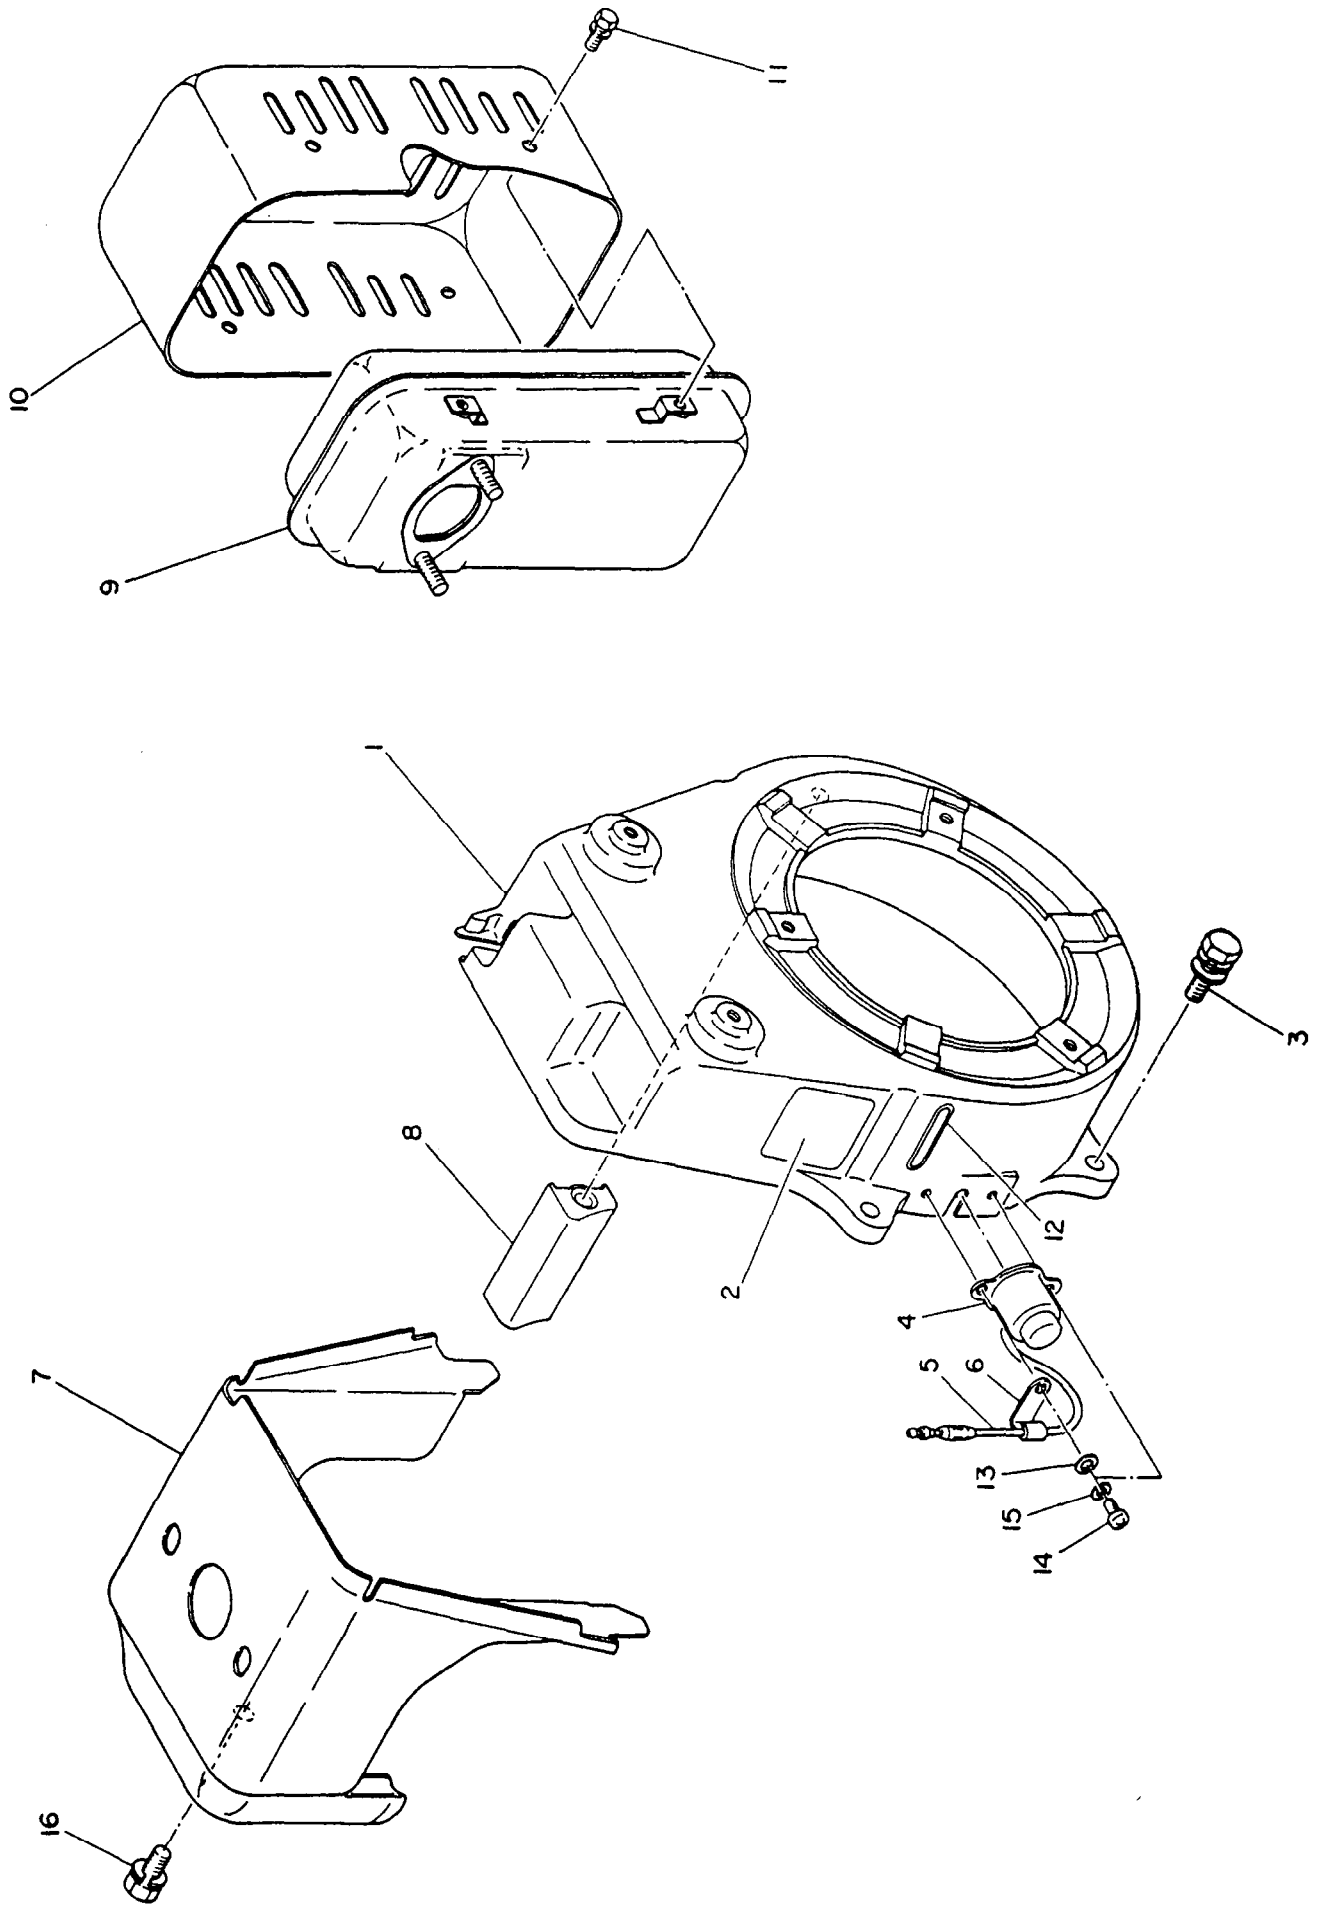

4. MUFFLER and BLOWER HOUSING

<u>Ref. No.</u>	<u>Parts Number</u>	<u>Parts Name</u>	<u>Q'ty</u>	<u>Description</u>
1	ECO6A-5121EA	BLOWER HOUSING	1	
2	ECO6A-9113	LABEL (engine name)	1	Japanese
2	ECO6A-9121	LABEL (engine name)	1	English
3	001 11062 00	BOLT AND WASHER ASSY.	4	
4	066 20000 11	STOP BUTTON	1	
5	ECO6A-0720	STOP BUTTON WIRE COMPL.	1	
6	056 60300 10	CLAMP	1	
7	ECO5A-0120 EA	CYLINDER COVER UNIT	1	
8	ECO5A-5102	GUIDE RUBBER	1	
9	ECO6A-0310aTA	MUFFLER COMPL.	1	
10	ECO5A-3111SA	MUFFLER COVER	1	
11	001 10061 00	BOLT ASSY.	4	
12	P301-英-511a	LABEL	1	English
12	073 73099 71	LABEL	1	Japanese
13	003 10040 00	WASHER	1	
14	004 31040 60	SCREW	2	
15	003 20040 00	SPRING WASHER	2	
16	001 11061 20	BOLT ASSY.	1