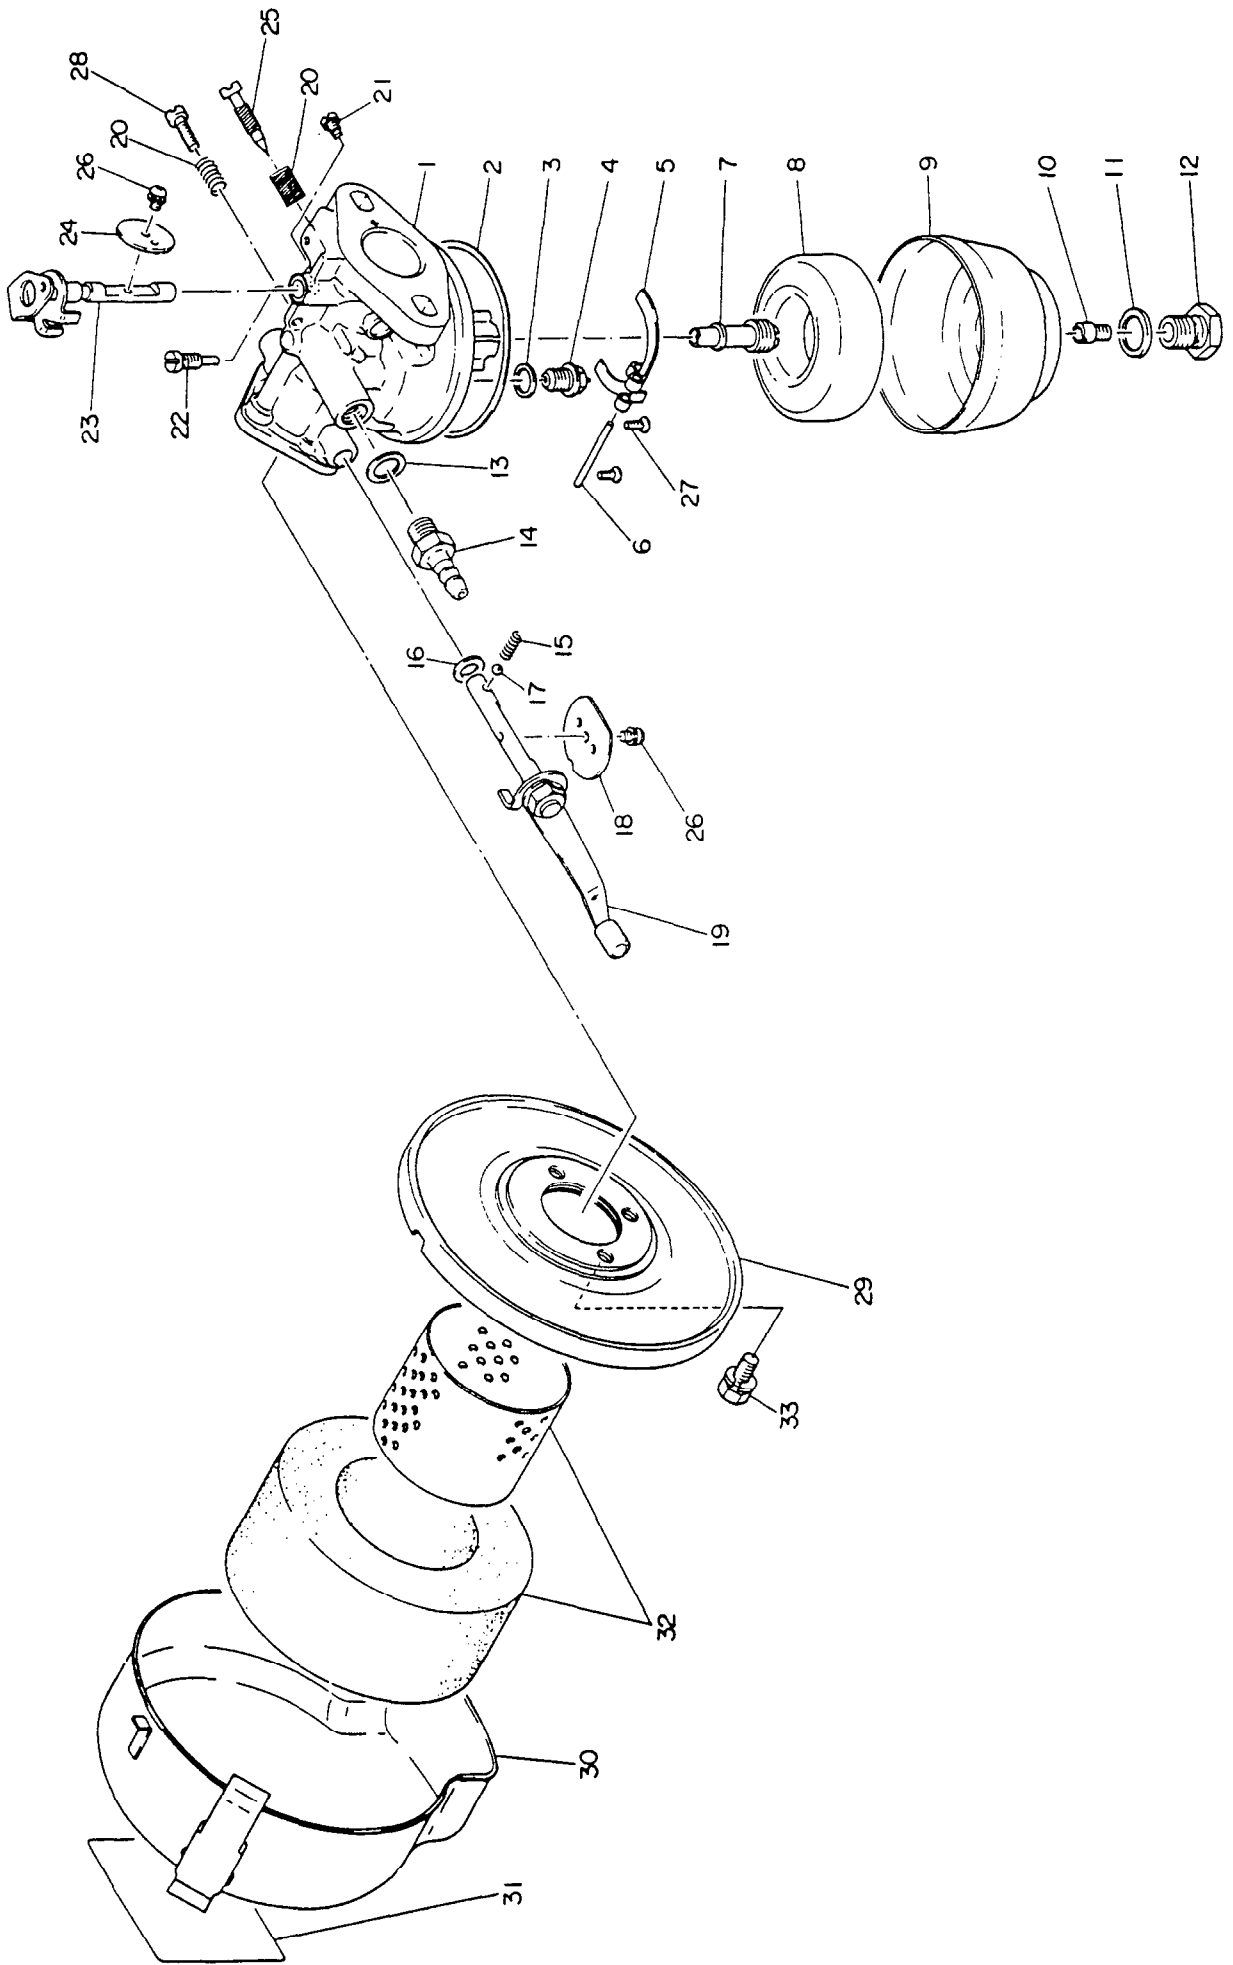

### 3. GOVERNOR

<u>Ref. No.</u>	<u>Parts Number</u>	<u>Parts Name</u>	<u>Q'ty</u>	<u>Description</u>
1	129 42201 03	GOVERNOR SHAFT	1	
2	129 42101 13	GOVERNOR YOKE	1	
3	004 31030 50	SCREW	2	
4	003 20030 00	SPRING WASHER	2	
5	129 42301 11	GOVERNOR LEVER COMPL.	1	
6	002 17060 00	NUT	1	
7	003 20060 00	SPRING WASHER	1	
8	105 42701 11	GOVERNOR ROD	1	
9	106 42801 11	ROD SPRING	1	
10	ECO6A-4120	GOVERNOR SPRING	1	
11	021 70600 20	FRICTION WASHER	1	
12	ECO6A-4115	SPEED CONTROL LEVER	1	
13	001 65064 00	BOLT	1	
14	020 00700 10	WASHER	1	
15	ECO5A-4103	STOPPER PLATE	1	
16	017 80600 10	WING NUT	1	
17	129 45001 03	CLIP	1	
18	ECO6A-0409	CONTROL PLATE COMPL.	1	
20	003 22080 00	WAVE WASHER	1	
21	ECO6A-0411	THROTTLE LEVER COMPL.	1	
22	003 10060 00	WASHER	1	
23	001 65061 60	BOLT	1	
24	ECO6A-4116	THROTTLE SPRING	1	
25	ECO6A-4117	THROTTLE ROD	1	

6. CARBURETOR and AIR CLEANER

<u>Ref. No.</u>	<u>Parts Number</u>	<u>Parts Name</u>	<u>Q'ty</u>	<u>Description</u>
1	EC06A 0305	CARBURETOR ASSY.	1	Incl. 2-28
2	EY106 62547 08	PACKING	1	
3	EY106 62381 08	PACKING	1	
4	EY106 62503 08	NEEDLE VALVE (1.8 DIA.)	1	
5	EY106 62511 08	FLOAT ARM	1	
6	EY106 62516 08	PIN	1	
7	EY129 62441 08	NOZZLE (19 DIA.)	1	
8	EY106 62508 08	FLOAT	1	
9	EY106 62389 08	FLOAT CHAMBER BODY	1	
10	EY129 62401 08	REVERSE MAIN JET (#77.5)	1	
11	EY206 62431 08	PACKING	1	
12	EY206 62350 08	GUIDE HOLDER	1	
13	EY207 62345 08	WASHER	1	
14	EY050 50800 30	UNION	1	
15	EY209 62446 08	CHOKE SPRING	1	
16	EY106 62392 08	SEAL	1	
17	EY209 62353 08	STEEL BALL	1	
18	EY106 62527 08	VALVE (choke) (#95)	1	
19	EY106 62524 08	SHAFT ASSY. (choke)	1	
20	EY206 62446 08	SPRING	2	
21	EY106 62357 08	GUIDE SCREW	1	
22	EY209 62421 08	PILOT JET (#35)	1	
23	EY128 62530 08	SHAFT ASSY. (throttle)	1	
24	EY106 62538 08	THROTTLE VALVE (#200)	1	
25	EY106 62436 08	PILOT SCREW (1.0 return)	1	