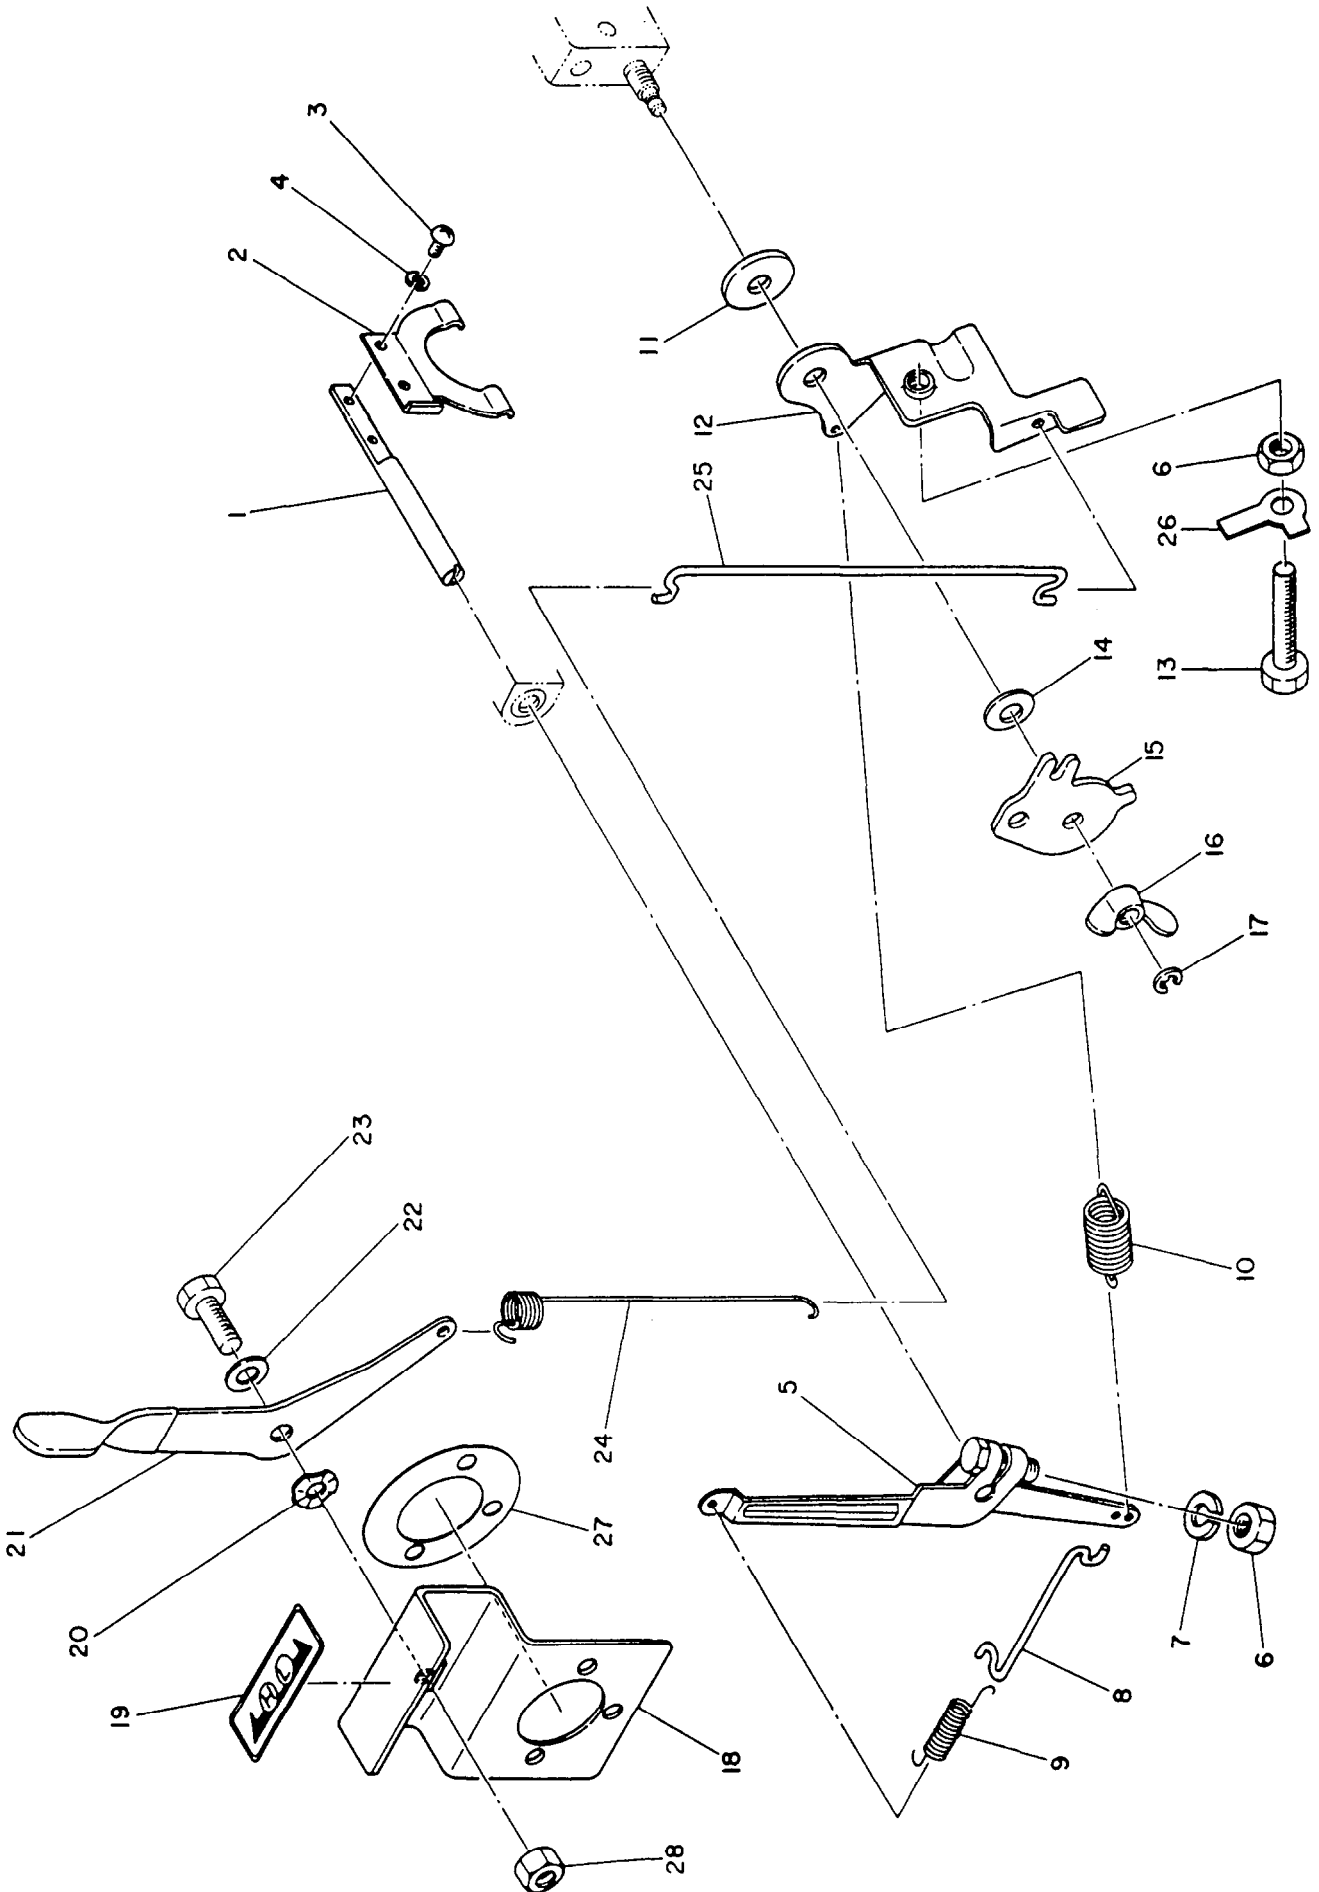

## 2. CRANKSHAFT and PISTON

<u>Ref. No.</u>	<u>Parts Number</u>	<u>Parts Name</u>	<u>Q'ty</u>	<u>Description</u>
1	ECO6A-0204a	CRANKSHAFT ASSY.	1	Incl. 2~5
6	129 41703 12	GOVERNOR PLATE UNIT	1	
7	004 31050 80	SCREW	3	
8	003 20050 00	SPRING WASHER	3	
9	ECO5A-4102	GOVERNOR SLEEVE	1	
10	023 02300 20	SPACER	1	
11	002 18100 00	NUT	1	
12	003 20100 00	SPRING WASHER	1	
13	003 10100 00	WASHER	1	
14	005 32042 00	WOODRUFF KEY	1	
15	061 01200 10	NEEDLE BEARING	1	
16	ECO6A-2104a	PISTON	1	
17	ECO6A-0230	PISTON RING SET	1	
18	ECO6A-2105a	PISTON PIN	1	
19	056 51199 90	CLIP	2	
21	020 00600 40	WASHER	1	

### 3. GOVERNOR

<u>Ref. No.</u>	<u>Parts Number</u>	<u>Parts Name</u>	<u>Q'ty</u>	<u>Description</u>
1	129 42201 03	GOVERNOR SHAFT	1	
2	129 42101 13	GOVERNOR YOKE	1	
3	004 31030 50	SCREW	2	
4	003 20030 00	SPRING WASHER	2	
5	129 42301 11	GOVERNOR LEVER COMPL.	1	
6	002 17060 00	NUT	1	
7	003 20060 00	SPRING WASHER	1	
8	105 42701 11	GOVERNOR ROD	1	
9	106 42801 11	ROD SPRING	1	
10	ECO6A-4120	GOVERNOR SPRING	1	
11	021 70600 20	FRICTION WASHER	1	
12	ECO6A-4115	SPEED CONTROL LEVER	1	
13	001 65064 00	BOLT	1	
14	020 00700 10	WASHER	1	
15	ECO5A-4103	STOPPER PLATE	1	
16	017 80600 10	WING NUT	1	
17	129 45001 03	CLIP	1	
18	ECO6A-0409	CONTROL PLATE COMPL.	1	
20	003 22080 00	WAVE WASHER	1	
21	ECO6A-0411	THROTTLE LEVER COMPL.	1	
22	003 10060 00	WASHER	1	
23	001 65061 60	BOLT	1	
24	ECO6A-4116	THROTTLE SPRING	1	
25	ECO6A-4117	THROTTLE ROD	1	