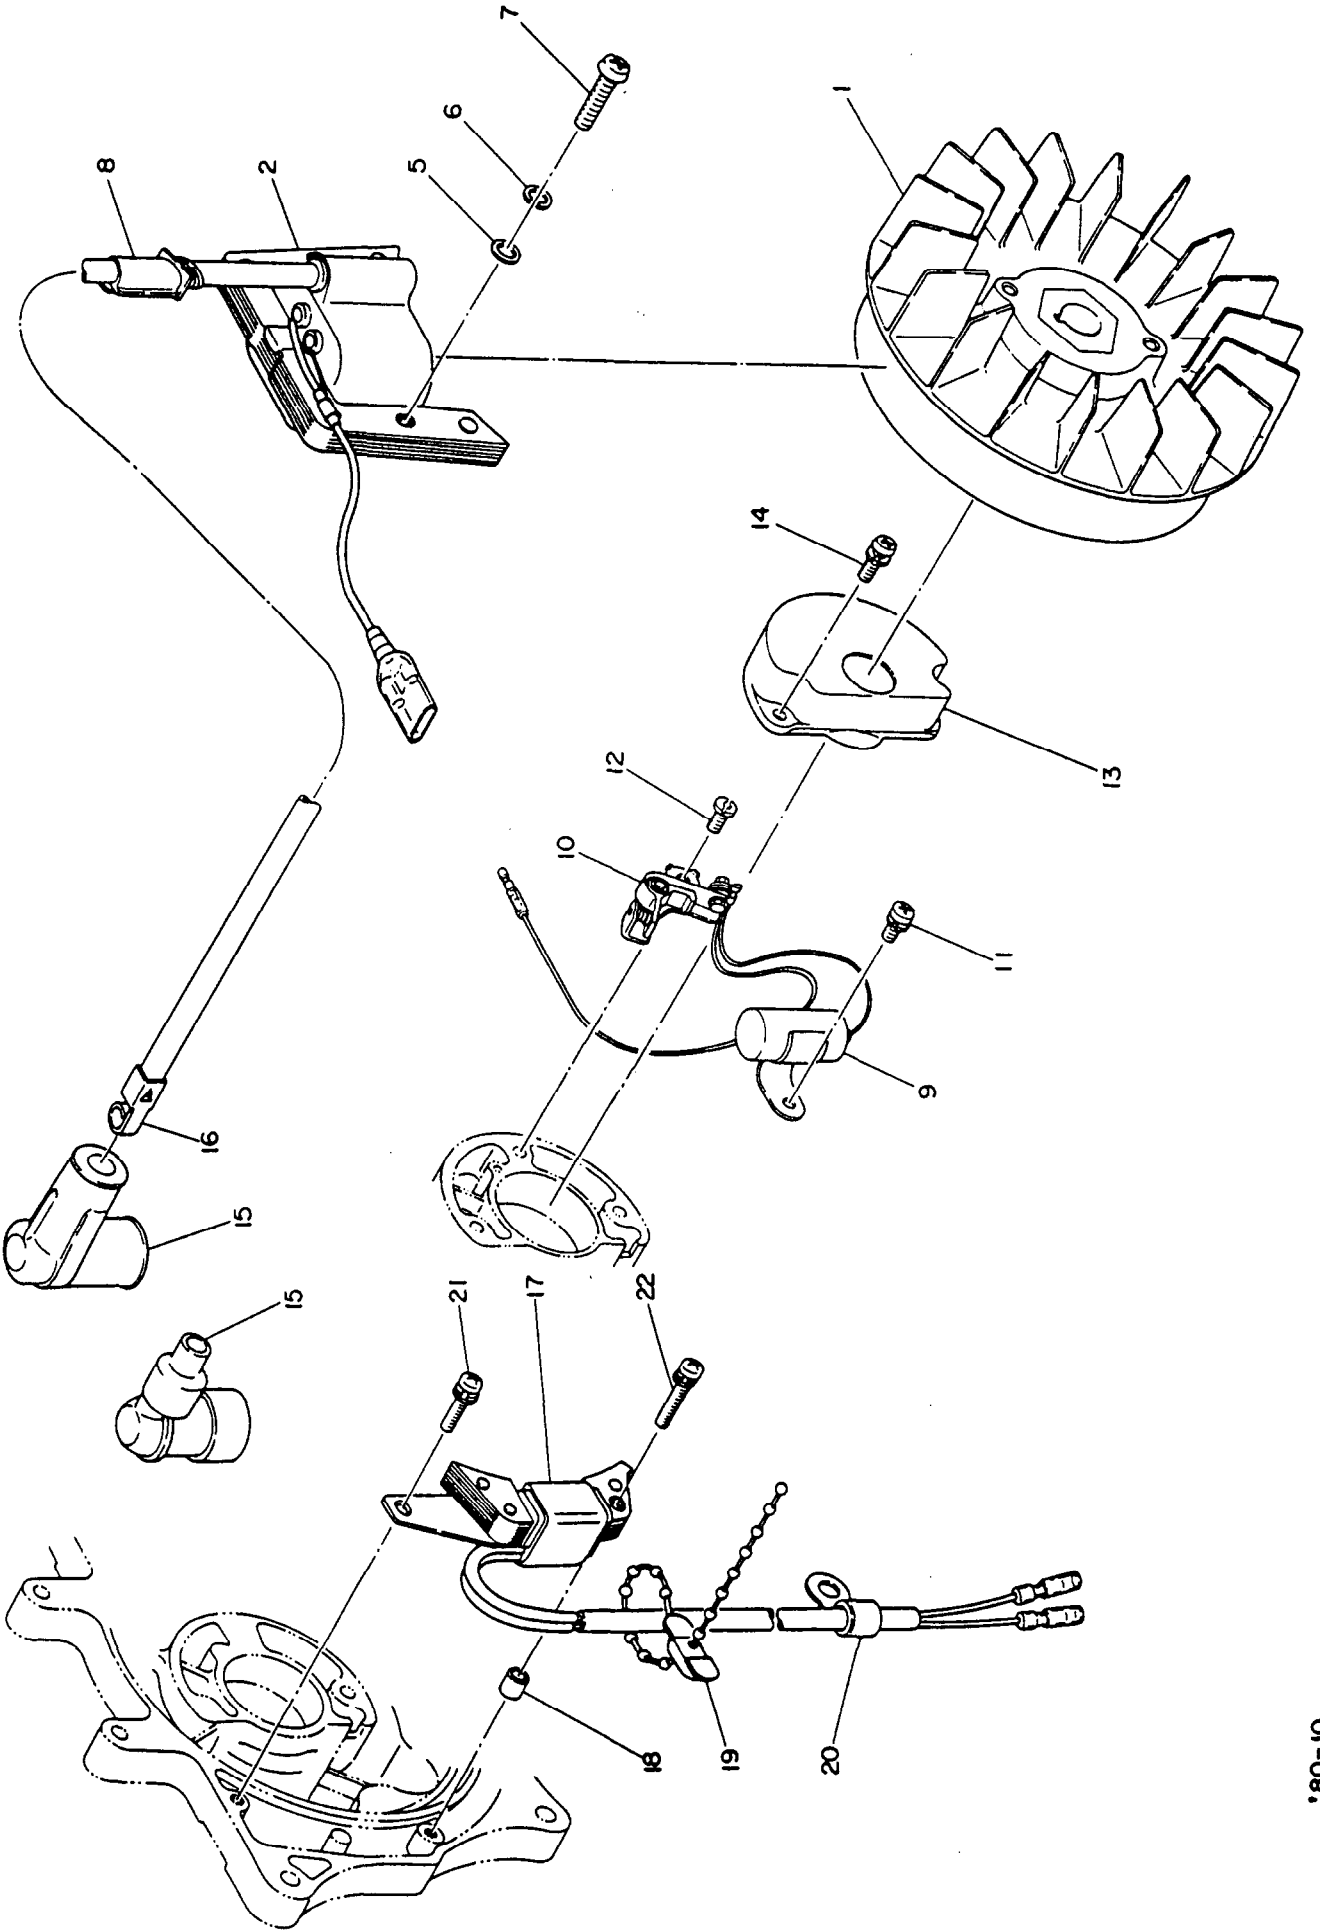

6. CARBURETOR and AIR CLEANER

<u>Ref. No.</u>	<u>Parts Number</u>	<u>Parts Name</u>	<u>Q'ty</u>	<u>Description</u>
26	EY209 62351 08	CROSS SCREW WITH WASHER	2	
27	EY130 62358 08	CROSS SCREW	2	
28	EY106 62358 08	SCREW	1	
29	EY128 32601 00	AIR CLEANER ASSY.	1	Incl. 30-33
30	EY128 32640 08	COVER COMPL.	1	Incl. 31
31	EY128 32730 08	LABEL	1	
32	EY106 32605 08	ELEMENT COMPL.	1	
33	EY001 10051 20	BOLT ASSY. (M5 x 12)	3