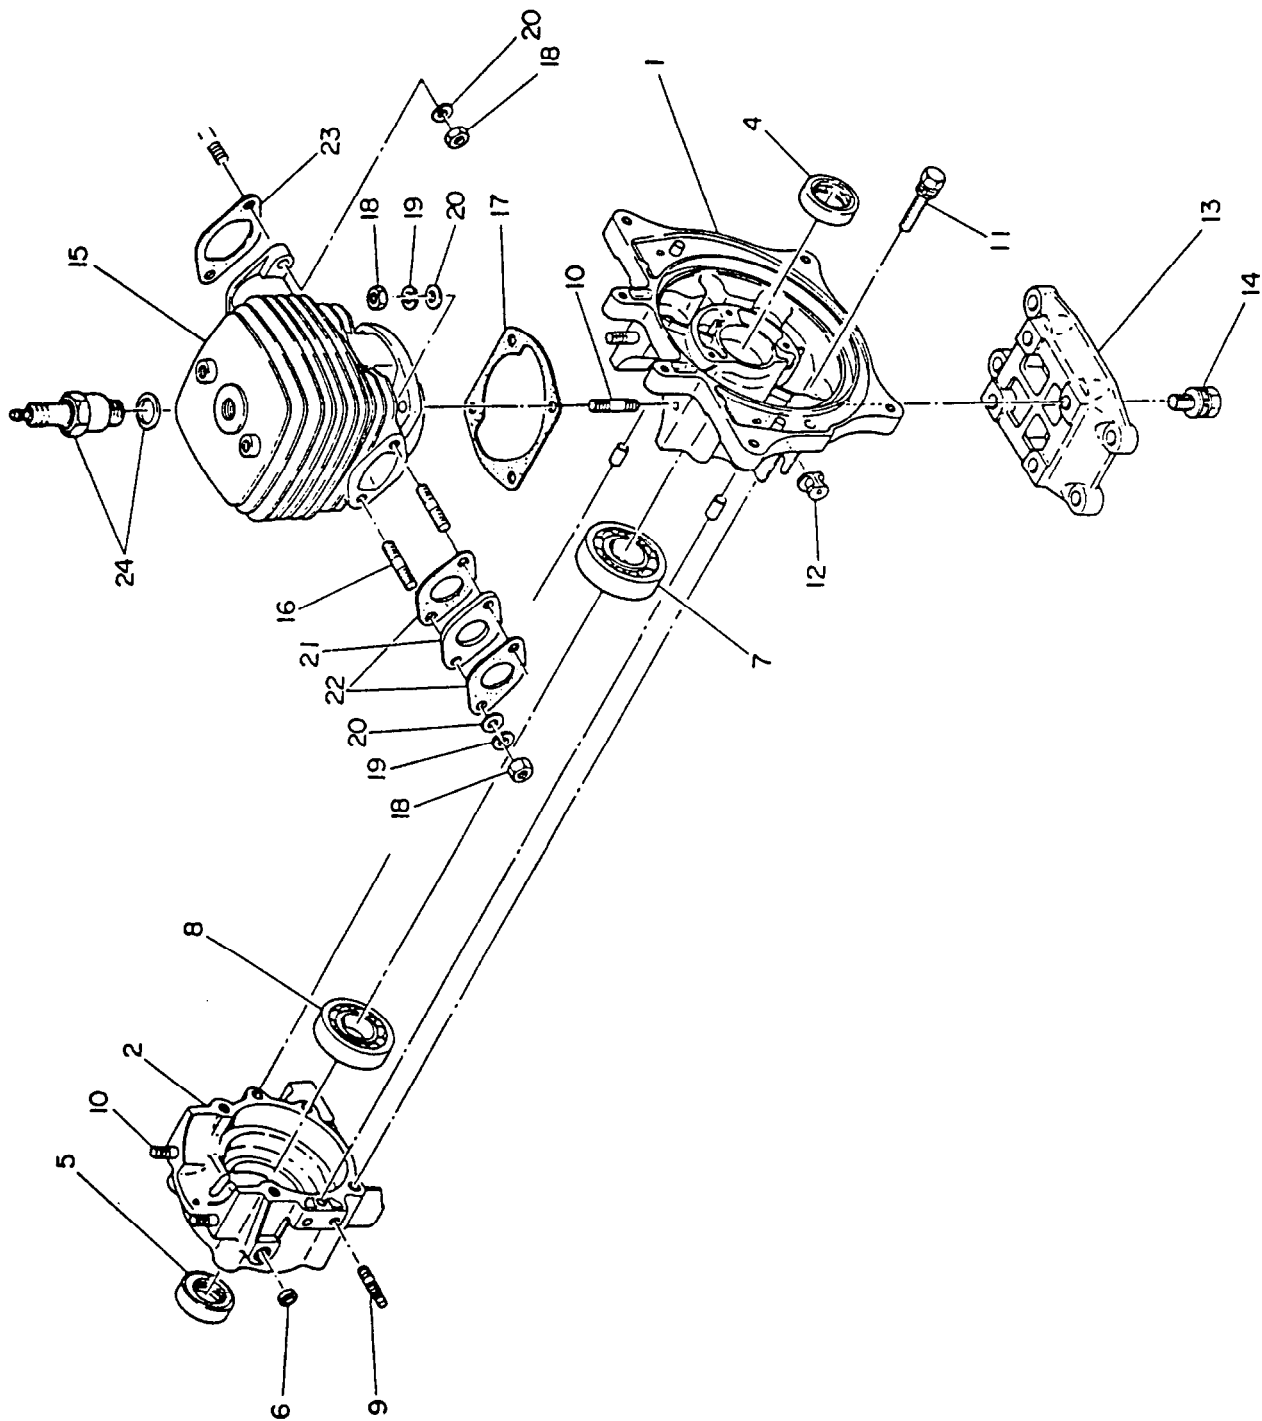

Introduction

This catalog is designed to identify **Robin Engine** parts.

When ordering parts, it is always advisable to list the engine model, specification number and serial number. With this information, we can check your order for any incorrect part numbers. Use your Service Parts List to ensure proper part number and nomenclature identification.

ROBIN AMERICA INC. reserves the right to modify, alter and improve engines and parts. Part numbers and the structure of parts may change from those shown in this catalog.

Table of Contents

Crankcase and Cylinder	1
Crankshaft and Piston	2
Governor	3
Muffler	4
Fuel Tank	5
Carburetor and Air Cleaner	6
Magneto.....	7
Recoil Starter	8
Accessories	9