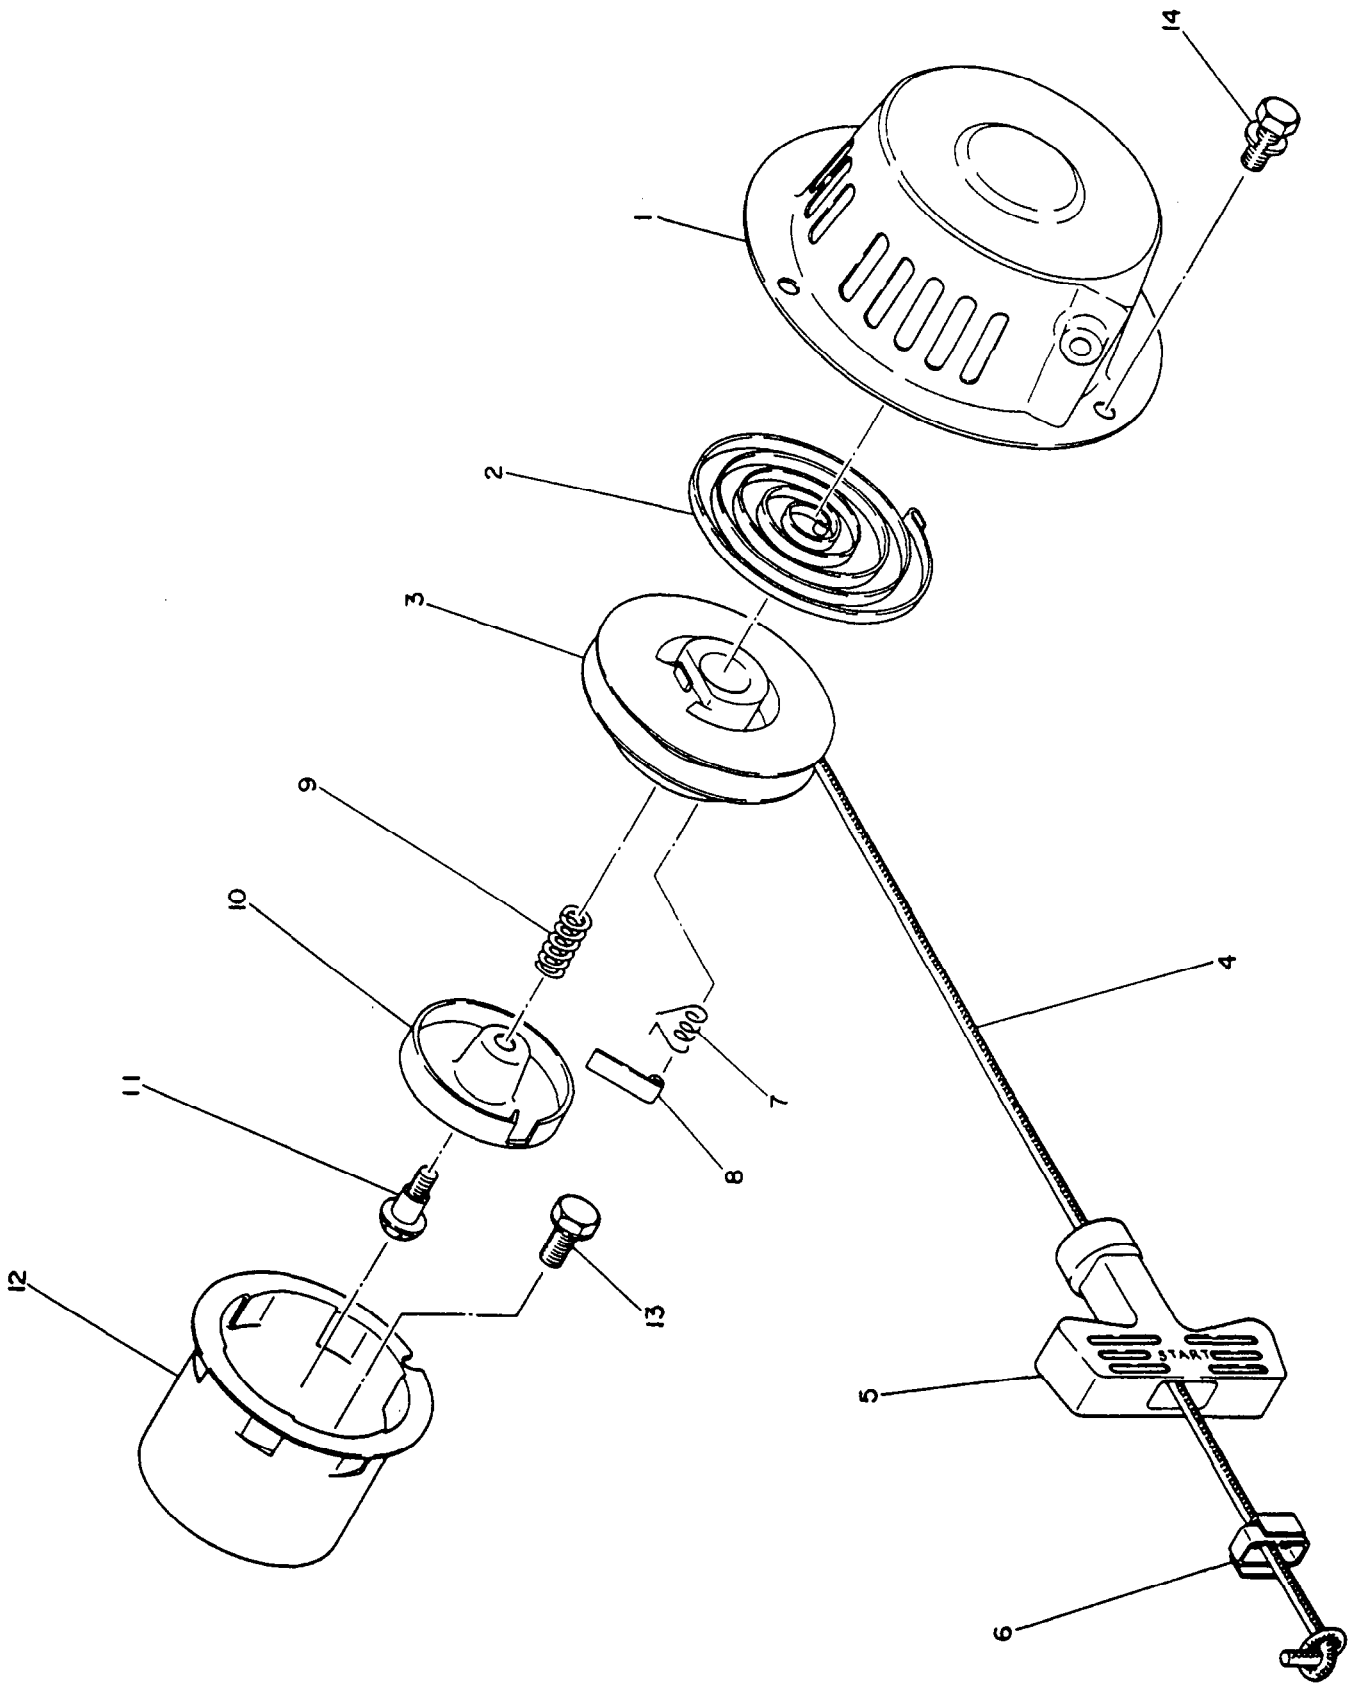

8. RECOIL STARTER

<u>Ref. No.</u>	<u>Parts Number</u>	<u>Parts Name</u>	<u>Q'ty</u>	<u>Description</u>
1	ECO5A-0501aSA	RECOIL STARTER ASSY.	1	Incl. 2 ~ 12
2	ECO5A-0501~②	SPIRAL SPRING	1	
3	ECO5A-0501~③	REEL	1	
4	ECO5A-0501~④	STARTER ROPE	1	
5	ECO5A-0501~⑤	STARTER KNOB	1	
6	ECO5A-0501~⑥	ROPE STOPPER	1	
7	ECO5A-0501~⑦	RETURN SPRING	1	
8	ECO5A-0501~⑧	RATCHET	1	
9	ECO5A-0501~⑨	FRICTION SPRING	1	
10	ECO5A-0501~⑩	FRICTION PLATE	1	
11	ECO5A-0501~⑪	CENTER SCREW	1	
12	ECO5A-0501~⑫	STARTER PULLEY	1	
13	001 10061 60	BOLT AND WASHER ASSY.	2	
14	001 10061 00	BOLT AND WASHER ASSY.	3