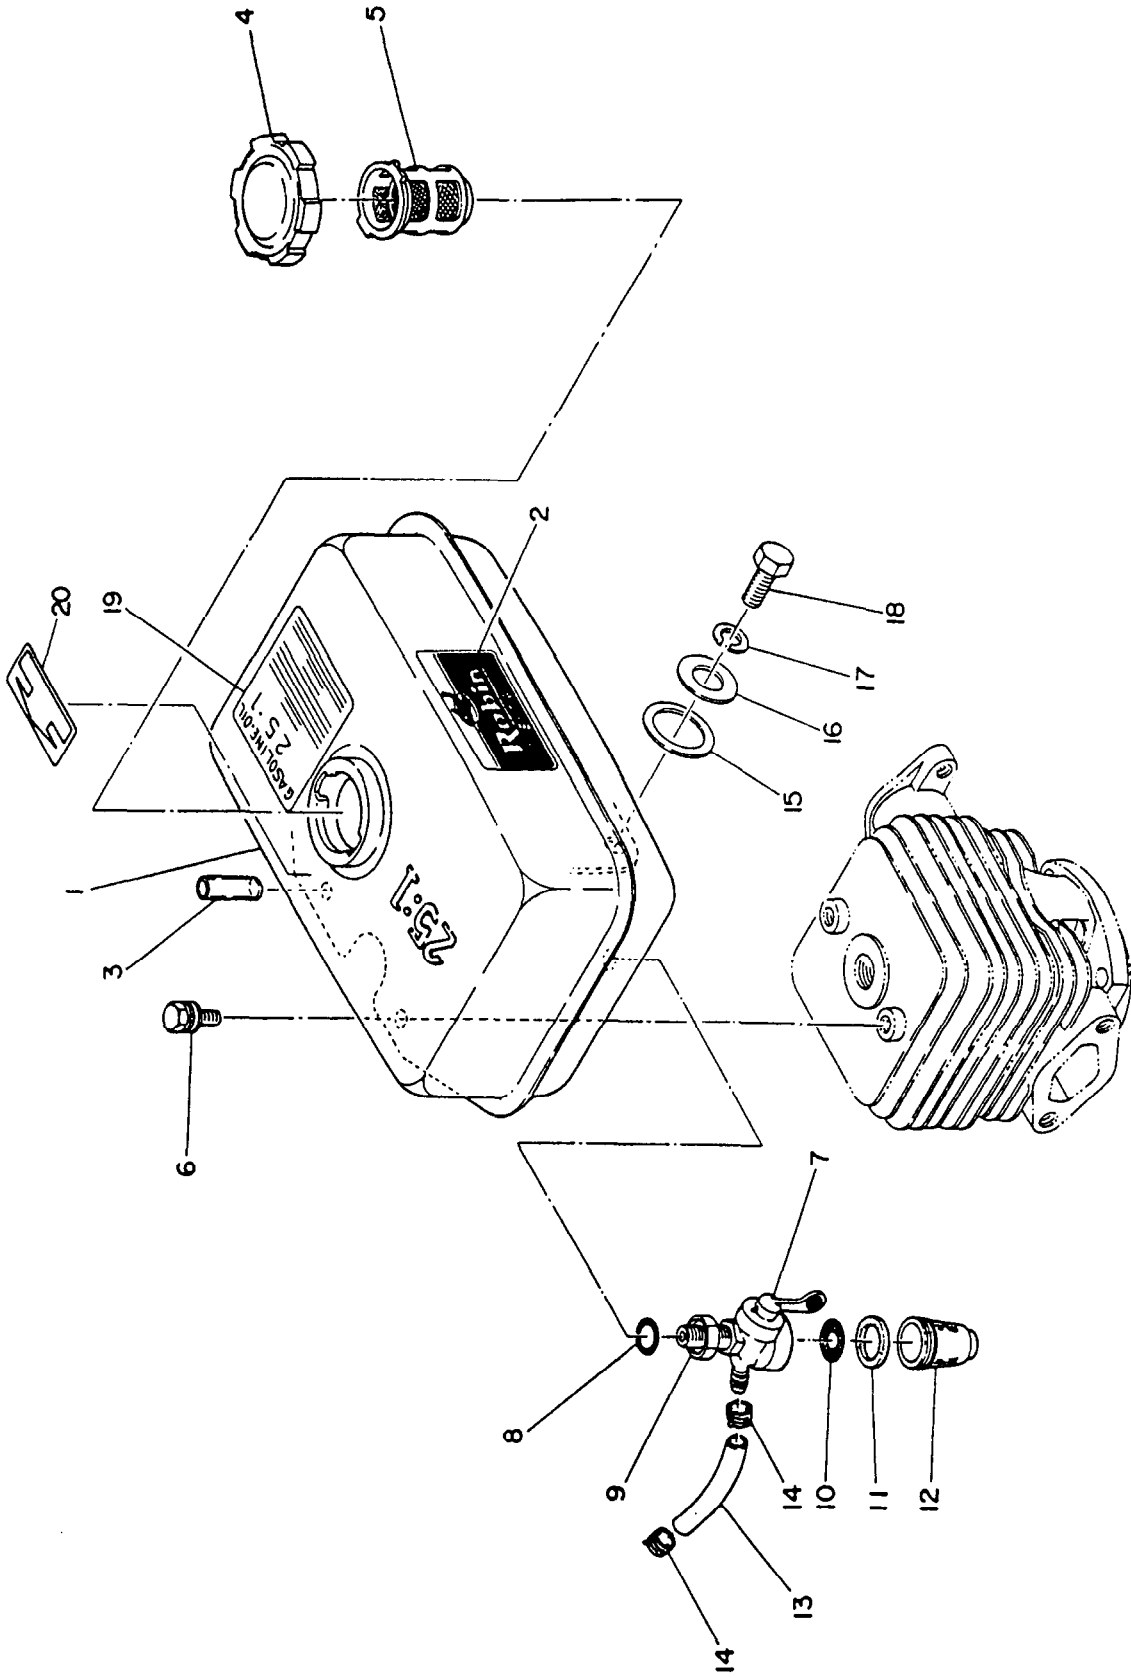

5. FUEL TANK

<u>Ref. No.</u>	<u>Parts Number</u>	<u>Parts Name</u>	<u>Q'ty</u>	<u>Description</u>
1	EC05A-0611aEA	FUEL TANK UNIT	1	
2	EC06A-9102	LABEL (trade mark)	1	
3	EC05A-6121	VINYL PIPE	1	7φ x 10φ x 25ℓ
4	043 04300 15	FUEL TANK CAP COMPL.	1	
5	205 66001 11	FUEL FILTER COMPL.	1	
6	001 11061 60	BOLT AND WASHER ASSY.	2	
7	EC05A-6114	FUEL STRAINER	1	Incl. 8~12
8	C-08	O RING	1	
12	C-05	CUP	1	
13	EC05A-6104	RUBBER PIPE	1	
14	056 11000 30	HOSE CLAMP	2	
15	003 10120 00	WASHER	2	
16	003 12060 00	WASHER	2	
17	003 20060 00	SPRING WASHER	2	
18	001 65061 80	BOLT	2	
19	073 20013 30	LABEL (caution)	1	Japanese
19	128 92001 03	LABEL (caution)	1	English
20	073 20011 50	LABEL (caution)	1	Japanese