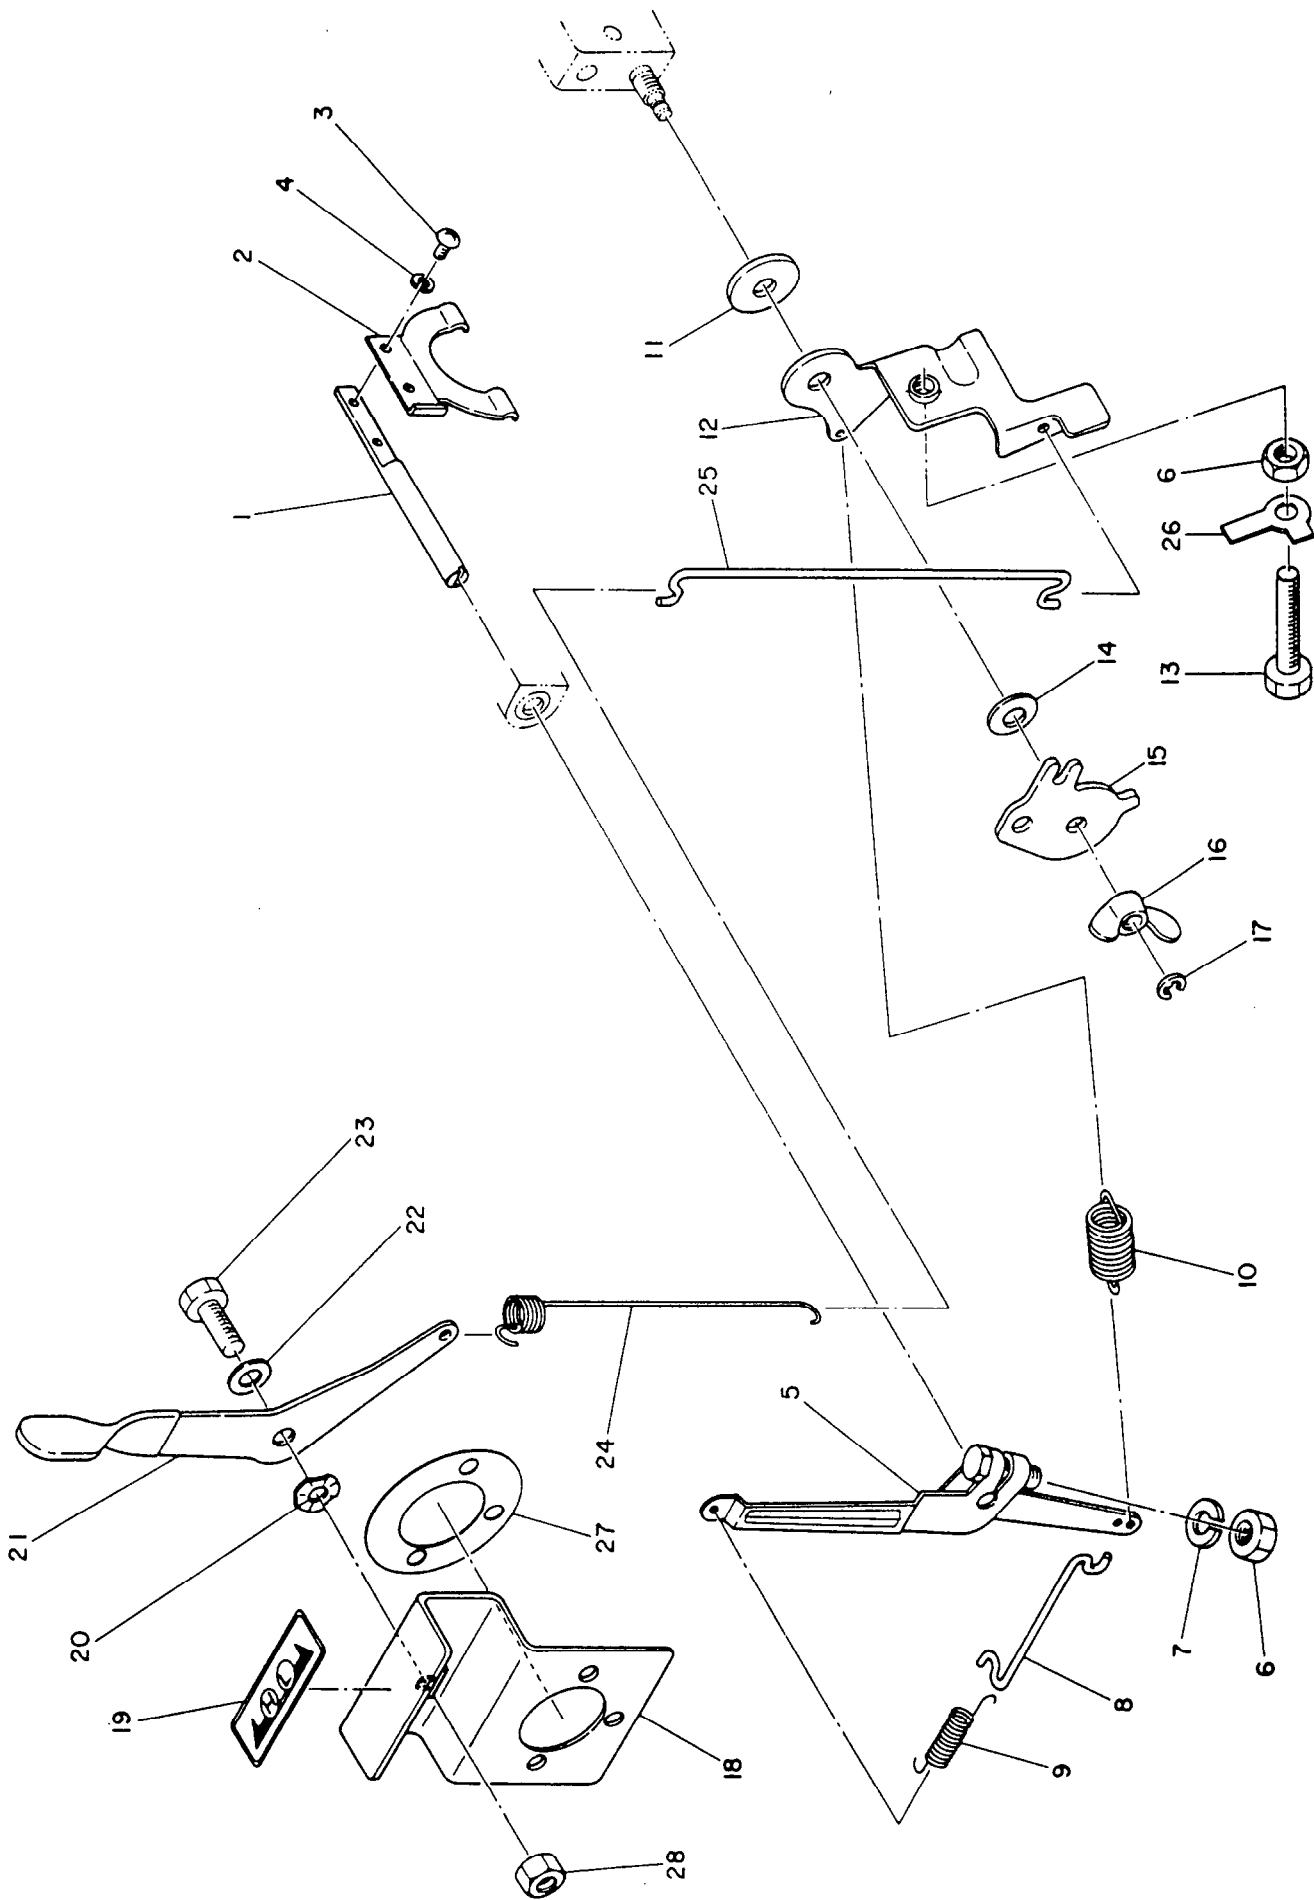

## Table of Contents

Crankcase and Cylinder .....	1
Crankshaft and Piston .....	2
Governor .....	3
Muffler .....	4
Fuel Tank .....	5
Carburetor and Air Cleaner .....	6
Magneto.....	7
Recoil Starter .....	8
Accessories .....	9

## 2. CRANKSHAFT and PISTON

<u>Ref. No.</u>	<u>Parts Number</u>	<u>Parts Name</u>	<u>Q'ty</u>	<u>Description</u>
1	ECO6A-0204a	CRANKSHAFT ASSY.	1	Incl. 2~5
6	129 41703 12	GOVERNOR PLATE UNIT	1	
7	004 31050 80	SCREW	3	
8	003 20050 00	SPRING WASHER	3	
9	ECO5A-4102	GOVERNOR SLEEVE	1	
10	023 02300 20	SPACER	1	
11	002 18100 00	NUT	1	
12	003 20100 00	SPRING WASHER	1	
13	003 10100 00	WASHER	1	
14	005 32042 00	WOODRUFF KEY	1	
15	061 01200 10	NEEDLE BEARING	1	
16	ECO6A-2104a	PISTON	1	
17	ECO6A-0230	PISTON RING SET	1	
18	ECO6A-2105a	PISTON PIN	1	
19	056 51199 90	CLIP	2	
21	020 00600 40	WASHER	1	

### 3. GOVERNOR

<u>Ref. No.</u>	<u>Parts Number</u>	<u>Parts Name</u>	<u>Q'ty</u>	<u>Description</u>
1	129 42201 03	GOVERNOR SHAFT	1	
2	129 42101 13	GOVERNOR YOKE	1	
3	004 31030 50	SCREW	2	
4	003 20030 00	SPRING WASHER	2	
5	129 42301 11	GOVERNOR LEVER COMPL.	1	
6	002 17060 00	NUT	1	
7	003 20060 00	SPRING WASHER	1	
8	105 42701 11	GOVERNOR ROD	1	
9	106 42801 11	ROD SPRING	1	
10	ECO6A-4120	GOVERNOR SPRING	1	
11	021 70600 20	FRICTION WASHER	1	
12	ECO6A-4115	SPEED CONTROL LEVER	1	
13	001 65064 00	BOLT	1	
14	020 00700 10	WASHER	1	
15	ECO5A-4103	STOPPER PLATE	1	
16	017 80600 10	WING NUT	1	
17	129 45001 03	CLIP	1	
18	ECO6A-0409	CONTROL PLATE COMPL.	1	
20	003 22080 00	WAVE WASHER	1	
21	ECO6A-0411	THROTTLE LEVER COMPL.	1	
22	003 10060 00	WASHER	1	
23	001 65061 60	BOLT	1	
24	ECO6A-4116	THROTTLE SPRING	1	
25	ECO6A-4117	THROTTLE ROD	1	