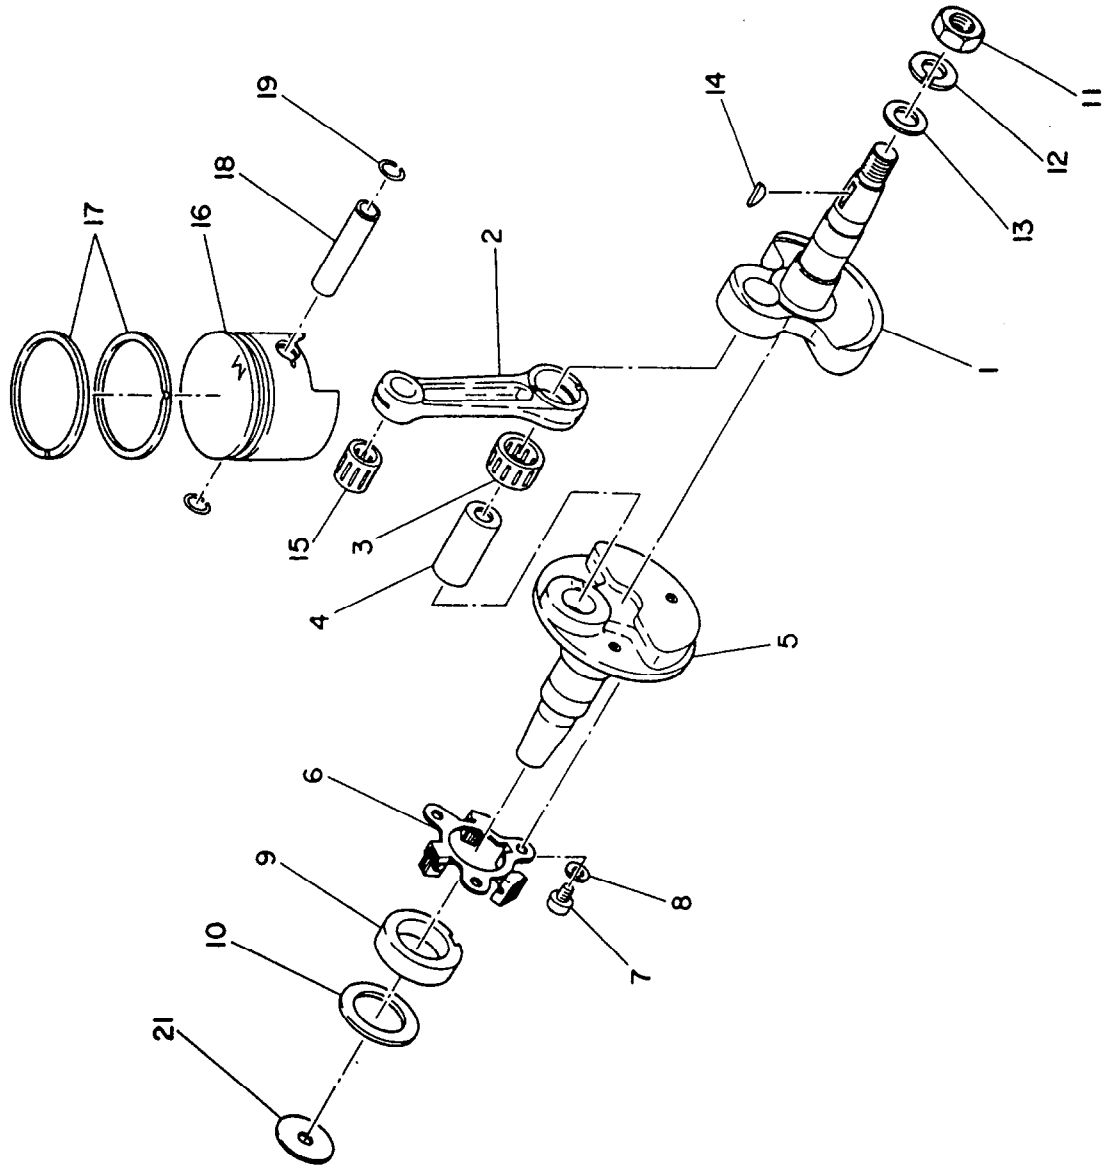

## 2. CRANKSHAFT and PISTON

<u>Ref. No.</u>	<u>Parts Number</u>	<u>Parts Name</u>	<u>Q'ty</u>	<u>Description</u>
1	ECO6A-0204a	CRANKSHAFT ASSY.	1	Incl. 2~5
6	129 41703 12	GOVERNOR PLATE UNIT	1	
7	004 31050 80	SCREW	3	
8	003 20050 00	SPRING WASHER	3	
9	ECO5A-4102	GOVERNOR SLEEVE	1	
10	023 02300 20	SPACER	1	
11	002 18100 00	NUT	1	
12	003 20100 00	SPRING WASHER	1	
13	003 10100 00	WASHER	1	
14	005 32042 00	WOODRUFF KEY	1	
15	061 01200 10	NEEDLE BEARING	1	
16	ECO6A-2104a	PISTON	1	
17	ECO6A-0230	PISTON RING SET	1	
18	ECO6A-2105a	PISTON PIN	1	
19	056 51199 90	CLIP	2	
21	020 00600 40	WASHER	1	

8. RECOIL STARTER

<u>Ref. No.</u>	<u>Parts Number</u>	<u>Parts Name</u>	<u>Q'ty</u>	<u>Description</u>
1	ECO5A-0501aSA	RECOIL STARTER ASSY.	1	Incl. 2 ~ 12
2	ECO5A-0501~②	SPIRAL SPRING	1	
3	ECO5A-0501~③	REEL	1	
4	ECO5A-0501~④	STARTER ROPE	1	
5	ECO5A-0501~⑤	STARTER KNOB	1	
6	ECO5A-0501~⑥	ROPE STOPPER	1	
7	ECO5A-0501~⑦	RETURN SPRING	1	
8	ECO5A-0501~⑧	RATCHET	1	
9	ECO5A-0501~⑨	FRICTION SPRING	1	
10	ECO5A-0501~⑩	FRICTION PLATE	1	
11	ECO5A-0501~⑪	CENTER SCREW	1	
12	ECO5A-0501~⑫	STARTER PULLEY	1	
13	001 10061 60	BOLT AND WASHER ASSY.	2	
14	001 10061 00	BOLT AND WASHER ASSY.	3	