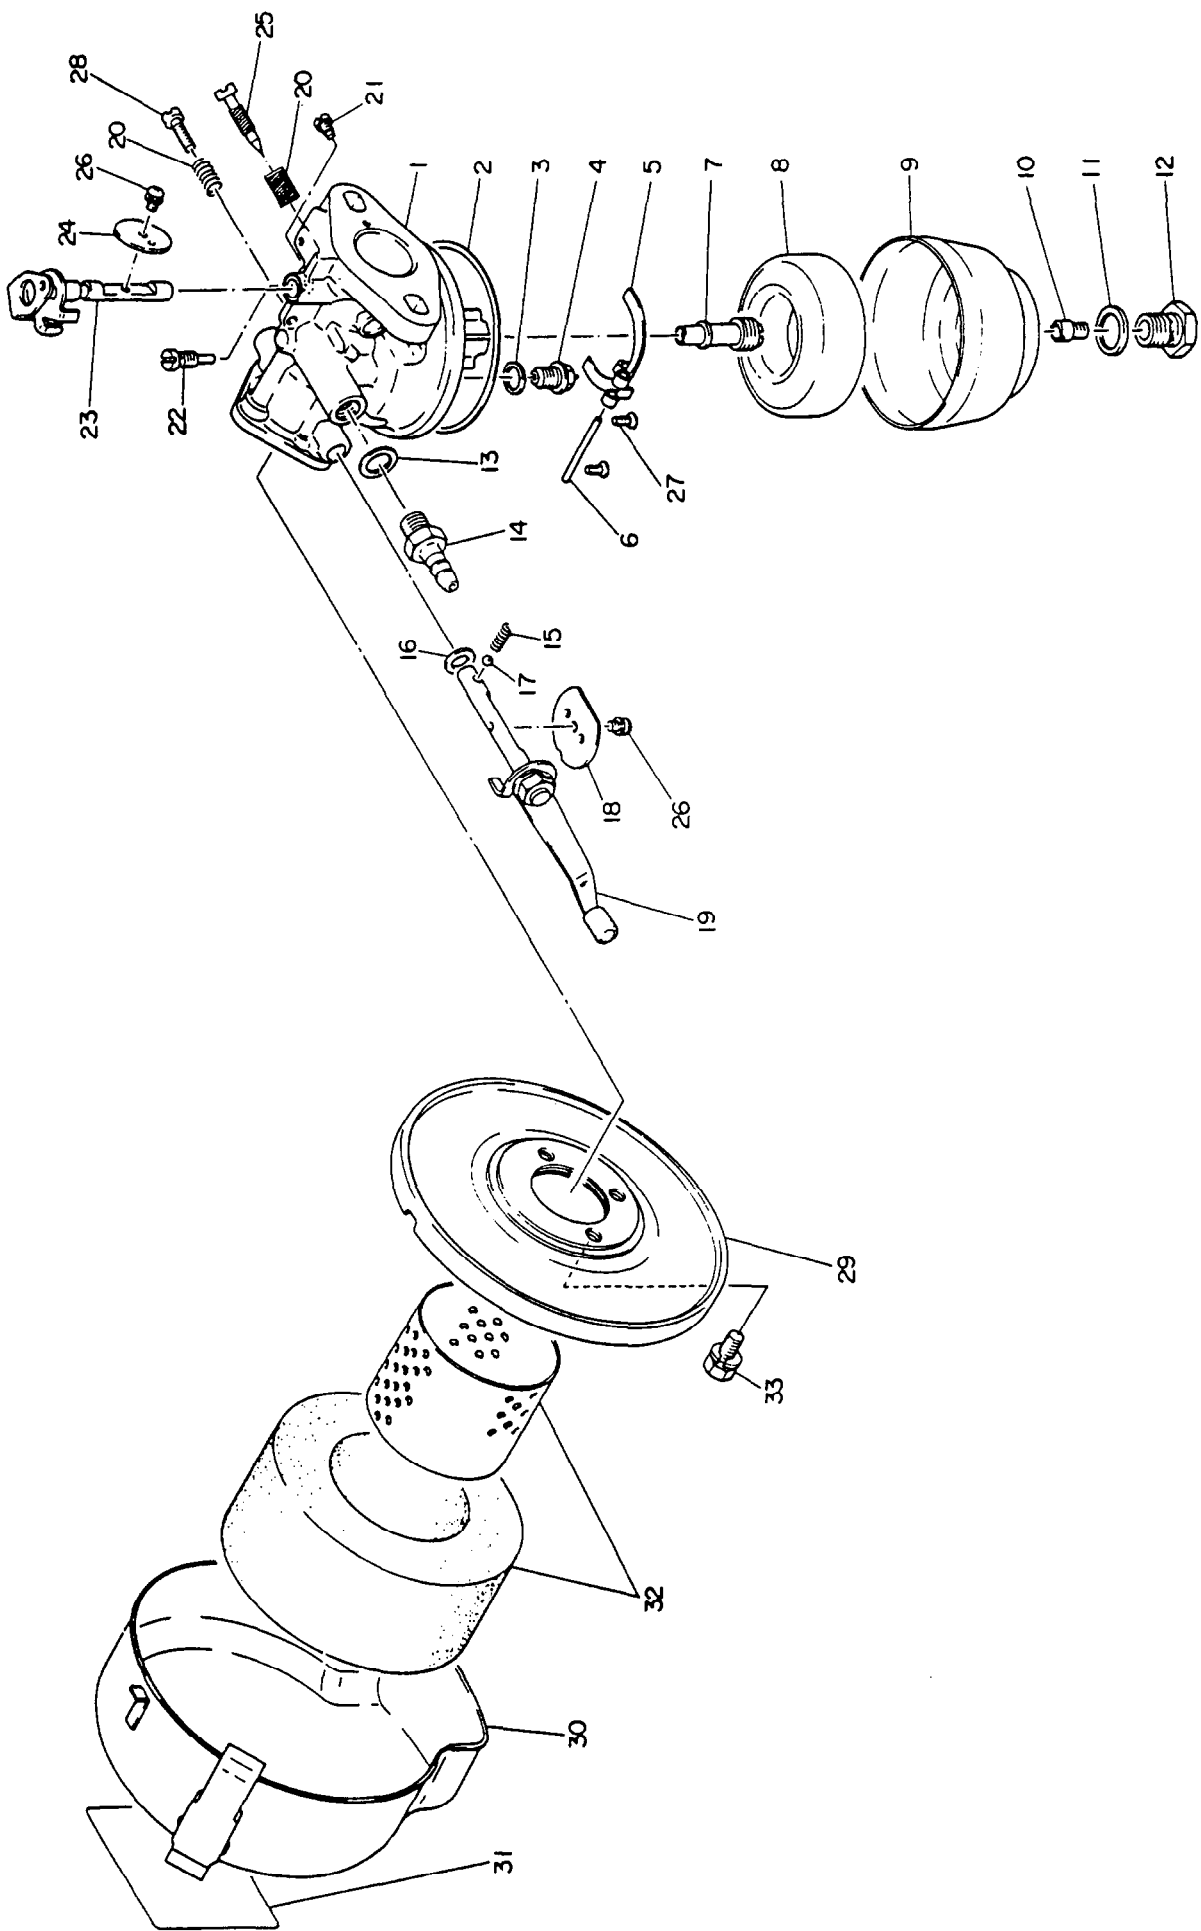

6. CARBURETOR and AIR CLEANER

<u>Ref. No.</u>	<u>Parts Number</u>	<u>Parts Name</u>	<u>Q'ty</u>	<u>Description</u>
1	EC06A 0305	CARBURETOR ASSY.	1	Incl. 2-28
2	EY106 62547 08	PACKING	1	
3	EY106 62381 08	PACKING	1	
4	EY106 62503 08	NEEDLE VALVE (1.8 DIA.)	1	
5	EY106 62511 08	FLOAT ARM	1	
6	EY106 62516 08	PIN	1	
7	EY129 62441 08	NOZZLE (19 DIA.)	1	
8	EY106 62508 08	FLOAT	1	
9	EY106 62389 08	FLOAT CHAMBER BODY	1	
10	EY129 62401 08	REVERSE MAIN JET (#77.5)	1	
11	EY206 62431 08	PACKING	1	
12	EY206 62350 08	GUIDE HOLDER	1	
13	EY207 62345 08	WASHER	1	
14	EY050 50800 30	UNION	1	
15	EY209 62446 08	CHOKE SPRING	1	
16	EY106 62392 08	SEAL	1	
17	EY209 62353 08	STEEL BALL	1	
18	EY106 62527 08	VALVE (choke) (#95)	1	
19	EY106 62524 08	SHAFT ASSY. (choke)	1	
20	EY206 62446 08	SPRING	2	
21	EY106 62357 08	GUIDE SCREW	1	
22	EY209 62421 08	PILOT JET (#35)	1	
23	EY128 62530 08	SHAFT ASSY. (throttle)	1	
24	EY106 62538 08	THROTTLE VALVE (#200)	1	
25	EY106 62436 08	PILOT SCREW (1.0 return)	1