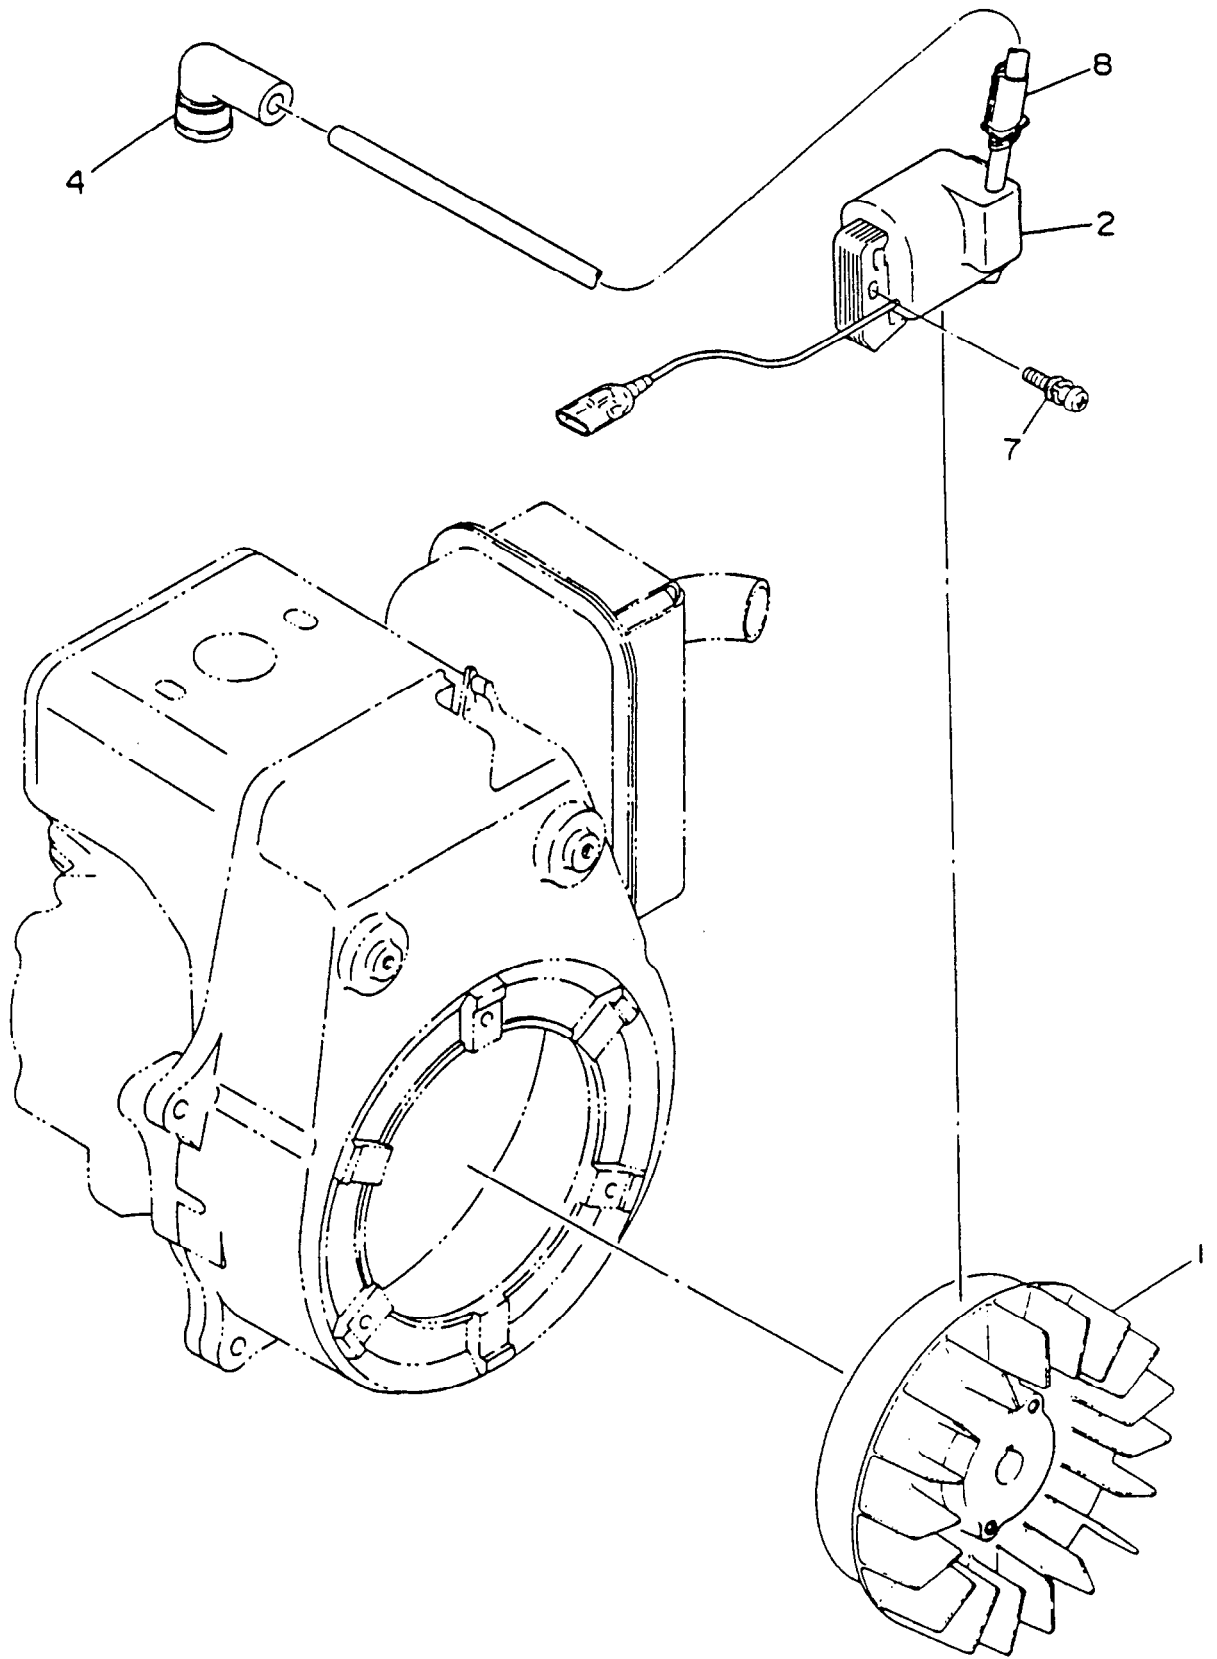

Magneto

ITEM	PART NO.	DESCRIPTION	QTY
1	EY5807002000	Magneto assembly (includes 2)	1
2	EY5807002020	Ignition coil.....	1
4	EY0655000050	Spark plug	1
7	EY0043605250	Screw assembly	2
8	EY0241069980	Grommet	1