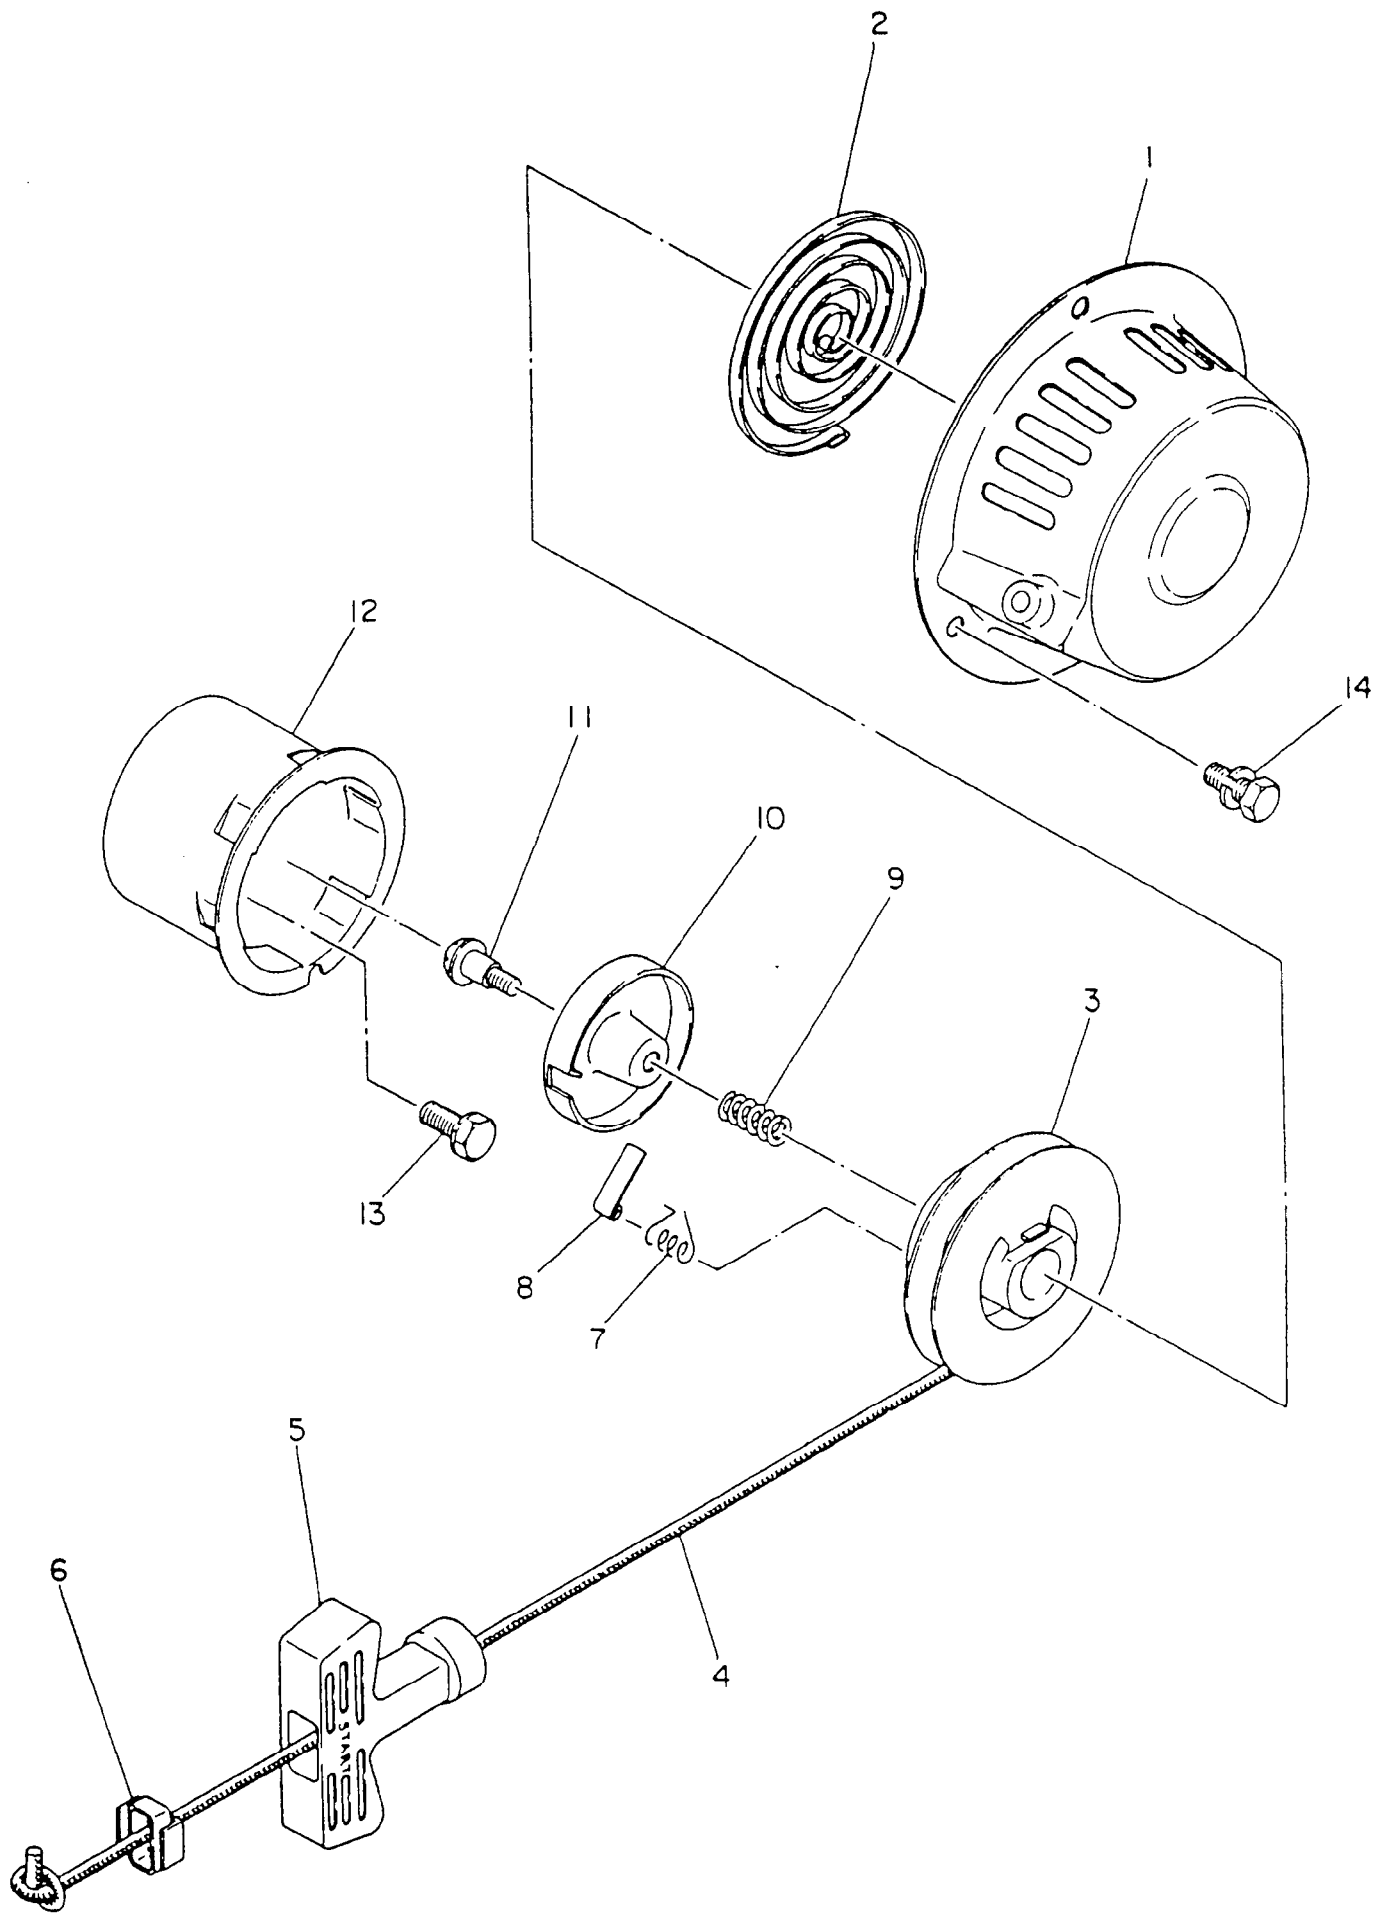

* Not sold separately.

Carburetor and Air Cleaner

ITEM	PART NO.	DESCRIPTION	QTY
1	EY5606004000	Carburetor assembly (includes 2-12, 15-28)	1
2	EY1066254708	Packing	1
3	EY1066238108	Packing	1
4	EY5806008020	Needle valve	1
5	EY1066251008	Float arm	1
6	EY1066251608	Pin	1
7	EY1066244208	Nozzle	1
8	EY1066250808	Float	1
9	EY1066238908	Float chamber body	1
10	EY2066240008	Reverse main jet	1
11	EY2066243108	Packing	1
12	EY2066235008	Guide holder	1
15	EY2096244608	Choke spring	1
16	EY1066239218	Seal	1
17	EY2096235308	Steel ball	1
18	* EY1066252708	Valve, choke	1
19	** EY1066252408	Shaft assembly	1
20	EY2066244608	Spring	2
21	EY1066235708	Guide screw	1
22	EY2096242108	Pilot jet	1
23	EY1286253008	Shaft assembly, throttle	1
24	EY1066253808	Throttle valve	1
25	EY1066243608	Pilot screw	1
26	EY2096235108	Cross screw	2
27	EY1306235808	Cross screw	2
28	EY2246245208	Screw	1
29	EY1283260100	Air cleaner assembly (includes 30-32)	1
30	# ———	Air cleaner shroud	1
31	EY1283273008	Label	1
32	EY1283260207	Element set	1
33	EY0016505100	Bolt	2
34	EY0032005000	Spring washer	2

* For service use EY1066255408

** For service use EY1066252428

Not sold separately.

Magneto

ITEM	PART NO.	DESCRIPTION	QTY
1	EY5807002000	Magneto assembly (includes 2)	1
2	EY5807002020	Ignition coil.....	1
4	EY0655000050	Spark plug	1
7	EY0043605250	Screw assembly	2
8	EY0241069980	Grommet	1

Recoil Starter

ITEM	PART NO.	DESCRIPTION	QTY
1	EY5805005000	Recoil starter assembly (includes items 2-12)	1
2	EY5515005020	Spiral spring	1
3	EY5515005030	Reel	1
4	EY5515005130	Starter rope	1
5	EY5515005140	Starter knob	1
6	EY5515005160	Rope stopper	1
7	EY5515005050	Return spring	1
8	EY5515005040	Ratchet.....	1
9	EY5515005110	Friction spring	1
10	EY5515005120	Friction plate	1
11	EY5515004060	Center screw	1
12	EY5805004140	Starter pulley	1