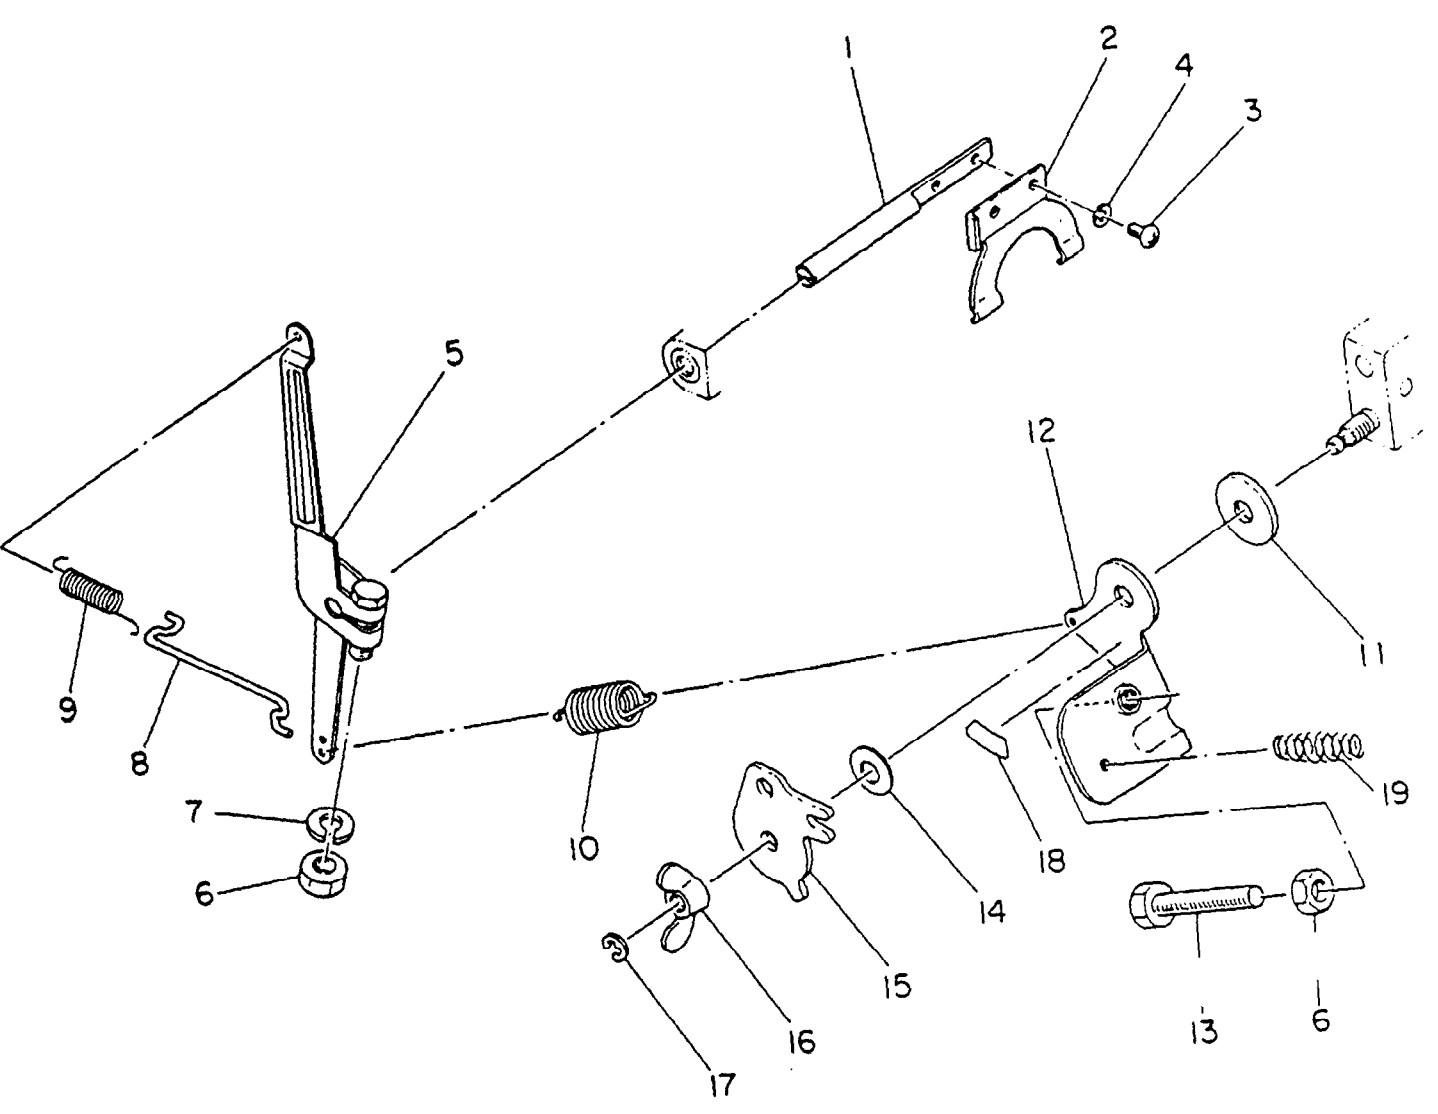

* Not sold separately.

Crankshaft and Piston

ITEM	PART NO.	DESCRIPTION	QTY
1	EY5512004000	Crankshaft complete (includes items 2-5)	1
2	# _____	Piston rod	1
3	# _____	Bearing	1
4	# _____	Shaft	1
5	# _____	Crankshaft	1
6	* EY1294170312	Governor plate unit	1
7	EY0043105080	Screw, pan head	3
8	EY0032005000	Spring washer	3
9	EY5514500100	Governor sleeve	1
10	EY0230230020	Spacer	1
11	EY0021810000	Nut	1
12	EY0032010000	Spring washer	1
13	EY0031010000	Washer	1
14	EY0053204201	Woodruff key	1
15	EY0610120010	Needle bearing	1
16	EY5602501000	Piston	1
17	EY5602023000	Piston ring set	1
18	EY5602501100	Piston pin	1
19	EY0565119990	Clip	2
20	** EY0320050030	Feather key	1
21	EY0200060041	Washer	1
22	EY0011006160	Bolt and washer	1

* For service use EY1294170322

** For service use EY005300251

Not sold separately.

Governor

ITEM	PART NO.	DESCRIPTION	QTY
1	EY1294220103	Governor shaft	1
2	EY1294210113	Governor yoke	1
3	EY0043103050	Screw	2
4	EY0032003000	Spring washer	2
5	EY1294230111	Governor lever complete	1
6	EY0021706000	Nut	2
7	EY0032006000	Spring washer	1
8	EY1054270111	Governor rod	1
9	EY1064280111	Rod spring	1
10	EY1294250111	Governor spring	1
11	EY0217060020	Friction washer	1
12	EY5514500000	Speed control lever	1
13	EY0016506400	Bolt	1
14	EY0200070010	Washer	1
15	EY5514500200	Stop plate	1
16	* EY0178060010	Wing nut	1
17	EY1294500103	Clip	1
18	EY1299210103	Label, operation	1
19	EY0830000010	Coil spring	1