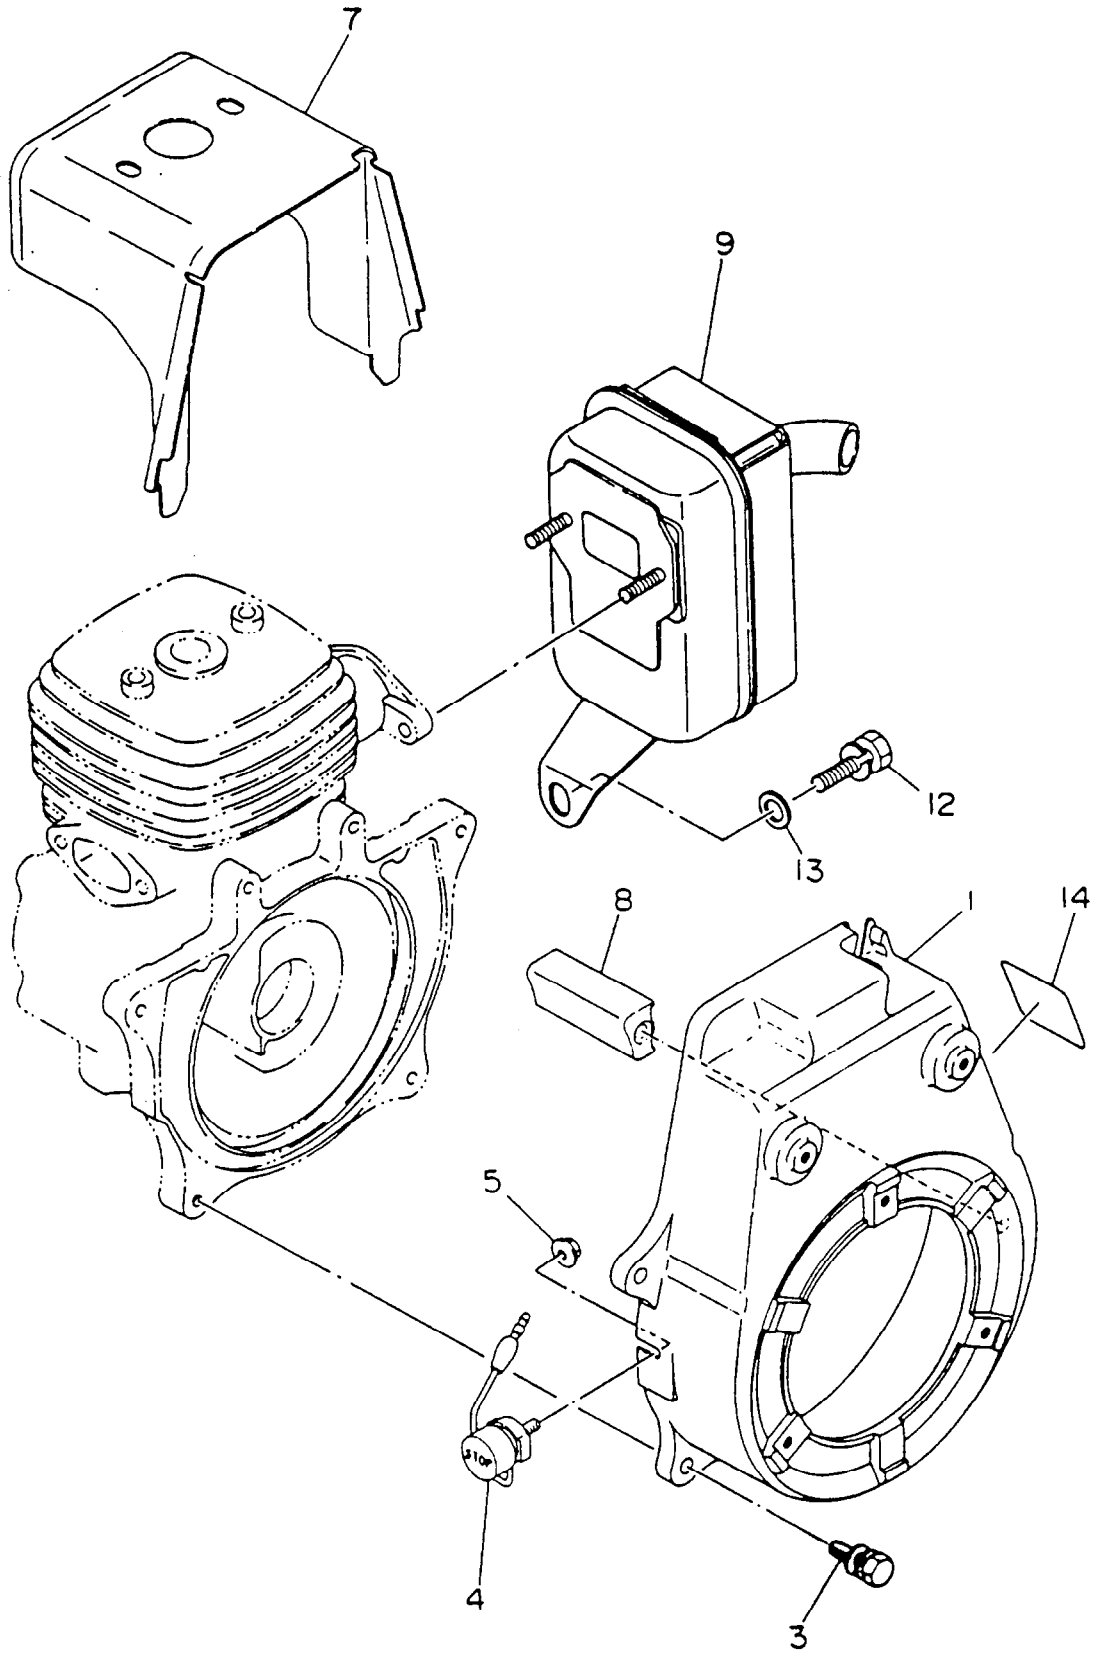

Muffler and Blower Housing

ITEM	PART NO.	DESCRIPTION	QTY
1	EY5515500100	Blower housing complete	1
3	EY0011106200	Bolt and washer	4
4	EY0662009820	Stop button	1
5	EY0023704000	Flange nut	1
7	EY5515500000	Cylinder cover unit	1
8	EY5515500200	Guide, rubber	1
9	EY5603026000	Muffler complete	1
12	EY0011108160	Bolt and washer	1
13	EY0031008000	Washer	1
14	EY5609501400	Label, model	1