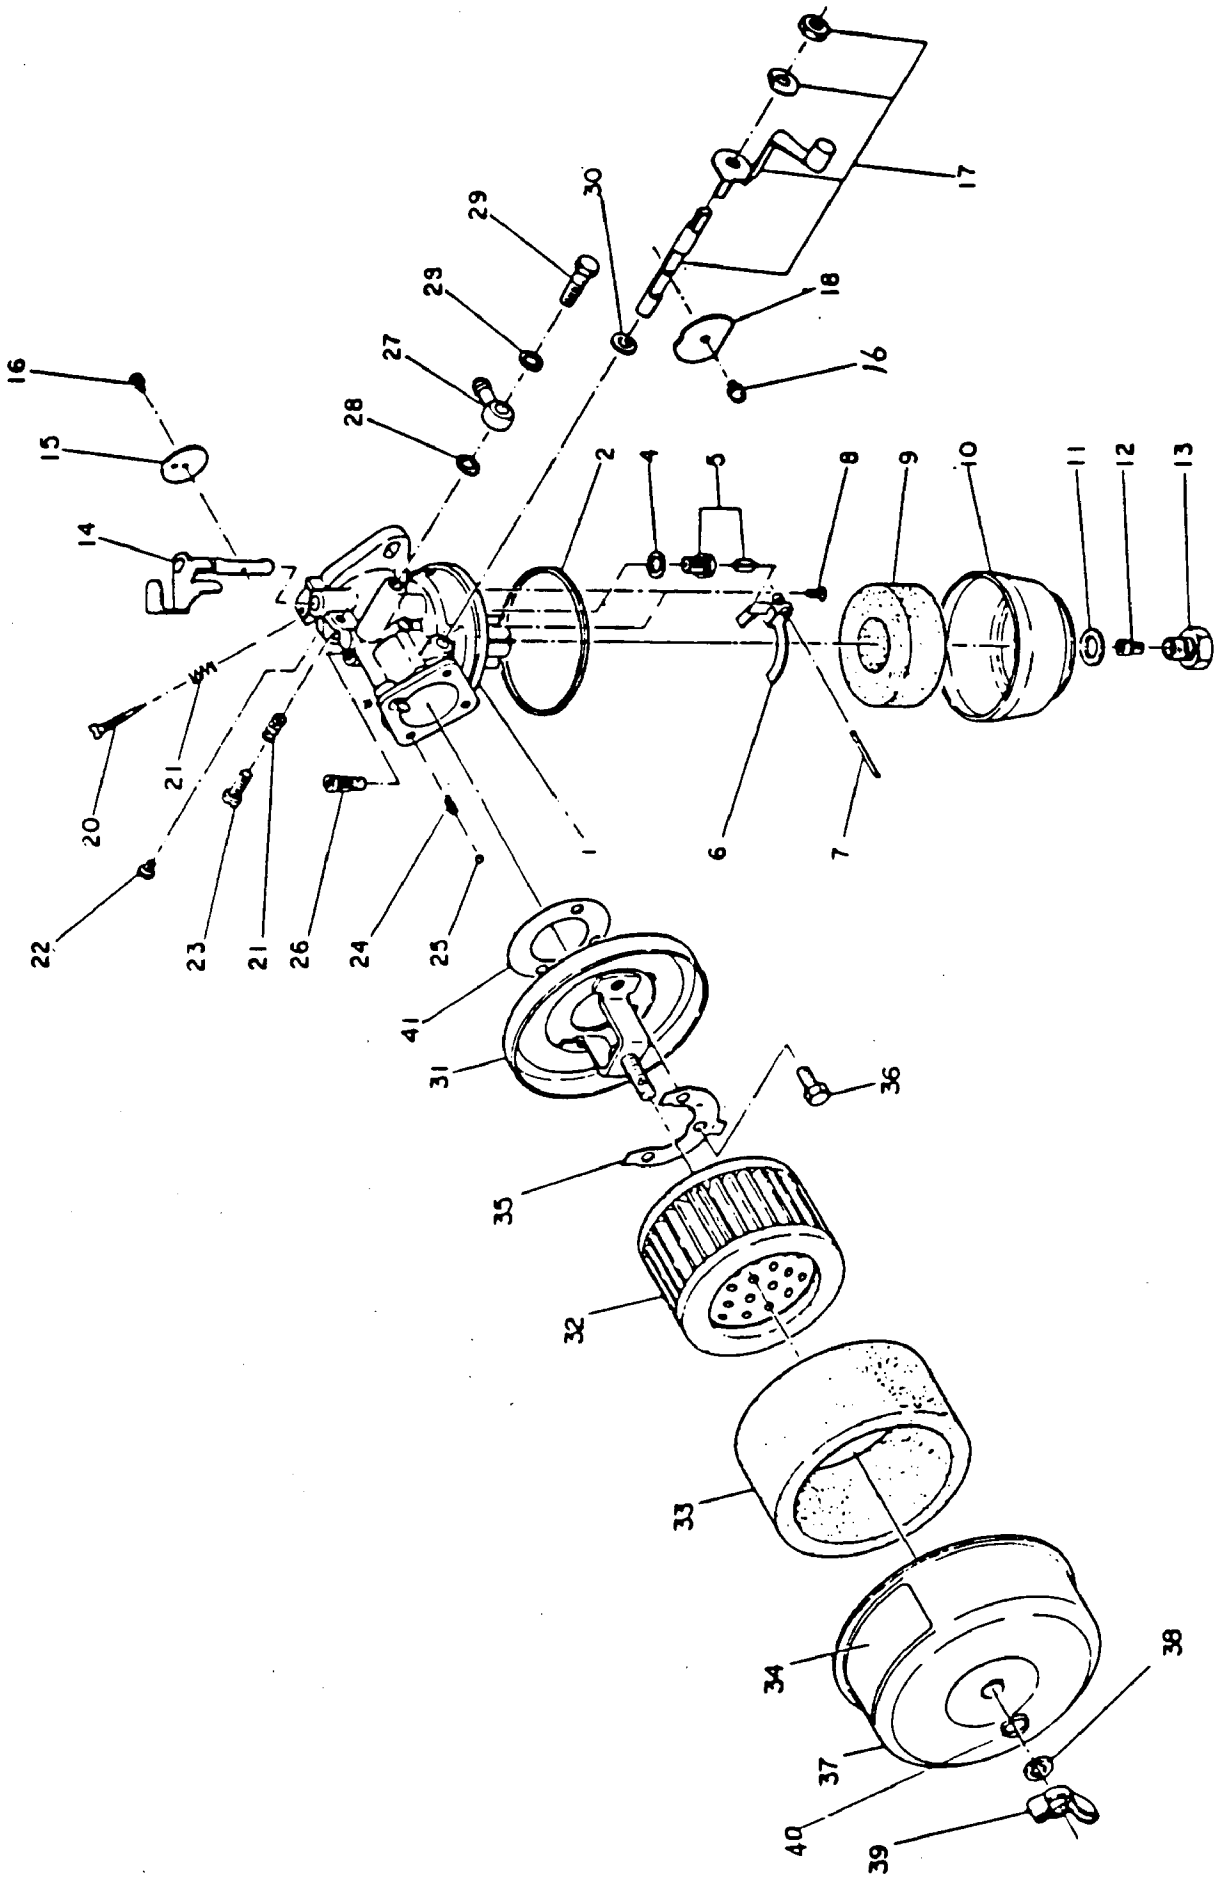

FIG. 5

CARBURETOR & AIR CLEANER

Rd. No.	Part No.	Part Name	Q'ty	Description	FOB JAPAN IN U.S.
1	1066251600	Carburetor ass'y	1	Incl. 2~26,30	
2	1066254708	Packing (float chamber)	1		
4	1066238108	Packing	1		
5	1286250008	Needle valve (1.5 dia)	1		
6	1066251108	Float arm	1		
7	1066251608	Pin (float)	1		
8	1306235808	Screw	1		
9	1066250808	Float	1		
10	1066238908	Float chamber	1		
11	2066243108	Packing (main jet)	1		
12	2076240308	Reverse main jet	1		
13	2066235008	Guide holder	1		
14	1066253408	Shaft ass'y (throttle)	1		
15	1066253808	Throttle valve	1		
16	2096235108	Screw & washer	2		
17	1066255308	Shaft ass'y (choke)	1		
18	1066252708	Choke valve	1		
20	1066243608	Pilot screw	1		
21	2066244608	Spring	2		
22	1066235708	Guide screw	1		
23	1066235808	Screw	1		
24	2096244608	Choke spring	1		
25	2096235308	Steel ball	1		
26	2076242008	Pilot jet	1