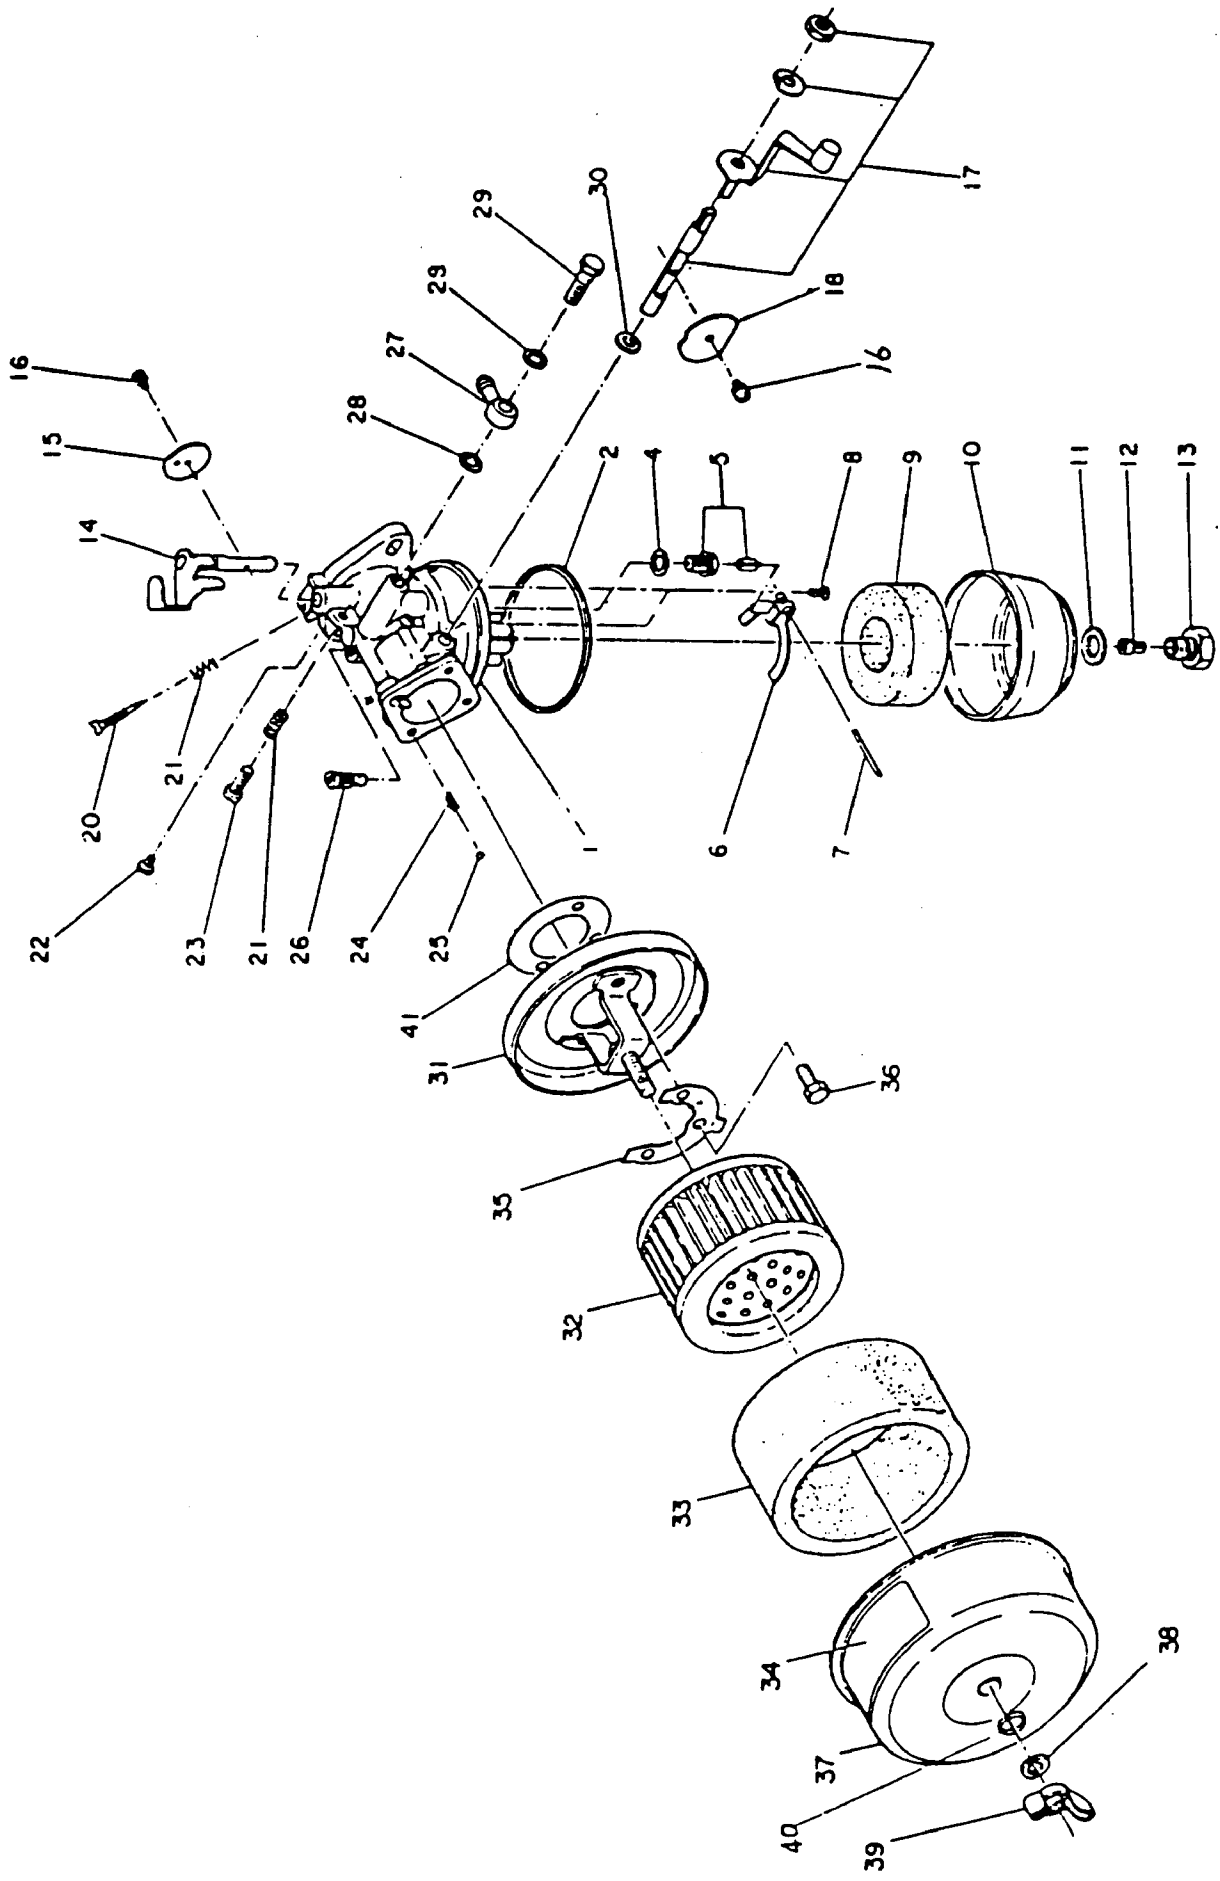

CARBURETOR & AIR CLEANER

Ref. No.	Part No.	Part Name	Qty	Description
27	0521060100	Banjo	1	
28	2076234508	Washer (banjo)	2	
29	2096233508	Banjo bolt	1	
30	1066239218	Seal	1	
*	1063272300	Air cleaner ass'y	1	Incl. 31-34, 37-41
31	1063282908	Back plate complete	1	Incl. 41
32	1293260008	Second element	1	
33	1293261008	First element	1	
34	1073273308	Label (notice)	1	
35	1063520101	Lock washer	1	
36	0016605100	Bolt	3	
37	1063266408	Cover complete	1	Incl. 34
38	2093265008	Spring washer	1	
39	2103260828	Wing nut	1	
40	2093265108	Washer	1	
41	1053272108	Packing	1