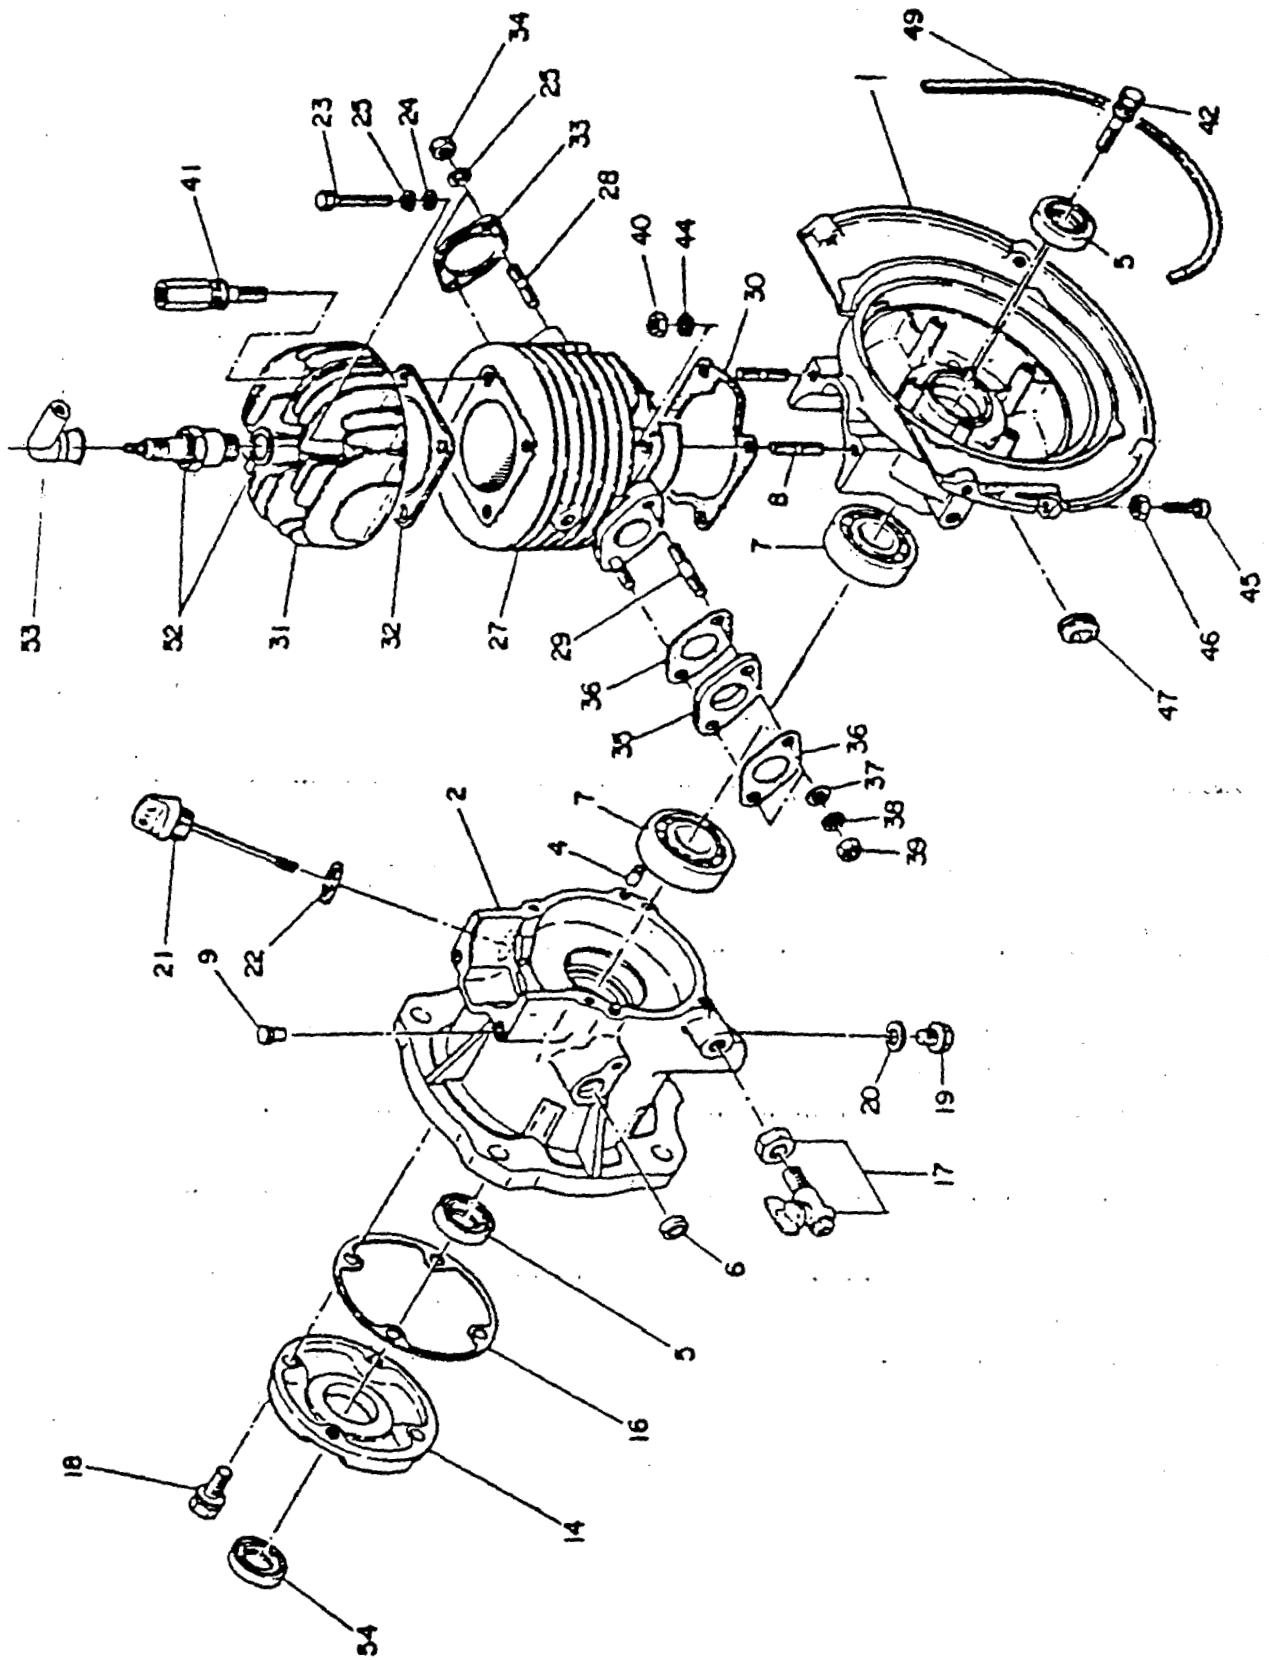

# **OEM PARTS MANUAL**

**Model**

**EC10D KOEHRING**

1193M311

**ROBIN AMERICA, INC.**  
**ROBIN TO WISCONSIN ROBIN**  
**ENGINE MODEL CROSS REFERENCE LIST**

ROBIN

WISCONSIN ROBIN

SIDE VALVE

## Introduction

This catalog is designed to identify **Robin Engine** parts.

When ordering parts, it is always advisable to list the engine model, specification number and serial number. With this information, we can check your order for any incorrect part numbers. Use your Service Parts List to ensure proper part number and nomenclature identification.

CRANKCASE & CYLINDER

Ref. No.	Part No.	Part Name	Q'ty	Description
1	1061070111	Crankcase complete	1	Incl. 2, 4-9, 42
1	1061070101	Crankcase complete	1	Incl. 2, 4-9, 42
1	1061010133	Crankcase 1	1	
1	1061010123	Crankcase 1	1	
2	1061070113	Crankcase 2	1	
2	1061070103	Crankcase 2	1	
4	0310060010	Dowel pin	2	
5	0440200010	Oil seal	2	
6	0440080010	Oil seal	1	
7	0600200020	Ball bearing	2	
8	0105070010	Stud	4	
8	0105060090	Stud	4	
9	0670070100	Air breather	1	
14	1061160111	Crankcase cover complete	1	Incl. 54
16	1061500203	Gasket (case cover)	1	
17	0643000100	Drain cock	1	
18	0011406160	Bolt & washer ass'y	4	
19	0401080010	Plug	1	
20	0210080010	Gasket	1	
21	1066360601	Oil gauge complete	1	
22	0210160010	Gasket	1	
23	0103080010	Bolt	2	
24	0031008000	Washer	2	
25	0032008000	Spring washer	4	
27	1061240511	Cylinder complete	1	Incl. 28, 29
27	1061240501	Cylinder complete	1	Incl. 28, 29
28	0013108301	Stud	2	
29	0013106301	Stud	2	
30	1061500123	Gasket (cylinder)	1	
31	1061300113	Cylinder head	1	