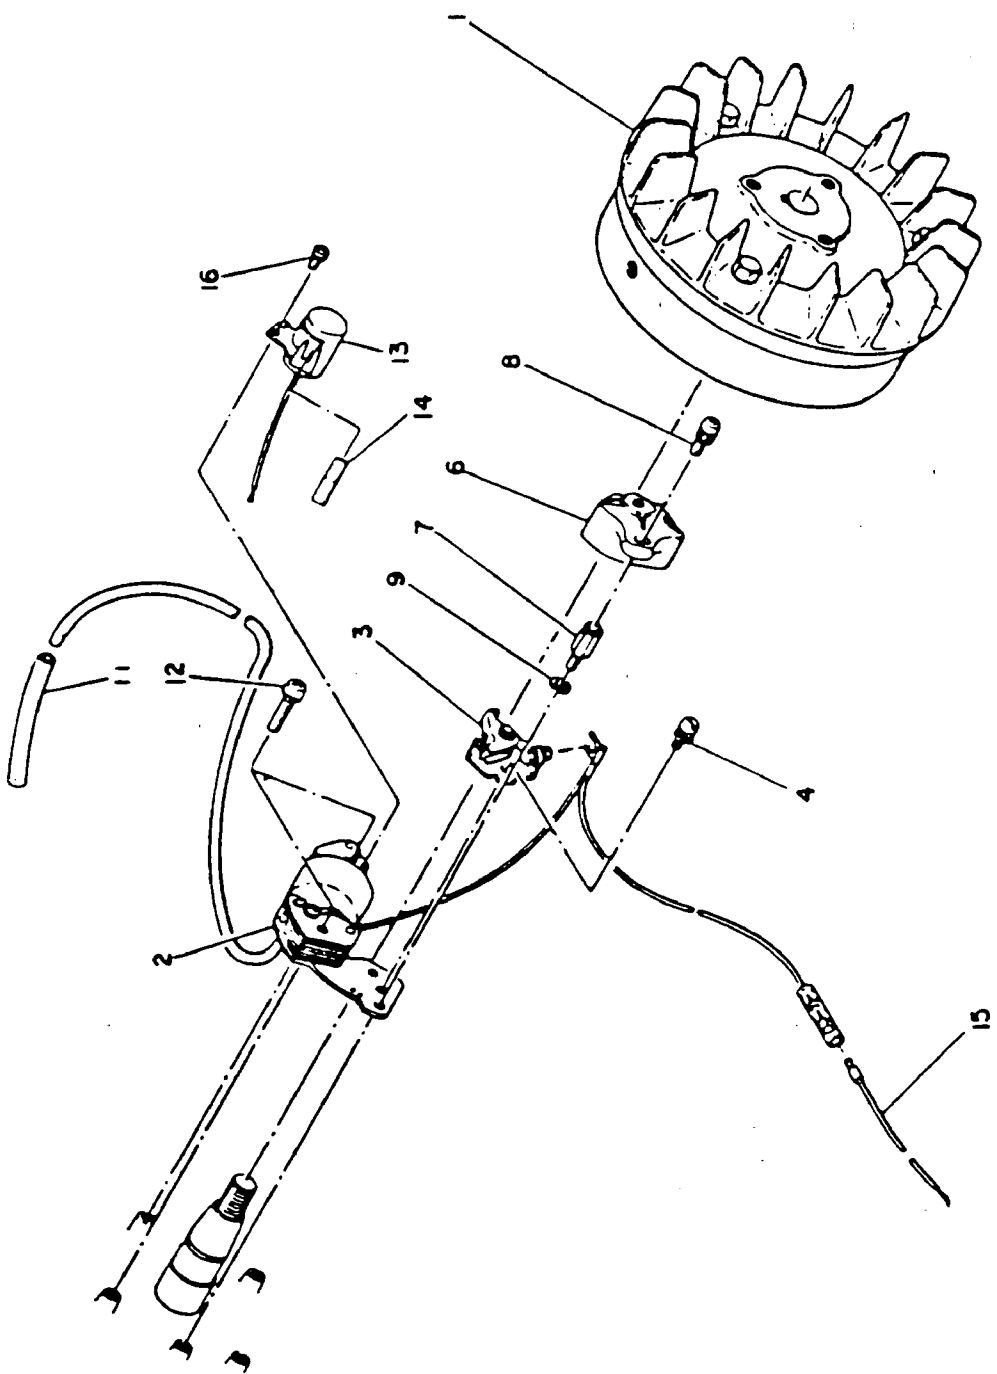

## CARBURETOR &amp; AIR CLEANER

Rd. No.	Part No.	Part Name	Q'ty	Description	FOB JAPAN IN U.S.
1	1066251600	Carburetor ass'y	1	Incl. 2~26,30	
2	1066254708	Packing (float chamber)	1		
4	1066238108	Packing	1		
5	1286250008	Needle valve (1.5 dia)	1		
6	1066251108	Float arm	1		
7	1066251608	Pin (float)	1		
8	1306235808	Screw	1		
9	1066250808	Float	1		
10	1066238908	Float chamber	1		
11	2066243108	Packing (main jet)	1		
12	2076240308	Reverse main jet	1		
13	2066235008	Guide holder	1		
14	1066253408	Shaft ass'y (throttle)	1		
15	1066253808	Throttle valve	1		
16	2096235108	Screw & washer	2		
17	1066255308	Shaft ass'y (choke)	1		
18	1066252708	Choke valve	1		
20	1066243608	Pilot screw	1		
21	2066244608	Spring	2		
22	1066235708	Guide screw	1		
23	1066235808	Screw	1		
24	2096244608	Choke spring	1		
25	2096235308	Steel ball	1		
26	2076242008	Pilot jet	1		

CARBURETOR & AIR CLEANER

Ref. No.	Part No.	Part Name	Qty	Description
27	0521060100	Banjo	1	
28	2076234508	Washer (banjo)	2	
29	2096233508	Banjo bolt	1	
30	1066239218	Seal	1	
*	1063272300	Air cleaner ass'y	1	Incl. 31-34, 37-41
31	1063282908	Back plate complete	1	Incl. 41
32	1293260008	Second element	1	
33	1293261008	First element	1	
34	1073273308	Label (notice)	1	
35	1063520101	Lock washer	1	
36	0016605100	Bolt	3	
37	1063266408	Cover complete	1	Incl. 34
38	2093265008	Spring washer	1	
39	2103260828	Wing nut	1	
40	2093265108	Washer	1	
41	1053272108	Packing	1	