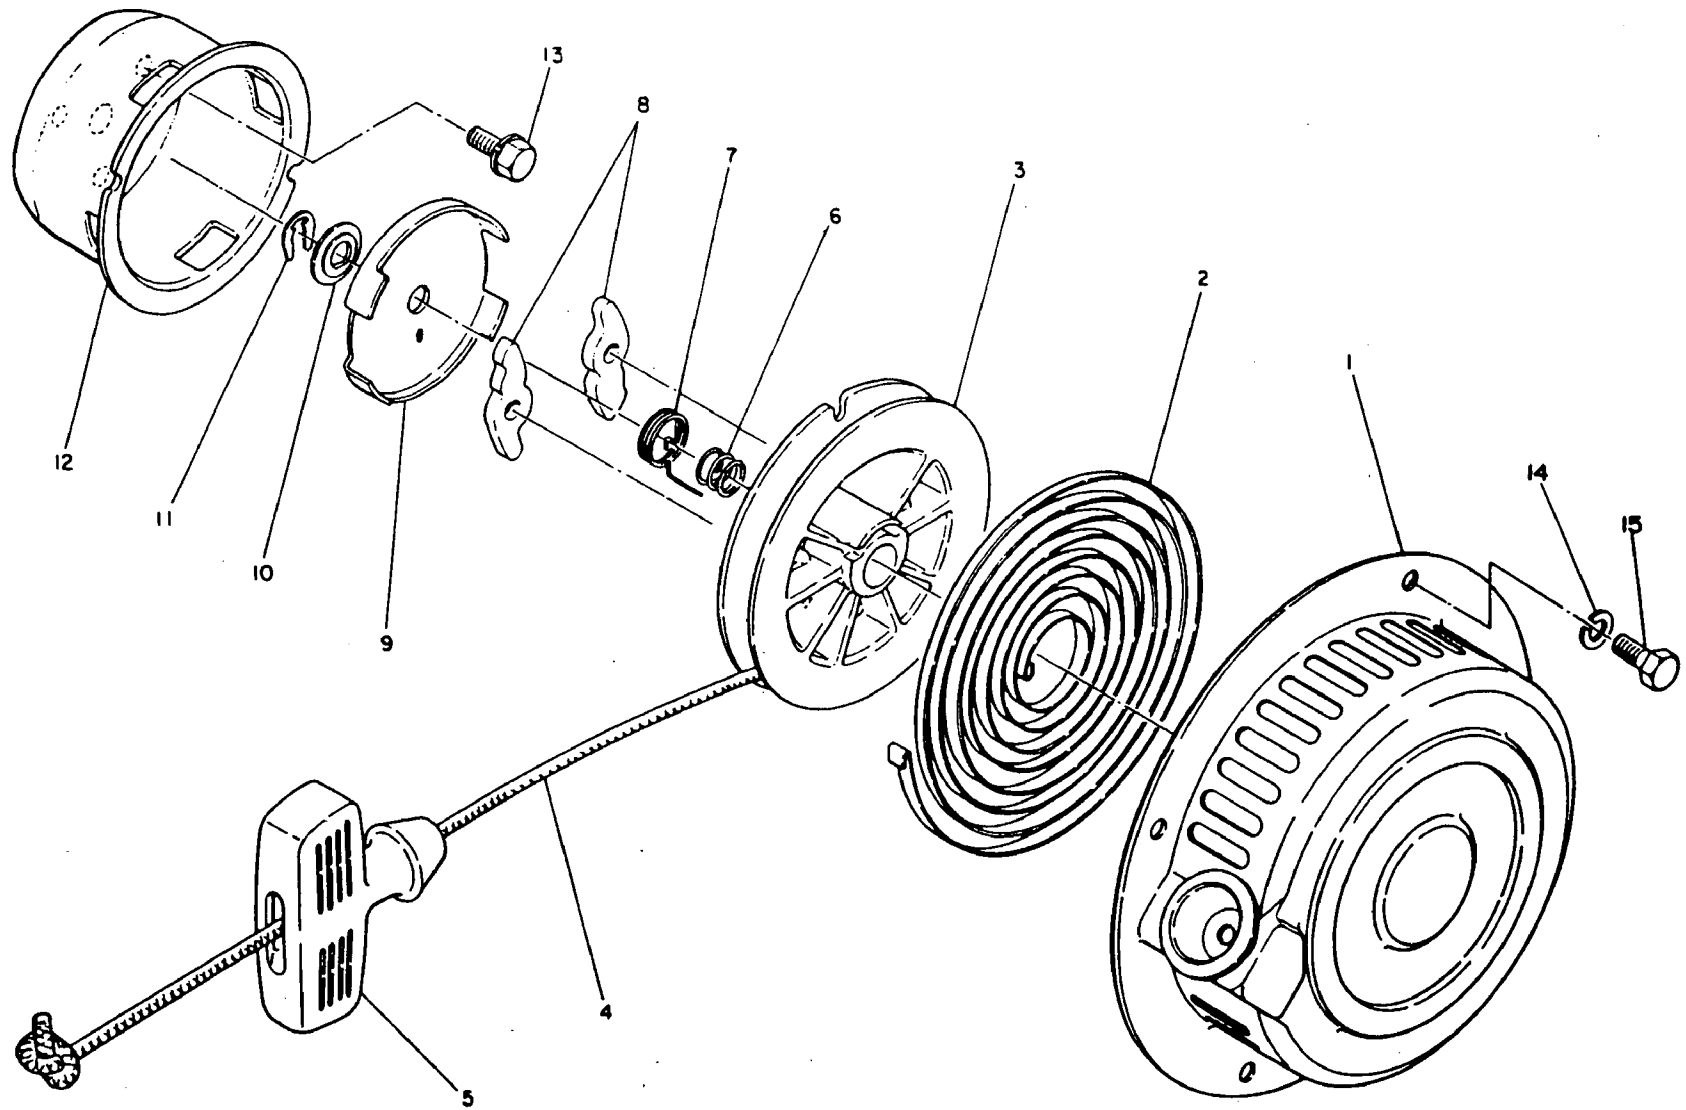

Engine Model EC10D for WACKER

Specification EC100DD2200

Introduction

This catalog is designed to identify **Robin Engine** parts.

When ordering parts, it is always advisable to list the engine model, specification number and serial number. With this information, we can check your order for any incorrect part numbers. Use your Service Parts List to ensure proper part number and nomenclature identification.

EC10D(WACKER)

1. CRANKCASE & CYLINDER

Ref. to Fig. EC10D(WACKER) NOV. '83 1.

Ref. No.	Part Name	Part Number	EC10D				Remarks	Price
			Q'ty		Q'ty			
1	CRANKCASE COMPL.	106 10151 01	1					
4	DOWEL PIN	031 00600 10	2					
5	OIL SEAL	044 02000 10	2					
7	BALL BEARING	060 02000 20	2					
8	STUD	010 50700 10	4					
17	FILLER	009 01100 00	1					
18	GASKET	003 71100 00	1					
21	PLUG(rubber)	042 01600 10	1					
25	SPRING WASHER	003 20080 00	4					
27	CYLINDER COMPL.	106 12407 01	1					
28	STUD	001 31083 01	2					
30	GASKET(cylinder)	106 15001 23	1					
31	CYLINDER HEAD	106 13001 13	1					
32	GASKET(head)	106 15101 11	1					
33	GASKET(exhaust)	106 35102 01	1					
34	NUT	002 19080 00	2					
40	NUT	017 00700 20	4					
41	BOLT AND WASHER ASSY.	013 00800 71	2					
42	BOLT AND WASHER ASSY.	001 14063 50	4					
47	GROMMET	024 10700 90	1					
52	SPRING WASHER	020 30700 10	4					
53	SPARK PLUG	065 01400 10	1				NGK B-4	
54	SPARK PLUG CAP	065 50000 50	1					
57	BOLT	010 30800 10	2					
58	WASHER	003 10080 00	2					

1. CRANKCASE & CYLINDER

1. BLOWER HOUSING & MUFFLER

4. MAGNETO

5. RECOIL STARTER

NOTES

Robin America, Inc.

940 Lively Blvd., Wood Dale, IL 60191 • Tel: (708) 350-8200 • Fax: (708) 350-8212