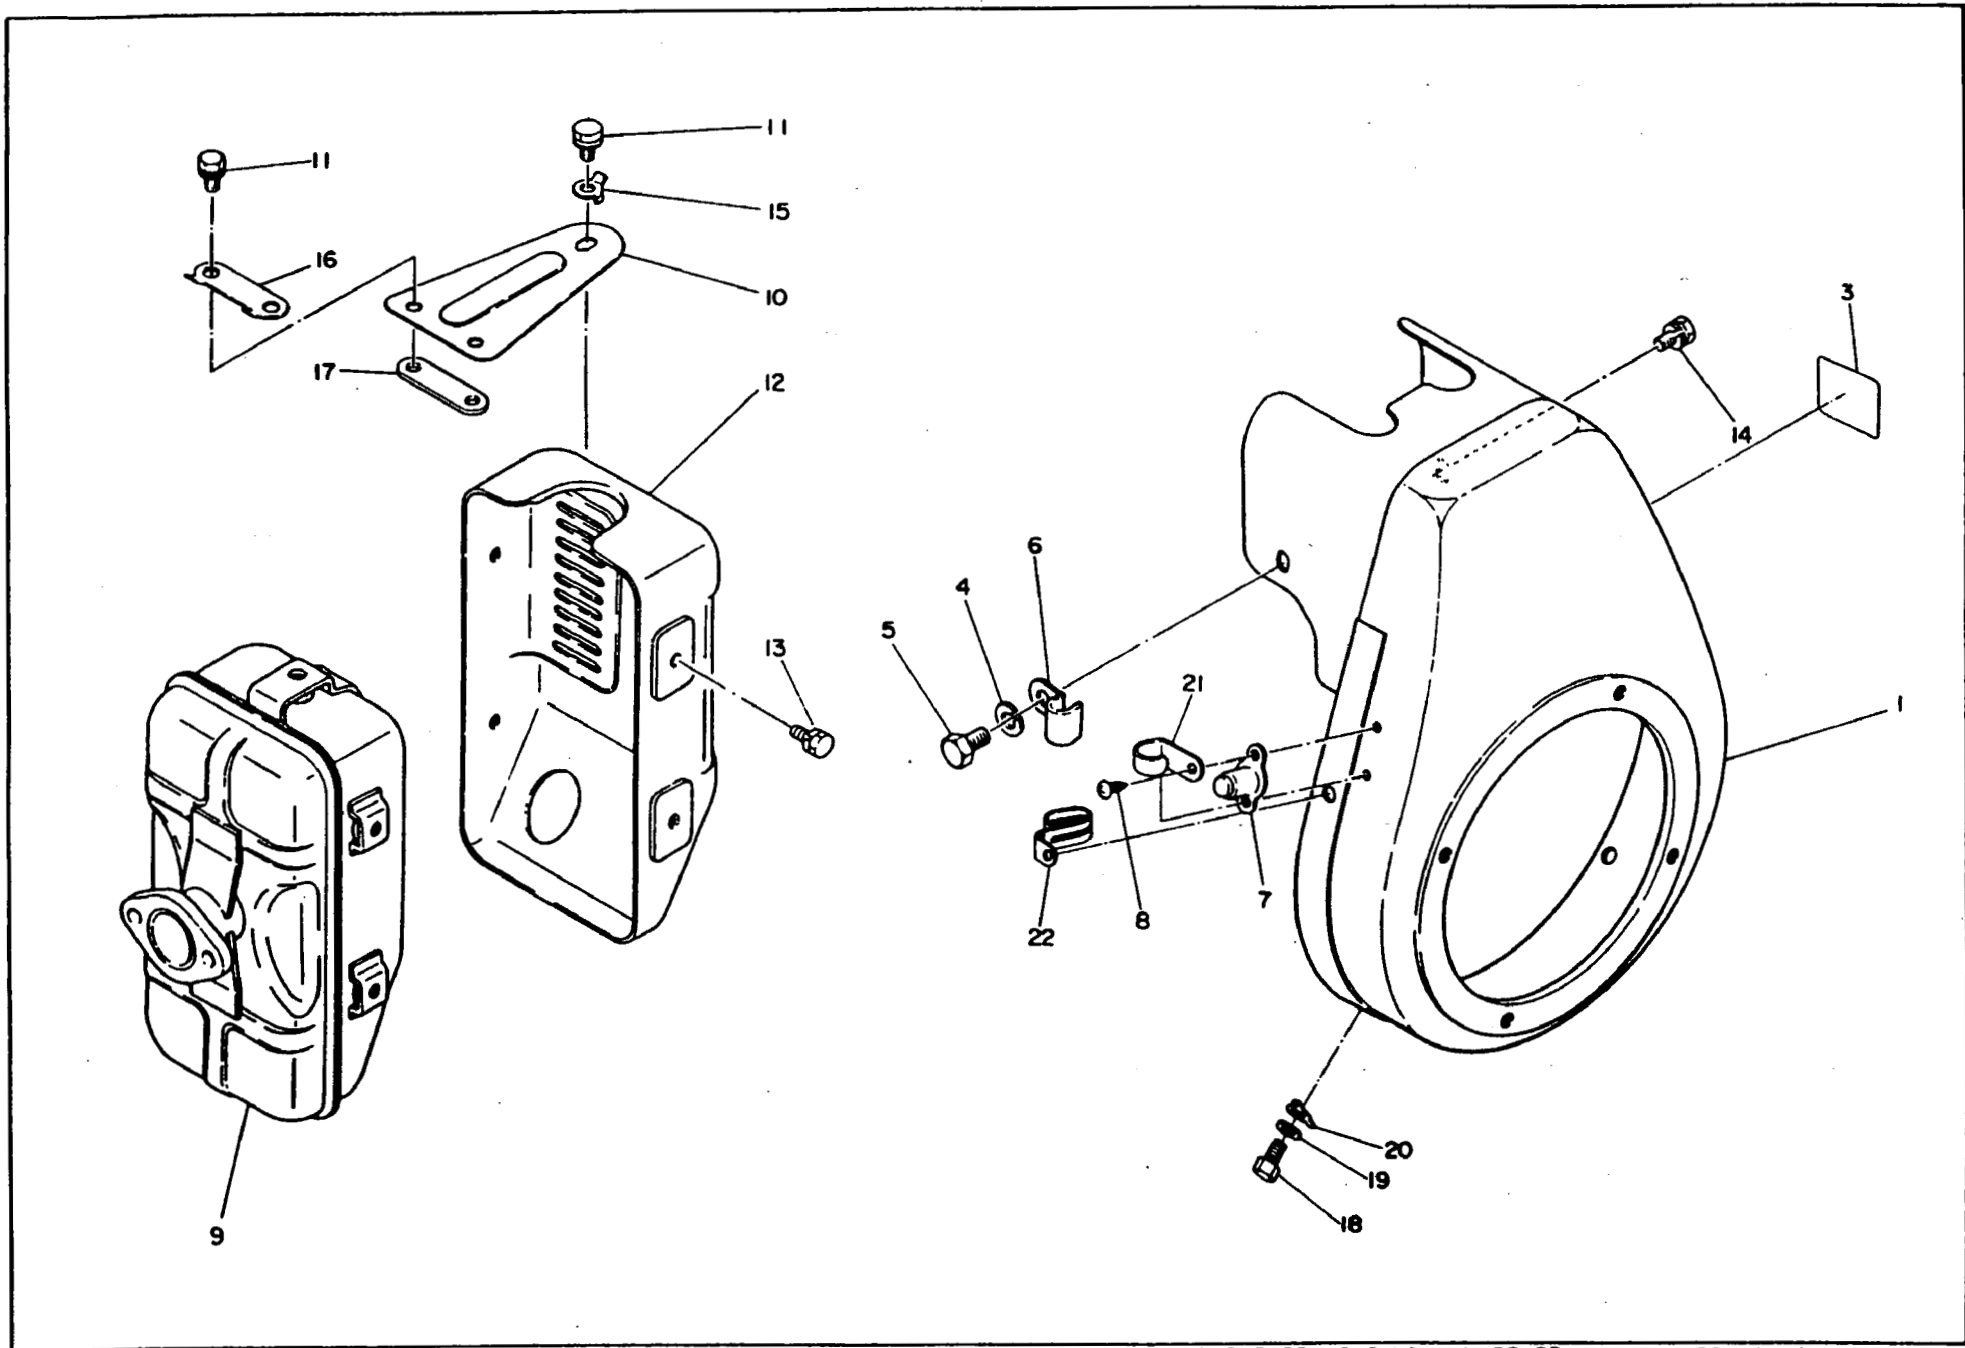

1. BLOWER HOUSING & MUFFLER