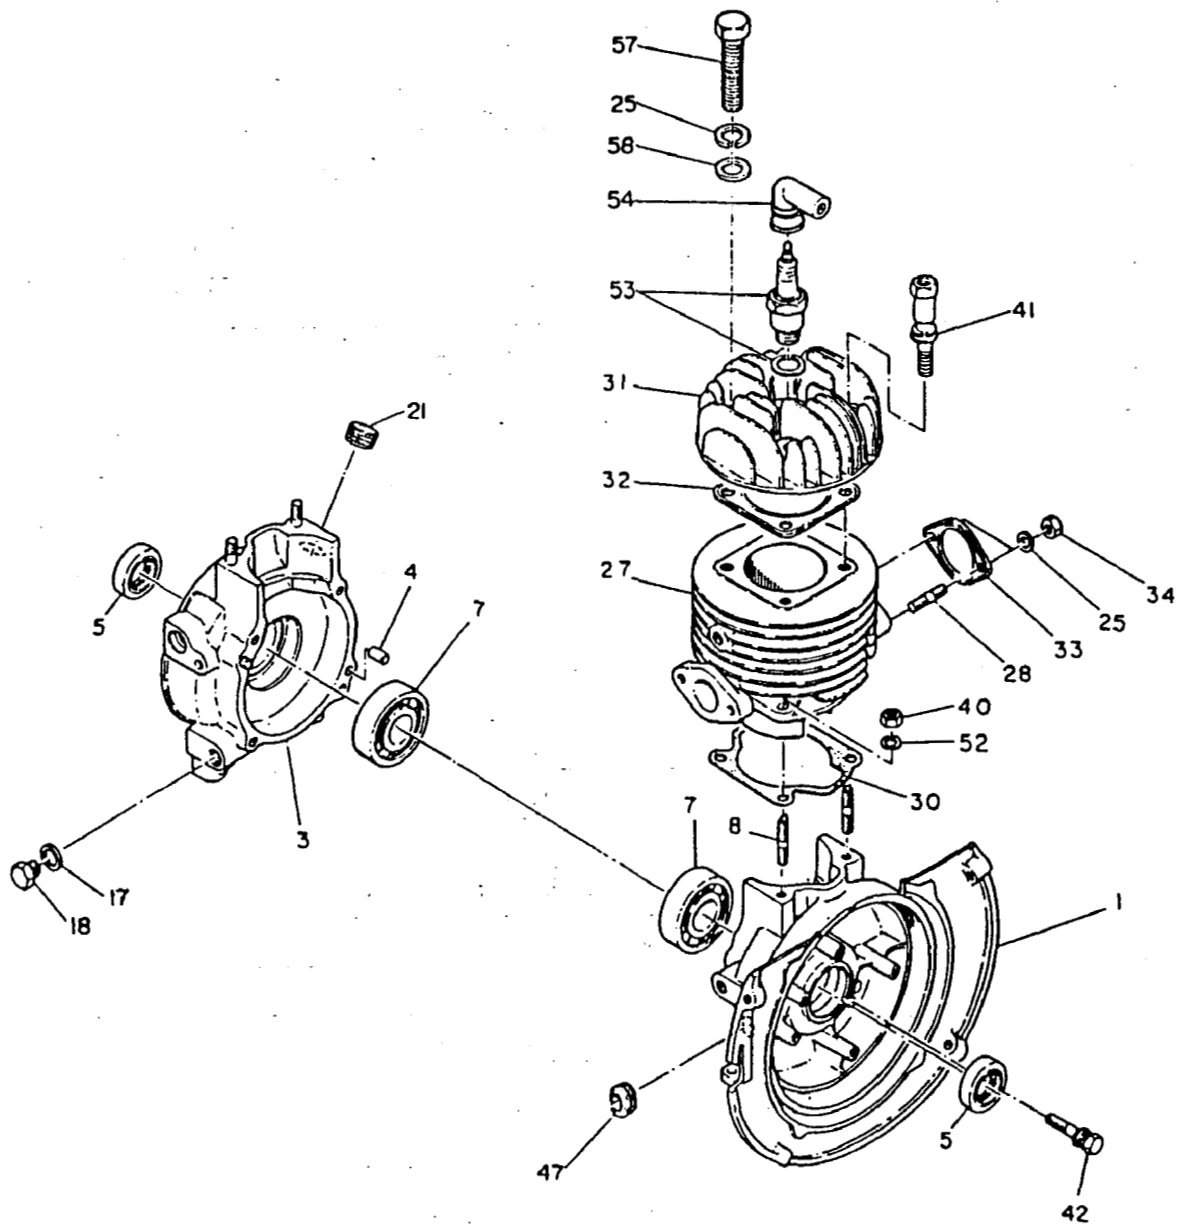

Engine Model EC10D for WACKER

Specification EC100DD2200

Introduction

This catalog is designed to identify **Robin Engine** parts.

When ordering parts, it is always advisable to list the engine model, specification number and serial number. With this information, we can check your order for any incorrect part numbers. Use your Service Parts List to ensure proper part number and nomenclature identification.

ROBIN AMERICA INC. reserves the right to modify, alter and improve engines and parts. Part numbers and the structure of parts may change from those shown in this catalog.

Table of Contents

Crankcase and Cylinder	1
Crankshaft and Piston	2
Blower Housing and Muffler	3
Magneto	4
Recoil Starter	5
Accessories	6

EC10D(WACKER)

1. CRANKCASE & CYLINDER

Ref. to Fig. EC10D(WACKER) NOV. '83 1.

Ref. No.	Part Name	Part Number	EC10D				Remarks	Price
			Q'ty		Q'ty			
1	CRANKCASE COMPL.	106 10151 01	1					
4	DOWEL PIN	031 00600 10	2					
5	OIL SEAL	044 02000 10	2					
7	BALL BEARING	060 02000 20	2					
8	STUD	010 50700 10	4					
17	FILLER	009 01100 00	1					
18	GASKET	003 71100 00	1					
21	PLUG(rubber)	042 01600 10	1					
25	SPRING WASHER	003 20080 00	4					
27	CYLINDER COMPL.	106 12407 01	1					
28	STUD	001 31083 01	2					
30	GASKET(cylinder)	106 15001 23	1					
31	CYLINDER HEAD	106 13001 13	1					
32	GASKET(head)	106 15101 11	1					
33	GASKET(exhaust)	106 35102 01	1					
34	NUT	002 19080 00	2					
40	NUT	017 00700 20	4					
41	BOLT AND WASHER ASSY.	013 00800 71	2					
42	BOLT AND WASHER ASSY.	001 14063 50	4					
47	GROMMET	024 10700 90	1					
52	SPRING WASHER	020 30700 10	4					
53	SPARK PLUG	065 01400 10	1				NGK B-4	
54	SPARK PLUG CAP	065 50000 50	1					
57	BOLT	010 30800 10	2					
58	WASHER	003 10080 00	2					