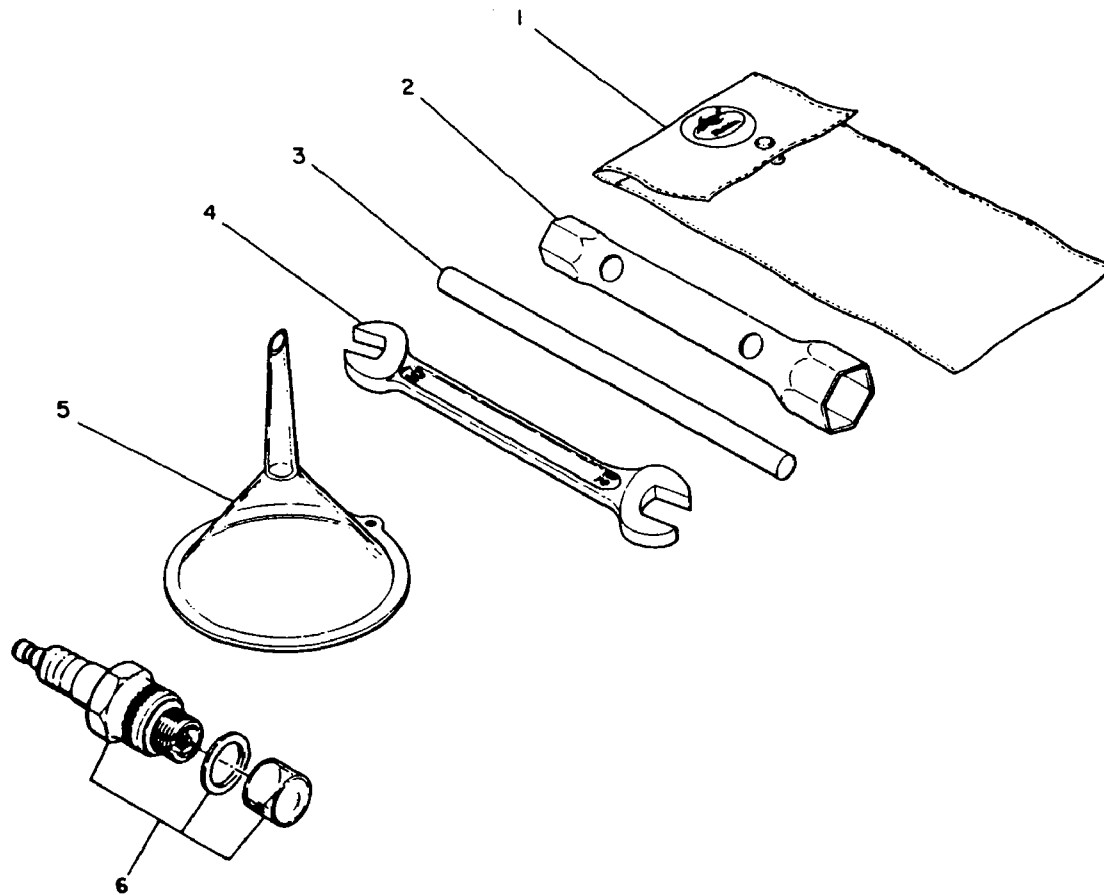

ROBIN AMERICA INC. reserves the right to modify, alter and improve engines and parts. Part numbers and the structure of parts may change from those shown in this catalog.

Table of Contents

Crankcase and Cylinder	1
Crankshaft and Piston	2
Blower Housing and Muffler	3
Magneto	4
Recoil Starter	5
Accessories	6

EC10D(WACKER)

1. CRANKCASE & CYLINDER

Ref. to Fig. EC10D(WACKER) NOV. '83 1.

Ref. No.	Part Name	Part Number	EC10D				Remarks	Price
			Q'ty		Q'ty			
1	CRANKCASE COMPL.	106 10151 01	1					
4	DOWEL PIN	031 00600 10	2					
5	OIL SEAL	044 02000 10	2					
7	BALL BEARING	060 02000 20	2					
8	STUD	010 50700 10	4					
17	FILLER	009 01100 00	1					
18	GASKET	003 71100 00	1					
21	PLUG(rubber)	042 01600 10	1					
25	SPRING WASHER	003 20080 00	4					
27	CYLINDER COMPL.	106 12407 01	1					
28	STUD	001 31083 01	2					
30	GASKET(cylinder)	106 15001 23	1					
31	CYLINDER HEAD	106 13001 13	1					
32	GASKET(head)	106 15101 11	1					
33	GASKET(exhaust)	106 35102 01	1					
34	NUT	002 19080 00	2					
40	NUT	017 00700 20	4					
41	BOLT AND WASHER ASSY.	013 00800 71	2					
42	BOLT AND WASHER ASSY.	001 14063 50	4					
47	GROMMET	024 10700 90	1					
52	SPRING WASHER	020 30700 10	4					
53	SPARK PLUG	065 01400 10	1				NGK B-4	
54	SPARK PLUG CAP	065 50000 50	1					
57	BOLT	010 30800 10	2					
58	WASHER	003 10080 00	2					

1. CRANKCASE & CYLINDER

1. BLOWER HOUSING & MUFFLER

4. MAGNETO

5. RECOIL STARTER

NOTES

Robin America, Inc.

940 Lively Blvd., Wood Dale, IL 60191 • Tel: (708) 350-8200 • Fax: (708) 350-8212