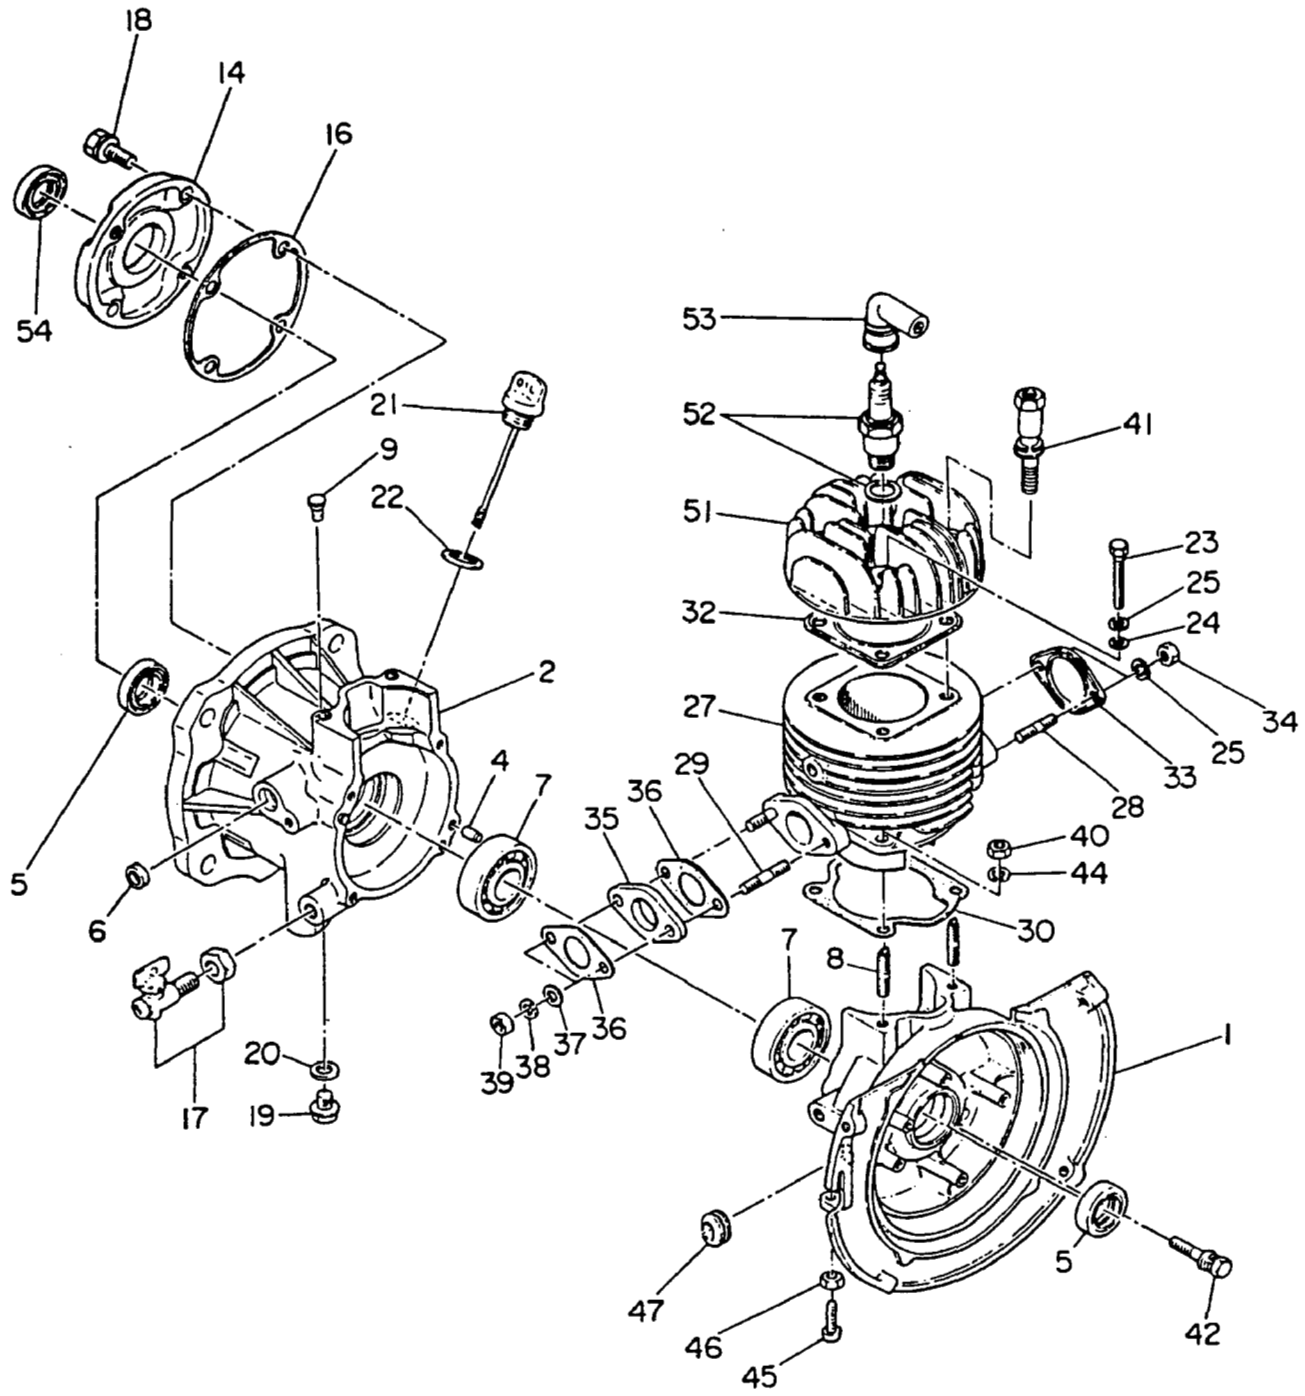

TWO CYCLE

EC13V	WT1-125V
-------	----------

DIESEL

DY23	WRD1-230
DY27	WRD1-270
DY30	WRD1-300
DY35	WRD1-350
DY41	WRD1-410

**Introduction**

This catalog is designed to identify **Robin Engine** parts.

When ordering parts, it is always advisable to list the engine model, specification number and serial number. With this information, we can check your order for any incorrect part numbers. Use your Service Parts List to ensure proper part number and nomenclature identification.

# I. CRANKCASE AND CYLINDER

1. CRANKCASE AND CYLINDER

Ref. No.	Parts Number	Parts Name	Q'ty	Description
• 1	106 10701 01	CRANKCASE COMPL.	1	Incl. 2,4~8,42
4	031 00600 10	DOWEL PIN	2	
5	044 02000 10	OIL SEAL	2	
6	044 00800 10	OIL SEAL	1	
7	060 02000 20	BALL BEARING	2	
8	010 50700 10	STUD	4	
9	067 00701 00	AIR BREATHIER	1	
•14	106 11601 11	CRANKCASE COVER COMPL.	1	Incl. 54
16	106 15002 03	GASKET (case cover)	1	
17	064 30001 00	DRAIN COCK	1	
18	001 14061 60	BOLT AND WASHER ASSY	4	
19	040 10800 10	PLUG	1	
20	021 00800 10	GASKET	1	
21	106 63606 01	OIL GAUGE COMPL.	1	
22	021 01600 10	GASKET	1	
23	010 30800 10	BOLT	2	
24	003 10080 00	WASHER	2	
25	003 20080 00	SPRING WASHER	4	
•27	106 12405 11	CYLINDER COMPL.	1	Incl. 28,29
28	001 31083 01	STUD	2	
29	001 31063 01	STUD	2	
30	106 15001 23	GASKET (cylinder)	1	
31	106 13001 13	CYLINDER HEAD	1	
32	106 15101 11	GASKET COMPL. (head)	1	
33	106 35102 01	GASKET COMPL. (exhaust)	1	
34	002 19080 00	NUT	2	
35	106 32902 03	INSULATOR	1	
36	106 35001 03	GASKET (insulator)	2	
37	003 10060 00	WASHER	2	
38	003 20060 00	SPRING WASHER	2	
39	002 27060 00	NUT	2	
40	017 00700 20	NUT	4	
41	013 00800 71	BOLT AND WASHER ASSY	2	
42	013 00601 00	BOLT AND WASHER ASSY	4	
44	020 30700 10	SPRING WASHER	4	
45	014 90600 40	ADJUSTING SCREW	1	
46	002 27060 00	NUT	1	
47	024 10700 90	GROMMET	1	
52	065 01400 10	SPARK PLUG	1	NGK B-4
53	065 50000 50	SPARK PLUG CAP	1	
54	044 02000 30	OIL SEAL	1	