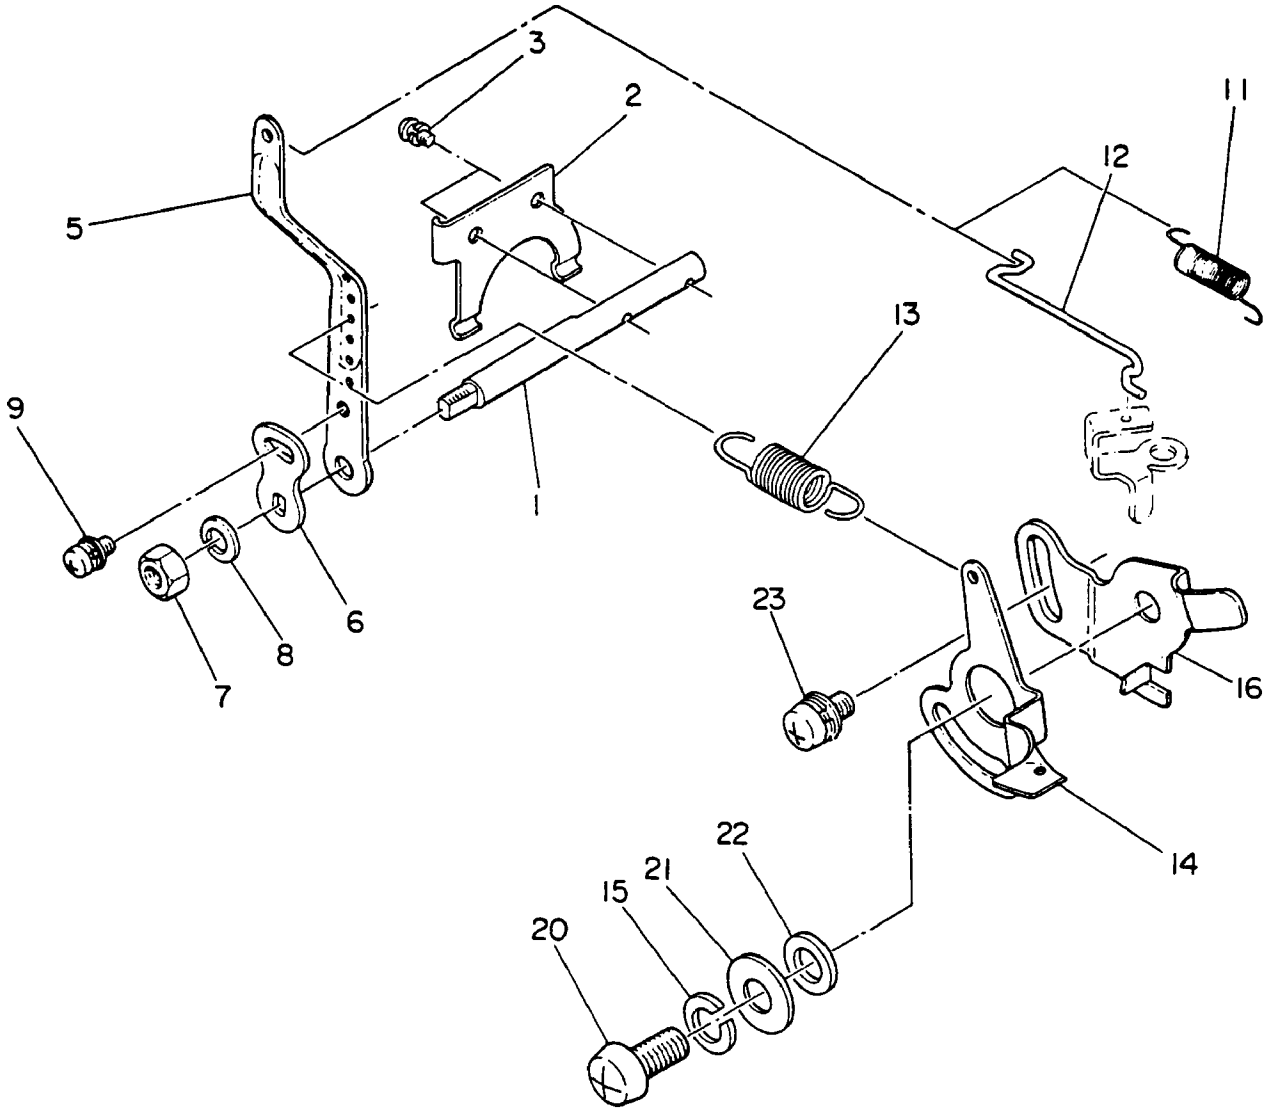

3. GOVERNOR