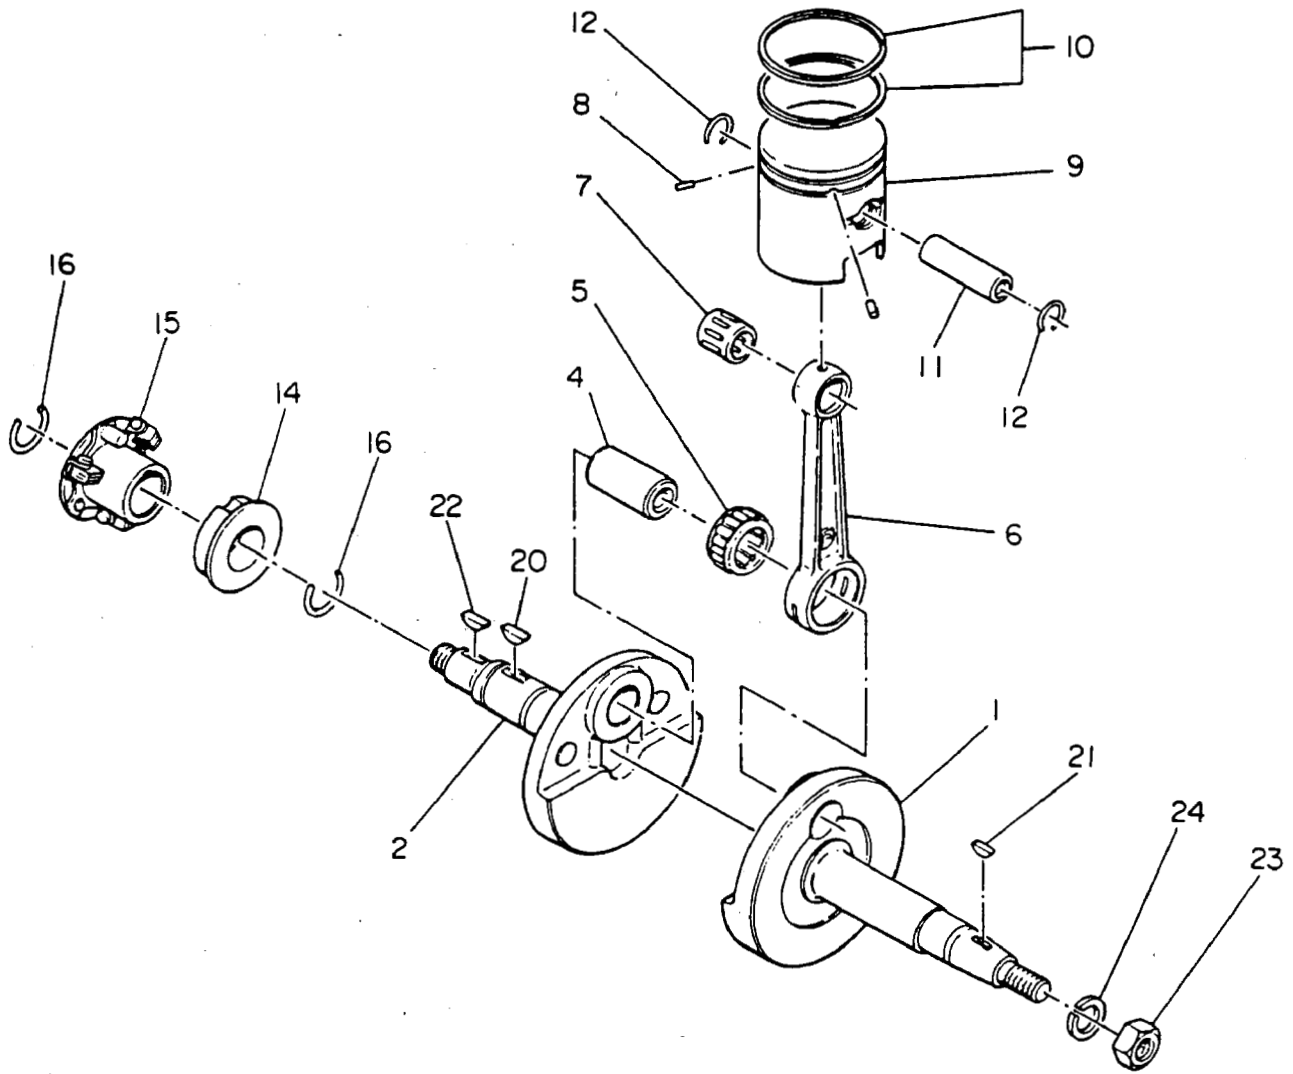

1. CRANKCASE AND CYLINDER

Ref. No.	Parts Number	Parts Name	Q'ty	Description
• 1	106 10701 01	CRANKCASE COMPL.	1	Incl. 2,4~8,42
4	031 00600 10	DOWEL PIN	2	
5	044 02000 10	OIL SEAL	2	
6	044 00800 10	OIL SEAL	1	
7	060 02000 20	BALL BEARING	2	
8	010 50700 10	STUD	4	
9	067 00701 00	AIR BREATHIER	1	
•14	106 11601 11	CRANKCASE COVER COMPL.	1	Incl. 54
16	106 15002 03	GASKET (case cover)	1	
17	064 30001 00	DRAIN COCK	1	
18	001 14061 60	BOLT AND WASHER ASSY	4	
19	040 10800 10	PLUG	1	
20	021 00800 10	GASKET	1	
21	106 63606 01	OIL GAUGE COMPL.	1	
22	021 01600 10	GASKET	1	
23	010 30800 10	BOLT	2	
24	003 10080 00	WASHER	2	
25	003 20080 00	SPRING WASHER	4	
•27	106 12405 11	CYLINDER COMPL.	1	Incl. 28,29
28	001 31083 01	STUD	2	
29	001 31063 01	STUD	2	
30	106 15001 23	GASKET (cylinder)	1	
31	106 13001 13	CYLINDER HEAD	1	
32	106 15101 11	GASKET COMPL. (head)	1	
33	106 35102 01	GASKET COMPL. (exhaust)	1	
34	002 19080 00	NUT	2	
35	106 32902 03	INSULATOR	1	
36	106 35001 03	GASKET (insulator)	2	
37	003 10060 00	WASHER	2	
38	003 20060 00	SPRING WASHER	2	
39	002 27060 00	NUT	2	
40	017 00700 20	NUT	4	
41	013 00800 71	BOLT AND WASHER ASSY	2	
42	013 00601 00	BOLT AND WASHER ASSY	4	
44	020 30700 10	SPRING WASHER	4	
45	014 90600 40	ADJUSTING SCREW	1	
46	002 27060 00	NUT	1	
47	024 10700 90	GROMMET	1	
52	065 01400 10	SPARK PLUG	1	NGK B-4
53	065 50000 50	SPARK PLUG CAP	1	
54	044 02000 30	OIL SEAL	1	

2. CRANKSHAFT AND PISTON