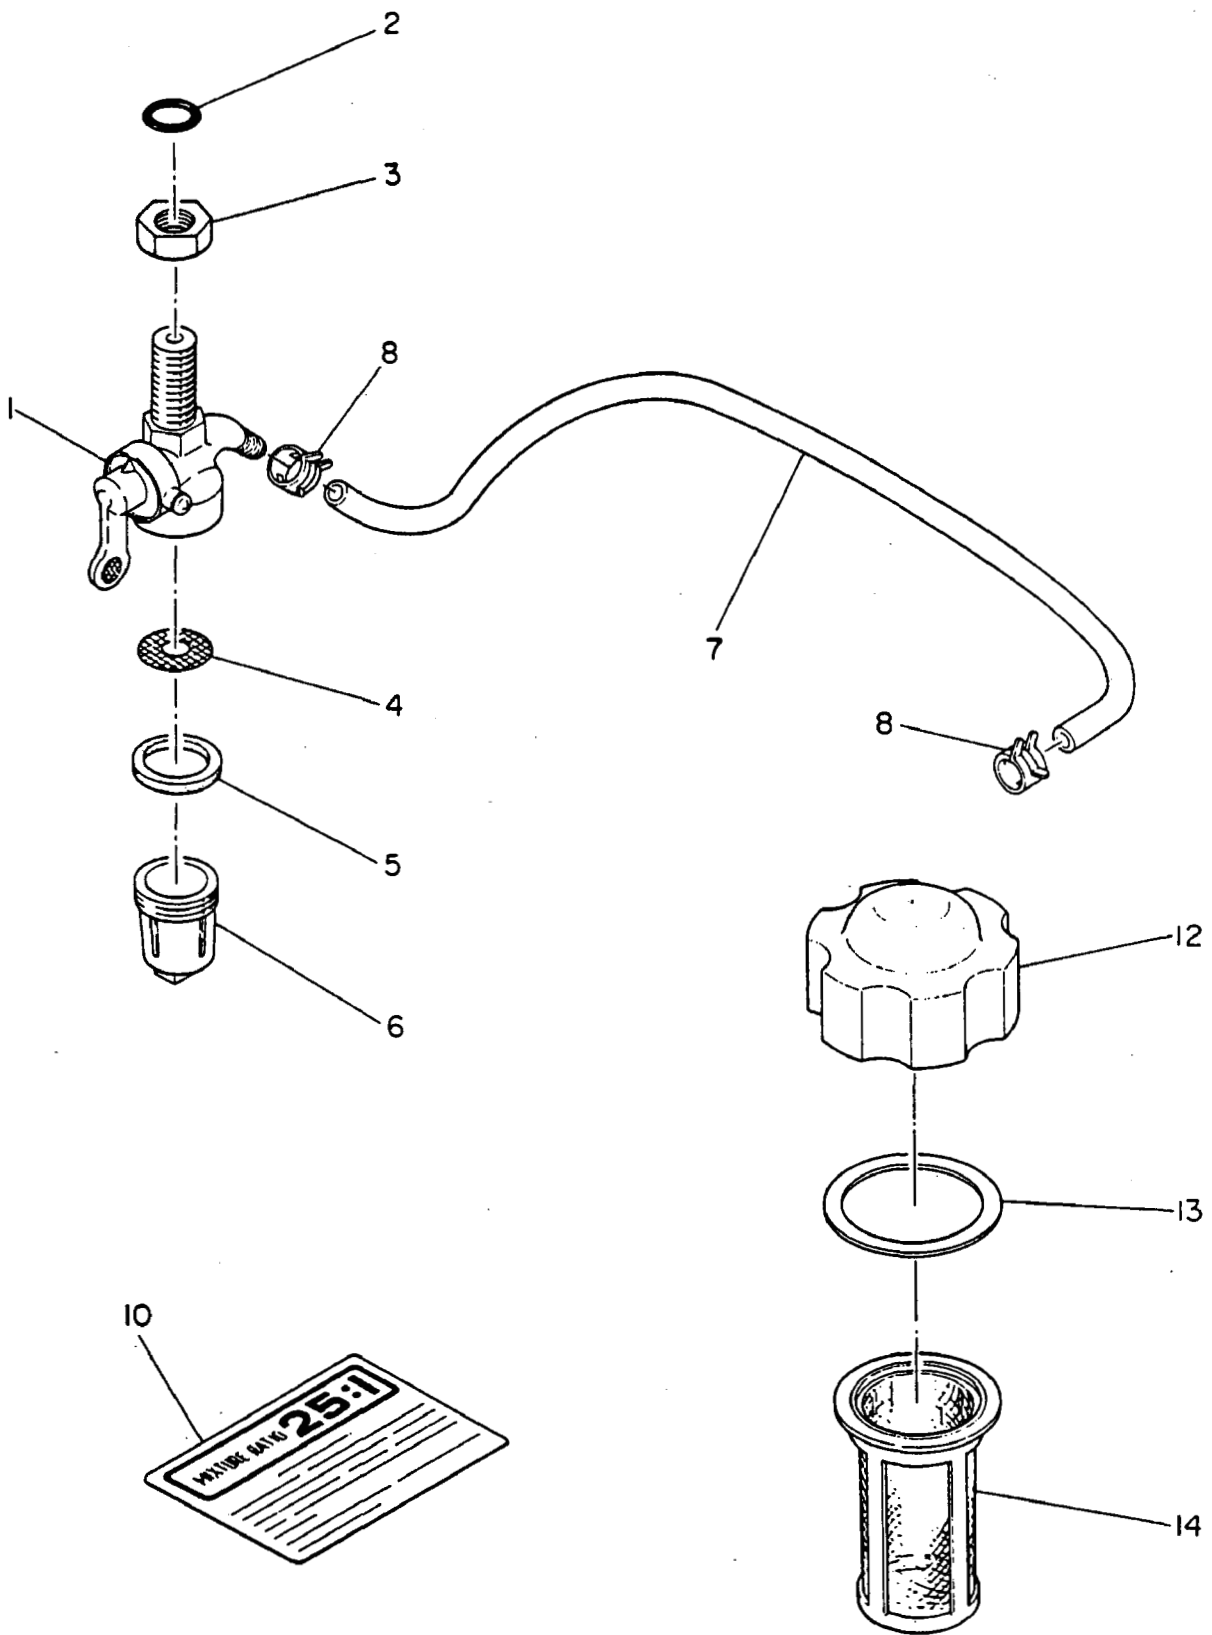

TWO CYCLE

EC13V	WT1-125V
-------	----------

DIESEL

DY23	WRD1-230
DY27	WRD1-270
DY30	WRD1-300
DY35	WRD1-350
DY41	WRD1-410

**Introduction**

This catalog is designed to identify **Robin Engine** parts.

When ordering parts, it is always advisable to list the engine model, specification number and serial number. With this information, we can check your order for any incorrect part numbers. Use your Service Parts List to ensure proper part number and nomenclature identification.

# 7. RECOIL STARTER

8. ACCESSORIES

9. PARTS TO BE SHIPPED LOOSE