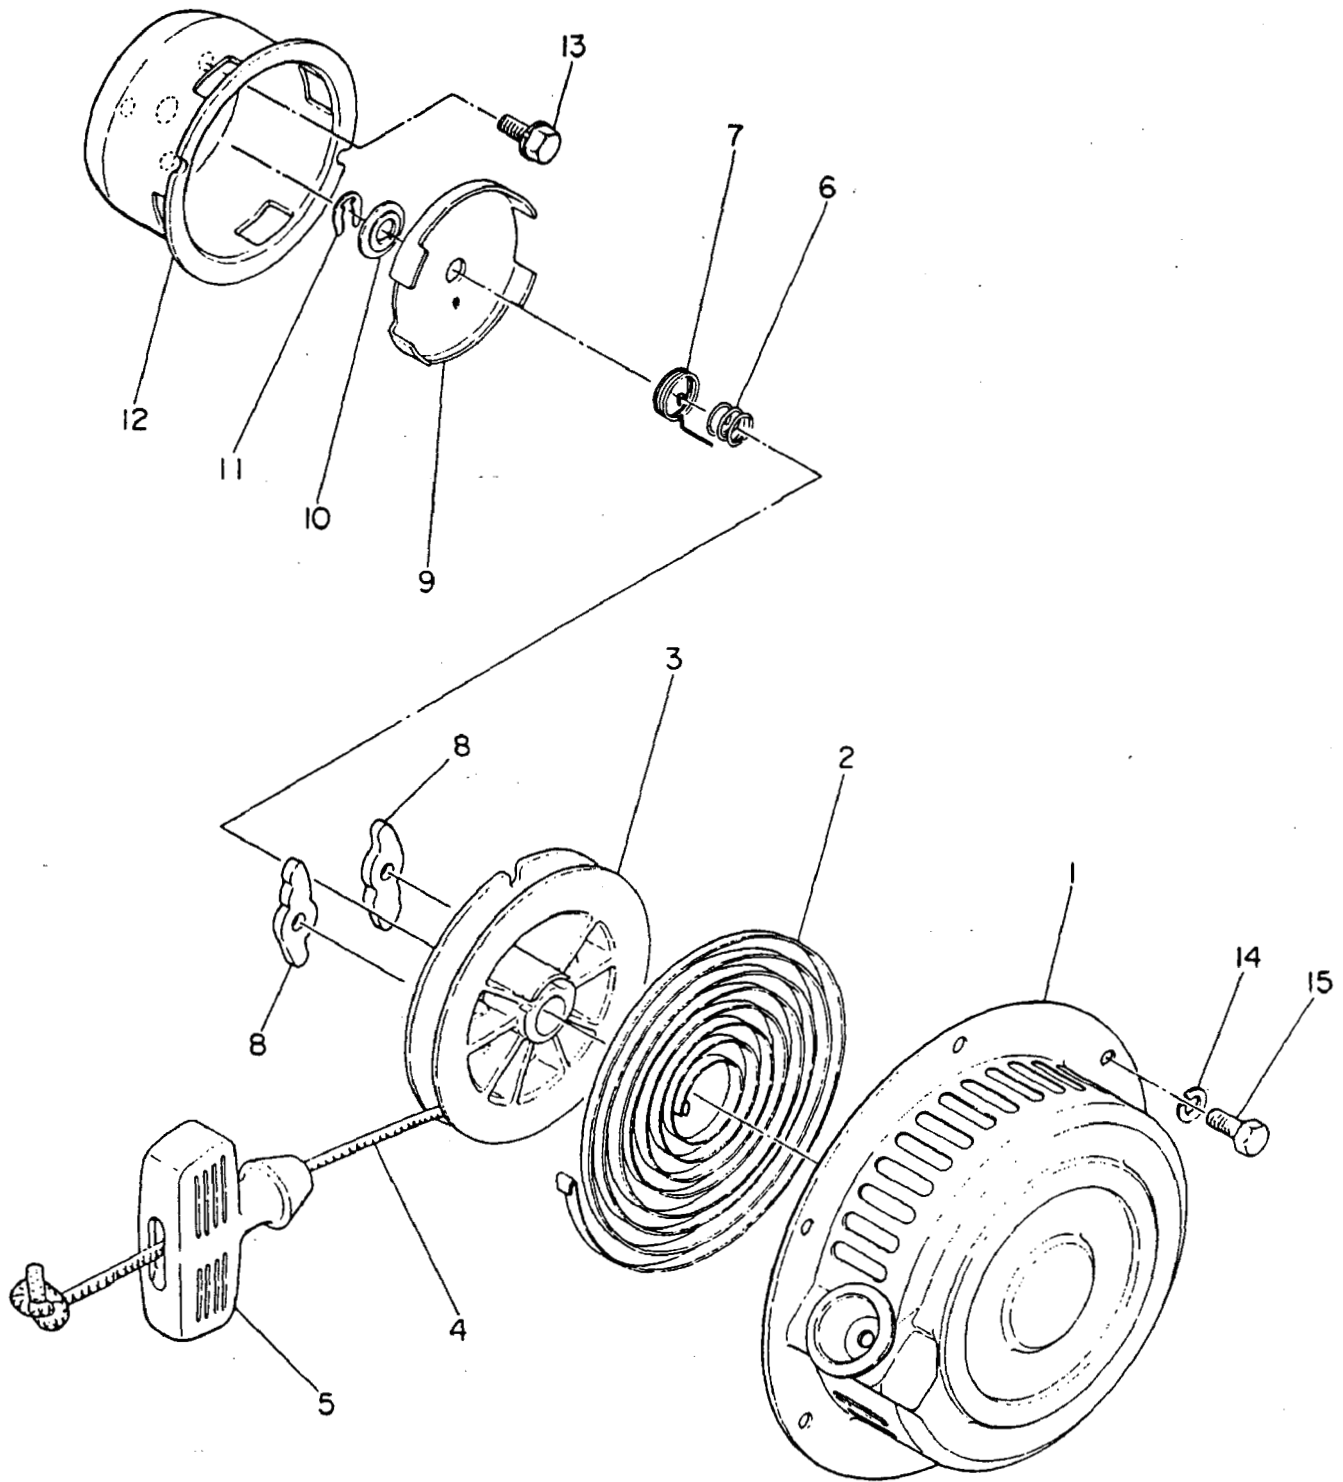

7. RECOIL STARTER