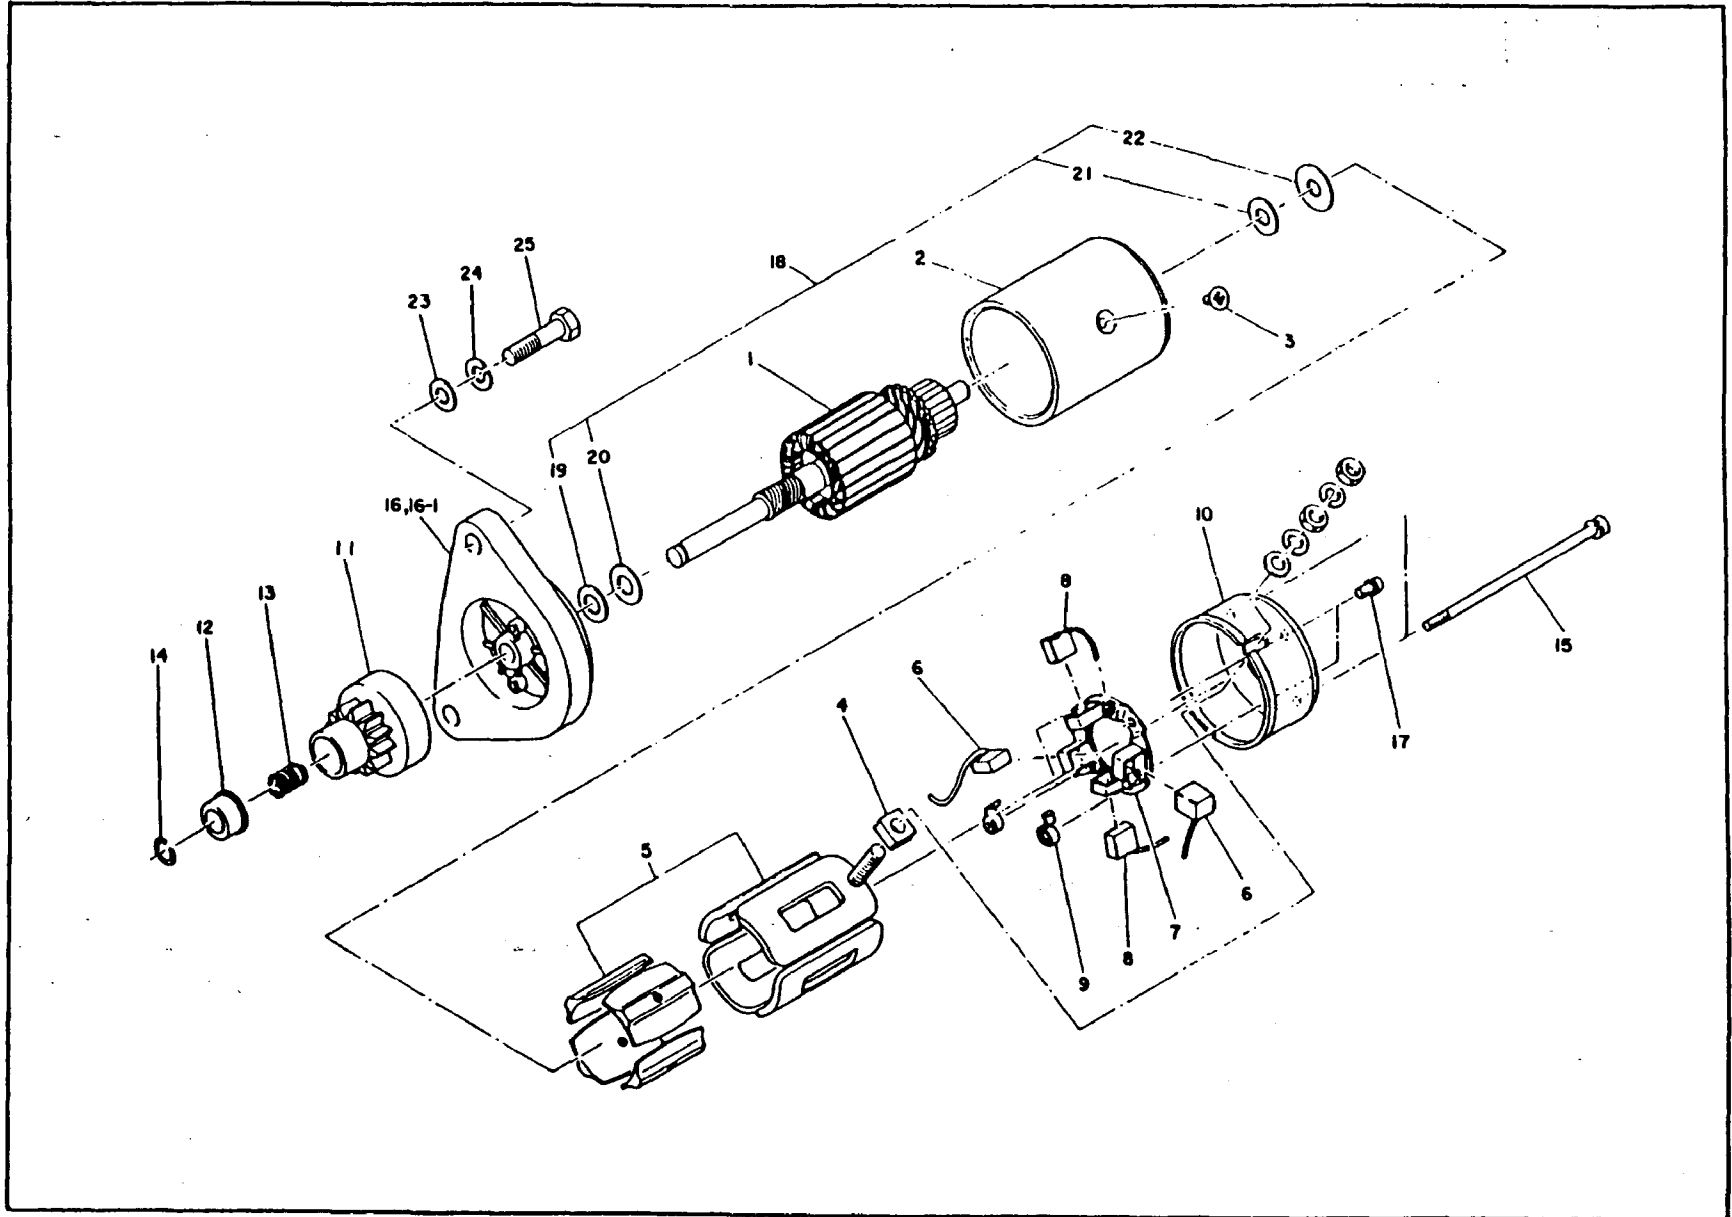

8.

STARTING MOTOR

8.

STARTING MOTOR

Ref. No.	Parts Number	Parts Name	Q'ty	Description		
*1	107 70501 00	STARTING MOTOR ASSY	1	Incl.2 ~ 22		
6	210 70539 08	BRUSH (+)	2			
7	107 70530 08	BRUSH HOLDER ASSY	1	Incl.8,9		
8	210 70540 08	BRUSH (-)	2			
9	210 70541 08	BRUSH SPRING	4			
10	107 70505 08	REAR COVER ASSY	1			
11	107 70559 08	PINION ASSY	1			
12	214 70551 08	PINION STOPPER	1			
13	214 70554 08	RETURN SPRING	1			
14	214 70552 08	CLIP	1			
15	107 70562 08	BOLT	2			
16-1	107 70501 08	FRONT COVER ASSY	1			
16	214 70560 08	FRONT METAL	1			
17	004 31041 20	SCREW	2			
18	214 70555 08	WASHER KIT	1			
23	003 10080 00	WASHER	2			
24	003 20080 00	SPRING WASHER	2