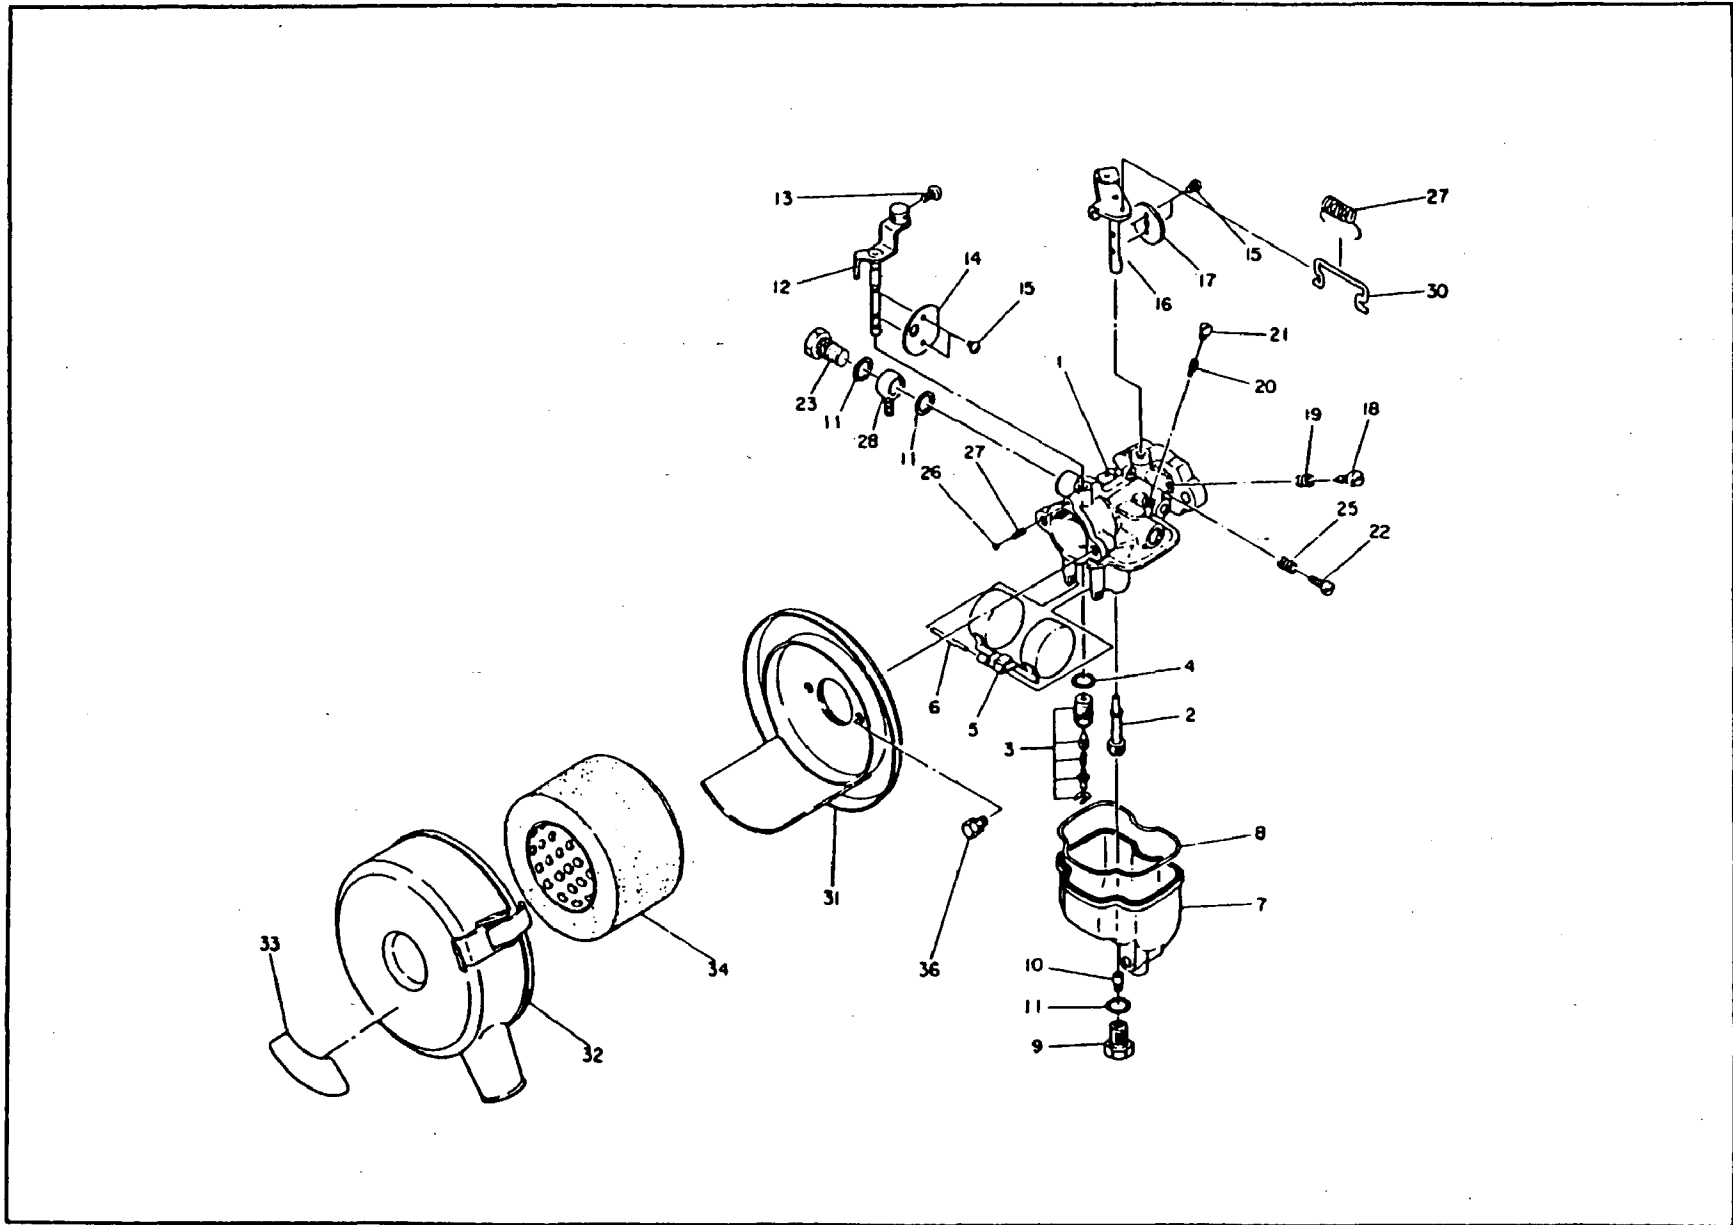

6.

CARBURETOR & AIR CLEANER (HIGH SPEED TYPE)

6.

CARBURETOR & AIR CLEANER (HIGH SPEED TYPE)

Ref. No.	Parts Number	Parts Name	Q'ty	Description		
* 1	107 62314 10	CARBURETOR ASSY	1	Incl. 2 ~27		
2	107 62442 08	NOZZLD (7A)	1			
3	107 62502 08	NEEDLE VALVE	1	#2.5		
4	207 62545 08	PACKING	1			
5	207 62505 08	FLOAT	1			
6	110 62515 08	FLOAT PIN	1			
7	207 62350 18	FLOAT CHAMBER BODY	1			
8	207 62540 08	FLOAT CHAMBER PACKING	1			
9	207 62425 08	MAIN JET HOLDER	1			
10	109 62301 08	REVERSE MAIN JET	1	#105		
11	209 62311 08	INSERT WASHER	3			
12	107 62521 08	SHAFT ASSY (choke)	1			
13	209 62354 08	SCREW	1			
14	207 62527 08	CHOKE VALVE	1			
15	209 62351 08	BOLT ASSY	4			
16	107 62530 08	SHAFT ASSY (throttle)	1			
17	107 62536 08	THROTTLE VOLVE	1	#150