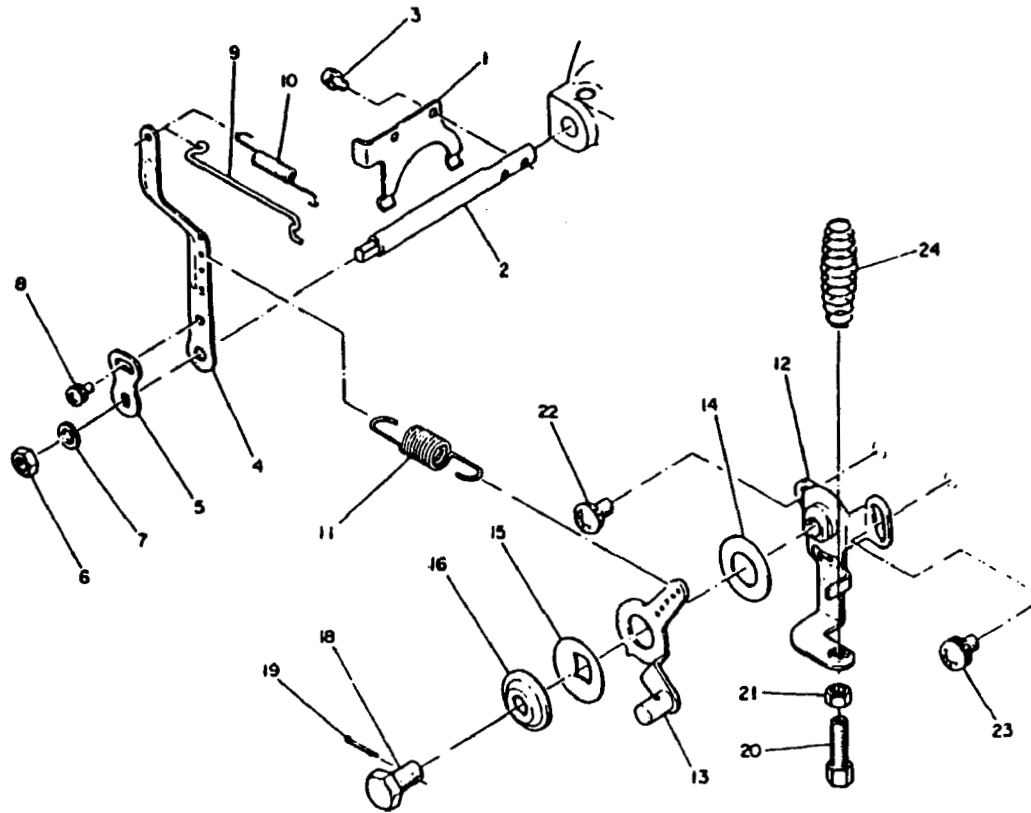

2.

CYLINDER

3.

CRANKSHAFT, PISTON & DRIVING SHAFT

3.

CRANKSHAFT, PISTON & DRIVING SHAFT

Ref. No.	Parts Number	Parts Name	Q'ty	Description		
* 1	107 20202 00	CRANKSHAFT ASSY	1	1. Incl.1,4~6		
7	110 22901 03	SMALL AND BEARING	1			
8	107 23431 01	PISTON COMPL.	1	STD.		
8	107 23432 01	PISTON COMPL.	1	OVER SIZE 0.25mm		
8	107 23433 01	PISTON COMPL.	1	OVER SIZE 0.50mm		
9	110 25003 03	SPACER (piston pin)	2			
10	107 23301 13	PISTON PIN	1			
11	003 14160 00	SNAP RING	2			
12	107 23501 17	PISTON RING SET	1	STD.		
12	107 23502 17	PISTON RING SET	1	OVER SIZE 0.25mm		
12	107 23503 17	PISTON RING SET	1	OVER SIZE 0.50mm		
14	017 01200 10	NUT	1			
15	003 20120 00	SPRING WASHER	1			
16	005 32042 01	WOODRUFF KEY	1			
17	032 30500 30	WOODRUFF KEY	1			
21	107 41701 01	GOVERNOR PLATE COMPL.	1	D for Model D		
22	107 41901 23	GOVERNOR SLEEVE	1			

3.

CRANKSHAFT, PISTON & DRIVING SHAFT

4.

GOVERNOR

4.

GOVERNOR

Ref. No.	Parts Number	Parts Name	Q'ty	Description		
1	107 42102 03	GOVERNOR YOKE	1			
2	107 42202 03	GOVER SHAFT	1			
3	004 35040 60	SCREW AND WASHER ASSY	2			
4	107 42301 01	GOVER LEVER	1			
5	106 42401 01	ADJUSTING PLATE	1			
6	002 17060 00	NUT	1			
7	003 20060 00	SPRING WASHER	1			
8	004 36040 80	SCREW AND WASHER ASSY	1			
9	107 42703 01	GOVERNOR ROD	1			
10	106 42801 11	ROD SPRING	1			
11	107 42501 11	GOVERNOR SPRING	1			
*12	107 43306 10	GOVERNOR CONTROL ASSY	1	Incl.13~19 for Model DS		
20	014 90600 40	ADJUSTING SCREW	1			
21	002 27060 00	NUT	1			
22	004 35061 00	SCREW AND WASHER ASSY	1			
23	004 36061 00	SCREW AND WASHER ASSY	1			
24	083 00000 10	COIL SPRING	1		*	