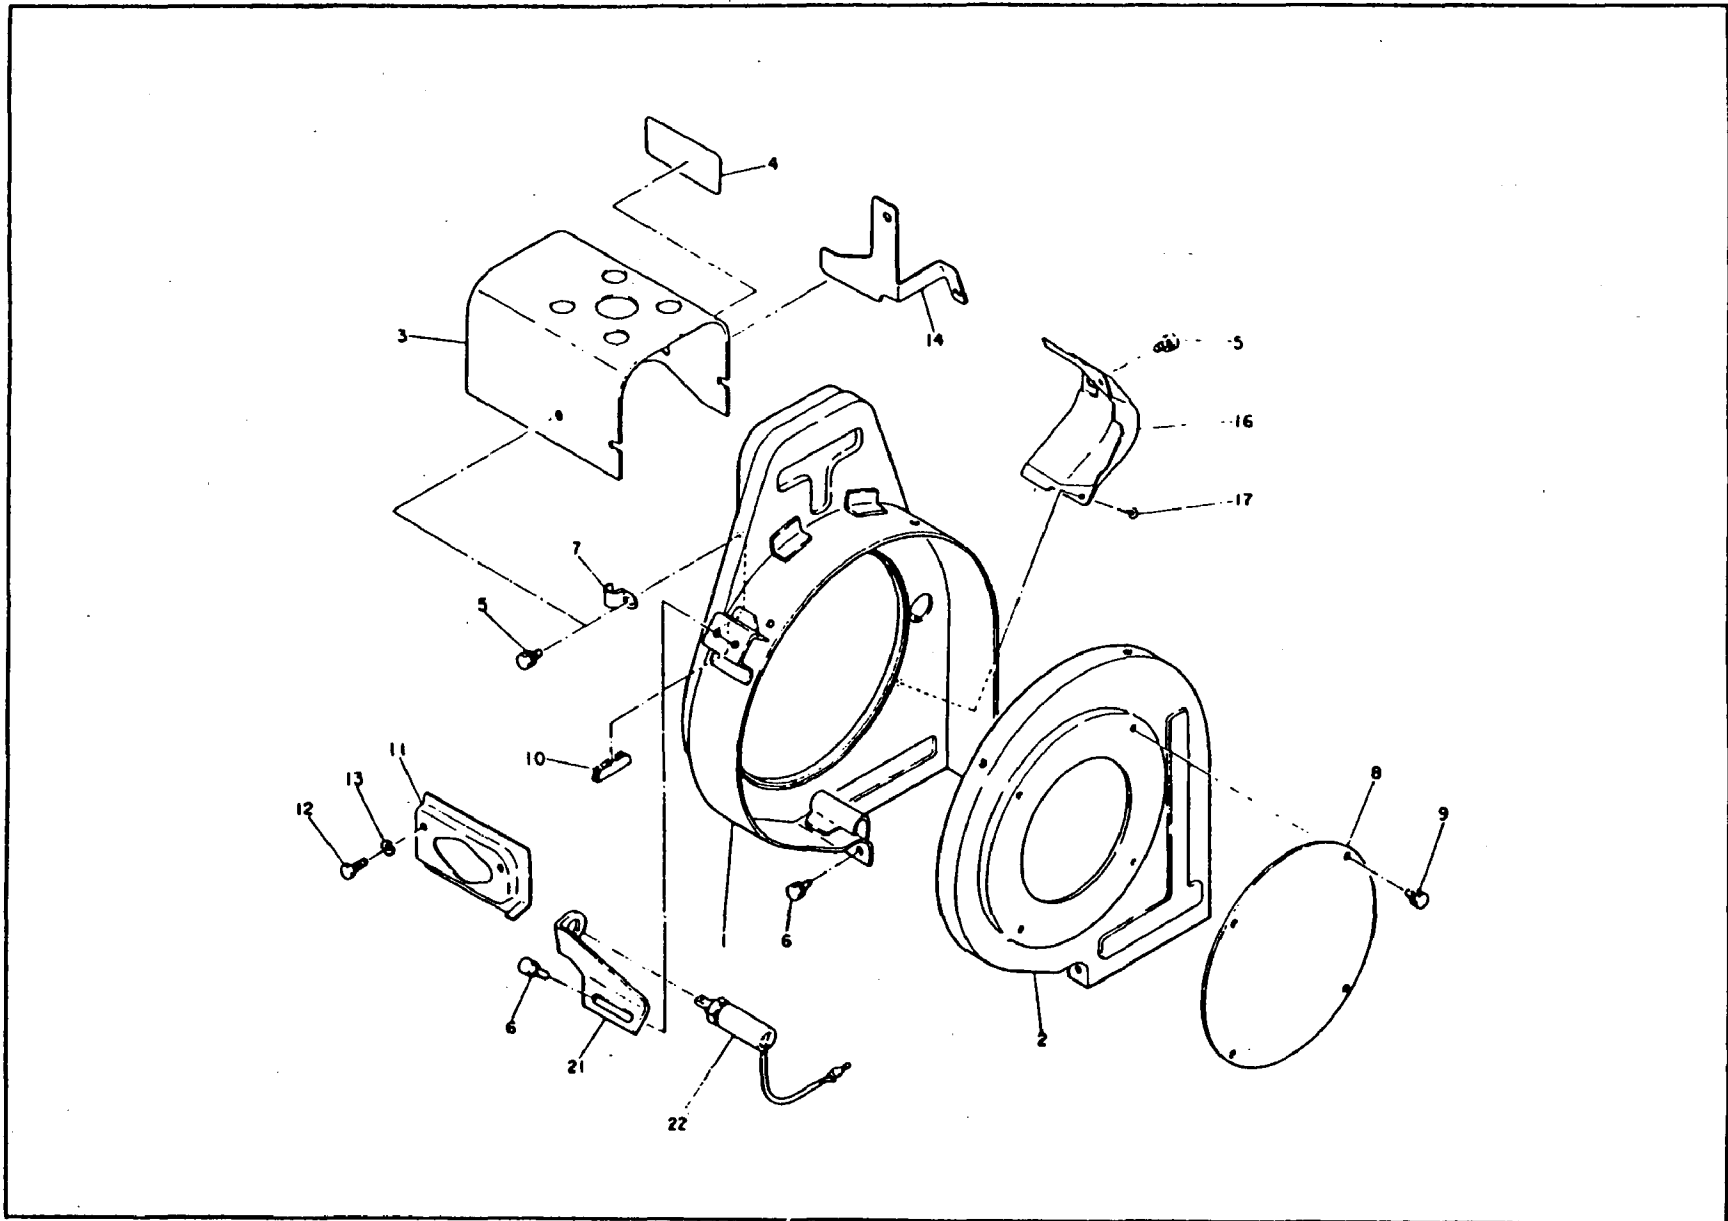

5.

BLOWER HOUSING

5.

BLOWER HOUSING

Ref. No.	Parts Number	Parts Name	Q'ty	Description		
1	107 52313 01	BLOWER HOUSING COMPL. 1	1			
2	107 52410 01	BLOWER HOUSING COMPL. 2	1			
* 3	107 52901 01	CYLINDER BAFFLE COMPL.	1	for Model DRS Incl.4		
4	107 91809 13	LABEL (engine name)	1	for Model DRS		
5	001 10061 20	BOLT AND WASHER ASSY	7			
6	001 11061 20	BOLT AND WASHER ASSY	8			
7	107 75701 01	CLAMP	1			
8	107 55112 01	PLATE 2	1			
9	001 10061 00	BOLT AND WASHER ASSY	4			
10	107 55115 03	SEALING RUBBER	2			
11	107 55501 13	BAFFLE	1			
12	001 66061 60	BOLT	2			
13	003 20060 00	SPRING WASHER	2			
14	107 55401 13	PLATE	1			
16	107 55310 01	STARTER COVER 1	1			
17	015 00400 10	TAPPING SCREW	2			
21	107 75503 01	BRACKET (solenoid)	1