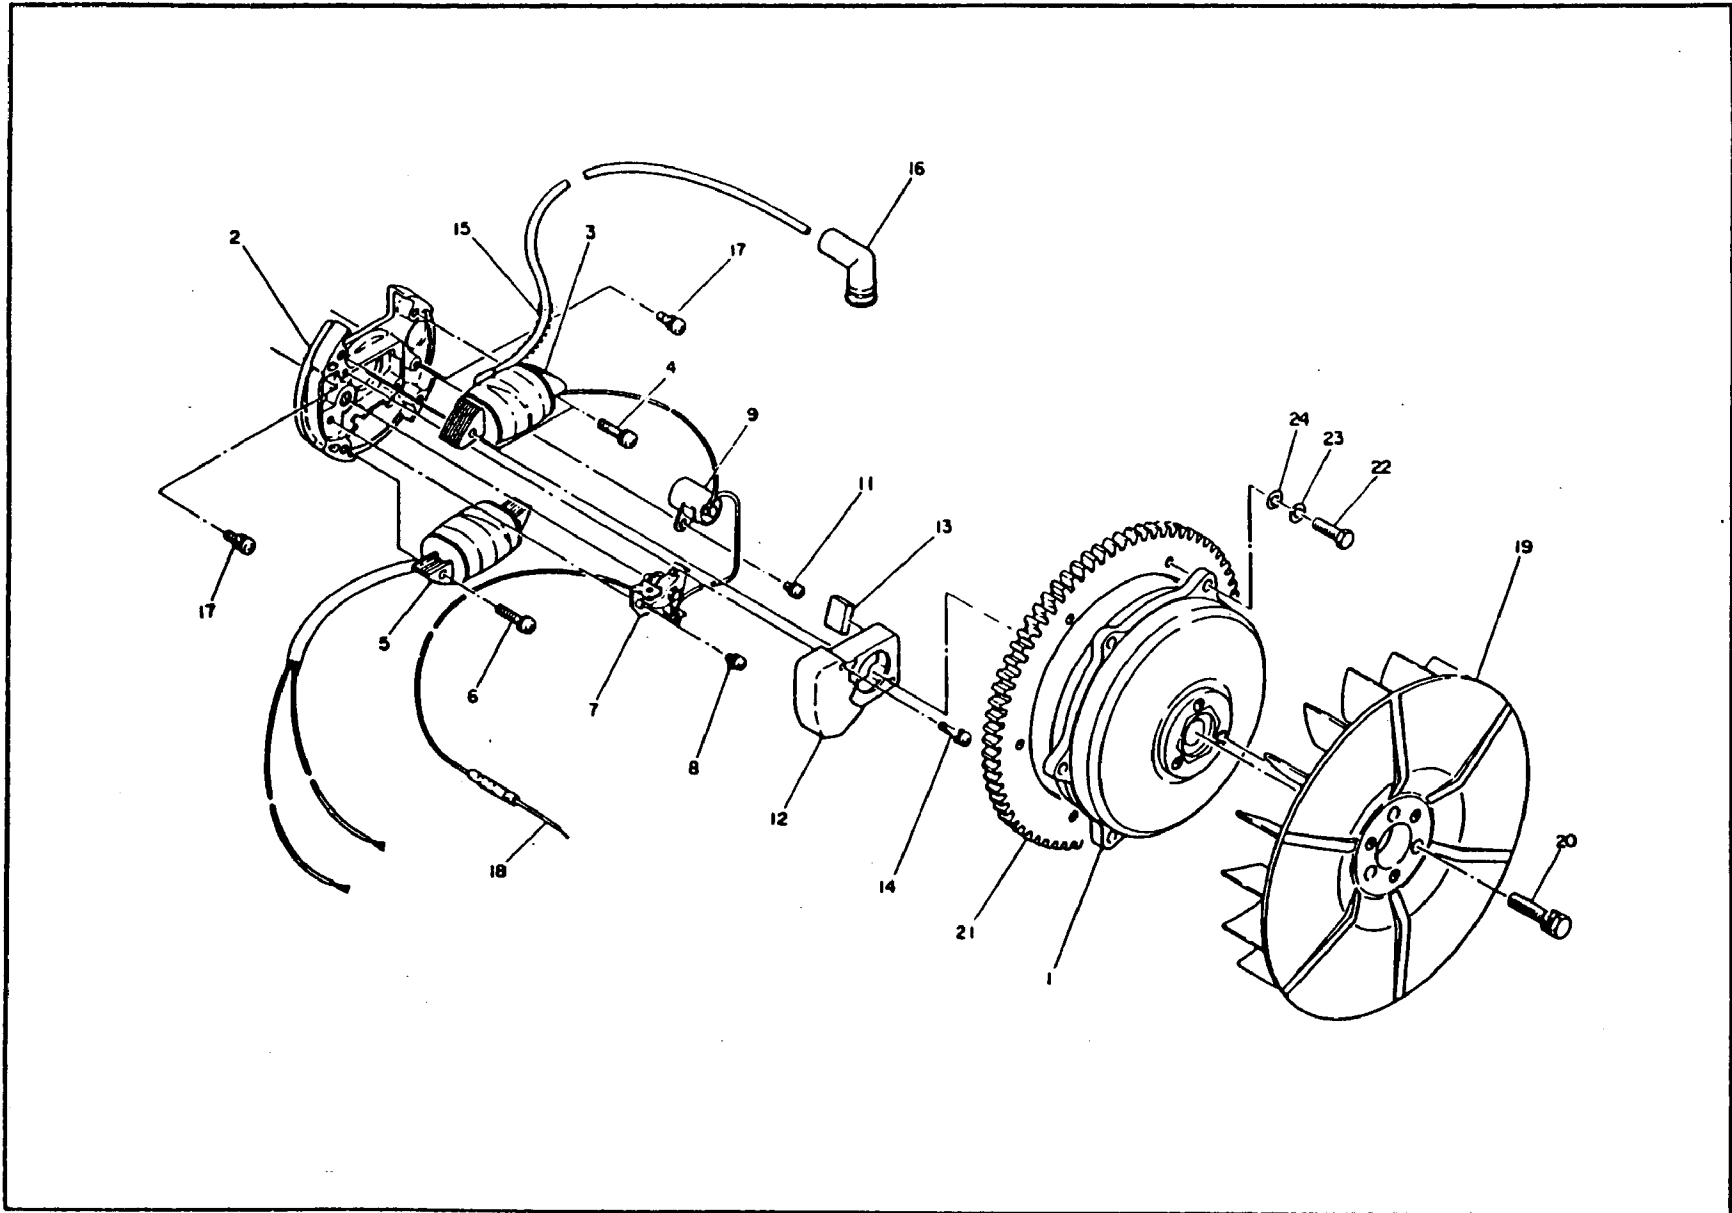

7.

MAGNETO

7. MAGNETO

Ref. No.	Parts Number	Parts Name	Q'ty	Description		
* 1	107 70131 00	MAGNETO ASSY	1	Incl.1~4, 7~15		
1	107 70127 08	FLYWHEEL COMPL.	1			
2	107 70108 08	CENERATING ASSY	1	Incl.2~15		
3	107 70132 08	IGNITION COIL	1			
4	107 70150 08	SCREW AND WASHER ASSY	2			
5	107 70145 08	CHARGE COIL	1			
6	107 70151 08	SCREW AND WASHER ASSY	2			
7	107 70215 08	BREAKER COMPL.	1			
8	107 70160 08	SCREW AND WASHER ASSY	1			
9	107 70210 08	CONDENSER COMPL.	1			
11	107 70152 08	SCREW AND WASHER ASSY	1			
* 12	107 70220 08	BREAKER COVER	1	Incl.14		
13	107 70225 08	OIL FELT	1			
14	107 70153 08	SCREW AND WASHER ASSY	2			
16	065 50000 50	SPARK PLUG CAP	1			
17	004 36061 60	SCREW AND WASHER ASSY	2			
18	107 73501 01	WIRE (5) COMPL.	1