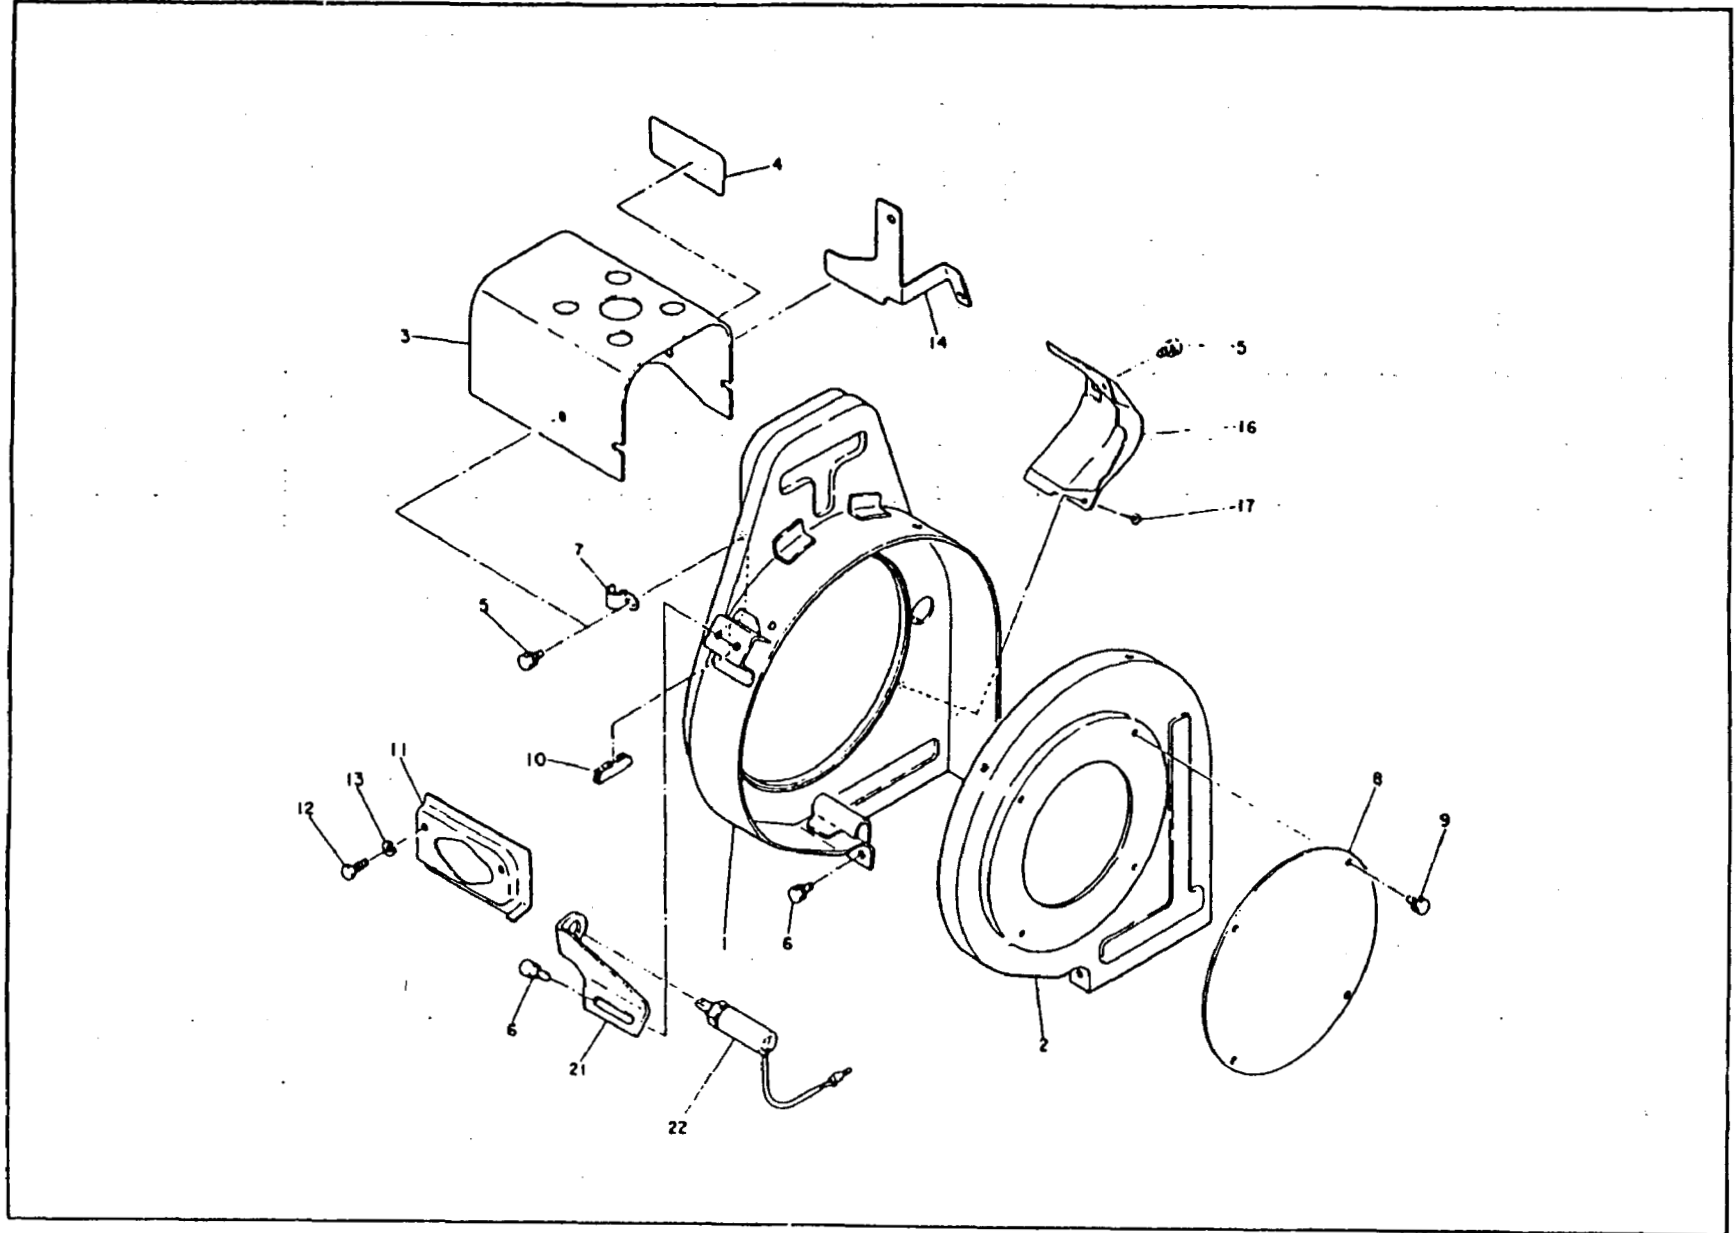

5.

BLOWER HOUSING

Ref. No.	Parts Number	Parts Name	Q'ty	Description		
1	107 52313 01	BLOWER HOUSING COMPL. 1	1			
2	107 52410 01	BLOWER HOUSING COMPL. 2	1			
* 3	107 52901 01	CYLINDER BAFFLE COMPL.	1	for Model DRS Incl.4		
4	107 91809 13	LABEL (engine name)	1	for Model DRS		
5	001 10061 20	BOLT AND WASHER ASSY	7			
6	001 11061 20	BOLT AND WASHER ASSY	8			
7	107 75701 01	CLAMP	1			
8	107 55112 01	PLATE 2	1			
9	001 10061 00	BOLT AND WASHER ASSY	4			
10	107 55115 03	SEALING RUBBER	2			
11	107 55501 13	BAFFLE	1			
12	001 66061 60	BOLT	2			
13	003 20060 00	SPRING WASHER	2			
14	107 55401 13	PLATE	1			
16	107 55310 01	STARTER COVER 1	1			
17	015 00400 10	TAPPING SCREW	2			
21	107 75503 01	BRACKET (solenoid)	1			

5.

BLOWER HOUSING