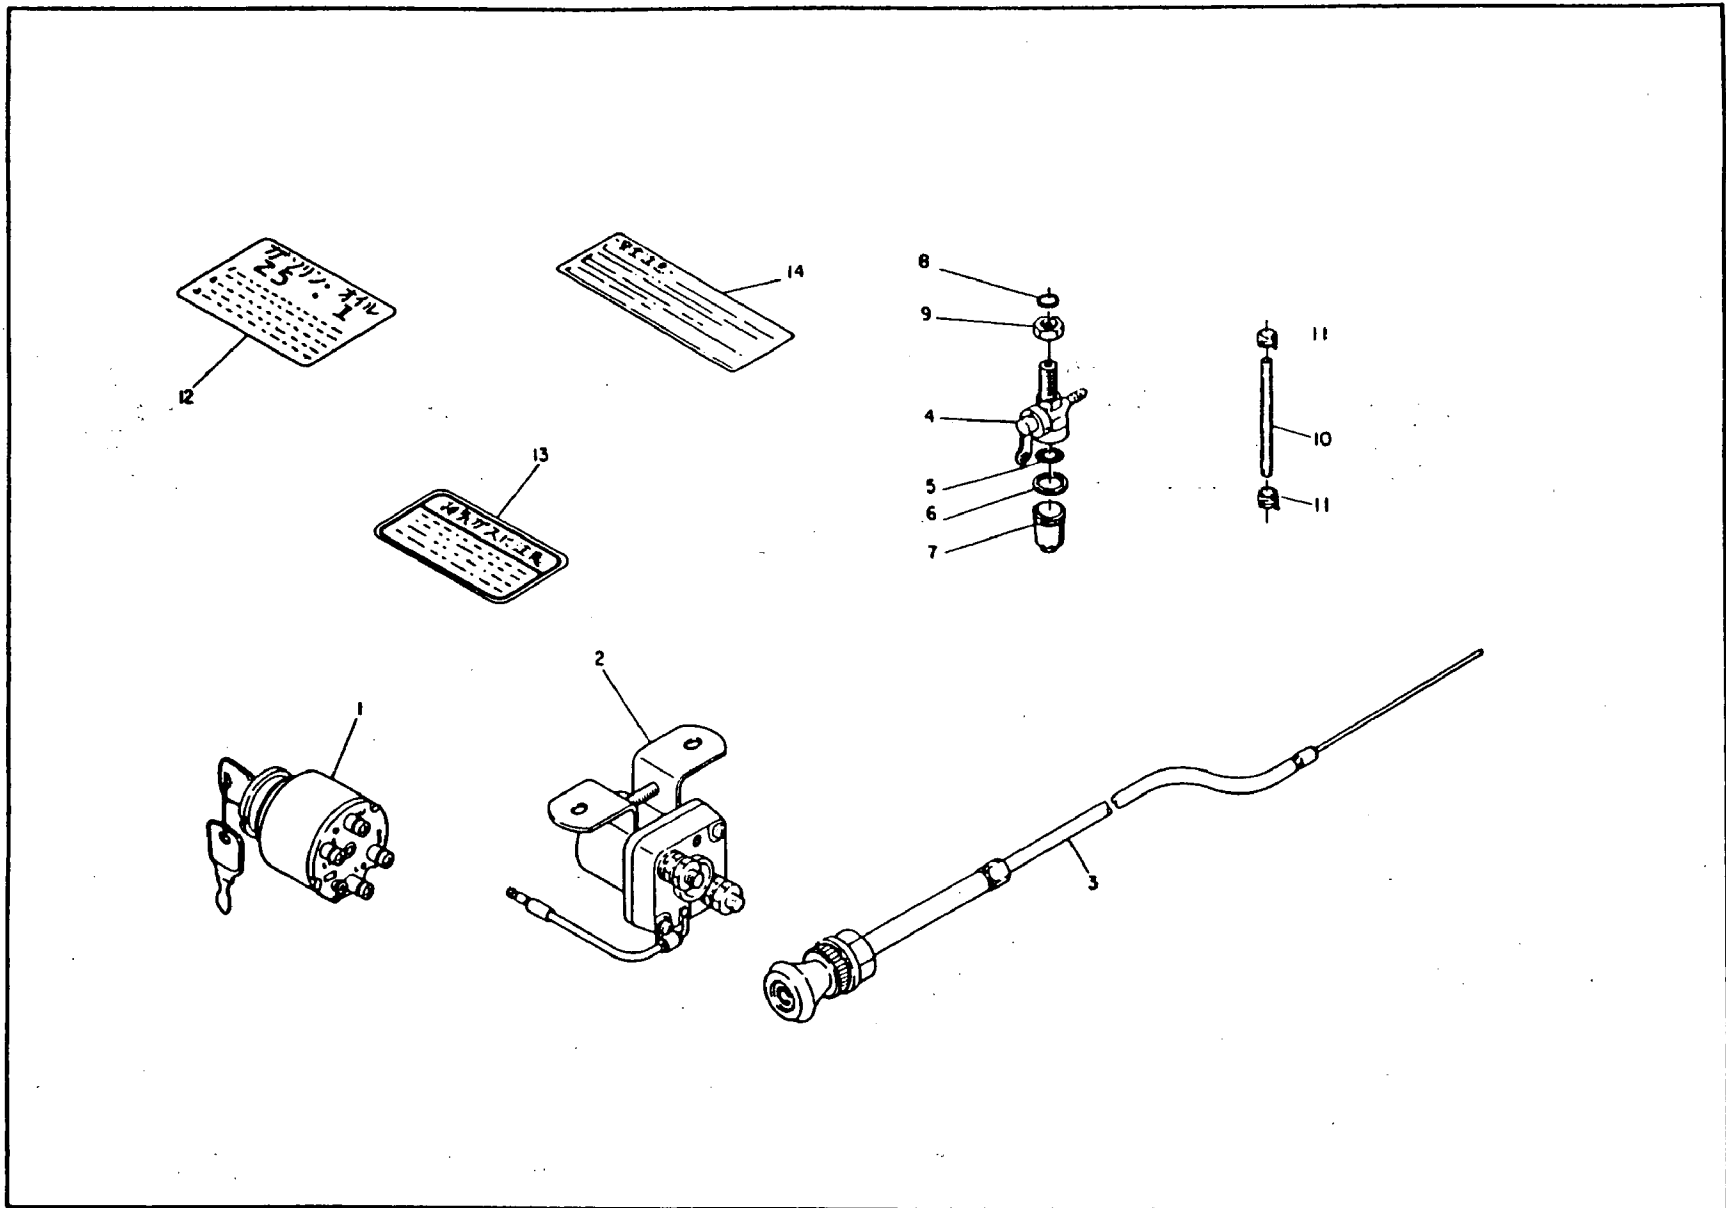

9.

THE PARTS TO BE SHIPPED INDEPENDENTLY

9. THE PARTS TO BE SHIPPED INDEPENDENTLY

Ref. No.	Parts Number	Parts Name	Q'ty	Description		
1	066 00001 10	SWITCH	1		*	
2	214 77001 10	MAGNETIC SWITCH	1		*	
3	107 75602 11	CHOKE WIRE COMPL.	1		*	
* 4	064 20038 00	FUEL STRAINER	1	Incl.5~7	*	
5	064 20014 20	SCREEN	1		*	
6	064 20014 30	RUBBER PACKING	1		*	
7	064 20014 10	CUP	1		*	
8	064 20003 30	O RING	1		*	
9	064 20029 20	LOCK NUT	1		*	
10	056 11100 20	HOSE CLAMP	2		*	
11	085 10401 40	RUBBER PIPE	1	0.014M 4.5φx11φ	*	
12	106 92004 03	LABEL (caution)	1		*	
13	073 20009 00	LABEL (caution)	1		*	
14	129 92002 03	LABEL (caution)	1		*