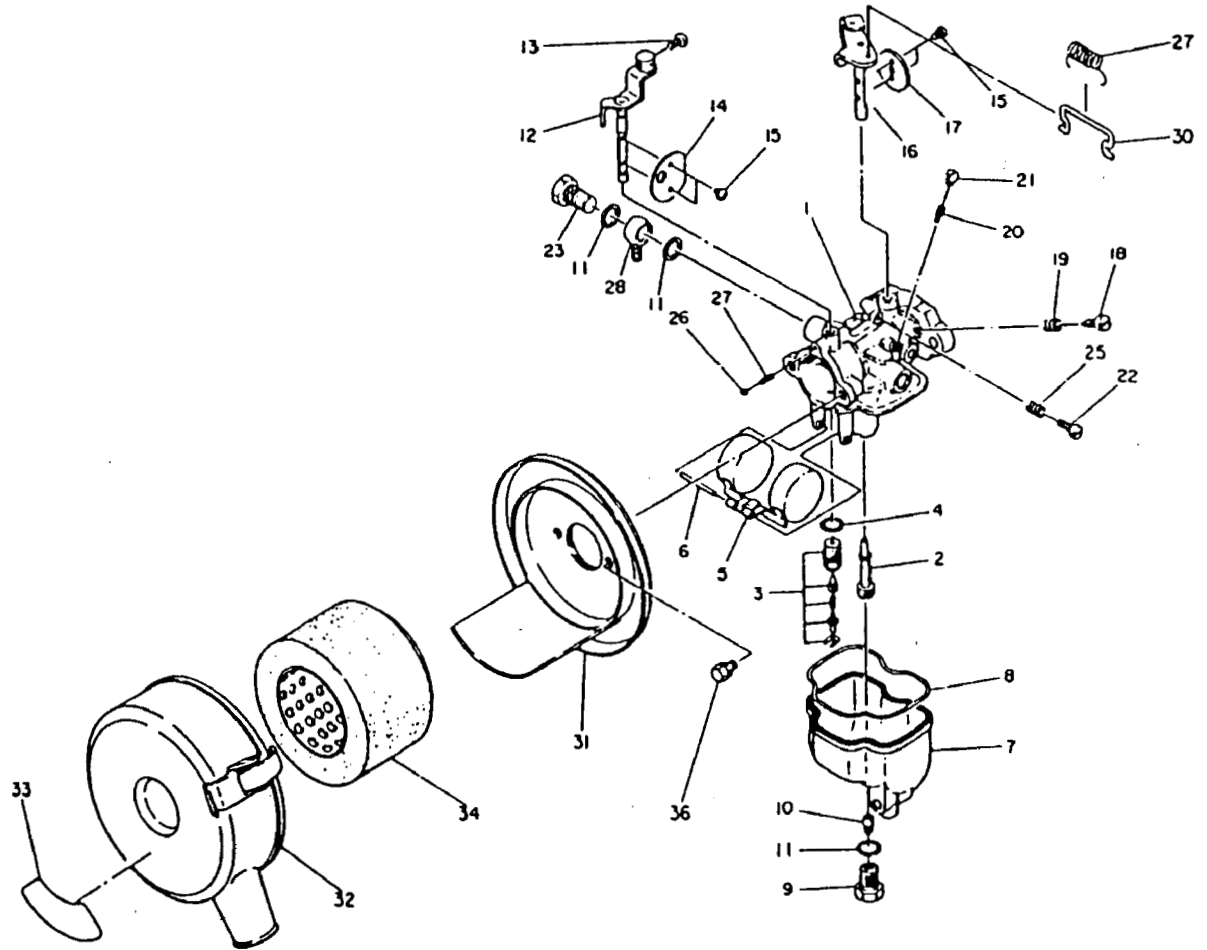

5.

BLOWER HOUSING

6.

CARBURETOR & AIR CLEANER (HIGH SPEED TYPE)

6.

CARBURETOR & AIR CLEANER (HIGH SPEED TYPE)

Ref. No.	Parts Number	Parts Name	Q'ty	Description		
* 1	107 62314 10	CARBURETOR ASSY	1	Incl. 2 ~27		
2	107 62442 08	NOZZLD (7A)	1			
3	107 62502 08	NEEDLE VALVE	1	#2.5		
4	207 62545 08	PACKING	1			
5	207 62505 08	FLOAT	1			
6	110 62515 08	FLOAT PIN	1			
7	207 62350 18	FLOAT CHAMBER BODY	1			
8	207 62540 08	FLOAT CHAMBER PACKING	1			
9	207 62425 08	MAIN JET HOLDER	1			
10	109 62301 08	REVERSE MAIN JET	1	#105		
11	209 62311 08	INSERT WASHER	3			
12	107 62521 08	SHAFT ASSY (choke)	1			
13	209 62354 08	SCREW	1			
14	207 62527 08	CHOKE VALVE	1			
15	209 62351 08	BOLT ASSY	4			
16	107 62530 08	SHAFT ASSY (throttle)	1			
17	107 62536 08	THROTTLE VOLVE	1	#150		

6.

CARBURETOR & AIR CLEANER (HIGH SPEED TYPE)

6.

CARBURETOR & AIR CLEANER (HIGH SPEED TYPE)

Ref. No.	Parts Number	Parts Name	Q'ty	Description		
18	209 62305 08	PILOT SCREW	1			
19	209 62445 08	THROTTLE STOP SPRING	1			
20	106 62423 08	PILOT JET	1	#40		
21	106 62360 08	PILOT PLUG	1			
22	107 62362 08	SCREW	1			
23	107 62337 08	BANJO BOLT	1			
25	107 62363 08	THROTTLE STOP SPRING	1			
26	209 62353 08	STEEL BALL	1			
27	209 62446 08	CHOKE SPRING	1			
28	052 11000 11	BANJO	1			
29	107 42803 01	ROD SPRING	1	for solenoid		
30	107 42704 21	GOVERNOR ROD	1	for solenoid		
31	107 32710 00	AIR CLEANER ASSY	1	Incl. 32 ~ 34	*	
33	207 32737 08	LABEL	1		*	
34	107 32610 08	ELEMENT	1		*	
36	001 10061 20	BOLT AND WASHER ASSY	2			