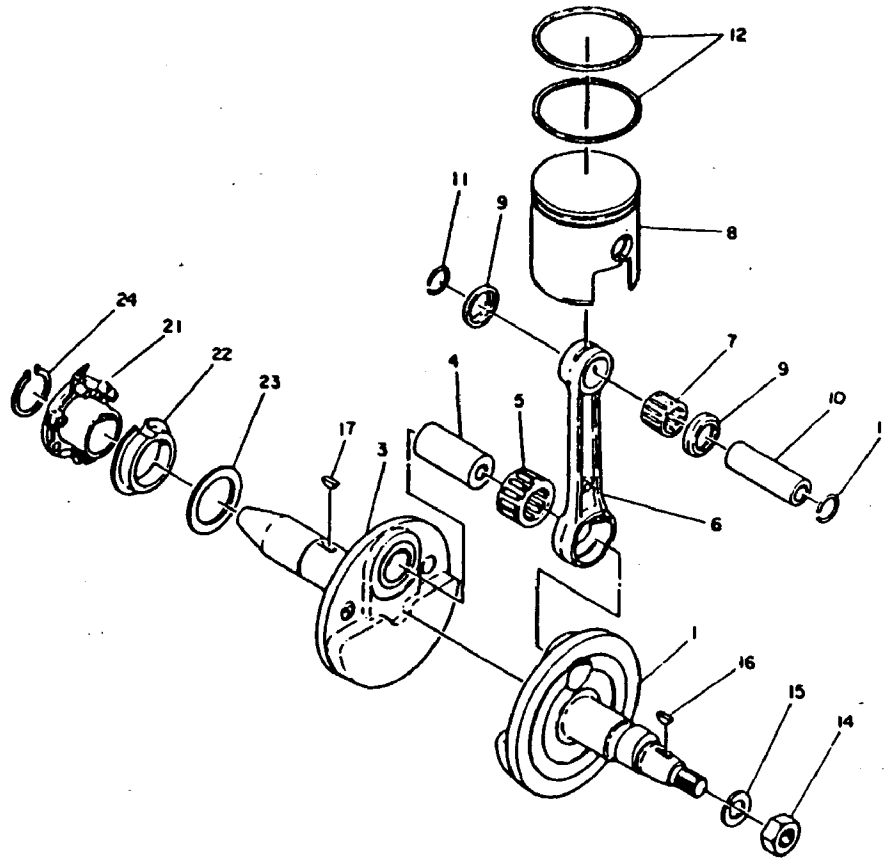

2.

CYLINDER

3.

CRANKSHAFT, PISTON & DRIVING SHAFT

3.

CRANKSHAFT, PISTON & DRIVING SHAFT

Ref. No.	Parts Number	Parts Name	Q'ty	Description		
* 1	107 20202 00	CRANKSHAFT ASSY	1	1. Incl.1,4~6		
7	110 22901 03	SMALL AND BEARING	1			
8	107 23431 01	PISTON COMPL.	1	STD.		
8	107 23432 01	PISTON COMPL.	1	OVER SIZE 0.25mm		
8	107 23433 01	PISTON COMPL.	1	OVER SIZE 0.50mm		
9	110 25003 03	SPACER (piston pin)	2			
10	107 23301 13	PISTON PIN	1			
11	003 14160 00	SNAP RING	2			
12	107 23501 17	PISTON RING SET	1	STD.		
12	107 23502 17	PISTON RING SET	1	OVER SIZE 0.25mm		
12	107 23503 17	PISTON RING SET	1	OVER SIZE 0.50mm		
14	017 01200 10	NUT	1			
15	003 20120 00	SPRING WASHER	1			
16	005 32042 01	WOODRUFF KEY	1			
17	032 30500 30	WOODRUFF KEY	1			
21	107 41701 01	GOVERNOR PLATE COMPL.	1	D for Model D		
22	107 41901 23	GOVERNOR SLEEVE	1			

3.

CRANKSHAFT, PISTON & DRIVING SHAFT

4.

GOVERNOR

4.

GOVERNOR

Ref. No.	Parts Number	Parts Name	Q'ty	Description		
1	107 42102 03	GOVERNOR YOKE	1			
2	107 42202 03	GOVER SHAFT	1			
3	004 35040 60	SCREW AND WASHER ASSY	2			
4	107 42301 01	GOVER LEVER	1			
5	106 42401 01	ADJUSTING PLATE	1			
6	002 17060 00	NUT	1			
7	003 20060 00	SPRING WASHER	1			
8	004 36040 80	SCREW AND WASHER ASSY	1			
9	107 42703 01	GOVERNOR ROD	1			
10	106 42801 11	ROD SPRING	1			
11	107 42501 11	GOVERNOR SPRING	1			
*12	107 43306 10	GOVERNOR CONTROL ASSY	1	Incl.13~19 for Model DS		
20	014 90600 40	ADJUSTING SCREW	1			
21	002 27060 00	NUT	1			
22	004 35061 00	SCREW AND WASHER ASSY	1			
23	004 36061 00	SCREW AND WASHER ASSY	1			
24	083 00000 10	COIL SPRING	1		*	