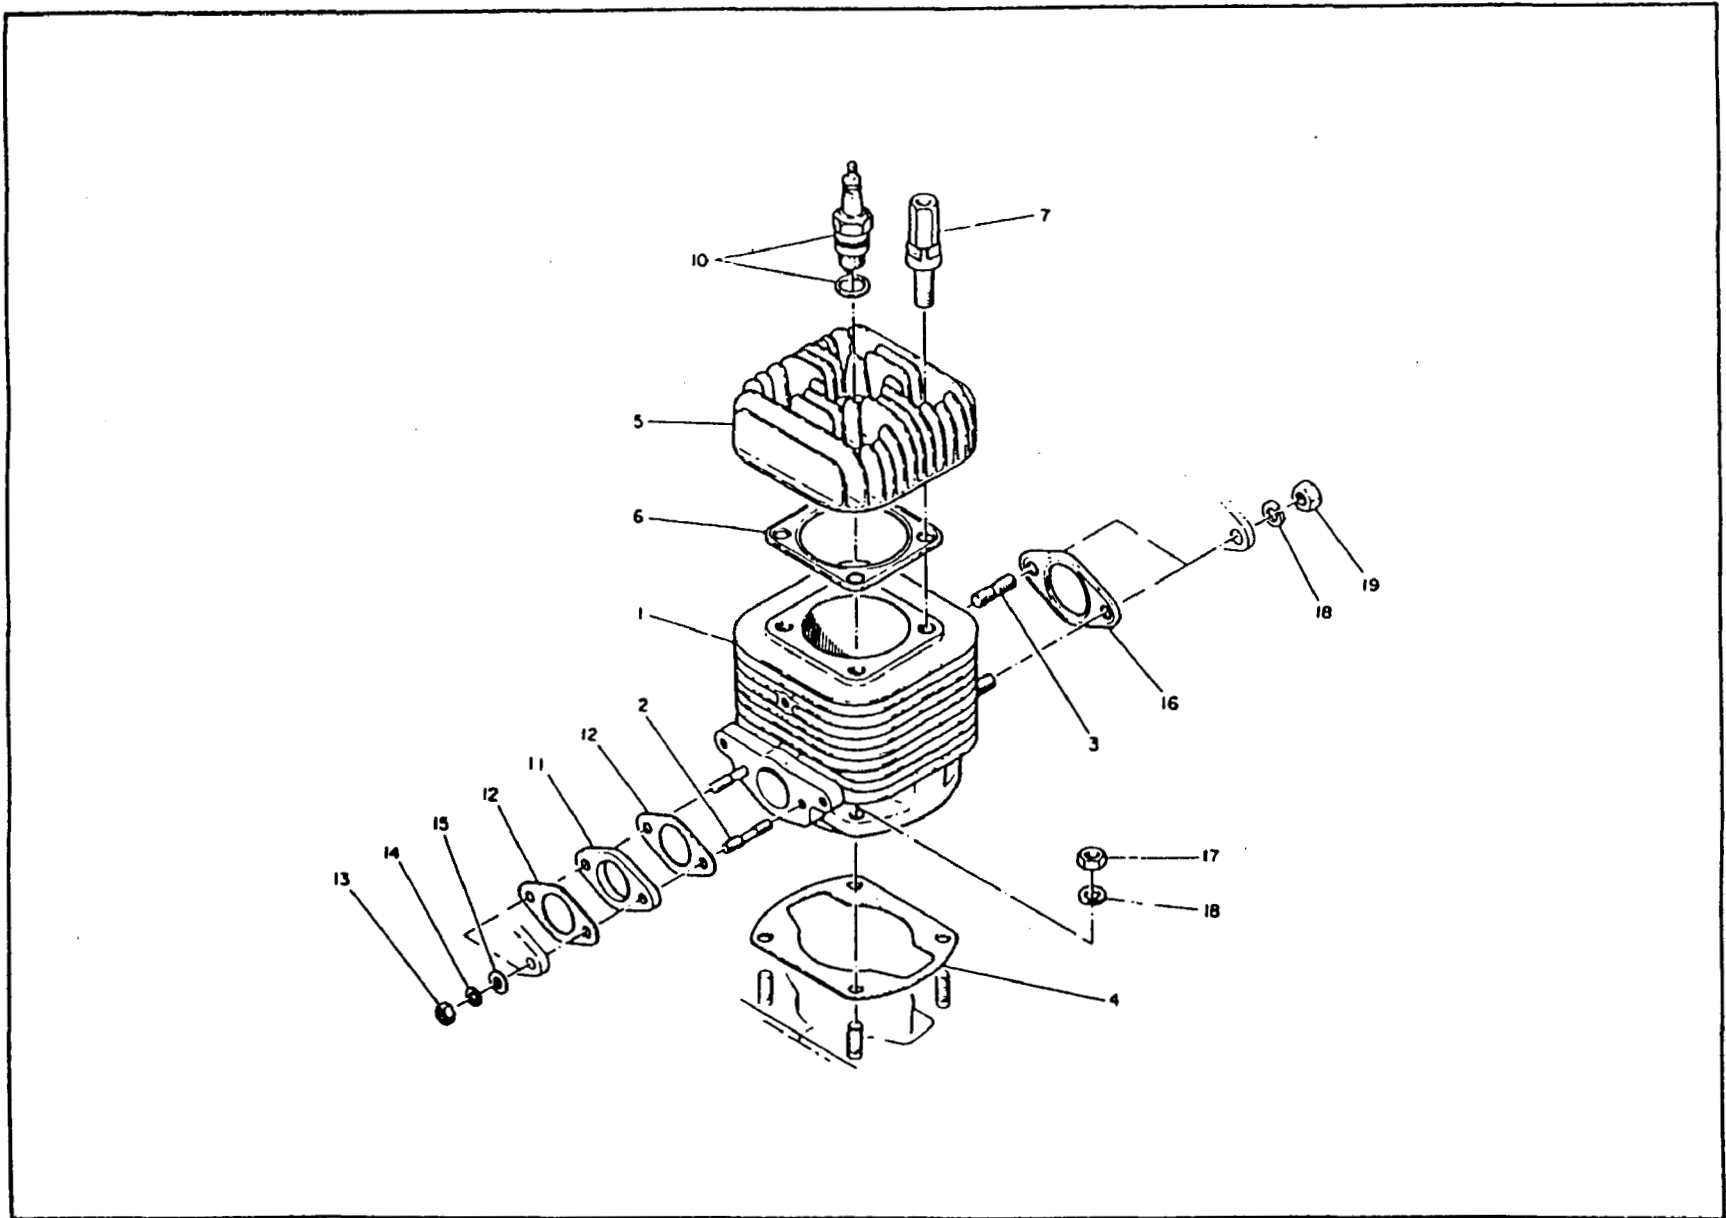

2. CYLINDER

Ref. No.	Parts Number	Parts Name	Q'ty	Description		
* 1	107 12601 21	CYLINDER COMPL.	1	HIGH-SPEED Incl.2~3		
2	001 32063 51	STUD	2	HIGH-SPEED		
3	001 31083 01	STUD	2			
4	107 15002 03	GASKET (cylinder)	1			
5	107 13001 23	CYLINDER HEAD	1			
6	107 15102 01	GASKET COMPL. (head)	1			
7	013 01000 40	HEAD BOLT ASSY	4			
10	065 01400 41	SPARK PLUG	1	HIGH-SPEED NGK B-7HS		
11	107 32903 03	INSULATOR	1	HIGH-SPEED		
12	107 35001 03	GASKET (insulator)	2			
13	002 17060 00	NUT	2			
14	003 20060 00	SPRING WASHER	2			
15	003 10060 00	WASHER	2			
16	107 35101 11	GASKET COMPL. (exhaust)	1		*	
17	002 18080 00	NUT	4			
18	003 20080 00	SPRING WASHER	4			
18	003 20080 00	SPRING WASHER	2		*	

2.

CYLINDER