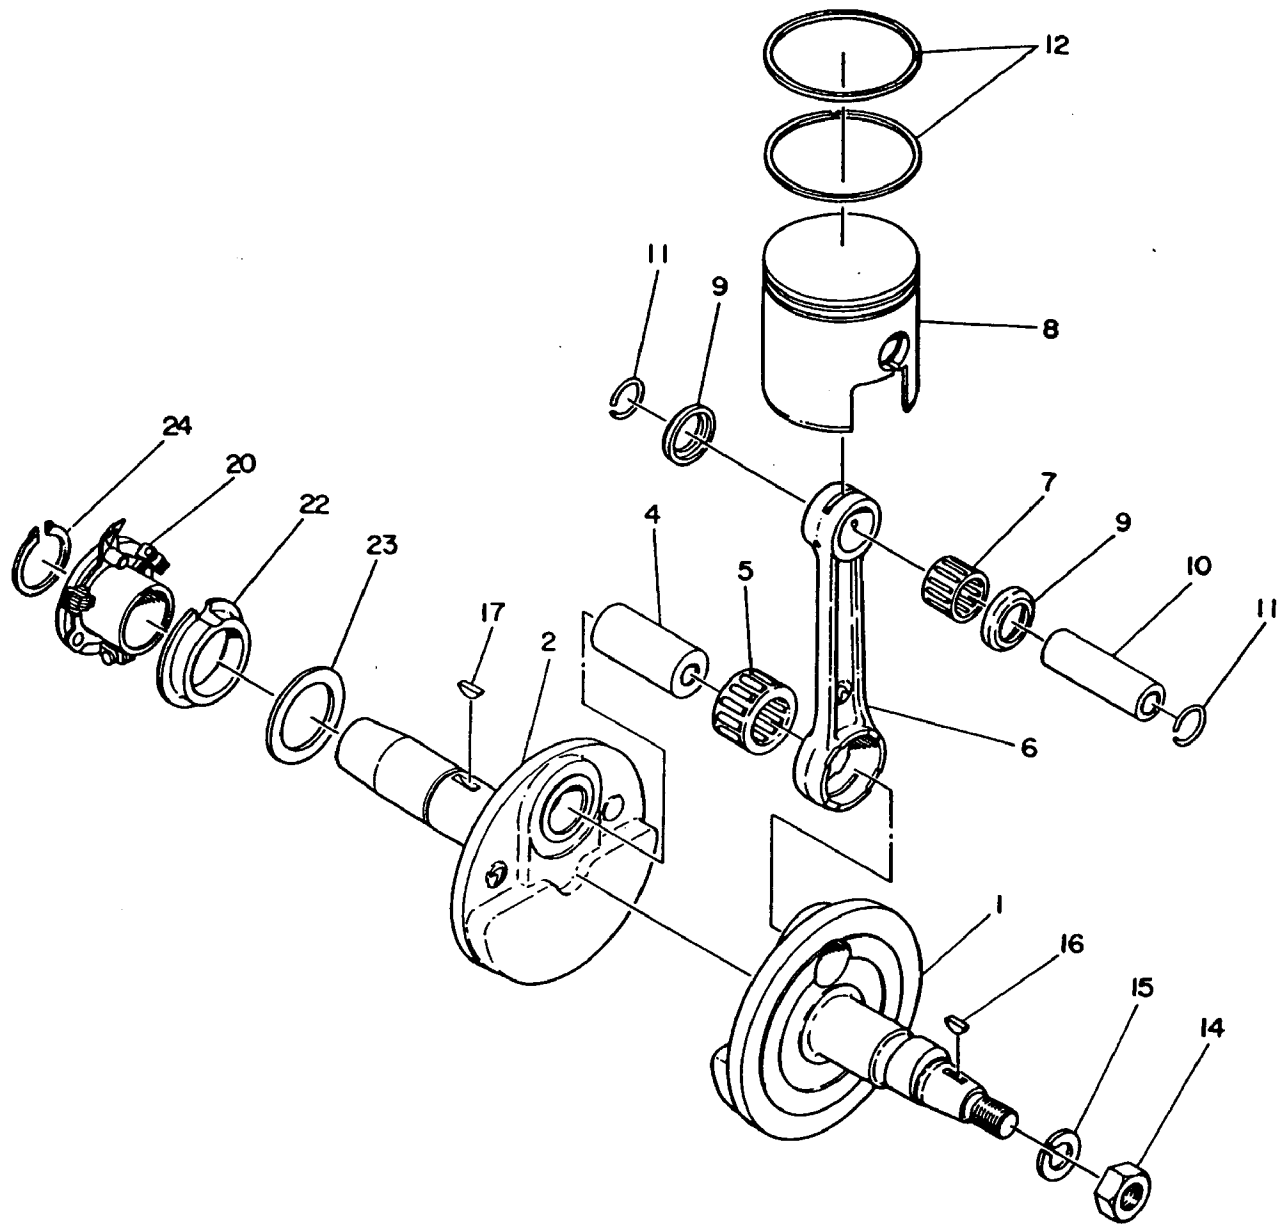

1. Crankcase

Ref. No.	Parts Number	Parts Name	Qty.	Description
*1	107 11002 11	Crankcase Compl.	1	Incl. 2-10
3	031 00600 10	Dowel Pin	4	
4	001 32083 51	Stud	4	
5	044 02500 40	Oil Seal	1	TB254210
6	060 02500 20	Ball Bearing	2	6305C3
7	044 02500 30	Oil Seal	1	TB25387
8	067 00701 00	Air Breather	1	
9	001 14063 00	Bolt And Washer Ass'y	2	
10	001 14064 00	Bolt And Washer Ass'y	4	
11	107 13501 03	Base	1	
12	001 14083 00	Bolt and Washer Ass'y	4	
13	009 01100 00	Filler	2	
14	003 71100 00	Gasket	2	
*15	107 11402 01	Crankcase Cover Compl.	1	Incl. 16-17
16	060 02500 30	Ball Bearing	1	6005C3
17	044 02500 51	Oil Seal	1	TB25347
18	107 15001 23	Gasket (Case Cover)	1	
19	001 14083 50	Bolt and Washer Ass'y	4	
20	107 75001 03	Dust Felt	1	
21	106 63601 01	Oil Gauge Compl.	1	
22	021 01600 10	Gasket	1	
23	024 10700 90	Grommet	1	
*	107 99001 07	Gasket Set	1	Incl. 18, 22, P5-4, 6, 12, 16

6. Carburetor and Air Cleaner

Ref. No.	Parts Number	Parts Name	Qty.	Description
*1	107 62320 20	Carburetor Ass'y	1	Incl. 2-27
2	107 62442 08	Nozzle (7A)	1	
3	107 62551 08	Needle Valve	1	#2.5
4	109 62545 08	Packing	1	
5	207 62505 08	Float	1	
6	107 62515 08	Float Pin	1	
7	207 62350 18	Float Chamber Body	1	
8	207 62540 08	Float Chamber Packing	1	
9	207 62425 08	Main Jet Holder	1	
10	109 62301 08	Reverse Main Jet	1	#105
11	209 62311 08	Insert Washer	3	
12	107 62521 08	Shaft Ass'y (Choke)	1	
13	209 62354 08	Screw	1	
14	207 62527 08	Choke Valve	1	
15	209 62351 08	Screw and Washer Ass'y	4	
16	107 62530 18	Shaft Ass'y (Throttle)	1	
17	107 62536 08	Throttle Valve	1	#150
18	209 62305 08	Pilot Screw	1	
19	107 62363 08	Throttle Stop Spring	1	
20	209 62445 08	Throttle Stop Spring	1	
21	106 62423 08	Pilot Jet	1	#40
22	106 62360 08	Pilot Plug	1	
23	107 62362 18	Screw	1	
24	107 62338 08	Banjo Bolt	1	
25	209 62353 08	Steel Ball	1	