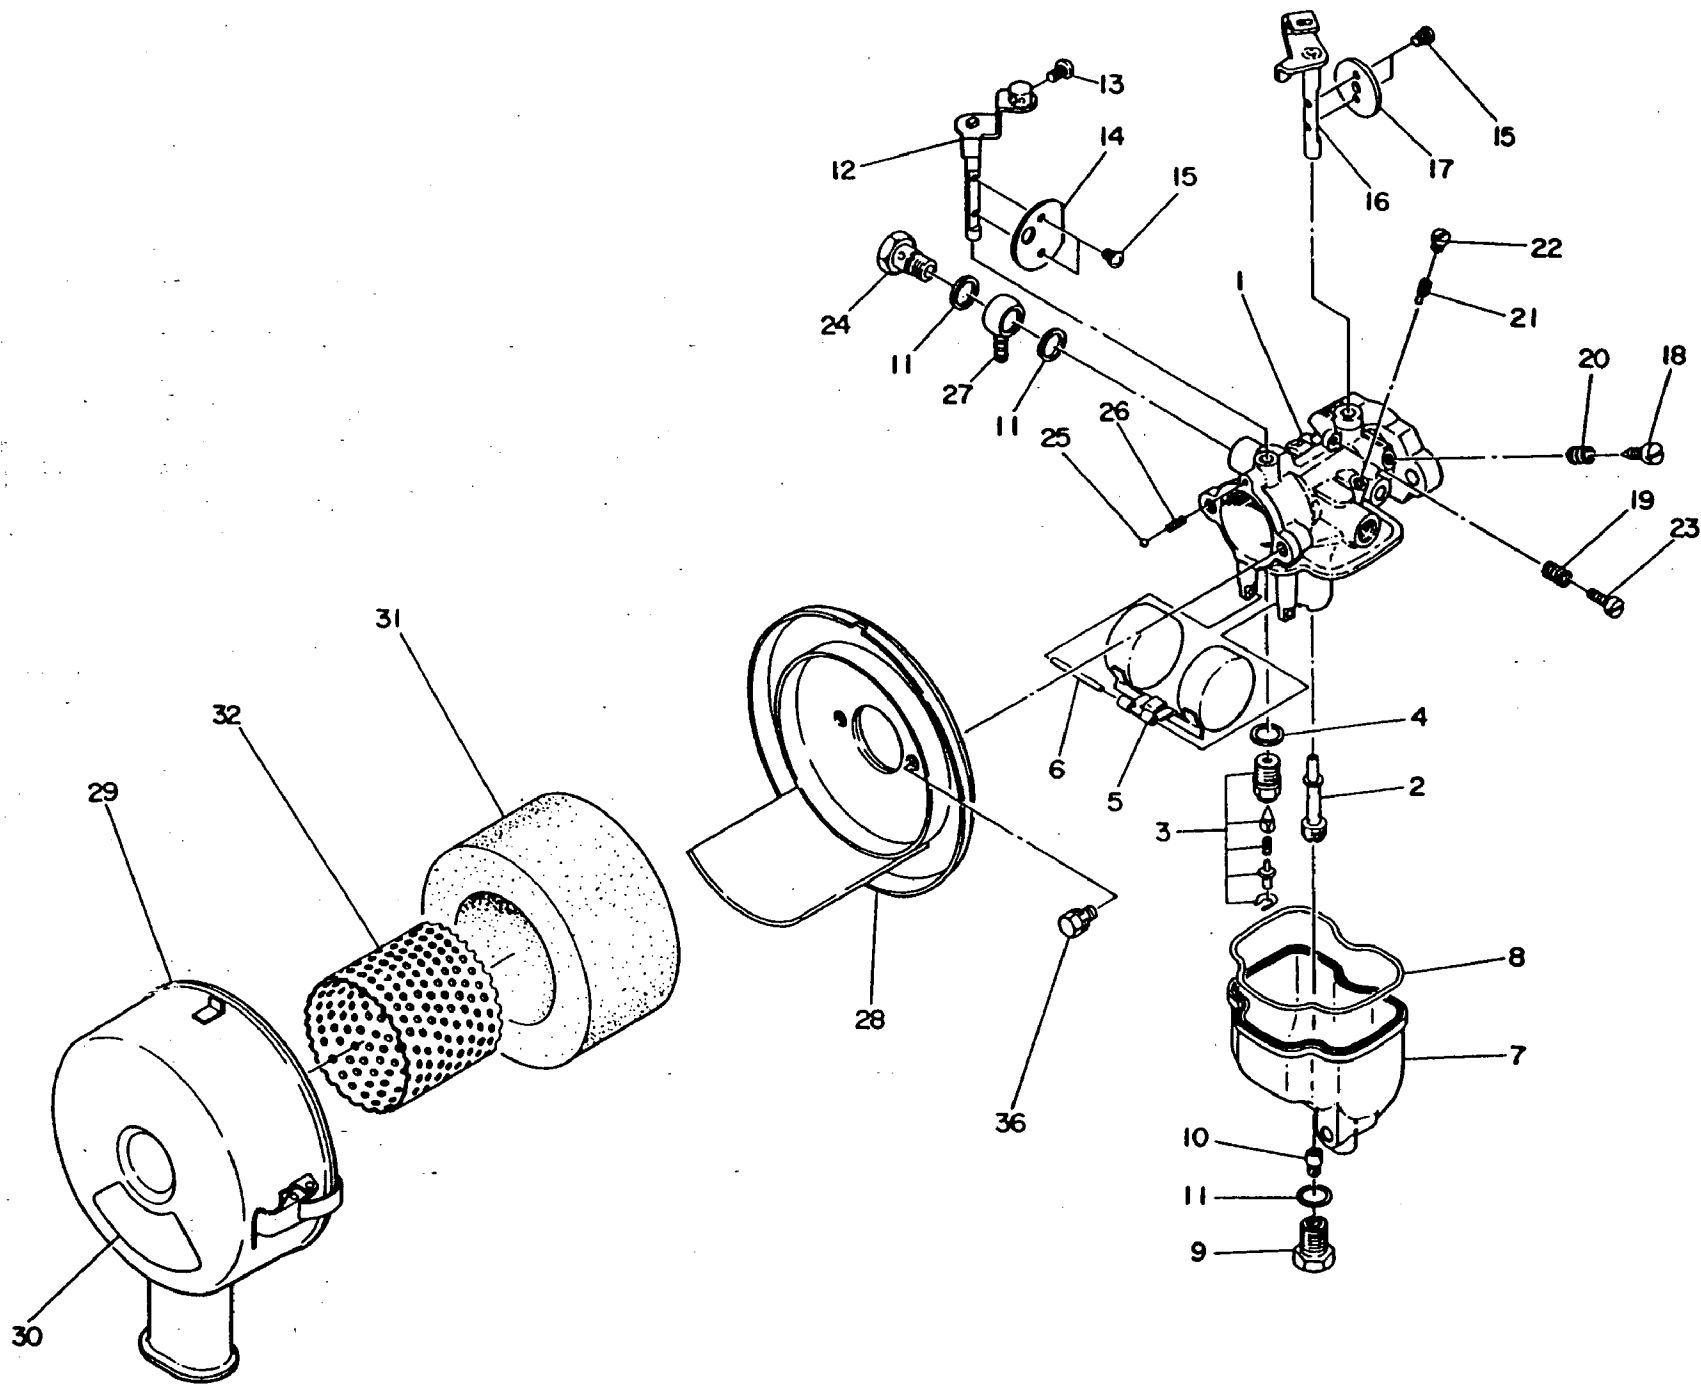

1. Crankcase

Ref. No.	Parts Number	Parts Name	Qty.	Description
*1	107 11002 11	Crankcase Compl.	1	Incl. 2-10
3	031 00600 10	Dowel Pin	4	
4	001 32083 51	Stud	4	
5	044 02500 40	Oil Seal	1	TB254210
6	060 02500 20	Ball Bearing	2	6305C3
7	044 02500 30	Oil Seal	1	TB25387
8	067 00701 00	Air Breather	1	
9	001 14063 00	Bolt And Washer Ass'y	2	
10	001 14064 00	Bolt And Washer Ass'y	4	
11	107 13501 03	Base	1	
12	001 14083 00	Bolt and Washer Ass'y	4	
13	009 01100 00	Filler	2	
14	003 71100 00	Gasket	2	
*15	107 11402 01	Crankcase Cover Compl.	1	Incl. 16-17
16	060 02500 30	Ball Bearing	1	6005C3
17	044 02500 51	Oil Seal	1	TB25347
18	107 15001 23	Gasket (Case Cover)	1	
19	001 14083 50	Bolt and Washer Ass'y	4	
20	107 75001 03	Dust Felt	1	
21	106 63601 01	Oil Gauge Compl.	1	
22	021 01600 10	Gasket	1	
23	024 10700 90	Grommet	1	
*	107 99001 07	Gasket Set	1	Incl. 18, 22, P5-4, 6, 12, 16

6. Carburetor and Air Cleaner

Ref. No.	Parts Number	Parts Name	Qty.	Description
*1	107 62320 20	Carburetor Ass'y	1	Incl. 2-27
2	107 62442 08	Nozzle (7A)	1	
3	107 62551 08	Needle Valve	1	#2.5
4	109 62545 08	Packing	1	
5	207 62505 08	Float	1	
6	107 62515 08	Float Pin	1	
7	207 62350 18	Float Chamber Body	1	
8	207 62540 08	Float Chamber Packing	1	
9	207 62425 08	Main Jet Holder	1	
10	109 62301 08	Reverse Main Jet	1	#105
11	209 62311 08	Insert Washer	3	
12	107 62521 08	Shaft Ass'y (Choke)	1	
13	209 62354 08	Screw	1	
14	207 62527 08	Choke Valve	1	
15	209 62351 08	Screw and Washer Ass'y	4	
16	107 62530 18	Shaft Ass'y (Throttle)	1	
17	107 62536 08	Throttle Valve	1	#150
18	209 62305 08	Pilot Screw	1	
19	107 62363 08	Throttle Stop Spring	1	
20	209 62445 08	Throttle Stop Spring	1	
21	106 62423 08	Pilot Jet	1	#40
22	106 62360 08	Pilot Plug	1	
23	107 62362 18	Screw	1	
24	107 62338 08	Banjo Bolt	1	
25	209 62353 08	Steel Ball	1	