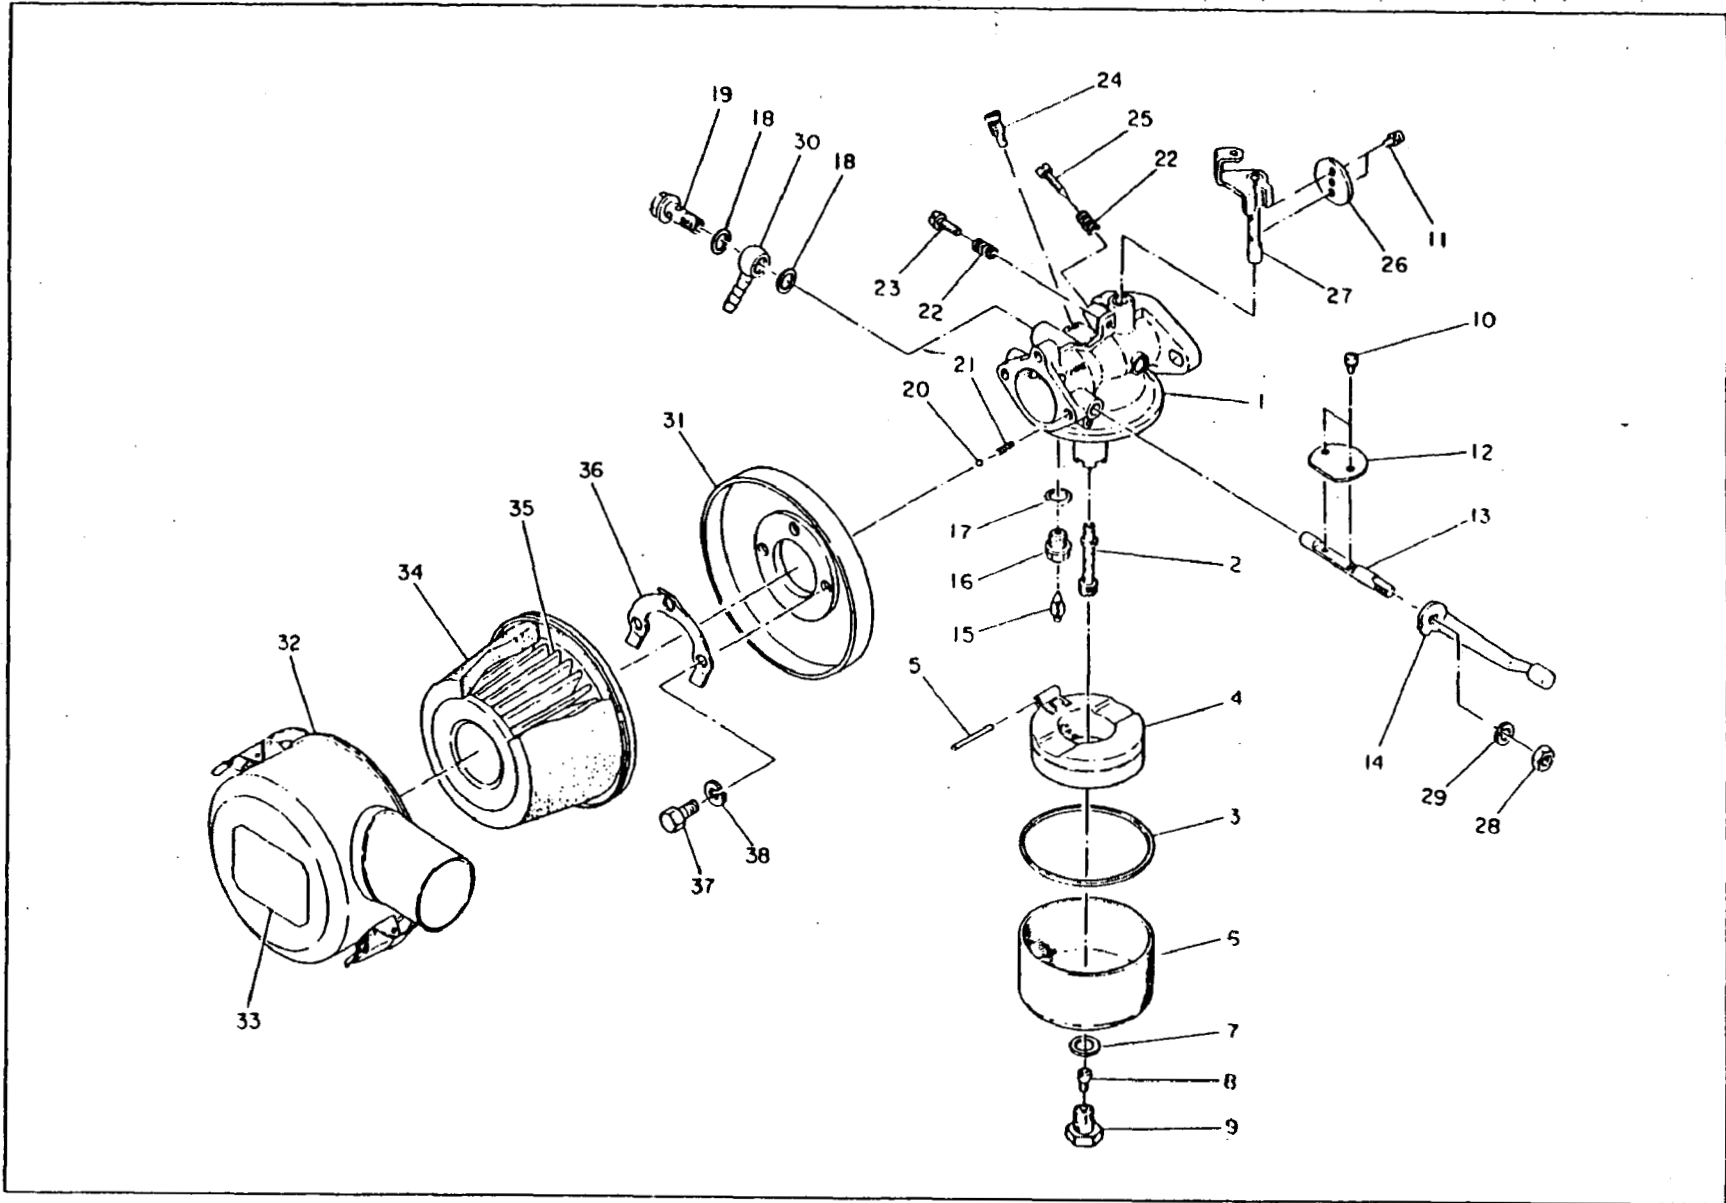

7. Carburetor and Air Cleaner

Ref. No.	Parts Number	Parts Name	Qty.	Description
*1	107 62308 00	Carburetor Ass'y	1	Incl. 2-29
2	107 62441 08	Nozzle (11A)	1	
3	101 62540 08	Float Chamber Washer	1	
4	107 62506 08	Float Ass'y	1	
5	101 62515 08	Float Pin	1	
6	101 62350 08	Float Chamber Body	1	
7	209 62311 08	Insert Washer	1	
8	205 62400 08	Main Jet	1	#95
9	209 62425 08	Main Jet Holder	1	
*10	209 62351 08	Screw and Washer Ass'y	4	Incl. 11
11	209 62304 08	Screw and Washer Ass'y	2	
12	101 62525 08	Valve (Choke)	1	
13	107 62520 08	Shaft Ass'y (Choke)	1	Incl. 14, 28, 29
*15	209 62302 08	Needle Valve	1	Incl. 16 #2.5
17	209 62312 08	Washer	1	
18	207 62345 08	Washer	2	
19	209 62335 08	Banjo Bolt	1	
20	209 62353 08	Steel Ball	1	
21	209 62446 08	Choke Spring	1	
22	209 62445 08	Throttle Stop Spring	2	
23	209 62352 08	Screw	1	
24	101 62420 08	Pilot Jet	1	#70
25	209 62305 08	Pilot Screw	1	

7.

CARBURETOR and AIR CLEANER