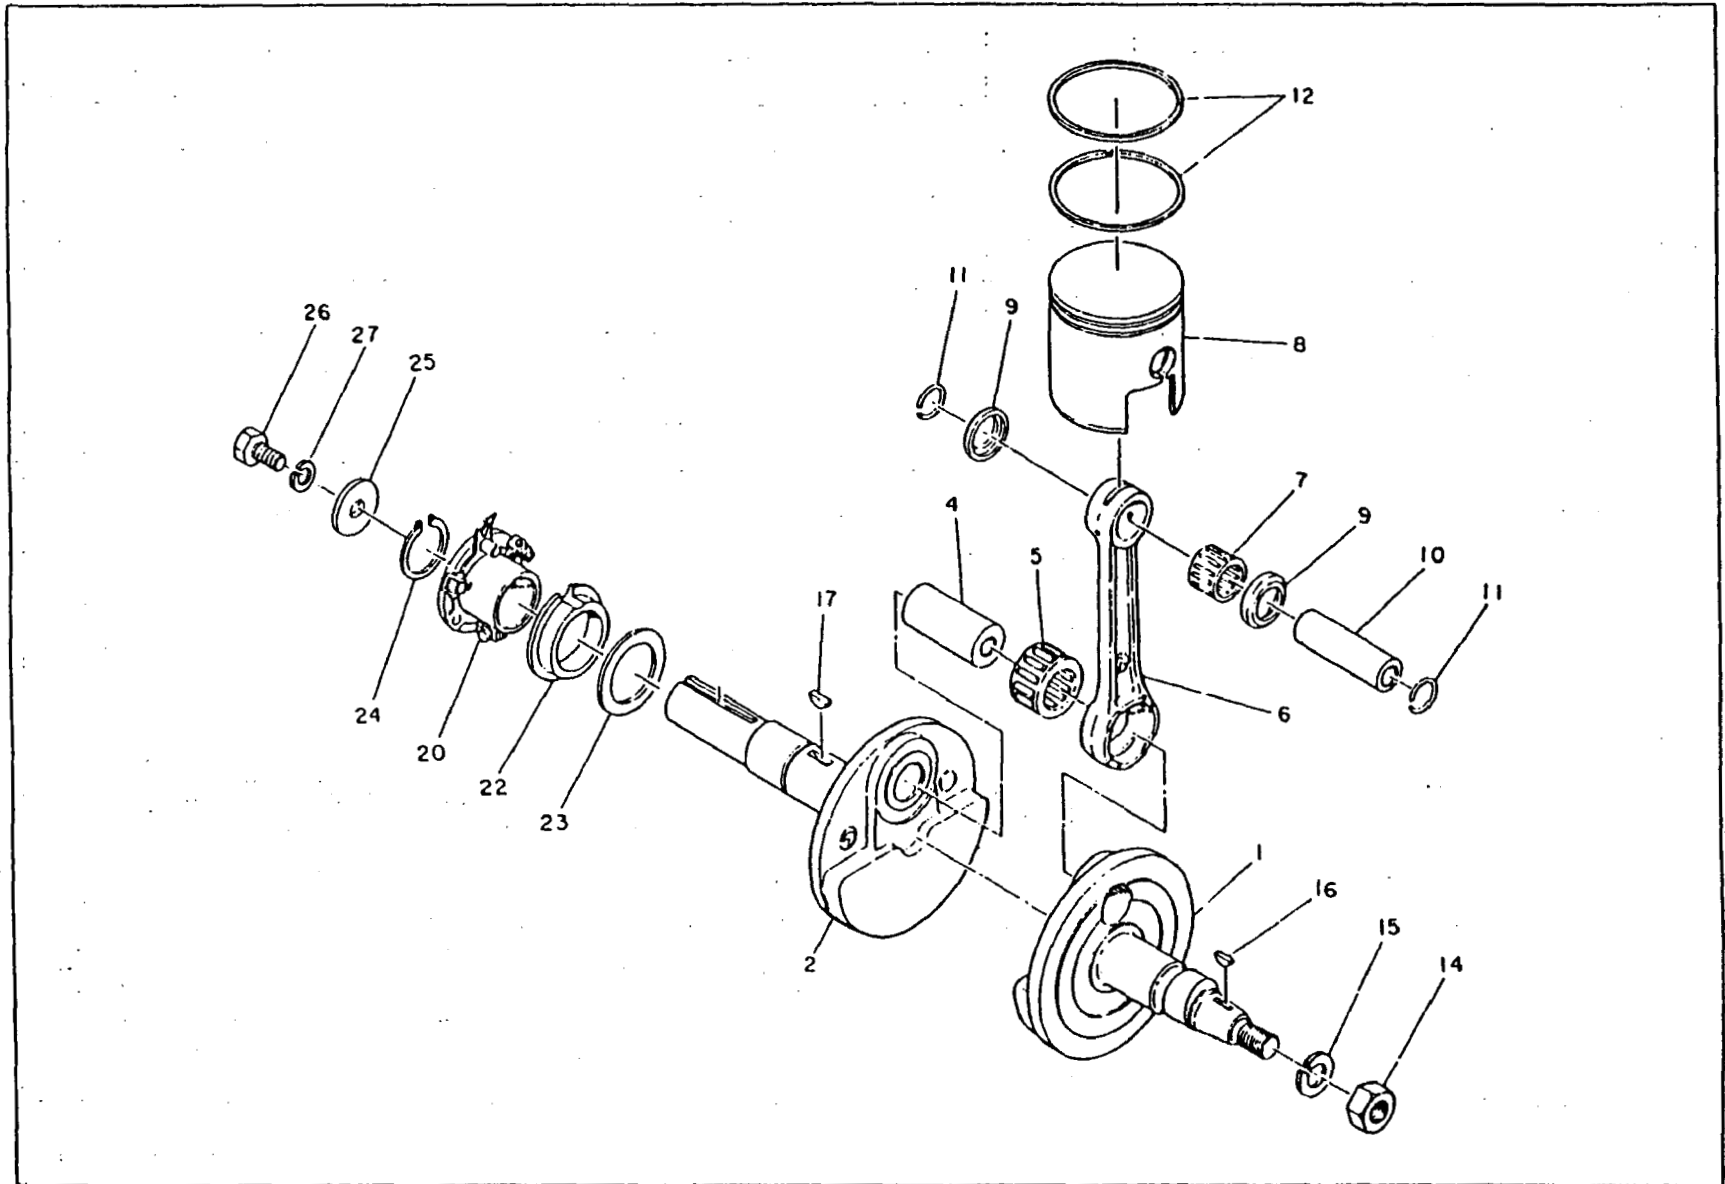

3.

CRANKSHAFT, PISTON and DRIVING SHAFT

3. Crankshaft and Piston

Ref. No.	Parts Number	Parts Name	Qty.	Description
*2	107 29100 00	Crankshaft Ass'y	1	Incl. 1, 4-6
7	110 22901 03	Small End Bearing	1	
8	107 23431 01	Piston Compl.	1	Std.
8	107 23432 01	Piston Compl.	1	Oversize 0.25mm
8	107 23433 01	Piston Compl.	1	Oversize 0.50mm
9	110 25003 03	Spacer (Piston Pin)	2	
10	107 23301 13	Piston Pin	1	
11	003 14160 00	Snap Ring	2	
12	107 23501 17	Piston Ring Set	1	Std.
12	107 23502 17	Piston Ring Set	1	Oversize 0.25mm
12	107 23503 17	Piston Ring Set	1	Oversize 0.50mm
14	017 01200 10	Nut	1	
15	003 20120 00	Spring Washer	1	
16	005 32042 01	Woodruff Key	1	
17	032 30500 30	Woodruff Key	1	
20	107 41701 01	Governor Plate Compl.	1	

3.

CRANKSHAFT, PISTON and DRIVING SHAFT

4.

GOVERNOR

4. Governor

Ref. No.	Parts Number	Parts Name	Qty.	Description
1	107 42102 03	Governor Yoke	1	
2	107 42202 03	Governor Shaft	1	
3	004 35040 60	Screw and Washer Ass'y	2	
4	107 42304 11	Governor Lever	1	
5	106 42401 01	Adjusting Plate	1	
6	002 17060 00	Nut	1	
6	002 27060 00	Nut	1	
7	003 20060 00	Spring Washer	1	
8	004 36040 80	Spring and Washer Ass'y	1	
9	214 42701 01	Governor Rod	1	
10	107 42801 11	Rod Spring	1	
11	107 42501 11	Governor Spring	1	
*12	107 43301 60	Governor Control Ass'y	1	Incl. 13-19
20	014 90600 40	Adjusting Screw	1	
21	002 27060 00	Nut	1	
22	004 35061 00	Screw and Washer Ass'y	1	
23	004 36061 00	Screw and Washer Ass'y	1	