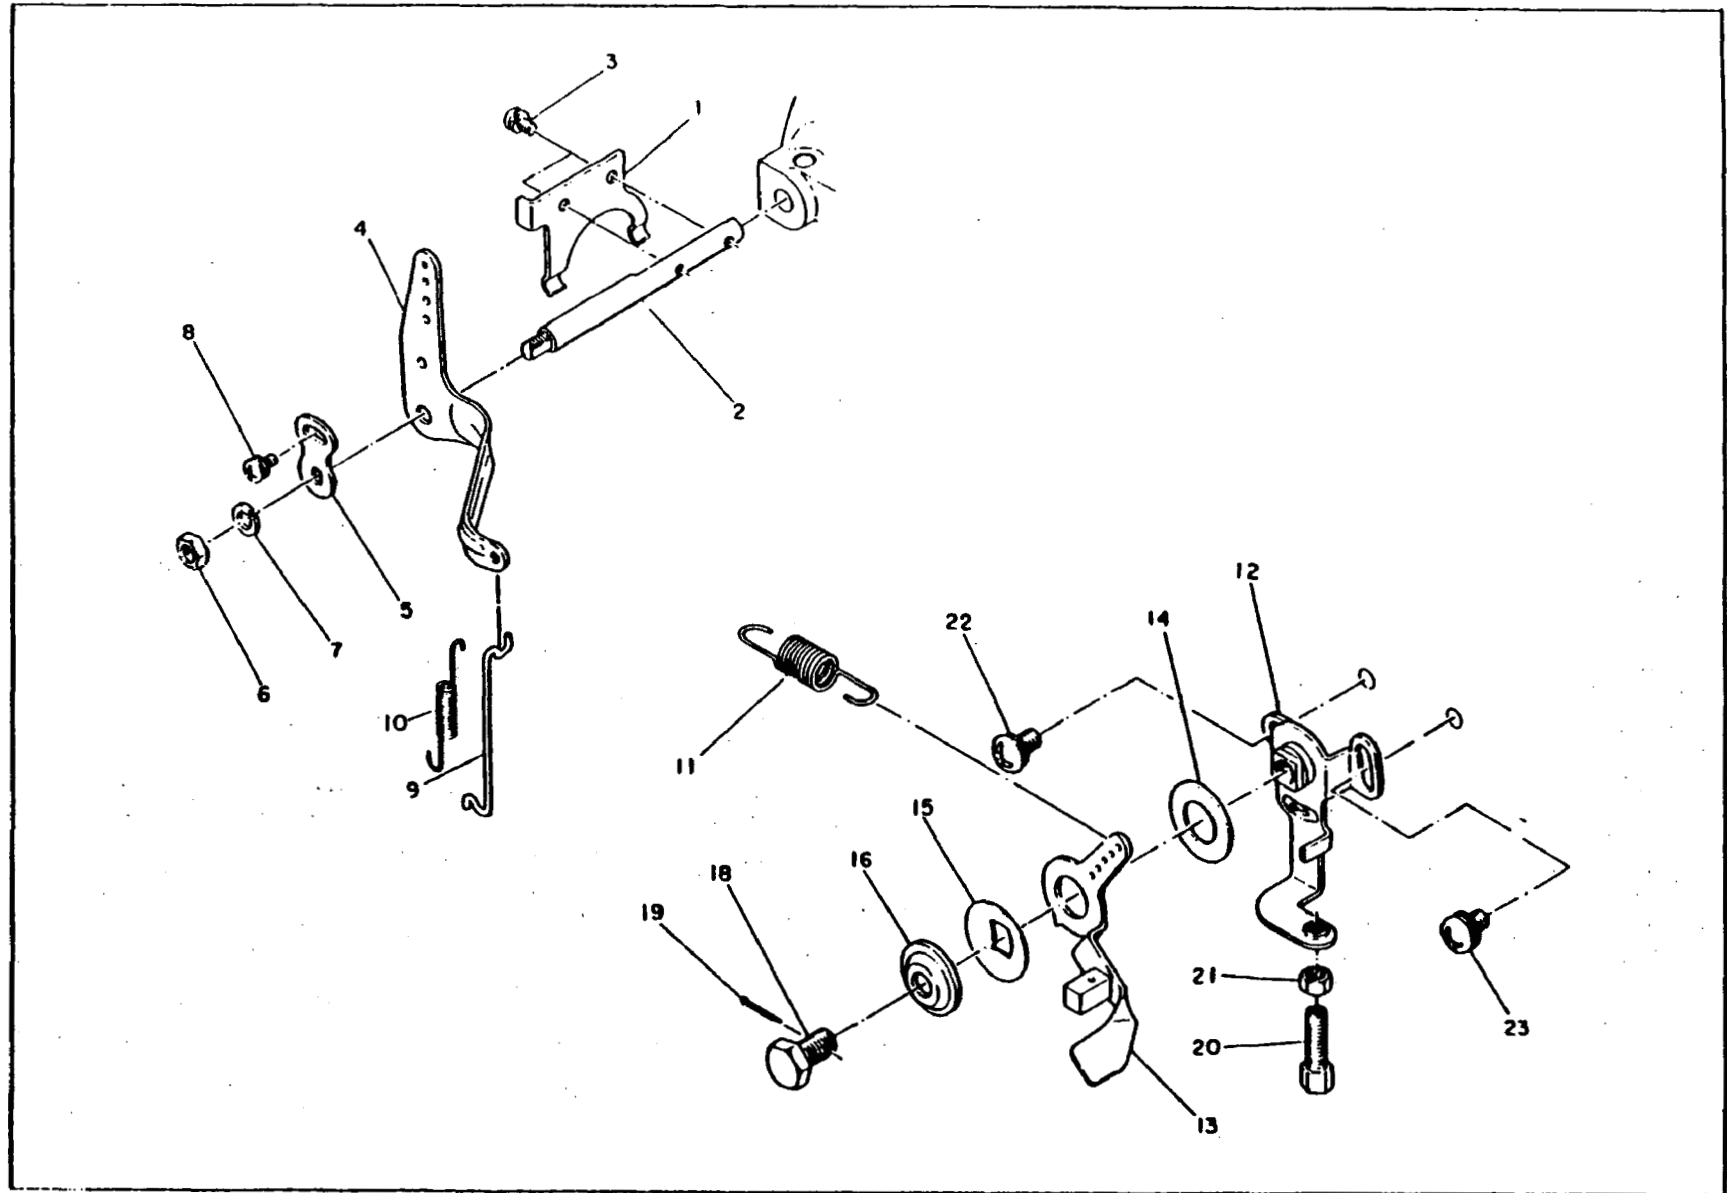

3.

CRANKSHAFT, PISTON and DRIVING SHAFT

3. Crankshaft and Piston

Ref. No.	Parts Number	Parts Name	Qty.	Description
*2	107 29100 00	Crankshaft Ass'y	1	Incl. 1, 4-6
7	110 22901 03	Small End Bearing	1	
8	107 23431 01	Piston Compl.	1	Std.
8	107 23432 01	Piston Compl.	1	Oversize 0.25mm
8	107 23433 01	Piston Compl.	1	Oversize 0.50mm
9	110 25003 03	Spacer (Piston Pin)	2	
10	107 23301 13	Piston Pin	1	
11	003 14160 00	Snap Ring	2	
12	107 23501 17	Piston Ring Set	1	Std.
12	107 23502 17	Piston Ring Set	1	Oversize 0.25mm
12	107 23503 17	Piston Ring Set	1	Oversize 0.50mm
14	017 01200 10	Nut	1	
15	003 20120 00	Spring Washer	1	
16	005 32042 01	Woodruff Key	1	
17	032 30500 30	Woodruff Key	1	
20	107 41701 01	Governor Plate Compl.	1	

3.

CRANKSHAFT, PISTON and DRIVING SHAFT

4.

GOVERNOR

4. Governor

Ref. No.	Parts Number	Parts Name	Qty.	Description
1	107 42102 03	Governor Yoke	1	
2	107 42202 03	Governor Shaft	1	
3	004 35040 60	Screw and Washer Ass'y	2	
4	107 42304 11	Governor Lever	1	
5	106 42401 01	Adjusting Plate	1	
6	002 17060 00	Nut	1	
6	002 27060 00	Nut	1	
7	003 20060 00	Spring Washer	1	
8	004 36040 80	Spring and Washer Ass'y	1	
9	214 42701 01	Governor Rod	1	
10	107 42801 11	Rod Spring	1	
11	107 42501 11	Governor Spring	1	
*12	107 43301 60	Governor Control Ass'y	1	Incl. 13-19
20	014 90600 40	Adjusting Screw	1	
21	002 27060 00	Nut	1	
22	004 35061 00	Screw and Washer Ass'y	1	
23	004 36061 00	Screw and Washer Ass'y	1	

9.

RECOIL STARTER

9. Recoil Starter

Ref. No.	Parts Number	Parts Name	Qty.	Description
*1	107 50114 20	Recoil Starter Ass'y	1	Incl. 2-13, 15
2	107 50115 08	Spiral Spring	1	
4	206 50112 08	Starter Rope	1	
5	206 50101 08	Starter Knob Compl.	1	
6	106 50128 18	Ratchet	2	
8	106 50132 08	Friction Spring	1	
9	106 50136 18	Return Spring	1	
10	106 50144 08	Friction Plate	1	
11	106 50185 08	Thrust Washer	1	
13	106 50186 08	Clip	1	
14	001 66061 20	Bolt	4	
15	107 50147 18	Starter Pulley	1	
16	003 20060 00	Spring Washer	4	
17	001 10061 20	Bolt and Washer Ass'y	3	