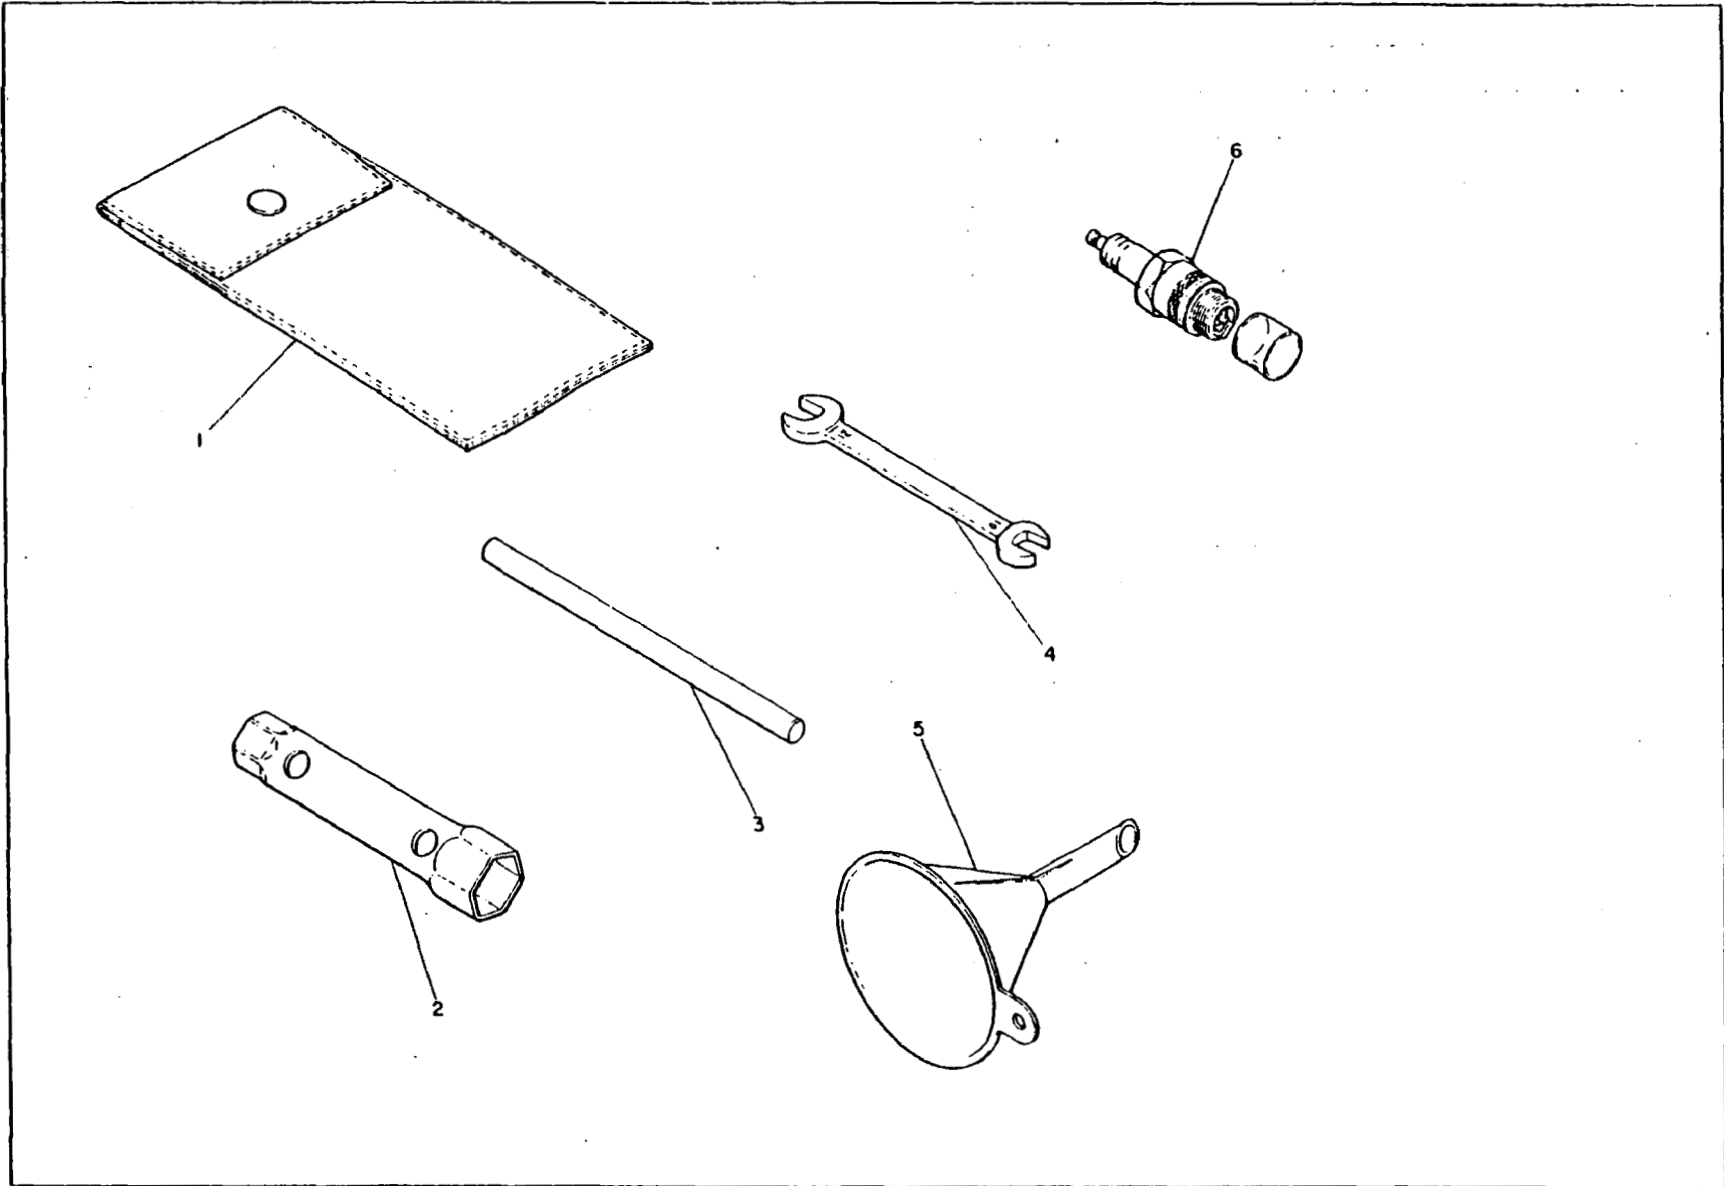

9. Recoil Starter

Ref. No.	Parts Number	Parts Name	Qty.	Description
*1	107 50114 20	Recoil Starter Ass'y	1	Incl. 2-13, 15
2	107 50115 08	Spiral Spring	1	
4	206 50112 08	Starter Rope	1	
5	206 50101 08	Starter Knob Compl.	1	
6	106 50128 18	Ratchet	2	
8	106 50132 08	Friction Spring	1	
9	106 50136 18	Return Spring	1	
10	106 50144 08	Friction Plate	1	
11	106 50185 08	Thrust Washer	1	
13	106 50186 08	Clip	1	
14	001 66061 20	Bolt	4	
15	107 50147 18	Starter Pulley	1	
16	003 20060 00	Spring Washer	4	
17	001 10061 20	Bolt and Washer Ass'y	3	

10.

ACCESSORIES and OPTIONAL EQUIPMENTS