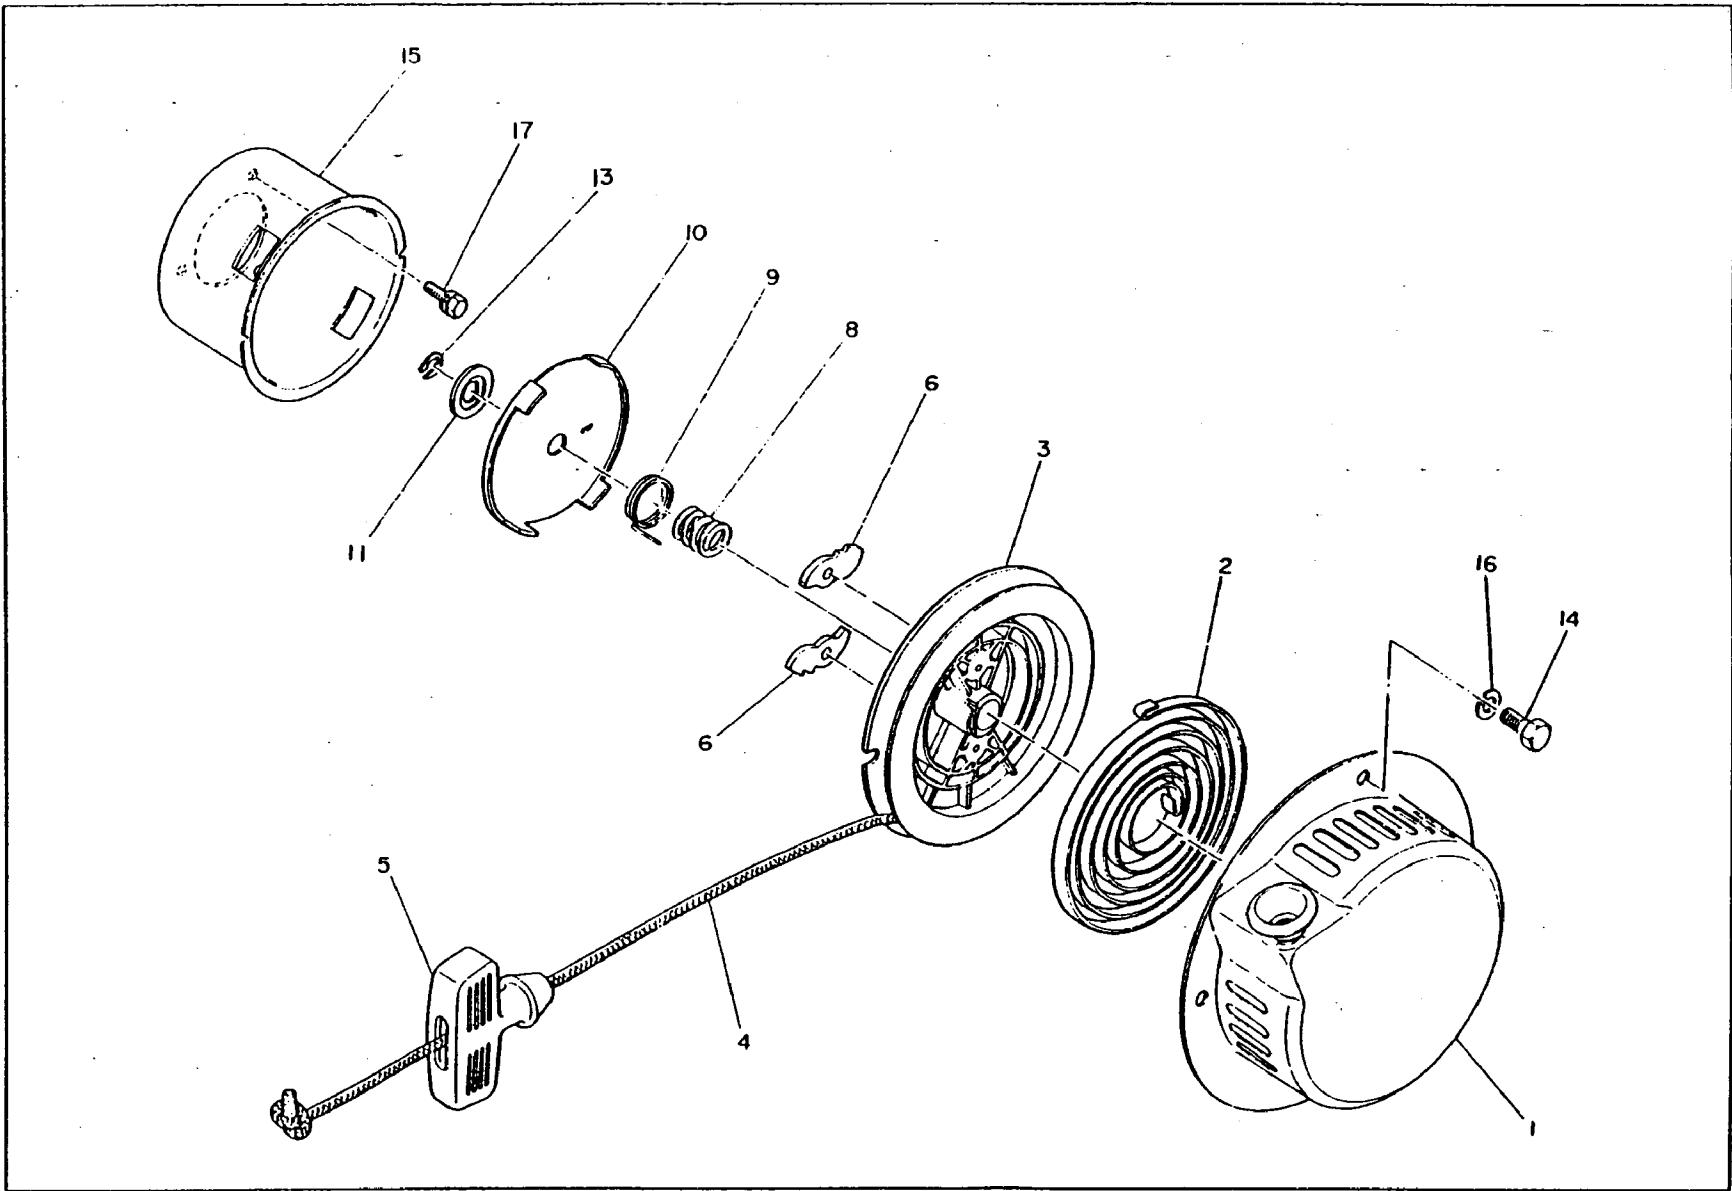

8.

MAGNETO

8. Magneto

Ref. No.	Parts Number	Parts Name	Qty.	Description	
14	107 70153 08	Screw and Washer Ass'y	2		
15	107 70248 08	Vinyl Tube	1		
16	065 50000 50	Spark Plug Cap	1		
17	004 36061 60	Screw and Washer Ass'y	2		
18	107 73501 01	Wire (5) Compl.	1		

9.

RECOIL STARTER

9. Recoil Starter

Ref. No.	Parts Number	Parts Name	Qty.	Description
*1	107 50114 20	Recoil Starter Ass'y	1	Incl. 2-13, 15
2	107 50115 08	Spiral Spring	1	
4	206 50112 08	Starter Rope	1	
5	206 50101 08	Starter Knob Compl.	1	
6	106 50128 18	Ratchet	2	
8	106 50132 08	Friction Spring	1	
9	106 50136 18	Return Spring	1	
10	106 50144 08	Friction Plate	1	
11	106 50185 08	Thrust Washer	1	
13	106 50186 08	Clip	1	
14	001 66061 20	Bolt	4	
15	107 50147 18	Starter Pulley	1	
16	003 20060 00	Spring Washer	4	
17	001 10061 20	Bolt and Washer Ass'y	3	