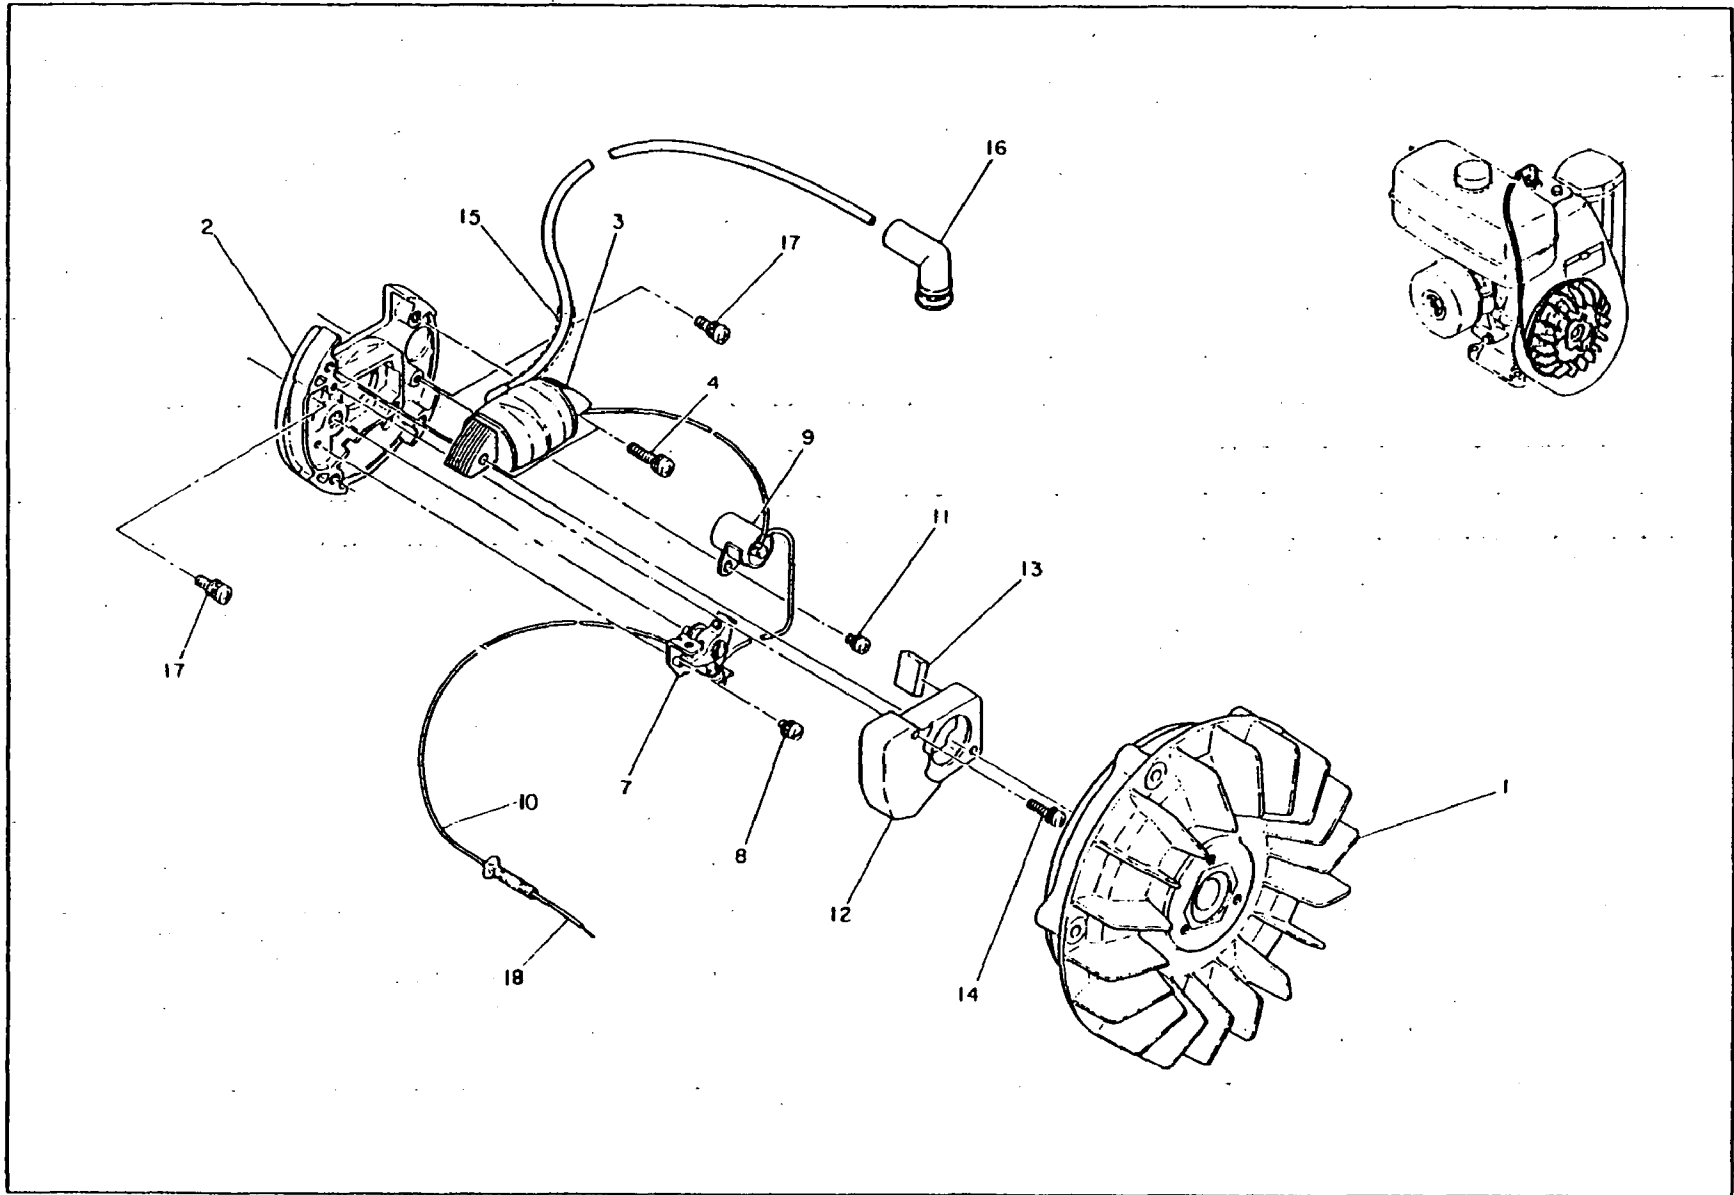

8. Magneto

Ref. No.	Parts Number	Parts Name	Qty.	Description
*	107 70140 00	Magneto Ass'y	1	Incl. 1-4, 7-15
1	107 70126 08	Flywheel Compl.	1	
*2	107 70115 08	Generator Ass'y	1	Incl. 2-4, 7-15
3	107 70132 08	Ignition Coil	1	
4	107 70150 08	Screw and Washer Ass'y	2	
7	107 70215 08	Breaker Compl.	1	
8	107 70160 08	Screw and Washer Ass'y	1	
9	107 70210 08	Condenser Compl.	1	
10	107 70243 08	Cord Compl.	1	
11	107 70152 08	Screw and Washer Ass'y	1	
*12	107 70220 08	Breaker Cover	1	Incl. 14
13	107 70225 08	Oil Felt	1	

8.

MAGNETO