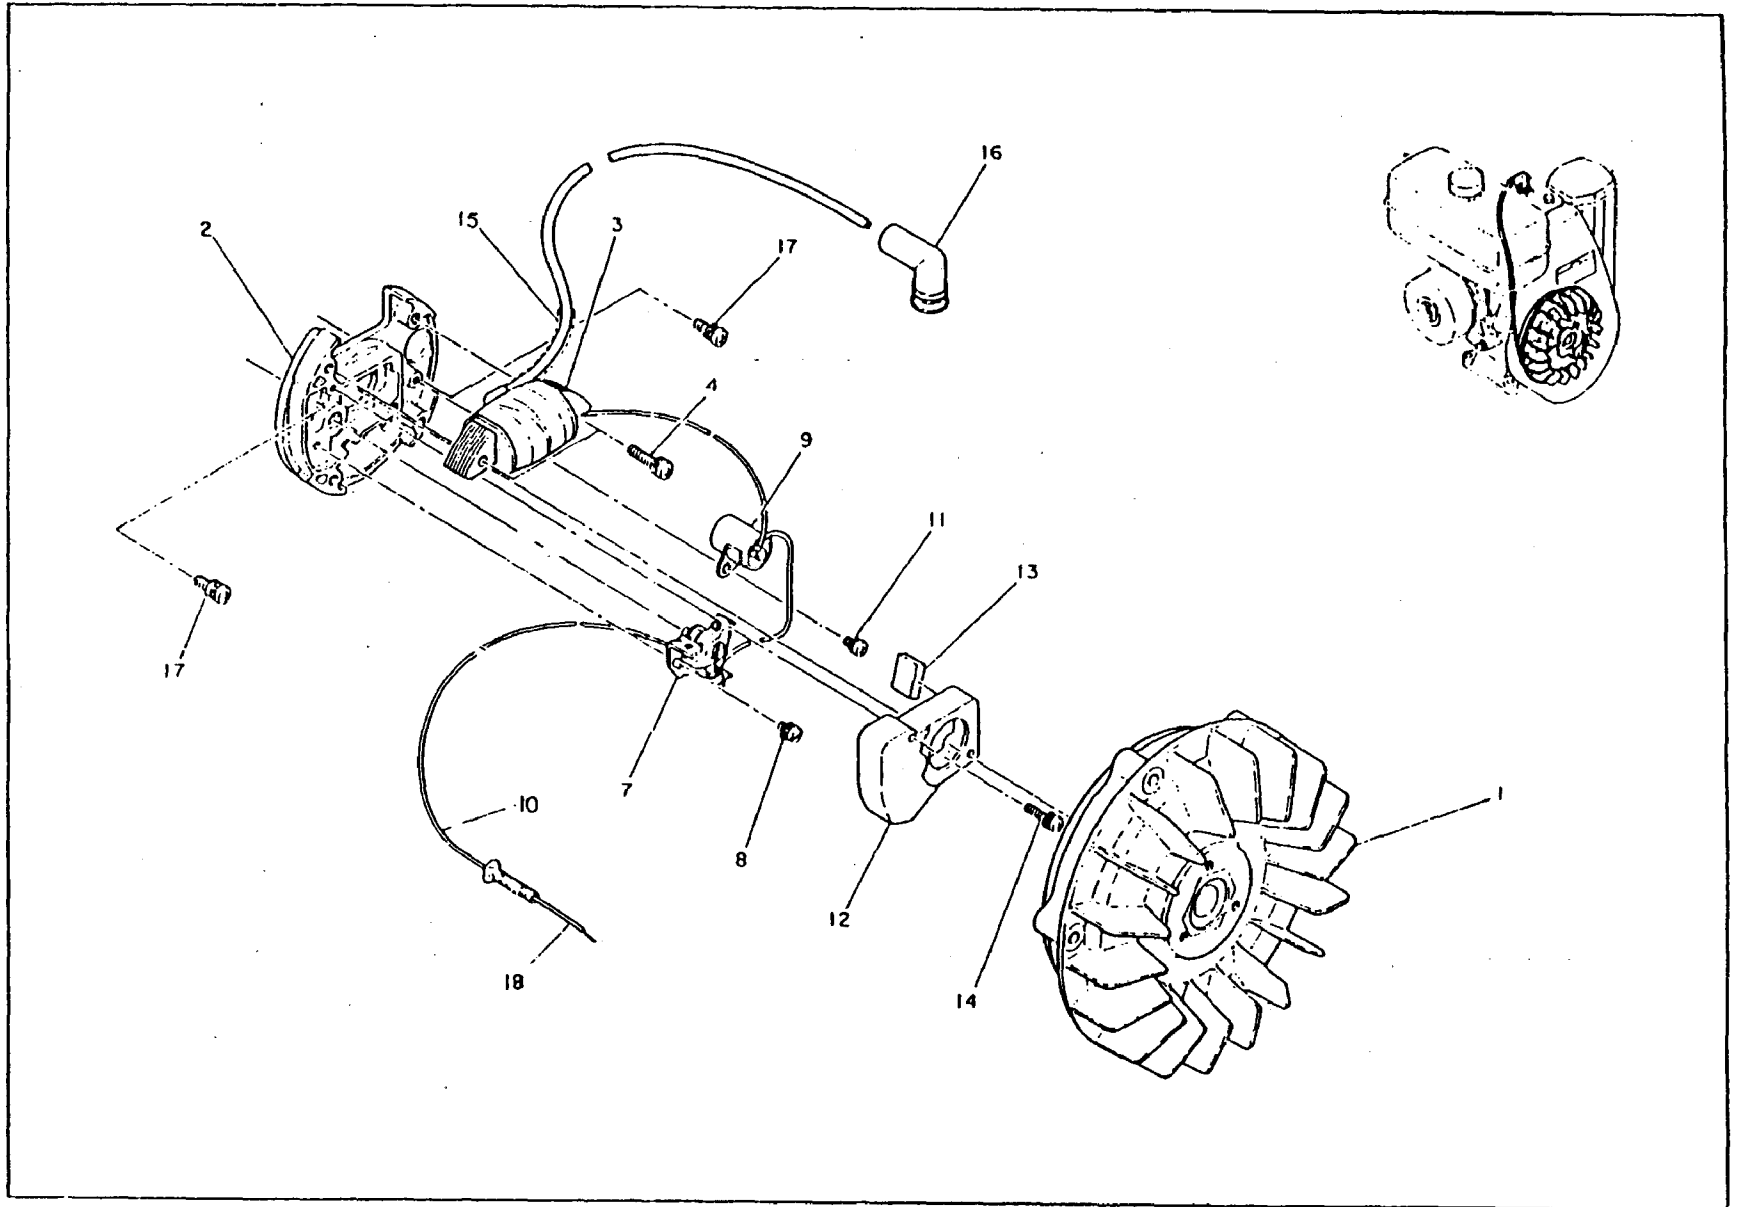

8.

MAGNETO

8. Magneto

Ref. No.	Parts Number	Parts Name	Qty.	Description
*	107 70140 00	Magneto Ass'y	1	Incl. 1-4, 7-15
1	107 70126 08	Flywheel Compl.	1	
*2	107 70115 08	Generator Ass'y	1	Incl. 2-4, 7-15
3	107 70132 08	Ignition Coil	1	
4	107 70150 08	Screw and Washer Ass'y	2	
7	107 70215 08	Breaker Compl.	1	
8	107 70160 08	Screw and Washer Ass'y	1	
9	107 70210 08	Condenser Compl.	1	
10	107 70243 08	Cord Compl.	1	
11	107 70152 08	Screw and Washer Ass'y	1	
*12	107 70220 08	Breaker Cover	1	Incl. 14
13	107 70225 08	Oil Felt	1