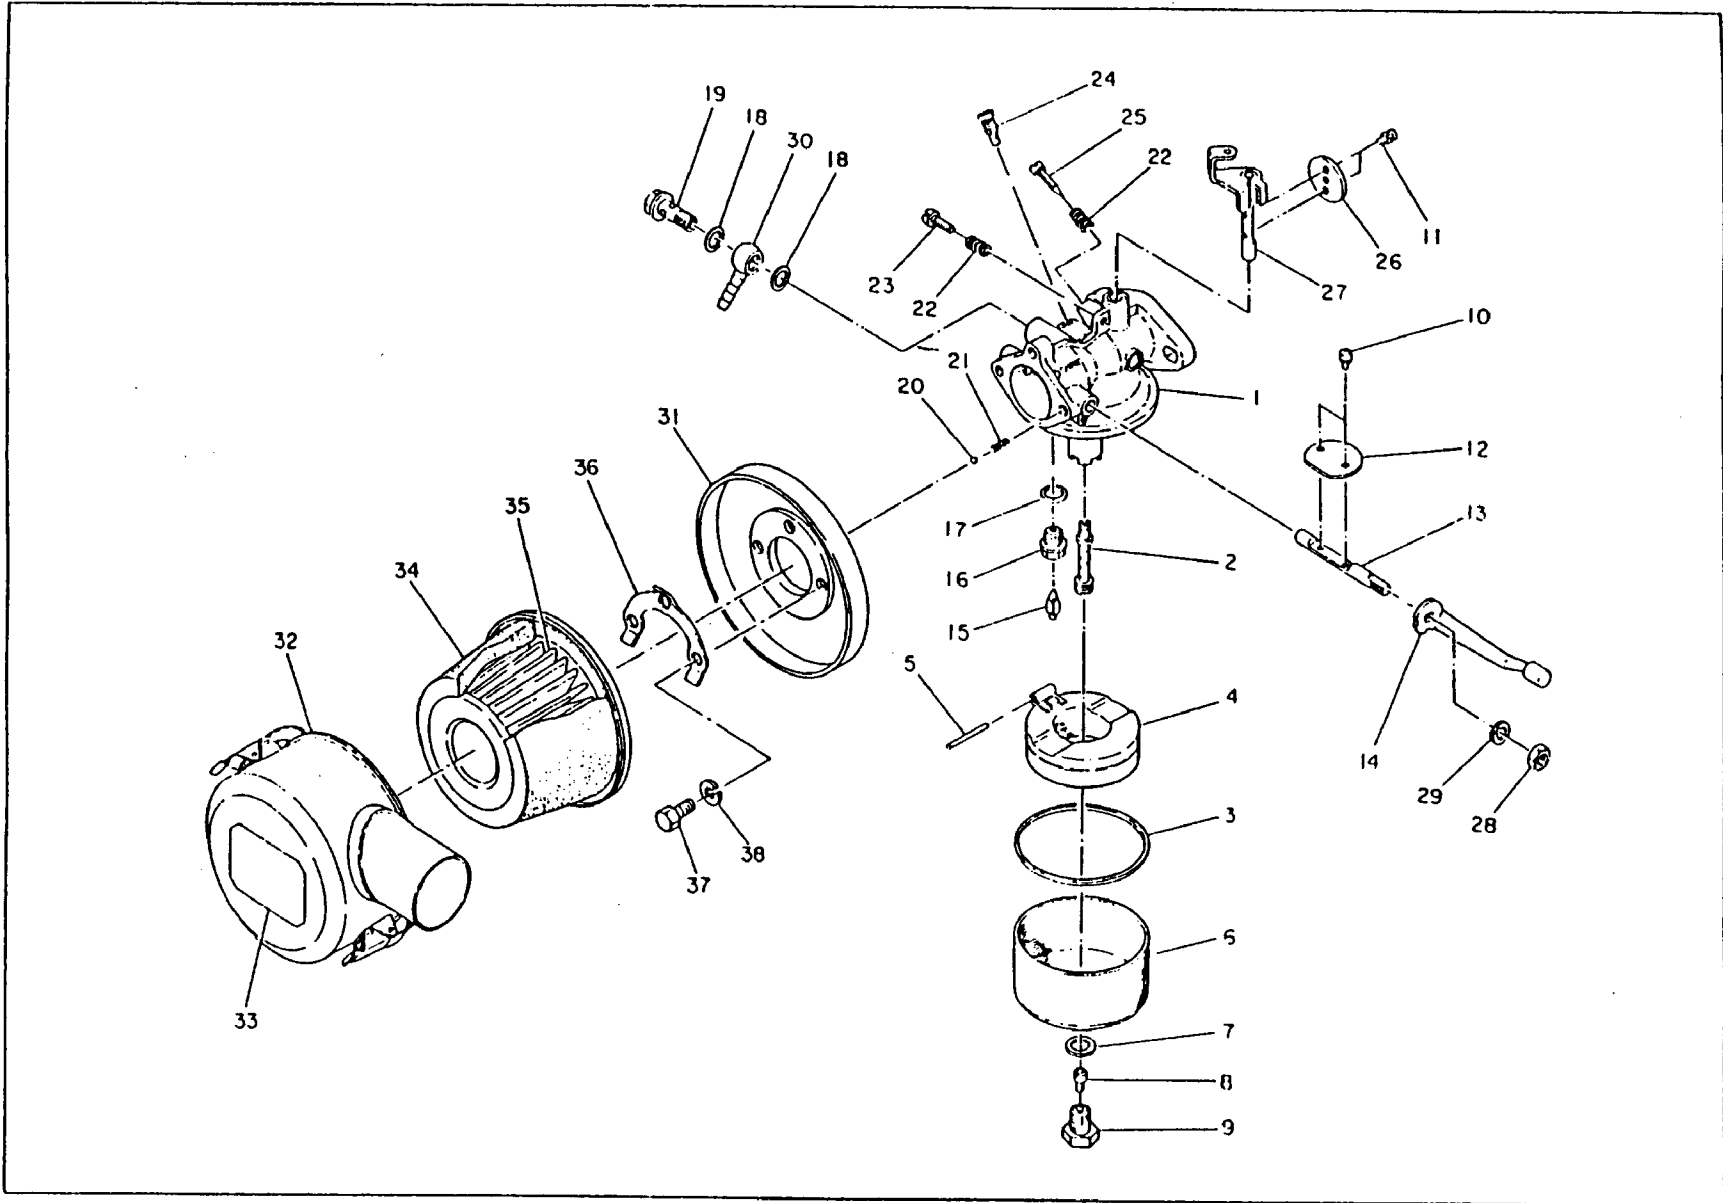

3.

CRANKSHAFT, PISTON and DRIVING SHAFT

4.

GOVERNOR

4. Governor

Ref. No.	Parts Number	Parts Name	Qty.	Description
1	107 42102 03	Governor Yoke	1	
2	107 42202 03	Governor Shaft	1	
3	004 35040 60	Screw and Washer Ass'y	2	
4	107 42304 11	Governor Lever	1	
5	106 42401 01	Adjusting Plate	1	
6	002 17060 00	Nut	1	
6	002 27060 00	Nut	1	
7	003 20060 00	Spring Washer	1	
8	004 36040 80	Spring and Washer Ass'y	1	
9	214 42701 01	Governor Rod	1	
10	107 42801 11	Rod Spring	1	
11	107 42501 11	Governor Spring	1	
*12	107 43301 60	Governor Control Ass'y	1	Incl. 13-19
20	014 90600 40	Adjusting Screw	1	
21	002 27060 00	Nut	1	
22	004 35061 00	Screw and Washer Ass'y	1	
23	004 36061 00	Screw and Washer Ass'y	1	

6.

FUEL TANK

7.

CARBURETOR and AIR CLEANER

7. Carburetor and Air Cleaner

Ref. No.	Parts Number	Parts Name	Qty.	Description
*1	107 62308 00	Carburetor Ass'y	1	Incl. 2-29
2	107 62441 08	Nozzle (11A)	1	
3	101 62540 08	Float Chamber Washer	1	
4	107 62506 08	Float Ass'y	1	
5	101 62515 08	Float Pin	1	
6	101 62350 08	Float Chamber Body	1	
7	209 62311 08	Insert Washer	1	
8	205 62400 08	Main Jet	1	#95
9	209 62425 08	Main Jet Holder	1	
*10	209 62351 08	Screw and Washer Ass'y	4	Incl. 11
11	209 62304 08	Screw and Washer Ass'y	2	
12	101 62525 08	Valve (Choke)	1	
13	107 62520 08	Shaft Ass'y (Choke)	1	Incl. 14, 28, 29
*15	209 62302 08	Needle Valve	1	Incl. 16 #2.5
17	209 62312 08	Washer	1	
18	207 62345 08	Washer	2	
19	209 62335 08	Banjo Bolt	1	
20	209 62353 08	Steel Ball	1	
21	209 62446 08	Choke Spring	1	
22	209 62445 08	Throttle Stop Spring	2	
23	209 62352 08	Screw	1	
24	101 62420 08	Pilot Jet	1	#70
25	209 62305 08	Pilot Screw	1	