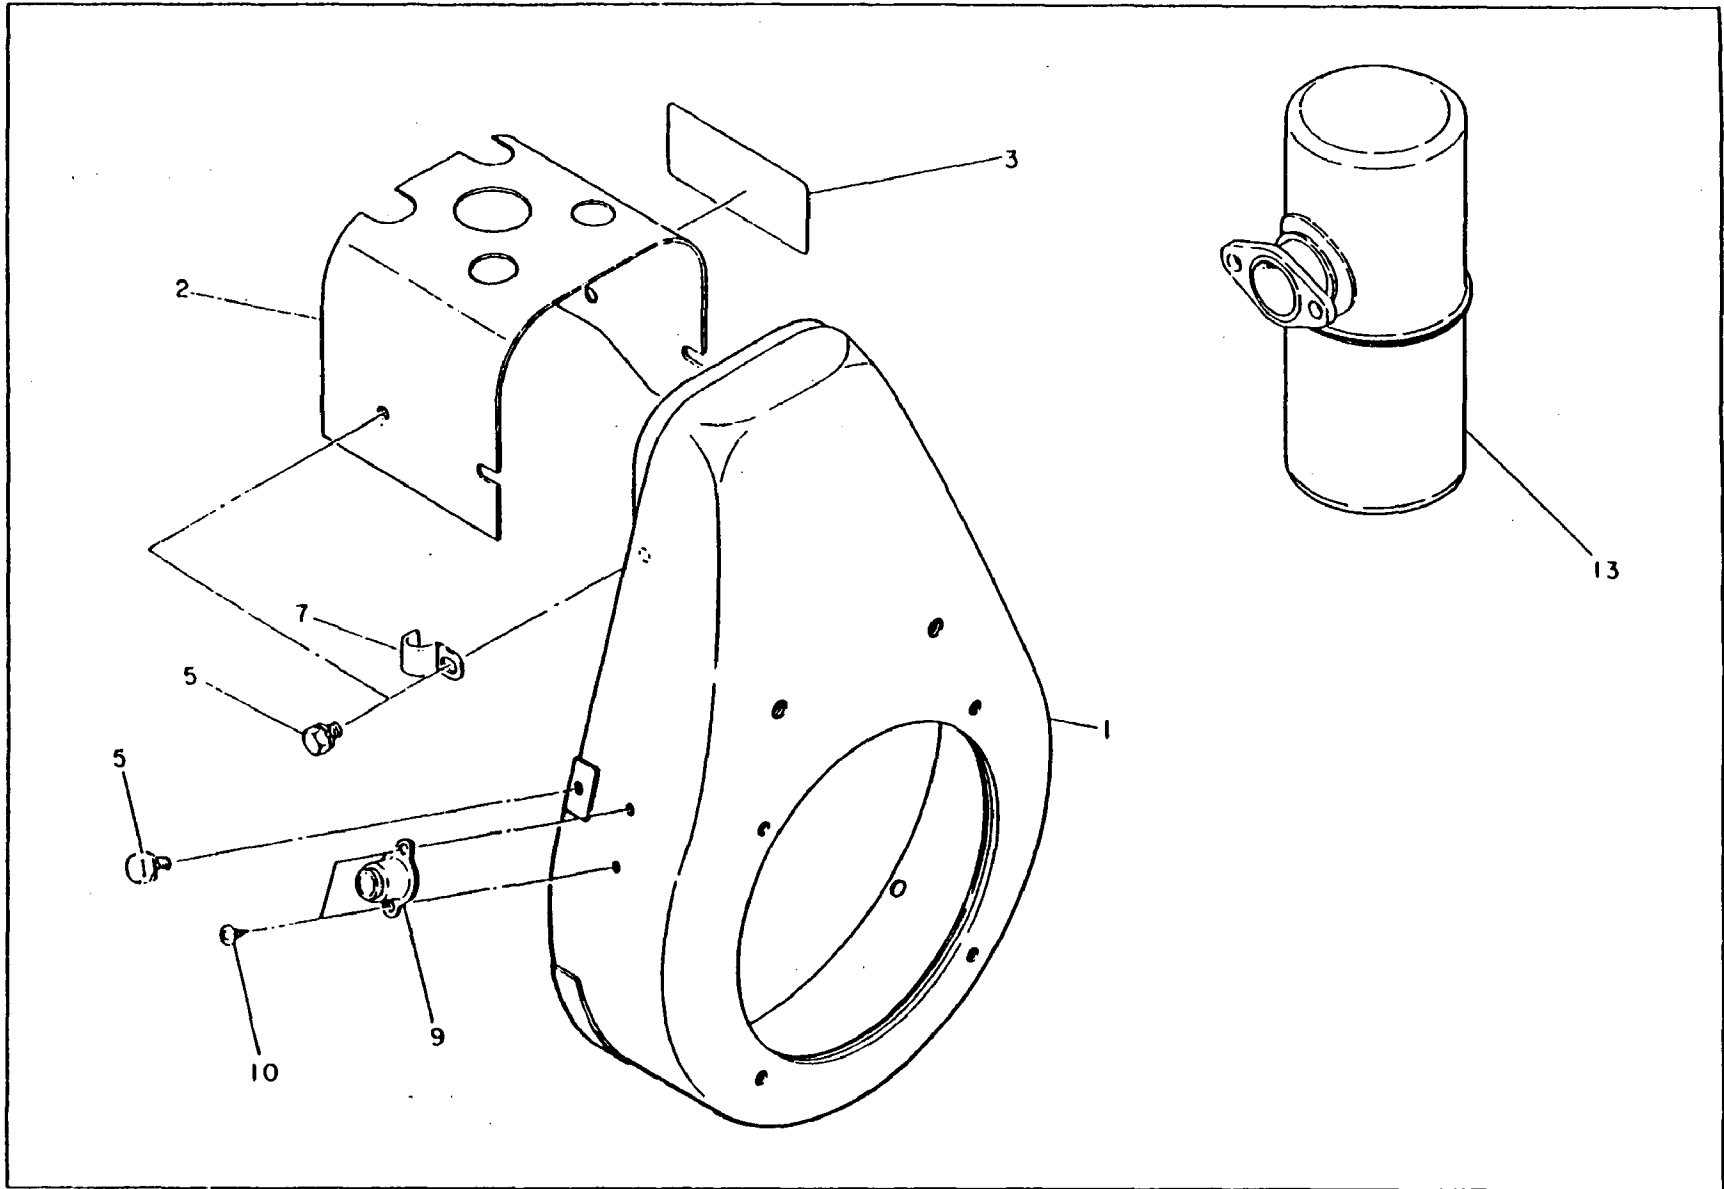

5.

BLOWER HOUSING, and MUFFLER

5. Blower Housing and Muffler

Ref. No.	Parts Number	Parts Name	Qty.	Description
1	107 51801 21	Blower Housing Compl.	1	
2	107 52603 11	Cylinder Baffle Compl.	1	
3	107 91811 13	Label (Engine Name)	1	
5	001 10061 20	Bolt and Washer Ass'y	8	
7	107 75701 01	Clamp	1	
9	066 20000 11	Stop Button	1	
10	015 00400 10	Tapping Screw	2	
13	107 30110 11	Muffler Compl.	3