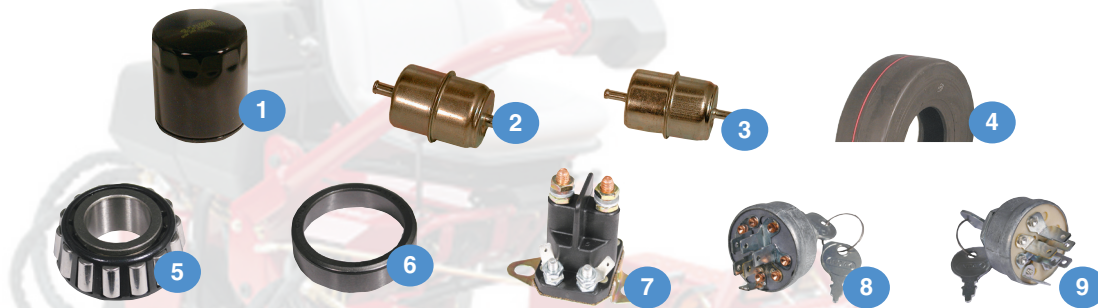

## Toro Greensmaster 3, 300, 3000 and 3100 Series

REF. NO.	DESCRIPTION	REPLACES TORO NO.	STENS NO.
1.	Transmission Filter (fits GM3, 1970-1976)	28-1370	120-710
2.	Fuel Filter (fits GM3, 300 and 3000)	99-9403 /18-1520	120-410
3.	Fuel Filter (fits 3050, 3100 and 3150)	94-2690/83-1320	120-914
4.	Cheng Shin Tire, 18-9.50-8, Smooth	28-3680	160-909
5.	Roller Bearing	254-78	215-095
6.	Bearing Race	254-79	215-087
7.	Starter Solenoid (fits 1988 & Newer)	28-4210	435-099
8.	Starter Switch (fits 3100)	83-0020	430-950
9.	Starter Switch (fits 300 and 3000)	104-2541	430-334