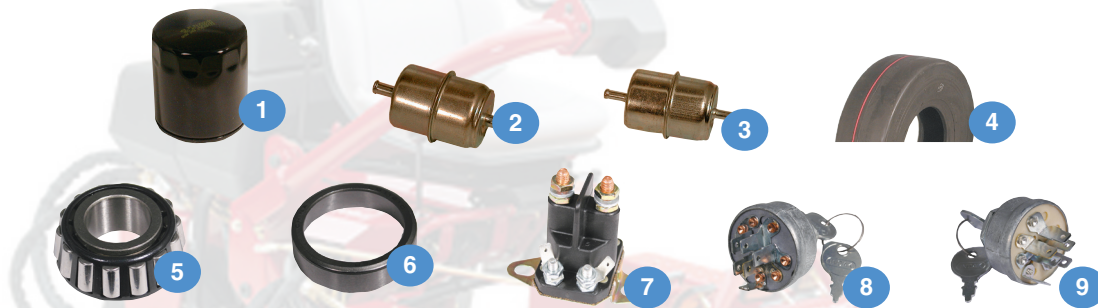

Toro Greensmaster 3, 300, 3000 and 3100 Series

REF. NO.	DESCRIPTION	REPLACES TORO NO.	STENS NO.
1.	Transmission Filter (fits GM3, 1970-1976)	28-1370	120-710
2.	Fuel Filter (fits GM3, 300 and 3000)	99-9403 /18-1520	120-410
3.	Fuel Filter (fits 3050, 3100 and 3150)	94-2690/83-1320	120-914
4.	Cheng Shin Tire, 18-9.50-8, Smooth	28-3680	160-909
5.	Roller Bearing	254-78	215-095
6.	Bearing Race	254-79	215-087
7.	Starter Solenoid (fits 1988 & Newer)	28-4210	435-099
8.	Starter Switch (fits 3100)	83-0020	430-950
9.	Starter Switch (fits 300 and 3000)	104-2541	430-334