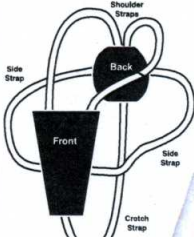

- helmets & accessories
- apparel
- accessories
- carriers & racks
- bumpers & winches
- plows
- frame & chassis
- body
- handlebar
- cables & levers
- engine
- fuel & intake
- electrical & ignition
- clutch
- drive
- bearings
- brakes
- suspension & steering
- tires & wheels
- chemicals
- tools
- towing & loading
- go cart

**KID KARRIER**

Keep your child securely attached to the driver. Smaller children fit up front, while larger kids fit on back. 5 point security to keep the child on the machine so that the driver can drive with both hands. The Kid Karrier fits adults from petite to XXXL and allows you to adjust to the desired tension holding child in place.

42-1/2"L x 17-3/4"W x 17-1/2"H

**3 Colors.** Made from a deluxe 420D PVC material which is water resistant & wind-proof. So large you can take your kids & luggage with you! Effortless transportation with 2 large ball bearing nylon wheels & a reinforced padded handle to pull for quick, easy movement. Hard plastic base w/ two 30" runners protects the bottom of the gear bag. Double zipper rolls back a 10" wide fly to make packing & unpacking this gear bag a breeze. The carrying handle is 1-1/2" wide heavy webbing w/adjustable padded shoulder strap - removable when not needed. A quality bag manufactured with great pride. The right gear bag for the big trip.