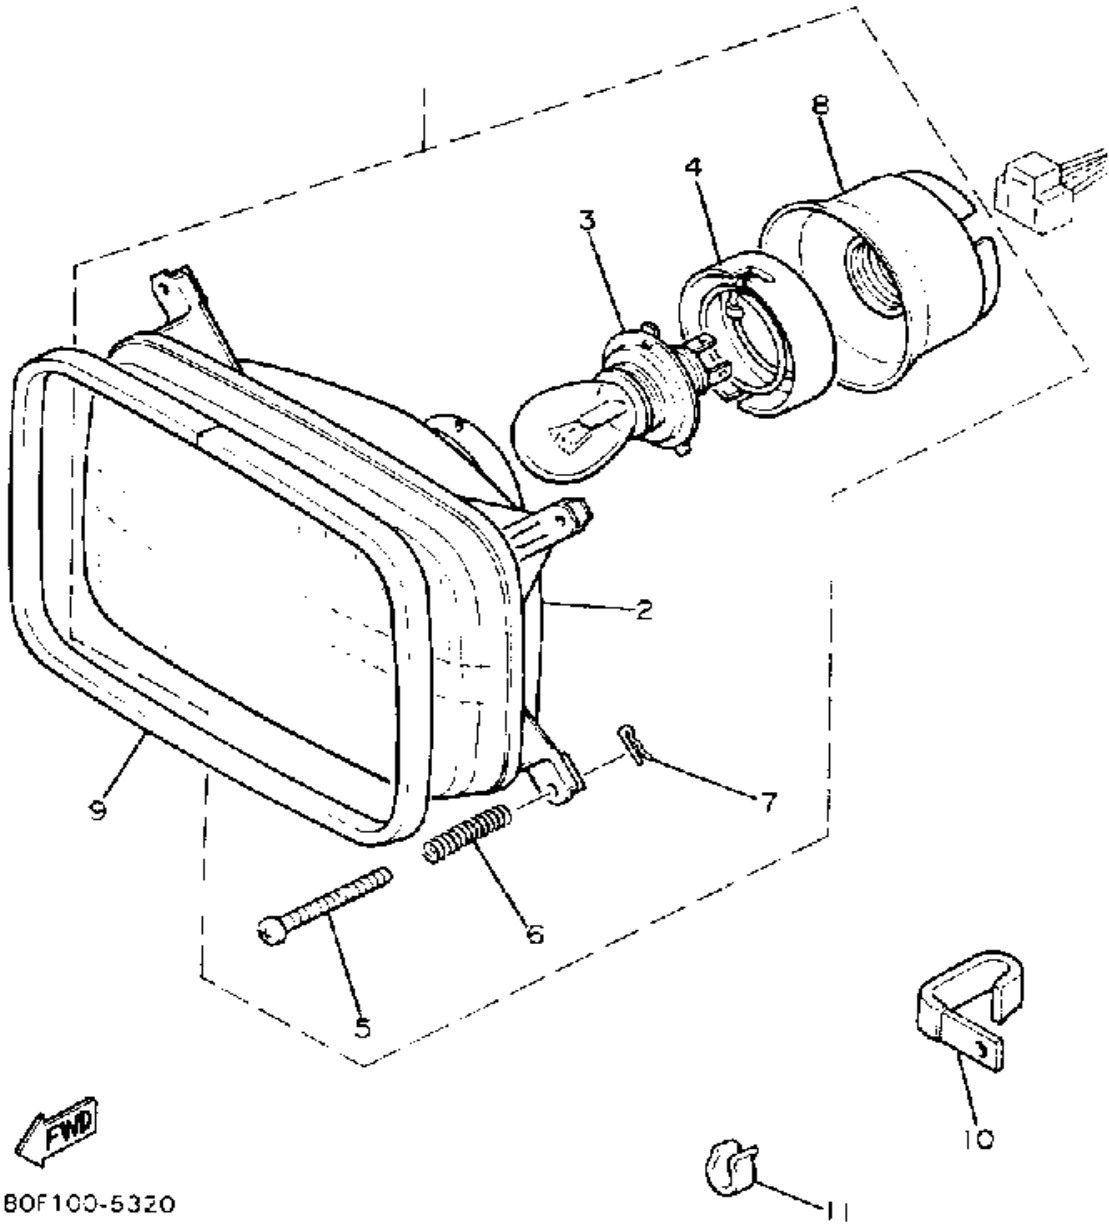

HEADLIGHT

Ref. No.	Part Number	Description	Qty	Remarks
1	8A7-84310-81-00	HEADLIGHT UNIT ASSEMBLY	1	
2	8A7-84320-00-00	. LENS ASSEMBLY	1	
3	8A7-84314-00-00	. BULB (12V-60/60W)	1	
4	8A7-84312-00-00	. HOLDER, SOCKET	1	
5	8M6-84331-00-00	. SCREW, RIM ADJUSTING (8A5-84331-00-00)	4	
6	8A5-84332-00-00	. SPRING, SCREW	4	
7	8K4-84374-00-00	. CLIP	4	
8	8A7-84397-01-00	. COVER, SOCKET	1	
9	8T7-84366-00-00	DAMPER, HEADLIGHT 1	1	
10	90465-08028-00	CLAMP	1	
11	90468-05176-00	CLIP	1	

Property of www.SmallEngineDiscount.com - Not for Resale