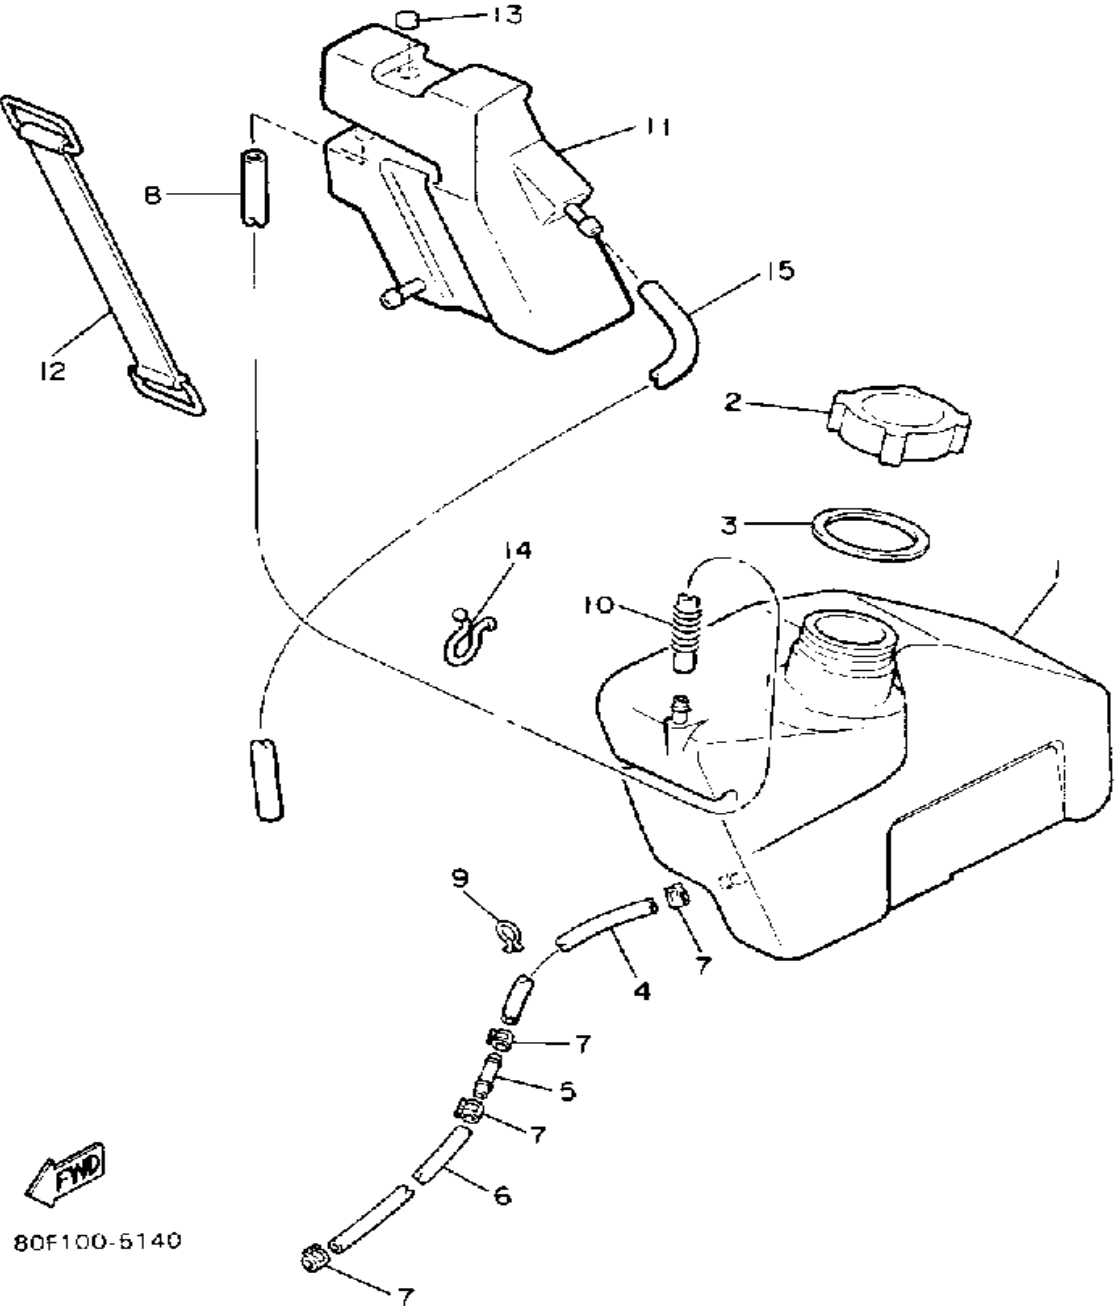

OIL TANK

Ref. No.	Part Number	Description	Qty	Remarks
1	8R4-21751-00-00	TANK, OIL	1	
2	863-21771-00-00	BODY, CAP	1	
3	90430-31003-00	GASKET	1	
4	91A30-05045-00	TUBE, FLEXIBLE VINYL	1	
5	8H8-24376-00-00	PIPE, JOINT 1	1	
6	91A30-05024-00	TUBE, FLEXIBLE VINYL	1	
7	90467-09026-00	CLIP	4	
8	90446-09013-00	HOSE (90446-09079)	1	
9	90464-23041-00	CLAMP	1	
10	8F3-24328-00-00	PROTECTOR, PIPE	1	
11	8V7-21871-00-00	TANK, RECOVERY	1	
12	8V7-21776-00-00	BAND, TANK FITTING	1	
13	90338-10132-00	PLUG	1	
14	90464-16039-00	CLAMP	3	
15	90446-09013-00	HOSE (90446-09079)	1	

Property of www.SmallEngineDiscount.com - Not for Resale