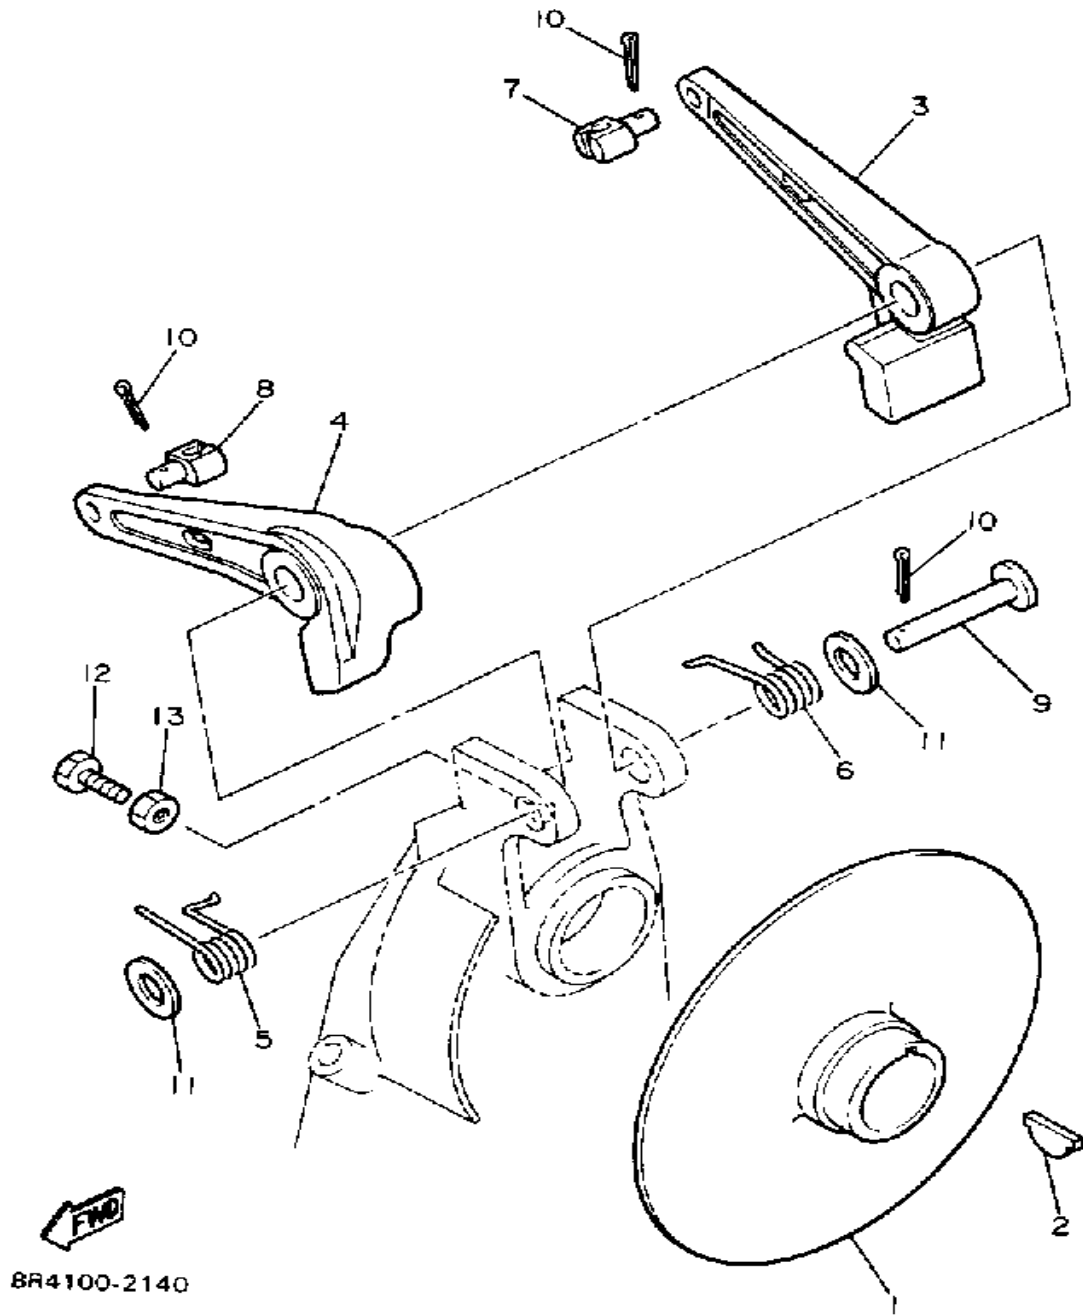

BRAKE

Ref. No.	Part Number	Description	Qty	Remarks
1	8R4-25711-00-00	DISC, BRAKE	1	
2	8J7-25848-00-00	KEY	1	
3	8R4-25730-00-00	CALIPER BODY 1	1	
4	8R4-25740-00-00	CALIPER BODY 2	1	
5	90508-29601-00	SPRING, TORSION	1	
6	90508-29602-00	SPRING, TORSION	1	
7	90249-06012-00	PIN	1	
8	90249-06009-00	PIN	1	
9	90240-08068-00	PIN, CLEVIS	1	
10	91490-20020-00	PIN, COTTER	3	
11	92990-08600-00	WASHER, PLATE	2	
12	90101-06288-00	BOLT	1	
13	95380-06700-00	NUT	1	

BR4100-2140

Property of www.SmallEngineDiscount.com - Not for Resale