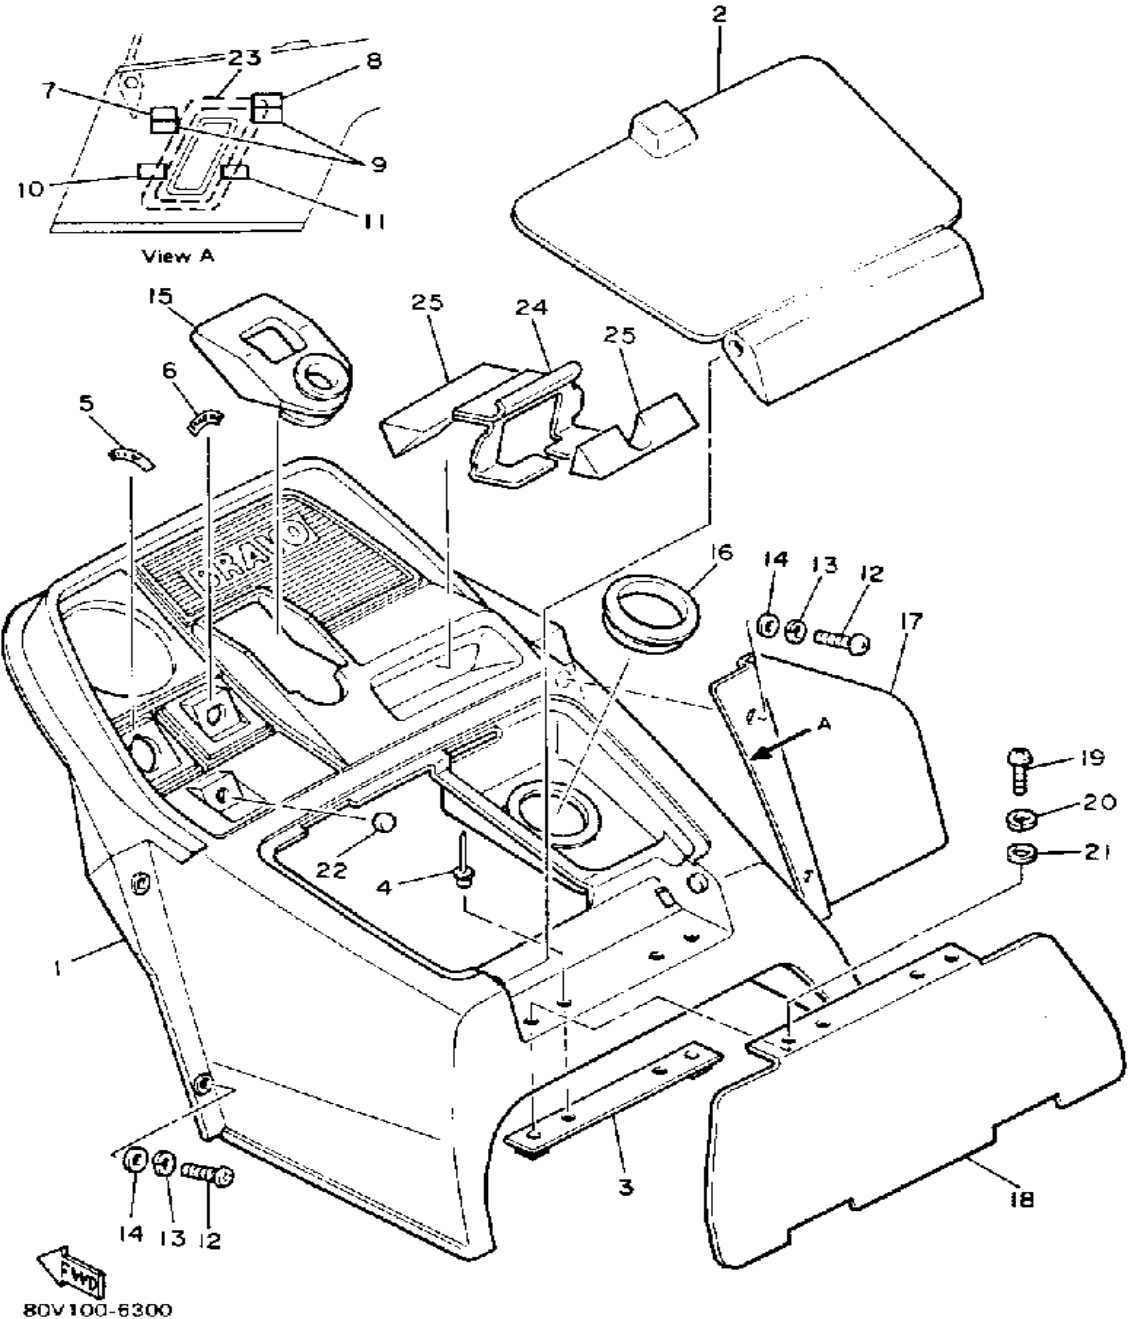

INSTRUMENT PANEL

Ref. No.	Part Number	Description	Qty	Remarks
1	80F-77711-00-00	PANEL, INSTRUMENT	1	
2	8R4-77712-00-00	PANEL, INSTRUMENT	1	
3	80F-77722-00-00	BRACKET 2	1	
4	90267-48117-00	RIVET, BLIND	2	
5	8K2-77741-00-00	INDICATOR 1	1	
6	8K4-77742-00-00	INDICATOR 2	1	
7	8G8-77742-00-00	INDICATOR 2	1	
8	8A1-77743-00-00	INDICATOR 3	1	
9	878-77744-00-00	INDICATOR 4	2	
10	878-77745-00-00	INDICATOR 5	1	
11	8A1-77744-00-00	INDICATOR 4	1	
12	98586-05016-00	SCREW, PAN HEAD	4	
13	92906-05100-00	WASHER, SPRING	4	
14	90201-05721-00	WASHER, PLATE	4	
15	8R4-77740-00-00	GROMMET, INSTRUMENT PANEL	1	
16	90480-53313-00	GROMMET	1	
17	8U0-77721-00-00	BRACKET 1	1	
18	80F-77731-00-00	SHIELD 1	1	
19	98516-06012-00	SCREW, PAN HEAD	2	
20	92906-06100-00	WASHER, SPRING	2	
21	92906-06600-00	WASHER	2	
22	90480-12012-00	GROMMET	1	
23	80F-2171F-00-00	PATCH 1	1	
24	80F-23881-00-00	BRACKET 1	1	
25	80F-23858-00-00	SPACER	2	

Property of www.SmallEngineDiscount.com - Not for Resale