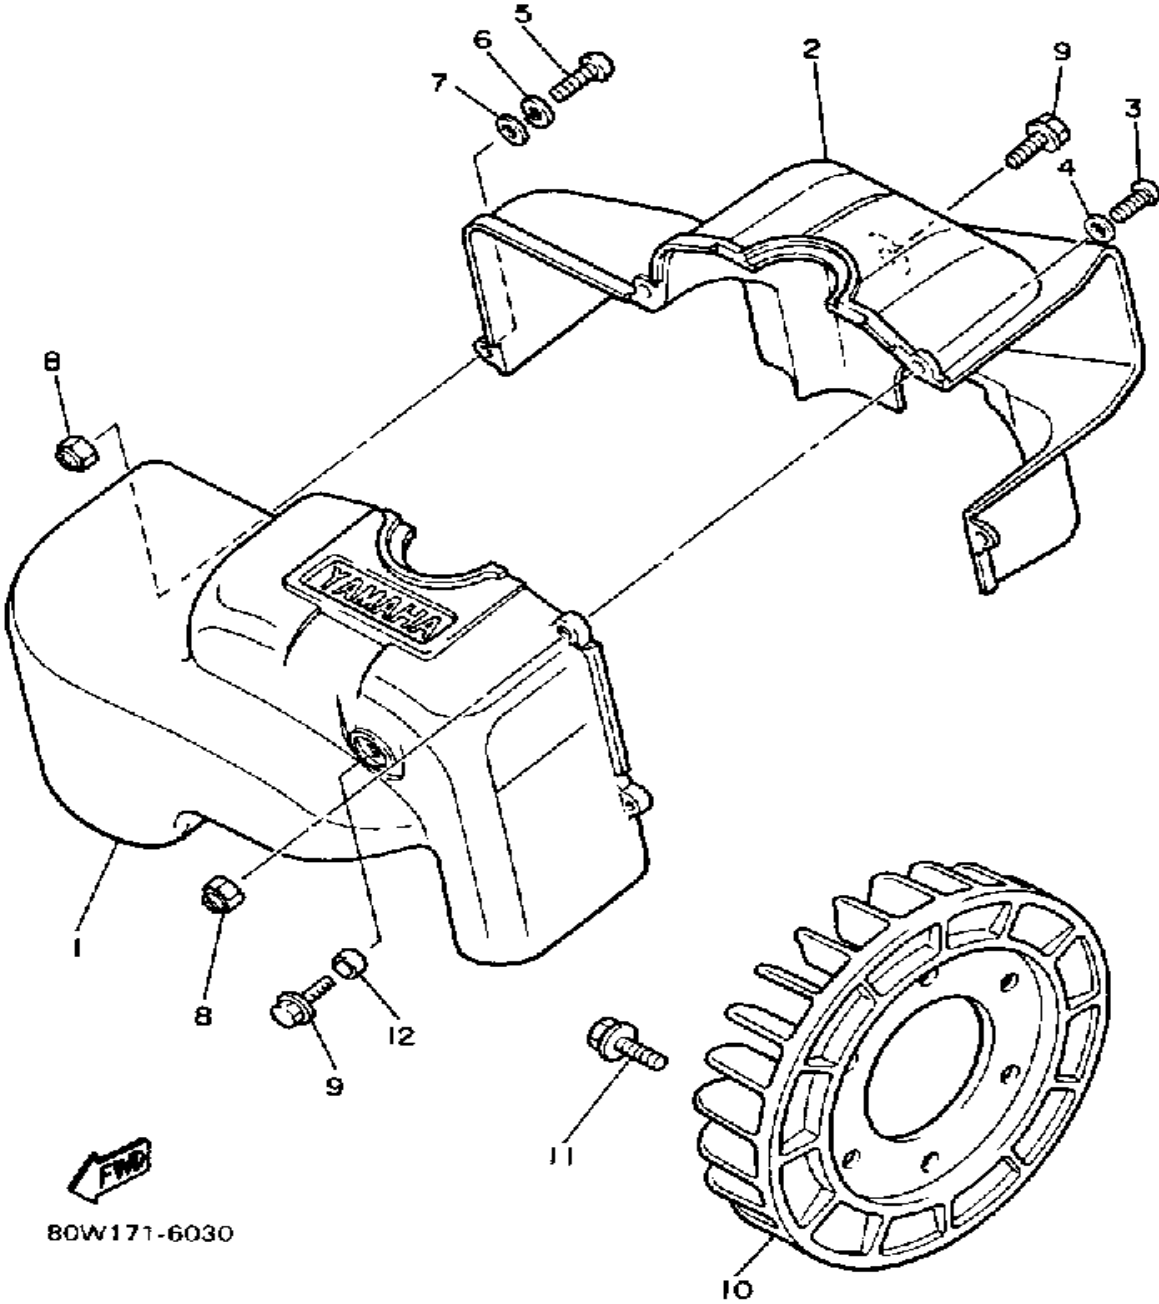

AIR SHROUD - FAN

Ref. No.	Part Number	Description	Qty	Remarks
1	8R4-12651-03-00	AIR SHROUD, CYLINDER 1 ...	1	
2	8R4-12652-02-00	AIR SHROUD, CYLINDER 2 ...	1	
3	98580-05020-00	SCREW, PAN HEAD	3	
4	92901-05600-00	WASHER, PLATE	3	
5	98501-05030-00	SCREW, PAN HEAD	1	
6	92990-05100-00	WASHER, SPRING	1	
7	92901-05600-00	WASHER, PLATE	1	
8	95701-05300-00	NUT, NYLON	4	
9	90119-06108-00	BOLT, WITH WASHER	2	
10	8G8-12611-01-00	FAN	1	
11	95811-06012-00	BOLT, FLANGE	6	
12	90387-064E8-00	COLLAR	1	

Property of www.SmallEngineDiscount.com - Not for Resale