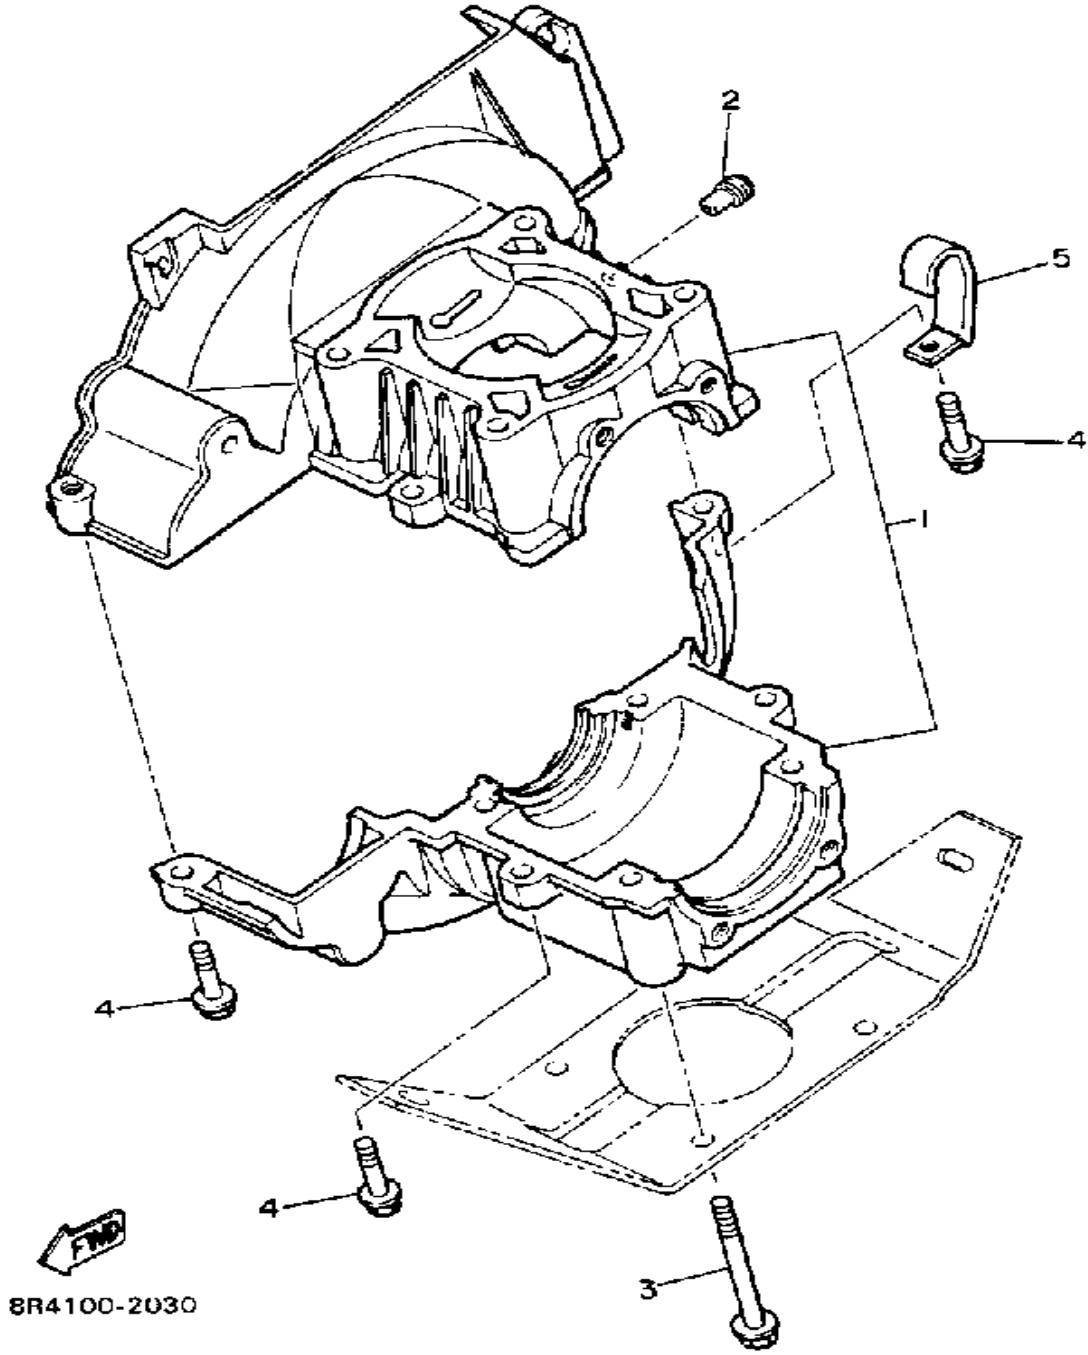

CRANKCASE

Ref. No.	Part Number	Description	Qty	Remarks
1	8R4-15100-00-00	CRANKCASE ASSEMBLY	1	
2	J38-11116-00-00	JOINT, BREATHER	1	
3	95811-08080-00	BOLT, FLANGE	4	
4	95811-08030-00	BOLT, FLANGE	4	
5	90461-06080-00	CLAMP	1	

Property of www.SmallEngineDiscount.com - Not for Resale