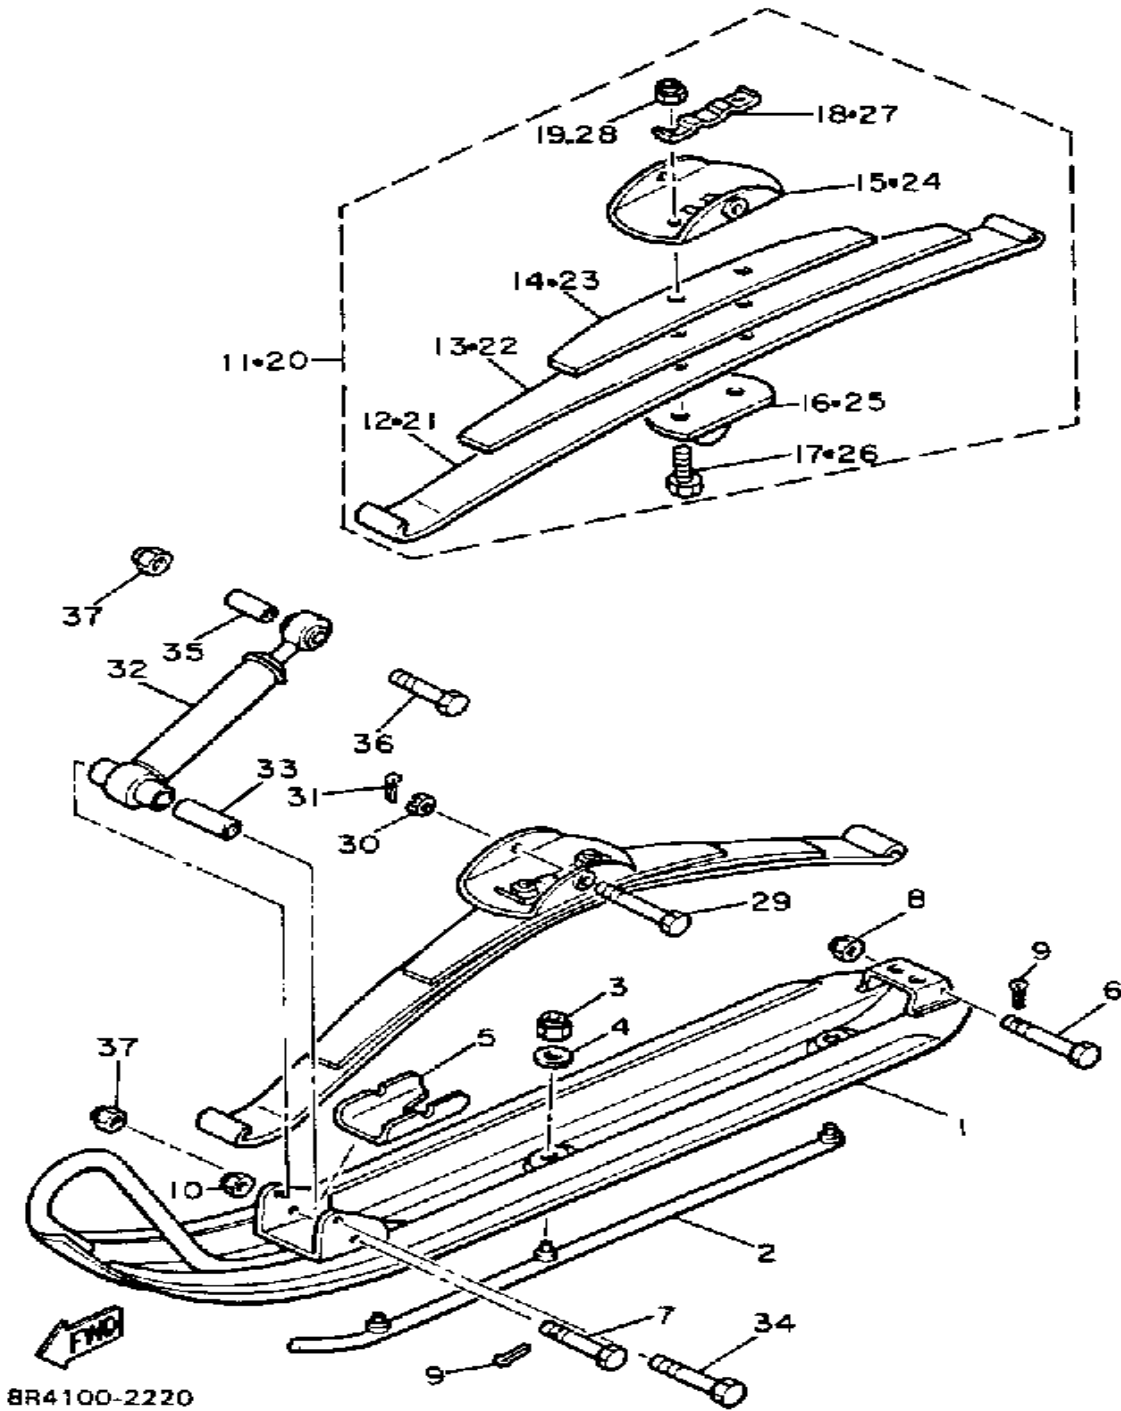

SKI

BR4100-2220

Ref. No.	Part Number	Description	Qty	Remarks
1	8F3-23710-01-00	SKI 1 (888-23731-01)	2	
2	888-23731-01-XX	SKI RUNNER, 1	2	
3	95712-08300-00	NUT, LOCK	6	
4	92906-08200-00	WASHER	6	
5	8F3-23735-00-00	PLATE, WEAR 1	2	
6	90102-08028-00	BOLT, WITH HOLE	2	
7	90102-08027-00	BOLT, WITH HOLE	2	
8	95712-08300-00	NUT, LOCK	2	
9	91490-20020-00	PIN, COTTER	4	
10	95611-08100-00	NUT, U	2	
11	8R4-23760-00-00	SPRING ASSEMBLY 1	1	
12	8F3-23761-00-00	. LEAF 1	1	
13	8F3-23762-00-00	. LEAF 2	1	
14	8F3-23763-00-00	. LEAF 3	1	
15	8G6-23766-00-00	. SADDLE 1	1	
16	878-23768-00-00	. SEAT, SPRING 1	1	
17	90109-105E7-00	. BOLT	2	
18	90215-10155-00	. WASHER, LOCK	1	
19	90185-10085-00	. NUT, SELF-LOCKING	2	
20	8R4-23770-00-00	SPRING ASSEMBLY 2	1	
21	8F3-23761-00-00	. LEAF 1	1	
22	8F3-23762-00-00	. LEAF 2	1	
23	8F3-23763-00-00	. LEAF 3	1	
24	8G6-23766-00-00	. SADDLE 1	1	
25	878-23768-00-00	. SEAT, SPRING 1	1	
26	90109-105E7-00	. BOLT	2	
27	90215-10155-00	. WASHER, LOCK	1	
28	90185-10085-00	. NUT, SELF-LOCKING	2	
29	90102-12030-00	BOLT, WITH HOLE	2	

CONTINUED ON NEXT FRAME ➤

Property of www.SmallEngineDiscount.com - Not for Resale