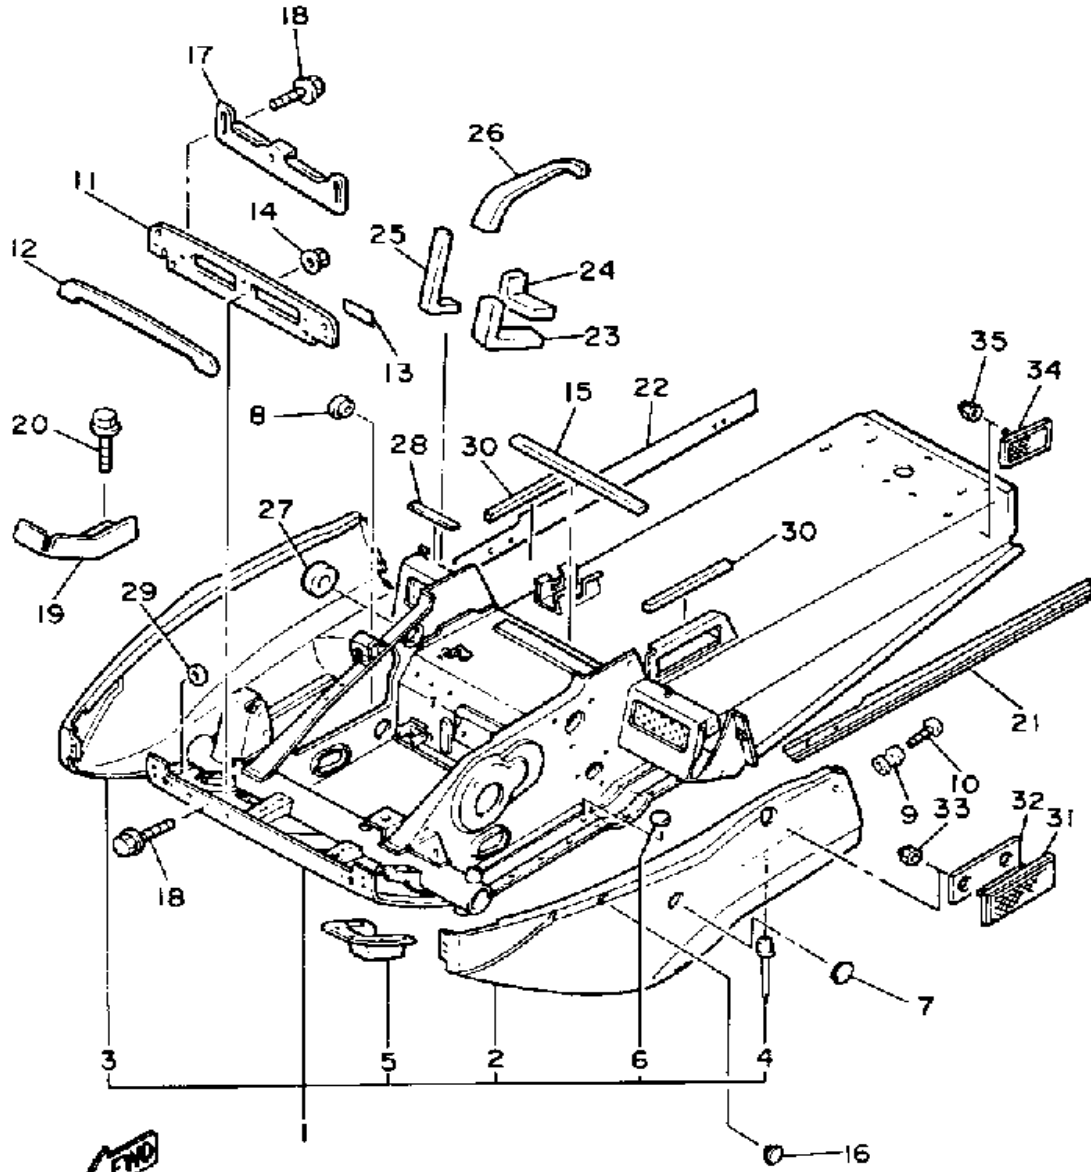

FRAME

BOV100-6151

Ref. No.	Part Number	Description	Qty	Remarks
30	80F-21997-00-00	PATCH 0	2	
31	80E-85110-00-00	REFLECTOR ASSEMBLY	2	
32	80F-85115-00-00	BASE, REFLECTOR	2	
33	95701-05300-00	NUT, NYLON	4	
34	3Y6-85130-02-00	REAR REFLECTOR ASSEMBLY	2	
35	95701-05300-00	NUT, NYLON	2	

Property of www.SmallEngineDiscount.com - Not for Resale