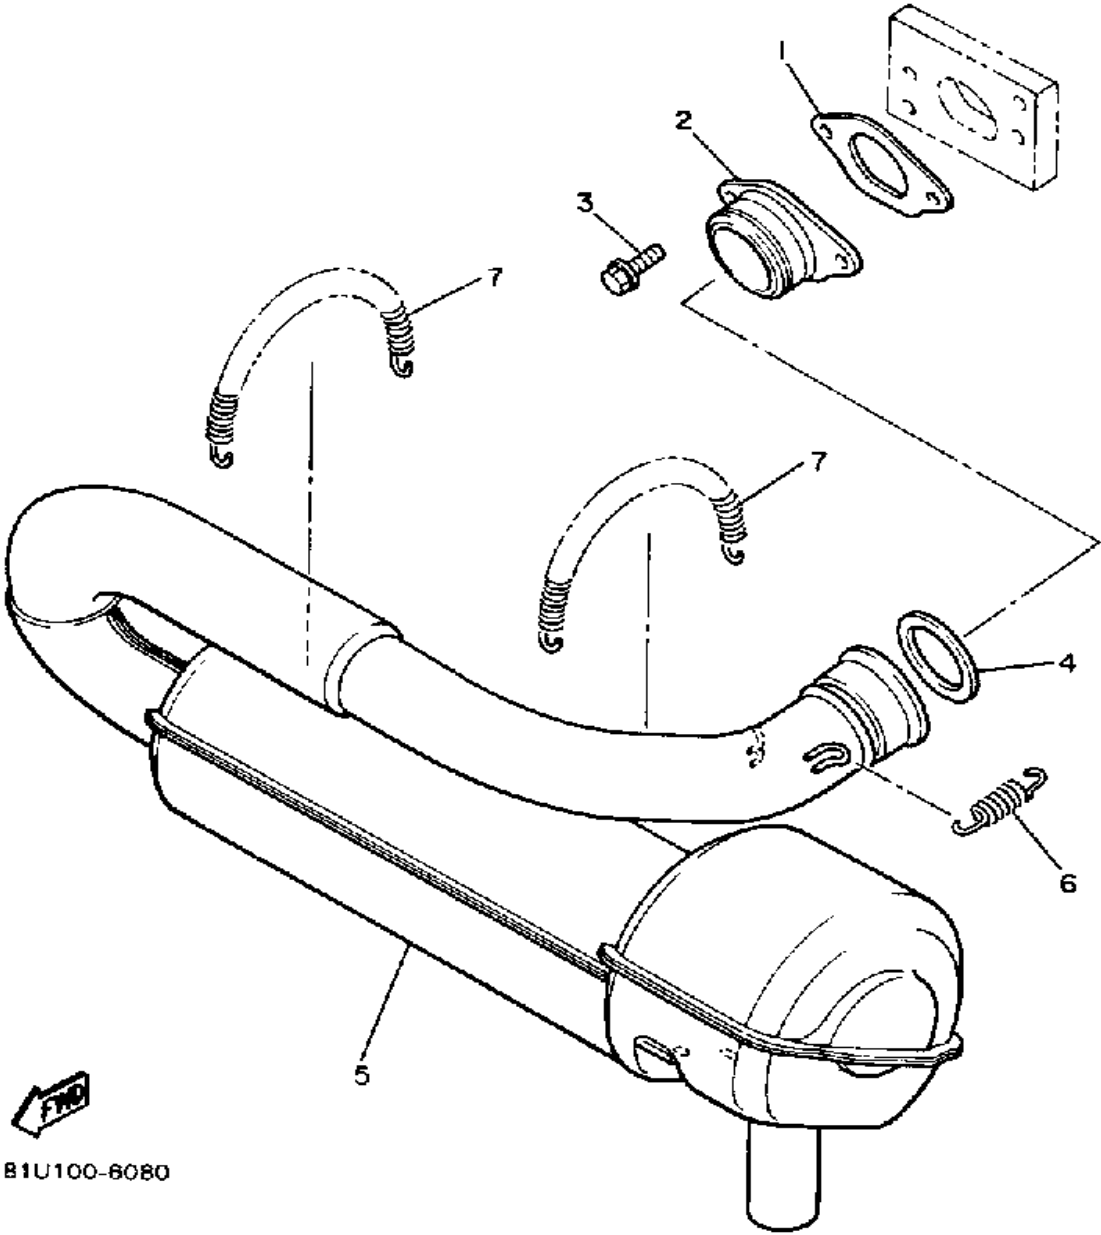

EXHAUST

B1U100-6080

Ref. No.	Part Number	Description	Qty	Remarks
1	8R4-14613-01-00	GASKET, EXHAUST PIPE	1	
2	8R4-14612-00-00	NUT, RING	1	
3	95821-08020-00	BOLT, FLANGE (95801-08020) .	2	
4	888-14633-00-00	RING	1	
5	80F-14610-00-00	EXHAUST PIPE ASSEMBLY 1 .	1	
6	90506-20074-00	SPRING, TENSION	2	
7	90506-16076-00	SPRING, TENSION	2	

Property of www.SmallEngineDiscount.com - Not for Resale