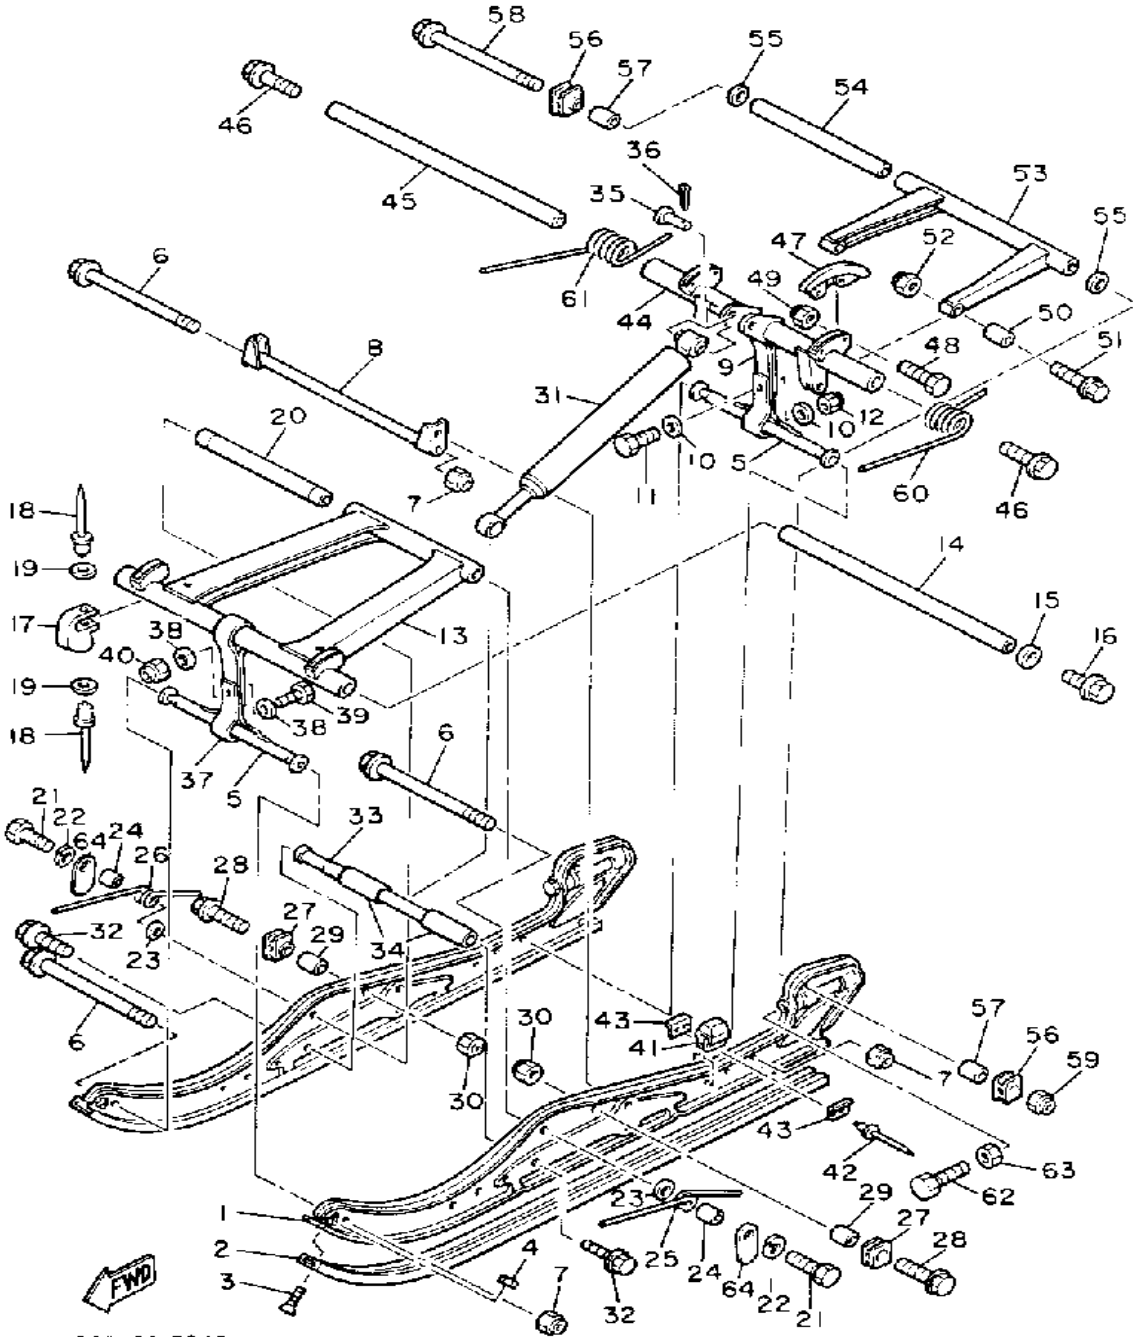

TRACK SUSPENSION 2

Ref. No.	Part Number	Description	Qty	Remarks
56	8V7-47447-01-00	HOOK 2	2	
57	90387-087L3-00	COLLAR	2	
58	95822-08290-00	BOLT, FLANGE	1	
59	90185-08097-00	NUT, SELF-LOCKING	1	
60	90508-85627-00	SPRING, TORSION	1	
61	90508-85628-00	SPRING, TORSION	1	
62	90101-10314-00	BOLT	2	
63	90179-10279-00	NUT	2	
64	90465-20183-00	CLAMP	2	

80F100 5240

Property of www.SmallEngineDiscount.com - Not for Resale