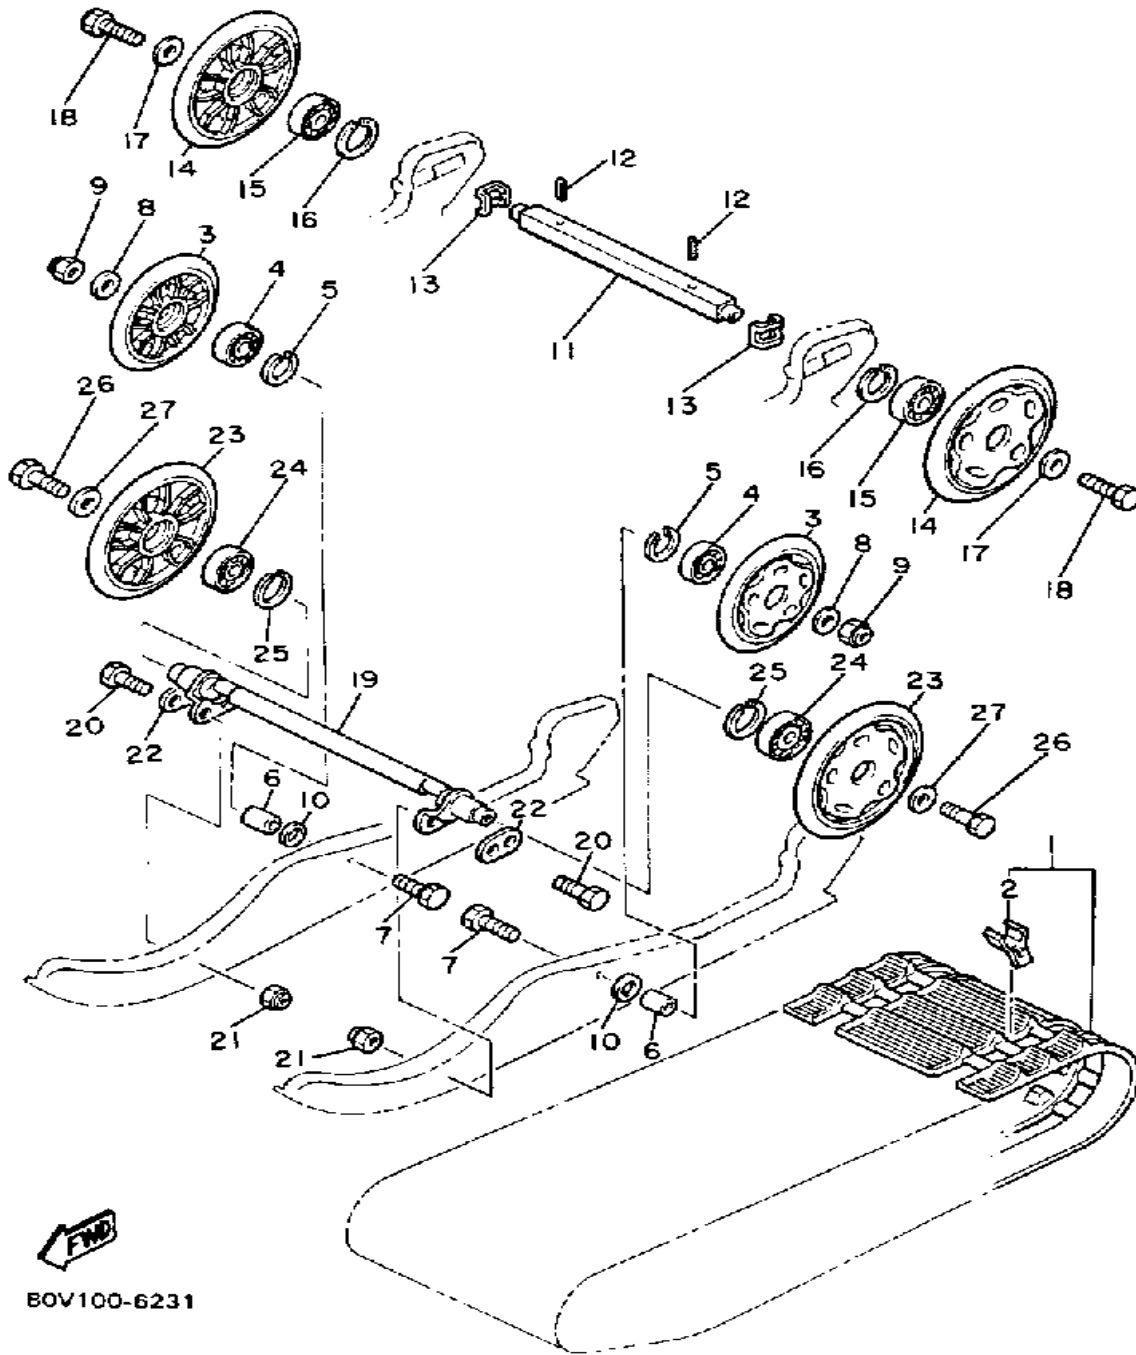

TRACK SUSPENSION

Ref. No.	Part Number	Description	Qty	Remarks
1	8R4-47110-00-00	TRACK ASSEMBLY	1	
2	8R4-47115-00-00	. METAL, SLIDE	46	
3	87M-47320-00-00	SUSPENSION WHEEL COMP. . .	2	
4	93306-00441-00	BEARING (89A) (B6004RS) ...	2	
5	99009-42500-00	CIRCLIP	2	
6	90387-120F6-00	COLLAR	2	
7	90101-12539-00	BOLT	2	
8	92990-12200-00	WASHER, PLAIN	2	
9	95712-12300-00	2	2	
10	90201-126A7-00	WASHER, PLATE	2	
11	8E3-47521-00-00	AXLE, REAR	1	
12	91609-40040-00	PIN, SPRING	2	
13	8E3-47384-00-00	WASHER	2	
14	8L4-47530-00-00	GUIDE WHEEL COMP.	2	
15	93306-20417-00	BEARING (B62042RS)	2	
16	99009-47500-00	CIRCLIP	2	
17	90201-083A8-00	WASHER, PLATE	2	
18	95821-08020-00	BOLT, FLANGE (95801-08020) .	2	
19	8R4-47451-10-00	BAR, SUSPENSION	1	
20	97011-08030-00	BOLT (97001-08030-00)	4	
21	95712-08300-00	NUT, LOCK	4	
22	8G5-47466-00-00	SPACER	2	
23	87M-47320-00-00	SUSPENSION WHEEL COMP. . .	2	
24	93306-00441-00	BEARING (89A) (B6004RS) ...	2	
25	99009-42500-00	CIRCLIP	2	
26	90109-08559-00	BOLT	2	
27	90201-08681-00	WASHER, PLATE	2	

Property of www.SmallEngineDiscount.com - Not for Resale

B10