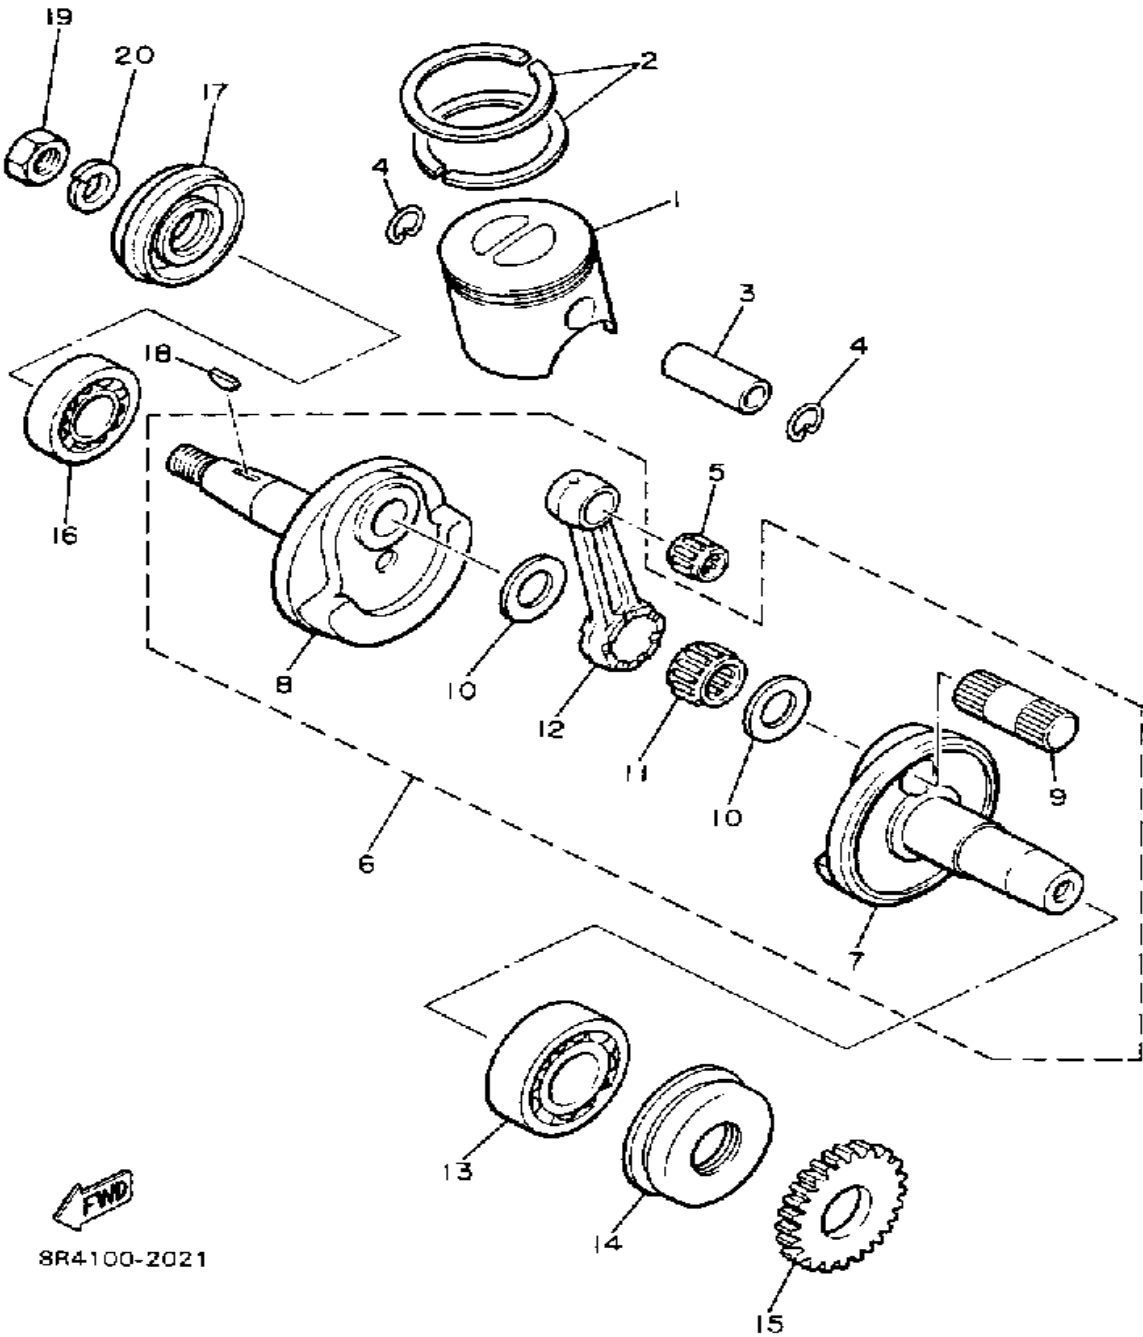

CRANKSHAFT - PISTON

Ref. No.	Part Number	Description	Qty	Remarks
1	8R4-11631-00-96	PISTON (STD)	1	U.R.
	8R4-11635-00-00	PISTON (0.25MM O/S)	1	ALT. PART
	8R4-11636-00-00	PISTON (0.50MM O/S)	1	ALT. PART
2	8R4-11610-00-00	PISTON RING SET (STD)	1	U.R. STD
	8R4-11610-10-00	PISTON RING SET (0.25MM O/S)	1	ALT. PART
	8R4-11610-20-00	PISTON RING SET (0.50MM O/S)	1	ALT. PART
3	818-11633-00-00	PIN, PISTON	1	
4	93450-20026-00	CIRCLIP	2	
5	93310-218A6-00	BEARING	1	
6	8R4-11400-00-00	CRANKSHAFT ASSEMBLY	1	
7	8R4-11412-00-00	. CRANK 1	1	
8	8R4-11422-00-00	. CRANK 2	1	
9	857-11681-00-00	. PIN, CRANK 1	1	
10	90209-24073-00	. WASHER	2	
11	93310-42497-00	. BEARING, CYLINDER.# 0	1	
12	8R4-11651-00-00	. ROD, CONNECTING	1	
13	93306-30623-00	BEARING	1	
14	93102-30326-00	OIL SEAL	1	
15	8R4-13178-00-00	GEAR, PUMP DRIVE	1	
16	93306-30555-00	BEARING	1	
17	93102-25183-00	OIL SEAL	1	
18	90280-16053-00	KEY, WOODRUFF	1	
19	90170-16182-00	NUT	1	
20	92901-16100-00	WASHER, SPRING	1	

Property of www.SmallEngineDiscount.com - Not for Resale