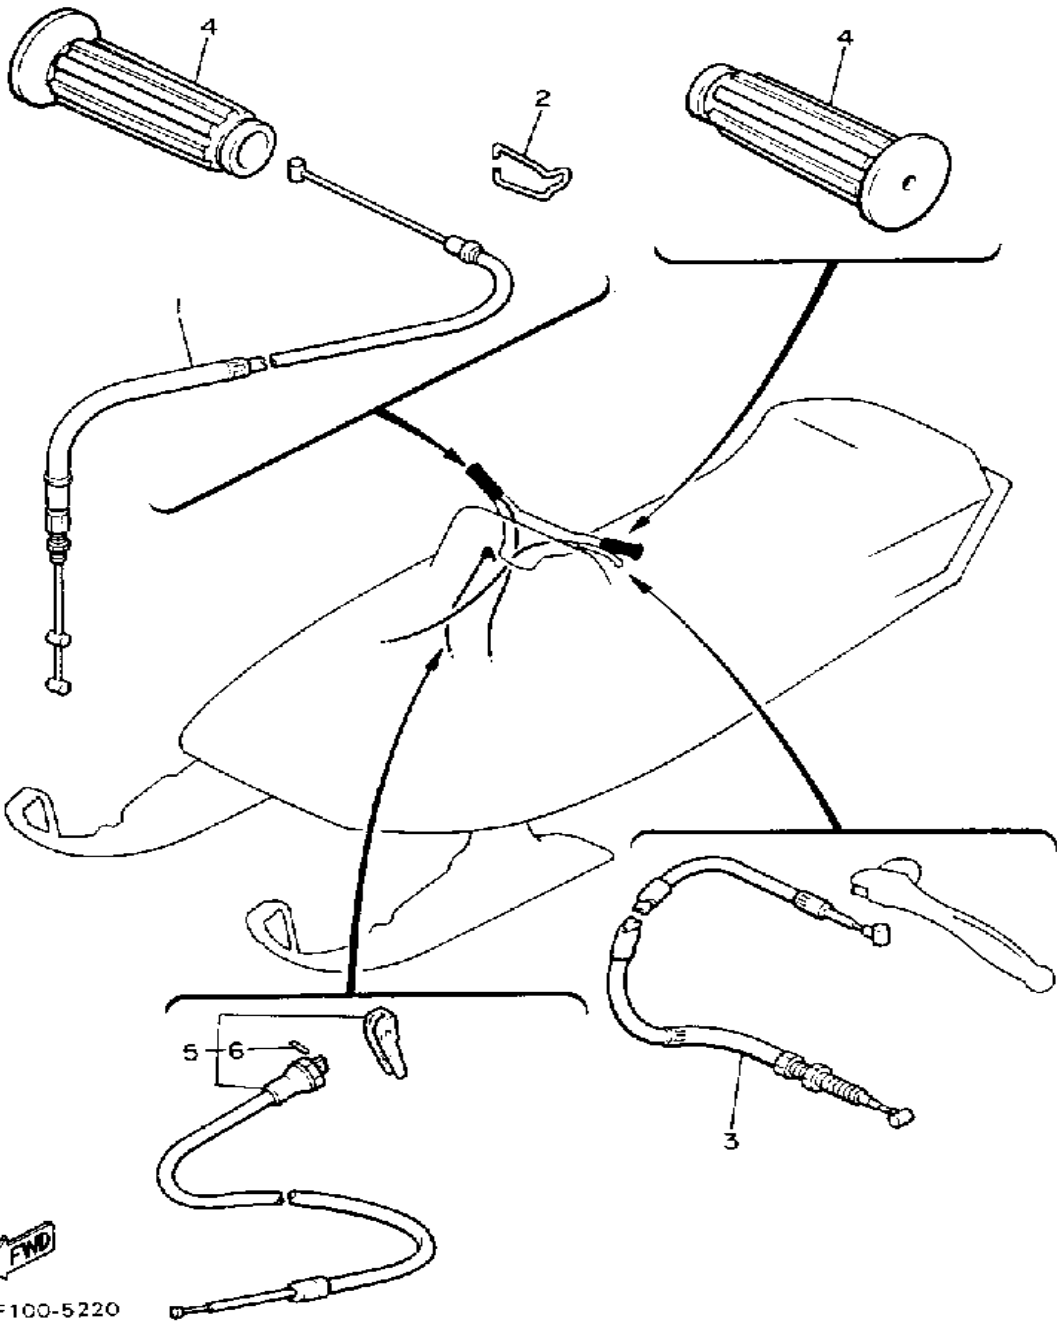

CONTOL - CABLE

Ref. No.	Part Number	Description	Qty	Remarks
1	83Y-26311-00-00	CABLE, THROTTLE 1	1	
2	90465-10189-00	CLAMP	1	
3	8R4-26340-00-00	CABLE, BRAKE	1	
4	801-26241-01-00	GRIP	2	
5	80F-26331-00-00	CABLE, STARTER 1	1	
6	91609-30010-00	. PIN, SPRING	1	

Property of www.SmallEngineDiscount.com - Not for Resale

C10