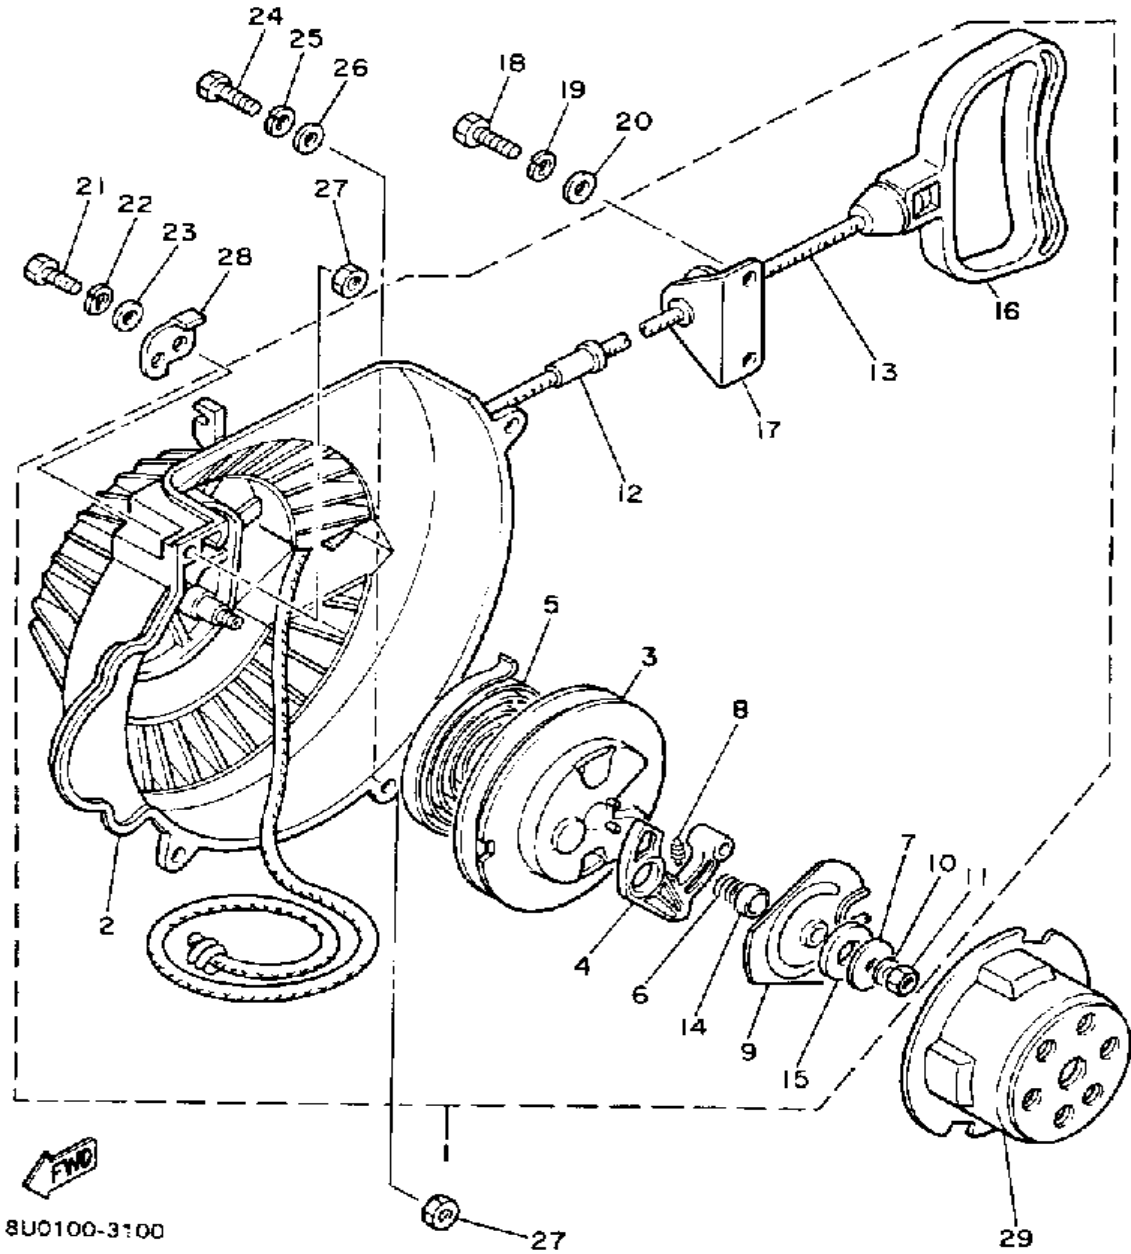

STARTER

8U0100-3100

Ref. No.	Part Number	Description	Qty	Remarks
1	8R4-15710-01-00	STARTER ASSEMBLY	1	
2	8R4-15711-00-00	. CASE, STARTER	1	
3	8F3-15714-01-00	. DRUM, SHEAVE	1	
4	8F3-15741-01-00	. PAWL, DRIVE	1	
5	8F3-15713-01-00	. SPRING, STARTER	1	
6	8F3-15715-00-00	. SPRING, FRICTION	1	
7	8F3-15739-01-00	. WASHER, THRUST	1	
8	8F3-15734-00-00	. SPRING, RETURN	1	
9	8F3-15716-03-00	. PLATE, DRIVE	1	
10	92995-06100-00	. WASHER, SPRING	1	
11	95380-06700-00	. NUT	1	
12	8F3-15758-00-00	. GUIDE, ROPE	1	
13	857-15751-00-00	. WIRE, STARTER	1	
14	82M-15779-00-00	. COVER	1	
15	8G5-15739-00-00	. WASHER, THRUST	1	
16	8R4-15755-00-00	. HANDLE, STARTER	1	
17	8R4-15788-01-00	. HOLDER, HANDLE	1	
18	97011-08016-00	BOLT	3	
19	92990-08100-00	WASHER	3	
20	92990-08600-00	WASHER, PLATE	3	
21	97011-06025-00	BOLT (97001-06025)	2	
22	92995-06100-00	WASHER, SPRING	2	
23	92990-06600-00	WASHER, PLATE	2	
24	97021-06030-00	BOLT	2	
25	92995-06100-00	WASHER, SPRING	2	
26	92990-06600-00	WASHER, PLATE	2	
27	95380-06600-00	NUT	4	
28	8R4-77118-00-00	STOPPER, SHROUD	1	
29	8R4-15723-00-00	PULLEY, STARTER	1	

Property of www.SmallEngineDiscount.com - Not for Resale