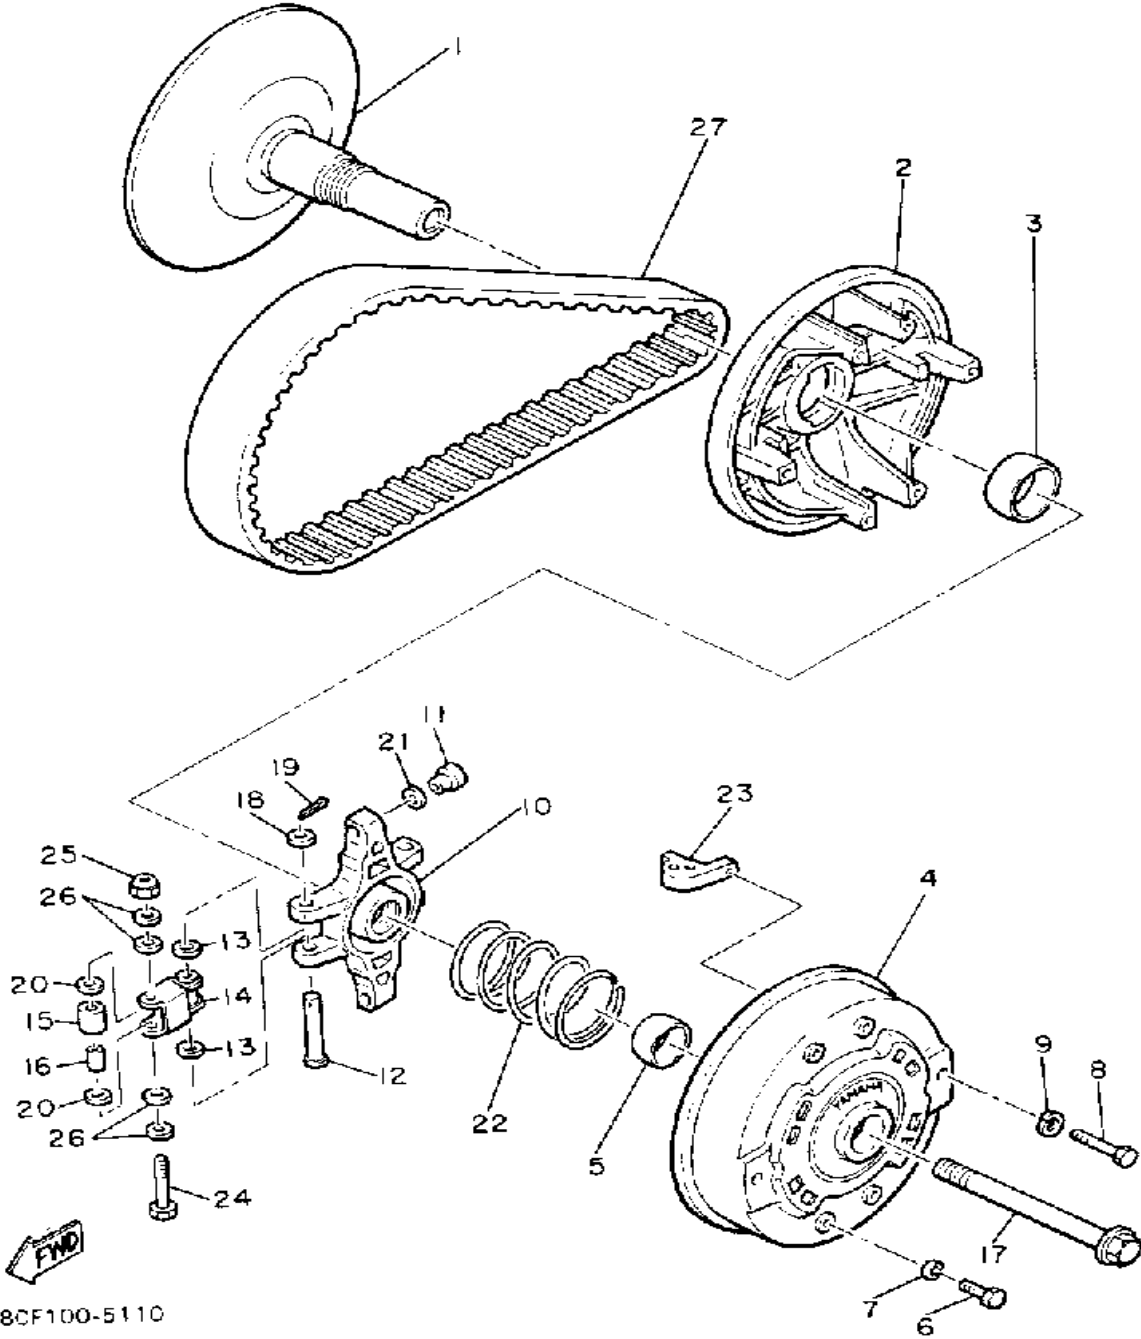

PRIMARY SHEAVE

8CF100-5110

Ref. No.	Part Number	Description	Qty	Remarks
1	8R4-17610-00-00	PRI FIXED SHEAVE	1	0
2	8H9-17621-01-00	SHEAVE, PRI SLIDING	1	0
3	90389-39025-00	BUSH, SPEC"L SHAPE	1	0
4	8H9-17631-00-00	CAP	1	0
5	90389-26024-00	BUSH, SPEC"L SHAPE	1	0
6	97012-06030-00	BOLT	4	0
7	92995-06100-00	WASHER, SPRING	4	0
8	97313-06040-00	BOLT, HEXAGON	2	0
9	92995-06100-00	WASHER, SPRING	2	0
10	8H9-17627-00-00	SPIDER	1	0
11	8F2-17653-00-00	SLIDER	4	0
12	90240-07112-00	PIN, CLEVIS	2	0
13	90201-06589-00	WASHER, PLATE	4	0
14	8H9-17632-01-00	WEIGHT	2	0
15	90387-09698-00	COLLAR	2	0
16	90387-06697-00	COLLAR	2	0
17	8H9-17647-00-00	BOLT	1	0
18	90201-06M08-00	WASHER, PLATE	2	0
19	91401-25020-00	PIN, COTTER	2	0
20	90201-09728-00	WASHER, PLATE	4	0
21	90201-090A4-00	WASHER, PLATE	1	UN
22	90501-50654-00	SPRING, COMPRESSION	1	U.R. STD
	90501-55691-00	SPRING, COMPRESSION	1	U.R.
23	8J2-17623-00-00	CAM	2	
24	90101-06663-00	BOLT (90101-06663)	2	
25	95601-06100-00	NUT, U	2	0
26	90201-06727-00	WASHER, PLATE	8	UN
27	(8R4-17601-09-00)	PRIMARY SHEAVE ASSEMBLY	1	MARKED W/O
	820-17641-00-00	V-BELT	1	

CONTINUED ON NEXT FRAME ➤

Property of www.SmallEngineDiscount.com - Not for Resale