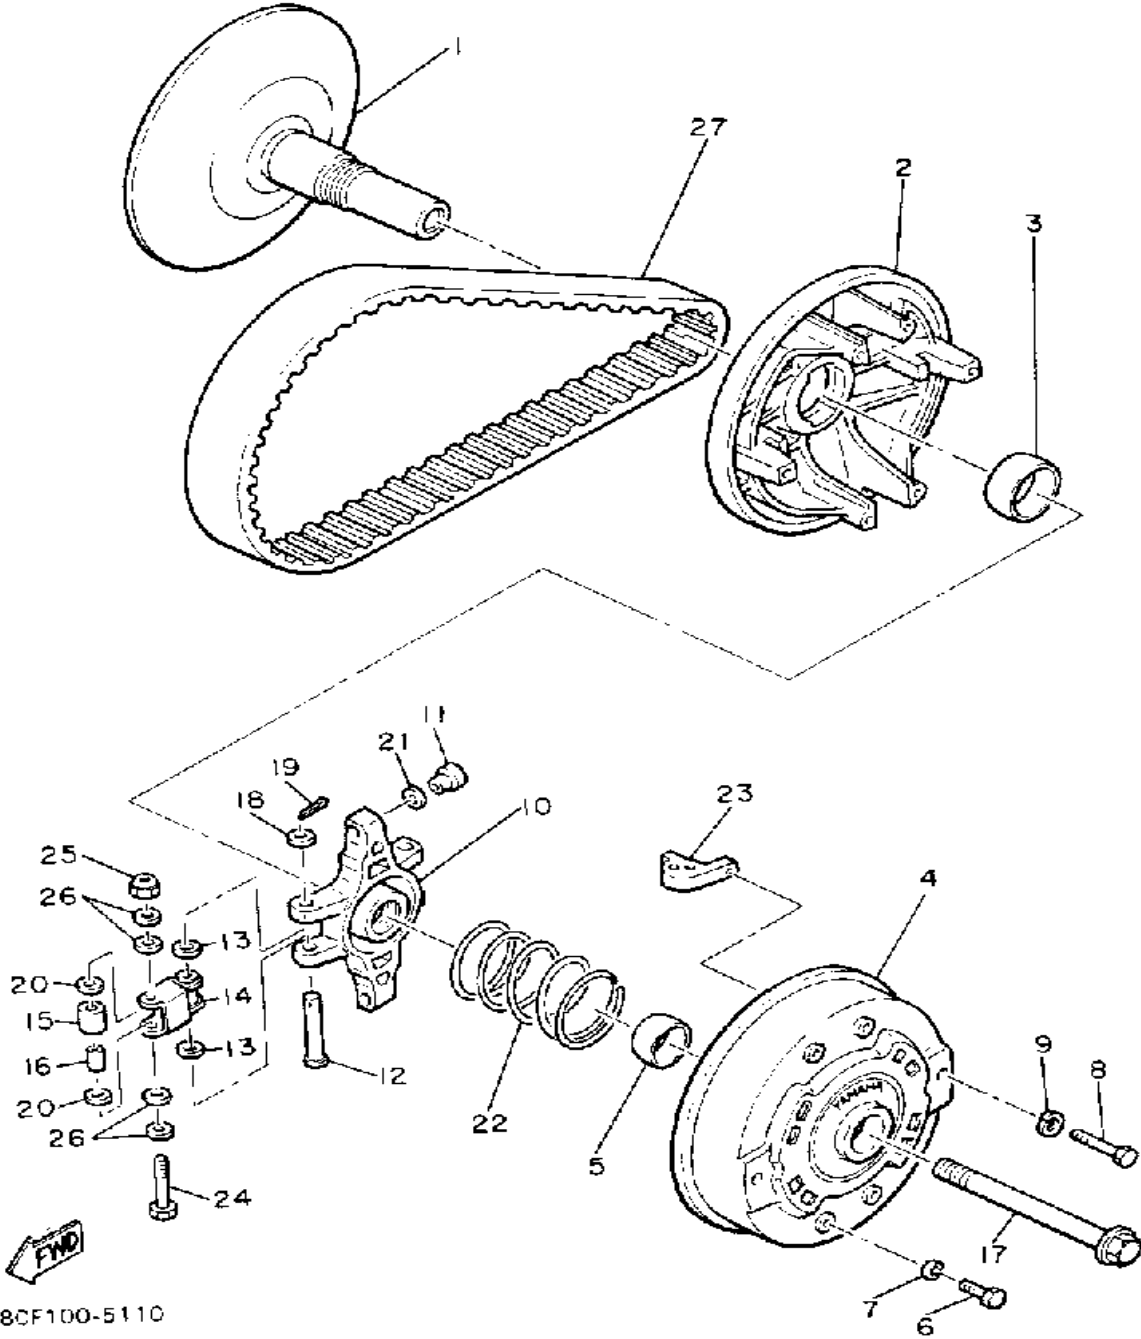

PRIMARY SHEAVE

Ref. No.	Part Number	Description	Qty	Remarks
27	8R4-00000-50-00	CLUTCH TUNE UP KIT	1	MARKED W/

Property of www.SmallEngineDiscount.com - Not for Resale