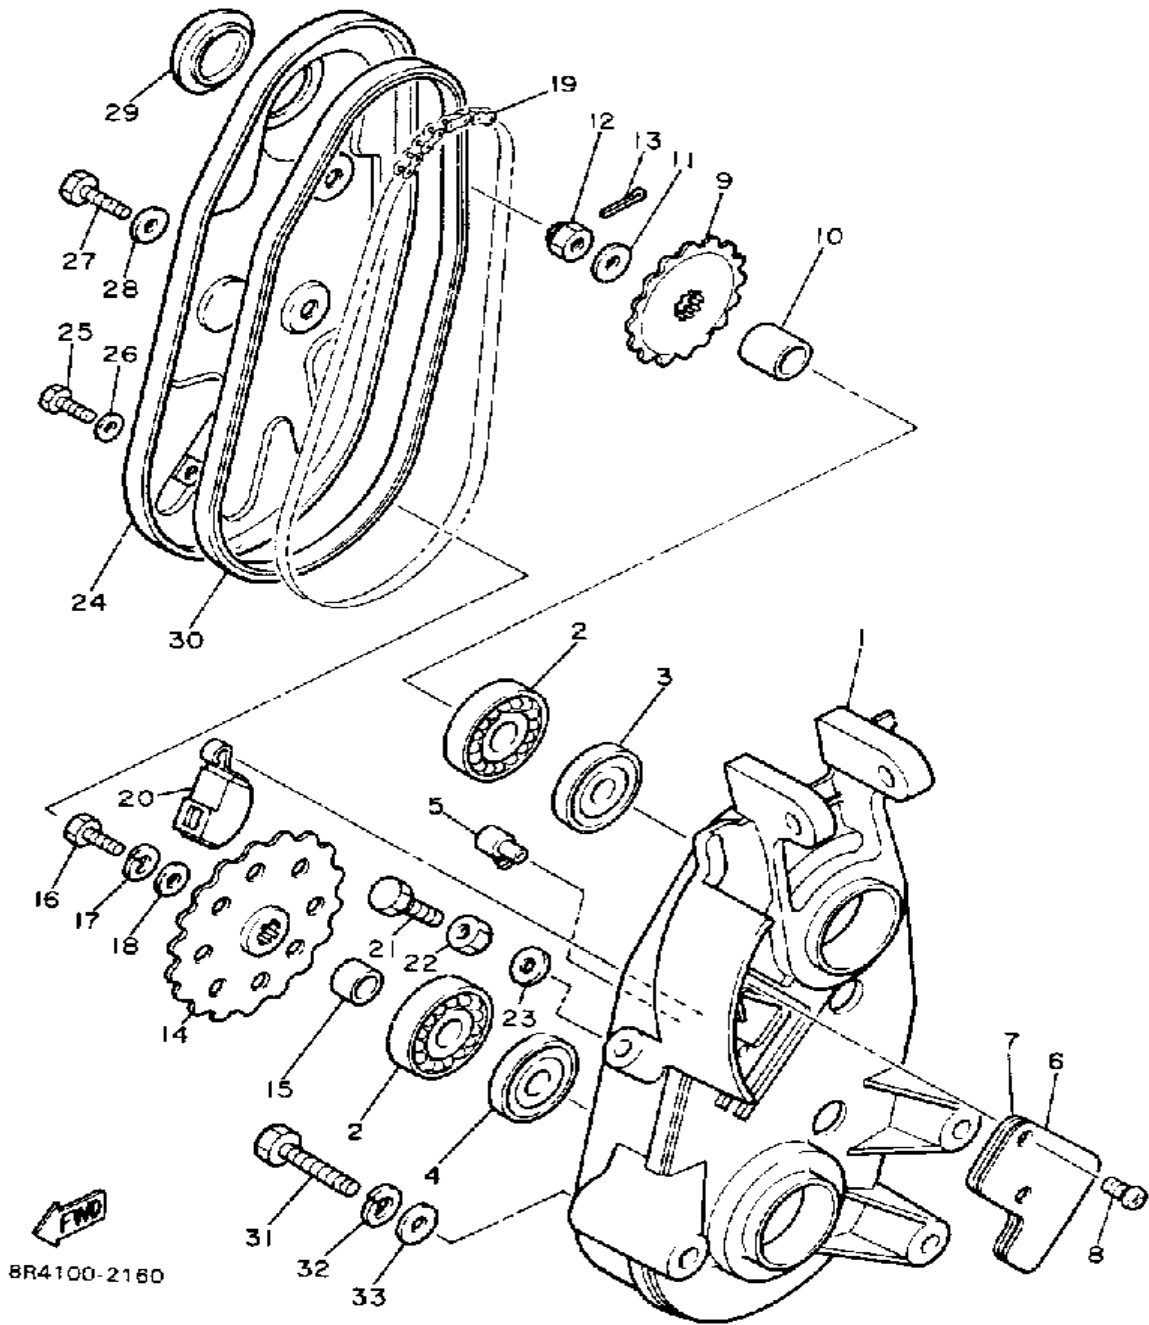

TRACK DRIVE 2

Ref. No.	Part Number	Description	Qty	Remarks
18	90201-08748-00	WASHER, PLATE	1	
19	94580-01044-00	CHAIN	1	
20	8F3-47611-02-00	TENSIONER	1	
21	90101-10357-00	BOLT	1	
22	95303-10700-00	NUT	1	
23	90210-10004-00	WASHER, SEAL	1	
24	8R4-47543-00-00	CAP, HOUSING	1	
25	97011-06010-00	BOLT	1	
26	90210-06006-00	WASHER, SEAL	1	
27	97313-08020-00	BOLT, HEXAGON	2	
28	90210-08002-00	WASHER, SEAL	2	
29	148-22315-00-00	CAP	1	
30	8R4-47558-00-00	RING, HOUSING	1	
31	97021-08065-00	BOLT	3	
32	92990-08100-00	WASHER	3	
33	92990-08600-00	WASHER, PLATE	3	

Property of www.SmallEngineDiscount.com - Not for Resale