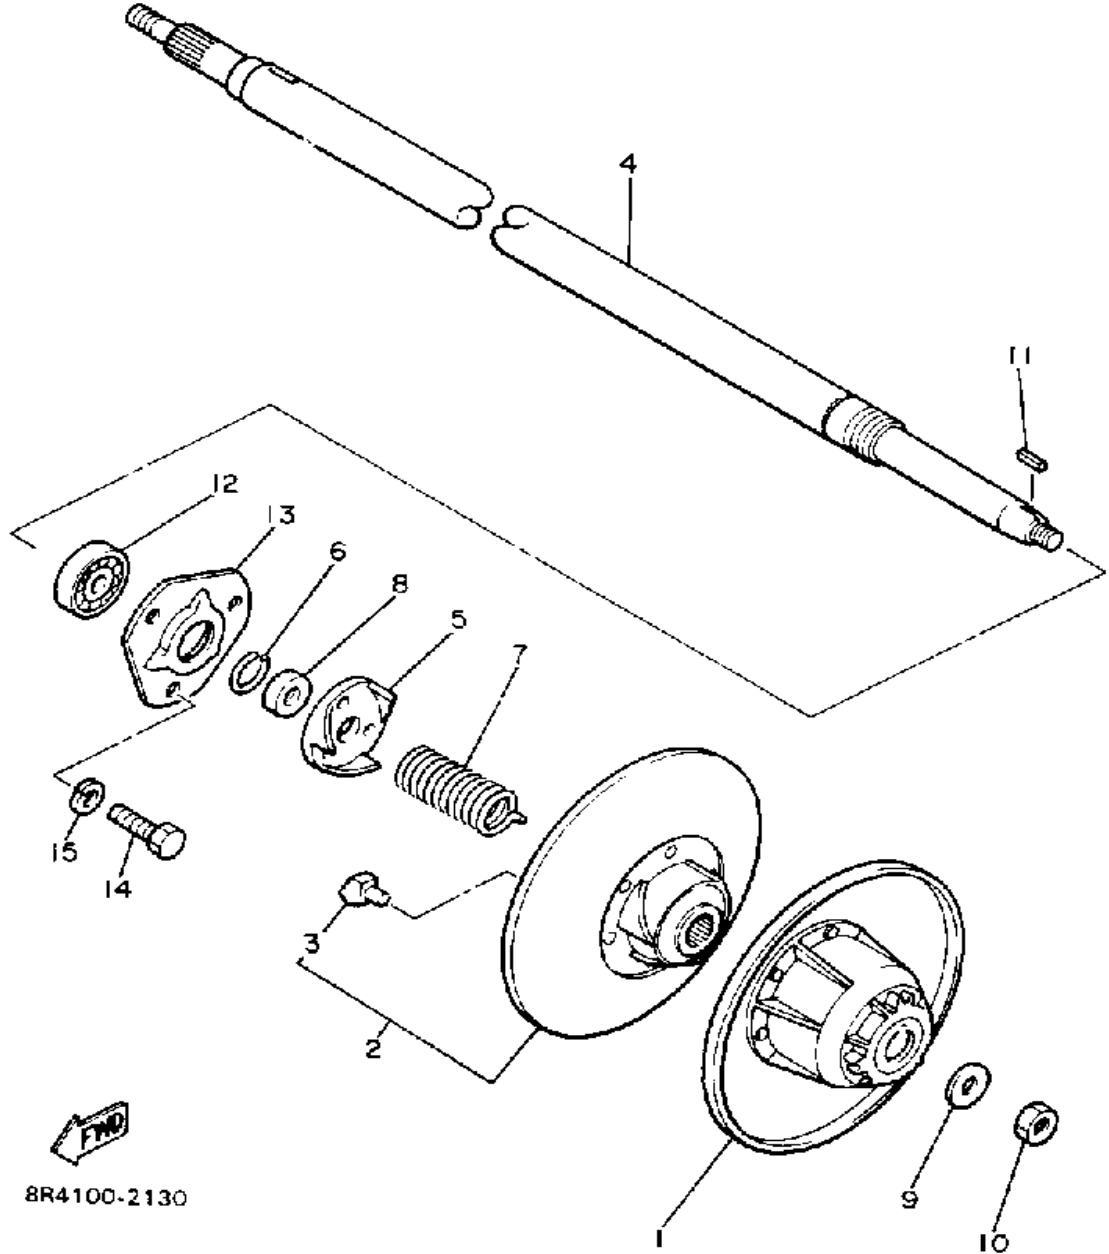

SECONDARY SHEAVE

Ref. No.	Part Number	Description	Qty	Remarks
1	8R4-17660-00-00	SECONDARY FIXED SHEAVE COMP.	1	
2	8R4-17670-01-00	SECONDARY SLIDING SHEAVE	1	
3	8R4-17688-00-00	. SHOE, RAMP	3	
4	8R4-17681-00-00	SHAFT, SECONDARY	1	
5	8R4-17684-00-00	SEAT, SECONDARY SPRING .	1	
6	93440-25100-00	CIRCLIP	1	
7	90508-40080-00	SPRING, TORSION	1	
8	90387-260F5-00	COLLAR	1	
9	90201-122H1-00	WASHER, PLATE	1	
10	90185-12119-00	NUT, SELF-LOCKING	1	
11	90282-05047-00	KEY, STRAIGHT	1	
12	93306-20509-00	BEARING (B6205) (93306-20525) 0 1	1	
13	8R4-47631-00-00	HOUSING, BEARING	1	
14	97011-08016-00	BOLT	3	
15	92990-08100-00	WASHER	3	

Property of www.SmallEngineDiscount.com - Not for Resale