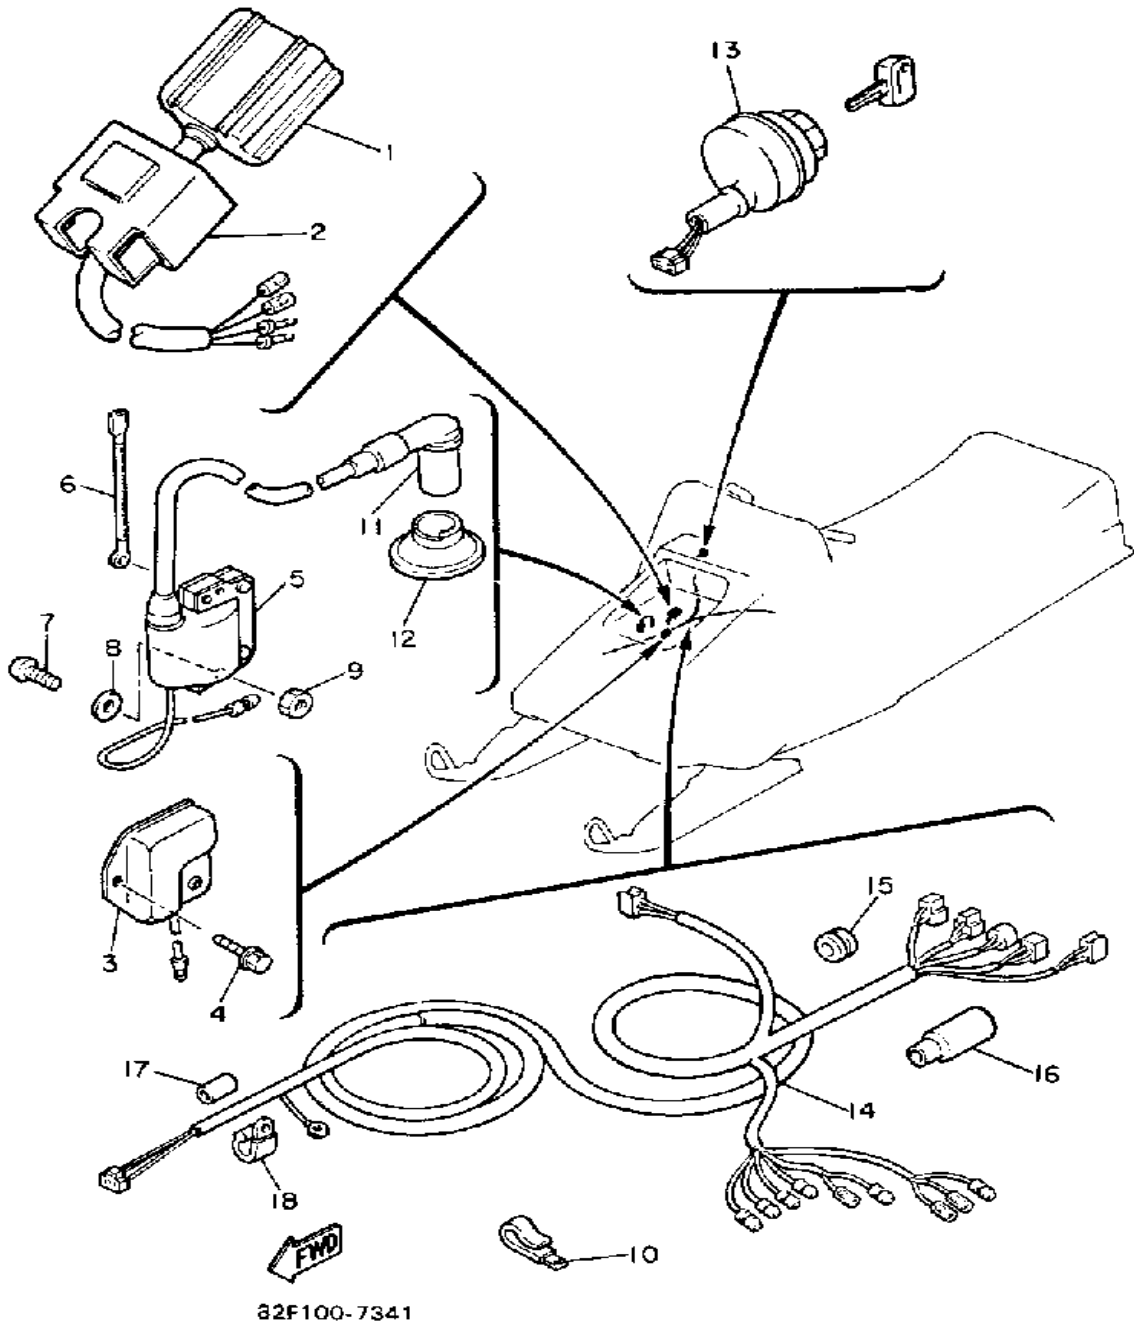

ELECTRICAL 1

Ref. No.	Part Number	Description	Qty	Remarks
1	83Y-85540-M0-00	CDI UNIT ASSEMBLY	1	
2	2A7-85546-00-00	BAND	1	
3	82M-81910-A0-00	VOLTAGE REGULATOR ASSEMBLY	1	
4	95811-06012-00	BOLT, FLANGE	2	
5	8X8-82310-20-00	IGNITION COIL ASSEMBLY ...	1	
6	83Y-82318-00-00	WIRE, SUB-LEAD	1	
7	98580-06040-00	SCREW, pan head (92501-06040-00)	2	
8	92990-06600-00	WASHER, PLATE	2	
9	95380-06600-00	NUT	2	
10	90465-06038-00	CLAMP	1	
11	8K1-82370-20-00	PLUG CAP ASSEMBLY (WITH RESISTOR)	1	
12	8G5-82372-00-00	SEAL, PLUG CAP	1	
13	8R4-82508-20-00	MAIN SWITCH ASSEMBLY ...	1	
14	83Y-82590-20-00	WIRE HARNESS ASSEMBLY ..	1	
15	90480-16422-00	GROMMET	1	
16	8Y0-82599-00-00	COVER, CONNECTER	1	
17	90446-07182-00	HOSE	2	
18	90465-08028-00	CLAMP	2	

Property of www.SmallEngineDiscount.com - Not for Resale