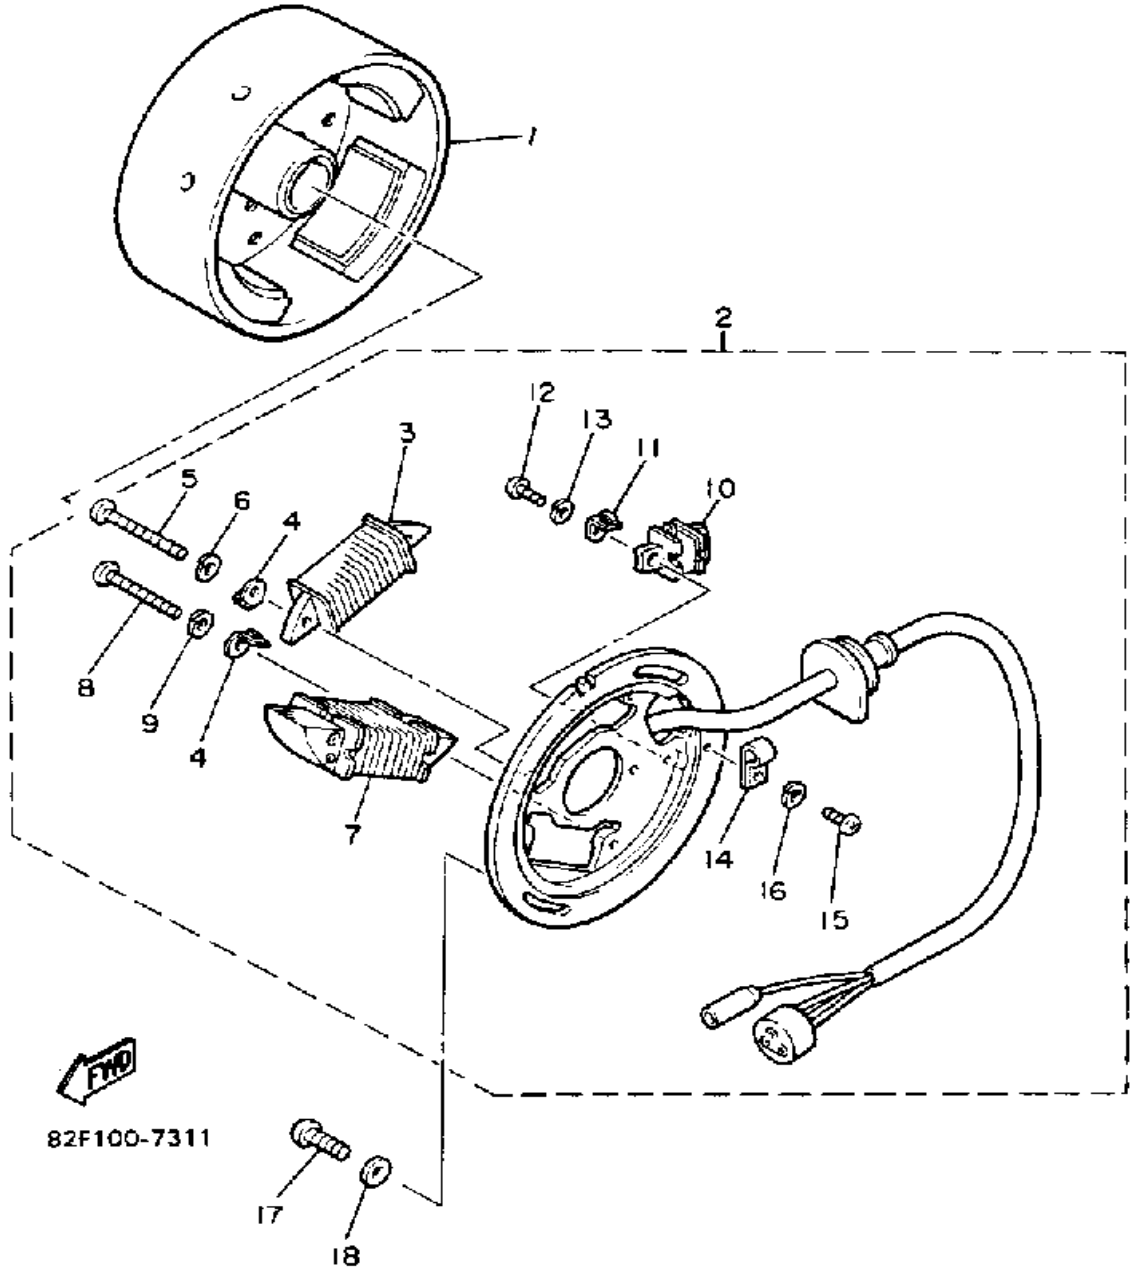

GENERATOR

Ref. No.	Part Number	Description	Qty	Remarks
1	8AE-85550-00-00	ROTOR ASSEMBLY	1	
2	8AE-85560-00-00	BASE ASSEMBLY	1	
3	8R4-85520-M0-00	. COIL, CHARGE	1	
4	8R4-85569-M0-00	. TERMINAL, EARTH 2	2	
5	98580-05016-00	. SCREW, PAN HEAD	2	
6	92990-05100-00	. WASHER, SPRING	2	
7	8R4-81313-M0-00	. COIL, LIGHTING 1	1	
8	98501-05035-00	. SCREW, PAN HEAD	2	
9	92990-05100-00	. WASHER, SPRING	2	
10	8R4-85580-M0-00	. COIL, PULSER	1	
11	8R4-85568-M0-00	. TERMINAL, EARTH 1	1	
12	98511-04012-00	. SCREW, PAN HEAD	2	
13	92901-04100-00	. WASHER, SPRING	2	
14	90461-05036-00	. CLAMP	1	
15	98580-04008-00	. SCREW, PAN HEAD	1	
16	92901-04100-00	. WASHER, SPRING	1	
17	98980-06016-00	SCREW, BINDING	2	
18	90201-06043-00	WASHER, PLATE	2	

Property of www.SmallEngineDiscount.com - Not for Resale