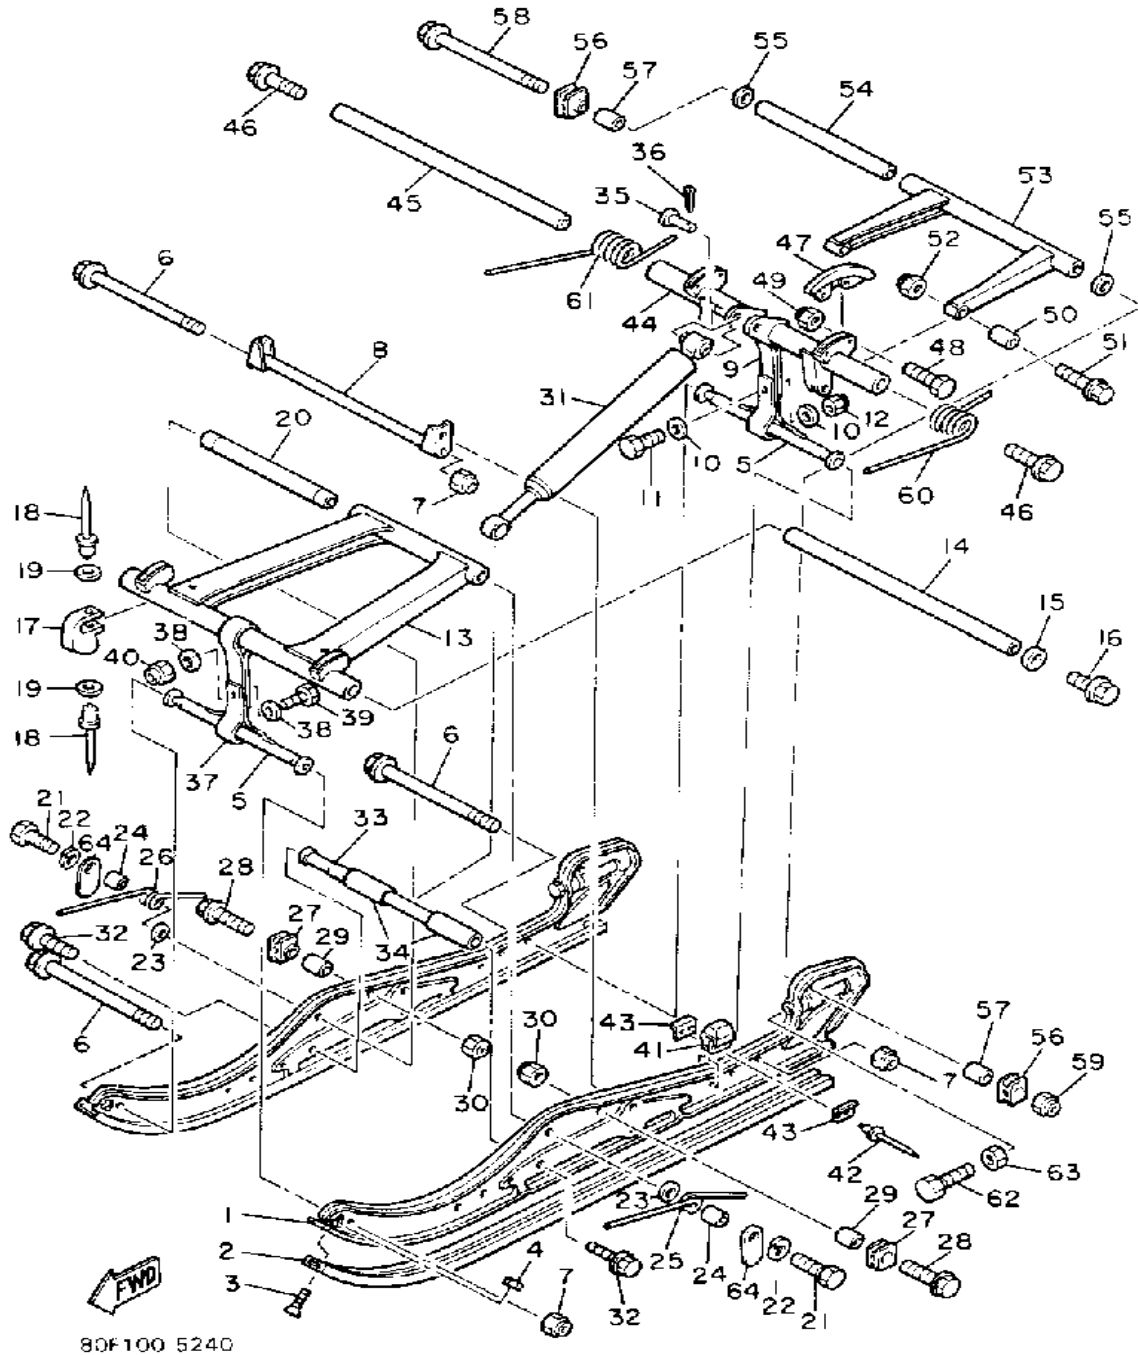

TRACK SUSPENSION 2

Ref. No.	Part Number	Description	Qty	Remarks
28	95811-08050-00	BOLT, FLANGE (95812-08050)	2	
29	90387-08262-00	COLLAR	2	
30	90185-08097-00	NUT, SELF-LOCKING	2	
31	8R4-47480-00-00	SHOCK ABSORBER	1	
32	95811-08030-00	BOLT, FLANGE	2	
33	8V7-47486-00-00	SHAFT 4	1	
34	90387-170F3-00	COLLAR	2	
35	90240-12115-00	PIN, CLEVIS	1	
36	91401-30030-00	PIN, COTTER	1	
37	8R4-47495-00-00	STOPPER 1	1	
38	90201-06407-00	WASHER, PLATE (90201-06747-00)	2	
39	97011-06025-00	BOLT (97001-06025)	1	
40	95701-06300-00	NUT, NYLON	1	
41	8K2-47457-00-00	DAMPER 2	2	
42	90267-48062-00	RIVET, BLIND	4	
43	8K2-47458-01-00	PLATE, DAMPER	4	
44	8R4-47332-00-00	ARM, PIVOT 2	1	
45	8A5-47465-02-00	SHAFT 1	1	
46	90109-10771-00	BOLT	2	
47	8F3-47422-01-00	RUNNER, SLIDING 2	2	
48	97011-06025-00	BOLT (97001-06025)	4	
49	95701-06300-00	NUT, NYLON	4	
50	90387-08754-00	COLLAR	2	
51	95811-08050-00	BOLT, FLANGE (95812-08050)	2	
52	90185-08097-00	NUT, SELF-LOCKING	2	
53	8R4-47417-00-00	BRACKET 3	1	
54	90387-08632-00	COLLAR	1	
55	90201-08649-00	WASHER, PLATE	2	

80F100 5240

CONTINUED ON NEXT FRAME ►

Property of www.SmallEngineDiscount.com - Not for Resale