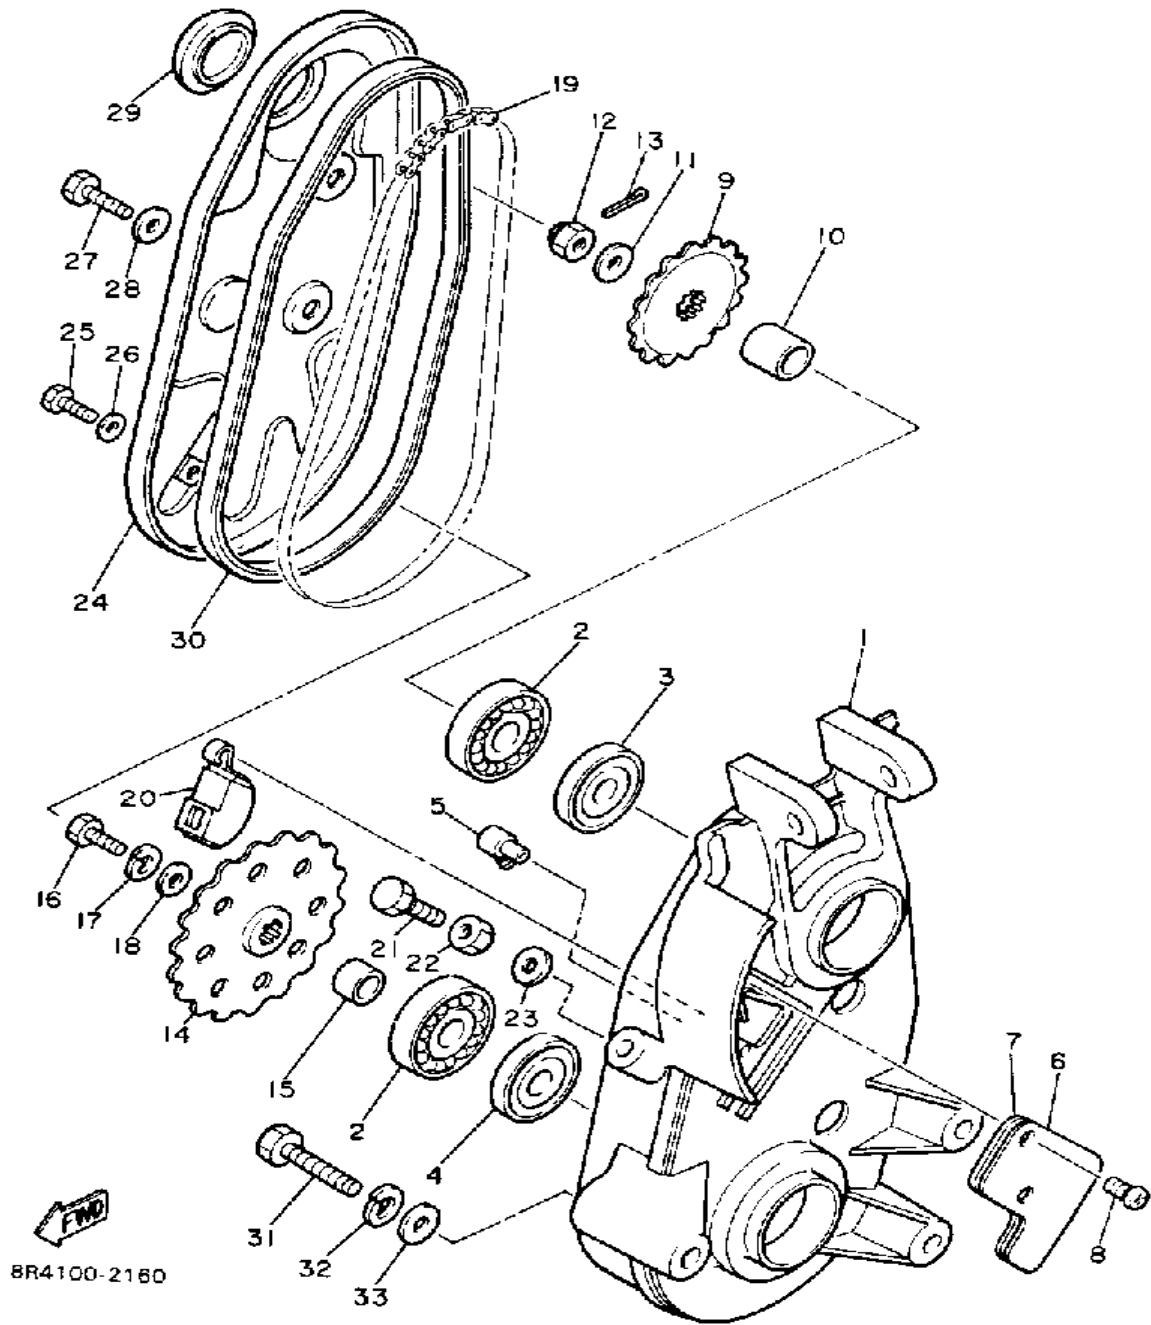

TRACK DRIVE 2

Ref. No.	Part Number	Description	Qty	Remarks
1	8R4-47541-00-00	HOUSING, CHAIN	1	
2	93306-30407-00	BEARING (B6304C3)	2	
3	93102-25081-00	OIL SEAL	1	
4	93102-20447-00	OIL SEAL	1	
5	583-15371-00-00	BREATHER	1	
6	8R4-47591-00-00	PLATE	1	
7	8R4-47592-00-00	GASKET	1	
8	98901-05016-00	SCREW, BIND (98903-05016-00)	2	
9	812-17682-10-00	SPROCKET, CHAIN DRIVE (11T)	1	ALT. PART
	812-17682-20-00	SPROCKET, CHAIN DRIVE (12T)	1	ALT. PART
	812-17682-30-00	SPROCKET, CHAIN DRIVE (13T)	1	U.R. STD
	812-17682-40-00	SPROCKET, CHAIN DRIVE (14T)	1	ALT. PART
10	90387-197E9-00	COLLAR	1	
11	90201-122H1-00	WASHER, PLATE	1	
12	95303-12600-00	NUT	1	
13	91401-25030-00	PIN, COTTER	1	
14	8F3-47548-10-00	SPROCKET, CHAIN DRIVEN (21T)	1	ALT. PART
	8F3-47548-20-00	SPROCKET, CHAIN DRIVEN (22T)	1	U.R. STD
	8F3-47548-30-00	SPROCKET, CHAIN DRIVEN (23T)	1	ALT. PART
	8F3-47548-40-00	SPROCKET, CHAIN DRIVEN (24T)	1	ALT. PART
15	90387-200F1-00	COLLAR	1	
16	97312-08025-00	BOLT (97012-08025)	1	
17	92990-08100-00	WASHER	1	

CONTINUED ON NEXT FRAME ➤

Property of www.SmallEngineDiscount.com - Not for Resale