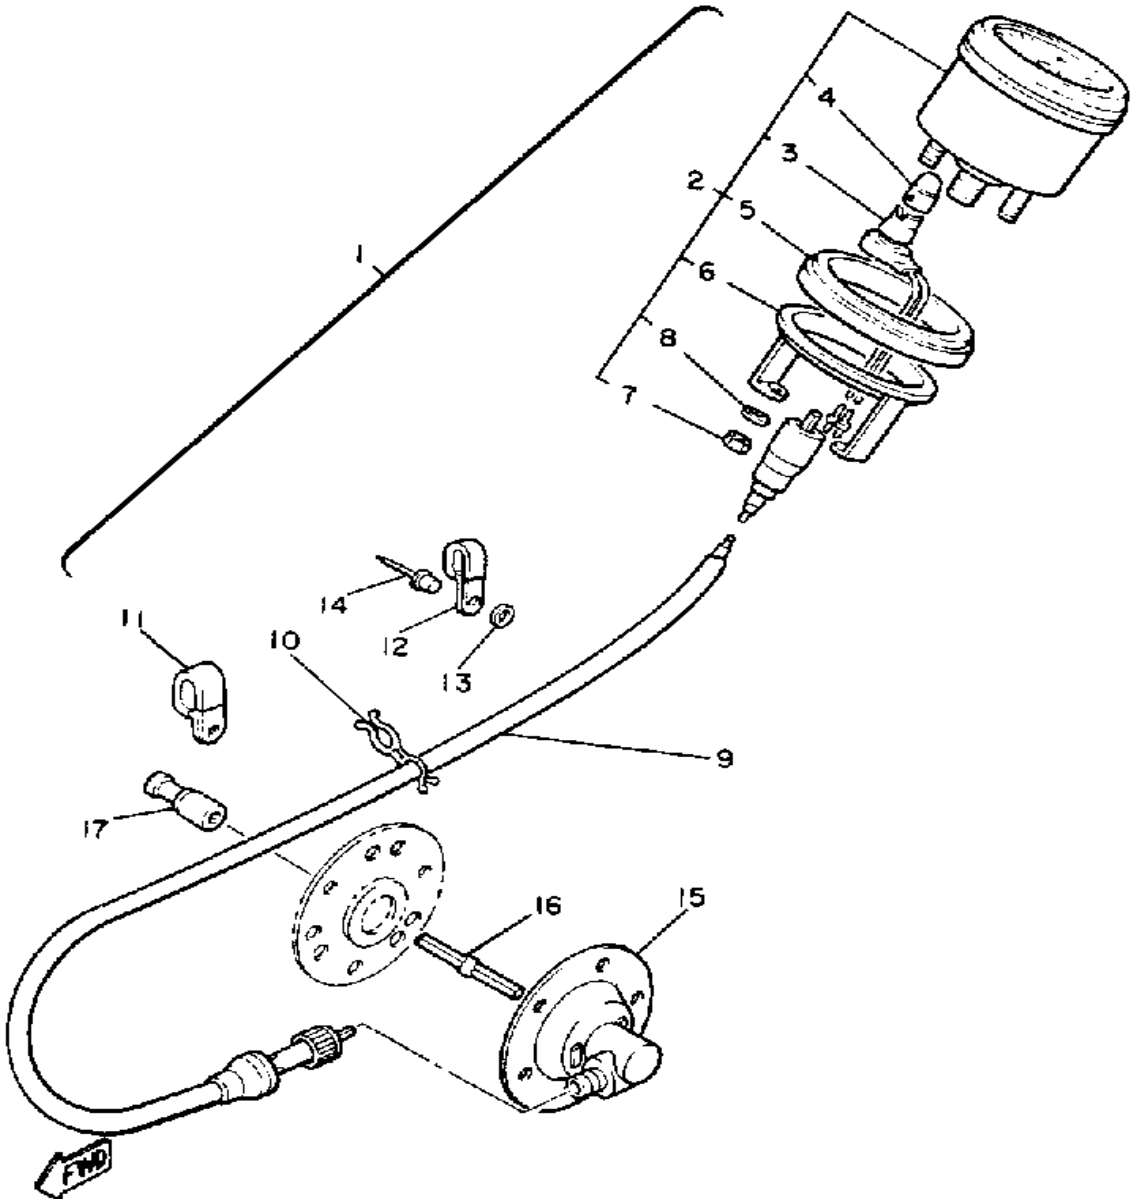

METER (OPTIONAL)

82F010-7360

Ref. No.	Part Number	Description	Qty	Remarks
1	80V-W0081-40-00	SPEDO KIT, BR2 0	1	MILE/H
2	80V-83510-40-00	. SPEEDOMETER ASSEMBLY (MILE/H)	1	
3	2JX-83536-A0-00	.. SOCKET, METER	1	
4	4G1-84744-00-00	.. BULB, MTR.12V3.4W	1	
5	8G6-83523-00-00	.. DAMPER	1	
6	8G6-83519-00-00	.. BRACKET, METER	1	
7	95380-05600-00	.. NUT	2	
8	92990-05100-00	.. WASHER, SPRING	2	
9	8Y8-83550-00-00	. SPEEDOMETER CABLE ASSEMBLY	1	
10	90464-10038-00	. CLAMP	1	
11	90461-06M01-00	. CLAMP	1	
12	90465-08028-00	. CLAMP	3	
13	90201-043H7-00	. WASHER, PLATE	3	
14	90267-48060-00	. RIVET, BLIND	3	
15	8R4-47700-00-00	. METER GEAR HOUSING	1	
16	8K4-47715-00-00	. JOINT	1	
17	8K4-47577-00-00	. CONNECTOR	1	

Property of www.SmallEngineDiscount.com - Not for Resale