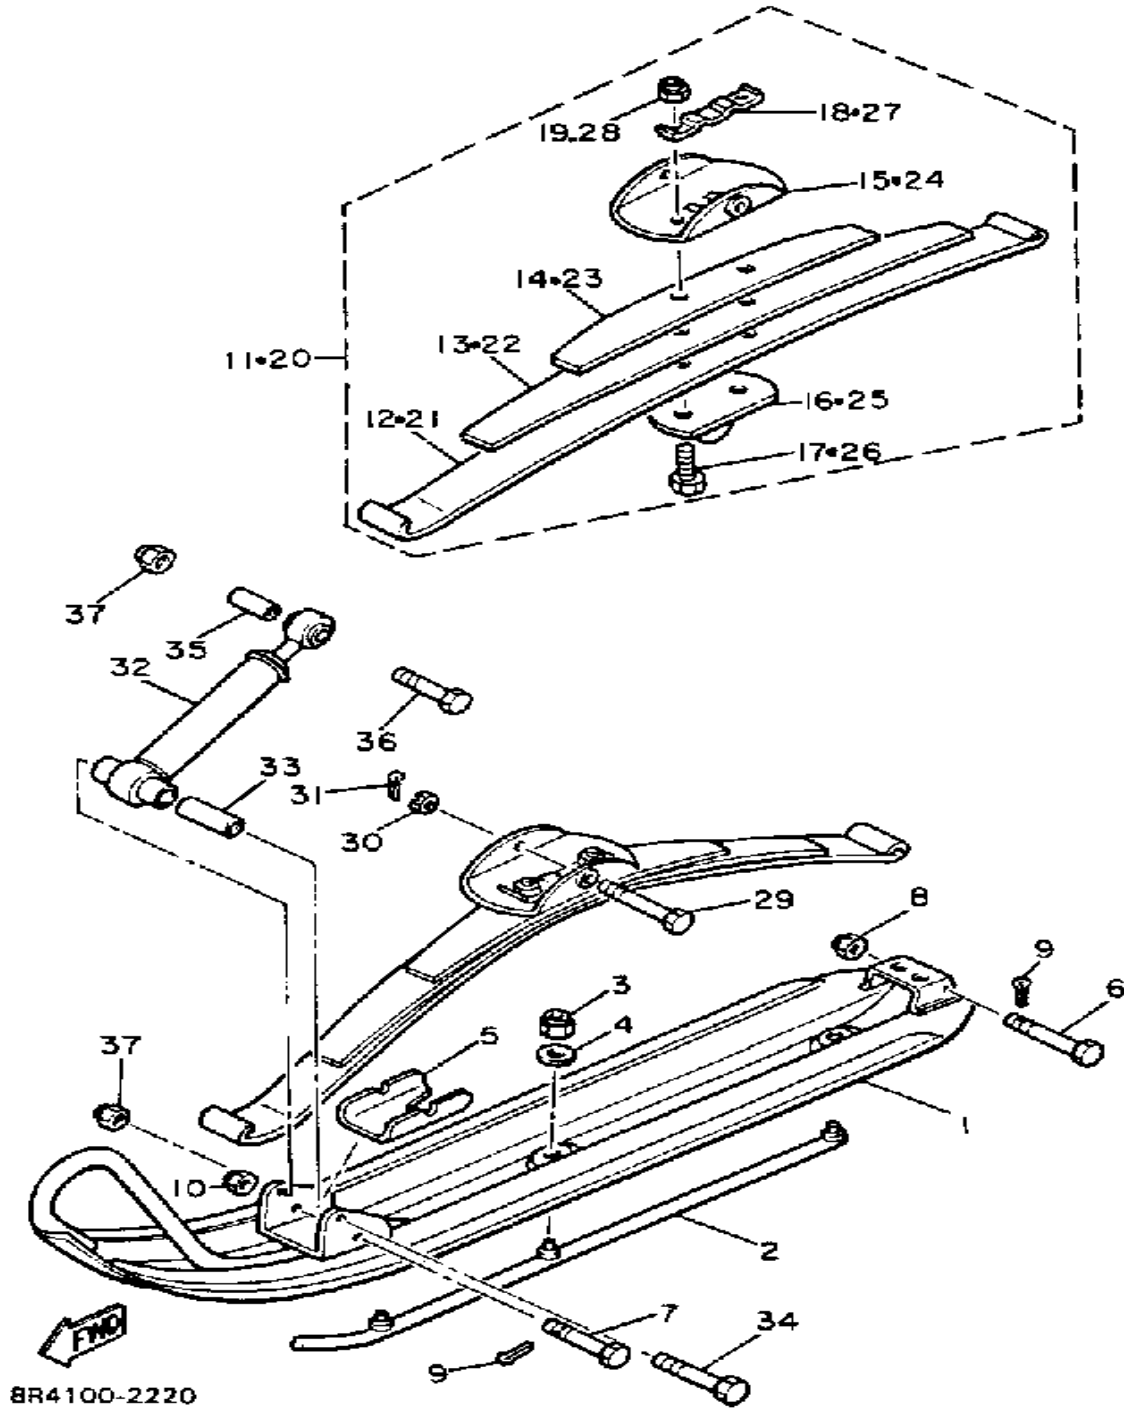

SKI

Ref. No.	Part Number	Description	Qty	Remarks
30	90171-12040-00	NUT, CASTLE	2	
31	91401-30030-00	PIN, COTTER	2	
32	8J5-23350-00-00	SHOCK ABSORBER ASSEMBLY	2	
33	90387-08262-00	COLLAR	2	
34	97001-08055-00	BOLT	2	
35	90387-08224-00	COLLAR	2	
36	97001-08070-00	BOLT	2	
37	95712-08300-00	NUT, LOCK	4	

Property of www.SmallEngineDiscount.com - Not for Resale