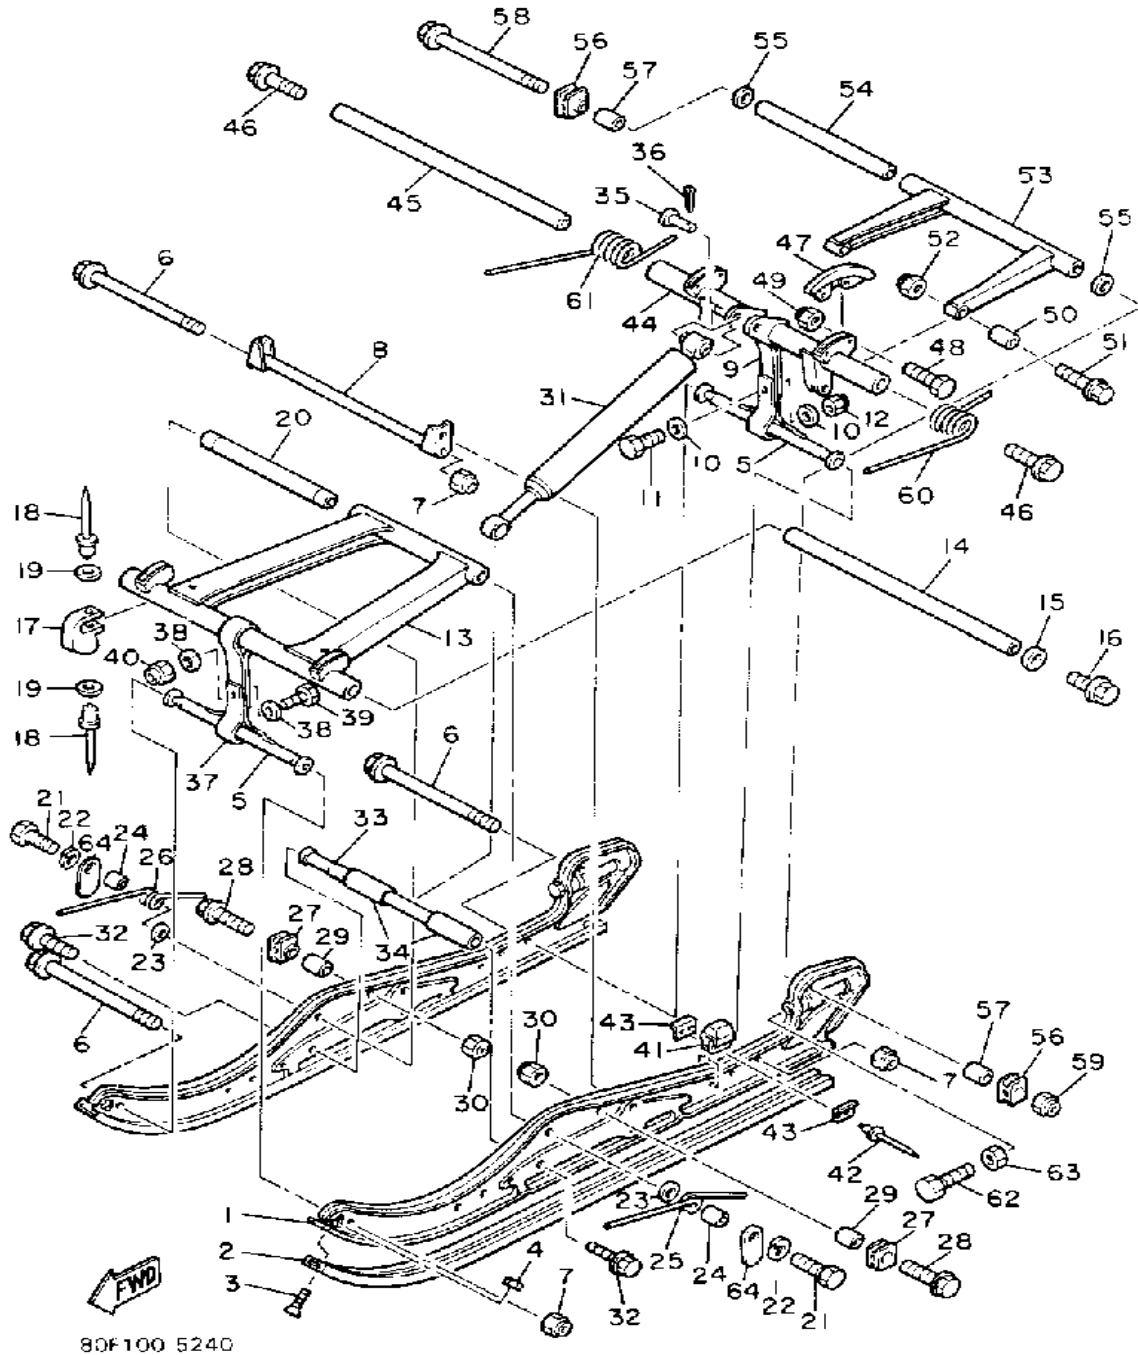

TRACK SUSPENSION 2

Ref. No.	Part Number	Description	Qty	Remarks
1	8V7-47411-00-00	FRAME, SLIDING 1	2	
2	8R4-47421-00-XX	RUNNER, SLIDING 1 (8R4-47421-00)	2	
3	90151-06010-00	SCREW, COUNTERSUNK	2	
4	90173-06006-00	NUT, SQUARE	2	
5	8G5-47415-00-00	BRACKET 1	2	
6	95822-08250-00	BOLT, FLANGE	3	
7	90185-08097-00	NUT, SELF-LOCKING	3	
8	8R4-47418-00-00	BRACKET 4	1	
9	8R4-47495-00-00	STOPPER 1	1	
10	90201-06407-00	WASHER, PLATE (90201-06747-00)	2	
11	97011-06025-00	BOLT (97001-06025)	1	
12	95701-06300-00	NUT, NYLON	1	
13	8R4-47331-00-00	ARM, PIVOT 1	1	
14	8A5-47465-02-00	SHAFT 1	1	
15	8U7-47341-00-00	SPACER	2	
16	90109-10771-00	BOLT	2	
17	8R4-47456-00-00	DAMPER 1	2	
18	90267-40077-00	RIVET, BLIND	4	
19	90201-04023-00	WASHER, PLATE	4	
20	8G5-47485-00-00	SHAFT 3	1	
21	97022-10055-00	BOLT	2	
22	92901-10100-00	WASHER, SPRING	2	
23	92990-10200-00	WASHER, PLAIN	2	
24	90387-101A1-00	COLLAR	2	
25	90508-70509-00	SPRING, TORSION	1	
26	90508-70510-00	SPRING, TORSION	1	
27	8V7-47447-01-00	HOOK 2	2	

80F100 5240

CONTINUED ON NEXT FRAME ►

Property of www.SmallEngineDiscount.com - Not for Resale