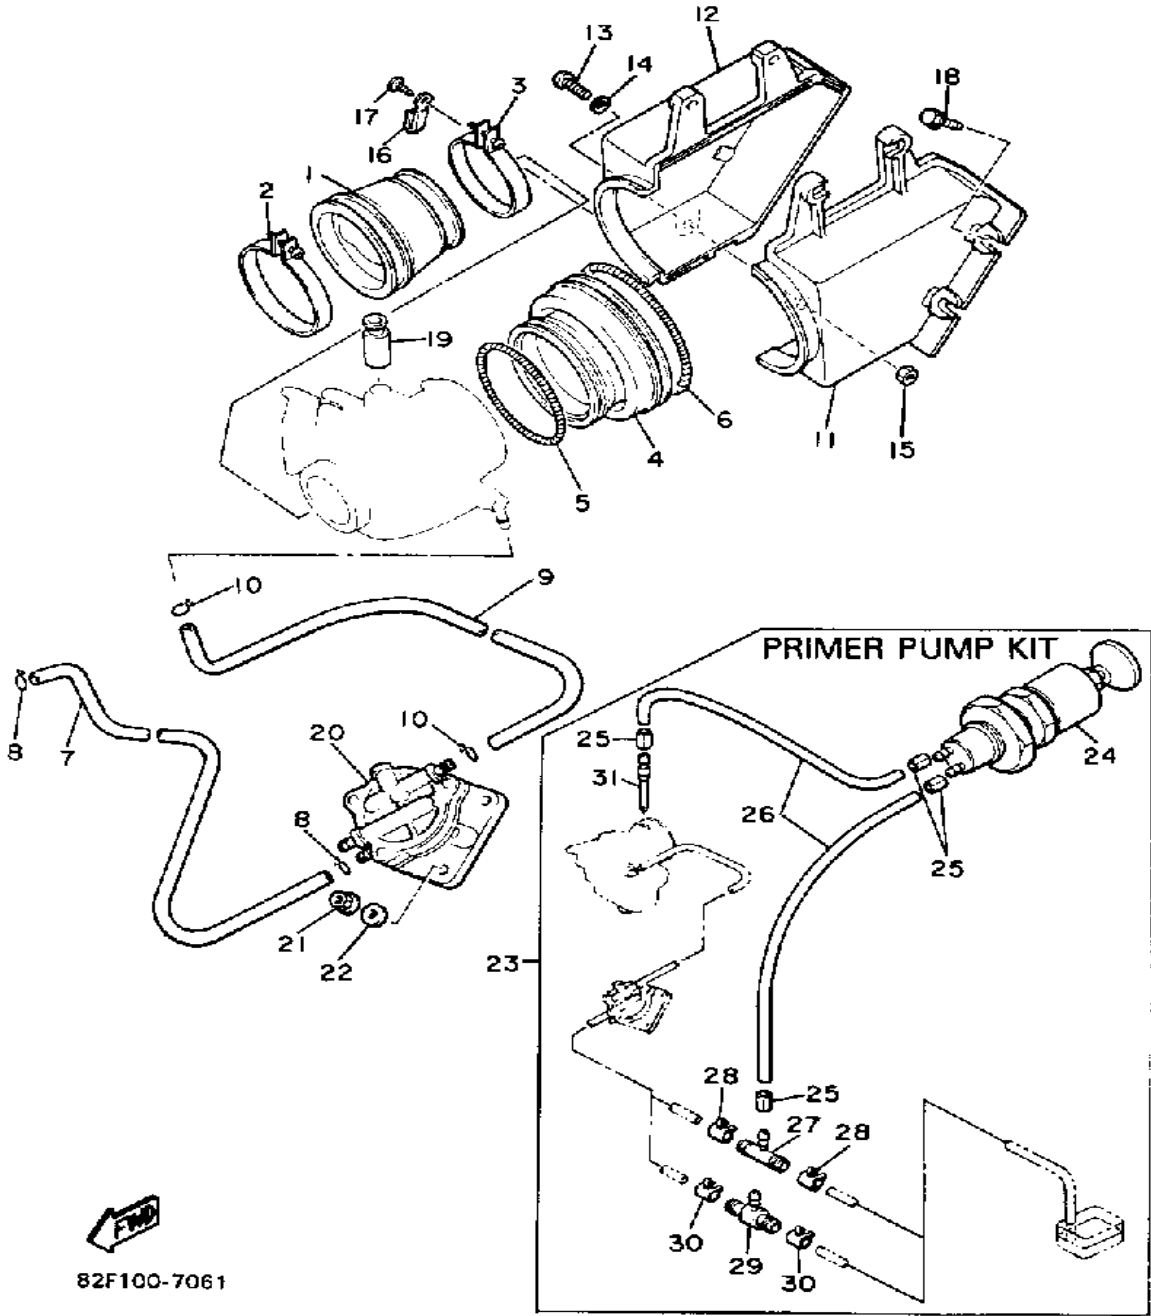

AIR CLEANER

Ref. No.	Part Number	Description	Qty	Remarks
29	90413-05011-00	. WAY 3	1	
30	90467-09026-00	. CLIP	2	
31	8U0-13552-00-00	. NOZZLE	1	

Property of www.SmallEngineDiscount.com - Not for Resale