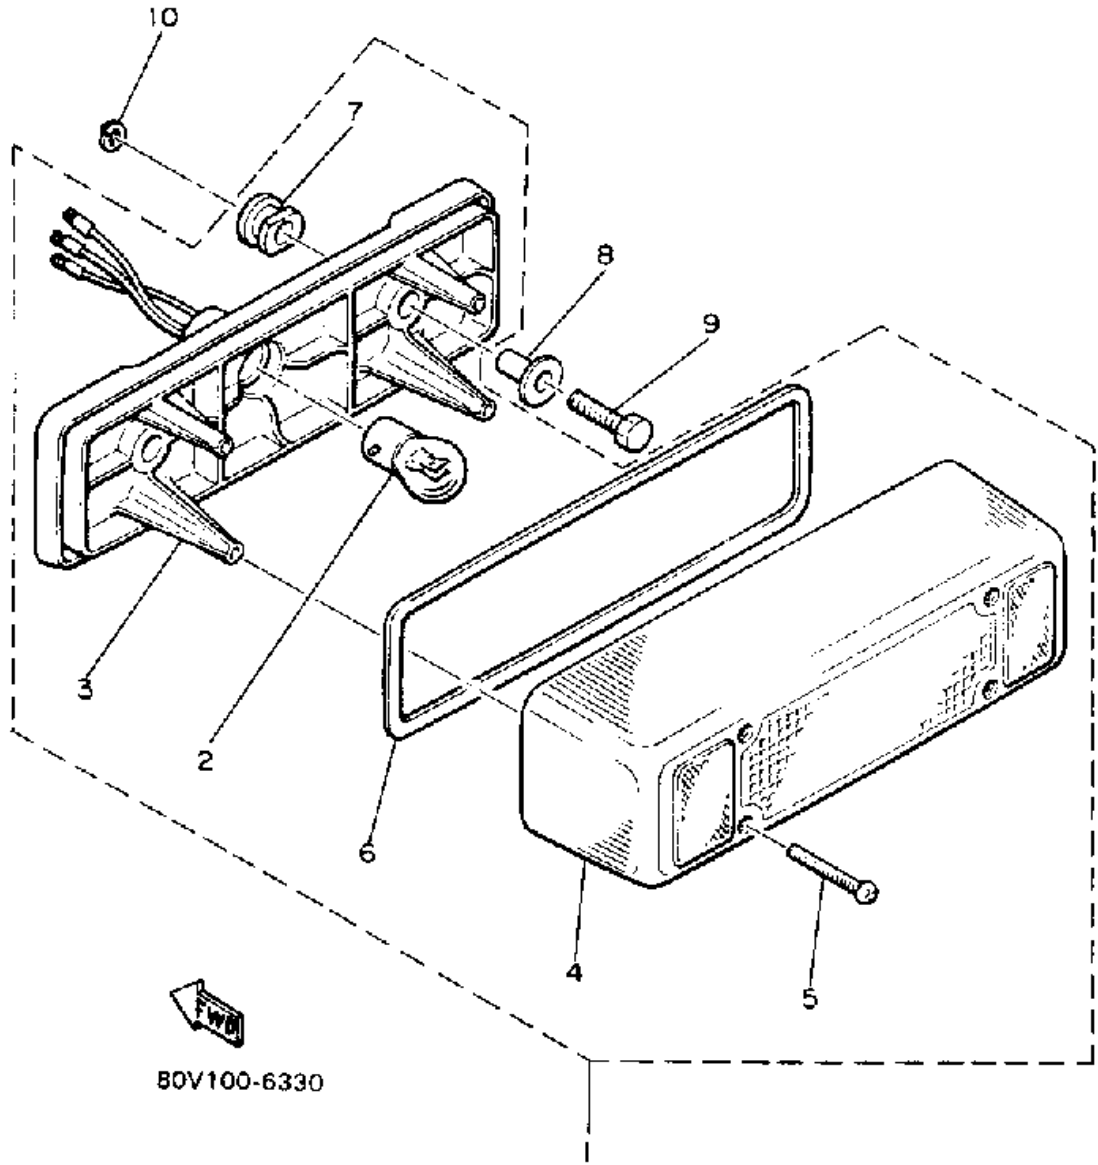

TAILLIGHT

Ref. No.	Part Number	Description	Qty	Remarks
1	8K4-84710-00-00	TAILLIGHT UNIT ASSEMBLY ..	1	
2	137-84714-61-00	. BULB, TL 12V23/8W (J50-83311-00)	1	
3	8K4-84711-00-00	. BASE, TAILLIGHT	1	
4	8K4-84721-00-00	. LENS, TAILLIGHT	1	
5	97780-40130-00	. SCREW, PANHEAD TAPPING (97701-40130-00)	4	
6	87M-84723-00-00	. GASKET, TAIL LENS	1	
7	8K4-84718-00-00	. GROMMET	2	
8	90387-066N1-00	COLLAR	2	
9	97021-06030-00	BOLT	2	
10	92995-06100-00	WASHER, SPRING	2	

Property of www.SmallEngineDiscount.com - Not for Resale