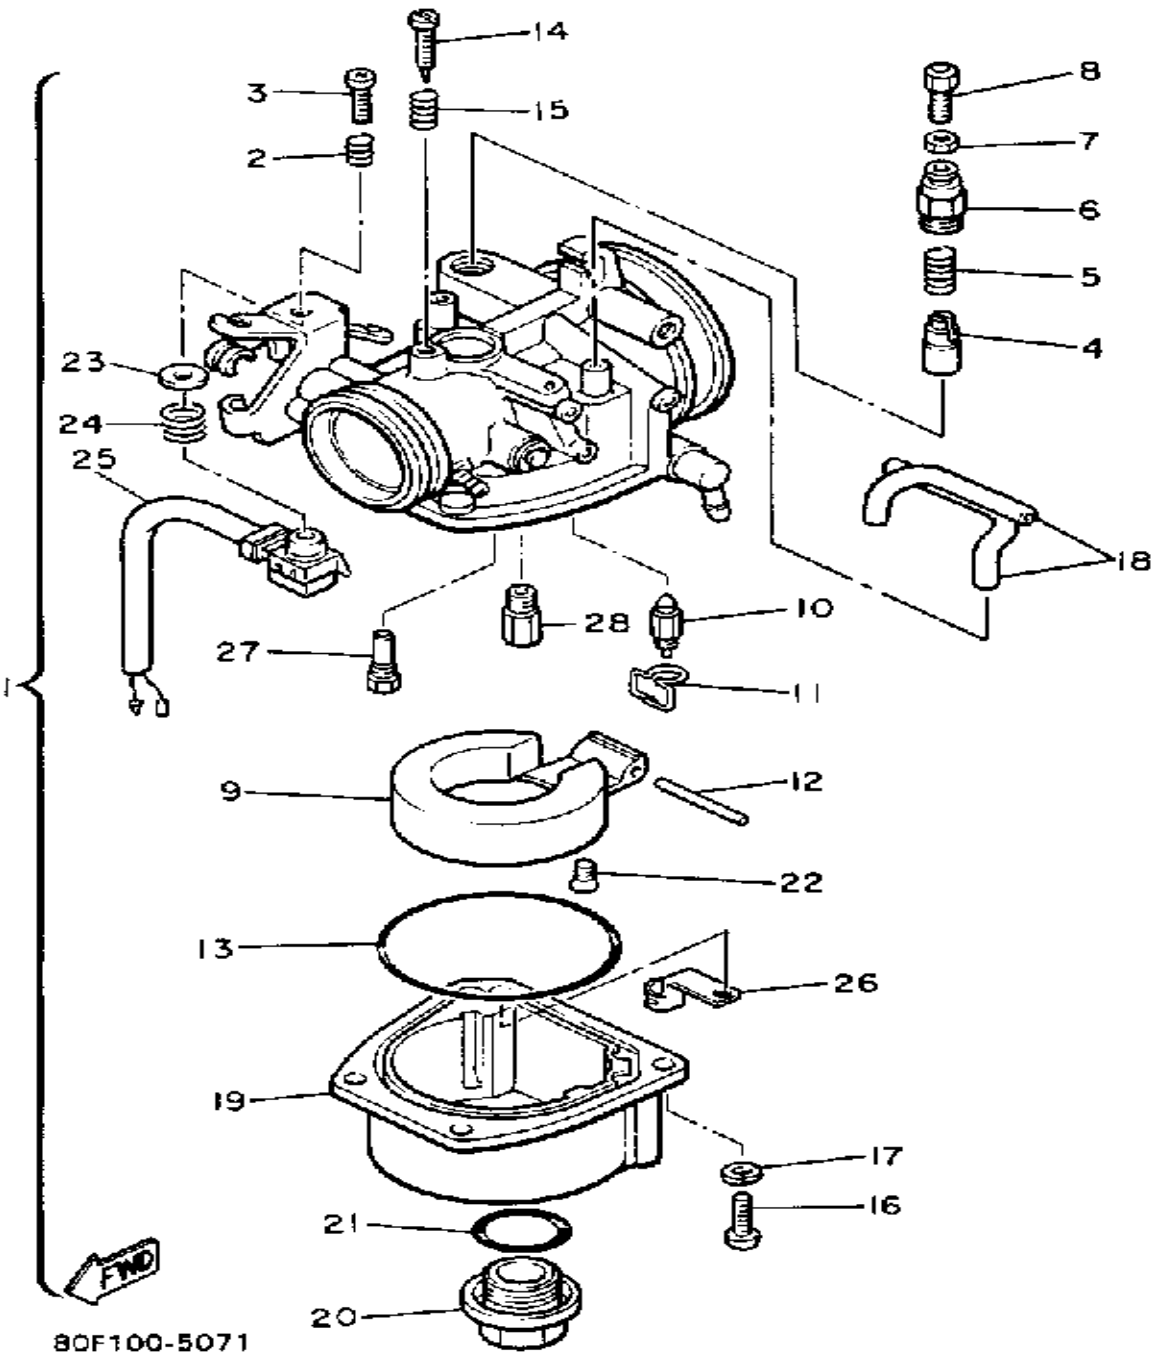

CARBURETOR

Ref. No.	Part Number	Description	Qty	Remarks
28	8A6-14516-02-00	. JET, MAIN (#102)	1	U.R.
	8A6-14516-05-00	. JET, MAIN (#105)	1	U.R. STD

Property of www.SmallEngineDiscount.com - Not for Resale