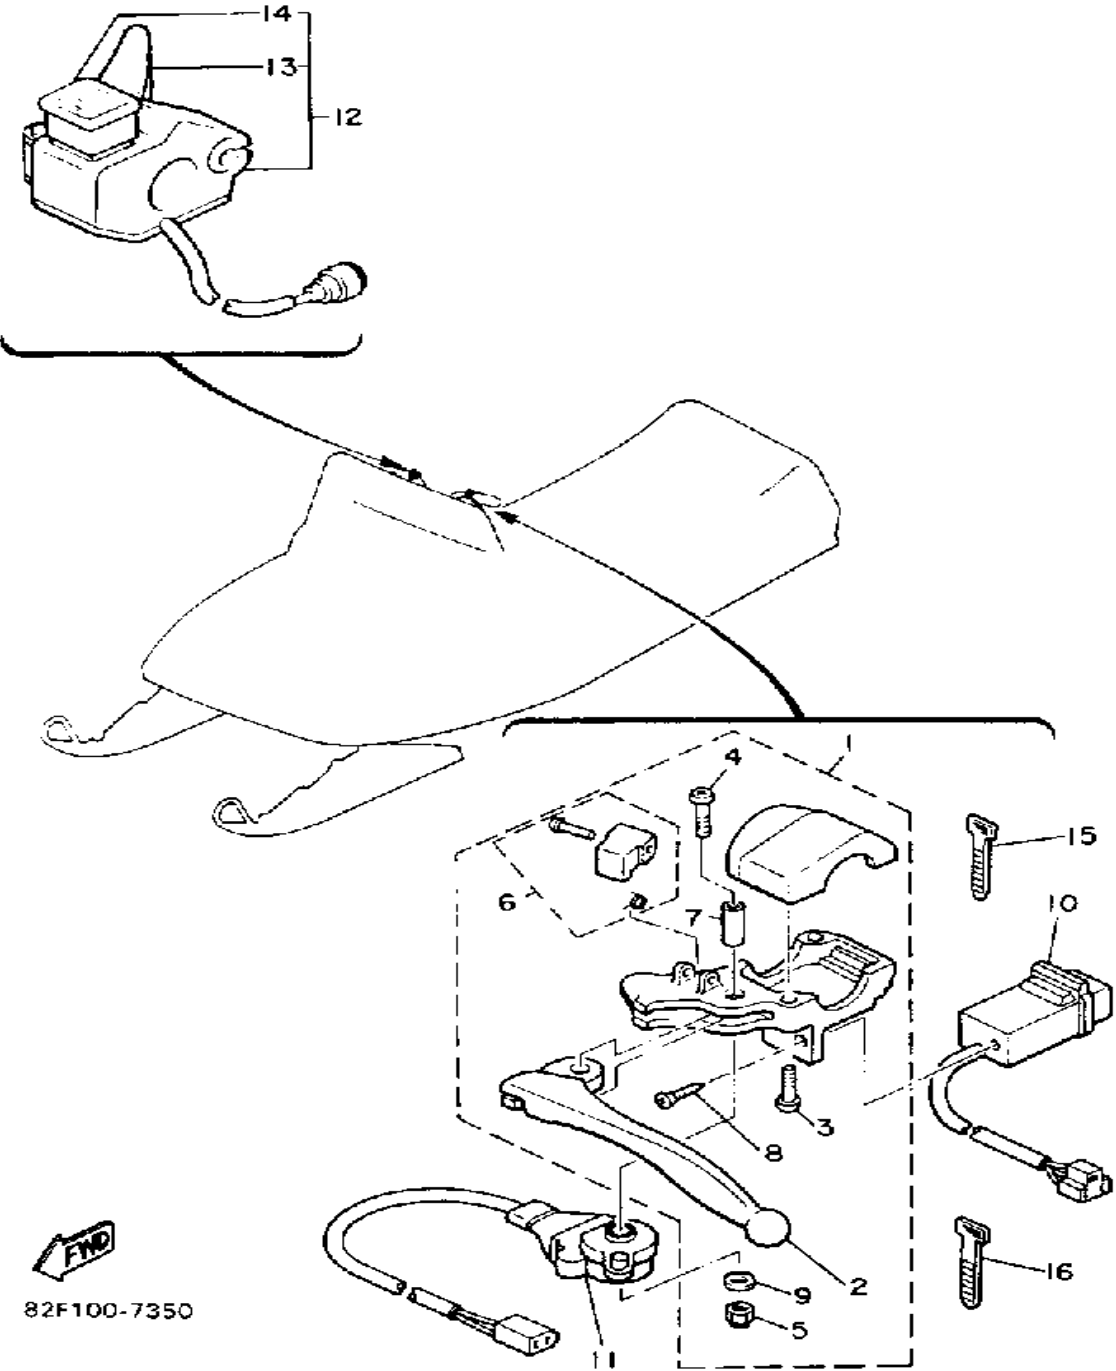

ELECTRICAL 2

Ref. No.	Part Number	Description	Qty	Remarks
1	88R-W8291-00-00	LEVER HOLDER ASSEMBLY (LEFT)	1	
2	8H8-83912-00-00	. LEVER 1	1	
3	90157-05027-00	. SCREW, PAN HEAD	2	
4	98501-05040-00	. SCREW, PAN HEAD (98502-05040)	1	
5	95701-05300-00	. NUT, NYLON	1	
6	82A-83930-00-00	. LEVER LOCK ASSEMBLY	1	
7	802-83913-00-00	. COLLAR, LEVER 1	1	
8	97780-30312-00	. SCREW, tapping	2	
9	92990-05200-00	. WASHER, PLAIN	1	
10	8H8-83950-01-00	BEAM SWITCH ASSEMBLY (8K4-83950-01-00)	1	
11	8R4-82530-00-00	STOP SWITCH ASSEMBLY	1	
12	85G-82720-00-00	LVR HOLDER ASSEMBLY RT	1	
13	8V0-42138-00-00	. LEVER, THROTTLE	1	
14	85G-82575-09-00	. KILL SWITCH	1	
15	437-83936-01-00	BAND, SWITCH CORD	4	
16	341-26397-01-00	BAND	1	

Property of www.SmallEngineDiscount.com - Not for Resale