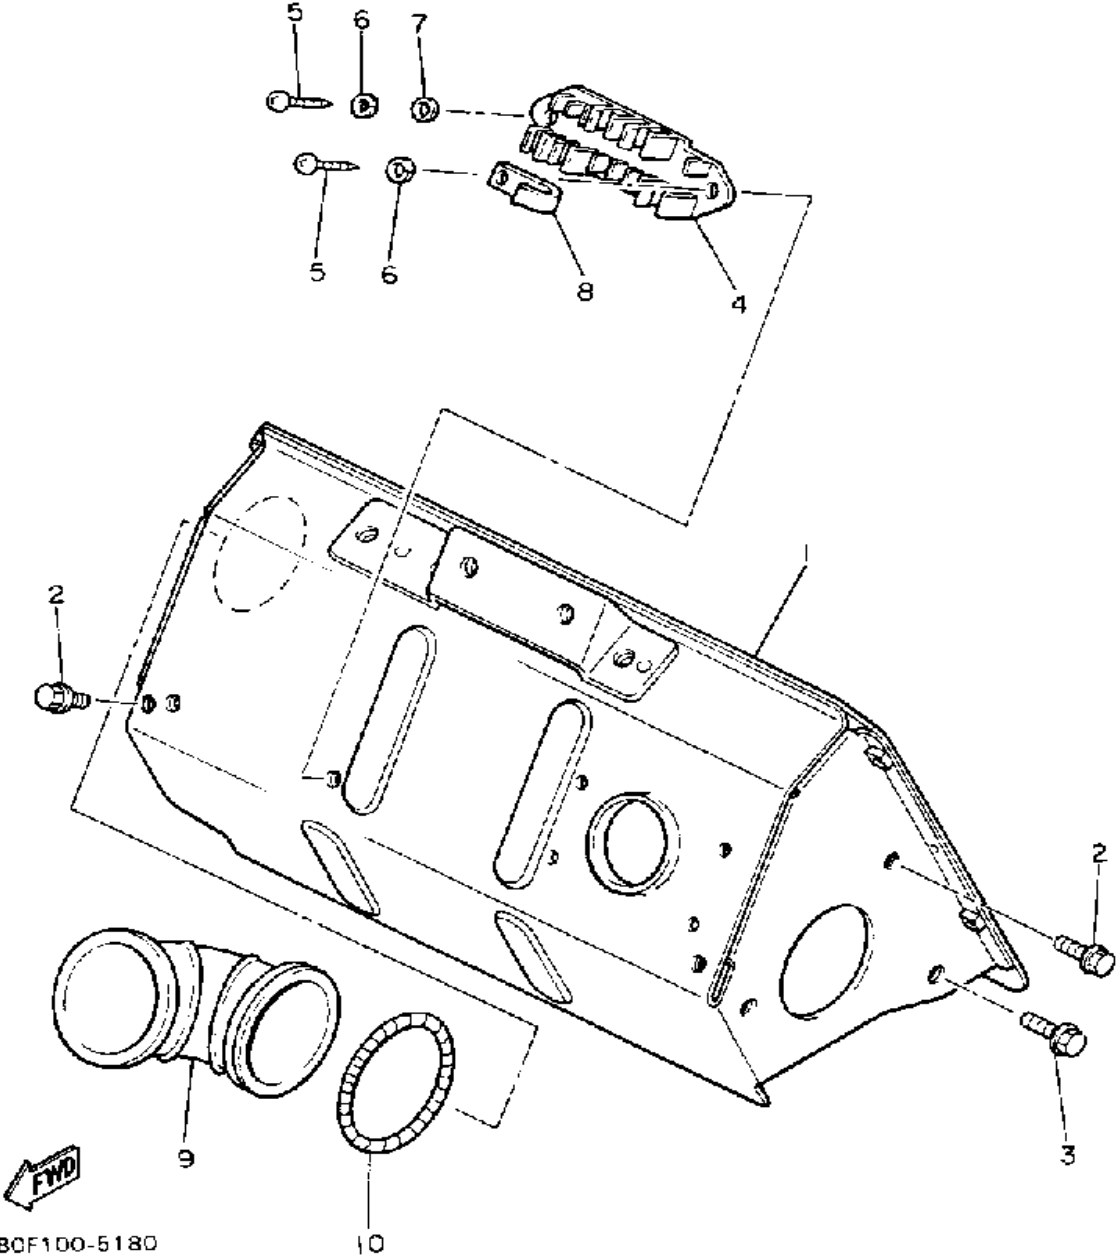

STEERING GATE

Ref. No.	Part Number	Description	Qty	Remarks
1	83Y-23871-00-00	GATE, STEERING	1	
2	95811-06012-00	BOLT, FLANGE	4	
3	95811-08012-00	BOLT, FLANGE	2	
4	8F3-21794-00-00	HOLDER, COUPLER	1	
5	98503-06014-00	SCREW, PAN HEAD (92502-06016)	2	
6	92995-06100-00	WASHER, SPRING	2	
7	92990-06200-00	WASHER	1	
8	90465-08028-00	CLAMP	1	
9	8A5-14423-00-00	PIPE, SUCTION 1	1	
10	90506-06083-00	SPRING, TENSION	1	

Property of www.SmallEngineDiscount.com - Not for Resale