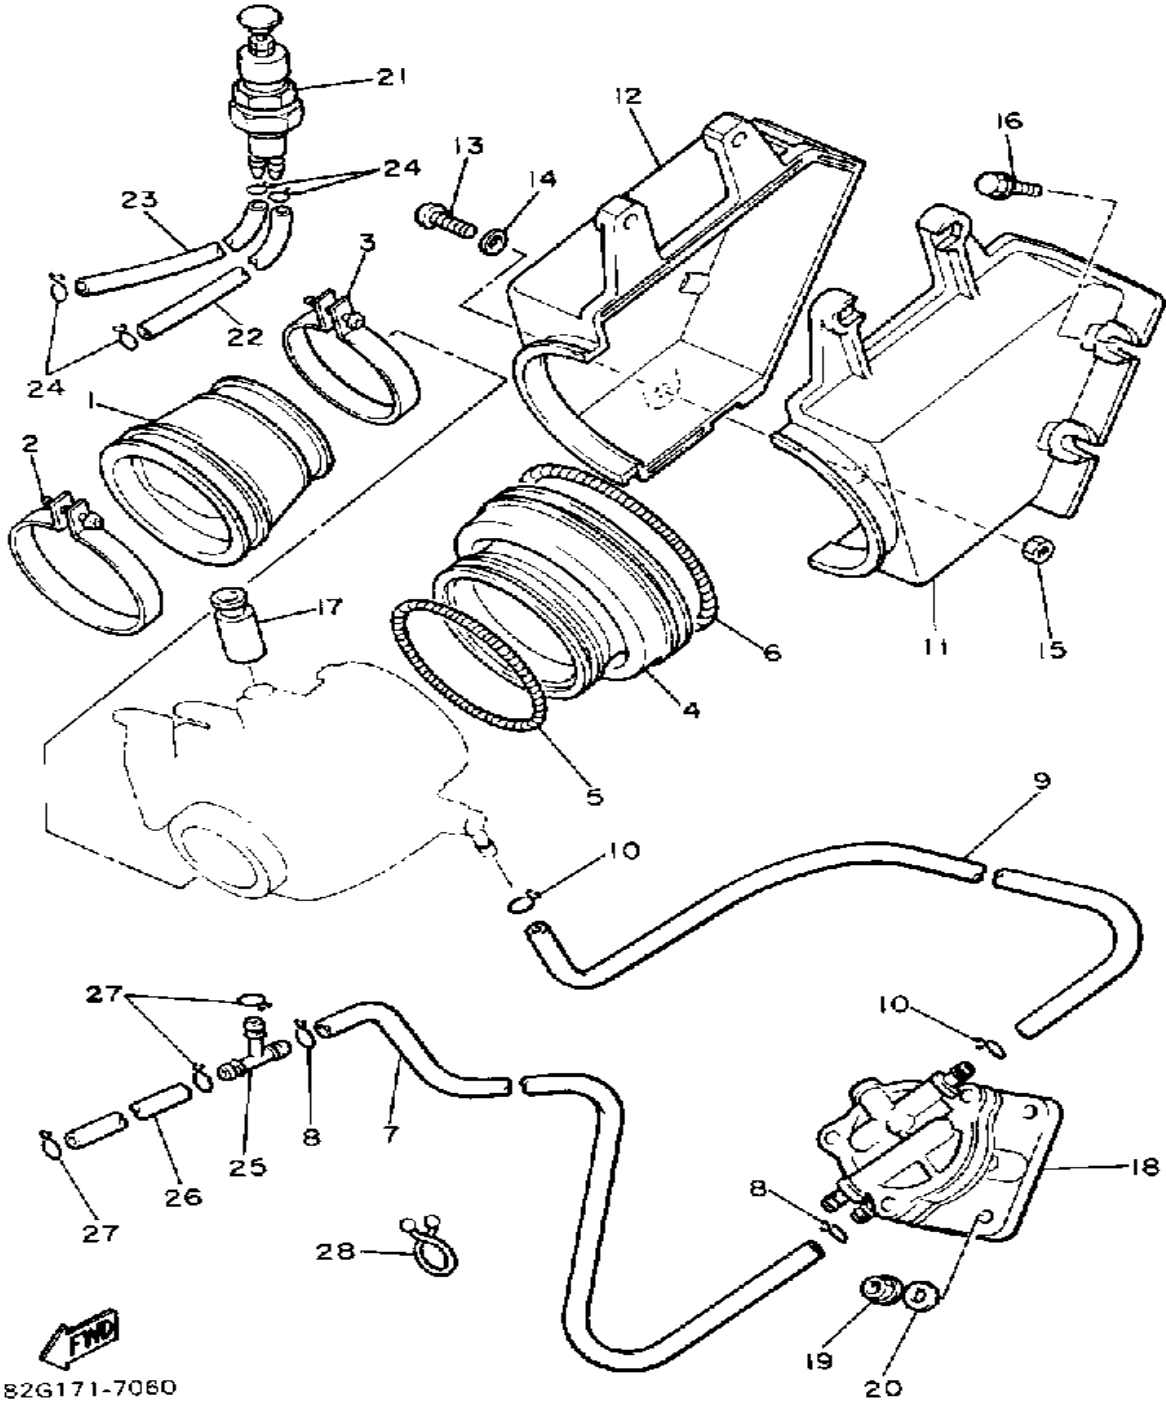

AIR CLEANER

Ref. No.	Part Number	Description	Qty	Remarks
1	8R4-13555-00-00	MANIFOLD, INTAKE	1	
2	90460-64065-00	CLAMP, HOSE	1	
3	90460-51059-00	CLAMP, HOSE	1	
4	8R4-14453-00-00	JOINT, AIR CLEANER 1	1	
5	90506-06261-00	SPRING, TENSION	1	
6	90506-06262-00	SPRING, TENSION	1	
7	90445-10144-00	HOSE	1	
8	90467-09006-00	CLIP	2	
9	91A20-07014-00	TUBE, FLEXIBLE VINYL	1	
10	90467-11009-00	CLIP	2	
11	8R4-14431-00-00	SILENCER, INTAKE 1	1	
12	8R4-14441-01-00	SILENCER, INTAKE 2	1	
13	98503-05025-00	SCREW, PAN HEAD (98501-05025)	1	
14	92901-05600-00	WASHER, PLATE	1	
15	95701-05300-00	NUT, NYLON	1	
16	90119-05071-00	BOLT, WITH WASHER	4	
17	8J5-26352-00-00	BOOT	1	
18	8A5-24410-02-00	FUEL PUMP ASSEMBLY	1	
19	95701-06500-00	NUT, FLANGE	2	
20	90201-06727-00	WASHER, PLATE	2	
21	8X8-24360-01-00	PRIMER PUMP ASSEMBLY	1	
22	90446-08220-00	HOSE	1	
23	90446-08221-00	HOSE	1	
24	90467-07055-00	CLIP	4	
25	815-24379-00-00	PIPE, JOINT 4	1	
26	91A20-07014-00	TUBE, FLEXIBLE VINYL	1	
27	90467-11009-00	CLIP	3	
28	90464-16039-00	CLAMP	1	

82G171-7060