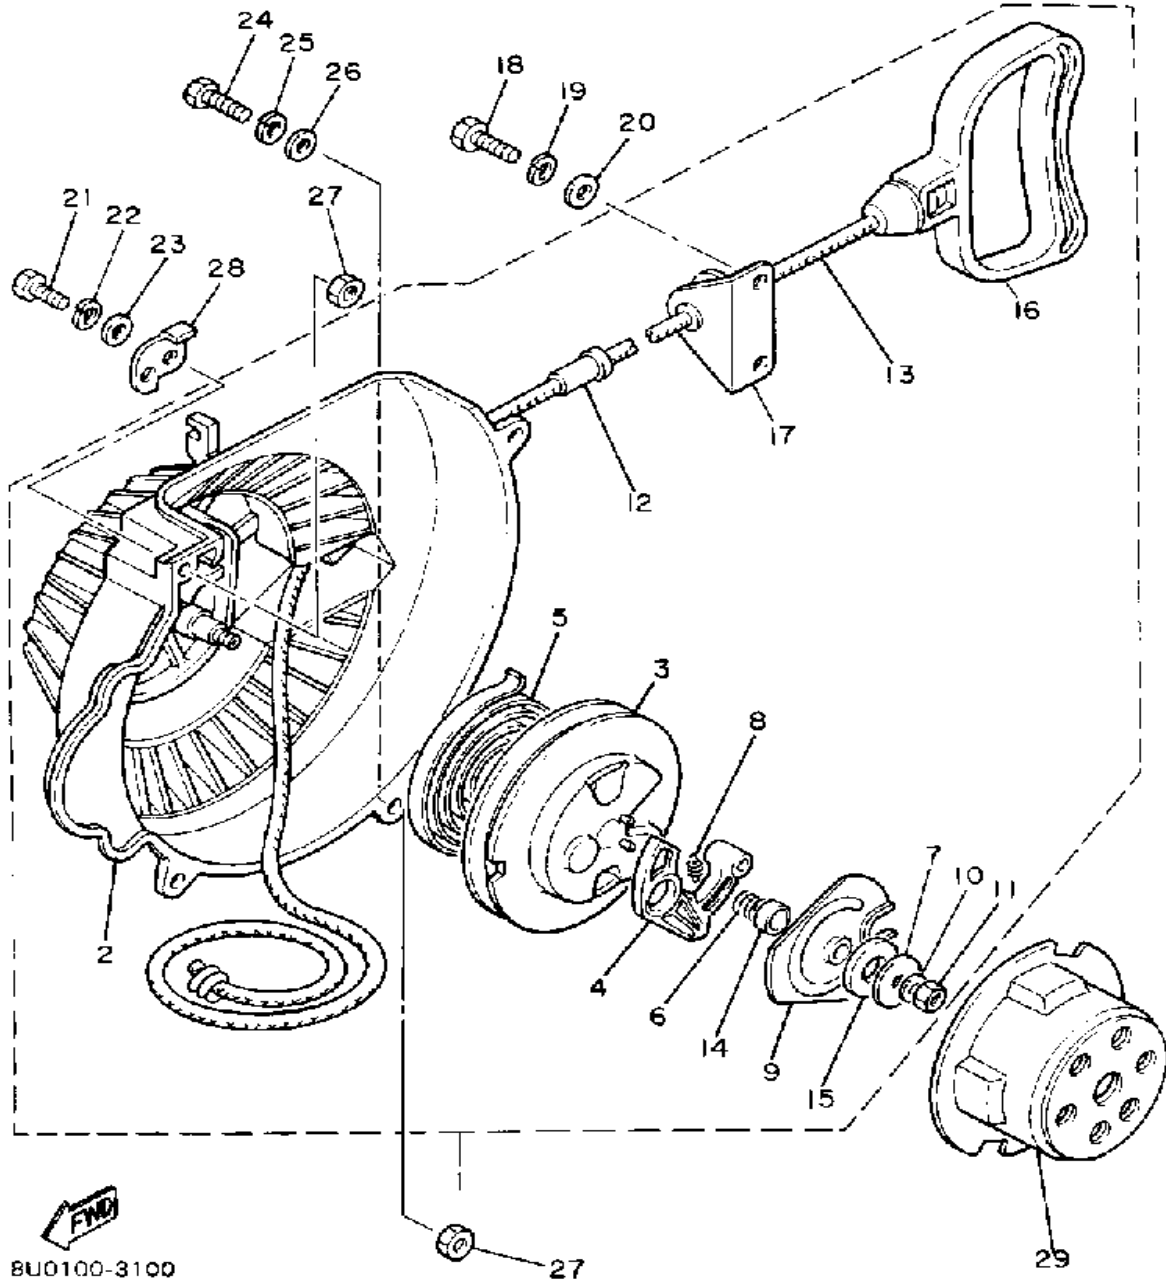

STARTER

8U0100-3100

Ref. No.	Part Number	Description	Qty	Remarks
1	8R4-15710-01-00	STARTER ASSEMBLY	1	
2	8R4-15711-00-00	. CASE, STARTER	1	
3	8F3-15714-01-00	. DRUM, SHEAVE	1	
4	8F3-15741-01-00	. PAWL, DRIVE	1	
5	8F3-15713-01-00	. SPRING, STARTER	1	
6	8F3-15715-00-00	. SPRING, FRICTION	1	
7	8F3-15739-01-00	. WASHER, THRUST	1	
8	8F3-15734-00-00	. SPRING, RETURN	1	
9	8F3-15716-03-00	. PLATE, DRIVE	1	
10	92995-06100-00	. WASHER, SPRING	1	
11	95380-06700-00	. NUT	1	
12	8F3-15758-00-00	. GUIDE, ROPE	1	
13	857-15751-00-00	. WIRE, STARTER	1	
14	82M-15779-00-00	. COVER	1	
15	8G5-15739-00-00	. WASHER, THRUST	1	
16	8R4-15755-00-00	. HANDLE, STARTER	1	
17	8R4-15788-01-00	. HOLDER, HANDLE	1	
18	97011-08016-00	BOLT	3	
19	92990-08100-00	WASHER	3	
20	92990-08600-00	WASHER, PLATE	3	
21	97011-06025-00	BOLT (97001-06025)	2	
22	92995-06100-00	WASHER, SPRING	2	
23	92990-06600-00	WASHER, PLATE	2	
24	97021-06030-00	BOLT	2	
25	92995-06100-00	WASHER, SPRING	2	
26	92990-06600-00	WASHER, PLATE	2	
27	95380-06600-00	NUT	4	
28	8R4-77118-00-00	STOPPER, SHROUD	1	
29	8R4-15723-00-00	PULLEY, STARTER	1	

Not For Resale

www.SmallEngineDiscount.com