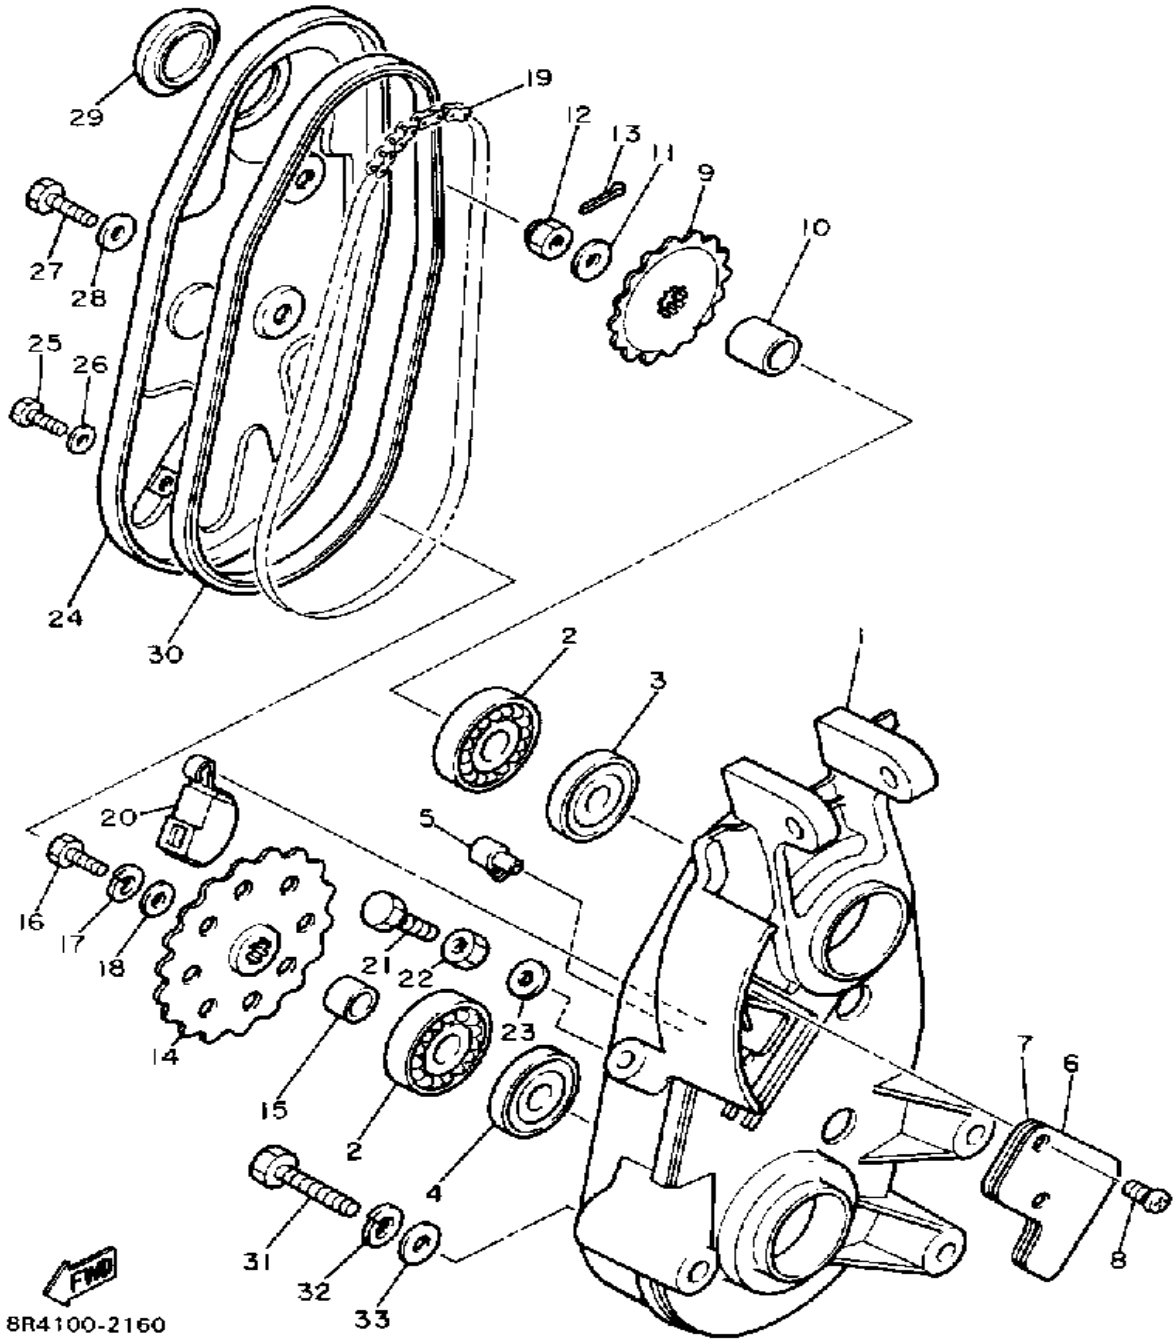

TRACK DRIVE 2

8R4100-2160

Ref. No.	Part Number	Description	Qty	Remarks
1	8R4-47541-00-00	HOUSING, CHAIN	1	
2	93306-30407-00	BEARING (B6304C3)	2	
3	93102-25081-00	OIL SEAL	1	
4	93102-20447-00	OIL SEAL	1	
5	583-15371-00-00	BREATHER	1	
6	8R4-47591-00-00	PLATE	1	
7	8R4-47592-00-00	GASKET	1	
8	98901-05016-00	SCREW, BIND (98903-05016-00)	2	
9	812-17682-00-00	SPROCKET, CHAIN DRIVE (10T)	1	U.R. STD
	812-17682-20-00	SPROCKET, CHAIN DRIVE (12T)	1	ALT. PART
	812-17682-30-00	SPROCKET, CHAIN DRIVE (13T)	1	ALT. PART
	812-17682-40-00	SPROCKET, CHAIN DRIVE (14T)	1	ALT. PART
10	90387-197E9-00	COLLAR	1	
11	90201-122H1-00	WASHER, PLATE	1	
12	95303-12600-00	NUT	1	
13	91401-25030-00	PIN, COTTER	1	
14	8F3-47548-10-00	SPROCKET, CHAIN DRIVEN (21T)	1	ALT. PART
	8F3-47548-20-00	SPROCKET, CHAIN DRIVEN (22T)	1	ALT. PART
	8F3-47548-30-00	SPROCKET, CHAIN DRIVEN (23T)	1	ALT. PART
	8F3-47548-40-00	SPROCKET, CHAIN DRIVEN (24T)	1	U.R. STD
15	90387-200F1-00	COLLAR	1	
16	97312-08025-00	BOLT (97012-08025)	1	
17	92990-08100-00	WASHER	1	

CONTINUED ON NEXT FRAME ►