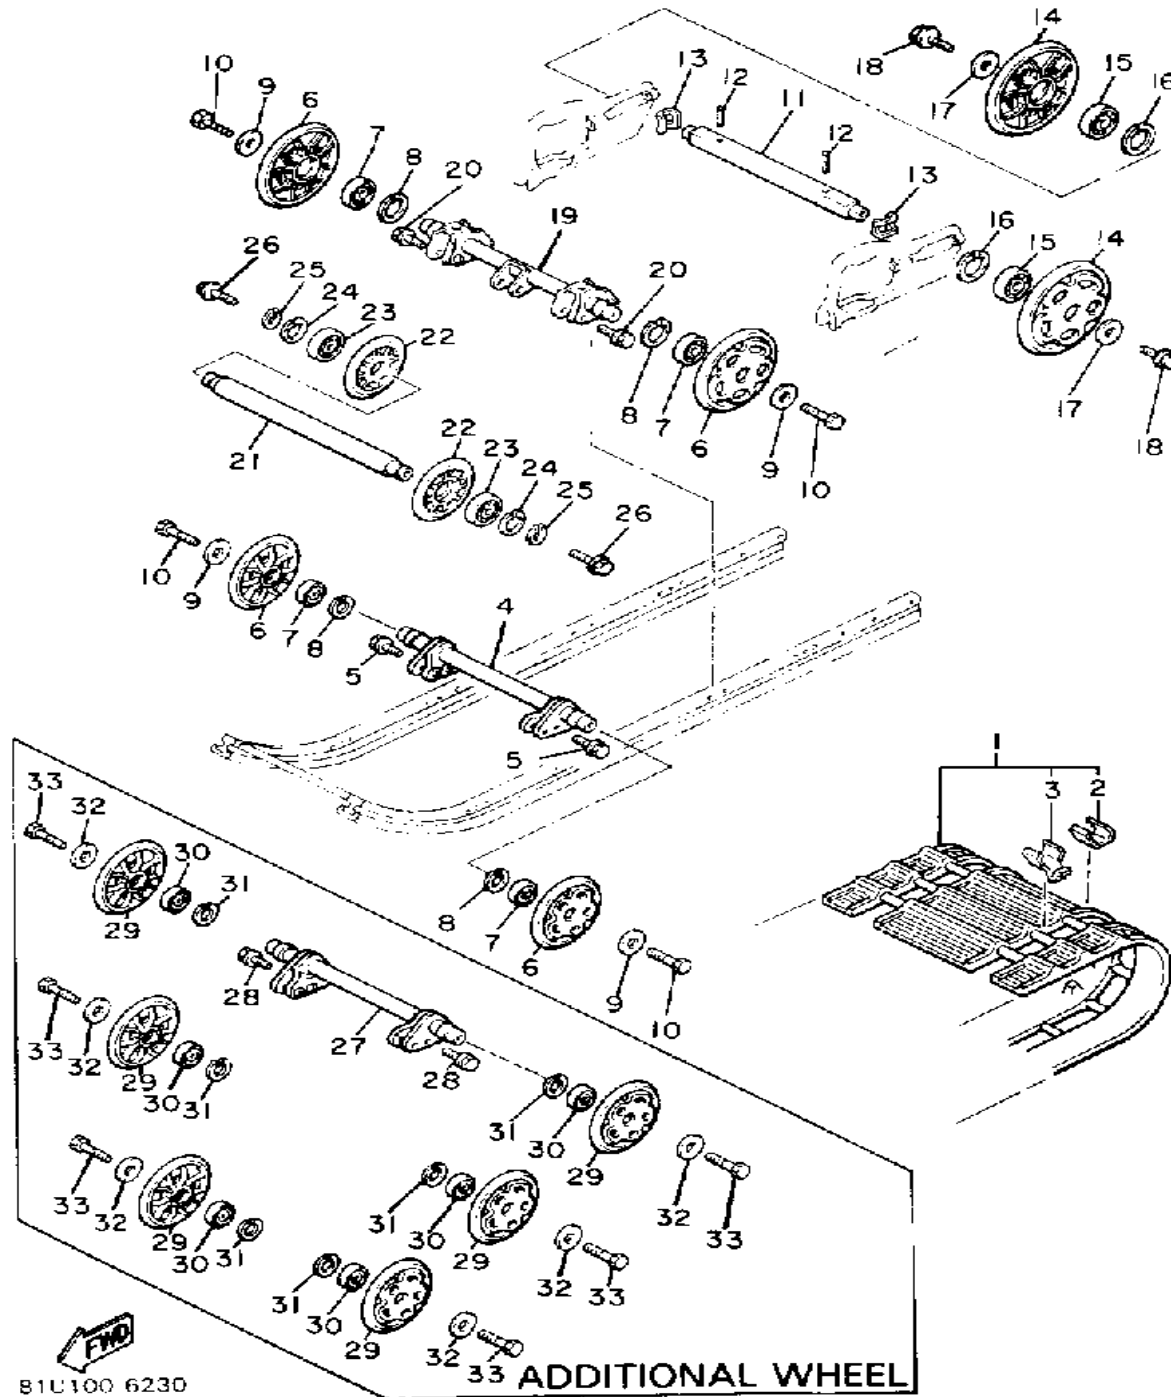

TRACK SUSPENSION 1

Ref. No.	Part Number	Description	Qty	Remarks
1	8X0-47110-00-00	TRACK ASSEMBLY	1	
2	8A5-47113-00-00	. PLATE, REINFORCEMENT ..	54	
3	8A5-47115-00-00	. METAL, SLIDE	54	
4	8T9-47451-00-00	BAR, SUSPENSION	1	
5	90101-06348-00	BOLT	6	
6	87M-47320-00-00	SUSPENSION WHEEL COMP. .	4	
7	93306-00441-00	BEARING (89A) (B6004RS) ...	4	
8	99009-42500-00	CIRCLIP	4	
9	90201-08681-00	WASHER, PLATE	4	
10	90109-08559-00	BOLT	4	
11	8E3-47521-00-00	AXLE, REAR	1	
12	91609-40040-00	PIN, SPRING	2	
13	8E3-47384-00-00	WASHER	2	
14	8L4-47530-00-00	GUIDE WHEEL COMP.	2	
15	93306-20417-00	BEARING (B62042RS)	2	
16	99009-47500-00	CIRCLIP	2	
17	90201-083A8-00	WASHER, PLATE	2	
18	95821-08020-00	BOLT, FLANGE (95801-08020) .	2	
19	8V5-47451-00-00	BAR, SUSPENSION	1	
20	90119-08008-00	BOLT, WITH WASHER	4	
21	8L1-47461-00-00	IDLER	1	
22	8H8-47320-00-00	SUSPENSION WHEEL COMP. .	2	
23	93306-00441-00	BEARING (89A) (B6004RS) ...	2	
24	99009-42500-00	CIRCLIP	2	
25	99009-20400-00	CIRCLIP	2	
26	95816-08020-00	BOLT, FLANGE	2	
27	8T9-47451-00-00	BAR, SUSPENSION	1	ALT. PART
28	90101-06348-00	BOLT	6	ALT. PART
29	87M-47320-00-00	SUSPENSION WHEEL COMP. .	6	ALT. PART

CONTINUED ON NEXT FRAME ➤