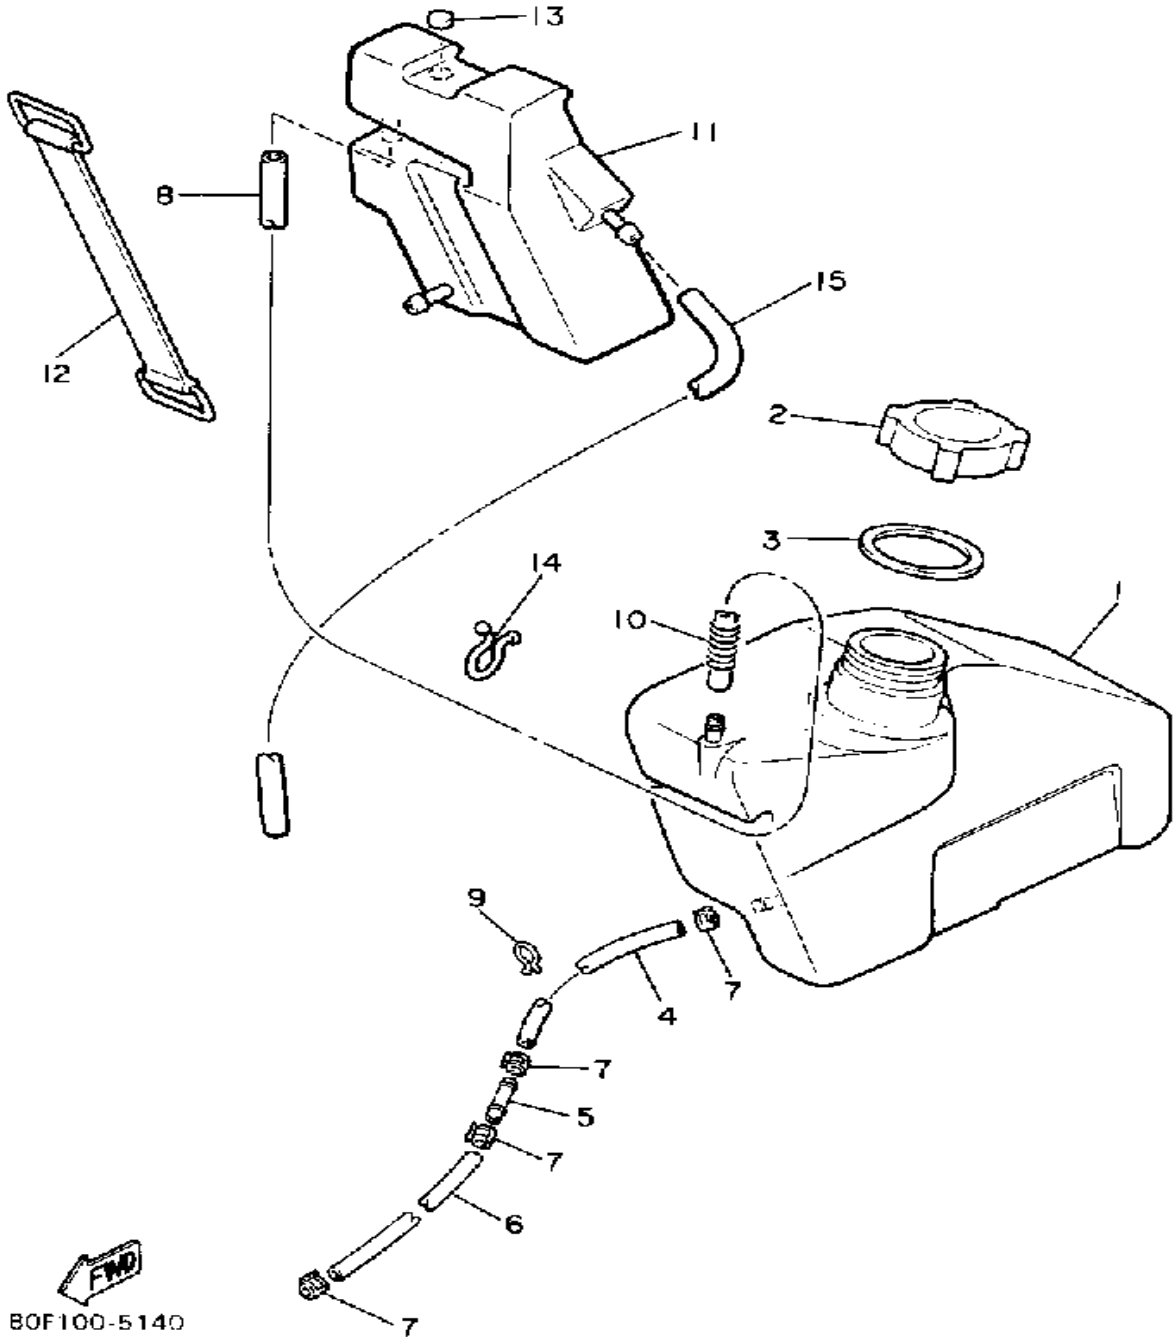

OIL TANK

BOF100-5140

Ref. No.	Part Number	Description	Qty	Remarks
1	8R4-21751-00-00	TANK, OIL	1	
2	863-21771-00-00	BODY, CAP	1	
3	90430-31003-00	GASKET	1	
4	91A30-05045-00	TUBE, FLEXIBLE VINYL	1	
5	8H8-24376-00-00	PIPE, JOINT 1	1	
6	91A30-05024-00	TUBE, FLEXIBLE VINYL	1	
7	90467-09026-00	CLIP	4	
8	90446-09013-00	HOSE (90446-09079)	1	
9	90464-23041-00	CLAMP	1	
10	8F3-24328-00-00	PROTECTOR, PIPE	1	
11	8V7-21871-00-00	TANK, RECOVERY	1	
12	8V7-21776-00-00	BAND, TANK FITTING	1	
13	90338-10132-00	PLUG	1	
14	90464-16039-00	CLAMP	3	
15	90446-09013-00	HOSE (90446-09079)	1