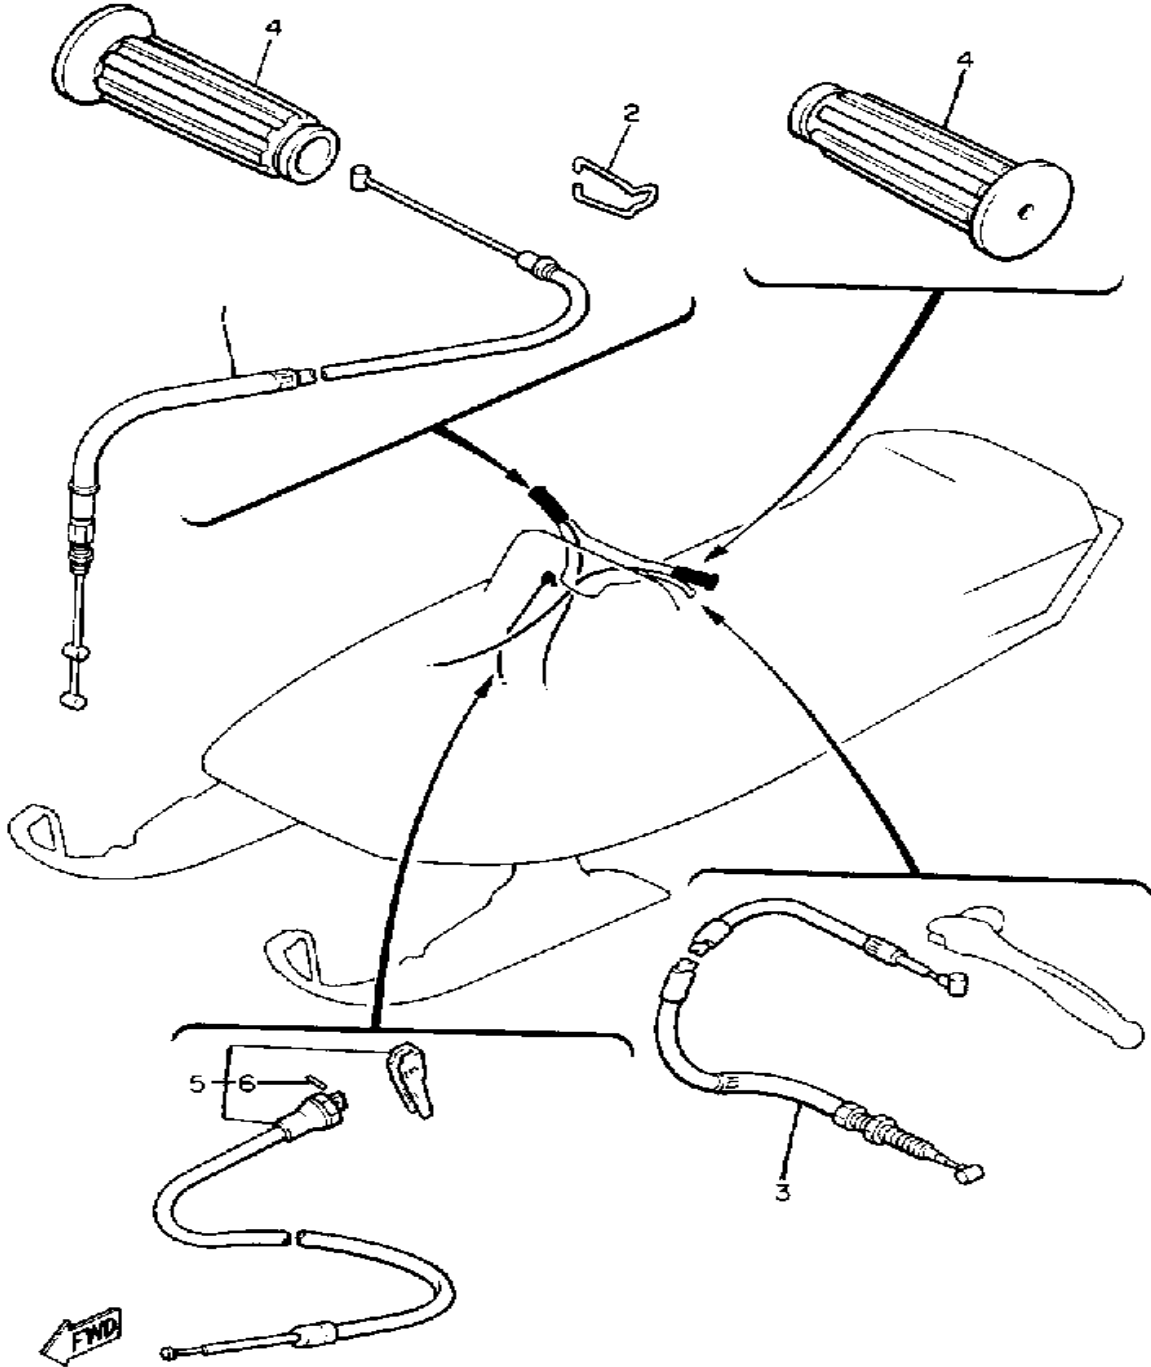

Not For Resale

www.SmallEngineDiscount.com

STEERING GATE

Ref. No.	Part Number	Description	Qty	Remarks
1	8R4-23871-00-00	GATE, STEERING	1	
2	95811-06010-00	BOLT, FLANGE	4	
3	95811-08012-00	BOLT, FLANGE	2	
4	8F3-21794-00-00	HOLDER, COUPLER	1	
5	98503-06014-00	SCREW, PAN HEAD (92502-06016)	2	
6	92995-06100-00	WASHER, SPRING	2	
7	92990-06200-00	WASHER	1	
8	90465-08028-00	CLAMP	1	
9	8A5-14423-00-00	PIPE, SUCTION 1	1	
10	90506-06083-00	SPRING, TENSION	1	

80F100-5180

CONTROL-CABLE

Ref. No.	Part Number	Description	Qty	Remarks
1	80F-26311-00-00	CABLE, THROTTLE 1	1	
2	90465-10189-00	CLAMP	1	
3	8R4-26340-00-00	CABLE, BRAKE	1	
4	801-26241-01-00	GRIP	2	
5	80F-26331-00-00	CABLE, STARTER 1	1	
6	91609-30010-00	. PIN, SPRING	1	