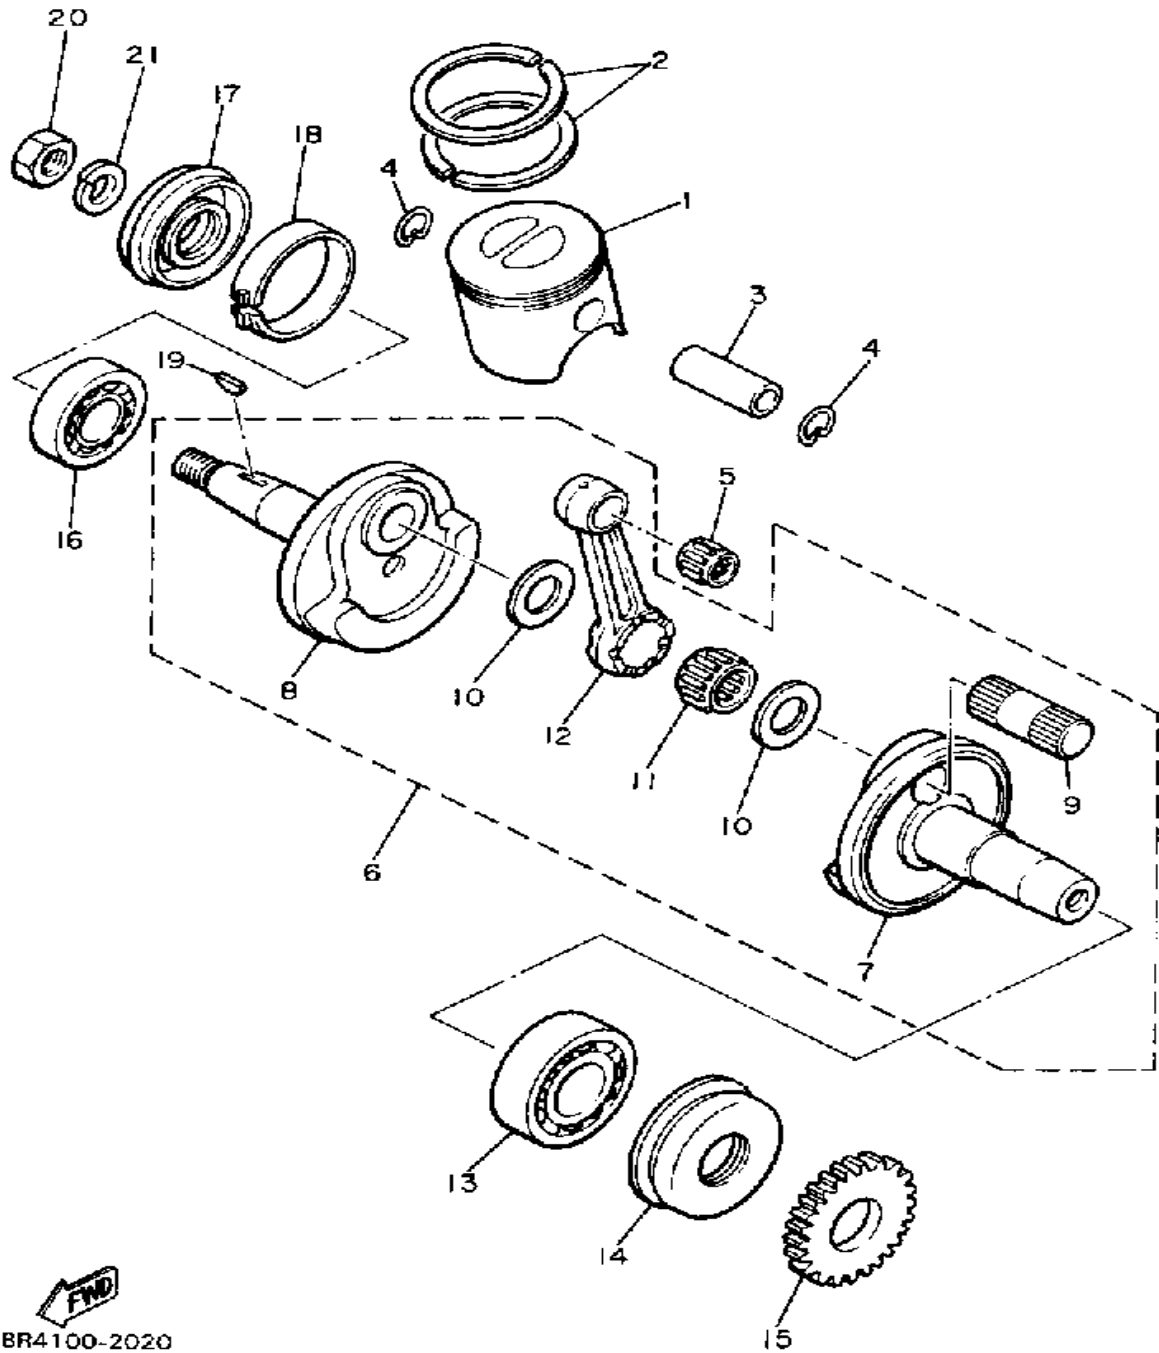

YAMAHA

GENUINE

PARTS CATALOGUE

SNOWMOBILE

Not For Resale

www.SmallEngineDiscount.com

CYLINDER

Ref. No.	Part Number	Description	Qty	Remarks
1	NGK-BR8HS-00-00	PLUG, SPARK	1	
2	8R4-11311-02-00	CYLINDER 1	1	
3	8R4-11351-03-00	GASKET, CYLINDER	1	
4	95811-08035-00	BOLT, FLANGE (95821-08035) .	4	

Not For Resale

www.SmallEngineDiscount.com

CRANKSHAFT-PISTON

Ref. No.	Part Number	Description	Qty	Remarks
1	8R4-11631-00-96	PISTON (STD)	1	U.R.
	8R4-11635-00-00	PISTON (0.25MM O/S)	1	ALT. PART
	8R4-11636-00-00	PISTON (0.50MM O/S)	1	ALT. PART
2	8R4-11610-00-00	PISTON RING SET (STD)	1	U.R. STD
	8R4-11610-10-00	PISTON RING SET (0.25MM O/S)	1	ALT. PART
	8R4-11610-20-00	PISTON RING SET (0.50MM O/S)	1	ALT. PART
3	818-11633-00-00	PIN, PISTON	1	
4	93450-20026-00	CIRCLIP	2	
5	93310-218A6-00	BEARING	1	
6	8R4-11400-00-00	CRANKSHAFT ASSEMBLY	1	
7	8R4-11412-00-00	. CRANK 1	1	
8	8R4-11422-00-00	. CRANK 2	1	
9	857-11681-00-00	. PIN, CRANK 1	1	
10	90209-24073-00	. WASHER	2	
11	93310-42497-00	. BEARING, CYLINDER.# 0	1	
12	8R4-11651-00-00	. ROD, CONNECTING	1	
13	93306-30623-00	BEARING	1	
14	93102-30326-00	OIL SEAL	1	
15	8R4-13178-00-00	GEAR, PUMP DRIVE	1	
16	93306-30536-00	BEARING	1	
17	93102-25183-00	OIL SEAL	1	
18	8V7-15115-00-00	INSERT, BEARING	1	
19	90280-16053-00	KEY, WOODRUFF	1	
20	90170-16182-00	NUT	1	
21	92901-16100-00	WASHER, SPRING	1	