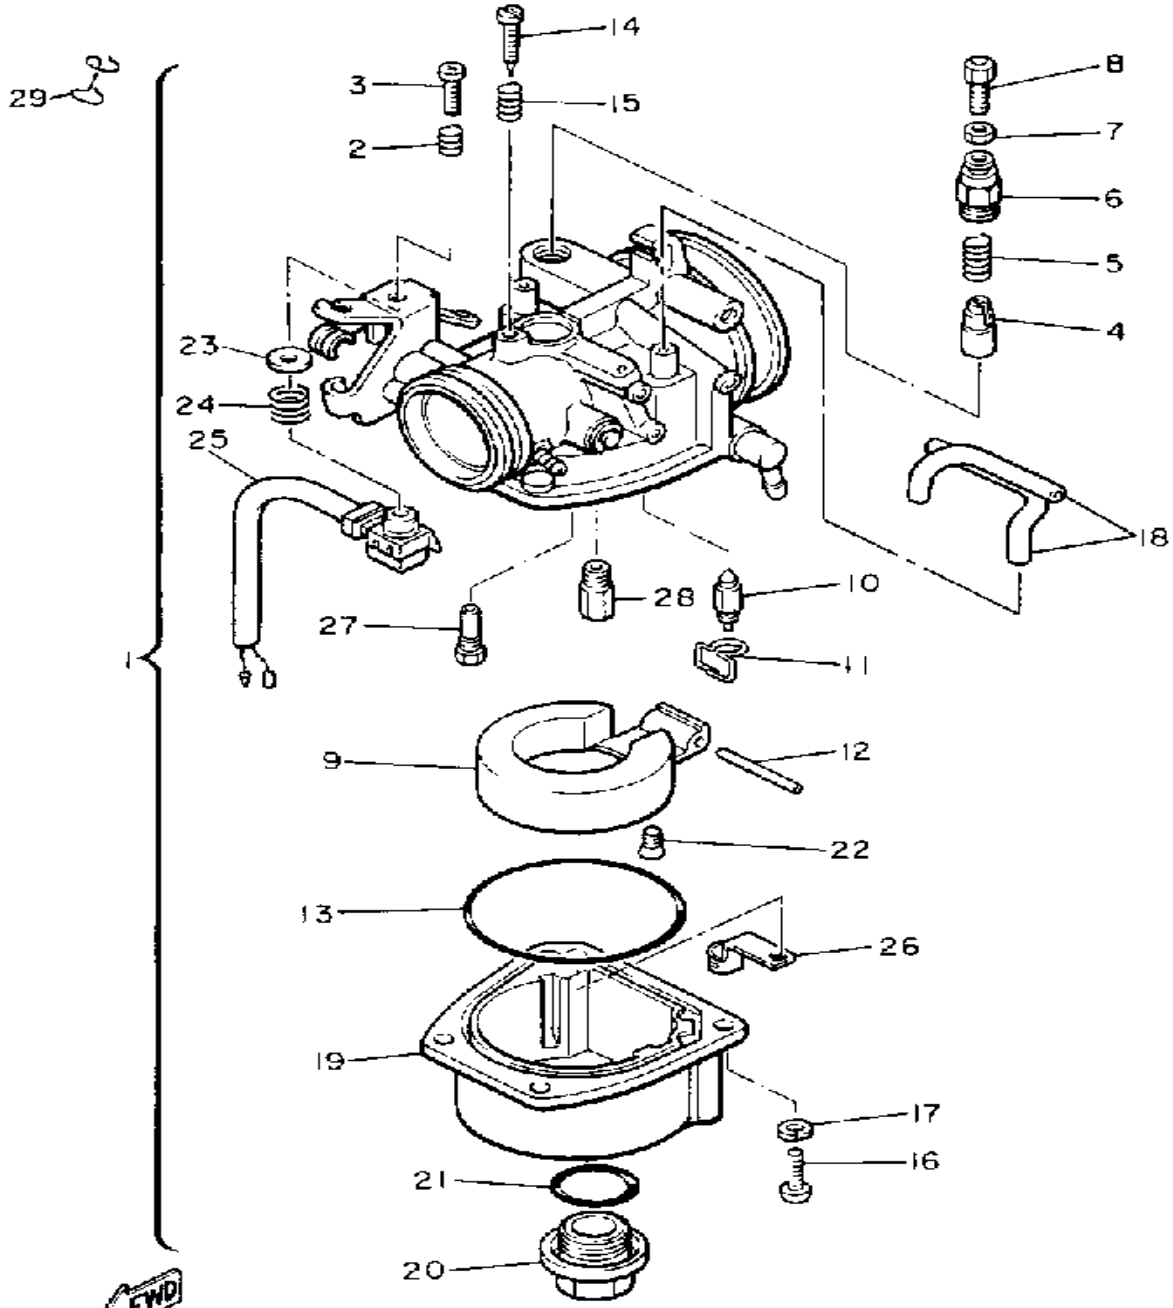

CARBURETOR

Ref. No.	Part Number	Description	Qty	Remarks
28	8A6-14516-02-00	. JET, MAIN (#102)	1	ALT. PART
	8A6-14516-05-00	. JET, MAIN (#105)	1	U.R. STD
29	90465-10033-00	CLAMP	1	

80F100 5070

Not For Resale
www.SmallEngineDiscount.com