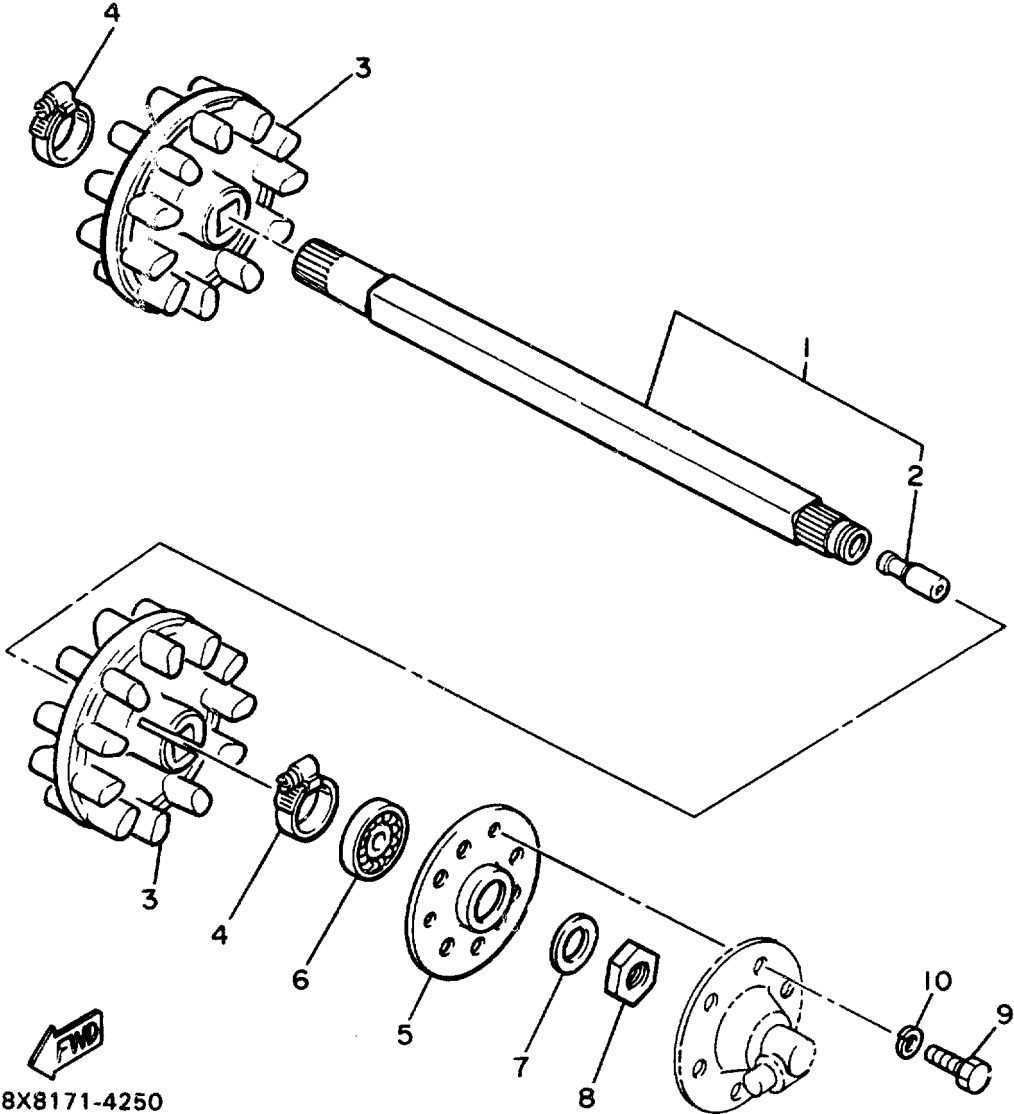

TRACK DRIVE 1

Ref. No.	Part Number	Description	Qty	Remarks
1	85A-W4751-00-00	AXLE, FRONT	1	
2	8K4-47577-00-00	. CONNECTOR	1	
3	8E3-47531-00-00	WHEEL, SPROCKET 1	2	
4	90460-50079-00	CLAMP, HOSE	2	
5	8F3-47551-00-00	HOUSING, FRONT AXLE	1	
6	93306-00441-00	BEARING (89A) (B6004RS) ...	1	
7	90208-20008-00	WASHER, CONICAL SPRING ..	1	
8	90170-20211-00	NUT	1	
9	97011-08016-00	BOLT	3	
10	92990-08100-00	WASHER	3	

8X8171-4250

Not For Resale

www.SmallEngineDiscount.com