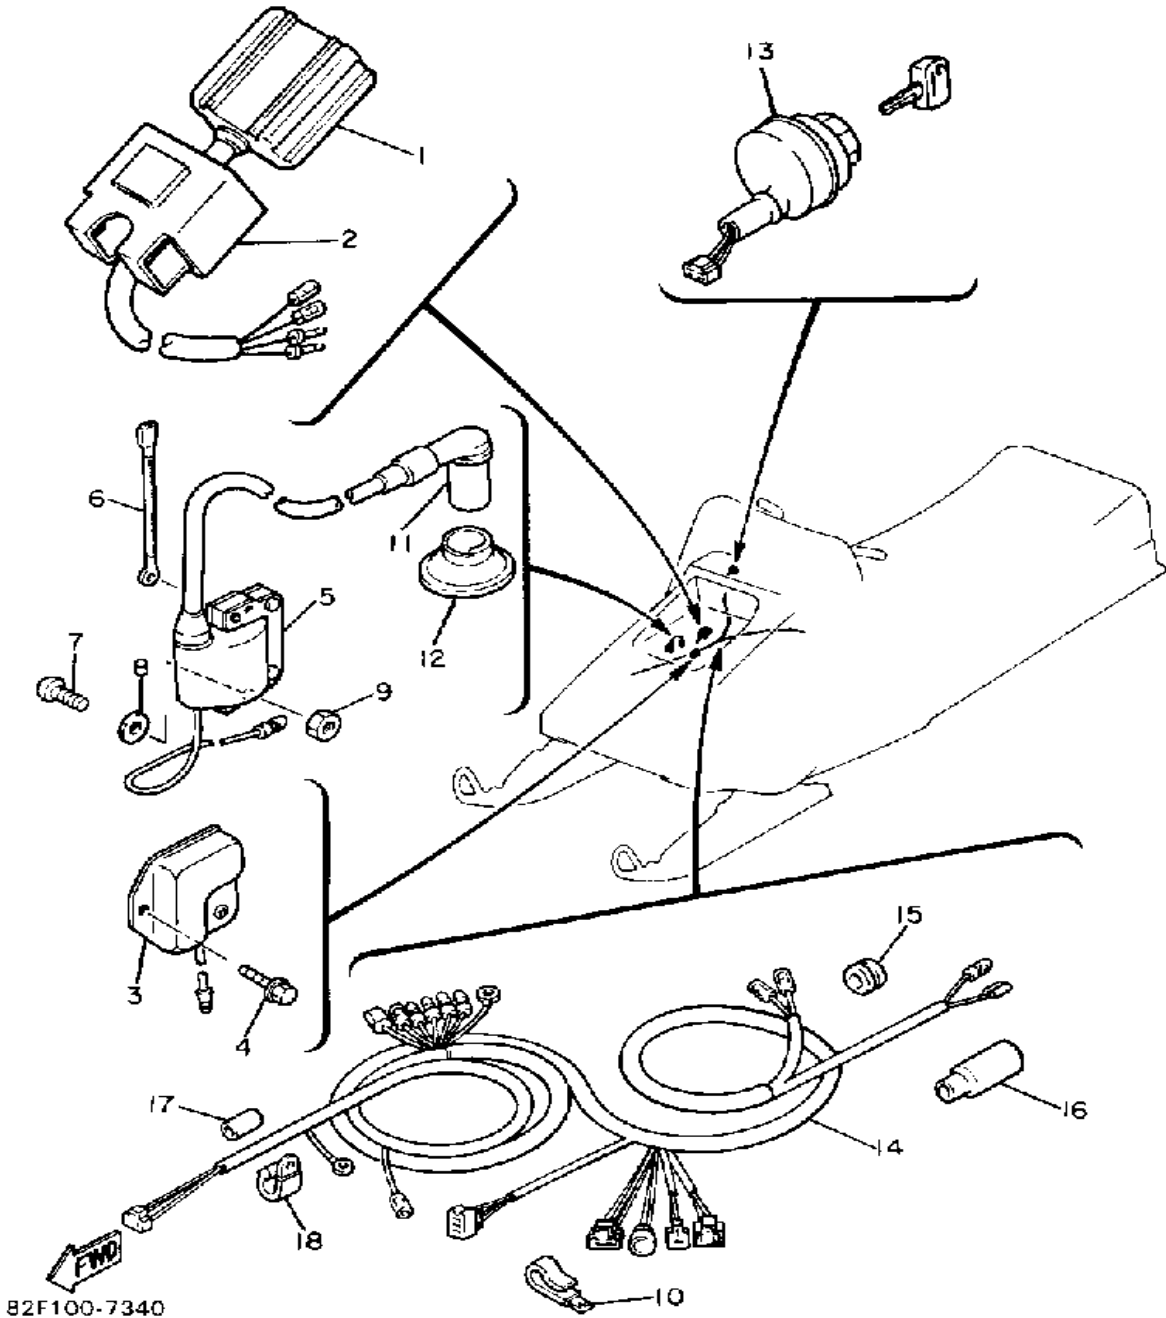

ELECTRICAL 1

Ref. No.	Part Number	Description	Qty	Remarks
1	80F-85540-M0-00	CDI UNIT ASSEMBLY	1	
2	2A7-85546-00-00	BAND	1	
3	82F-81910-A0-00	VOLTAGE REGULATOR ASSEMBLY	1	
	82F-81910-A0-00	VOLTAGE REGULATOR ASSEMBLY	1	U.R.
4	95811-06012-00	BOLT, FLANGE	2	
5	8X8-82310-20-00	IGNITION COIL ASSEMBLY	1	
6	87D-82318-00-00	WIRE, SUB-LEAD	1	
7	98580-06040-00	SCREW, pan head (92501-06040-00)	2	
8	92990-06600-00	WASHER, PLATE	2	
9	95380-06600-00	NUT	2	
10	90465-06038-00	CLAMP	1	
11	8K1-82370-20-00	PLUG CAP ASSEMBLY (WITH RESISTOR)	1	
12	8G5-82372-00-00	SEAL, PLUG CAP	1	
13	8R4-82510-20-00	MAIN SWITCH ASSEMBLY	1	
14	80J-82590-20-00	WIRE HARNESS ASSEMBLY	1	
15	90480-16422-00	GROMMET	1	
16	(8X4-82599-00-00)	COVER, CONNECTER	1	
17	90446-07182-00	HOSE	2	
18	90465-08028-00	CLAMP	2	

82F100-7340