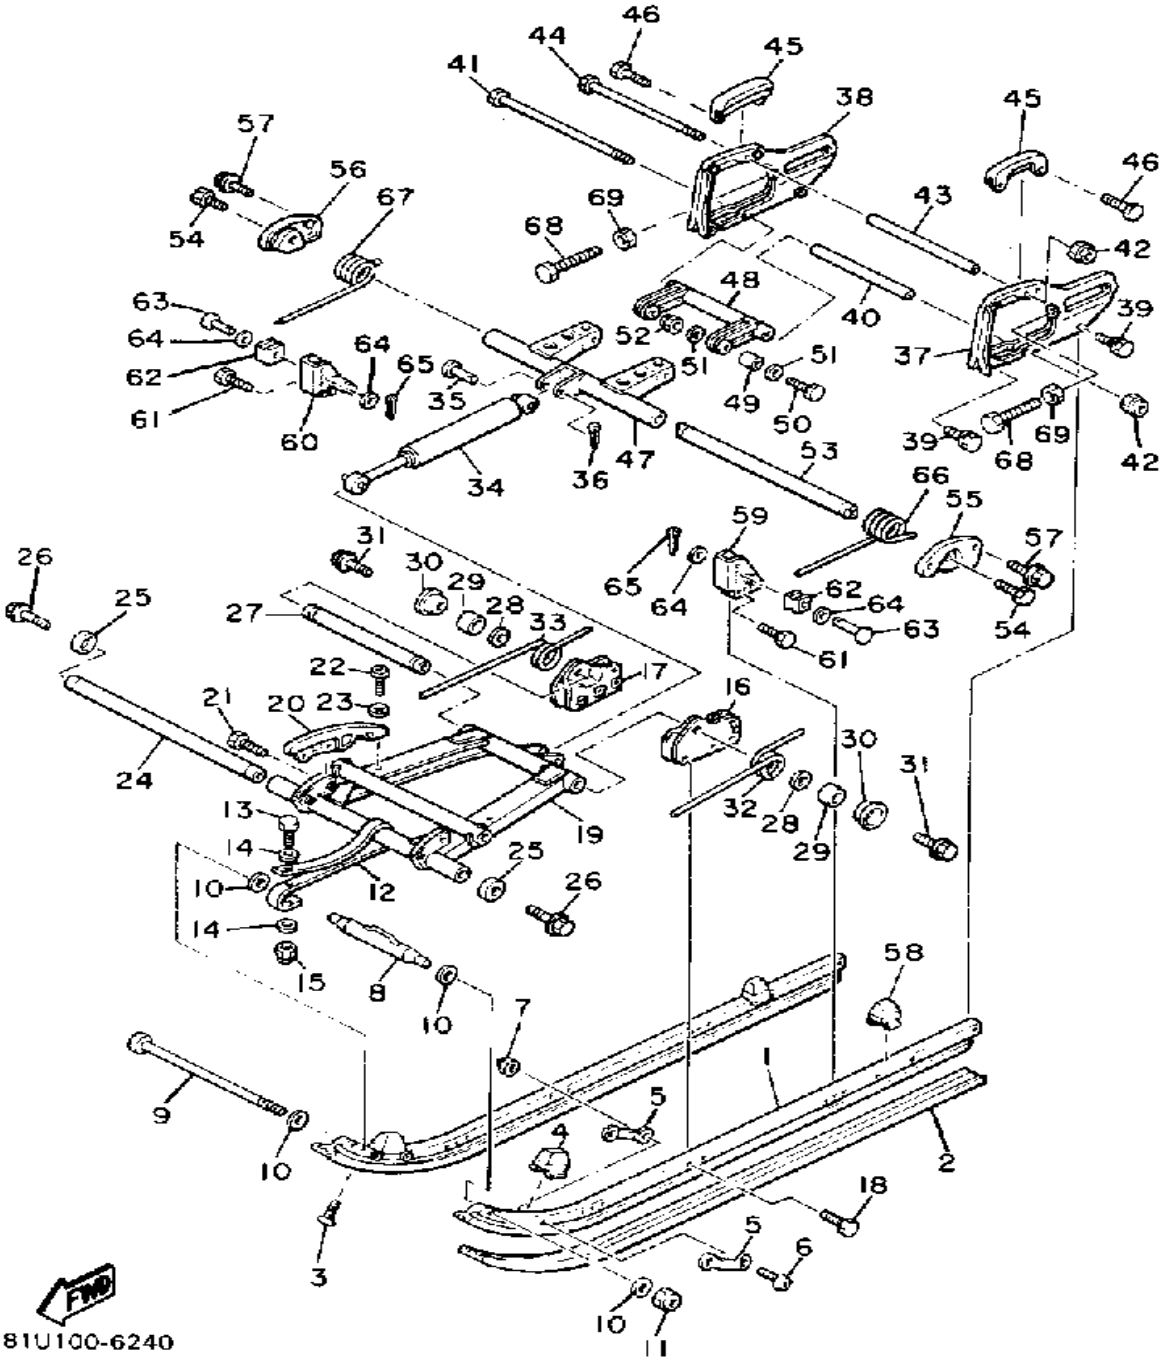

TRACK SUSPENSION 2

Ref. No.	Part Number	Description	Qty	Remarks
57	95816-08025-00	BOLT, FLANGE	4	
58	8L1-47457-01-00	DAMPER 2	2	
59	8T9-47463-00-00	BRACKET 5	1	
60	8T9-47464-00-00	BRACKET 6	1	
61	90101-06348-00	BOLT	6	
62	890-47447-00-00	HOOK 2	2	
63	90249-12113-00	PIN	2	
64	90201-122A7-00	WASHER, PLATE	4	
65	91401-30030-00	PIN, COTTER	2	
66	90508-99331-00	SPRING, TORSION	1	U.R. STD
	90508-99656-00	SPRING, TORSION	1	ALT. PART
67	90508-99332-00	SPRING, TORSION	1	U.R. STD
	90508-99657-00	SPRING, TORSION (K178)	1	ALT. PART
68	90101-10314-00	BOLT	2	
69	90179-10279-00	NUT	2	

Not For Resale

www.SmallEngineDiscount.com