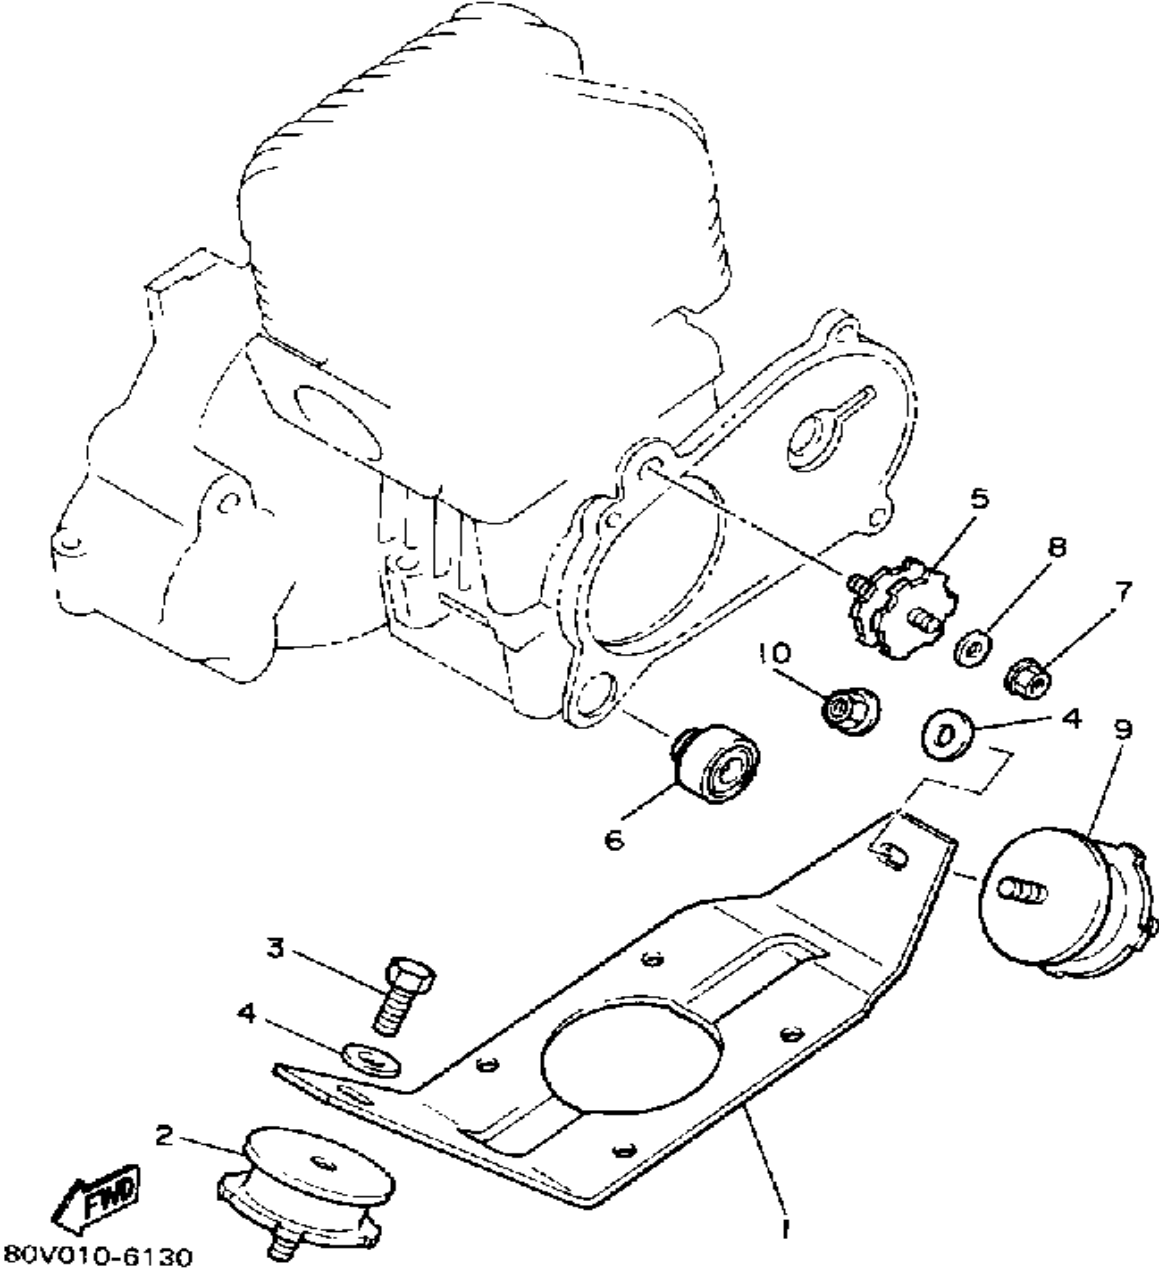

ENGINE BRACKET

Ref. No.	Part Number	Description	Qty	Remarks
1	8R4-21411-00-00	BRACKET, ENGINE 1	1	
2	8R4-21485-00-00	DAMPER, RUBBER 1	1	
3	95821-10014-00	BOLT, FLANGE (95801-10014-00)	1	
4	90201-10321-00	WASHER, PLATE	2	
5	8V7-21486-00-00	DAMPER 2	1	
6	8R4-21488-01-00	DAMPER	1	
7	95701-08500-00	NUT, FLANGE	1	
8	92990-08200-00	WASHER, PLAIN	1	
9	8F3-21486-00-00	DAMPER 2	1	
10	90179-10279-00	NUT	1	

Not For Resale

www.SmallEngineDiscount.com