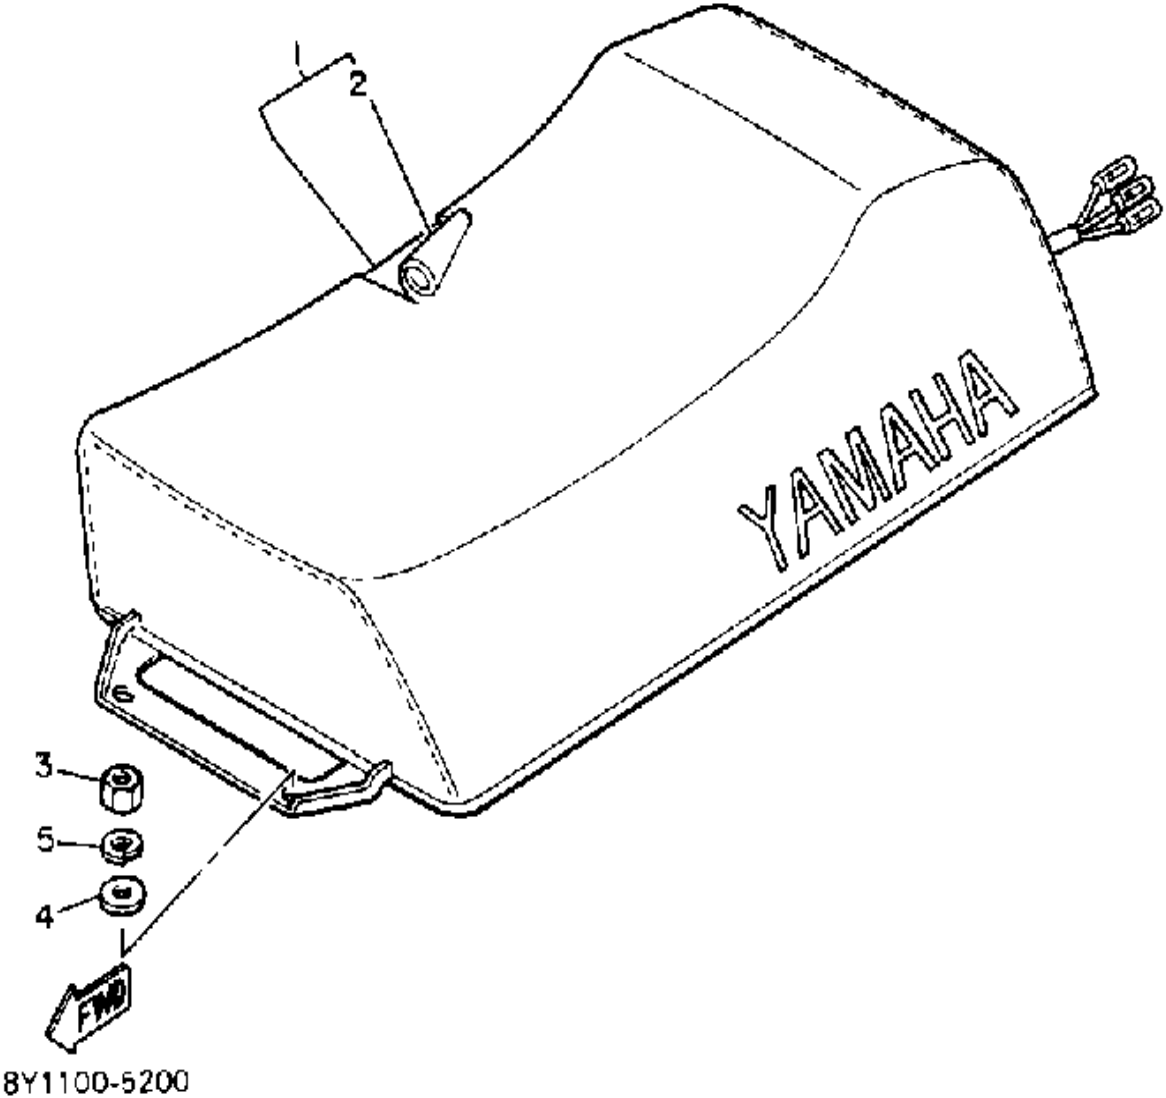

Not For Resale

www.SmallEngineDiscount.com

SEAT

Ref. No.	Part Number	Description	Qty	Remarks
1	82R-24710-00-00	SINGLE SEAT ASSEMBLY	1	
2	82R-24711-00-00	. COVER, SINGLE SEAT	1	
3	95380-06600-00	NUT	2	
4	90201-065F3-00	WASHER, PLATE	2	
5	92995-06100-00	WASHER, SPRING	2	