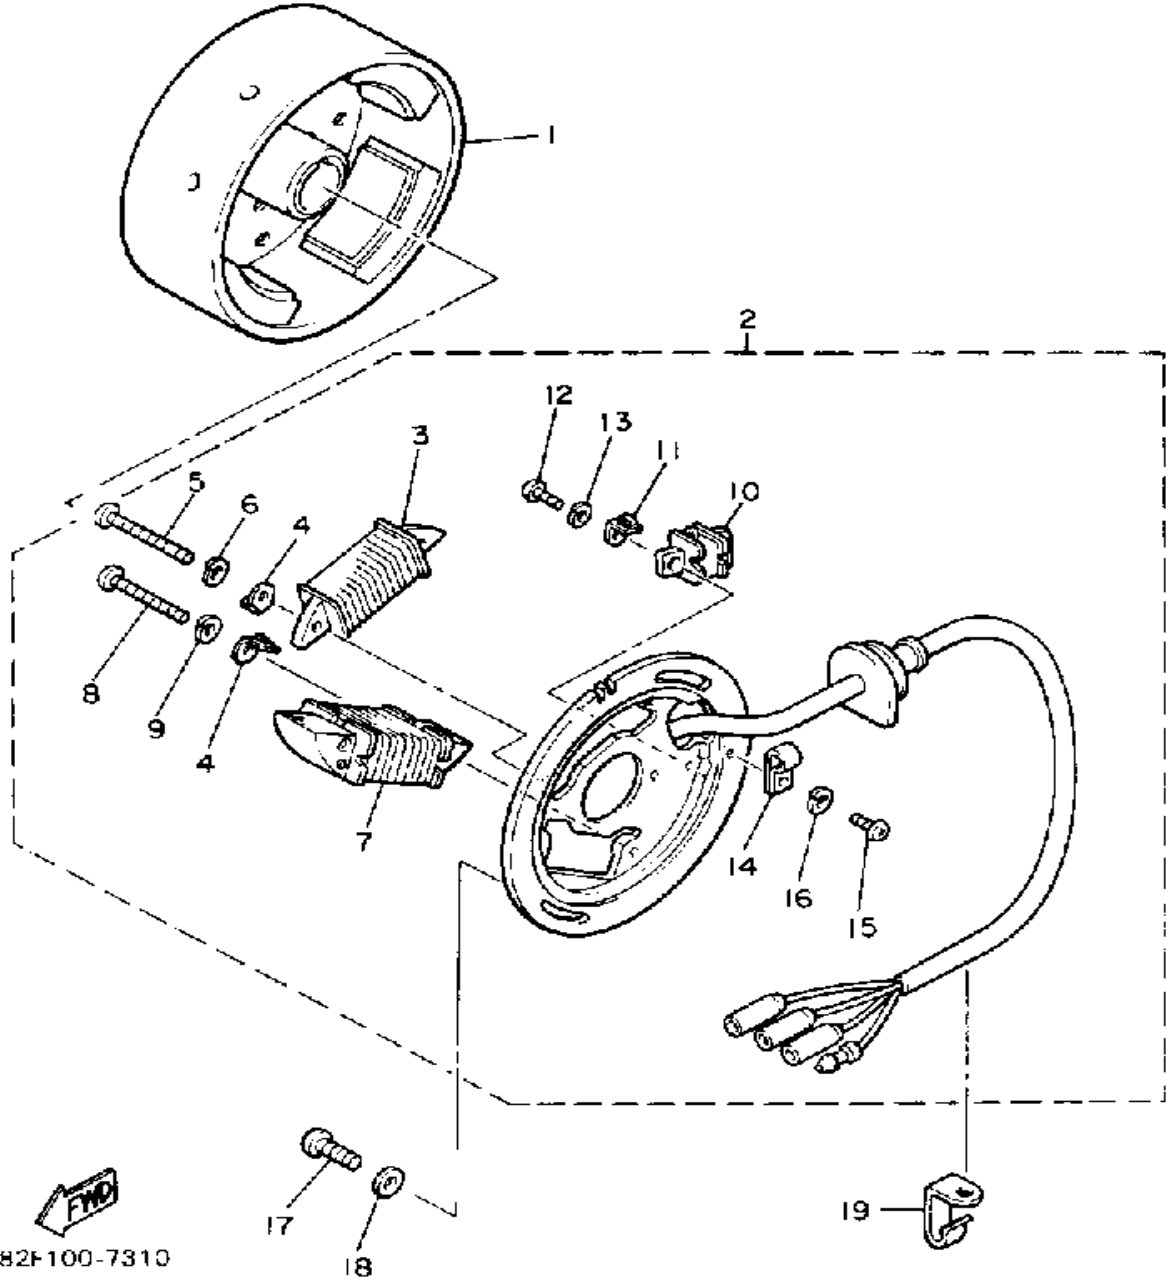

81U100-6080

Not For Resale
www.SmallEngineDiscount.com

STARTER

8U0100-3100

Ref. No.	Part Number	Description	Qty	Remarks
1	8R4-15710-01-00	STARTER ASSEMBLY	1	
2	8R4-15711-00-00	. CASE, STARTER	1	
3	8F3-15714-01-00	. DRUM, SHEAVE	1	
4	8F3-15741-01-00	. PAWL, DRIVE	1	
5	8F3-15713-01-00	. SPRING, STARTER	1	
6	8F3-15715-00-00	. SPRING, FRICTION	1	
7	8F3-15739-01-00	. WASHER, THRUST	1	
8	8F3-15734-00-00	. SPRING, RETURN	1	
9	8F3-15716-03-00	. PLATE, DRIVE	1	
10	92995-06100-00	. WASHER, SPRING	1	
11	95380-06700-00	. NUT	1	
12	8F3-15758-00-00	. GUIDE, ROPE	1	
13	857-15751-00-00	. WIRE, STARTER	1	
14	82M-15779-00-00	. COVER	1	
15	8G5-15739-00-00	. WASHER, THRUST	1	
16	8R4-15755-00-00	. HANDLE, STARTER	1	
17	8R4-15788-01-00	. HOLDER, HANDLE	1	
18	97011-08016-00	BOLT	3	
19	92990-08100-00	WASHER	3	
20	92990-08600-00	WASHER, PLATE	3	
21	97011-06025-00	BOLT (97001-06025)	2	
22	92995-06100-00	WASHER, SPRING	2	
23	92990-06600-00	WASHER, PLATE	2	
24	97021-06030-00	BOLT	2	
25	92995-06100-00	WASHER, SPRING	2	
26	92990-06600-00	WASHER, PLATE	2	
27	95380-06600-00	NUT	4	
28	8R4-77118-00-00	STOPPER, SHROUD	1	
29	8R4-15723-00-00	PULLEY, STARTER	1	

Not For Resale

www.SmallEngineDiscount.com

GENERATOR

Ref. No.	Part Number	Description	Qty	Remarks
1	8AE-85550-00-00	ROTOR ASSEMBLY	1	
2	8R4-85560-M0-00	BASE ASSEMBLY	1	
3	8R4-85520-M0-00	. COIL, CHARGE	1	
4	8R4-85569-M0-00	. TERMINAL, EARTH 2	2	
5	98580-05016-00	. SCREW, PAN HEAD	2	
6	92990-05100-00	. WASHER, SPRING	2	
7	8R4-81313-M0-00	. COIL, LIGHTING 1	1	
8	98501-05035-00	. SCREW, PAN HEAD	2	
9	92990-05100-00	. WASHER, SPRING	2	
10	8R4-85580-M0-00	. COIL, PULSER	1	
11	8R4-85568-M0-00	. TERMINAL, EARTH 1	1	
12	98511-04012-00	. SCREW, PAN HEAD	2	
13	92901-04100-00	. WASHER, SPRING	2	
14	90461-05036-00	. CLAMP	1	
15	98580-04008-00	. SCREW, PAN HEAD	1	
16	92901-04100-00	. WASHER, SPRING	1	
17	98980-06016-00	SCREW, BINDING	2	
18	90201-06043-00	WASHER, PLATE	2	
19	90465-06100-00	CLAMP	1	