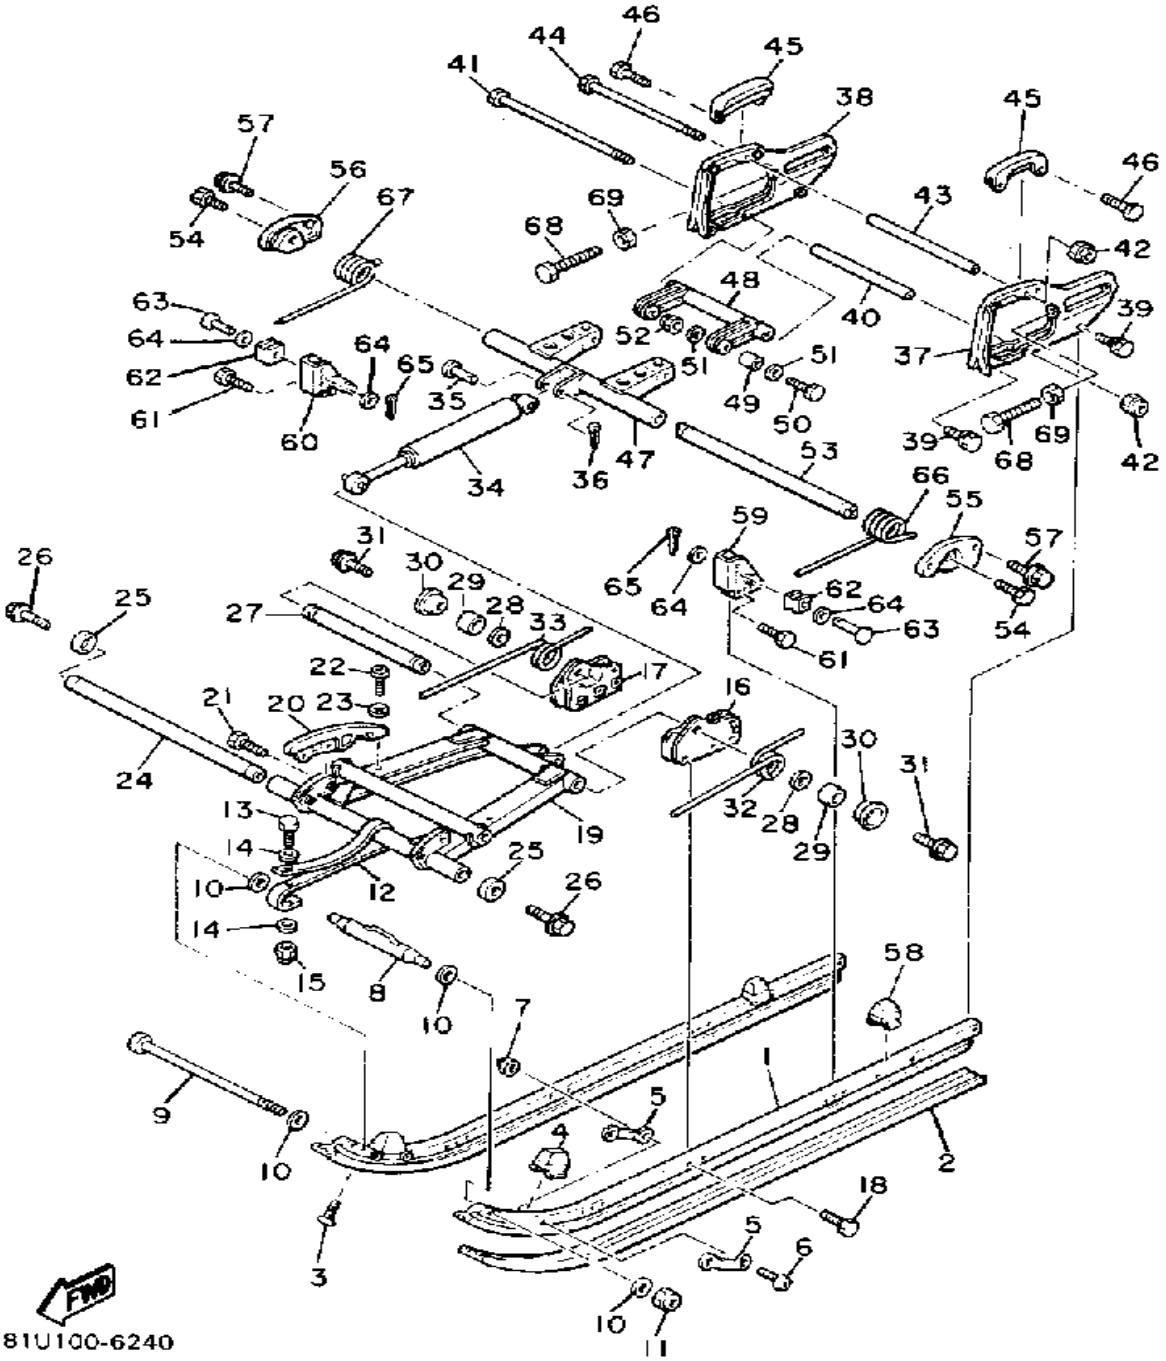

TRACK SUSPENSION 2

Ref. No.	Part Number	Description	Qty	Remarks
28	90201-10149-00	WASHER, PLATE	2	
29	90387-106L3-00	COLLAR	2	
30	90387-206L2-00	COLLAR	2	
31	95822-10080-00	BOLT, FLANGE	2	
32	80E-47471-01-00	SPRING, FRONT 1	1	
33	80E-47472-01-00	SPRING, FRONT 2	1	
34	8E7-47480-00-00	SHOCK ABSORBER	1	
35	90240-12115-00	PIN, CLEVIS	2	
36	91401-30030-00	PIN, COTTER	2	
37	8E3-47412-00-00	FRAME, SLIDING 2	1	
38	8E3-47413-00-00	FRAME, SLIDING 3	1	
39	90119-08008-00	BOLT, WITH WASHER	4	
40	90387-08496-00	COLLAR	1	
41	90101-08374-00	BOLT	1	
42	95712-08300-00	NUT, LOCK	2	
43	90387-08497-00	COLLAR	1	
44	97022-08250-00	BOLT	1	
45	8E3-47422-00-00	RUNNER, SLIDING 2	2	
46	90119-06097-00	BOLT, WITH WASHER	4	
47	8A5-47332-00-00	ARM, PIVOT 2	1	
48	8A5-47417-00-00	BRACKET 3	1	
49	90387-08508-00	COLLAR	2	
50	97313-08045-00	BOLT	2	
51	90201-08649-00	WASHER, PLATE	4	
52	95712-08300-00	NUT, LOCK	2	
53	8A5-47475-02-00	SHAFT 2	1	
54	90109-10771-00	BOLT	2	
55	8A5-47425-00-00	BRACKET, REAR 2	1	
56	8A5-47426-00-00	BRACKET, REAR 1	1	

CONTINUED ON NEXT FRAME ➤

Not For Resale
www.SmallEngineDiscount.com