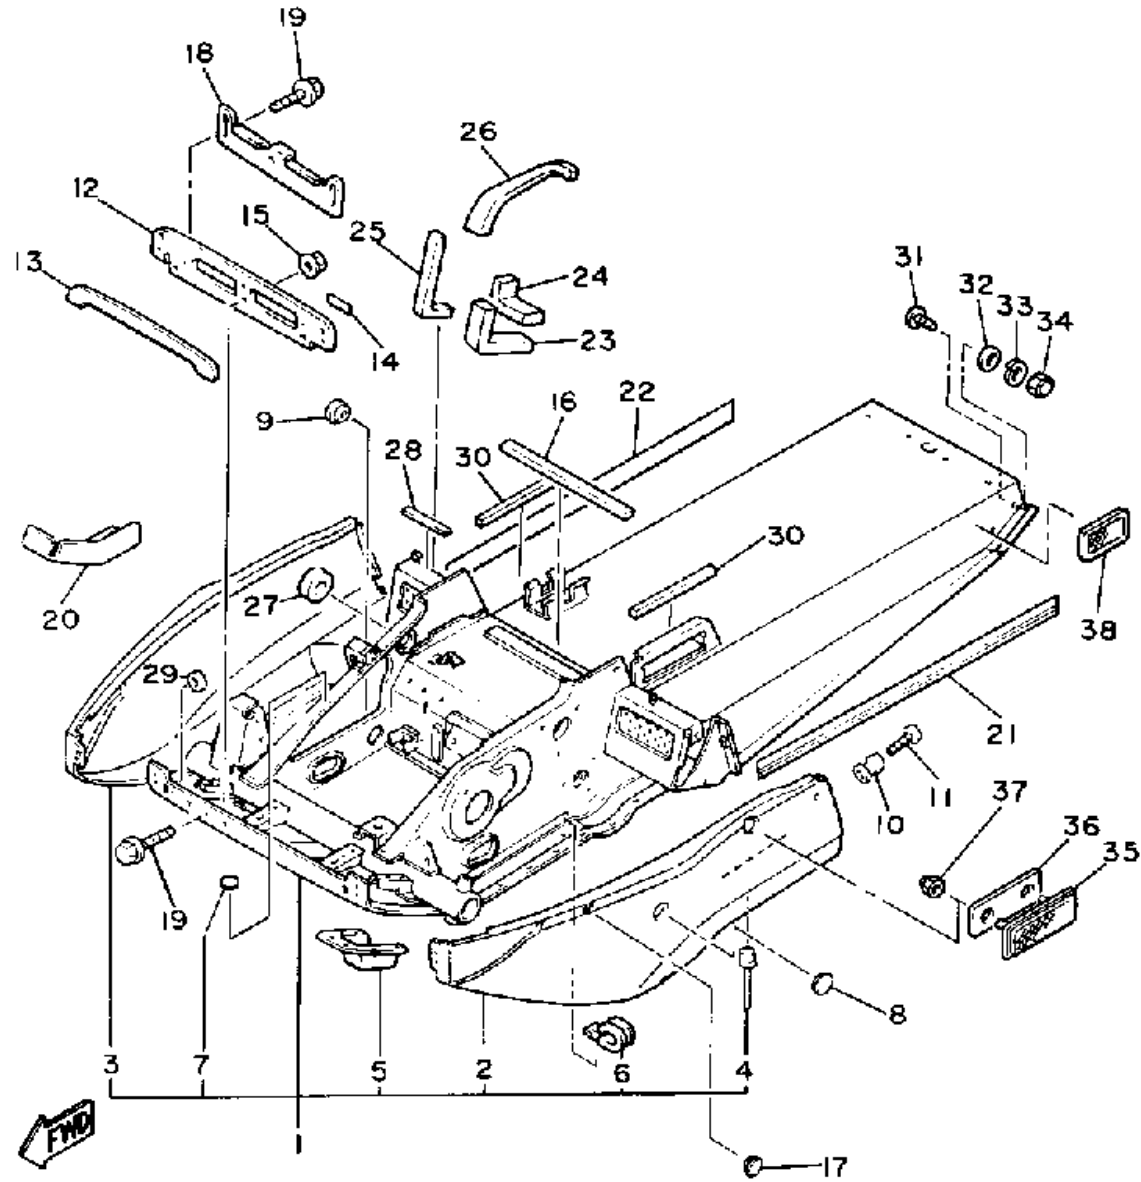

FRAME

82R100-7150

Ref. No.	Part Number	Description	Qty	Remarks
29	80F-21989-00-00	PATCH 9	2	
30	80F-21997-00-00	PATCH 0	2	
31	98901-08016-00	SCREW, BIND	4	
32	92906-08600-00	WASHER	4	
33	92906-08100-00	WASHER, SPRING	4	
34	95306-08800-00	NUT (CROWN)	4	
35	80E-85110-00-00	REFLECTOR ASSEMBLY	2	
36	80F-85115-00-00	BASE, REFLECTOR	2	
37	95701-05300-00	NUT, NYLON	4	
38	81G-85130-00-00	REAR REFLECTOR ASSEMBLY	2	

Not For Resale

www.SmallEngineDiscount.com