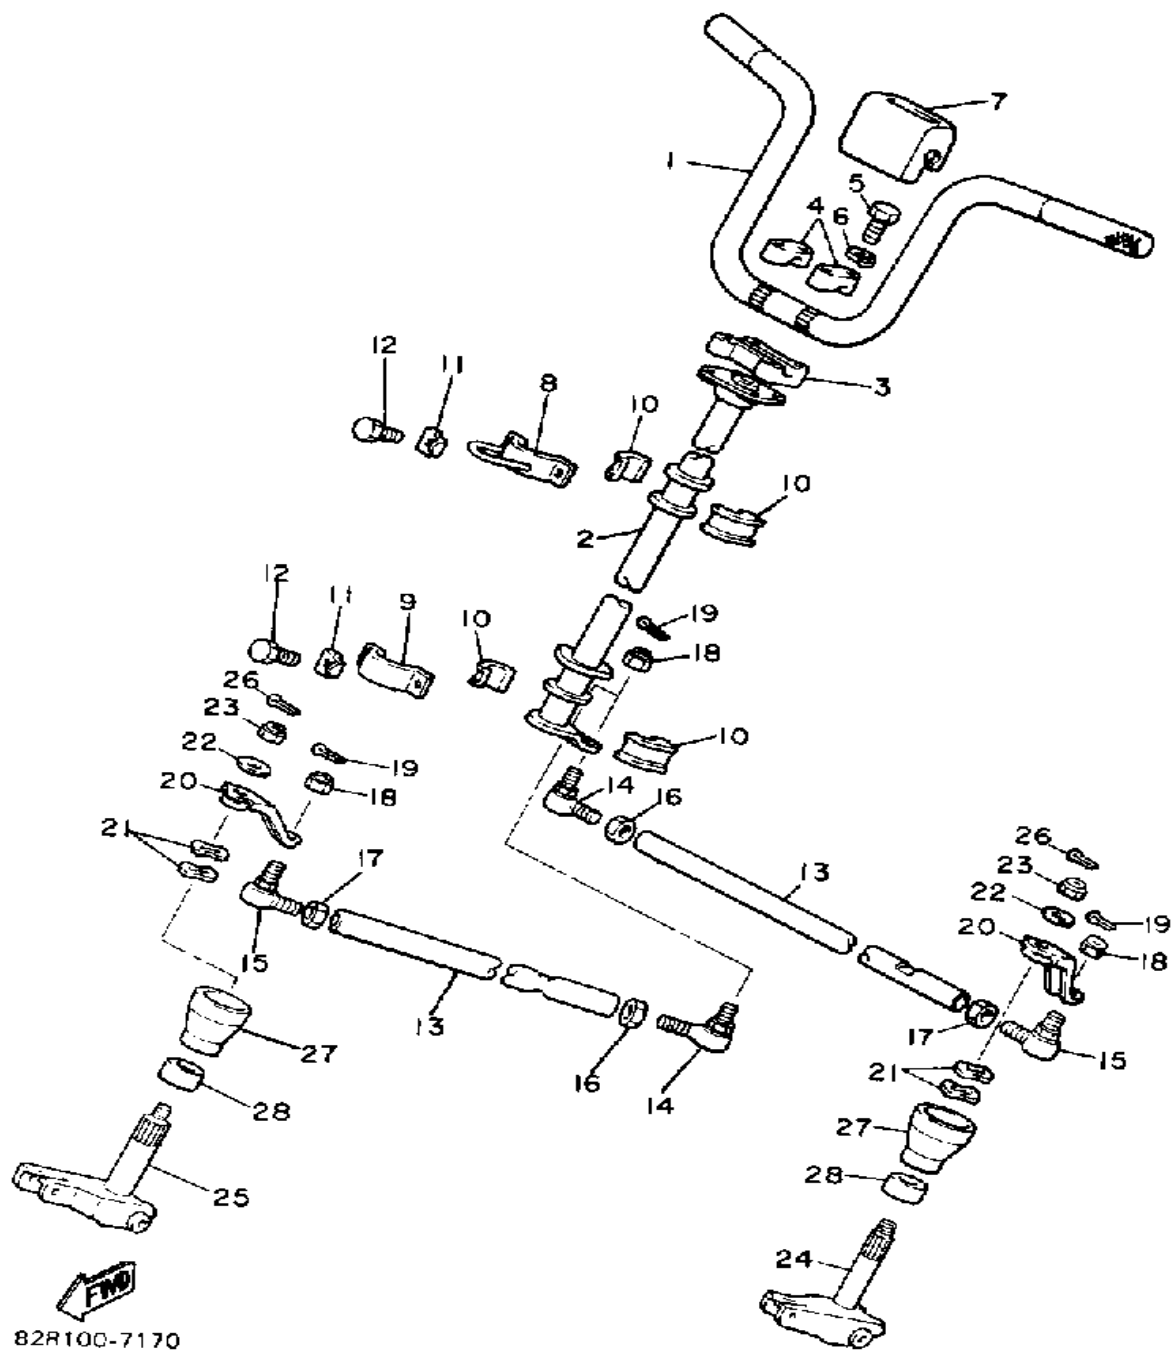

STEERING

82R100-7170

Ref. No.	Part Number	Description	Qty	Remarks
1	80F-23811-00-00	COLUMN, STEERING	1	
2	8R4-23813-00-00	COLUMN, STEERING 2	1	
3	164-23441-00-98	HOLDER, HANDLE UPPER	1	
4	1E6-23441-00-00	HOLDER, HANDLE UPR	2	
5	97022-08055-00	BOLT	4	
6	92990-08100-00	WASHER	4	
7	8F3-23818-00-00	COVER, STEERING	1	
8	8Y4-23872-00-00	HOLDER, BEARING	1	
9	84M-23868-00-00	BRACKET, STEERING LOWER	1	
10	8F3-23812-00-00	PLANE BEARING, STEERING	4	
11	90215-08262-00	WASHER, LOCK	4	
12	97011-08016-00	BOLT	4	
13	8R4-23821-00-00	ROD, STEERING RELAY	2	
14	86X-23841-00-00	JOINT, UNIVERSAL 1	2	
15	86X-23845-00-00	JOINT, UNIVERSAL 2	2	
16	95303-10700-00	NUT	2	
17	90170-10186-00	NUT	2	
18	90185-10085-00	NUT, SELF-LOCKING	4	
19	91402-25018-00	PIN, COTTER	4	
20	88P-23851-00-00	ARM, OUTSIDE 1	2	
21	90206-20037-00	WASHER, WAVE	4	
22	90201-10752-00	WASHER, PLATE	2	
23	95701-10300-00	NUT, FLANGE (95702-10300)	2	
24	8Y1-23853-00-00	COLUMN, SKI 1	1	
25	8Y1-23854-00-00	COLUMN, SKI 2	1	
26	91401-25020-00	PIN, COTTER	2	
27	8U0-2198G-00-00	COVER 2	2	
28	8Y1-21998-00-00	SPACER	2	

Not For Resale

www.SmallEngineDiscount.com