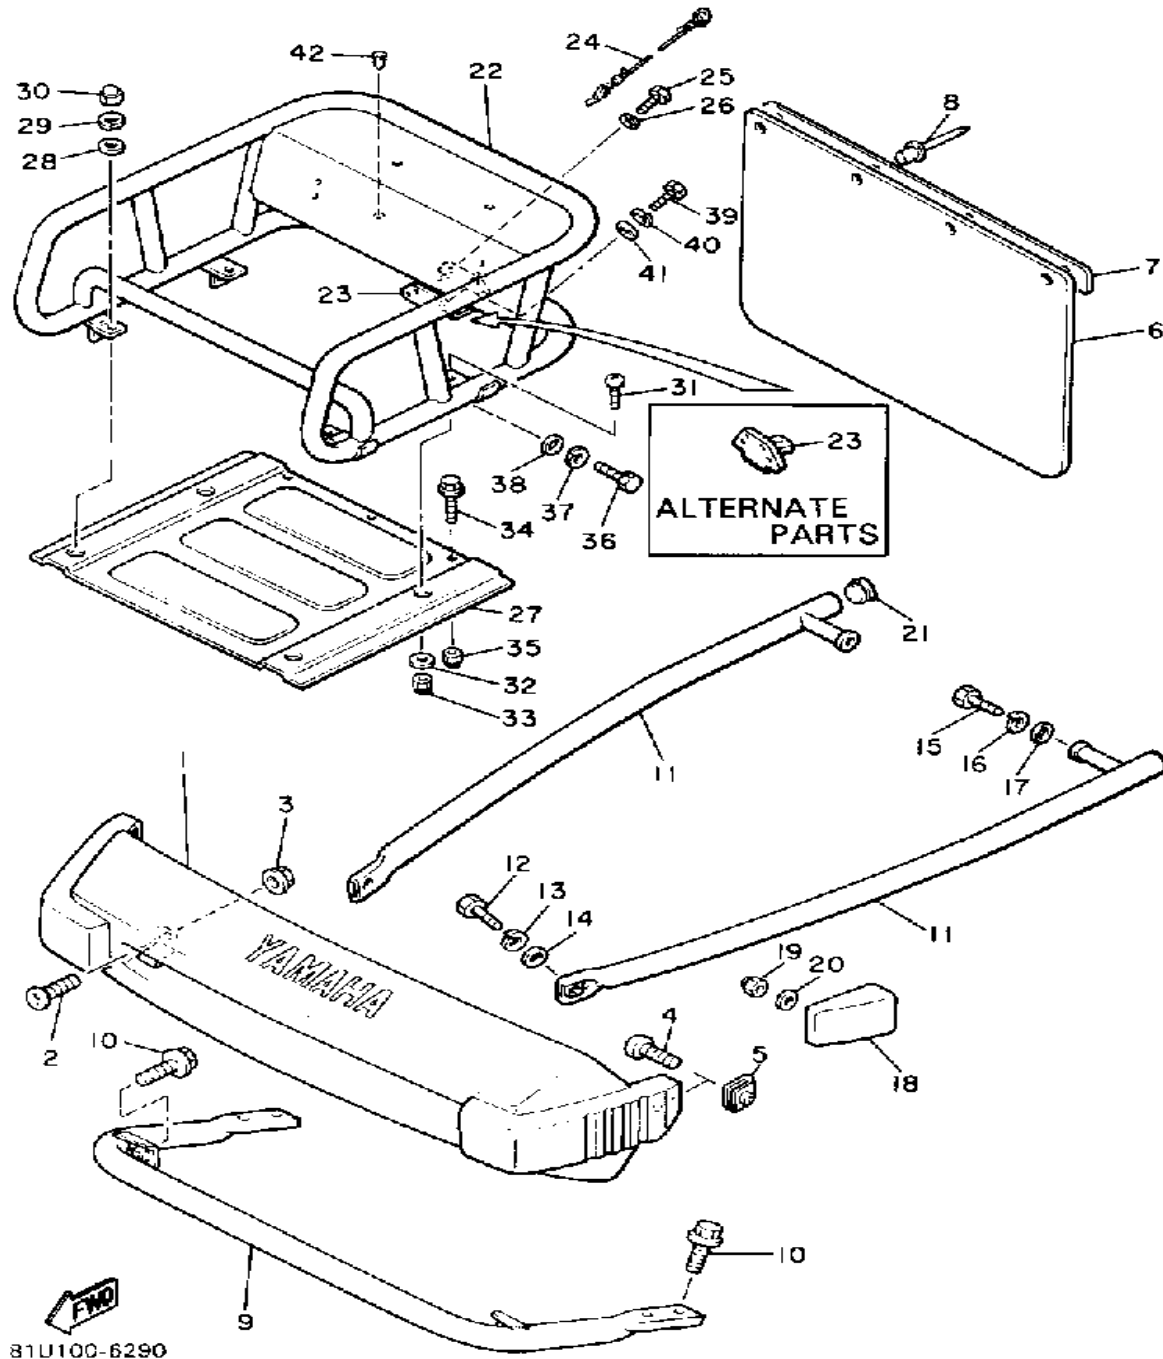

BUMPER

Ref. No.	Part Number	Description	Qty	Remarks
1	8R4-77511-00-00	BUMPER, FRONT 1	1	
2	98906-06016-00	SCREW, BIND	2	
3	95701-06500-00	NUT, FLANGE	2	
4	98906-05012-00	SCREW, BIND	2	
5	90183-05013-00	NUT, SPRING	2	
6	80V-77595-00-00	FLAP	1	
7	80J-77596-00-00	STOPPER, FLAP	1	
8	90267-48086-00	RIVET, BLIND	4	
9	8R4-77513-00-00	BUMPER, FRONT 3	1	
10	95811-08016-00	BOLT, FLANGE	6	
11	8X8-77514-00-00	BUMPER, FRONT 4	2	
12	97313-08020-00	BOLT, HEXAGON	2	
13	92990-08100-00	WASHER	2	
14	92990-08600-00	WASHER, PLATE	2	
15	97011-08016-00	BOLT	2	
16	92990-08100-00	WASHER	2	
17	92990-08200-00	WASHER, PLAIN	2	
18	8X8-77523-00-00	END, BUMPER	2	
19	95701-05300-00	NUT, NYLON	2	
20	92990-05200-00	WASHER, PLAIN	2	
21	90338-21079-00	UNAVAILABLE IN PRICE BOOK	2	
22	8Y1-77541-00-00	BUMPER, REAR 1	1	
23	86D-77591-00-00	BRACKET, HITCH 1	1	U.R. STD
24	8U1-77157-00-00	PIN, HINGE	1	
25	97001-08020-00	BOLT	4	
26	92990-08100-00	WASHER	4	
27	8Y1-77554-00-00	PROTECTOR 4	1	
28	92906-08600-00	WASHER	2	
29	92906-08100-00	WASHER, SPRING	2	

CONTINUED ON NEXT FRAME ►

Not For Resale
www.SmallEngineDiscount.com