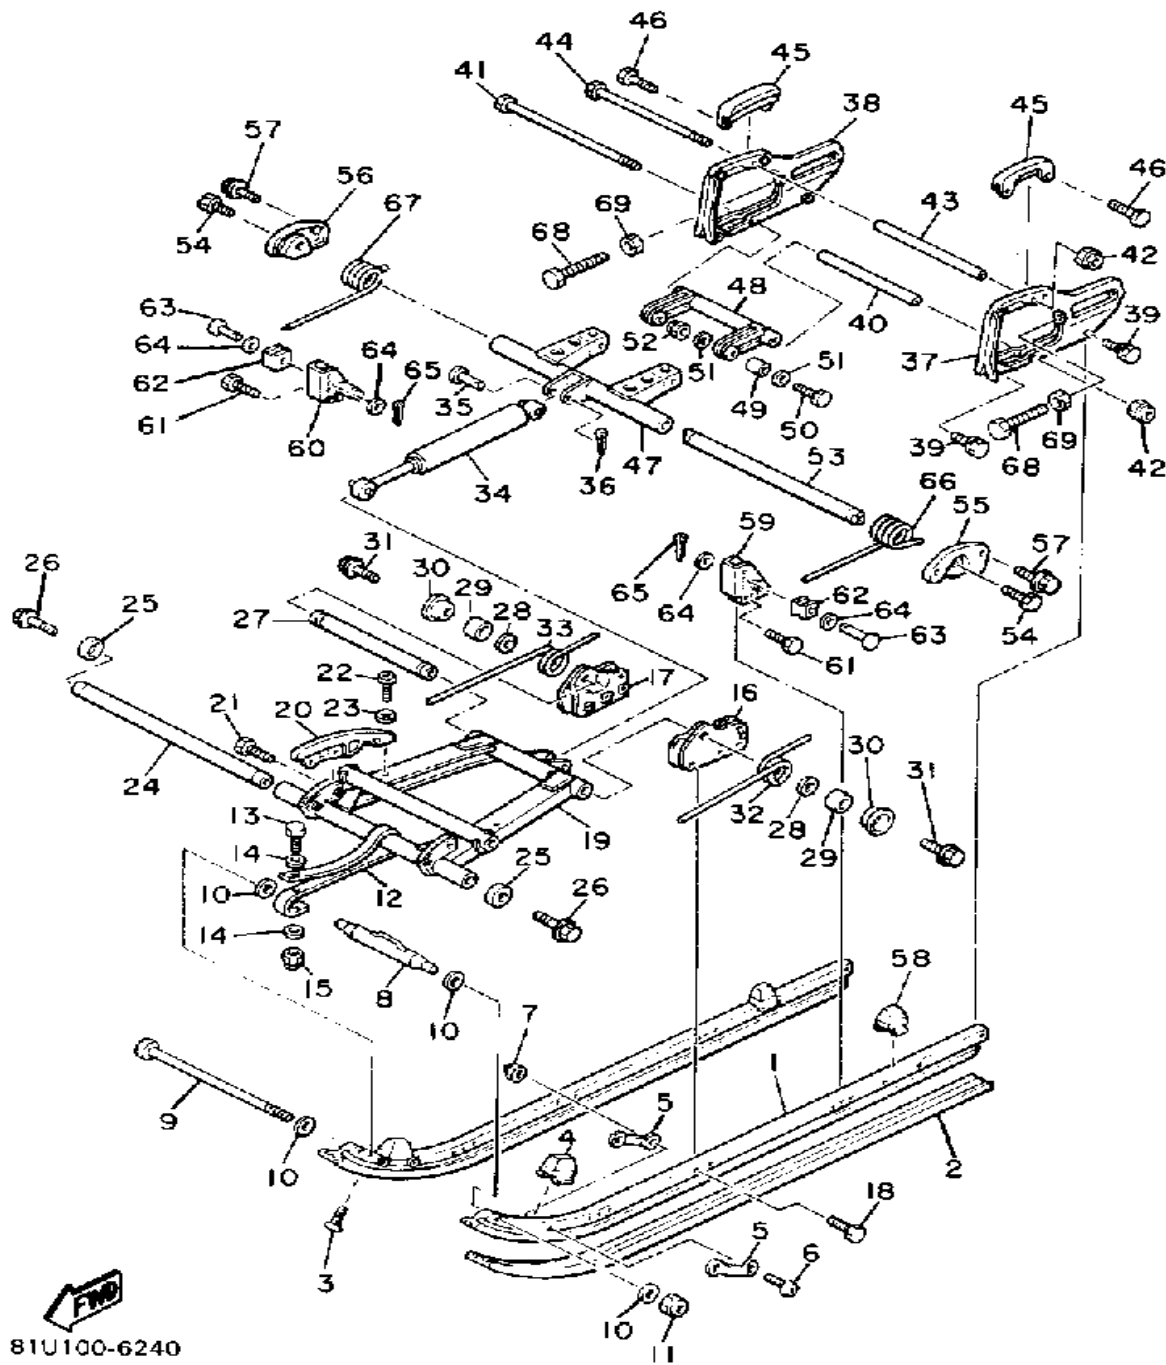

TRACK SUSPENSION 2

81U100-6240

Ref. No.	Part Number	Description	Qty	Remarks
1	80E-47411-00-00	FRAME, SLIDING 1	2	
2	8X0-47421-00-XX	RUNNER, SLIDING 1 (8X0-47421-00-00)	2	
3	90151-06010-00	SCREW, COUNTERSUNK	2	
4	888-47456-01-00	DAMPER 1	2	
5	885-47458-01-00	PLATE, DAMPER	4	
6	97313-05035-00	BOLT	4	
7	95701-05300-00	NUT, NYLON	4	
8	899-47415-00-00	BRACKET 1	1	
9	90101-08374-00	BOLT	1	
10	90201-08638-00	WASHER, PLATE	4	
11	95712-08300-00	NUT, LOCK	1	
12	888-47495-02-00	STOPPER 1	1	
13	97013-06035-00	BOLT	1	
14	90201-06407-00	WASHER, PLATE (90201-06747-00)	2	
15	95701-06300-00	NUT, NYLON	1	
16	80E-47416-00-00	BRACKET 2	1	
17	85A-47419-00-00	BRACKET 7	1	
18	90101-06348-00	BOLT	6	
19	8X0-47331-00-00	ARM, PIVOT 1	1	
20	8G8-47422-00-00	RUNNER, SLIDING 2	2	
21	97023-06020-00	BOLT (3XF)	4	
22	98580-06020-00	SCREW	2	
23	92990-06600-00	WASHER, PLATE	2	
24	8A5-47465-02-00	SHAFT 1	1	
25	885-47341-00-00	SPACER	2	
26	90109-10771-00	BOLT	2	
27	8A5-47485-02-00	SHAFT 3	1	

CONTINUED ON NEXT FRAME ►

Not For Resale
www.SmallEngineDiscount.com