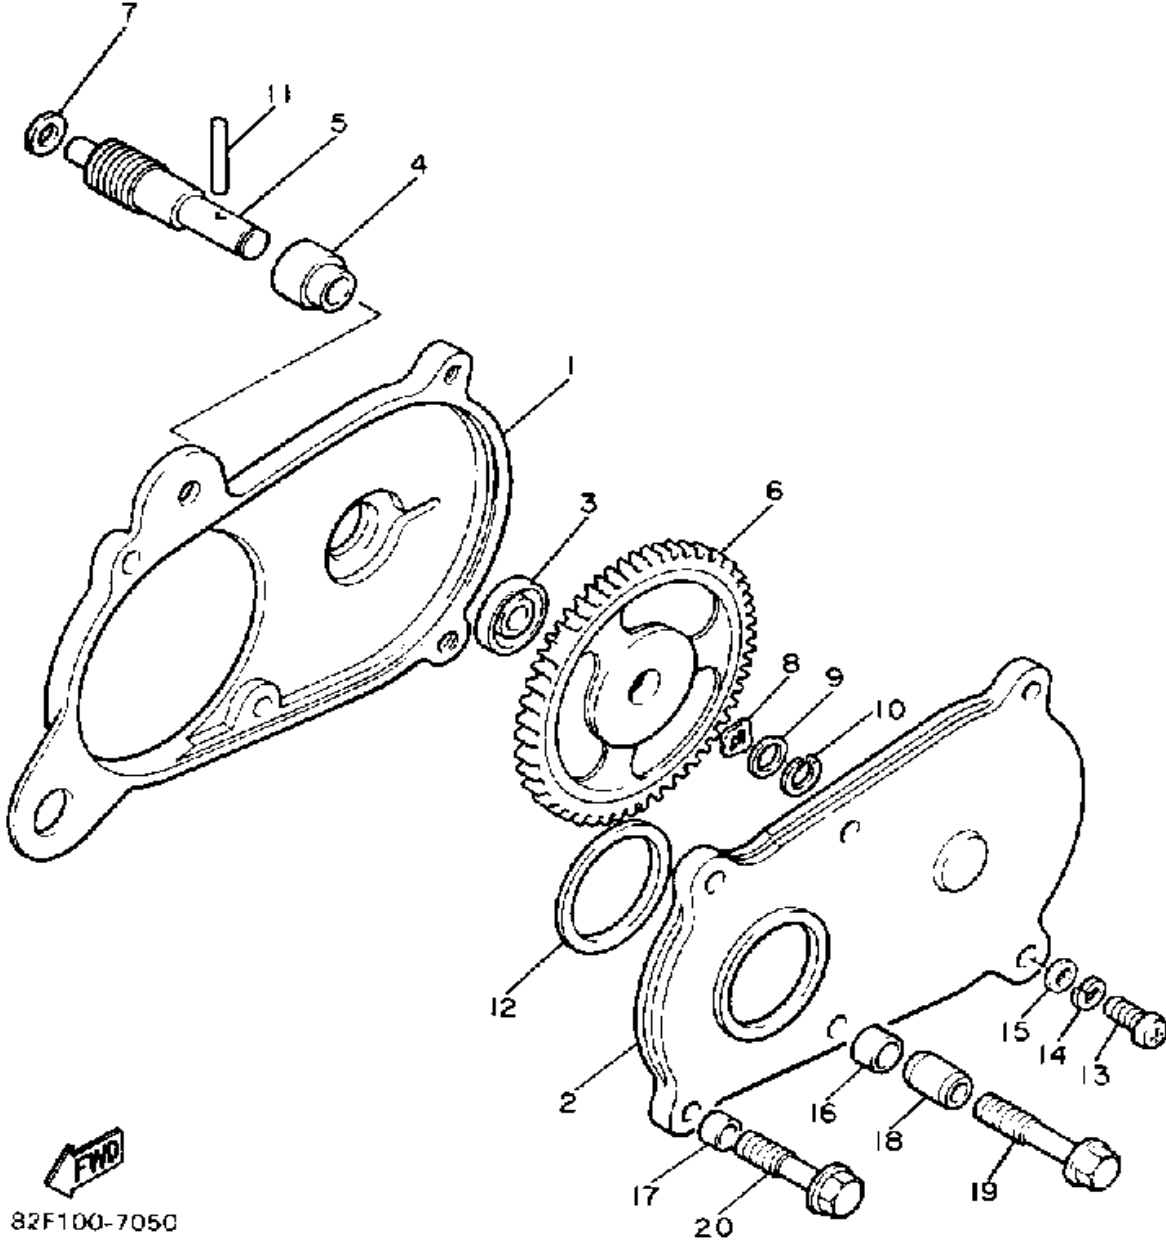

PUMP DRIVE-GEAR

82F100-7050

Ref. No.	Part Number	Description	Qty	Remarks
1	8R4-15416-00-00	COVER, OIL PUMP	1	
2	8R4-15426-00-00	COVER, OIL PUMP 2	1	
3	93101-10090-00	OIL SEAL	1	
4	821-13176-00-00	METAL, WORM SHAFT OUTER	1	
5	8R4-13175-00-00	SHAFT, WORM	1	
6	8R4-13188-00-00	GEAR, DRIVE	1	
7	137-13148-00-00	PLATE, CAM THRUST	1	
8	90206-11016-00	WASHER, WAVE	1	
9	90201-08624-00	WASHER, PLATE	1	
10	99009-10400-00	CIRCLIP	1	
11	93603-22028-00	PIN, DOWEL	1	
12	93104-29072-00	OIL SEAL	1	
13	98580-06020-00	SCREW	2	
14	92995-06100-00	WASHER, SPRING	2	
15	92990-06600-00	WASHER, PLATE	2	
16	90387-082N1-00	COLLAR	2	
17	90387-062N2-00	COLLAR	2	
18	91810-18022-00	PIN, DOWEL	2	
19	95811-06030-00	BOLT, FLANGE	2	
20	95811-06025-00	BOLT, FLANGE	2	

Not For Resale

www.SmallEngineDiscount.com