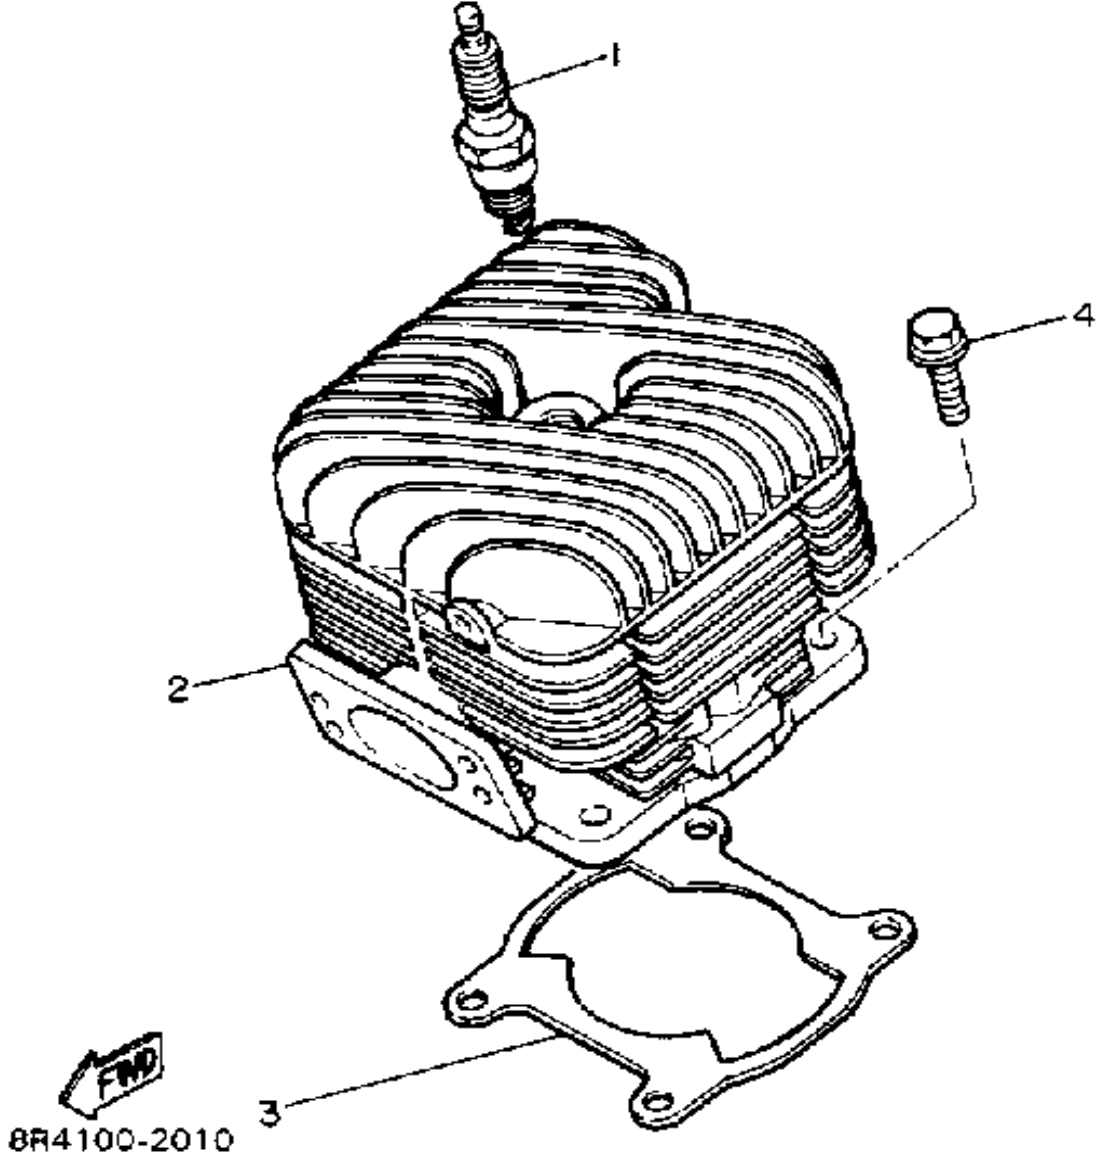

YAMAHA

GENUINE

PARTS CATALOGUE

SNOWMOBILE

Not For Resale

www.SmallEngineDiscount.com

CYLINDER

Ref. No.	Part Number	Description	Qty	Remarks
1	NGK-BR8HS-00-00	PLUG, SPARK	1	
2	8R4-11311-02-00	CYLINDER 1	1	
3	8R4-11351-03-00	GASKET, CYLINDER	1	
4	95811-08035-00	BOLT, FLANGE (95821-08035) .	4	

Not For Resale

www.SmallEngineDiscount.com

CRANKSHAFT-PISTON

Ref. No.	Part Number	Description	Qty	Remarks
1	8R4-11631-00-96	PISTON (STD)	1	U.R.
	8R4-11635-00-00	PISTON (0.25MM O/S)	1	ALT. PART
	8R4-11636-00-00	PISTON (0.50MM O/S)	1	ALT. PART
2	8R4-11610-00-00	PISTON RING SET (STD)	1	U.R. STD
	8R4-11610-10-00	PISTON RING SET (0.25MM O/S)	1	ALT. PART
	8R4-11610-20-00	PISTON RING SET (0.50MM O/S)	1	ALT. PART
3	818-11633-00-00	PIN, PISTON	1	
4	93450-20026-00	CIRCLIP	2	
5	93310-218A6-00	BEARING	1	
6	8R4-11400-00-00	CRANKSHAFT ASSEMBLY	1	
7	8R4-11412-00-00	. CRANK 1	1	
8	8R4-11422-00-00	. CRANK 2	1	
9	857-11681-00-00	. PIN, CRANK 1	1	
10	90209-24073-00	. WASHER	2	
11	93310-42497-00	. BEARING, CYLINDER.# 0	1	
12	8R4-11651-00-00	. ROD, CONNECTING	1	
13	93306-30623-00	BEARING	1	
14	93102-30326-00	OIL SEAL	1	
15	8R4-13178-00-00	GEAR, PUMP DRIVE	1	
16	93306-30536-00	BEARING	1	
17	93102-25183-00	OIL SEAL	1	
18	8V7-15115-00-00	INSERT, BEARING	1	
19	90280-16053-00	KEY, WOODRUFF	1	
20	90170-16182-00	NUT	1	
21	92901-16100-00	WASHER, SPRING	1	