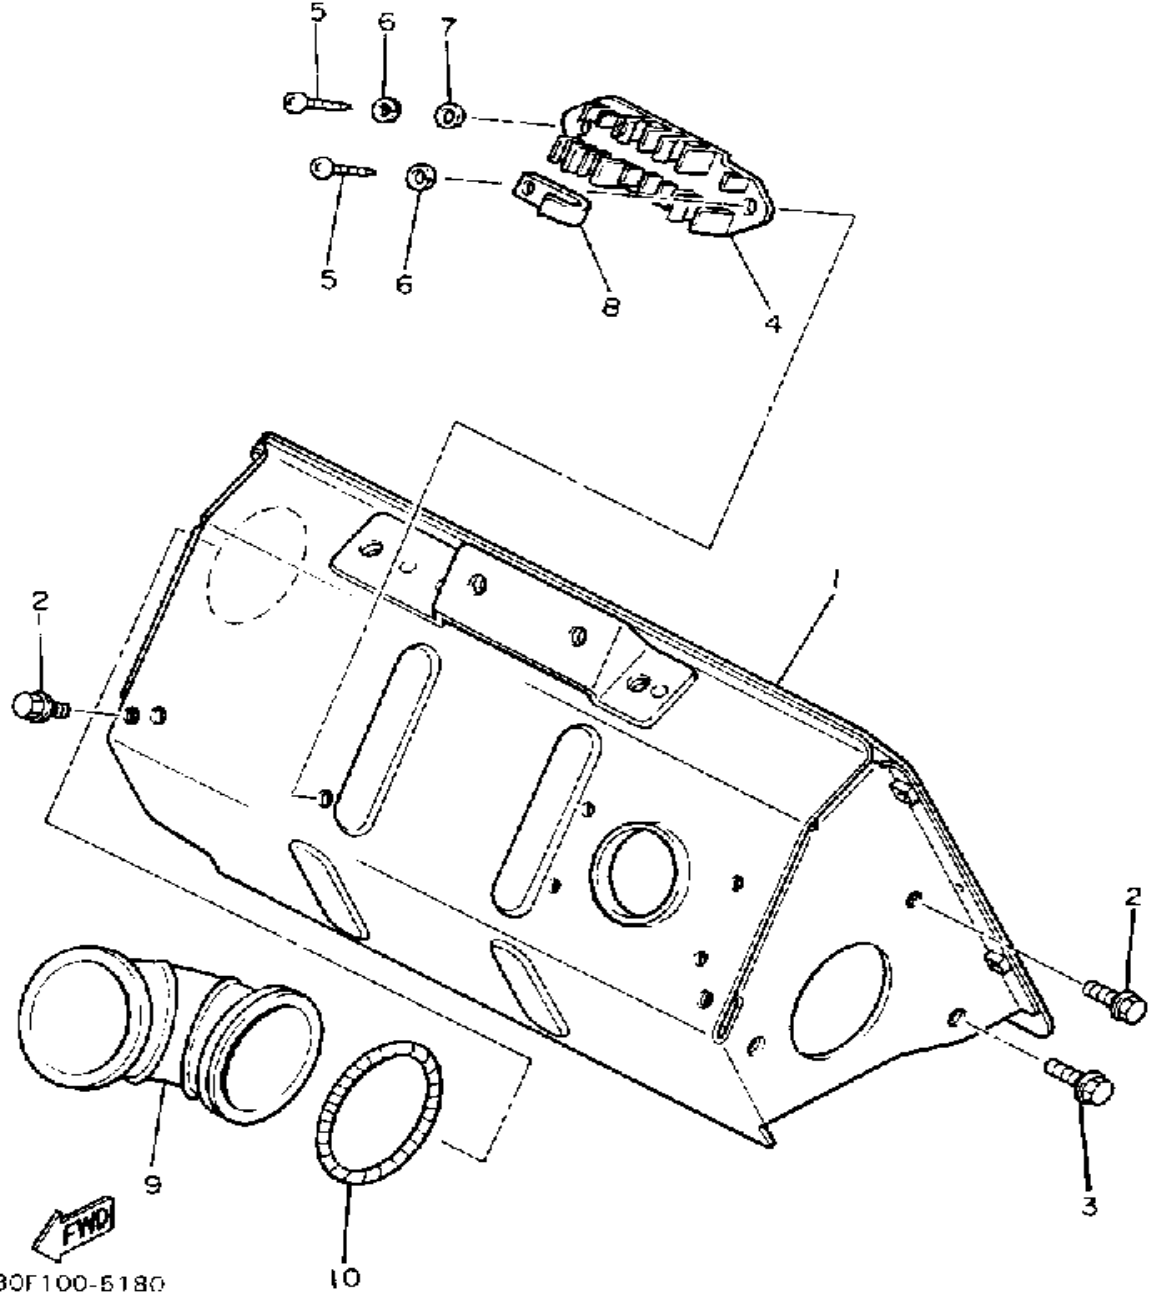

STEERING GATE

Ref. No.	Part Number	Description	Qty	Remarks
1	8R4-23871-00-00	GATE, STEERING	1	
2	95811-06010-00	BOLT, FLANGE	4	
3	95811-08012-00	BOLT, FLANGE	2	
4	8F3-21794-00-00	HOLDER, COUPLER	1	
5	98503-06014-00	SCREW, PAN HEAD (92502-06016)	2	
6	92995-06100-00	WASHER, SPRING	2	
7	92990-06200-00	WASHER	1	
8	90465-08028-00	CLAMP	1	
9	8A5-14423-00-00	PIPE, SUCTION 1	1	
10	90506-06083-00	SPRING, TENSION	1	

80F100-5180