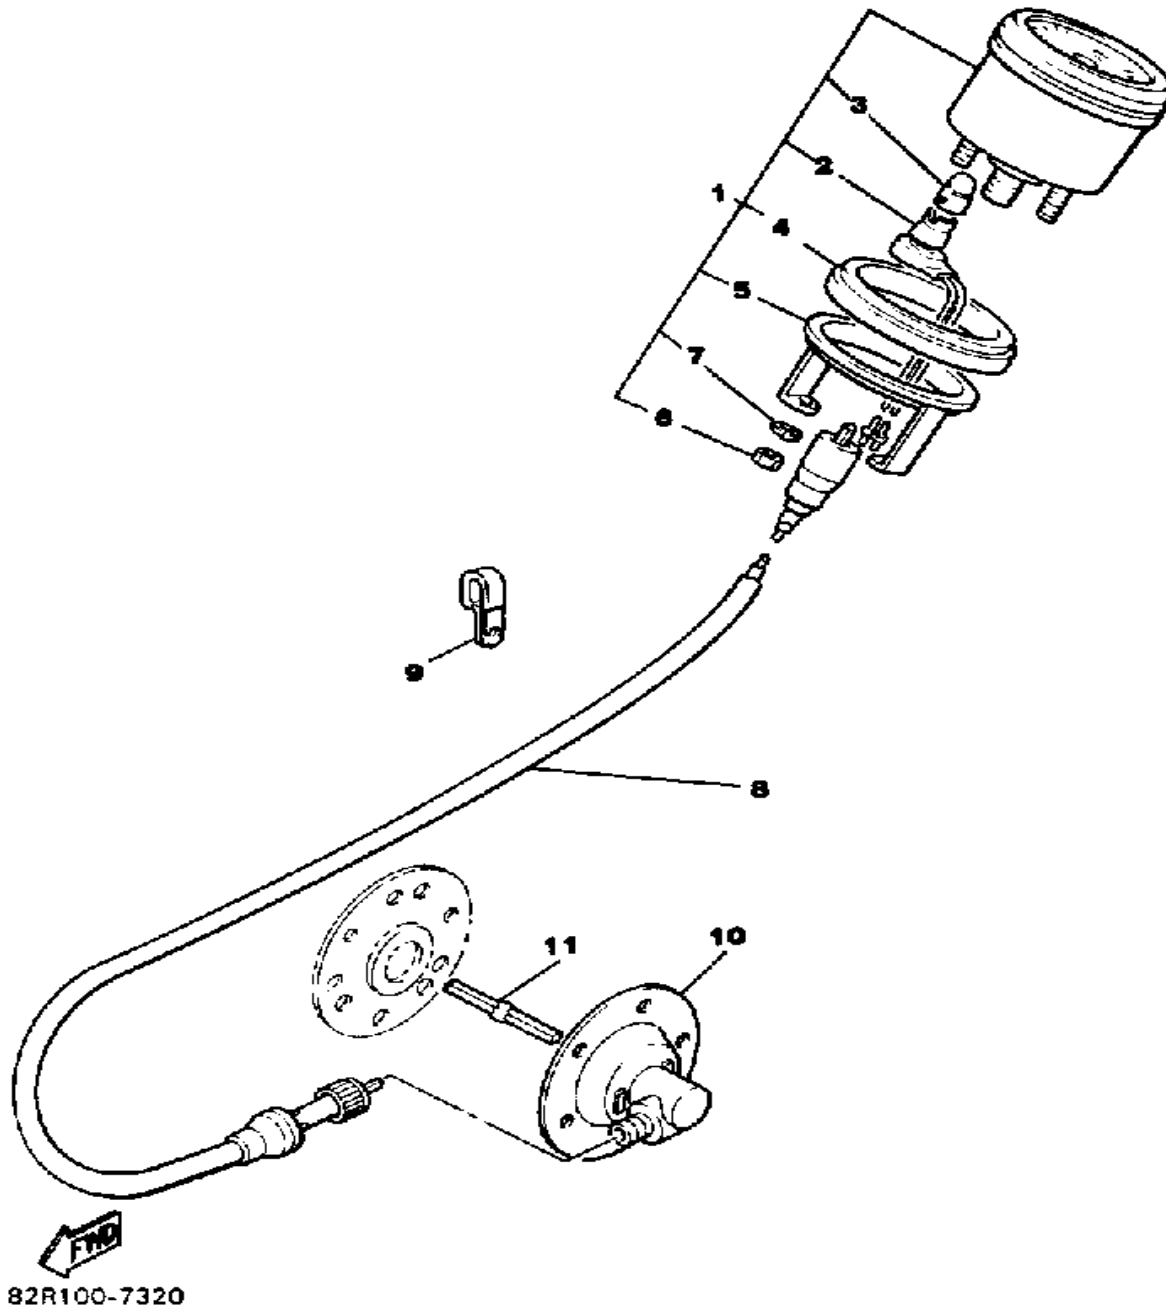

CONTINUED ON NEXT FRAME ►

Not For Resale
www.SmallEngineDiscount.com

BUMPER

81U100-6290

Ref. No.	Part Number	Description	Qty	Remarks
30	95306-08800-00	NUT (CROWN)	2	
32	90201-08748-00	WASHER, PLATE	2	
33	95712-08300-00	NUT, LOCK	2	
34	95816-08016-00	BOLT, FLANGE	3	
35	95712-08300-00	NUT, LOCK	3	
36	97016-08016-00	BOLT	4	
37	92906-08100-00	WASHER, SPRING	4	
38	92906-08600-00	WASHER	4	
39	97026-08018-00	BOLT	4	
40	92906-08100-00	WASHER, SPRING	4	
41	92906-08600-00	WASHER	4	
42	90464-48059-00	CLAMP	1	
331	98906-08020-00	SCREW, BIND	2	