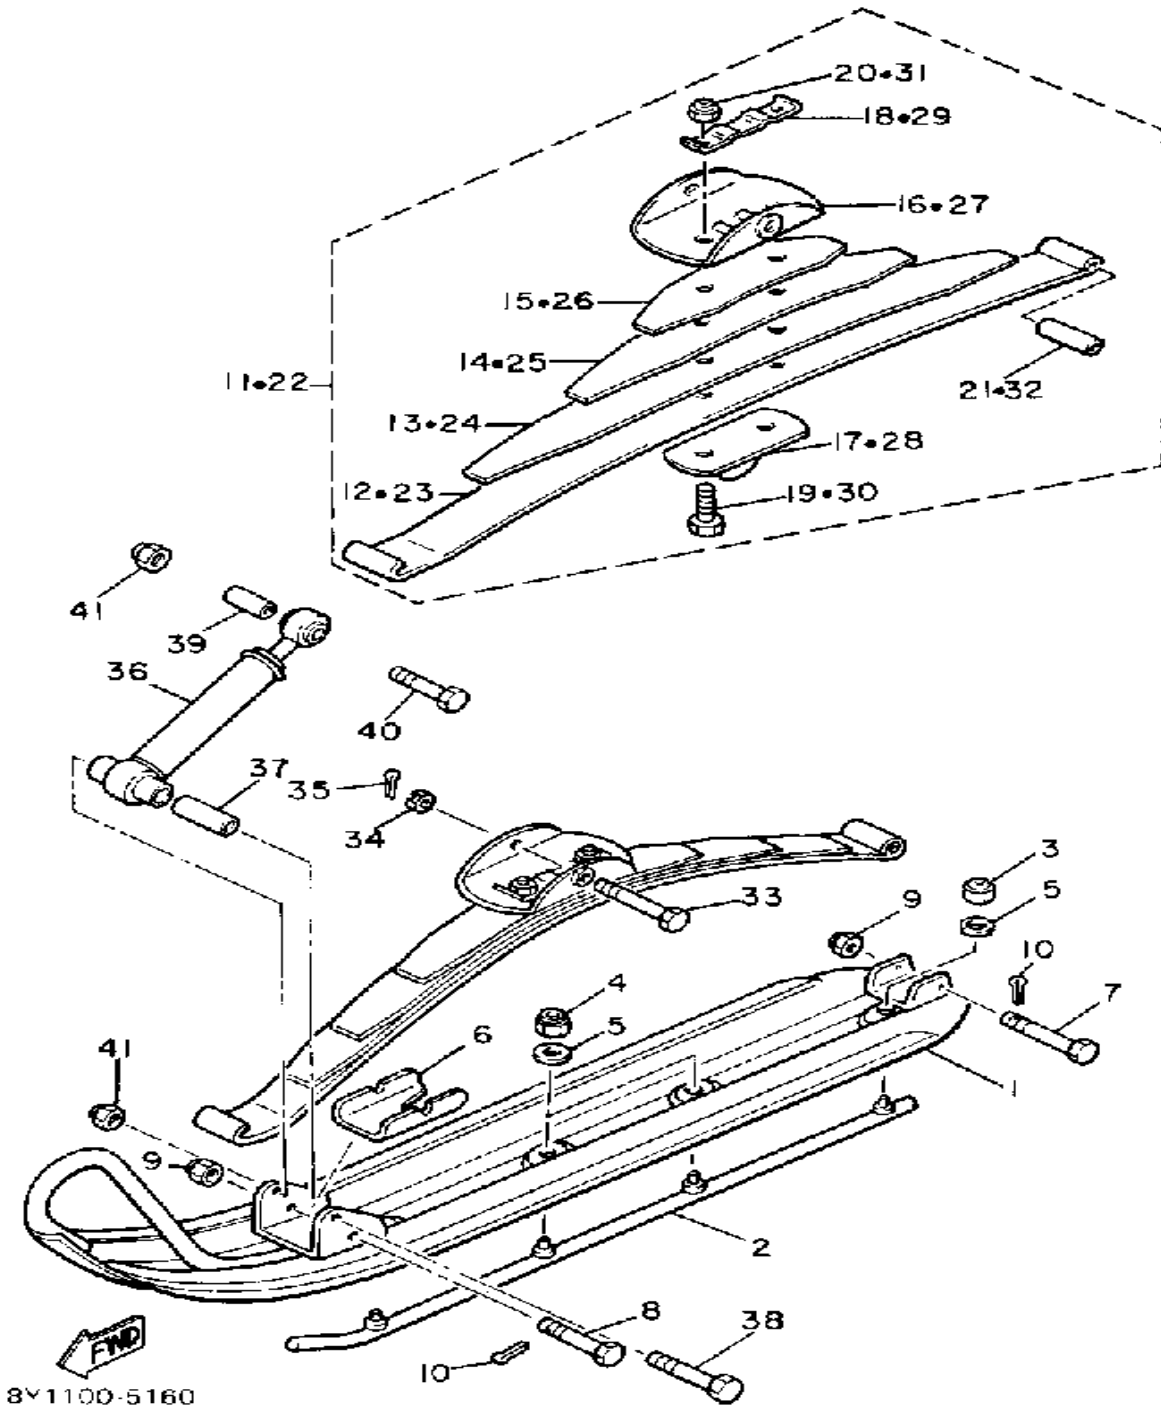

SKI

Ref. No.	Part Number	Description	Qty	Remarks
1	8E3-23710-09-00	SKI COMP. 1	2	
2	8E3-23731-00-XX	RUNNER 1 (8E3-23731-01-00)	2	
3	95712-08300-00	NUT, LOCK	4	
4	90185-08055-00	NUT, SELF-LOCKING	4	
5	92901-08600-00	WASHER	8	
6	888-23735-00-00	PLATE, WEAR 1	2	
7	90102-08028-00	BOLT, WITH HOLE	2	
8	90102-08027-00	BOLT, WITH HOLE	2	
9	95712-08300-00	NUT, LOCK	4	
10	91490-20020-00	PIN, COTTER	4	
11	8M8-23760-00-00	SPRING ASSEMBLY 1	1	
12	888-23761-00-00	. LEAF 1	1	
13	865-23762-00-00	. LEAF 2	1	
14	899-23763-00-00	. LEAF 3	1	
15	899-23764-00-00	. LEAF 4	1	
16	8G6-23766-00-00	. SADDLE 1	1	
17	878-23768-00-00	. SEAT, SPRING 1	1	
18	90215-10155-00	. WASHER, LOCK	1	
19	90109-105E1-00	. BOLT	2	
20	90185-10085-00	. NUT, SELF-LOCKING	2	
21	90387-08478-00	. COLLAR	1	
22	8M8-23770-00-00	SPRING ASSEMBLY 2	1	
23	888-23761-00-00	. LEAF 1	1	
24	865-23762-00-00	. LEAF 2	1	
25	899-23763-00-00	. LEAF 3	1	
26	899-23764-00-00	. LEAF 4	1	
27	8G6-23766-00-00	. SADDLE 1	1	
28	878-23768-00-00	. SEAT, SPRING 1	1	
29	90215-10155-00	. WASHER, LOCK	1	

CONTINUED ON NEXT FRAME ►

Not For Resale
www.SmallEngineDiscount.com