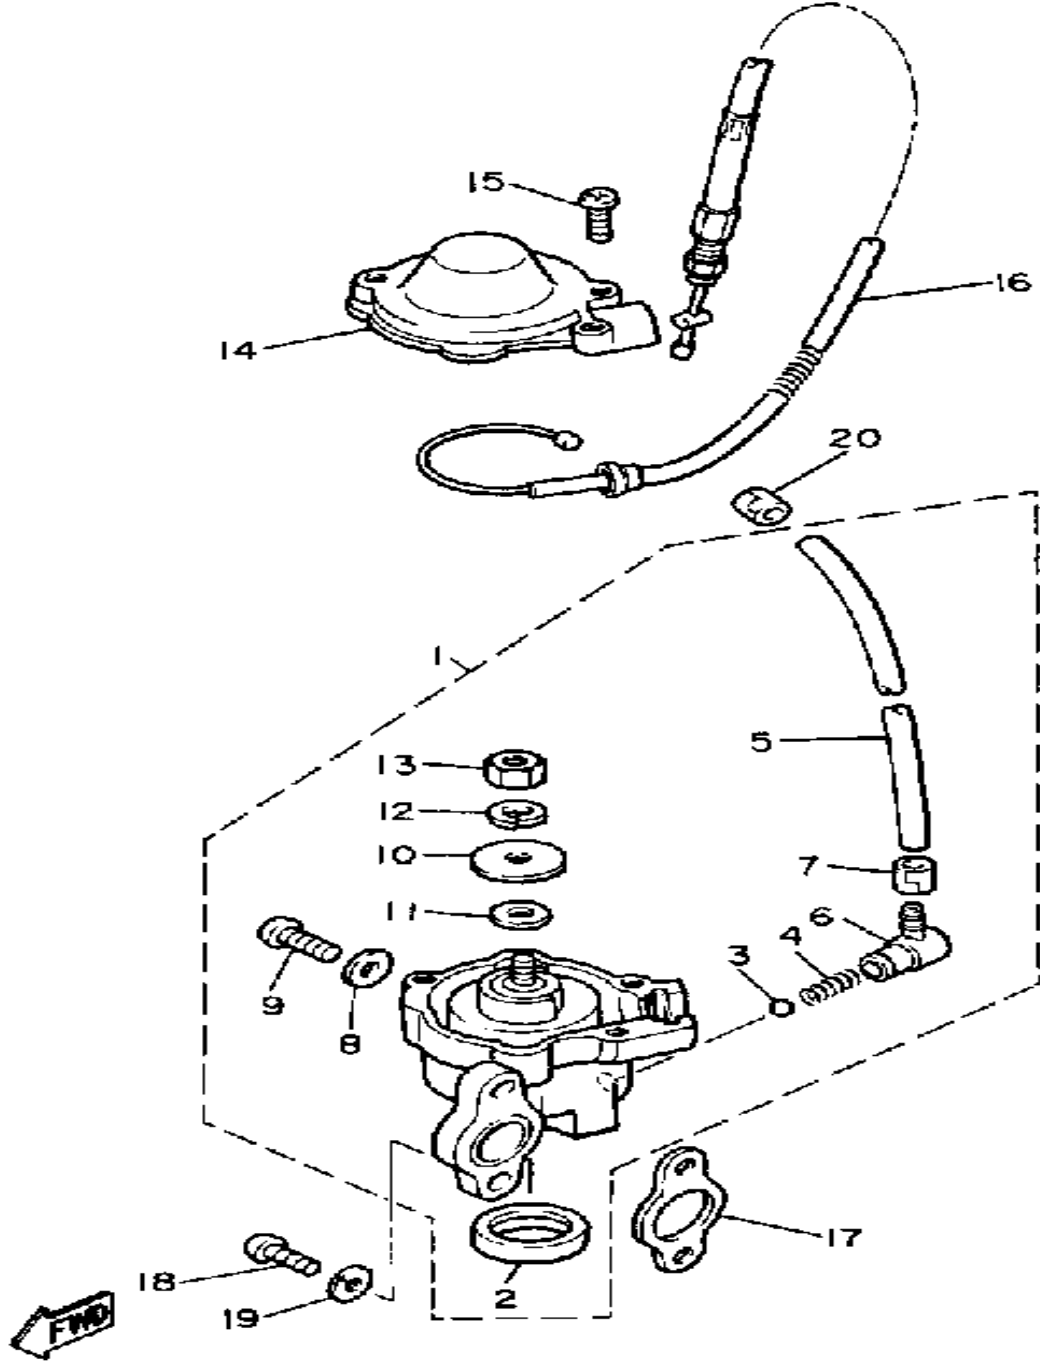

Not For Resale
www.SmallEngineDiscount.com

AIR SHROUD-FAN

Ref. No.	Part Number	Description	Qty	Remarks
1	99999-01693-00	AIRSHROUD, CYLINDER 1	1	
2	8R4-12652-02-00	AIR SHROUD, CYLINDER 2	1	
3	98580-05016-00	SCREW, PAN HEAD	3	
4	92901-05600-00	WASHER, PLATE	3	
5	98501-05030-00	SCREW, PAN HEAD	1	
6	92990-05100-00	WASHER, SPRING	1	
7	92901-05600-00	WASHER, PLATE	1	
8	95701-05300-00	NUT, NYLON	4	
9	90119-06108-00	BOLT, WITH WASHER	2	
10	8G8-12611-01-00	FAN	1	
11	95811-06012-00	BOLT, FLANGE	4	
12	90465-10313-00	CLAMP	1	
13	90387-064E8-00	COLLAR	1	

Not For Resale
www.SmallEngineDiscount.com

OIL PUMP

80F100-5040

Ref. No.	Part Number	Description	Qty	Remarks
1	8R4-13101-00-00	OIL PUMP ASSEMBLY	1	
2	90338-21100-00	. PLUG	1	
3	93505-32002-00	. BALL	1	
4	90501-02018-00	. SPRING, COMPRESSION	1	
5	90445-052F5-00	. HOSE	1	
6	353-13552-01-00	. NOZZLE	1	
7	90468-02033-00	. CLIP	1	
8	90430-04004-00	. GASKET	1	
9	98901-04008-00	. SCREW, BIND	1	
10	137-13138-01-00	. PLATE, ADJUSTING	1	
11	137-13137-00-03	. SHIM (0.3T)	1	U.R.
	137-13137-00-05	. SHIM (0.5T)	1	U.R.
	137-13137-00-10	. SHIM (1.0T)	1	U.R.
12	92903-05100-00	WASHER, SPRING	1	
	92990-05100-00	. WASHER, SPRING		
13	95380-05600-00	. NUT	1	
14	8A5-13146-01-00	COVER, ADJUST PULLEY	1	
15	98506-04018-00	SCREW, PAN HEAD	3	
16	8R4-26320-01-00	PUMP CABLE ASSEMBLY	1	
17	3MT-13116-00-00	GASKET, PUMP CASE (8Y0-13116-00)	1	
18	98580-05016-00	SCREW, PAN HEAD	2	
19	92990-05100-00	WASHER, SPRING	2	
20	90468-02025-00	CLIP	1	