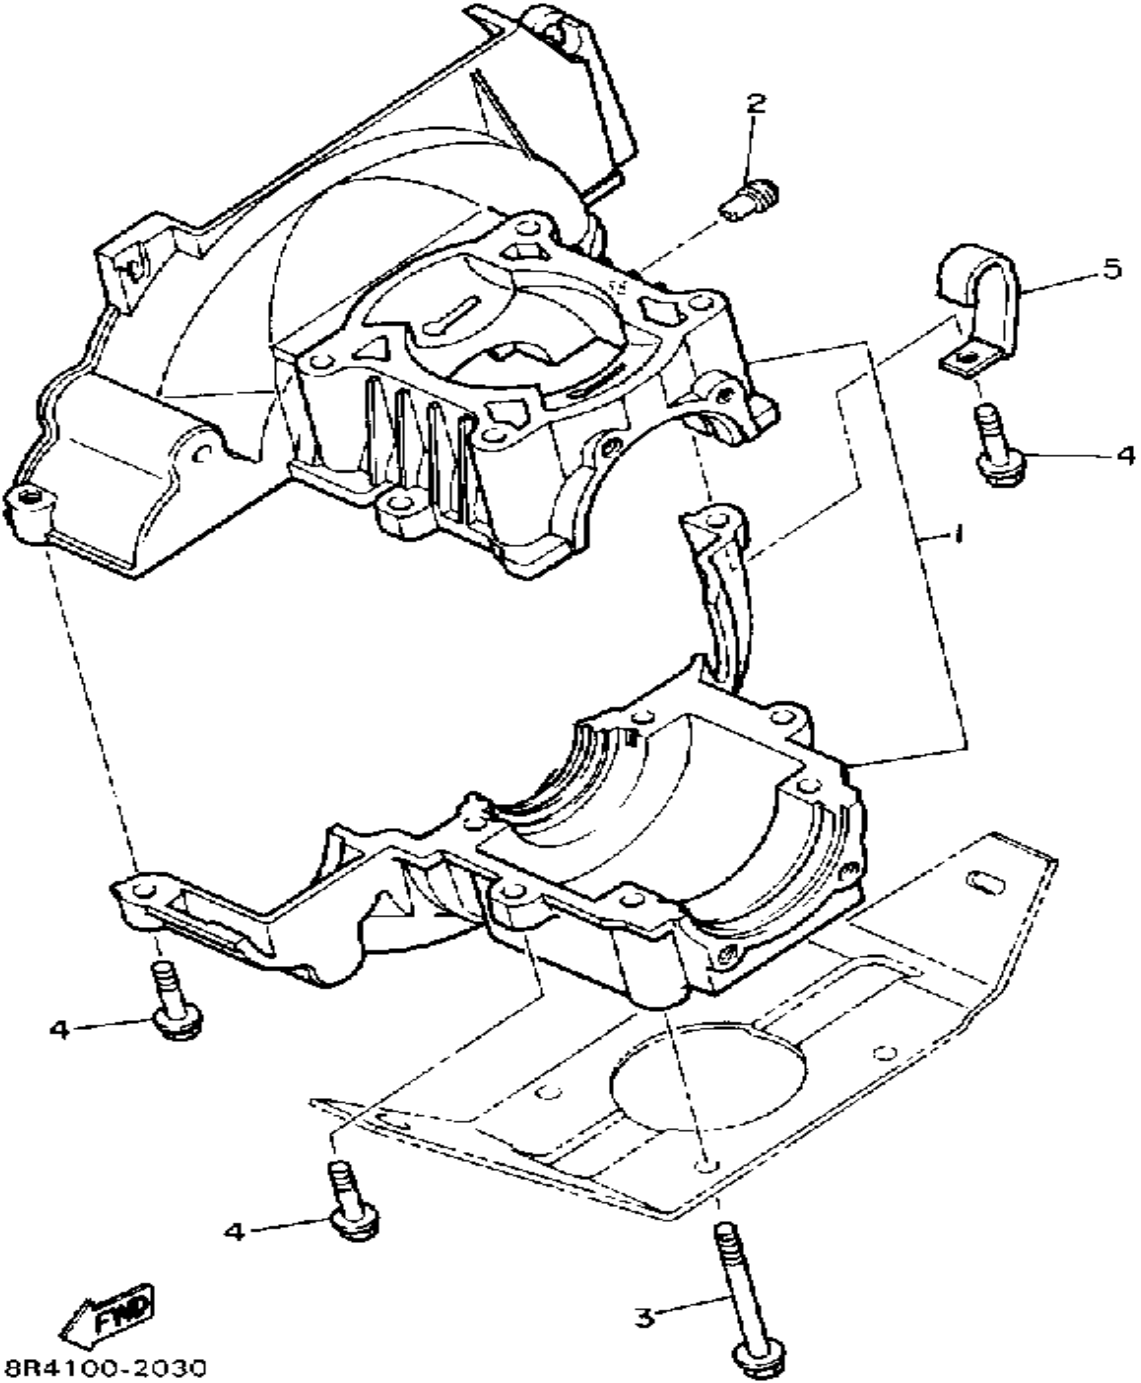

CRANKCASE

Ref. No.	Part Number	Description	Qty	Remarks
1	8R4-15100-00-00	CRANKCASE ASSEMBLY	1	
2	J38-11116-00-00	JOINT, BREATHER	1	
3	95811-08030-00	BOLT, FLANGE	4	
4	95811-08030-00	BOLT, FLANGE	4	
5	90461-06080-00	CLAMP	1	

Not For Resale
www.SmallEngineDiscount.com