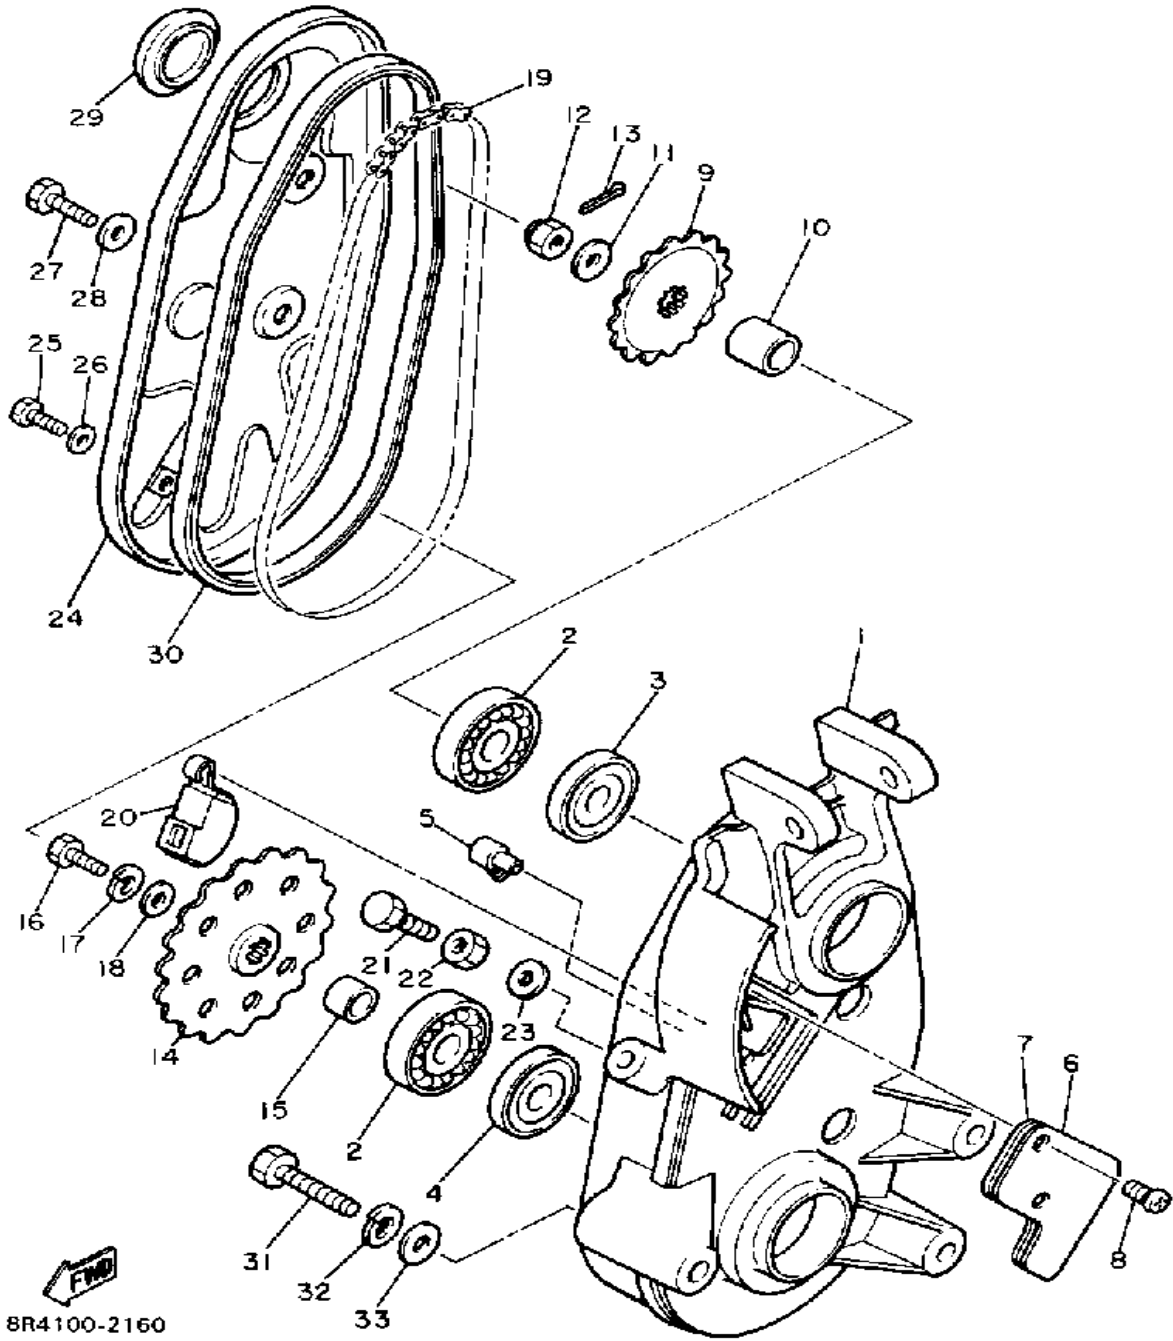

TRACK DRIVE 2

8R4100-2160

Ref. No.	Part Number	Description	Qty	Remarks
18	90201-08748-00	WASHER, PLATE	1	
19	94580-01044-00	CHAIN	1	
20	8F3-47611-02-00	TENSIONER	1	
21	90101-10357-00	BOLT	1	
22	95303-10700-00	NUT	1	
23	90210-10004-00	WASHER, SEAL	1	
24	8R4-47543-00-00	CAP, HOUSING	1	
25	97011-06010-00	BOLT	1	
26	90210-06006-00	WASHER, SEAL	1	
27	97313-08020-00	BOLT, HEXAGON	1	
28	90210-08002-00	WASHER, SEAL	2	
29	148-22315-00-00	CAP	1	
30	8R4-47558-00-00	RING, HOUSING	1	
31	97021-08065-00	BOLT	3	
32	92990-08100-00	WASHER	3	
33	92990-08600-00	WASHER, PLATE	3