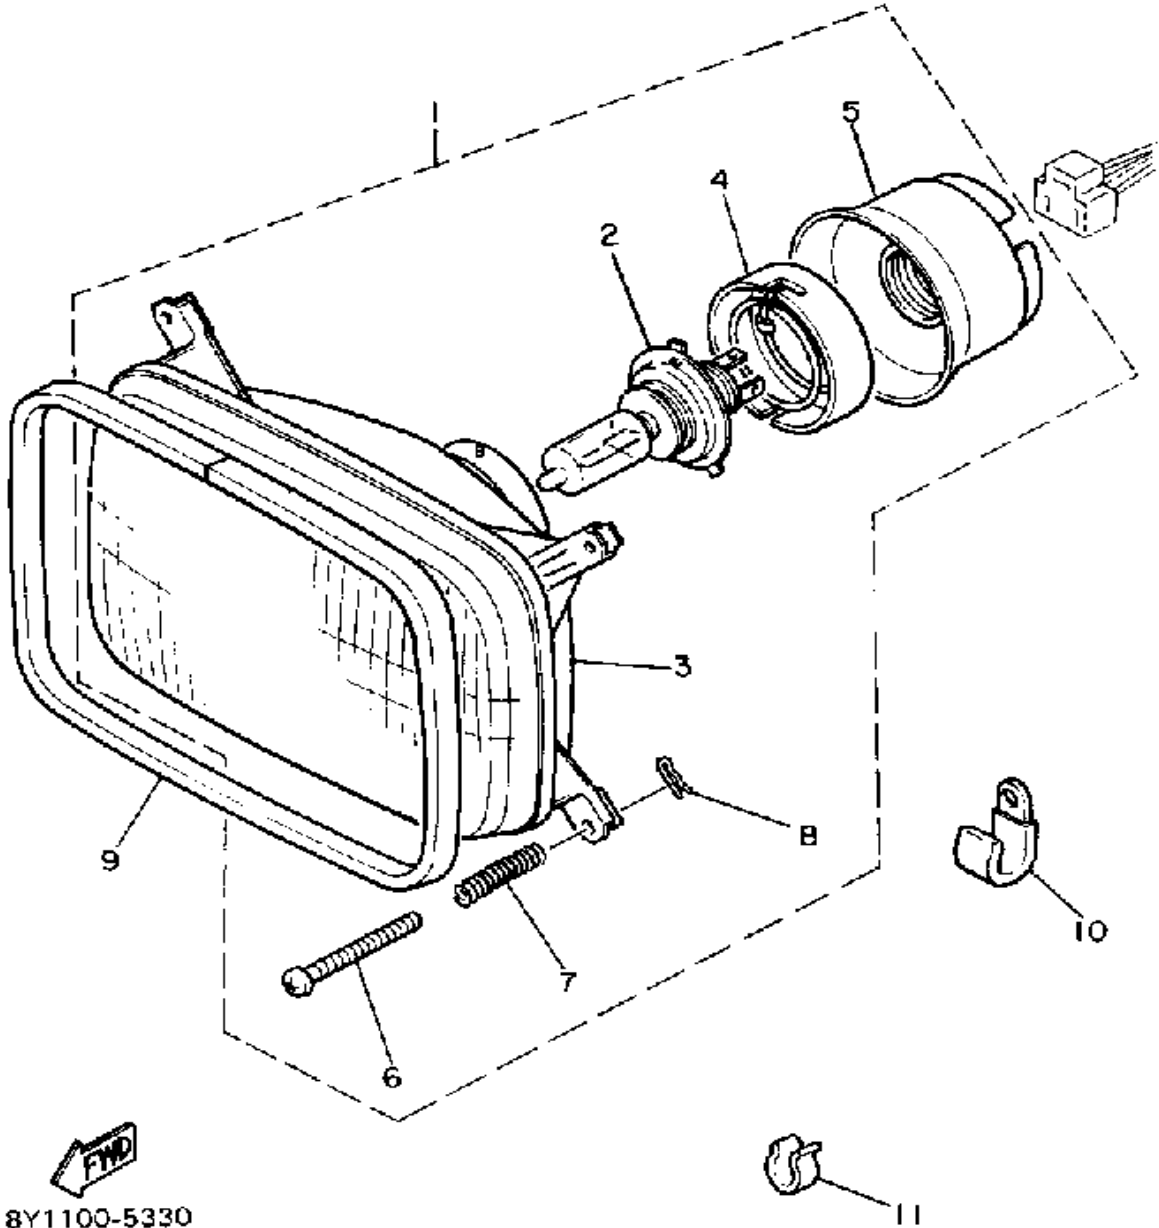

Not For Resale

www.SmallEngineDiscount.com

HEADLIGHT

Ref. No.	Part Number	Description	Qty	Remarks
1	8M6-84310-00-00	HEADLIGHT UNIT ASSEMBLY .	1	
2	5V2-84314-00-XX	. BULB, HL 12V60/55W (2F9-84314-00)	1	LM
3	8A7-84320-00-00	. LENS ASSEMBLY	1	
4	8A7-84312-00-00	. HOLDER, SOCKET	1	
5	8A7-84397-01-00	. COVER, SOCKET	1	
6	8M6-84331-00-00	. SCREW, RIM ADJUSTING (8A5-84331-00-00)	4	
7	8A5-84332-00-00	. SPRING, SCREW	4	
8	8K4-84374-00-00	. CLIP	4	
9	8T7-84366-00-00	DAMPER, HEADLIGHT 1	1	
10	90465-08028-00	CLAMP	1	
11	90468-05176-00	CLIP	1	