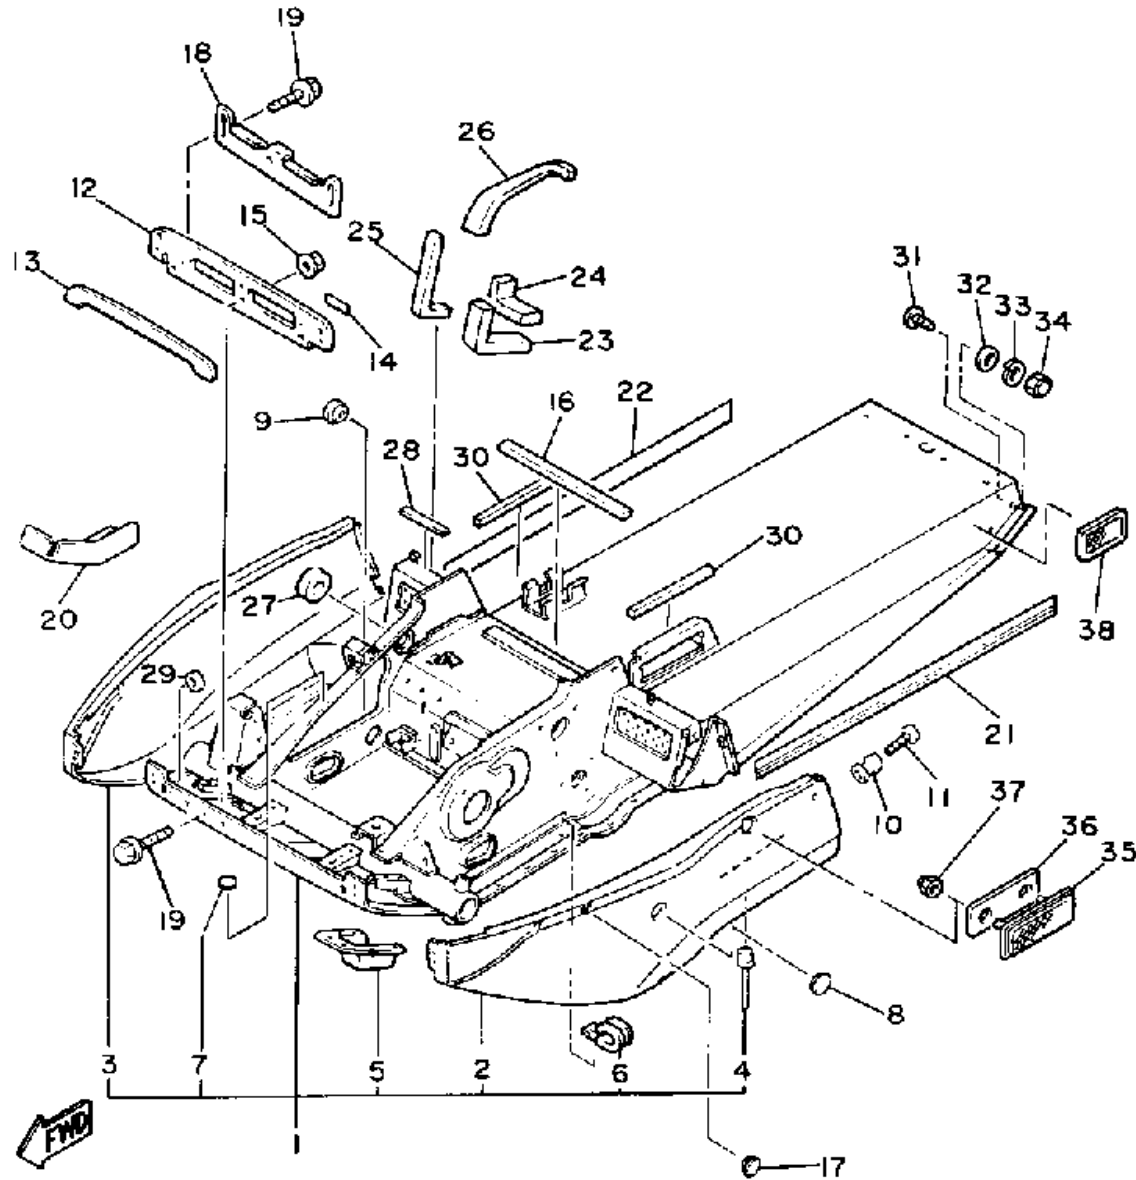

FRAME

82R100-7150

Ref. No.	Part Number	Description	Qty	Remarks
1	8Y1-21910-09-00	FRAME	1	
2	80J-21982-00-00	. HOOD 1	1	
3	80J-21983-00-00	. HOOD 2	1	
4	90267-48060-00	. RIVET, BLIND	37	
5	80F-2198G-00-00	. COVER 2	1	
6	90465-08028-00	. CLAMP	3	
7	80F-21998-00-00	. SPACER	5	
8	90338-40099-00	PLUG	2	
9	90480-40047-00	GROMMET	1	
10	8M6-77175-00-00	HOLDER, LATCH	2	
11	98906-06030-00	SCREW, BIND	2	
12	8V7-2198F-00-00	COVER 1	1	
13	8V7-77198-01-00	DAMPER 1	1	
14	8V7-77762-01-00	LABEL, WARNING 2	1	U.R.
	8V7-77763-01-00	LABEL, WARNING 3	1	U.R.
15	95701-06500-00	NUT, FLANGE	1	
16	8R4-23891-00-00	SHIELD, NOISE 1	1	
17	90338-09127-00	PLUG	2	
18	8V7-2198G-00-00	COVER 2	1	
19	95811-06012-00	BOLT, FLANGE	8	
20	80F-2199H-00-00	SHIELD, HEAT	1	
21	82R-77354-00-00	EMBLEM 4	1	
22	(82R-77355-00-00)	EMBLEM 5	1	
23	8V7-21961-00-00	PATCH 1	1	
24	(8V7-21962-00-00)	PATCH 2	1	
25	8V7-21963-00-00	PATCH 3	1	
26	82X-21964-00-00	PATCH 4	1	
27	80F-21967-00-00	PATCH 7	1	
28	80F-21988-00-00	PATCH 8	1	

CONTINUED ON NEXT FRAME ►

Not For Resale
www.SmallEngineDiscount.com