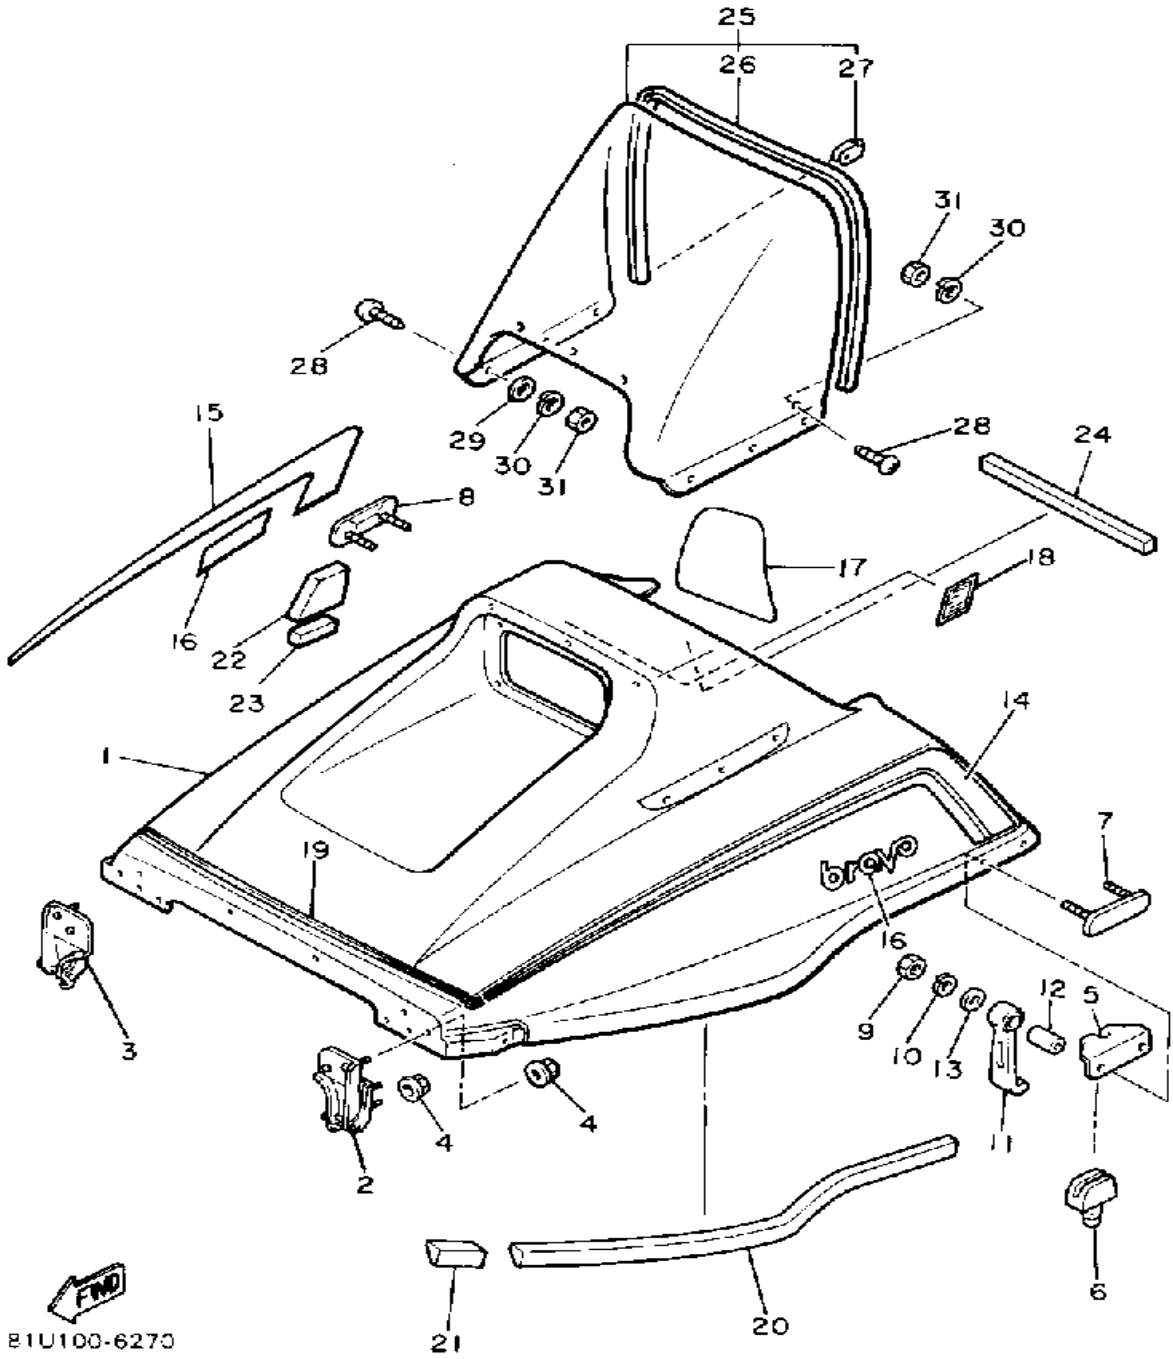

SHROUD-WINDSHIELD

81U100-6270

Ref. No.	Part Number	Description	Qty	Remarks
1	80W-77111-00-00	SHROUD	1	
2	8R4-77140-00-00	HINGE ASSEMBLY	1	
3	8R4-7714A-00-00	HINGE ASSEMBLY 2	1	
4	95701-06500-00	NUT, FLANGE	8	
5	8R4-77136-00-00	CLAMP 2	2	
6	8R4-77188-00-00	STOPPER	2	
7	80F-77185-00-00	PLATE 1	1	
8	80F-77186-00-00	PLATE 2	1	
9	95380-06600-00	NUT	4	
10	92995-06100-00	WASHER, SPRING	4	
11	8R4-77171-00-00	BODY, LATCH 1	2	
12	90387-06027-00	COLLAR	2	
13	90201-06067-00	WASHER, PLATE	2	
14	82G-77163-00-00	ORNAMENT 1	1	
15	82G-77164-00-00	ORNAMENT 2	1	
16	82G-77141-00-00	EMBLEM 1	2	
17	80F-77458-00-00	LABEL, WARNING	1	U.R.
18	8Y1-77743-00-00	INDICATOR	1	
19	82G-77281-00-00	STRIPE 1	1	
20	8X8-21965-00-00	PATCH 5	1	
21	80F-21966-00-00	PATCH 6	1	
22	80F-77261-00-00	LINING, SHROUD 1	1	
23	80F-77262-00-00	LINING, SHROUD 2	1	
24	80F-77263-00-00	LINING, SHROUD 3	1	
25	80J-77210-00-00	UNAVAILABLE IN PRICE BOOK	1	
26	87K-77213-00-00	. TRIM, UPPER	1	
27	80V-77223-00-00	. FASTENER	2	
28	90164-05007-00	SCREW, TAPPING	10	
29	92990-05200-00	WASHER, PLAIN	9	

CONTINUED ON NEXT FRAME ➤

Not For Resale
www.SmallEngineDiscount.com