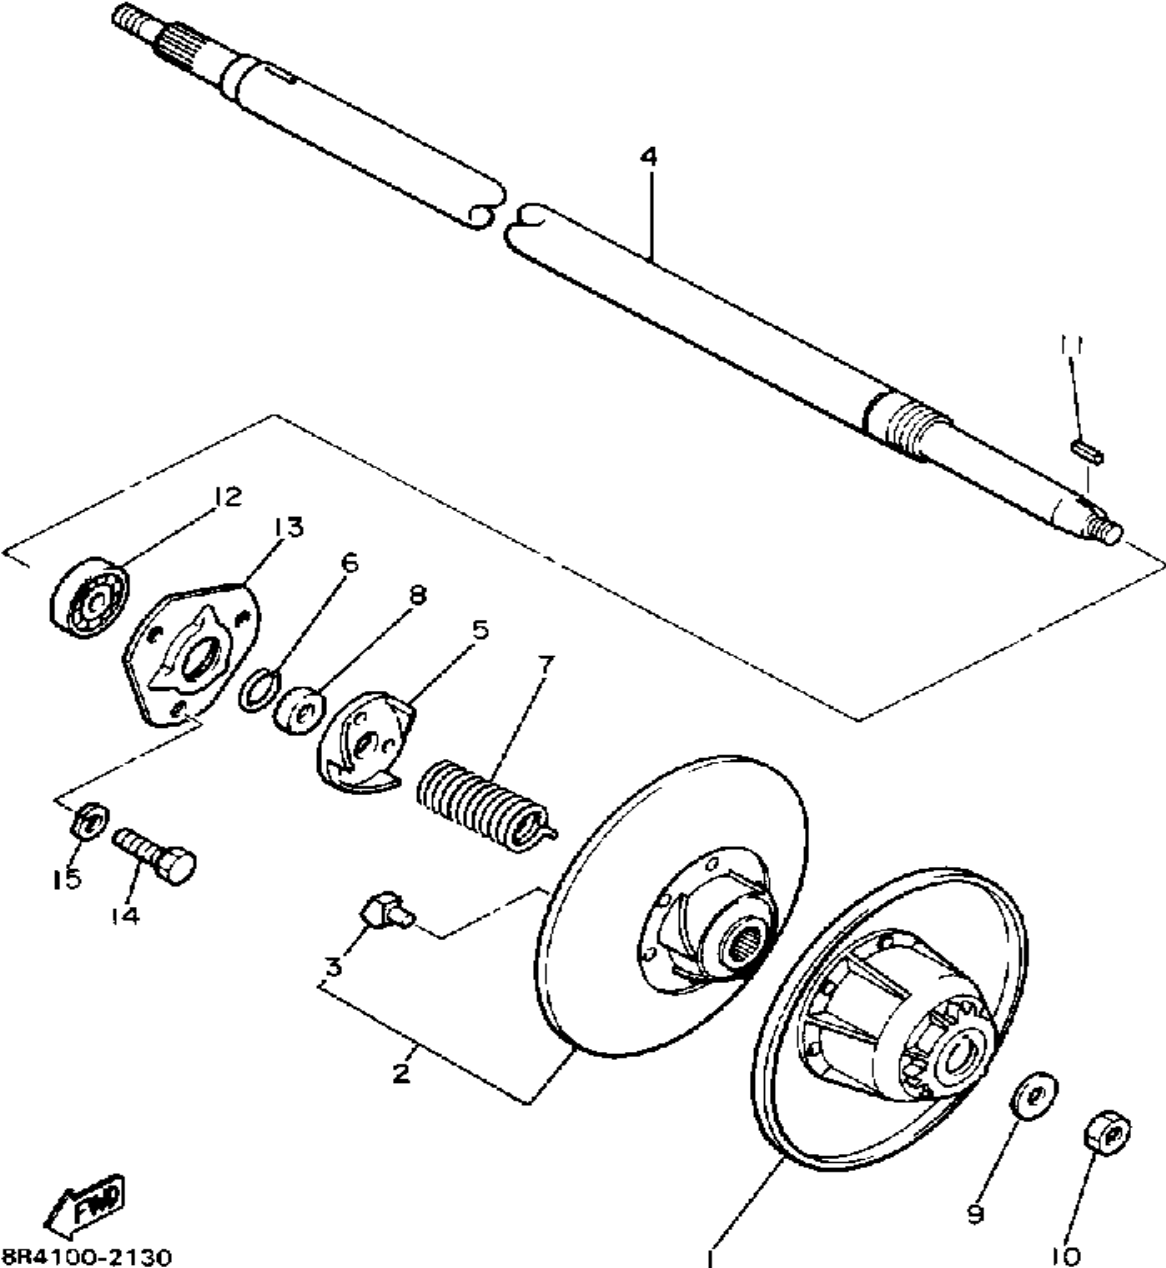

SECONDARY SHEAVE

Ref. No.	Part Number	Description	Qty	Remarks
1	8R4-17660-00-00	SECONDARY FIXED SHEAVE COMP.	1	
2	8R4-17670-01-00	SECONDARY SLIDING SHEAVE	1	
3	8R4-17688-00-00	. SHOE, RAMP	3	
4	8R4-17681-00-00	SHAFT, SECONDARY	1	
5	8R4-17684-00-00	SEAT, SECONDARY SPRING .	1	
6	93440-25100-00	CIRCLIP	1	
7	90508-40080-00	SPRING, TORSION	1	
8	90387-260F5-00	COLLAR	1	
9	90201-122H1-00	WASHER, PLATE	1	
10	90185-12019-00	UNAVAILABLE IN PRICE BOOK (90185-12061)	1	
11	90282-05047-00	KEY, STRAIGHT	1	
12	93306-20509-00	BEARING (B6205) (93306-20525) 0 1	1	
13	8R4-47631-00-00	HOUSING, BEARING	1	
14	97011-08016-00	BOLT	3	
15	92990-08100-00	WASHER	3	

8R4100-2130

Not For Resale
www.SmallEngineDiscount.com