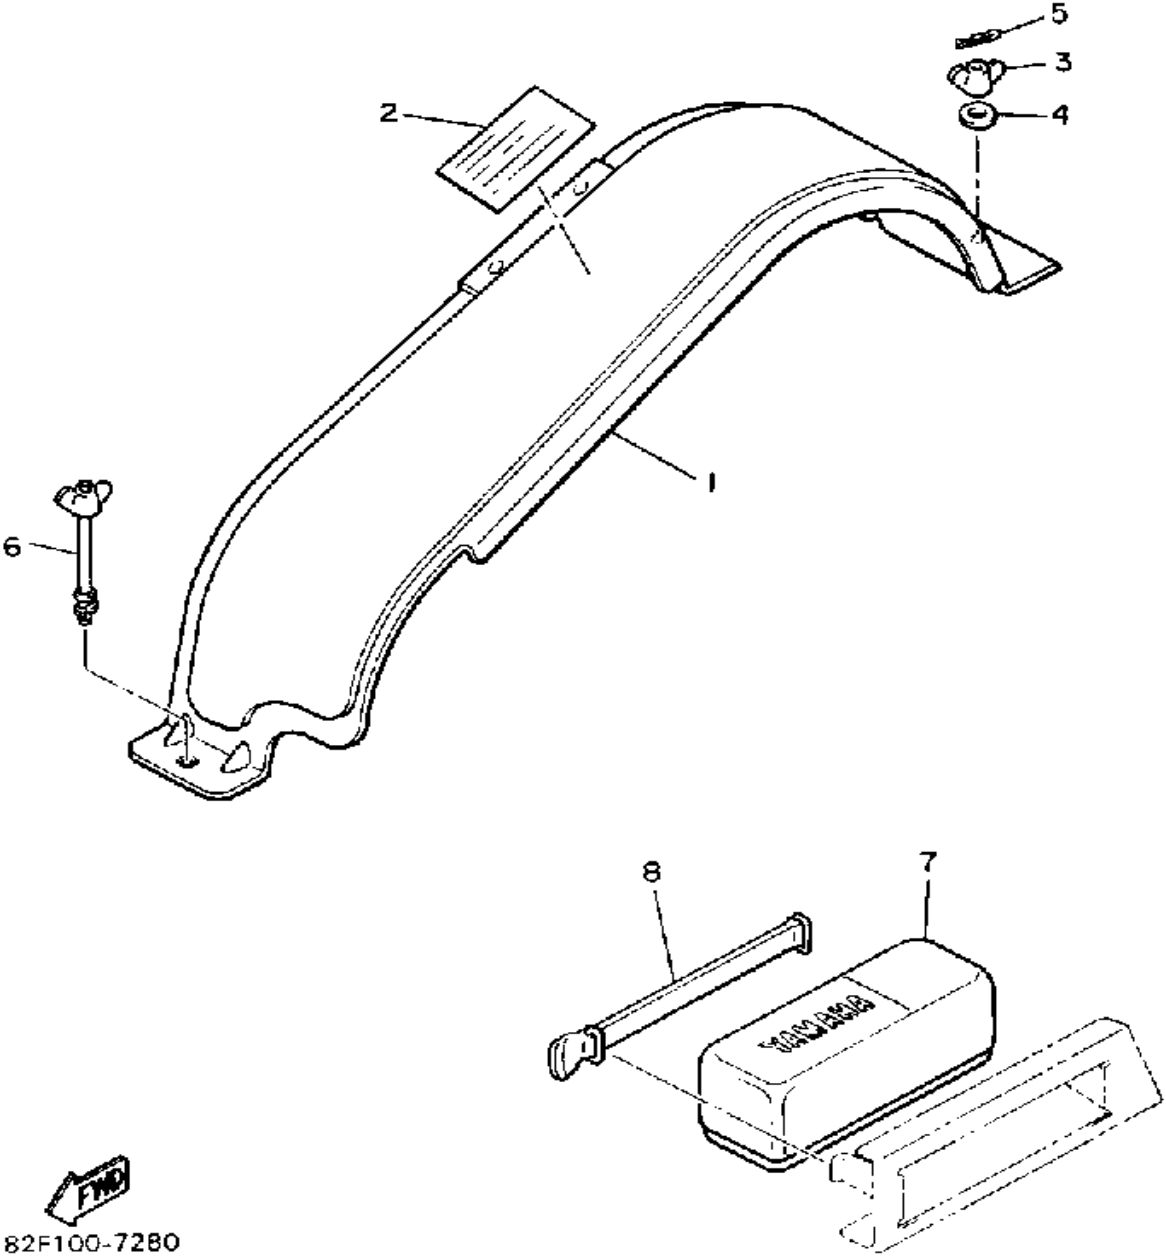

GUARD-LUGGAGE BOX

Ref. No.	Part Number	Description	Qty	Remarks
1	8R4-77311-00-00	GUARD, DRIVE	1	
2	898-77762-00-00	LABEL, WARNING 2	1	
3	90175-08021-00	NUT, WING	1	
4	92990-08200-00	WASHER, PLAIN	1	
5	90468-16099-00	CLIP	1	
6	8V0-77387-00-00	SCREW	1	
7	8F3-28100-00-00	TOOL KIT	1	
8	8R4-2811G-00-00	BAND	1