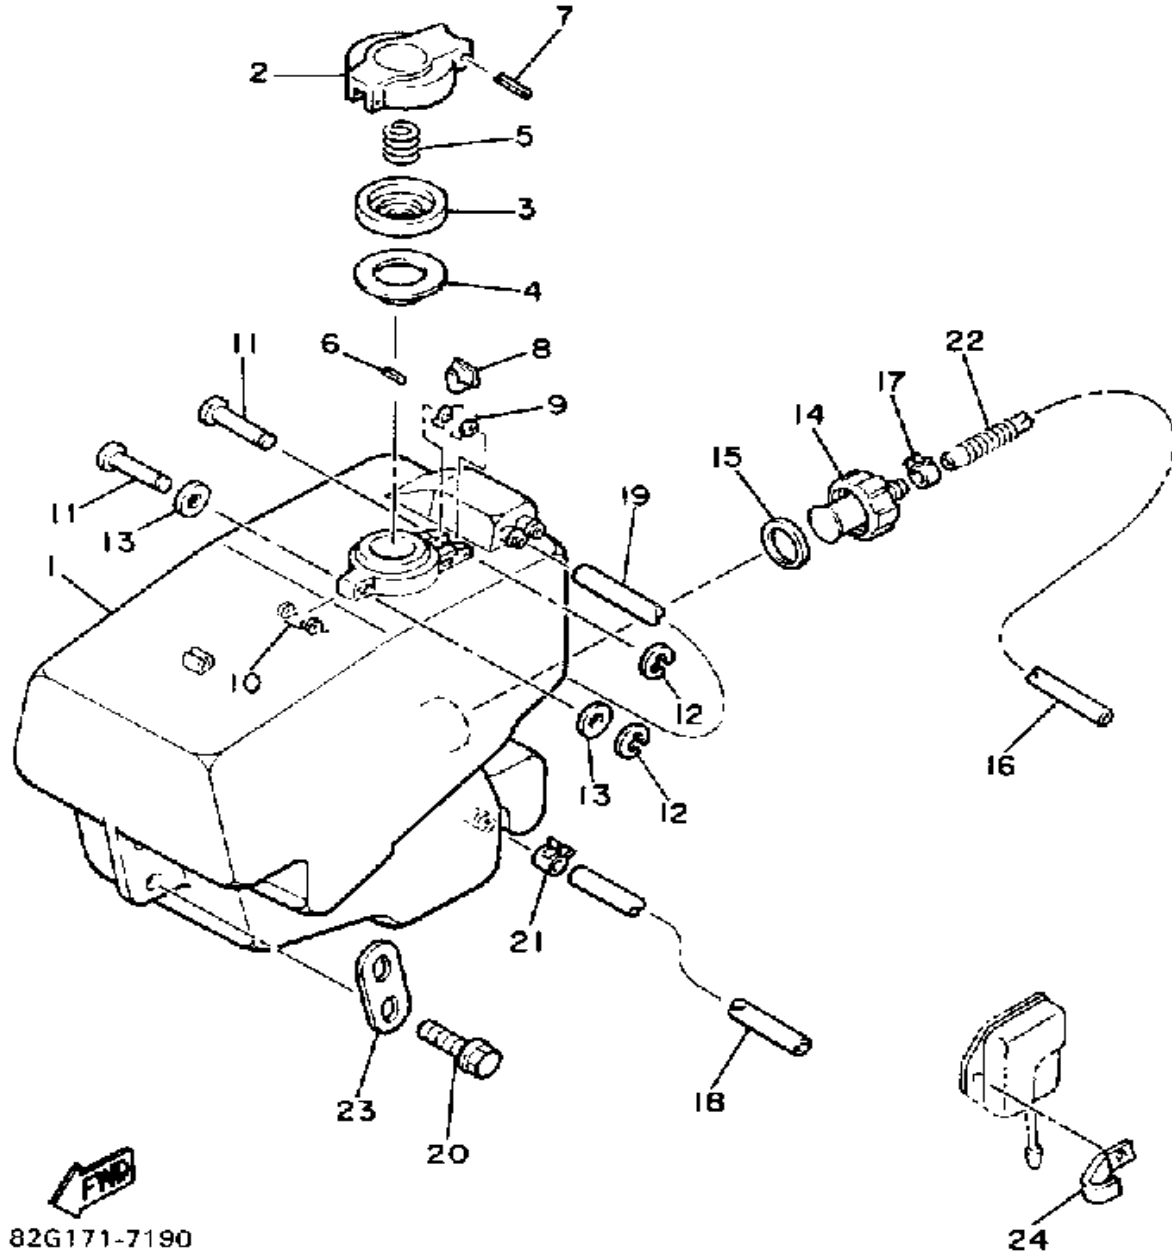

FUEL TANK

82G171-7190

Ref. No.	Part Number	Description	Qty	Remarks
1	8R4-24111-01-00	TANK, FUEL	1	
2	813-24611-01-00	BODY, CAP	1	
3	813-24613-01-00	DISC, CAP	1	
4	8F7-24641-00-00	GASKET, CAP 1	1	
5	90501-20130-00	SPRING, COMPRESSION	1	
6	91609-30016-00	PIN, SPRING	1	
7	91609-25032-00	PIN, SPRING	1	
8	83M-24628-00-00	HOOK	1	
9	90508-10715-00	SPRING, TORSION	1	
10	90508-08353-00	SPRING, TORSION	1	
11	90249-03017-00	PIN	2	
12	93430-02001-00	CIRCLIP	2	
13	90201-03313-00	WASHER, PLATE	2	
14	8R4-24560-00-00	FILTER ASSEMBLY.	1	
15	8F3-24564-00-00	GASKET	1	
16	90446-11197-00	HOSE	1	
17	90467-11028-00	CLIP	1	
18	90446-09183-00	HOSE	1	
19	90446-09217-00	HOSE	1	
20	95821-08020-00	BOLT, FLANGE (95801-08020) .	4	
21	90467-09026-00	CLIP	1	
22	8F3-24327-00-00	PROTECTOR, PIPE	1	
23	8R4-24186-00-00	WASHER, SPECIAL	2	
24	90465-06100-00	CLAMP	1	

Not For Resale

www.SmallEngineDiscount.com