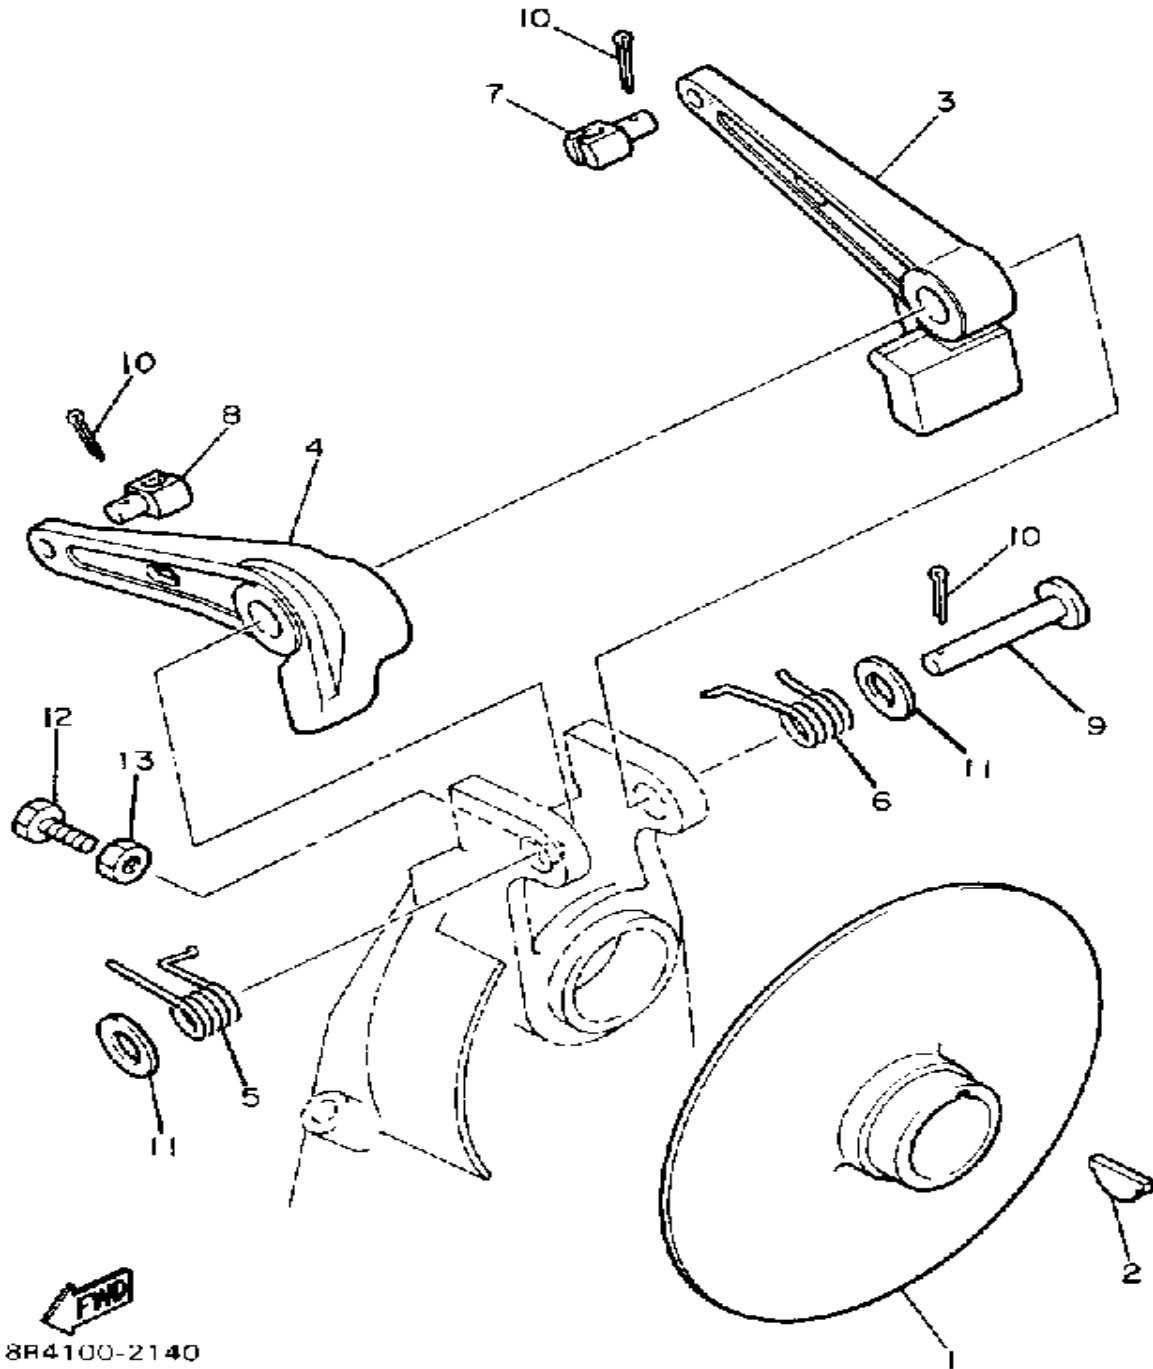

BRAKE

Ref. No.	Part Number	Description	Qty	Remarks
1	8R4-25711-00-00	DISC, BRAKE	1	
2	8J7-25848-00-00	KEY	1	
3	8R4-25730-00-00	CALIPER BODY 1	1	
4	8R4-25740-00-00	CALIPER BODY 2	1	
5	90508-29601-00	SPRING, TORSION	1	
6	90508-29602-00	SPRING, TORSION	1	
7	90249-06012-00	PIN	1	
8	90249-06009-00	PIN	1	
9	90240-08068-00	PIN, CLEVIS	1	
10	91490-20020-00	PIN, COTTER	3	
11	92990-08600-00	WASHER, PLATE	2	
12	90101-06288-00	BOLT	1	
13	95380-06700-00	NUT	1	

8R4100-2140

Not For Resale
www.SmallEngineDiscount.com