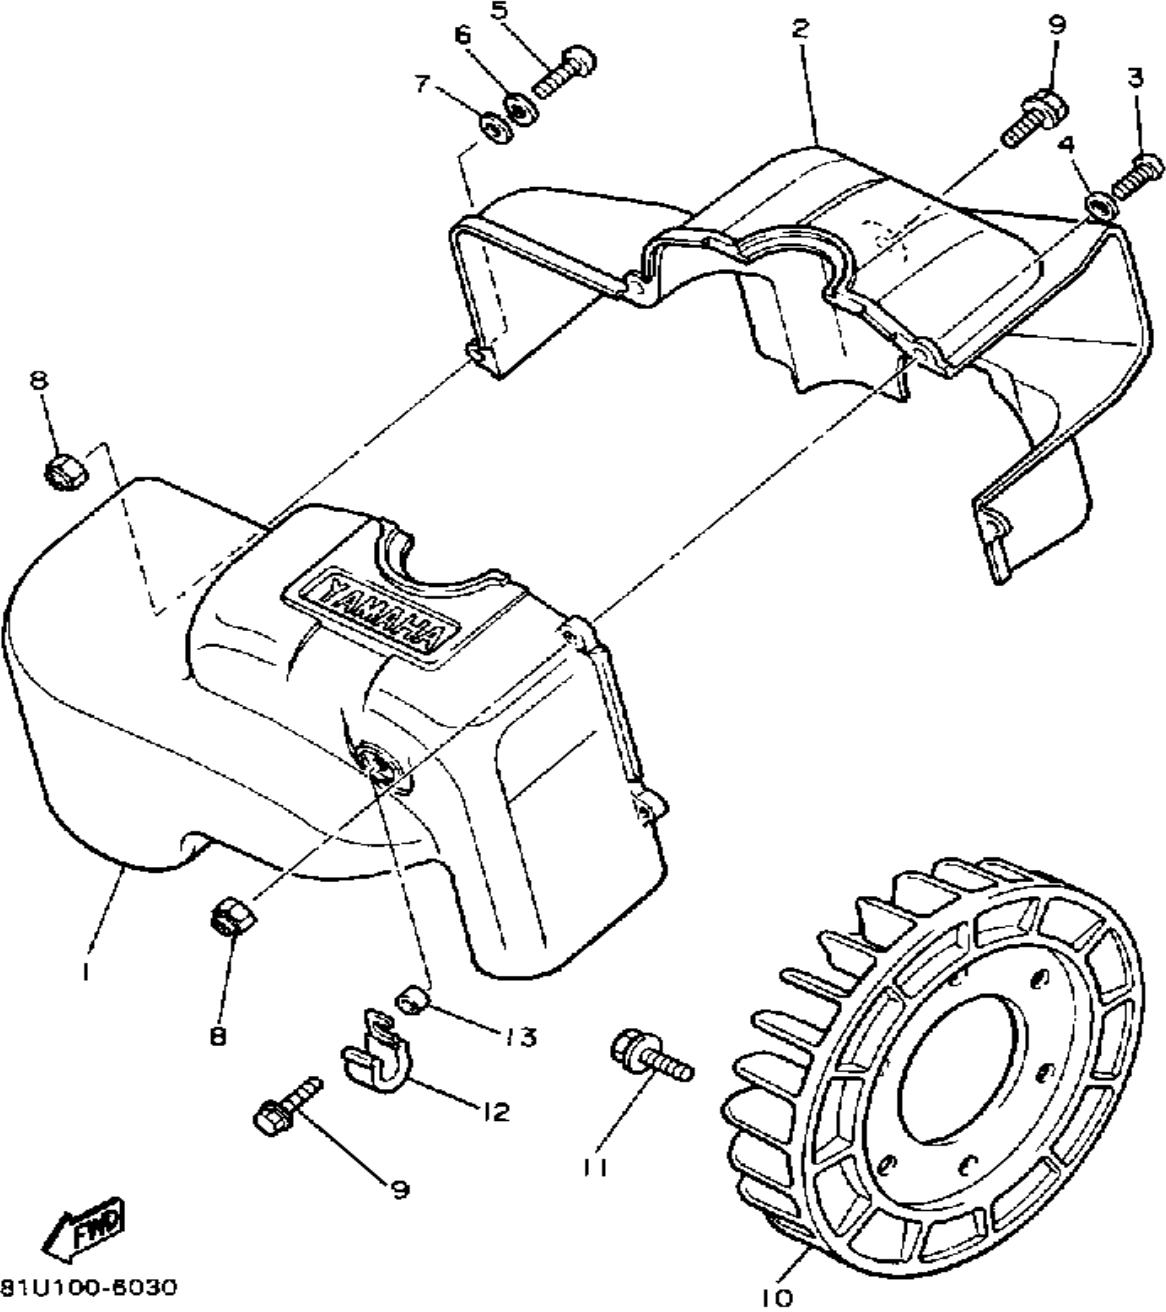

AIR SHROUD-FAN

Ref. No.	Part Number	Description	Qty	Remarks
1	99999-01693-00	AIRSHROUD, CYLINDER 1	1	
2	8R4-12652-02-00	AIR SHROUD, CYLINDER 2	1	
3	98580-05016-00	SCREW, PAN HEAD	3	
4	92901-05600-00	WASHER, PLATE	3	
5	98501-05030-00	SCREW, PAN HEAD	1	
6	92990-05100-00	WASHER, SPRING	1	
7	92901-05600-00	WASHER, PLATE	1	
8	95701-05300-00	NUT, NYLON	4	
9	90119-06108-00	BOLT, WITH WASHER	2	
10	8G8-12611-01-00	FAN	1	
11	95811-06012-00	BOLT, FLANGE	4	
12	90465-10313-00	CLAMP	1	
13	90387-064E8-00	COLLAR	1	

Not For Resale
www.SmallEngineDiscount.com