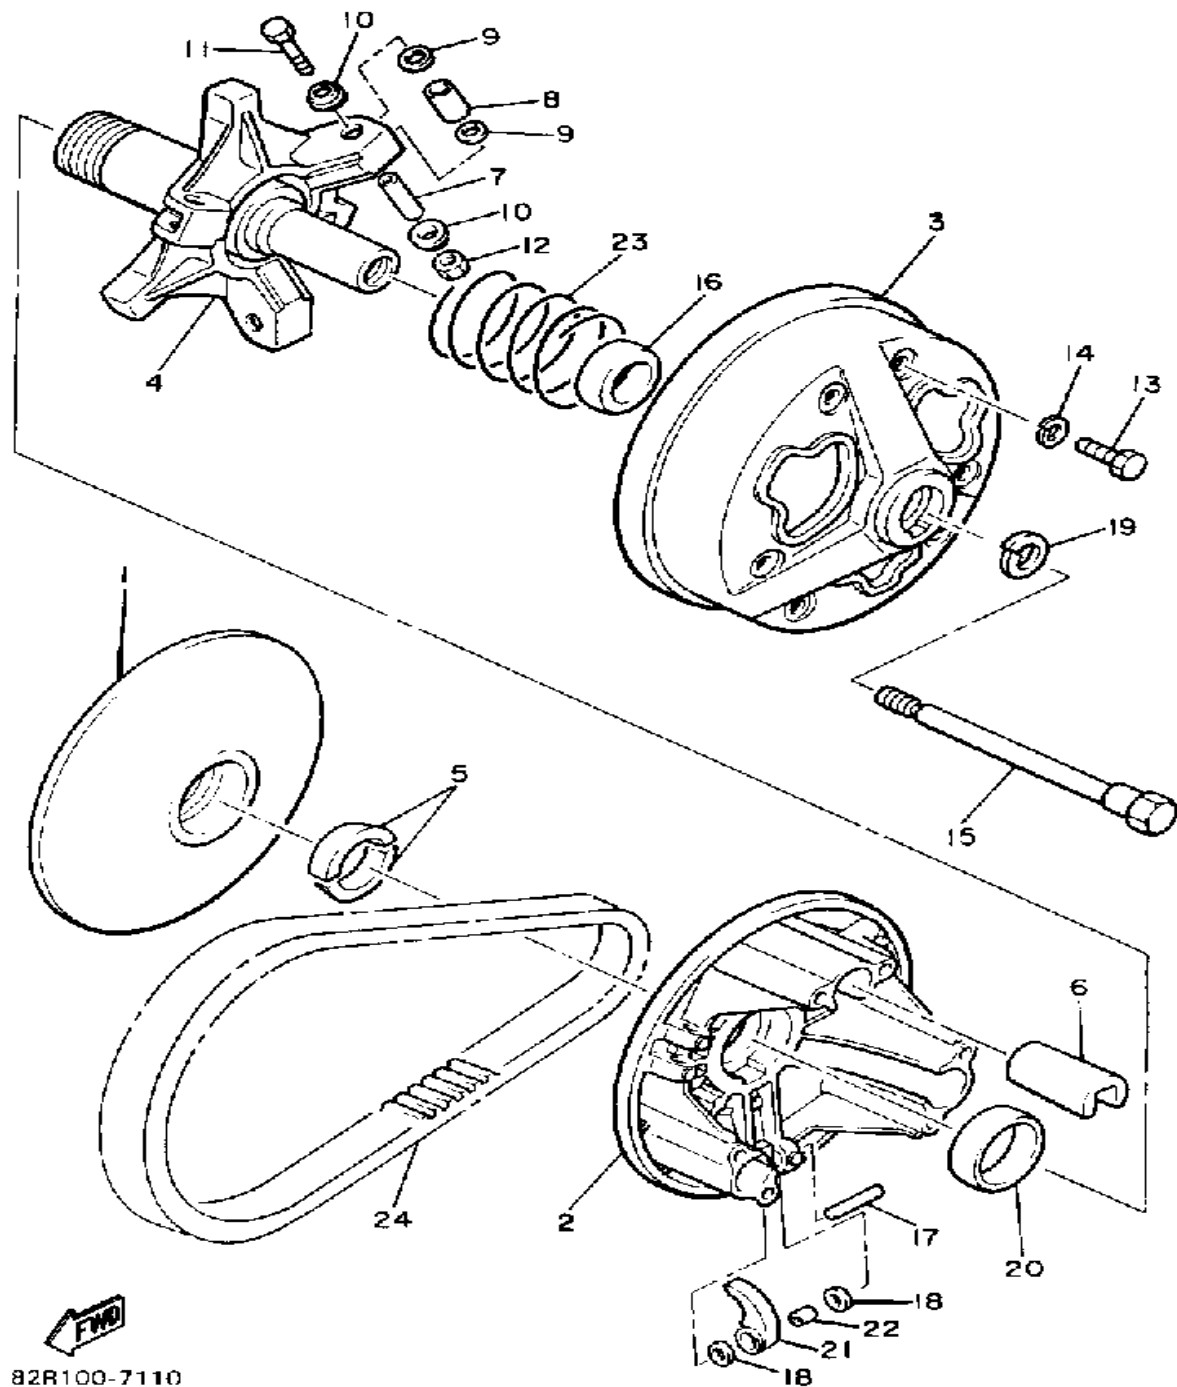

PRIMARY SHEAVE

82R100-7110

Ref. No.	Part Number	Description	Qty	Remarks
1	84J-17611-00-00	SHEAVE, PRIMARY FIXED	1	
2	8V0-17621-01-00	SHEAVE, PRIMARY SLIDING	1	
3	8V0-17631-00-00	CAP	1	
4	82M-17640-01-00	SPIDER, COMPLETE	1	
5	8V0-17639-00-00	STOPPER	2	
6	88X-17653-00-00	SLIDER	3	
7	90387-086G4-00	COLLAR	3	
8	90387-087W7-00	COLLAR	3	
9	90202-08205-00	WASHER, PLATE	6	
10	90208-05036-00	WASHER, CONICAL SPR	6	
11	97313-05035-00	BOLT	3	
12	95612-05100-00	NUT, U	3	
13	97313-06030-00	BOLT, HEXAGON	6	
14	92995-06100-00	WASHER, SPRING	6	
15	8V0-17647-00-00	BOLT (L=156.5MM)	1	
16	90389-28032-00	BUSH	1	
17	93607-44190-00	PIN, DOWEL	3	
18	90201-077F5-00	WASHER, PLATE	6	
19	92901-16100-00	WASHER, SPRING	1	
20	90389-40029-00	BUSH	1	
21	8V8-W176A-00-00	WEIGHT, WITH BUSH	3	
22	8V0-17677-02-00	BUSHING	3	
23	90501-554E8-00	SPRING, COMPRESSION	1	
24	8F2-17641-01-00	V-BELT	1	

Not For Resale

www.SmallEngineDiscount.com