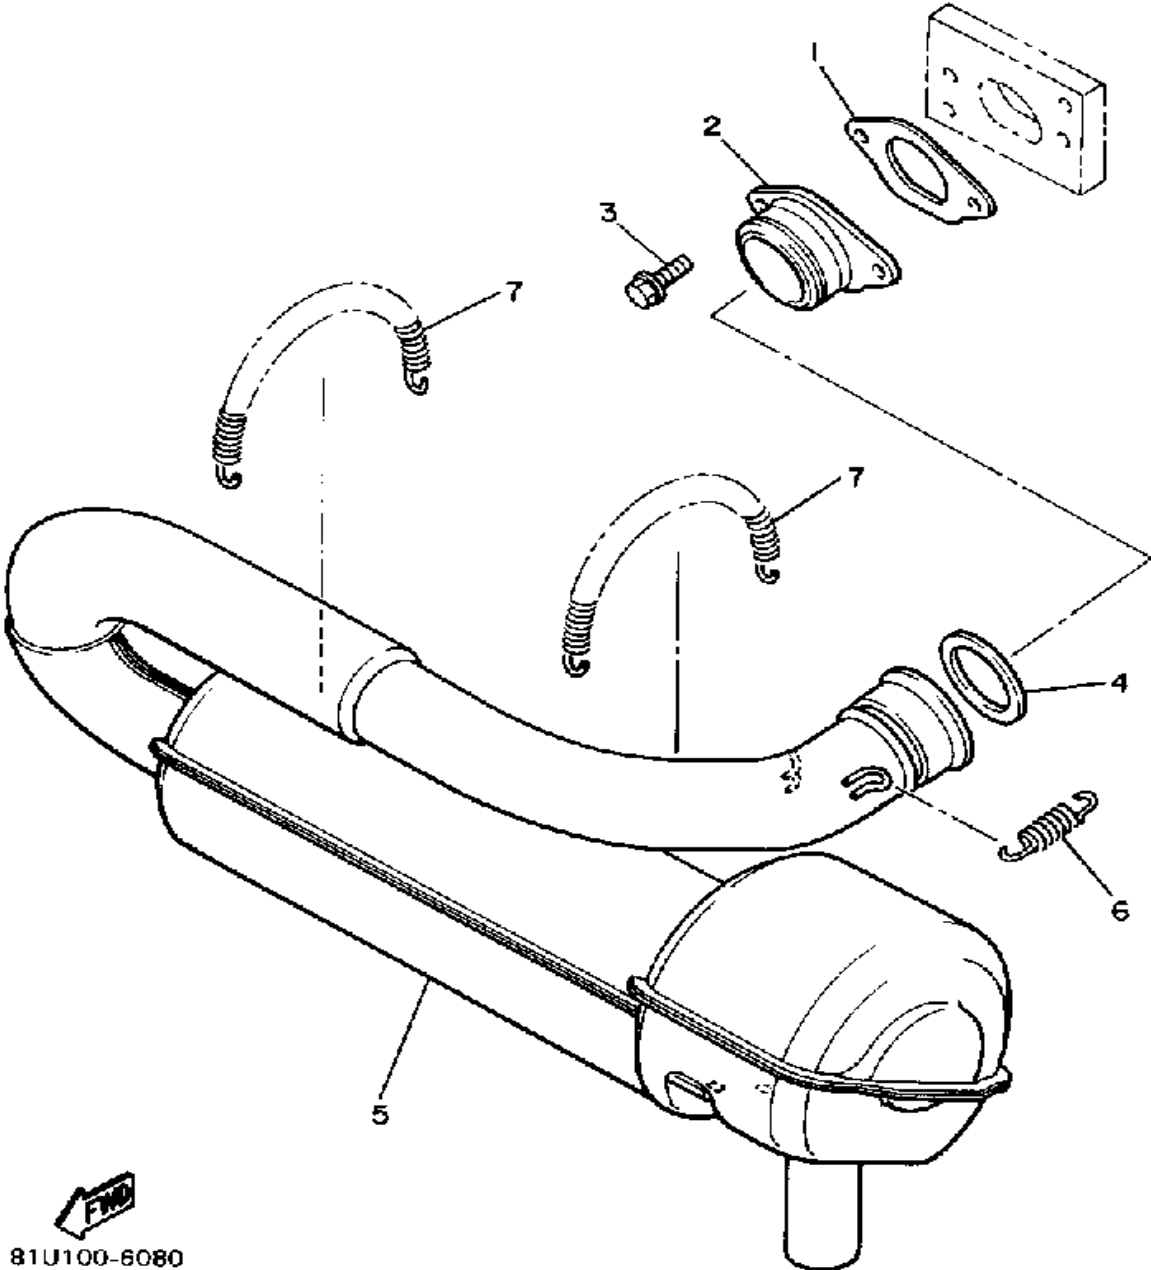

EXHAUST

Ref. No.	Part Number	Description	Qty	Remarks
1	8R4-14613-01-00	GASKET, EXHAUST PIPE	1	
2	8R4-14612-00-00	NUT, RING	1	
3	95821-08020-00	BOLT, FLANGE (95801-08020)	2	
4	888-14633-00-00	RING	1	
5	80F-14610-00-00	EXHAUST PIPE ASSEMBLY 1	1	
6	90506-20074-00	SPRING, TENSION	2	
7	90506-16076-00	SPRING, TENSION	2	

81U100-6080

Not For Resale
www.SmallEngineDiscount.com