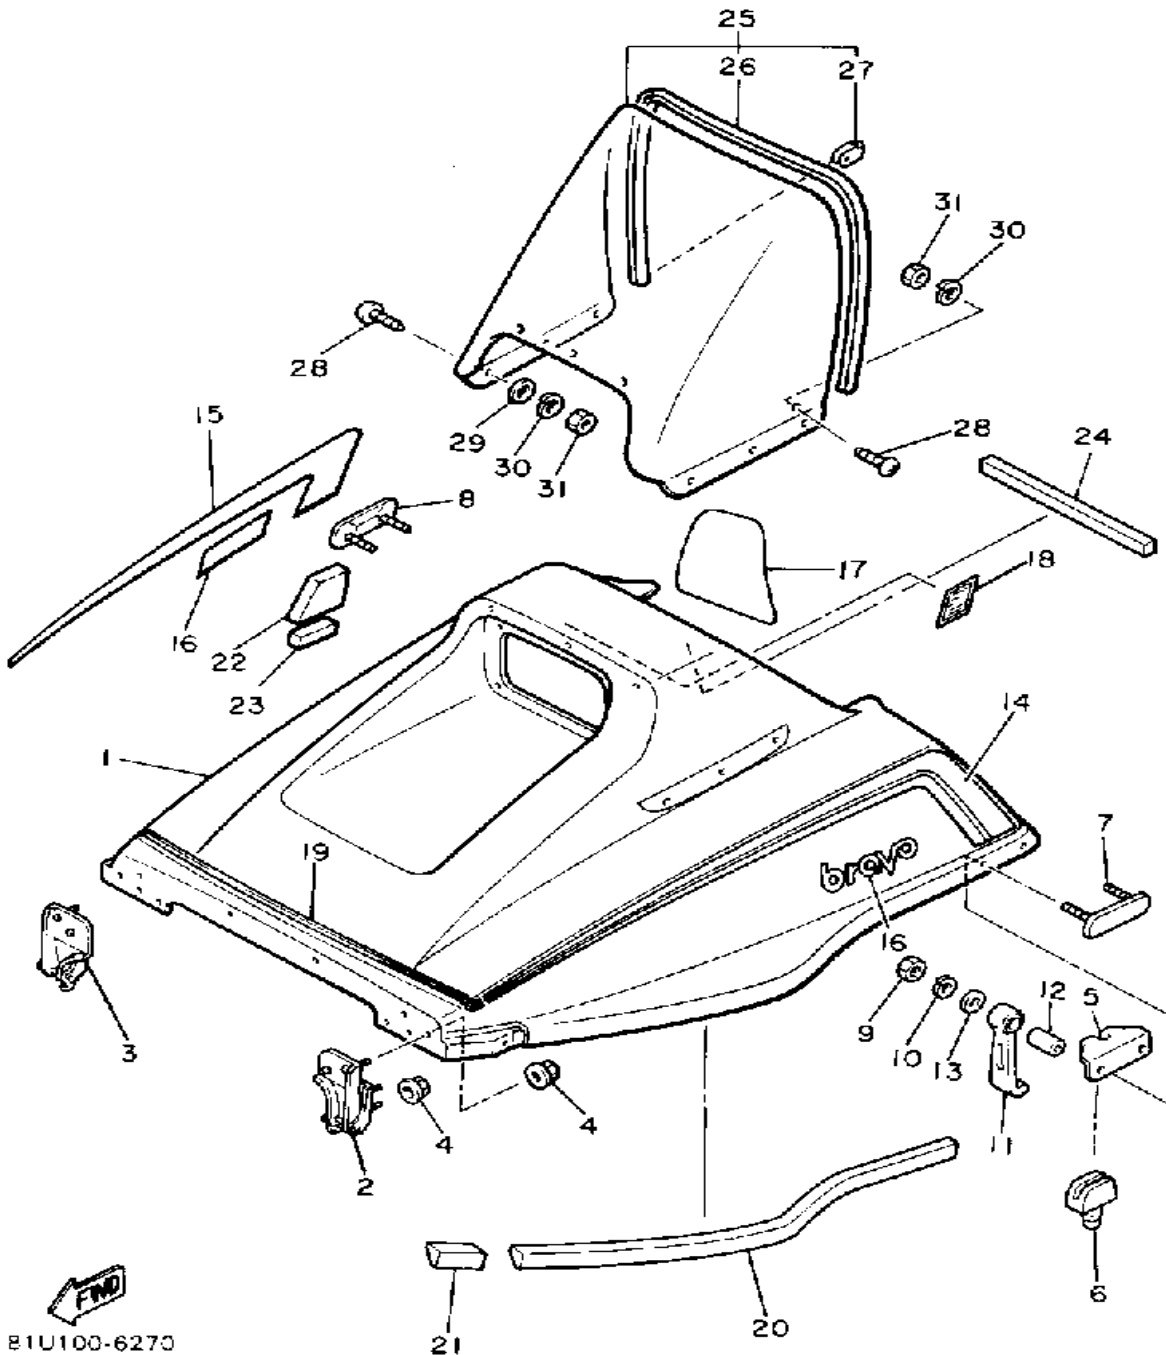

SHROUD-WINDSHIELD

81U100-6270

Ref. No.	Part Number	Description	Qty	Remarks
30	92990-05100-00	WASHER, SPRING	10	
31	95380-05600-00	NUT	10