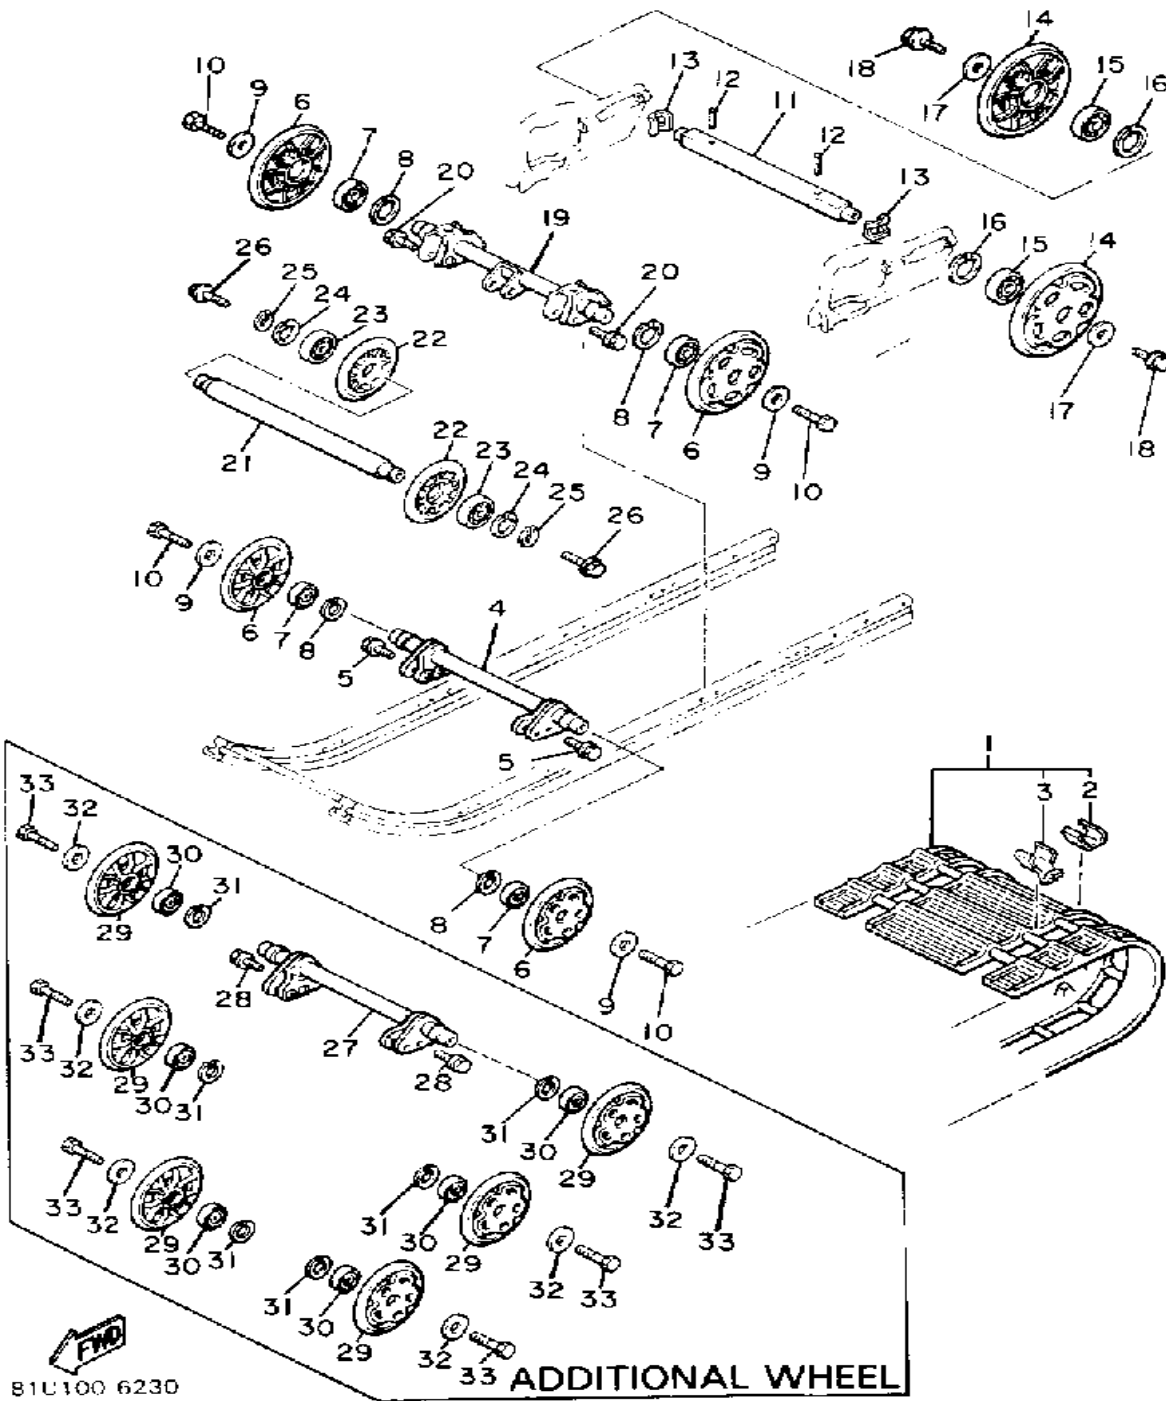

TRACK SUSPENSION 1

Ref. No.	Part Number	Description	Qty	Remarks
30	93306-00441-00	BEARING (89A) (B6004RS) ...	6	ALT. PART
31	99009-42500-00	CIRCLIP	6	ALT. PART
32	90201-08681-00	WASHER, PLATE	6	ALT. PART
33	90109-08559-00	BOLT	6	ALT. PART

81U100 6230