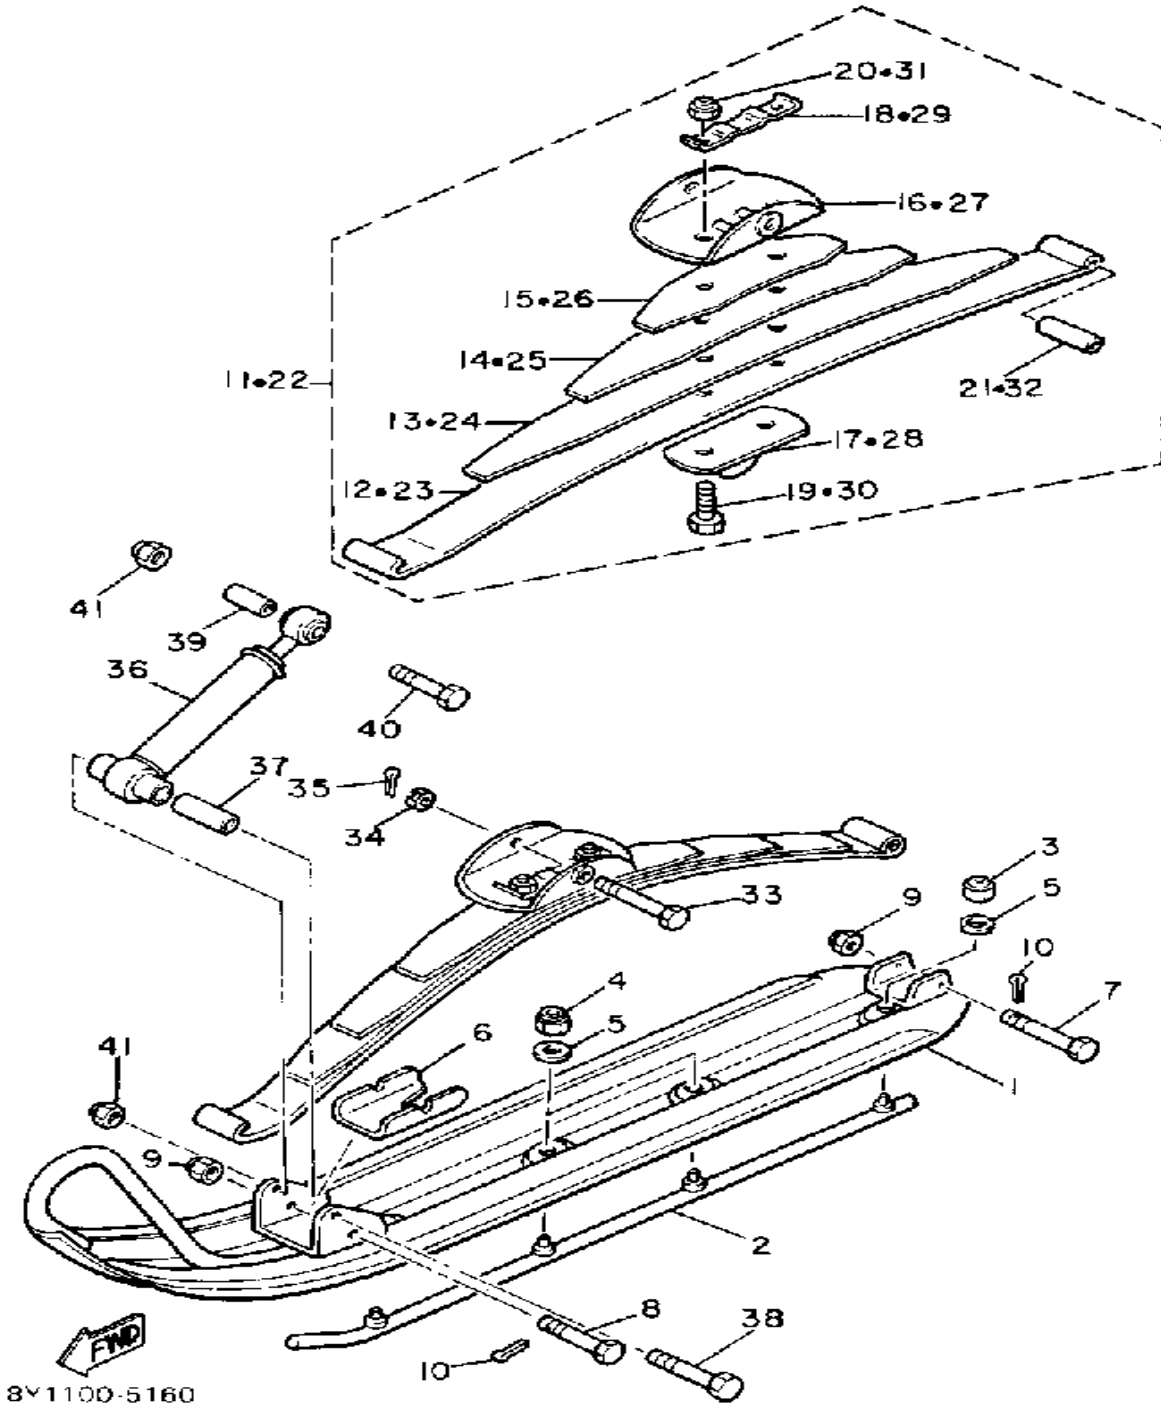

SKI

Ref. No.	Part Number	Description	Qty	Remarks
30	90109-105E1-00	. BOLT	2	
31	90185-10085-00	. NUT, SELF-LOCKING	2	
32	90387-08478-00	. COLLAR	1	
33	90102-12030-00	BOLT, WITH HOLE	2	
34	90171-12040-00	NUT, CASTLE	2	
35	91401-30030-00	PIN, COTTER	2	
36	8J6-23350-00-00	SHOCK ABSORBER ASSEMBLY	2	
37	90387-08262-00	COLLAR	2	
38	97313-08055-00	BOLT, HEXAGON	2	
39	90387-08224-00	COLLAR	2	
40	97021-08070-00	BOLT	2	
41	95712-08300-00	NUT, LOCK	4	

Not For Resale
www.SmallEngineDiscount.com