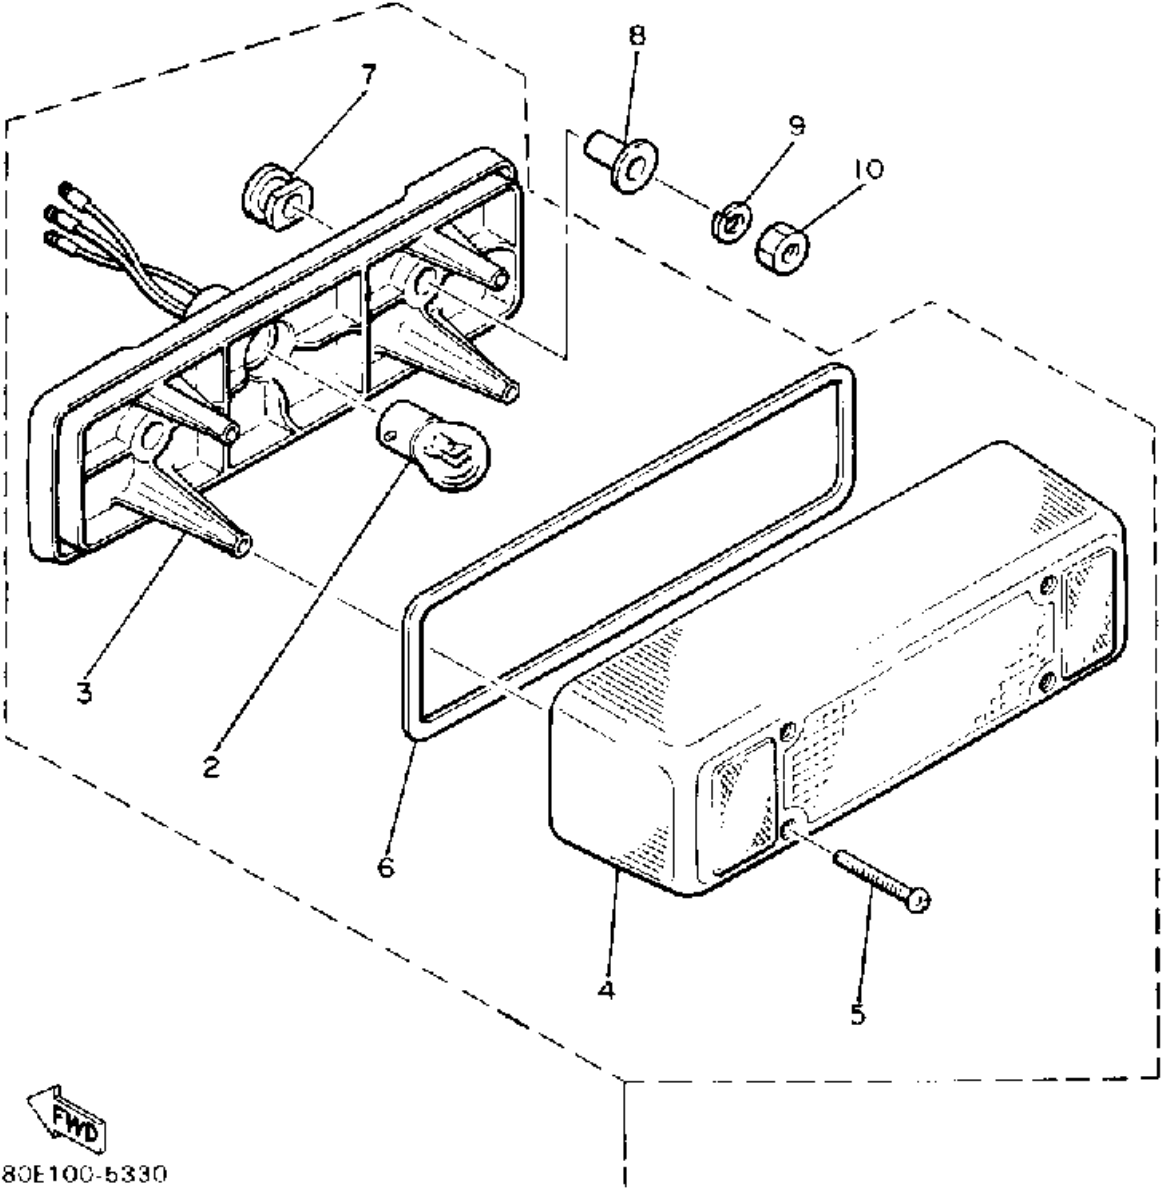

TAILLIGHT

Ref. No.	Part Number	Description	Qty	Remarks
1	8K4-84710-00-00	TAILLIGHT UNIT ASSEMBLY ..	1	
2	137-84714-61-00	. BULB, TL 12V23/8W (J50-83311-00)	1	
3	8K4-84711-00-00	. BASE, TAILLIGHT	1	
4	8K4-84721-00-00	. LENS, TAILLIGHT	1	
5	97780-40130-00	. SCREW, PANHEAD TAPPING (97701-40130-00)	4	
6	87M-84723-00-00	. GASKET, TAIL LENS	1	
7	8K4-84718-00-00	. GROMMET	2	
8	90387-066N1-00	COLLAR	2	
9	92995-06100-00	WASHER, SPRING	2	
10	95380-06600-00	NUT	2	

80E100-5330

Not For Resale
www.SmallEngineDiscount.com