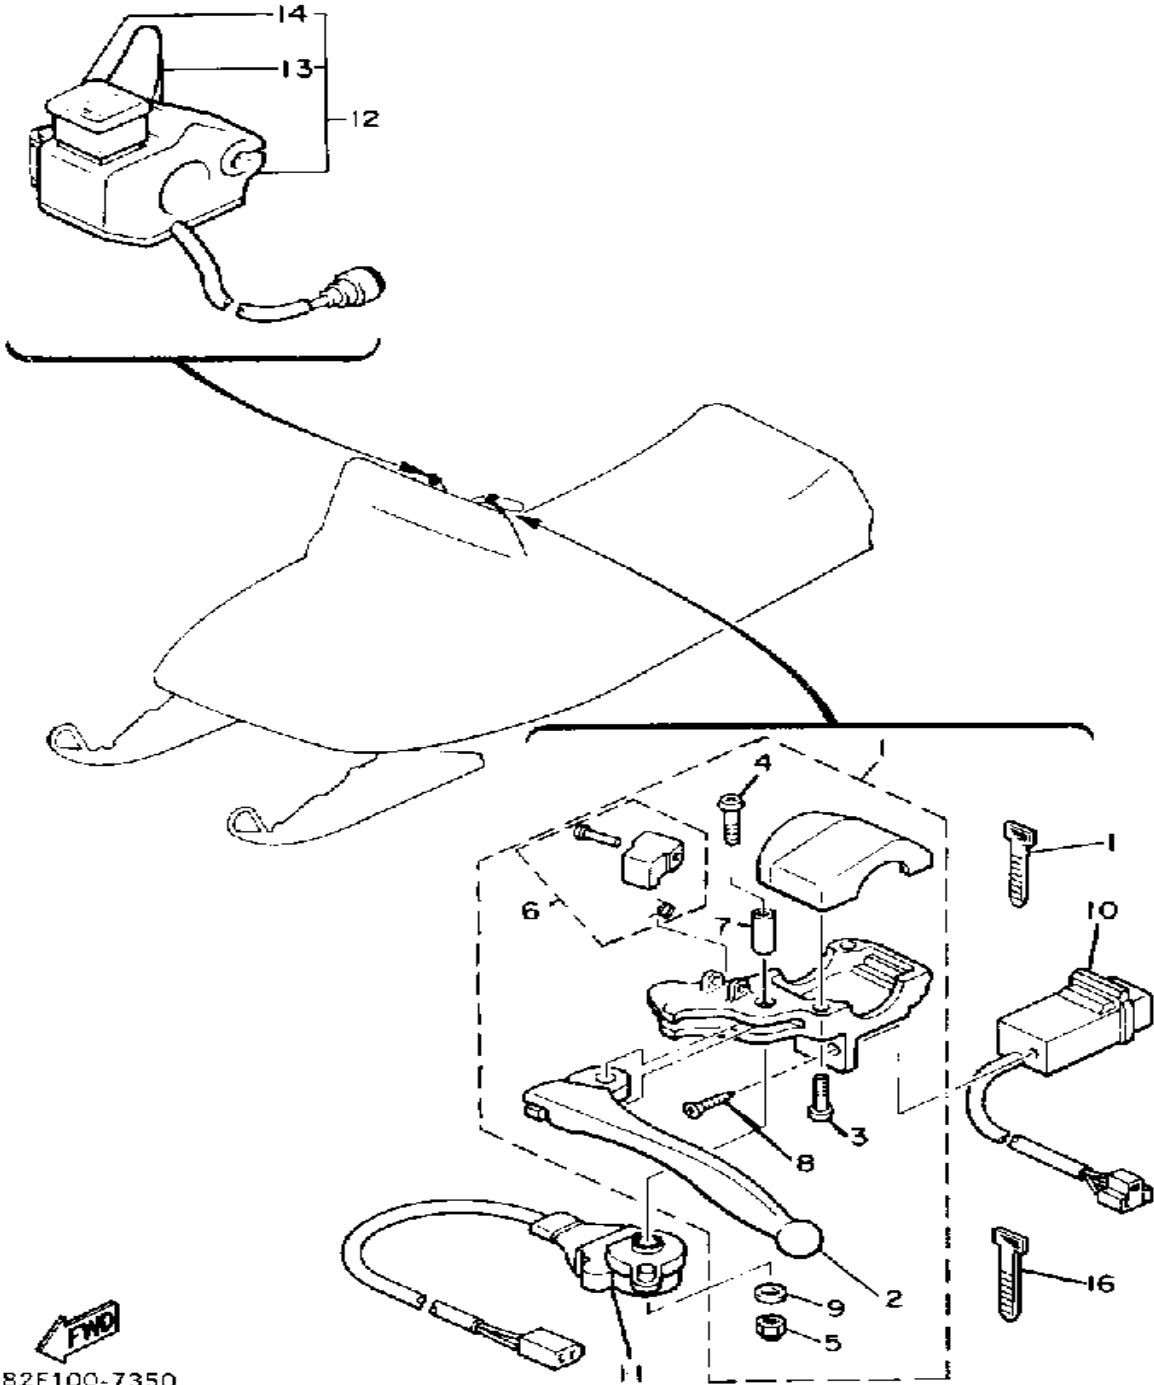

ELECTRICAL 2

Ref. No.	Part Number	Description	Qty	Remarks
1	88R-W8291-00-00	LEVER HOLDER ASSEMBLY (LEFT)	1	
2	8H8-83912-00-00	. LEVER 1	1	
3	90157-05027-00	. SCREW, PAN HEAD	2	
4	98501-05040-00	. SCREW, PAN HEAD (98502-05040)	1	
5	95701-05300-00	. NUT, NYLON	1	
6	82A-83930-00-00	. LEVER LOCK ASSEMBLY	1	
7	802-83913-00-00	. COLLAR, LEVER 1	1	
8	97780-30312-00	. SCREW, tapping	2	
9	92990-05200-00	. WASHER, PLAIN	1	
10	8H8-83950-01-00	BEAM SWITCH ASSEMBLY (8K4-83950-01-00)	1	
11	8R4-82530-00-00	STOP SWITCH ASSEMBLY	1	
12	85G-82720-00-00	LVR HOLDER ASSEMBLY RT	1	
13	8V0-42138-00-00	. LEVER, THROTTLE	1	
14	82F-82575-09-00	. EMERGENCY SAFETY SW	1	
15	437-83936-01-00	BAND, SWITCH CORD	4	
16	341-26397-01-00	BAND	1	

82F100-7350

Not For Resale
www.SmallEngineDiscount.com