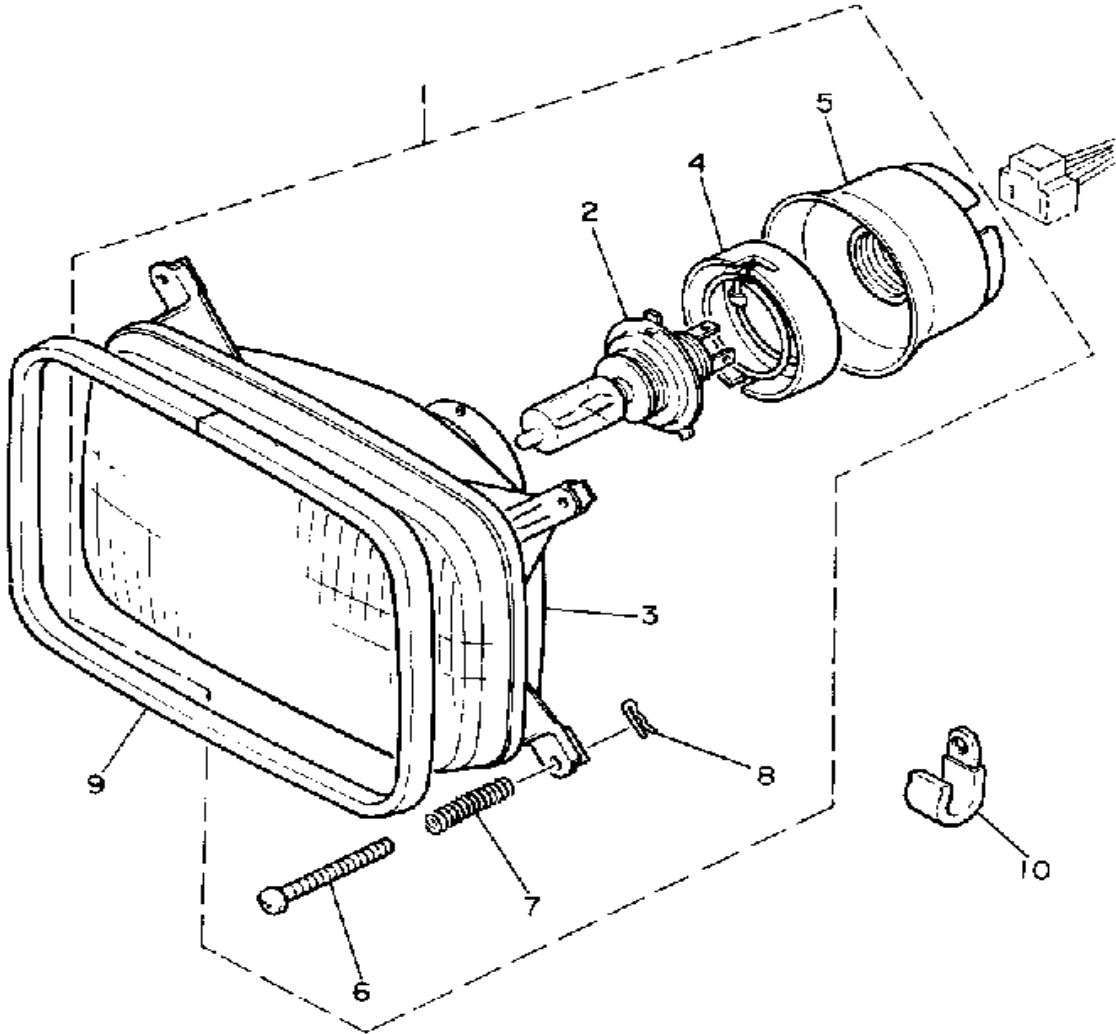

HEADLIGHT

Ref. No.	Part Number	Description	Qty	Remarks
1	8G9-84310-00-	UNAVAILABLE IN PRICE BOOK	1	
2	5V2-84314-00-XX	. BULB, HL 12V60/55W (2F9-84314-00)	1	LM
3	8A7-84320-00-00	. LENS ASSEMBLY	1	
4	8A7-84312-00-00	. HOLDER, SOCKET	1	
5	8A7-84397-01-00	. COVER, SOCKET	1	
6	8M6-84331-00-00	. SCREW, RIM ADJUSTING (8A5-84331-00-00)	4	
7	8A5-84332-00-00	. SPRING, SCREW	4	
8	8K4-84374-00-00	. CLIP	4	
9	8T7-84366-00-00	DAMPER, HEADLIGHT 1	1	
10	90465-08028-00	CLAMP	1	
11	90468-05176-00	CLIP	1	

8Y1100-5330

Property of www.SmallEngineDiscount.com - Not for Resale