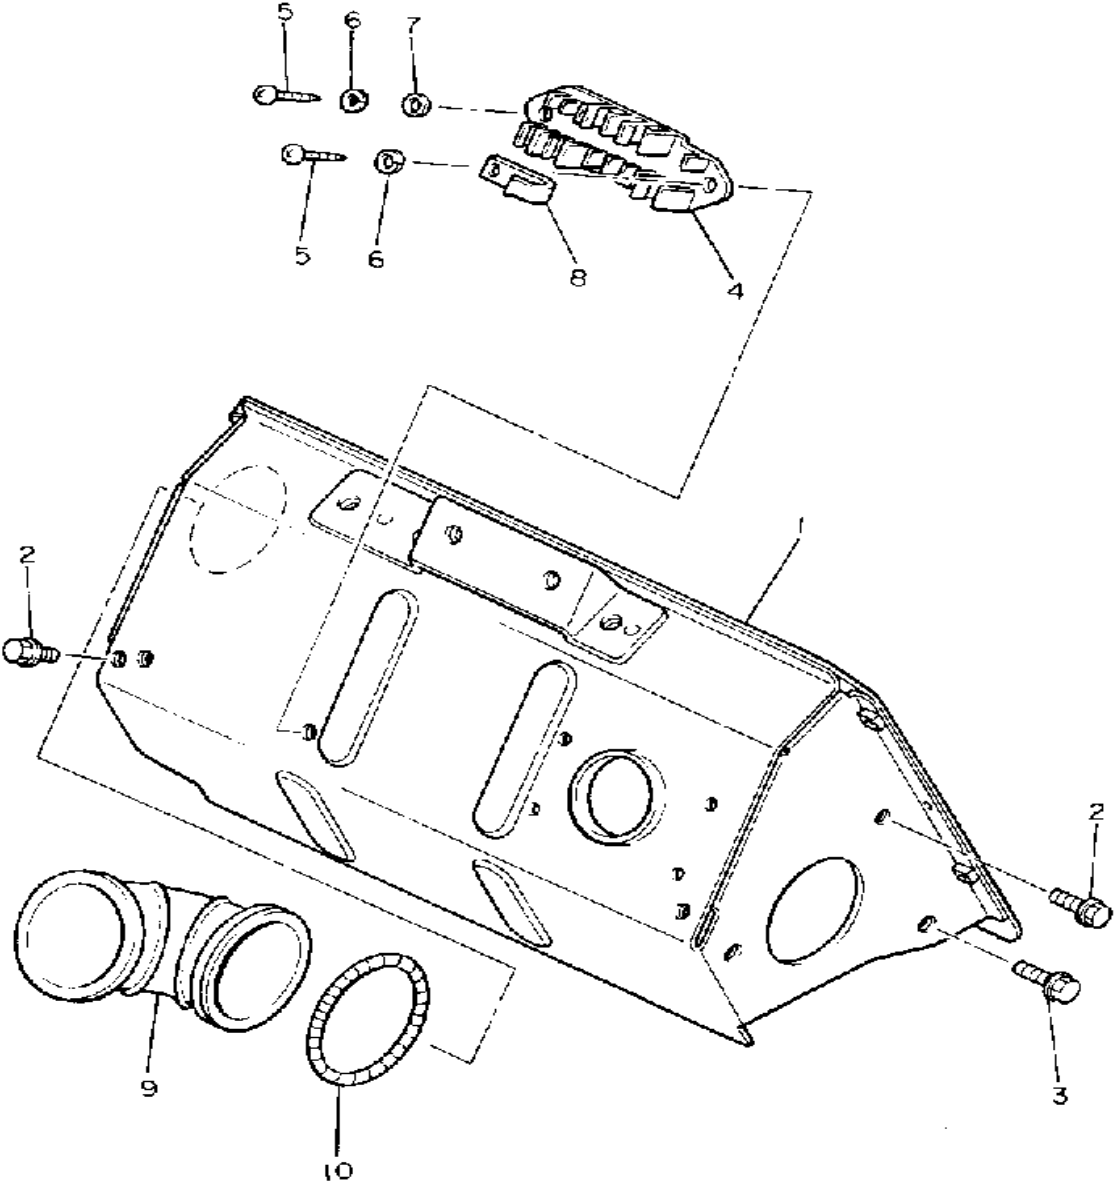

STEERING GATE

Ref. No.	Part Number	Description	Qty	Remarks
1	83Y-23871-00-00	GATE, STEERING	1	
2	95811-06012-00	BOLT, FLANGE	4	
3	95811-08012-00	BOLT, FLANGE	2	
4	8F3-21794-00-00	HOLDER, COUPLER	1	
5	98503-06014-00	SCREW, PAN HEAD (92502-06016)	2	
6	92995-06100-00	WASHER, SPRING	2	
7	92990-06200-00	WASHER	1	
8	90465-08028-00	CLAMP	1	
9	8A5-14423-00-00	PIPE, SUCTION 1	1	
10	90506-06083-00	SPRING, TENSION	1	

80F100 5180

Property of www.SmallEngineDiscount.com - Not for Resale