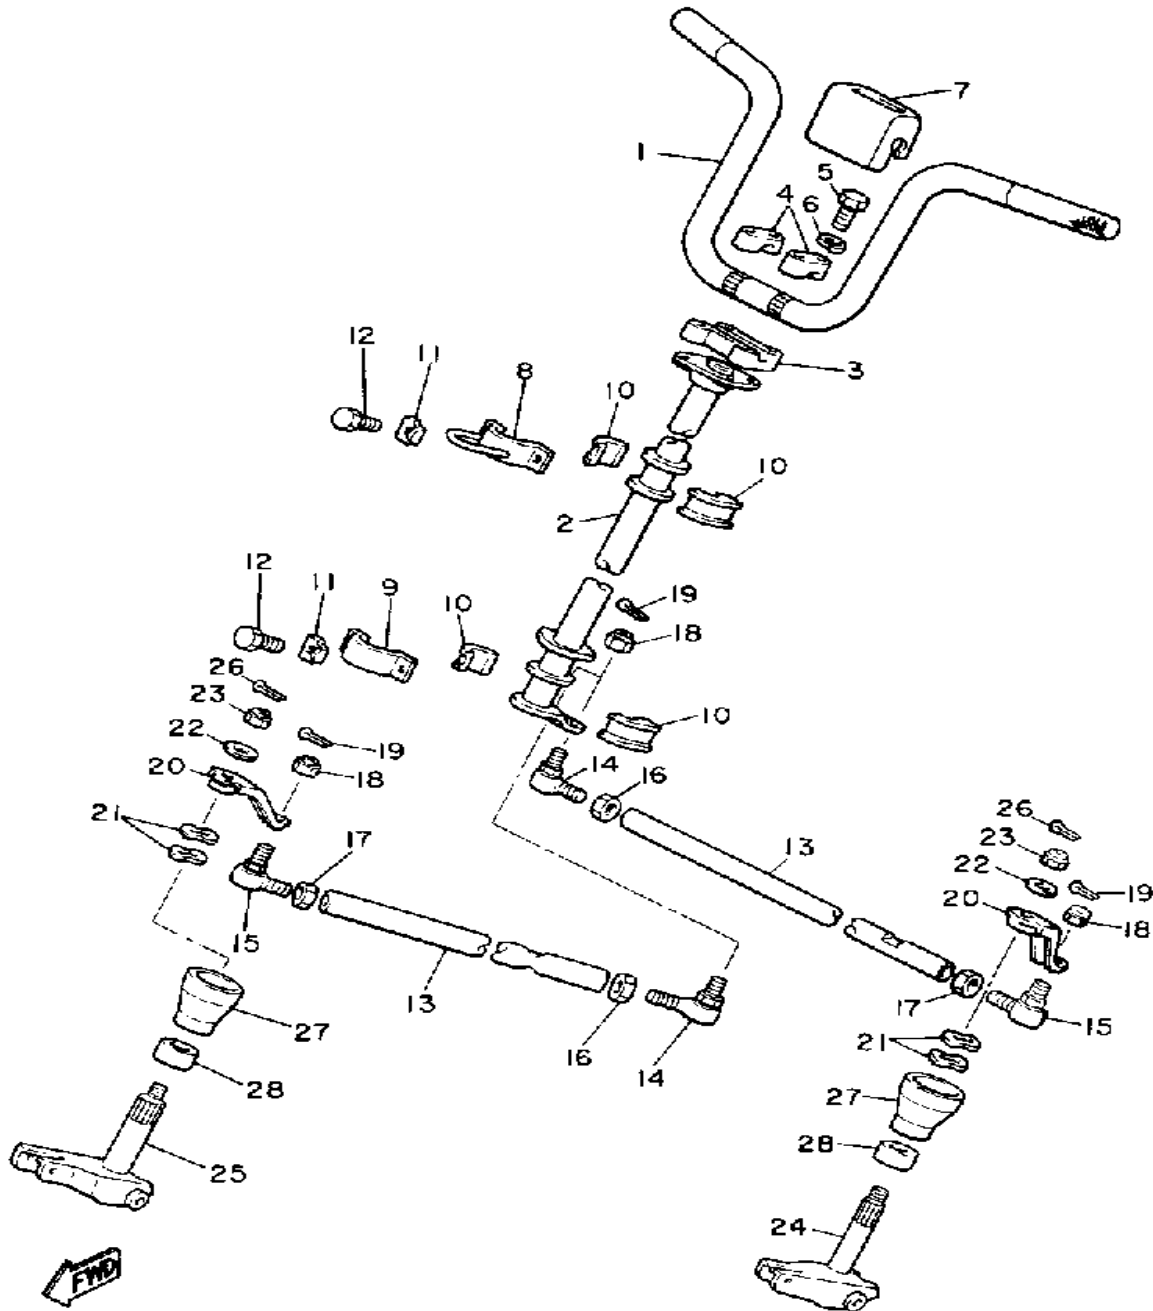

STEERING

E2R100-7170

Ref. No.	Part Number	Description	Qty	Remarks
1	80F-23811-00-00	COLUMN, STEERING	1	
2	8R4-23813-00-00	COLUMN, STEERING 2	1	
3	164-23441-00-98	HOLDER, HANDLE UPPER ...	1	
4	1E6-23441-00-00	HOLDER, HANDLE UPR	2	
5	97022-08055-00	BOLT	4	
6	92990-08100-00	WASHER	4	
7	8F3-23818-00-00	COVER, STEERING	1	
8	8Y4-23872-00-00	HOLDER, BEARING	1	
9	84M-23868-00-00	BRACKET, STEERING LOWER	1	
10	8F3-23812-00-00	PLANE BEARING, STEERING .	4	
11	90215-08262-00	WASHER, LOCK	4	
12	97011-08016-00	BOLT	4	
13	8R4-23821-00-00	ROD, STEERING RELAY	2	
14	86X-23841-00-00	JOINT, UNIVERSAL 1	2	
15	86X-23845-00-00	JOINT, UNIVERSAL 2	2	
16	95303-10700-00	NUT	2	
17	90170-10186-00	NUT	2	
18	90185-10085-00	NUT, SELF-LOCKING	4	
19	91402-25018-00	PIN, COTTER	4	
20	88P-23851-00-00	ARM, OUTSIDE 1	2	
21	90206-20037-00	WASHER, WAVE	4	
22	90201-10752-00	WASHER, PLATE	2	
23	95701-10300-00	NUT, FLANGE (95702-10300) ..	2	
24	8Y1-23853-00-00	COLUMN, SKI 1	1	
25	8Y1-23854-00-00	COLUMN, SKI 2	1	
26	91401-25020-00	PIN, COTTER	2	
27	8U0-2198G-00-00	COVER 2	2	
28	8Y1-21998-00-00	SPACER	2	

Property of www.SmallEngineDiscount.com - Not for Resale