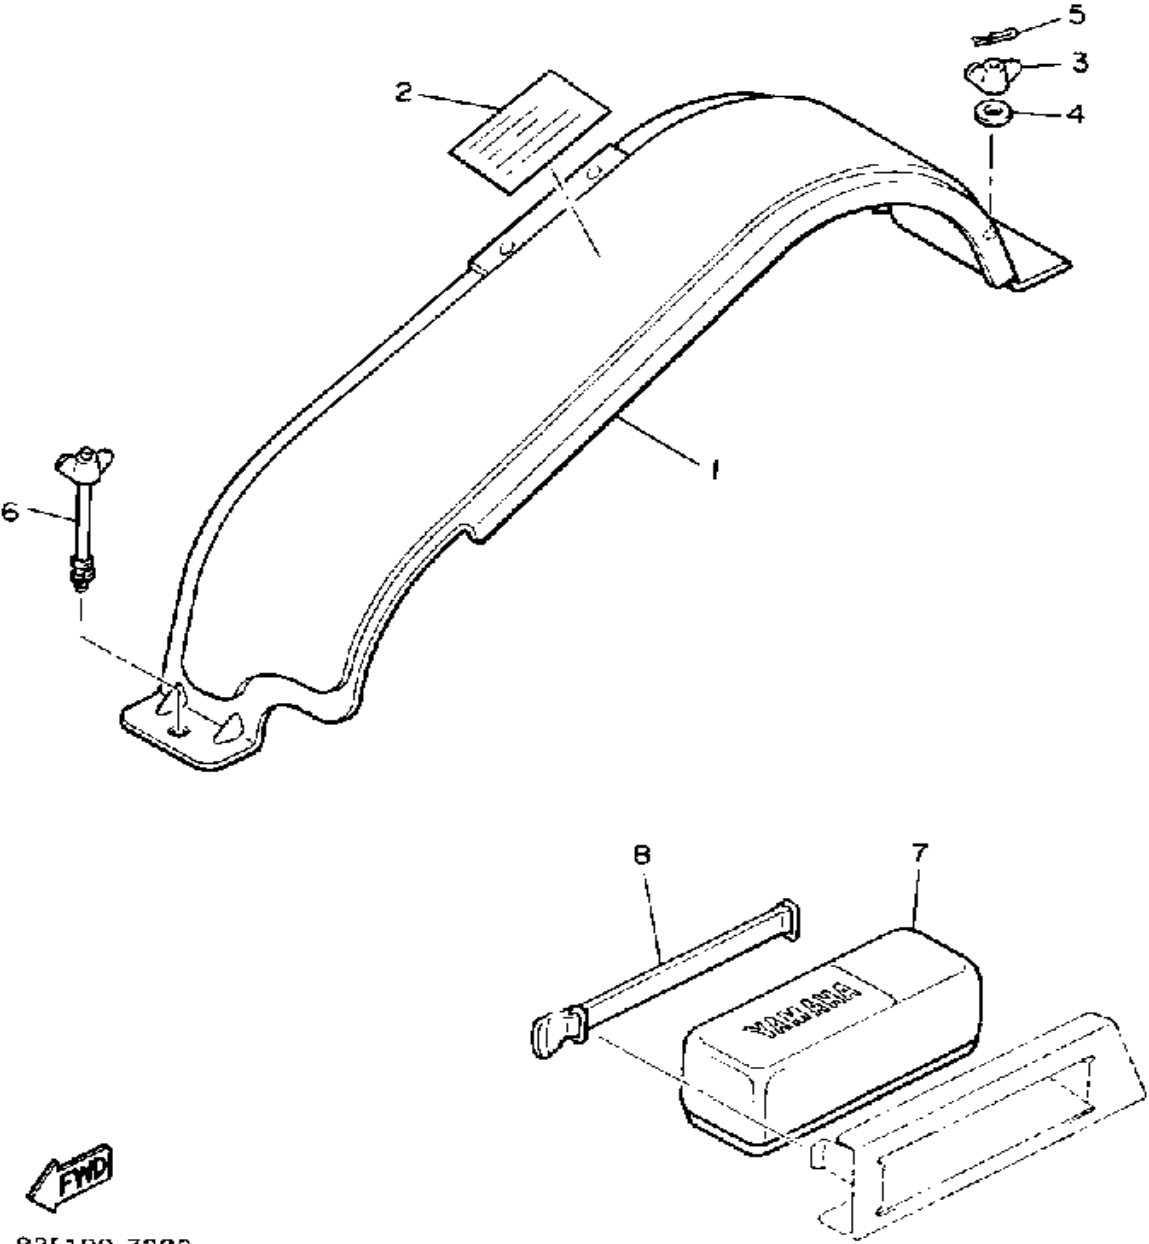

GUARD-LUGGAGE BOX

Ref. No.	Part Number	Description	Qty	Remarks
1	8R4-77311-00-00	GUARD, DRIVE	1	
2	898-77762-00-00	LABEL, WARNING 2	1	
3	90175-08021-00	NUT, WING	1	
4	92990-08200-00	WASHER, PLAIN	1	
5	90468-16099-00	CLIP	1	
6	8V0-77387-00-00	SCREW	1	
7	8F3-28100-00-00	TOOL KIT	1	
8	8R4-2811G-00-00	BAND	1	

82F100-7280

Property of www.SmallEngineDiscount.com - Not for Resale