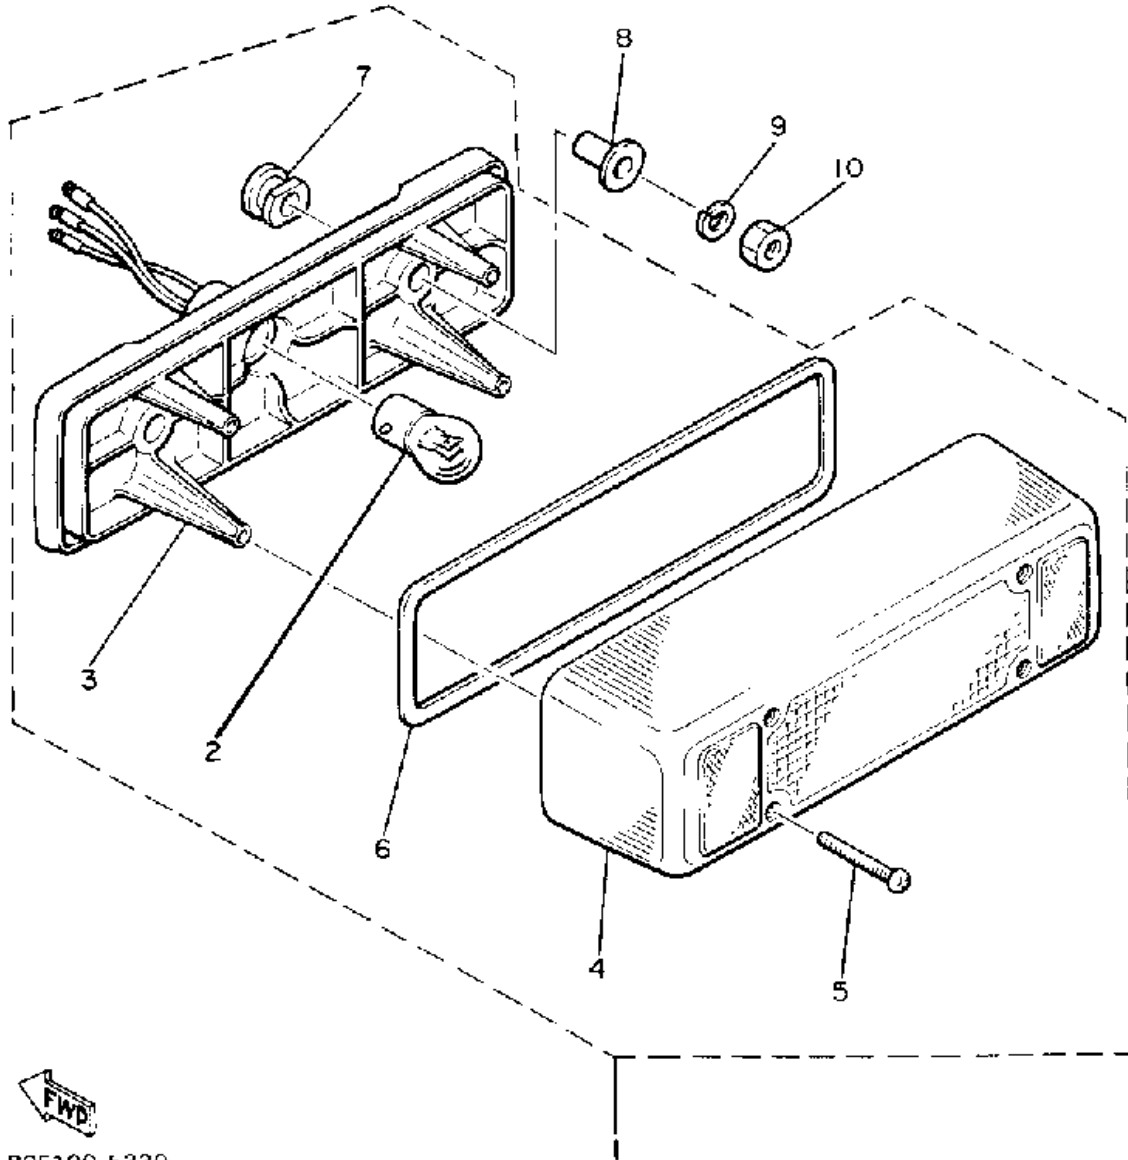

TAILLIGHT

80E100-5330

Ref. No.	Part Number	Description	Qty	Remarks
1	8K4-84710-00-00	TAILLIGHT UNIT ASSEMBLY ..	1	
2	137-84714-61-00	. BULB, TL 12V23/8W (J50-83311-00)	1	
3	8K4-84711-00-00	. BASE, TAILLIGHT	1	
4	8K4-84721-00-00	. LENS, TAILLIGHT	1	
5	97780-40130-00	. SCREW, PANHEAD TAPPING (97701-40130-00)	4	
6	87M-84723-00-00	. GASKET, TAIL LENS	1	
7	8K4-84718-00-00	. GROMMET	2	
8	90387-066N1-00	COLLAR	2	
9	92995-06100-00	WASHER, SPRING	2	
10	95380-06600-00	NUT	2	

Property of www.SmallEngineDiscount.com - Not for Resale