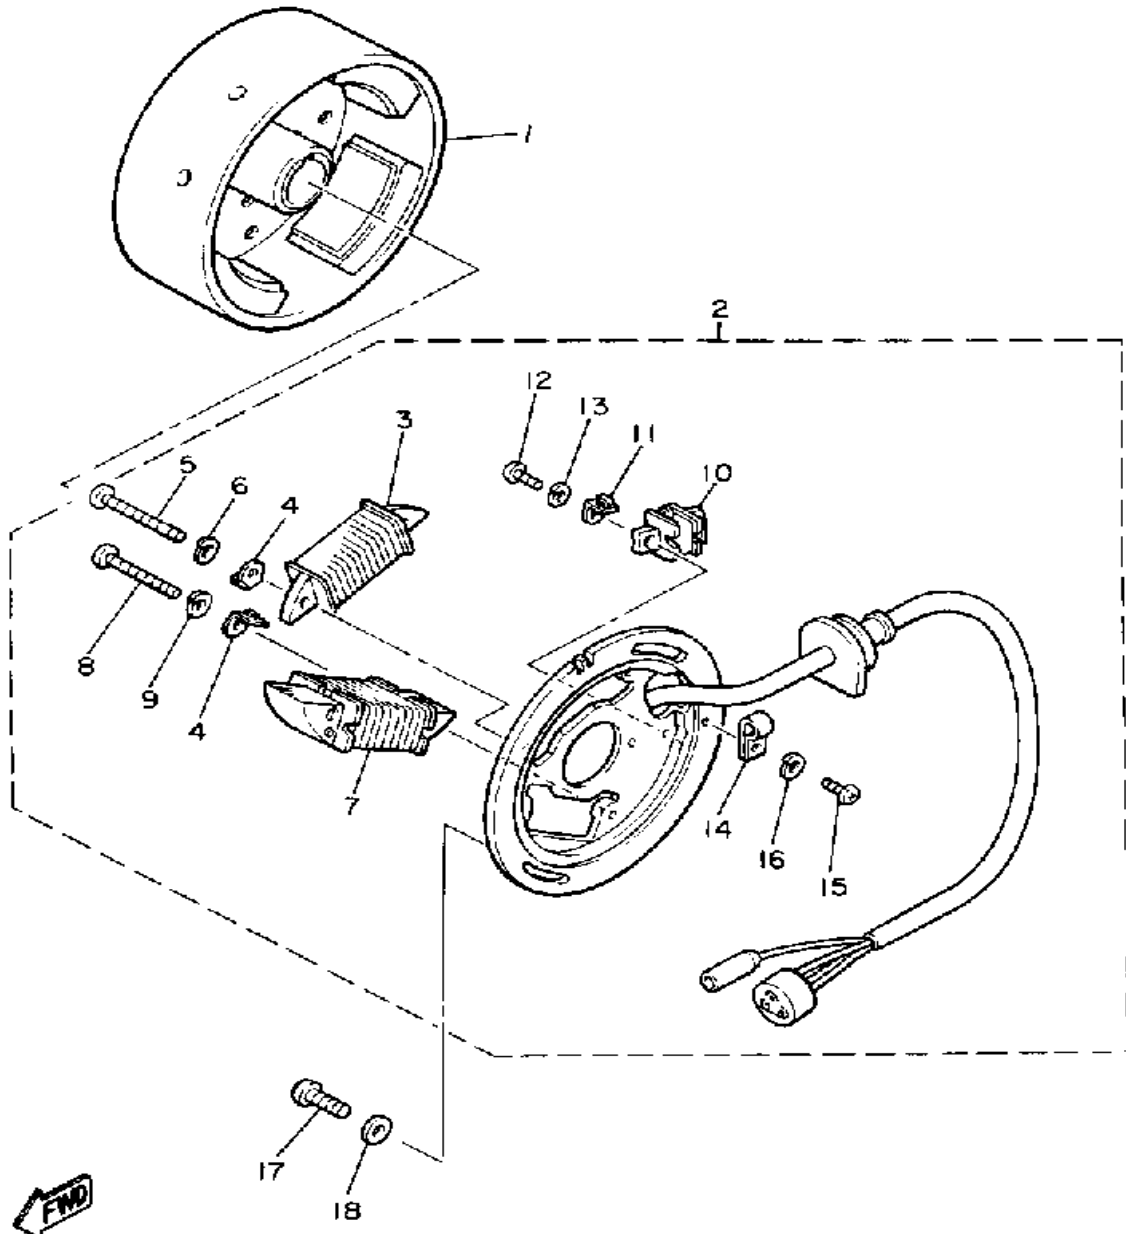

Property of www.SmallEngineDiscount.com - Not for Resale

STARTER

8U0100-3100

Ref. No.	Part Number	Description	Qty	Remarks
1	8R4-15710-01-00	STARTER ASSEMBLY	1	
2	8R4-15711-00-00	. CASE, STARTER	1	
3	8F3-15714-01-00	. DRUM, SHEAVE	1	
4	8F3-15741-01-00	. PAWL, DRIVE	1	
5	8F3-15713-01-00	. SPRING, STARTER	1	
6	8F3-15715-00-00	. SPRING, FRICTION	1	
7	8F3-15739-01-00	. WASHER, THRUST	1	
8	8F3-15734-00-00	. SPRING, RETURN	1	
9	8F3-15716-03-00	. PLATE, DRIVE	1	
10	92995-06100-00	. WASHER, SPRING	1	
11	95380-06700-00	. NUT	1	
12	8F3-15758-00-00	. GUIDE, ROPE	1	
13	857-15751-00-00	. WIRE, STARTER	1	
14	82M-15779-00-00	. COVER	1	
15	8G5-15739-00-00	. WASHER, THRUST	1	
16	8R4-15755-00-00	. HANDLE, STARTER	1	
17	8R4-15788-01-00	. HOLDER, HANDLE	1	
18	97011-08016-00	BOLT	3	
19	92990-08100-00	WASHER	3	
20	92990-08600-00	WASHER, PLATE	3	
21	97011-06025-00	BOLT (97001-06025)	2	
22	92995-06100-00	WASHER, SPRING	2	
23	92990-06600-00	WASHER, PLATE	2	
24	97021-06030-00	BOLT	2	
25	92995-06100-00	WASHER, SPRING	2	
26	92990-06600-00	WASHER, PLATE	2	
27	95380-06600-00	NUT	4	
28	8R4-77118-00-00	STOPPER, SHROUD	1	
29	8R4-15723-00-00	PULLEY, STARTER	1	

Property of www.SmallEngineDiscount.com - Not for Resale

GENERATOR

Ref. No.	Part Number	Description	Qty	Remarks
1	8AE-85550-00-00	ROTOR ASSEMBLY	1	
2	8AE-85560-00-00	BASE ASSEMBLY	1	
3	8R4-85520-M0-00	. COIL, CHARGE	1	
4	8R4-85569-M0-00	. TERMINAL, EARTH 2	2	
5	98580-05016-00	. SCREW, PAN HEAD	2	
6	92990-05100-00	. WASHER, SPRING	2	
7	8R4-81313-M0-00	. COIL, LIGHTING 1	1	
8	98501-05035-00	. SCREW, PAN HEAD	2	
9	92990-05100-00	. WASHER, SPRING	2	
10	8R4-85580-M0-00	. COIL, PULSER	1	
11	8R4-85568-M0-00	. TERMINAL, EARTH 1	1	
12	98511-04012-00	. SCREW, PAN HEAD	2	
13	92901-04100-00	. WASHER, SPRING	2	
14	90461-05036-00	. CLAMP	1	
15	98580-04008-00	. SCREW, PAN HEAD	1	
16	92901-04100-00	. WASHER, SPRING	1	
17	98980-06016-00	SCREW, BINDING	2	
18	90201-06043-00	WASHER, PLATE	2	