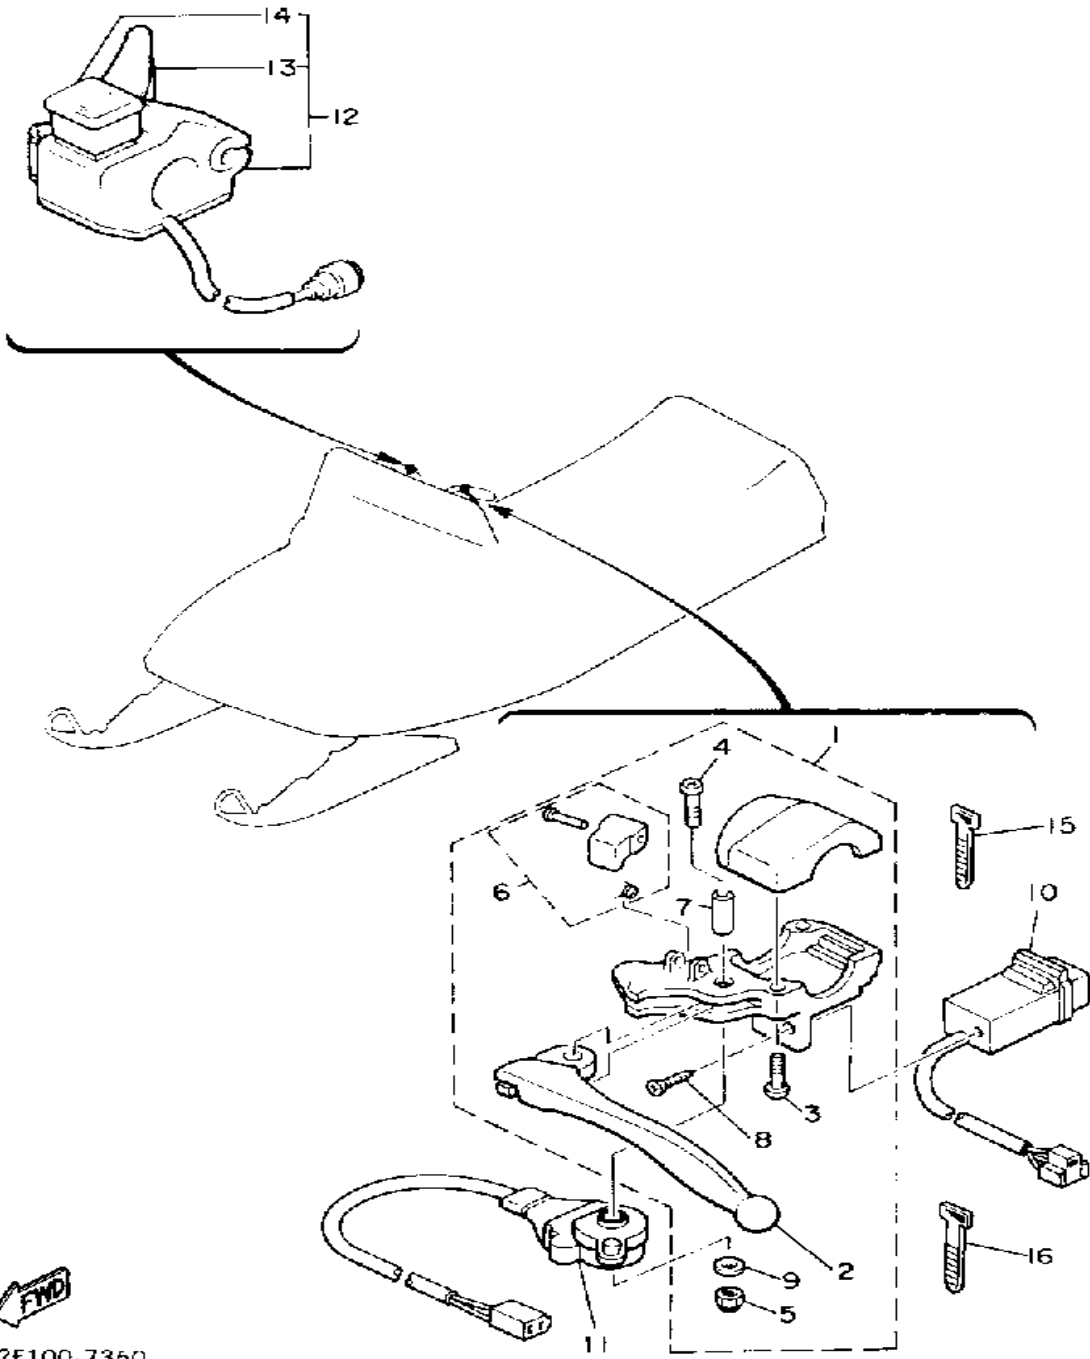

Property of www.SmallEngineDiscount.com - Not for Resale

D10

ELECTRICAL 2

Ref. No.	Part Number	Description	Qty	Remarks
1	88R-W8291-00-00	LEVER HOLDER ASSEMBLY (LEFT)	1	
2	8H8-83912-00-00	. LEVER 1	1	
3	90157-05027-00	. SCREW, PAN HEAD	2	
4	98501-05040-00	. SCREW, PAN HEAD (98502-05040)	1	
5	95701-05300-00	. NUT, NYLON	1	
6	82A-83930-00-00	. LEVER LOCK ASSEMBLY	1	
7	802-83913-00-00	. COLLAR, LEVER 1	1	
8	97780-30312-00	. SCREW, tapping	2	
9	92990-05200-00	. WASHER, PLAIN	1	
10	8H8-83950-10-00	UNAVAILABLE IN PRICE BOOK	1	
11	8R4-82530-00-00	STOP SWITCH ASSEMBLY	1	
12	85G-82720-00-00	LVR HOLDER ASSEMBLY RT	1	
13	8V0-42138-00-00	. LEVER, THROTTLE	1	
14	85G-82575-09-00	. KILL SWITCH	1	
15	437-83936-01-00	BAND, SWITCH CORD	4	
16	341-26397-01-00	BAND	1	