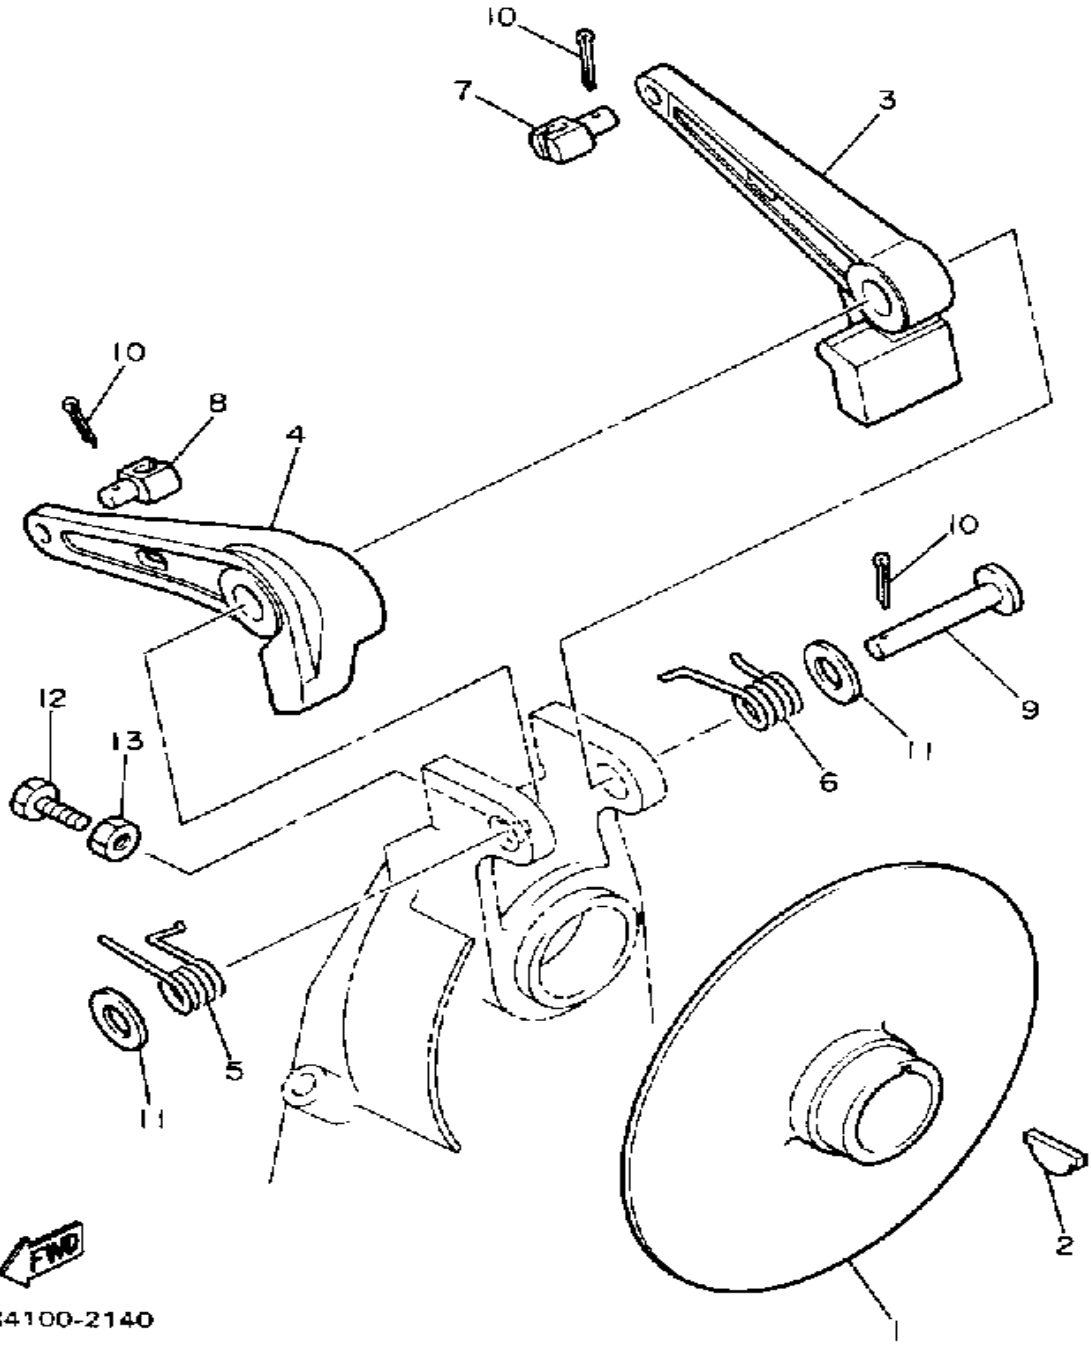

Property of www.SmallEngineDiscount.com - Not for Resale

BRAKE

8R4100-2140

Ref. No.	Part Number	Description	Qty	Remarks
1	8R4-25711-00-00	DISC, BRAKE	1	
2	8J7-25848-00-00	KEY	1	
3	8R4-25730-00-00	CALIPER BODY 1	1	
4	8R4-25740-00-00	CALIPER BODY 2	1	
5	90508-29601-00	SPRING, TORSION	1	
6	90508-29602-00	SPRING, TORSION	1	
7	90249-06012-00	PIN	1	
8	90249-06009-00	PIN	1	
9	90240-08068-00	PIN, CLEVIS	1	
10	91490-20020-00	PIN, COTTER	3	
11	92990-08600-00	WASHER, PLATE	2	
12	90101-06288-00	BOLT	1	
13	95380-06700-00	NUT	1	