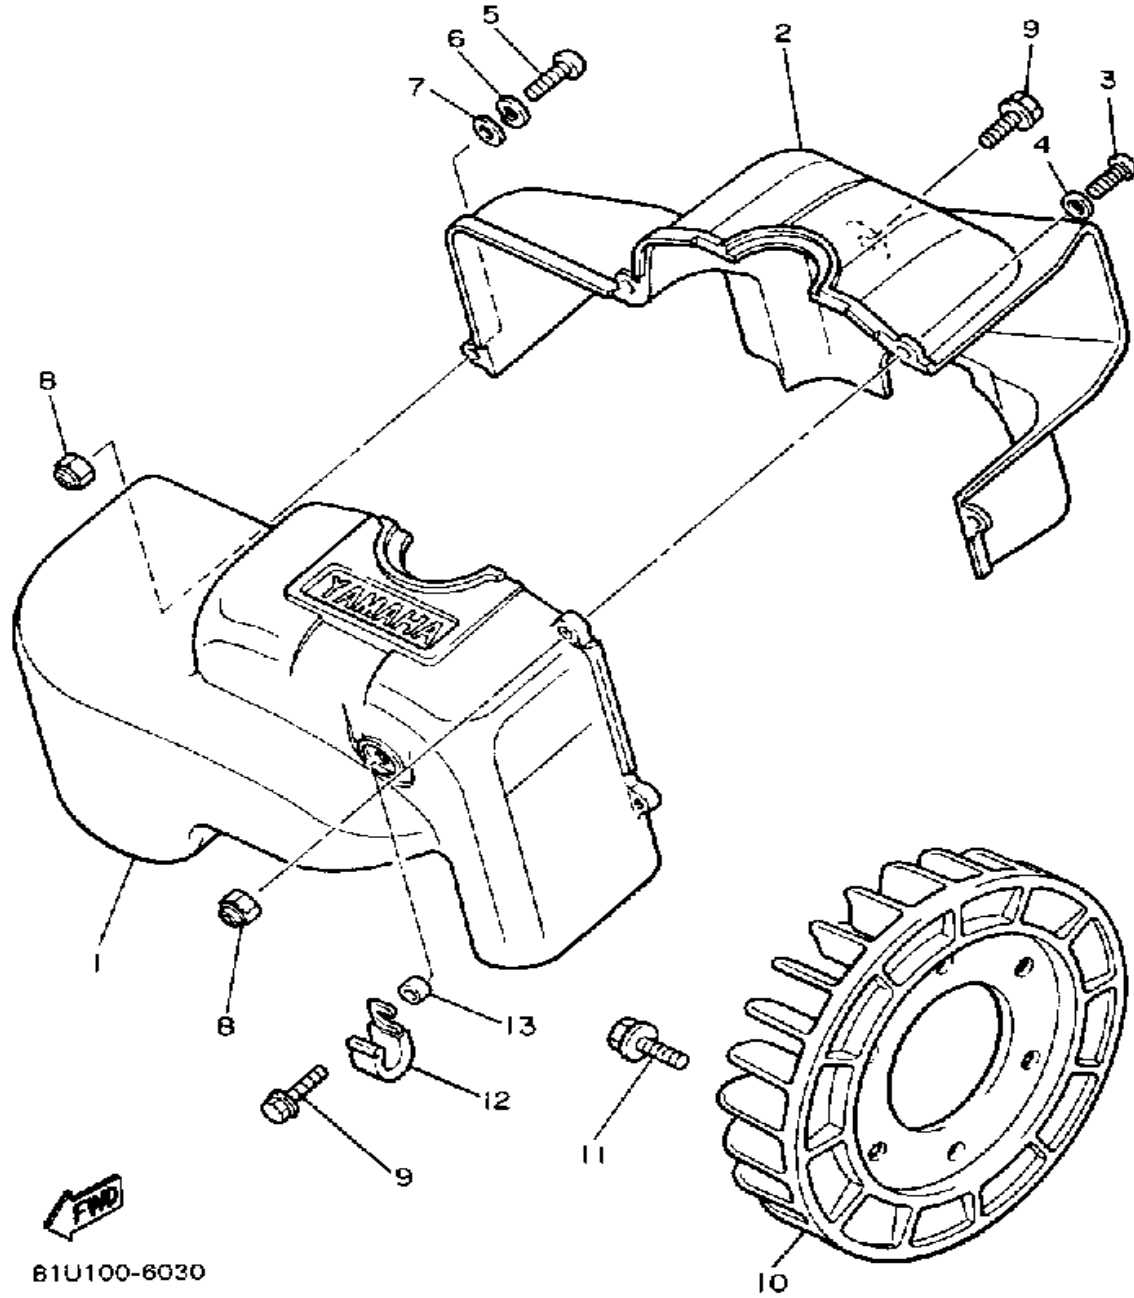

AIR SHROUD-FAN

Ref. No.	Part Number	Description	Qty	Remarks
1	8R4-12651-03-00	AIR SHROUD, CYLINDER 1 ...	1	
2	8R4-12652-02-00	AIR SHROUD, CYLINDER 2 ...	1	
3	98580-05020-00	SCREW, PAN HEAD	3	
4	92901-05600-00	WASHER, PLATE	3	
5	98501-05030-00	SCREW, PAN HEAD	1	
6	92990-05100-00	WASHER, SPRING	1	
7	92901-05600-00	WASHER, PLATE	1	
8	95701-05300-00	NUT, NYLON	4	
9	90119-06108-00	BOLT, WITH WASHER	2	
10	8G8-12611-01-00	FAN	1	
11	95811-06012-00	BOLT, FLANGE	6	
12	90465-10313-00	CLAMP	1	
13	90387-064E8-00	COLLAR	1	

Property of www.SmallEngineDiscount.com - Not for Resale