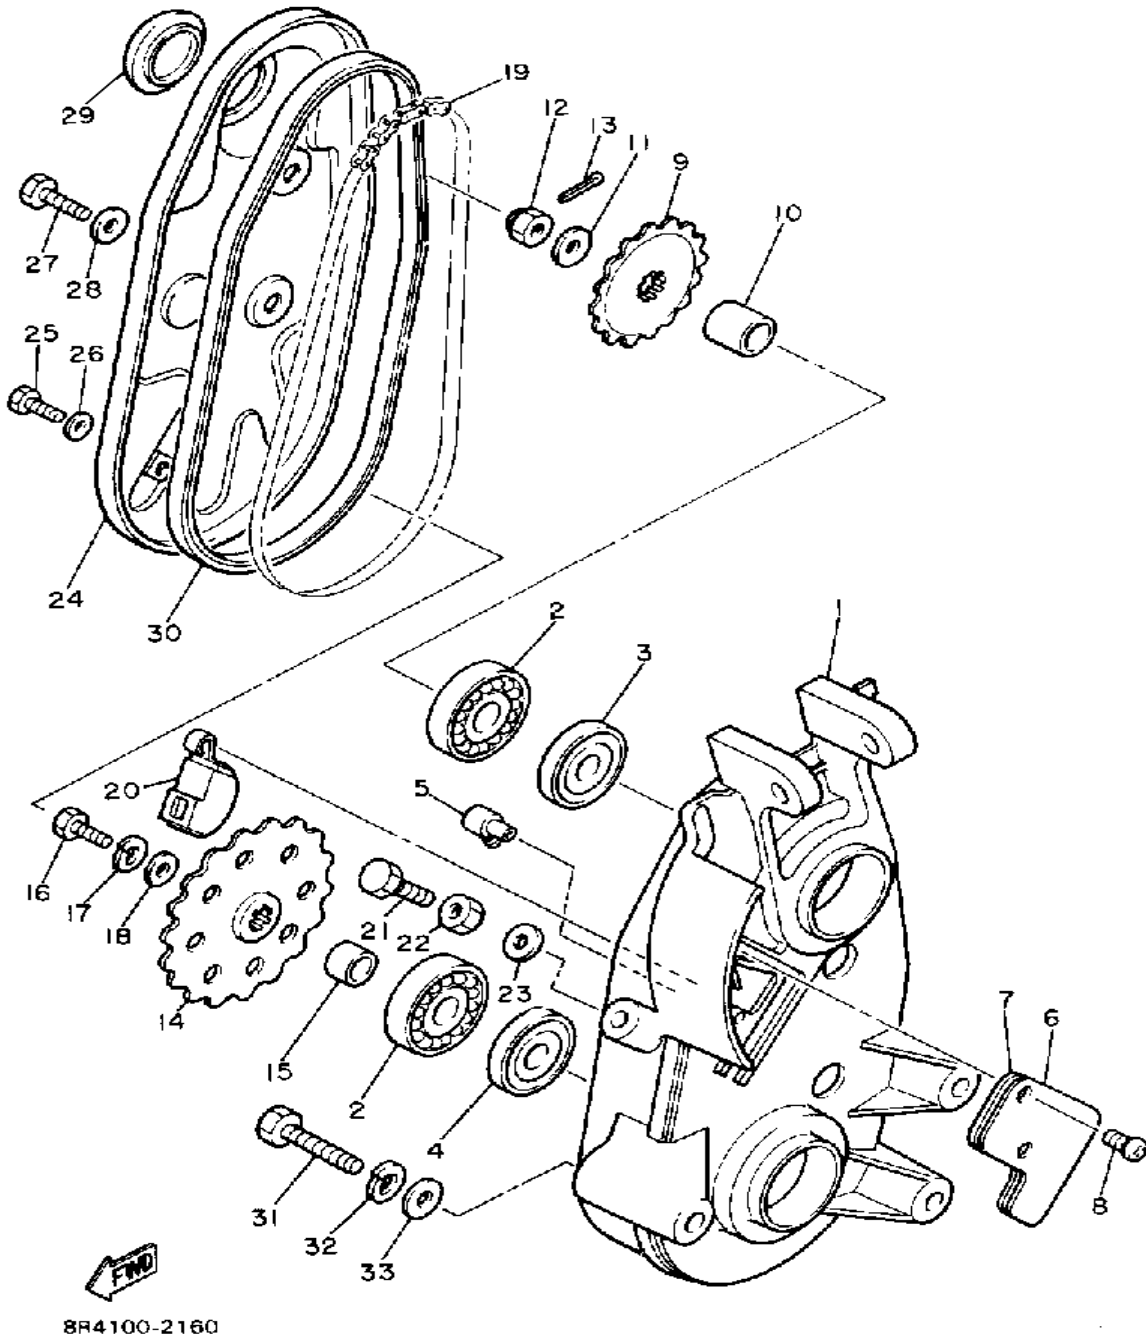

TRACK DRIVE 2

Ref. No.	Part Number	Description	Qty	Remarks
1	8R4-47541-00-00	HOUSING, CHAIN	1	
2	93306-30407-00	BEARING (B6304C3)	2	
3	93102-25081-00	OIL SEAL	1	
4	93102-20447-00	OIL SEAL	1	
5	583-15371-00-00	BREATHER	1	
6	8R4-47591-00-00	PLATE	1	
7	8R4-47592-00-00	GASKET	1	
8	98901-05016-00	SCREW, BIND (98903-05016-00)	2	
9	812-17682-00-00	SPROCKET, CHAIN DRIVE (10T)	1	U.R. STD
	812-17682-20-00	SPROCKET, CHAIN DRIVE (12T)	1	ALT. PART
	812-17682-30-00	SPROCKET, CHAIN DRIVE (13T)	1	ALT. PART
	812-17682-40-00	SPROCKET, CHAIN DRIVE (14T)	1	ALT. PART
10	90387-197E9-00	COLLAR	1	
11	90201-122H1-00	WASHER, PLATE	1	
12	95303-12600-00	NUT	1	
13	91401-25030-00	PIN, COTTER	1	
14	8F3-47548-10-00	SPROCKET, CHAIN DRIVEN (21T)	1	ALT. PART
	8F3-47548-20-00	SPROCKET, CHAIN DRIVEN (22T)	1	ALT. PART
	8F3-47548-30-00	SPROCKET, CHAIN DRIVEN (23T)	1	ALT. PART
	8F3-47548-40-00	SPROCKET, CHAIN DRIVEN (24T)	1	U.R. STD
15	90387-200F1-00	COLLAR	1	
16	97312-08025-00	BOLT (97012-08025)	1	
17	92990-08100-00	WASHER	1	

CONTINUED ON NEXT FRAME ➤

Property of www.SmallEngineDiscount.com - Not for Resale