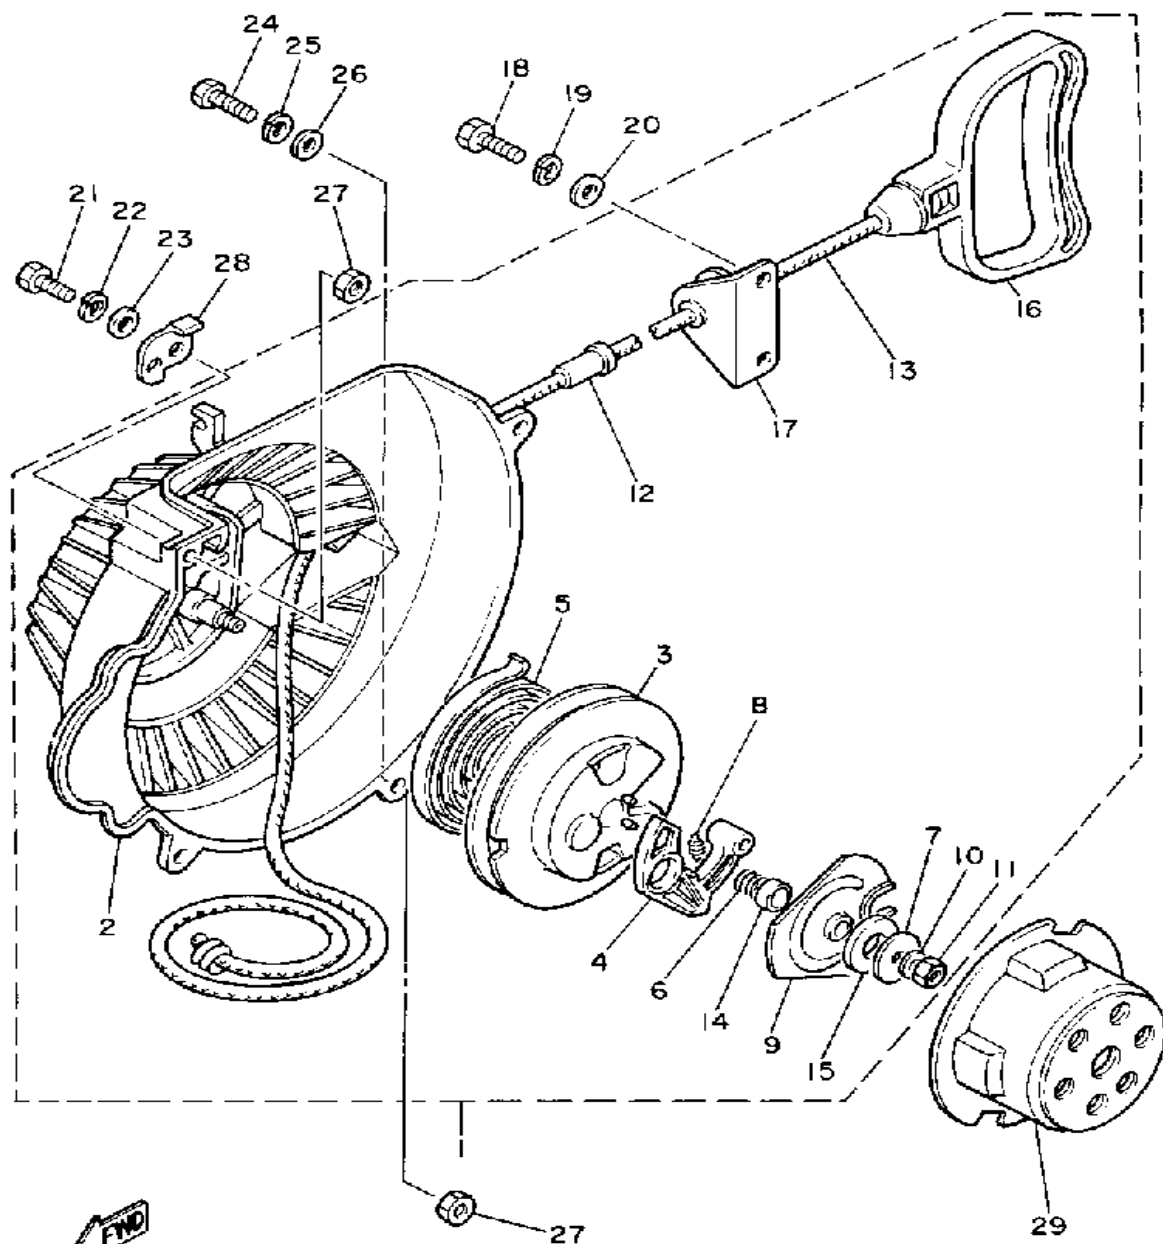

STARTER

8U0100-3100

Ref. No.	Part Number	Description	Qty	Remarks
1	8R4-15710-01-00	STARTER ASSEMBLY	1	
2	8R4-15711-00-00	. CASE, STARTER	1	
3	8F3-15714-01-00	. DRUM, SHEAVE	1	
4	8F3-15741-01-00	. PAWL, DRIVE	1	
5	8F3-15713-01-00	. SPRING, STARTER	1	
6	8F3-15715-00-00	. SPRING, FRICTION	1	
7	8F3-15739-01-00	. WASHER, THRUST	1	
8	8F3-15734-00-00	. SPRING, RETURN	1	
9	8F3-15716-03-00	. PLATE, DRIVE	1	
10	92995-06100-00	. WASHER, SPRING	1	
11	95380-06700-00	. NUT	1	
12	8F3-15758-00-00	. GUIDE, ROPE	1	
13	857-15751-00-00	. WIRE, STARTER	1	
14	82M-15779-00-00	. COVER	1	
15	8G5-15739-00-00	. WASHER, THRUST	1	
16	8R4-15755-00-00	. HANDLE, STARTER	1	
17	8R4-15788-01-00	. HOLDER, HANDLE	1	
18	97011-08016-00	BOLT	3	
19	92990-08100-00	WASHER	3	
20	92990-08600-00	WASHER, PLATE	3	
21	97011-06025-00	BOLT (97001-06025)	2	
22	92995-06100-00	WASHER, SPRING	2	
23	92990-06600-00	WASHER, PLATE	2	
24	97021-06030-00	BOLT	2	
25	92995-06100-00	WASHER, SPRING	2	
26	92990-06600-00	WASHER, PLATE	2	
27	95380-06600-00	NUT	4	
28	8R4-77118-00-00	STOPPER, SHROUD	1	
29	8R4-15723-00-00	PULLEY, STARTER	1	

Property of www.SmallEngineDiscount.com - Not for Resale