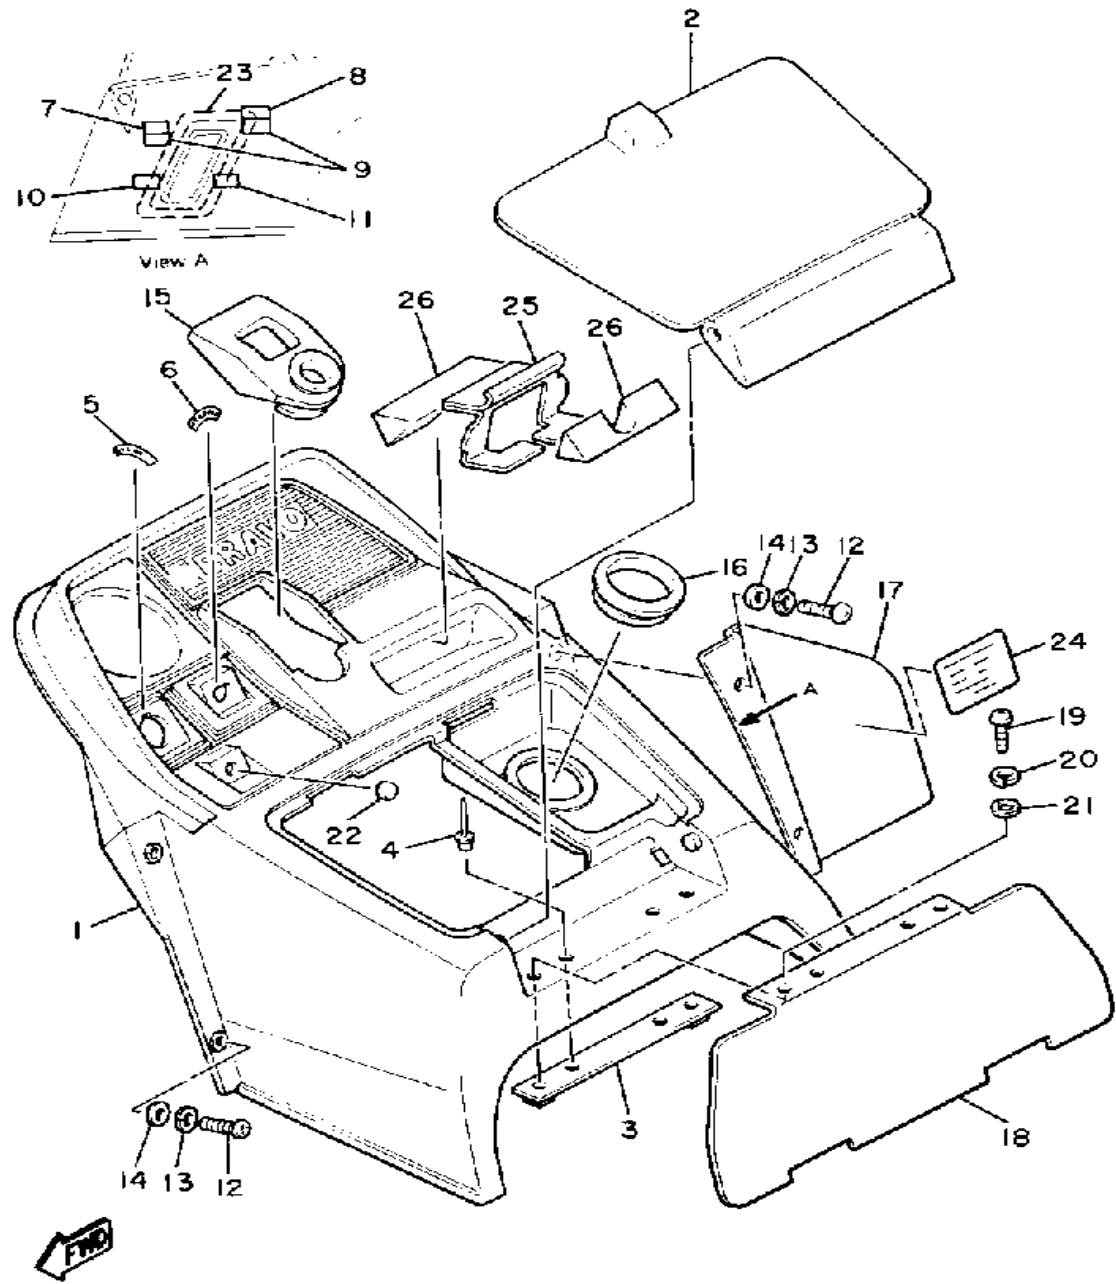

INSTRUMENT PANEL

81U100-6300

Ref. No.	Part Number	Description	Qty	Remarks
1	8Y1-77711-00-00	PANEL, INSTRUMENT	1	
2	8R4-77712-00-00	PANEL, INSTRUMENT	1	
3	80F-77722-00-00	BRACKET 2	1	
4	90267-48117-00	RIVET, BLIND	2	
5	8K2-77741-00-00	INDICATOR 1	1	
6	8K4-77742-00-00	INDICATOR 2	1	
7	8G8-77742-00-00	INDICATOR 2	1	
8	8A1-77743-00-00	INDICATOR 3	1	
9	878-77744-00-00	INDICATOR 4	2	
10	878-77745-00-00	INDICATOR 5	1	
11	8A1-77744-00-00	INDICATOR 4	1	
12	98586-05016-00	SCREW, PAN HEAD	4	
13	92906-05100-00	WASHER, SPRING	4	
14	90201-05721-00	WASHER, PLATE	4	
15	8R4-77740-00-00	GROMMET, INSTRUMENT PANEL	1	
16	90480-53313-00	GROMMET	1	
17	8U0-77721-00-00	BRACKET 1	1	
18	80F-77731-00-00	SHIELD 1	1	
19	98516-06012-00	SCREW, PAN HEAD	2	
20	92906-06100-00	WASHER, SPRING	2	
21	92906-06600-00	WASHER	2	
22	90480-12012-00	GROMMET	1	
23	80F-2171F-00-00	PATCH 1	1	
24	8Y1-77762-00-00	LABEL, WARNING 2	1	
25	80F-23881-00-00	BRACKET 1	1	
26	80F-23858-00-00	SPACER	2	

Property of www.SmallEngineDiscount.com - Not for Resale