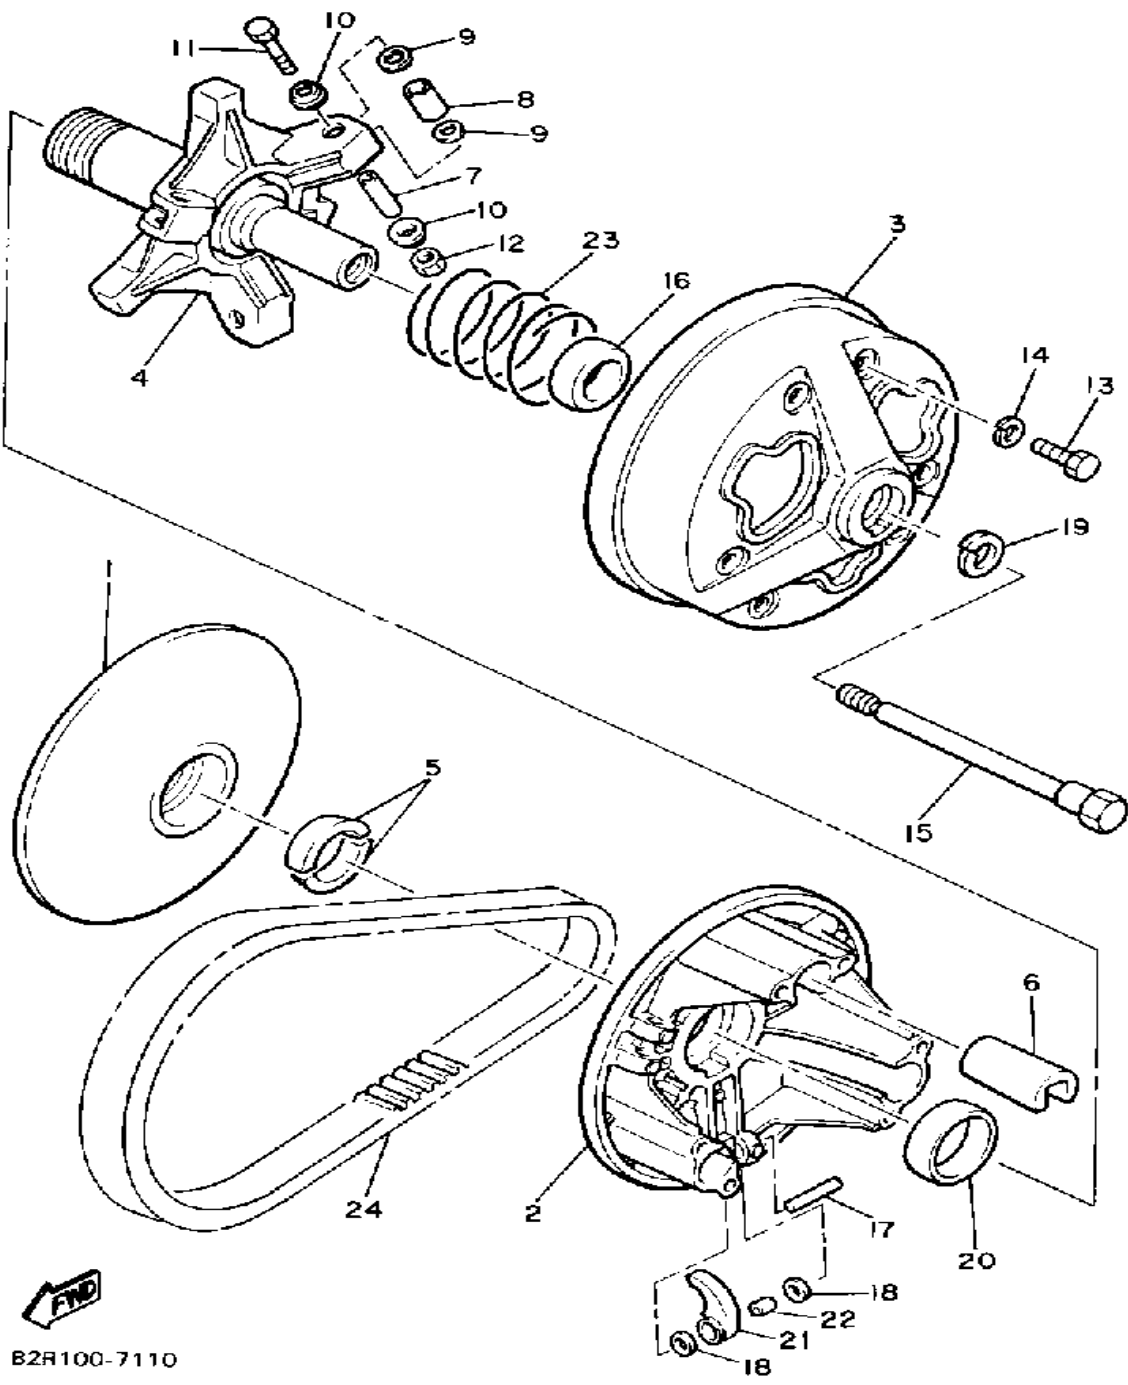

PRIMARY SHEAVE

B2R100-7110

Ref. No.	Part Number	Description	Qty	Remarks
1	84J-17611-00-00	SHEAVE, PRIMARY FIXED	1	
2	8V0-17621-01-00	SHEAVE, PRIMARY SLIDING	1	
3	8V0-17631-00-00	CAP	1	
4	82M-17640-01-00	SPIDER, COMPLETE	1	
5	8V0-17639-00-00	STOPPER	2	
6	88X-17653-00-00	SLIDER	3	
7	90387-086G4-00	COLLAR	3	
8	90387-087W7-00	COLLAR	3	
9	90202-08205-00	WASHER, PLATE	6	
10	90208-05036-00	WASHER, CONICAL SPR	6	
11	97022-05035-00	BOLT	3	
12	95612-05100-00	NUT, U	3	
13	97313-06030-00	BOLT, HEXAGON	6	
14	92995-06100-00	WASHER, SPRING	6	
15	8V0-17647-00-00	BOLT (L=156.5MM)	1	
16	90389-28032-00	BUSH	1	
17	93607-44190-00	PIN, DOWEL	3	
18	90201-077F5-00	WASHER, PLATE	6	
19	92901-16100-00	WASHER, SPRING	1	
20	90389-40029-00	BUSH	1	
21	8V8-W176A-00-00	WEIGHT, WITH BUSH	3	
22	90386-07152-00	BUSH	3	
23	90501-554E8-00	SPRING, COMPRESSION	1	
24	8F2-17641-01-00	V-BELT	1	

Property of www.SmallEngineDiscount.com - Not for Resale