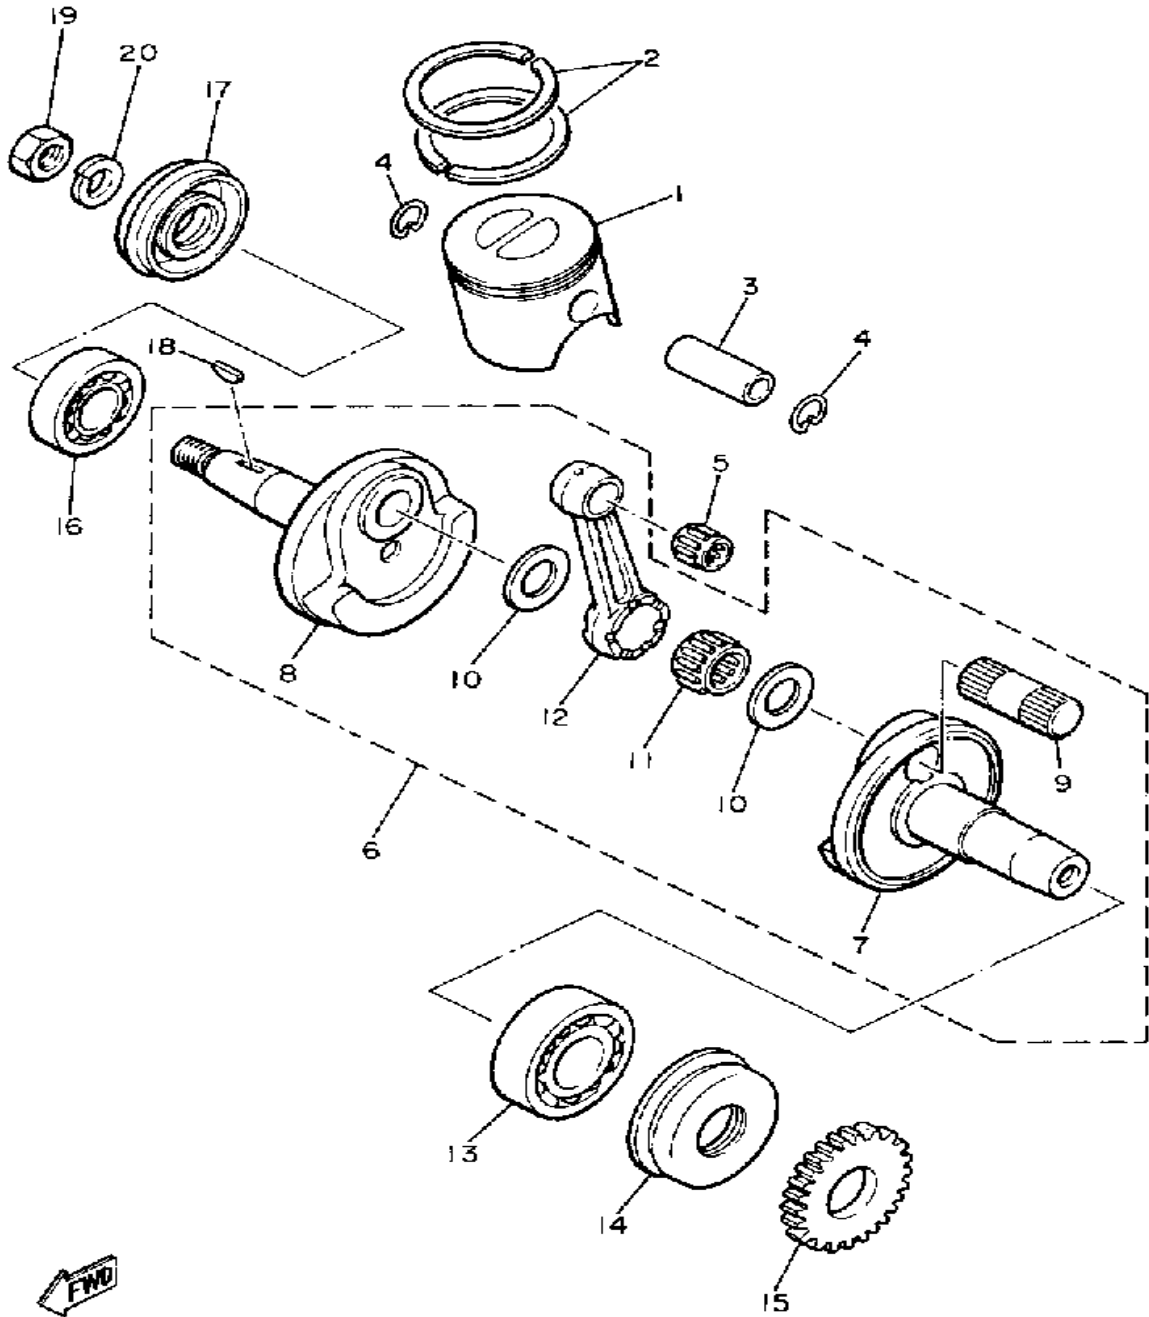

YAMAHA

GENUINE

PARTS CATALOGUE

SNOWMOBILE

Property of www.SmallEngineDiscount.com - Not for Resale

A1

CYLINDER

Ref. No.	Part Number	Description	Qty	Remarks
1	NGK-BR8HS-00-00	PLUG, SPARK	1	
2	8R4-11311-02-00	CYLINDER 1	1	
3	8R4-11351-03-00	GASKET, CYLINDER	1	
4	95811-08035-00	BOLT, FLANGE (95821-08035) .	4	

8R4100-2010

Property of www.SmallEngineDiscount.com - Not for Resale

CRANKSHAFT-PISTON

Ref. No.	Part Number	Description	Qty	Remarks
1	8R4-11631-00-96	PISTON (STD)	1	U.R.
	8R4-11635-00-00	PISTON (0.25MM O/S)	1	ALT. PART
	8R4-11636-00-00	PISTON (0.50MM O/S)	1	ALT. PART
2	8R4-11610-00-00	PISTON RING SET (STD)	1	U.R. STD
	8R4-11610-10-00	PISTON RING SET (0.25MM O/S)	1	ALT. PART
	8R4-11610-20-00	PISTON RING SET (0.50MM O/S)	1	ALT. PART
3	818-11633-00-00	PIN, PISTON	1	
4	93450-20026-00	CIRCLIP	2	
5	93310-218A6-00	BEARING	1	
6	8R4-11400-00-00	CRANKSHAFT ASSEMBLY	1	
7	8R4-11412-00-00	. CRANK 1	1	
8	8R4-11422-00-00	. CRANK 2	1	
9	857-11681-00-00	. PIN, CRANK 1	1	
10	90209-24073-00	. WASHER	2	
11	93310-42497-00	. BEARING, CYLINDER.# 0	1	
12	8R4-11651-00-00	. ROD, CONNECTING	1	
13	93306-30623-00	BEARING	1	
14	93102-30326-00	OIL SEAL	1	
15	8R4-13178-00-00	GEAR, PUMP DRIVE	1	
16	93306-30555-00	BEARING	1	
17	93102-25183-00	OIL SEAL	1	
18	90280-16053-00	KEY, WOODRUFF	1	
19	90170-16182-00	NUT	1	
20	92901-16100-00	WASHER, SPRING	1	