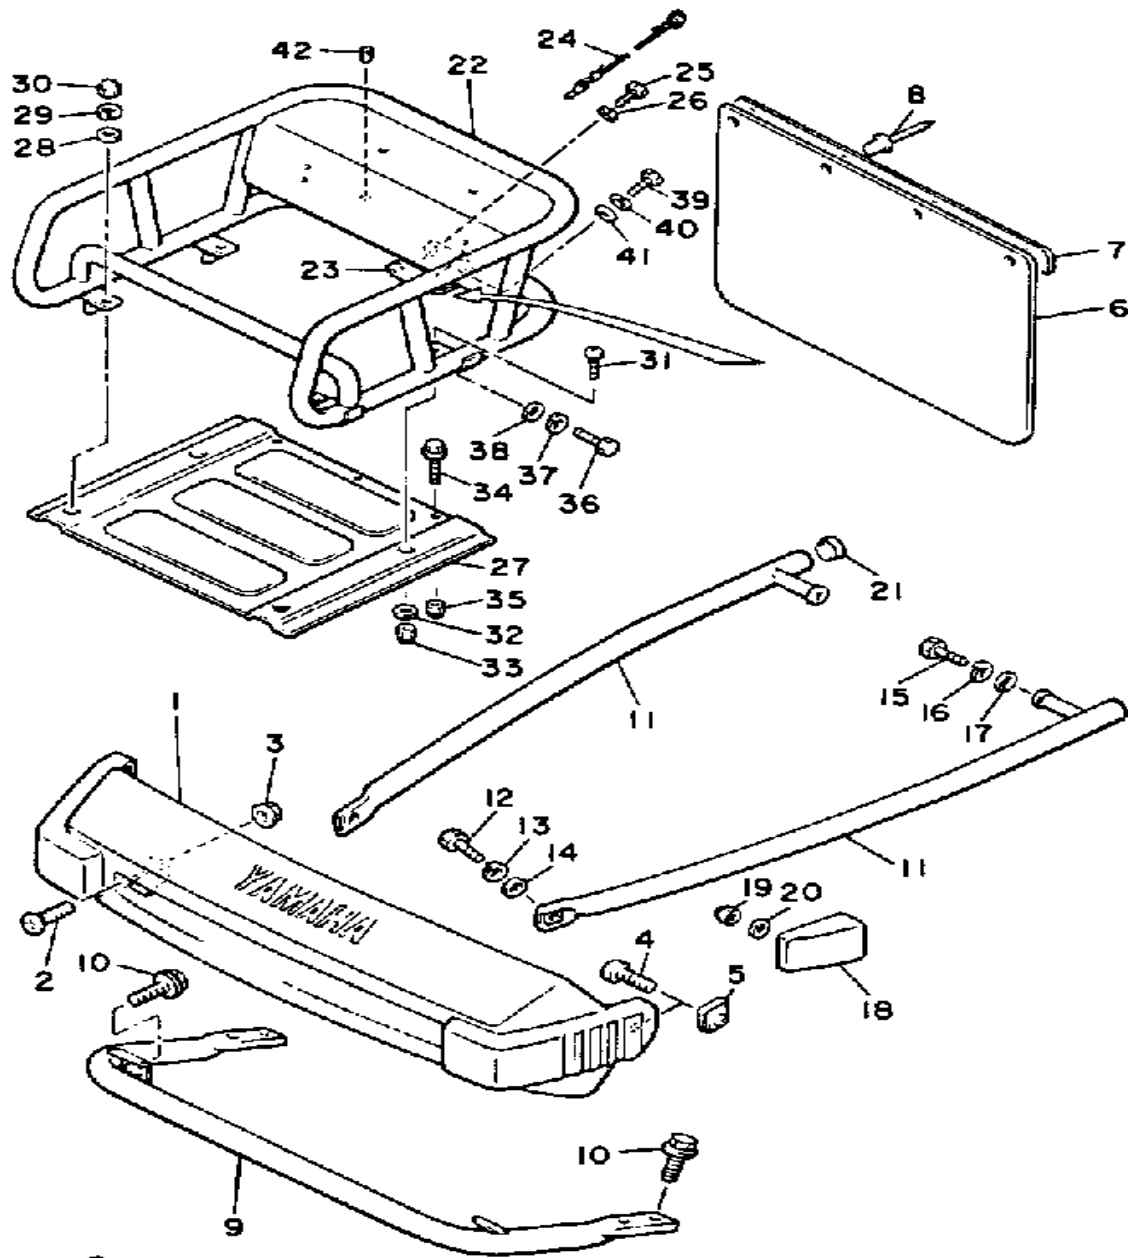

84E100-B290

BUMPER

Ref. No.	Part Number	Description	Qty	Remarks
1	8R4-77511-00-00	BUMPER, FRONT 1	1	
2	98906-06016-00	SCREW, BIND	2	
3	95701-06500-00	NUT, FLANGE	2	
4	98906-05012-00	SCREW, BIND	2	
5	90183-05013-00	NUT, SPRING	2	
6	80V-77595-00-00	FLAP	1	
7	80J-77596-00-00	STOPPER, FLAP	1	
8	90267-48086-00	RIVET, BLIND	4	
9	8R4-77513-00-00	BUMPER, FRONT 3	1	
10	95811-08016-00	BOLT, FLANGE	6	
11	8X8-77514-00-00	BUMPER, FRONT 4	2	
12	97313-08020-00	BOLT, HEXAGON	2	
13	92990-08100-00	WASHER	2	
14	92990-08600-00	WASHER, PLATE	2	
15	97011-08016-00	BOLT	2	
16	92990-08100-00	WASHER	2	
17	92990-08200-00	WASHER, PLAIN	2	
18	8X8-77523-00-00	END, BUMPER	2	
19	95701-05300-00	NUT, NYLON	2	
20	92990-05200-00	WASHER, PLAIN	2	
21	90338-20179-00	PLUG	2	
22	8Y1-77541-00-00	BUMPER, REAR 1	1	
23	86D-77591-00-00	BRACKET, HITCH 1	1	
24	8U1-77157-00-00	PIN, HINGE	1	
25	97001-08020-00	BOLT	4	
26	92990-08100-00	WASHER	4	
27	8Y1-77554-00-00	PROTECTOR 4	1	
28	92906-08600-00	WASHER	2	
29	92906-08100-00	WASHER, SPRING	2	

CONTINUED ON NEXT FRAME ➤

Property of www.SmallEngineDiscount.com - Not for Resale