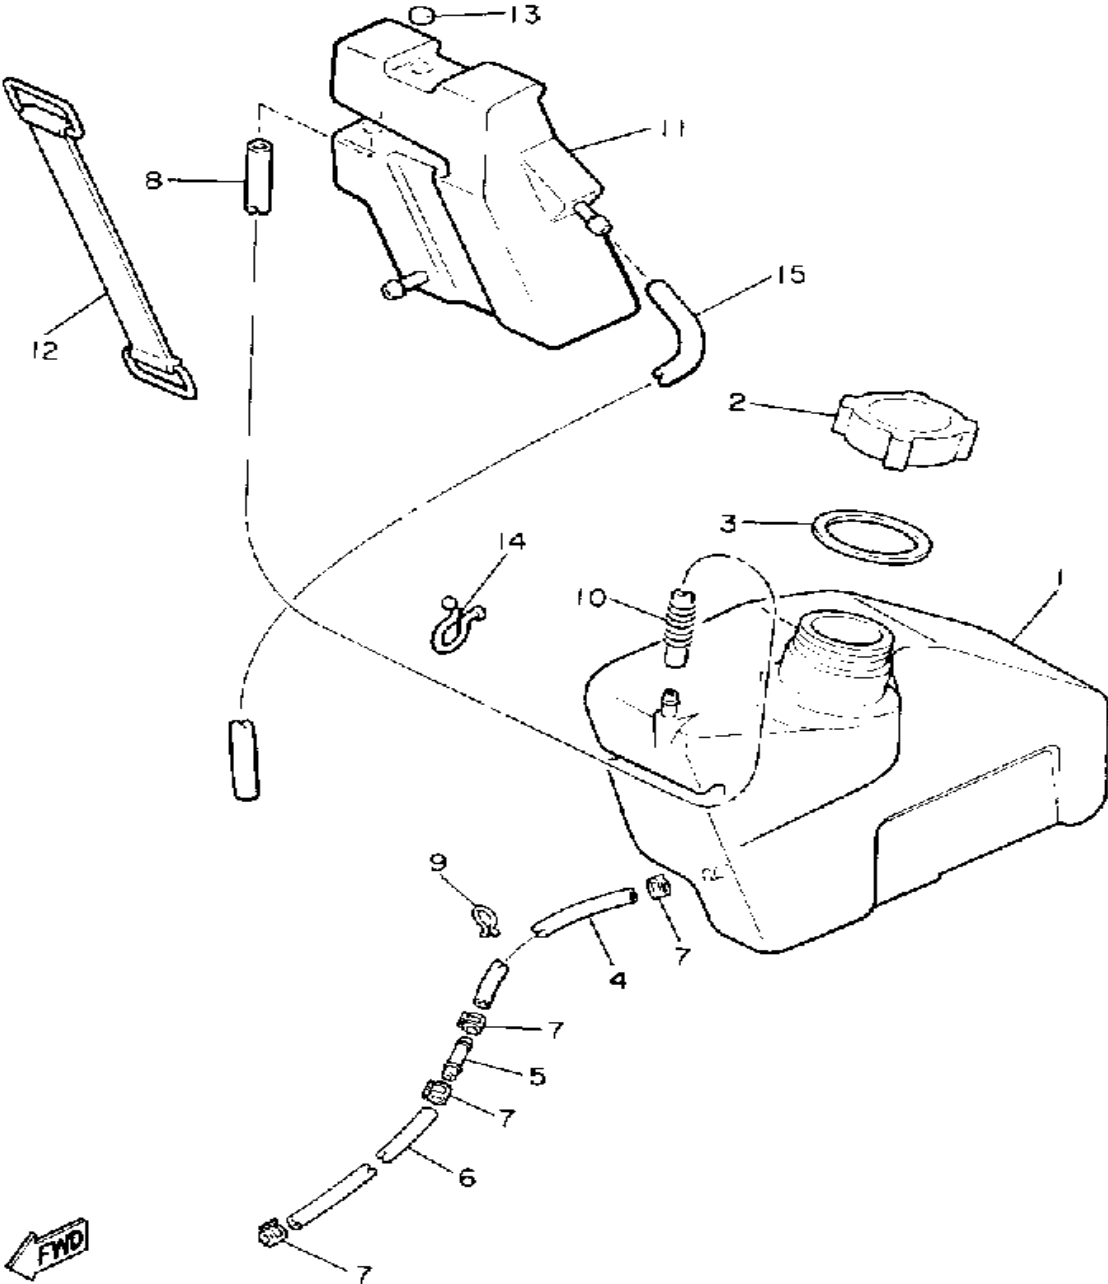

OIL TANK

Ref. No.	Part Number	Description	Qty	Remarks
1	8R4-21751-00-00	TANK, OIL	1	
2	863-21771-00-00	BODY, CAP	1	
3	90430-31003-00	GASKET	1	
4	91A30-05045-00	TUBE, FLEXIBLE VINYL	1	
5	8H8-24376-00-00	PIPE, JOINT 1	1	
6	91A30-05024-00	TUBE, FLEXIBLE VINYL	1	
7	90467-09026-00	CLIP	4	
8	90446-09013-00	HOSE (90446-09079)	1	
9	90464-23041-00	CLAMP	1	
10	8F3-24328-00-00	PROTECTOR, PIPE	1	
11	8V7-21871-00-00	TANK, RECOVERY	1	
12	8V7-21776-00-00	BAND, TANK FITTING	1	
13	90338-10132-00	PLUG	1	
14	90464-16039-00	CLAMP	3	
15	90446-09013-00	HOSE (90446-09079)	1	

BOF 100-5140

Property of www.SmallEngineDiscount.com - Not for Resale