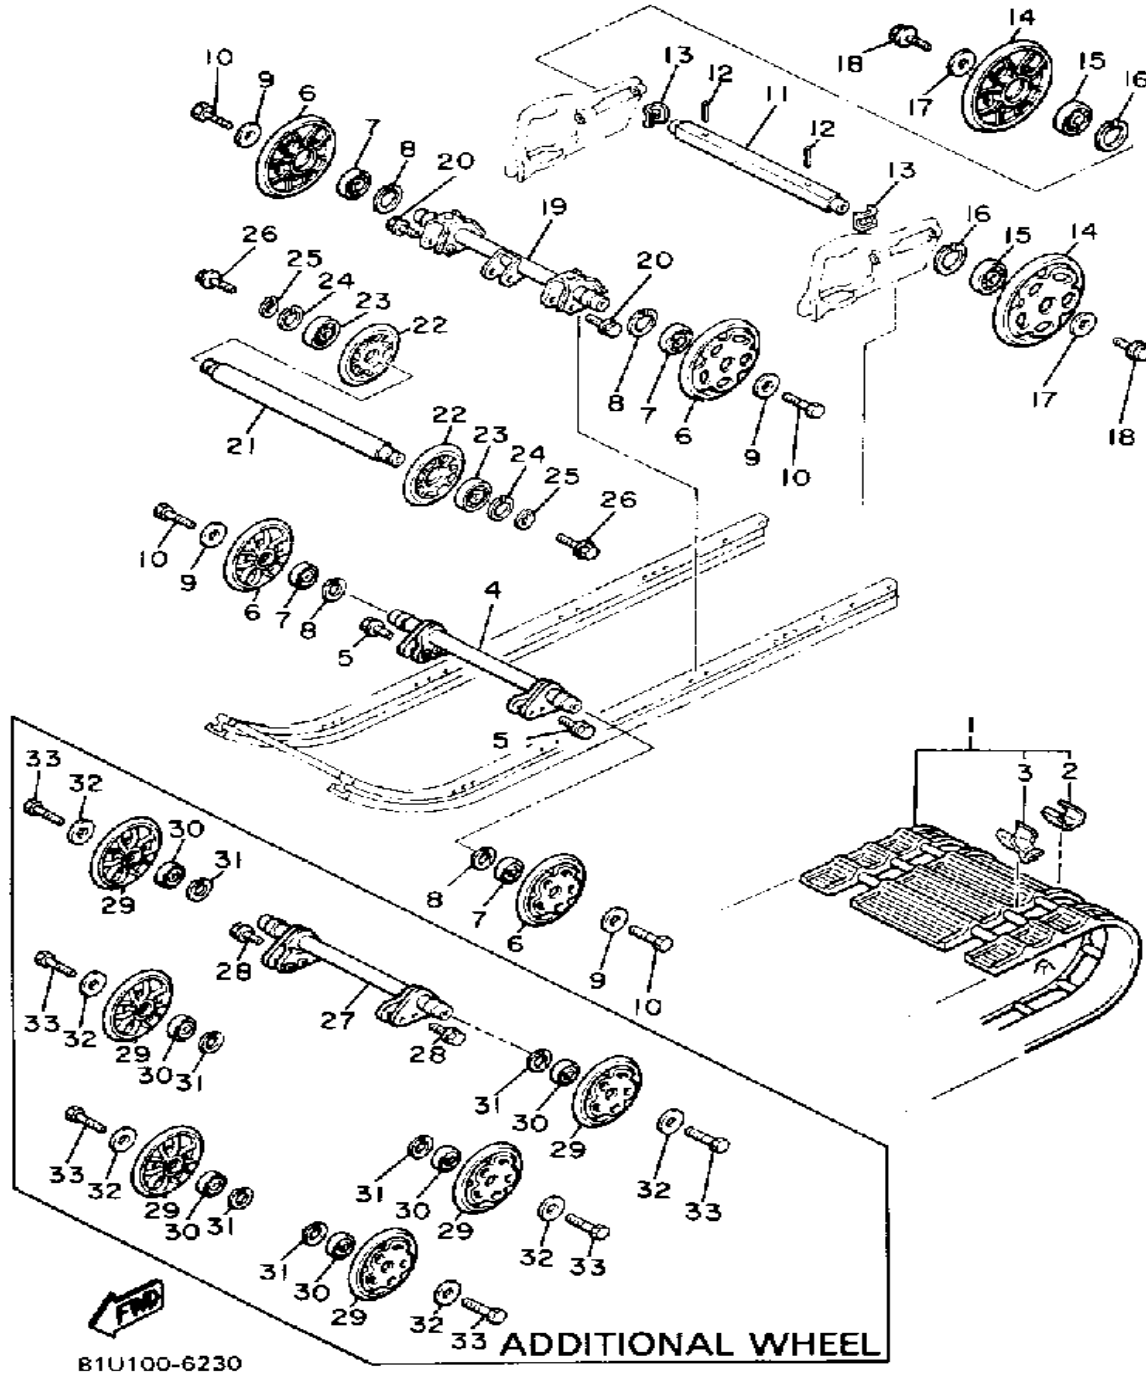

Property of www.SmallEngineDiscount.com - Not for Resale

TRACK SUSPENSION 1

Ref. No.	Part Number	Description	Qty	Remarks
1	8X0-47110-00-00	TRACK ASSEMBLY	1	
2	8A5-47113-00-00	. PLATE, REINFORCEMENT ..	54	
3	8A5-47115-00-00	. METAL, SLIDE	54	
4	8T9-47451-00-00	BAR, SUSPENSION	1	
5	90101-06348-00	BOLT	6	
6	87M-47320-00-00	SUSPENSION WHEEL COMP. .	4	
7	93306-00441-00	BEARING (89A) (B6004RS) ...	4	
8	99009-42500-00	CIRCLIP	4	
9	90201-08681-00	WASHER, PLATE	4	
10	90109-08559-00	BOLT	4	
11	8E3-47521-00-00	AXLE, REAR	1	
12	91609-40040-00	PIN, SPRING	2	
13	8E3-47384-00-00	WASHER	2	
14	8L4-47530-00-00	GUIDE WHEEL COMP.	2	
15	93306-20417-00	BEARING (B62042RS)	2	
16	99009-47500-00	CIRCLIP	2	
17	90201-083A8-00	WASHER, PLATE	2	
18	95821-08020-00	BOLT, FLANGE (95801-08020) .	2	
19	8V5-47451-00-00	BAR, SUSPENSION	1	
20	90119-08008-00	BOLT, WITH WASHER	4	
21	8L1-47461-00-00	IDLER	1	
22	8H8-47320-00-00	SUSPENSION WHEEL COMP. .	2	
23	93306-00441-00	BEARING (89A) (B6004RS) ...	2	
24	99009-42500-00	CIRCLIP	2	
25	99009-20400-00	CIRCLIP	2	
26	95816-08020-00	BOLT, FLANGE	2	
27	8T9-47451-00-00	BAR, SUSPENSION	1	ALT. PART
28	90101-06348-00	BOLT	6	ALT. PART
29	87M-47320-00-00	SUSPENSION WHEEL COMP. .	6	ALT. PART