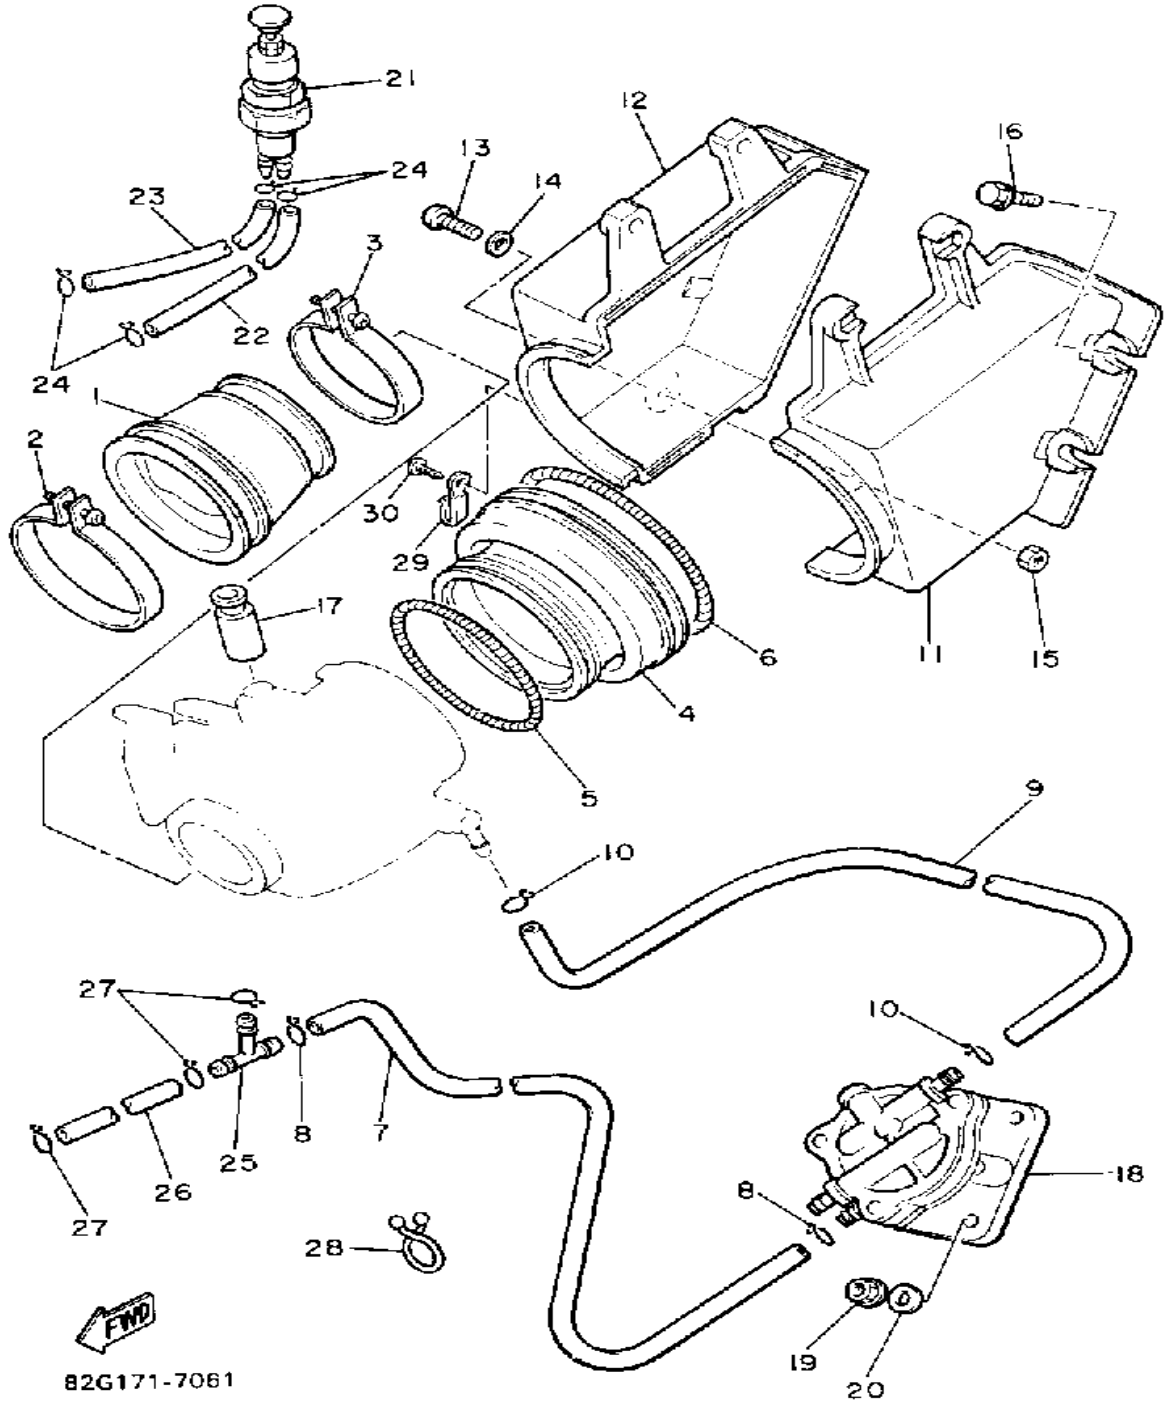

AIR CLEANER

Ref. No.	Part Number	Description	Qty	Remarks
1	8R4-13555-00-00	MANIFOLD, INTAKE	1	
2	90460-64065-00	CLAMP, HOSE	1	
3	90460-51059-00	CLAMP, HOSE	1	
4	8R4-14453-00-00	JOINT, AIR CLEANER 1	1	
5	90506-06261-00	SPRING, TENSION	1	
6	90506-06262-00	SPRING, TENSION	1	
7	90445-10144-00	HOSE	1	
8	90467-09006-00	CLIP	2	
9	91A20-07014-00	TUBE, FLEXIBLE VINYL	1	
10	90467-11009-00	CLIP	2	
11	8R4-14431-00-00	SILENCER, INTAKE 1	1	
12	8R4-14441-01-00	SILENCER, INTAKE 2	1	
13	98503-05025-00	SCREW, PAN HEAD (98501-05025)	1	
14	92901-05600-00	WASHER, PLATE	1	
15	95701-05300-00	NUT, NYLON	1	
16	90119-05071-00	BOLT, WITH WASHER	4	
17	8J5-26352-00-00	BOOT	1	
18	8A5-24410-02-00	FUEL PUMP ASSEMBLY	1	
19	95701-06500-00	NUT, FLANGE	2	
20	90201-06727-00	WASHER, PLATE	2	
21	8X8-24360-01-00	PRIMER PUMP ASSEMBLY	1	
22	90446-08220-00	HOSE	1	
23	90446-08221-00	HOSE	1	
24	90467-07055-00	CLIP	4	
25	815-24379-00-00	PIPE, JOINT 4	1	
26	91A20-07014-00	TUBE, FLEXIBLE VINYL	1	
27	90467-11009-00	CLIP	3	
28	90464-16039-00	CLAMP	1	

CONTINUED ON NEXT FRAME ➤

Property of www.SmallEngineDiscount.com - Not for Resale