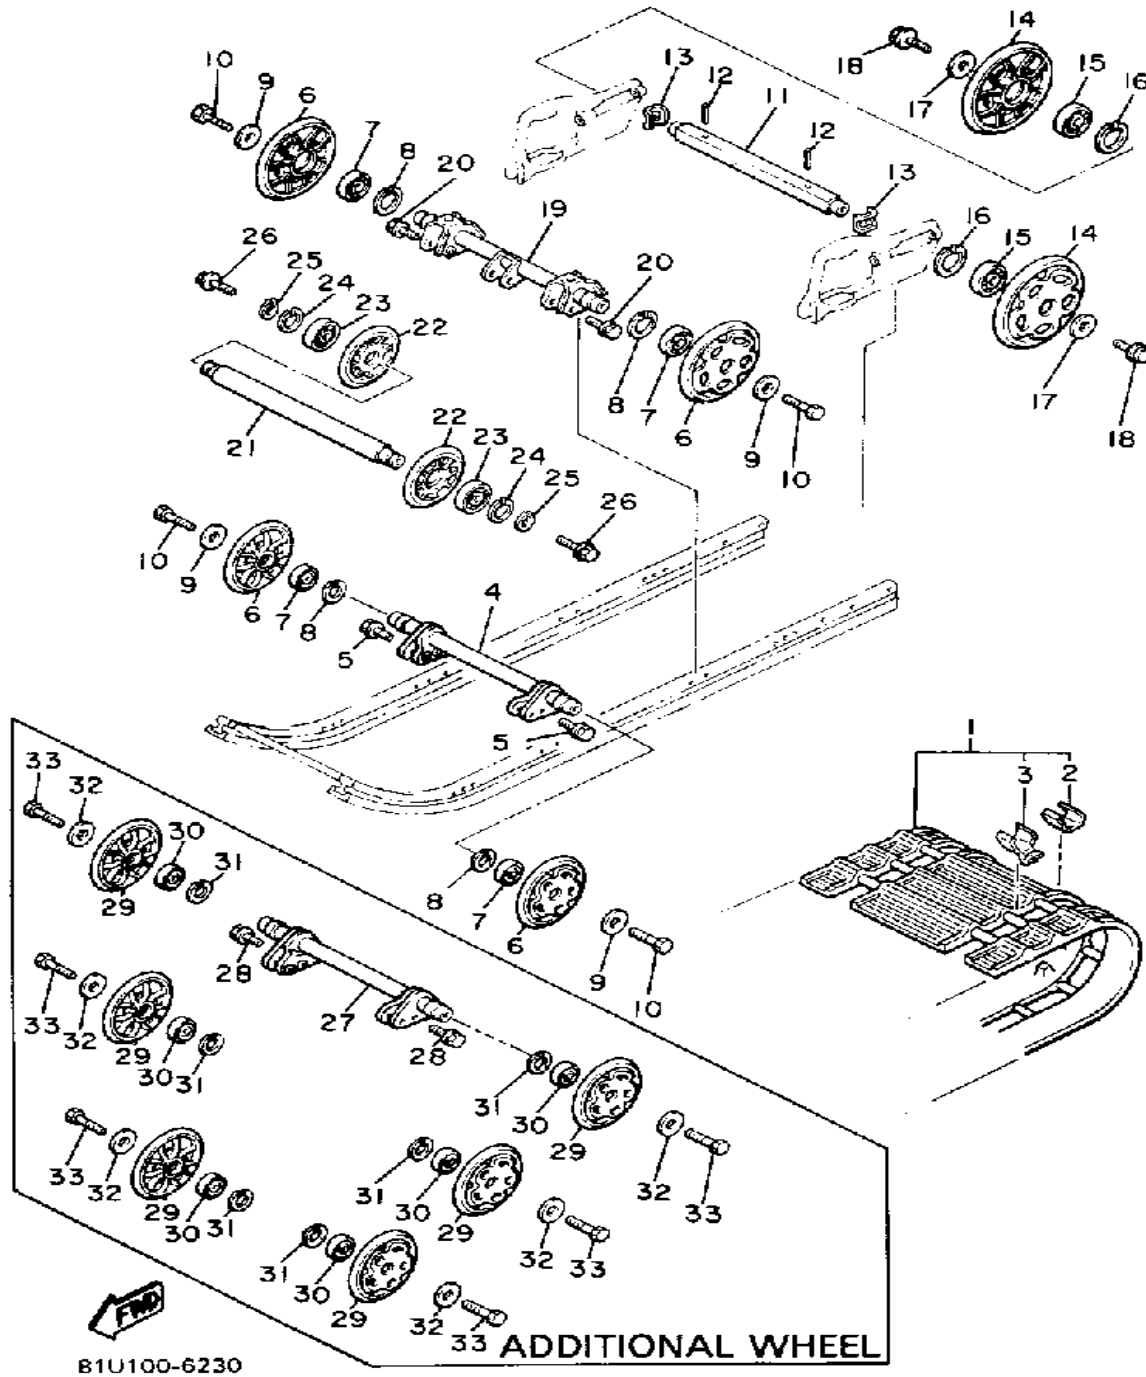

TRACK SUSPENSION 1

Ref. No.	Part Number	Description	Qty	Remarks
30	93306-00441-00	BEARING (89A) (B6004RS) ...	6	ALT. PART
31	99009-42500-00	CIRCLIP	6	ALT. PART
32	90201-08681-00	WASHER, PLATE	6	ALT. PART
33	90109-08559-00	BOLT	6	ALT. PART

Property of www.SmallEngineDiscount.com - Not for Resale

B10