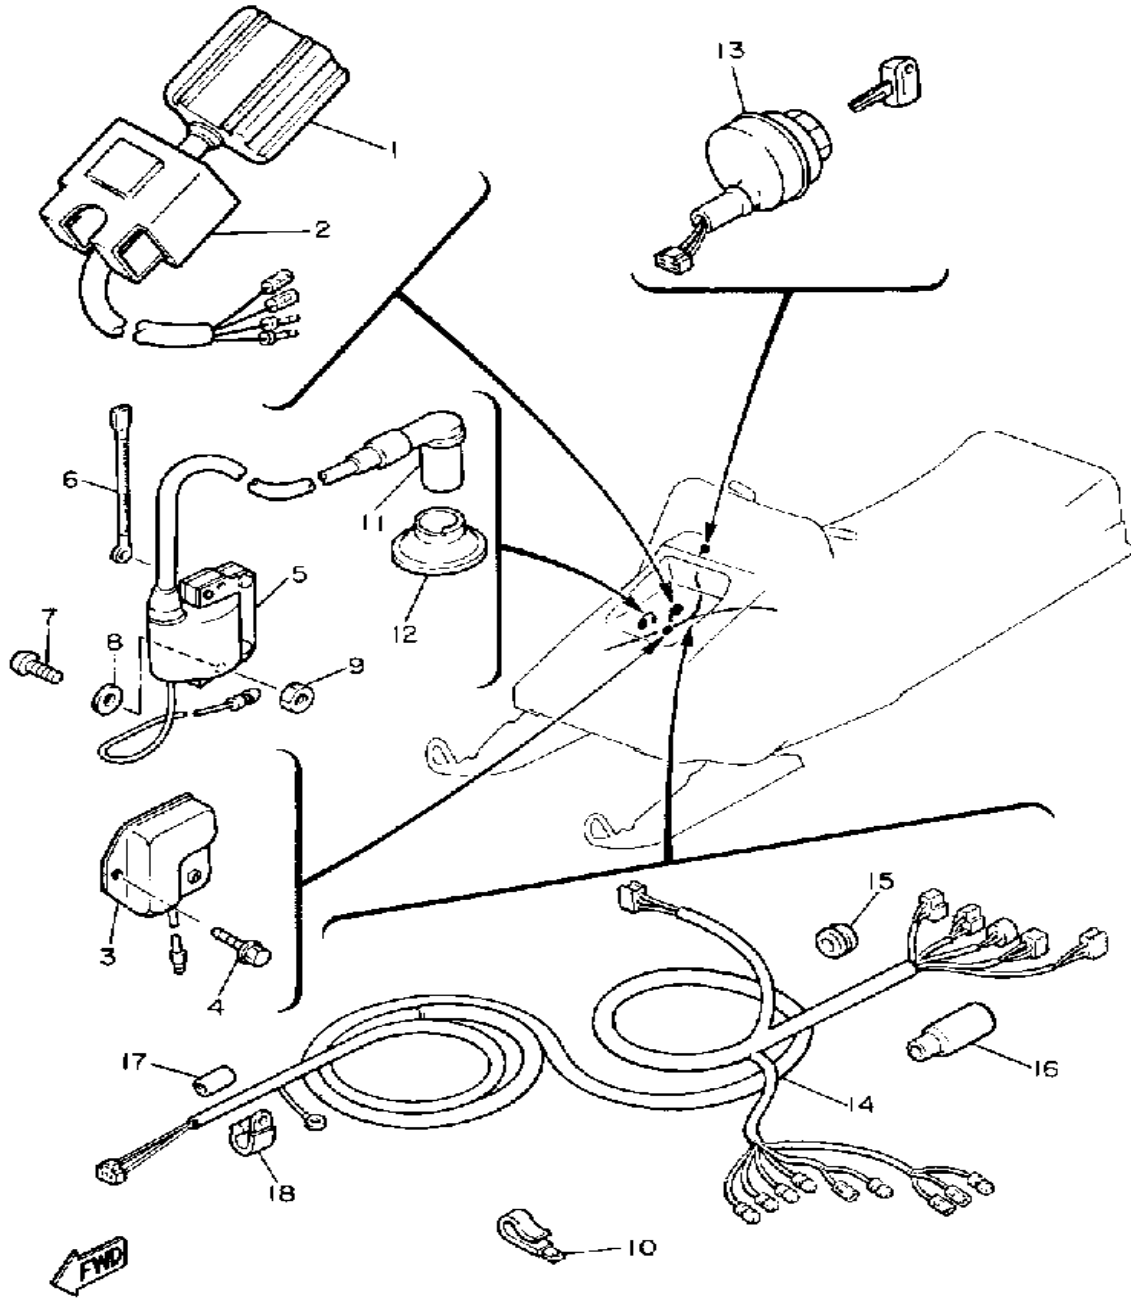

ELECTRICAL 1

82F100-7341

Ref. No.	Part Number	Description	Qty	Remarks
1	83Y-85540-M0-00	CDI UNIT ASSEMBLY	1	
2	2A7-85546-00-00	BAND	1	
3	82M-81910-A0-00	VOLTAGE REGULATOR ASSEMBLY	1	
4	95811-06012-00	BOLT, FLANGE	2	
5	8X8-82310-20-00	IGNITION COIL ASSEMBLY ...	1	
6	83Y-82318-00-00	WIRE, SUB-LEAD	1	
7	98580-06040-00	SCREW, pan head (92501-06040-00)	2	
8	92990-06600-00	WASHER, PLATE	2	
9	95380-06600-00	NUT	2	
10	90465-06038-00	CLAMP	1	
11	8K1-82370-20-00	PLUG CAP ASSEMBLY (WITH RESISTOR)	1	
12	8G5-82372-00-00	SEAL, PLUG CAP	1	
13	8R4-82508-20-00	MAIN SWITCH ASSEMBLY ...	1	
14	83Y-82590-20-00	WIRE HARNESS ASSEMBLY ..	1	
15	90480-16422-00	GROMMET	1	
16	8Y0-82599-00-00	COVER, CONNECTER	1	
17	90446-07182-00	HOSE	2	
18	90465-08028-00	CLAMP	2	

Property of www.SmallEngineDiscount.com - Not for Resale

D10