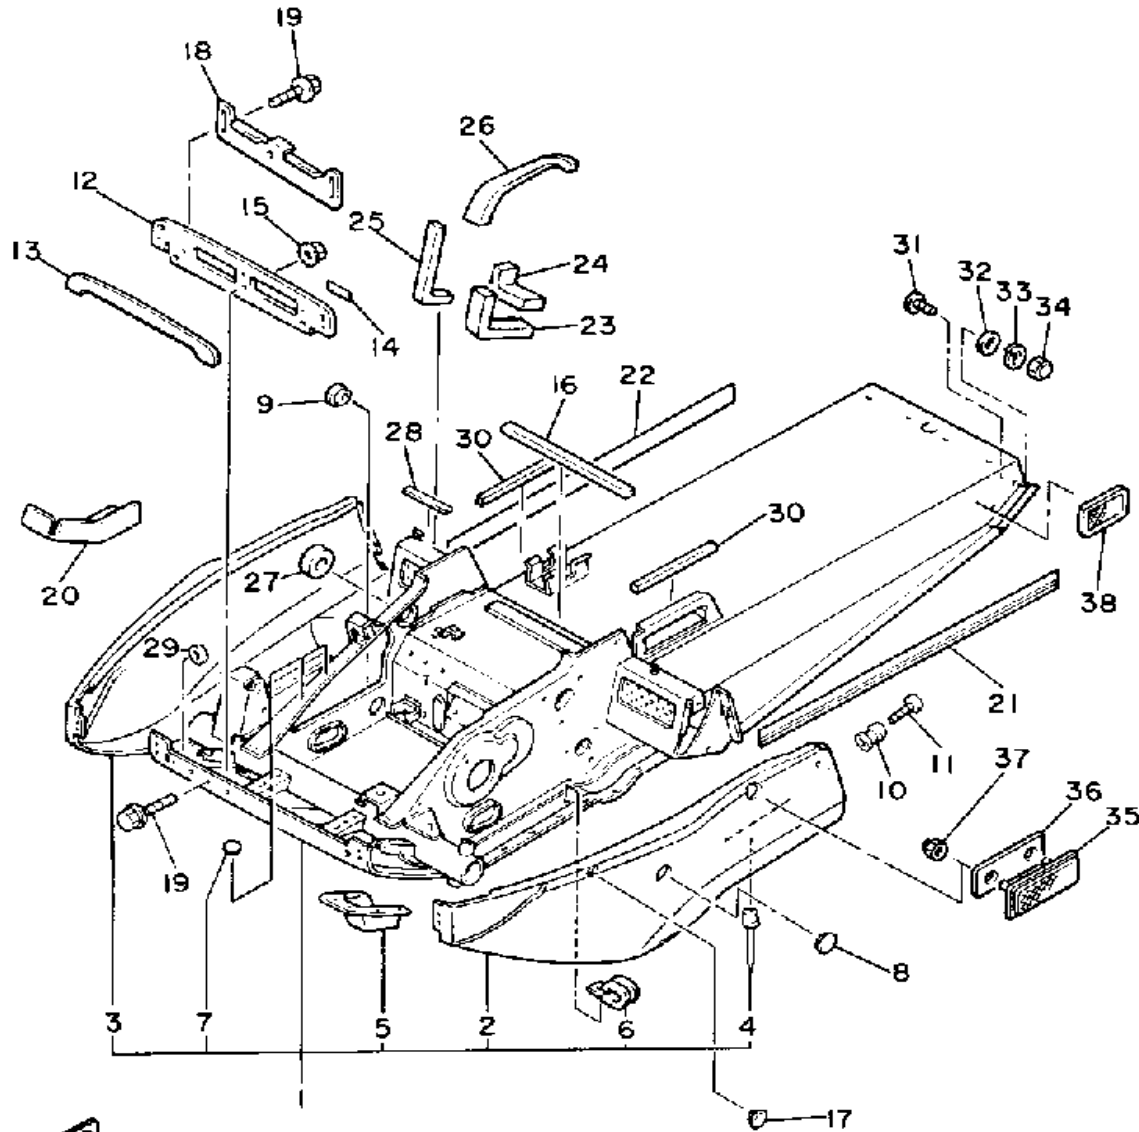

FRAME

82R100-7150

Ref. No.	Part Number	Description	Qty	Remarks
1	86C-21910-00-00	FRAME COMP.	1	
2	80J-21982-00-00	. HOOD 1	1	
3	80J-21983-00-00	. HOOD 2	1	
4	90267-48060-00	. RIVET, BLIND	37	
5	80F-2198G-00-00	. COVER 2	1	
6	90465-08028-00	. CLAMP	3	
7	80F-21998-00-00	. SPACER	5	
8	90338-40099-00	PLUG	2	
9	90480-40047-00	GROMMET	1	
10	8M6-77175-00-00	HOLDER, LATCH	2	
11	98906-06030-00	SCREW, BIND	2	
12	8V7-2198F-00-00	COVER 1	1	
13	8V7-77198-01-00	DAMPER 1	1	
14	8V7-77763-01-00	LABEL, WARNING 3	1	
15	95701-06500-00	NUT, FLANGE	1	
16	8R4-23891-00-00	SHIELD, NOISE 1	1	
17	90338-09127-00	PLUG	2	
18	8V7-2198G-00-00	COVER 2	1	
19	95811-06012-00	BOLT, FLANGE	8	
20	80F-2199H-00-00	SHIELD, HEAT	1	
21	82R-77354-00-00	EMBLEM 4	1	
22	(82R-77355-00-00)	EMBLEM 5	1	
23	8V7-21961-00-00	PATCH 1	1	
24	(8V7-21962-00-00)	PATCH 2	1	
25	8V7-21963-00-00	PATCH 3	1	
26	82X-21964-00-00	PATCH 4	1	
27	80F-21967-00-00	PATCH 7	1	
28	80F-21988-00-00	PATCH 8	1	
29	80F-21989-00-00	PATCH 9	2	

CONTINUED ON NEXT FRAME ➤

Property of www.SmallEngineDiscount.com - Not for Resale