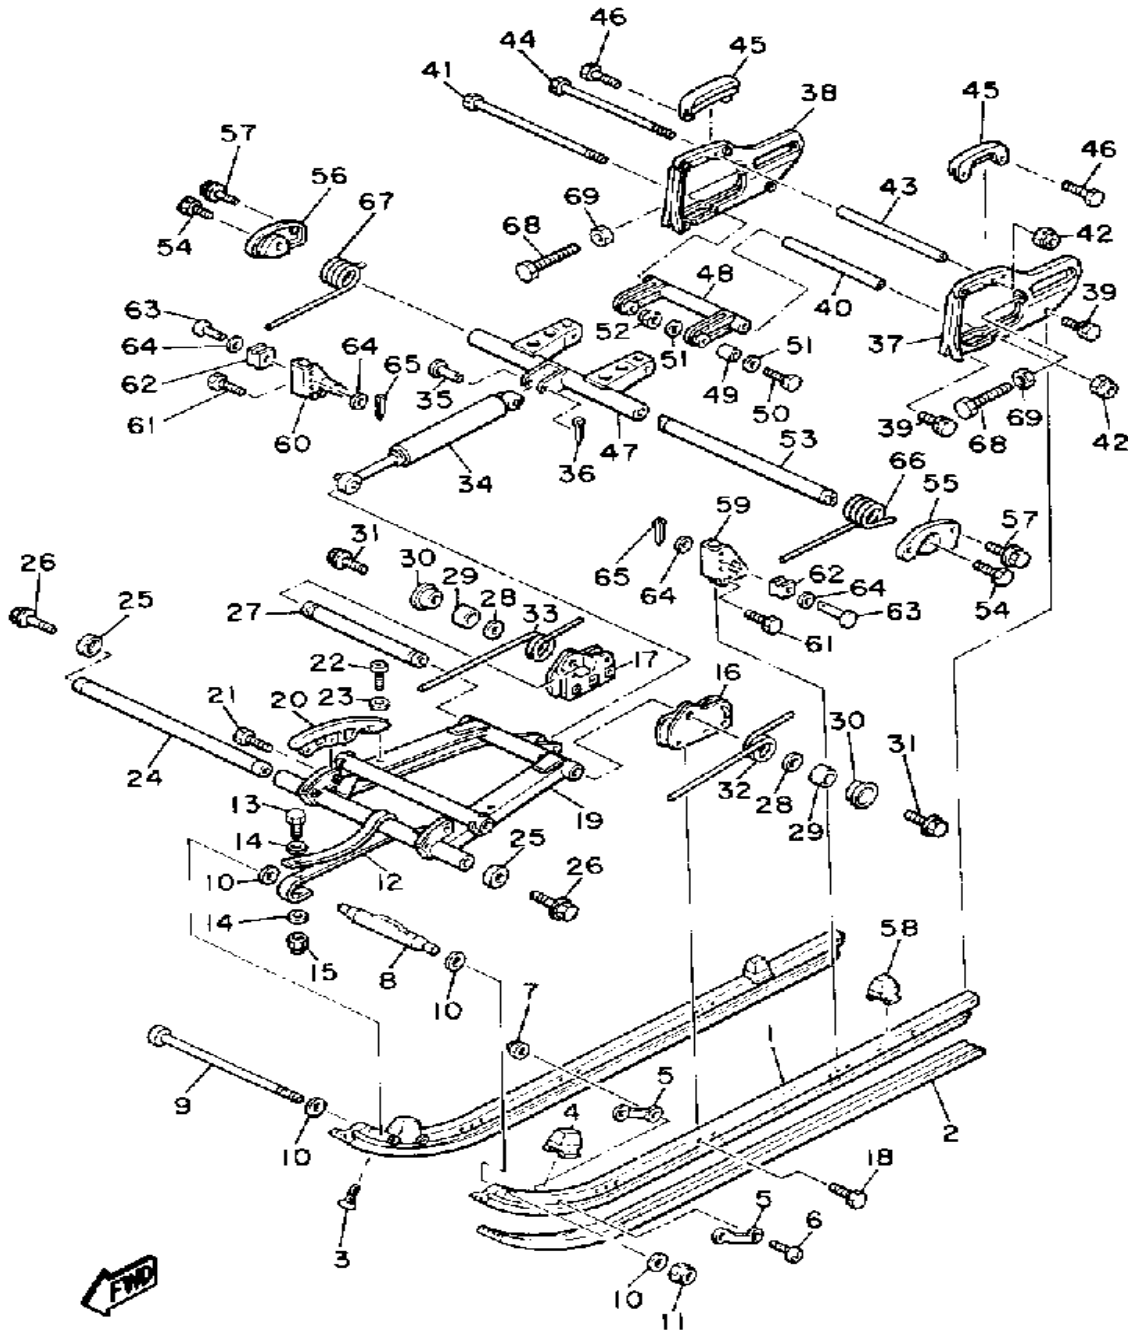

TRACK SUSPENSION 2

81U100-6240

Ref. No.	Part Number	Description	Qty	Remarks
28	90201-10149-00	WASHER, PLATE	2	
29	90387-106L3-00	COLLAR	2	
30	90387-206L2-00	COLLAR	2	
31	95822-10080-00	BOLT, FLANGE	2	
32	80E-47471-01-00	SPRING, FRONT 1	1	
33	80E-47472-01-00	SPRING, FRONT 2	1	
34	8E7-47480-00-00	SHOCK ABSORBER	1	
35	90240-12115-00	PIN, CLEVIS	2	
36	91401-30030-00	PIN, COTTER	2	
37	8E3-47412-00-00	FRAME, SLIDING 2	1	
38	8E3-47413-00-00	FRAME, SLIDING 3	1	
39	90119-08008-00	BOLT, WITH WASHER	4	
40	90387-08396-00	UNAVAILABLE IN PRICE BOOK	1	
41	90101-08374-00	BOLT	1	
42	95712-08300-00	NUT, LOCK	2	
43	90387-08497-00	COLLAR	1	
44	97022-08250-00	BOLT	1	
45	8E3-47422-00-00	RUNNER, SLIDING 2	2	
46	90119-06097-00	BOLT, WITH WASHER	4	
47	8A5-47332-00-00	ARM, PIVOT 2	1	
48	8A5-47417-00-00	BRACKET 3	1	
49	90387-08508-00	COLLAR	2	
50	97021-08045-00	BOLT	2	
51	90201-08649-00	WASHER, PLATE	4	
52	95712-08300-00	NUT, LOCK	2	
53	8A5-47475-02-00	SHAFT 2	1	
54	90109-10771-00	BOLT	2	
55	8A5-47425-00-00	BRACKET, REAR 2	1	
56	8A5-47426-00-00	BRACKET, REAR 1	1	

CONTINUED ON NEXT FRAME ►

Property of www.SmallEngineDiscount.com - Not for Resale