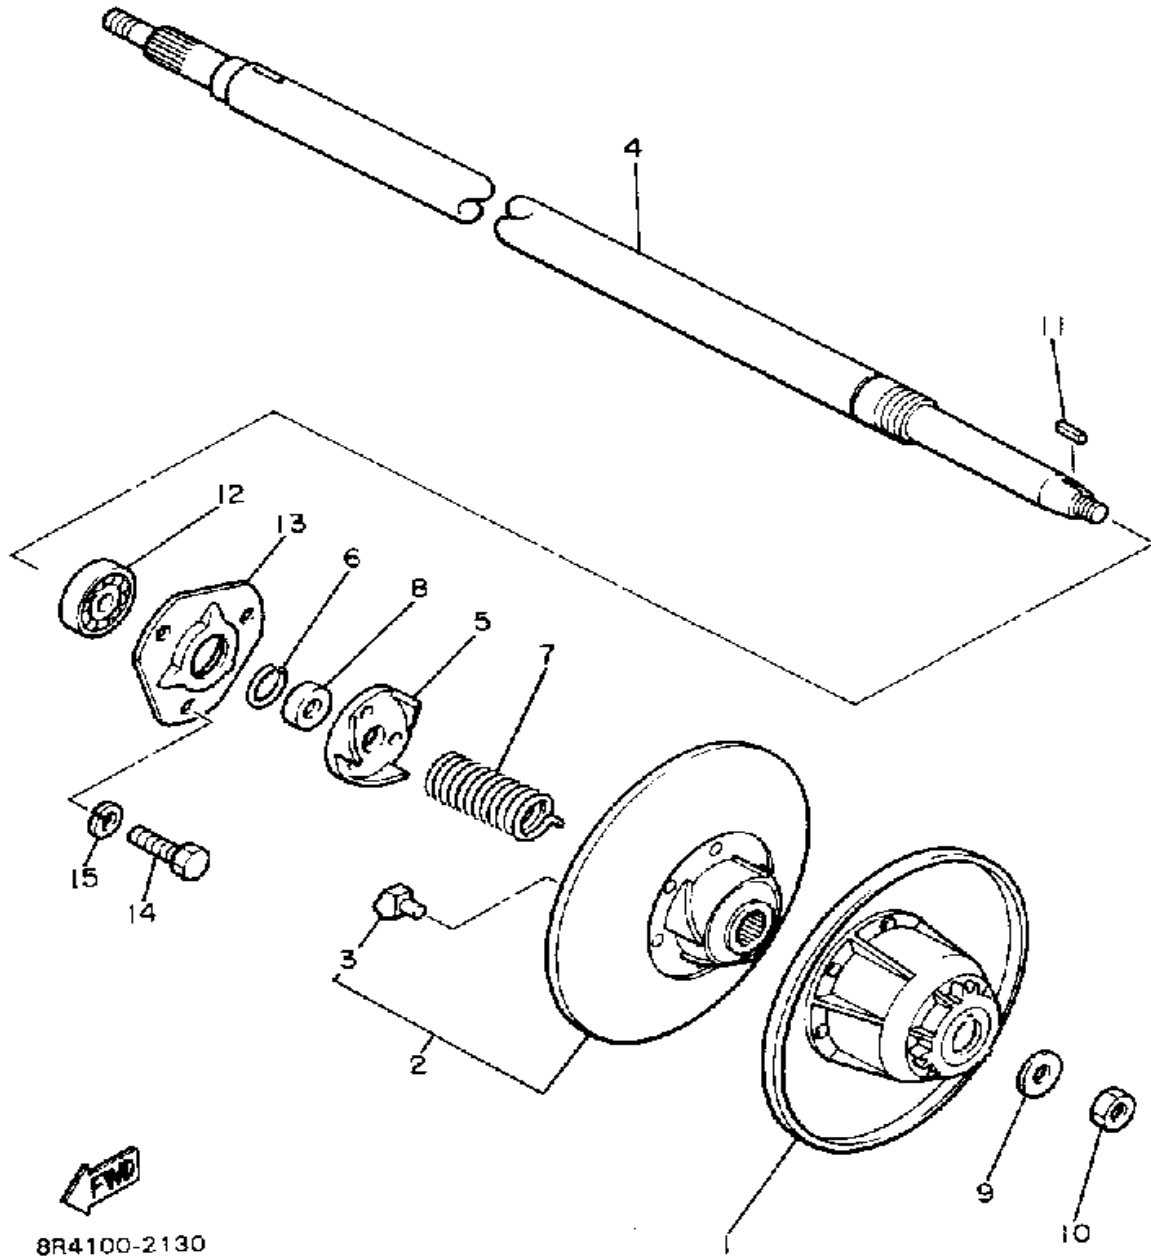

SECONDARY SHEAVE

Ref. No.	Part Number	Description	Qty	Remarks
1	8R4-17660-00-00	SECONDARY FIXED SHEAVE COMP.	1	
2	8R4-17670-01-00	SECONDARY SLIDING SHEAVE	1	
3	8R4-17688-00-00	. SHOE, RAMP	3	
4	8R4-17681-00-00	SHAFT, SECONDARY	1	
5	8R4-17684-00-00	SEAT, SECONDARY SPRING .	1	
6	93440-25100-00	CIRCLIP	1	
7	90508-40080-00	SPRING, TORSION	1	
8	90387-260F5-00	COLLAR	1	
9	90201-122H1-00	WASHER, PLATE	1	
10	90185-12119-00	NUT, SELF-LOCKING	1	
11	90282-05047-00	KEY, STRAIGHT	1	
12	93306-20509-00	BEARING (B6205) (93306-20525) 0 1	1	
13	8R4-47631-00-00	HOUSING, BEARING	1	
14	97011-08016-00	BOLT	3	
15	92990-08100-00	WASHER	3	

Property of www.SmallEngineDiscount.com - Not for Resale