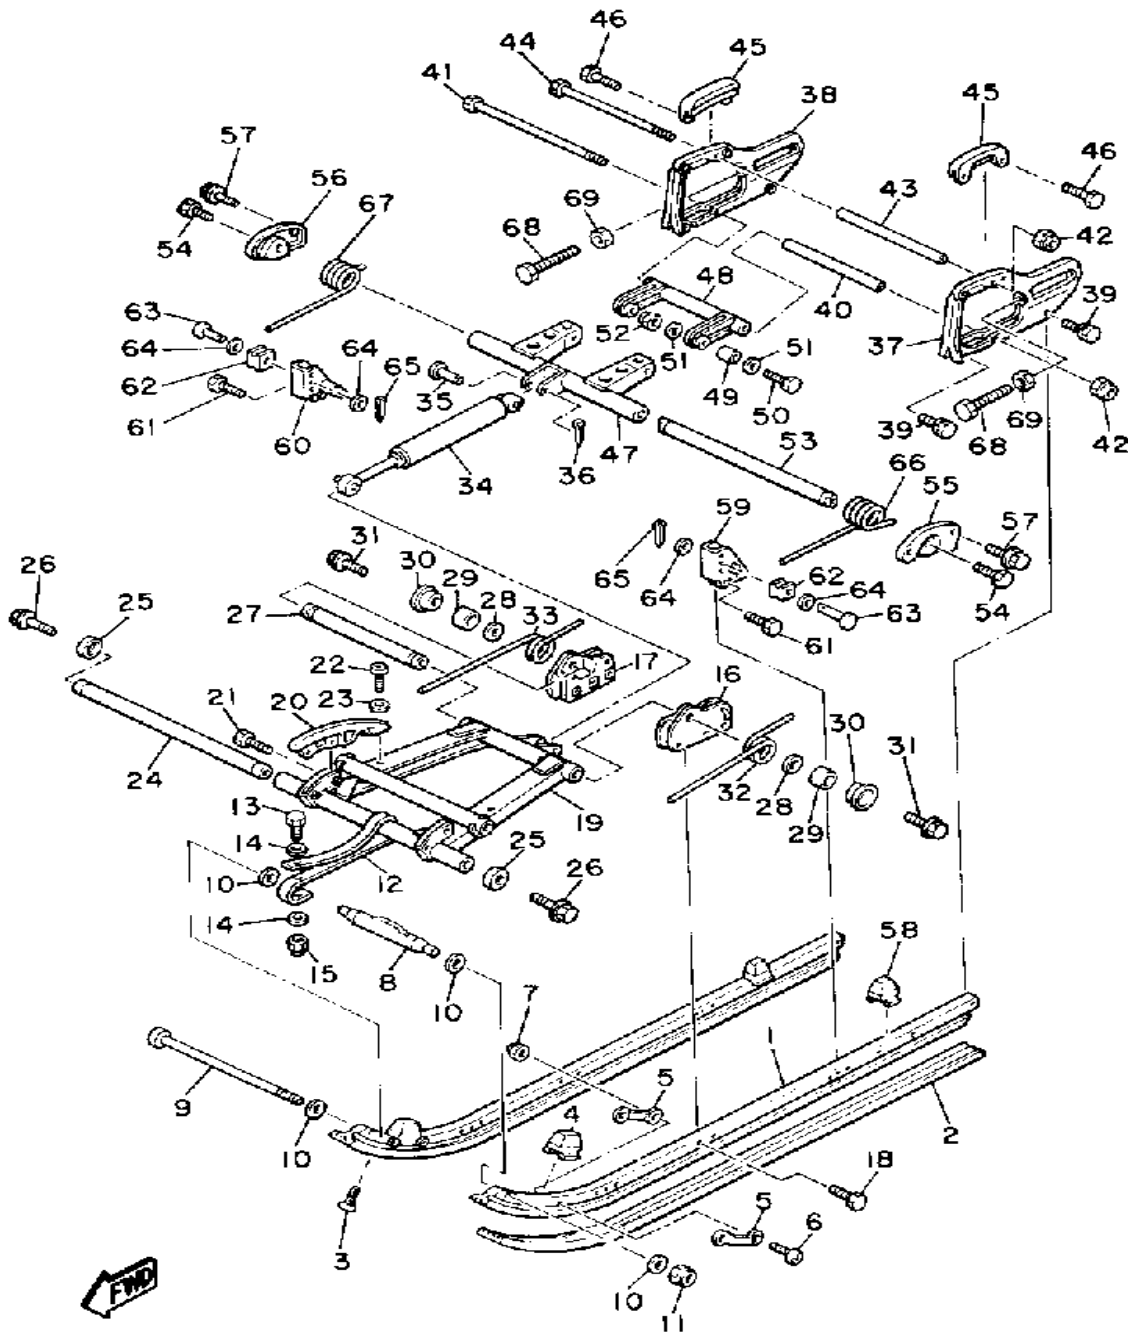

TRACK SUSPENSION 2

Ref. No.	Part Number	Description	Qty	Remarks
57	95816-08025-00	BOLT, FLANGE	4	
58	8L1-47457-01-00	DAMPER 2	2	
59	8T9-47463-00-00	BRACKET 5	1	
60	8T9-47464-00-00	BRACKET 6	1	
61	90101-06348-00	BOLT	6	
62	890-47447-00-00	HOOK 2	2	
63	90249-12113-00	PIN	2	
64	90201-122A7-00	WASHER, PLATE	4	
65	91401-30030-00	PIN, COTTER	2	
66	90508-99331-00	SPRING, TORSION	1	U.R. STD
	90508-99656-00	SPRING, TORSION	1	ALT. PART
67	90508-99332-00	SPRING, TORSION	1	U.R. STD
	90508-99657-00	SPRING, TORSION (K178)	1	ALT. PART
68	90101-10314-00	BOLT	2	
69	90179-10279-00	NUT	2	

81U100-6240

Property of www.SmallEngineDiscount.com - Not for Resale