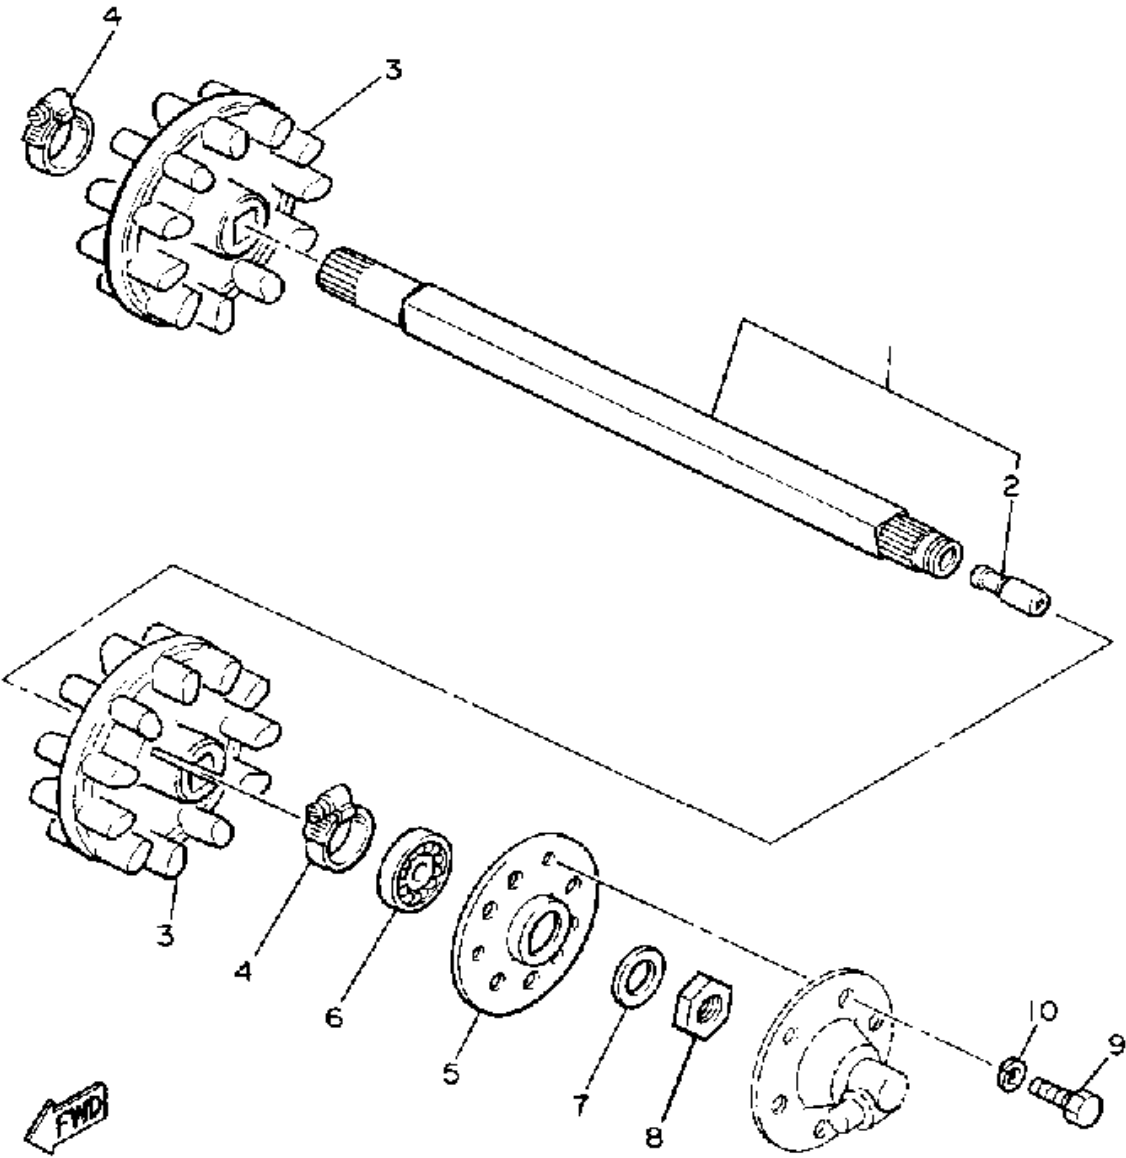

TRACK DRIVE 1

Ref. No.	Part Number	Description	Qty	Remarks
1	85A-W4751-00-00	AXLE, FRONT	1	
2	8K4-47577-00-00	. CONNECTOR	1	
3	8E3-47531-00-00	WHEEL, SPROCKET 1	2	
4	90460-50079-00	CLAMP, HOSE	2	
5	8F3-47551-00-00	HOUSING, FRONT AXLE	1	
6	93306-00441-00	BEARING (89A) (B6004RS) ...	1	
7	90208-20008-00	WASHER, CONICAL SPRING ..	1	
8	90170-20211-00	NUT	1	
9	97011-08016-00	BOLT	3	
10	92990-08100-00	WASHER	3	

8X8171-4250

Property of www.SmallEngineDiscount.com - Not for Resale