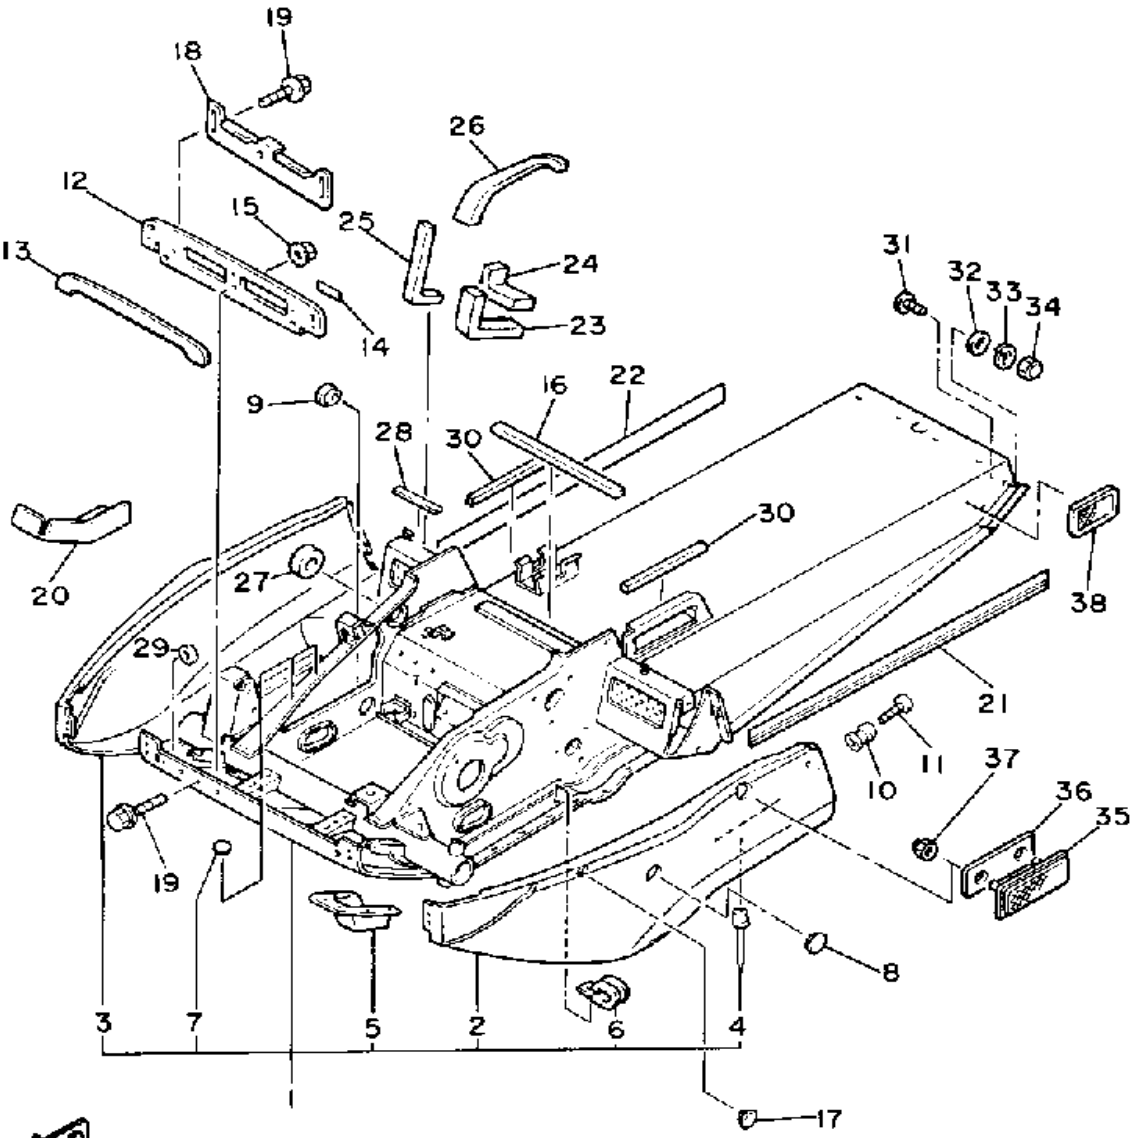

FRAME

82R100-7150

Ref. No.	Part Number	Description	Qty	Remarks
30	80F-21997-00-00	PATCH 0	2	
31	98901-08016-00	SCREW, BIND	4	
32	92906-08600-00	WASHER	4	
33	92906-08100-00	WASHER, SPRING	4	
34	95306-08800-00	NUT (CROWN)	4	
35	80E-85110-00-00	REFLECTOR ASSEMBLY	2	
36	80F-85115-00-00	BASE, REFLECTOR	2	
37	95701-05300-00	NUT, NYLON	4	
38	81G-85130-00-00	REAR REFLECTOR ASSEMBLY	2	

Property of www.SmallEngineDiscount.com - Not for Resale