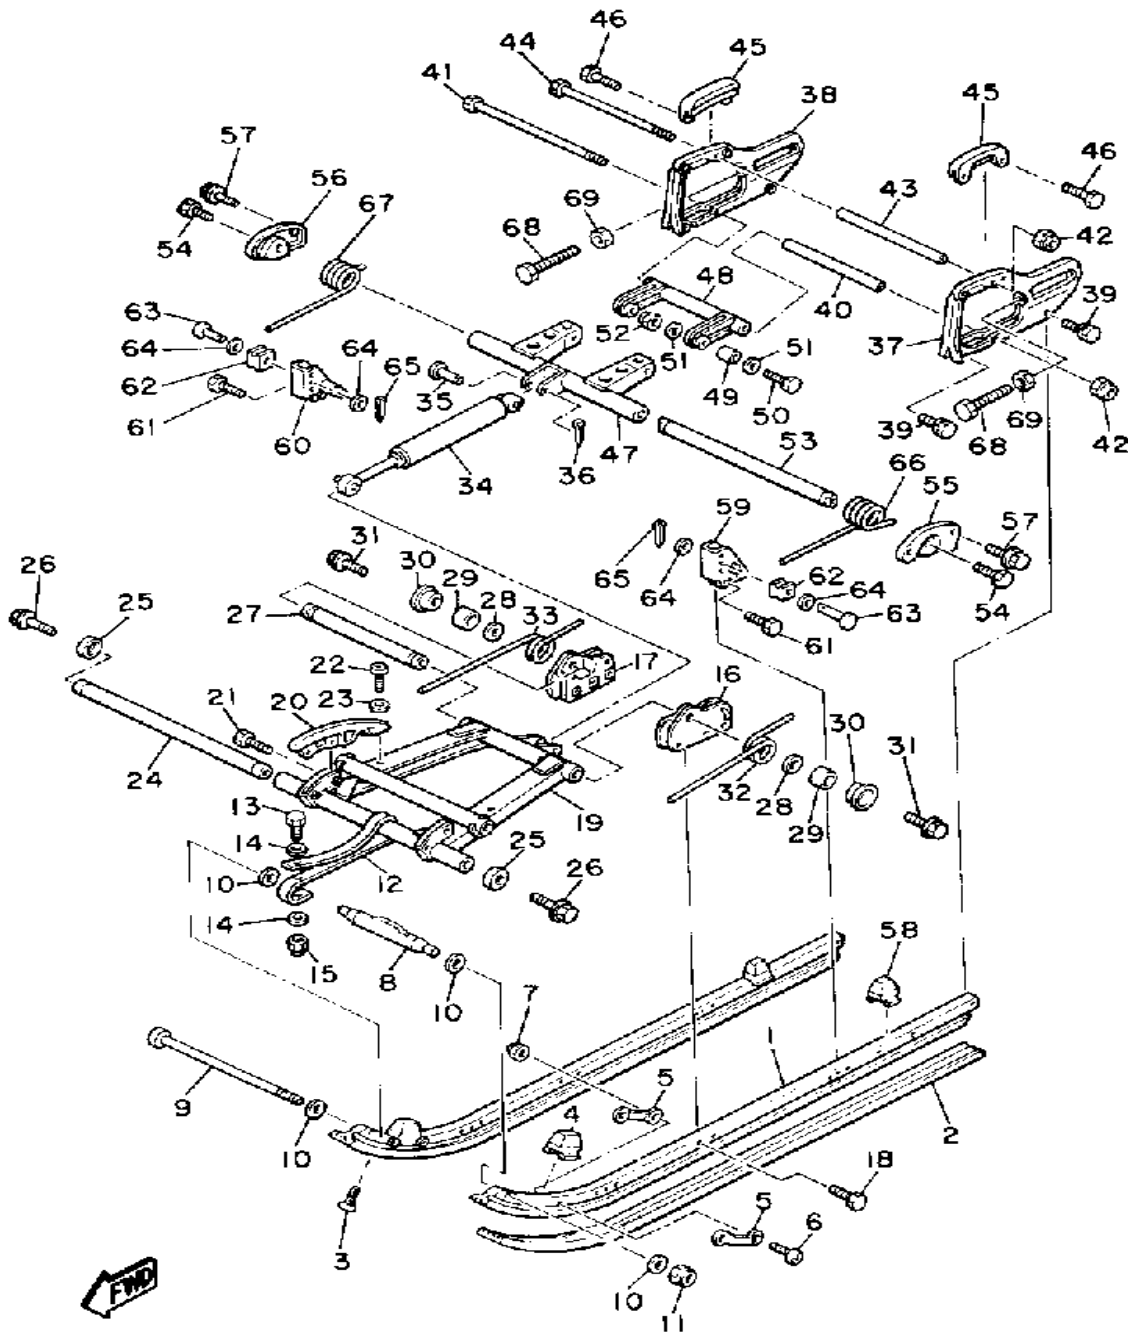

TRACK SUSPENSION 2

81U100-6240

Ref. No.	Part Number	Description	Qty	Remarks
1	80E-47411-00-00	FRAME, SLIDING 1	2	
2	8X0-47421-00-XX	RUNNER, SLIDING 1 (8X0-47421-00-00)	2	
3	90151-06010-00	SCREW, COUNTERSUNK	2	
4	888-47456-01-00	DAMPER 1	2	
5	885-47458-01-00	PLATE, DAMPER	4	
6	97313-05035-00	BOLT	4	
7	95701-05300-00	NUT, NYLON	4	
8	899-47415-00-00	BRACKET 1	1	
9	90101-08374-00	BOLT	1	
10	90201-08638-00	WASHER, PLATE	4	
11	95712-08300-00	NUT, LOCK	1	
12	888-47495-02-00	STOPPER 1	1	
13	97001-06035-00	BOLT	1	
14	90201-06407-00	WASHER, PLATE (90201-06747-00)	2	
15	95701-06300-00	NUT, NYLON	1	
16	85A-47416-00-00	BRACKET 2	1	
17	85A-47419-00-00	BRACKET 7	1	
18	90101-06348-00	BOLT	6	
19	8X0-47331-00-00	ARM, PIVOT 1	1	
20	8G8-47422-00-00	RUNNER, SLIDING 2	2	
21	97011-06020-00	BOLT	4	
22	98580-06020-00	SCREW	2	
23	92990-06600-00	WASHER, PLATE	2	
24	8A5-47465-02-00	SHAFT 1	1	
25	885-47341-00-00	SPACER	2	
26	90109-10771-00	BOLT	2	
27	8A5-47485-02-00	SHAFT 3	1	

CONTINUED ON NEXT FRAME ►

Property of www.SmallEngineDiscount.com - Not for Resale