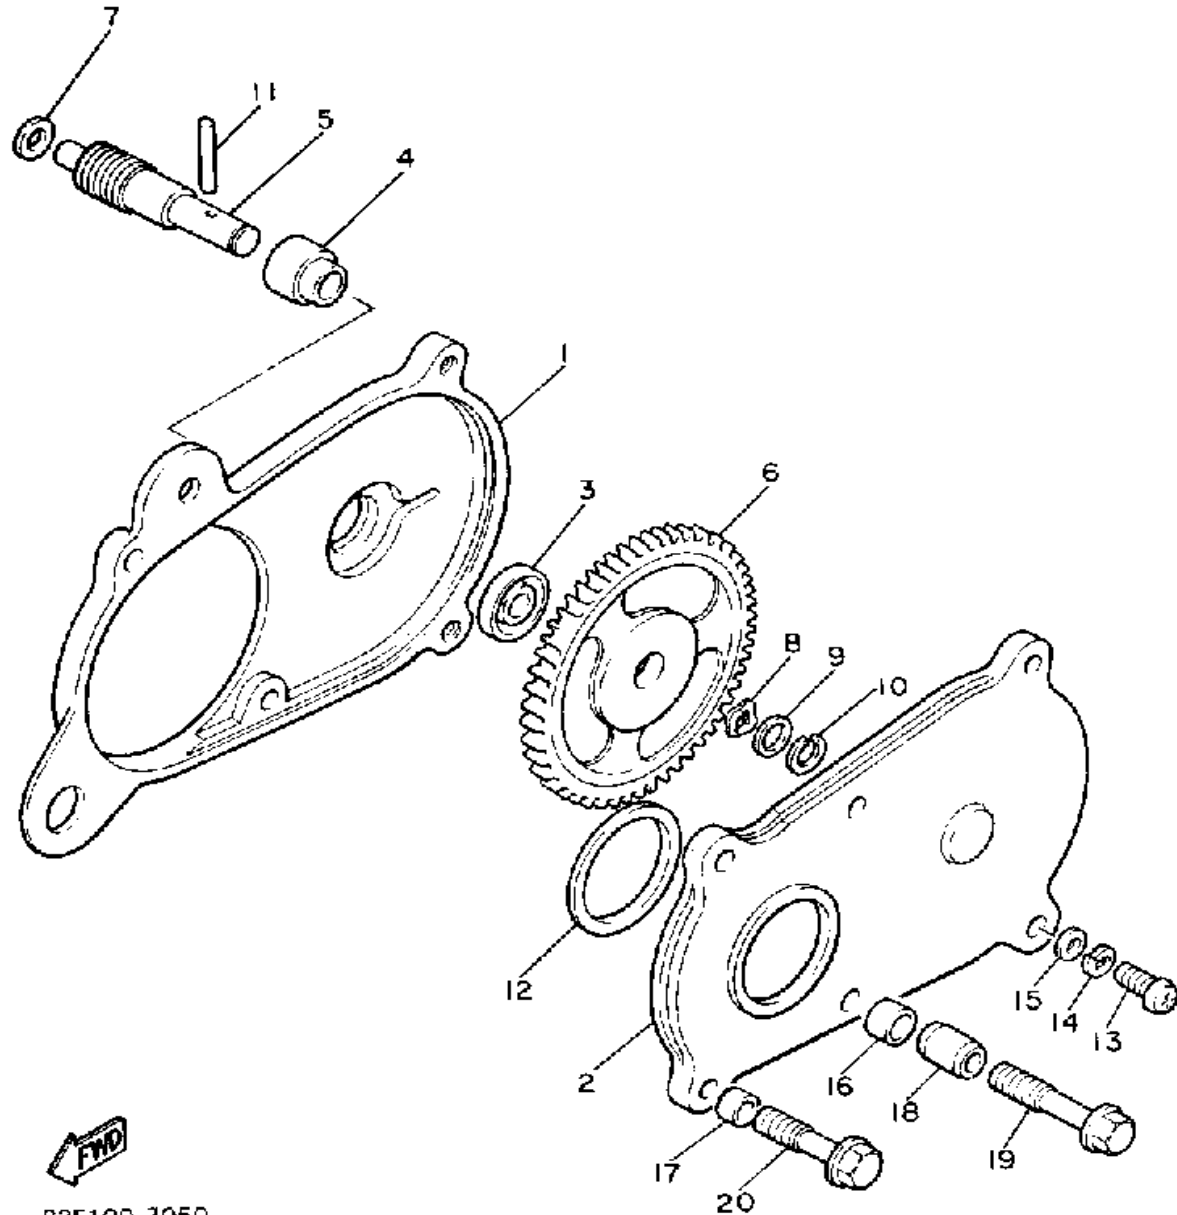

Property of www.SmallEngineDiscount.com - Not for Resale

OIL PUMP

Ref. No.	Part Number	Description	Qty	Remarks
1	8R4-13101-00-00	OIL PUMP ASSEMBLY	1	
2	90338-21100-00	. PLUG	1	
3	93505-32002-00	. BALL	1	
4	90501-02018-00	. SPRING, COMPRESSION	1	
5	90445-052F5-00	. HOSE	1	
6	353-13552-01-00	. NOZZLE	1	
7	90468-02033-00	. CLIP	1	
8	90430-04004-00	. GASKET	1	
9	98901-04008-00	. SCREW, BIND	1	
10	137-13138-01-00	. PLATE, ADJUSTING	1	
11	137-13137-00-03	. SHIM (0.3T)	1	U.R.
	137-13137-00-05	. SHIM (0.5T)	1	U.R.
	137-13137-00-10	. SHIM (1.0T)	1	U.R.
12	92990-05100-00	. WASHER, SPRING	1	
13	95380-05600-00	. NUT	1	
14	8A5-13146-01-00	COVER, ADJUST PULLEY	1	
15	98506-04018-00	SCREW, PAN HEAD	3	
16	8R4-26320-01-00	PUMP CABLE ASSEMBLY	1	
17	3MT-13116-00-00	GASKET, PUMP CASE (8Y0-13116-00)	1	
18	98580-05016-00	SCREW, PAN HEAD	2	
19	92990-05100-00	WASHER, SPRING	2	
20	90468-02025-00	CLIP	1	

80F100-5040

Property of www.SmallEngineDiscount.com - Not for Resale

PUMP DRIVE-GEAR

B2F100-7050

Ref. No.	Part Number	Description	Qty	Remarks
1	8R4-15416-00-00	COVER, OIL PUMP	1	
2	8R4-15426-00-00	COVER, OIL PUMP 2	1	
3	93101-10090-00	OIL SEAL	1	
4	821-13176-00-00	METAL, WORM SHAFT OUTER	1	
5	8R4-13175-00-00	SHAFT, WORM	1	
6	8R4-13188-00-00	GEAR, DRIVE	1	
7	137-13148-00-00	PLATE, CAM THRUST	1	
8	90206-11016-00	WASHER, WAVE	1	
9	90201-08624-00	WASHER, PLATE	1	
10	99009-10400-00	CIRCLIP	1	
11	93603-22028-00	PIN, DOWEL	1	
12	93104-29072-00	OIL SEAL	1	
13	98580-06020-00	SCREW	2	
14	92995-06100-00	WASHER, SPRING	2	
15	92990-06600-00	WASHER, PLATE	2	
16	90387-082N1-00	COLLAR	2	
17	90387-062N2-00	COLLAR	2	
18	91810-18022-00	PIN, DOWEL	2	
19	95811-06030-00	BOLT, FLANGE	2	
20	95811-06025-00	BOLT, FLANGE	2	