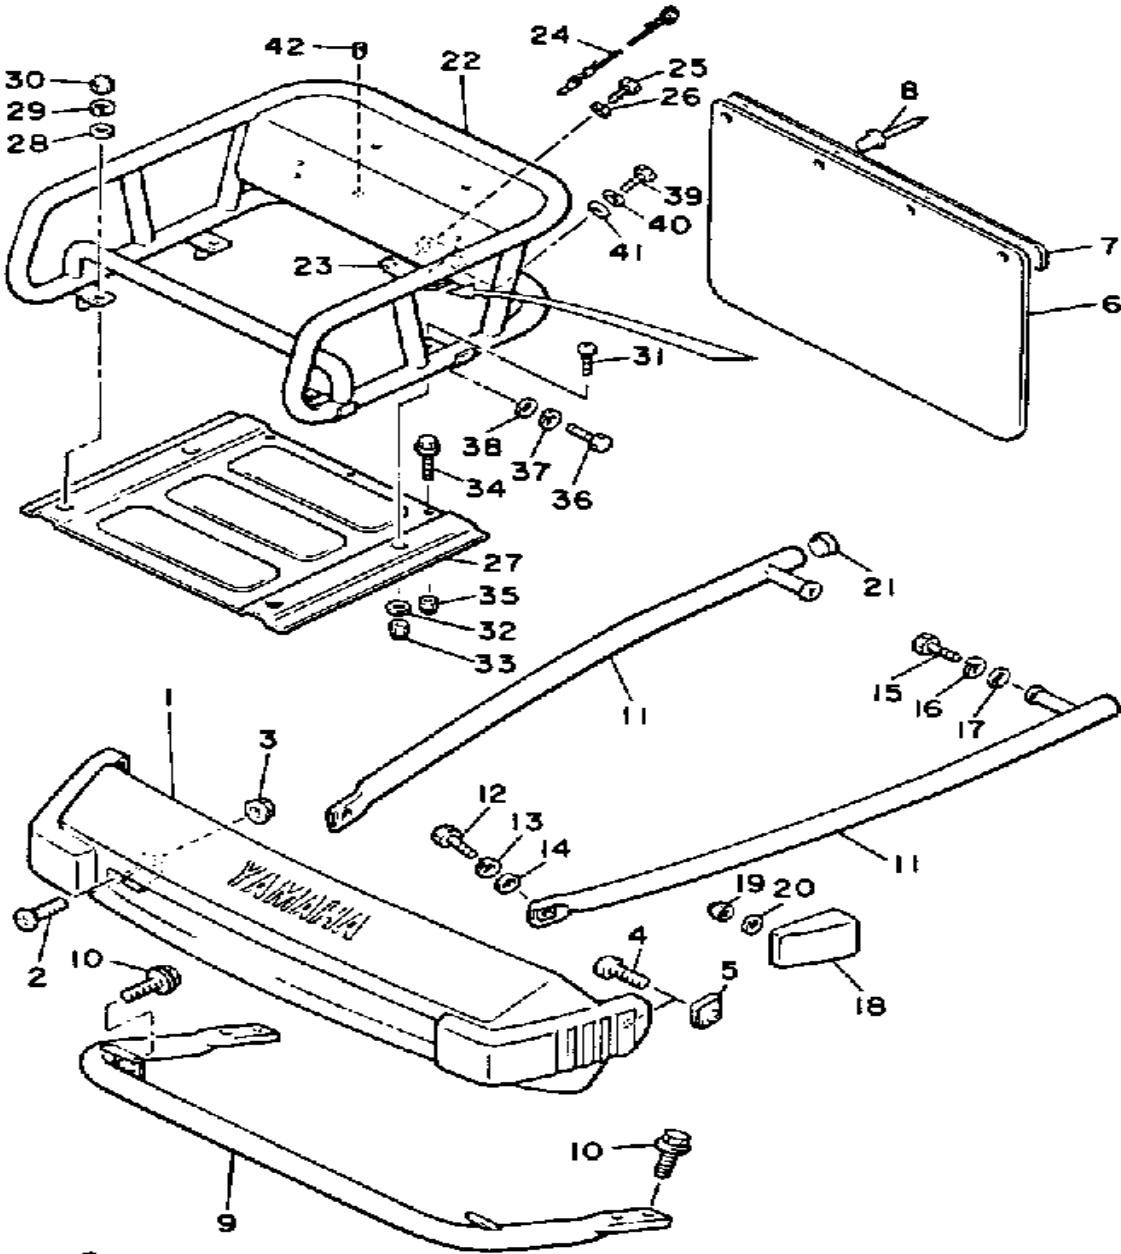

BUMPER

84E100-B290

Ref. No.	Part Number	Description	Qty	Remarks
30	95306-08800-00	NUT (CROWN)	2	
31	98906-08020-00	SCREW, BIND	2	
32	90201-08748-00	WASHER, PLATE	2	
33	95712-08300-00	NUT, LOCK	2	
34	95816-08016-00	BOLT, FLANGE	3	
35	95712-08300-00	NUT, LOCK	3	
36	97016-08016-00	BOLT	4	
37	92906-08100-00	WASHER, SPRING	4	
38	92906-08600-00	WASHER	4	
39	97026-08018-00	BOLT	4	
40	92906-08100-00	WASHER, SPRING	4	
41	92906-08600-00	WASHER	4	
42	90464-48059-00	CLAMP	1	

Property of www.SmallEngineDiscount.com - Not for Resale

D6