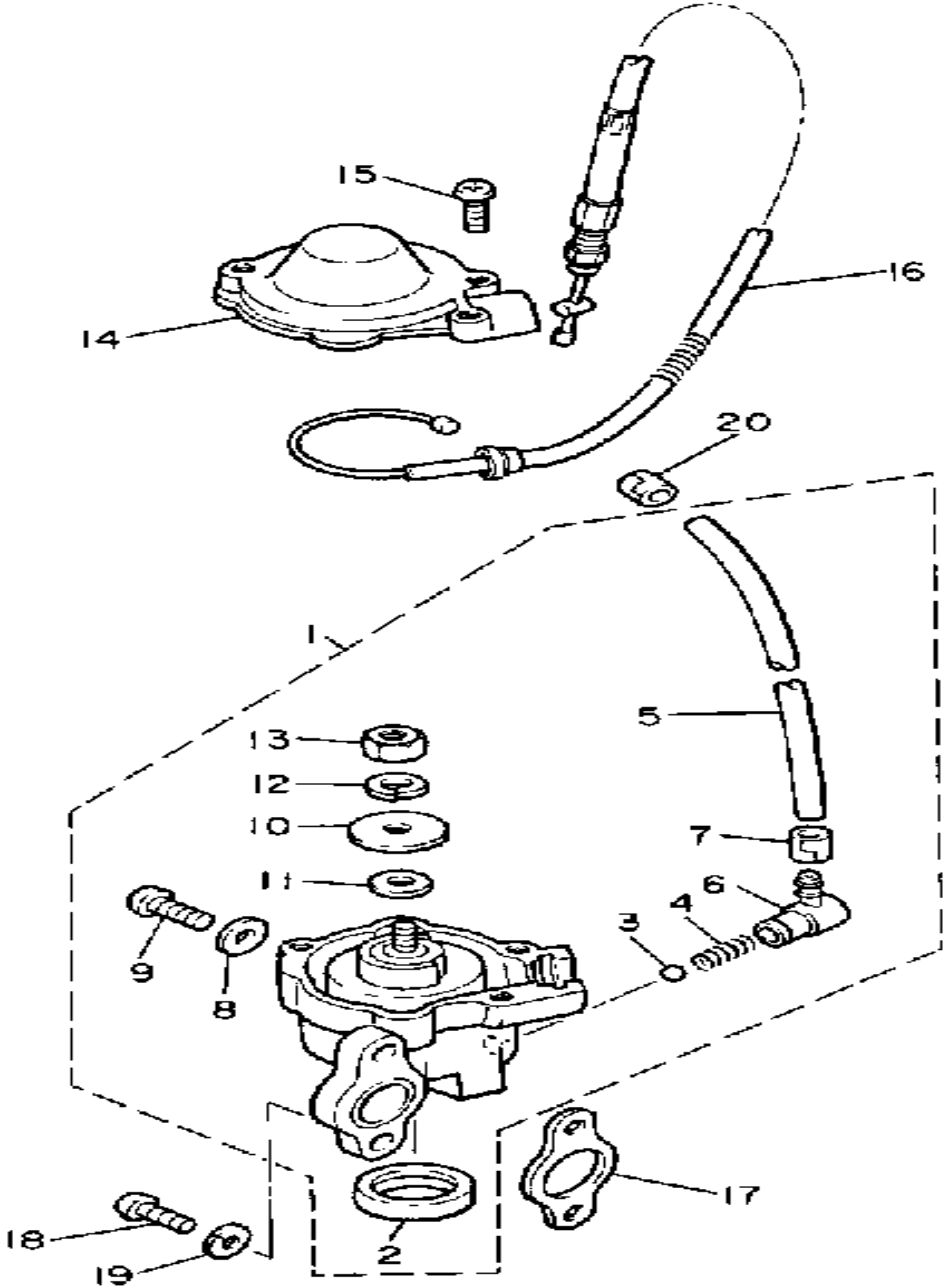

8R4100-2030

Property of www.SmallEngineDiscount.com - Not for Resale

AIR SHROUD-FAN

Ref. No.	Part Number	Description	Qty	Remarks
1	8R4-12651-03-00	AIR SHROUD, CYLINDER 1 ...	1	
2	8R4-12652-02-00	AIR SHROUD, CYLINDER 2 ...	1	
3	98580-05020-00	SCREW, PAN HEAD	3	
4	92901-05600-00	WASHER, PLATE	3	
5	98501-05030-00	SCREW, PAN HEAD	1	
6	92990-05100-00	WASHER, SPRING	1	
7	92901-05600-00	WASHER, PLATE	1	
8	95701-05300-00	NUT, NYLON	4	
9	90119-06108-00	BOLT, WITH WASHER	2	
10	8G8-12611-01-00	FAN	1	
11	95811-06012-00	BOLT, FLANGE	6	
12	90465-10313-00	CLAMP	1	
13	90387-064E8-00	COLLAR	1	

Property of www.SmallEngineDiscount.com - Not for Resale

OIL PUMP

Ref. No.	Part Number	Description	Qty	Remarks
1	8R4-13101-00-00	OIL PUMP ASSEMBLY	1	
2	90338-21100-00	. PLUG	1	
3	93505-32002-00	. BALL	1	
4	90501-02018-00	. SPRING, COMPRESSION	1	
5	90445-052F5-00	. HOSE	1	
6	353-13552-01-00	. NOZZLE	1	
7	90468-02033-00	. CLIP	1	
8	90430-04004-00	. GASKET	1	
9	98901-04008-00	. SCREW, BIND	1	
10	137-13138-01-00	. PLATE, ADJUSTING	1	
11	137-13137-00-03	. SHIM (0.3T)	1	U.R.
	137-13137-00-05	. SHIM (0.5T)	1	U.R.
	137-13137-00-10	. SHIM (1.0T)	1	U.R.
12	92990-05100-00	. WASHER, SPRING	1	
13	95380-05600-00	. NUT	1	
14	8A5-13146-01-00	COVER, ADJUST PULLEY	1	
15	98506-04018-00	SCREW, PAN HEAD	3	
16	8R4-26320-01-00	PUMP CABLE ASSEMBLY	1	
17	3MT-13116-00-00	GASKET, PUMP CASE (8Y0-13116-00)	1	
18	98580-05016-00	SCREW, PAN HEAD	2	
19	92990-05100-00	WASHER, SPRING	2	
20	90468-02025-00	CLIP	1	