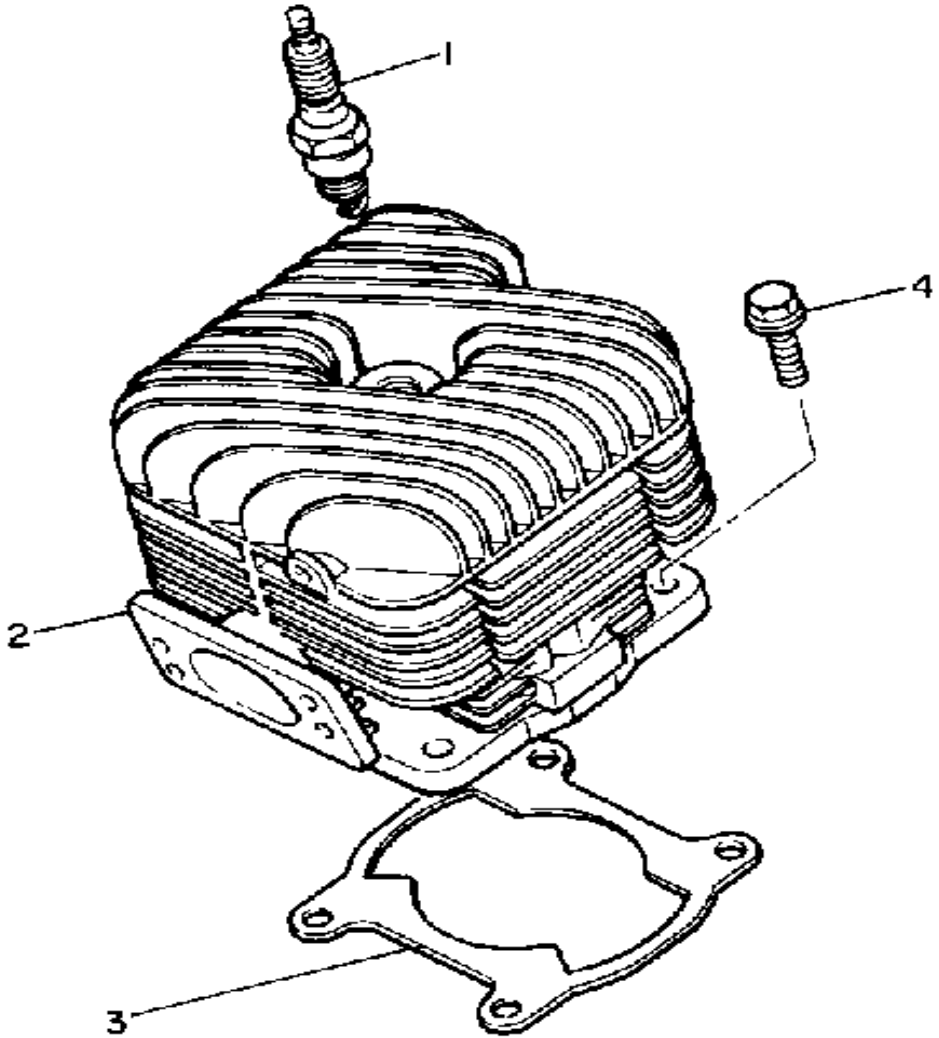

YAMAHA

GENUINE

PARTS CATALOGUE

SNOWMOBILE

Property of www.SmallEngineDiscount.com - Not for Resale

A1

CYLINDER

Ref. No.	Part Number	Description	Qty	Remarks
1	NGK-BR8HS-00-00	PLUG, SPARK	1	
2	8R4-11311-02-00	CYLINDER 1	1	
3	8R4-11351-03-00	GASKET, CYLINDER	1	
4	95811-08035-00	BOLT, FLANGE (95821-08035) .	4	

8R4100-2010

Property of www.SmallEngineDiscount.com - Not for Resale

CRANKSHAFT-PISTON

Ref. No.	Part Number	Description	Qty	Remarks
1	8R4-11631-00-96	PISTON (STD)	1	U.R.
	8R4-11635-00-00	PISTON (0.25MM O/S)	1	ALT. PART
	8R4-11636-00-00	PISTON (0.50MM O/S)	1	ALT. PART
2	8R4-11610-00-00	PISTON RING SET (STD)	1	U.R. STD
	8R4-11610-10-00	PISTON RING SET (0.25MM O/S)	1	ALT. PART
	8R4-11610-20-00	PISTON RING SET (0.50MM O/S)	1	ALT. PART
3	818-11633-00-00	PIN, PISTON	1	
4	93450-20026-00	CIRCLIP	2	
5	93310-218A6-00	BEARING	1	
6	8R4-11400-00-00	CRANKSHAFT ASSEMBLY	1	
7	8R4-11412-00-00	. CRANK 1	1	
8	8R4-11422-00-00	. CRANK 2	1	
9	857-11681-00-00	. PIN, CRANK 1	1	
10	90209-24073-00	. WASHER	2	
11	93310-42497-00	. BEARING, CYLINDER.# 0	1	
12	8R4-11651-00-00	. ROD, CONNECTING	1	
13	93306-30623-00	BEARING	1	
14	93102-30326-00	OIL SEAL	1	
15	8R4-13178-00-00	GEAR, PUMP DRIVE	1	
16	93306-30555-00	BEARING	1	
17	93102-25183-00	OIL SEAL	1	
18	90280-16053-00	KEY, WOODRUFF	1	
19	90170-16182-00	NUT	1	
20	92901-16100-00	WASHER, SPRING	1	