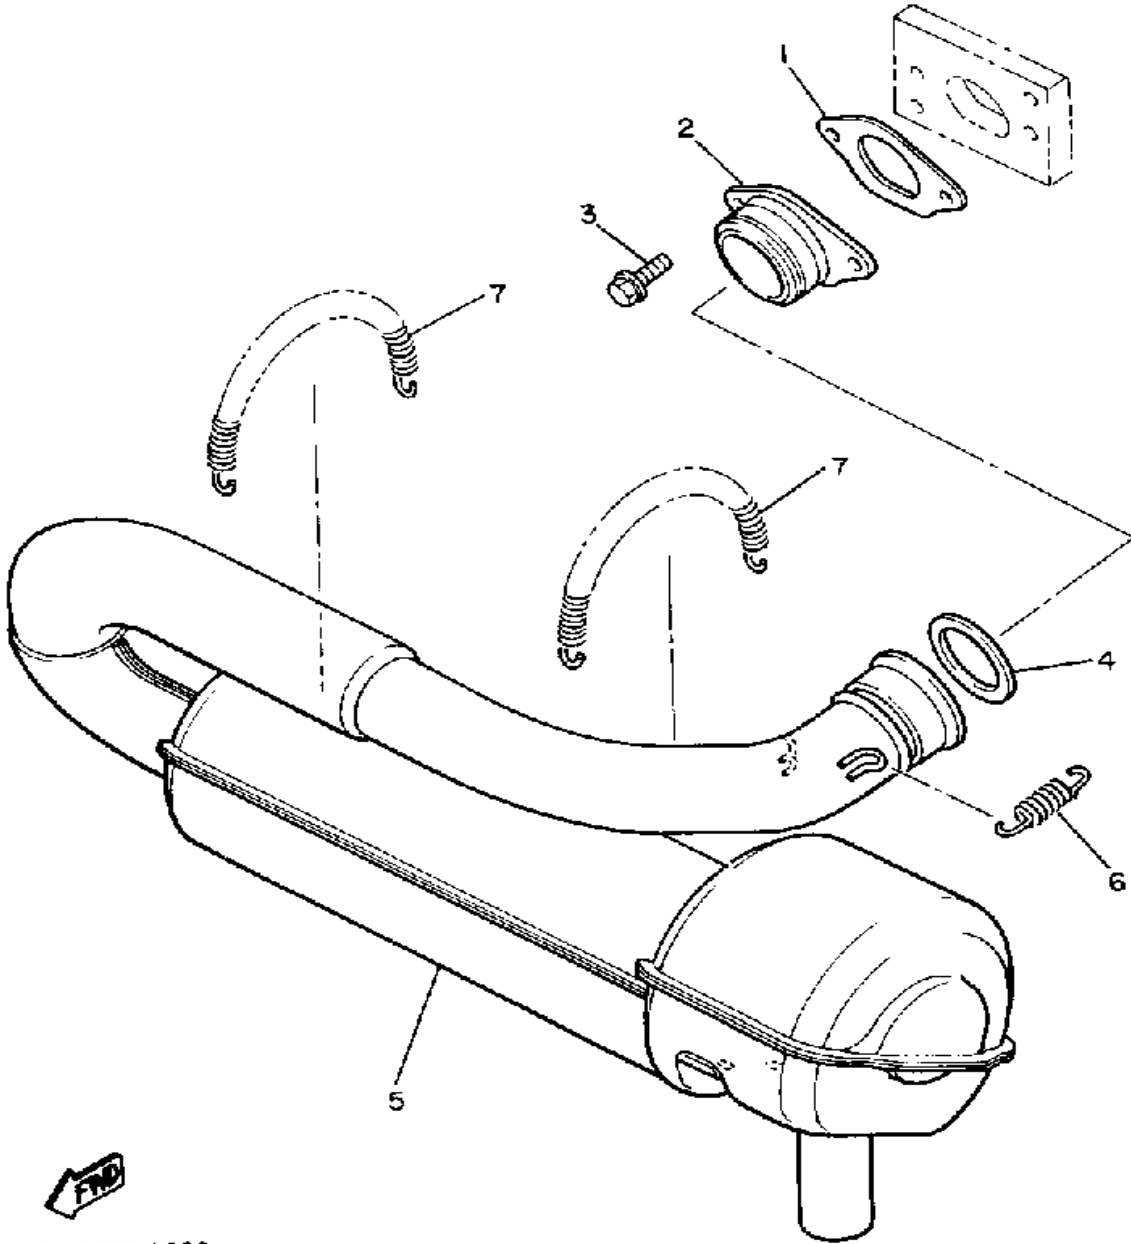

EXHAUST

81U100-6080

Ref. No.	Part Number	Description	Qty	Remarks
1	8R4-14613-01-00	GASKET, EXHAUST PIPE	1	
2	8R4-14612-00-00	NUT, RING	1	
3	95821-08020-00	BOLT, FLANGE (95801-08020)	2	
4	888-14633-00-00	RING	1	
5	80F-14610-00-00	EXHAUST PIPE ASSEMBLY 1	1	
6	90506-20074-00	SPRING, TENSION	2	
7	90506-16076-00	SPRING, TENSION	2	

Property of www.SmallEngineDiscount.com - Not for Resale