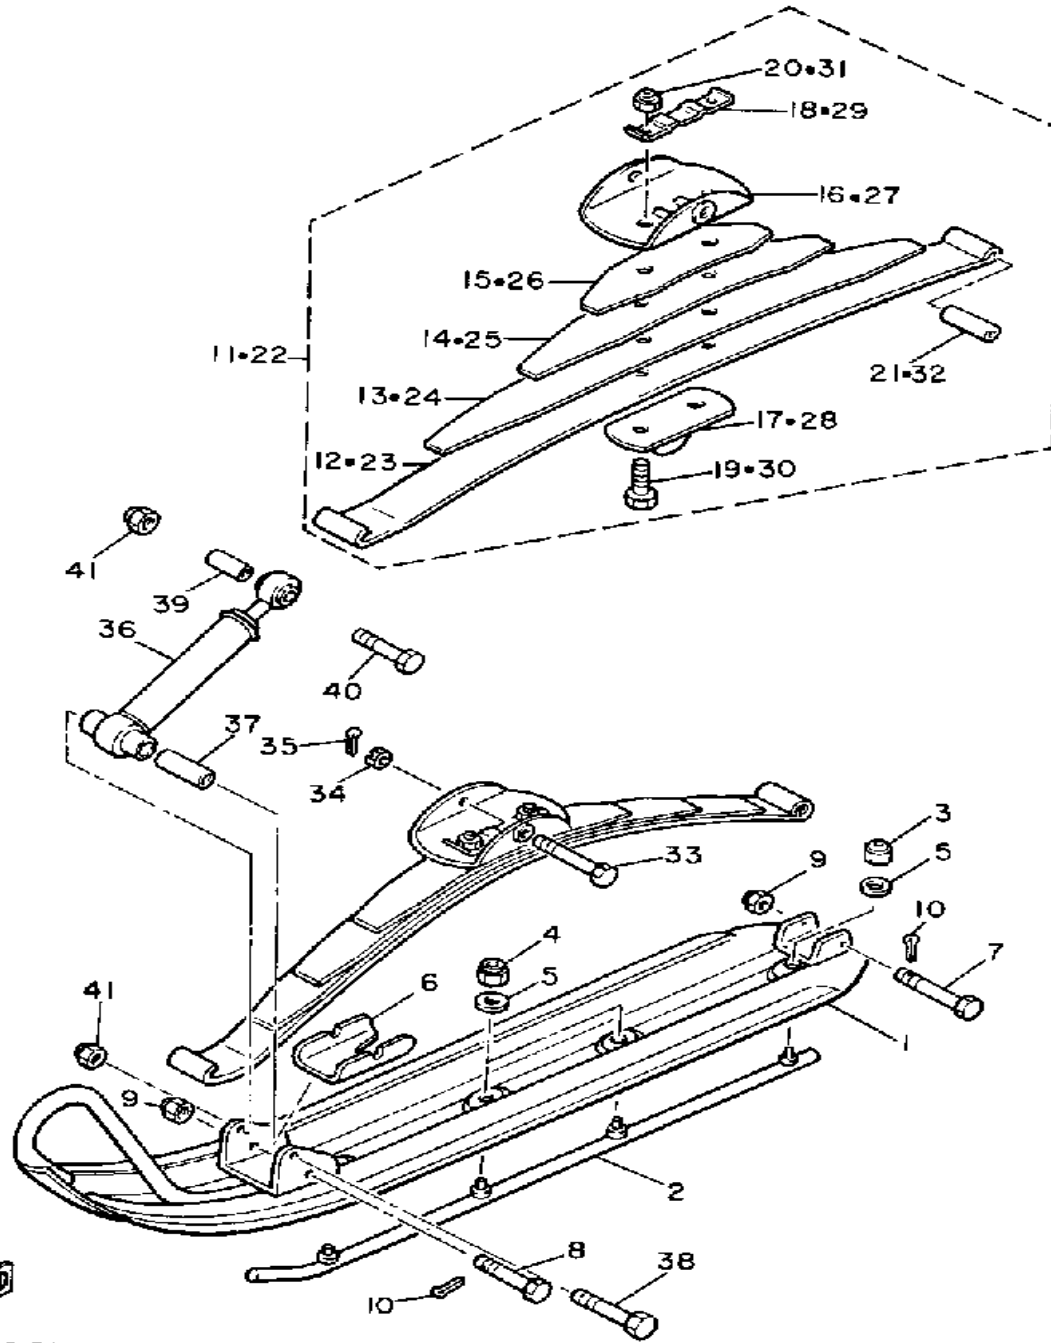

82F100-7280

Property of www.SmallEngineDiscount.com - Not for Resale

SKI

8Y1100-5160

Ref. No.	Part Number	Description	Qty	Remarks
1	8E3-23710-09-00	SKI COMP. 1	2	
2	8E3-23731-00-XX	RUNNER 1 (8E3-23731-01-00)	2	
3	95712-08300-00	NUT, LOCK	4	
4	90185-08055-00	NUT, SELF-LOCKING	4	
5	92901-08600-00	WASHER	8	
6	888-23735-00-00	PLATE, WEAR 1	2	
7	90102-08028-00	BOLT, WITH HOLE	2	
8	90102-08027-00	BOLT, WITH HOLE	2	
9	95712-08300-00	NUT, LOCK	4	
10	91490-20020-00	PIN, COTTER	4	
11	8M8-23760-00-00	SPRING ASSEMBLY 1	1	
12	888-23761-00-00	. LEAF 1	1	
13	865-23762-00-00	. LEAF 2	1	
14	899-23763-00-00	. LEAF 3	1	
15	899-23764-00-00	. LEAF 4	1	
16	8G6-23766-00-00	. SADDLE 1	1	
17	878-23768-00-00	. SEAT, SPRING 1	1	
18	90215-10155-00	. WASHER, LOCK	1	
19	90109-105E1-00	. BOLT	2	
20	90185-10085-00	. NUT, SELF-LOCKING	2	
21	90387-08478-00	. COLLAR	1	
22	8M8-23770-00-00	SPRING ASSEMBLY 2	1	
23	888-23761-00-00	. LEAF 1	1	
24	865-23762-00-00	. LEAF 2	1	
25	899-23763-00-00	. LEAF 3	1	
26	899-23764-00-00	. LEAF 4	1	
27	8G6-23766-00-00	. SADDLE 1	1	
28	878-23768-00-00	. SEAT, SPRING 1	1	
29	90215-10155-00	. WASHER, LOCK	1	