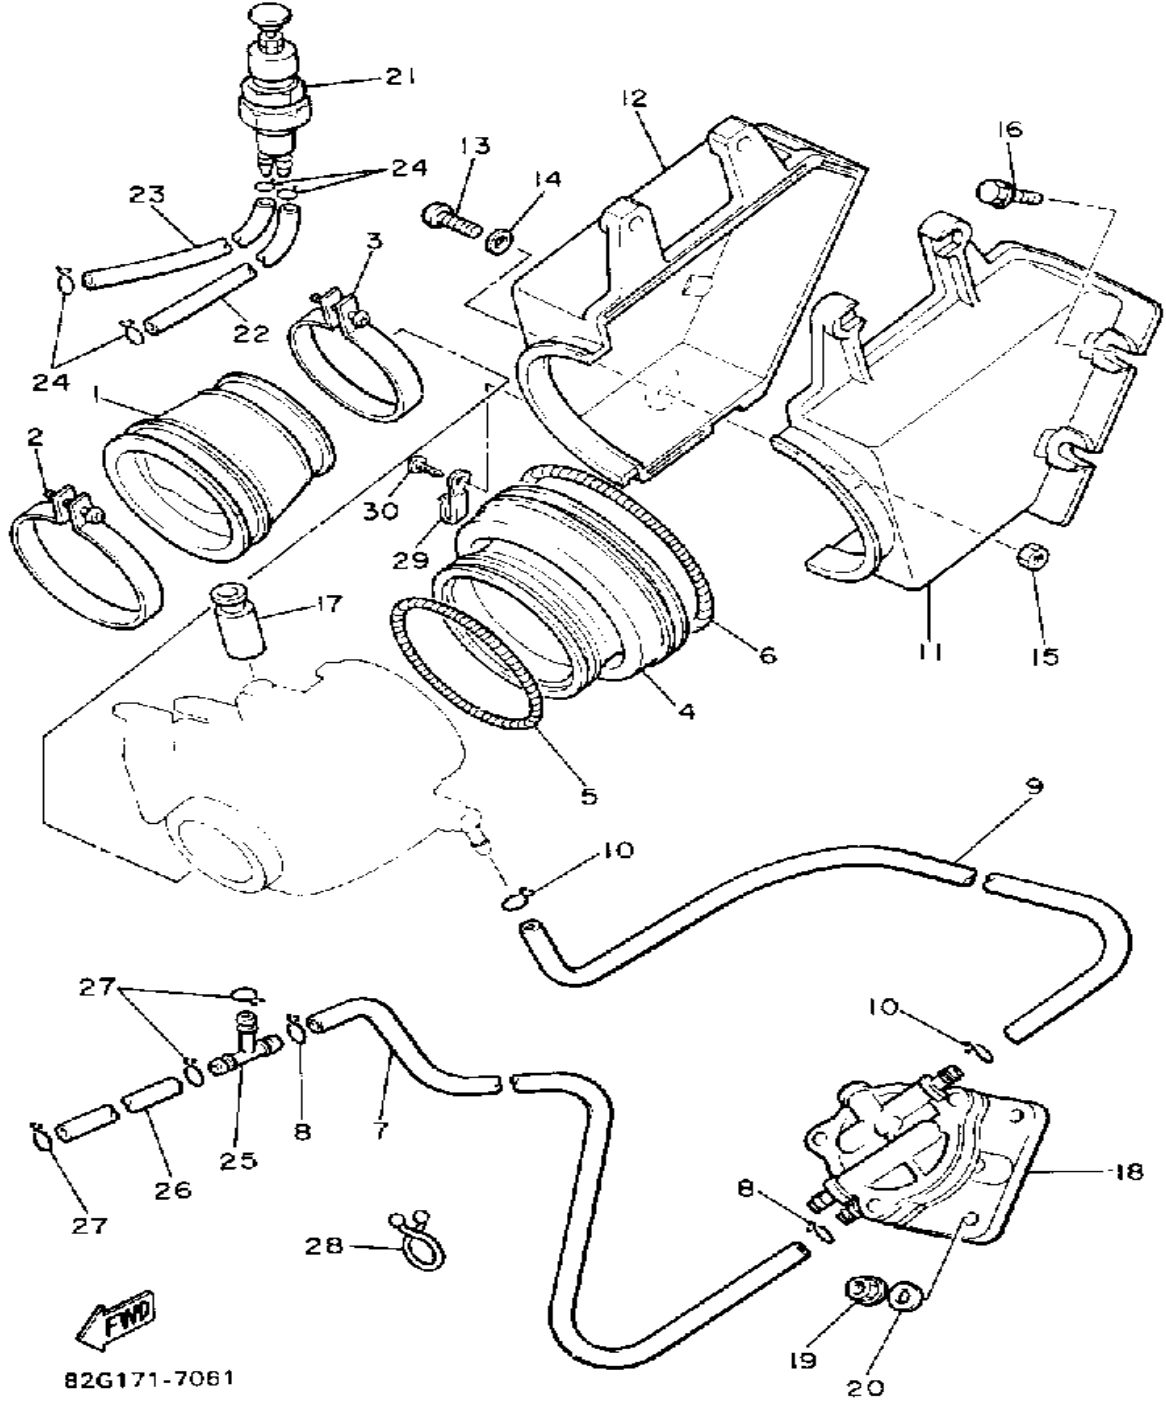

AIR CLEANER

Ref. No.	Part Number	Description	Qty	Remarks
29	90465-08135-00	CLAMP	1	
30	97702-60510-00	SCREW, TAPPING	1	

FWD
82G171-7061

Property of www.SmallEngineDiscount.com - Not for Resale