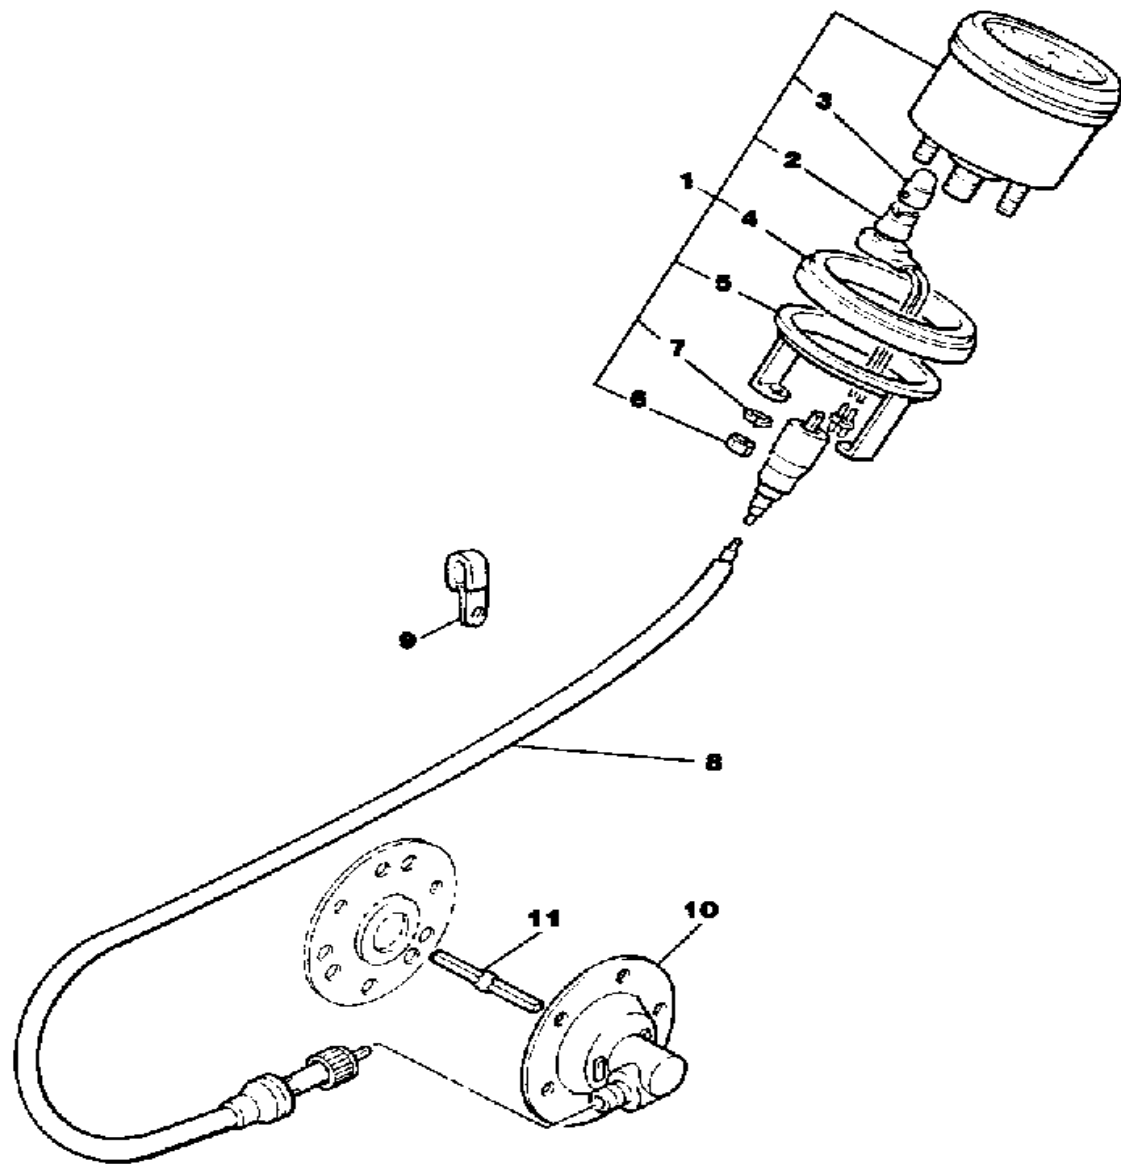

82R100-7320

METER

Ref. No.	Part Number	Description	Qty	Remarks
1	80V-83510-40-00	SPEEDOMETER ASSEMBLY (MILE/H)	1	UN MILE/H
2	2JX-83536-A0-00	. SOCKET, METER	1	
3	4G1-84744-00-00	. BULB, MTR.12V3.4W	1	
4	8G6-83523-00-00	. DAMPER	1	
5	8G6-83519-00-00	. BRACKET, METER	1	
6	95380-05600-00	. NUT	2	
7	92990-05100-00	. WASHER, SPRING	2	
8	8Y8-83550-00-00	SPEEDOMETER CABLE ASSEMBLY	1	
9	90464-23041-00	CLAMP	1	
10	8Y1-47700-00-00	METER GEAR HOUSING COMP.	1	
11	8K4-47715-00-00	JOINT	1	

Property of www.SmallEngineDiscount.com - Not for Resale