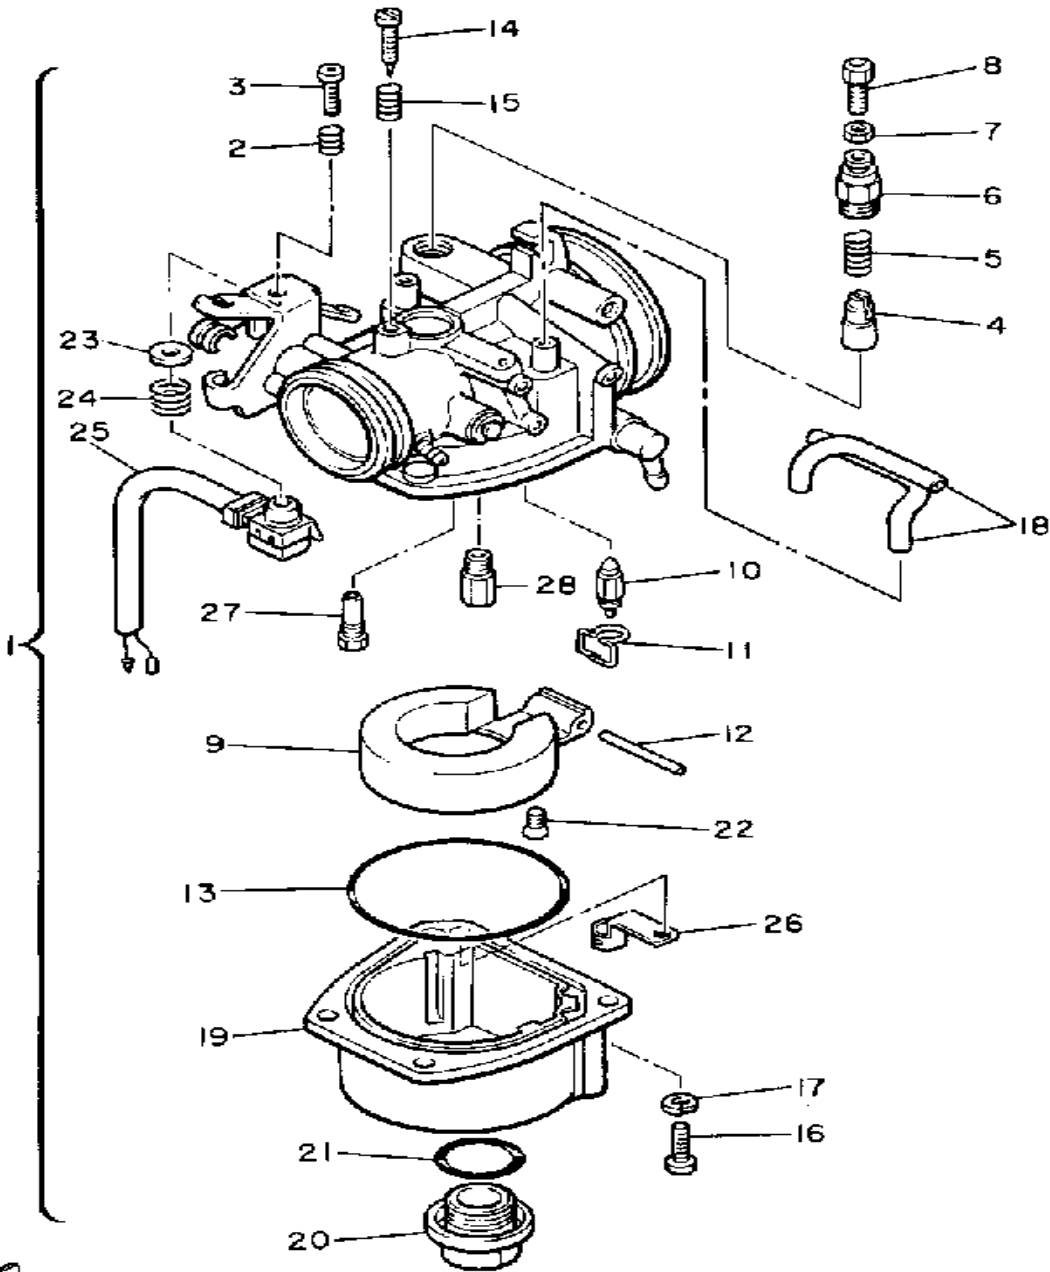

CARBURETOR

Ref. No.	Part Number	Description	Qty	Remarks
28	8A6-14516-02-00	. JET, MAIN (#102)	1	ALT. PART
	8A6-14516-05-00	. JET, MAIN (#105)	1	U.R. STD

80F100-5071

Property of www.SmallEngineDiscount.com - Not for Resale