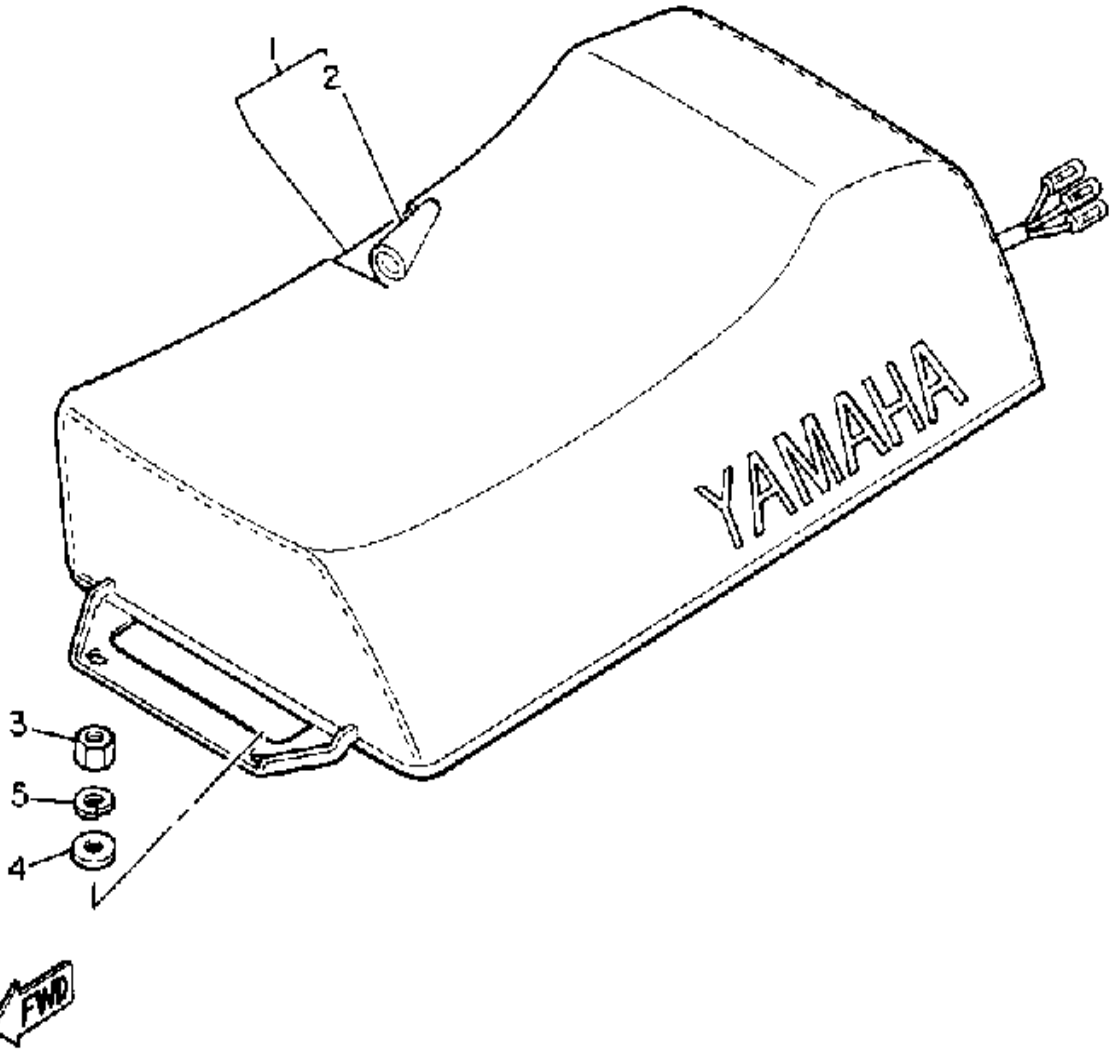

SEAT

Ref. No.	Part Number	Description	Qty	Remarks
1	82R-24710-00-00	SINGLE SEAT ASSEMBLY	1	
2	82R-24711-00-00	. COVER, SINGLE SEAT	1	
3	95380-06600-00	NUT	2	
4	90201-065F3-00	WASHER, PLATE	2	
5	92995-06100-00	WASHER, SPRING	2	

8Y1100-5200

Property of www.SmallEngineDiscount.com - Not for Resale