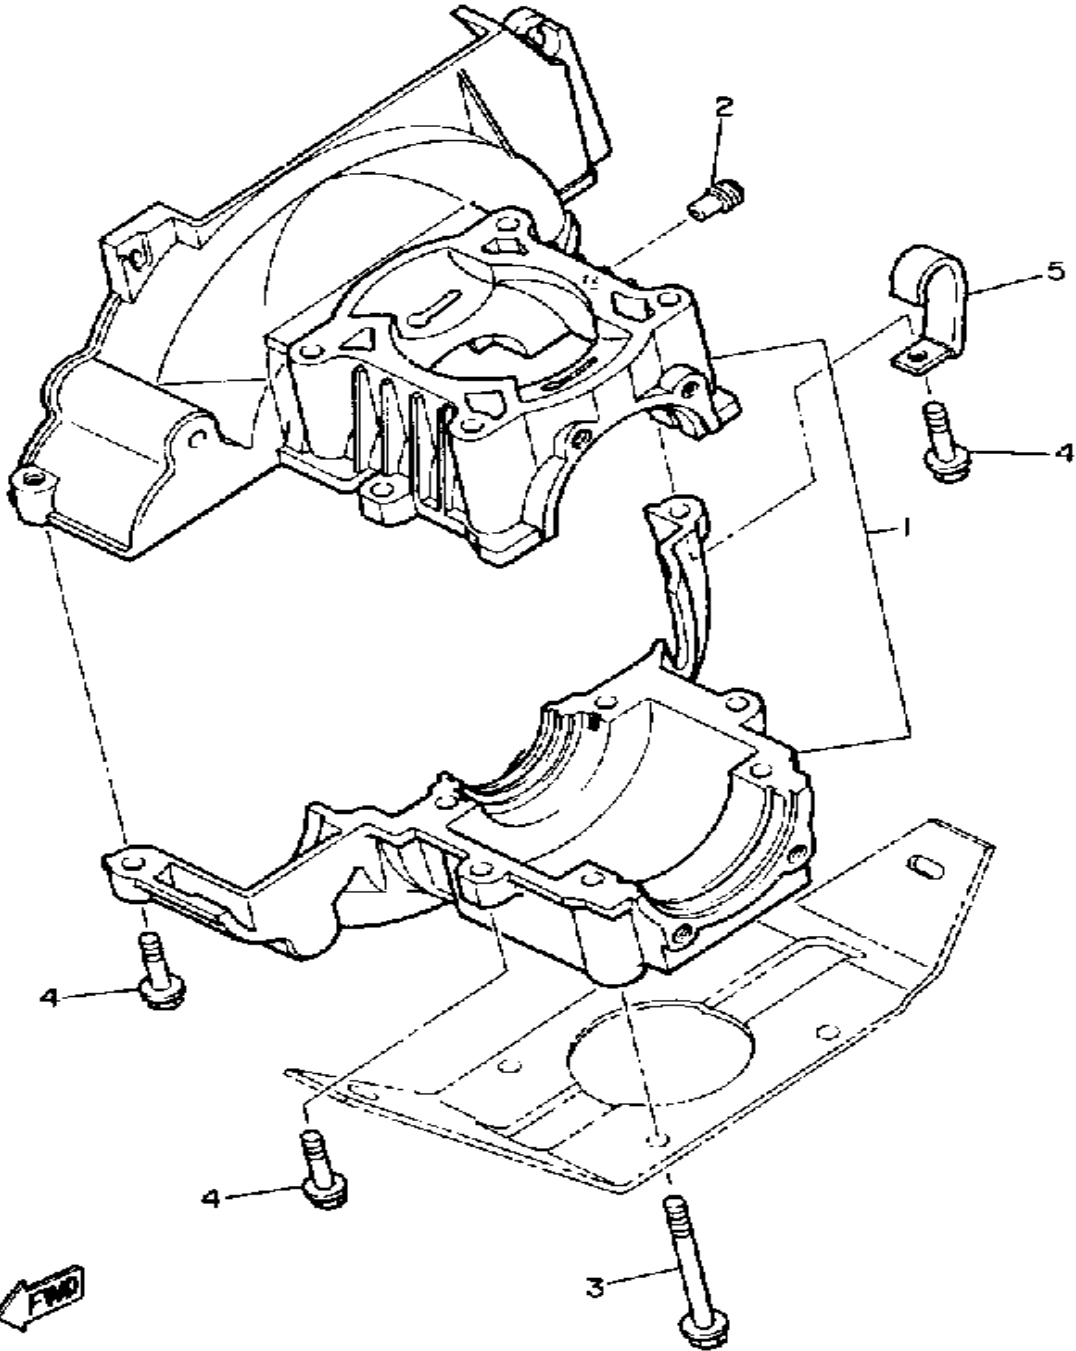

CRANKCASE

Ref. No.	Part Number	Description	Qty	Remarks
1	8R4-15100-00-00	CRANKCASE ASSEMBLY	1	
2	J38-11116-00-00	JOINT, BREATHER	1	
3	95811-08080-00	BOLT, FLANGE	4	
4	95811-08030-00	BOLT, FLANGE	4	
5	90461-06080-00	CLAMP	1	

8R4100-2030

Property of www.SmallEngineDiscount.com - Not for Resale