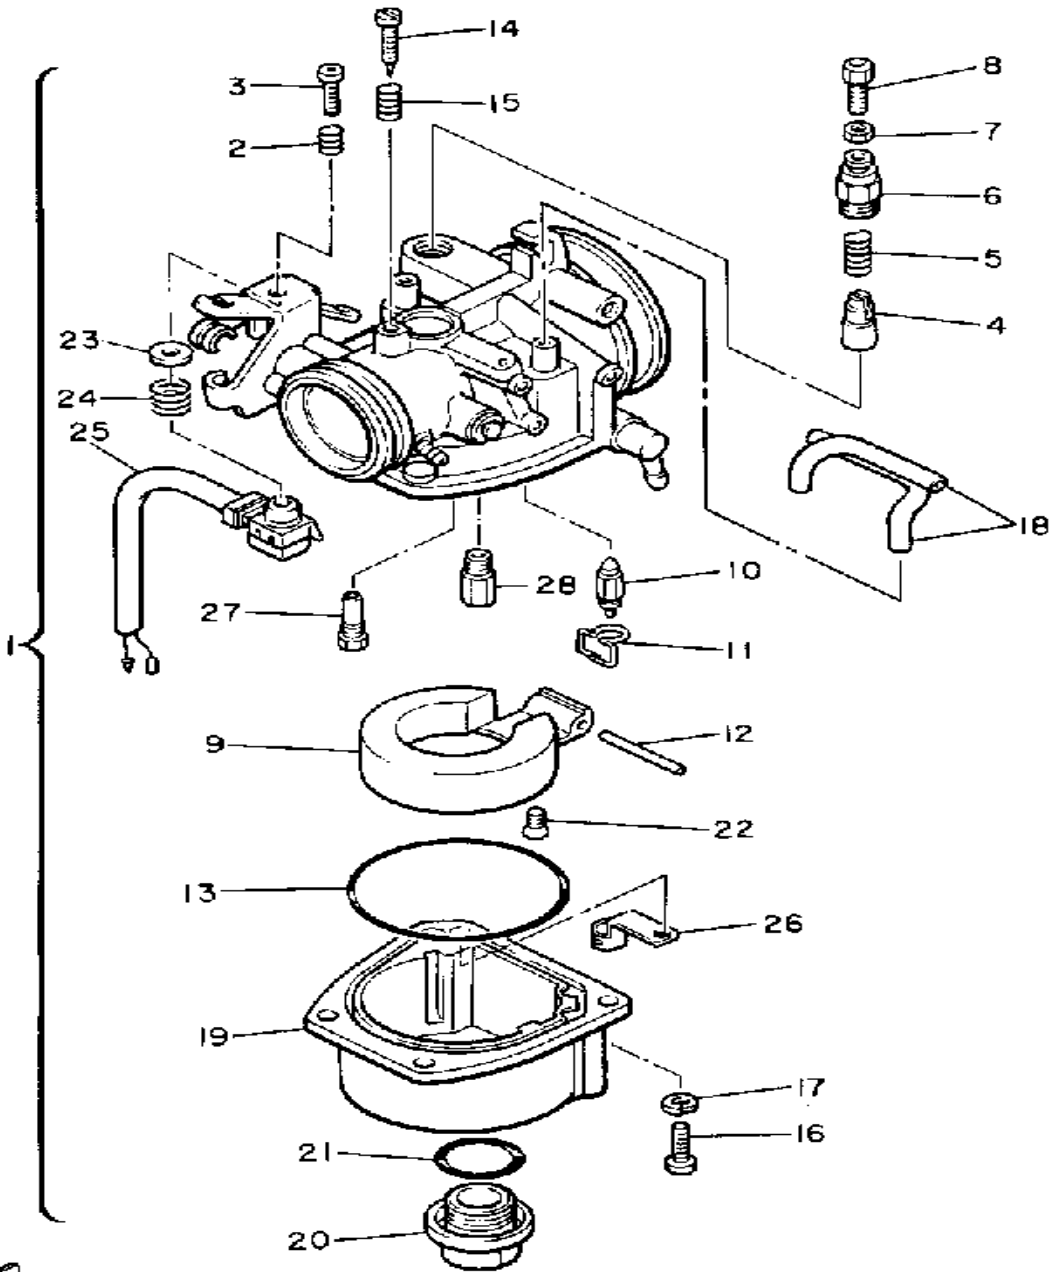

CONTINUED ON NEXT FRAME ➤

Property of www.SmallEngineDiscount.com - Not for Resale

AIR CLEANER

Ref. No.	Part Number	Description	Qty	Remarks
29	90465-08135-00	CLAMP	1	
30	97702-60510-00	SCREW, TAPPING	1	

FWD
82G171-7061

Property of www.SmallEngineDiscount.com - Not for Resale

CARBURETOR

80F100-5071

Ref. No.	Part Number	Description	Qty	Remarks
1	80J-14101-01-00	CARBURETOR ASSEMBLY 1	1	
2	80F-14131-00-00	. SPRING, THROTTLE VALVE	1	
3	80F-14121-00-00	. SCREW, THROTTLE STOP	1	
4	371-14993-60-00	. PLUNGER, STARTER	1	
5	90501-08443-00	. SPRING, COMPRESSION	1	
6	8A6-14969-00-00	. CAP	1	
7	8E7-14161-00-00	. NUT, CABLE ADJUSTING	1	
8	8A6-14977-00-00	. SHAFT, STARTER LEVER	1	
9	8G6-14985-01-00	. FLOAT	1	
10	8E7-14546-01-00	. VALVE, NEEDLE	1	
11	663-14159-00-00	. CLIP	1	
12	663-14548-00-00	. PIN, FLOAT ARM	1	
13	8G6-14984-00-00	. GASKET, FLOAT CHAMBER	1	
14	8G6-14521-00-00	. SCREW, ADJUST	1	
15	90501-08214-00	. SPRING, COMPRESSION	1	
16	98580-04540-00	. SCREW, PAN HEAD	4	
17	92901-04100-00	. WASHER, SPRING	4	
18	8R4-14994-00-00	. PIPE	2	
19	(8M7-14980-00-00)	BODY, FLOAT CHAMBER	1	
20	8M7-14992-00-00	. ROD	1	
21	93210-19309-00	. O-RING	1	
22	98701-04008-00	. SCREW, FLAT HEAD	1	
23	80F-14146-00-00	. PLATE	1	
24	80F-14133-00-00	. SPRING, THROTTLE STOP	1	
25	8V0-8259A-00-00	. SWITCH, CARBURETOR	1	
26	(80F-14137-00-00)	CLIP	1	
27	8G6-14948-18-00	. JET (#78)	1	
28	8A6-14515-98-00	. JET, MAIN (#98)	1	ALT. PART
	8A6-14516-00-00	. JET, MAIN (#100)	1	ALT. PART