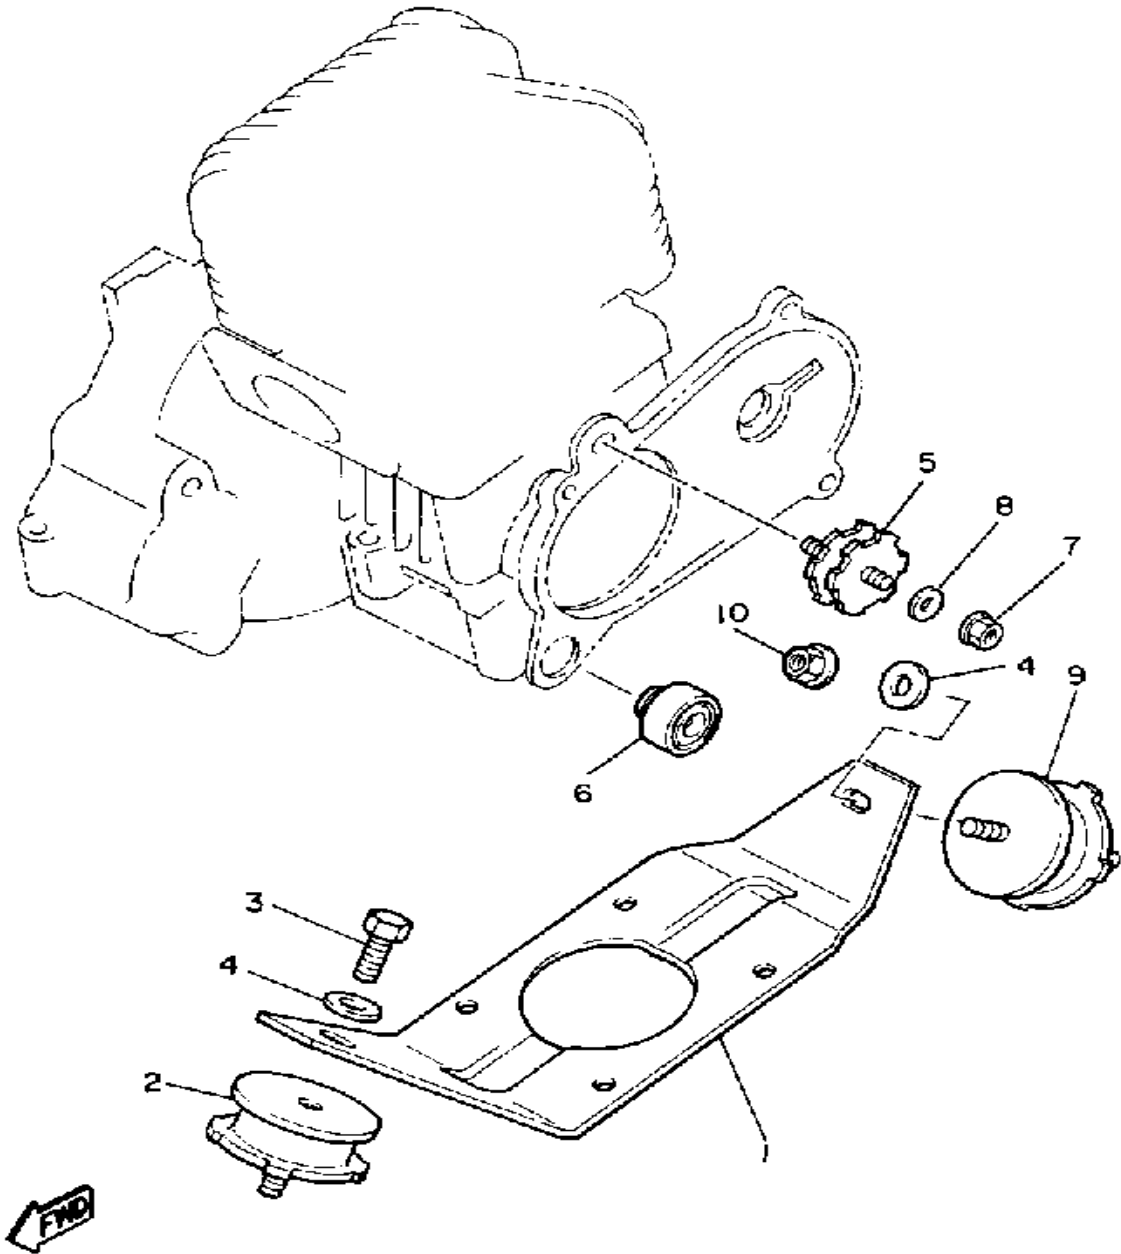

ENGINE BRACKET

80V010-6130

Ref. No.	Part Number	Description	Qty	Remarks
1	8R4-21411-00-00	BRACKET, ENGINE 1	1	
2	8R4-21485-00-00	DAMPER, RUBBER 1	1	
3	95821-10014-00	BOLT, FLANGE (95801-10014-00)	1	
4	90201-10321-00	WASHER, PLATE	2	
5	8V7-21486-00-00	DAMPER 2	1	
6	8R4-21488-01-00	DAMPER	1	
7	95701-08500-00	NUT, FLANGE	1	
8	92990-08200-00	WASHER, PLAIN	1	
9	8F3-21486-00-00	DAMPER 2	1	
10	90179-10279-00	NUT	1	

Property of www.SmallEngineDiscount.com - Not for Resale