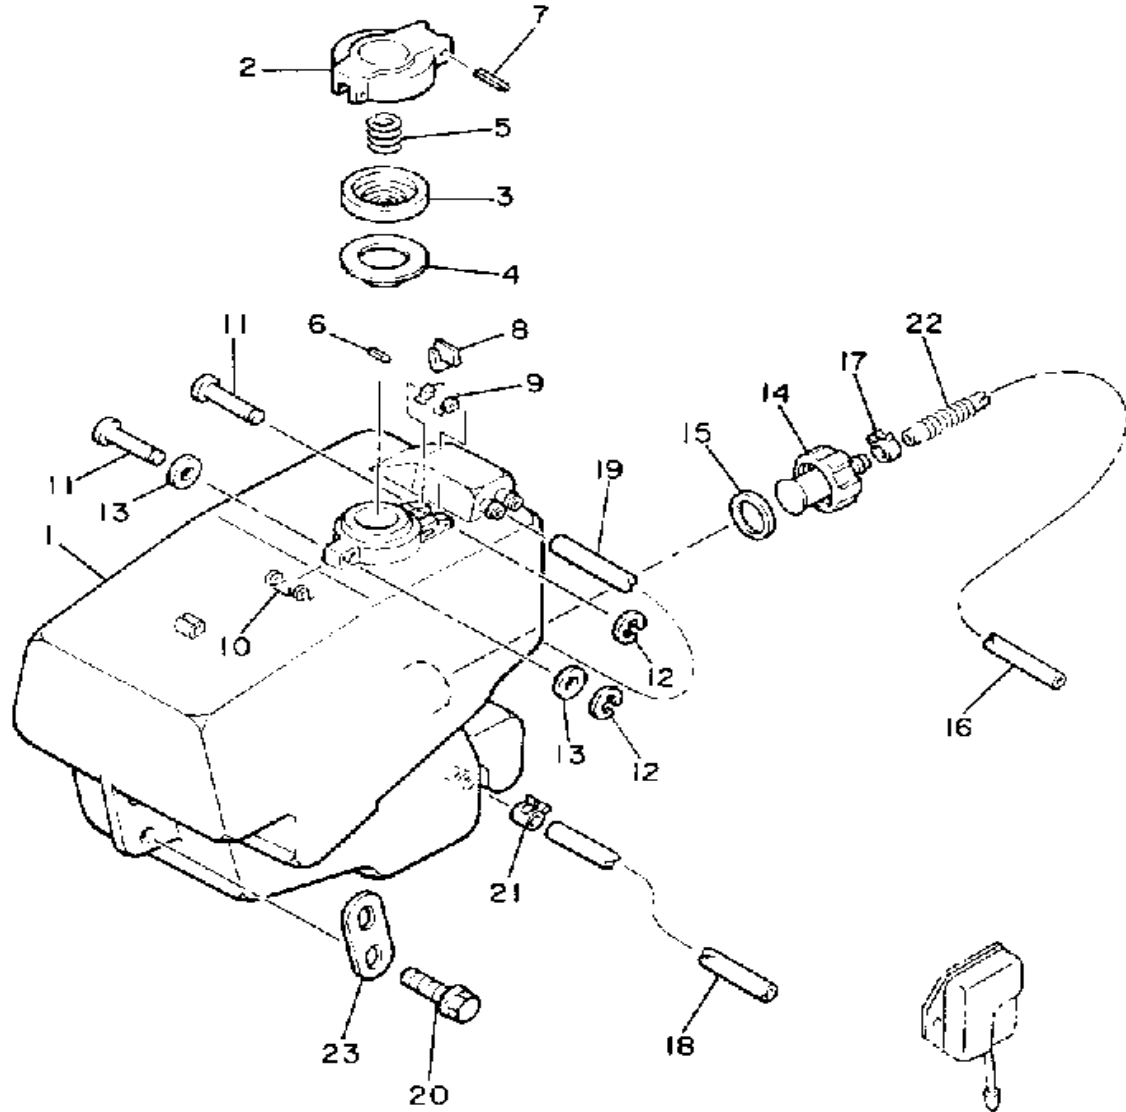

FUEL TANK

Ref. No.	Part Number	Description	Qty	Remarks
1	8R4-24111-01-00	TANK, FUEL	1	
2	813-24611-01-00	BODY, CAP	1	
3	813-24613-01-00	DISC, CAP	1	
4	8F7-24641-00-00	GASKET, CAP 1	1	
5	90501-20130-00	SPRING, COMPRESSION	1	
6	91609-30016-00	PIN, SPRING	1	
7	91609-25032-00	PIN, SPRING	1	
8	83M-24628-00-00	HOOK	1	
9	90508-10715-00	SPRING, TORSION	1	
10	90508-08353-00	SPRING, TORSION	1	
11	90249-03017-00	PIN	2	
12	93430-02001-00	CIRCLIP	2	
13	90201-03313-00	WASHER, PLATE	2	
14	8R4-24560-00-00	FILTER ASSEMBLY.	1	
15	8F3-24564-00-00	GASKET	1	
16	90446-11197-00	HOSE	1	
17	90467-11028-00	CLIP	1	
18	90446-09183-00	HOSE	1	
19	90446-09217-00	HOSE	1	
20	95821-08020-00	BOLT, FLANGE (95801-08020)	4	
21	90467-09026-00	CLIP	1	
22	8F3-24327-00-00	PROTECTOR, PIPE	1	
23	8R4-24186-00-00	WASHER, SPECIAL	2	

82G171-7191

Property of www.SmallEngineDiscount.com - Not for Resale