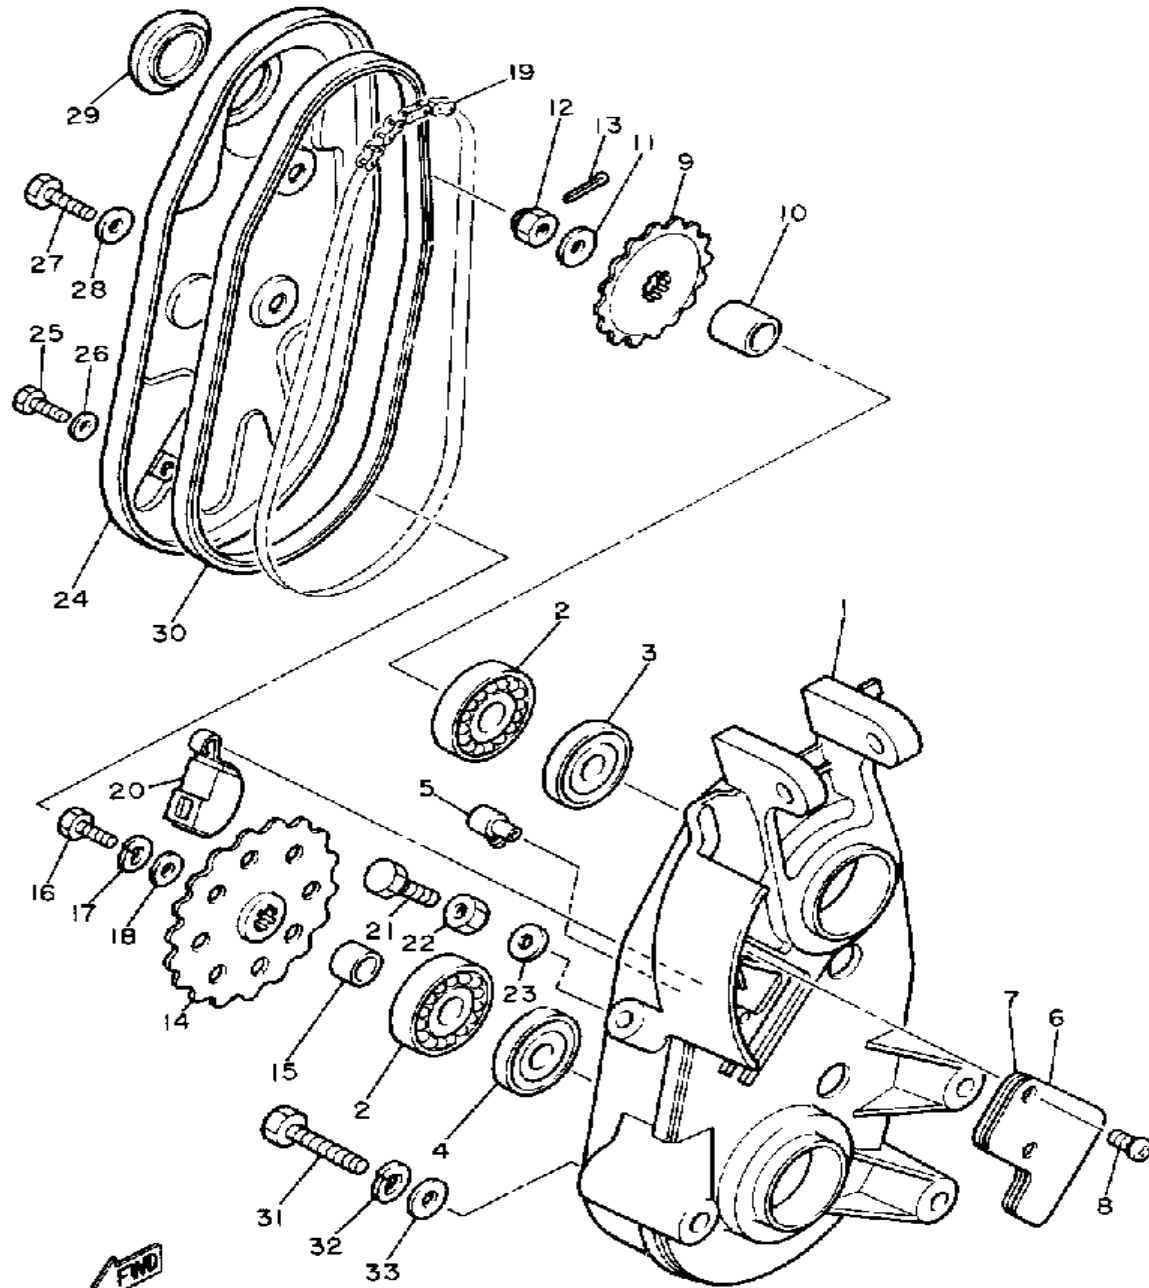

TRACK DRIVE 2

8R4100-2160

Ref. No.	Part Number	Description	Qty	Remarks
18	90201-08748-00	WASHER, PLATE	1	
19	94580-01044-00	CHAIN	1	
20	8F3-47611-02-00	TENSIONER	1	
21	90101-10357-00	BOLT	1	
22	95303-10700-00	NUT	1	
23	90210-10004-00	WASHER, SEAL	1	
24	8R4-47543-00-00	CAP, HOUSING	1	
25	97011-06010-00	BOLT	1	
26	90210-06006-00	WASHER, SEAL	1	
27	97313-08020-00	BOLT, HEXAGON	2	
28	90210-08002-00	WASHER, SEAL	2	
29	148-22315-00-00	CAP	1	
30	8R4-47558-00-00	RING, HOUSING	1	
31	97021-08065-00	BOLT	3	
32	92990-08100-00	WASHER	3	
33	92990-08600-00	WASHER, PLATE	3	

Property of www.SmallEngineDiscount.com - Not for Resale