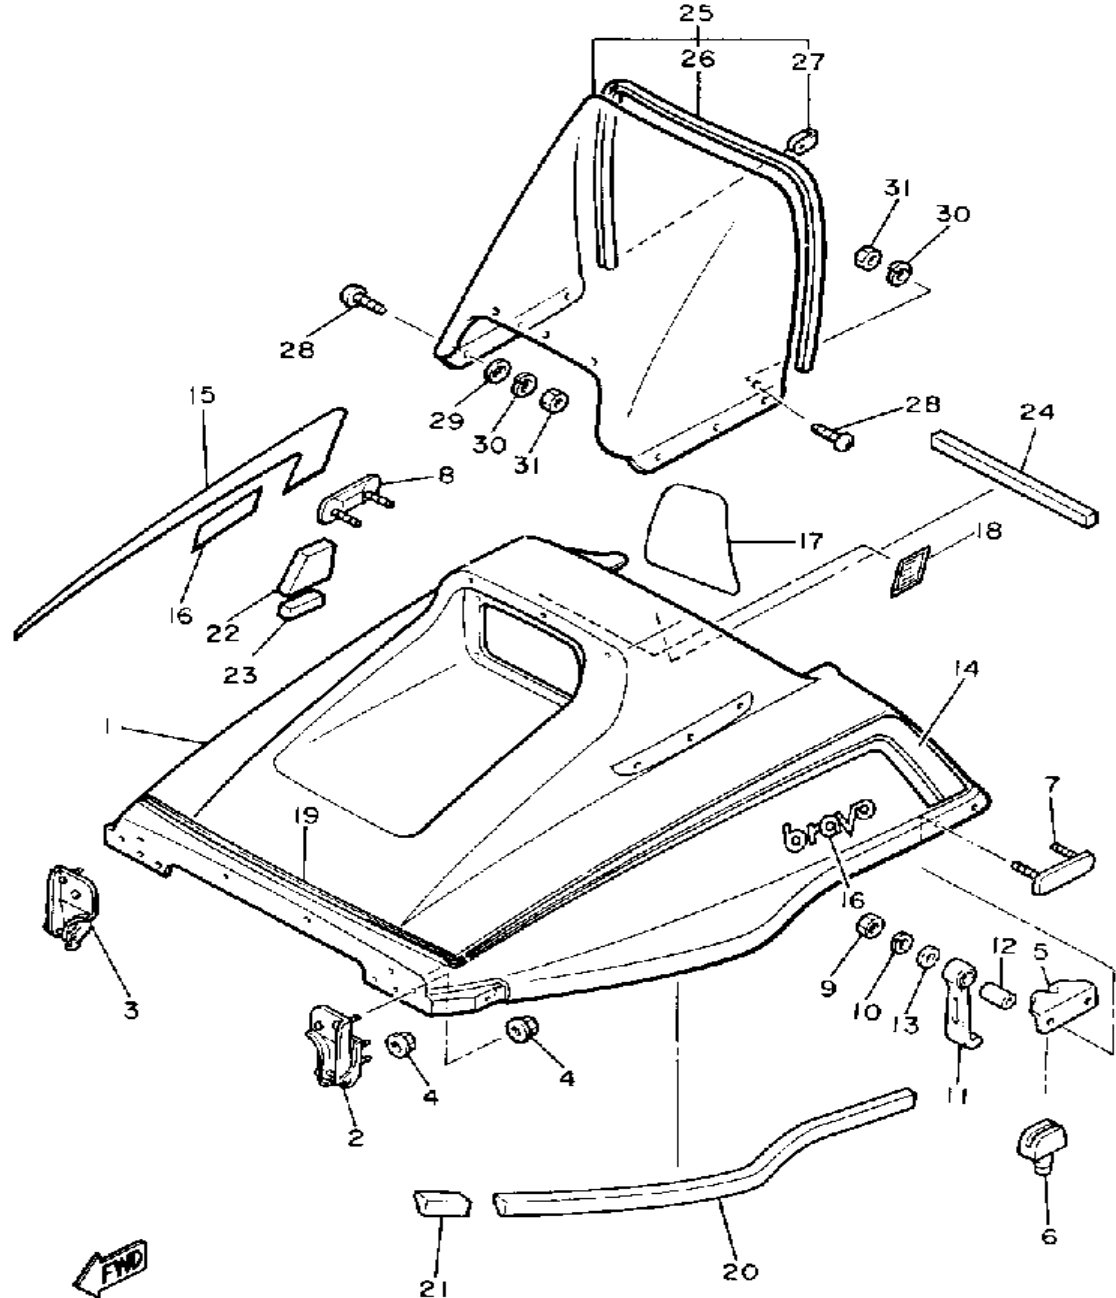

SHROUD-WINDSHIELD

81U100-6270

Ref. No.	Part Number	Description	Qty	Remarks
1	80W-77111-00-00	SHROUD	1	YAMAHA BLK
2	8R4-77140-00-00	HINGE ASSEMBLY	1	
3	8R4-7714A-00-00	HINGE ASSEMBLY 2	1	
4	95701-06500-00	NUT, FLANGE	8	
5	8R4-77136-00-00	CLAMP 2	2	
6	8R4-77188-00-00	STOPPER	2	
7	80F-77185-00-00	PLATE 1	1	
8	80F-77186-00-00	PLATE 2	1	
9	95380-06600-00	NUT	4	
10	92995-06100-00	WASHER, SPRING	4	
11	8R4-77171-00-00	BODY, LATCH 1	2	
12	90387-06027-00	COLLAR	2	
13	90201-06067-00	WASHER, PLATE	2	
14	82G-77163-00-00	ORNAMENT 1	1	
15	82G-77164-00-00	ORNAMENT 2	1	
16	82G-77141-00-00	EMBLEM 1	2	
17	80F-77458-00-00	LABEL, WARNING	1	
18	8Y1-77743-00-00	INDICATOR	1	
19	82G-77281-00-00	STRIPE 1	1	
20	8X8-21965-00-00	PATCH 5	1	
21	80F-21966-00-00	PATCH 6	1	
22	80F-77261-00-00	LINING, SHROUD 1	1	
23	80F-77262-00-00	LINING, SHROUD 2	1	
24	80F-77263-00-00	LINING, SHROUD 3	1	
25	86D-77210-00-00	WINDSHIELD COMP. (80J-77210-00-00)	1	
26	87K-77213-00-00	. TRIM, UPPER	1	
27	80V-77223-00-00	. FASTENER	2	
28	90164-05007-00	SCREW, TAPPING	10	

CONTINUED ON NEXT FRAME ►

Property of www.SmallEngineDiscount.com - Not for Resale