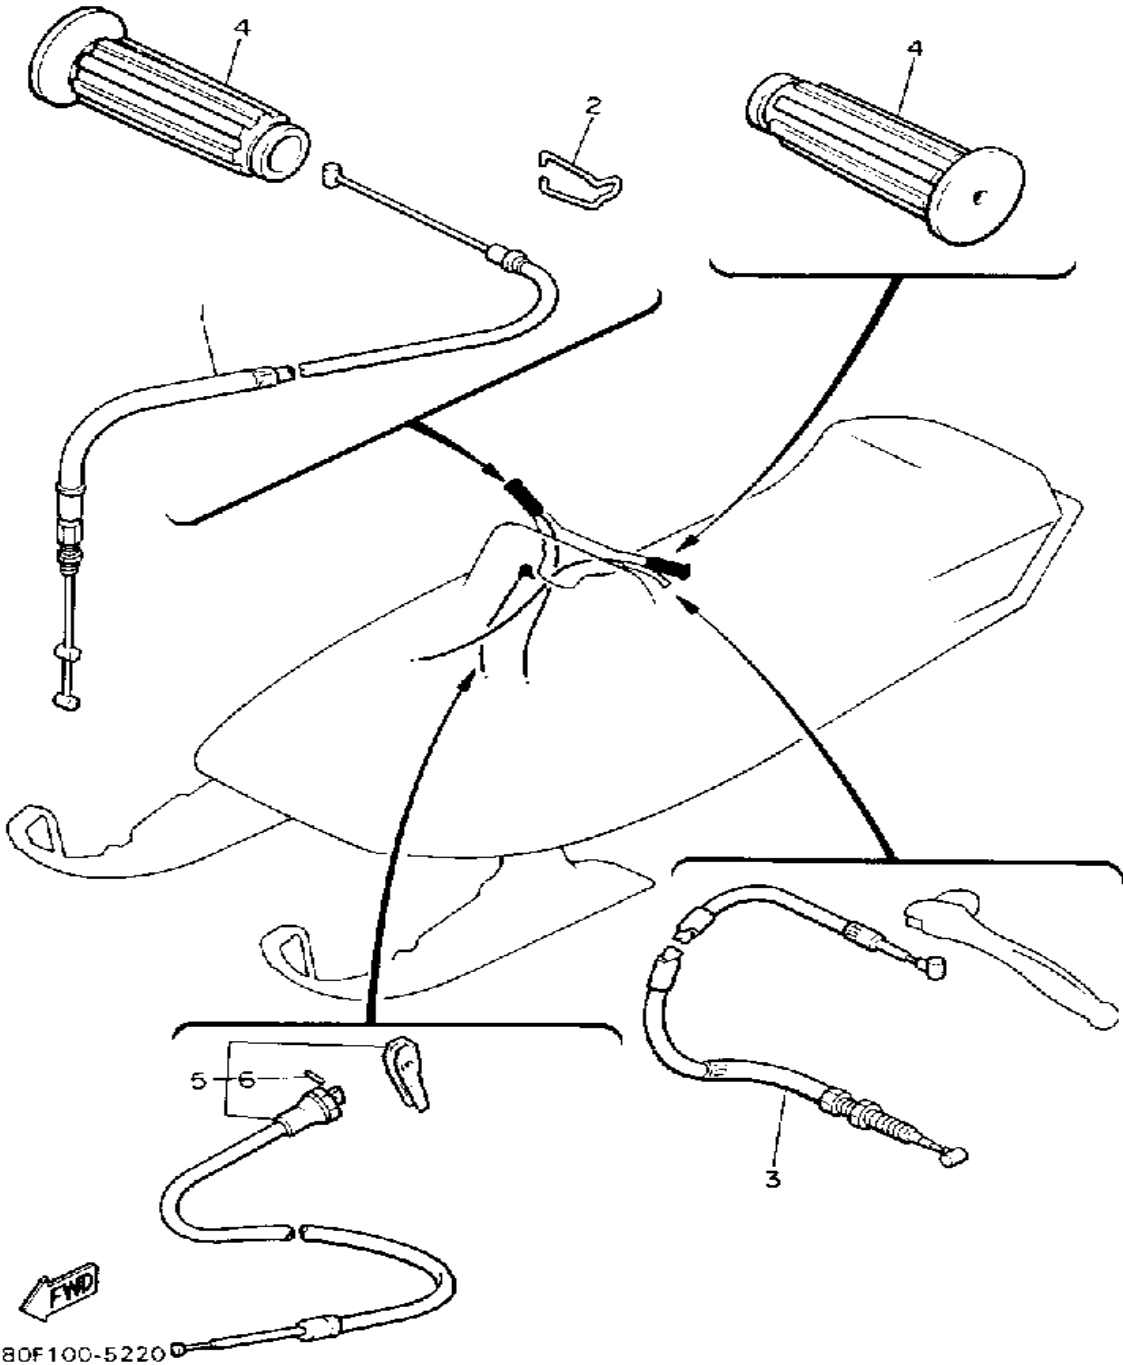

Property of www.SmallEngineDiscount.com - Not for Resale

STEERING GATE

Ref. No.	Part Number	Description	Qty	Remarks
1	83Y-23871-00-00	GATE, STEERING	1	
2	95811-06012-00	BOLT, FLANGE	4	
3	95811-08012-00	BOLT, FLANGE	2	
4	8F3-21794-00-00	HOLDER, COUPLER	1	
5	98503-06014-00	SCREW, PAN HEAD (92502-06016)	2	
6	92995-06100-00	WASHER, SPRING	2	
7	92990-06200-00	WASHER	1	
8	90465-08028-00	CLAMP	1	
9	8A5-14423-00-00	PIPE, SUCTION 1	1	
10	90506-06083-00	SPRING, TENSION	1	

80F100 5180

Property of www.SmallEngineDiscount.com - Not for Resale

CONTROL-CABLE

Ref. No.	Part Number	Description	Qty	Remarks
1	80F-26311-00-00	CABLE, THROTTLE 1	1	
2	90465-10189-00	CLAMP	1	
3	8R4-26340-00-00	CABLE, BRAKE	1	
4	801-26241-01-00	GRIP	2	
5	80F-26331-00-00	CABLE, STARTER 1	1	
6	91609-30010-00	. PIN, SPRING	1	