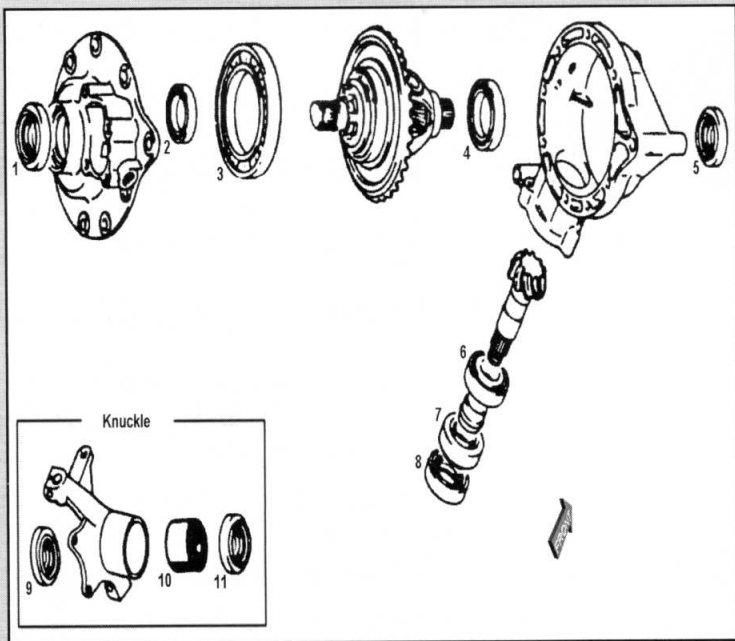

ARCTIC CAT

		FRONT KNUCKLE		REAR KNUCKLE	
MODEL	YEAR	BEARING	SEAL	BEARING	SEAL
250 2x4	99-04	608-1985 ^L 608-1985 ^R	609-1349 ^I 609-1985 ^O	608-1985 ^L 608-1985 ^R	609-1349 ^I 609-1985 ^O

250 4x4 (01)

REF #	PART #	DESCRIPTION
1	609-1223	DIFFERENTIAL SEAL
2	608-1383	DIFFERENTIAL BEARING
3	608-1716	DIFFERENTIAL BEARING
4	608-1632	DIFFERENTIAL BEARING
5,8	609-1223	DIFFERENTIAL SEAL
6	608-1401	DIFFERENTIAL BEARING
7	608-1398	PINION BEARING
9	609-1349	KNUCKLE SEAL
10	608-1985	KNUCKLE BEARING
11	609-1985	KNUCKLE SEAL

250 4x4 (01)	
BEARING & SEAL KITS	
KIT PART #	DESCRIPTION
608-3434 ²	Front Wheel
608-3434 ²	Rear Wheel Kit
608-1022	Front Differential

250 4x4 (02-04)

REF #	PART #	DESCRIPTION
1	609-1499	DIFFERENTIAL SEAL
3,4	608-1647	DIFFERENTIAL BEARINGS
5	609-1499	DIFFERENTIAL SEAL
6	608-1407	PINION BEARING
7	608-1485	PINION BEARING
9	609-1349	FRONT KNUCKLE SEAL
10	608-1985	FRONT KNUCKLE BEARING
11	609-1985	FRONT KNUCKLE SEAL
12	608-1983	NEEDLE PINION BEARING

250 4x4 (02-04)	
BEARING & SEAL KITS	
KIT PART #	DESCRIPTION
608-3434 ²	Front Wheel
608-3434 ²	Rear Wheel Kit
608-1042	Front Differential

Note: ^L Indicates Left ^R Indicates Right ^I Indicates Inner ^O Indicates Outer ² Indicates 2 Required