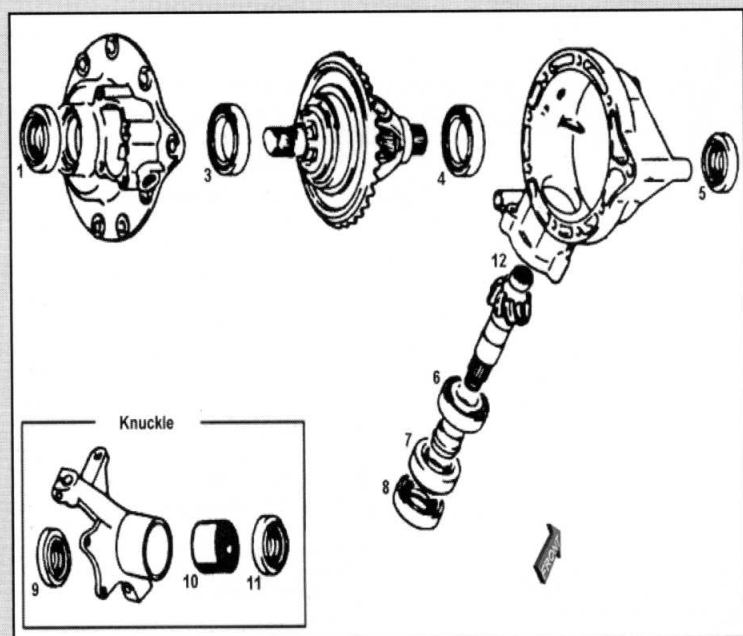

ARCTIC CAT

		FRONT KNUCKLE		REAR KNUCKLE	
MODEL	YEAR	BEARING	SEAL	BEARING	SEAL
250 2x4	99-04	608-1985 ^L 608-1985 ^R	609-1349 ^I 609-1985 ^O	608-1985 ^L 608-1985 ^R	609-1349 ^I 609-1985 ^O

250 4x4 (01)

REF #	PART #	DESCRIPTION
1	609-1223	DIFFERENTIAL SEAL
2	608-1383	DIFFERENTIAL BEARING
3	608-1716	DIFFERENTIAL BEARING
4	608-1632	DIFFERENTIAL BEARING
5,8	609-1223	DIFFERENTIAL SEAL
6	608-1401	DIFFERENTIAL BEARING
7	608-1398	PINION BEARING
9	609-1349	KNUCKLE SEAL
10	608-1985	KNUCKLE BEARING
11	609-1985	KNUCKLE SEAL

250 4x4 (01)	
BEARING & SEAL KITS	
KIT PART #	DESCRIPTION
608-3434 ²	Front Wheel
608-3434 ²	Rear Wheel Kit
608-1022	Front Differential

250 4x4 (02-04)

REF #	PART #	DESCRIPTION
1	609-1499	DIFFERENTIAL SEAL
3,4	608-1647	DIFFERENTIAL BEARINGS
5	609-1499	DIFFERENTIAL SEAL
6	608-1407	PINION BEARING
7	608-1485	PINION BEARING
9	609-1349	FRONT KNUCKLE SEAL
10	608-1985	FRONT KNUCKLE BEARING
11	609-1985	FRONT KNUCKLE SEAL
12	608-1983	NEEDLE PINION BEARING

250 4x4 (02-04)	
BEARING & SEAL KITS	
KIT PART #	DESCRIPTION
608-3434 ²	Front Wheel
608-3434 ²	Rear Wheel Kit
608-1042	Front Differential

Note: ^L Indicates Left ^R Indicates Right ^I Indicates Inner ^O Indicates Outer ² Indicates 2 Required