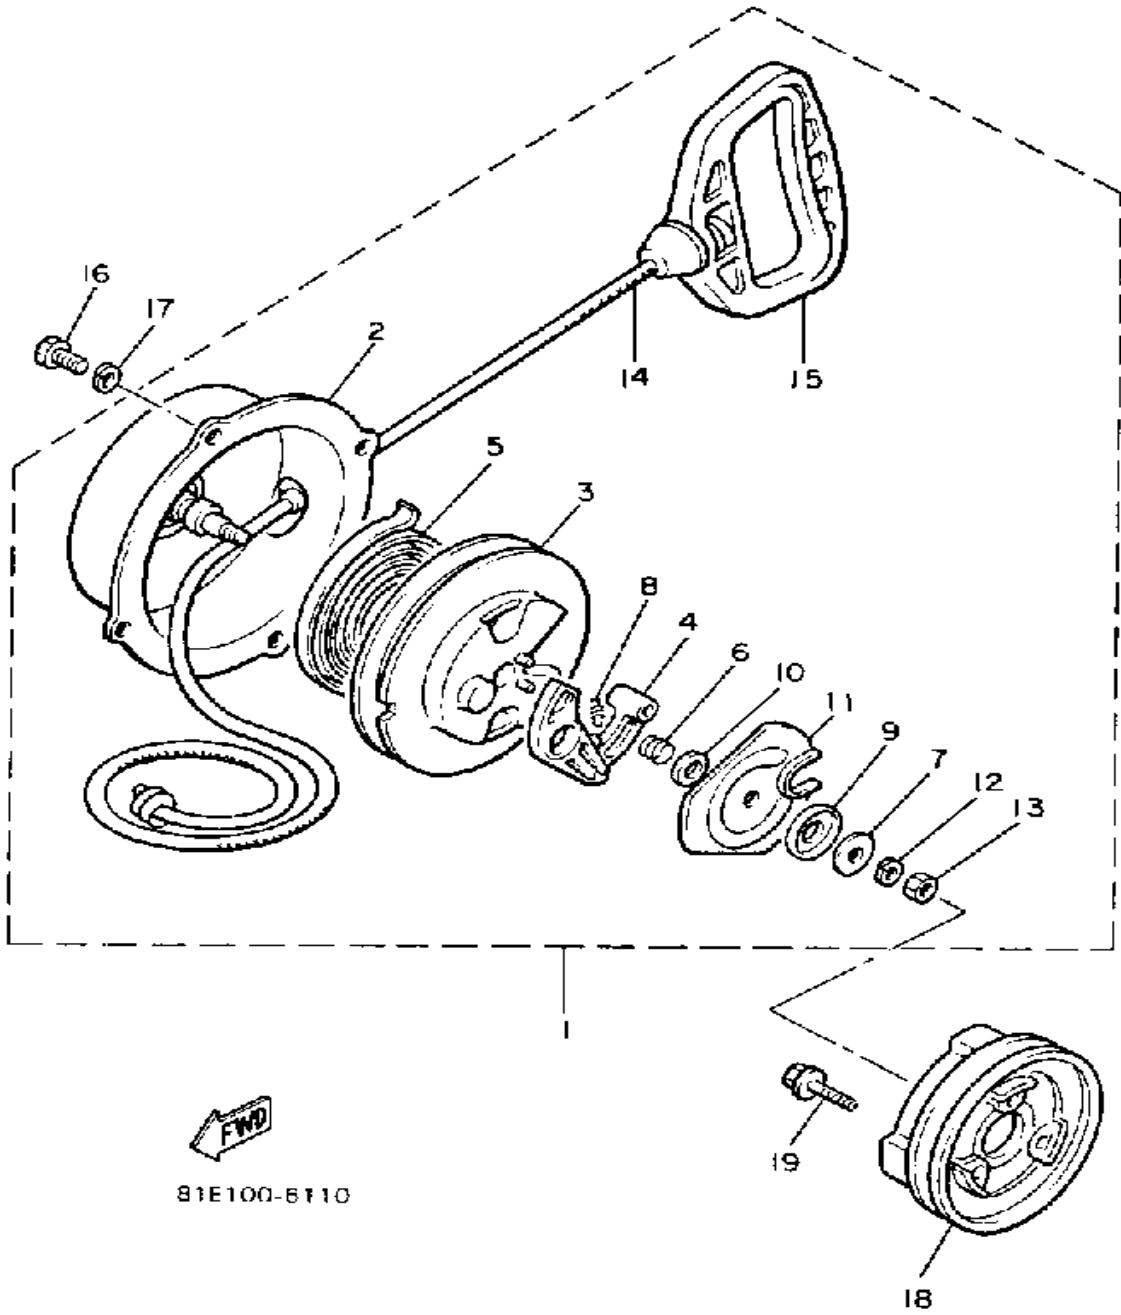

Property of www.SmallEngineDiscount.com - Not for Resale

STARTER

Ref. No.	Part Number	Description	Qty	Remarks
1	8V0-15710-00-00	STARTER ASSEMBLY	1	
2	8V0-15711-00-00	. CASE, STARTER	1	
3	8F3-15714-01-00	. DRUM, SHEAVE	1	
4	8F3-15741-01-00	. PAWL, DRIVE	1	
5	8F3-15713-01-00	. SPRING, STARTER	1	
6	8F3-14715-00-00	. UNAVAILABLE IN PRICE BOOK	1	
7	8F3-15739-01-00	. WASHER, THRUST	1	
8	8F3-15734-00-00	. SPRING, RETURN	1	
9	8G5-15739-00-00	. WASHER, THRUST	1	
10	82M-15779-00-00	. COVER	1	
11	8F3-15716-03-00	. PLATE, DRIVE	1	
12	92995-06100-00	. WASHER, SPRING	1	
13	95380-06700-00	. NUT	1	
14	857-15751-00-00	WIRE, STARTER	1	
15	8F3-15755-00-00	. HANDLE, STARTER	1	
16	97313-06014-00	BOLT, HEXAGON	4	
17	92995-06100-00	WASHER, SPRING	4	
18	8V0-15723-00-00	PULLEY, STARTER	1	
19	95821-08025-00	BOLT, FLANGE	3	