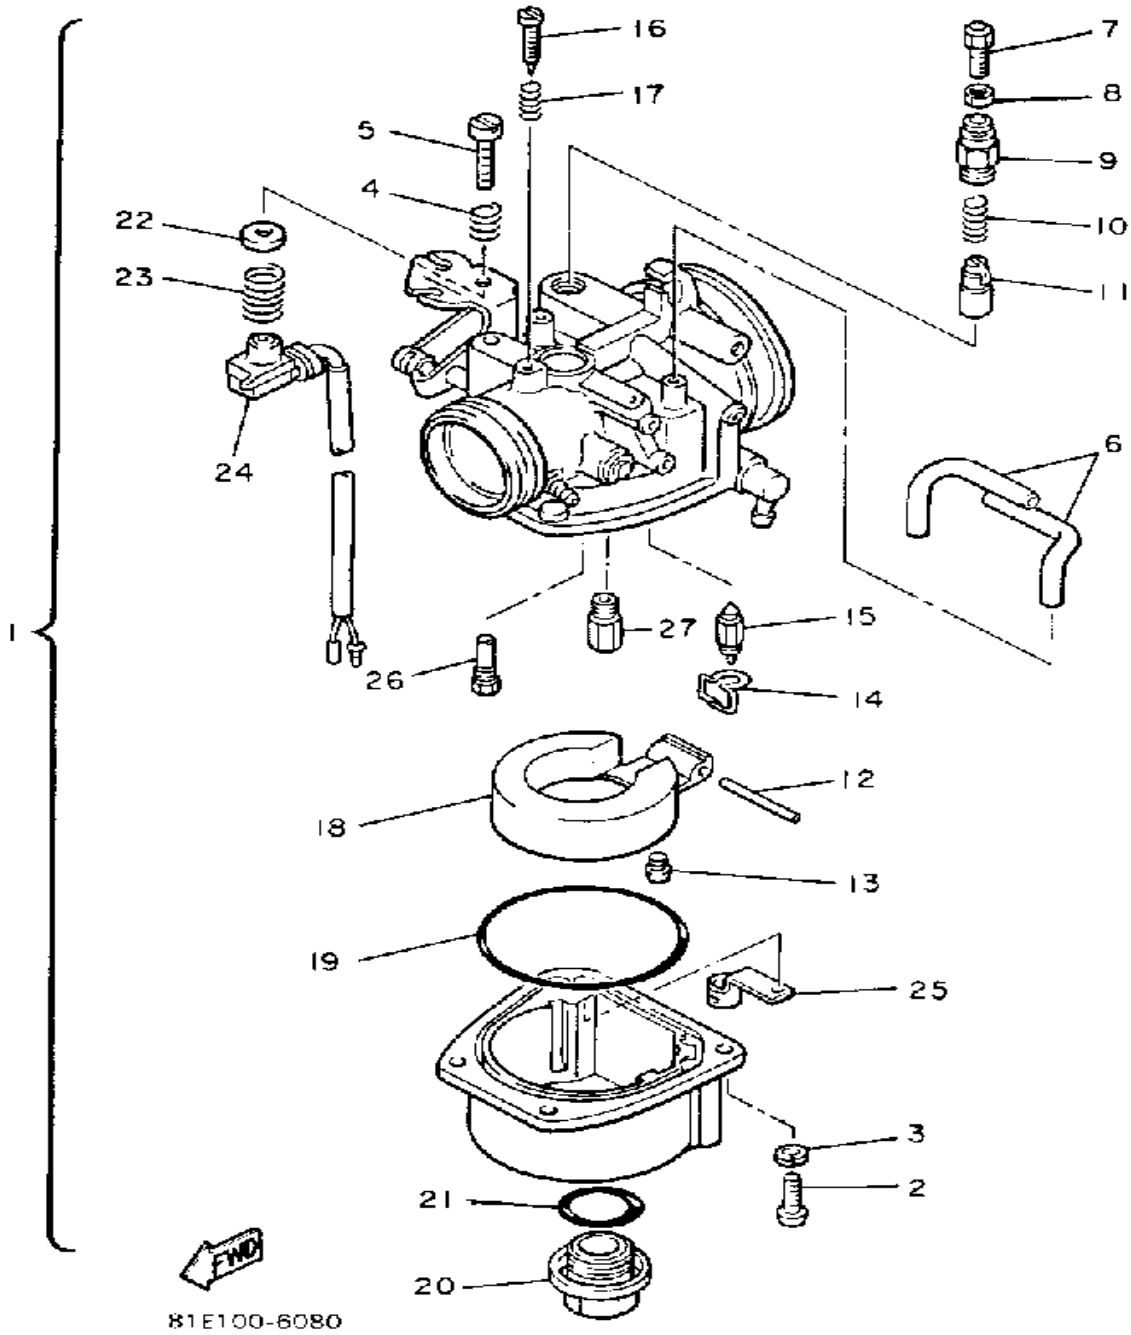

CARBURETOR

Ref. No.	Part Number	Description	Qty	Remarks
27	8A6-14516-08-00	. JET, MAIN #1 8	1	STD
	8A6-14516-10-00	. JET, MAIN #1 0	1	ALT. PART

Property of www.SmallEngineDiscount.com - Not for Resale