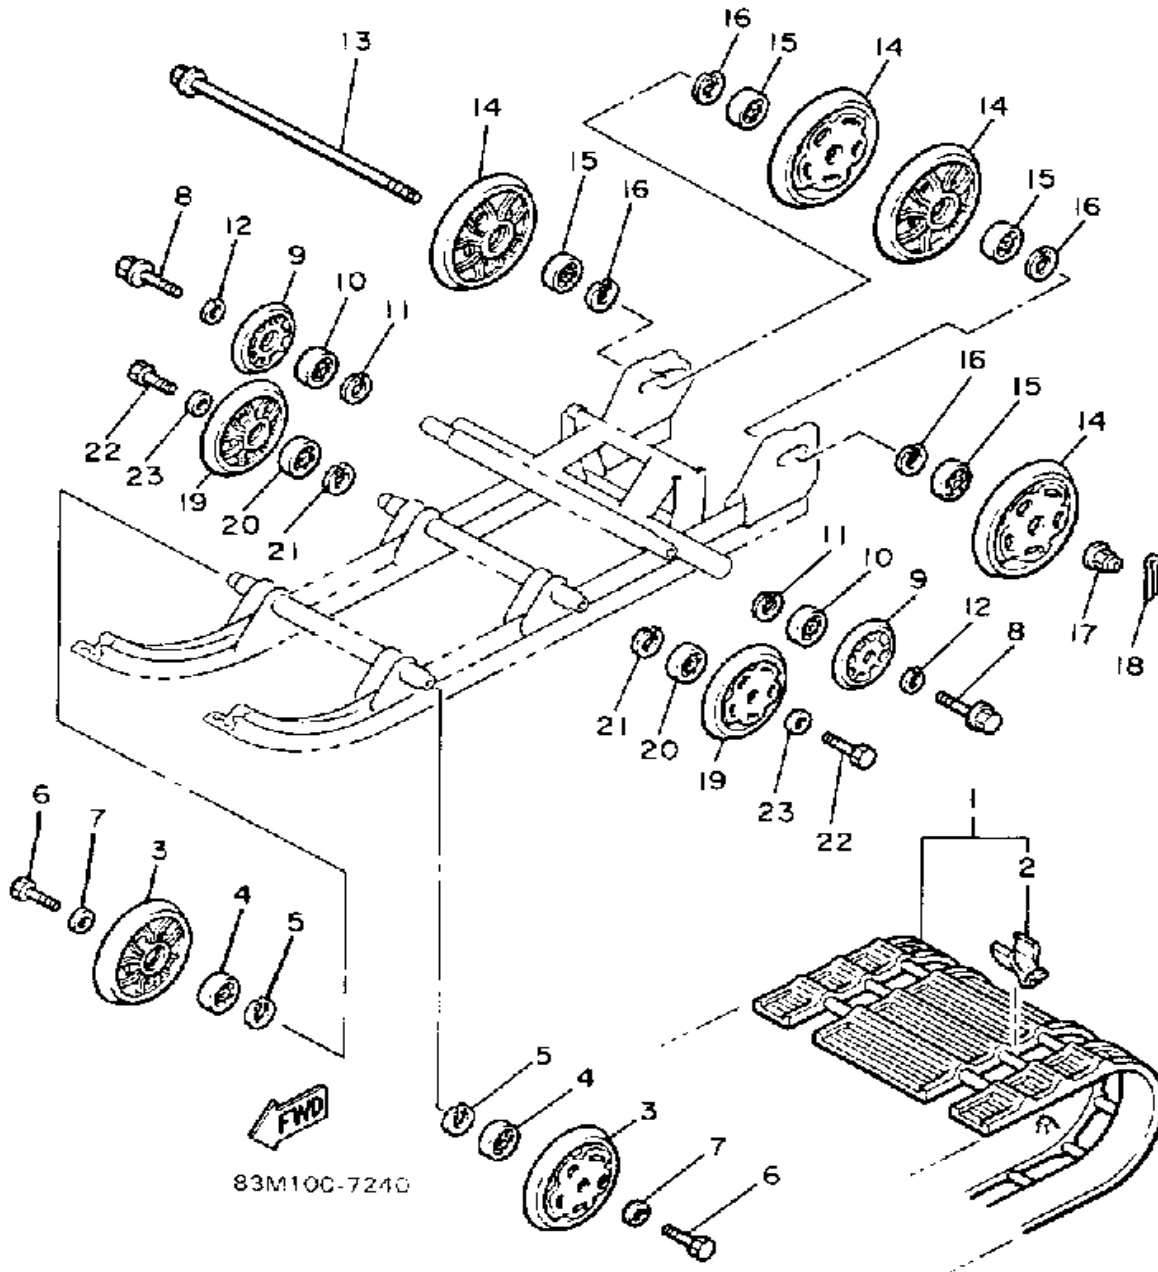

TRACK SUSPENSION 1

Ref. No.	Part Number	Description	Qty	Remarks
1	8H9-47110-00-00	TRACK ASSEMBLY	1	
2	8A5-47115-00-00	. METAL, SLIDE	62	
3	87M-47320-00-00	SUSPENSION WHEEL COMP. . .	2	
4	93306-00441-00	BEARING (89A) (B6004RS) ...	2	
5	99009-42500-00	CIRCLIP	2	
6	90109-08559-00	BOLT	2	
7	90201-08681-00	WASHER, PLATE	2	
8	90109-10771-00	BOLT	2	
9	8H8-47320-00-00	SUSPENSION WHEEL COMP. . .	2	
10	93306-00441-00	BEARING (89A) (B6004RS) ...	2	
11	99009-42500-00	CIRCLIP	2	
12	99009-20400-00	CIRCLIP	2	
13	8L8-47520-01-00	REAR AXLE COMP. (8L8-47520-02-00)	1	
14	8K2-47530-00-00	GUIDE WHEEL COMP.	4	
15	93306-20417-00	BEARING (B62042RS)	4	
16	99009-47500-00	CIRCLIP	4	
17	95601-14200-00	NUT, U	1	
18	91401-30030-00	PIN, COTTER	1	
19	87M-47320-00-00	SUSPENSION WHEEL COMP. . .	2	
20	93306-00441-00	BEARING (89A) (B6004RS) ...	2	
21	99009-42500-00	CIRCLIP	2	
22	90109-08559-00	BOLT	2	
23	90201-08681-00	WASHER, PLATE	2	

Property of www.SmallEngineDiscount.com - Not for Resale