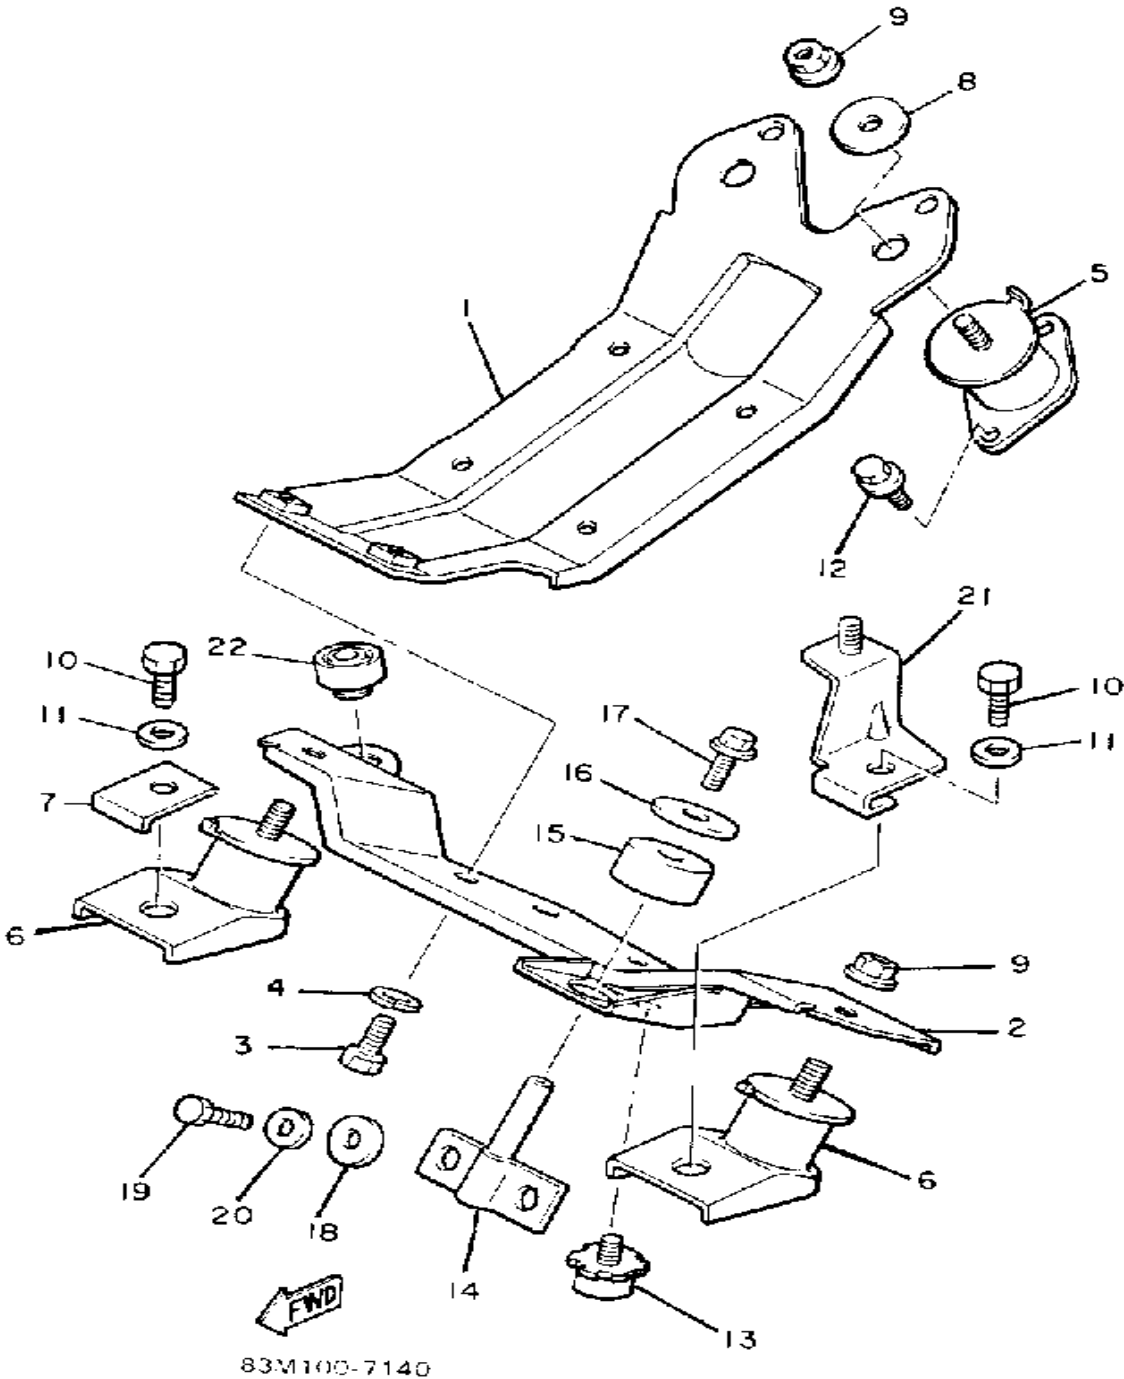

ENGINE BRACKET

Ref. No.	Part Number	Description	Qty	Remarks
1	83M-21411-00-00	BRACKET, ENGINE 1	1	
2	(81E-21419-01-00)	BRACKET, ENGINE 2	1	
3	97022-10018-00	BOLT (81E)	3	
4	92990-10100-00	WASHER, SPRING	3	
5	81E-21485-00-00	DAMPER, RUBBER 1	2	
6	81E-21486-00-00	DAMPER 2	2	
7	81E-21491-00-00	WASHER, LOCK	1	
8	90201-10321-00	WASHER, PLATE	2	
9	95701-10500-00	NUT, FLANGE (95702-10500)	4	
10	97326-10025-00	BOLT, HEXAGON	2	
11	92906-10100-00	WASHER, SPRING	2	
12	95811-08012-00	BOLT, FLANGE	4	
13	81E-21449-00-00	STOPPER, BRAKE PEDL	1	
14	81E-21489-01-00	BRACKET, ENG LOWER	1	
15	81E-21488-01-00	DAMPER	1	
16	90201-080E4-00	WASHER, PLATE	1	
17	95811-08012-00	BOLT, FLANGE	1	
18	90201-10144-00	WASHER, PLATE	2	
19	97326-10025-00	BOLT, HEXAGON	2	
20	92906-10100-00	WASHER, SPRING	2	
21	81E-21972-00-00	BRKT, GUARD FITTING	1	
22	83M-21488-00-00	DAMPER	1	

Property of www.SmallEngineDiscount.com - Not for Resale