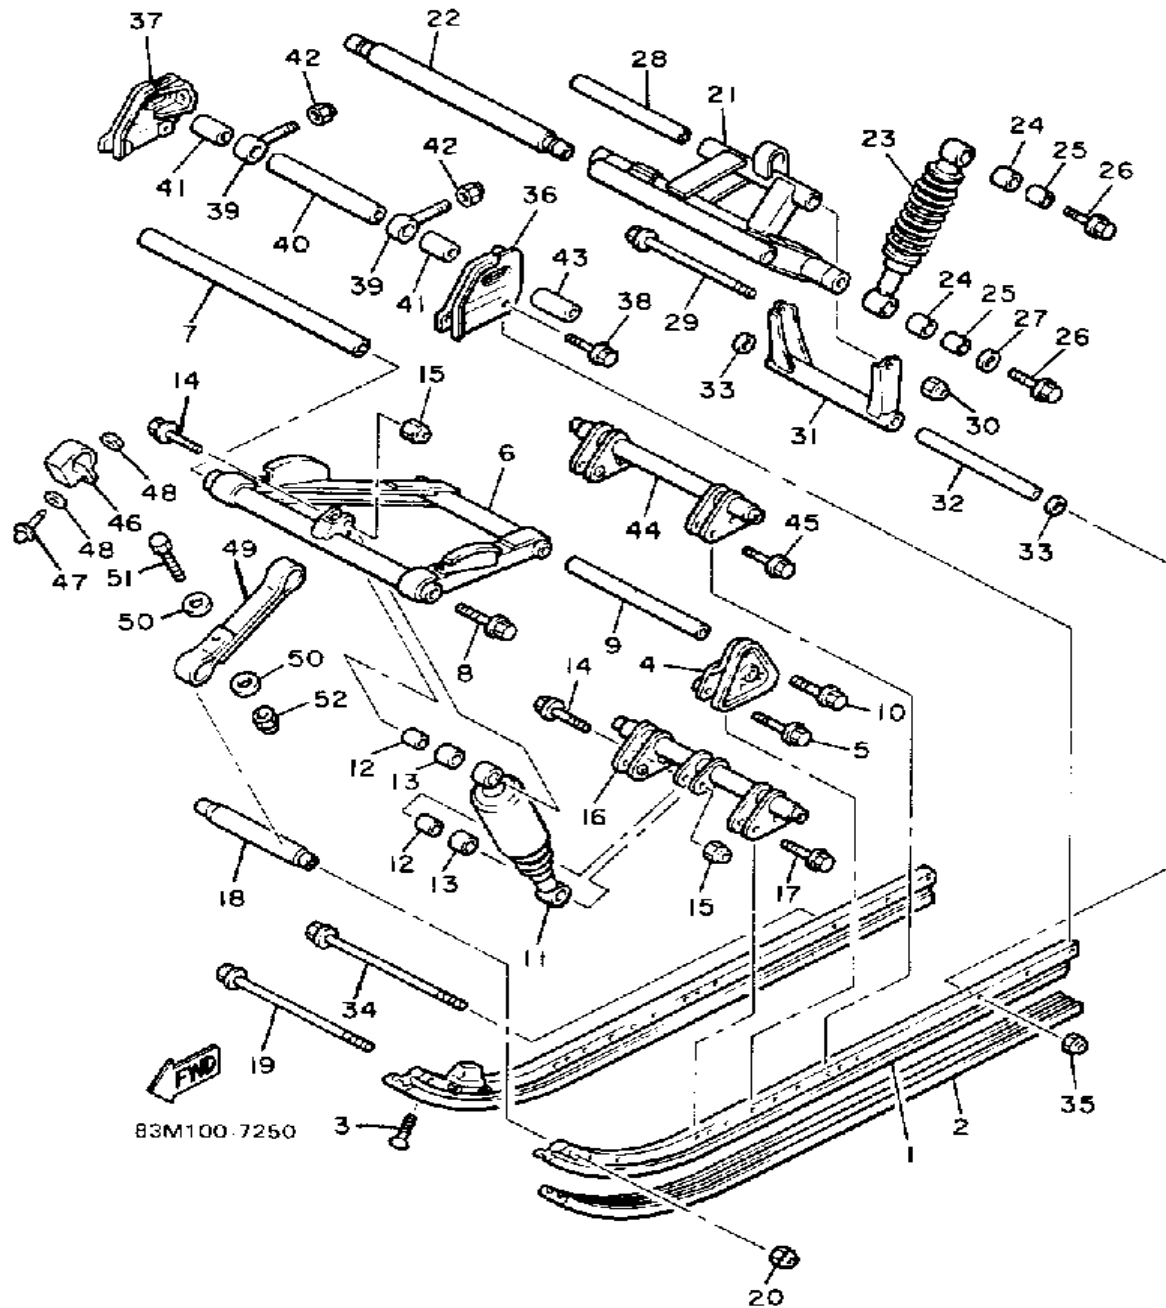

TRACK SUSPENSION 2

Ref. No.	Part Number	Description	Qty	Remarks
1	83M-47411-00-00	FRAME, SLIDING 1	2	
2	81E-47421-00-XX (81E-47421-00)	RUNNER, SLIDING 1	2	
3	90151-06010-00	SCREW, COUNTERSUNK	2	
4	81E-47416-00-00	BRACKET 2	2	
5	90105-06405-00	BOLT, WASHER BASED	6	
6	83M-47331-00-00	ARM, PIVOT 1	1	
7	81E-47465-01-00	SHAFT, 1	1	
8	90109-10771-00	BOLT	2	
9	8A5-47485-02-00	SHAFT 3	1	
10	95811-10030-00	BOLT, FLANGE	2	
11	83M-47481-00-00	SHOCK ABSORBER 2	1	
12	90387-105G5-00	COLLAR	2	
13	90386-14145-00	BUSH, SPEC'L NYLON	2	
14	95811-10045-00	BOLT, FLANGE	2	
15	95601-10100-00	NUT, U (95602-10100-00)	2	
16	83M-47451-01-00	BAR SUSPENSION	1	
17	90105-06405-00	BOLT, WASHER BASED	6	
18	83M-47415-00-00	BRACKET 1	1	
19	95822-08260-00	BOLT, FLANGE	1	
20	95601-08200-00	NUT, U	1	
21	81E-47332-00-00	ARM, PIVOT 2	1	
22	8K2-47475-00-00	SHAFT 2	1	
23	83M-47480-00-00	SHOCK ABSORBER	2	
24	90386-14145-00	BUSH, SPEC'L NYLON	4	
25	90387-105G5-00	COLLAR	4	
26	90105-10413-00	BOLT, WASHER BASED	4	
27	90201-100L3-00	WASHER, PLATE	2	
28	90387-082N5-00	COLLAR	1	

CONTINUED ON NEXT FRAME ►

Property of www.SmallEngineDiscount.com - Not for Resale