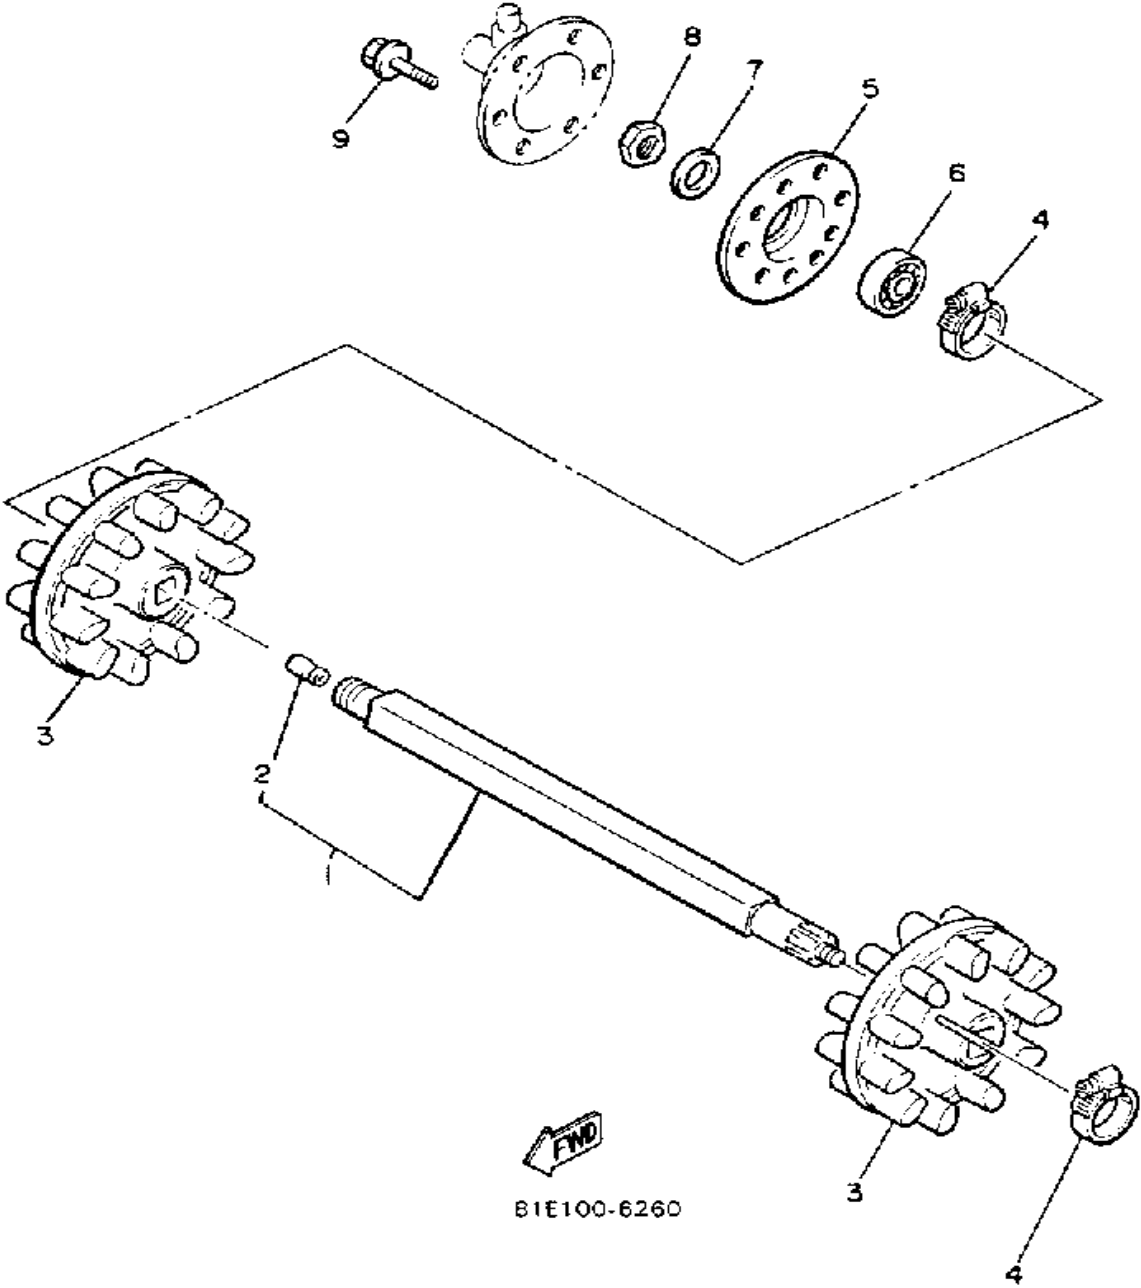

TRACK DRIVE 1

Ref. No.	Part Number	Description	Qty	Remarks
1	81E-W4751-00-00	AXLE, FRONT	1	
2	8K4-47577-00-00	. CONNECTOR	1	
3	8H9-47531-00-00	WHEEL, SPROCKET 1	2	
4	90460-50079-00	CLAMP, HOSE	2	
5	8F3-47551-00-00	HOUSING, FRONT AXLE	1	
6	93306-00441-00	BEARING (89A) (B6004RS)	1	
7	90208-20008-00	WASHER, CONICAL SPRING	1	
8	90170-20211-00	NUT	1	
9	95811-08012-00	BOLT, FLANGE	3	

Property of www.SmallEngineDiscount.com - Not for Resale