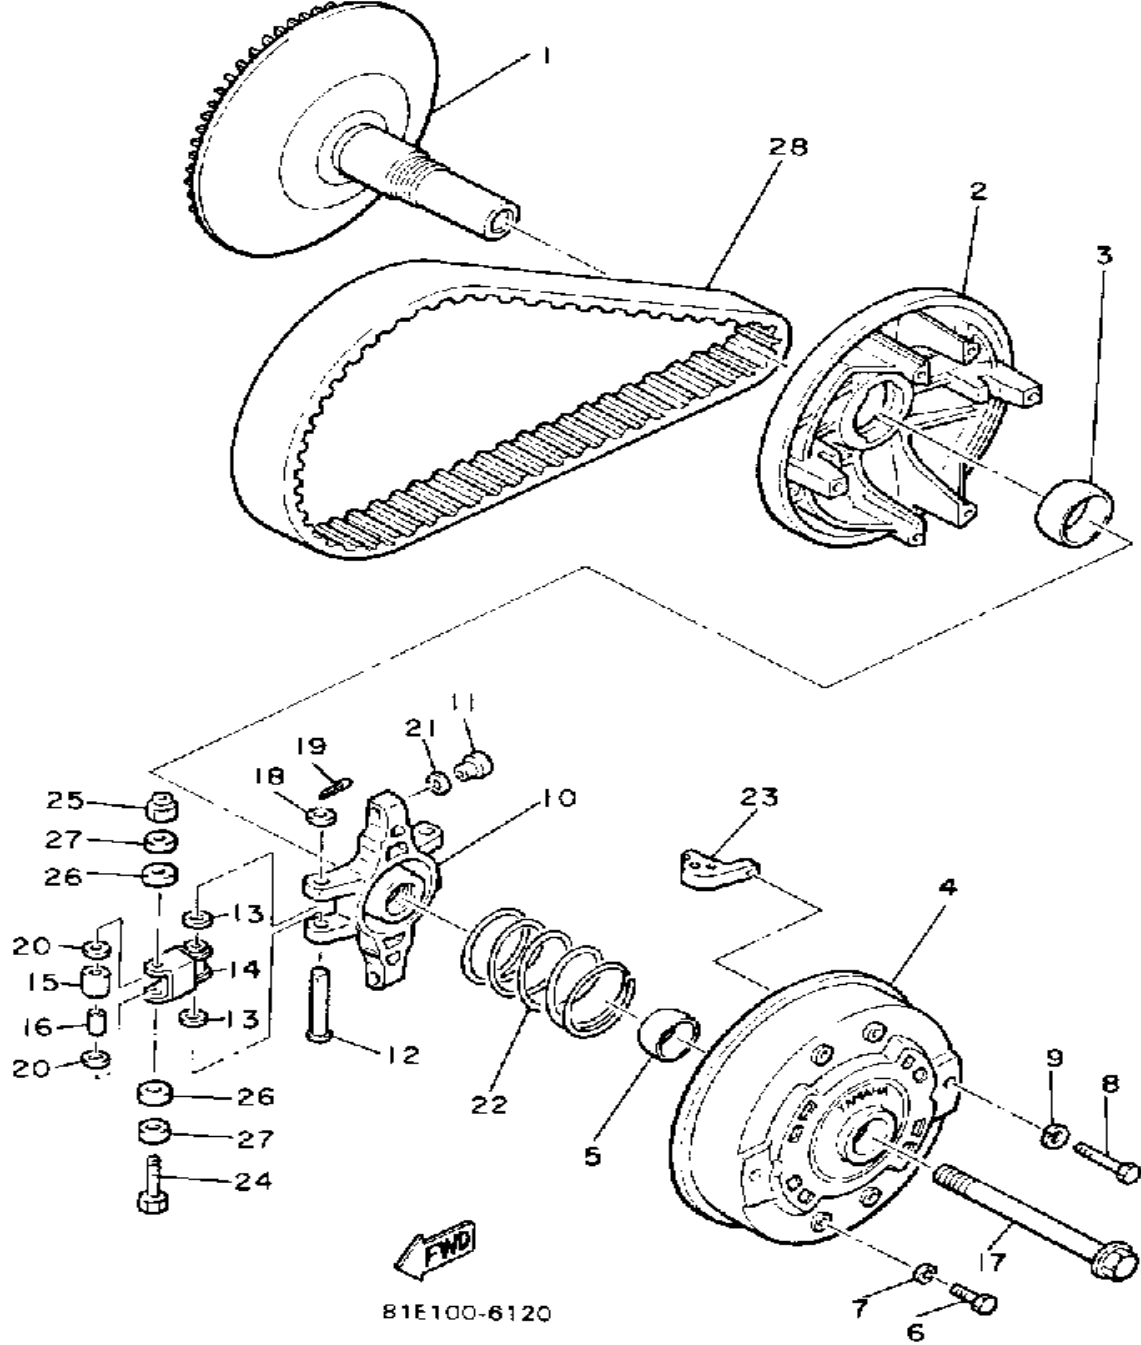

PRIMARY SHEAVE

Ref. No.	Part Number	Description	Qty	Remarks
28	820-17641-00-00	V-BELT	1	OPTIONAL KITS
	8R4-00000-50-00	CLUTCH TUNE UP KIT	1	MARKED W/

Property of www.SmallEngineDiscount.com - Not for Resale