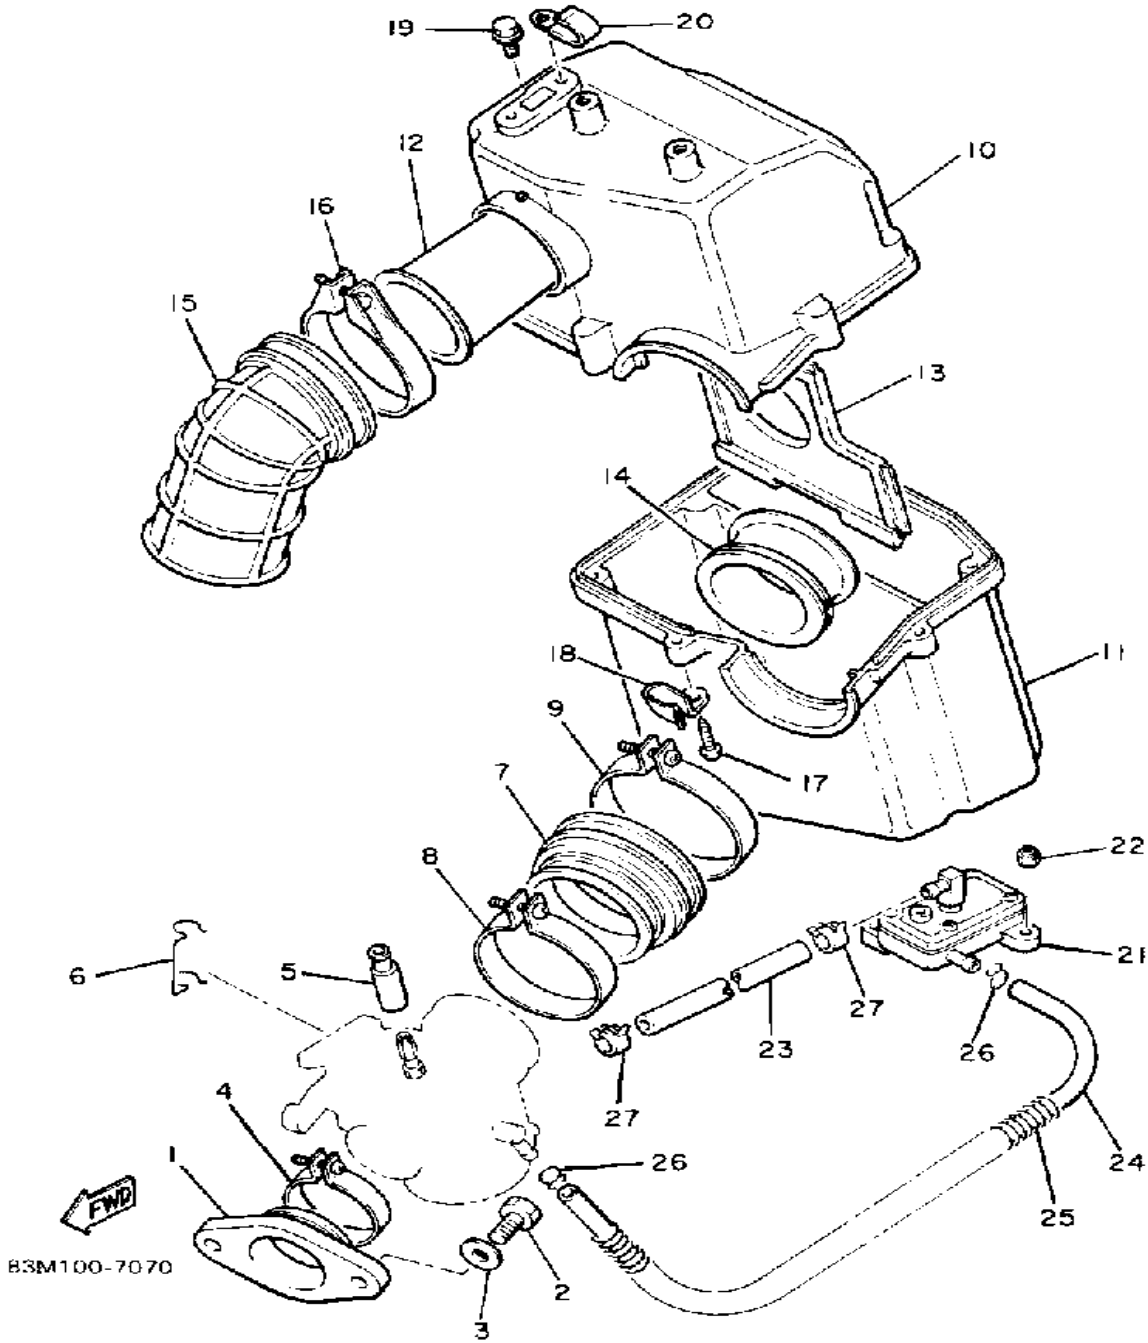

AIR CLEANER

Ref. No.	Part Number	Description	Qty	Remarks
1	81E-13555-00-00	MANIFOLD, INTAKE	1	
2	97001-08025-00	BOLT (1NV)	2	
3	92990-08600-00	WASHER, PLATE	2	
4	86M-13575-00-00	BAND	1	
5	8J5-26352-00-00	BOOT	1	
6	90465-10033-00	CLAMP	1	
7	8G8-14453-01-00	JOINT, AIR CLNR 1	1	
8	90460-68230-00	CLAMP, HOSE	1	
9	90460-85277-00	CLAMP, HOSE	1	
10	81E-14431-01-00	SILENCER, INTAKE 1	1	
11	81E-14441-00-00	SILENCER, INTAKE 2	1	
12	(81E-14419-00-00)	PIPE	1	
13	81E-14477-00-00	PLATE	1	
14	81E-14465-00-00	PIPE	1	
15	81E-14454-00-00	JOINT	1	
16	90460-77016-00	CLAMP, HOSE	1	
17	97780-50125-00	SCREW, TAPPING	6	
18	(90465-10092-00)	CLAMP (1L9)	1	
19	90119-06108-00	BOLT, WITH WASHER	2	
20	90462-05061-00	CLAMP	1	
21	8J6-24410-00-00	FUEL PUMP ASSEMBLY	1	
22	95701-06300-00	NUT, NYLON	1	
23	90445-10272-00	HOSE	1	
24	91A20-05036-00	TUBE, FLEXIBLE	1	
25	8G5-24328-00-00	PROTECTOR, PIPE	1	
26	90467-09006-00	CLIP	2	
27	90467-09026-00	CLIP	2	

Property of www.SmallEngineDiscount.com - Not for Resale