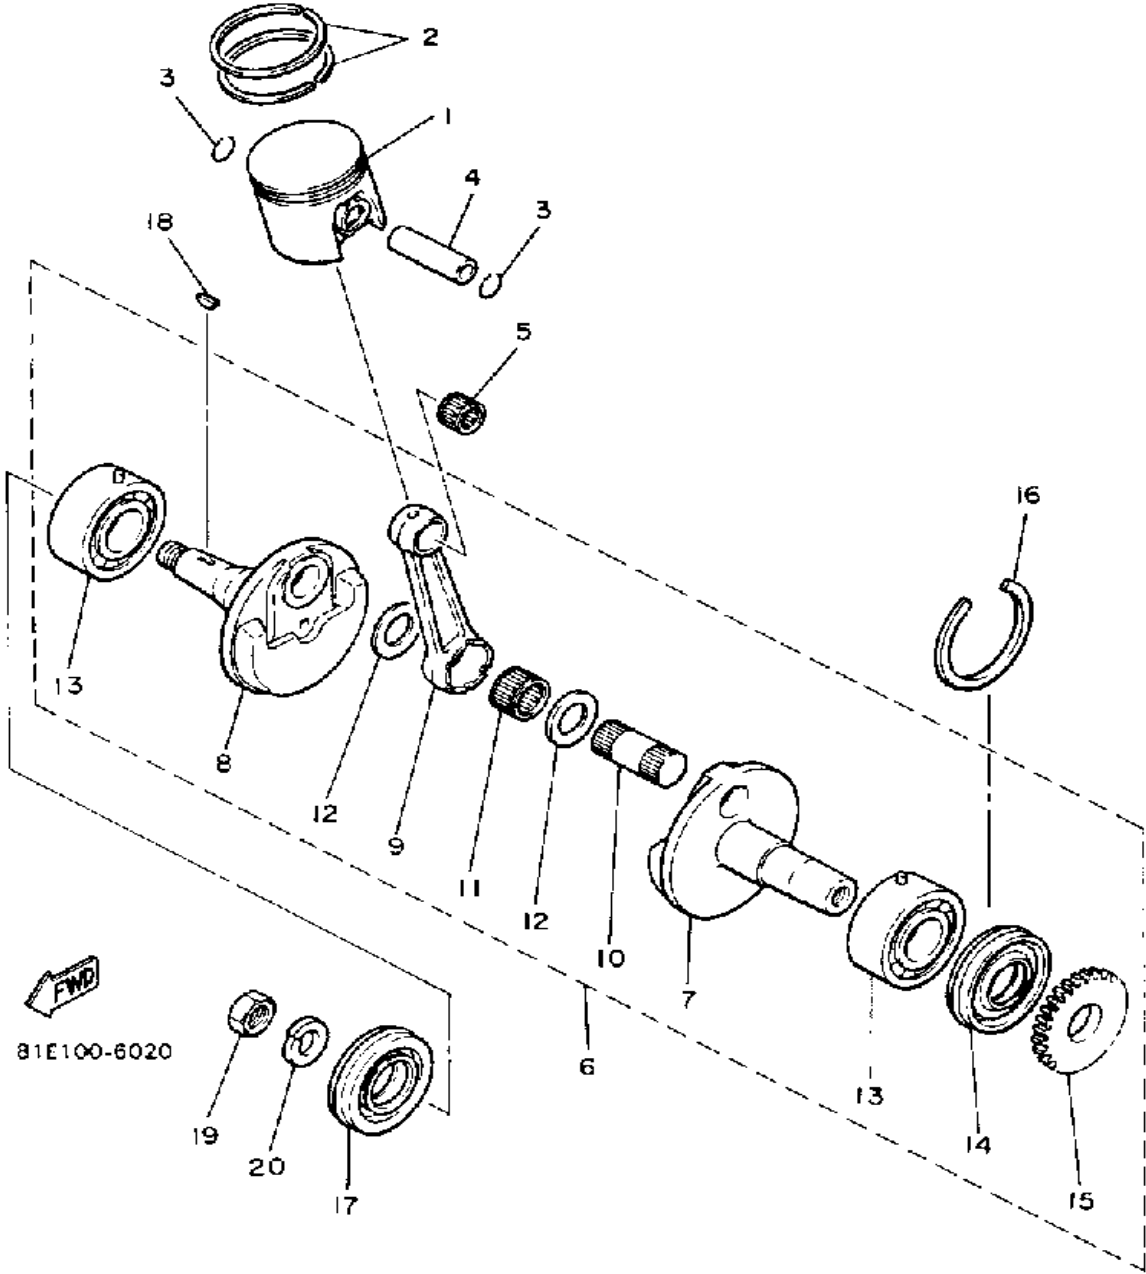

YAMAHA

GENUINE

PARTS CATALOGUE

SNOWMOBILE

Property of www.SmallEngineDiscount.com - Not for Resale

CYLINDER HEAD-CYLINDER

Ref. No.	Part Number	Description	Qty	Remarks
1	NGK-BR8ES-00-00	PLUG, SPARK (NGK BR8ES) ..	1	
2	81E-11111-01-00	HEAD, CYLINDER 1	1	
3	81E-11181-01-00	GASKET, CYLINDER HEAD 1 .	1	
4	95816-08040-00	BOLT, FLANGE	6	
5	90201-08087-00	WASHER, PLATE	6	
6	83M-82560-01-00	THERMO SWITCH ASSEMBLY	1	
7	90430-16152-00	GASKET	1	
8	95816-06012-00	BOLT, FLANGE	1	
9	90430-06166-00	GASKET	1	
10	81E-11311-00-00	CYLINDER 1	1	
11	95026-10016-00	BOLT, FLANGE	1	
12	90201-11723-00	WASHER, PLATE	1	
13	99530-14016-00	PIN, DOWEL	2	
14	(95026-10045-00)	BOLT, FLANGE	4	
15	81E-11351-00-00	GASKET, CYLINDER	1	

Property of www.SmallEngineDiscount.com - Not for Resale

CRANKSHAFT-PISTON

Ref. No.	Part Number	Description	Qty	Remarks
1	81E-11631-00-95	PISTON (STD)	1	U.R. STD
	81E-11635-00-00	PISTON 1 O/S 0.5	1	U.R.
	81E-11636-00-00	PISTON 2 O/S 0.0	1	U.R.
2	8R6-11601-00-00	PISTON RING SET (STD)	1	U.R. STD
	8R6-11601-10-00	PISTON RING SET (0.25MM O/S)	1	U.R.
	8R6-11601-20-00	PISTON RING SET (0.50MM O/S)	1	U.R.
3	93450-19052-00	CIRCLIP	2	
4	818-11633-00-00	PIN, PISTON	1	
5	93310-418E9-00	BEARING, CYLINDRICAL	1	
6	81E-11400-00-00	CRANKSHAFT ASSEMBLY	1	
7	81E-11412-00-00	. CRANK 1	1	
8	81E-11422-00-00	. CRANK 2	1	
9	81E-11651-00-00	. ROD, CONNECTING	1	
10	857-11681-00-00	. PIN, CRANK 1	1	
11	93310-524R4-00	. BRNG, CYLINDRICAL	1	
12	90209-24073-00	. WASHER	2	
13	93306-39901-00	. BEARING	2	
14	93102-32354-00	. OIL SEAL, SD-TYPE	1	
15	8R4-13178-00-00	. GEAR, PUMP DRIVE	1	
16	93440-68150-00	CIRCLIP, OUTER	1	
17	93102-32355-00	OIL SEAL, SD-TYPE	1	
18	90280-16053-00	KEY, WOODRUFF	1	
19	90170-16182-00	NUT	1	
20	92901-16100-00	WASHER, SPRING	1	