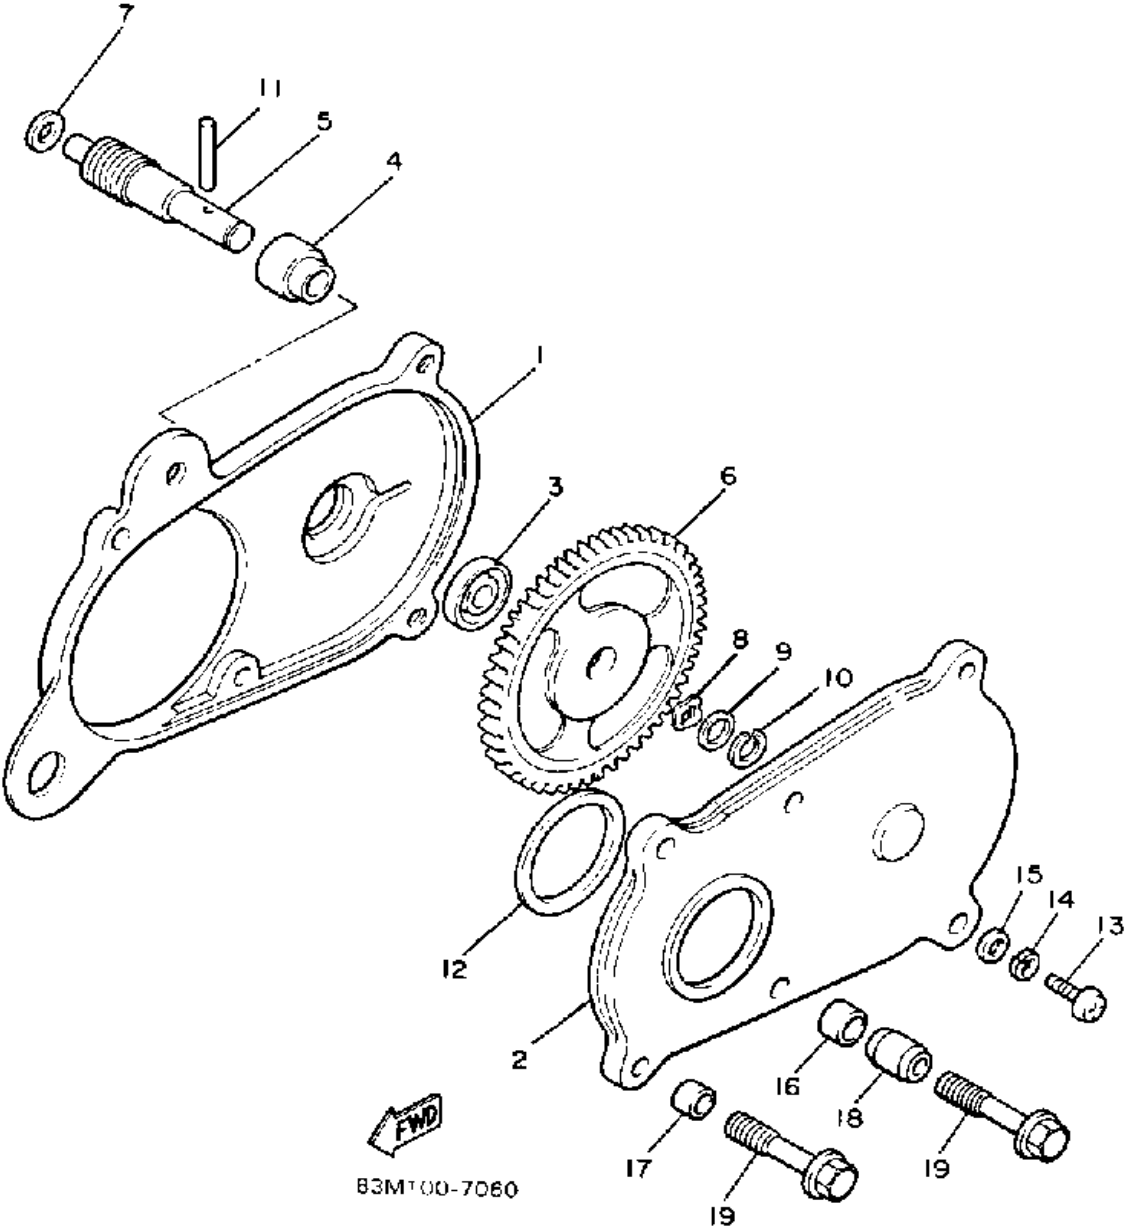

OIL PUMP

Ref. No.	Part Number	Description	Qty	Remarks
1	83M-13101-00-00	OIL PUMP ASSEMBLY	1	
2	90338-21100-00	. PLUG	1	
3	93505-32002-00	. BALL	1	
4	90501-02018-00	. SPRING, COMPRESSION	1	
5	(90446-08201-00)	HOSE	1	
6	353-13552-01-00	. NOZZLE	1	
7	90468-02025-00	. CLIP	1	
8	90430-04004-00	. GASKET	1	
9	98901-04008-00	. SCREW, BIND	1	
10	137-13138-01-00	. PLATE, ADJUSTING	1	
11	137-13137-00-03	. SHIM (0.3T)	1	U.R.
	137-13137-00-05	. SHIM (0.5T)	1	U.R.
	137-13137-00-10	. SHIM (1.0T)	1	U.R.
12	92990-05100-00	. WASHER, SPRING	1	
13	95380-05600-00	. NUT	1	
14	8A5-13146-01-00	COVER, ADJUST PULLEY	1	
15	98506-04018-00	SCREW, PAN HEAD	3	
16	81E-26320-00-00	PUMP CABLE ASSEMBLY	1	
17	3MT-13116-00-00	GASKET, PUMP CASE (8Y0-13116-00)	1	
18	98580-05016-00	SCREW, PAN HEAD	2	
19	92990-05100-00	WASHER, SPRING	2	
20	90468-02025-00	CLIP	1	

Property of www.SmallEngineDiscount.com - Not for Resale

PUMP DRIVE-GEAR

Ref. No.	Part Number	Description	Qty	Remarks
1	8R4-15416-00-00	COVER, OIL PUMP	1	
2	8R4-15426-00-00	COVER, OIL PUMP 2	1	
3	93101-10090-00	OIL SEAL	1	
4	821-13176-00-00	METAL, WORM SHAFT OUTER	1	
5	83M-13175-00-00	SHAFT, WORM	1	
6	8R4-13188-00-00	GEAR, DRIVE	1	
7	137-13148-00-00	PLATE, CAM THRUST	1	
8	90206-11016-00	WASHER, WAVE	1	
9	90201-08624-00	WASHER, PLATE	1	
10	99009-10400-00	CIRCLIP	1	
11	93603-22028-00	PIN, DOWEL	1	
12	93104-29072-00	OIL SEAL	1	
13	98580-06020-00	SCREW	2	
14	92995-06100-00	WASHER, SPRING	2	
15	92990-06600-00	WASHER, PLATE	2	
16	90387-082N1-00	COLLAR	2	
17	90387-062N2-00	COLLAR	2	
18	91810-08022-00	UNAVAILABLE IN PRICE BOOK	2	
19	95811-06035-00	BOLT, FLANGE	4	