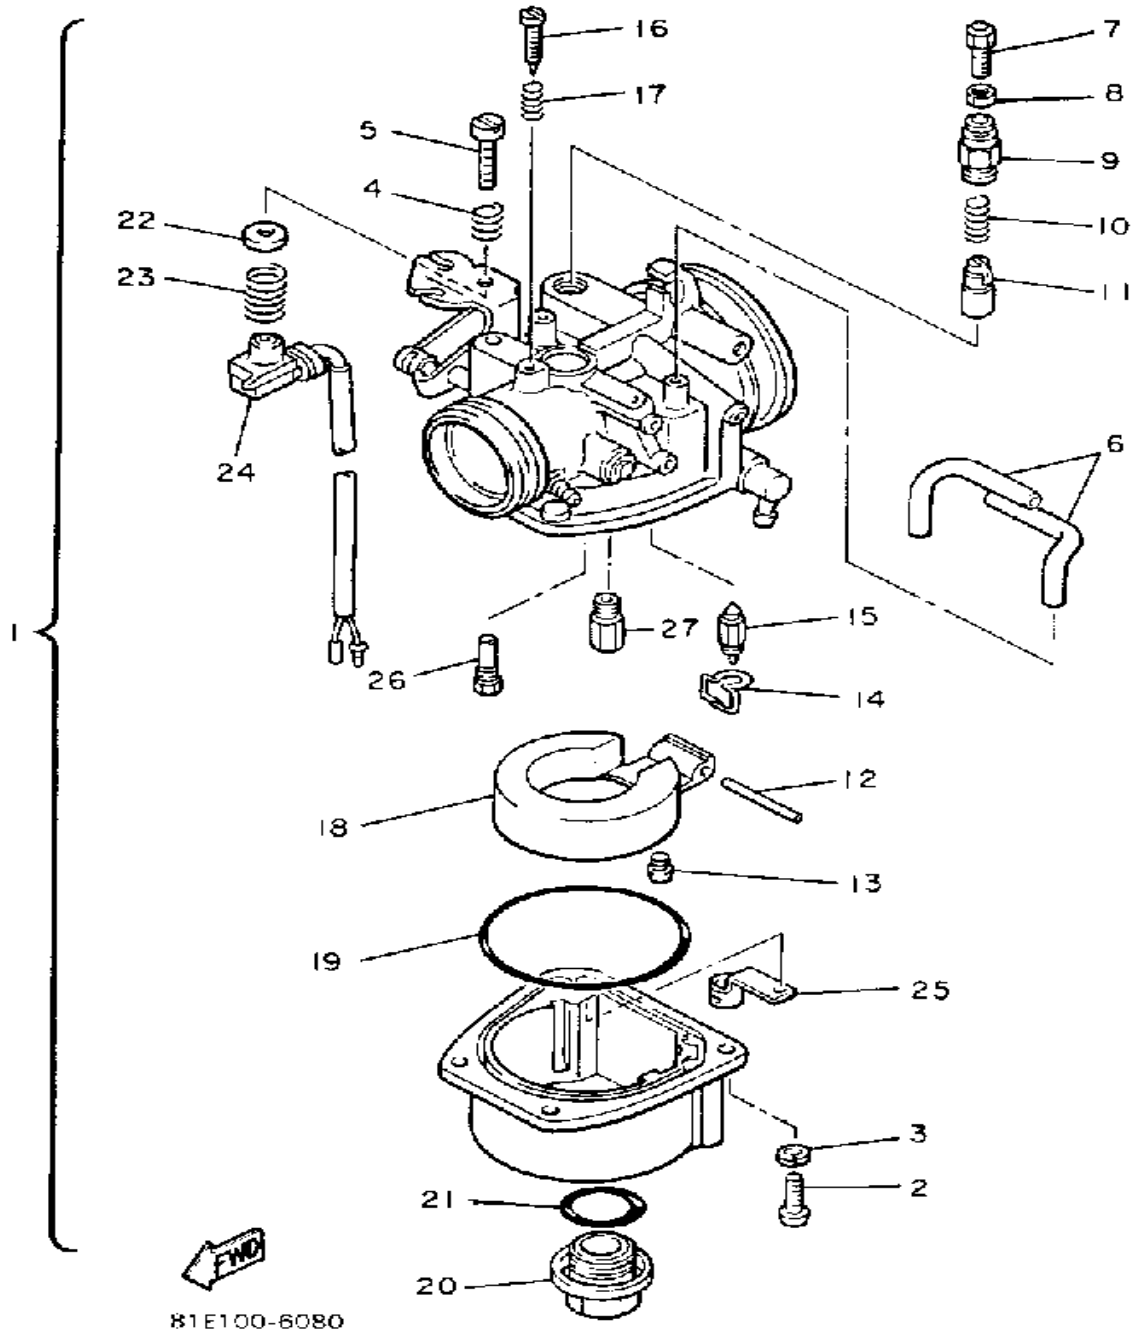

CARBURETOR

81E100-6080

Ref. No.	Part Number	Description	Qty	Remarks
1	83M-14101-01-00	CARBURETOR ASSEMBLY 1	1	
2	(97602-04114-00)	SCREW, PN/HD.W/WSHR	4	
3	92990-04100-00	. WASHER, SPRING	4	
4	90501-12229-00	. SPRING, COMPRESSION	1	
5	80F-14121-00-00	. SCREW, THROTTLE STOP	1	
6	8G6-14994-01-00	. NET, FILTER	2	
7	8A6-14977-00-00	. SHAFT, STARTER LEVER	1	
8	8E7-14161-00-00	. NUT, CABLE ADJUSTING	1	
9	83M-14969-00-00	. CAP	1	
10	90501-08443-00	. SPRING, COMPRESSION	1	
11	371-14993-60-00	. PLUNGER, STARTER	1	
12	663-14548-00-00	. PIN, FLOAT ARM	1	
13	98701-04008-00	. SCREW, FLAT HEAD	1	
14	663-14159-00-00	. CLIP	1	
15	8E7-14546-01-00	. VALVE, NEEDLE	1	
16	8G6-14521-00-00	. SCREW, ADJUST	1	
17	90501-08214-00	. SPRING, COMPRESSION	1	
18	8G6-14985-01-00	. FLOAT	1	
19	8G6-14984-00-00	. GASKET, FLOAT CHAMBER	1	
20	8M7-14992-00-00	. ROD	1	
21	93210-19309-00	. O-RING	1	
22	80F-14146-00-00	. PLATE	1	
23	80F-14133-00-00	. SPRING, THROTTLE STOP	1	
24	8V0-8259A-00-00	. SWITCH, CARBURETOR	1	
25	80F-14137-01-00	. CLIP	1	
26	8G6-14948-25-00	. JET	1	
27	8A6-14516-00-00	. JET, MAIN (#100)	1	ALT. PART
	8A6-14516-02-00	. JET, MAIN (#102)	1	ALT. PART
	8A6-14516-05-00	. JET, MAIN (#105)	1	ALT. PART

CONTINUED ON NEXT FRAME ➤

Property of www.SmallEngineDiscount.com - Not for Resale