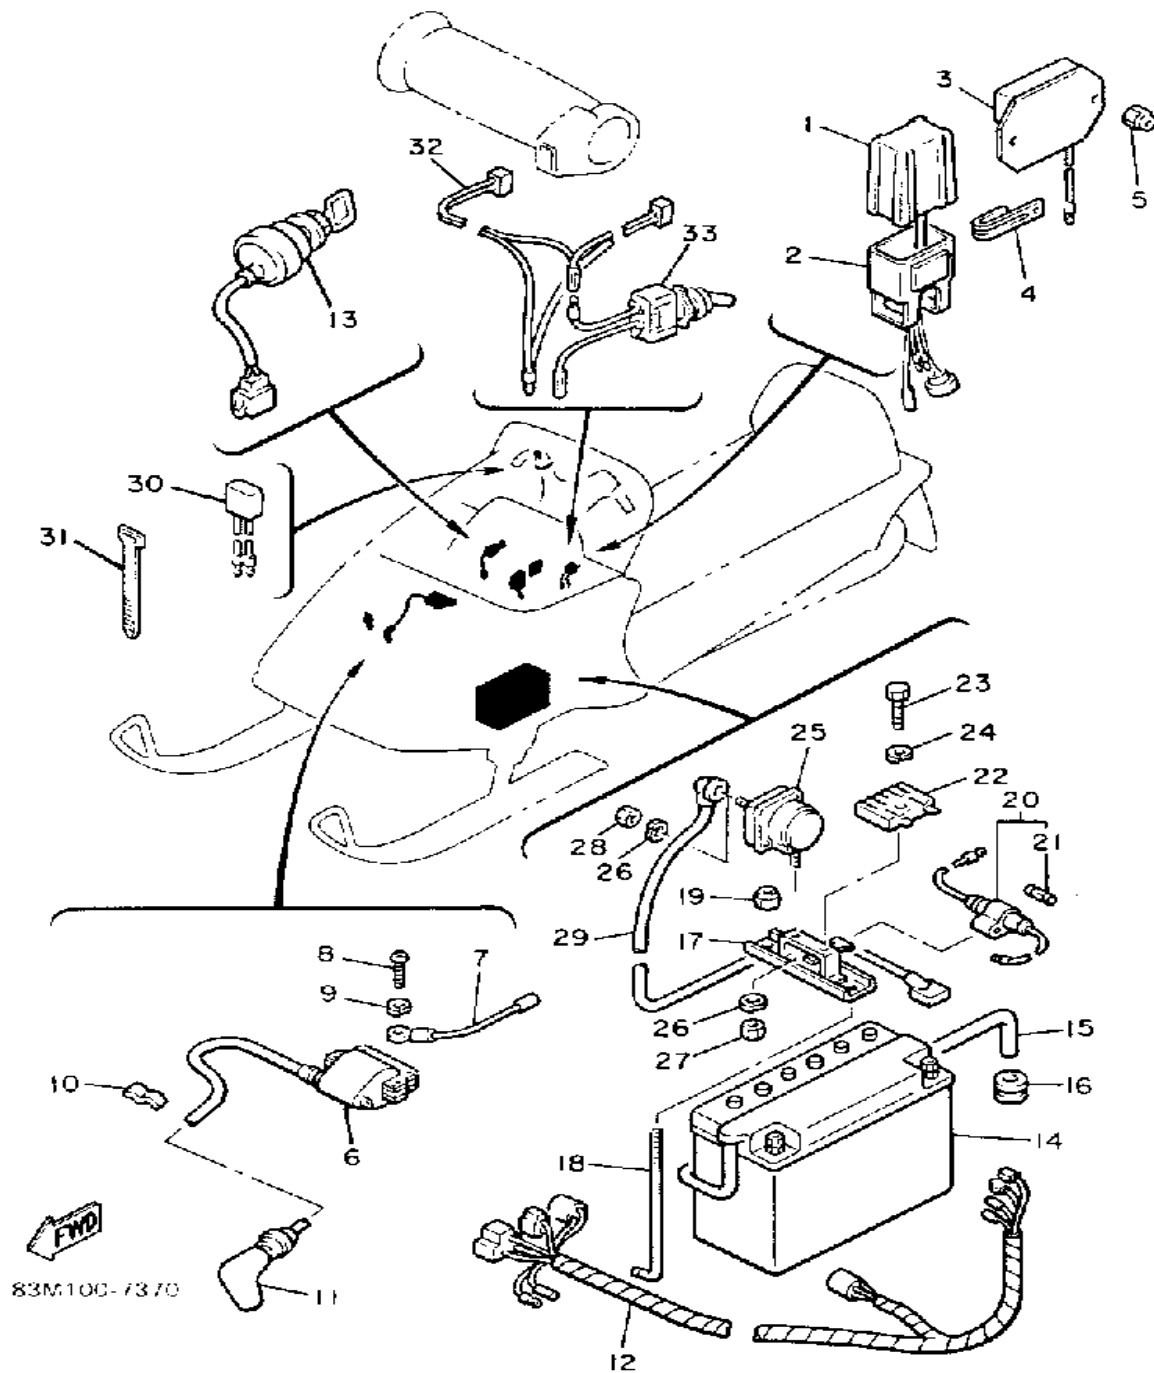

ELECTRICAL 1

Ref. No.	Part Number	Description	Qty	Remarks
27	95380-06600-00	NUT	1	
28	95380-06700-00	NUT	2	
29	84N-82115-00-00	WIRE, PLUS LEAD	1	
30	38W-85774-00-00	CHECKER, pilot lamp	1	
31	90464-13073-00	CLAMP	6	
32	80X-82318-00-00	WIRE, SUB-LEAD	2	
33	82J-82917-00-00	SWITCH	1	

Property of www.SmallEngineDiscount.com - Not for Resale