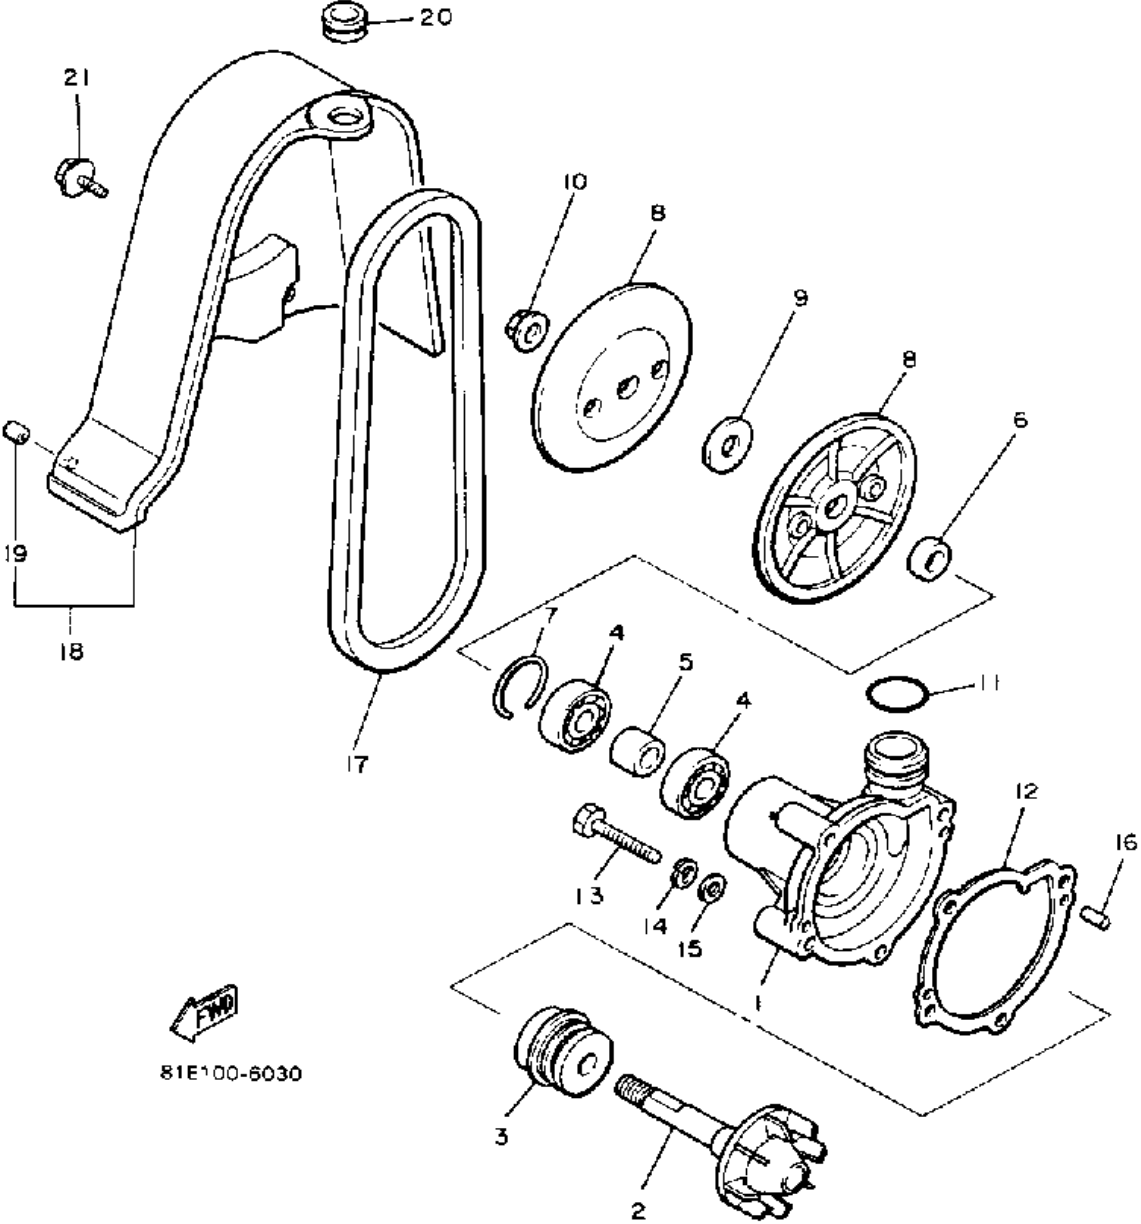

WATER PUMP

Ref. No.	Part Number	Description	Qty	Remarks
1	81E-12421-00-00	HOUSING, WATER PUMP	1	
2	81E-12450-00-00	IMPELLER SHAFT ASSEMBLY	1	
3	11H-12438-00-00	SEAL, MECHANICAL	1	
4	93306-00002-00	BEARING (B6000RS)	2	
5	90387-107M1-00	COLLAR	1	
6	90387-10567-00	COLLAR	1	
7	93450-28098-00	CIRCLIP	1	
8	81E-12619-00-00	PULLEY 2	2	
9	90201-104K0-00	WASHER, PLATE	1	U.N.
	90201-105A8-00	WASHER, PLATE	1	U.N.
10	95701-08500-00	NUT, FLANGE	1	
11	93210-20717-00	O-RING	1	
12	81E-12427-00-00	GASKET, HSNG CVR 1	1	
13	97001-06035-00	BOLT	4	
14	92995-06100-00	WASHER, SPRING	4	
15	92990-06600-00	WASHER, PLATE	4	
16	93604-10011-00	PIN, DOWEL	2	
17	81E-12444-00-00	BELT 1	1	
18	81E-1246A-00-00	COVER 1	1	
19	90387-073M0-00	. COLLAR	2	
20	90480-12067-00	GROMMET	1	
21	90119-06108-00	BOLT, WITH WASHER	2	

Property of www.SmallEngineDiscount.com - Not for Resale