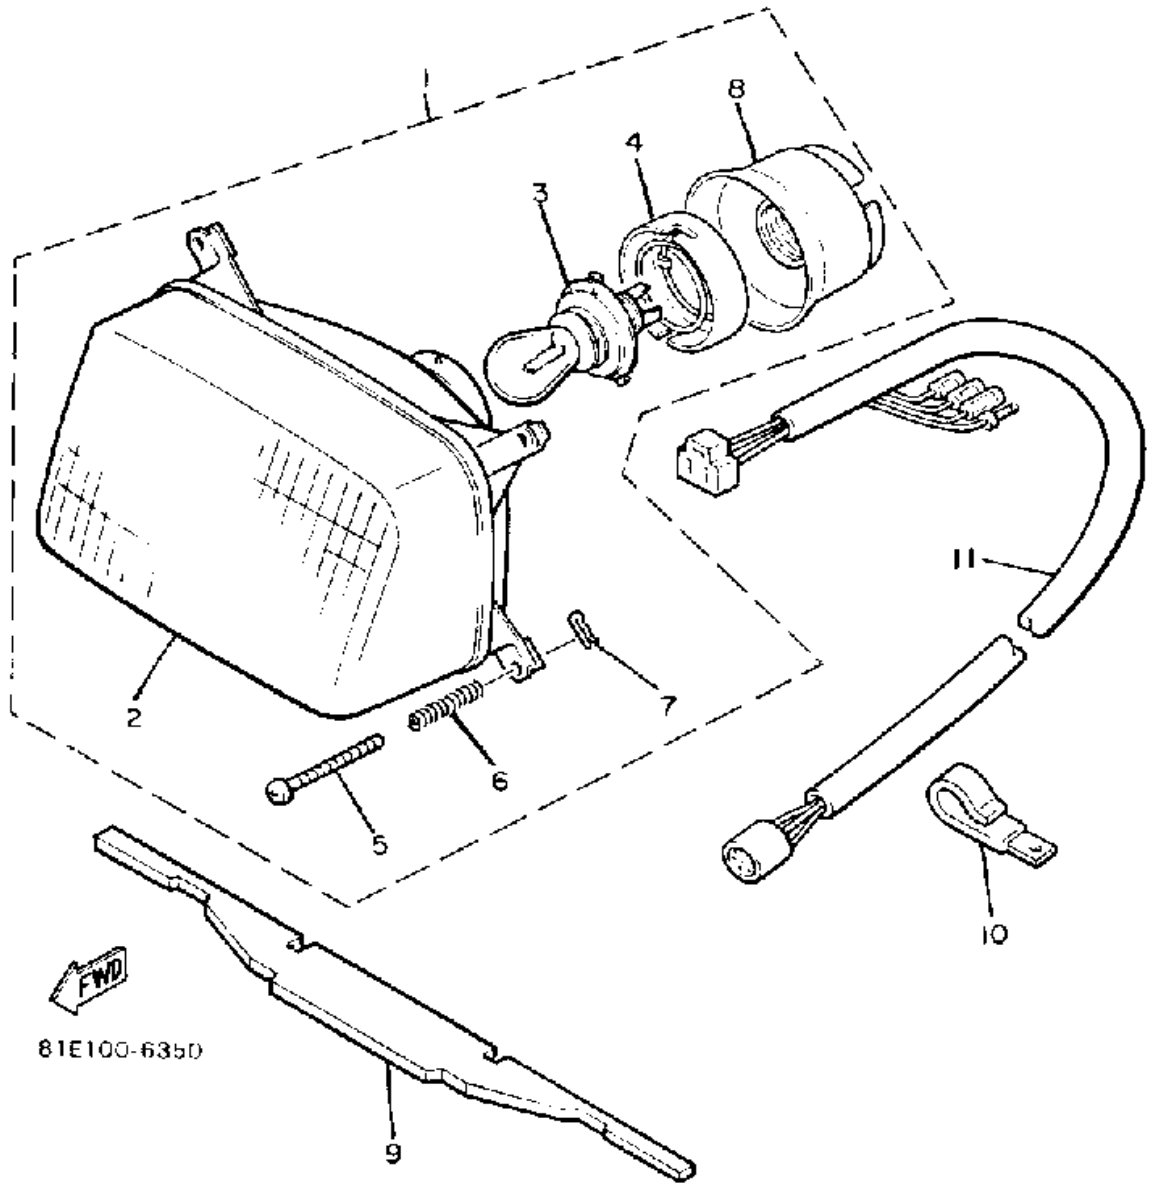

HEADLIGHT

Ref. No.	Part Number	Description	Qty	Remarks
1	8W6-84310-00-00	HEADLIGHT UNIT ASSEMBLY	1	
2	8W6-84320-00-00	. LENS ASSEMBLY	1	
3	8A7-84314-00-00	. BULB (12V-60/60W)	1	
4	8A7-84312-00-00	. HOLDER, SOCKET	1	
5	8M6-84331-00-00	. SCREW, RIM ADJUSTING (8A5-84331-00-00)	4	
6	8A5-84332-00-00	. SPRING, SCREW	4	
7	8K4-84374-00-00	. CLIP	4	
8	8A7-84397-01-00	. COVER, SOCKET	1	
9	8W6-84366-00-00	DAMPER, HEADLIGHT 1	1	
10	90465-06038-00	CLAMP	1	
11	81E-84359-00-00	CORD, HEADLIGHT	1	

Property of www.SmallEngineDiscount.com - Not for Resale