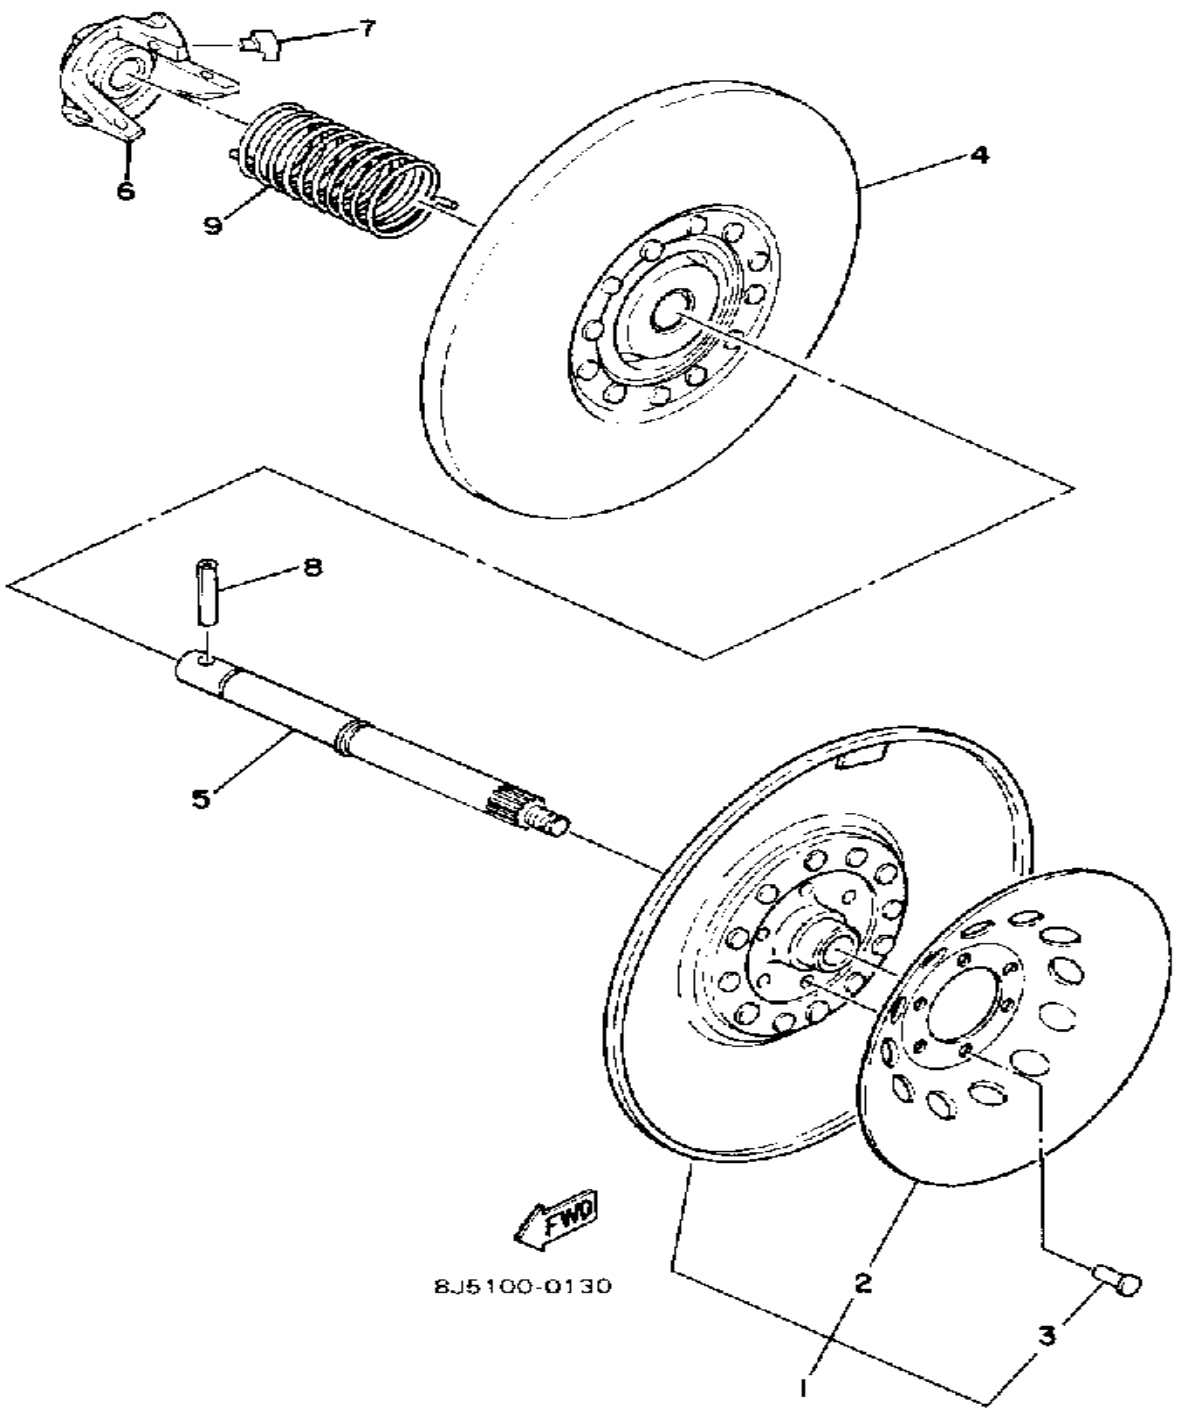

SECONDARY SHEAVE

Ref. No.	Part Number	Description	Qty	Remarks
1	8F3-17660-01-00	SEC FXD SHV	1	
2	8F3-25711-00-00	. DISC, BRAKE	1	
3	90263-05023-00	. RIVET, FLAT HEAD	6	
4	8F3-17670-00-00	SEC SLIDING SHEAVESHEAVE	1	
5	81E-17681-00-00	SHAFT, SECONDARY	1	
6	810-17684-01-00	SEAT, SEC SPRINGSRING ..	1	
7	801-17688-10-00	SHOE, RAMP	3	
8	90254-08001-00	PIN, SPRING TYPE	1	
9	90508-40080-00	SPRING, TORSION	1	

Property of www.SmallEngineDiscount.com - Not for Resale