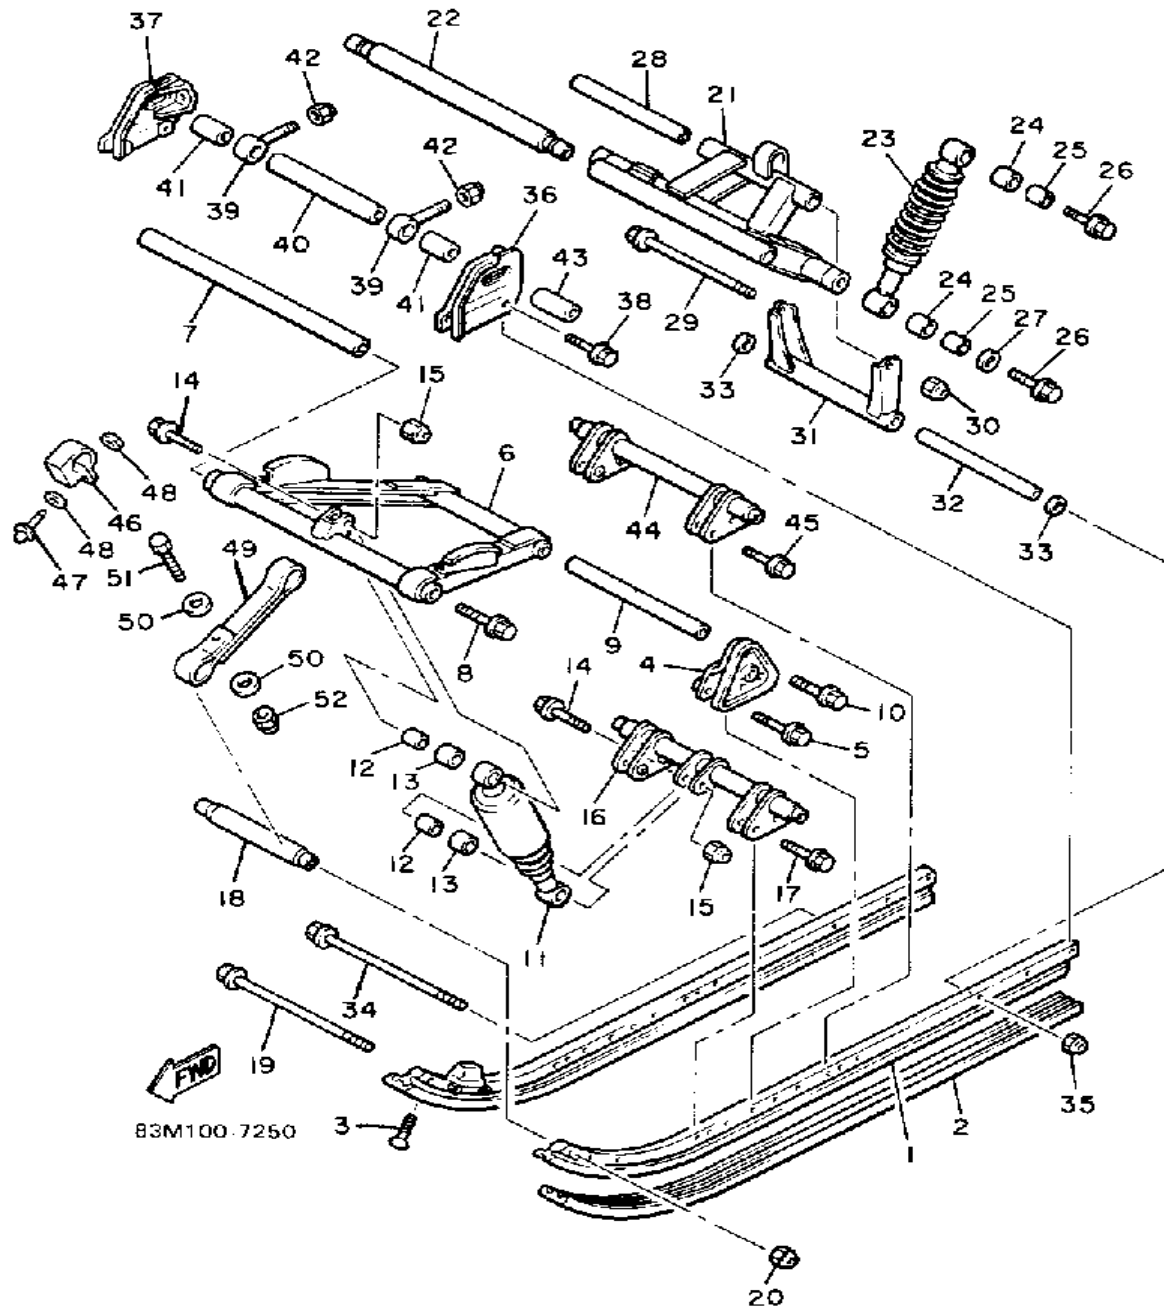

TRACK SUSPENSION 2

Ref. No.	Part Number	Description	Qty	Remarks
29	97022-08210-00	BOLT	1	
30	95712-08300-00	NUT, LOCK	1	
31	81E-47417-00-00	BRACKET 3	1	
32	90387-08496-00	COLLAR	1	
33	90201-08649-00	WASHER, PLATE	2	
34	95822-08260-00	BOLT, FLANGE	1	
35	95601-08200-00	NUT, U	1	
36	8L8-47412-00-00	FRAME, SLIDING 2	1	
37	8L8-47413-00-00	FRAME, SLIDING 3	1	
38	90105-08404-00	BOLT, WASHER BASED	4	
39	8K2-47479-01-00	COLLAR 3	2	
40	90387-202K7-00	COLLAR	1	
41	90387-202K4-00	COLLAR	2	
42	95701-10300-00	NUT, FLANGE (95702-10300)	2	
43	90387-21757-00	COLLAR	2	
44	8T9-47451-00-00	BAR, SUSPENSION	1	
45	90105-06405-00	BOLT, WASHER BASED	6	
46	82M-47456-00-00	DAMPER 1	2	
47	90267-48062-00	RIVET, BLIND	2	
48	90201-057H5-00	WASHER, PLATE	4	
49	83M-47495-00-00	STOPPER 1	1	
50	90201-064K6-00	WASHER, PLATE	2	
51	97011-06025-00	BOLT (97001-06025)	1	
52	95701-06300-00	NUT, NYLON	1	

Property of www.SmallEngineDiscount.com - Not for Resale