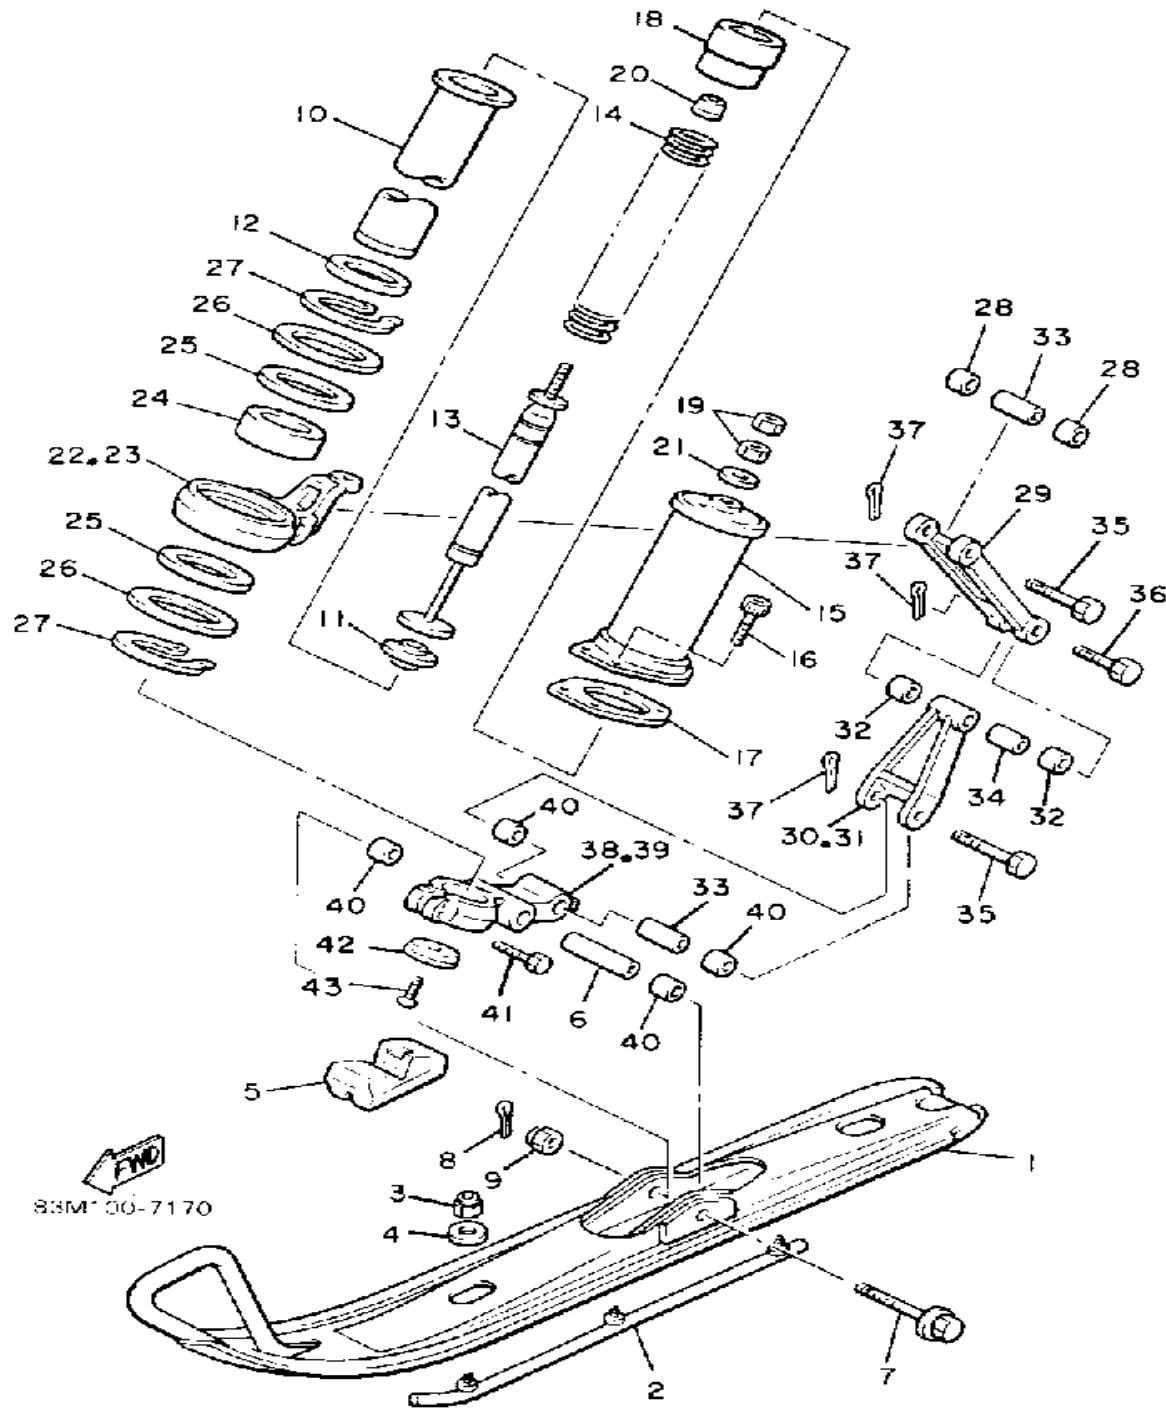

SKI

Ref. No.	Part Number	Description	Qty	Remarks
29	8V0-2382E-01-00	ARM, FRONT 1	2	
30	8V0-2382F-02-00	ARM, FRONT 2 (L, H)	1	
31	8V0-2383F-02-00	ARM, FRONT4 (R, H)	1	
32	90384-14096-00	BUSH, BIMETAL FORMED	4	
33	90387-101Y9-00	COLLAR	4	
34	90387-100A4-00	COLLAR	2	
35	90102-10054-00	BOLT, WITH HOLE	4	
36	90102-10055-00	BOLT, WITH HOLE	2	
37	91490-20020-00	PIN, COTTER	6	
38	81E-2376E-00-00	BRACKET 1 (L, H)	1	
39	81E-2377E-00-00	BRACKET 2 (R, H)	1	
40	90384-14091-00	BUSH, BIMETAL FORMED	8	
41	97016-08030-00	BOLT	4	
42	81E-23737-00-00	WASHER 1	2	
43	90151-06042-00	SCREW, COUNTERSUNK	2	

Property of www.SmallEngineDiscount.com - Not for Resale