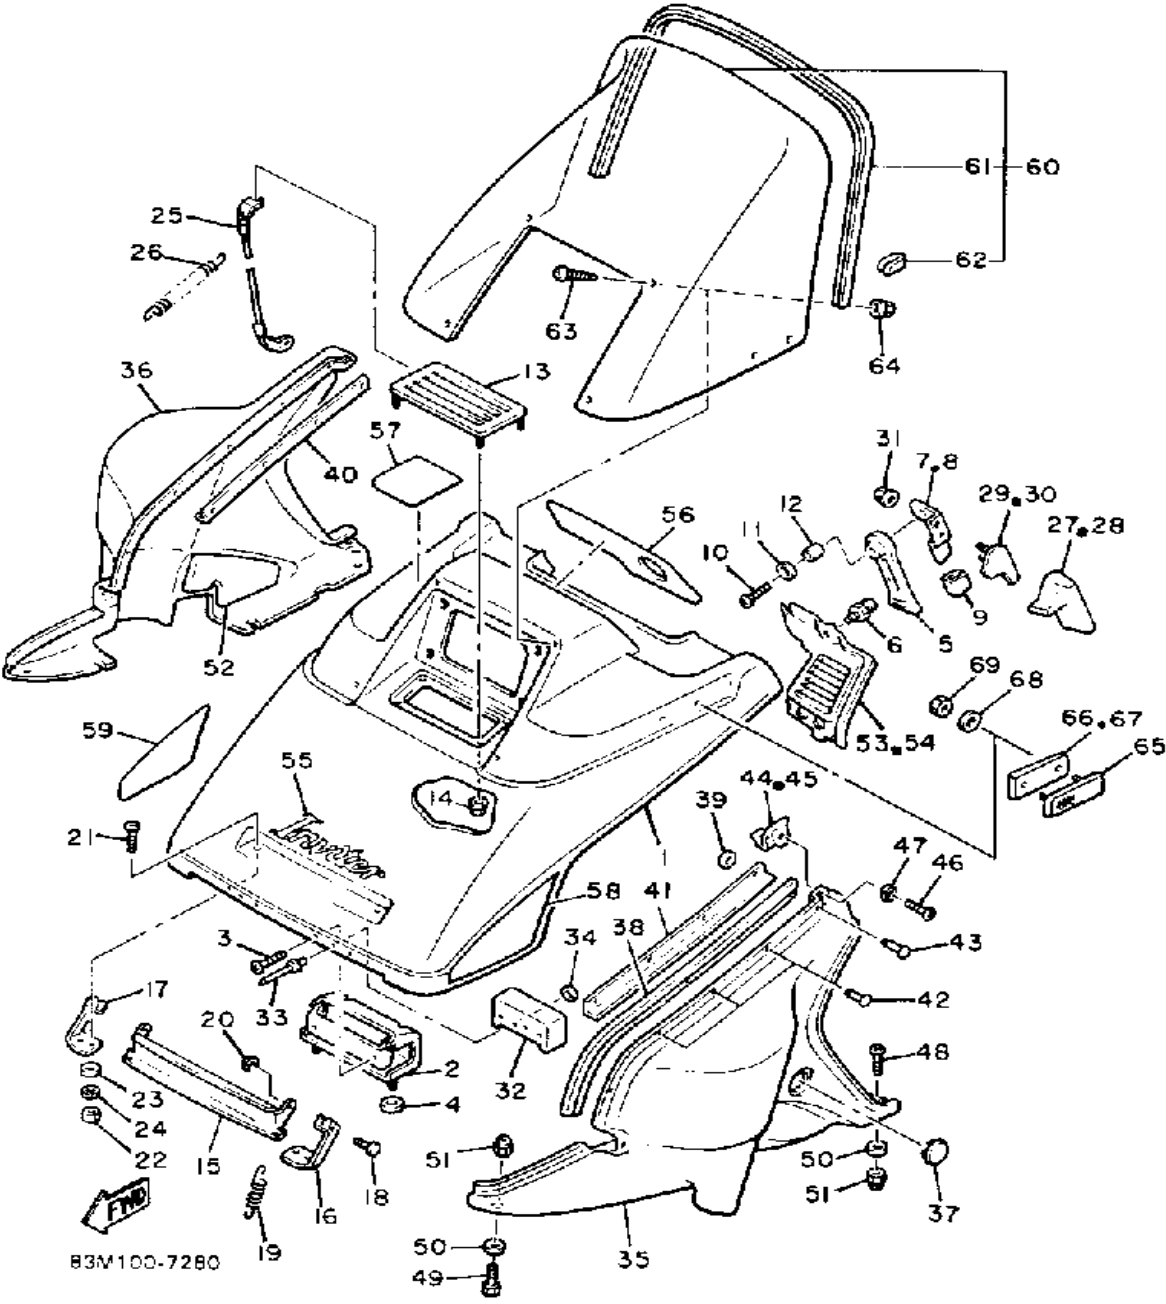

SHROUD-WINDSHIELD

Ref. No.	Part Number	Description	Qty	Remarks
59	81E-77164-00-00	ORNAMENT 2	1	
60	81E-77210-01-00	WINDSHIELD	1	
61	87K-77213-00-00	. TRIM, UPPER	1	
62	80V-77223-00-00	. FASTENER	2	
63	90164-05022-00	SCREW, TAPPING	4	
64	95701-05500-00	NUT, FLANGE	4	
65	81E-85110-00-00	REFLECTOR ASSEMBLY	2	
66	81E-85115-00-00	BASE, REFLECTOR	1	
67	81E-85115-50-00	BASE, REFLECTOR	1	
68	92901-05600-00	WASHER, PLATE	4	
69	95701-05300-00	NUT, NYLON	4	

Property of www.SmallEngineDiscount.com - Not for Resale