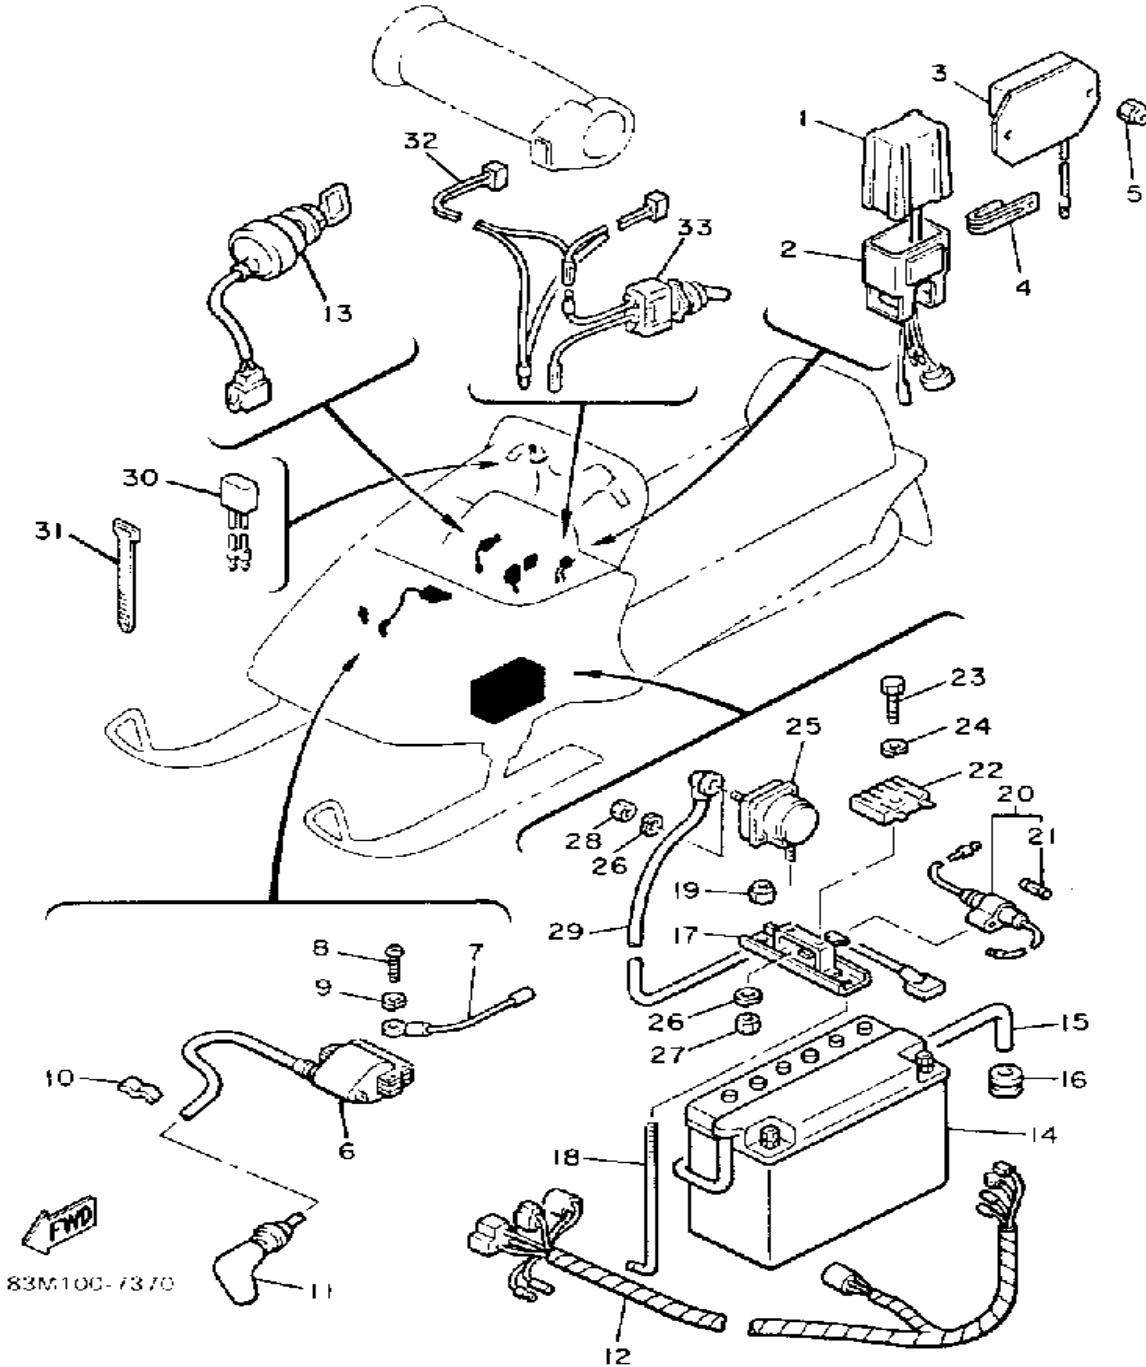

ELECTRICAL 1

Ref. No.	Part Number	Description	Qty	Remarks
1	81E-85540-M0-00	C.D.I. UNIT ASSEMBLY	1	
2	2A7-85546-00-00	BAND	1	
3	82F-81910-A0-00	VOLTAGE REGULATOR ASSEMBLY	1	
4	90462-05061-00	CLAMP	1	
5	95701-06300-00	NUT, NYLON	2	
6	8X8-82310-20-00	IGNITION COIL ASSEMBLY ...	1	
7	87D-82318-00-00	WIRE, SUB-LEAD	1	
8	98511-06025-00	SCREW PAN HEAD (92501-06025)	2	
9	92995-06100-00	WASHER, SPRING	2	
10	861-82361-00-00	CLAMP, CORD	1	
11	81E-82370-20-00	PLUG CAP ASSEMBLY	1	
12	83M-82590-20-00	WIRE HARNESS ASSEMBLY ..	1	
13	8K1-82508-20-00	MAIN SWITCH ASSEMBLY ...	1	
14	BTY-YB16A-LA-20	BATTERY ASSEMBLY	1	
	BTY-YB16A-LA-20	BATTERY ASSEMBLY	1	U.R. YUASA (YB16AL)
15	90445-084E3-00	HOSE	1	
16	90480-12067-00	GROMMET	1	
17	81E-82136-00-00	PLATE, BATTERY FIT	1	
18	8Y7-82133-00-00	SCREW, FITTING	2	
19	95701-06300-00	NUT, NYLON	2	
20	2J2-82150-10-00	FUSE HOLDER ASSEMBLY ...	1	
21	682-82151-00-00	. FUSE (20A)	2	
22	1Y8-81970-60-00	RECTIFIER ASSEMBLY	1	
23	97011-06020-00	BOLT	1	
24	92995-06100-00	WASHER, SPRING	1	
25	81E-81940-10-00	START SWITCH ASSEMBLY ..	1	
26	92995-06100-00	WASHER, SPRING	3	

CONTINUED ON NEXT FRAME ►

Property of www.SmallEngineDiscount.com - Not for Resale