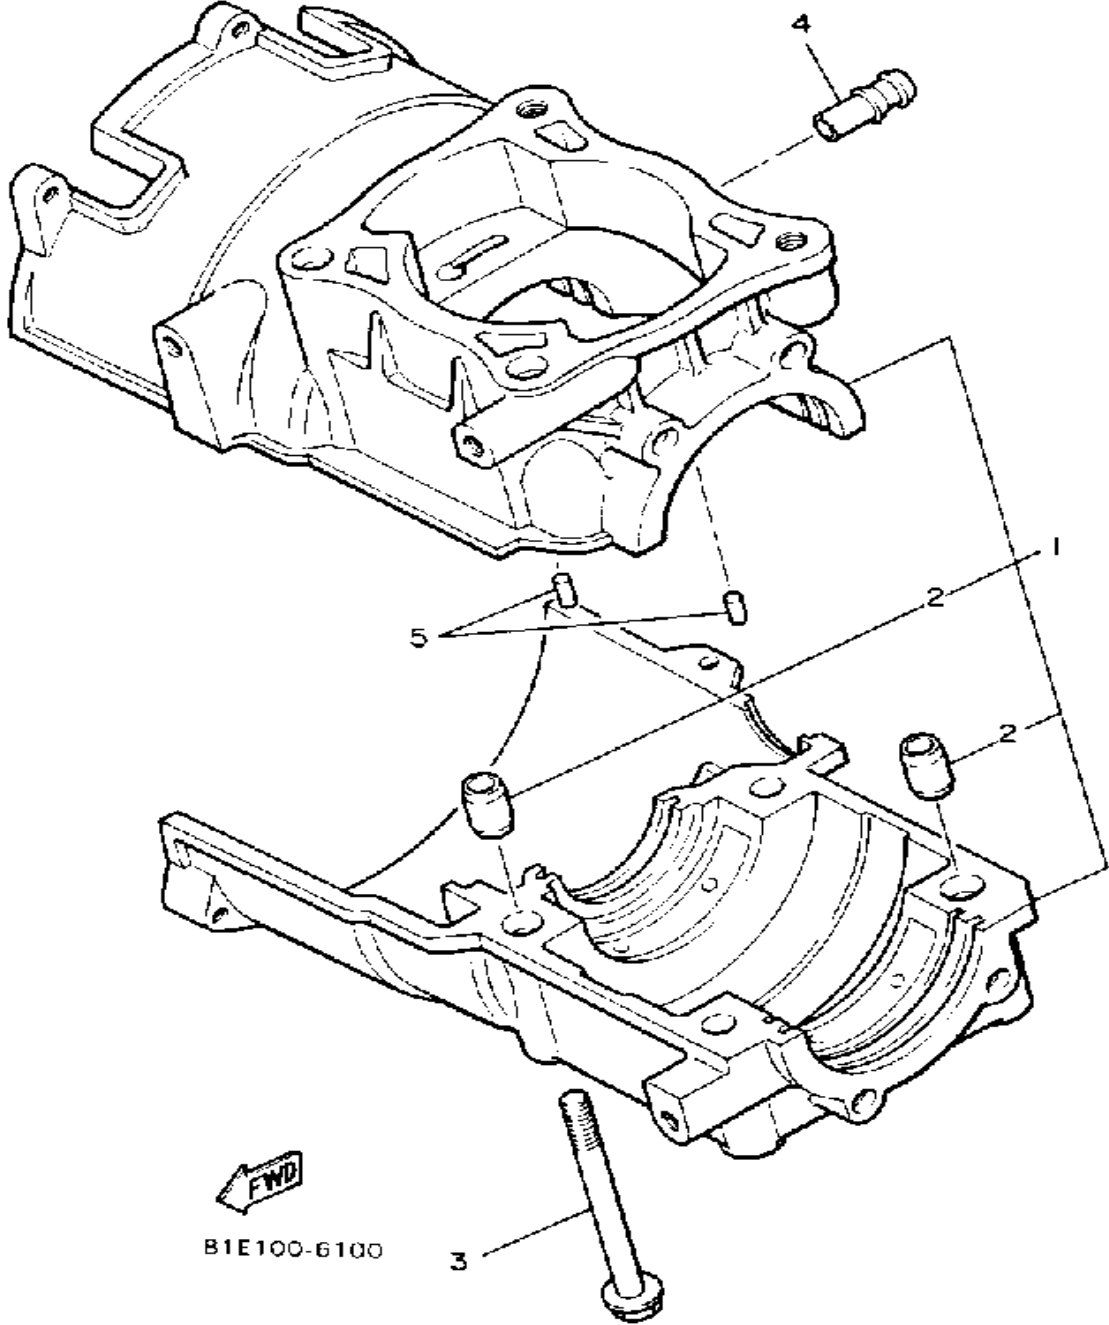

CRANKCASE

Ref. No.	Part Number	Description	Qty	Remarks
1	81E-15100-00-00	CRANKCASE ASSEMBLY	1	
2	99510-12016-00	. PIN, DOWEL	2	
3	95811-08090-00	BOLT, FLANGE (95822-08090)	4	
4	J38-11116-00-00	JOINT, BREATHER	1	
5	93603-10049-00	PIN, DOWEL	2	

Property of www.SmallEngineDiscount.com - Not for Resale