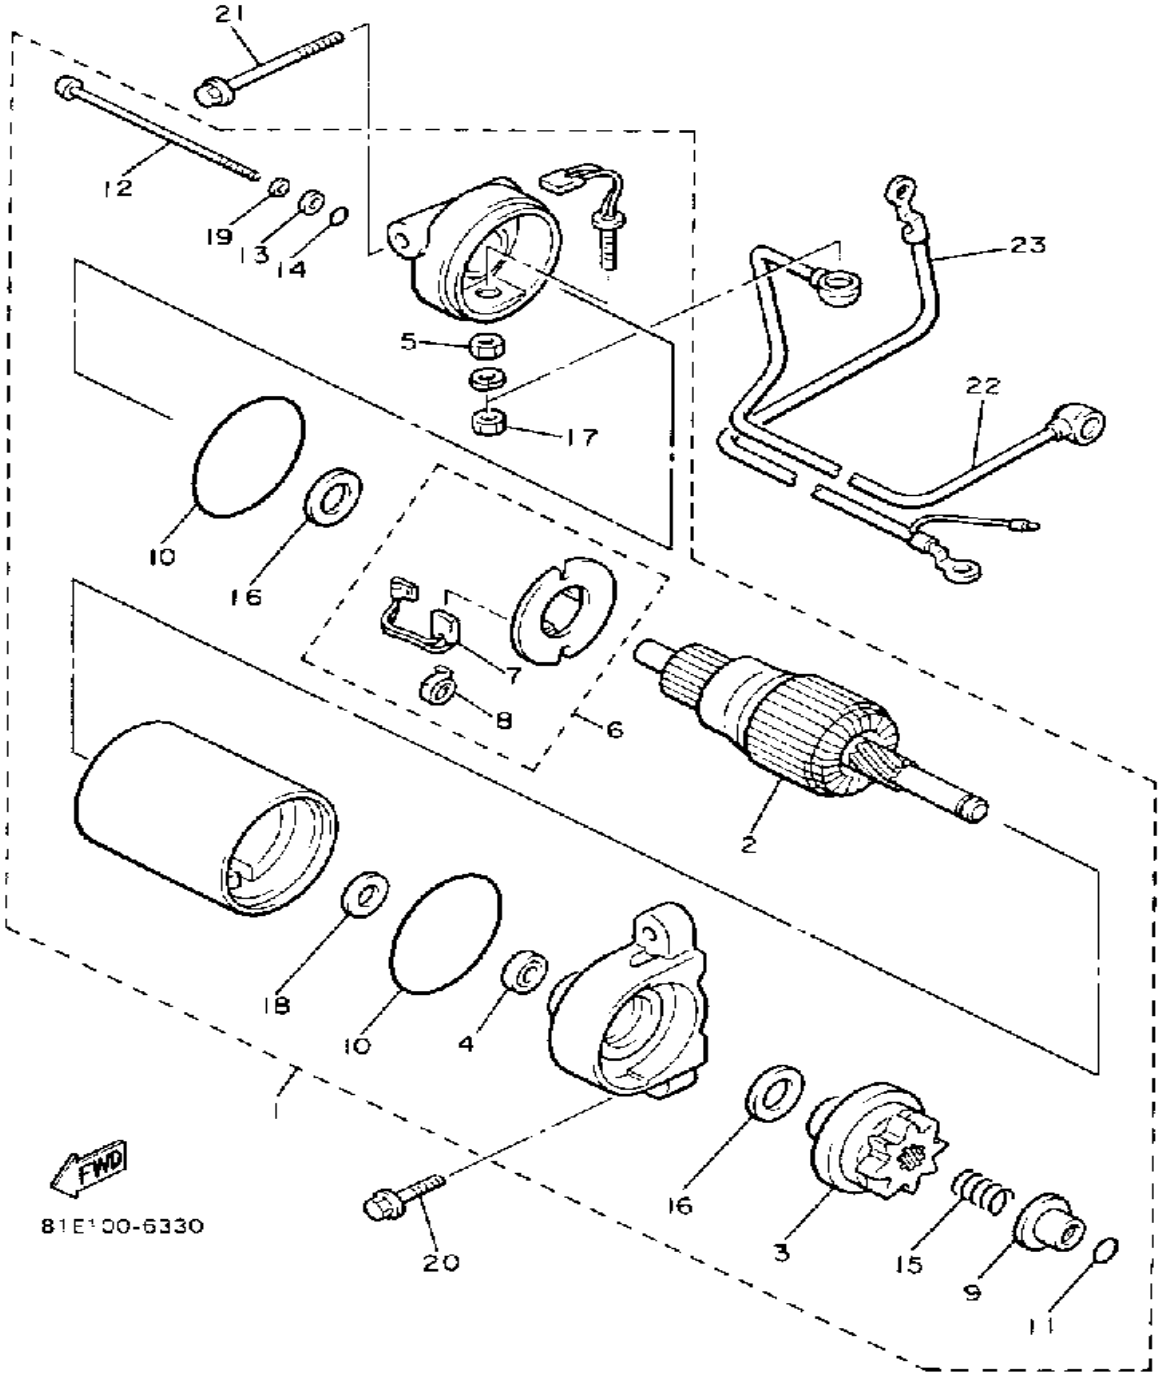

STARTING MOTOR

Ref. No.	Part Number	Description	Qty	Remarks
1	81E-81800-50-00	STARTING MOTOR ASSEMBLY	1	
2	81E-81850-50-00	. ARMATURE ASSEMBLY	1	
3	81E-81832-50-00	. CLUTCH, OVER RUN	1	
4	8Y3-81167-00-00	. OIL SEAL	1	
5	4H7-81872-00-00	. NUT, SPECIAL	1	
6	4H7-81840-01-00	. BRUSH HOLDER ASSEMBLY	1	
7	7GA-81812-50-00	. BRUSH HOLDER ASSEMBLY.	1	
8	8L6-81813-50-00	. SPRING, BRUSH	2	
9	81E-81833-50-00	. RING, STOP	1	
10	4H7-81844-00-00	. O-RING (4H7-81844-50-00)	2	
11	8L6-81834-50-00	. RING	1	
12	8L6-81826-50-00	. BOLT	2	
13	8L6-81824-50-00	. WASHER 2	2	
14	8L6-81847-50-00	. O-RING	2	
15	7GA-81836-50-00	. SPRING	1	
16	4H7-81843-50-00	. WASHER 1	2	
17	95380-06600-00	. NUT	1	
18	8L6-81835-50-00	. WASHER 2	1	
19	73A-81835-00-00	. WASHER	2	
20	95811-08030-00	BOLT, FLANGE	2	
21	95802-08080-00	BOLT, FLANGE	1	
22	83M-82117-00-00	WIRE, LEAD (81E-82117-00)	1	
23	83M-82116-00-00	WIRE, MINUS LEAD (81E-82116-00)	1	

Property of www.SmallEngineDiscount.com - Not for Resale