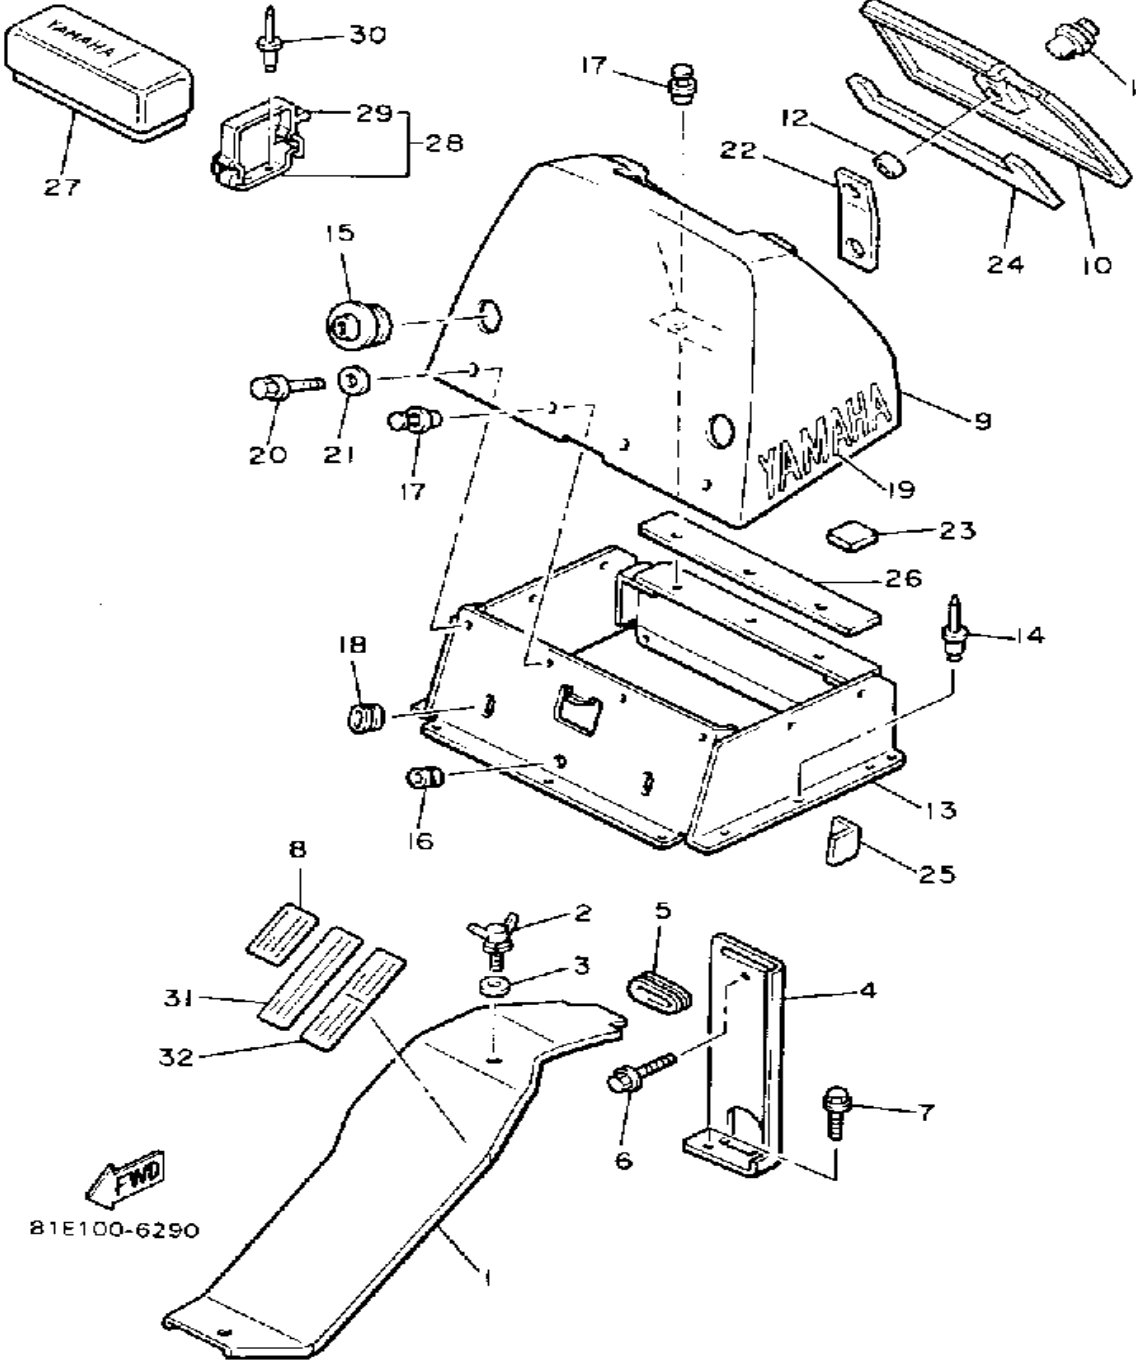

GUARD-LUGGAGE BOX

Ref. No.	Part Number	Description	Qty	Remarks
29	4J2-82131-01-00	. BAND, BATTERY	1	
30	90267-48053-00	RIVET, BLIND	2	
31	81E-1417E-00-00	LABEL, CAUTION	1	
32	81E-47578-00-00	LABEL, 1	1	

Property of www.SmallEngineDiscount.com - Not for Resale