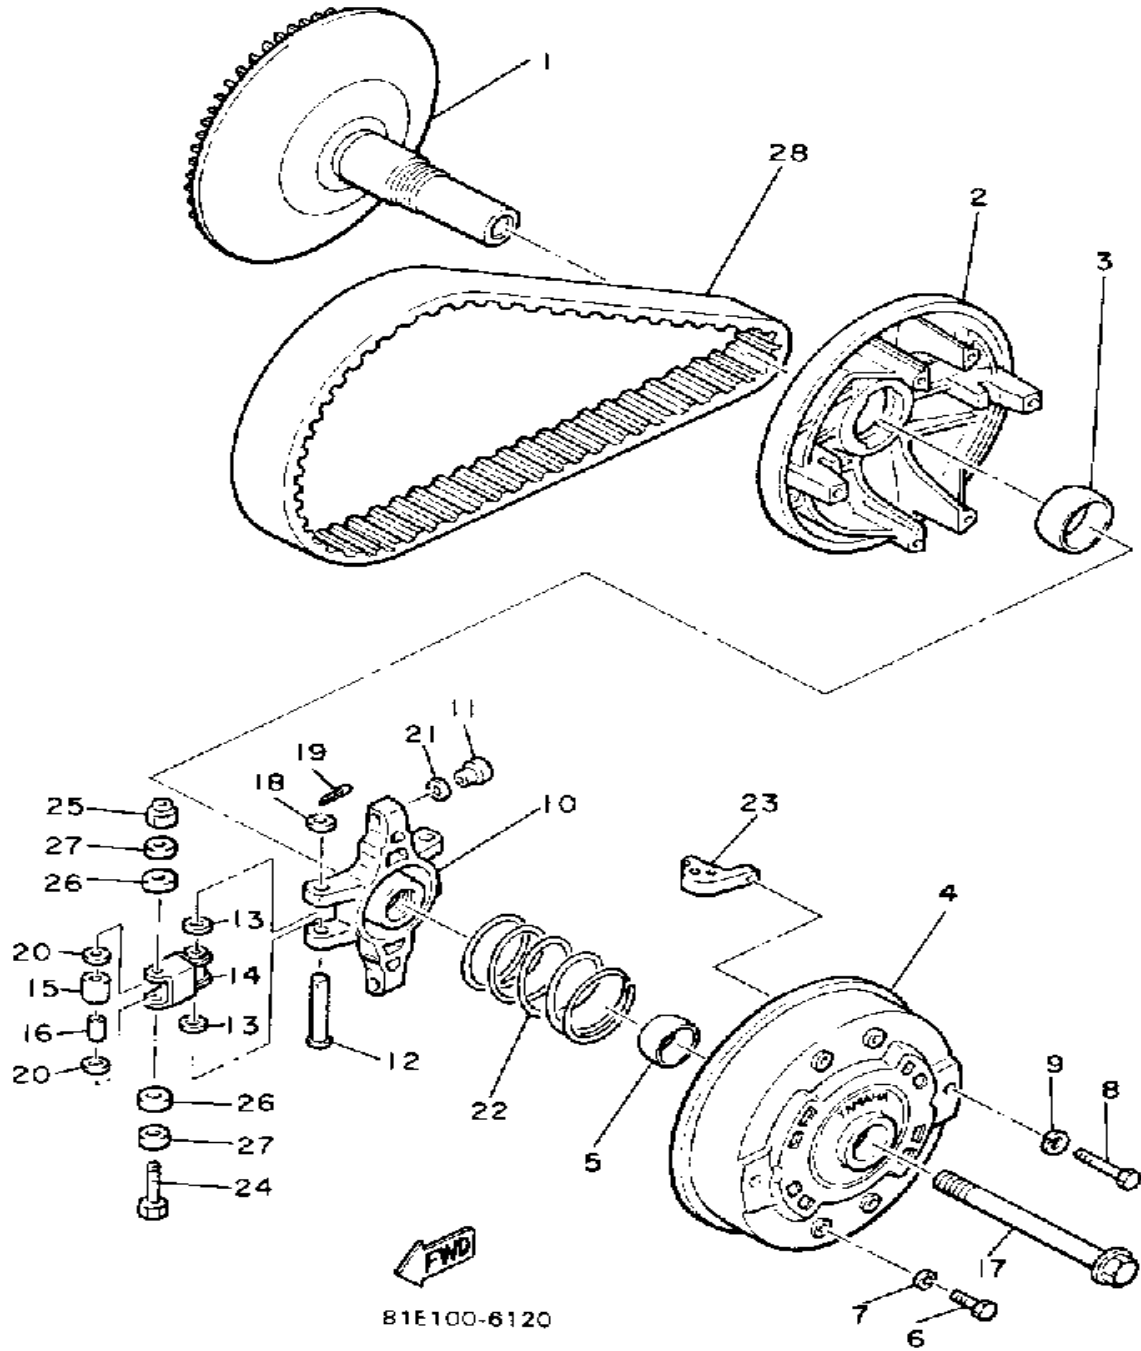

PRIMARY SHEAVE

Ref. No.	Part Number	Description	Qty	Remarks
1	81E-17610-00-00	PRI FIXED SHEAVE	1	
2	8H9-17621-01-00	SHEAVE, PRI SLIDING	1	
3	90389-39025-00	BUSH, SPEC'L SHAPE	1	
4	8H9-17631-00-00	CAP	1	
5	90389-26024-00	BUSH, SPEC'L SHAPE	1	
6	97011-06025-00	BOLT (97001-06025)	4	
7	92995-06100-00	WASHER, SPRING	4	
8	97313-06040-00	BOLT, HEXAGON	2	
9	92995-06100-00	WASHER, SPRING	2	
10	8H9-17627-00-00	SPIDER	1	
11	8F2-17653-00-00	SLIDER	4	
12	90240-07112-00	PIN, CLEVIS	2	
13	90201-06589-00	WASHER, PLATE	4	
14	8H9-17632-01-00	WEIGHT	2	
15	90387-09698-00	COLLAR	2	
16	90201-065K5-00	WASHER, PLATE	4	
	90387-06697-00	COLLAR	2	
17	8H9-17647-00-00	BOLT	1	
18	90201-06M08-00	WASHER, PLATE	2	
19	91401-25020-00	PIN, COTTER	2	
20	90201-09728-00	WASHER, PLATE	4	
21	90201-090A4-00	WASHER, PLATE	1	UR
	90201-09572-00	WASHER, PLATE	1	UR
22	90501-470E8-00	SPRING, COMPRESSION	1	
23	81E-17623-00-00	CAM	2	
24	90101-06663-00	BOLT (90101-06663)	2	
25	95601-06100-00	NUT, U	2	
27	90201-06727-00	WASHER, PLATE	4	
28	81E-17601-09-00	PRIMARY SHEAVE ASSEMBLY	1	MARKED W/

CONTINUED ON NEXT FRAME ►

Property of www.SmallEngineDiscount.com - Not for Resale