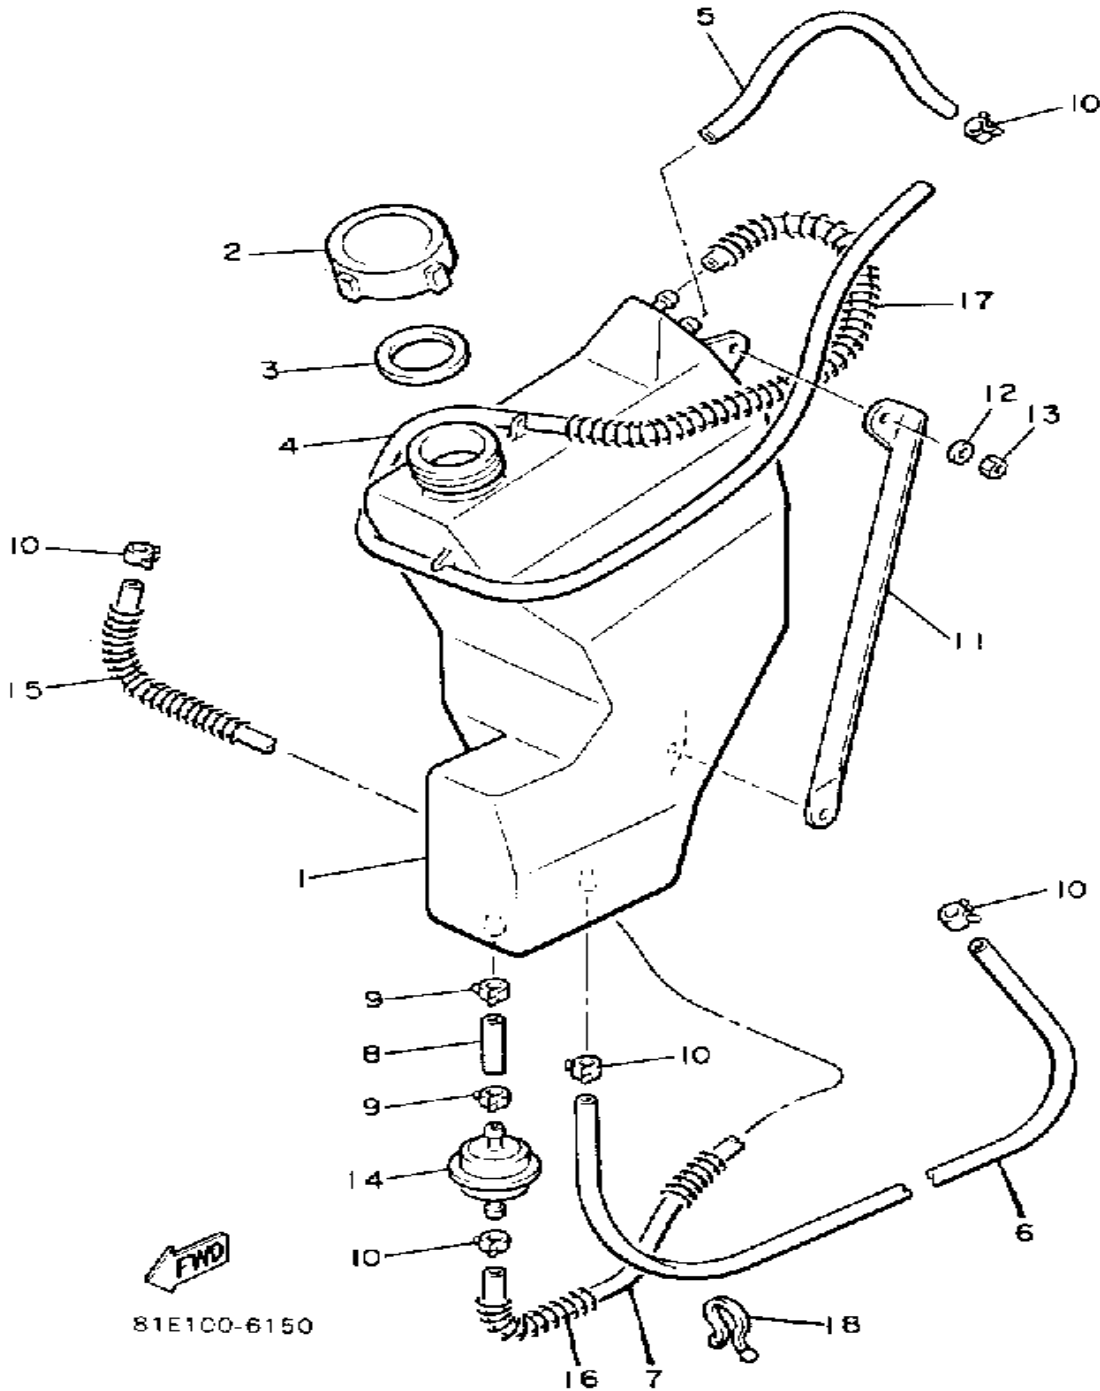

OIL TANK

Ref. No.	Part Number	Description	Qty	Remarks
1	81E-21751-00-00	TANK, OIL	1	
2	863-21771-00-00	BODY, CAP	1	
3	90430-31003-00	GASKET	1	
4	90446-09155-00	HOSE	1	
5	91A30-05024-00	TUBE, FLEXIBLE VINYL	1	
6	90446-09224-00	HOSE	1	
7	90446-09224-00	HOSE	1	
8	90446-11249-00	HOSE	1	
9	90467-11028-00	CLIP	2	
10	90467-09026-00	CLIP	5	
11	81E-2176E-00-00	PLATE	1	
12	90201-06M02-00	WASHER, PLATE	2	
13	95701-06300-00	NUT, NYLON	2	
14	8G8-13410-00-00	STRAINER HOUSING ASSEMBLY	1	
15	81E-24327-00-00	PROTECTOR, PIPE	1	
16	81E-24328-00-00	PROTECTOR, PIPE	1	
17	8F3-24326-00-00	PROTECTOR, PIPE	1	
18	90464-16039-00	CLAMP	1	

Property of www.SmallEngineDiscount.com - Not for Resale