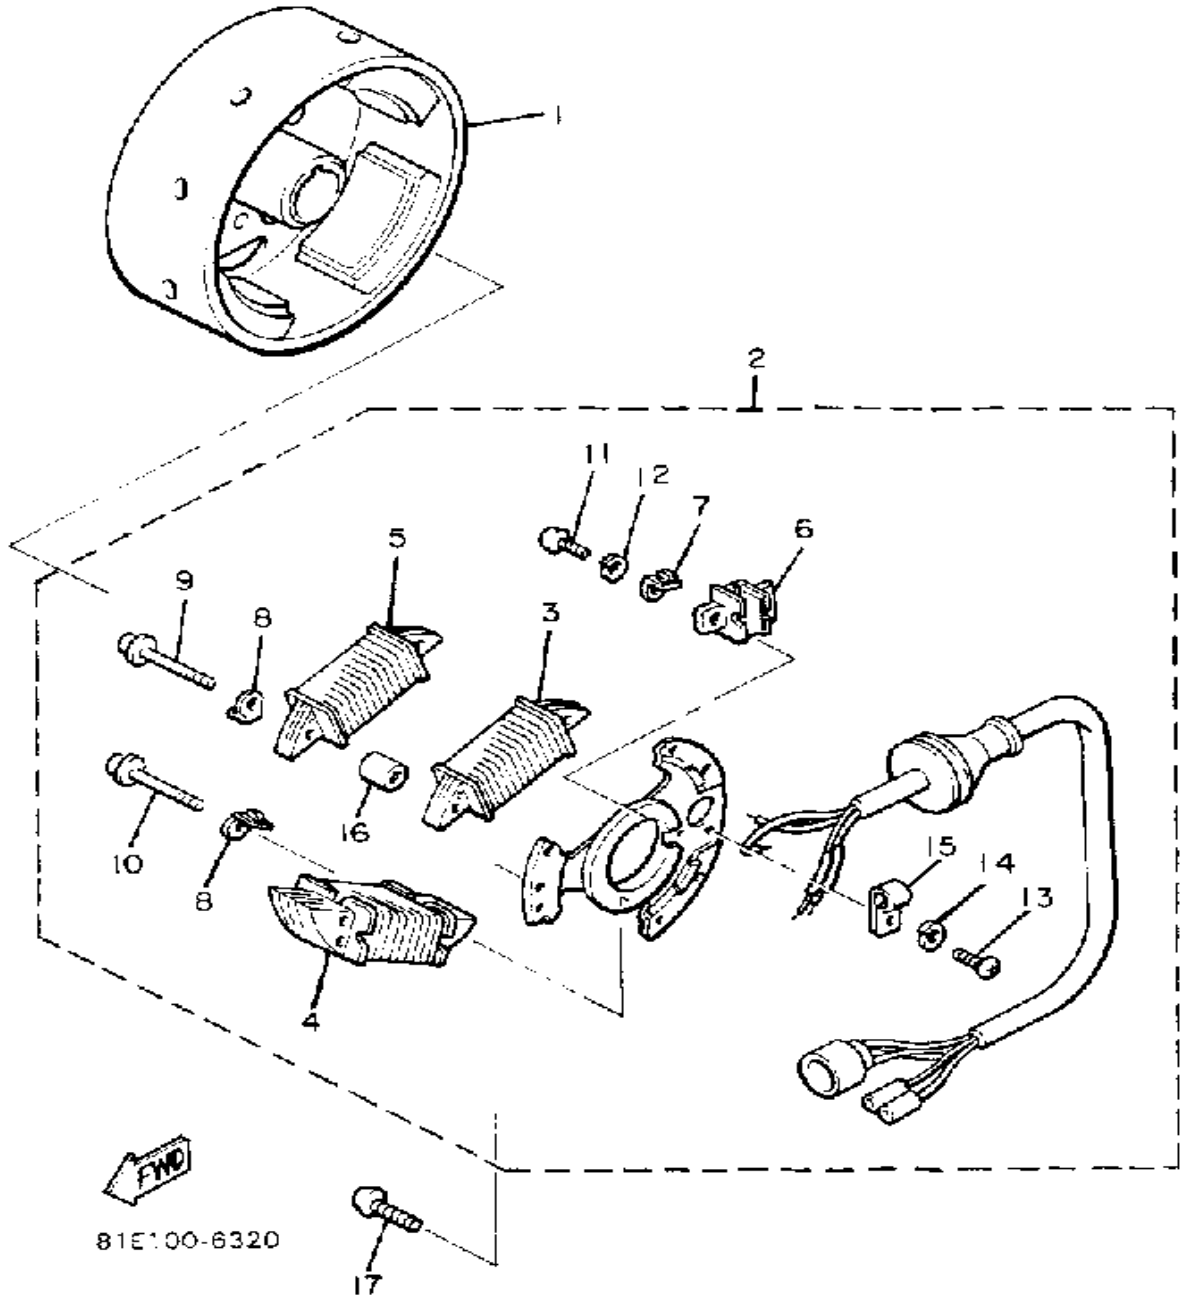

GENERATOR

Ref. No.	Part Number	Description	Qty	Remarks
1	81E-85550-M0-00	ROTOR ASSEMBLY	1	
2	81E-85560-M0-00	BASE ASSEMBLY	1	
3	81L-85520-M0-00	. COIL, CHARGE	1	
4	81L-81313-M0-00	. COIL, LIGHTING 1	1	
5	81L-81314-M0-00	. COIL, LIGHTING 2	1	
6	8R4-85580-M0-00	. COIL, PULSER	1	
7	8R4-85568-M0-00	. TERMINAL, EARTH 1	1	
8	8R4-85569-M0-00	. TERMINAL, EARTH 2	2	
9	90159-05130-00	. SCREW, WITH WASHER	2	
10	90159-05145-00	SCREW, WITH WASHER	2	
11	98511-04012-00	. SCREW, PAN HEAD	2	
12	92901-04100-00	. WASHER, SPRING	2	
13	98580-04008-00	. SCREW, PAN HEAD	1	
14	92901-04100-00	. WASHER, SPRING	1	
15	(81E-81528-M0-00)	CLAMP, 1	1	
16	90387-06553-00	. COLLAR	2	
17	98580-06012-00	SCREW, PAN HEAD	3	

Property of www.SmallEngineDiscount.com - Not for Resale