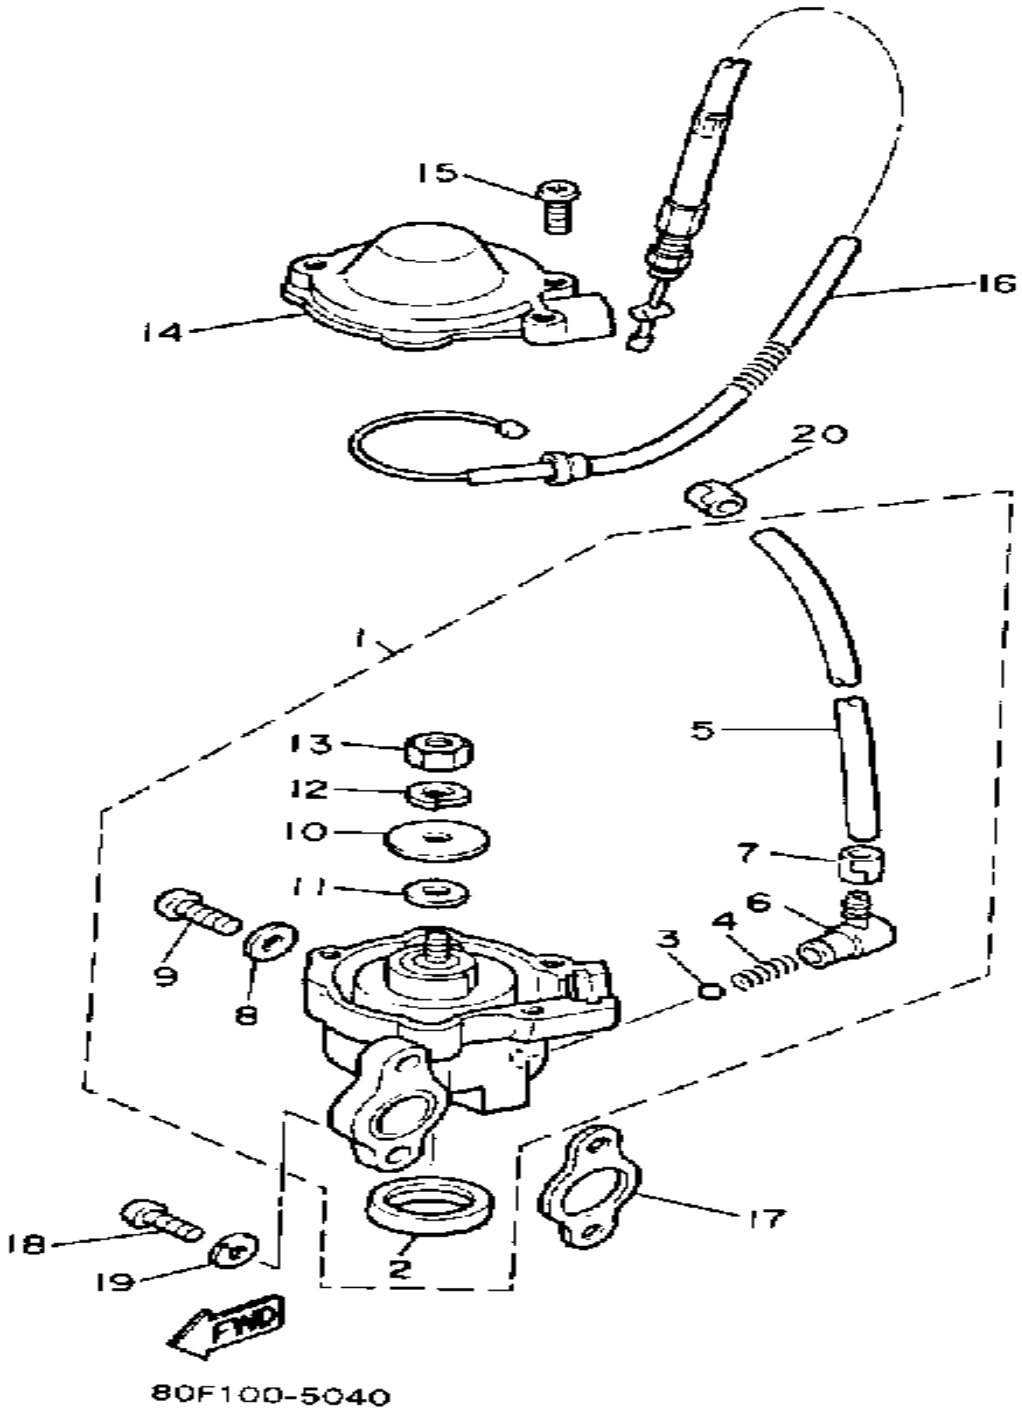

OIL PUMP

Ref. No.	Part Number	Description	Qty	Remarks
1	83M-13101-00-00	OIL PUMP ASSEMBLY	1	
2	90338-21100-00	. PLUG	1	
3	93505-32002-00	. BALL	1	
4	90501-02018-00	. SPRING, COMPRESSION	1	
5	(90446-08201-00)	HOSE	1	
6	353-13552-01-00	. NOZZLE	1	
7	90468-02025-00	. CLIP	1	
8	90430-04004-00	. GASKET	1	
9	98901-04008-00	. SCREW, BIND	1	
10	137-13138-01-00	. PLATE, ADJUSTING	1	
11	137-13137-00-03	. SHIM (0.3T)	1	U.R.
	137-13137-00-05	. SHIM (0.5T)	1	U.R.
	137-13137-00-10	. SHIM (1.0T)	1	U.R.
12	92990-05100-00	. WASHER, SPRING	1	
13	95380-05600-00	. NUT	1	
14	8A5-13146-01-00	COVER, ADJUST PULLEY	1	
15	98506-04018-00	SCREW, PAN HEAD	3	
16	81E-26320-00-00	PUMP CABLE ASSEMBLY	1	
17	3MT-13116-00-00	GASKET, PUMP CASE (8Y0-13116-00)	1	
18	98580-05016-00	SCREW, PAN HEAD	2	
19	92990-05100-00	WASHER, SPRING	2	
20	90468-02025-00	CLIP	1	