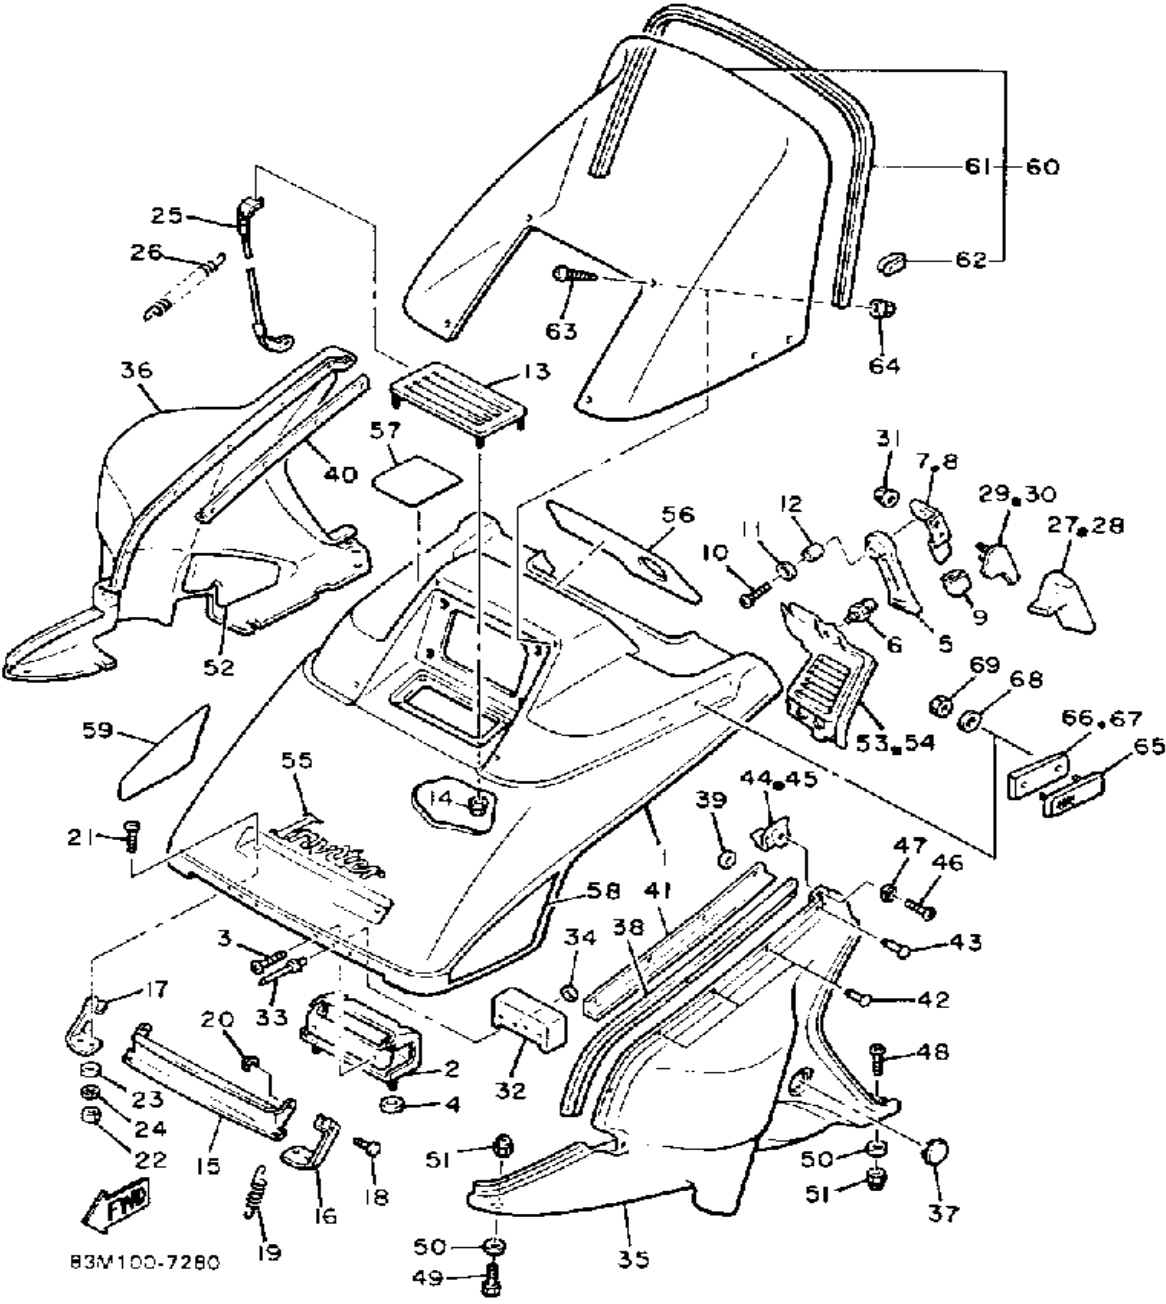

SHROUD-WINDSHIELD

Ref. No.	Part Number	Description	Qty	Remarks
30	81E-77186-00-00	PLATE 2	1	
31	95701-06500-00	NUT, FLANGE	4	
32	81E-2199F-00-00	SHIELD, NOISE	2	
33	90267-48051-00	RIVET, BLIND	4	
34	90201-05032-00	WASHER, PLATE	4	
35	81E-21982-02-00	HOOD 1	1	
36	81E-21983-01-00	HOOD 2	1	
37	90480-40382-00	GROMMET	1	
38	81E-77515-01-00	BUSH, RUBBER 1	2	
39	90201-043H7-00	WASHER, PLATE	8	
40	81E-77153-01-00	PLATE, BACK UP 1	1	
41	81E-77154-01-00	PLATE, BACK UP 2	1	
42	90269-05055-00	RIVET	6	
43	90269-05039-00	RIVET	4	
44	81E-77123-00-00	GUIDE 1	1	
45	81E-77124-00-00	GUIDE 2	1	
46	98516-05012-00	SCREW, PAN HEAD 4CG	2	
47	92906-05100-00	WASHER, SPRING	2	
48	98980-06020-00	SCREW, BIND	4	
49	97016-06016-00	BOLT	4	
50	90201-06067-00	WASHER, PLATE	10	
51	95706-06300-00	NUT, NYLON	10	
52	81E-77265-00-00	LINING, SHROUD 5	1	
53	81E-77131-00-00	LOUVER 1	1	
54	81E-77132-00-00	LOUVER 2	1	
55	83M-77351-00-00	EMBLEM 1	1	
56	83M-77352-00-00	EMBLEM 2	1	
57	81E-77761-00-00	LABEL, WARNING 1	1	
58	81E-77163-00-00	ORNAMENT 1	1	

CONTINUED ON NEXT FRAME ➤

Property of www.SmallEngineDiscount.com - Not for Resale