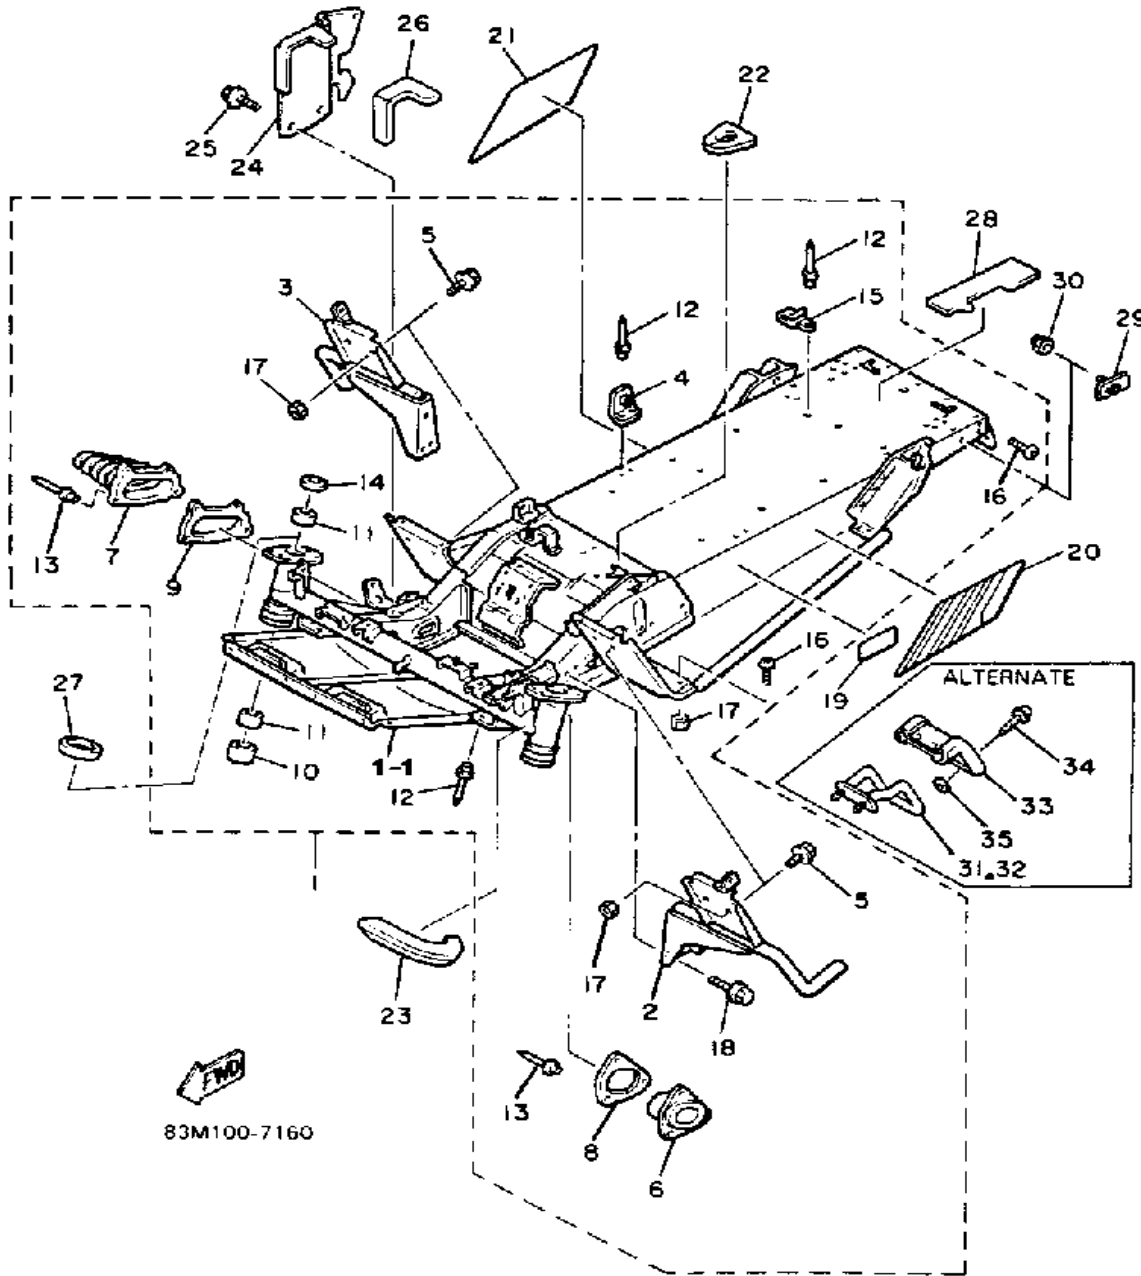

FRAME

Ref. No.	Part Number	Description	Qty	Remarks
1	83M-21910-00-00	FRAME	1	
2	81E-21929-00-00	. RNFCMNT, FRAME SIDE	1	
3	81E-2192E-00-00	. REINFORCMNT, FRAME	1	
4	8V0-21946-00-00	. BRACKET, SEAT FITTING	2	
5	95811-06016-00	. BOLT, FLANGE (95822-06016)	4	
6	80L-2198F-00-00	. COVER 1	1	
7	81E-23818-00-00	. COVER, STEERING	1	
8	80L-77525-00-00	. WASHER 1	1	
9	81E-77526-00-00	. WASHER 2	1	
10	93103-44134-00	. OIL SEAL	2	
11	90384-44173-00	. BUSH, BIMETAL FORMED	4	
12	90267-48053-00	. RIVET, BLIND	42	
13	90267-40105-00	. RIVET, BLIND	7	
14	93104-44095-00	. OIL SEAL	2	
15	90465-06038-00	. CLAMP	3	
16	98903-06014-00	. SCREW, BIND	10	
17	95701-06300-00	. NUT, NYLON	8	
18	95811-06010-00	. BOLT, FLANGE	6	
19	8K2-77742-00-00	INDICATOR 2	1	
20	81E-77353-00-00	EMBLEM 3	1	
21	81E-77354-00-00	EMBLEM 4	1	
22	81E-21988-00-00	PATCH 8	2	
23	81E-7717H-00-00	TAPE 4	2	
24	81E-2199H-00-00	SHIELD, HEAT	1	
25	95811-06010-00	BOLT, FLANGE	3	
26	81E-2199J-01-00	SHIELD, NOISE 2	1	
27	81E-77271-00-00	DAMPER, NOISE 1	2	
28	81E-7717E-00-00	TAPE 1	1	
29	3Y6-85130-02-00	REAR REFLECTOR ASSEMBLY	2	

CONTINUED ON NEXT FRAME ➤

Property of www.SmallEngineDiscount.com - Not for Resale