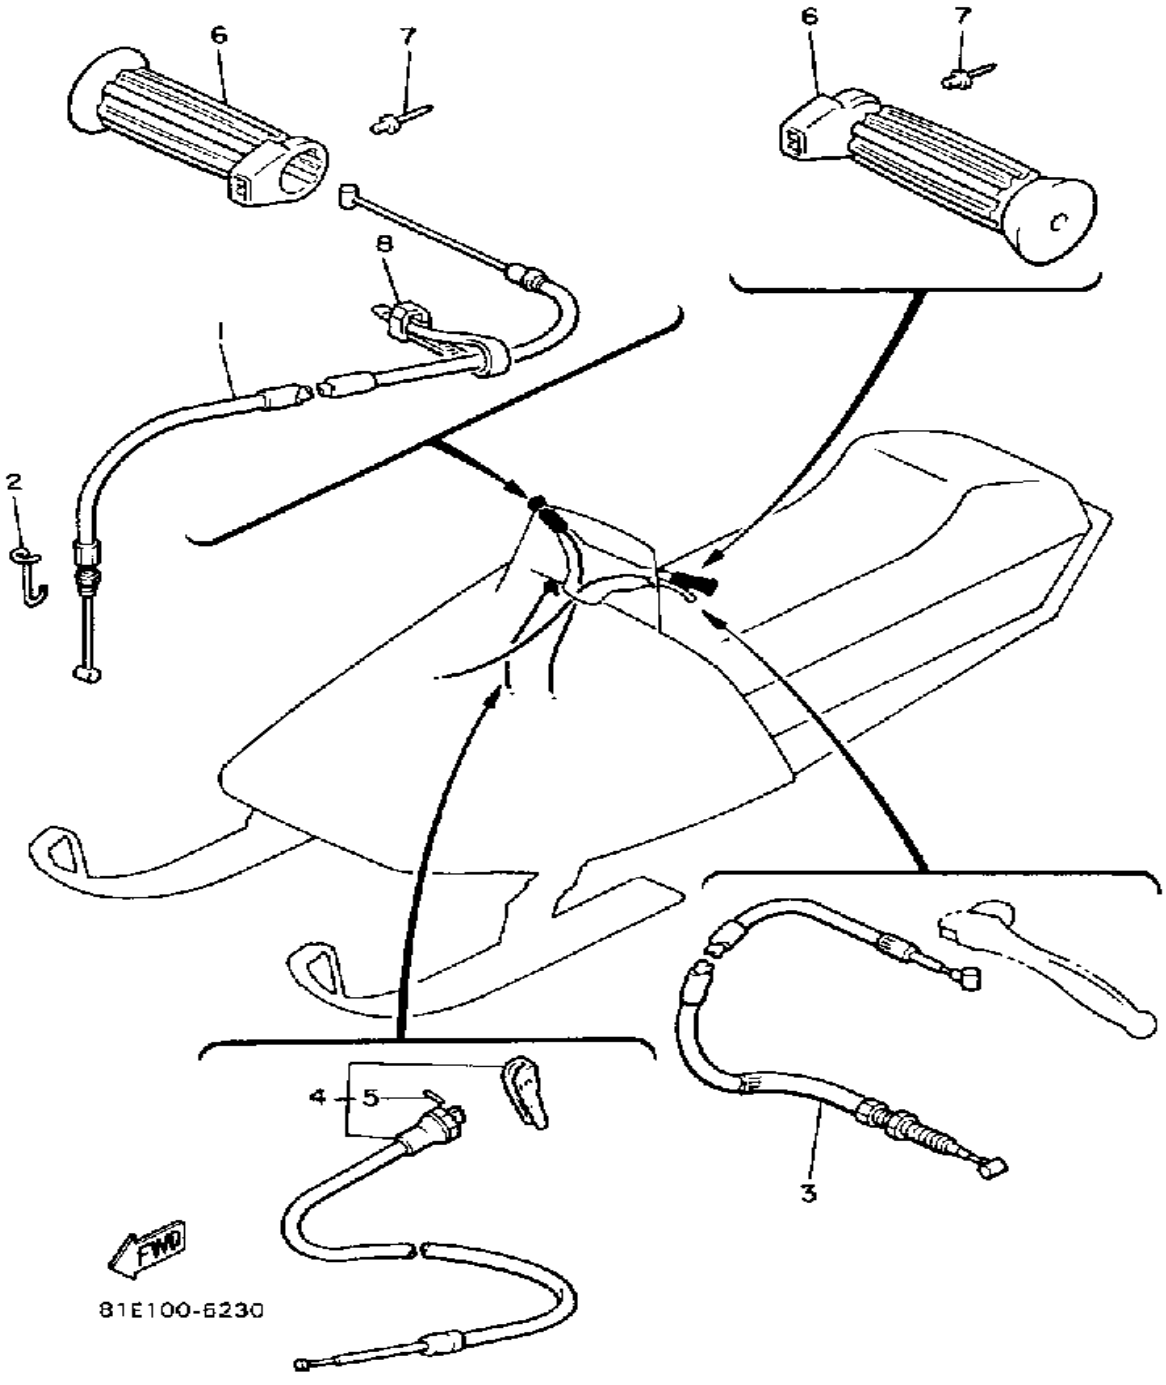

CONTROL-CABLE

Ref. No.	Part Number	Description	Qty	Remarks
1	81E-26311-01-00	CABLE, THROTTLE 1	1	
2	90465-10150-00	CLAMP	1	
3	81E-26340-00-00	CABLE, BRAKE	1	
4	81E-26331-00-00	CABLE, STARTER 1	1	
5	91609-30010-00	. PIN, SPRING	1	
6	80K-2626A-00-00	GRIP, WARMER	2	
7	90267-40076-00	RIVET, BLIND	2	
8	90464-13073-00	CLAMP	1	

Property of www.SmallEngineDiscount.com - Not for Resale