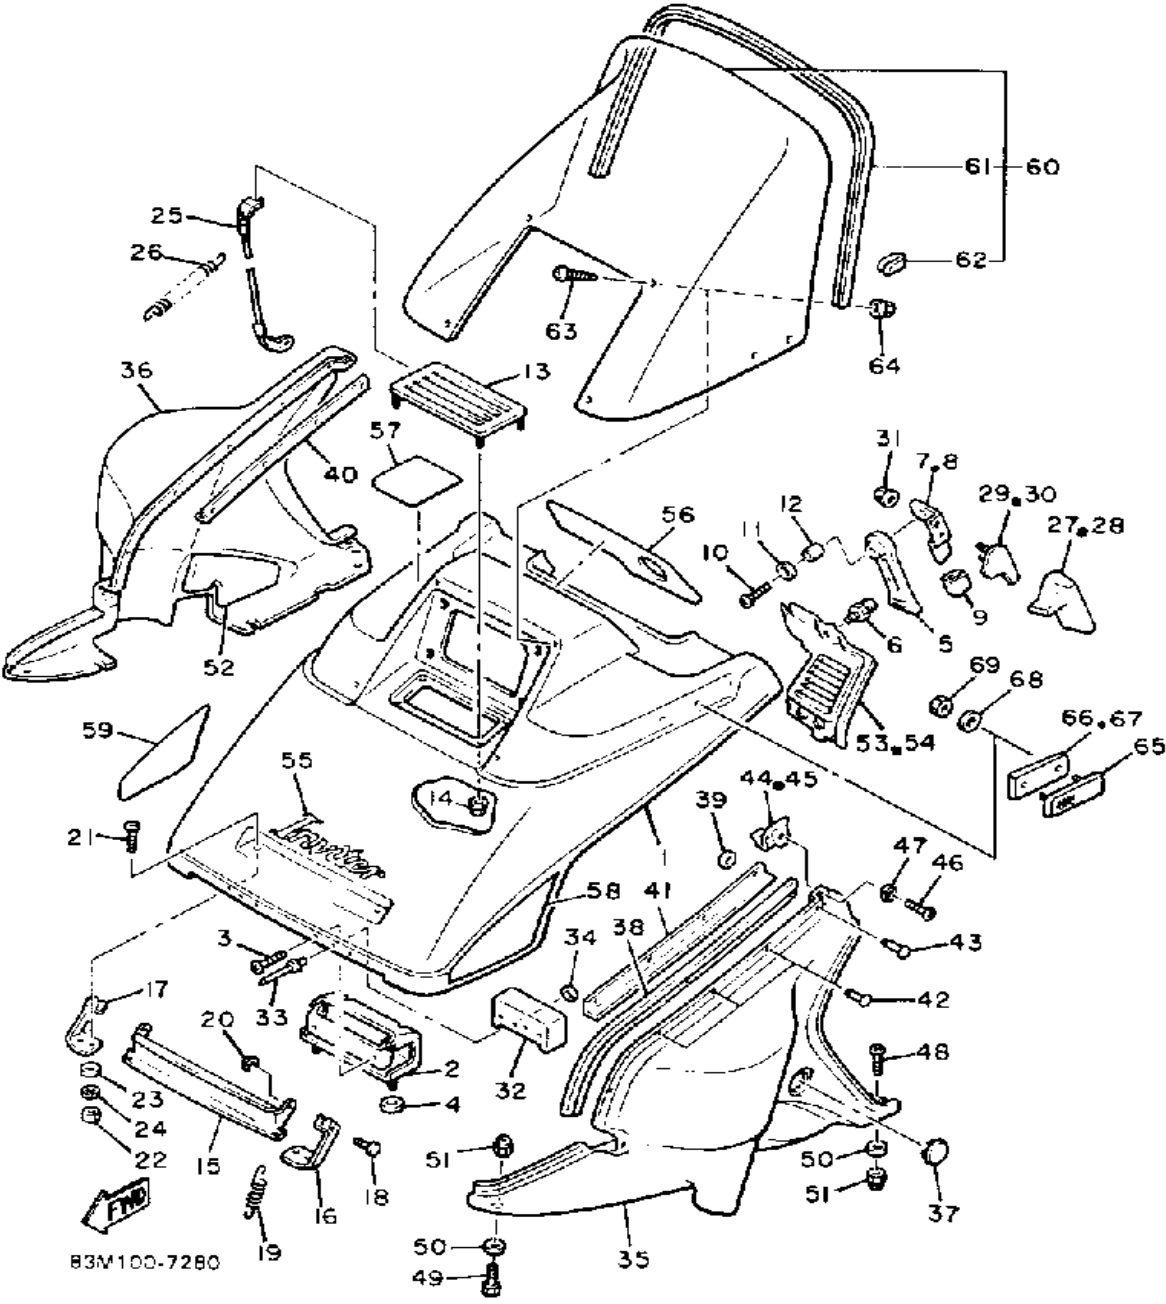

SHROUD-WINDSHIELD

Ref. No.	Part Number	Description	Qty	Remarks
1	81E-W7711-00-00	SHROUD ASSEMBLY	1	
2	81E-77140-00-00	HINGE ASSEMBLY	1	
3	98906-06016-00	SCREW, BIND	2	
4	90201-06059-00	WASHER, PLATE	2	
5	8V0-77171-00-00	BODY, LATCH 1	2	
6	8V0-77175-00-00	HOLDER, LATCH	2	
7	81E-77135-00-00	CLAMP 1	1	
8	81E-77136-00-00	CLAMP 2	1	
9	81E-77188-00-00	STOPPER	2	
10	98903-06018-00	SCREW, BIND	2	
11	90201-065F3-00	WASHER, PLATE	2	
12	90387-06241-00	COLLAR	2	
13	81E-77109-00-00	LOUVER 5	1	
14	95701-05500-00	NUT, FLANGE	4	
15	81E-77108-00-00	LOUVER 6	1	
16	81E-77125-00-00	STAY 1	1	
17	81E-77126-00-00	STAY 2	1	
18	90249-05187-00	PIN	2	
19	90506-12371-00	SPRING, TENSION	2	
20	99080-04600-00	CIRCLIP (E)	2	
21	90164-05022-00	SCREW, TAPPING	2	
22	95380-05600-00	NUT	2	
23	92990-05200-00	WASHER, PLAIN	2	
24	92990-05100-00	WASHER, SPRING	2	
25	81E-77118-01-00	STOPPER, SHROUD	1	
26	838-77159-00-00	CLAMP, ROD	1	
27	81E-77215-00-00	TRIM 3	1	
28	81E-77216-00-00	TRIM 4	1	
29	81E-77185-00-00	PLATE 1	1	

CONTINUED ON NEXT FRAME ➤

Property of www.SmallEngineDiscount.com - Not for Resale