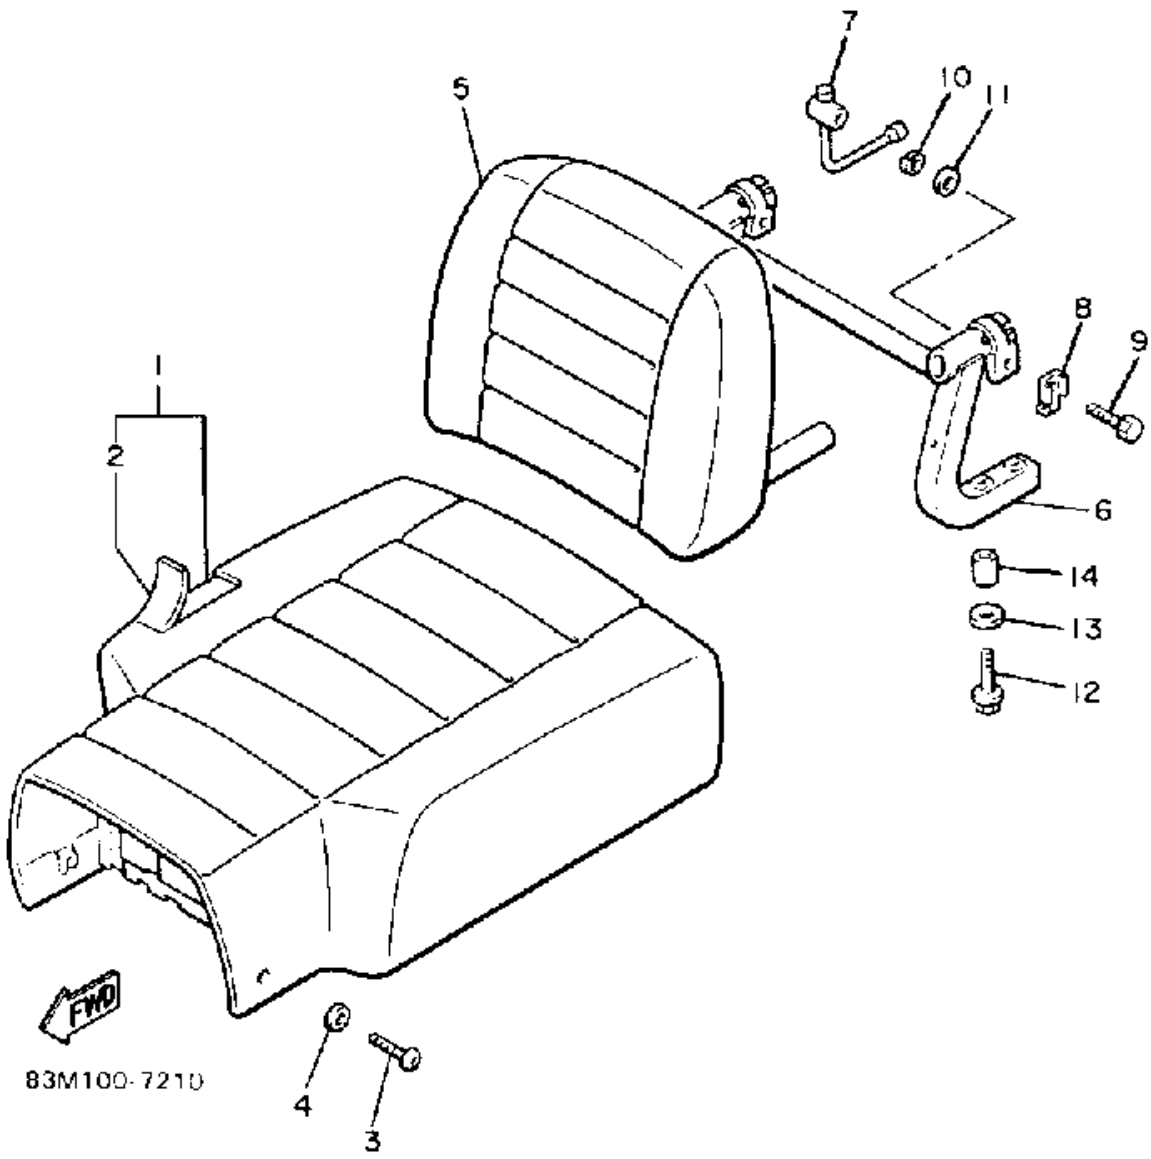

CONTINUED ON NEXT FRAME ➤

Property of www.SmallEngineDiscount.com - Not for Resale

FUEL TANK

Property of www.SmallEngineDiscount.com - Not for Resale

SEAT

Ref. No.	Part Number	Description	Qty	Remarks
1	86W-24710-00-00	SINGLE SEAT ASSEMBLY	1	
2	81E-24711-00-00	. COVER, SINGLE SEAT	1	
3	98906-06025-00	SCREW, BIND	2	
4	90201-060A3-00	WASHER, PLATE	2	
5	83M-24790-00-00	SEAT BACK ASSEMBLY	1	
6	81E-24797-00-00	BRACKET, SEAT BACK	1	
7	81E-24776-02-00	LEVER, SEAT	2	
8	81E-24746-00-00	WASHER, SEAT	2	
9	90101-08652-00	BOLT (81E)	2	
10	92990-08100-00	WASHER	2	
11	90201-08784-00	WASHER, PLATE	2	
12	95811-08035-00	BOLT, FLANGE (95821-08035)	4	
13	90201-08730-00	WASHER, PLATE	4	
14	90387-087L3-00	COLLAR	4	