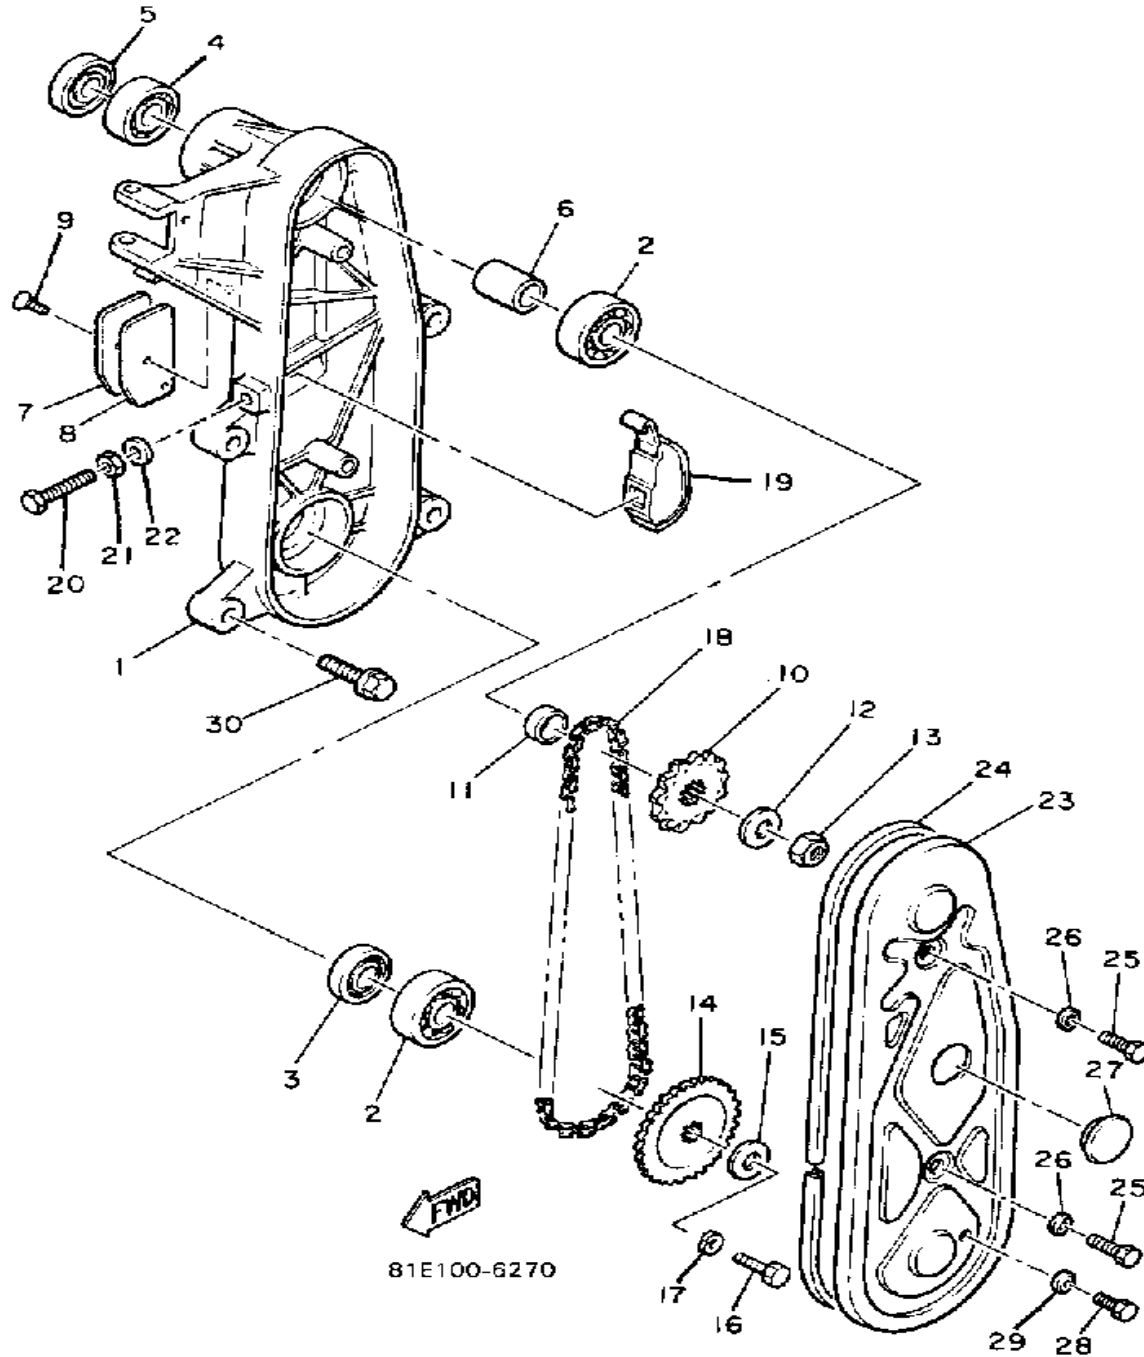

Property of www.SmallEngineDiscount.com - Not for Resale

TRACK DRIVE 1

Ref. No.	Part Number	Description	Qty	Remarks
1	81E-W4751-00-00	AXLE, FRONT	1	
2	8K4-47577-00-00	. CONNECTOR	1	
3	8H9-47531-00-00	WHEEL, SPROCKET 1	2	
4	90460-50079-00	CLAMP, HOSE	2	
5	8F3-47551-00-00	HOUSING, FRONT AXLE	1	
6	93306-00441-00	BEARING (89A) (B6004RS)	1	
7	90208-20008-00	WASHER, CONICAL SPRING	1	
8	90170-20211-00	NUT	1	
9	95811-08012-00	BOLT, FLANGE	3	

Property of www.SmallEngineDiscount.com - Not for Resale

TRACK DRIVE 2

Ref. No.	Part Number	Description	Qty	Remarks
1	81E-47541-00-00	HOUSING, CHAIN	1	
2	93306-30407-00	BEARING (B6304C3)	2	
3	93102-20447-00	OIL SEAL	1	
4	93306-20458-00	BEARING	1	
5	93102-30083-00	SEAL, OIL	1	
6	90387-20580-00	COLLAR	1	
7	81E-47591-00-00	PLATE	1	
8	86E-47592-00-00	GASKET	1	
9	98580-05010-00	SCREW, PAN HEAD	2	
10	812-17682-20-00	SPROCKET, CHAIN DRIVE (12T)	1	
11	90387-197N8-00	COLLAR	1	
12	90201-122H1-00	WASHER, PLATE	1	
13	90185-12119-00	NUT, SELF-LOCKING	1	
14	8F3-47548-90-00	SPROCKET, CHN DRVN	1	
15	90201-08748-00	WASHER, PLATE	1	
16	97312-08025-00	BOLT (97012-08025)	1	
17	92990-08100-00	WASHER	1	
18	94580-01062-00	CHAIN (81E)	1	
19	8F3-47611-02-00	TENSIONER	1	
20	90101-10357-00	BOLT	1	
21	95303-10700-00	NUT	1	
22	90210-10004-00	WASHER, SEAL	1	
23	81E-47543-00-00	CAP, HOUSING	1	
24	83M-47558-00-00	RING, HOUSING	1	
25	95821-08020-00	BOLT, FLANGE (95801-08020)	2	
26	90430-08023-00	GASKET	2	
27	148-22315-00-00	CAP	1	
28	98903-06010-00	SCREW, BIND	1	