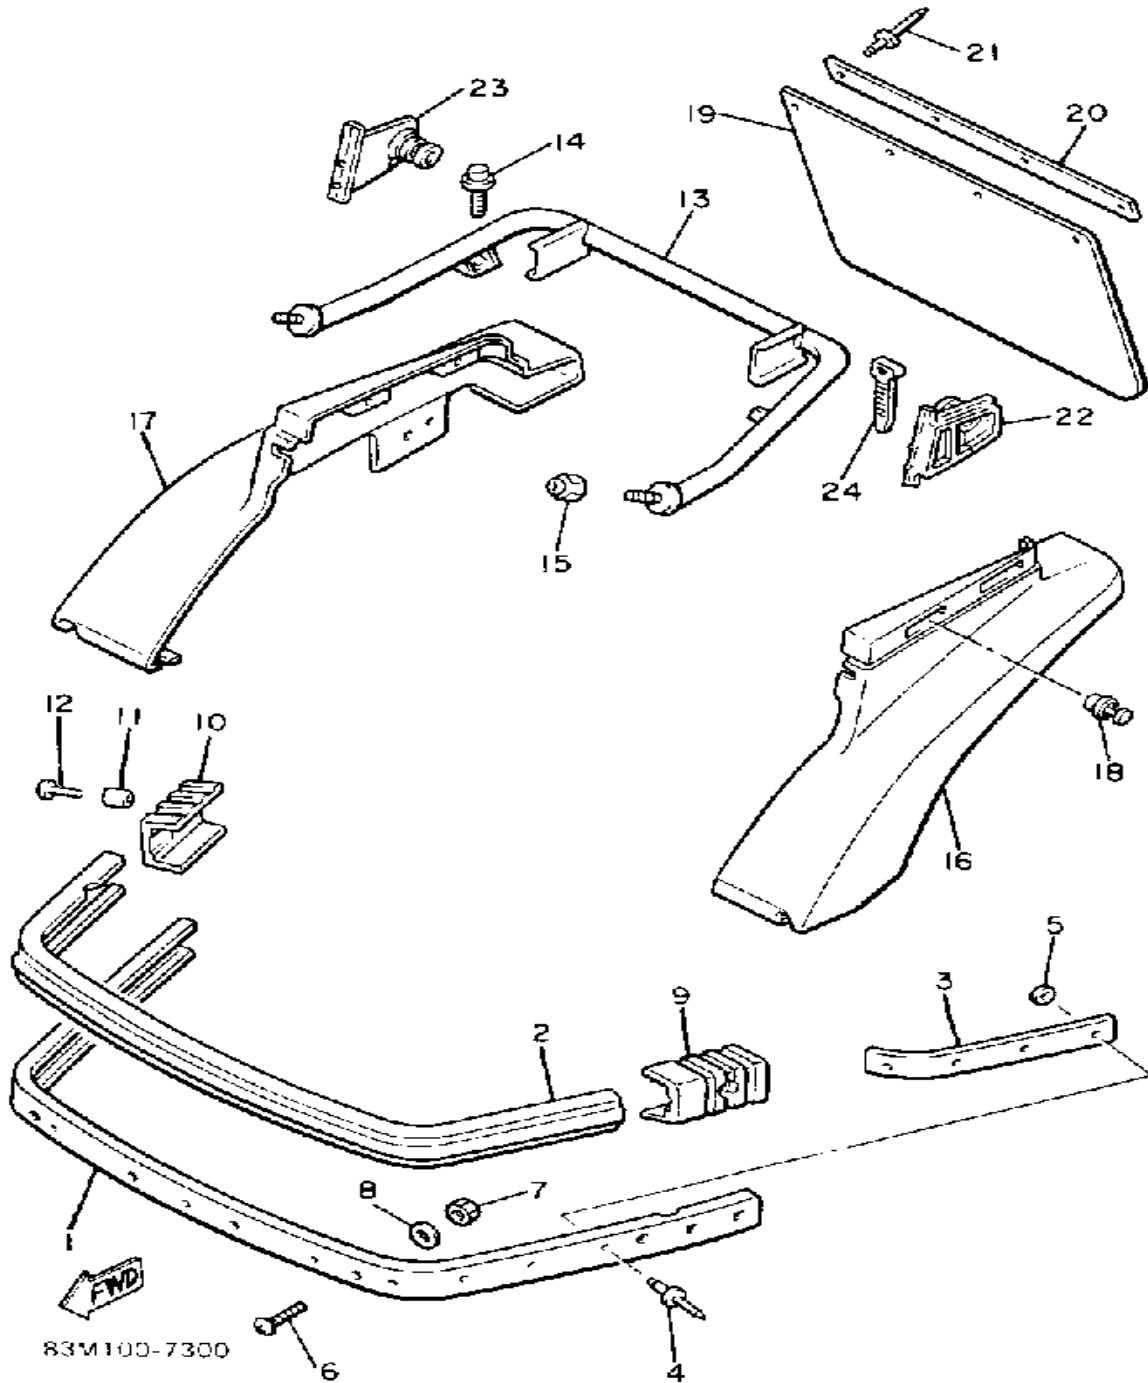

BUMPER

Ref. No.	Part Number	Description	Qty	Remarks
1	81E-77511-01-00	BUMPER, FRONT 1	1	
2	81E-77516-00-00	BUSH, RUBBER 2	1	
3	81E-77529-00-00	SPACER, BUMPER	2	
4	90267-40075-00	RIVET, BLIND	8	
5	90201-04325-00	WASHER, PLATE	8	
6	98903-06014-00	SCREW, BIND	4	
7	95701-06300-00	NUT, NYLON	4	
8	92990-06200-00	WASHER	4	
9	81E-77523-00-00	END, BUMPER	1	
10	81E-77524-00-00	END, BUMPER	1	
11	90387-06761-00	COLLAR	2	
12	98906-06016-00	SCREW, BIND	2	
13	81E-77541-00-00	BUMPER, REAR 1	1	
14	95811-08016-00	BOLT, FLANGE	2	
15	95712-08300-00	NUT, LOCK	2	
16	(81E-77563-01-00)	COVER, 3	1	
17	81E-77564-01-00	COVER, 4	1	
18	90269-08050-00	RIVET, SPEC'L SHAPE	4	
19	80V-77595-00-00	FLAP	1	
20	80J-77596-00-00	STOPPER, FLAP	1	
21	90267-48086-00	RIVET, BLIND	4	
22	81E-77551-01-00	PROTECTOR 1	1	
23	81E-77552-01-00	PROTECTOR 2	1	
24	(90464-13080-00)	CLAMP	2	

Property of www.SmallEngineDiscount.com - Not for Resale