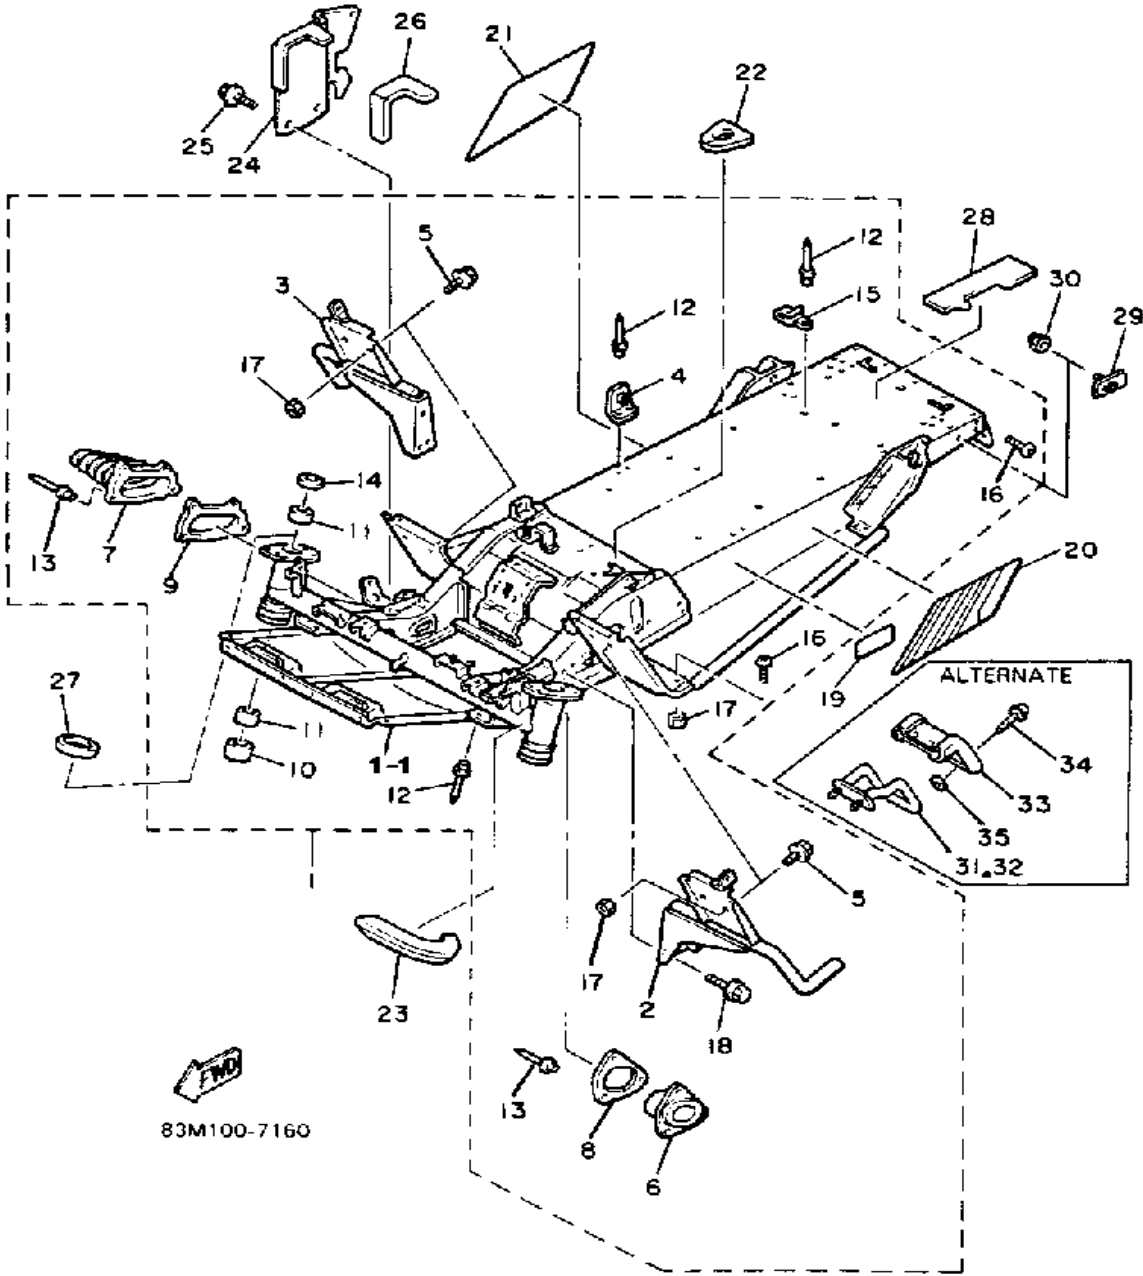

FRAME

Ref. No.	Part Number	Description	Qty	Remarks
30	95701-05300-00	NUT, NYLON	2	
31	83U-2196M-00-00	BRACKET 5	1	
32	83U-2197M-00-00	BRACKET 6	1	
33	81E-2196N-00-00	COVER, TOE HOOK	2	
34	90267-48104-00	RIVET, BLIND	10	ALT. PART
35	90201-04325-00	WASHER, PLATE	10	ALT. PART
1-1	81E-21912-09-00	. BELLY PAN	1	

Property of www.SmallEngineDiscount.com - Not for Resale