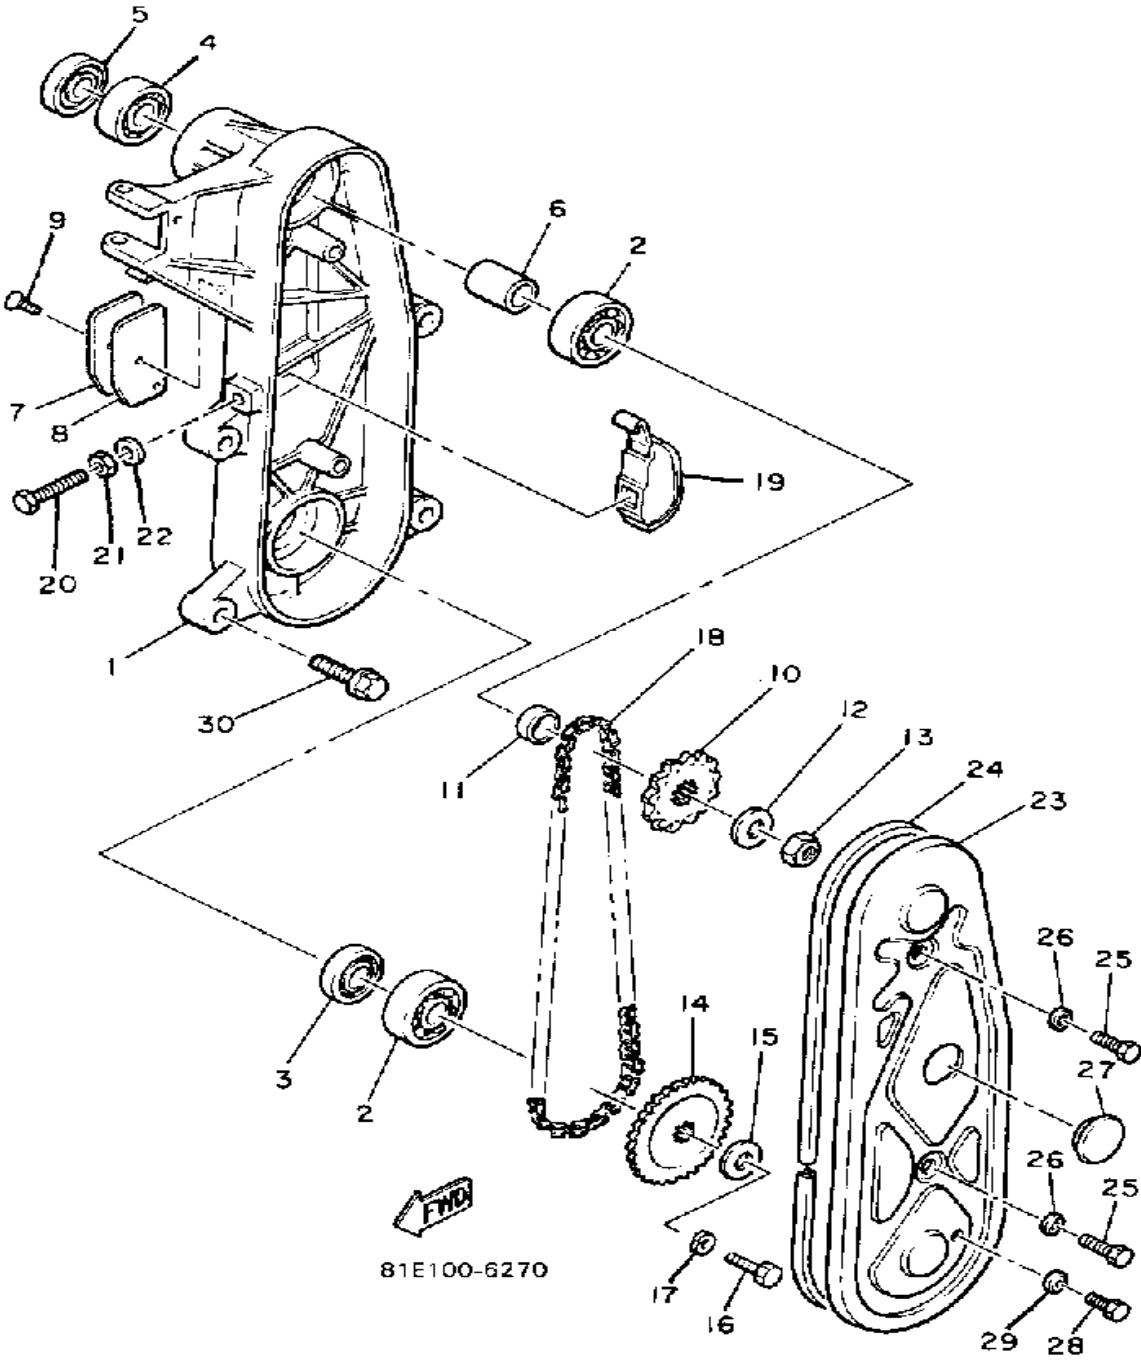

TRACK DRIVE 2

Ref. No.	Part Number	Description	Qty	Remarks
29	90430-06017-00	GASKET	1	
30	95811-08030-00	BOLT, FLANGE	4	

Property of www.SmallEngineDiscount.com - Not for Resale