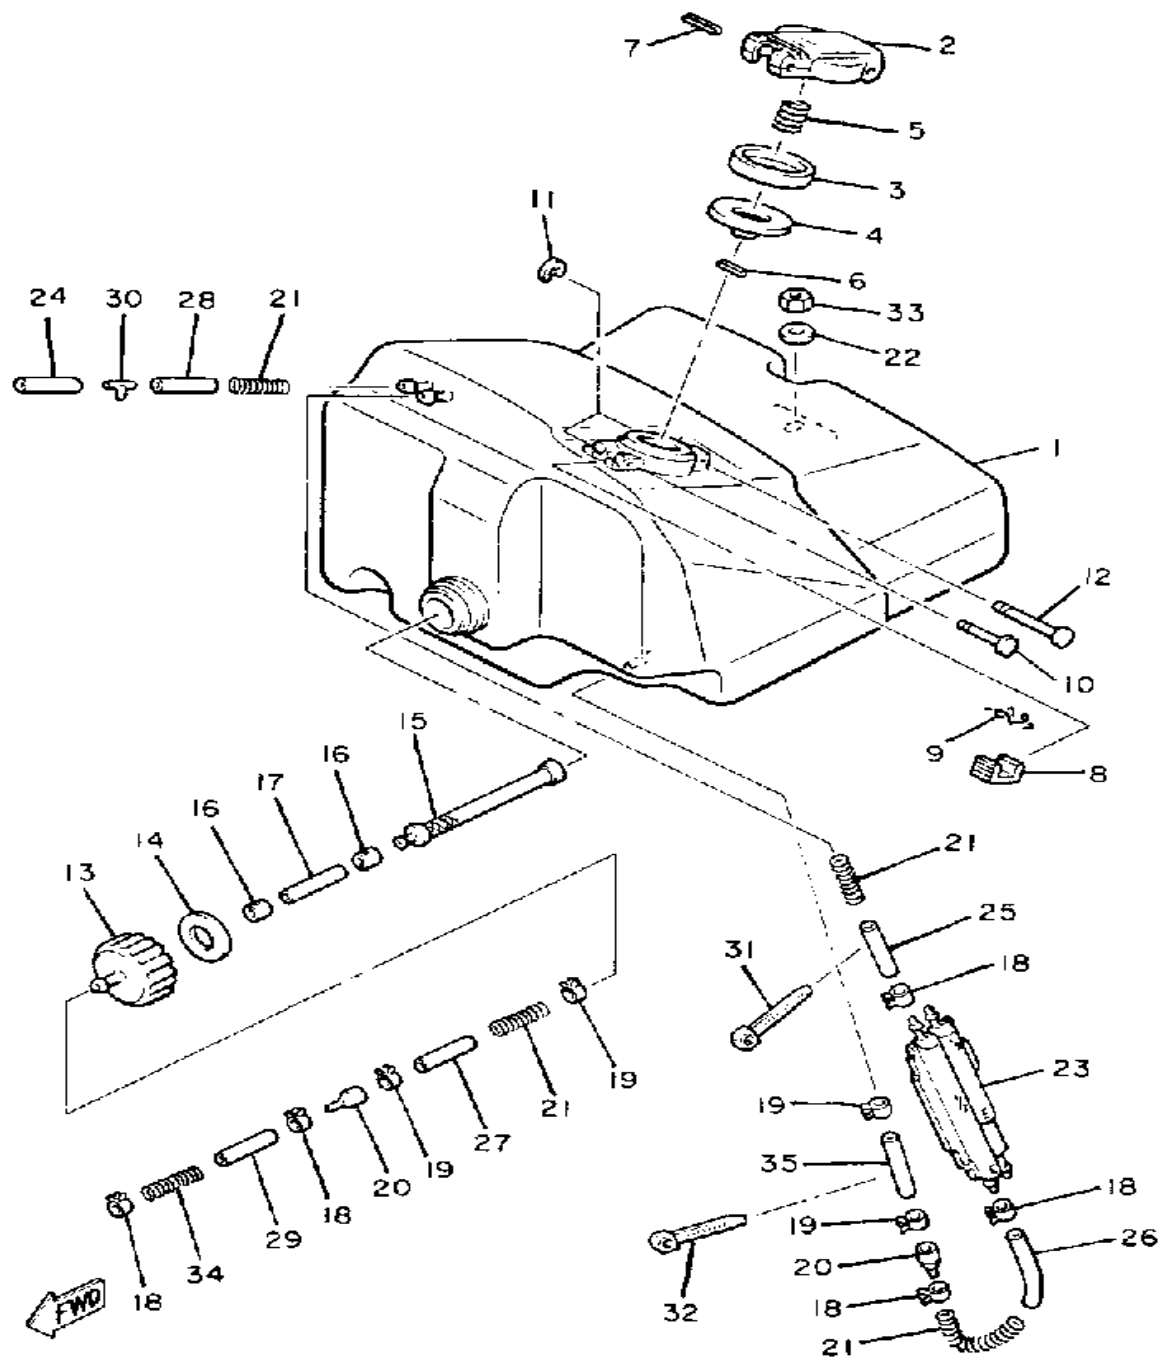

FUEL TANK

83M100-7200

Ref. No.	Part Number	Description	Qty	Remarks
1	83M-24111-00-00	FUEL TANK	1	
2	8W6-24611-00-00	BODY, CAP	1	
3	813-24613-01-00	DISC, CAP	1	
4	8F7-24641-00-00	GASKET, CAP 1	1	
5	90501-21030-00	UNAVAILABLE IN PRICE BOOK	1	
6	91609-30016-00	PIN, SPRING	1	
7	91609-25050-00	PIN, SPRING	1	
8	83M-24628-00-00	HOOK	1	
9	90508-10715-00	SPRING, TORSION	1	
10	90249-03017-00	PIN	1	
11	93430-02001-00	CIRCLIP	2	
12	90249-03175-00	PIN	1	
13	8R4-24644-00-00	BODY, CAP	1	
14	8F3-24564-00-00	GASKET	1	
15	81E-24560-00-00	FILTER ASSEMBLY	1	
16	650-24351-51-00	BAND 1	2	
17	90445-110F5-00	HOSE	1	
18	90467-09026-00	CLIP	7	
19	90467-11028-00	CLIP	4	
20	8Y4-24376-00-00	PIPE, JOINT 1	2	
21	8F3-24327-00-00	PROTECTOR, PIPE	4	
22	90201-087A9-00	WASHER, PLATE	1	
23	81E-24179-00-00	GAUGE, FUEL	1	
24	90446-09013-00	HOSE (90446-09079)	1	
25	(90446-09256-00)	HOSE (81E)	1	
26	90446-11290-00	HOSE	1	
27	807-24312-00-00	PIPE 2	1	
28	91A30-05045-00	TUBE, FLEXIBLE VINYL	1	
29	91A20-05024-00	TUBE, FLEXIBLE VINYL	1	

CONTINUED ON NEXT FRAME ➤

Property of www.SmallEngineDiscount.com - Not for Resale