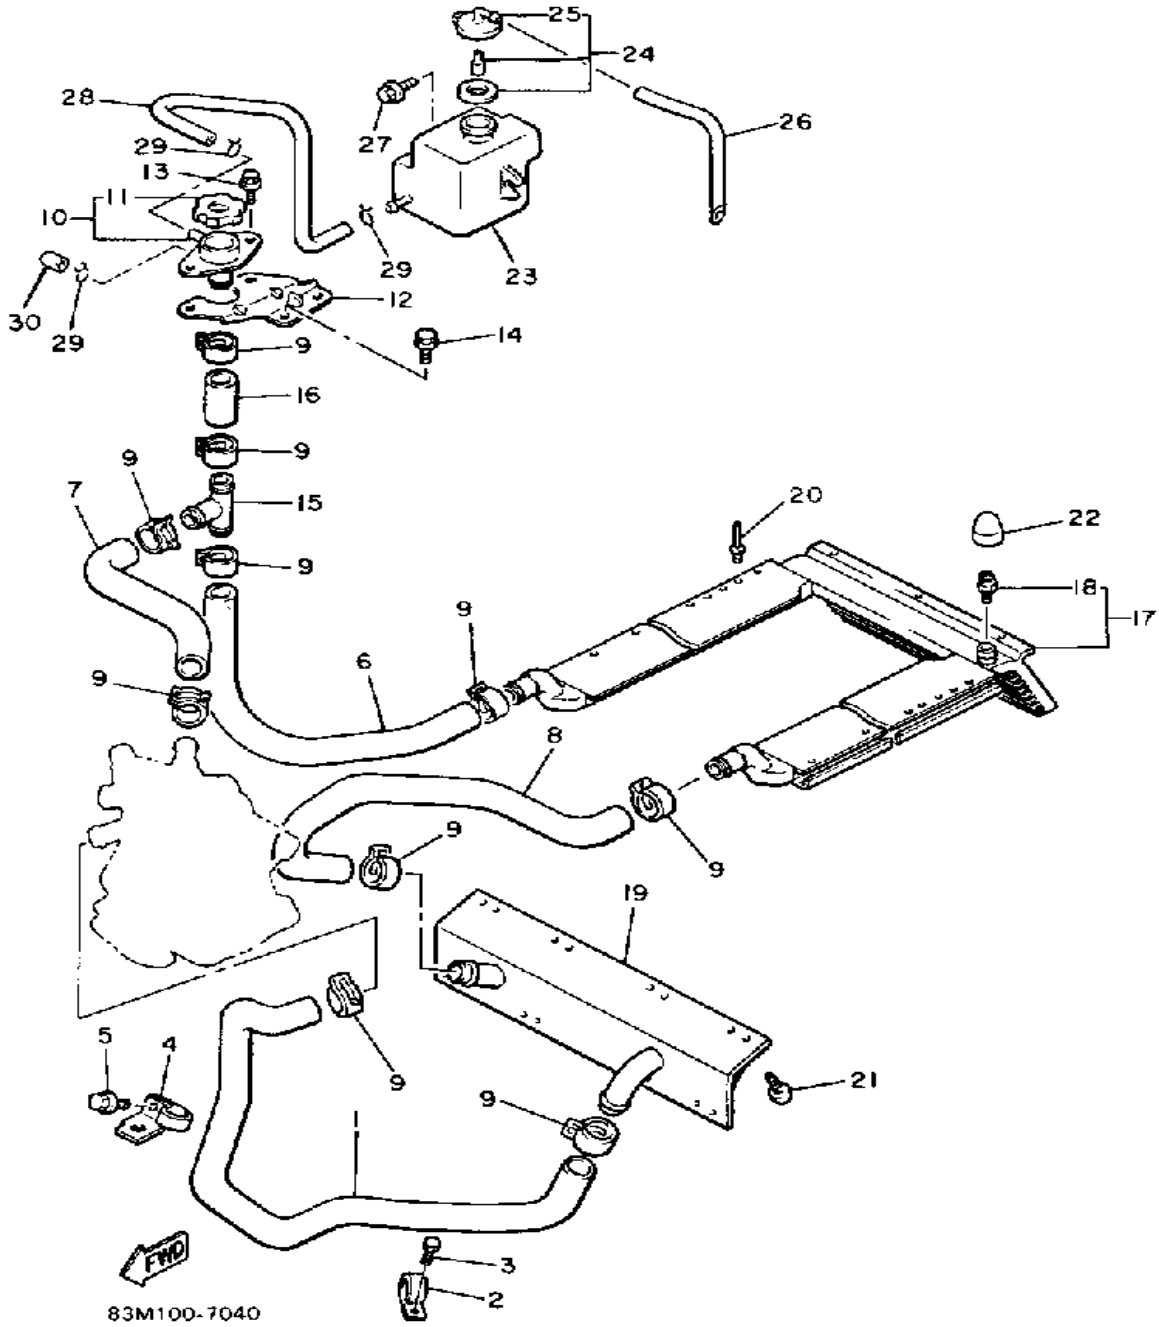

RADIATOR-HOSE

Ref. No.	Part Number	Description	Qty	Remarks
1	83M-12481-00-00	PIPE 1	1	
2	(90461-10083-00)	CLAMP	1	
3	95811-06010-00	BOLT, FLANGE	1	
4	83M-12491-00-00	CLAMP 1	1	
5	95811-06010-00	BOLT, FLANGE	1	
6	81E-12483-00-00	PIPE 3	1	
7	81E-12484-00-00	PIPE 4	1	
8	83M-12485-00-00	PIPE 5	1	
9	90467-23067-00	CLIP	10	
10	47X-12590-01-00	CONDUCTION ASSEMBLY ...	1	
11	22W-12462-00-00	. CAP, RADIATOR	1	
12	81E-12443-00-00	STAY	1	
13	95811-06012-00	BOLT, FLANGE	2	
14	95811-06025-00	BOLT, FLANGE	2	
15	81E-12581-00-00	JOINT, HOSE 1	1	
16	59W-12482-00-00	PIPE 2	1	
17	83M-12440-00-00	HEAT EXCHANGER ASSEMBLY	1	
18	82M-1247H-00-00	. SCREW, BREED	1	
19	83M-1241A-00-00	HEAT EXCHANGER ASSEMBLY	1	
20	90267-48053-00	RIVET, BLIND	21	
21	90154-06036-00	SCREW, BINDING	4	
22	83M-12498-00-00	PROTECTOR	1	
23	81E-21871-00-00	TANK, RECOVERY	1	
24	81E-21815-00-00	CAP	1	
25	10X-21875-00-00	. CAP	1	
26	90445-115E8-00	HOSE	1	
27	95811-06012-00	BOLT, FLANGE	1	
28	90445-11290-00	HOSE	1	
29	90467-10008-00	CLIP	3	

CONTINUED ON NEXT FRAME ➤

Property of www.SmallEngineDiscount.com - Not for Resale