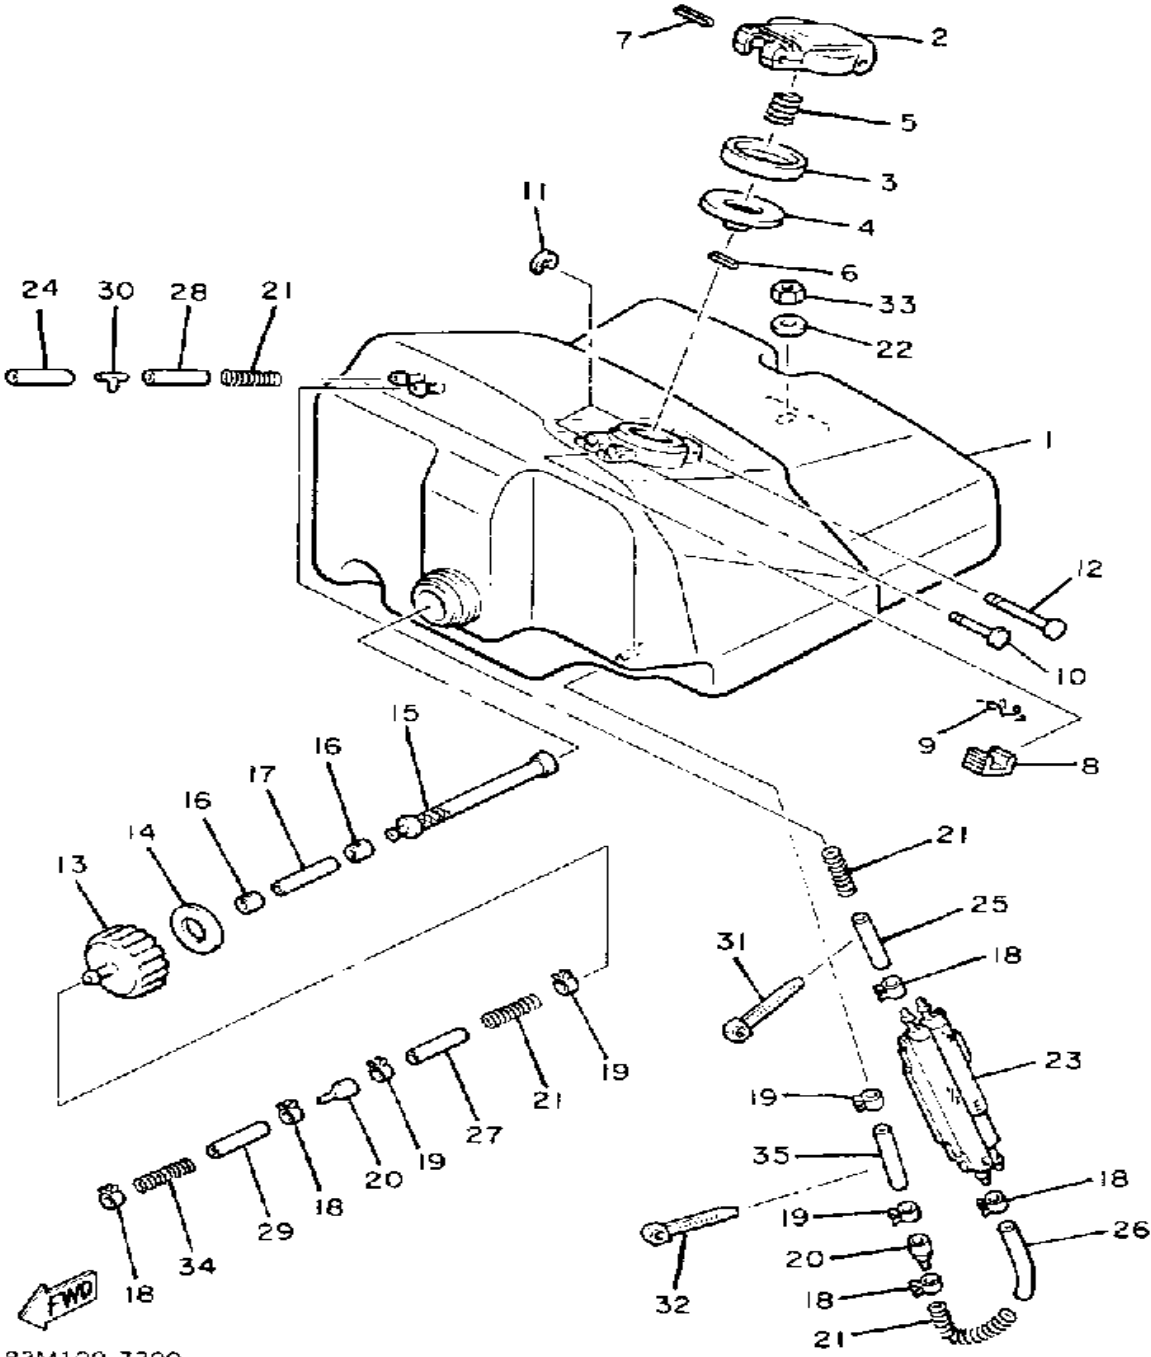

FUEL TANK

Property of www.SmallEngineDiscount.com - Not for Resale