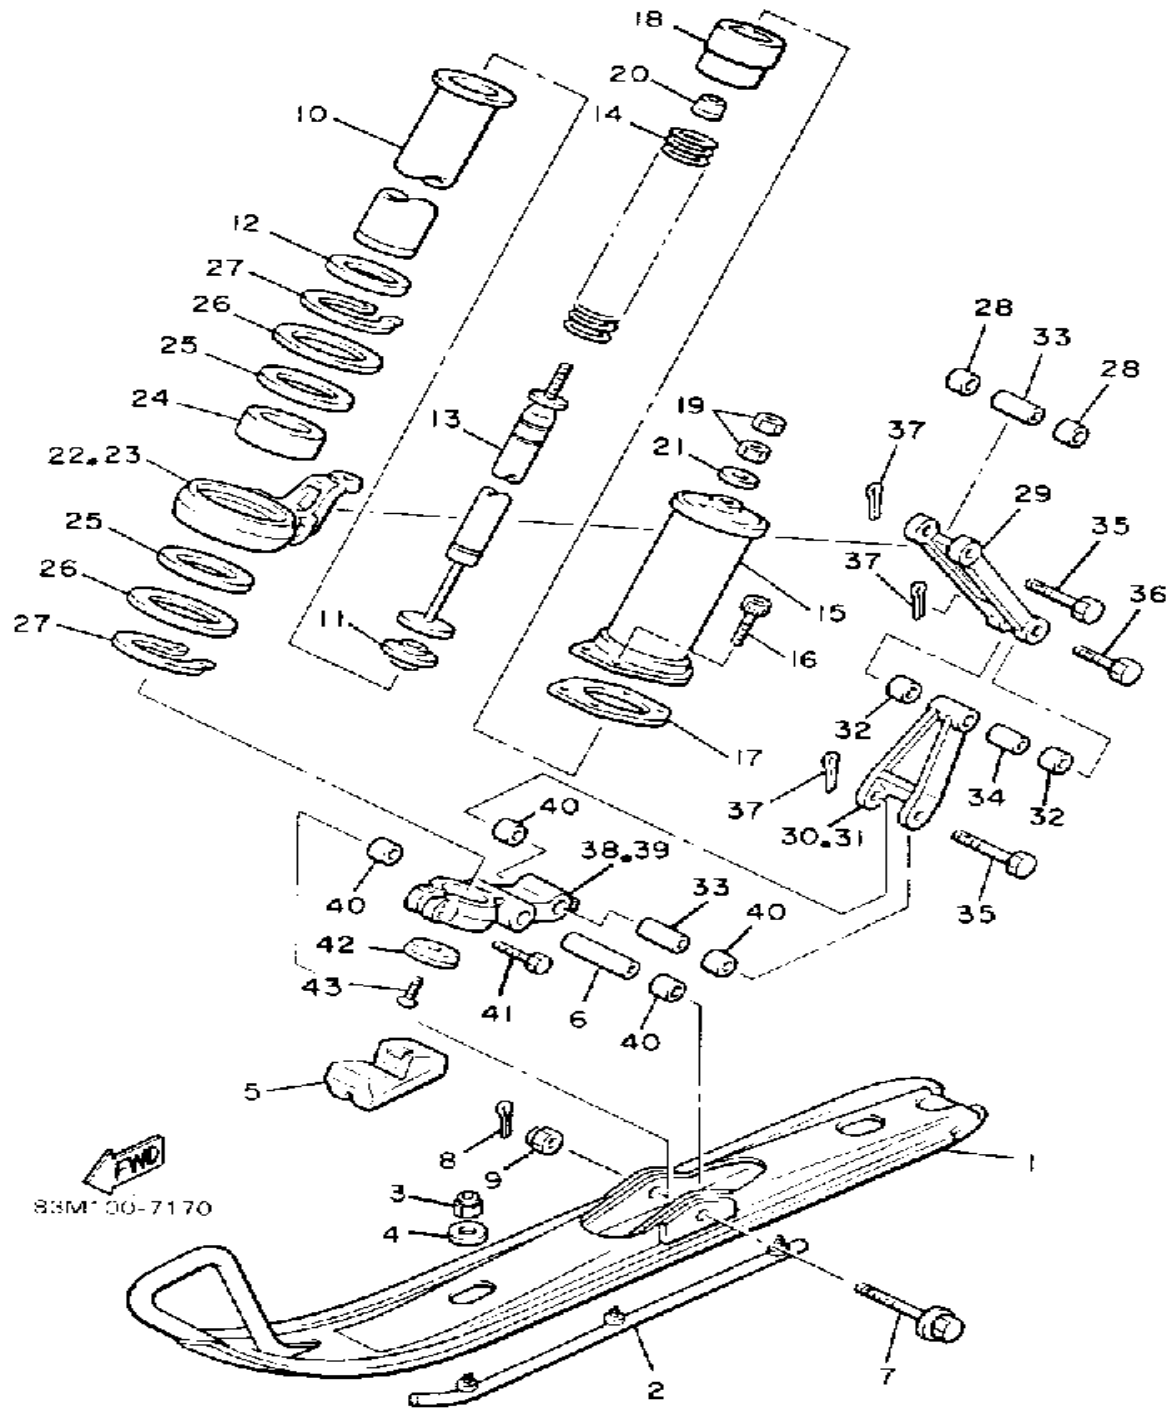

SKI

Ref. No.	Part Number	Description	Qty	Remarks
1	81E-23710-00-00	SKI 1	2	
2	8M6-23731-00-XX	SKI RUNNER, 1 (8M6-23731-00)	2	
3	95611-08100-00	NUT, U	6	
4	92990-08600-00	WASHER, PLATE	12	
5	81E-23743-00-00	STOPPER 1	2	
6	90387-106J3-00	COLLAR	2	
7	90105-10438-00	BOLT, WASHER BASED	2	
8	91490-20020-00	PIN, COTTER	2	
9	95706-10500-00	NUT, flange	2	
10	81E-22471-00-00	CYLINDER, SHOCK ABS	2	
11	81E-23779-00-00	WASHER	2	
12	81E-22494-00-00	STOP, REBOUND	2	
13	83M-2376A-00-00	ABSORBER ASSEMBLY 1	2	
14	90501-554E2-00	SPRING, COMPRESSION	2	
15	81E-2376J-00-00	HOLDER, ABSORBER	2	
16	97011-06025-00	BOLT (97001-06025)	8	
17	81E-23738-00-00	WASHER 2	2	
18	81E-22493-00-00	BUMP, STOP	2	
19	95303-08700-00	NUT	4	
20	8V0-2386J-00-00	CUSHION	2	
21	92990-08200-00	WASHER, PLAIN	2	
22	81E-23851-00-00	ARM, OUTSIDE 1	1	
23	81E-23852-00-00	ARM, OUTSIDE 2	1	
24	90384-63188-00	BUSH, BIMETAL FORMED	2	
25	93109-63044-00	OIL SEAL	4	
26	90201-635H7-00	WASHER, PLATE	1	U.R.
	90201-637F3-00	WASHER, PLATE	1	U.R.
27	93410-63066-00	CIRCLIP	4	
28	90384-14091-00	BUSH, BIMETAL FORMED	4	

CONTINUED ON NEXT FRAME ➤

Property of www.SmallEngineDiscount.com - Not for Resale