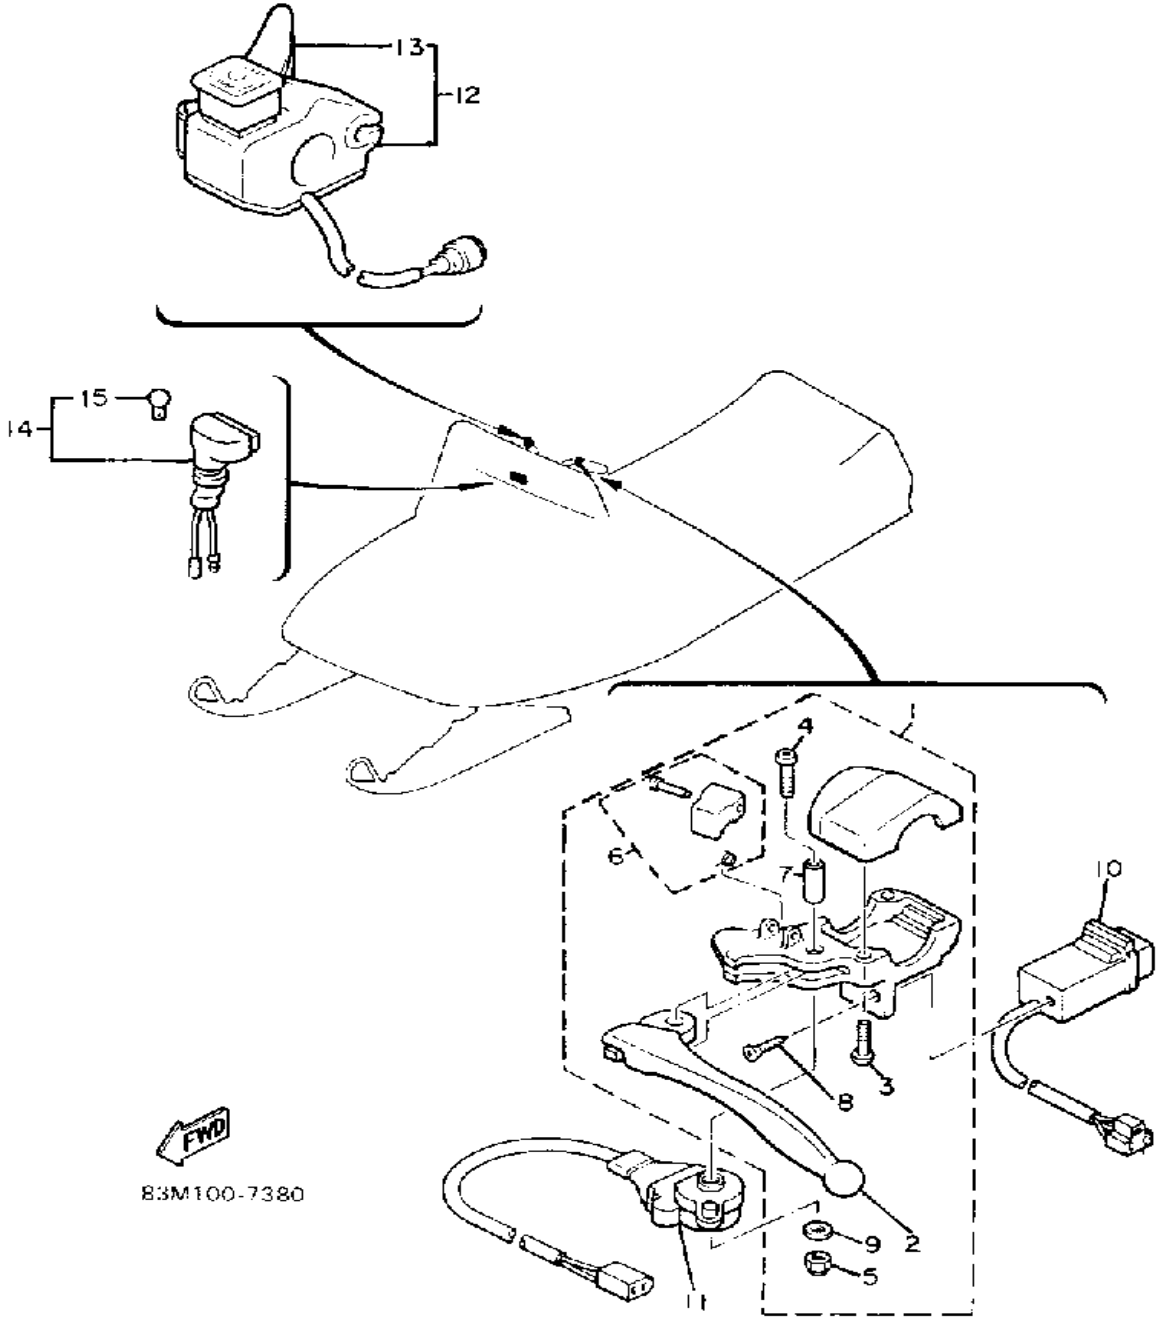

Property of www.SmallEngineDiscount.com - Not for Resale

ELECTRICAL 2

Ref. No.	Part Number	Description	Qty	Remarks
1	88R-W8291-00-00	LEVER HOLDER ASSEMBLY (LEFT)	1	
2	8H8-83912-00-00	. LEVER 1	1	
3	90157-05027-00	. SCREW, PAN HEAD	2	
4	98501-05040-00	. SCREW, PAN HEAD (98502-05040)	1	
5	95701-05300-00	. NUT, NYLON	1	
6	82A-83930-00-00	. LEVER LOCK ASSEMBLY	1	
7	802-83913-00-00	. COLLAR, LEVER 1	1	
8	97780-30312-00	. SCREW, tapping	2	
9	92990-05200-00	. WASHER, PLAIN	1	
10	8H8-83950-01-00	BEAM SWITCH ASSEMBLY (8K4-83950-01-00)	1	
11	88R-82530-00-00	STOP SWITCH ASSEMBLY	1	
12	83M-82720-00-00	LEVER HOLDER ASSEMBLY R	1	
13	81E-42138-00-00	. LEVER, THROTTLE.	1	
14	81E-83530-00-00	PILOT LIGHT ASSEMBLY	1	
15	123-83516-21-00	. BULB (12V-3.4W)	1	