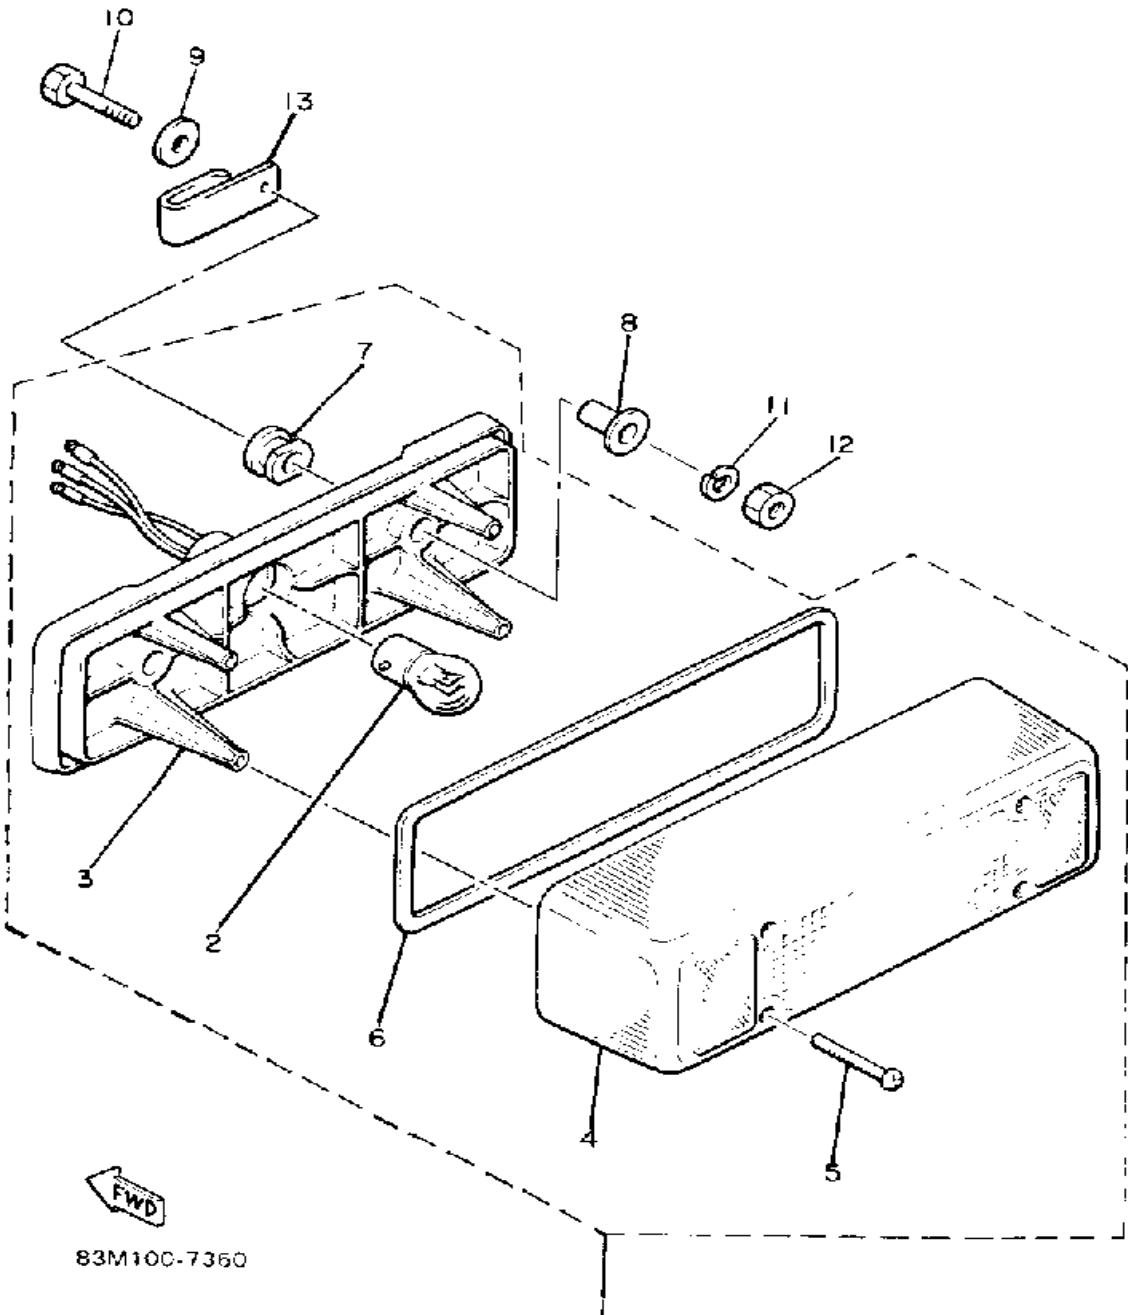

TAILLIGHT

Ref. No.	Part Number	Description	Qty	Remarks
1	8K4-84710-00-00	TAILLIGHT UNIT ASSEMBLY ..	1	
2	137-84714-61-00	. BULB, TL 12V23/8W (J50-83311-00)	1	
3	8K4-84711-00-00	. BASE, TAILLIGHT	1	
4	8K4-84721-00-00	. LENS, TAILLIGHT	1	
5	97780-40130-00	. SCREW, PANHEAD TAPPING (97701-40130-00)	4	
6	87M-84723-00-00	. GASKET, TAIL LENS	1	
7	8K4-84718-00-00	. GROMMET	2	
8	90387-066N1-00	COLLAR	2	
9	90201-06407-00	WASHER, PLATE (90201-06747-00)	2	
10	97001-06035-00	BOLT	2	
11	92995-06100-00	WASHER, SPRING	2	
12	95380-06600-00	NUT	2	
13	90462-05061-00	CLAMP	1	

Property of www.SmallEngineDiscount.com - Not for Resale