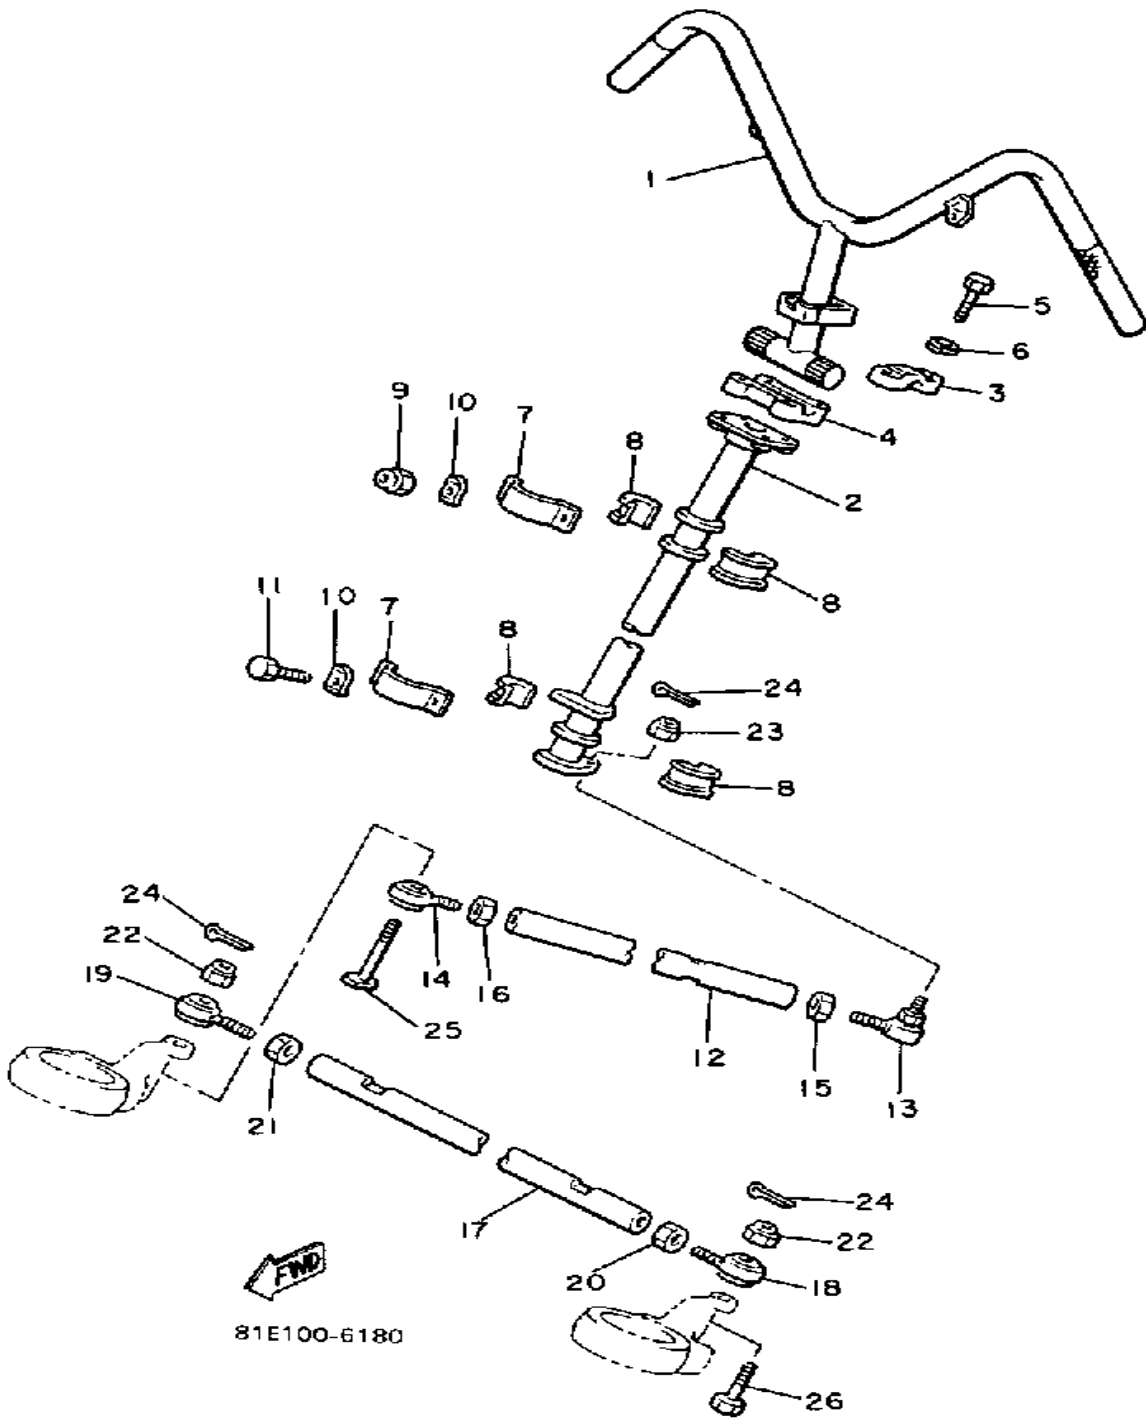

CONTINUED ON NEXT FRAME ➤

Property of www.SmallEngineDiscount.com - Not for Resale

SKI

Ref. No.	Part Number	Description	Qty	Remarks
29	8V0-2382E-01-00	ARM, FRONT 1	2	
30	8V0-2382F-02-00	ARM, FRONT 2 (L, H)	1	
31	8V0-2383F-02-00	ARM, FRONT4 (R, H)	1	
32	90384-14096-00	BUSH, BIMETAL FORMED	4	
33	90387-101Y9-00	COLLAR	4	
34	90387-100A4-00	COLLAR	2	
35	90102-10054-00	BOLT, WITH HOLE	4	
36	90102-10055-00	BOLT, WITH HOLE	2	
37	91490-20020-00	PIN, COTTER	6	
38	81E-2376E-00-00	BRACKET 1 (L, H)	1	
39	81E-2377E-00-00	BRACKET 2 (R, H)	1	
40	90384-14091-00	BUSH, BIMETAL FORMED	8	
41	97016-08030-00	BOLT	4	
42	81E-23737-00-00	WASHER 1	2	
43	90151-06042-00	SCREW, COUNTERSUNK	2	

Property of www.SmallEngineDiscount.com - Not for Resale

STEERING

Ref. No.	Part Number	Description	Qty	Remarks
1	81E-23811-00-00	COLUMN, STEERING	1	
2	81E-23813-00-00	COLUMN, STEERING 2	1	
3	1E6-23441-00-00	HOLDER, HANDLE UPR	2	
4	164-23441-00-98	HOLDER, HANDLE UPPER	1	
5	97022-08055-00	BOLT	4	
6	92990-08100-00	WASHER	4	
7	84M-23868-00-00	BRACKET, STEERING LOWER	2	
8	8F3-23812-00-00	PLANE BEARING, STEERING	4	
9	95712-08300-00	NUT, LOCK	2	
10	90215-08262-00	WASHER, LOCK	4	
11	97011-08016-00	BOLT	2	
12	81E-23821-00-00	ROD, STEERING RELAY	1	
13	86X-23841-00-00	JOINT, UNIVERSAL 1	1	
14	87S-23847-00-00	JOINT, UNIVERSAL 3	1	
15	95303-10700-00	NUT	1	
16	90170-10186-00	NUT	1	
17	81E-23831-00-00	ROD, TIE	1	
18	87S-23845-00-00	JOINT, UNIVERSAL 2	1	
19	87S-23847-00-00	JOINT, UNIVERSAL 3	1	
20	95303-10700-00	NUT	1	
21	90170-10186-00	NUT	1	
22	95706-10300-00	NUT, NYLON	2	
23	90185-10085-00	NUT, SELF-LOCKING	1	
24	91402-25018-00	PIN, COTTER	3	
25	90109-10767-00	BOLT	1	
26	90102-10044-00	BOLT, WITH HOLE	1	