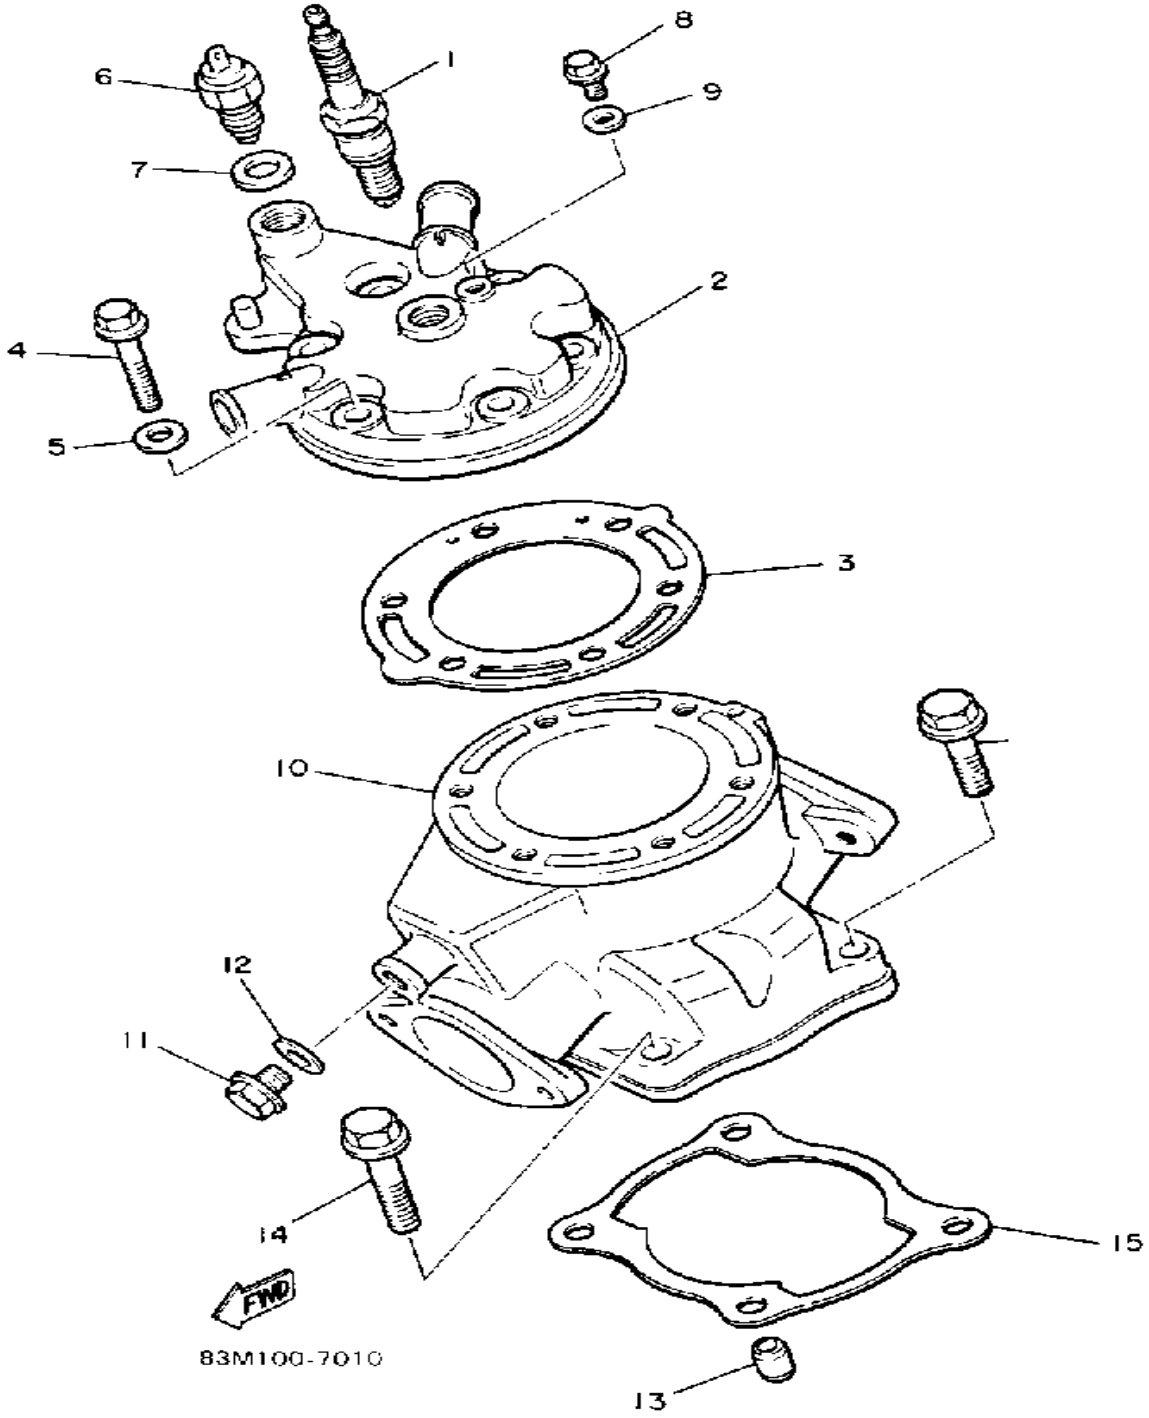

YAMAHA

GENUINE

PARTS CATALOGUE

SNOWMOBILE

Property of www.SmallEngineDiscount.com - Not for Resale

CYLINDER HEAD-CYLINDER

Ref. No.	Part Number	Description	Qty	Remarks
1	NGK-BR8ES-00-00	PLUG, SPARK (NGK BR8ES) ..	1	
2	81E-11111-01-00	HEAD, CYLINDER 1	1	
3	81E-11181-01-00	GASKET, CYLINDER HEAD 1 .	1	
4	95816-08040-00	BOLT, FLANGE	6	
5	90201-08087-00	WASHER, PLATE	6	
6	83M-82560-01-00	THERMO SWITCH ASSEMBLY	1	
7	90430-16152-00	GASKET	1	
8	95816-06012-00	BOLT, FLANGE	1	
9	90430-06166-00	GASKET	1	
10	81E-11311-00-00	CYLINDER 1	1	
11	95026-10016-00	BOLT, FLANGE	1	
12	90201-11723-00	WASHER, PLATE	1	
13	99530-14016-00	PIN, DOWEL	2	
14	(95026-10045-00)	BOLT, FLANGE	4	
15	81E-11351-00-00	GASKET, CYLINDER	1	

Property of www.SmallEngineDiscount.com - Not for Resale

CRANKSHAFT-PISTON

Ref. No.	Part Number	Description	Qty	Remarks
1	81E-11631-00-95	PISTON (STD)	1	U.R. STD
	81E-11635-00-00	PISTON 1 O/S 0.5	1	U.R.
	81E-11636-00-00	PISTON 2 O/S 0.0	1	U.R.
2	8R6-11601-00-00	PISTON RING SET (STD)	1	U.R. STD
	8R6-11601-10-00	PISTON RING SET (0.25MM O/S)	1	U.R.
	8R6-11601-20-00	PISTON RING SET (0.50MM O/S)	1	U.R.
3	93450-19052-00	CIRCLIP	2	
4	818-11633-00-00	PIN, PISTON	1	
5	93310-418E9-00	BEARING, CYLINDRICAL	1	
6	81E-11400-00-00	CRANKSHAFT ASSEMBLY	1	
7	81E-11412-00-00	. CRANK 1	1	
8	81E-11422-00-00	. CRANK 2	1	
9	81E-11651-00-00	. ROD, CONNECTING	1	
10	857-11681-00-00	. PIN, CRANK 1	1	
11	93310-524R4-00	. BRNG, CYLINDRICAL	1	
12	90209-24073-00	. WASHER	2	
13	93306-39901-00	. BEARING	2	
14	93102-32354-00	. OIL SEAL, SD-TYPE	1	
15	8R4-13178-00-00	. GEAR, PUMP DRIVE	1	
16	93440-68150-00	CIRCLIP, OUTER	1	
17	93102-32355-00	OIL SEAL, SD-TYPE	1	
18	90280-16053-00	KEY, WOODRUFF	1	
19	90170-16182-00	NUT	1	
20	92901-16100-00	WASHER, SPRING	1	