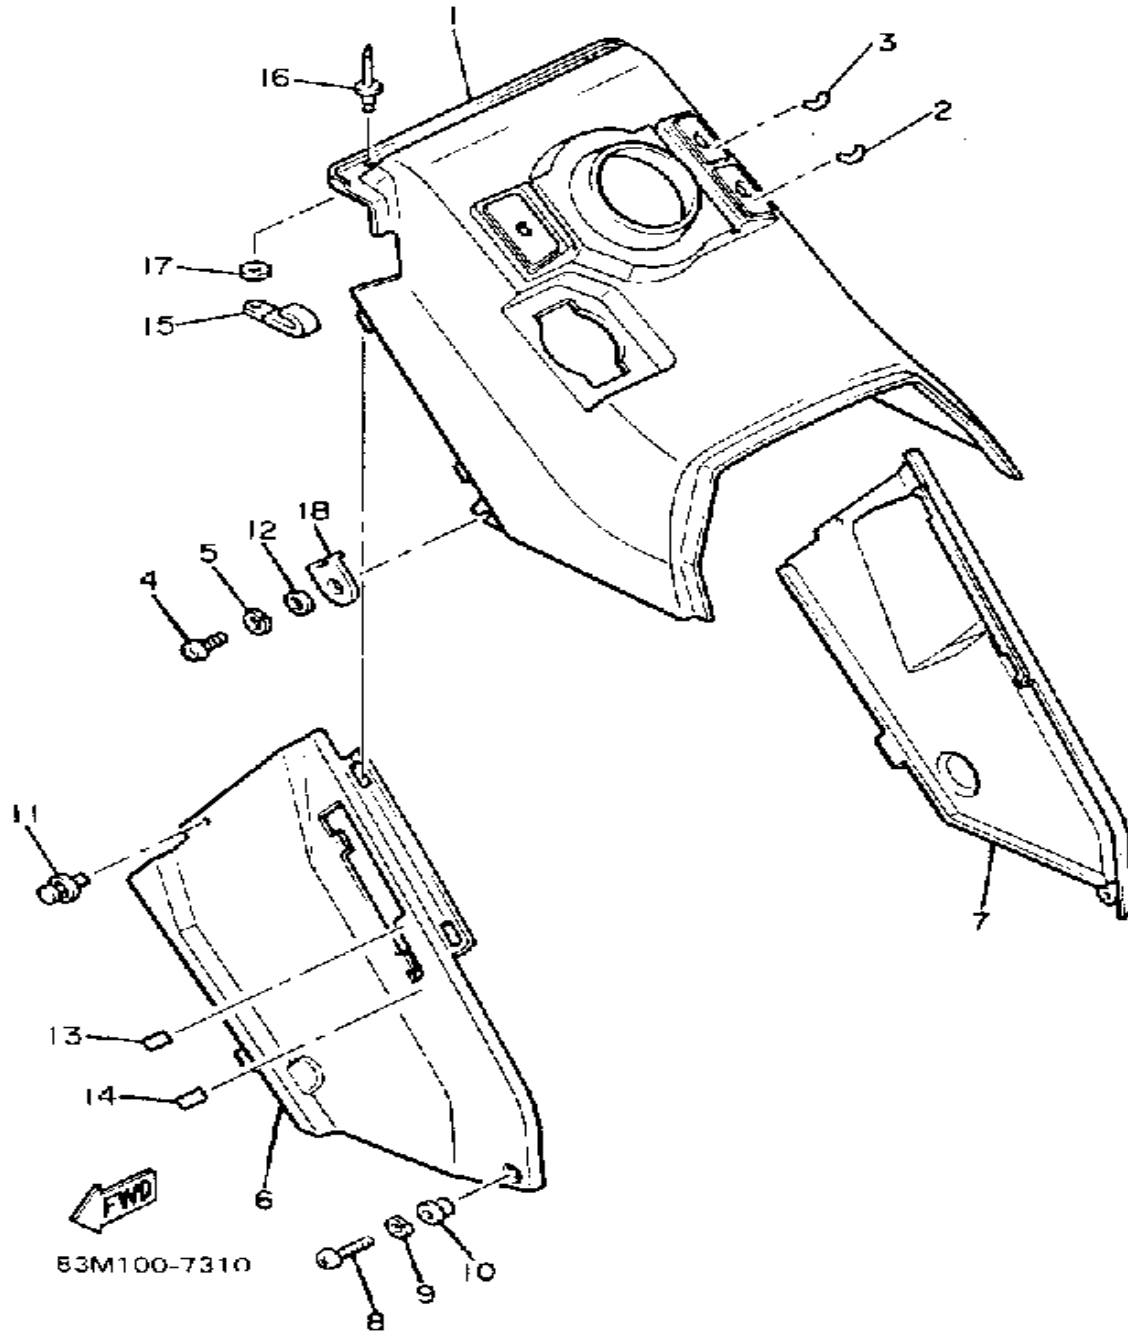

Property of www.SmallEngineDiscount.com - Not for Resale

INSTRUMENT PANEL

Ref. No.	Part Number	Description	Qty	Remarks
1	81E-77711-00-00	PANEL, INSTRUMENT	1	
2	8V0-77741-20-00	INDICATOR 1	1	
3	8U9-77742-00-00	INDICATOR 2	1	
4	98586-05016-00	SCREW, PAN HEAD	2	
5	92906-05100-00	WASHER, SPRING	2	
6	81E-2198F-01-00	COVER 1	1	
7	81E-2198G-01-00	COVER 2	1	
8	98503-06014-00	SCREW, PAN HEAD (92502-06016)	2	
9	92995-06100-00	WASHER, SPRING	2	
10	90387-064J1-00	COLLAR	2	
11	90269-07052-00	RIVET	2	
12	90201-05033-00	WASHER, PLATE	2	
13	8G8-77742-00-00	INDICATOR 2	1	
14	8A1-77743-00-00	INDICATOR 3	1	
15	90462-05061-00	CLAMP	3	
16	90267-48014-00	RIVET, BLIND	3	
17	90201-04325-00	WASHER, PLATE	3	
18	81E-77728-00-00	WASHER	2	