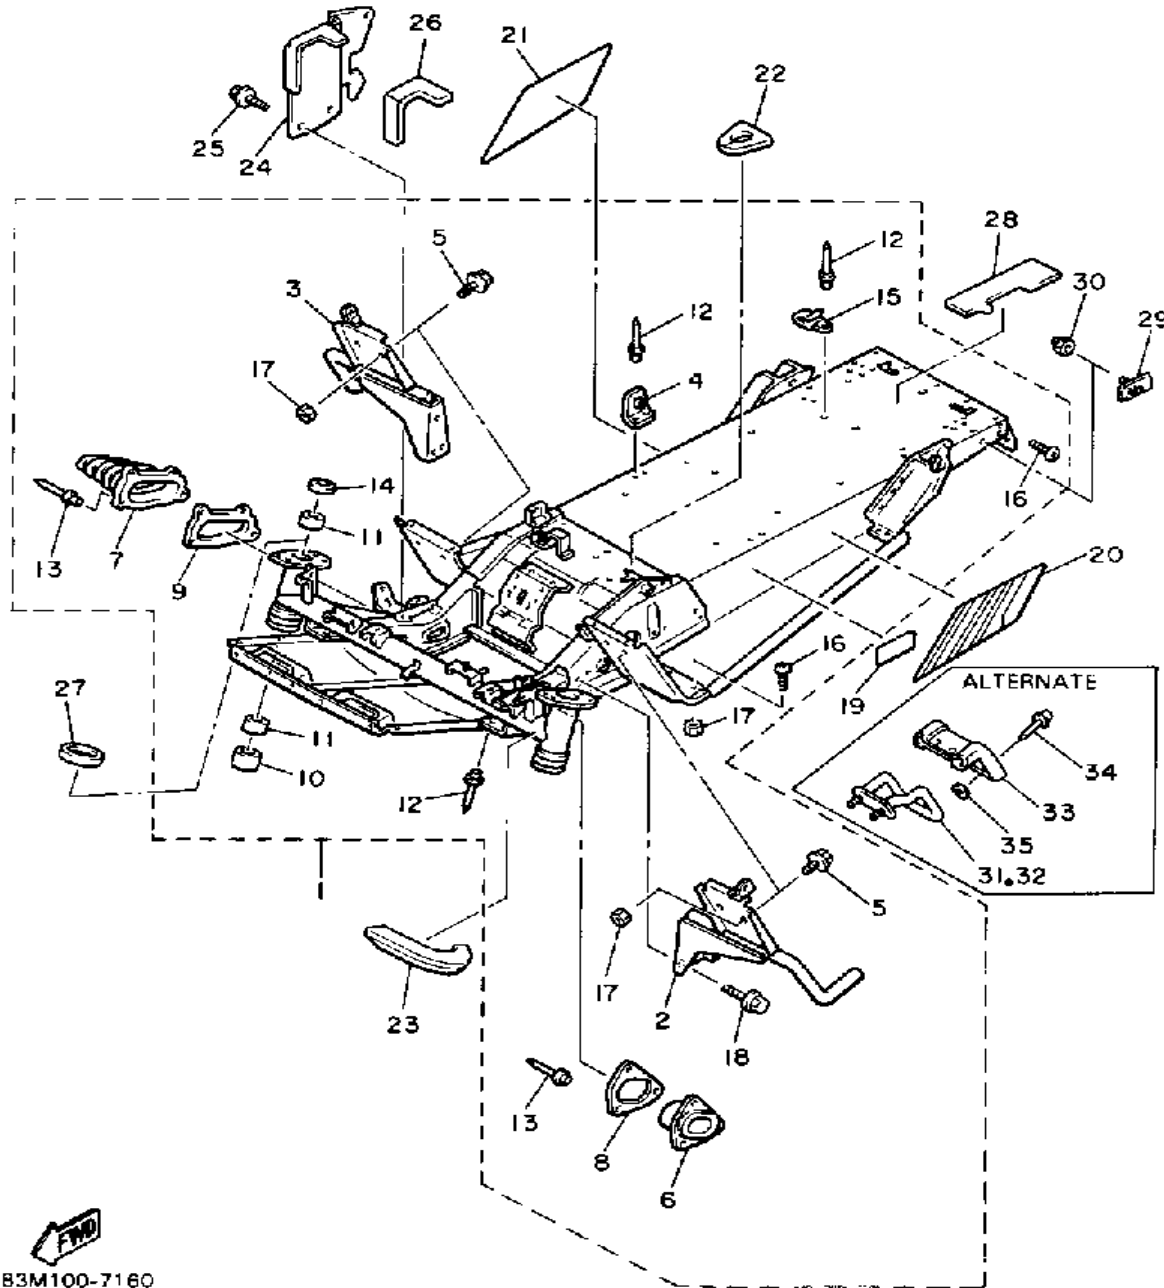

FRAME

Ref. No.	Part Number	Description	Qty	Remarks
30	95701-05300-00	NUT, NYLON	2	
31	83U-2196M-00-00	BRACKET 5	1	AP
32	83U-2197M-00-00	BRACKET 6	1	AP
33	81E-2196N-00-00	COVER, TOE HOOK	2	AP
34	90267-48104-00	RIVET, BLIND	10	AP
35	90201-04325-00	WASHER, PLATE	10	AP
1-1	81E-21912-09-00	BELLY PAN	1	

B3M100-7160

Not For Resale
www.SmallEngineDiscount.com