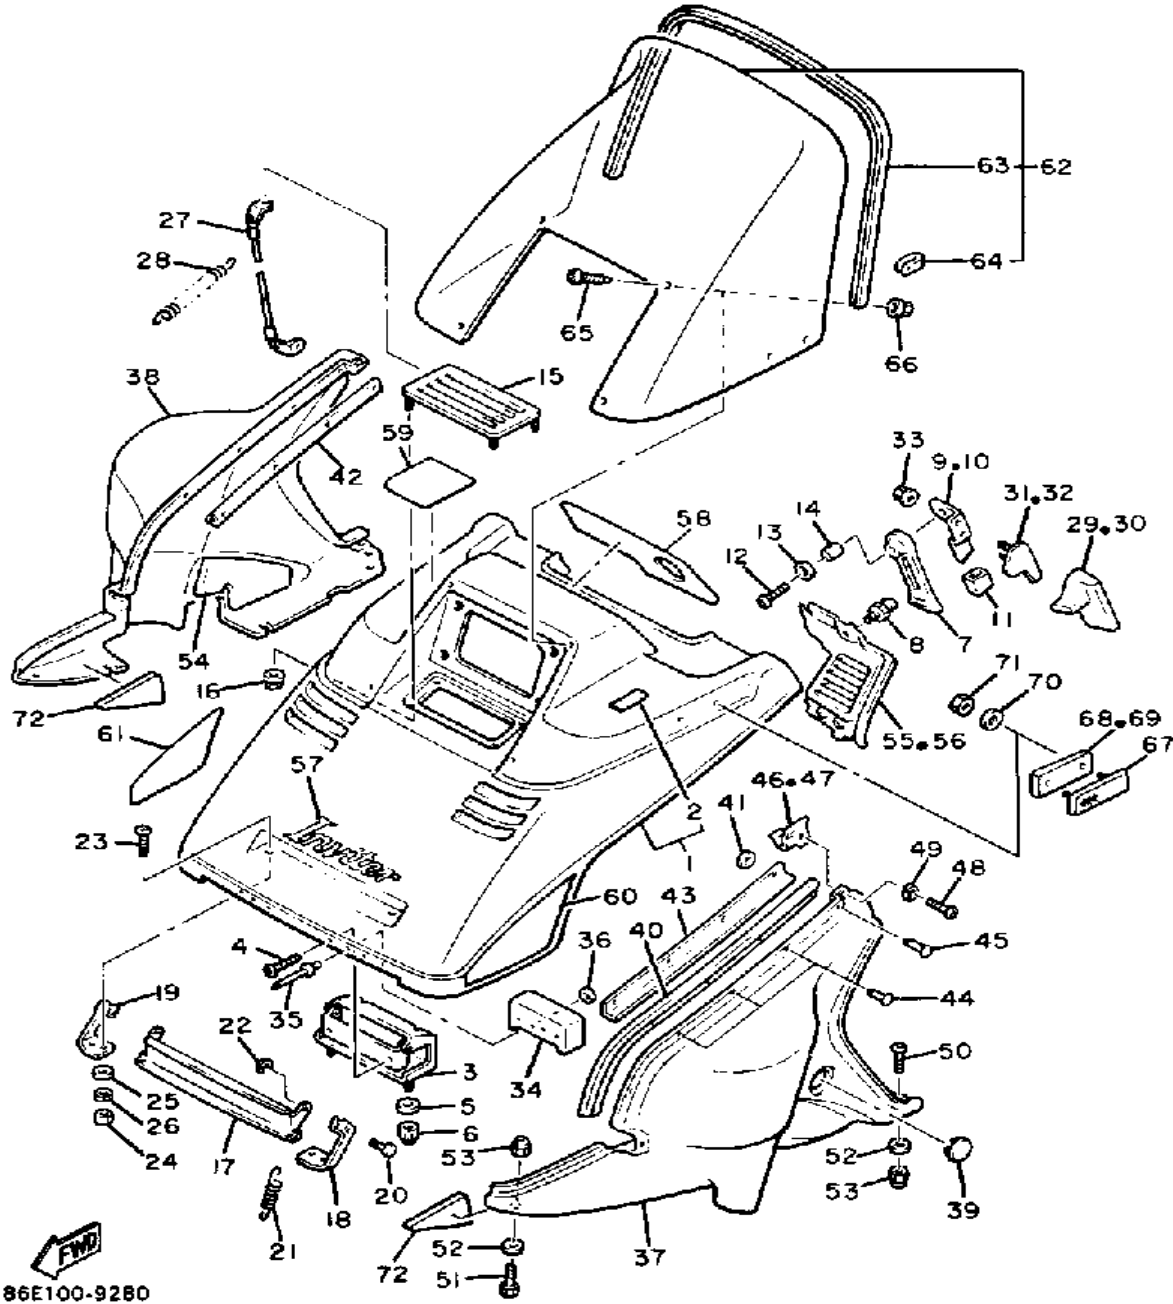

SHROUD-WINDSHIELD

Ref. No.	Part Number	Description	Qty	Remarks
1	86E-W7711-00-00	SHROUD ASSEMBLY	1	
2	83U-77141-00-00	. EMBLEM 1	2	
3	81E-77140-00-00	HINGE ASSEMBLY	1	
4	98906-06016-00	SCREW, BIND	2	
5	90201-06059-00	WASHER, PLATE	2	
6	95706-06300-00	NUT, NYLON	2	
7	8V0-77171-00-00	BODY, LATCH 1	2	
8	8V0-77175-00-00	HOLDER, LATCH	2	
9	81E-77135-00-00	CLAMP 1	1	
10	81E-77136-00-00	CLAMP 2	1	
11	81E-77188-00-00	STOPPER	2	
12	98903-06018-00	SCREW, BIND	2	
13	90201-065F3-00	WASHER, PLATE	2	
14	90387-06241-00	COLLAR	2	
15	86E-77109-00-00	LOUVER 5	1	
16	95701-05500-00	NUT, FLANGE	4	
17	81E-77108-00-00	LOUVER 6	1	
18	81E-77125-00-00	STAY 1	1	
19	81E-77126-00-00	STAY 2	1	
20	90249-05187-00	PIN	2	
21	90506-12371-00	SPRING, TENSION	2	
22	99080-04600-00	CIRCLIP (E)	2	
23	90164-05007-00	SCREW, TAPPING	2	
24	95380-05600-00	NUT	2	
25	92990-05200-00	WASHER, PLAIN	2	
26	92990-05100-00	WASHER, SPRING	2	
27	81E-77118-01-00	STOPPER, SHROUD	1	
28	838-77159-00-00	CLAMP, ROD	1	
29	81E-77215-00-00	TRIM 3	1	

CONTINUED ON NEXT FRAME ➤

Not For Resale
www.SmallEngineDiscount.com