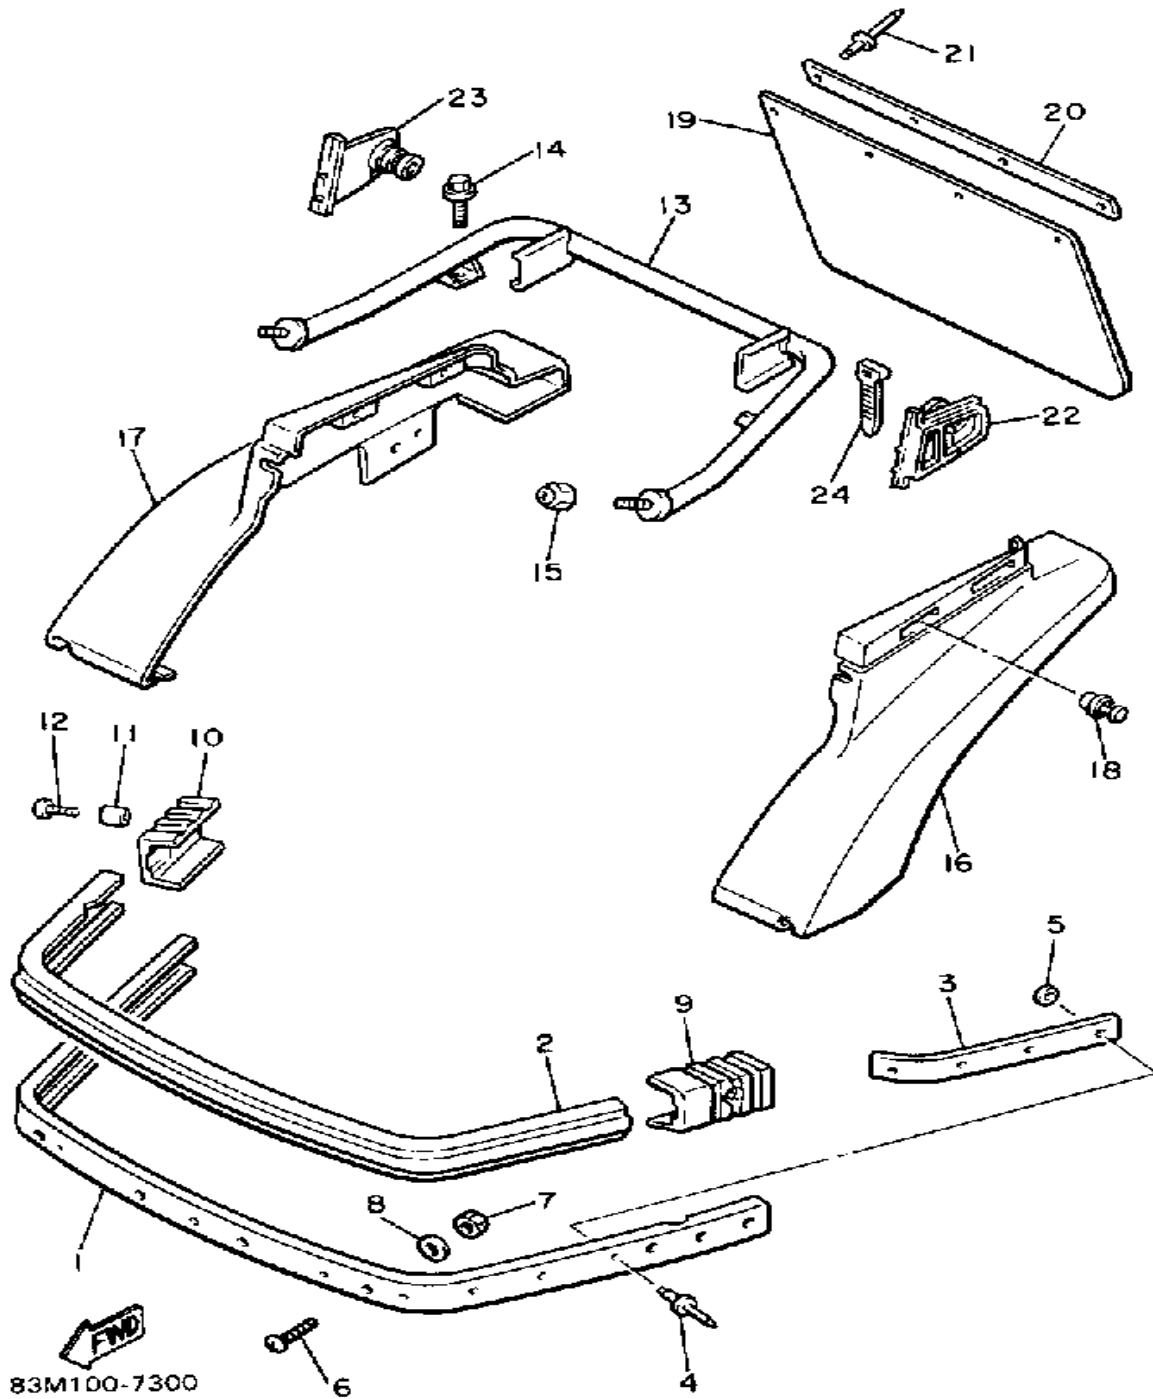

BUMPER

Ref. No.	Part Number	Description	Qty	Remarks
1	81E-77511-01-00	BUMPER, FRONT 1	1	
2	81E-77516-00-00	BUSH, RUBBER 2	1	
3	81E-77529-00-00	SPACER, BUMPER	2	
4	90267-40075-00	RIVET, BLIND	8	
5	90201-04325-00	WASHER, PLATE	8	
6	98903-06014-00	SCREW, BIND	4	
7	95701-06300-00	NUT, NYLON	4	
8	92990-06200-00	WASHER	4	
9	81E-77523-00-00	END, BUMPER	1	
10	81E-77524-00-00	END, BUMPER	1	
11	90387-06761-00	COLLAR	2	
12	98906-06016-00	SCREW, BIND	2	
13	81E-77541-00-00	BUMPER, REAR 1	1	
14	95811-08016-00	BOLT, FLANGE	2	
15	95712-08300-00	NUT, LOCK	2	
16	83U-77563-00-00	COVER, 3	1	
17	83U-77564-00-00	COVER, 4	1	
18	90269-08050-00	RIVET, SPEC'L SHAPE	4	
19	80V-77595-00-00	FLAP	1	
20	80J-77596-00-00	STOPPER, FLAP	1	
21	90267-48086-00	RIVET, BLIND	4	
22	81E-77551-01-00	PROTECTOR 1	1	
23	81E-77552-01-00	PROTECTOR 2	1	
24	(90464-13080-00)	CLAMP	2	

Not For Resale

www.SmallEngineDiscount.com