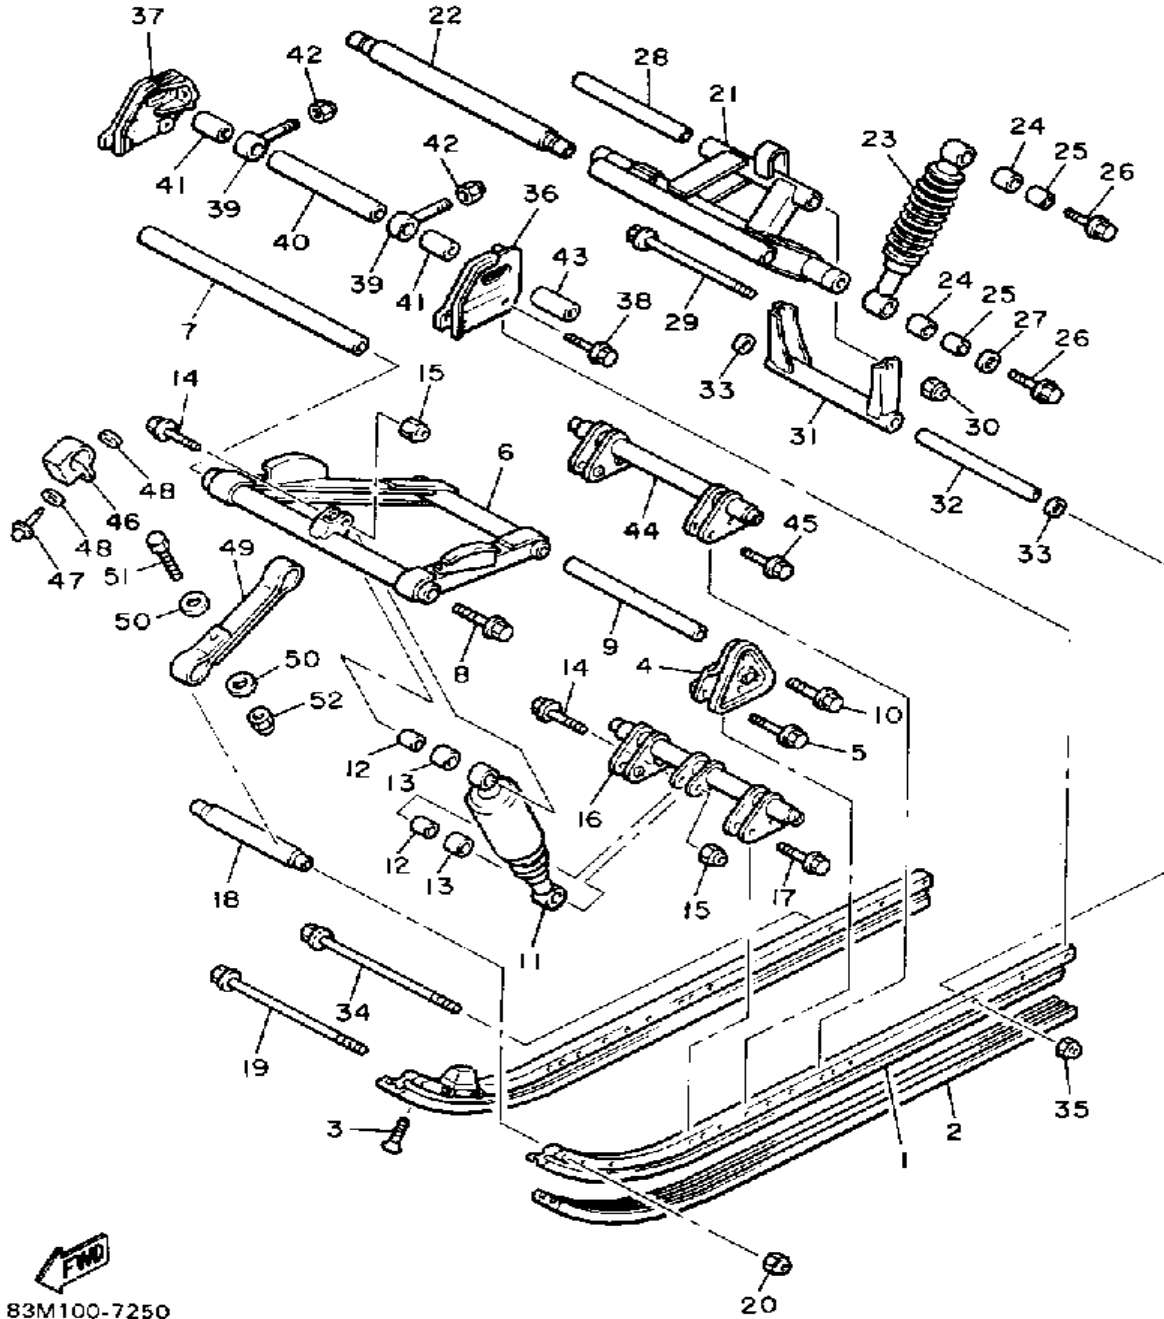

TRACK SUSPENSION 2

83M100-7250

Ref. No.	Part Number	Description	Qty	Remarks
1	83M-47411-00-00	FRAME, SLIDING 1	2	
2	81E-47421-00-XX (81E-47421-00)	RUNNER, SLIDING 1	2	
3	90151-06010-00	SCREW, COUNTERSUNK	2	
4	81E-47416-00-00	BRACKET 2	2	
5	90105-06405-00	BOLT, WASHER BASED	6	
6	83M-47331-00-00	ARM, PIVOT 1	1	
7	81E-47465-01-00	SHAFT, 1	1	
8	90109-10771-00	BOLT	2	
9	8A5-47485-02-00	SHAFT 3	1	
10	95811-10030-00	BOLT, FLANGE	2	
11	83M-47481-00-00	SHOCK ABSORBER 2	1	
12	90387-105G5-00	COLLAR	2	
13	90386-14145-00	BUSH, SPEC'L NYLON	2	
14	95811-10045-00	BOLT, FLANGE	2	
15	95601-10100-00	NUT, U (95602-10100-00)	2	
16	83M-47451-01-00	BAR SUSPENSION	1	
17	90105-06405-00	BOLT, WASHER BASED	6	
18	83M-47415-00-00	BRACKET 1	1	
19	95822-08260-00	BOLT, FLANGE	1	
20	95601-08200-00	NUT, U	1	
21	81E-47332-00-00	ARM, PIVOT 2	1	
22	8K2-47475-00-00	SHAFT 2	1	
23	83M-47480-00-00	SHOCK ABSORBER	2	
24	90386-14145-00	BUSH, SPEC'L NYLON	4	
25	90387-105G5-00	COLLAR	4	
26	90105-10413-00	BOLT, WASHER BASED	4	
27	90201-100L3-00	WASHER, PLATE	2	
28	90387-082N5-00	COLLAR	1	

CONTINUED ON NEXT FRAME ➤

Not For Resale
www.SmallEngineDiscount.com