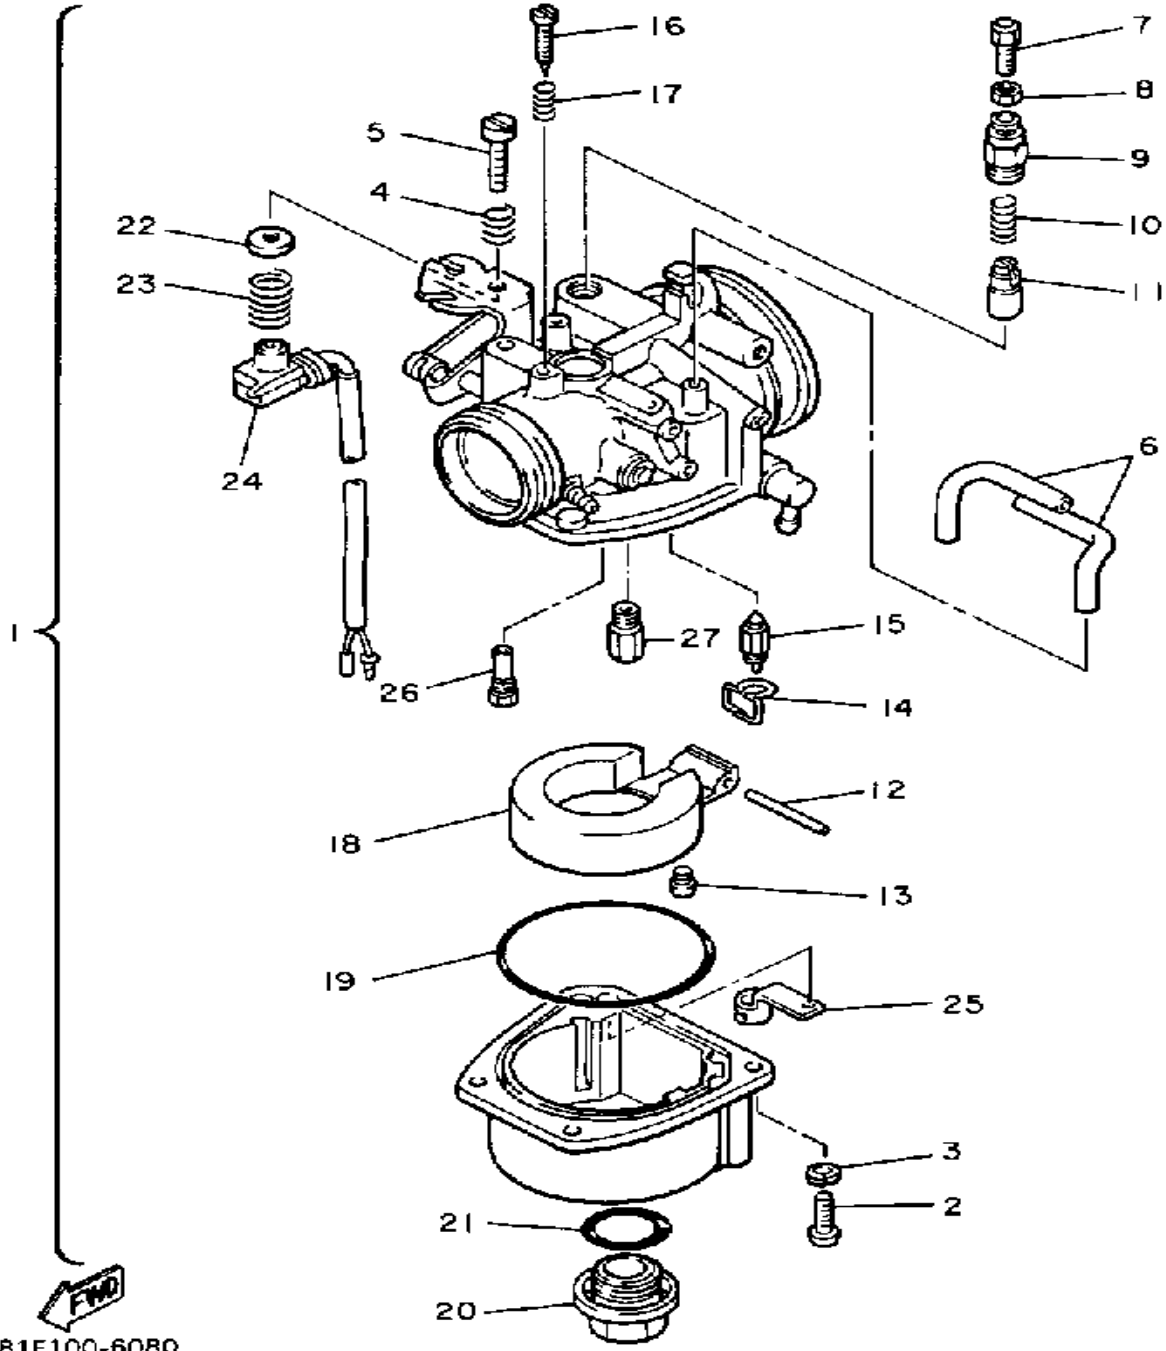

CARBURETOR

Ref. No.	Part Number	Description	Qty	Remarks
27	8A6-14516-08-00	. JET, MAIN #1 8	1	UR STD
	8A6-14516-10-00	. JET, MAIN #1 0	1	AP

Not For Resale
www.SmallEngineDiscount.com