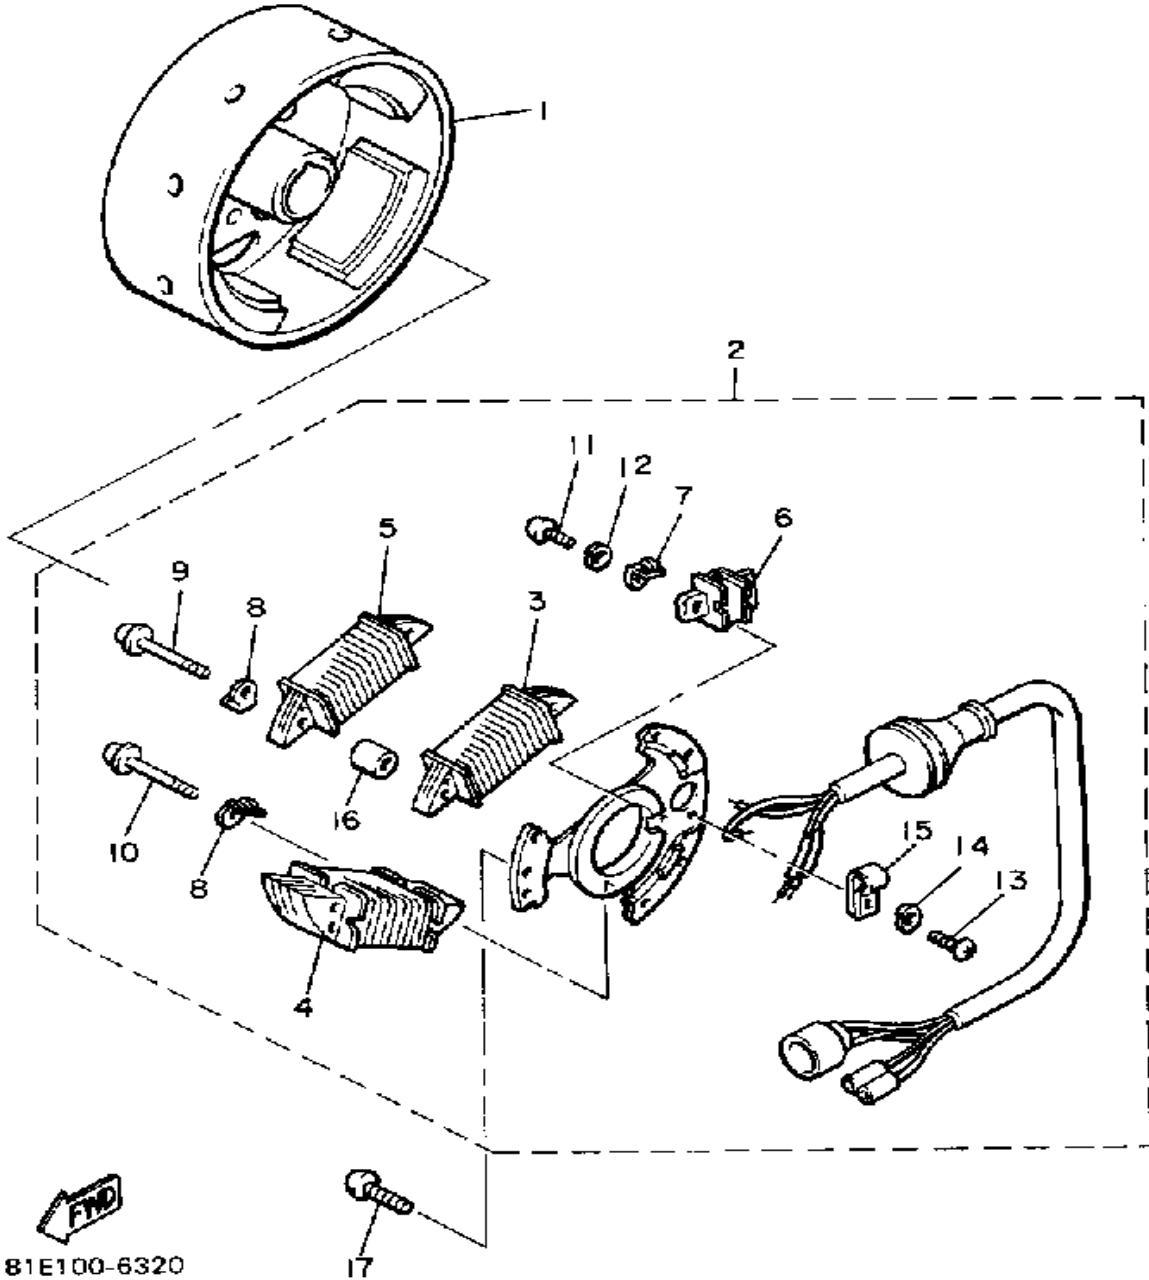

GENERATOR

Ref. No.	Part Number	Description	Qty	Remarks
1	81E-85550-M0-00	ROTOR ASSEMBLY	1	
2	81E-85560-M0-00	BASE ASSEMBLY	1	
3	81L-85520-M0-00	. COIL, CHARGE	1	
4	81L-81313-M0-00	. COIL, LIGHTING 1	1	
5	81L-81314-M0-00	. COIL, LIGHTING 2	1	
6	8R4-85580-M0-00	. COIL, PULSER	1	
7	8R4-85568-M0-00	. TERMINAL, EARTH 1	1	
8	8R4-85569-M0-00	. TERMINAL, EARTH 2	2	
9	90159-05130-00	. SCREW, WITH WASHER	2	
10	90159-05145-00	. SCREW, WITH WASHER	2	
11	98511-04012-00	. SCREW, PAN HEAD	2	
12	92901-04100-00	. WASHER, SPRING	2	
13	98580-04008-00	. SCREW, PAN HEAD	1	
14	92901-04100-00	. WASHER, SPRING	1	
15	(81E-81528-M0-00)	CLAMP, 1	1	
16	90387-06553-00	. COLLAR	2	
17	98580-06012-00	SCREW, PAN HEAD	3	

Not For Resale
www.SmallEngineDiscount.com