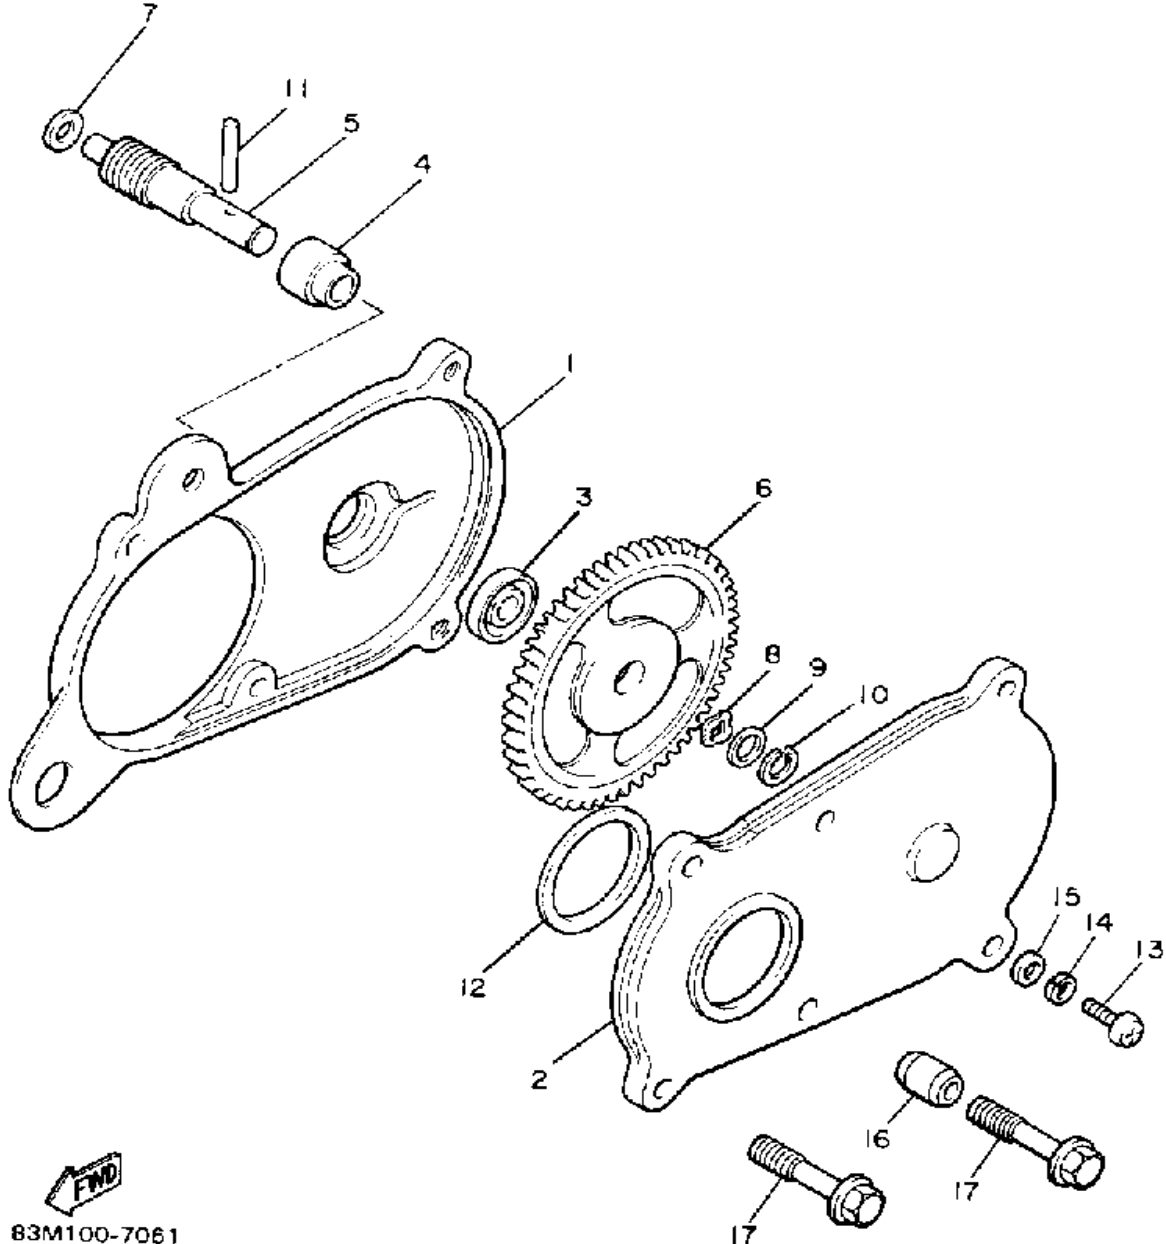

PUMP DRIVE-GEAR

Ref. No.	Part Number	Description	Qty	Remarks
1	8R4-15416-00-00	COVER, OIL PUMP	1	
2	8R4-15426-00-00	COVER, OIL PUMP 2	1	
3	93101-10090-00	OIL SEAL	1	
4	821-13176-00-00	METAL, WORM SHAFT OUTER	1	
5	83M-13175-00-00	SHAFT, WORM	1	
6	8R4-13188-00-00	GEAR, DRIVE	1	
7	137-13148-00-00	PLATE, CAM THRUST	1	
8	90206-11016-00	WASHER, WAVE	1	
9	90201-08624-00	WASHER, PLATE	1	
10	99009-10400-00	CIRCLIP	1	
11	93603-22028-00	PIN, DOWEL	1	
12	93104-29072-00	OIL SEAL	1	
13	98580-06020-00	SCREW	2	
14	92995-06100-00	WASHER, SPRING	2	
15	92990-06600-00	WASHER, PLATE	2	
16	91810-18022-00	PIN, DOWEL	2	
17	95811-06035-00	BOLT, FLANGE	4	

83M100-7061

Not For Resale
www.SmallEngineDiscount.com