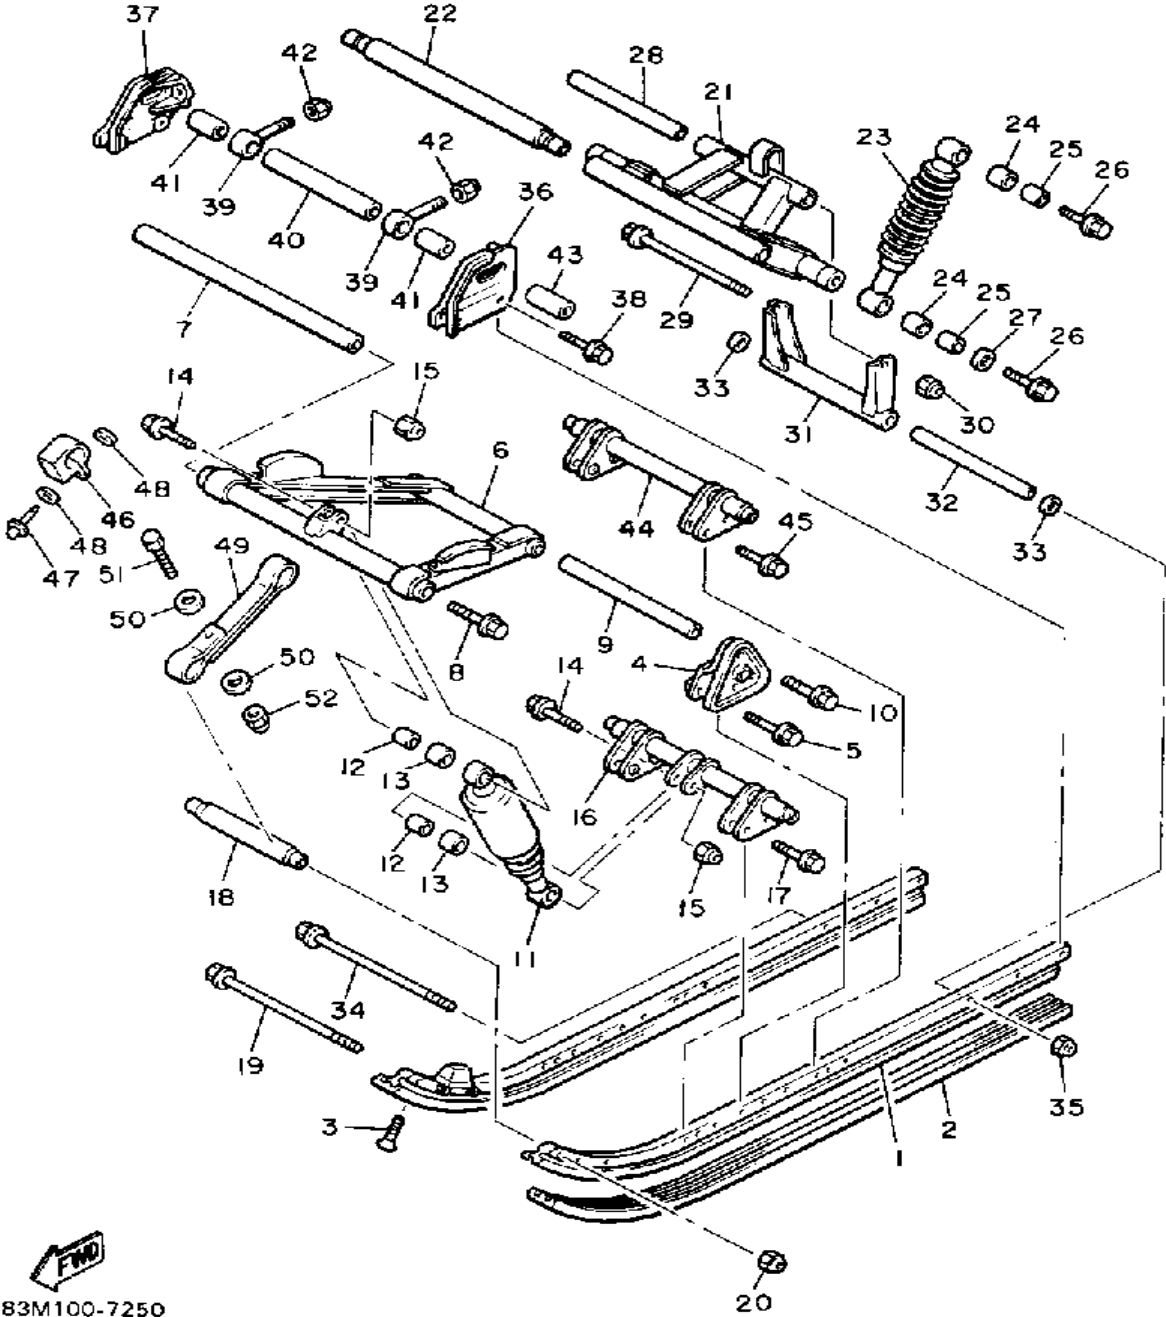

TRACK SUSPENSION 2

Ref. No.	Part Number	Description	Qty	Remarks
29	97022-08210-00	BOLT	1	
30	95712-08300-00	NUT, LOCK	1	
31	81E-47417-00-00	BRACKET 3	1	
32	90387-08496-00	COLLAR	1	
33	90201-08649-00	WASHER, PLATE	2	
34	95822-08260-00	BOLT, FLANGE	1	
35	95601-08200-00	NUT, U	1	
36	8L8-47412-00-00	FRAME, SLIDING 2	1	
37	8L8-47413-00-00	FRAME, SLIDING 3	1	
38	90105-08404-00	BOLT, WASHER BASED	4	
39	8K2-47479-01-00	COLLAR 3	2	
40	90387-202K7-00	COLLAR	1	
41	90387-202K4-00	COLLAR	2	
42	95701-10300-00	NUT, FLANGE (95702-10300)	2	
43	90387-21757-00	COLLAR	2	
44	8T9-47451-00-00	BAR, SUSPENSION	1	
45	90105-06405-00	BOLT, WASHER BASED	6	
46	82M-47456-00-00	DAMPER 1	2	
47	90267-48062-00	RIVET, BLIND	2	
48	90201-057H5-00	WASHER, PLATE	4	
49	83M-47495-00-00	STOPPER 1	1	
50	90201-06407-00	WASHER, PLATE (90201-06747-00)	2	
51	97011-06025-00	BOLT (97001-06025)	1	
52	95701-06300-00	NUT, NYLON	1	

Not For Resale

www.SmallEngineDiscount.com