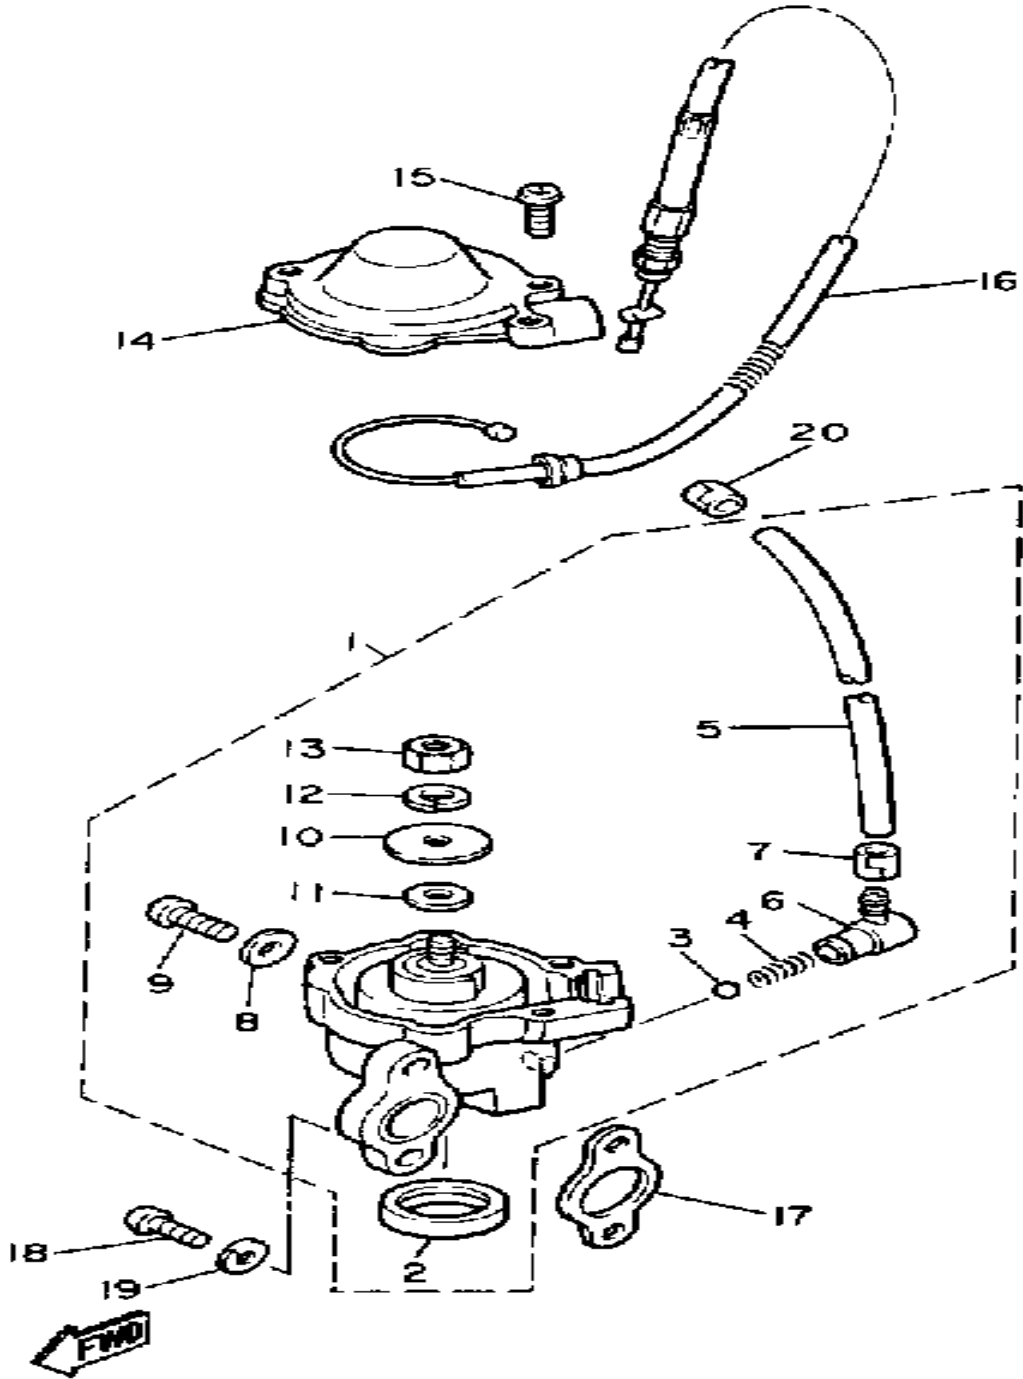

# OIL PUMP

80F100-5040

Ref. No.	Part Number	Description	Qty	Remarks
1	83M-13101-00-00	OIL PUMP ASSEMBLY .....	1	
2	90338-21100-00	. PLUG .....	1	
3	93505-32002-00	. BALL .....	1	
4	90501-02018-00	. SPRING, COMPRESSION .....	1	
5	(90446-08201-00)	HOSE .....	1	
6	353-13552-01-00	. NOZZLE .....	1	
7	90468-02025-00	. CLIP .....	1	
8	90430-04004-00	. GASKET .....	1	
9	98901-04008-00	. SCREW, BIND .....	1	
10	137-13138-01-00	. PLATE, ADJUSTING .....	1	
11	137-13137-00-03	. SHIM (0.3T) .....	1	UR
	137-13137-00-05	. SHIM (0.5T) .....	1	UR
	137-13137-00-10	. SHIM (1.0T) .....	1	UR
12	92990-05100-00	. WASHER, SPRING .....	1	
13	95380-05600-00	. NUT .....	1	
14	8A5-13146-01-00	COVER, ADJUST PULLEY .....	1	
15	98506-04018-00	SCREW, PAN HEAD .....	3	
16	81E-26320-00-00	PUMP CABLE ASSEMBLY .....	1	
17	3MT-13116-00-00	GASKET, PUMP CASE (8Y0-13116-00) .....	1	
18	98580-05016-00	SCREW, PAN HEAD .....	2	
19	92990-05100-00	WASHER, SPRING .....	2	
20	90468-02025-00	CLIP .....	1	