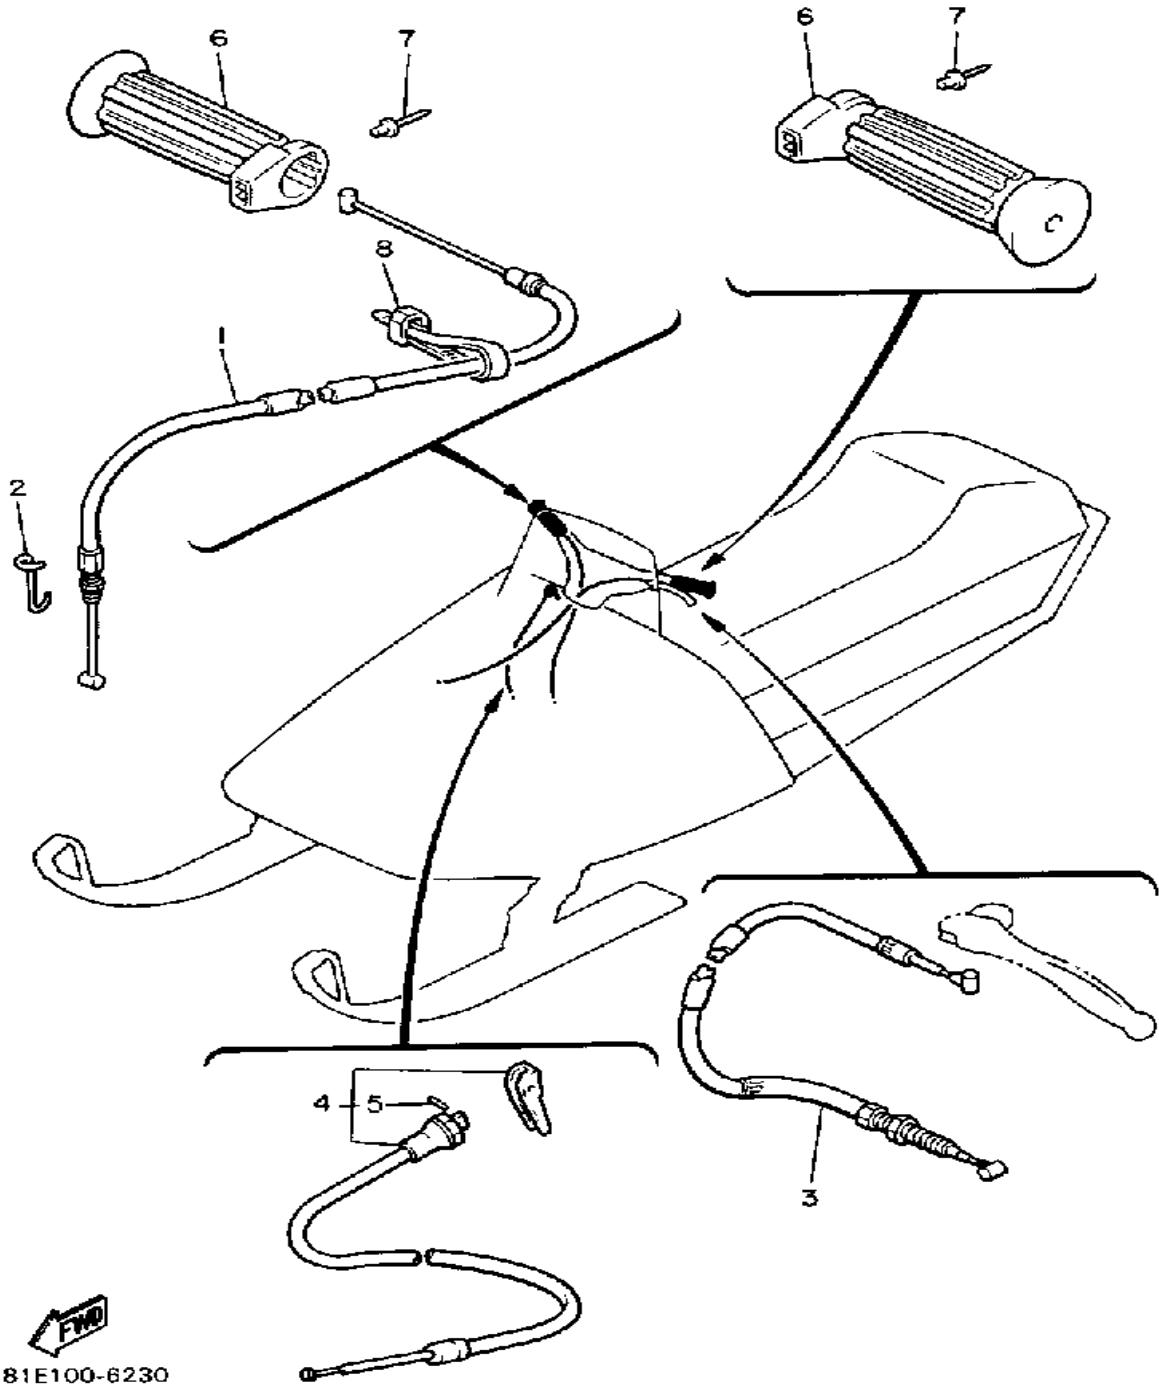

CONTROL-CABLE

Ref. No.	Part Number	Description	Qty	Remarks
1	81E-26311-01-00	CABLE, THROTTLE 1	1	
2	90465-10150-00	CLAMP	1	
3	81E-26340-00-00	CABLE, BRAKE	1	
4	81E-26331-00-00	CABLE, STARTER 1	1	
5	91609-30010-00	. PIN, SPRING	1	
6	80K-2626A-00-00	GRIP, WARMER	2	
7	90267-40076-00	RIVET, BLIND	2	
8	90464-13073-00	CLAMP	1	

FWO
81E100-6230

Not For Resale
www.SmallEngineDiscount.com