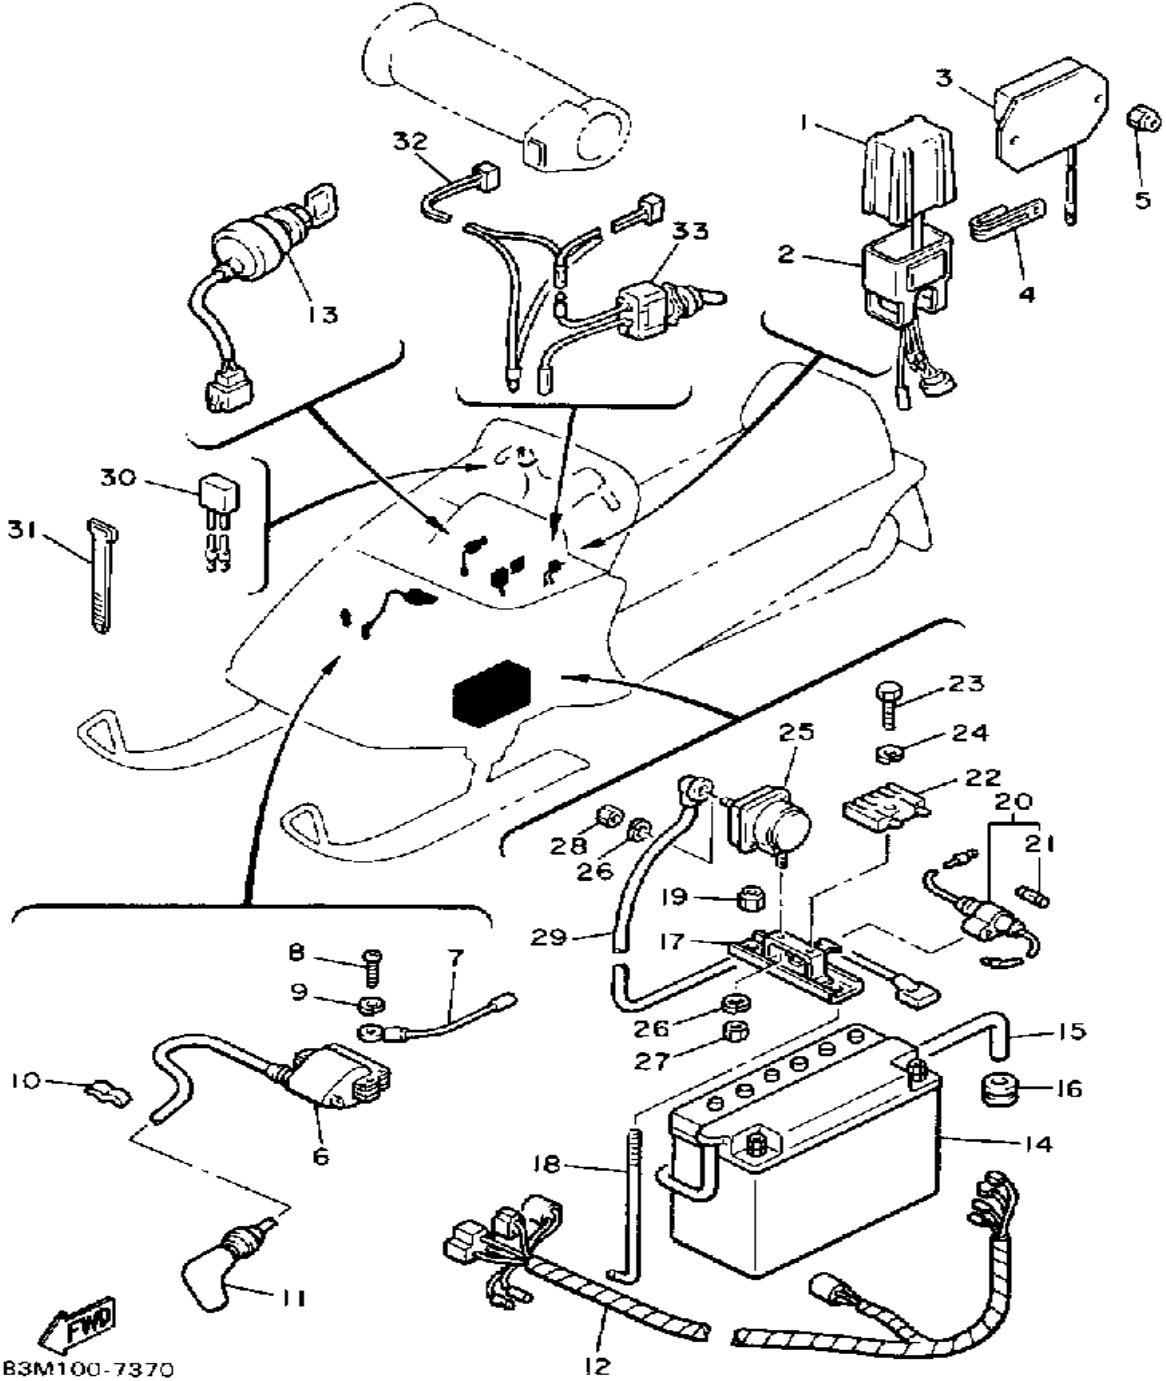

ELECTRICAL 1

Ref. No.	Part Number	Description	Qty	Remarks
28	95380-06700-00	NUT	2	
29	84N-82115-00-00	WIRE, PLUS LEAD	1	
30	38W-85774-00-00	CHECKER, pilot lamp	1	
31	90464-13073-00	CLAMP	6	
32	80X-82318-00-00	WIRE, SUB-LEAD	2	
33	82J-82917-00-00	SWITCH	1	

Not For Resale
www.SmallEngineDiscount.com