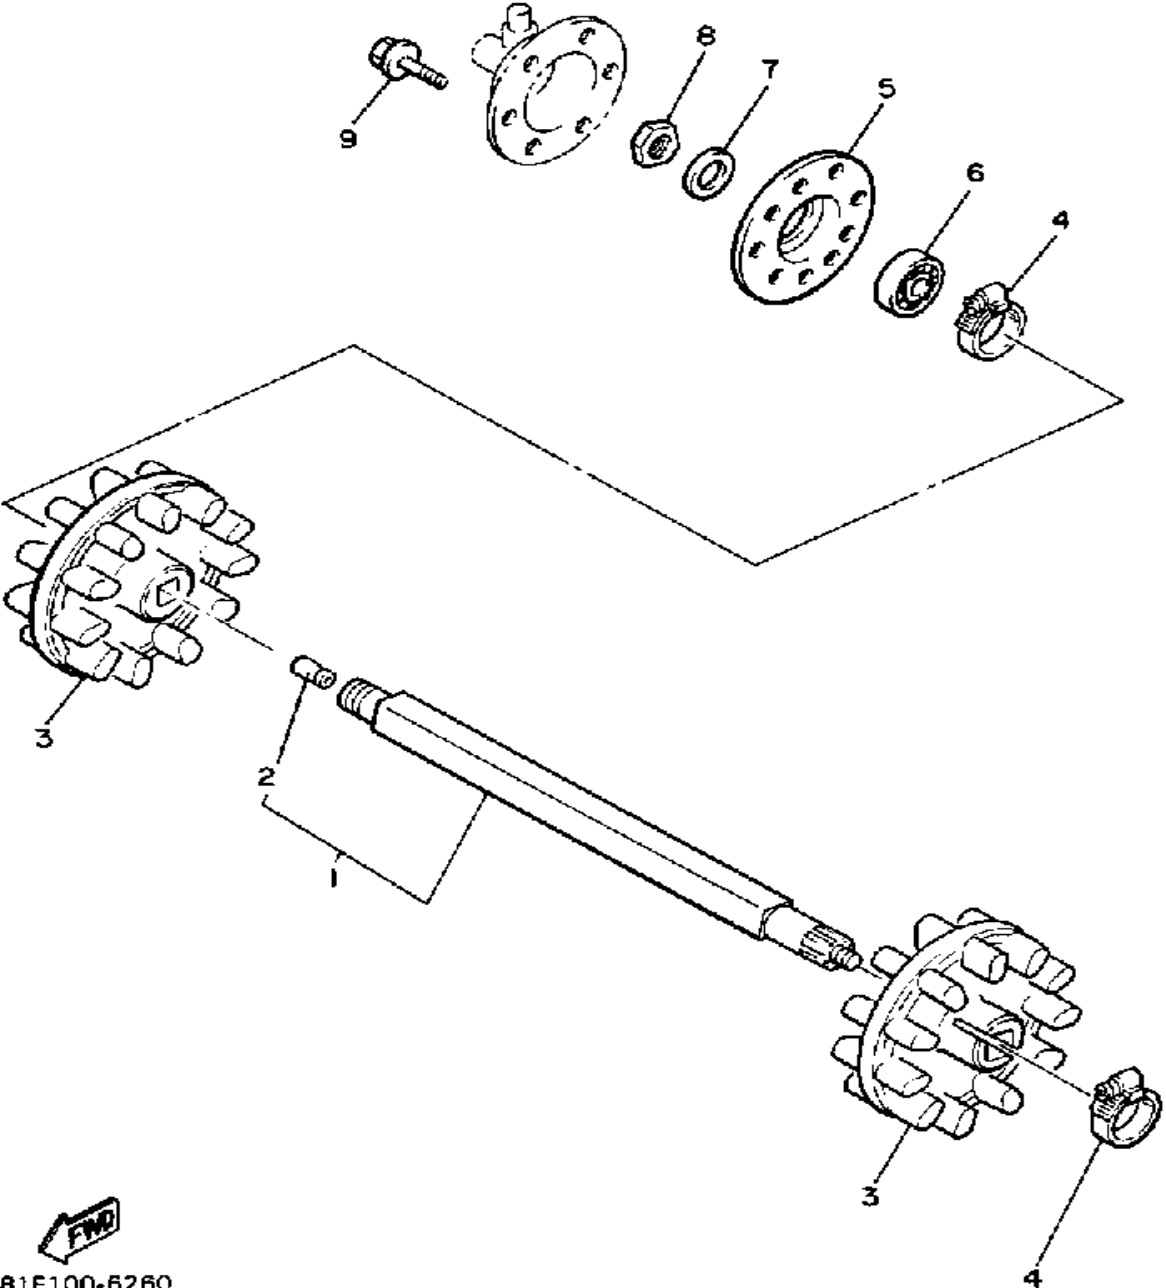

TRACK DRIVE 1

Ref. No.	Part Number	Description	Qty	Remarks
1	81E-W4751-00-00	AXLE, FRONT	1	
2	8K4-47577-00-00	. CONNECTOR	1	
3	8H9-47531-00-00	WHEEL, SPROCKET 1	2	
4	90460-50079-00	CLAMP, HOSE	2	
5	8F3-47551-00-00	HOUSING, FRONT AXLE	1	
6	93306-00441-00	BEARING (89A) (B6004RS)	1	
7	90208-20008-00	WASHER, CONICAL SPRING	1	
8	90170-20211-00	NUT	1	
9	95811-08012-00	BOLT, FLANGE	3	

FWD
81E100-6260

Not For Resale
www.SmallEngineDiscount.com