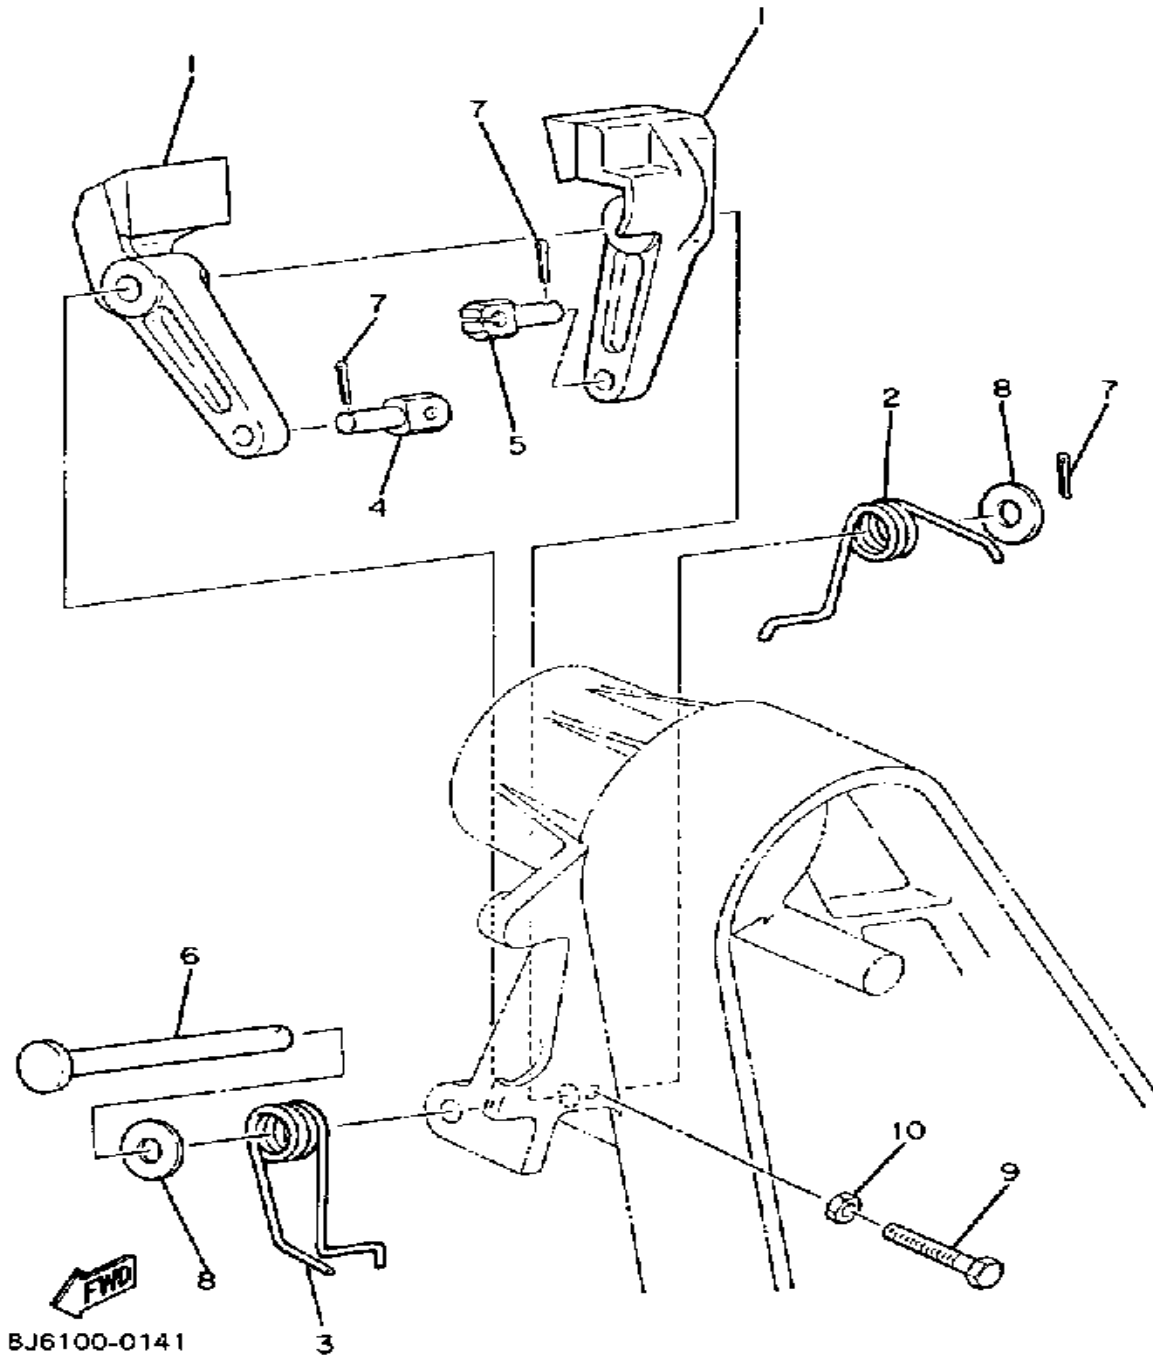

BRAKE

Ref. No.	Part Number	Description	Qty	Remarks
1	8F3-25730-00-00	CALIPER BODY 1COMP 1	2	
2	90508-26693-00	SPRING, TORSION	1	
3	90508-26694-00	SPRING, TORSION	1	
4	90249-06193-00	PIN, SPEC"L SHAPE	1	
5	90249-06009-00	PIN	1	
6	90240-08068-00	PIN, CLEVIS	1	
7	91490-20020-00	PIN, COTTER	3	
8	92990-08600-00	WASHER, PLATE	2	
9	90101-05355-00	BOLT	1	
10	95380-05600-00	NUT	1	

BJ6100-0141

Not For Resale

www.SmallEngineDiscount.com