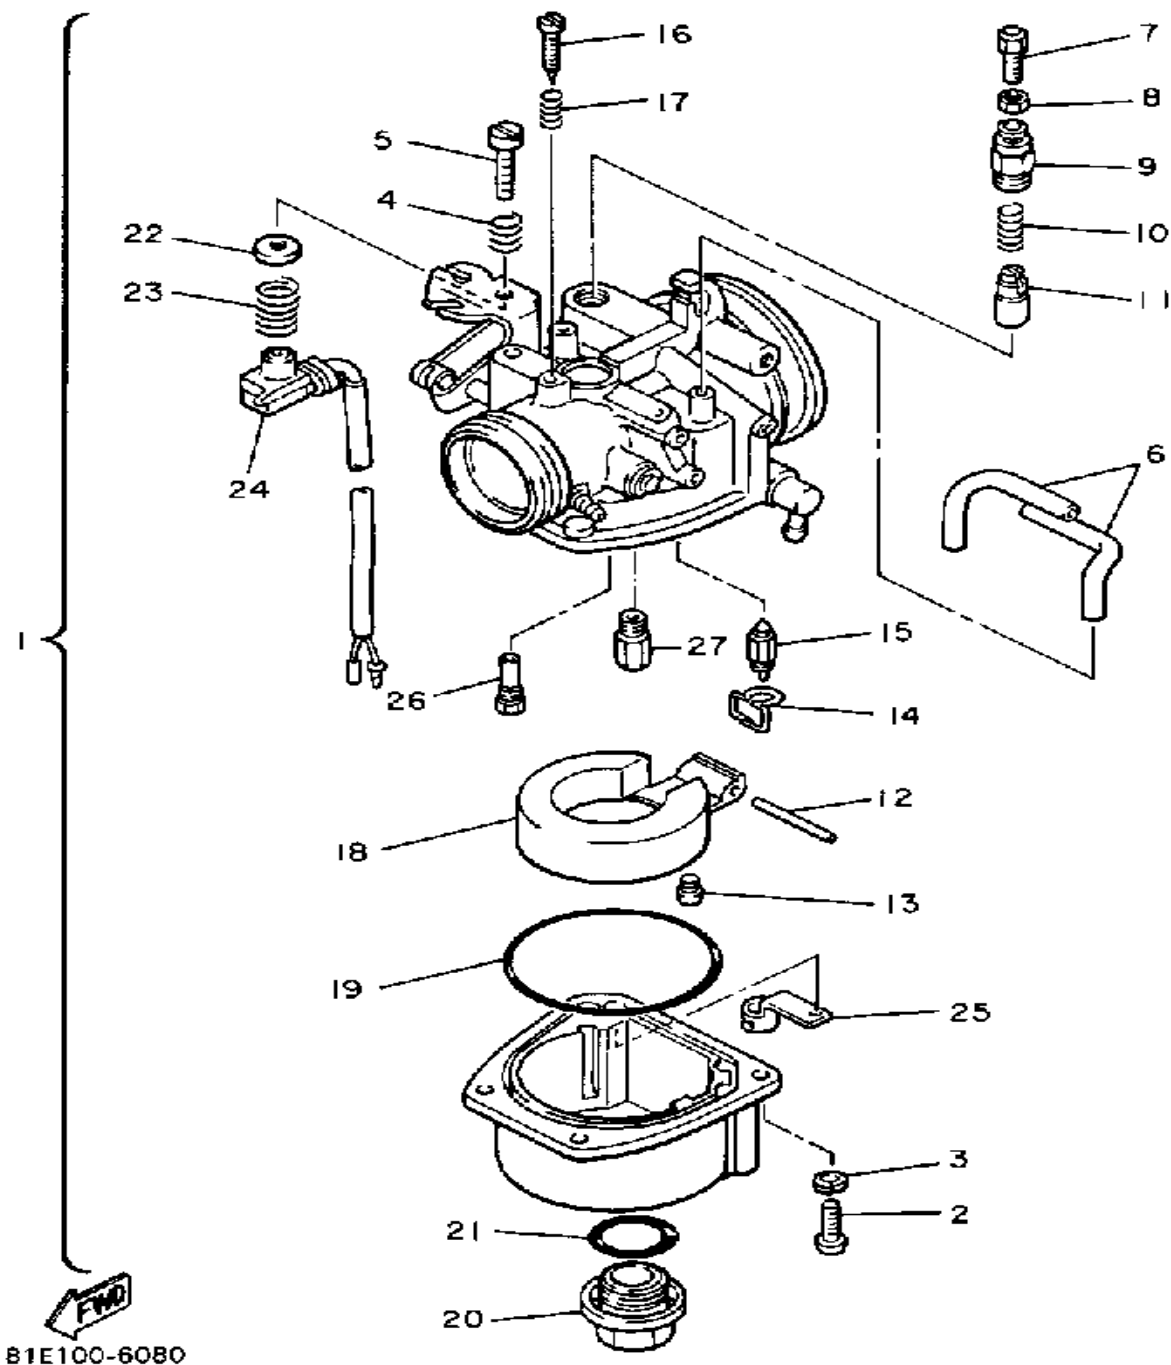

CARBURETOR

B1E100-6080

Ref. No.	Part Number	Description	Qty	Remarks
1	83M-14101-01-00	CARBURETOR ASSEMBLY 1	1	
2	98580-04540-00	. SCREW, PAN HEAD	4	
3	92990-04100-00	. WASHER, SPRING	4	
4	90501-12229-00	. SPRING, COMPRESSION	1	
5	80F-14121-00-00	. SCREW, THROTTLE STOP	1	
6	8G6-14994-01-00	. NET, FILTER	2	
7	8A6-14977-00-00	. SHAFT, STARTER LEVER	1	
8	8E7-14161-00-00	. NUT, CABLE ADJUSTING	1	
9	83M-14969-00-00	. CAP	1	
10	90501-08443-00	. SPRING, COMPRESSION	1	
11	371-14993-60-00	. PLUNGER, STARTER	1	
12	663-14548-00-00	. PIN, FLOAT ARM	1	
13	98701-04008-00	. SCREW, FLAT HEAD	1	
14	663-14159-00-00	. CLIP	1	
15	8E7-14546-01-00	. VALVE, NEEDLE	1	
16	8G6-14521-00-00	. SCREW, ADJUST	1	
17	90501-08214-00	. SPRING, COMPRESSION	1	
18	8G6-14985-01-00	. FLOAT	1	
19	8G6-14984-00-00	. GASKET, FLOAT CHAMBER	1	
20	8M7-14992-00-00	. ROD	1	
21	93210-19309-00	. O-RING	1	
22	80F-14146-00-00	. PLATE	1	
23	80F-14133-00-00	. SPRING, THROTTLE STOP	1	
24	8V0-8259A-00-00	. SWITCH, CARBURETOR	1	
25	80F-14137-01-00	. CLIP	1	
26	8G6-14948-25-00	. JET	1	
27	8A6-14516-00-00	. JET, MAIN (#100)	1	AP
	8A6-14516-02-00	. JET, MAIN (#102)	1	AP
	8A6-14516-05-00	. JET, MAIN (#105)	1	AP

CONTINUED ON NEXT FRAME ►

Not For Resale
www.SmallEngineDiscount.com