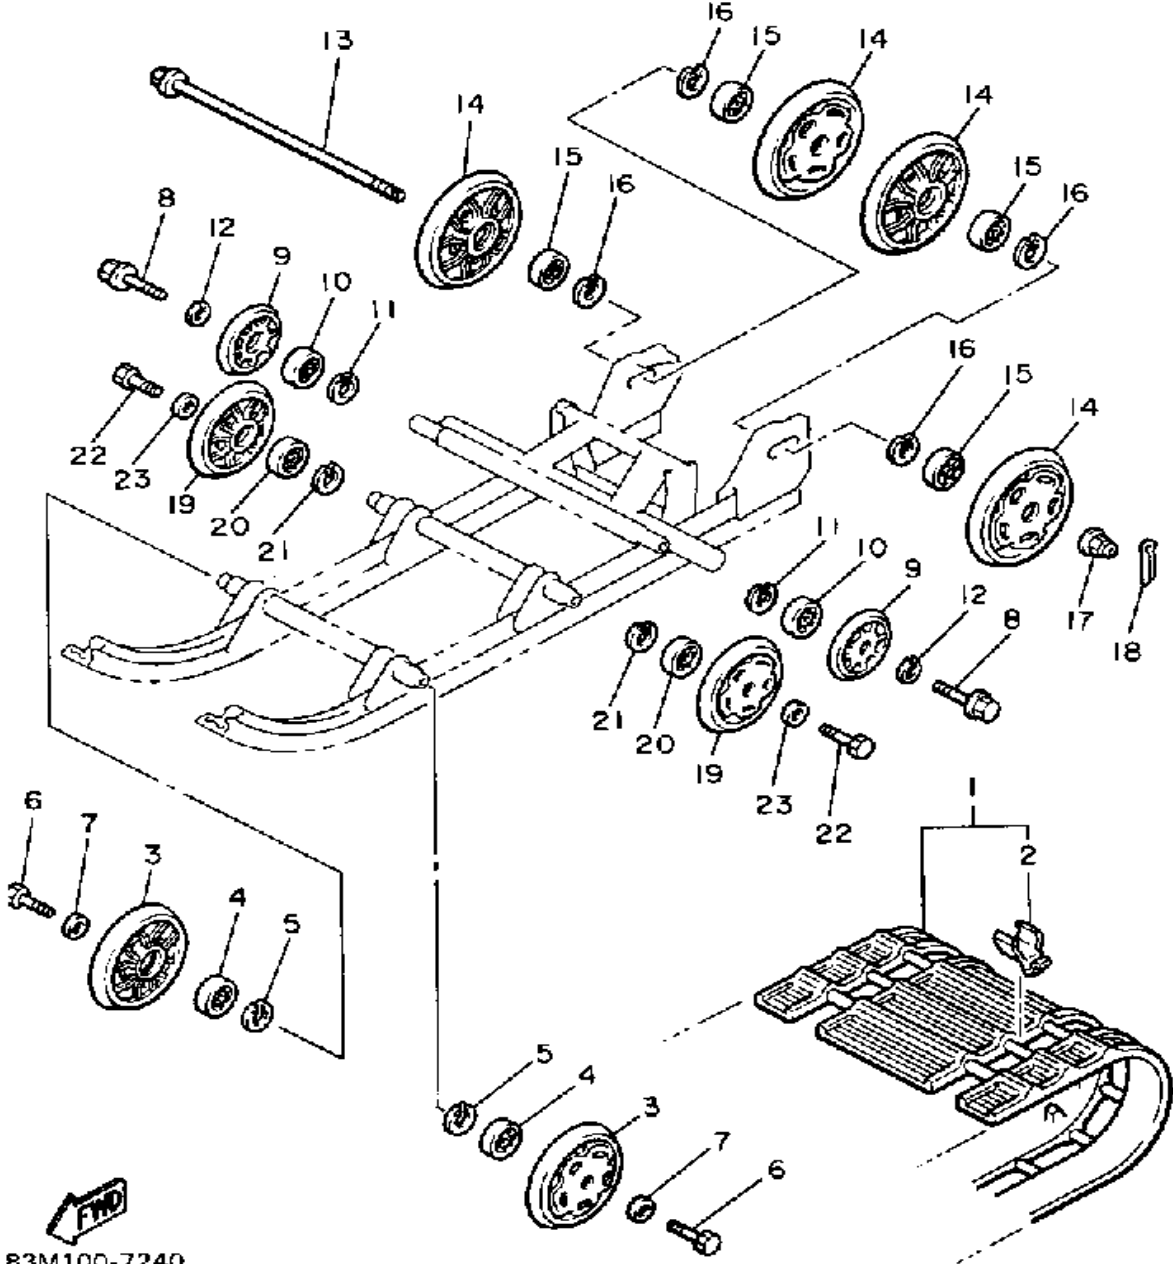

TRACK SUSPENSION 1

83M100-7240

Ref. No.	Part Number	Description	Qty	Remarks
1	8H9-47110-00-00	TRACK ASSEMBLY	1	
2	8A5-47115-00-00	. METAL, SLIDE	62	
3	87M-47320-00-00	SUSPENSION WHEEL COMP. .	2	
4	93306-00441-00	BEARING (89A) (B6004RS) ...	2	
5	99009-42500-00	CIRCLIP	2	
6	90109-08559-00	BOLT	2	
7	90201-08681-00	WASHER, PLATE	2	
8	90109-10771-00	BOLT	2	
9	8H8-47320-00-00	SUSPENSION WHEEL COMP. .	2	
10	93306-00441-00	BEARING (89A) (B6004RS) ...	2	
11	99009-42500-00	CIRCLIP	2	
12	99009-20400-00	CIRCLIP	2	
13	8L8-47520-01-00	REAR AXLE COMP. (8L8-47520-02-00)	1	
14	8K2-47530-00-00	GUIDE WHEEL COMP.	4	
15	93306-20417-00	BEARING (B62042RS)	4	
16	99009-47500-00	CIRCLIP	4	
17	95601-14200-00	NUT, U	1	
18	91401-30030-00	PIN, COTTER	1	
19	87M-47320-00-00	SUSPENSION WHEEL COMP. .	2	
20	93306-00441-00	BEARING (89A) (B6004RS) ...	2	
21	99009-42500-00	CIRCLIP	2	
22	90109-08559-00	BOLT	2	
23	90201-08681-00	WASHER, PLATE	2	

Not For Resale
www.SmallEngineDiscount.com