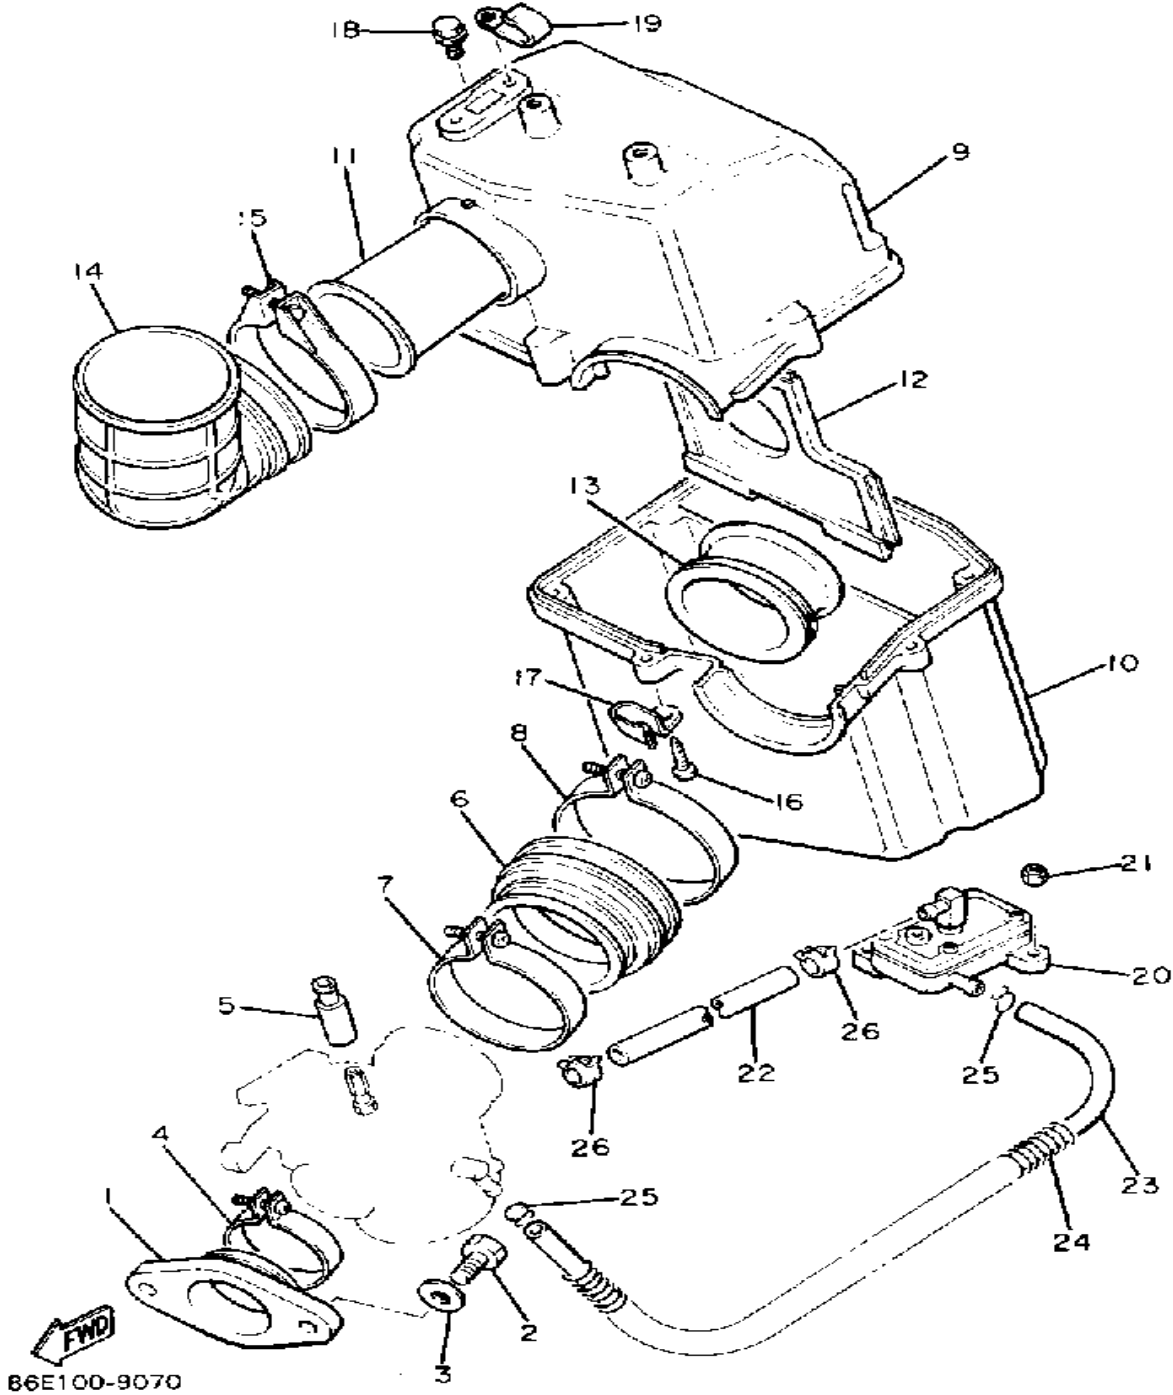

AIR CLEANER

Ref. No.	Part Number	Description	Qty	Remarks
1	81E-13555-00-00	MANIFOLD, INTAKE	1	
2	97312-08025-00	BOLT (97012-08025)	2	
3	92990-08600-00	WASHER, PLATE	2	
4	86M-13575-00-00	BAND	1	
5	8J5-26352-00-00	BOOT	1	
6	8G8-14453-01-00	JOINT, AIR CLNR 1	1	
7	90460-68230-00	CLAMP, HOSE	1	
8	90460-85277-00	CLAMP, HOSE	1	
9	81E-14431-01-00	SILENCER, INTAKE 1	1	
10	81E-14441-00-00	SILENCER, INTAKE 2	1	
11	(81E-14419-00-00)	PIPE	1	
12	81E-14477-00-00	PLATE	1	
13	81E-14465-00-00	PIPE	1	
14	81E-14454-00-00	JOINT	1	
15	90460-77016-00	CLAMP, HOSE	1	
16	97780-50125-00	SCREW, TAPPING	6	
17	(90465-10092-00)	CLAMP (1L9)	1	
18	90119-06108-00	BOLT, WITH WASHER	2	
19	90462-05061-00	CLAMP	1	
20	8J6-24410-00-00	FUEL PUMP ASSEMBLY	1	
21	95701-06300-00	NUT, NYLON	1	
22	90445-10272-00	HOSE	1	
23	91A20-05036-00	TUBE, FLEXIBLE	1	
24	8G5-24328-00-00	PROTECTOR, PIPE	1	
25	90467-09006-00	CLIP	2	
26	90467-09026-00	CLIP	2	

Not For Resale

www.SmallEngineDiscount.com