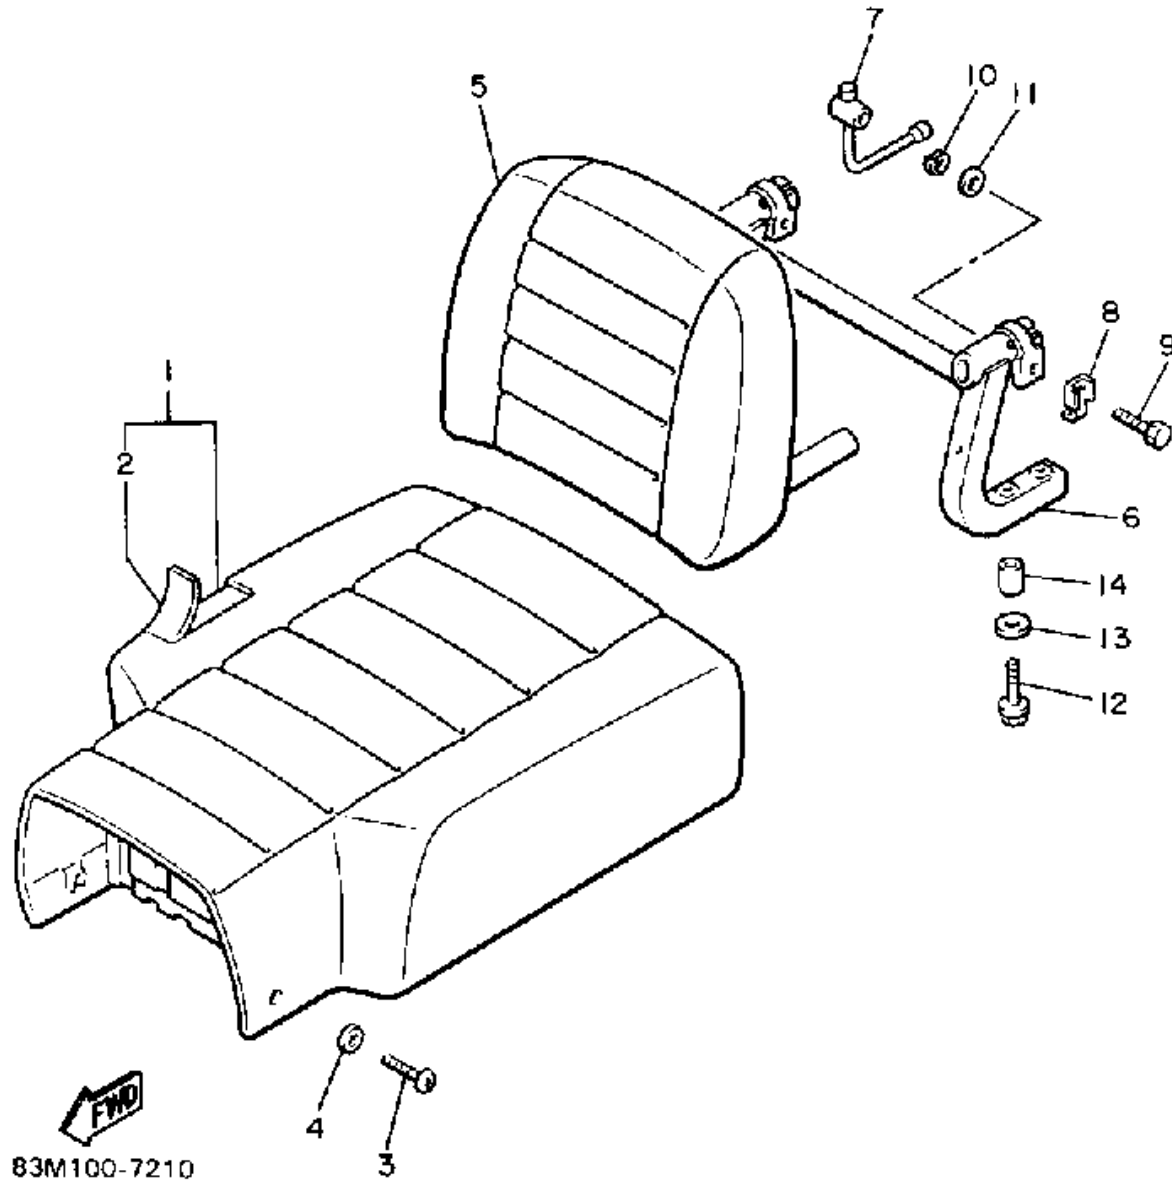

SEAT

Ref. No.	Part Number	Description	Qty	Remarks
1	86W-24710-00-00	SINGLE SEAT ASSEMBLY	1	
2	86E-24711-00-00	. COVER, SINGLE SEAT	1	
3	98906-06025-00	SCREW, BIND	2	
4	90201-060A3-00	WASHER, PLATE	2	
5	86W-24790-00-00	SEAT BACK ASSEMBLY	1	
6	81E-24797-00-00	BRACKET, SEAT BACK	1	
7	81E-24776-02-00	LEVER, SEAT	2	
8	81E-24746-00-00	WASHER, SEAT	2	
9	90101-08652-00	BOLT (81E)	2	
10	92990-08100-00	WASHER	2	
11	90201-08784-00	WASHER, PLATE	2	
12	95811-08035-00	BOLT, FLANGE (95821-08035)	4	
13	90201-08730-00	WASHER, PLATE	4	
14	90387-087L3-00	COLLAR	4	

Not For Resale

www.SmallEngineDiscount.com