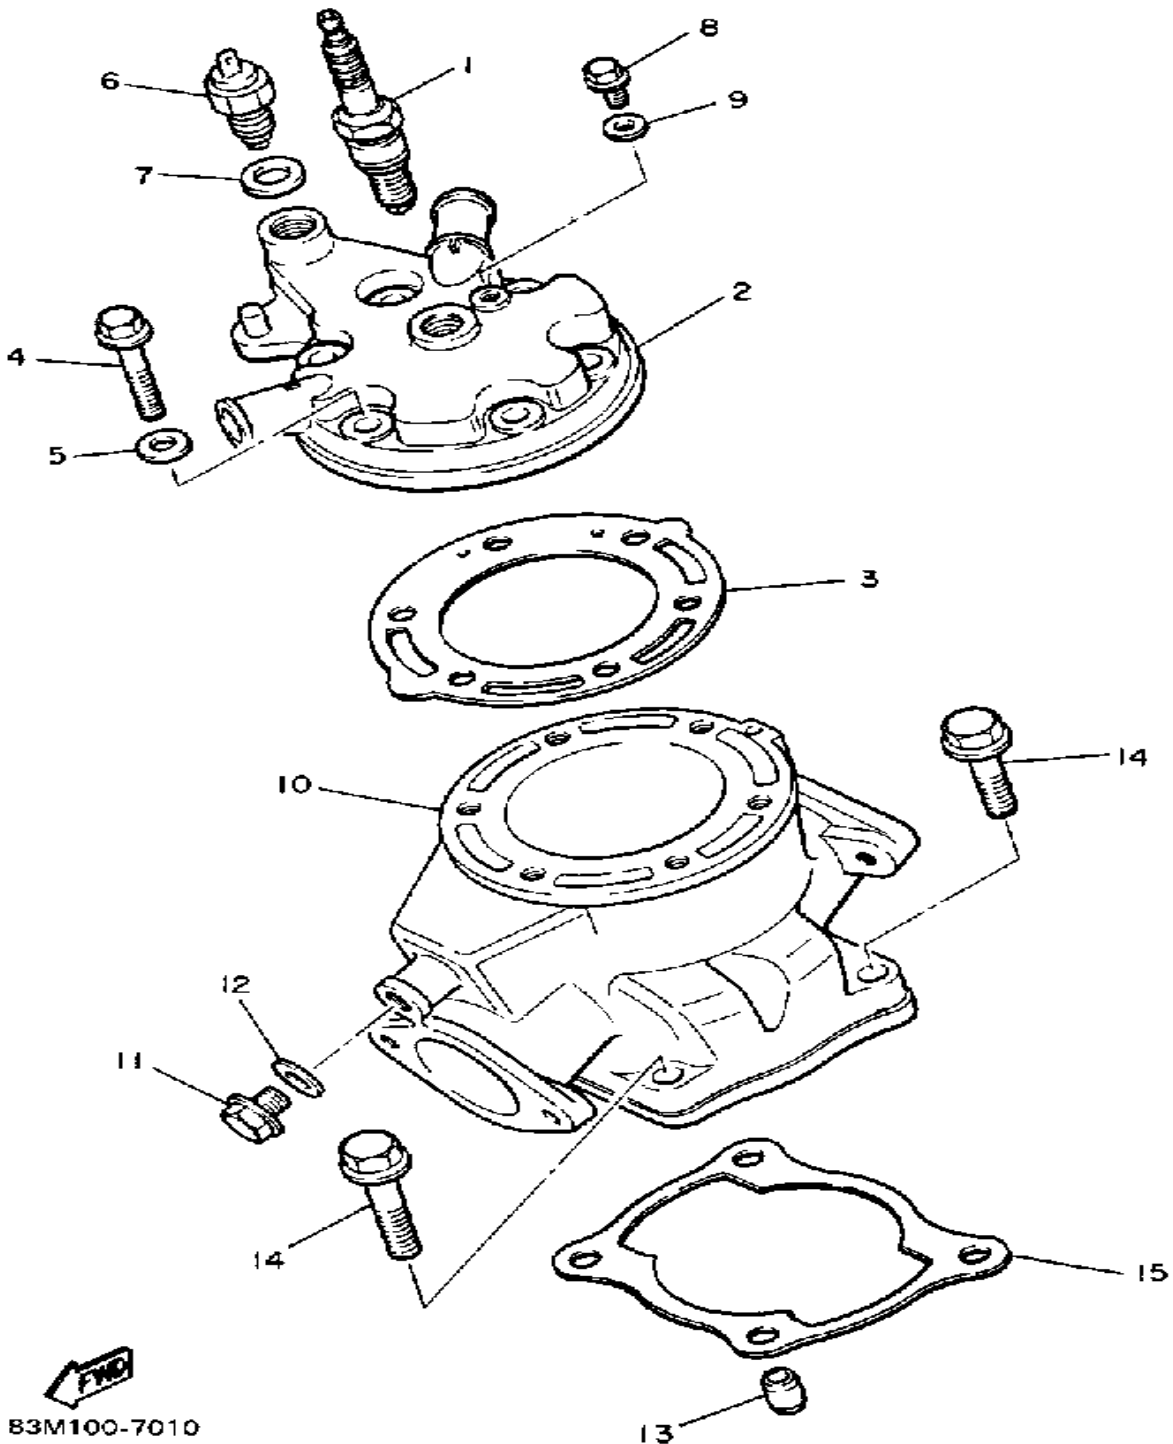

# CYLINDER HEAD-CYLINDER

Ref. No.	Part Number	Description	Qty	Remarks
1	NGK-BR8ES-00-00	PLUG, SPARK (NGK BR8ES) ..	1	
2	81E-11111-01-00	HEAD, CYLINDER 1 .....	1	
3	81E-11181-01-00	GASKET, CYLINDER HEAD 1 .	1	
4	95816-08040-00	BOLT, FLANGE .....	6	
5	90201-08087-00	WASHER, PLATE .....	6	
6	83M-82560-01-00	THERMO SWITCH ASSEMBLY	1	
7	90430-16152-00	GASKET .....	1	
8	95816-06012-00	BOLT, FLANGE .....	1	
9	90430-06166-00	GASKET .....	1	
10	81E-11311-00-00	CYLINDER 1 .....	1	
11	95026-10016-00	BOLT, FLANGE .....	1	
12	90201-11723-00	WASHER, PLATE .....	1	
13	99530-14016-00	PIN, DOWEL .....	2	
14	(95026-10045-00)	BOLT, FLANGE .....	4	
15	81E-11351-00-00	GASKET, CYLINDER .....	1	

# CRANKSHAFT-PISTON

Ref. No.	Part Number	Description	Qty	Remarks
1	81E-11631-00-95	PISTON (STD)	1	UR STD
	81E-11635-00-00	PISTON 1 O/S 0.5	1	UR
	81E-11636-00-00	PISTON 2 O/S 0.0	1	UR
2	8R6-11601-00-00	PISTON RING SET (STD)	1	UR STD
	8R6-11601-10-00	PISTON RING SET (0.25MM O/S)	1	UR
	8R6-11601-20-00	PISTON RING SET (0.50MM O/S)	1	UR
3	93450-19052-00	CIRCLIP	2	
4	818-11633-00-00	PIN, PISTON	1	
5	93310-418E9-00	BEARING, CYLINDRICAL	1	
6	81E-11400-00-00	CRANKSHAFT ASSEMBLY	1	
7	81E-11412-00-00	. CRANK 1	1	
8	81E-11422-00-00	. CRANK 2	1	
9	81E-11651-00-00	. ROD, CONNECTING	1	
10	857-11681-00-00	. PIN, CRANK 1	1	
11	93310-524R4-00	. BRNG, CYLINDRICAL	1	
12	90209-24073-00	. WASHER	2	
13	93306-39901-00	. BEARING	2	
14	93102-32354-00	. OIL SEAL, SD-TYPE	1	
15	8R4-13178-00-00	. GEAR, PUMP DRIVE	1	
16	93440-68150-00	CIRCLIP, OUTER	1	
17	93102-32355-00	OIL SEAL, SD-TYPE	1	
18	90280-16053-00	KEY, WOODRUFF	1	
19	90170-16182-00	NUT	1	
20	92901-16100-00	WASHER, SPRING	1	