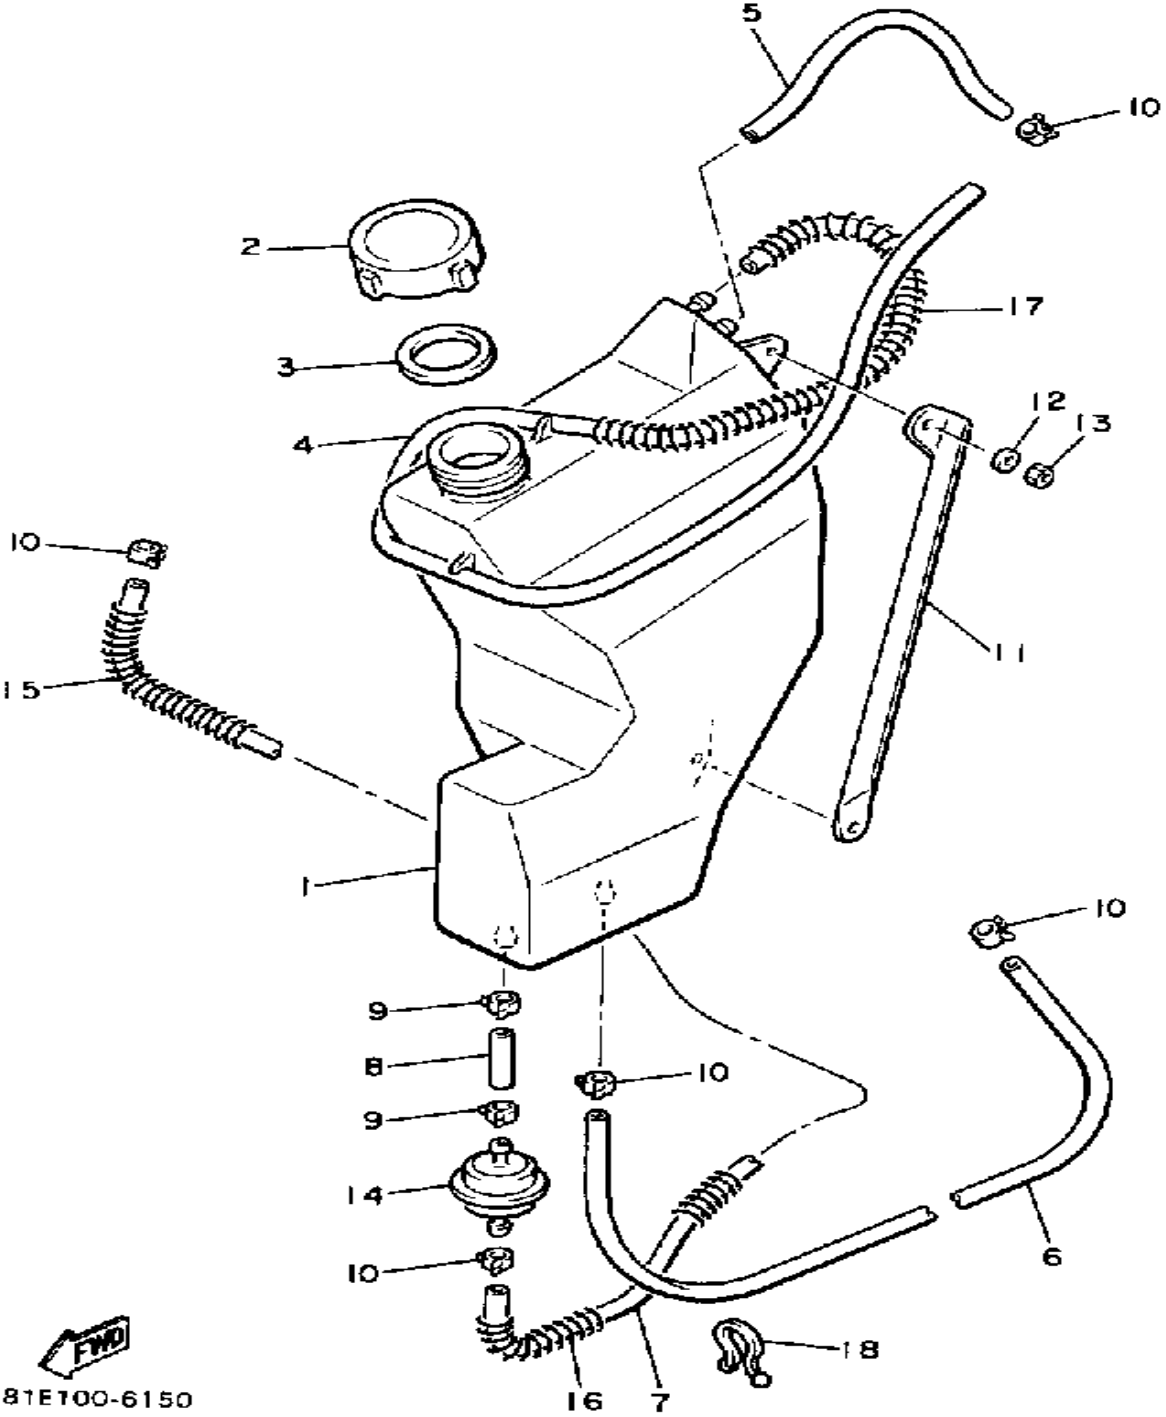

OIL TANK

Ref. No.	Part Number	Description	Qty	Remarks
1	81E-21751-00-00	TANK, OIL	1	
2	863-21771-00-00	BODY, CAP	1	
3	90430-31003-00	GASKET	1	
4	90446-09155-00	HOSE	1	
5	91A30-05024-00	TUBE, FLEXIBLE VINYL	1	
6	90446-09224-00	HOSE	1	
7	90446-09224-00	HOSE	1	
8	90446-11249-00	HOSE	1	
9	90467-11028-00	CLIP	2	
10	90467-09026-00	CLIP	3	
11	81E-2176E-00-00	PLATE	1	
12	90201-06M02-00	WASHER, PLATE	2	
13	95701-06300-00	NUT, NYLON	2	
14	8G8-13410-00-00	STRAINER HOUSING ASSEMBLY	1	
15	81E-24327-00-00	PROTECTOR, PIPE	1	
16	81E-24328-00-00	PROTECTOR, PIPE	1	
17	8F3-24326-00-00	PROTECTOR, PIPE	1	
18	90464-16039-00	CLAMP	1	

FWD
81E100-6150

Not For Resale
www.SmallEngineDiscount.com