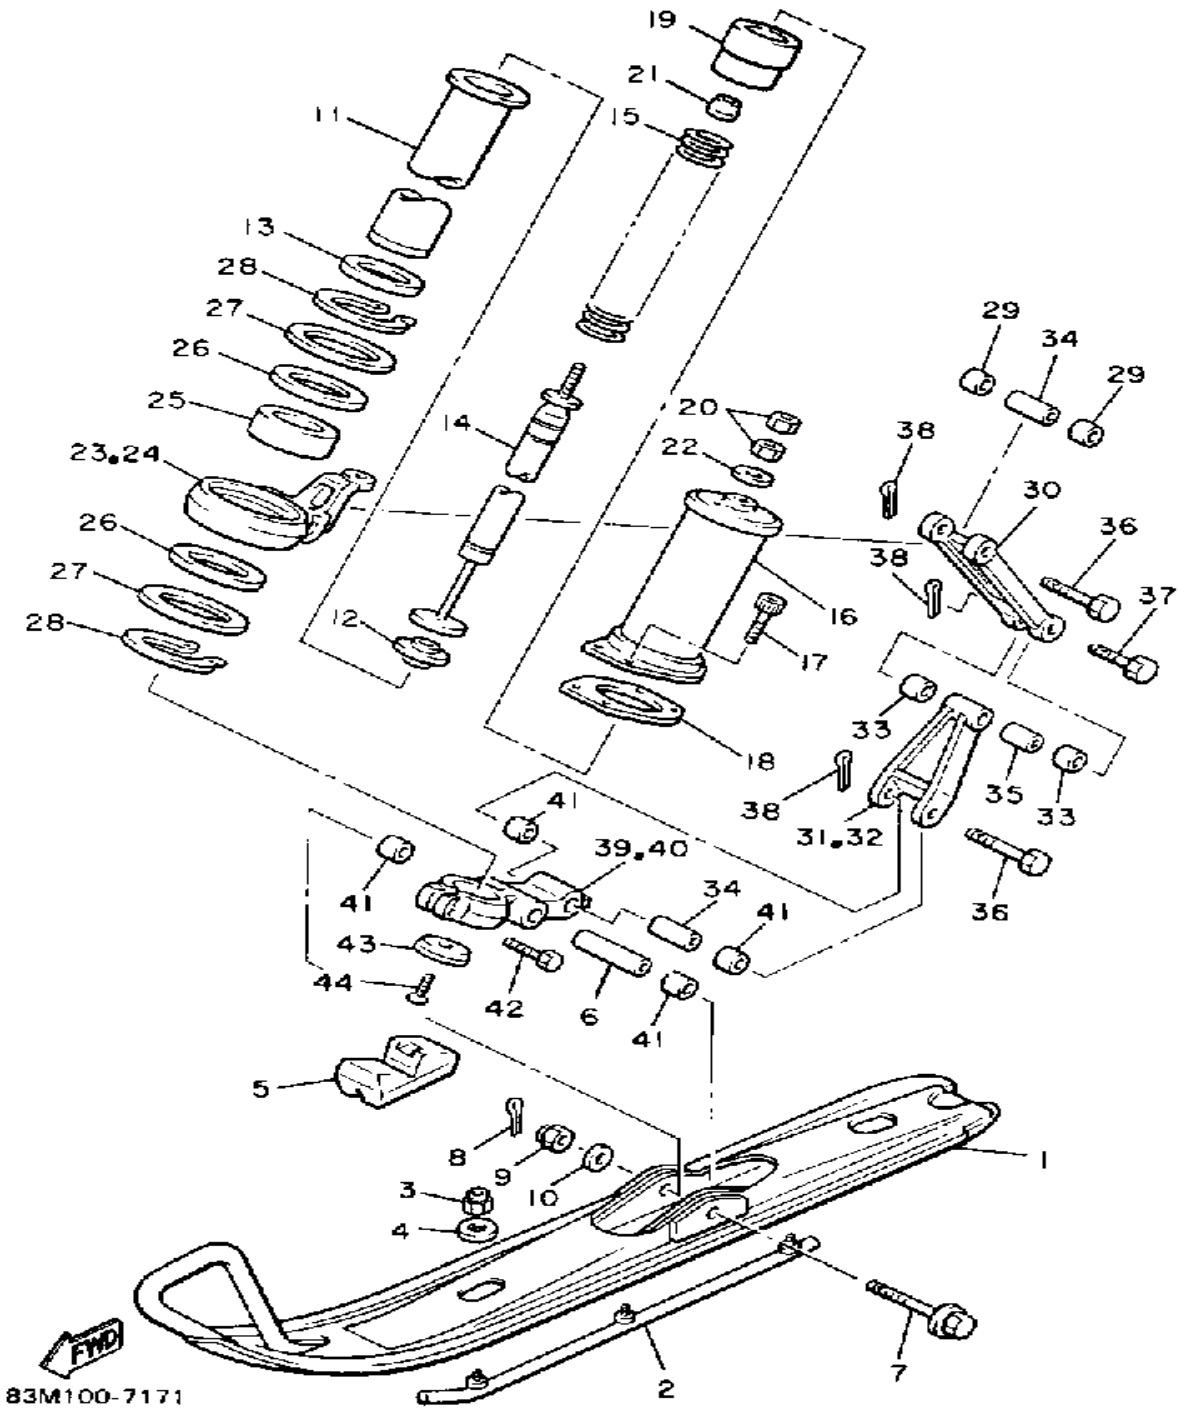

SKI

83M100-7171

Ref. No.	Part Number	Description	Qty	Remarks
29	90384-14091-00	BUSH, BIMETAL FORMED	4	
30	8V0-2382E-01-00	ARM, FRONT 1	2	
31	8V0-2382F-02-00	ARM, FRONT 2 (L, H)	1	
32	8V0-2383F-02-00	ARM, FRONT4 (R, H)	1	
33	90384-14096-00	BUSH, BIMETAL FORMED	4	
34	90387-101Y9-00	COLLAR	4	
35	90387-100A4-00	COLLAR	2	
36	90102-10054-00	BOLT, WITH HOLE	4	
37	90102-10055-00	BOLT, WITH HOLE	2	
38	91490-20020-00	PIN, COTTER	6	
39	81E-2376E-00-00	BRACKET 1 (L, H)	1	
40	81E-2377E-00-00	BRACKET 2 (R, H)	1	
41	90384-14091-00	BUSH, BIMETAL FORMED	8	
42	97016-08030-00	BOLT	4	
43	81E-23737-00-00	WASHER 1	2	
44	90151-06042-00	SCREW, COUNTERSUNK	2	

Not For Resale

www.SmallEngineDiscount.com