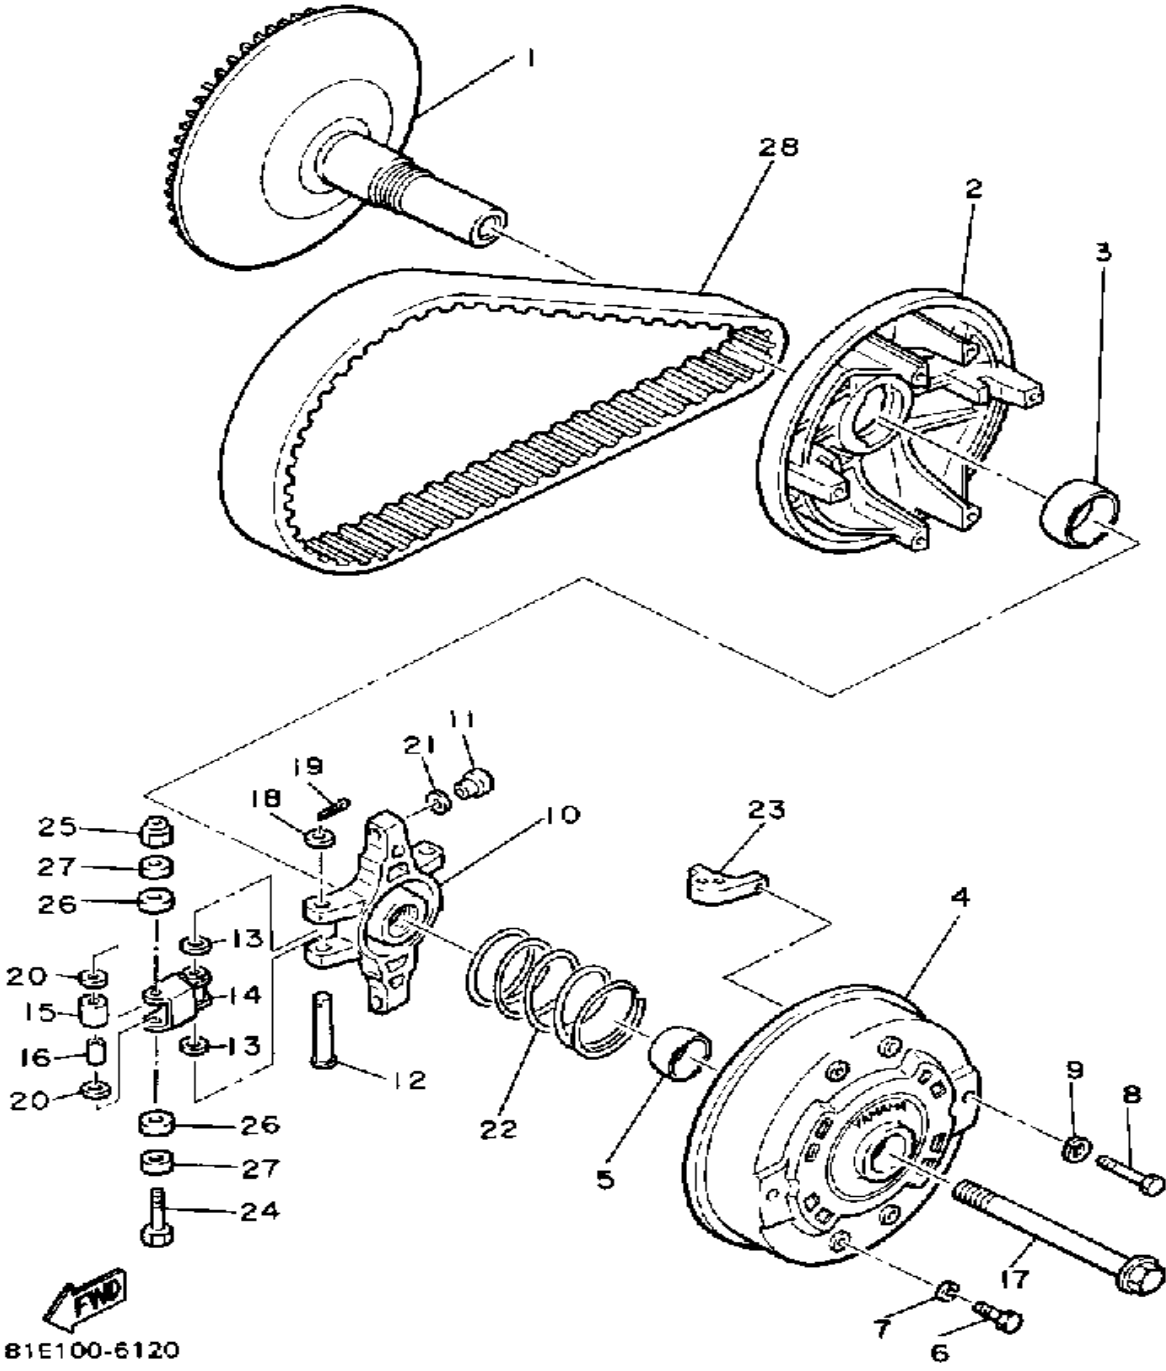

PRIMARY SHEAVE

Ref. No.	Part Number	Description	Qty	Remarks
27	90201-06727-00	WASHER, PLATE	4	
28	81E-17601-09-00	PRIMARY SHEAVE ASSEMBLY	1	MARKED W/O
	820-17641-00-00	V-BELT	1	
	8R4-00000-50-00	CLUTCH TUNE UP KIT	1	MARKED W/

81E100-6120