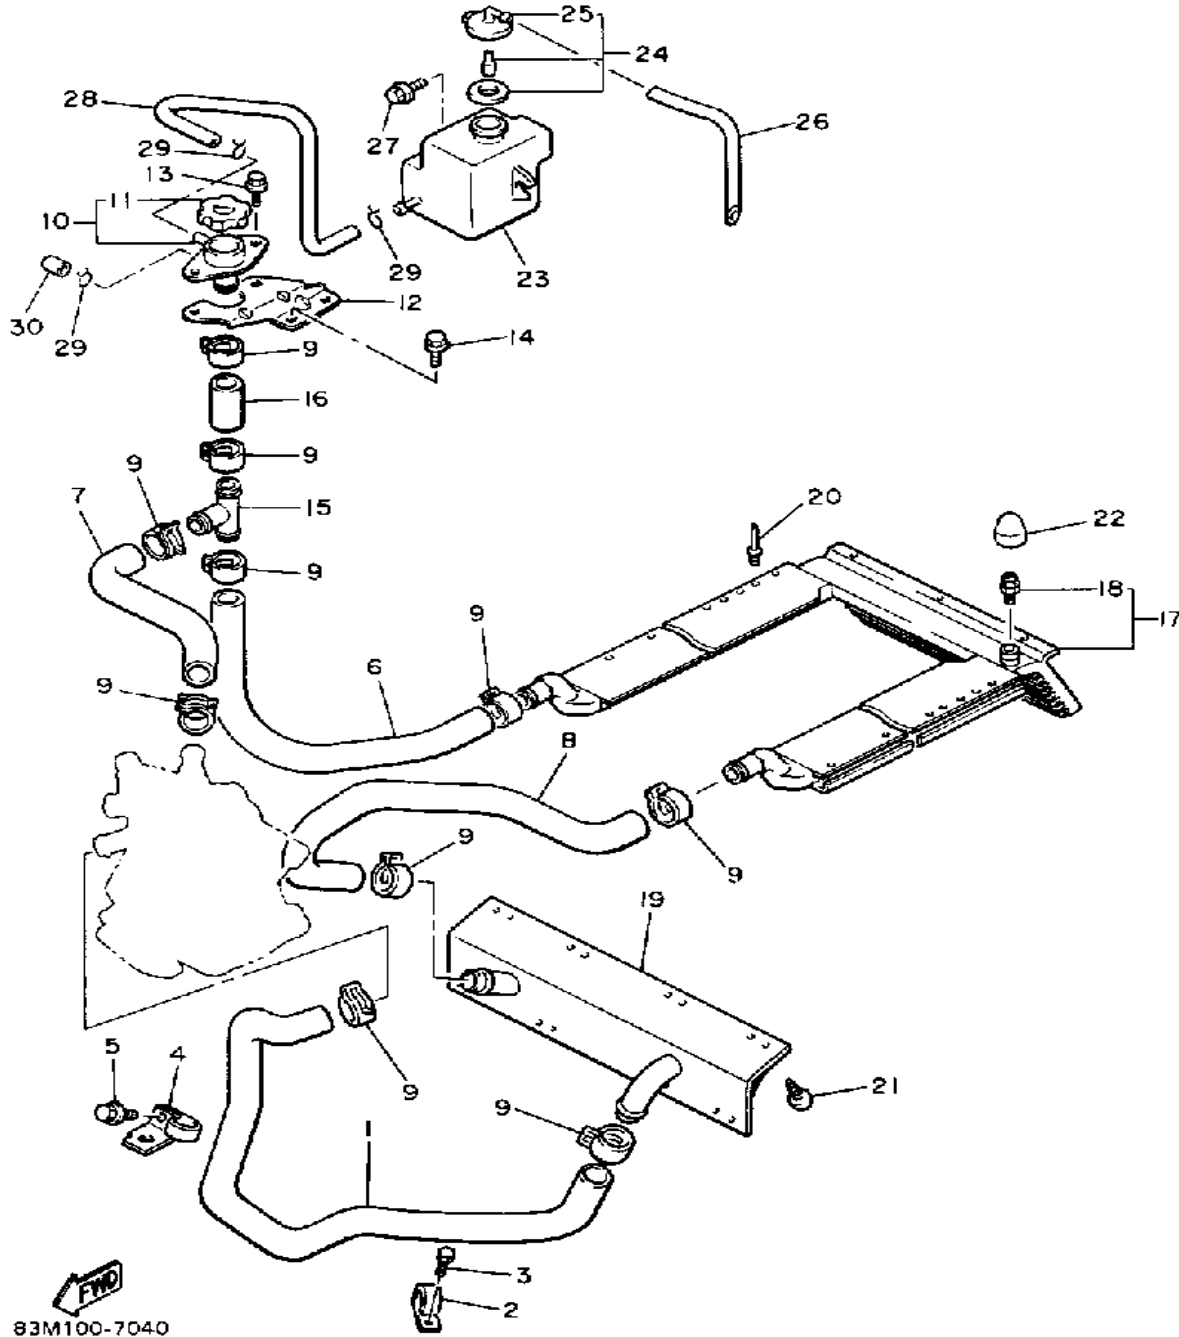

RADIATOR-HOSE

Ref. No.	Part Number	Description	Qty	Remarks
1	83M-12481-00-00	PIPE 1	1	
2	(90461-10083-00)	CLAMP	1	
3	95811-06010-00	BOLT, FLANGE	1	
4	83M-12491-00-00	CLAMP 1	1	
5	95811-06010-00	BOLT, FLANGE	1	
6	81E-12483-00-00	PIPE 3	1	
7	81E-12484-00-00	PIPE 4	1	
8	83M-12485-00-00	PIPE 5	1	
9	90467-23067-00	CLIP	10	
10	47X-12590-01-00	CONDUCTION ASSEMBLY ...	1	
11	22W-12462-00-00	. CAP, RADIATOR	1	
12	81E-12443-00-00	STAY	1	
13	95811-06012-00	BOLT, FLANGE	2	
14	95811-06025-00	BOLT, FLANGE	2	
15	81E-12581-00-00	JOINT, HOSE 1	1	
16	59W-12482-00-00	PIPE 2	1	
17	83M-12440-00-00	HEAT EXCHANGER ASSEMBLY	1	
18	82M-1247H-00-00	. SCREW, BREED	1	
19	83M-1241A-00-00	HEAT EXCHANGER ASSEMBLY	1	
20	90267-48053-00	RIVET, BLIND	21	
21	90154-06036-00	SCREW, BINDING	4	
22	83M-12498-00-00	PROTECTOR	1	
23	81E-21871-00-00	TANK, RECOVERY	1	
24	81E-21815-00-00	CAP	1	
25	10X-21875-00-00	. CAP	1	
26	90445-115E8-00	HOSE	1	
27	95811-06012-00	BOLT, FLANGE	1	
28	90445-11290-00	HOSE	1	
29	90467-10008-00	CLIP	3	

CONTINUED ON NEXT FRAME ➤

Not For Resale

www.SmallEngineDiscount.com