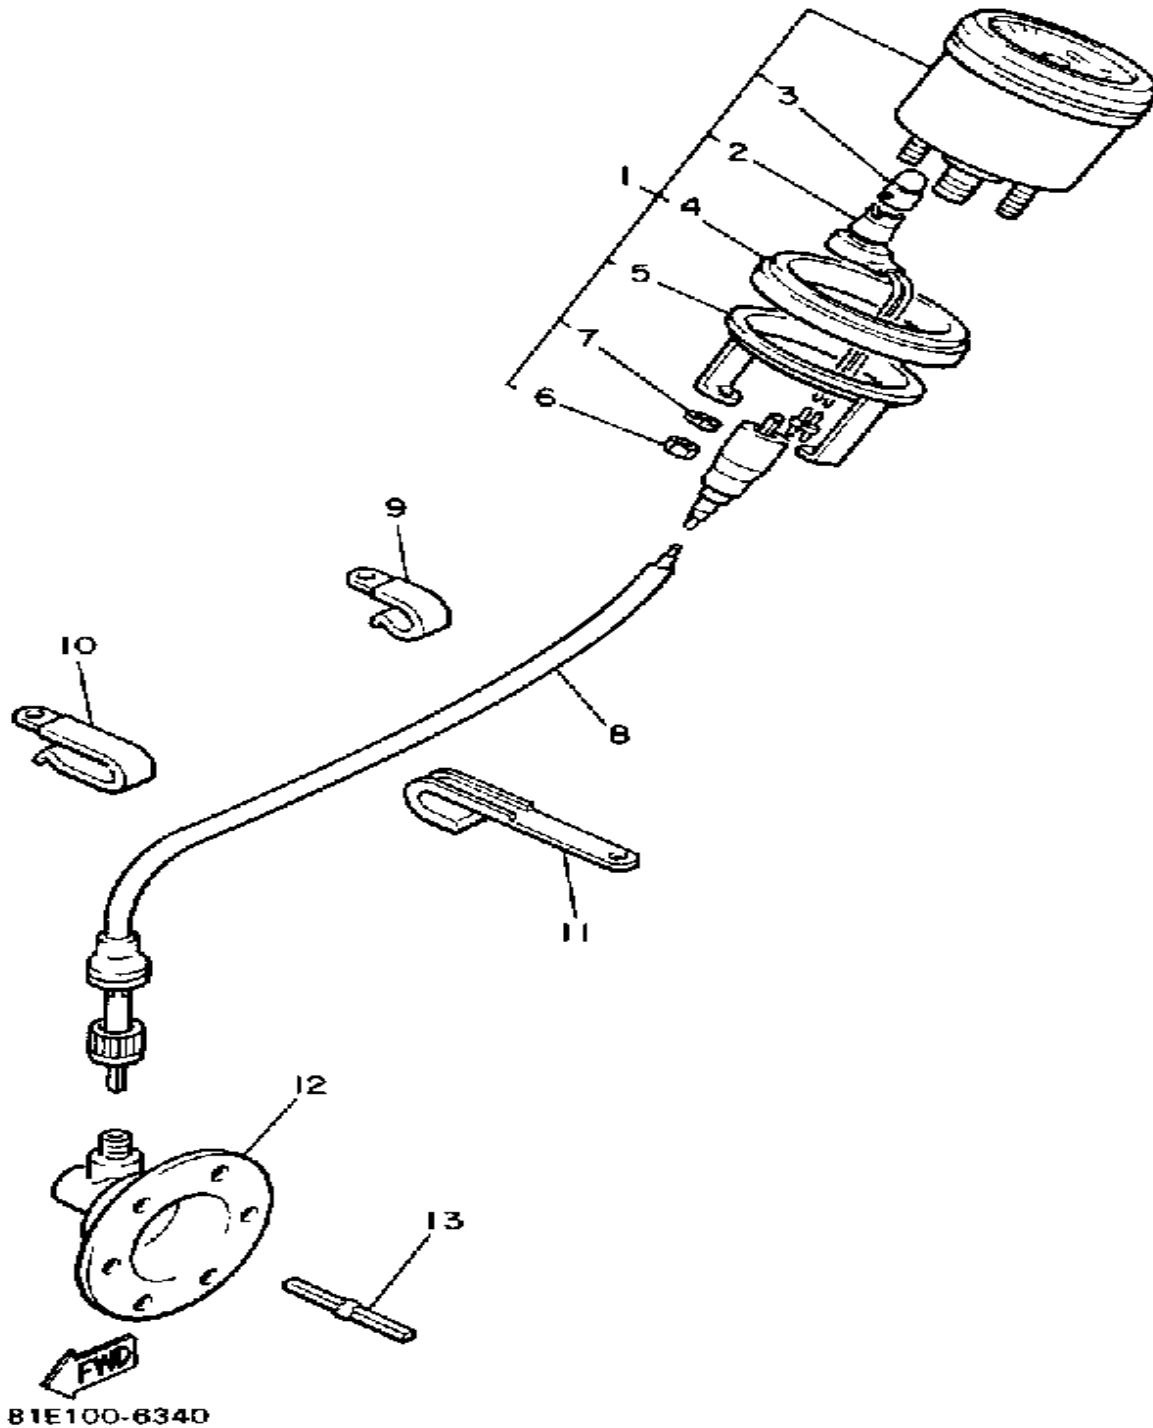

METER

Ref. No.	Part Number	Description	Qty	Remarks
1	80X-83510-40-00	SPEEDOMETER ASSEMBLY ..	1	UR MILE/H
2	2JX-83536-A0-00	. SOCKET, METER	1	
3	4G1-84744-00-00	. BULB, MTR.12V3.4W	1	
4	861-83523-40-00	. DAMPER	1	
5	863-83514-40-00	. PLATE, FITTING	1	
6	95380-05600-00	. NUT	2	
7	92990-05100-00	. WASHER, SPRING	2	
8	8F3-83550-01-00	SPEEDOMETER CABLE	1	
9	90465-08028-00	CLAMP	1	
10	90465-06332-00	CLAMP	1	
11	90462-06164-00	CLAMP	1	
12	8W6-47700-00-00	METER GEAR HOUSINGHOUSING COMP ...	1	
13	8K4-47715-00-00	JOINT	1	

Not For Resale
www.SmallEngineDiscount.com