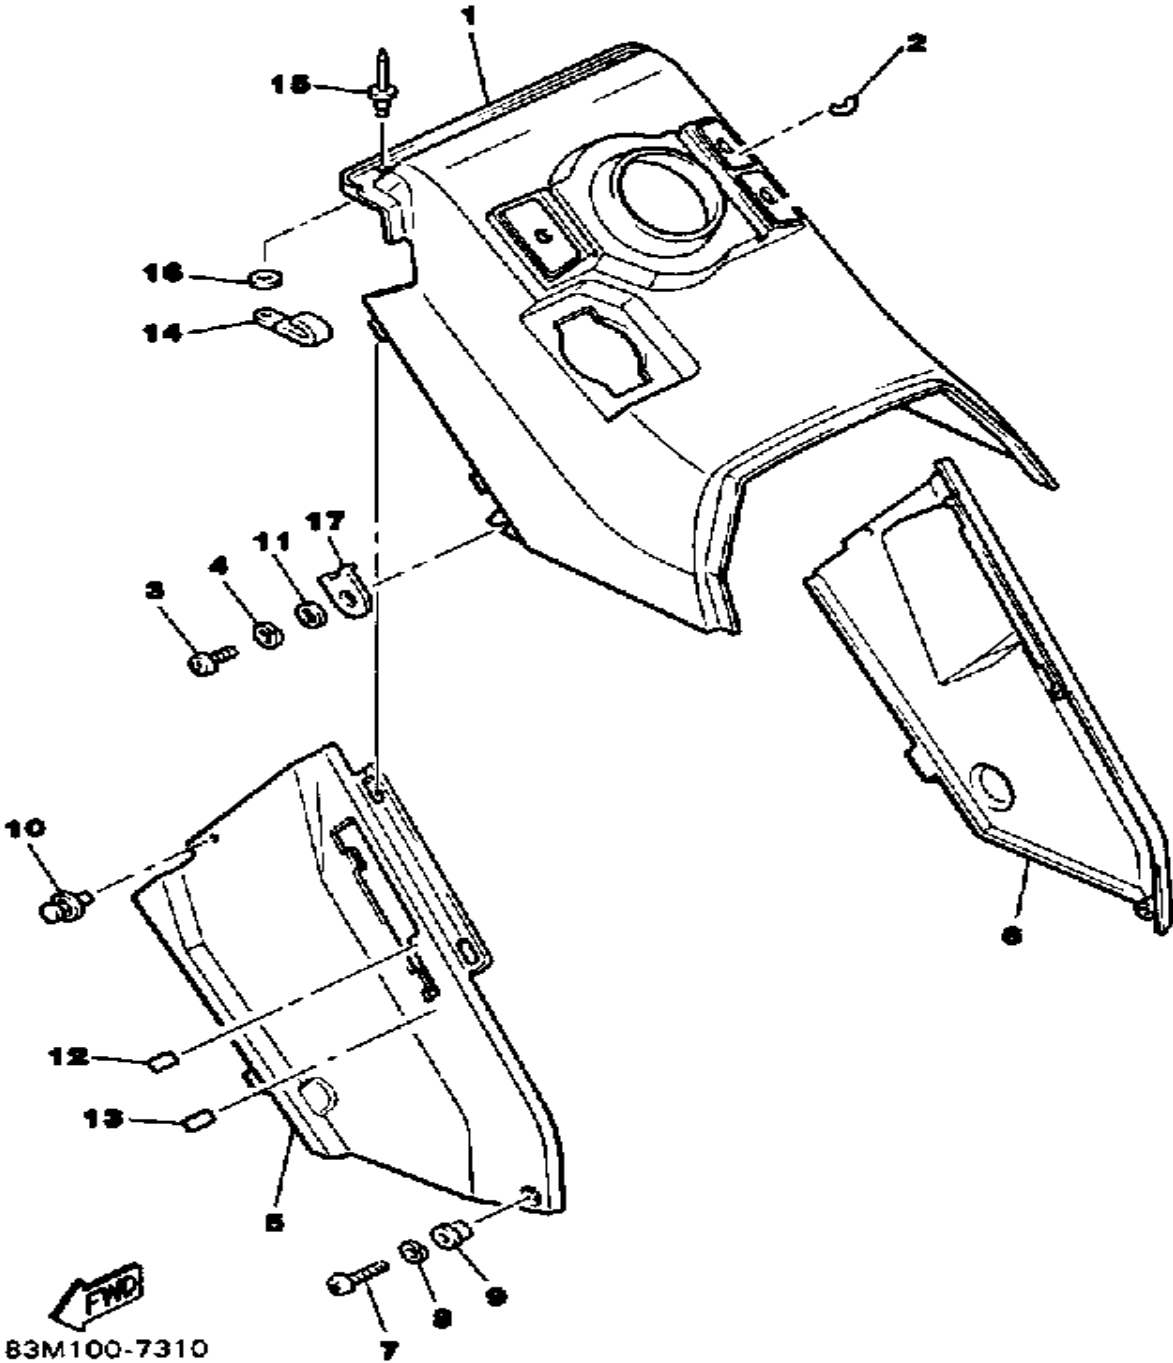

INSTRUMENT PANEL

Ref. No.	Part Number	Description	Qty	Remarks
1	83U-77711-00-00	PANEL, INSTRUMENT	1	
2	8U9-77742-00-00	INDICATOR 2	1	
3	98586-05016-00	SCREW, PAN HEAD	2	
4	92906-05100-00	WASHER, SPRING	2	
5	83U-2198F-00-00	COVER 1	1	
6	83U-2198G-00-00	COVER 2	1	
7	98506-06016-00	SCREW, PANHEAD	2	
8	92906-06100-00	WASHER, SPRING	2	
9	90387-064J1-00	COLLAR	2	
10	90269-07052-00	RIVET	2	
11	90201-05033-00	WASHER, PLATE	2	
12	8G8-77742-00-00	INDICATOR 2	1	
13	8A1-77743-00-00	INDICATOR 3	1	
14	90462-05061-00	CLAMP	3	
15	90267-48014-00	RIVET, BLIND	3	
16	90201-04325-00	WASHER, PLATE	3	
17	81E-77728-00-00	WASHER	2	

B3M100-7310