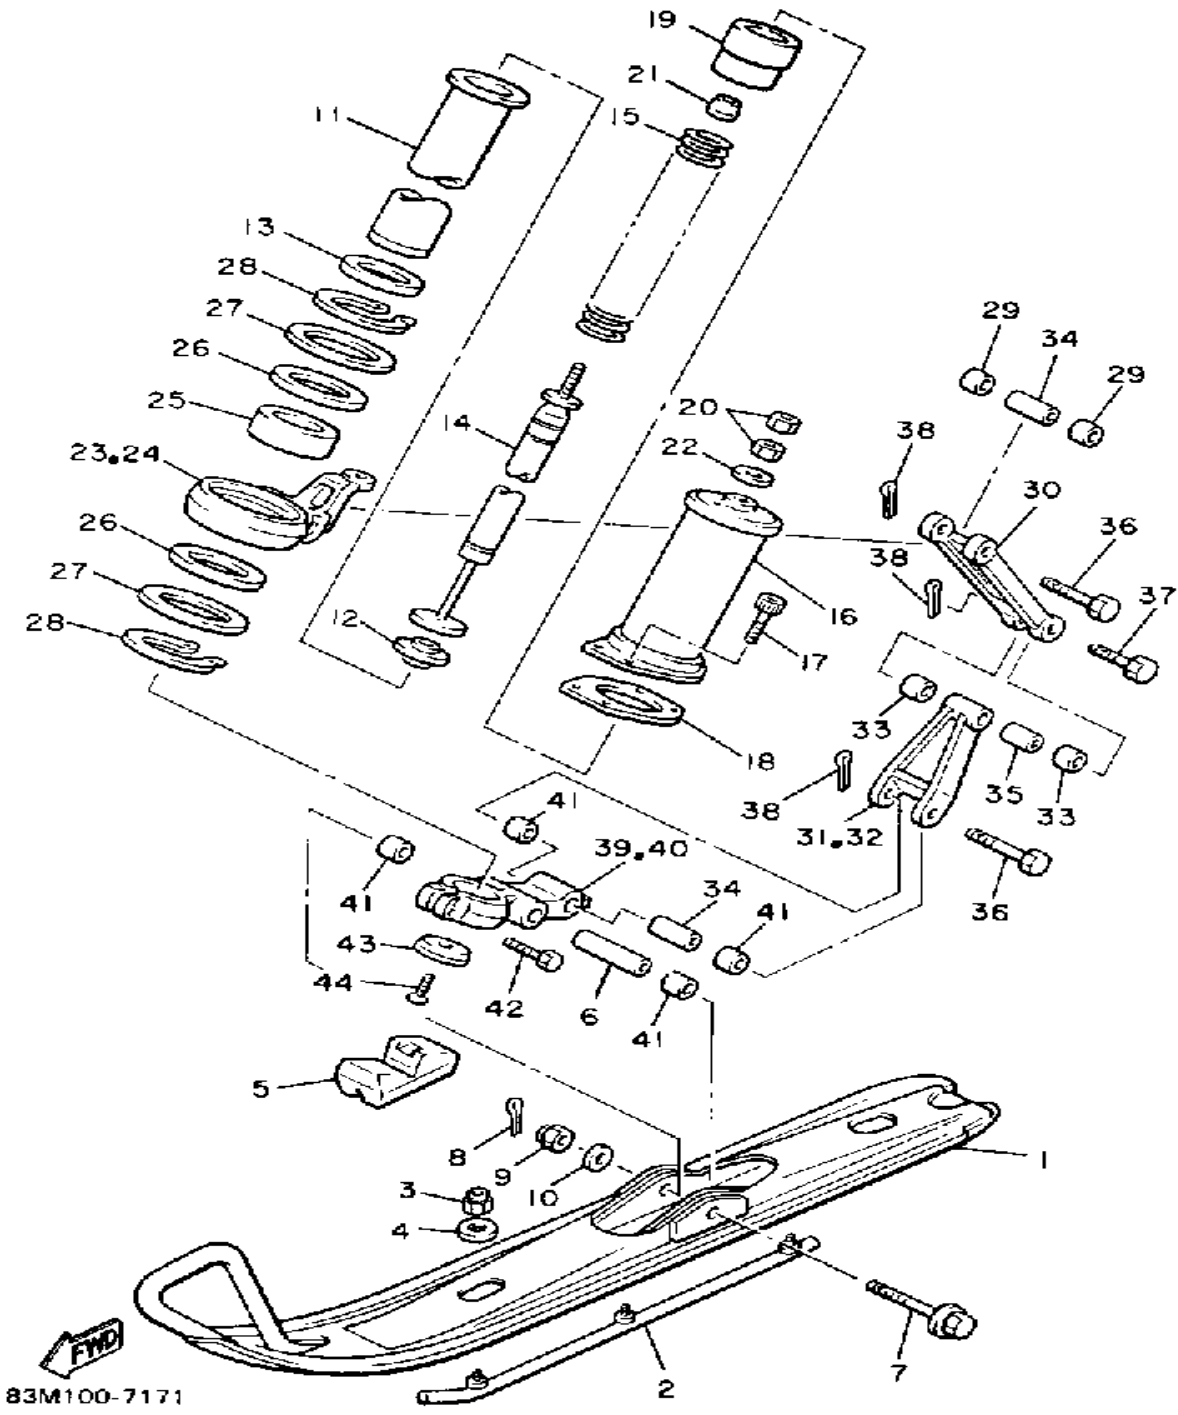

SKI

83M100-7171

Ref. No.	Part Number	Description	Qty	Remarks
1	81E-23710-00-00	SKI 1	2	
2	8M6-23731-00-XX	SKI RUNNER, 1 (8M6-23731-00)	2	
3	95611-08100-00	NUT, U	6	
4	92990-08600-00	WASHER, PLATE	12	
5	81E-23743-00-00	STOPPER 1	2	
6	90387-106J3-00	COLLAR	2	
7	90105-10438-00	BOLT, WASHER BASED	2	
8	91490-20020-00	PIN, COTTER	2	
9	95706-10300-00	NUT, NYLON	2	
10	92906-10600-00	WASHER	2	
11	81E-22471-00-00	CYLINDER, SHOCK ABS	2	
12	81E-23779-00-00	WASHER	2	
13	81E-22494-00-00	STOP, REBOUND	2	
14	83M-2376A-00-00	ABSORBER ASSEMBLY 1	2	
15	90501-554E2-00	SPRING, COMPRESSION	2	
16	81E-2376J-00-00	HOLDER, ABSORBER	2	
17	97011-06025-00	BOLT (97001-06025)	8	
18	81E-23738-00-00	WASHER 2	2	
19	81E-22493-00-00	BUMP, STOP	2	
20	95303-08700-00	NUT	4	
21	8V0-2386J-00-00	CUSHION	2	
22	92990-08200-00	WASHER, PLAIN	2	
23	81E-23851-00-00	ARM, OUTSIDE 1	1	
24	81E-23852-00-00	ARM, OUTSIDE 2	1	
25	90384-63188-00	BUSH, BIMETAL FORMED	2	
26	93109-63044-00	OIL SEAL	4	
27	90201-635H7-00	WASHER, PLATE	4	UR
	90201-637F3-00	WASHER, PLATE	4	UR
28	93410-63066-00	CIRCLIP	4	

CONTINUED ON NEXT FRAME ➤

Not For Resale
www.SmallEngineDiscount.com