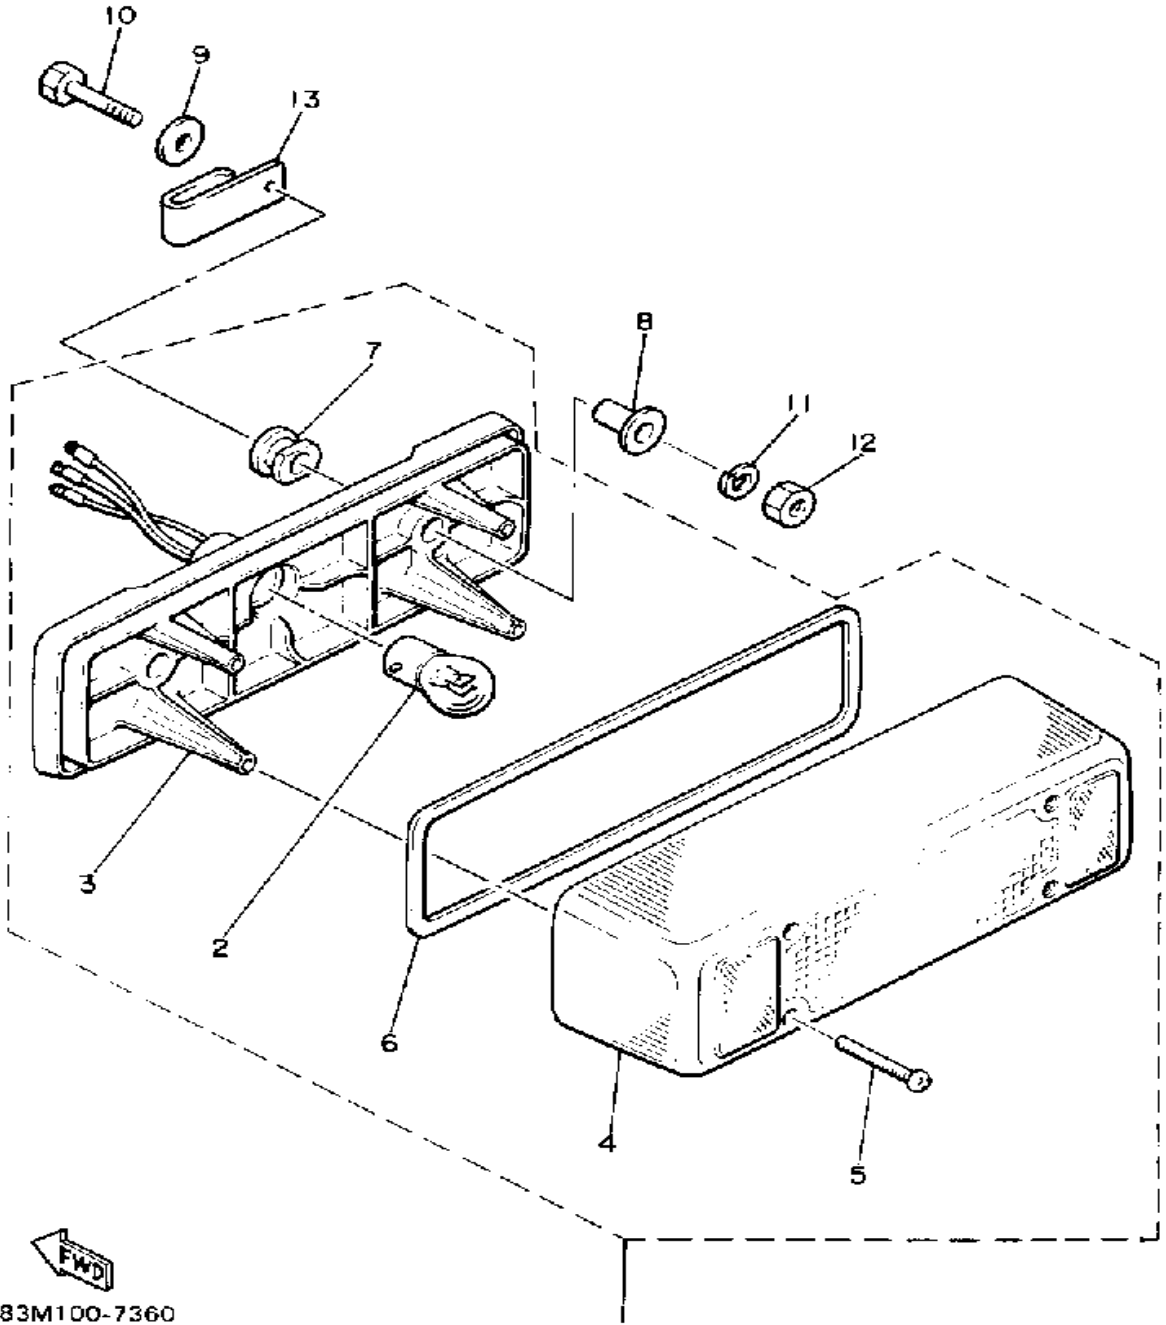

TAILLIGHT

Ref. No.	Part Number	Description	Qty	Remarks
1	8K4-84710-00-00	TAILLIGHT UNIT ASSEMBLY ..	1	
2	137-84714-61-00	. BULB, TL 12V23/8W (J50-83311-00)	1	
3	8K4-84711-00-00	. BASE, TAILLIGHT	1	
4	8K4-84721-00-00	. LENS, TAILLIGHT	1	
5	97780-40130-00	. SCREW, PANHEAD TAPPING (97701-40130-00)	4	
6	87M-84723-00-00	. GASKET, TAIL LENS	1	
7	8K4-84718-00-00	. GROMMET	2	
8	90387-066N1-00	COLLAR	2	
9	90201-06407-00	WASHER, PLATE (90201-06747-00)	2	
10	97001-06035-00	BOLT	2	
11	92995-06100-00	WASHER, SPRING	2	
12	95380-06600-00	NUT	2	
13	90462-05061-00	CLAMP	1	

83M100-7360

Not For Resale
www.SmallEngineDiscount.com