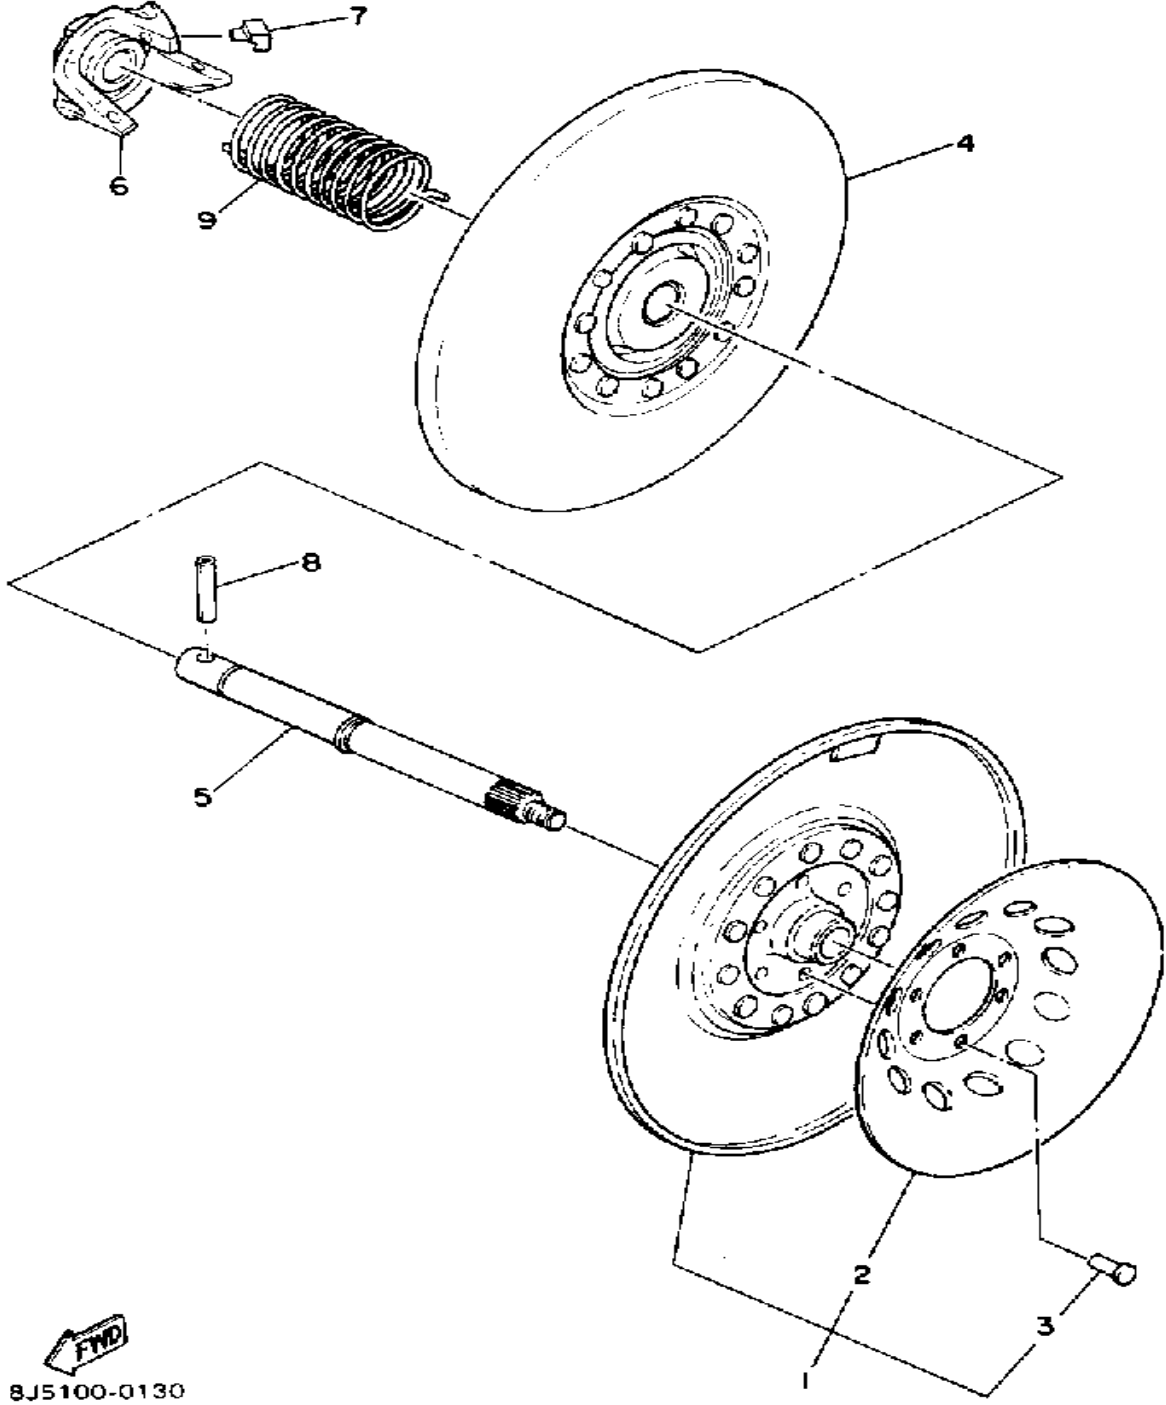

SECONDARY SHEAVE

Ref. No.	Part Number	Description	Qty	Remarks
1	8F3-17660-01-00	SEC FXD SHV	1	
2	8F3-25711-00-00	. DISC, BRAKE	1	
3	90263-05023-00	. RIVET, FLAT HEAD	6	
4	8F3-17670-00-00	SEC SLIDING SHEAVESHEAVE	1	
5	81E-17681-00-00	SHAFT, SECONDARY	1	
6	810-17684-01-00	SEAT, SEC SPRINGSRING ..	1	
7	801-17688-10-00	SHOE, RAMP	3	
8	90254-08001-00	PIN, SPRING TYPE	1	
9	90508-40080-00	SPRING, TORSION	1	

8J5100-0130

Not For Resale
www.SmallEngineDiscount.com