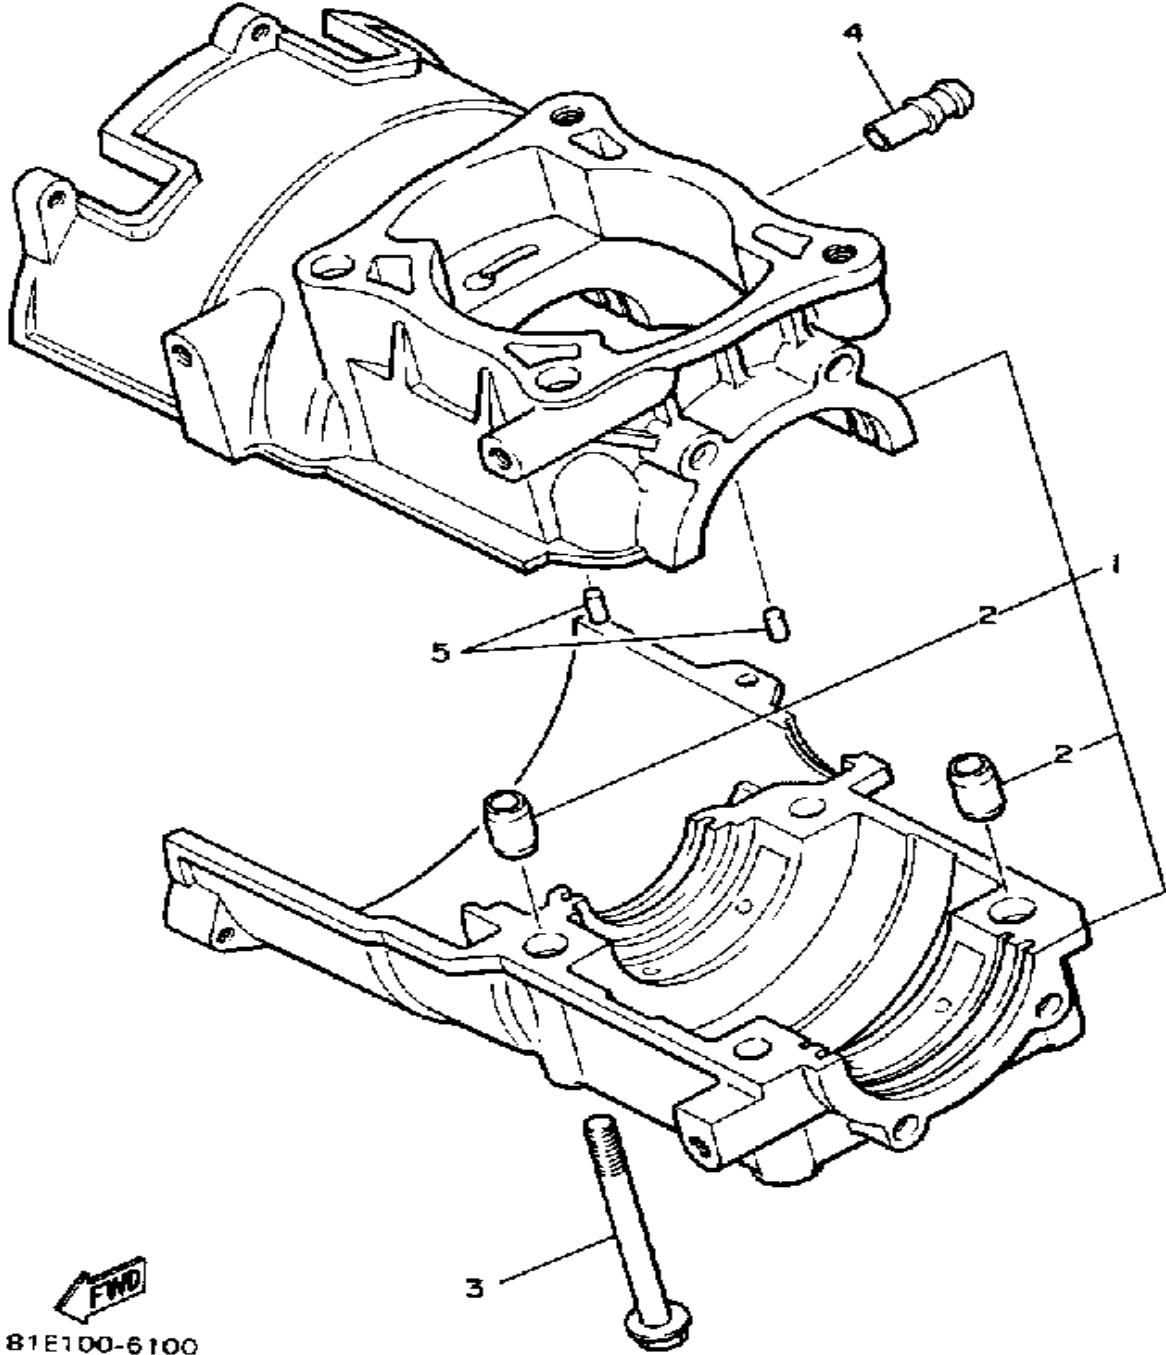

CRANKCASE

Ref. No.	Part Number	Description	Qty	Remarks
1	81E-15100-00-00	CRANKCASE ASSEMBLY	1	
2	99510-12016-00	. PIN, DOWEL	2	
3	95811-08090-00	BOLT, FLANGE (95822-08090)	4	
4	J38-11116-00-00	JOINT, BREATHER	1	
5	93603-10049-00	PIN, DOWEL	2	

81E100-6100