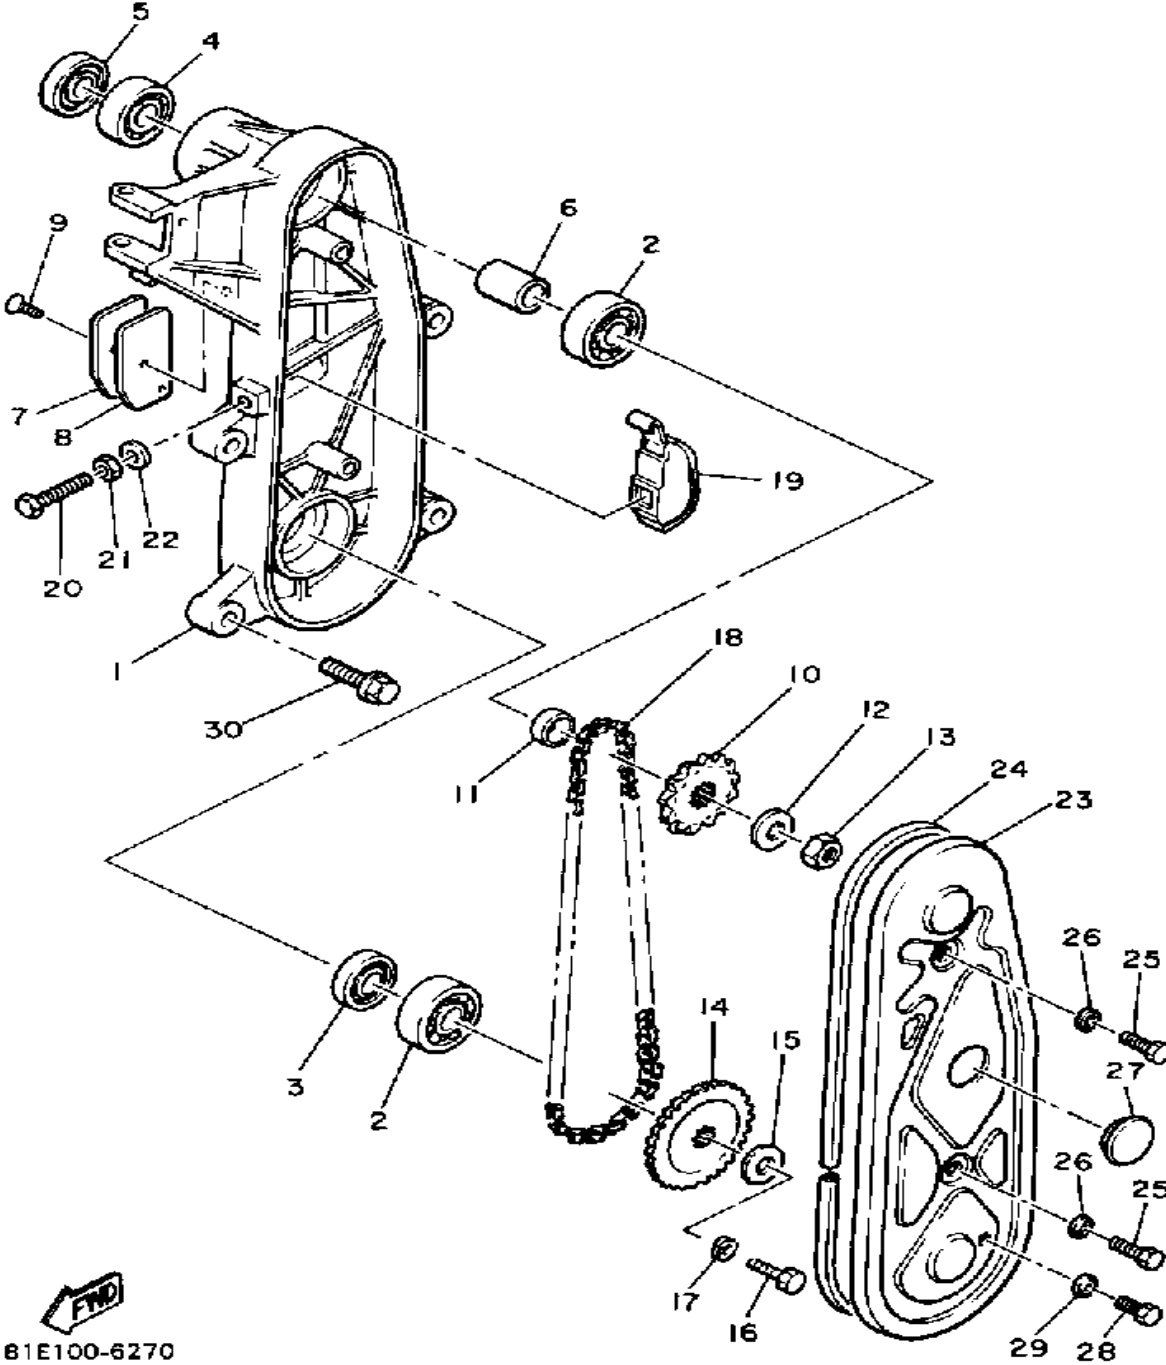

TRACK DRIVE 2

Ref. No.	Part Number	Description	Qty	Remarks
29	90430-06017-00	GASKET	1	
30	95811-08030-00	BOLT, FLANGE	4	

FTD
81E100-6270