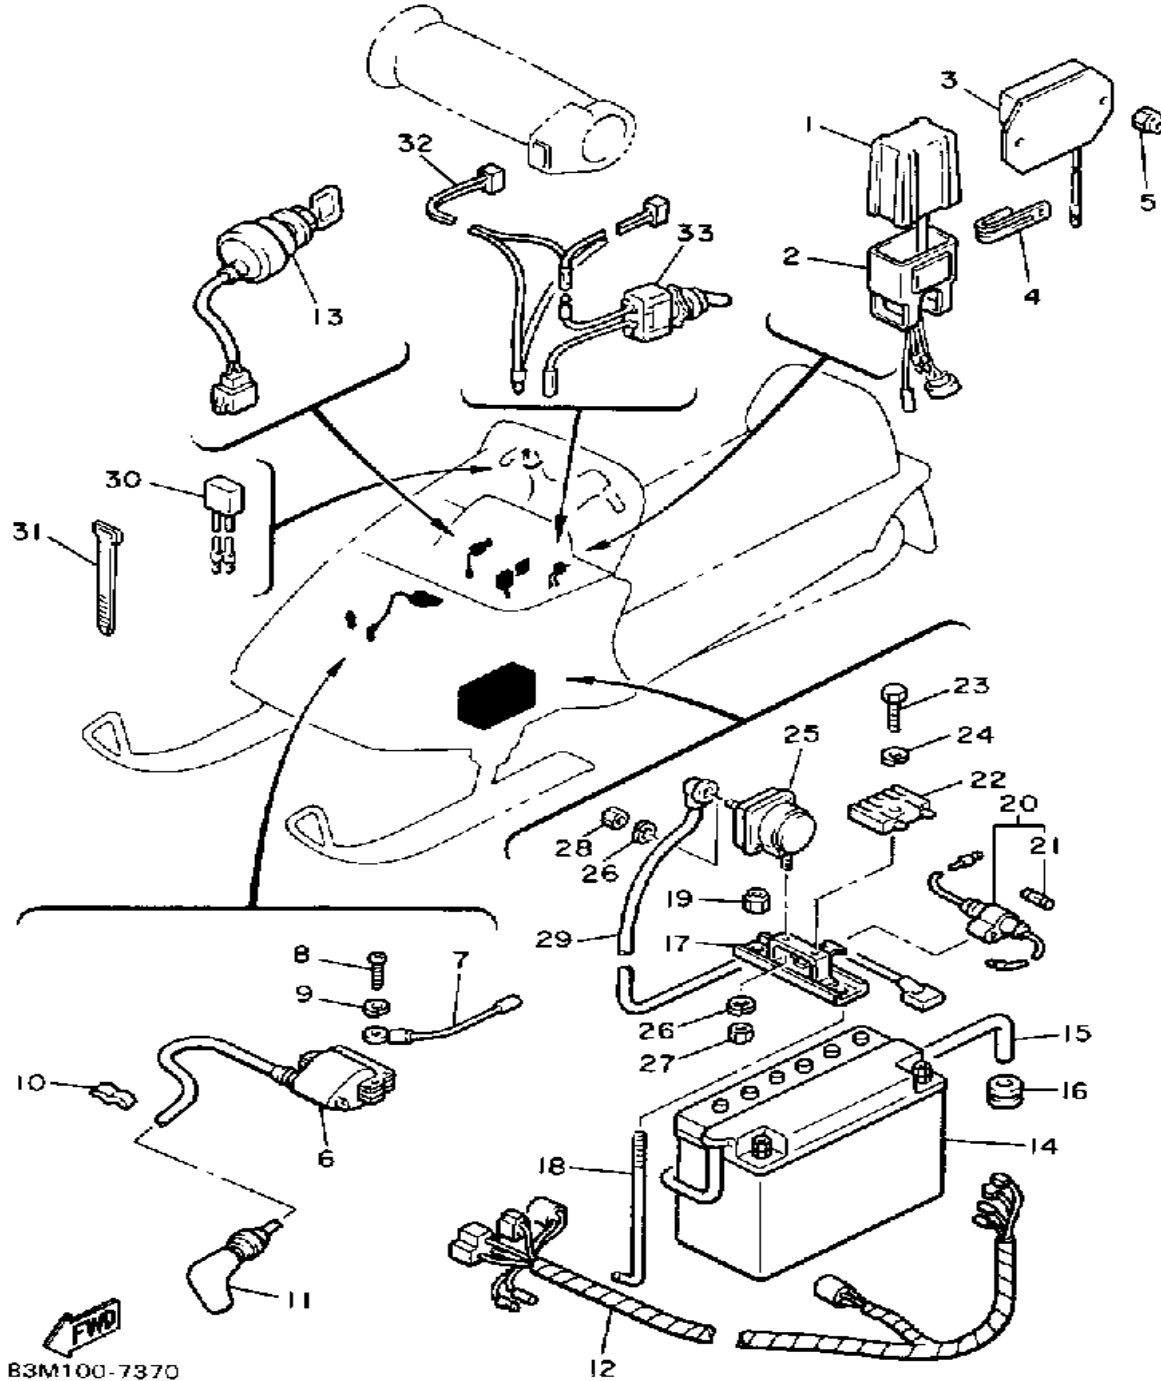

ELECTRICAL 1

Ref. No.	Part Number	Description	Qty	Remarks
1	81E-85540-M0-00	C.D.I. UNIT ASSEMBLY	1	
2	2A7-85546-00-00	BAND	1	
3	82M-81910-A0-00	VOLTAGE REGULATOR ASSEMBLY	1	
4	90462-05061-00	CLAMP	1	
5	95701-06300-00	NUT, NYLON	2	
6	86B-82310-00-00	IGNITION COIL ASSEMBLY ...	1	
7	87D-82318-00-00	WIRE, SUB-LEAD	1	
8	98580-06030-00	SCREW PAN HEAD	2	
9	92995-06100-00	WASHER, SPRING	2	
10	861-82361-00-00	CLAMP, CORD	1	
11	81E-82370-20-00	PLUG CAP ASSEMBLY	1	
12	83U-82590-20-00	WIRE HARNESS ASSEMBLY ..	1	
13	8K1-82508-20-00	MAIN SWITCH ASSEMBLY ...	1	
14	BTY-YB16A-LA-20	BATTERY ASSEMBLY	1	UR
	BTY-YB16A-LA-20	BATTERY ASSEMBLY	1	UR YUASA (YB16AL)
15	90445-084E3-00	HOSE	1	
16	90480-12067-00	GROMMET	1	
17	81E-82136-00-00	PLATE, BATTERY FIT	1	
18	8Y7-82133-00-00	SCREW, FITTING	2	
19	95701-06300-00	NUT, NYLON	2	
20	2J2-82150-10-00	FUSE HOLDER ASSEMBLY ...	1	
21	682-82151-00-00	. FUSE (20A)	2	
22	1Y8-81970-60-00	RECTIFIER ASSEMBLY	1	
23	97011-06020-00	BOLT	1	
24	92995-06100-00	WASHER, SPRING	1	
25	81E-81940-10-00	START SWITCH ASSEMBLY ..	1	
26	92995-06100-00	WASHER, SPRING	3	
27	95380-06600-00	NUT	1	

CONTINUED ON NEXT FRAME ►

Not For Resale
www.SmallEngineDiscount.com