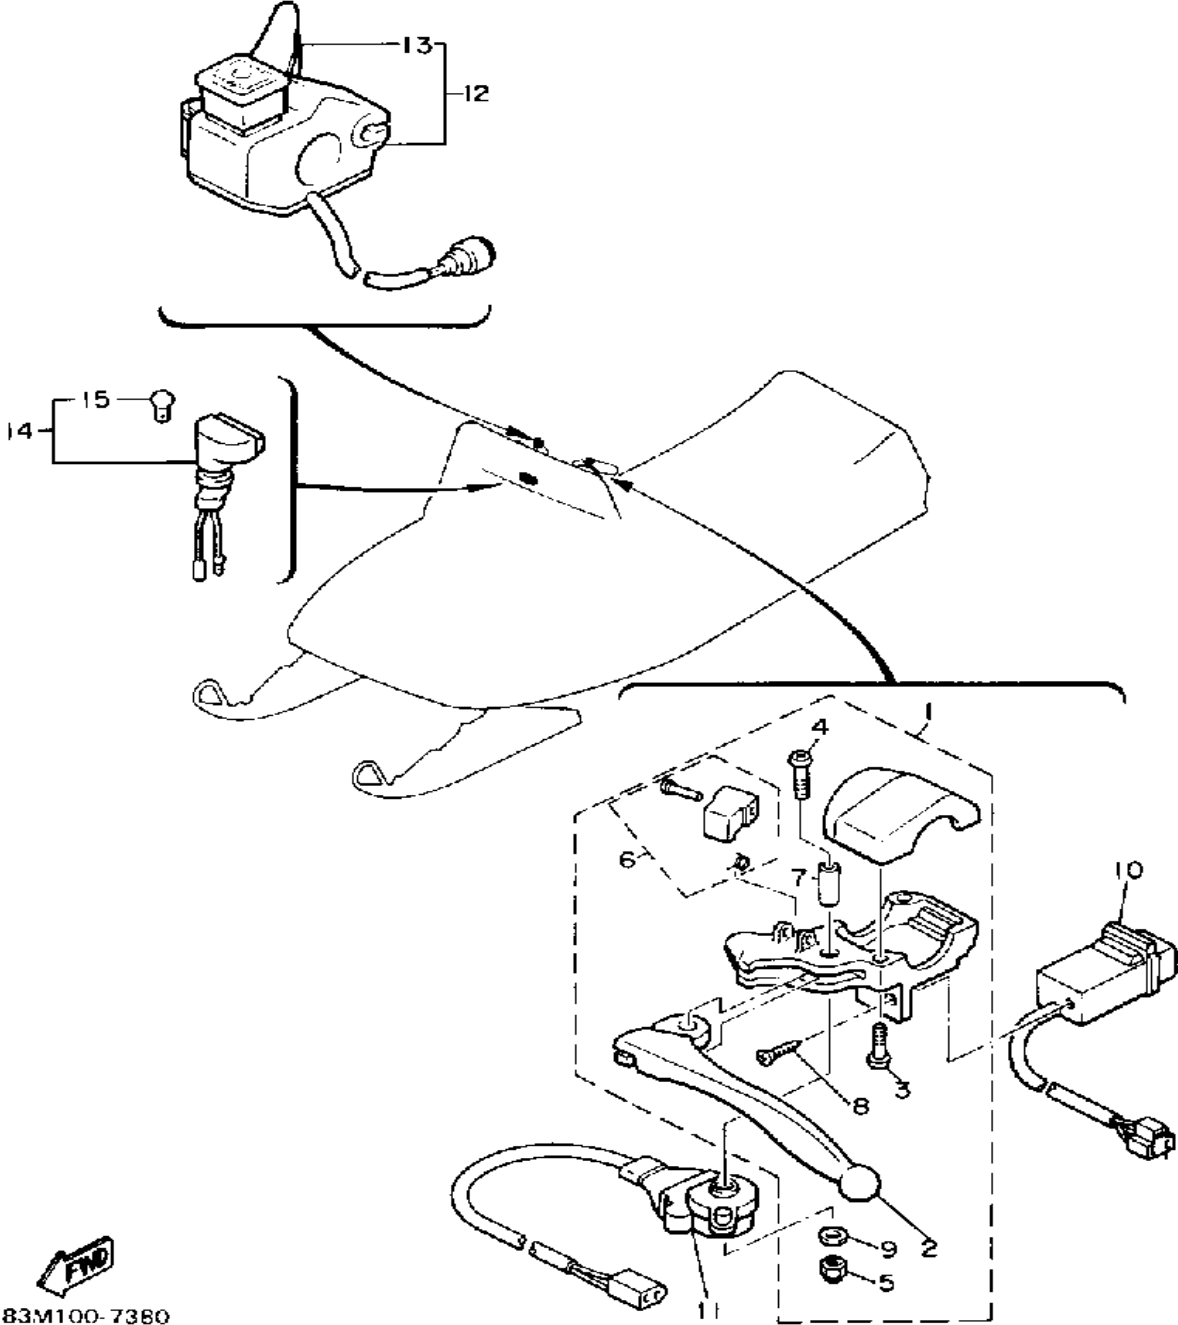

ELECTRICAL 2

Ref. No.	Part Number	Description	Qty	Remarks
1	88R-W8291-00-00	LEVER HOLDER ASSEMBLY (LEFT)	1	
2	8H8-83912-00-00	. LEVER 1	1	
3	90157-05027-00	. SCREW, PAN HEAD	2	
4	98501-05040-00	. SCREW, PAN HEAD (98502-05040)	1	
5	95701-05300-00	. NUT, NYLON	1	
6	82A-83930-00-00	. LEVER LOCK ASSEMBLY	1	
7	802-83913-00-00	. COLLAR, LEVER 1	1	
8	97780-30312-00	. SCREW, tapping	2	
9	92990-05200-00	. WASHER, PLAIN	1	
10	8H8-83950-01-00	BEAM SWITCH ASSEMBLY (8K4-83950-01-00)	1	
11	88R-82530-00-00	STOP SWITCH ASSEMBLY	1	
12	83M-82720-00-00	LEVER HOLDER ASSEMBLY R	1	
13	81E-42138-00-00	. LEVER, THROTTLE.	1	
14	81E-83530-00-00	PILOT LIGHT ASSEMBLY	1	
15	123-83516-21-00	. BULB (12V-3.4W)	1	

83M100-7380