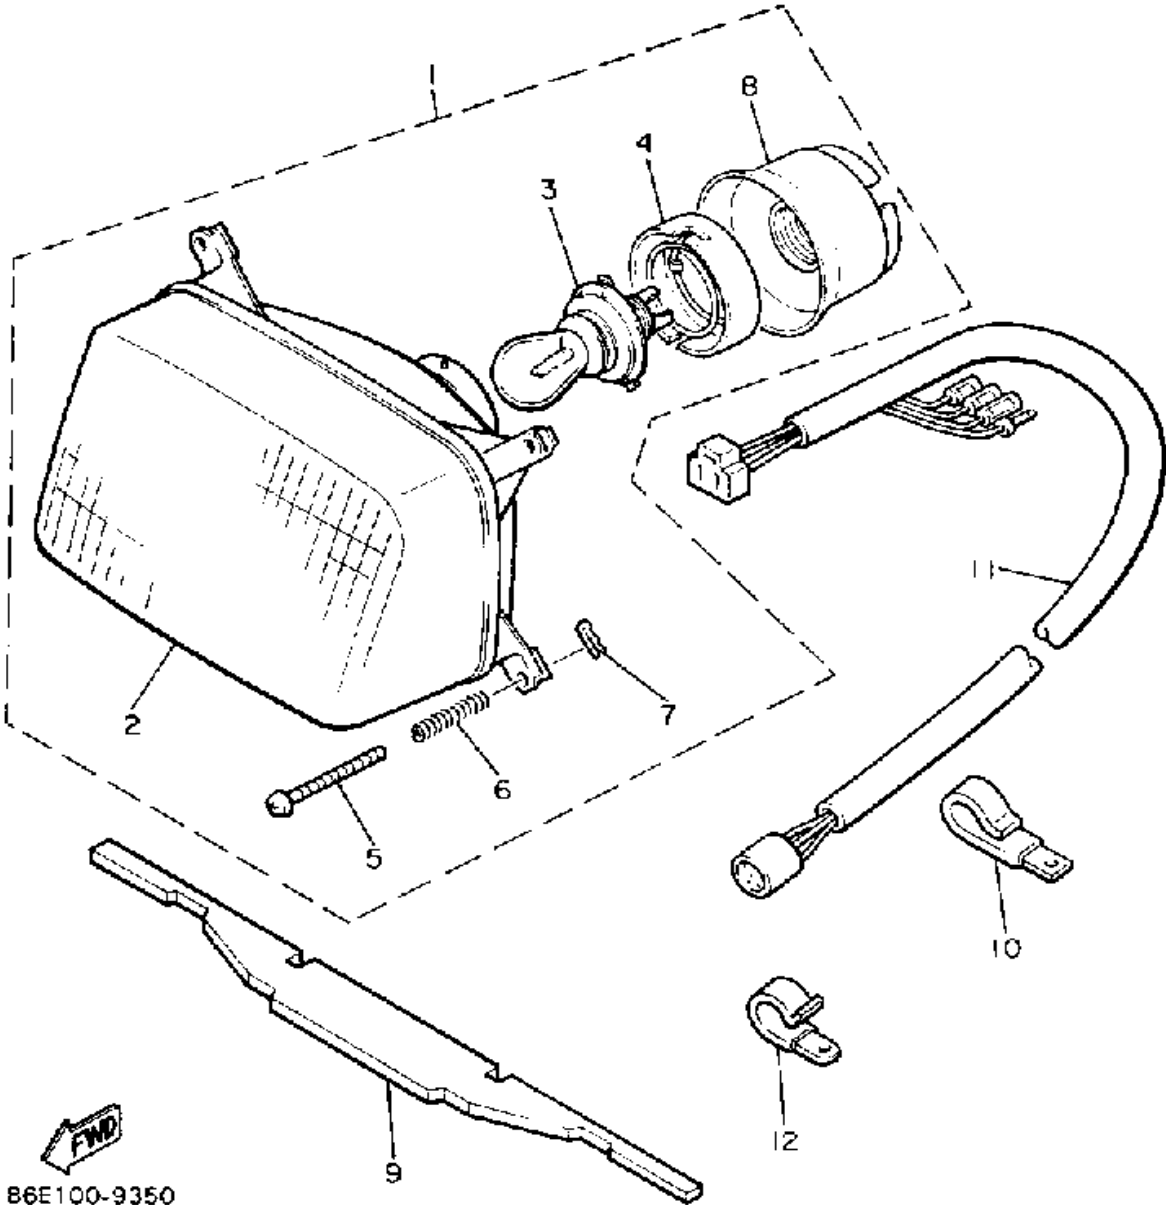

HEADLIGHT

Ref. No.	Part Number	Description	Qty	Remarks
1	8W6-84310-00-00	HEADLIGHT UNIT ASSEMBLY	1	
2	8W6-84320-00-00	. LENS ASSEMBLY	1	
3	8A7-84314-00-00	. BULB (12V-60/60W)	1	
4	8A7-84312-00-00	. HOLDER, SOCKET	1	
5	8M6-84331-00-00	. SCREW, RIM ADJUSTING (8A5-84331-00-00)	4	
6	8A5-84332-00-00	. SPRING, SCREW	4	
7	8K4-84374-00-00	. CLIP	4	
8	8A7-84397-01-00	. COVER, SOCKET	1	
9	8W6-84366-00-00	DAMPER, HEADLIGHT 1	1	
10	90465-06038-00	CLAMP	1	
11	81E-84359-00-00	CORD, HEADLIGHT	1	

86E100-9350