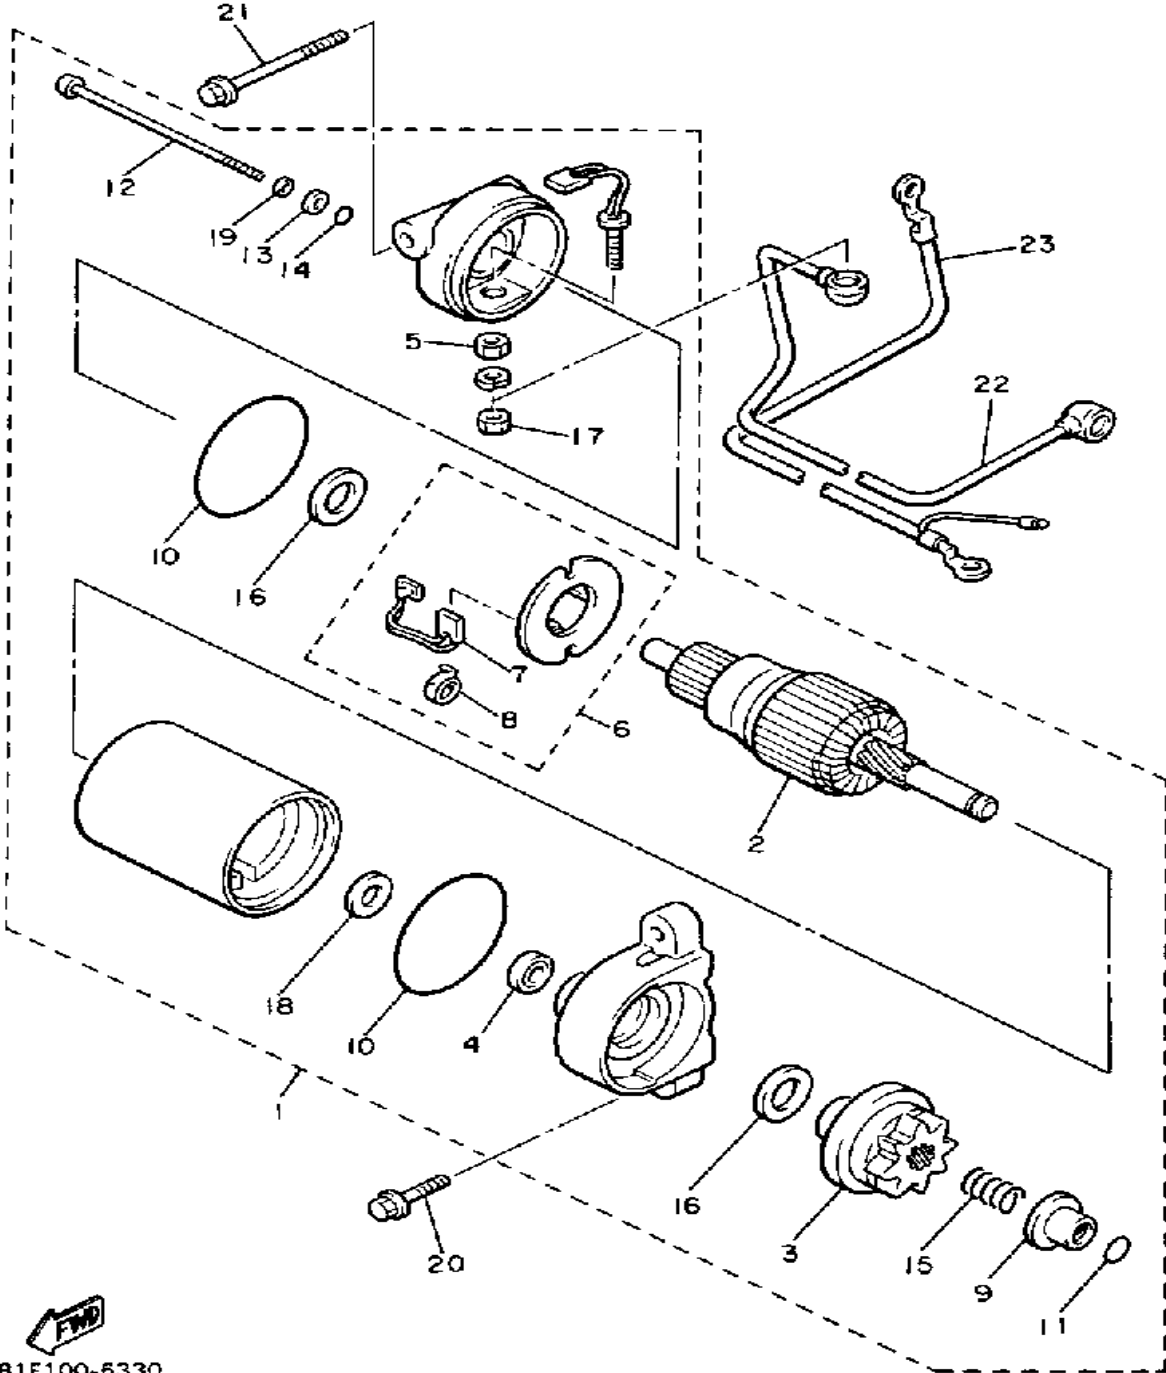

STARTING MOTOR

Ref. No.	Part Number	Description	Qty	Remarks
1	81E-81800-50-00	STARTING MOTOR ASSEMBLY	1	
2	81E-81850-50-00	. ARMATURE ASSEMBLY	1	
3	81E-81832-50-00	. CLUTCH, OVER RUN	1	
4	8Y3-81167-00-00	. OIL SEAL	1	
5	4H7-81872-00-00	. NUT, SPECIAL	1	
6	4H7-81840-01-00	. BRUSH HOLDER ASSEMBLY	1	
7	7GA-81812-50-00	. BRUSH HOLDER ASSEMBLY.	1	
8	8L6-81813-50-00	. SPRING, BRUSH	2	
9	81E-81833-50-00	. RING, STOP	1	
10	4H7-81844-00-00	. O-RING (4H7-81844-50-00)	2	
11	8L6-81834-50-00	. RING	1	
12	8L6-81826-50-00	. BOLT	2	
13	8L6-81847-50-00	. O-RING	2	
14	8L6-81847-50-00	. O-RING	2	
15	7GA-81836-50-00	. SPRING	1	
16	4H7-81843-50-00	. WASHER 1	2	
17	95380-06600-00	. NUT	1	
18	8L6-81835-50-00	. WASHER 2	1	
19	73A-81835-00-00	. WASHER	2	
20	95811-08030-00	BOLT, FLANGE	1	
21	95802-08080-00	BOLT, FLANGE	1	
22	83M-82117-00-00	WIRE, LEAD (81E-82117-00)	1	
23	83M-82116-00-00	WIRE, MINUS LEAD (81E-82116-00)	1	

FWD
81E100-6330

Not For Resale
www.SmallEngineDiscount.com