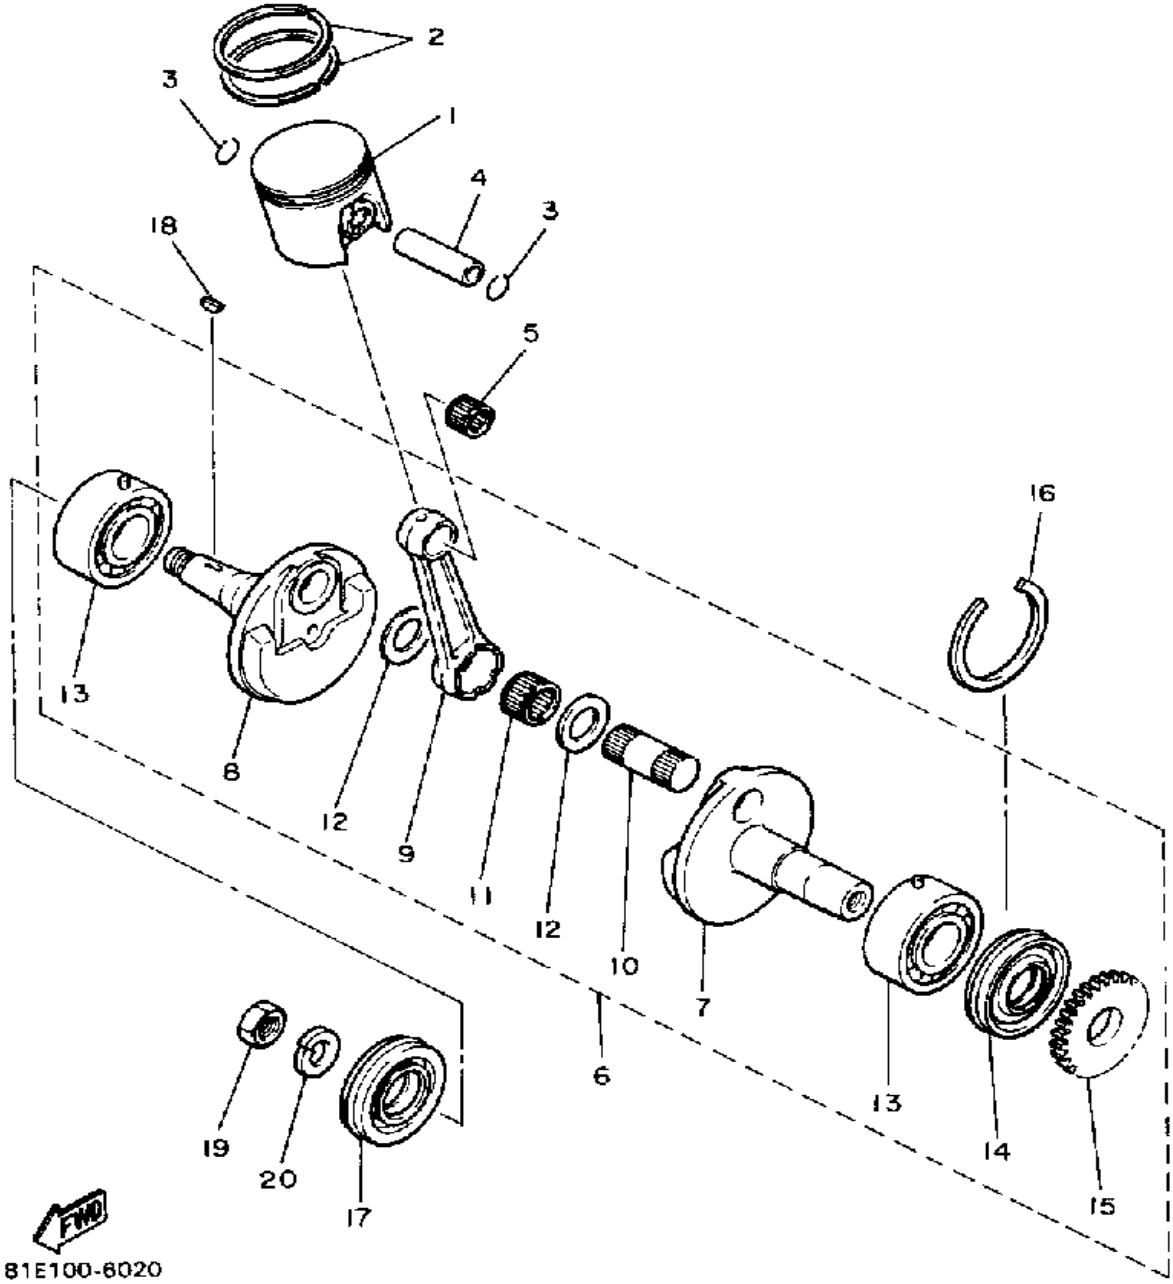

CRANKSHAFT-PISTON

Ref. No.	Part Number	Description	Qty	Remarks
1	81E-11631-00-95	PISTON (STD)	1	UR STD
	81E-11635-00-00	PISTON 1 O/S 0.5	1	UR
	81E-11636-00-00	PISTON 2 O/S 0.0	1	UR
2	8R6-11601-00-00	PISTON RING SET (STD)	1	UR STD
	8R6-11601-10-00	PISTON RING SET (0.25MM O/S)	1	UR
	8R6-11601-20-00	PISTON RING SET (0.50MM O/S)	1	UR
3	93450-19052-00	CIRCLIP	2	
4	818-11633-00-00	PIN, PISTON	1	
5	93310-418E9-00	BEARING, CYLINDRICAL	1	
6	81E-11400-00-00	CRANKSHAFT ASSEMBLY	1	
7	81E-11412-00-00	. CRANK 1	1	
8	81E-11422-00-00	. CRANK 2	1	
9	81E-11651-00-00	. ROD, CONNECTING	1	
10	857-11681-00-00	. PIN, CRANK 1	1	
11	93310-524R4-00	. BRNG, CYLINDRICAL	1	
12	90209-24073-00	. WASHER	2	
13	93306-39901-00	. BEARING	2	
14	93102-32354-00	. OIL SEAL, SD-TYPE	1	
15	8R4-13178-00-00	. GEAR, PUMP DRIVE	1	
16	93440-68150-00	CIRCLIP, OUTER	1	
17	93102-32355-00	OIL SEAL, SD-TYPE	1	
18	90280-16053-00	KEY, WOODRUFF	1	
19	90170-16182-00	NUT	1	
20	92901-16100-00	WASHER, SPRING	1	

81E100-6020