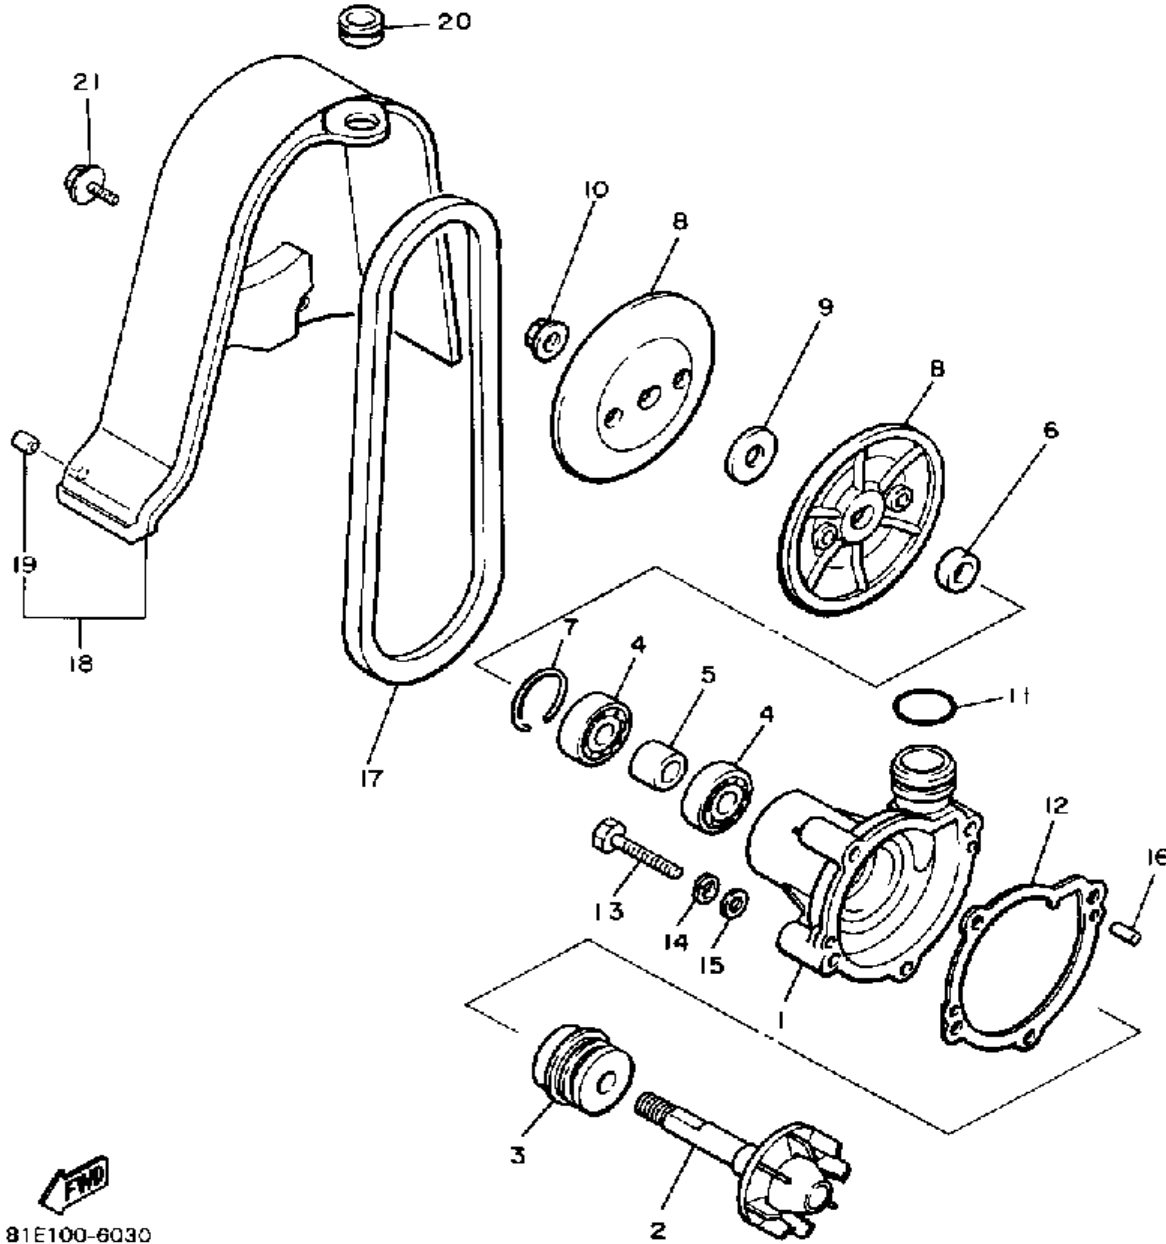

WATER PUMP

81E100-6030

Ref. No.	Part Number	Description	Qty	Remarks
1	81E-12421-00-00	HOUSING, WATER PUMP	1	
2	81E-12450-00-00	IMPELLER SHAFT ASSEMBLY	1	
3	11H-12438-00-00	SEAL, MECHANICAL	1	
4	93306-00002-00	BEARING (B6000RS)	2	
5	90387-107M1-00	COLLAR	1	
6	90387-10567-00	COLLAR	1	
7	93450-28098-00	CIRCLIP	1	
8	81E-12619-00-00	PULLEY 2	2	
9	90201-104K0-00	WASHER, PLATE	1	UN
	90201-105A8-00	WASHER, PLATE	1	UN
10	95701-08500-00	NUT, FLANGE	1	
11	93210-20717-00	O-RING	1	
12	81E-12427-00-00	GASKET, HSNG CVR 1	1	
13	97001-06035-00	BOLT	4	
14	92995-06100-00	WASHER, SPRING	4	
15	92990-06600-00	WASHER, PLATE	4	
16	93604-10011-00	PIN, DOWEL	2	
17	81E-12444-00-00	BELT 1	1	
18	81E-1246A-00-00	COVER 1	1	
19	90387-073M0-00	. COLLAR	2	
20	90480-12067-00	GROMMET	1	
21	90119-06108-00	BOLT, WITH WASHER	2	

Not For Resale

www.SmallEngineDiscount.com