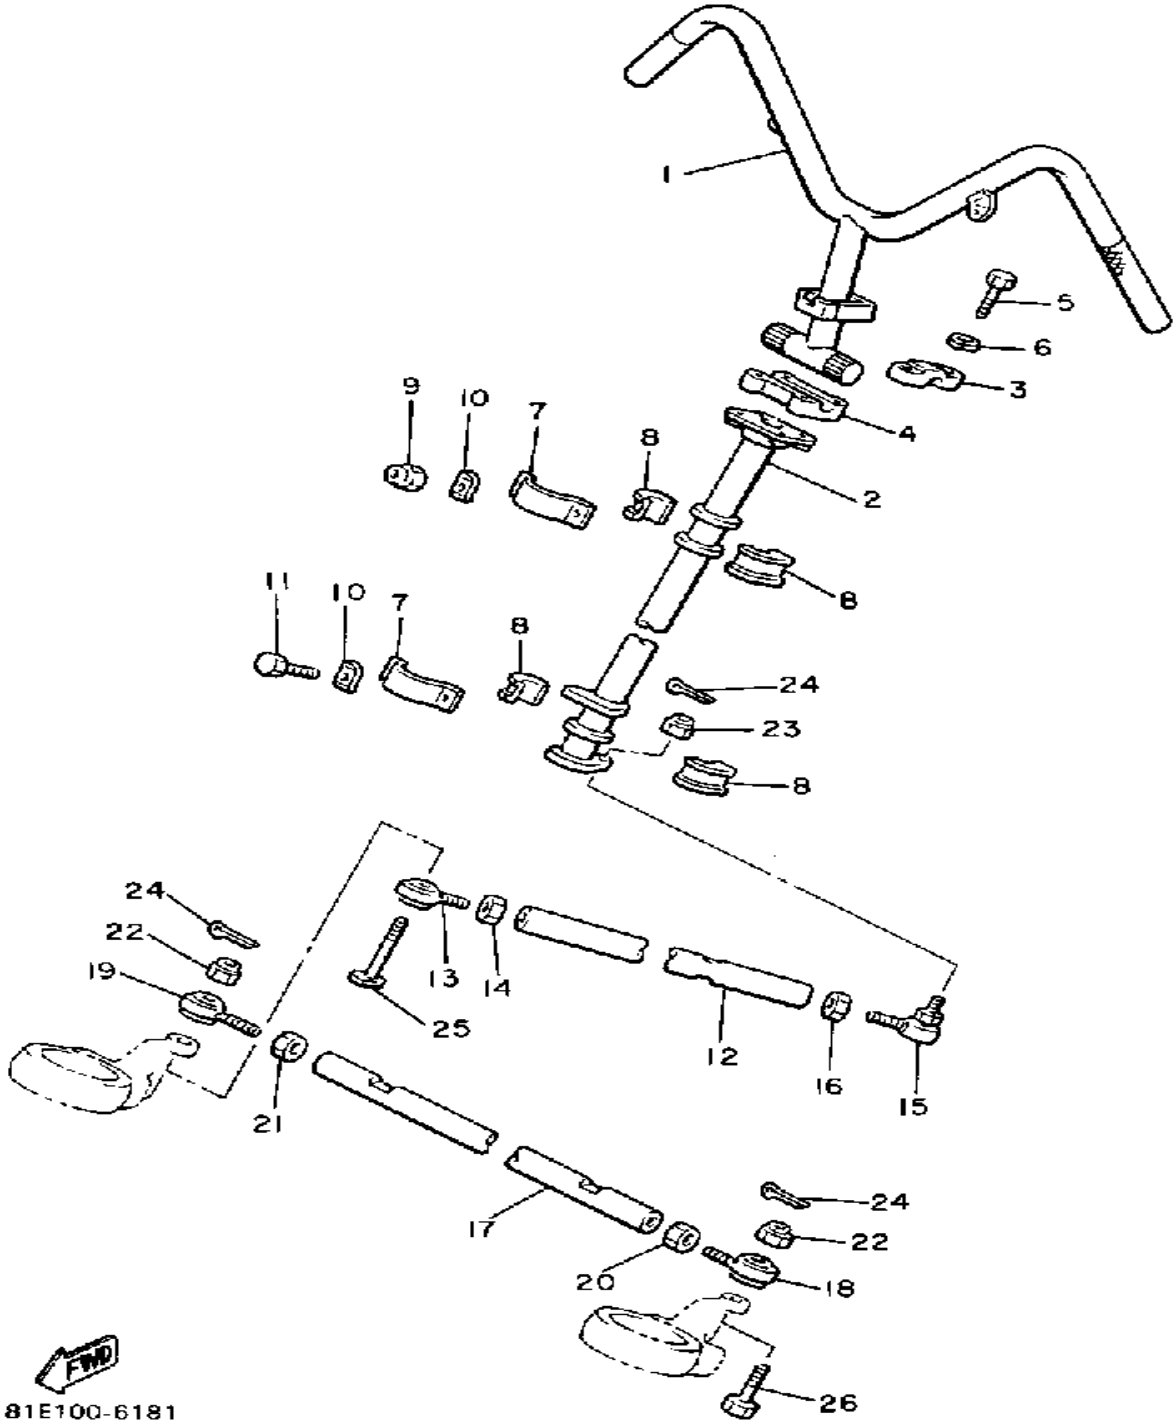

STEERING

Ref. No.	Part Number	Description	Qty	Remarks
1	81E-23811-00-00	COLUMN, STEERING	1	
2	81E-23813-00-00	COLUMN, STEERING 2	1	
3	1E6-23441-00-00	HOLDER, HANDLE UPR	2	
4	164-23441-00-98	HOLDER, HANDLE UPPER	1	BLACK
5	92990-08100-00	WASHER	4	
6	92990-08100-00	WASHER	4	
7	84M-23868-00-00	BRACKET, STEERING LOWER	2	
8	8F3-23812-00-00	PLANE BEARING, STEERING	4	
9	95712-08300-00	NUT, LOCK	2	
10	90215-08262-00	WASHER, LOCK	4	
11	97011-08016-00	BOLT	2	
12	81E-23821-00-00	ROD, STEERING RELAY	1	
13	87S-23847-00-00	JOINT, UNIVERSAL 3	1	
14	90170-10186-00	NUT	1	
15	86X-23841-00-00	JOINT, UNIVERSAL 1	1	
16	95303-10700-00	NUT	1	
17	81E-23831-00-00	ROD, TIE	1	
18	87S-23845-00-00	JOINT, UNIVERSAL 2	1	
19	87S-23847-00-00	JOINT, UNIVERSAL 3	1	
20	95303-10700-00	NUT	1	
21	90170-10186-00	NUT	1	
22	95706-10300-00	NUT, NYLON	2	
23	90185-10085-00	NUT, SELF-LOCKING	1	
24	91402-25018-00	PIN, COTTER	3	
25	90109-10767-00	BOLT	1	
26	90102-10044-00	BOLT, WITH HOLE	1	

FWD
81E100-6181

Not For Resale
www.SmallEngineDiscount.com