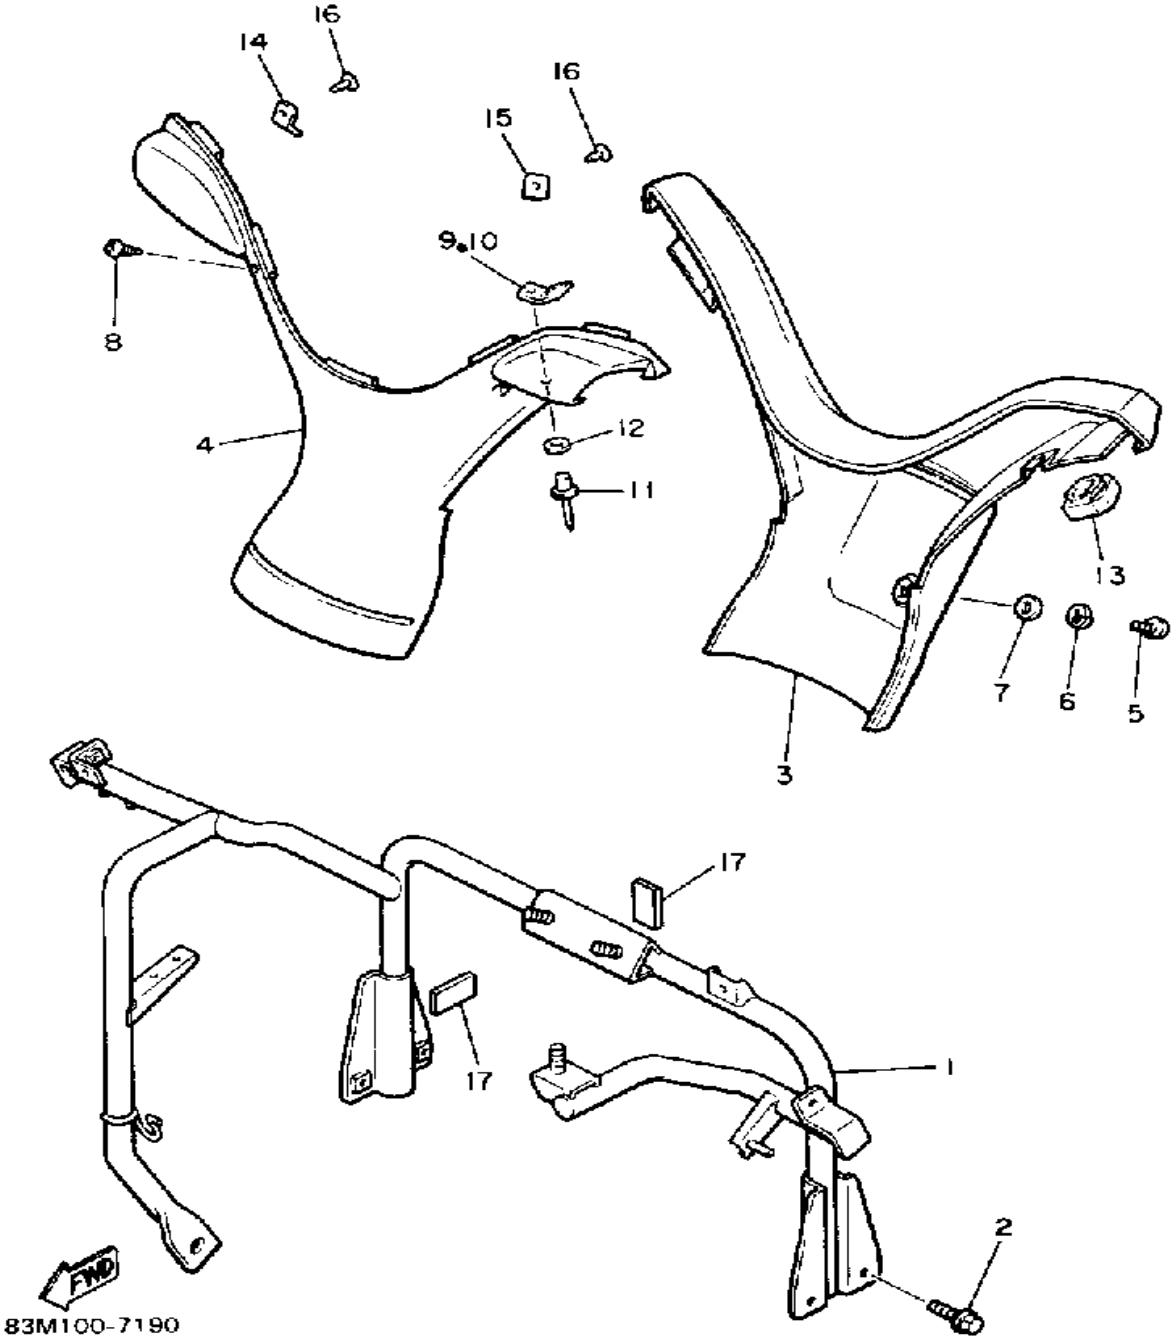

STEERING GATE

Ref. No.	Part Number	Description	Qty	Remarks
1	83M-23870-00-00	STEERING GATE	1	
2	95811-08012-00	BOLT, FLANGE	5	
3	83U-23815-00-00	PAD, STEERING	1	
4	83U-23170-00-0	UNAVAILABLE IN PRICE BOOK	1	
5	98516-05012-00	SCREW, PAN HEAD 4CG	3	
6	92906-05100-00	WASHER, SPRING	3	
7	90201-05721-00	WASHER, PLATE	3	
8	(97706-50116-00)	SCREW, TAPPING	2	
9	81E-23823-00-00	JOINT 2	1	
10	81E-23832-00-00	JOINT 3	1	
11	90267-48014-00	RIVET, BLIND	2	
12	90201-05721-00	WASHER, PLATE	2	
13	81E-23858-00-00	SPACER	1	
14	83M-23899-00-00	BRACKET 4	1	
15	83M-23896-00-00	BRACKET 5	1	
16	90269-05039-00	RIVET	2	
17	8V0-23858-00-00	SPACER	2	

83M100-7190