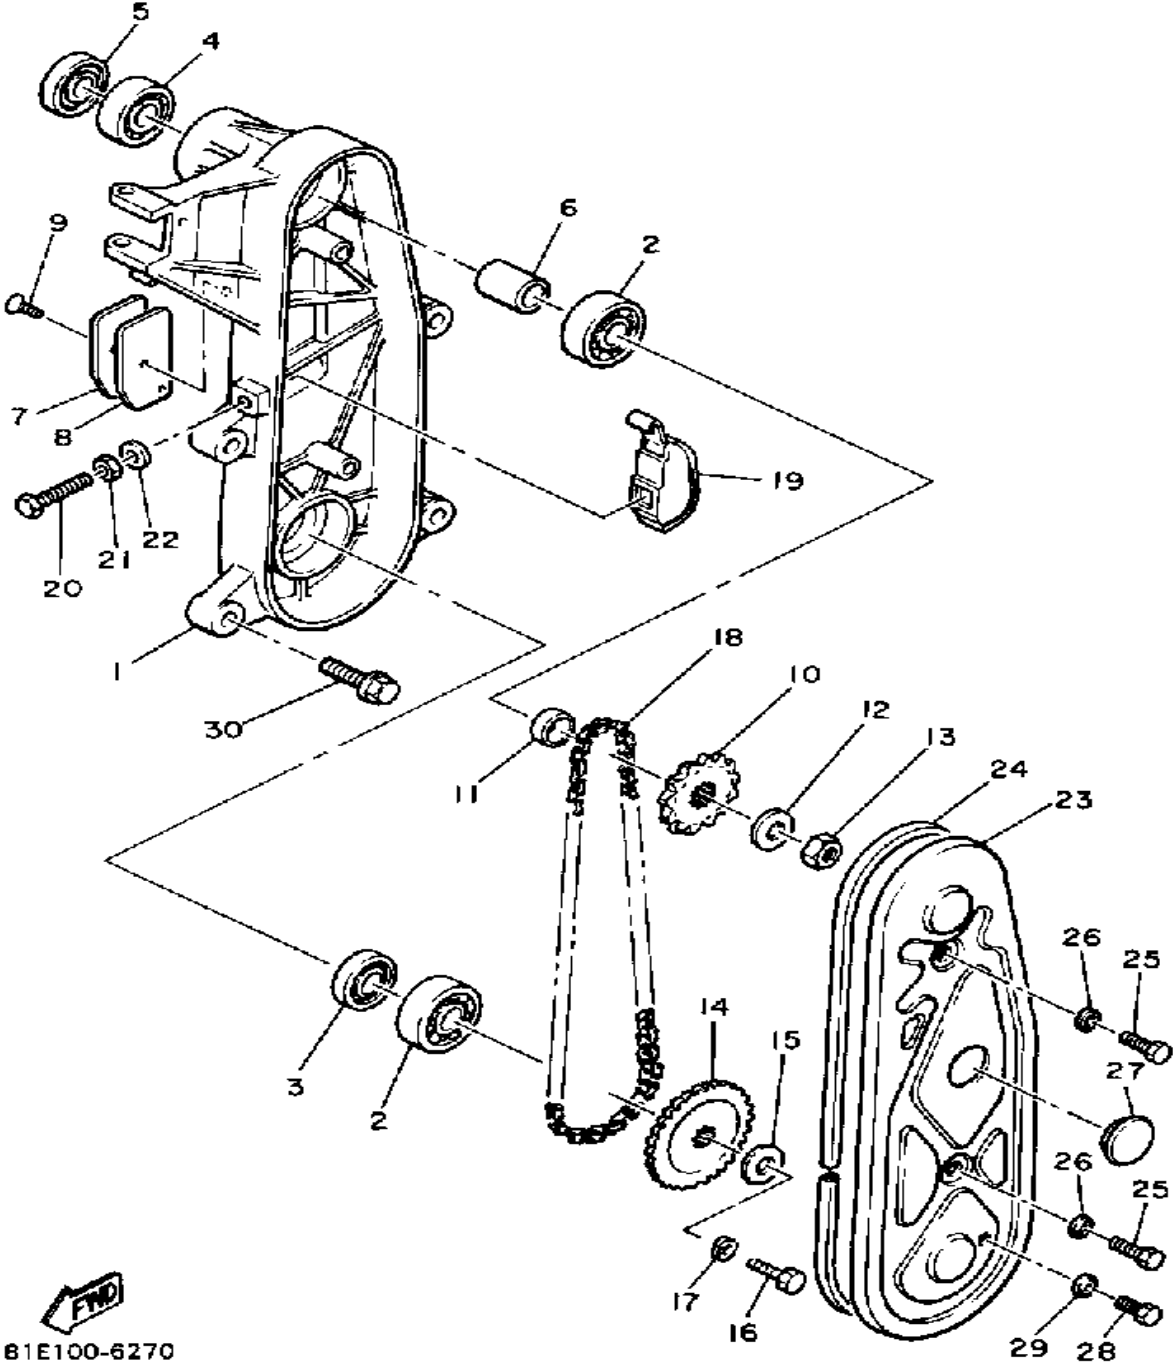

TRACK DRIVE 2

FTD
81E100-6270

Ref. No.	Part Number	Description	Qty	Remarks
1	81E-47541-00-00	HOUSING, CHAIN	1	
2	93306-30407-00	BEARING (B6304C3)	2	
3	93102-20447-00	OIL SEAL	1	
4	93306-20458-00	BEARING	1	
5	93102-30083-00	SEAL, OIL	1	
6	90387-20580-00	COLLAR	1	
7	81E-47591-00-00	PLATE	1	
8	86E-47592-00-00	GASKET	1	
9	98580-05010-00	SCREW, PAN HEAD	2	
10	812-17682-20-00	SPROCKET, CHAIN DRIVE (12T)	1	
11	90387-197N8-00	COLLAR	1	
12	90201-122H1-00	WASHER, PLATE	1	
13	90185-12119-00	NUT, SELF-LOCKING	1	
14	8F3-47548-90-00	SPROCKET, CHN DRVN	1	
15	90201-08748-00	WASHER, PLATE	1	
16	97312-08025-00	BOLT (97012-08025)	1	
17	92990-08100-00	WASHER	1	
18	94580-01062-00	CHAIN (81E)	1	
19	8F3-47611-02-00	TENSIONER	1	
20	90101-10357-00	BOLT	1	
21	95303-10700-00	NUT	1	
22	90210-10004-00	WASHER, SEAL	1	
23	81E-47543-00-00	CAP, HOUSING	1	
24	83M-47558-00-00	RING, HOUSING	1	
25	95821-08020-00	BOLT, FLANGE (95801-08020)	2	
26	90430-08023-00	GASKET	2	
27	148-22315-00-00	CAP	1	
28	98903-06010-00	SCREW, BIND	1	

CONTINUED ON NEXT FRAME ►