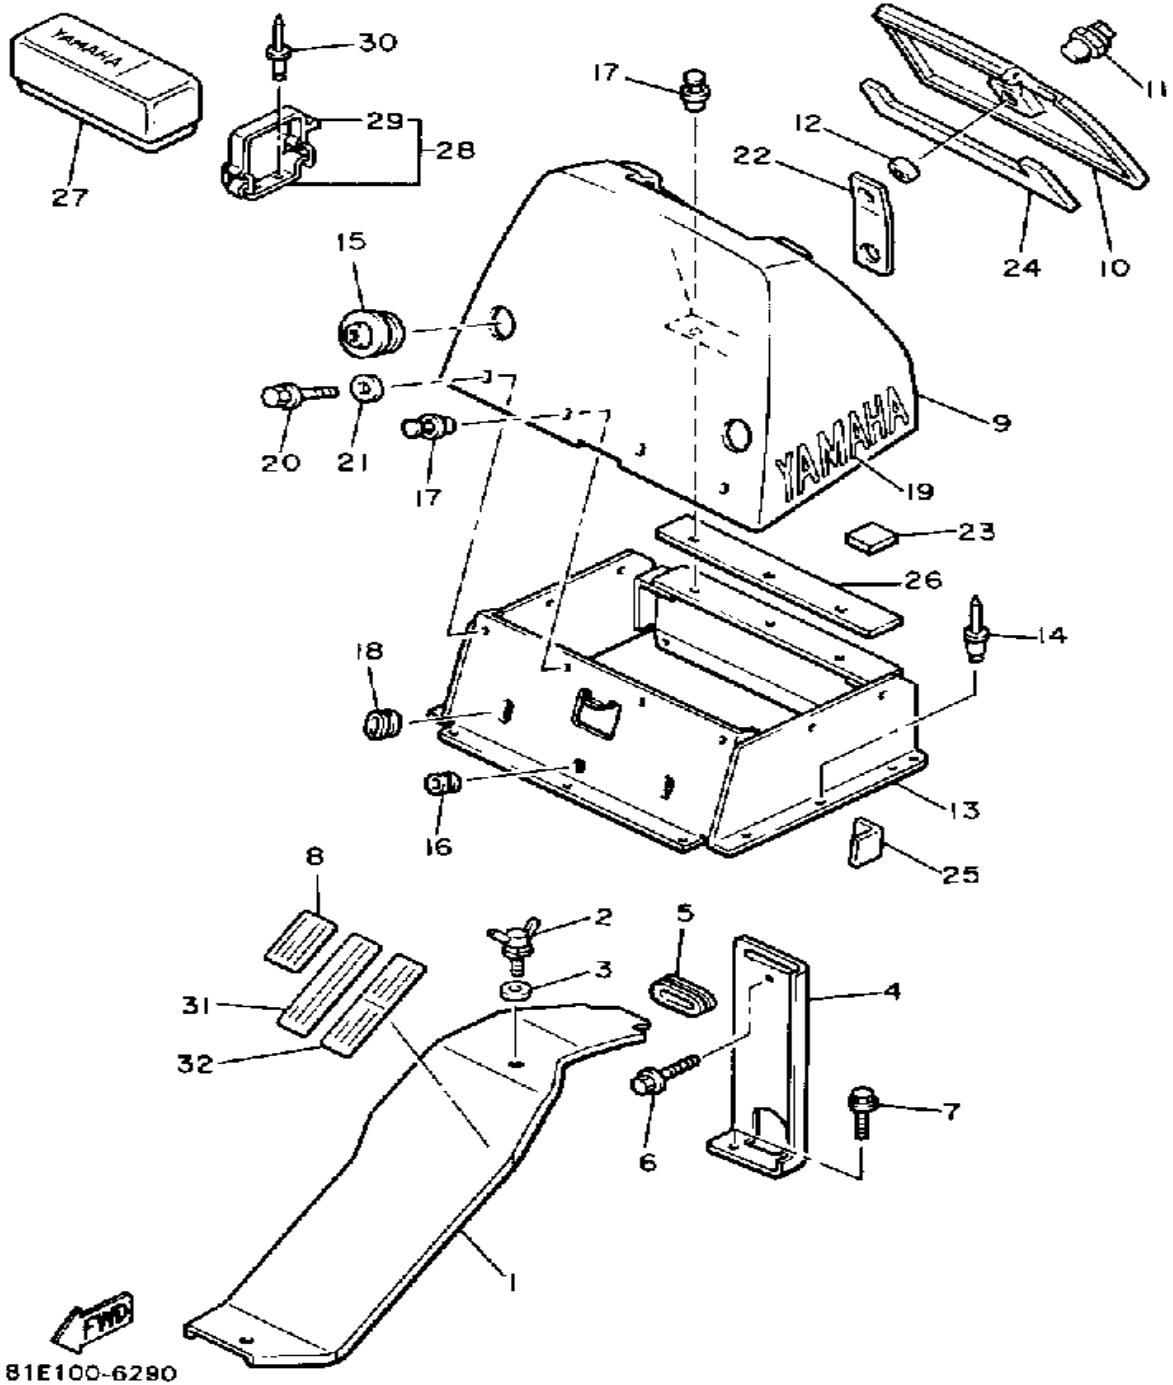

GUARD-LUGGAGE BOX

Ref. No.	Part Number	Description	Qty	Remarks
1	81E-77311-00-00	GUARD, DRIVE	1	
2	90122-08023-00	BOLT, WING	2	
3	90201-08730-00	WASHER, PLATE	2	
4	81E-77315-00-00	BRACKET 1	1	
5	(90480-58440-00)	GROMMET	1	
6	95811-08012-00	BOLT, FLANGE	1	
7	95811-06010-00	BOLT, FLANGE	2	
8	898-77762-00-00	LABEL, WARNING 2	1	
9	86E-77391-00-00	LUGGAGE BOX	1	
10	86W-77392-00-00	COVER, LUGGAGE BOXBOX .	1	
11	25G-21708-00-00	SIDE COVER LOCK ASS'Y (J42-21708-00)	1	
12	90387-205N3-00	COLLAR	1	
13	81E-77394-00-00	SHEET, LUGGAGE BOX	1	
14	90267-48117-00	RIVET, BLIND	10	
15	81E-77373-00-00	PROTECTOR	2	
16	(90480-13175-00)	GROMMET	1	
17	90269-08050-00	RIVET, SPEC'L SHAPE	5	
18	90480-22084-00	GROMMET	2	
19	86E-77355-00-00	EMBLEM 5	2	
20	95026-06040-00	BOLT, FLANGE	2	
21	90387-061R5-00	COLLAR	2	
22	81E-77577-00-00	PLATE	1	
23	81E-7717F-00-00	TAPE 2	2	
24	81E-7717G-00-00	TAPE 3	1	
25	81E-77319-00-00	DAMPER 1	4	
26	81E-7717J-00-00	TAPE 5	1	
27	8V0-W2810-00-00	TOOL KIT	1	
28	81E-21945-00-00	BRACKET, TOOL BOX FITTING	1	

CONTINUED ON NEXT FRAME ►

Not For Resale
www.SmallEngineDiscount.com