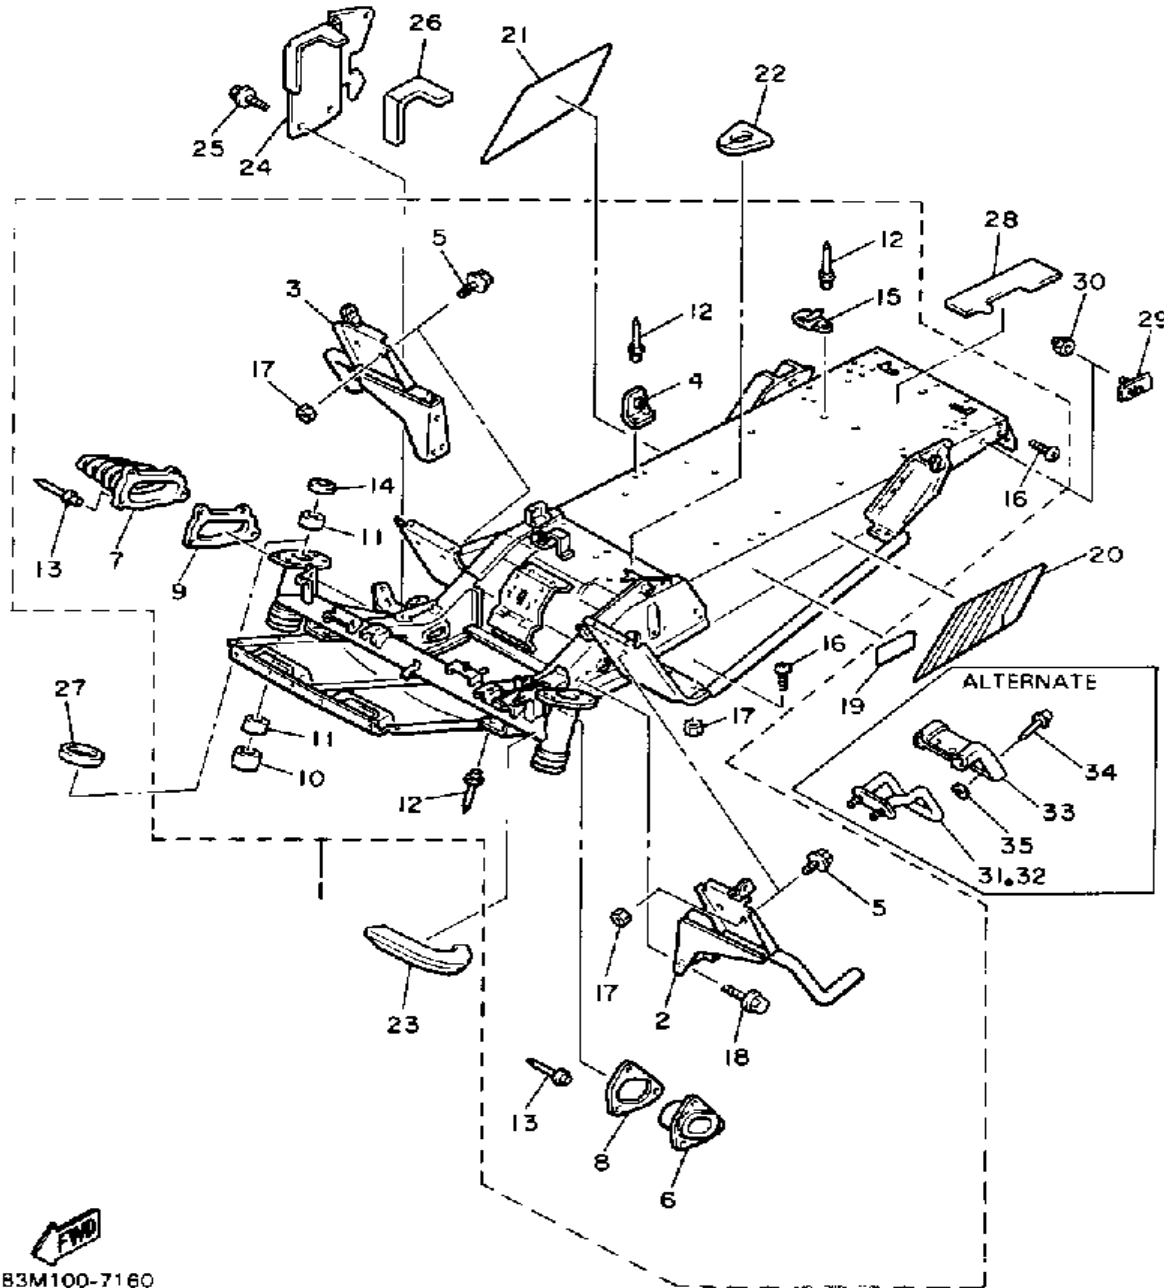

FRAME

B3M100-7160

Ref. No.	Part Number	Description	Qty	Remarks
1	86W-21910-00-00	FRAME	1	
2	81E-21929-00-00	. RNFCMNT, FRAME SIDE	1	
3	81E-2192E-00-00	. REINFORCMNT, FRAME	1	
4	8V0-21946-00-00	. BRACKET, SEAT FITTING	2	
5	95816-06016-00	. BOLT, FLANGE	4	
6	80L-2198F-00-00	. COVER 1	1	
7	81E-23818-00-00	. COVER, STEERING	1	
8	80L-77525-00-00	. WASHER 1	1	
9	81E-77526-00-00	. WASHER 2	1	
10	93103-44134-00	. OIL SEAL	2	
11	90384-44173-00	. BUSH, BIMETAL FORMED	4	
12	90267-48014-00	. RIVET, BLIND	23	
13	90267-40105-00	. RIVET, BLIND	7	
14	93104-44095-00	. OIL SEAL	2	
15	90465-06038-00	. CLAMP	3	
16	98906-06014-00	. SCREW, BIND	8	
17	95701-06300-00	. NUT, NYLON	8	
18	95811-06010-00	. BOLT, FLANGE	6	
19	8K2-77742-00-00	INDICATOR 2	1	
20	86E-77353-00-00	EMBLEM 3	1	
21	86E-77354-00-00	EMBLEM 4	1	
22	81E-21988-00-00	PATCH 8	2	
23	83U-7717H-00-00	TAPE 4	2	
24	81E-2199H-00-00	SHIELD, HEAT	1	
25	95811-06010-00	BOLT, FLANGE	3	
26	81E-2199J-01-00	SHIELD, NOISE 2	1	
27	81E-77271-00-00	DAMPER, NOISE 1	2	
28	81E-7717E-00-00	TAPE 1	1	
29	3Y6-85130-02-00	REAR REFLECTOR ASSEMBLY	2	

CONTINUED ON NEXT FRAME ➤

Not For Resale
www.SmallEngineDiscount.com