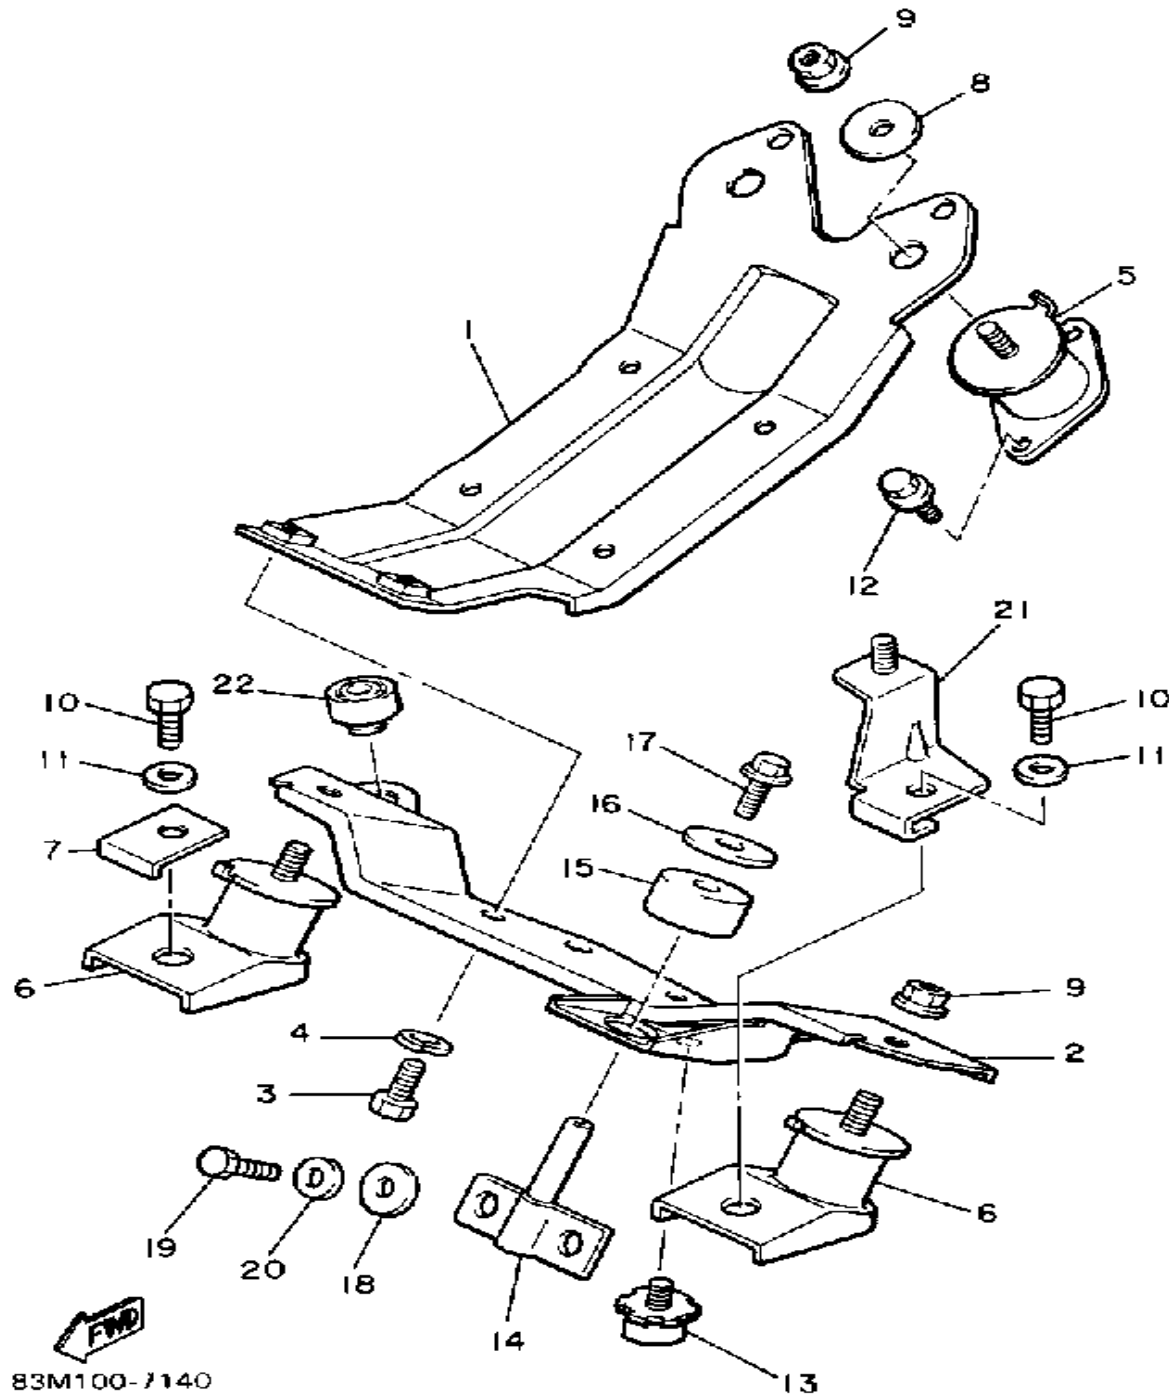

ENGINE BRACKET

83M100-7140

Ref. No.	Part Number	Description	Qty	Remarks
1	83M-21411-00-00	BRACKET, ENGINE 1	1	
2	(81E-21419-01-00)	BRACKET, ENGINE 2	1	
3	97022-10018-00	BOLT (81E)	3	
4	92901-10100-00	WASHER, SPRING	3	
5	81E-21485-00-00	DAMPER, RUBBER 1	2	
6	81E-21486-00-00	DAMPER 2	2	
7	81E-21491-00-00	WASHER, LOCK	1	
8	90201-10321-00	WASHER, PLATE	2	
9	95701-10500-00	NUT, FLANGE (95702-10500)	4	
10	97326-10025-00	BOLT, HEXAGON	2	
11	92906-10100-00	WASHER, SPRING	2	
12	95811-08012-00	BOLT, FLANGE	4	
13	81E-21449-00-00	STOPPER, BRAKE PEDL	1	
14	81E-21489-01-00	BRACKET, ENG LOWER	1	
15	81E-21488-01-00	DAMPER	1	
16	90201-080E4-00	WASHER, PLATE	1	
17	95811-08012-00	BOLT, FLANGE	1	
18	90201-10144-00	WASHER, PLATE	2	
19	97326-10025-00	BOLT, HEXAGON	2	
20	92906-10100-00	WASHER, SPRING	2	
21	81E-21972-00-00	BRKT, GUARD FITTING	1	
22	83M-21488-00-00	DAMPER	1	

Not For Resale

www.SmallEngineDiscount.com