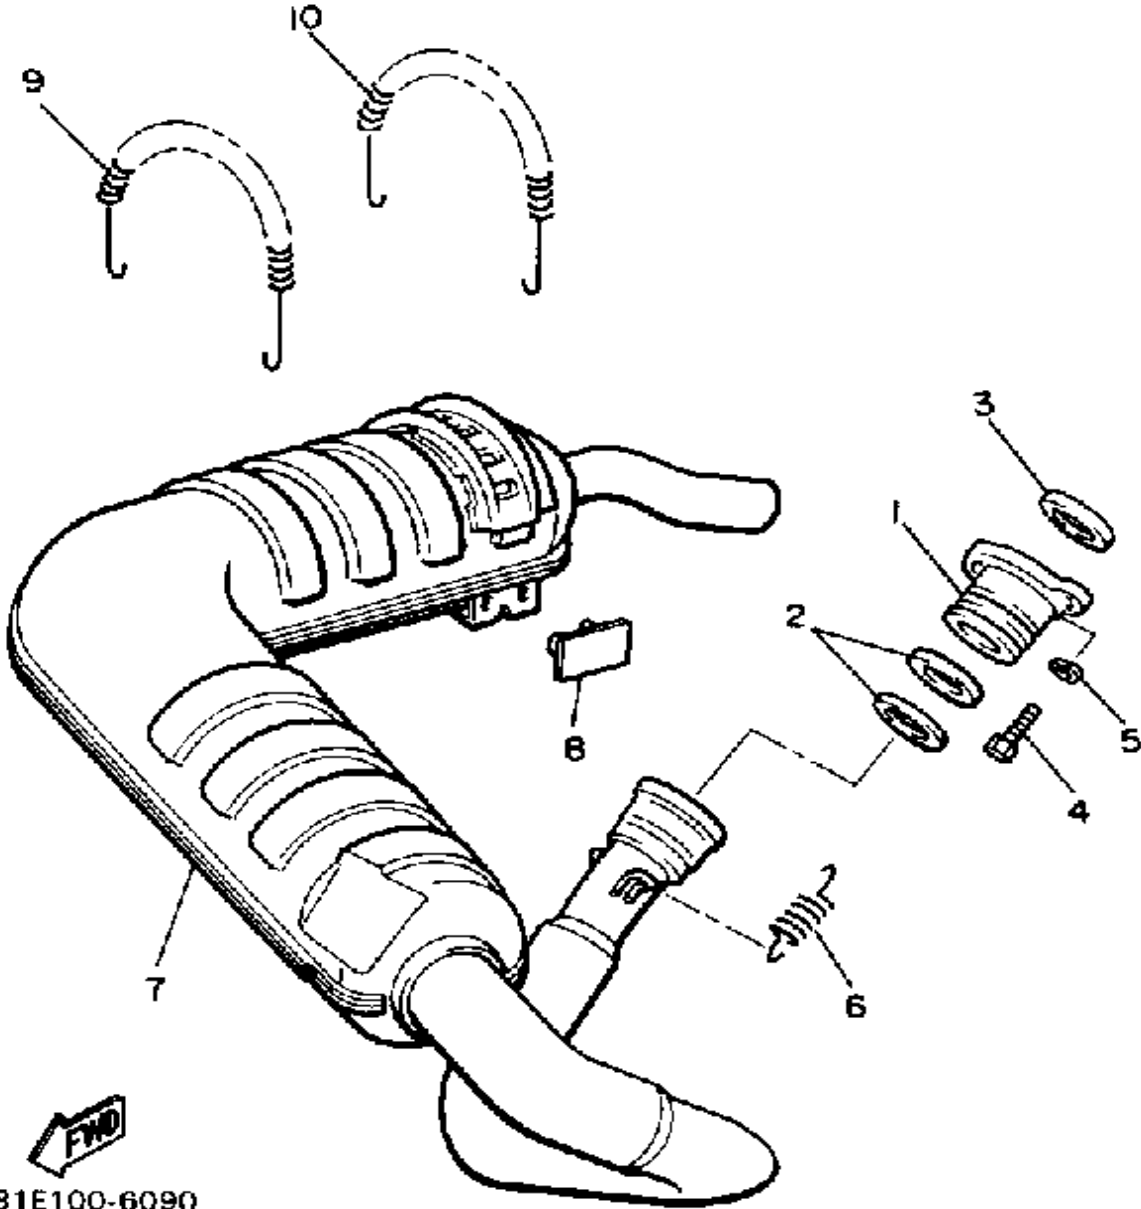

EXHAUST

Ref. No.	Part Number	Description	Qty	Remarks
1	81E-14612-00-00	NUT, RING	1	
2	888-14633-00-00	RING	2	
3	8F3-14613-00-00	GASKET, EXST PIPE	1	
4	97313-08020-00	BOLT, HEXAGON	2	
5	92990-08100-00	WASHER	2	
6	90506-20306-00	SPRING, TENSION	2	
7	81E-14610-01-00	EXHAUST PIPE ASSEMBLY L .	1	
8	8A5-14728-02-00	PROTECTOR, MUFFLER 2	3	
9	90506-16130-00	SPRING, TENSION	1	
10	90506-16210-00	SPRING, TENSION	1	

81E100-6090

Not For Resale

www.SmallEngineDiscount.com