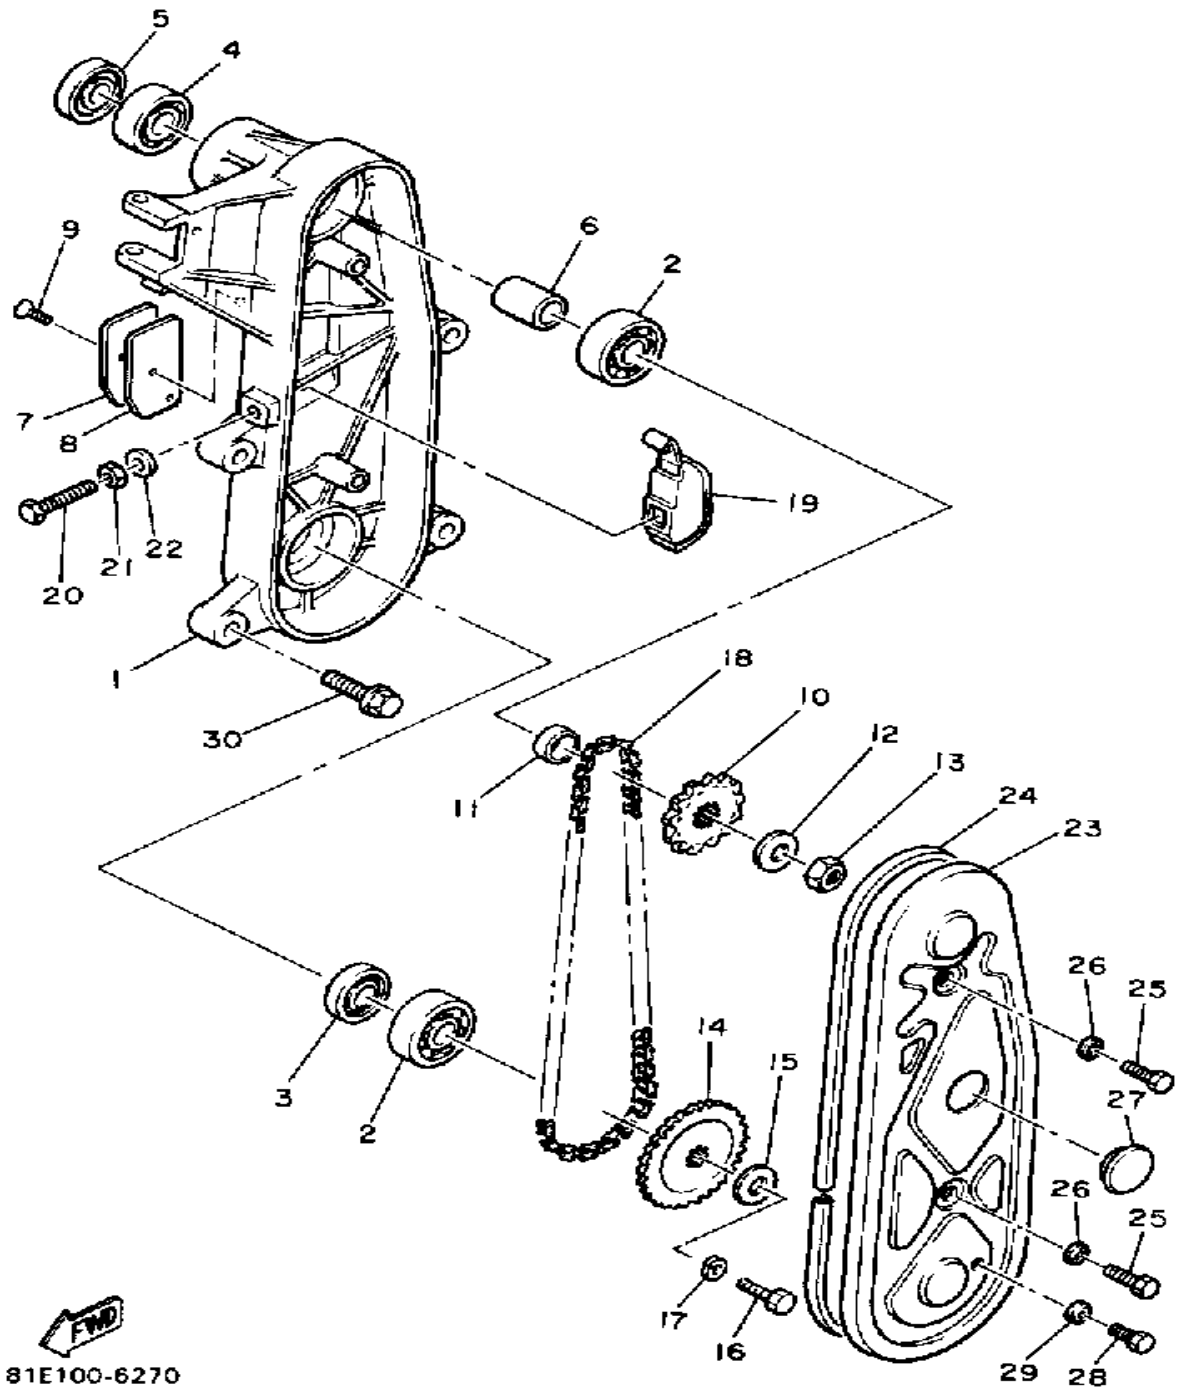

Not For Resale
www.SmallEngineDiscount.com

TRACK DRIVE 1

Ref. No.	Part Number	Description	Qty	Remarks
1	81E-W4751-00-00	AXLE, FRONT	1	
2	8K4-47577-00-00	. CONNECTOR	1	
3	8H9-47531-00-00	WHEEL, SPROCKET 1	2	
4	90460-50079-00	CLAMP, HOSE	2	
5	8F3-47551-00-00	HOUSING, FRONT AXLE	1	
6	93306-00441-00	BEARING (89A) (B6004RS) ...	1	
7	90208-20008-00	WASHER, CONICAL SPRING ..	1	
8	90170-20211-00	NUT	1	
9	95811-08012-00	BOLT, FLANGE	3	

 81F100-6260

Not For Resale
www.SmallEngineDiscount.com

TRACK DRIVE 2

81E100-6270

Ref. No.	Part Number	Description	Qty	Remarks
1	81E-47541-00-00	HOUSING, CHAIN	1	
2	93306-30407-00	BEARING (B6304C3)	2	
3	93102-20447-00	OIL SEAL	1	
4	93306-20458-00	BEARING	1	
5	93102-30083-00	SEAL, OIL	1	
6	90387-20580-00	COLLAR	1	
7	81E-47591-00-00	PLATE	1	
8	86E-47592-00-00	GASKET	1	
9	98580-05010-00	SCREW, PAN HEAD	2	
10	812-17682-20-00	SPROCKET, CHAIN DRIVE (12T)	1	
11	90387-197N8-00	COLLAR	1	
12	90201-122H1-00	WASHER, PLATE	1	
13	90185-12119-00	NUT, SELF-LOCKING	1	
14	8F3-47548-90-00	SPROCKET, CHN DRVN	1	
15	90201-08748-00	WASHER, PLATE	1	
16	97312-08025-00	BOLT (97012-08025)	1	
17	92990-08100-00	WASHER	1	
18	94580-01062-00	CHAIN (81E)	1	
19	8F3-47611-02-00	TENSIONER	1	
20	90101-10357-00	BOLT	1	
21	95303-10700-00	NUT	1	
22	90210-10004-00	WASHER, SEAL	1	
23	81E-47543-00-00	CAP, HOUSING	1	
24	83M-47558-00-00	RING, HOUSING	1	
25	95821-08020-00	BOLT, FLANGE (95801-08020)	2	
26	90430-08023-00	GASKET	2	
27	148-22315-00-00	CAP	1	
28	98903-06010-00	SCREW, BIND	1	