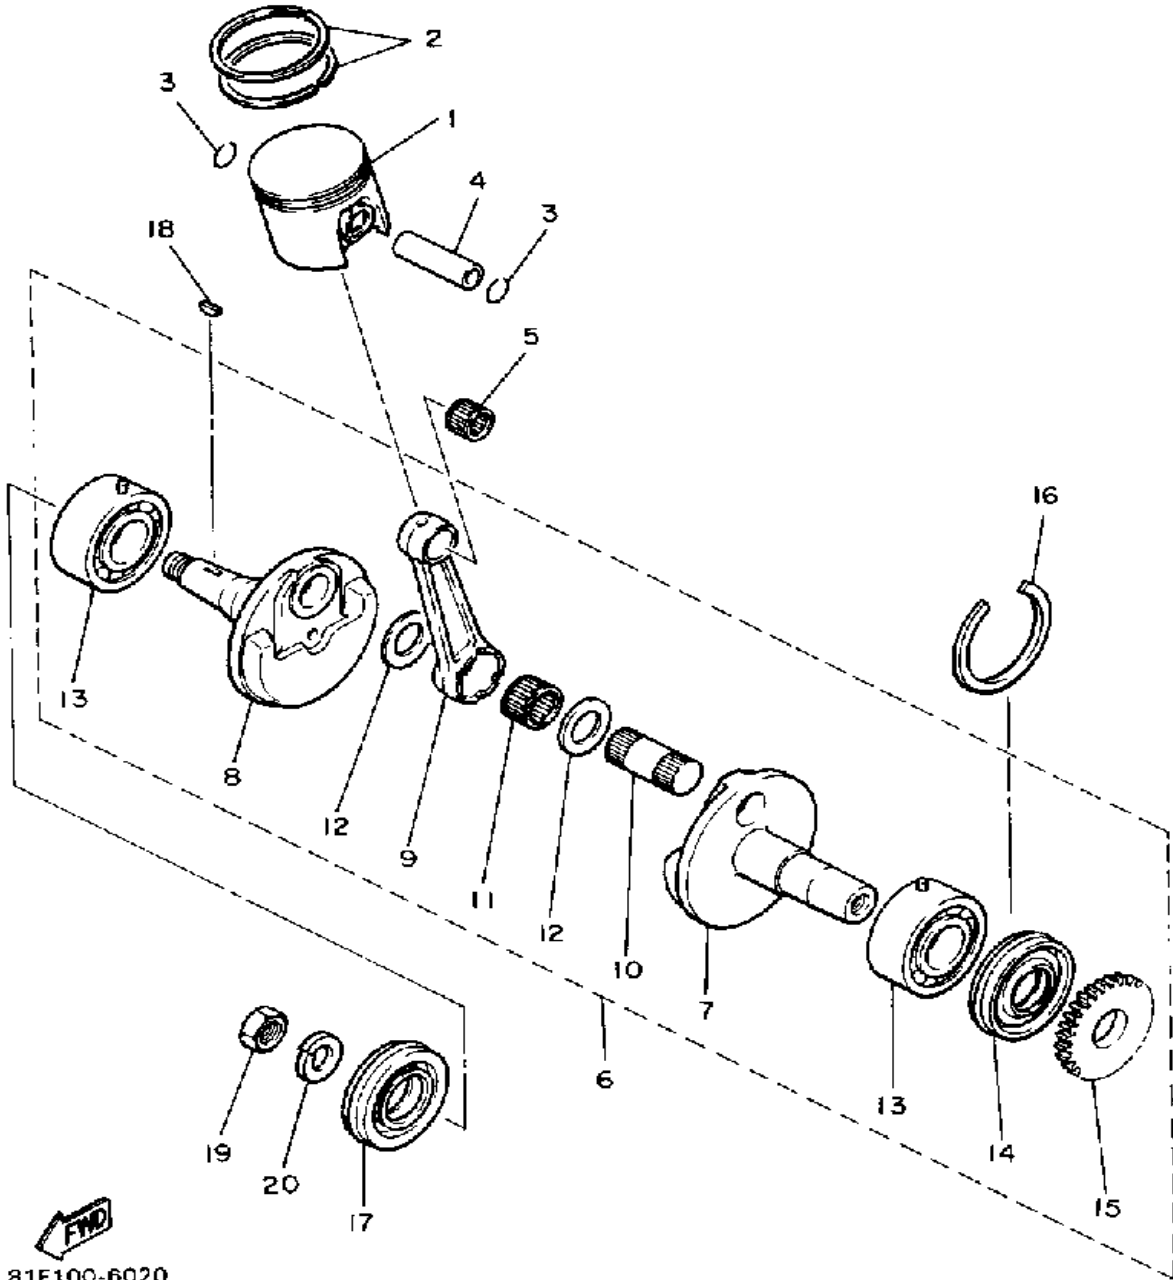

YAMAHA

GENUINE

PARTS CATALOGUE

SNOWMOBILE

Not For Resale

www.SmallEngineDiscount.com

CYLINDER HEAD-CYLINDER

Ref. No.	Part Number	Description	Qty	Remarks
1	NGK-BR8ES-00-00	PLUG, SPARK (NGK BR8ES) ..	1	
2	81E-11111-01-00	HEAD, CYLINDER 1	1	
3	81E-11181-01-00	GASKET, CYLINDER HEAD 1 .	1	
4	95816-08040-00	BOLT, FLANGE	6	
5	90201-08087-00	WASHER, PLATE	6	
6	83M-82560-01-00	THERMO SWITCH ASSEMBLY	1	
7	90430-16152-00	GASKET	1	
8	95816-06012-00	BOLT, FLANGE	1	
9	90430-06166-00	GASKET	1	
10	81E-11311-00-00	CYLINDER 1	1	
11	95026-10016-00	BOLT, FLANGE	1	
12	90201-11723-00	WASHER, PLATE	1	
13	99530-14016-00	PIN, DOWEL	2	
14	(95026-10045-00)	BOLT, FLANGE	4	
15	81E-11351-00-00	GASKET, CYLINDER	1	

FWD
83M100-7010

CRANKSHAFT-PISTON

Ref. No.	Part Number	Description	Qty	Remarks
1	81E-11631-00-95	PISTON (STD)	1	UR STD
	81E-11635-00-00	PISTON 1 O/S 0.5	1	UR
	81E-11636-00-00	PISTON 2 O/S 0.0	1	UR
2	8R6-11601-00-00	PISTON RING SET (STD)	1	UR STD
	8R6-11601-10-00	PISTON RING SET (0.25MM O/S)	1	UR
	8R6-11601-20-00	PISTON RING SET (0.50MM O/S)	1	UR
3	93450-19052-00	CIRCLIP	2	
4	818-11633-00-00	PIN, PISTON	1	
5	93310-418E9-00	BEARING, CYLINDRICAL	1	
6	81E-11400-00-00	CRANKSHAFT ASSEMBLY	1	
7	81E-11412-00-00	. CRANK 1	1	
8	81E-11422-00-00	. CRANK 2	1	
9	81E-11651-00-00	. ROD, CONNECTING	1	
10	857-11681-00-00	. PIN, CRANK 1	1	
11	93310-524R4-00	. BRNG, CYLINDRICAL	1	
12	90209-24073-00	. WASHER	2	
13	93306-39901-00	. BEARING	2	
14	93102-32354-00	. OIL SEAL, SD-TYPE	1	
15	8R4-13178-00-00	. GEAR, PUMP DRIVE	1	
16	93440-68150-00	CIRCLIP, OUTER	1	
17	93102-32355-00	OIL SEAL, SD-TYPE	1	
18	90280-16053-00	KEY, WOODRUFF	1	
19	90170-16182-00	NUT	1	
20	92901-16100-00	WASHER, SPRING	1	