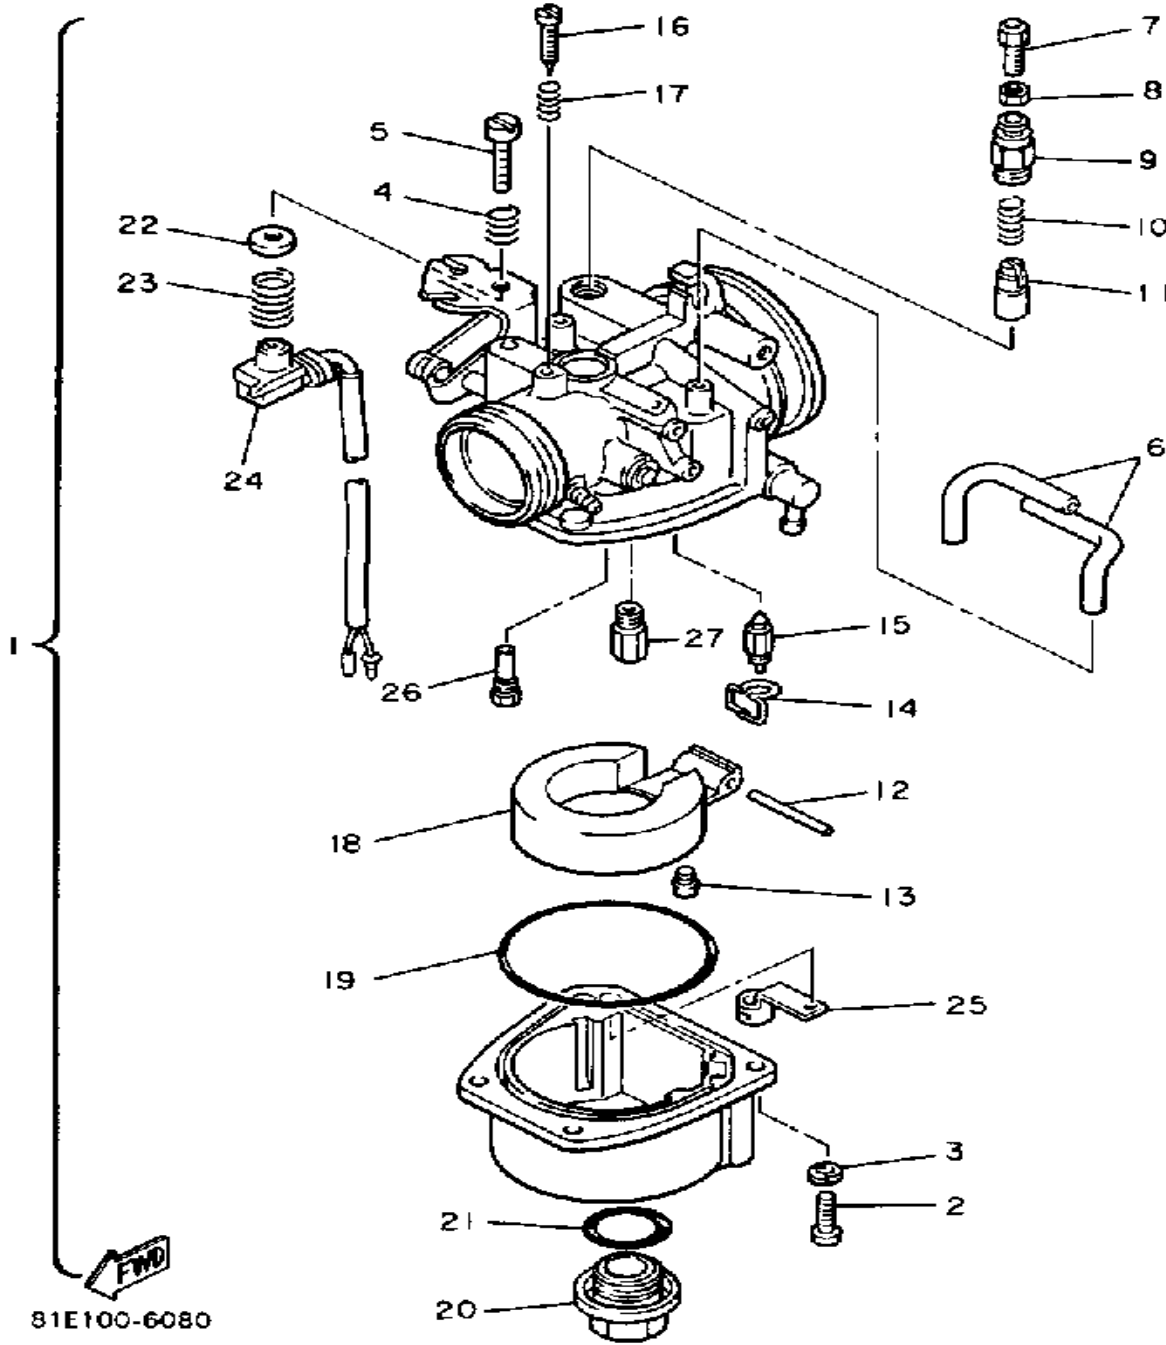

CARBURETOR

81E100-6080

Ref. No.	Part Number	Description	Qty	Remarks
27	8A6-14516-08-00	. JET, MAIN #1 8	1	UR STD
	8A6-14516-10-00	. JET, MAIN #1 0	1	AP

Not For Resale
www.SmallEngineDiscount.com