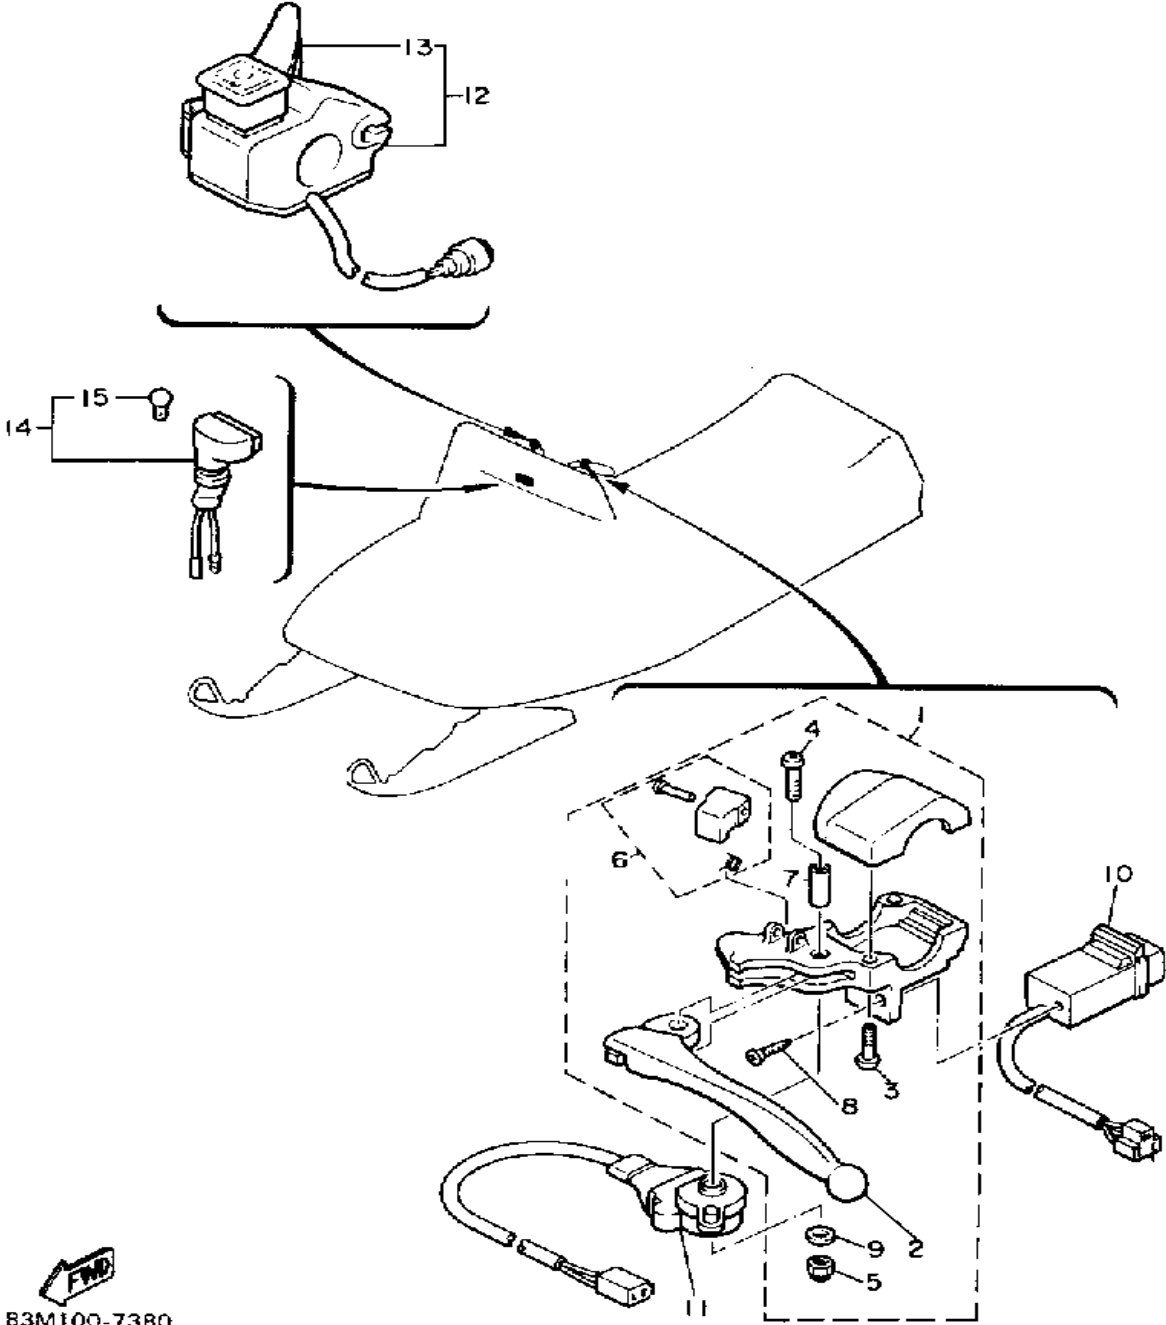

CONTINUED ON NEXT FRAME ►

Not For Resale
www.SmallEngineDiscount.com

ELECTRICAL 1

83M100 7370

Ref. No.	Part Number	Description	Qty	Remarks
29	84N-82115-00-00	WIRE, PLUS LEAD	1	
30	38W-85774-00-00	CHECKER, pilot lamp	1	
31	90464-13073-00	CLAMP	6	
32	80X-82318-00-00	WIRE, SUB-LEAD	2	
33	82J-82917-00-00	SWITCH	1	

ELECTRICAL 2

Ref. No.	Part Number	Description	Qty	Remarks
1	88R-W8291-00-00	LEVER HOLDER ASSEMBLY (LEFT)	1	
2	8H8-83912-00-00	. LEVER 1	1	
3	90157-05027-00	. SCREW, PAN HEAD	2	
4	98501-05040-00	. SCREW, PAN HEAD (98502-05040)	1	
5	95701-05300-00	. NUT, NYLON	1	
6	82A-83930-00-00	. LEVER LOCK ASSEMBLY	1	
7	802-83913-00-00	. COLLAR, LEVER 1	1	
8	97780-30312-00	. SCREW, tapping	2	
9	92990-05200-00	. WASHER, PLAIN	1	
10	8H8-83950-01-00	BEAM SWITCH ASSEMBLY (8K4-83950-01-00)	1	
11	88R-82530-00-00	STOP SWITCH ASSEMBLY	1	
12	83M-82720-00-00	LEVER HOLDER ASSEMBLY R	1	
13	81E-42138-00-00	. LEVER, THROTTLE.	1	
14	81E-83530-00-00	PILOT LIGHT ASSEMBLY	1	
15	123-83516-21-00	. BULB (12V-3.4W)	1	