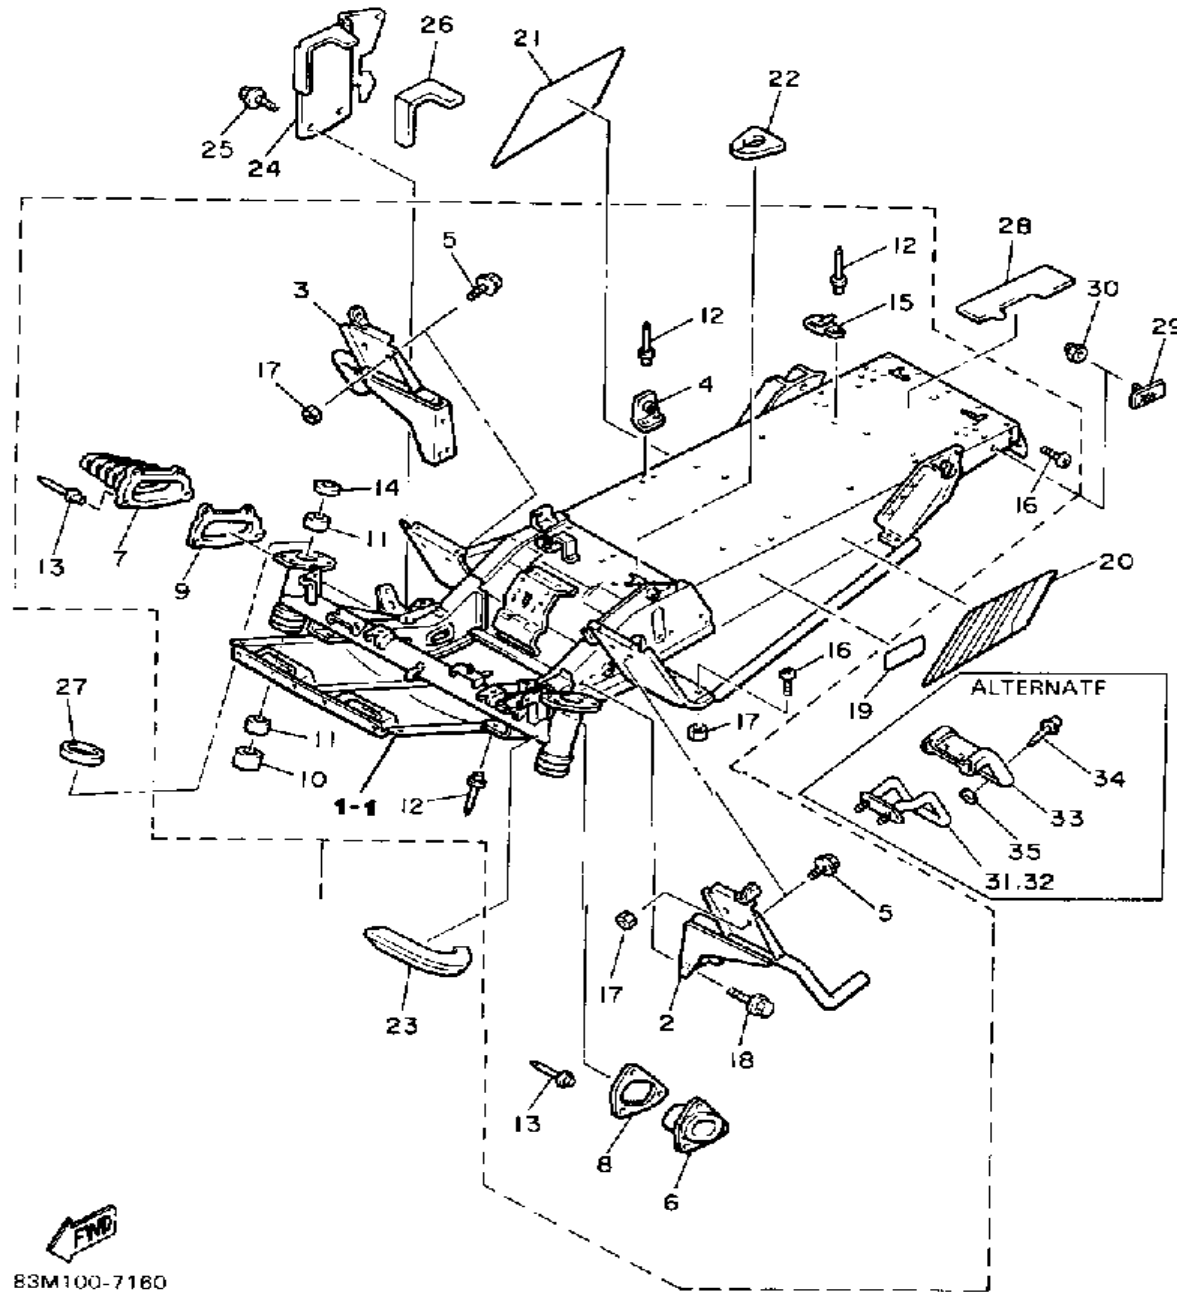

83M100-7180

FRAME

Ref. No.	Part Number	Description	Qty	Remarks
1	86W-21910-00-00	FRAME	1	
2	81E-21929-00-00	. RNFCMNT, FRAME SIDE	1	
3	81E-2192E-00-00	. REINFORCMNT, FRAME	1	
4	8V0-21946-00-00	. BRACKET, SEAT FITTING	2	
5	95816-06016-00	. BOLT, FLANGE	4	
6	80L-2198F-00-00	. COVER 1	1	
7	81E-23818-00-00	. COVER, STEERING	1	
8	80L-77525-00-00	. WASHER 1	1	
9	81E-77526-00-00	. WASHER 2	1	
10	93103-44134-00	. OIL SEAL	2	
11	90384-44173-00	. BUSH, BIMETAL FORMED	4	
12	90267-48014-00	. RIVET, BLIND	23	
13	90267-40105-00	. RIVET, BLIND	7	
14	93104-44095-00	. OIL SEAL	2	
15	90465-06038-00	. CLAMP	3	
16	98906-06014-00	. SCREW, BIND	8	
17	95701-06300-00	. NUT, NYLON	8	
18	95811-06010-00	. BOLT, FLANGE	6	
19	8K2-77742-00-00	INDICATOR 2	1	
20	86W-77353-00-00	EMBLEM 3	1	
21	86W-77354-00-00	EMBLEM 4	1	
22	81E-21988-00-00	PATCH 8	2	
23	83U-7717H-00-00	TAPE 4	2	
24	81E-2199H-00-00	SHIELD, HEAT	1	
25	95811-06010-00	BOLT, FLANGE	3	
26	81E-2199J-01-00	SHIELD, NOISE 2	1	
27	81E-77271-00-00	DAMPER, NOISE 1	2	
28	81E-7717E-00-00	TAPE 1	1	
29	3Y6-85130-02-00	REAR REFLECTOR ASSEMBLY	2	

CONTINUED ON NEXT FRAME ➤

Not For Resale
www.SmallEngineDiscount.com