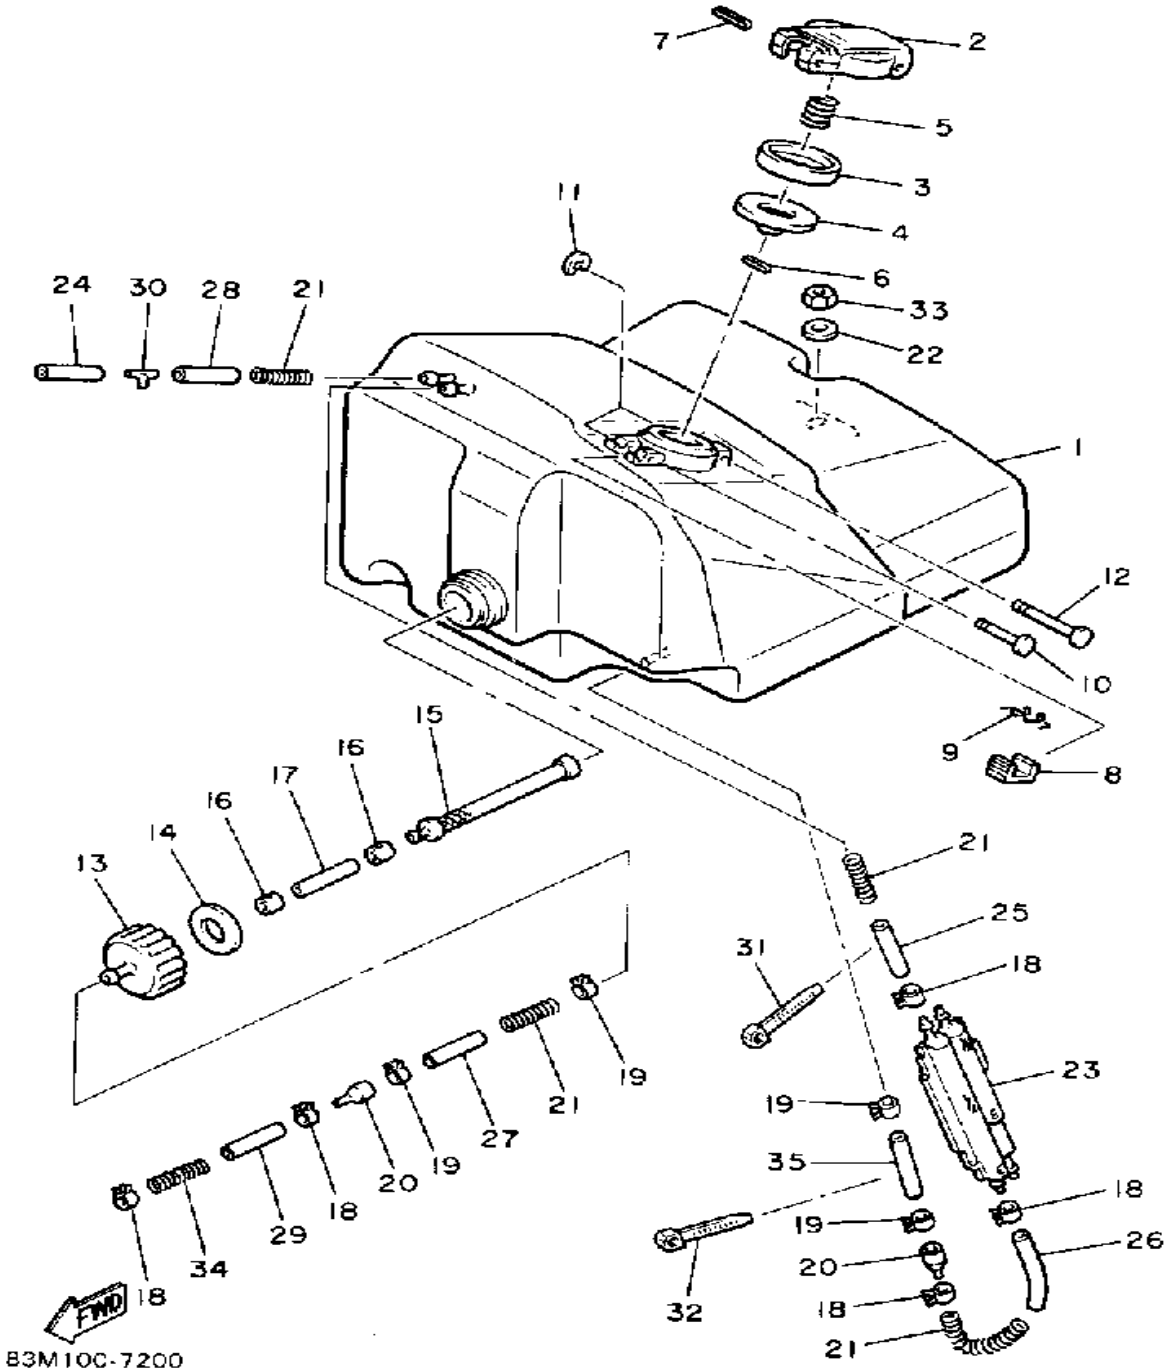

FUEL TANK

83M10C-7200

Ref. No.	Part Number	Description	Qty	Remarks
1	83M-24111-00-00	FUEL TANK	1	
2	8W6-24611-00-00	BODY, CAP	1	
3	813-24613-01-00	DISC, CAP	1	
4	8F7-24641-00-00	GASKET, CAP 1	1	
5	90501-20130-00	SPRING, COMPRESSION	1	
6	91609-30016-00	PIN, SPRING	1	
7	91609-25050-00	PIN, SPRING	1	
8	83M-24628-00-00	HOOK	1	
9	90508-10715-00	SPRING, TORSION	1	
10	90249-03017-00	PIN	1	
11	93430-02001-00	CIRCLIP	2	
12	90249-03175-00	PIN	1	
13	8R4-24644-00-00	BODY, CAP	1	
14	8F3-24564-00-00	GASKET	1	
15	81E-24560-00-00	FILTER ASSEMBLY	1	
16	650-24351-51-00	BAND 1	2	
17	90445-110F5-00	HOSE	1	
18	90467-09026-00	CLIP	7	
19	90467-11028-00	CLIP	4	
20	8Y4-24376-00-00	PIPE, JOINT 1	2	
21	8F3-24327-00-00	PROTECTOR, PIPE	4	
22	90201-087A9-00	WASHER, PLATE	1	
23	81E-24179-00-00	GAUGE, FUEL	1	
24	90446-09013-00	HOSE (90446-09079)	1	
25	(90446-09256-00)	HOSE (81E)	1	
26	90446-11290-00	HOSE	1	
27	807-24312-00-00	PIPE 2	1	
28	91A30-05045-00	TUBE, FLEXIBLE VINYL	1	
29	91A20-05024-00	TUBE, FLEXIBLE VINYL	1	

CONTINUED ON NEXT FRAME ➤