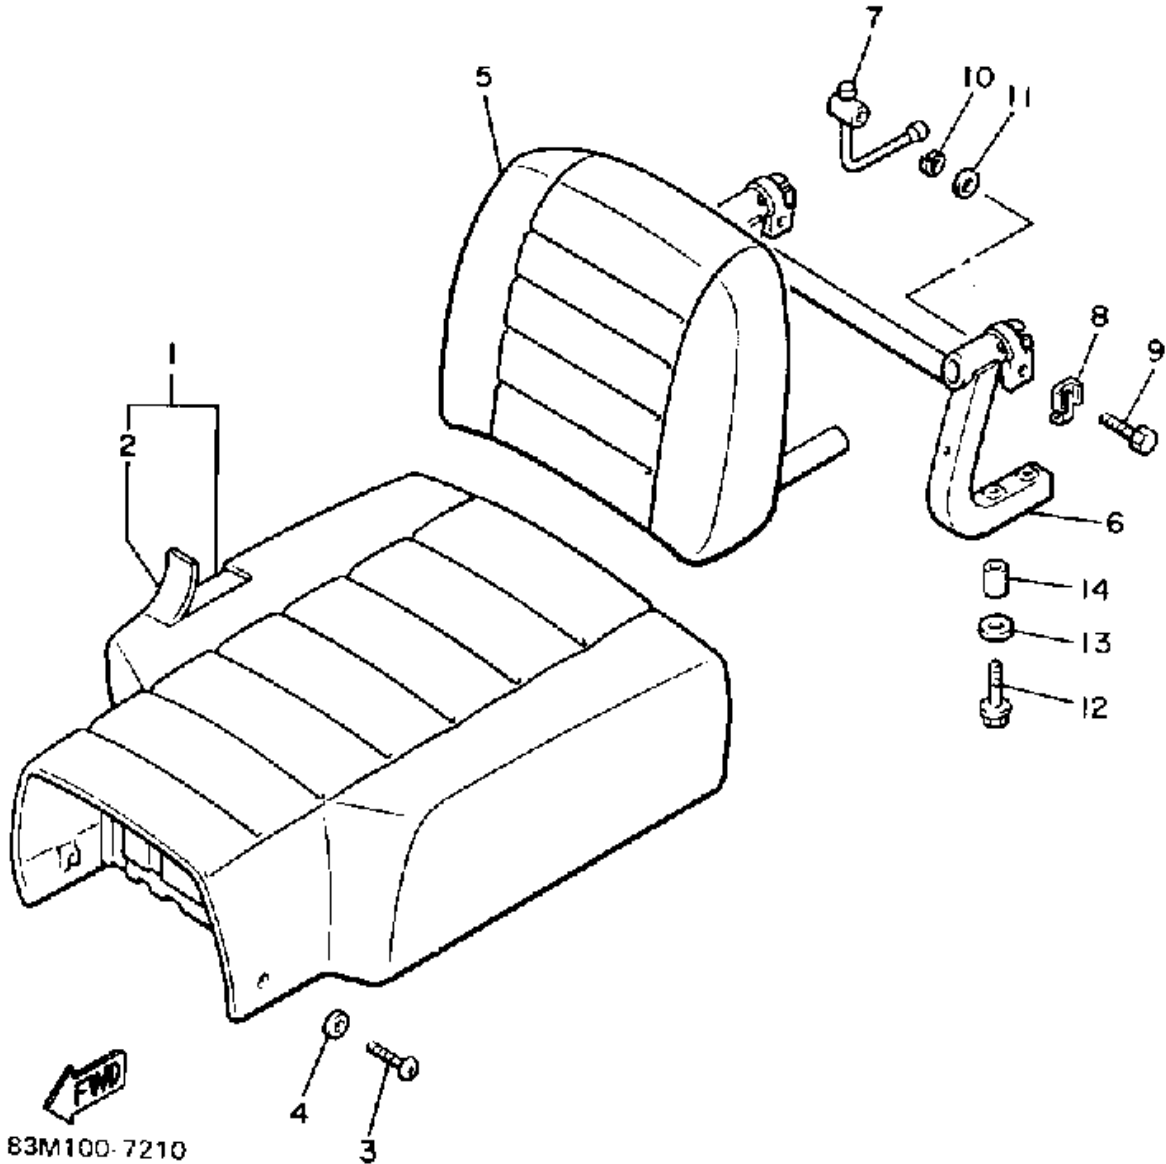

B3M10C-7200

SEAT

Ref. No.	Part Number	Description	Qty	Remarks
1	86W-24710-00-00	SINGLE SEAT ASSEMBLY	1	
2	86W-24711-00-00	. COVER, SINGLE SEAT	1	
3	98906-06025-00	SCREW, BIND	2	
4	90201-060A3-00	WASHER, PLATE	2	
5	86W-24790-00-00	SEAT BACK ASSEMBLY	1	
6	81E-24797-00-00	BRACKET, SEAT BACK	1	
7	81E-24776-02-00	LEVER, SEAT	2	
8	81E-24746-00-00	WASHER, SEAT	2	
9	90101-08652-00	BOLT (81E)	2	
10	92990-08100-00	WASHER	2	
11	90201-08784-00	WASHER, PLATE	2	
12	95811-08035-00	BOLT, FLANGE (95821-08035)	4	
13	90201-08730-00	WASHER, PLATE	4	
14	90387-087L3-00	COLLAR	4	