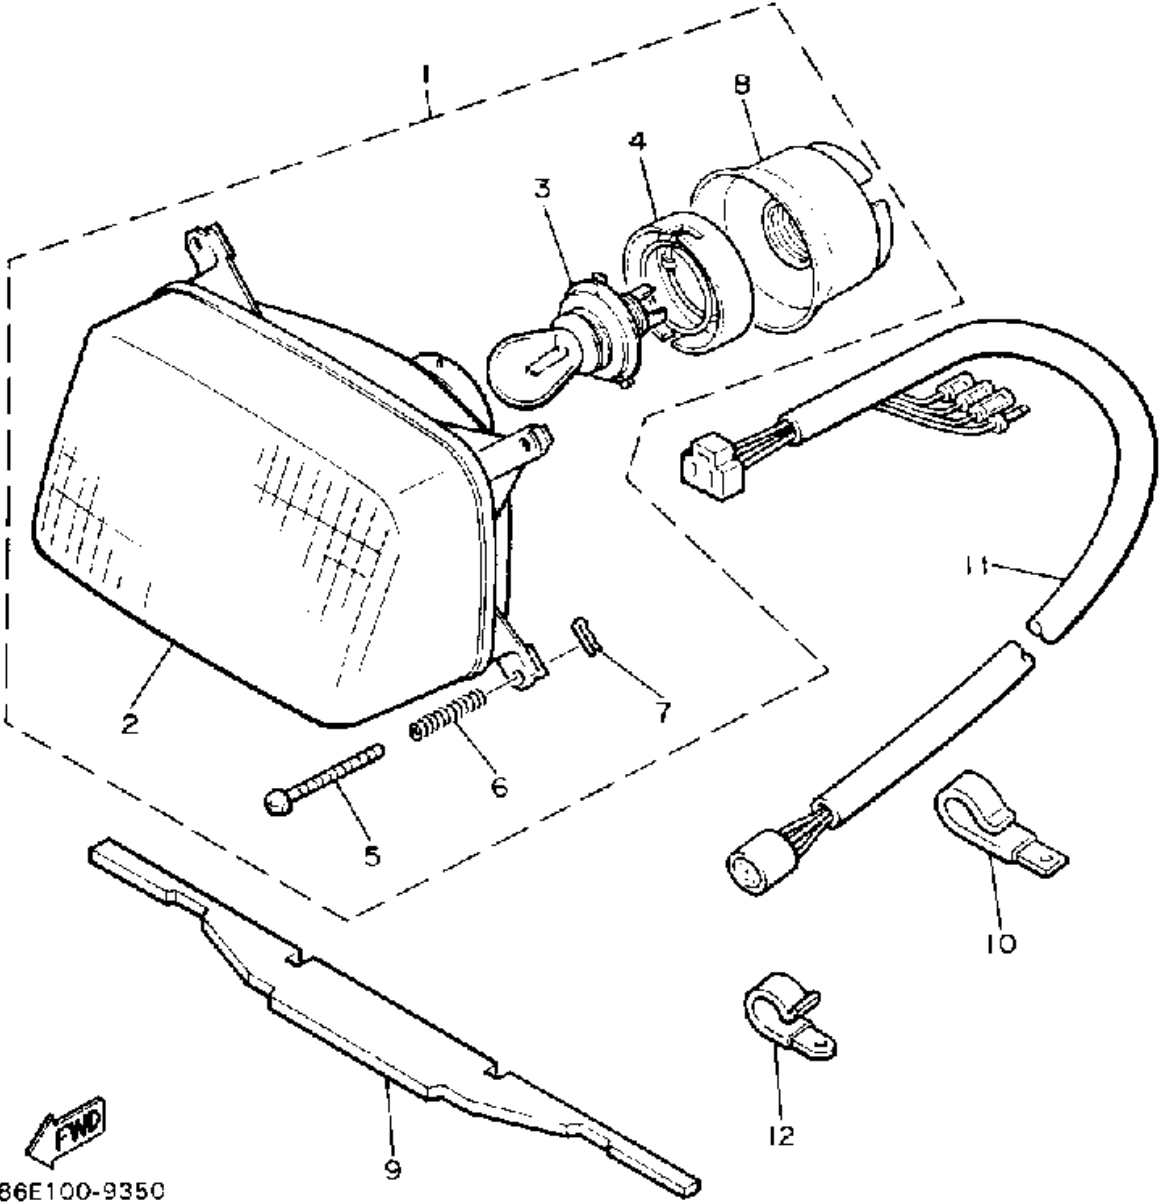

HEADLIGHT

Ref. No.	Part Number	Description	Qty	Remarks
1	8W6-84310-00-00	HEADLIGHT UNIT ASSEMBLY	1	
2	8W6-84320-00-00	. LENS ASSEMBLY	1	
3	8A7-84314-00-00	. BULB (12V-60/60W)	1	
4	8A7-84312-00-00	. HOLDER, SOCKET	1	
5	8M6-84331-00-00	. SCREW, RIM ADJUSTING (8A5-84331-00-00)	4	
6	8A5-84332-00-00	. SPRING, SCREW	4	
7	8K4-84374-00-00	. CLIP	4	
8	8A7-84397-01-00	. COVER, SOCKET	1	
9	8W6-84366-00-00	DAMPER, HEADLIGHT 1	1	
10	90465-06038-00	CLAMP	1	
11	81E-84359-00-00	CORD, HEADLIGHT	1	

86E100-9350

Not For Resale
www.SmallEngineDiscount.com