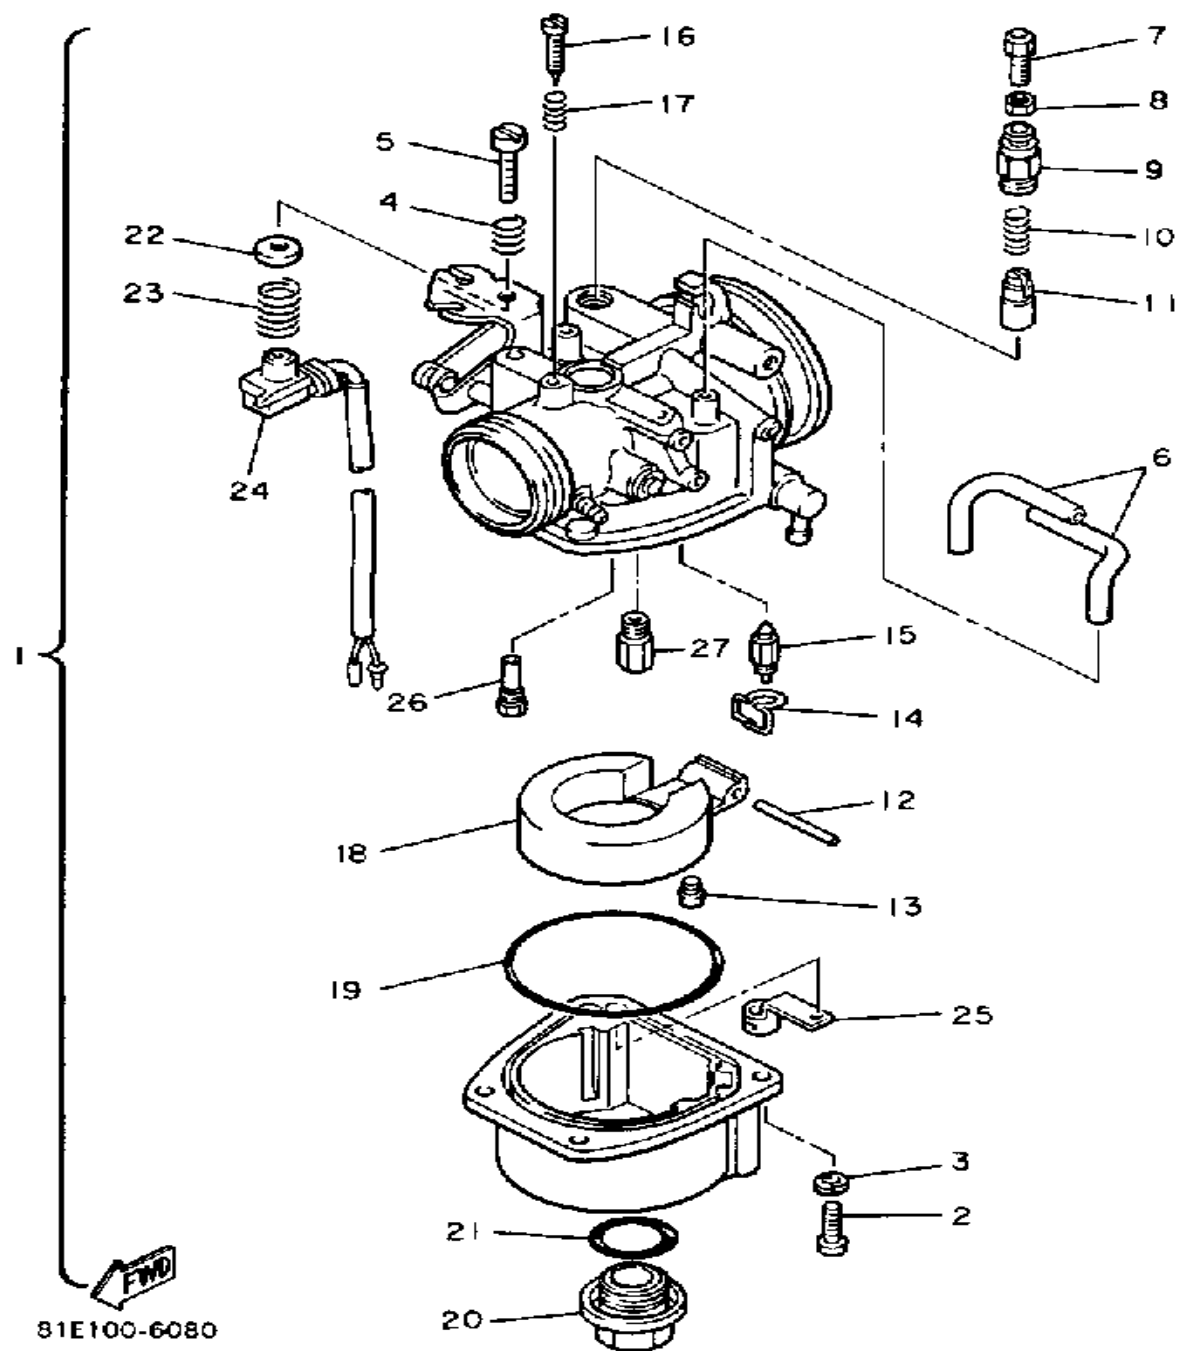

Not For Resale

www.SmallEngineDiscount.com

CARBURETOR

31E100-6080

Ref. No.	Part Number	Description	Qty	Remarks
1	83M-14101-01-00	CARBURETOR ASSEMBLY 1	1	
2	98580-04540-00	. SCREW, PAN HEAD	4	
3	92990-04100-00	. WASHER, SPRING	4	
4	90501-12229-00	. SPRING, COMPRESSION	1	
5	80F-14121-00-00	. SCREW, THROTTLE STOP	1	
6	8G6-14994-01-00	. NET, FILTER	2	
7	8A6-14977-00-00	. SHAFT, STARTER LEVER	1	
8	8E7-14161-00-00	. NUT, CABLE ADJUSTING	1	
9	83M-14969-00-00	. CAP	1	
10	90501-08443-00	. SPRING, COMPRESSION	1	
11	371-14993-60-00	. PLUNGER, STARTER	1	
12	663-14548-00-00	. PIN, FLOAT ARM	1	
13	98701-04008-00	. SCREW, FLAT HEAD	1	
14	663-14159-00-00	. CLIP	1	
15	8E7-14546-01-00	. VALVE, NEEDLE	1	
16	8G6-14521-00-00	. SCREW, ADJUST	1	
17	90501-08214-00	. SPRING, COMPRESSION	1	
18	8G6-14985-01-00	. FLOAT	1	
19	8G6-14984-00-00	. GASKET, FLOAT CHAMBER	1	
20	8M7-14992-00-00	. ROD	1	
21	93210-19309-00	. O-RING	1	
22	80F-14146-00-00	. PLATE	1	
23	80F-14133-00-00	. SPRING, THROTTLE STOP	1	
24	87S-8259A-00-00	. SWITCH, CARBURETOR	1	
25	80F-14137-01-00	. CLIP	1	
26	8G6-14948-25-00	. JET	1	
27	8A6-14516-00-00	. JET, MAIN (#100)	1	AP
	8A6-14516-02-00	. JET, MAIN (#102)	1	AP
	8A6-14516-05-00	. JET, MAIN (#105)	1	AP