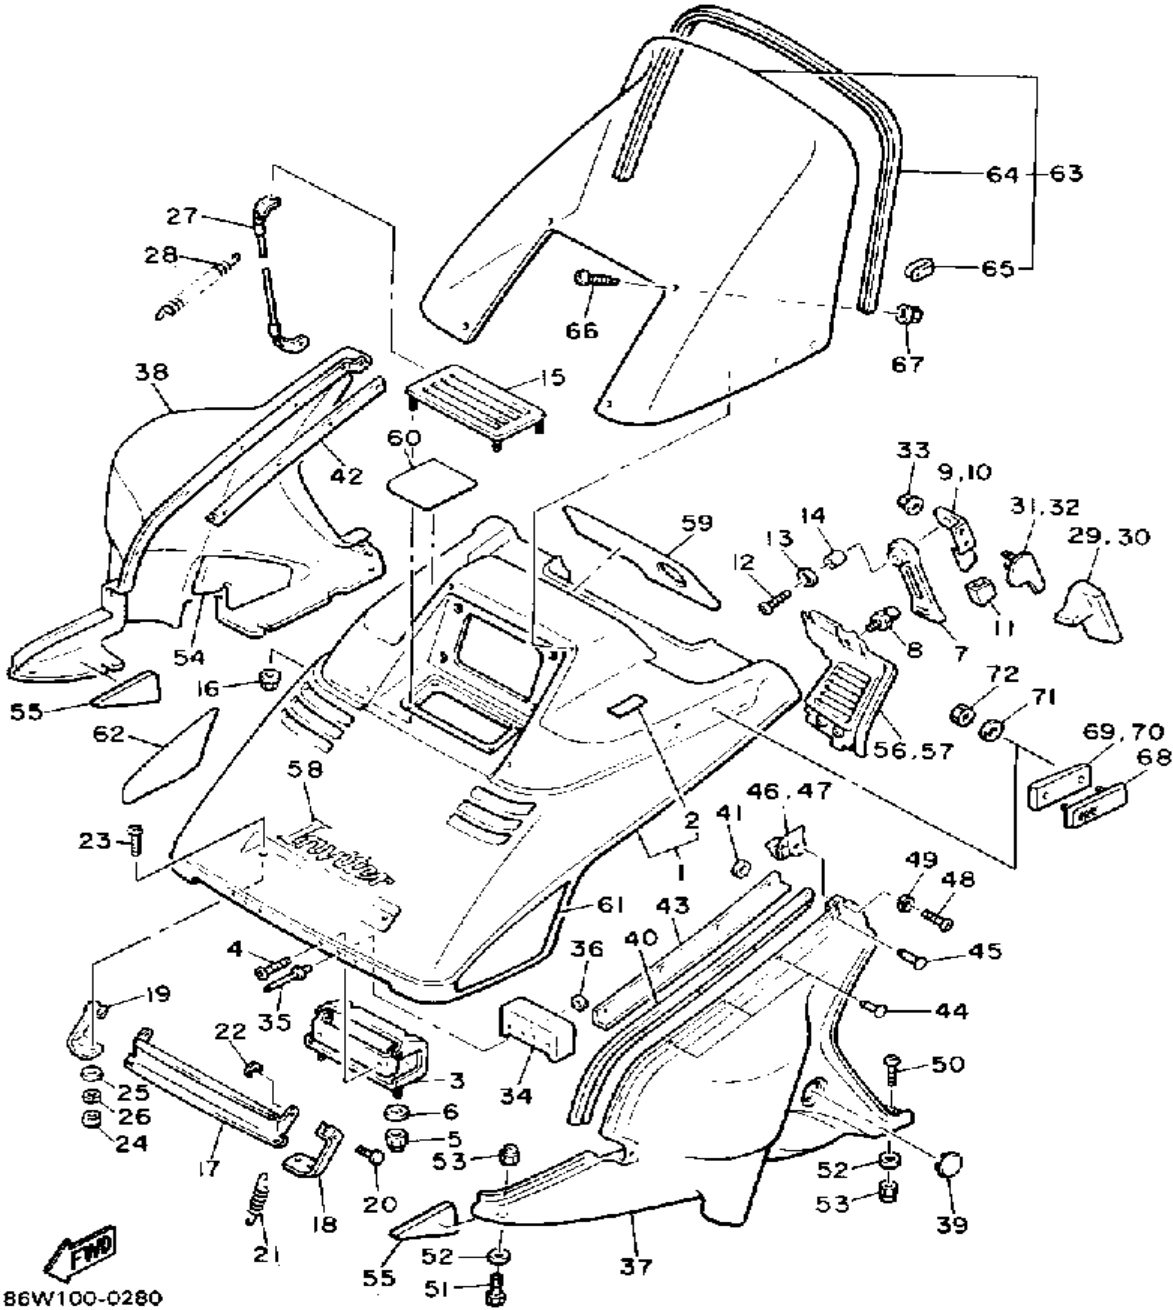

SHROUD-WINDSHIELD

Ref. No.	Part Number	Description	Qty	Remarks
30	81E-77216-00-00	TRIM 4	1	
31	81E-77185-00-00	PLATE 1	1	
32	81E-77186-00-00	PLATE 2	1	
33	95701-06500-00	NUT, FLANGE	4	
34	81E-2199F-00-00	SHIELD, NOISE	2	
35	90267-48051-00	RIVET, BLIND	4	
36	90201-05032-00	WASHER, PLATE	4	
37	86W-21982-00-00	HOOD 1	1	
38	86W-21983-00-00	HOOD 2	1	
39	90480-40382-00	GROMMET	2	
40	81E-77515-01-00	BUSH, RUBBER 1	2	
41	90201-043H7-00	WASHER, PLATE	8	
42	81E-77153-01-00	PLATE, BACK UP 1	1	
43	81E-77154-01-00	PLATE, BACK UP 2	1	
44	90269-05055-00	RIVET	6	
45	90269-05039-00	RIVET	4	
46	81E-77123-00-00	GUIDE 1	1	
47	81E-77124-00-00	GUIDE 2	1	
48	98516-05012-00	SCREW, PAN HEAD 4CG	2	
49	92906-05100-00	WASHER, SPRING	2	
50	98906-06020-00	SCREW, BIND	4	
51	97016-06016-00	BOLT	4	
52	90201-06059-00	WASHER, PLATE	12	
53	95706-06300-00	NUT, NYLON	10	
54	81E-77265-00-00	LINING, SHROUD 5	1	
55	86E-2199H-00-00	SHIELD, HEAT	2	
56	83U-77131-00-00	LOUVER 1	1	
57	83U-77132-00-00	LOUVER 2	1	
58	86W-77351-00-00	EMBLEM 1	1	

CONTINUED ON NEXT FRAME ➤

Not For Resale
www.SmallEngineDiscount.com