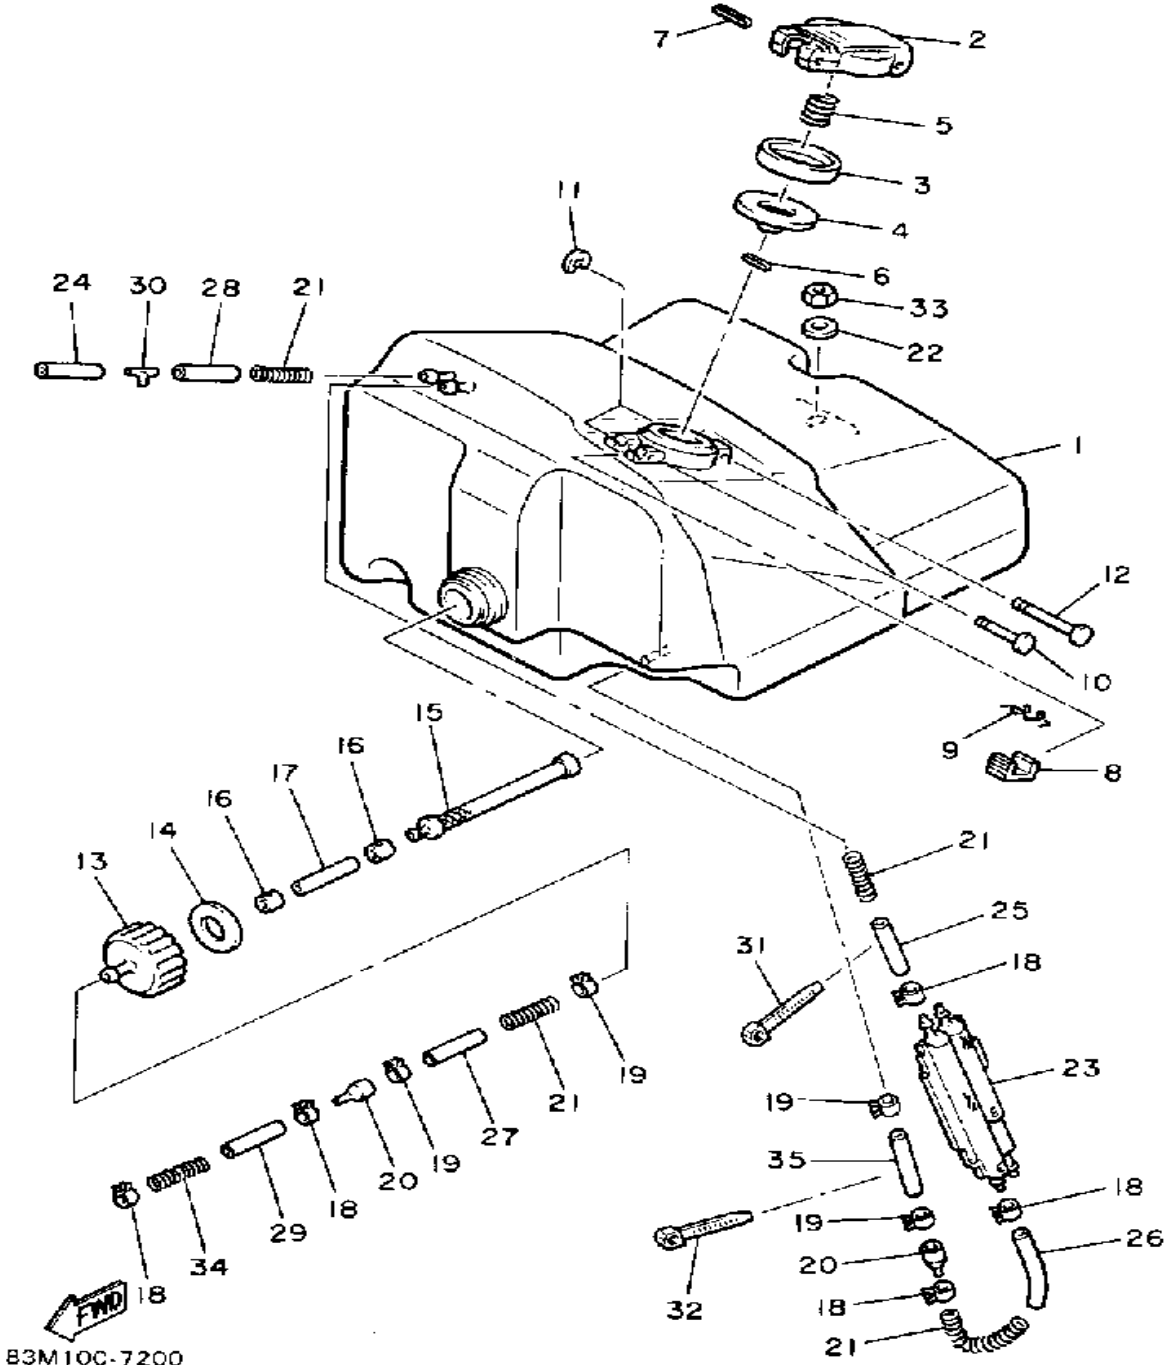

FUEL TANK

Ref. No.	Part Number	Description	Qty	Remarks
30	801-24376-00-00	PIPE, JOINT 1	1	
31	90464-13073-00	CLAMP	2	
32	90464-13073-00	CLAMP	2	
33	95611-08100-00	NUT, U	1	
34	8F3-24326-00-00	PROTECTOR, PIPE	1	
35	90446-09011-00	HOSE	1	

B3M10C-7200