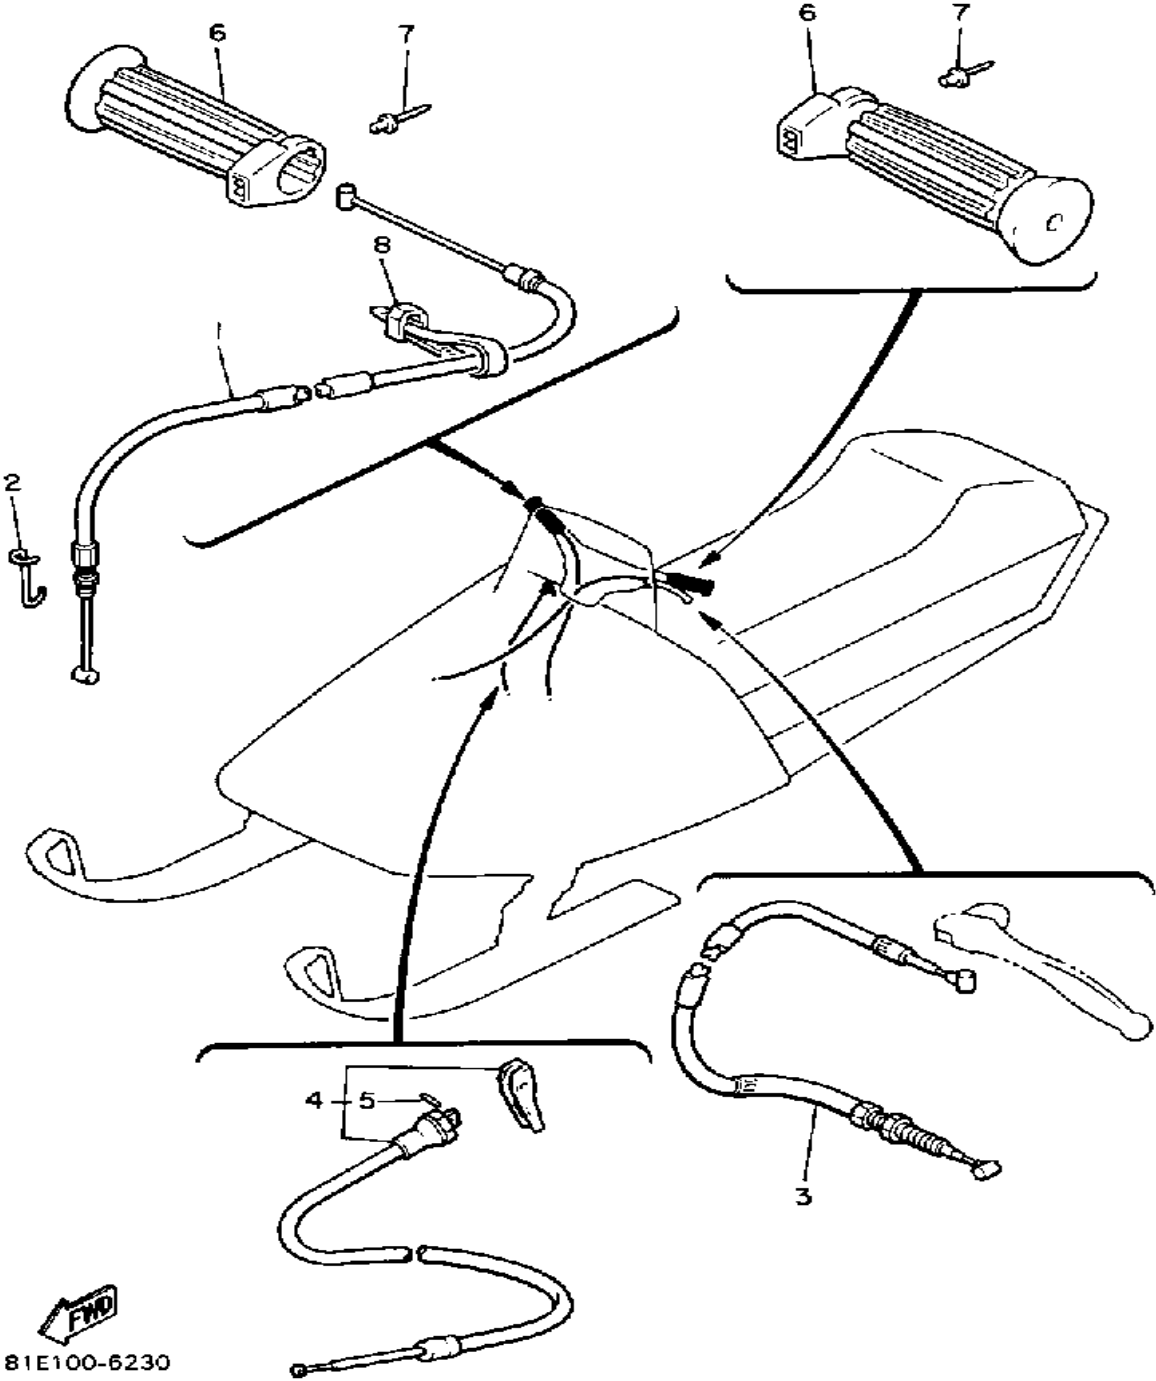

Not For Resale

www.SmallEngineDiscount.com

STEERING GATE

Ref. No.	Part Number	Description	Qty	Remarks
1	83M-23870-00-00	STEERING GATE	1	
2	95811-08012-00	BOLT, FLANGE	5	
3	83U-23815-00-00	PAD, STEERING	1	
4	83U-23170-00-0	UNAVAILABLE IN PRICE BOOK	1	
5	98516-05012-00	SCREW, PAN HEAD 4CG	3	
6	92906-05100-00	WASHER, SPRING	3	
7	90201-05721-00	WASHER, PLATE	3	
8	(97706-50116-00)	SCREW, TAPPING	2	
9	81E-23823-00-00	JOINT 2	1	
10	81E-23832-00-00	JOINT 3	1	
11	90267-48014-00	RIVET, BLIND	2	
12	90201-05721-00	WASHER, PLATE	2	
13	81E-23858-00-00	SPACER	1	
14	83M-23899-00-00	BRACKET 4	1	
15	83M-23896-00-00	BRACKET 5	1	
16	90269-05039-00	RIVET	2	
17	8V0-23858-00-00	SPACER	2	

83M100-7190

Not For Resale

www.SmallEngineDiscount.com

CONTROL-CABLE

Ref. No.	Part Number	Description	Qty	Remarks
1	81E-26311-01-00	CABLE, THROTTLE 1	1	
2	90465-10150-00	CLAMP	1	
3	81E-26340-00-00	CABLE, BRAKE	1	
4	81E-26331-00-00	CABLE, STARTER 1	1	
5	91609-30010-00	. PIN, SPRING	1	
6	80K-2626A-00-00	GRIP, WARMER	2	
7	90267-40076-00	RIVET, BLIND	2	
8	90464-13073-00	CLAMP	1	