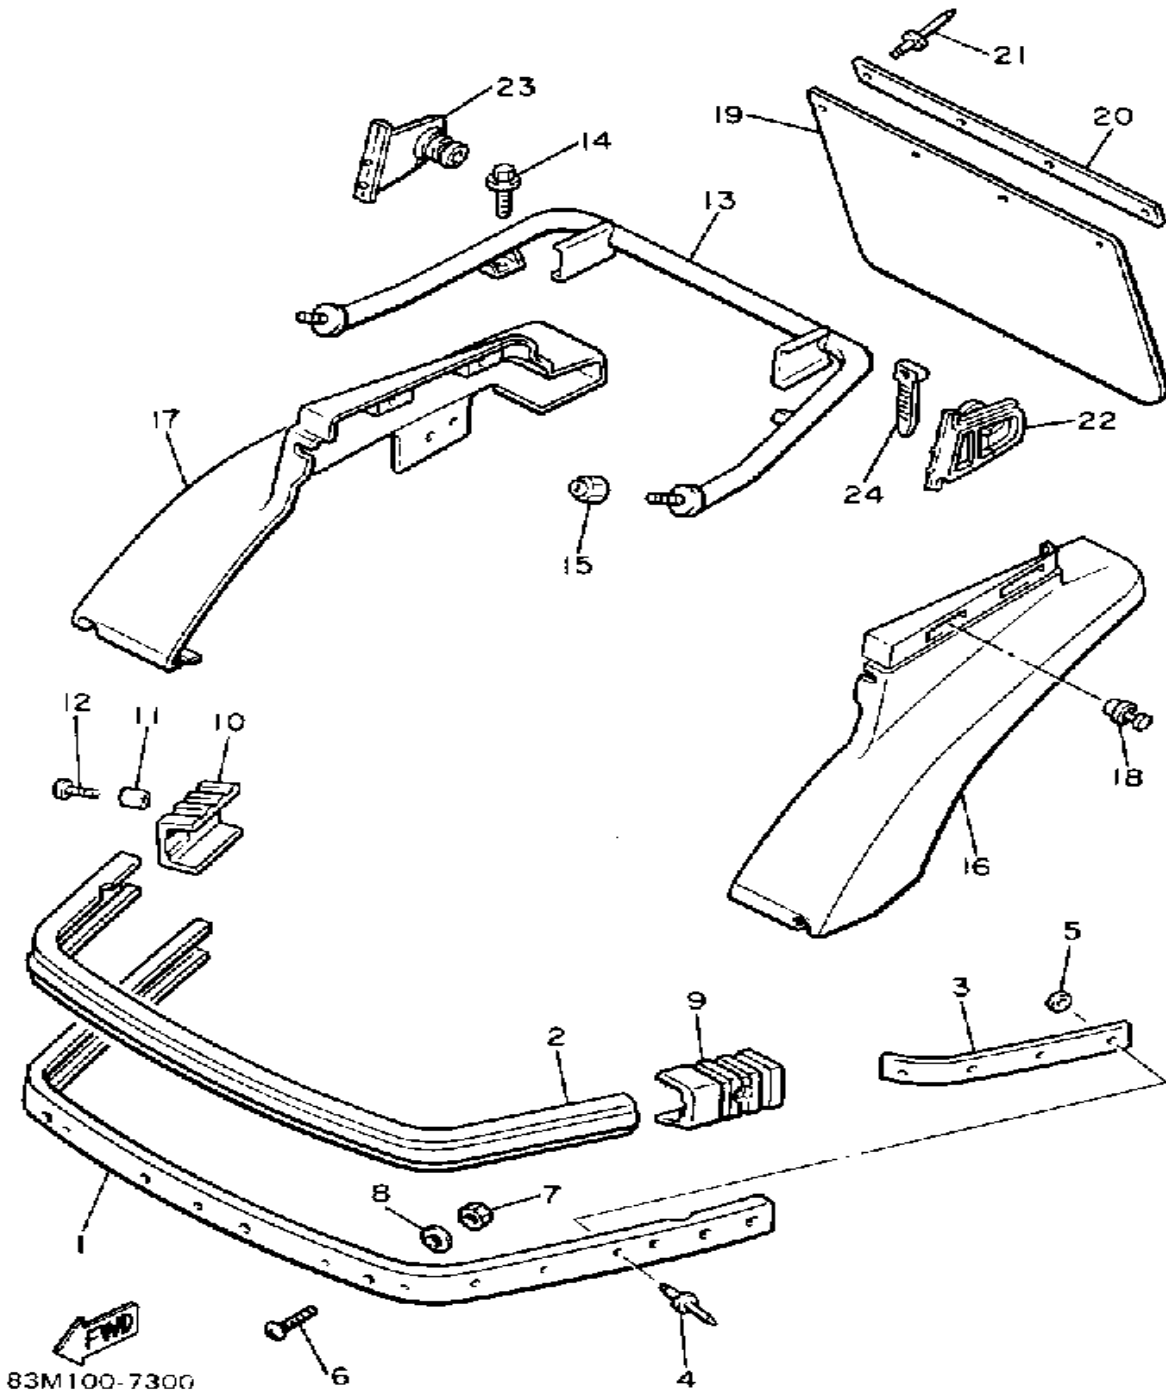

BUMPER

Ref. No.	Part Number	Description	Qty	Remarks
1	81E-77511-01-00	BUMPER, FRONT 1	1	
2	81E-77516-00-00	BUSH, RUBBER 2	1	
3	81E-77529-00-00	SPACER, BUMPER	2	
4	90267-40075-00	RIVET, BLIND	8	
5	90201-04325-00	WASHER, PLATE	8	
6	98903-06014-00	SCREW, BIND	4	
7	95701-06300-00	NUT, NYLON	4	
8	92990-06200-00	WASHER	4	
9	81E-77523-00-00	END, BUMPER	1	
10	81E-77524-00-00	END, BUMPER	1	
11	90387-06761-00	COLLAR	2	
12	98906-06016-00	SCREW, BIND	2	
13	81E-77541-00-00	BUMPER, REAR 1	1	
14	95811-08016-00	BOLT, FLANGE	2	
15	95712-08300-00	NUT, LOCK	2	
16	83U-77563-00-00	COVER, 3	1	
17	83U-77564-00-00	COVER, 4	1	
18	90269-08050-00	RIVET, SPEC'L SHAPE	4	
19	80V-77595-00-00	FLAP	1	
20	80J-77596-00-00	STOPPER, FLAP	1	
21	90267-48086-00	RIVET, BLIND	4	
22	81E-77551-01-00	PROTECTOR 1	1	
23	81E-77552-01-00	PROTECTOR 2	1	
24	(90464-13080-00)	CLAMP	2	

Not For Resale

www.SmallEngineDiscount.com