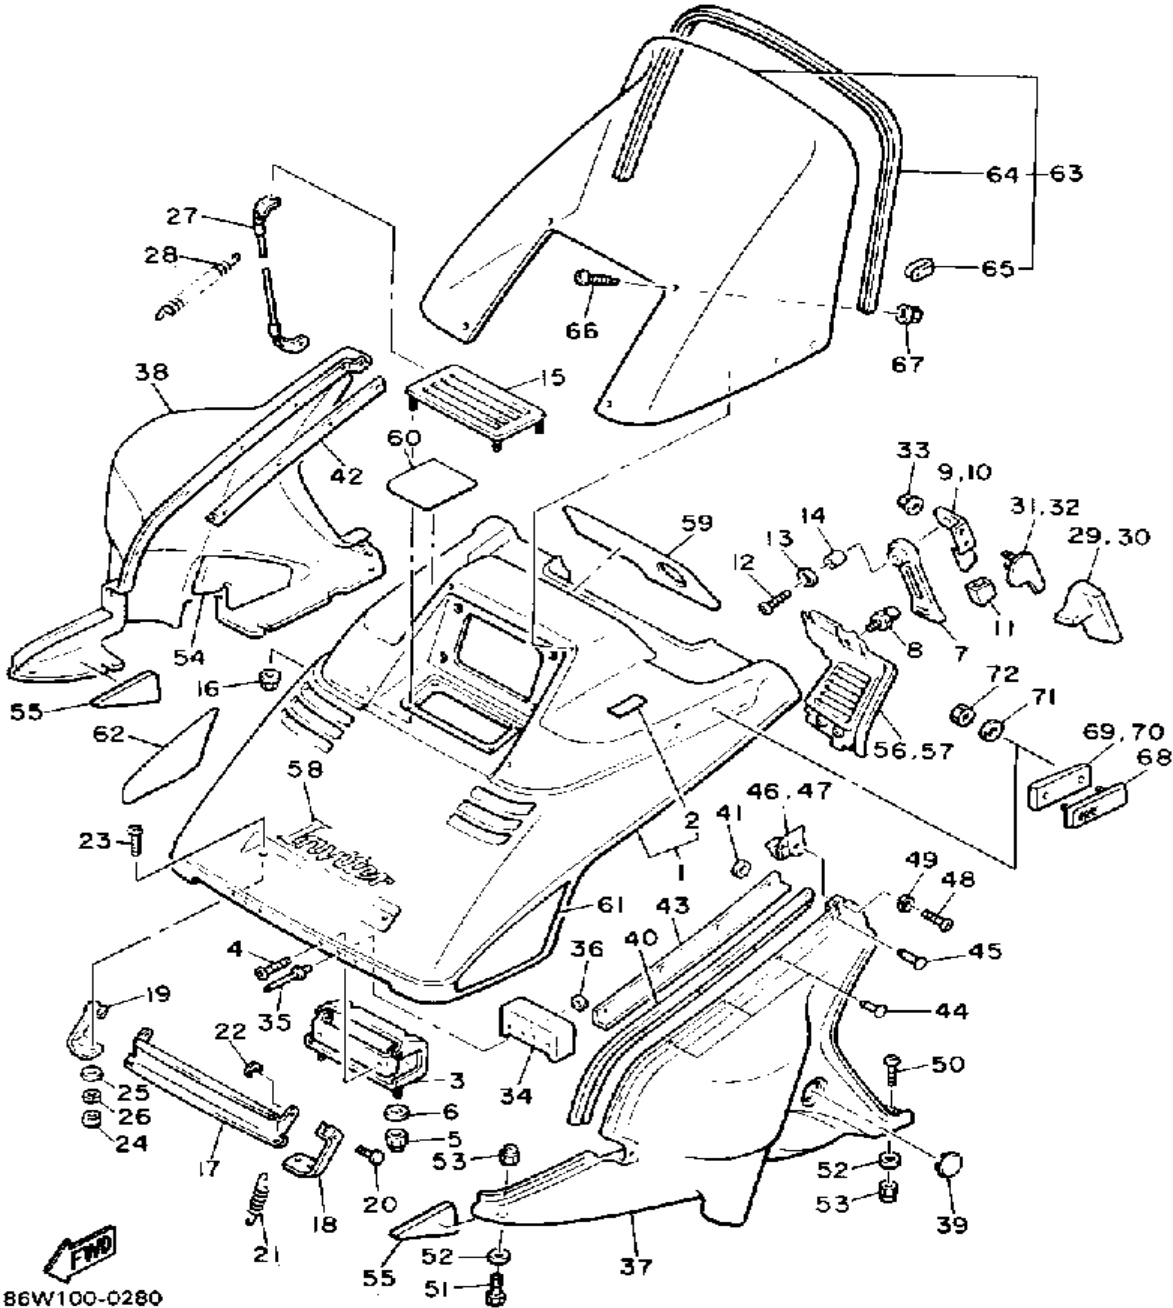

SHROUD-WINDSHIELD

86W100-0280

Ref. No.	Part Number	Description	Qty	Remarks
1	86W-W7711-00-00	SHROUD ASSEMBLY	1	
2	83U-77141-00-00	. EMBLEM 1	2	
3	81E-77140-00-00	HINGE ASSEMBLY	1	
4	98906-06016-00	SCREW, BIND	2	
5	95706-06300-00	NUT, NYLON	2	
6	90201-06059-00	WASHER, PLATE	2	
7	8V0-77171-00-00	BODY, LATCH 1	2	
8	8V0-77175-00-00	HOLDER, LATCH	2	
9	81E-77135-00-00	CLAMP 1	1	
10	81E-77136-00-00	CLAMP 2	1	
11	81E-77188-00-00	STOPPER	2	
12	98903-06018-00	SCREW, BIND	2	
13	90201-065F3-00	WASHER, PLATE	2	
14	90387-06241-00	COLLAR	2	
15	86W-77109-00-00	LOUVER 5	1	
16	95701-05500-00	NUT, FLANGE	4	
17	81E-77108-00-00	LOUVER 6	1	
18	81E-77125-00-00	STAY 1	1	
19	81E-77126-00-00	STAY 2	1	
20	90249-05187-00	PIN	2	
21	90506-12371-00	SPRING, TENSION	2	
22	99080-04600-00	CIRCLIP (E)	2	
23	90164-05007-00	SCREW, TAPPING	2	
24	95380-05600-00	NUT	2	
25	92990-05200-00	WASHER, PLAIN	2	
26	92990-05100-00	WASHER, SPRING	2	
27	81E-77118-01-00	STOPPER, SHROUD	1	
28	838-77159-00-00	CLAMP, ROD	1	
29	81E-77215-00-00	TRIM 3	1	

CONTINUED ON NEXT FRAME ➤

Not For Resale
www.SmallEngineDiscount.com