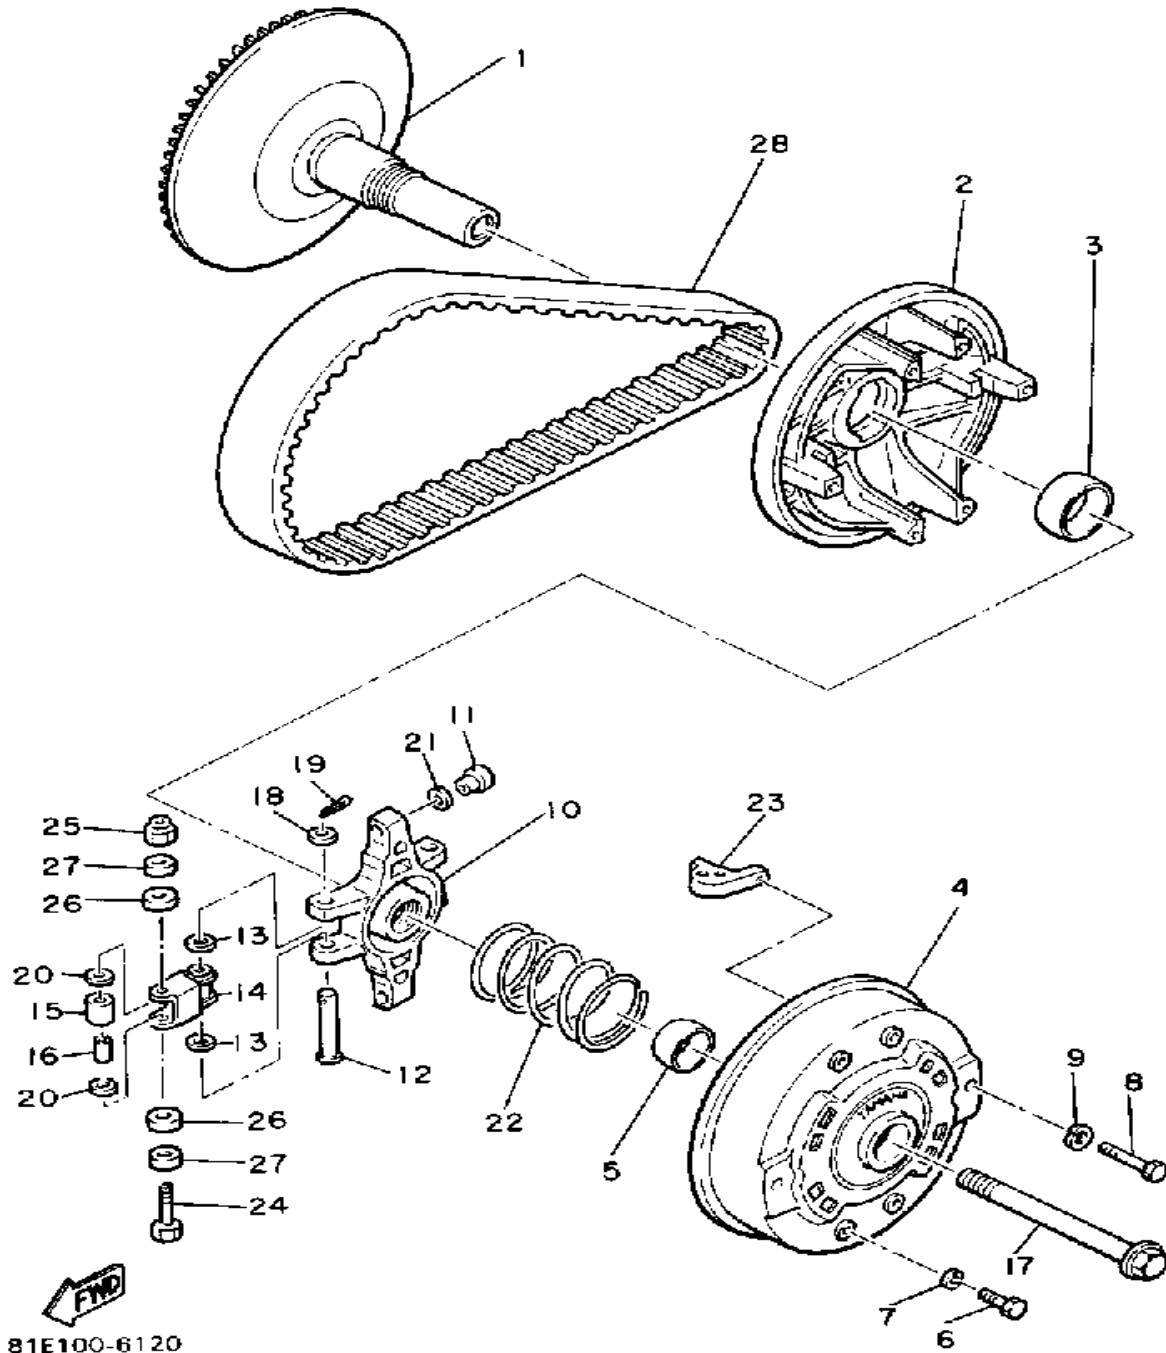

PRIMARY SHEAVE

81E100-6120

Ref. No.	Part Number	Description	Qty	Remarks
1	81E-17610-00-00	PRI FIXED SHEAVE	1	
2	8H9-17621-01-00	SHEAVE, PRI SLIDING	1	
3	90389-39025-00	BUSH, SPEC'L SHAPE	1	
4	8H9-17631-00-00	CAP	1	
5	90389-26024-00	BUSH, SPEC'L SHAPE	1	
6	97012-06030-00	BOLT	4	
7	92995-06100-00	WASHER, SPRING	4	
8	97313-06040-00	BOLT, HEXAGON	2	
9	92995-06100-00	WASHER, SPRING	2	
10	8H9-17627-00-00	SPIDER	1	
11	8F2-17653-00-00	SLIDER	4	
12	90240-07112-00	PIN, CLEVIS	2	
13	90201-06589-00	WASHER, PLATE	4	
14	8H9-17632-01-00	WEIGHT	2	
15	90387-09698-00	COLLAR	2	
16	90387-06697-00	COLLAR	2	
17	8H9-17647-00-00	BOLT	1	
18	90201-06M08-00	WASHER, PLATE	2	
19	91401-25020-00	PIN, COTTER	2	
20	90201-09728-00	WASHER, PLATE	4	
21	90201-090A4-00	WASHER, PLATE	1	UR N
	90201-09572-00	WASHER, PLATE	1	UR
22	90501-470E8-00	SPRING, COMPRESSION	1	
23	81E-17623-00-00	CAM	2	
24	90101-06663-00	BOLT (90101-06663)	2	
25	95601-06100-00	NUT, U	2	
26	90201-065K5-00	WASHER, PLATE	4	
27	90201-06727-00	WASHER, PLATE	4	
28	820-17641-00-00	V-BELT	1	

Not For Resale

www.SmallEngineDiscount.com