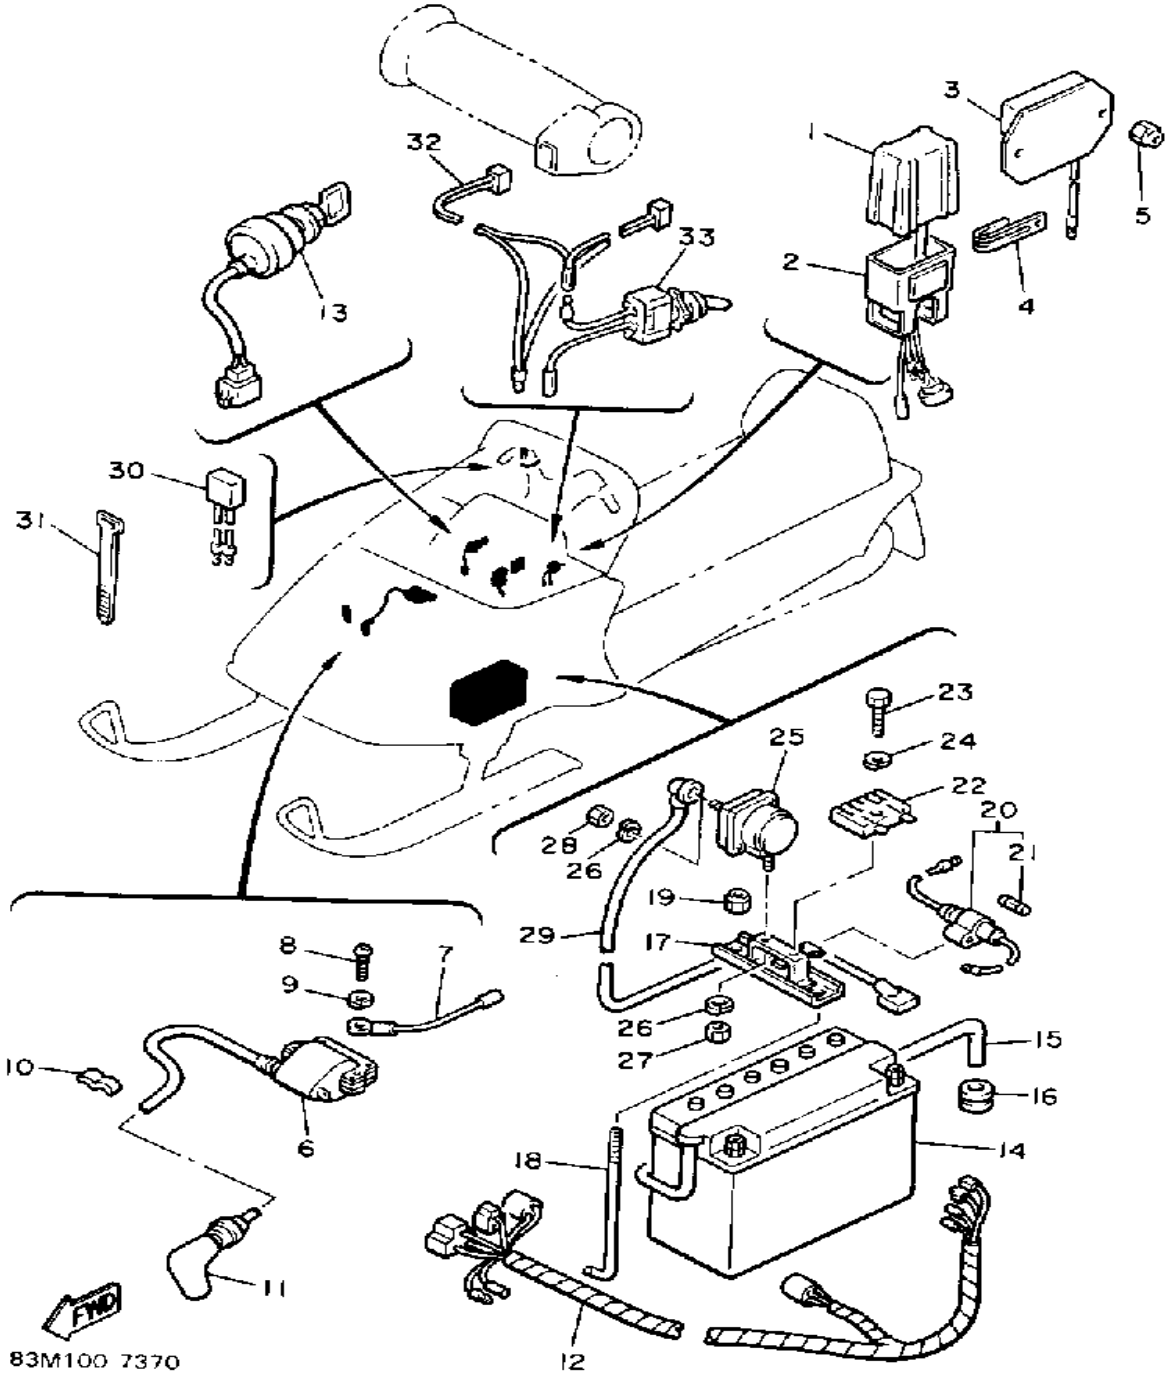

ELECTRICAL 1

83M100 7370

Ref. No.	Part Number	Description	Qty	Remarks
29	84N-82115-00-00	WIRE, PLUS LEAD	1	
30	38W-85774-00-00	CHECKER, pilot lamp	1	
31	90464-13073-00	CLAMP	6	
32	80X-82318-00-00	WIRE, SUB-LEAD	2	
33	82J-82917-00-00	SWITCH	1