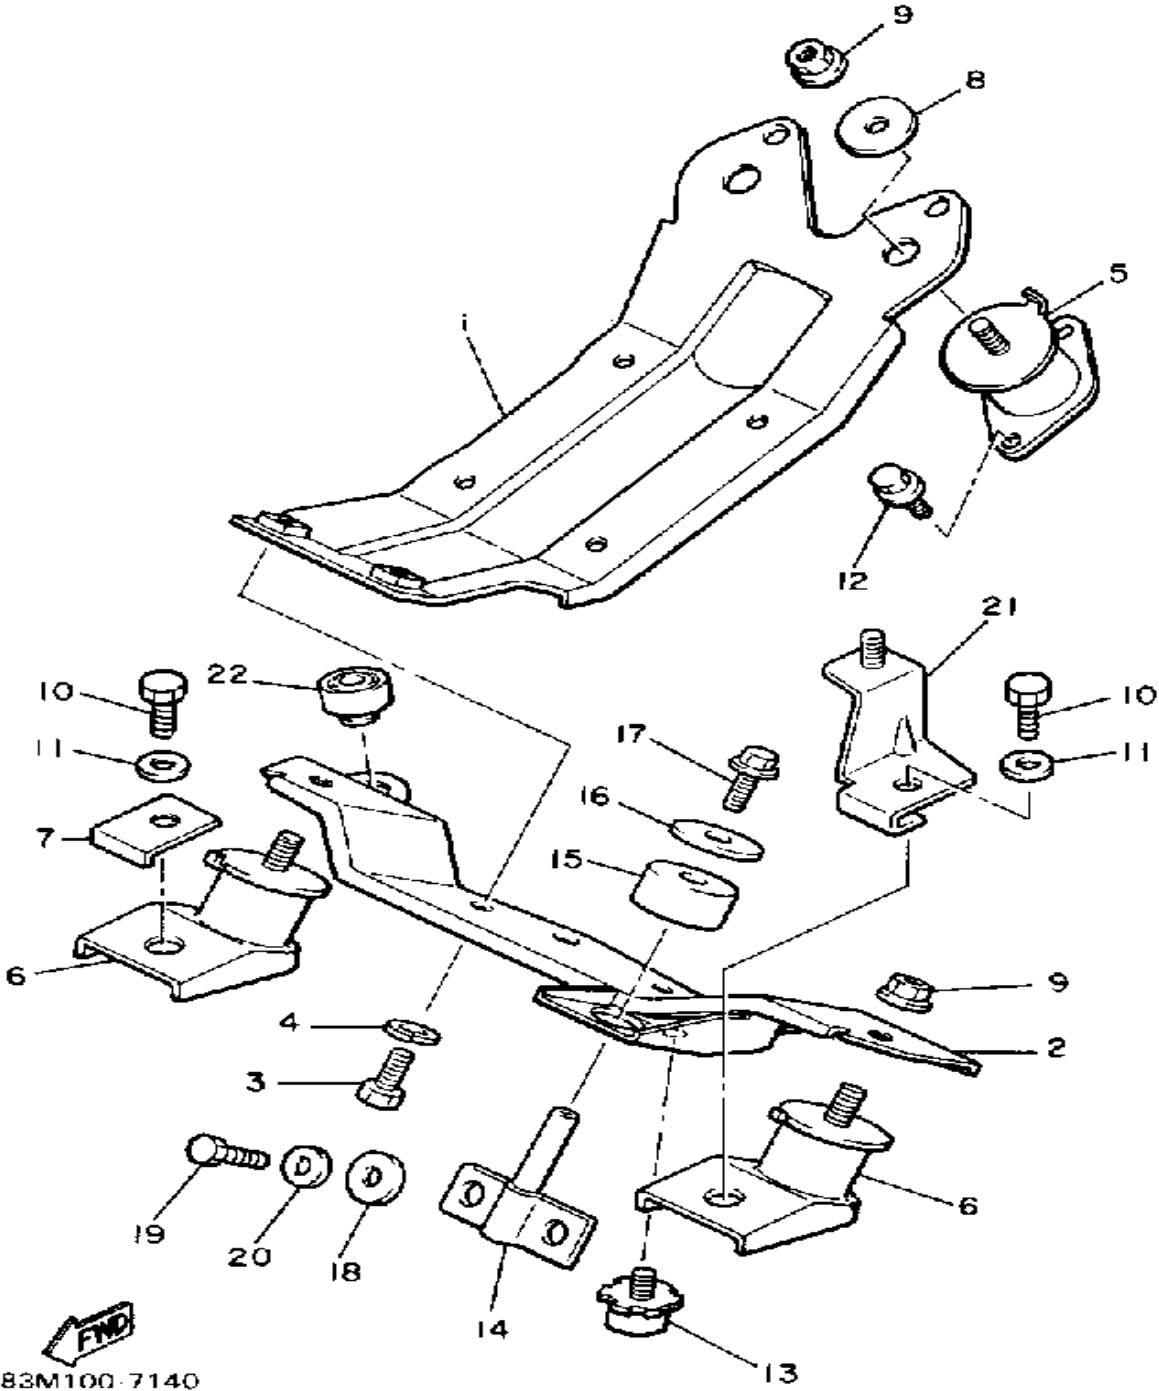

ENGINE BRACKET

83M100-7140

Ref. No.	Part Number	Description	Qty	Remarks
1	83M-21411-00-00	BRACKET, ENGINE 1	1	
2	ø81-E2141-90-10	UNAVAILABLE IN PRICE BOOK	1	
3	97021-10018-00	BOLT	3	
4	92901-10100-00	WASHER, SPRING	3	
5	81E-21485-00-00	DAMPER, RUBBER 1	2	
6	81E-21486-00-00	DAMPER 2	2	
7	81E-21491-00-00	WASHER, LOCK	1	
8	90201-10321-00	WASHER, PLATE	2	
9	95701-10500-00	NUT, FLANGE (95702-10500)	4	
10	97326-10025-00	BOLT, HEXAGON	2	
11	92906-10100-00	WASHER, SPRING	2	
12	95811-08012-00	BOLT, FLANGE	4	
13	81E-21449-00-00	STOPPER, BRAKE PEDL	1	
14	81E-21489-01-00	BRACKET, ENG LOWER	1	
15	81E-21488-01-00	DAMPER	1	
16	90201-080E4-00	WASHER, PLATE	1	
17	95811-08012-00	BOLT, FLANGE	1	
18	90201-10144-00	WASHER, PLATE	2	
19	97326-10025-00	BOLT, HEXAGON	2	
20	92906-10100-00	WASHER, SPRING	2	
21	81E-21972-00-00	BRKT, GUARD FITTING	1	
22	83M-21488-00-00	DAMPER	1	

Not For Resale

www.SmallEngineDiscount.com