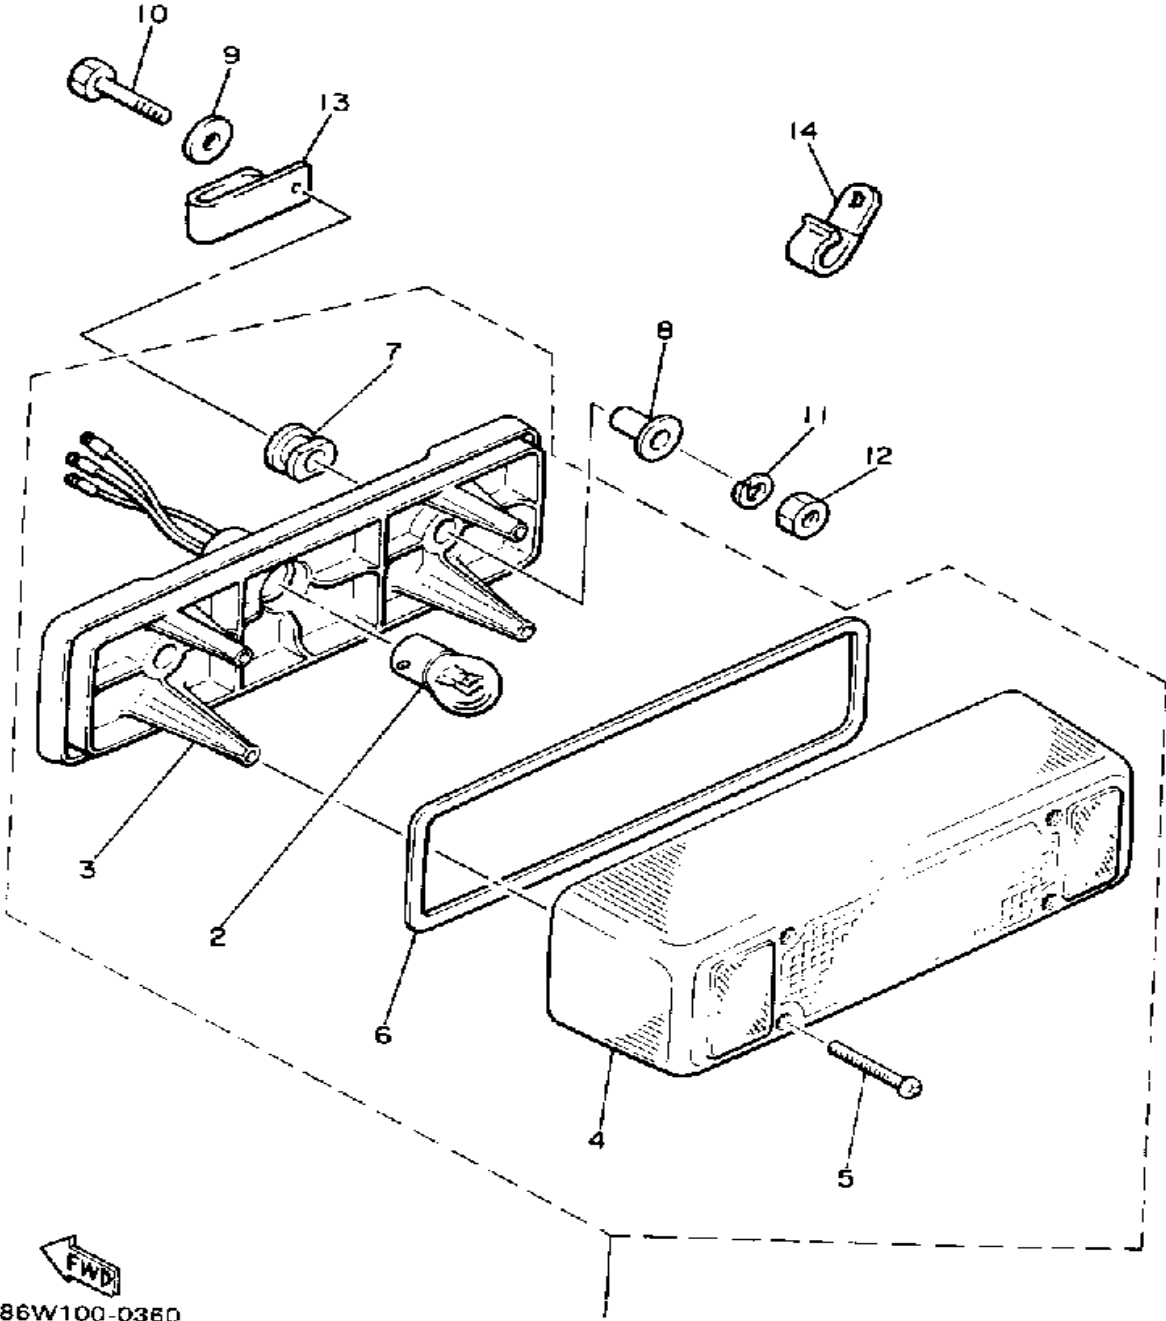

TAILLIGHT

Ref. No.	Part Number	Description	Qty	Remarks
1	8K4-84710-00-00	TAILLIGHT UNIT ASSEMBLY ..	1	
2	137-84714-61-00	. BULB, TL 12V23/8W (J50-83311-00)	1	
3	8K4-84711-00-00	. BASE, TAILLIGHT	1	
4	8K4-84721-00-00	. LENS, TAILLIGHT	1	
5	97780-40130-00	. SCREW, PANHEAD TAPPING (97701-40130-00)	4	
6	87M-84723-00-00	. GASKET, TAIL LENS	1	
7	8K4-84718-00-00	. GROMMET	2	
8	90387-066N1-00	COLLAR	2	
9	90201-06407-00	WASHER, PLATE (90201-06747-00)	2	
10	97001-06035-00	BOLT	2	
11	92995-06100-00	WASHER, SPRING	2	
12	95380-06600-00	NUT	2	
13	90462-05061-00	CLAMP	1	
14	90465-08028-00	CLAMP	1	

86W100-0380

Not For Resale
www.SmallEngineDiscount.com