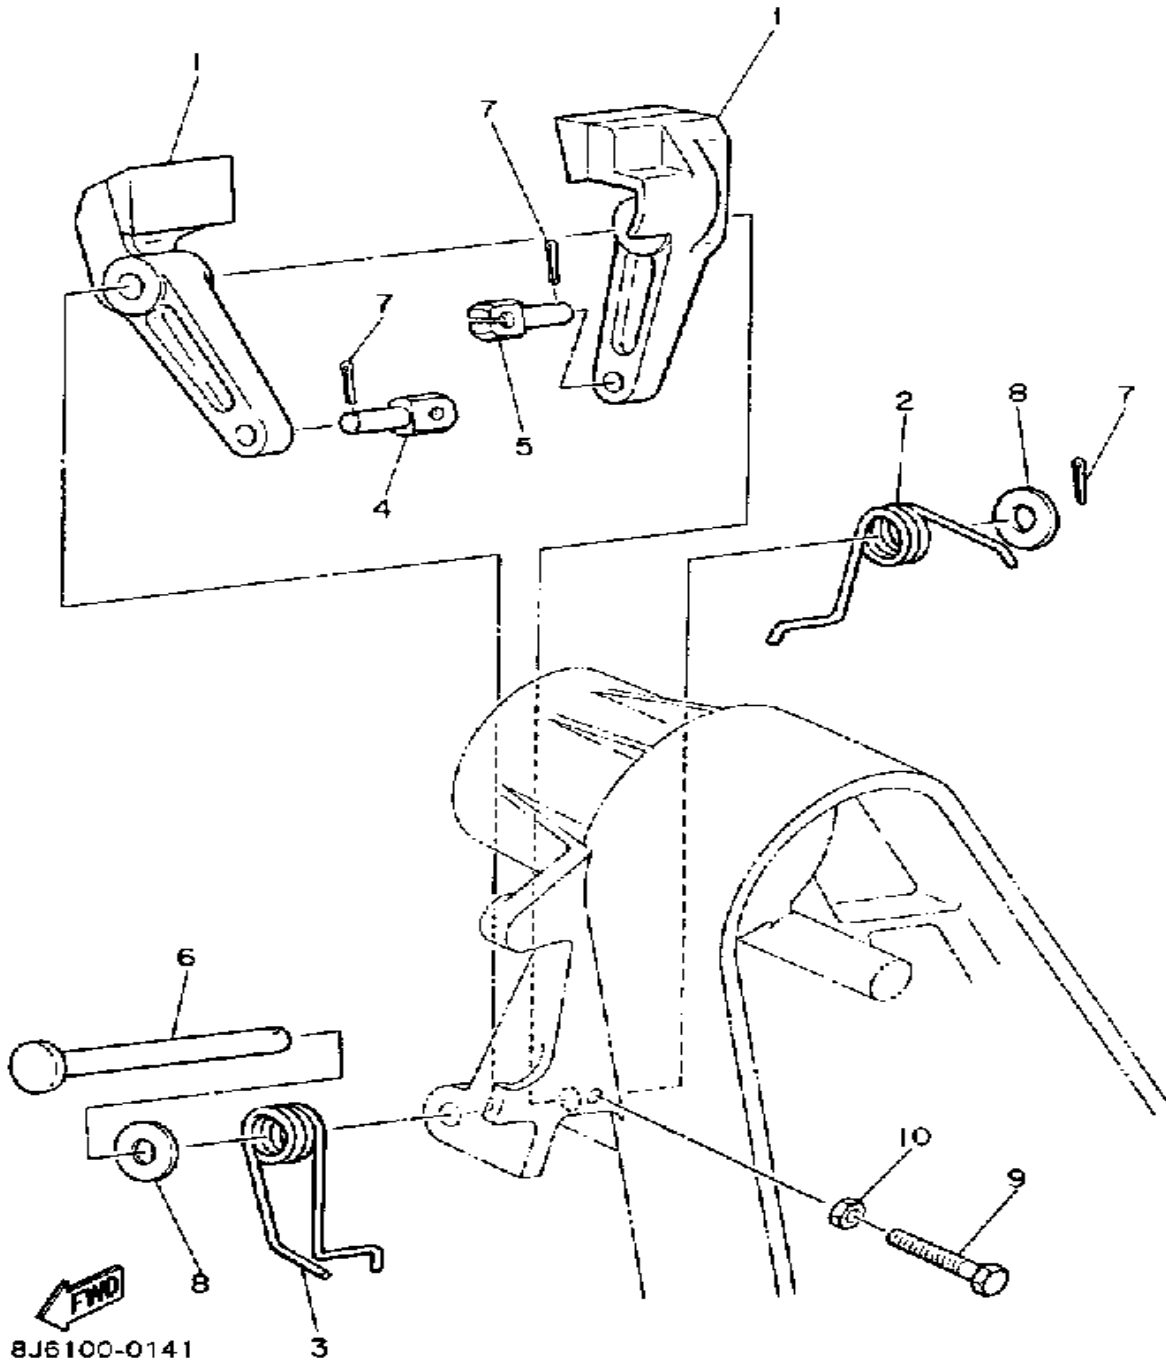

BRAKE

Ref. No.	Part Number	Description	Qty	Remarks
1	8F3-25730-00-00	CALIPER BODY 1COMP 1	2	
2	90508-26693-00	SPRING, TORSION	1	
3	90508-26694-00	SPRING, TORSION	1	
4	90249-06193-00	PIN, SPEC"L SHAPE	1	
5	90249-06009-00	PIN	1	
6	90240-08068-00	PIN, CLEVIS	1	
7	91490-20020-00	PIN, COTTER	3	
8	92990-08600-00	WASHER, PLATE	2	
9	90101-05355-00	BOLT	1	
10	95380-05600-00	NUT	1	

Not For Resale
www.SmallEngineDiscount.com