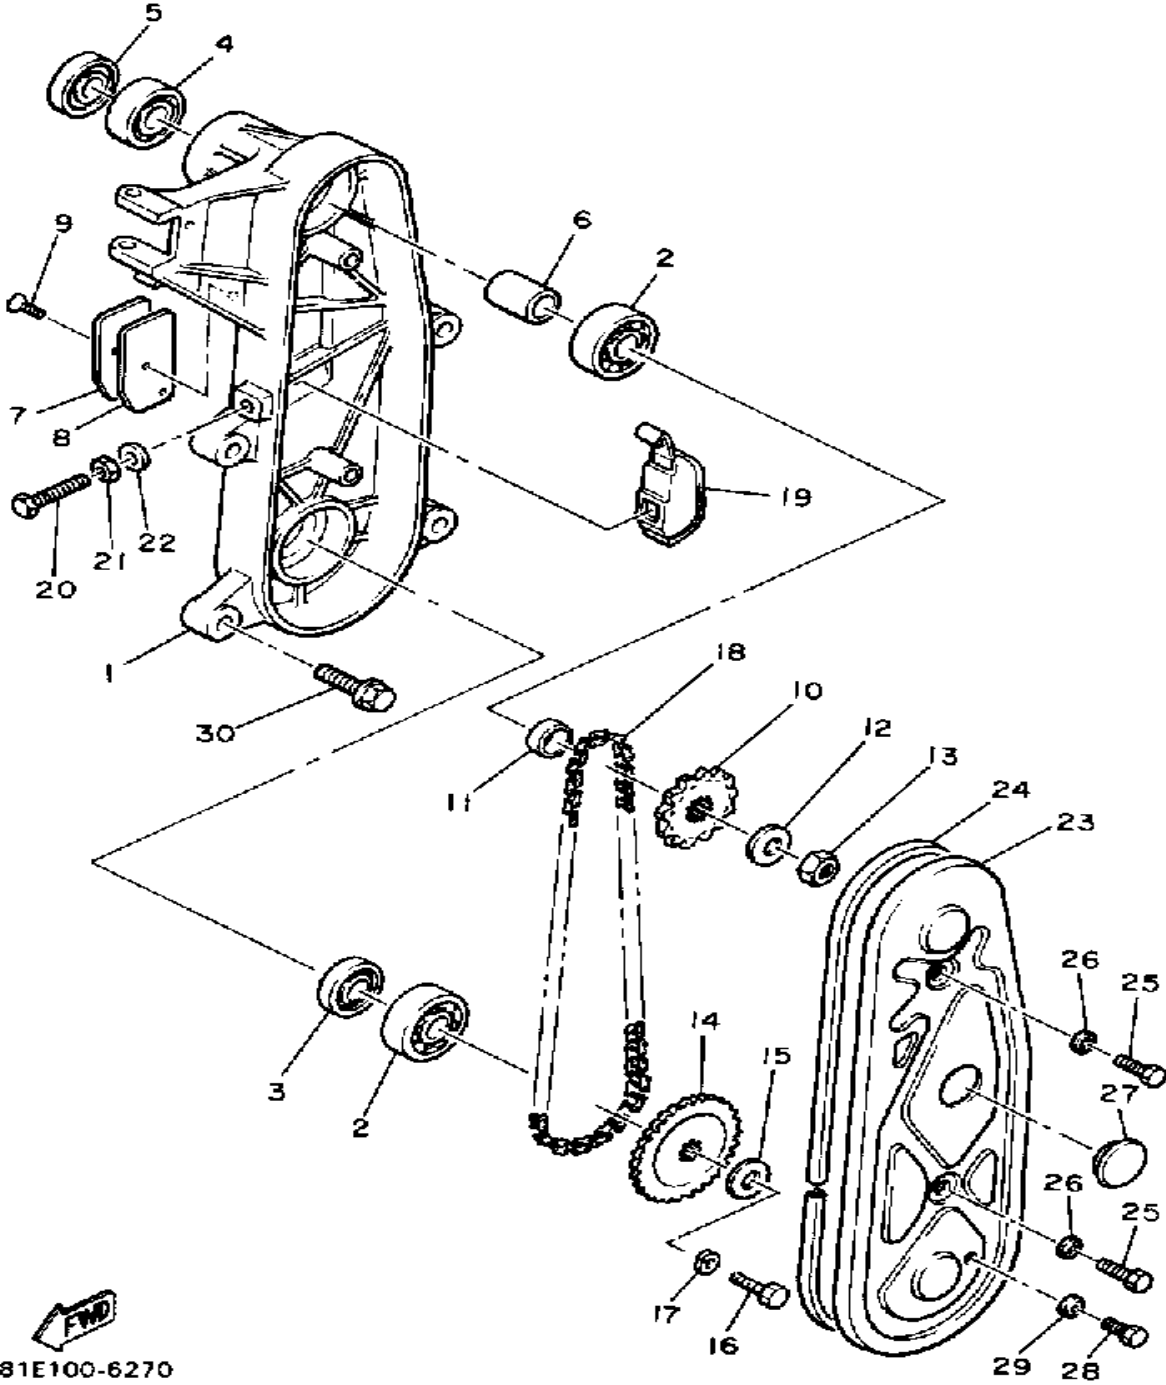

TRACK DRIVE 2

81E100-6270

Ref. No.	Part Number	Description	Qty	Remarks
29	90430-06017-00	GASKET	1	
30	95811-08030-00	BOLT, FLANGE	4