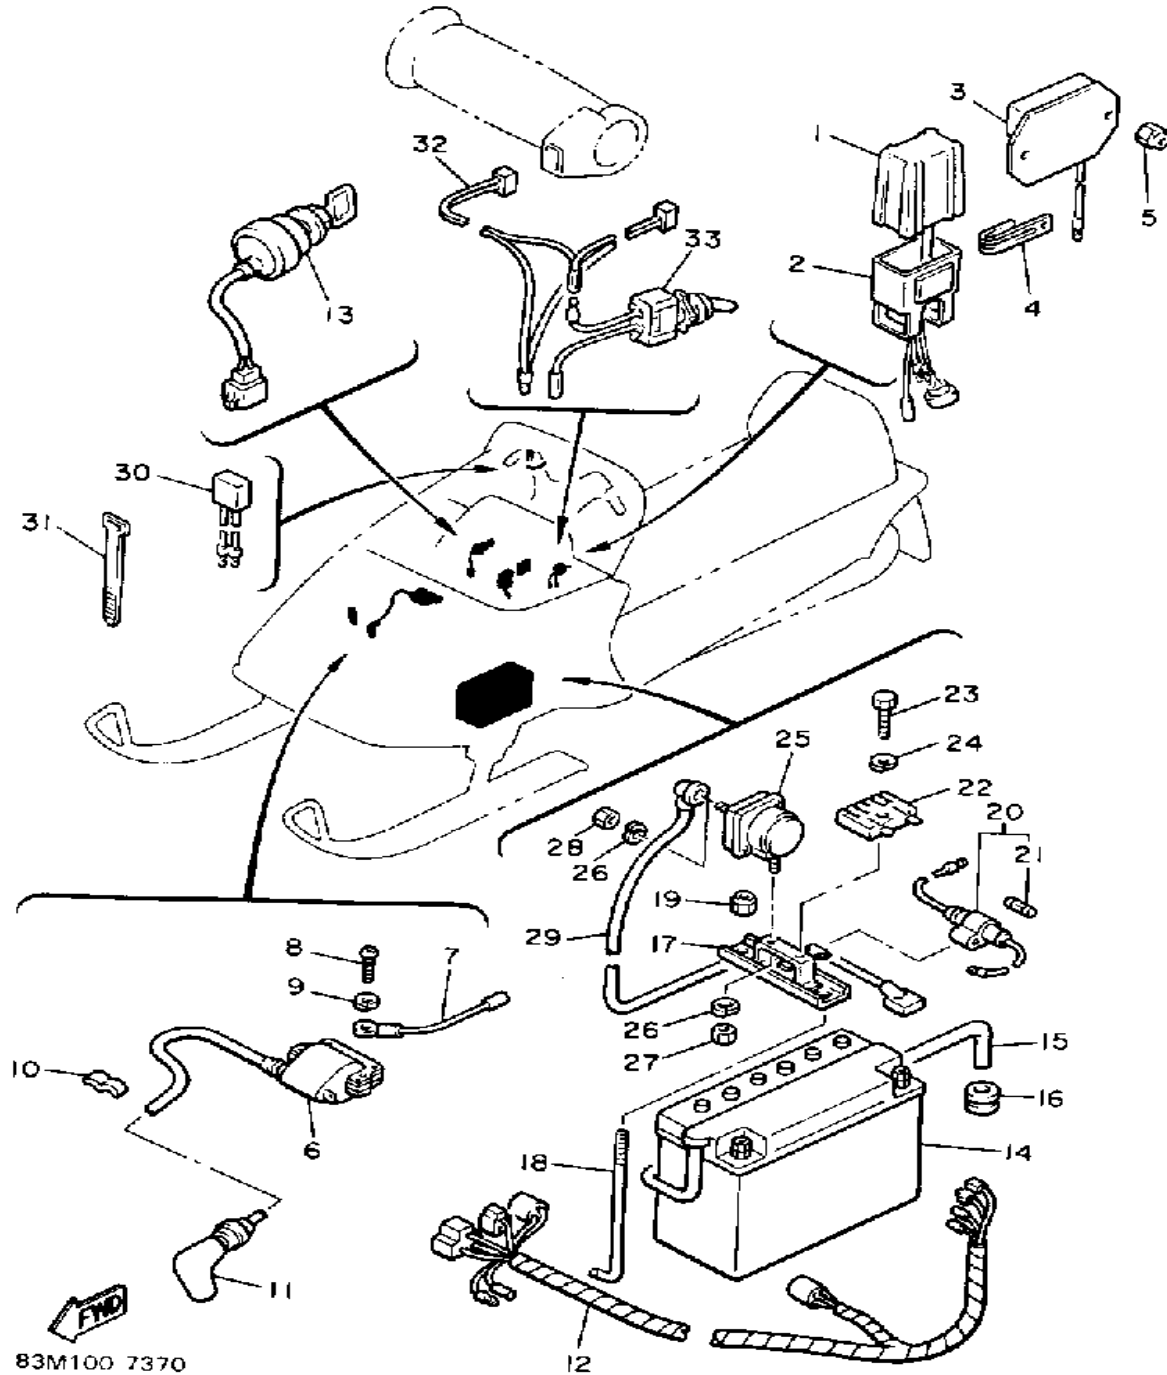

ELECTRICAL 1

83M100 7370

Ref. No.	Part Number	Description	Qty	Remarks
1	81E-85540-M0-00	C.D.I. UNIT ASSEMBLY	1	
2	2A7-85546-00-00	BAND	1	
3	82M-81910-A0-00	VOLTAGE REGULATOR ASSEMBLY	1	
4	90462-05061-00	CLAMP	1	
5	95701-06300-00	NUT, NYLON	2	
6	86B-82310-00-00	IGNITION COIL ASSEMBLY ...	1	
7	87D-82318-00-00	WIRE, SUB-LEAD	1	
8	98580-06030-00	SCREW PAN HEAD	2	
9	92995-06100-00	WASHER, SPRING	2	
10	861-82361-00-00	CLAMP, CORD	1	
11	81E-82370-20-00	PLUG CAP ASSEMBLY	1	
12	83U-82590-20-00	WIRE HARNESS ASSEMBLY ..	1	
13	8K1-82508-20-00	MAIN SWITCH ASSEMBLY ...	1	
14	BTY-YB16A-LA-20	BATTERY ASSEMBLY	1	UR
15	90445-084E3-00	HOSE	1	
16	90480-12067-00	GROMMET	1	
17	81E-82136-00-00	PLATE, BATTERY FIT	1	
18	8Y7-82133-00-00	SCREW, FITTING	2	
19	95701-06300-00	NUT, NYLON	2	
20	2J2-82150-10-00	FUSE HOLDER ASSEMBLY ...	1	
21	682-82151-00-00	. FUSE (20A)	2	
22	1Y8-81970-60-00	RECTIFIER ASSEMBLY	1	
23	97011-06020-00	BOLT	1	
24	92995-06100-00	WASHER, SPRING	1	
25	81E-81940-10-00	START SWITCH ASSEMBLY ..	1	
26	92995-06100-00	WASHER, SPRING	3	
27	95380-06600-00	NUT	1	
28	95380-06700-00	NUT	2	

CONTINUED ON NEXT FRAME ►

Not For Resale
www.SmallEngineDiscount.com