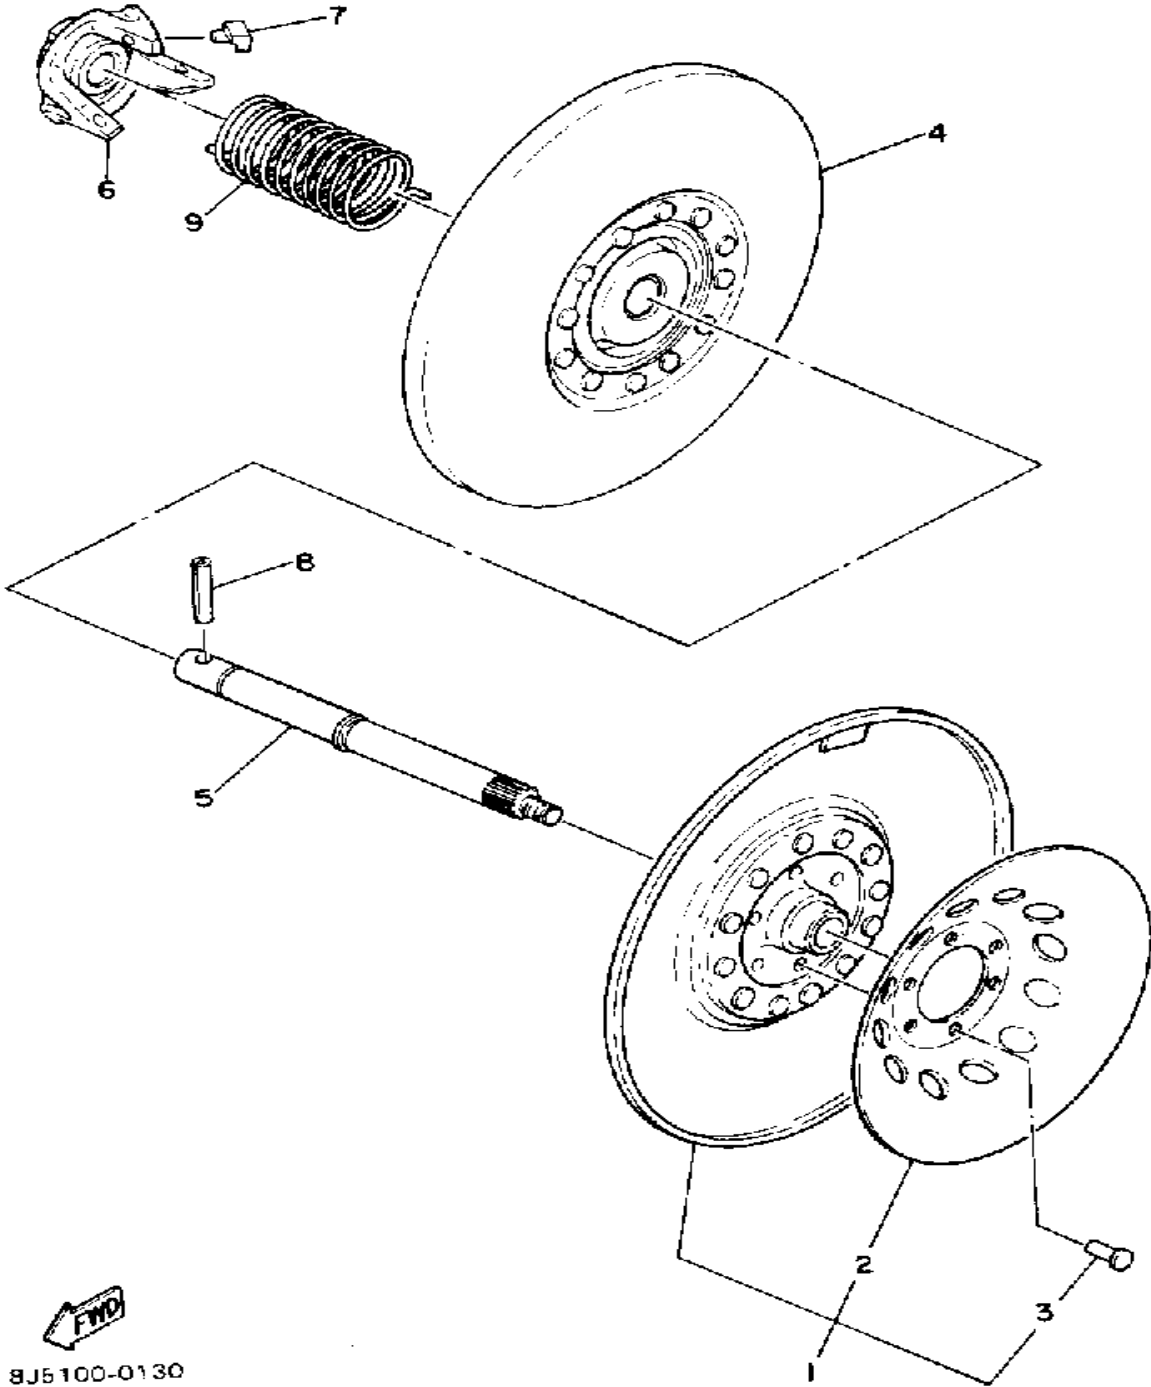

SECONDARY SHEAVE

Ref. No.	Part Number	Description	Qty	Remarks
1	8F3-17660-01-00	SEC FXD SHV	1	
2	8F3-25711-00-00	. DISC, BRAKE	1	
3	90263-05023-00	. RIVET, FLAT HEAD	6	
4	8F3-17670-00-00	SEC SLIDING SHEAVESHEAVE	1	
5	81E-17681-00-00	SHAFT, SECONDARY	1	
6	810-17684-01-00	SEAT, SEC SPRINGSRING ..	1	
7	801-17688-10-00	SHOE, RAMP	3	
8	90254-08001-00	PIN, SPRING TYPE	1	
9	90508-40080-00	SPRING, TORSION	1	

FWD
8J5100-0130

Not For Resale
www.SmallEngineDiscount.com