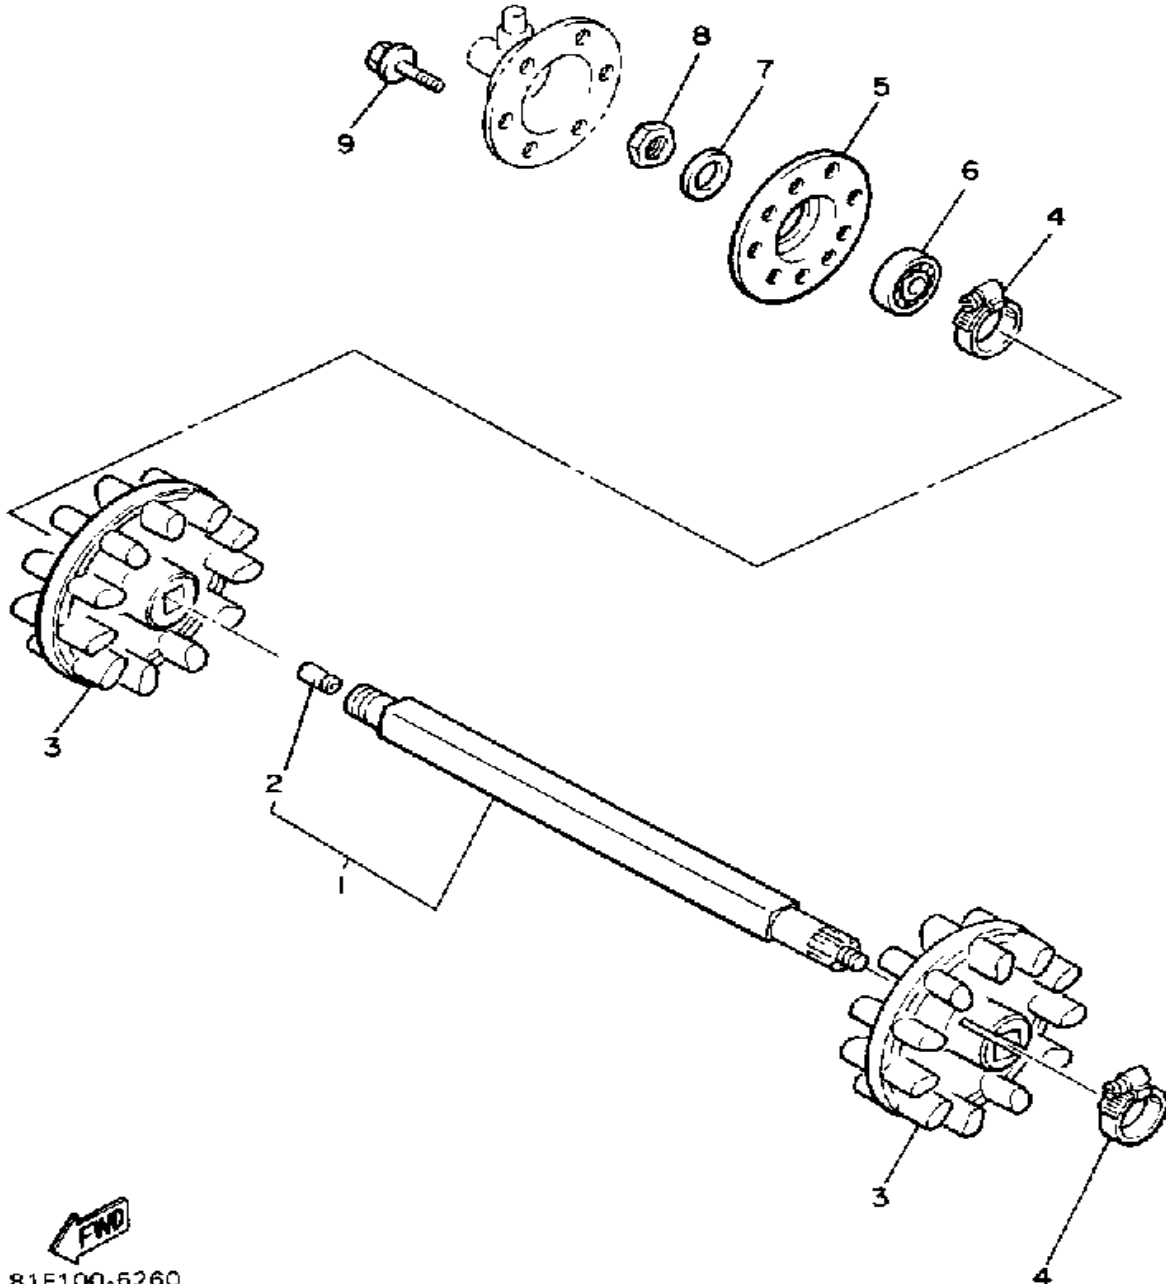

Not For Resale
www.SmallEngineDiscount.com

TRACK DRIVE 1

Ref. No.	Part Number	Description	Qty	Remarks
1	81E-W4751-00-00	AXLE, FRONT	1	
2	8K4-47577-00-00	. CONNECTOR	1	
3	8H9-47531-00-00	WHEEL, SPROCKET 1	2	
4	90460-50079-00	CLAMP, HOSE	2	
5	8F3-47551-00-00	HOUSING, FRONT AXLE	1	
6	93306-00441-00	BEARING (89A) (B6004RS) ...	1	
7	90208-20008-00	WASHER, CONICAL SPRING ..	1	
8	90170-20211-00	NUT	1	
9	95811-08012-00	BOLT, FLANGE	3	