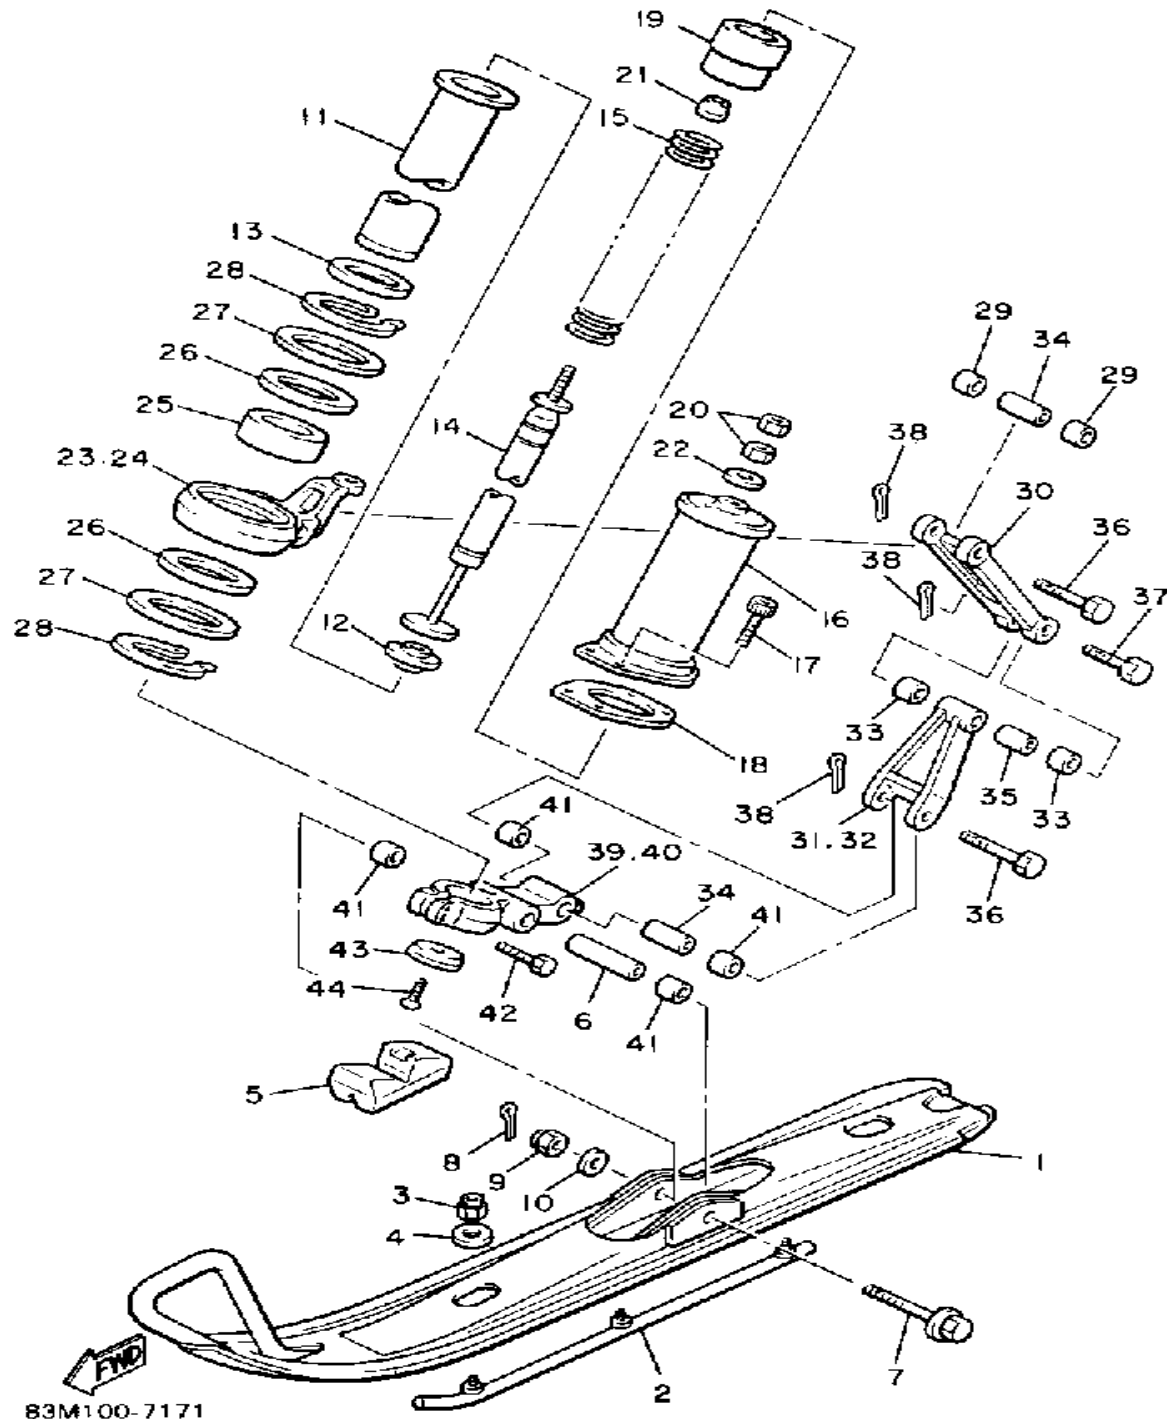

SKI

Ref. No.	Part Number	Description	Qty	Remarks
1	81E-23710-00-00	SKI 1	2	
2	8M6-23731-00-XX	SKI RUNNER, 1 (8M6-23731-00)	2	
3	95611-08100-00	NUT, U	6	
4	92990-08600-00	WASHER, PLATE	12	
5	81E-23743-00-00	STOPPER 1	2	
6	90387-106J3-00	COLLAR	2	
7	90105-10438-00	BOLT, WASHER BASED	2	
8	91490-20020-00	PIN, COTTER	2	
9	95706-10300-00	NUT, NYLON	2	
10	92906-10600-00	WASHER	2	
11	81E-22471-00-00	CYLINDER, SHOCK ABS	2	
12	81E-23779-00-00	WASHER	2	
13	81E-22494-00-00	STOP, REBOUND	2	
14	83M-2376A-00-00	ABSORBER ASSEMBLY 1	2	
15	90501-554E2-00	SPRING, COMPRESSION	2	
16	81E-2376J-00-00	HOLDER, ABSORBER	2	
17	97011-06025-00	BOLT (97001-06025)	8	
18	81E-23738-00-00	WASHER 2	2	
19	81E-22493-00-00	BUMP, STOP	2	
20	95303-08700-00	NUT	4	
21	8V0-2386J-00-00	CUSHION	2	
22	92990-08200-00	WASHER, PLAIN	2	
23	81E-23851-00-00	ARM, OUTSIDE 1	1	
24	81E-23852-00-00	ARM, OUTSIDE 2	1	
25	90384-63188-00	BUSH, BIMETAL FORMED	2	
26	93109-63044-00	OIL SEAL	4	
27	90201-635H7-00	WASHER, PLATE	4	UR
	90201-637F3-00	WASHER, PLATE	4	UR
28	93410-63066-00	CIRCLIP	4	

CONTINUED ON NEXT FRAME ►

Not For Resale

www.SmallEngineDiscount.com