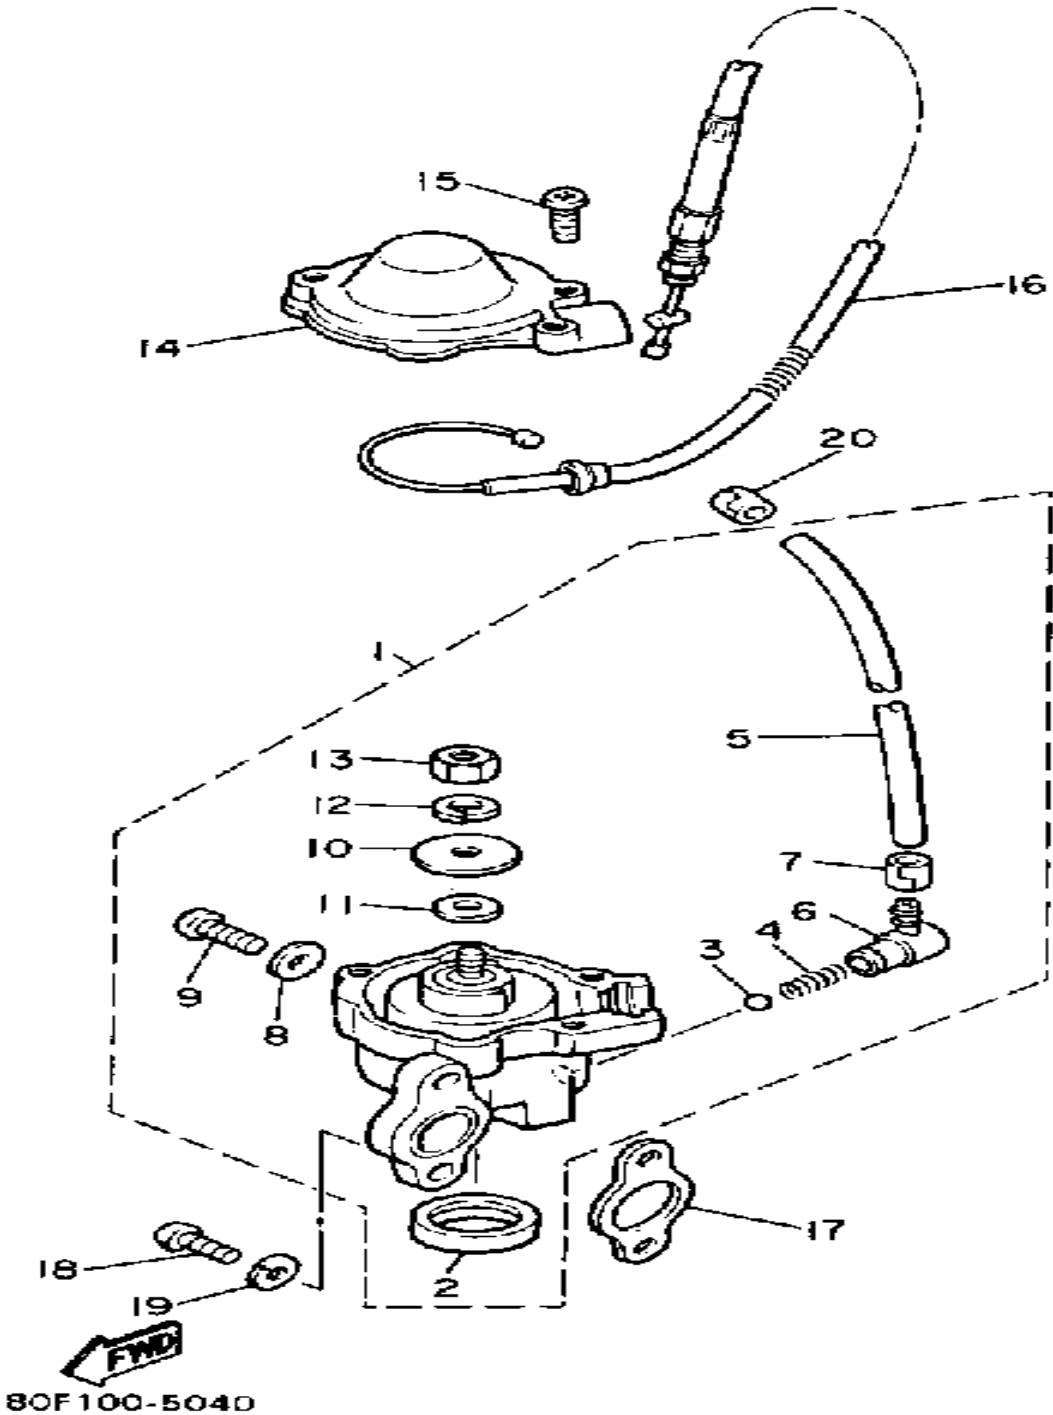

OIL PUMP

Ref. No.	Part Number	Description	Qty	Remarks
1	83M-13101-00-00	OIL PUMP ASSEMBLY	1	
2	90338-21100-00	. PLUG	1	
3	93505-32002-00	. BALL	1	
4	90501-02018-00	. SPRING, COMPRESSION	1	
5	(90446-08201-00)	HOSE	1	
6	353-13552-01-00	. NOZZLE	1	
7	90468-02025-00	. CLIP	1	
8	90430-04004-00	. GASKET	1	
9	98901-04008-00	. SCREW, BIND	1	
10	137-13138-01-00	. PLATE, ADJUSTING	1	
11	137-13137-00-03	. SHIM (0.3T)	1	UR
	137-13137-00-05	. SHIM (0.5T)	1	UR
	137-13137-00-10	. SHIM (1.0T)	1	UR
12	92990-05100-00	. WASHER, SPRING	1	
13	95380-05600-00	. NUT	1	
14	8A5-13146-01-00	COVER, ADJUST PULLEY	1	
15	98506-04018-00	SCREW, PAN HEAD	3	
16	81E-26320-00-00	PUMP CABLE ASSEMBLY	1	
17	3MT-13116-00-00	GASKET, PUMP CASE (8Y0-13116-00)	1	
18	98580-05016-00	SCREW, PAN HEAD	2	
19	92990-05100-00	WASHER, SPRING	2	
20	90468-02025-00	CLIP	1	

Not For Resale

www.SmallEngineDiscount.com

PUMP DRIVE-GEAR

Ref. No.	Part Number	Description	Qty	Remarks
1	8R4-15416-00-00	COVER, OIL PUMP	1	
2	8R4-15426-00-00	COVER, OIL PUMP 2	1	
3	93101-10090-00	OIL SEAL	1	
4	821-13176-00-00	METAL, WORM SHAFT OUTER	1	
5	83M-13175-00-00	SHAFT, WORM	1	
6	8R4-13188-00-00	GEAR, DRIVE	1	
7	137-13148-00-00	PLATE, CAM THRUST	1	
8	90206-11016-00	WASHER, WAVE	1	
9	90201-08624-00	WASHER, PLATE	1	
10	99009-10400-00	CIRCLIP	1	
11	93603-22028-00	PIN, DOWEL	1	
12	93104-29072-00	OIL SEAL	1	
13	98580-06020-00	SCREW	2	
14	92995-06100-00	WASHER, SPRING	2	
15	92990-06600-00	WASHER, PLATE	2	
16	91810-18022-00	PIN, DOWEL	2	
17	95811-06035-00	BOLT, FLANGE	4	