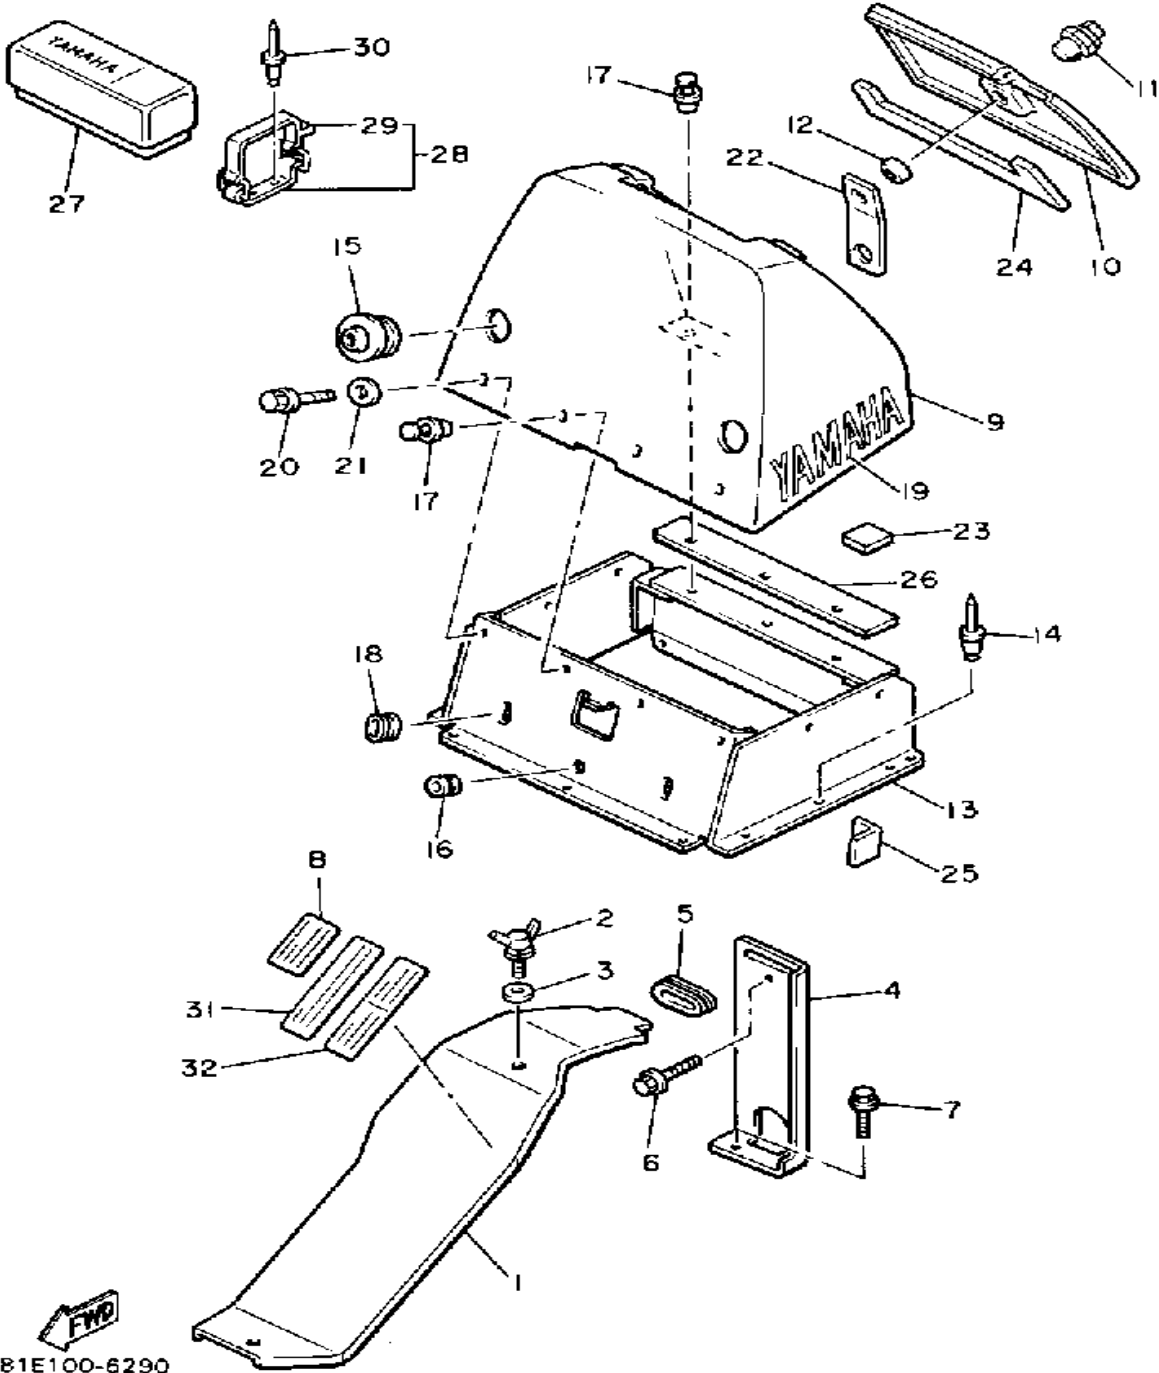

Not For Resale

www.SmallEngineDiscount.com

GUARD-LUGGAGE BOX

Ref. No.	Part Number	Description	Qty	Remarks
1	81E-77311-00-00	GUARD, DRIVE	1	
2	90122-08023-00	BOLT, WING	2	
3	90201-08730-00	WASHER, PLATE	2	
4	81E-77315-00-00	BRACKET 1	1	
5	(90480-58440-00)	GROMMET	1	
6	95811-08012-00	BOLT, FLANGE	1	
7	95811-06010-00	BOLT, FLANGE	2	
8	898-77762-00-00	LABEL, WARNING 2	1	
9	86W-77391-00-00	LUGGAGE BOX	1	
10	86W-77392-00-00	COVER, LUGGAGE BOXBOX	1	
11	25G-21708-00-00	SIDE COVER LOCK ASS'Y (J42-21708-00)	1	
12	90387-205N3-00	COLLAR	1	
13	81E-77394-00-00	SHEET, LUGGAGE BOX	1	
14	90267-48117-00	RIVET, BLIND	10	
15	81E-77373-00-00	PROTECTOR	2	
16	(90480-13175-00)	GROMMET	1	
17	90269-08050-00	RIVET, SPEC'L SHAPE	5	
18	90480-22084-00	GROMMET	2	
19	86W-77355-00-00	EMBLEM 5	2	
20	95026-06040-00	BOLT, FLANGE	2	
21	90387-061R5-00	COLLAR	2	
22	81E-77577-00-00	PLATE	1	
23	81E-7717F-00-00	TAPE 2	2	
24	81E-7717G-00-00	TAPE 3	1	
25	81E-77319-00-00	DAMPER 1	4	
26	81E-7717J-00-00	TAPE 5	1	
27	8V0-W2810-00-00	TOOL KIT	1	
28	81E-21945-00-00	BRACKET, TOOL BOX FITTING	1	