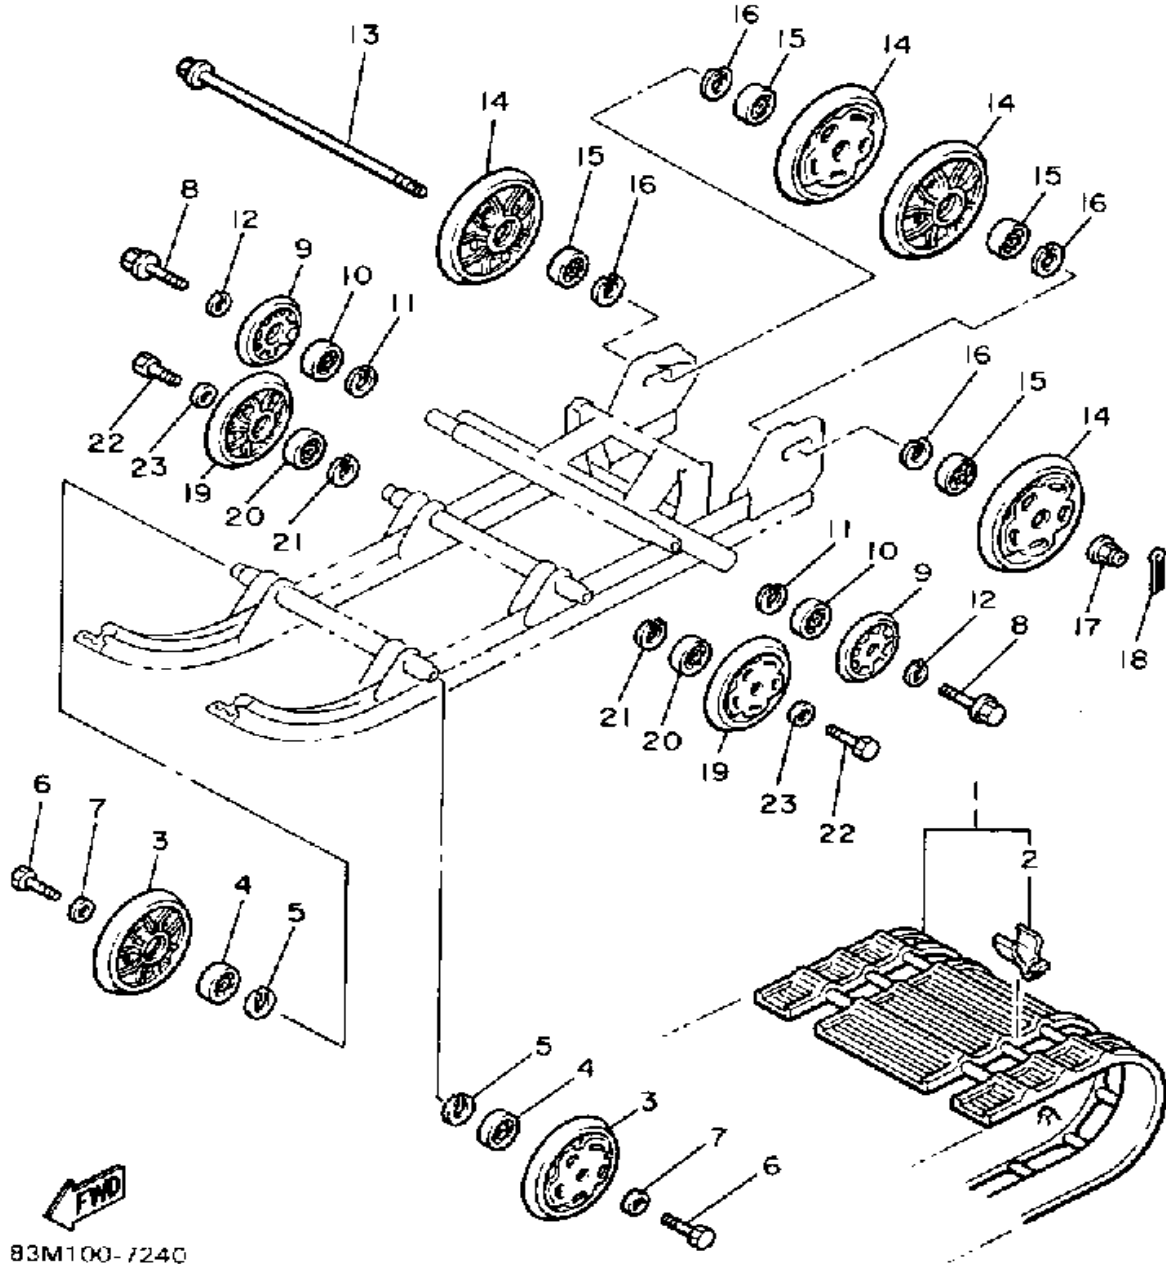

CONTINUED ON NEXT FRAME ►

Not For Resale
www.SmallEngineDiscount.com

TRACK DRIVE 2

81E100-6270

Ref. No.	Part Number	Description	Qty	Remarks
29	90430-06017-00	GASKET	1	
30	95811-08030-00	BOLT, FLANGE	4	

TRACK SUSPENSION 1