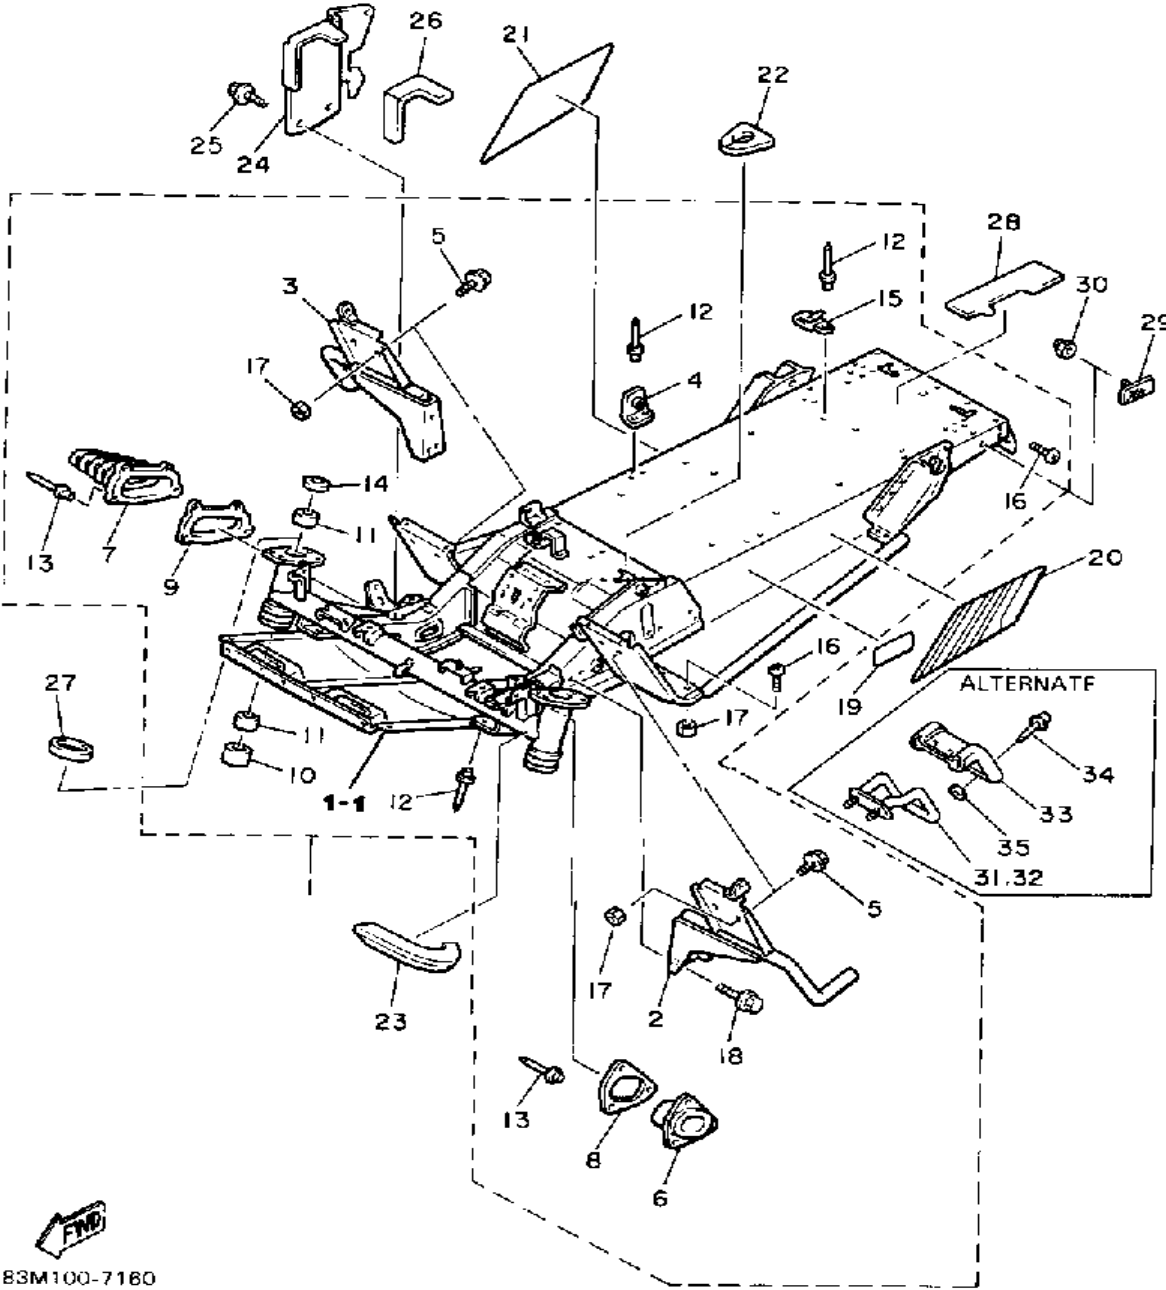

FRAME

Ref. No.	Part Number	Description	Qty	Remarks
30	95701-05300-00	NUT, NYLON	2	
31	83U-2196M-00-00	BRACKET 5	1	AP
32	83U-2197M-00-00	BRACKET 6	1	AP
33	81E-2196N-00-00	COVER, TOE HOOK	2	AP
34	90267-48104-00	RIVET, BLIND	10	AP
35	90201-04325-00	WASHER, PLATE	10	AP
1-1	81E-21912-09-00	BELLY PAN	1	

83M100-7180

Not For Resale
www.SmallEngineDiscount.com