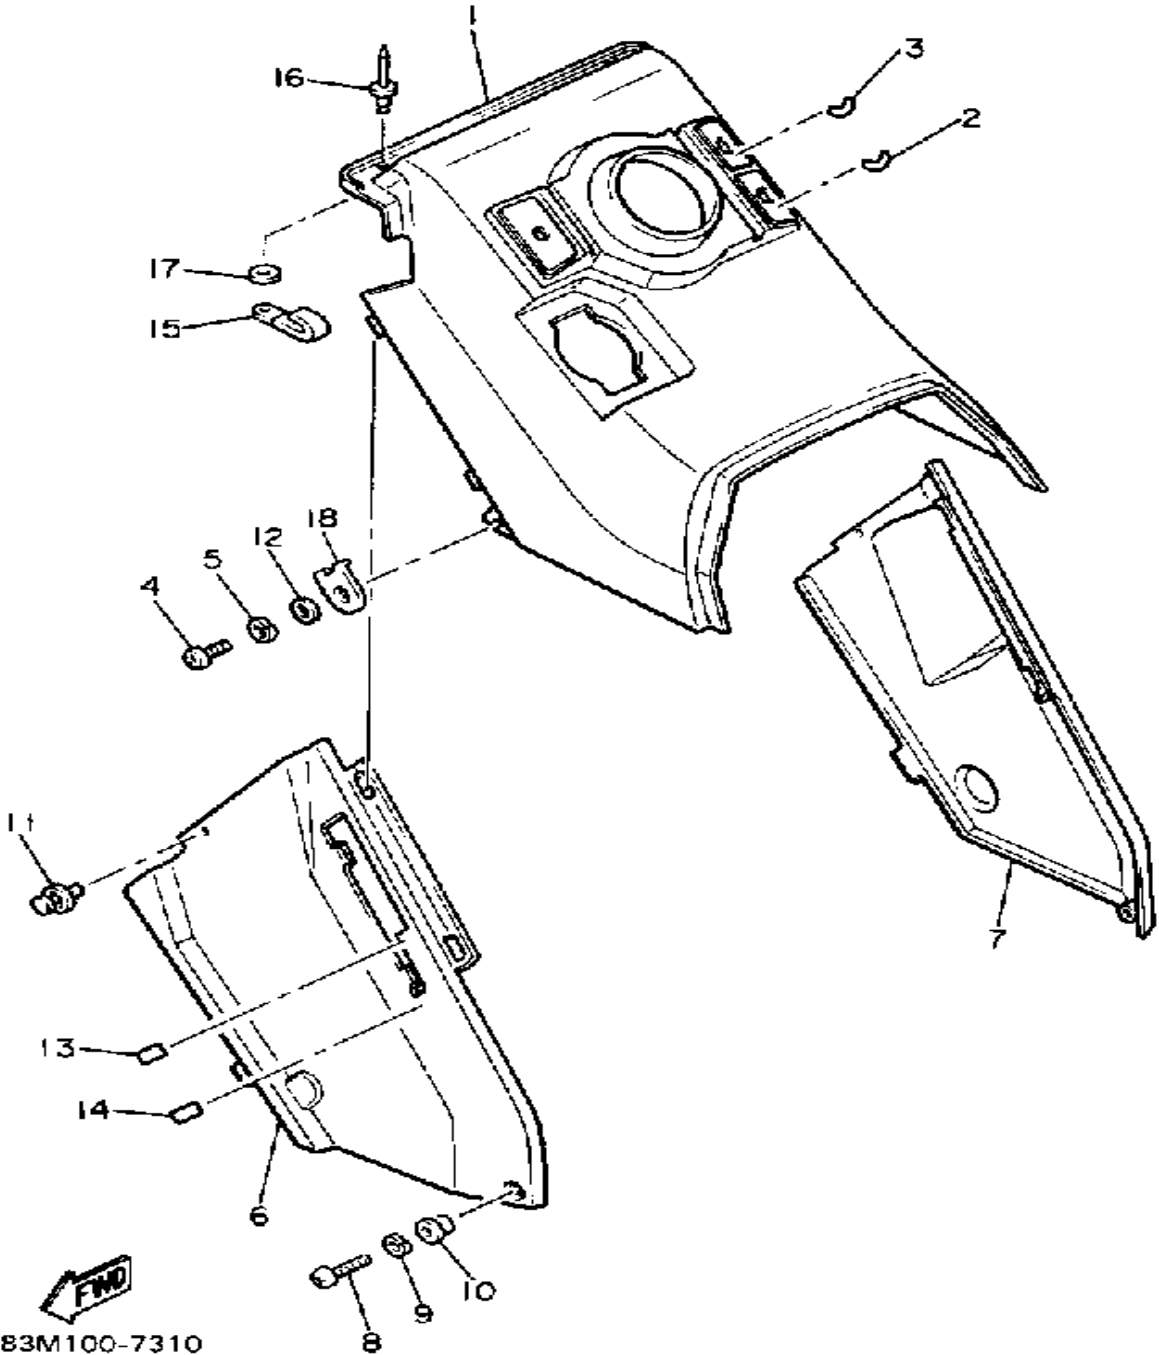

INSTRUMENT PANEL

Ref. No.	Part Number	Description	Qty	Remarks
1	83U-77711-00-00	PANEL, INSTRUMENT	1	
2	8V0-77741-20-00	INDICATOR 1	1	
3	8U9-77742-00-00	INDICATOR 2	1	
4	98586-05016-00	SCREW, PAN HEAD	2	
5	92906-05100-00	WASHER, SPRING	2	
6	83U-2198F-00-00	COVER 1	1	
7	83U-2198G-00-00	COVER 2	1	
8	98506-06016-00	SCREW, PANHEAD	2	
9	92906-06100-00	WASHER, SPRING	2	
10	90387-064J1-00	COLLAR	2	
11	90269-07052-00	RIVET	2	
12	90201-05033-00	WASHER, PLATE	2	
13	8G8-77742-00-00	INDICATOR 2	1	
14	8A1-77743-00-00	INDICATOR 3	1	
15	90462-05061-00	CLAMP	3	
16	90267-48014-00	RIVET, BLIND	3	
17	90201-04325-00	WASHER, PLATE	3	
18	81E-77728-00-00	WASHER	2	