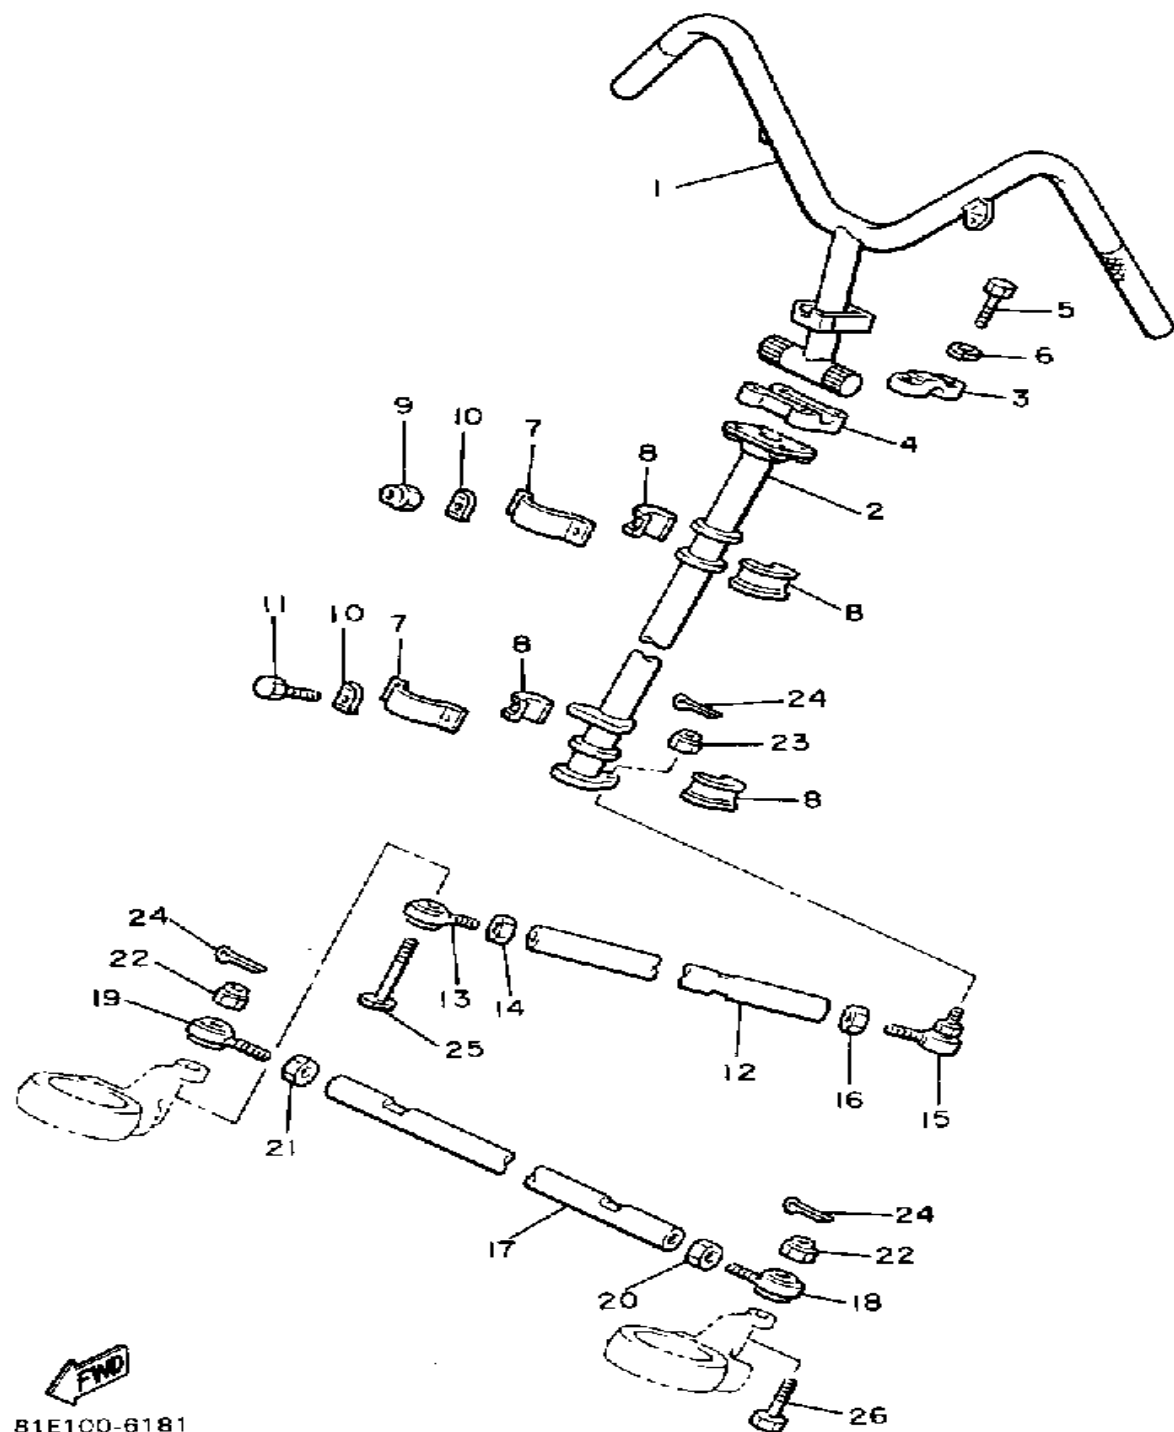

STEERING

81E100-6181

Ref. No.	Part Number	Description	Qty	Remarks
1	81E-23811-00-00	COLUMN, STEERING	1	
2	81E-23813-00-00	COLUMN, STEERING 2	1	
3	1E6-23441-00-00	HOLDER, HANDLE UPR	2	
4	164-23441-00-98	HOLDER, HANDLE UPPER	1	BLACK
5	97022-08055-00	BOLT	4	
6	92990-08100-00	WASHER	4	
7	84M-23868-00-00	BRACKET, STEERING LOWER	2	
8	8F3-23812-00-00	PLANE BEARING, STEERING	4	
9	95712-08300-00	NUT, LOCK	2	
10	90215-08262-00	WASHER, LOCK	4	
11	97011-08016-00	BOLT	2	
12	81E-23821-00-00	ROD, STEERING RELAY	1	
13	87S-23847-00-00	JOINT, UNIVERSAL 3	1	
14	90170-10186-00	NUT	1	
15	86X-23841-00-00	JOINT, UNIVERSAL 1	1	
16	95303-10700-00	NUT	1	
17	81E-23831-00-00	ROD, TIE	1	
18	87S-23845-00-00	JOINT, UNIVERSAL 2	1	
19	87S-23847-00-00	JOINT, UNIVERSAL 3	1	
20	95303-10700-00	NUT	1	
21	90170-10186-00	NUT	1	
22	95706-10300-00	NUT, NYLON	2	
23	90185-10085-00	NUT, SELF-LOCKING	1	
24	91402-25018-00	PIN, COTTER	3	
25	90109-10767-00	BOLT	1	
26	90102-10044-00	BOLT, WITH HOLE	1	

Not For Resale

www.SmallEngineDiscount.com