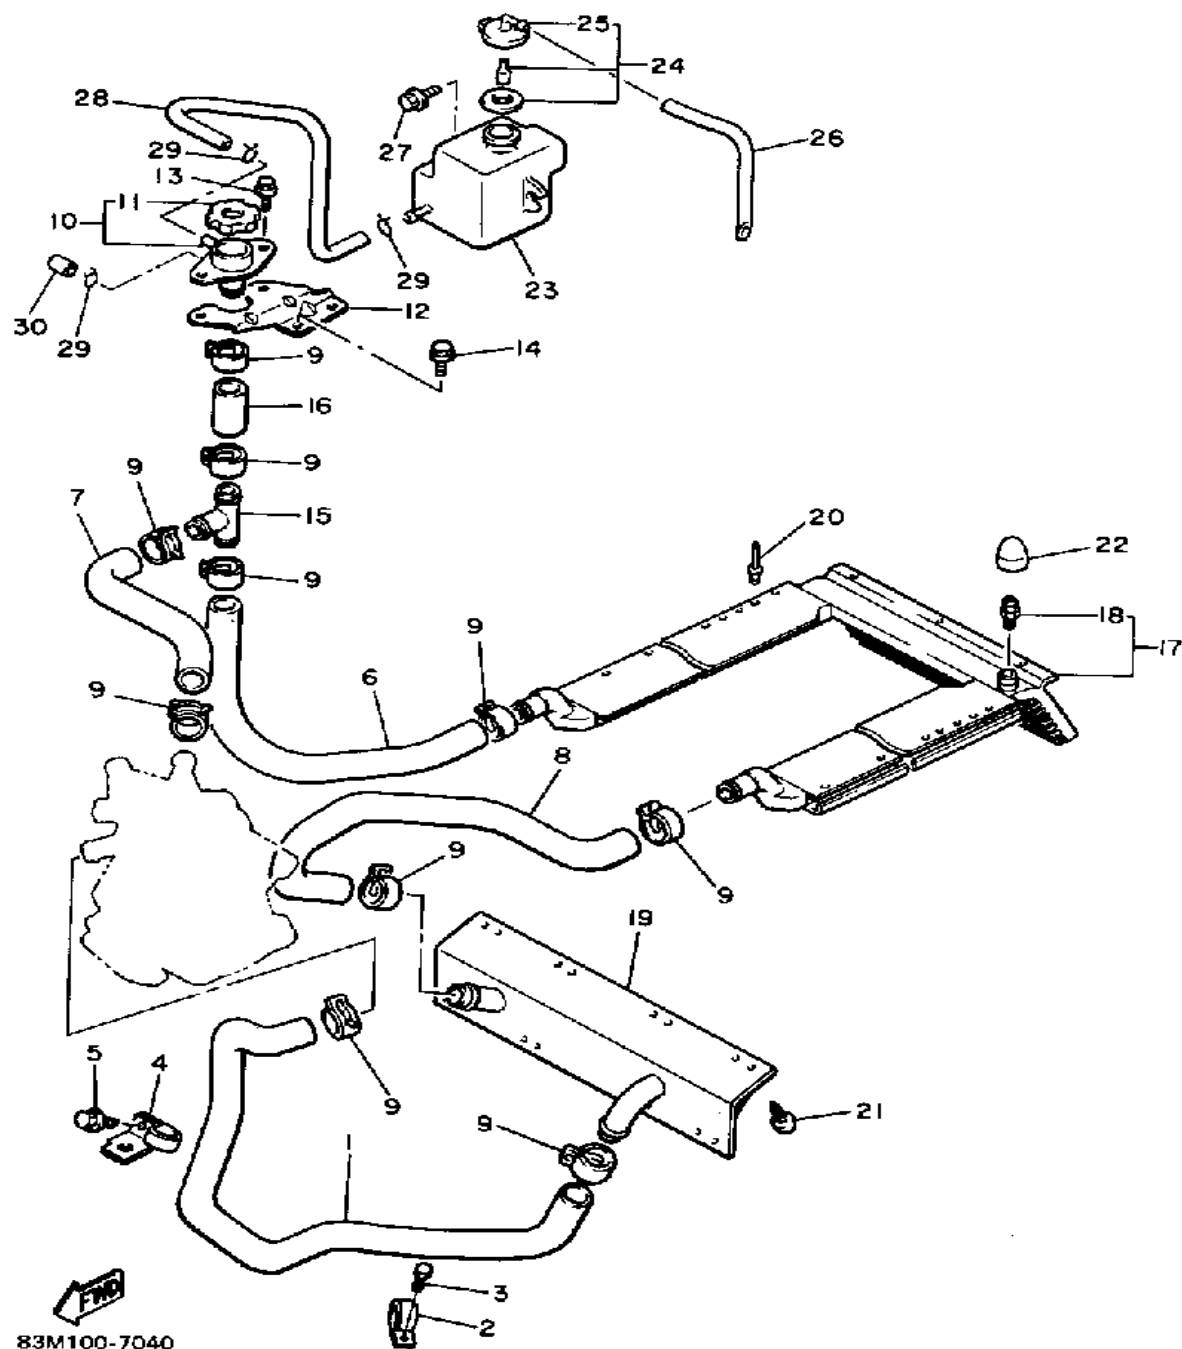

RADIATOR-HOSE

Ref. No.	Part Number	Description	Qty	Remarks
1	83M-12481-00-00	PIPE 1	1	
2	(90461-10083-00)	CLAMP	1	
3	95811-06010-00	BOLT, FLANGE	1	
4	83M-12491-00-00	CLAMP 1	1	
5	95811-06010-00	BOLT, FLANGE	1	
6	81E-12483-00-00	PIPE 3	1	
7	81E-12484-00-00	PIPE 4	1	
8	83M-12485-00-00	PIPE 5	1	
9	90467-23067-00	CLIP	10	
10	47X-12590-01-00	CONDUCTION ASSEMBLY ...	1	
11	22W-12462-00-00	. CAP, RADIATOR	1	
12	81E-12443-00-00	STAY	1	
13	95811-06012-00	BOLT, FLANGE	2	
14	95811-06025-00	BOLT, FLANGE	2	
15	81E-12581-00-00	JOINT, HOSE 1	1	
16	59W-12482-00-00	PIPE 2	1	
17	83M-12440-00-00	HEAT EXCHANGER ASSEMBLY	1	
18	82M-1247H-00-00	. SCREW, BREED	1	
19	83M-1241A-00-00	HEAT EXCHANGER ASSEMBLY	1	
20	90267-48053-00	RIVET, BLIND	21	
21	90154-06036-00	SCREW, BINDING	4	
22	83M-12498-00-00	PROTECTOR	1	
23	81E-21871-00-00	TANK, RECOVERY	1	
24	81E-21815-00-00	CAP	1	
25	10X-21875-00-00	. CAP	1	
26	90445-115E8-00	HOSE	1	
27	95811-06012-00	BOLT, FLANGE	1	
28	90445-11290-00	HOSE	1	
29	90467-10008-00	CLIP	3	

CONTINUED ON NEXT FRAME ➤

Not For Resale

www.SmallEngineDiscount.com