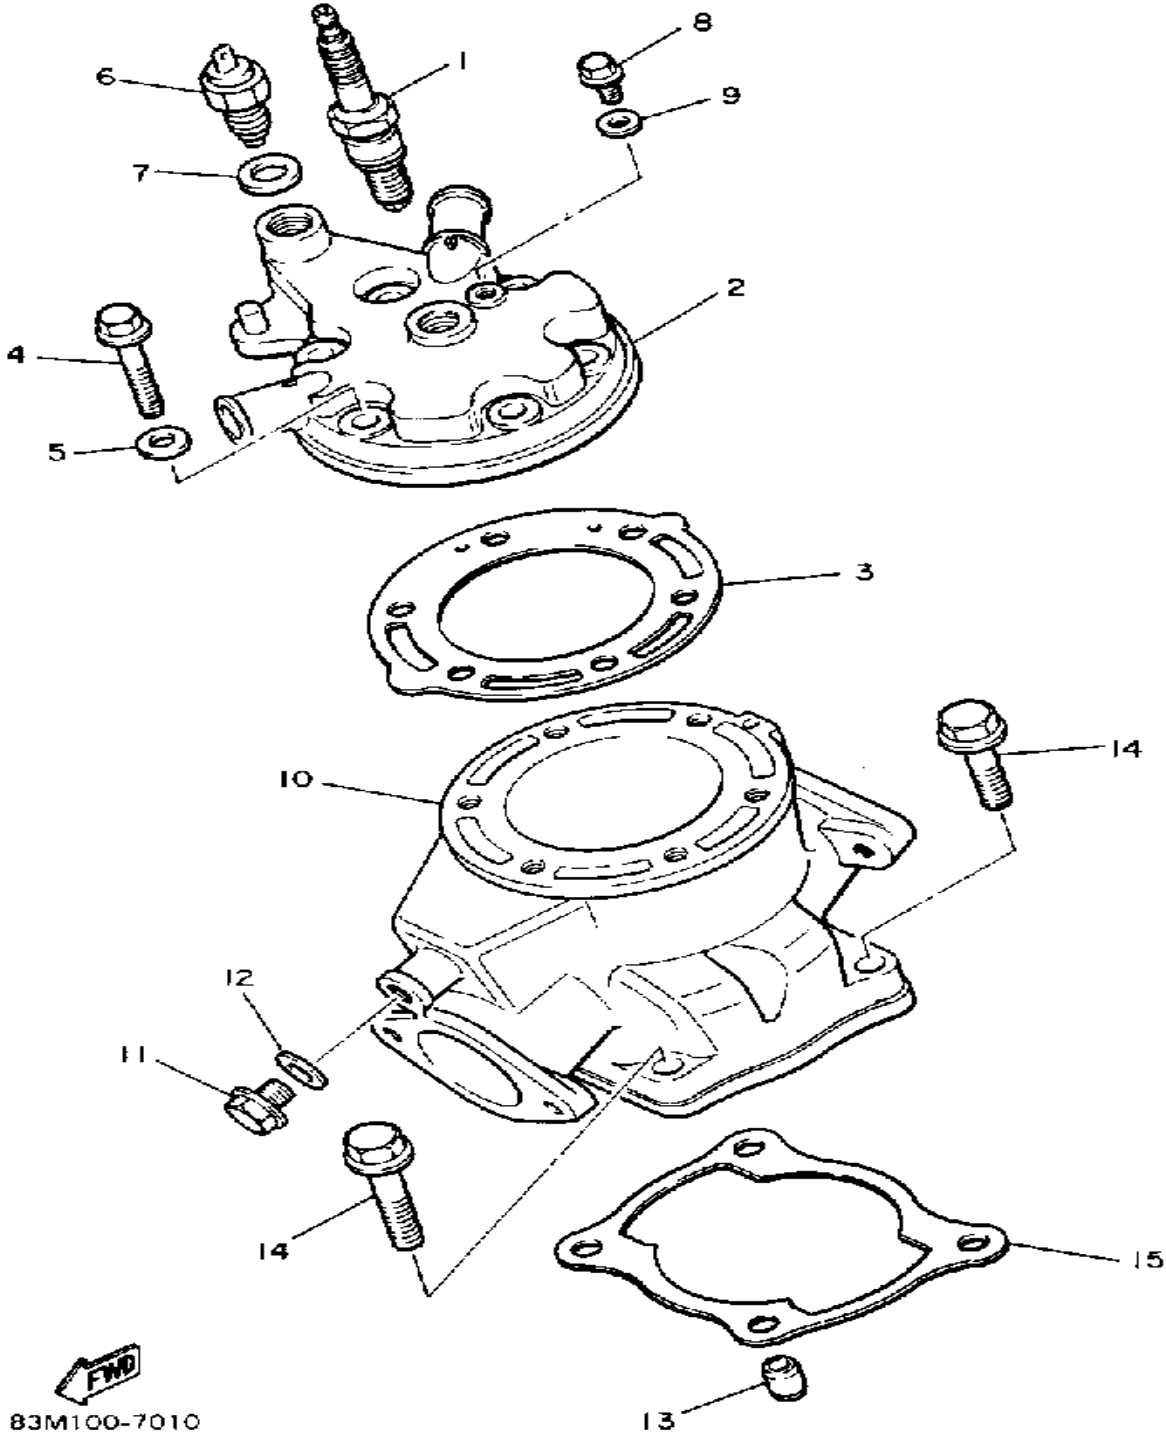

YAMAHA

GENUINE

PARTS CATALOGUE

SNOWMOBILE

Not For Resale

www.SmallEngineDiscount.com

CYLINDER HEAD-CYLINDER

Ref. No.	Part Number	Description	Qty	Remarks
1	NGK-BR8ES-00-00	PLUG, SPARK (NGK BR8ES) ..	1	
2	81E-11111-01-00	HEAD, CYLINDER 1	1	
3	81E-11181-01-00	GASKET, CYLINDER HEAD 1 .	1	
4	95816-08040-00	BOLT, FLANGE	6	
5	90201-08087-00	WASHER, PLATE	6	
6	83M-82560-01-00	THERMO SWITCH ASSEMBLY	1	
7	90430-16152-00	GASKET	1	
8	95816-06012-00	BOLT, FLANGE	1	
9	90430-06166-00	GASKET	1	
10	81E-11311-00-00	CYLINDER 1	1	
11	95026-10016-00	BOLT, FLANGE	1	
12	90201-11723-00	WASHER, PLATE	1	
13	99530-14016-00	PIN, DOWEL	2	
14	(95026-10045-00)	BOLT, FLANGE	4	
15	81E-11351-00-00	GASKET, CYLINDER	1	

FWD
83M100-7010

CRANKSHAFT-PISTON

Ref. No.	Part Number	Description	Qty	Remarks
1	81E-11631-00-95	PISTON (STD)	1	UR STD
	81E-11635-00-00	PISTON 1 O/S 0.5	1	UR
	81E-11636-00-00	PISTON 2 O/S 0.0	1	UR
2	8R6-11601-00-00	PISTON RING SET (STD)	1	UR STD
	8R6-11601-10-00	PISTON RING SET (0.25MM O/S)	1	UR
	8R6-11601-20-00	PISTON RING SET (0.50MM O/S)	1	UR
3	93450-19052-00	CIRCLIP	2	
4	818-11633-00-00	PIN, PISTON	1	
5	93310-418E9-00	BEARING, CYLINDRICAL	1	
6	81E-11400-00-00	CRANKSHAFT ASSEMBLY	1	
7	81E-11412-00-00	. CRANK 1	1	
8	81E-11422-00-00	. CRANK 2	1	
9	81E-11651-00-00	. ROD, CONNECTING	1	
10	857-11681-00-00	. PIN, CRANK 1	1	
11	93310-524R4-00	. BRNG, CYLINDRICAL	1	
12	90209-24073-00	. WASHER	2	
13	93306-39901-00	. BEARING	2	
14	93102-32354-00	. OIL SEAL, SD-TYPE	1	
15	8R4-13178-00-00	. GEAR, PUMP DRIVE	1	
16	93440-68150-00	CIRCLIP, OUTER	1	
17	93102-32355-00	OIL SEAL, SD-TYPE	1	
18	90280-16053-00	KEY, WOODRUFF	1	
19	90170-16182-00	NUT	1	
20	92901-16100-00	WASHER, SPRING	1	