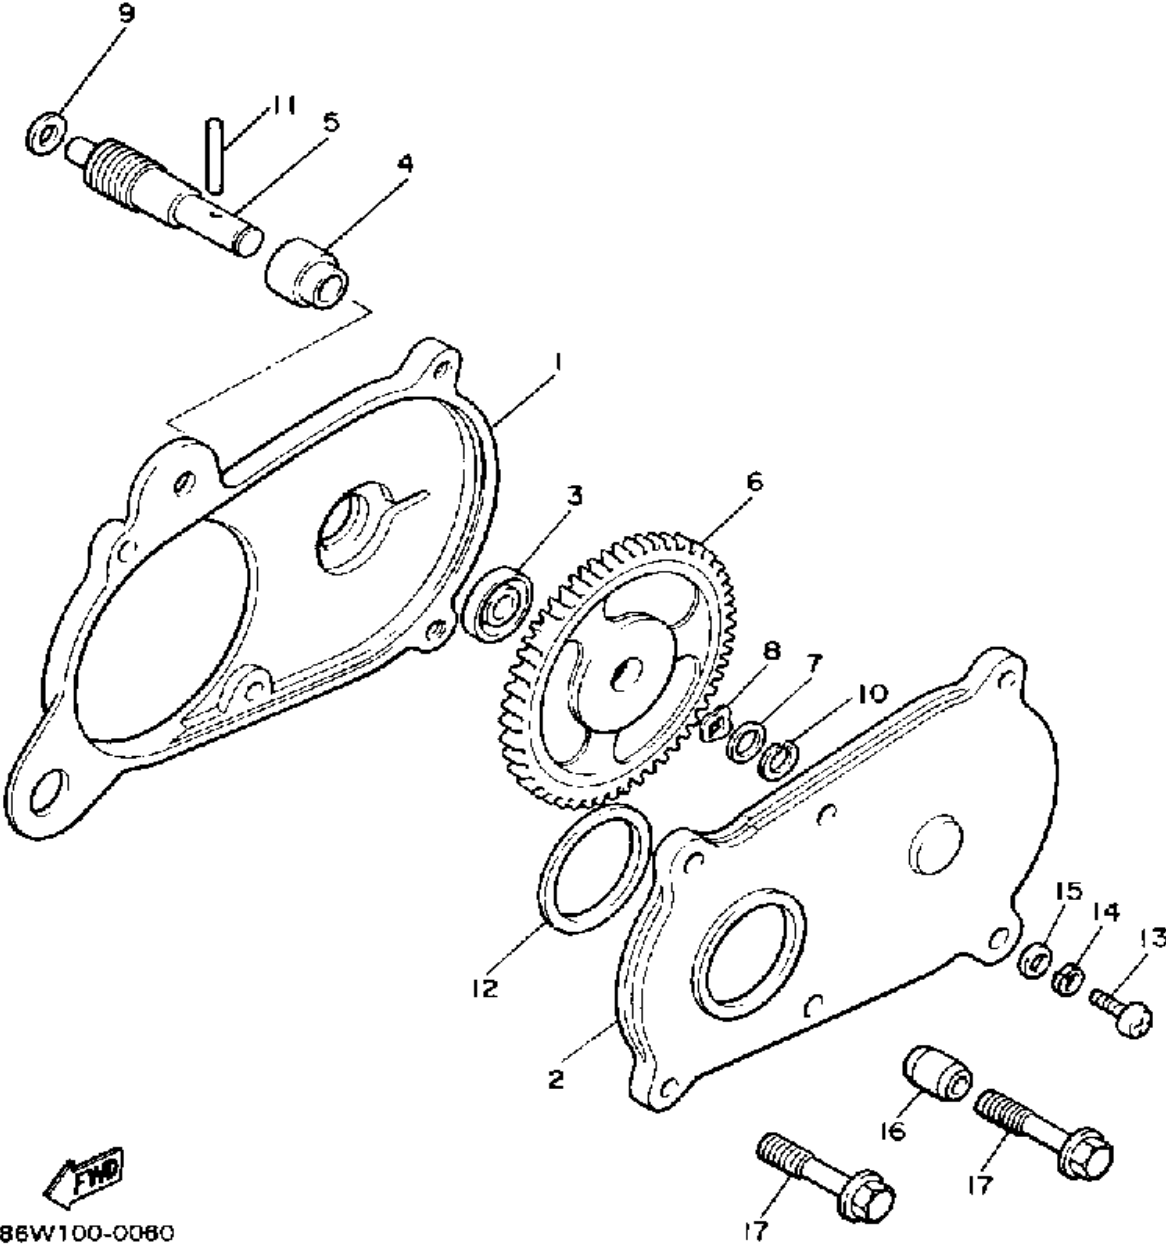

OIL PUMP

Ref. No.	Part Number	Description	Qty	Remarks
1	83M-13101-00-00	OIL PUMP ASSEMBLY	1	
2	90338-21100-00	. PLUG	1	
3	93505-32002-00	. BALL	1	
4	90501-02018-00	. SPRING, COMPRESSION	1	
5	(90446-08201-00)	HOSE	1	
6	353-13552-01-00	. NOZZLE	1	
7	90468-02025-00	. CLIP	1	
8	90430-04004-00	. GASKET	1	
9	98901-04008-00	. SCREW, BIND	1	
10	137-13138-01-00	. PLATE, ADJUSTING	1	
11	137-13137-00-03	. SHIM (0.3T)	1	UR
	137-13137-00-05	. SHIM (0.5T)	1	UR
	137-13137-00-10	. SHIM (1.0T)	1	UR
12	92990-05100-00	. WASHER, SPRING	1	
13	95380-05600-00	. NUT	1	
14	8A5-13146-01-00	COVER, ADJUST PULLEY	1	
15	98506-04018-00	SCREW, PAN HEAD	3	
16	81E-26320-00-00	PUMP CABLE ASSEMBLY	1	
17	3MT-13116-00-00	GASKET, PUMP CASE (8Y0-13116-00)	1	
18	98580-05016-00	SCREW, PAN HEAD	2	
19	92990-05100-00	WASHER, SPRING	2	
20	90468-02025-00	CLIP	1	

Not For Resale

www.SmallEngineDiscount.com

PUMP DRIVE-GEAR

Ref. No.	Part Number	Description	Qty	Remarks
1	8R4-15416-00-00	COVER, OIL PUMP	1	
2	8R4-15426-00-00	COVER, OIL PUMP 2	1	
3	93101-10090-00	OIL SEAL	1	
4	821-13176-00-00	METAL, WORM SHAFT OUTER	1	
5	83M-13175-00-00	SHAFT, WORM	1	
6	8R4-13188-00-00	GEAR, DRIVE	1	
7	137-13148-00-00	PLATE, CAM THRUST	1	
8	90206-11016-00	WASHER, WAVE	1	
9	90201-08624-00	WASHER, PLATE	1	
10	99009-10400-00	CIRCLIP	1	
11	93603-22028-00	PIN, DOWEL	1	
12	93104-29072-00	OIL SEAL	1	
13	98580-06020-00	SCREW	2	
14	92995-06100-00	WASHER, SPRING	2	
15	92990-06600-00	WASHER, PLATE	2	
16	91810-18022-00	PIN, DOWEL	2	
17	95811-06035-00	BOLT, FLANGE	4	