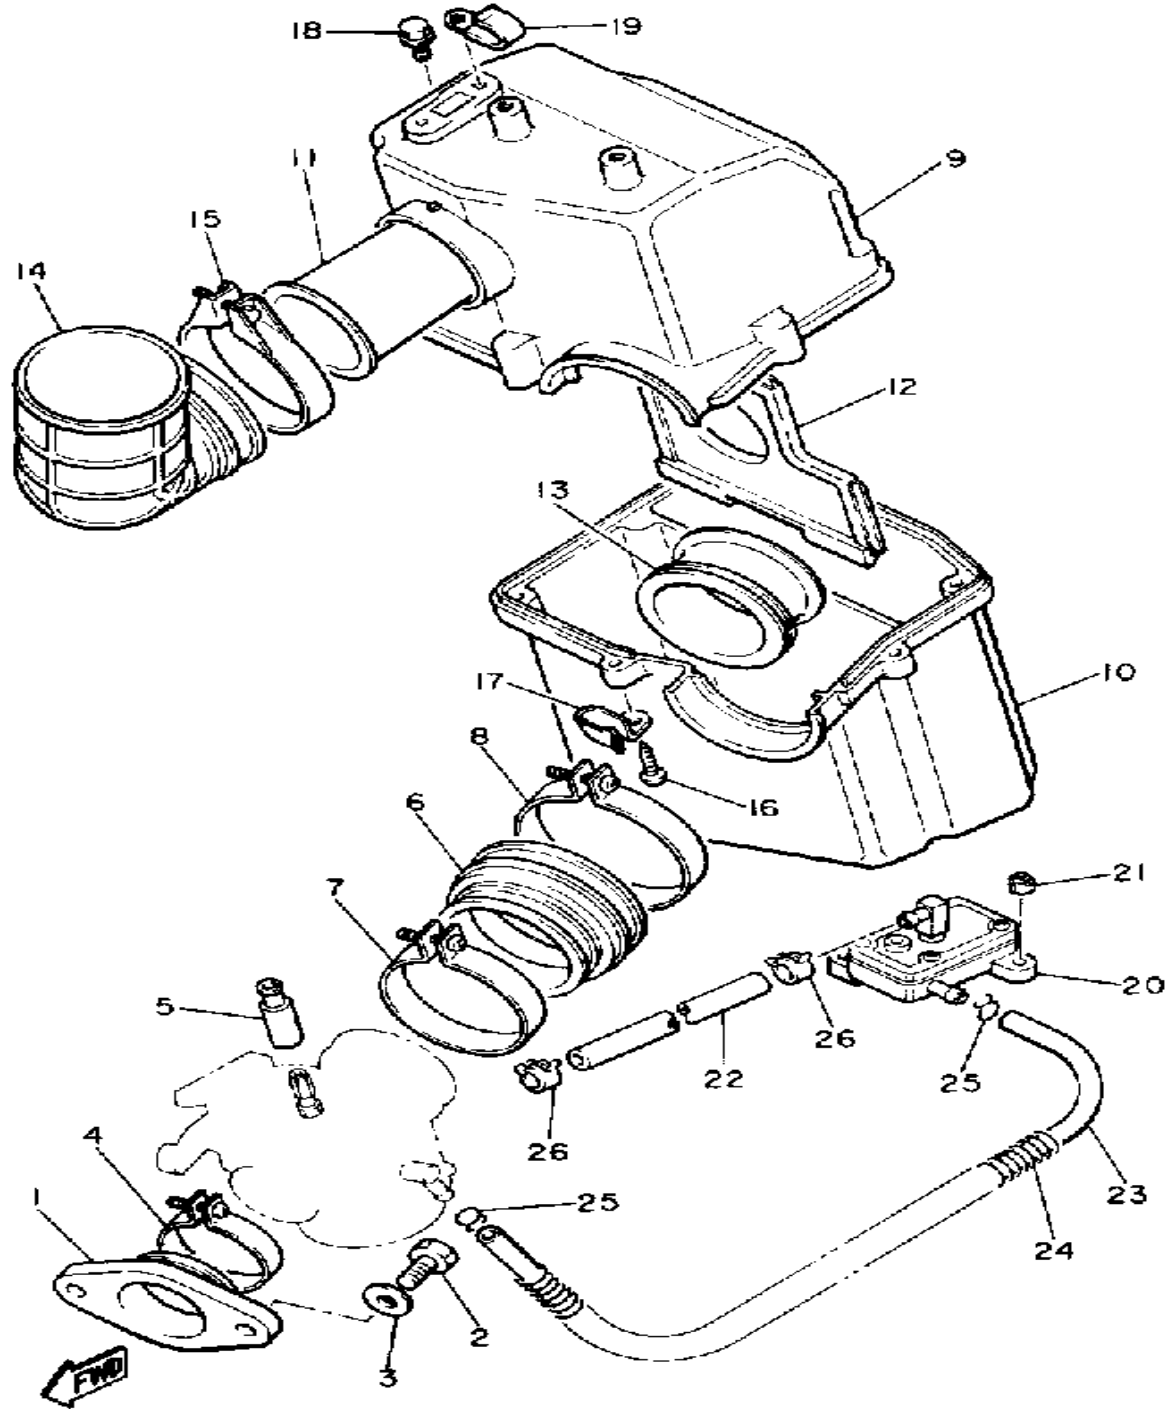

AIR CLEANER

86E100-9070

Ref. No.	Part Number	Description	Qty	Remarks
1	81E-13555-00-00	MANIFOLD, INTAKE	1	
2	97312-08025-00	BOLT (97012-08025)	2	
3	92990-08600-00	WASHER, PLATE	2	
4	86M-13575-00-00	BAND	1	
5	8J5-26352-00-00	BOOT	1	
6	8G8-14453-01-00	JOINT, AIR CLNR 1	1	
7	90460-68230-00	CLAMP, HOSE	1	
8	90460-85277-00	CLAMP, HOSE	1	
9	81E-14431-01-00	SILENCER, INTAKE 1	1	
10	81E-14441-00-00	SILENCER, INTAKE 2	1	
11	(81E-14419-00-00)	PIPE	1	
12	81E-14477-00-00	PLATE	1	
13	81E-14465-00-00	PIPE	1	
14	81E-14454-00-00	JOINT	1	
15	90460-77016-00	CLAMP, HOSE	1	
16	97780-50125-00	SCREW, TAPPING	6	
17	(90465-10092-00)	CLAMP (1L9)	1	
18	90119-06108-00	BOLT, WITH WASHER	2	
19	90462-05061-00	CLAMP	1	
20	8J6-24410-00-00	FUEL PUMP ASSEMBLY	1	
21	95701-06300-00	NUT, NYLON	1	
22	90445-10272-00	HOSE	1	
23	91A20-05036-00	TUBE, FLEXIBLE	1	
24	8G5-24328-00-00	PROTECTOR, PIPE	1	
25	90467-09006-00	CLIP	2	
26	90467-09026-00	CLIP	2	

Not For Resale

www.SmallEngineDiscount.com