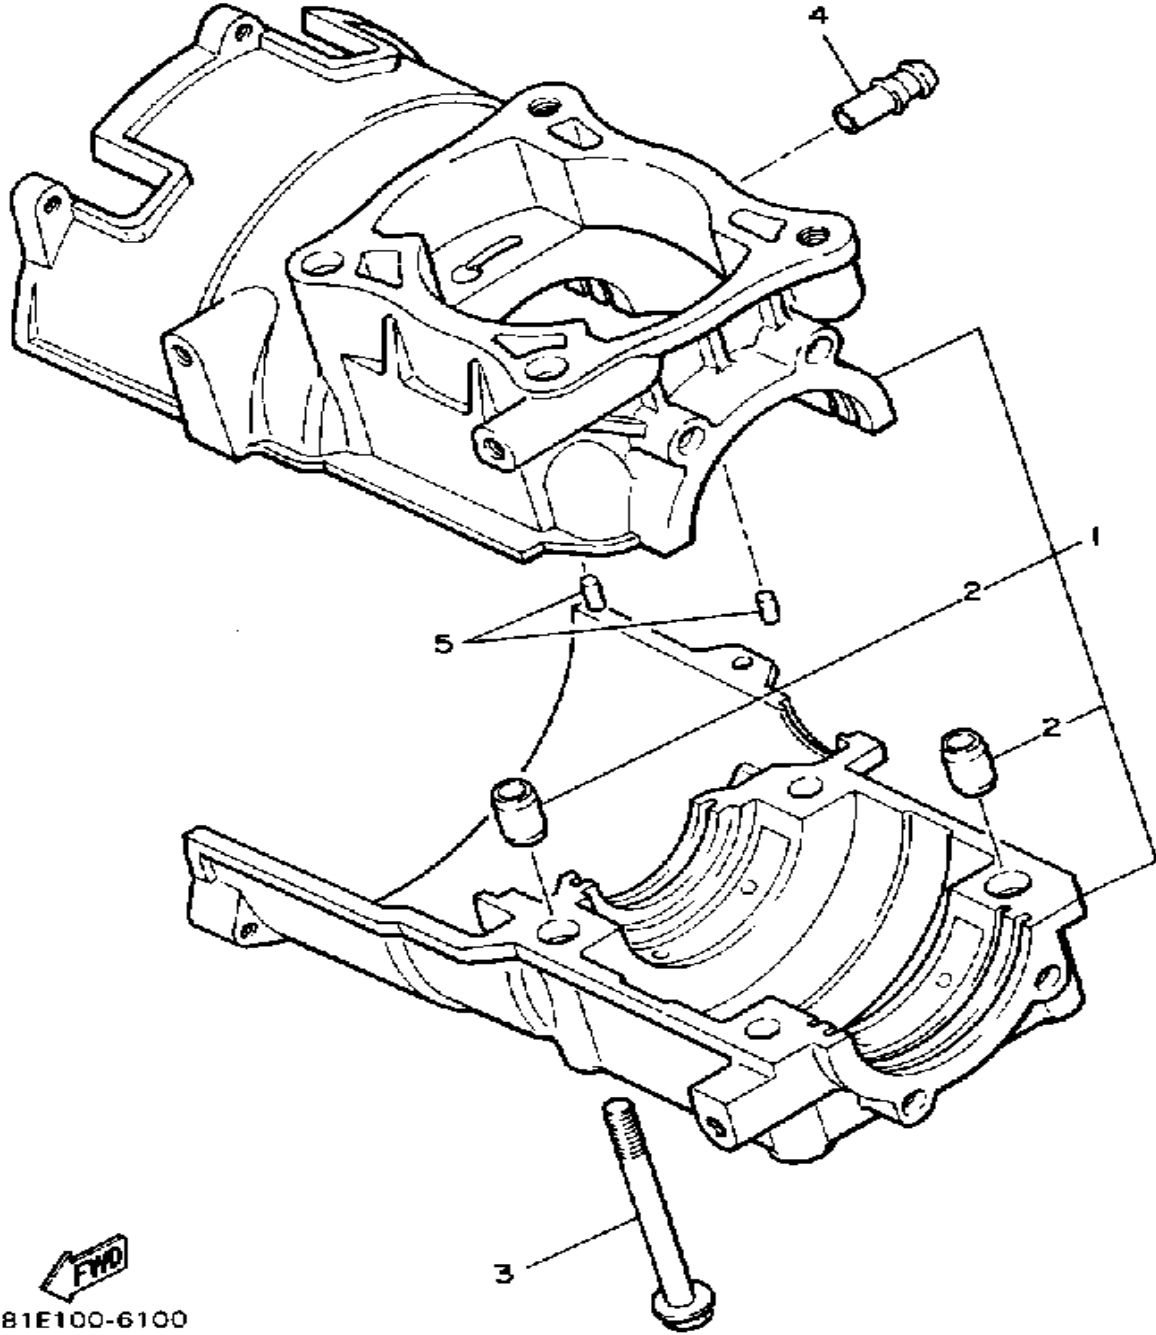

CRANKCASE

81E100-6100

Ref. No.	Part Number	Description	Qty	Remarks
1	81E-15100-00-00	CRANKCASE ASSEMBLY	1	
2	99510-12016-00	. PIN, DOWEL	2	
3	95811-08090-00	BOLT, FLANGE (95822-08090)	4	
4	J38-11116-00-00	JOINT, BREATHER	1	
5	93603-10049-00	PIN, DOWEL	2	

Not For Resale
www.SmallEngineDiscount.com