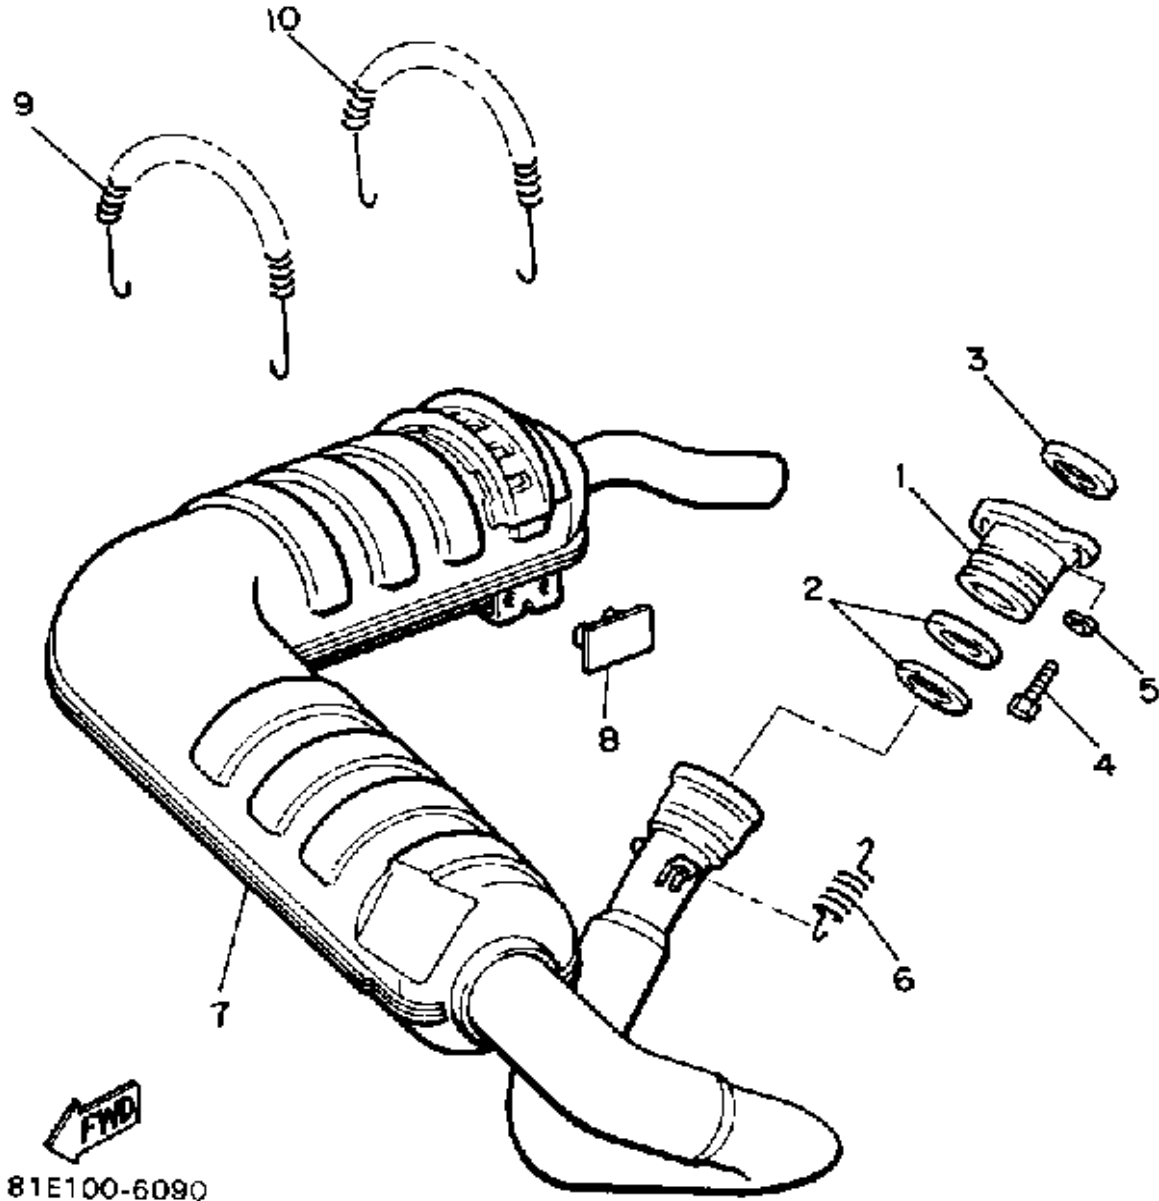

EXHAUST

Ref. No.	Part Number	Description	Qty	Remarks
1	81E-14612-00-00	NUT, RING	1	
2	888-14633-00-00	RING	2	
3	8F3-14613-00-00	GASKET, EXST PIPE	1	
4	97313-08020-00	BOLT, HEXAGON	2	
5	92990-08100-00	WASHER	2	
6	90506-20306-00	SPRING, TENSION	2	
7	81E-14610-01-00	EXHAUST PIPE ASSEMBLY L .	1	
8	8A5-14728-02-00	PROTECTOR, MUFFLER 2	3	
9	90506-16130-00	SPRING, TENSION	1	
10	90506-16210-00	SPRING, TENSION	1	

81E100-6090

Not For Resale
www.SmallEngineDiscount.com