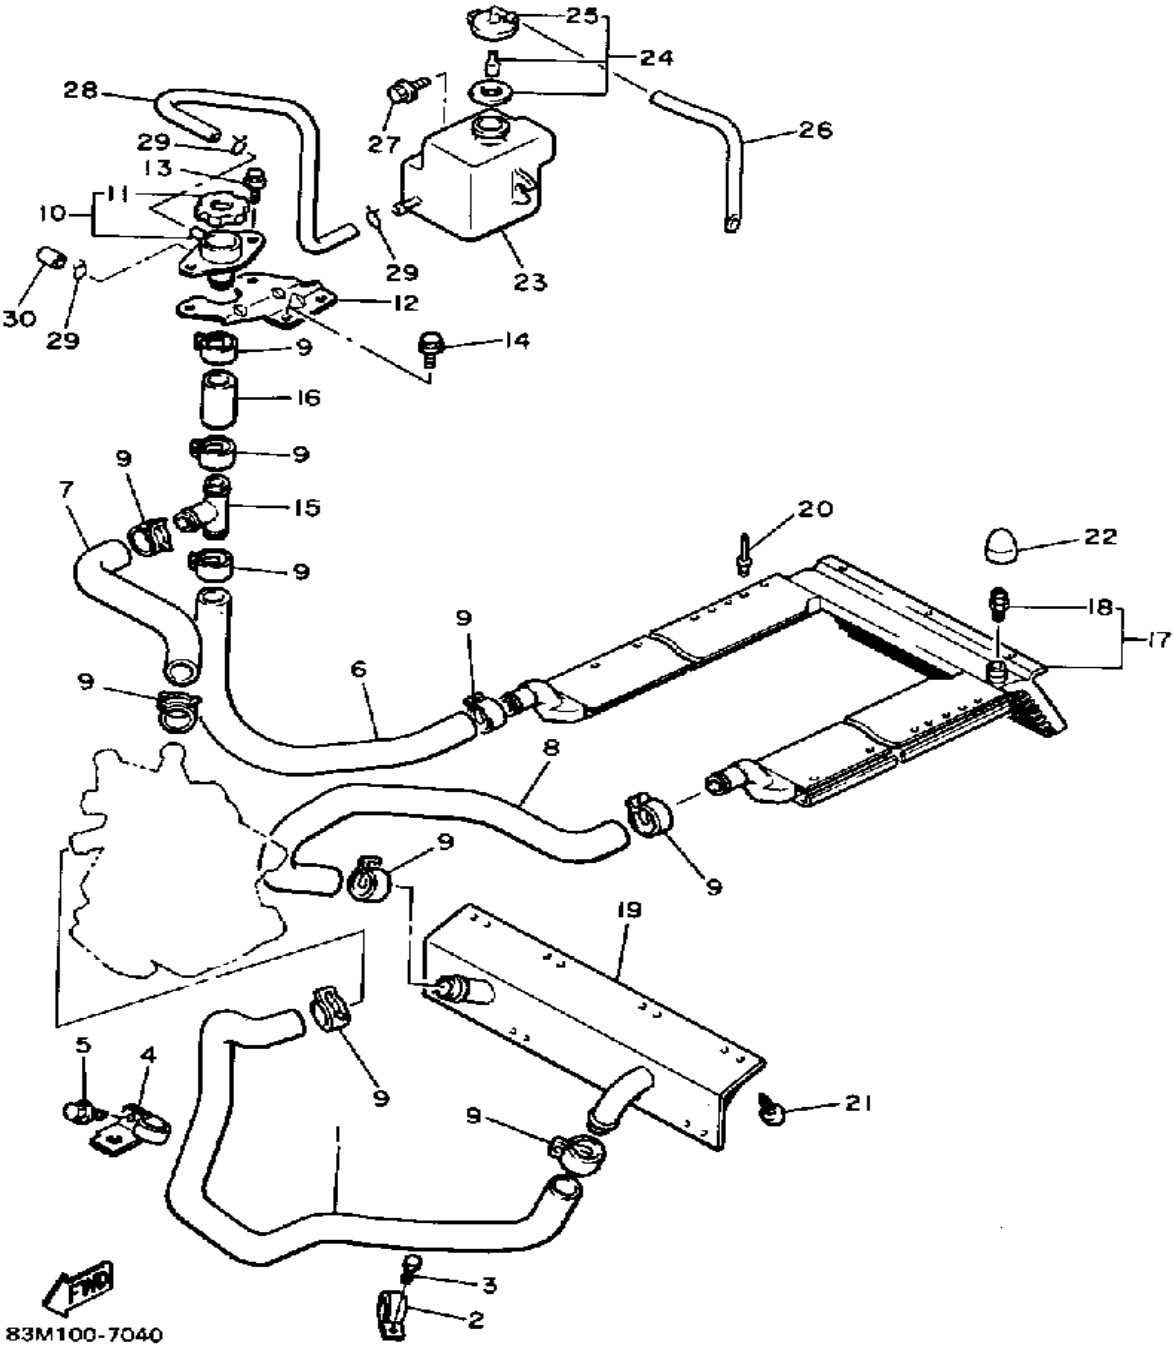

RADIATOR-HOSE

83M100-7040

Ref. No.	Part Number	Description	Qty	Remarks
30	81E-13569-00-00	PLUG, BLIND	1	

Not For Resale

www.SmallEngineDiscount.com