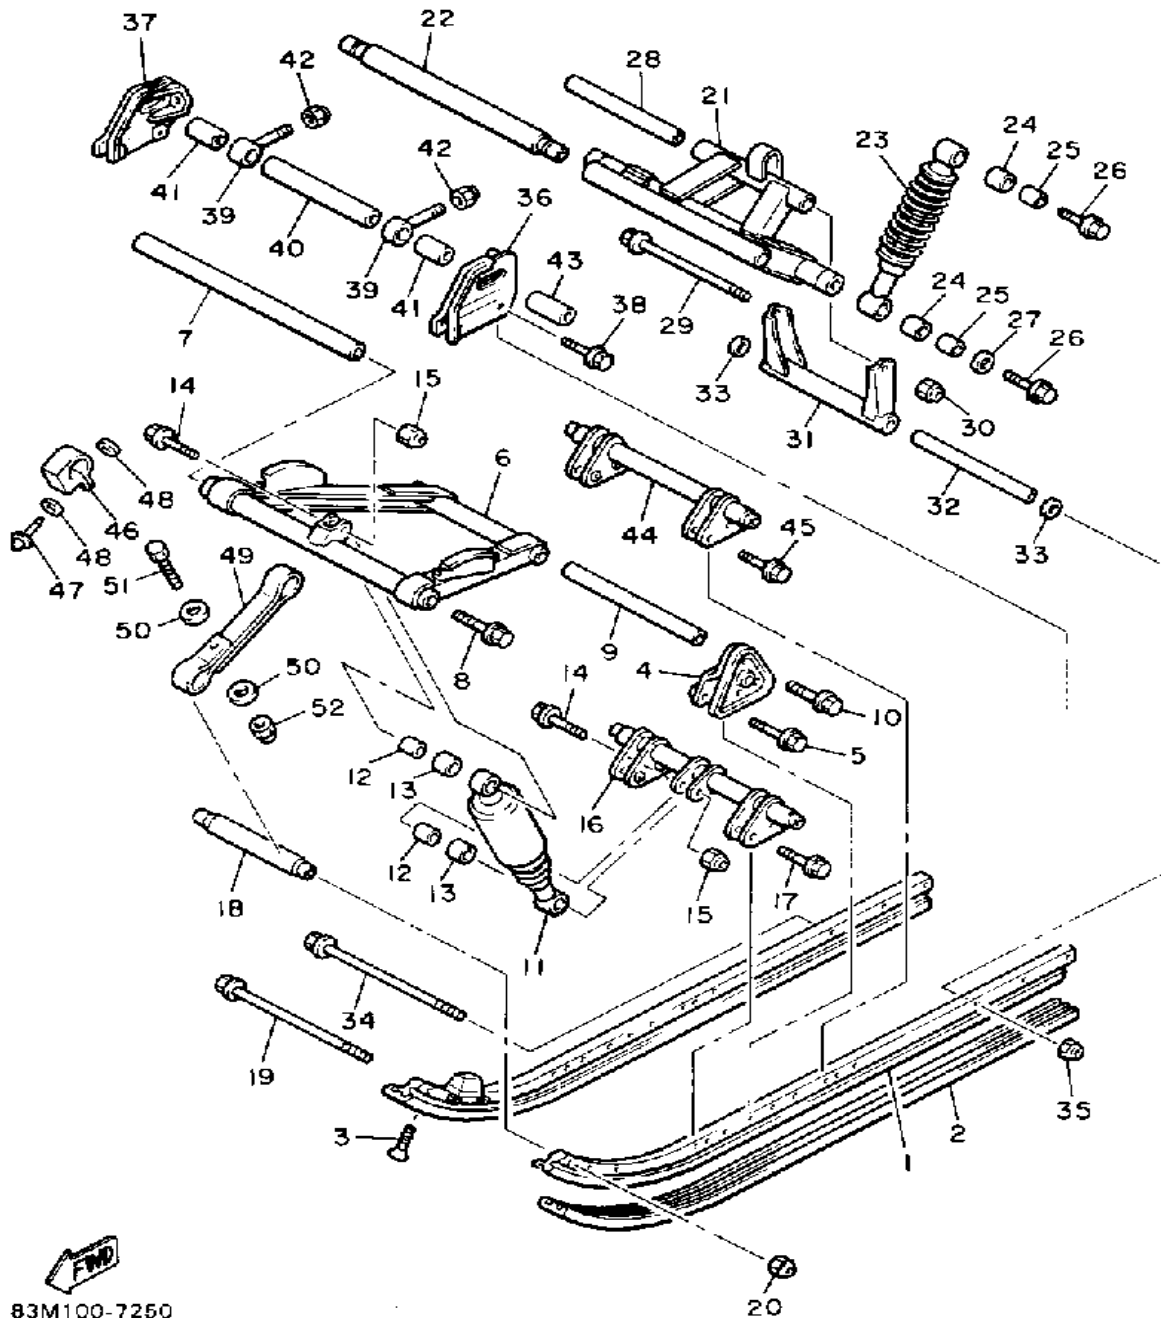

TRACK SUSPENSION 2

Ref. No.	Part Number	Description	Qty	Remarks
1	83M-47411-00-00	FRAME, SLIDING 1	2	
2	81E-47421-00-XX (81E-47421-00)	RUNNER, SLIDING 1	2	
3	90151-06010-00	SCREW, COUNTERSUNK	2	
4	81E-47416-00-00	BRACKET 2	2	
5	90105-06405-00	BOLT, WASHER BASED	6	
6	83M-47331-00-00	ARM, PIVOT 1	1	
7	81E-47465-01-00	SHAFT, 1	1	
8	90109-10771-00	BOLT	2	
9	8A5-47485-02-00	SHAFT 3	1	
10	95811-10030-00	BOLT, FLANGE	2	
11	83M-47481-00-00	SHOCK ABSORBER 2	1	
12	90387-105G5-00	COLLAR	2	
13	90386-14145-00	BUSH, SPEC'L NYLON	2	
14	95811-10045-00	BOLT, FLANGE	2	
15	95601-10100-00	NUT, U (95602-10100-00)	2	
16	83M-47451-01-00	BAR SUSPENSION	1	
17	90105-06405-00	BOLT, WASHER BASED	6	
18	83M-47415-00-00	BRACKET 1	1	
19	95822-08260-00	BOLT, FLANGE	1	
20	95601-08200-00	NUT, U	1	
21	81E-47332-00-00	ARM, PIVOT 2	1	
22	8K2-47475-00-00	SHAFT 2	1	
23	83M-47480-00-00	SHOCK ABSORBER	2	
24	90386-14145-00	BUSH, SPEC'L NYLON	4	
25	90387-105G5-00	COLLAR	4	
26	90105-10413-00	BOLT, WASHER BASED	4	
27	90201-100L3-00	WASHER, PLATE	2	
28	90387-082N5-00	COLLAR	1	

CONTINUED ON NEXT FRAME ►

Not For Resale

www.SmallEngineDiscount.com