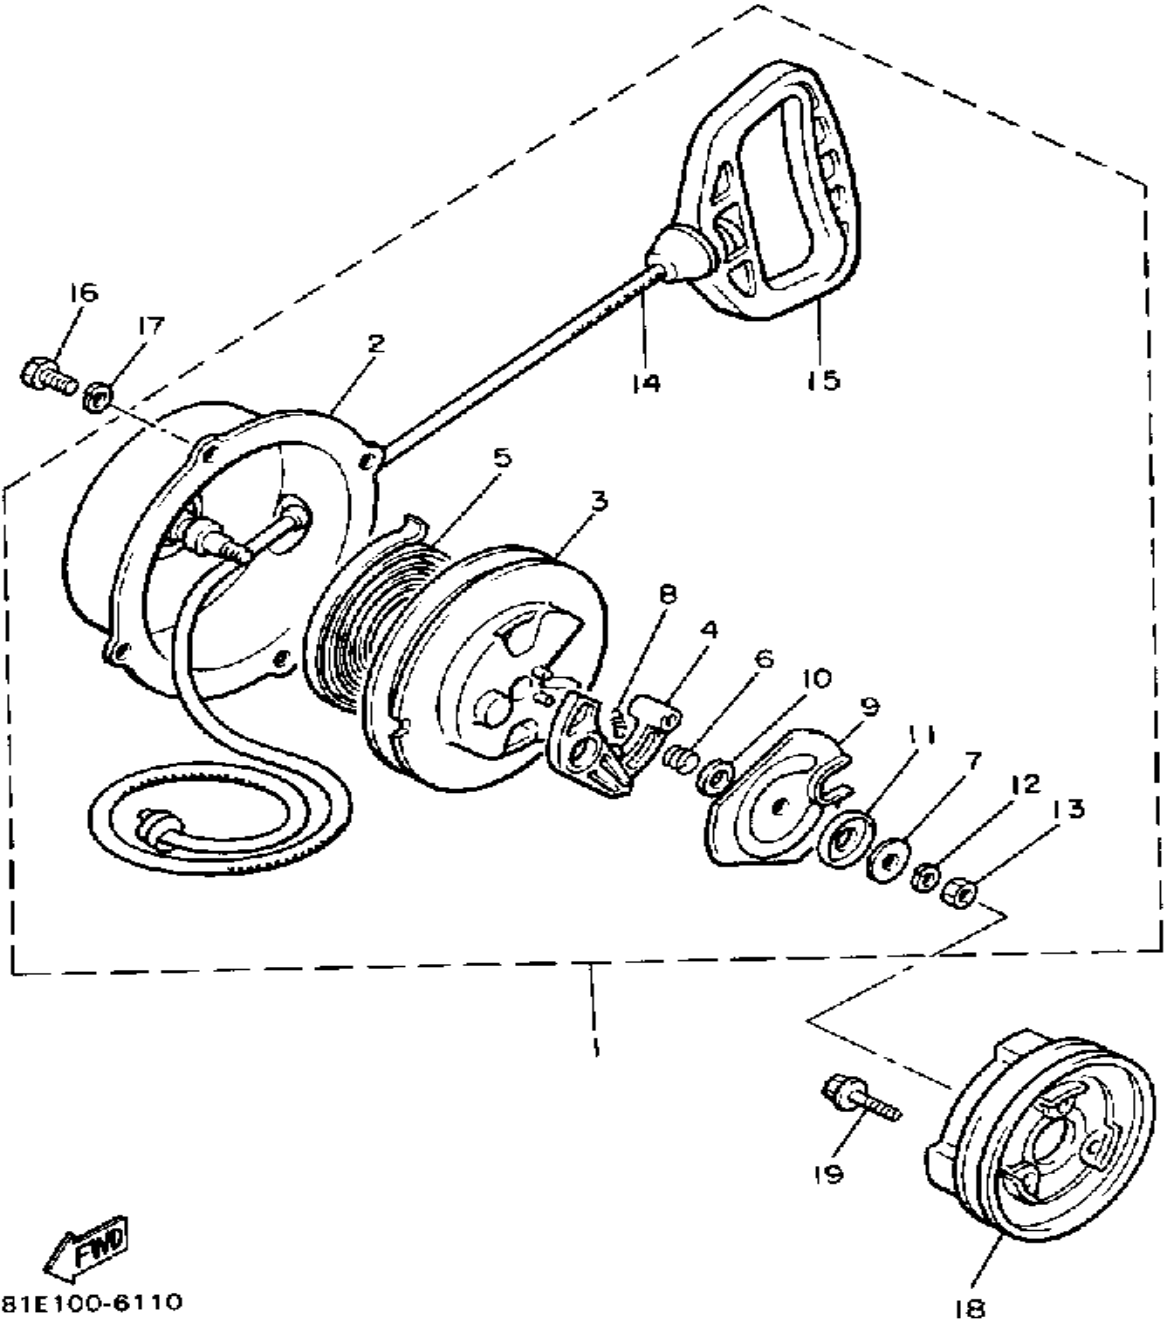

81E100-6090

Not For Resale
www.SmallEngineDiscount.com

STARTER

Ref. No.	Part Number	Description	Qty	Remarks
1	8V0-15710-00-00	STARTER ASSEMBLY	1	
2	8V0-15711-00-00	. CASE, STARTER	1	
3	8F3-15714-01-00	. DRUM, SHEAVE	1	
4	8F3-15741-01-00	. PAWL, DRIVE	1	
5	8F3-15713-01-00	. SPRING, STARTER	1	
6	8F3-15715-00-00	. SPRING, FRICTION	1	
7	8F3-15739-01-00	. WASHER, THRUST	1	
8	8F3-15734-00-00	. SPRING, RETURN	1	
9	8G5-15739-00-00	. WASHER, THRUST	1	
10	82M-15779-00-00	. COVER	1	
11	8F3-15716-03-00	. PLATE, DRIVE	1	
12	92995-06100-00	. WASHER, SPRING	1	
13	95380-06700-00	. NUT	1	
14	857-15751-00-00	. WIRE, STARTER	1	
15	8F3-15755-00-00	. HANDLE, STARTER	1	
16	97313-06014-00	BOLT, HEXAGON	4	
17	92995-06100-00	WASHER, SPRING	4	
18	8V0-15723-00-00	PULLEY, STARTER	1	
19	95821-08025-00	BOLT, FLANGE	3	