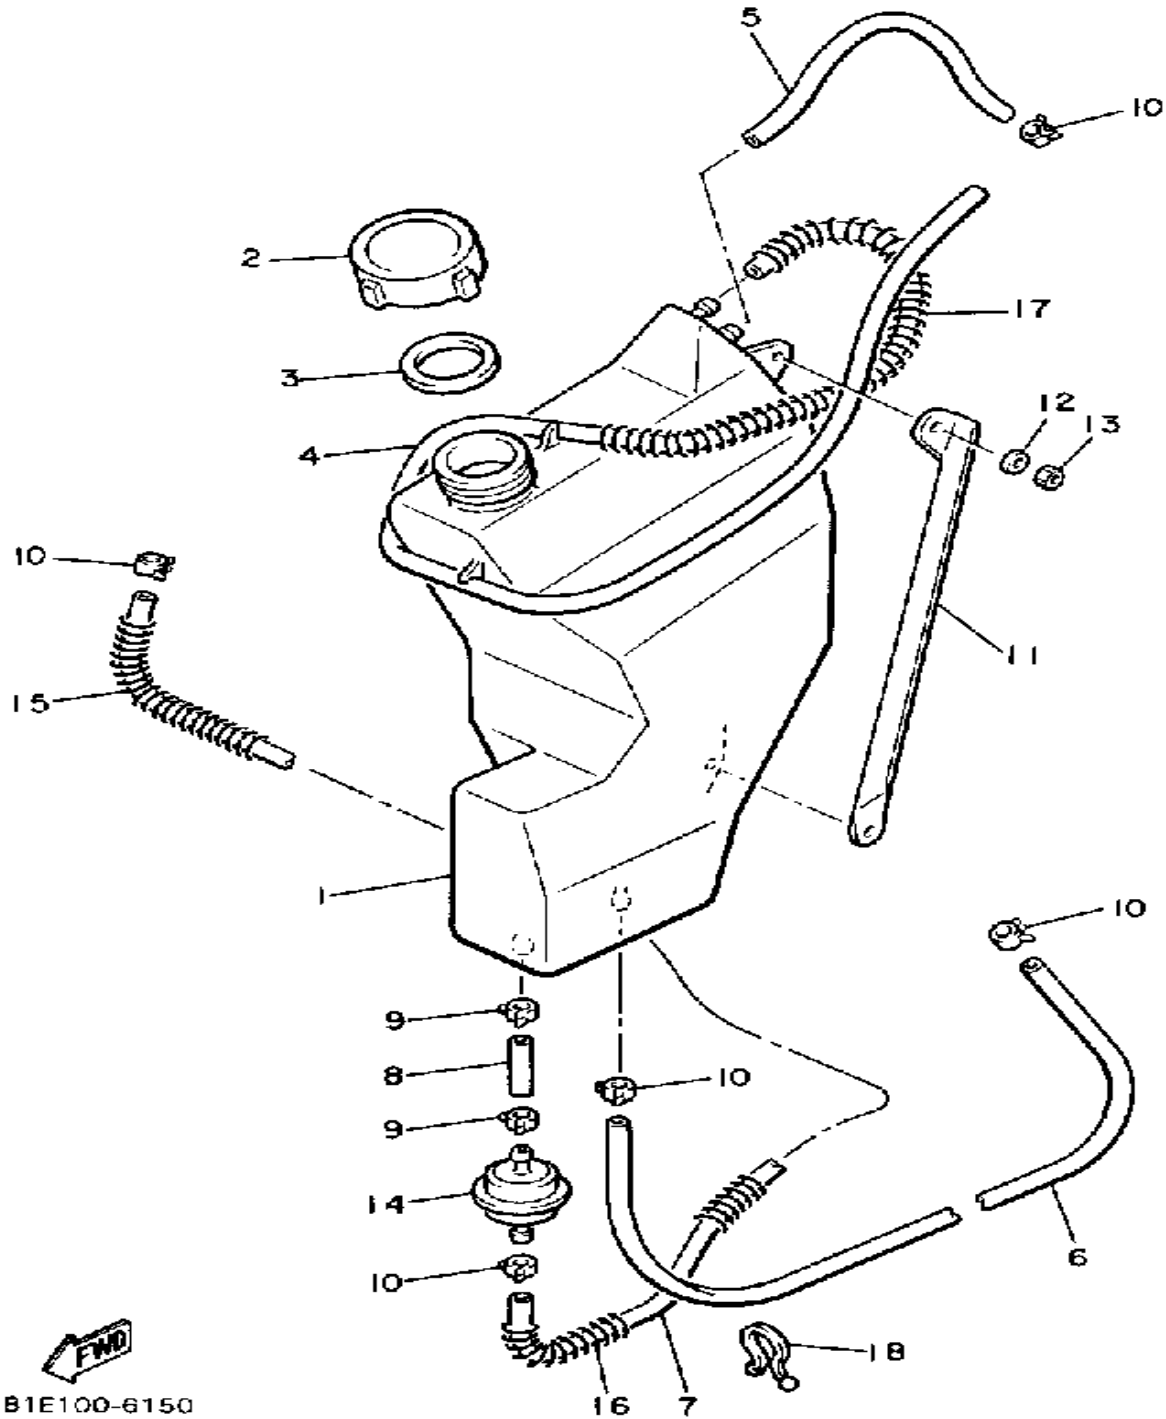

OIL TANK

B1E100-6150

Ref. No.	Part Number	Description	Qty	Remarks
1	81E-21751-00-00	TANK, OIL	1	
2	863-21771-00-00	BODY, CAP	1	
3	90430-31003-00	GASKET	1	
4	90446-09155-00	HOSE	1	
5	91A30-05024-00	TUBE, FLEXIBLE VINYL	1	
6	90446-09224-00	HOSE	1	
7	90446-09224-00	HOSE	1	
8	90446-11249-00	HOSE	1	
9	90467-11028-00	CLIP	2	
10	90467-09026-00	CLIP	3	
11	81E-2176E-00-00	PLATE	1	
12	90201-06M02-00	WASHER, PLATE	2	
13	95701-06300-00	NUT, NYLON	2	
14	8G8-13410-00-00	STRAINER HOUSING ASSEMBLY	1	
15	81E-24327-00-00	PROTECTOR, PIPE	1	
16	81E-24328-00-00	PROTECTOR, PIPE	1	
17	8F3-24326-00-00	PROTECTOR, PIPE	1	
18	90464-16039-00	CLAMP	1	

Not For Resale

www.SmallEngineDiscount.com