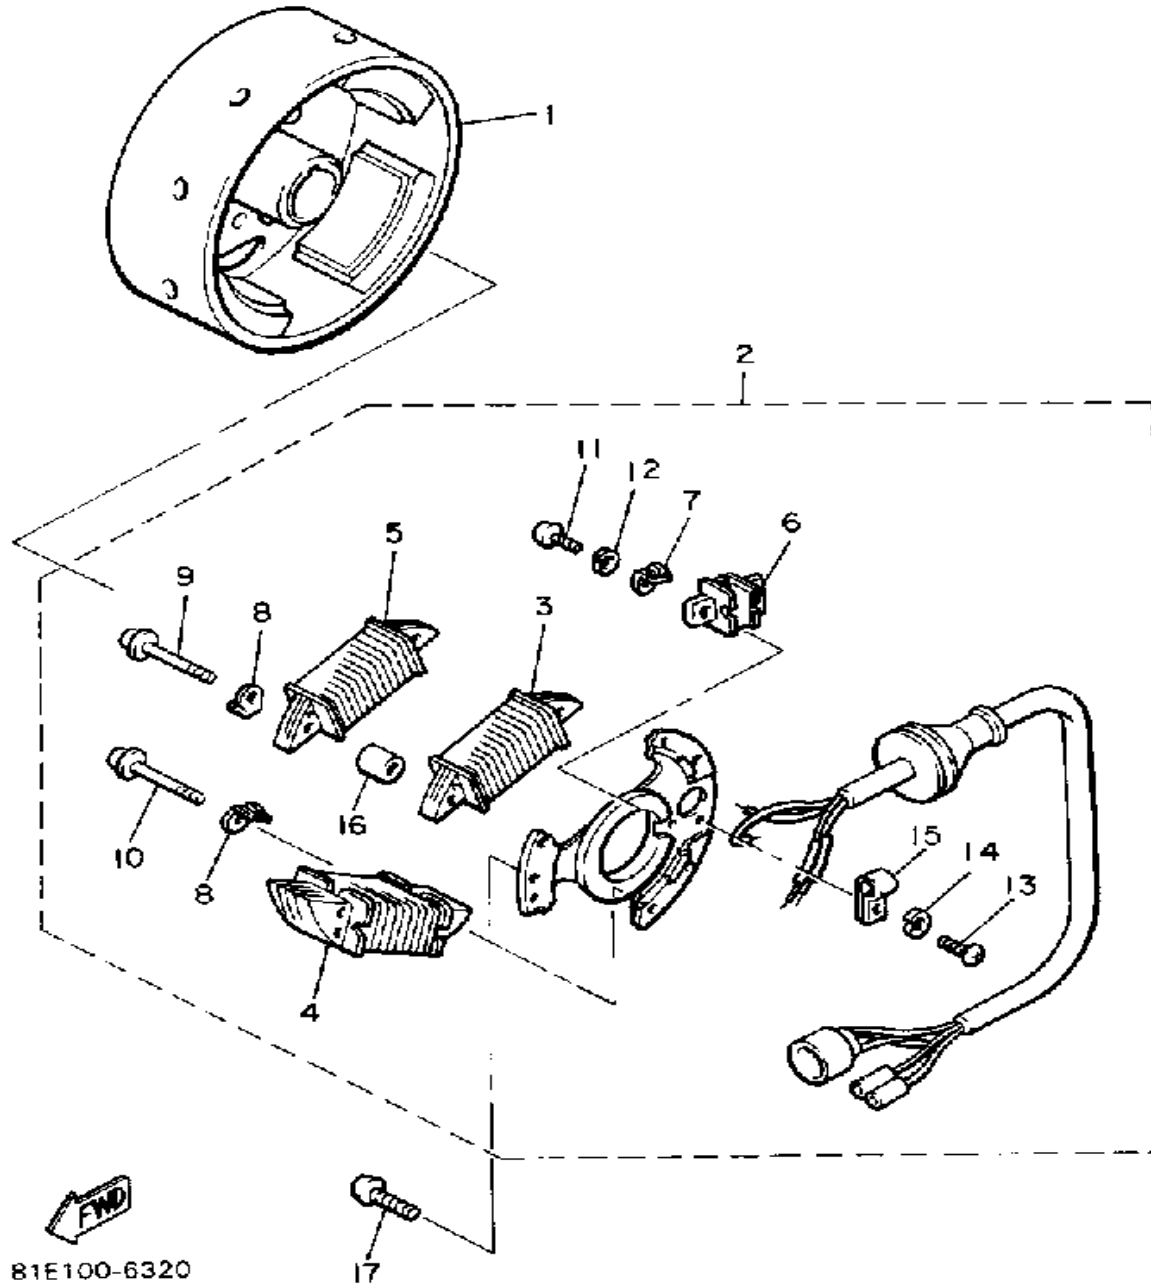

GENERATOR

Ref. No.	Part Number	Description	Qty	Remarks
1	81E-85550-M0-00	ROTOR ASSEMBLY	1	
2	81E-85560-M0-00	BASE ASSEMBLY	1	
3	81L-85520-M0-00	. COIL, CHARGE	1	
4	81L-81313-M0-00	. COIL, LIGHTING 1	1	
5	81L-81314-M0-00	. COIL, LIGHTING 2	1	
6	8R4-85580-M0-00	. COIL, PULSER	1	
7	8R4-85568-M0-00	. TERMINAL, EARTH 1	1	
8	8R4-85569-M0-00	. TERMINAL, EARTH 2	2	
9	90159-05130-00	. SCREW, WITH WASHER	2	
10	90159-05145-00	. SCREW, WITH WASHER	2	
11	98511-04012-00	. SCREW, PAN HEAD	2	
12	92901-04100-00	. WASHER, SPRING	2	
13	98580-04008-00	. SCREW, PAN HEAD	1	
14	92901-04100-00	. WASHER, SPRING	1	
15	(81E-81528-M0-00)	CLAMP, 1	1	
16	90387-06553-00	. COLLAR	2	
17	98580-06012-00	SCREW, PAN HEAD	3	

Not For Resale
www.SmallEngineDiscount.com