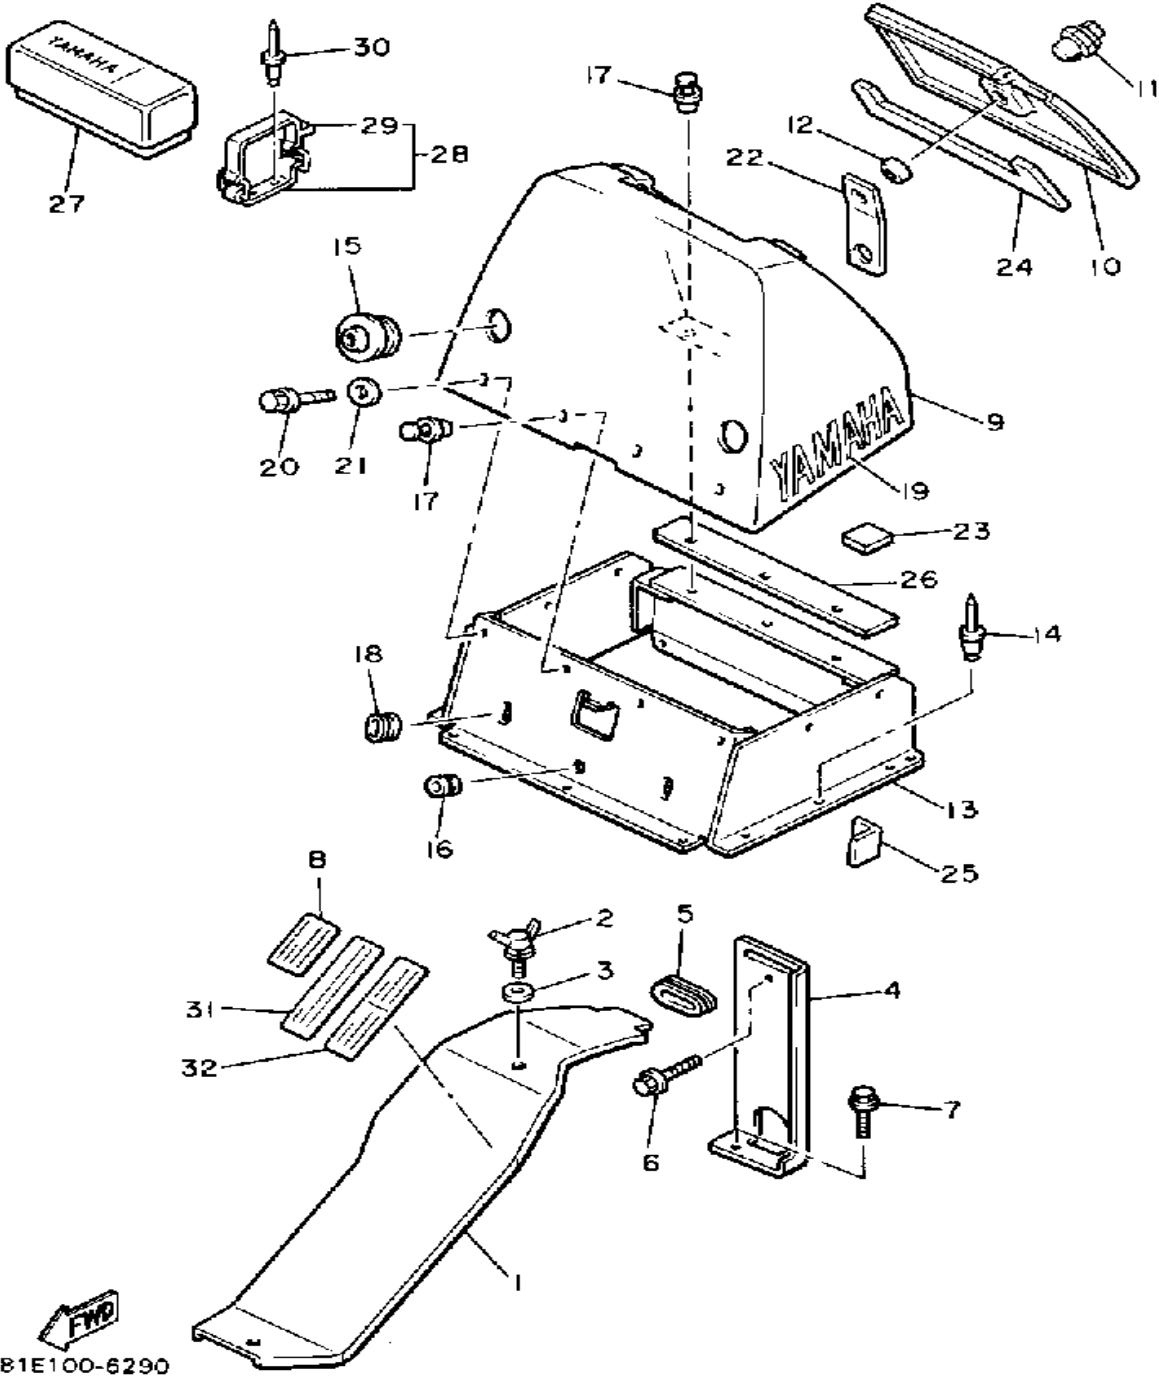

GUARD-LUGGAGE BOX

Ref. No.	Part Number	Description	Qty	Remarks
29	4J2-82131-01-00	. BAND, BATTERY	1	
30	90267-48053-00	RIVET, BLIND	2	
31	81E-1417E-00-00	LABEL, CAUTION	1	
32	81E-47578-00-00	LABEL, 1	1	

Not For Resale
www.SmallEngineDiscount.com