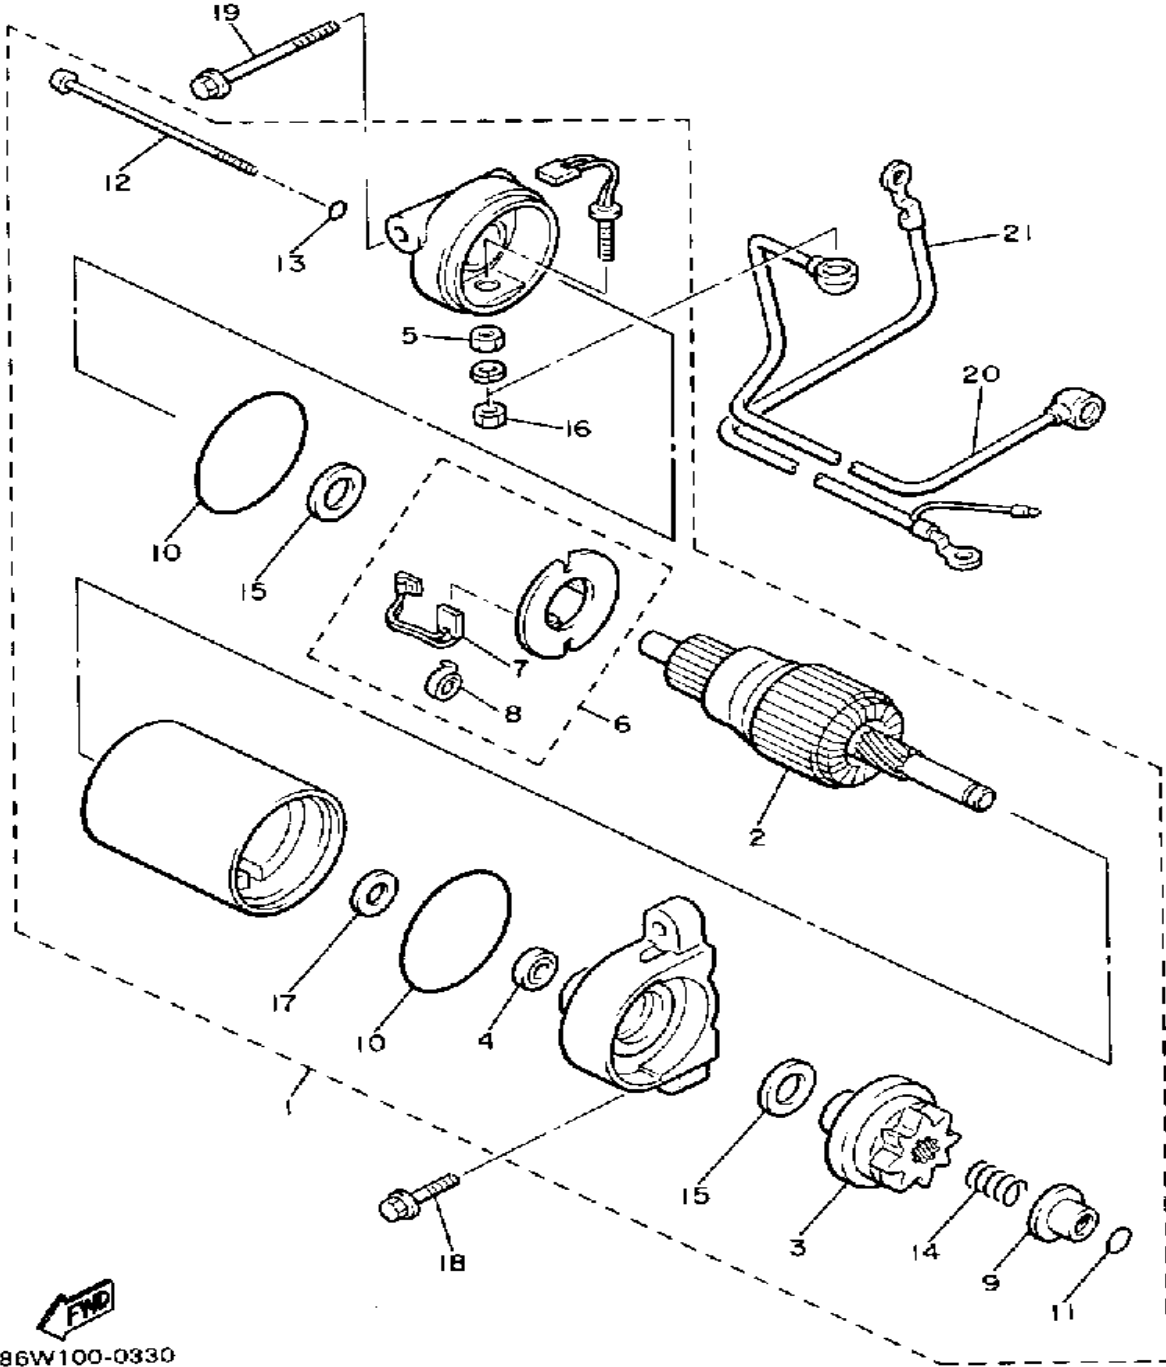

STARTING MOTOR

86W100-0330

Ref. No.	Part Number	Description	Qty	Remarks
1	81E-81800-50-00	STARTING MOTOR ASSEMBLY	1	
2	81E-81850-50-00	. ARMATURE ASSEMBLY	1	
3	81E-81832-50-00	. CLUTCH, OVER RUN	1	
4	8Y3-81167-00-00	. OIL SEAL	1	
5	4H7-81872-00-00	. NUT, SPECIAL	1	
6	4H7-81840-01-00	. BRUSH HOLDER ASSEMBLY	1	
7	7GA-81812-50-00	. BRUSH HOLDER ASSEMBLY.	1	
8	8L6-81813-50-00	. SPRING, BRUSH	2	
9	81E-81833-50-00	. RING, STOP	1	
10	4H7-81844-00-00	. O-RING (4H7-81844-50-00) . . .	2	
11	8L6-81834-50-00	. RING	1	
12	84N-81826-00-00	. BOLT	2	
13	8L6-81847-50-00	. O-RING	2	
14	7GA-81836-50-00	. SPRING	1	
15	4H7-81843-50-00	. WASHER 1	2	
16	95380-06600-00	. NUT	1	
17	8L6-81835-50-00	. WASHER 2	1	
18	95811-08030-00	BOLT, FLANGE	2	
19	95802-08080-00	BOLT, FLANGE	1	
20	83M-82117-00-00	WIRE, LEAD (81E-82117-00) . .	1	
21	83M-82116-00-00	WIRE, MINUS LEAD (81E-82116-00)	1	

Not For Resale
www.SmallEngineDiscount.com