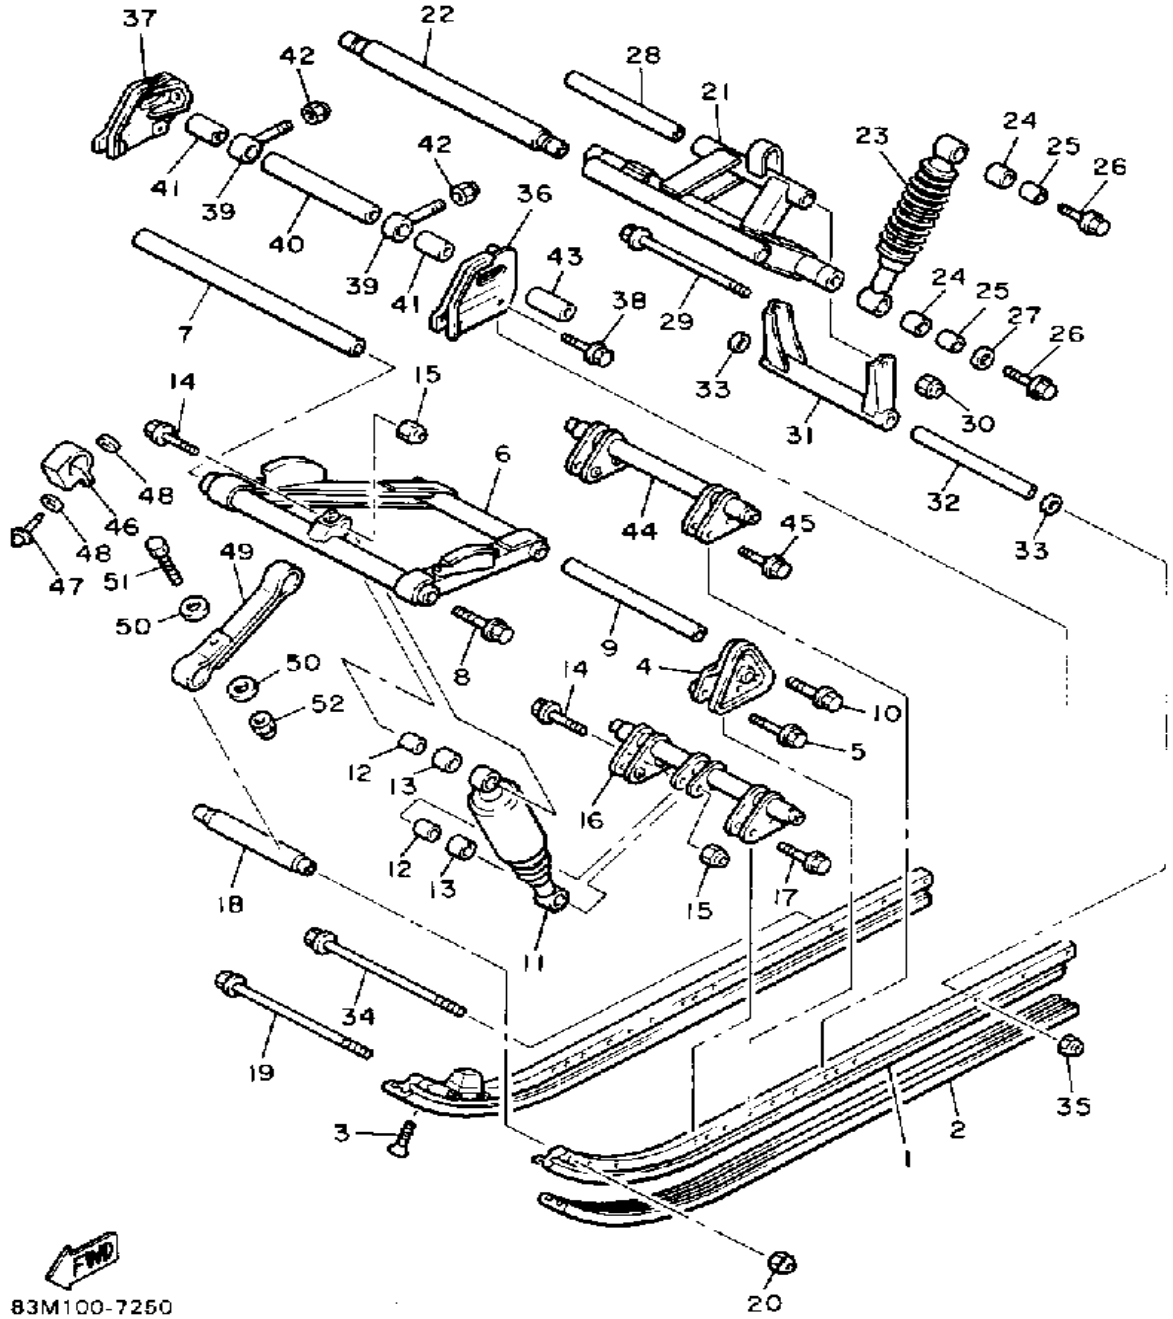

TRACK SUSPENSION 2

Ref. No.	Part Number	Description	Qty	Remarks
29	97022-08210-00	BOLT	1	
30	95712-08300-00	NUT, LOCK	1	
31	81E-47417-00-00	BRACKET 3	1	
32	90387-08496-00	COLLAR	1	
33	90201-08649-00	WASHER, PLATE	2	
34	95822-08260-00	BOLT, FLANGE	1	
35	95601-08200-00	NUT, U	1	
36	8L8-47412-00-00	FRAME, SLIDING 2	1	
37	8L8-47413-00-00	FRAME, SLIDING 3	1	
38	90105-08404-00	BOLT, WASHER BASED	4	
39	8K2-47479-01-00	COLLAR 3	2	
40	90387-202K7-00	COLLAR	1	
41	90387-202K4-00	COLLAR	2	
42	95701-10300-00	NUT, FLANGE (95702-10300)	2	
43	90387-21757-00	COLLAR	2	
44	8T9-47451-00-00	BAR, SUSPENSION	1	
45	90105-06405-00	BOLT, WASHER BASED	6	
46	82M-47456-00-00	DAMPER 1	2	
47	90267-48062-00	RIVET, BLIND	2	
48	90201-057H5-00	WASHER, PLATE	4	
49	83M-47495-00-00	STOPPER 1	1	
50	90201-06407-00	WASHER, PLATE (90201-06747-00)	2	
51	97011-06025-00	BOLT (97001-06025)	1	
52	95701-06300-00	NUT, NYLON	1	

Not For Resale

www.SmallEngineDiscount.com