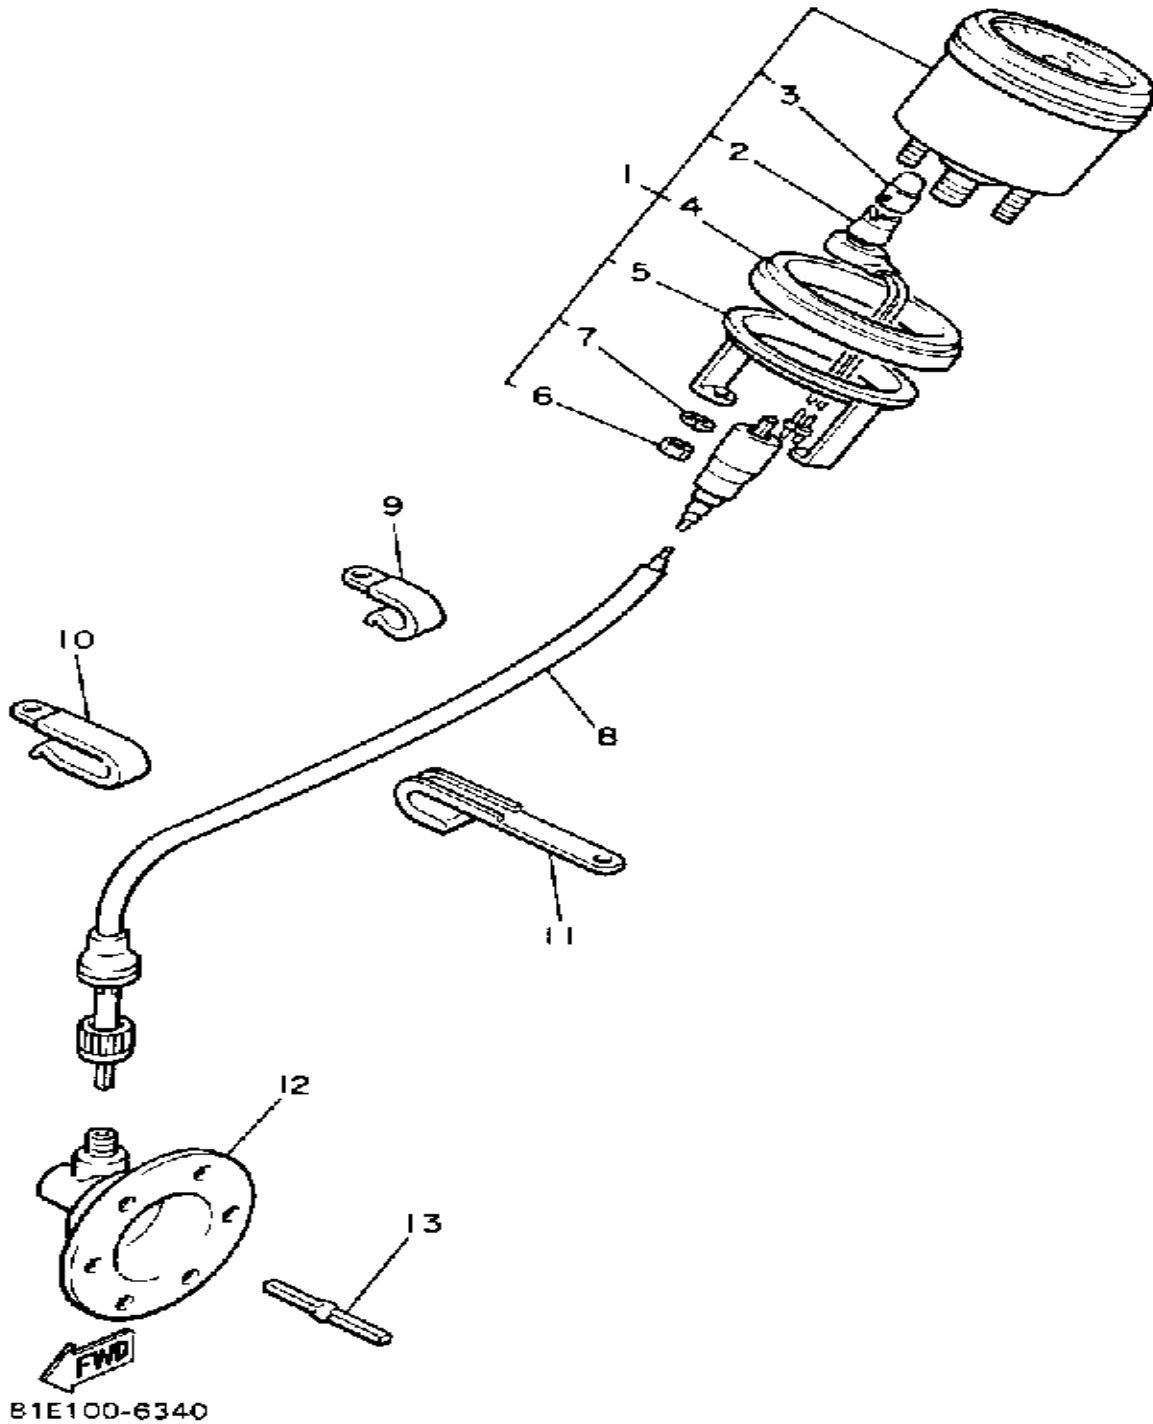

METER

Ref. No.	Part Number	Description	Qty	Remarks
1	80X-83510-40-00	SPEEDOMETER ASSEMBLY ..	1	UR MILE/H
2	ø8V-78353-64-00	. UNAVAILABLE IN PRICE BOOK	1	
3	4G1-84744-00-00	. BULB, MTR.12V3.4W	1	
4	861-83523-40-00	. DAMPER	1	
5	863-83514-40-00	. PLATE, FITTING	1	
6	95380-05600-00	. NUT	2	
7	92990-05100-00	. WASHER, SPRING	2	
8	8F3-83550-01-00	SPEEDOMETER CABLE	1	
9	90465-08028-00	CLAMP	1	
10	90465-06332-00	CLAMP	1	
11	90462-06164-00	CLAMP	1	
12	8W6-47700-00-00	METER GEAR HOUSING COMP ...	1	
13	8K4-47715-00-00	JOINT	1	

Not For Resale

www.SmallEngineDiscount.com