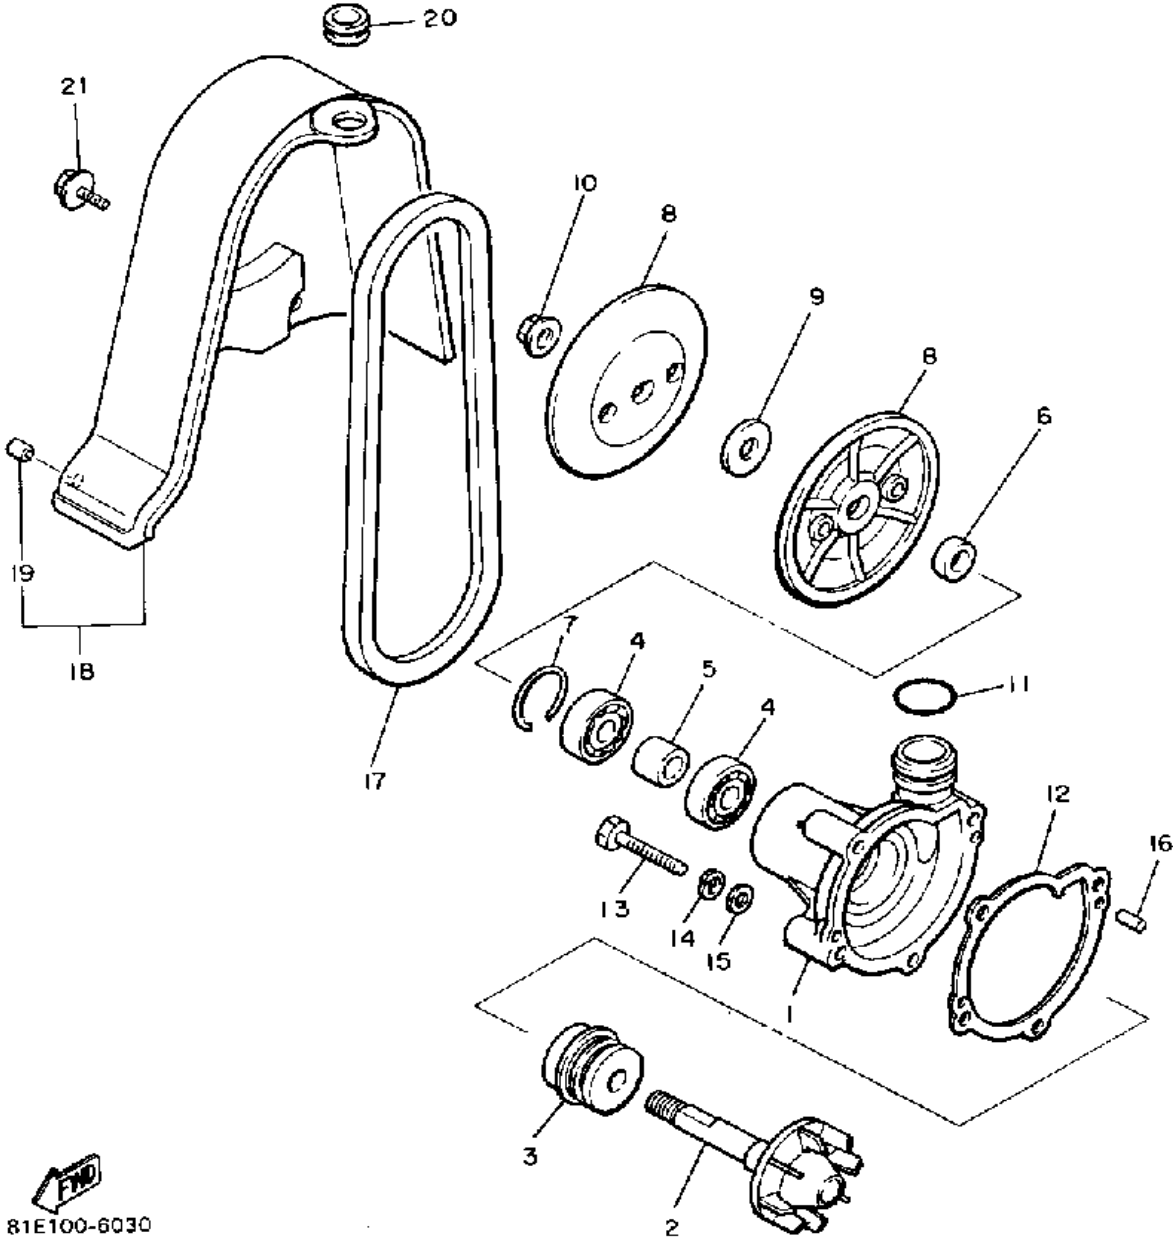

FWD
83M100-7010

CRANKSHAFT-PISTON

Ref. No.	Part Number	Description	Qty	Remarks
1	81E-11631-00-95	PISTON (STD)	1	UR STD
	81E-11635-00-00	PISTON 1 O/S 0.5	1	UR
	81E-11636-00-00	PISTON 2 O/S 0.0	1	UR
2	8R6-11601-00-00	PISTON RING SET (STD)	1	UR STD
	8R6-11601-10-00	PISTON RING SET (0.25MM O/S)	1	UR
	8R6-11601-20-00	PISTON RING SET (0.50MM O/S)	1	UR
3	93450-19052-00	CIRCLIP	2	
4	818-11633-00-00	PIN, PISTON	1	
5	93310-418E9-00	BEARING, CYLINDRICAL	1	
6	81E-11400-00-00	CRANKSHAFT ASSEMBLY	1	
7	81E-11412-00-00	. CRANK 1	1	
8	81E-11422-00-00	. CRANK 2	1	
9	81E-11651-00-00	. ROD, CONNECTING	1	
10	857-11681-00-00	. PIN, CRANK 1	1	
11	93310-524R4-00	. BRNG, CYLINDRICAL	1	
12	90209-24073-00	. WASHER	2	
13	93306-39901-00	. BEARING	2	
14	93102-32354-00	. OIL SEAL, SD-TYPE	1	
15	8R4-13178-00-00	. GEAR, PUMP DRIVE	1	
16	93440-68150-00	CIRCLIP, OUTER	1	
17	93102-32355-00	OIL SEAL, SD-TYPE	1	
18	90280-16053-00	KEY, WOODRUFF	1	
19	90170-16182-00	NUT	1	
20	92901-16100-00	WASHER, SPRING	1	

Not For Resale
www.SmallEngineDiscount.com

WATER PUMP

81E100-6030

Ref. No.	Part Number	Description	Qty	Remarks
1	81E-12421-00-00	HOUSING, WATER PUMP	1	
2	81E-12450-00-00	IMPELLER SHAFT ASSEMBLY	1	
3	11H-12438-00-00	SEAL, MECHANICAL	1	
4	93306-00002-00	BEARING (B6000RS)	2	
5	90387-107M1-00	COLLAR	1	
6	90387-10567-00	COLLAR	1	
7	93450-28098-00	CIRCLIP	1	
8	81E-12619-00-00	PULLEY 2	2	
9	90201-104K0-00	WASHER, PLATE	1	UN
	90201-105A8-00	WASHER, PLATE	1	UN
10	95701-08500-00	NUT, FLANGE	1	
11	93210-20717-00	O-RING	1	
12	81E-12427-00-00	GASKET, HSNG CVR 1	1	
13	97001-06035-00	BOLT	4	
14	92995-06100-00	WASHER, SPRING	4	
15	92990-06600-00	WASHER, PLATE	4	
16	93604-10011-00	PIN, DOWEL	2	
17	81E-12444-00-00	BELT 1	1	
18	81E-1246A-00-00	COVER 1	1	
19	90387-073M0-00	. COLLAR	2	
20	90480-12067-00	GROMMET	1	
21	90119-06108-00	BOLT, WITH WASHER	2	