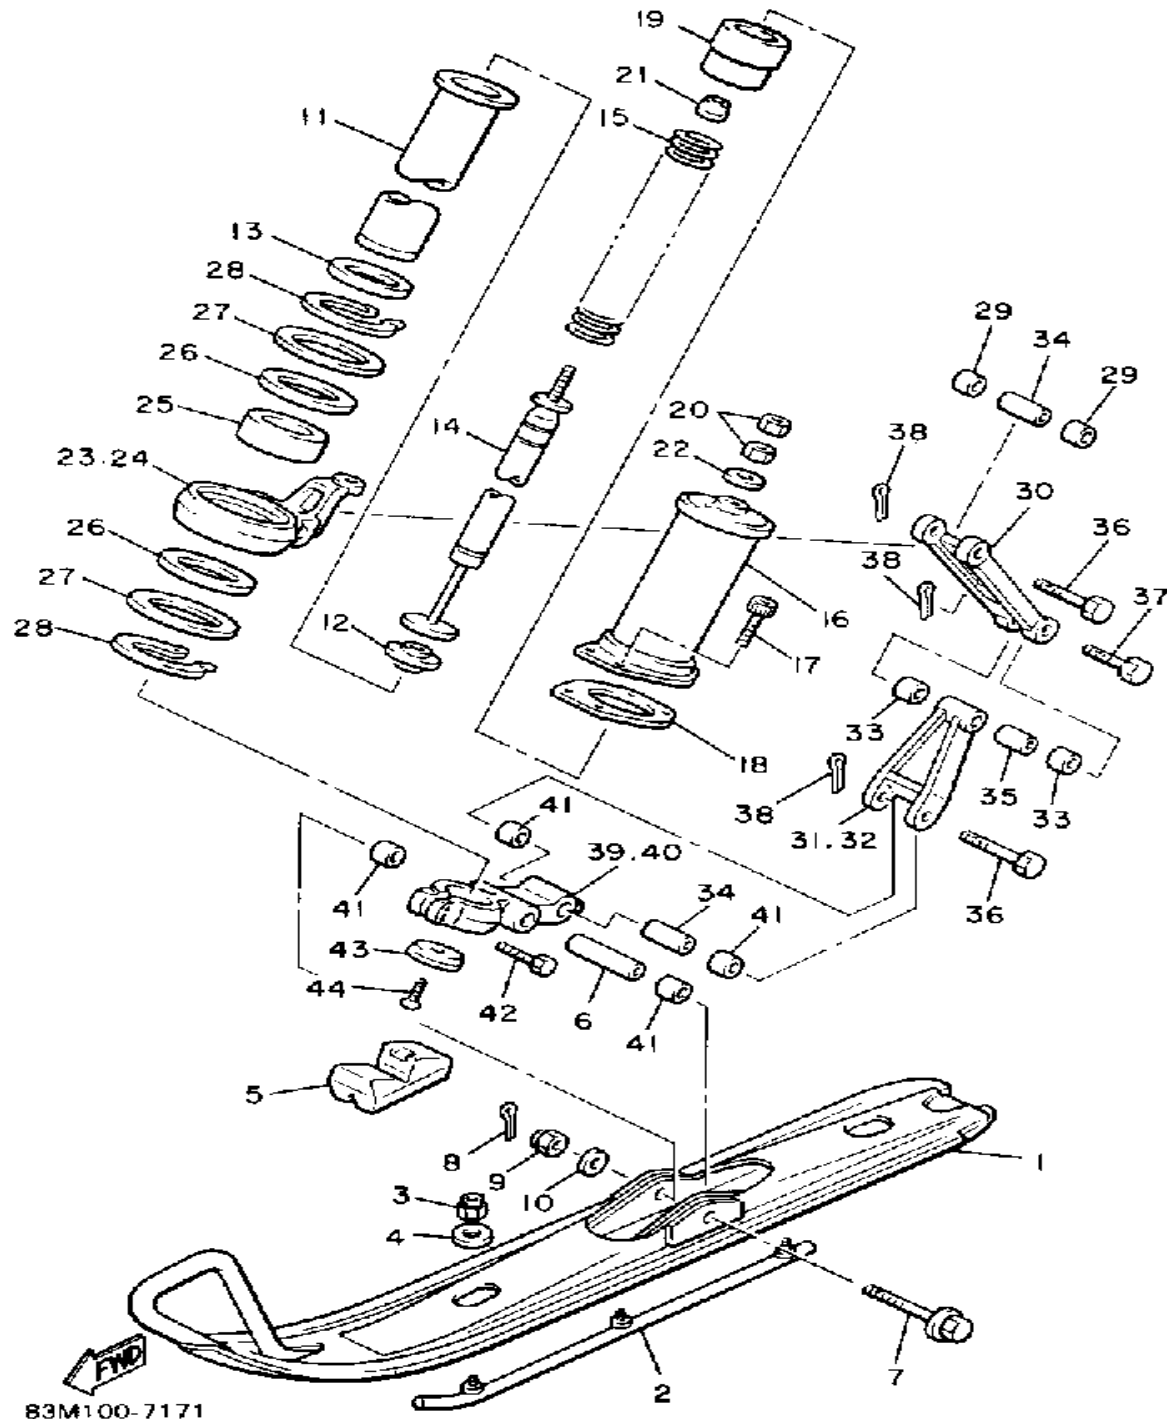

SKI

83M100-7171

Ref. No.	Part Number	Description	Qty	Remarks
29	90384-14091-00	BUSH, BIMETAL FORMED	4	
30	8V0-2382E-01-00	ARM, FRONT 1	2	
31	8V0-2382F-02-00	ARM, FRONT 2 (L, H)	1	
32	8V0-2383F-02-00	ARM, FRONT4 (R, H)	1	
33	90384-14096-00	BUSH, BIMETAL FORMED	4	
34	90387-101Y9-00	COLLAR	4	
35	90387-100A4-00	COLLAR	2	
36	90102-10054-00	BOLT, WITH HOLE	4	
37	90102-10055-00	BOLT, WITH HOLE	2	
38	91490-20020-00	PIN, COTTER	6	
39	81E-2376E-00-00	BRACKET 1 (L, H)	1	
40	81E-2377E-00-00	BRACKET 2 (R, H)	1	
41	90384-14091-00	BUSH, BIMETAL FORMED	8	
42	97016-08030-00	BOLT	4	
43	81E-23737-00-00	WASHER 1	2	
44	90151-06042-00	SCREW, COUNTERSUNK	2	

Not For Resale

www.SmallEngineDiscount.com