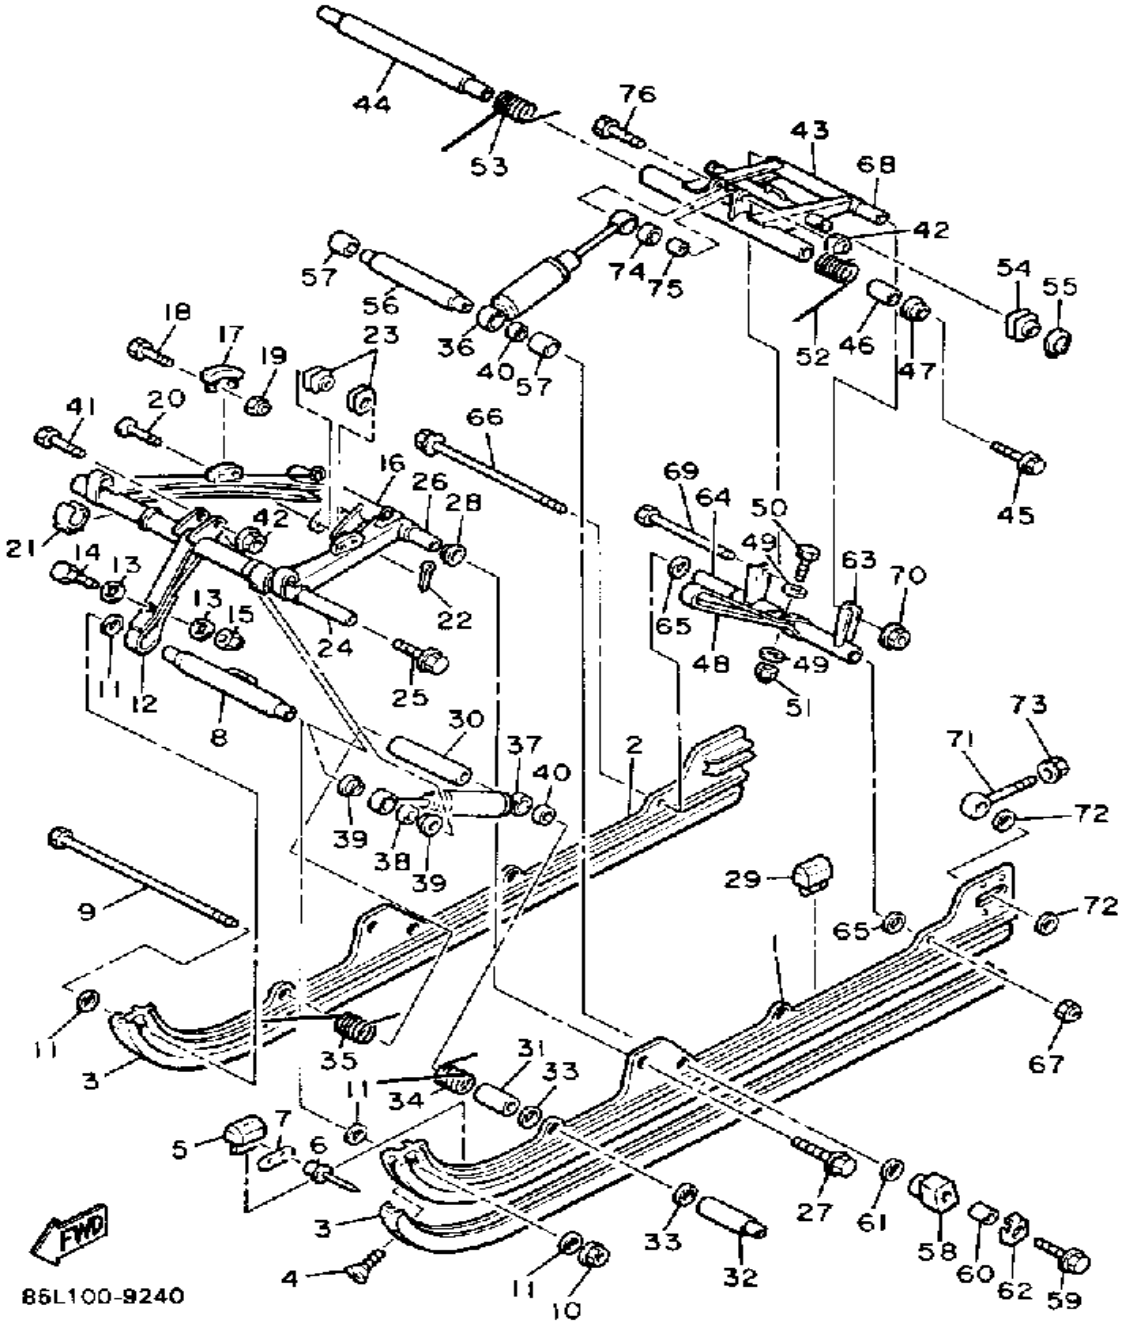

TRACK SUSPENSION 2

85L100-9240

Ref. No.	Part Number	Description	Qty	Remarks
28	90387-105G6-00	COLLAR	2	
29	8V0-47456-00-00	DAMPER 1	2	
30	90387-160M7-00	COLLAR	1	
31	8V0-47319-00-00	COLLAR	2	
32	90387-166M8-00	COLLAR	2	
33	90201-161E5-00	WASHER, PLATE	4	
34	85L-47471-00-00	SPRING, FRONT 1	1	
35	85L-47472-00-00	SPRING, FRONT 2	1	
36	85L-47480-00-00	SHOCK ABSORBER	1	
37	85L-47481-00-00	SHOCK ABSORBER 2	1	
38	90387-084J8-00	COLLAR	1	
39	90387-123G4-00	COLLAR	2	
40	8V0-47371-00-00	BUSH, PIVOT	2	
41	97021-08045-00	BOLT	1	
42	95712-08300-00	NUT, LOCK	2	
43	85L-47332-00-00	ARM, PIVOT 2	1	
44	8K2-47475-00-00	SHAFT 2	1	
45	90109-106A2-00	BOLT	2	
46	8V0-47365-00-00	COLLAR 1	2	
47	8V0-47384-00-00	WASHER	2	
48	8Y3-47496-00-00	STOPPER 2	1	
49	90201-06407-00	WASHER, PLATE (90201-06747-00)	2	
50	97011-06025-00	BOLT (97001-06025)	1	
51	95701-06300-00	NUT, NYLON	1	
52	85L-47473-00-00	SPRING, REAR 1	1	
53	85L-47474-00-00	SPRING, REAR 2	1	
54	86S-47446-01-00	HOOK 1	2	
55	99009-14400-00	CIRCLIP	2	

CONTINUED ON NEXT FRAME ►

Property of www.SmallEngineDiscount.com - Not for Resale