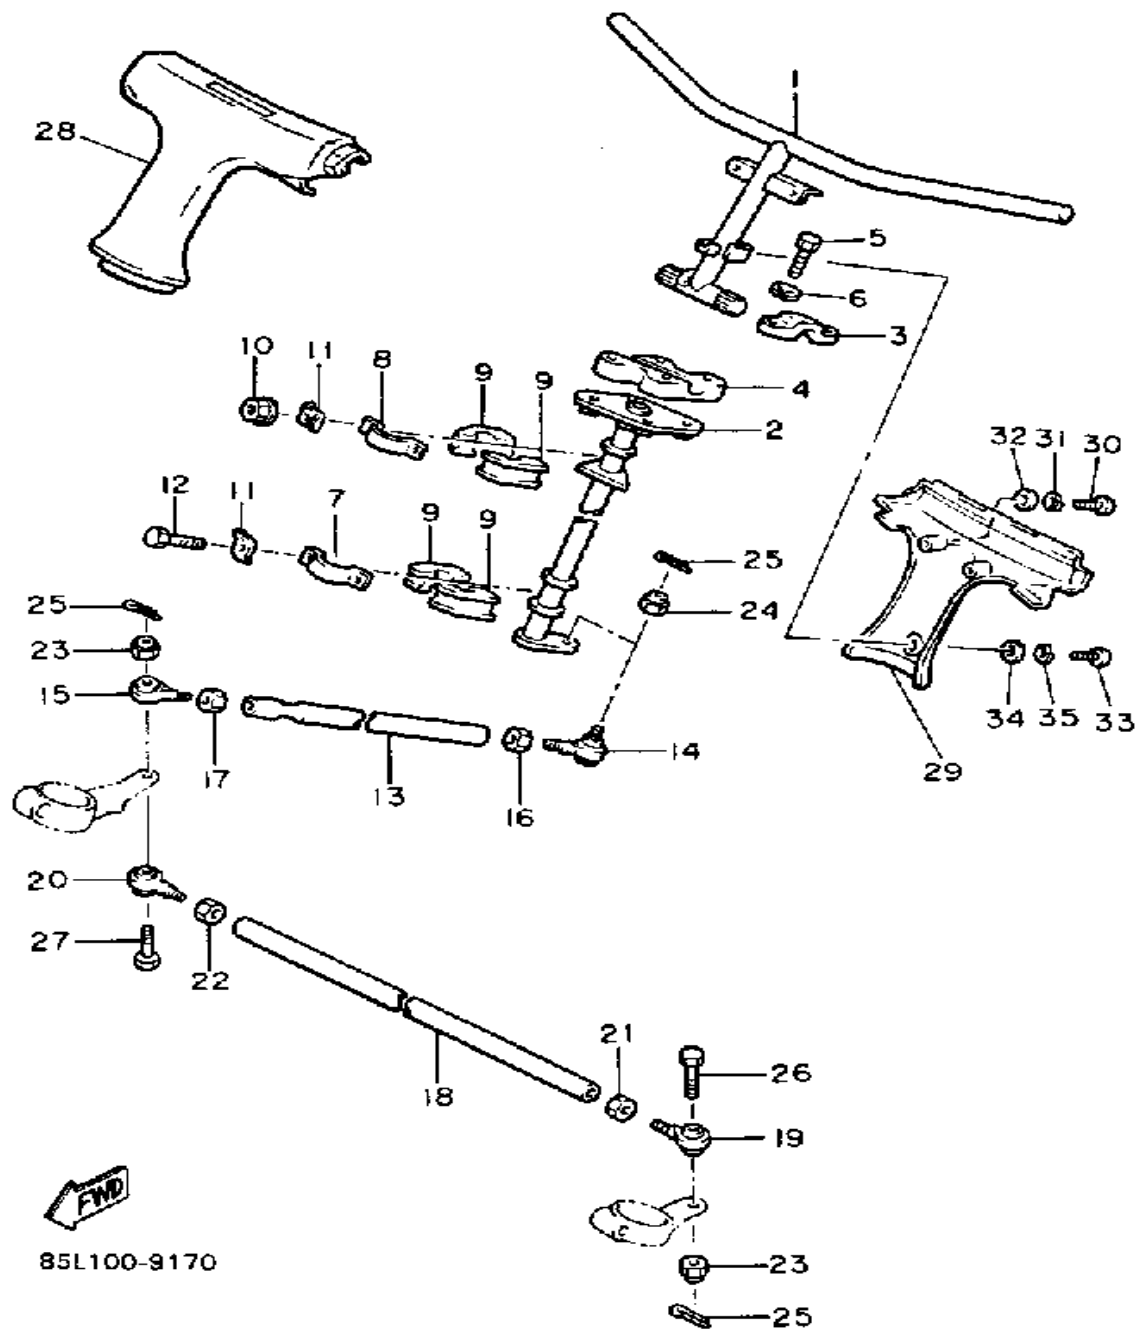

STEERING

85L100-9170

Ref. No.	Part Number	Description	Qty	Remarks
1	85N-23811-00-00	COLUMN, STEERING	1	
2	85L-23813-00-00	COLUMN, STEERING 2	1	
3	1E6-23441-00-00	HOLDER, HANDLE UPR	2	
4	164-23441-00-98	HOLDER, HANDLE UPPER	1	
5	97022-08055-00	BOLT	4	
6	92990-08100-00	WASHER	4	
7	84M-23868-00-00	BRACKET, STEERING LOWER	1	
8	84M-23872-00-00	HOLDER, BEARING	1	
9	8F3-23812-00-00	PLANE BEARING, STEERING	4	
10	95712-08300-00	NUT, LOCK	2	
11	90215-08262-00	WASHER, LOCK	4	
12	97011-08020-00	BOLT	2	
13	85L-23821-00-00	ROD, STEERING RELAY	1	
14	86X-23841-00-00	JOINT, UNIVERSAL 1	1	
15	87S-23847-00-00	JOINT, UNIVERSAL 3	1	
16	95303-10700-00	NUT	1	
17	90170-10186-00	NUT	1	
18	85L-23831-00-00	ROD, TIE	1	
19	87S-23845-00-00	JOINT, UNIVERSAL 2	1	
20	87S-23847-00-00	JOINT, UNIVERSAL 3	1	
21	95303-10700-00	NUT	1	
22	90170-10186-00	NUT	1	
23	95706-10300-00	NUT, NYLON	2	
24	90185-10085-00	NUT, SELF-LOCKING	1	
25	91402-25018-00	PIN, COTTER	3	
26	90102-10031-00	BOLT, WITH HOLE	1	
27	90109-10767-00	BOLT	1	
28	8W6-23815-00-00	PAD, STEERING	1	
29	85N-23817-00-00	PAD, STEERING	1	

CONTINUED ON NEXT FRAME ►

Property of www.SmallEngineDiscount.com - Not for Resale

C10