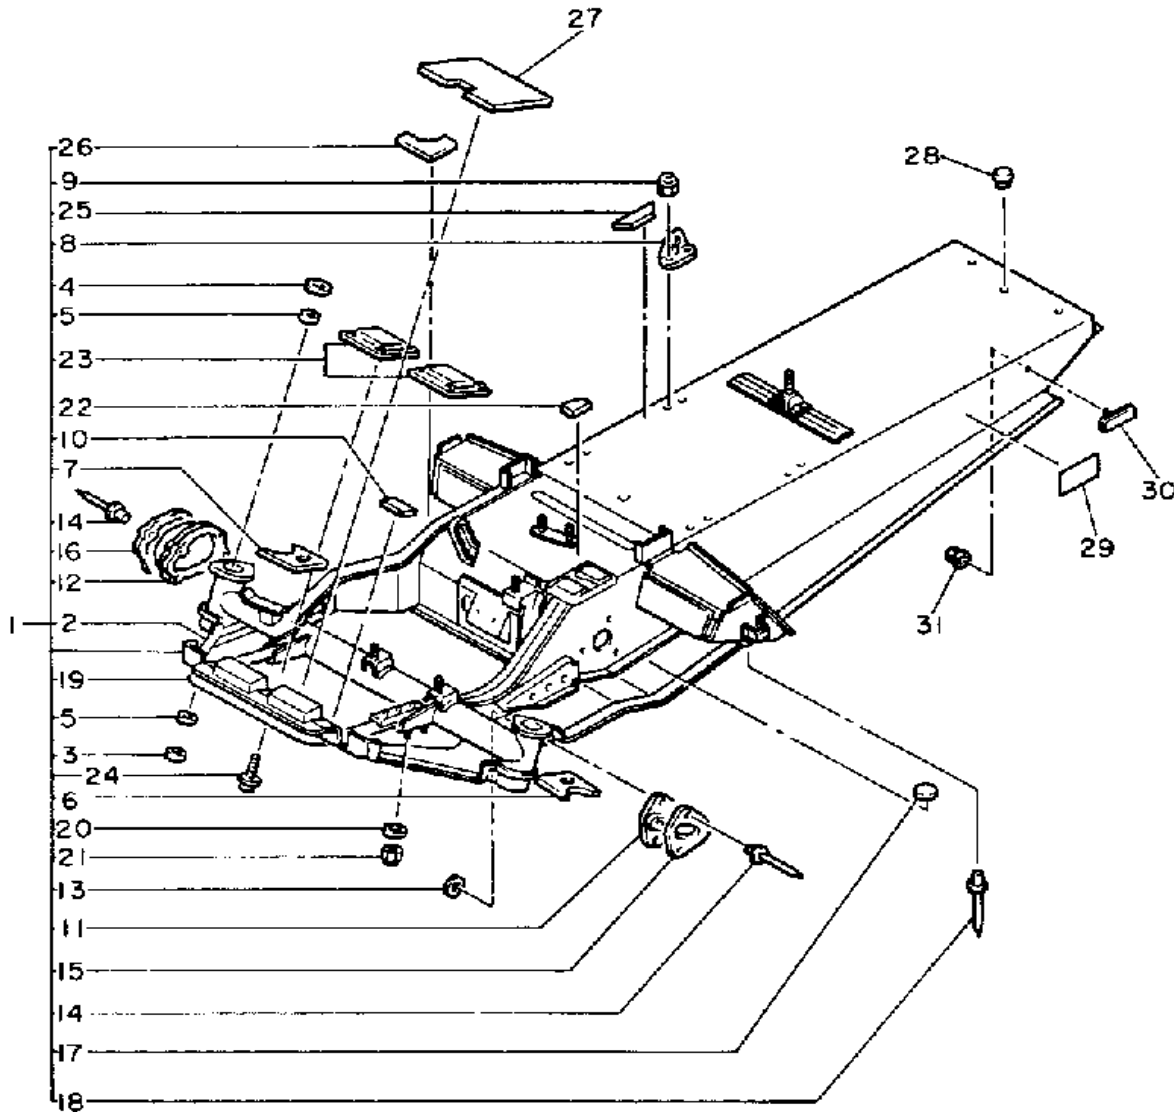

FRAME

85L100-9150

Ref. No.	Part Number	Description	Qty	Remarks
1	85N-21910-00-00	FRAME	1	
2	85N-21912-00-00	. BELLY PAN (CS340EN)	1	
3	93103-44134-00	. OIL SEAL	2	
4	93104-44095-00	. OIL SEAL	2	
5	90384-44173-00	. BUSH, BIMETAL FORMED	4	
6	85L-7717E-00-00	. TAPE 1	1	
7	85L-7717F-00-00	. TAPE 2	1	
8	8V0-21946-00-00	. BRACKET, SEAT FITTING	2	
9	95701-06300-00	. NUT, NYLON	4	
10	85L-7717J-00-00	. TAPE, 5	2	
11	80L-2198F-00-00	. COVER 1	1	
12	80L-2198G-00-00	. COVER 2	1	
13	90201-047A7-00	. WASHER, PLATE	3	
14	90267-40029-00	. RIVET, BLIND	7	
15	80L-77525-00-00	. WASHER 1	1	
16	80L-77526-00-00	. WASHER 2	2	
17	80F-21998-00-00	. SPACER	1	
18	90267-48141-00	. RIVET, BLIND	27	
19	85L-77512-00-00	. BUMPER, FRONT 2	1	
20	90201-082E7-00	. WASHER, PLATE	4	
21	95712-08300-00	. NUT, LOCK	4	
22	85L-14409-00-00	. DAMPER	1	
23	8M6-21917-00-00	. PANEL, SUB FRAME 6	2	
24	90159-05137-00	. SCREW, WITH WASHER	8	
25	85L-2199J-00-00	. SHIELD, NOISE 2	1	
26	85L-77196-00-00	. DAMPER, SHROUD	2	
27	85L-2199H-00-00	SHIELD, HEAT	1	
28	810-77716-00-00	ORNAMENT, INSTRUMENT PANEL 2	1	

CONTINUED ON NEXT FRAME ►

Property of www.SmallEngineDiscount.com - Not for Resale