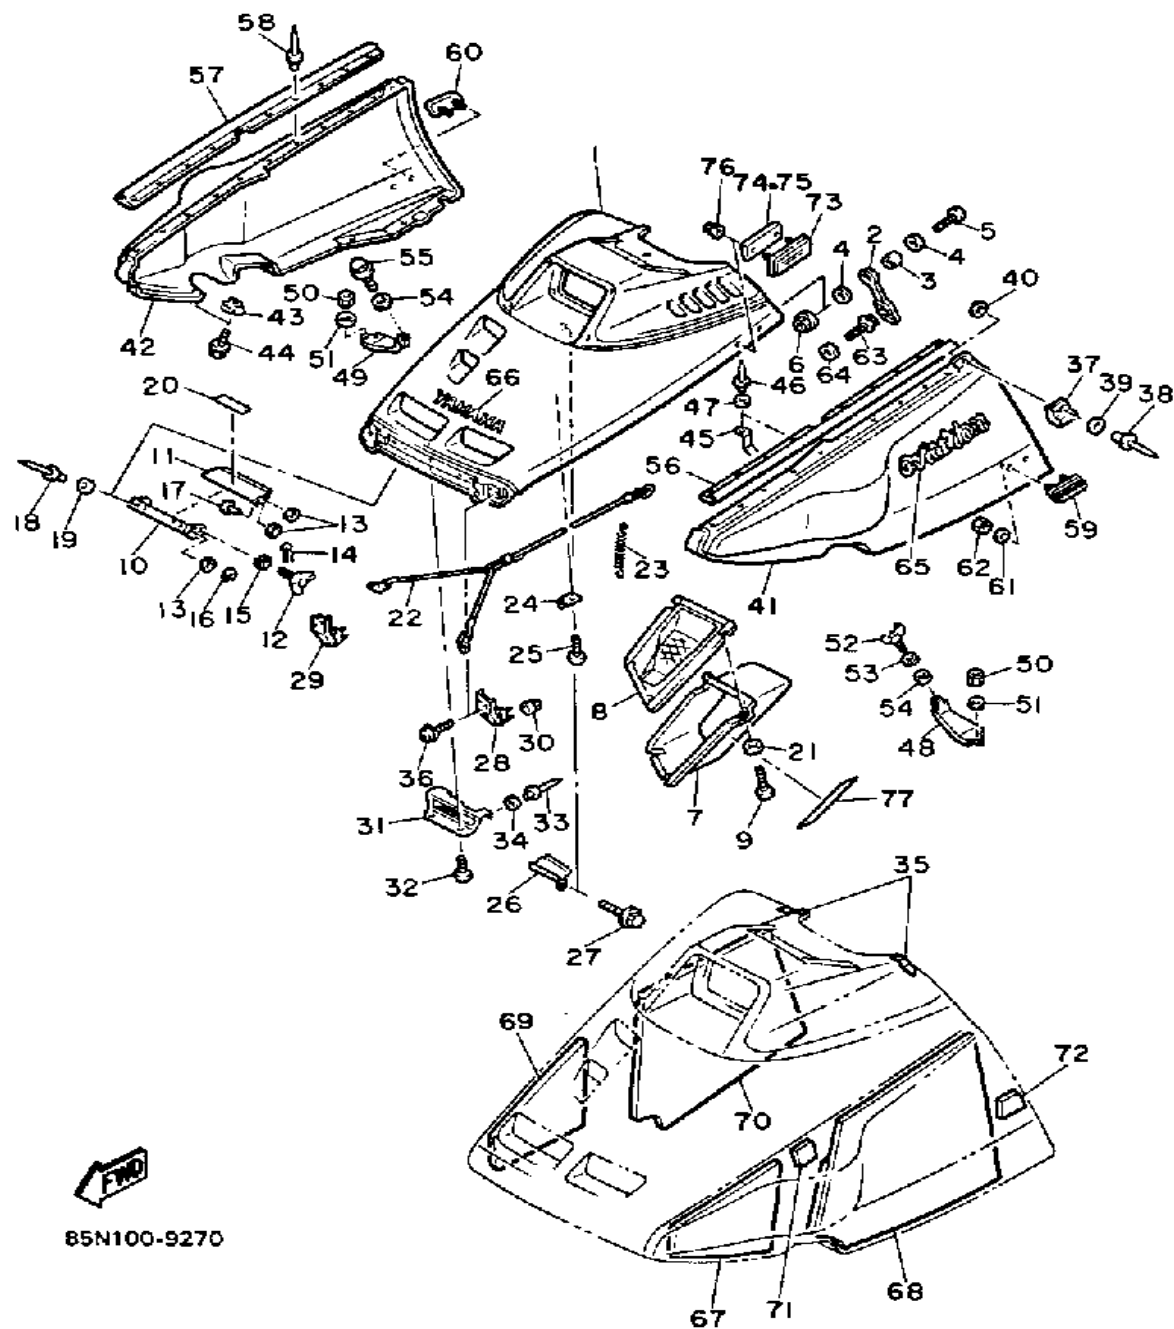

SHROUD

Ref. No.	Part Number	Description	Qty	Remarks
30	95701-06500-00	NUT, FLANGE	4	
31	85L-77554-00-00	PROTECTOR 4	1	
32	97701-50014-00	SCREW, TAPPING	2	
33	90267-48014-00	RIVET, BLIND	2	
34	90201-043H7-00	WASHER, PLATE	2	
35	85L-77196-00-00	DAMPER, SHROUD	2	
36	90159-06071-00	SCREW, WITH WASHER	4	
37	85L-77188-00-00	STOPPER	2	
38	90267-48051-00	RIVET, BLIND	2	
39	85L-77116-00-00	WASHER, SPECIAL	2	
40	90201-04325-00	WASHER, PLATE	2	
41	85N-21982-00-00	HOOD 1	1	
42	85N-21983-00-00	HOOD 2	1	
43	90183-06023-00	NUT, SPRING	10	
44	90119-06088-00	BOLT, WITH WASHER	12	
45	85L-77338-00-00	STAY, BELT	1	
46	90267-40076-00	RIVET, BLIND	2	
47	90201-047A2-00	WASHER, PLATE	2	
48	85L-2196F-00-00	BRACKET 3	1	
49	85L-2196G-00-00	BRACKET 4	1	
50	95701-05300-00	NUT, NYLON	4	
51	92990-05200-00	WASHER, PLAIN	4	
52	90122-06020-00	BOLT, WING	1	
53	90201-065F3-00	WASHER, PLATE	1	
54	90202-06008-00	WASHER, PLATE	2	
55	90119-06088-00	BOLT, WITH WASHER	1	
56	85L-77515-00-00	BUSH, RUBBER 1	1	
57	85L-77516-00-00	BUSH, RUBBER 2	1	
58	90269-05039-00	RIVET	17	

CONTINUED ON NEXT FRAME ➤

Property of www.SmallEngineDiscount.com - Not for Resale

D7