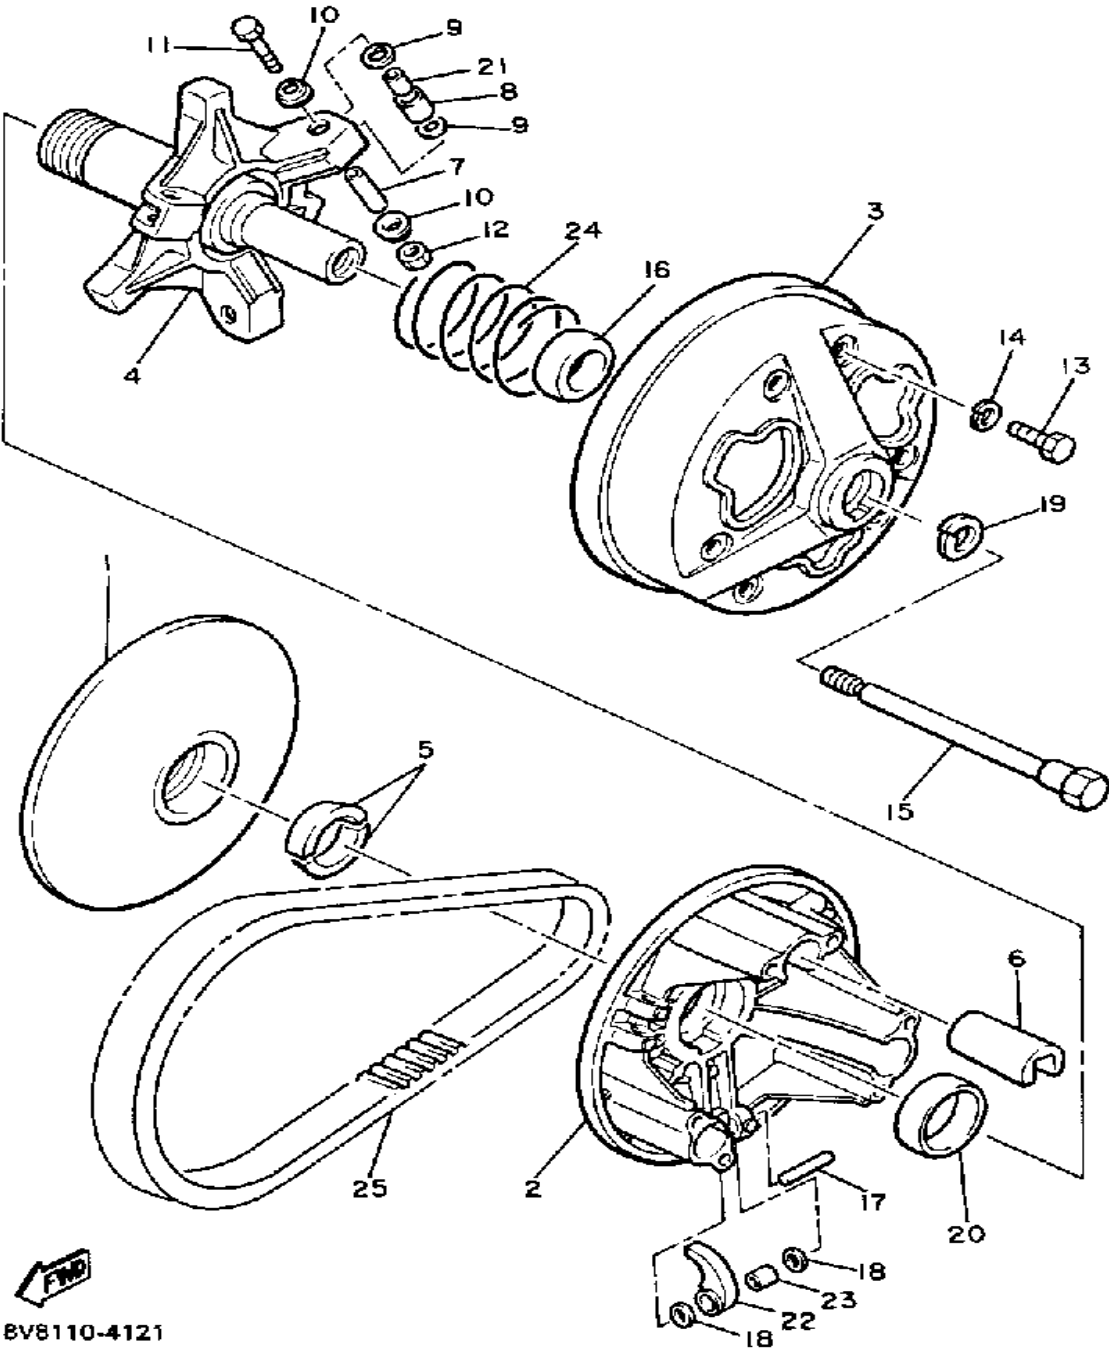

PRIMARY SHEAVE

BV8110-4121

Ref. No.	Part Number	Description	Qty	Remarks
25	89X-00000-50-00	CLUTCH TUNE-UP KIT (K)	1	MARKED W/*
	8V0-17601-19-00	CLUTCH MARKED	1	MARKED W/+

Property of www.SmallEngineDiscount.com - Not for Resale