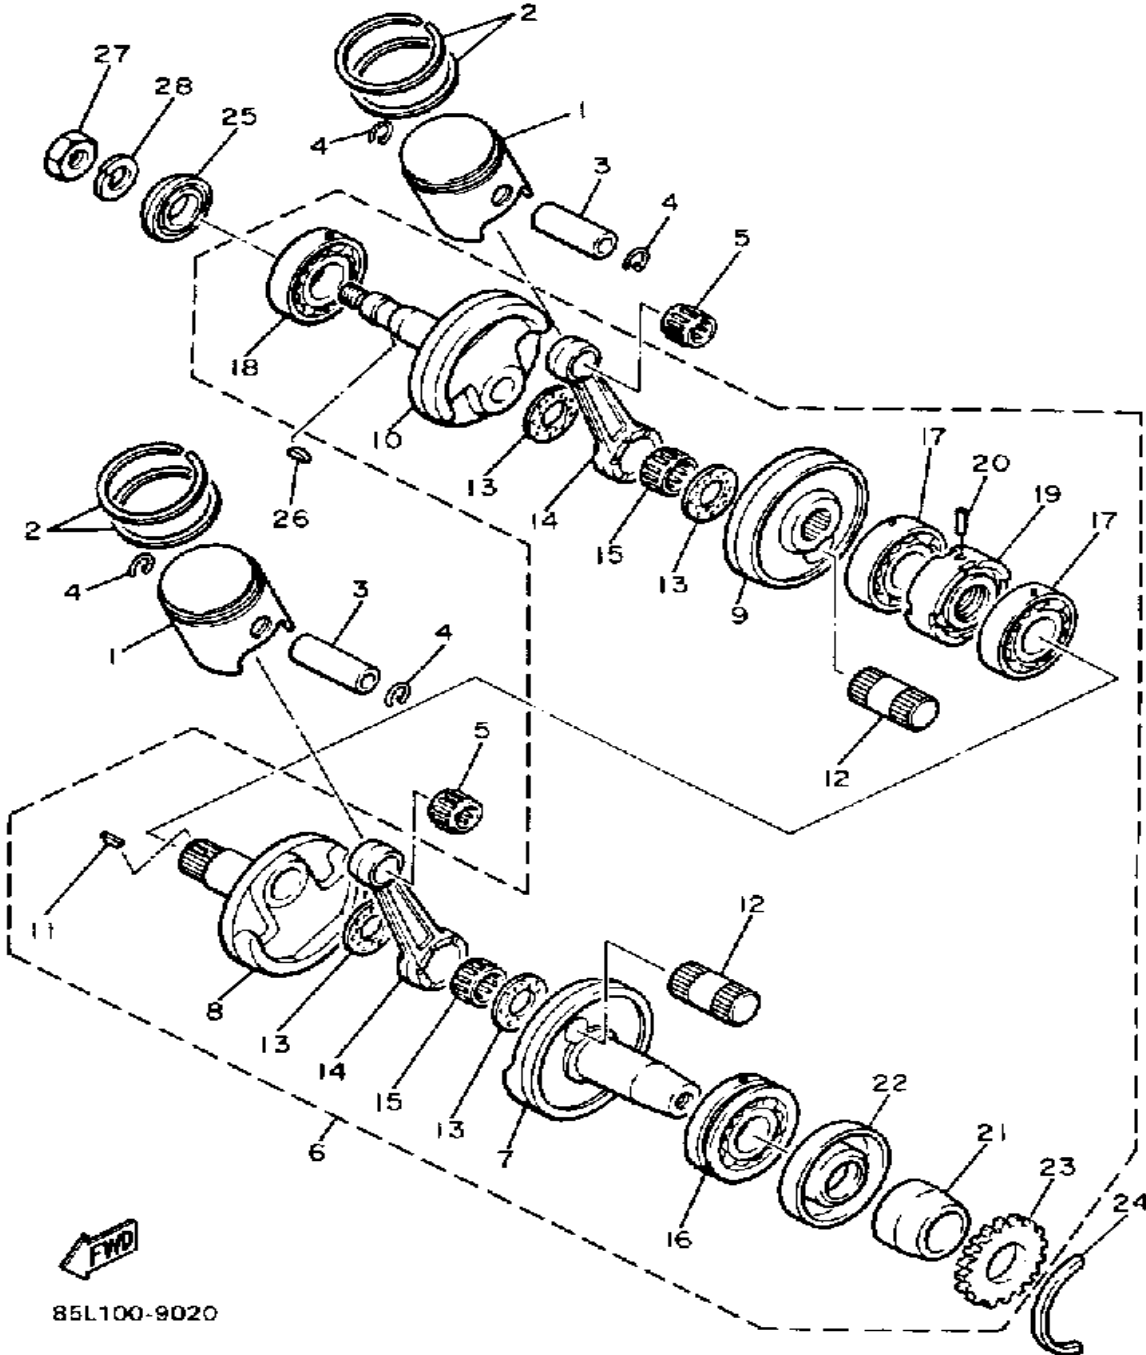

CRANKSHAFT-PISTON

Ref. No.	Part Number	Description	Qty	Remarks
24	93440-72049-00	CIRCLIP	1	
25	93102-25183-00	OIL SEAL	1	
26	90280-16053-00	KEY, WOODRUFF	1	
27	90170-16182-00	NUT	1	
28	92901-16100-00	WASHER, SPRING	1	

FWD
85L100-9020

Property of www.SmallEngineDiscount.com - Not for Resale