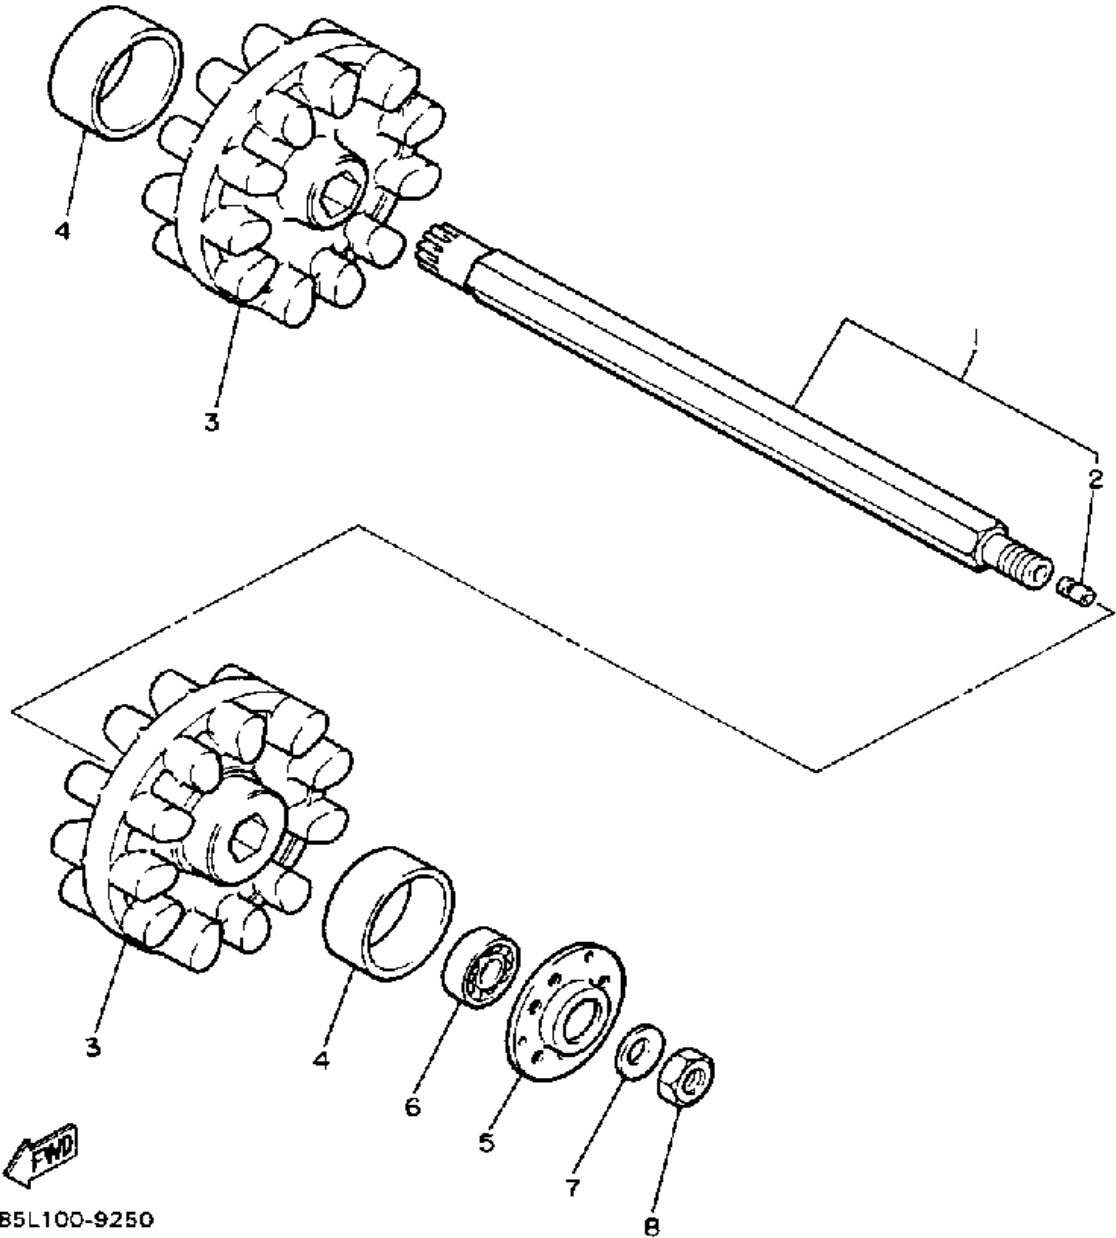

TRACK DRIVE 1

Ref. No.	Part Number	Description	Qty	Remarks
1	8K4-W4751-01-00	AXLE, FRONT	1	
2	8K4-47577-00-00	. CONNECTOR	1	
3	85L-W4753-00-00	WHEEL, SPROCKET 1	2	
4	90387-514Y2-00	COLLAR	2	
5	8K4-47551-00-00	HOUSING, FRONT AXLE	1	
6	93306-00420-00	BEARING (B6004)	1	
7	90208-22001-00	WASHER, CONICAL SPRING ..	1	
8	90170-22094-00	NUT	1	

Property of www.SmallEngineDiscount.com - Not for Resale