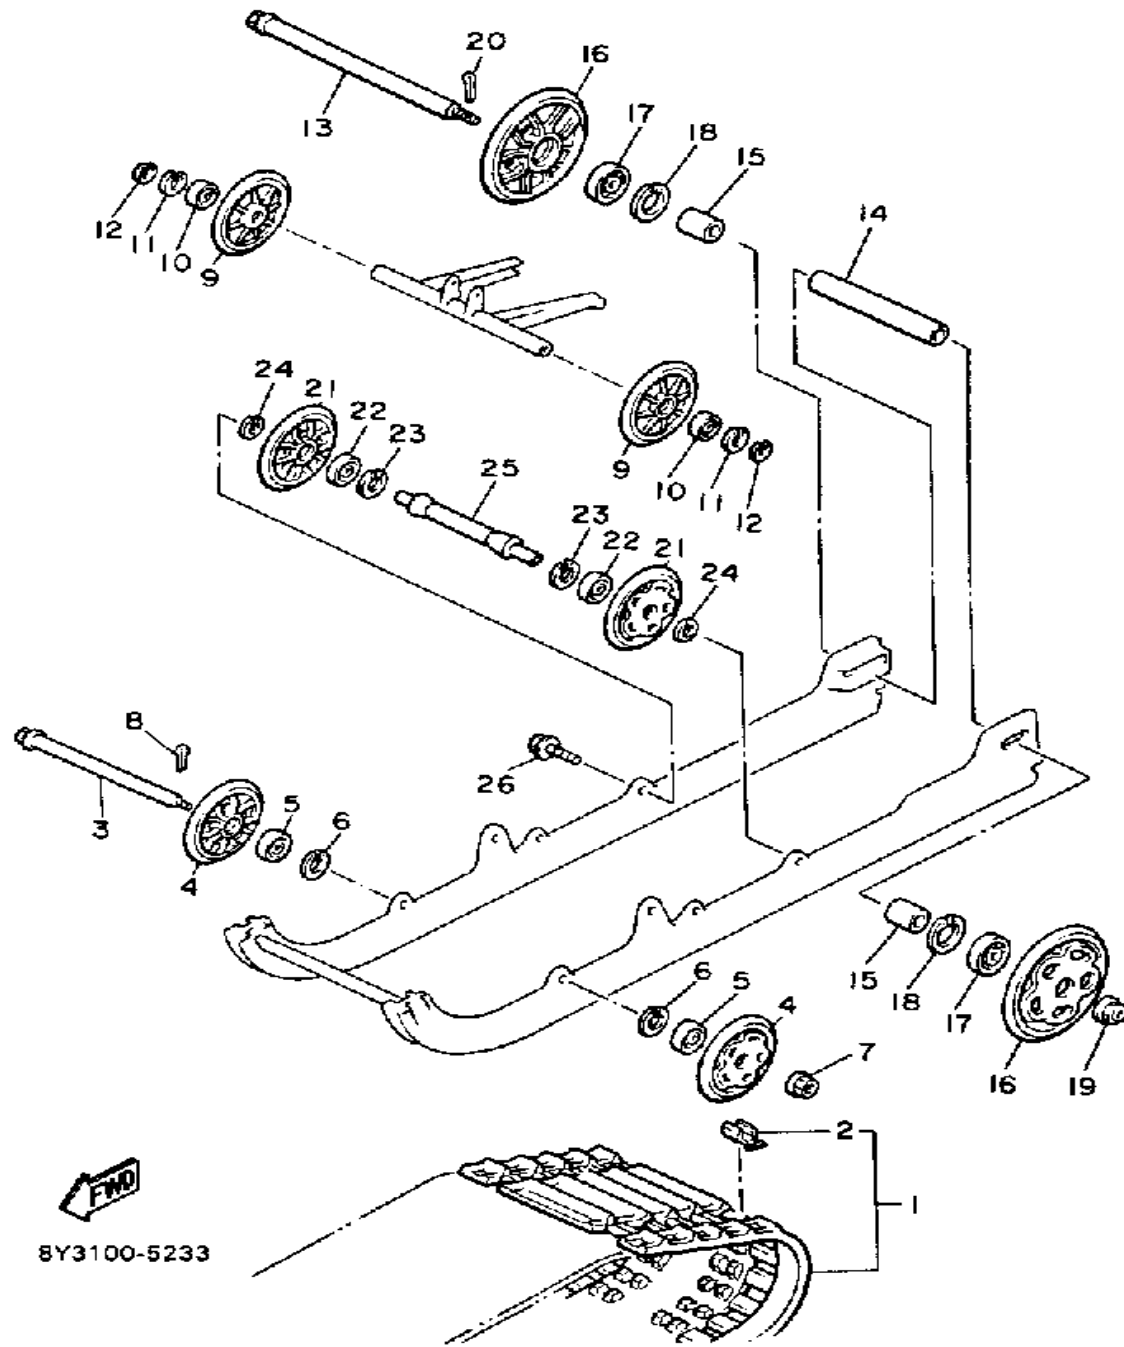

TRACK SUSPENSION 1

Ref. No.	Part Number	Description	Qty	Remarks
1	8J6-47110-01-00	TRACK ASSEMBLY (8J6-47110-01-00)	1	
2	8A5-47115-00-00	. METAL, SLIDE	66	
3	90891-50061-00	SHAFT 5 (80X-47487-00-00)	1	
4	87M-47320-00-00	SUSPENSION WHEEL COMP.	2	
5	93306-00441-00	BEARING (89A) (B6004RS)	2	
6	99009-42500-00	CIRCLIP	2	
7	95601-14200-00	NUT, U	1	
8	91401-30030-00	PIN, COTTER	1	
9	885-47320-01-00	SUSPENSION WHEEL COMP.	2	
10	93306-00441-00	BEARING (89A) (B6004RS)	2	
11	99009-42500-00	CIRCLIP	2	
12	99009-20400-00	CIRCLIP	2	
13	8L8-47520-01-00	REAR AXLE COMP. (8L8-47520-02-00)	1	
14	90387-200M8-00	COLLAR	1	
15	90387-203H0-00	COLLAR	2	
16	8K2-47530-00-00	GUIDE WHEEL COMP.	2	
17	93306-20417-00	BEARING (B62042RS)	2	
18	99009-47500-00	CIRCLIP	2	
19	95601-14200-00	NUT, U	1	
20	91401-30030-00	PIN, COTTER	1	
21	87M-47320-00-00	SUSPENSION WHEEL COMP.	2	AP
22	93306-00441-00	BEARING (89A) (B6004RS)	2	AP
23	99009-42500-00	CIRCLIP	2	AP
24	99009-20400-00	CIRCLIP	2	AP
25	8V0-47488-00-00	SHAFT 6	1	AP
26	95821-08020-00	BOLT, FLANGE (95801-08020)	2	AP

Property of www.SmallEngineDiscount.com - Not for Resale