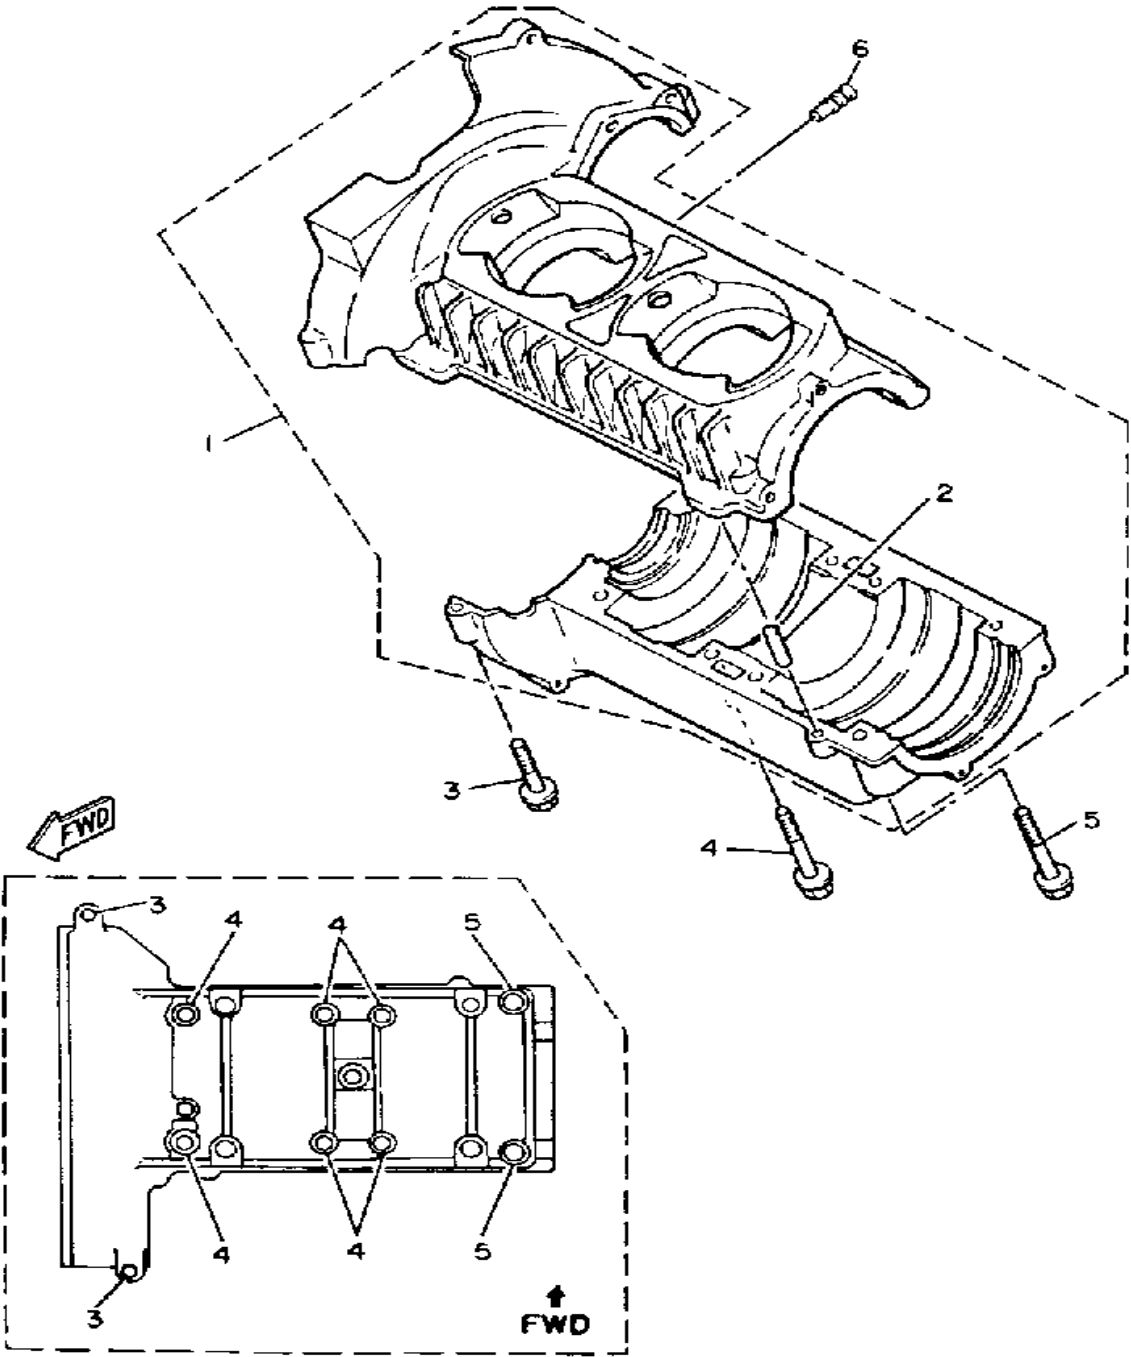

CRANKCASE

85L100-9090

Ref. No.	Part Number	Description	Qty	Remarks
1	8J9-15100-01-00	CRANKCASE ASSEMBLY	1	
2	93605-10108-00	. PIN, DOWEL	2	
3	95811-08040-00	BOLT, FLANGE	1	
4	95811-08060-00	BOLT, FLANGE	6	
5	95811-08070-00	BOLT, FLANGE	2	
6	8G8-24461-00-00	PIPE, JOINT	1	

Property of www.SmallEngineDiscount.com - Not for Resale