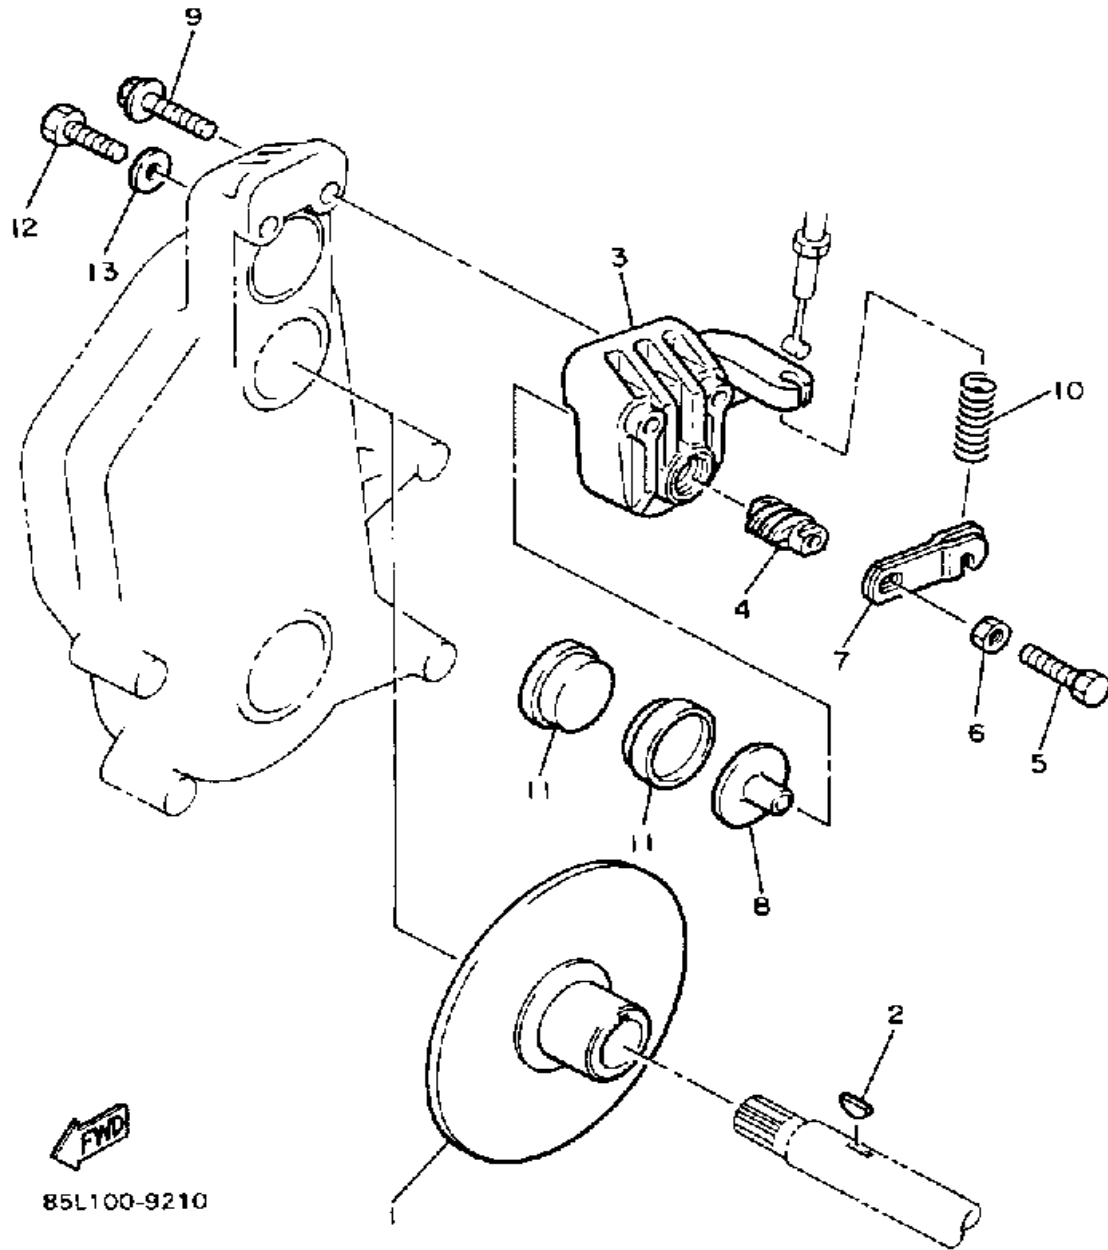

BRAKE

Ref. No.	Part Number	Description	Qty	Remarks
1	85L-25831-00-00	DISC, BRAKE (RIGHT)	1	
2	8J7-25848-00-00	KEY	1	
3	8K4-25731-00-00	BODY, CALIPER 1	1	
4	878-25728-00-00	CAM	1	
5	90101-08499-00	BOLT	1	
6	95303-08700-00	NUT	1	
7	878-25726-00-00	LEVER, BRAKE	1	
8	878-25733-00-00	PLATE, BACK UP	1	
9	95811-10050-00	BOLT, FLANGE (95812-10050-00)	1	
10	90501-23337-00	SPRING, COMPRESSION	1	
11	84X-25811-01-00	PAD, CALIPER 2	2	
12	90105-10543-00	BOLT, WASHER BASED	1	
13	92990-08600-00	WASHER, PLATE	1	

Property of www.SmallEngineDiscount.com - Not for Resale