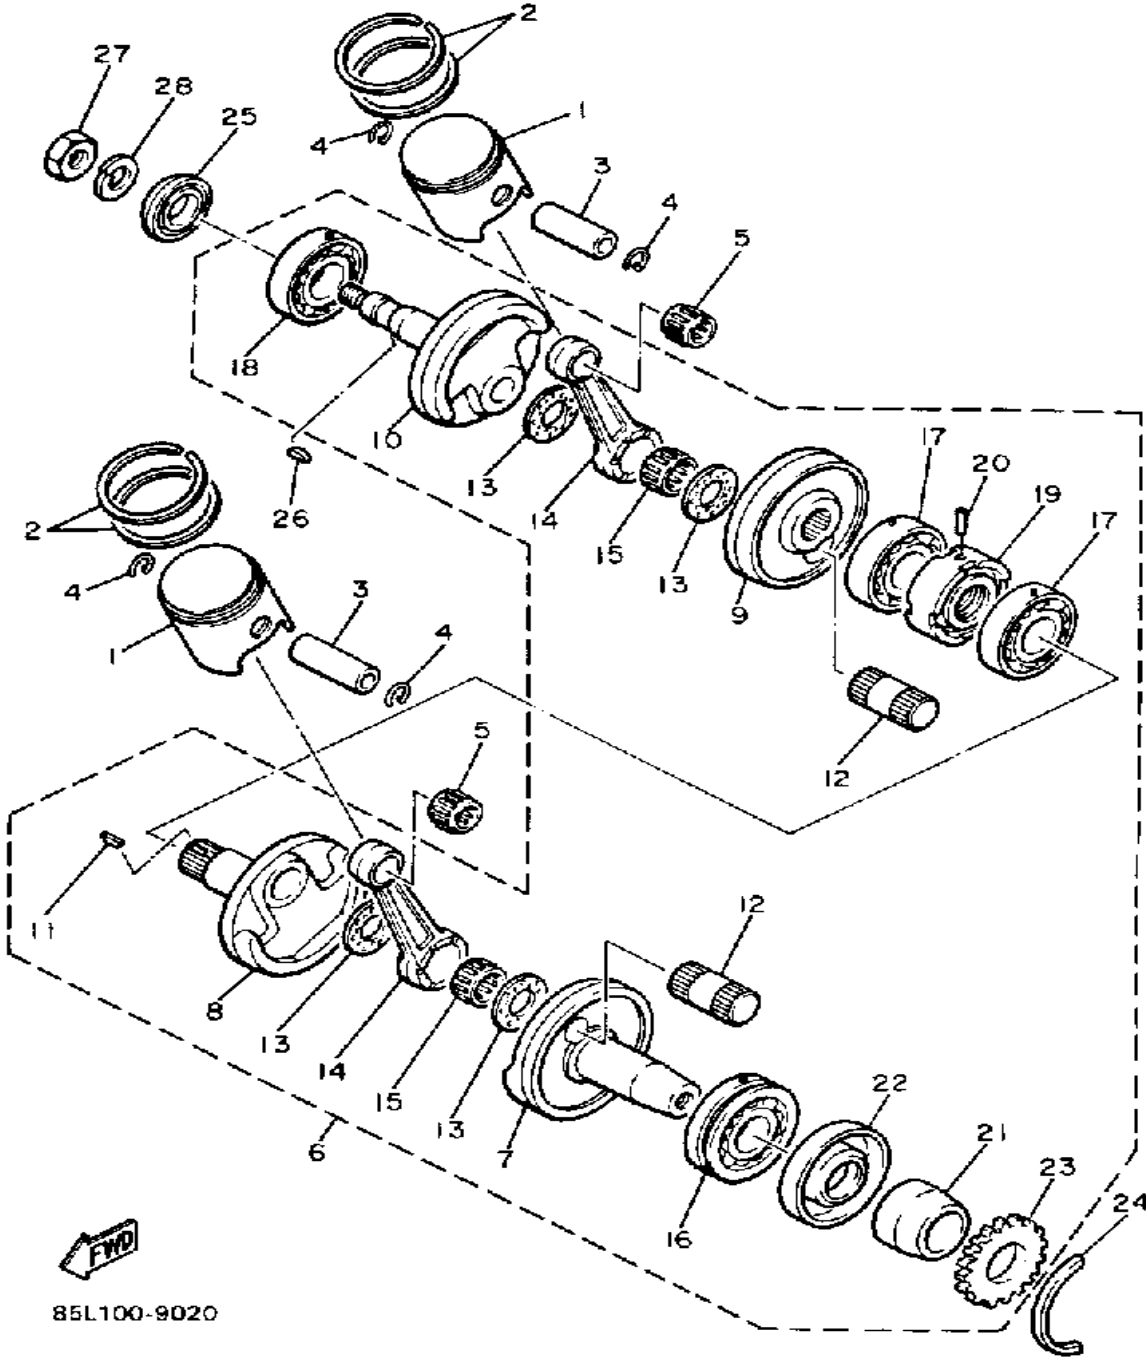

CRANKSHAFT-PISTON

85L100-9020

Ref. No.	Part Number	Description	Qty	Remarks
1	85L-11631-00-96	PISTON (STD)	2	UR STD
	85L-11635-00-00	PISTON (0.25MM O/S)	2	AP
	85L-11636-00-00	PISTON (0.50MM O/S)	2	AP
2	8G8-11601-00-00	PISTON RING SET (STD)	2	UR STD
	8G8-11601-10-00	PISTON RING SET (0.25MM O/S)	2	AP
	8G8-11601-20-00	PISTON RING SET (0.50MM O/S)	2	AP
3	137-11633-00-00	PIN, PISTON	2	
4	93450-17025-00	CIRCLIP	4	
5	93310-216E1-00	BEARING	2	
6	85L-11400-00-00	CRANKSHAFT ASSEMBLY	1	
7	8G8-11412-01-00	. CRANK 1	1	
8	8L3-11422-01-00	. CRANK 2	1	
9	8L3-11432-01-00	. CRANK 3	1	
10	8G8-11442-01-00	. CRANK 4	1	
11	90280-05014-00	. KEY, WOODRUFF	1	
12	8G8-11681-00-00	. PIN, CRANK 1	2	
13	90209-22248-00	. WASHER	4	
14	34X-11651-00-00	. ROD, CONNECTING	2	
15	93310-422L0-00	. BEARING	2	
16	93306-30618-00	. BEARING (B6306)	1	
17	93306-20617-00	. BEARING (B6206)	2	
18	93306-30564-00	. BEARING	1	
19	8L3-11515-01-00	. SEAL, LABYRINTH 1	1	
20	91609-30010-00	. PIN, SPRING	1	
21	82Y-11478-00-00	. COLLAR	1	
22	93102-40373-00	. OIL SEAL	1	
23	85L-13178-00-00	. GEAR, PUMP DRIVE	1	

CONTINUED ON NEXT FRAME ►

Property of www.SmallEngineDiscount.com - Not for Resale