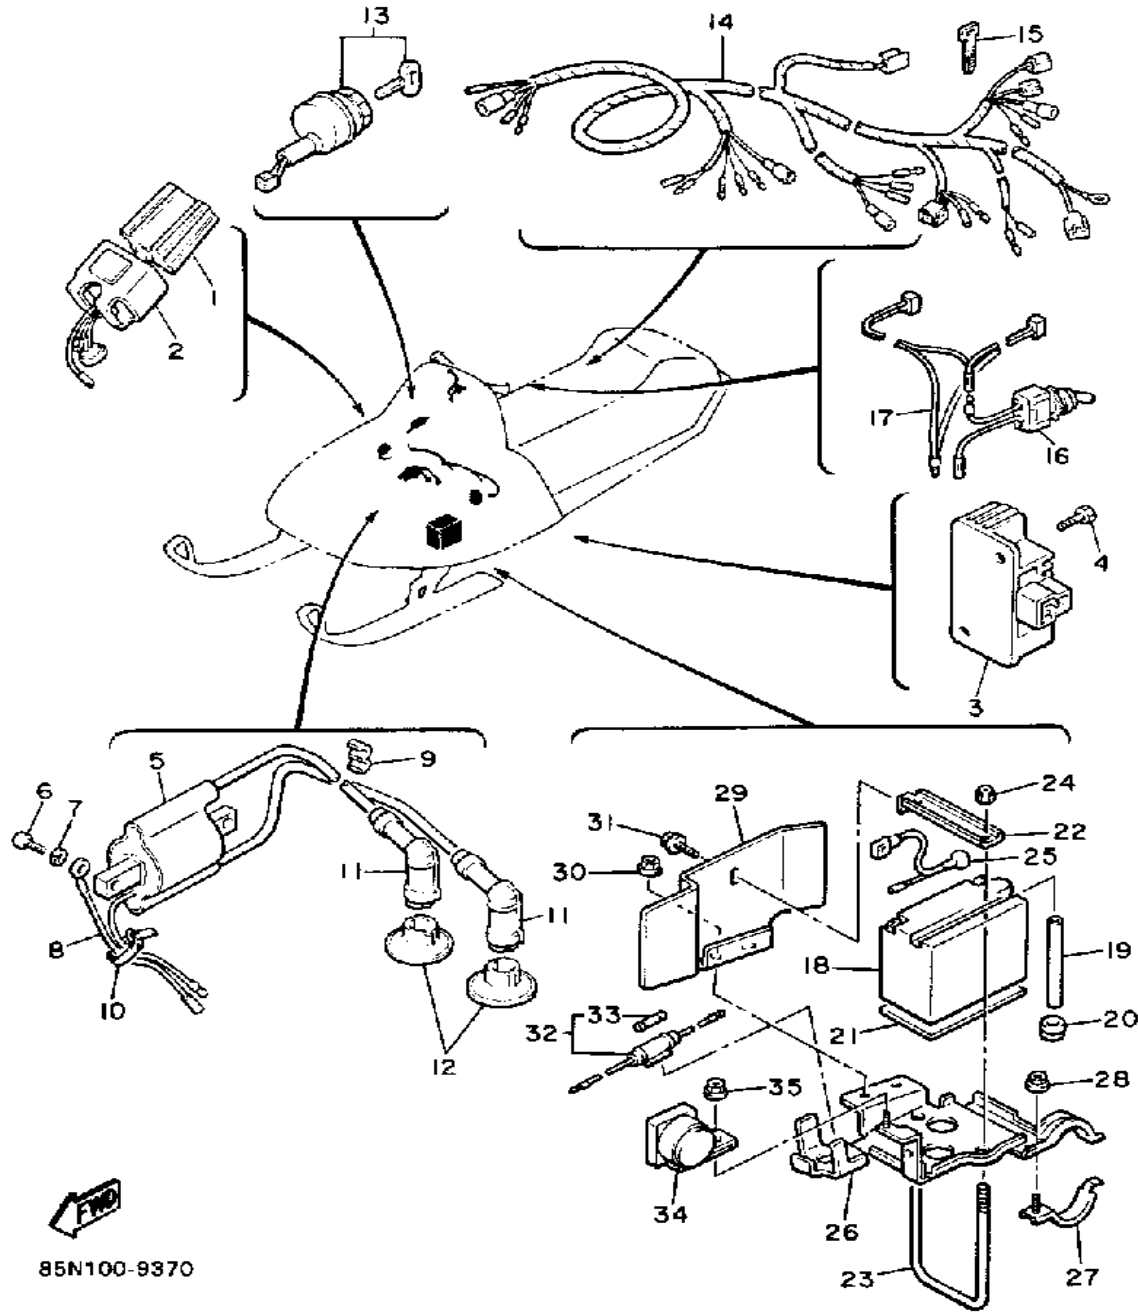

ELECTRICAL 1

Ref. No.	Part Number	Description	Qty	Remarks
1	81E-85540-M0-00	C.D.I. UNIT ASSEMBLY	1	
2	2A7-85546-00-00	BAND	1	
3	22J-81960-92-00	RECTIFIER & REGULATOR ASSEMBLY	1	
4	97001-05012-00	BOLT (97002-05012)	2	
5	85T-82310-00-00	IGNITION COIL ASSEMBLY ...	1	
6	98580-06020-00	SCREW	2	
7	92995-06100-00	WASHER, SPRING	2	
8	85L-82318-01-00	WIRE, SUB LEAD (85L-82318-00)	1	
9	8W6-82355-00-00	GROMMET 1	1	
10	J45-83936-00-00	BAND, SWITCH CORD	1	
11	85G-82370-20-00	PLUG CAP ASSEMBLY	2	
12	8G5-82372-00-00	SEAL, PLUG CAP	2	
13	8K1-82508-20-00	MAIN SWITCH ASSEMBLY ...	1	
14	85N-82590-00-00	WIRE HARNESS ASSEMBLY ..	1	
15	341-26397-01-00	BAND	1	
16	82J-82917-00-00	SWITCH	1	
17	80X-82318-00-00	WIRE, SUB-LEAD	2	
18	BTY-YB14L-A2-00	BATTERY ASSEMBLY (YB14L-A2)	1	
19	90445-08684-00	HOSE	1	
20	90480-12314-00	GROMMET	1	
21	82L-82122-00-00	SEAT, BATTERY	1	
22	85N-82136-00-00	PLATE, BATTERY FITTING ...	1	
23	8J4-82133-00-00	SCREW, FITTING	1	
24	95701-06300-00	NUT, NYLON	2	
25	85L-82115-00-00	WIRE, PLUS LEAD	1	
26	85N-2199G-00-00	BRACKET, BATTERY	1	
27	8V0-82136-00-00	PLATE, BATTERY FITTING ...	1	

CONTINUED ON NEXT FRAME ►

Property of www.SmallEngineDiscount.com - Not for Resale