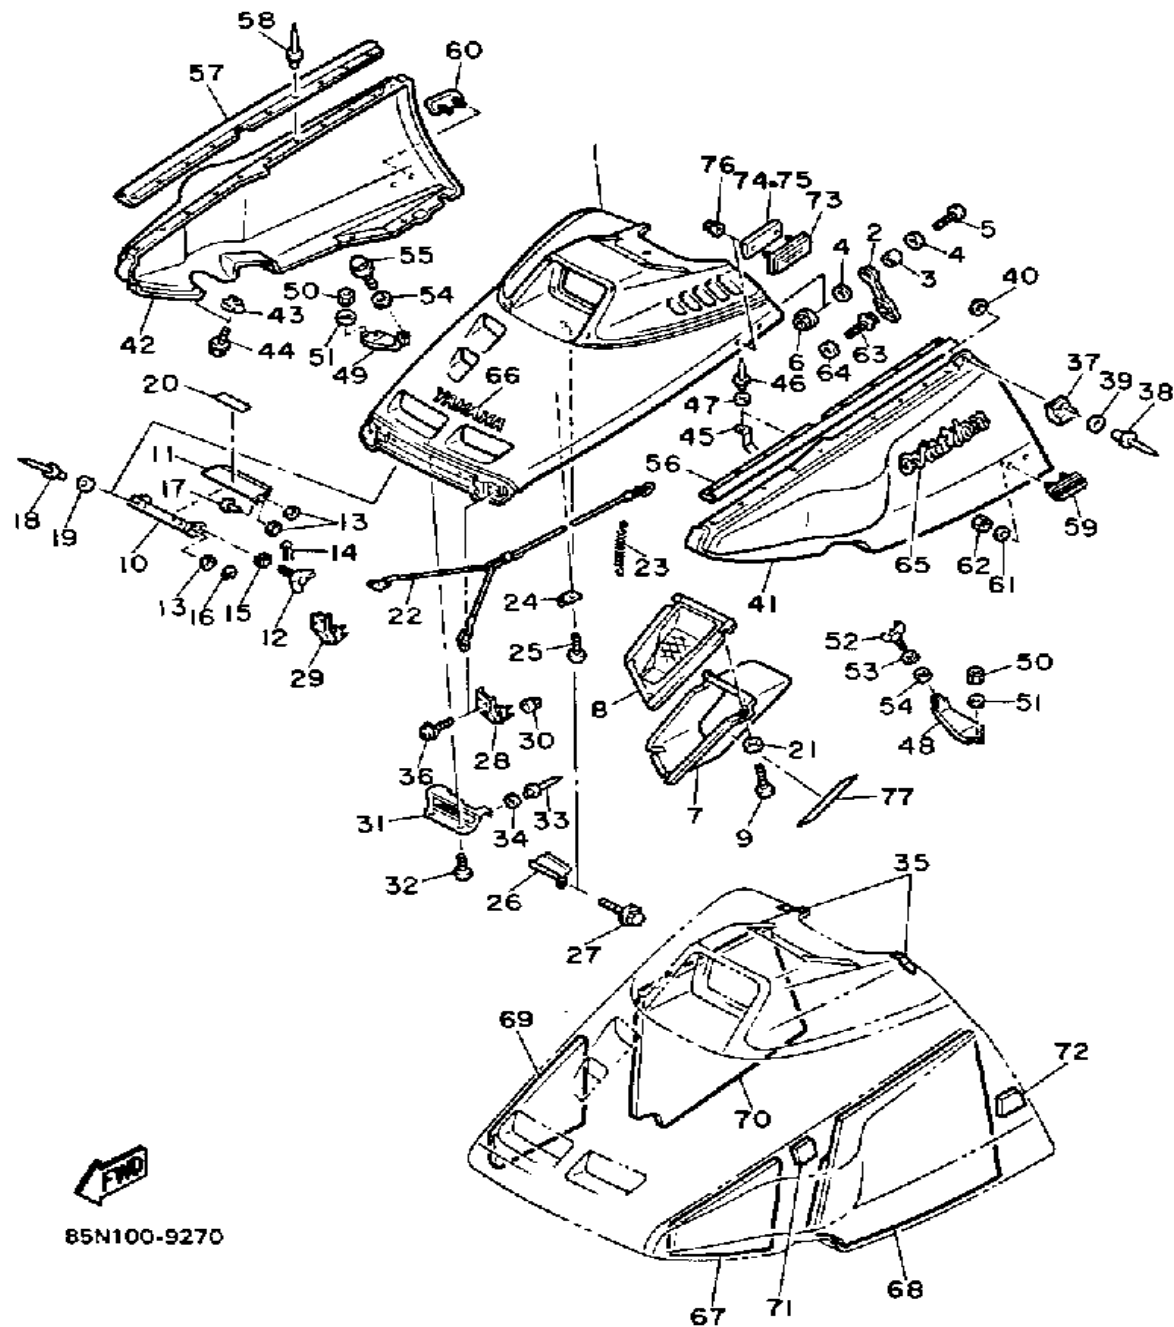

SHROUD

85N100-9270

Ref. No.	Part Number	Description	Qty	Remarks
59	85L-77551-00-00	PROTECTOR 1	1	
60	85L-77552-00-00	PROTECTOR 2	1	
61	90201-05029-00	WASHER, PLATE	4	
62	95701-05300-00	NUT, NYLON	4	
63	8V0-77175-00-00	HOLDER, LATCH	2	
64	4U5-2176E-00-00	PLATE	2	
65	85N-77353-00-00	EMBLEM 3	2	
66	99235-00030-00	EMBLEM	1	
67	85L-77264-00-00	LINING, SHROUD 4	1	
68	85L-77265-00-00	LINING, SHROUD 5	1	
69	85L-77272-00-00	DAMPER, NOISE 2	1	
70	85L-77273-00-00	DAMPER, NOISE 3	1	
71	85L-7717G-01-00	TAPE 3	2	
72	85L-7717H-01-00	TAPE 4	2	
73	81E-85110-00-00	REFLECTOR ASSEMBLY	2	
74	85L-8511E-00-00	BASE, REFLECTOR 2	1	
75	85L-8511F-00-00	BASE, REFLECTOR 3	1	
76	95701-05500-00	NUT, FLANGE	4	
77	8Y7-47578-00-00	LABEL 1	1	

Property of www.SmallEngineDiscount.com - Not for Resale

D8