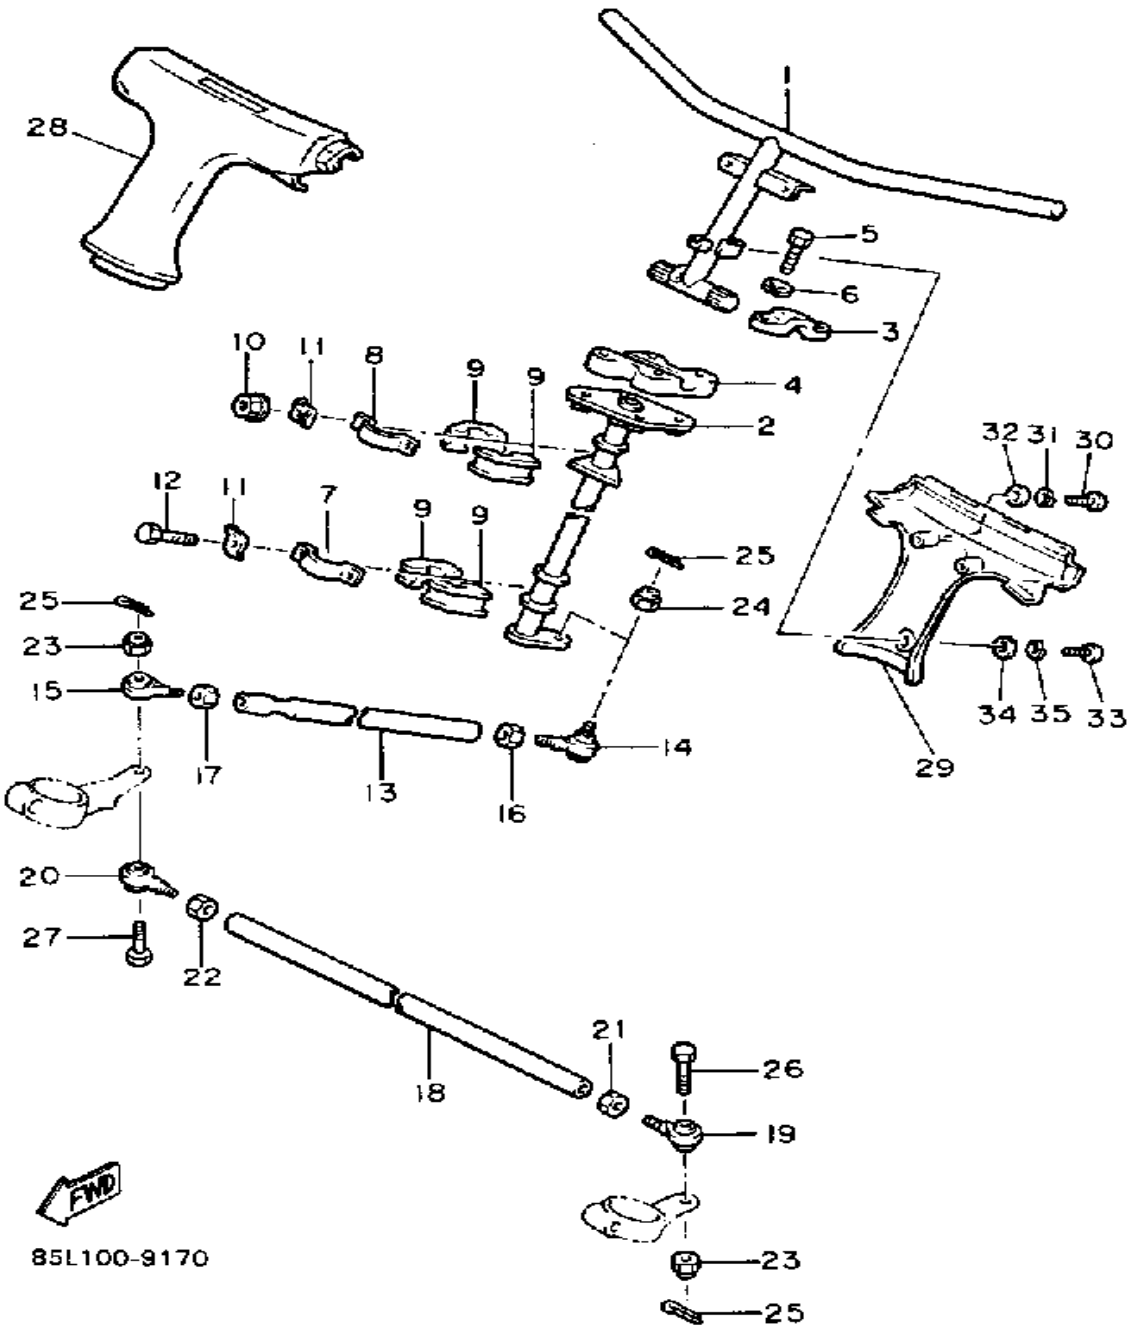

STEERING

Ref. No.	Part Number	Description	Qty	Remarks
30	98506-05030-00	SCREW, PAN HEAD	2	
31	92906-05100-00	WASHER, SPRING	2	
32	92906-05600-00	WASHER, PLATE	2	
33	98506-05008-00	SCREW, PAN HEAD	1	
34	92906-05200-00	WASHER, PLAIN	1	
35	92906-05100-00	WASHER, SPRING	1	

Property of www.SmallEngineDiscount.com - Not for Resale