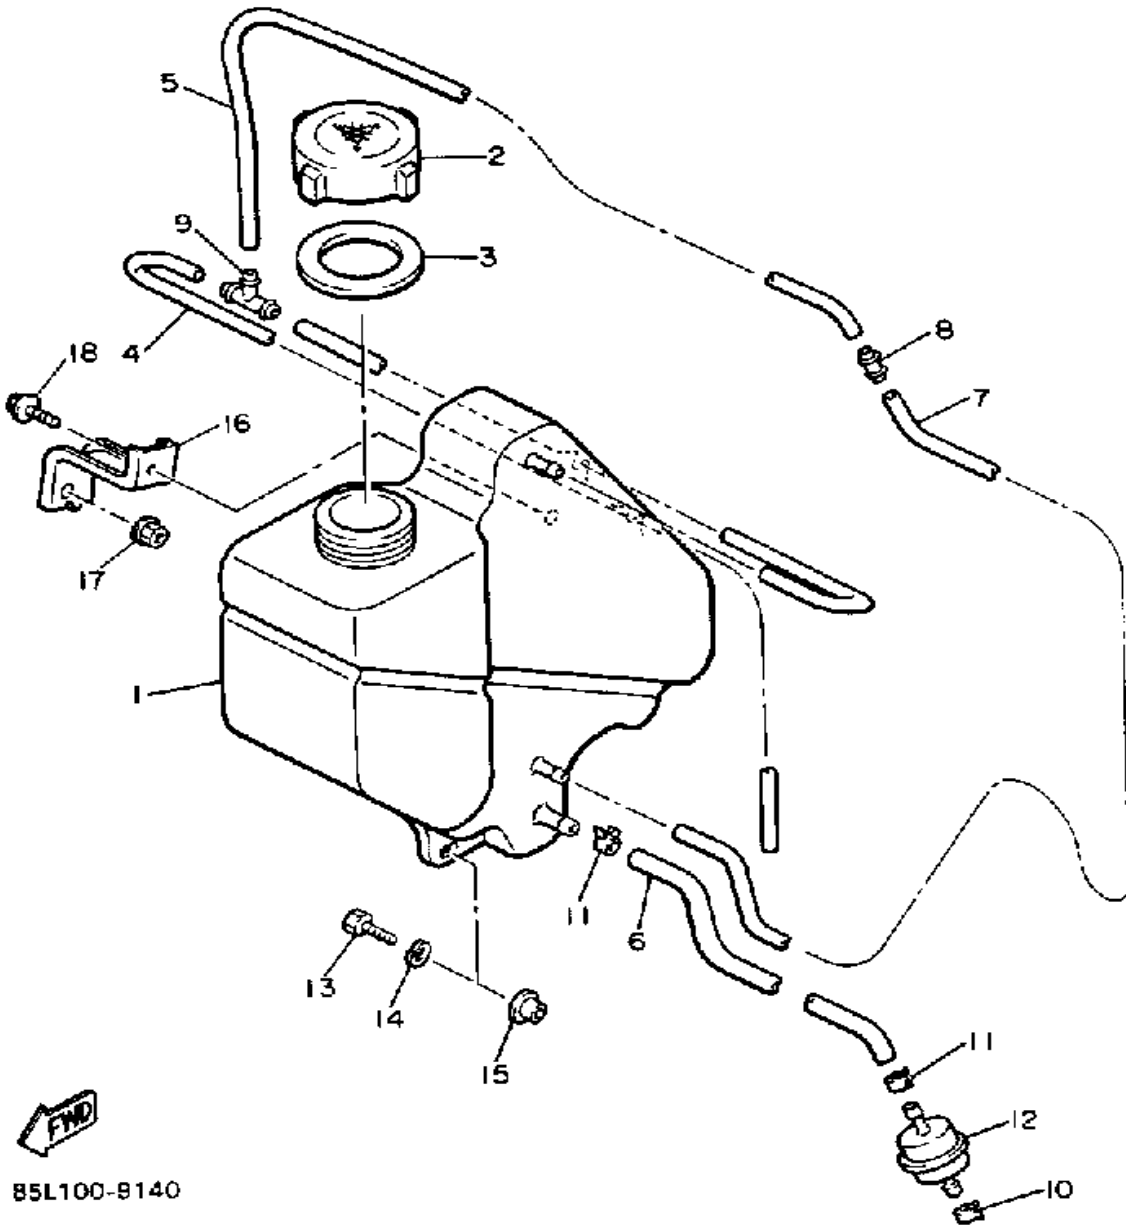

OIL TANK

Ref. No.	Part Number	Description	Qty	Remarks
1	85L-21751-00-00	TANK, OIL	1	
2	863-21771-00-00	BODY, CAP	1	
3	90430-31003-00	GASKET	1	
4	90446-09245-00	HOSE	1	
5	90446-09088-00	HOSE	2	
6	90446-11025-00	HOSE	1	
7	90446-09224-00	HOSE	1	
8	8H8-24376-00-00	PIPE, JOINT 1	1	
9	801-24376-00-00	PIPE, JOINT 1	1	
10	90467-09026-00	CLIP	1	
11	90467-11028-00	CLIP	2	
12	8G8-13410-00-00	STRAINER HOUSING ASSEMBLY	1	
13	97011-06020-00	BOLT	1	
14	92995-06100-00	WASHER, SPRING	1	
15	90387-06681-00	COLLAR	1	
16	85L-2193F-00-00	BRACKET, OIL TANK 2	1	
17	95701-10500-00	NUT, FLANGE (95702-10500) ..	1	
18	90105-06452-00	BOLT, WASHER BASED	1	

Property of www.SmallEngineDiscount.com - Not for Resale