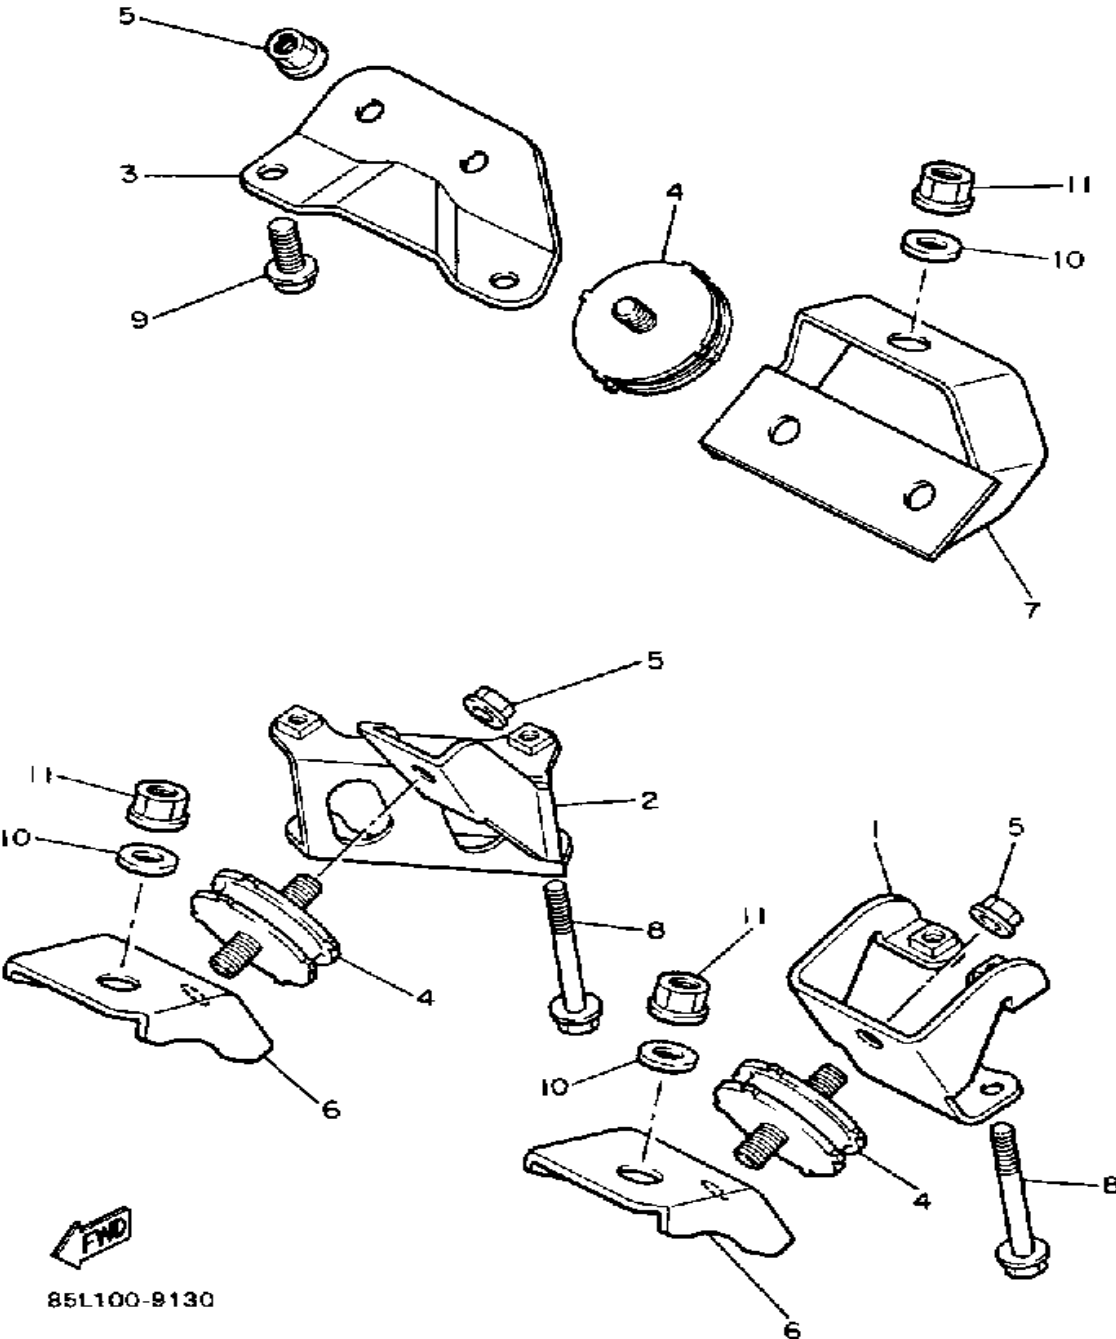

ENGINE BRACKET

Ref. No.	Part Number	Description	Qty	Remarks
1	85L-21411-00-00	BRACKET, ENGINE 1	1	
2	85L-21419-00-00	BRACKET, ENGINE 2	1	
3	85L-21429-00-00	BRACKET, ENGINE 3	1	
4	8N8-21486-00-00	DAMPER 2	4	
5	95701-10500-00	NUT, FLANGE (95702-10500)	4	
6	85L-21417-00-00	BRACKET, FRONT LOWER 1	2	
7	85L-21427-00-00	BRACKET, REAR LOWER 1	1	
8	95811-08070-00	BOLT, FLANGE	4	
9	95822-10025-00	BOLT, FLANGE	2	
10	90201-10321-00	WASHER, PLATE	3	
11	95701-10500-00	NUT, FLANGE (95702-10500)	3	

Property of www.SmallEngineDiscount.com - Not for Resale