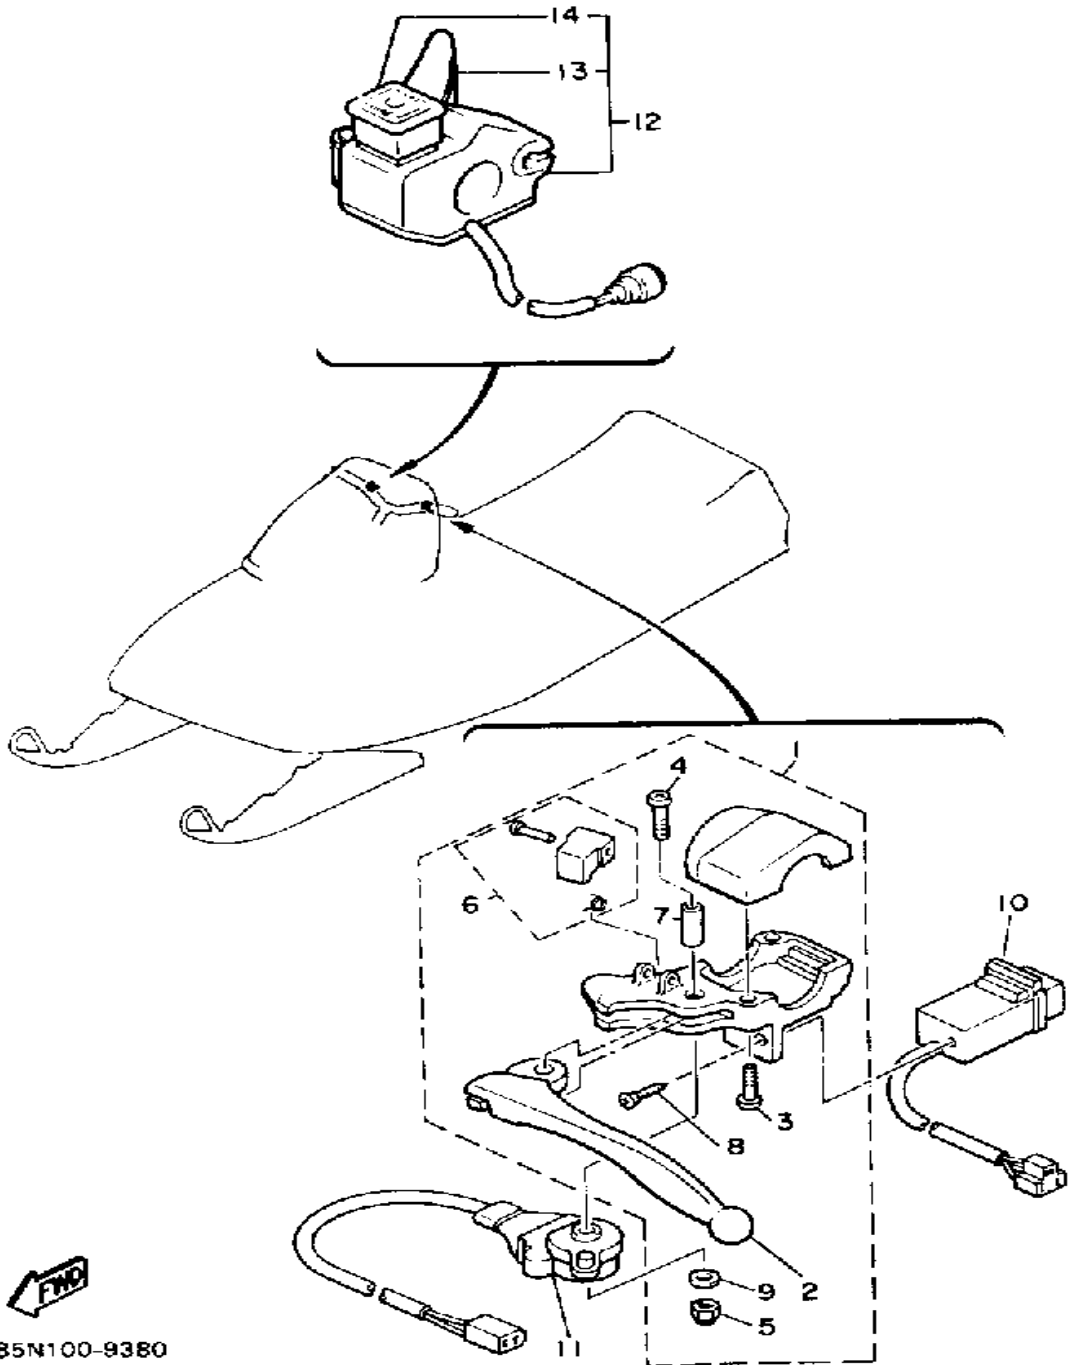

ELECTRICAL 2

Ref. No.	Part Number	Description	Qty	Remarks
1	88R-W8291-00-00	LEVER HOLDER ASSEMBLY (LEFT)	1	
2	8H8-83912-00-00	. LEVER 1	1	
3	90157-05027-00	. SCREW, PAN HEAD	2	
4	98501-05040-00	. SCREW, PAN HEAD (98502-05040)	1	
5	95701-05300-00	. NUT, NYLON	1	
6	82A-83930-00-00	. LEVER LOCK ASSEMBLY	1	
7	802-83913-00-00	. COLLAR, LEVER 1	1	
8	97780-30312-00	. SCREW, tapping	2	
9	92990-05200-00	. WASHER, PLAIN	1	
10	8H8-83950-01-00	BEAM SWITCH ASSEMBLY (8K4-83950-01-00)	1	
11	88R-82530-00-00	STOP SWITCH ASSEMBLY	1	
12	84R-82720-00-00	LEVER HOLDER ASSEMBLY (RIGHT)	1	
13	8V0-42138-00-00	. LEVER, THROTTLE	1	
14	84R-82575-09-00	. ENGINE STOP SWITCH ASSEMBLY	1	

FWD
85N100-9380

Property of www.SmallEngineDiscount.com - Not for Resale