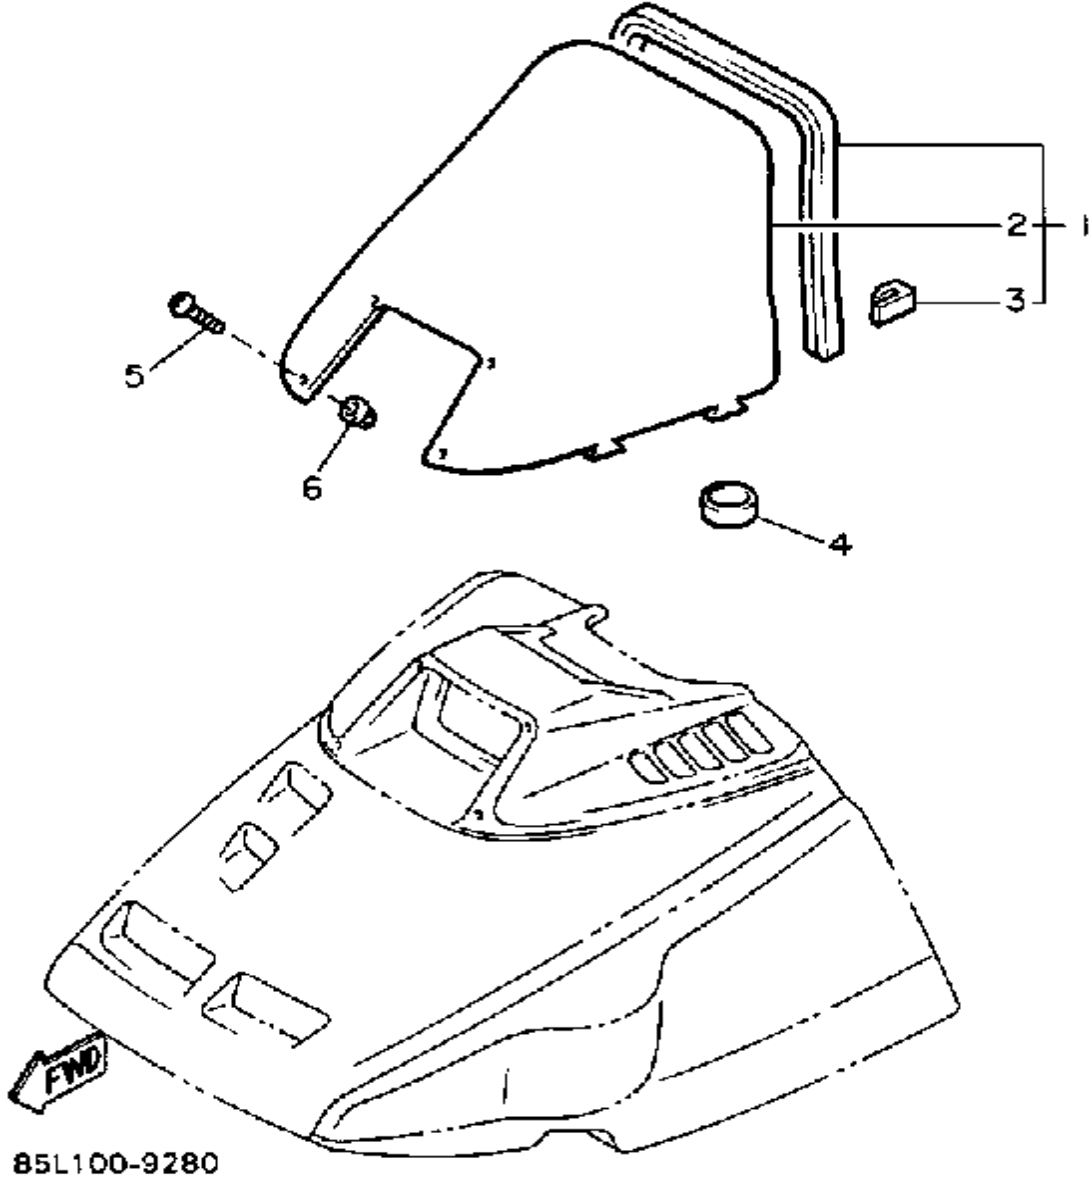

WINDSHIELD

Ref. No.	Part Number	Description	Qty	Remarks
1	85M-77210-00-00	WINDSHIELD COMP.	1	
2	87S-77213-00-00	. TRIM, UPPER	1	
3	80V-77223-00-00	. FASTENER	2	
4	82H-77223-00-00	FASTNER	4	
5	90164-05007-00	SCREW, TAPPING	4	
6	95701-05500-00	NUT, FLANGE	4	

Property of www.SmallEngineDiscount.com - Not for Resale