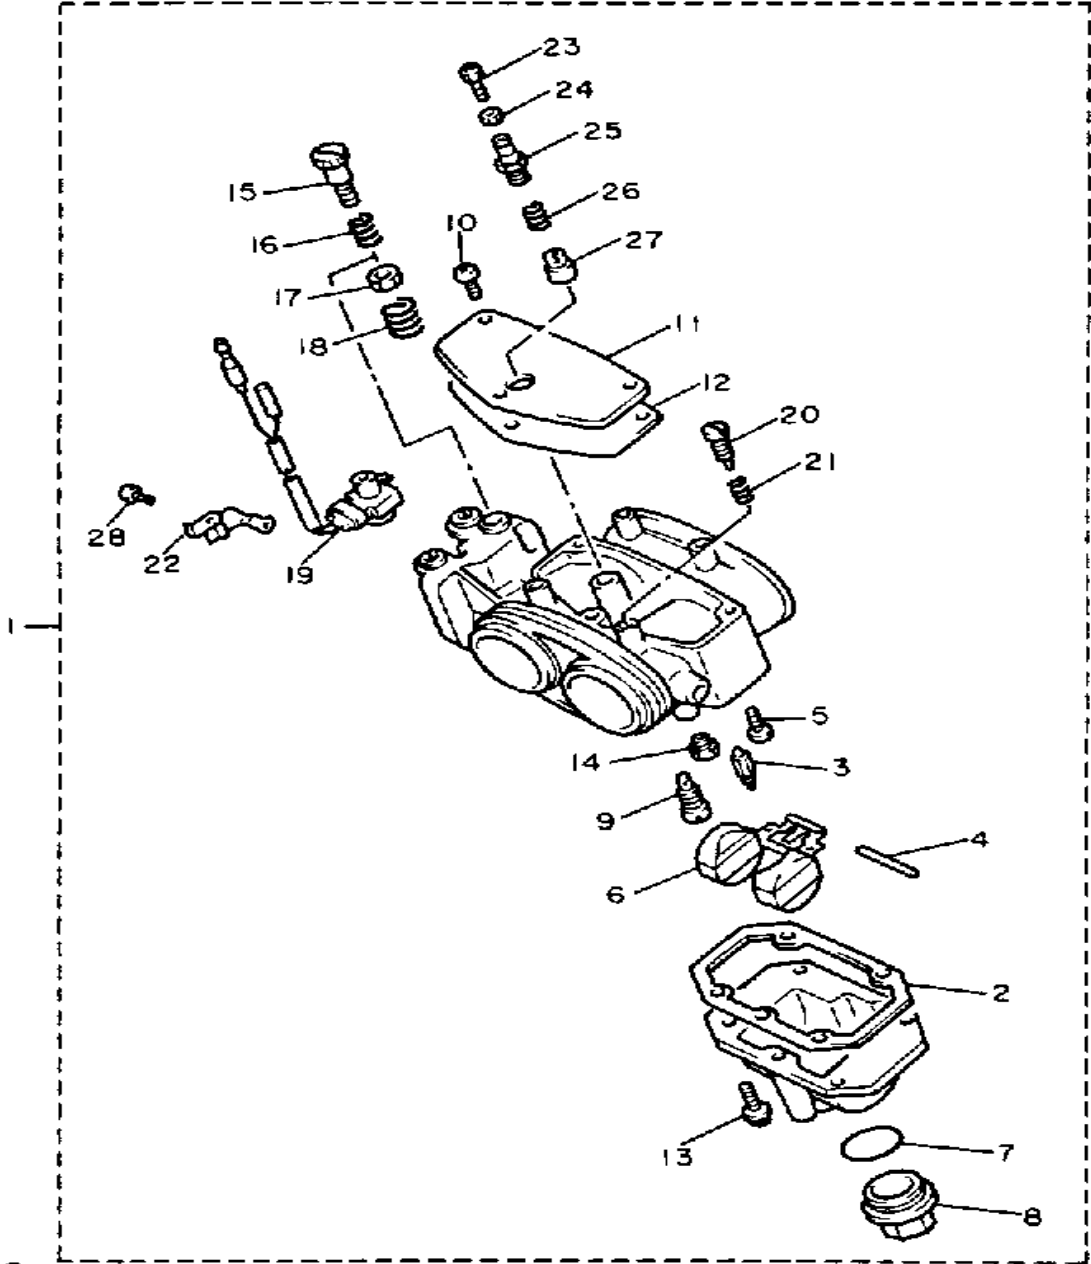

CARBURETOR

Ref. No.	Part Number	Description	Qty	Remarks
15	85L-14321-00-00	. SCREW, THROTTLE	1	
16	85L-14333-00-00	. SPRING, THROTTLE STOP ..	1	
17	85L-14358-00-00	. NUT	1	
18	85L-14133-00-00	. SPRING, THROTTLE STOP ..	1	
19	8V0-8259A-00-00	. SWITCH, CARBURETOR	1	
20	85L-14323-00-00	. SCREW, AIR ADJUSTING ...	2	
21	85L-14334-00-00	. SPRING, AIR ADJUSTING ...	2	
22	85L-14146-00-00	. PLATE	1	
23	288-14124-00-00	. SCREW, CABLE ADJUSTING	1	
24	85L-14161-00-00	. NUT, CABLE ADJUSTING ...	1	
25	85L-14374-00-00	. CAP, PLUNGER	1	
26	85L-14335-00-00	. SPRING, PLUNGER	1	
27	1YU-14371-00-00	. PLUNGER, STARTER	1	
28	98580-04008-00	. SCREW, PAN HEAD	2	

85L100-9070

Property of www.SmallEngineDiscount.com - Not for Resale