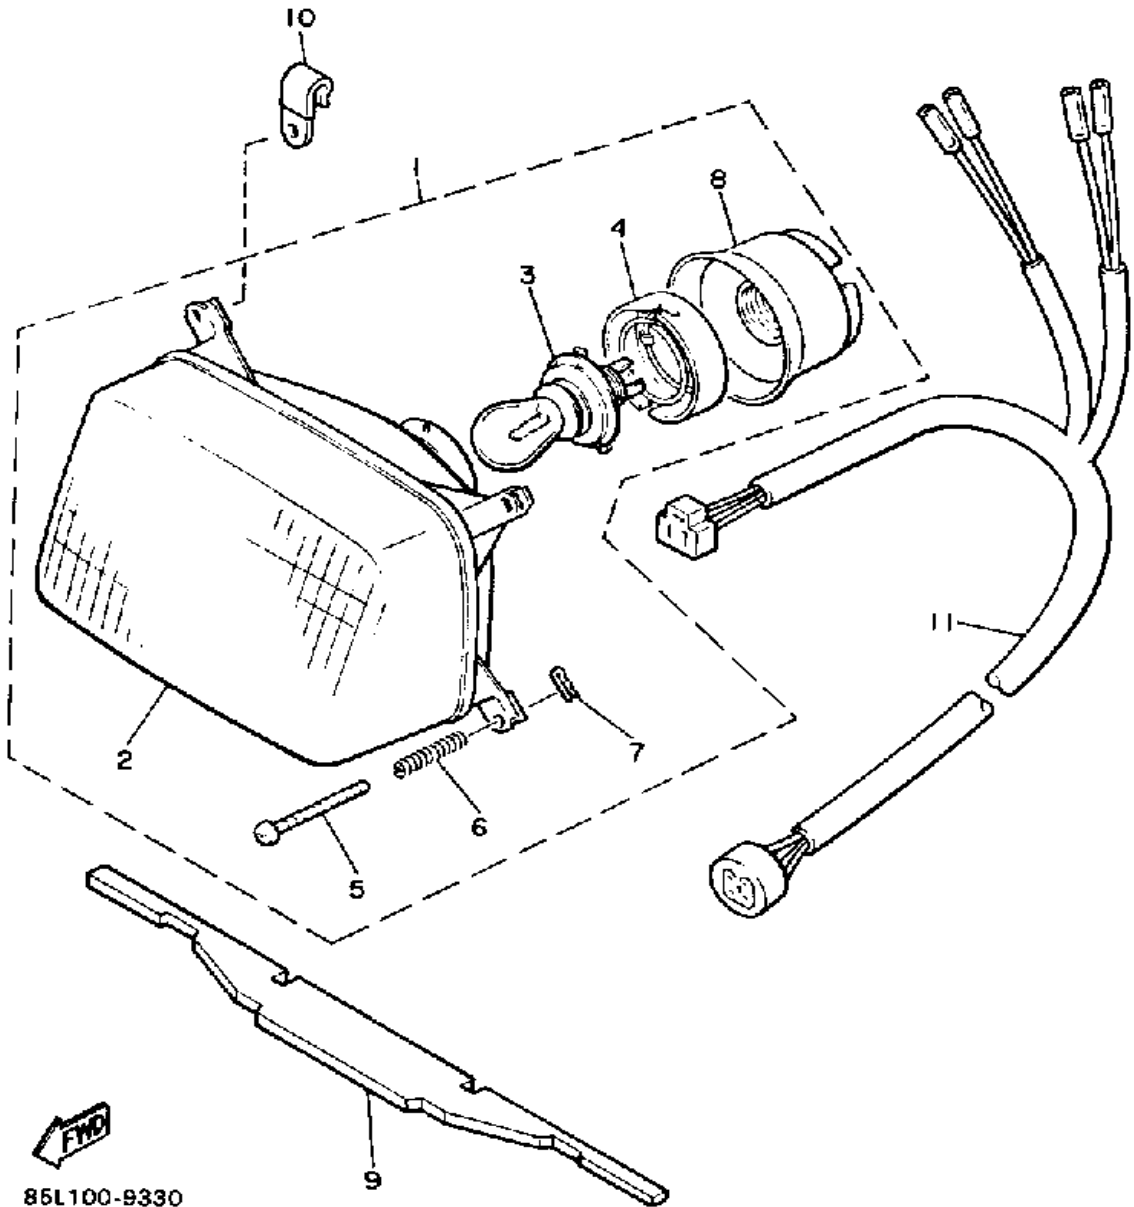

HEADLIGHT

85L100-9330

Ref. No.	Part Number	Description	Qty	Remarks
1	8W6-84310-00-00	HEADLIGHT UNIT ASSEMBLY	1	
2	8W6-84320-00-00	. LENS ASSEMBLY	1	
3	8A7-84314-00-00	. BULB (12V-60/60W)	1	
4	8A7-84312-00-00	. HOLDER, SOCKET	1	
5	8M6-84331-00-00	. SCREW, RIM ADJUSTING (8A5-84331-00-00)	4	
6	8A5-84332-00-00	. SPRING, SCREW	4	
7	8K4-84374-00-00	. CLIP	4	
8	8A7-84397-01-00	. COVER, SOCKET	1	
9	8W6-84366-00-00	DAMPER, HEADLIGHT 1	1	
10	90465-08028-00	CLAMP	1	
11	85L-84359-00-00	CORD, HEADLIGHT	1	

Property of www.SmallEngineDiscount.com - Not for Resale