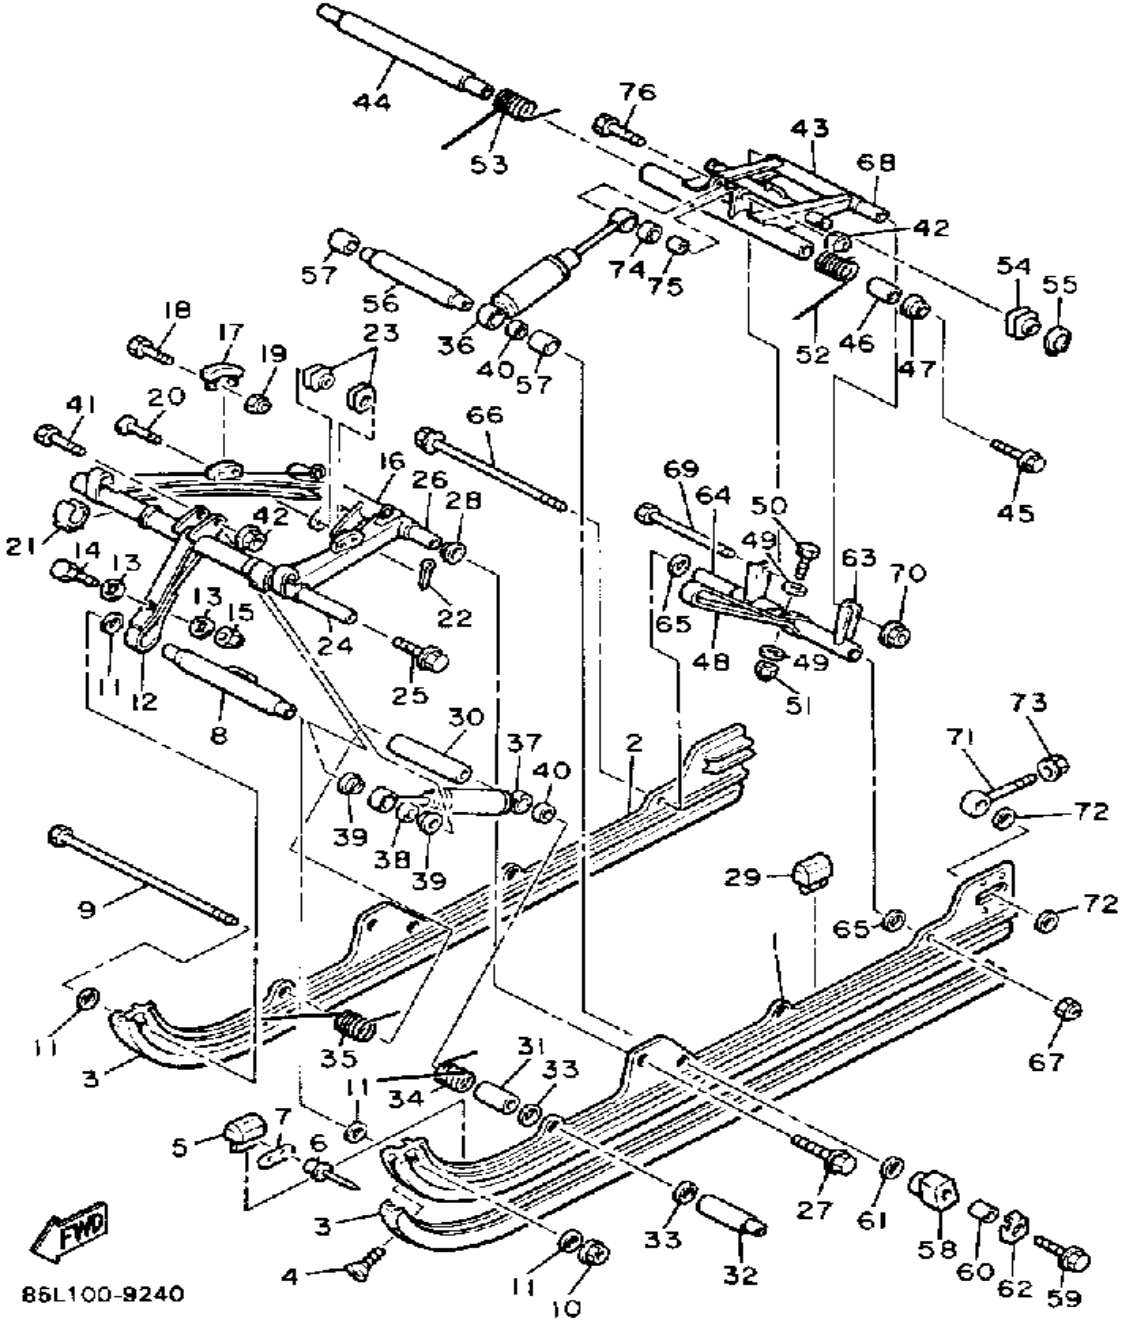

TRACK SUSPENSION 2

85L100-9240

Ref. No.	Part Number	Description	Qty	Remarks
56	83T-47486-00-00	SHAFT 4	1	
57	8Y3-47319-00-00	COLLAR	2	
58	85K-47447-01-00	HOOK 2	2	
59	95811-10060-00	BOLT, FLANGE	2	
60	90387-103U7-00	COLLAR	2	
61	90201-100L3-00	WASHER, PLATE	2	
62	84J-47467-00-00	PLATE, GUIDE	2	
63	8V0-47417-00-00	BRACKET 3	1	
64	90387-08632-00	COLLAR	1	
65	90201-08649-00	WASHER, PLATE	2	
66	95822-08250-00	BOLT, FLANGE	1	
67	95601-08200-00	NUT, U	1	
68	90387-084J9-00	COLLAR	1	
69	97022-08165-00	BOLT	1	
70	95712-08300-00	NUT, LOCK	1	
71	8K2-47479-01-00	COLLAR 3	2	
72	90201-20279-00	WASHER, PLATE	4	
73	95701-10300-00	NUT, FLANGE (95702-10300)	2	
74	90380-12161-00	BUSH, SOLID	1	
75	90387-084R5-00	COLLAR	1	
76	97022-08040-00	BOLT (83L)	1	

Property of www.SmallEngineDiscount.com - Not for Resale