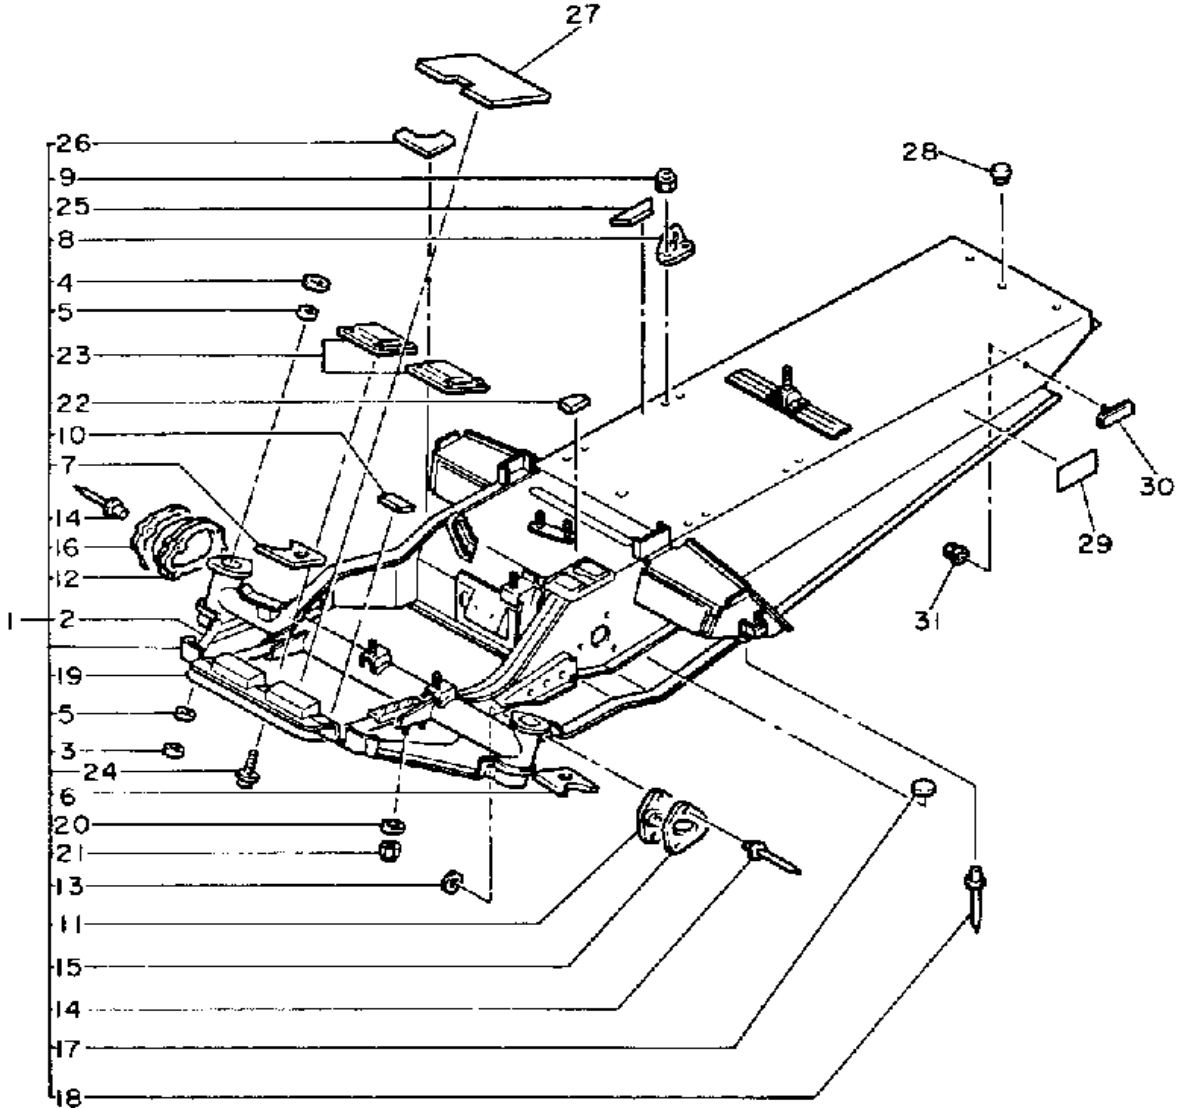

FRAME

Ref. No.	Part Number	Description	Qty	Remarks
29	8K2-77742-00-00	INDICATOR 2	1	
30	3Y6-85130-02-00	REAR REFLECTOR ASSEMBLY	2	
31	95701-05500-00	NUT, FLANGE	2	

85L100-9150

Property of www.SmallEngineDiscount.com - Not for Resale