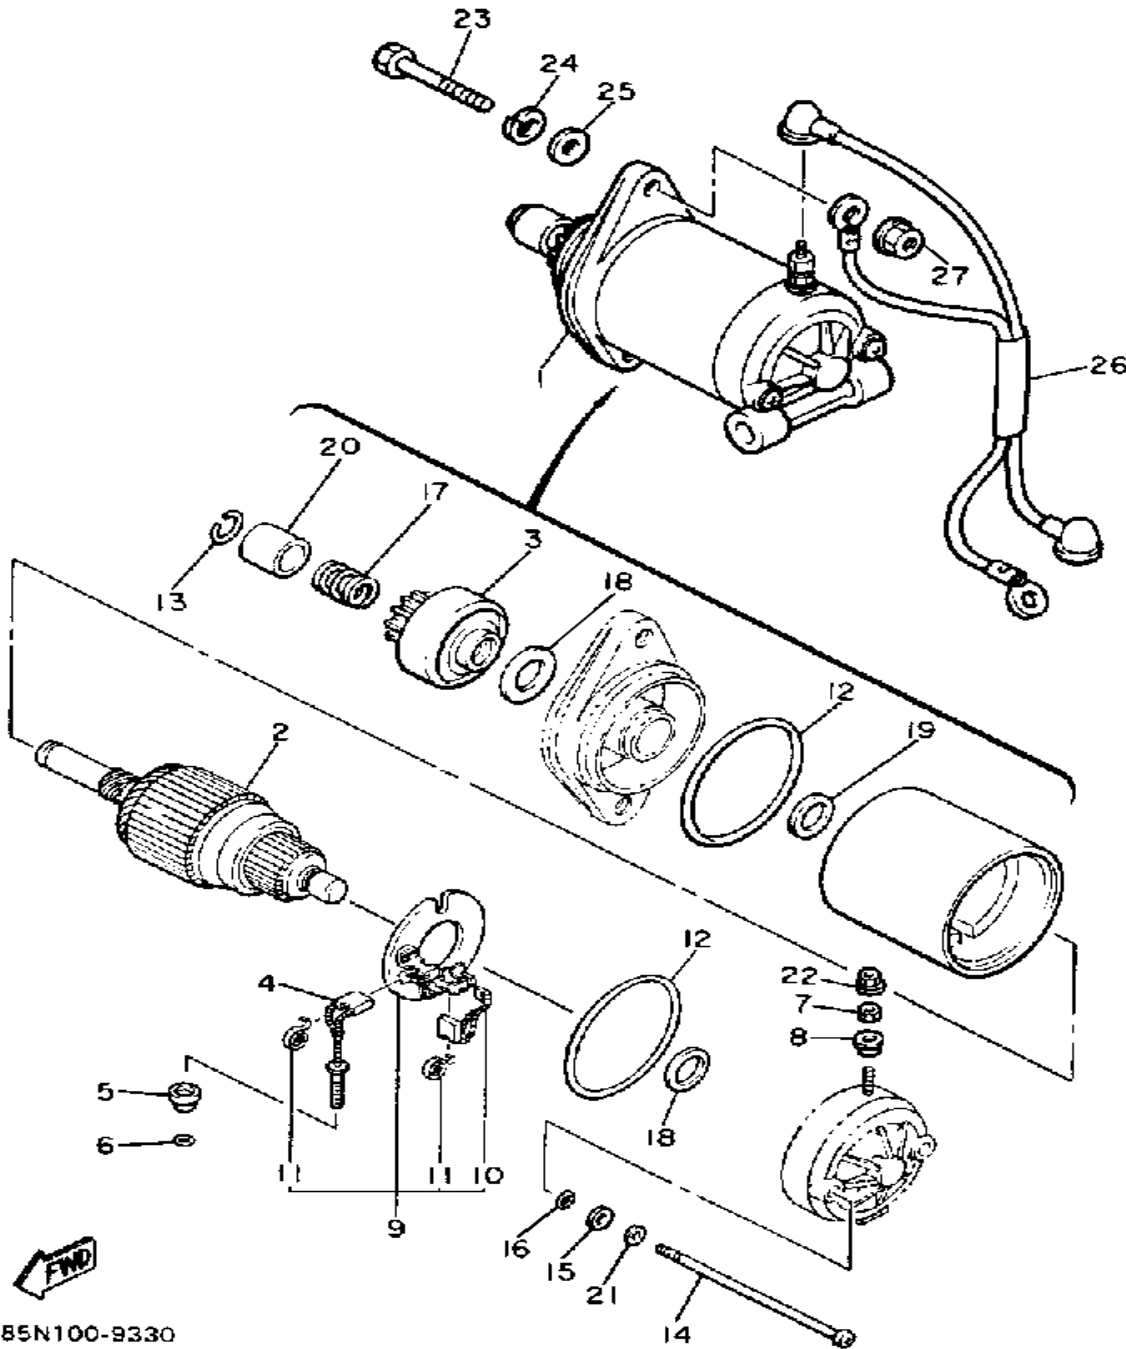

STARTING MOTOR

85N100-9330

Ref. No.	Part Number	Description	Qty	Remarks
1	84N-81800-50-00	STARTING MOTOR ASSEMBLY (8V3-81800-50-00)	1	
2	8Y3-81850-50-00	. ARMATURE ASSEMBLY	1	
3	84N-81832-50-00	. CLUTCH, over run	1	
4	73A-81811-00-00	. BRUSH 1	1	
5	73A-81829-50-00	. GROMMET	1	
6	73A-81847-00-00	. O-RING	1	
7	4H7-81872-00-00	. NUT, SPECIAL	1	
8	73A-81829-00-00	. GROMMET	1	
9	8L6-81840-50-00	. BRUSH HOLDER ASSEMBLY	1	
10	84N-81812-00-00	. BRUSH 2	1	
11	8L6-81813-50-00	. SPRING, BRUSH	2	
12	4H7-81844-00-00	. O-RING (4H7-81844-50-00)	2	
13	8L6-81834-50-00	. RING	1	
14	8L6-81826-50-00	. BOLT	2	
15	8L6-81824-50-00	. WASHER 2	2	
16	8L6-81847-50-00	. O-RING	2	
17	8L6-81836-50-00	. SPRNG, lever	1	
18	4H7-81843-50-00	. WASHER 1	2	
19	8L6-81835-50-00	. WASHER 2	1	
20	8L6-81833-50-00	. RING, STOP	1	
21	73A-81835-00-00	. WASHER	2	
22	95380-06600-00	. NUT	1	
23	97022-08050-00	BOLT	2	
24	92990-08100-00	WASHER	2	
25	92990-08600-00	WASHER, PLATE	2	
26	89X-82105-00-00	WIRE HARNESS	1	
27	95712-08300-00	NUT, LOCK	1	

Property of www.SmallEngineDiscount.com - Not for Resale