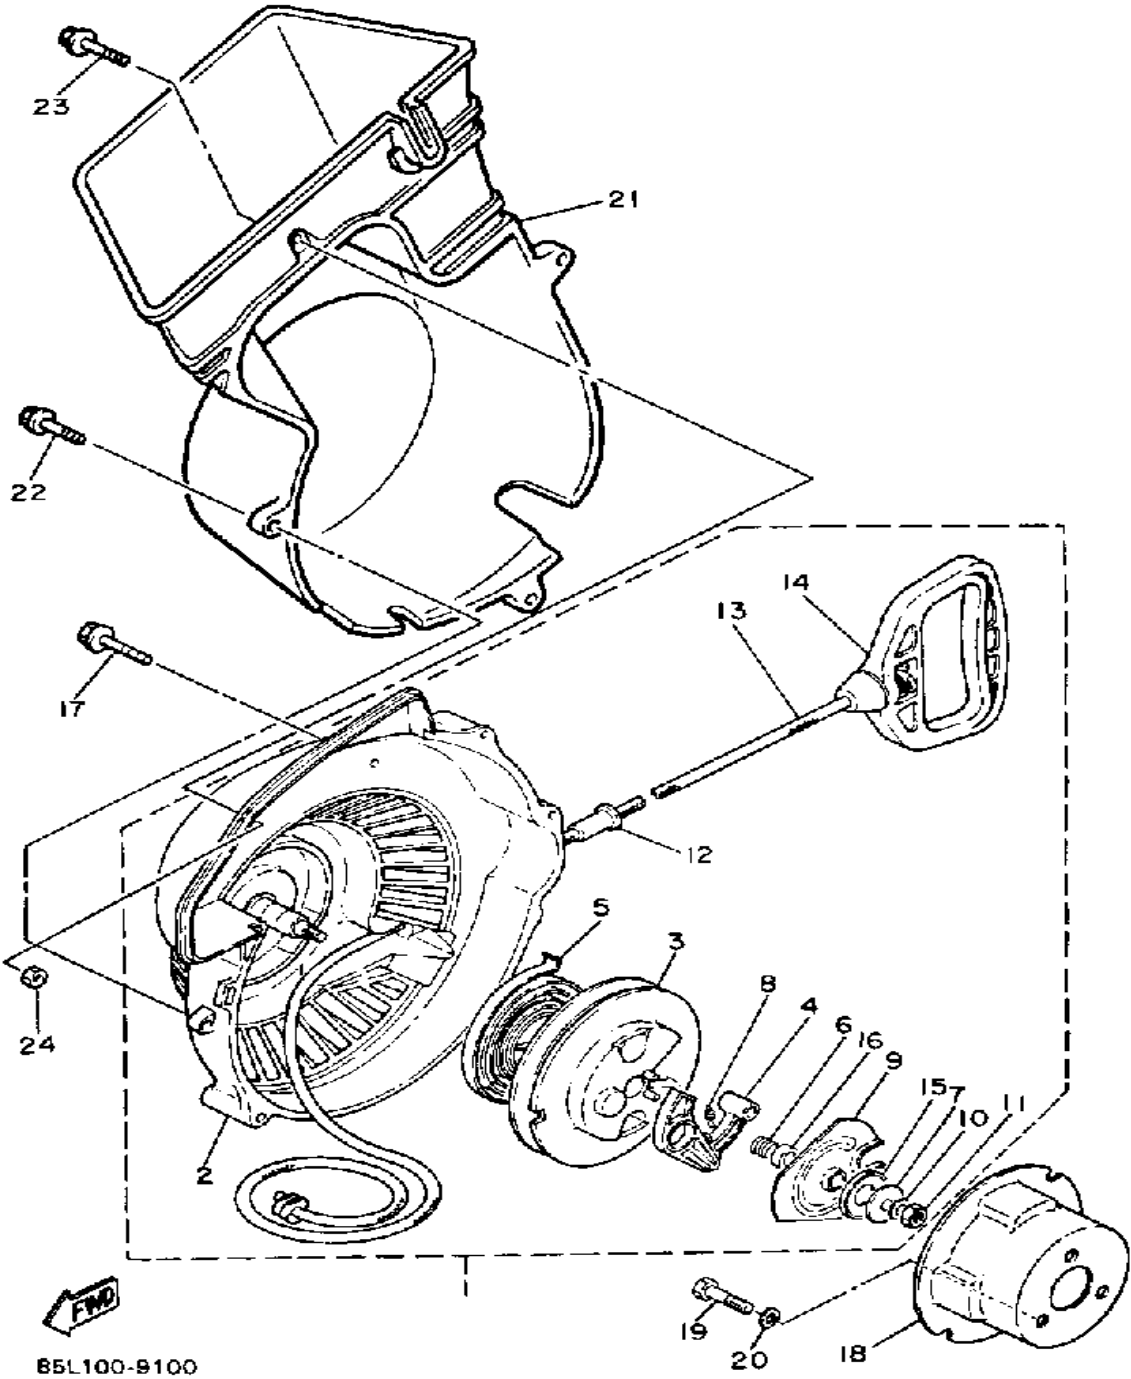

STARTER

Ref. No.	Part Number	Description	Qty	Remarks
1	85L-15710-00-00	STARTER ASSEMBLY	1	
2	8G8-15711-01-00	. CASE, STARTER	1	
3	8F3-15714-01-00	. DRUM, SHEAVE	1	
4	8F3-15741-01-00	. PAWL, DRIVE	1	
5	8F3-15713-01-00	. SPRING, STARTER	1	
6	8F3-15715-00-00	. SPRING, FRICTION	1	
7	8F3-15739-01-00	. WASHER, THRUST	1	
8	8F3-15734-00-00	. SPRING, RETURN	1	
9	8F3-15716-03-00	. PLATE, DRIVE	1	
10	92995-06100-00	. WASHER, SPRING	1	
11	95380-06700-00	. NUT	1	
12	8F3-15758-00-00	. GUIDE, ROPE	1	
13	857-15751-00-00	. WIRE, STARTER	1	
14	8F3-15755-00-00	. HANDLE, STARTER	1	
15	8G5-15739-00-00	. WASHER, THRUST	1	
16	82M-15779-00-00	. COVER	1	
17	90105-06558-00	BOLT, WASHER BASED	5	
18	81L-15723-00-00	PULLEY, STARTER	1	
19	97011-08016-00	BOLT	3	
20	92990-08100-00	WASHER	3	
21	85L-15779-00-00	COVER	1	
22	95816-06030-00	BOLT, FLANGE	2	
23	95816-06030-00	BOLT, FLANGE	1	
24	90179-06447-00	NUT	1	

Property of www.SmallEngineDiscount.com - Not for Resale