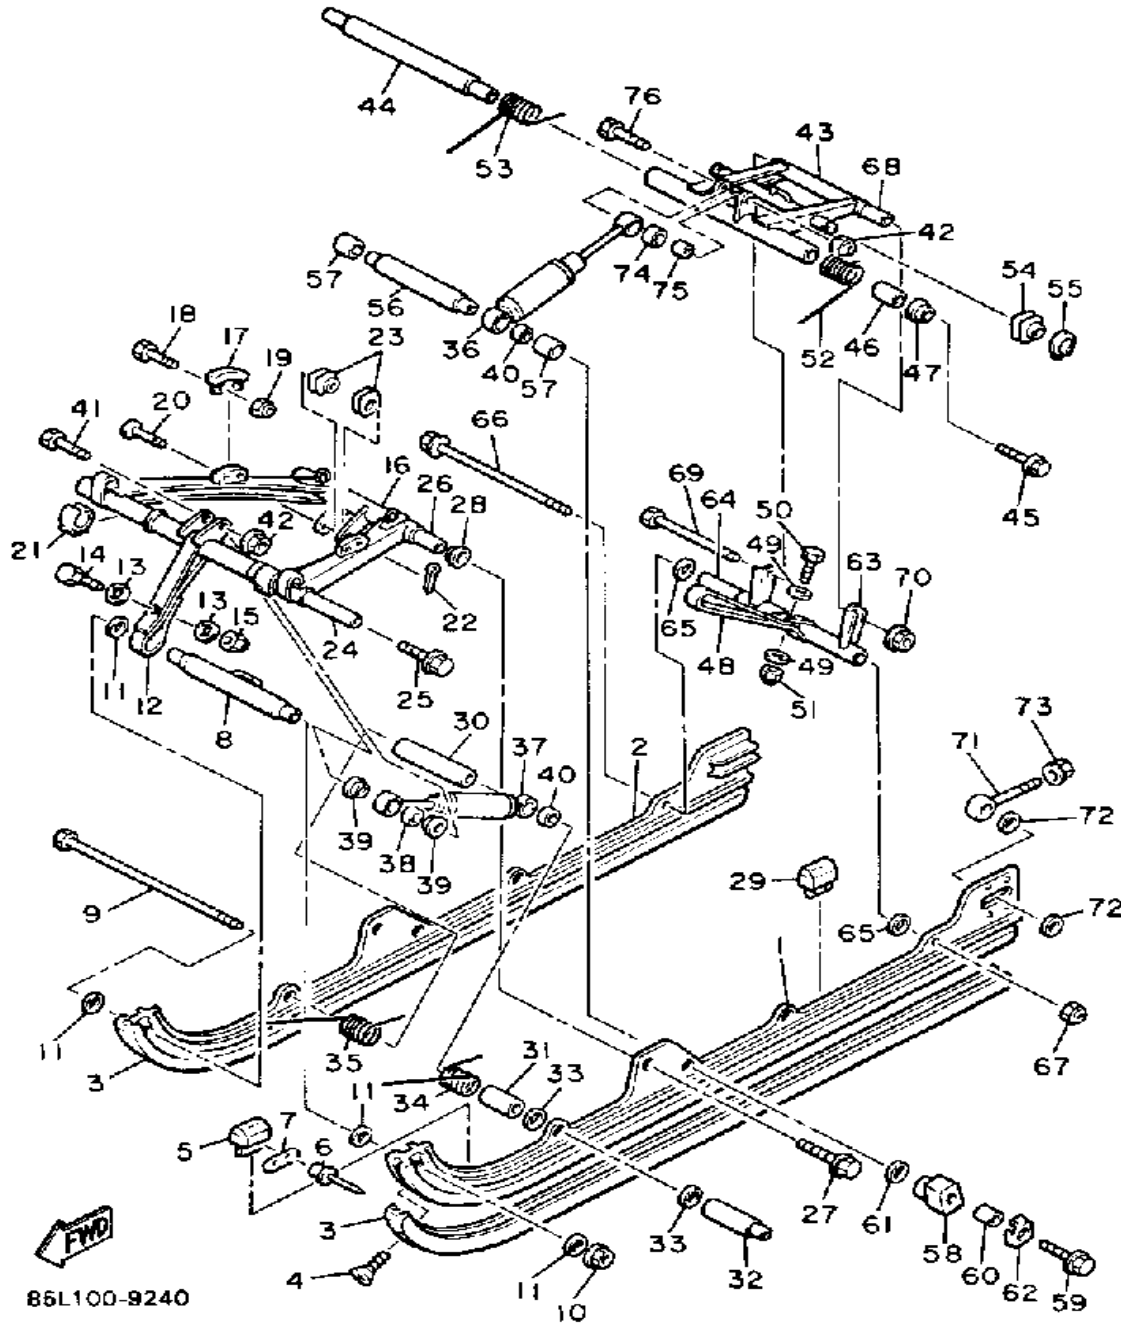

TRACK SUSPENSION 2

85L100-9240

Ref. No.	Part Number	Description	Qty	Remarks
1	85L-47411-00-00	FRAME, SLIDING 1	1	
2	85L-47412-00-00	FRAME, SLIDING 2	1	
3	8Y3-47421-00-XX	RUNNER, SLIDING 1 (8Y3-47421-00-00)	2	
4	90151-06010-00	SCREW, COUNTERSUNK	2	
5	8V0-47456-00-00	DAMPER 1	2	
6	90267-48062-00	RIVET, BLIND	8	
7	8K2-47458-01-00	PLATE, DAMPER	8	
8	8V0-47415-00-00	BRACKET 1	1	
9	97022-08255-00	BOLT	1	
10	95712-08300-00	NUT, LOCK	1	
11	92990-08600-00	WASHER, PLATE	4	
12	8Y3-47495-00-00	STOPPER 1	1	
13	90201-06407-00	WASHER, PLATE (90201-06747-00)	2	
14	97011-06025-00	BOLT (97001-06025)	1	
15	95701-06300-00	NUT, NYLON	1	
16	85L-47331-00-00	ARM, PIVOT 1	1	
17	8F3-47422-01-00	RUNNER, SLIDING 2	2	
18	97011-06025-00	BOLT (97001-06025)	4	
19	95701-06300-00	NUT, NYLON	4	
20	90240-12136-00	PIN, CLEVIS	1	
21	8V0-47447-01-00	HOOK 2	2	
22	91401-30020-00	PIN, COTTER	1	
23	8R4-47447-00-00	HOOK 2	2	
24	8A5-47465-02-00	SHAFT 1	1	
25	90109-106A2-00	BOLT	2	
26	8K2-47485-00-00	SHAFT 3	1	
27	95811-10030-00	BOLT, FLANGE	2	

CONTINUED ON NEXT FRAME ►

Property of www.SmallEngineDiscount.com - Not for Resale