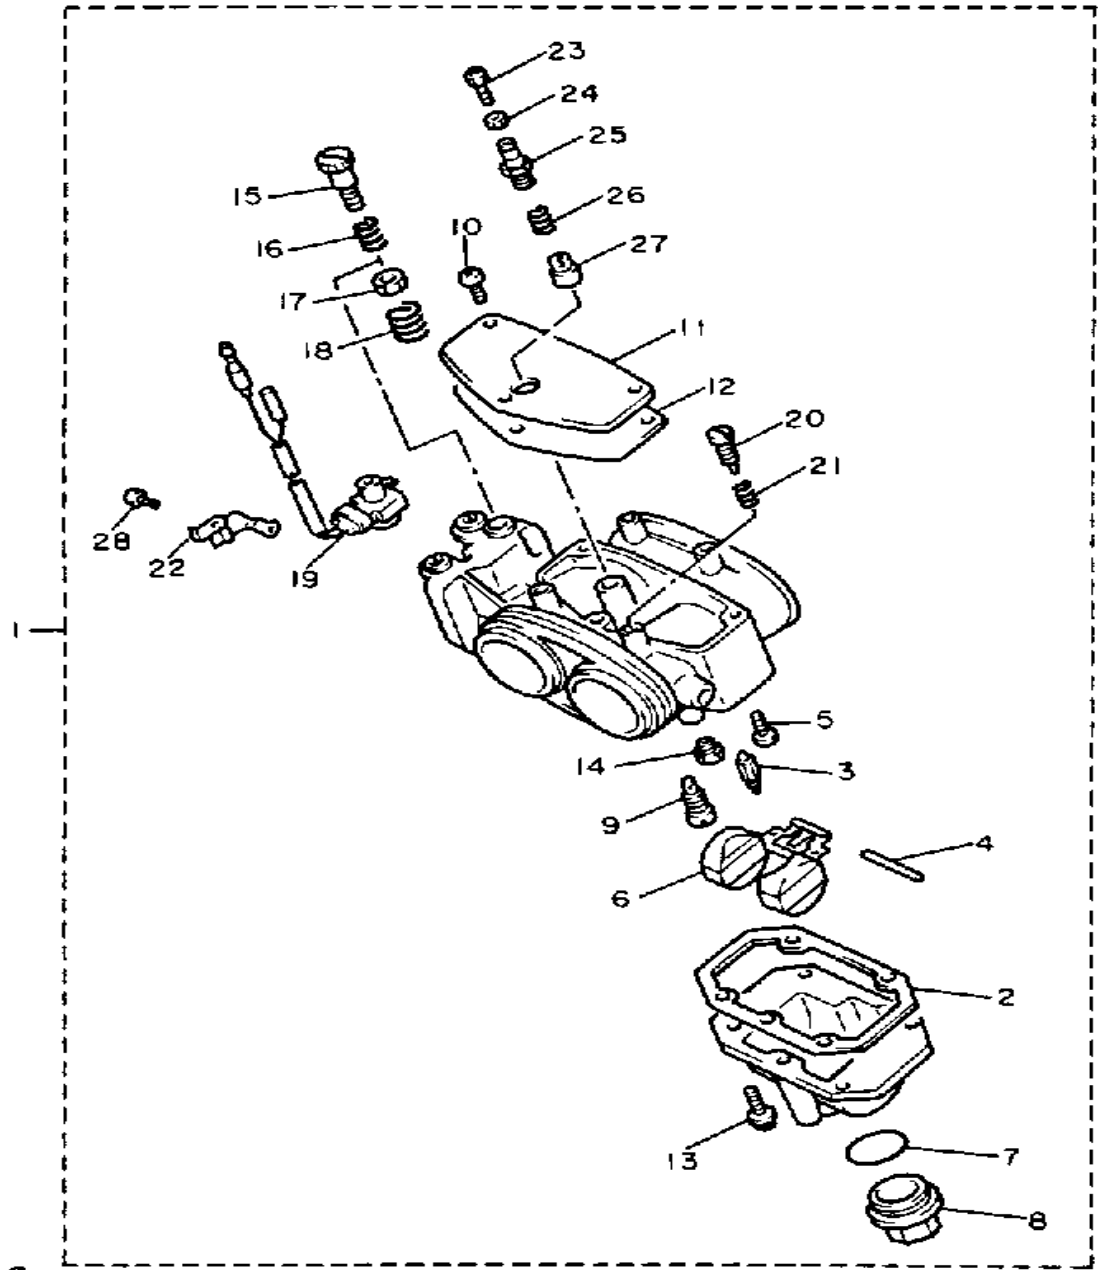

CARBURETOR

Ref. No.	Part Number	Description	Qty	Remarks
1	85L-14301-02-00	CARBURETOR ASSEMBLY 1	1	
2	85L-14384-00-00	. GASKET, FLOAT CHMBR	1	
3	85L-14392-00-00	. VALVE, NEEDLE	1	
4	6E5-14386-01-00	. PIN, FLOAT	1	
5	98901-04010-00	. SCREW, BIND	1	
6	85L-14385-00-00	. FLOAT	1	
7	85L-14147-00-00	. O-RING	1	
8	85L-14191-00-00	. PLUG, DRAIN	1	
9	85L-14342-33-00	. JET, PILOT # 6	2	UR
	85L-14342-34-00	. JET, PILOT # 8	2	UR
	85L-14342-35-00	. JET, PILOT # 0	2	UR
	85L-14342-36-00	. JET, PILOT (# 72)	2	UR STD
10	98580-05010-00	. SCREW, PAN HEAD	3	
11	85L-14157-00-00	. COVER, MIXING	1	
12	85L-14227-00-00	. WASHER	1	
13	97601-04112-00	. SCREW, PN/HD.W/WSHR (97602-04112-00)	4	W/WASHER
14	288-14343-57-00	. JET, MAIN #1 4	2	UR
	288-14343-58-00	. JET, MAIN #1 6	2	UR
	288-14343-59-00	. JET, MAIN #1 8	2	UR
	288-14343-60-00	. JET, MAIN (#120)	2	UR
	288-14343-61-00	. JET, MAIN #1 2	2	UR
	288-14343-62-00	. JET, MAIN #1 4	2	UR
	288-14343-63-00	. JET, MAIN (#125)	2	UR
	288-14343-65-00	. JET, MAIN #1 0	2	UR
	288-14343-66-00	. JET, MAIN #1 2	2	UR STD
	288-14355-64-00	. JET, MAIN #128 (288-14343-64)	2	UR
	288-14355-67-00	. NOZZLE, MAIN #1 4	2	UR

85L100-9070

CONTINUED ON NEXT FRAME ►

Property of www.SmallEngineDiscount.com - Not for Resale