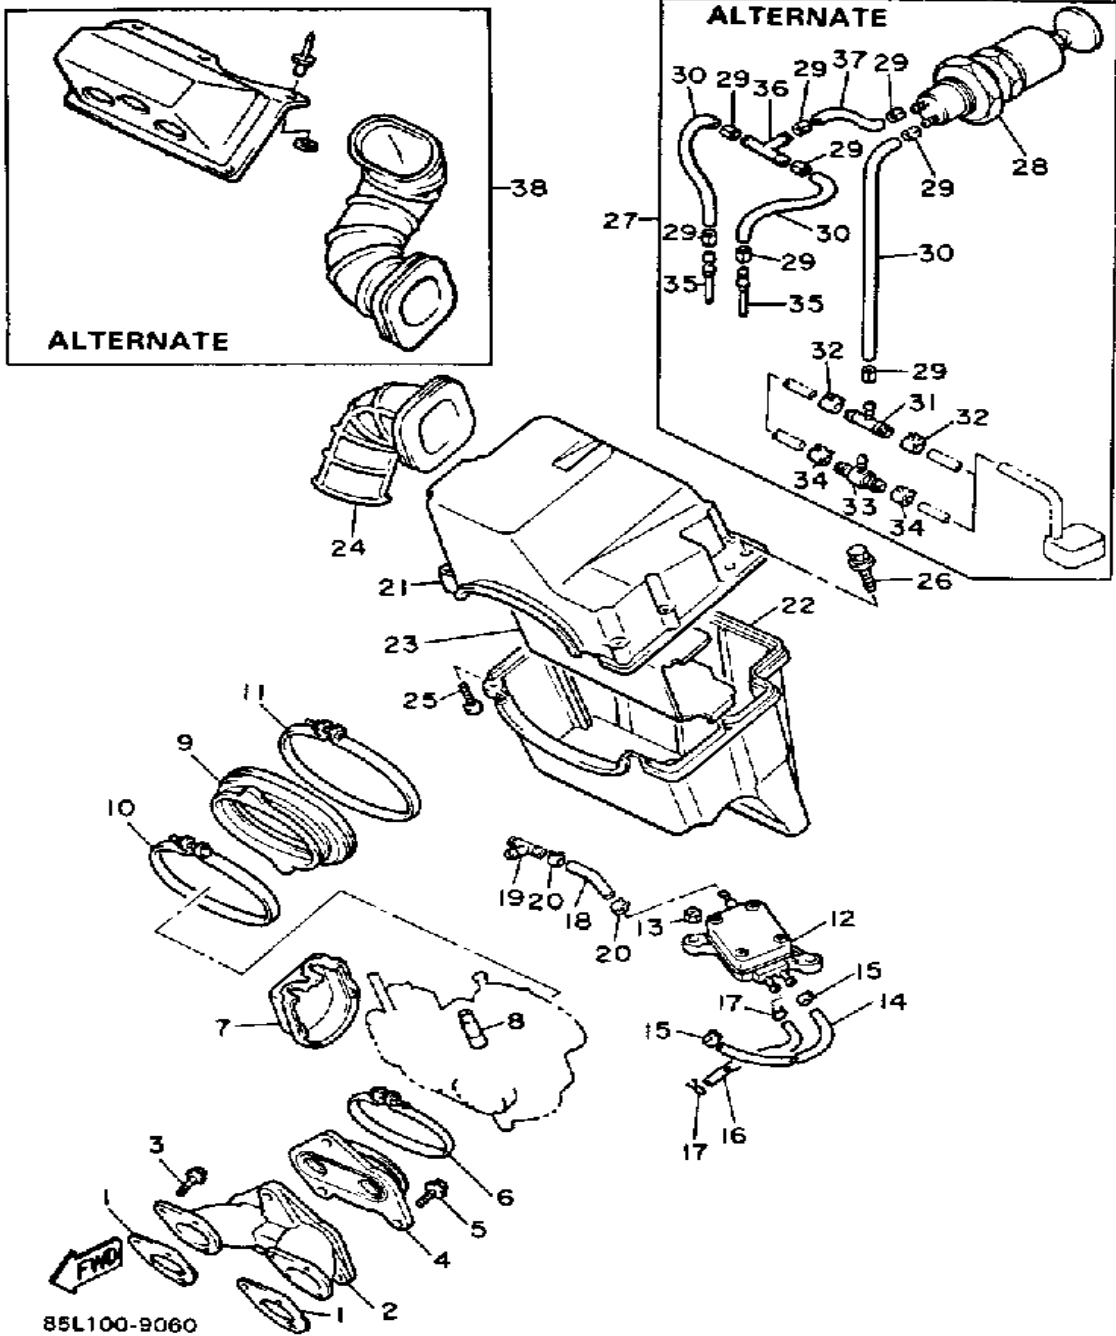

AIR CLEANER

Ref. No.	Part Number	Description	Qty	Remarks
1	8Y2-13563-02-00	GASKET	2	
2	85L-13565-00-00	JOINT, CARBURETOR	1	
3	90105-06557-00	BOLT, WASHER BASED	6	
4	89X-13555-00-00	MANIFOLD, INTAKE	1	
5	95821-08025-00	BOLT, FLANGE	3	
6	90450-25026-00	HOSE CLAMP ASSEMBLY ...	1	
7	85L-14471-00-00	CAP, CARBURETOR	1	
8	8J5-26352-00-00	BOOT	1	
9	85L-14453-00-00	JOINT, AIR CLEANER 1	1	
10	90450-25027-00	HOSE CLAMP ASSEMBLY ...	1	
11	90450-25028-00	HOSE CLAMP ASSEMBLY ...	1	
12	85L-24410-00-00	FUEL PUMP ASSEMBLY	1	
13	95701-06300-00	NUT, NYLON	1	
14	91A20-05036-00	TUBE, FLEXIBLE	1	
15	90467-09026-00	CLIP	2	
16	90445-10272-00	HOSE	1	
17	90467-09006-00	CLIP	2	
18	90446-11018-00	HOSE	1	
19	815-24379-00-00	PIPE, JOINT 4	1	
20	90467-11028-00	CLIP	2	
21	85L-14431-00-00	SILENCER, INTAKE 1	1	
22	85L-14441-00-00	SILENCER, INTAKE 2	1	
23	85L-14477-00-00	PLATE	1	
24	85L-14423-00-00	PIPE, SUCTION 1	1	
25	97780-50125-00	SCREW, TAPPING	6	
26	90119-06108-00	BOLT, WITH WASHER	2	
27	85L-W2431-00-00	PRIMER PUMUP KIT	1	AP
28	8X8-24360-01-00	. PRIMER PUMP ASSEMBLY ..	1	
29	90467-07055-00	. CLIP	8	

CONTINUED ON NEXT FRAME ➤