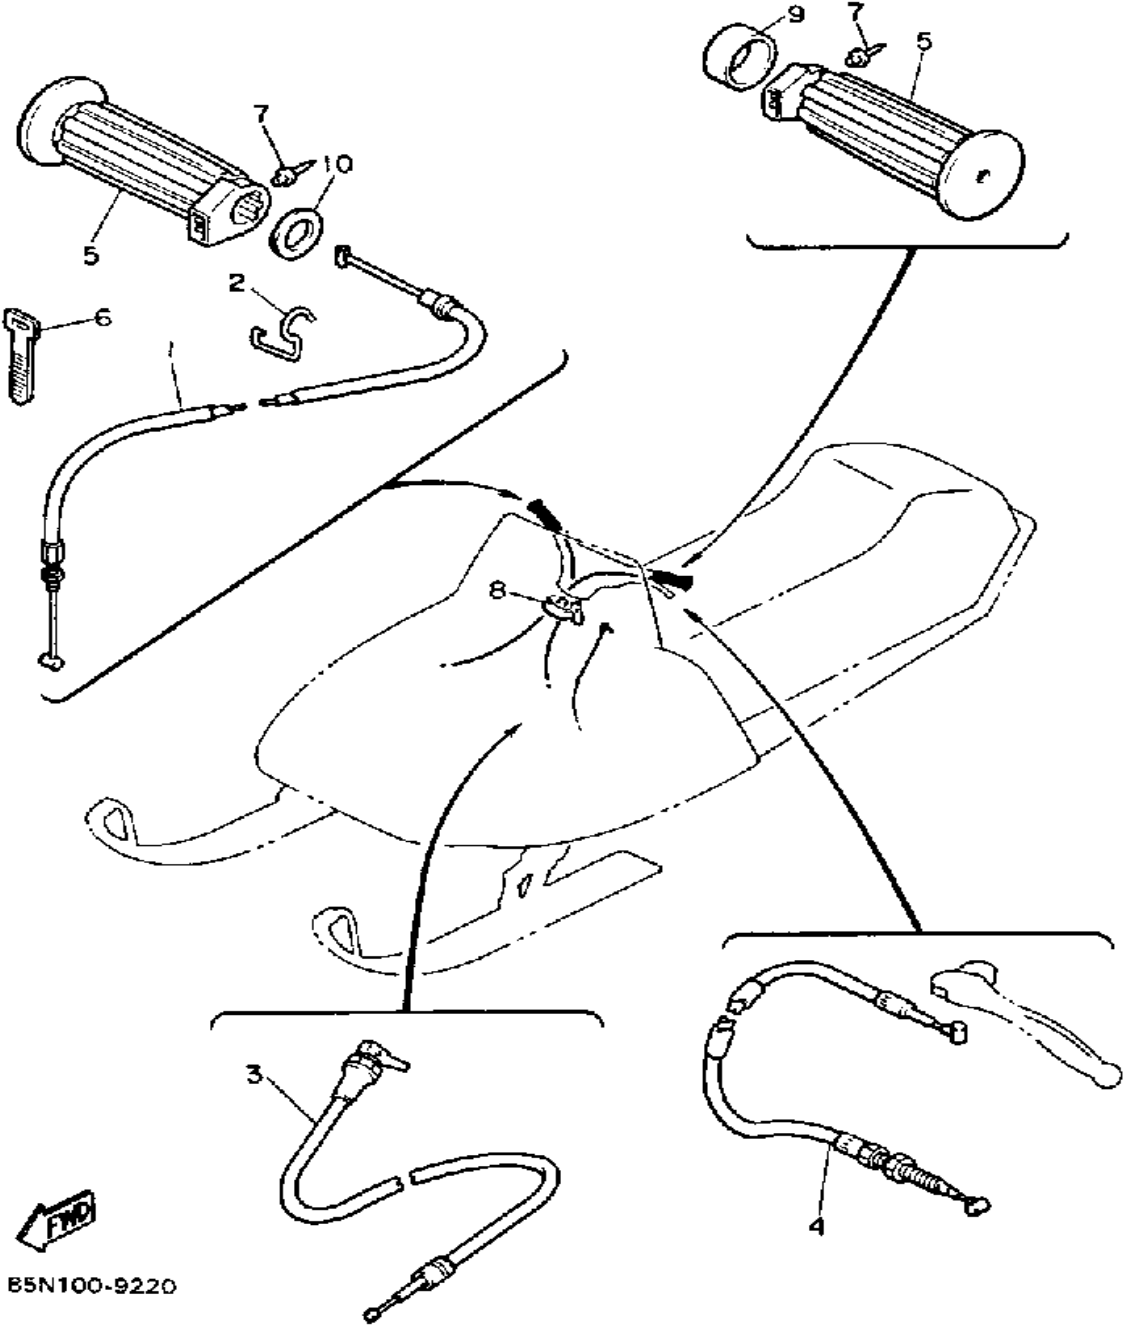

CONTROL-CABLE

Ref. No.	Part Number	Description	Qty	Remarks
1	85L-26311-01-00	CABLE, THROTTLE 1	1	
2	90465-10189-00	CLAMP	1	
3	85L-26331-00-00	CABLE, STARTER 1	1	
4	85L-26340-00-00	CABLE, BRAKE	1	
5	80K-2626A-00-00	GRIP, WARMER	2	
6	437-83936-01-00	BAND, SWITCH CORD	2	
7	90267-40076-00	RIVET, BLIND	2	
8	341-26397-01-00	BAND	1	
9	90387-22726-00	COLLAR	1	
10	80Y-23843-00-00	WASHER, PLAIN	1	

B5N100-9220

Property of www.SmallEngineDiscount.com - Not for Resale

D1