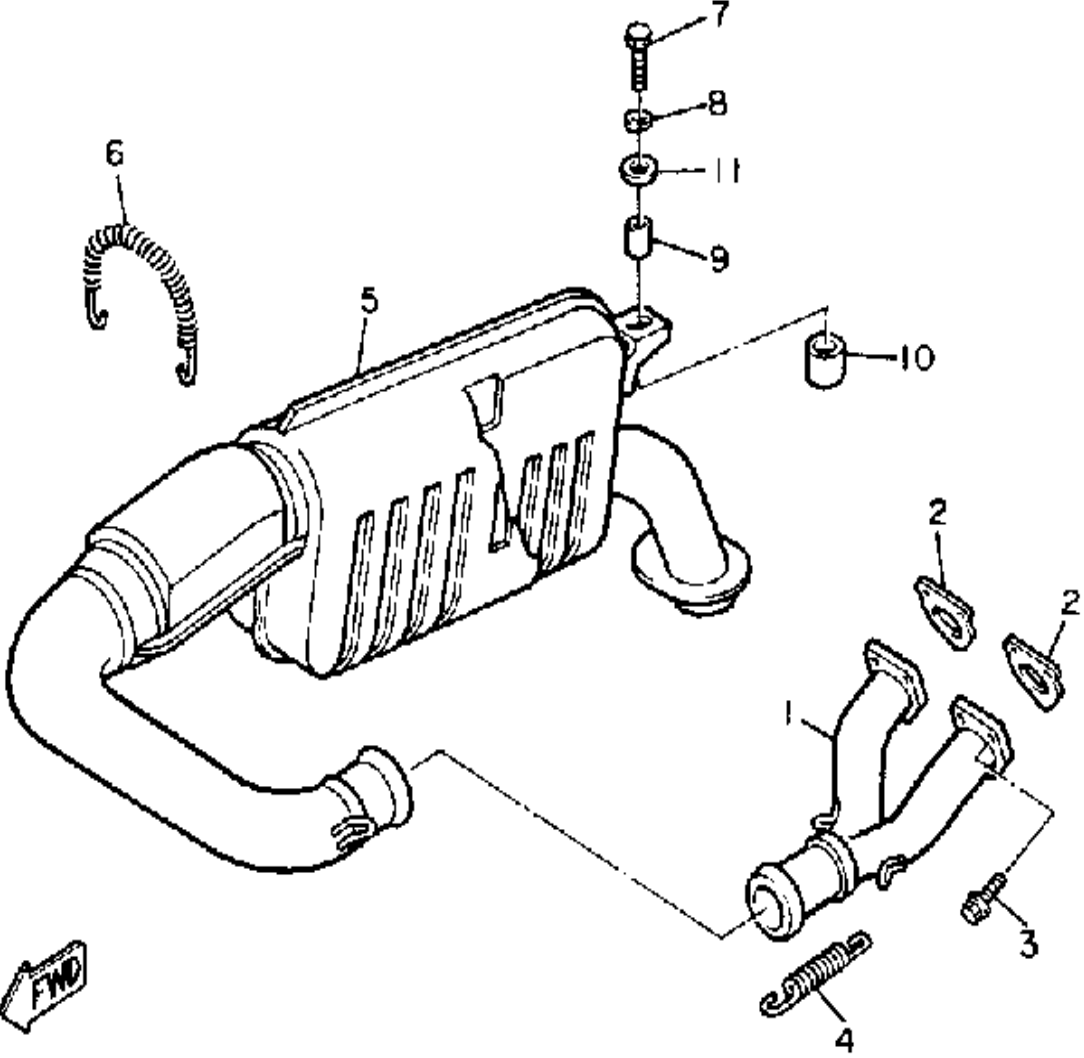

EXHAUST

Ref. No.	Part Number	Description	Qty	Remarks
1	8G8-14610-00-00	EXHAUST PIPE ASSEMBLY 1	1	
2	8G8-14613-01-00	GASKET, EXHAUST PIPE	2	
3	95811-06020-00	BOLT, FLANGE	6	
4	90506-20272-00	SPRING, TENSION	2	
5	87D-14710-00-00	MUFFLER ASSEMBLY 1	1	
6	90506-16436-00	SPRING, TENSION	1	
7	97011-08030-00	BOLT (97001-08030-00)	1	
8	92990-08100-00	WASHER	1	
9	90387-08778-00	COLLAR	1	
10	8G8-14747-00-00	DAMPER, MUFFLER	1	
11	90201-08753-00	WASHER, PLATE	1	

85L100-9080

Property of www.SmallEngineDiscount.com - Not for Resale