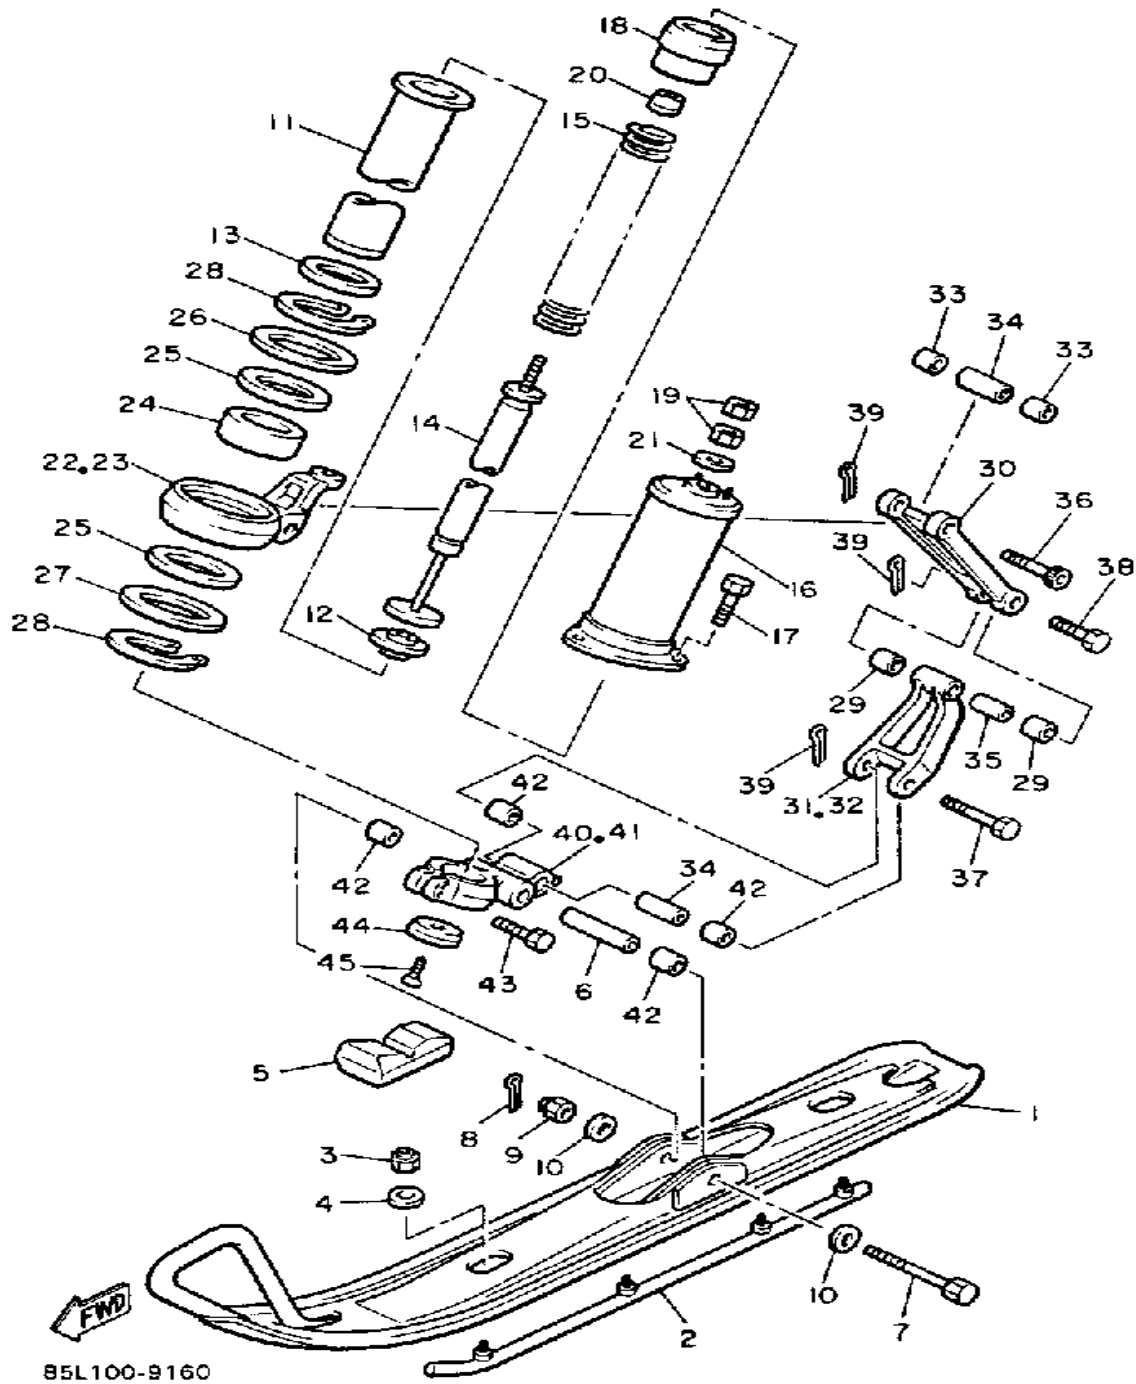

SKI

85L100-9160

Ref. No.	Part Number	Description	Qty	Remarks
1	85L-23710-00-00	SKI COMP. 1	2	
2	VMX-23731-01-XX	RUNNER 1 (8M6-23731-01-00)	1	
3	95611-08100-00	NUT, U	4	
4	92990-08600-00	WASHER, PLATE	4	
5	85L-23743-00-00	STOPPER 1	2	
6	90387-106J3-00	COLLAR	2	
7	90105-10438-00	BOLT, WASHER BASED	2	
8	91490-20020-00	PIN, COTTER	2	
9	95706-10300-00	NUT, NYLON	2	
10	92906-10600-00	WASHER	2	
11	85L-22471-00-00	CYLINDER, SHOCK ABSORBER	2	
12	81E-23779-00-00	WASHER	2	
13	85L-22494-00-00	REBOUND, STOP	2	
14	85L-2376A-00-00	ABSORBER ASSEMBLY 1	2	
15	90501-653F9-00	SPRING, COMPRESSION	2	
16	8V0-2376J-00-00	HOLDER, ABSORBER	2	
17	97011-06020-00	BOLT	6	
18	85L-22493-00-00	BUMP, STOP	2	
19	95303-08700-00	NUT	4	
20	8V0-2386J-00-00	CUSHION	2	
21	92990-08200-00	WASHER, PLAIN	2	
22	85L-23851-00-00	ARM, OUTSIDE 1	1	
23	85L-23852-00-00	ARM, OUTSIDE 2	1	
24	90384-63188-00	BUSH, BIMETAL FORMED	2	
25	93109-63044-00	OIL SEAL	4	
26	90201-637F3-00	WASHER, PLATE	2	
27	90201-635H7-00	WASHER, PLATE	2	
28	93410-63066-00	CIRCLIP	4	

CONTINUED ON NEXT FRAME ►

Property of www.SmallEngineDiscount.com - Not for Resale