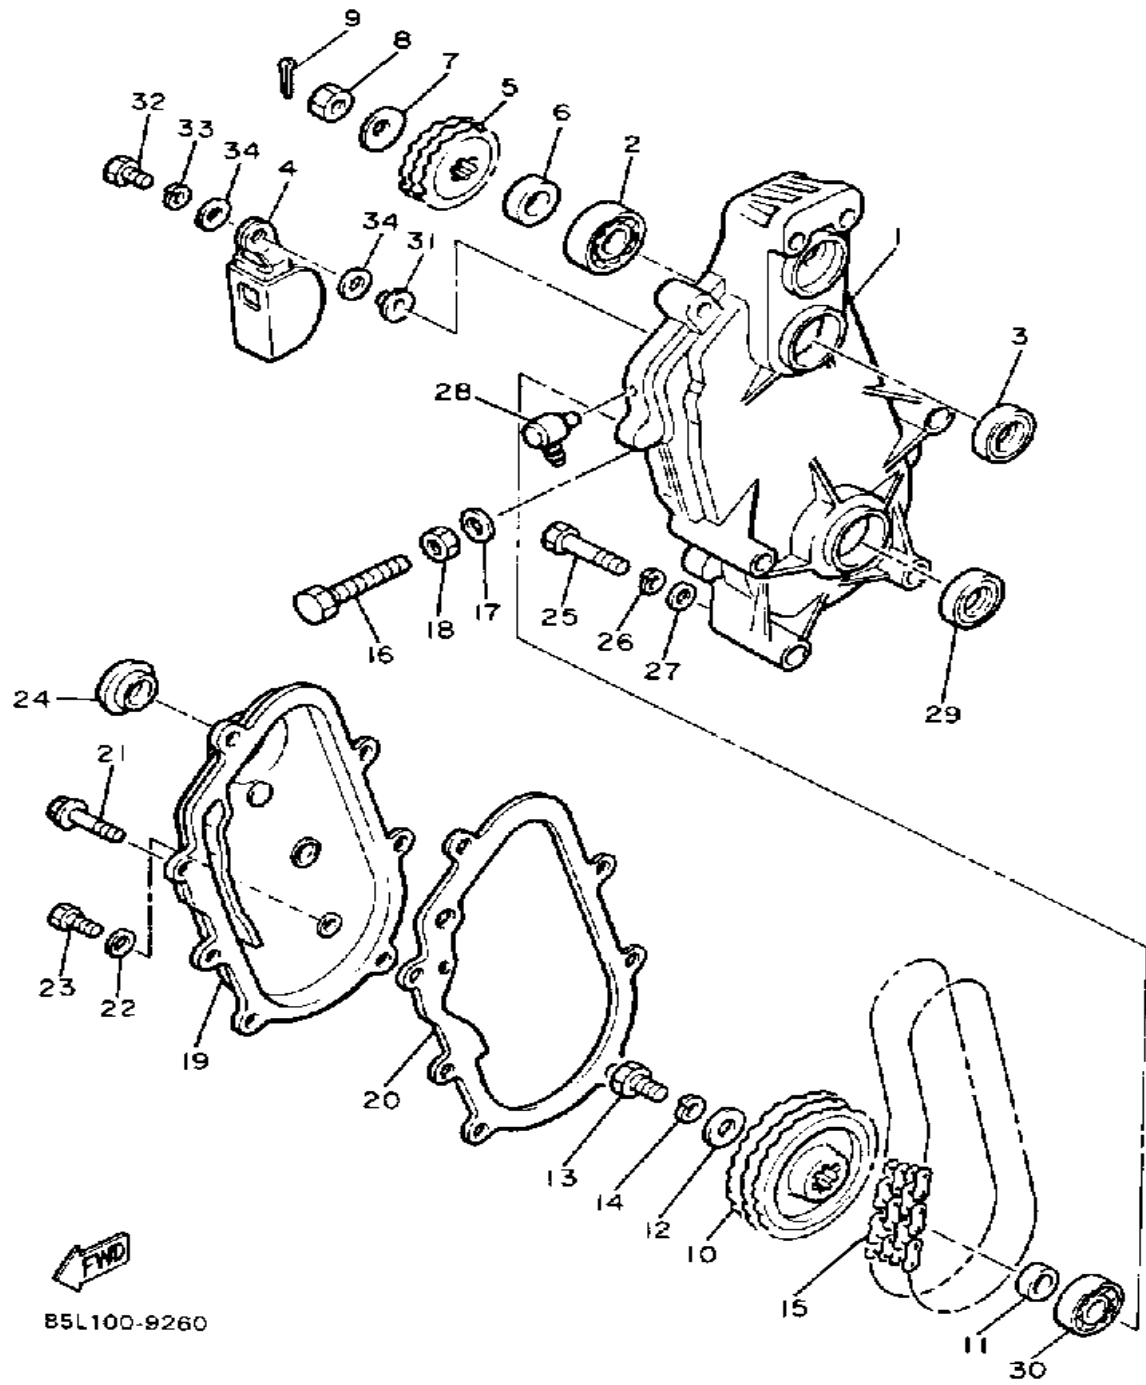

TRACK DRIVE 2

B5L100-9260

Ref. No.	Part Number	Description	Qty	Remarks
17	90210-10004-00	WASHER, SEAL	1	
18	95303-10700-00	NUT	1	
19	8V0-47543-00-00	CAP, HOUSING	1	
20	86F-47592-00-00	GASKET	1	
21	95811-06025-00	BOLT, FLANGE	7	
22	90210-06006-00	WASHER, SEAL	1	
23	97011-06010-00	BOLT	1	
24	90338-30219-00	PLUG	1	
25	97522-08765-00	BOLT (97022-08065)	4	
26	92990-08100-00	WASHER	4	
27	92990-08600-00	WASHER, PLATE	4	
28	583-15371-00-00	BREATHER	1	
29	93102-25081-00	OIL SEAL	1	
30	93306-20570-00	BEARING	1	
31	90387-08301-00	COLLAR	1	
32	97312-08025-00	BOLT (97012-08025)	1	
33	92990-08100-00	WASHER	1	
34	90201-094G1-00	WASHER, PLATE	2	

Property of www.SmallEngineDiscount.com - Not for Resale