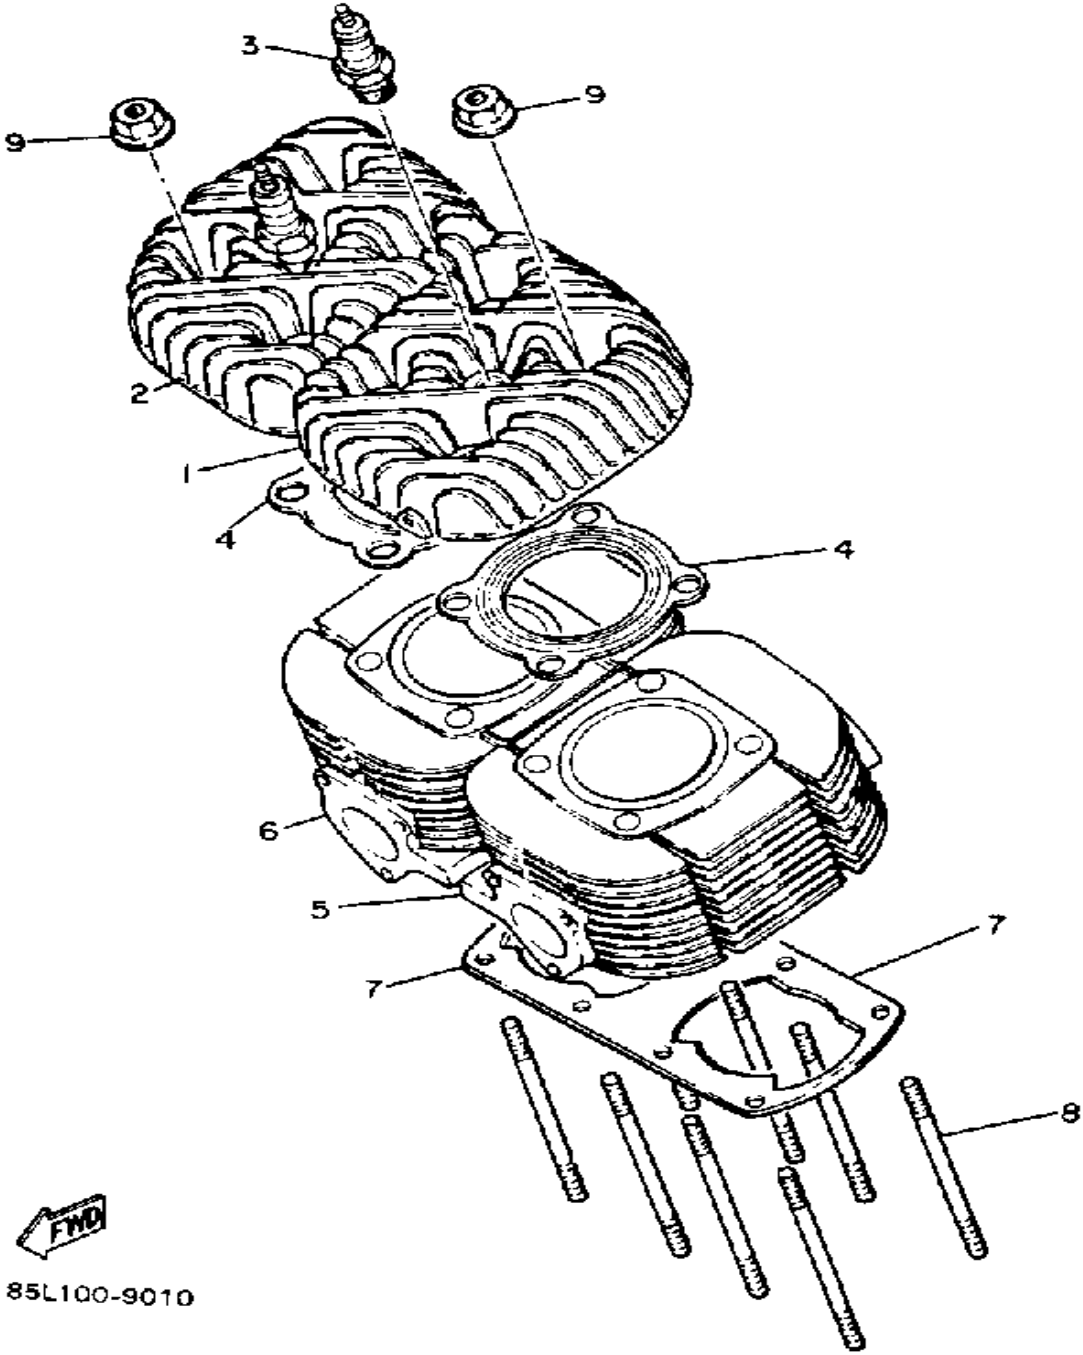

# CYLINDER HEAD-CYLINDER

85L100-9010

Ref. No.	Part Number	Description	Qty	Remarks
1	8G8-11111-00-00	HEAD, CYLINDER 1	1	
2	8G8-11121-00-00	HEAD, CYLINDER 2	1	
3	NGK-BR9ES-00-00	PLUG, SPARK	2	
4	8G8-11181-01-00	GASKET, CYLINDER HEAD 1	2	
5	8G8-11311-00-00	CYLINDER 1	1	
6	8G8-11321-00-00	CYLINDER 2	1	
7	85L-11351-00-00	GASKET, CYLINDER	1	
8	90116-08107-00	BOLT, STUD	8	
9	95701-08500-00	NUT, FLANGE	8	