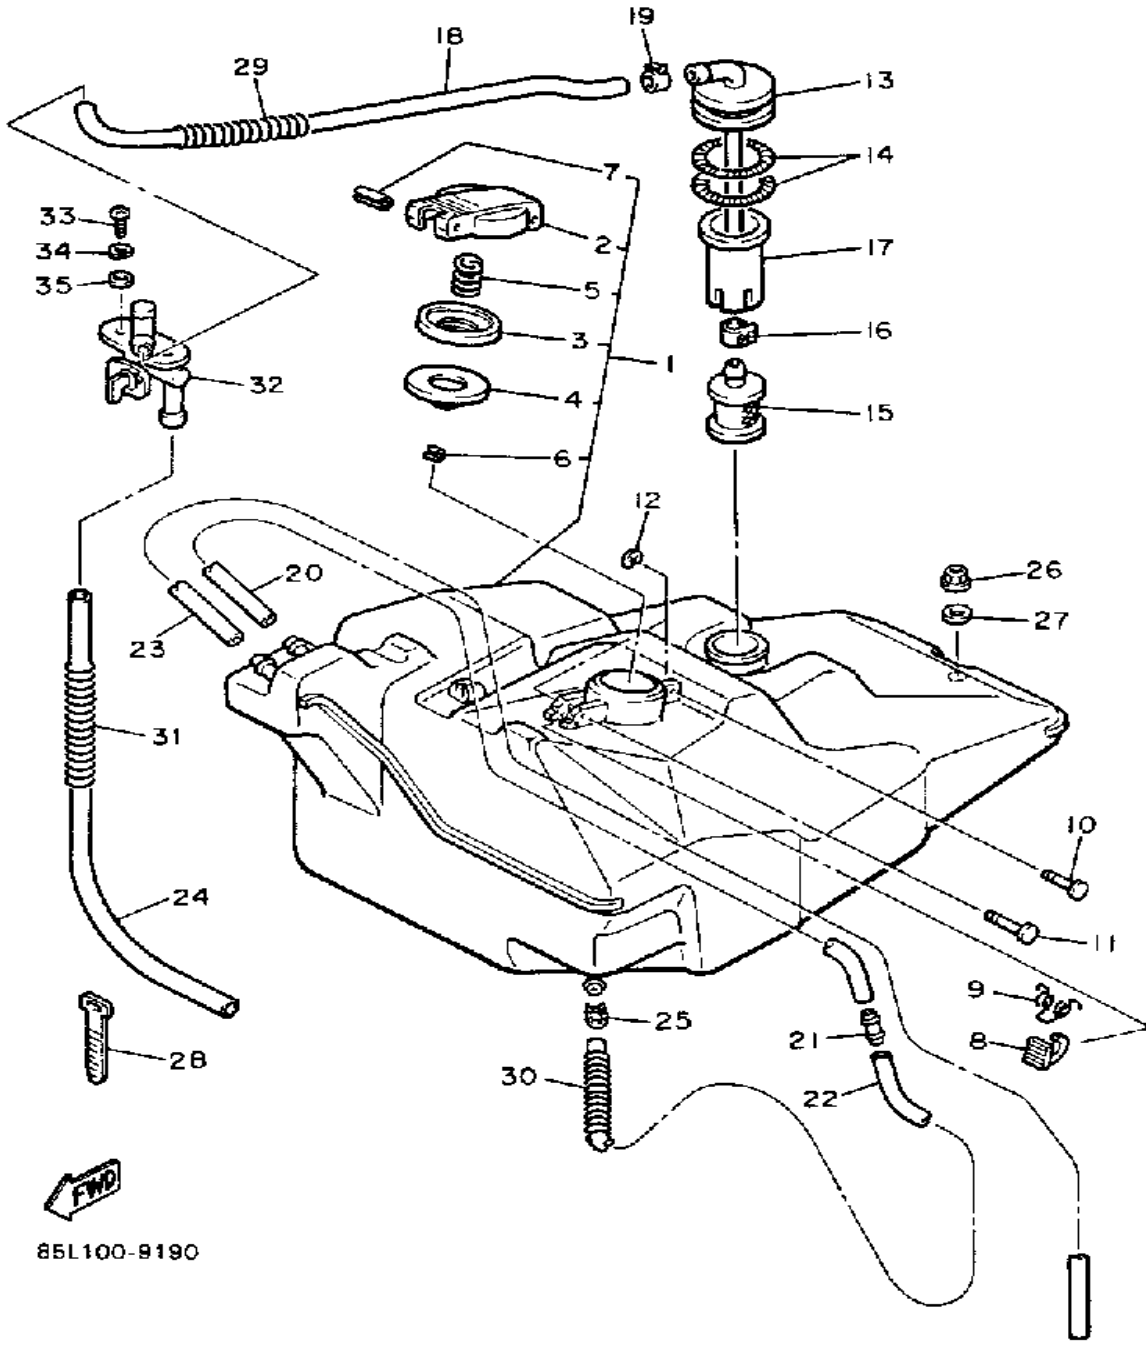

FUEL TANK

85L100-9190

Ref. No.	Part Number	Description	Qty	Remarks
1	85L-24111-00-00	FUEL TANK	1	
2	8W6-24611-00-00	. BODY, CAP	1	
3	813-24613-01-00	. DISC, CAP	1	
4	8F7-24641-00-00	. GASKET, CAP 1	1	
5	90501-20130-00	. SPRING, COMPRESSION	1	
6	91609-30016-00	. PIN, SPRING	1	
7	91609-25050-00	. PIN, SPRING	1	
8	83M-24628-00-00	HOOK	1	
9	90508-10715-00	SPRING, TORSION	1	
10	90249-03175-00	PIN	1	
11	90249-03017-00	PIN	1	
12	93430-02001-00	CIRCLIP	2	
13	86M-24335-00-00	PIPE, SUCTION 1	1	
14	90506-06065-00	SPRING, TENSION	2	
15	8H5-24560-00-00	FILTER ASSEMBLY	1	
16	90467-11028-00	CLIP	1	
17	8V0-24336-00-00	PIPE, SUCTION 2	1	
18	90446-11247-00	HOSE	1	
19	90467-11028-00	CLIP	4	
20	90446-09059-00	HOSE	1	
21	8H8-24376-00-00	PIPE, JOINT 1	1	
22	90446-09060-00	HOSE	1	
23	90446-09183-00	HOSE	1	
24	(90446-11313-00)	HOSE	1	
25	90467-09026-00	CLIP	1	
26	95712-08300-00	NUT, LOCK	1	
27	90201-08784-00	WASHER, PLATE	1	
28	341-26397-01-00	BAND	4	
29	82K-24327-00-00	SPRING, COMPRESSION (90501-084J1-00)	1	

CONTINUED ON NEXT FRAME ➤

Property of www.SmallEngineDiscount.com - Not for Resale