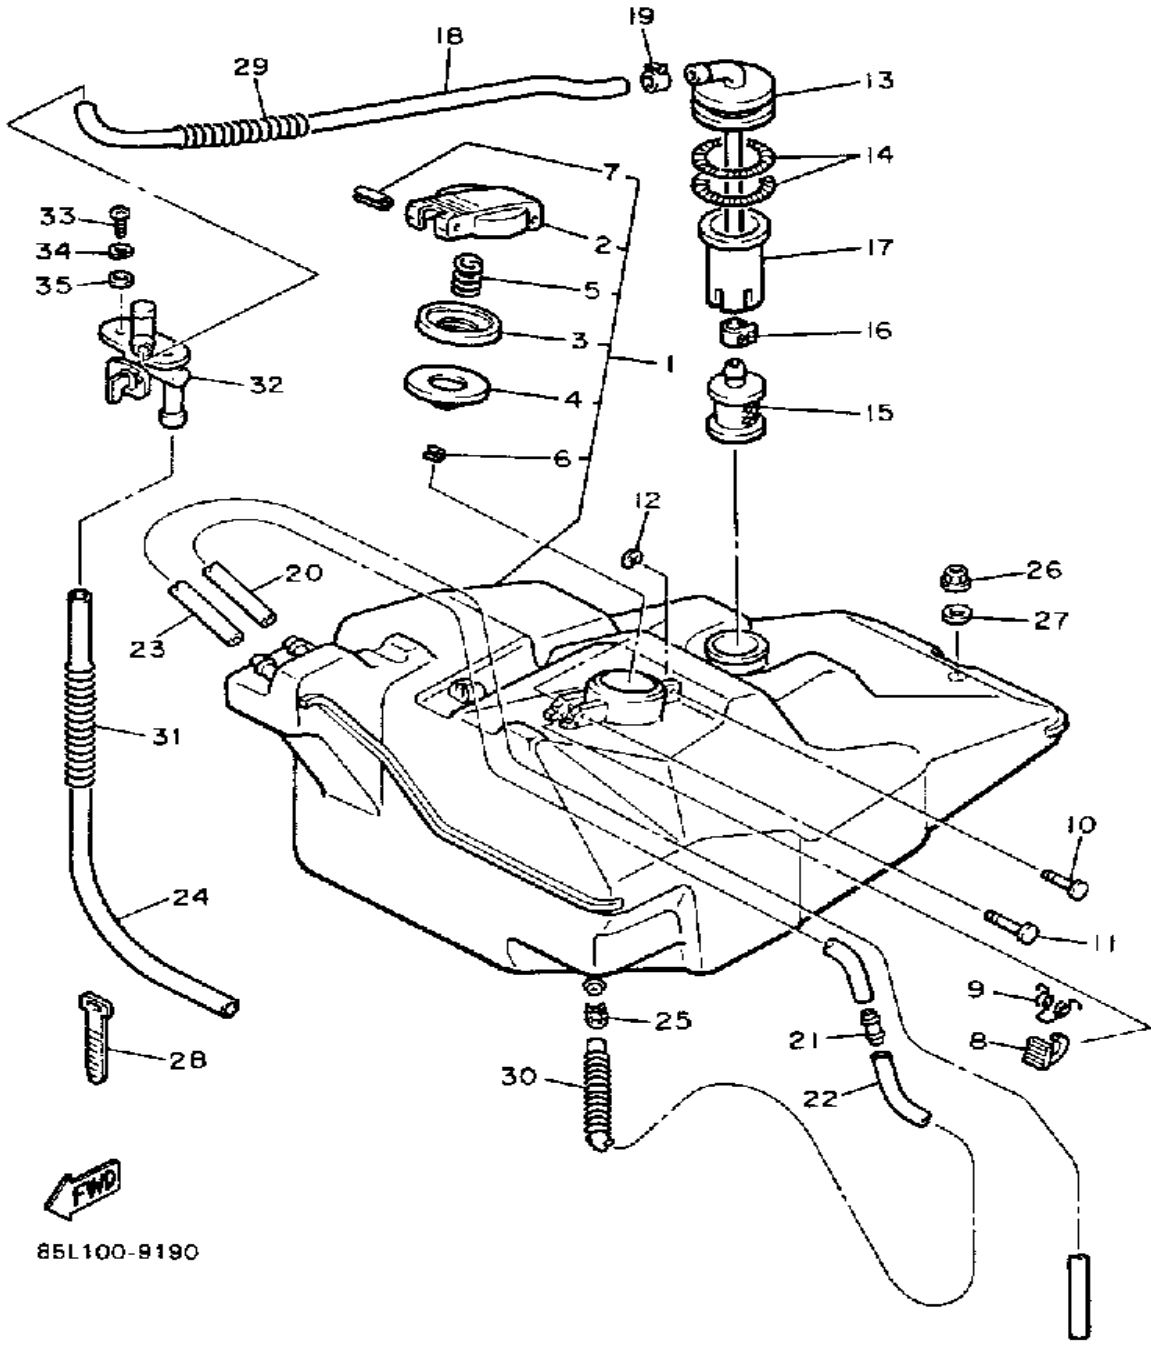

FUEL TANK

85L100-9190

Ref. No.	Part Number	Description	Qty	Remarks
30	8F3-24328-00-00	PROTECTOR, PIPE	1	
31	85L-24327-00-00	PROTECTOR, PIPE	1	
32	85L-24500-00-00	FUEL COCK ASSEMBLY	1	
33	98580-05010-00	SCREW, PAN HEAD	2	
34	92990-05100-00	WASHER, SPRING	2	
35	92901-05600-00	WASHER, PLATE	2	

Property of www.SmallEngineDiscount.com - Not for Resale

D4