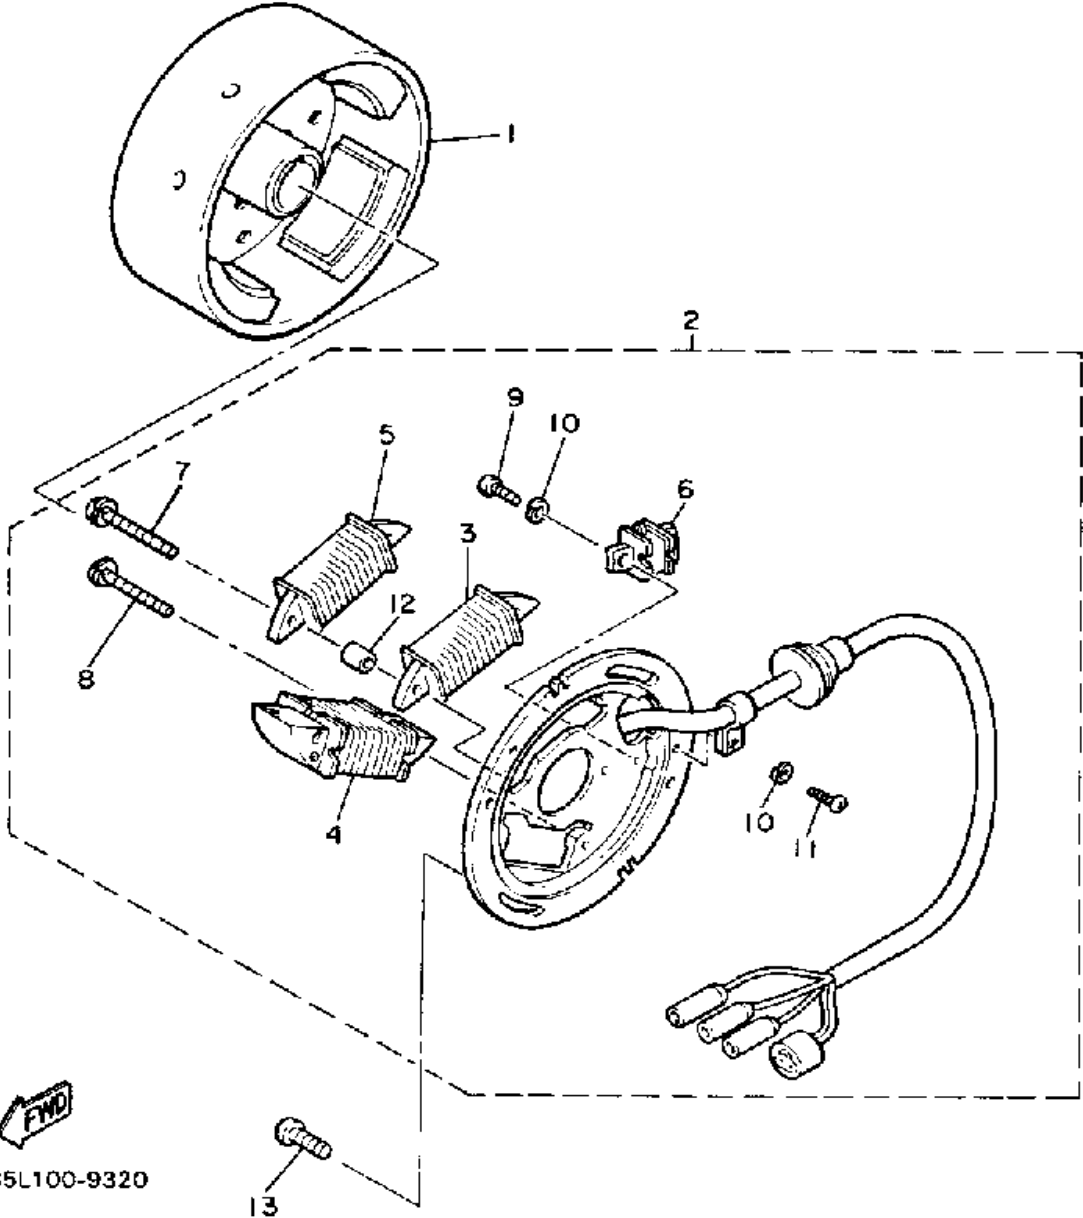

GENERATOR

Ref. No.	Part Number	Description	Qty	Remarks
1	85N-85550-00-00	ROTOR ASSEMBLY	1	
2	85L-85560-00-00	BASE ASSEMBLY	1	
3	81L-85520-M0-00	. COIL, CHARGE	1	
4	81L-81314-M0-00	. COIL, LIGHTING 2	1	
5	81L-81313-M0-00	. COIL, LIGHTING 1	1	
6	8R4-85580-M0-00	. COIL, PULSER	1	
7	90159-05129-00	. SCREW, WITH WASHER	2	
8	90159-05130-00	. SCREW, WITH WASHER	2	
9	98511-04012-00	. SCREW, PAN HEAD	2	
10	92901-04100-00	. WASHER, SPRING	3	
11	98580-04008-00	. SCREW, PAN HEAD	1	
12	90387-06553-00	. COLLAR	2	
13	98503-06014-00	SCREW, PAN HEAD (92502-06016)	2	

Property of www.SmallEngineDiscount.com - Not for Resale