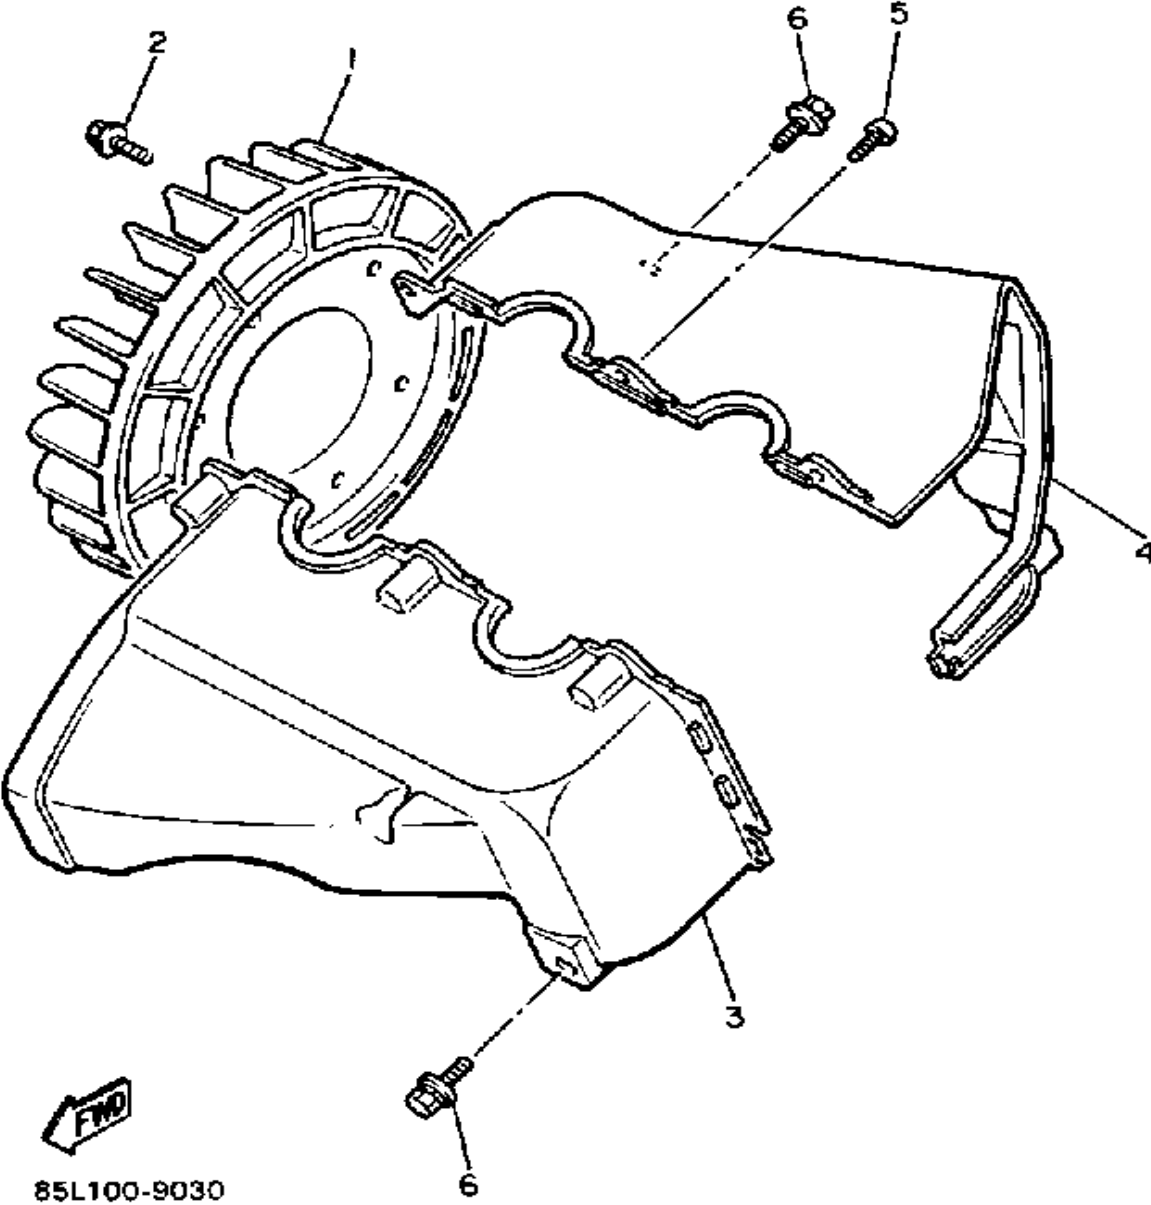

AIR SHROUD-FAN

Ref. No.	Part Number	Description	Qty	Remarks
1	8G8-12611-01-00	FAN	1	
2	90105-06556-00	BOLT, WASHER BASED	6	
3	85L-12651-00-00	AIR SHROUD, CYLINDER 1 ...	1	
4	85L-12652-00-00	AIR SHROUD, CYLINDER 2 ...	1	
5	90167-06056-00	SCREW, TAPPING	3	
6	90119-06108-00	BOLT, WITH WASHER	6	

Property of www.SmallEngineDiscount.com - Not for Resale