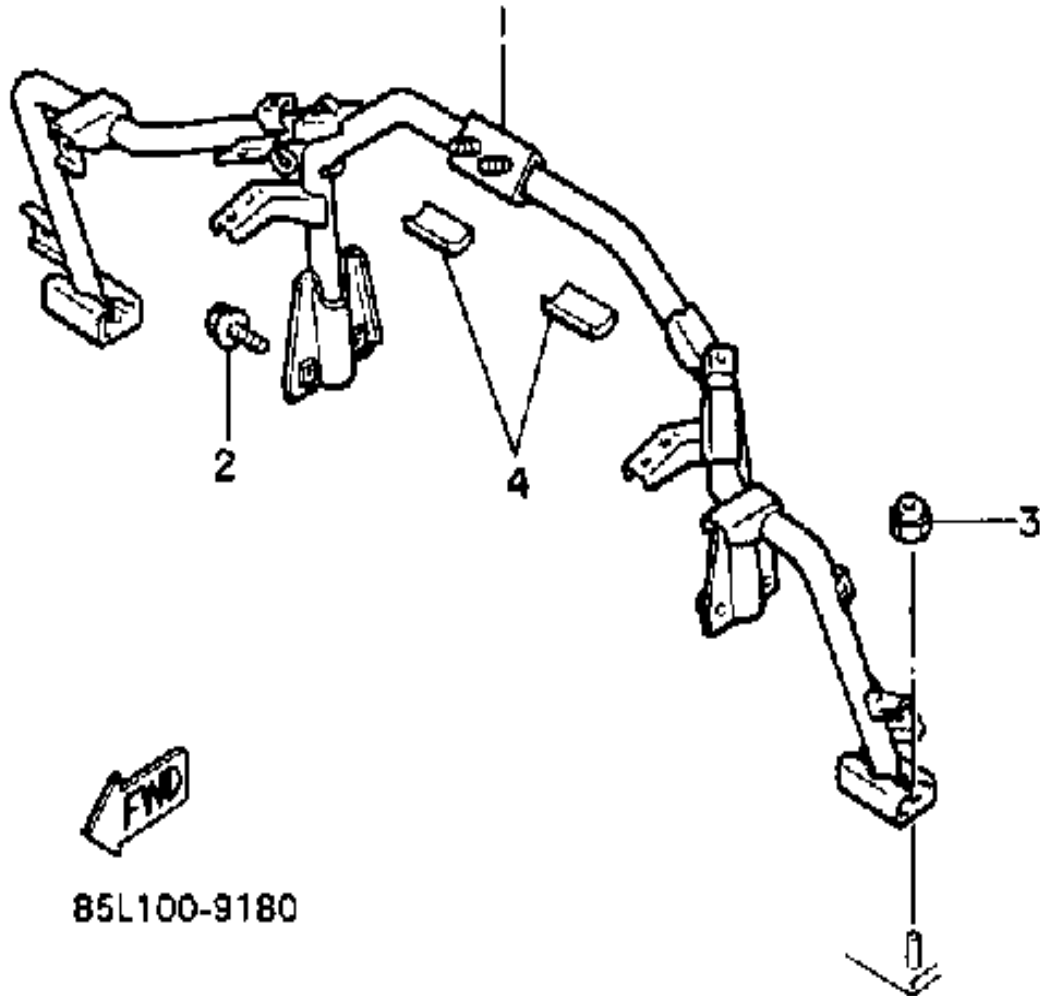

STEERING GATE

Ref. No.	Part Number	Description	Qty	Remarks
1	85L-23870-00-00	STEERING GATE	1	
2	95816-08012-00	BOLT, flange	4	
3	95601-06200-00	NUT, U FLANGE	4	
4	8V0-23858-00-00	SPACER	2	

Property of www.SmallEngineDiscount.com - Not for Resale