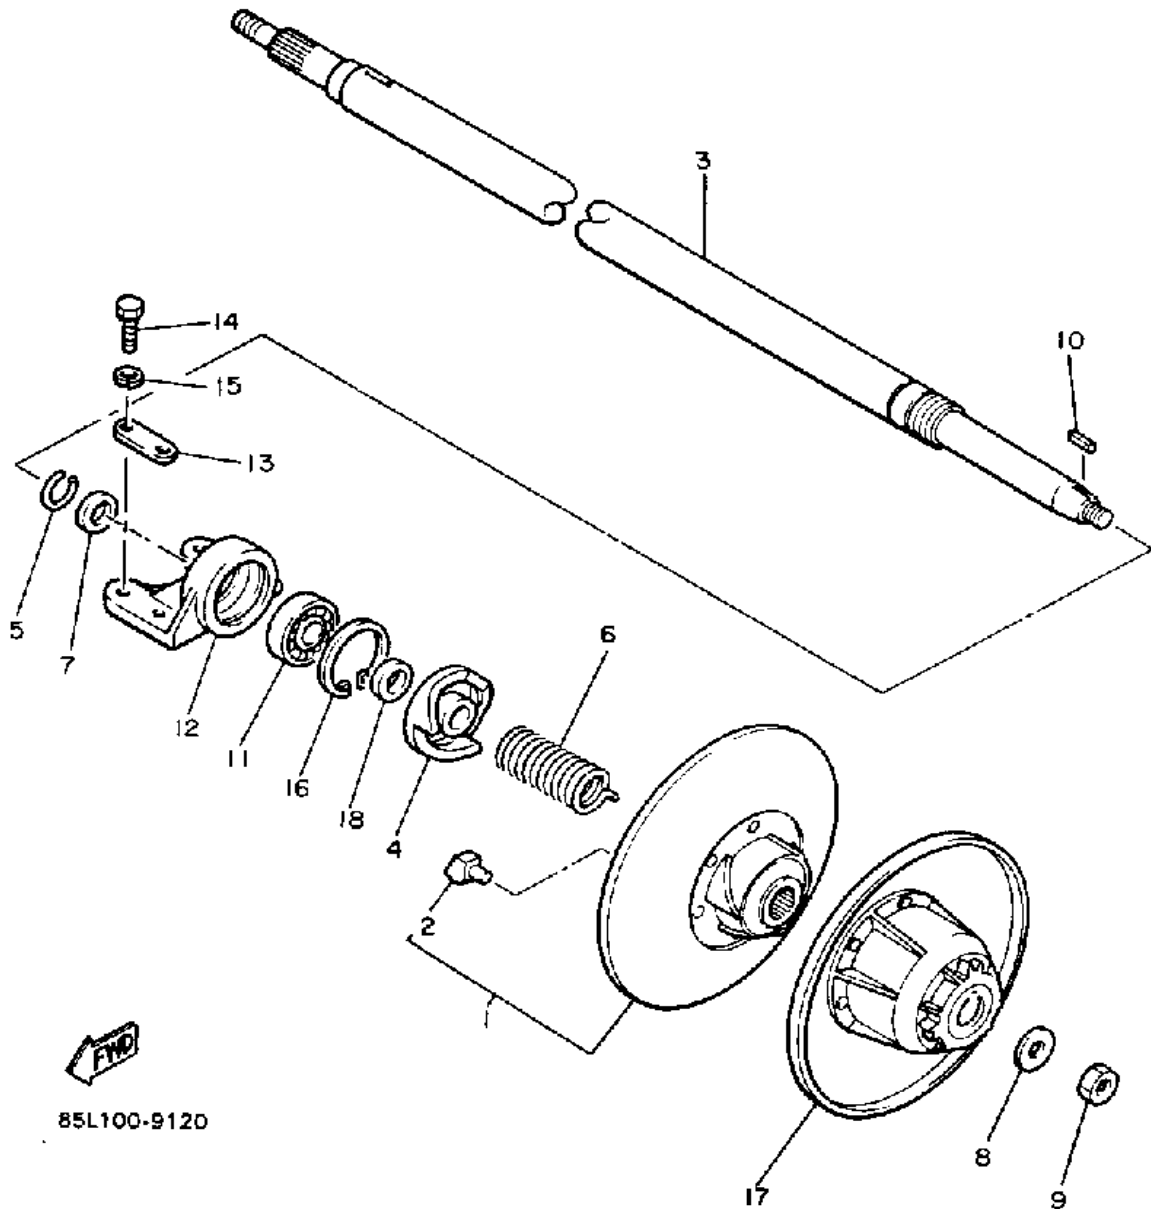

SECONDARY SHEAVE

85L100-9120

Ref. No.	Part Number	Description	Qty	Remarks
1	85L-17670-01-00	SECONDARY SLIDING SHEAVE	1	
2	85L-17688-01-00	. SHOE, RAMP	3	
3	85L-17681-00-00	SHAFT, SECONDARY	1	
4	85L-17684-00-00	SEAT, SECONDARY SPRING	1	
5	93440-25100-00	CIRCLIP	1	
6	90508-45763-00	SPRING, TORSION	1	
7	90387-260W3-00	COLLAR	1	
8	90201-122H1-00	WASHER, PLATE	1	
9	90185-12119-00	NUT, SELF-LOCKING	1	
10	90282-05047-00	KEY, STRAIGHT	1	
11	93306-20509-00	BEARING (B6205) (93306-20525) 0 1	1	
12	85L-47631-00-00	HOUSING, BEARING	1	
13	85L-17691-00-00	PLATE 3	2	
14	97312-08025-00	BOLT (97012-08025)	4	
15	92990-08100-00	WASHER	4	
16	99009-52500-00	CIRCLIP	1	
17	8R4-17660-00-00	SECONDARY FIXED SHEAVE COMP.	1	
18	90387-250V1-00	COLLAR	1	

Property of www.SmallEngineDiscount.com - Not for Resale