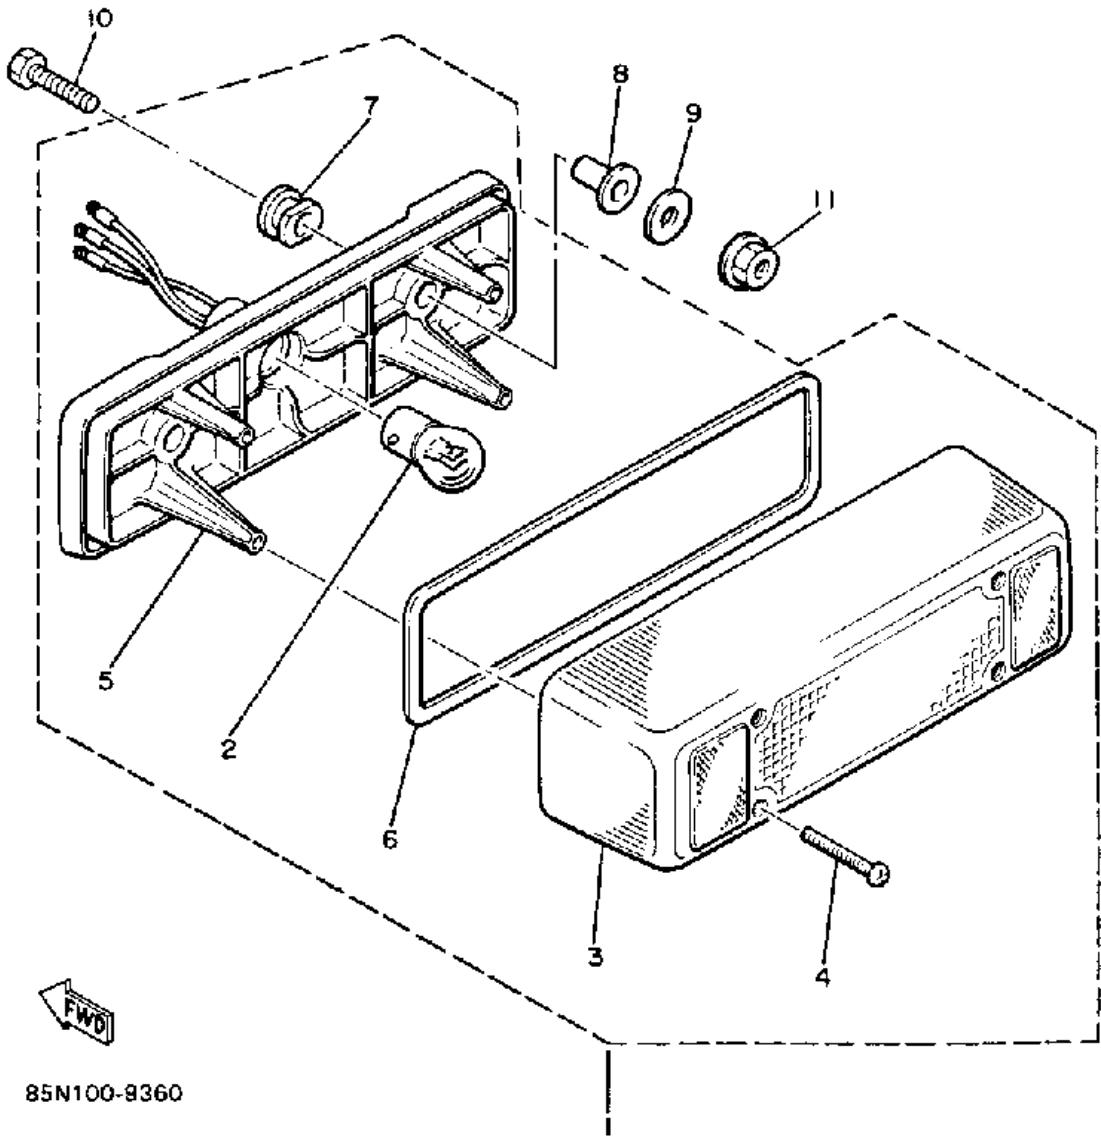

TAILLIGHT

85N100-9360

Ref. No.	Part Number	Description	Qty	Remarks
1	82M-84710-00-00	TAILLIGHT UNIT ASSEMBLY ..	1	
2	137-84714-61-00	. BULB, TL 12V23/8W (J50-83311-00)	1	
3	8K4-84721-00-00	. LENS, TAILLIGHT	1	
4	97780-40130-00	. SCREW, PANHEAD TAPPING (97701-40130-00)	4	
5	82M-84711-00-00	. BASE, TAILLIGHT	1	
6	87M-84723-00-00	. GASKET, TAIL LENS	1	
7	8K4-84718-00-00	. GROMMET	1	
8	90387-066N1-00	COLLAR	2	
9	90201-06407-00	WASHER, PLATE (90201-06747-00)	4	
10	97001-06035-00	BOLT	2	
11	95701-06500-00	NUT, FLANGE	2	

Property of www.SmallEngineDiscount.com - Not for Resale