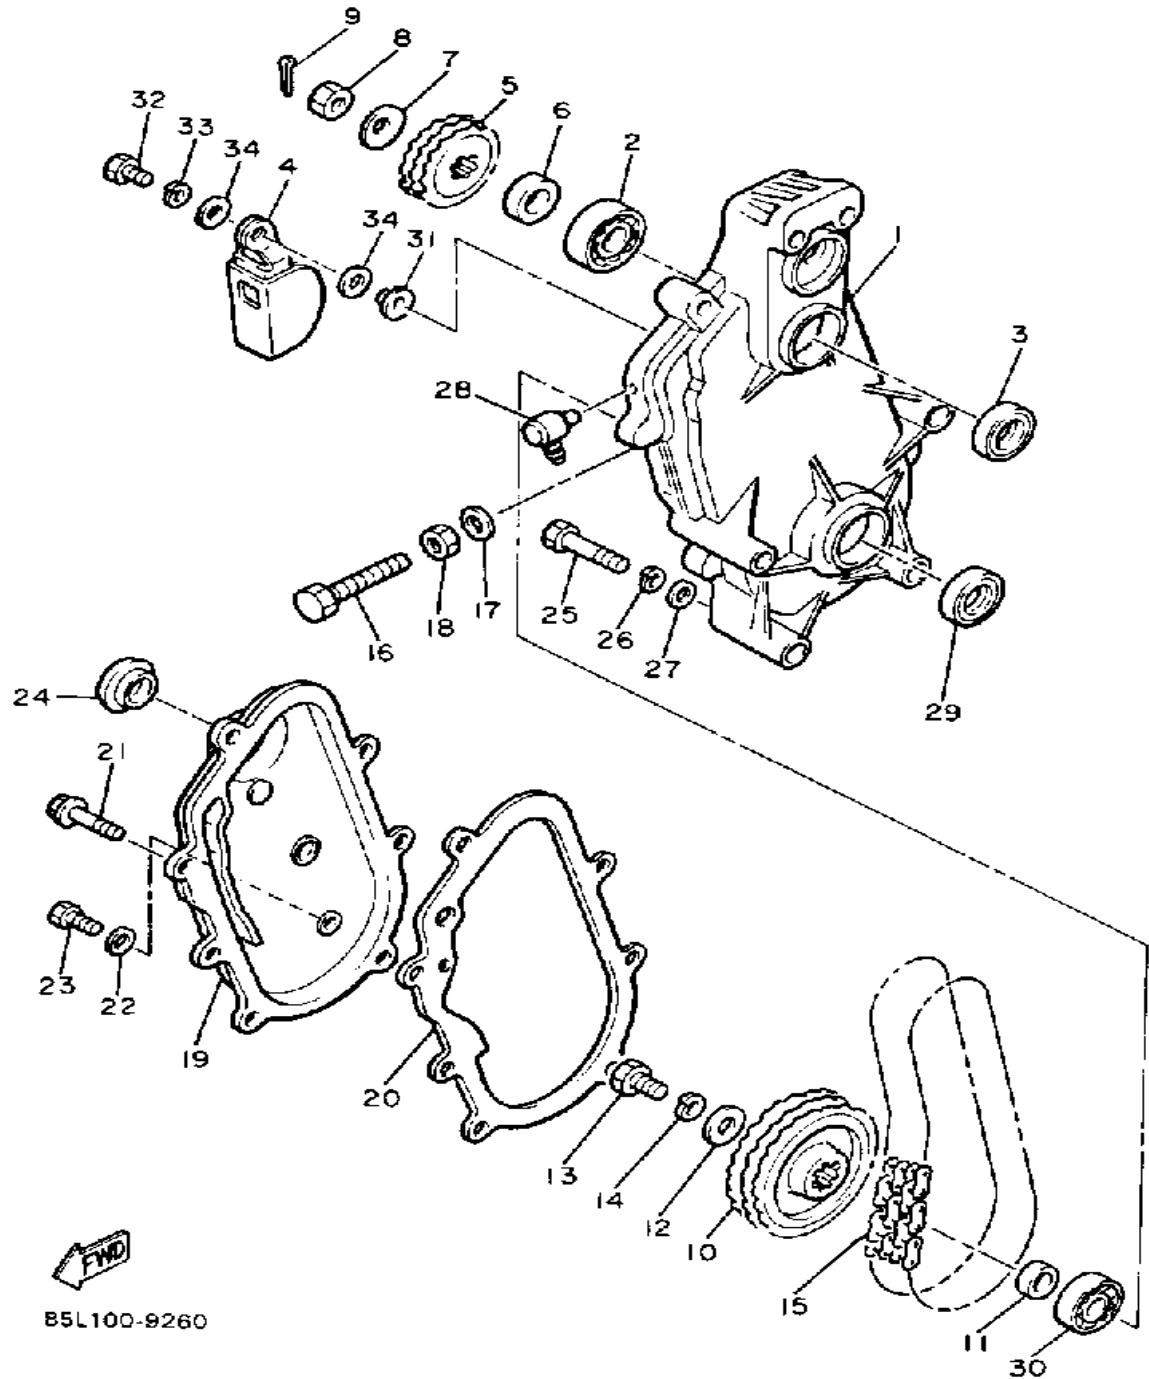

TRACK DRIVE 2

B5L100-9260

Ref. No.	Part Number	Description	Qty	Remarks
1	99999-02119-00	HOUSING, CHAIN	1	
2	93306-30407-00	BEARING (B6304C3)	1	
3	93102-25418-00	OIL SEAL	1	
4	85L-47611-00-00	TENSIONER	1	UR STD
	85L-47611-90-00	TENSIONER	1	AP
5	802-17682-10-00	SPROCKET, CHAIN DRIVE (10T)	1	AP
	802-17682-20-00	SPROCKET, CHAIN DRIVE (11T)	1	AP
	802-17682-40-00	SPRKT, CHAIN DR 13TCHAIN DRIVE (13T) (806-17682-30-0)	1	AP
	806-17682-20-00	SPROCKET, CHAIN DRIVE (12T)	1	UR STD
	806-17682-40-00	SPROCKET, CHAIN DRIVE (14T)	1	AP
6	90387-190V2-00	COLLAR	1	
7	90201-122H1-00	WASHER, PLATE	1	
8	90185-12119-00	NUT, SELF-LOCKING	1	
9	91401-25030-00	PIN, COTTER	1	
10	85T-47548-20-00	SPROCKET, CHAIN DRIVEN (22T)	1	UR STD
	85T-47548-30-00	SPROCKET, CHAIN DRIVEN (23T)	1	AP
	85T-47548-40-00	SPROCKET, CHAIN DRIVEN (24T)	1	AP
11	90387-256V3-00	COLLAR	1	
12	90201-10742-00	WASHER, PLATE	1	
13	97011-10025-00	BOLT	1	
14	92901-10100-00	WASHER, SPRING	1	
15	94880-01048-00	CHAIN	1	
16	90101-10357-00	BOLT	1	

CONTINUED ON NEXT FRAME ►

Property of www.SmallEngineDiscount.com - Not for Resale

B10