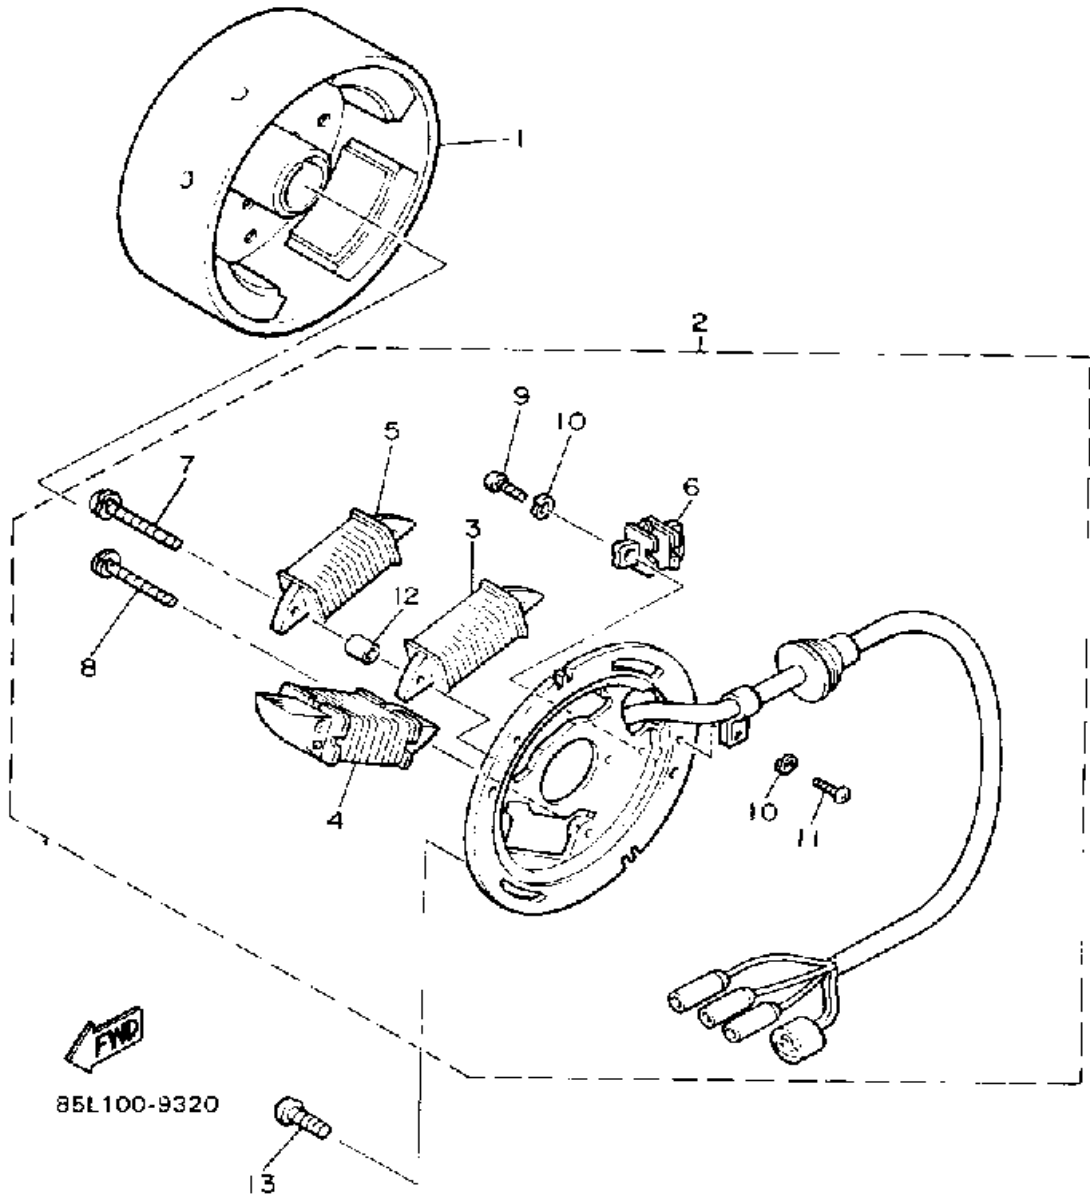

GENERATOR

Ref. No.	Part Number	Description	Qty	Remarks
1	85N-85550-00-00	ROTOR ASSEMBLY	1	
2	85L-85560-00-00	BASE ASSEMBLY	1	
3	81L-85520-M0-00	. COIL, CHARGE	1	
4	81L-81314-M0-00	. COIL, LIGHTING 2	1	
5	81L-81313-M0-00	. COIL, LIGHTING 1	1	
6	8R4-85580-M0-00	. COIL, PULSER	1	
7	90159-05129-00	. SCREW, WITH WASHER	2	
8	90159-05130-00	. SCREW, WITH WASHER	2	
9	98511-04012-00	. SCREW, PAN HEAD	2	
10	92901-04100-00	. WASHER, SPRING	3	
11	98580-04008-00	. SCREW, PAN HEAD	1	
12	90387-06553-00	. COLLAR	2	
13	98503-06014-00	SCREW, PAN HEAD (92502-06016)	2	

Property of www.SmallEngineDiscount.com - Not for Resale