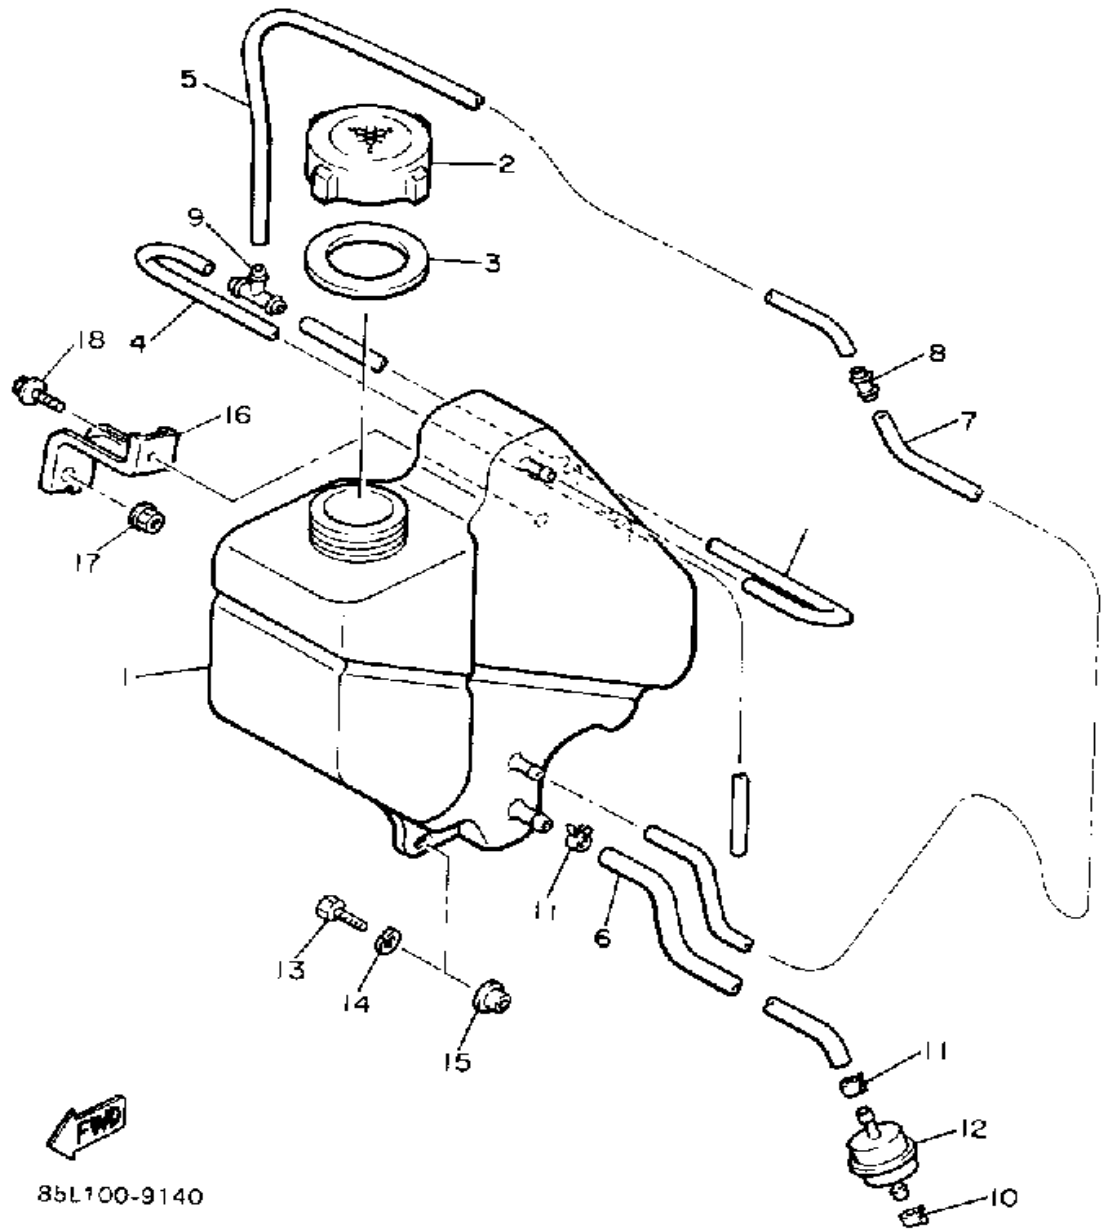

OIL TANK

Ref. No.	Part Number	Description	Qty	Remarks
1	85L-21751-00-00	TANK, OIL	1	
2	863-21771-00-00	BODY, CAP	1	
3	90430-31003-00	GASKET	1	
4	90446-09245-00	HOSE	1	
5	90446-09244-00	HOSE	1	
6	90446-09088-00	HOSE	1	
7	90446-11025-00	HOSE	1	
8	90446-09224-00	HOSE	1	
9	8H8-24376-00-00	PIPE, JOINT 1	1	
10	801-24376-00-00	PIPE, JOINT 1	1	
11	90467-09026-00	CLIP	1	
12	90467-11028-00	CLIP	2	
13	8G8-13410-00-00	STRAINER HOUSING ASSEMBLY	1	
14	97011-06020-00	BOLT	1	
15	92995-06100-00	WASHER, SPRING	1	
16	90387-06681-00	COLLAR	1	
17	85L-2193F-00-00	BRACKET, OIL TANK 2	1	
18	95701-10500-00	NUT, FLANGE (95702-10500) ..	1	
19	90105-06452-00	BOLT, WASHER BASED	1	

Property of www.SmallEngineDiscount.com - Not for Resale