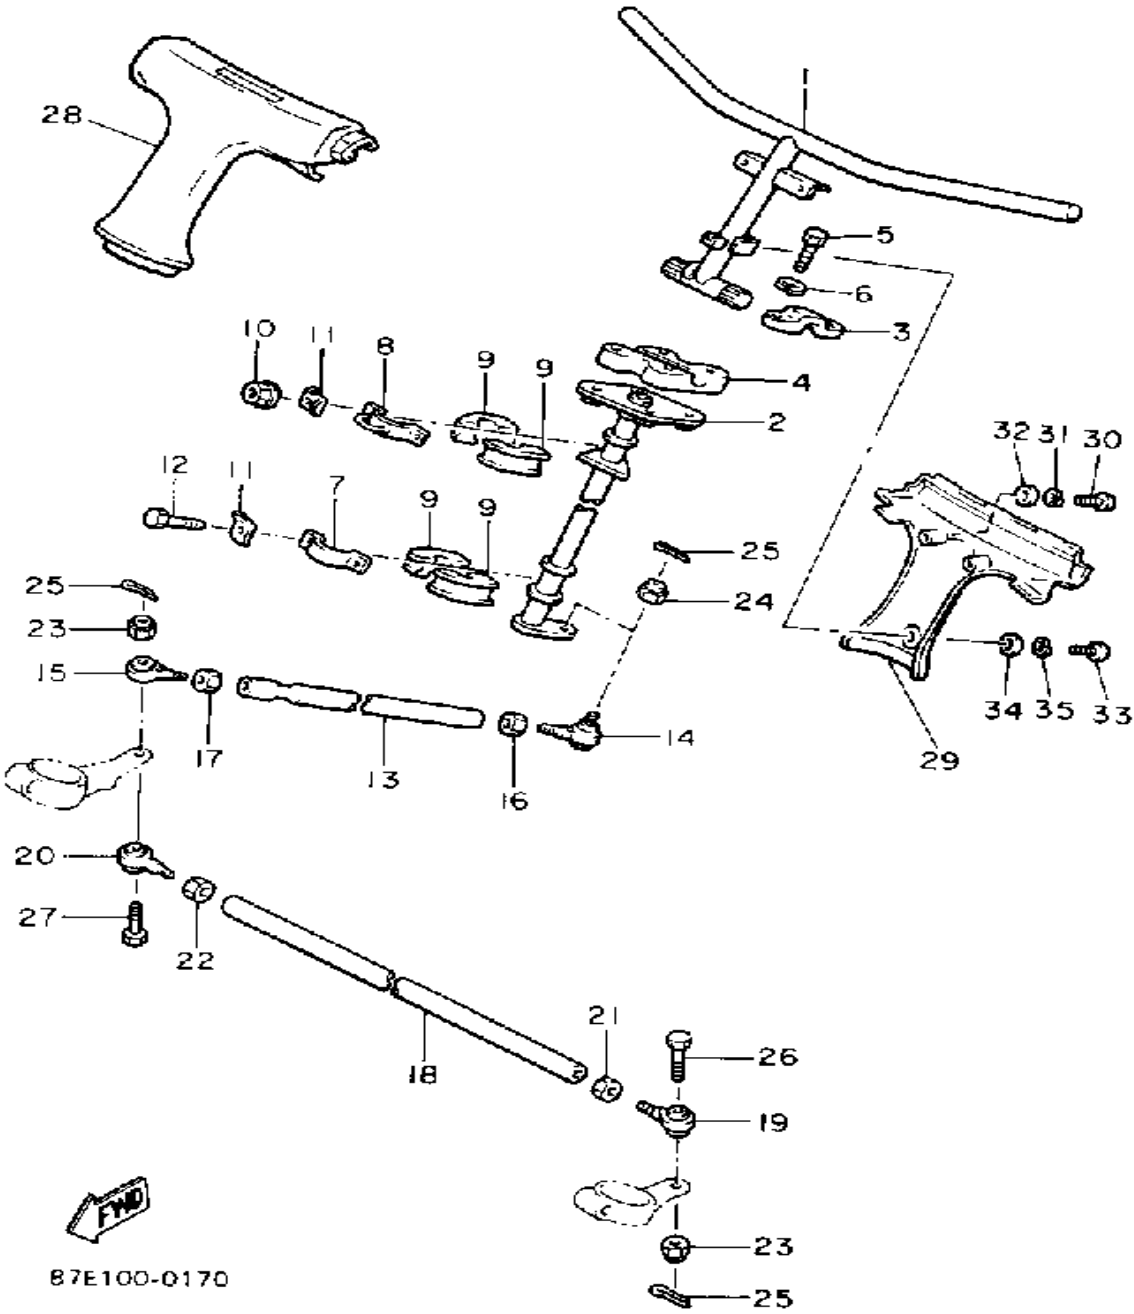

STEERING

Ref. No.	Part Number	Description	Qty	Remarks
30	98506-05030-00	SCREW, PAN HEAD	2	
31	92906-05100-00	WASHER, SPRING	2	
32	92906-05600-00	WASHER, PLATE	2	
33	98506-05008-00	SCREW, PAN HEAD	1	
34	92906-05200-00	WASHER, PLAIN	1	
35	92906-05100-00	WASHER, SPRING	1	

Property of www.SmallEngineDiscount.com - Not for Resale