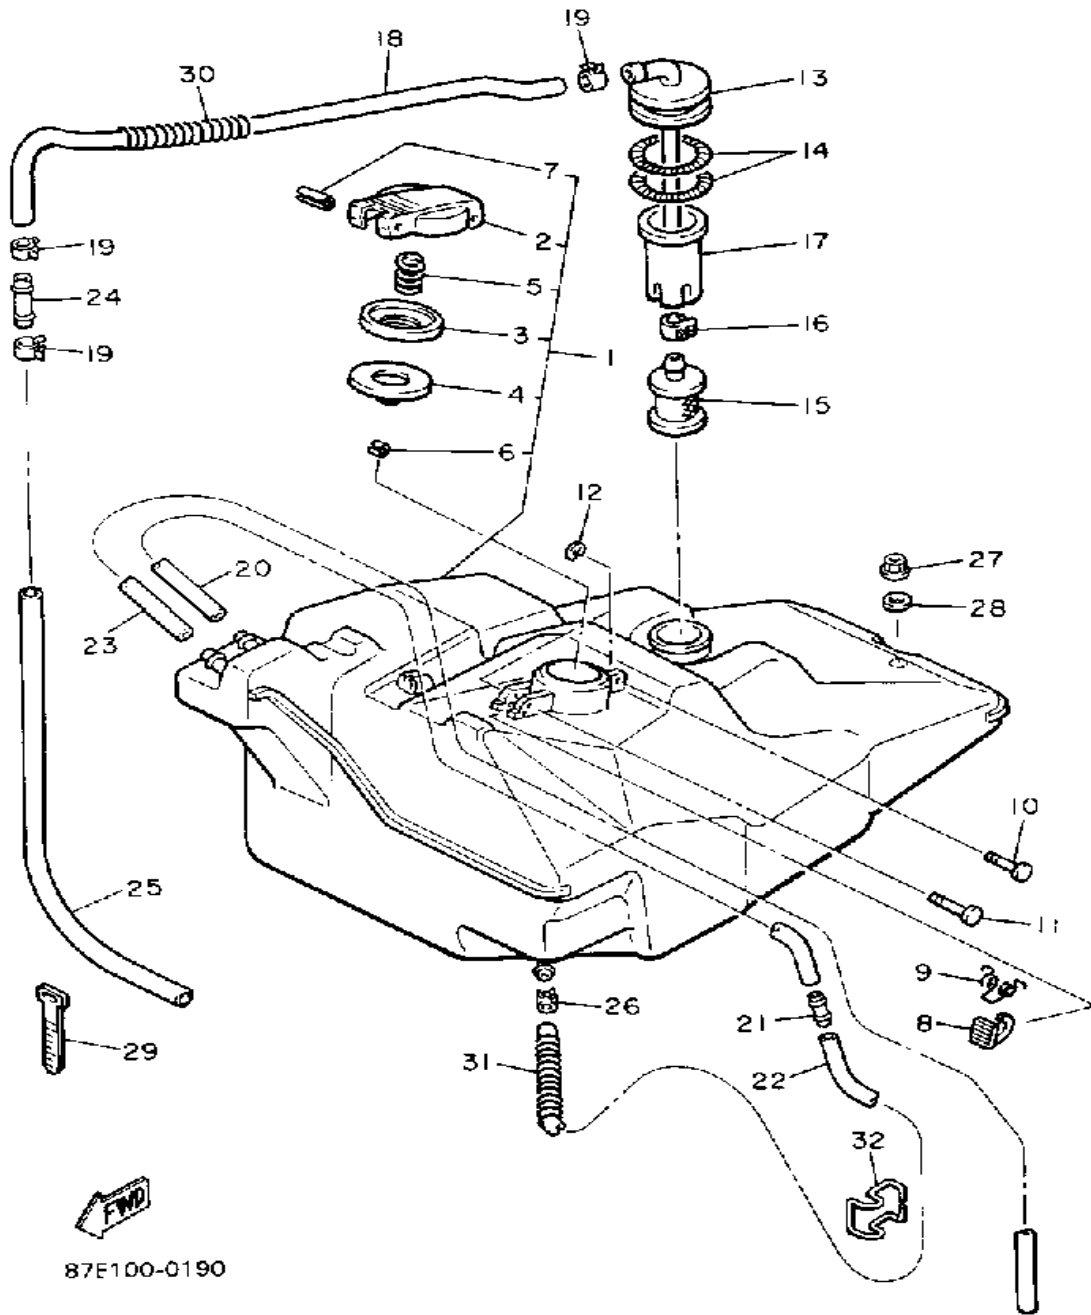

FUEL TANK

Ref. No.	Part Number	Description	Qty	Remarks
1	85L-24111-00-00	FUEL TANK	1	
2	8W6-24611-00-00	. BODY, CAP	1	
3	813-24613-01-00	. DISC, CAP	1	
4	8F7-24641-00-00	. GASKET, CAP 1	1	
5	90501-20130-00	. SPRING, COMPRESSION	1	
6	91609-30016-00	. PIN, SPRING	1	
7	91609-25050-00	. PIN, SPRING	1	
8	83M-24628-00-00	HOOK	1	
9	90508-10715-00	SPRING, TORSION	1	
10	90249-03175-00	PIN	1	
11	90249-03017-00	PIN	1	
12	93430-02001-00	CIRCLIP	2	
13	86M-24335-00-00	PIPE, SUCTION 1	1	
14	90506-06065-00	SPRING, TENSION	2	
15	8H5-24560-00-00	FILTER ASSEMBLY	1	
16	90467-11028-00	CLIP	1	
17	8V0-24336-00-00	PIPE, SUCTION 2	1	
18	90446-11305-00	HOSE	1	
19	90467-11028-00	CLIP	4	
20	90446-09059-00	HOSE	1	
21	8H8-24376-00-00	PIPE, JOINT 1	1	
22	90446-09060-00	HOSE	1	
23	90446-09316-00	HOSE	1	
24	878-24379-00-00	PIPE, JOINT 4	1	
25	90446-11323-00	HOSE	1	
26	90467-09026-00	CLIP	1	
27	95712-08300-00	NUT, LOCK	1	
28	90201-08784-00	WASHER, PLATE	1	
29	341-26397-01-00	BAND	2	

CONTINUED ON NEXT FRAME ➤

Property of www.SmallEngineDiscount.com - Not for Resale