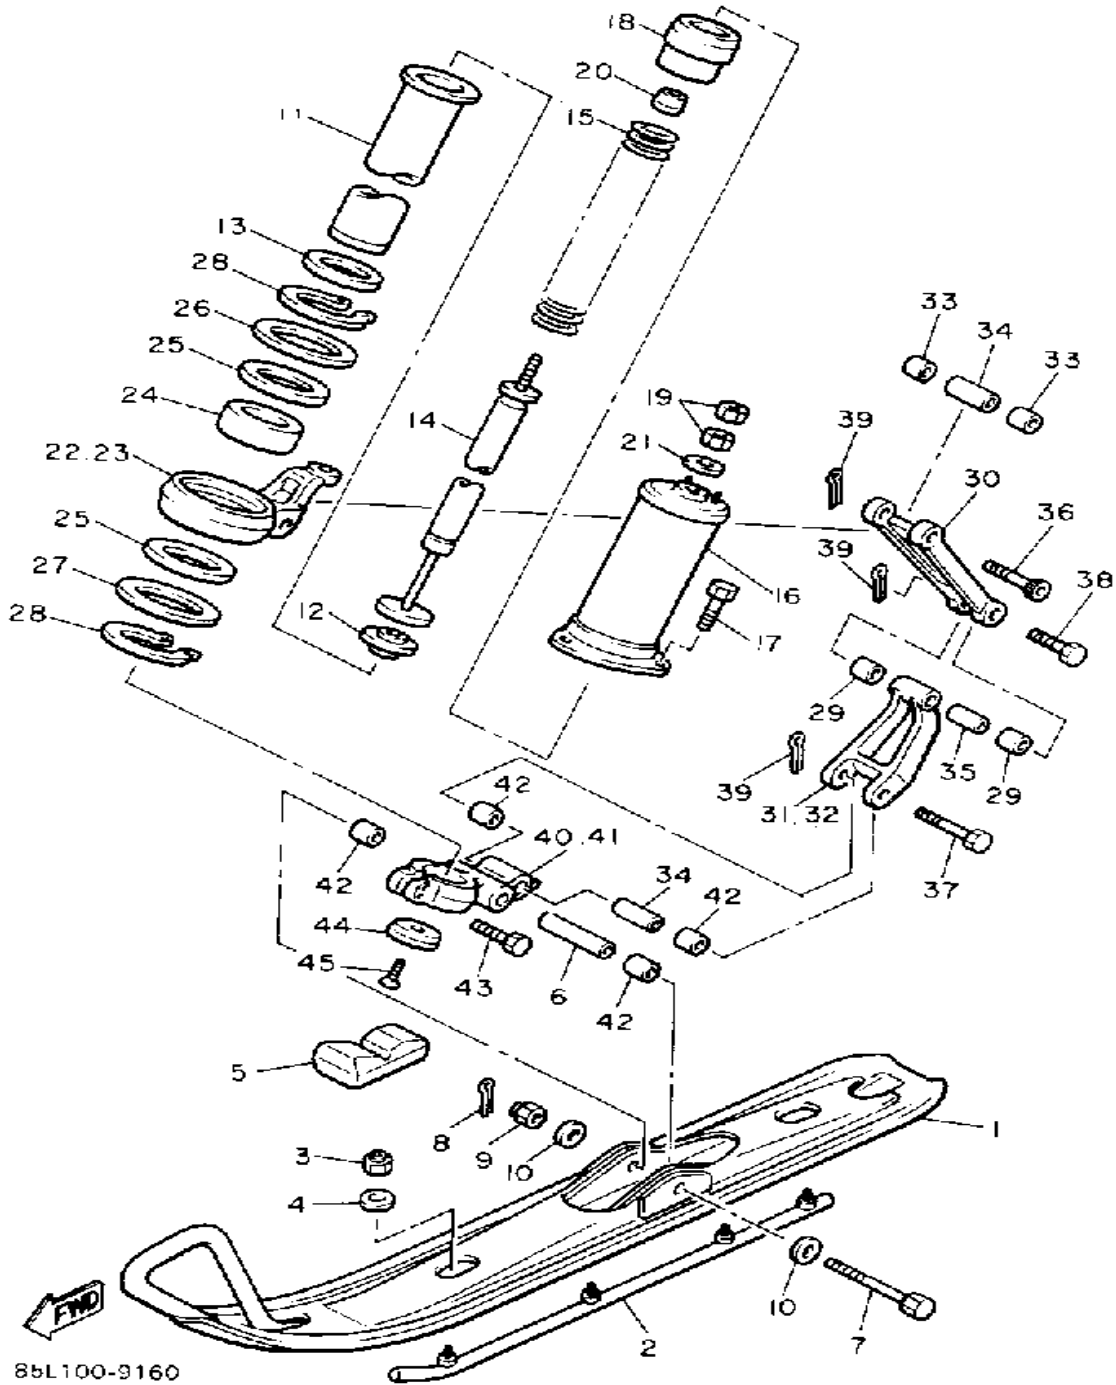

# SKI

Ref. No.	Part Number	Description	Qty	Remarks
29	90384-14091-00	BUSH, BIMETAL FORMED	4	
30	8V0-2382E-01-00	ARM, FRONT 1	2	
31	8V0-2382F-02-00	ARM, FRONT 2 (L, H)	1	
32	8V0-2383F-02-00	ARM, FRONT4 (R, H)	1	
33	90384-14096-00	BUSH, BIMETAL FORMED	4	
34	90387-101Y9-00	COLLAR	4	
35	90387-100A4-00	COLLAR	2	
36	90110-10173-00	BOLT, HEXAGON SOCKET HEAD	2	
37	90102-10054-00	BOLT, WITH HOLE	2	
38	90102-10055-00	BOLT, WITH HOLE	2	
39	91490-20020-00	PIN, COTTER	6	
40	81E-2376E-00-00	BRACKET 1 (L, H)	1	
41	81E-2377E-00-00	BRACKET 2 (R, H)	1	
42	90384-14091-00	BUSH, BIMETAL FORMED	8	
43	97016-08030-00	BOLT	4	
44	81E-23737-00-00	WASHER 1	2	
45	90151-06042-00	SCREW, COUNTERSUNK	2	