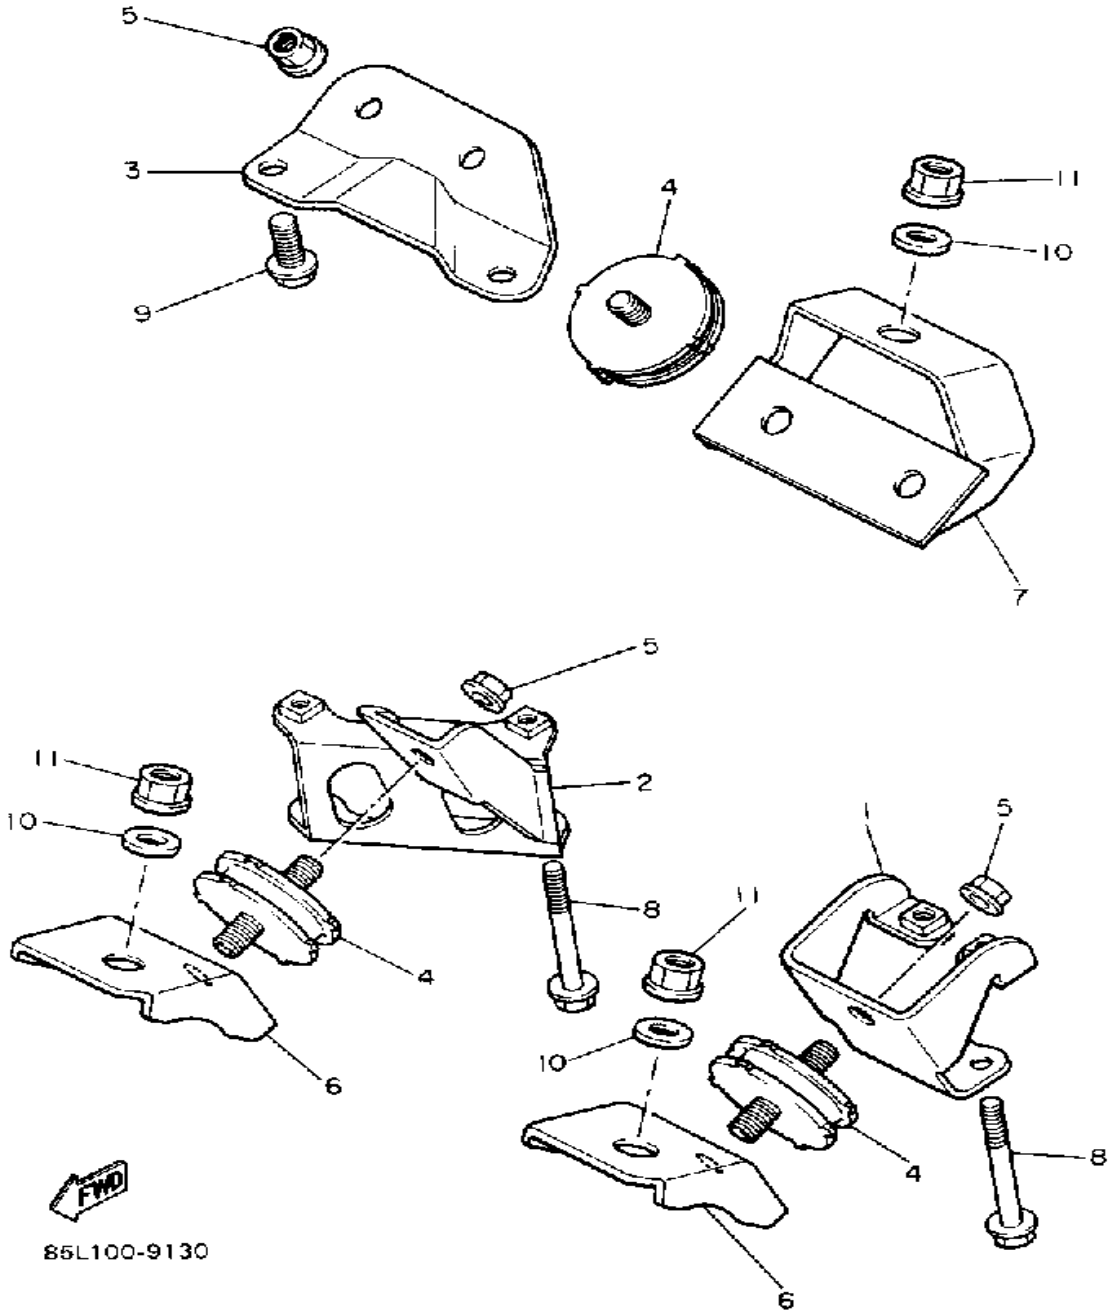

ENGINE BRACKET

Ref. No.	Part Number	Description	Qty	Remarks
1	85L-21411-00-00	BRACKET, ENGINE 1	1	
2	85L-21419-00-00	BRACKET, ENGINE 2	1	
3	85L-21429-00-00	BRACKET, ENGINE 3	1	
4	8N8-21486-00-00	DAMPER 2	4	
5	95701-10500-00	NUT, FLANGE (95702-10500)	4	
6	85L-21417-00-00	BRACKET, FRONT LOWER 1	2	
7	85L-21427-00-00	BRACKET, REAR LOWER 1	1	
8	95811-08070-00	BOLT, FLANGE	4	
9	95822-10025-00	BOLT, FLANGE	2	
10	90201-10321-00	WASHER, PLATE	3	
11	95701-10500-00	NUT, FLANGE (95702-10500)	3	

Property of www.SmallEngineDiscount.com - Not for Resale