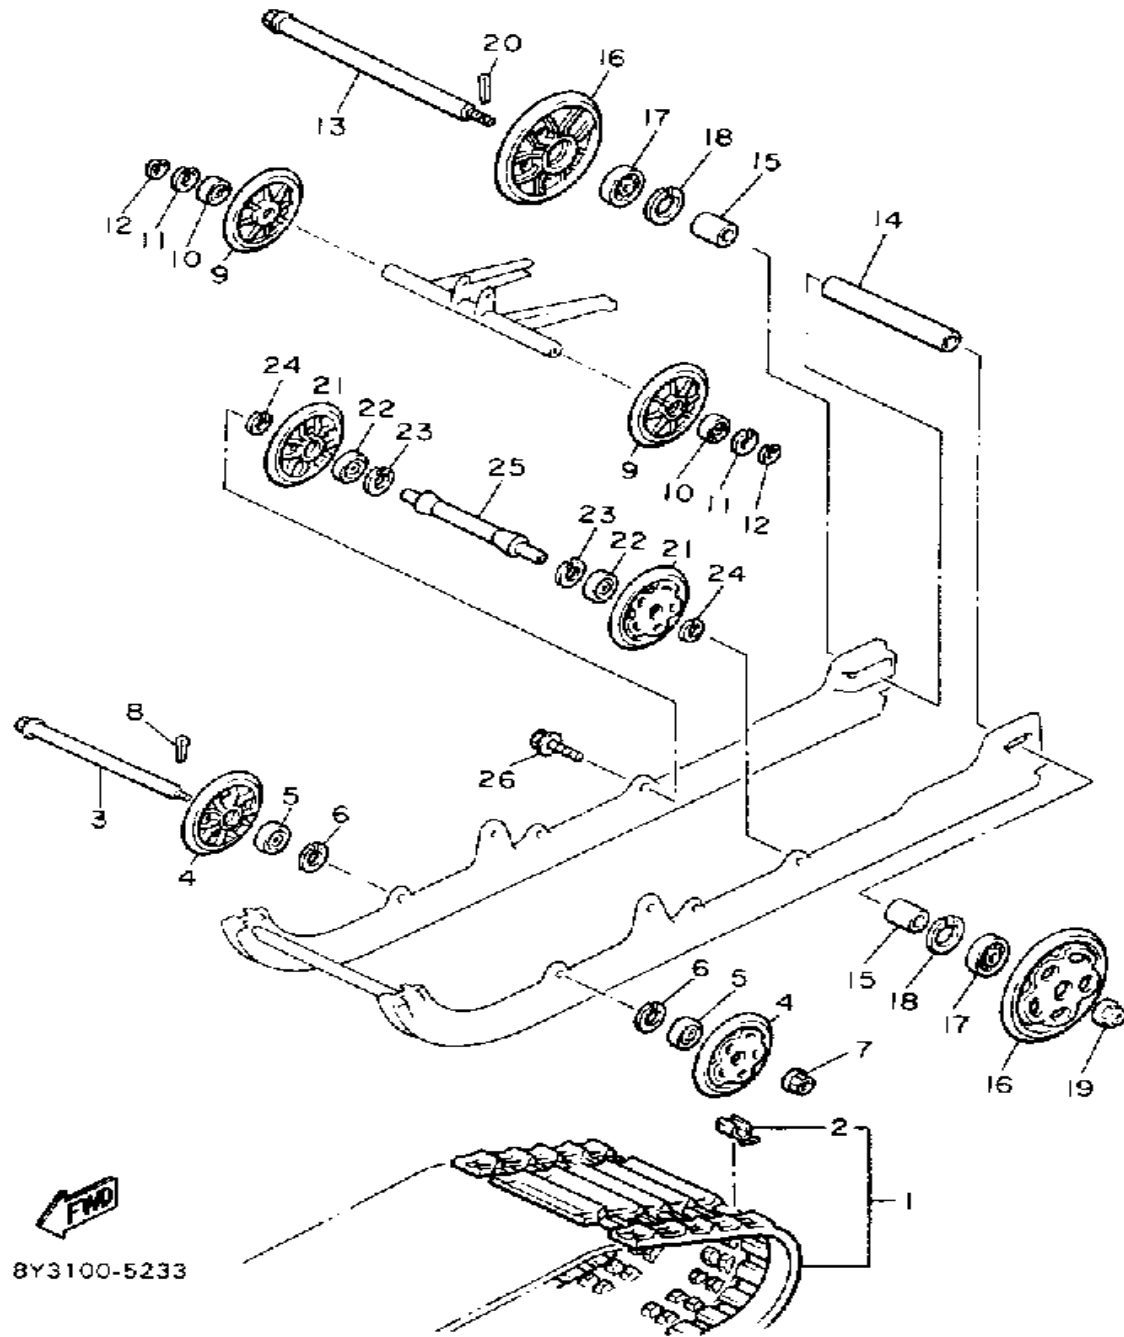

TRACK SUSPENSION 1

8Y3100-5233

Ref. No.	Part Number	Description	Qty	Remarks
1	8J6-47110-01-00	TRACK ASSEMBLY (8J6-47110-01-00)	1	
2	8A5-47115-00-00	. METAL, SLIDE	66	
3	90891-50061-00	SHAFT 5 (80X-47487-00-00)	1	
4	87M-47320-00-00	SUSPENSION WHEEL COMP.	2	
5	93306-00441-00	BEARING (89A) (B6004RS)	2	
6	99009-42500-00	CIRCLIP	2	
7	95601-14200-00	NUT, U	1	
8	91401-30030-00	PIN, COTTER	1	
9	885-47320-01-00	SUSPENSION WHEEL COMP.	2	
10	93306-00441-00	BEARING (89A) (B6004RS)	2	
11	99009-42500-00	CIRCLIP	2	
12	99009-20400-00	CIRCLIP	2	
13	8L8-47520-01-00	REAR AXLE COMP. (8L8-47520-02-00)	1	
14	90387-200M8-00	COLLAR	1	
15	90387-203H0-00	COLLAR	2	
16	8K2-47530-00-00	GUIDE WHEEL COMP.	2	
17	93306-20417-00	BEARING (B62042RS)	2	
18	99009-47500-00	CIRCLIP	2	
19	95601-14200-00	NUT, U	1	
20	91401-30030-00	PIN, COTTER	1	
21	87M-47320-00-00	SUSPENSION WHEEL COMP.	2	
22	93306-00441-00	BEARING (89A) (B6004RS)	2	AP
23	99009-42500-00	CIRCLIP	2	AP
24	99009-20400-00	CIRCLIP	2	AP
25	8V0-47488-00-00	SHAFT 6	1	AP
26	95821-08020-00	BOLT, FLANGE (95801-08020)	2	AP

Property of www.SmallEngineDiscount.com - Not for Resale