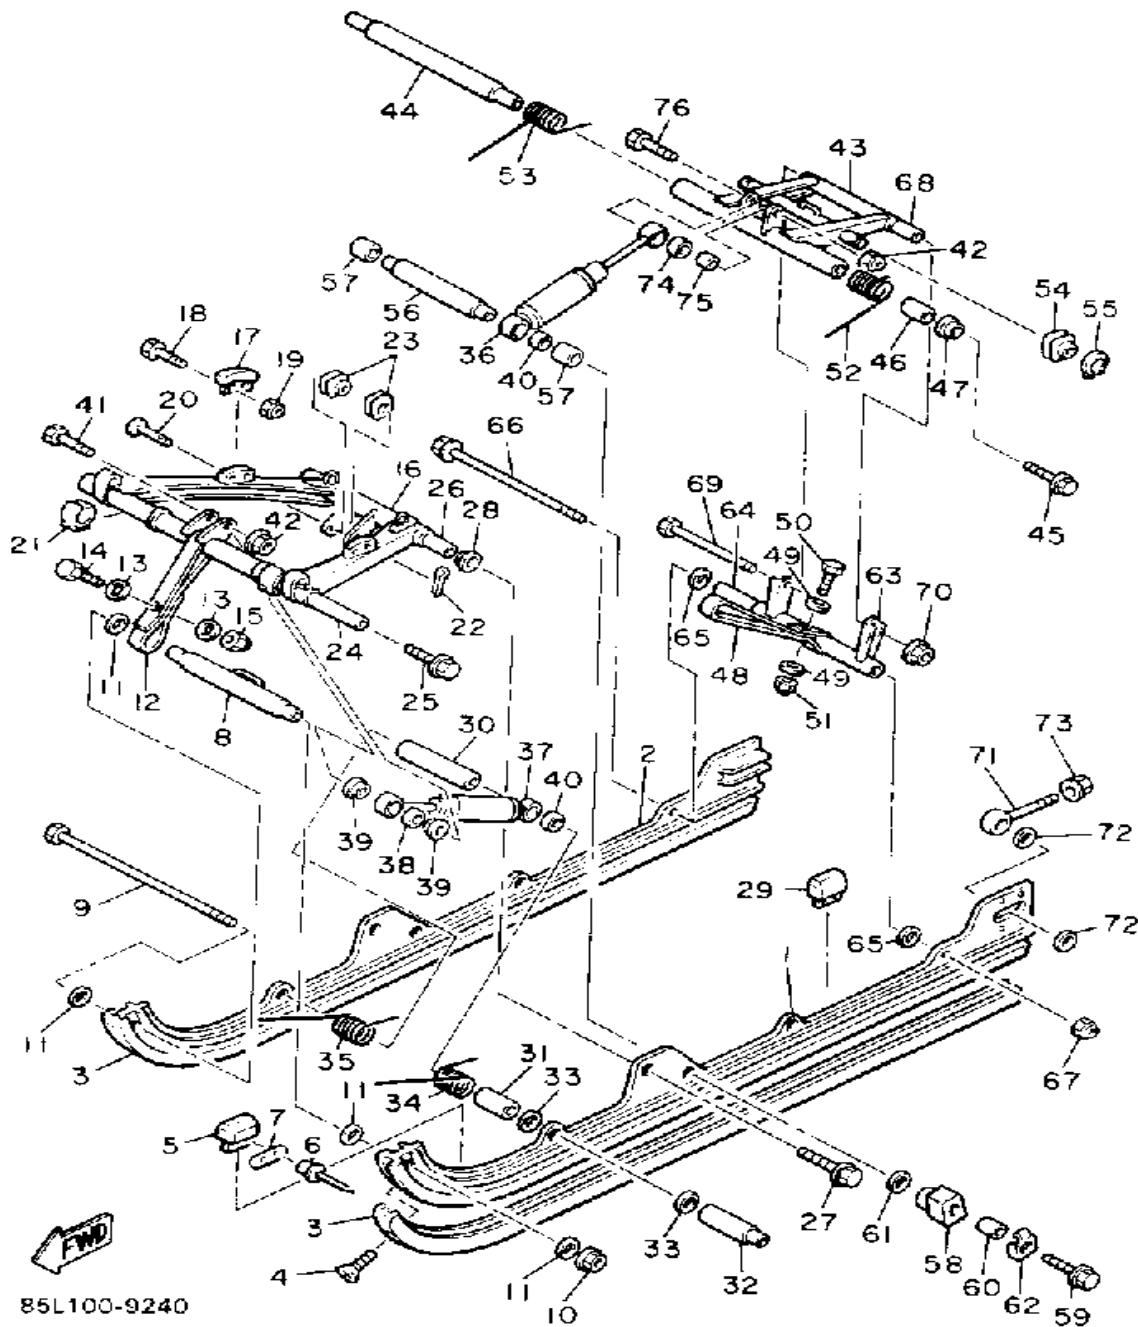

TRACK SUSPENSION 2

85L100-9240

Ref. No.	Part Number	Description	Qty	Remarks
1	85L-47411-00-00	FRAME, SLIDING 1	1	
2	85L-47412-00-00	FRAME, SLIDING 2	1	
3	8Y3-47421-00-XX	RUNNER, SLIDING 1 (8Y3-47421-00-00)	2	
4	90151-06010-00	SCREW, COUNTERSUNK	2	
5	8V0-47456-00-00	DAMPER 1	2	
6	90267-48062-00	RIVET, BLIND	8	
7	8K2-47458-01-00	PLATE, DAMPER	8	
8	8V0-47415-00-00	BRACKET 1	1	
9	97022-08255-00	BOLT	1	
10	95712-08300-00	NUT, LOCK	1	
11	92990-08600-00	WASHER, PLATE	4	
12	8Y3-47495-00-00	STOPPER 1	1	
13	90201-06407-00	WASHER, PLATE (90201-06747-00)	2	
14	97011-06025-00	BOLT (97001-06025)	1	
15	95701-06300-00	NUT, NYLON	1	
16	85L-47331-00-00	ARM, PIVOT 1	1	
17	8F3-47422-01-00	RUNNER, SLIDING 2	2	
18	97011-06025-00	BOLT (97001-06025)	4	
19	95701-06300-00	NUT, NYLON	4	
20	90240-12136-00	PIN, CLEVIS	1	
21	8V0-47447-01-00	HOOK 2	2	
22	91401-30020-00	PIN, COTTER	1	
23	8R4-47447-00-00	HOOK 2	2	
24	8A5-47465-02-00	SHAFT 1	1	
25	90109-106A2-00	BOLT	2	
26	8K2-47485-00-00	SHAFT 3	1	
27	95811-10030-00	BOLT, FLANGE	2	

CONTINUED ON NEXT FRAME ►

Property of www.SmallEngineDiscount.com - Not for Resale