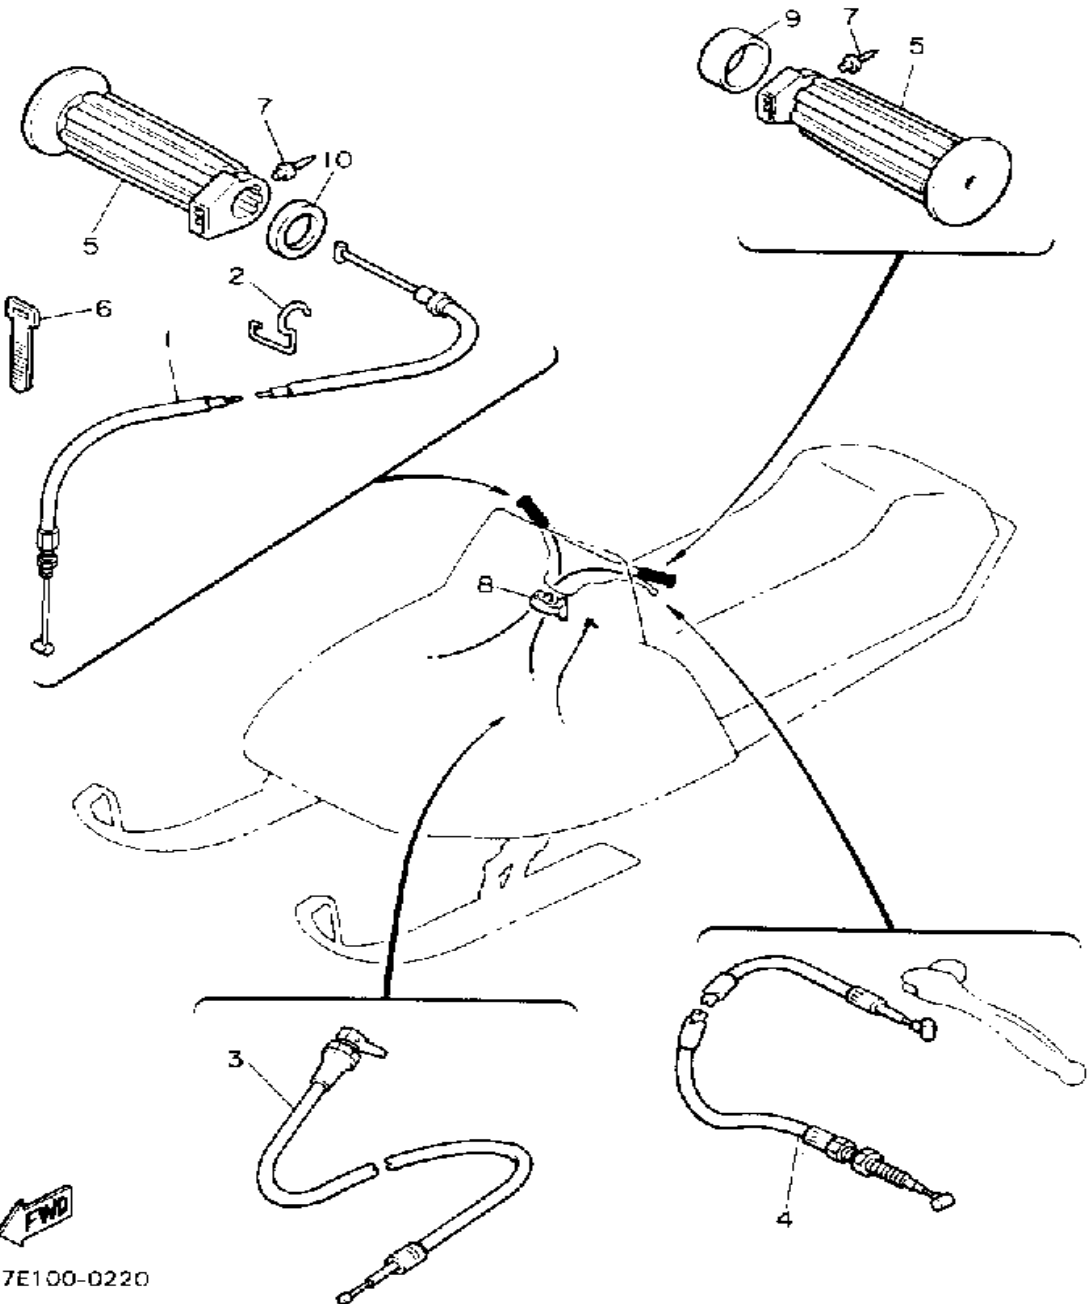

# CONTROL-CABLE

Ref. No.	Part Number	Description	Qty	Remarks
1	85L-26311-01-00	CABLE, THROTTLE 1	1	
	90465-10189-00	CLAMP	1	
3	85L-26331-00-00	CABLE, STARTER 1	1	
4	85L-26340-00-00	CABLE, BRAKE	1	
5	80K-2626A-00-00	GRIP, WARMER	2	
6	437-83936-01-00	BAND, SWITCH CORD	2	
7	90267-40076-00	RIVET, BLIND	2	
8	341-26397-01-00	BAND	1	
9	90387-22726-00	COLLAR	1	
10	80Y-23843-00-00	WASHER, PLAIN	1	