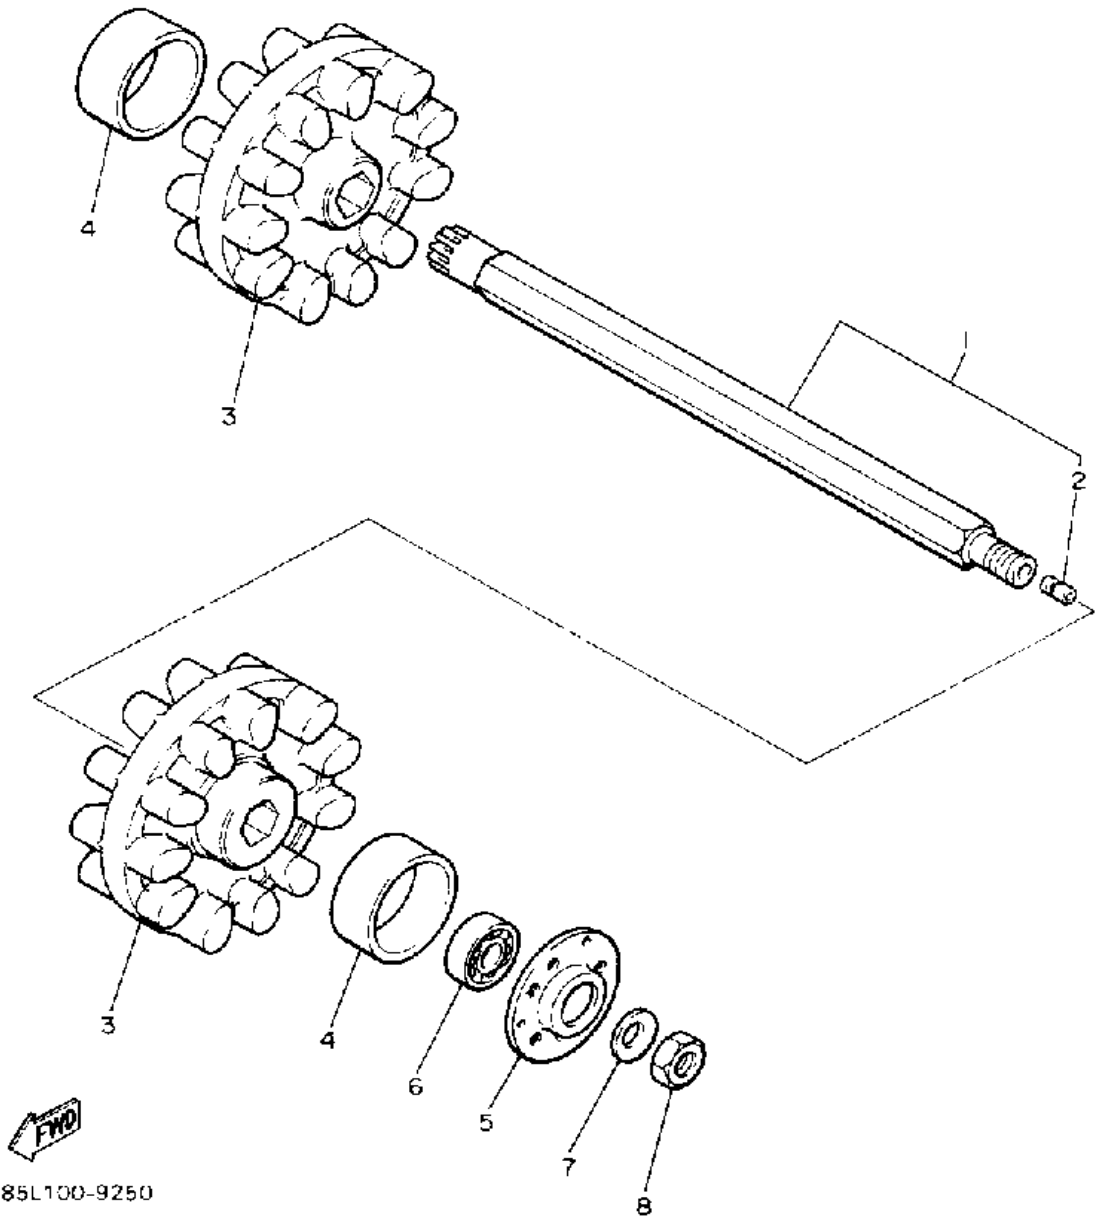

TRACK DRIVE 1

Ref. No.	Part Number	Description	Qty	Remarks
1	8K4-W4751-01-00	AXLE, FRONT	1	
2	8K4-47577-00-00	. CONNECTOR	1	
3	85L-W4753-00-00	WHEEL, SPROCKET 1	2	
4	90387-514Y2-00	COLLAR	2	
5	8K4-47551-00-00	HOUSING, FRONT AXLE	1	
6	93306-00420-00	BEARING (B6004)	1	
7	90208-22001-00	WASHER, CONICAL SPRING ..	1	
8	90170-22094-00	NUT	1	

Property of www.SmallEngineDiscount.com - Not for Resale