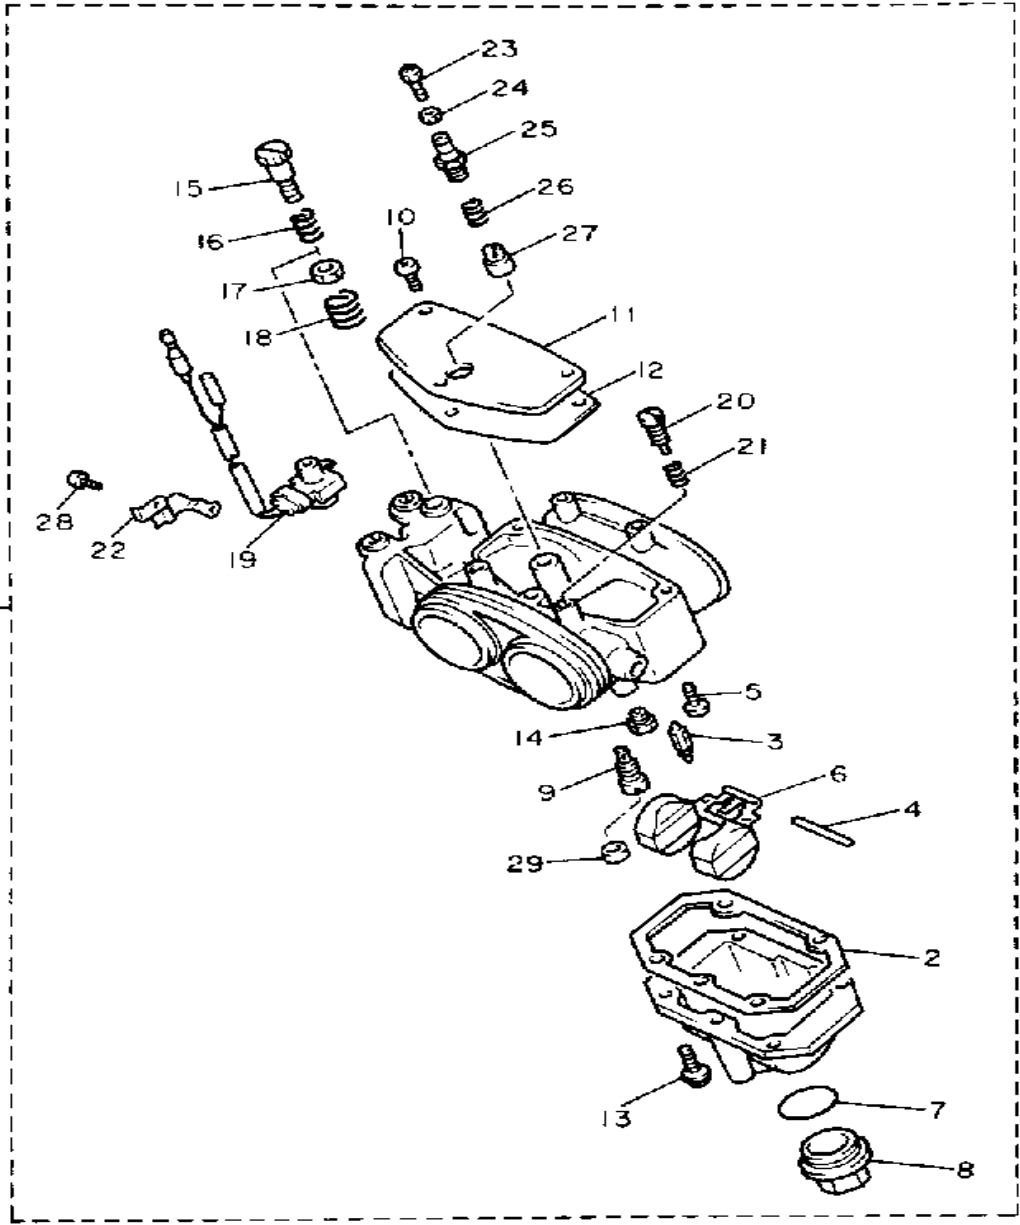

CARBURETOR

FWD
87E100-0070

Ref. No.	Part Number	Description	Qty	Remarks
1	87D-14301-01-00	CARBURETOR ASSEMBLY 1	1	
2	85L-14384-00-00	. GASKET, FLOAT CHMBR	1	
3	85L-14392-00-00	. VALVE, NEEDLE	1	
4	6E5-14386-01-00	. PIN, FLOAT	1	
5	98901-04010-00	. SCREW, BIND	1	
6	87D-14385-00-00	. FLOAT	1	
7	85L-14147-00-00	. O-RING	1	
8	85L-14191-00-00	. PLUG, DRAIN	1	
9	85L-14342-36-00	. JET, PILOT (# 72)	2	UR
	85L-14342-38-00	. JET, PILOT (# 76)	2	
10	98580-05010-00	. SCREW, PAN HEAD	3	
11	85L-14157-00-00	. COVER, MIXING	1	
12	85L-14227-00-00	. WASHER	1	
13	98511-04016-00	. SCREW, PAN HEAD	4	
14	288-14329-76-00	. JET, MAIN (#152)	2	
	288-14329-78-00	. JET, MAIN (#156)	2	
	288-14329-81-00	. JET, MAIN (#162)	2	
	288-14329-83-00	. JET, MAIN (#166)	2	
	288-14329-84-00	. JET, MAIN (#168)	2	
	288-14329-86-00	. JET, MAIN (#172)	2	
	288-14329-87-00	. JET, MAIN (#174)	2	
	288-14329-88-00	. JET, MAIN (#176)	2	
	288-14343-57-00	. JET, MAIN #1 4	2	UR
	288-14343-80-00	. JET, MAIN (#160)	2	UR
	288-14343-85-00	. JET, MAIN (#170)	2	
15	85L-14321-00-00	. SCREW, THROTTLE	1	
16	85L-14333-00-00	. SPRING, THROTTLE STOP	1	
17	85L-14358-00-00	. NUT	1	
18	85L-14133-00-00	. SPRING, THROTTLE STOP	1	

CONTINUED ON NEXT FRAME ➤

Property of www.SmallEngineDiscount.com - Not for Resale