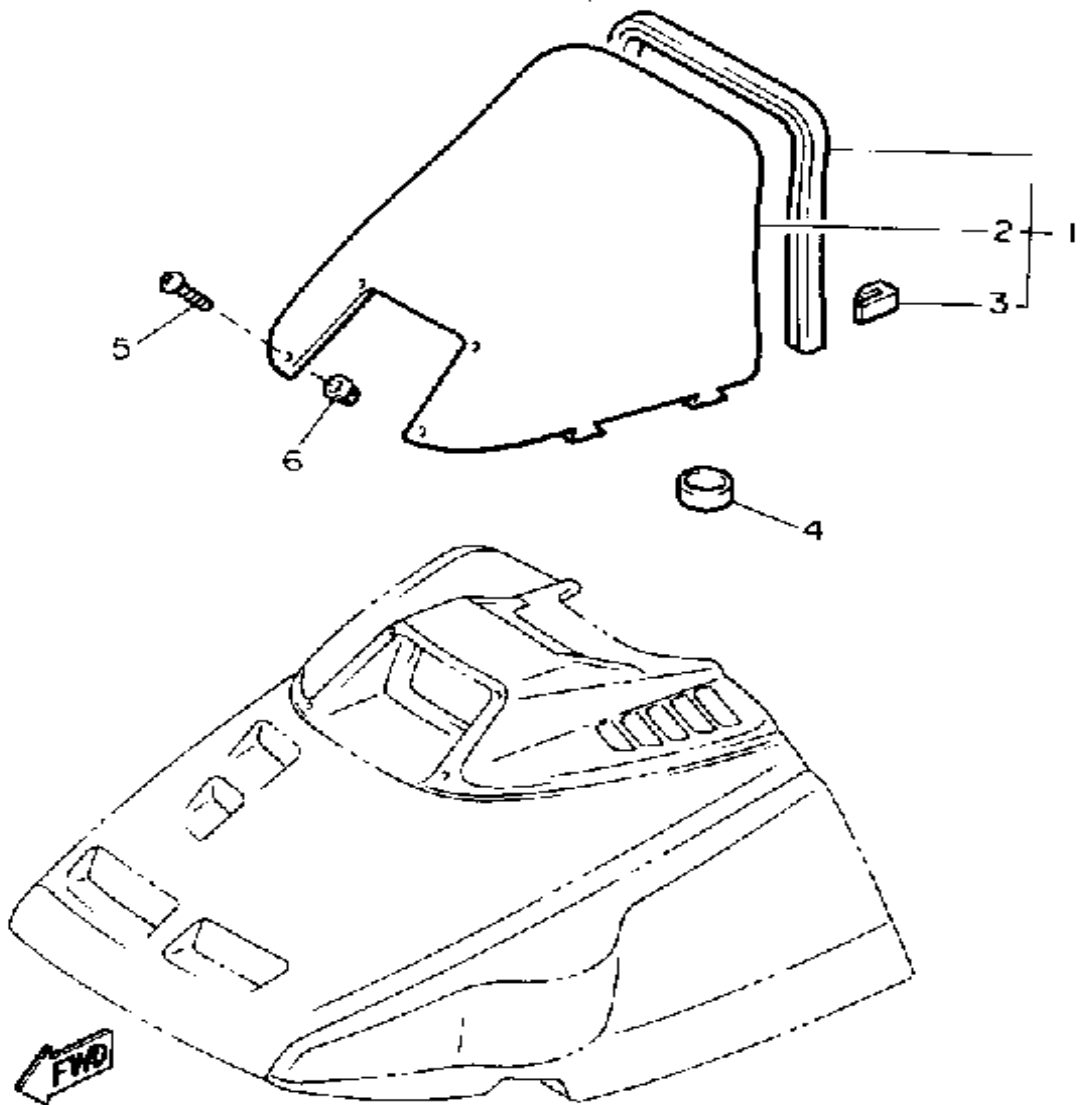

WINDSHIELD

Ref. No.	Part Number	Description	Qty	Remarks
1	85M-77210-00-00	WINDSHIELD COMP.	1	
2	87S-77213-00-00	. TRIM, UPPER	1	
3	80V-77223-00-00	. FASTENER	2	
4	82H-77223-00-00	FASTNER	4	
5	90164-05007-00	SCREW, TAPPING	4	
6	95701-05500-00	NUT, FLANGE	4	

85L100-9280

Property of www.SmallEngineDiscount.com - Not for Resale