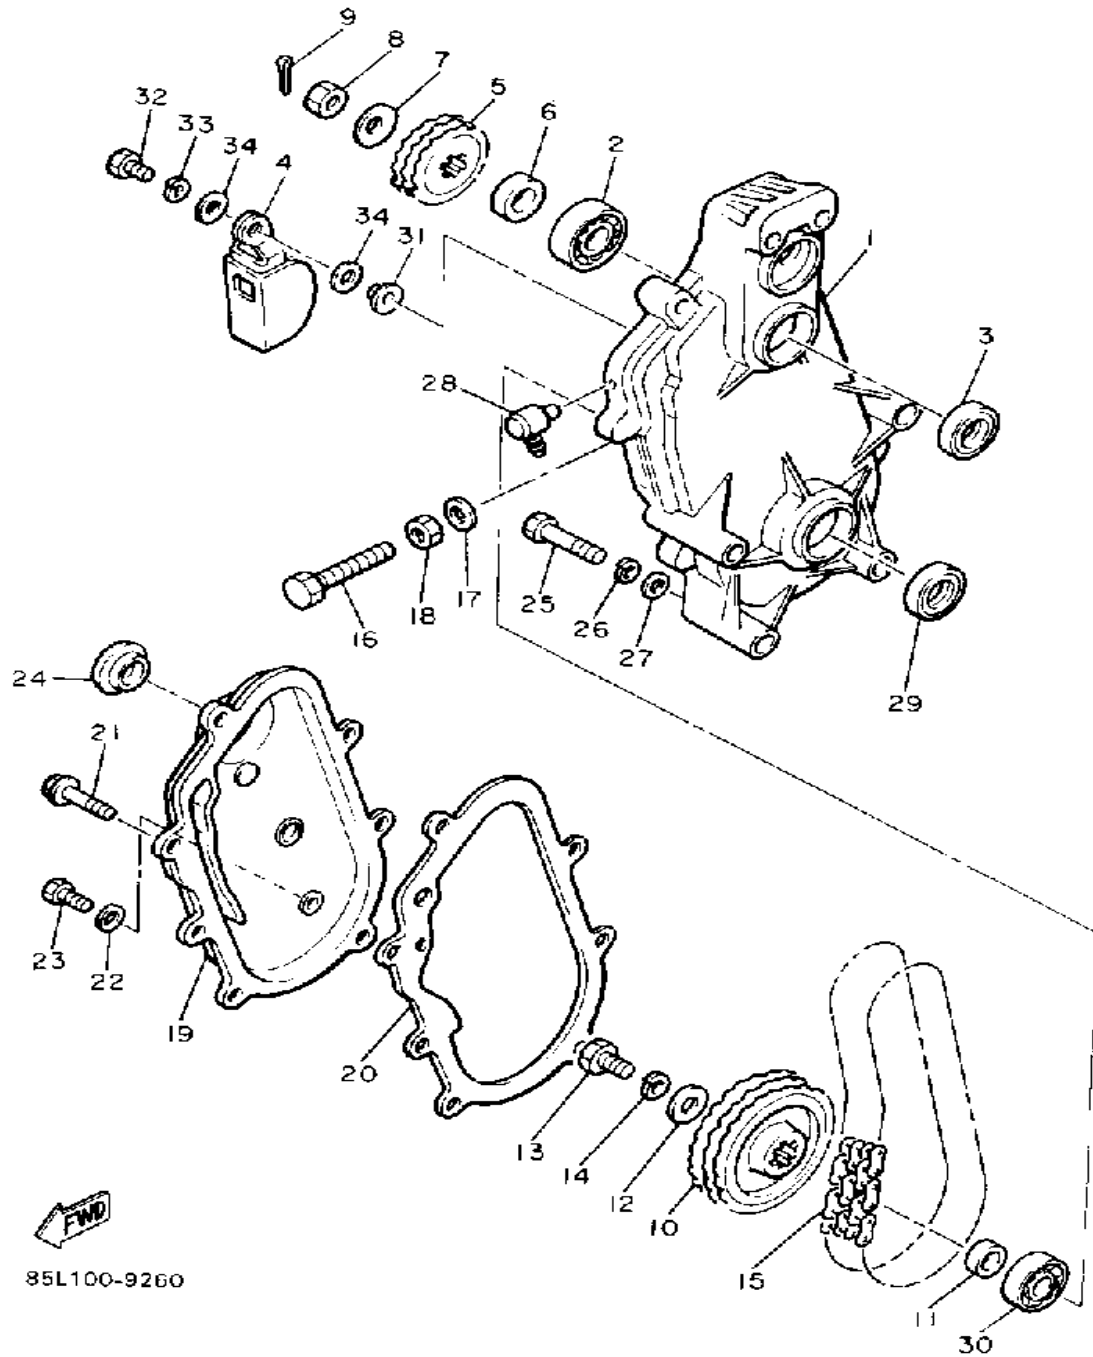

TRACK DRIVE 2

85L100-9260

Ref. No.	Part Number	Description	Qty	Remarks
17	90210-10004-00	WASHER, SEAL	1	
18	95303-10700-00	NUT	1	
19	8V0-47543-00-00	CAP, HOUSING	1	
20	86F-47592-00-00	GASKET	1	
21	95811-06025-00	BOLT, FLANGE	7	
22	90210-06006-00	WASHER, SEAL	1	
23	97011-06010-00	BOLT	1	
24	90338-30219-00	PLUG	1	
25	97021-08065-00	BOLT	4	
26	92990-08100-00	WASHER	4	
27	92990-08600-00	WASHER, PLATE	4	
28	583-15371-00-00	BREATHER	1	
29	93102-25081-00	OIL SEAL	1	
30	93306-20570-00	BEARING	1	
31	90387-08301-00	COLLAR	1	
32	97312-08025-00	BOLT (97012-08025)	1	
33	92990-08100-00	WASHER	1	
34	90201-094G1-00	WASHER, PLATE	2	

Property of www.SmallEngineDiscount.com - Not for Resale