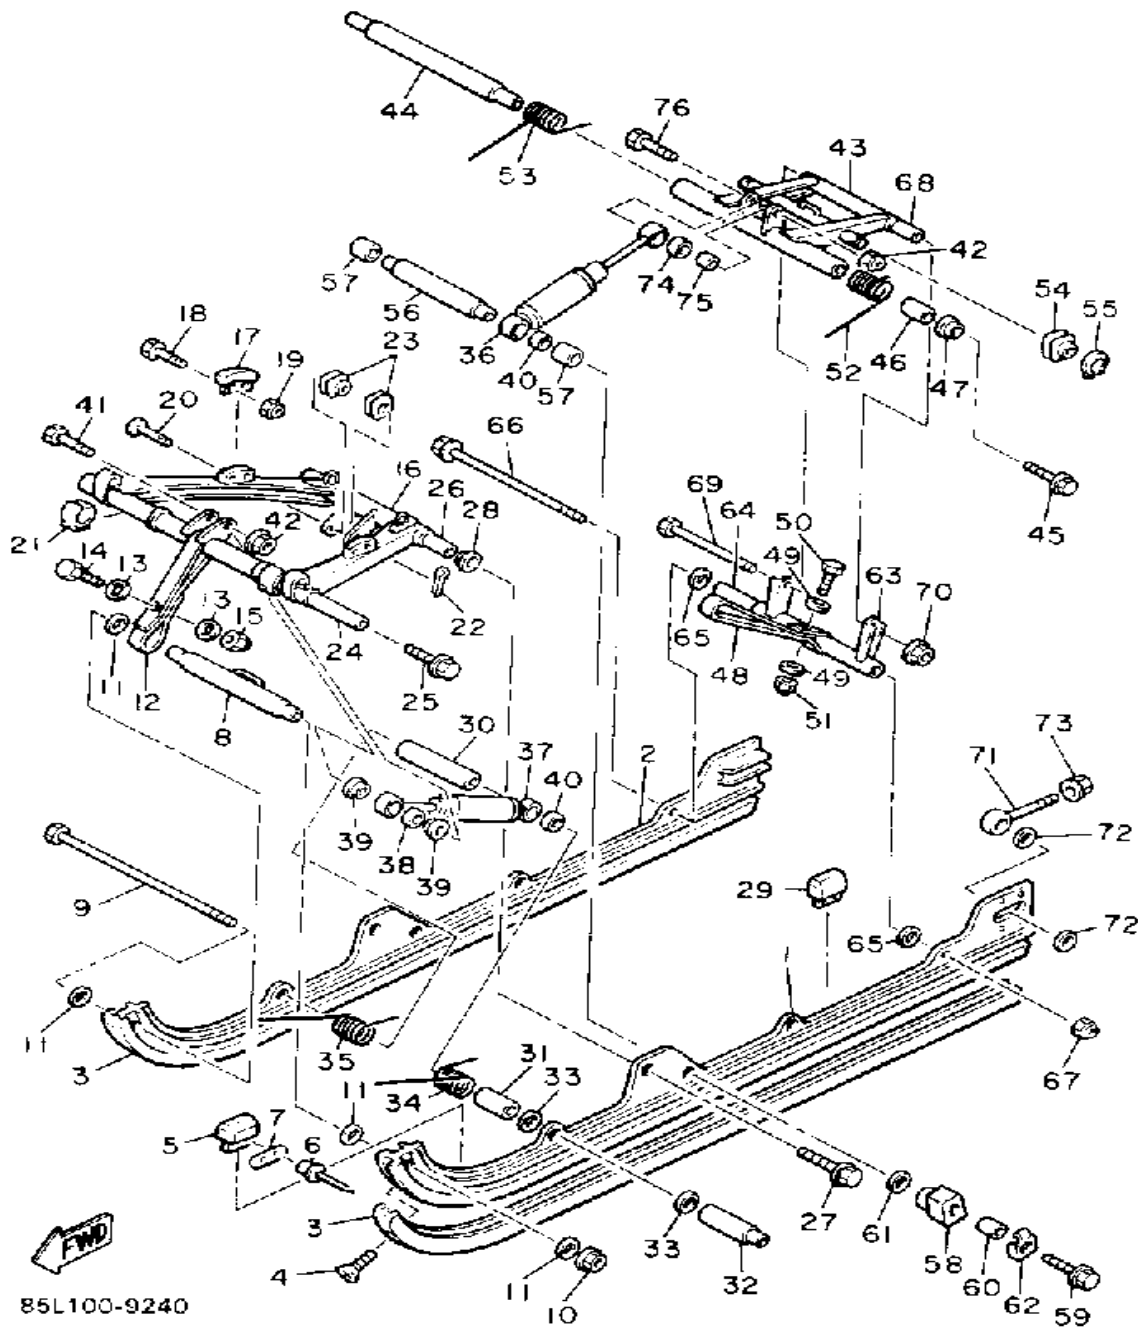

TRACK SUSPENSION 2

Ref. No.	Part Number	Description	Qty	Remarks
56	83T-47486-00-00	SHAFT 4	1	
57	8Y3-47319-00-00	COLLAR	2	
58	85K-47447-01-00	HOOK 2	2	
59	95811-10060-00	BOLT, FLANGE	2	
60	90387-103U7-00	COLLAR	2	
61	90201-100L3-00	WASHER, PLATE	2	
62	84J-47467-00-00	PLATE, GUIDE	2	
63	8V0-47417-00-00	BRACKET 3	1	
64	90387-08632-00	COLLAR	1	
65	90201-08649-00	WASHER, PLATE	2	
66	95822-08250-00	BOLT, FLANGE	1	
67	95601-08200-00	NUT, U	1	
68	90387-084J9-00	COLLAR	1	
69	97022-08165-00	BOLT	1	
70	95712-08300-00	NUT, LOCK	1	
71	8K2-47479-01-00	COLLAR 3	2	
72	90201-20279-00	WASHER, PLATE	4	
73	95701-10300-00	NUT, FLANGE (95702-10300)	2	
74	90380-12161-00	BUSH, SOLID	1	
75	90387-084R5-00	COLLAR	1	
76	97022-08040-00	BOLT (83L)	1	

Property of www.SmallEngineDiscount.com - Not for Resale