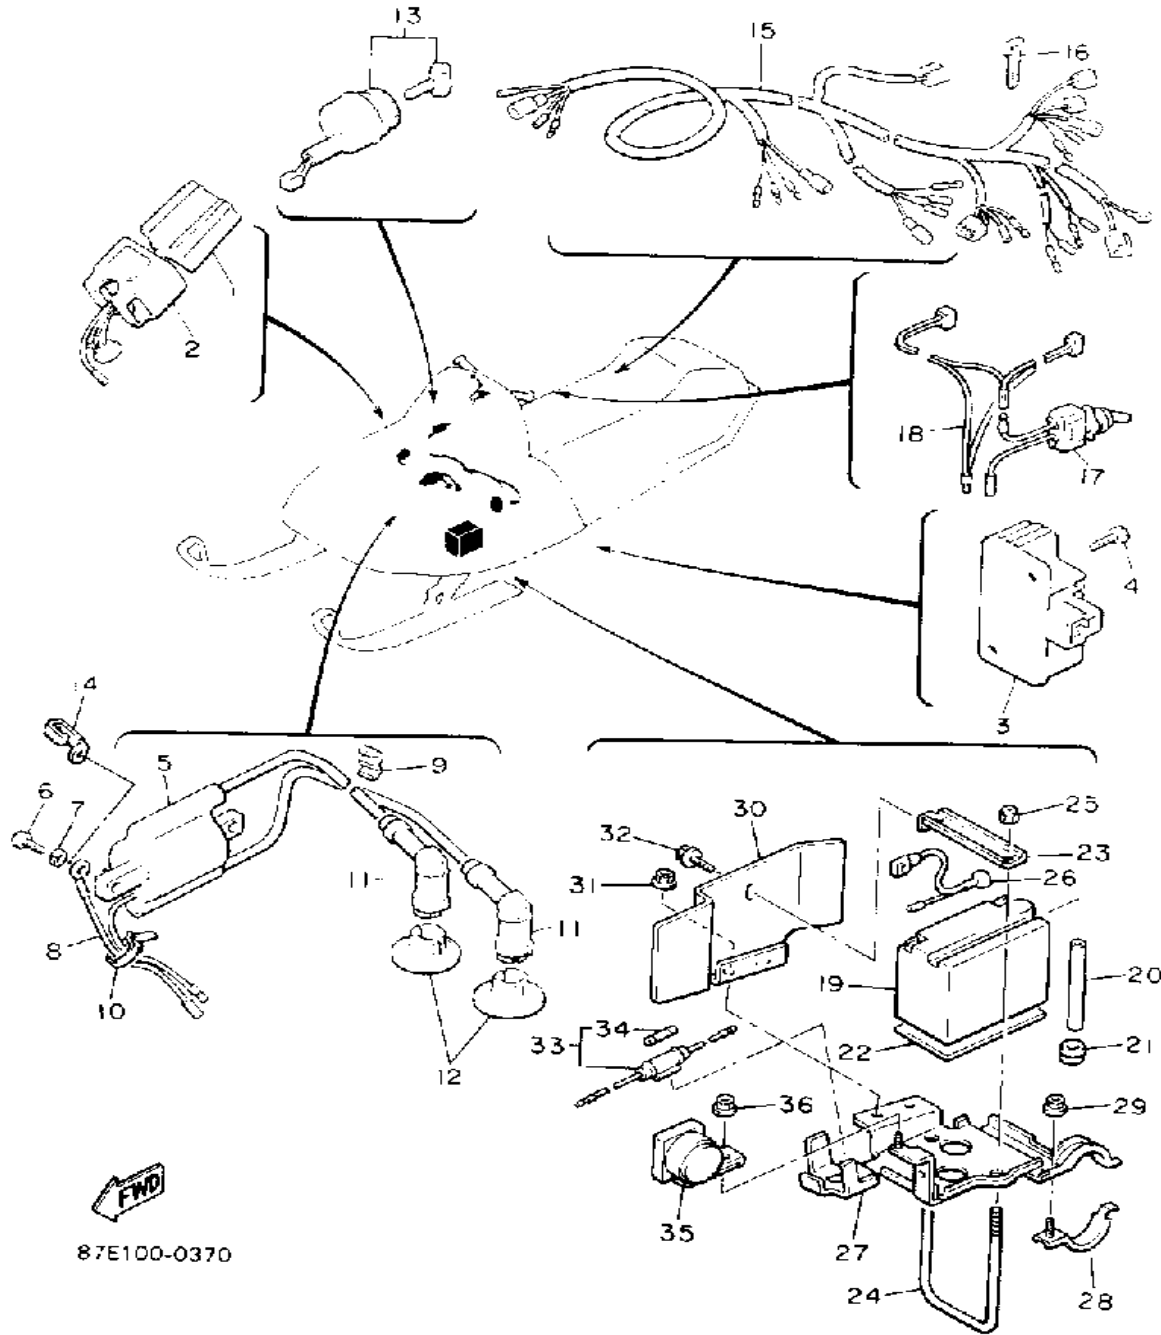

ELECTRICAL 1

Ref. No.	Part Number	Description	Qty	Remarks
1	81E-85540-M0-00	C.D.I. UNIT ASSEMBLY	1	
2	2A7-85546-00-00	BAND	1	
3	22J-81960-92-00	RECTIFIER & REGULATOR ASSEMBLY	1	
4	97001-05012-00	BOLT (97002-05012)	2	
5	85T-82310-00-00	IGNITION COIL ASSEMBLY	1	
6	98580-06020-00	SCREW	2	
7	92995-06100-00	WASHER, SPRING	2	
8	87D-82318-00-00	WIRE, SUB-LEAD	1	
9	861-82361-00-00	CLAMP, CORD	1	
10	90465-06038-00	CLAMP	1	
11	85G-82370-20-00	PLUG CAP ASSEMBLY	2	UR
12	8G5-82372-00-00	SEAL, PLUG CAP	2	UR
13	8K1-82508-20-00	MAIN SWITCH ASSEMBLY	1	
14	90465-08277-00	CLAMP	1	
15	87E-82590-00-00	WIRE HARNESS ASSEMBLY	1	
16	341-26397-01-00	BAND	1	
17	82J-82917-00-00	SWITCH	1	
18	80X-82318-00-00	WIRE, SUB-LEAD	2	
19	BTY-YB14L-A2-00	BATTERY ASSEMBLY (YB14L-A2)	1	
20	90445-08684-00	HOSE	1	
21	90480-12314-00	GROMMET	1	
22	82L-82122-00-00	SEAT, BATTERY	1	
23	85N-82136-00-00	PLATE, BATTERY FITTING	1	
24	8J4-82133-00-00	SCREW, FITTING	1	
25	95701-06300-00	NUT, NYLON	2	
26	85L-82115-00-00	WIRE, PLUS LEAD	1	
27	85N-2199G-00-00	BRACKET, BATTERY	1	

CONTINUED ON NEXT FRAME ►

Property of www.SmallEngineDiscount.com - Not for Resale