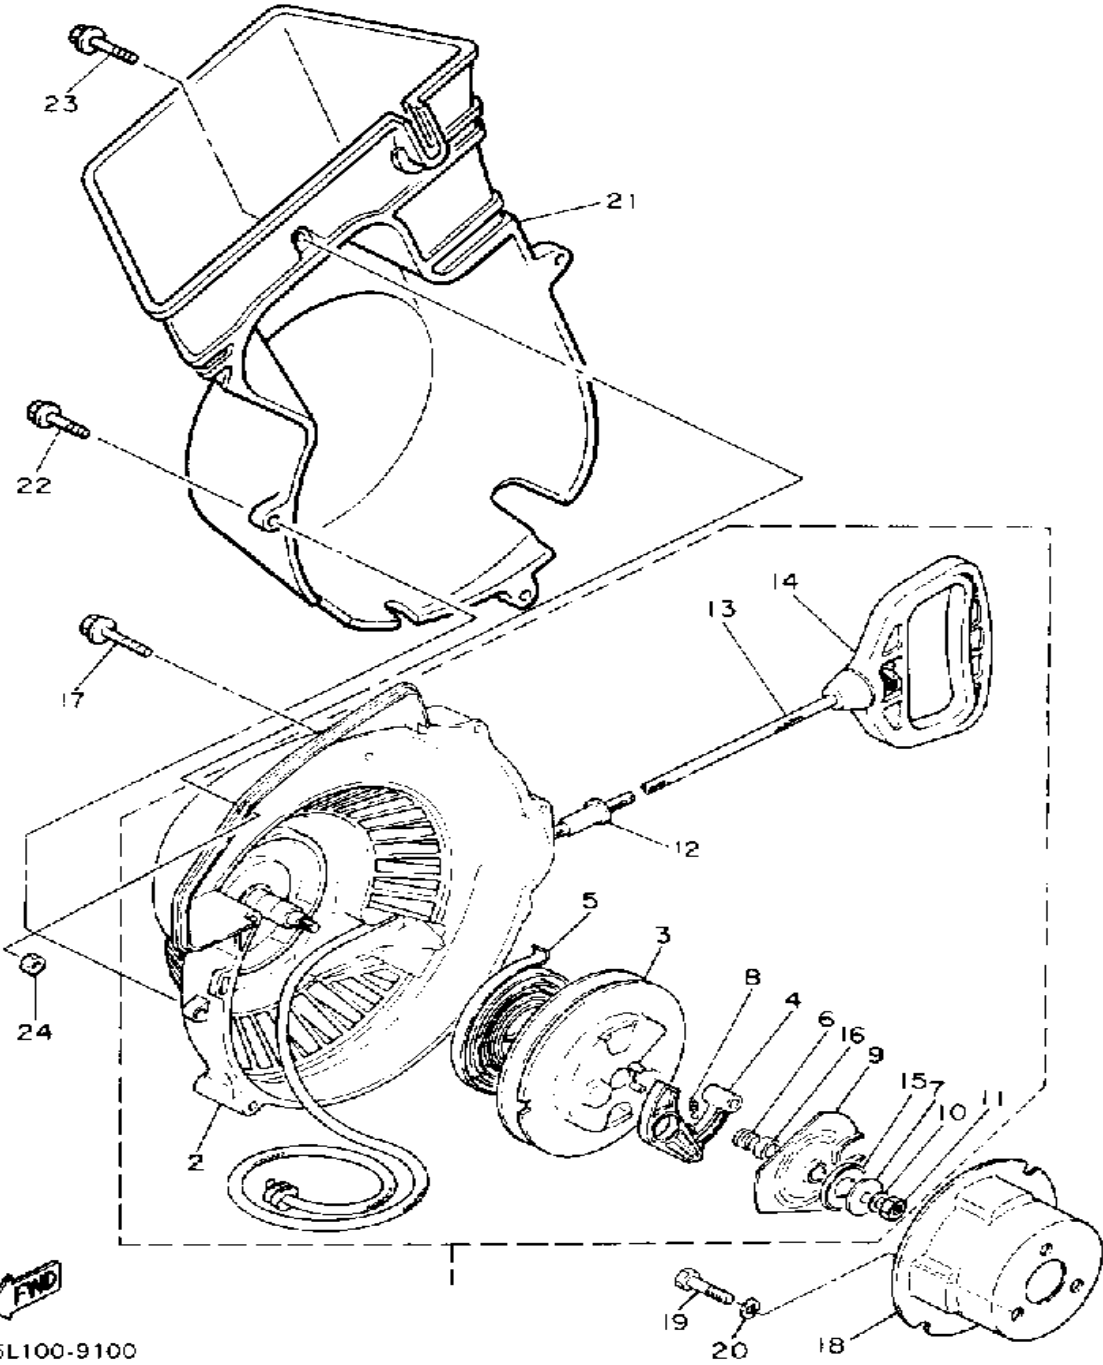

STARTER

85L100-9100

Ref. No.	Part Number	Description	Qty	Remarks
1	85L-15710-00-00	STARTER ASSEMBLY	1	
2	8G8-15711-01-00	. CASE, STARTER	1	
3	8F3-15714-01-00	. DRUM, SHEAVE	1	
4	8F3-15741-01-00	. PAWL, DRIVE	1	
5	8F3-15713-01-00	. SPRING, STARTER	1	
6	8F3-15715-00-00	. SPRING, FRICTION	1	
7	8F3-15739-01-00	. WASHER, THRUST	1	
8	8F3-15734-00-00	. SPRING, RETURN	1	
9	8F3-15716-03-00	. PLATE, DRIVE	1	
10	92995-06100-00	. WASHER, SPRING	1	
11	95380-06700-00	. NUT	1	
12	8F3-15758-00-00	. GUIDE, ROPE	1	
13	857-15751-00-00	. WIRE, STARTER	1	
14	8F3-15755-00-00	. HANDLE, STARTER	1	
15	8G5-15739-00-00	. WASHER, THRUST	1	
16	82M-15779-00-00	. COVER	1	
17	90105-06558-00	BOLT, WASHER BASED	5	
18	81L-15723-00-00	PULLEY, STARTER	1	
19	97011-08016-00	BOLT	3	
20	92990-08100-00	WASHER	3	
21	85L-15779-00-00	COVER	1	
22	95816-06030-00	BOLT, FLANGE	2	
23	95816-06030-00	BOLT, FLANGE	1	
24	90179-06447-00	NUT	1	

Property of www.SmallEngineDiscount.com - Not for Resale