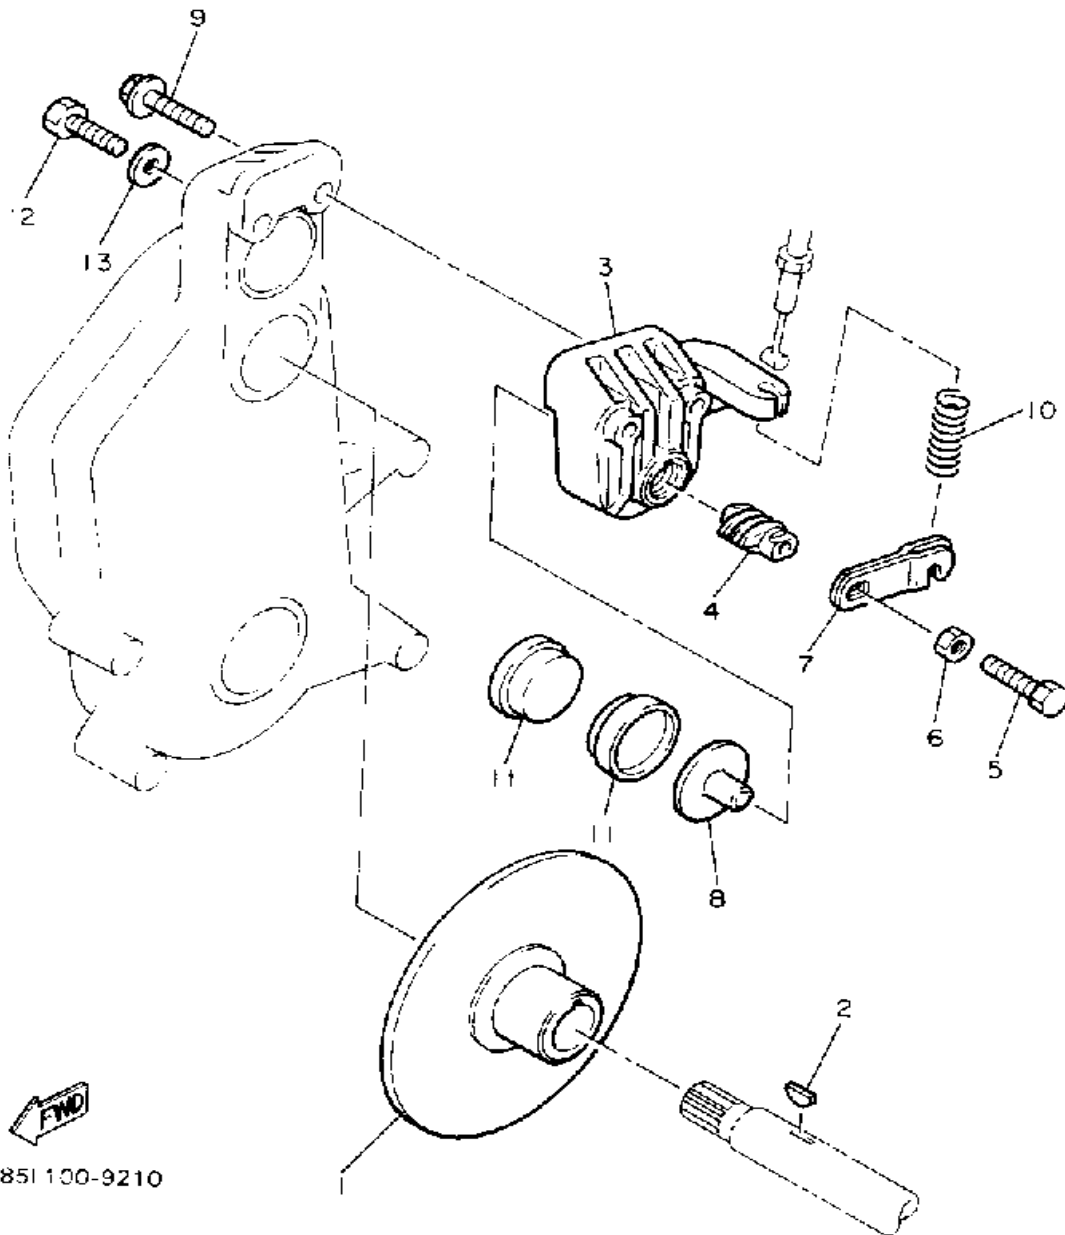

BRAKE

851 100-9210

Ref. No.	Part Number	Description	Qty	Remarks
1	85L-25831-00-00	DISC, BRAKE (RIGHT)	1	
2	8J7-25848-00-00	KEY	1	
3	8K4-25731-00-00	BODY, CALIPER 1	1	
4	878-25728-00-00	CAM	1	
5	90101-08499-00	BOLT	1	
6	95303-08700-00	NUT	1	
7	878-25726-00-00	LEVER, BRAKE	1	
8	878-25733-00-00	PLATE, BACK UP	1	
9	95811-10050-00	BOLT, FLANGE (95812-10050-00)	1	
10	90501-23337-00	SPRING, COMPRESSION	1	
11	84X-25811-01-00	PAD, CALIPER 2	2	
12	90105-10543-00	BOLT, WASHER BASED	1	
13	92990-08600-00	WASHER, PLATE	1	

Property of www.SmallEngineDiscount.com - Not for Resale