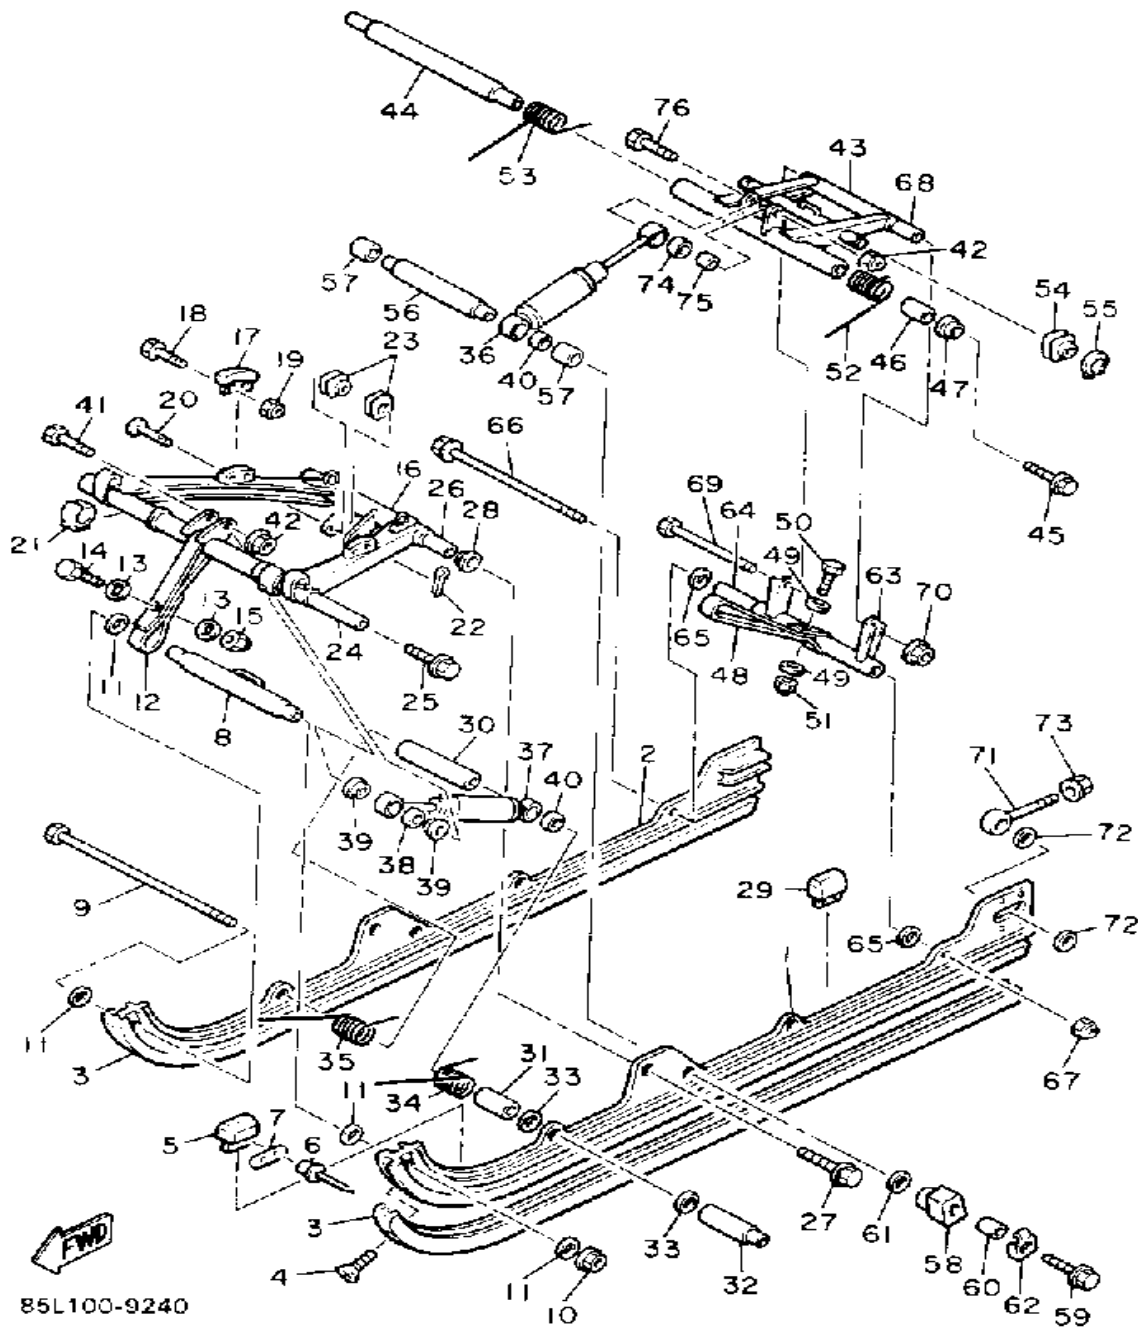

TRACK SUSPENSION 2

85L100-9240

Ref. No.	Part Number	Description	Qty	Remarks
28	90387-105G6-00	COLLAR	2	
29	8V0-47456-00-00	DAMPER 1	2	
30	90387-160M7-00	COLLAR	1	
31	8V0-47319-00-00	COLLAR	2	
32	90387-166M8-00	COLLAR	2	
33	90201-161E5-00	WASHER, PLATE	4	
34	85L-47471-00-00	SPRING, FRONT 1	1	
35	85L-47472-00-00	SPRING, FRONT 2	1	
36	85L-47480-00-00	SHOCK ABSORBER	1	
37	85L-47481-00-00	SHOCK ABSORBER 2	1	
38	90387-084J8-00	COLLAR	1	
39	90387-123G4-00	COLLAR	2	
40	8V0-47371-00-00	BUSH, PIVOT	2	
41	97021-08045-00	BOLT	1	
42	95712-08300-00	NUT, LOCK	2	
43	85L-47332-00-00	ARM, PIVOT 2	1	
44	8K2-47475-00-00	SHAFT 2	1	
45	90109-106A2-00	BOLT	2	
46	8V0-47365-00-00	COLLAR 1	2	
47	8V0-47384-00-00	WASHER	2	
48	8Y3-47496-00-00	STOPPER 2	1	
49	90201-06407-00	WASHER, PLATE (90201-06747-00)	2	
50	97011-06025-00	BOLT (97001-06025)	1	
51	95701-06300-00	NUT, NYLON	1	
52	85L-47473-00-00	SPRING, REAR 1	1	
53	85L-47474-00-00	SPRING, REAR 2	1	
54	86S-47446-01-00	HOOK 1	2	
55	99009-14400-00	CIRCLIP	2	

CONTINUED ON NEXT FRAME ►

Property of www.SmallEngineDiscount.com - Not for Resale