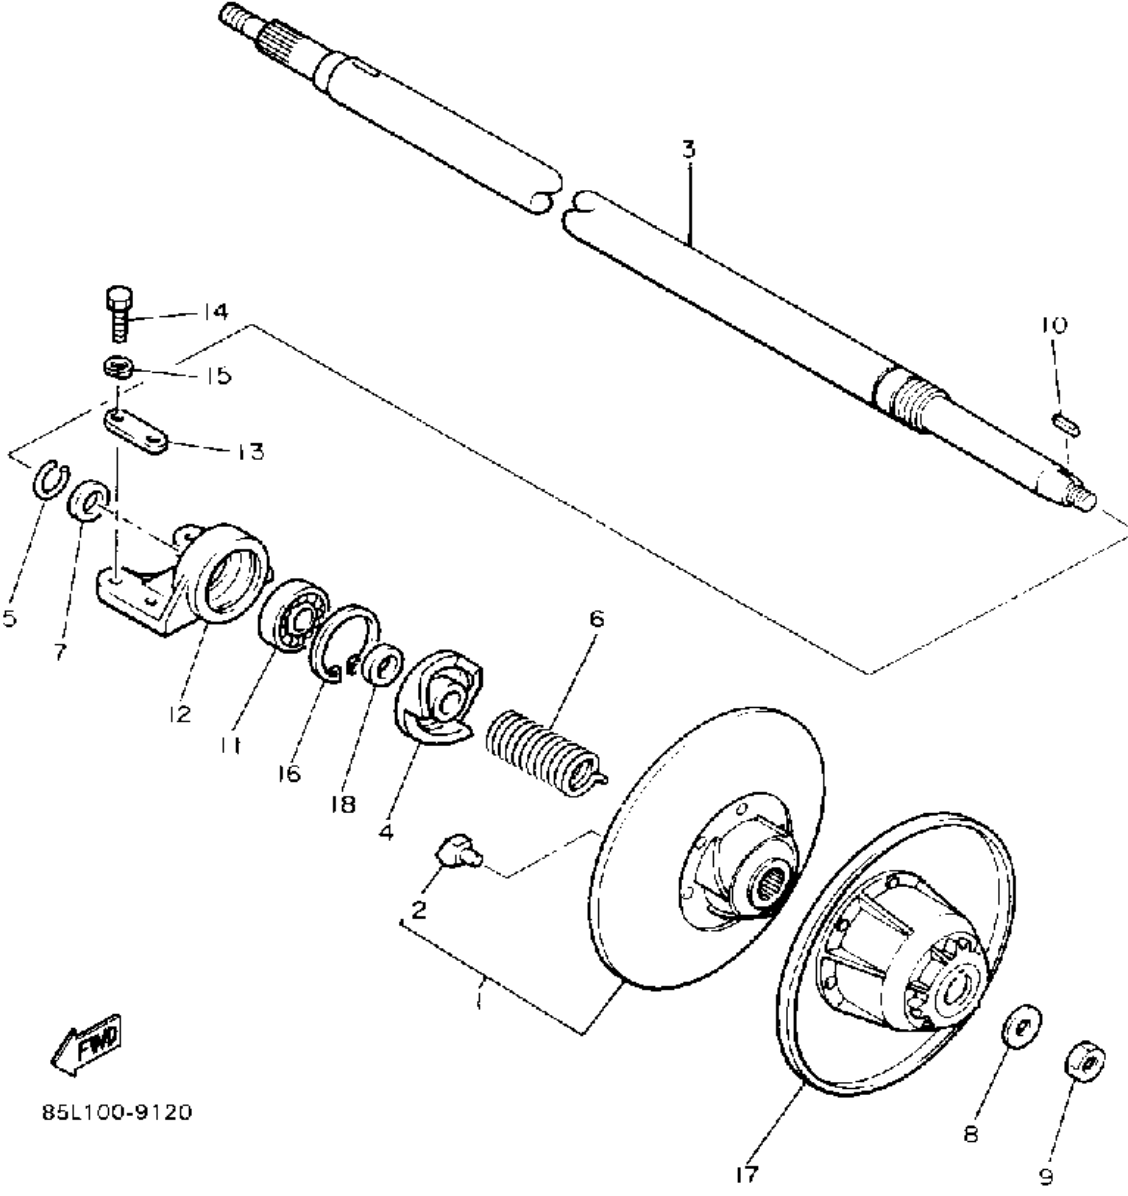

SECONDARY SHEAVE

Ref. No.	Part Number	Description	Qty	Remarks
1	85L-17670-01-00	SECONDARY SLIDING SHEAVE	1	
2	85L-17688-01-00	. SHOE, RAMP	3	
3	85L-17681-00-00	SHAFT, SECONDARY	1	
4	85L-17684-00-00	SEAT, SECONDARY SPRING	1	
5	93440-25100-00	CIRCLIP	1	
6	90508-45763-00	SPRING, TORSION	1	
7	90387-260W3-00	COLLAR	1	
8	90201-122H1-00	WASHER, PLATE	1	
9	90185-12119-00	NUT, SELF-LOCKING	1	
10	90282-05047-00	KEY, STRAIGHT	1	
11	93306-20582-00	BEARING (62052RSC3)	1	
12	85L-47631-00-00	HOUSING, BEARING	1	
13	85L-17691-00-00	PLATE 3	2	
14	97312-08025-00	BOLT (97012-08025)	4	
15	92990-08100-00	WASHER	4	
16	99009-52500-00	CIRCLIP	1	
17	8R4-17660-00-00	SECONDARY FIXED SHEAVE COMP.	1	
18	90387-250V1-00	COLLAR	1	

85L100-9120

Property of www.SmallEngineDiscount.com - Not for Resale