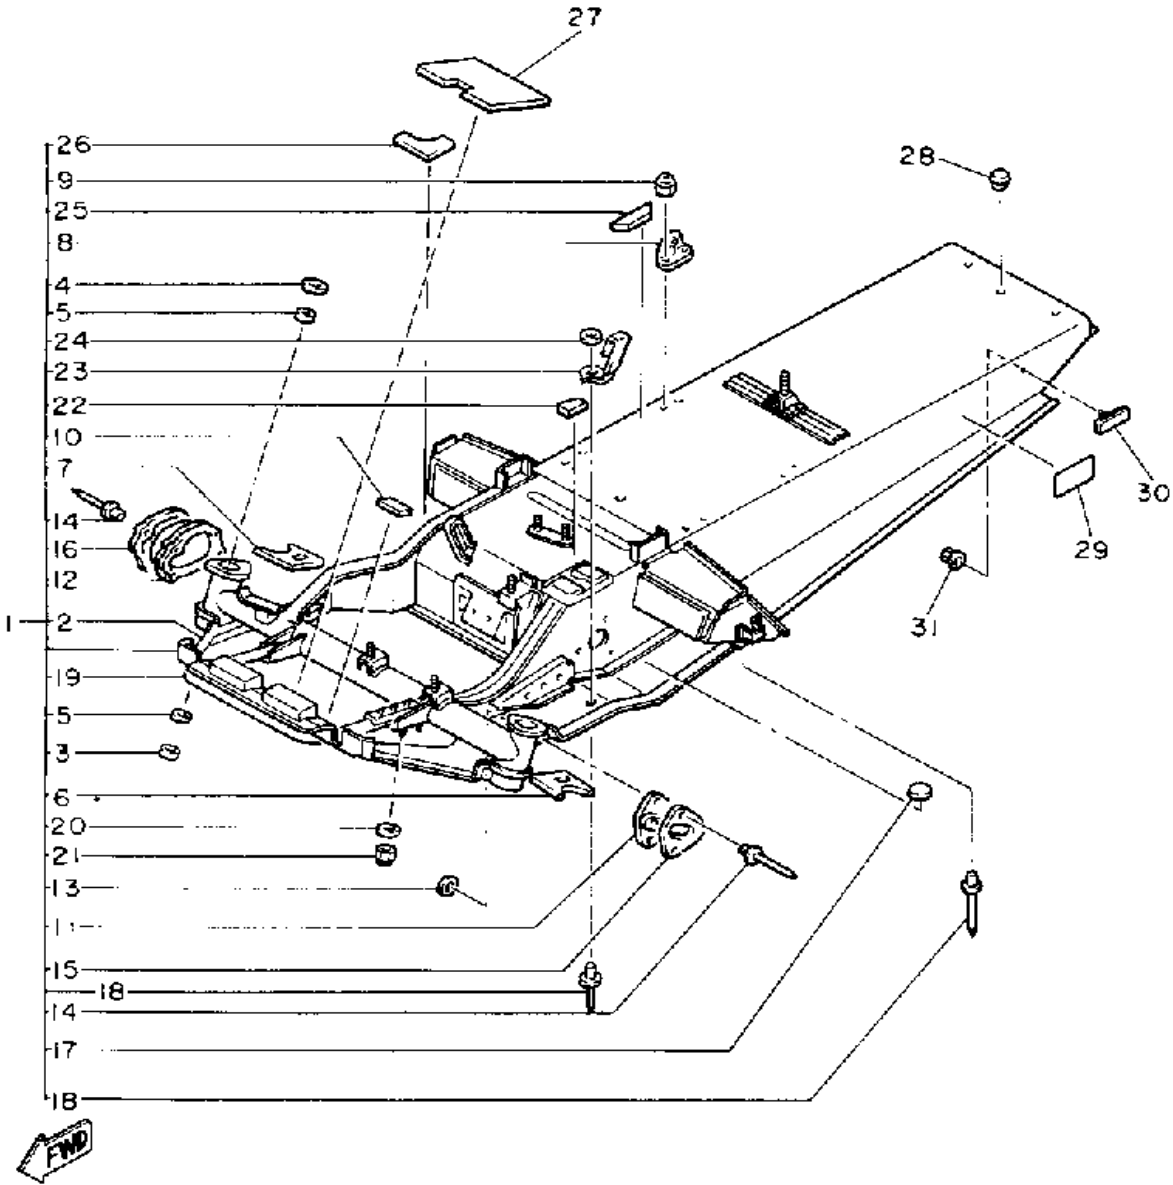

FRAME

87E100-0150

Ref. No.	Part Number	Description	Qty	Remarks
29	8K2-77742-00-00	INDICATOR 2	1	
30	3Y6-85130-02-00	REAR REFLECTOR ASSEMBLY	2	
31	95701-05500-00	NUT, FLANGE	2	

Property of www.SmallEngineDiscount.com - Not for Resale