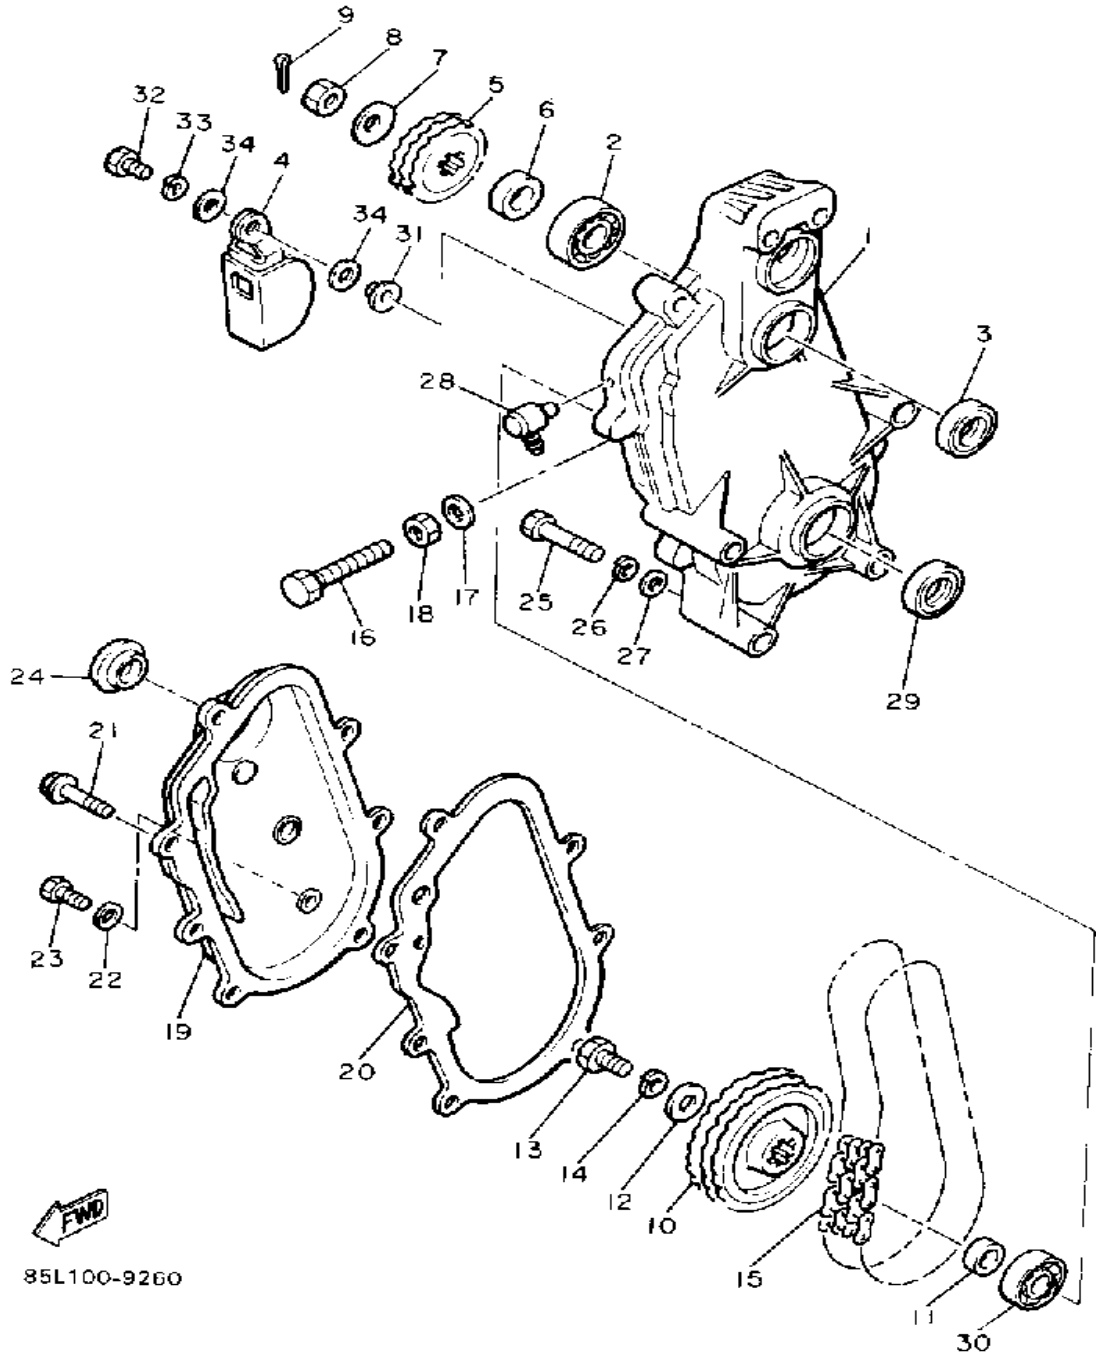

TRACK DRIVE 2

Ref. No.	Part Number	Description	Qty	Remarks
1	99999-02119-00	HOUSING, CHAIN	1	
2	93306-30407-00	BEARING (B6304C3)	1	
3	93102-25418-00	OIL SEAL	1	
4	85L-47611-00-00	TENSIONER	1	UR STD
	85L-47611-90-00	TENSIONER	1	AP
5	802-17682-10-00	SPROCKET, CHAIN DRIVE (10T)	1	AP
	802-17682-20-00	SPROCKET, CHAIN DRIVE (11T)	1	AP
	802-17682-40-00	SPRKT, CHAIN DR 13TCHAIN DRIVE (13T) (806-17682-30-0)	1	DRIVE (13T) AP
	806-17682-20-00	SPROCKET, CHAIN DRIVE (12T)	1	UR STD
	806-17682-40-00	SPROCKET, CHAIN DRIVE (14T)	1	AP
6	90387-190V2-00	COLLAR	1	
7	90201-122H1-00	WASHER, PLATE	1	
8	90185-12119-00	NUT, SELF-LOCKING	1	
9	91401-25030-00	PIN, COTTER	1	
10	85T-47548-20-00	SPROCKET, CHAIN DRIVEN (22T)	1	UR STD
	85T-47548-30-00	SPROCKET, CHAIN DRIVEN (23T)	1	AP
	85T-47548-40-00	SPROCKET, CHAIN DRIVEN (24T)	1	AP
11	90387-256V3-00	COLLAR	1	
12	90201-10742-00	WASHER, PLATE	1	
13	97011-10025-00	BOLT	1	
14	92901-10100-00	WASHER, SPRING	1	
15	94880-01048-00	CHAIN	1	
16	90101-10357-00	BOLT	1	

CONTINUED ON NEXT FRAME ►

Property of www.SmallEngineDiscount.com - Not for Resale