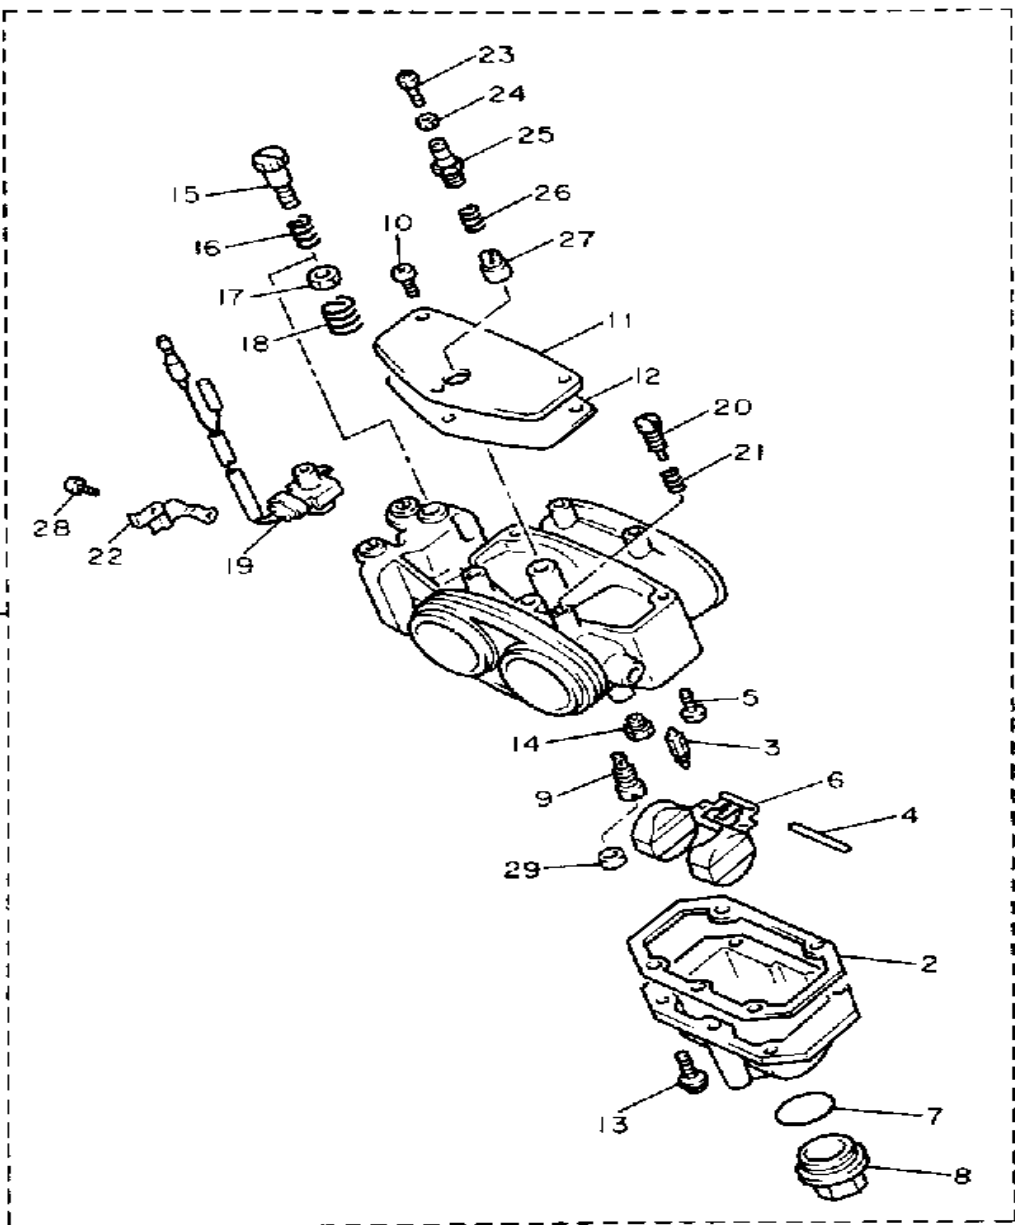

CARBURETOR

Ref. No.	Part Number	Description	Qty	Remarks
19	8V0-8259A-00-00	. SWITCH, CARBURETOR	1	
20	85L-14323-00-00	. SCREW, AIR ADJUSTING	2	
21	85L-14334-00-00	. SPRING, AIR ADJUSTING	2	
22	85L-14146-00-00	. PLATE	1	
23	288-14124-00-00	. SCREW, CABLE ADJUSTING	1	
24	85L-14161-00-00	. NUT, CABLE ADJUSTING	1	
25	85L-14374-00-00	. CAP, PLUNGER	1	
26	85L-14335-00-00	. SPRING, PLUNGER	1	
27	1YU-14371-00-00	PLUNGER, STARTER	1	
28	98580-04008-00	. SCREW, PAN HEAD	2	
29	50M-14355-00-00	. PLUG	2	

B7E100-0070

Property of www.SmallEngineDiscount.com - Not for Resale