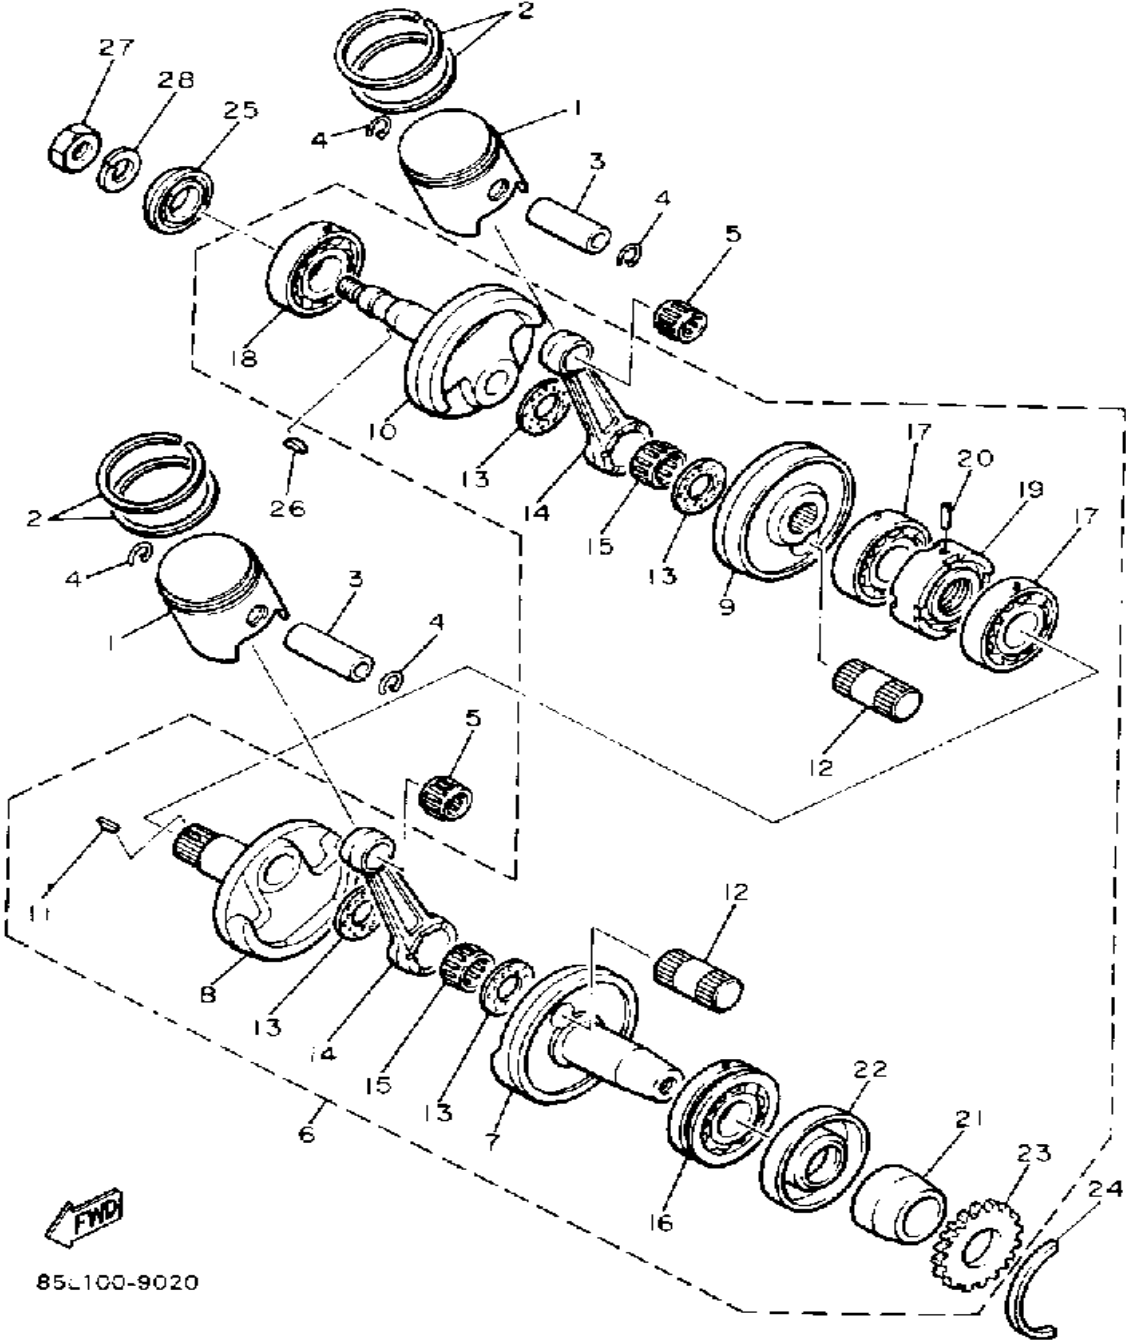

# CYLINDER HEAD-CYLINDER

85L100 9010

Ref. No.	Part Number	Description	Qty	Remarks
1	8G8-11111-00-00	HEAD, CYLINDER 1	1	
2	8G8-11121-00-00	HEAD, CYLINDER 2	1	
3	NGK-BR9ES-00-00	PLUG, SPARK	2	
4	8G8-11181-01-00	GASKET, CYLINDER HEAD 1	2	
5	8G8-11311-00-00	CYLINDER 1	1	
6	8G8-11321-00-00	CYLINDER 2	1	
7	85L-11351-00-00	GASKET, CYLINDER	1	
8	90116-08107-00	BOLT, STUD	8	
9	95701-08500-00	NUT, FLANGE	8	

# CRANKSHAFT-PISTON

85L100-9020

Ref. No.	Part Number	Description	Qty	Remarks
1	85L-11631-00-96	PISTON (STD)	2	UR STD
	85L-11635-00-00	PISTON (0.25MM O/S)	2	AP
	85L-11636-00-00	PISTON (0.50MM O/S)	2	AP
2	8G8-11601-00-00	PISTON RING SET (STD)	2	UR STD
	8G8-11601-10-00	PISTON RING SET (0.25MM O/S)	2	AP
	8G8-11601-20-00	PISTON RING SET (0.50MM O/S)	2	AP
3	137-11633-00-00	PIN, PISTON	2	
4	93450-17025-00	CIRCLIP	4	
5	93310-216E1-00	BEARING	2	
6	85L-11400-00-00	CRANKSHAFT ASSEMBLY	1	
7	8G8-11412-01-00	. CRANK 1	1	
8	8L3-11422-01-00	. CRANK 2	1	
9	8L3-11432-01-00	. CRANK 3	1	
10	8G8-11442-01-00	. CRANK 4	1	
11	90280-05014-00	. KEY, WOODRUFF	1	
12	8G8-11681-00-00	. PIN, CRANK 1	2	
13	90209-22248-00	. WASHER	4	
14	34X-11651-00-00	. ROD, CONNECTING	2	
15	93310-422L0-00	. BEARING	2	
16	93306-30618-00	. BEARING (B6306)	1	
17	93306-20617-00	. BEARING (B6206)	2	
18	93306-30564-00	. BEARING	1	
19	8L3-11515-01-00	. SEAL, LABYRINTH 1	1	
20	91609-30010-00	. PIN, SPRING	1	
21	82Y-11478-00-00	. COLLAR	1	
22	93102-40373-00	. OIL SEAL	1	
23	85L-13178-00-00	. GEAR, PUMP DRIVE	1	

# CRANKSHAFT-PISTON

Ref. No.	Part Number	Description	Qty	Remarks
24	93440-72049-00	CIRCLIP .....	1	
25	93102-25183-00	OIL SEAL .....	1	
26	90280-16053-00	KEY, WOODRUFF .....	1	
27	90170-16182-00	NUT .....	1	
28	92901-16100-00	WASHER, SPRING .....	1	