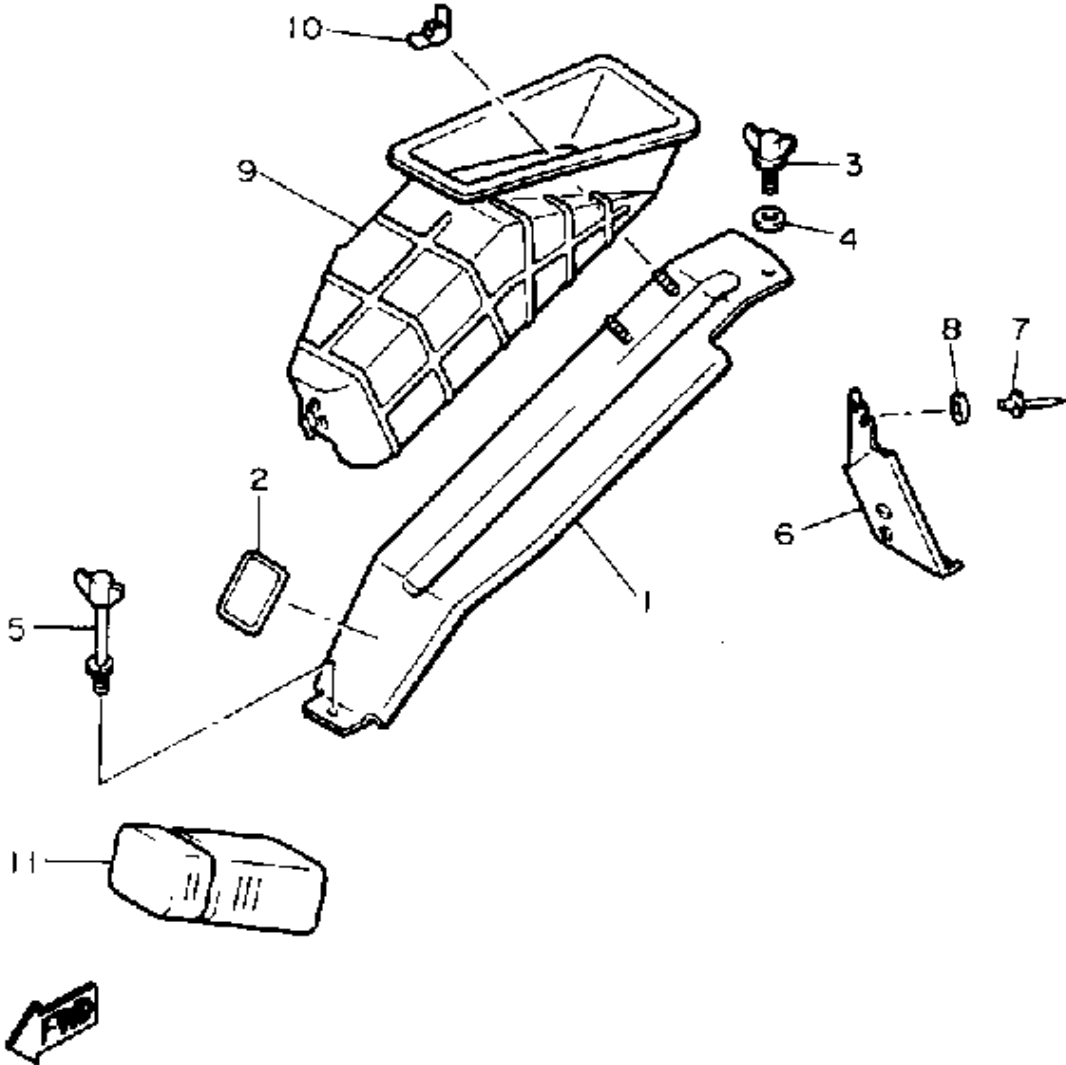

GUARD LUGGAGE BOX

Ref. No.	Part Number	Description	Qty	Remarks
1	85L-77311-00-00	GUARD, DRIVE	1	
2	898-77762-00-00	LABEL, WARNING 2	1	
3	90122-08029-00	BOLT, WING	1	
4	90201-08730-00	WASHER, PLATE	1	
5	8V0-77387-00-00	SCREW	1	
6	85L-77373-01-00	PROTECTOR	1	
7	90267-48079-00	RIVET, BLIND	4	
8	92906-05200-00	WASHER, PLAIN	2	
9	85L-12661-00-00	DUCT	1	
10	90175-06015-00	NUT, WING	2	
11	85L-28100-00-00	TOOL KIT	1	

B5N100-9290

Property of www.SmallEngineDiscount.com - Not for Resale