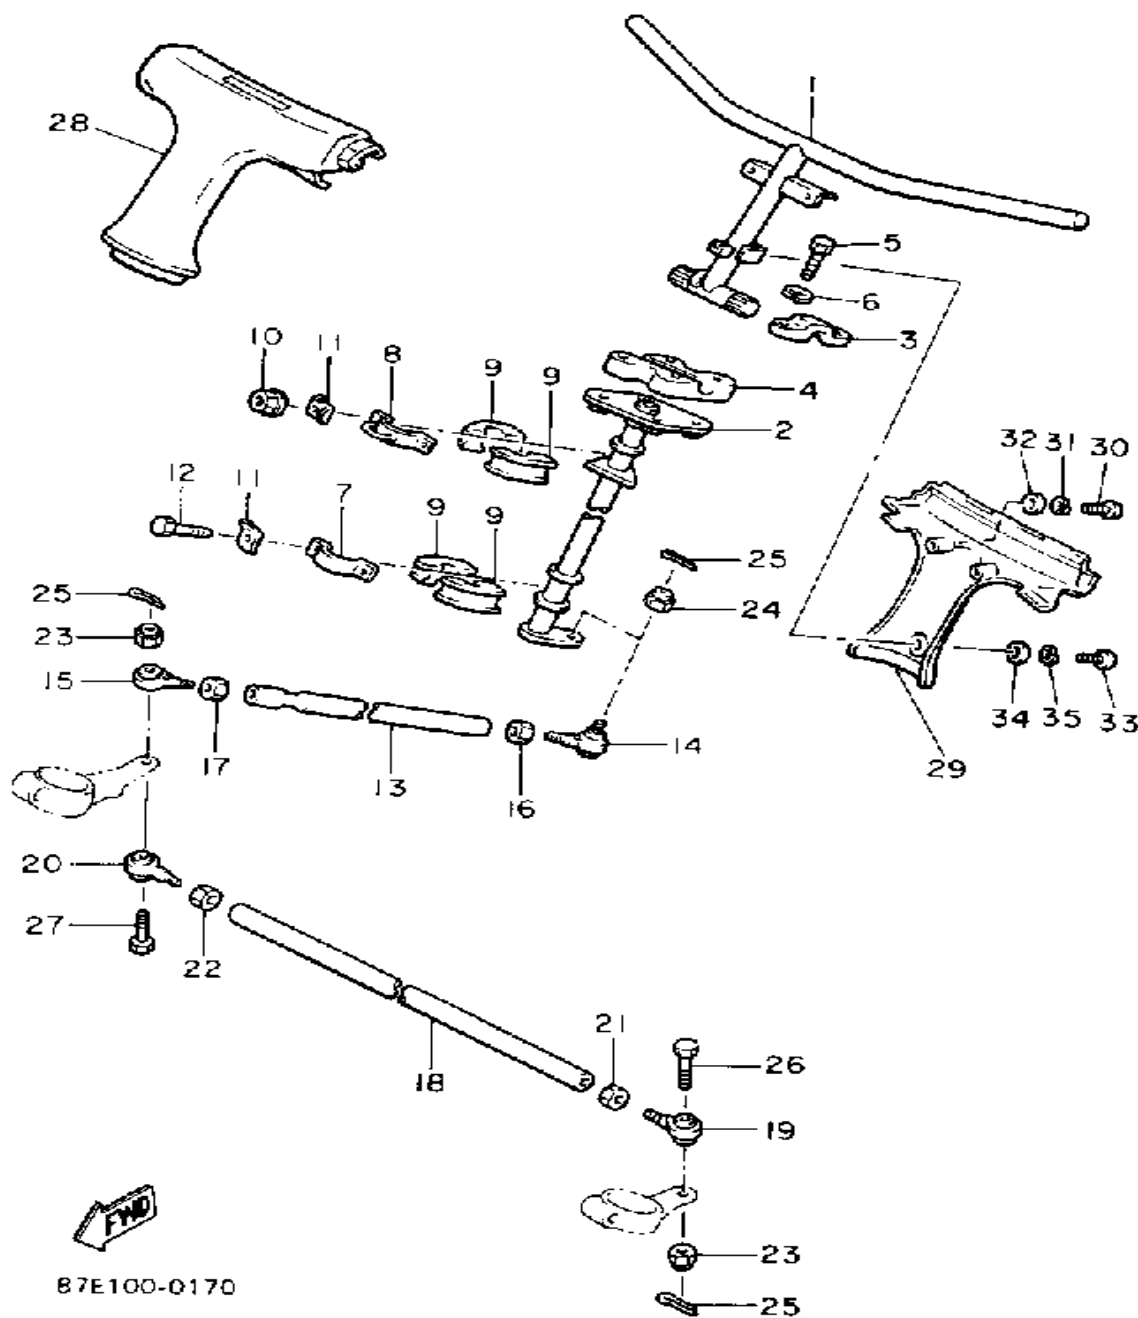

STEERING

Ref. No.	Part Number	Description	Qty	Remarks
1	85N-23811-00-00	COLUMN, STEERING	1	
2	85L-23813-00-00	COLUMN, STEERING 2	1	
3	1E6-23441-00-00	HOLDER, HANDLE UPR	2	
4	164-23441-00-98	HOLDER, HANDLE UPPER	1	LOW GLOSS BLACK
5	97022-08055-00	BOLT	4	
6	92990-08100-00	WASHER	4	
7	84M-23868-00-00	BRACKET, STEERING LOWER	1	
8	84M-23872-00-00	HOLDER, BEARING	1	
9	8F3-23812-00-00	PLANE BEARING, STEERING	4	
10	95712-08300-00	NUT, LOCK	2	
11	90215-08262-00	WASHER, LOCK	4	
12	97011-08020-00	BOLT	2	
13	85L-23821-00-00	ROD, STEERING RELAY	1	
14	86X-23841-00-00	JOINT, UNIVERSAL 1	1	
15	87S-23847-00-00	JOINT, UNIVERSAL 3	1	
16	95303-10700-00	NUT	1	
17	90170-10186-00	NUT	1	
18	85L-23831-00-00	ROD, TIE	1	
19	87S-23845-00-00	JOINT, UNIVERSAL 2	1	
20	87S-23847-00-00	JOINT, UNIVERSAL 3	1	
21	95303-10700-00	NUT	1	
22	90170-10186-00	NUT	1	
23	95706-10300-00	NUT, NYLON	2	
24	90185-10085-00	NUT, SELF-LOCKING	1	
25	91402-25018-00	PIN, COTTER	3	
26	90102-10031-00	BOLT, WITH HOLE		
27	90109-10767-00	BOLT	1	
28	8W6-23815-00-00	PAD, STEERING	1	
29	85N-23817-00-00	PAD, STEERING	1	

CONTINUED ON NEXT FRAME ➤

Property of www.SmallEngineDiscount.com - Not for Resale

C10