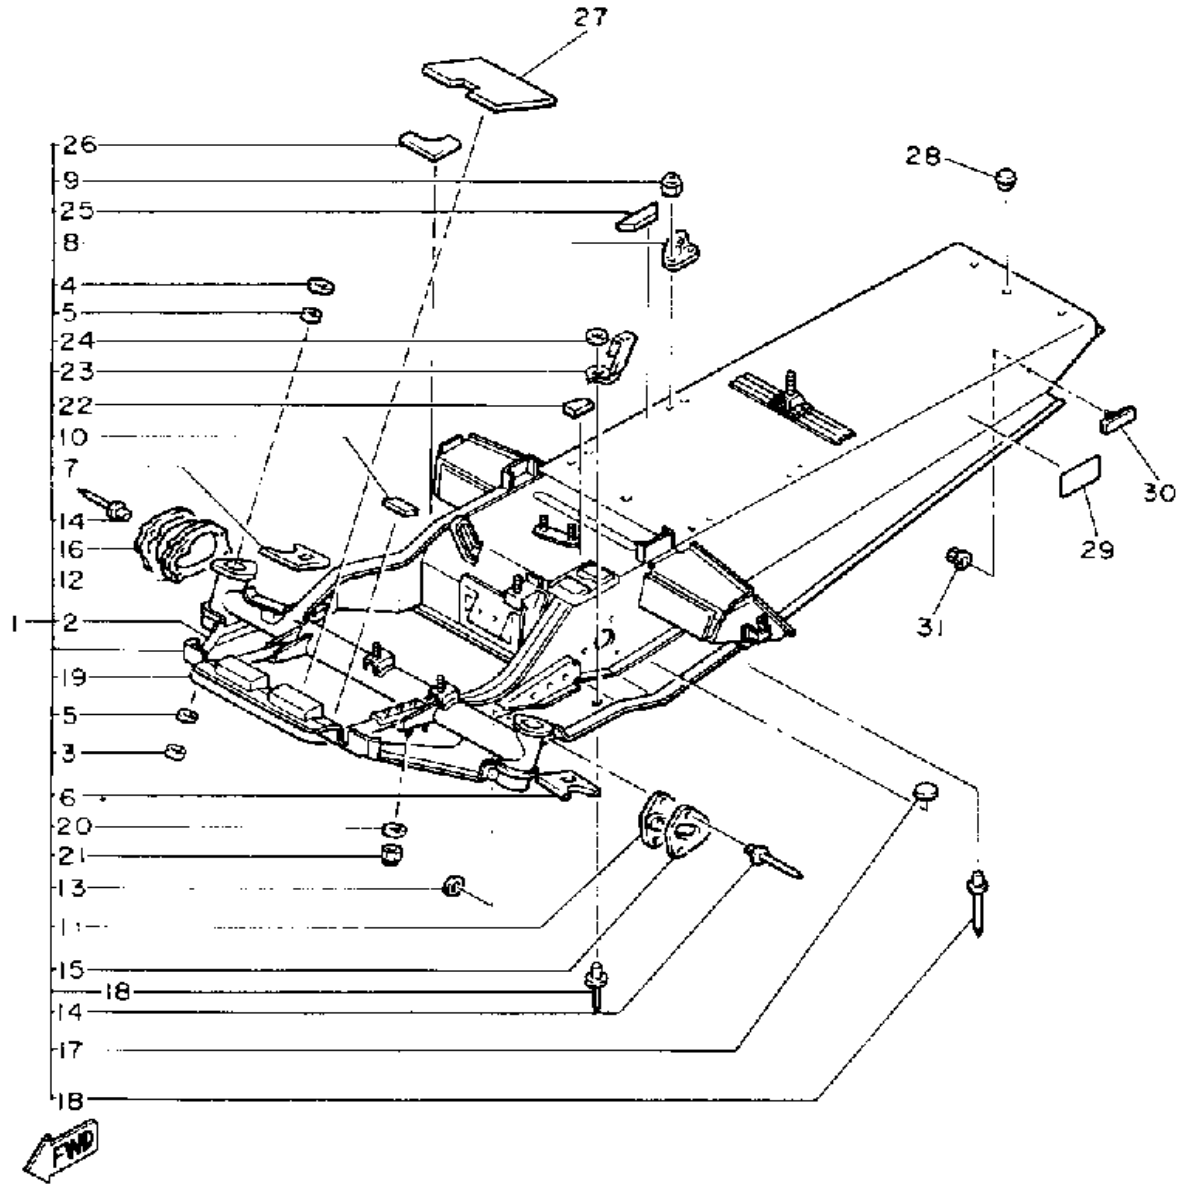

FRAME

87E190-0150

Ref. No.	Part Number	Description	Qty	Remarks
1	87E-21910-00-00	FRAME	1	
2	87E-21912-00-00	. PANEL, SUB FRAME 1	1	
3	93103-44134-00	. OIL SEAL	2	
4	93104-44095-00	. OIL SEAL	2	
5	90384-44173-00	. BUSH, BIMETAL FORMED	4	
6	85L-7717E-00-00	. TAPE 1	1	
7	85L-7717F-00-00	. TAPE 2	1	
8	8V0-21946-00-00	. BRACKET, SEAT FITTING	2	
9	95701-06300-00	. NUT, NYLON	4	
10	85L-7717J-00-00	TAPE, 5	2	
11	80L-2198F-00-00	COVER 1	1	
12	80L-2198G-00-00	COVER 2	1	
13	90201-047A7-00	WASHER, PLATE	3	
14	90267-40029-00	RIVET, BLIND	7	
15	80L-77525-00-00	. WASHER 1	1	
16	80L-77526-00-00	. WASHER 2	2	
17	80F-21998-00-00	. SPACER	1	
18	90267-48141-00	. RIVET, BLIND	28	
19	85L-77512-00-00	. BUMPER, FRONT 2	1	
20	90201-082E7-00	. WASHER, PLATE	4	
21	95712-08300-00	. NUT, LOCK	4	
22	85L-14409-00-00	. DAMPER	1	
23	90465-08277-00	. CLAMP	1	
24	90201-04325-00	. WASHER, PLATE	1	
25	85L-2199J-00-00	. SHIELD, NOISE 2	1	
26	85L-77196-00-00	. DAMPER, SHROUD	2	
27	85L-2199H-00-00	SHIELD, HEAT	1	
28	810-77716-00-00	ORNAMENT, INSTRUMENT PANEL 2		

CONTINUED ON NEXT FRAME ➤

Property of www.SmallEngineDiscount.com - Not for Resale