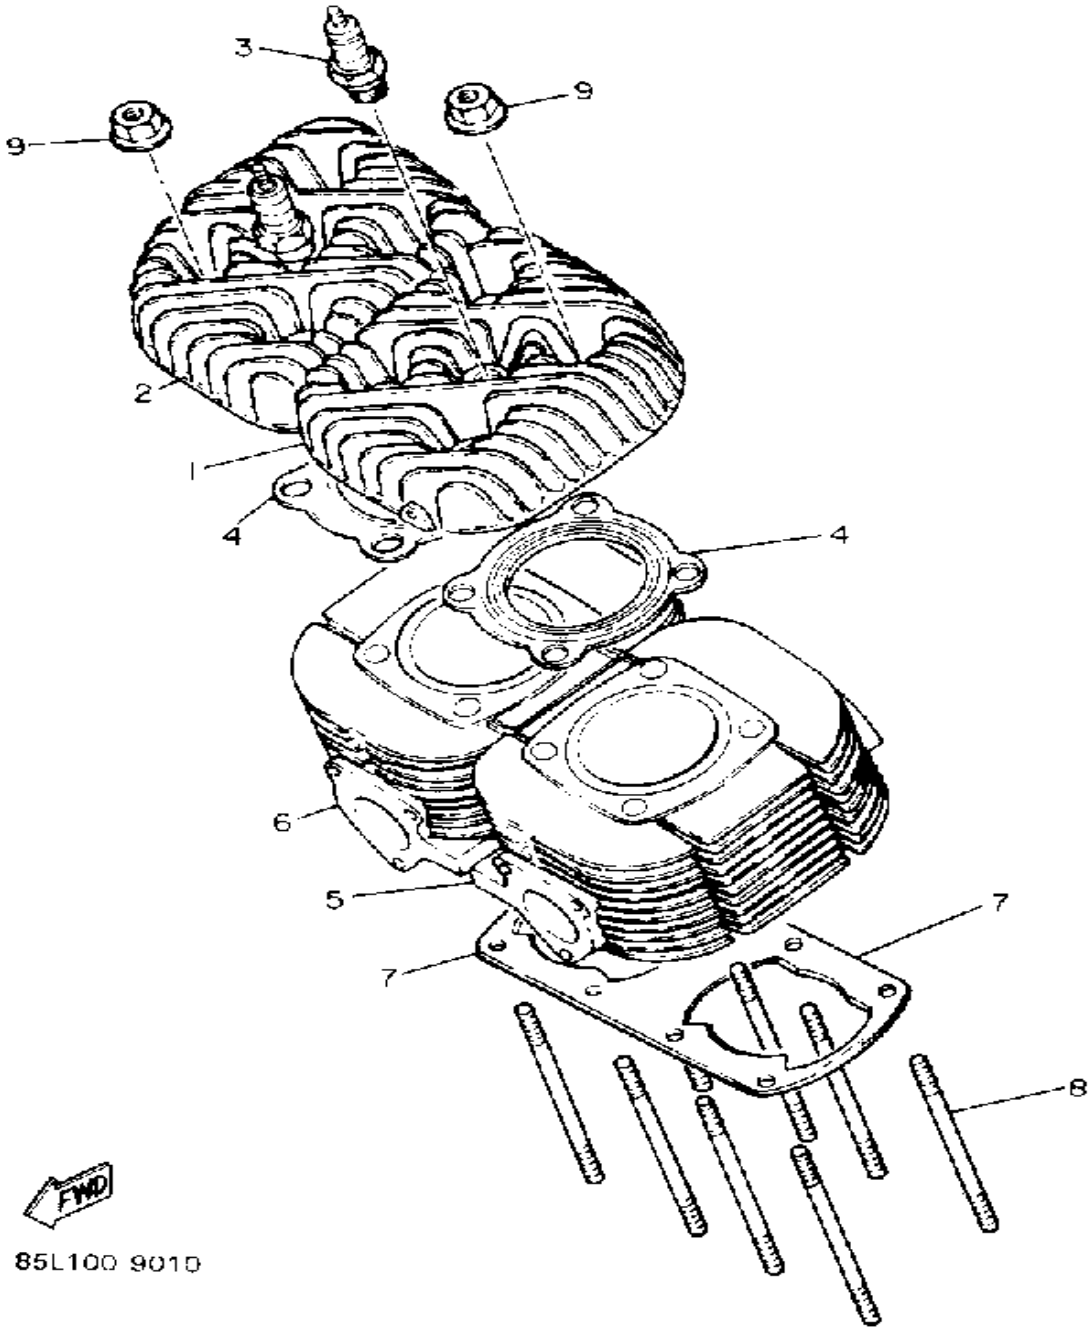

# CYLINDER HEAD-CYLINDER

85L100 9010

Ref. No.	Part Number	Description	Qty	Remarks
1	8G8-11111-00-00	HEAD, CYLINDER 1	1	
2	8G8-11121-00-00	HEAD, CYLINDER 2	1	
3	NGK-BR9ES-00-00	PLUG, SPARK	2	
4	8G8-11181-01-00	GASKET, CYLINDER HEAD 1	2	
5	8G8-11311-00-00	CYLINDER 1	1	
6	8G8-11321-00-00	CYLINDER 2	1	
7	85L-11351-00-00	GASKET, CYLINDER	1	
8	90116-08107-00	BOLT, STUD	8	
9	95701-08500-00	NUT, FLANGE	8	