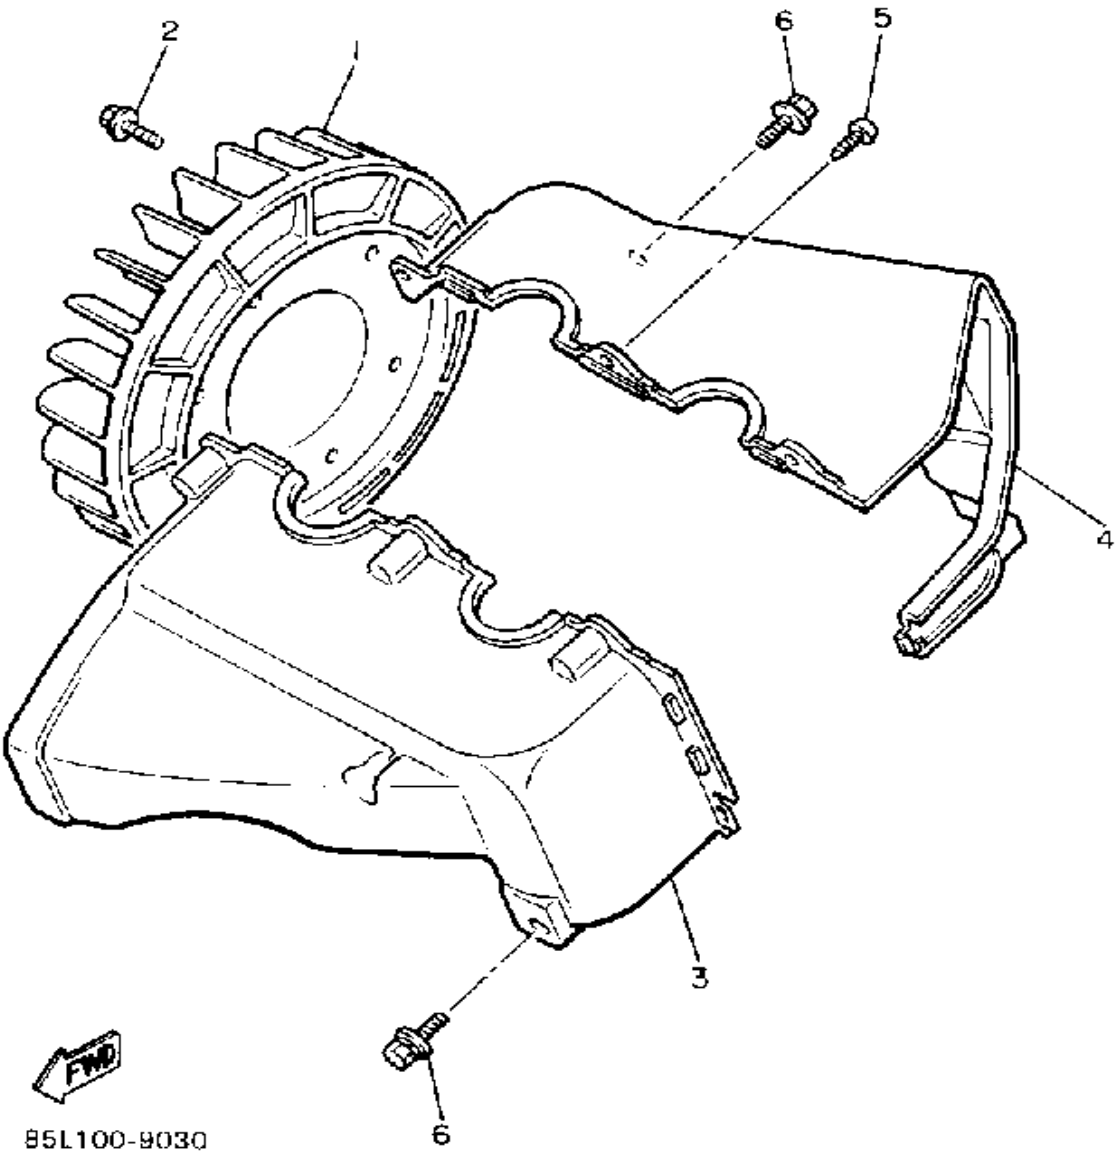

AIR SHROUD-FAN

Ref. No.	Part Number	Description	Qty	Remarks
1	8G8-12611-01-00	FAN	1	
2	90105-06556-00	BOLT, WASHER BASED	6	
3	85L-12651-00-00	AIR SHROUD, CYLINDER 1 ...	1	
4	85L-12652-00-00	AIR SHROUD, CYLINDER 2 ...	1	
5	90167-06056-00	SCREW, TAPPING	3	
6	90119-06108-00	BOLT, WITH WASHER	6	

Property of www.SmallEngineDiscount.com - Not for Resale