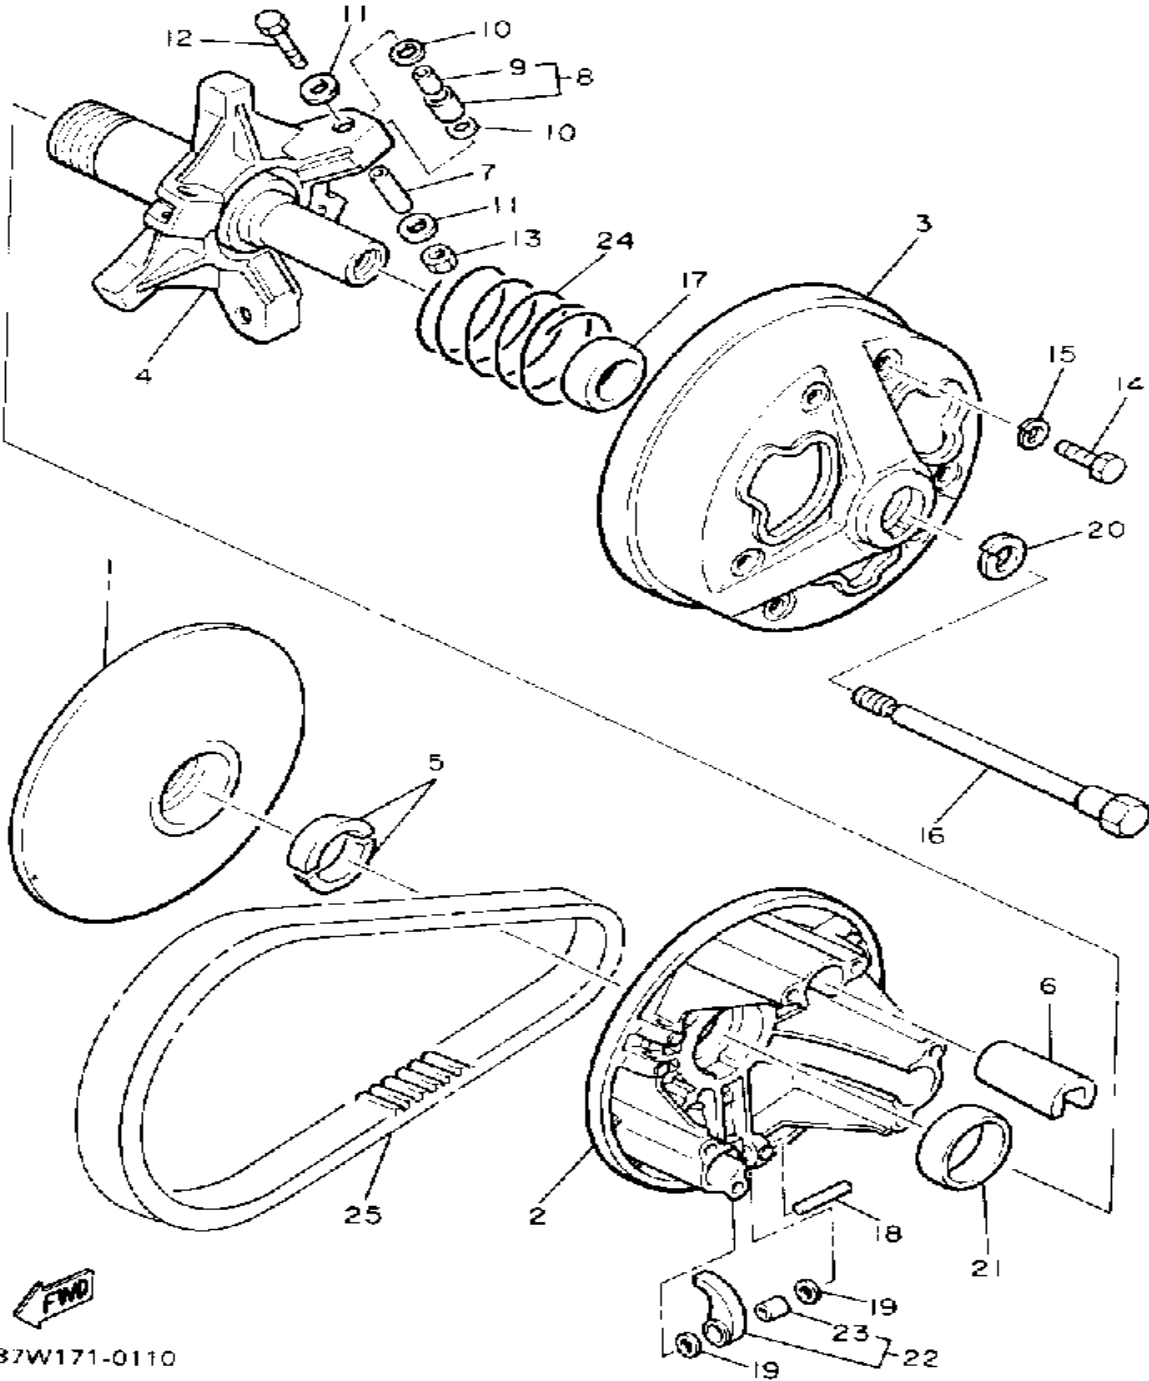

PRIMARY SHEAVE

87W171-0110

Ref. No.	Part Number	Description	Qty	Remarks
25	UNA-VAILA-BL-EI	0 0		

Property of www.SmallEngineDiscount.com - Not for Resale