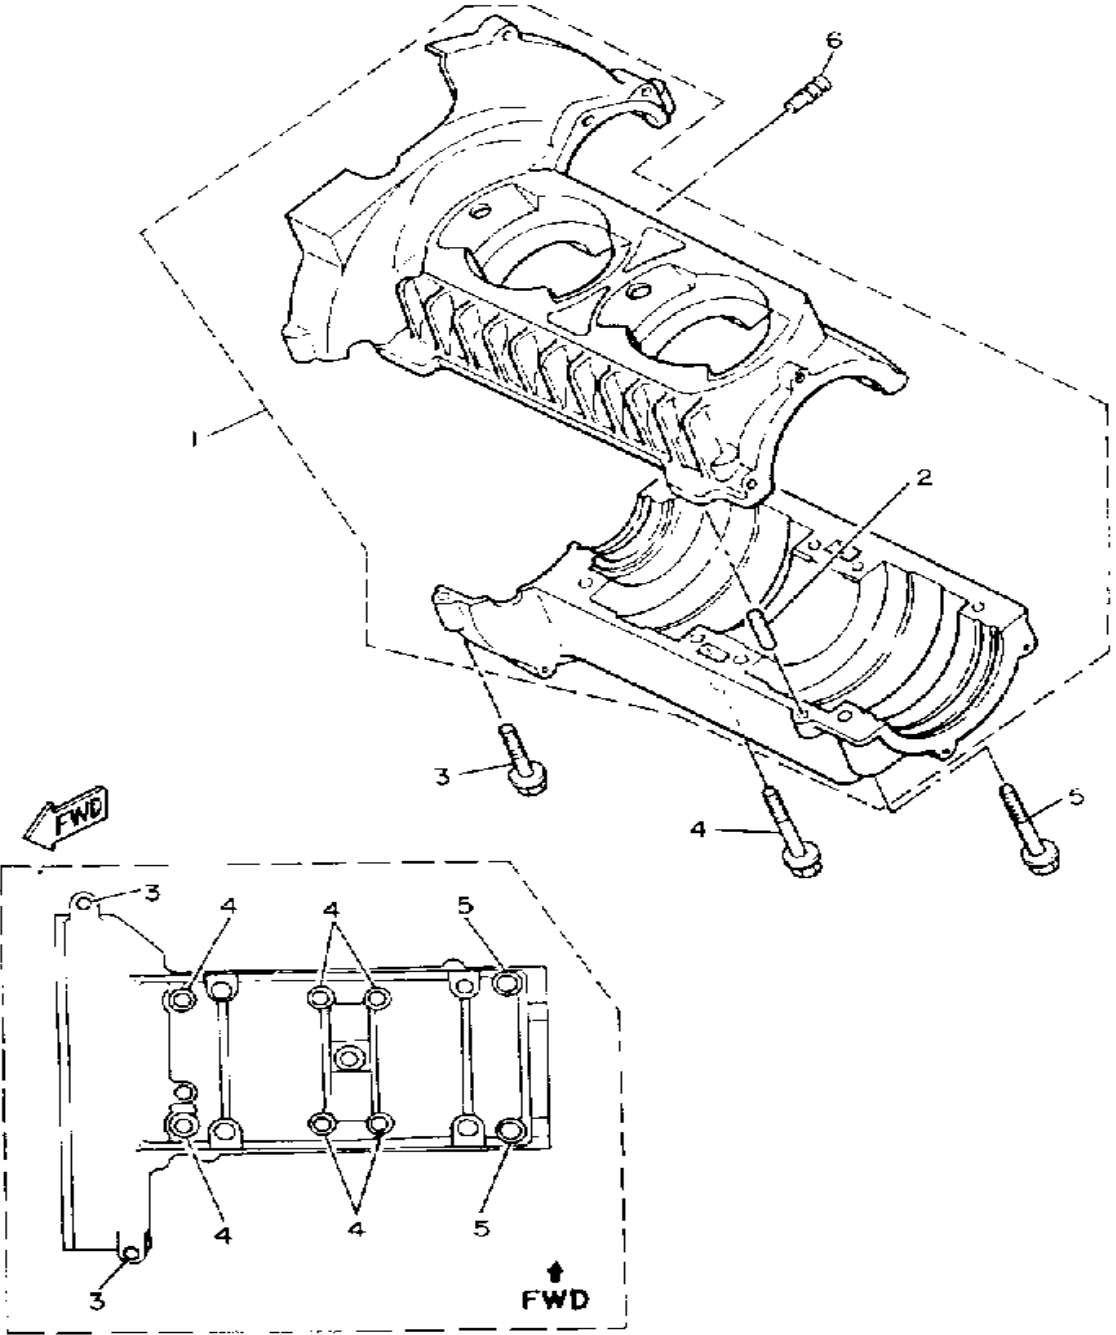

CRANKCASE

Ref. No.	Part Number	Description	Qty	Remarks
1	8J9-15100-01-00	CRANKCASE ASSEMBLY	1	
2	93605-10108-00	. PIN, DOWEL	2	
3	95811-08040-00	BOLT, FLANGE	1	
4	95811-08060-00	BOLT, FLANGE	6	
5	95811-08070-00	BOLT, FLANGE	2	
6	8G8-24461-00-00	PIPE, JOINT	1	

85L100-9090

Property of www.SmallEngineDiscount.com - Not for Resale