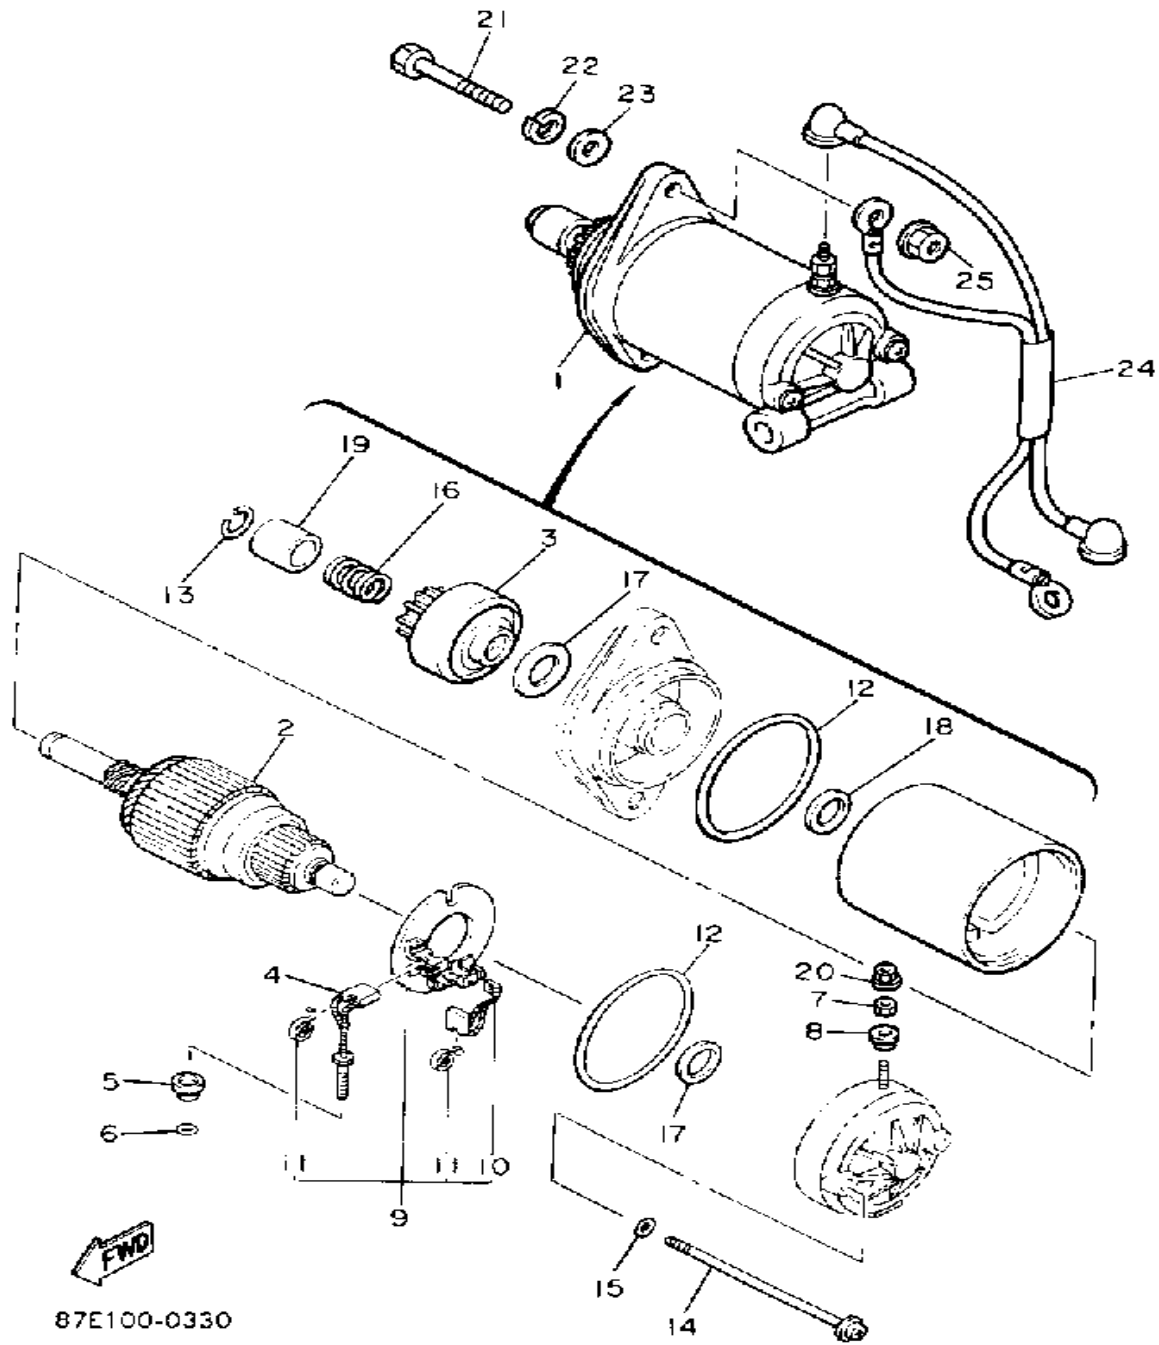

STARTING MOTOR

Ref. No.	Part Number	Description	Qty	Remarks
1	84N-81800-50-00	STARTING MOTOR ASSEMBLY (8V3-81800-50-00)	1	
2	8Y3-81850-50-00	. ARMATURE ASSEMBLY	1	
3	84N-81832-50-00	. CLUTCH, over run	1	
4	73A-81811-00-00	. BRUSH 1	1	
5	73A-81829-50-00	. GROMMET	1	
6	73A-81847-00-00	. O-RING	1	
7	4H7-81872-00-00	. NUT, SPECIAL	1	
8	73A-81829-00-00	. GROMMET	1	
9	8L6-81840-50-00	. BRUSH HOLDER ASSEMBLY	1	
10	84N-81812-00-00	. BRUSH 2	1	
11	8L6-81813-50-00	. SPRING, BRUSH	2	
12	4H7-81844-00-00	. O-RING (4H7-81844-50-00)	2	
13	8L6-81834-50-00	. RING	1	
14	84N-81826-00-00	. BOLT	2	
15	8L6-81847-50-00	. O-RING	2	
16	8L6-81836-50-00	. SPRNG, lever	1	
17	4H7-81843-50-00	. WASHER 1	2	
18	8L6-81835-50-00	. WASHER 2	1	
19	8L6-81833-50-00	. RING, STOP	1	
20	95380-06600-00	. NUT	1	
21	97022-08050-00	BOLT	2	
22	92990-08100-00	WASHER	2	
23	92990-08600-00	WASHER, PLATE	2	
24	89X-82105-00-00	WIRE HARNESS	1	
25	95712-08300-00	NUT, LOCK	1	

Property of www.SmallEngineDiscount.com - Not for Resale