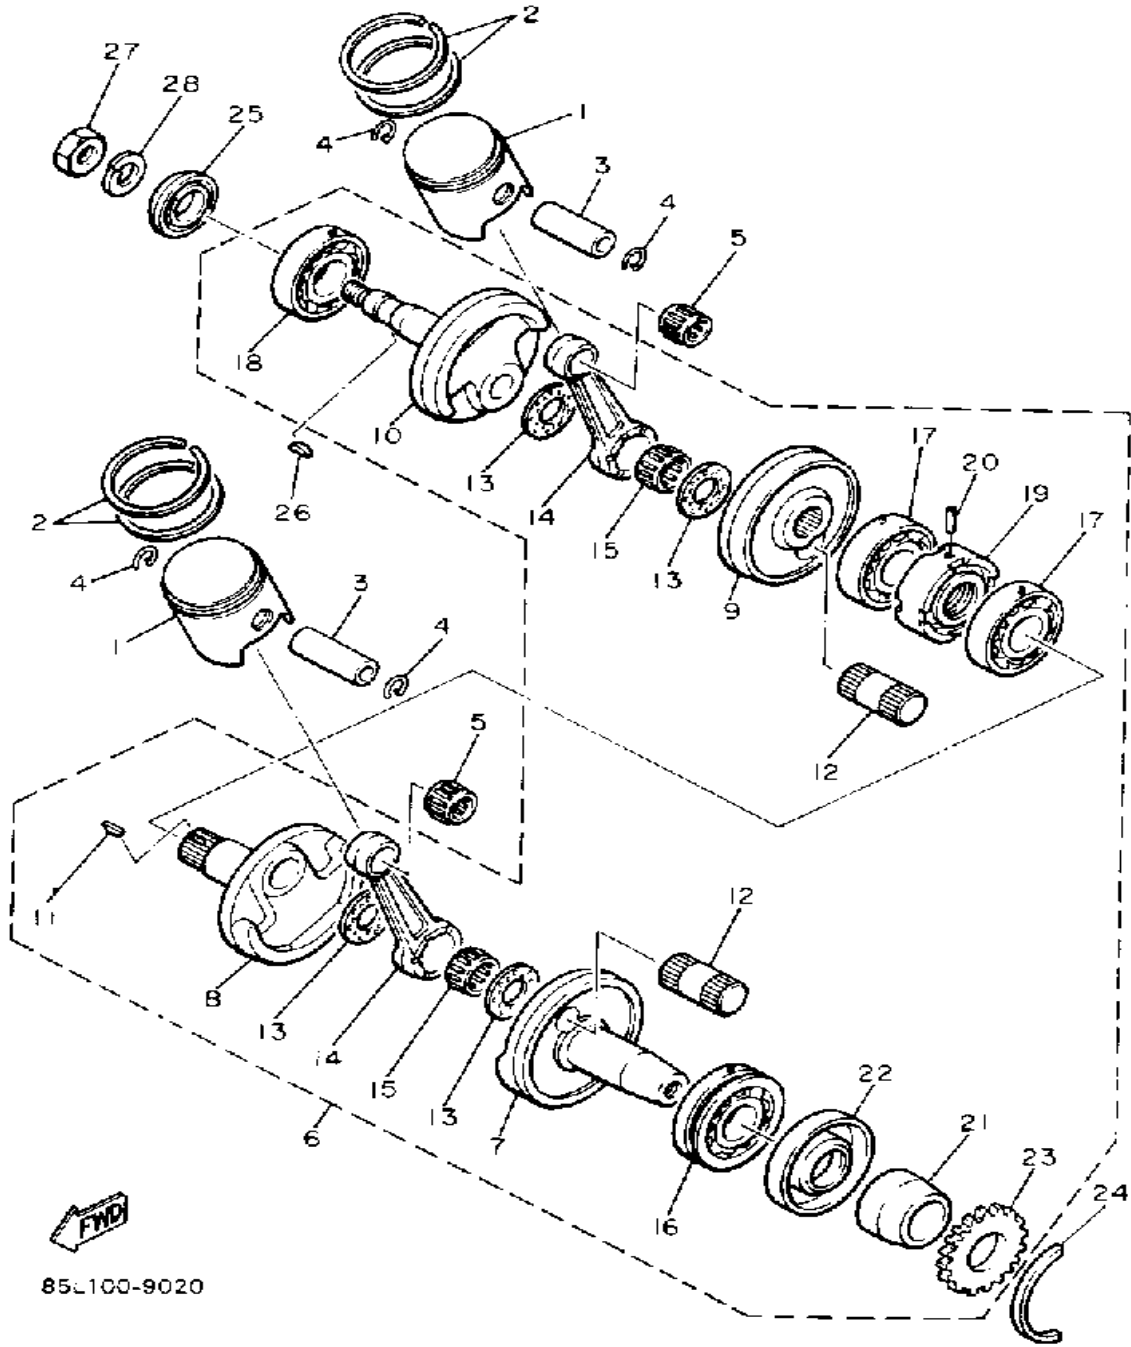

CRANKSHAFT-PISTON

85L100-9020

Ref. No.	Part Number	Description	Qty	Remarks
1	85L-11631-00-96	PISTON (STD)	2	UR STD
	85L-11635-00-00	PISTON (0.25MM O/S)	2	AP
	85L-11636-00-00	PISTON (0.50MM O/S)	2	AP
2	8G8-11601-00-00	PISTON RING SET (STD)	2	UR STD
	8G8-11601-10-00	PISTON RING SET (0.25MM O/S)	2	AP
	8G8-11601-20-00	PISTON RING SET (0.50MM O/S)	2	AP
3	137-11633-00-00	PIN, PISTON	2	
4	93450-17025-00	CIRCLIP	4	
5	93310-216E1-00	BEARING	2	
6	85L-11400-00-00	CRANKSHAFT ASSEMBLY	1	
7	8G8-11412-01-00	. CRANK 1	1	
8	8L3-11422-01-00	. CRANK 2	1	
9	8L3-11432-01-00	. CRANK 3	1	
10	8G8-11442-01-00	. CRANK 4	1	
11	90280-05014-00	. KEY, WOODRUFF	1	
12	8G8-11681-00-00	. PIN, CRANK 1	2	
13	90209-22248-00	. WASHER	4	
14	34X-11651-00-00	. ROD, CONNECTING	2	
15	93310-422L0-00	. BEARING	2	
16	93306-30618-00	. BEARING (B6306)	1	
17	93306-20617-00	. BEARING (B6206)	2	
18	93306-30564-00	. BEARING	1	
19	8L3-11515-01-00	. SEAL, LABYRINTH 1	1	
20	91609-30010-00	. PIN, SPRING	1	
21	82Y-11478-00-00	. COLLAR	1	
22	93102-40373-00	. OIL SEAL	1	
23	85L-13178-00-00	. GEAR, PUMP DRIVE	1	

CONTINUED ON NEXT FRAME ►

Property of www.SmallEngineDiscount.com - Not for Resale