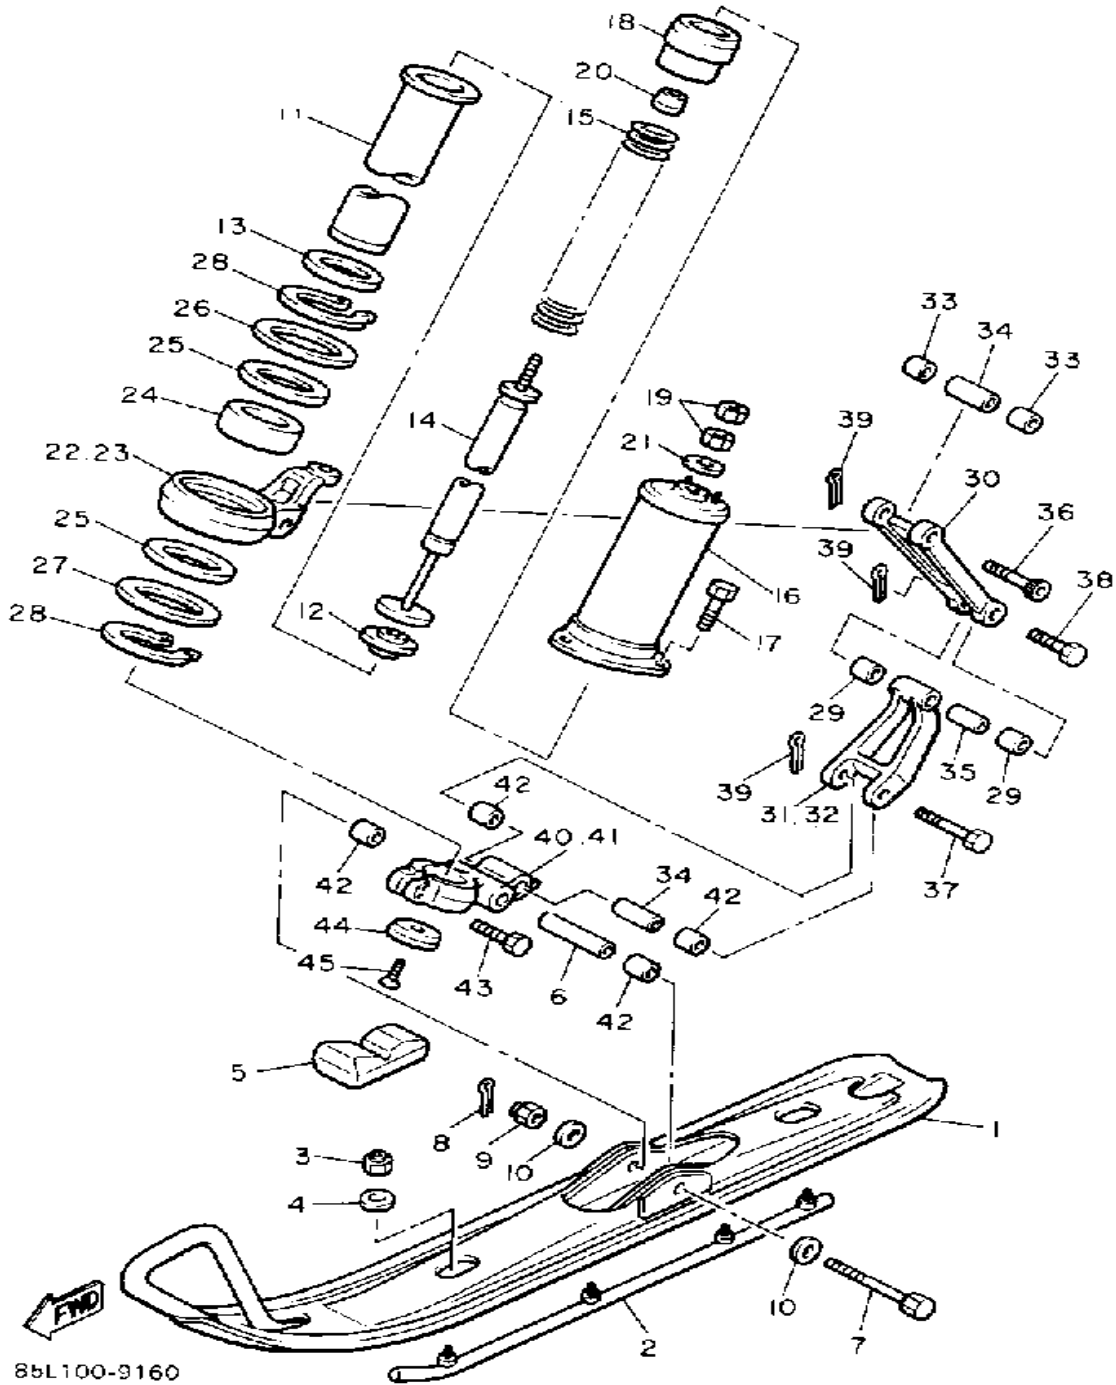

SKI

Ref. No.	Part Number	Description	Qty	Remarks
1	85L-23710-00-00	SKI COMP. 1	2	
2	VMX-23731-01-XX	RUNNER 1 (8M6-23731-01-00)	2	
3	95611-08100-00	NUT, U	8	
4	92990-08600-00	WASHER, PLATE	8	
5	85L-23743-00-00	STOPPER 1	2	
6	90387-106J3-00	COLLAR	2	
7	90105-10438-00	BOLT, WASHER BASED	2	
8	91490-20020-00	PIN, COTTER	2	
9	95706-10300-00	NUT, NYLON	2	
10	92906-10600-00	WASHER	2	
11	85L-22471-00-00	CYLINDER, SHOCK ABSORBER	2	
12	81E-23779-00-00	WASHER	2	
13	85L-22494-00-00	REBOUND, STOP	2	
14	85L-2376A-00-00	ABSORBER ASSEMBLY 1	2	
15	90501-653F9-00	SPRING, COMPRESSION	2	
16	8V0-2376J-00-00	HOLDER, ABSORBER	2	
17	97011-06020-00	BOLT	6	
18	85L-22493-00-00	BUMP, STOP	2	
19	95303-08700-00	NUT	4	
20	8V0-2386J-00-00	CUSHION	2	
21	92990-08200-00	WASHER, PLAIN	2	
22	85L-23851-00-00	ARM, OUTSIDE 1	1	
23	85L-23852-00-00	ARM, OUTSIDE 2	1	
24	90384-63188-00	BUSH, BIMETAL FORMED	2	
25	93109-63044-00	OIL SEAL	4	
26	90201-637F3-00	WASHER, PLATE	2	
27	90201-635H7-00	WASHER, PLATE	2	
28	93410-63066-00	CIRCLIP	4	

CONTINUED ON NEXT FRAME ►

Property of www.SmallEngineDiscount.com - Not for Resale