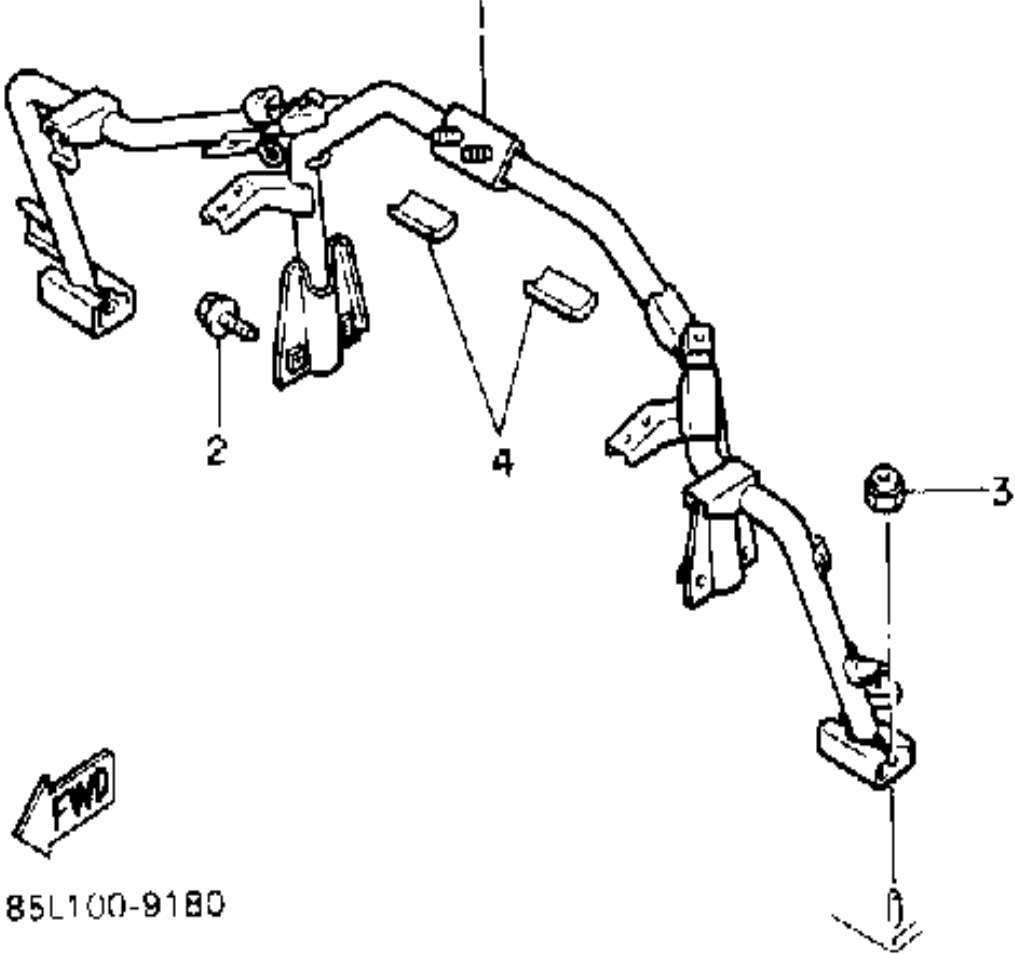

STEERING GATE

Ref. No.	Part Number	Description	Qty	Remarks
1	87D-23870-00-00	STEERING GATE COMP.	1	
2	95816-08012-00	BOLT, flange	4	
3	95601-06200-00	NUT, U FLANGE	4	
4	8V0-23858-00-00	SPACER	2	

85L100-9180

Property of www.SmallEngineDiscount.com - Not for Resale