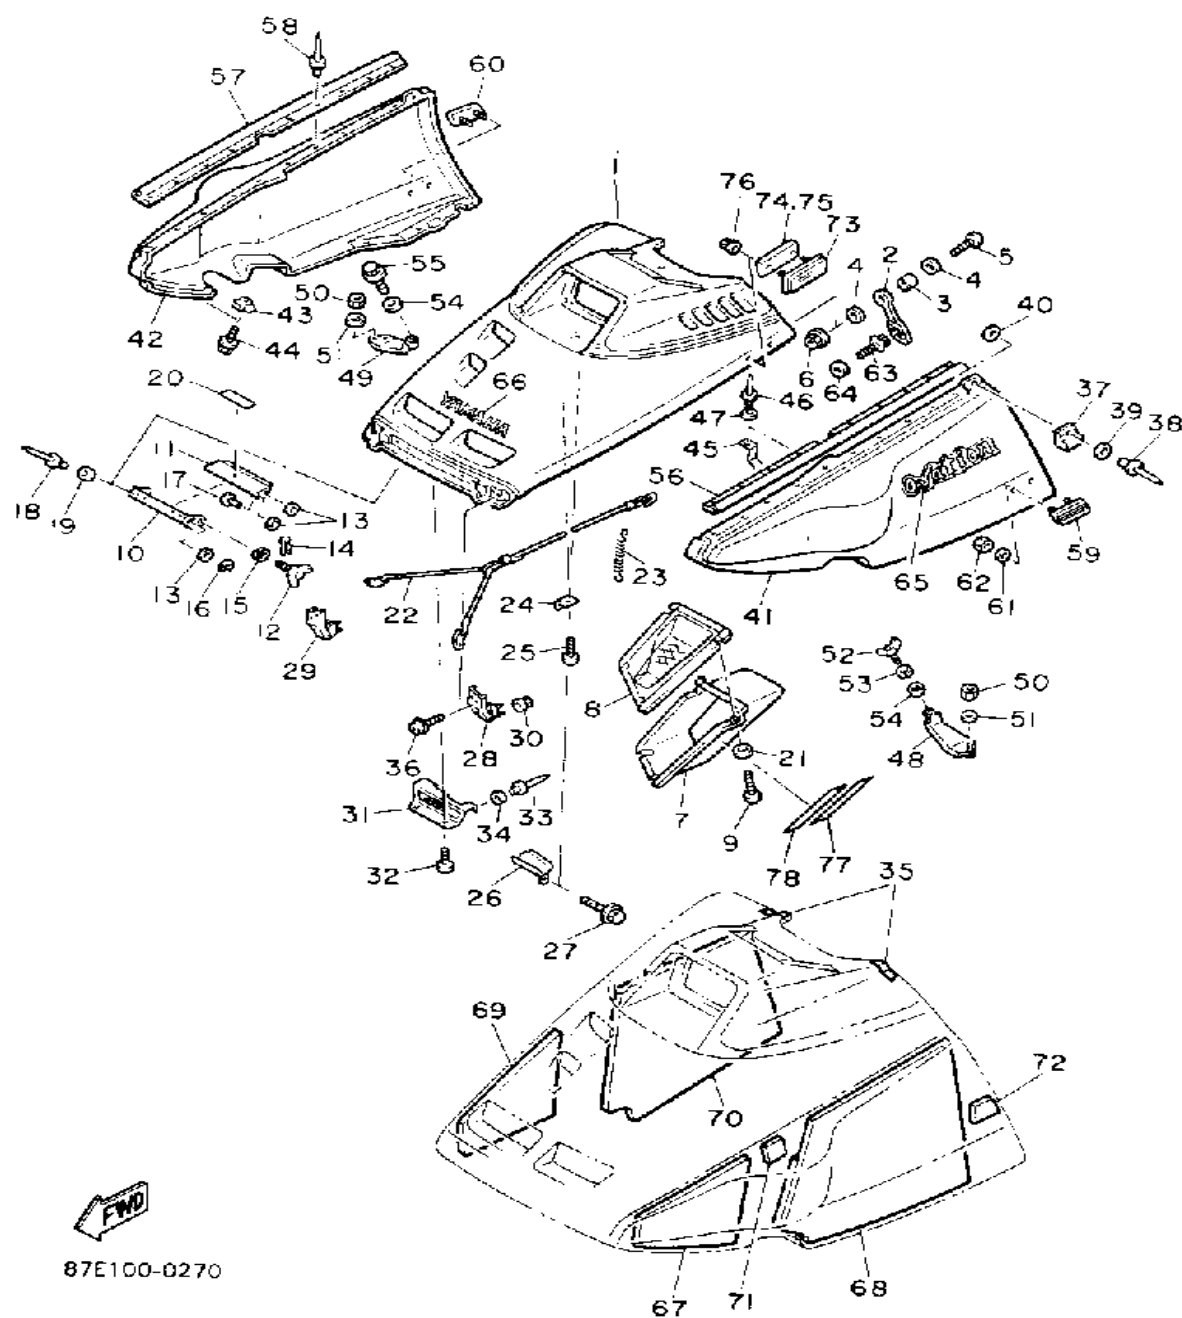

SHROUD

Ref. No.	Part Number	Description	Qty	Remarks
30	95701-06500-00	NUT, FLANGE	4	
31	85L-77554-00-00	PROTECTOR 4	1	
32	97701-50014-00	SCREW, TAPPING	2	
33	90267-48014-00	RIVET, BLIND	2	
34	90201-043H7-00	WASHER, PLATE	2	
35	85L-77196-00-00	DAMPER, SHROUD	2	
36	90159-06071-00	SCREW, WITH WASHER	4	
37	85L-77188-00-00	STOPPER	2	
38	90267-48051-00	RIVET, BLIND	2	
39	85L-77116-00-00	WASHER, SPECIAL	2	
40	90201-04325-00	WASHER, PLATE	2	
41	87E-21982-00-00	HOOD 1	1	
42	87E-21983-00-00	HOOD 2	1	
43	90183-06023-00	NUT, SPRING	10	
44	90119-06088-00	BOLT, WITH WASHER	12	
45	85L-77338-00-00	STAY, BELT	1	
46	90267-40076-00	RIVET, BLIND	2	
47	90201-047A2-00	WASHER, PLATE	2	
48	85L-2196F-00-00	BRACKET 3	1	
49	85L-2196G-00-00	BRACKET 4	1	
50	95701-05300-00	NUT, NYLON	4	
51	92990-05200-00	WASHER, PLAIN	4	
52	90122-06020-00	BOLT, WING	1	
53	90201-065F3-00	WASHER, PLATE	1	
54	90202-06008-00	WASHER, PLATE	2	
55	90119-06088-00	BOLT, WITH WASHER	1	
56	85L-77515-00-00	BUSH, RUBBER 1	1	
57	85L-77516-00-00	BUSH, RUBBER 2	1	
58	90269-05039-00	RIVET	17	

CONTINUED ON NEXT FRAME ►

Property of www.SmallEngineDiscount.com - Not for Resale