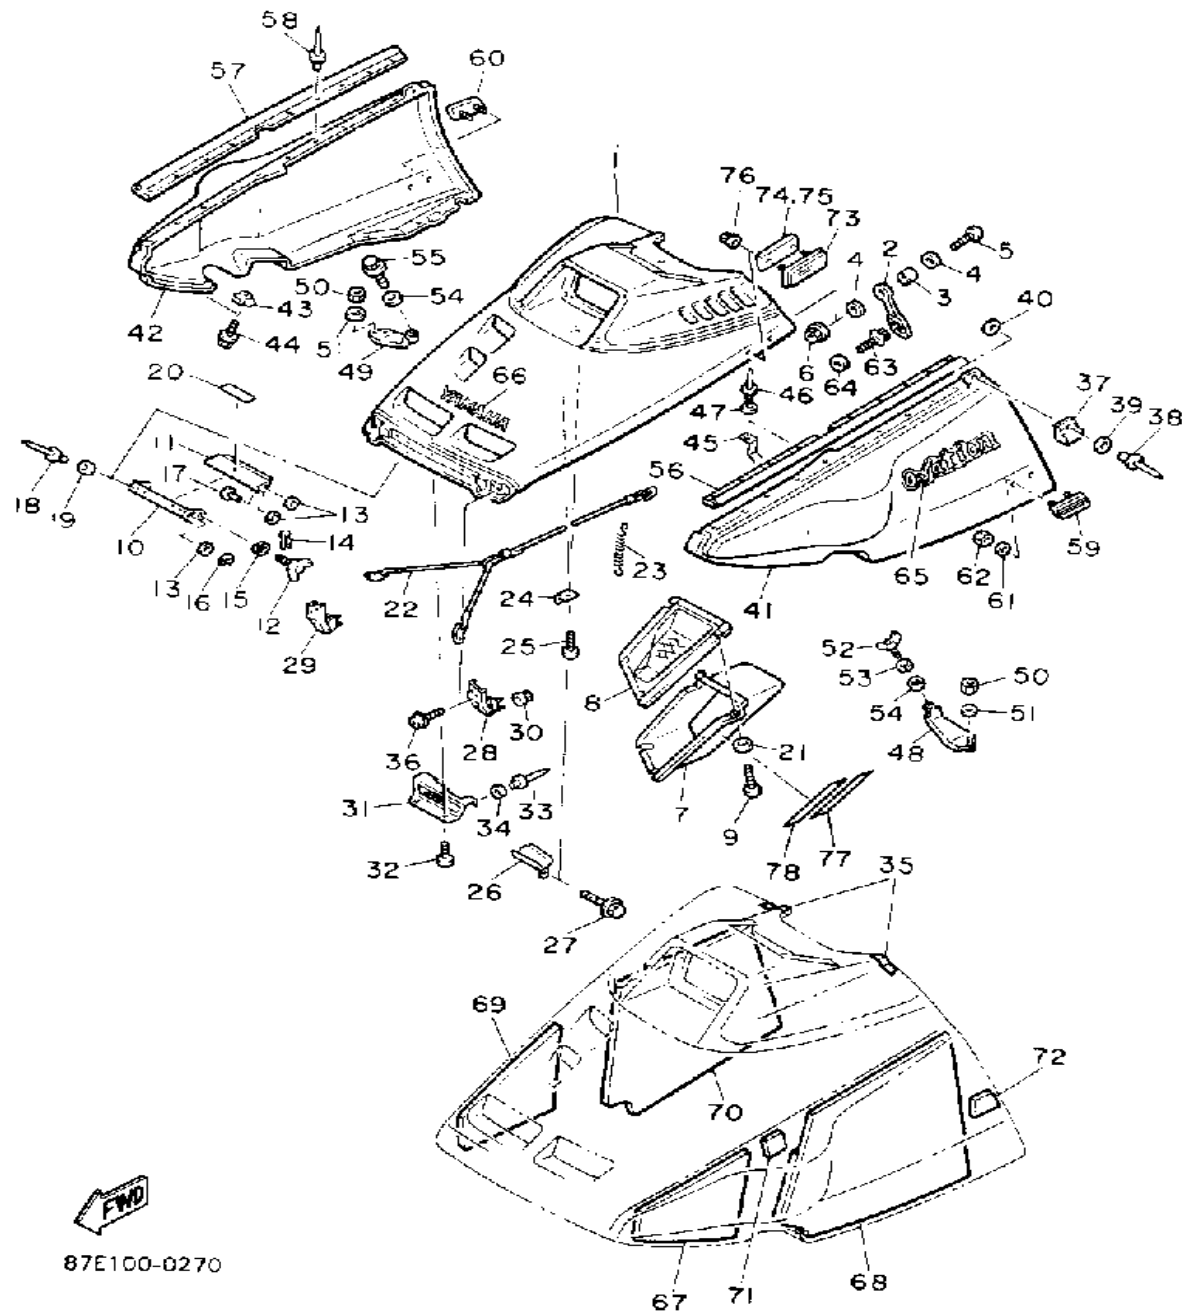

SHROUD

87E100-0270

Ref. No.	Part Number	Description	Qty	Remarks
59	85L-77551-00-00	PROTECTOR 1	1	
60	85L-77552-00-00	PROTECTOR 2	1	
61	90201-05029-00	WASHER, PLATE	4	
62	95701-05300-00	NUT, NYLON	4	
63	8V0-77175-00-00	HOLDER, LATCH	2	
64	4U5-2176E-00-00	PLATE	2	
65	87E-77353-00-00	EMBLEM 3	2	
66	99235-00030-00	EMBLEM	1	
67	85L-77264-00-00	LINING, SHROUD 4	1	
68	85L-77265-00-00	LINING, SHROUD 5	1	
69	85L-77272-00-00	DAMPER, NOISE 2	1	
70	85L-77273-00-00	DAMPER, NOISE 3	1	
71	85L-7717G-01-00	TAPE 3	2	
72	85L-7717H-01-00	TAPE 4	2	
73	81E-85110-00-00	REFLECTOR ASSEMBLY	2	
74	85L-8511E-00-00	BASE, REFLECTOR 2	1	
75	85L-8511F-00-00	BASE, REFLECTOR 3	1	
76	95701-05500-00	NUT, FLANGE	4	
77	87D-1417E-00-00	LABEL, CAUTION	1	
78	8Y7-47578-00-00	LABEL 1	1	

Property of www.SmallEngineDiscount.com - Not for Resale