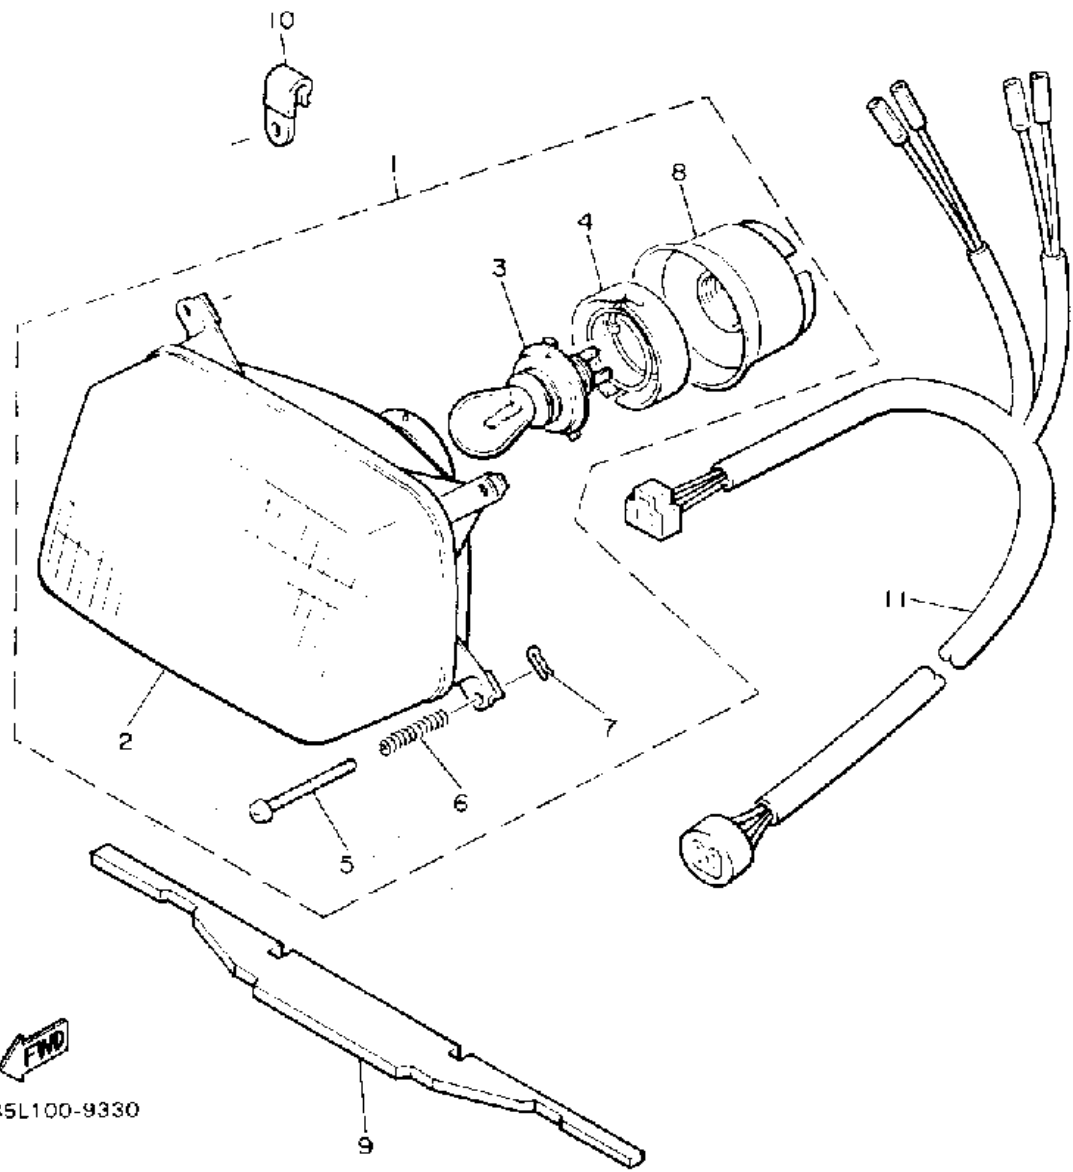

HEADLIGHT

Ref. No.	Part Number	Description	Qty	Remarks
1	8W6-84310-00-00	HEADLIGHT UNIT ASSEMBLY	1	
2	8W6-84320-00-00	. LENS ASSEMBLY	1	
3	8A7-84314-00-00	. BULB (12V-60/60W)	1	
4	8A7-84312-00-00	. HOLDER, SOCKET	1	
5	8M6-84331-00-00	. SCREW, RIM ADJUSTING (8A5-84331-00-00)	4	
6	8A5-84332-00-00	. SPRING, SCREW	4	
7	8K4-84374-00-00	. CLIP	4	
8	8A7-84397-01-00	. COVER, SOCKET	1	
9	8W6-84366-00-00	DAMPER, HEADLIGHT 1	1	
10	90465-08028-00	CLAMP	1	
11	85L-84359-00-00	CORD, HEADLIGHT	1	

Property of www.SmallEngineDiscount.com - Not for Resale