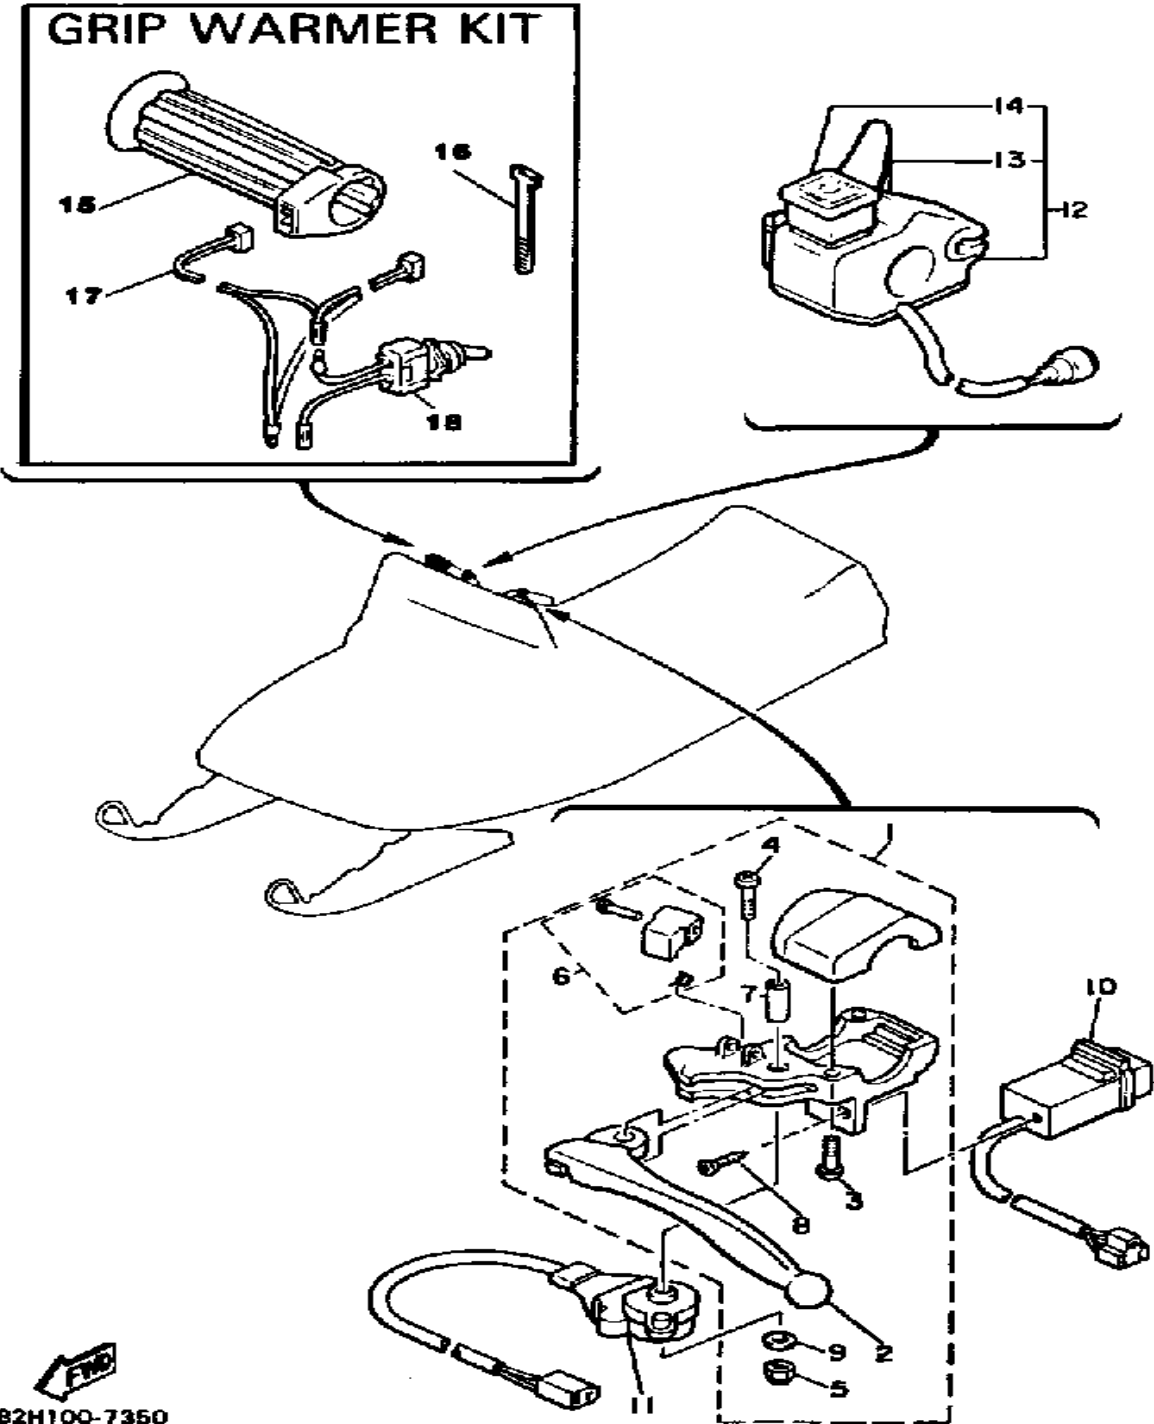

ELECTRICAL 2

Ref. No.	Part Number	Description	Qty	Remarks
1	88R-W8291-00-00	LEVER HOLDER ASSEMBLY (LEFT)	1	
2	8H8-83912-00-00	. LEVER 1	1	
3	90157-05027-00	. SCREW, PAN HEAD	2	
4	98501-05040-00	. SCREW, PAN HEAD (98502-05040)	1	
5	95701-05300-00	. NUT, NYLON	1	
6	82A-83930-00-00	. LEVER LOCK ASSEMBLY	1	
7	802-83913-00-00	. COLLAR, LEVER 1	1	
8	97780-30312-00	. SCREW, tapping	2	
9	92990-05200-00	. WASHER, PLAIN	1	
10	8H8-83950-01-00	BEAM SWITCH ASSEMBLY (8K4-83950-01-00)	1	
11	88R-82530-00-00	STOP SWITCH ASSEMBLY	1	
12	84R-82720-00-00	LEVER HOLDER ASSEMBLY (RIGHT)	1	
13	8V0-42138-00-00	. LEVER, THROTTLE	1	
14	84R-82575-09-00	. ENGINE STOP SWITCH ASSEMBLY	1	
15	80K-2626A-00-00	. GRIP, WARMER	2	
16	437-83936-01-00	. BAND, SWITCH CORD	2	
17	80X-82318-00-00	. WIRE, SUB-LEAD	2	
18	82J-82917-00-00	. SWITCH	1	

B2H100-7350

Not For Resale
www.SmallEngineDiscount.com