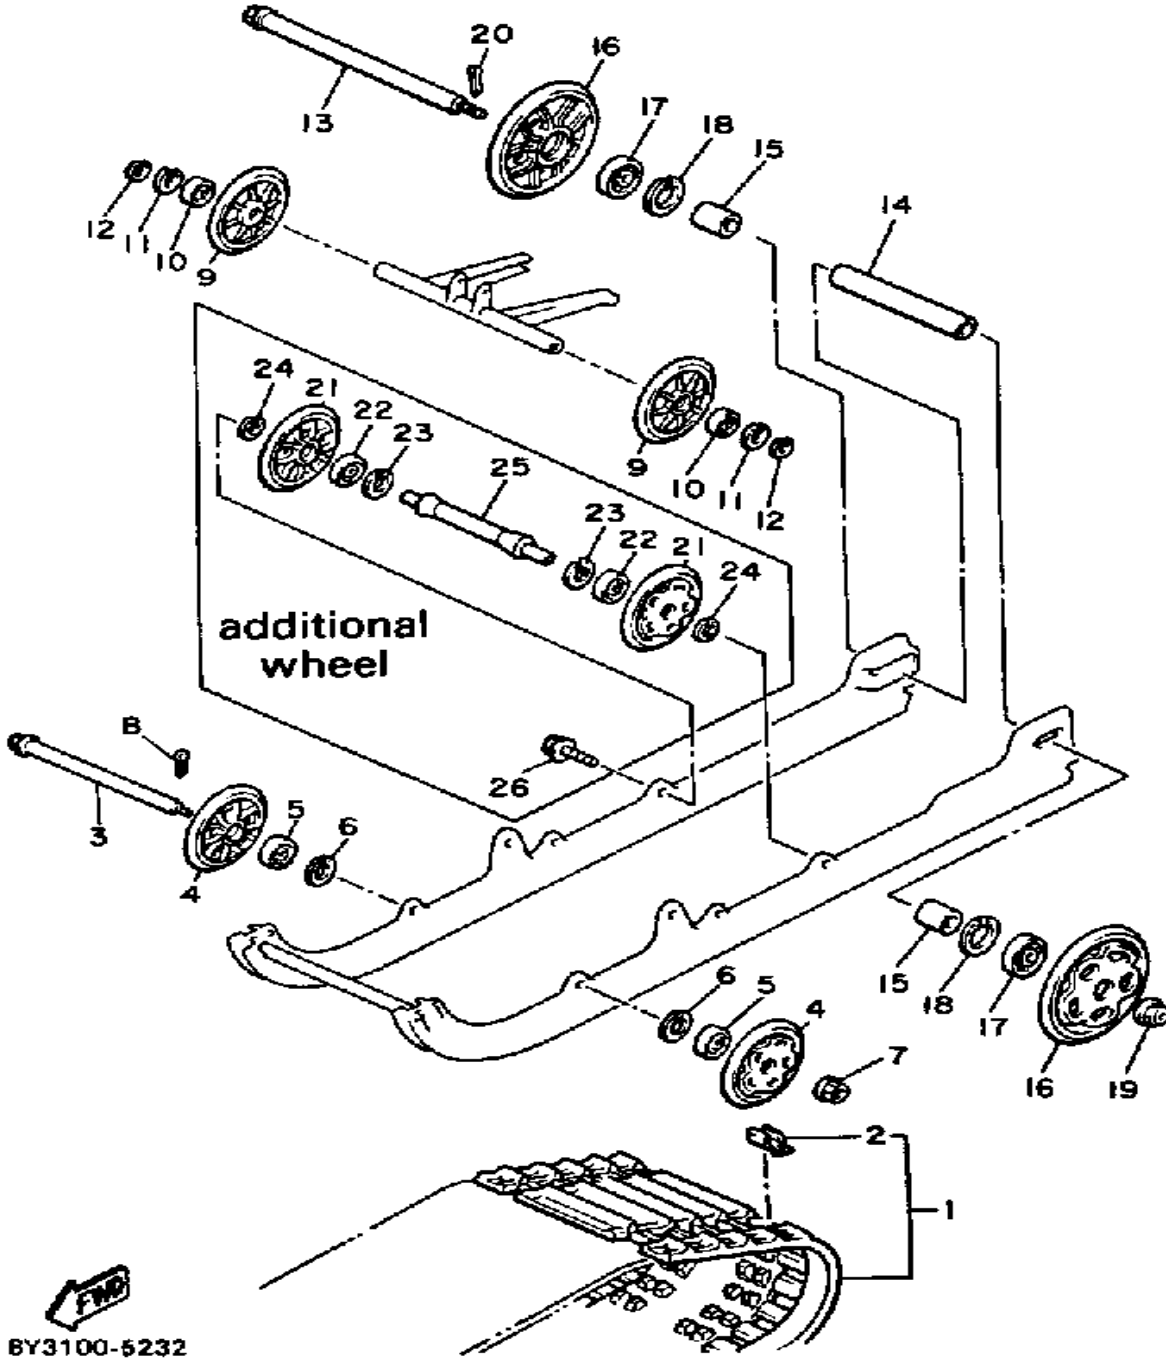

TRACK SUSPENSION 1

BY3100-5232

Ref. No.	Part Number	Description	Qty	Remarks
1	8J6-47110-01-00	TRACK ASSEMBLY (8J6-47110-01-00)	1	
2	8A5-47115-00-00	. METAL, SLIDE	66	
3	90891-50061-00	SHAFT 5 (80X-47487-00-00)	1	
4	87M-47320-00-00	SUSPENSION WHEEL COMP.	2	
5	93306-00441-00	BEARING (89A) (B6004RS)	2	
6	99009-42500-00	CIRCLIP	2	
7	95601-14200-00	NUT, U	1	
8	91401-30030-00	PIN, COTTER	1	
9	885-47320-01-00	SUSPENSION WHEEL COMP.	2	
10	93306-00441-00	BEARING (89A) (B6004RS)	2	
11	99009-42500-00	CIRCLIP	2	
12	99009-20400-00	CIRCLIP	2	
13	8L8-47520-01-00	REAR AXLE COMP. (8L8-47520-02-00)	1	
14	90387-200M8-00	COLLAR	1	
15	90387-203H0-00	COLLAR	2	
16	8K2-47530-00-00	GUIDE WHEEL COMP.	2	
17	93306-20417-00	BEARING (B62042RS)	2	
18	99009-47500-00	CIRCLIP	2	
19	95601-14200-00	NUT, U	1	
20	91401-30030-00	PIN, COTTER	1	
21	87M-47320-00-00	SUSPENSION WHEEL COMP.	2	AP
22	93306-00441-00	BEARING (89A) (B6004RS)	2	AP
23	99009-42500-00	CIRCLIP	2	AP
24	99009-20400-00	CIRCLIP	2	AP
25	8V0-47488-00-00	SHAFT 6	1	AP
26	95821-08020-00	BOLT, FLANGE (95801-08020)	2	AP

Not For Resale

www.SmallEngineDiscount.com