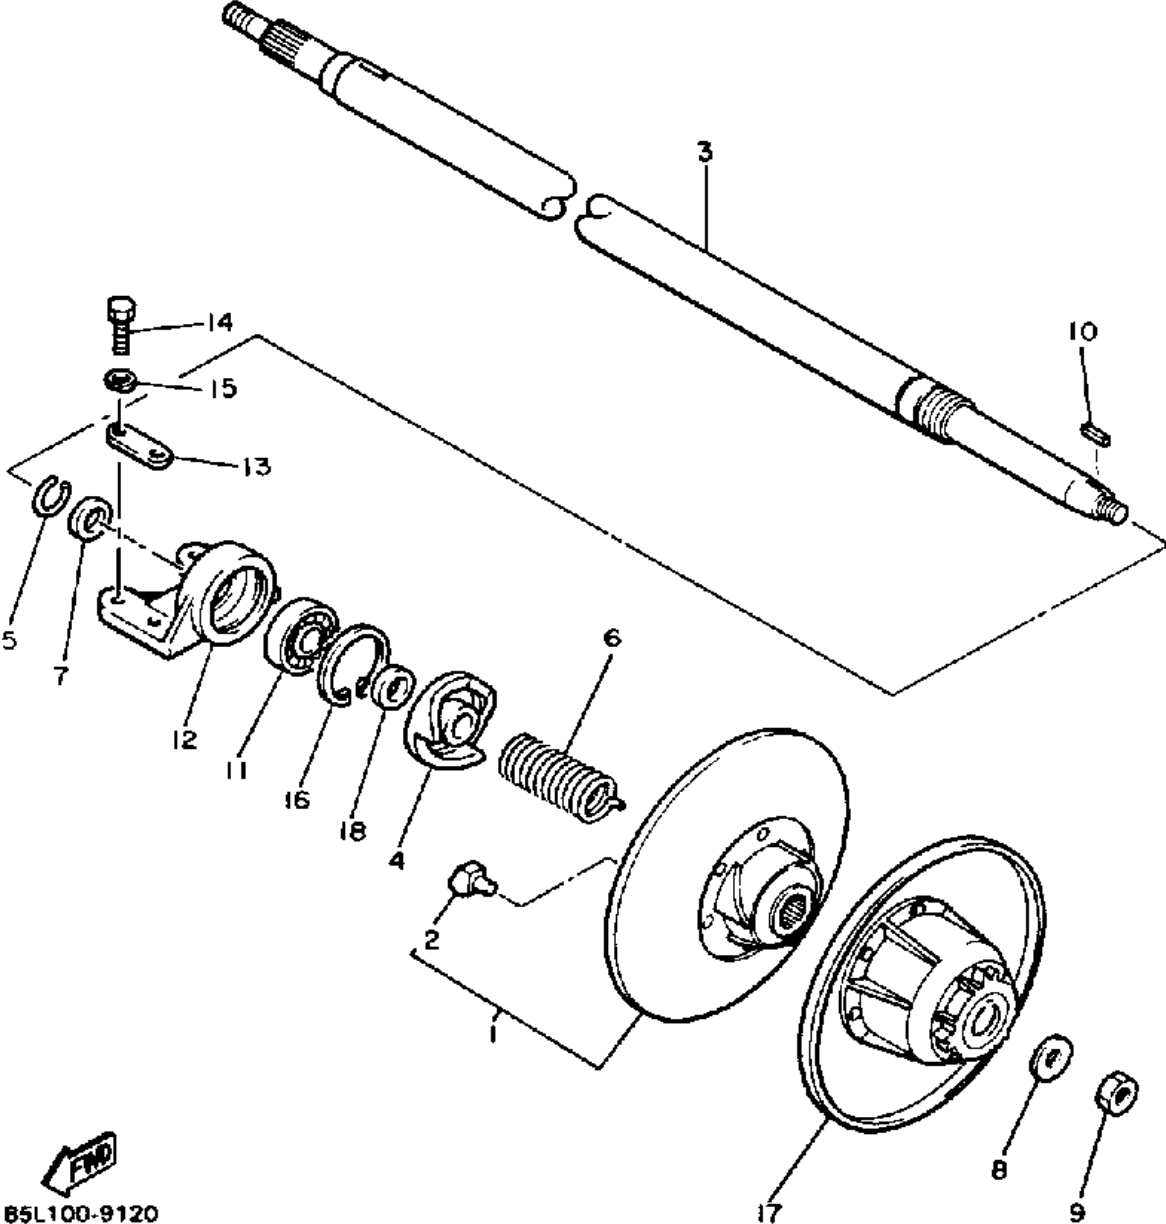

SECONDARY SHEAVE

Ref. No.	Part Number	Description	Qty	Remarks
1	85L-17670-01-00	SECONDARY SLIDING SHEAVE	1	
2	85L-17688-01-00	. SHOE, RAMP	3	
3	85L-17681-00-00	SHAFT, SECONDARY	1	
4	85L-17684-00-00	SEAT, SECONDARY SPRING	1	
5	93440-25100-00	CIRCLIP	1	
6	90508-45763-00	SPRING, TORSION	1	
7	90387-260W3-00	COLLAR	1	
8	90201-122H1-00	WASHER, PLATE	1	
9	90185-12119-00	NUT, SELF-LOCKING	1	
10	90282-05047-00	KEY, STRAIGHT	1	
11	93306-20509-00	BEARING (B6205) (93306-20525) 0 1	1	
12	85L-47631-00-00	HOUSING, BEARING	1	
13	85L-17691-00-00	PLATE 3	2	
14	97312-08025-00	BOLT (97012-08025)	4	
15	92990-08100-00	WASHER	4	
16	99009-52500-00	CIRCLIP	1	
17	8R4-17660-00-00	SECONDARY FIXED SHEAVE COMP.	1	
18	90387-250V1-00	COLLAR	1	

FWD
B5L100-9120

Not For Resale
www.SmallEngineDiscount.com