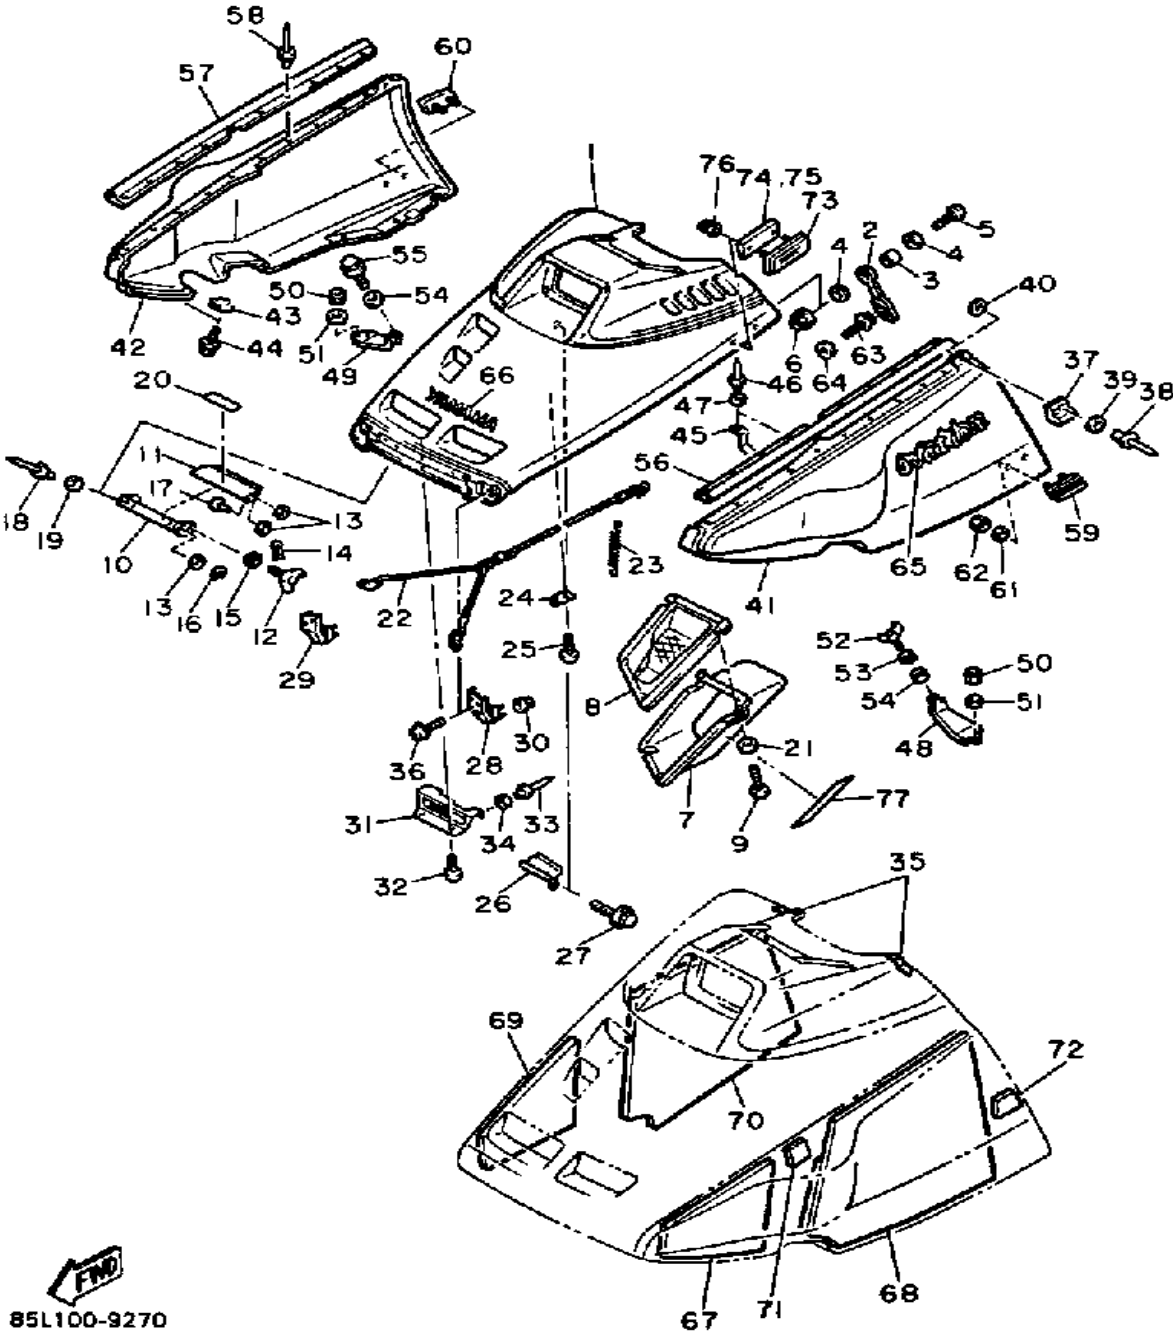

SHROUD

85L100-9270

Ref. No.	Part Number	Description	Qty	Remarks
30	95701-06500-00	NUT, FLANGE	4	
31	85L-77554-00-00	PROTECTOR 4	1	
32	97701-50014-00	SCREW, TAPPING	2	
33	90267-48014-00	RIVET, BLIND	2	
34	90201-043H7-00	WASHER, PLATE	2	
35	85L-77196-00-00	DAMPER, SHROUD	2	
36	90159-06071-00	SCREW, WITH WASHER	4	
37	85L-77188-00-00	STOPPER	2	
38	90267-48051-00	RIVET, BLIND	2	
39	85L-77116-00-00	WASHER, SPECIAL	2	
40	90201-04325-00	WASHER, PLATE	2	
41	85L-21982-00-00	HOOD 1	1	
	85N-21982-00-00	HOOD 1	1	
42	85L-21983-00-00	HOOD 2	1	
	85N-21983-00-00	HOOD 2	1	
43	90183-06023-00	NUT, SPRING	10	
44	90119-06088-00	BOLT, WITH WASHER	12	
45	85L-77338-00-00	STAY, BELT	1	
46	90267-40076-00	RIVET, BLIND	2	
47	90201-047A2-00	WASHER, PLATE	2	
48	85L-2196F-00-00	BRACKET 3	1	
49	85L-2196G-00-00	BRACKET 4	1	
50	95701-05300-00	NUT, NYLON	4	
51	92990-05200-00	WASHER, PLAIN	4	
52	90122-06020-00	BOLT, WING	1	
53	90201-065F3-00	WASHER, PLATE	1	
54	90202-06008-00	WASHER, PLATE	2	
55	90119-06088-00	BOLT, WITH WASHER	1	
56	85L-77515-00-00	BUSH, RUBBER 1	1	

CONTINUED ON NEXT FRAME ➤

Not For Resale
www.SmallEngineDiscount.com