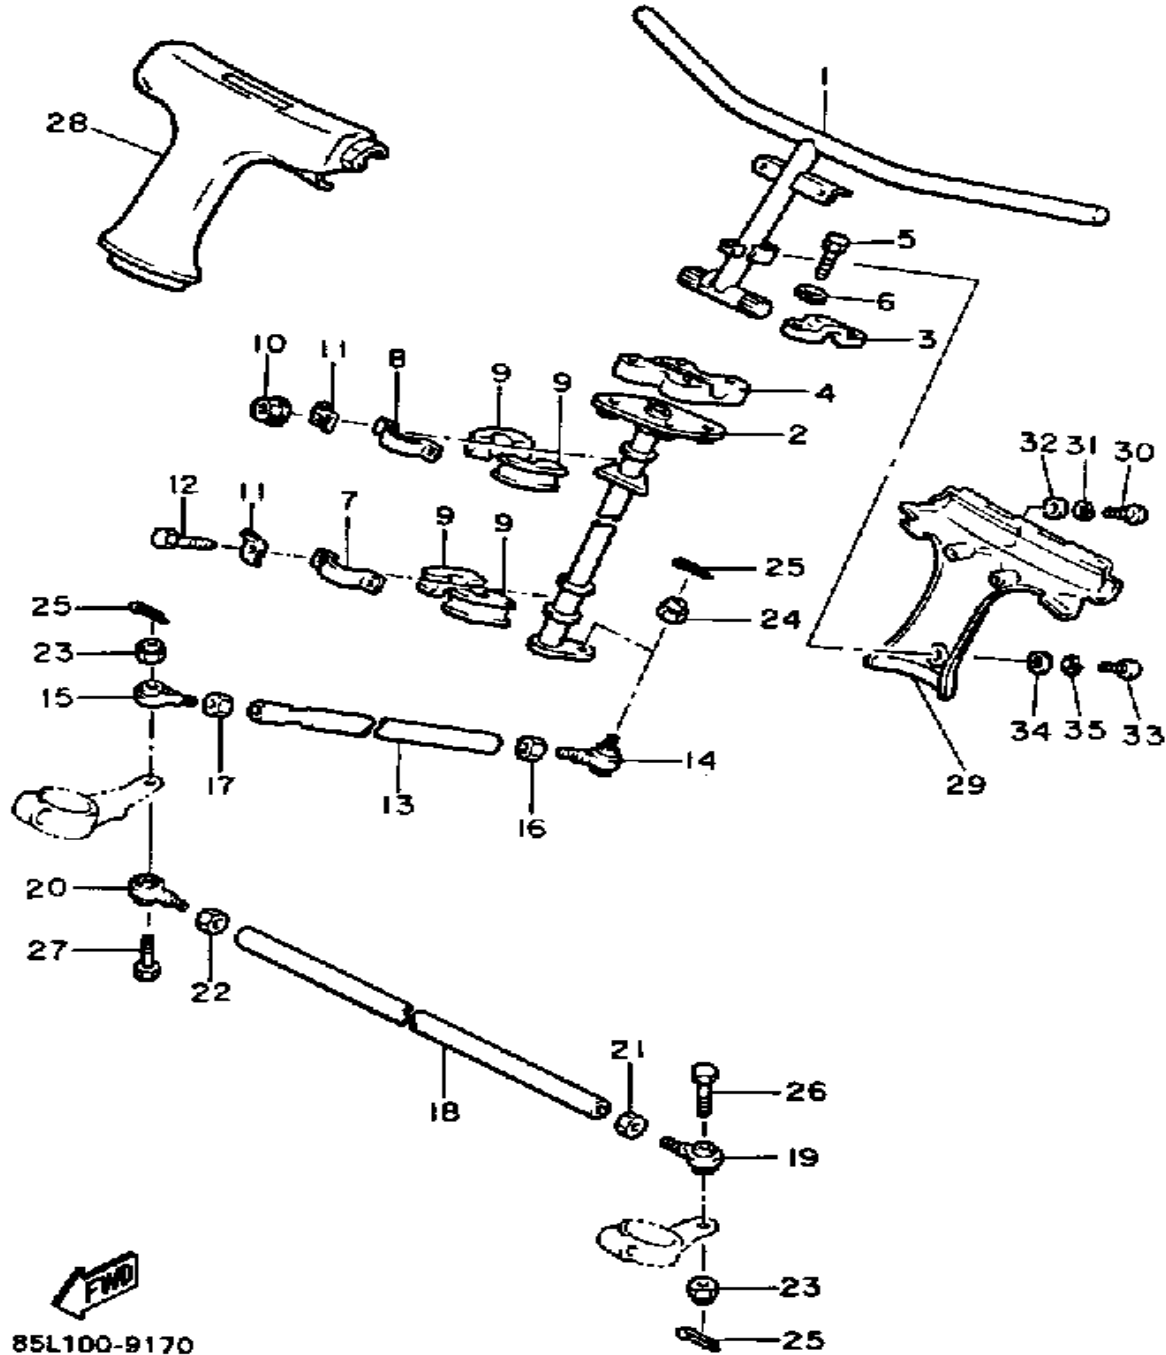

STEERING

Ref. No.	Part Number	Description	Qty	Remarks
1	85L-23811-00-00	COLUMN, STEERING	1	
2	85L-23813-00-00	COLUMN, STEERING 2	1	
3	1E6-23441-00-00	HOLDER, HANDLE UPR	2	
4	164-23441-00-98	HOLDER, HANDLE UPPER	1	
5	97022-08055-00	BOLT	4	
6	92990-08100-00	WASHER	4	
7	84M-23868-00-00	BRACKET, STEERING LOWER	1	
8	84M-23872-00-00	HOLDER, BEARING	1	
9	8F3-23812-00-00	PLANE BEARING, STEERING	4	
10	95712-08300-00	NUT, LOCK	2	
11	90215-08262-00	WASHER, LOCK	4	
12	97011-08020-00	BOLT	2	
13	85L-23821-00-00	ROD, STEERING RELAY	1	
14	86X-23841-00-00	JOINT, UNIVERSAL 1	1	
15	87S-23847-00-00	JOINT, UNIVERSAL 3	1	
16	95303-10700-00	NUT	1	
17	90170-10186-00	NUT	1	
18	85L-23831-00-00	ROD, TIE	1	
19	87S-23845-00-00	JOINT, UNIVERSAL 2	1	
20	87S-23847-00-00	JOINT, UNIVERSAL 3	1	
21	95303-10700-00	NUT	1	
22	90170-10186-00	NUT	1	
23	95706-10300-00	NUT, NYLON	2	
24	90185-10085-00	NUT, SELF-LOCKING	1	
25	91402-25018-00	PIN, COTTER	3	
26	90102-10031-00	BOLT, WITH HOLE	1	
27	90109-10767-00	BOLT	1	
28	8W9-23815-00-00	PAD, STEERING	1	
29	8W9-23817-00-00	PAD, STEERING	1	

CONTINUED ON NEXT FRAME ➤

Not For Resale
www.SmallEngineDiscount.com