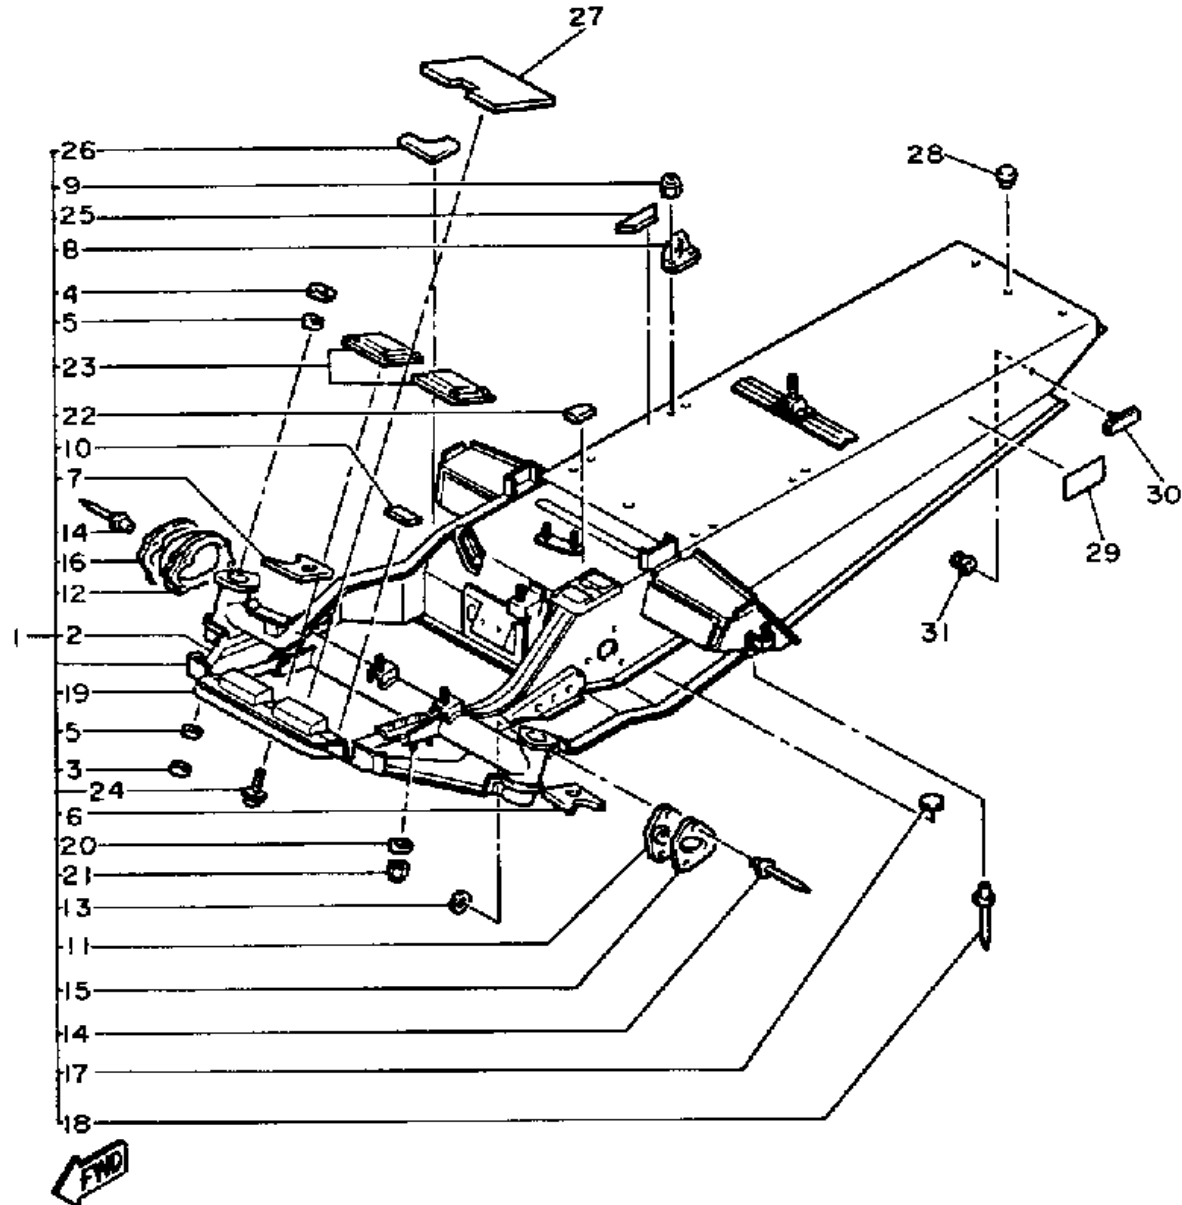

FRAME

85L100-9150

Ref. No.	Part Number	Description	Qty	Remarks
1	85L-21910-00-00	FRAME	1	
2	85L-21912-00-00	. BELLY PAN (CS340)	1	
3	93103-44134-00	. OIL SEAL	2	
4	93104-44095-00	. OIL SEAL	2	
5	90384-44173-00	. BUSH, BIMETAL FORMED	4	
6	85L-7717E-00-00	. TAPE 1	1	
7	85L-7717F-00-00	. TAPE 2	1	
8	8V0-21946-00-00	. BRACKET, SEAT FITTING	2	
9	95701-06300-00	. NUT, NYLON	4	
10	85L-7717J-00-00	. TAPE, 5	2	
11	80L-2198F-00-00	. COVER 1	1	
12	80L-2198G-00-00	. COVER 2	1	
13	90201-047A7-00	. WASHER, PLATE	3	
14	90267-40029-00	. RIVET, BLIND	7	
15	80L-77525-00-00	. WASHER 1	1	
16	80L-77526-00-00	. WASHER 2	2	
17	80F-21998-00-00	. SPACER	1	
18	90267-48141-00	. RIVET, BLIND	27	
19	85L-77512-00-00	. BUMPER, FRONT 2	1	
20	90201-082E7-00	. WASHER, PLATE	4	
21	95712-08300-00	. NUT, LOCK	4	
22	85L-14409-00-00	. DAMPER	1	
23	8M6-21917-00-00	. PANEL, SUB FRAME 6	2	
24	90159-05137-00	. SCREW, WITH WASHER	8	
25	85L-2199J-00-00	. SHIELD, NOISE 2	1	
26	85L-77196-00-00	. DAMPER, SHROUD	2	
27	85L-2199H-00-00	SHIELD, HEAT	1	
28	810-77716-00-00	ORNAMENT, INSTRUMENT PANEL 2	1	

CONTINUED ON NEXT FRAME ►

Not For Resale

www.SmallEngineDiscount.com