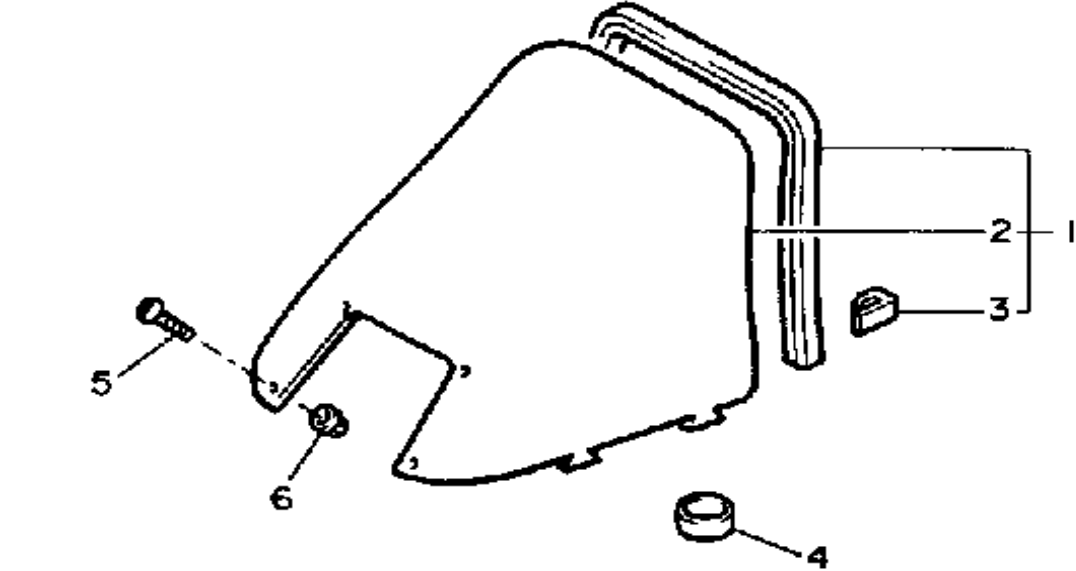

WINDSHIELD

Ref. No.	Part Number	Description	Qty	Remarks
1	85M-77210-00-00	WINDSHIELD COMP.	1	
2	87S-77213-00-00	. TRIM, UPPER	1	
3	80V-77223-00-00	. FASTENER	2	
4	82H-77223-00-00	FASTNER	4	
5	90164-05007-00	SCREW, TAPPING	4	
6	95701-05500-00	NUT, FLANGE	4	

B5L100-9280

Not For Resale

www.SmallEngineDiscount.com