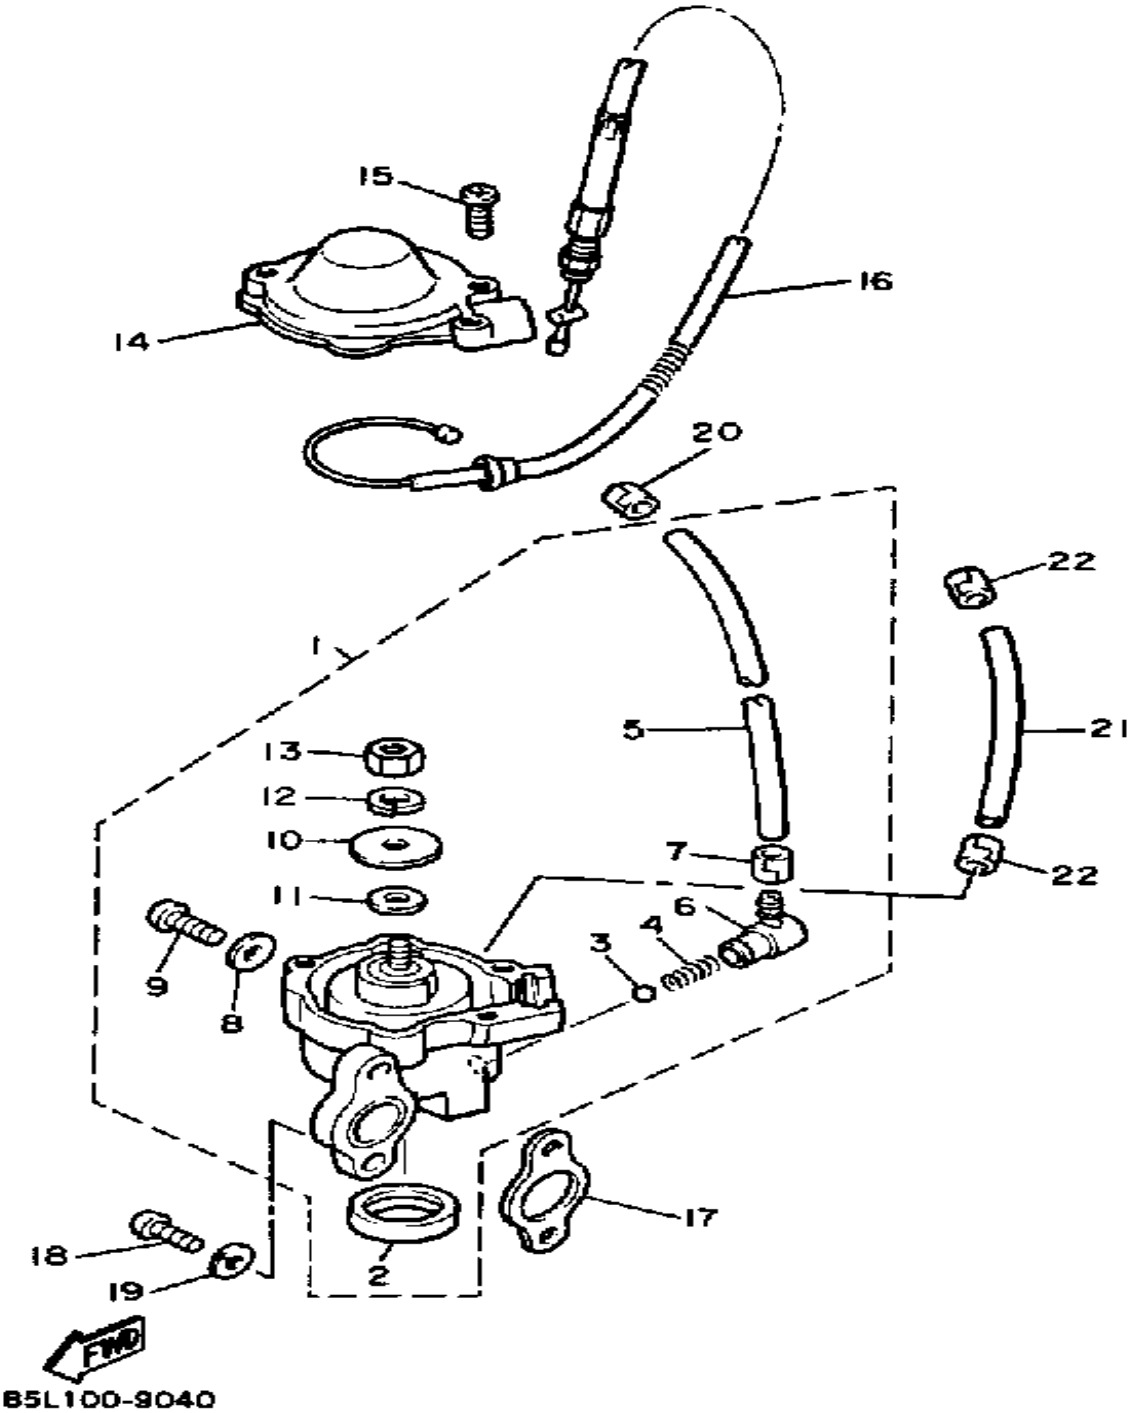

OIL PUMP

Ref. No.	Part Number	Description	Qty	Remarks
1	85L-13101-00-00	OIL PUMP ASSEMBLY	1	
2	90338-21100-00	. PLUG	1	
3	93505-32002-00	. BALL	1	
4	90501-02018-00	. SPRING, COMPRESSION	1	
5	90446-08301-00	. HOSE	1	
6	353-13552-01-00	. NOZZLE	1	
7	90468-02025-00	. CLIP	1	
8	90430-04004-00	. GASKET	1	
9	98901-04008-00	. SCREW, BIND	1	
10	137-13138-01-00	. PLATE, ADJUSTING	1	
11	137-13137-00-03	. SHIM (0.3T)	1	UR
	137-13137-00-05	. SHIM (0.5T)	1	UR
	137-13137-00-10	. SHIM (1.0T)	1	UR
12	92990-05100-00	. WASHER, SPRING	1	
13	95380-05600-00	. NUT	1	
14	8A5-13146-01-00	COVER, ADJUST PULLEY	1	
15	98506-04018-00	SCREW, PAN HEAD	3	
16	85L-26320-00-00	PUMP CABLE ASSEMBLY	1	
17	3MT-13116-00-00	GASKET, PUMP CASE (8Y0-13116-00)	1	
18	98580-05016-00	SCREW, PAN HEAD	2	
19	92990-05100-00	WASHER, SPRING	2	
20	90468-02025-00	CLIP	1	
21	90446-09068-00	HOSE	1	
22	90467-09026-00	CLIP	2	

Not For Resale

www.SmallEngineDiscount.com