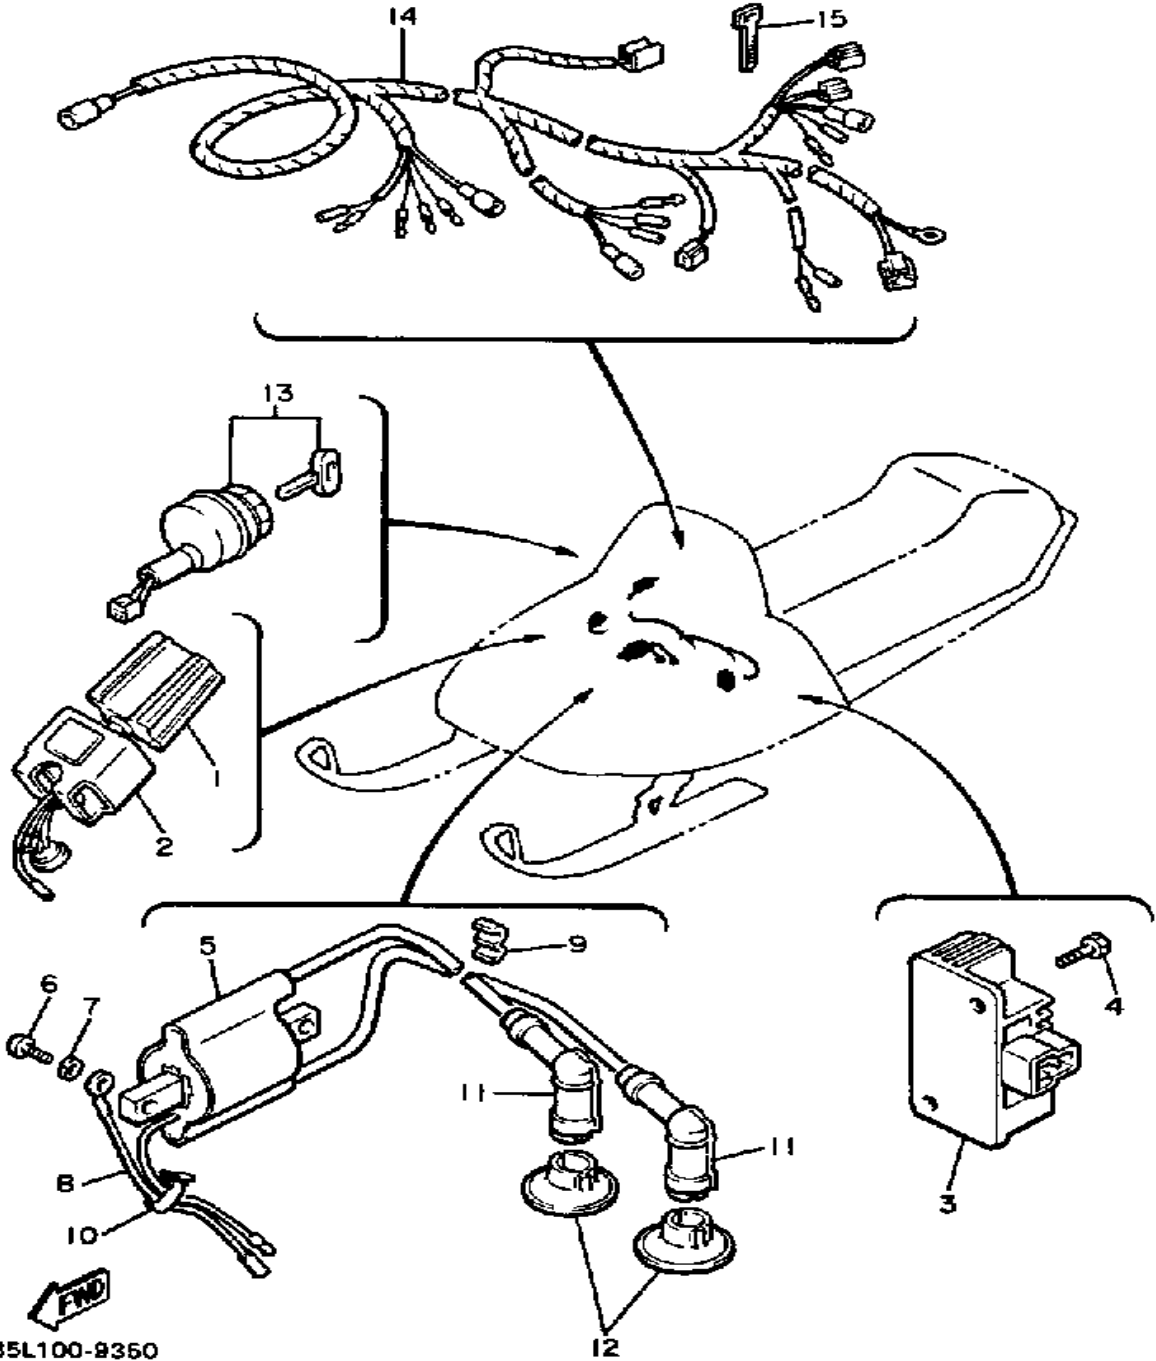

ELECTRICAL 1

Ref. No.	Part Number	Description	Qty	Remarks
1	81E-85540-M0-00	C.D.I. UNIT ASSEMBLY	1	
2	2A7-85546-00-00	BAND	1	
3	22J-81960-92-00	RECTIFIER & REGULATOR ASSEMBLY	1	
4	97001-05012-00	BOLT (97002-05012)	2	
5	85T-82310-00-00	IGNITION COIL ASSEMBLY	1	
6	98580-06020-00	SCREW	2	
7	92995-06100-00	WASHER, SPRING	2	
8	85L-82318-01-00	WIRE, SUB LEAD (85L-82318-00)	1	
9	8W6-82355-00-00	GROMMET 1	1	
10	J45-83936-00-00	BAND, SWITCH CORD	1	
11	85G-82370-20-00	PLUG CAP ASSEMBLY	2	
12	8G5-82372-00-00	SEAL, PLUG CAP	2	
13	8K4-82508-20-00	MAIN SWITCH ASSEMBLY	1	
14	85L-82590-00-00	WIRE HARNESS ASSEMBLY	1	
15	341-26397-01-00	BAND	1	

85L100-9360

Not For Resale
www.SmallEngineDiscount.com