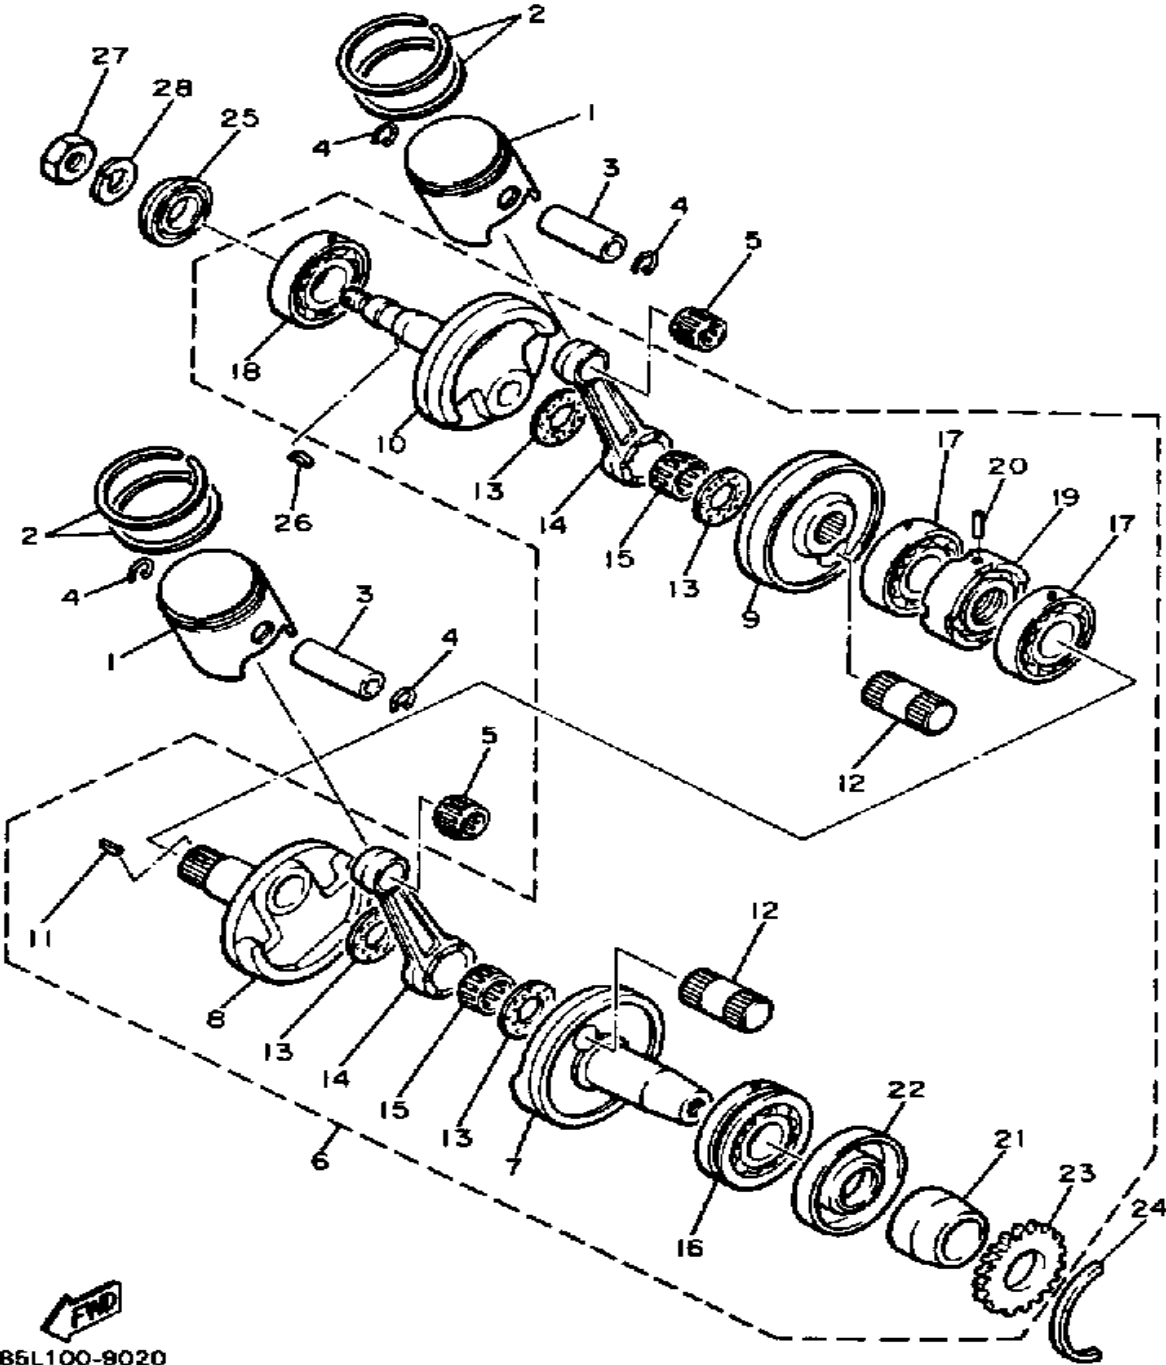

CRANKSHAFT - PISTON

Ref. No.	Part Number	Description	Qty	Remarks
24	93440-72049-00	CIRCLIP	1	
25	93102-25183-00	OIL SEAL	1	
26	90280-16053-00	KEY, WOODRUFF	1	
27	90170-16182-00	NUT	1	
28	92901-16100-00	WASHER, SPRING	1	

FTD
85L100-9020

Not For Resale
www.SmallEngineDiscount.com