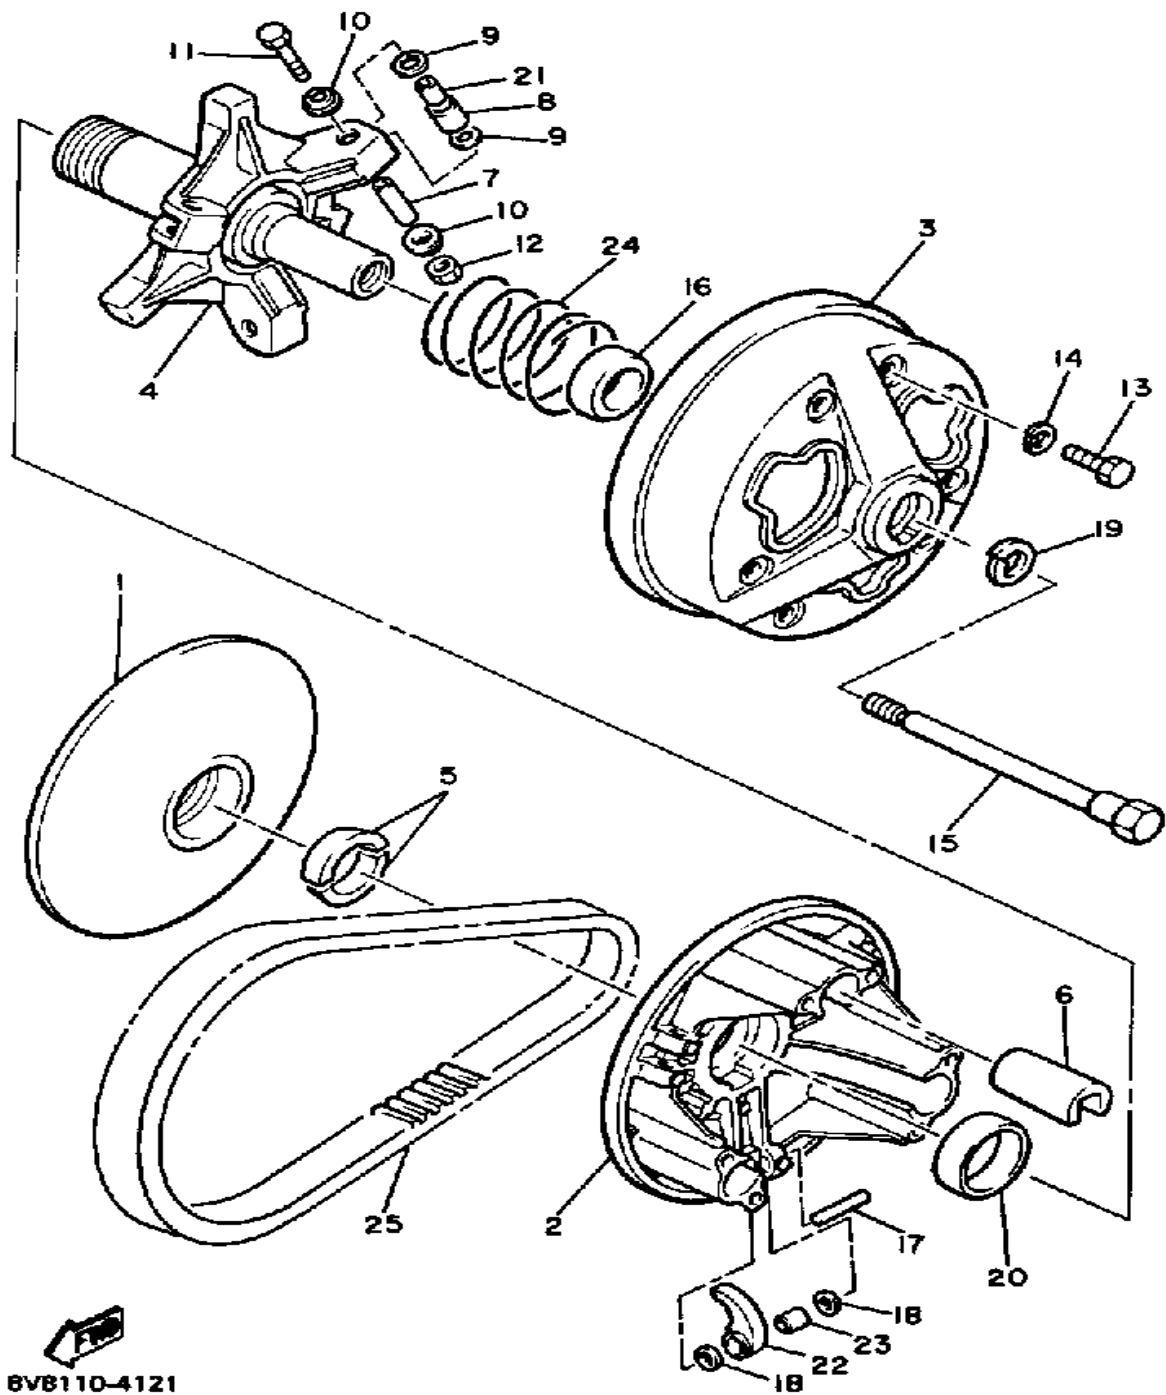

PRIMARY SHEAVE

Ref. No.	Part Number	Description	Qty	Remarks
1	84J-17611-00-00	SHEAVE, PRIMARY FIXED	1	
2	8V0-17621-01-00	SHEAVE, PRIMARY SLIDING	1	
3	8V0-17631-00-00	CAP	1	
4	82M-17640-01-00	SPIDER, COMPLETE	1	
5	8V0-17639-00-00	STOPPER	2	
6	88X-17653-00-00	SLIDER	3	
7	90387-086G4-00	COLLAR	3	
8	87M-W176B-00-00	ROLLER, WITH BUSH	3	
9	90202-08205-00	WASHER, PLATE	6	
10	90208-05036-00	WASHER, CONICAL SPR	6	
11	97022-05035-00	BOLT	3	
12	95612-05100-00	NUT, U	3	
13	89X-00000-50-00	CLUTCH TUNE-UP KIT (K)	1	MARKED W/*
	8V0-17601-19-00	CLUTCH MARKED	1	MARKED W/+
	97012-06030-00	BOLT	6	
14	92995-06100-00	WASHER, SPRING	6	
15	8V0-17647-00-00	BOLT (L=156.5MM)	1	
16	90389-28032-00	BUSH	1	
17	93607-44190-00	PIN, DOWEL	3	
18	90201-077F5-00	WASHER, PLATE	6	
19	92901-16100-00	WASHER, SPRING	1	
20	90389-40029-00	BUSH	1	
21	90386-08166-00	BUSH	3	
22	85L-17632-09-00	CLUTCH WEIGHT	3	
23	90386-07152-00	BUSH	3	
24	90501-520A9-00	SPRING, COMPRESSION	1	UR STD
	90501-554F6-00	SPRING, COMPRESSION	1	AP
	90501-55691-00	SPRING, COMPRESSION	1	AP
25	820-17641-00-00	V-BELT	1	

CONTINUED ON NEXT FRAME ►

Not For Resale
www.SmallEngineDiscount.com