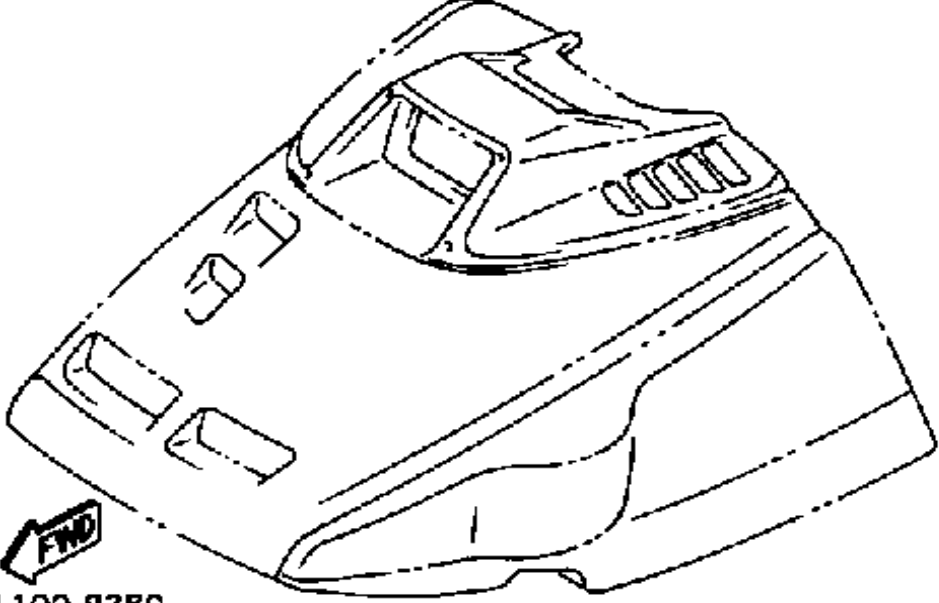

WINDSHIELD

Ref. No.	Part Number	Description	Qty	Remarks
1	85M-77210-00-00	WINDSHIELD COMP.	1	
2	87S-77213-00-00	. TRIM, UPPER	1	
3	80V-77223-00-00	. FASTENER	2	
4	82H-77223-00-00	FASTNER	4	
5	90164-05007-00	SCREW, TAPPING	4	
6	95701-05500-00	NUT, FLANGE	4	

B5L100-9280

Not For Resale

www.SmallEngineDiscount.com