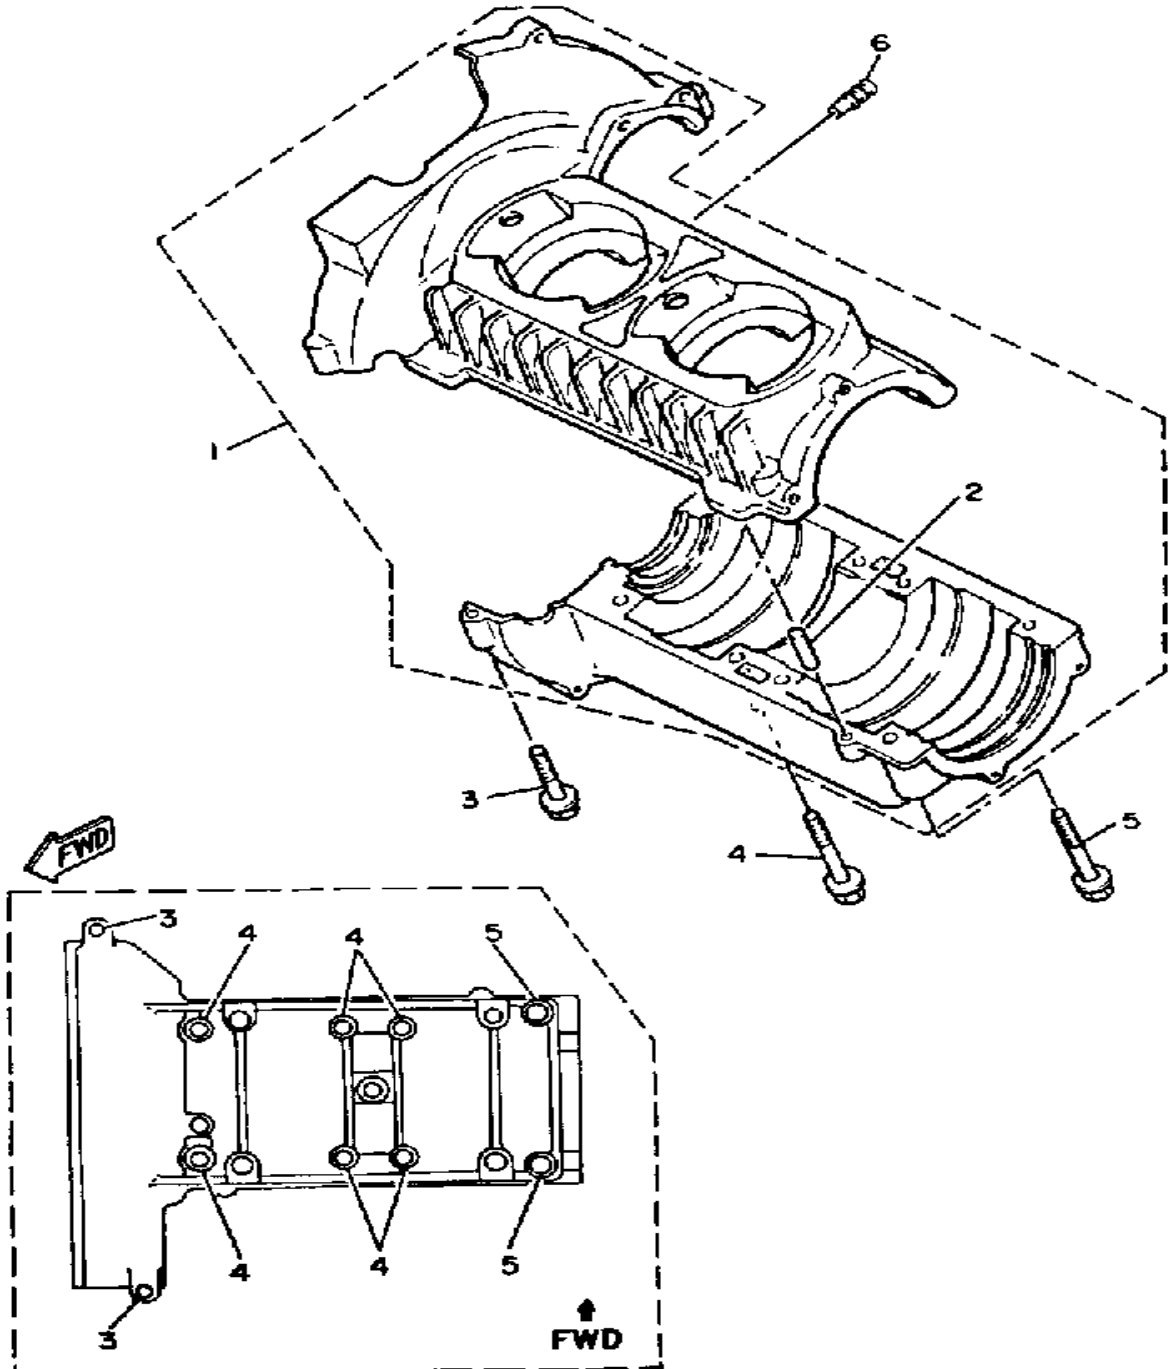

CRANKCASE

Ref. No.	Part Number	Description	Qty	Remarks
1	8G8-15100-02-00	CRANKCASE ASSEMBLY	1	
2	93605-10108-00	. PIN, DOWEL	2	
3	95811-08040-00	BOLT, FLANGE	1	
4	95811-08060-00	BOLT, FLANGE	6	
5	95811-08070-00	BOLT, FLANGE	2	
6	8G8-24461-00-00	PIPE, JOINT	1	

85L100-9090