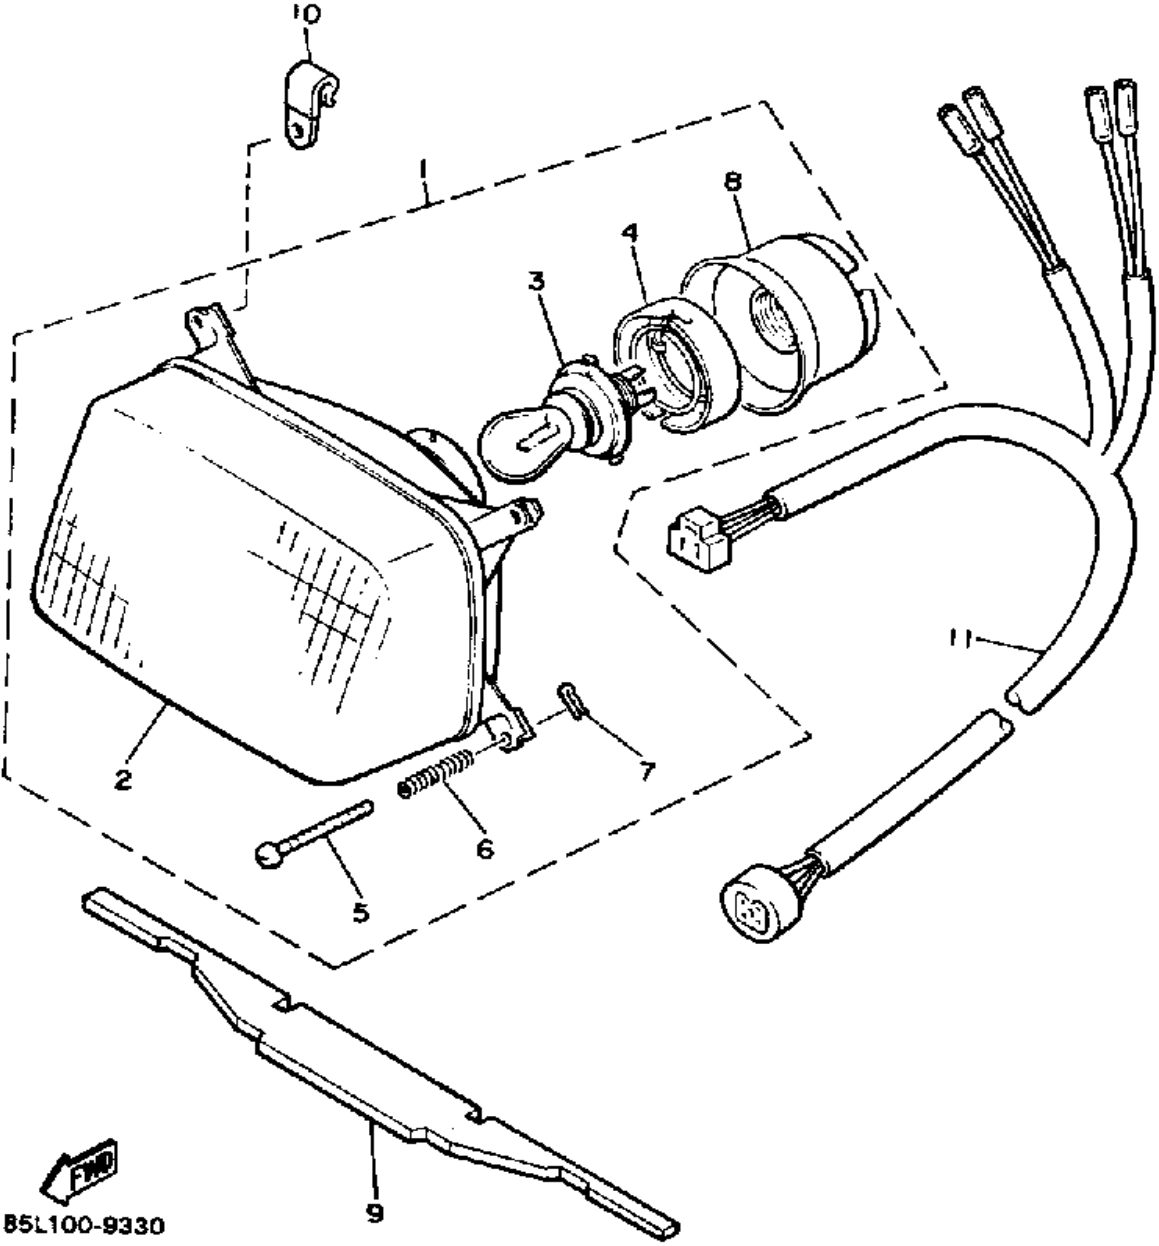

HEADLIGHT

85L100-9330

Ref. No.	Part Number	Description	Qty	Remarks
1	8W6-84310-00-00	HEADLIGHT UNIT ASSEMBLY	1	
2	8W6-84320-00-00	. LENS ASSEMBLY	1	
3	8A7-84314-00-00	. BULB (12V-60/60W)	1	
4	8A7-84312-00-00	. HOLDER, SOCKET	1	
5	8M6-84331-00-00	. SCREW, RIM ADJUSTING (8A5-84331-00-00)	4	
6	8A5-84332-00-00	. SPRING, SCREW	4	
7	8K4-84374-00-00	. CLIP	4	
8	8A7-84397-01-00	. COVER, SOCKET	1	
9	8W6-84366-00-00	DAMPER, HEADLIGHT 1	1	
10	90465-08028-00	CLAMP	1	
11	85L-84359-00-00	CORD, HEADLIGHT	1	

Not For Resale

www.SmallEngineDiscount.com