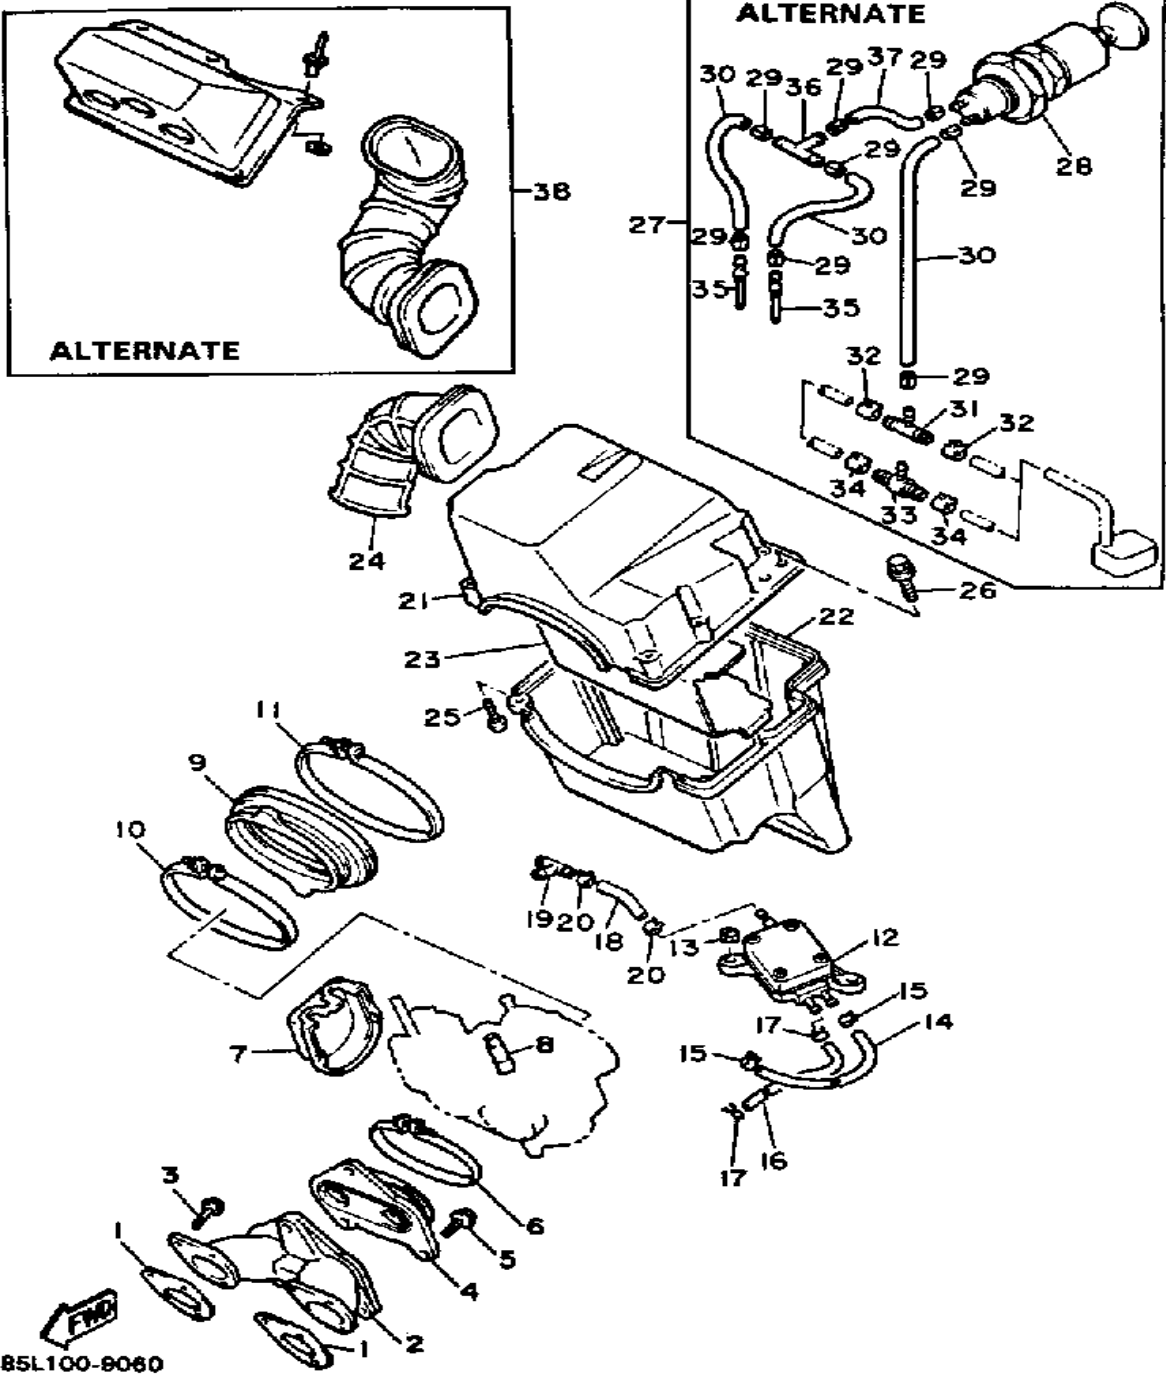

AIR CLEANER

Ref. No.	Part Number	Description	Qty	Remarks
1	8Y2-13563-02-00	GASKET	2	
2	85L-13565-00-00	JOINT, CARBURETOR	1	
3	90105-06557-00	BOLT, WASHER BASED	6	
4	89X-13555-00-00	MANIFOLD, INTAKE	1	
5	95821-08025-00	BOLT, FLANGE	3	
6	90450-25026-00	HOSE CLAMP ASSEMBLY ...	1	
7	85L-14471-00-00	CAP, CARBURETOR	1	
8	8J5-26352-00-00	BOOT	1	
9	85L-14453-00-00	JOINT, AIR CLEANER 1	1	
10	90450-25027-00	HOSE CLAMP ASSEMBLY ...	1	
11	90450-25028-00	HOSE CLAMP ASSEMBLY ...	1	
12	85L-24410-00-00	FUEL PUMP ASSEMBLY	1	
13	95701-06300-00	NUT, NYLON	1	
14	91A20-05036-00	TUBE, FLEXIBLE	1	
15	90467-09026-00	CLIP	2	
16	90445-10272-00	HOSE	1	
17	90467-09006-00	CLIP	2	
18	90446-11018-00	HOSE	1	
19	815-24379-00-00	PIPE, JOINT 4	1	
20	90467-11028-00	CLIP	2	
21	85L-14431-00-00	SILENCER, INTAKE 1	1	
22	85L-14441-00-00	SILENCER, INTAKE 2	1	
23	85L-14477-00-00	PLATE	1	
24	85L-14423-00-00	PIPE, SUCTION 1	1	
25	97780-50125-00	SCREW, TAPPING	6	
26	90119-06108-00	BOLT, WITH WASHER	2	
27	85L-W2431-00-00	PRIMER PUMUP KIT	1	ALT. PART
28	8X8-24360-01-00	. PRIMER PUMP ASSEMBLY ..	1	
29	90467-07055-00	. CLIP	8	

CONTINUED ON NEXT FRAME ➤

Not For Resale
www.SmallEngineDiscount.com