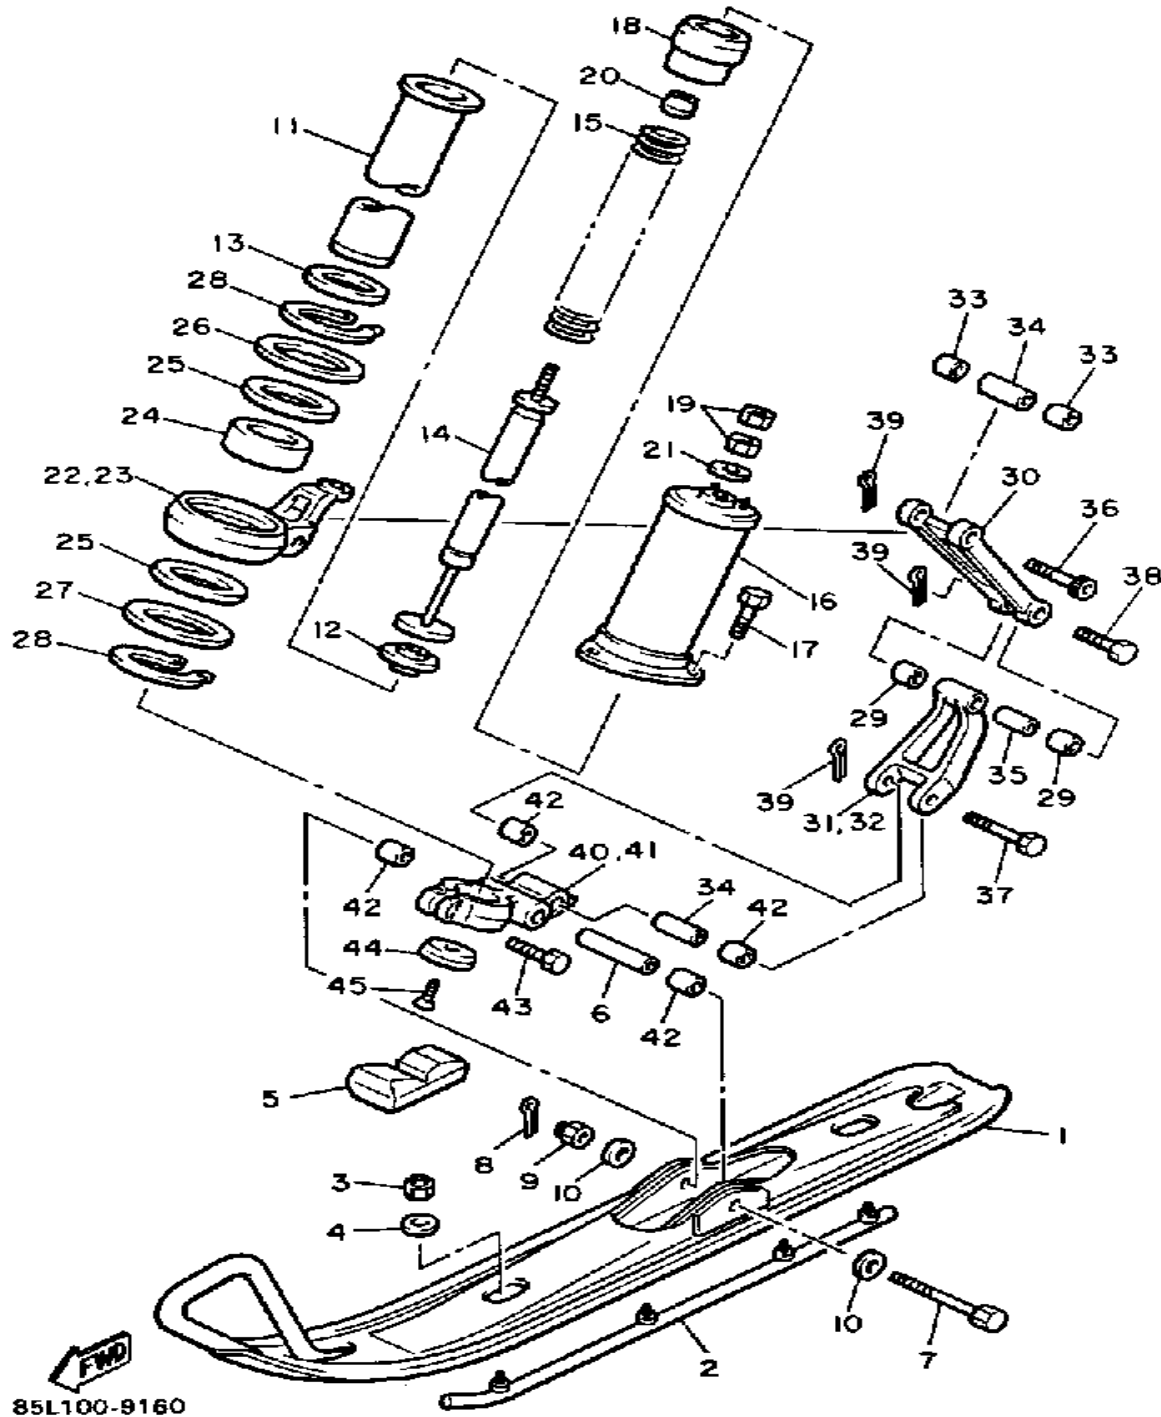

SKI

Ref. No.	Part Number	Description	Qty	Remarks
1	85L-23710-00-00	SKI COMP. 1	2	
2	VMX-23731-01-XX	RUNNER 1 (8M6-23731-01-00)	1	
3	95611-08100-00	NUT, U	4	
4	92990-08600-00	WASHER, PLATE	4	
5	85L-23743-00-00	STOPPER 1	2	
6	90387-106J3-00	COLLAR	2	
7	90105-10438-00	BOLT, WASHER BASED	2	
8	91490-20020-00	PIN, COTTER	2	
9	95706-10300-00	NUT, NYLON	2	
10	92906-10600-00	WASHER	2	
11	85L-22471-00-00	CYLINDER, SHOCK ABSORBER	2	
12	81E-23779-00-00	WASHER	2	
13	85L-22494-00-00	REBOUND, STOP	2	
14	85L-2376A-00-00	ABSORBER ASSEMBLY 1	2	
15	90501-653F9-00	SPRING, COMPRESSION	2	
16	8V0-2376J-00-00	HOLDER, ABSORBER	2	
17	97011-06020-00	BOLT	6	
18	85L-22493-00-00	BUMP, STOP	2	
19	95303-08700-00	NUT	4	
20	8V0-2386J-00-00	CUSHION	2	
21	92990-08200-00	WASHER, PLAIN	2	
22	85L-23851-00-00	ARM, OUTSIDE 1	1	
23	85L-23852-00-00	ARM, OUTSIDE 2	1	
24	90384-63188-00	BUSH, BIMETAL FORMED	2	
25	93109-63044-00	OIL SEAL	4	
26	90201-637F3-00	WASHER, PLATE	2	
27	90201-635H7-00	WASHER, PLATE	2	
28	93410-63066-00	CIRCLIP	4	

CONTINUED ON NEXT FRAME ►

Not For Resale
www.SmallEngineDiscount.com