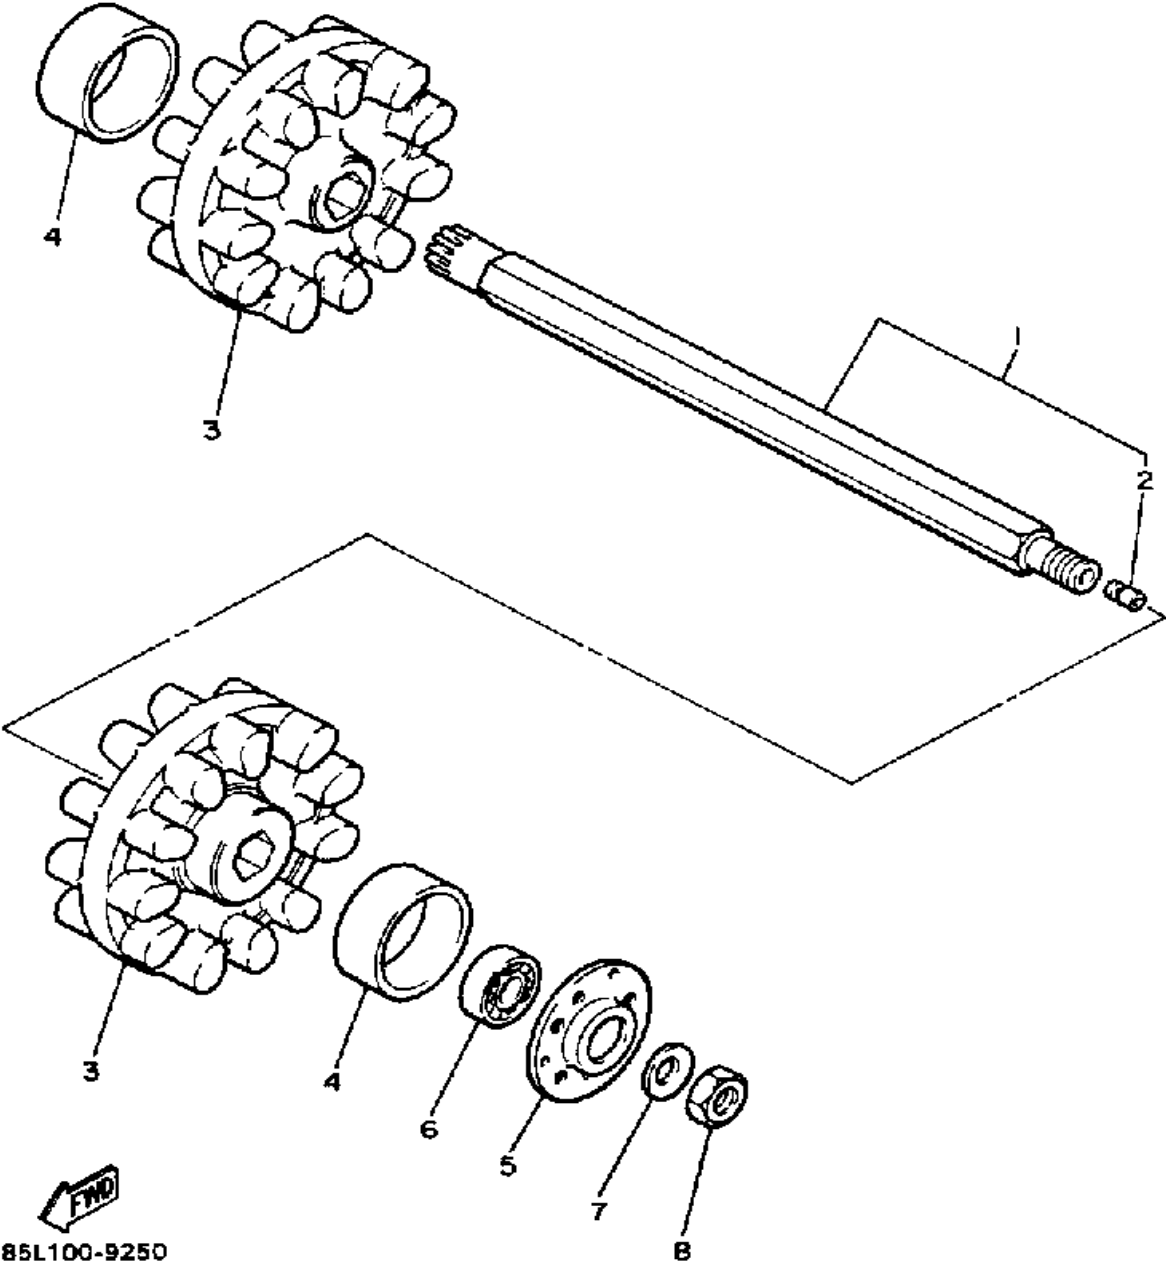

TRACK DRIVE 1

Ref. No.	Part Number	Description	Qty	Remarks
1	8K4-W4751-01-00	AXLE, FRONT	1	
2	8K4-47577-00-00	. CONNECTOR	1	
3	85L-W4753-00-00	WHEEL, SPROCKET 1	2	
4	90387-514Y2-00	COLLAR	2	
5	8K4-47551-00-00	HOUSING, FRONT AXLE	1	
6	93306-00420-00	BEARING (B6004)	1	
7	90208-22001-00	WASHER, CONICAL SPRING ..	1	
8	90170-22094-00	NUT	1	

Not For Resale

www.SmallEngineDiscount.com