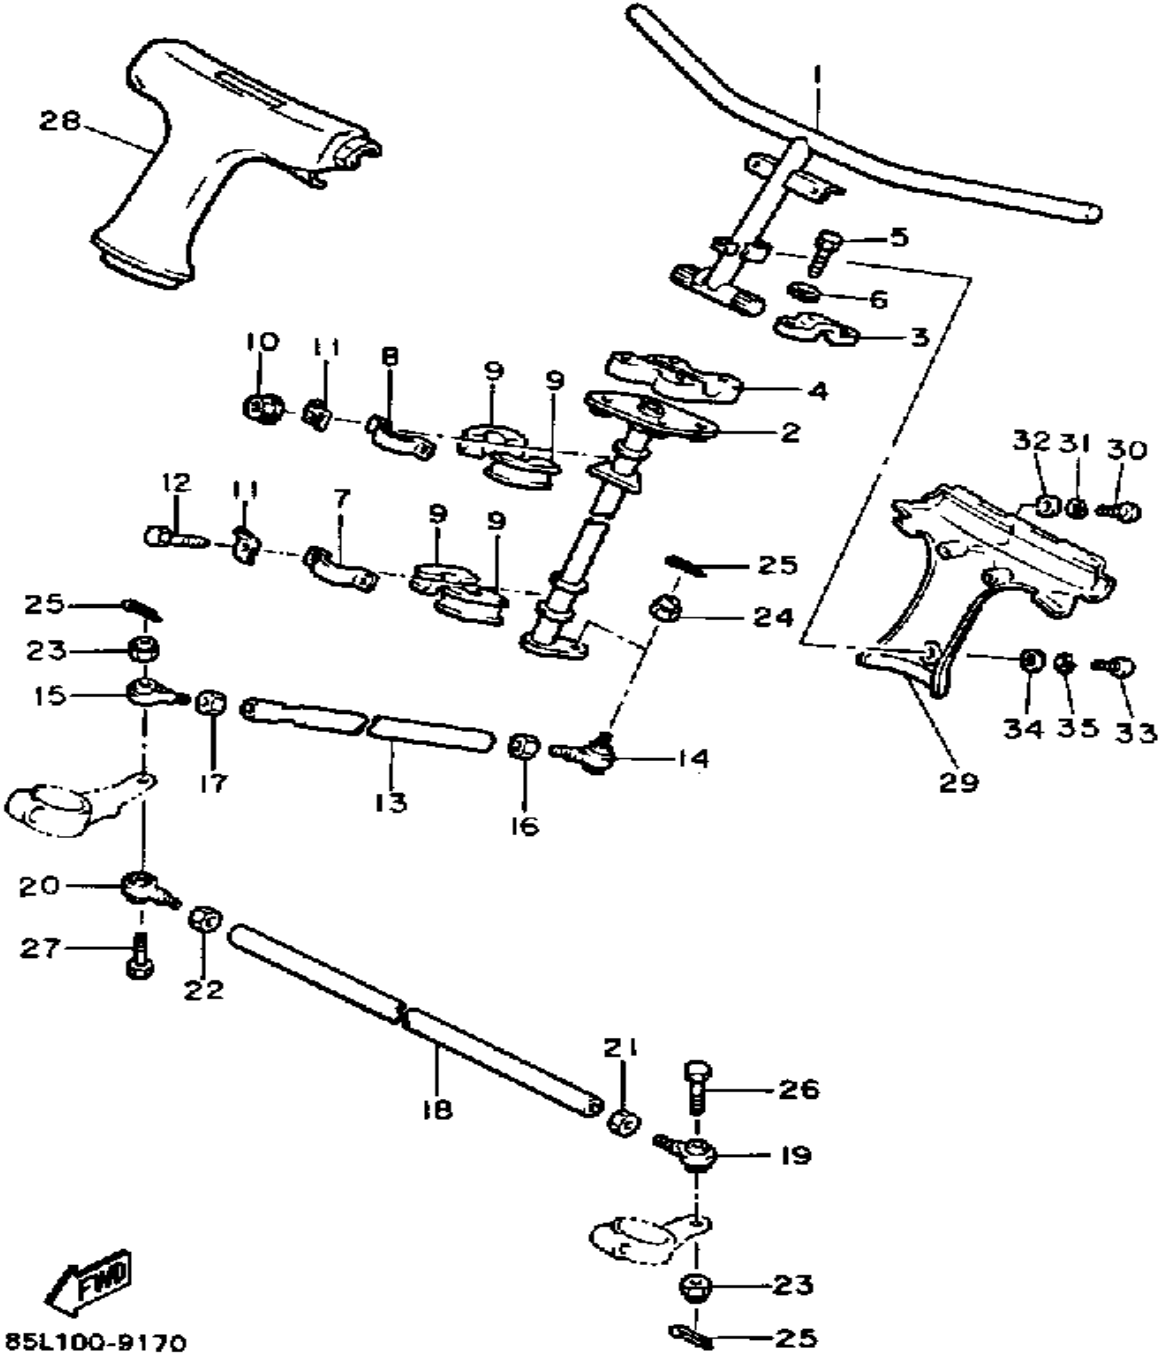

STEERING

Ref. No.	Part Number	Description	Qty	Remarks
30	98506-05030-00	SCREW, PAN HEAD	2	
31	92906-05100-00	WASHER, SPRING	2	
32	92906-05600-00	WASHER, PLATE	2	
33	98506-05008-00	SCREW, PAN HEAD	1	
34	92906-05200-00	WASHER, PLAIN	1	
35	92906-05100-00	WASHER, SPRING	1	

Not For Resale
www.SmallEngineDiscount.com