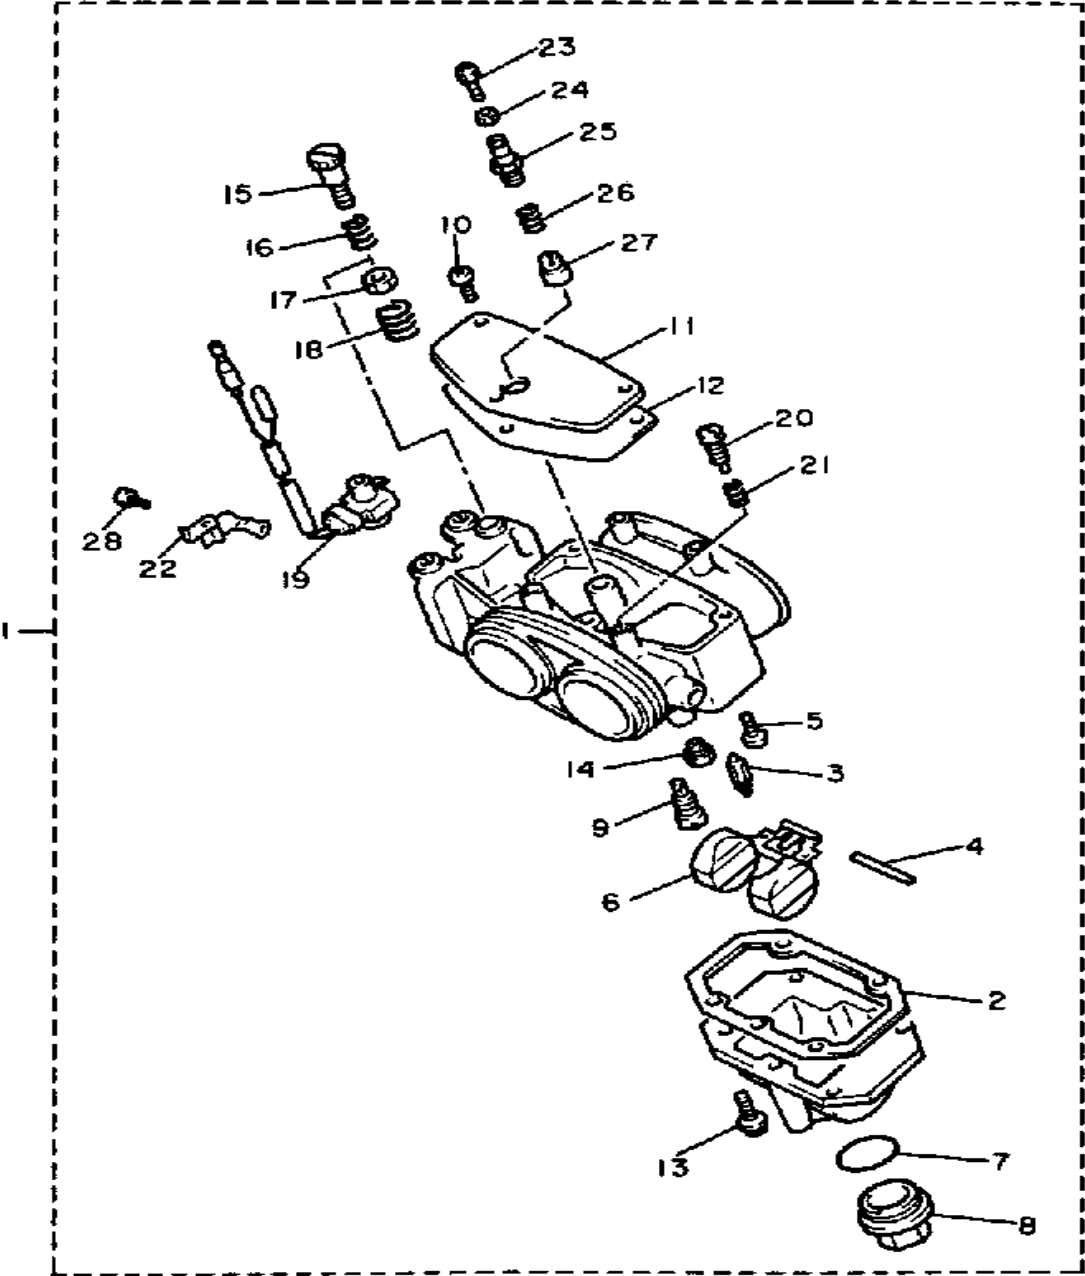

CARBURETOR

Ref. No.	Part Number	Description	Qty	Remarks
15	85L-14321-00-00	. SCREW, THROTTLE	1	
16	85L-14333-00-00	. SPRING, THROTTLE STOP ..	1	
17	85L-14358-00-00	. NUT	1	
18	85L-14133-00-00	. SPRING, THROTTLE STOP ..	1	
19	8V0-8259A-00-00	. SWITCH, CARBURETOR	1	
20	85L-14323-00-00	. SCREW, AIR ADJUSTING ...	2	
21	85L-14334-00-00	. SPRING, AIR ADJUSTING ...	2	
22	85L-14146-00-00	. PLATE	1	
23	288-14124-00-00	. SCREW, CABLE ADJUSTING	1	
24	85L-14161-00-00	. NUT, CABLE ADJUSTING ...	1	
25	85L-14374-00-00	. CAP, PLUNGER	1	
26	85L-14335-00-00	. SPRING, PLUNGER	1	
27	1YU-14371-00-00	. PLUNGER, STARTER	1	
28	98580-04008-00	. SCREW, PAN HEAD	2	

85L100-9070

Not For Resale
www.SmallEngineDiscount.com