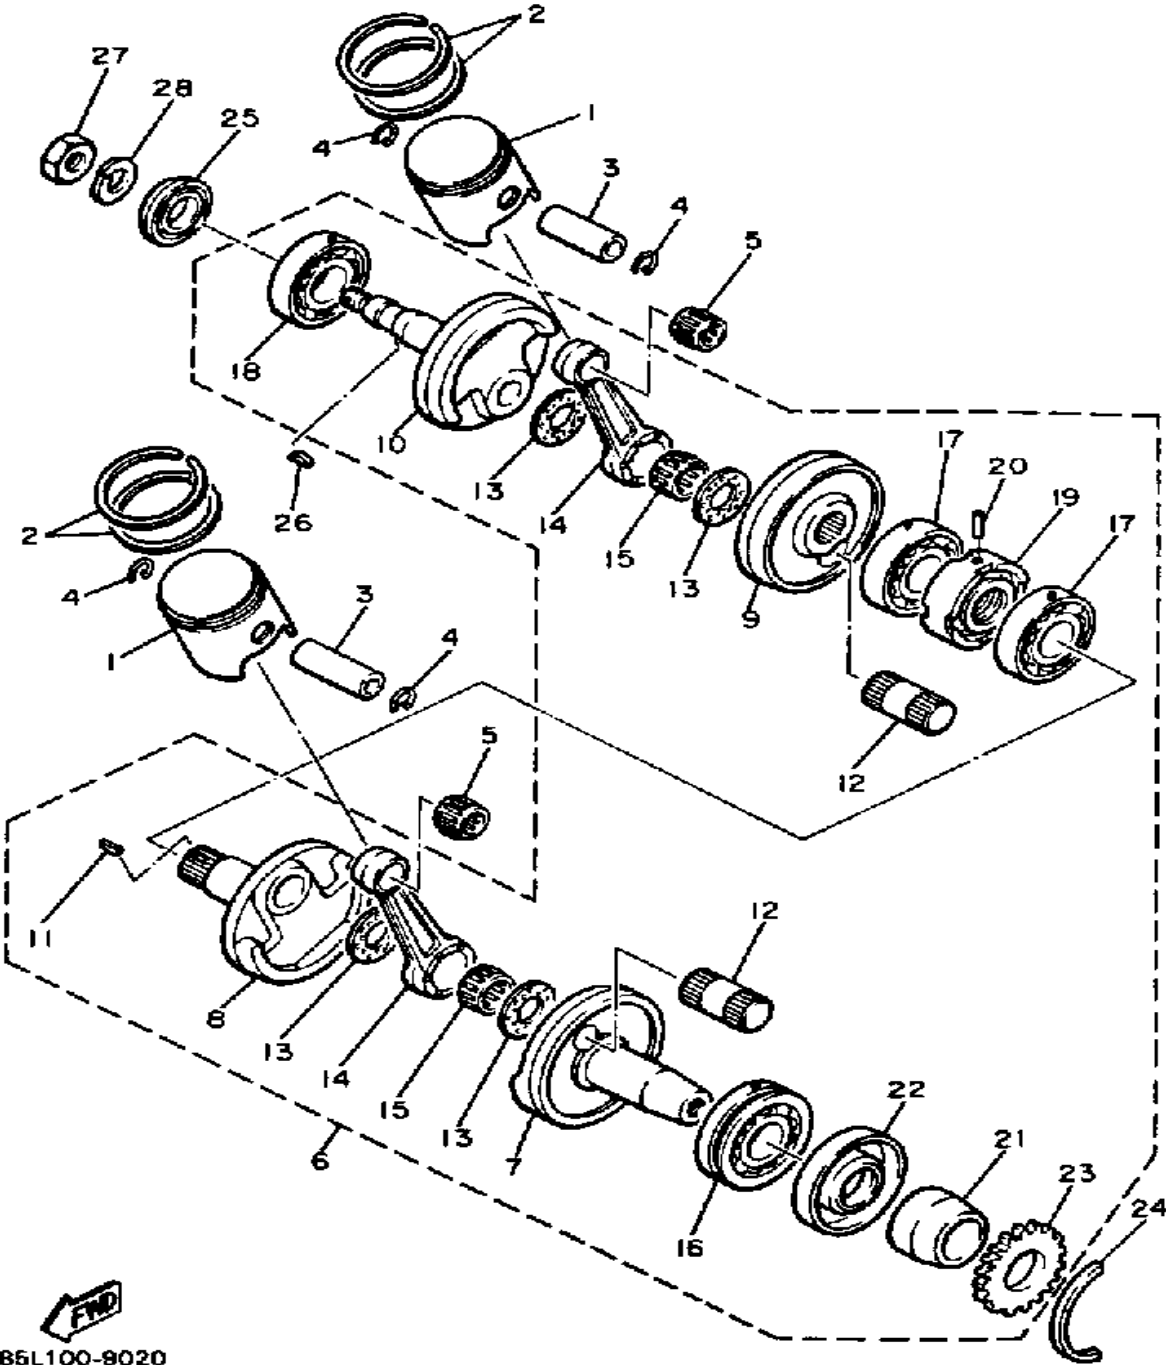

CRANKSHAFT - PISTON

FTD
85L100-9020

Ref. No.	Part Number	Description	Qty	Remarks
1	85L-11631-00-96	PISTON (STD)	2	UR STD
	85L-11635-00-00	PISTON (0.25MM O/S)	2	AP
	85L-11636-00-00	PISTON (0.50MM O/S)	2	AP
2	8G8-11601-00-00	PISTON RING SET (STD)	2	UR STD
	8G8-11601-10-00	PISTON RING SET (0.25MM O/S)	2	AP
	8G8-11601-20-00	PISTON RING SET (0.50MM O/S)	2	AP
3	137-11633-00-00	PIN, PISTON	2	
4	93450-17025-00	CIRCLIP	4	
5	93310-216E1-00	BEARING	2	
6	85L-11400-00-00	CRANKSHAFT ASSEMBLY	1	
7	8G8-11412-01-00	. CRANK 1	1	
8	8L3-11422-01-00	. CRANK 2	1	
9	8L3-11432-01-00	. CRANK 3	1	
10	8G8-11442-01-00	. CRANK 4	1	
11	90280-05014-00	. KEY, WOODRUFF	1	
12	8G8-11681-00-00	. PIN, CRANK 1	2	
13	90209-22248-00	. WASHER	4	
14	34X-11651-00-00	. ROD, CONNECTING	2	
15	93310-422L0-00	. BEARING	2	
16	93306-30618-00	. BEARING (B6306)	1	
17	93306-20617-00	. BEARING (B6206)	2	
18	93306-30564-00	. BEARING	1	
19	8L3-11515-01-00	. SEAL, LABYRINTH 1	1	
20	91609-30010-00	. PIN, SPRING	1	
21	82Y-11478-00-00	. COLLAR	1	
22	93102-40373-00	. OIL SEAL	1	
23	85L-13178-00-00	. GEAR, PUMP DRIVE	1	

CONTINUED ON NEXT FRAME ►

Not For Resale
www.SmallEngineDiscount.com