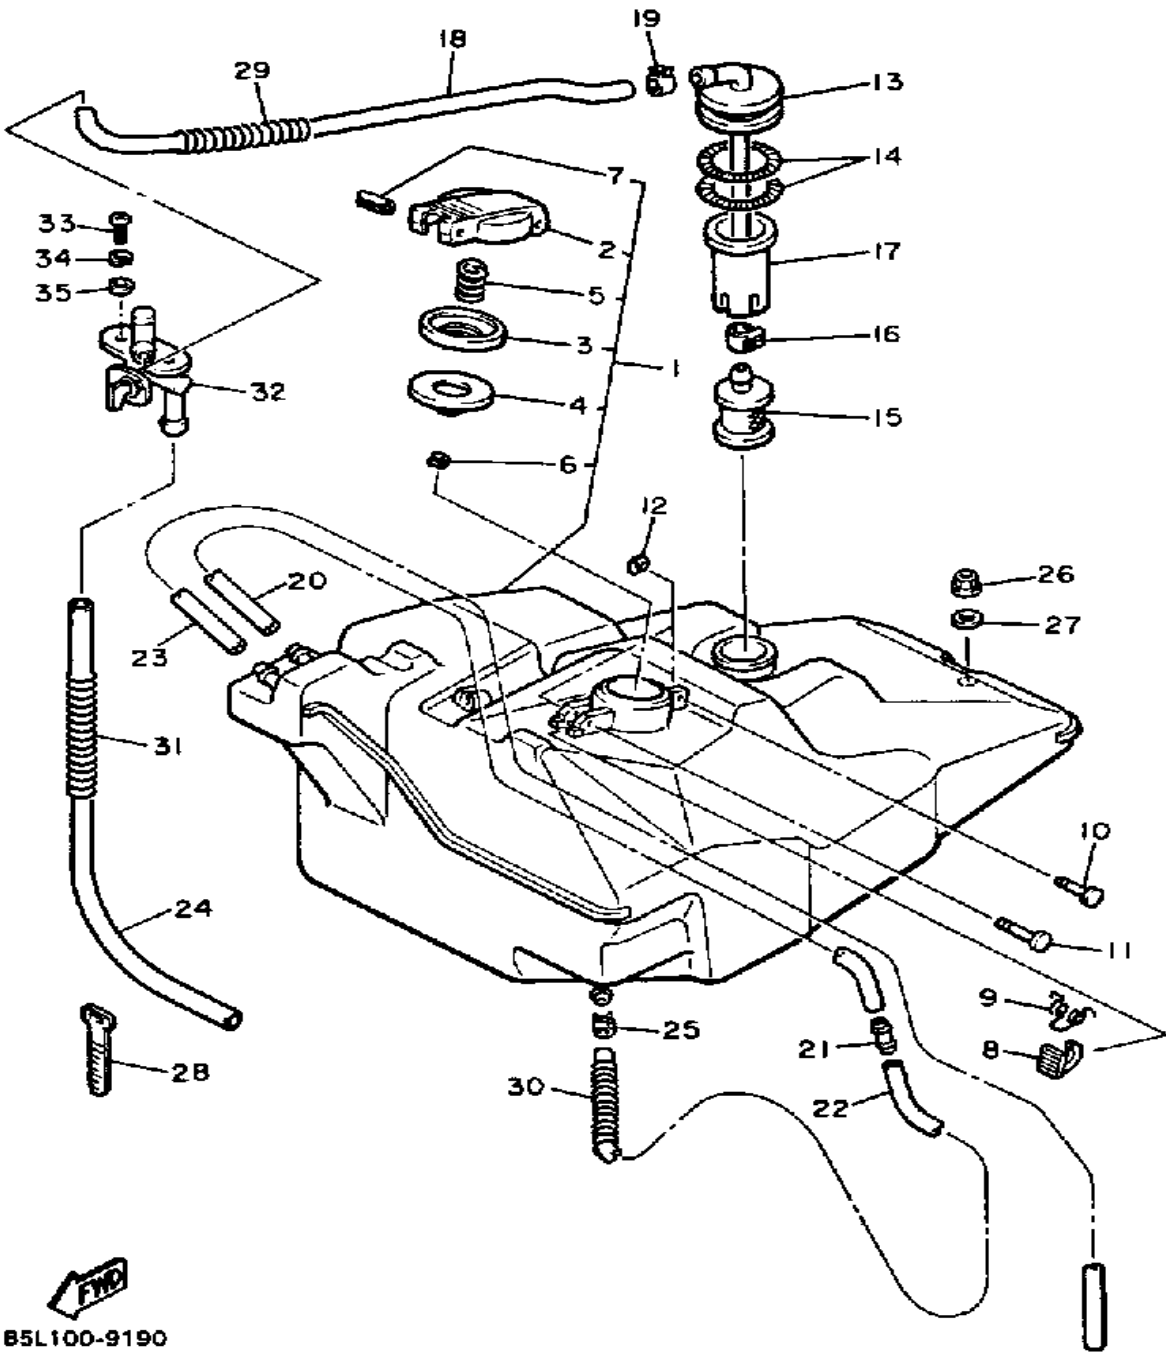

FUEL TANK

Ref. No.	Part Number	Description	Qty	Remarks
30	8F3-24328-00-00	PROTECTOR, PIPE	1	
31	85L-24327-00-00	PROTECTOR, PIPE	1	
32	85L-24500-00-00	FUEL COCK ASSEMBLY	1	
33	98580-05010-00	SCREW, PAN HEAD	2	
34	92990-05100-00	WASHER, SPRING	2	
35	92901-05600-00	WASHER, PLATE	2	

B5L100-9190