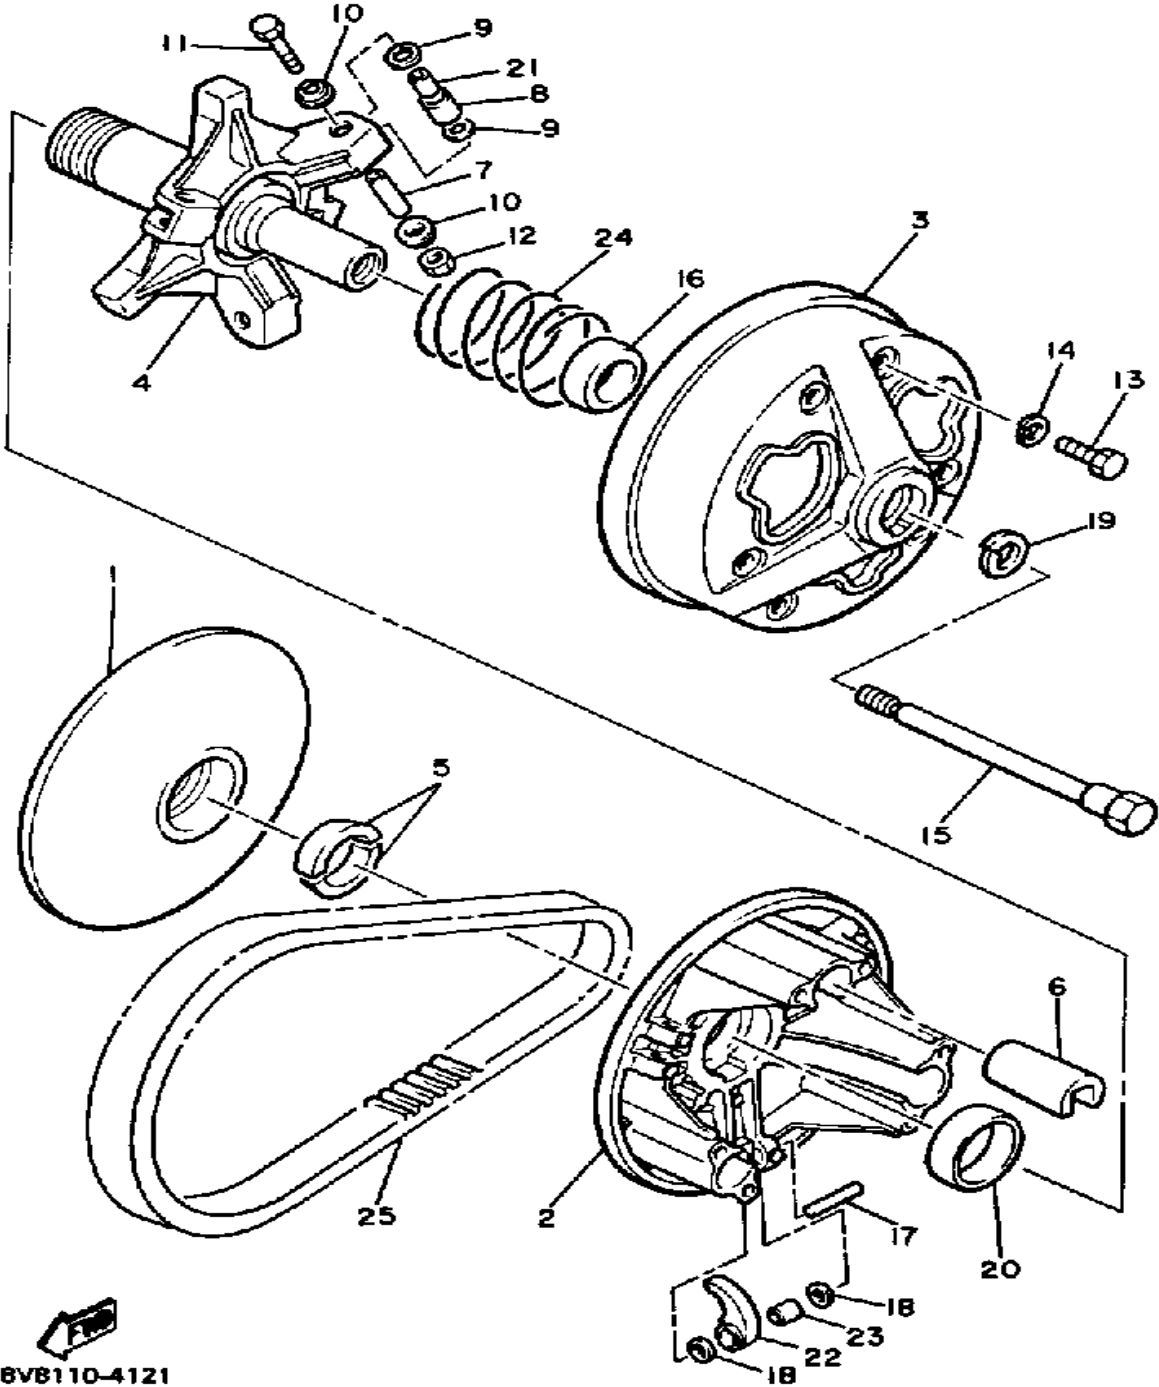

PRIMARY SHEAVE

Ref. No.	Part Number	Description	Qty	Remarks
25	89X-00000-50-00	CLUTCH TUNE-UP KIT (K)	1	MARKED W/*
	8V0-17601-19-00	CLUTCH MARKED	1	MARKED W/+

6V6110-4121