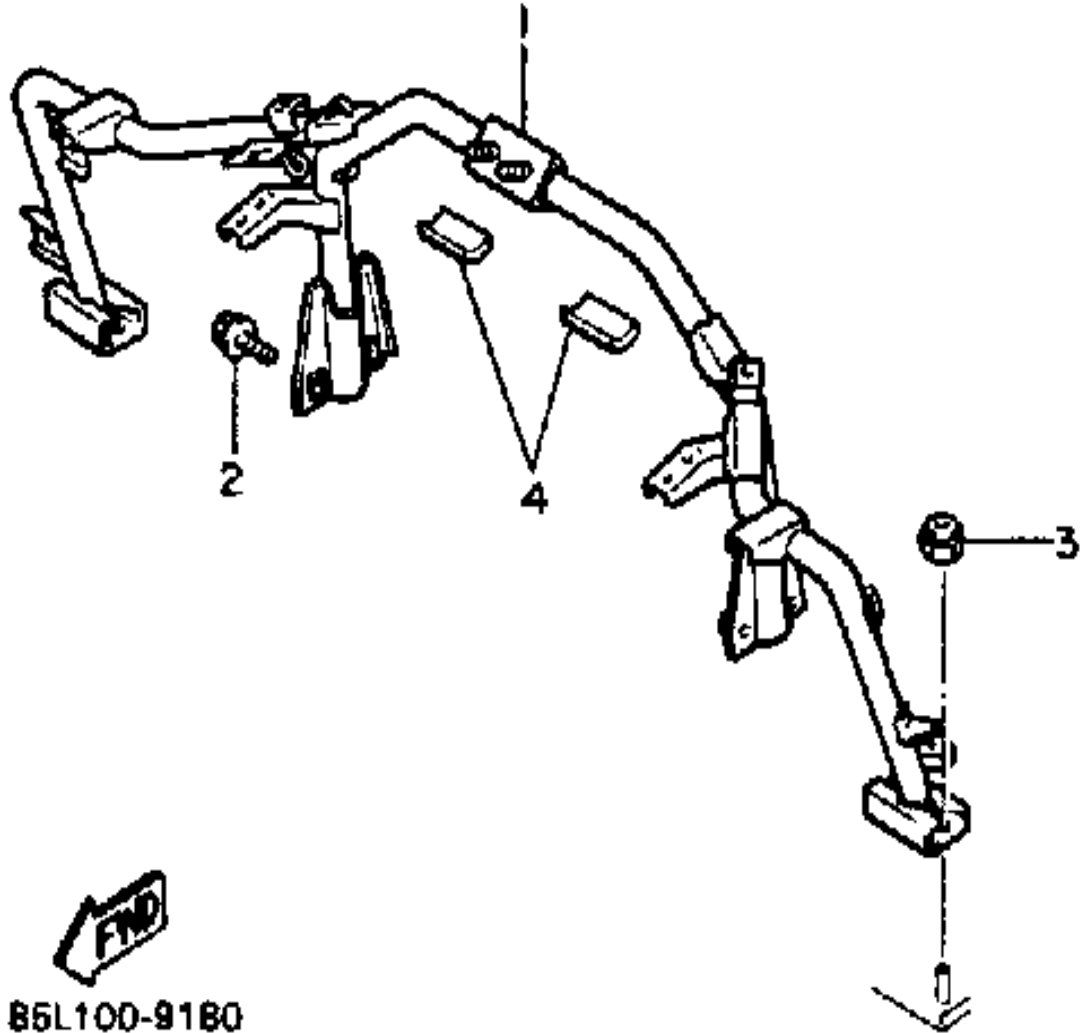

STEERING GATE

Ref. No.	Part Number	Description	Qty	Remarks
1	85L-23870-00-00	STEERING GATE	1	
2	95816-08012-00	BOLT, flange	4	
3	95601-06200-00	NUT, U FLANGE	4	
4	8V0-23858-00-00	SPACER	2	

FWD
B5L100-91B0

Not For Resale
www.SmallEngineDiscount.com