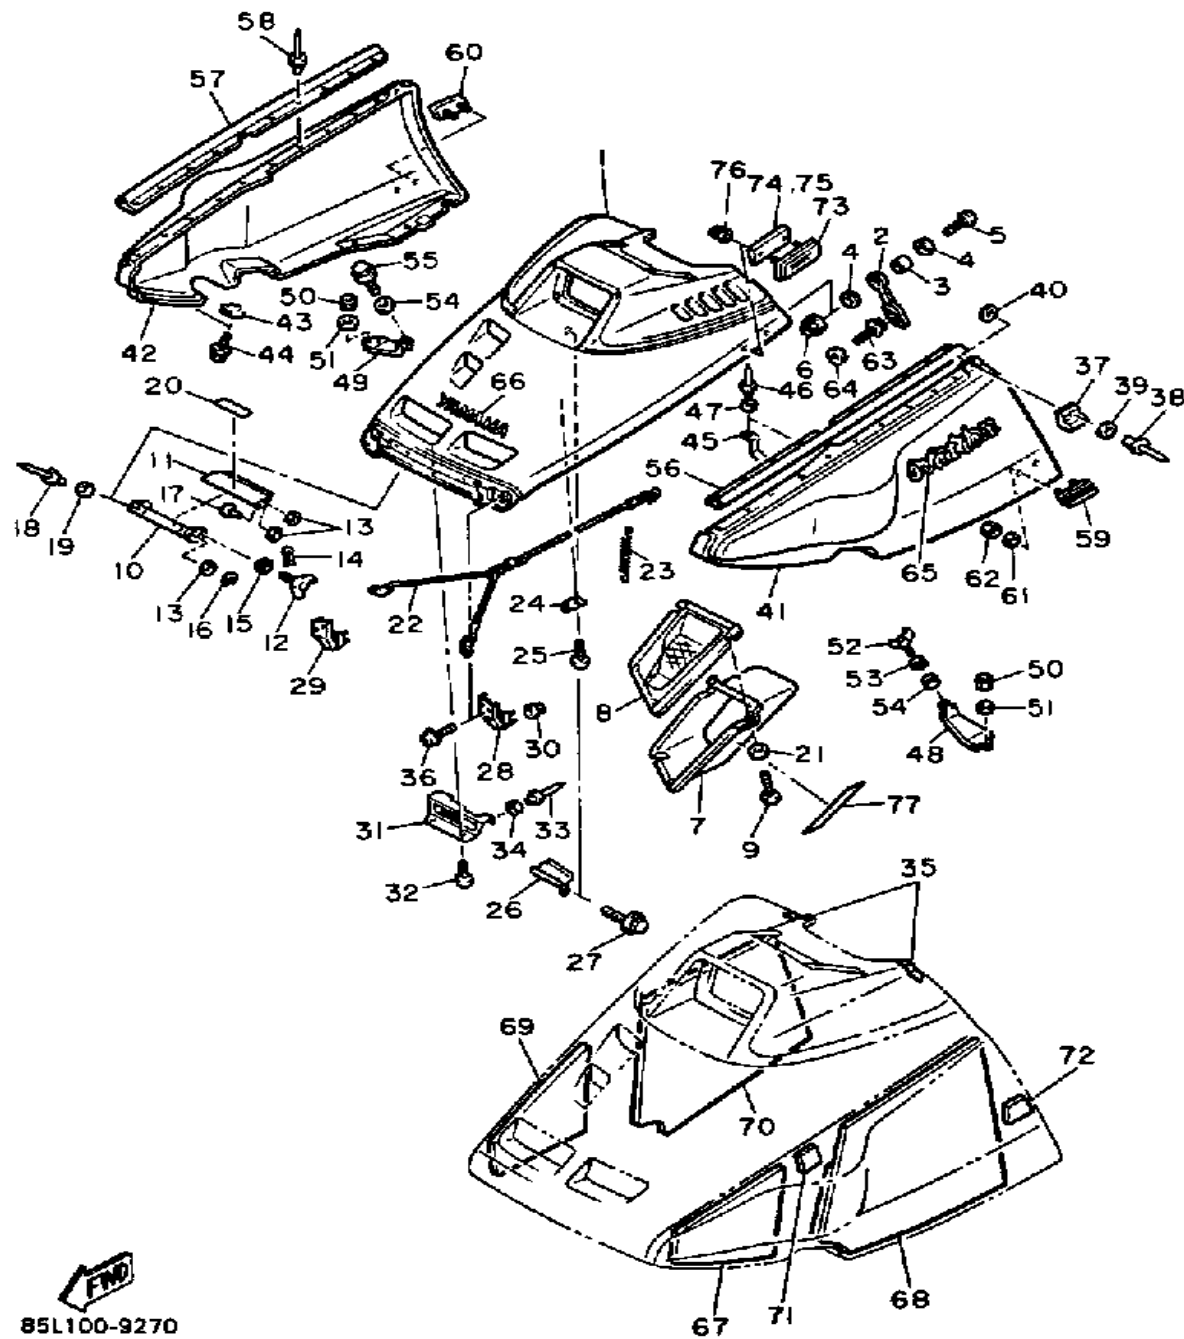

SHROUD

85L100-9270

Ref. No.	Part Number	Description	Qty	Remarks
57	85L-77516-00-00	BUSH, RUBBER 2	1	
58	90269-05039-00	RIVET	17	
59	85L-77551-00-00	PROTECTOR 1	1	
60	85L-77552-00-00	PROTECTOR 2	1	
61	90201-05029-00	WASHER, PLATE	4	
62	95701-05300-00	NUT, NYLON	4	
63	8V0-77175-00-00	HOLDER, LATCH	2	
64	4U5-2176E-00-00	PLATE	2	
65	85N-77353-00-00	EMBLEM 3	2	
66	99235-00030-00	EMBLEM	1	
67	85L-77264-00-00	LINING, SHROUD 4	1	
68	85L-77265-00-00	LINING, SHROUD 5	1	
69	85L-77272-00-00	DAMPER, NOISE 2	1	
70	85L-77273-00-00	DAMPER, NOISE 3	1	
71	85L-7717G-01-00	TAPE 3	2	
72	85L-7717H-01-00	TAPE 4	2	
73	81E-85110-00-00	REFLECTOR ASSEMBLY	2	
74	85L-8511E-00-00	BASE, REFLECTOR 2	1	
75	85L-8511F-00-00	BASE, REFLECTOR 3	1	
76	95701-05500-00	NUT, FLANGE	4	
77	8Y7-47578-00-00	LABEL 1	1	

Not For Resale

www.SmallEngineDiscount.com