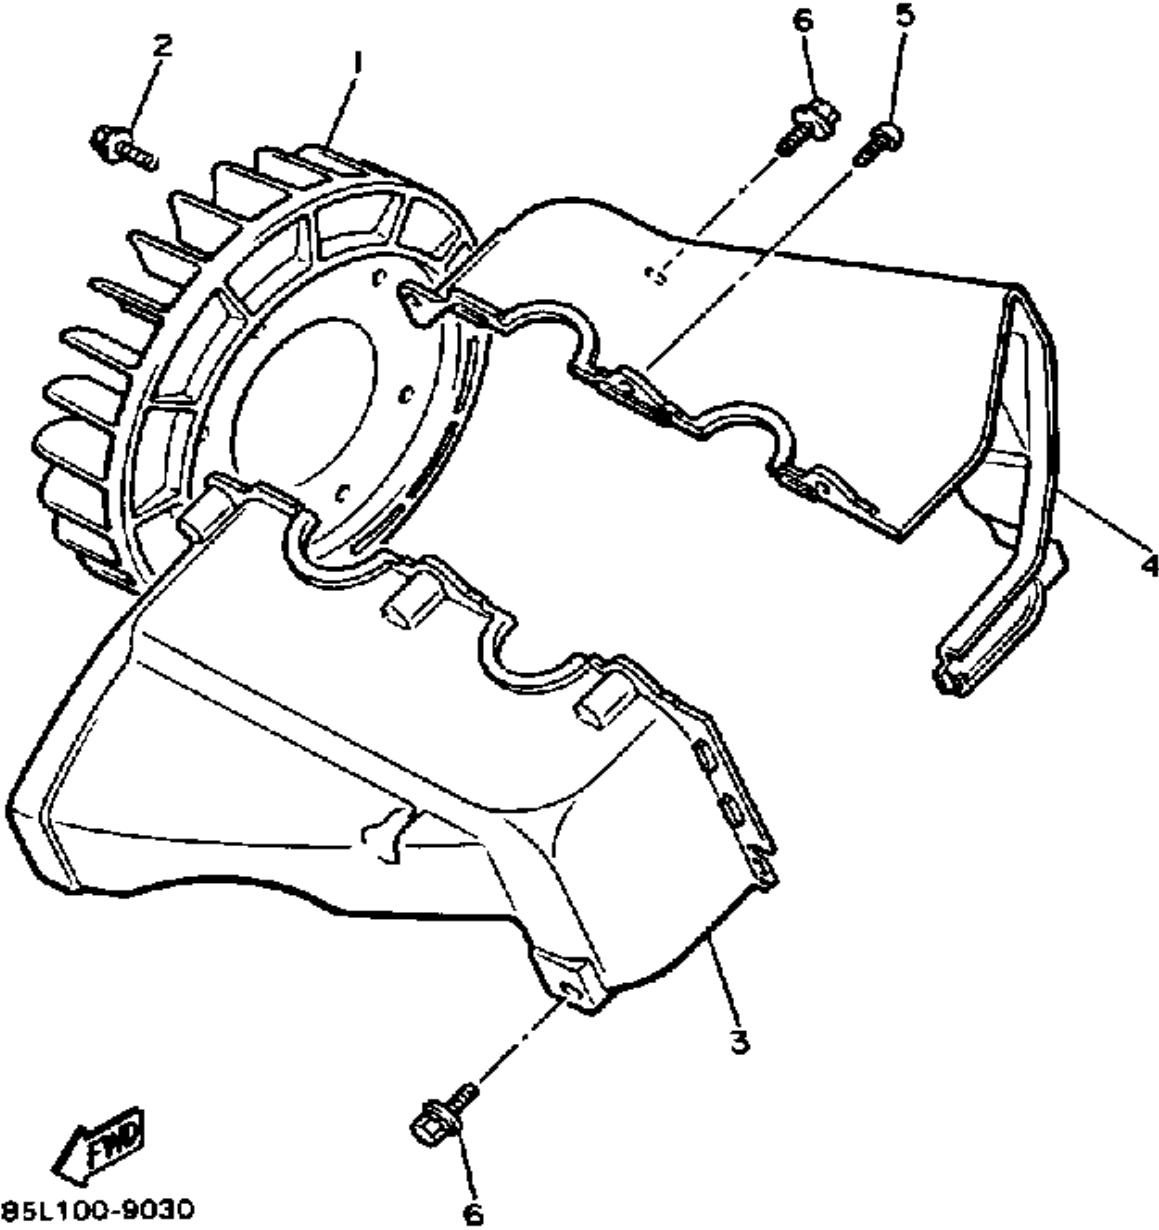

AIR SHROUD-FAN

85L100-9030

Ref. No.	Part Number	Description	Qty	Remarks
1	8G8-12611-01-00	FAN	1	
2	90105-06556-00	BOLT, WASHER BASED	6	
3	85L-12651-00-00	AIR SHROUD, CYLINDER 1 ...	1	
4	85L-12652-00-00	AIR SHROUD, CYLINDER 2 ...	1	
5	90167-06056-00	SCREW, TAPPING	3	
6	90119-06108-00	BOLT, WITH WASHER	6	

Not For Resale
www.SmallEngineDiscount.com