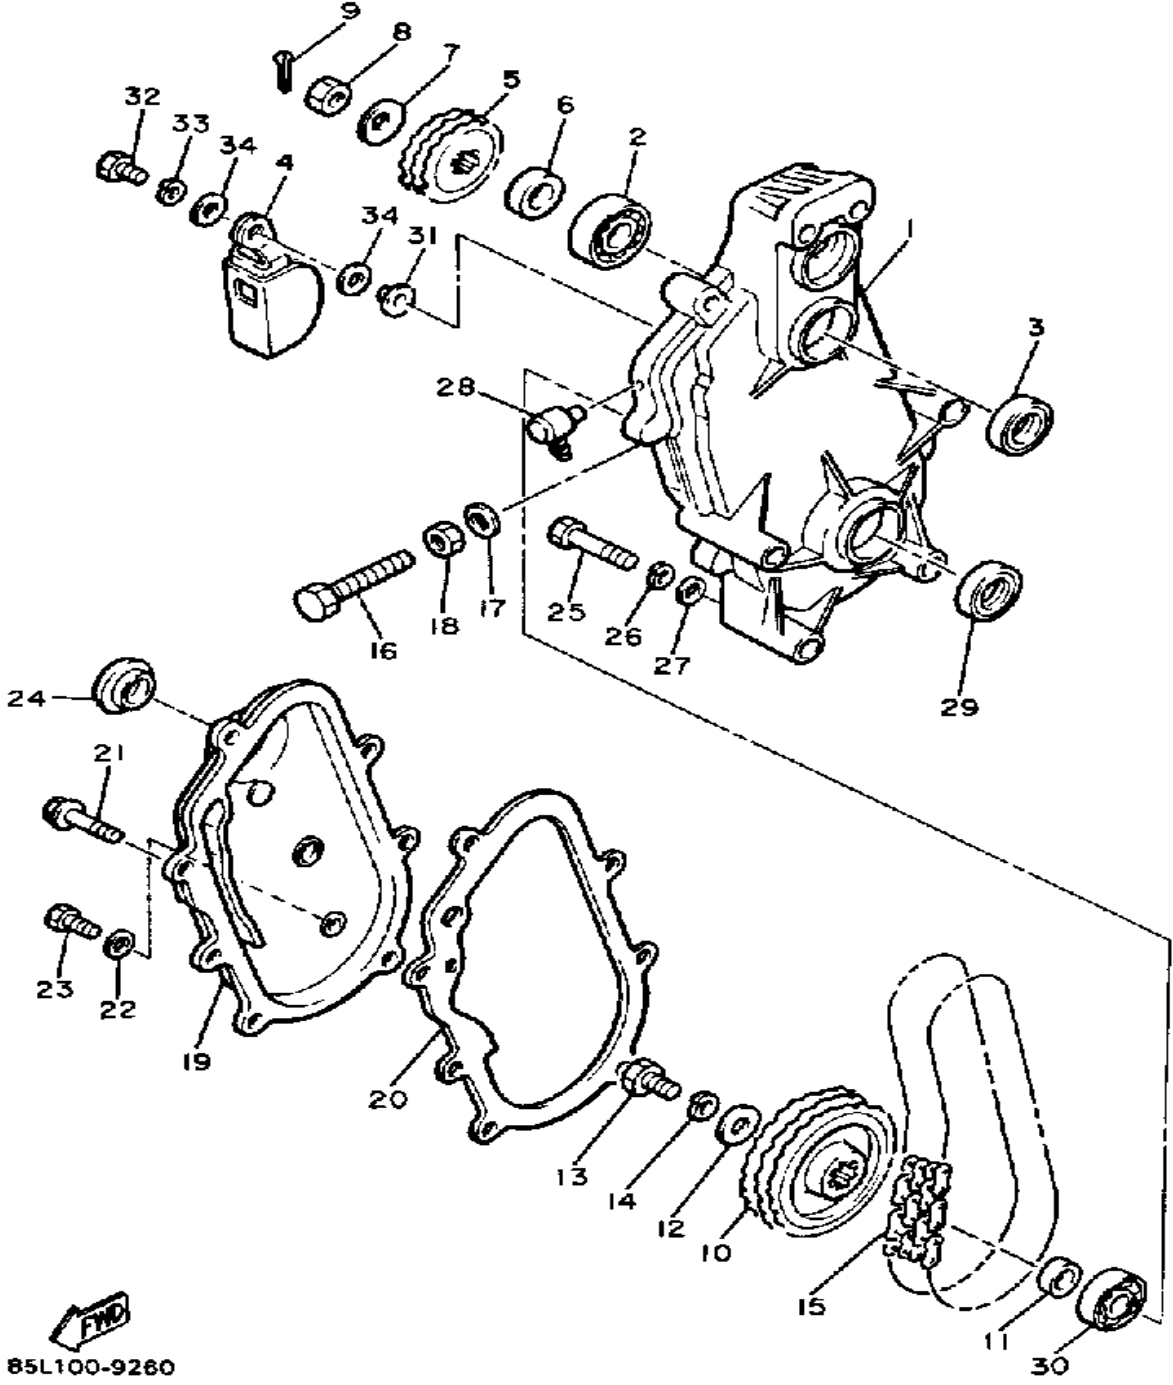

TRACK DRIVE 2

85L100-9260

Ref. No.	Part Number	Description	Qty	Remarks
17	90210-10004-00	WASHER, SEAL	1	
18	95303-10700-00	NUT	1	
19	8V0-47543-00-00	CAP, HOUSING	1	
20	86F-47592-00-00	GASKET	1	
21	95811-06025-00	BOLT, FLANGE	7	
22	90210-06006-00	WASHER, SEAL	1	
23	97011-06010-00	BOLT	1	
24	90338-30219-00	PLUG	1	
25	97522-08765-00	BOLT (97022-08065)	4	
26	92990-08100-00	WASHER	4	
27	92990-08600-00	WASHER, PLATE	4	
28	583-15371-00-00	BREATHER	1	
29	93102-25081-00	OIL SEAL	1	
30	93306-20570-00	BEARING	1	
31	90387-08301-00	COLLAR	1	
32	97312-08025-00	BOLT (97012-08025)	1	
33	92990-08100-00	WASHER	1	
34	90201-094G1-00	WASHER, PLATE	2	

Not For Resale
www.SmallEngineDiscount.com