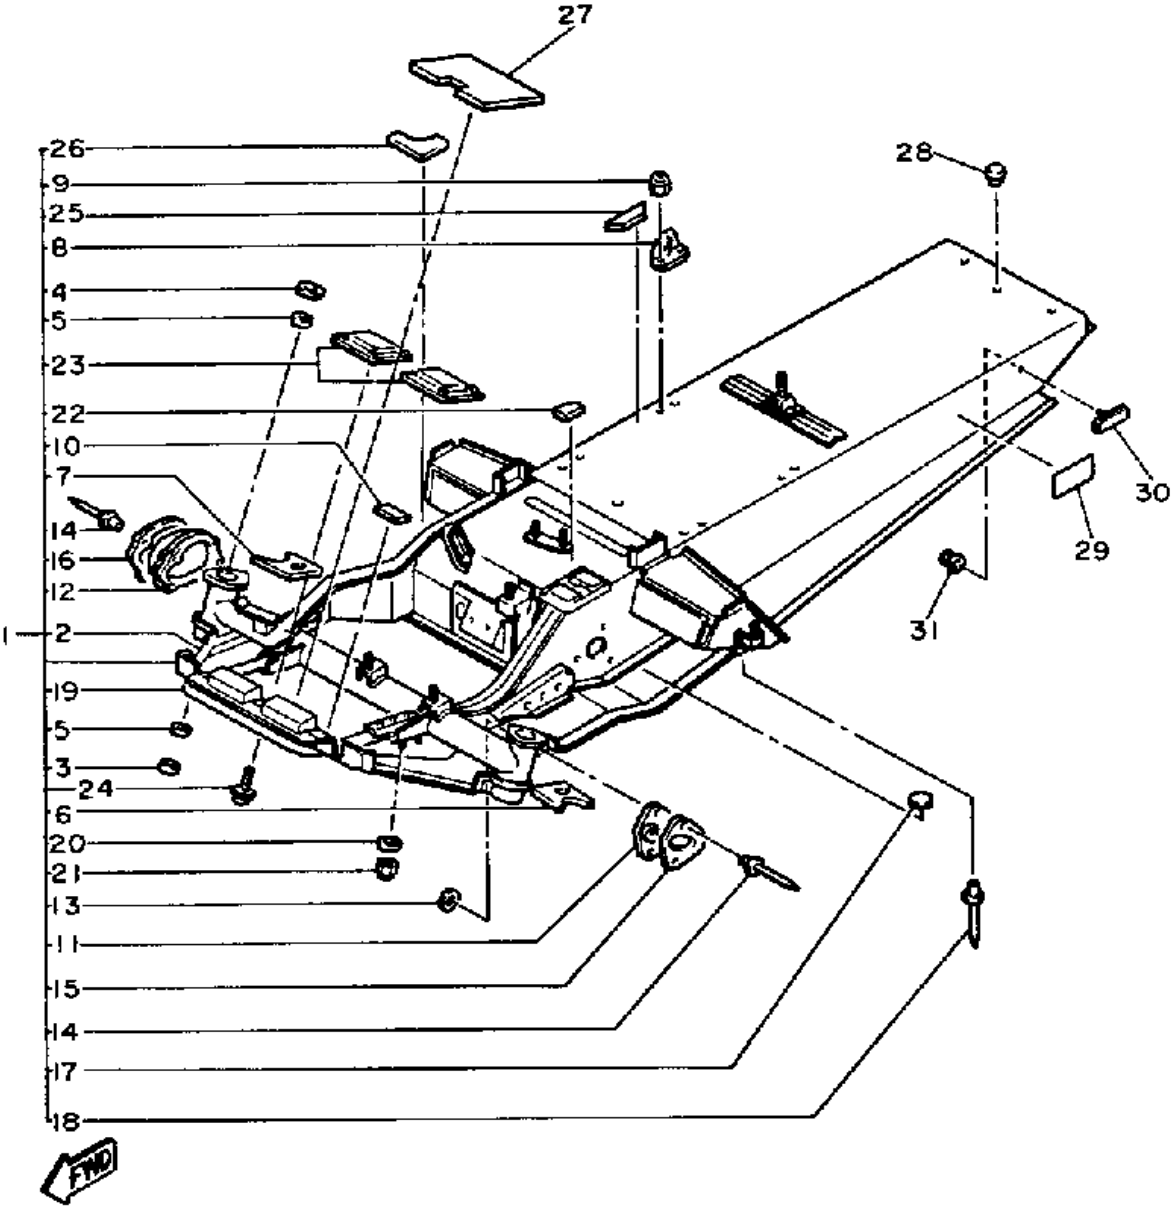

FRAME

85L100-9150

Ref. No.	Part Number	Description	Qty	Remarks
29	8K2-77742-00-00	INDICATOR 2	1	
30	3Y6-85130-02-00	REAR REFLECTOR ASSEMBLY	2	
31	95701-05500-00	NUT, FLANGE	2	

Not For Resale
www.SmallEngineDiscount.com