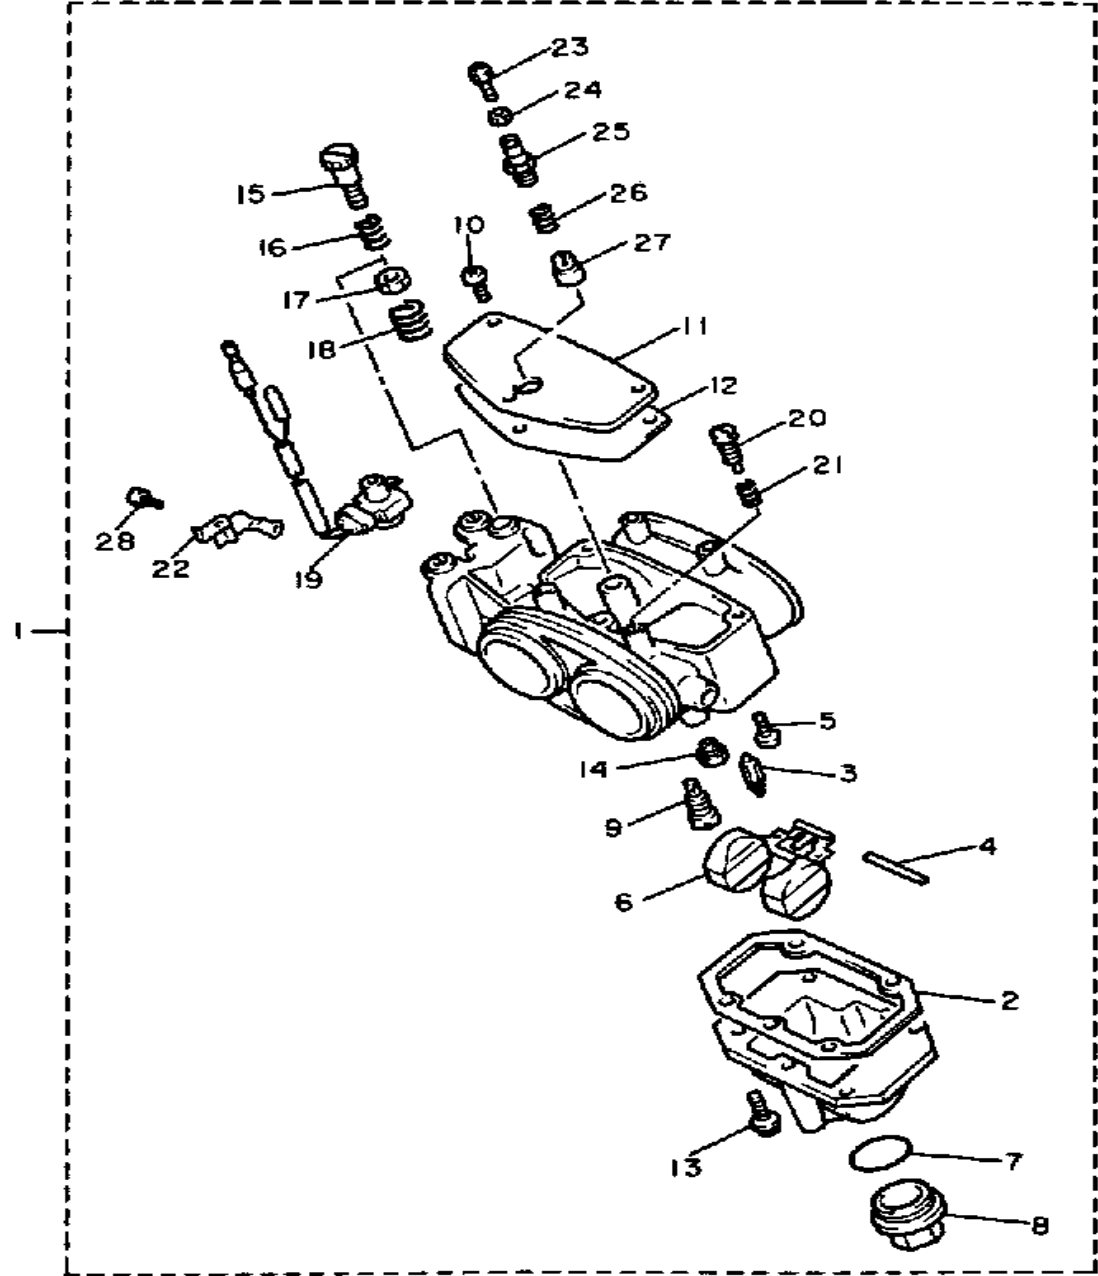

CARBURETOR

Ref. No.	Part Number	Description	Qty	Remarks
1	85L-14301-02-00	CARBURETOR ASSEMBLY 1	1	
2	85L-14384-00-00	. GASKET, FLOAT CHMBR	1	
3	85L-14392-00-00	. VALVE, NEEDLE	1	
4	6E5-14386-01-00	. PIN, FLOAT	1	
5	98901-04010-00	. SCREW, BIND	1	
6	85L-14385-00-00	. FLOAT	1	
7	85L-14147-00-00	. O-RING	1	
8	85L-14191-00-00	. PLUG, DRAIN	1	
9	85L-14342-33-00	. JET, PILOT # 6	2	UR
	85L-14342-34-00	. JET, PILOT # 8	2	UR
	85L-14342-35-00	. JET, PILOT # 0	2	UR
	85L-14342-36-00	. JET, PILOT (# 72)	2	UR STD
10	98580-05010-00	. SCREW, PAN HEAD	3	
11	85L-14157-00-00	. COVER, MIXING	1	
12	85L-14227-00-00	. WASHER	1	
13	97601-04112-00	. SCREW, PN/HD.W/WSHR (97602-04112-00)	4	
14	288-14343-57-00	. JET, MAIN #1 4	2	UR
	288-14343-58-00	. JET, MAIN #1 6	2	UR
	288-14343-59-00	. JET, MAIN #1 8	2	UR
	288-14343-60-00	. JET, MAIN (#120)	2	UR
	288-14343-61-00	. JET, MAIN #1 2	2	UR
	288-14343-62-00	. JET, MAIN #1 4	2	UR
	288-14343-63-00	. JET, MAIN (#125)	2	UR
	288-14343-65-00	. JET, MAIN #1 0	2	UR
	288-14343-66-00	. JET, MAIN #1 2	2	UR STD
	288-14355-64-00	. JET, MAIN #128 (288-14343-64)	2	UR
	288-14355-67-00	. NOZZLE, MAIN #1 4	2	UR

85L100-9070

CONTINUED ON NEXT FRAME ►

Not For Resale
www.SmallEngineDiscount.com