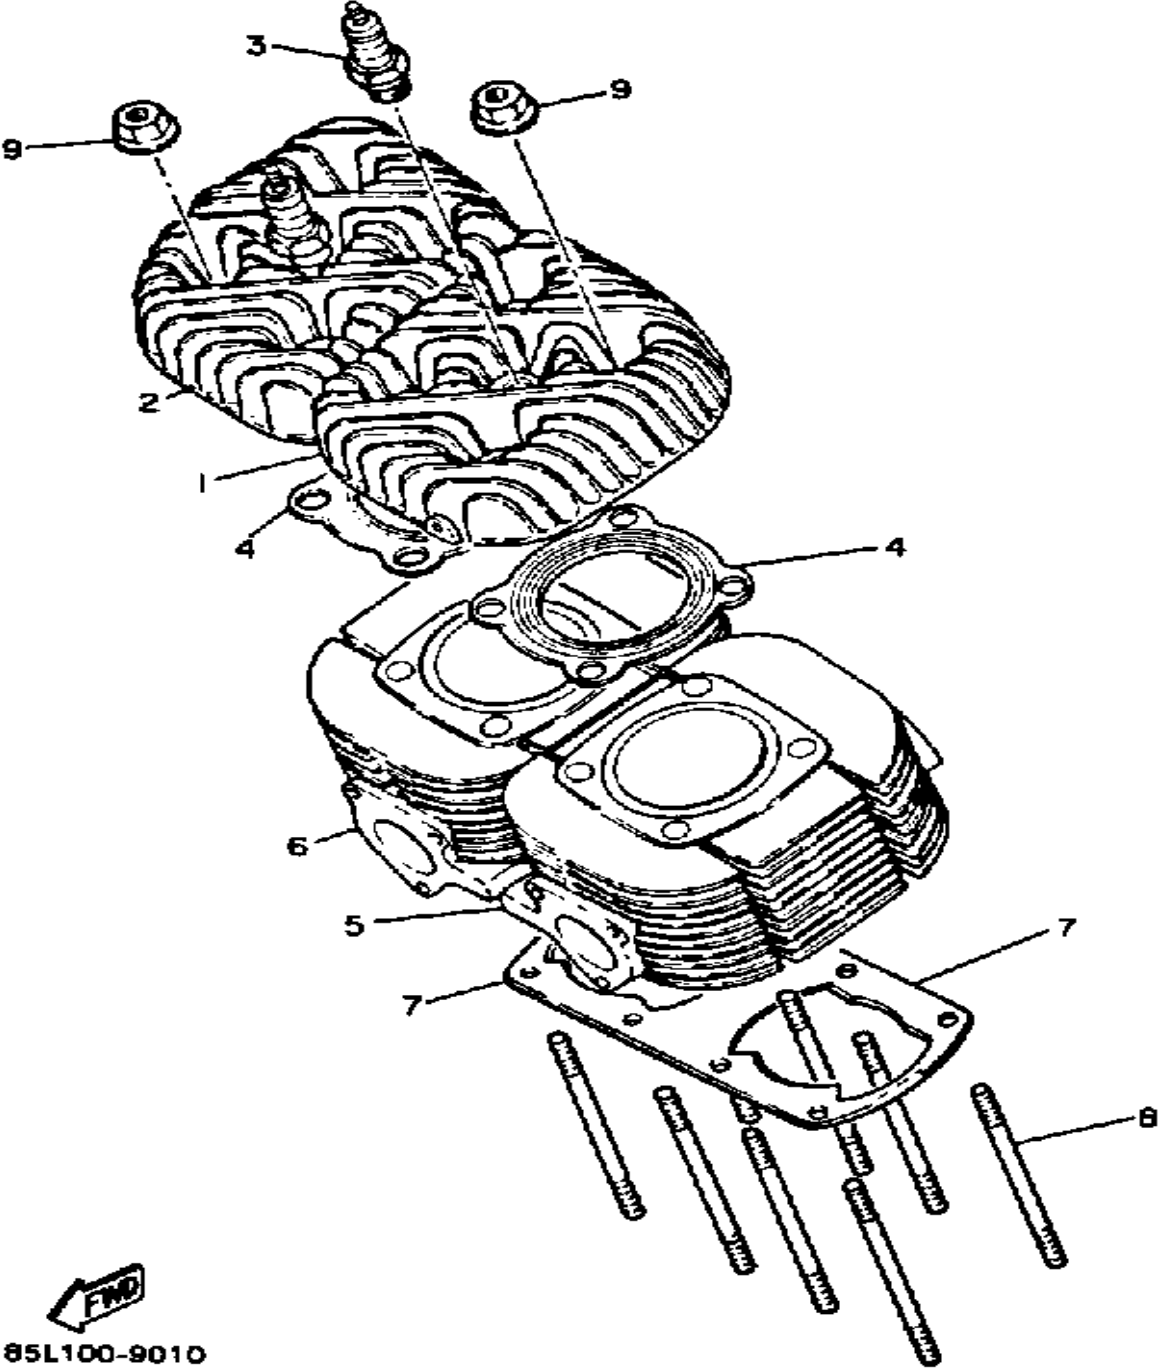

# CYLINDER HEAD - CYLINDER

Ref. No.	Part Number	Description	Qty	Remarks
1	8G8-11111-00-00	HEAD, CYLINDER 1 .....	1	
2	8G8-11121-00-00	HEAD, CYLINDER 2 .....	1	
3	NGK-BR9ES-00-00	PLUG, SPARK .....	2	
4	8G8-11181-01-00	GASKET, CYLINDER HEAD 1 .	2	
5	8G8-11311-00-00	CYLINDER 1 .....	1	
6	8G8-11321-00-00	CYLINDER 2 .....	1	
7	85L-11351-00-00	GASKET, CYLINDER .....	1	
8	90116-08107-00	BOLT, STUD .....	8	
9	95701-08500-00	NUT, FLANGE .....	8	