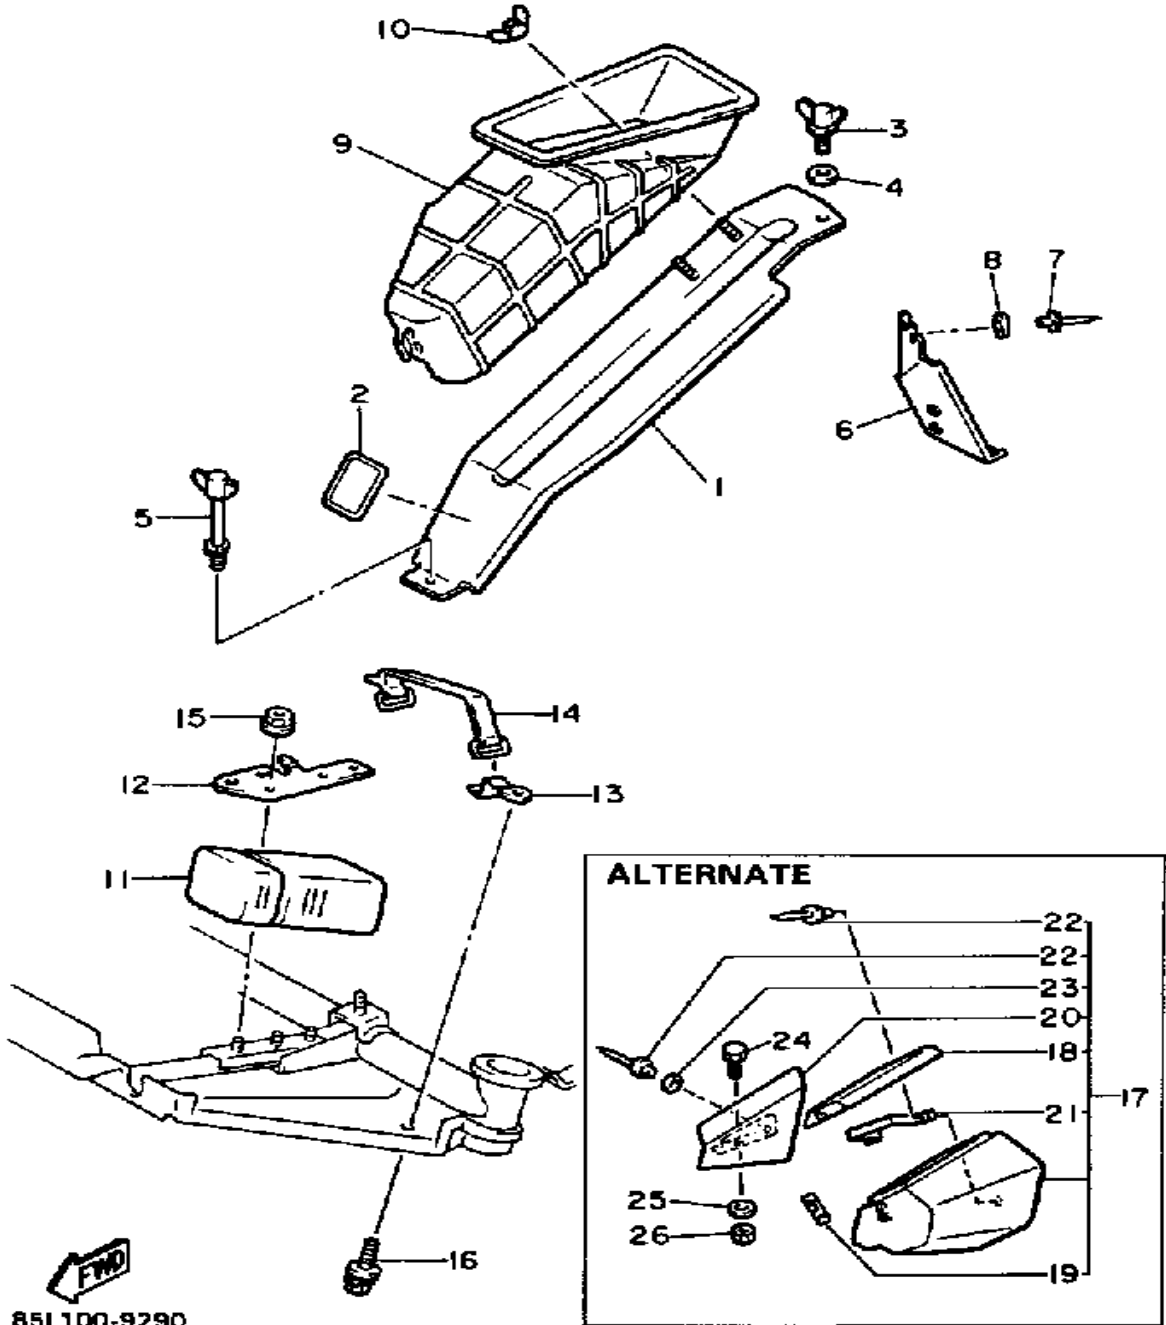

GUARD-LUGGAGE BOX

Ref. No.	Part Number	Description	Qty	Remarks
1	85L-77311-00-00	GUARD, DRIVE	1	
2	898-77762-00-00	LABEL, WARNING 2	1	UR STD
3	90122-08029-00	BOLT, WING	1	
4	90201-08730-00	WASHER, PLATE	1	
5	8V0-77387-00-00	SCREW	1	
6	85L-77373-01-00	PROTECTOR	1	
7	90267-48079-00	RIVET, BLIND	4	
8	92906-05200-00	WASHER, PLAIN	2	
9	85L-12661-00-00	DUCT	1	
10	90175-06015-00	NUT, WING	2	
11	85L-28100-00-00	TOOL KIT	1	
12	8V0-21945-00-00	BRACKET, TOOL BOX FITTING	1	
13	8V0-21955-00-00	BRACKET, TOOL BOX FITTING	1	
14	4J2-82131-01-00	BAND, BATTERY	1	
15	95701-06500-00	NUT, FLANGE	2	
16	90119-06117-00	BOLT, WITH WASHER	1	
17	85M-77380-00-00	STORAGE BOX, OVATN	1	AP
18	85M-77382-00-00	. LID, TOOL BOX	1	
19	J10-14436-00-00	. HOOK	2	
20	85M-77373-00-00	. PROTECTOR, TOOL BOX	1	
21	85M-28175-00-00	. HOLDER, TOOL	1	
22	90267-48078-00	. RIVET, BLIND	4	
23	90201-04325-00	. WASHER, PLATE	2	
24	95816-06012-00	BOLT, FLANGE	1	AP
25	90201-06057-00	WASHER, PLATE	1	AP
26	95701-06500-00	NUT, FLANGE	1	AP

85L100-9290

Not For Resale