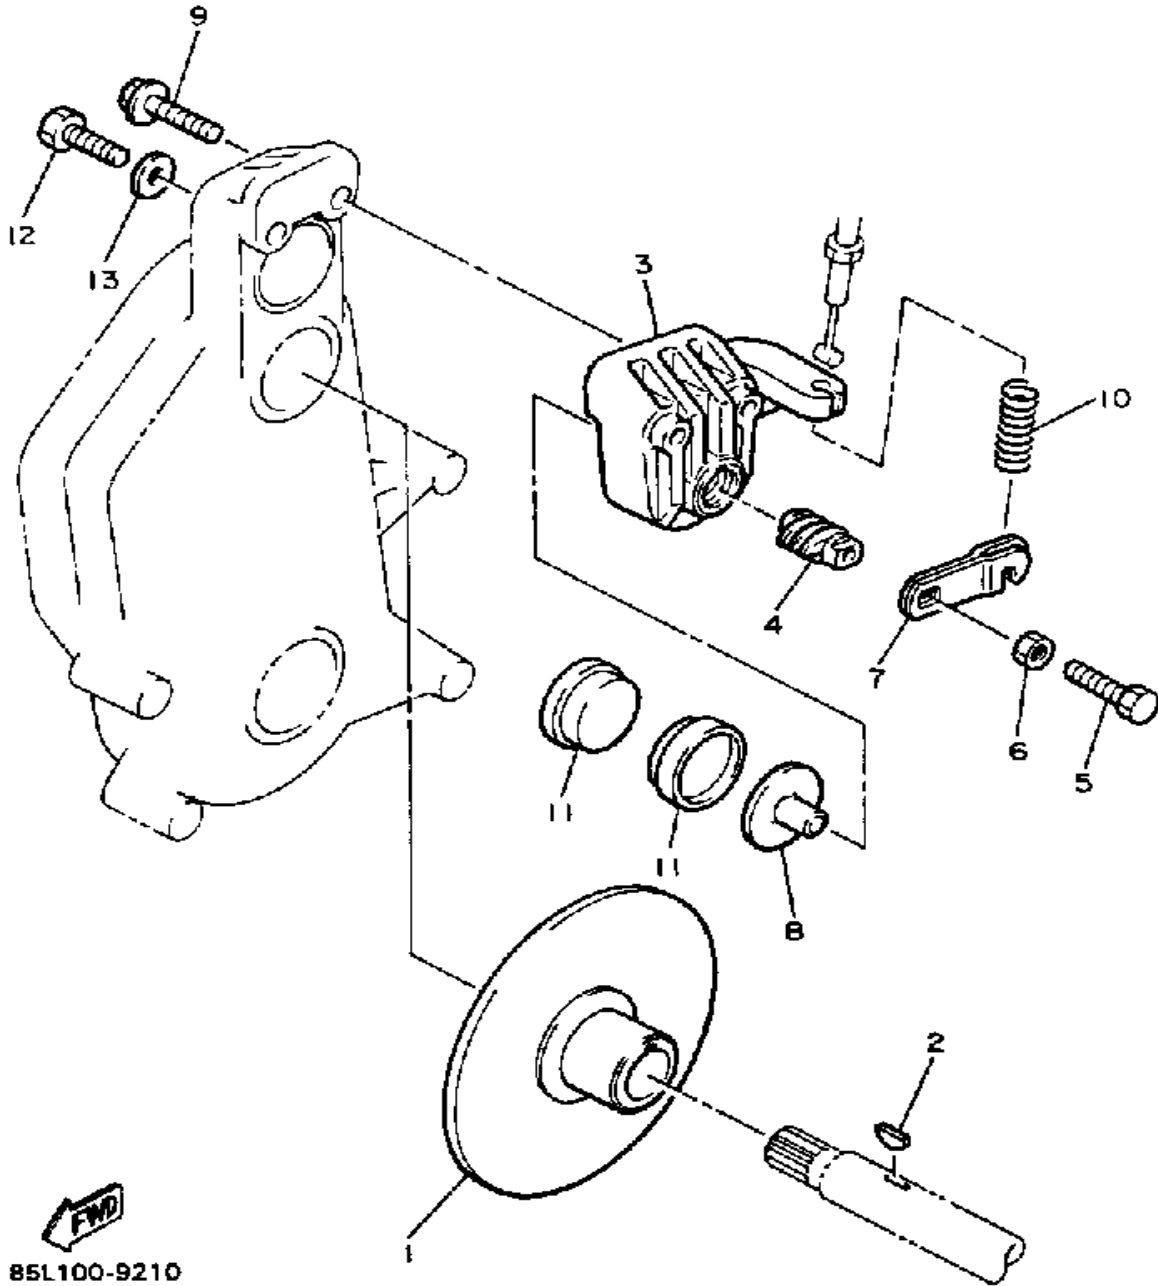

BRAKE

85L100-9210

Ref. No.	Part Number	Description	Qty	Remarks
1	85L-25831-00-00	DISC, BRAKE (RIGHT)	1	
2	8J7-25848-00-00	KEY	1	
3	8K4-25731-00-00	BODY, CALIPER 1	1	
4	878-25728-00-00	CAM	1	
5	90101-08499-00	BOLT	1	
6	95303-08700-00	NUT	1	
7	878-25726-00-00	LEVER, BRAKE	1	
8	878-25733-00-00	PLATE, BACK UP	1	
9	95811-10050-00	BOLT, FLANGE (95812-10050-00)	1	
10	90501-23337-00	SPRING, COMPRESSION	1	
11	84X-25811-01-00	PAD, CALIPER 2	2	
12	90105-10543-00	BOLT, WASHER BASED	1	
13	92990-08600-00	WASHER, PLATE	1	

Not For Resale

www.SmallEngineDiscount.com