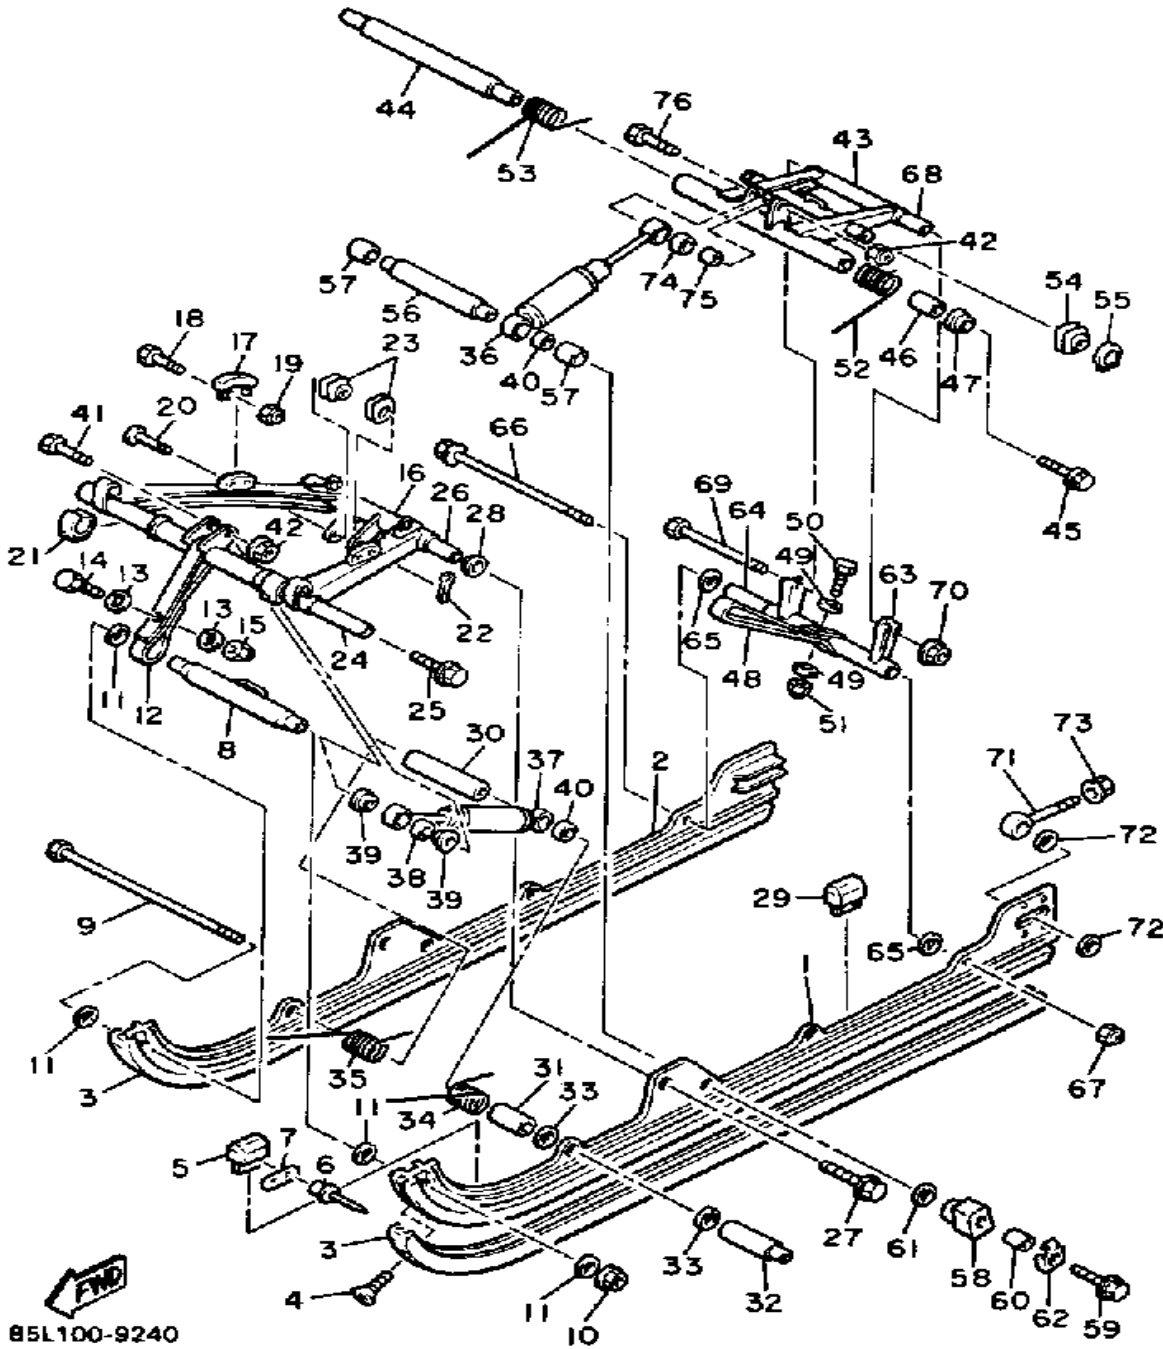

TRACK SUSPENSION 2

Ref. No.	Part Number	Description	Qty	Remarks
1	85L-47411-00-00	FRAME, SLIDING 1	1	
2	85L-47412-00-00	FRAME, SLIDING 2	1	
3	8Y3-47421-00-XX	RUNNER, SLIDING 1 (8Y3-47421-00-00)	2	
4	90151-06010-00	SCREW, COUNTERSUNK	2	
5	8V0-47456-00-00	DAMPER 1	2	
6	90267-48062-00	RIVET, BLIND	8	
7	8K2-47458-01-00	PLATE, DAMPER	8	
8	8V0-47415-00-00	BRACKET 1	1	
9	97022-08255-00	BOLT	1	
10	95712-08300-00	NUT, LOCK	1	
11	92990-08600-00	WASHER, PLATE	4	
12	8Y3-47495-00-00	STOPPER 1	1	
13	90201-06407-00	WASHER, PLATE (90201-06747-00)	2	
14	97011-06025-00	BOLT (97001-06025)	1	
15	95701-06300-00	NUT, NYLON	1	
16	85L-47331-00-00	ARM, PIVOT 1	1	
17	8F3-47422-01-00	RUNNER, SLIDING 2	2	
18	97011-06025-00	BOLT (97001-06025)	4	
19	95701-06300-00	NUT, NYLON	4	
20	90240-12136-00	PIN, CLEVIS	1	
21	8V0-47447-01-00	HOOK 2	2	
22	91401-30020-00	PIN, COTTER	1	
23	8R4-47447-00-00	HOOK 2	2	
24	8A5-47465-02-00	SHAFT 1	1	
25	90109-106A2-00	BOLT	2	
26	8K2-47485-00-00	SHAFT 3	1	
27	95811-10030-00	BOLT, FLANGE	2	

CONTINUED ON NEXT FRAME ►

Not For Resale
www.SmallEngineDiscount.com