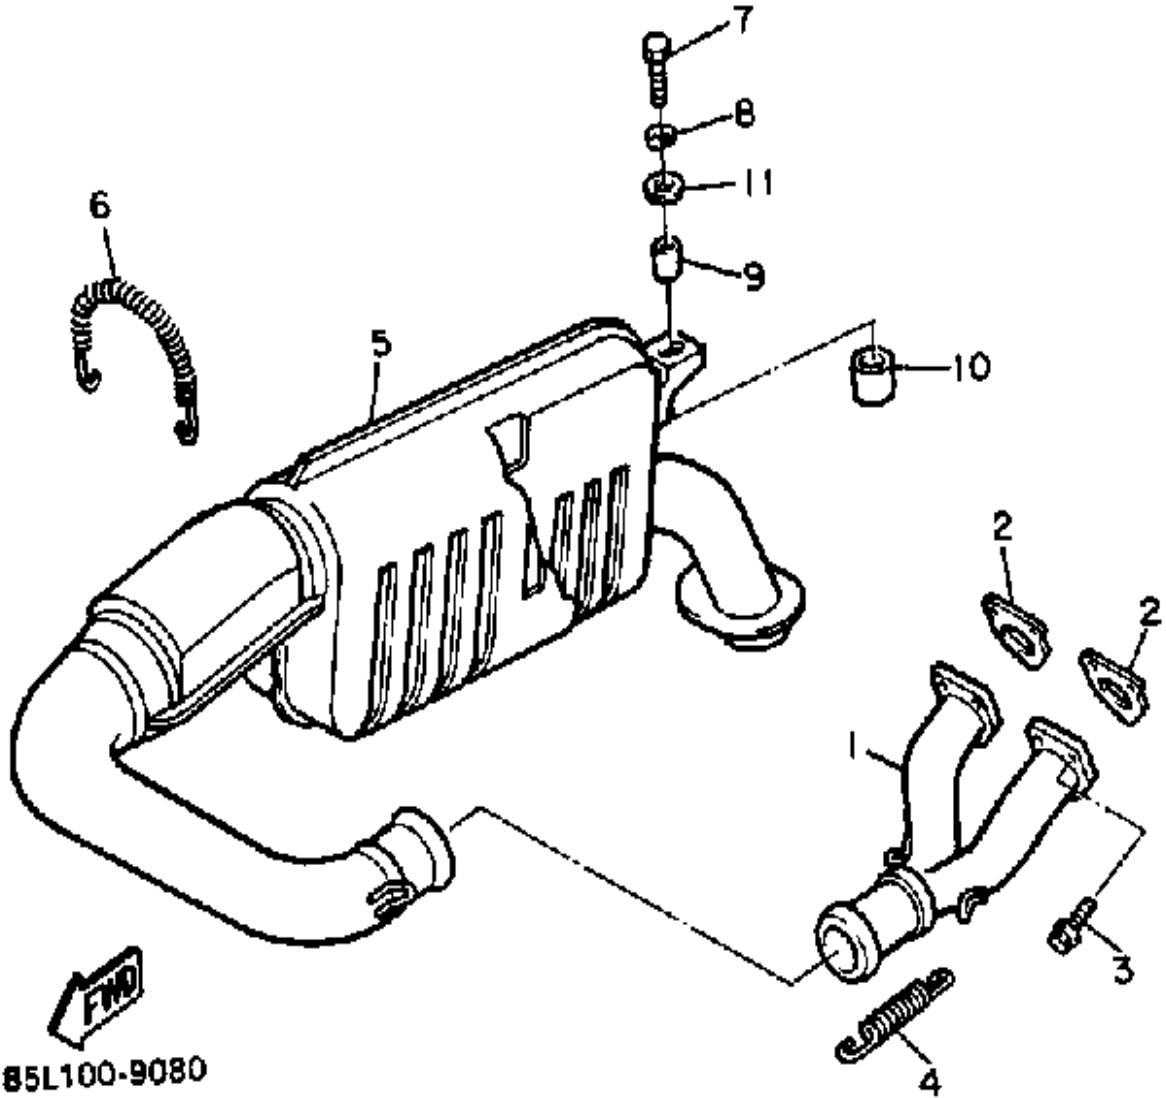

EXHAUST

Ref. No.	Part Number	Description	Qty	Remarks
1	8G8-14610-00-00	EXHAUST PIPE ASSEMBLY 1	1	
2	8G8-14613-01-00	GASKET, EXHAUST PIPE	2	
3	95811-06020-00	BOLT, FLANGE	6	
4	90506-20272-00	SPRING, TENSION	2	
5	87D-14710-00-00	MUFFLER ASSEMBLY 1	1	
6	90506-16436-00	SPRING, TENSION	1	
7	97011-08030-00	BOLT (97001-08030-00)	1	
8	92990-08100-00	WASHER	1	
9	90387-08778-00	COLLAR	1	
10	8G8-14747-00-00	DAMPER, MUFFLER	1	
11	90201-08753-00	WASHER, PLATE	1	

85L100-9080

Not For Resale
www.SmallEngineDiscount.com