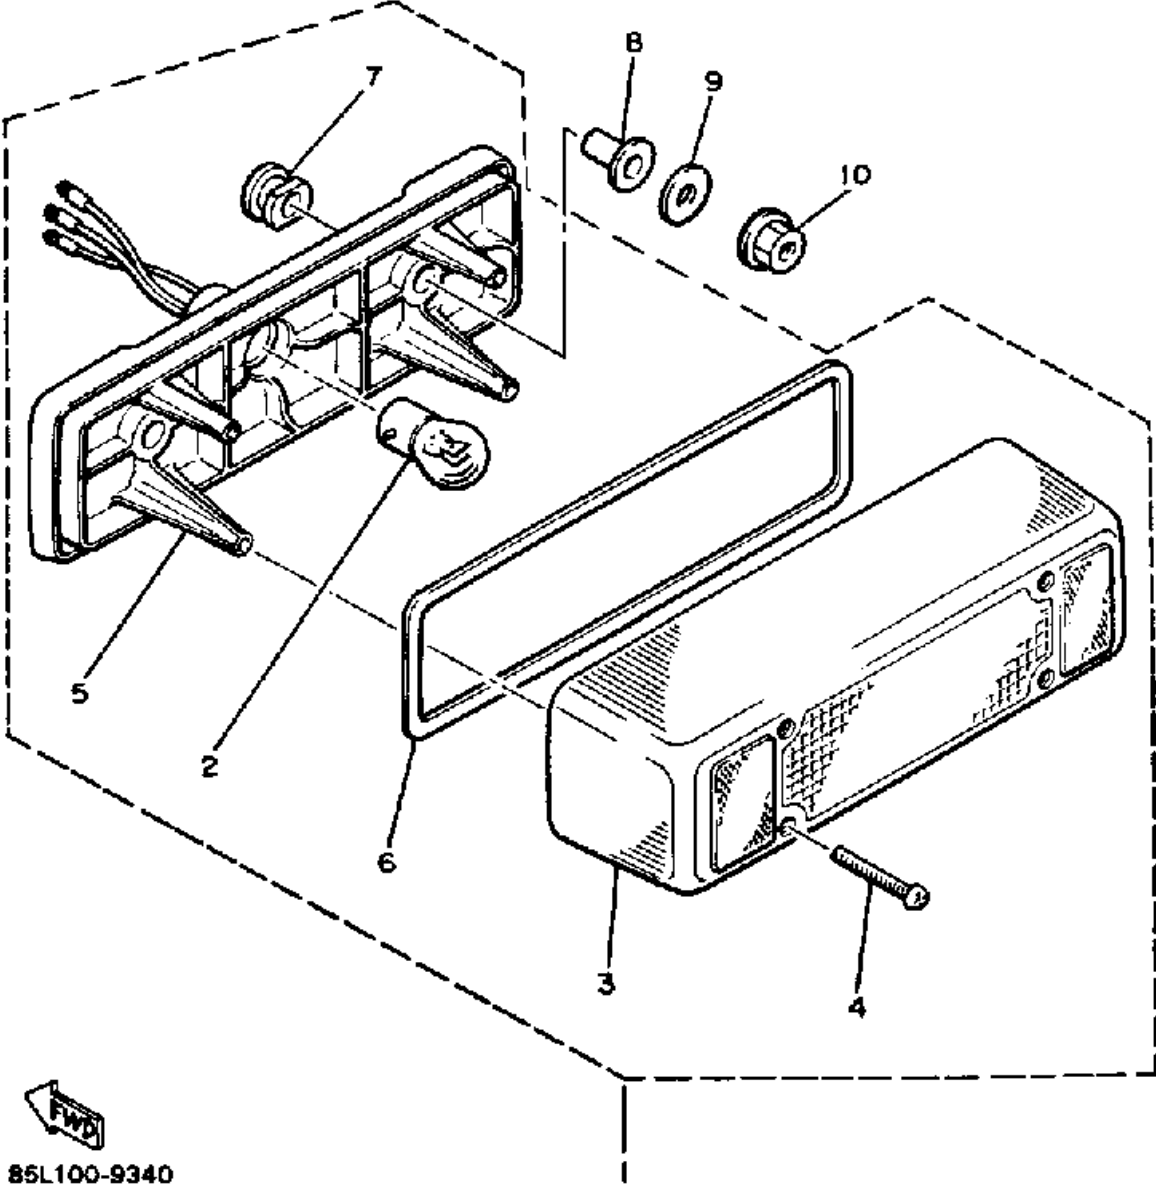

TAILLIGHT

85L100-9340

Ref. No.	Part Number	Description	Qty	Remarks
1	82M-84710-00-00	TAILLIGHT UNIT ASSEMBLY ..	1	
2	137-84714-61-00	. BULB, TL 12V23/8W (J50-83311-00)	1	
3	8K4-84721-00-00	. LENS, TAILLIGHT	1	
4	97780-40130-00	. SCREW, PANHEAD TAPPING (97701-40130-00)	4	
5	82M-84711-00-00	. BASE, TAILLIGHT	1	
6	87M-84723-00-00	. GASKET, TAIL LENS	1	
7	8K4-84718-00-00	. GROMMET	1	
8	90387-066N1-00	COLLAR	2	
9	90201-06407-00	WASHER, PLATE (90201-06747-00)	4	
10	95701-06500-00	NUT, FLANGE	2	

Not For Resale
www.SmallEngineDiscount.com