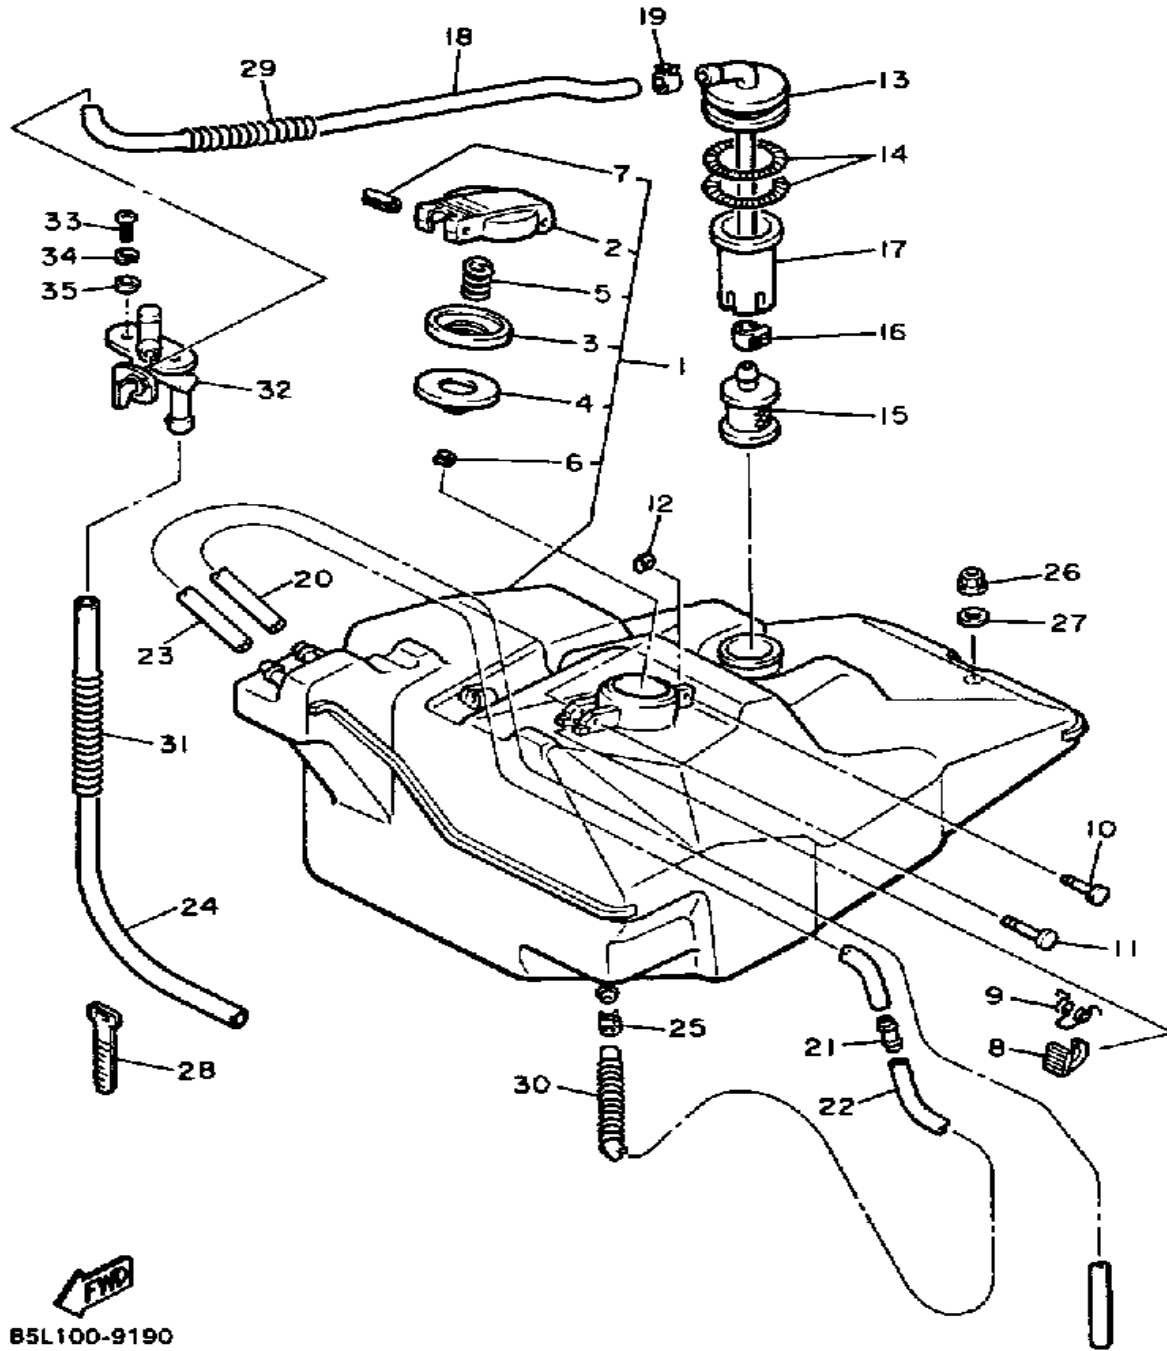

FUEL TANK

B5L100-9190

Ref. No.	Part Number	Description	Qty	Remarks
1	85L-24111-00-00	FUEL TANK	1	
2	8W6-24611-00-00	. BODY, CAP	1	
3	813-24613-01-00	. DISC, CAP	1	
4	8F7-24641-00-00	. GASKET, CAP 1	1	
5	90501-20130-00	. SPRING, COMPRESSION	1	
6	91609-30016-00	. PIN, SPRING	1	
7	91609-25050-00	. PIN, SPRING	1	
8	83M-24628-00-00	HOOK	1	
9	90508-10715-00	SPRING, TORSION	1	
10	90249-03175-00	PIN	1	
11	90249-03017-00	PIN	1	
12	93430-02001-00	CIRCLIP	2	
13	86M-24335-00-00	PIPE, SUCTION 1	1	
14	90506-06065-00	SPRING, TENSION	2	
15	8H5-24560-00-00	FILTER ASSEMBLY	1	
16	90467-11028-00	CLIP	1	
17	8V0-24336-00-00	PIPE, SUCTION 2	1	
18	90446-11247-00	HOSE	1	
19	90467-11028-00	CLIP	4	
20	90446-09059-00	HOSE	1	
21	8H8-24376-00-00	PIPE, JOINT 1	1	
22	90446-09060-00	HOSE	1	
23	90446-09183-00	HOSE	1	
24	(90446-11313-00)	HOSE	1	
25	90467-09026-00	CLIP	1	
26	95712-08300-00	NUT, LOCK	1	
27	90201-08784-00	WASHER, PLATE	1	
28	341-26397-01-00	BAND	4	
29	82K-24327-00-00	SPRING, COMPRESSION (90501-084J1-00)	1	

CONTINUED ON NEXT FRAME ➤

Not For Resale

www.SmallEngineDiscount.com