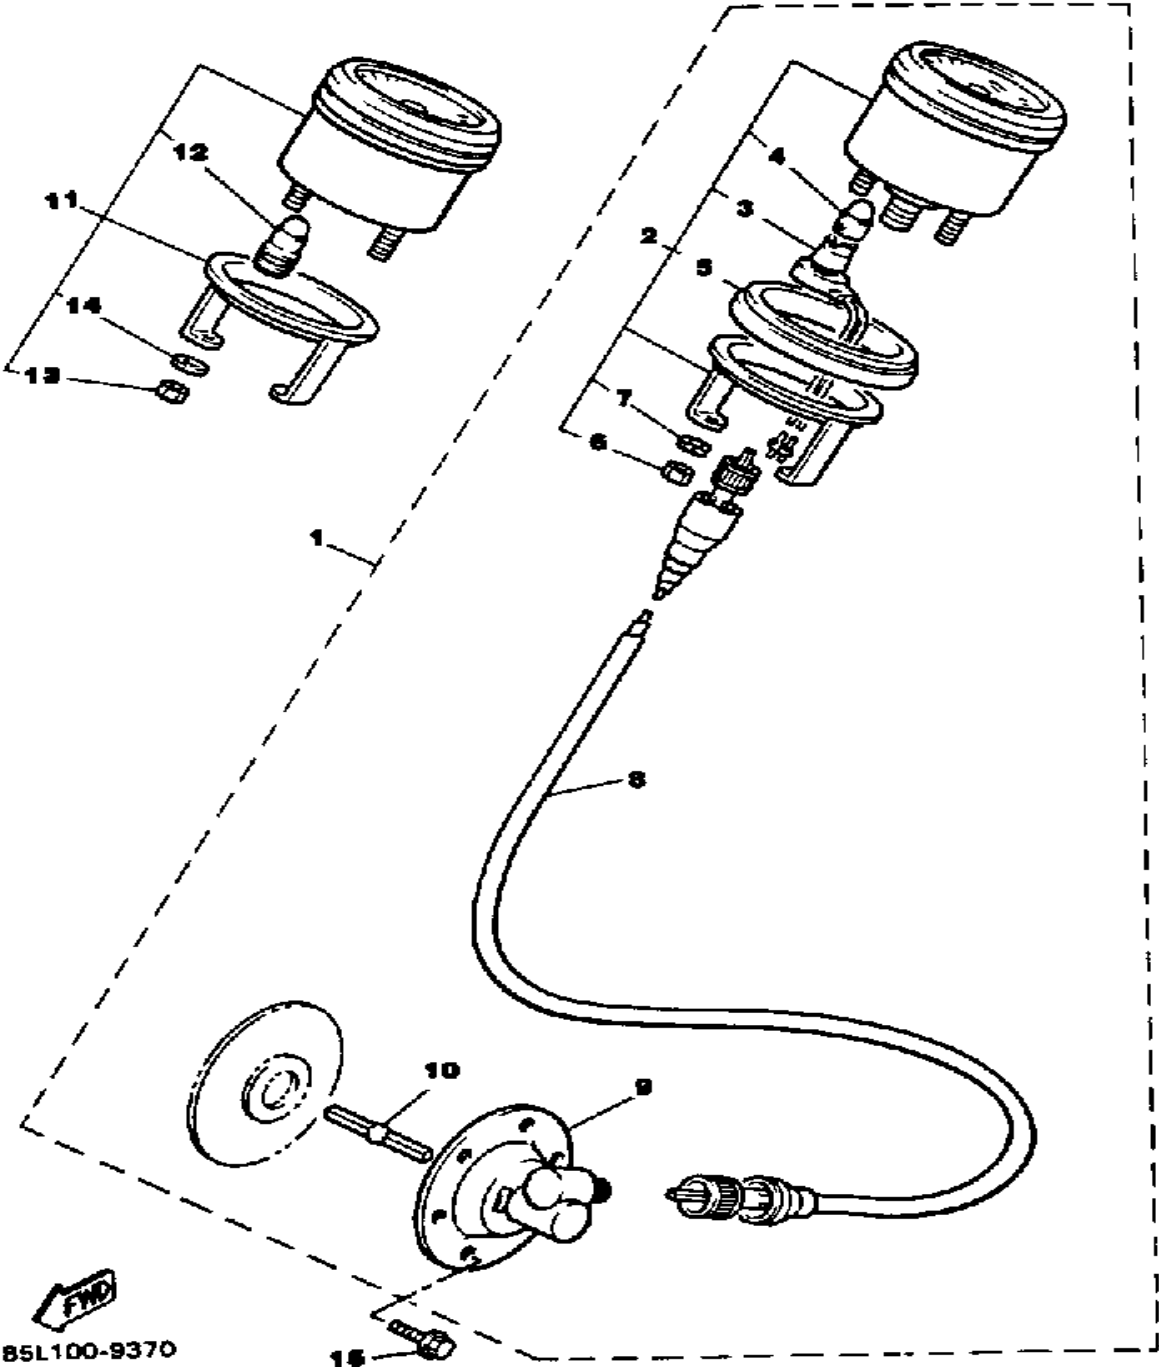

METER (ALTERNATE PART)

Ref. No.	Part Number	Description	Qty	Remarks
1	85L-W0081-40-00	SPEDO KIT, OVATION	1	
2	80V-83510-40-00	. SPEEDOMETER ASSEMBLY (MILE/H)	1	
3	ø8V-78353-64-00	.. UNAVAILABLE IN PRICE BOOK	1	
4	4G1-84744-00-00	.. BULB, MTR.12V3.4W	1	
5	8G6-83523-00-00	.. DAMPER	1	
6	95380-05600-00	.. NUT	2	
7	92990-05100-00	.. WASHER, SPRING	2	
8	8F3-83550-01-00	. SPEEDOMETER CABLE	1	
9	8Y1-47700-00-00	. METER GEAR HOUSING COMP.	1	
10	8K4-47715-00-00	. JOINT	1	
11	85L-83540-00-00	TACHOMETER ASSEMBLY ...	1	AP
12	4G1-84744-00-00	. BULB, MTR.12V3.4W	1	
13	95380-05600-00	. NUT	4	
14	92990-05100-00	. WASHER, SPRING	4	
15	95811-08016-00	BOLT, FLANGE	3	

Not For Resale

www.SmallEngineDiscount.com