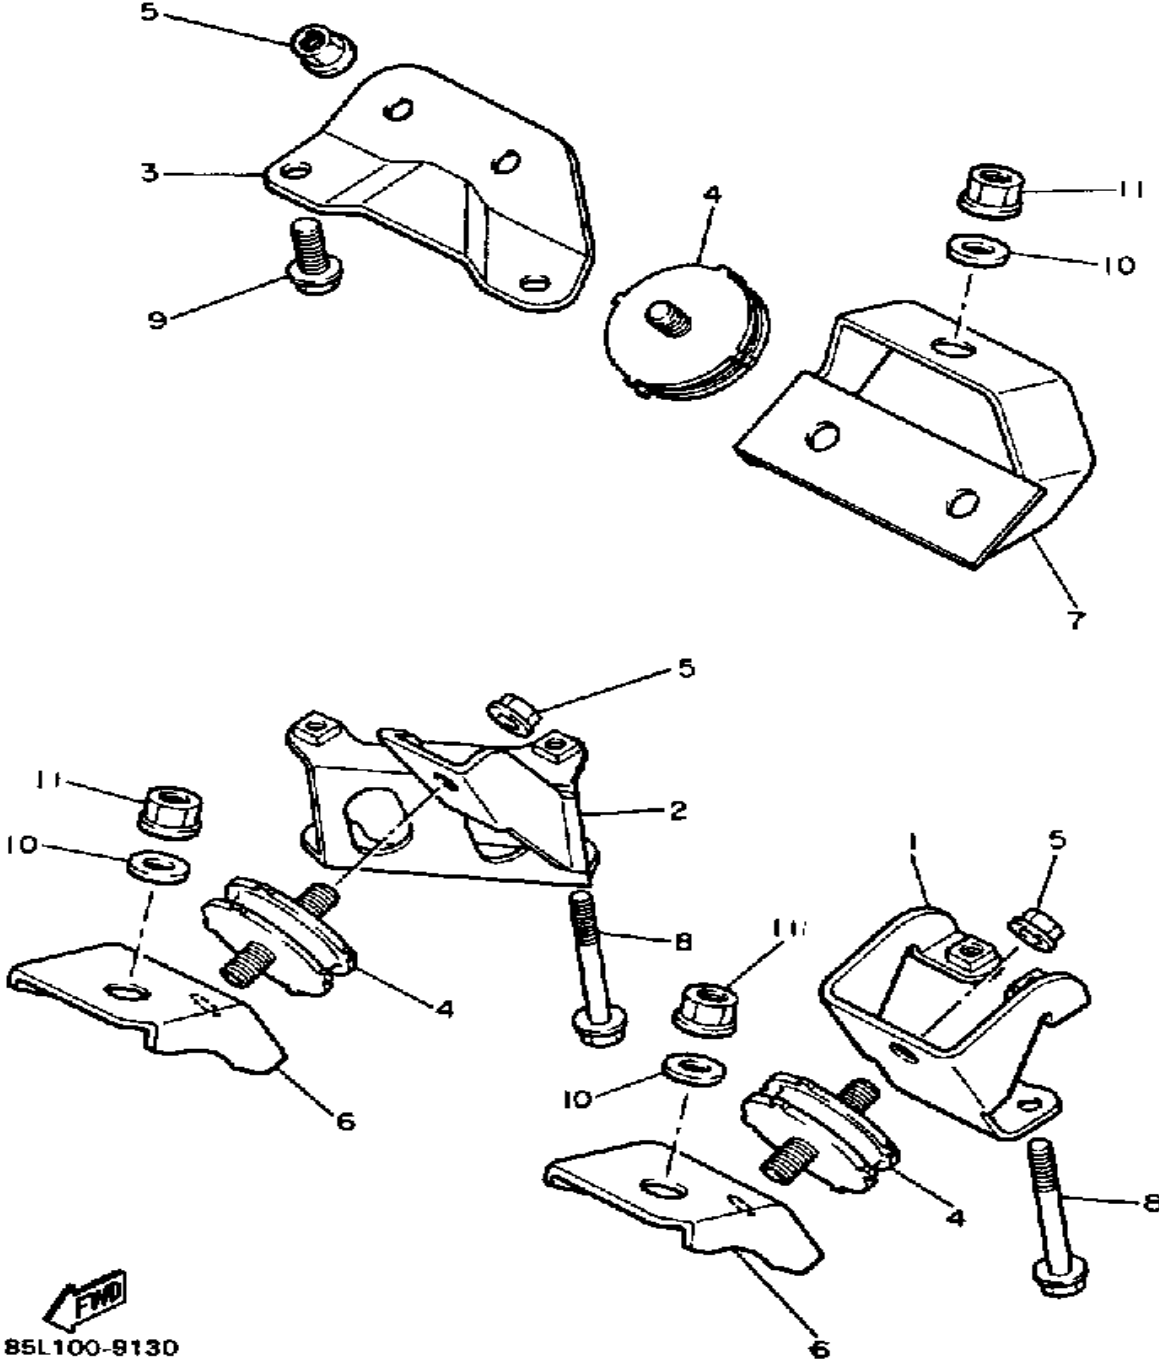

ENGINE BRACKET

Ref. No.	Part Number	Description	Qty	Remarks
1	85L-21411-00-00	BRACKET, ENGINE 1	1	
2	85L-21419-00-00	BRACKET, ENGINE 2	1	
3	85L-21429-00-00	BRACKET, ENGINE 3	1	
4	8N8-21486-00-00	DAMPER 2	4	
5	95701-10500-00	NUT, FLANGE (95702-10500)	4	
6	85L-21417-00-00	BRACKET, FRONT LOWER 1	2	
7	85L-21427-00-00	BRACKET, REAR LOWER 1	1	
8	95811-08070-00	BOLT, FLANGE	4	
9	95822-10025-00	BOLT, FLANGE	2	
10	90201-10321-00	WASHER, PLATE	3	
11	95701-10500-00	NUT, FLANGE (95702-10500)	3	

FWD
85L100-9130

Not For Resale
www.SmallEngineDiscount.com