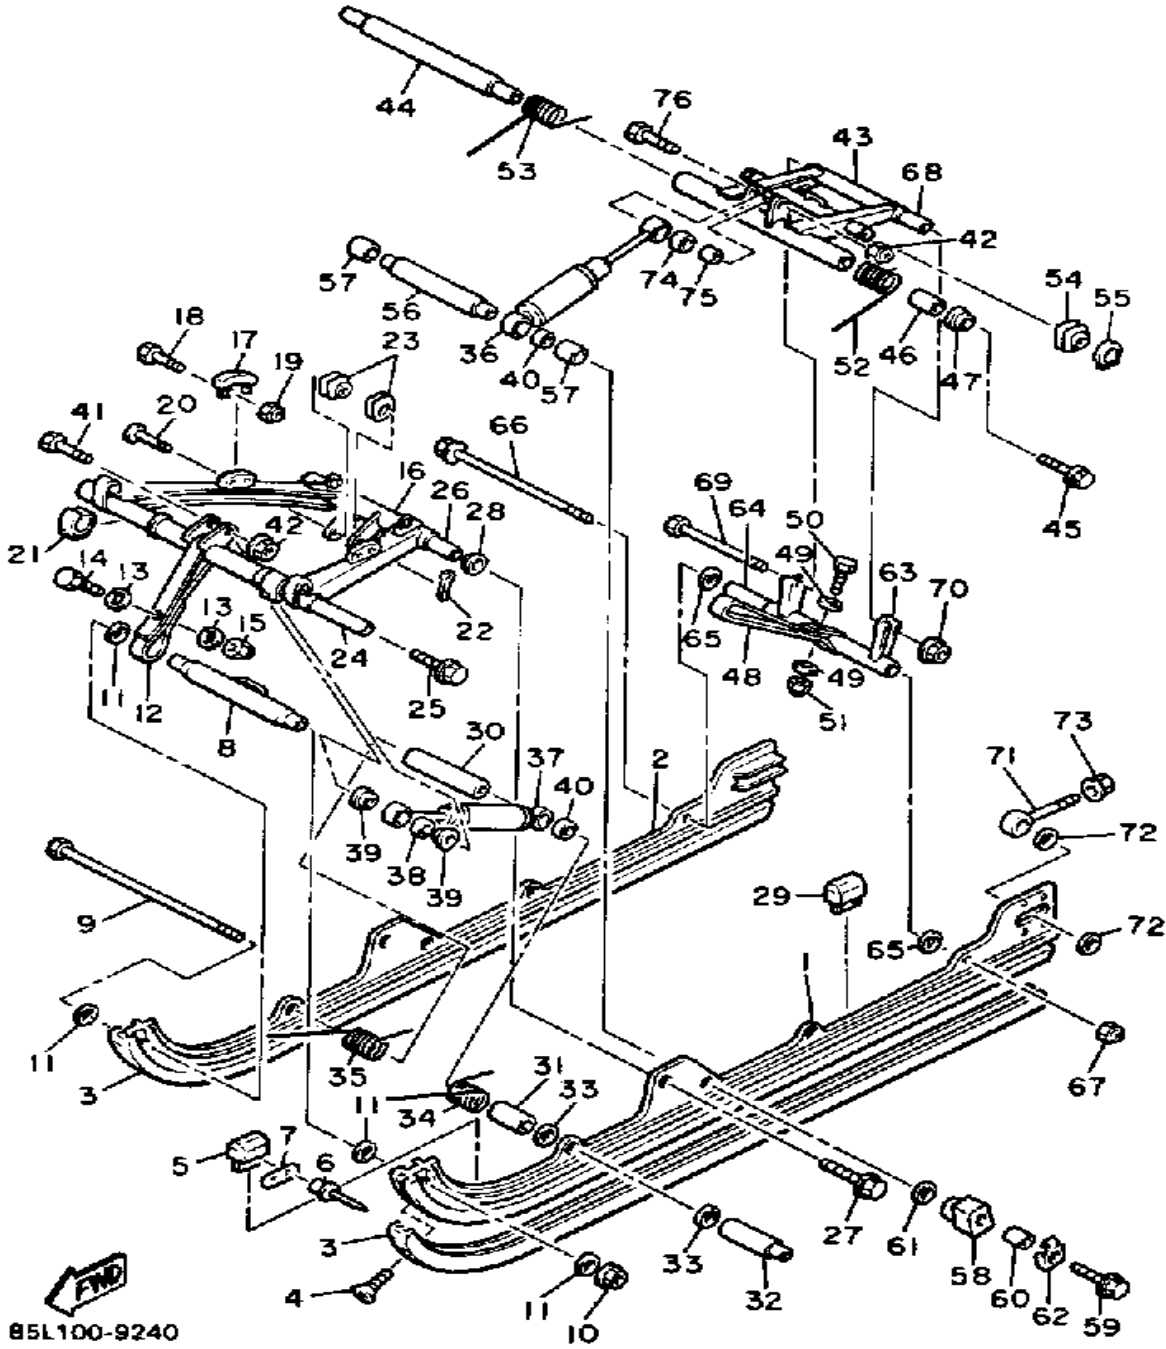

TRACK SUSPENSION 2

Ref. No.	Part Number	Description	Qty	Remarks
28	90387-105G6-00	COLLAR	2	
29	8V0-47456-00-00	DAMPER 1	2	
30	90387-160M7-00	COLLAR	1	
31	8V0-47319-00-00	COLLAR	2	
32	90387-166M8-00	COLLAR	2	
33	90201-161E5-00	WASHER, PLATE	4	
34	85L-47471-00-00	SPRING, FRONT 1	1	
35	85L-47472-00-00	SPRING, FRONT 2	1	
36	85L-47480-00-00	SHOCK ABSORBER	1	
37	85L-47481-00-00	SHOCK ABSORBER 2	1	
38	90387-084J8-00	COLLAR	1	
39	90387-123G4-00	COLLAR	2	
40	8V0-47371-00-00	BUSH, PIVOT	2	
41	97021-08045-00	BOLT	1	
42	95712-08300-00	NUT, LOCK	2	
43	85L-47332-00-00	ARM, PIVOT 2	1	
44	8K2-47475-00-00	SHAFT 2	1	
45	90109-106A2-00	BOLT	2	
46	8V0-47365-00-00	COLLAR 1	2	
47	8V0-47384-00-00	WASHER	2	
48	8Y3-47496-00-00	STOPPER 2	1	
49	90201-06407-00	WASHER, PLATE (90201-06747-00)	2	
50	97011-06025-00	BOLT (97001-06025)	1	
51	95701-06300-00	NUT, NYLON	1	
52	85L-47473-00-00	SPRING, REAR 1	1	
53	85L-47474-00-00	SPRING, REAR 2	1	
54	86S-47446-01-00	HOOK 1	2	
55	99009-14400-00	CIRCLIP	2	

CONTINUED ON NEXT FRAME ►

Not For Resale
www.SmallEngineDiscount.com