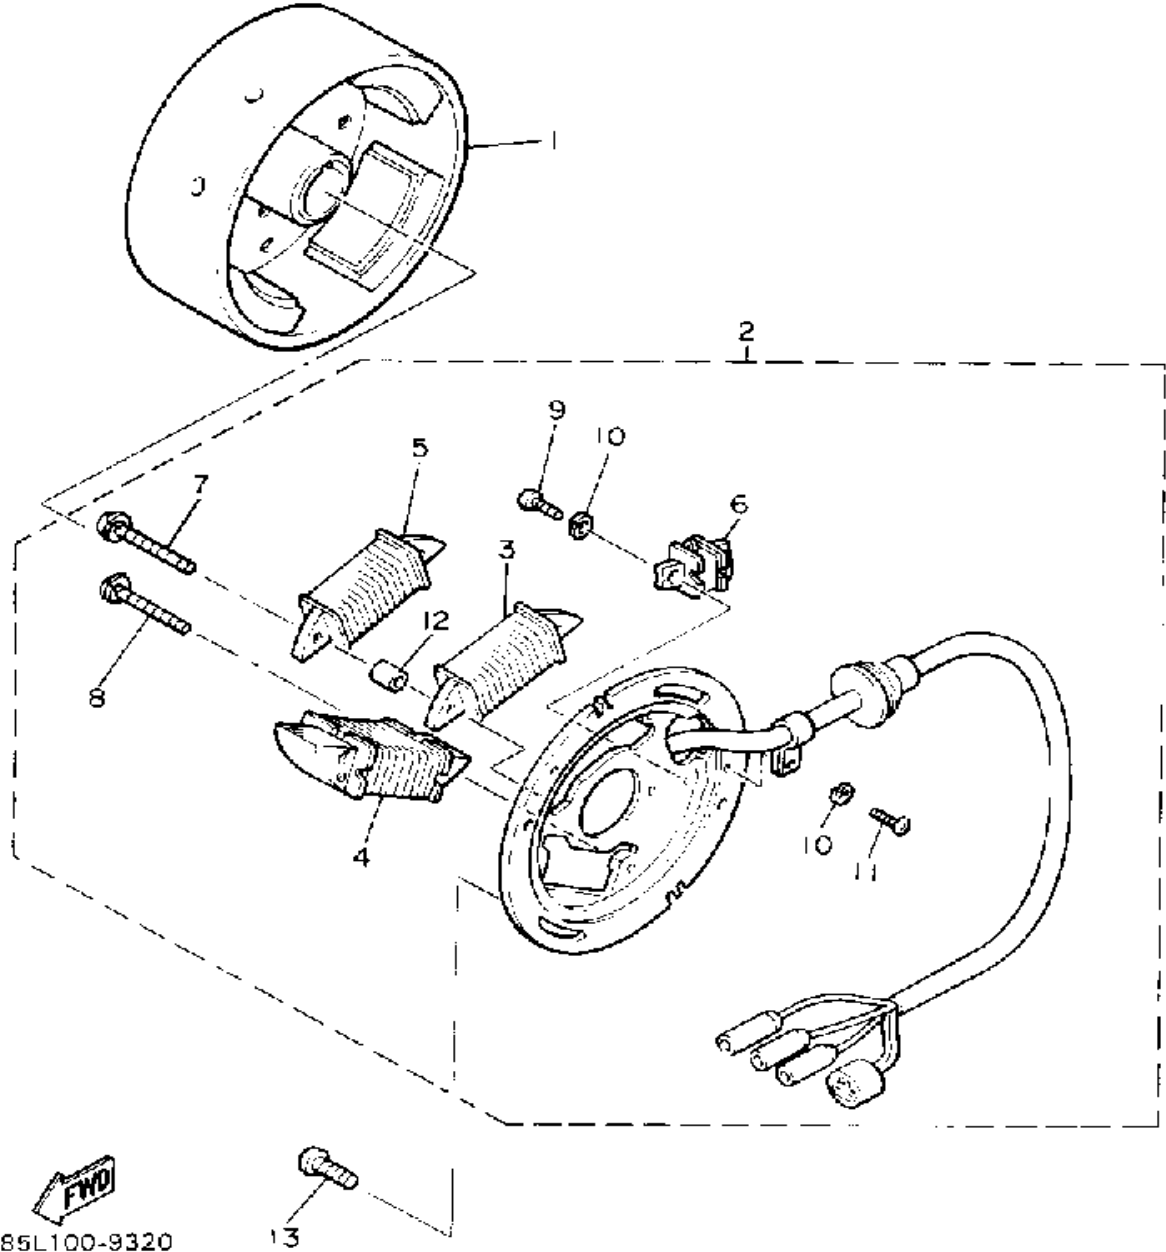

GENERATOR

Ref. No.	Part Number	Description	Qty	Remarks
1	85L-85550-01-00	ROTOR ASSEMBLY	1	
2	85L-85560-00-00	BASE ASSEMBLY	1	
3	81L-85520-M0-00	. COIL, CHARGE	1	
4	81L-81314-M0-00	. COIL, LIGHTING 2	1	
5	81L-81313-M0-00	. COIL, LIGHTING 1	1	
6	8R4-85580-M0-00	. COIL, PULSER	1	
7	90159-05129-00	. SCREW, WITH WASHER	2	
8	90159-05130-00	. SCREW, WITH WASHER	2	
9	98511-04012-00	. SCREW, PAN HEAD	2	
10	92901-04100-00	. WASHER, SPRING	3	
11	98580-04008-00	. SCREW, PAN HEAD	1	
12	90387-06553-00	. COLLAR	2	
13	98503-06014-00	SCREW, PAN HEAD (92502-06016)	2	

Not For Resale
www.SmallEngineDiscount.com