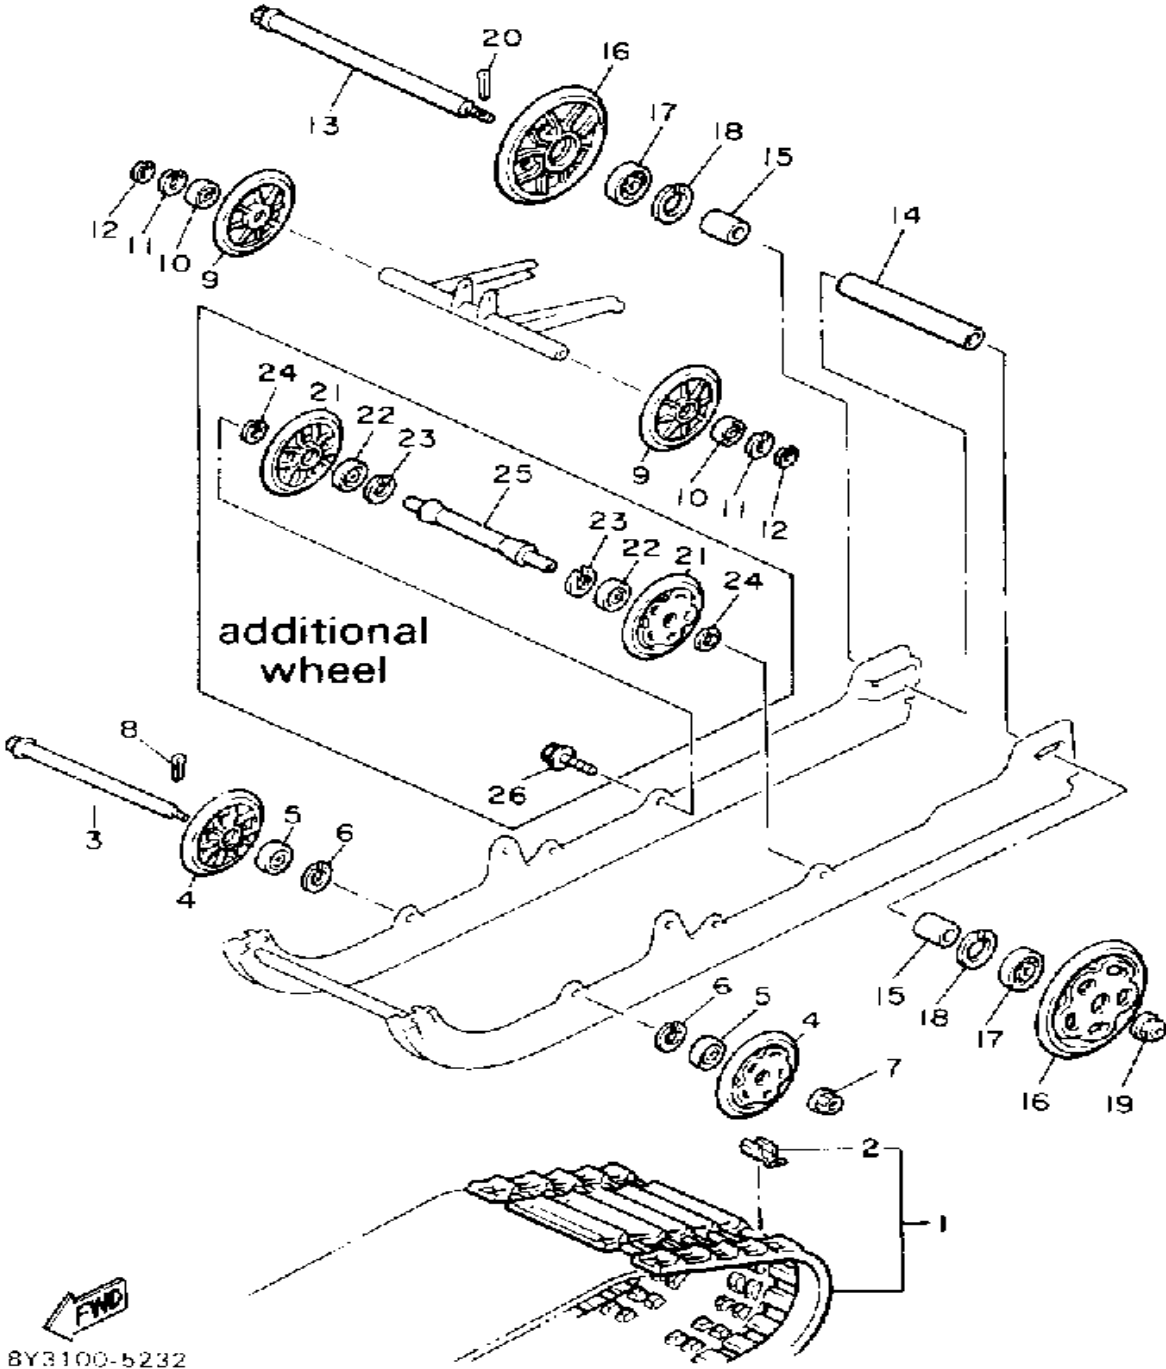

TRACK SUSPENSION 1

8Y3100-5232

Ref. No.	Part Number	Description	Qty	Remarks
1	8J6-47110-01-00	TRACK ASSEMBLY (8J6-47110-01-00)	1	
2	8A5-47115-00-00	. METAL, SLIDE	66	
3	90891-50061-00	SHAFT 5 (80X-47487-00-00)	1	
4	87M-47320-00-00	SUSPENSION WHEEL COMP.	2	
5	93306-00441-00	BEARING (89A) (B6004RS)	2	
6	99009-42500-00	CIRCLIP	2	
7	95601-14200-00	NUT, U	1	
8	91401-30030-00	PIN, COTTER	1	
9	885-47320-01-00	SUSPENSION WHEEL COMP.	2	
10	93306-00441-00	BEARING (89A) (B6004RS)	2	
11	99009-42500-00	CIRCLIP	2	
12	99009-20400-00	CIRCLIP	2	
13	8L8-47520-01-00	REAR AXLE COMP. (8L8-47520-02-00)	1	
14	90387-200M8-00	COLLAR	1	
15	90387-203H0-00	COLLAR	2	
16	8K2-47530-00-00	GUIDE WHEEL COMP.	2	
17	93306-20417-00	BEARING (B62042RS)	2	
18	99009-47500-00	CIRCLIP	2	
19	95601-14200-00	NUT, U	1	
20	91401-30030-00	PIN, COTTER	1	
21	87M-47320-00-00	SUSPENSION WHEEL COMP.	2	AP
22	93306-00441-00	BEARING (89A) (B6004RS)	2	AP
23	99009-42500-00	CIRCLIP	2	AP
24	99009-20400-00	CIRCLIP	2	AP
25	8V0-47488-00-00	SHAFT 6	1	AP
26	95821-08020-00	BOLT, FLANGE (95801-08020)	2	AP

Not For Resale

www.SmallEngineDiscount.com