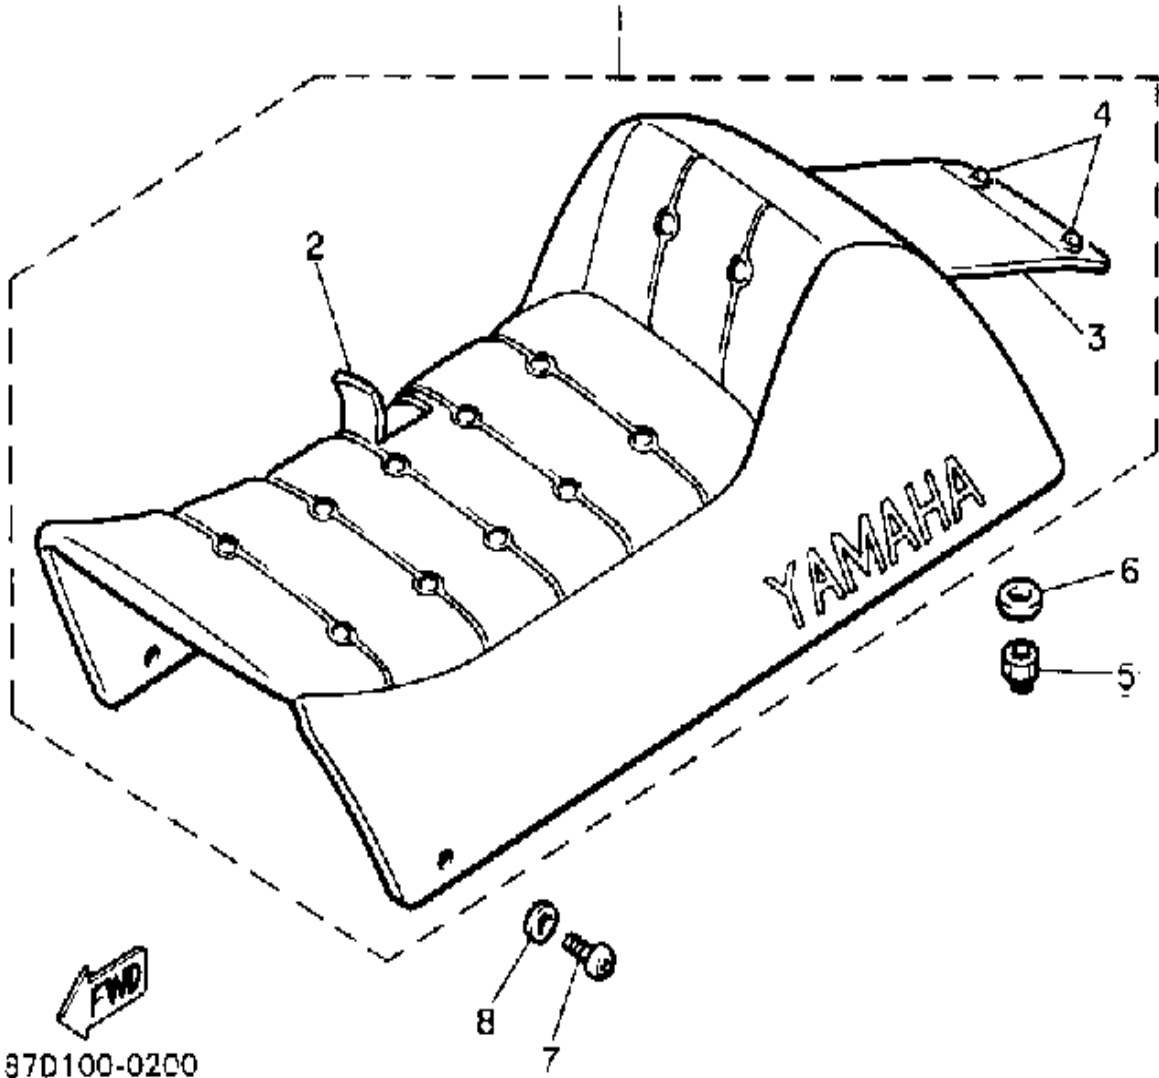

FWD
87F100-0190

Not For Resale
www.SmallEngineDiscount.com

SEAT

Ref. No.	Part Number	Description	Qty	Remarks
1	87D-24710-00-00	SINGLE SEAT ASSEMBLY	1	UR
2	87D-24711-00-00	. COVER, SINGLE SEAT	1	
3	87E-24754-00-00	. HOOK, SEAT	2	
4	85N-77377-00-00	. COVER, LUGGAGE BOX 2	1	
5	95712-08300-00	NUT, LOCK	2	
6	90201-08748-00	WASHER, PLATE	2	
7	98906-06016-00	SCREW, BIND	2	
8	90201-063J2-00	WASHER, PLATE	2	