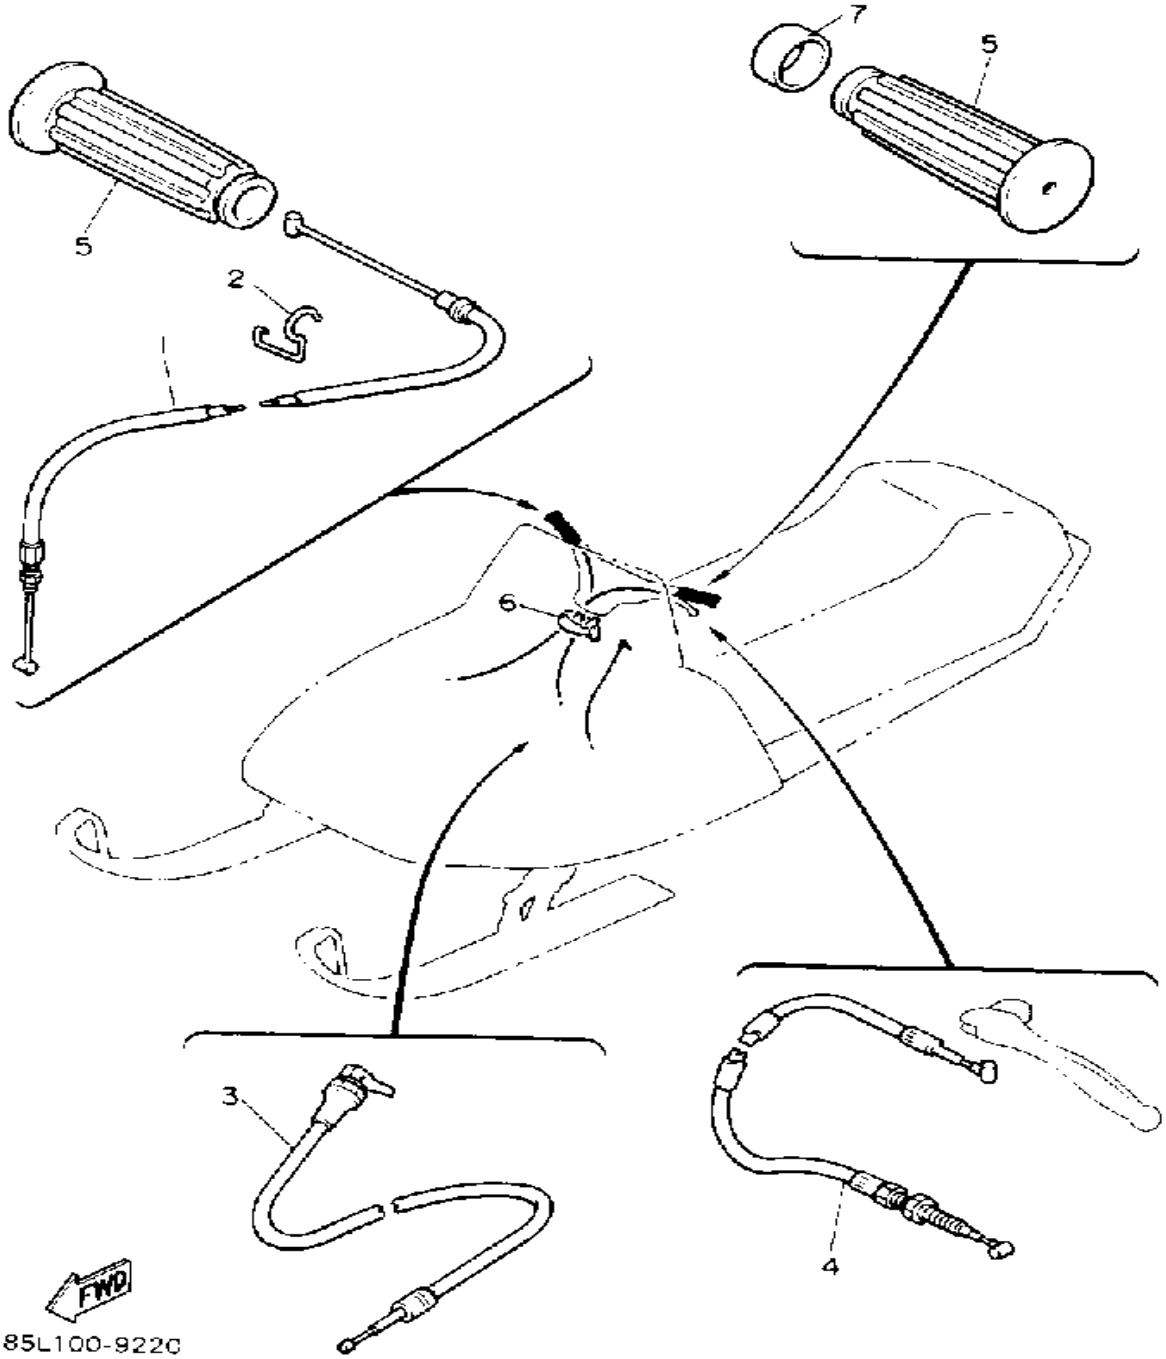

CONTINUED ON NEXT FRAME ►

Not For Resale
www.SmallEngineDiscount.com

STEERING

Ref. No.	Part Number	Description	Qty	Remarks
30	98506-05030-00	SCREW, PAN HEAD	2	
31	92906-05100-00	WASHER, SPRING	2	
32	92906-05600-00	WASHER, PLATE	2	
33	98506-05008-00	SCREW, PAN HEAD	1	
34	92906-05200-00	WASHER, PLAIN	1	
35	92906-05100-00	WASHER, SPRING	1	

 85L100-9180

Not For Resale
www.SmallEngineDiscount.com

CONTROL - CABLE

Ref. No.	Part Number	Description	Qty	Remarks
1	85L-26311-01-00	CABLE, THROTTLE 1	1	
2	90465-10189-00	CLAMP	1	
3	87D-26331-00-00	CABLE, STARTER 1	1	
4	85L-26340-00-00	CABLE, BRAKE	1	
5	86F-26241-00-00	GRIP ASSEMBLY	2	
6	341-26397-01-00	BAND	1	
7	90387-22726-00	COLLAR	1	