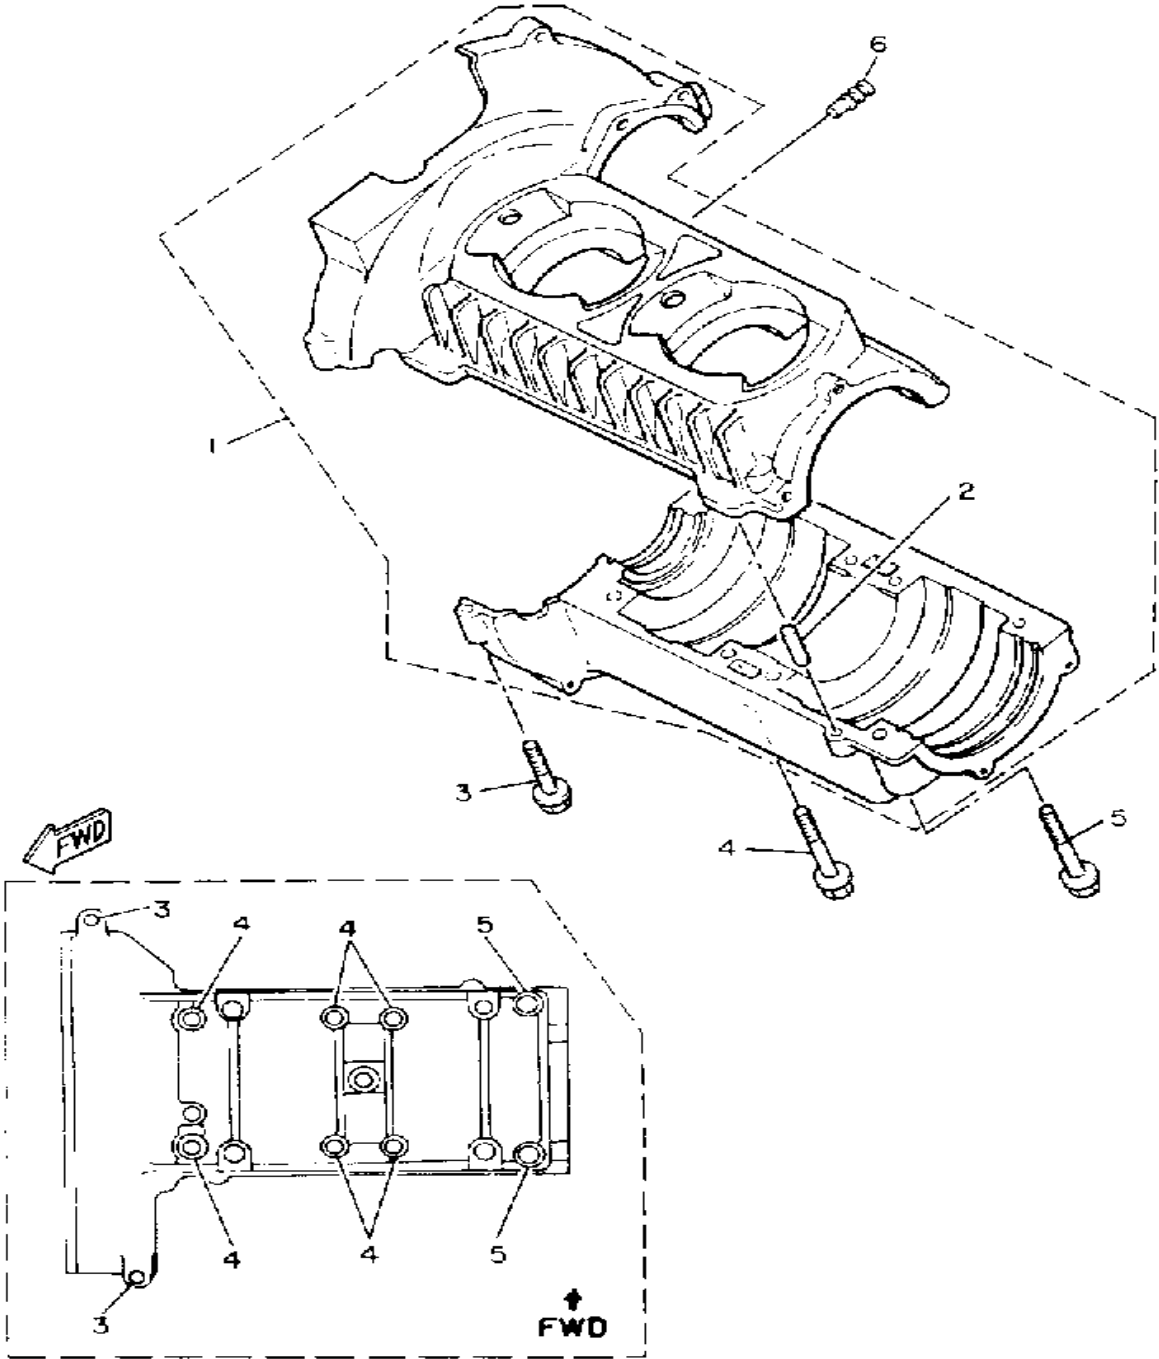

CRANKCASE

85_100-9090

Ref. No.	Part Number	Description	Qty	Remarks
1	8G8-15100-02-00	CRANKCASE ASSEMBLY	1	
2	93605-10108-00	. PIN, DOWEL	2	
3	95811-08040-00	BOLT, FLANGE	2	
4	95811-08060-00	BOLT, FLANGE	6	
5	95811-08070-00	BOLT, FLANGE	2	
6	8G8-24461-00-00	PIPE, JOINT	1	

Not For Resale
www.SmallEngineDiscount.com