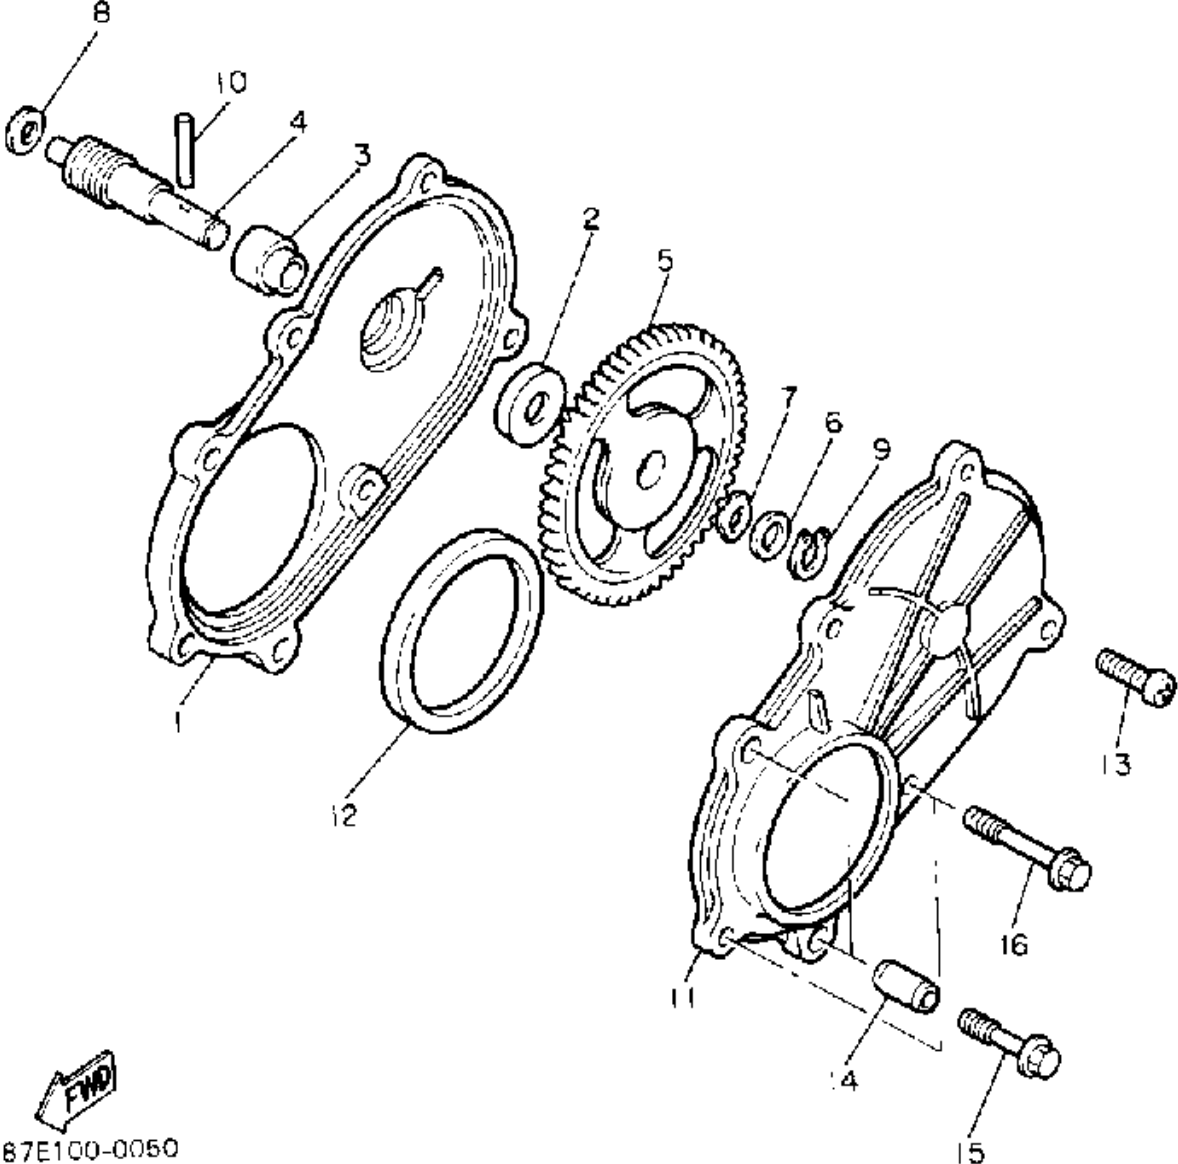

CONTINUED ON NEXT FRAME ►

Not For Resale
www.SmallEngineDiscount.com

CRANKSHAFT - PISTON

Ref. No.	Part Number	Description	Qty	Remarks
24	93440-72049-00	CIRCLIP	1	
25	93102-25183-00	OIL SEAL	1	
26	90280-16053-00	KEY, WOODRUFF	1	
27	90170-16182-00	NUT	1	
28	92901-16100-00	WASHER, SPRING	1	

Not For Resale
www.SmallEngineDiscount.com

OIL PUMP

Ref. No.	Part Number	Description	Qty	Remarks
1	85L-13101-00-00	OIL PUMP ASSEMBLY	1	
2	90338-21100-00	. PLUG	1	
3	93505-32002-00	BALL	1	
4	90501-02018-00	. SPRING, COMPRESSION	1	
5	90446-08301-00	. HOSE	1	
6	353-13552-01-00	. NOZZLE	1	
7	90468-02025-00	. CLIP	1	
8	90430-04004-00	. GASKET	1	
9	98901-04008-00	. SCREW, BIND	1	
10	137-13138-01-00	. PLATE, ADJUSTING	1	
11	137-13137-00-03	. SHIM (0.3T)	1	
	137-13137-00-05	. SHIM (0.5T)	1	
	137-13137-00-10	. SHIM (1.0T)	1	
12	92990-05100-00	. WASHER, SPRING	1	
13	95380-05600-00	. NUT	1	
14	8A5-13146-01-00	COVER, ADJUST PULLEY	1	
15	98506-04018-00	SCREW, PAN HEAD	3	
16	85L-26320-00-00	PUMP CABLE ASSEMBLY	1	
17	3MT-13116-00-00	GASKET, PUMP CASE (8Y0-13116-00)	1	
18	98580-05016-00	SCREW, PAN HEAD	2	
19	92990-05100-00	WASHER, SPRING	2	
20	90468-02025-00	CLIP	1	
21	90446-09068-00	HOSE	1	
22	90467-09026-00	CLIP	2	

Not For Resale

www.SmallEngineDiscount.com

PUMP DRIVE - GEAR

Ref. No.	Part Number	Description	Qty	Remarks
1	85L-15416-00-00	COVER, OIL PUMP	1	
2	93101-10090-00	OIL SEAL	1	
3	821-13176-00-00	METAL, WORM SHAFT OUTER	1	
4	85L-13175-00-00	SHAFT, WORM	1	
5	8R4-13188-00-00	GEAR, DRIVE	1	
6	137-13148-00-00	PLATE, CAM THRUST	1	
7	90206-11016-00	WASHER, WAVE	1	
8	90201-08624-00	WASHER, PLATE	1	
9	99009-10400-00	CIRCLIP	1	
10	93603-22028-00	PIN, DOWEL	1	
11	85L-15426-01-00	COVER, OIL PUMP 2	1	
12	93104-52079-00	OIL SEAL	1	
13	98503-06014-00	SCREW, PAN HEAD (92502-06016)	3	
14	91810-18022-00	PIN, DOWEL	2	
15	95811-06035-00	BOLT, FLANGE	2	
16	95811-06025-00	BOLT, FLANGE	2	