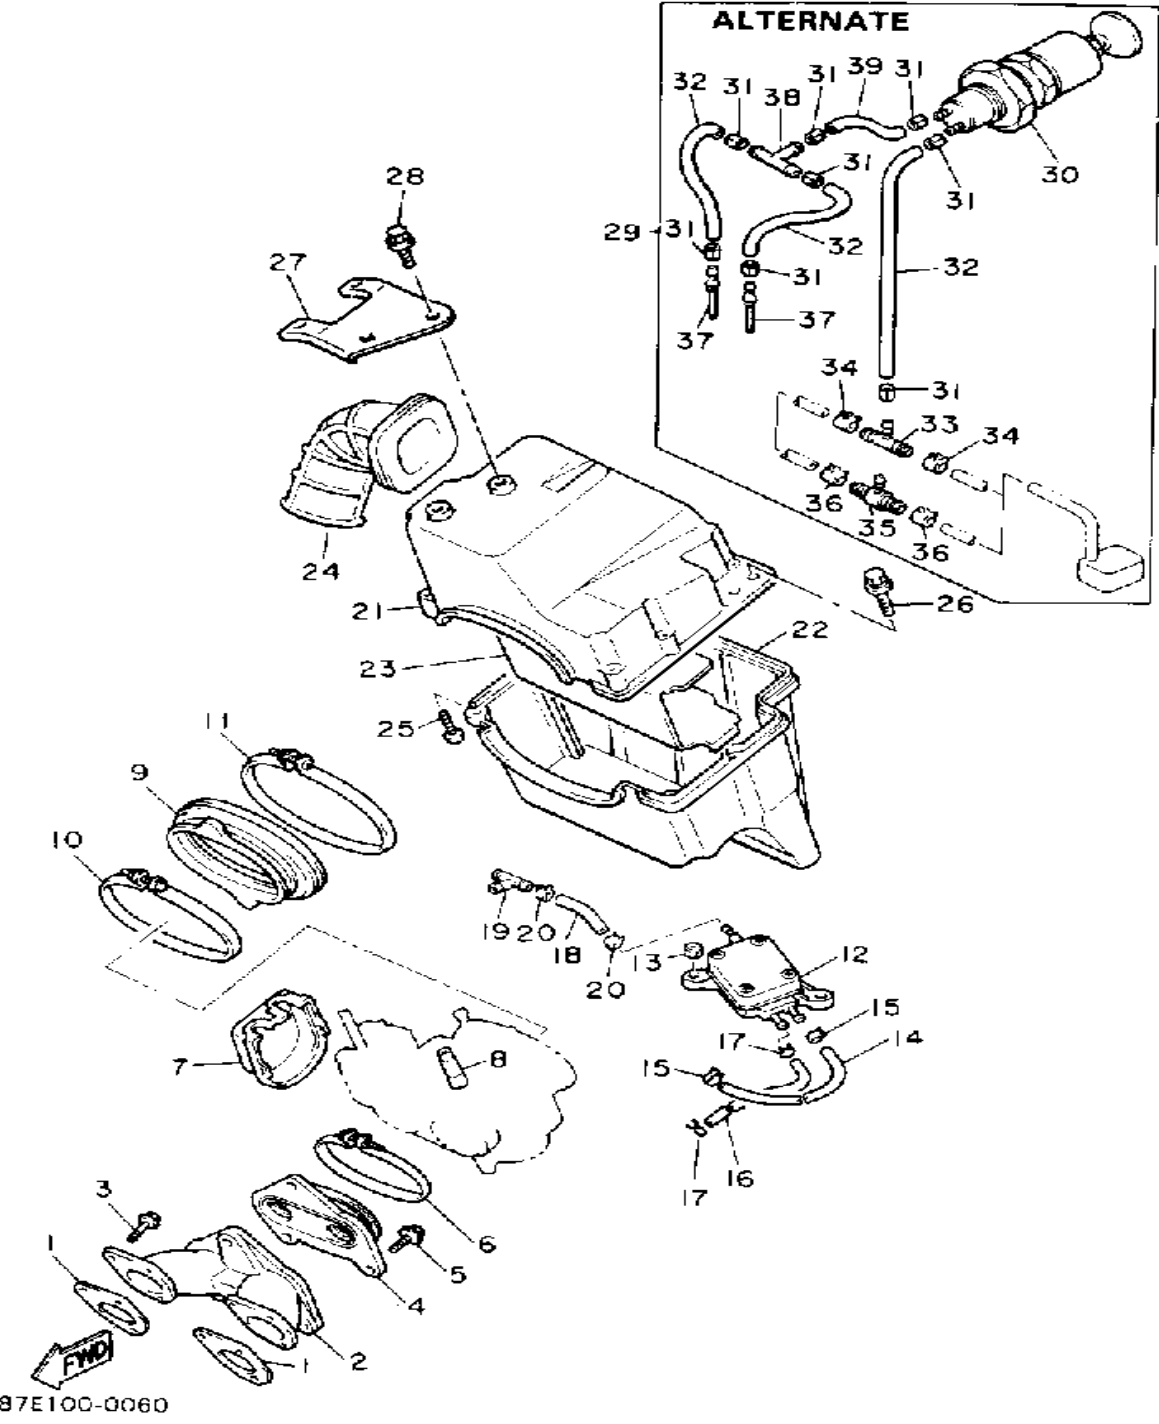

AIR CLEANER

Ref. No.	Part Number	Description	Qty	Remarks
30	8X8-24360-01-00	PRIMER PUMP ASSEMBLY ...	1	
31	90467-07055-00	CLIP	8	
32	90446-08199-00	HOSE	1	
33	815-24379-00-00	PIPE, JOINT 4	1	
34	90467-11009-00	CLIP	2	
35	90413-05011-00	WAY 3	1	
36	90467-09026-00	CLIP	2	
37	8U0-13552-00-00	NOZZLE	2	
38	8H0-24379-00-00	JOINT	1	
39	90446-08220-00	HOSE	1	

Not For Resale
www.SmallEngineDiscount.com