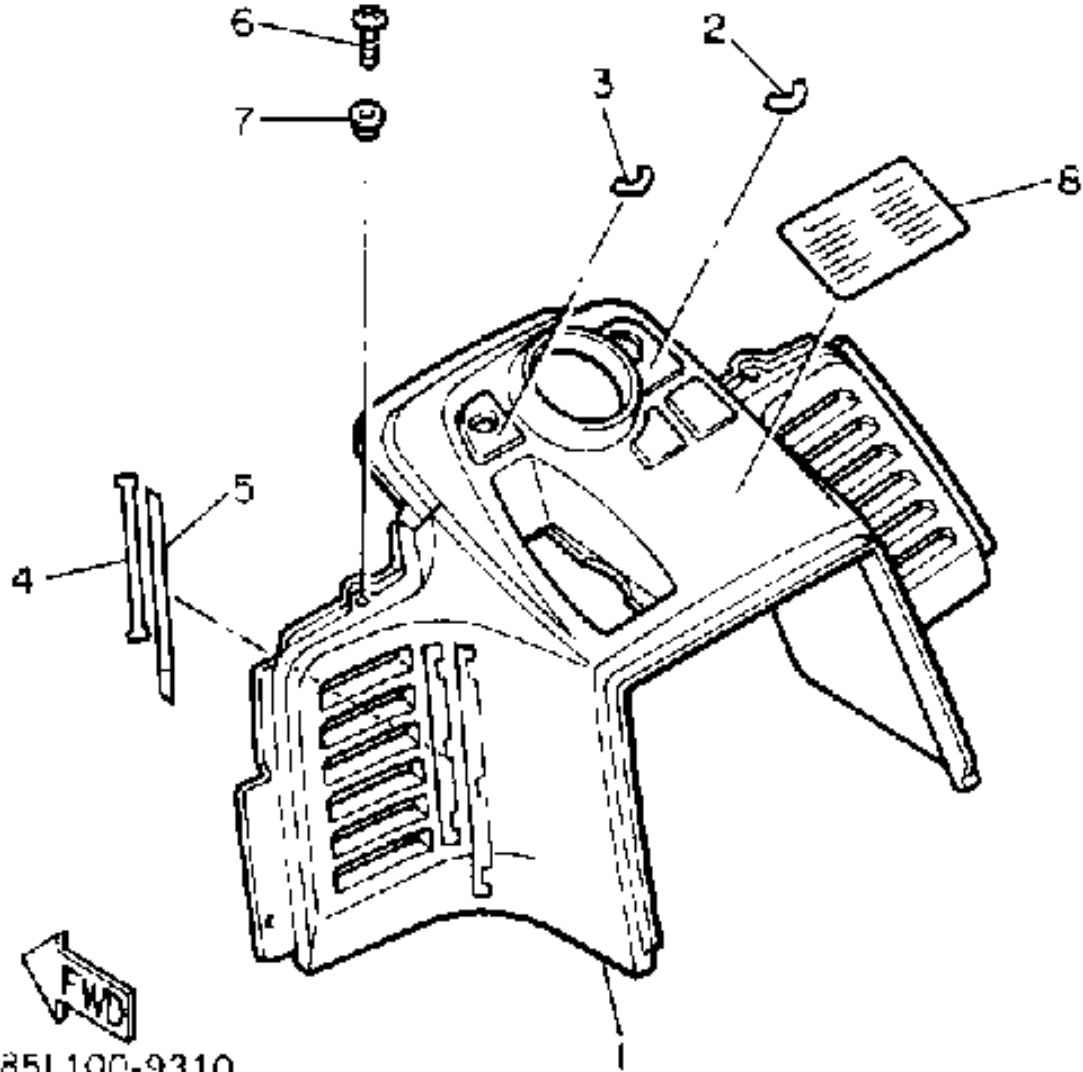

INSTRUMENT PANEL

Ref. No.	Part Number	Description	Qty	Remarks
1	85L-77711-00-00	PANEL, INSTRUMENT	1	
2	8U9-77741-00-00	INDICATOR 1	1	
3	8U9-77742-00-00	INDICATOR 2	1	
4	85L-7716E-00-00	REFLECTOR 1	1	
5	85L-7716F-00-00	REFLECTOR 2	1	
6	98906-06016-00	SCREW, BIND	4	
7	90387-062M9-00	COLLAR	4	
8	87D-77761-00-00	LABEL, WARNING 1	1	UR

Not For Resale

www.SmallEngineDiscount.com