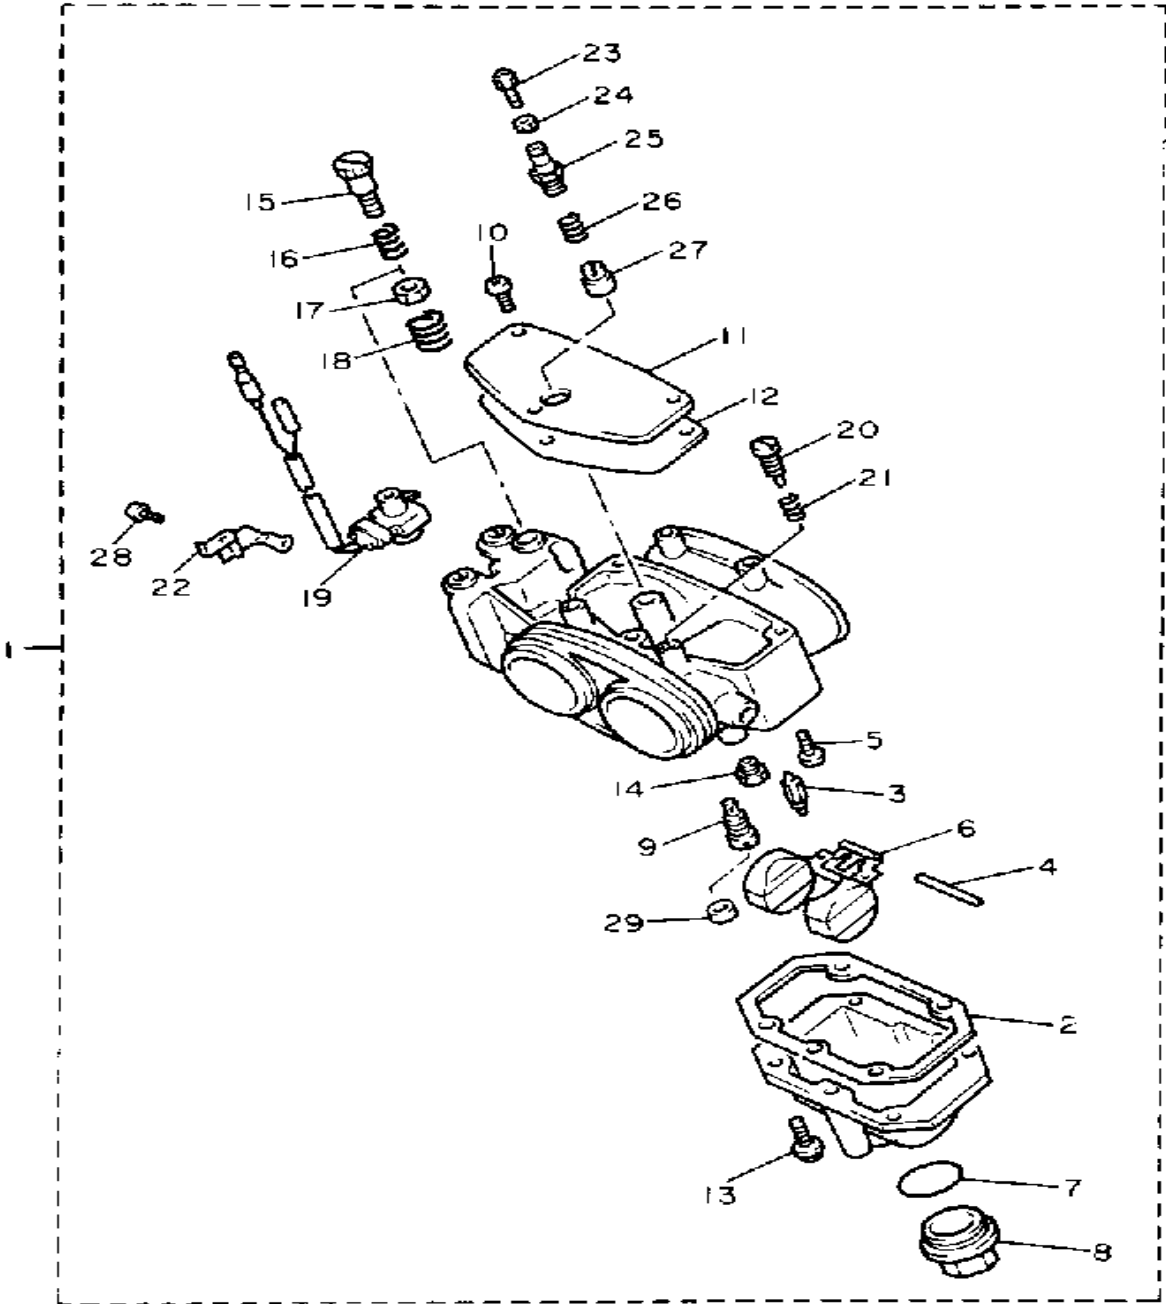

CARBURETOR

Ref. No.	Part Number	Description	Qty	Remarks
1	87D-14301-01-00	CARBURETOR ASSEMBLY 1	1	
2	85L-14384-00-00	. GASKET, FLOAT CHMBR	1	
3	85L-14392-00-00	. VALVE, NEEDLE	1	
4	6E5-14386-01-00	. PIN, FLOAT	1	
5	98901-04010-00	. SCREW, BIND	1	
6	87D-14385-00-00	. FLOAT	1	
7	85L-14147-00-00	. O-RING	1	
8	85L-14191-00-00	. PLUG, DRAIN	1	
9	85L-14342-36-00	. JET, PILOT (# 72)	2	UR
	85L-14342-38-00	. JET, PILOT (# 76)	2	UR STD
10	98580-05010-00	. SCREW, PAN HEAD	3	
11	85L-14157-00-00	. COVER, MIXING	1	
12	85L-14227-00-00	. WASHER	1	
13	98511-04016-00	. SCREW, PAN HEAD	4	
14	288-14329-76-00	. JET, MAIN (#152)	2	UR
	288-14329-78-00	. JET, MAIN (#156)	2	UR
	288-14329-81-00	. JET, MAIN (#162)	2	UR
	288-14329-83-00	. JET, MAIN (#166)	2	UR
	288-14329-84-00	. JET, MAIN (#168)	2	UR
	288-14329-86-00	. JET, MAIN (#172)	2	UR
	288-14329-87-00	. JET, MAIN (#174)	2	UR STD
	288-14329-88-00	. JET, MAIN (#176)	2	UR
	288-14343-80-00	. JET, MAIN (#160)	2	UR
	288-14343-85-00	. JET, MAIN (#170)	2	UR
15	85L-14321-00-00	. SCREW, THROTTLE	1	
16	85L-14333-00-00	. SPRING, THROTTLE STOP	1	
17	85L-14358-00-00	. NUT	1	
18	85L-14133-00-00	. SPRING, THROTTLE STOP	1	
19	8V0-8259A-00-00	. SWITCH, CARBURETOR	1	

87E 00-0070

CONTINUED ON NEXT FRAME ►

Not For Resale
www.SmallEngineDiscount.com