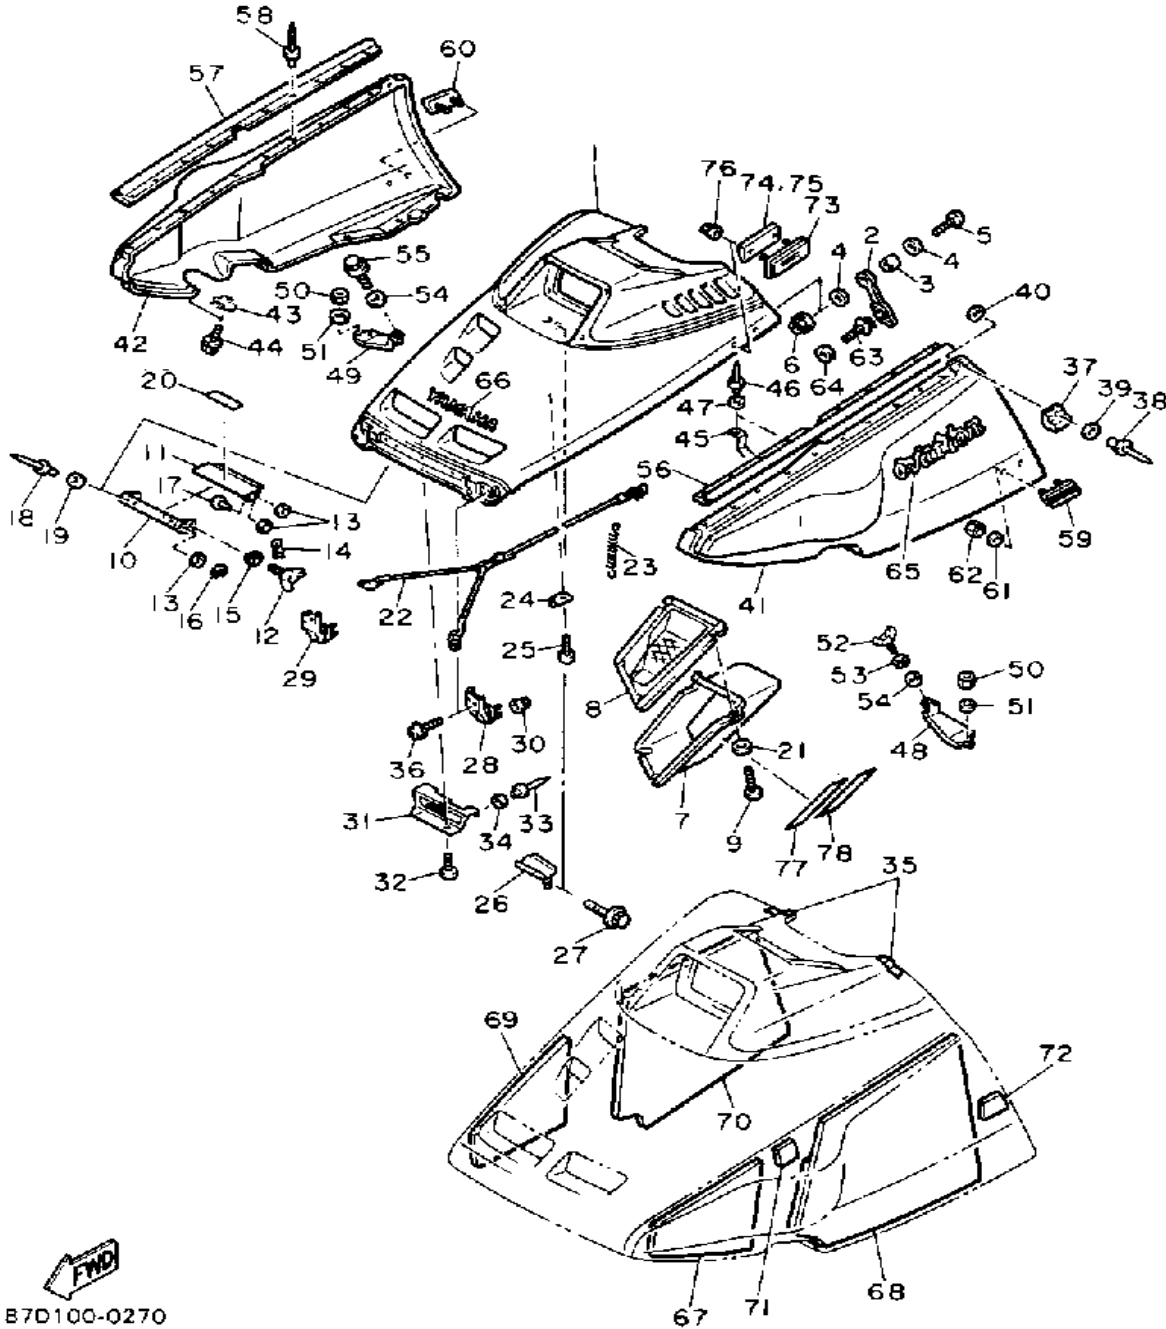

SHROUD

B7D100-Q270

Ref. No.	Part Number	Description	Qty	Remarks
30	95701-06500-00	NUT, FLANGE	4	
31	85L-77554-00-00	PROTECTOR 4	1	
32	97701-50014-00	SCREW, TAPPING	2	
33	90267-48014-00	RIVET, BLIND	2	
34	90201-043H7-00	WASHER, PLATE	2	
35	85L-77196-00-00	DAMPER, SHROUD	2	
36	90159-06071-00	SCREW, WITH WASHER	4	
37	85L-77188-00-00	STOPPER	2	
38	90267-48051-00	RIVET, BLIND	2	
39	85L-77116-00-00	WASHER, SPECIAL	2	
40	90201-04325-00	WASHER, PLATE	2	
41	87D-21982-00-00	HOOD 1	1	
42	87D-21983-00-00	HOOD 2	1	
43	90183-06023-00	NUT, SPRING	10	
44	90119-06088-00	BOLT, WITH WASHER	12	
45	85L-77338-00-00	STAY, BELT	1	
46	90267-40076-00	RIVET, BLIND	2	
47	90201-047A2-00	WASHER, PLATE	2	
48	85L-2196F-00-00	BRACKET 3	1	
49	85L-2196G-00-00	BRACKET 4	1	
50	95701-05300-00	NUT, NYLON	4	
51	92990-05200-00	WASHER, PLAIN	4	
52	90122-06020-00	BOLT, WING	1	
53	90201-065F3-00	WASHER, PLATE	1	
54	90202-06008-00	WASHER, PLATE	2	
55	90119-06088-00	BOLT, WITH WASHER	1	
56	85L-77515-00-00	BUSH, RUBBER 1	1	
57	85L-77516-00-00	BUSH, RUBBER 2	1	
58	90269-05039-00	RIVET	17	

CONTINUED ON NEXT FRAME ►

Not For Resale
www.SmallEngineDiscount.com