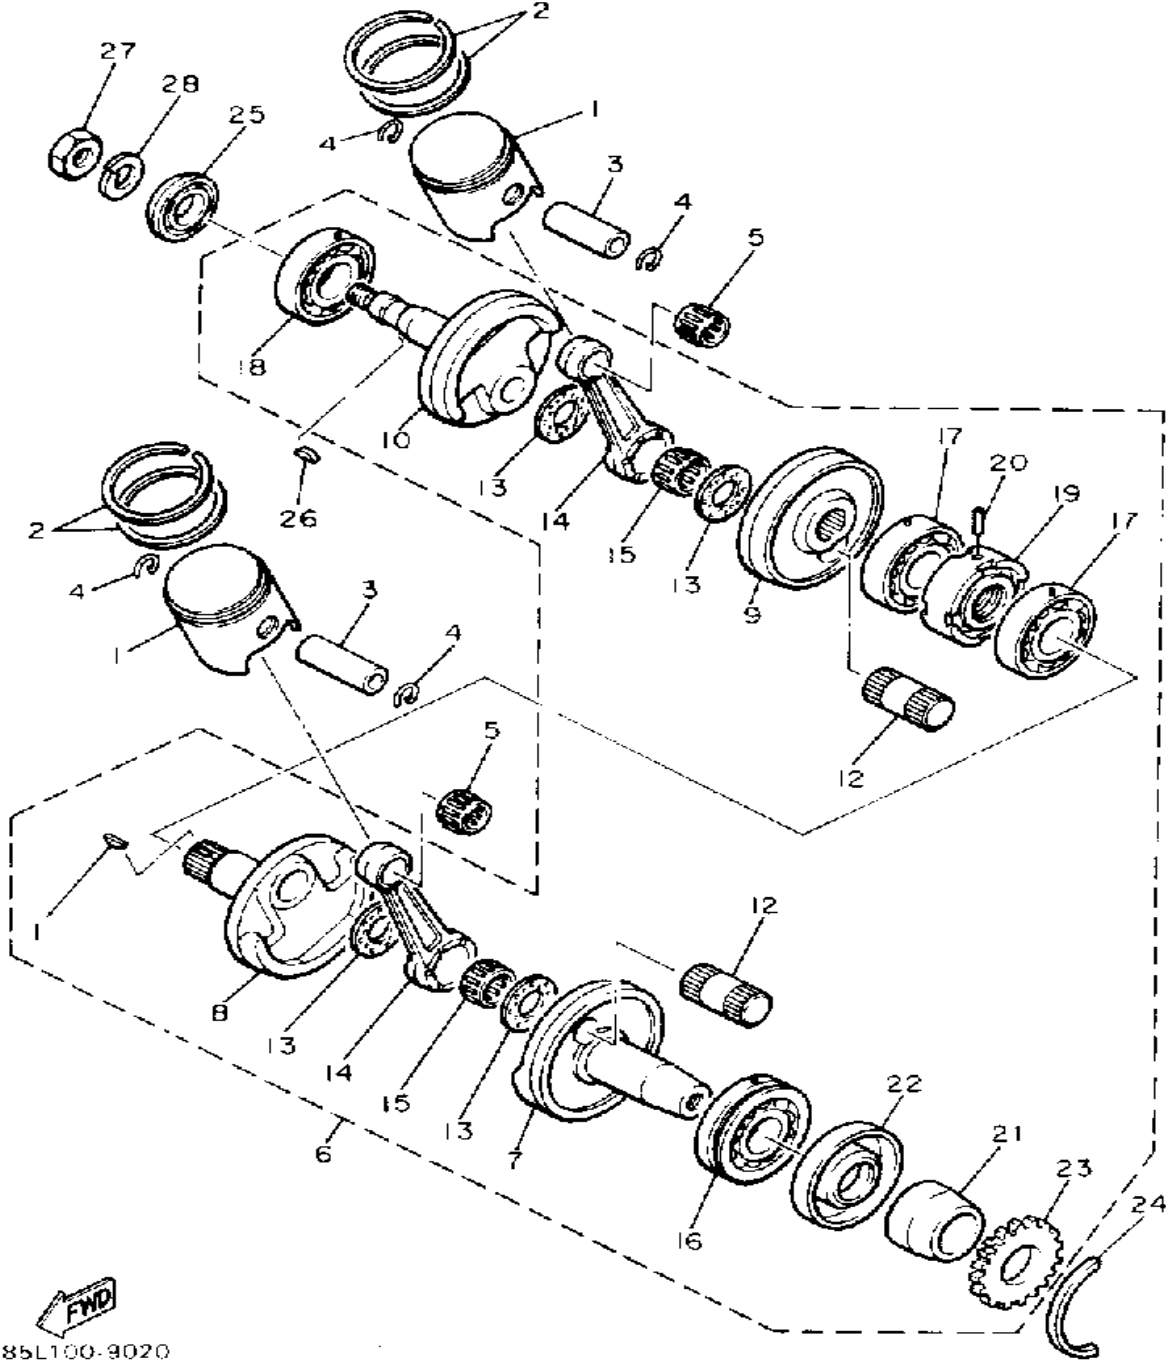

85L100-9010

Not For Resale
www.SmallEngineDiscount.com

CRANKSHAFT - PISTON

85L100-9020

Ref. No.	Part Number	Description	Qty	Remarks
1	85L-11631-00-96	PISTON (STD)	2	
	85L-11635-00-00	PISTON (0.25MM O/S)	2	
	85L-11636-00-00	PISTON (0.50MM O/S)	2	
2	8G8-11601-00-00	PISTON RING SET (STD)	2	
	8G8-11601-10-00	PISTON RING SET (0.25MM O/S)	2	
	8G8-11601-20-00	PISTON RING SET (0.50MM O/S)	2	
3	137-11633-00-00	PIN, PISTON	2	
4	93450-17025-00	CIRCLIP	4	
5	93310-216E1-00	BEARING	2	
6	85L-11400-00-00	CRANKSHAFT ASSEMBLY	1	
7	8G8-11412-01-00	. CRANK 1	1	
8	8L3-11422-01-00	. CRANK 2	1	
9	8L3-11432-01-00	. CRANK 3	1	
10	8G8-11442-01-00	. CRANK 4	1	
11	90280-05014-00	. KEY, WOODRUFF	1	
12	8G8-11681-00-00	. PIN, CRANK 1	2	
13	90209-22248-00	. WASHER	4	
14	34X-11651-00-00	. ROD, CONNECTING	2	
15	93310-422L0-00	. BEARING	2	
16	93306-30618-00	. BEARING (B6306)	1	
17	93306-20617-00	. BEARING (B6206)	2	
18	93306-30564-00	. BEARING	1	
19	8L3-11515-01-00	. SEAL, LABYRINTH 1	1	
20	91609-30010-00	. PIN, SPRING	1	
21	82Y-11478-00-00	. COLLAR	1	
22	93102-40373-00	. OIL SEAL	1	
23	85L-13178-00-00	. GEAR, PUMP DRIVE	1	

CONTINUED ON NEXT FRAME ►

Not For Resale
www.SmallEngineDiscount.com

CRANKSHAFT - PISTON

Ref. No.	Part Number	Description	Qty	Remarks
24	93440-72049-00	CIRCLIP	1	
25	93102-25183-00	OIL SEAL	1	
26	90280-16053-00	KEY, WOODRUFF	1	
27	90170-16182-00	NUT	1	
28	92901-16100-00	WASHER, SPRING	1	