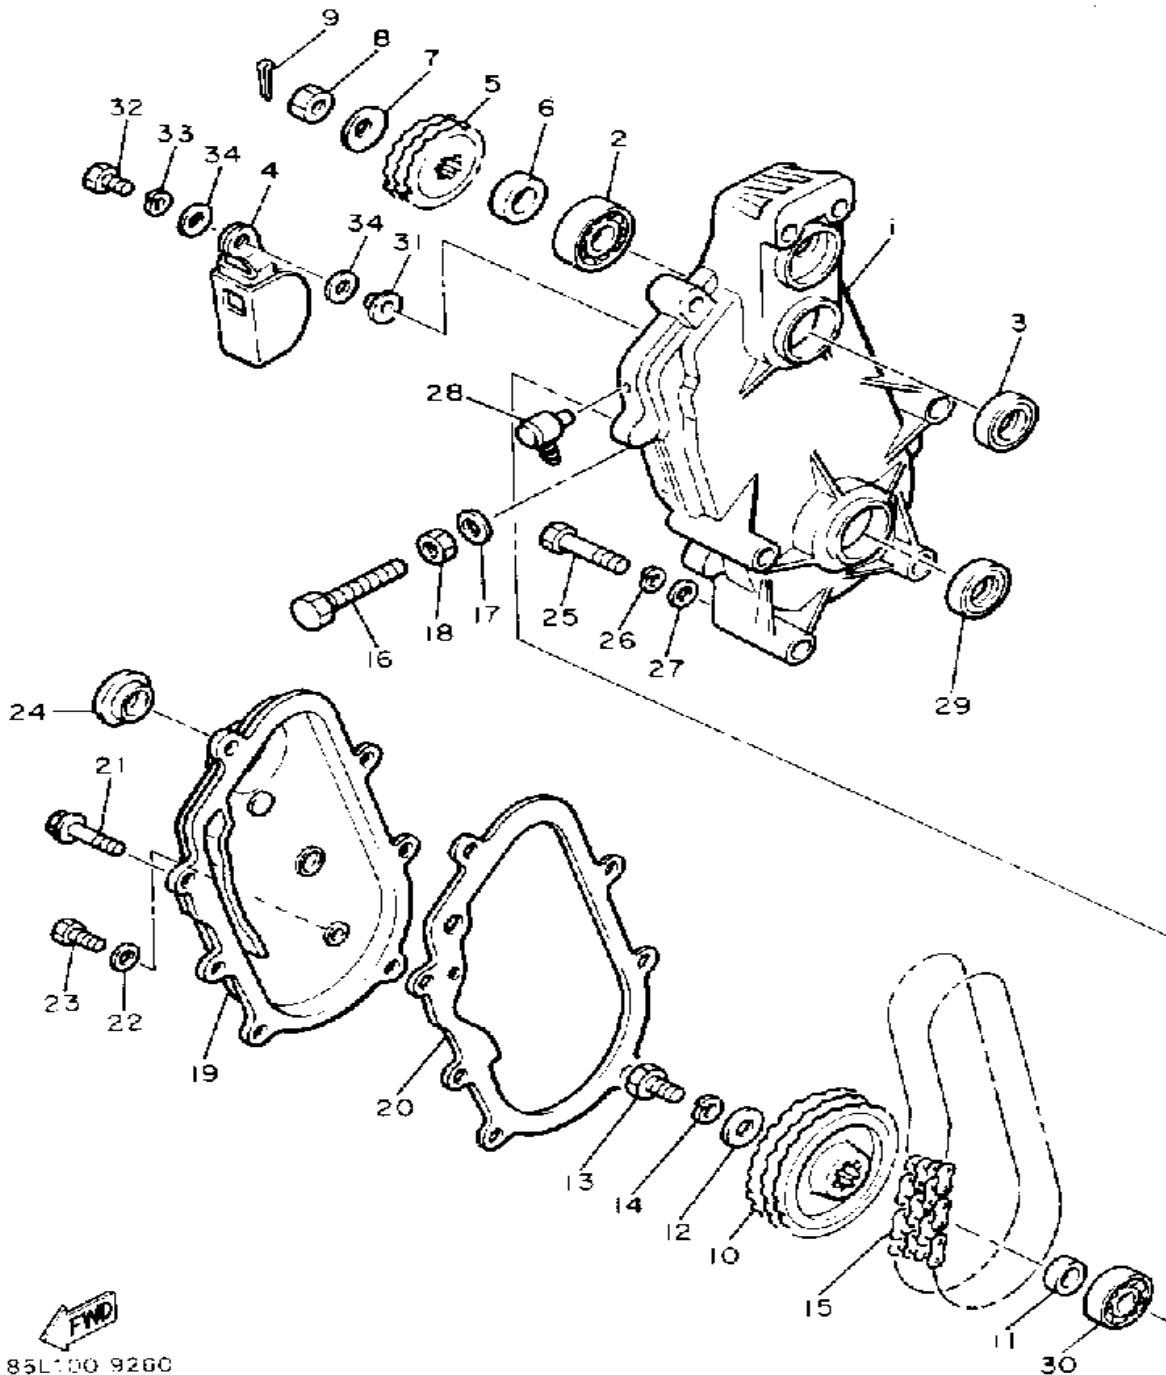

TRACK DRIVE 2

85L100 9260

Ref. No.	Part Number	Description	Qty	Remarks
1	99999-02119-00	HOUSING, CHAIN	1	
2	93306-30407-00	BEARING (B6304C3)	1	
3	93102-25418-00	OIL SEAL	1	
4	85L-47611-00-00	TENSIONER	1	UR STD
	85L-47611-90-00	TENSIONER	1	AP
5	802-17682-10-00	SPROCKET, CHAIN DRIVE (10T)	1	AP
	802-17682-20-00	SPROCKET, CHAIN DRIVE (11T)	1	AP
	802-17682-40-00	SPRKT, CHAIN DR 13TCHAIN DRIVE (13T) (806-17682-30-0)	1	AP
	806-17682-20-00	SPROCKET, CHAIN DRIVE (12T)	1	UR STD
	806-17682-40-00	SPROCKET, CHAIN DRIVE (14T)	1	AP
6	90387-190V2-00	COLLAR	1	
7	90201-122H1-00	WASHER, PLATE	1	
8	90185-12119-00	NUT, SELF-LOCKING	1	
9	91401-25030-00	PIN, COTTER	1	
10	85T-47548-20-00	SPROCKET, CHAIN DRIVEN (22T)	1	UR STD
	85T-47548-30-00	SPROCKET, CHAIN DRIVEN (23T)	1	AP
	85T-47548-40-00	SPROCKET, CHAIN DRIVEN (24T)	1	AP
11	90387-256V3-00	COLLAR	1	
12	90201-10742-00	WASHER, PLATE	1	
13	97011-10025-00	BOLT	1	
14	92901-10100-00	WASHER, SPRING	1	
15	94880-01048-00	CHAIN	1	
16	90101-10357-00	BOLT	1	

CONTINUED ON NEXT FRAME ➤

Not For Resale
www.SmallEngineDiscount.com