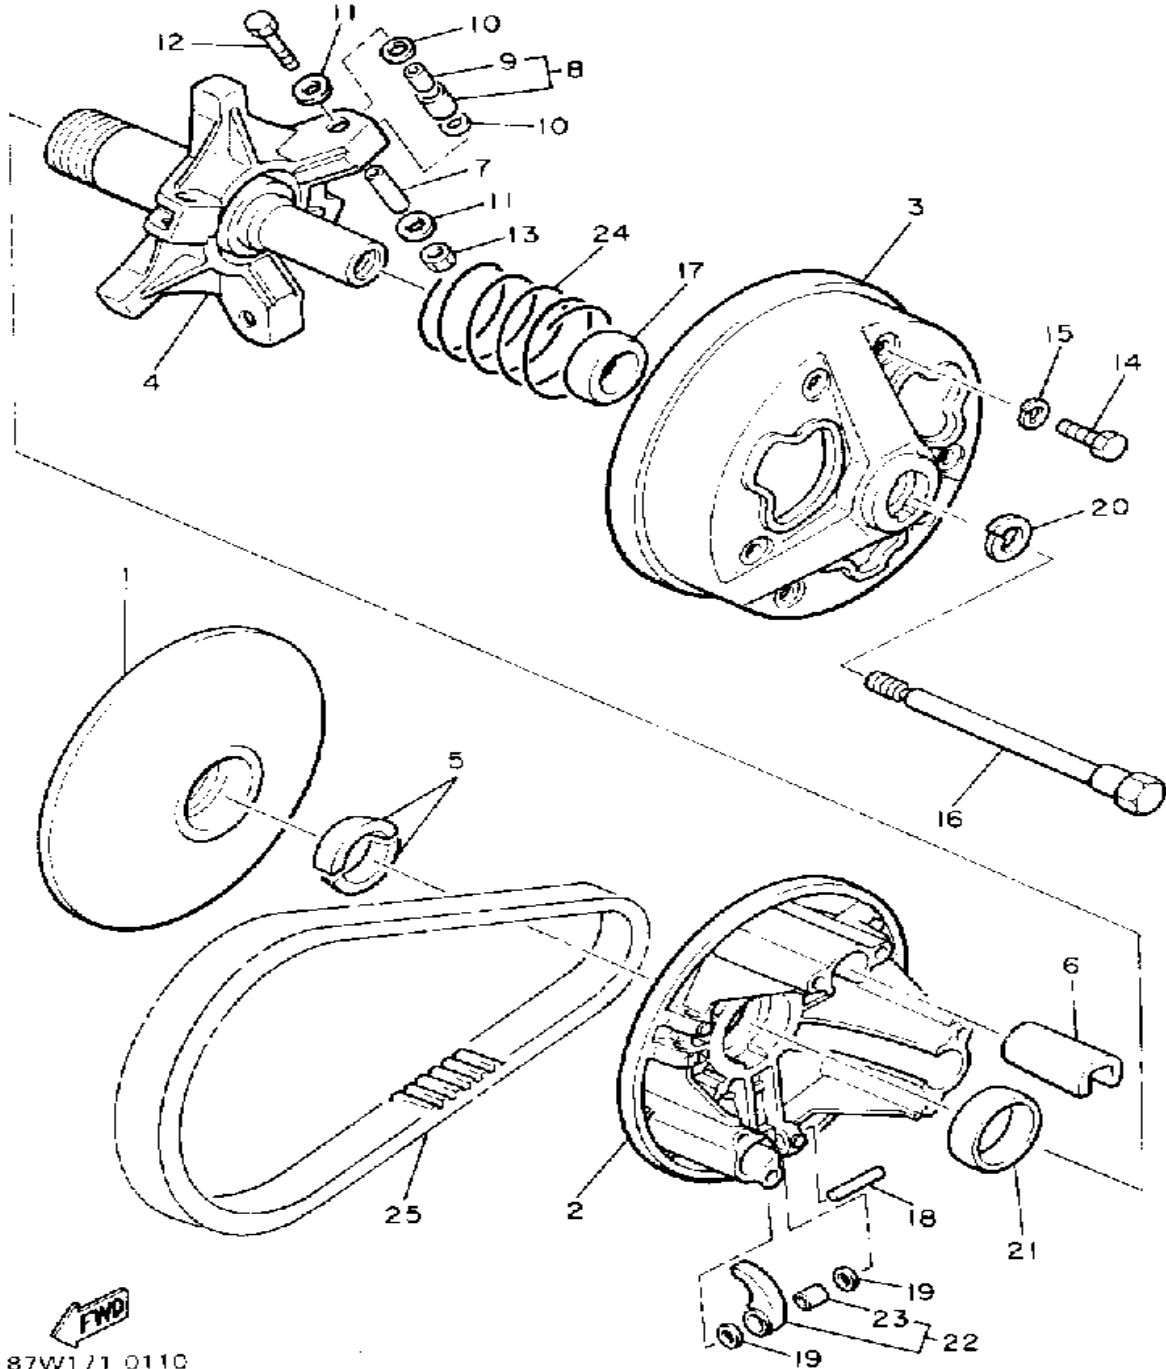

PRIMARY SHEAVE

Ref. No.	Part Number	Description	Qty	Remarks
1	84J-17611-00-00	SHEAVE, PRIMARY FIXED	1	
2	8V0-17621-01-00	SHEAVE, PRIMARY SLIDING	1	
3	8V0-17631-00-00	CAP	1	
4	82M-17640-01-00	SPIDER, COMPLETE	1	
5	8V0-17639-00-00	STOPPER	2	
6	88X-17653-00-00	SLIDER	3	
7	90387-057W5-00	COLLAR	3	
8	87M-W176B-00-00	ROLLER, WITH BUSH	3	
9	90386-08166-00	. BUSH	1	
10	90202-08205-00	WASHER, PLATE	6	
11	90201-050P9-00	WASHER, PLATE	6	
12	97022-05035-00	BOLT	3	
13	95612-05100-00	NUT, U	3	
14	97012-06030-00	BOLT	6	
15	92995-06100-00	WASHER, SPRING	6	
16	8V0-17647-00-00	BOLT (L=156.5MM)	1	
17	90389-28032-00	BUSH	1	
18	93607-44190-00	PIN, DOWEL	3	
19	90201-077F5-00	WASHER, PLATE	6	
20	92901-16100-00	WASHER, SPRING	1	
21	90389-40029-00	BUSH	1	
22	85L-W176A-00-00	WEIGHT, WITH BUSH	3	
23	90386-07152-00	. BUSH	1	
24	90501-520A9-00	SPRING, COMPRESSION	1	UR STD
	90501-55485-00	SPRING, COMPRESSION	1	AP
	90501-554F6-00	SPRING, COMPRESSION	1	AP
25	820-17641-00-00	V-BELT	1	
	89X-00000-50-00	CLUTCH TUNE-UP KIT (K)		ALTERNATE MARKED W/+

87W171 0110

CONTINUED ON NEXT FRAME ➤

Not For Resale
www.SmallEngineDiscount.com