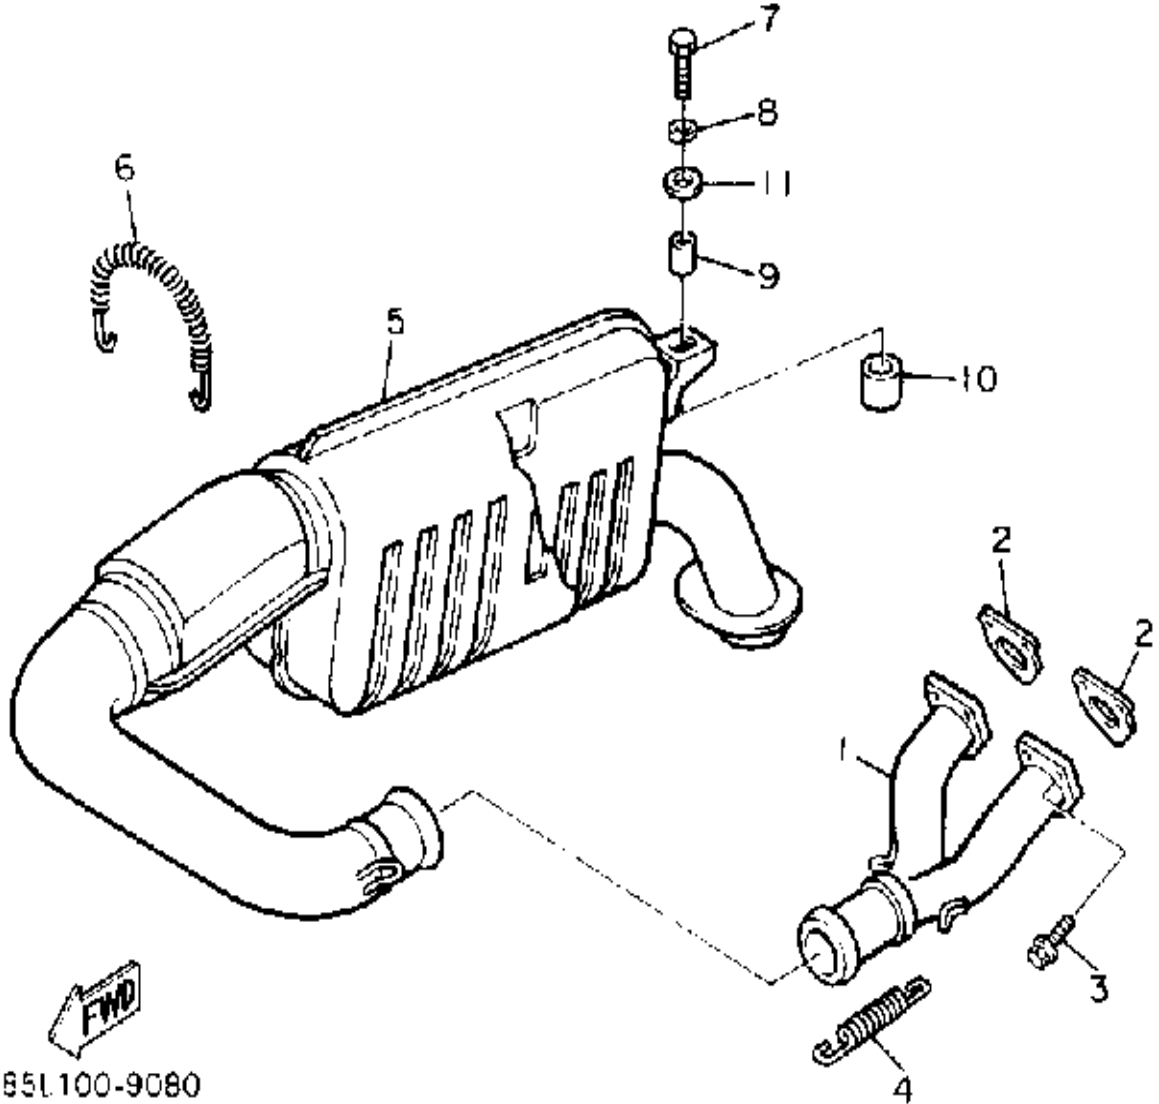

EXHAUST

Ref. No.	Part Number	Description	Qty	Remarks
1	8G8-14610-00-00	EXHAUST PIPE ASSEMBLY 1	1	
2	8G8-14613-01-00	GASKET, EXHAUST PIPE	2	
3	95811-06020-00	BOLT, FLANGE	6	
4	90506-20272-00	SPRING, TENSION	2	
5	87D-14710-00-00	MUFFLER ASSEMBLY 1	1	
6	90506-16436-00	SPRING, TENSION	1	
7	97011-08030-00	BOLT (97001-08030-00)	1	
8	92990-08100-00	WASHER	1	
9	90387-08778-00	COLLAR	1	
10	8G8-14747-00-00	DAMPER, MUFFLER	1	
11	90201-08753-00	WASHER, PLATE	1	

85L100-9080

Not For Resale
www.SmallEngineDiscount.com