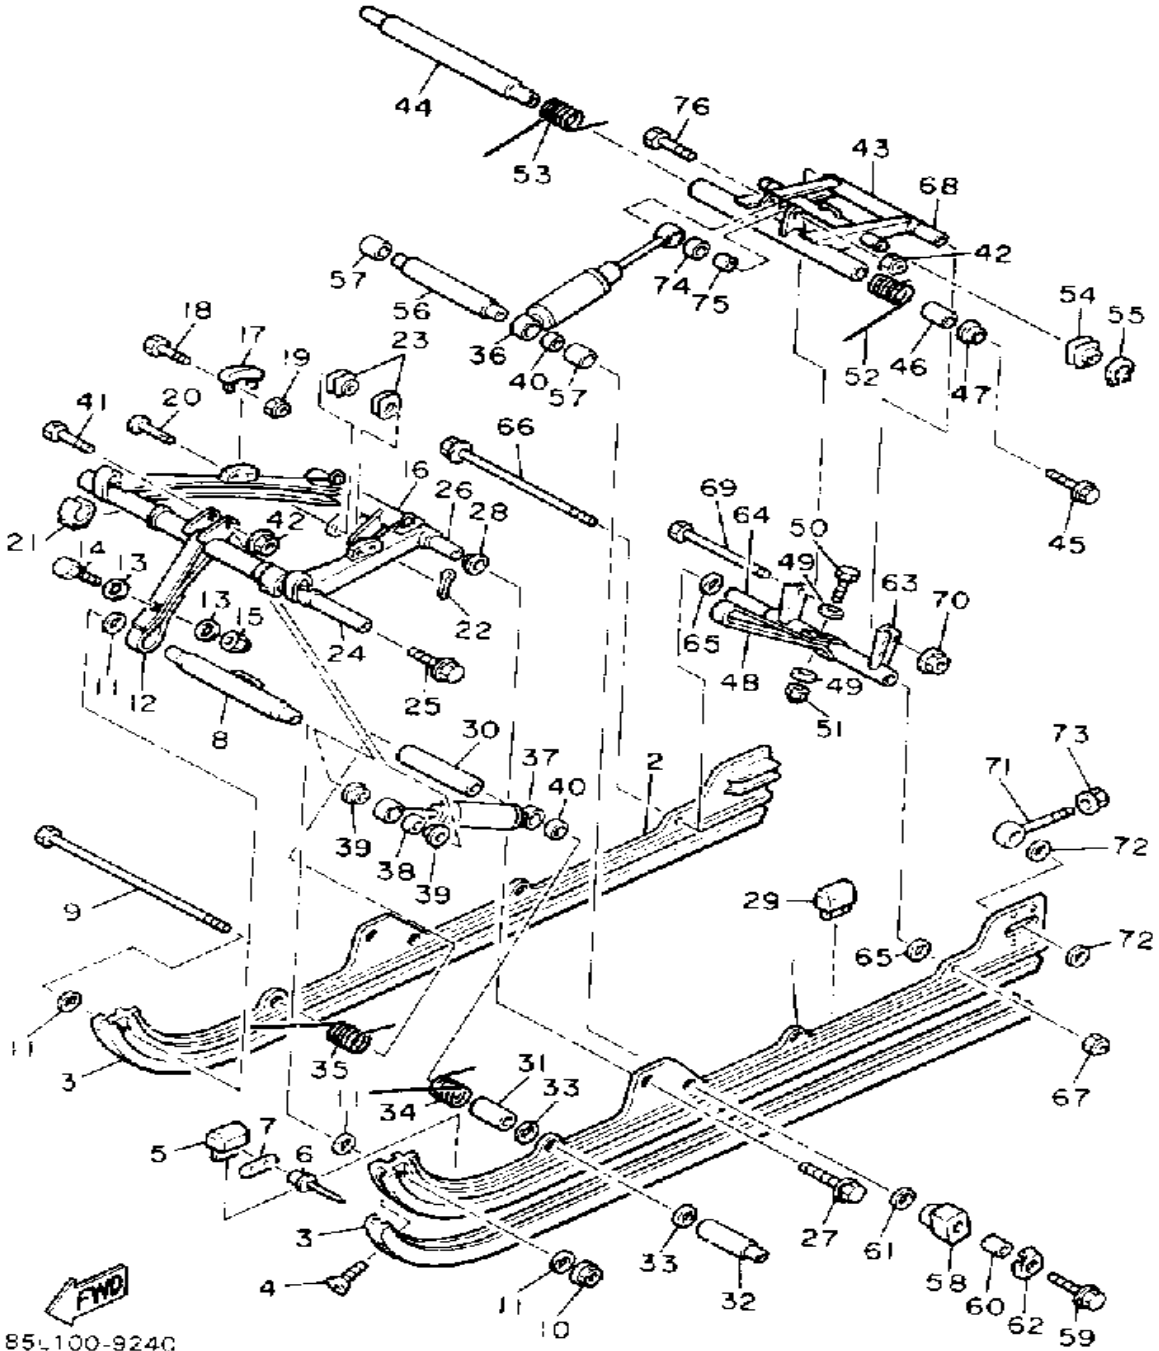

TRACK SUSPENSION 2

85L100-9240

Ref. No.	Part Number	Description	Qty	Remarks
28	90387-105G6-00	COLLAR	2	
29	8V0-47456-00-00	DAMPER 1	2	
30	90387-160M7-00	COLLAR	1	
31	8V0-47319-00-00	COLLAR	2	
32	90387-166M8-00	COLLAR	2	
33	90201-161E5-00	WASHER, PLATE	4	
34	85L-47471-00-00	SPRING, FRONT 1	1	
35	85L-47472-00-00	SPRING, FRONT 2	1	
36	85L-47480-00-00	SHOCK ABSORBER	1	
37	85L-47481-00-00	SHOCK ABSORBER 2	1	
38	90387-084J8-00	COLLAR	1	
39	90387-123G4-00	COLLAR	2	
40	8V0-47371-00-00	BUSH, PIVOT	2	
41	97021-08045-00	BOLT	1	
42	95712-08300-00	NUT, LOCK	2	
43	85L-47332-00-00	ARM, PIVOT 2	1	
44	8K2-47475-00-00	SHAFT 2	1	
45	90109-106A2-00	BOLT	2	
46	8V0-47365-00-00	COLLAR 1	2	
47	8V0-47384-00-00	WASHER	2	
48	8Y3-47496-00-00	STOPPER 2	1	
49	90201-06407-00	WASHER, PLATE (90201-06747-00)	2	
50	97011-06025-00	BOLT (97001-06025)	1	
51	95701-06300-00	NUT, NYLON	1	
52	85L-47473-00-00	SPRING, REAR 1	1	
53	85L-47474-00-00	SPRING, REAR 2	1	
54	86S-47446-01-00	HOOK 1	2	
55	99009-14400-00	CIRCLIP	2	

CONTINUED ON NEXT FRAME ►

Not For Resale
www.SmallEngineDiscount.com