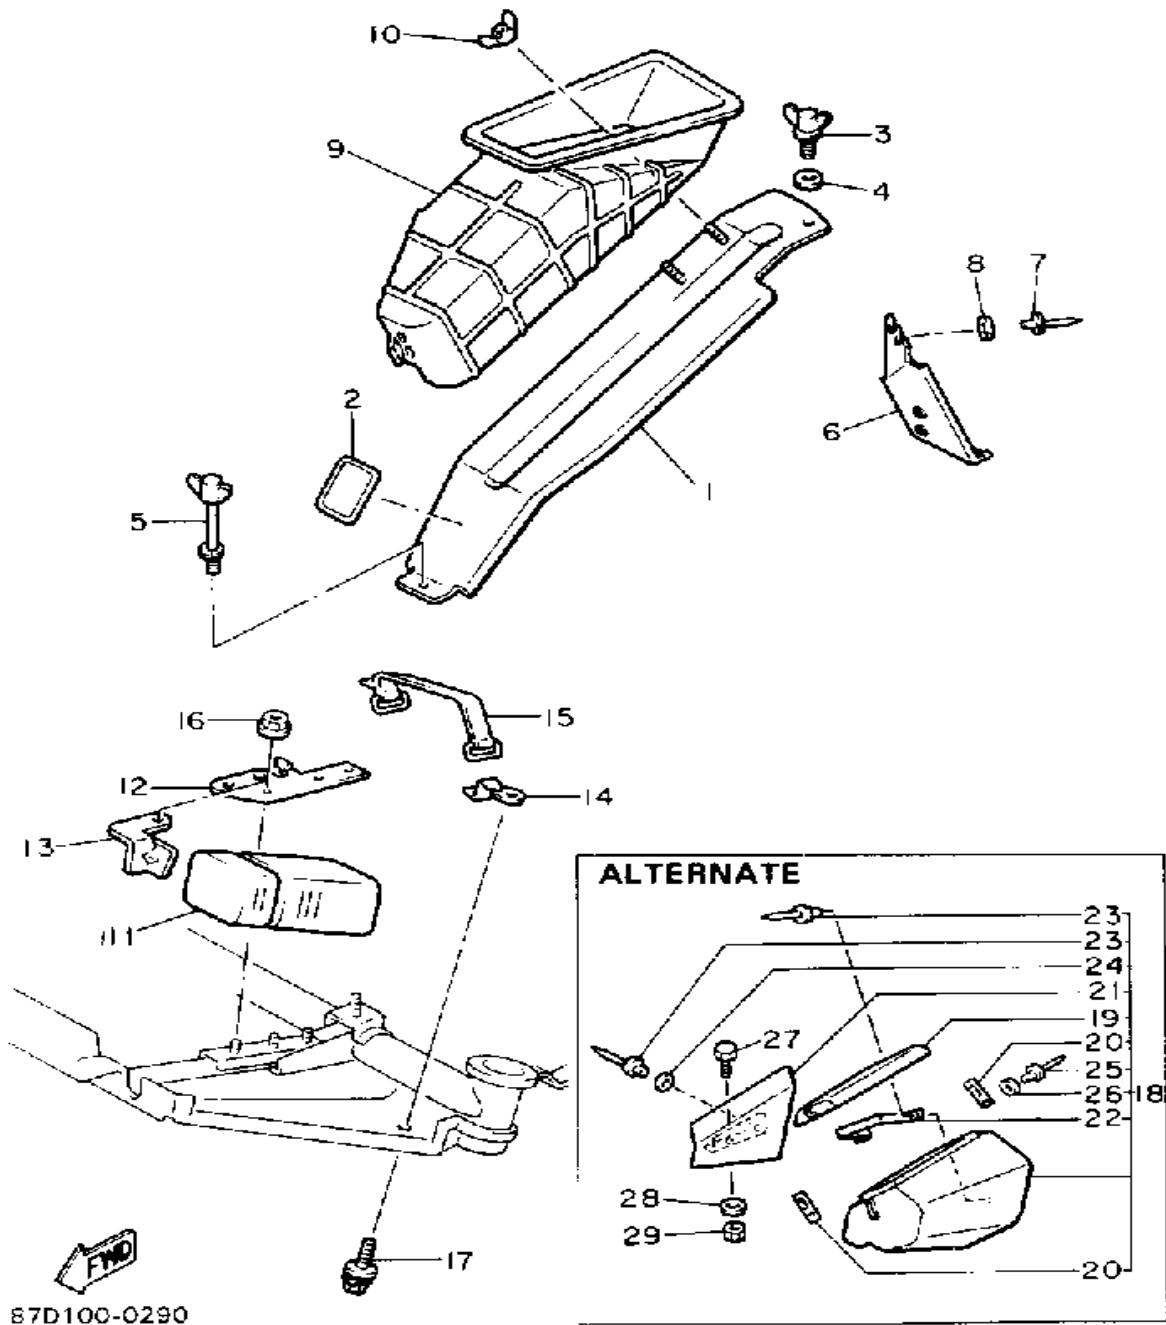

85L*00-9130

Not For Resale
www.SmallEngineDiscount.com

GUARD - LUGGAGE BOX

Ref. No.	Part Number	Description	Qty	Remarks
1	85L-77311-00-00	GUARD, DRIVE	1	
2	898-77762-00-00	LABEL, WARNING 2	1	UR STD
3	90122-08029-00	BOLT, WING	1	
4	90201-08730-00	WASHER, PLATE	1	
5	8V0-77387-00-00	SCREW	1	
6	85L-77373-01-00	PROTECTOR	1	
7	90267-48079-00	RIVET, BLIND	4	
8	92906-05200-00	WASHER, PLAIN	2	
9	85L-12661-00-00	DUCT	1	
10	90175-06015-00	NUT, WING	2	
11	85L-28100-00-00	TOOL KIT	1	
12	8V0-21945-00-00	BRACKET, TOOL BOX FITTING	1	
13	87D-2196F-00-00	BRACKET 3	1	
14	8V0-21955-00-00	BRACKET, TOOL BOX FITTING	1	
15	4J2-82131-01-00	BAND, BATTERY	1	
16	95701-06500-00	NUT, FLANGE	2	
17	90119-06117-00	BOLT, WITH WASHER	1	
18	85M-77380-00-00	STORAGE BOX, OVATN	1	AP
19	85M-77382-00-00	. LID, TOOL BOX	1	
20	J10-14436-00-00	. HOOK	2	
21	85M-77373-00-00	. PROTECTOR, TOOL BOX	1	
22	85M-28175-00-00	. HOLDER, TOOL	1	
23	90267-48078-00	. RIVET, BLIND	4	
24	90201-04325-00	. WASHER, PLATE	3	
25	90267-40077-00	. RIVET, BLIND	1	
26	92990-04200-00	. WASHER, PLAIN	1	
27	95816-06012-00	BOLT, FLANGE	1	AP
28	90201-06057-00	WASHER, PLATE	1	AP
29	95701-06500-00	NUT, FLANGE	1	AP