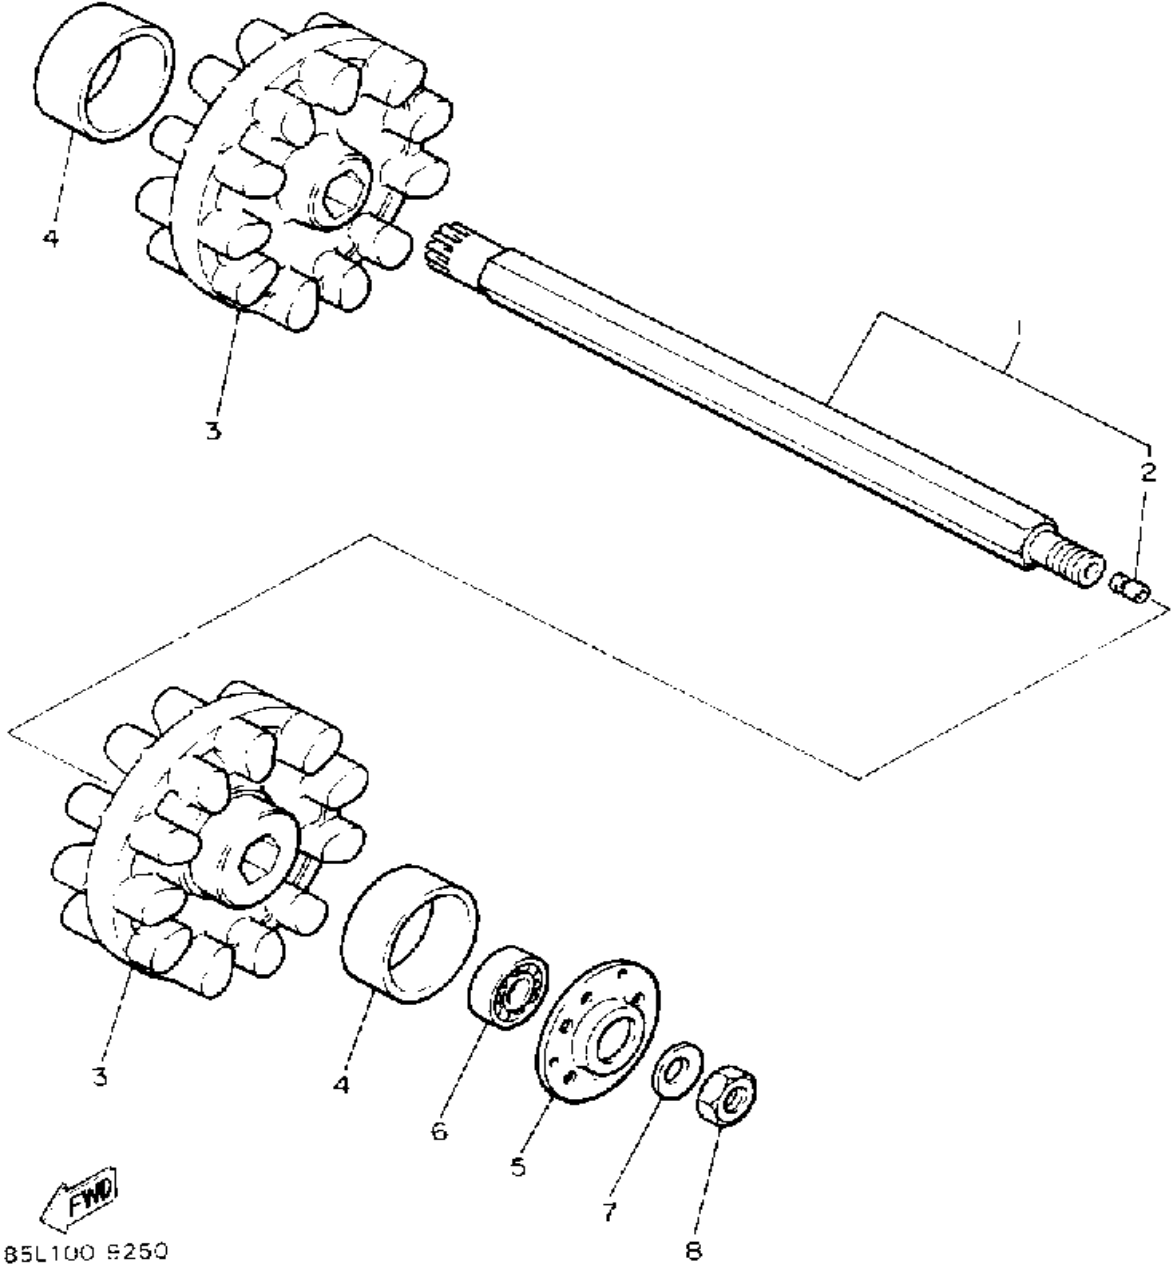

TRACK DRIVE 1

Ref. No.	Part Number	Description	Qty	Remarks
1	8K4-W4751-01-00	AXLE, FRONT	1	
2	8K4-47577-00-00	. CONNECTOR	1	
3	85L-W4753-00-00	WHEEL, SPROCKET 1	2	
4	90387-514Y2-00	COLLAR	2	
5	8K4-47551-00-00	HOUSING, FRONT AXLE	1	
6	93306-00420-00	BEARING (B6004)	1	
7	90208-22001-00	WASHER, CONICAL SPRING ..	1	
8	90170-22094-00	NUT	1	

Not For Resale

www.SmallEngineDiscount.com