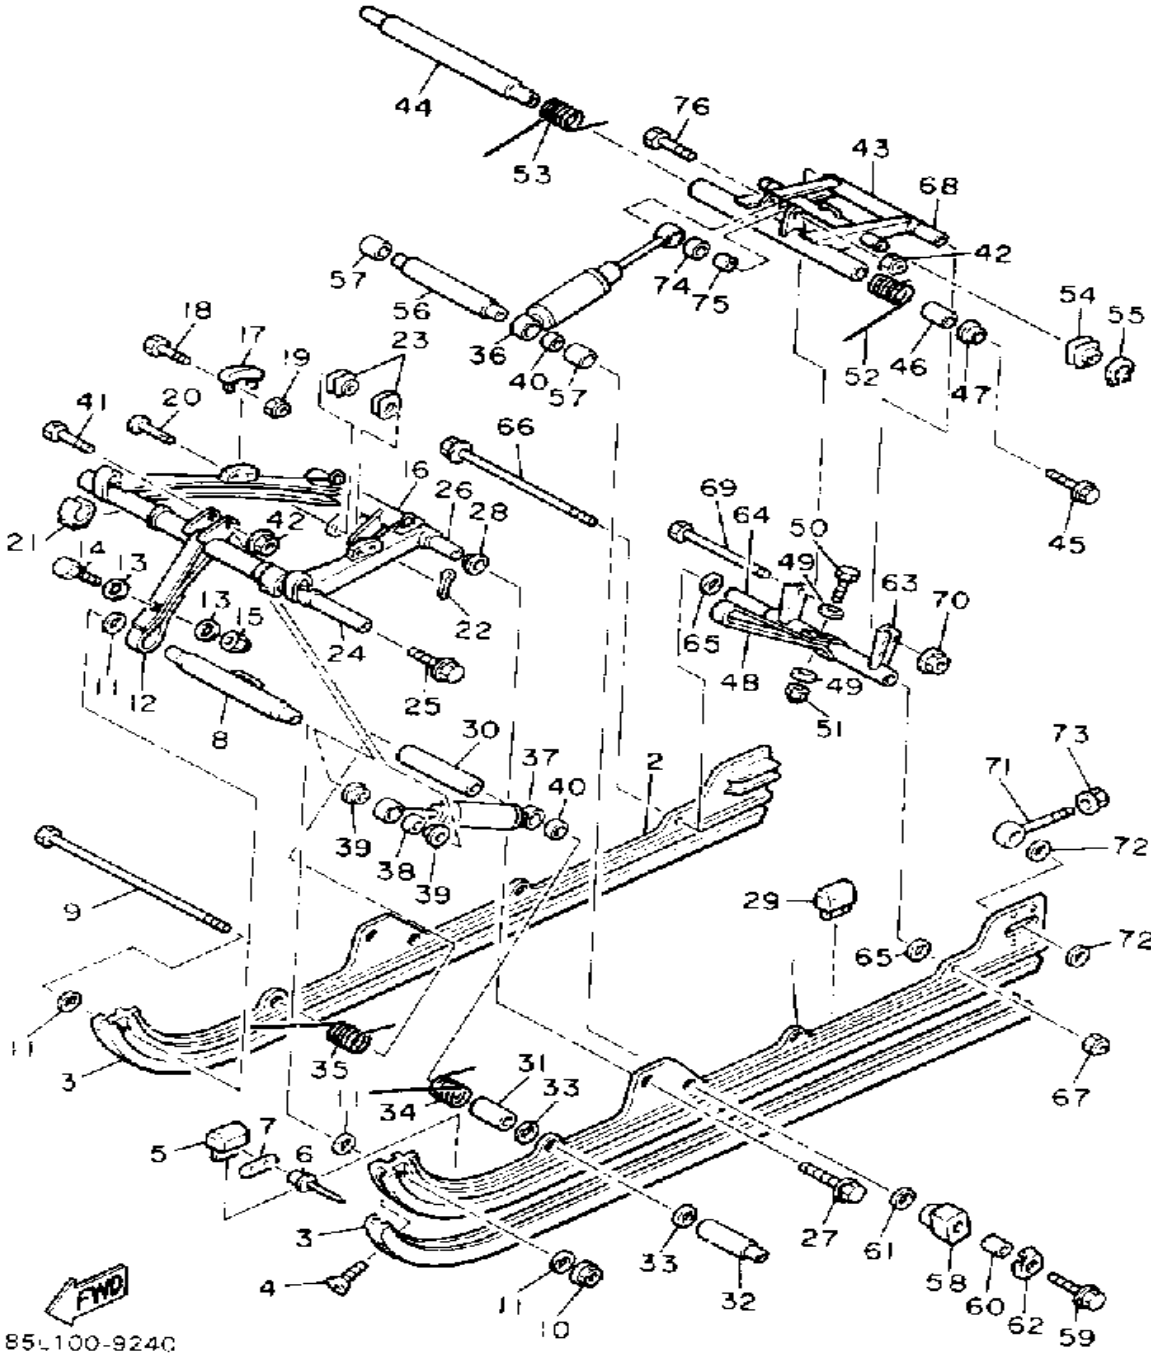

TRACK SUSPENSION 2

Ref. No.	Part Number	Description	Qty	Remarks
56	83T-47486-00-00	SHAFT 4	1	
57	8Y3-47319-00-00	COLLAR	2	
58	85K-47447-01-00	HOOK 2	2	
59	95811-10060-00	BOLT, FLANGE	2	
60	90387-103U7-00	COLLAR	2	
61	90201-100L3-00	WASHER, PLATE	2	
62	84J-47467-00-00	PLATE, GUIDE	2	
63	8V0-47417-00-00	BRACKET 3	1	
64	90387-08632-00	COLLAR	1	
65	90201-08649-00	WASHER, PLATE	2	
66	95822-08250-00	BOLT, FLANGE	1	
67	95601-08200-00	NUT, U	1	
68	90387-084J9-00	COLLAR	1	
69	97022-08165-00	BOLT	1	
70	95712-08300-00	NUT, LOCK	1	
71	8K2-47479-01-00	COLLAR 3	2	
72	90201-20279-00	WASHER, PLATE	4	
73	95701-10300-00	NUT, FLANGE (95702-10300)	2	
74	90380-12161-00	BUSH, SOLID	1	
75	90387-084R5-00	COLLAR	1	
76	97022-08040-00	BOLT (83L)	1	

Not For Resale
www.SmallEngineDiscount.com