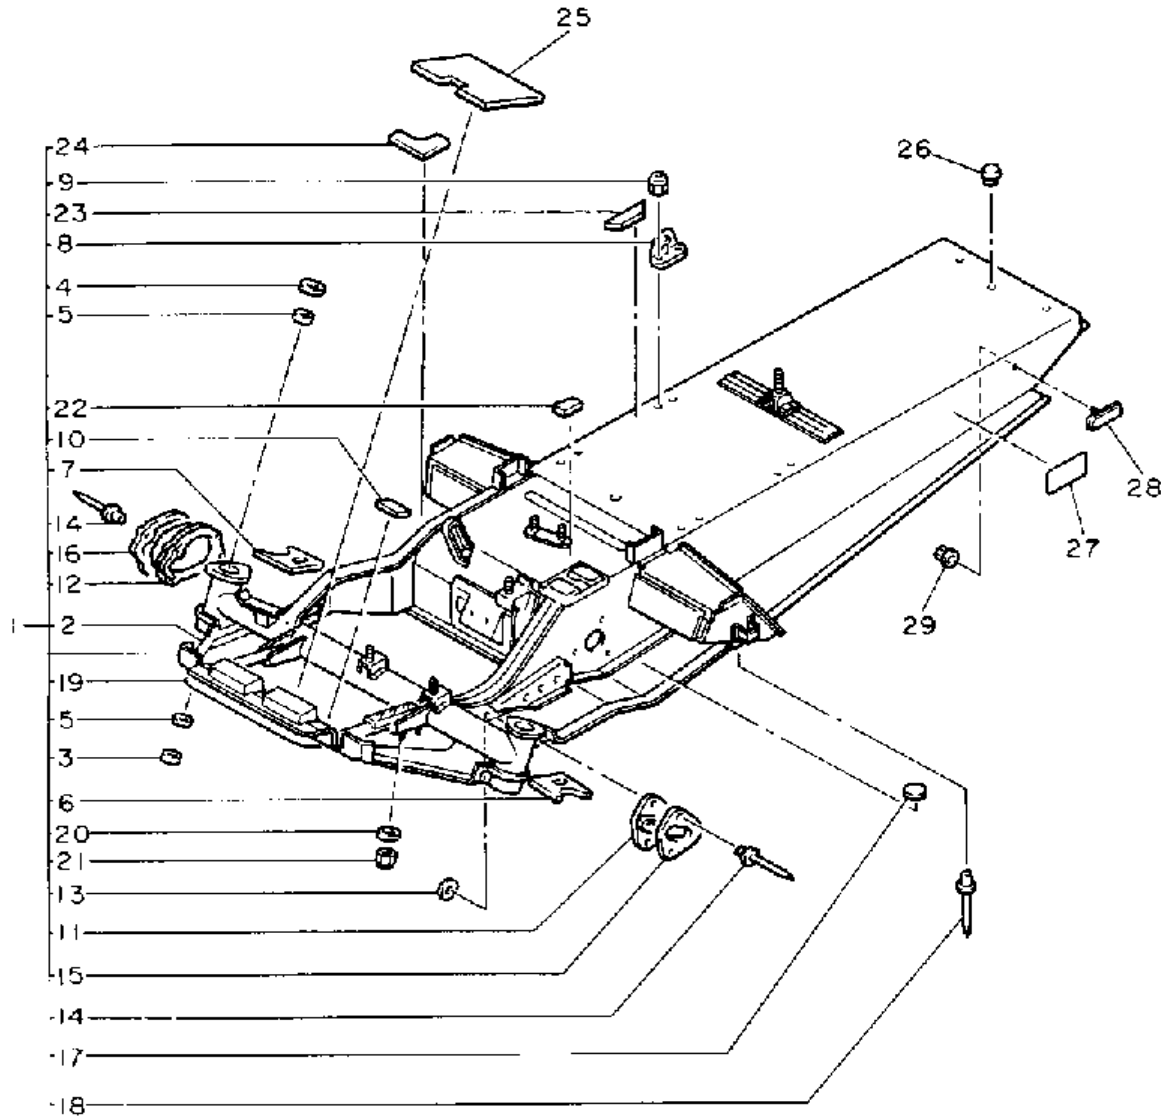

FRAME

87D10C-0150

Ref. No.	Part Number	Description	Qty	Remarks
1	87D-21910-00-00	FRAME	1	
2	87D-21912-00-00	. PANEL, SUB FRAME 1	1	
3	93103-44134-00	. OIL SEAL	2	
4	93104-44095-00	. OIL SEAL	2	
5	90384-44173-00	. BUSH, BIMETAL FORMED	4	
6	85L-7717E-00-00	. TAPE 1	1	
7	85L-7717F-00-00	. TAPE 2	1	
8	8V0-21946-00-00	. BRACKET, SEAT FITTING	2	
9	95701-06300-00	. NUT, NYLON	4	
10	85L-7717J-00-00	. TAPE, 5	2	
11	80L-2198F-00-00	. COVER 1	1	
12	80L-2198G-00-00	. COVER 2	1	
13	90201-047A7-00	. WASHER, PLATE	3	
14	90267-40029-00	. RIVET, BLIND	7	
15	80L-77525-00-00	. WASHER 1	1	
16	80L-77526-00-00	. WASHER 2	2	
17	80F-21998-00-00	. SPACER	1	
18	90267-48141-00	. RIVET, BLIND	27	
19	85L-77512-00-00	. BUMPER, FRONT 2	1	
20	90201-082E7-00	. WASHER, PLATE	4	
21	95712-08300-00	. NUT, LOCK	4	
22	85L-14409-00-00	. DAMPER	1	
23	85L-2199J-00-00	. SHIELD, NOISE 2	1	
24	85L-77196-00-00	. DAMPER, SHROUD	2	
25	85L-2199H-00-00	SHIELD, HEAT	1	
26	810-77716-00-00	ORNAMENT, INSTRUMENT PANEL 2	1	
27	8K2-77742-00-00	INDICATOR 2	1	
28	3Y6-85130-02-00	REAR REFLECTOR ASSEMBLY	2	

CONTINUED ON NEXT FRAME ►

Not For Resale

www.SmallEngineDiscount.com