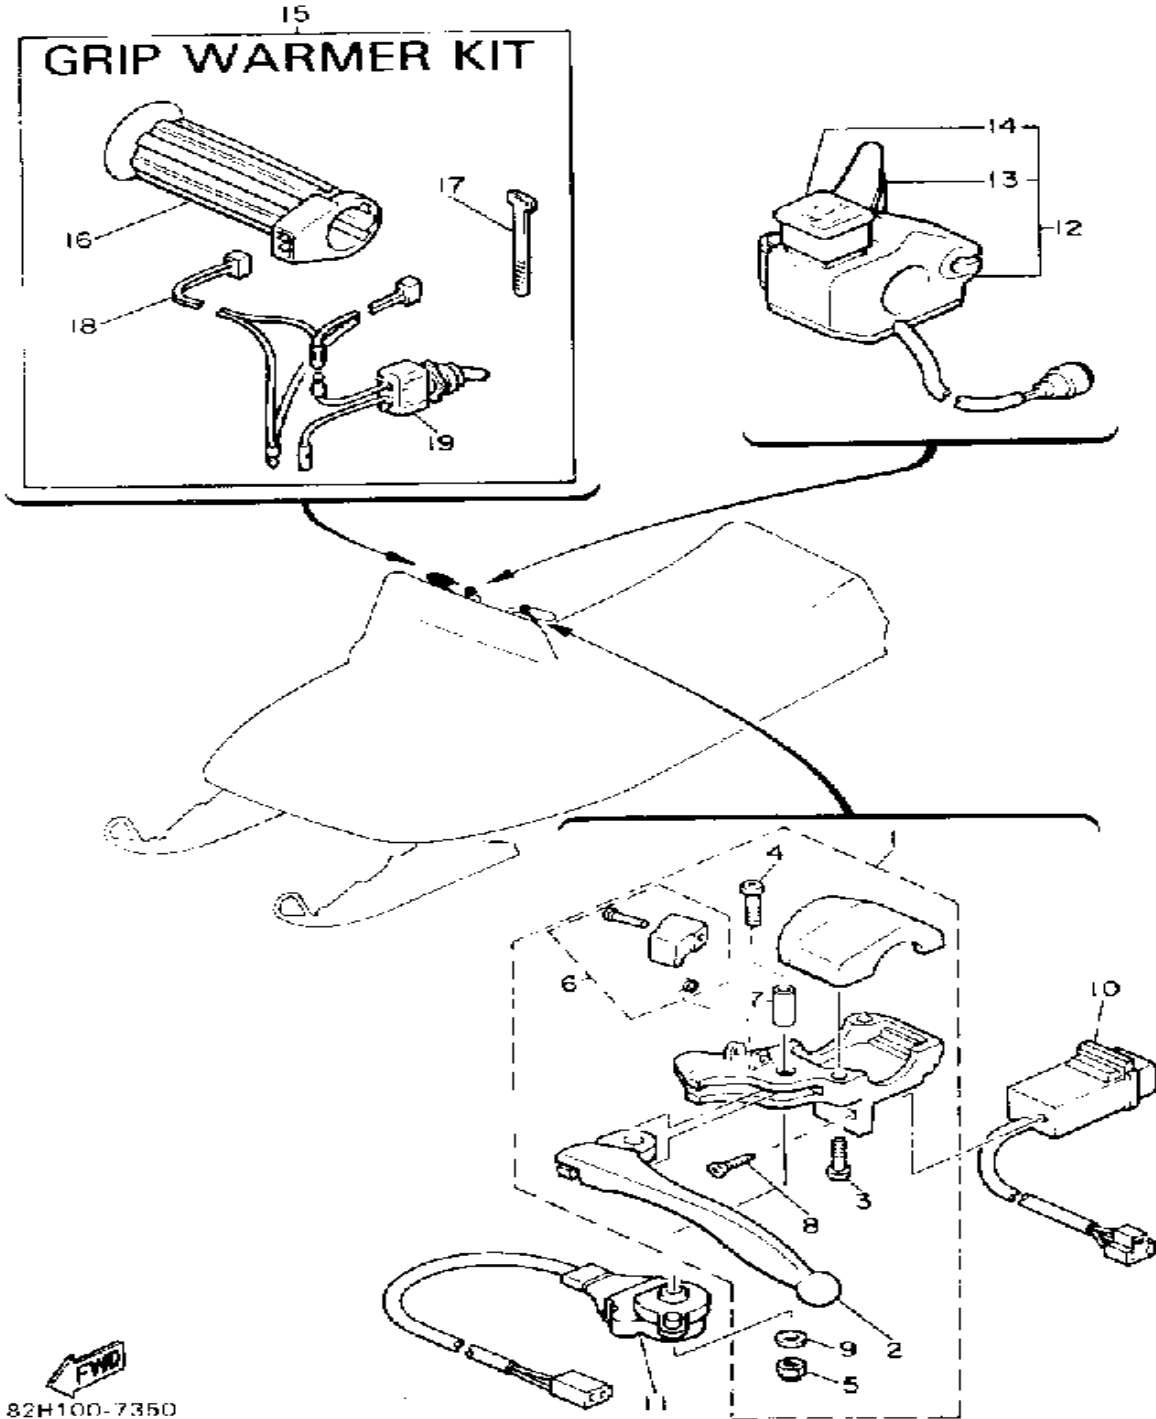

ELECTRICAL 2

Ref. No.	Part Number	Description	Qty	Remarks
1	88R-W8291-00-00	LEVER HOLDER ASSEMBLY (LEFT)	1	
2	8H8-83912-00-00	. LEVER 1	1	
3	90157-05027-00	. SCREW, PAN HEAD	2	
4	98501-05040-00	. SCREW, PAN HEAD (98502-05040)	1	
5	95701-05300-00	. NUT, NYLON	1	
6	82A-83930-00-00	. LEVER LOCK ASSEMBLY	1	
7	802-83913-00-00	. COLLAR, LEVER 1	1	
8	97780-30312-00	. SCREW, tapping	2	
9	92990-05200-00	. WASHER, PLAIN	1	
10	8H8-83950-01-00	BEAM SWITCH ASSEMBLY (8K4-83950-01-00)	1	
11	88R-82530-00-00	STOP SWITCH ASSEMBLY	1	
12	84R-82720-00-00	LEVER HOLDER ASSEMBLY (RIGHT)	1	
13	8V0-42138-00-00	. LEVER, THROTTLE	1	
14	84R-82575-09-00	. ENGINE STOP SWITCH ASSEMBLY	1	
15	(80K-W2626-00-00)	UNAVAILABLE IN PRICE BOOK	1	
16	80K-2626A-00-00	. GRIP, WARMER	2	
17	437-83936-01-00	. BAND, SWITCH CORD	2	
18	80X-82318-00-00	. WIRE, SUB-LEAD	2	
19	82J-82917-00-00	. SWITCH	1	

FW
82H100-7350

Not For Resale
www.SmallEngineDiscount.com