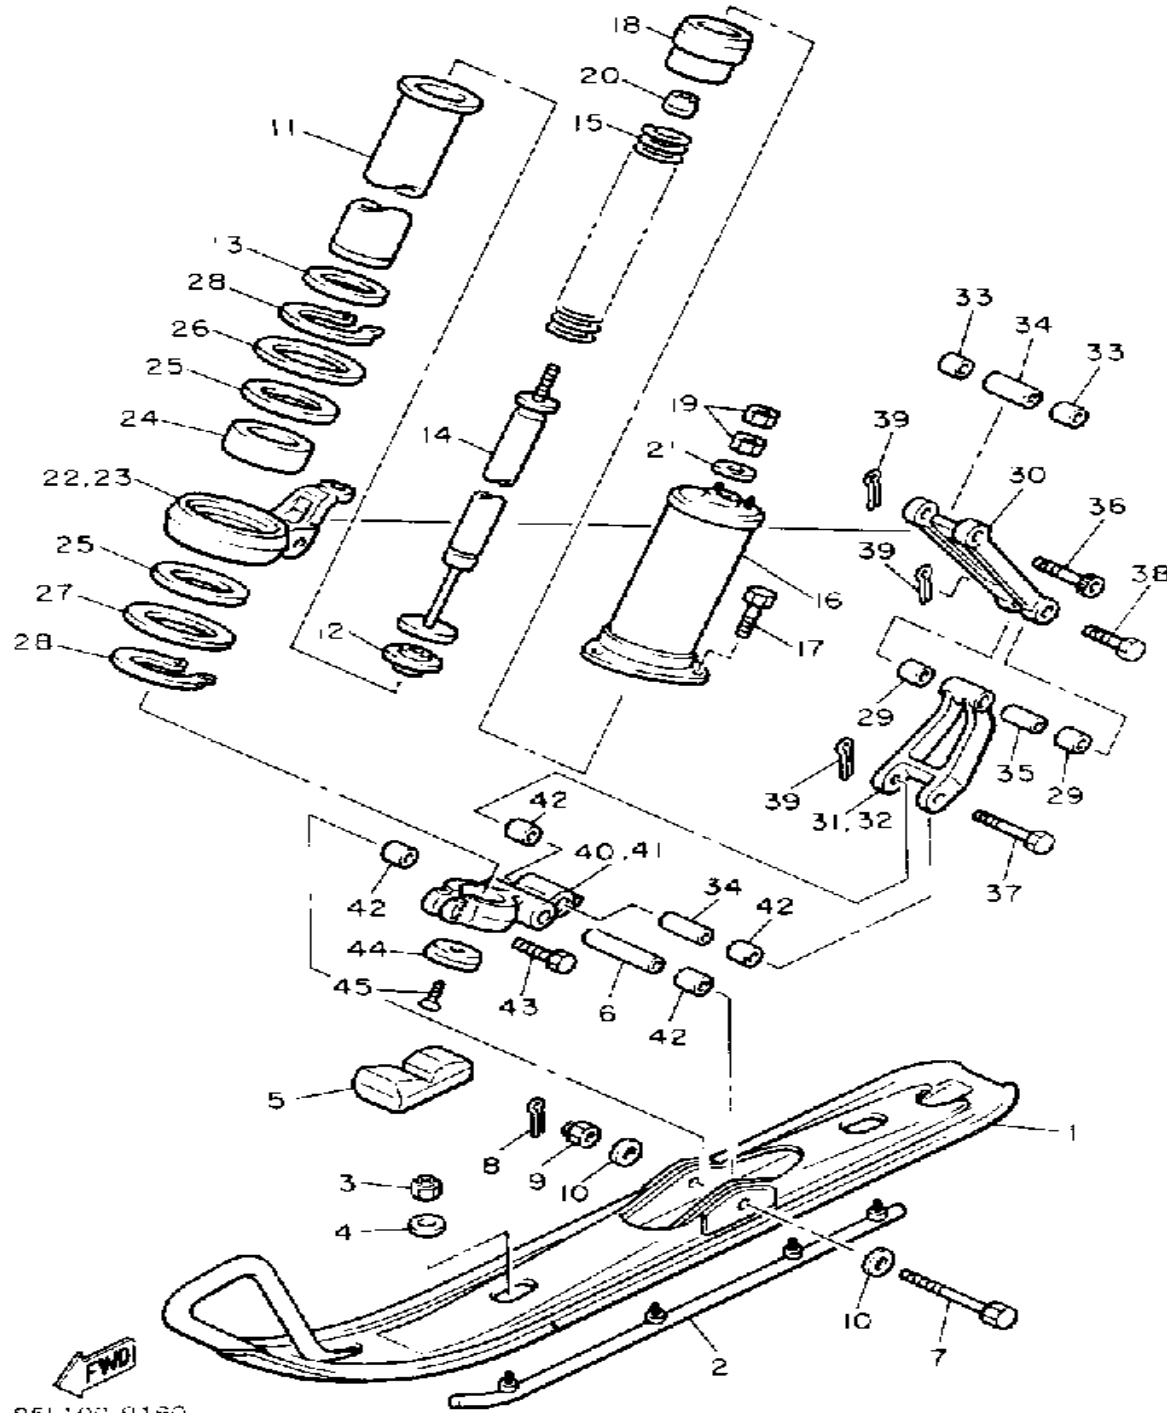

CONTINUED ON NEXT FRAME ►

Not For Resale
www.SmallEngineDiscount.com

SKI

85L100-9160

Ref. No.	Part Number	Description	Qty	Remarks
29	90384-14091-00	BUSH, BIMETAL FORMED	4	
30	8V0-2382E-01-00	ARM, FRONT 1	2	
31	8V0-2382F-02-00	ARM, FRONT 2 (L, H)	1	
32	8V0-2383F-02-00	ARM, FRONT4 (R, H)	1	
33	90384-14096-00	BUSH, BIMETAL FORMED	4	
34	90387-101Y9-00	COLLAR	4	
35	90387-100A4-00	COLLAR	2	
36	90110-10173-00	BOLT, HEXAGON SOCKET HEAD	2	
37	90102-10054-00	BOLT, WITH HOLE	2	
38	90102-10055-00	BOLT, WITH HOLE	2	
39	91490-20020-00	PIN, COTTER	6	
40	81E-2376E-00-00	BRACKET 1 (L, H)	1	
41	81E-2377E-00-00	BRACKET 2 (R, H)	1	
42	90384-14091-00	BUSH, BIMETAL FORMED	8	
43	97016-08030-00	BOLT	4	
44	81E-23737-00-00	WASHER 1	2	
45	90151-06042-00	SCREW, COUNTERSUNK	2	