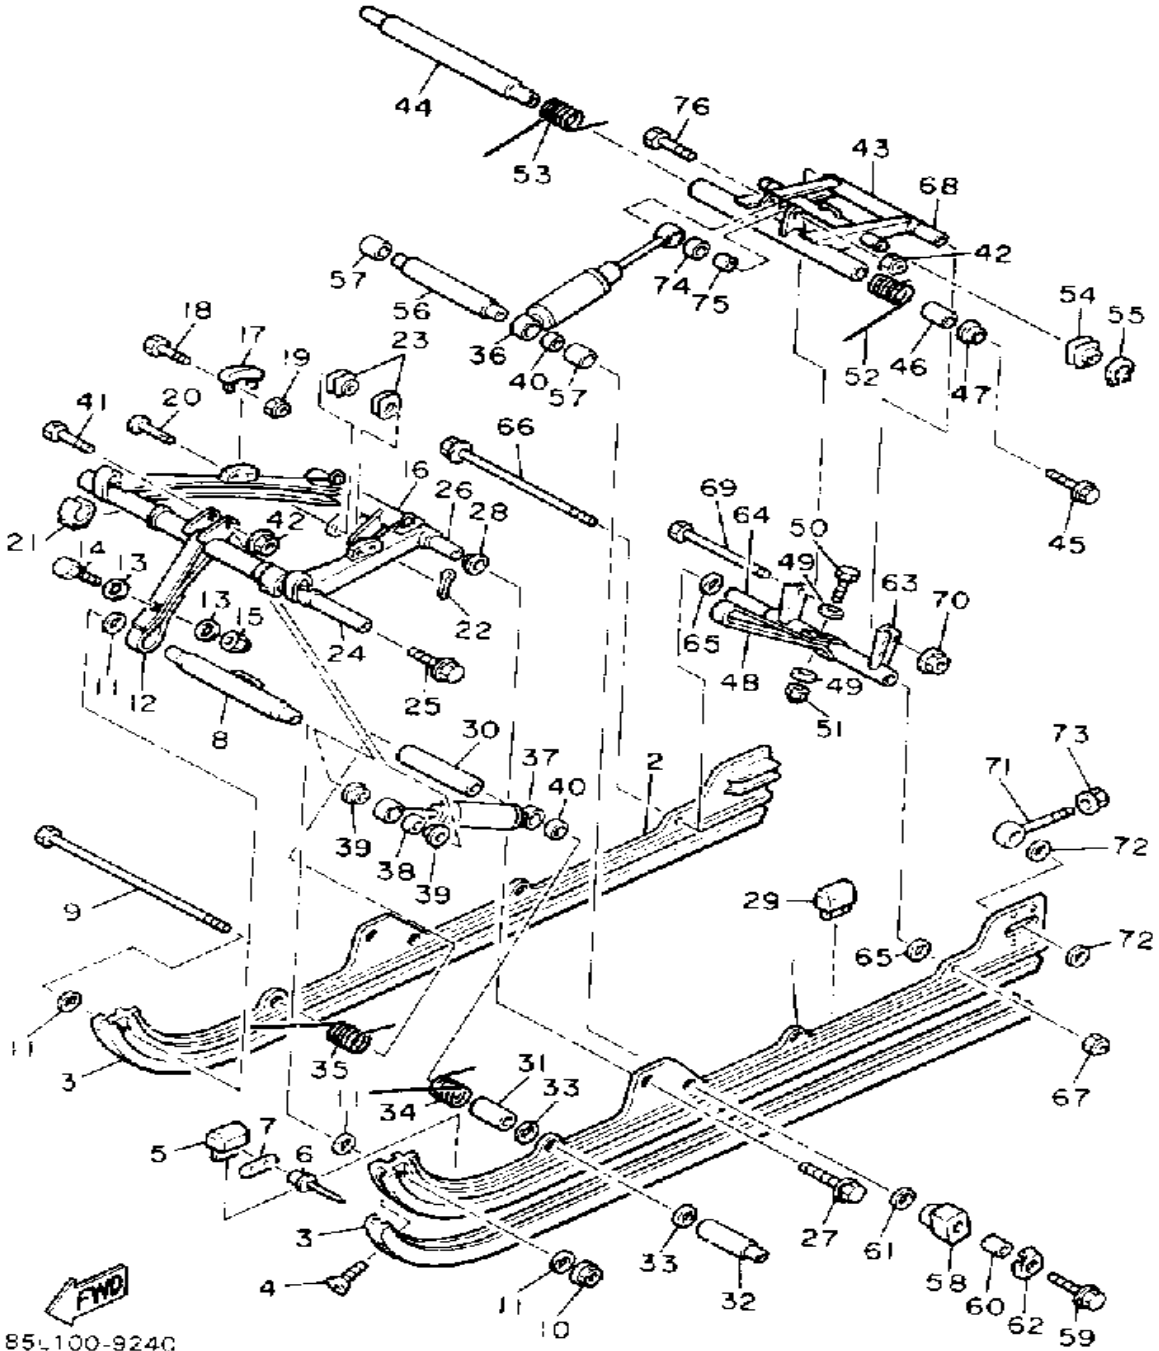

TRACK SUSPENSION 2

85L100-9240

Ref. No.	Part Number	Description	Qty	Remarks
1	85L-47411-00-00	FRAME, SLIDING 1	1	
2	85L-47412-00-00	FRAME, SLIDING 2	1	
3	8Y3-47421-00-XX	RUNNER, SLIDING 1 (8Y3-47421-00-00)	2	
4	90151-06010-00	SCREW, COUNTERSUNK	2	
5	8V0-47456-00-00	DAMPER 1	2	
6	90267-48062-00	RIVET, BLIND	8	
7	8K2-47458-01-00	PLATE, DAMPER	8	
8	8V0-47415-00-00	BRACKET 1	1	
9	97022-08255-00	BOLT	1	
10	95712-08300-00	NUT, LOCK	1	
11	92990-08600-00	WASHER, PLATE	4	
12	8Y3-47495-00-00	STOPPER 1	1	
13	90201-06407-00	WASHER, PLATE (90201-06747-00)	2	
14	97011-06025-00	BOLT (97001-06025)	1	
15	95701-06300-00	NUT, NYLON	1	
16	85L-47331-00-00	ARM, PIVOT 1	1	
17	8F3-47422-01-00	RUNNER, SLIDING 2	2	
18	97011-06025-00	BOLT (97001-06025)	4	
19	95701-06300-00	NUT, NYLON	4	
20	90240-12136-00	PIN, CLEVIS	1	
21	8V0-47447-01-00	HOOK 2	2	
22	91401-30020-00	PIN, COTTER	1	
23	8R4-47447-00-00	HOOK 2	2	
24	8A5-47465-02-00	SHAFT 1	1	
25	90109-106A2-00	BOLT	2	
26	8K2-47485-00-00	SHAFT 3	1	
27	95811-10030-00	BOLT, FLANGE	2	

CONTINUED ON NEXT FRAME ►

Not For Resale
www.SmallEngineDiscount.com