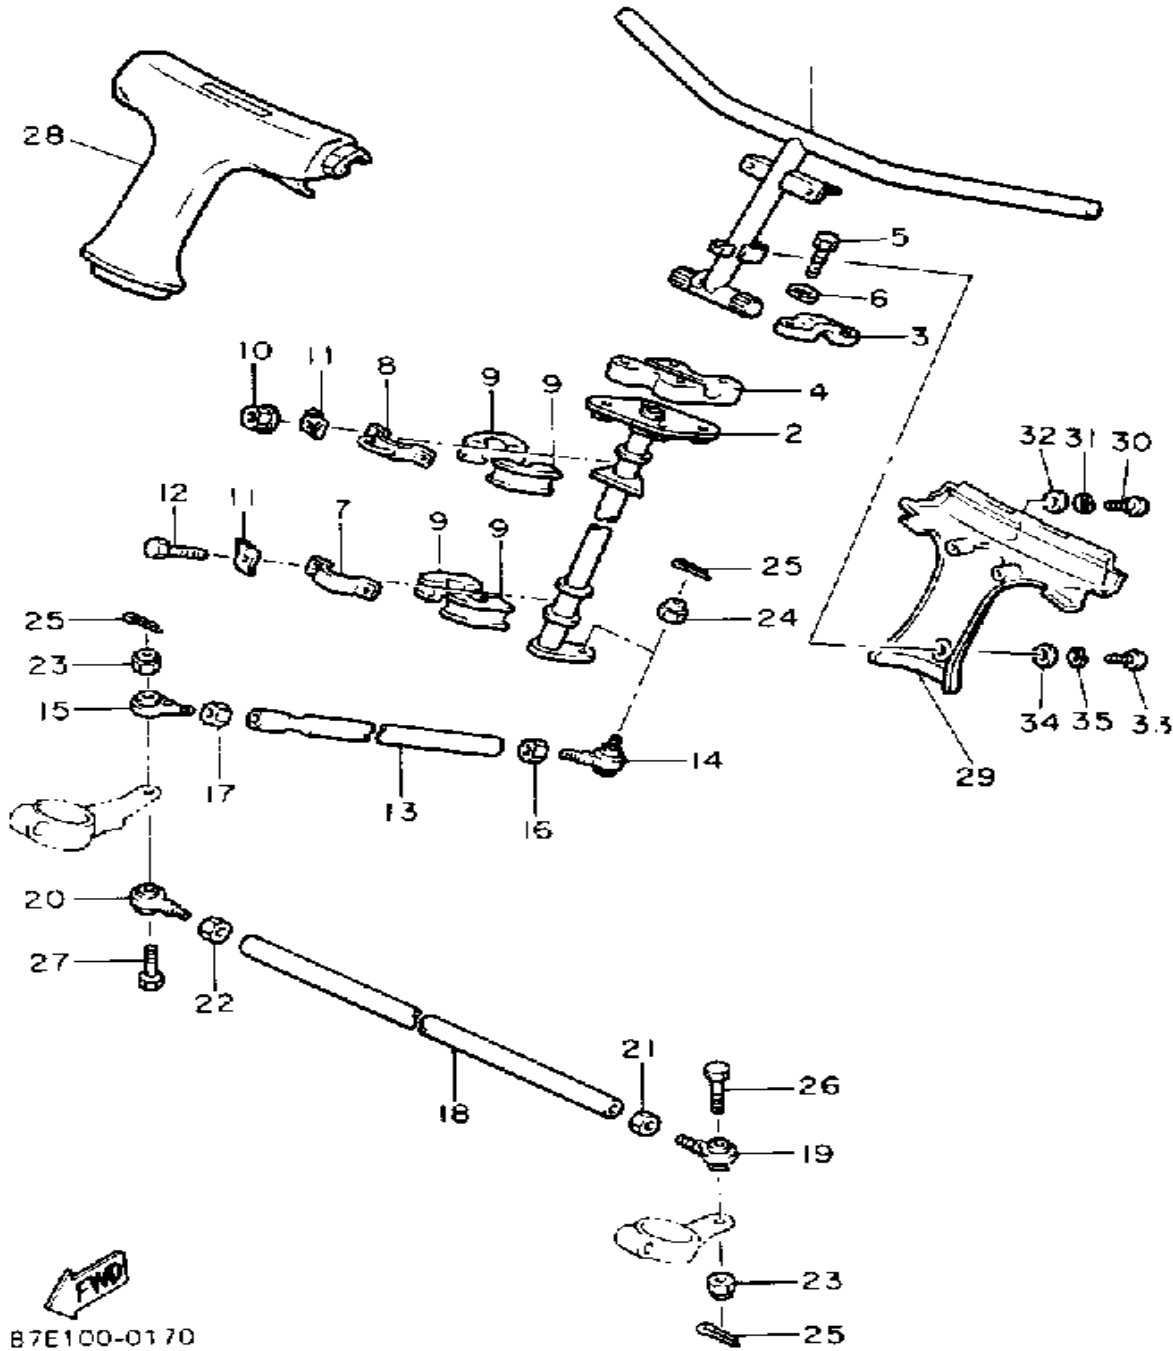

STEERING

Ref. No.	Part Number	Description	Qty	Remarks
1	85L-23811-00-00	COLUMN, STEERING	1	
2	85L-23813-00-00	COLUMN, STEERING 2	1	
3	1E6-23441-00-00	HOLDER, HANDLE UPR	2	
4	164-23441-00-98	HOLDER, HANDLE UPPER	1	LOW GLOSS BLACK
5	97022-08055-00	BOLT	4	
6	92990-08100-00	WASHER	4	
7	84M-23868-00-00	BRACKET, STEERING LOWER	1	
8	84M-23872-00-00	HOLDER, BEARING	1	
9	8F3-23812-00-00	PLANE BEARING, STEERING	4	
10	95712-08300-00	NUT, LOCK	2	
11	90215-08262-00	WASHER, LOCK	4	
12	97011-08020-00	BOLT	2	
13	85L-23821-00-00	ROD, STEERING RELAY	1	
14	86X-23841-00-00	JOINT, UNIVERSAL 1	1	
15	87S-23847-00-00	JOINT, UNIVERSAL 3	1	
16	95303-10700-00	NUT	1	
17	90170-10186-00	NUT	1	
18	85L-23831-00-00	ROD, TIE	1	
19	87S-23845-00-00	JOINT, UNIVERSAL 2	1	
20	87S-23847-00-00	JOINT, UNIVERSAL 3	1	
21	95303-10700-00	NUT	1	
22	90170-10186-00	NUT	1	
23	95706-10300-00	NUT, NYLON	2	
24	90185-10085-00	NUT, SELF-LOCKING	1	
25	91402-25018-00	PIN, COTTER	3	
26	90102-10031-00	BOLT, WITH HOLE	1	
27	90109-10767-00	BOLT	1	
28	8W9-23815-00-00	PAD, STEERING	1	
29	8W9-23817-00-00	PAD, STEERING	1	

CONTINUED ON NEXT FRAME ►

Not For Resale
www.SmallEngineDiscount.com