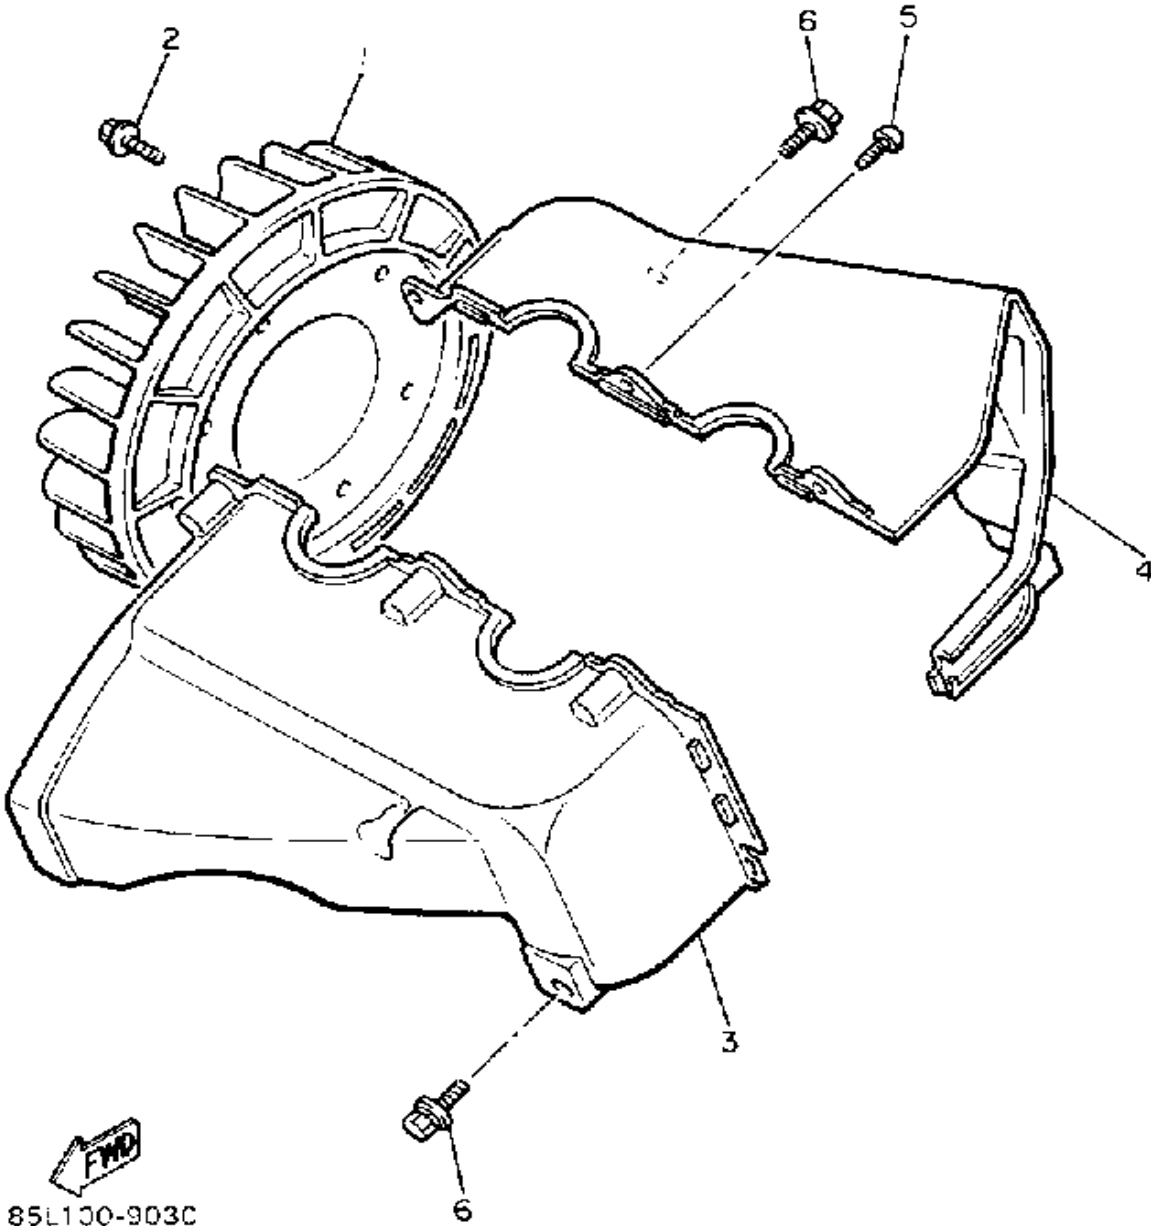

AIR SHROUD-FAN

Ref. No.	Part Number	Description	Qty	Remarks
1	8G8-12611-01-00	FAN	1	
2	90105-06556-00	BOLT, WASHER BASED	6	
3	85L-12651-00-00	AIR SHROUD, CYLINDER 1 ...	1	
4	85L-12652-00-00	AIR SHROUD, CYLINDER 2 ...	1	
5	90167-06056-00	SCREW, TAPPING	3	
6	90119-06108-00	BOLT, WITH WASHER	6	

Not For Resale
www.SmallEngineDiscount.com