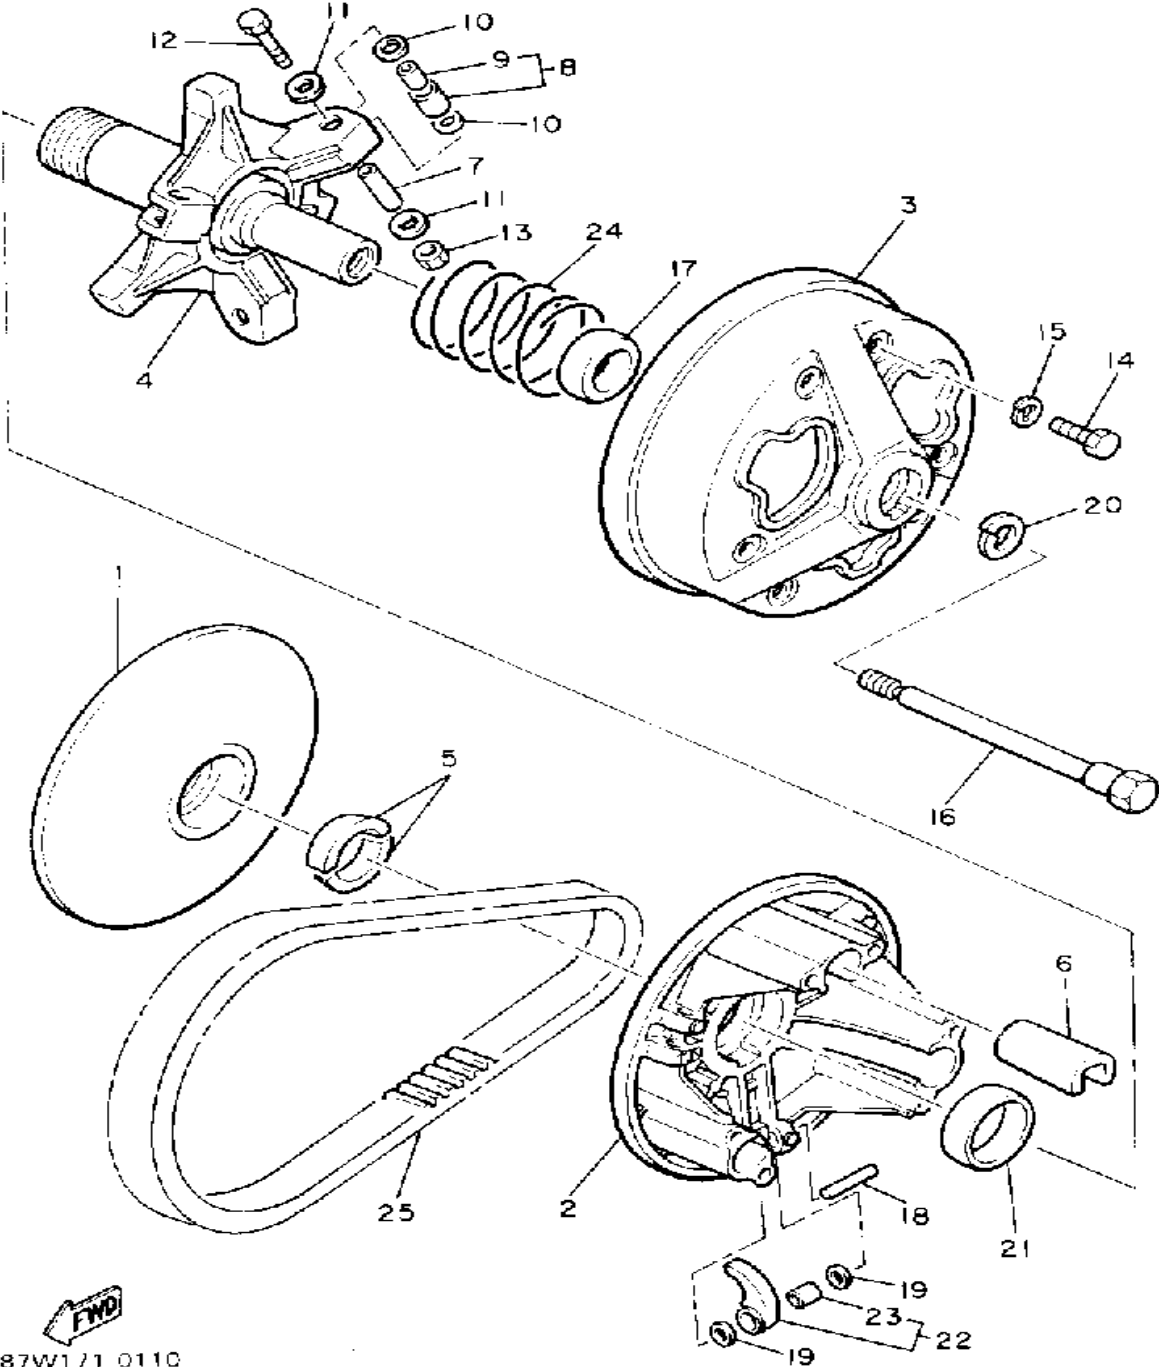

PRIMARY SHEAVE

Ref. No.	Part Number	Description	Qty	Remarks
25	8V0-17601-19-00	CLUTCH MARKED		ALTERNATE MARKED W/+

FWD
87W171 0110

Not For Resale
www.SmallEngineDiscount.com