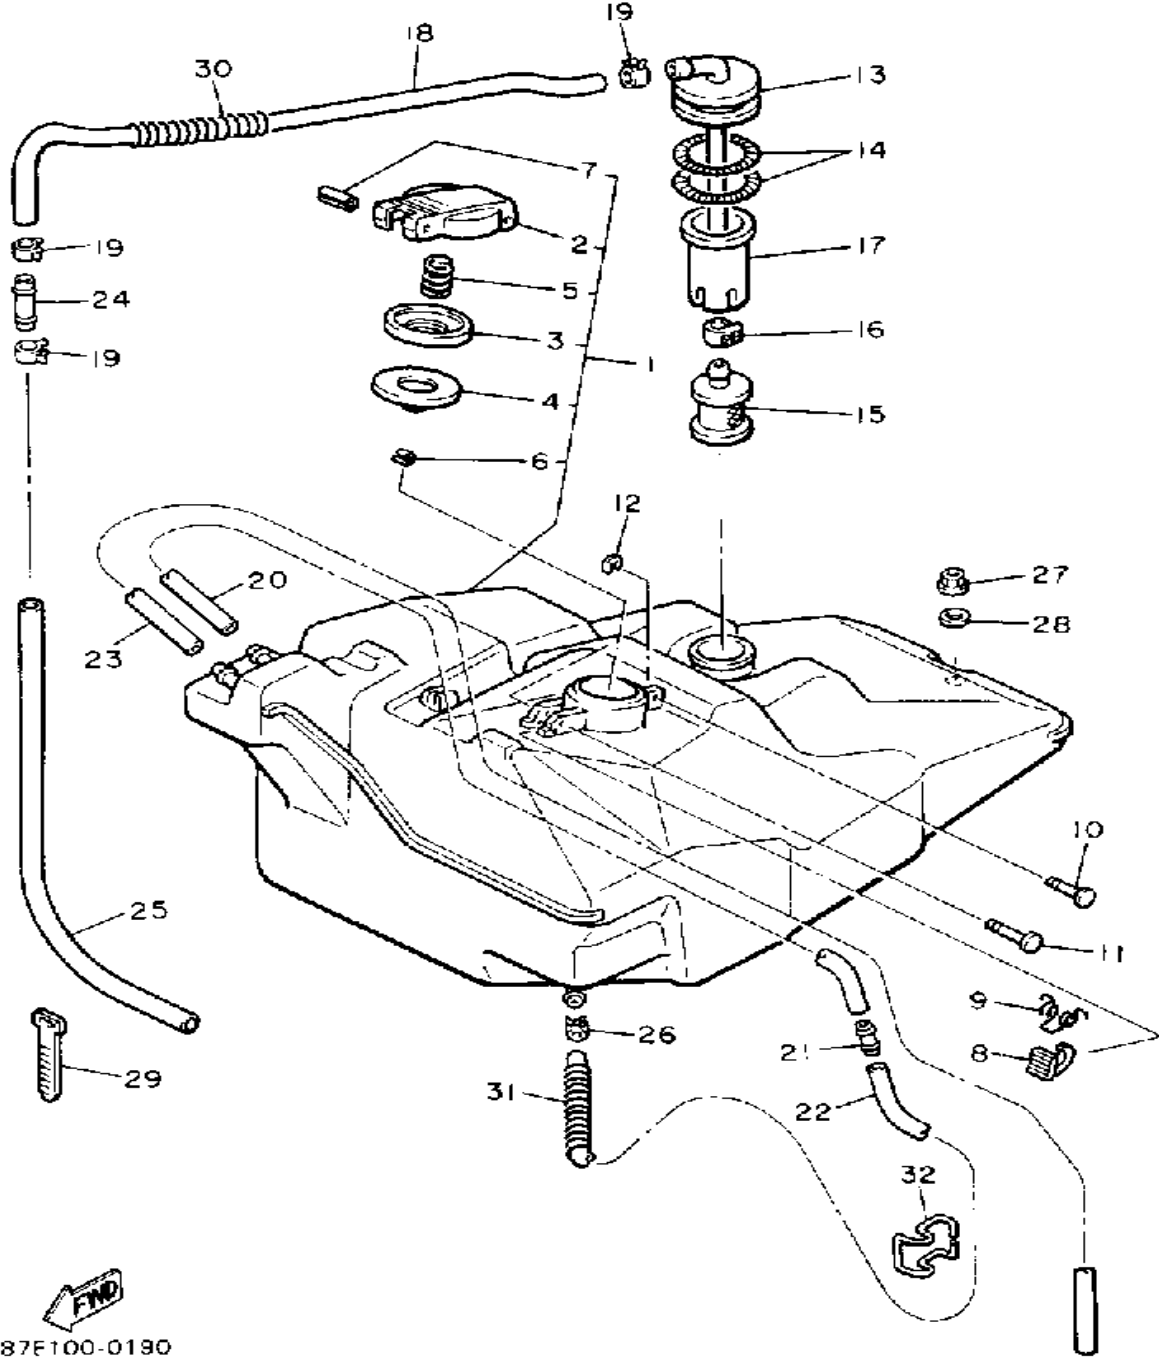

FUEL TANK

Ref. No.	Part Number	Description	Qty	Remarks
30	82K-24327-00-00	SPRING, COMPRESSION (90501-084J1-00)	1	
31	8F3-24328-00-00	PROTECTOR, PIPE	1	
32	87D-24135-00-00	CLAMP 1	1	

FWD
87F100-0190

Not For Resale
www.SmallEngineDiscount.com