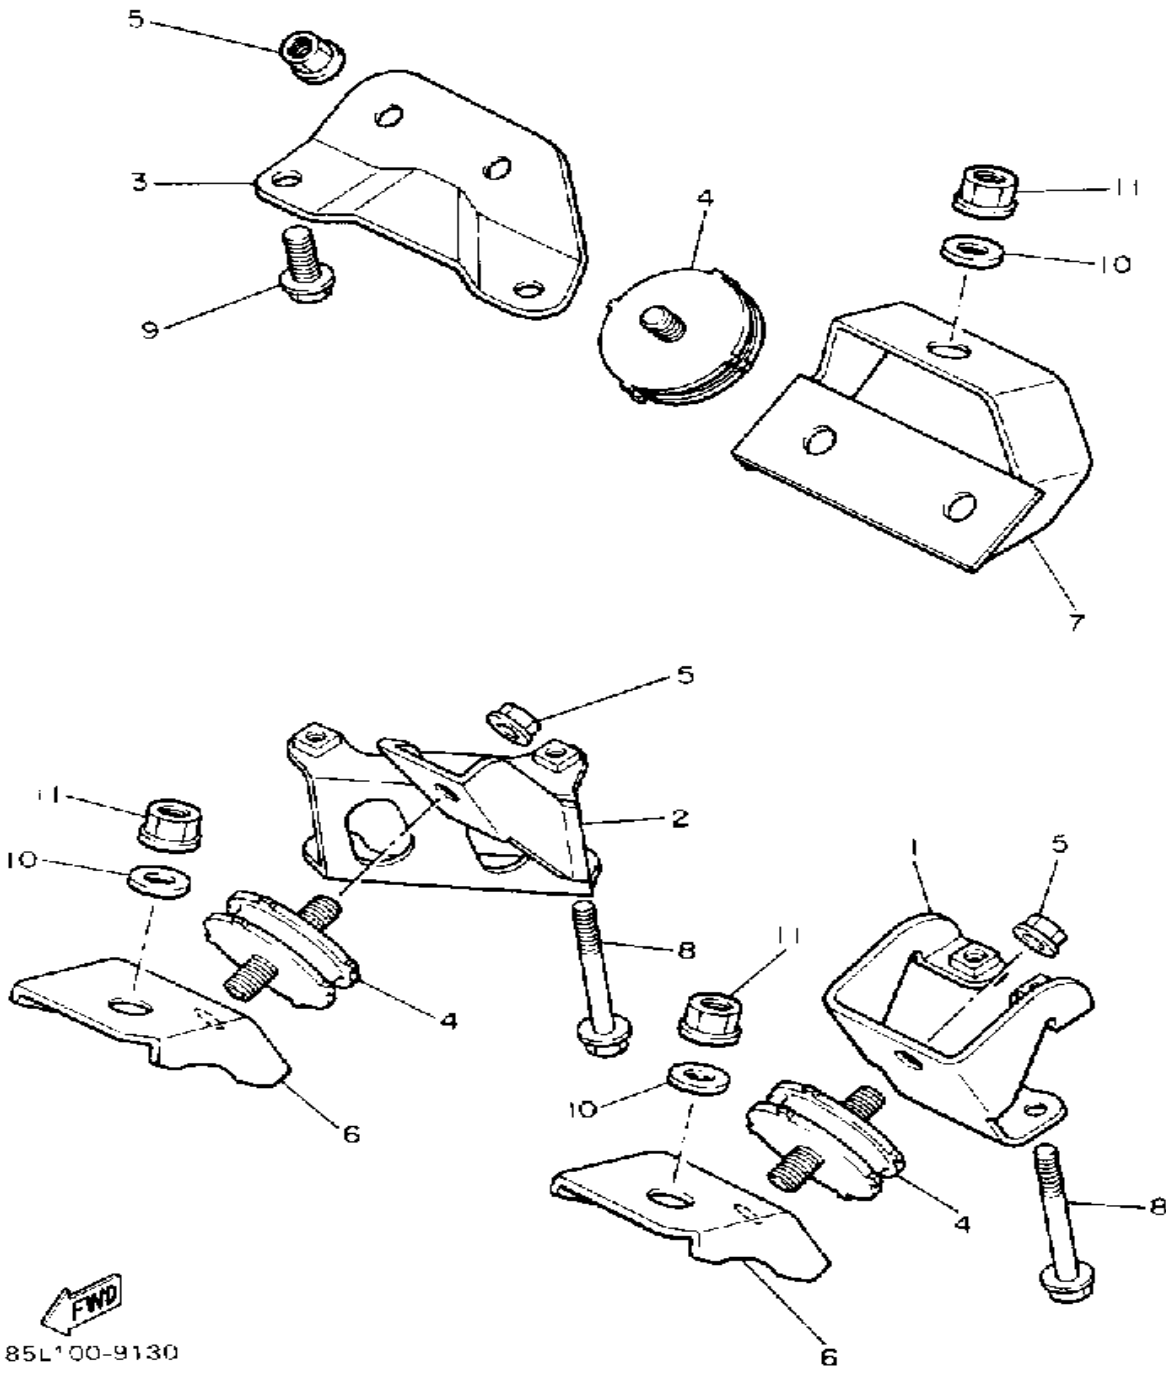

ENGINE BRACKET

Ref. No.	Part Number	Description	Qty	Remarks
1	85L-21411-00-00	BRACKET, ENGINE 1	1	
2	85L-21419-00-00	BRACKET, ENGINE 2	1	
3	85L-21429-00-00	BRACKET, ENGINE 3	1	
4	8N8-21486-00-00	DAMPER 2	4	
5	95701-10500-00	NUT, FLANGE (95702-10500)	4	
6	85L-21417-00-00	BRACKET, FRONT LOWER 1	2	
7	85L-21427-00-00	BRACKET, REAR LOWER 1	1	
8	95811-08070-00	BOLT, FLANGE	4	
9	95822-10025-00	BOLT, FLANGE	2	
10	90201-10321-00	WASHER, PLATE	3	
11	95701-10500-00	NUT, FLANGE (95702-10500)	3	

85L*00-9130

Not For Resale
www.SmallEngineDiscount.com