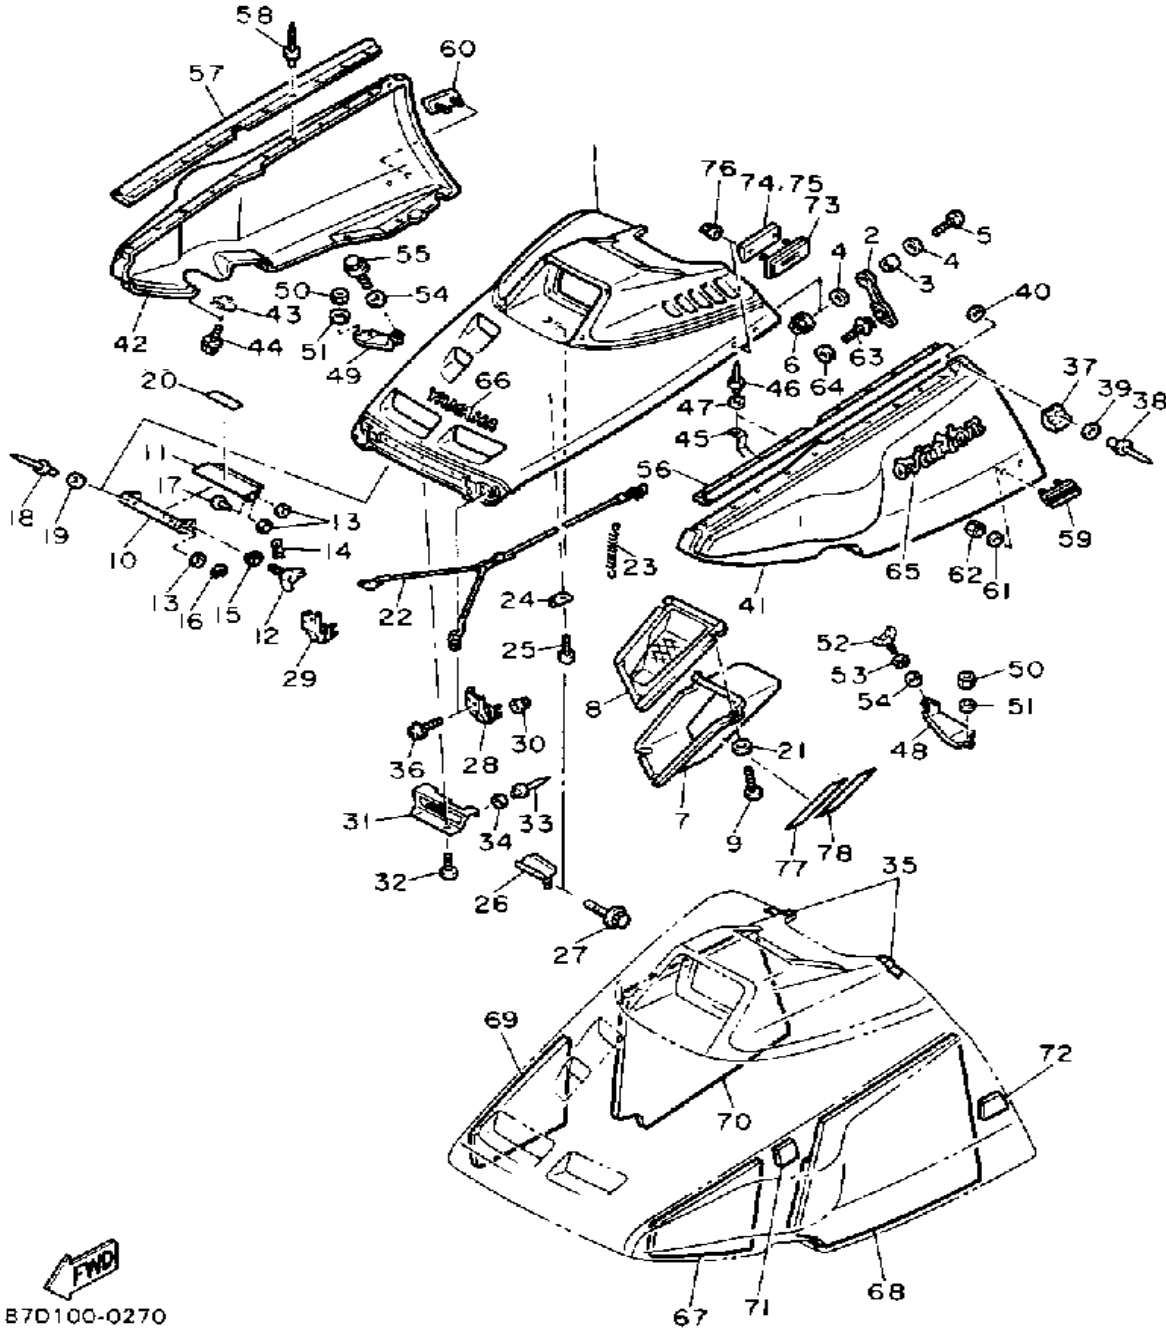

SHROUD

Ref. No.	Part Number	Description	Qty	Remarks
1	87D-Y7711-10-00	SHROUD ASSEMBLY	1	RASBERRY RED
2	8V0-77171-00-00	BODY, LATCH 1	2	
3	90387-06241-00	COLLAR	2	
4	90201-06059-00	WASHER, PLATE	4	
5	98906-06025-00	SCREW, BIND	2	
6	95701-06500-00	NUT, FLANGE	2	
7	85L-77194-00-00	DUCT	1	
8	85L-77553-00-00	PROTECTOR 3	1	
9	97701-50016-00	SCREW, TAPPING	4	
10	85L-77125-01-00	STAY 1	1	
11	85L-77127-01-00	STAY 3	1	
12	90122-05022-00	BOLT, WING	2	
13	90202-05088-00	WASHER, PLATE	6	
14	90468-10003-00	CLIP	2	
15	92906-05100-00	WASHER, SPRING	2	
16	99080-04600-00	CIRCLIP (E)	2	
17	90249-05136-00	PIN	2	
18	90267-48014-00	RIVET, BLIND	4	
19	90201-04325-00	WASHER, PLATE	4	
20	8Y0-77762-00-00	LABEL, WARNING 2	1	UR
21	90201-05725-00	WASHER, PLATE	4	
22	80X-77118-00-00	STOPPER, SHROUD	1	
23	80L-77159-00-00	CLAMP, ROD	1	
24	90461-08113-00	CLAMP	2	
25	97701-50014-00	SCREW, TAPPING	2	
26	85L-77185-00-00	PLATE 1	1	
27	90119-05059-00	BOLT, WITH WASHER	2	
28	85L-77140-00-00	HINGE ASSEMBLY	1	
29	85L-7714A-00-00	HINGE ASSEMBLY 2	1	

CONTINUED ON NEXT FRAME ➤

Not For Resale
www.SmallEngineDiscount.com