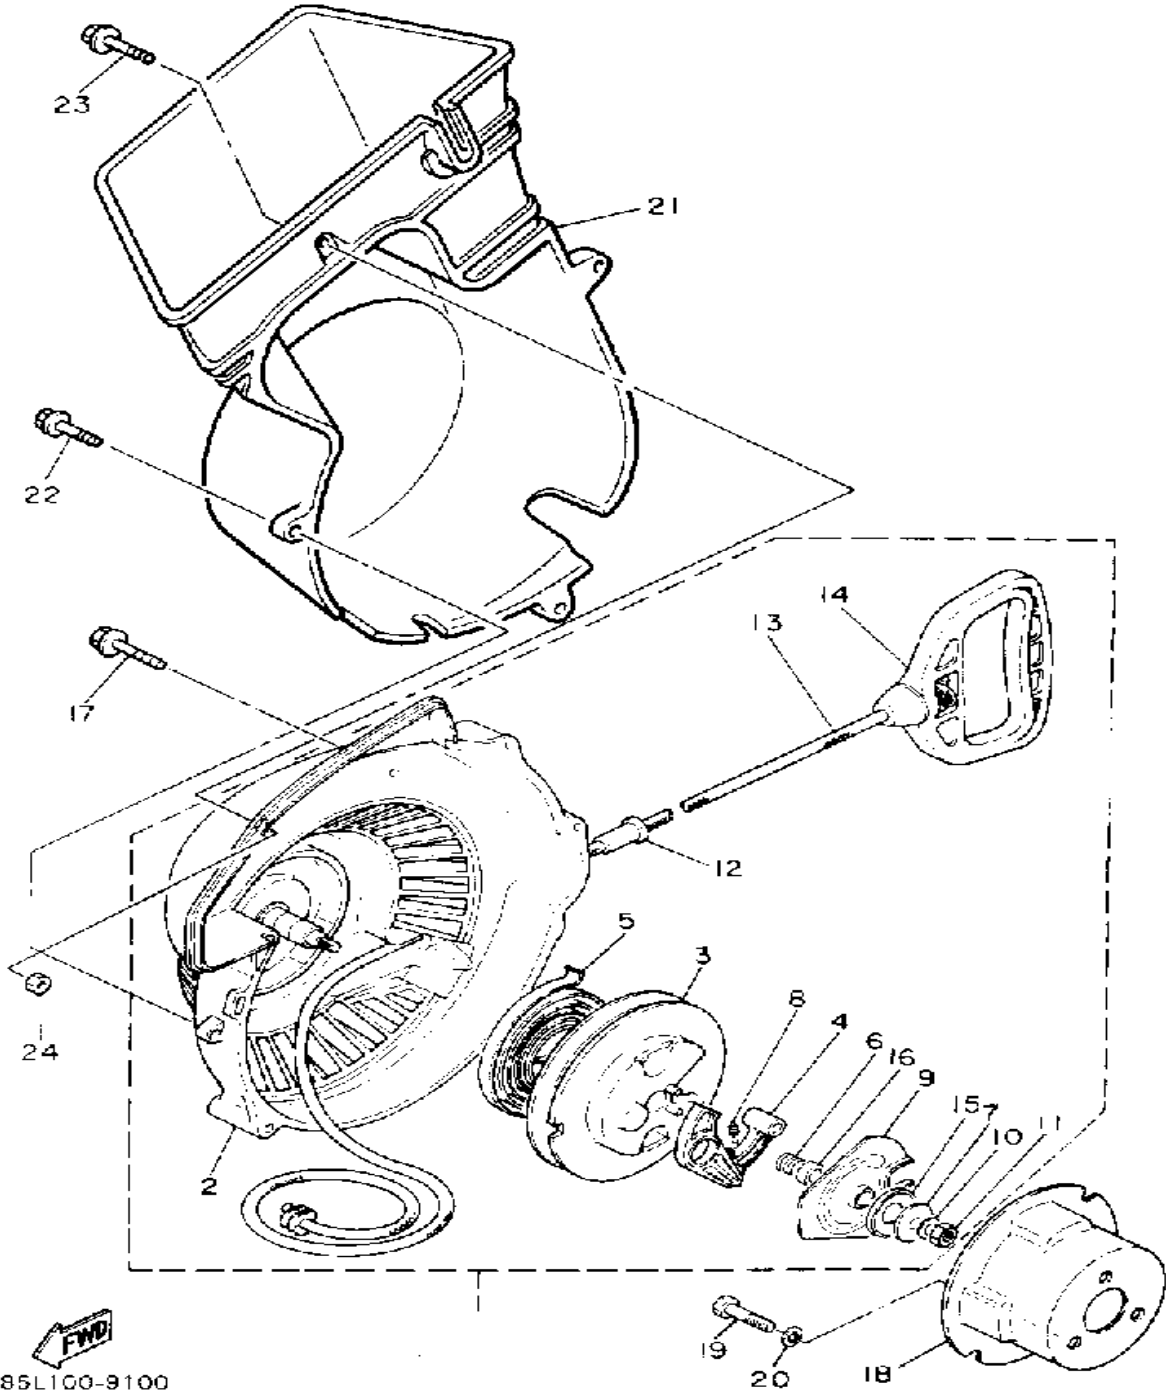

85L100-9080

Not For Resale
www.SmallEngineDiscount.com

STARTER

85L100-9100

Ref. No.	Part Number	Description	Qty	Remarks
1	85L-15710-00-00	STARTER ASSEMBLY	1	
2	8G8-15711-01-00	. CASE, STARTER	1	
3	8F3-15714-01-00	. DRUM, SHEAVE	1	
4	8F3-15741-01-00	. PAWL, DRIVE	1	
5	8F3-15713-01-00	. SPRING, STARTER	1	
6	8F3-15715-00-00	. SPRING, FRICTION	1	
7	8F3-15739-01-00	. WASHER, THRUST	1	
8	8F3-15734-00-00	. SPRING, RETURN	1	
9	8F3-15716-03-00	. PLATE, DRIVE	1	
10	92995-06100-00	. WASHER, SPRING	1	
11	95380-06700-00	. NUT	1	
12	8F3-15758-00-00	. GUIDE, ROPE	1	
13	857-15751-00-00	. WIRE, STARTER	1	
14	8F3-15755-00-00	. HANDLE, STARTER	1	
15	8G5-15739-00-00	. WASHER, THRUST	1	
16	82M-15779-00-00	. COVER	1	
17	90105-06558-00	BOLT, WASHER BASED	5	
18	81L-15723-00-00	PULLEY, STARTER	1	
19	97011-08016-00	BOLT	3	
20	92990-08100-00	WASHER	3	
21	85L-15779-00-00	COVER	1	
22	95816-06030-00	BOLT, FLANGE	2	
23	95816-06030-00	BOLT, FLANGE	1	
24	90179-06447-00	NUT	1	