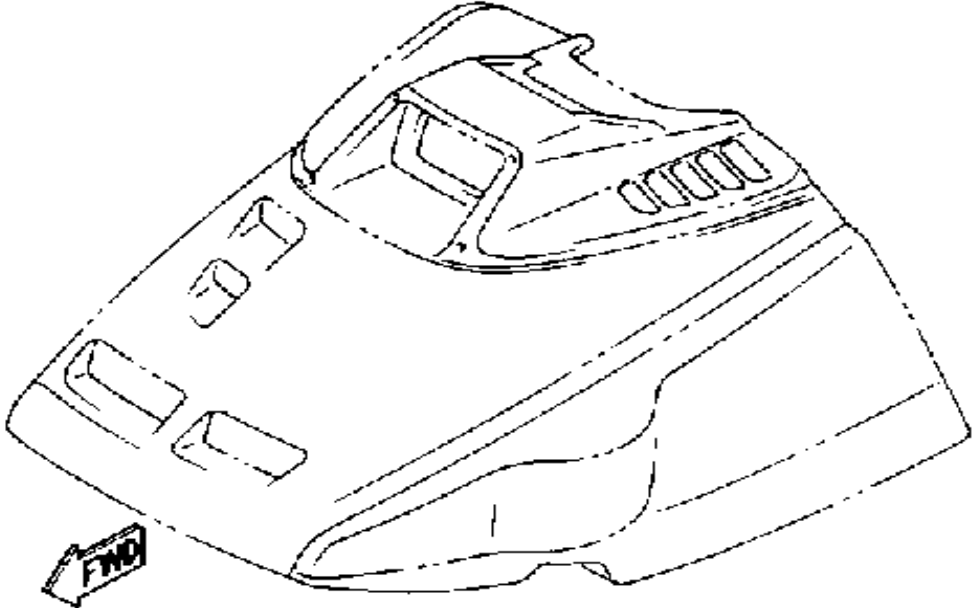

WINDSHIELD

Ref. No.	Part Number	Description	Qty	Remarks
1	85M-77210-00-00	WINDSHIELD COMP.	1	
2	87S-77213-00-00	. TRIM, UPPER	1	
3	80V-77223-00-00	. FASTENER	2	
4	82H-77223-00-00	FASTNER	4	
5	90164-05007-00	SCREW, TAPPING	4	
6	95701-05500-00	NUT, FLANGE	4	

B5L100-9280

Not For Resale

www.SmallEngineDiscount.com