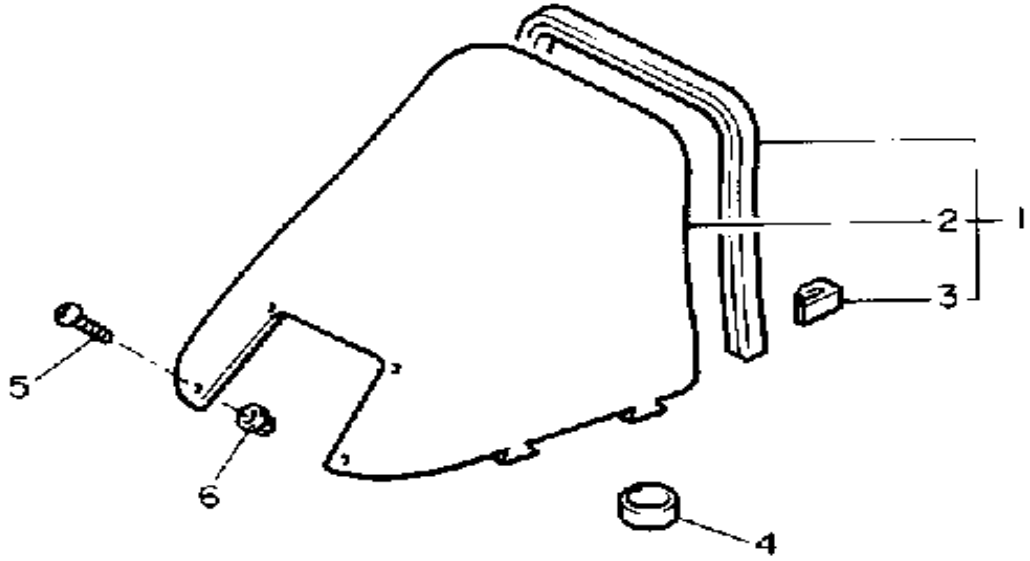

WINDSHIELD

Ref. No.	Part Number	Description	Qty	Remarks
1	85M-77210-00-00	WINDSHIELD COMP.	1	
2	87S-77213-00-00	. TRIM, UPPER	1	
3	80V-77223-00-00	. FASTENER	2	
4	82H-77223-00-00	FASTNER	4	
5	90164-05007-00	SCREW, TAPPING	4	
6	95701-05500-00	NUT, FLANGE	4	

B5L100-9280

Not For Resale

www.SmallEngineDiscount.com