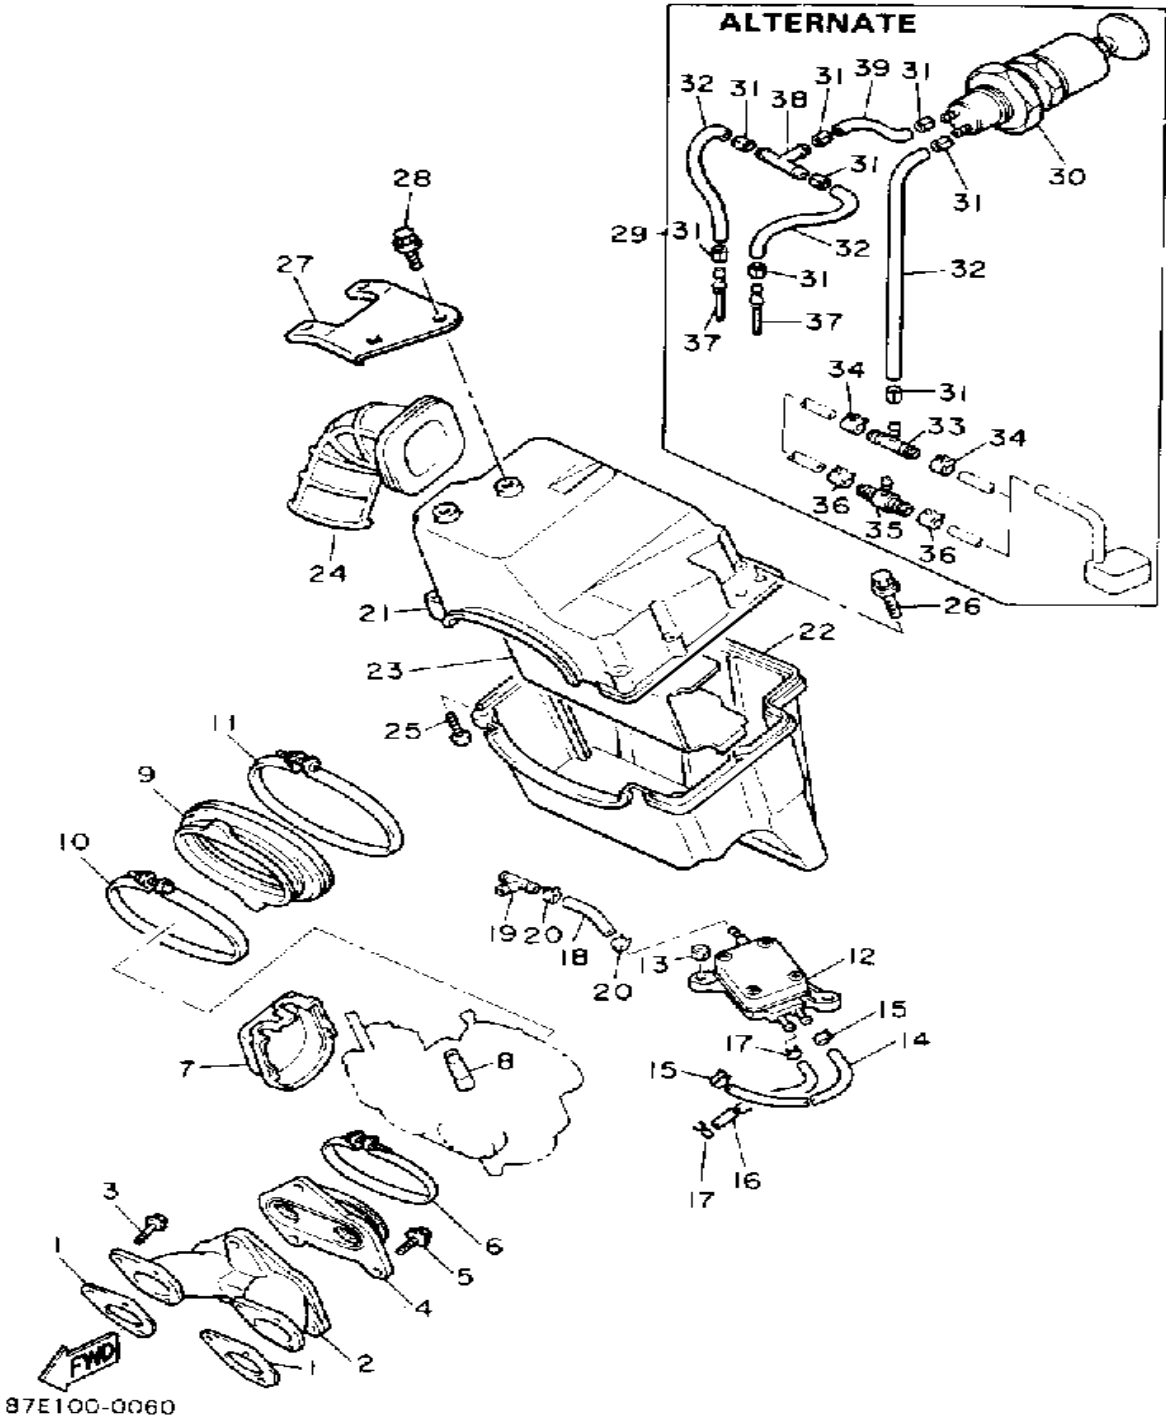

AIR CLEANER

Ref. No.	Part Number	Description	Qty	Remarks
1	8Y2-13563-01-00	GASKET	2	
2	85L-13565-00-00	JOINT, CARBURETOR	1	
3	90105-06557-00	BOLT, WASHER BASED	6	
4	89X-13555-00-00	MANIFOLD, INTAKE	1	
5	95821-08025-00	BOLT, FLANGE	3	
6	90450-25026-00	HOSE CLAMP ASSEMBLY	1	
7	85L-14471-00-00	CAP, CARBURETOR	1	
8	8J5-26352-00-00	BOOT	1	
9	85L-14453-00-00	JOINT, AIR CLEANER 1	1	
10	90450-25027-00	HOSE CLAMP ASSEMBLY	1	
11	90450-25028-00	HOSE CLAMP ASSEMBLY	1	
12	85L-24410-00-00	FUEL PUMP ASSEMBLY	1	
13	95701-06300-00	NUT, NYLON	1	
14	91A20-05036-00	TUBE, FLEXIBLE	1	
15	90467-09026-00	CLIP	2	
16	90445-10272-00	HOSE	1	
17	90467-09006-00	CLIP	2	
18	90446-11018-00	HOSE	1	
19	815-24379-00-00	PIPE, JOINT 4	1	
20	90467-11028-00	CLIP	2	
21	87D-14431-00-00	SILENCER, INTAKE 1	1	
22	85L-14441-00-00	SILENCER, INTAKE 2	1	
23	87D-14477-00-00	PLATE	1	
24	87D-14423-00-00	PIPE, SUCTION 1	1	
25	97780-50125-00	SCREW, TAPPING	6	
26	90119-06108-00	BOLT, WITH WASHER	2	
27	87D-14493-00-00	STAY 1	1	
28	95816-06012-00	BOLT, FLANGE	2	
29	85L-W2431-00-00	PRIMER PUMUP KIT	1	AP

CONTINUED ON NEXT FRAME ➤

Not For Resale
www.SmallEngineDiscount.com