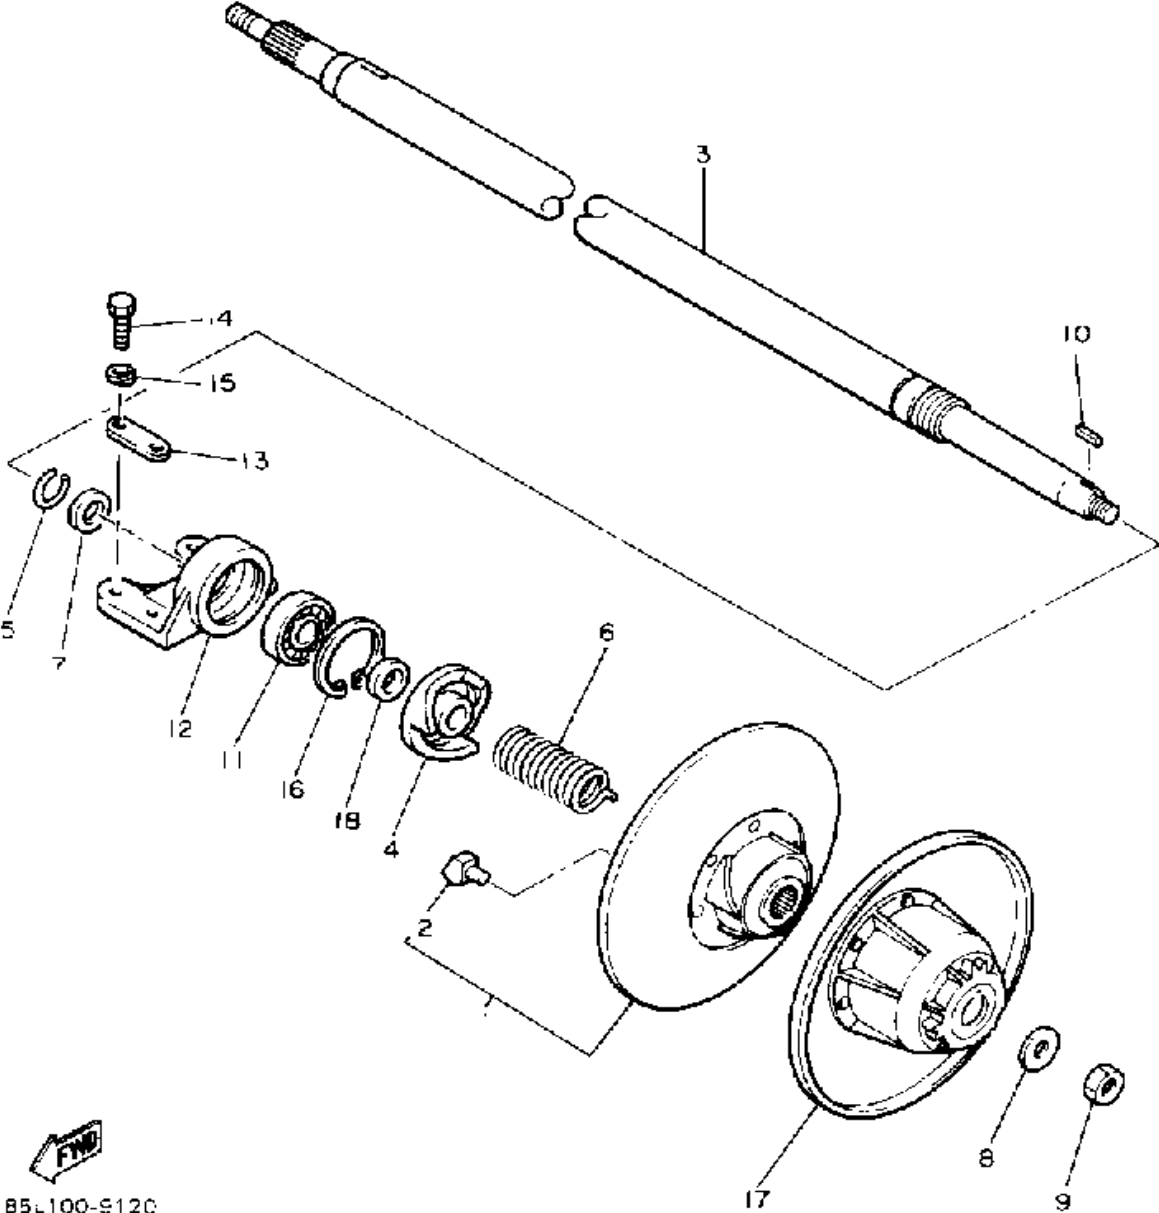

SECONDARY SHEAVE

Ref. No.	Part Number	Description	Qty	Remarks
1	85L-17670-01-00	SECONDARY SLIDING SHEAVE	1	
2	85L-17688-01-00	. SHOE, RAMP	3	
3	85L-17681-00-00	SHAFT, SECONDARY	1	
4	85L-17684-00-00	SEAT, SECONDARY SPRING	1	
5	93440-25100-00	CIRCLIP	1	
6	90508-45763-00	SPRING, TORSION	1	
7	90387-260W3-00	COLLAR	1	
8	90201-122H1-00	WASHER, PLATE	1	
9	90185-12119-00	NUT, SELF-LOCKING	1	
10	90282-05047-00	KEY, STRAIGHT	1	
11	93306-20582-00	BEARING (62052RSC3)	1	
12	85L-47631-00-00	HOUSING, BEARING	1	
13	85L-17691-00-00	PLATE 3	2	
14	97312-08025-00	BOLT (97012-08025)	4	
15	92990-08100-00	WASHER	4	
16	99009-52500-00	CIRCLIP	1	
17	8R4-17660-00-00	SECONDARY FIXED SHEAVE COMP.	1	
18	90387-250V1-00	COLLAR	1	

B5L100-S120

Not For Resale
www.SmallEngineDiscount.com