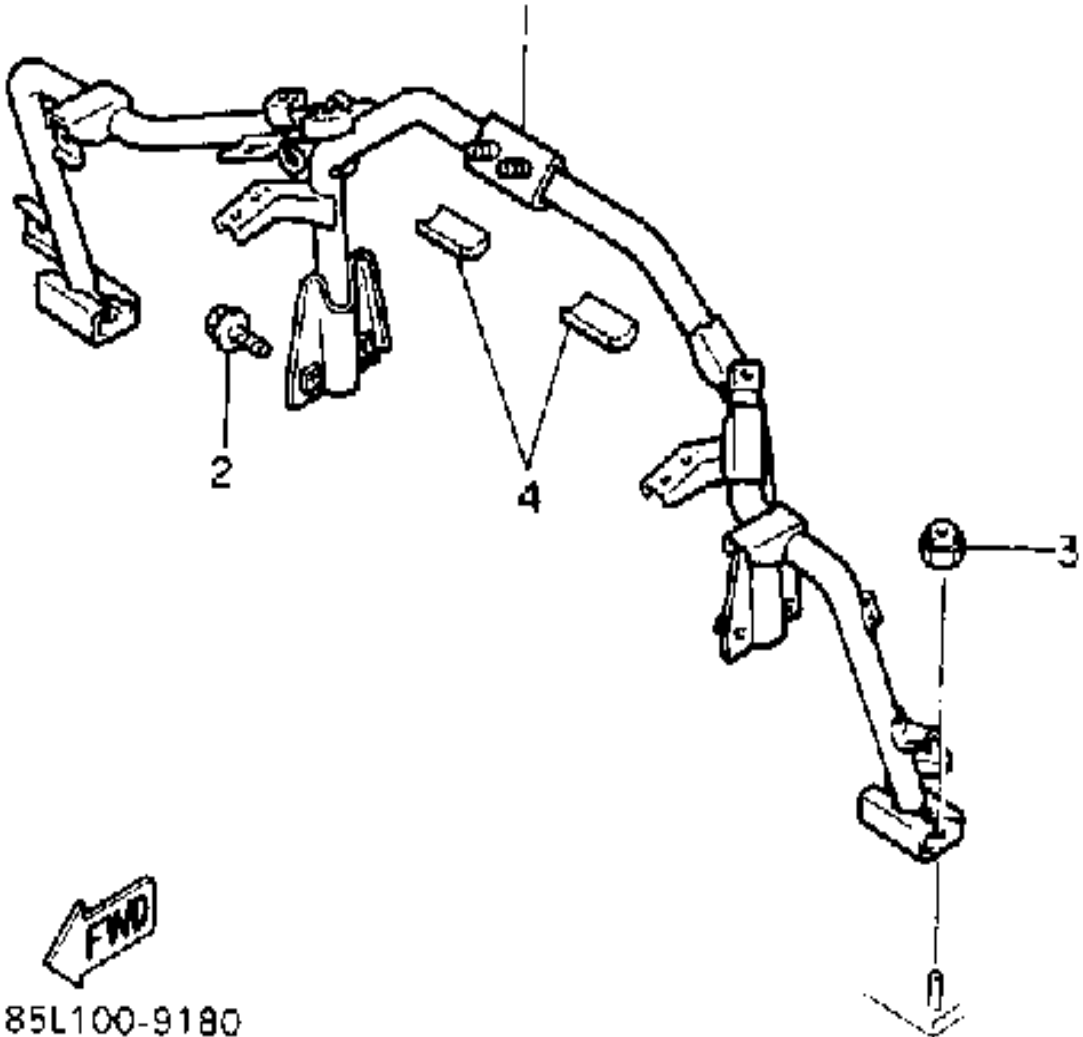

STEERING GATE

Ref. No.	Part Number	Description	Qty	Remarks
1	87D-23870-00-00	STEERING GATE COMP.	1	
2	95816-08012-00	BOLT, flange	4	
3	95601-06200-00	NUT, U FLANGE	4	
4	8V0-23858-00-00	SPACER	2	

85L100-9180

Not For Resale
www.SmallEngineDiscount.com