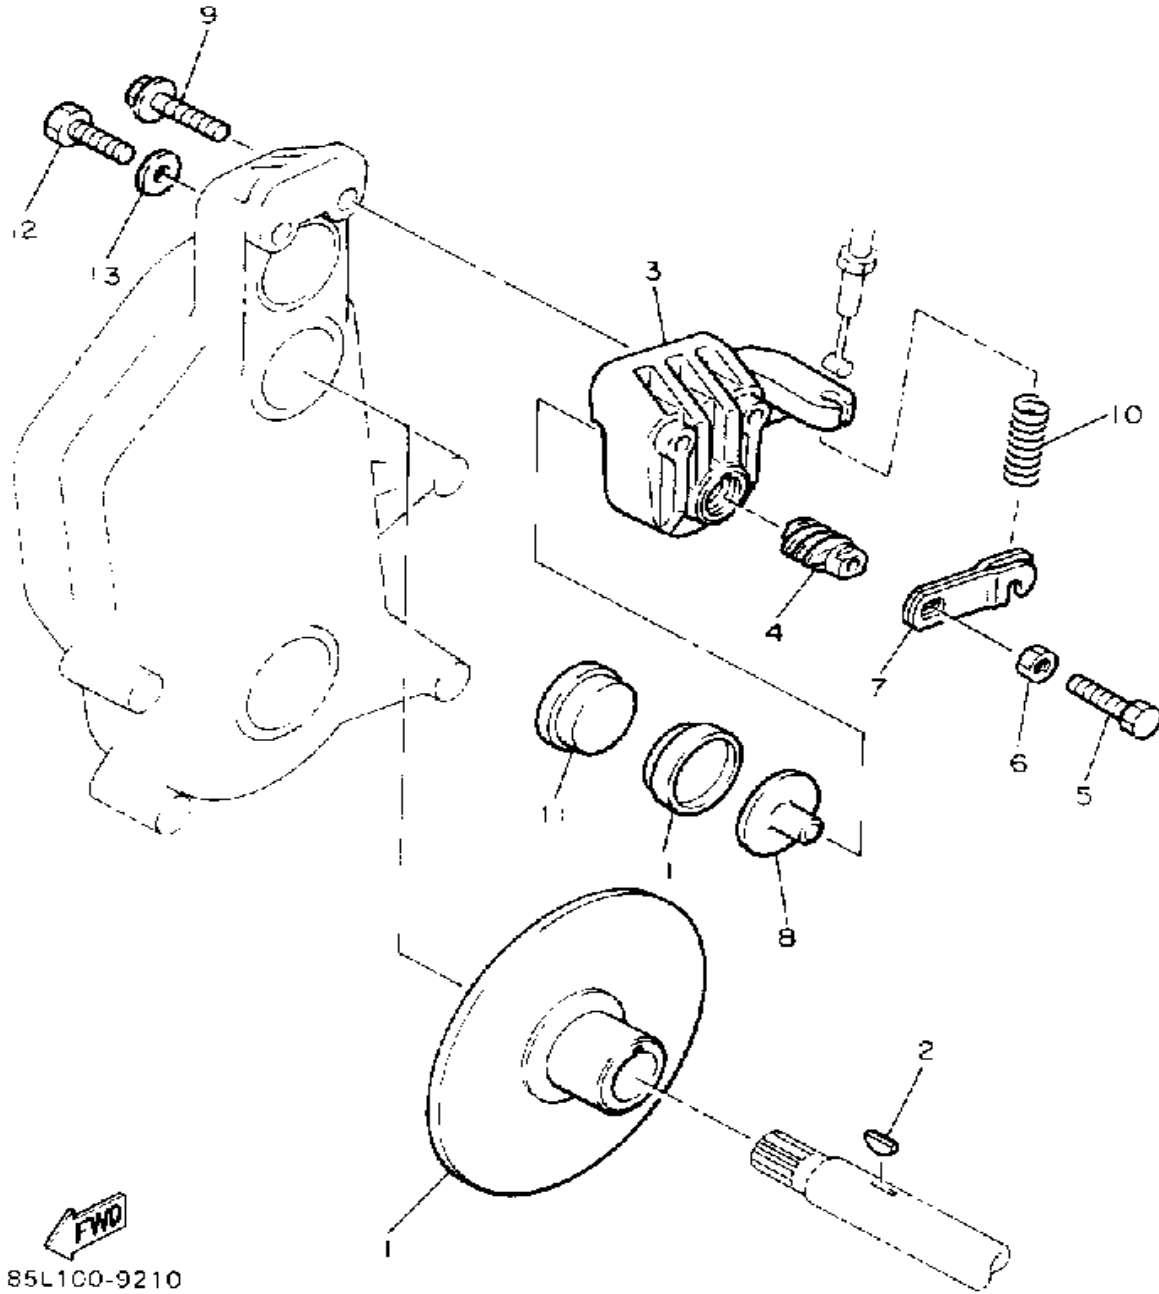

BRAKE

85L100-9210

Ref. No.	Part Number	Description	Qty	Remarks
1	85L-25831-00-00	DISC, BRAKE (RIGHT)	1	
2	8J7-25848-00-00	KEY	1	
3	8K4-25731-00-00	BODY, CALIPER 1	1	
4	878-25728-00-00	CAM	1	
5	90101-08499-00	BOLT	1	
6	95303-08700-00	NUT	1	
7	878-25726-00-00	LEVER, BRAKE	1	
8	878-25733-00-00	PLATE, BACK UP	1	
9	95811-10050-00	BOLT, FLANGE (95812-10050-00)	1	
10	90501-23337-00	SPRING, COMPRESSION	1	
11	84X-25811-01-00	PAD, CALIPER 2	2	
12	90105-10543-00	BOLT, WASHER BASED	1	
13	92990-08600-00	WASHER, PLATE	1	

Not For Resale

www.SmallEngineDiscount.com