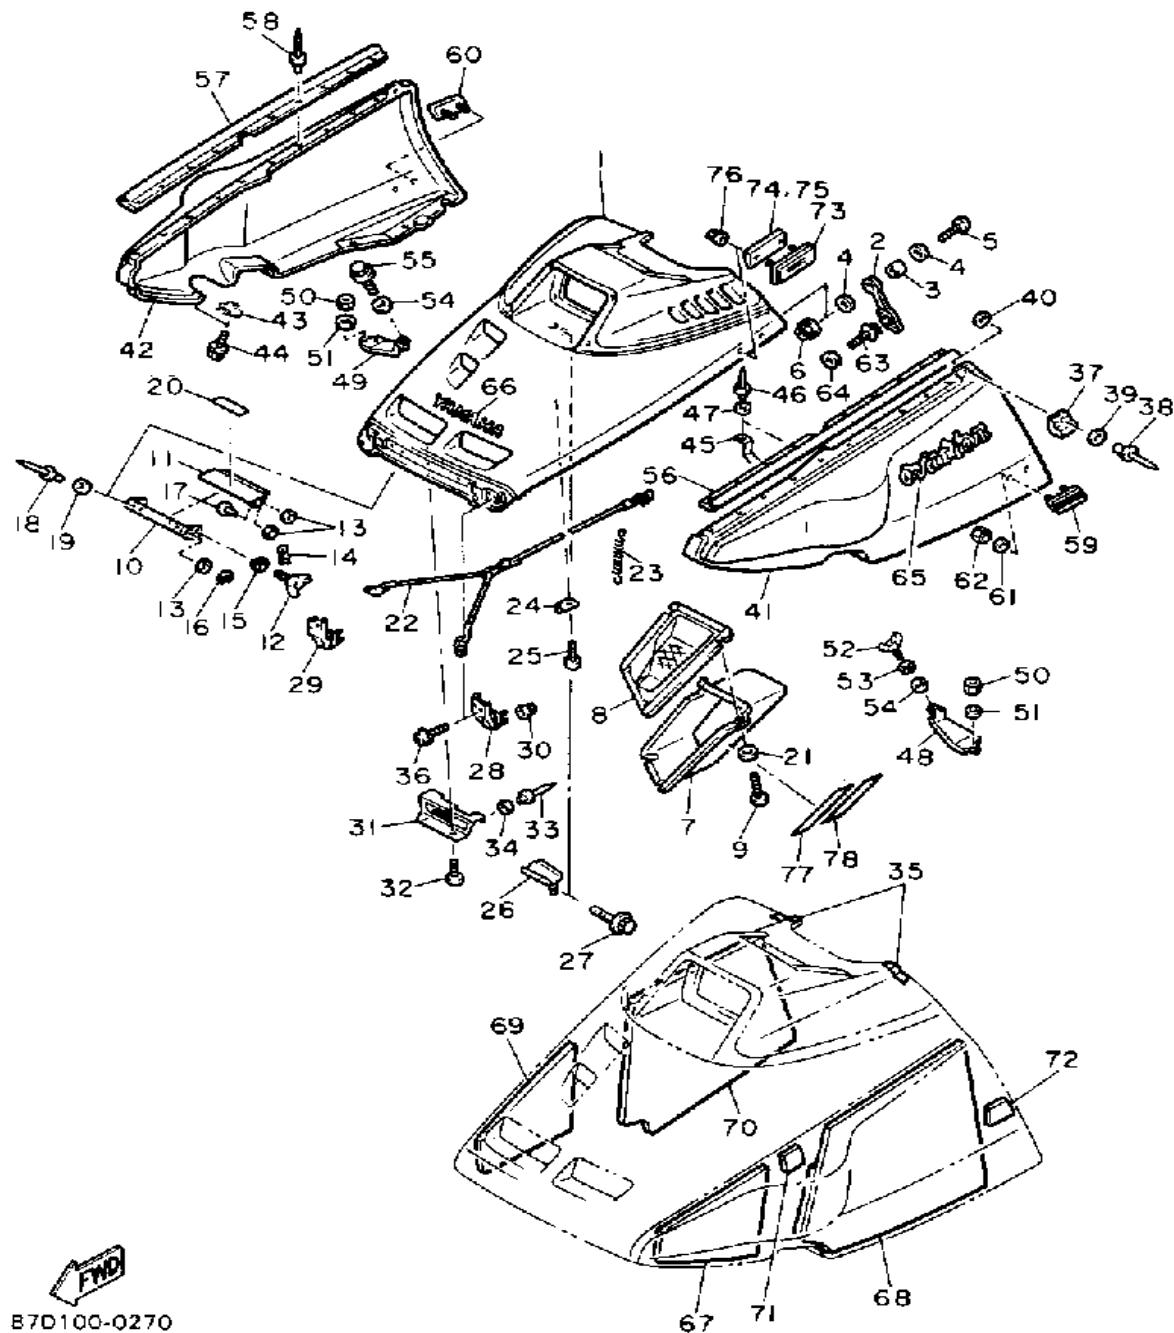

SHROUD

B7D100-Q270

Ref. No.	Part Number	Description	Qty	Remarks
59	85L-77551-00-00	PROTECTOR 1	1	
60	85L-77552-00-00	PROTECTOR 2	1	
61	90201-05029-00	WASHER, PLATE	4	
62	95701-05300-00	NUT, NYLON	4	
63	8V0-77175-00-00	HOLDER, LATCH	2	
64	4U5-2176E-00-00	PLATE	2	
65	85N-77353-00-00	EMBLEM 3	2	
66	99235-00030-00	EMBLEM	1	
67	85L-77264-00-00	LINING, SHROUD 4	1	
68	85L-77265-00-00	LINING, SHROUD 5	1	
69	85L-77272-00-00	DAMPER, NOISE 2	1	
70	85L-77273-00-00	DAMPER, NOISE 3	1	
71	85L-7717G-01-00	TAPE 3	2	
72	85L-7717H-01-00	TAPE 4	2	
73	81E-85110-00-00	REFLECTOR ASSEMBLY	2	
74	85L-8511E-00-00	BASE, REFLECTOR 2	1	
75	85L-8511F-00-00	BASE, REFLECTOR 3	1	
76	95701-05500-00	NUT, FLANGE	4	
77	8Y7-47578-00-00	LABEL 1	1	
78	87D-1417E-00-00	LABEL, CAUTION	1	

Not For Resale
www.SmallEngineDiscount.com