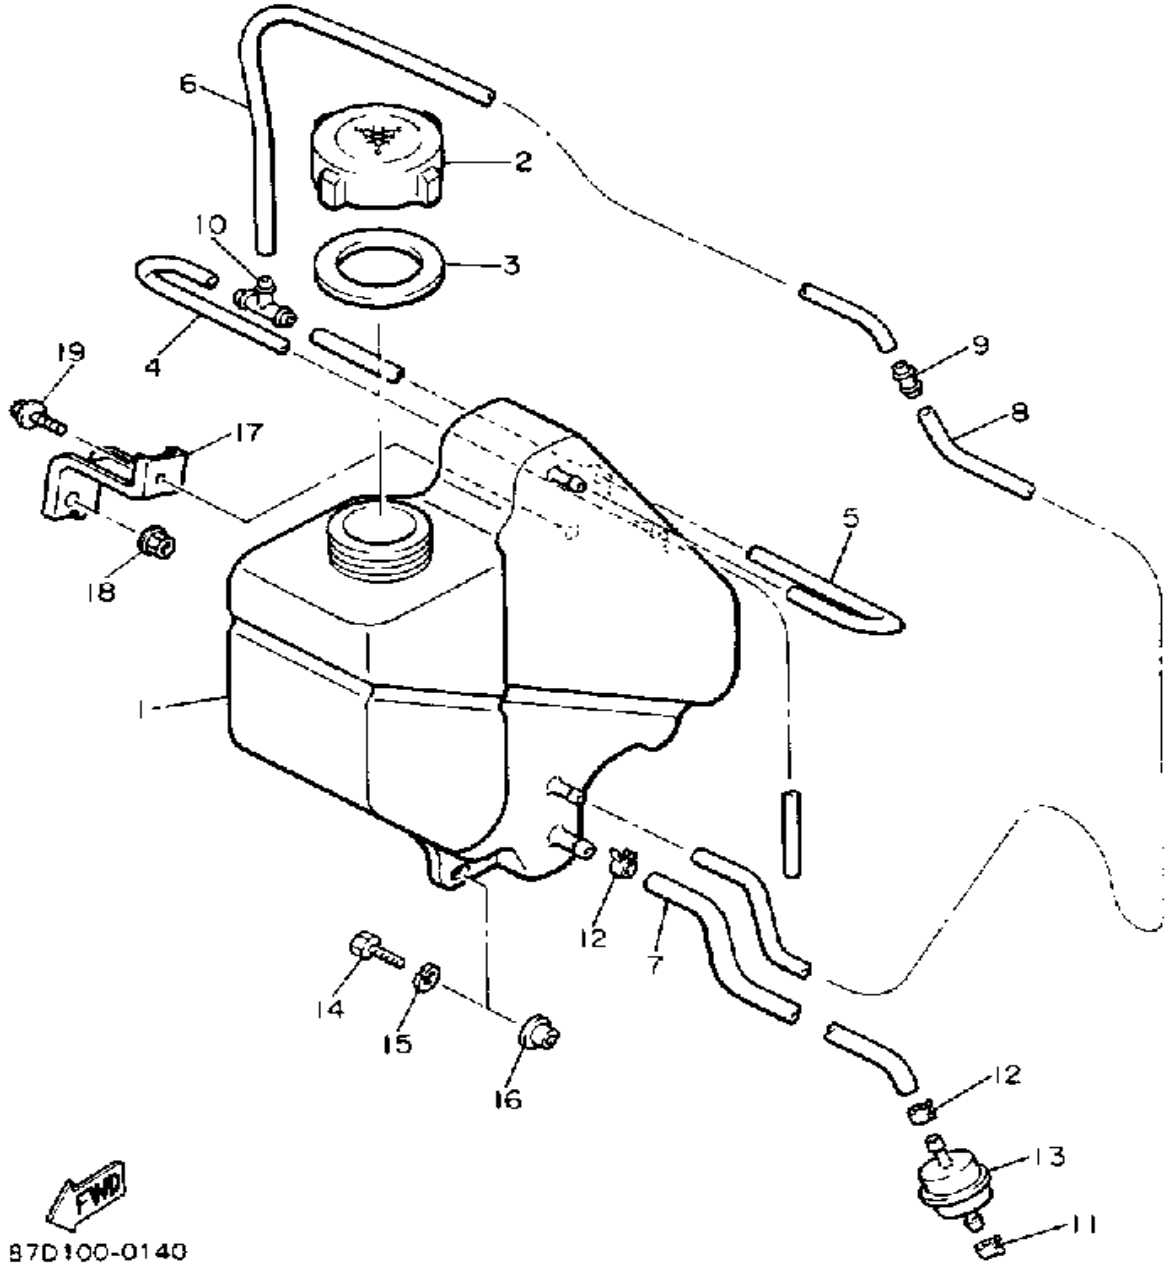

OIL TANK

Ref. No.	Part Number	Description	Qty	Remarks
1	85L-21751-00-00	TANK, OIL	1	
2	863-21771-00-00	BODY, CAP	1	
3	90430-31003-00	GASKET	1	
4	90446-09245-00	HOSE	1	
5	90446-09244-00	HOSE	1	
6	90446-09088-00	HOSE	1	
7	90446-11025-00	HOSE	1	
8	90446-09224-00	HOSE	1	
9	8H8-24376-00-00	PIPE, JOINT 1	1	
10	801-24376-00-00	PIPE, JOINT 1	1	
11	90467-09026-00	CLIP	1	
12	90467-11028-00	CLIP	2	
13	8G8-13410-00-00	STRAINER HOUSING ASSEMBLY	1	
14	97011-06020-00	BOLT	1	
15	92995-06100-00	WASHER, SPRING	1	
16	90387-06681-00	COLLAR	1	
17	85L-2193F-00-00	BRACKET, OIL TANK 2	1	
18	95701-10500-00	NUT, FLANGE (95702-10500) ..	1	
19	90105-06452-00	BOLT, WASHER BASED	1	

B7D100-0140

Not For Resale
www.SmallEngineDiscount.com