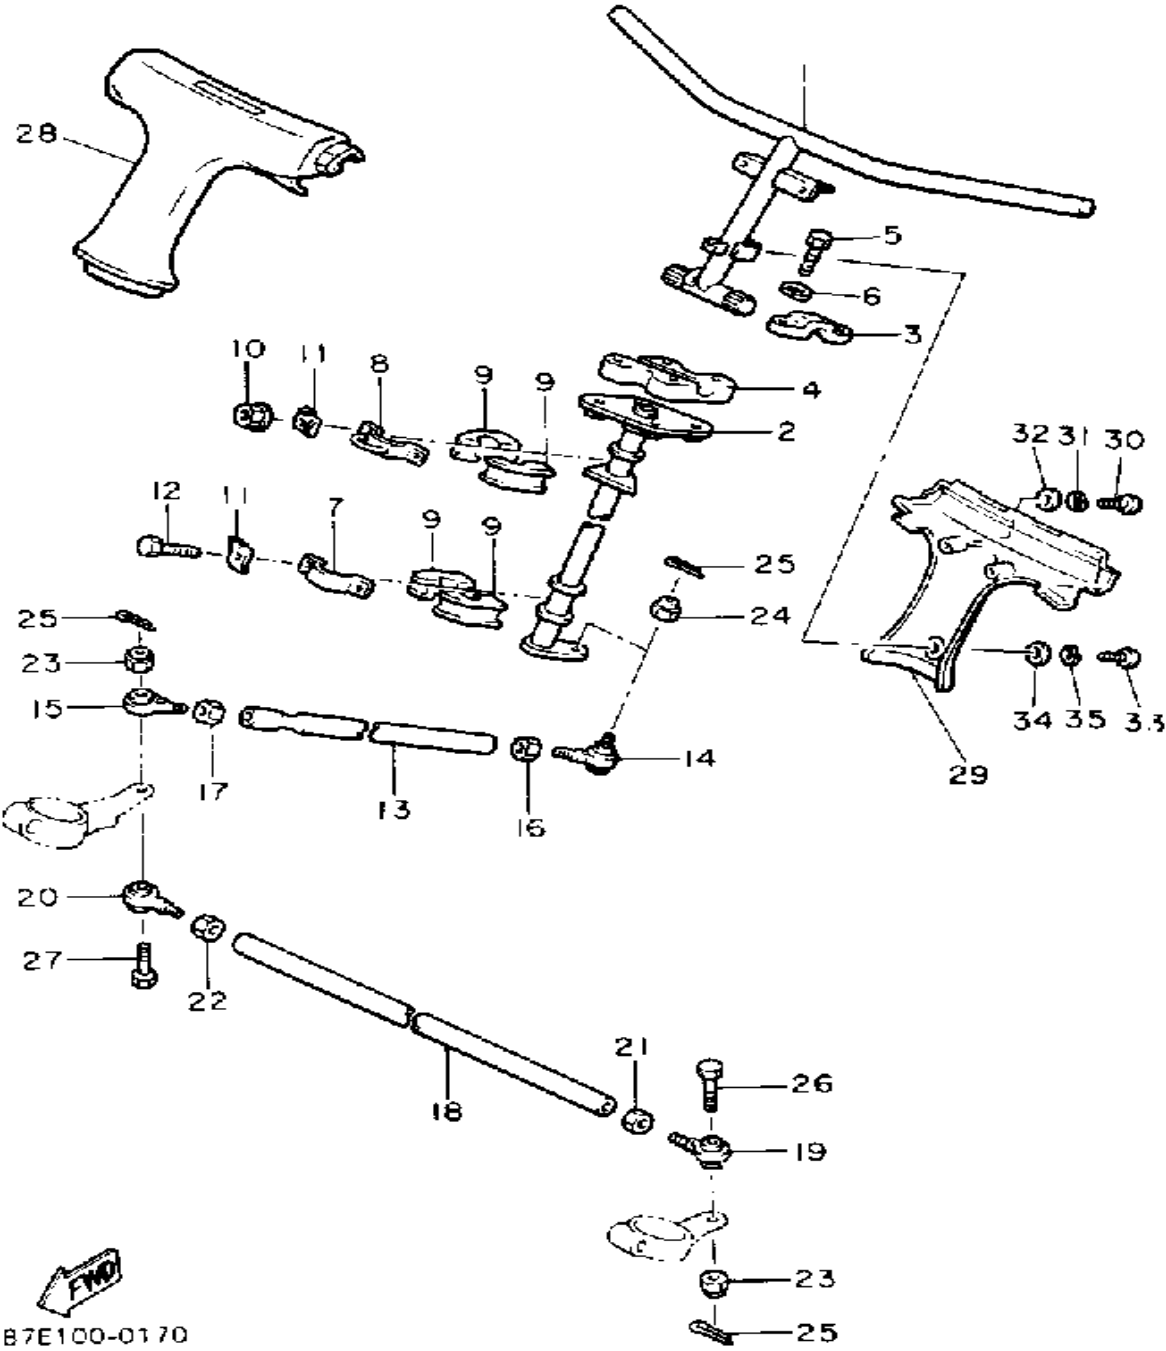

Not For Resale

www.SmallEngineDiscount.com

STEERING

Ref. No.	Part Number	Description	Qty	Remarks
1	85L-23811-00-00	COLUMN, STEERING	1	
2	85L-23813-00-00	COLUMN, STEERING 2	1	
3	1E6-23441-00-00	HOLDER, HANDLE UPR	2	
4	164-23441-00-98	HOLDER, HANDLE UPPER	1	LOW GLOSS BLACK
5	97022-08055-00	BOLT	4	
6	92990-08100-00	WASHER	4	
7	84M-23868-00-00	BRACKET, STEERING LOWER	1	
8	84M-23872-00-00	HOLDER, BEARING	1	
9	8F3-23812-00-00	PLANE BEARING, STEERING	4	
10	95712-08300-00	NUT, LOCK	2	
11	90215-08262-00	WASHER, LOCK	4	
12	97011-08020-00	BOLT	2	
13	85L-23821-00-00	ROD, STEERING RELAY	1	
14	86X-23841-00-00	JOINT, UNIVERSAL 1	1	
15	87S-23847-00-00	JOINT, UNIVERSAL 3	1	
16	95303-10700-00	NUT	1	
17	90170-10186-00	NUT	1	
18	85L-23831-00-00	ROD, TIE	1	
19	87S-23845-00-00	JOINT, UNIVERSAL 2	1	
20	87S-23847-00-00	JOINT, UNIVERSAL 3	1	
21	95303-10700-00	NUT	1	
22	90170-10186-00	NUT	1	
23	95706-10300-00	NUT, NYLON	2	
24	90185-10085-00	NUT, SELF-LOCKING	1	
25	91402-25018-00	PIN, COTTER	3	
26	90102-10031-00	BOLT, WITH HOLE	1	
27	90109-10767-00	BOLT	1	
28	8W9-23815-00-00	PAD, STEERING	1	
29	8W9-23817-00-00	PAD, STEERING	1	

CONTINUED ON NEXT FRAME ►

Not For Resale
www.SmallEngineDiscount.com

STEERING

Ref. No.	Part Number	Description	Qty	Remarks
30	98506-05030-00	SCREW, PAN HEAD	2	
31	92906-05100-00	WASHER, SPRING	2	
32	92906-05600-00	WASHER, PLATE	2	
33	98506-05008-00	SCREW, PAN HEAD	1	
34	92906-05200-00	WASHER, PLAIN	1	
35	92906-05100-00	WASHER, SPRING	1	