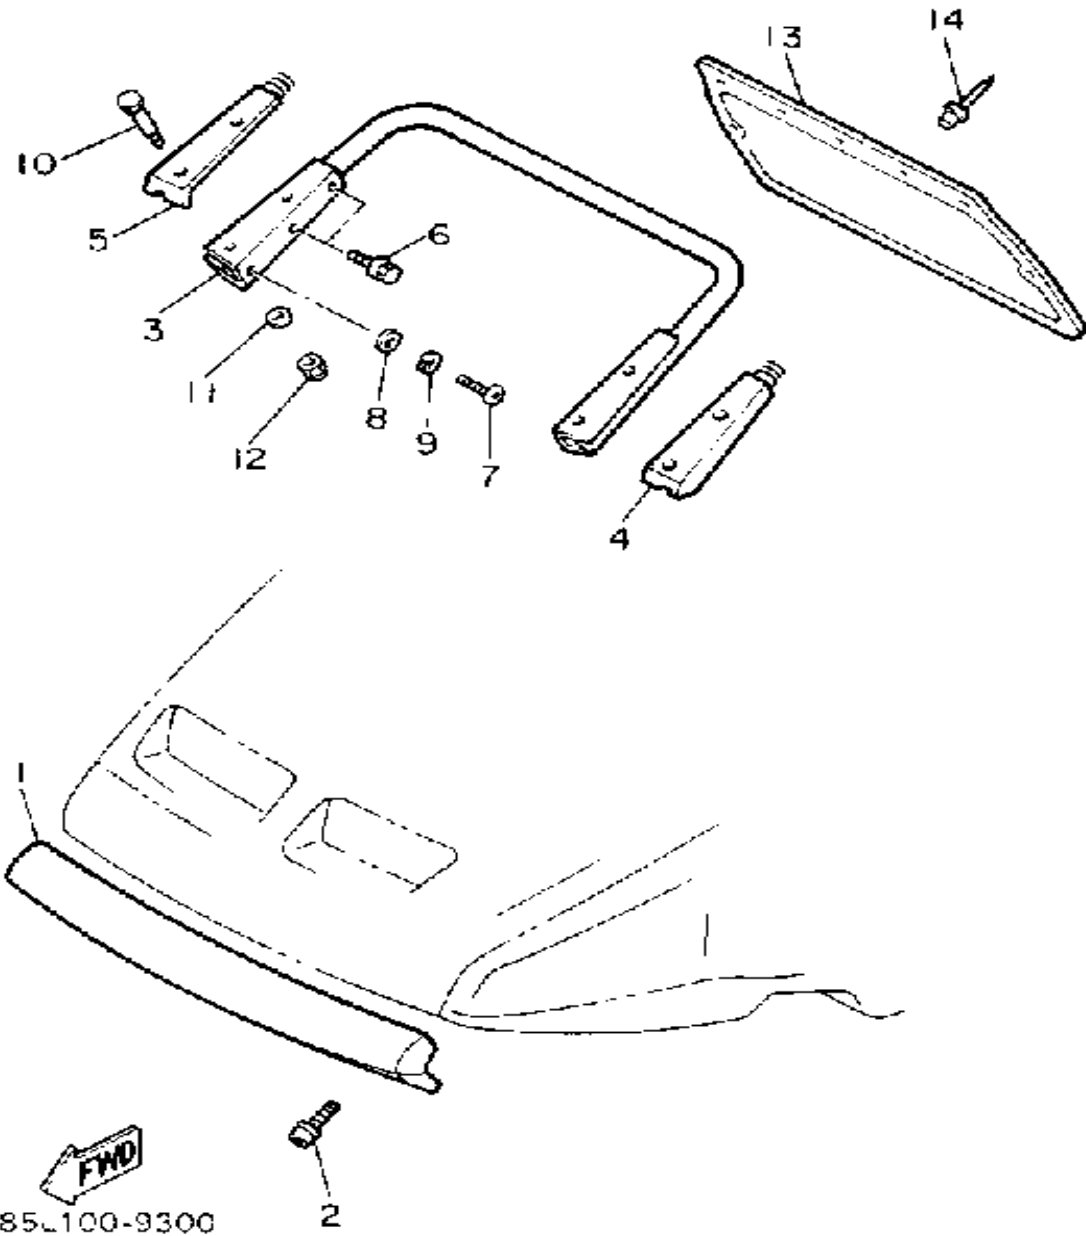

BUMPER

Ref. No.	Part Number	Description	Qty	Remarks
1	87D-77511-00-00	BUMPER, FRONT 1	1	
2	90159-06071-00	SCREW, WITH WASHER	2	
3	85L-77541-00-00	BUMPER, REAR 1	1	
4	8W6-77542-00-00	BUMPER, REAR 2	1	
5	8W6-77543-00-00	BUMPER, REAR 3	1	
6	95811-08012-00	BOLT, FLANGE	4	
7	98903-08020-00	SCREW, BIND (98901-08020)	2	
8	92990-08200-00	WASHER, PLAIN	2	
9	92990-08100-00	WASHER	2	
10	8W6-77519-00-00	BOLT	4	
11	92906-05200-00	WASHER, PLAIN	4	
12	95306-05800-00	NUT (CROWN)	4	
13	85L-77595-00-00	FLAP	1	
14	90267-48086-00	RIVET, BLIND	5	

Not For Resale

www.SmallEngineDiscount.com