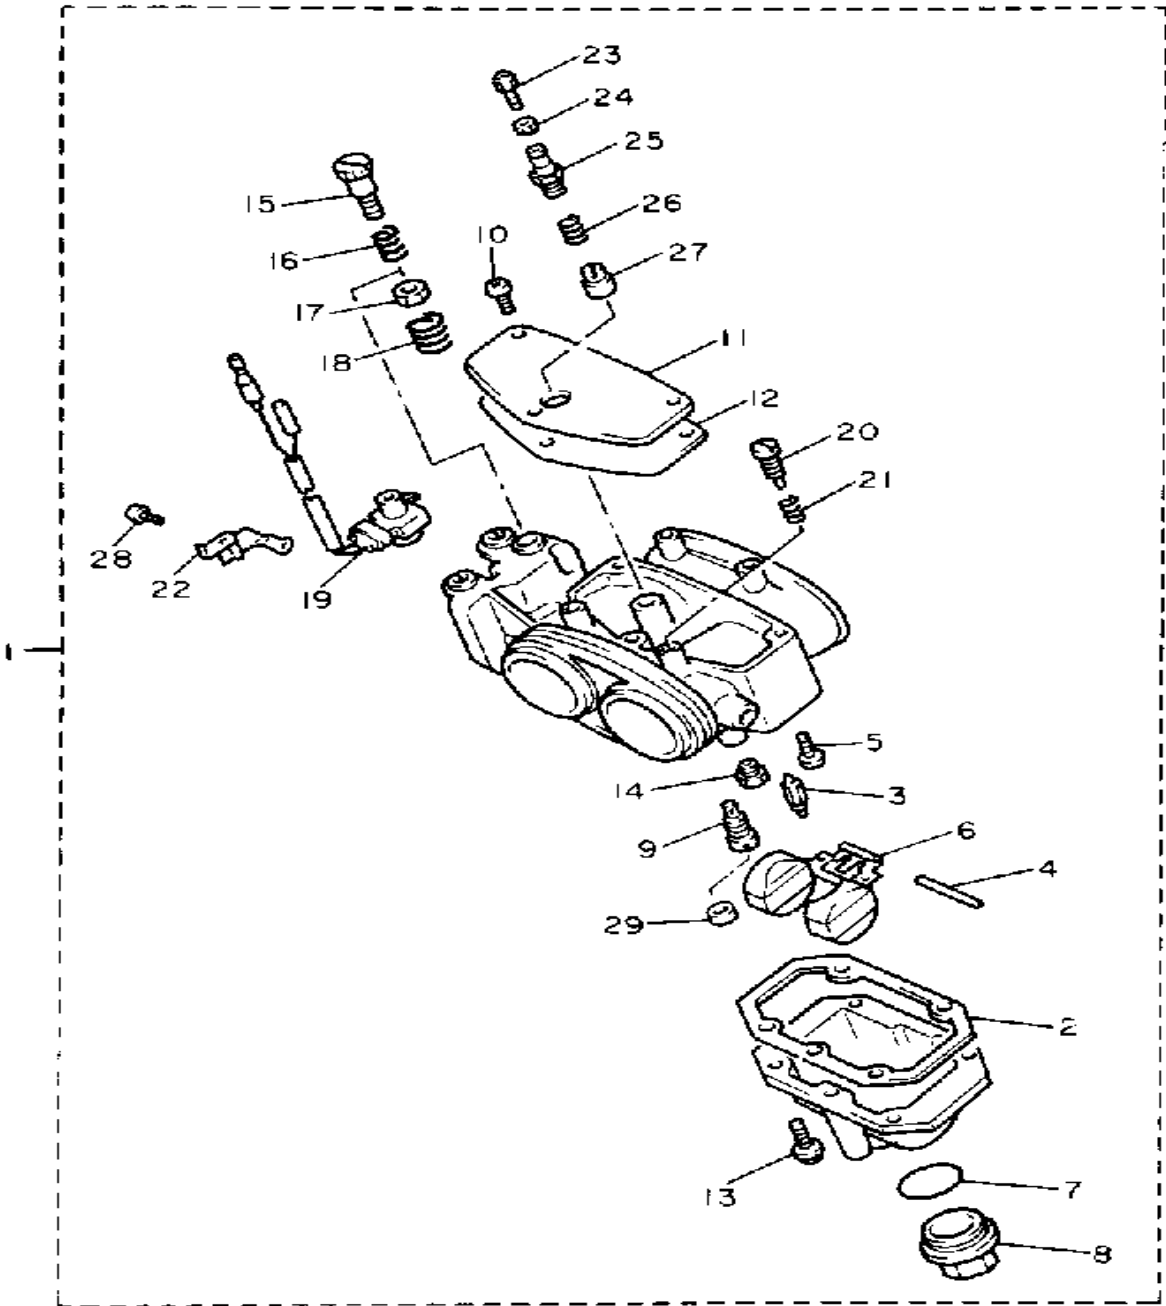

CARBURETOR

Ref. No.	Part Number	Description	Qty	Remarks
20	85L-14323-00-00	. SCREW, AIR ADJUSTING ...	2	
21	85L-14334-00-00	. SPRING, AIR ADJUSTING ...	2	
22	85L-14146-00-00	. PLATE	1	
23	288-14124-00-00	. SCREW, CABLE ADJUSTING	1	
24	85L-14161-00-00	. NUT, CABLE ADJUSTING ...	1	
25	85L-14374-00-00	. CAP, PLUNGER	1	
26	85L-14335-00-00	. SPRING, PLUNGER	1	
27	1YU-14371-00-00	. PLUNGER, STARTER	1	
28	98580-04008-00	. SCREW, PAN HEAD	2	
29	50M-14355-00-00	. PLUG	2	

87E 00-0070

Not For Resale
www.SmallEngineDiscount.com