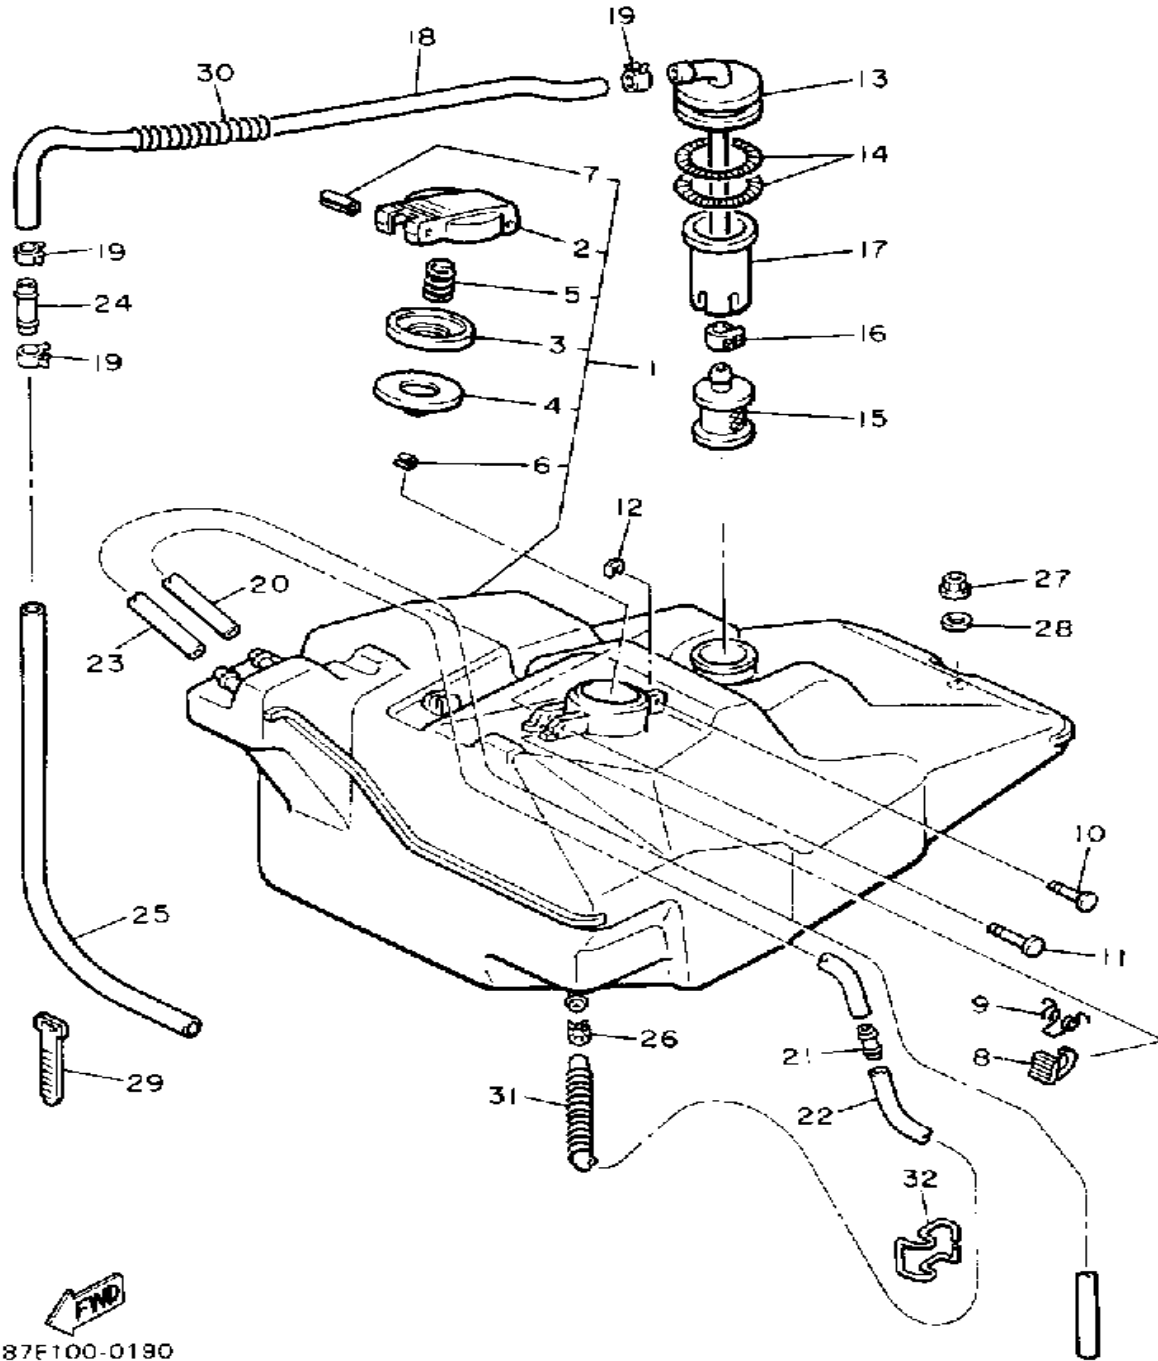

FUEL TANK

Ref. No.	Part Number	Description	Qty	Remarks
1	85L-24111-00-00	FUEL TANK	1	
2	8W6-24611-00-00	. BODY, CAP	1	
3	813-24613-01-00	. DISC, CAP	1	
4	8F7-24641-00-00	. GASKET, CAP 1	1	
5	90501-20130-00	. SPRING, COMPRESSION	1	
6	91609-30016-00	. PIN, SPRING	1	
7	91609-25050-00	. PIN, SPRING	1	
8	83M-24628-00-00	HOOK	1	
9	90508-10715-00	SPRING, TORSION	1	
10	90249-03175-00	PIN	1	
11	90249-03017-00	PIN	1	
12	93430-02001-00	CIRCLIP	2	
13	86M-24335-00-00	PIPE, SUCTION 1	1	
14	90506-06065-00	SPRING, TENSION	2	
15	8H5-24560-00-00	FILTER ASSEMBLY	1	
16	90467-11028-00	CLIP	1	
17	8V0-24336-00-00	PIPE, SUCTION 2	1	
18	90446-11305-00	HOSE	3	
19	90467-11028-00	CLIP	3	
20	90446-09059-00	HOSE	1	
21	8H8-24376-00-00	PIPE, JOINT 1	1	
22	90446-09060-00	HOSE	1	
23	90446-09316-00	HOSE	1	
24	878-24379-00-00	PIPE, JOINT 4	1	
25	90446-11323-00	HOSE	1	
26	90467-09026-00	CLIP	1	
27	95712-08300-00	NUT, LOCK	1	
28	90201-08784-00	WASHER, PLATE	1	
29	341-26397-01-00	BAND	2	

CONTINUED ON NEXT FRAME ➤

Not For Resale
www.SmallEngineDiscount.com