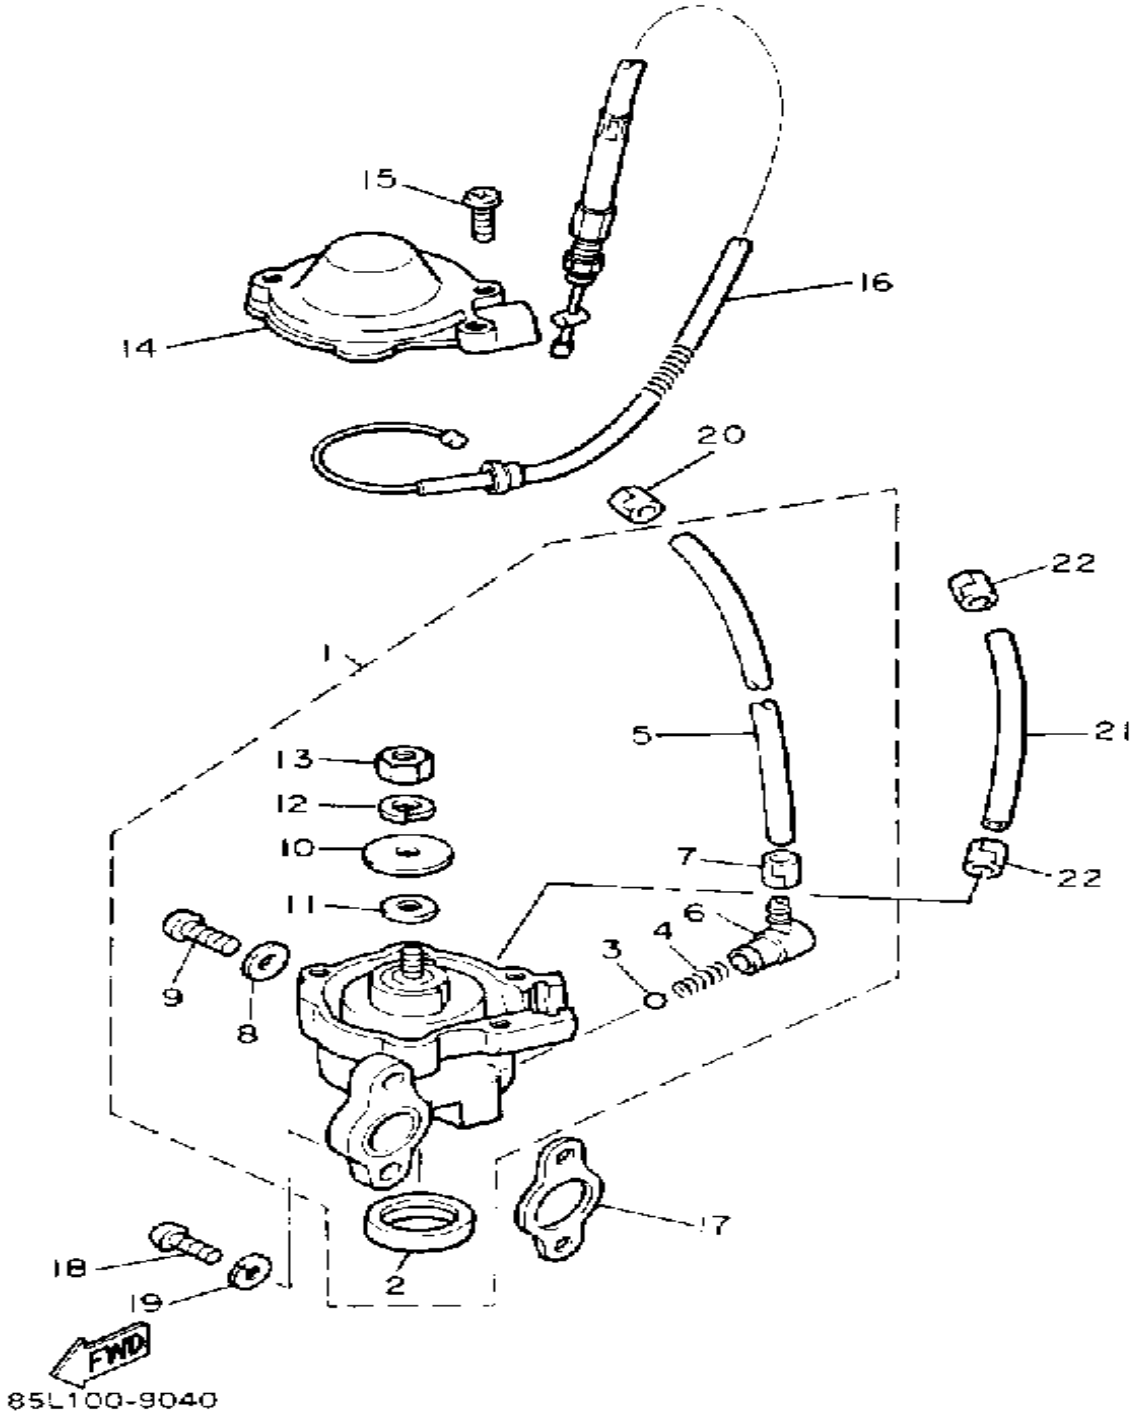

Not For Resale
www.SmallEngineDiscount.com

AIR SHROUD-FAN

Ref. No.	Part Number	Description	Qty	Remarks
1	8G8-12611-01-00	FAN	1	
2	90105-06556-00	BOLT, WASHER BASED	6	
3	85L-12651-00-00	AIR SHROUD, CYLINDER 1 ...	1	
4	85L-12652-00-00	AIR SHROUD, CYLINDER 2 ...	1	
5	90167-06056-00	SCREW, TAPPING	3	
6	90119-06108-00	BOLT, WITH WASHER	6	

Not For Resale
www.SmallEngineDiscount.com

OIL PUMP

Ref. No.	Part Number	Description	Qty	Remarks
1	85L-13101-00-00	OIL PUMP ASSEMBLY	1	
2	90338-21100-00	. PLUG	1	
3	93505-32002-00	BALL	1	
4	90501-02018-00	. SPRING, COMPRESSION	1	
5	90446-08301-00	. HOSE	1	
6	353-13552-01-00	. NOZZLE	1	
7	90468-02025-00	. CLIP	1	
8	90430-04004-00	. GASKET	1	
9	98901-04008-00	. SCREW, BIND	1	
10	137-13138-01-00	. PLATE, ADJUSTING	1	
11	137-13137-00-03	. SHIM (0.3T)	1	
	137-13137-00-05	. SHIM (0.5T)	1	
	137-13137-00-10	. SHIM (1.0T)	1	
12	92990-05100-00	. WASHER, SPRING	1	
13	95380-05600-00	. NUT	1	
14	8A5-13146-01-00	COVER, ADJUST PULLEY	1	
15	98506-04018-00	SCREW, PAN HEAD	3	
16	85L-26320-00-00	PUMP CABLE ASSEMBLY	1	
17	3MT-13116-00-00	GASKET, PUMP CASE (8Y0-13116-00)	1	
18	98580-05016-00	SCREW, PAN HEAD	2	
19	92990-05100-00	WASHER, SPRING	2	
20	90468-02025-00	CLIP	1	
21	90446-09068-00	HOSE	1	
22	90467-09026-00	CLIP	2	

Not For Resale

www.SmallEngineDiscount.com

PUMP DRIVE - GEAR

Ref. No.	Part Number	Description	Qty	Remarks
1	85L-15416-00-00	COVER, OIL PUMP	1	
2	93101-10090-00	OIL SEAL	1	
3	821-13176-00-00	METAL, WORM SHAFT OUTER	1	
4	85L-13175-00-00	SHAFT, WORM	1	
5	8R4-13188-00-00	GEAR, DRIVE	1	
6	137-13148-00-00	PLATE, CAM THRUST	1	
7	90206-11016-00	WASHER, WAVE	1	
8	90201-08624-00	WASHER, PLATE	1	
9	99009-10400-00	CIRCLIP	1	
10	93603-22028-00	PIN, DOWEL	1	
11	85L-15426-01-00	COVER, OIL PUMP 2	1	
12	93104-52079-00	OIL SEAL	1	
13	98503-06014-00	SCREW, PAN HEAD (92502-06016)	3	
14	91810-18022-00	PIN, DOWEL	2	
15	95811-06035-00	BOLT, FLANGE	2	
16	95811-06025-00	BOLT, FLANGE	2	