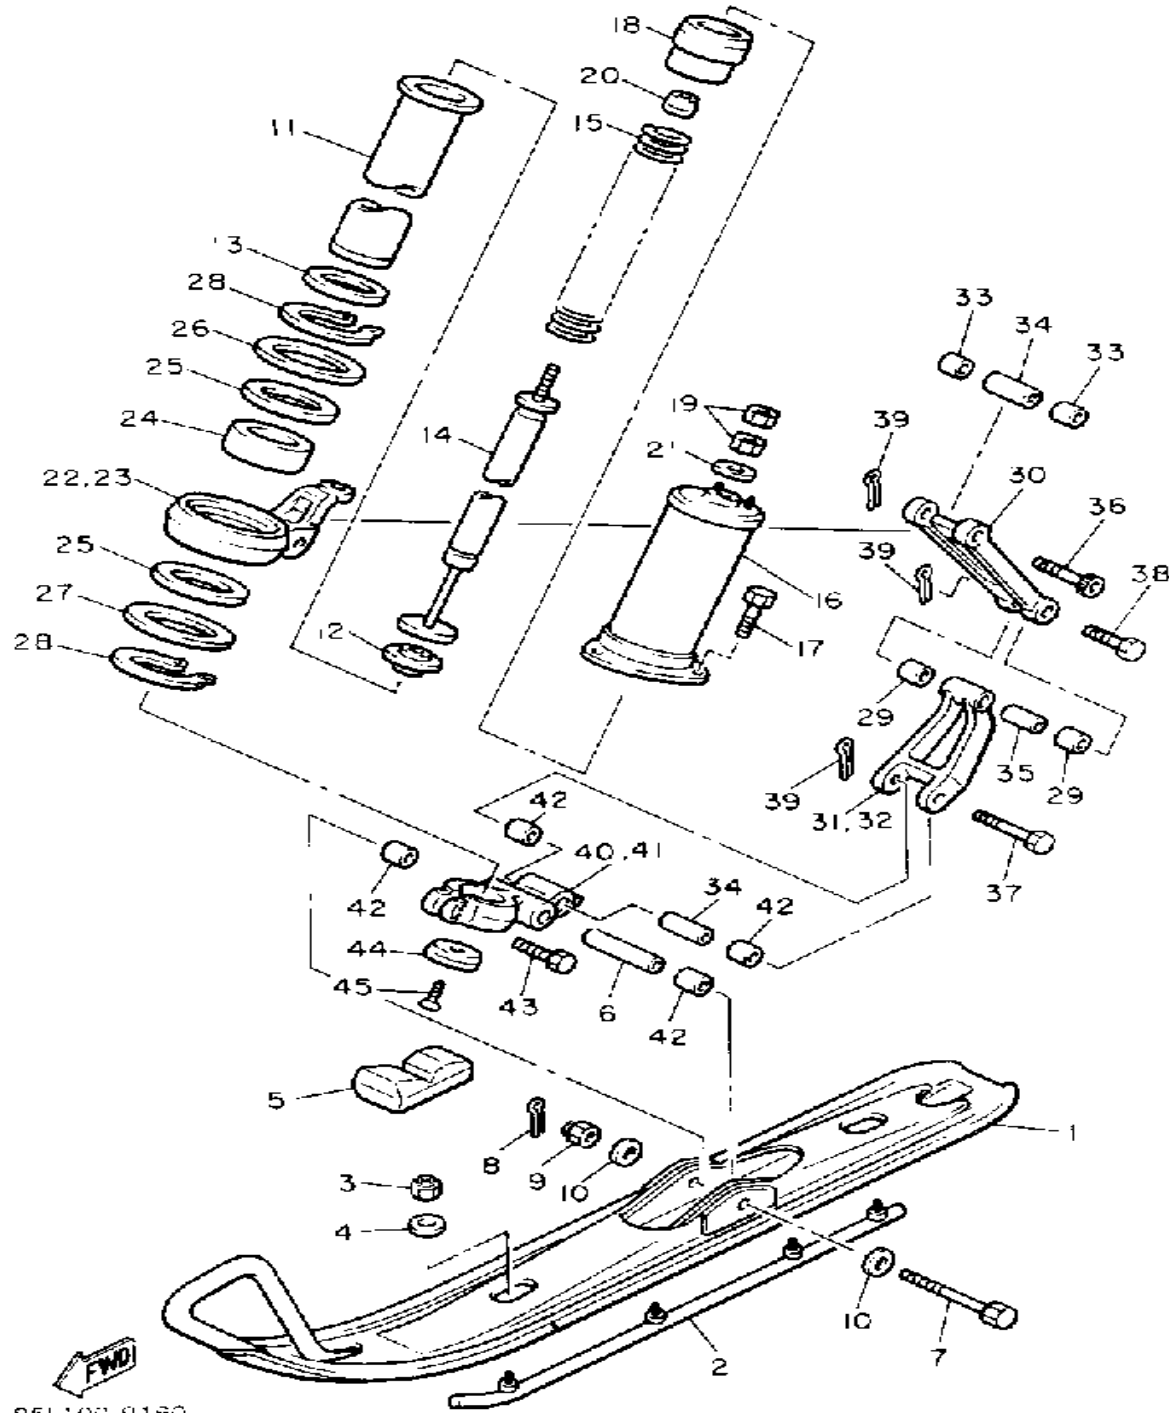

SKI

Ref. No.	Part Number	Description	Qty	Remarks
1	85L-23710-00-00	SKI COMP. 1	2	
2	VMX-23731-01-XX	RUNNER 1 (8M6-23731-01-00)	2	
3	95611-08100-00	NUT, U	8	
4	92990-08600-00	WASHER, PLATE	8	
5	85L-23743-00-00	STOPPER 1	2	
6	90387-106J3-00	COLLAR	2	
7	90105-10438-00	BOLT, WASHER BASED	2	
8	91490-20020-00	PIN, COTTER	2	
9	95706-10300-00	NUT, NYLON	2	
10	92906-10600-00	WASHER	2	
11	85L-22471-00-00	CYLINDER, SHOCK ABSORBER	2	
12	81E-23779-00-00	WASHER	2	
13	85L-22494-00-00	REBOUND, STOP	2	
14	85L-2376A-00-00	ABSORBER ASSEMBLY 1	2	
15	90501-653F9-00	SPRING, COMPRESSION	2	
16	8V0-2376J-00-00	HOLDER, ABSORBER	2	
17	97011-06020-00	BOLT	6	
18	85L-22493-00-00	BUMP, STOP	2	
19	95303-08700-00	NUT	4	
20	8V0-2386J-00-00	CUSHION	2	
21	92990-08200-00	WASHER, PLAIN	2	
22	85L-23851-00-00	ARM, OUTSIDE 1	1	
23	85L-23852-00-00	ARM, OUTSIDE 2	1	
24	90384-63188-00	BUSH, BIMETAL FORMED	2	
25	93109-63044-00	OIL SEAL	4	
26	90201-637F3-00	WASHER, PLATE	2	
27	90201-635H7-00	WASHER, PLATE	2	
28	93410-63066-00	CIRCLIP	4	

CONTINUED ON NEXT FRAME ►

Not For Resale
www.SmallEngineDiscount.com