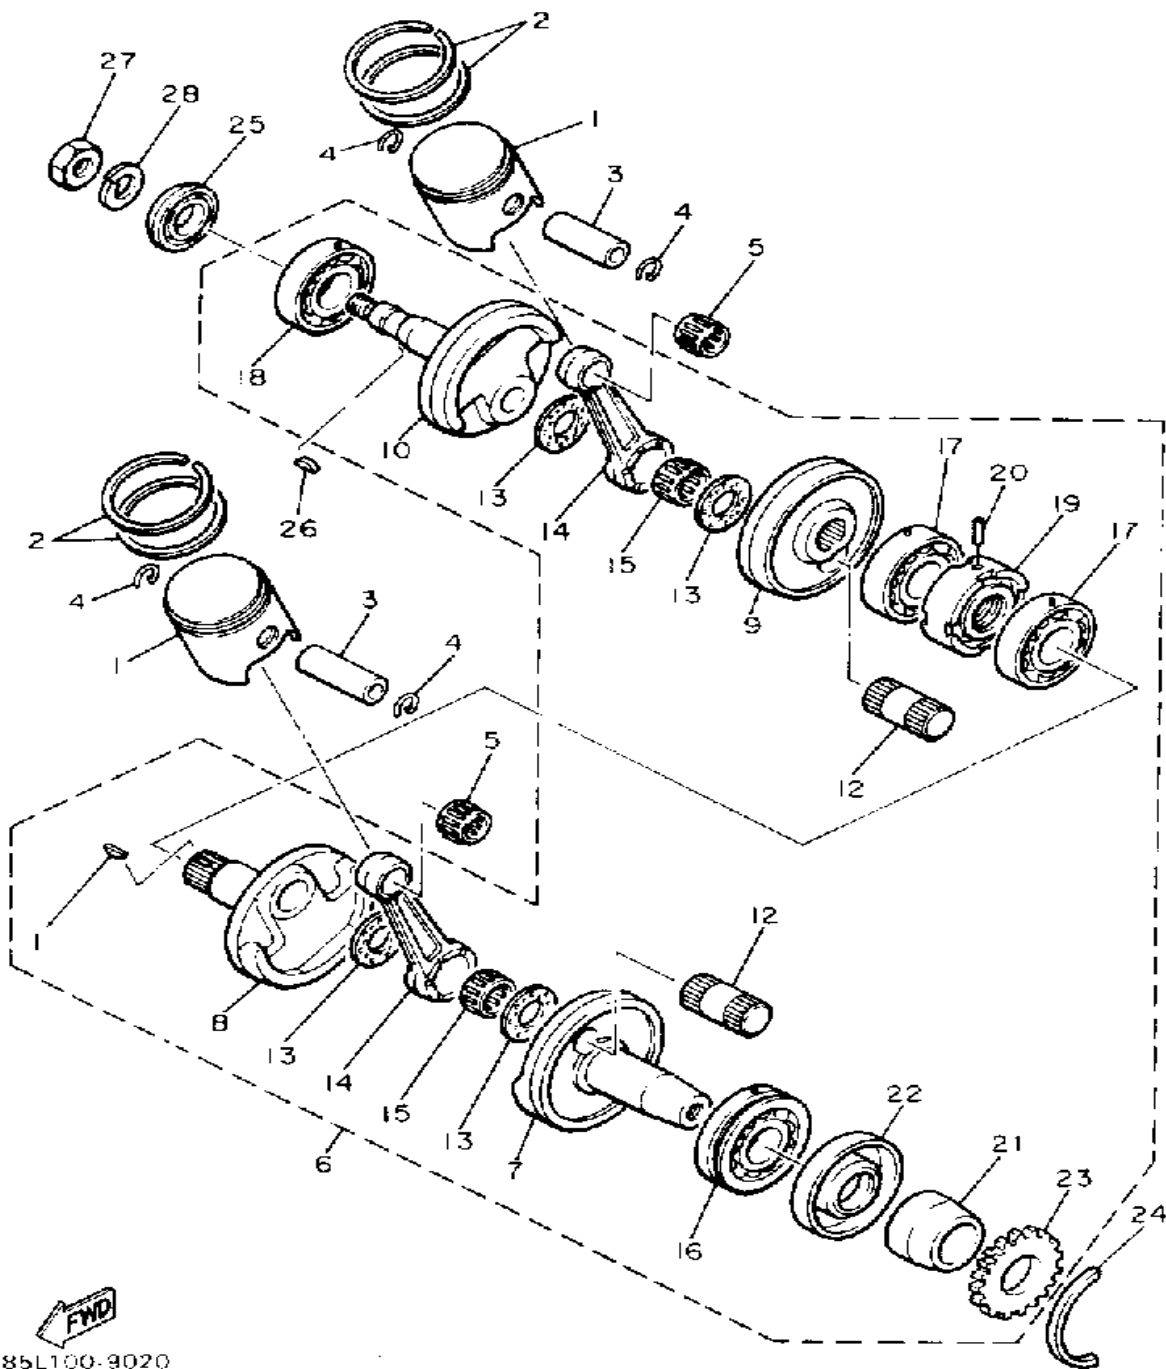

YAMAHA

GENUINE

PARTS CATALOGUE

SNOWMOBILE

Not For Resale

www.SmallEngineDiscount.com

CYLINDER HEAD - CYLINDER

Ref. No.	Part Number	Description	Qty	Remarks
1	8G8-11111-00-00	HEAD, CYLINDER 1	1	
2	8G8-11121-00-00	HEAD, CYLINDER 2	1	
3	NGK-BR9ES-00-00	PLUG, SPARK	2	
4	8G8-11181-01-00	GASKET, CYLINDER HEAD 1 .	2	
5	8G8-11311-00-00	CYLINDER 1	1	
6	8G8-11321-00-00	CYLINDER 2	1	
7	85L-11351-00-00	GASKET, CYLINDER	1	
8	90116-08107-00	BOLT, STUD	8	
9	95701-08500-00	NUT, FLANGE	8	

85L100-9010

Not For Resale
www.SmallEngineDiscount.com

CRANKSHAFT - PISTON

85L100-9020

Ref. No.	Part Number	Description	Qty	Remarks
1	85L-11631-00-96	PISTON (STD)	2	
	85L-11635-00-00	PISTON (0.25MM O/S)	2	
	85L-11636-00-00	PISTON (0.50MM O/S)	2	
2	8G8-11601-00-00	PISTON RING SET (STD)	2	
	8G8-11601-10-00	PISTON RING SET (0.25MM O/S)	2	
	8G8-11601-20-00	PISTON RING SET (0.50MM O/S)	2	
3	137-11633-00-00	PIN, PISTON	2	
4	93450-17025-00	CIRCLIP	4	
5	93310-216E1-00	BEARING	2	
6	85L-11400-00-00	CRANKSHAFT ASSEMBLY	1	
7	8G8-11412-01-00	. CRANK 1	1	
8	8L3-11422-01-00	. CRANK 2	1	
9	8L3-11432-01-00	. CRANK 3	1	
10	8G8-11442-01-00	. CRANK 4	1	
11	90280-05014-00	. KEY, WOODRUFF	1	
12	8G8-11681-00-00	. PIN, CRANK 1	2	
13	90209-22248-00	. WASHER	4	
14	34X-11651-00-00	. ROD, CONNECTING	2	
15	93310-422L0-00	. BEARING	2	
16	93306-30618-00	. BEARING (B6306)	1	
17	93306-20617-00	. BEARING (B6206)	2	
18	93306-30564-00	. BEARING	1	
19	8L3-11515-01-00	. SEAL, LABYRINTH 1	1	
20	91609-30010-00	. PIN, SPRING	1	
21	82Y-11478-00-00	. COLLAR	1	
22	93102-40373-00	. OIL SEAL	1	
23	85L-13178-00-00	. GEAR, PUMP DRIVE	1	

CONTINUED ON NEXT FRAME ►

Not For Resale
www.SmallEngineDiscount.com

CRANKSHAFT - PISTON

Ref. No.	Part Number	Description	Qty	Remarks
24	93440-72049-00	CIRCLIP	1	
25	93102-25183-00	OIL SEAL	1	
26	90280-16053-00	KEY, WOODRUFF	1	
27	90170-16182-00	NUT	1	
28	92901-16100-00	WASHER, SPRING	1	