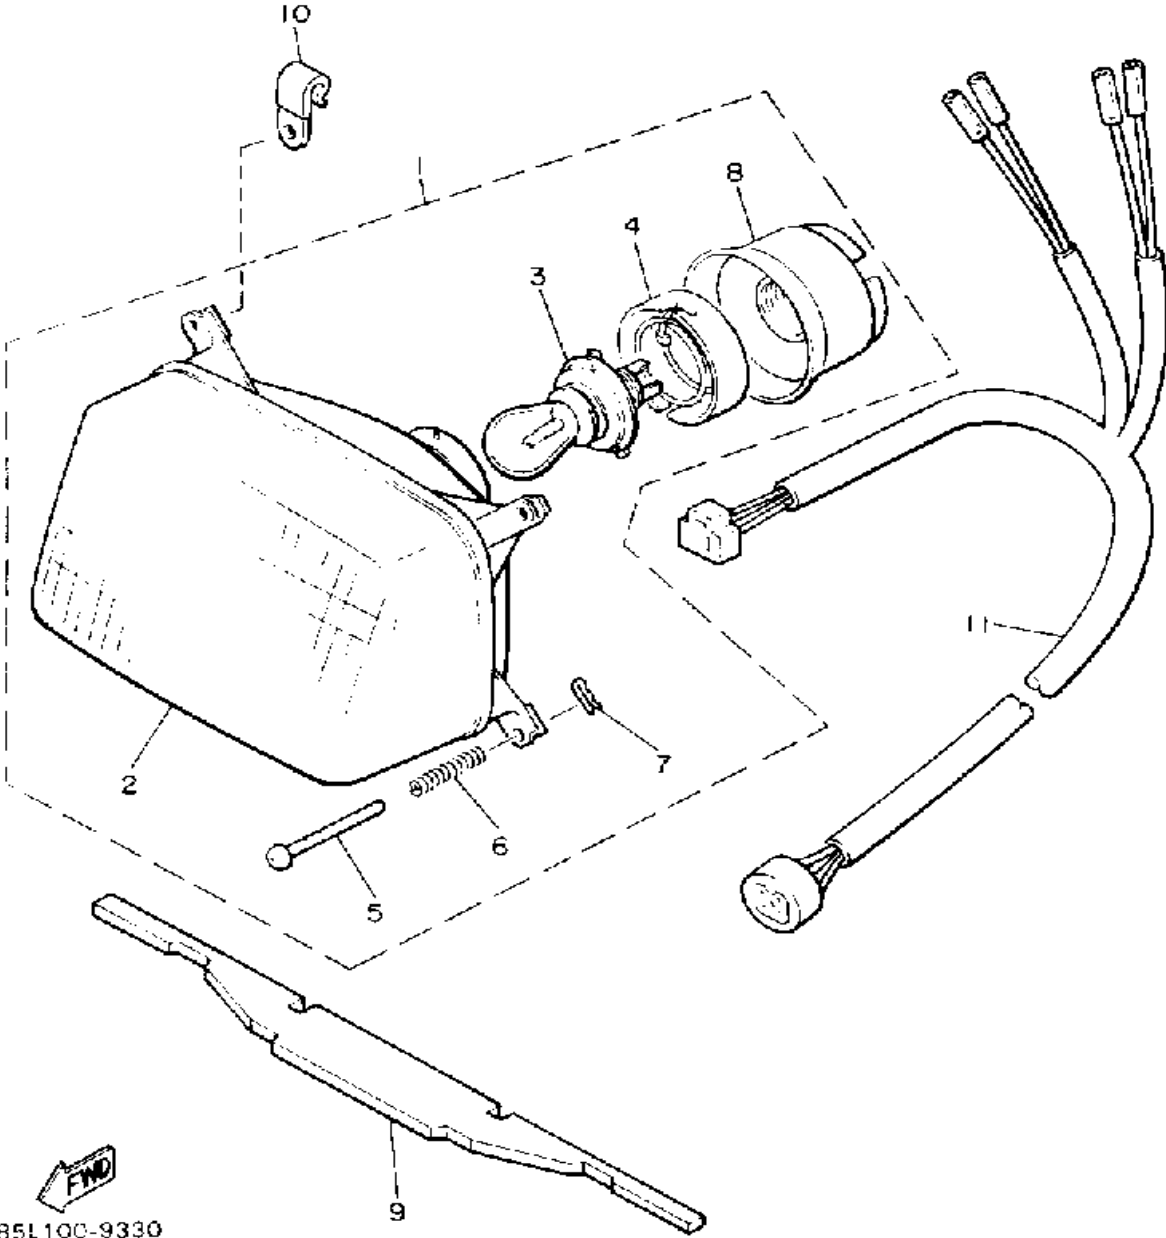

HEADLIGHT

Ref. No.	Part Number	Description	Qty	Remarks
1	8W6-84310-00-00	HEADLIGHT UNIT ASSEMBLY	1	
2	8W6-84320-00-00	. LENS ASSEMBLY	1	
3	8A7-84314-00-00	. BULB (12V-60/60W)	1	
4	8A7-84312-00-00	. HOLDER, SOCKET	1	
5	8M6-84331-00-00	. SCREW, RIM ADJUSTING (8A5-84331-00-00)	4	
6	8A5-84332-00-00	. SPRING, SCREW	4	
7	8K4-84374-00-00	. CLIP	4	
8	8A7-84397-01-00	. COVER, SOCKET	1	
9	8W6-84366-00-00	DAMPER, HEADLIGHT 1	1	
10	90465-08028-00	CLAMP	1	
11	85L-84359-00-00	CORD, HEADLIGHT	1	

85L100-9330

Not For Resale
www.SmallEngineDiscount.com