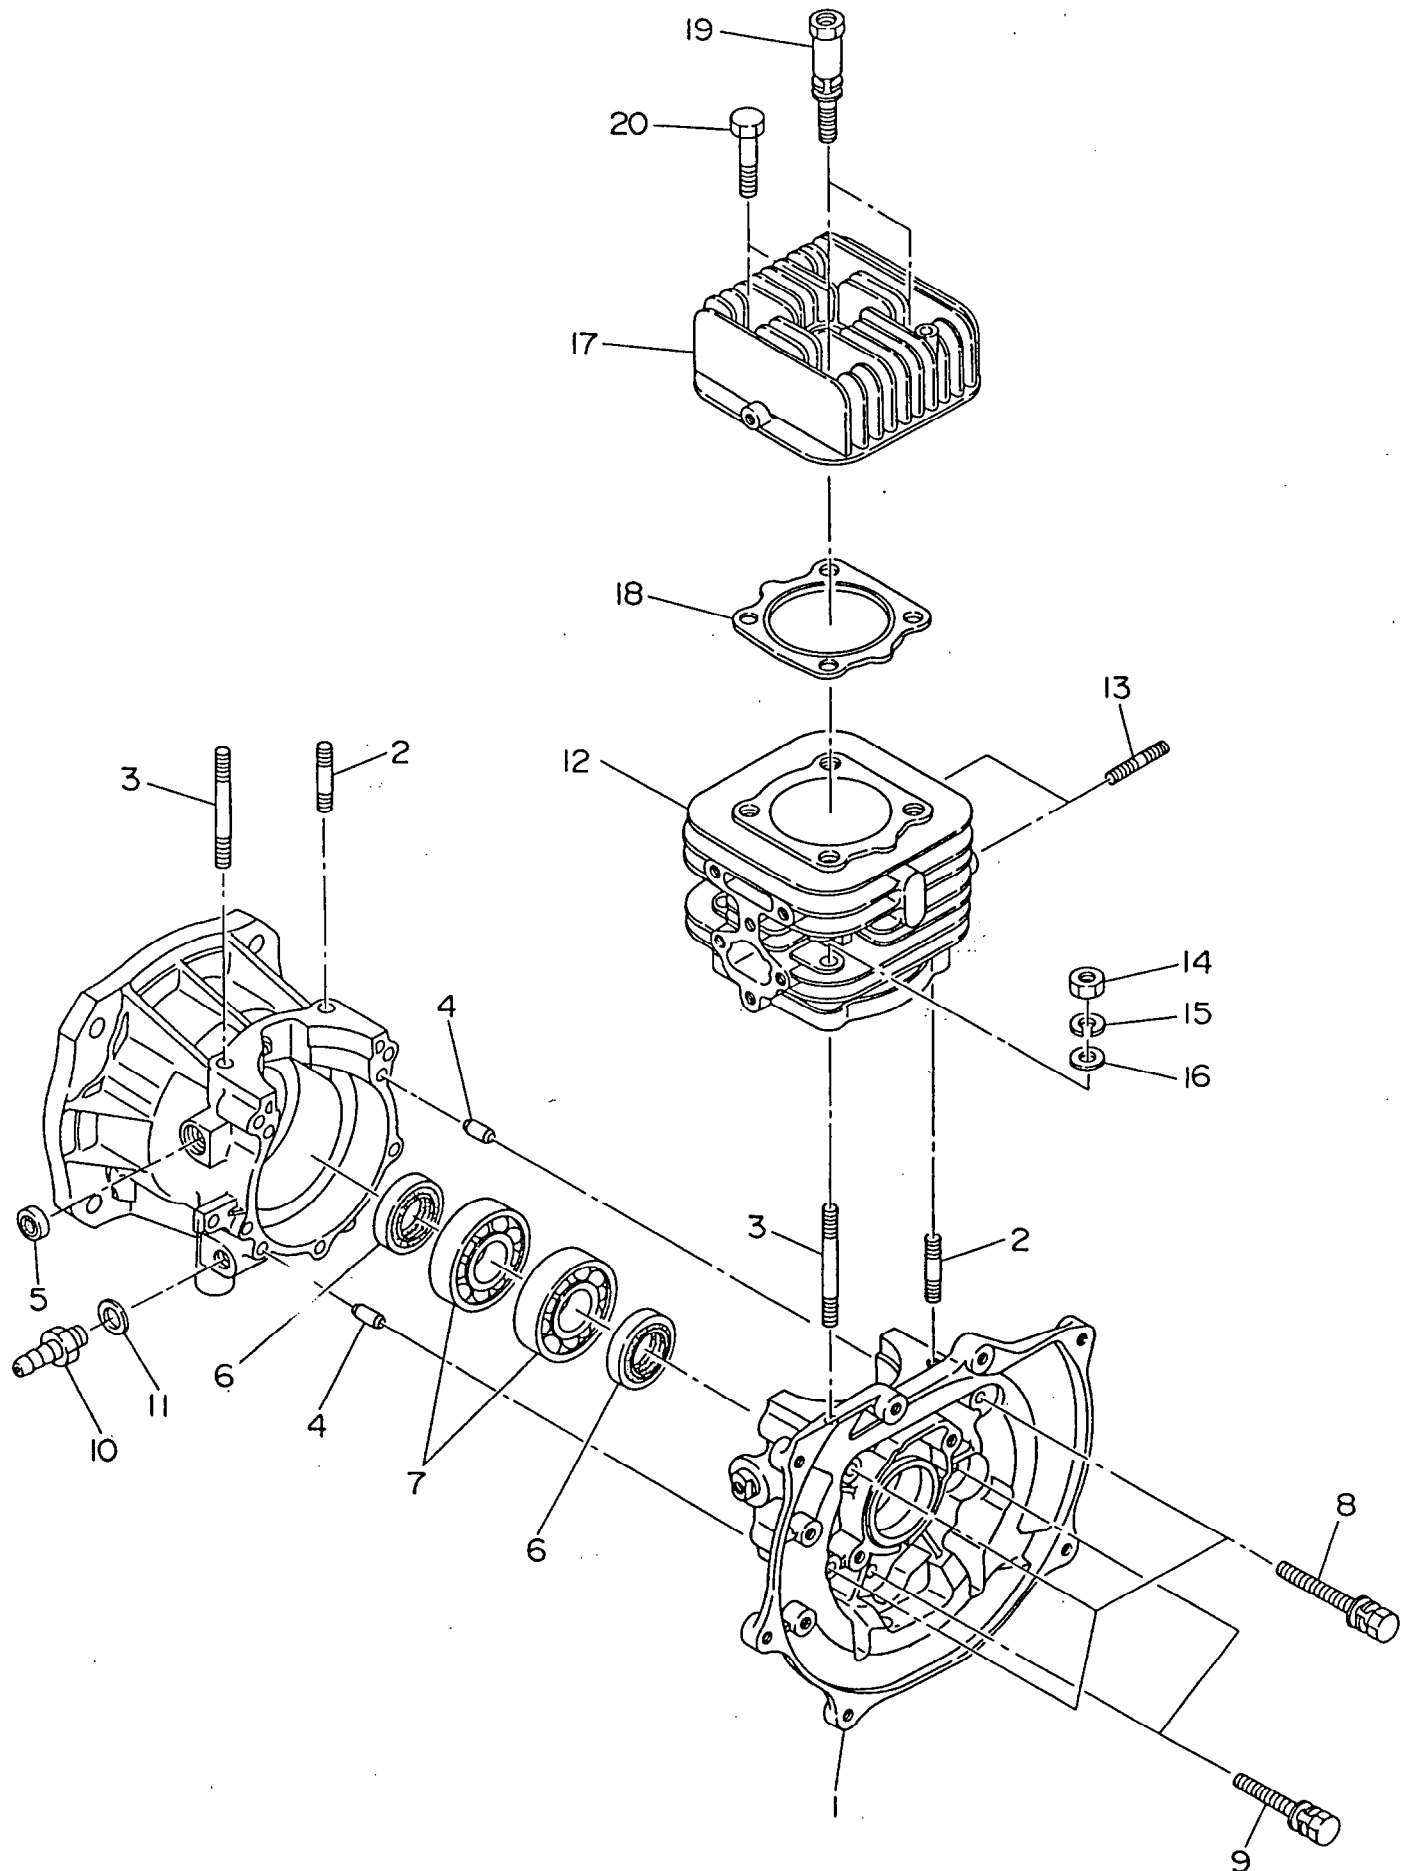

ROBIN Engines

Model EC12

for DELMAG

PARTS CATALOG

Spec.No.EC120D47101

 **FUJI HEAVY INDUSTRIES LTD.**

ISSUE EMD-EP5425

TABLE OF CONTENTS

- 1. CRANKCASE and CYLINDER HEAD**
- 2. CRANKSHAFT and PISTON**
- 3. MUFFLER and AIR CLEANER**
- 4. GOVERNOR**
- 5. BLOWER HOUSING and RECOIL STARTER**
- 6. CARBURETOR**
- 7. ELECTRIC DEVICE**
- 9. PARTS TO BE SHIPPED LOOSE**

1. CRANKCASE and CYLINDER HEAD

2. CRANKSHAFT and PISTON

3. MUFFLER and AIR CLEANER

4. GOVERNOR

5. BLOWER HOUSING and RECOIL STARTER

7. ELECTRIC DEVICE

9. PARTS TO BE SHIPPED LOOSE