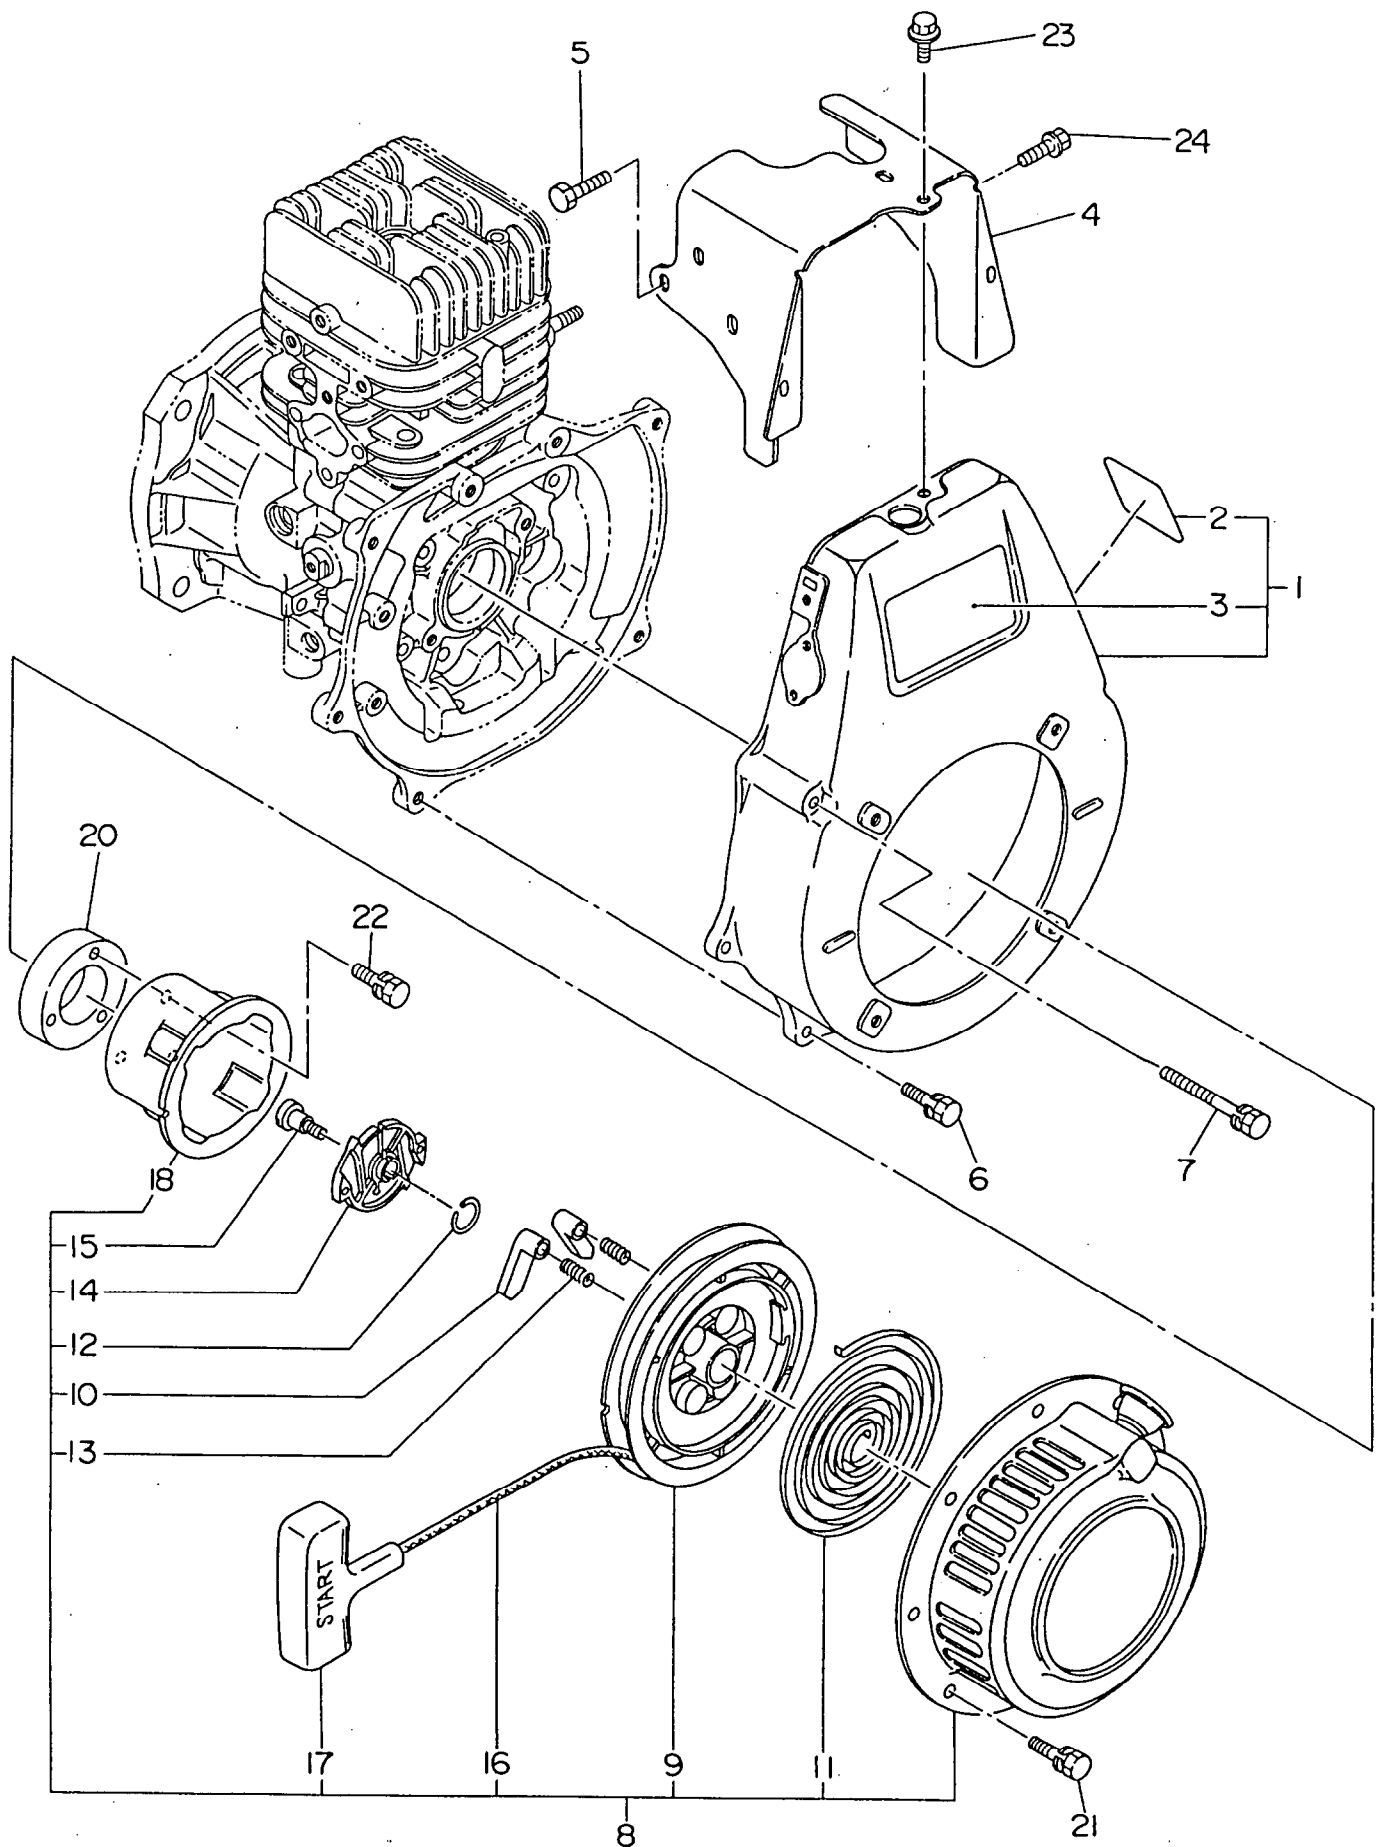

ROBIN Engines

Model EC12

for DELMAG

PARTS CATALOG

Spec.No.EC120D47101

 **FUJI HEAVY INDUSTRIES LTD.**

ISSUE EMD-EP5425

TABLE OF CONTENTS

- 1. CRANKCASE and CYLINDER HEAD**
- 2. CRANKSHAFT and PISTON**
- 3. MUFFLER and AIR CLEANER**
- 4. GOVERNOR**
- 5. BLOWER HOUSING and RECOIL STARTER**
- 6. CARBURETOR**
- 7. ELECTRIC DEVICE**
- 9. PARTS TO BE SHIPPED LOOSE**

1. CRANKCASE and CYLINDER HEAD

2. CRANKSHAFT and PISTON

3. MUFFLER and AIR CLEANER

4. GOVERNOR

5. BLOWER HOUSING and RECOIL STARTER

7. ELECTRIC DEVICE

9. PARTS TO BE SHIPPED LOOSE