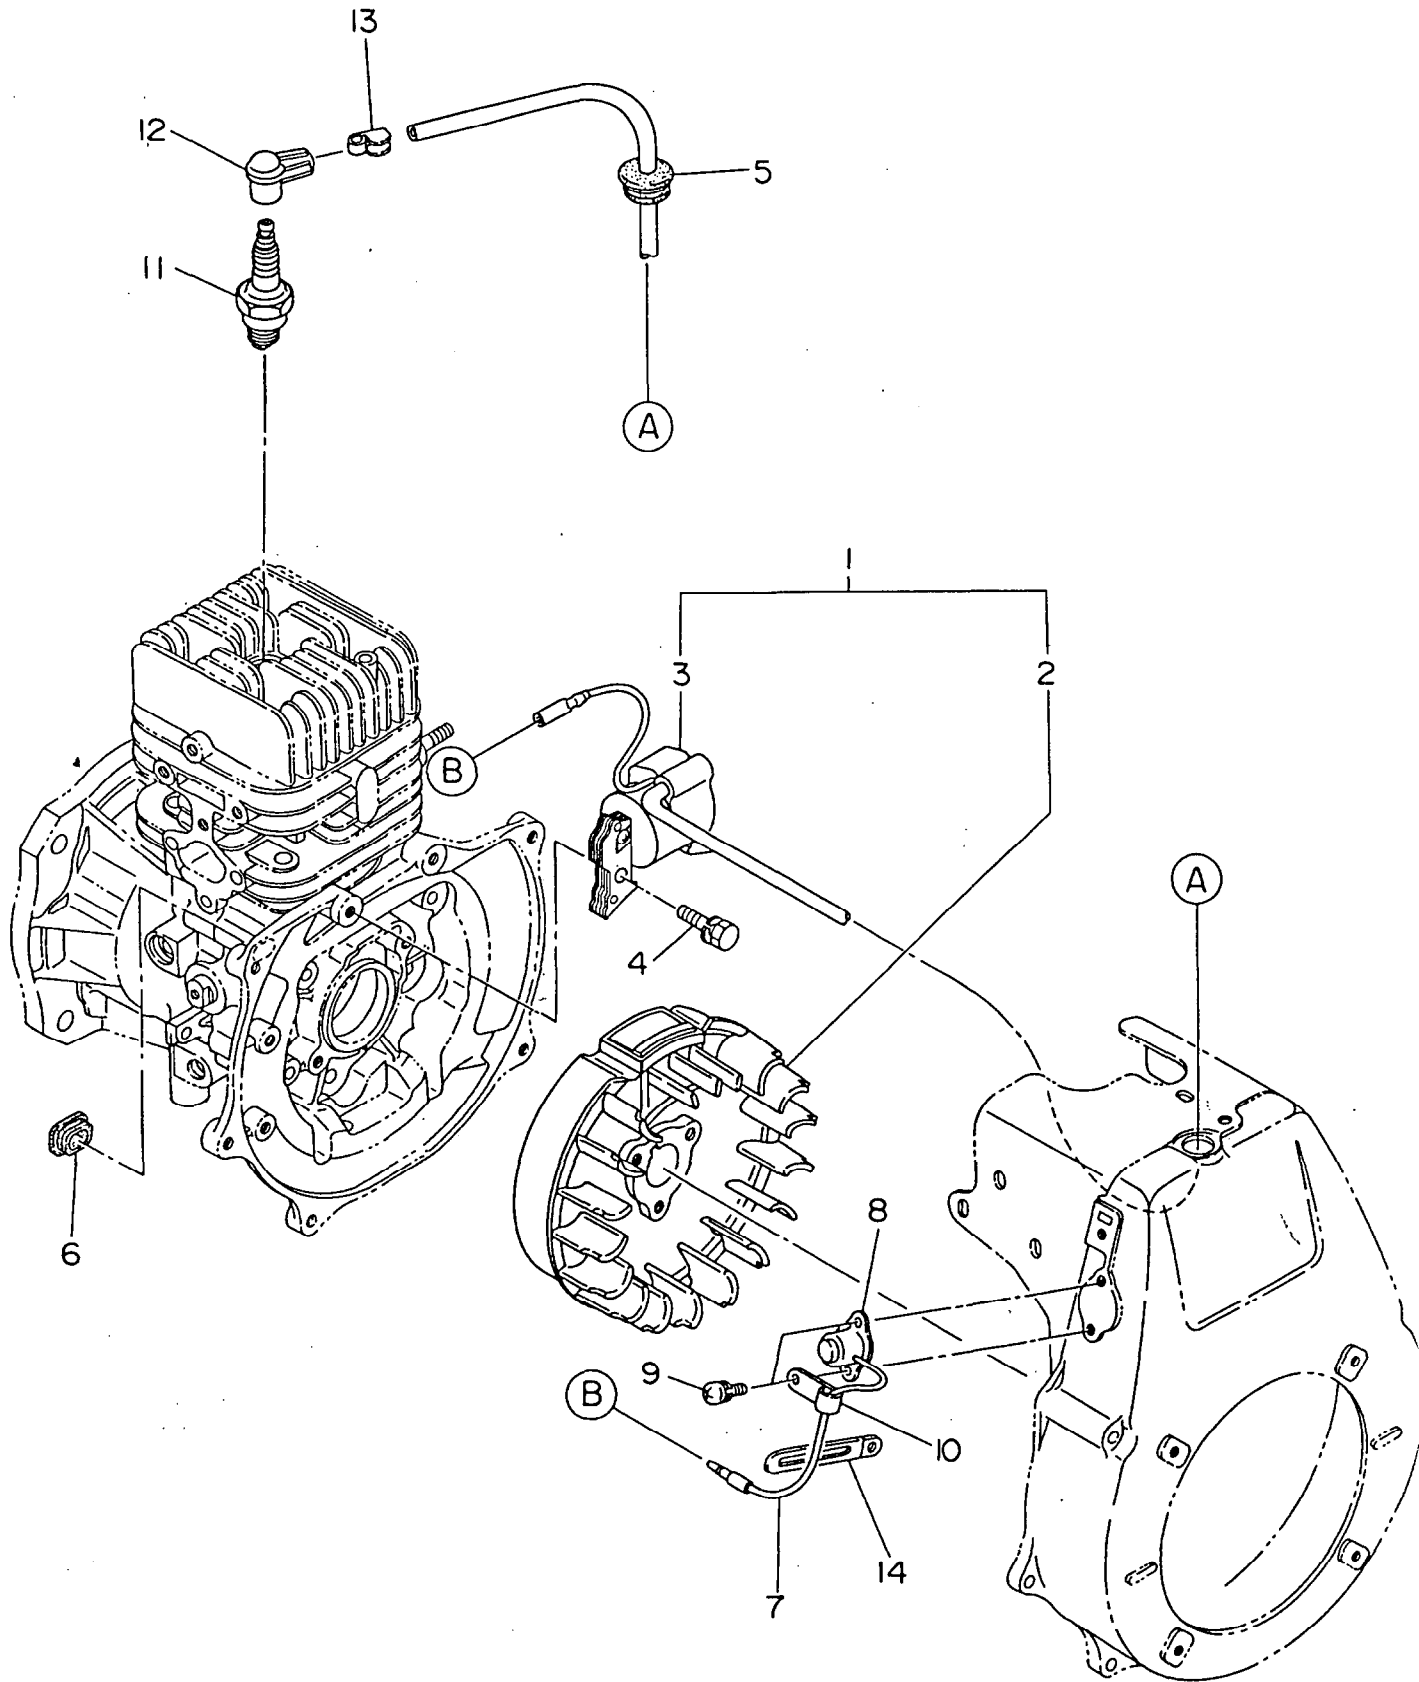

ROBIN Engines

Model EC12

for DELMAG

PARTS CATALOG

Spec.No.EC120D47101

 **FUJI HEAVY INDUSTRIES LTD.**

ISSUE EMD-EP5425

TABLE OF CONTENTS

- 1. CRANKCASE and CYLINDER HEAD**
- 2. CRANKSHAFT and PISTON**
- 3. MUFFLER and AIR CLEANER**
- 4. GOVERNOR**
- 5. BLOWER HOUSING and RECOIL STARTER**
- 6. CARBURETOR**
- 7. ELECTRIC DEVICE**
- 9. PARTS TO BE SHIPPED LOOSE**

1. CRANKCASE and CYLINDER HEAD

2. CRANKSHAFT and PISTON

3. MUFFLER and AIR CLEANER

4. GOVERNOR

5. BLOWER HOUSING and RECOIL STARTER

7. ELECTRIC DEVICE

9. PARTS TO BE SHIPPED LOOSE