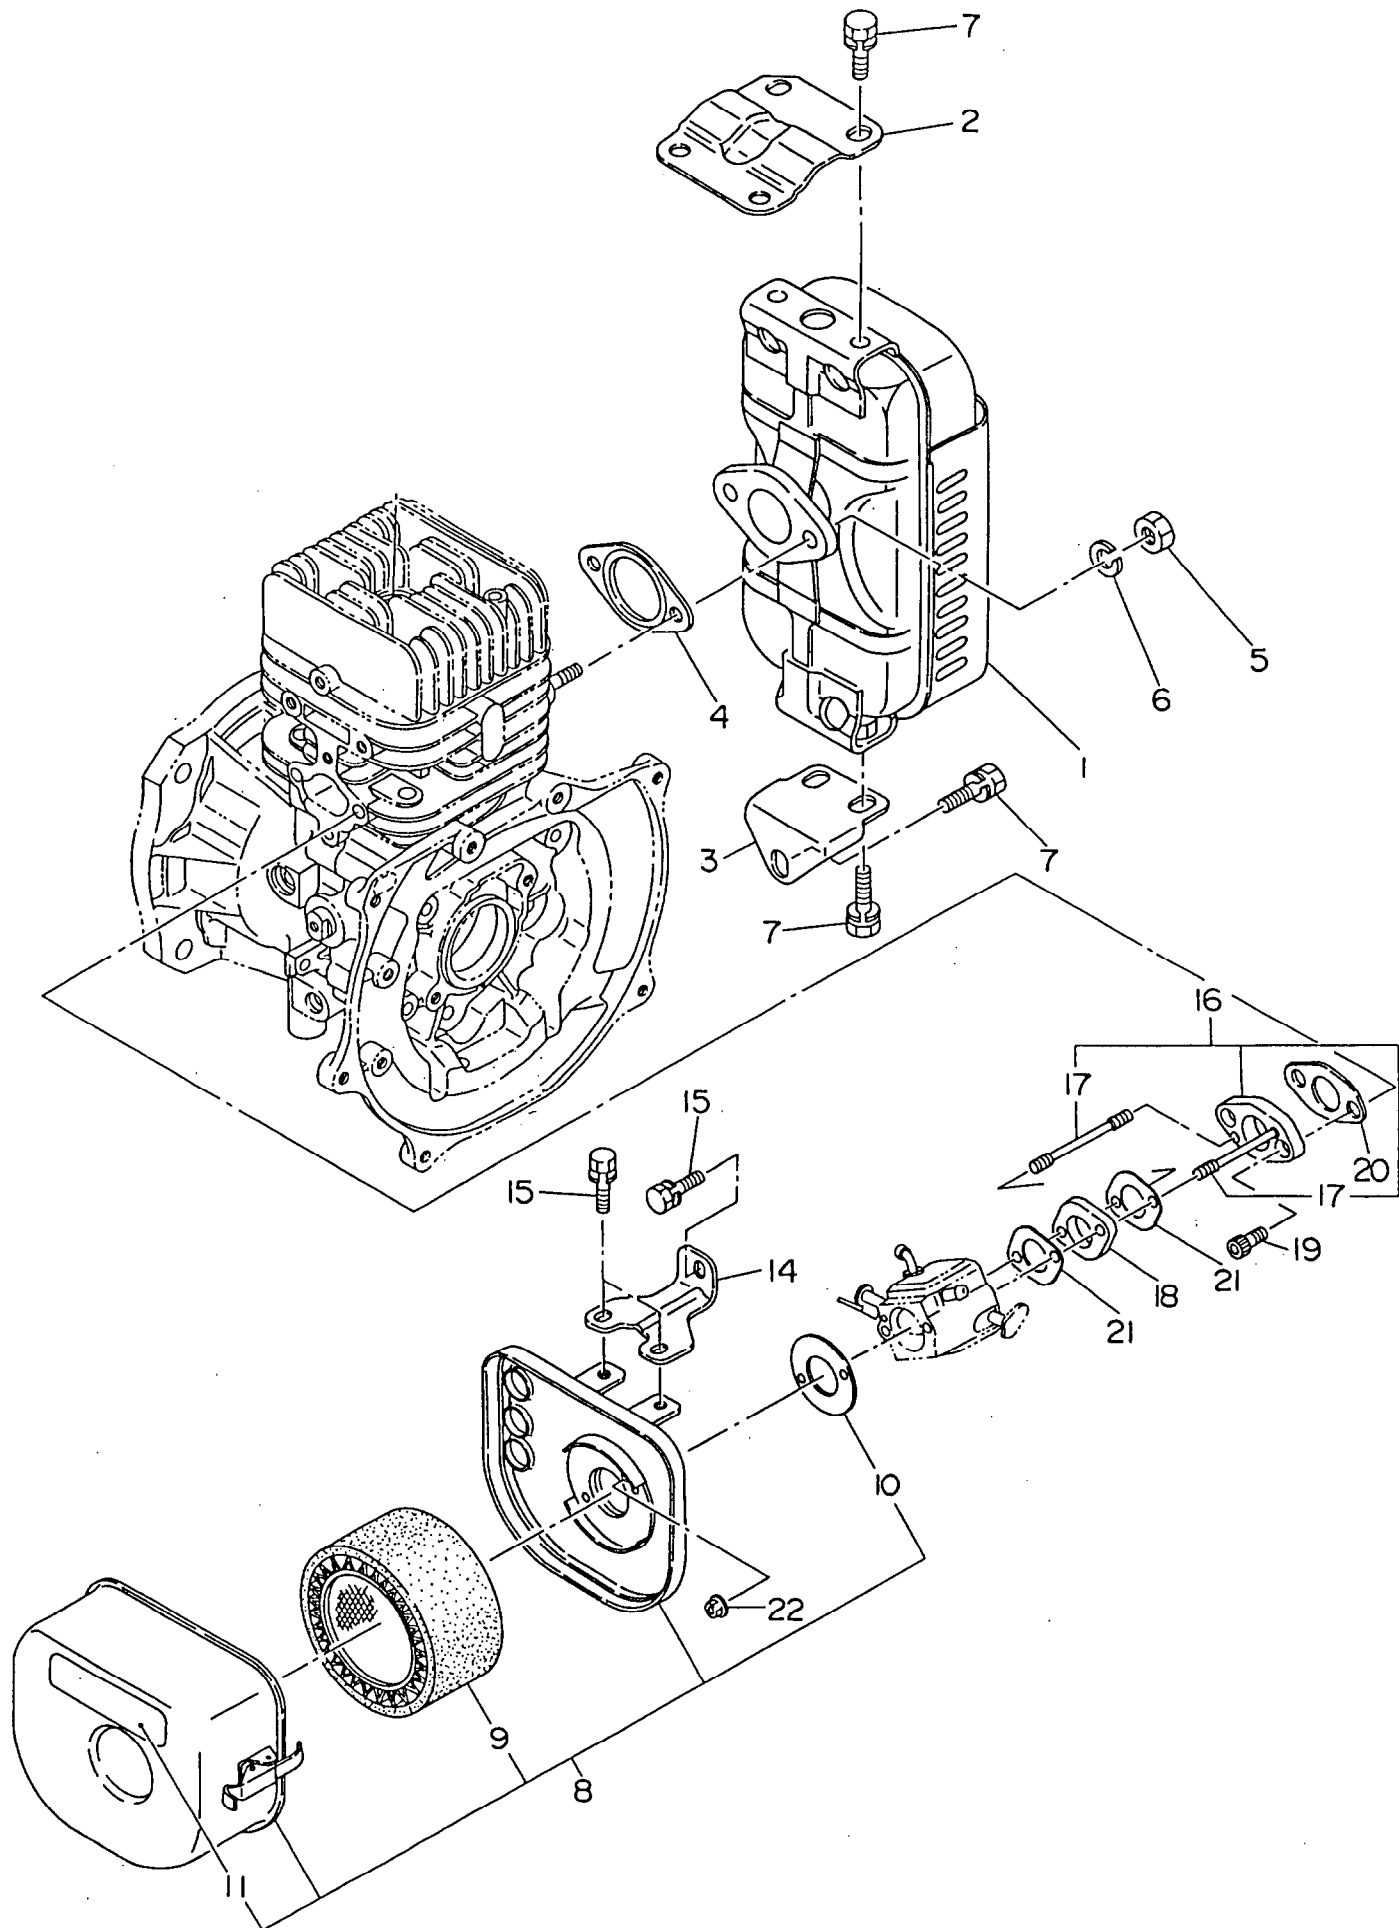

ROBIN Engines

Model EC12

for DELMAG

PARTS CATALOG

Spec.No.EC120D47101

 **FUJI HEAVY INDUSTRIES LTD.**

ISSUE EMD-EP5425

TABLE OF CONTENTS

- 1. CRANKCASE and CYLINDER HEAD**
- 2. CRANKSHAFT and PISTON**
- 3. MUFFLER and AIR CLEANER**
- 4. GOVERNOR**
- 5. BLOWER HOUSING and RECOIL STARTER**
- 6. CARBURETOR**
- 7. ELECTRIC DEVICE**
- 9. PARTS TO BE SHIPPED LOOSE**

1. CRANKCASE and CYLINDER HEAD

2. CRANKSHAFT and PISTON

3. MUFFLER and AIR CLEANER

4. GOVERNOR

5. BLOWER HOUSING and RECOIL STARTER

7. ELECTRIC DEVICE

9. PARTS TO BE SHIPPED LOOSE