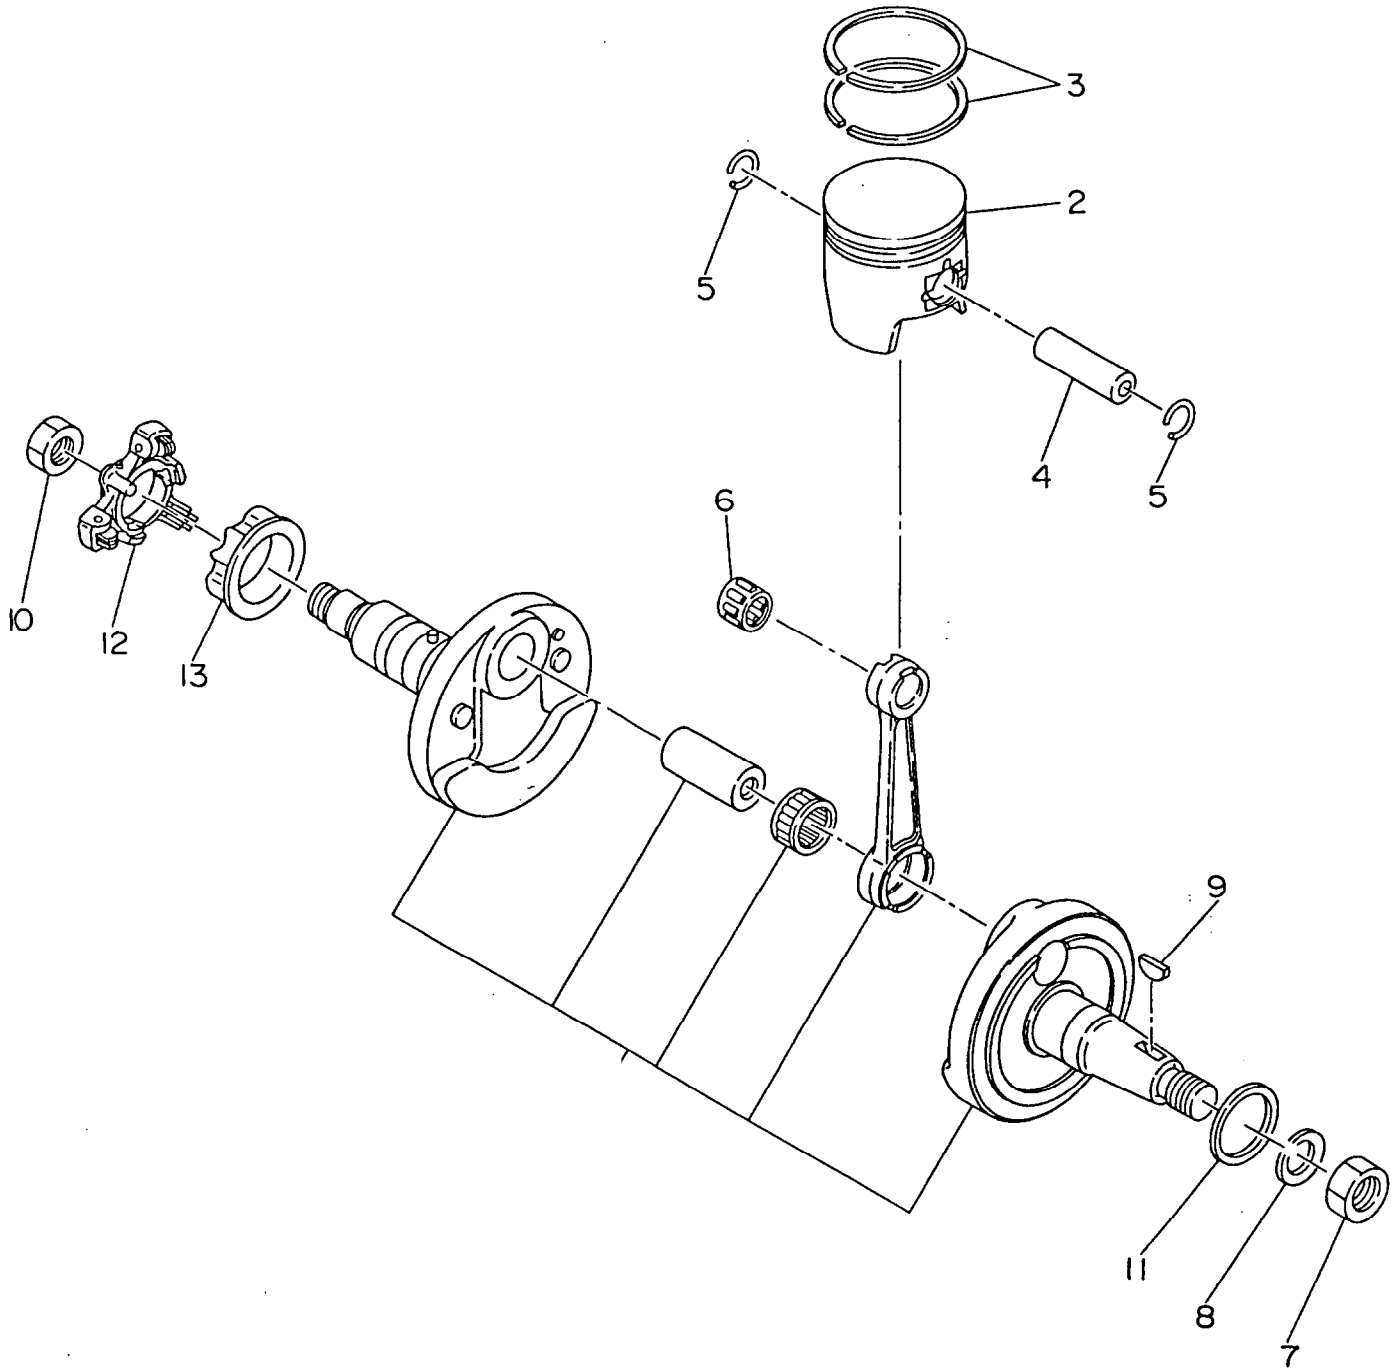

ROBIN Engines

Model EC12

for DELMAG

PARTS CATALOG

Spec.No.EC120D47101

 **FUJI HEAVY INDUSTRIES LTD.**

ISSUE EMD-EP5425

TABLE OF CONTENTS

- 1. CRANKCASE and CYLINDER HEAD**
- 2. CRANKSHAFT and PISTON**
- 3. MUFFLER and AIR CLEANER**
- 4. GOVERNOR**
- 5. BLOWER HOUSING and RECOIL STARTER**
- 6. CARBURETOR**
- 7. ELECTRIC DEVICE**
- 9. PARTS TO BE SHIPPED LOOSE**

1. CRANKCASE and CYLINDER HEAD

2. CRANKSHAFT and PISTON

3. MUFFLER and AIR CLEANER

4. GOVERNOR

5. BLOWER HOUSING and RECOIL STARTER

7. ELECTRIC DEVICE

9. PARTS TO BE SHIPPED LOOSE