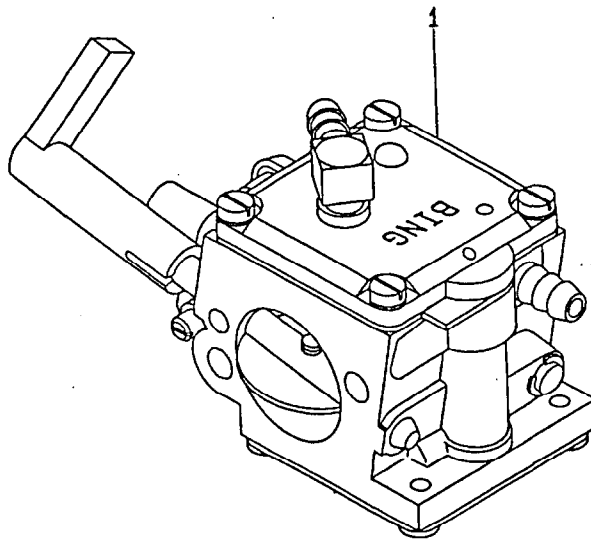

FIG. 5-1 CARBURETOR(serial No. less than #1021419)

Interchangeability

Ref. No.	Parts Number	Description	Q'ty	Execution
* 1	161 - 62402 - 10	CARBURETOR ASS'Y Includes items 2 thru 41	1	
2	161 - 62495 - 08	SHAFT ASS'Y (throttle)	1	
3	106 - 62498 - 08	VALVE (throttle)	1	
4	106 - 62497 - 08	SCREW	2	
5	161 - 62494 - 08	SPRING (throttle return)	1	
6	161 - 62493 - 08	E - RING (throttle shaft)	1	
9	106 - 62492 - 08	DIAPHRAGM (pump)	1	
10	106 - 62491 - 08	GASKET (pump)	1	
11	161 - 62498 - 08	COVER ASS'Y (pump)	1	
12	106 - 62489 - 08	SCREW	1	
13	106 - 62488 - 08	VALVE (inlet needle)	1	
14	106 - 62487 - 08	SPRING (metering lever)	1	
15	161 - 62497 - 08	LEVER (metering)	1	
16	106 - 62485 - 08	PIN	1	
17	106 - 62484 - 08	SCREW (pin)	1	
18	106 - 62483 - 08	DIAPHRAGM ASS'Y (metering)	1	
19	106 - 62482 - 08	GASKET	1	
20	106 - 62481 - 08	COVER (metering)	1	
21	106 - 62480 - 08	SCREW	4	
22	106 - 62479 - 08	SCREW (main mixture)	1	
23	106 - 62478 - 08	SCREW (idle mixture)	1	
24	106 - 62477 - 08	WASHER	2	
25	106 - 62476 - 08	SPRING (adjust screw)	2	
26	106 - 62475 - 08	LIMITER (main mixture)	1	
27	106 - 62474 - 08	LIMITER (idle mixture)	1	
28	106 - 62473 - 08	NOZZLE ASS'Y	1	
29	106 - 62472 - 08	PIECE	1	
30	106 - 62471 - 08	PLUG	1	
31	106 - 62470 - 08	STRAINER	1	
32	161 - 62496 - 08	SHAFT ASS'Y (choke)	1	
33	106 - 62468 - 08	VALVE (choke)	1	
34	106 - 62467 - 08	SPRING	1	
35	106 - 62466 - 08	BALL (steel)	1	
36	106 - 62465 - 08	SCREW (adjust)	1	
37	106 - 62464 - 08	BALL (plastic)	1	
38	161 - 62491 - 08	SCREW	1	
39	161 - 62490 - 08	SCREW (throttle adjust)	1	
40	161 - 62492 - 08	LEVER (throttle adjust)	1	
41	106 - 62476 - 08	SPRING (adjust spring)	1	
42	161 - 62489 - 08	POST	1	
43	161 - 62493 - 08	E - RING	1	
44	085 - 10400 - 00	RUBBER PIPE (4.5D x 9D x 210 l)	1	
45	056 - 10800 - 20	HOSE CLAMP	2	

FIG. 5-2 CARBURETOR(serial No. 1021420 and after)

P/No. 161 - 62500 - 00

(BING P/No. 49B104)

Component parts for "BING" carburetor are not available from FHI.

Please inquire of BING dealers.