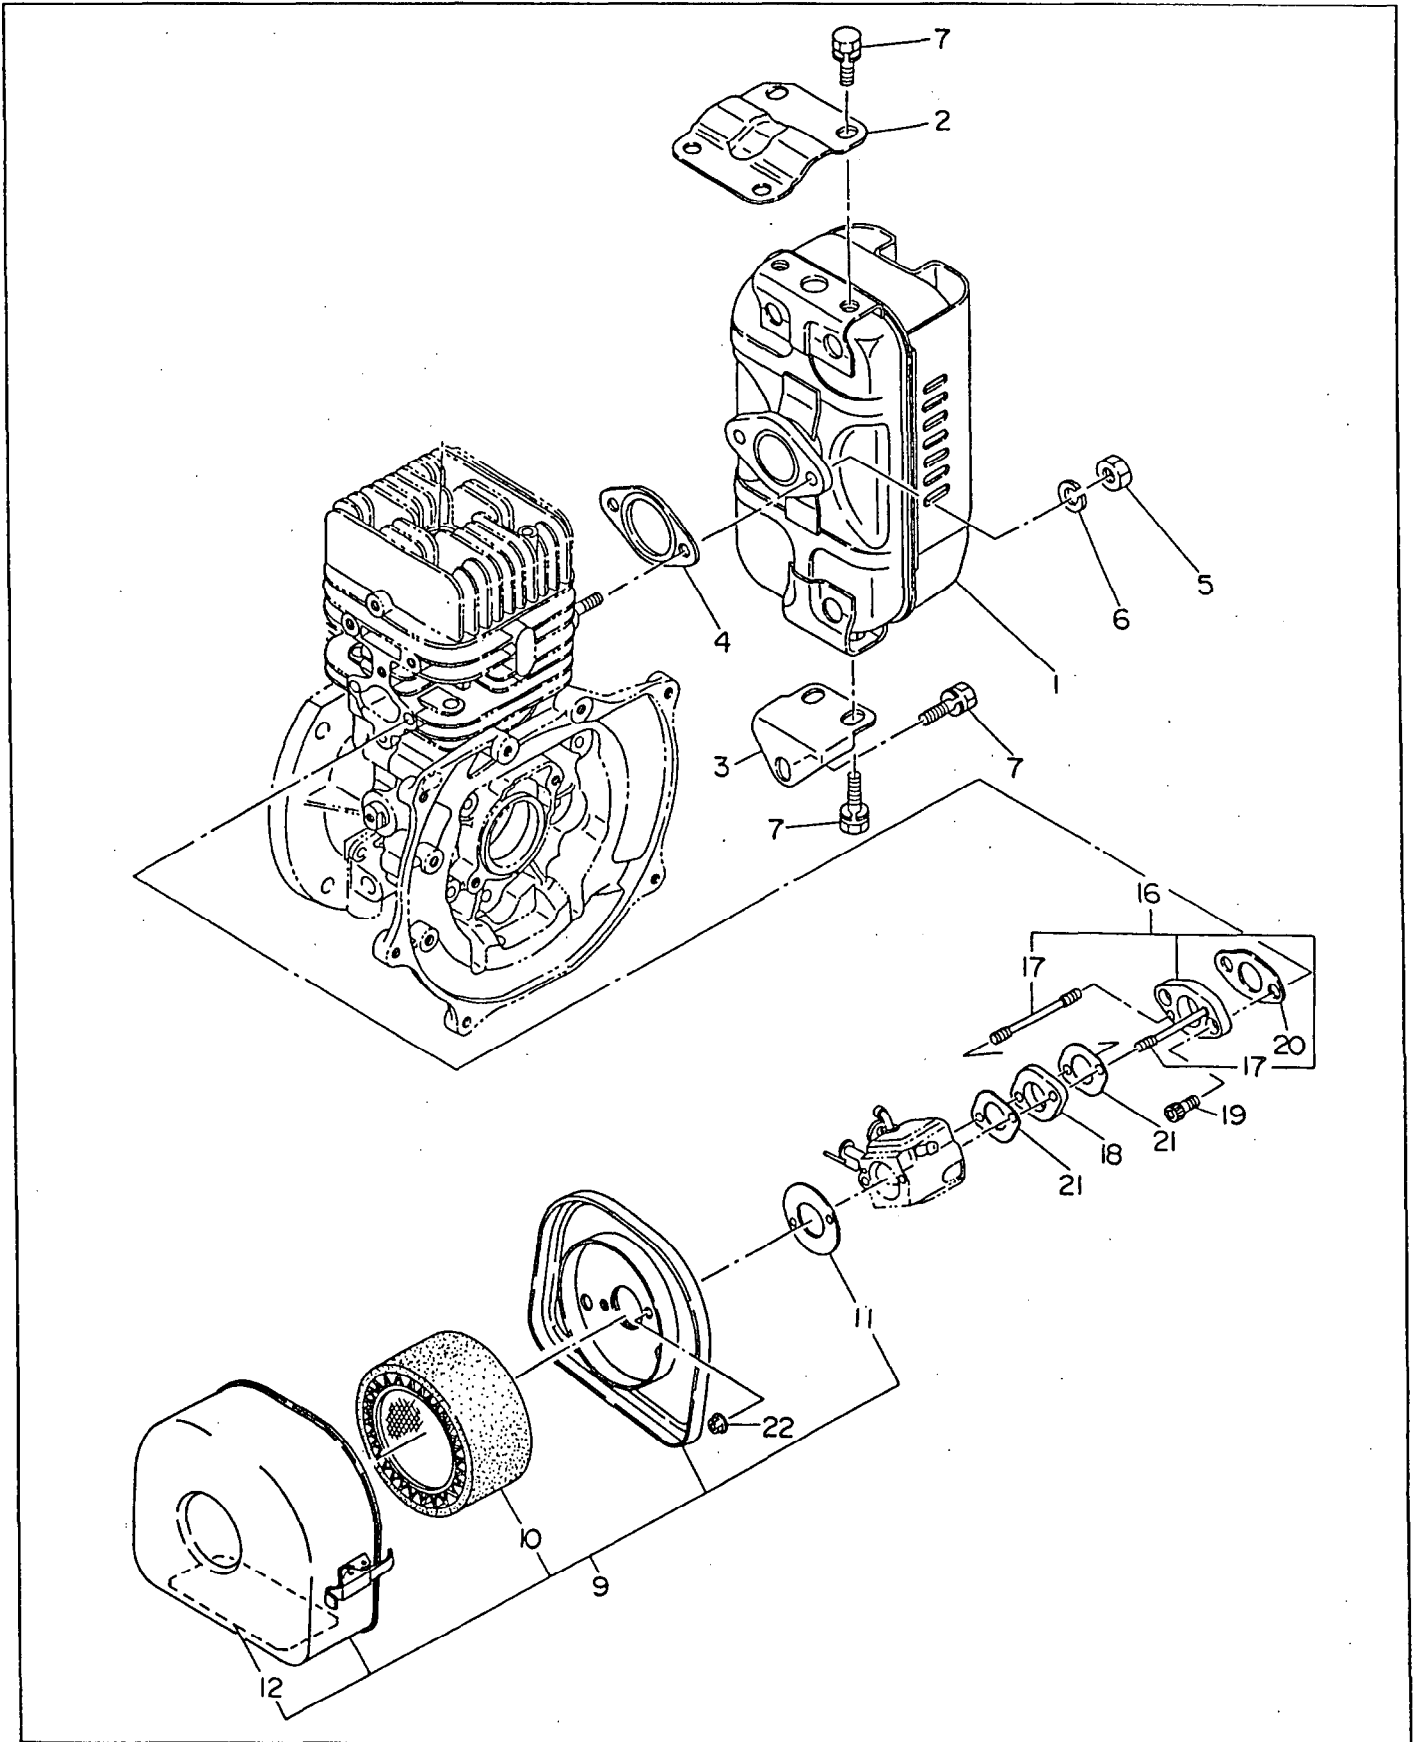

FIG. 3 MUFFLER and AIR CLEANER