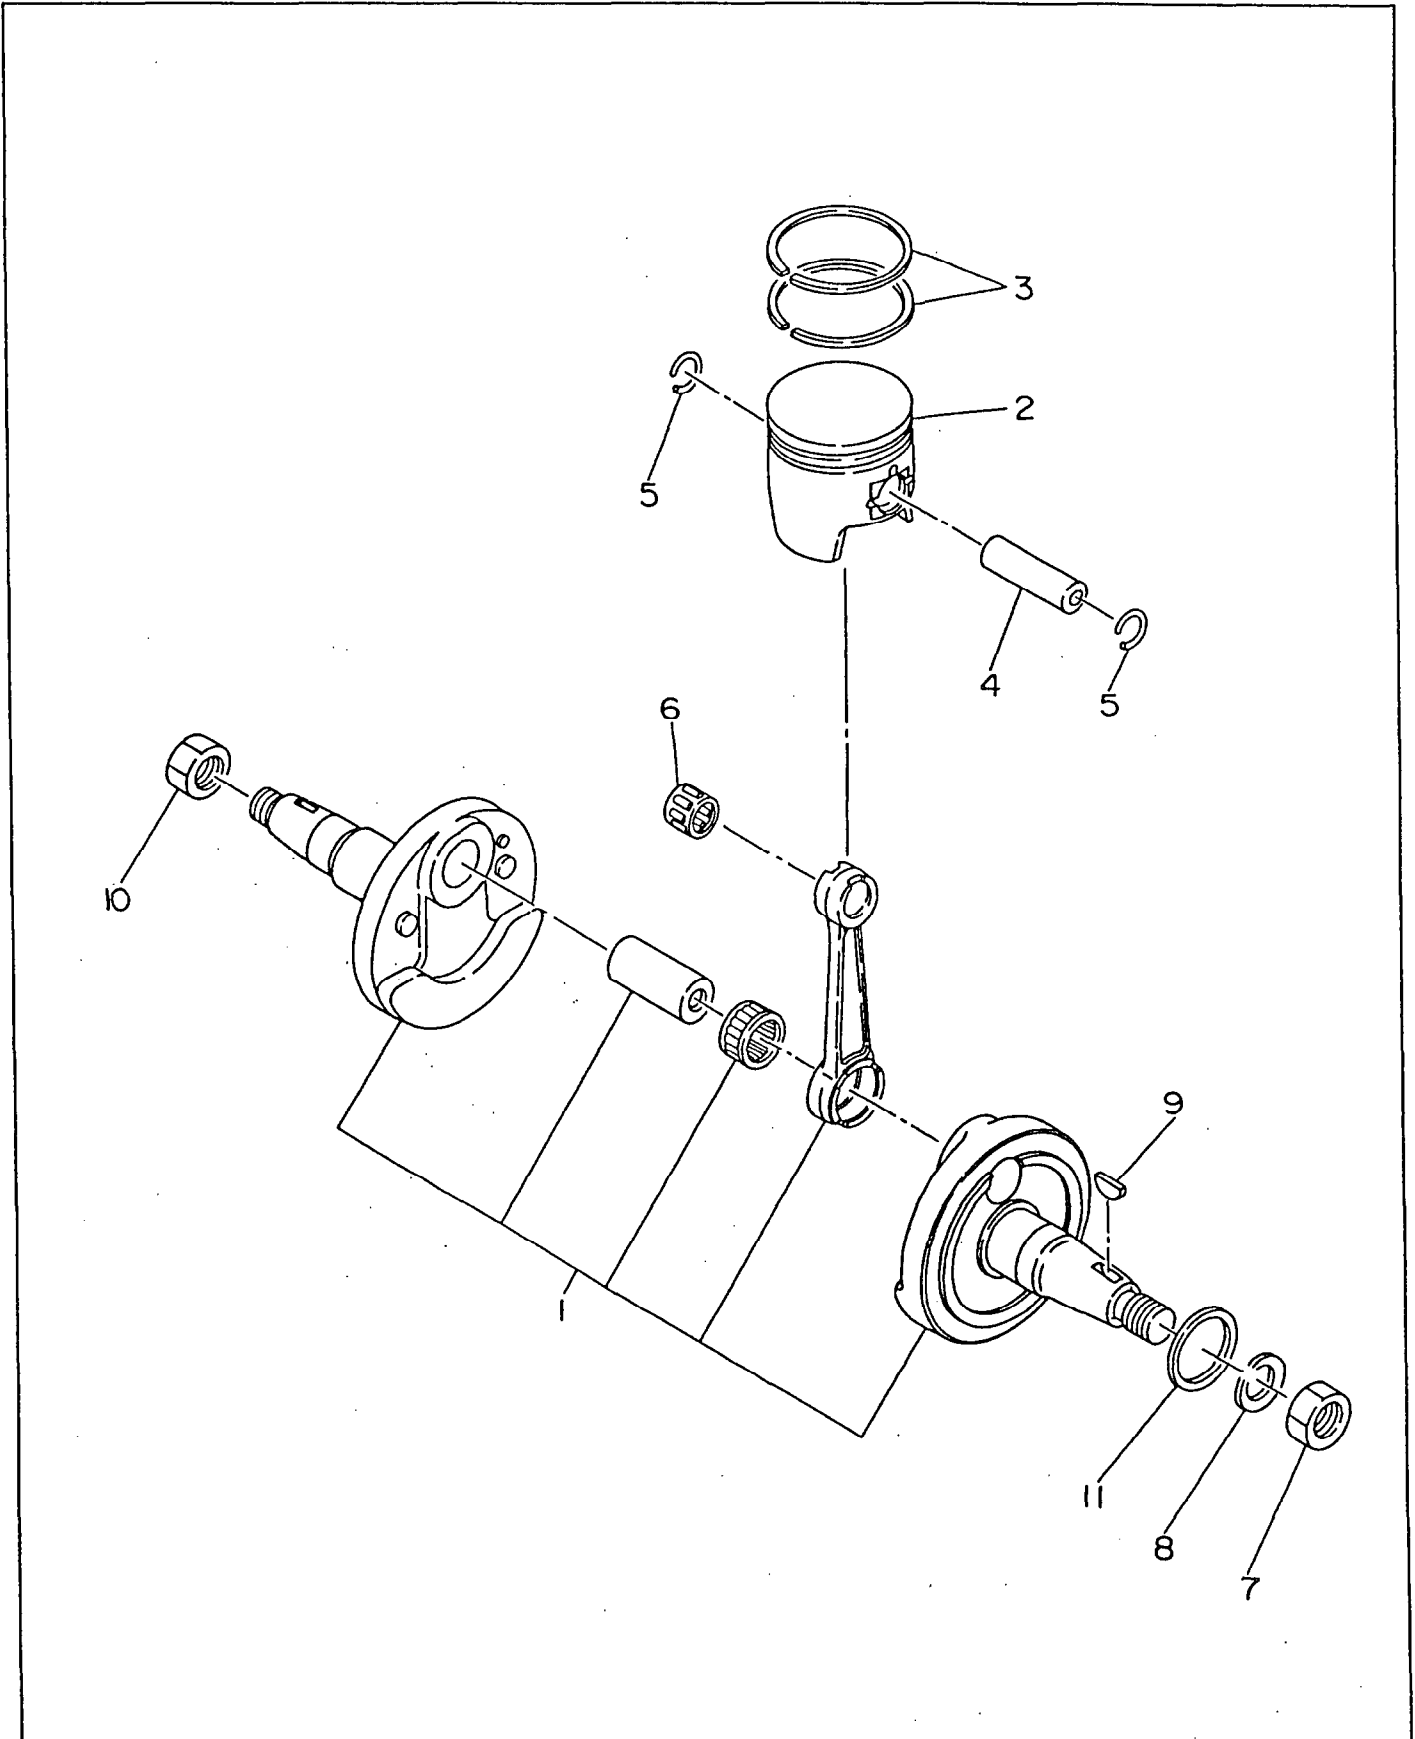

FIG. 2 CRANKSHAFT and PISTON