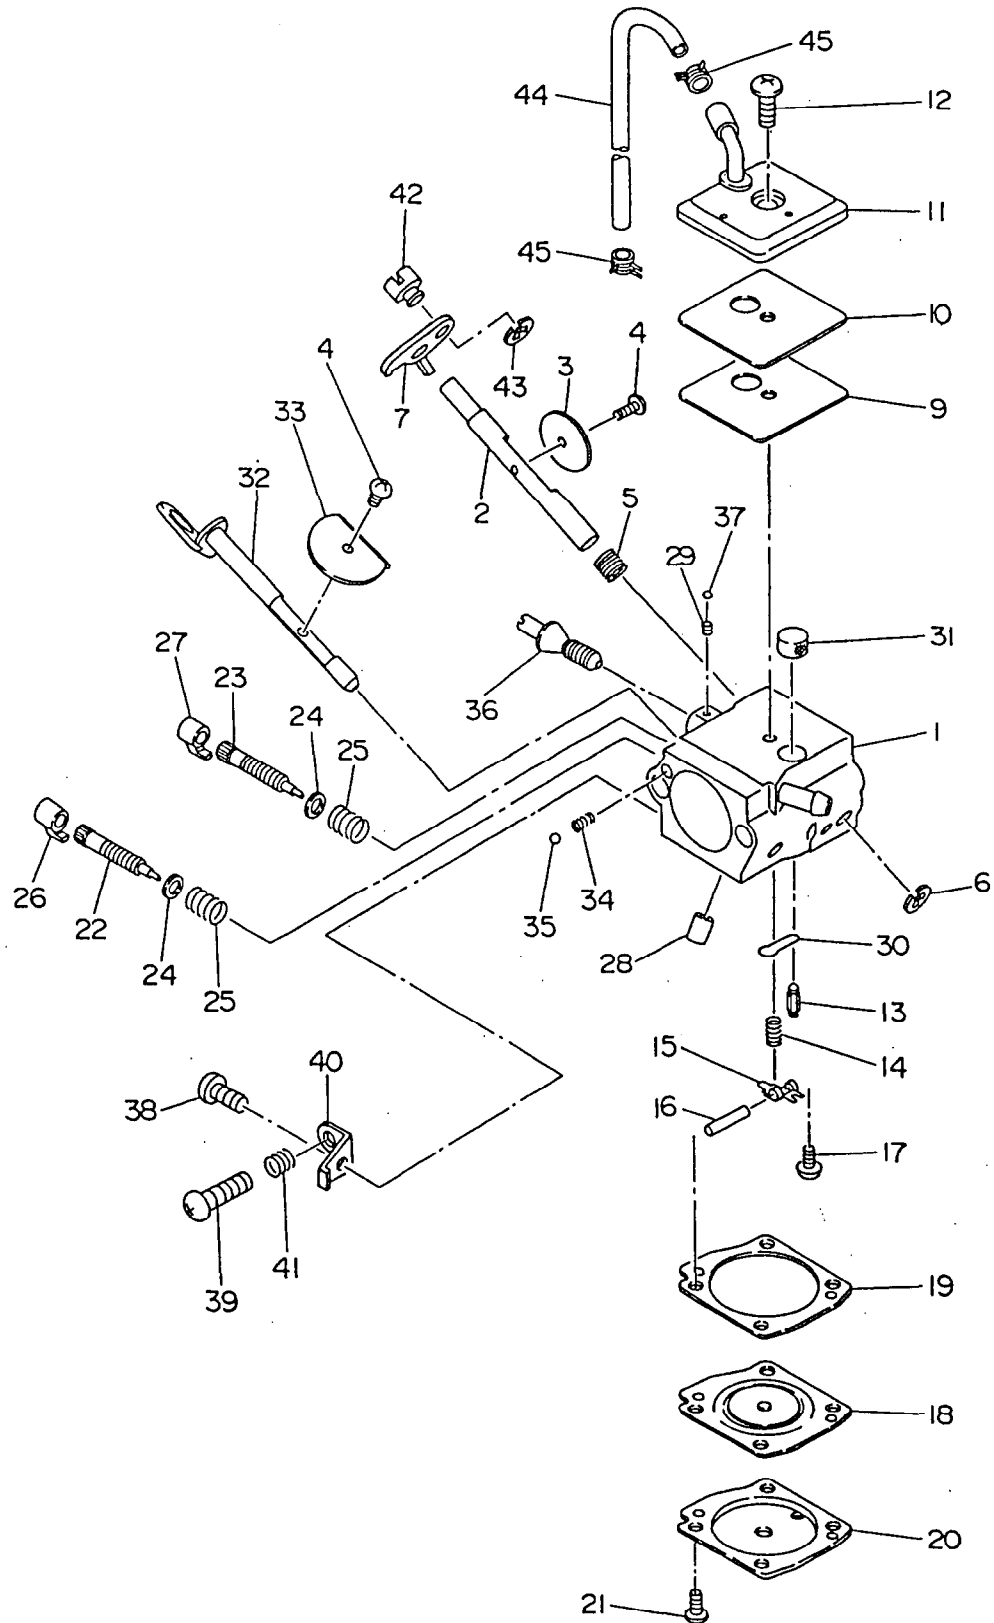

**FIG. 5-1 CARBURETOR(serial No. less than #1021419)**

Interchangeability

Ref. No.	Parts Number	Description	Q'ty	Execution
* 1	161 - 62402 - 10	CARBURETOR ASS'Y Includes items 2 thru 41	1	
2	161 - 62495 - 08	SHAFT ASS'Y (throttle)	1	
3	106 - 62498 - 08	VALVE (throttle)	1	
4	106 - 62497 - 08	SCREW	2	
5	161 - 62494 - 08	SPRING (throttle return)	1	
6	161 - 62493 - 08	E - RING (throttle shaft)	1	
9	106 - 62492 - 08	DIAPHRAGM (pump)	1	
10	106 - 62491 - 08	GASKET (pump)	1	
11	161 - 62498 - 08	COVER ASS'Y (pump)	1	
12	106 - 62489 - 08	SCREW	1	
13	106 - 62488 - 08	VALVE (inlet needle)	1	
14	106 - 62487 - 08	SPRING (metering lever)	1	
15	161 - 62497 - 08	LEVER (metering)	1	
16	106 - 62485 - 08	PIN	1	
17	106 - 62484 - 08	SCREW (pin)	1	
18	106 - 62483 - 08	DIAPHRAGM ASS'Y (metering)	1	
19	106 - 62482 - 08	GASKET	1	
20	106 - 62481 - 08	COVER (metering)	1	
21	106 - 62480 - 08	SCREW	4	
22	106 - 62479 - 08	SCREW (main mixture)	1	
23	106 - 62478 - 08	SCREW (idle mixture)	1	
24	106 - 62477 - 08	WASHER	2	
25	106 - 62476 - 08	SPRING (adjust screw)	2	
26	106 - 62475 - 08	LIMITER (main mixture)	1	
27	106 - 62474 - 08	LIMITER (idle mixture)	1	
28	106 - 62473 - 08	NOZZLE ASS'Y	1	
29	106 - 62472 - 08	PIECE	1	
30	106 - 62471 - 08	PLUG	1	
31	106 - 62470 - 08	STRAINER	1	
32	161 - 62496 - 08	SHAFT ASS'Y (choke)	1	
33	106 - 62468 - 08	VALVE (choke)	1	
34	106 - 62467 - 08	SPRING	1	
35	106 - 62466 - 08	BALL (steel)	1	
36	106 - 62465 - 08	SCREW (adjust)	1	
37	106 - 62464 - 08	BALL (plastic)	1	
38	161 - 62491 - 08	SCREW	1	
39	161 - 62490 - 08	SCREW (throttle adjust)	1	
40	161 - 62492 - 08	LEVER (throttle adjust)	1	
41	106 - 62476 - 08	SPRING (adjust spring)	1	
42	161 - 62489 - 08	POST	1	
43	161 - 62493 - 08	E - RING	1	
44	085 - 10400 - 00	RUBBER PIPE (4.5D x 9D x 210 l)	1	
45	056 - 10800 - 20	HOSE CLAMP	2	