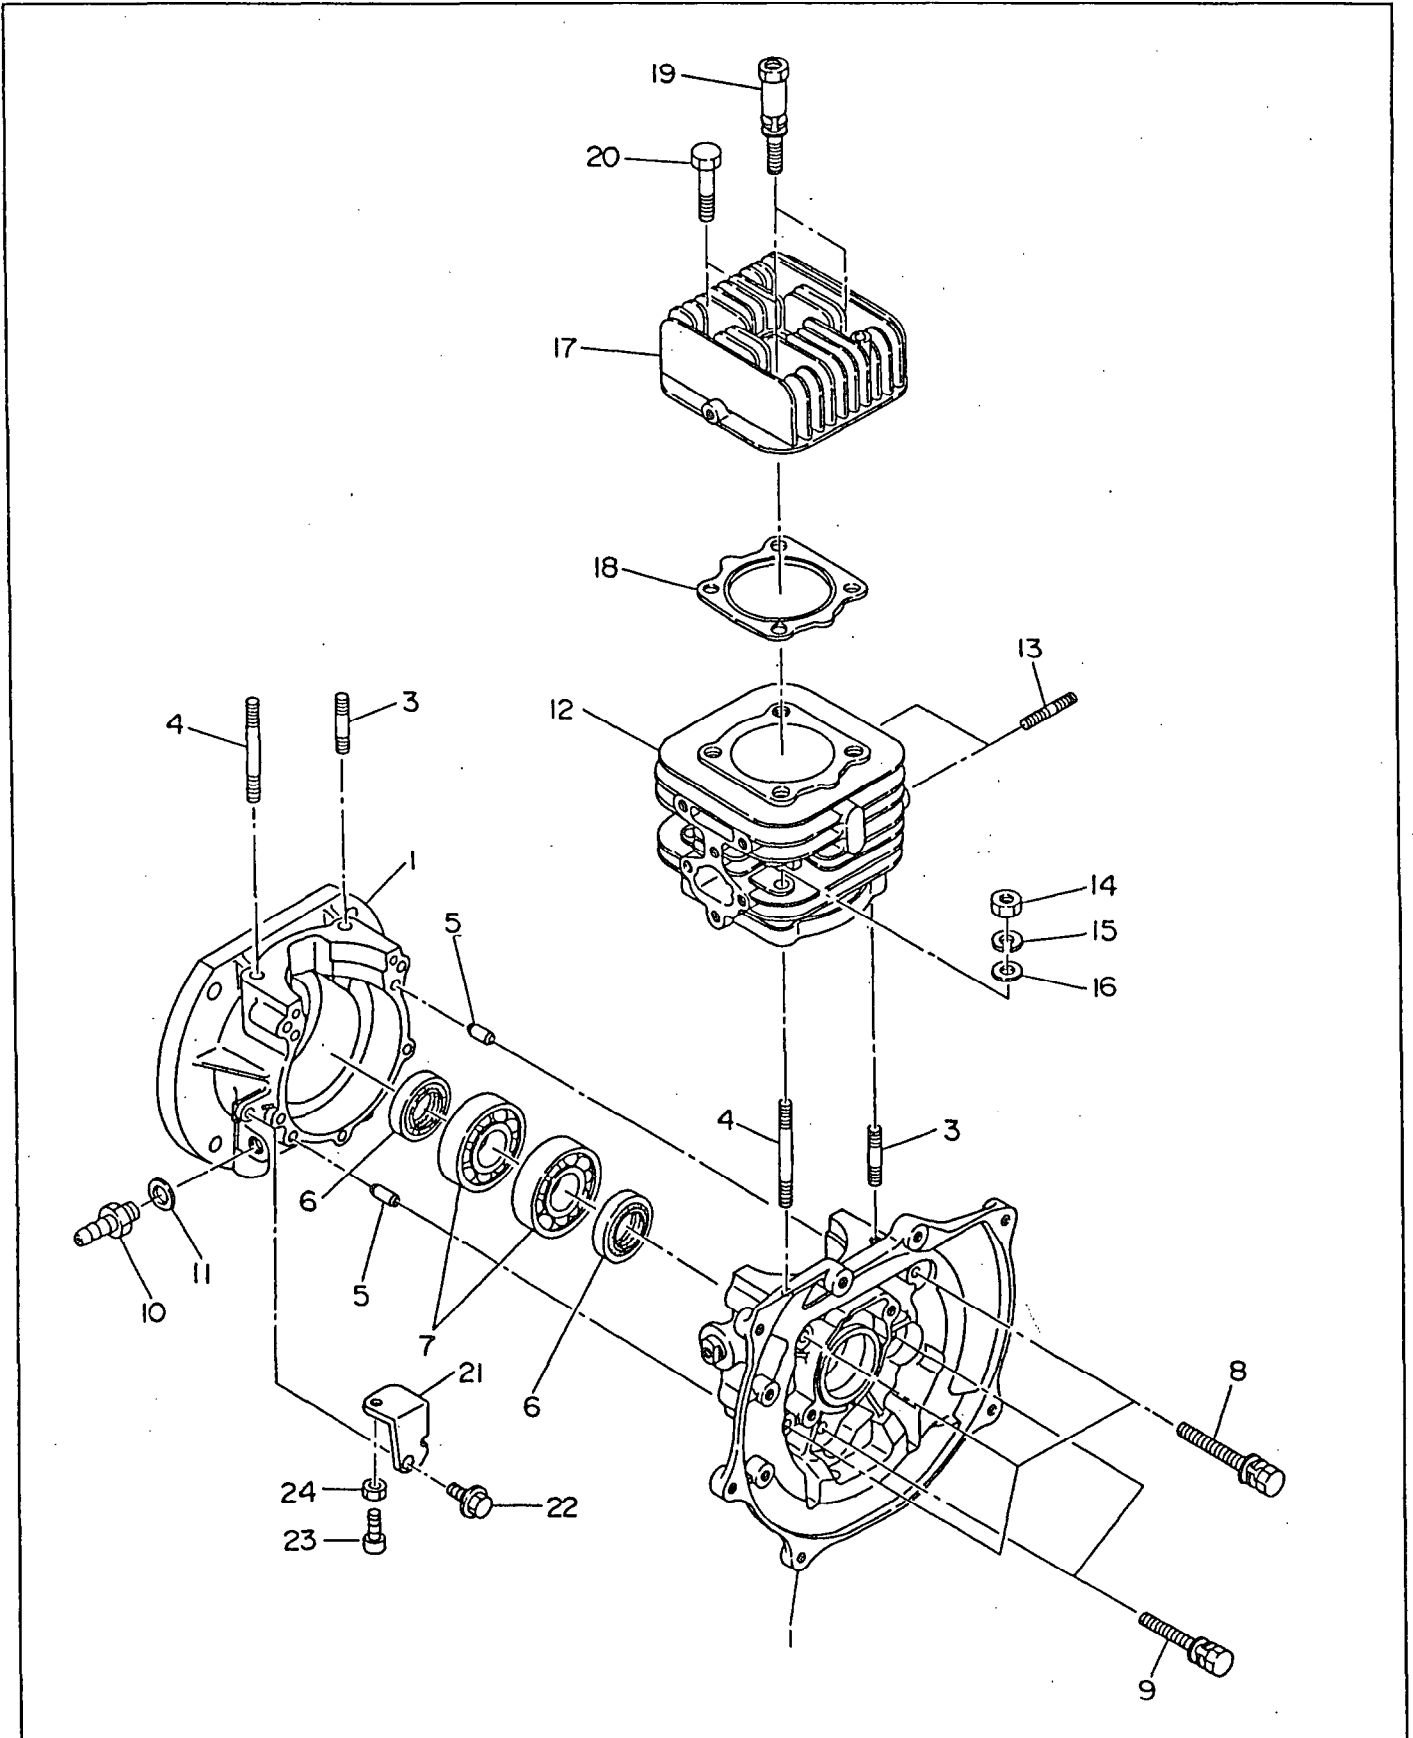

FIG. 1 CRANKCASE and CYLINDER HEAD