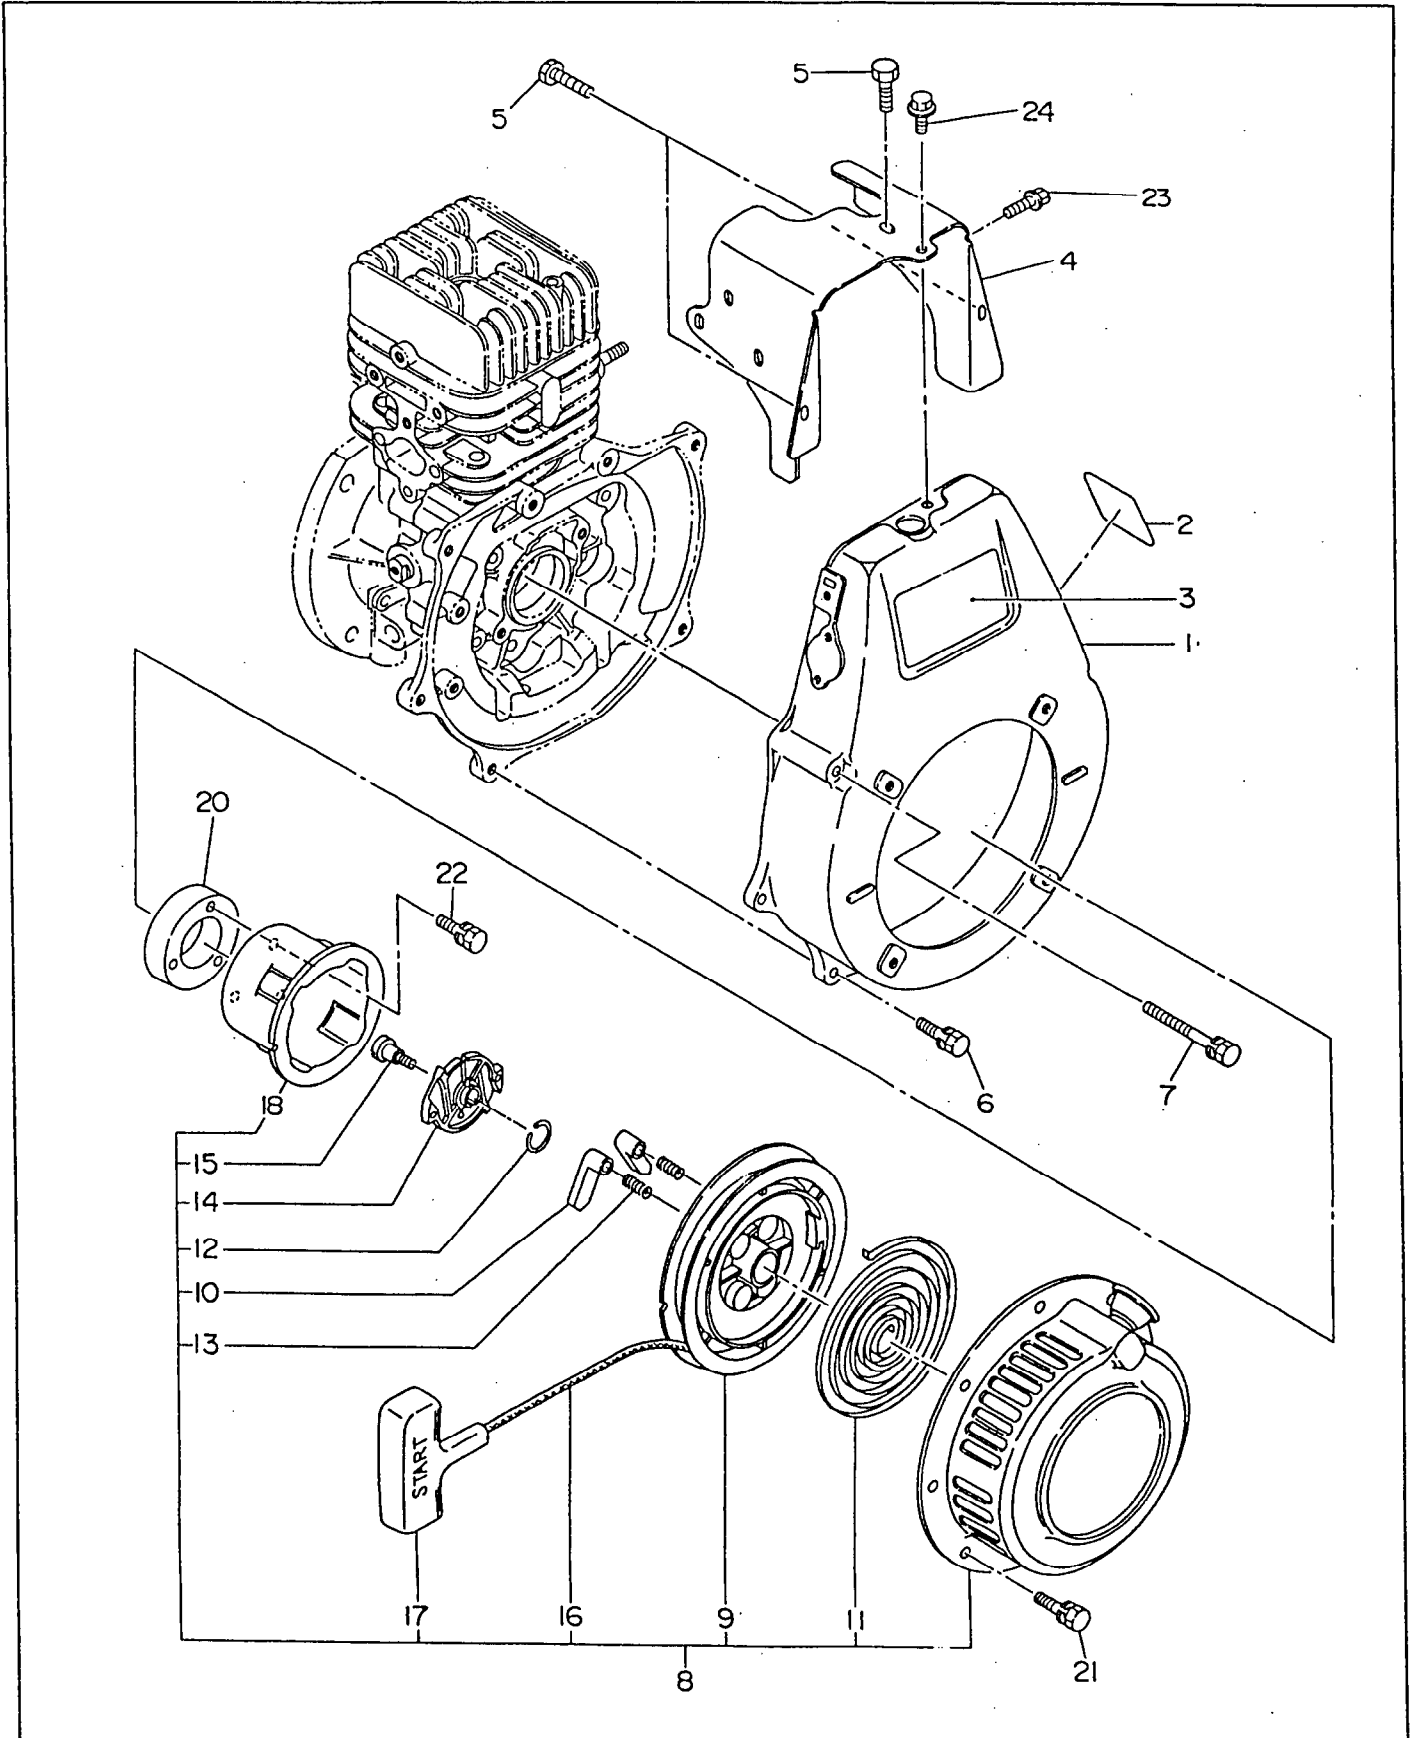

FIG. 4 BLOWER HOUSING and RECOIL STARTER