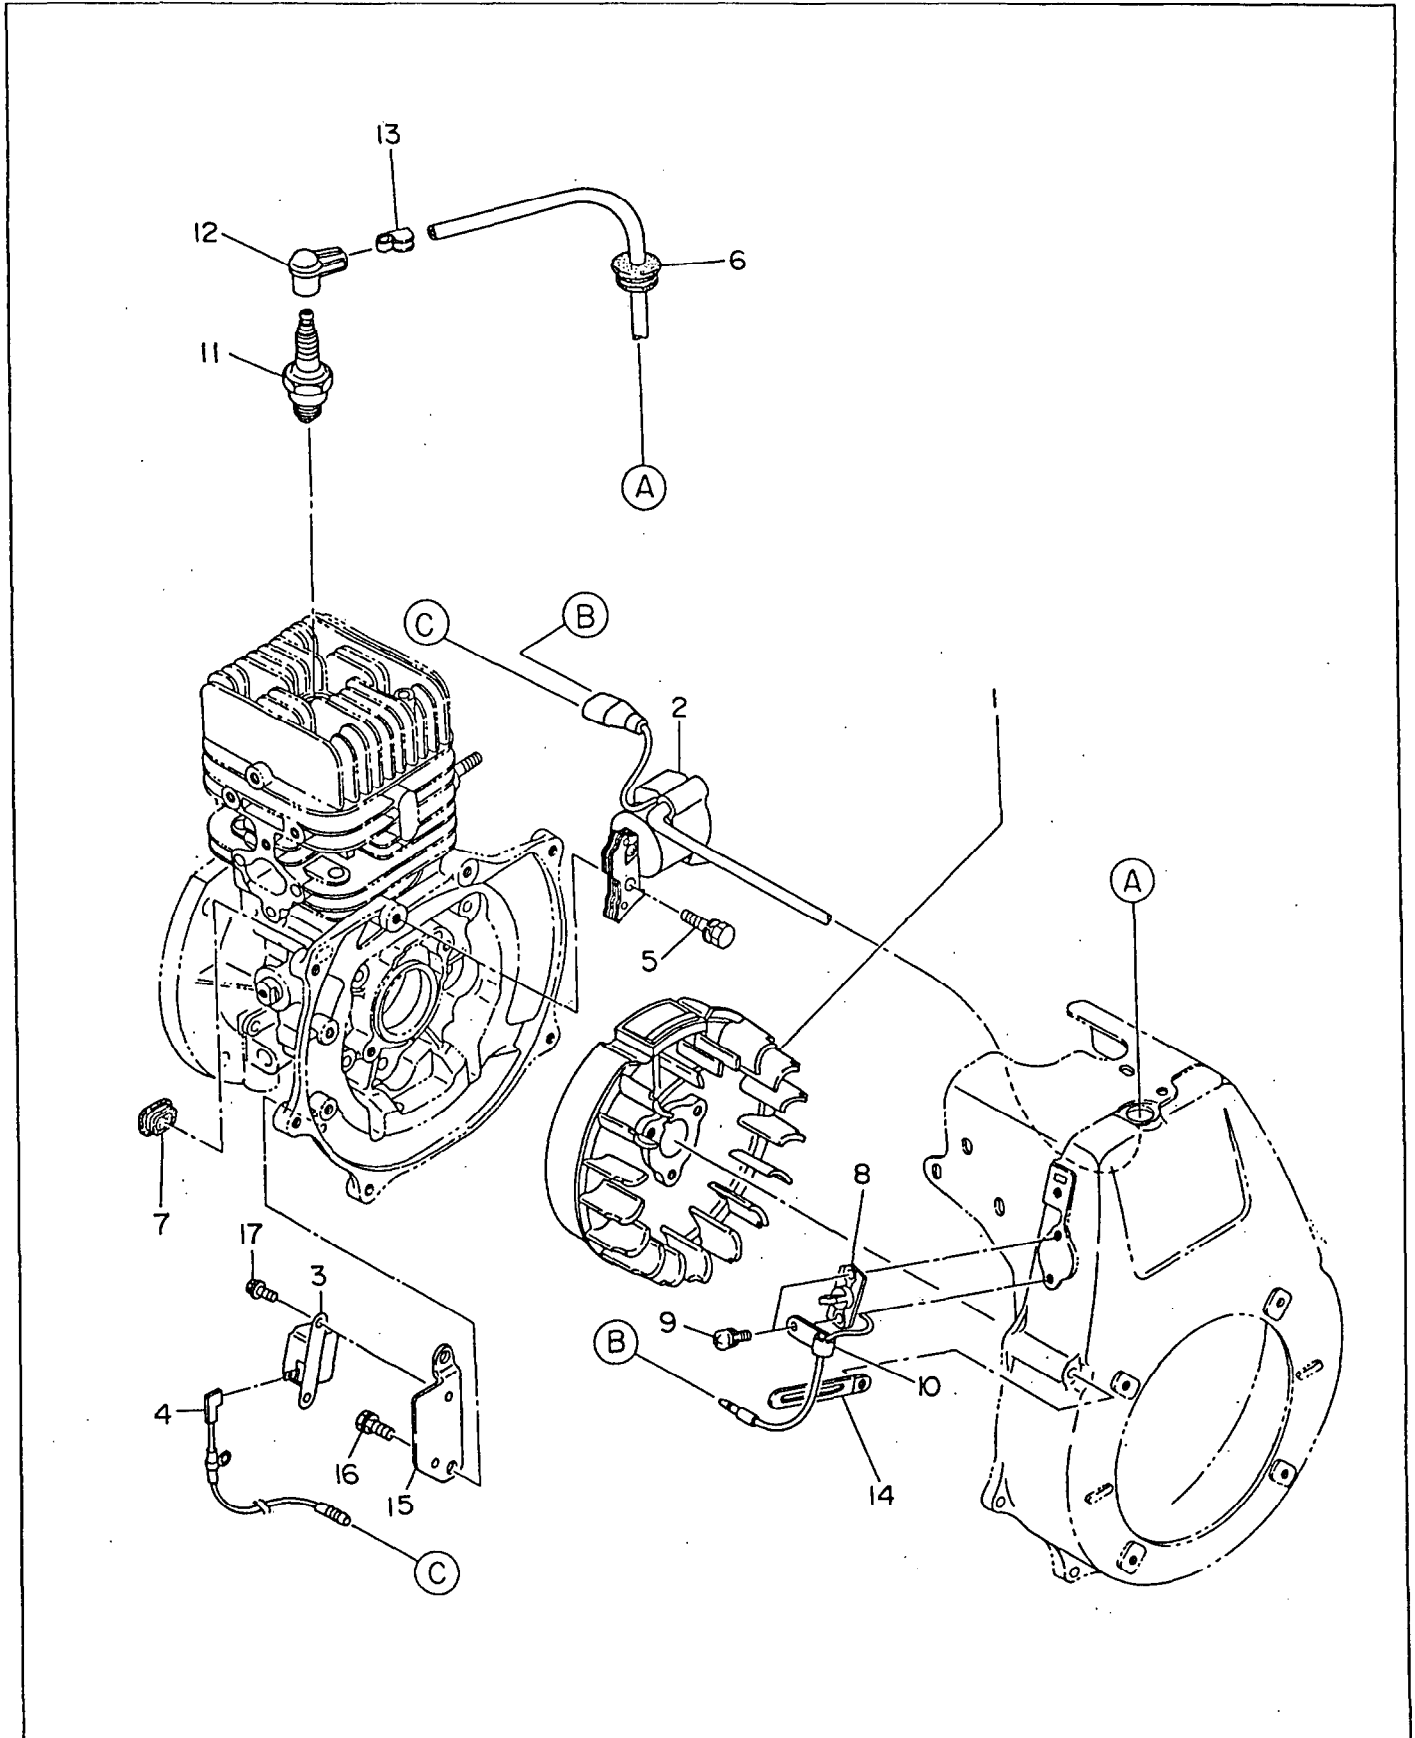

FIG. 6 ELECTRIC DEVICE