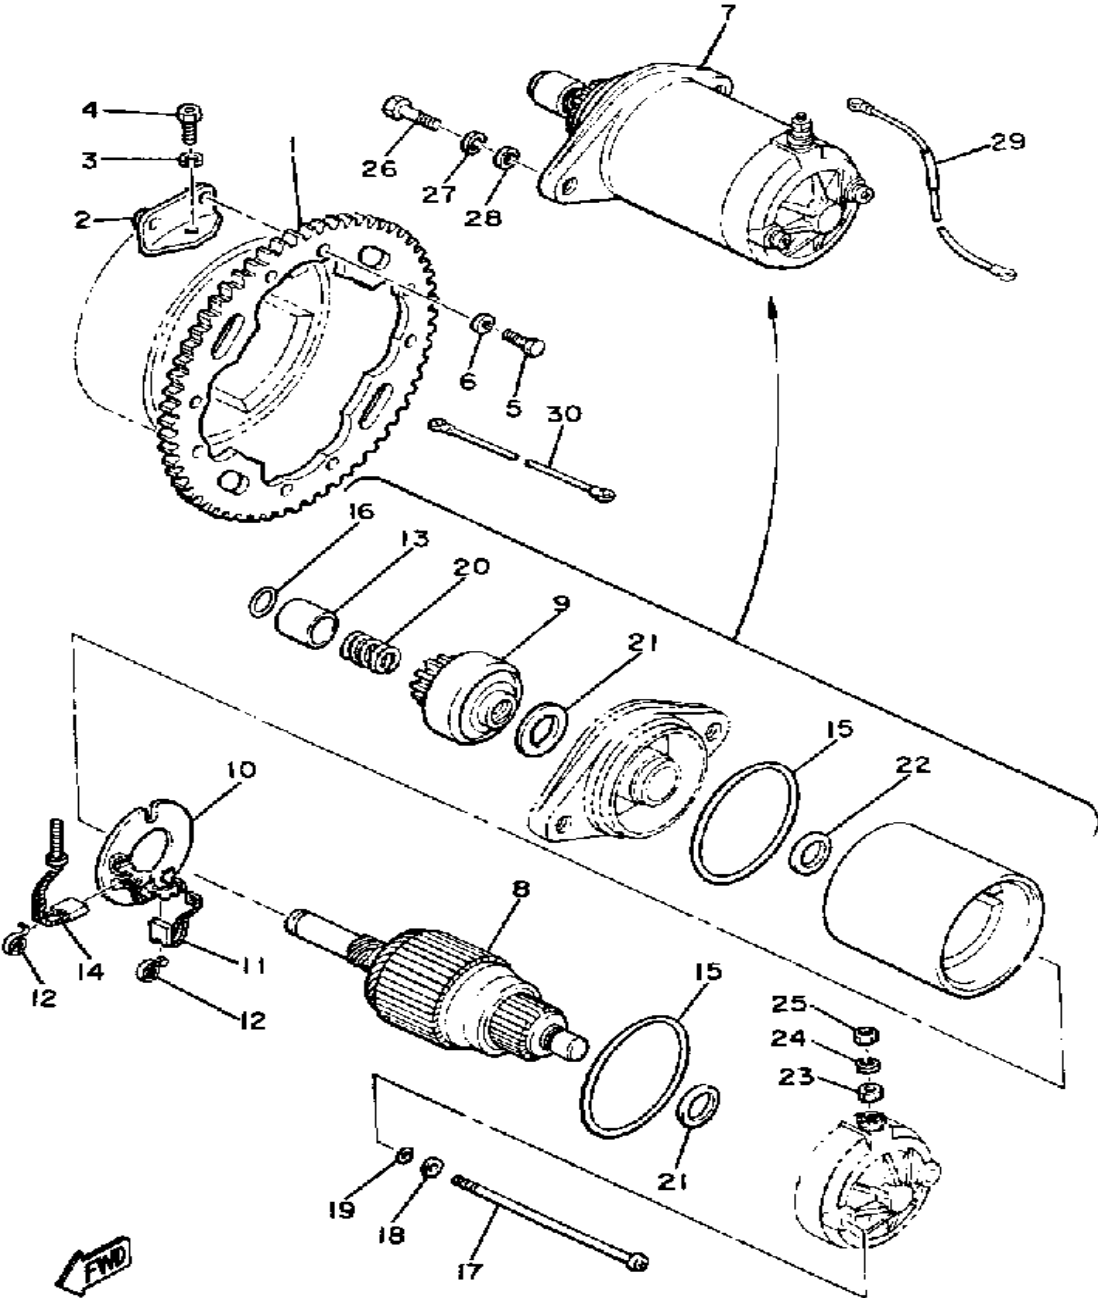

STARTING MOTOR

8Y3100-5320

Ref. No.	Part Number	Description	Qty	Remarks
1	8J4-81891-01-00	GEAR, RING	1	
2	8J4-81895-01-00	STAY, RING GEAR	4	
3	92990-08100-00	WASHER	4	
4	90110-08028-00	BOLT, HEX SKT HEADSOCKET HEAD	4	
5	97011-06016-00	BOLT	8	
6	92995-06100-00	WASHER, SPRING	8	
7	84N-81800-50-00	STARTING MOTOR ASSEMBLY (8V3-81800-50-00)	1	
8	73A-81850-00-00	. ARMATURE ASSEMBLY	1	
9	8L6-81832-50-00	. CLUTCH, OVER RUN	1	
10	8L6-81840-50-00	. BRUSH HOLDER ASSEMBLY	1	
11	73A-81812-00-00	. BRUSH 2	1	
12	8L6-81813-50-00	. SPRING, BRUSH	2	
13	8L6-81833-50-00	. RING, STOP	1	
14	73A-81811-00-00	. BRUSH 1	1	
15	4H7-81844-00-00	. O-RING (4H7-81844-50-00) ...	2	
16	8L6-81834-50-00	. RING	1	
17	8L6-81826-50-00	. BOLT	2	
18	8L6-81824-50-00	. WASHER 2	2	
19	8L6-81847-50-00	. O-RING	2	
20	8L6-81836-50-00	. SPRNG, lever	1	
21	4H7-81843-50-00	. WASHER 1	2	
22	8L6-81835-50-00	. WASHER 2	1	
23	4H7-81872-00-00	. NUT, SPECIAL	1	
24	92995-06100-00	. WASHER, SPRING	1	
25	95380-06700-00	. NUT	1	
26	97313-08040-00	BOLT, HEXAGON (97322-08040)	2	
27	92990-08100-00	WASHER	2	

CONTINUED ON NEXT FRAME ►

Property of www.SmallEngineDiscount.com - Not for Resale