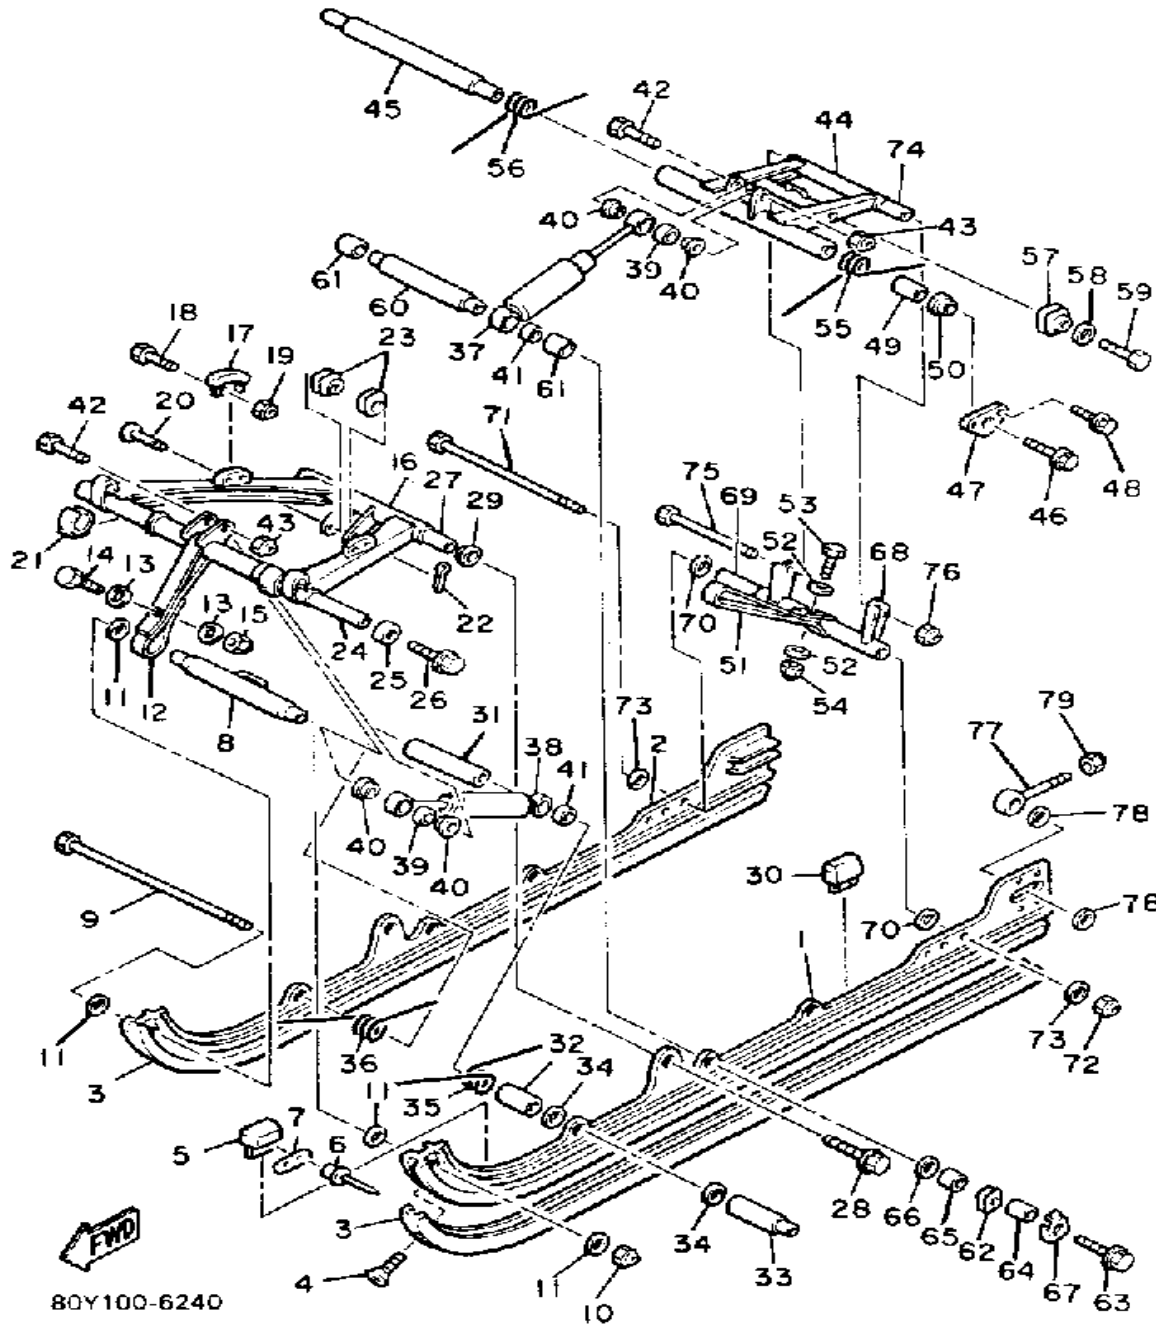

TRACK SUSPENSION 2

80Y100-6240

Ref. No.	Part Number	Description	Qty	Remarks
28	95811-10030-00	BOLT, FLANGE	2	
29	90387-105G6-00	COLLAR	2	
30	8V0-47456-00-00	DAMPER 1	2	
31	90387-160M7-00	COLLAR	1	
32	8V0-47319-00-00	COLLAR	2	
33	90387-166M8-00	COLLAR	2	
34	90201-161E5-00	WASHER, PLATE	4	
35	8Y3-47471-00-00	SPRING, FRONT 1	1	
36	8Y3-47472-00-00	SPRING, FRONT 2	1	
37	8Y3-47480-01-00	SHOCK ABSORBER	1	
38	8Y3-47481-00-00	SHOCK ABSORBER 2	1	
39	90387-084J8-00	COLLAR	2	
40	90387-123G4-00	COLLAR	4	
41	8V0-47371-00-00	BUSH, PIVOT	2	
42	97313-08045-00	BOLT	2	
43	95712-08300-00	NUT, LOCK	2	
44	8V0-47332-00-00	ARM, PIVOT 2	1	
45	8Y3-47475-00-00	SHAFT 2	1	
46	90109-106A2-00	BOLT	2	
47	8Y3-47425-00-00	BRACKET, REAR 2	2	
48	95821-08020-00	BOLT, FLANGE (95801-08020)	4	
49	8V0-47365-00-00	COLLAR 1	2	
50	8V0-47384-00-00	WASHER	2	
51	843-47496-00-00	UNAVAILABLE IN PRICE BOOK	1	
52	90201-06407-00	WASHER, PLATE (90201-06747-00)	2	
53	97011-06025-00	BOLT (97001-06025)	1	
54	95701-06300-00	NUT, NYLON	1	
55	8Y3-47473-00-00	SPRING, REAR 3	1	

CONTINUED ON NEXT FRAME ►

Property of www.SmallEngineDiscount.com - Not for Resale