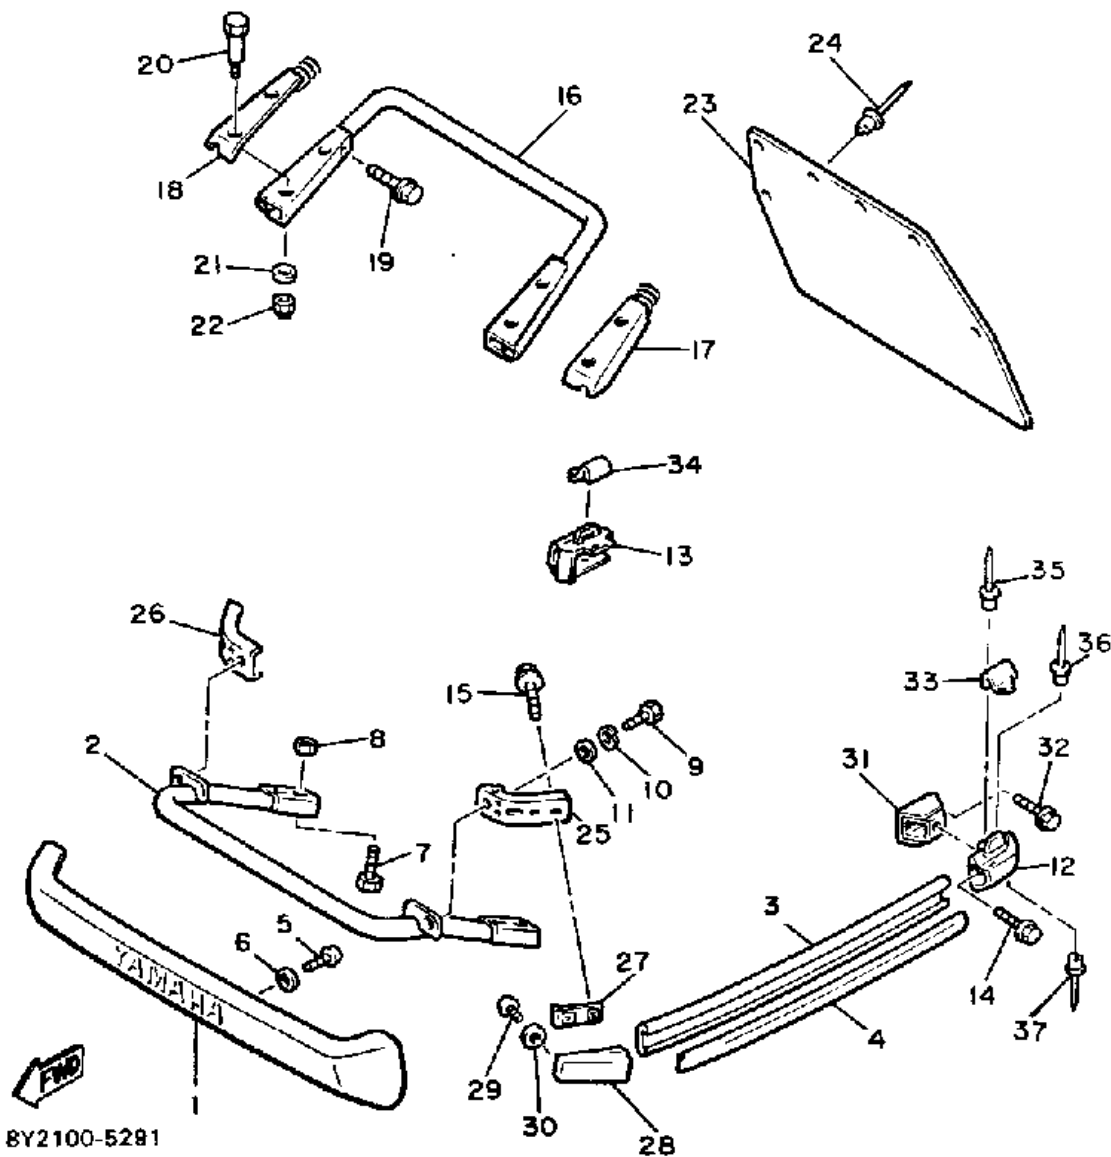

BUMPER

Ref. No.	Part Number	Description	Qty	Remarks
1	80Y-77511-00-00	BUMPER, FRONT 1	1	
2	8W6-77512-00-00	BUMPER, FRONT 2	1	
3	8Y3-77513-00-00	BUMPER, FRONT 3	2	
4	8X0-77514-00-00	BUMPER, FRONT 4	2	
5	97780-60116-00	SCREW, TAPPING	5	
6	92990-06200-00	WASHER	5	
7	95816-08035-00	BOLT, FLANGE	4	
8	95616-08100-00	NUT, U	4	
9	97016-08016-00	BOLT	2	
10	92906-08100-00	WASHER, SPRING	2	
11	92906-08600-00	WASHER	2	
12	8X0-77523-00-00	END, BUMPER	1	
13	8X0-77524-00-00	END, BUMPER	1	
14	95811-08030-00	BOLT, FLANGE	2	
15	95811-06025-00	BOLT, FLANGE	4	
16	8W6-77541-00-00	BUMPER, REAR 1	1	
17	8W6-77542-00-00	BUMPER, REAR 2	1	
18	8W6-77543-00-00	BUMPER, REAR 3	1	
19	95811-08012-00	BOLT, FLANGE	4	
20	8W6-77519-00-00	BOLT	4	
21	92906-05200-00	WASHER, PLAIN	4	
22	95306-05800-00	NUT (CROWN)	4	
23	8X9-77595-00-00	FLAP	1	
24	90267-48086-00	RIVET, BLIND	5	
25	80M-77531-00-00	BRACKET, FRONT L	1	
26	80M-77532-00-00	BRACKET, FRONT R	1	
27	8X0-77527-00-00	PLATE, BACK UP	2	
28	8X0-77551-00-00	PROTECTOR 1	2	
29	98580-06010-00	SCREW, PAN HEAD (92503-06010)	2	

CONTINUED ON NEXT FRAME ➤

Property of www.SmallEngineDiscount.com - Not for Resale