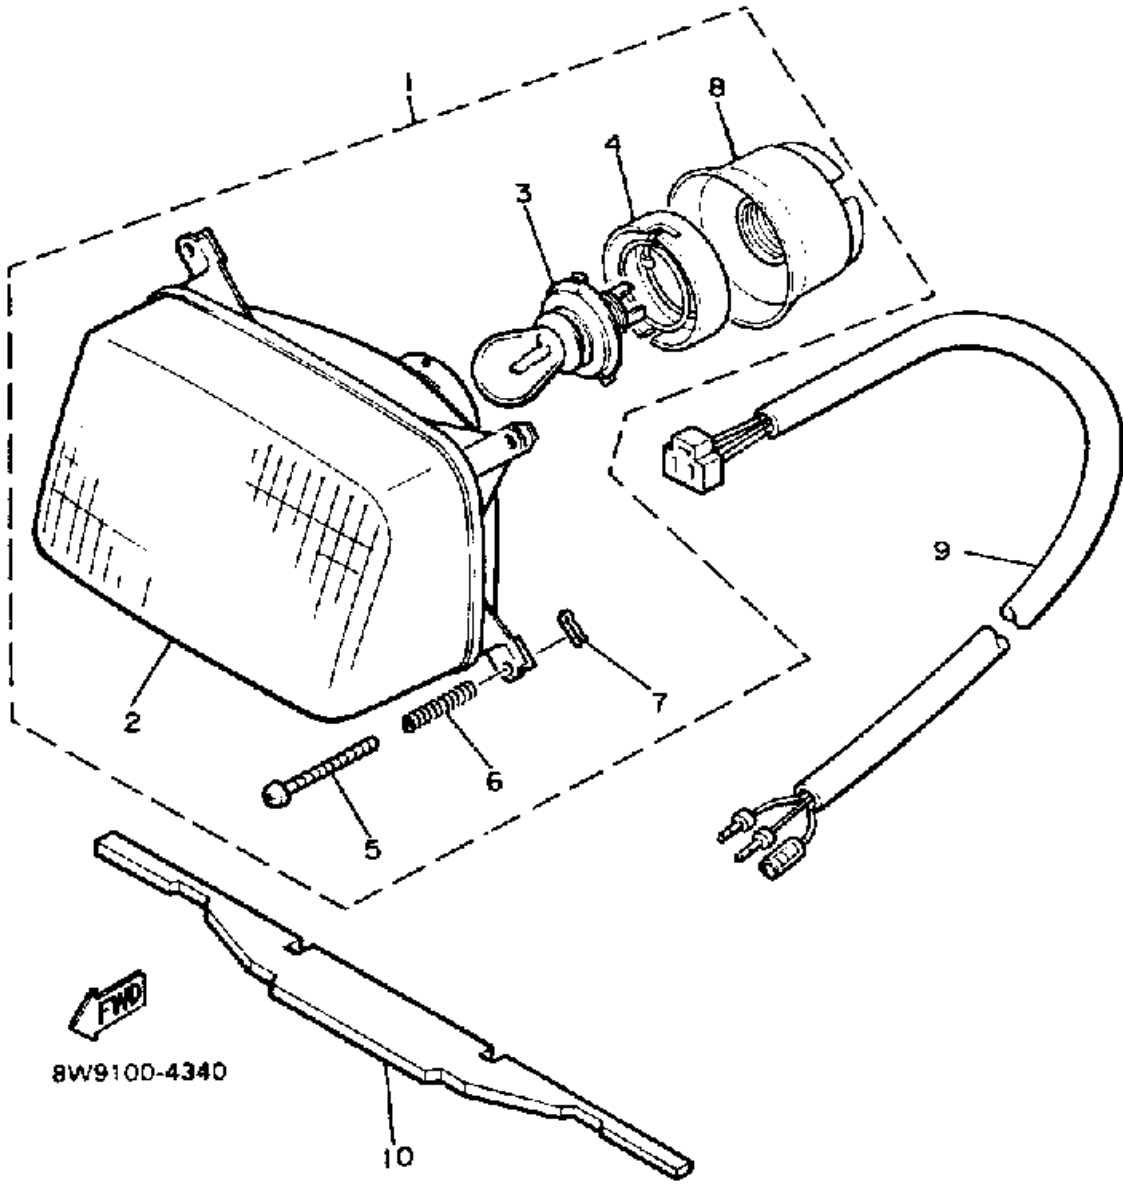

HEADLIGHT

Ref. No.	Part Number	Description	Qty	Remarks
1	80Y-84310-00-00	HEADLIGHT UNIT ASSEMBLY	1	
2	8W6-84320-00-00	. LENS ASSEMBLY	1	
3	8A7-84314-00-00	. BULB (12V-60/60W)	1	
4	8A7-84312-00-00	. HOLDER, SOCKET	1	
5	8M6-84331-00-00	. SCREW, RIM ADJUSTING (8A5-84331-00-00)	4	
6	8A5-84332-00-00	. SPRING, SCREW	4	
7	8K4-84374-00-00	. CLIP	4	
8	8A7-84397-01-00	. COVER, SOCKET	1	
9	83W-84359-00-00	CORD, headlight	1	
10	8W6-84366-00-00	DAMPER, HEADLIGHT 1	1	

Property of www.SmallEngineDiscount.com - Not for Resale