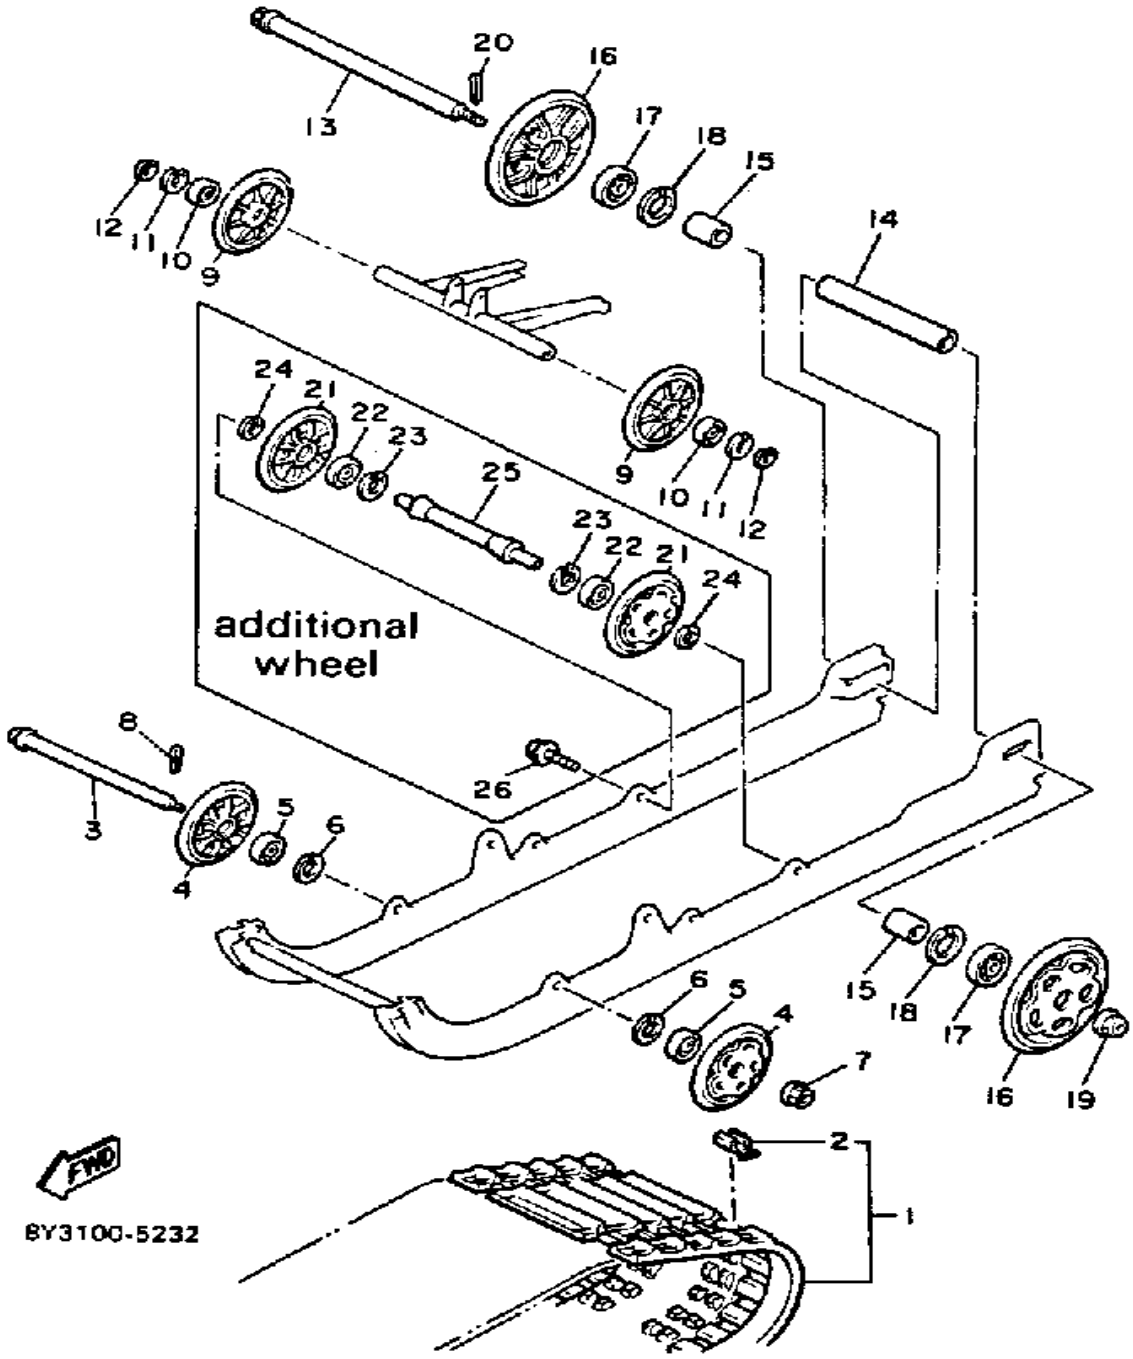

TRACK SUSPENSION 1

Ref. No.	Part Number	Description	Qty	Remarks
1	8J6-47110-01-00	TRACK ASSEMBLY (8J6-47110-01-00)	1	
2	8A5-47115-00-00	. METAL, SLIDE	66	
3	90891-50061-00	SHAFT 5 (80X-47487-00-00)	1	
4	87M-47320-00-00	SUSPENSION WHEEL COMP.	2	
5	93306-00441-00	BEARING (89A) (B6004RS)	2	
6	99009-42500-00	CIRCLIP	2	
7	95601-14200-00	NUT, U	1	
8	91401-30030-00	PIN, COTTER	1	
9	885-47320-01-00	SUSPENSION WHEEL COMP.	2	
10	93306-00441-00	BEARING (89A) (B6004RS)	2	
11	99009-42500-00	CIRCLIP	2	
12	99009-20400-00	CIRCLIP	2	
13	8L8-47520-01-00	REAR AXLE COMP. (8L8-47520-02-00)	1	
14	90387-200M8-00	COLLAR	1	
15	90387-203H0-00	COLLAR	2	
16	8K2-47530-00-00	GUIDE WHEEL COMP.	2	
17	93306-20417-00	BEARING (B62042RS)	2	
18	99009-47500-00	CIRCLIP	2	
19	95601-14200-00	NUT, U	1	
20	91401-30030-00	PIN, COTTER	1	
21	87M-47320-00-00	SUSPENSION WHEEL COMP.	2	AP
22	93306-00441-00	BEARING (89A) (B6004RS)	2	AP
23	99009-42500-00	CIRCLIP	2	AP
24	99009-20400-00	CIRCLIP	2	AP
25	8V0-47488-00-00	SHAFT 6	1	AP
26	95821-08025-00	BOLT, FLANGE	2	AP

Property of www.SmallEngineDiscount.com - Not for Resale