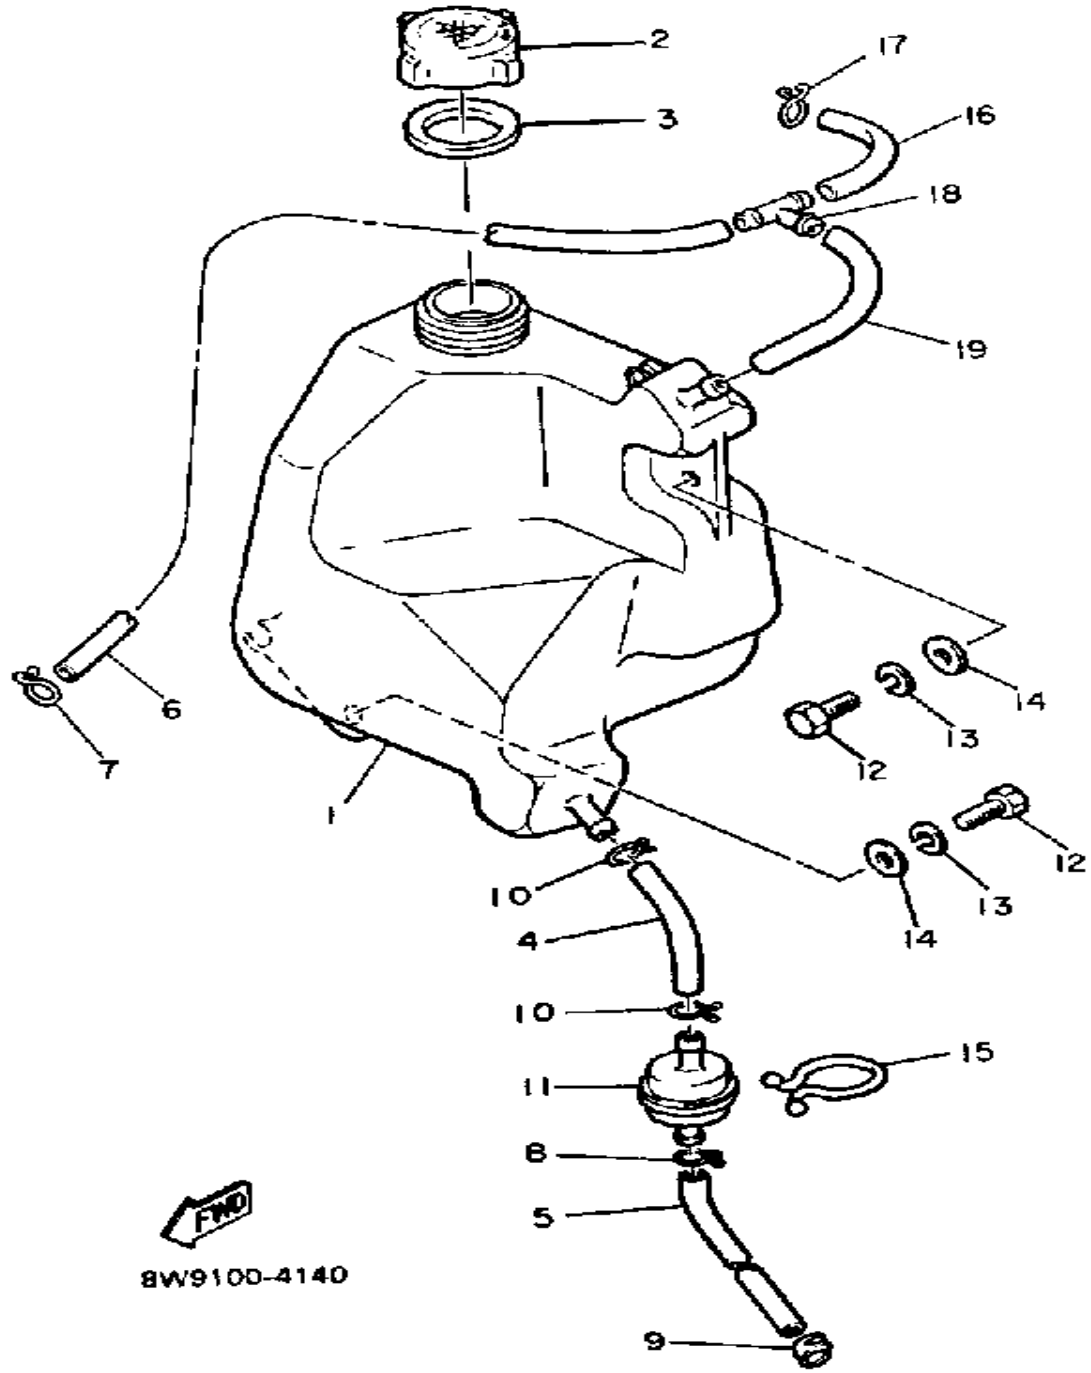

OIL TANK

Ref. No.	Part Number	Description	Qty	Remarks
1	83R-21751-00-00	TANK, OIL	1	
2	863-21771-00-00	BODY, CAP	1	
3	90430-31003-00	GASKET	1	
4	90446-11081-00	HOSE	1	
5	90446-09067-00	HOSE	1	
6	90446-09155-00	HOSE	1	
7	90464-23041-00	CLAMP	1	
8	90467-09005-00	CLIP, SCISSOR	1	
9	90467-09026-00	CLIP	1	
10	90467-11009-00	CLIP	2	
11	8G8-13410-00-00	STRAINER HOUSING ASSEMBLY	1	
12	97313-08020-00	BOLT, HEXAGON	2	
13	92990-08100-00	WASHER	2	
14	92990-08200-00	WASHER, PLAIN	2	
15	90464-30040-00	CLAMP	1	
16	90446-09232-00	HOSE	1	
17	90467-09026-00	CLIP	1	
18	801-24376-00-00	PIPE, JOINT 1	1	
19	90446-09065-00	HOSE	1	

8W9100-4140

Property of www.SmallEngineDiscount.com - Not for Resale