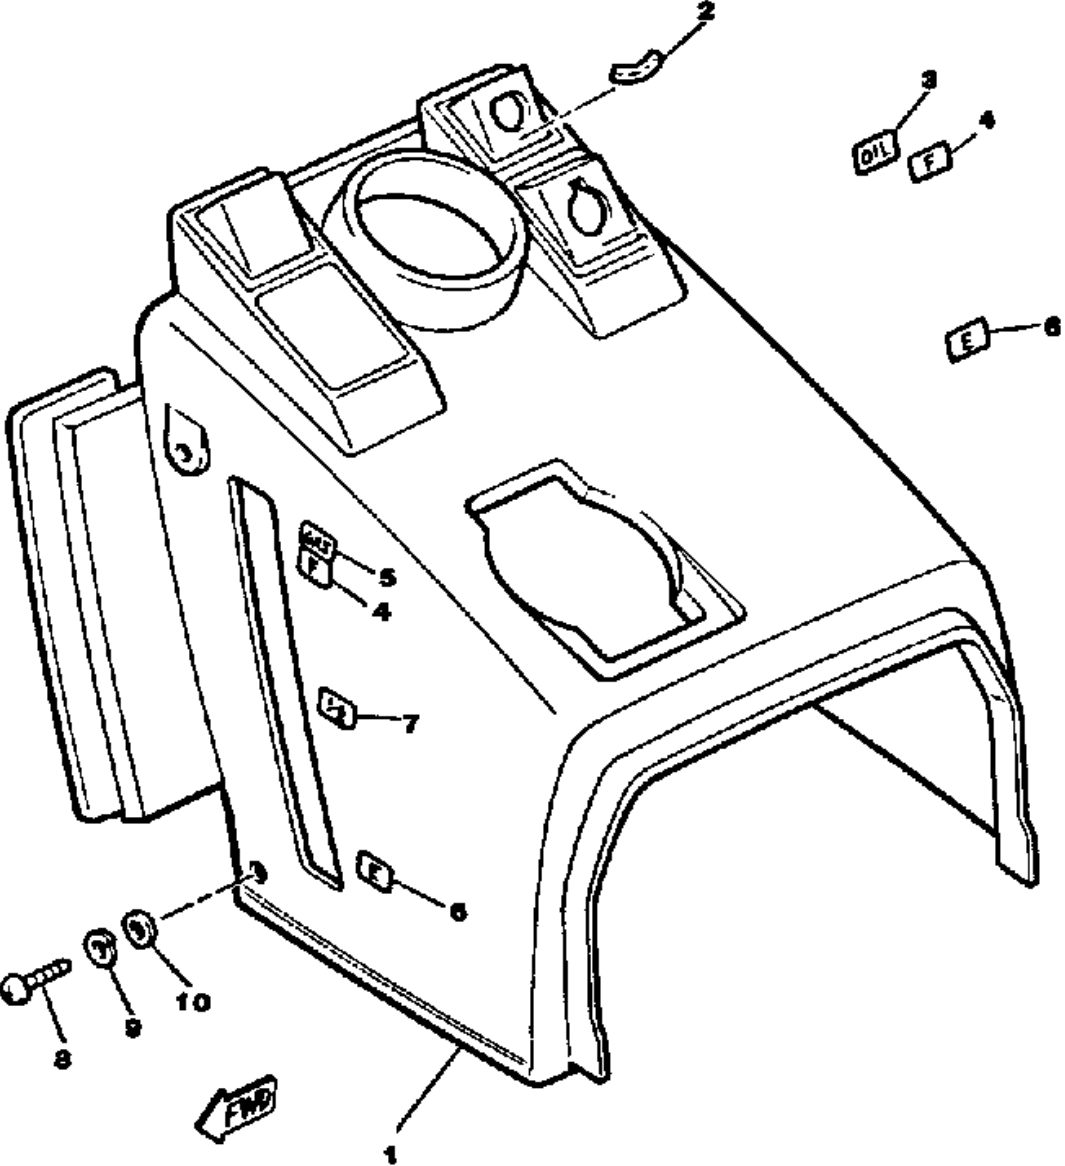

INSTRUMENT PANEL

Ref. No.	Part Number	Description	Qty	Remarks
1	80Y-77711-00-00	PANEL, INSTRUMENT	1	
2	8U9-77742-00-00	INDICATOR 2	1	
3	8G8-77742-00-00	INDICATOR 2	1	
4	878-77744-00-00	INDICATOR 4	2	
5	8A1-77743-00-00	INDICATOR 3	1	
6	878-77745-00-00	INDICATOR 5	2	
7	8A1-77744-00-00	INDICATOR 4	1	
8	98586-05016-00	SCREW, PAN HEAD	4	
9	92906-05100-00	WASHER, SPRING	4	
10	90201-05721-00	WASHER, PLATE	4	

Property of www.SmallEngineDiscount.com - Not for Resale