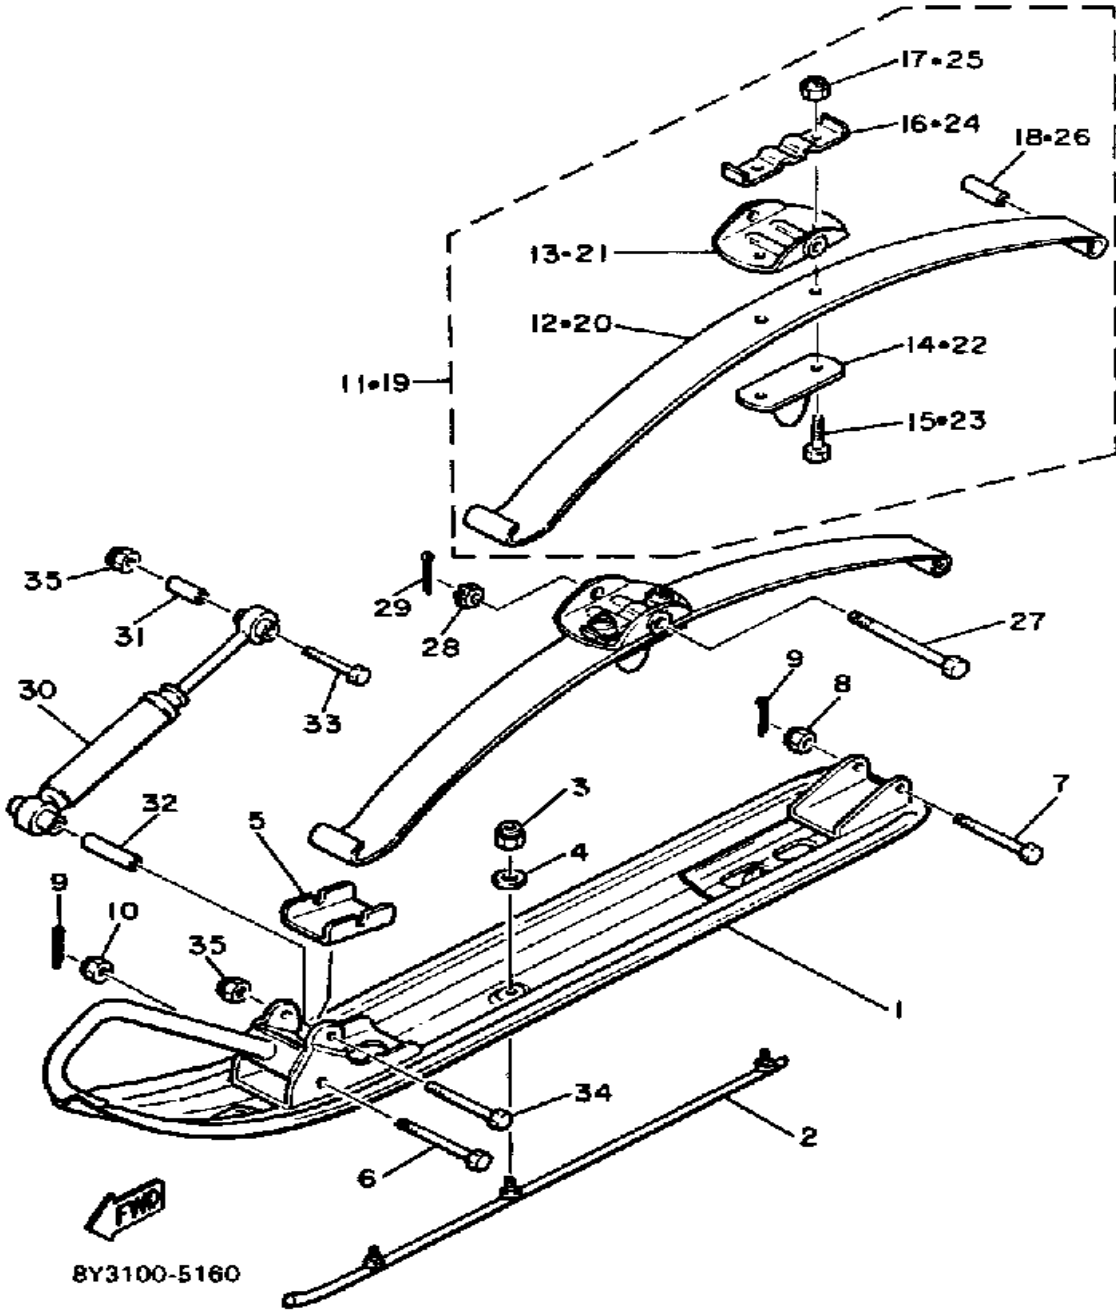

SKI

Ref. No.	Part Number	Description	Qty	Remarks
30	8V8-23350-00-00	SHOCK ABSORBER ASSEMBLY	2	
31	90387-08262-00	COLLAR	2	
32	90387-08224-00	COLLAR	2	
33	97313-08055-00	BOLT, HEXAGON	2	
34	97013-08075-00	BOLT	2	
35	95712-08300-00	NUT, LOCK	4	

Property of www.SmallEngineDiscount.com - Not for Resale