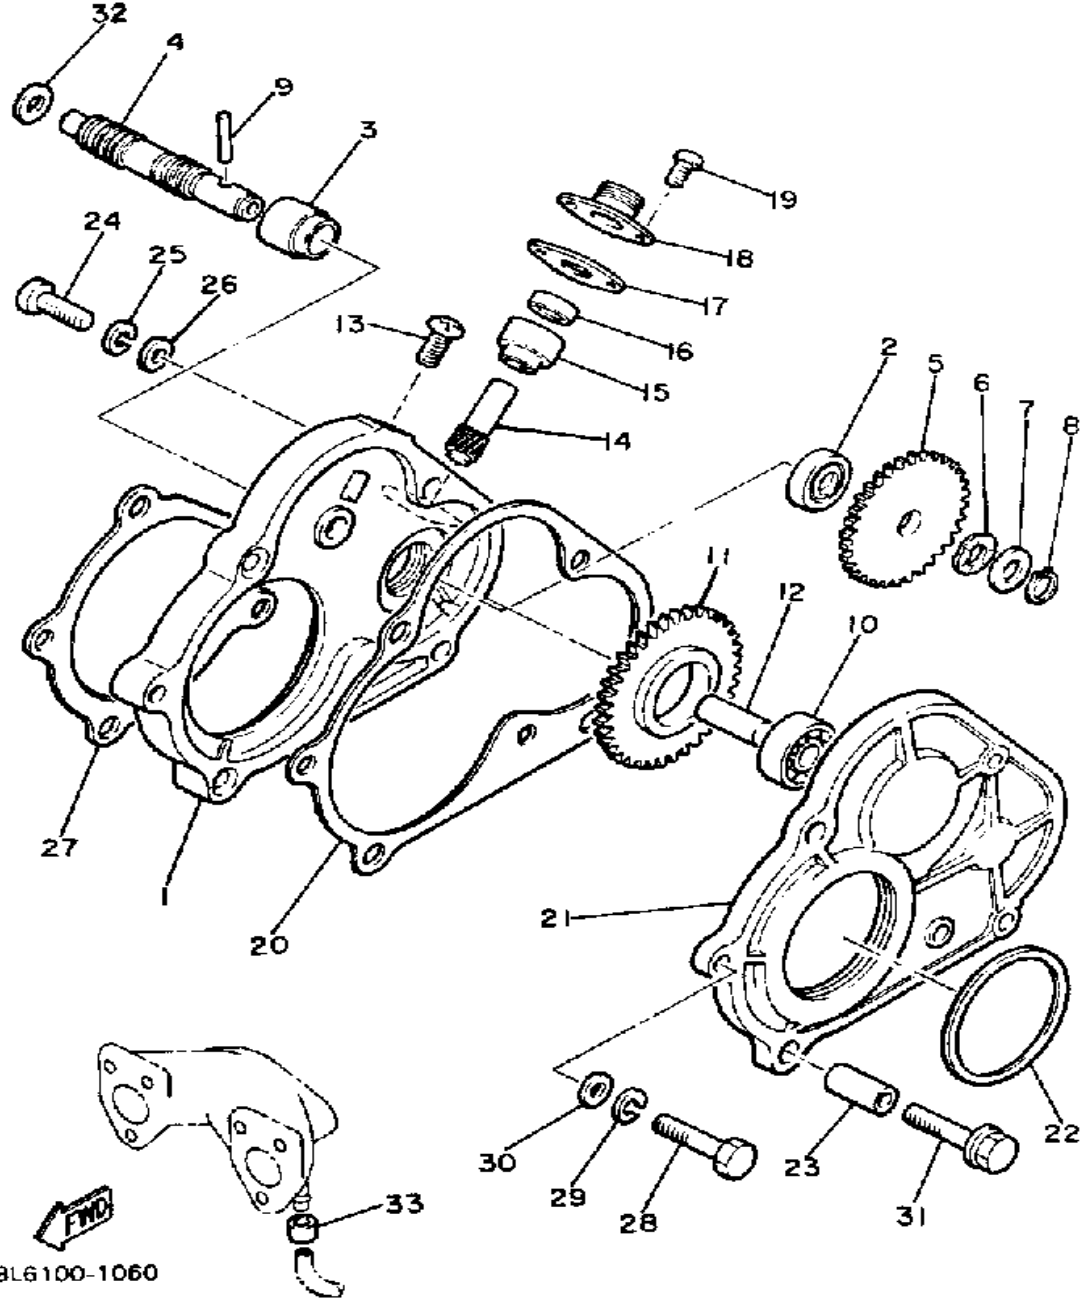

PUMP DRIVE - GEAR

Ref. No.	Part Number	Description	Qty	Remarks
30	92990-06600-00	WASHER, PLATE	2	
31	95811-06035-00	BOLT, FLANGE	2	
32	90201-08624-00	WASHER, PLATE	1	
33	90468-02025-00	CLIP	2	

Property of www.SmallEngineDiscount.com - Not for Resale