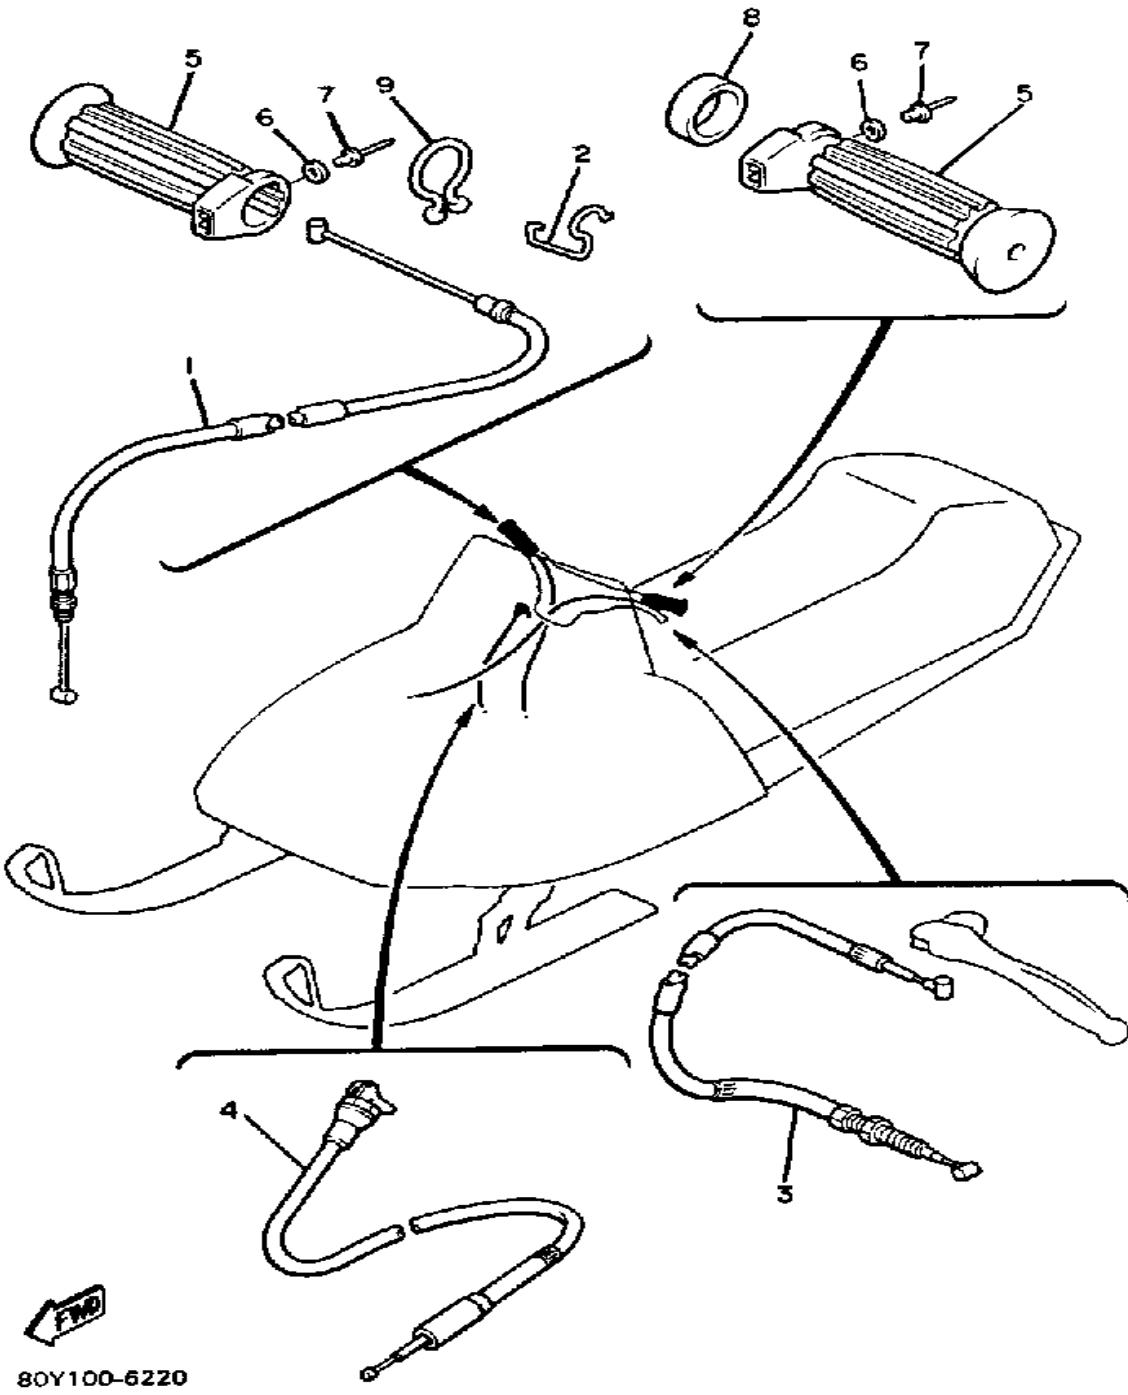

CONTROL - CABLE

Ref. No.	Part Number	Description	Qty	Remarks
1	8X0-26311-01-00	CABLE, THROTTLE 1	1	
2	90465-10189-00	CLAMP	1	
3	8F3-26340-01-00	CABLE, BRAKE	1	
4	8W6-26331-01-00	CABLE, STARTER 1	1	
5	80K-2626A-00-00	GRIP, WARMER	2	
6	80Y-23843-00-00	WASHER, PLAIN	1	
7	90267-40076-00	RIVET, BLIND	2	
8	90387-22726-00	COLLAR	1	
9	90464-23041-00	CLAMP	1	

Property of www.SmallEngineDiscount.com - Not for Resale