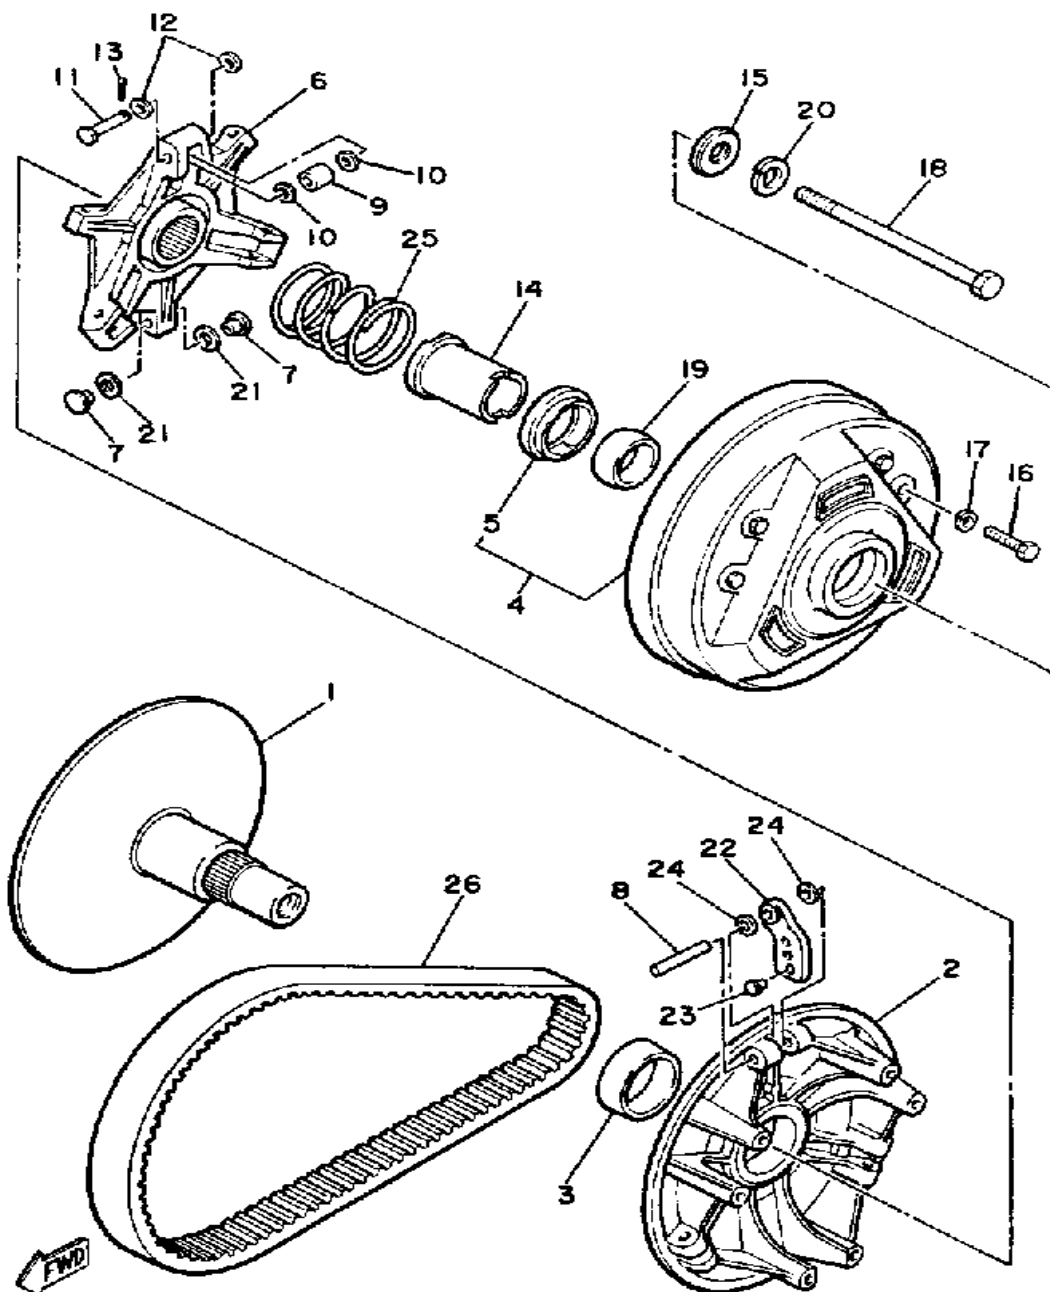

PRIMARY SHEAVE

8M2300-1120

Ref. No.	Part Number	Description	Qty	Remarks
1	8H8-W1761-00-00	PRI. FIXED SHEAVE	1	
2	8E7-17621-01-00	SHEAVE, PRI SLIDING	1	
3	90389-41018-00	BUSH, SPEC'L SHAPE	1	
4	8E7-W1762-00-00	PRI. SHEAVE CAP	1	
5	8E7-17644-02-00	. SEAT, SPRING	1	
6	8A7-17627-00-00	SPIDER	1	
7	8F2-17653-00-00	SLIDER	6	
8	93607-44120-00	PIN, DOWEL	3	
9	90387-06560-00	COLLAR	3	
10	90202-06113-00	WASHER, PLATE	6	
11	90240-06062-00	PIN, CLEVIS	3	
12	92995-06100-00	WASHER, SPRING	6	
13	91401-25020-00	PIN, COTTER	3	
14	90387-28630-00	COLLAR	1	
15	8A7-17654-00-00	SPACER 1	1	
16	97313-06030-00	BOLT, HEXAGON	6	
17	92995-06100-00	WASHER, SPRING	6	
18	90101-13406-00	BOLT	1	
19	90389-34019-00	BUSH, SPEC'L SHAPE	1	
20	90204-13010-00	WASHER, SPRING	1	
21	90201-090A4-00	WASHER, PLATE	1	
22	8G8-17632-00-00	WEIGHT, CLUTCH	3	
23	90261-06017-00	RIVET, COUNTERSUNK (ST11.3MM)	3	
24	90201-07641-00	WASHER, PLATE	6	
25	90501-50500-00	SPRING, COMPRESSION	1	
26	820-17641-00-00	V-BELT	1	

Property of www.SmallEngineDiscount.com - Not for Resale