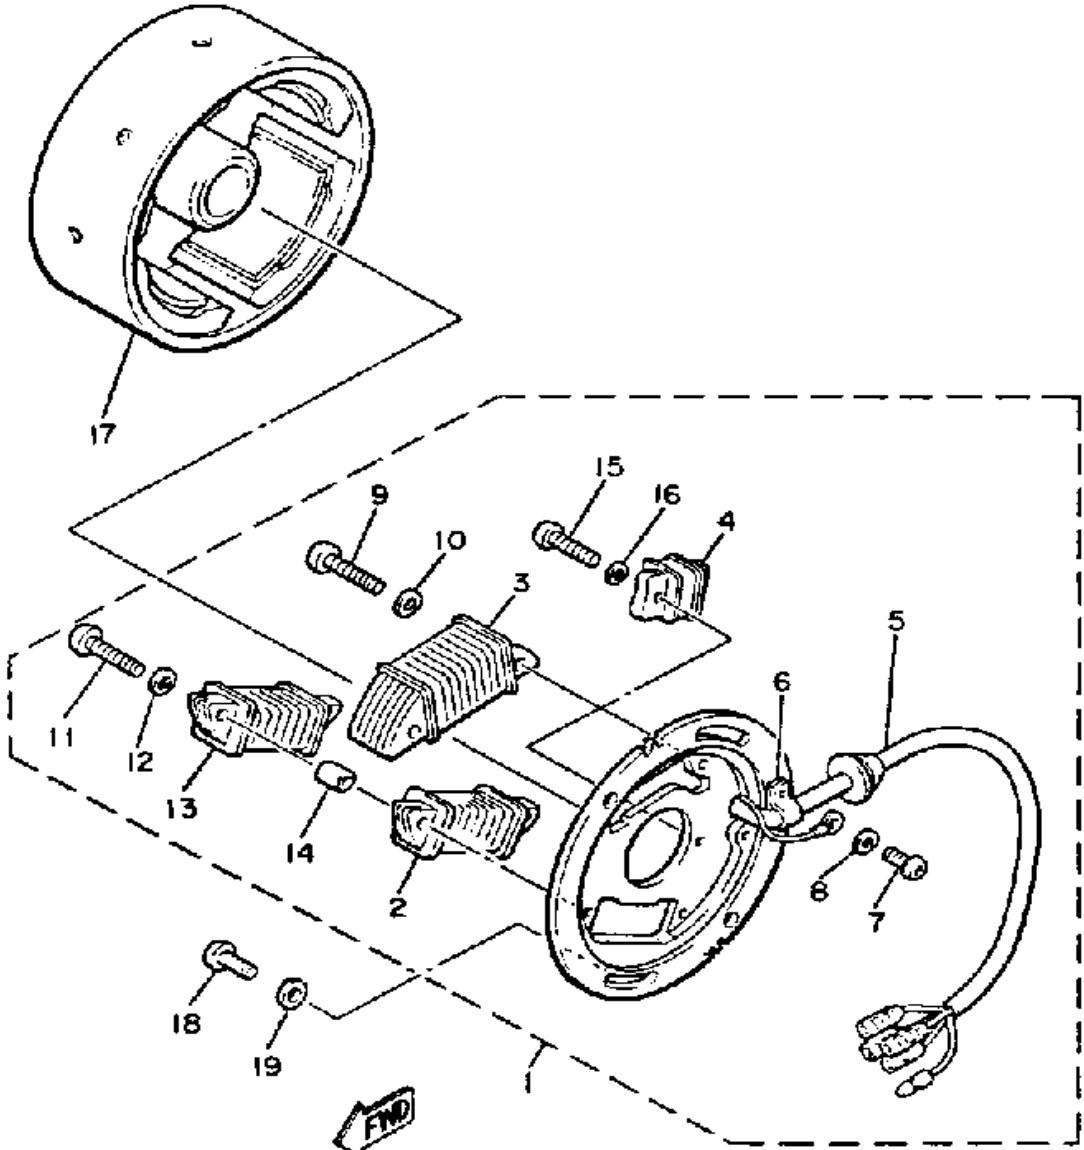

GENERATOR

BV0100-4320

Ref. No.	Part Number	Description	Qty	Remarks
1	8W8-85510-20-00	STATOR ASSEMBLY	1	
2	86M-85511-00-00	. COIL, SOURCE	1	
3	8H8-85513-20-00	. COIL, LIGHTING 1	1	
4	82M-85580-20-00	. COIL, PULSER	1	
5	8W0-85515-20-00	. LEAD WIRE ASSEMBLY (8V0-85515-20)	1	
6	445-81328-20-00	. CLAMP	1	
7	98580-04008-00	. SCREW, PAN HEAD	1	
8	92901-04600-00	. WASHER, PLATE	1	
9	98501-05035-00	. SCREW, PAN HEAD	2	
10	92990-05100-00	. WASHER, SPRING	2	
11	98501-05040-00	. SCREW, PAN HEAD (98502-05040)	2	
12	92990-05100-00	. WASHER, SPRING	2	
13	82M-85514-20-00	. COIL, LIGHTING 2	1	
14	8T0-85519-20-00	. SPACER	2	
15	98506-04018-00	. SCREW, PAN HEAD	2	
16	92901-04600-00	. WASHER, PLATE	2	
17	8J9-85550-20-00	ROTOR ASSEMBLY (8K1-85550-20)	1	
18	98980-06016-00	SCREW, BINDING	2	
19	90201-06043-00	WASHER, PLATE	2	

Property of www.SmallEngineDiscount.com - Not for Resale