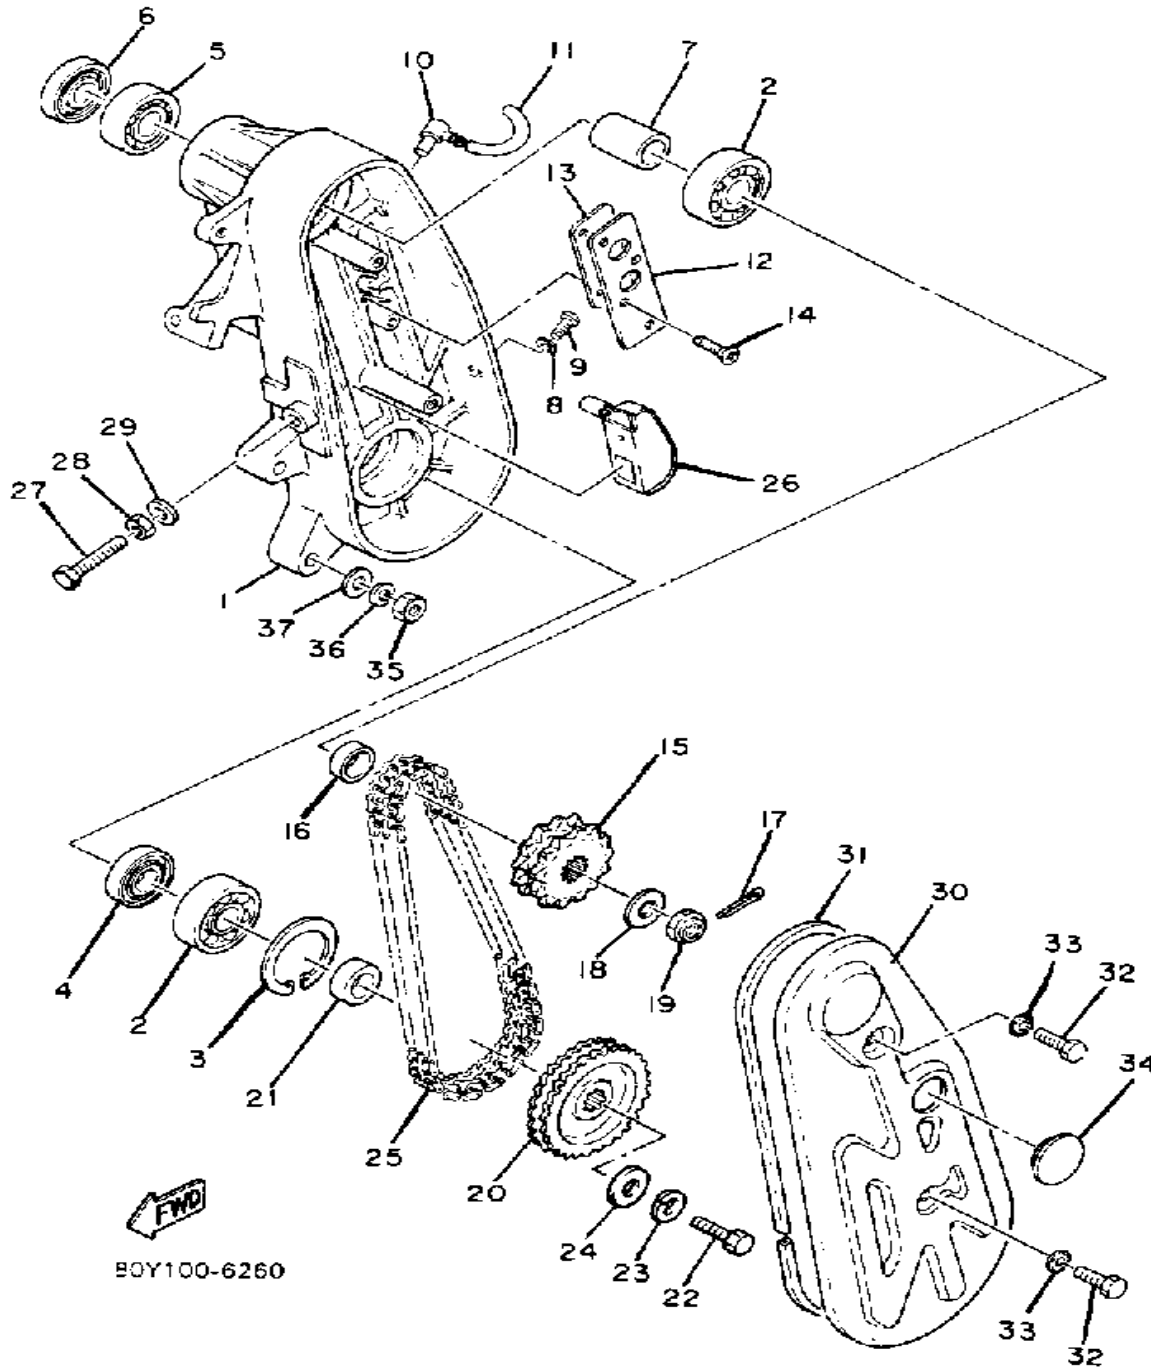

TRACK DRIVE 2

Ref. No.	Part Number	Description	Qty	Remarks
1	8F3-47541-00-00	HOUSING, CHAIN	1	
2	93306-30407-00	BEARING (B6304C3)	2	
3	99009-52500-00	CIRCLIP	1	
4	93102-20447-00	OIL SEAL	1	
5	93306-20458-00	BEARING	1	
6	93102-30083-00	SEAL, OIL	1	
7	90387-20580-00	COLLAR	1	
8	90430-06016-00	GASKET	1	
9	91311-06010-00	BOLT, SOCKET HEAD	1	
10	583-15371-00-00	BREATHER	1	
11	90445-09055-00	HOSE	1	
12	8G8-47591-00-00	PLATE	1	
13	85T-47592-00-00	GASKET	1	
14	98702-05014-00	SCREW, FLAT HEAD	4	
15	802-17682-20-00	SPROCKET, CHAIN DRIVE (11T)	1	AP
	806-17682-20-00	SPROCKET, CHAIN DRIVE (12T)	1	AP
	806-17682-40-00	SPROCKET, CHAIN DRIVE (14T)	1	AP
	806-17682-40-00	SPROCKET, CHAIN DRIVE (14T)	1	U.R. STD
16	90387-19649-00	COLLAR	1	
17	91401-25030-00	PIN, COTTER	1	
18	90201-122H1-00	WASHER, PLATE	1	
19	90185-12119-00	NUT, SELF-LOCKING	1	
20	8G8-47548-10-00	SPROCKET, CHN DRVN	1	AP
	8G8-47548-20-00	SPROCKET, CHN DRVN	1	U.R. STD
	8G8-47548-30-00	SPROCKET, CHN DRVN	1	AP
21	90387-20155-00	COLLAR	1	

CONTINUED ON NEXT FRAME ►

Property of www.SmallEngineDiscount.com - Not for Resale