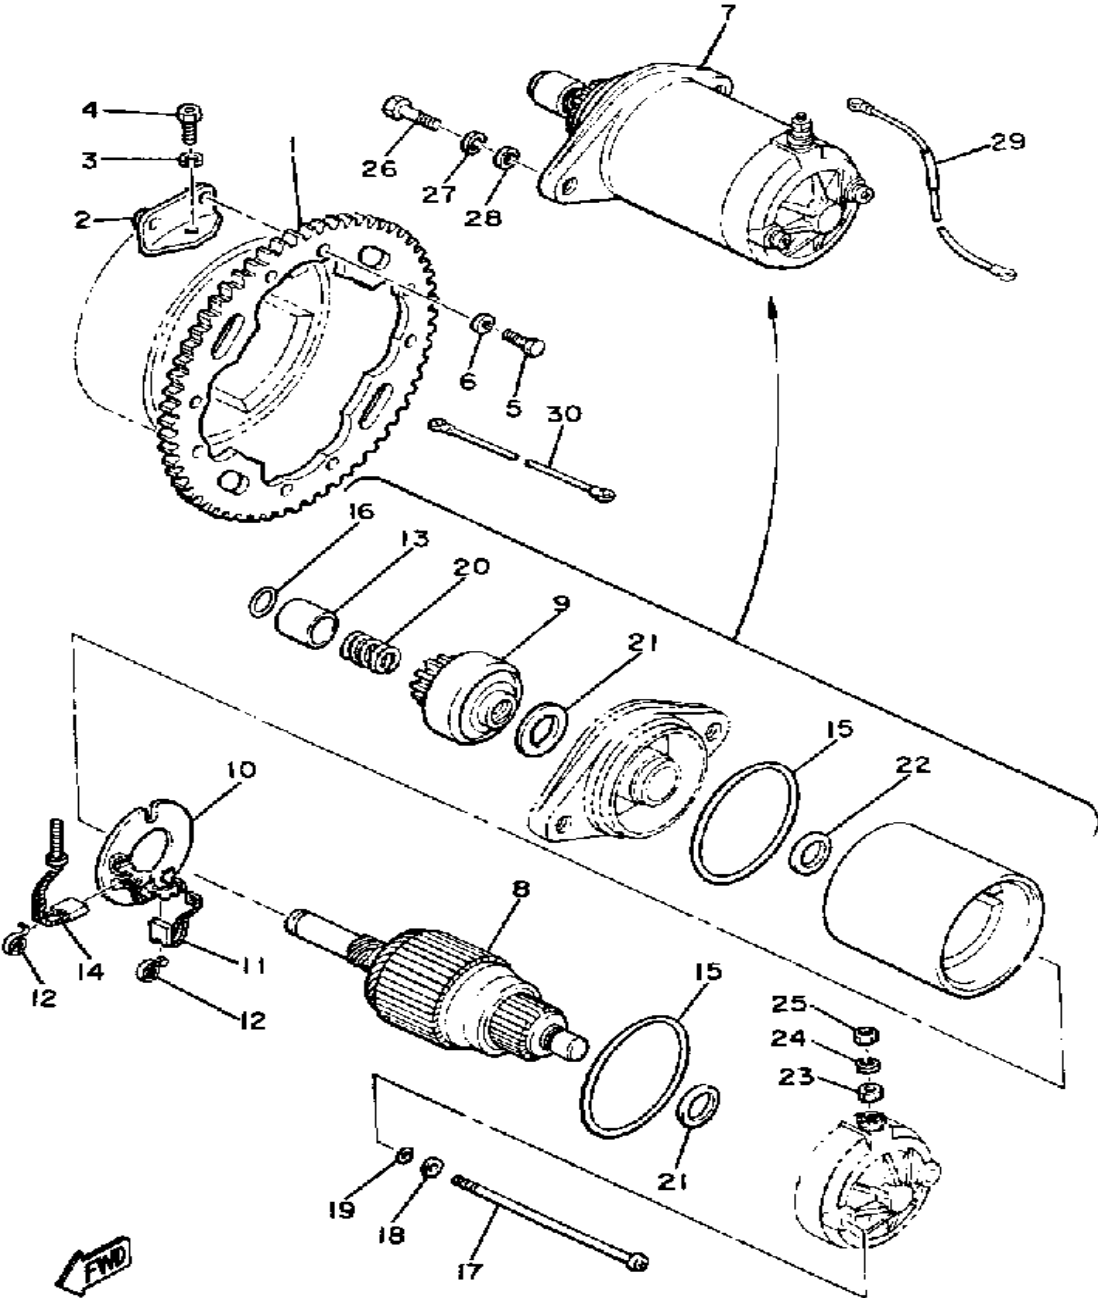

STARTING MOTOR

Ref. No.	Part Number	Description	Qty	Remarks
28	92990-08600-00	WASHER, PLATE	2	
29	8J4-82117-01-00	WIRE, LEAD	1	
30	8W8-82116-01-00	WIRE, MINUS LEAD	1	

8Y3100-5320

Property of www.SmallEngineDiscount.com - Not for Resale