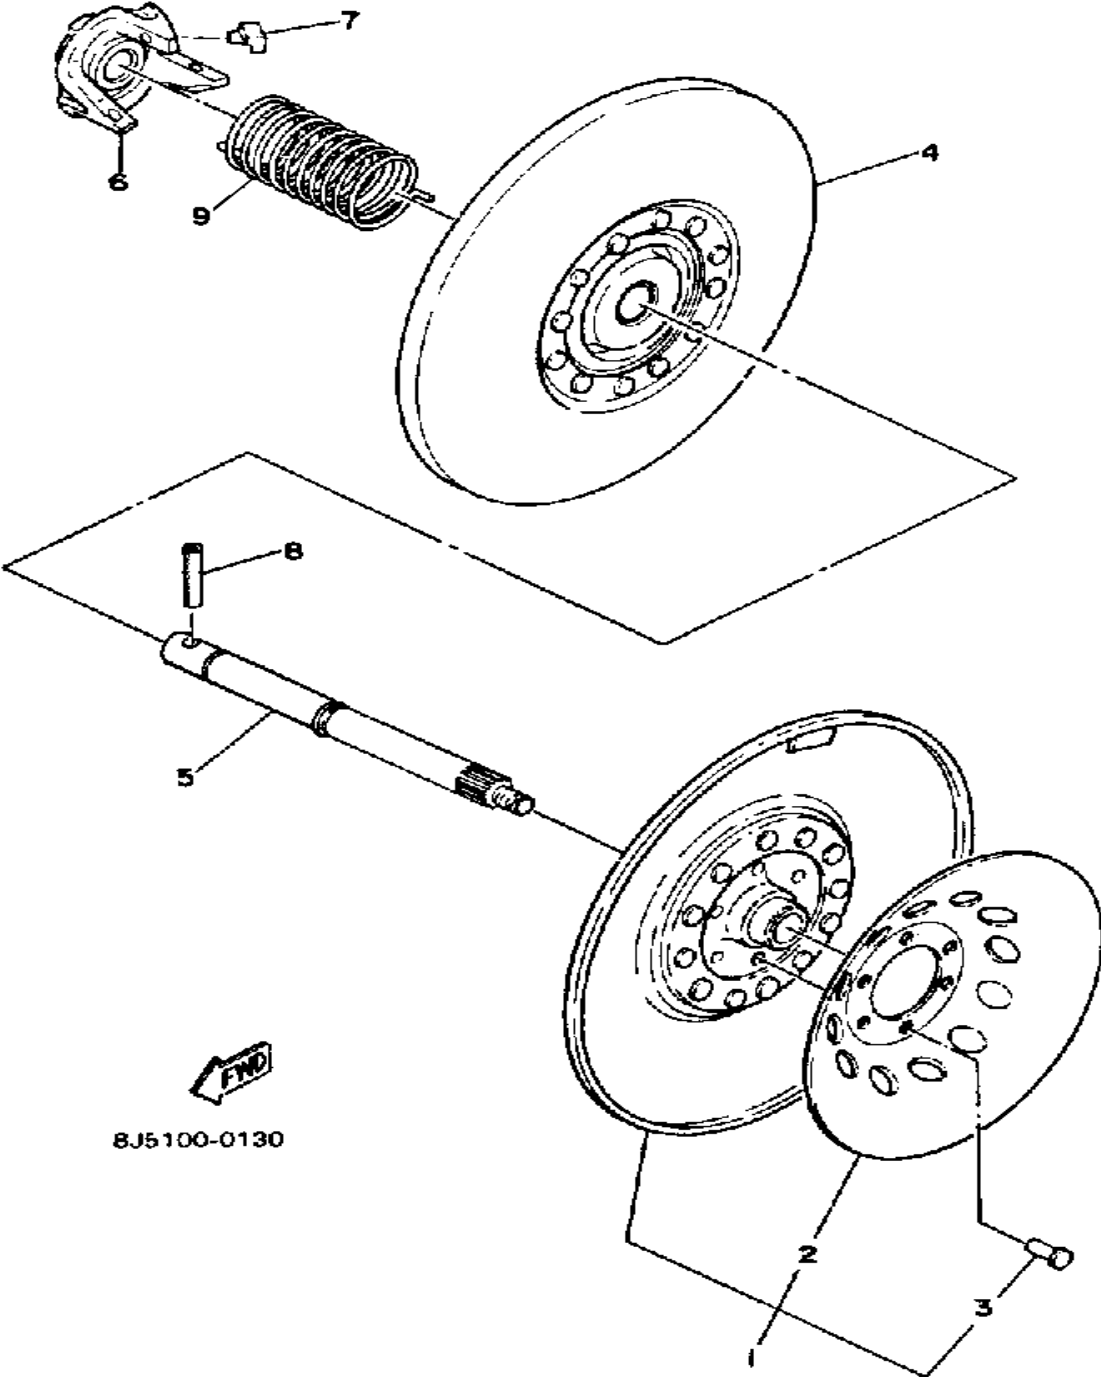

SECONDARY SHEAVE

Ref. No.	Part Number	Description	Qty	Remarks
1	8G8-17660-01-00	SEC FXD SHV	1	
2	8F3-25711-00-00	. DISC, BRAKE	1	
3	90263-05023-00	. RIVET, FLAT HEAD	6	
4	85T-17670-00-00	SEC SLIDING SHEAVESHEAVE	1	
5	8G8-17681-01-00	SHAFT, SECONDARY	1	
6	810-17684-01-00	SEAT, SEC SPRINGSRING ..	1	
7	801-17688-10-00	SHOE, RAMP	3	
8	90254-08001-00	PIN, SPRING TYPE	1	
9	90508-40080-00	SPRING, TORSION	1	

Property of www.SmallEngineDiscount.com - Not for Resale