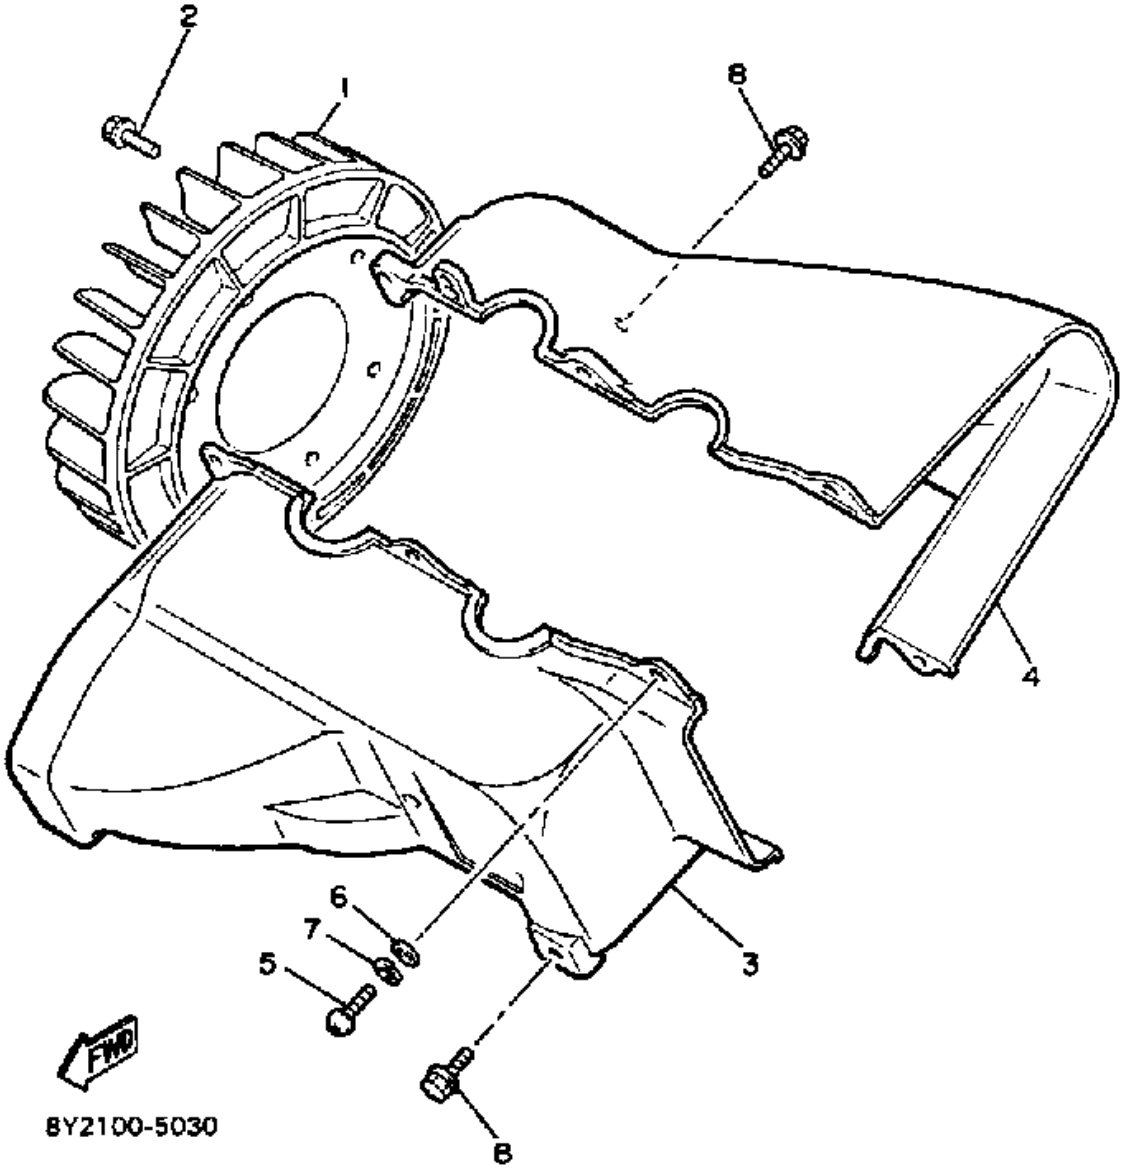

AIR SHROUD - FAN

Ref. No.	Part Number	Description	Qty	Remarks
1	8G8-12611-01-00	FAN	1	
2	95811-06012-00	BOLT, FLANGE	6	
3	8W6-12651-00-00	AIR SHROUD, CYLINDER 1CYLINDER 1	1	
4	8W6-12652-00-00	AIR SHROUD, CYLINDER 2CYLINDER 2	1	
5	98506-06016-00	SCREW, PANHEAD	4	
6	92906-06600-00	WASHER	4	
7	92906-06100-00	WASHER, SPRING	4	
8	90119-06108-00	BOLT, WITH WASHER	6	

Property of www.SmallEngineDiscount.com - Not for Resale