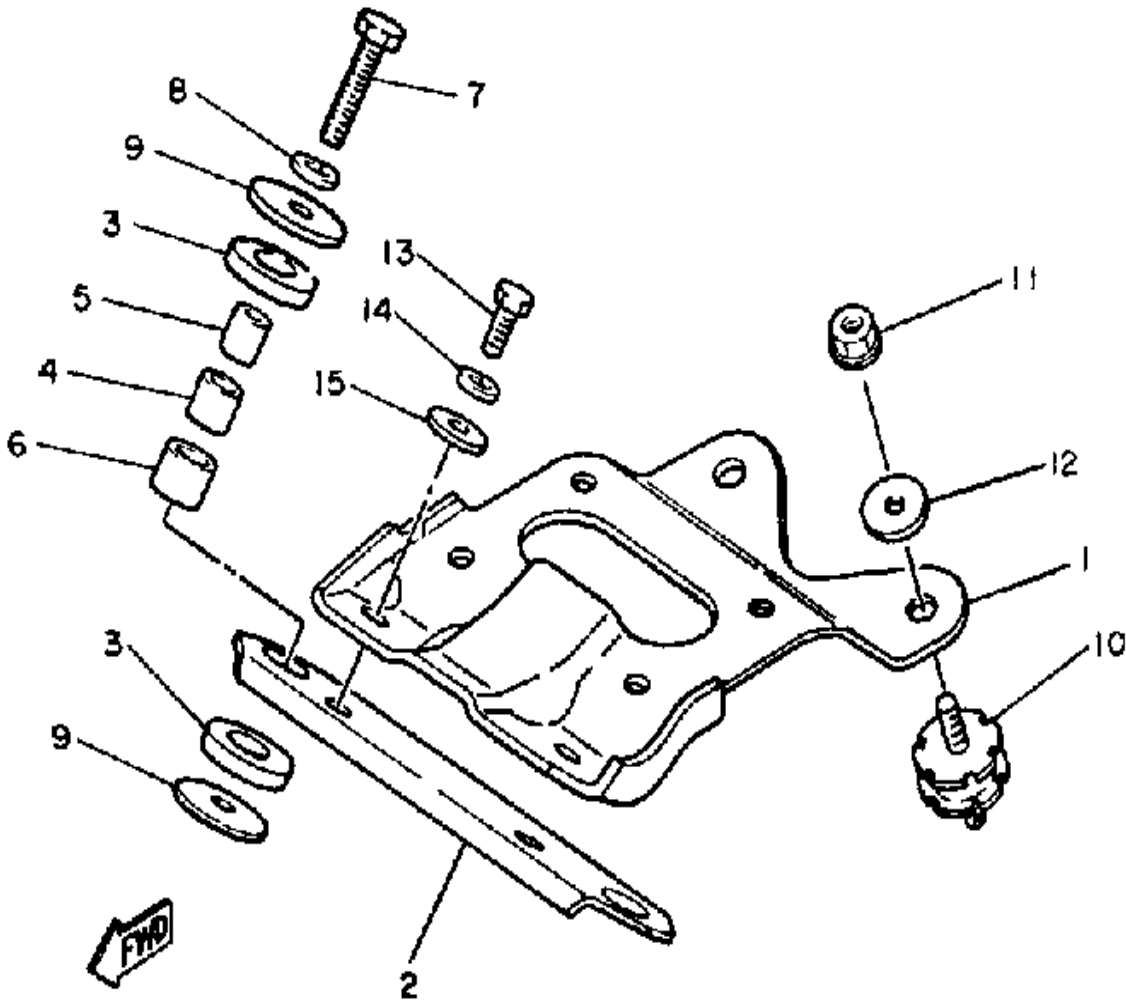

ENGINE BRACKET

8Y3100-5130

Ref. No.	Part Number	Description	Qty	Remarks
1	8G8-21411-00-00	BRACKET, ENGINE 1	1	
2	8G8-21419-00-00	BRACKET, ENGINE 2	1	
3	8A5-21485-00-00	DAMPER, RUBBER 1	4	
4	90385-15025-00	BUSH, SPEC'L RUBBER	2	
5	90387-10514-00	COLLAR	2	
6	90387-21515-00	COLLAR	2	
7	97313-10050-00	BOLT, HEXAGON (676)	2	
8	92990-10100-00	WASHER, SPRING	2	
9	90201-10151-00	WASHER, PLATE	4	
10	8F3-21486-00-00	DAMPER 2	2	
11	95701-10500-00	NUT, FLANGE (95702-10500)	2	
12	90201-10321-00	WASHER, PLATE	2	
13	97011-10025-00	BOLT	2	
14	92990-10100-00	WASHER, SPRING	2	
15	90201-10639-00	WASHER, PLATE	2	

Property of www.SmallEngineDiscount.com - Not for Resale