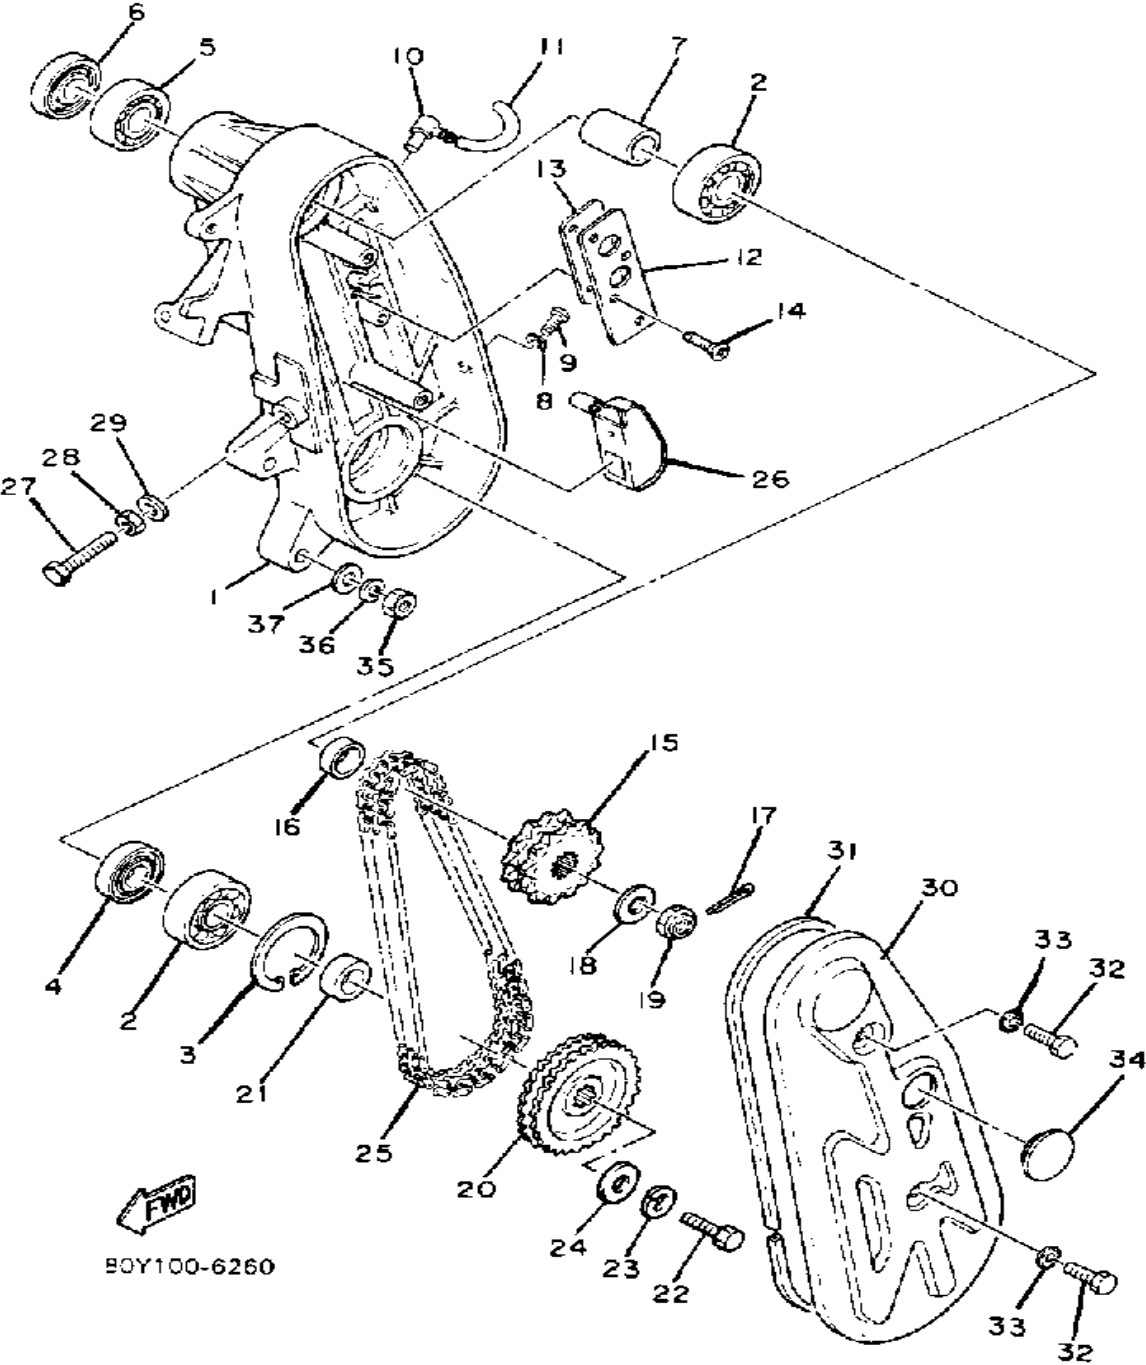

TRACK DRIVE 2

Ref. No.	Part Number	Description	Qty	Remarks
22	97013-08025-00	BOLT	1	
23	92902-08100-00	WASHER, SPRING	1	
24	90201-08748-00	WASHER, PLATE	1	
25	94880-01060-00	CHAIN 60L	1	
26	8G8-47611-00-00	TENSIONER	1	
27	90101-10357-00	BOLT	1	
28	95303-10700-00	NUT	1	
29	90210-10004-00	WASHER, SEAL	1	
30	8F3-47543-00-00	CAP, HOUSING	1	
31	8F3-47558-00-00	RING, HOUSING (97302-08020)	1	
32	97313-08020-00	BOLT, HEXAGON	2	
33	90210-08002-00	WASHER, SEAL	2	
34	148-22315-00-00	CAP	1	
35	95333-08600-00	NUT	4	
36	92990-08100-00	WASHER	4	
37	92990-08200-00	WASHER, PLAIN	4	

Property of www.SmallEngineDiscount.com - Not for Resale