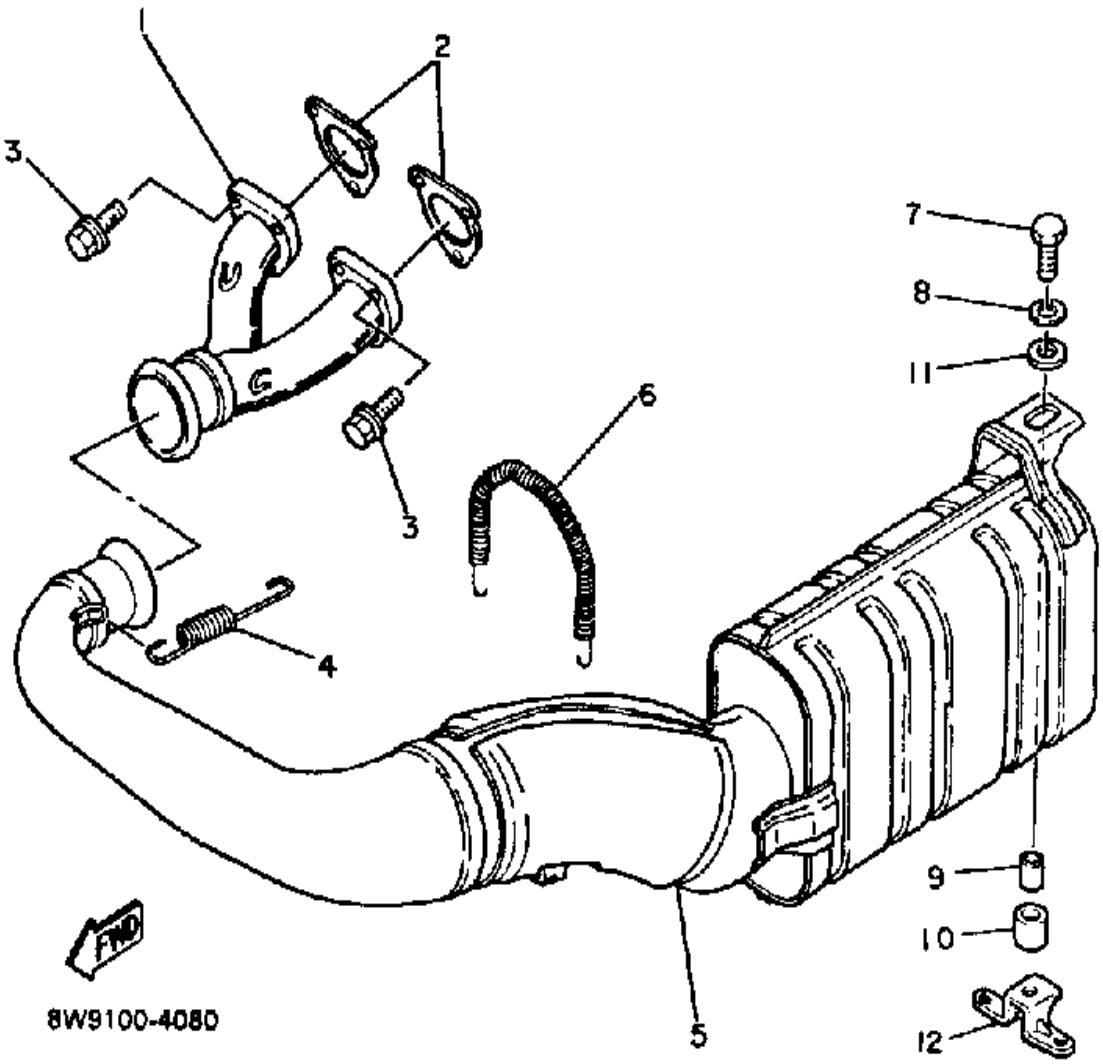

EXHAUST

Ref. No.	Part Number	Description	Qty	Remarks
1	8G8-14610-00-00	EXHAUST PIPE ASSEMBLY 1	1	
2	8G8-14613-01-00	GASKET, EXHAUST PIPE	2	
3	95811-06020-00	BOLT, FLANGE	6	
4	90506-20272-00	SPRING, TENSION	2	
5	8M8-14710-00-00	MUFFLER ASSEMBLY L	1	
6	90506-16130-00	SPRING, TENSION	1	
7	97313-08030-00	BOLT, HEXAGON	1	
8	92990-08100-00	WASHER	1	
9	90387-08778-00	COLLAR	1	
10	8G8-14747-00-00	DAMPER, MUFFLER	1	
11	90201-08753-00	WASHER, PLATE	1	
12	8W6-14771-01-00	STAY, MUFFLER 1	1	

Property of www.SmallEngineDiscount.com - Not for Resale