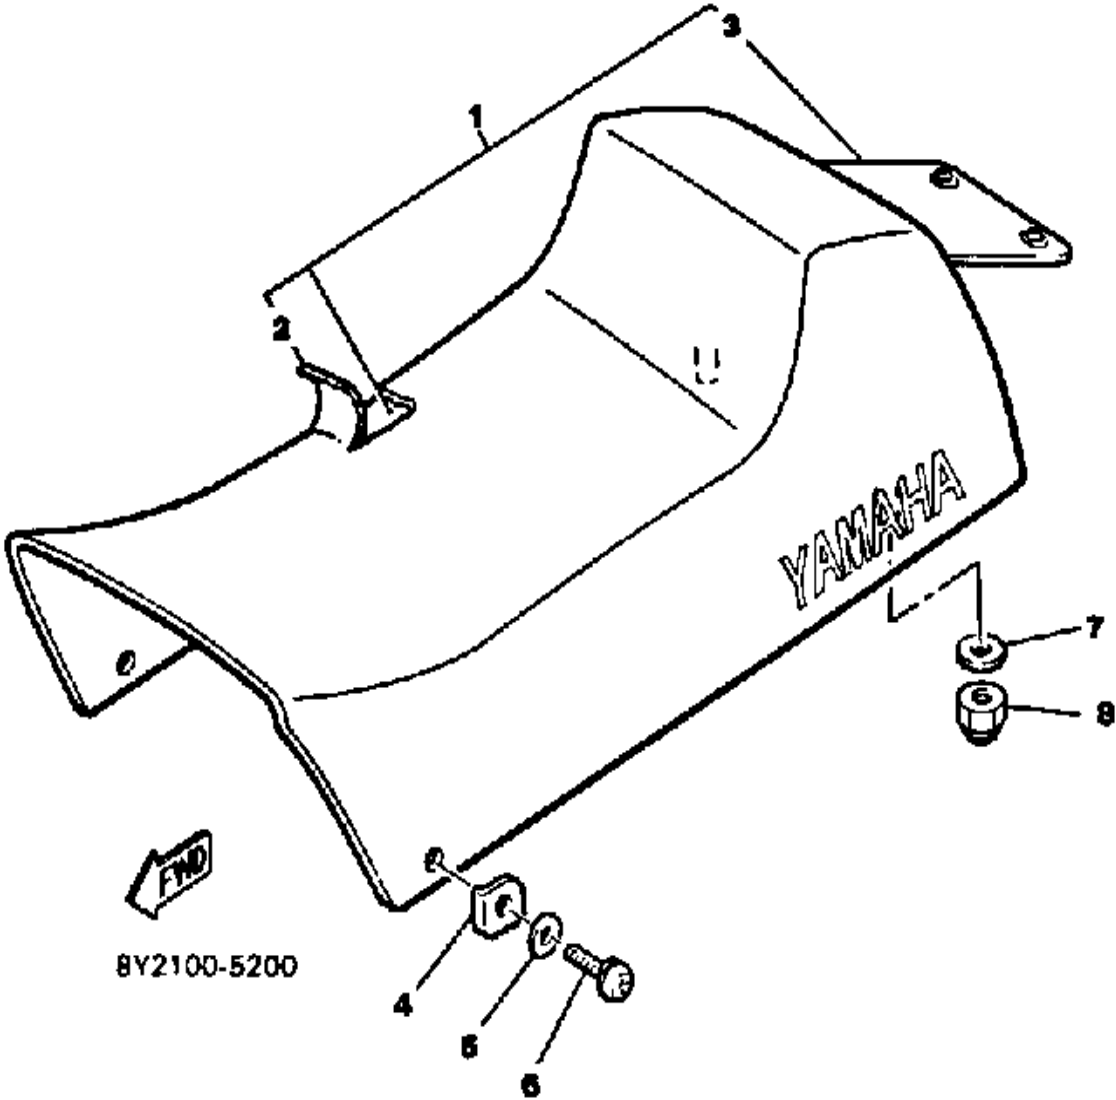

SEAT

Ref. No.	Part Number	Description	Qty	Remarks
1	8Y3-24710-00-00	SINGLE SEAT ASSEMBLY	1	
2	82H-24711-00-00	. COVER, SINGLE SEAT	1	
3	8Y3-77377-00-00	. COVER, LUGGE BOX 2	1	
4	90214-14027-00	UNAVAILABLE IN PRICE BOOK	2	
5	90201-063J2-00	WASHER, PLATE	2	
6	90157-06070-00	SCREW, PAN HEAD	2	
7	90201-08748-00	WASHER, PLATE	2	
8	95712-08300-00	NUT, LOCK	2	

Property of www.SmallEngineDiscount.com - Not for Resale