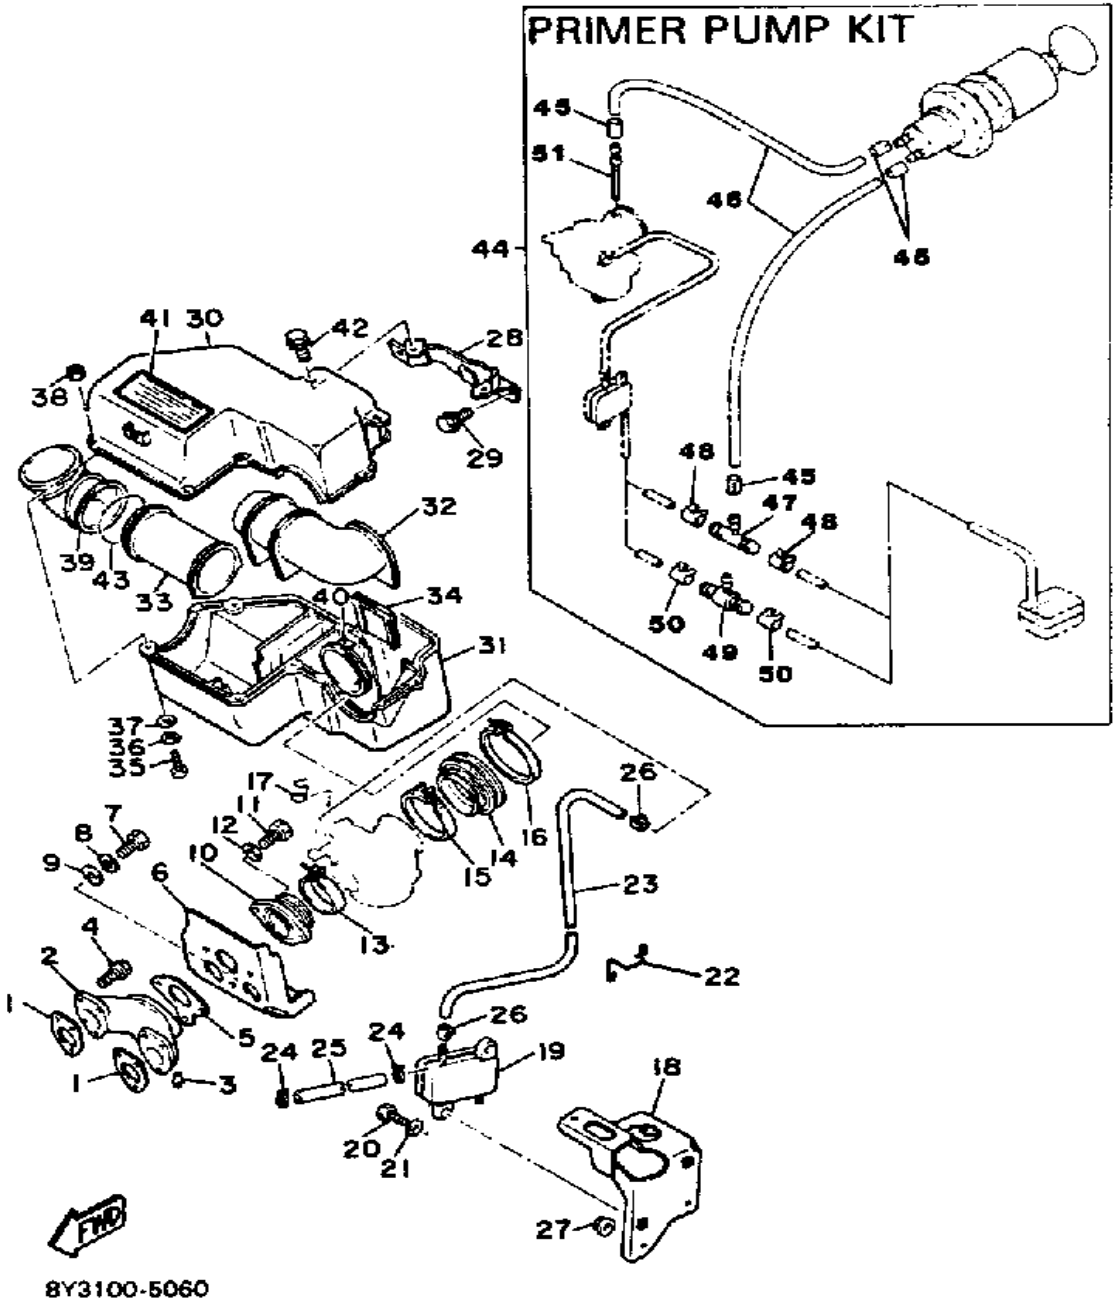

AIR CLEANER

Ref. No.	Part Number	Description	Qty	Remarks
1	8Y2-13563-02-00	GASKET	2	
2	8G8-13565-00-00	JOINT, CARBURETOR	1	
3	824-13552-00-00	NOZZLE	2	
4	95811-06020-00	BOLT, FLANGE	6	
5	8Y2-13556-00-00	GASKET, MANIFOLD	1	
6	8H5-13567-00-00	GASKET	1	
7	97011-08016-00	BOLT	1	
8	92990-08100-00	WASHER	1	
9	90209-08150-00	WASHER, SPEC'L SHAP (90209-08097)	1	
10	8G8-13555-01-00	MANIFOLD, INTAKE	1	
11	97001-08025-00	BOLT (1NV)	2	
12	92990-08600-00	WASHER, PLATE	2	
13	86M-13575-00-00	BAND	1	
14	8G8-14453-01-00	JOINT, AIR CLNR 1	1	
15	90460-68230-00	CLAMP, HOSE	1	
16	90460-85277-00	CLAMP, HOSE	1	
17	90465-10033-00	CLAMP	1	
18	8G8-24491-00-00	BRACKET, FUEL PUMP	1	
19	8J6-24410-00-00	FUEL PUMP ASSEMBLY	1	
20	97313-06018-00	BOLT, HEXAGON	2	
21	92990-06600-00	WASHER, PLATE	2	
22	(90465-20153-00)	CLAMP	1	
23	91A20-05024-00	TUBE, FLEXIBLE VINYL	1	
24	90467-09006-00	CLIP	2	
25	90445-10140-00	HOSE	1	
26	90467-09026-00	CLIP	2	
27	95701-06500-00	NUT, FLANGE	2	
28	8G8-14498-00-00	STAY 1	1	

CONTINUED ON NEXT FRAME ►

Property of www.SmallEngineDiscount.com - Not for Resale