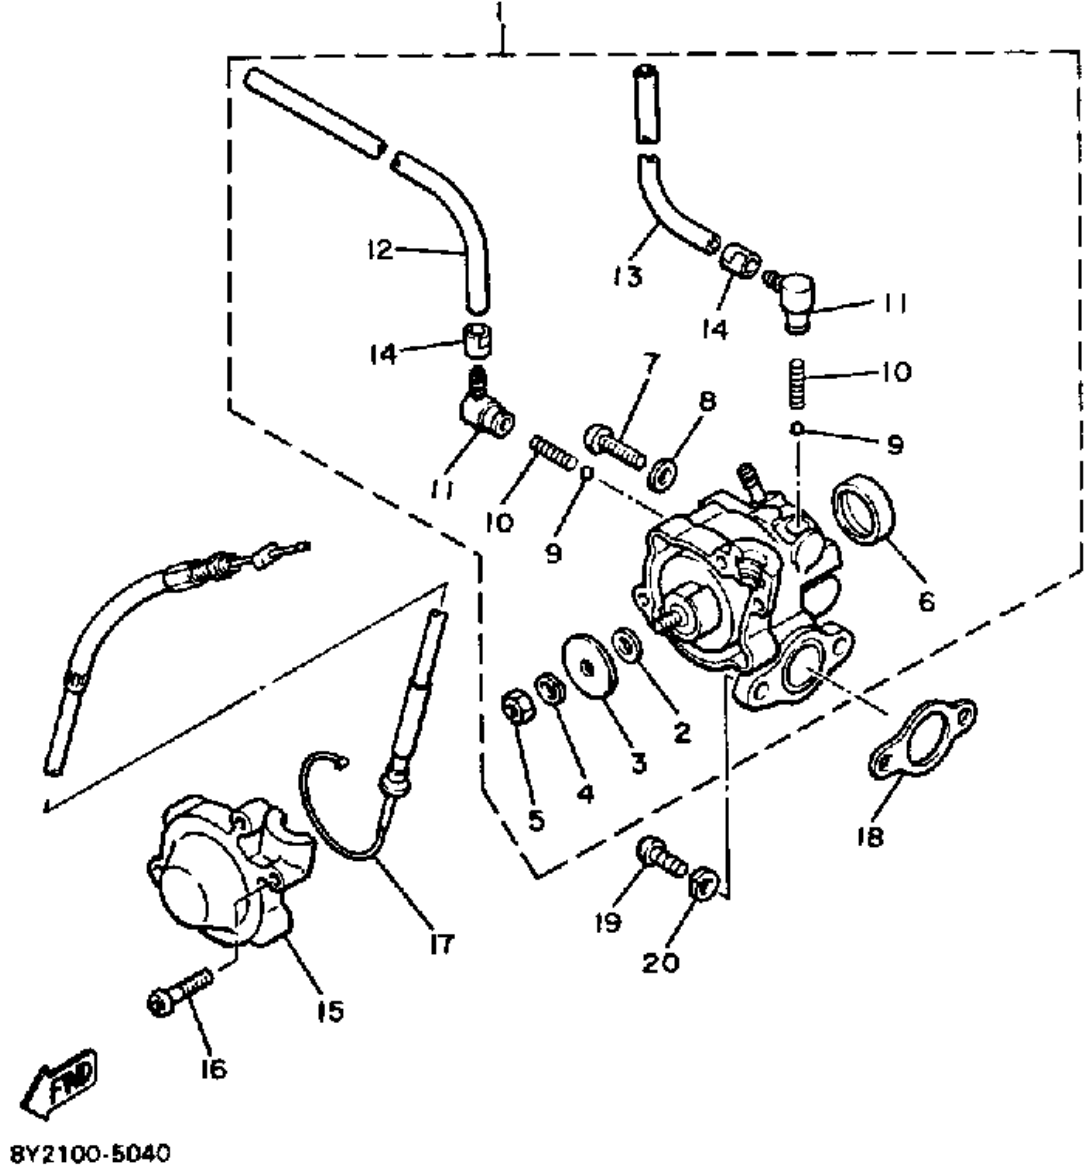

OIL PUMP

Ref. No.	Part Number	Description	Qty	Remarks
1	8W8-13101-00-00	OIL PUMP ASSEMBLY	1	
2	137-13137-00-03	. SHIM (0.3T)	1	U.R.
	137-13137-00-05	. SHIM (0.5T)	1	U.R.
	137-13137-00-10	. SHIM (1.0T)	1	U.R.
3	137-13138-01-00	. PLATE, ADJUSTING	1	
4	92990-05100-00	. WASHER, SPRING	1	
5	95380-05600-00	. NUT	1	
6	90338-21100-00	. PLUG	1	
7	98901-04008-00	. SCREW, BIND	1	
8	90430-04004-00	. GASKET	1	
9	93505-32002-00	. BALL	2	
10	90501-02018-00	. SPRING, COMPRESSION	2	
11	353-13552-01-00	. NOZZLE	2	
12	90446-08208-00	. HOSE	1	
13	90446-08209-00	. HOSE	1	
14	90468-02025-00	. CLIP	2	
15	8A5-13146-01-00	COVER, ADJUST PULLEY	1	
16	98506-04018-00	SCREW, PAN HEAD	3	
17	8G8-26320-02-00	PUMP CABLE ASSEMBLY	1	
18	3MT-13116-00-00	GASKET, PUMP CASE (8Y0-13116-00)	1	
19	98580-05016-00	SCREW, PAN HEAD	2	
20	92990-05100-00	WASHER, SPRING	2	

Property of www.SmallEngineDiscount.com - Not for Resale