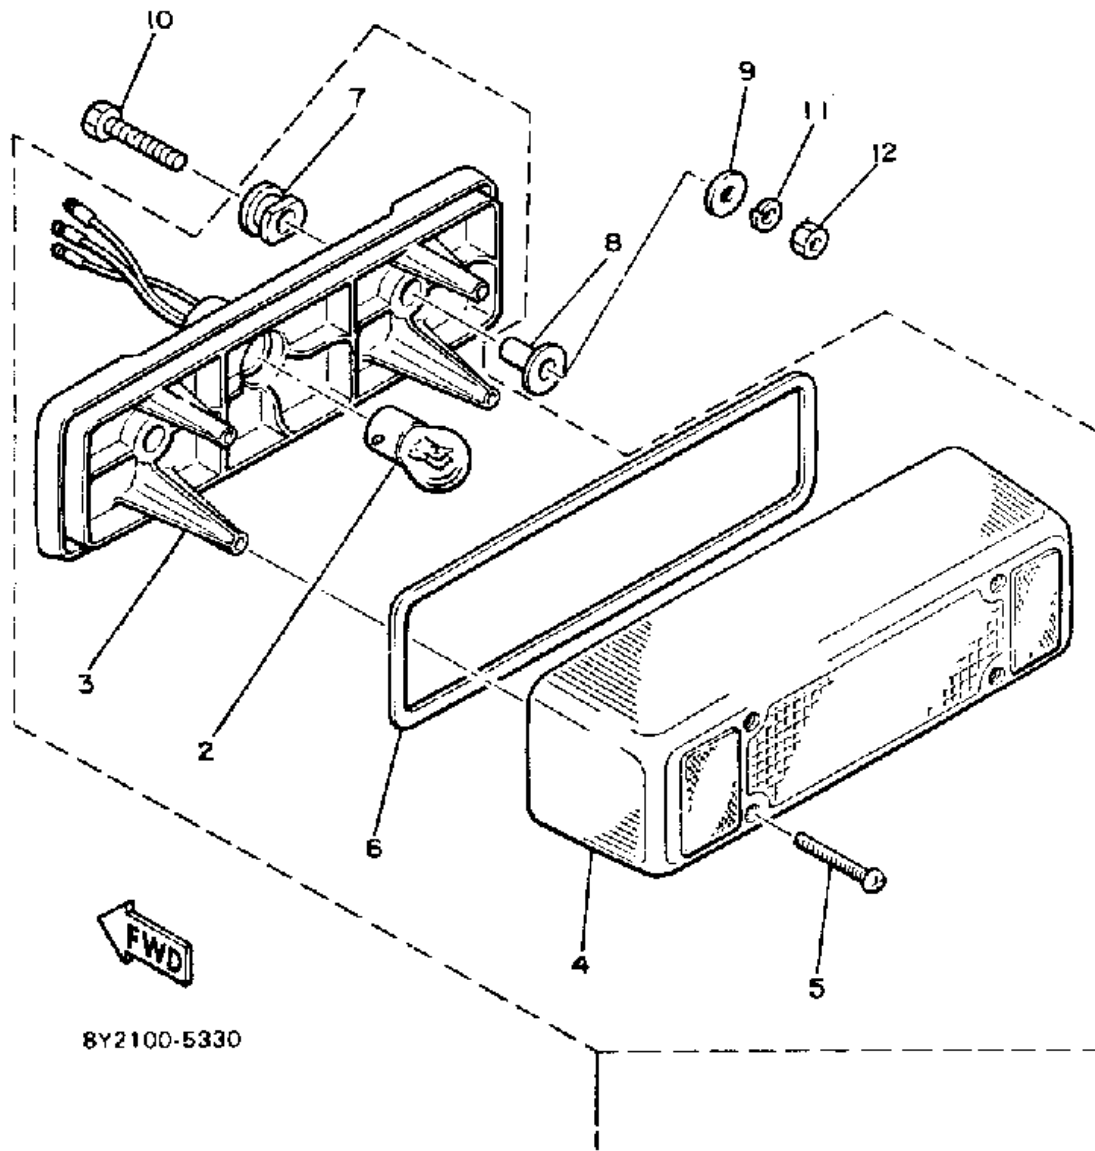

TAILLIGHT

8Y2100-5330

Ref. No.	Part Number	Description	Qty	Remarks
1	8K4-84710-00-00	TAILLIGHT UNIT ASSEMBLY ..	1	
2	137-84714-61-00	. BULB, TL 12V23/8W (J50-83311-00)	1	
3	8K4-84711-00-00	. BASE, TAILLIGHT	1	
4	8K4-84721-00-00	. LENS, TAILLIGHT	1	
5	97780-40130-00	. SCREW, PANHEAD TAPPING (97701-40130-00)	4	
6	87M-84723-00-00	. GASKET, TAIL LENS	1	
7	8K4-84718-00-00	. GROMMET	2	
8	90387-060G8-00	COLLAR	2	
9	90201-06407-00	WASHER, PLATE (90201-06747-00)	4	
10	97013-06035-00	BOLT	2	
11	92995-06100-00	WASHER, SPRING	2	
12	95380-06600-00	NUT	2	

Property of www.SmallEngineDiscount.com - Not for Resale