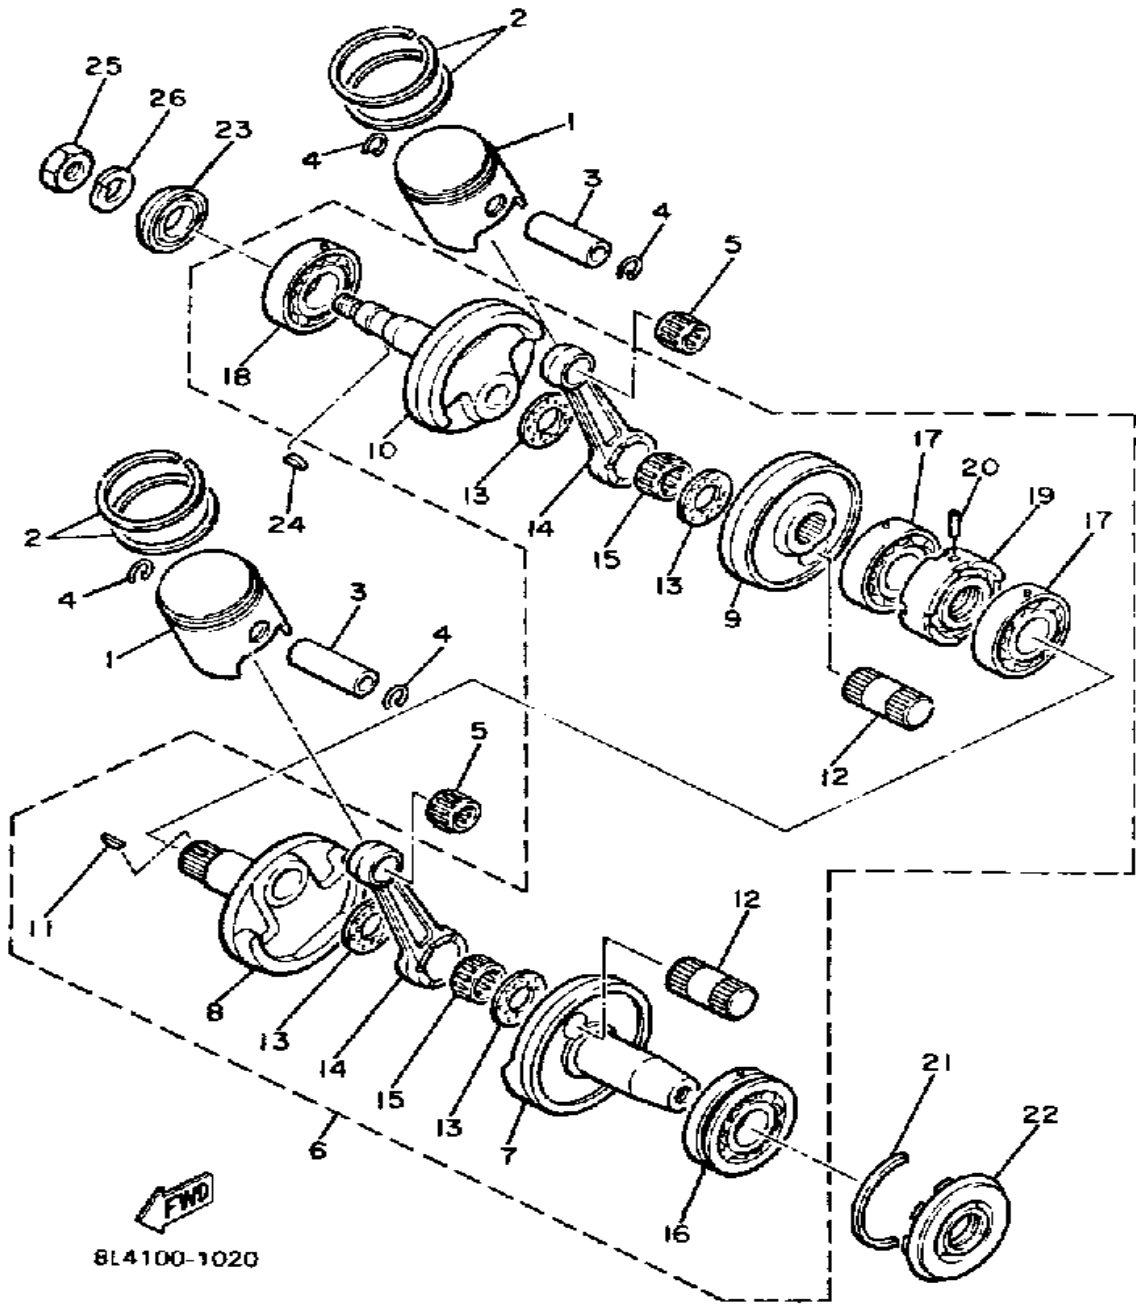

CRANKSHAFT - PISTON

Ref. No.	Part Number	Description	Qty	Remarks
1	8G8-11631-01-96	PISTON STD.	2	U.R.
	8G8-11635-00-00	PISTON 1 O/S 0.5	2	AP
	8G8-11636-00-00	PISTON 2 O/S 0.0	2	AP
2	8G8-11601-00-00	PISTON RING SET (STD)	2	UR STD
	8G8-11601-10-00	PISTON RING SET (0.25MM O/S)	2	AP
	8G8-11601-20-00	PISTON RING SET (0.50MM O/S)	2	AP
3	137-11633-00-00	PIN, PISTON	2	
4	93450-17025-00	CIRCLIP	4	
5	93310-216E1-00	BEARING	2	
6	8L3-11400-00-00	CRANKSHAFT ASSEMBLY ...	1	
7	8G8-11412-01-00	. CRANK 1	1	
8	8L3-11422-01-00	. CRANK 2	1	
9	8L3-11432-01-00	. CRANK 3	1	
10	8G8-11442-01-00	. CRANK 4	1	
11	90280-05014-00	. KEY, WOODRUFF	1	
12	8G8-11681-00-00	. PIN, CRANK 1	2	
13	90209-22248-00	. WASHER	4	
14	34X-11651-00-00	. ROD, CONNECTING	2	
15	93310-422L0-00	. BEARING	2	
16	93306-30618-00	. BEARING (B6306)	1	
17	93306-20617-00	. BEARING (B6206)	2	
18	93306-30564-00	. BEARING	1	
19	8L3-11515-01-00	. SEAL, LABYRINTH 1	1	
20	91609-30010-00	. PIN, SPRING	1	
21	93440-72049-00	CIRCLIP	1	
22	93440-72049-00	CIRCLIP	1	
23	93102-25183-00	OIL SEAL	1	

CONTINUED ON NEXT FRAME ►

Property of www.SmallEngineDiscount.com - Not for Resale