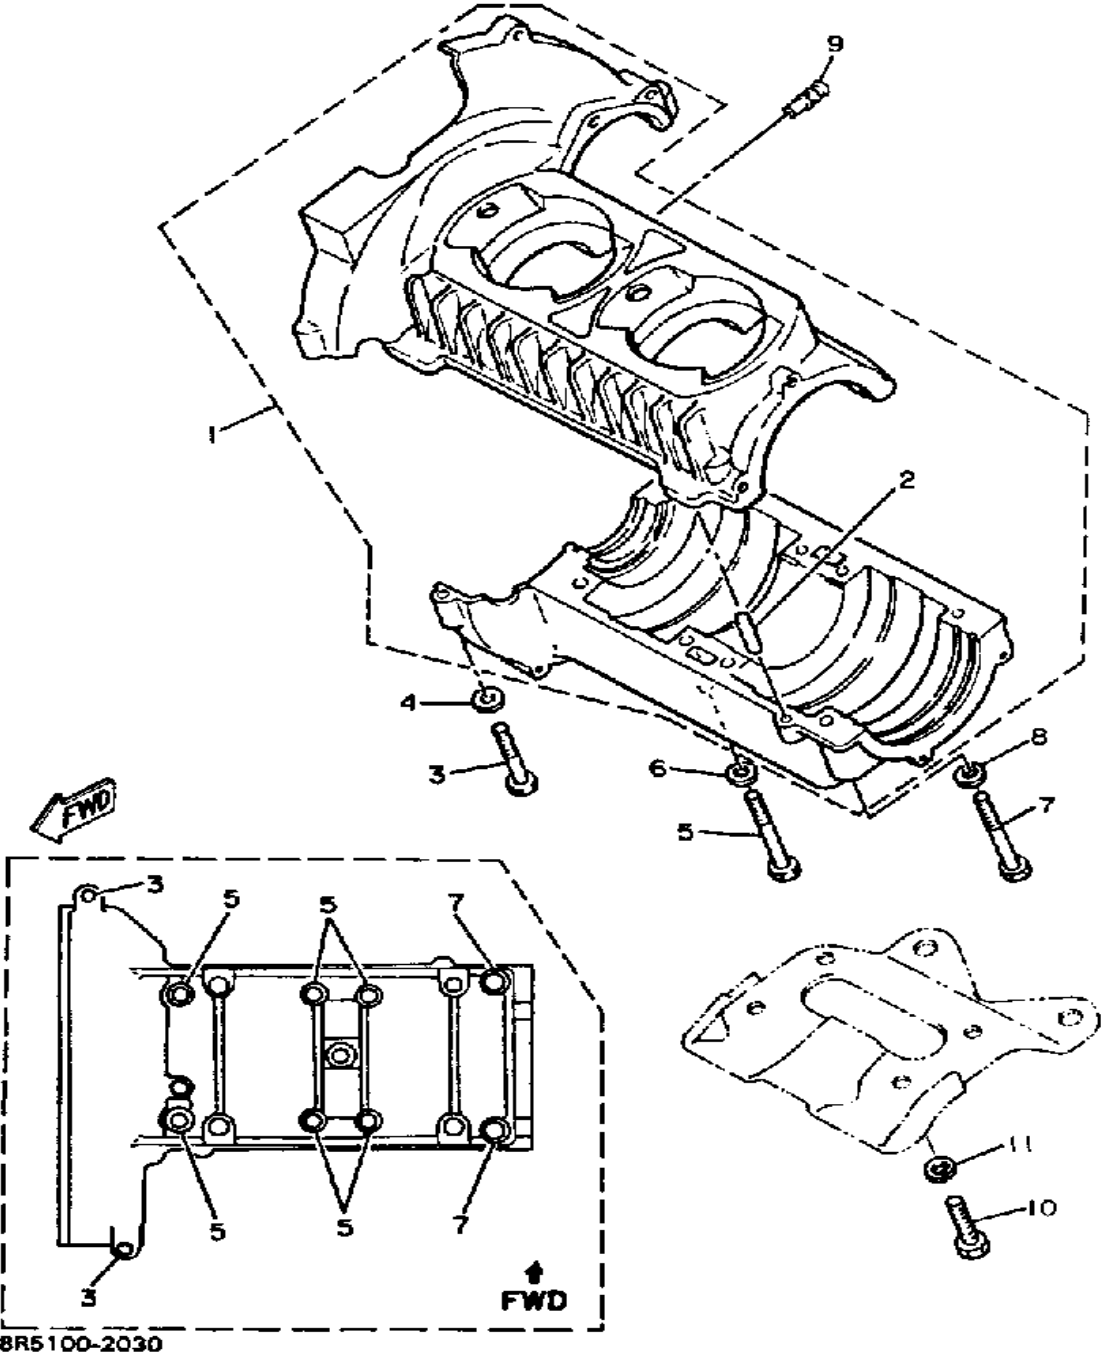

CRANKCASE

Ref. No.	Part Number	Description	Qty	Remarks
1	8J9-15100-01-00	CRANKCASE ASSEMBLY	1	
2	93605-10108-00	. PIN, DOWEL	2	
3	97313-08040-00	BOLT, HEXAGON (97322-08040)	2	
4	92990-08600-00	WASHER, PLATE	2	
5	97013-08060-00	BOLT (663)	6	
6	92990-08600-00	WASHER, PLATE	6	
7	97021-08070-00	BOLT	2	
8	92990-08600-00	WASHER, PLATE	2	
9	8G8-24461-00-00	PIPE, JOINT	1	
10	90106-10034-00	BOLT, DOME HEAD	4	
11	92990-10100-00	WASHER, SPRING	4	

Property of www.SmallEngineDiscount.com - Not for Resale