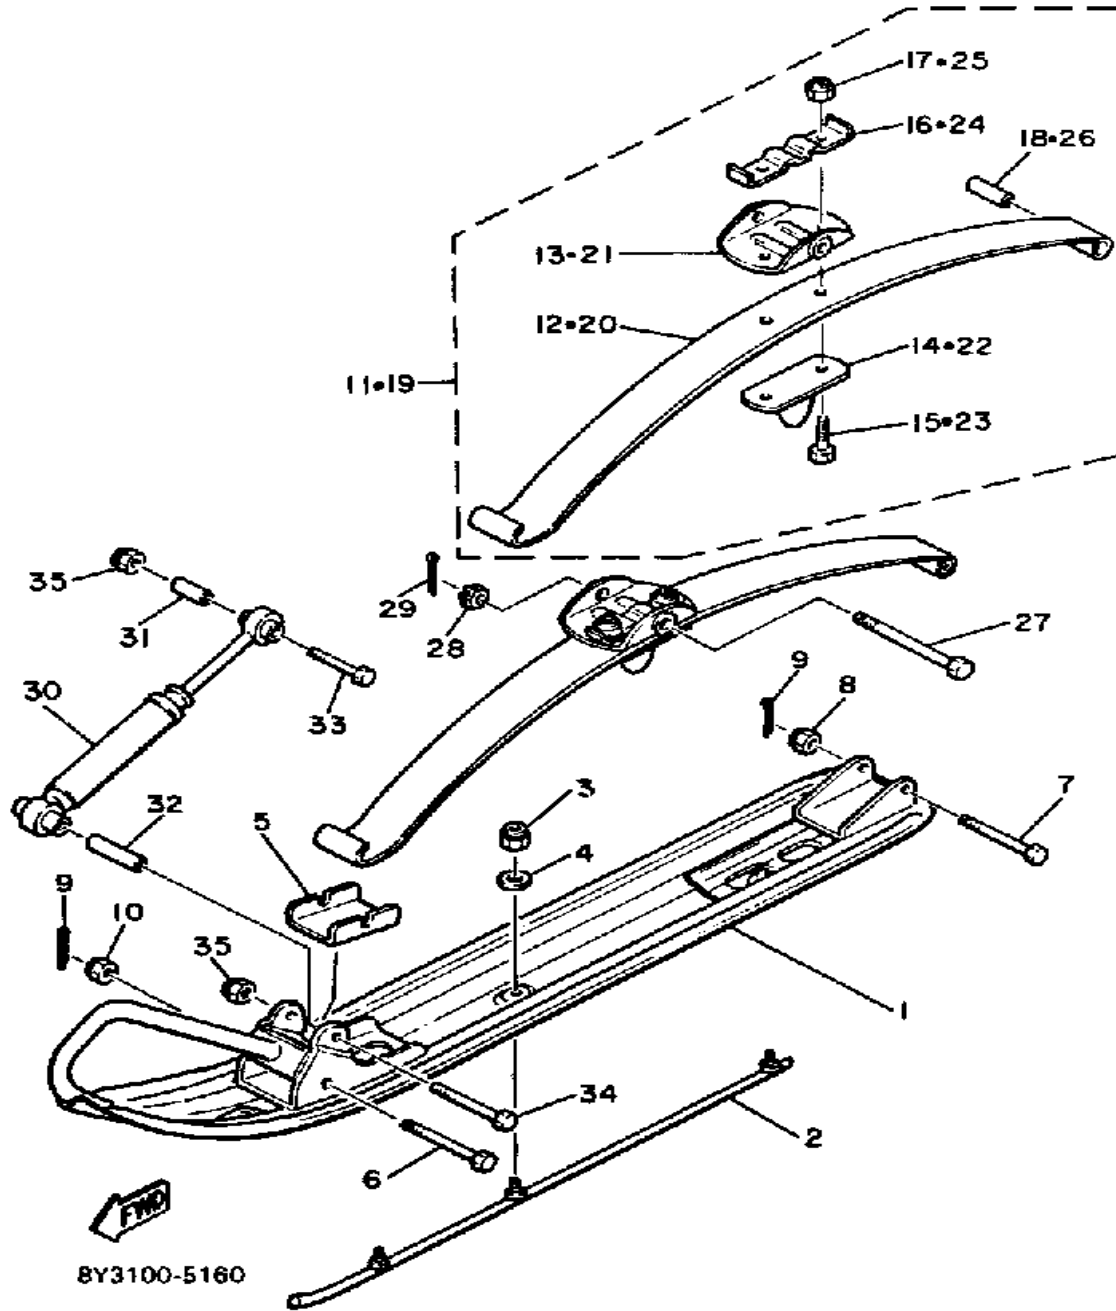

# SKI

Ref. No.	Part Number	Description	Qty	Remarks
1	81L-23710-00-00	SKI 1	2	
2	8Y3-23731-00-XX	SKI RUNNER, 1 (8Y3-23731-00)	2	
3	95611-08100-00	NUT, U	6	
4	92990-08200-00	WASHER, PLAIN	6	
5	8K4-23735-00-00	PLATE, WEAR 1	2	
6	90102-08028-00	BOLT, WITH HOLE	2	
7	90102-08027-00	BOLT, WITH HOLE	2	
8	95712-08300-00	NUT, LOCK	2	
9	91490-20020-00	PIN, COTTER	4	
10	95611-08100-00	NUT, U	2	
11	8Y3-23760-00-00	SPRING ASSEMBLY 1	1	
12	8Y3-23761-00-00	. LEAF 1	1	
13	8G6-23766-00-00	. SADDLE 1	1	
14	878-23768-00-00	. SEAT, SPRING 1	1	
15	90109-105E7-00	. BOLT	2	
16	90215-10155-00	. WASHER, LOCK	1	
17	90185-10085-00	. NUT, SELF-LOCKING	2	
18	90387-08478-00	. COLLAR	2	
19	8Y3-23770-00-00	SPRING ASSEMBLY 2	1	
20	8Y3-23761-00-00	. LEAF 1	1	
21	8G6-23766-00-00	. SADDLE 1	1	
22	878-23768-00-00	. SEAT, SPRING 1	1	
23	90109-105E7-00	. BOLT	2	
24	90215-10155-00	. WASHER, LOCK	1	
25	90185-10085-00	. NUT, SELF-LOCKING	2	
26	90387-08478-00	. COLLAR	1	
27	90102-12030-00	BOLT, WITH HOLE	2	
28	90171-12040-00	NUT, CASTLE	2	
29	91401-30030-00	PIN, COTTER	2	