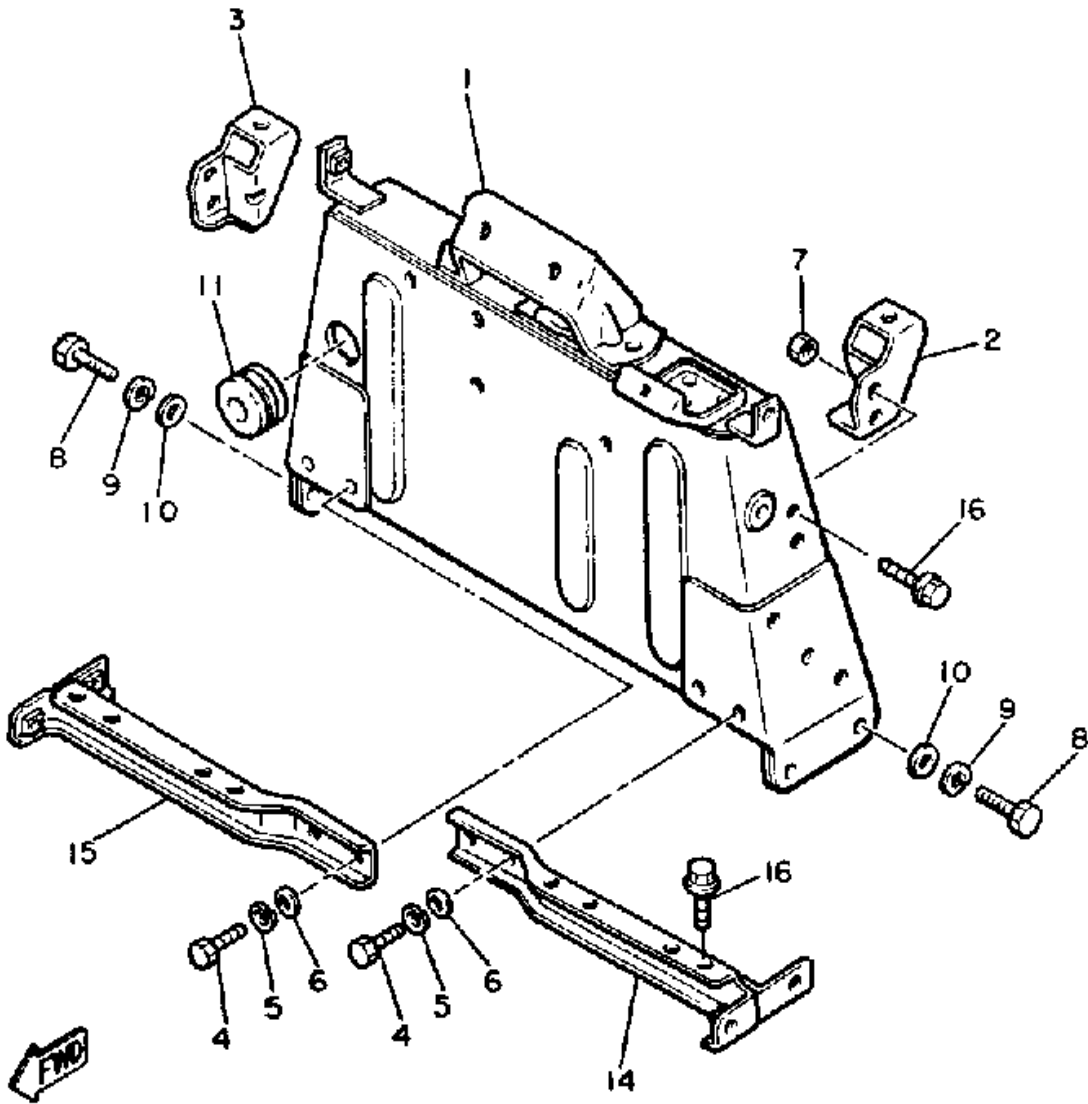

STEERING GATE

Ref. No.	Part Number	Description	Qty	Remarks
30	8F3-23852-00-00	ARM, OUTSIDE 2	1	
31	90206-20037-00	WASHER, WAVE	4	
32	90201-10752-00	WASHER, PLATE	2	
33	90215-10096-00	WASHER, LOCK	2	
34	95303-10600-00	NUT (95301-10600)	2	
35	97001-08025-00	BOLT (1NV)	2	
36	92990-08100-00	WASHER	2	
37	8Y3-23815-00-00	PAD, STEERING	1	
38	8Y3-23817-00-00	PAD, STEERING	1	
39	8Y3-23818-00-00	COVER, STEERING	1	
40	90159-05096-00	SCREW, WITH WASHER	3	
41	90201-05721-00	WASHER, PLATE	3	
42	90159-04095-00	SCREW, WITH WASHER	4	
43	83T-23853-00-00	COLUMN, SKI 1	1	
44	83T-23854-00-00	COLUMN, SKI 2	1	

8W9100-4180

Property of www.SmallEngineDiscount.com - Not for Resale