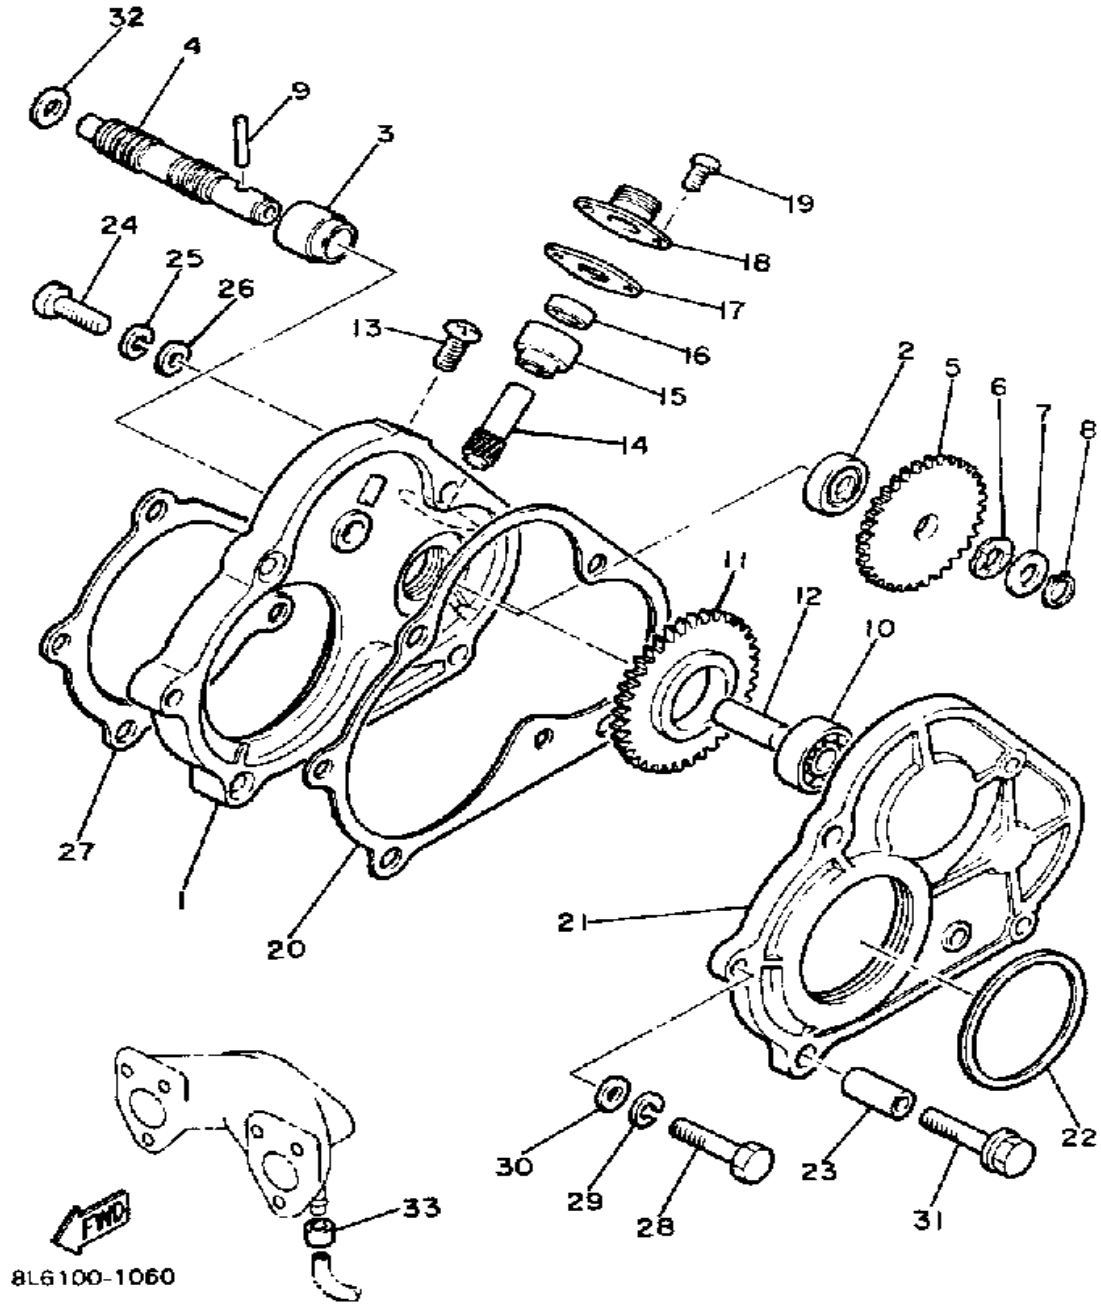

PUMP DRIVE - GEAR

Ref. No.	Part Number	Description	Qty	Remarks
1	8G8-15416-00-00	COVER, OIL PUMP	1	
2	93101-10090-00	OIL SEAL	1	
3	821-13176-00-00	METAL, WORM SHAFT OUTER	1	
4	821-13175-00-00	SHAFT, WORM	1	
5	821-13188-00-00	GEAR, DRIVE (32T)	1	
6	90206-11016-00	WASHER, WAVE	1	
7	137-13148-00-00	PLATE, CAM THRUST	1	
8	99009-10400-00	CIRCLIP	1	
9	93603-22028-00	PIN, DOWEL	1	
10	93306-00002-00	BEARING (B6000RS)	1	
11	8G8-13179-00-00	GEAR, IDLE	1	
12	8G8-13342-00-00	SHAFT, IDLE GEAR	1	
13	98580-06012-00	SCREW, PAN HEAD	1	
14	813-17841-00-00	GEAR, DRIVEN (10T)	1	
15	821-17843-00-00	BUSH, DRIVEN GEAR OUTER	1	
16	93104-06033-00	OIL SEAL	1	
17	821-17818-02-00	GASKET	1	
18	821-17819-00-00	CAP, HOUSING	1	
19	98580-05010-00	SCREW, PAN HEAD	2	
20	8G8-15466-01-00	GASKET 2	1	
21	8G8-15426-00-00	COVER, OIL PUMP R	1	
22	93112-53004-00	OIL SEAL, SR-TYPE	1	
23	91810-18025-00	PIN, DOWEL	2	
24	98580-06020-00	SCREW	2	
25	92995-06100-00	WASHER, SPRING	2	
26	92990-06600-00	WASHER, PLATE	2	
27	8G8-15456-01-00	GASKET, O/P P CVR 1	1	
28	97021-06030-00	BOLT	2	
29	92995-06100-00	WASHER, SPRING	2	

CONTINUED ON NEXT FRAME ➤

Property of www.SmallEngineDiscount.com - Not for Resale