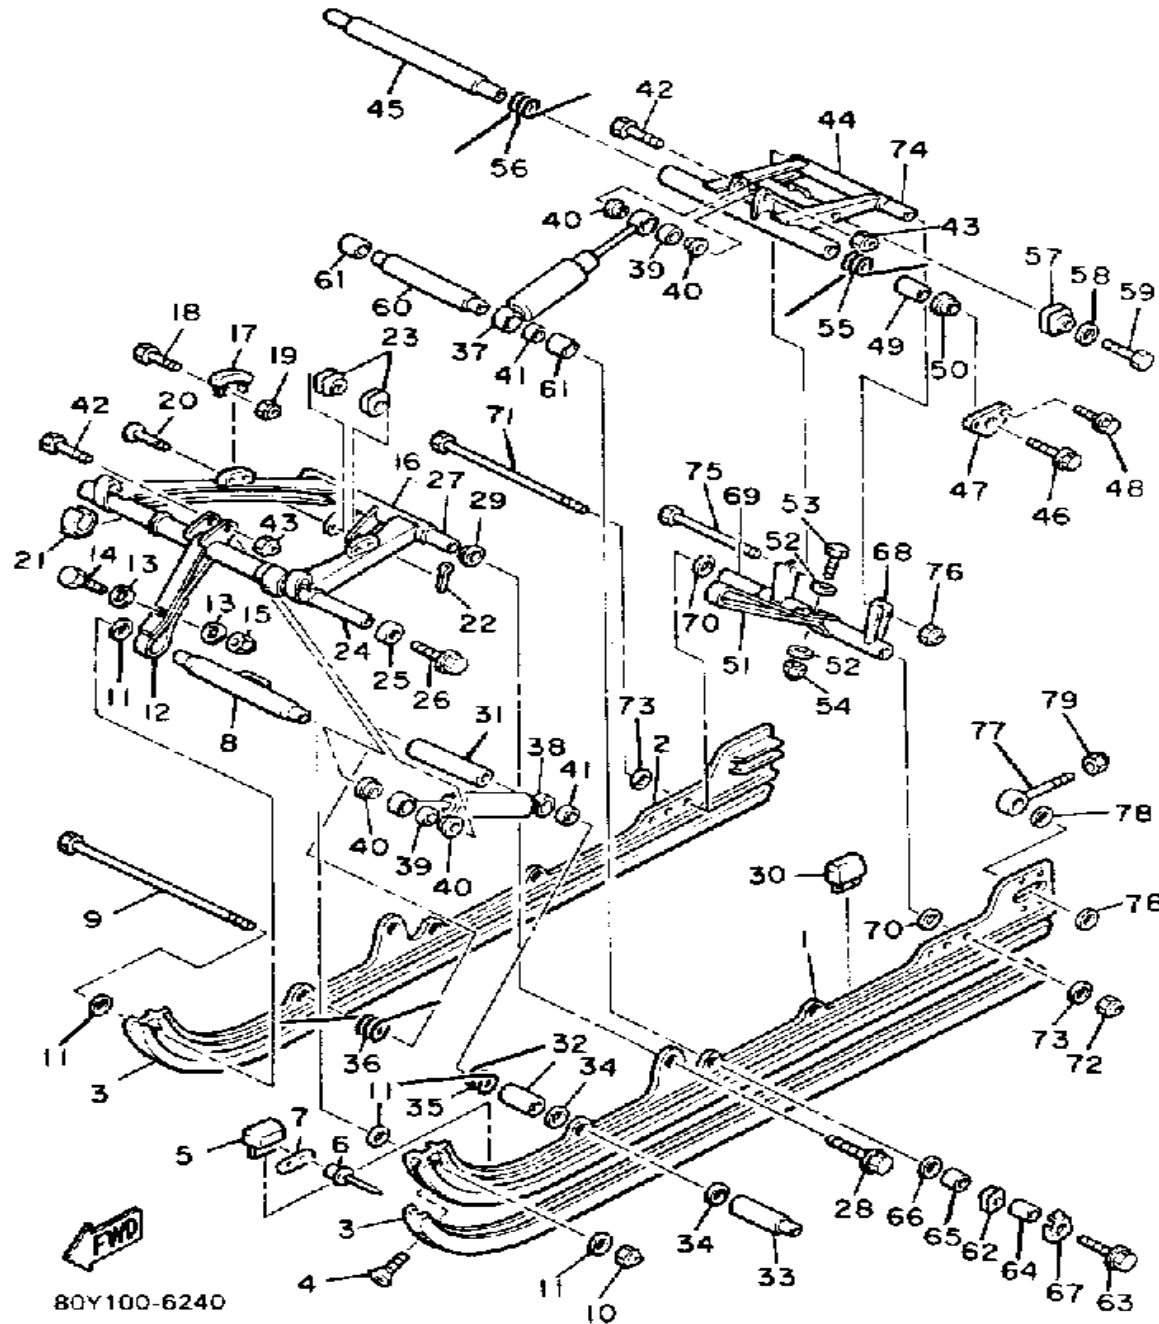

TRACK SUSPENSION 2

80Y100-6240

Ref. No.	Part Number	Description	Qty	Remarks
1	8Y3-47411-00-00	FRAME, SLIDING 1	1	
2	8Y3-47412-00-00	FRAME, SLIDING 2	1	
3	8Y3-47421-00-XX	RUNNER, SLIDING 1 (8Y3-47421-00-00)	2	
4	90151-06010-00	SCREW, COUNTERSUNK	2	
5	8V0-47456-00-00	DAMPER 1	2	
6	90267-48062-00	RIVET, BLIND	8	
7	8K2-47458-01-00	PLATE, DAMPER	8	
8	8V0-47415-00-00	BRACKET 1	1	
9	97022-08255-00	BOLT	1	
10	95712-08300-00	NUT, LOCK	1	
11	92990-08600-00	WASHER, PLATE	4	
12	8Y3-47495-00-00	STOPPER 1	1	
13	90201-06407-00	WASHER, PLATE (90201-06747-00)	2	
14	97011-06025-00	BOLT (97001-06025)	1	
15	95701-06300-00	NUT, NYLON	1	
16	8V0-47331-01-00	ARM, PIVOT 1	1	
17	8F3-47422-01-00	RUNNER, SLIDING 2	2	
18	97011-06025-00	BOLT (97001-06025)	4	
19	95701-06300-00	NUT, NYLON	4	
20	90240-12136-00	PIN, CLEVIS	1	
21	8V0-47447-01-00	HOOK 2	2	
22	91401-30020-00	PIN, COTTER	1	
23	8R4-47447-00-00	HOOK 2	2	
24	8A5-47465-02-00	SHAFT 1	1	
25	8U7-47341-00-00	SPACER	2	
26	90109-106A2-00	BOLT	2	
27	8K2-47485-00-00	SHAFT 3	1	

CONTINUED ON NEXT FRAME ►

Property of www.SmallEngineDiscount.com - Not for Resale