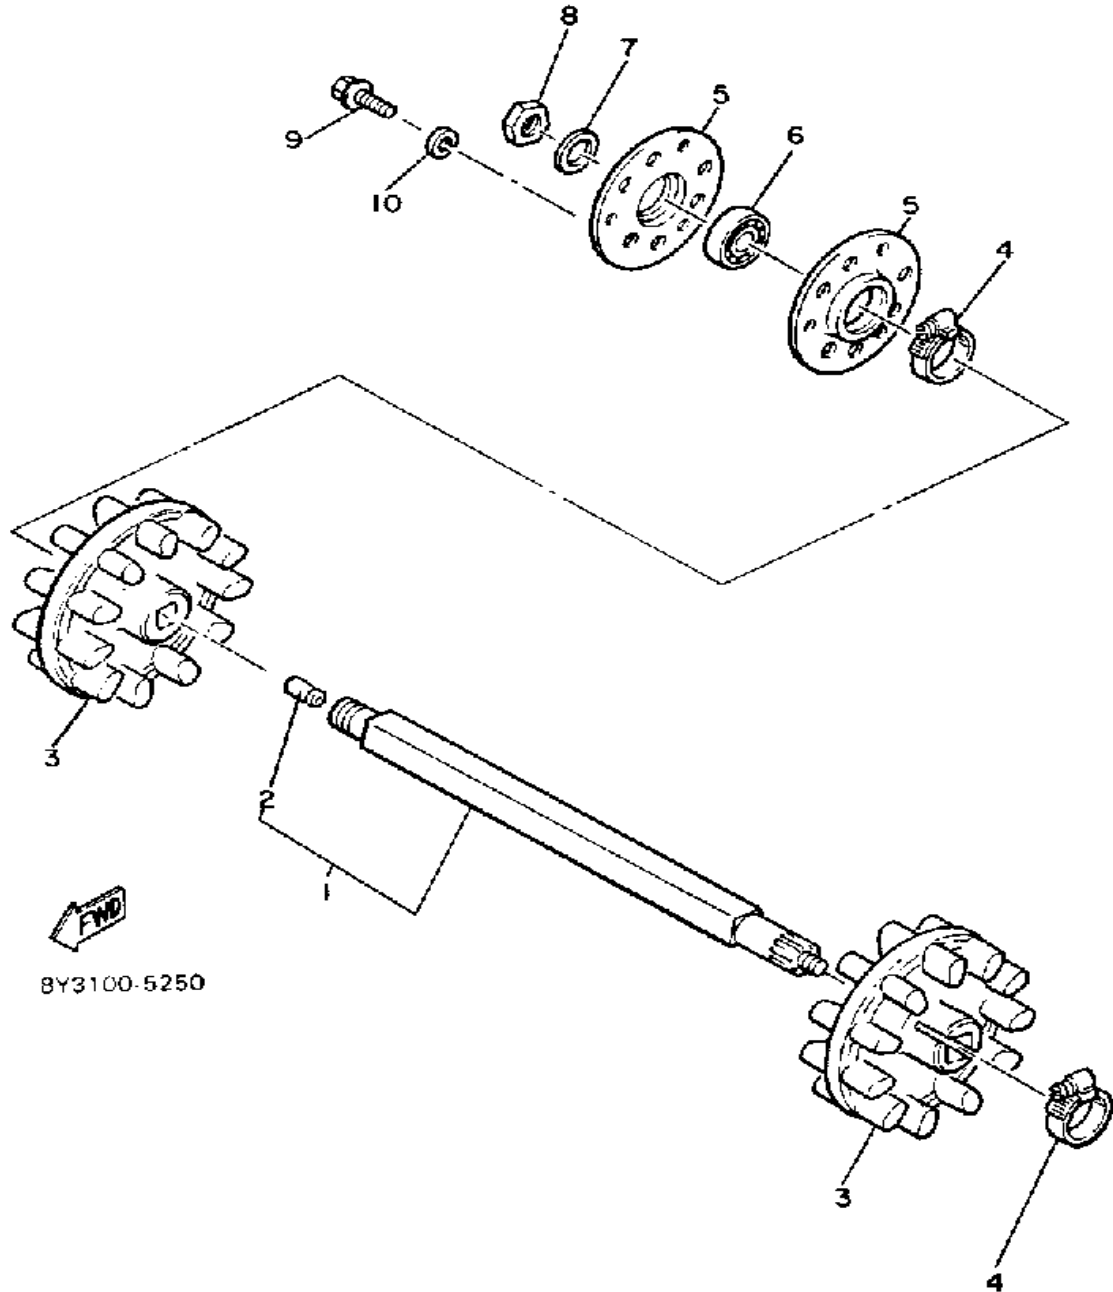

TRACK DRIVE 1

Ref. No.	Part Number	Description	Qty	Remarks
1	8W7-W4751-00-00	AXLE, FRONT	1	
2	8K4-47577-00-00	. CONNECTOR	1	
3	8H9-47531-00-00	WHEEL, SPROCKET 1	2	
4	90460-50079-00	CLAMP, HOSE	2	
5	8F3-47551-00-00	HOUSING, FRONT AXLE	2	
6	93306-00441-00	BEARING (89A) (B6004RS)	1	
7	90208-20008-00	WASHER, CONICAL SPRING	1	
8	90170-20211-00	NUT	1	
9	97313-08016-00	BOLT, HEXAGON	3	
10	92990-08100-00	WASHER	3	

8Y3100-5250

Property of www.SmallEngineDiscount.com - Not for Resale