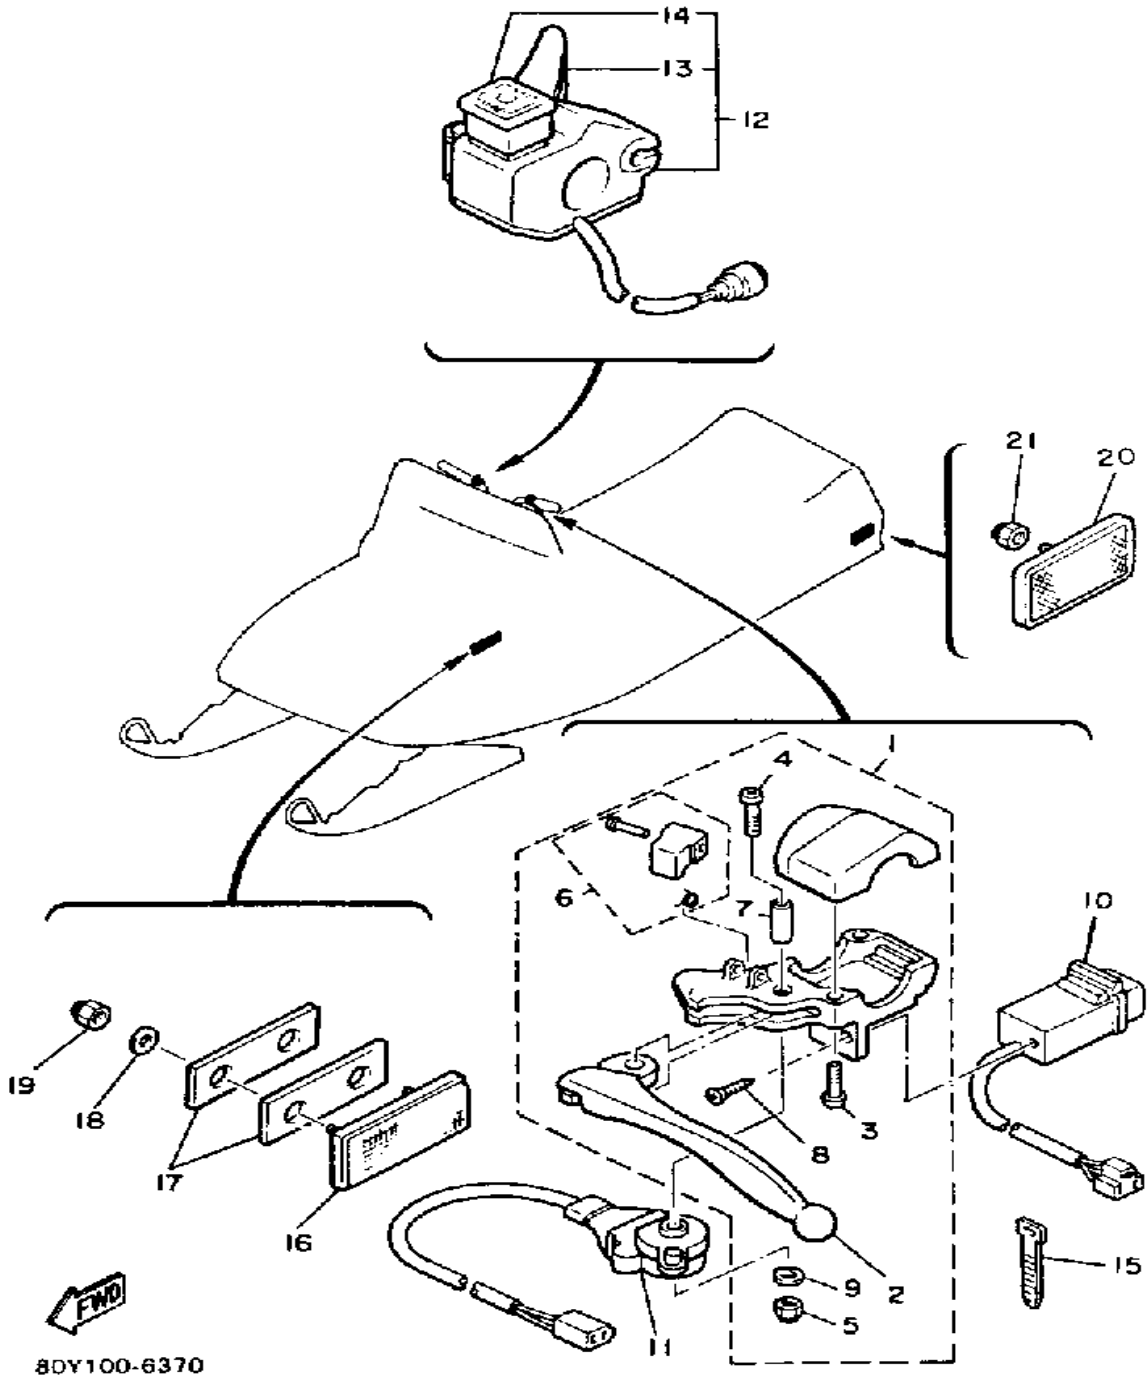

ELECTRICAL 2

8DY100-6370

Ref. No.	Part Number	Description	Qty	Remarks
1	88R-W8291-00-00	LEVER HOLDER ASSEMBLY (LEFT)	1	
2	8H8-83912-00-00	. LEVER 1	1	
3	90157-05027-00	. SCREW, PAN HEAD	2	
4	98501-05040-00	. SCREW, PAN HEAD (98502-05040)	1	
5	95701-05300-00	. NUT, NYLON	1	
6	82A-83930-00-00	. LEVER LOCK ASSEMBLY	1	
7	802-83913-00-00	. COLLAR, LEVER 1	1	
8	97780-30312-00	. SCREW, tapping	2	
9	92990-05200-00	. WASHER, PLAIN	1	
10	8H8-83950-01-00	BEAM SWITCH ASSEMBLY (8K4-83950-01-00)	1	
11	88R-82530-00-00	STOP SWITCH ASSEMBLY	1	
12	84R-82720-00-00	LEVER HOLDER ASSEMBLY (RIGHT)	1	
13	8V0-42138-00-00	. LEVER, THROTTLE	1	
14	8V0-82575-19-00	. STOP SWITCH ASSEMBLY	1	
15	341-26397-01-00	BAND	1	
16	80E-85110-00-00	REFLECTOR ASSEMBLY	2	
17	80E-85115-00-00	BASE, REFLECTOR	4	
18	92901-05600-00	WASHER, PLATE	4	
19	95701-05300-00	NUT, NYLON	4	
20	3Y6-85130-02-00	REAR REFLECTOR ASSEMBLY	2	
21	95701-05300-00	NUT, NYLON	2	

Property of www.SmallEngineDiscount.com - Not for Resale