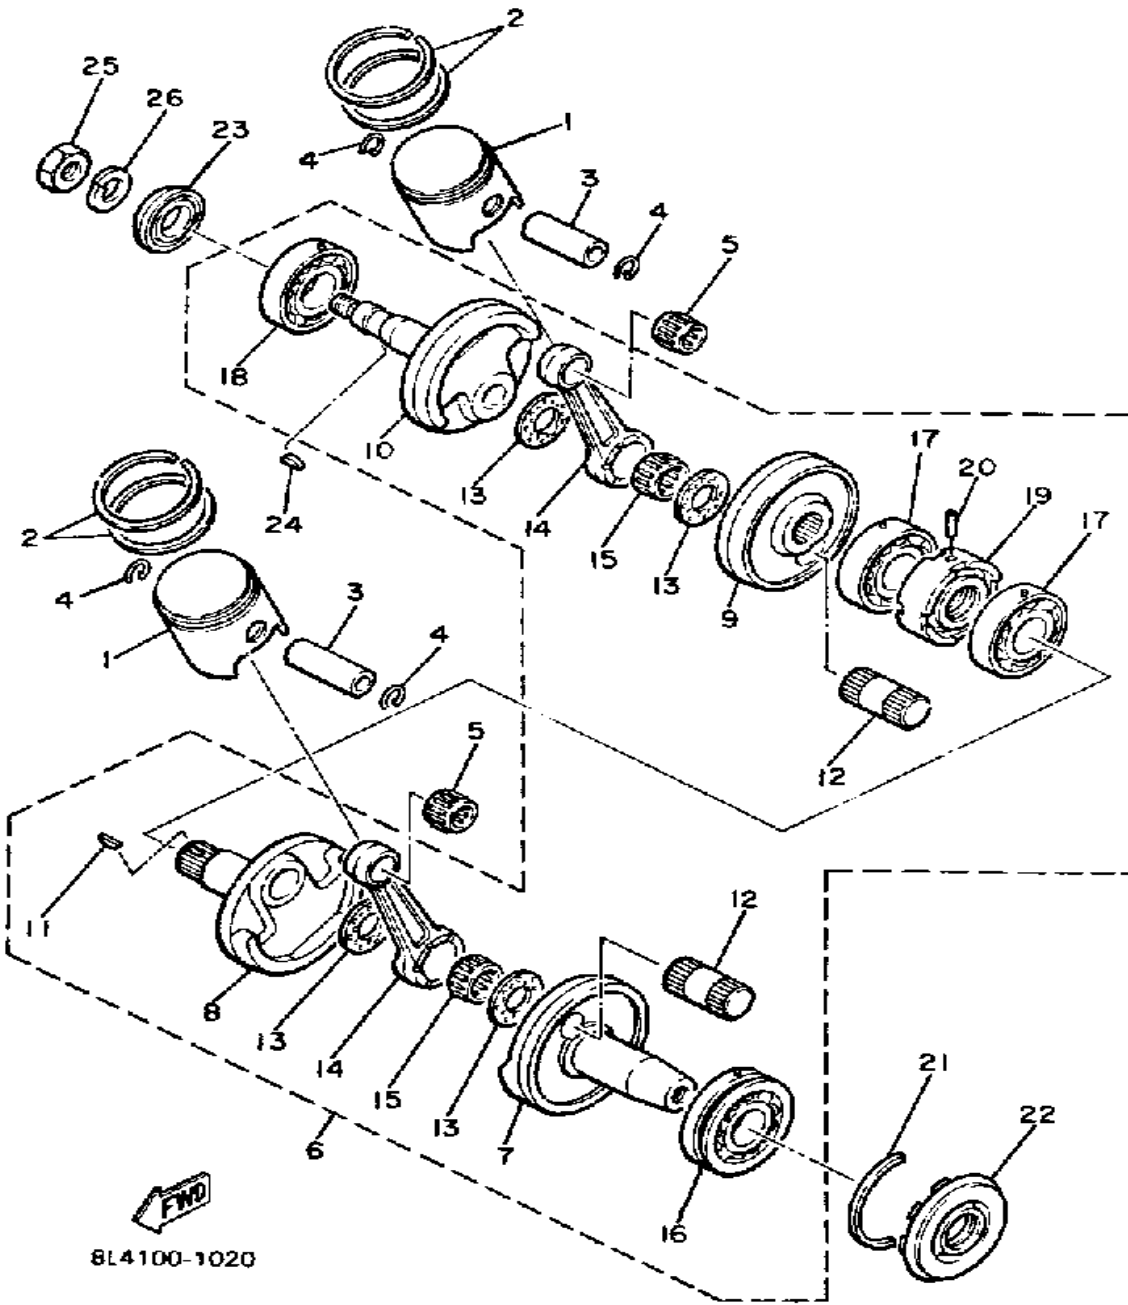

CRANKSHAFT - PISTON

Ref. No.	Part Number	Description	Qty	Remarks
24	90280-16053-00	KEY, WOODRUFF	1	
25	90170-16182-00	NUT	1	
26	92901-16100-00	WASHER, SPRING	1	

Property of www.SmallEngineDiscount.com - Not for Resale