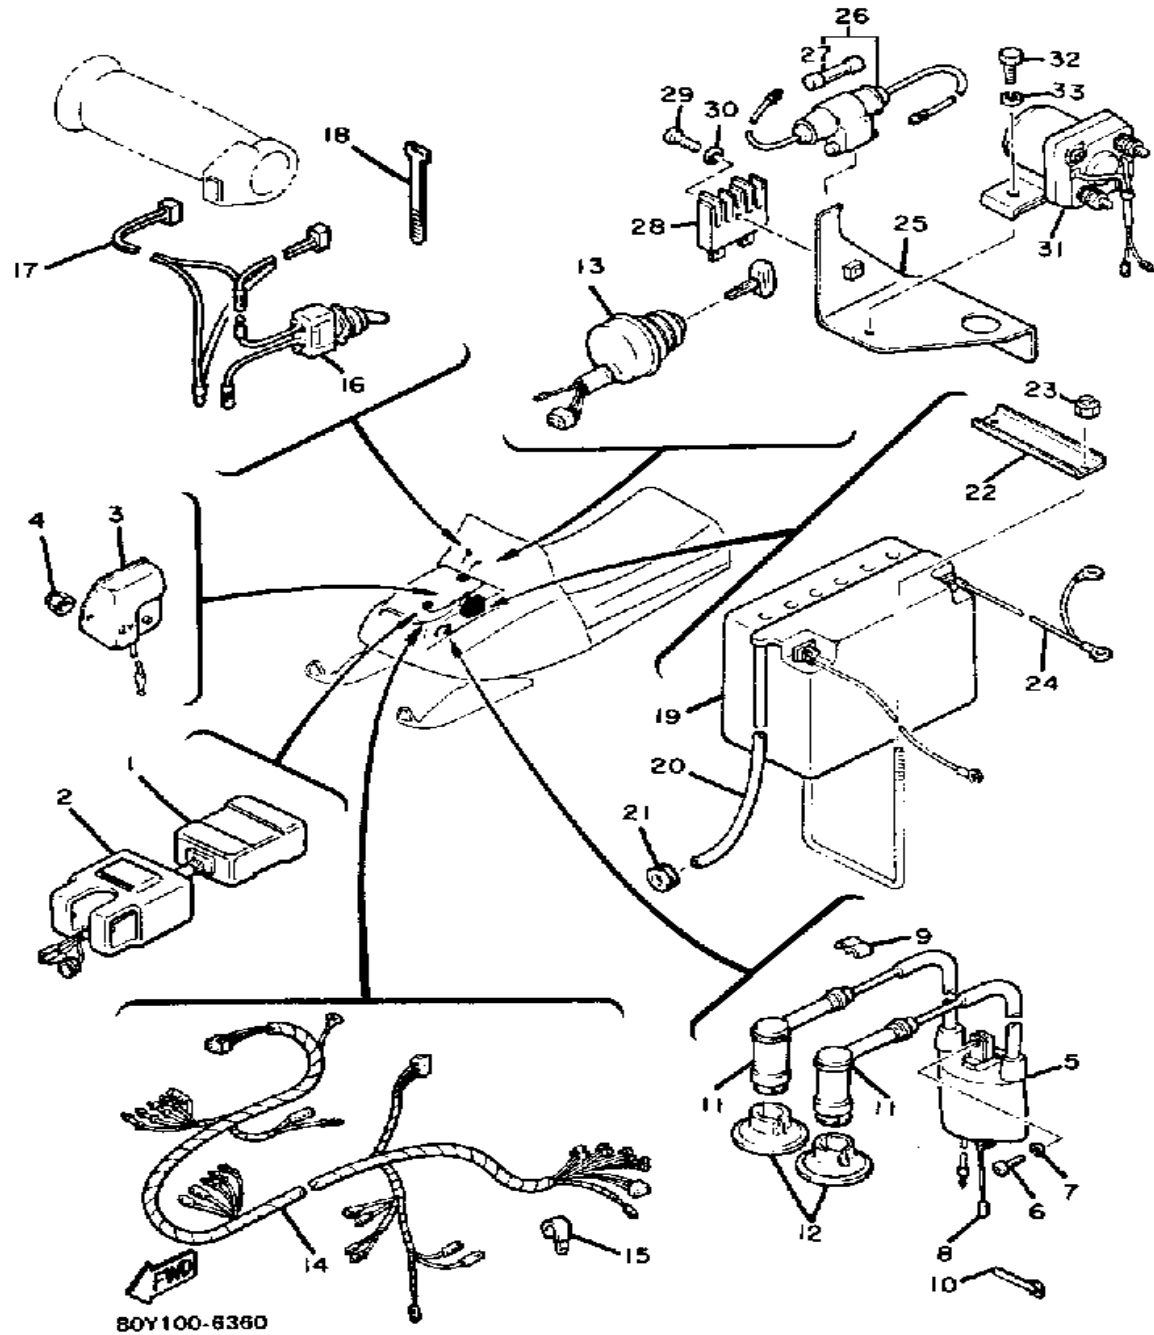

ELECTRICAL 1

Ref. No.	Part Number	Description	Qty	Remarks
1	8V0-85540-21-00	C.D.I. UNIT ASSEMBLY	1	
2	2A7-85546-00-00	BAND	1	
3	82F-81910-A0-00	VOLTAGE REGULATOR ASSEMBLY	1	U.R.
4	95701-06300-00	NUT, NYLON	2	
5	8W3-82310-T0-00	IGNITION COIL ASSEMBLY	1	U.R.
6	98580-06020-00	SCREW	2	
7	92995-06100-00	WASHER, SPRING	2	
8	87D-82318-00-00	WIRE, SUB-LEAD	1	
9	8W6-82355-00-00	GROMMET 1	1	
10	J45-83936-00-00	BAND, SWITCH CORD	1	
11	8J0-82370-10-00	PLUG CAP ASSEMBLY	2	
12	8G8-82372-00-00	SEAL, PLUG CAP	2	
13	8J9-82508-20-00	MAIN SWITCH ASSEMBLY	1	
14	80Y-82590-20-00	WIRE HARNESS ASSEMBLY	1	
15	90465-08028-00	CLAMP	2	
16	82J-82917-00-00	SWITCH	1	
17	80X-82318-00-00	WIRE, SUB-LEAD	2	
18	437-83936-01-00	BAND, SWITCH CORD	2	
19	BTY-YB14L-A2-00	BATTERY ASSEMBLY (YB14L-A2)	1	
20	90445-08417-00	HOSE	1	
21	90480-12013-00	GROMMET	1	
22	8J4-82136-00-00	PLATE, BATTERY FITTING	1	
23	95701-06300-00	NUT, NYLON	2	
24	8J4-82115-01-00	WIRE, PLUS LEAD	1	
25	8W8-81975-00-00	PLATE, RECTIFR FTNG	1	
26	2J2-82150-10-00	FUSE HOLDER ASSEMBLY	1	
27	682-82151-00-00	. FUSE (20A)	2	

CONTINUED ON NEXT FRAME ►

Property of www.SmallEngineDiscount.com - Not for Resale