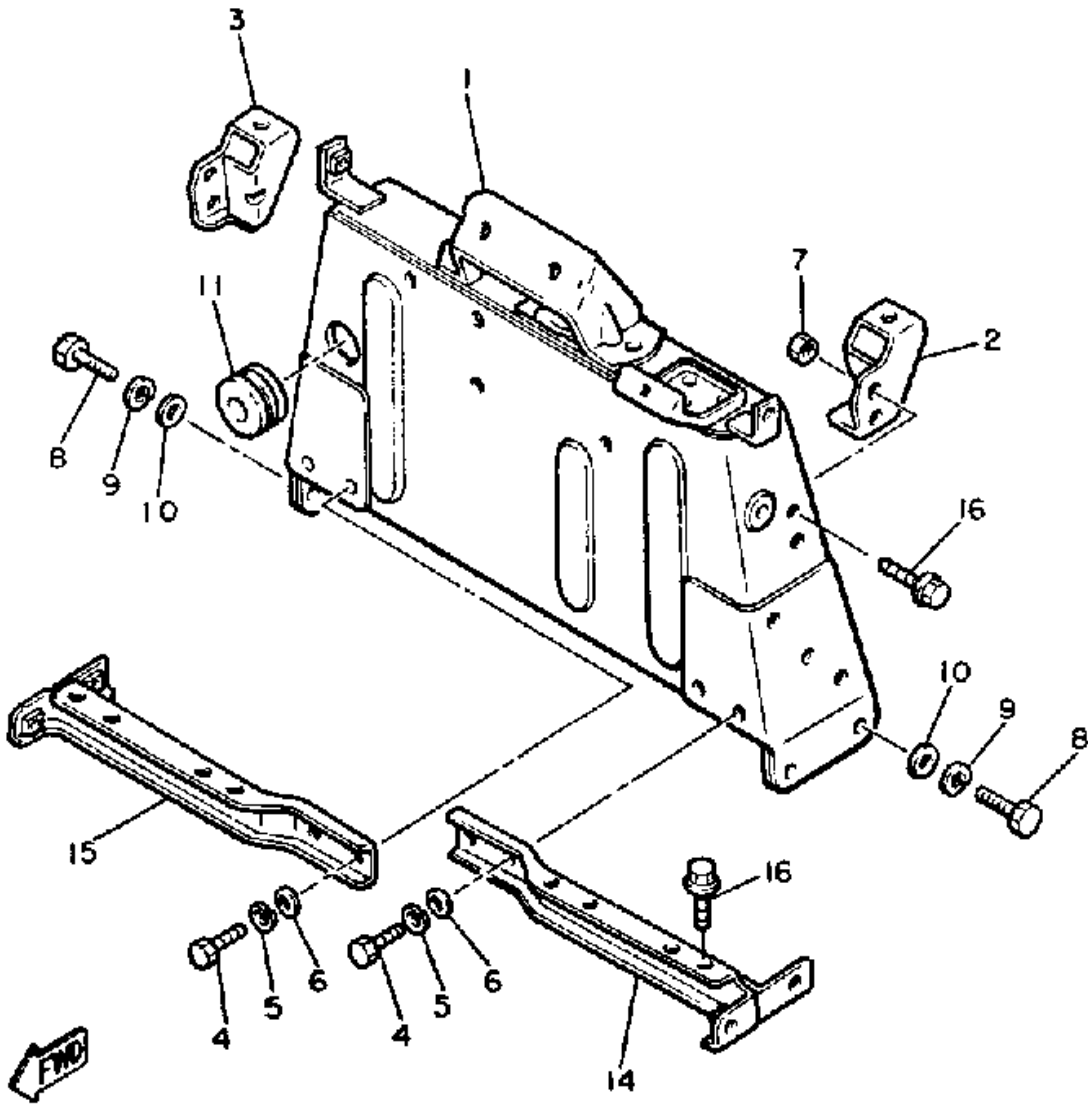

STEERING GATE

Ref. No.	Part Number	Description	Qty	Remarks
1	8W6-23871-00-00	GATE, STEERING	1	
2	8W6-24115-00-00	STAY, FUEL TANK 1	1	
3	8W6-24116-00-00	STAY, FUEL TANK	1	
4	97301-06014-00	BOLT, HEXAGON	4	
5	92995-06100-00	WASHER, SPRING	4	
6	92990-06600-00	WASHER, PLATE	4	
7	95380-06600-00	NUT	4	
8	97313-08018-00	BOLT, HEXAGON (97301-08016)	4	
9	92990-08100-00	WASHER	4	
10	92901-08600-00	WASHER	4	
11	90480-28191-00	GROMMET	1	
12	97013-06012-00	BOLT	2	
13	92995-06100-00	WASHER, SPRING	2	
14	8W6-23898-00-00	BRACKET 3	1	
15	8W6-23899-00-00	BRACKET 4	1	
16	95811-06012-00	BOLT, FLANGE	12	

8W9100-4180

Property of www.SmallEngineDiscount.com - Not for Resale