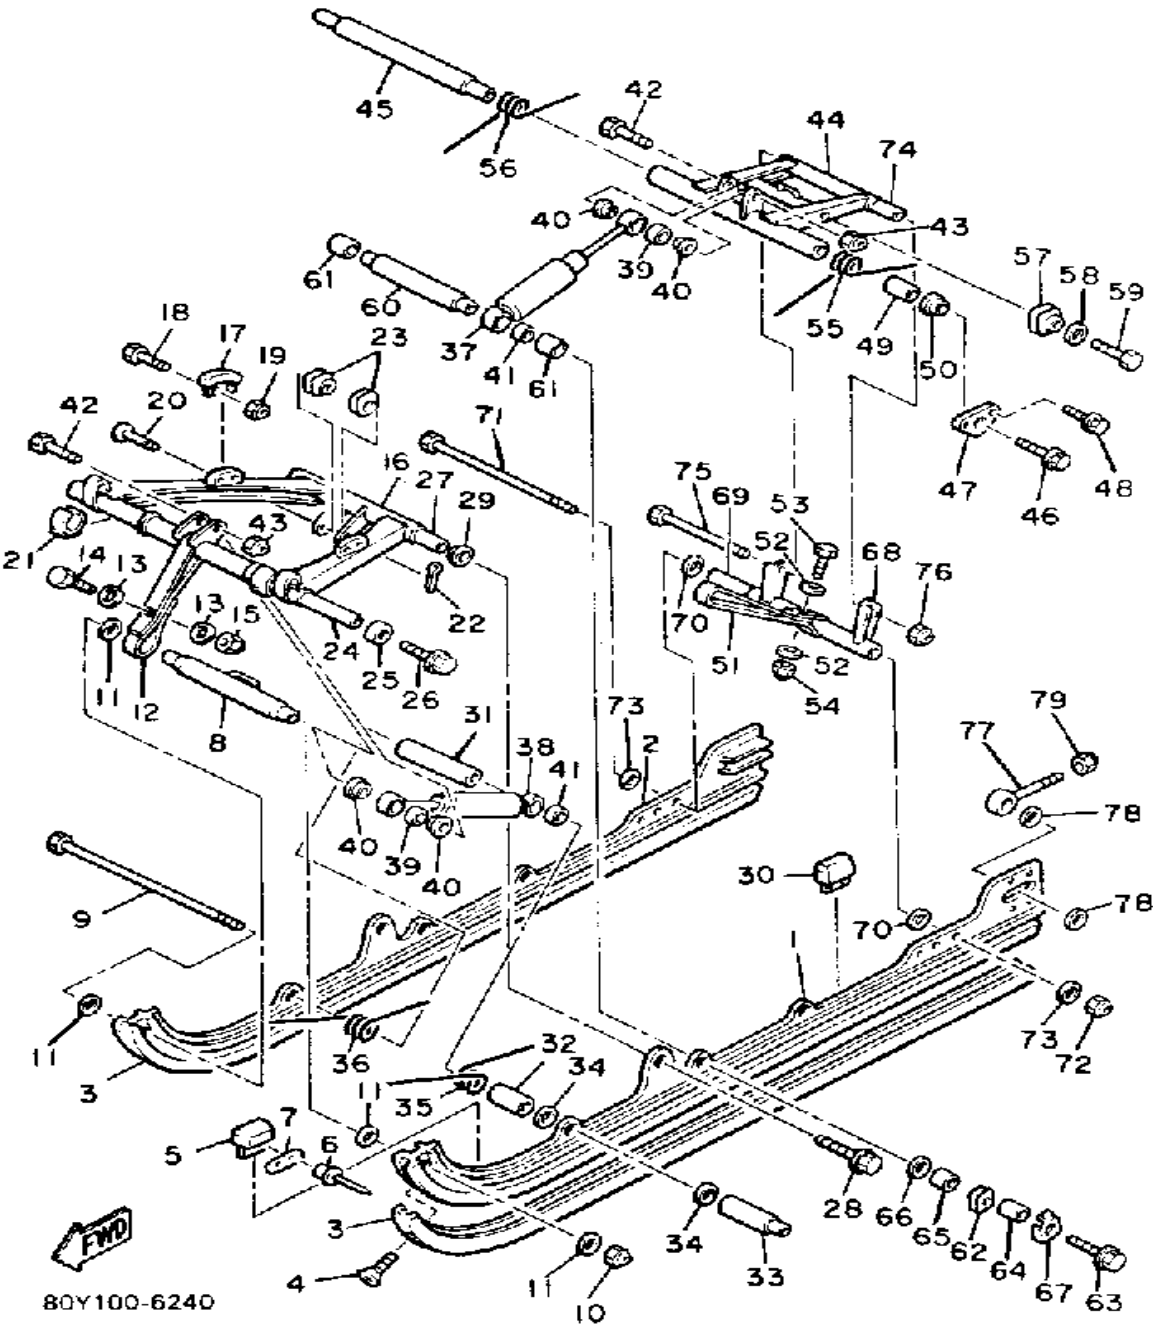

TRACK SUSPENSION 2

Ref. No.	Part Number	Description	Qty	Remarks
56	8Y3-47474-00-00	SPRING, REAR 4	1	
57	86S-47446-01-00	HOOK 1	2	
58	90201-06057-00	WASHER, PLATE	2	
59	97313-06016-00	BOLT, HEXAGON	2	
60	8Y3-47486-00-00	SHAFT 4	1	
61	8Y3-47319-00-00	COLLAR	2	
62	890-47447-00-00	HOOK 2	2	
63	95811-08055-00	BOLT, FLANGE	2	
64	90387-08262-00	COLLAR	2	
65	90387-12105-00	COLLAR	2	
66	92990-08600-00	WASHER, PLATE	2	
67	8V0-47467-00-00	PLATE, GUIDE	2	
68	8V0-47417-00-00	BRACKET 3	1	
69	90387-08632-00	COLLAR	1	
70	90201-08649-00	WASHER, PLATE	2	
71	97022-08255-00	BOLT	1	
72	95712-08300-00	NUT, LOCK	1	
73	92990-08600-00	WASHER, PLATE	2	
74	90387-084J9-00	COLLAR	1	
75	97022-08165-00	BOLT	1	
76	95712-08300-00	NUT, LOCK	1	
77	8K2-47479-01-00	COLLAR 3	2	
78	90201-20279-00	WASHER, PLATE	4	
79	95701-10300-00	NUT, FLANGE (95702-10300)	2	

Property of www.SmallEngineDiscount.com - Not for Resale