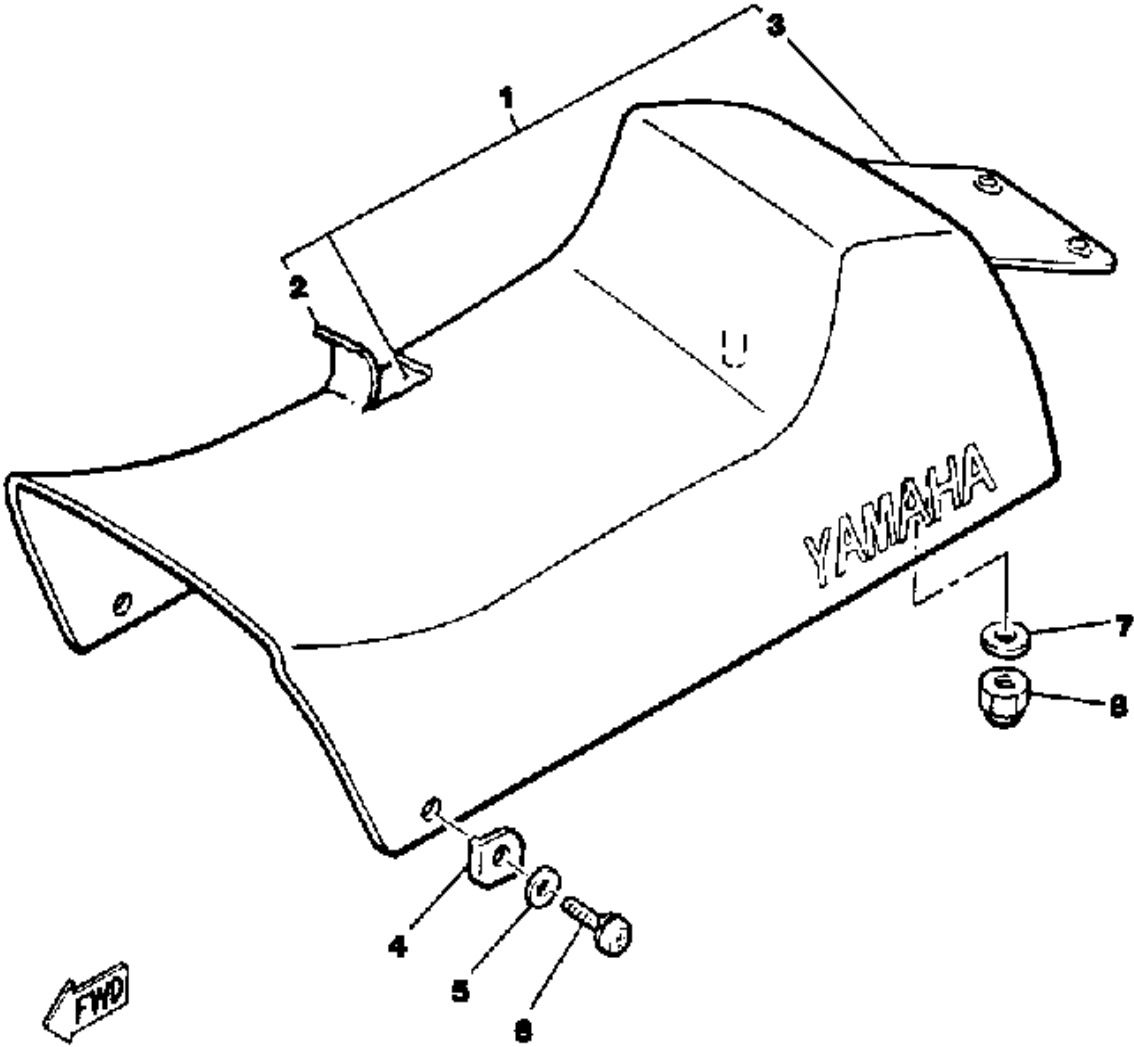

Property of www.SmallEngineDiscount.com - Not for Resale

SEAT

8Y2100 5200

Ref. No.	Part Number	Description	Qty	Remarks
1	8Y3-24710-00-00	SINGLE SEAT ASSEMBLY	1	
2	82H-24711-00-00	. COVER, SINGLE SEAT	1	
3	8Y3-77377-00-00	. COVER, LUGGE BOX 2	1	
4	90214-14037-00	WASHER, CLAW	2	
5	90201-063J2-00	WASHER, PLATE	2	
6	90157-06070-00	SCREW, PAN HEAD	2	
7	90201-08748-00	WASHER, PLATE	2	
8	95712-08300-00	NUT, LOCK	2	