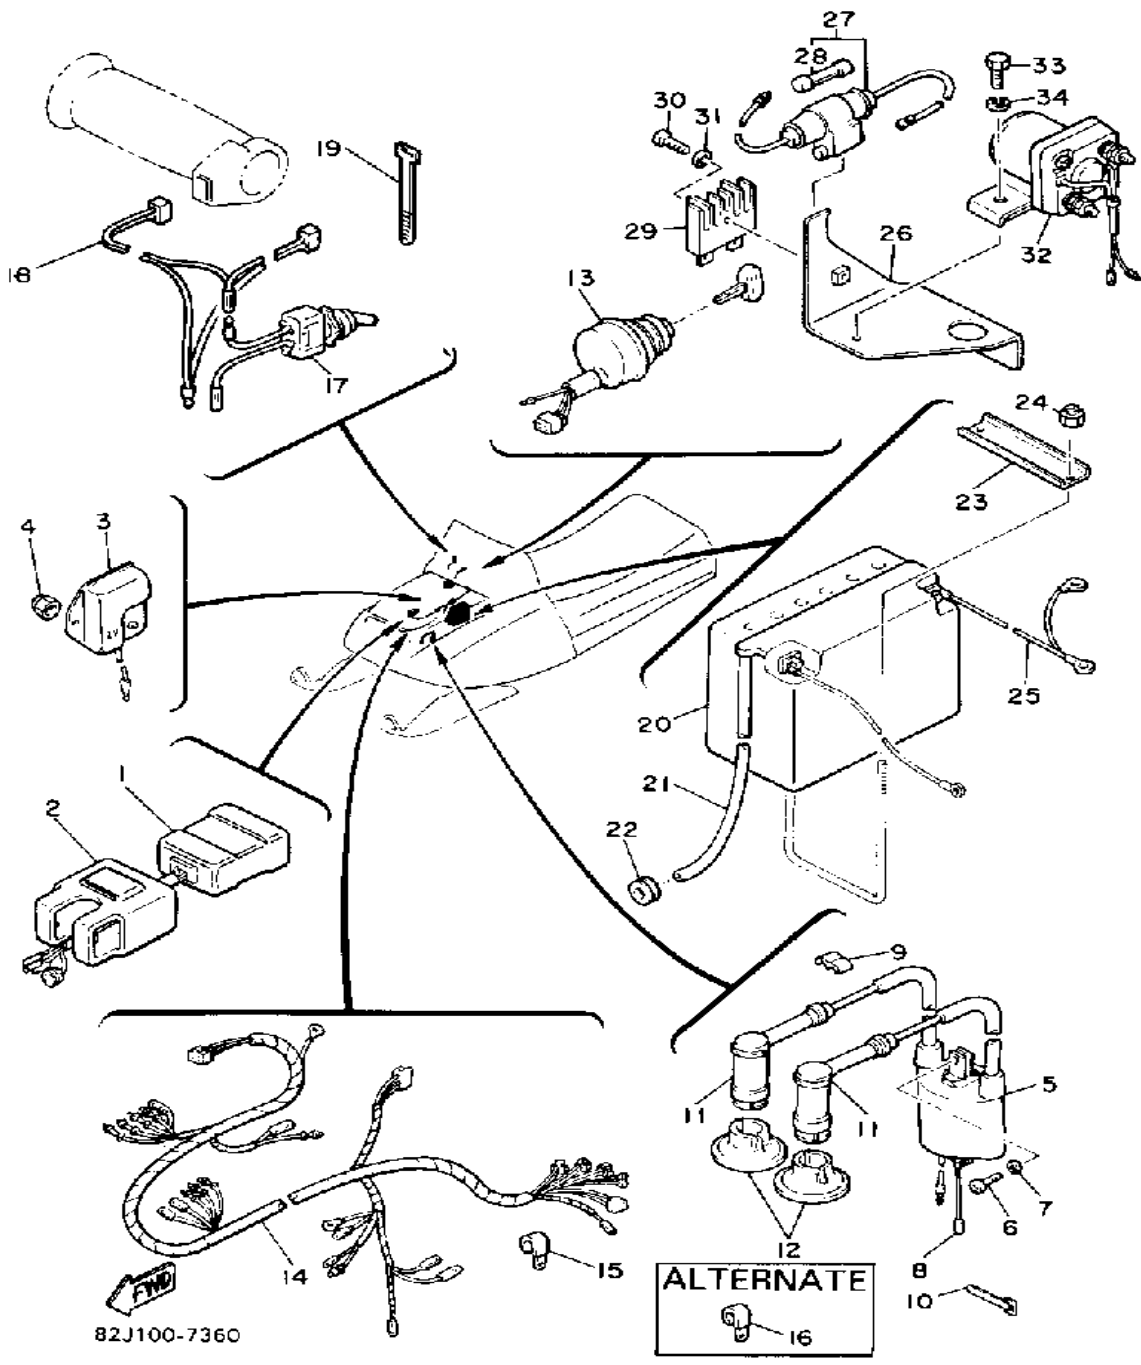

ELECTRICAL 1

Ref. No.	Part Number	Description	Qty	Remarks
28	682-82151-00-00	. FUSE (20A)	2	
29	1Y8-81970-60-00	RECTIFIER ASSEMBLY	1	
30	98580-06020-00	SCREW	1	
31	92995-06100-00	WASHER, SPRING	1	
32	8J9-81940-10-00	STARTER RELAY ASSEMBLY	1	
33	97013-06012-00	BOLT	1	
34	92995-06100-00	WASHER, SPRING	1	

Property of www.SmallEngineDiscount.com - Not for Resale