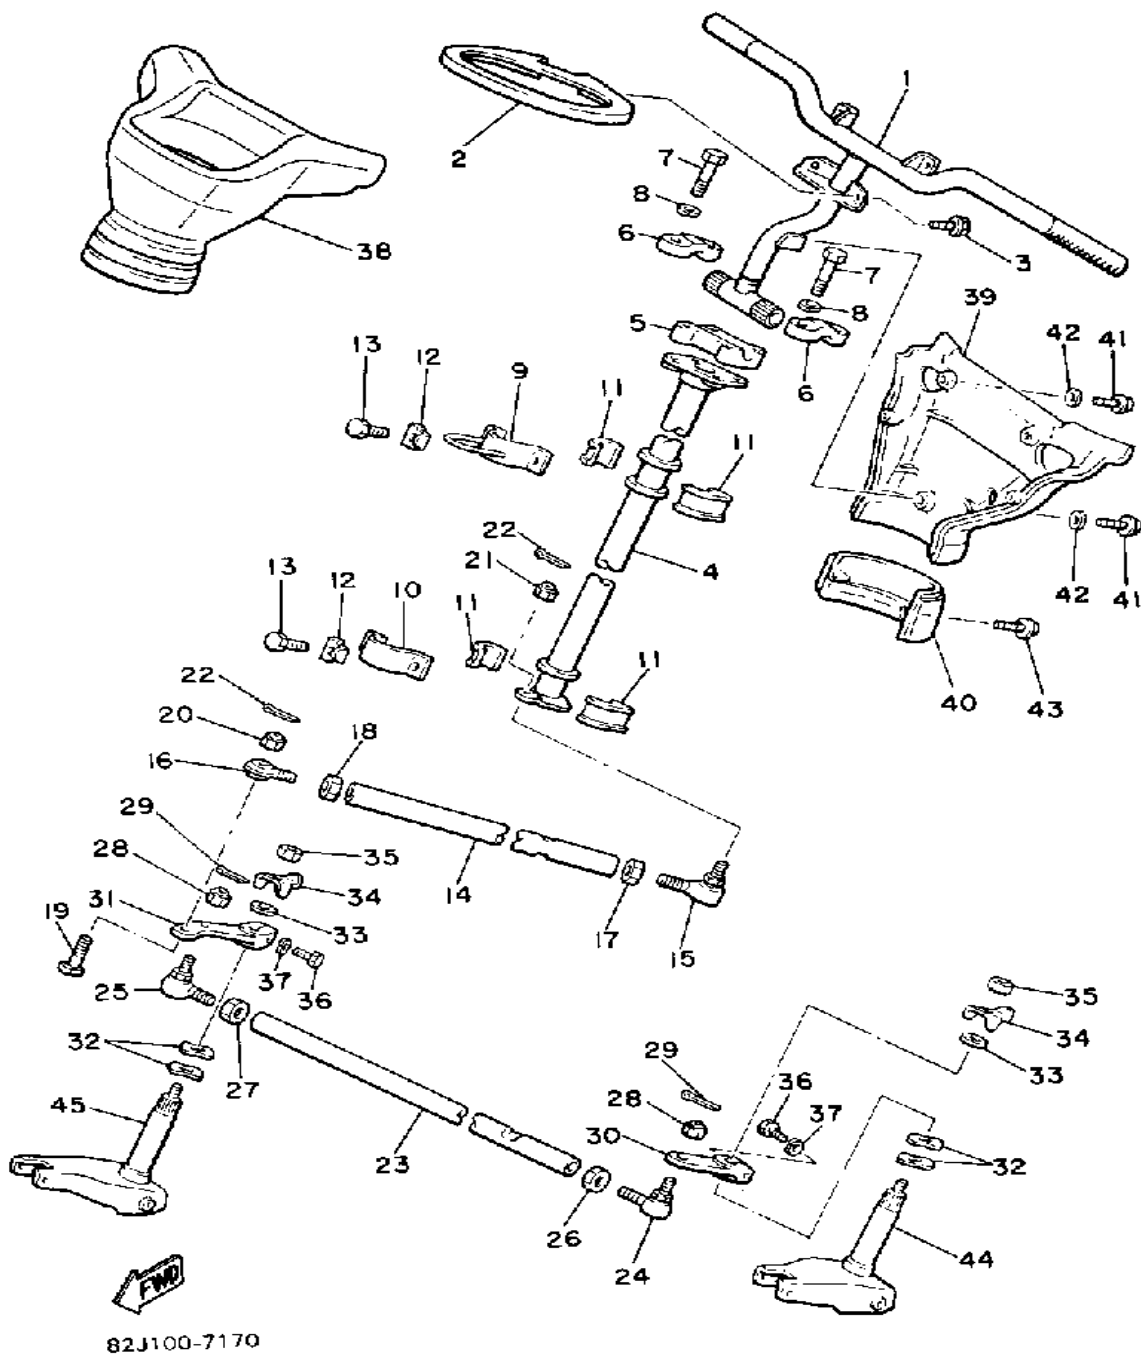

STEERING

Ref. No.	Part Number	Description	Qty	Remarks
1	80Y-23811-00-00	COLUMN, STEERING	1	
2	8V0-23878-00-00	BRACKET 0	1	
3	95811-06010-00	BOLT, FLANGE	2	
4	8W6-23813-00-00	COLUMN, STEERING 2	1	
5	164-23441-00-98	HOLDER, HANDLE UPPER	1	
6	1E6-23441-00-00	HOLDER, HANDLE UPR	2	
7	97022-08055-00	BOLT	4	
8	92990-08100-00	WASHER	4	
9	8Y4-23872-00-00	HOLDER, BEARING	1	
10	84M-23868-00-00	BRACKET, STEERING LOWER	1	
11	8F3-23812-00-00	PLANE BEARING, STEERING	4	
12	90215-08262-00	WASHER, LOCK	4	
13	97011-08016-00	BOLT	4	
14	8G8-23821-00-00	ROD, STEERING RELAY	1	
15	86X-23841-00-00	JOINT, UNIVERSAL 1	1	
16	87S-23847-00-00	JOINT, UNIVERSAL 3	1	
17	95303-10700-00	NUT	1	
18	90170-10186-00	NUT	1	
19	90109-10482-00	BOLT	1	
20	95701-10300-00	NUT, FLANGE (95702-10300)	1	
21	90185-10085-00	NUT, SELF-LOCKING	1	
22	91402-25018-00	PIN, COTTER	2	
23	8G8-23831-00-00	ROD, TIE	1	
24	86X-23841-00-00	JOINT, UNIVERSAL 1	1	
25	86X-23845-00-00	JOINT, UNIVERSAL 2	1	
26	95303-10700-00	NUT	1	
27	90170-10186-00	NUT	1	
28	95701-10300-00	NUT, FLANGE (95702-10300)	2	
29	91402-25018-00	PIN, COTTER	2	

CONTINUED ON NEXT FRAME ➤

Property of www.SmallEngineDiscount.com - Not for Resale