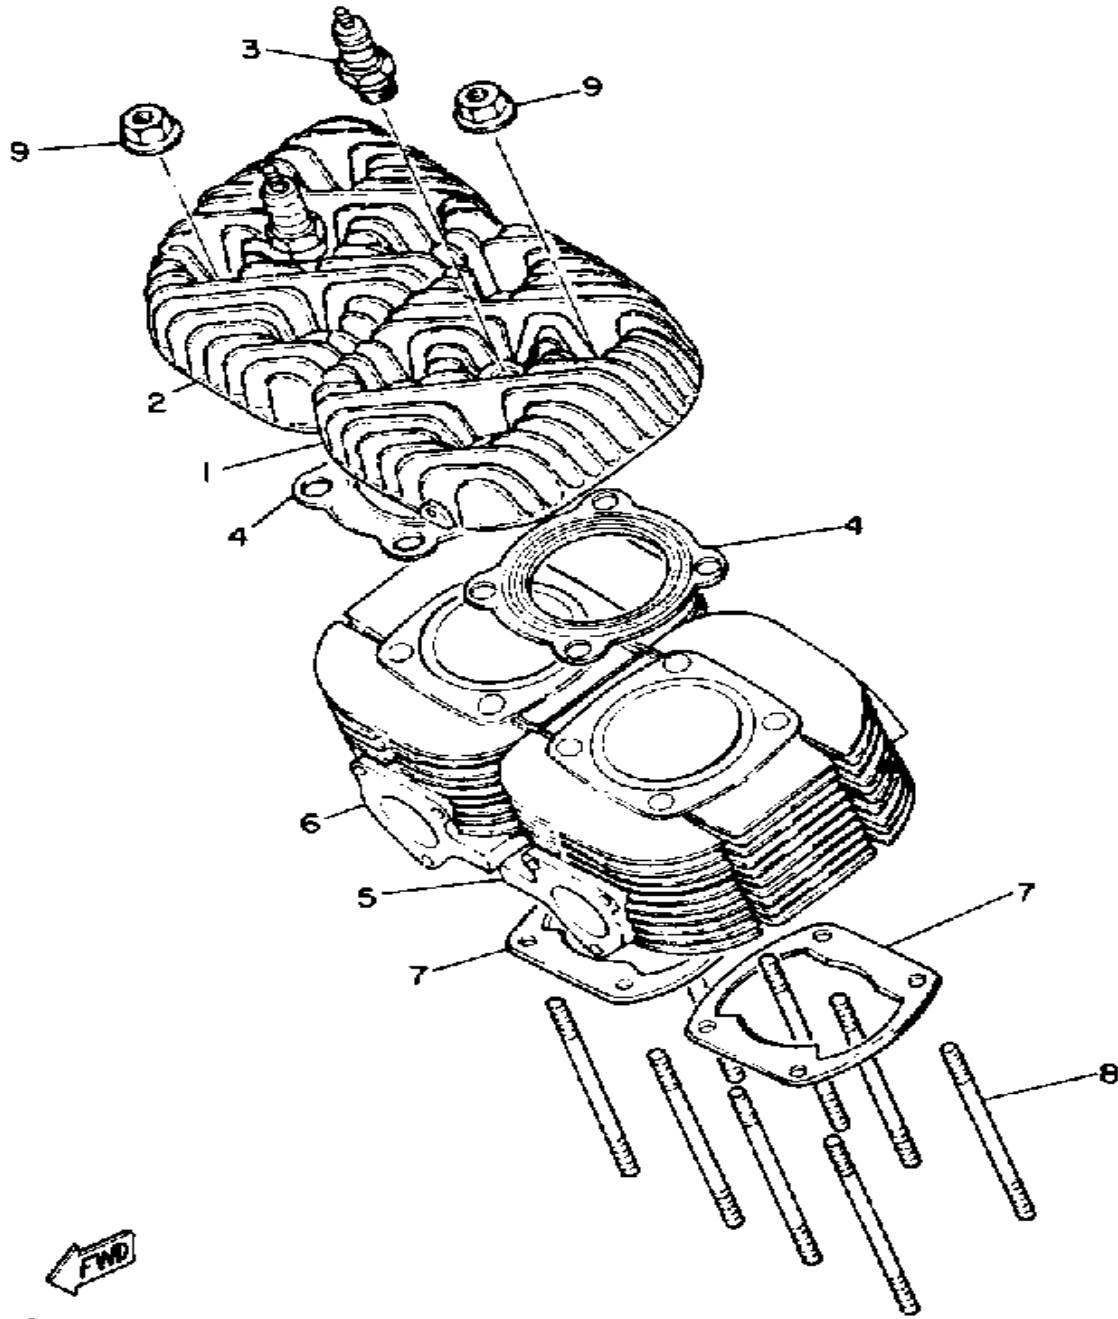

YAMAHA

GENUINE

PARTS CATALOGUE

SNOWMOBILE

Property of www.SmallEngineDiscount.com - Not for Resale

CYLINDER HEAD - CYLINDER

Ref. No.	Part Number	Description	Qty	Remarks
1	8G8-11111-00-00	HEAD, CYLINDER 1	1	
2	8G8-11121-00-00	HEAD, CYLINDER 2	1	
3	NGK-BR9ES-00-00	PLUG, SPARK	2	
4	8G8-11181-01-00	GASKET, CYLINDER HEAD 1 .	2	
5	8G8-11311-00-00	CYLINDER 1	1	
	8G8-11321-00-00	CYLINDER 2	1	
7	846-11351-01-00	GASKET, CYLINDER	2	
9	90116-08107-00	BOLT, STUD	8	
	95701-08500-00	NUT, FLANGE	8	

8J6100-0010

Property of www.SmallEngineDiscount.com - Not for Resale

CRANKSHAFT - PISTON

8L4100-1020

Ref. No.	Part Number	Description	Qty	Remarks
1	8G8-11631-01-96	PISTON STD.	2	U.R.
	8G8-11635-00-00	PISTON 1 O/S 0.5	2	ALT. PART
	8G8-11636-00-00	PISTON 2 O/S 0.0	2	ALT. PART
2	8G8-11601-00-00	PISTON RING SET (STD)	2	U.R. STD
	8G8-11601-10-00	PISTON RING SET (0.25MM O/S)	2	ALT. PART
	8G8-11601-20-00	PISTON RING SET (0.50MM O/S)	2	
3	137-11633-00-00	PIN, PISTON	2	
4	93450-17025-00	CIRCLIP	4	
5	93310-216E1-00	BEARING	2	
6	8L3-11400-00-00	CRANKSHAFT ASSEMBLY ...	1	
7	8G8-11412-01-00	. CRANK 1	1	
8	8L3-11422-01-00	. CRANK 2	1	
9	8L3-11432-01-00	. CRANK 3	1	
10	8G8-11442-01-00	. CRANK 4	1	
11	90280-05014-00	. KEY, WOODRUFF	1	
12	8G8-11681-00-00	. PIN, CRANK 1	2	
13	90209-22248-00	. WASHER	4	
14	34X-11651-00-00	. ROD, CONNECTING	2	
15	93310-422L0-00	. BEARING	2	
16	93306-30618-00	. BEARING (B6306)	1	
17	93306-20617-00	. BEARING (B6206)	2	
18	93306-30564-00	. BEARING	1	
19	8L3-11515-01-00	. SEAL, LABYRINTH 1	1	
20	91609-30010-00	. PIN, SPRING	1	
21	93440-72049-00	CIRCLIP	1	
22	93102-30184-00	OIL SEAL, SD-TYPE	1	
23	93102-25183-00	OIL SEAL	1	