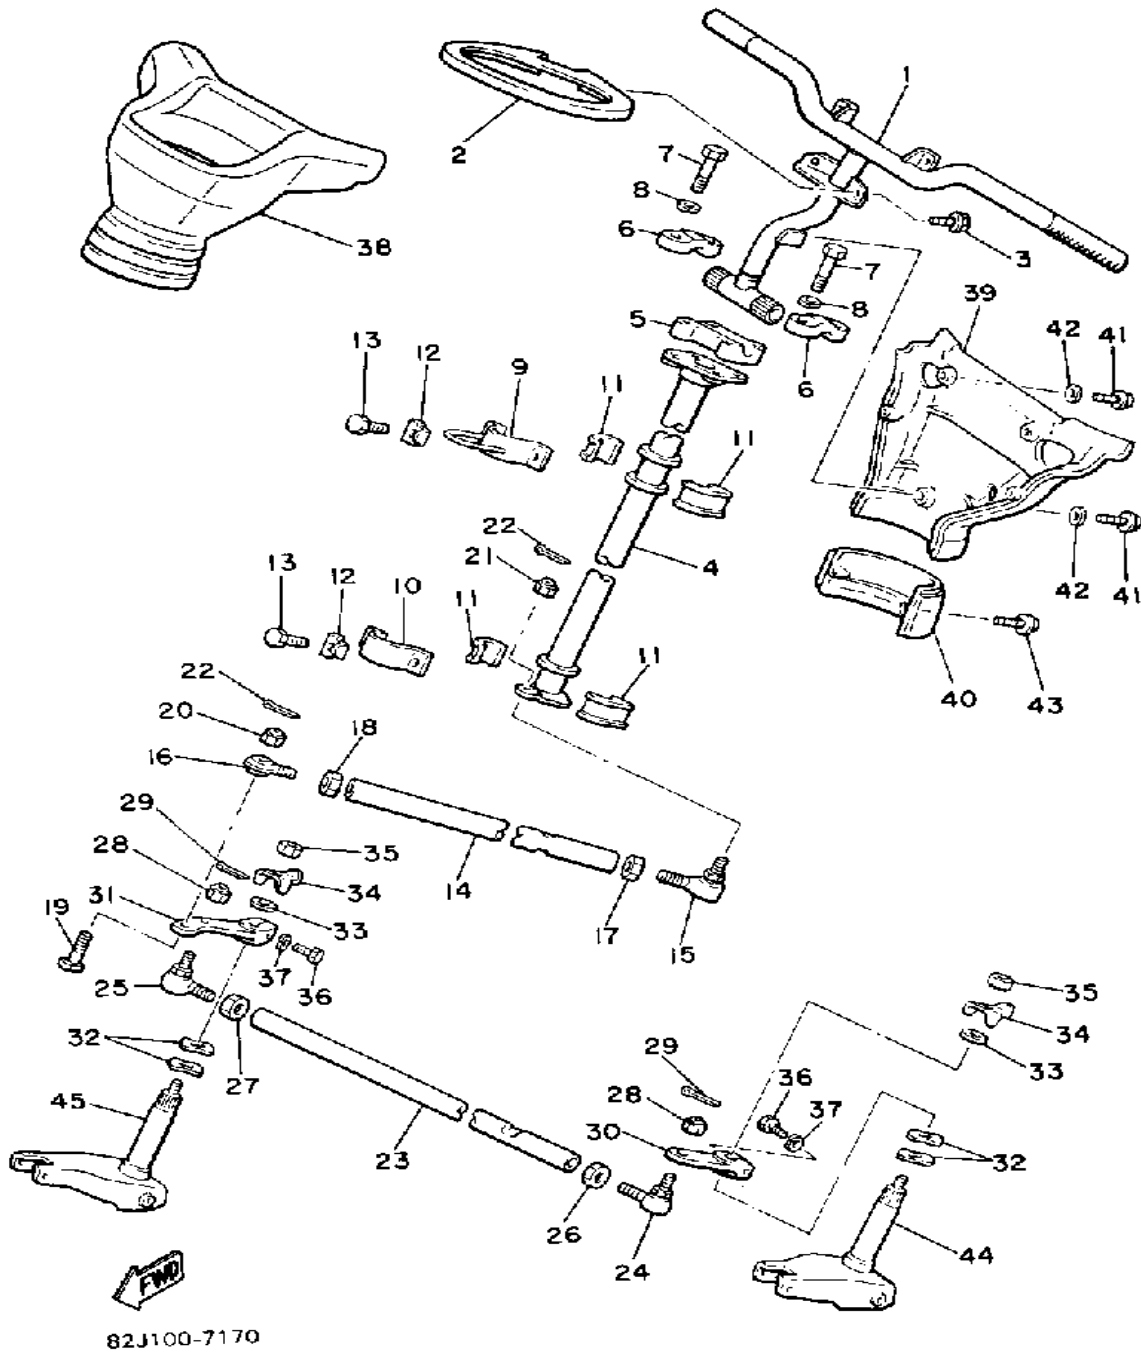

Property of www.SmallEngineDiscount.com - Not for Resale

STEERING

Ref. No.	Part Number	Description	Qty	Remarks
1	80Y-23811-00-00	COLUMN, STEERING	1	
2	8V0-23878-00-00	BRACKET 0	1	
3	95811-06010-00	BOLT, FLANGE	2	
4	8W6-23813-00-00	COLUMN, STEERING 2	1	
5	164-23441-00-98	HOLDER, HANDLE UPPER	1	
6	1E6-23441-00-00	HOLDER, HANDLE UPR	2	
7	97022-08055-00	BOLT	4	
8	92990-08100-00	WASHER	4	
9	8Y4-23872-00-00	HOLDER, BEARING	1	
10	84M-23868-00-00	BRACKET, STEERING LOWER	1	
11	8F3-23812-00-00	PLANE BEARING, STEERING	4	
12	90215-08262-00	WASHER, LOCK	4	
13	97011-08016-00	BOLT	4	
14	8G8-23821-00-00	ROD, STEERING RELAY	1	
15	86X-23841-00-00	JOINT, UNIVERSAL 1	1	
16	87S-23847-00-00	JOINT, UNIVERSAL 3	1	
17	95303-10700-00	NUT	1	
18	90170-10186-00	NUT	1	
19	90109-10482-00	BOLT	1	
20	95701-10300-00	NUT, FLANGE (95702-10300)	1	
21	90185-10085-00	NUT, SELF-LOCKING	1	
22	91402-25018-00	PIN, COTTER	2	
23	8G8-23831-00-00	ROD, TIE	1	
24	86X-23841-00-00	JOINT, UNIVERSAL 1	1	
25	86X-23845-00-00	JOINT, UNIVERSAL 2	1	
26	95303-10700-00	NUT	1	
27	90170-10186-00	NUT	1	
28	95701-10300-00	NUT, FLANGE (95702-10300)	2	
29	91402-25018-00	PIN, COTTER	2	

CONTINUED ON NEXT FRAME ➤

Property of www.SmallEngineDiscount.com - Not for Resale

STEERING

Ref. No.	Part Number	Description	Qty	Remarks
30	8F3-23851-00-00	ARM, OUTSIDE 1	1	
31	8F3-23852-00-00	ARM, OUTSIDE 2	1	
32	90206-20037-00	WASHER, WAVE	4	
33	90201-10752-00	WASHER, PLATE	2	
34	90215-10096-00	WASHER, LOCK	2	
35	95303-10600-00	NUT (95301-10600)	2	
36	97001-08025-00	BOLT (1NV)	2	
37	92990-08100-00	WASHER	2	
38	8Y3-23815-00-00	PAD, STEERING	1	
39	8Y3-23817-00-00	PAD, STEERING	1	
40	8Y3-23818-00-00	COVER, STEERING	1	
41	90159-05096-00	SCREW, WITH WASHER	3	
42	90201-05721-00	WASHER, PLATE	3	
43	90159-04095-00	SCREW, WITH WASHER	4	
44	83T-23853-00-00	COLUMN, SKI 1	1	
45	83T-23854-00-00	COLUMN, SKI 2	1	