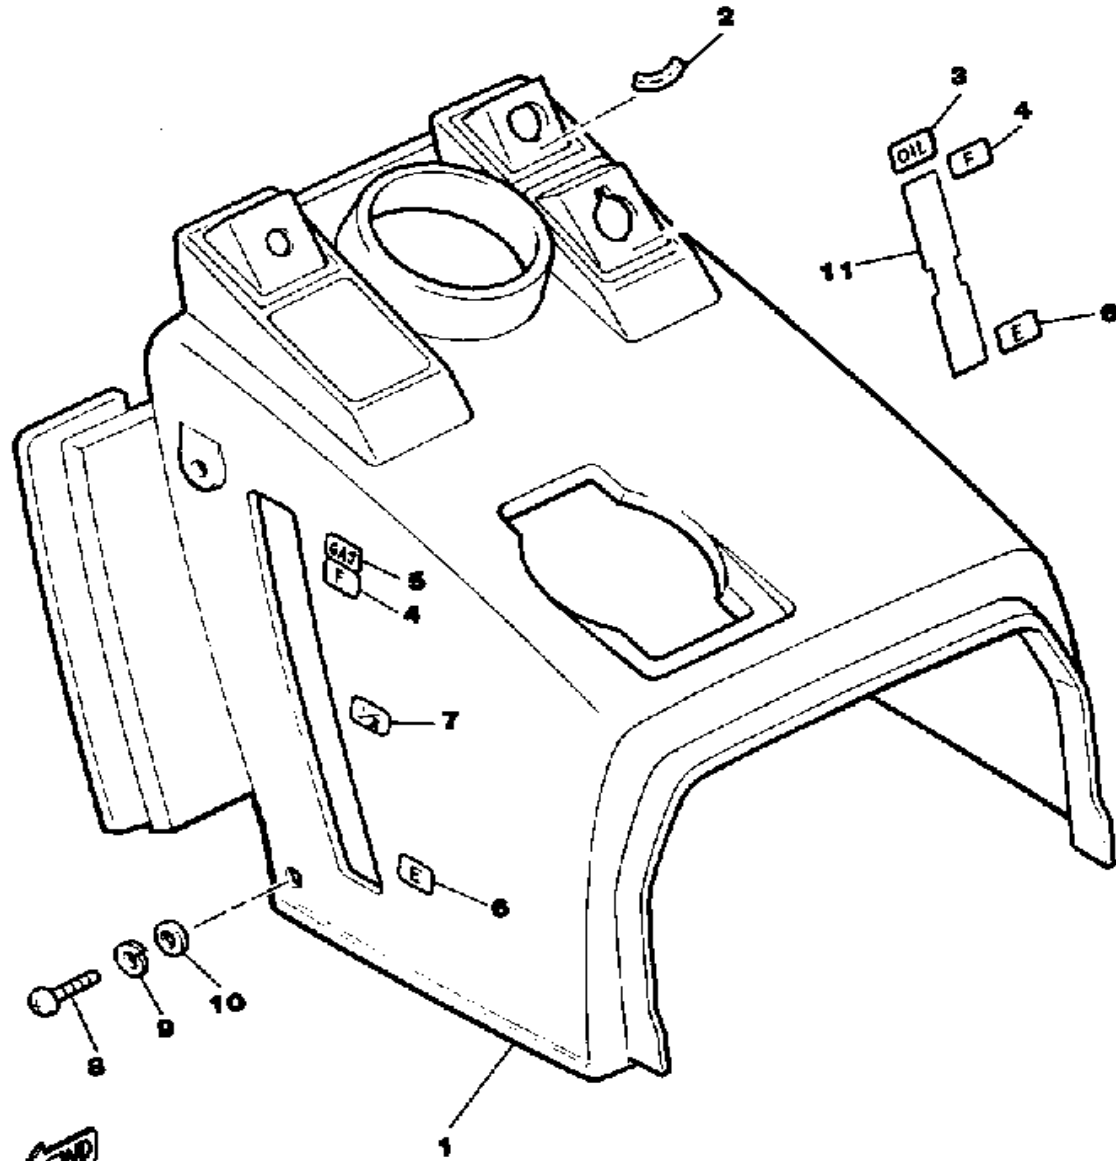

INSTRUMENT PANEL

Ref. No.	Part Number	Description	Qty	Remarks
1	80Y-77711-00-00	PANEL, INSTRUMENT	1	
2	8U9-77742-00-00	INDICATOR 2	1	
3	8G8-77742-00-00	INDICATOR 2	1	
4	878-77744-00-00	INDICATOR 4	2	
5	8A1-77743-00-00	INDICATOR 3	1	
6	878-77745-00-00	INDICATOR 5	2	
7	8A1-77744-00-00	INDICATOR 4	1	
8	98586-05016-00	SCREW, PAN HEAD	4	
9	92906-05100-00	WASHER, SPRING	4	
10	90201-05721-00	WASHER, PLATE	4	
11	80X-7716F-00-00	REFLECTOR 2	1	

82J100-7300

Property of www.SmallEngineDiscount.com - Not for Resale