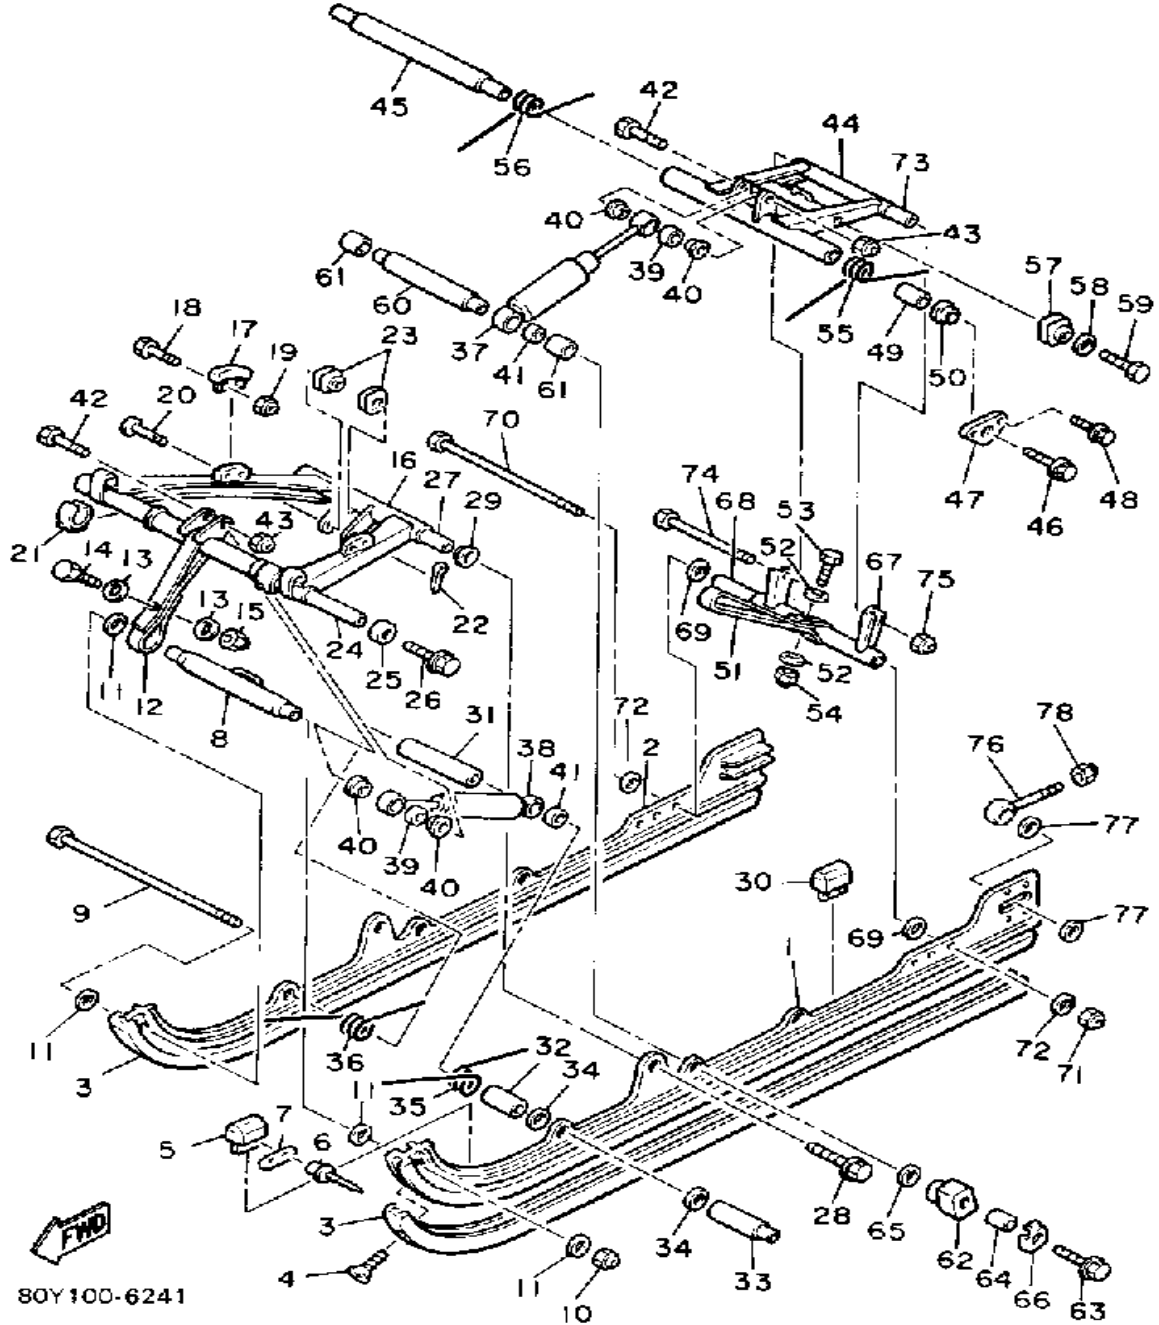

TRACK SUSPENSION 2

Ref. No.	Part Number	Description	Qty	Remarks
56	8Y3-47474-00-00	SPRING, REAR 4	1	
57	86S-47446-01-00	HOOK 1	2	
58	90201-06057-00	WASHER, PLATE	2	
59	97313-06016-00	BOLT, HEXAGON	2	
60	83T-47486-00-00	SHAFT 4	1	
61	8Y3-47319-00-00	COLLAR	2	
62	85K-47447-01-00	HOOK 2	2	
63	95811-10060-00	BOLT, FLANGE	2	
64	90387-103U7-00	COLLAR	2	
65	90201-100L3-00	WASHER, PLATE	2	
66	84J-47467-00-00	PLATE, GUIDE	2	
67	8V0-47417-00-00	BRACKET 3	1	
68	90387-08632-00	COLLAR	1	
69	90201-08649-00	WASHER, PLATE	2	
70	97022-08255-00	BOLT	1	
71	95712-08300-00	NUT, LOCK	1	
72	92990-08600-00	WASHER, PLATE	2	
73	90387-084J9-00	COLLAR	1	
74	97022-08165-00	BOLT	1	
75	95712-08300-00	NUT, LOCK	1	
76	8K2-47479-01-00	COLLAR 3	2	
77	90201-20279-00	WASHER, PLATE	4	
78	95701-10300-00	NUT, FLANGE (95702-10300)	2	

Property of www.SmallEngineDiscount.com - Not for Resale