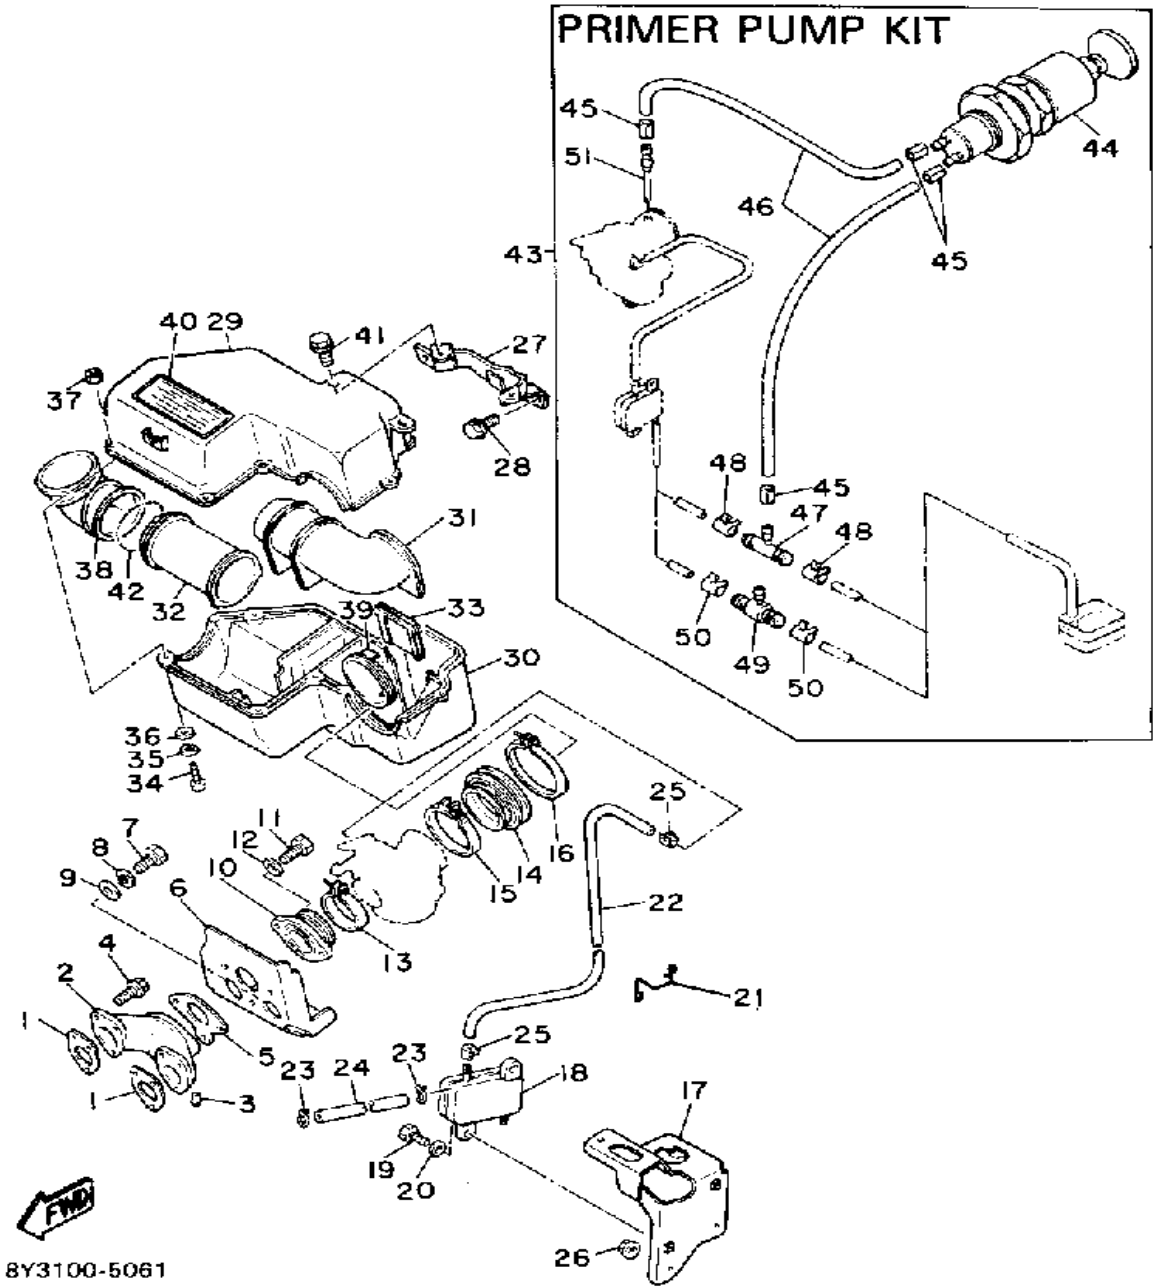

AIR CLEANER

8Y3100-5061

Ref. No.	Part Number	Description	Qty	Remarks
1	8Y2-13563-02-00	GASKET	2	
2	8G8-13565-00-00	JOINT, CARBURETOR	1	
3	824-13552-00-00	NOZZLE	2	
4	95811-06020-00	BOLT, FLANGE	6	
5	8Y2-13556-01-00	GASKET, MANIFOLD	1	
6	8H5-13567-00-00	GASKET	1	
7	97011-08016-00	BOLT	1	
8	92990-08100-00	WASHER	1	
9	90209-08150-00	WASHER, SPEC'L SHAP (90209-08097)	1	
10	8G8-13555-01-00	MANIFOLD, INTAKE	1	
11	97001-08025-00	BOLT (1NV)	2	
12	92990-08600-00	WASHER, PLATE	2	
13	86M-13575-00-00	BAND	1	
14	8G8-14453-01-00	JOINT, AIR CLNR 1	1	
15	90460-68230-00	CLAMP, HOSE	1	
16	8J6-24410-00-00	FUEL PUMP ASSEMBLY	1	
	90460-85277-00	CLAMP, HOSE	1	
17	8G8-24491-00-00	BRACKET, FUEL PUMP	1	
19	97313-06018-00	BOLT, HEXAGON	2	
20	92990-06600-00	WASHER, PLATE	2	
21	(90465-20153-00)	CLAMP	1	
22	91A20-05024-00	TUBE, FLEXIBLE VINYL	1	
23	90467-09006-00	CLIP	2	
24	90445-10140-00	HOSE	1	
25	90467-09026-00	CLIP	2	
26	95701-06500-00	NUT, FLANGE	2	
27	8G8-14498-00-00	STAY 1	1	
28	95811-06010-00	BOLT, FLANGE	2	

CONTINUED ON NEXT FRAME ➤

Property of www.SmallEngineDiscount.com - Not for Resale