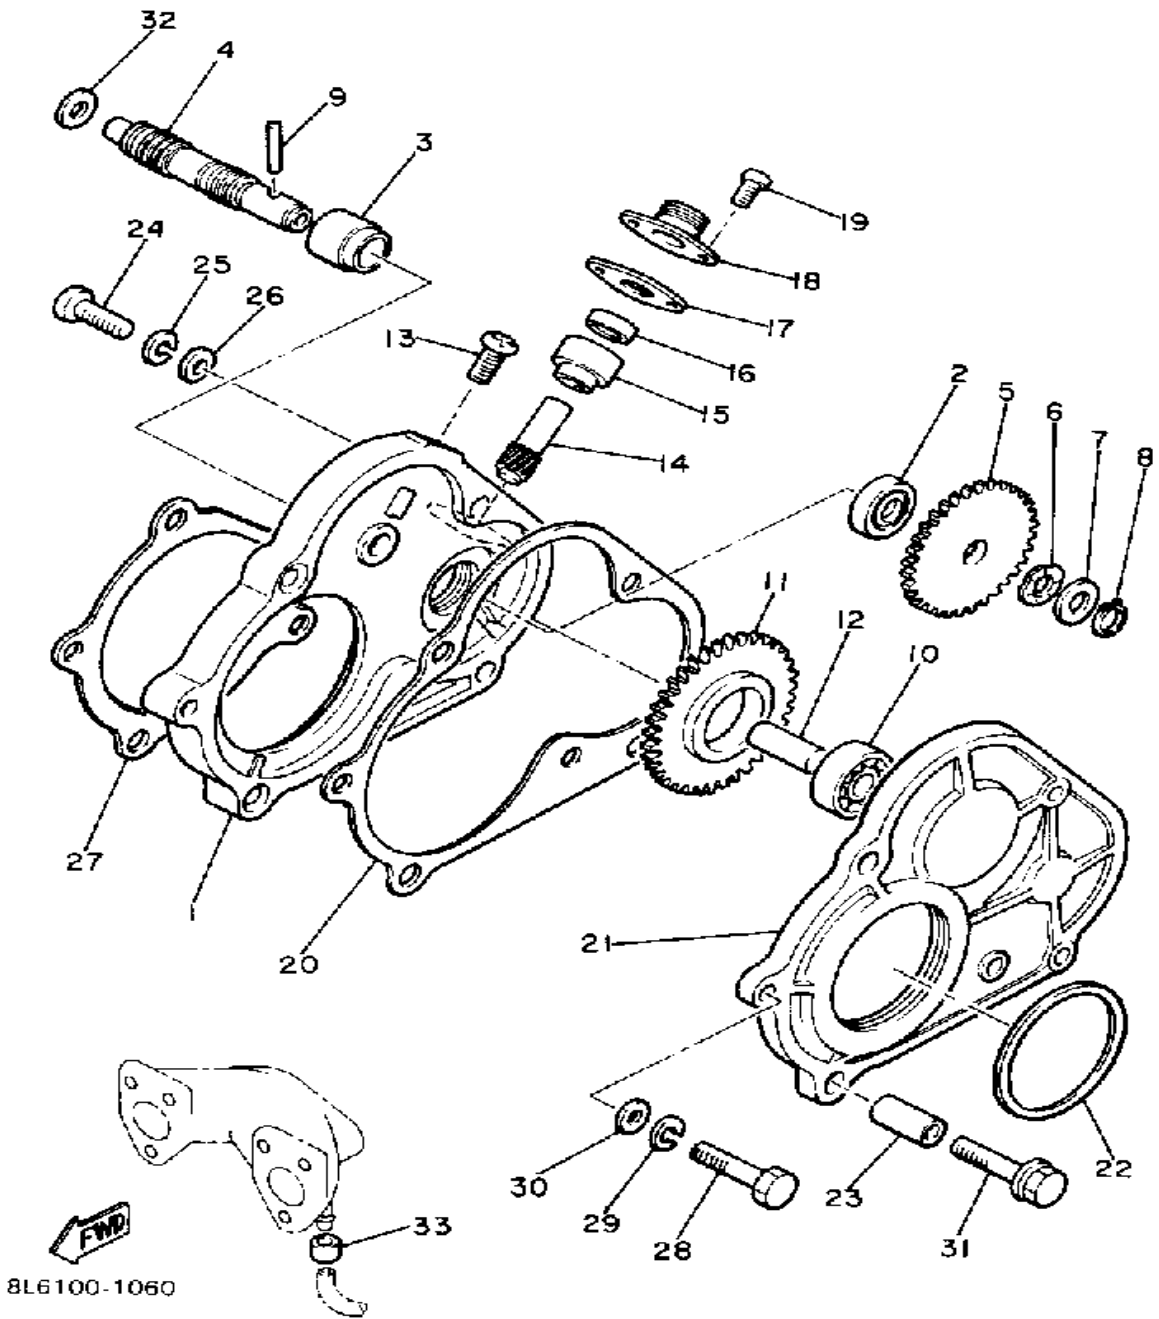

PUMP DRIVE - GEAR

Ref. No.	Part Number	Description	Qty	Remarks
31	95811-06035-00	BOLT, FLANGE	2	
32	90201-08624-00	WASHER, PLATE	1	
33	90468-02025-00	CLIP	2	

Property of www.SmallEngineDiscount.com - Not for Resale