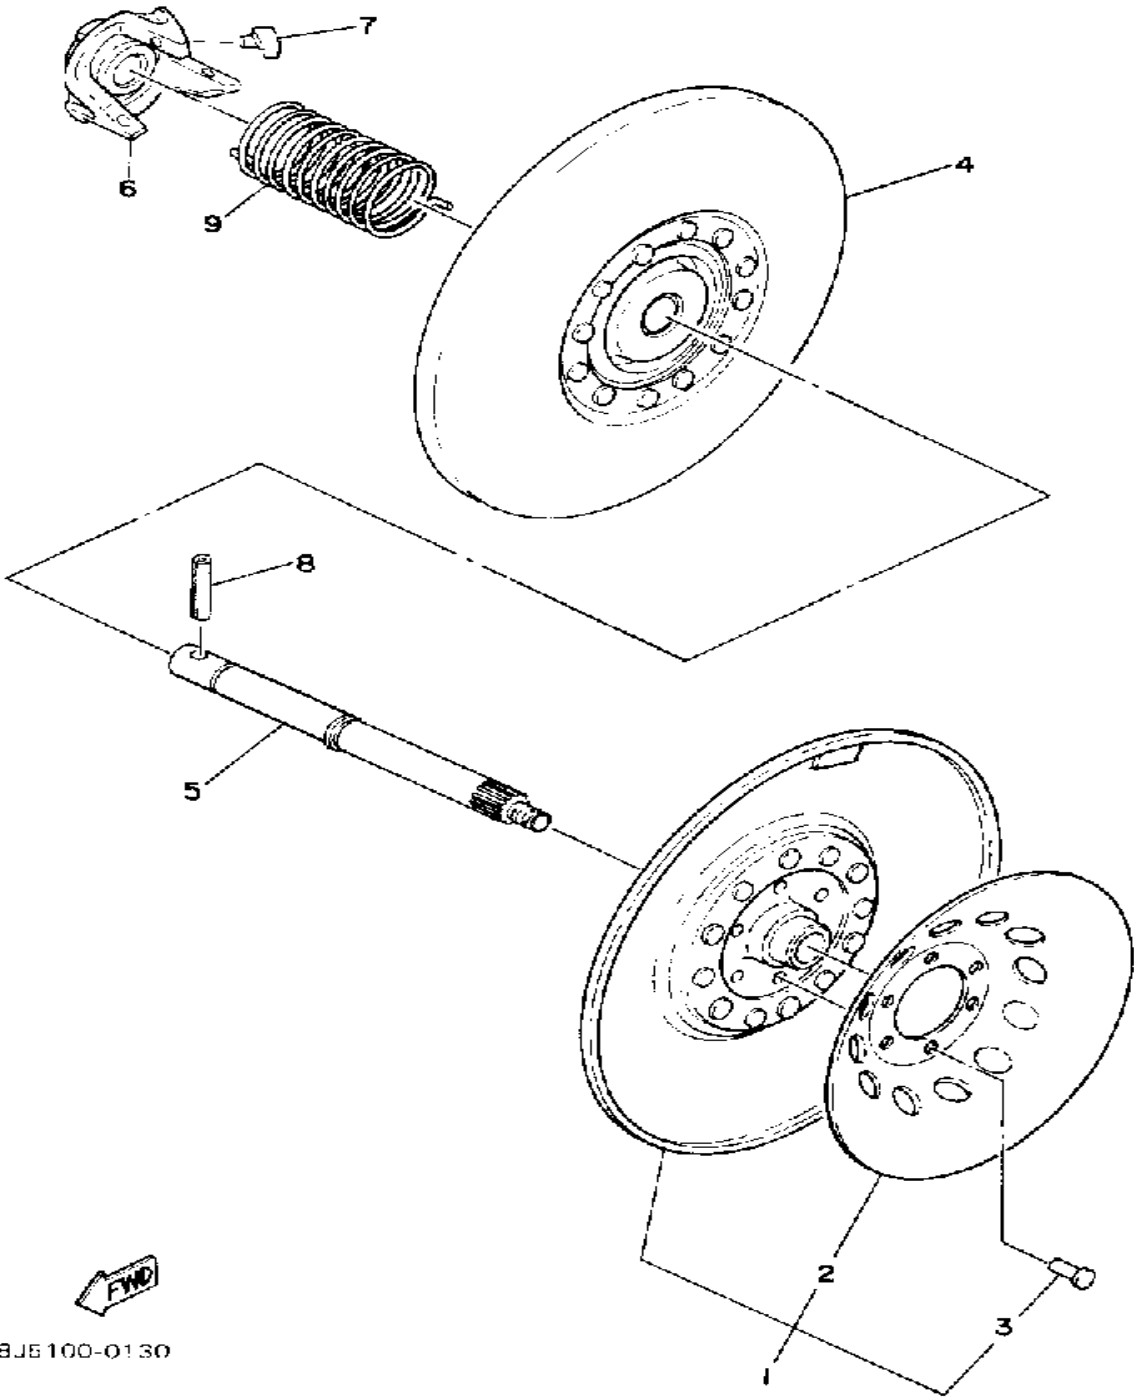

SECONDARY SHEAVE

Ref. No.	Part Number	Description	Qty	Remarks
1	8G8-17660-01-00	SEC FXD SHV	1	
2	8F3-25711-00-00	. DISC, BRAKE	1	
3	90263-05023-00	. RIVET, FLAT HEAD	6	
4	85T-17670-00-00	SEC SLIDING SHEAVESHEAVE	1	
5	8G8-17681-01-00	SHAFT, SECONDARY	1	
6	810-17684-01-00	SEAT, SEC SPRINGSRING ..	1	
7	801-17688-10-00	SHOE, RAMP	3	
8	90254-08001-00	PIN, SPRING TYPE	1	
9	90508-40080-00	SPRING, TORSION	1	

8JE100-0130

Property of www.SmallEngineDiscount.com - Not for Resale