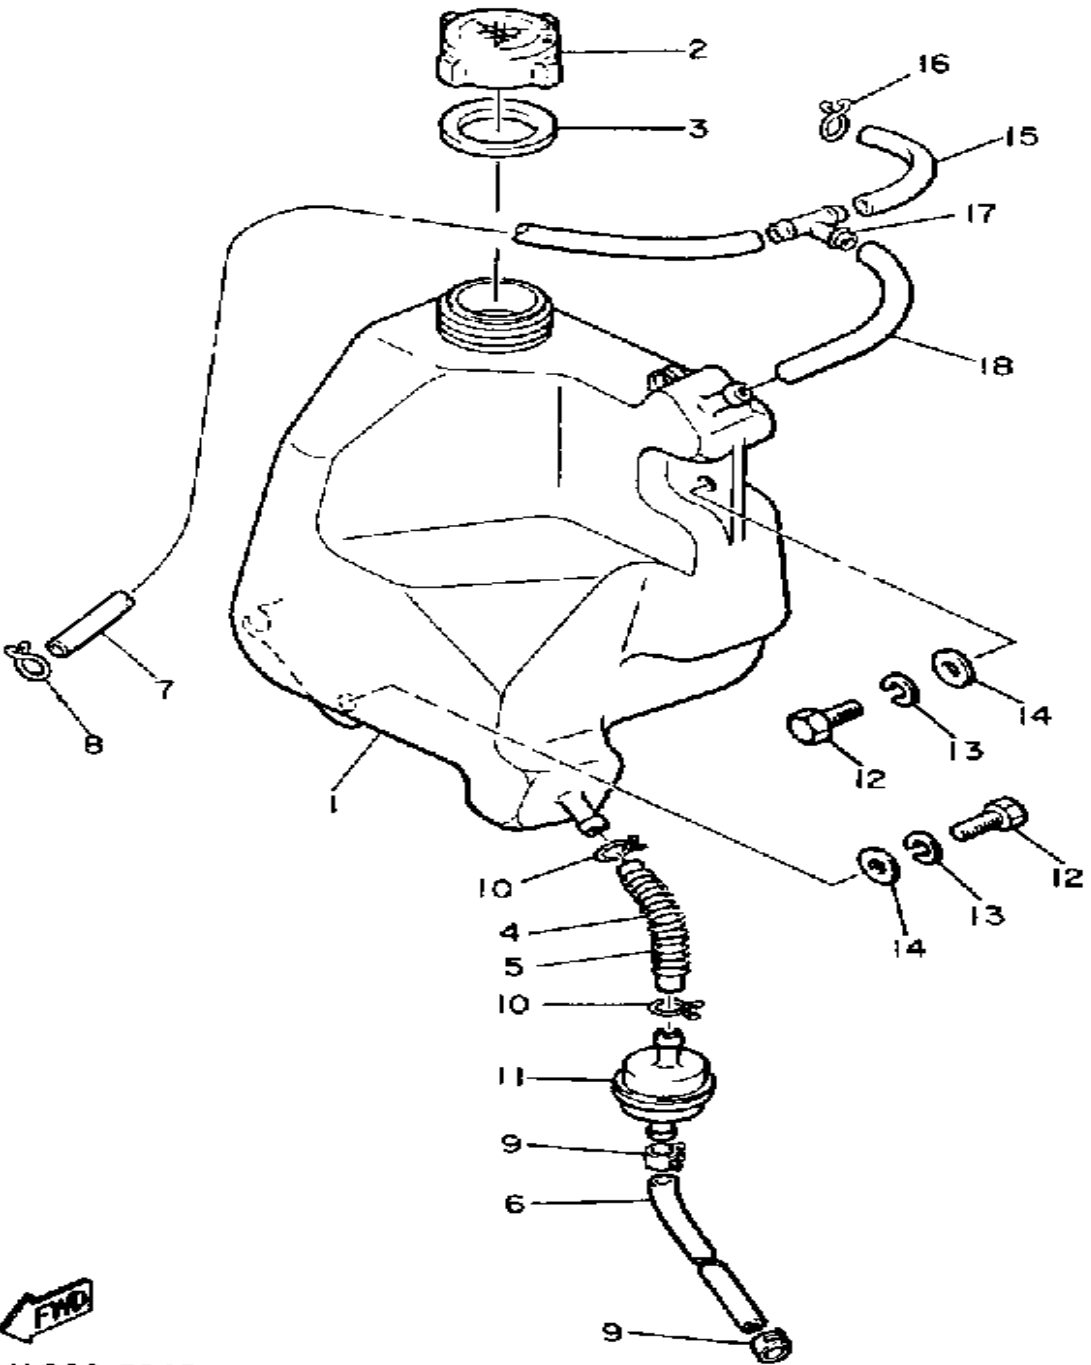

OIL TANK

Ref. No.	Part Number	Description	Qty	Remarks
1	83R-21751-00-00	TANK, OIL	1	
2	863-21771-00-00	BODY, CAP	1	
3	90430-31003-00	GASKET	1	
4	90446-11081-00	HOSE	1	
5	8H8-24327-00-00	PROTECTOR, PIPE	1	
6	90446-09067-00	HOSE	1	
7	90446-09155-00	HOSE	1	
8	90464-23041-00	CLAMP	1	
9	90467-09026-00	CLIP	2	
10	90467-11009-00	CLIP	2	
11	8G8-13410-00-00	STRAINER HOUSING ASSEMBLY	1	
12	97313-08020-00	BOLT, HEXAGON	2	
13	92990-08100-00	WASHER	2	
14	92990-08200-00	WASHER, PLAIN	2	
15	90446-09232-00	HOSE	1	
16	90467-09026-00	CLIP	1	
17	801-24376-00-00	PIPE, JOINT 1	1	
18	90446-09065-00	HOSE	1	

81L300-6140

Property of www.SmallEngineDiscount.com - Not for Resale