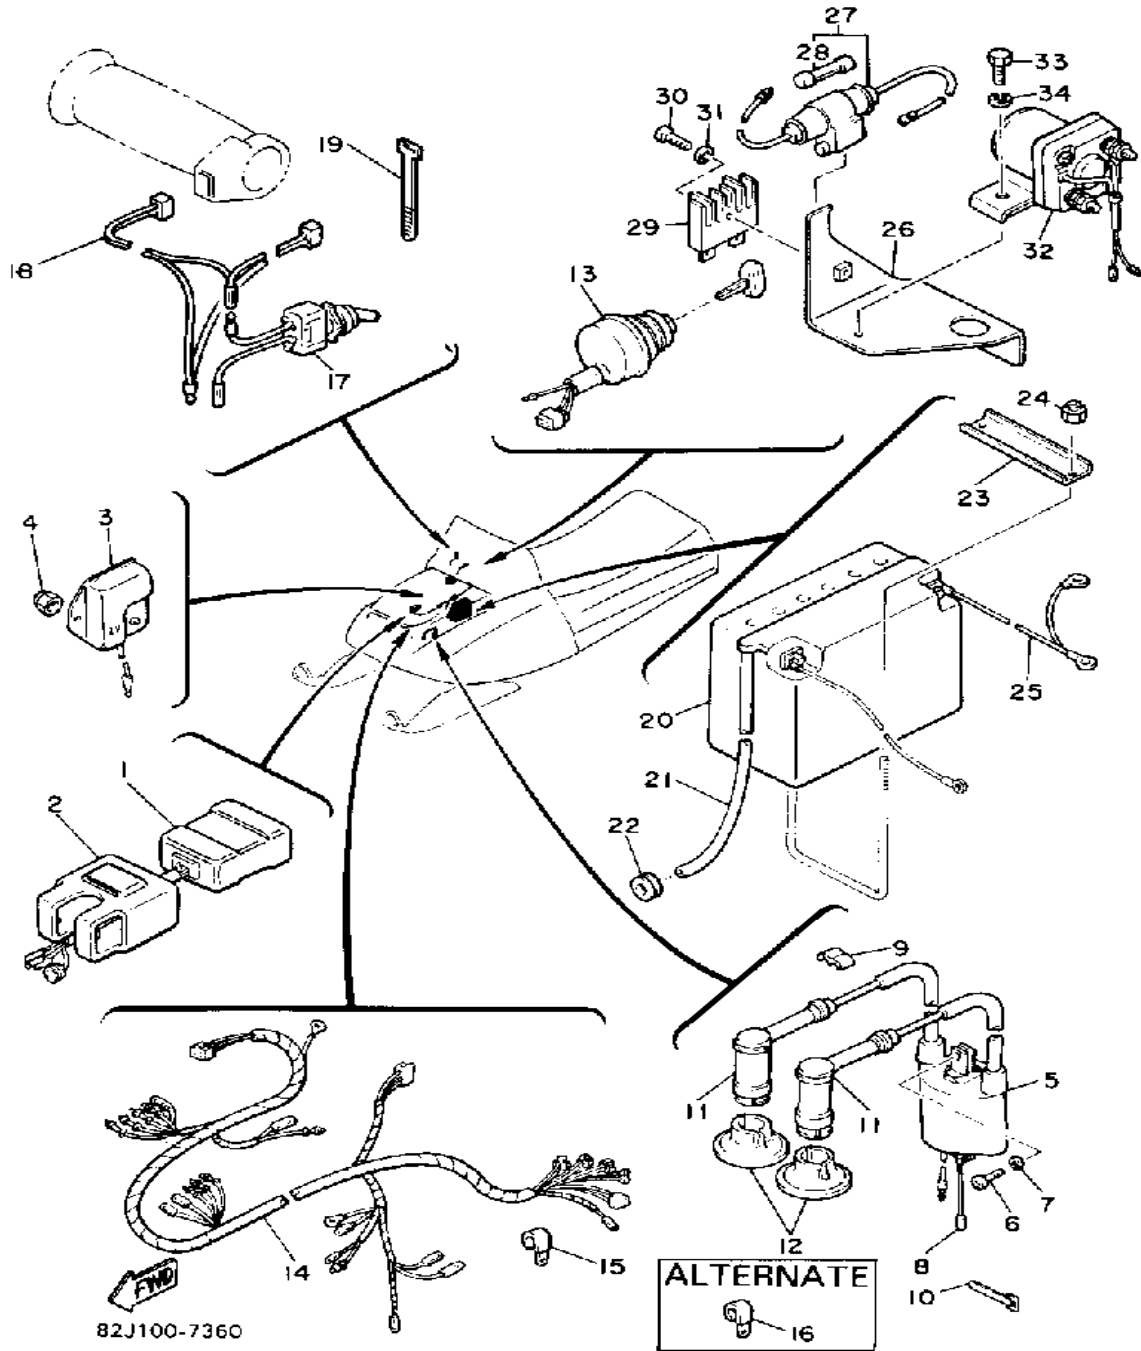

ELECTRICAL 1

Ref. No.	Part Number	Description	Qty	Remarks
1	81E-85540-M0-00	C.D.I. UNIT ASSEMBLY	1	
2	2A7-85546-00-00	BAND	1	
3	82M-81910-A0-00	VOLTAGE REGULATOR ASSEMBLY	1	
4	95701-06300-00	NUT, NYLON	2	
5	8W3-82310-T0-00	IGNITION COIL ASSEMBLY	1	U.R.
6	98580-06020-00	SCREW	2	
7	92995-06100-00	WASHER, SPRING	2	
8	87D-82318-00-00	WIRE, SUB-LEAD	1	
9	8W6-82355-00-00	GROMMET 1	1	
10	J45-83936-00-00	BAND, SWITCH CORD	1	
11	8J0-82370-10-00	PLUG CAP ASSEMBLY	2	
12	8G8-82372-00-00	SEAL, PLUG CAP	2	
13	8J9-82508-20-00	MAIN SWITCH ASSEMBLY	1	
14	84H-82590-20-00	WIRE HARNESS ASSEMBLY	1	
15	90465-08028-00	CLAMP	2	
16	90465-08028-00	CLAMP	1	ALT. PART
17	82J-82917-00-00	SWITCH	1	
18	80X-82318-00-00	WIRE, SUB-LEAD	2	
19	437-83936-01-00	BAND, SWITCH CORD	2	
20	BTY-YB14L-A2-00	BATTERY ASSEMBLY (YB14L-A2)	1	
21	90445-08417-00	HOSE	1	
22	90480-12013-00	GROMMET	1	
23	8J4-82136-00-00	PLATE, BATTERY FITTING	1	
24	95701-06300-00	NUT, NYLON	2	
25	8J4-82115-01-00	WIRE, PLUS LEAD	1	
26	8W8-81975-00-00	PLATE, RECTIFR FTNG	1	
27	2J2-82150-10-00	FUSE HOLDER ASSEMBLY	1	

CONTINUED ON NEXT FRAME ►

Property of www.SmallEngineDiscount.com - Not for Resale