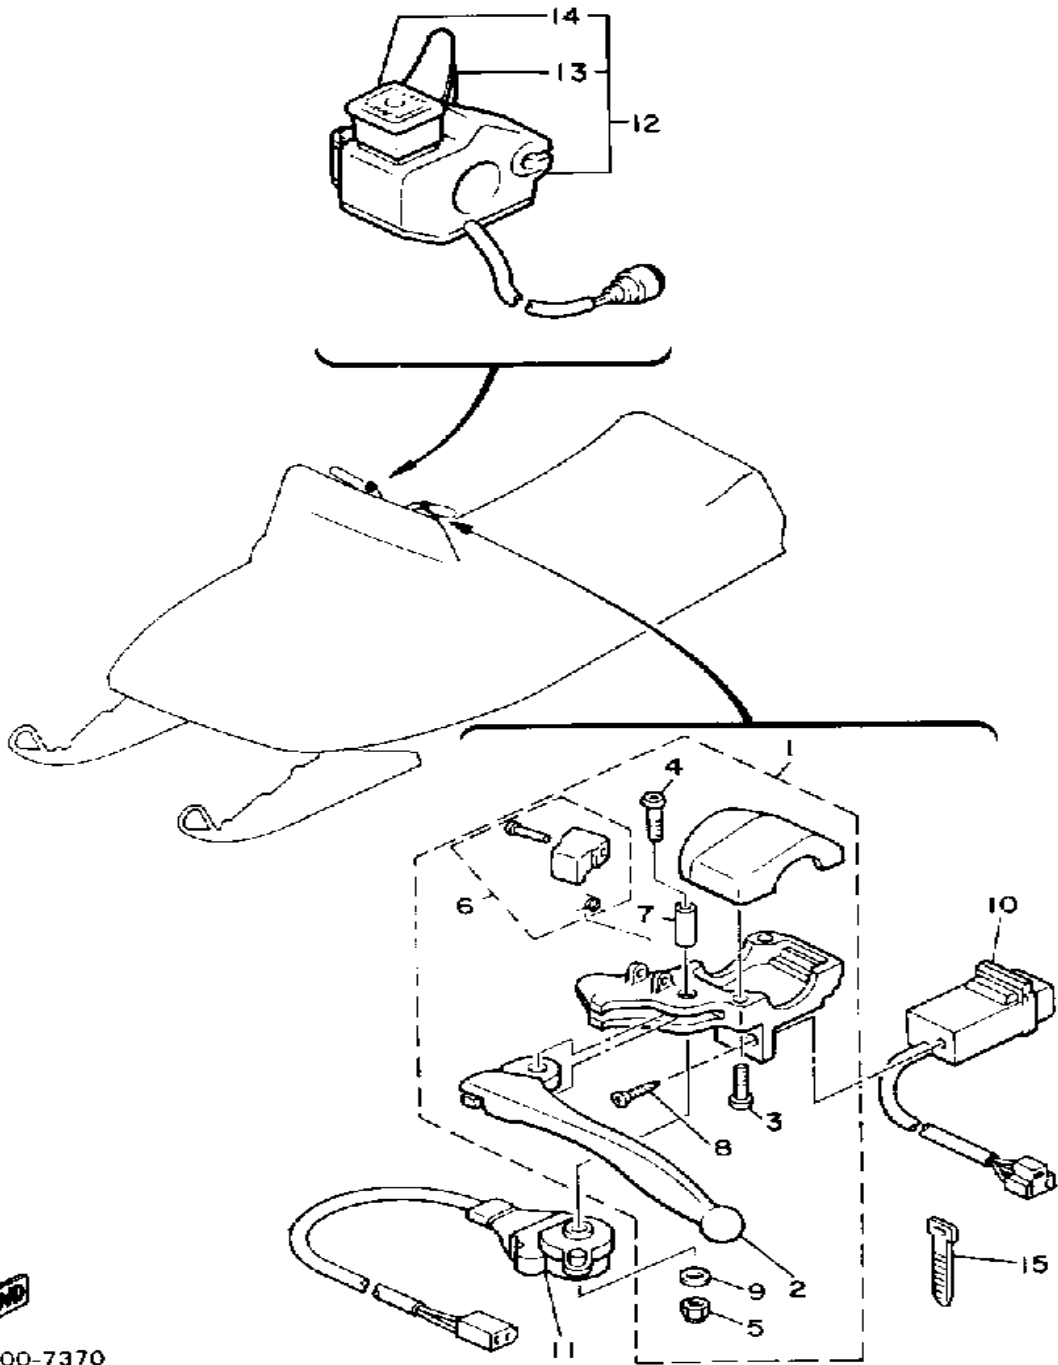

ELECTRICAL 2

Ref. No.	Part Number	Description	Qty	Remarks
1	88R-W8291-00-00	LEVER HOLDER ASSEMBLY (LEFT)	1	
2	8H8-83912-00-00	. LEVER 1	1	
3	90157-05027-00	. SCREW, PAN HEAD	2	
4	98501-05040-00	. SCREW, PAN HEAD (98502-05040)	1	
5	95701-05300-00	. NUT, NYLON	1	
6	82A-83930-00-00	. LEVER LOCK ASSEMBLY	1	
7	802-83913-00-00	. COLLAR, LEVER 1	1	
8	97780-30312-00	. SCREW, tapping	2	
9	92990-05200-00	. WASHER, PLAIN	1	
10	8H8-83950-01-00	BEAM SWITCH ASSEMBLY (8K4-83950-01-00)	1	
11	88R-82530-00-00	STOP SWITCH ASSEMBLY	1	
12	84R-82720-00-00	LEVER HOLDER ASSEMBLY (RIGHT)	1	
13	8V0-42138-00-00	. LEVER, THROTTLE	1	
14	84R-82575-09-00	. ENGINE STOP SWITCH ASSEMBLY	1	
15	341-26397-01-00	BAND	1	

82J100-7370

Property of www.SmallEngineDiscount.com - Not for Resale