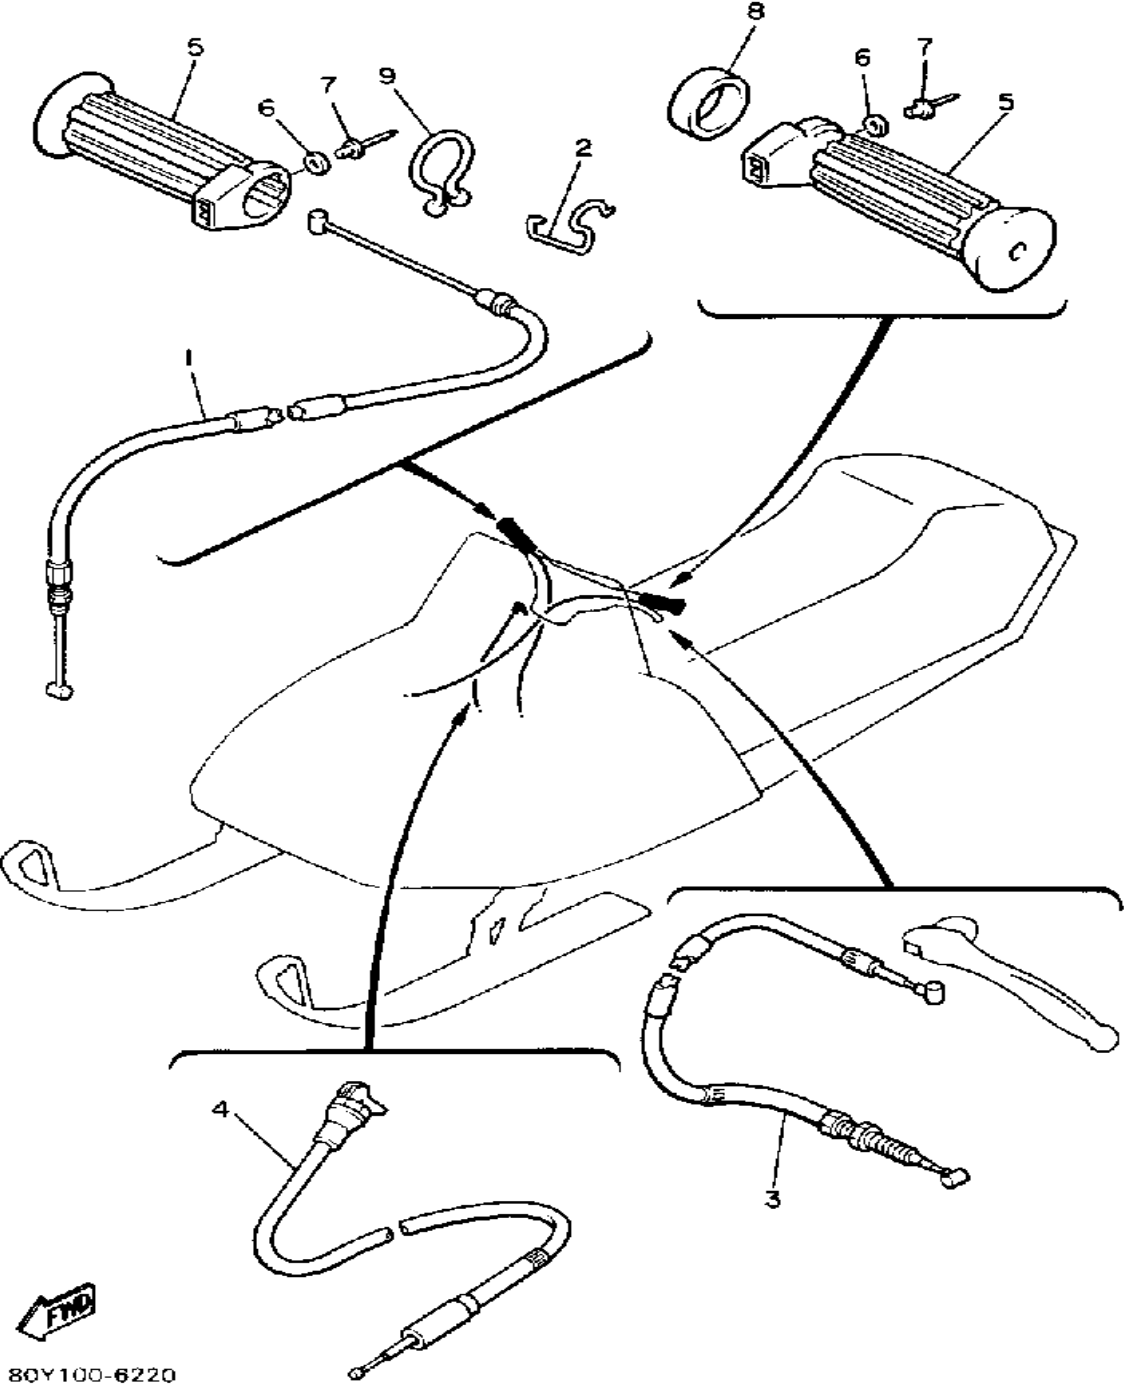

CONTINUED ON NEXT FRAME ➤

Property of www.SmallEngineDiscount.com - Not for Resale

STEERING

Ref. No.	Part Number	Description	Qty	Remarks
30	8F3-23851-00-00	ARM, OUTSIDE 1	1	
31	8F3-23852-00-00	ARM, OUTSIDE 2	1	
32	90206-20037-00	WASHER, WAVE	4	
33	90201-10752-00	WASHER, PLATE	2	
34	90215-10096-00	WASHER, LOCK	2	
35	95303-10600-00	NUT (95301-10600)	2	
36	97001-08025-00	BOLT (1NV)	2	
37	92990-08100-00	WASHER	2	
38	8Y3-23815-00-00	PAD, STEERING	1	
39	8Y3-23817-00-00	PAD, STEERING	1	
40	8Y3-23818-00-00	COVER, STEERING	1	
41	90159-05096-00	SCREW, WITH WASHER	3	
42	90201-05721-00	WASHER, PLATE	3	
43	90159-04095-00	SCREW, WITH WASHER	4	
44	83T-23853-00-00	COLUMN, SKI 1	1	
45	83T-23854-00-00	COLUMN, SKI 2	1	

Property of www.SmallEngineDiscount.com - Not for Resale

CONTROL - CABLE

Ref. No.	Part Number	Description	Qty	Remarks
1	8X0-26311-01-00	CABLE, THROTTLE 1	1	
2	90465-10189-00	CLAMP	1	
3	8F3-26340-01-00	CABLE, BRAKE	1	
4	8W6-26331-01-00	CABLE, STARTER 1	1	
5	80K-2626A-00-00	GRIP, WARMER	2	
6	80Y-23843-00-00	WASHER, PLAIN	1	
7	90267-40076-00	RIVET, BLIND	2	
8	90387-22726-00	COLLAR	1	
9	90464-23041-00	CLAMP	1	