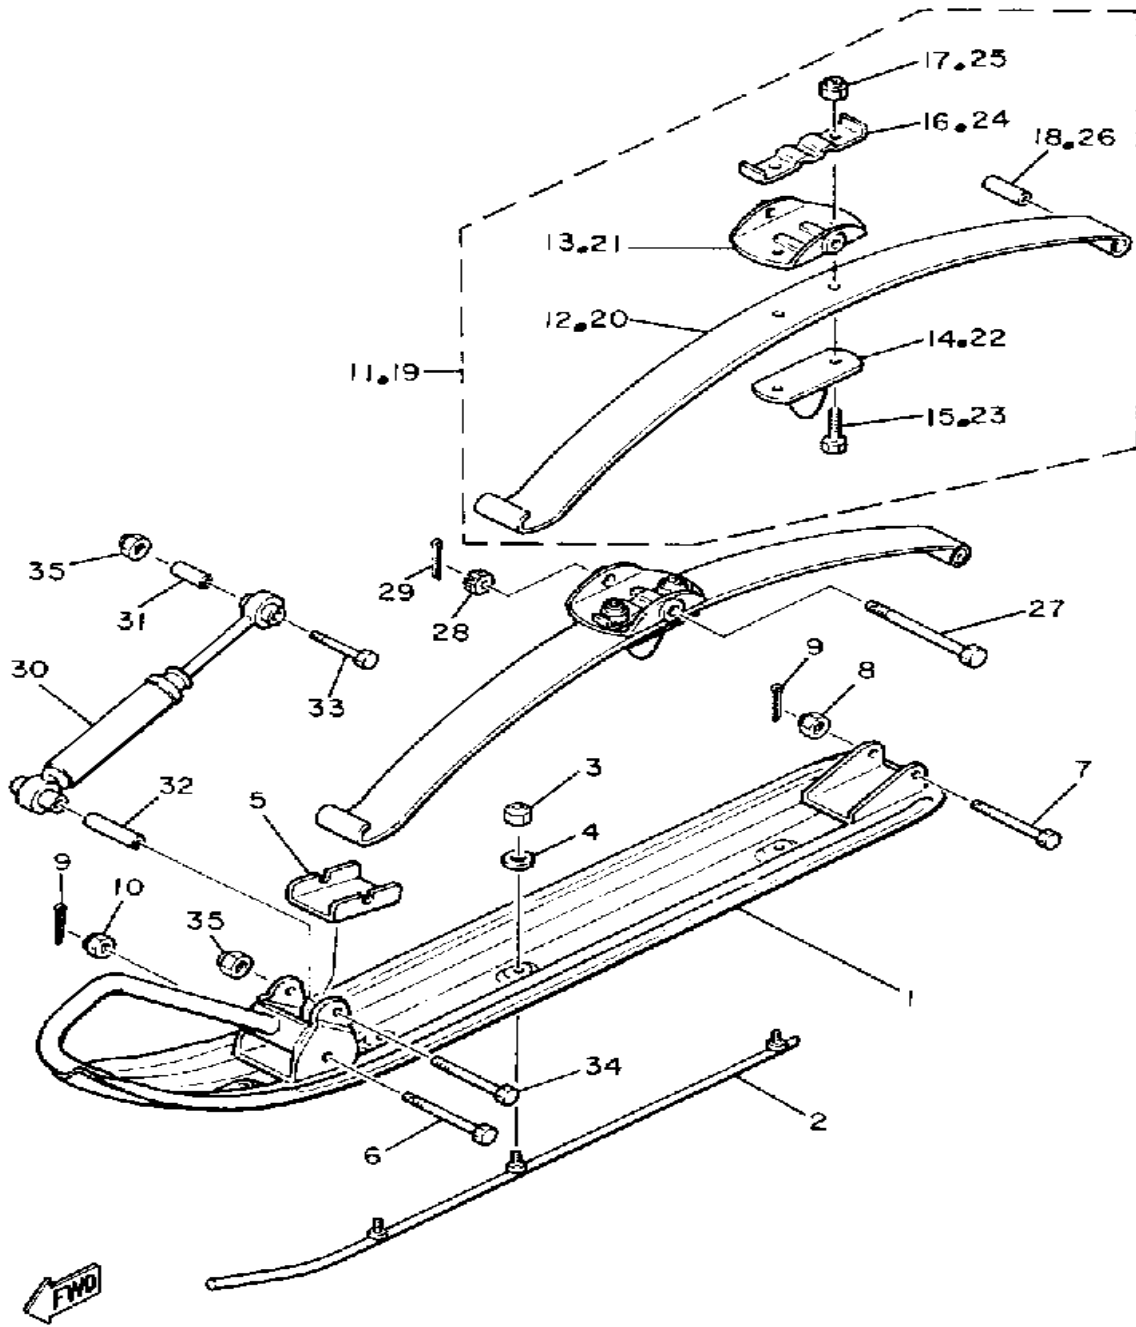

BDY100-6280

Property of www.SmallEngineDiscount.com - Not for Resale

SKI

8Y2100-5160

Ref. No.	Part Number	Description	Qty	Remarks
1	81L-23710-00-00	SKI 1	2	
2	8Y3-23731-00-XX	SKI RUNNER, 1 (8Y3-23731-00)	2	
3	95611-08100-00	NUT, U	6	
4	92990-08200-00	WASHER, PLAIN	6	
5	8K4-23735-00-00	PLATE, WEAR 1	2	
6	90102-08028-00	BOLT, WITH HOLE	2	
7	90102-08027-00	BOLT, WITH HOLE	2	
8	95712-08300-00	NUT, LOCK	2	
9	91490-20020-00	PIN, COTTER	4	
10	95611-08100-00	NUT, U	2	
11	8Y3-23760-00-00	SPRING ASSEMBLY 1	1	
12	8Y3-23761-00-00	. LEAF 1	1	
13	8G6-23766-00-00	. SADDLE 1	1	
14	878-23768-00-00	. SEAT, SPRING 1	1	
15	(90101-105E7-00)	BOLT	2	
16	90215-10155-00	. WASHER, LOCK	1	
17	90185-10085-00	. NUT, SELF-LOCKING	2	
18	90387-08478-00	. COLLAR	1	
19	8Y3-23770-00-00	SPRING ASSEMBLY 2	1	
20	8Y3-23761-00-00	. LEAF 1	1	
21	8G6-23766-00-00	. SADDLE 1	1	
22	878-23768-00-00	. SEAT, SPRING 1	1	
23	90109-105E7-00	. BOLT	2	
24	90215-10155-00	. WASHER, LOCK	1	
25	90185-10085-00	. NUT, SELF-LOCKING	2	
26	90387-08478-00	. COLLAR	1	
27	90102-12030-00	BOLT, WITH HOLE	2	
28	90171-12040-00	NUT, CASTLE	2	
29	91401-30030-00	PIN, COTTER	2	