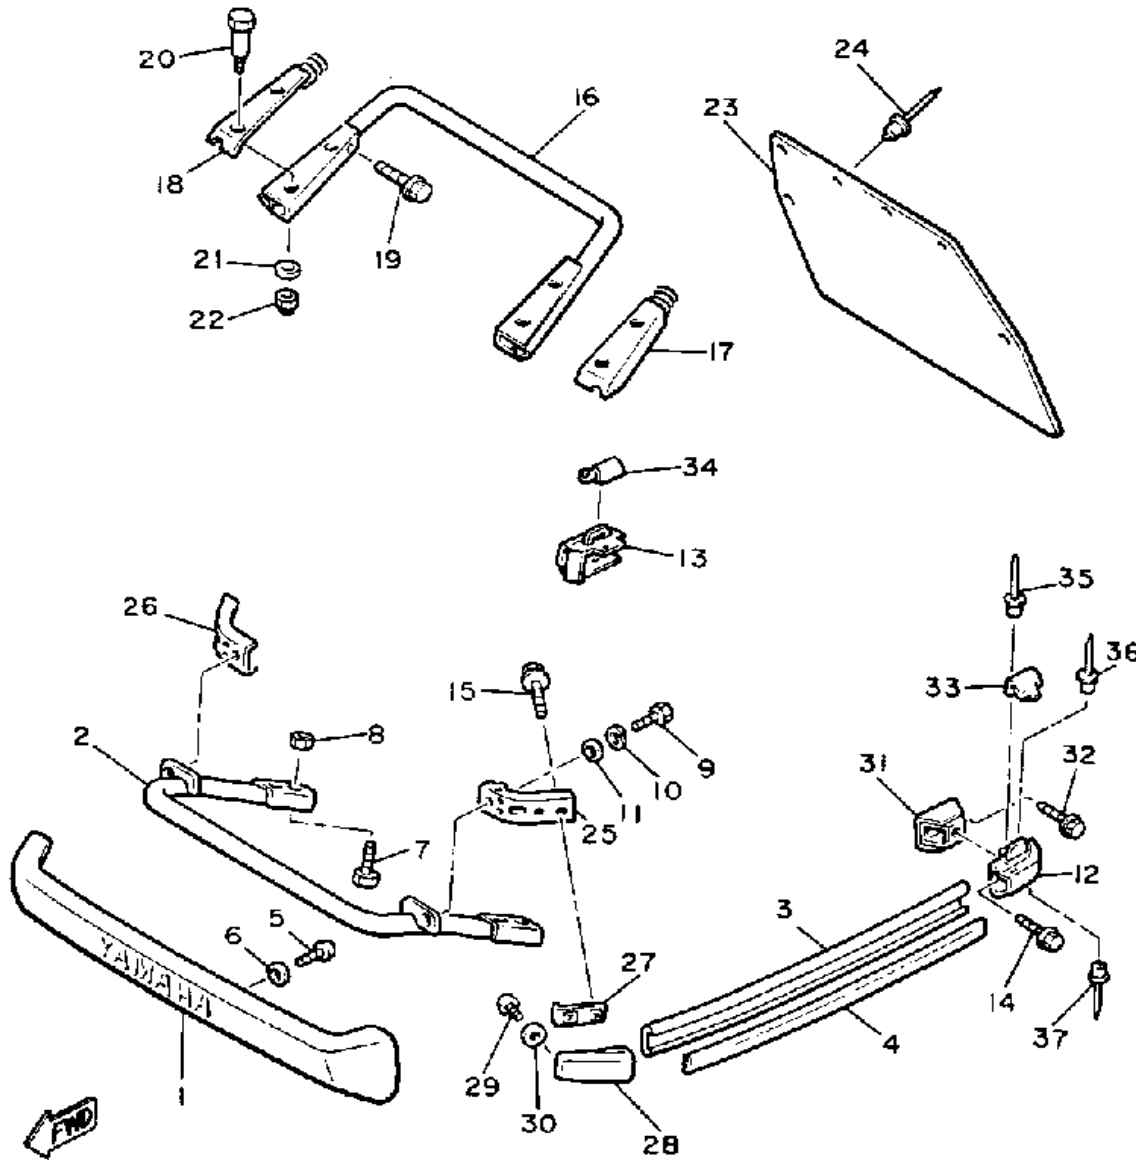

BY2100-5291

BUMPER

Ref. No.	Part Number	Description	Qty	Remarks
1	84H-77511-00-00	BUMPER, FRONT 1	1	
2	8W6-77512-00-00	BUMPER, FRONT 2	1	
3	8X0-77513-00-00	BUMPER, FRONT 3	2	
4	8X0-77514-00-00	BUMPER, FRONT 4	2	
5	97780-60116-00	SCREW, TAPPING	5	
6	92990-06200-00	WASHER	5	
7	95816-08035-00	BOLT, FLANGE	4	
8	95616-08100-00	NUT, U	4	
9	97016-08016-00	BOLT	2	
10	92906-08100-00	WASHER, SPRING	2	
11	92906-08600-00	WASHER	2	
12	8X0-77523-00-00	END, BUMPER	1	
13	8X0-77524-00-00	END, BUMPER	1	
14	95811-08030-00	BOLT, FLANGE	2	
15	95811-06025-00	BOLT, FLANGE	4	
16	8W6-77541-00-00	BUMPER, REAR 1	1	
17	8W6-77542-00-00	BUMPER, REAR 2	1	
18	8W6-77543-00-00	BUMPER, REAR 3	1	
19	95811-08012-00	BOLT, FLANGE	4	
20	8W6-77519-00-00	BOLT	4	
21	92906-05200-00	WASHER, PLAIN	4	
22	95306-05800-00	NUT (CROWN)	4	
23	8X9-77595-00-00	FLAP	1	
24	90267-48086-00	RIVET, BLIND	5	
25	80M-77531-00-00	BRACKET, FRONT L	1	
26	80M-77532-00-00	BRACKET, FRONT R	1	
27	8X0-77527-00-00	PLATE, BACK UP	2	
28	8X0-77551-00-00	PROTECTOR 1	2	
29	98580-06010-00	SCREW, PAN HEAD (92503-06010)	2	

CONTINUED ON NEXT FRAME ➤

Property of www.SmallEngineDiscount.com - Not for Resale