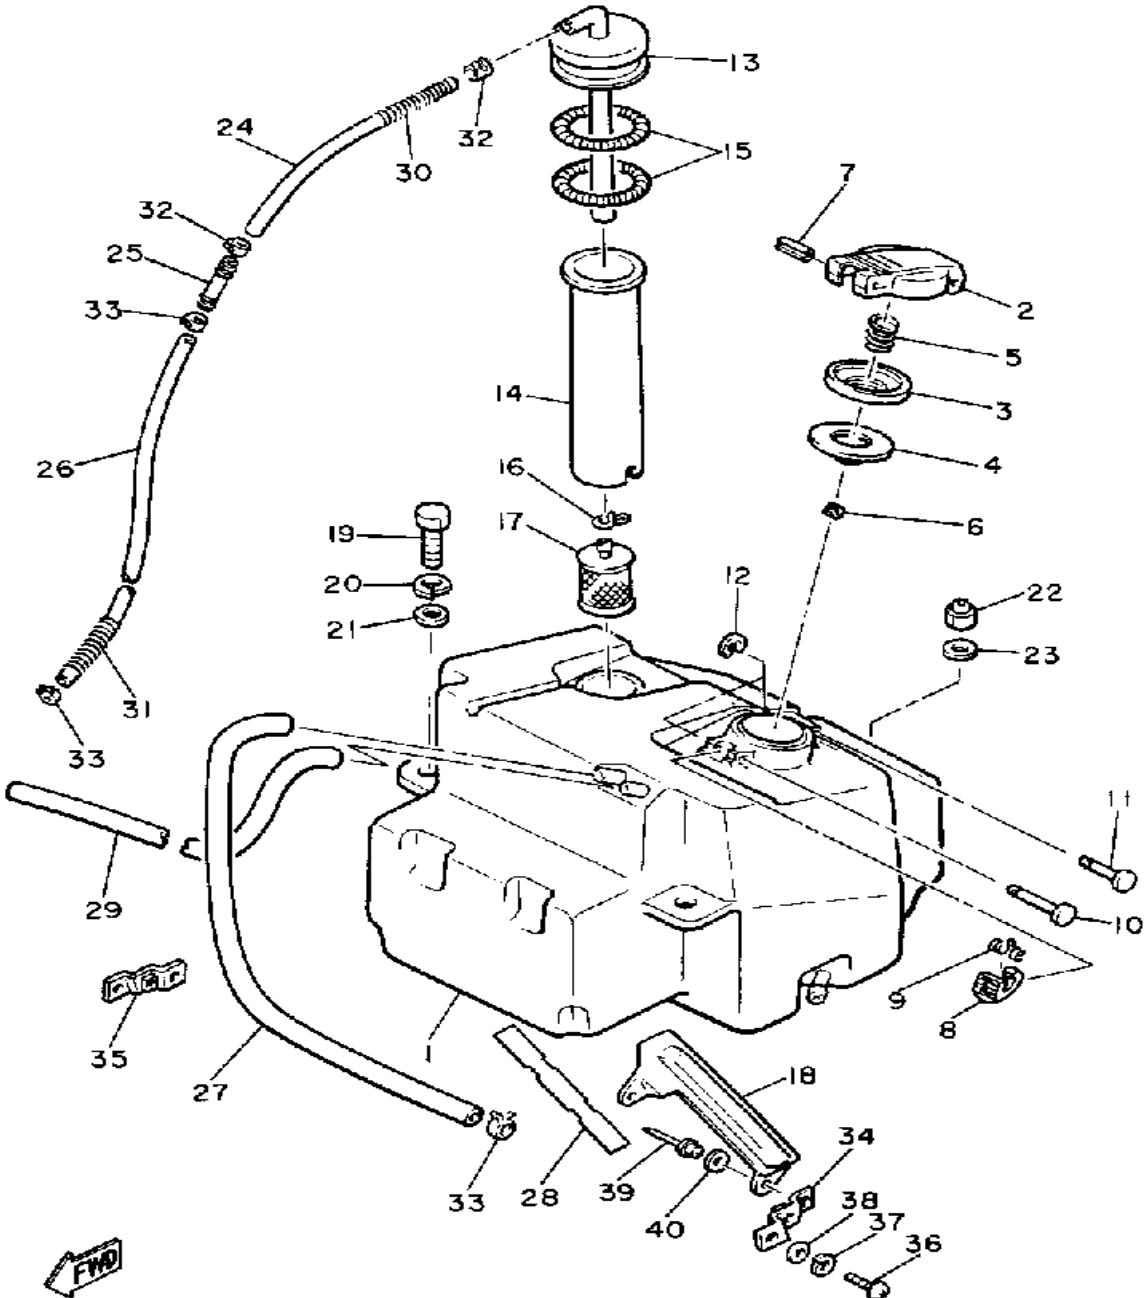

FUEL TANK

82H100-7190

Ref. No.	Part Number	Description	Qty	Remarks
30	8F3-24326-00-00	PROTECTOR, PIPE	1	
31	8G5-24328-00-00	PROTECTOR, PIPE	1	
32	90467-11028-00	CLIP	2	
33	90467-09026-00	CLIP	3	
34	8W6-77721-00-00	BRACKET 1	1	
35	8W6-77722-00-00	BRACKET 2	1	
36	98506-06014-00	SCREW, PAN HEAD (92506-06014)	3	
37	92906-06100-00	WASHER, SPRING	3	
38	92906-06600-00	WASHER	3	
39	90267-48053-00	RIVET, BLIND	1	
40	90201-04325-00	WASHER, PLATE	1	

Property of www.SmallEngineDiscount.com - Not for Resale