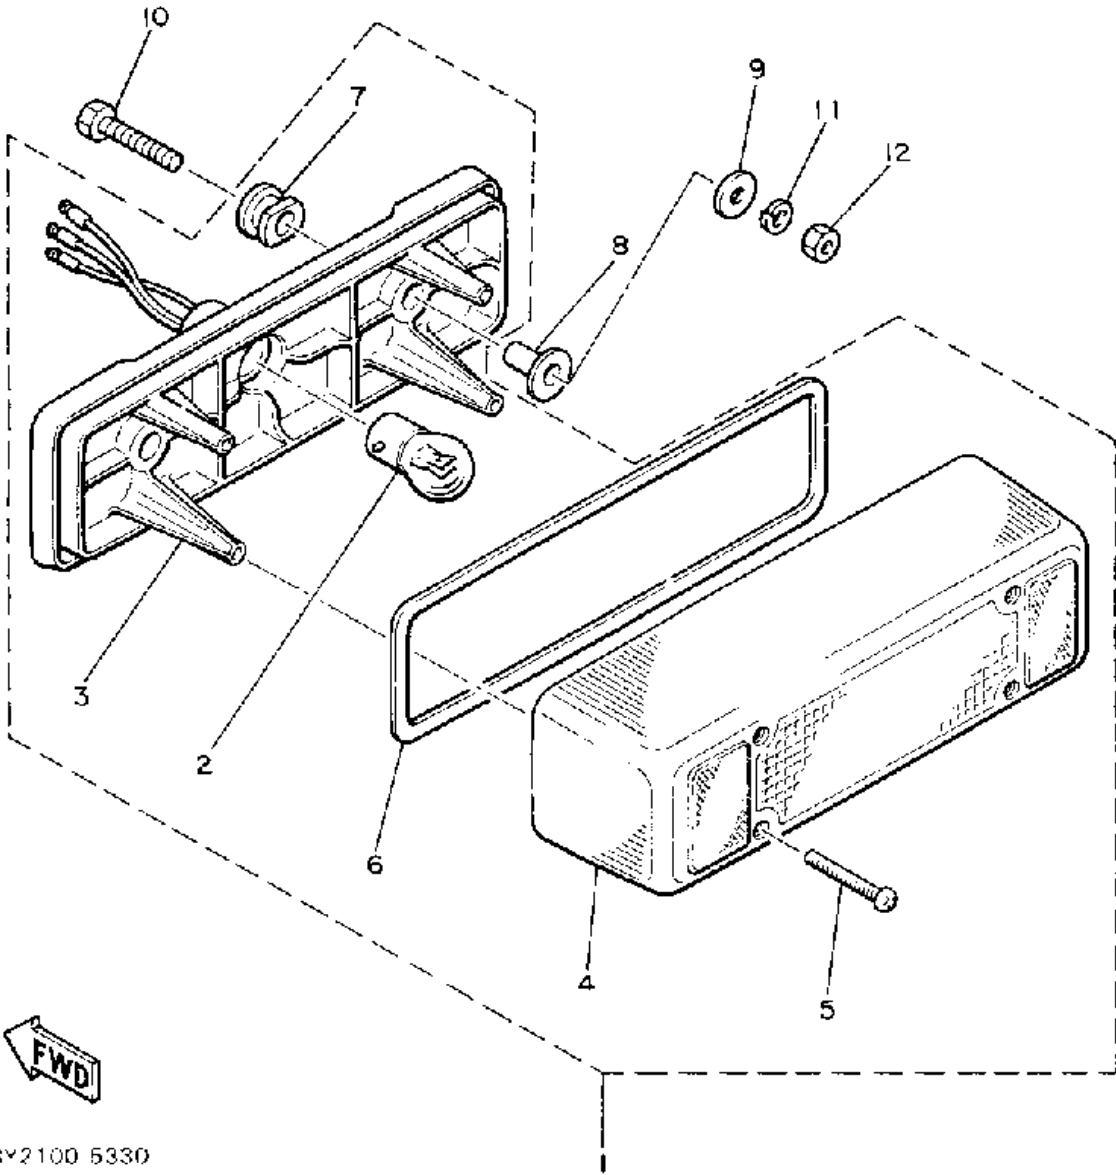

TAILLIGHT

Ref. No.	Part Number	Description	Qty	Remarks
1	8K4-84710-00-00	TAILLIGHT UNIT ASSEMBLY ..	1	
2	137-84714-61-00	. BULB, TL 12V23/8W (J50-83311-00)	1	
3	8K4-84711-00-00	. BASE, TAILLIGHT	1	
4	8K4-84721-00-00	. LENS, TAILLIGHT	1	
5	97780-40130-00	. SCREW, PANHEAD TAPPING (97701-40130-00)	4	
6	87M-84723-00-00	. GASKET, TAIL LENS	1	
7	8K4-84718-00-00	. GROMMET	2	
8	90387-066N1-00	COLLAR	2	
9	90201-06407-00	WASHER, PLATE (90201-06747-00)	4	
10	97013-06035-00	BOLT	2	
11	92995-06100-00	WASHER, SPRING	2	
12	95380-06600-00	NUT	2	

8Y2100 5330

Property of www.SmallEngineDiscount.com - Not for Resale