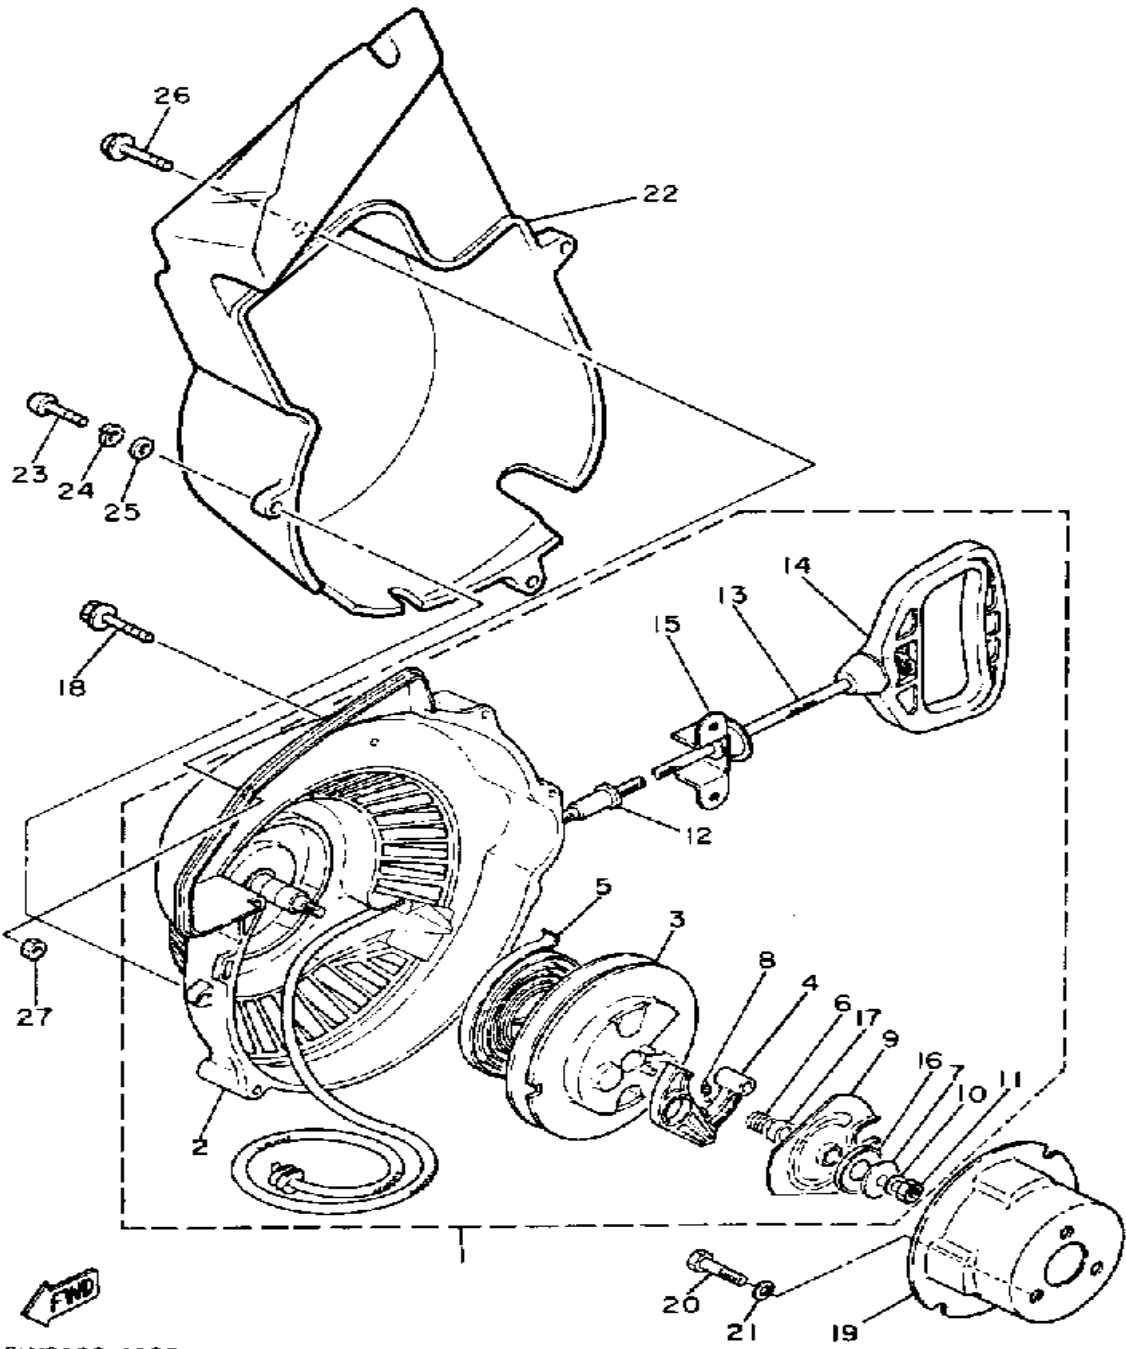

Property of www.SmallEngineDiscount.com - Not for Resale

STARTER

BW9100-4100

Ref. No.	Part Number	Description	Qty	Remarks
1	8G8-15710-01-00	STARTER ASSEMBLY	1	
2	8G8-15711-01-00	. CASE, STARTER	1	
3	8F3-15714-01-00	. DRUM, SHEAVE	1	
4	8F3-15741-01-00	. PAWL, DRIVE	1	
5	8F3-15713-01-00	. SPRING, STARTER	1	
6	8F3-15715-00-00	. SPRING, FRICTION	1	
7	8F3-15739-01-00	. WASHER, THRUST	1	
8	8F3-15734-00-00	. SPRING, RETURN	1	
9	8F3-15716-03-00	. PLATE, DRIVE	1	
10	92995-06100-00	. WASHER, SPRING	1	
11	95380-06700-00	. NUT	1	
12	8F3-15758-00-00	. GUIDE, ROPE	1	
13	857-15751-00-00	. WIRE, STARTER	1	
14	8F3-15755-00-00	. HANDLE, STARTER	1	
15	8F3-15788-01-00	. HOLDER, HANDLE	1	
16	8G5-15739-00-00	. WASHER, THRUST	1	
17	82M-15779-00-00	. COVER	1	
18	95811-06045-00	BOLT, flange (95812-06045-00)	5	
19	81L-15723-00-00	PULLEY, STARTER	1	
20	97011-08016-00	BOLT	3	
21	92990-08100-00	WASHER	3	
22	8W6-15779-00-00	COVER	1	
23	98516-06030-00	SCREW, PAN HEAD	2	
24	92906-06100-00	WASHER, SPRING	2	
25	90201-062A8-00	WASHER, PLATE	3	
26	90159-06094-00	SCREW, WITH WASHER	1	
27	90179-06447-00	NUT	1	