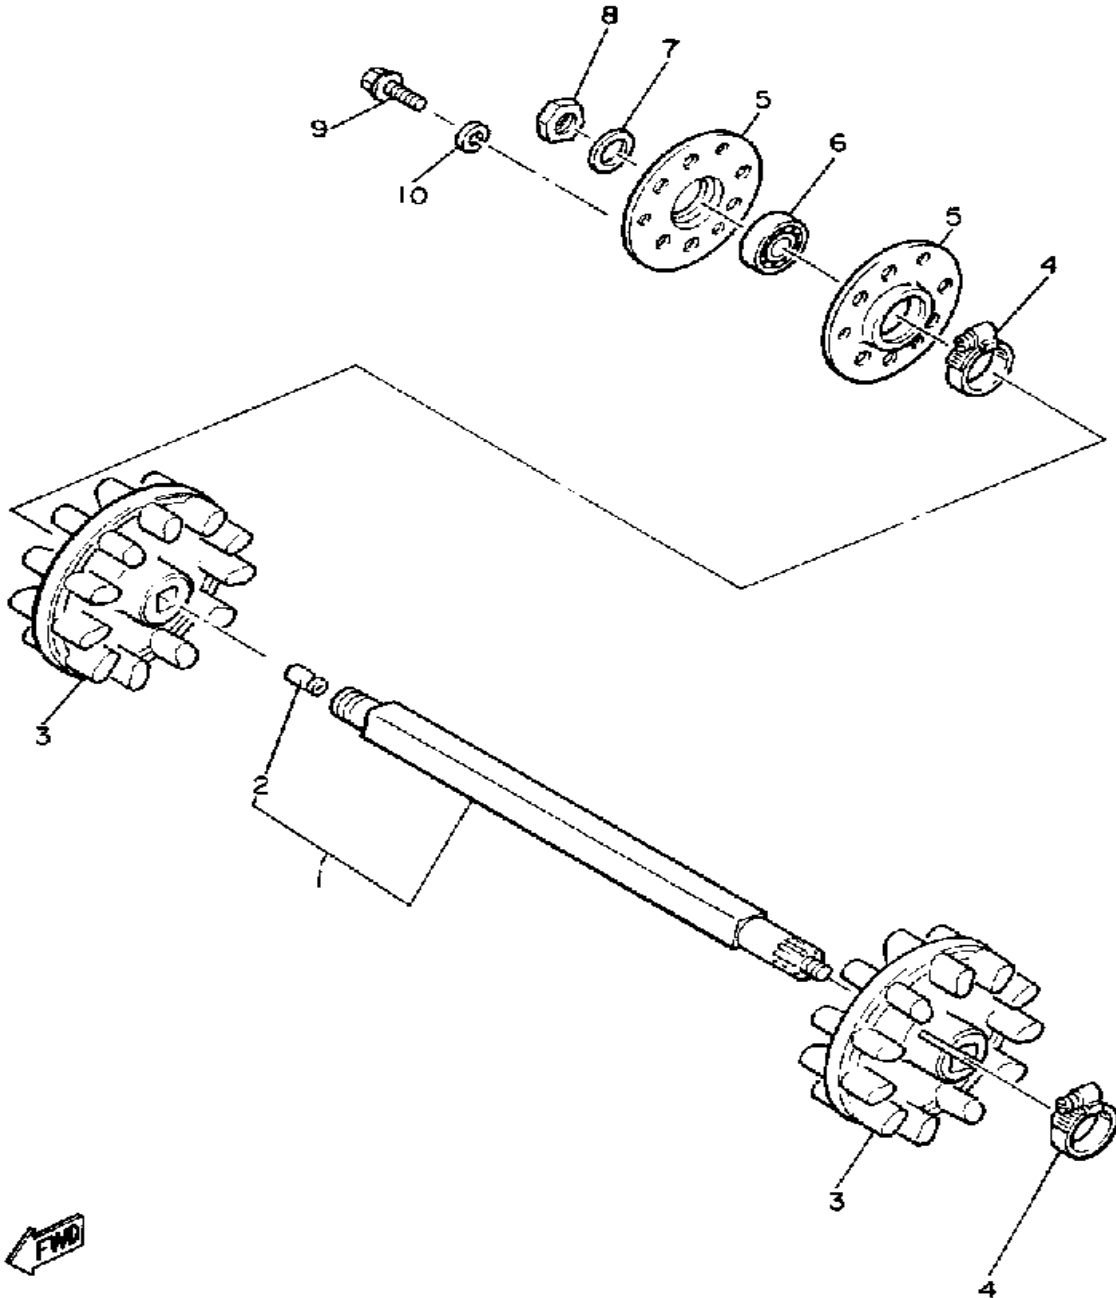

TRACK DRIVE 1

Ref. No.	Part Number	Description	Qty	Remarks
1	8W7-W4751-00-00	AXLE, FRONT	1	
2	8K4-47577-00-00	. CONNECTOR	1	
3	8H9-47531-00-00	WHEEL, SPROCKET 1	2	
4	90460-50079-00	CLAMP, HOSE	2	
5	8F3-47551-00-00	HOUSING, FRONT AXLE	2	
6	93306-00441-00	BEARING (89A) (B6004RS) ...	1	
7	90208-20008-00	WASHER, CONICAL SPRING ..	1	
8	90170-20211-00	NUT	1	
9	97011-08016-00	BOLT	3	
10	92990-08100-00	WASHER	3	

8Y3100-5250

Property of www.SmallEngineDiscount.com - Not for Resale