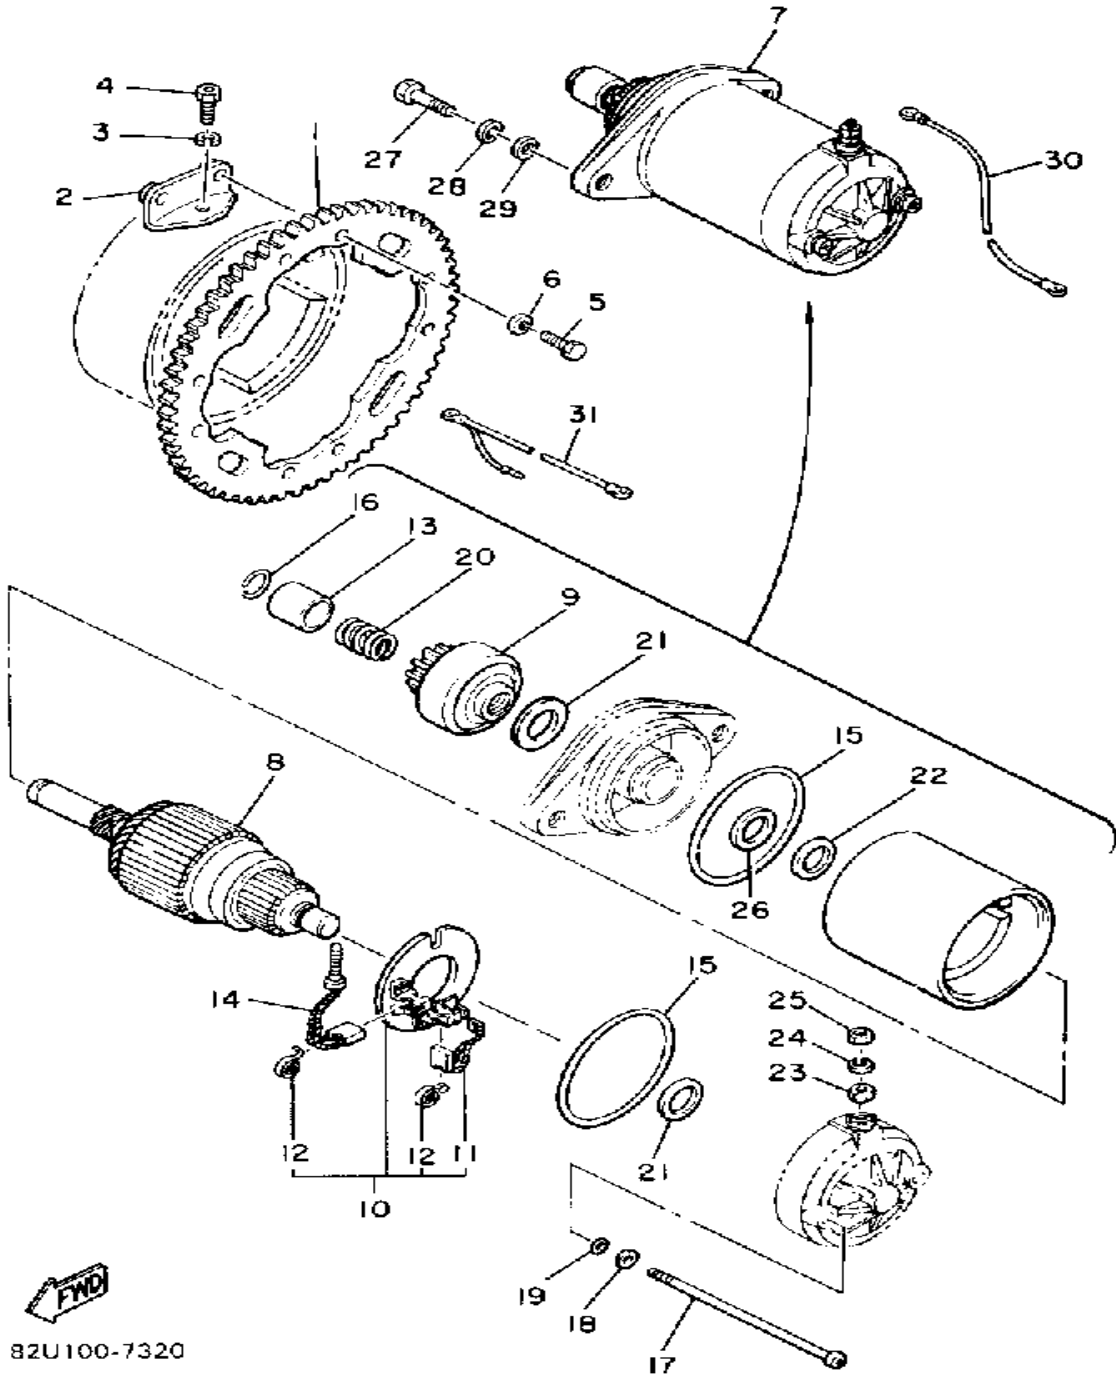

STARTING MOTOR

82U100-7320

Ref. No.	Part Number	Description	Qty	Remarks
1	8J4-81891-01-00	GEAR, RING	1	
2	8J4-81895-01-00	STAY, RING GEAR	4	
3	92990-08100-00	WASHER	4	
4	90110-08028-00	BOLT, HEX SKT HEADSOCKET HEAD	4	
5	97011-06016-00	BOLT	8	
6	92995-06100-00	WASHER, SPRING	8	
7	84N-81800-50-00	STARTING MOTOR ASSEMBLY (8V3-81800-50-00)	1	
8	8Y3-81850-50-00	. ARMATURE ASSEMBLY	1	
9	8L6-81832-50-00	. CLUTCH, OVER RUN	1	
10	8L6-81840-50-00	. BRUSH HOLDER ASSEMBLY	1	
11	73A-81812-00-00	.. BRUSH 2	1	
12	8L6-81813-50-00	.. SPRING, BRUSH	2	
13	8L6-81833-50-00	. RING, STOP	1	
14	73A-81811-00-00	. BRUSH 1	1	
15	4H7-81844-00-00	. O-RING (4H7-81844-50-00) ...	2	
16	8L6-81826-50-00	. BOLT	1	
17	8L6-81826-50-00	. BOLT	2	
18	8L6-81824-50-00	. WASHER 2	2	
19	8L6-81847-50-00	. O-RING	2	
20	8L6-81836-50-00	. SPRNG, lever	1	
21	4H7-81843-50-00	. WASHER 1	2	
22	8L6-81835-50-00	. WASHER 2	1	
23	4H7-81872-00-00	. NUT, SPECIAL	1	
24	92995-06100-00	. WASHER, SPRING	1	
25	95380-06700-00	. NUT	1	
26	8Y3-81167-00-00	. OIL SEAL	1	
27	97022-08040-00	BOLT (83L)	2	

CONTINUED ON NEXT FRAME ►

Property of www.SmallEngineDiscount.com - Not for Resale