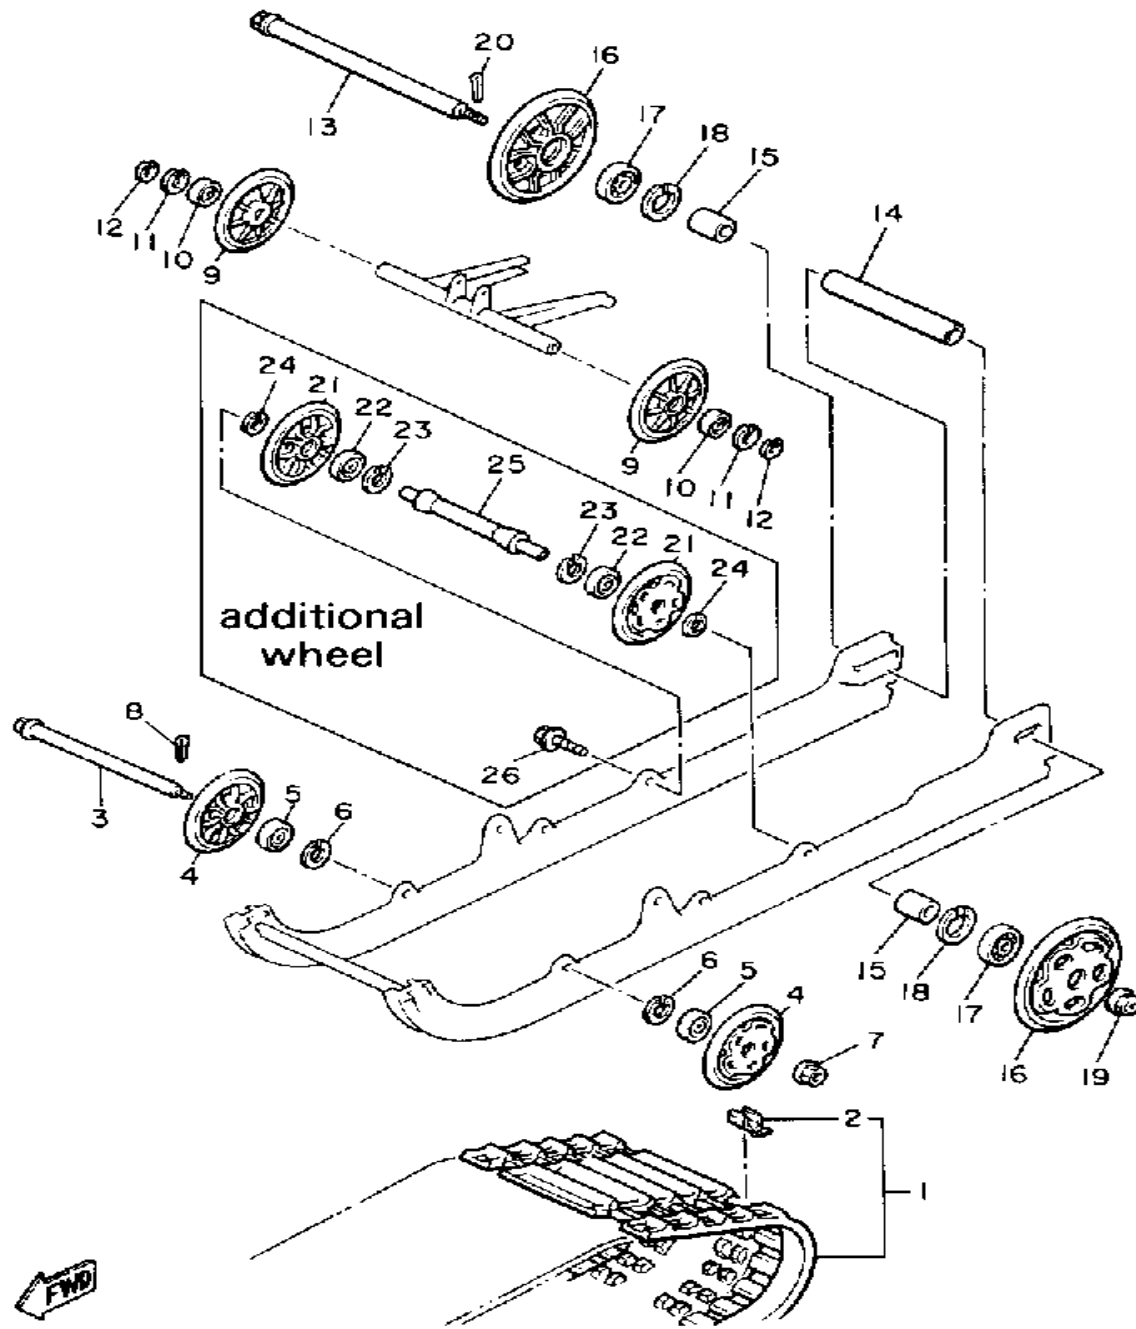

TRACK SUSPENSION 1

8Y3100-5232

Ref. No.	Part Number	Description	Qty	Remarks
1	8J6-47110-01-00	TRACK ASSEMBLY (8J6-47110-01-00)	1	
2	8A5-47115-00-00	. METAL, SLIDE	66	
3	90891-50016-00	UNAVAILABLE IN PRICE BOOK (80X-47487-00)	1	
4	87M-47320-00-00	SUSPENSION WHEEL COMP.	2	
5	93306-00441-00	BEARING (89A) (B6004RS)	2	
6	99009-42500-00	CIRCLIP	2	
7	95601-14200-00	NUT, U	1	
8	91401-30030-00	PIN, COTTER	1	
9	885-47320-01-00	SUSPENSION WHEEL COMP.	2	
10	93306-00441-00	BEARING (89A) (B6004RS)	2	
11	99009-42500-00	CIRCLIP	2	
12	99009-20400-00	CIRCLIP	2	
13	8L8-47520-01-00	REAR AXLE COMP. (8L8-47520-02-00)	1	
14	90387-200M8-00	COLLAR	1	
15	90387-203H0-00	COLLAR	2	
16	8K2-47530-00-00	GUIDE WHEEL COMP.	2	
17	93306-20417-00	BEARING (B62042RS)	2	
18	99009-47500-00	CIRCLIP	2	
19	95601-14200-00	NUT, U	1	
20	91401-30030-00	PIN, COTTER	1	
21	87M-47320-00-00	SUSPENSION WHEEL COMP.	2	ALT. PART
22	93306-00441-00	BEARING (89A) (B6004RS)	2	ALT. PART
23	99009-42500-00	CIRCLIP	2	ALT. PART
24	99009-20400-00	CIRCLIP	2	ALT. PART
25	8V0-47488-00-00	SHAFT 6	1	ALT. PART
26	95821-08020-00	BOLT, FLANGE (95801-08020)	2	ALT. PART

Property of www.SmallEngineDiscount.com - Not for Resale