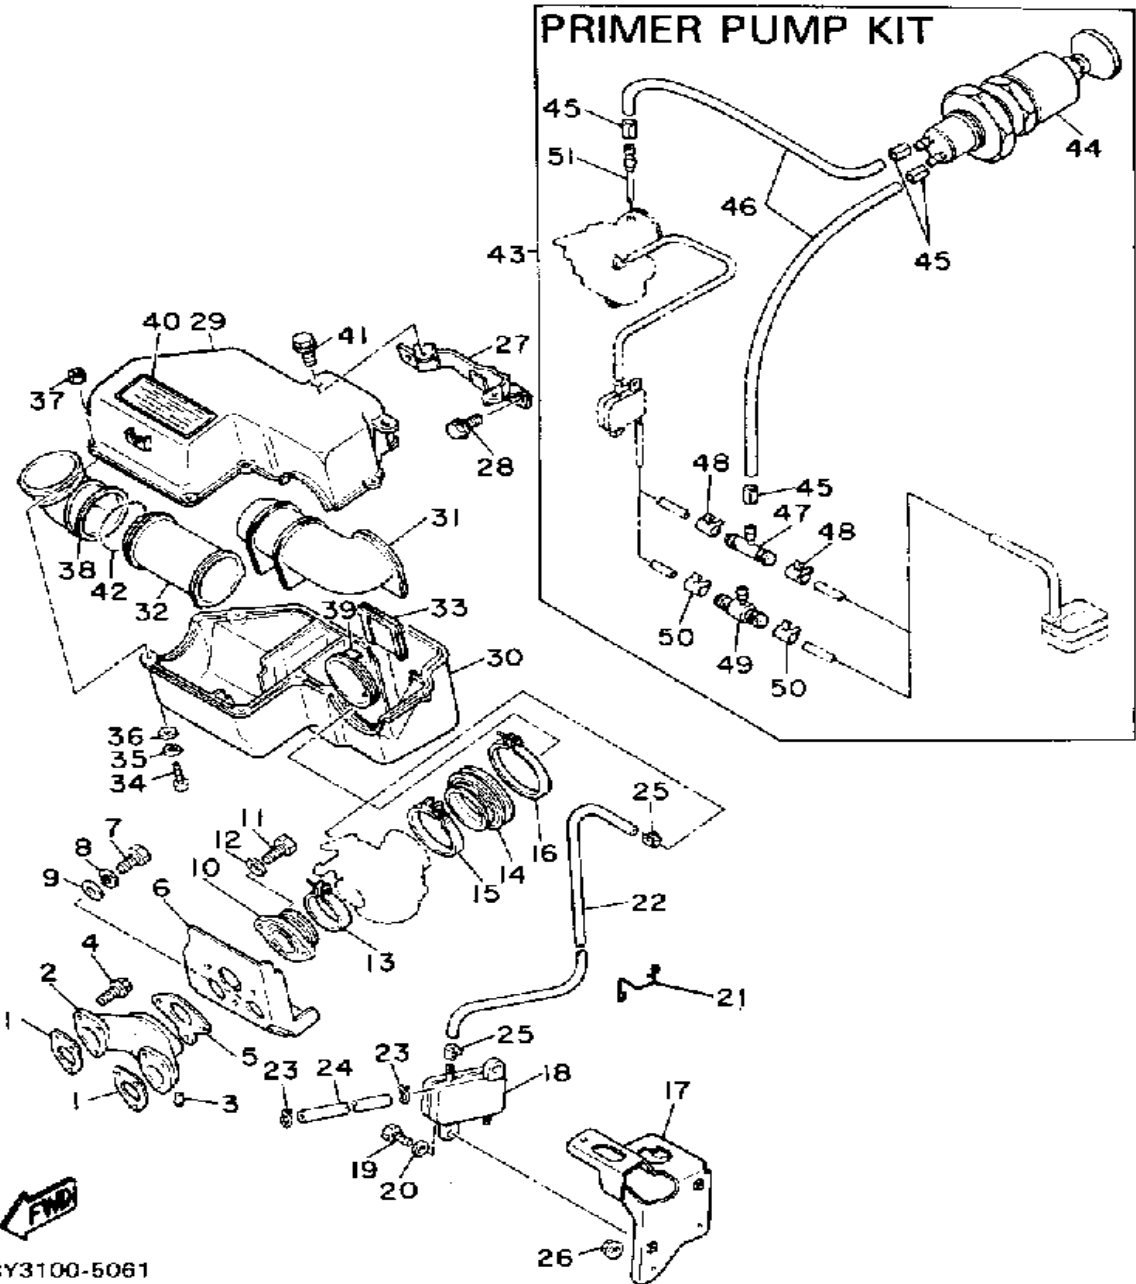

AIR CLEANER

Ref. No.	Part Number	Description	Qty	Remarks
29	8G8-14431-00-00	SILENCER, INTAKE 1	1	
30	8G8-14441-00-00	SILENCER, INTAKE 2	1	
31	8G8-14419-00-00	PIPE	1	
32	8G8-14465-00-00	PIPE	1	
33	8G8-14477-00-00	PLATE	1	
34	98580-05020-00	SCREW, PAN HEAD	6	
35	92990-05100-00	WASHER, SPRING	6	
36	92901-05600-00	WASHER, PLATE	6	
37	95380-05600-00	NUT	5	
38	8N5-14423-00-00	PIPE, SUCTION 1	1	
39	8G8-14466-01-00	PIPE	1	
40	8A5-14488-00-00	LABEL, CAUTION	1	
41	95821-06014-00	BOLT, FLANGE	3	
42	90506-06083-00	SPRING, TENSION	1	
43	8X8-W2431-01-00	PRIMER PUMP KIT	1	
44	8X8-24360-01-00	. PRIMER PUMP ASSEMBLY	1	
45	90467-07055-00	. CLIP	4	
46	90446-08199-00	. HOSE	1	
47	815-24379-00-00	. PIPE, JOINT 4	1	
48	90467-11009-00	. CLIP	2	
49	90413-05011-00	. WAY 3	1	
50	90467-09026-00	. CLIP	2	
51	8U0-13552-00-00	. NOZZLE	1	

Property of www.SmallEngineDiscount.com - Not for Resale