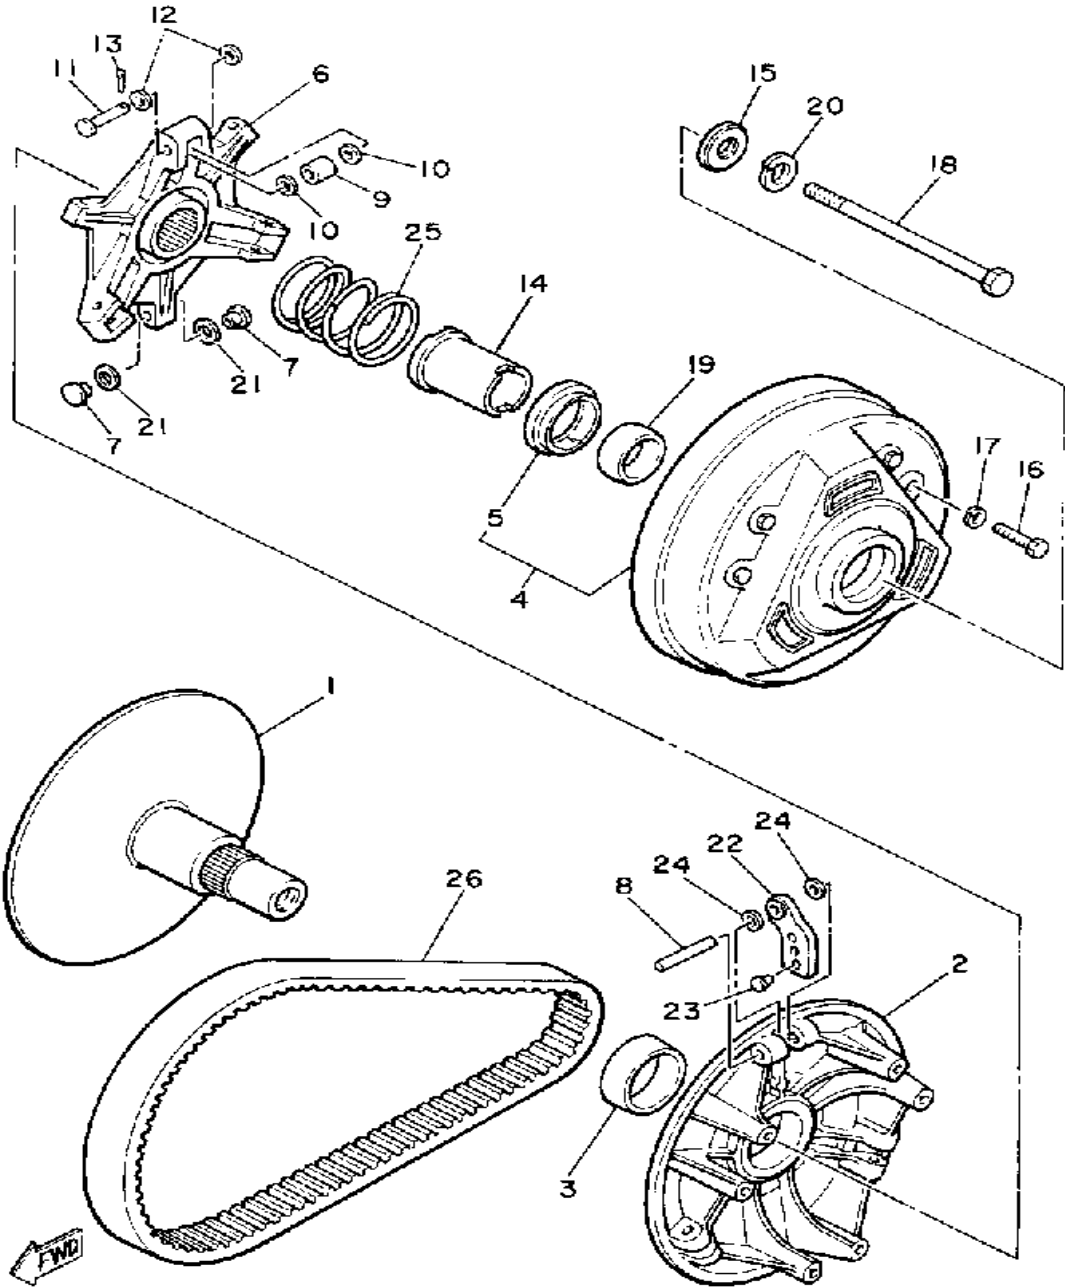

PRIMARY SHEAVE

Ref. No.	Part Number	Description	Qty	Remarks
26	8G6-17601-09-00	PRIMARY SHEAVE ASSEMBLY	1	OPTIONAL KITSMARKED W/ +

8M2300-1120

Property of www.SmallEngineDiscount.com - Not for Resale