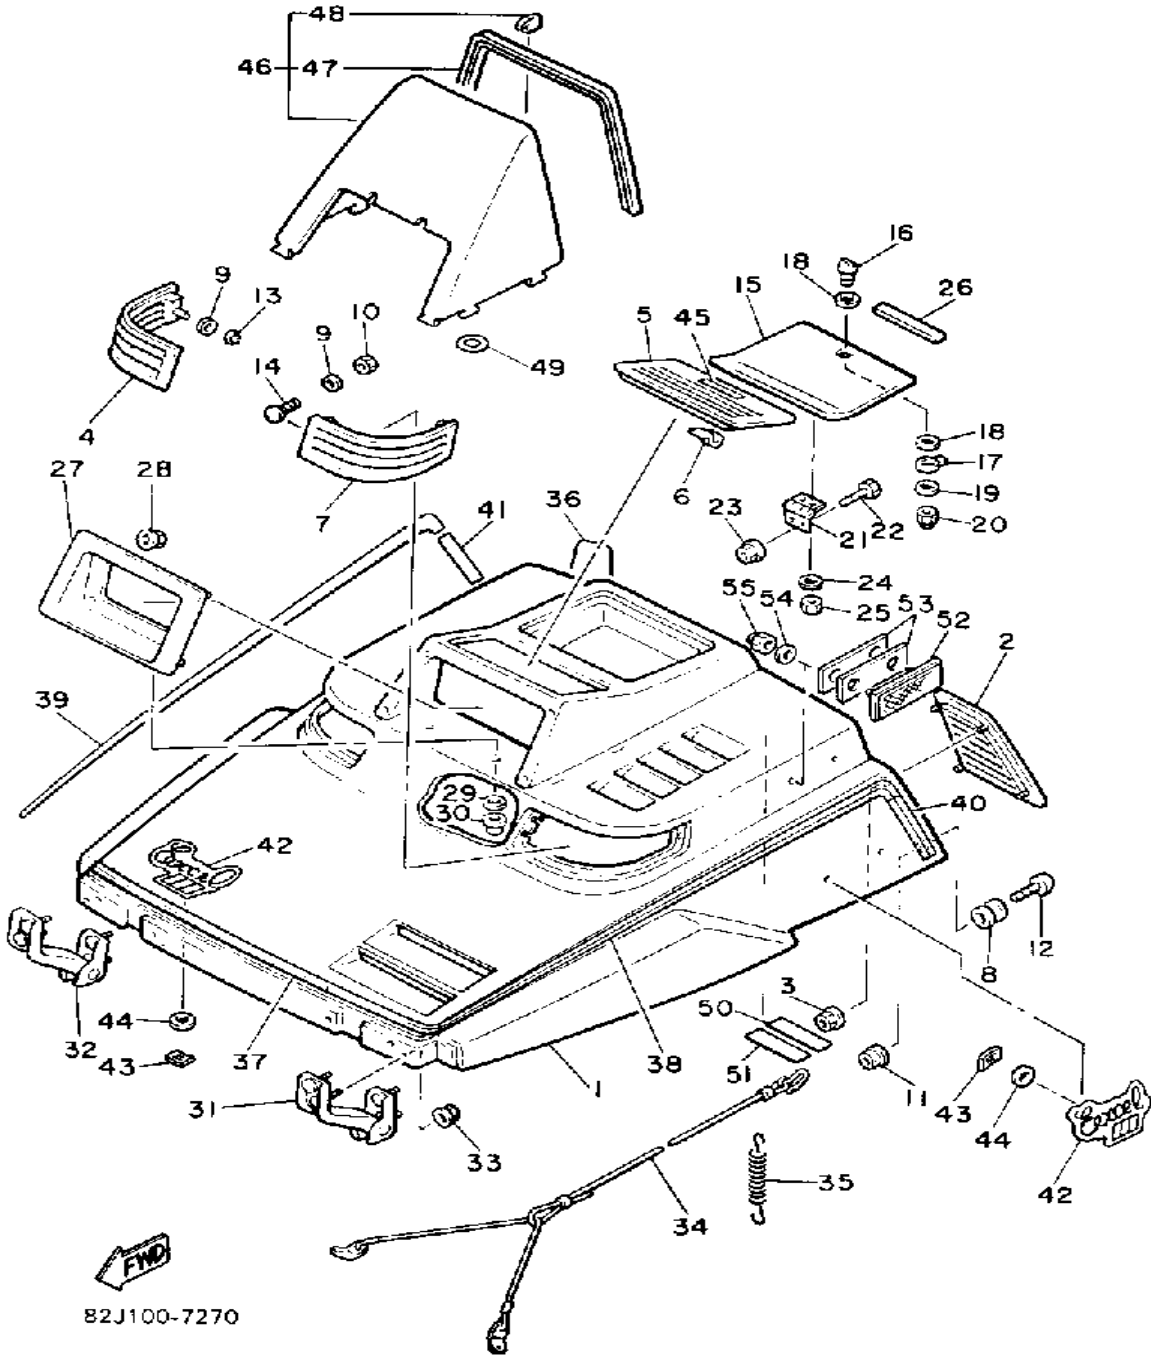

SHROUD - WINDSHIELD

Ref. No.	Part Number	Description	Qty	Remarks
1	84H-W7711-00-00	SHROUD ASSEMBLY	1	
2	8Y3-77131-00-00	LOUVER 1	1	
3	95701-05500-00	NUT, FLANGE	4	
4	84H-77133-00-00	LOUVER 3	1	
5	84H-77134-00-00	LOUVER 4	1	
6	90468-05094-00	CLIP	4	
7	84H-77109-00-00	LOUVER 5	1	
8	8M6-77175-00-00	HOLDER, LATCH	2	
9	90201-05036-00	WASHER, PLATE	4	
10	95701-05300-00	NUT, NYLON	4	
11	95701-06500-00	NUT, FLANGE	2	
12	98906-06030-00	SCREW, BIND	2	
13	90183-04045-00	NUT, SPRING	2	
14	90109-051E9-00	BOLT	4	
15	84H-77392-00-00	COVER, LUGGAGE BOX	1	
16	8L9-77324-00-00	KNOB	1	
17	8K4-77328-00-00	LEVER, arm fitting	1	
18	90201-10119-00	WASHER, PLATE	2	
19	90201-05725-00	WASHER, PLATE	1	
20	95706-05300-00	NUT, nylon	1	
21	8K4-77470-00-00	HINGE ASSEMBLY	2	
22	97006-05014-00	BOLT	4	
23	95701-05500-00	NUT, FLANGE	4	
24	92906-05200-00	WASHER, PLAIN	4	
25	95306-05800-00	NUT (CROWN)	4	
26	8W6-77374-00-00	DAMPER 2	1	
27	84H-84311-00-00	BODY, HEADLIGHT	1	
28	95701-05500-00	NUT, FLANGE	4	
29	90201-04325-00	WASHER, PLATE	2	

CONTINUED ON NEXT FRAME ➤

Property of www.SmallEngineDiscount.com - Not for Resale