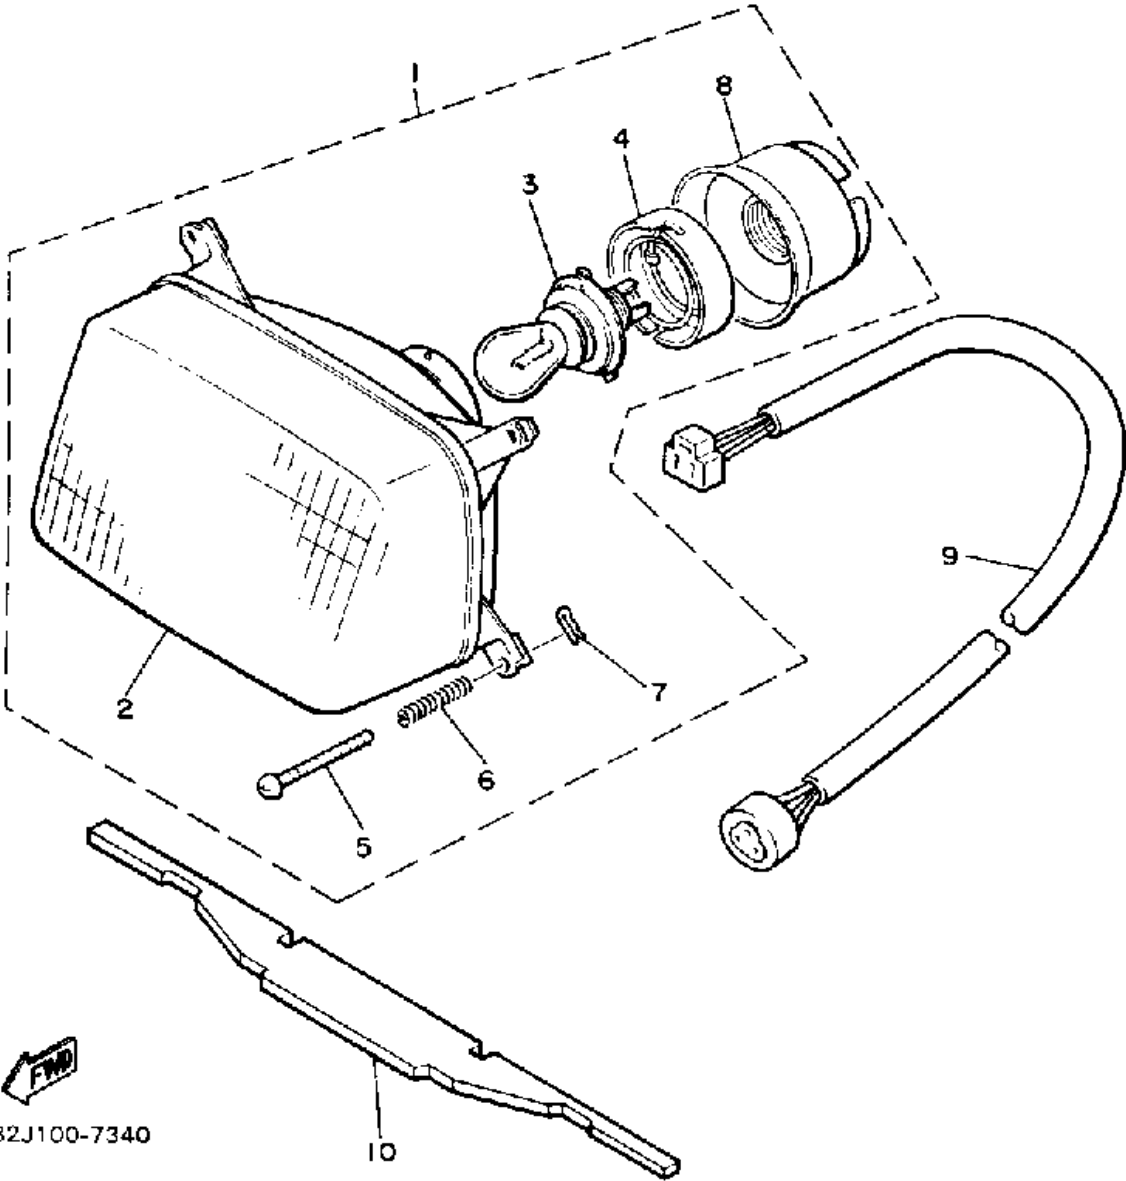

HEADLIGHT

Ref. No.	Part Number	Description	Qty	Remarks
1	8W6-84310-00-00	HEADLIGHT UNIT ASSEMBLY	1	
2	8W6-84320-00-00	. LENS ASSEMBLY	1	
3	8A7-84314-00-00	. BULB (12V-60/60W)	1	
4	8A7-84312-00-00	. HOLDER, SOCKET	1	
5	8M6-84331-00-00	. SCREW, RIM ADJUSTING (8A5-84331-00-00)	4	
6	8A5-84332-00-00	. SPRING, SCREW	4	
7	8K4-84374-00-00	. CLIP	4	
8	8A7-84397-01-00	. COVER, SOCKET	1	
9	83W-84359-00-00	CORD, headlight	1	
10	8W6-84366-00-00	DAMPER, HEADLIGHT 1	1	

Property of www.SmallEngineDiscount.com - Not for Resale