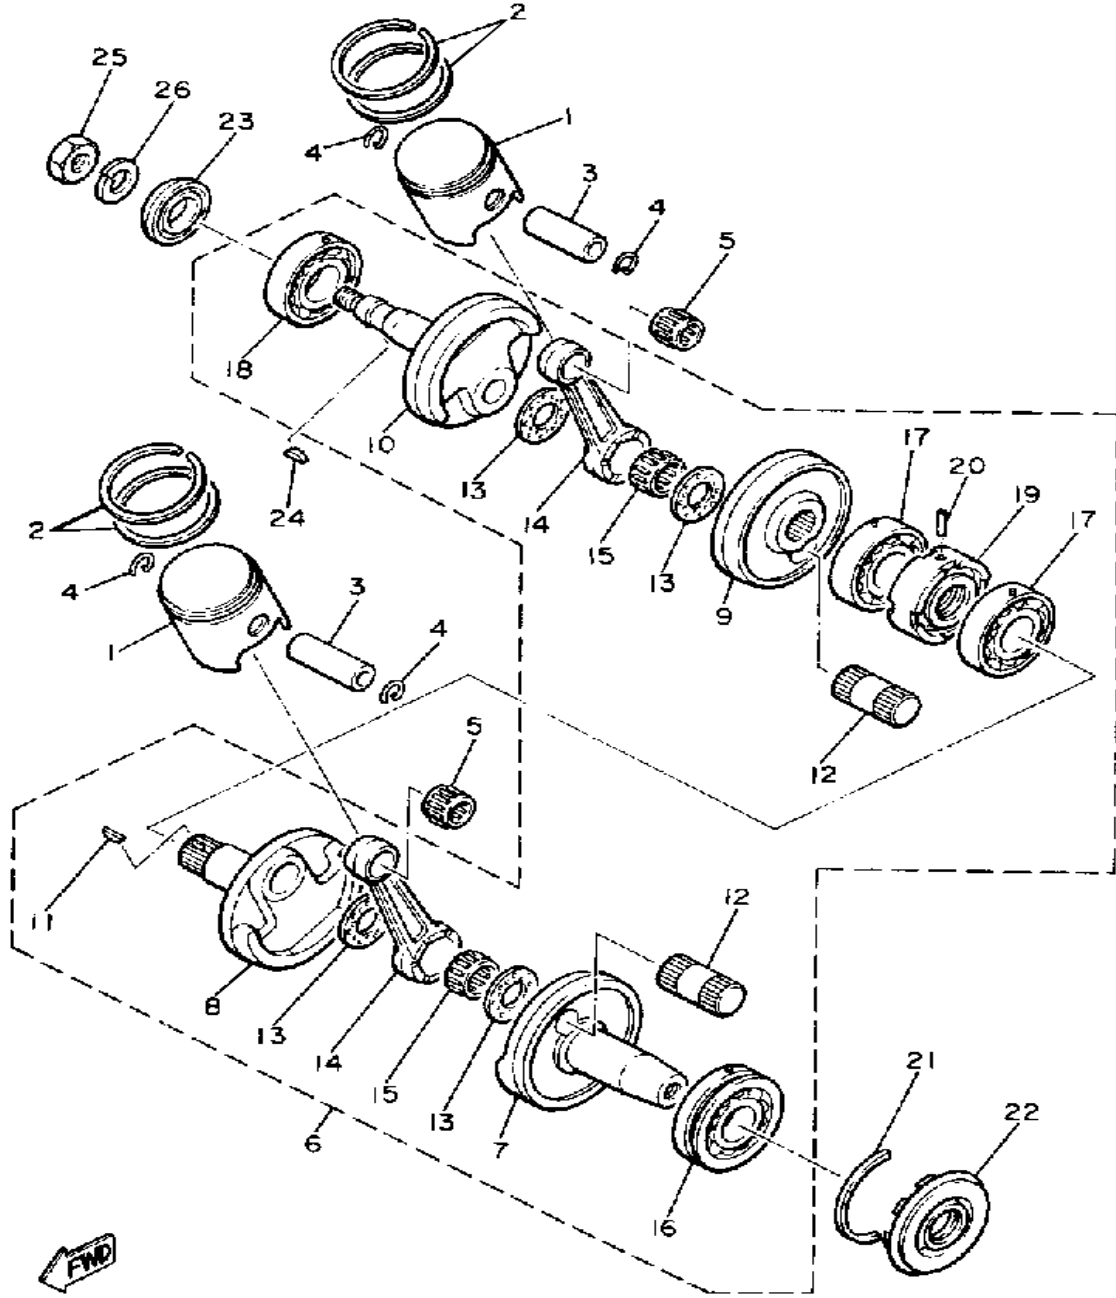

YAMAHA

GENUINE

PARTS CATALOGUE

SNOWMOBILE

Property of www.SmallEngineDiscount.com - Not for Resale

CYLINDER HEAD - CYLINDER

Ref. No.	Part Number	Description	Qty	Remarks
1	8G8-11111-00-00	HEAD, CYLINDER 1	1	
2	8G8-11121-00-00	HEAD, CYLINDER 2	1	
3	NGK-BR9ES-00-00	PLUG, SPARK	2	
4	8G8-11181-01-00	GASKET, CYLINDER HEAD 1 .	2	
5	8G8-11311-00-00	CYLINDER 1	1	
	8G8-11321-00-00	CYLINDER 2	1	
7	846-11351-01-00	GASKET, CYLINDER	2	
9	90116-08107-00	BOLT, STUD	8	
	95701-08500-00	NUT, FLANGE	8	

8J6100-0010

Property of www.SmallEngineDiscount.com - Not for Resale

CRANKSHAFT - PISTON

8L4100-1020

Ref. No.	Part Number	Description	Qty	Remarks
1	8G8-11631-01-96	PISTON STD.	2	U.R.
	8G8-11635-00-00	PISTON 1 O/S 0.5	2	ALT. PART
	8G8-11636-00-00	PISTON 2 O/S 0.0	2	ALT. PART
2	8G8-11601-00-00	PISTON RING SET (STD)	2	U.R. STD
	8G8-11601-10-00	PISTON RING SET (0.25MM O/S)	2	ALT. PART
	8G8-11601-20-00	PISTON RING SET (0.50MM O/S)	2	
3	137-11633-00-00	PIN, PISTON	2	
4	93450-17025-00	CIRCLIP	4	
5	93310-216E1-00	BEARING	2	
6	8L3-11400-00-00	CRANKSHAFT ASSEMBLY ...	1	
7	8G8-11412-01-00	. CRANK 1	1	
8	8L3-11422-01-00	. CRANK 2	1	
9	8L3-11432-01-00	. CRANK 3	1	
10	8G8-11442-01-00	. CRANK 4	1	
11	90280-05014-00	. KEY, WOODRUFF	1	
12	8G8-11681-00-00	. PIN, CRANK 1	2	
13	90209-22248-00	. WASHER	4	
14	34X-11651-00-00	. ROD, CONNECTING	2	
15	93310-422L0-00	. BEARING	2	
16	93306-30618-00	. BEARING (B6306)	1	
17	93306-20617-00	. BEARING (B6206)	2	
18	93306-30564-00	. BEARING	1	
19	8L3-11515-01-00	. SEAL, LABYRINTH 1	1	
20	91609-30010-00	. PIN, SPRING	1	
21	93440-72049-00	CIRCLIP	1	
22	93102-30184-00	OIL SEAL, SD-TYPE	1	
23	93102-25183-00	OIL SEAL	1	