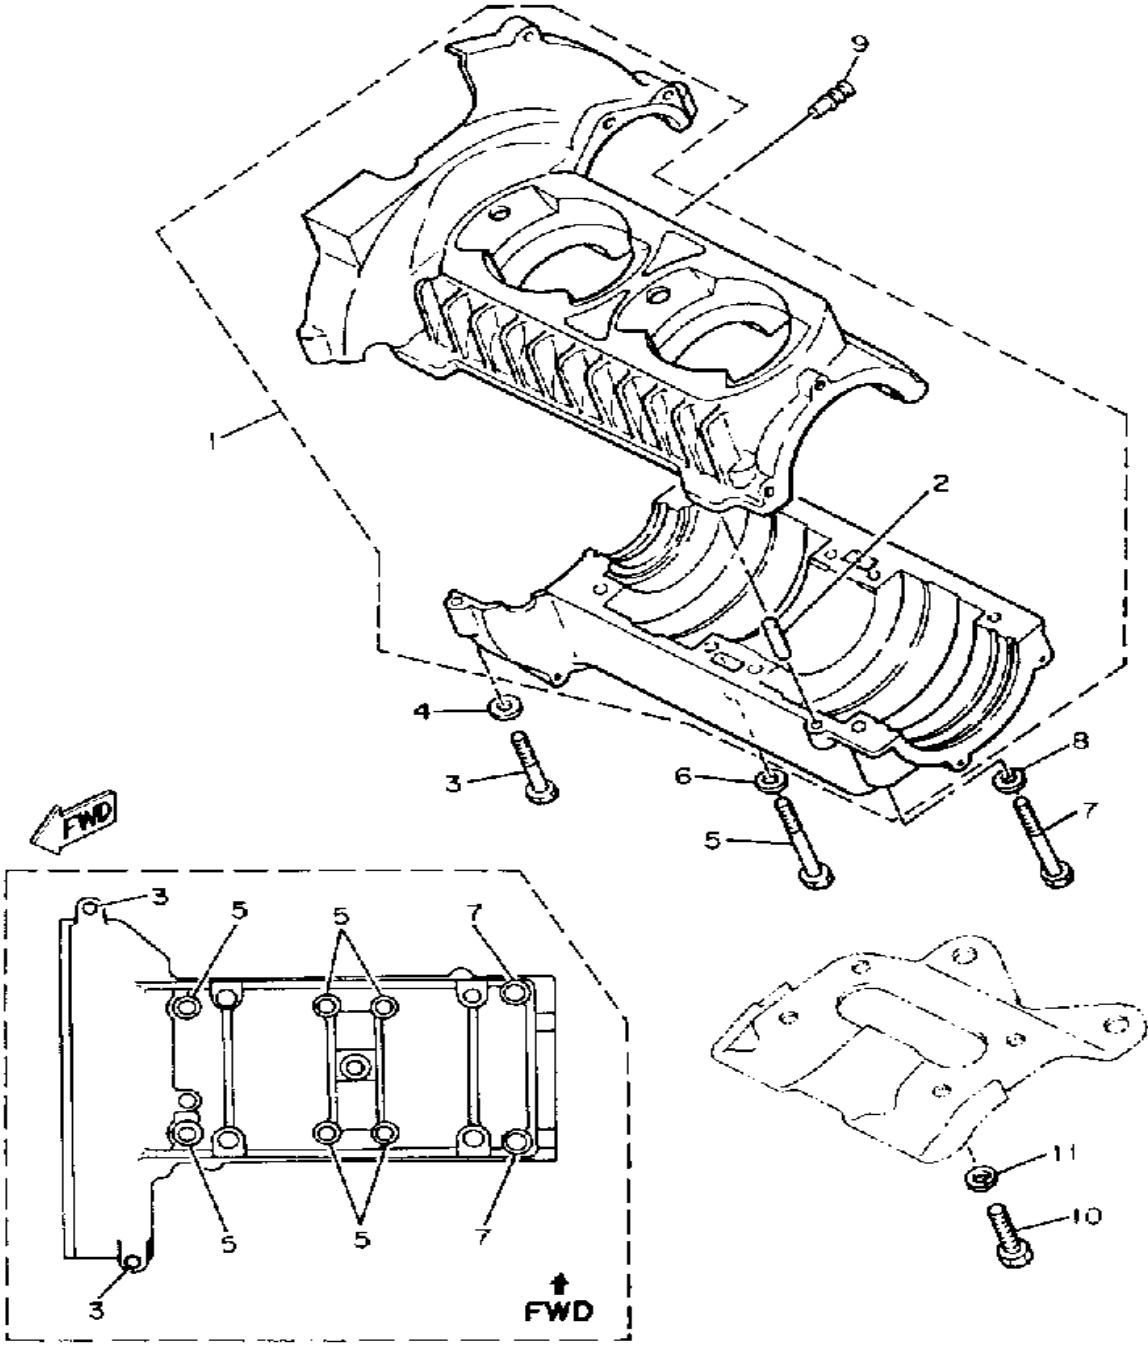

CRANKCASE

Ref. No.	Part Number	Description	Qty	Remarks
1	8J9-15100-01-00	CRANKCASE ASSEMBLY	1	
2	93605-10108-00	. PIN, DOWEL	2	
3	97313-08040-00	BOLT, HEXAGON (97322-08040)	2	
4	92990-08600-00	WASHER, PLATE	2	
5	97013-08060-00	BOLT (663)	6	
6	92990-08600-00	WASHER, PLATE	6	
7	97021-08070-00	BOLT	2	
8	92990-08600-00	WASHER, PLATE	2	
9	8G8-24461-00-00	PIPE, JOINT	1	
10	90106-10034-00	BOLT, DOME HEAD	4	
11	92901-10100-00	WASHER, SPRING	4	

8R5100-2030

Property of www.SmallEngineDiscount.com - Not for Resale