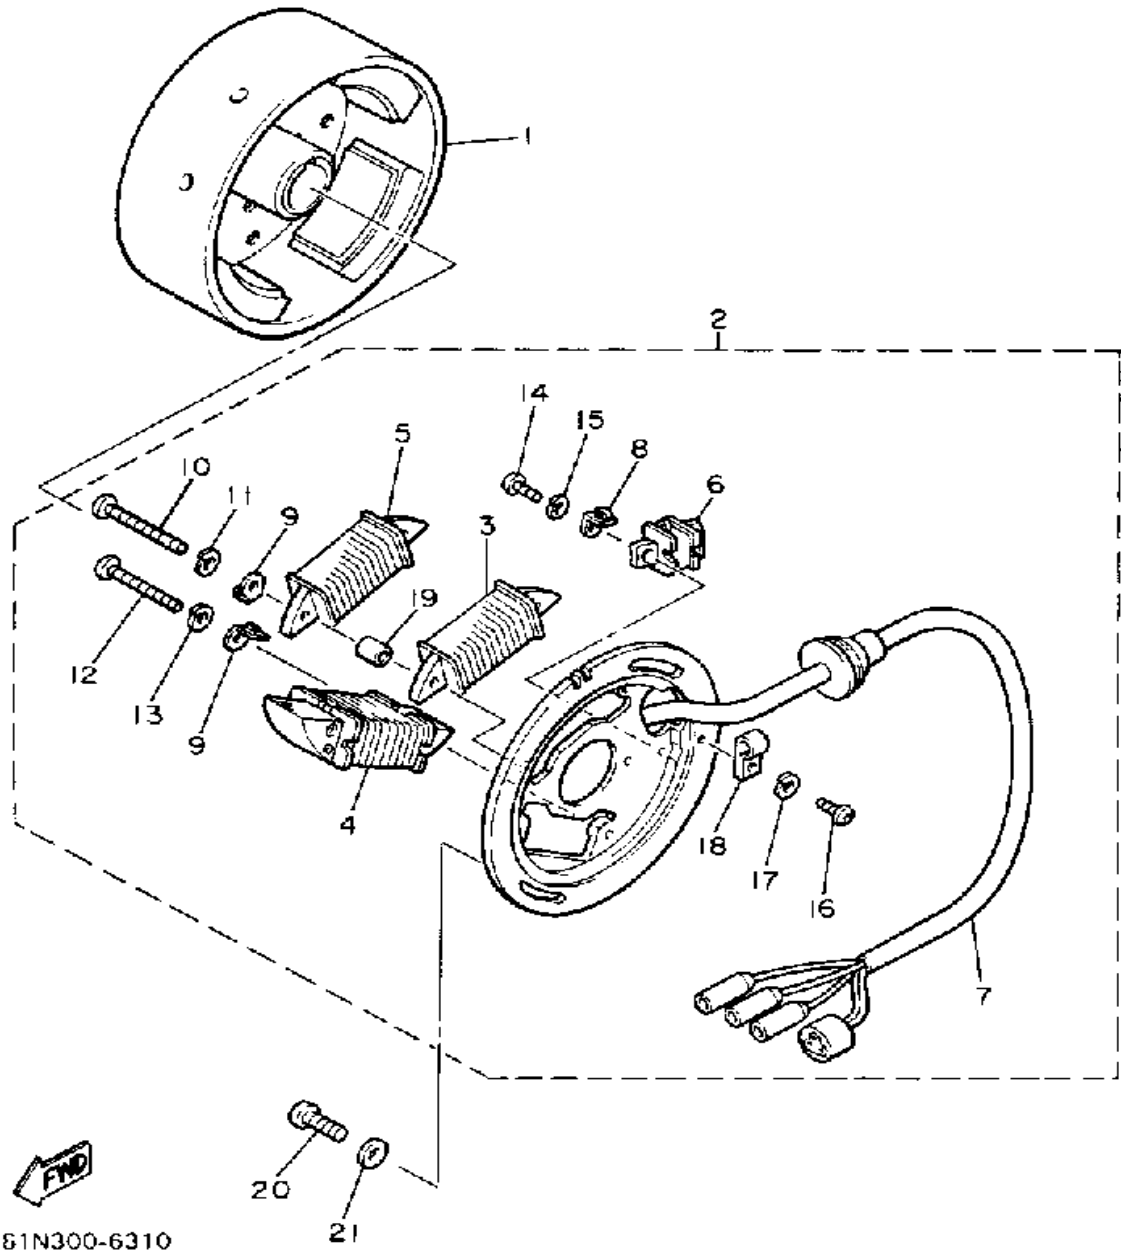

GENERATOR

Ref. No.	Part Number	Description	Qty	Remarks
1	81L-85550-M0-00	ROTOR ASSEMBLY	1	
2	83R-85560-M0-00	BASE ASSEMBLY (83R-85560-M0)	1	
3	81L-85520-M0-00	. COIL, CHARGE	1	
4	81L-81313-M0-00	. COIL, LIGHTING 1	1	
5	81L-81314-M0-00	. COIL, LIGHTING 2	1	
6	8R4-85580-M0-00	. COIL, PULSER	1	
7	81L-8131X-M0-00	. CORD ASSEMBLY	1	
8	8R4-85568-M0-00	. TERMINAL, EARTH 1	1	
9	8R4-85569-M0-00	. TERMINAL, EARTH 2	2	
10	98501-05040-00	. SCREW, PAN HEAD (98502-05040)	2	
11	98501-05035-00	. SCREW, PAN HEAD	2	
12	98501-05035-00	. SCREW, PAN HEAD	2	
13	92990-05100-00	. WASHER, SPRING	2	
14	98511-04012-00	. SCREW, PAN HEAD	2	
15	92901-04100-00	. WASHER, SPRING	2	
16	98580-04008-00	. SCREW, PAN HEAD	1	
17	92901-04100-00	. WASHER, SPRING	1	
18	90461-05036-00	. CLAMP	1	
19	90387-06553-00	. COLLAR	2	
20	98980-06016-00	SCREW, BINDING	2	
21	90201-06043-00	WASHER, PLATE	2	

Property of www.SmallEngineDiscount.com - Not for Resale