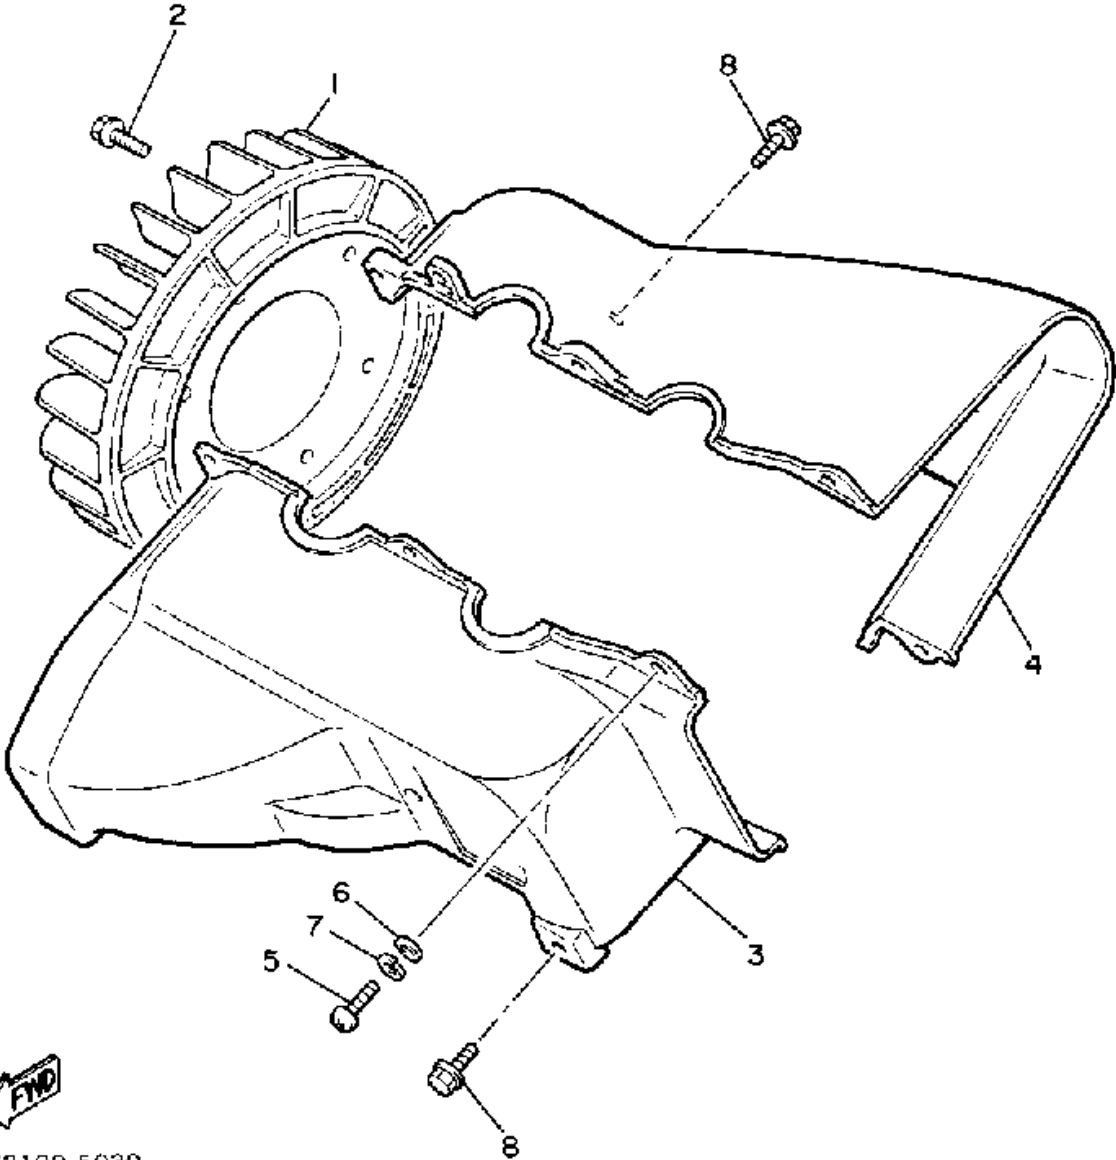

AIR SHROUD - FAN

BY2100-5030

Ref. No.	Part Number	Description	Qty	Remarks
1	8G8-12611-01-00	FAN	1	
2	95811-06012-00	BOLT, FLANGE	6	
3	8W6-12651-00-00	AIR SHROUD, CYLINDER 1CYLINDER 1	1	
4	8W6-12652-00-00	AIR SHROUD, CYLINDER 2CYLINDER 2	1	
5	98506-06016-00	SCREW, PANHEAD	4	
6	92906-06600-00	WASHER	4	
7	92906-06100-00	WASHER, SPRING	4	
8	90119-06108-00	BOLT, WITH WASHER	6	

Property of www.SmallEngineDiscount.com - Not for Resale