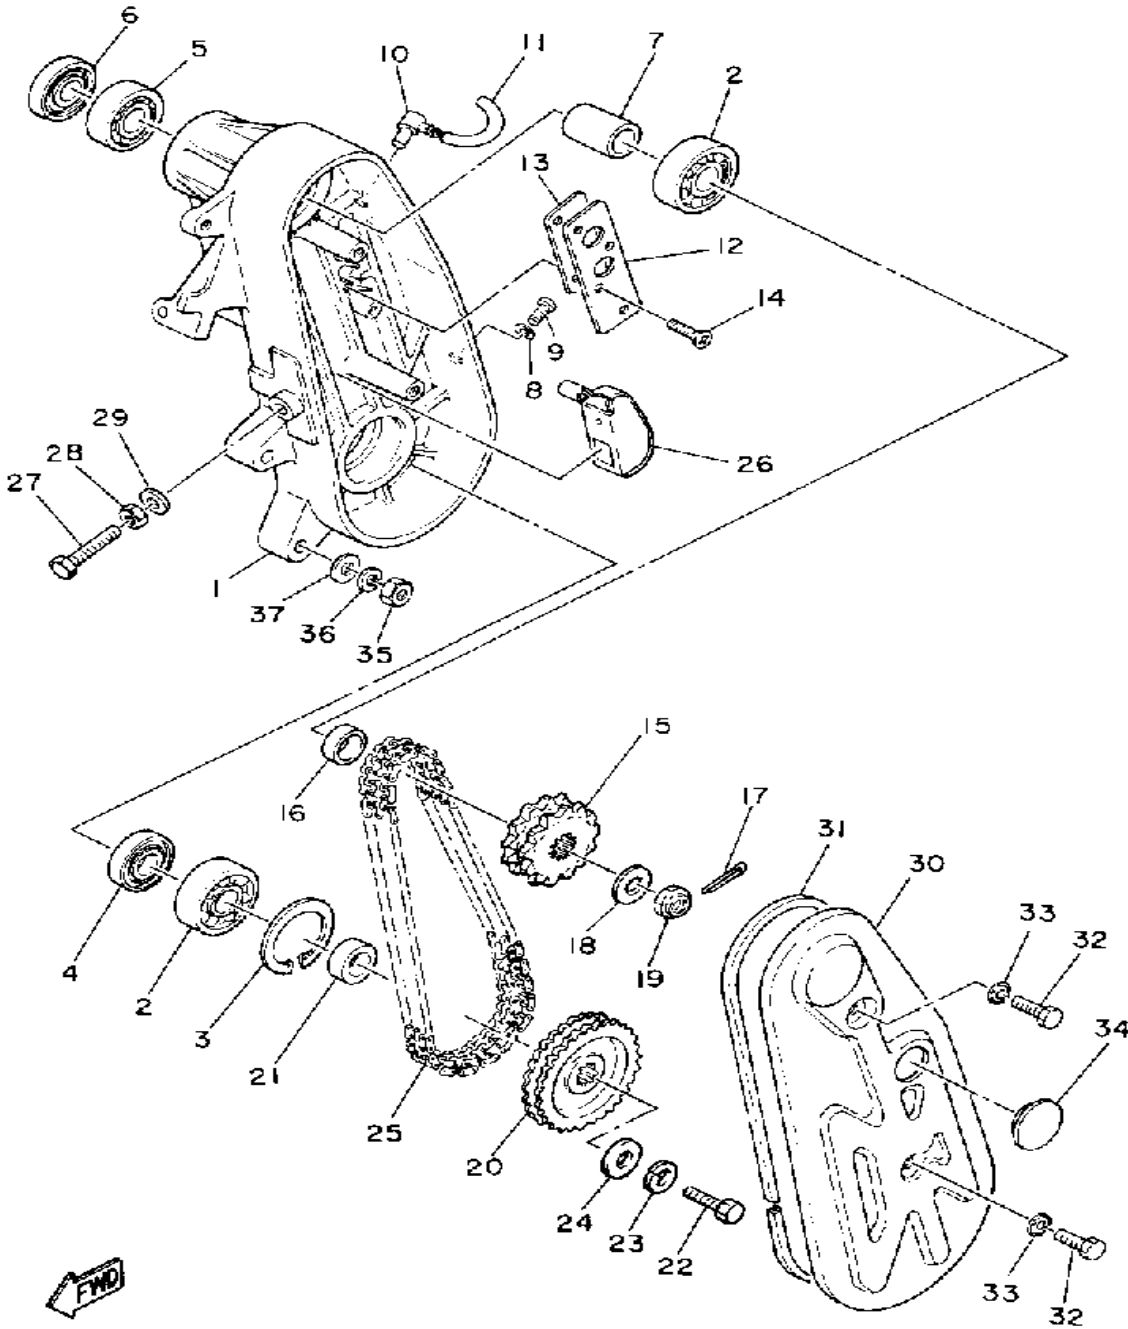

TRACK DRIVE 2

80Y100-8260

Ref. No.	Part Number	Description	Qty	Remarks
1	8F3-47541-00-00	HOUSING, CHAIN	1	
2	93306-30407-00	BEARING (B6304C3)	2	
3	99009-52500-00	CIRCLIP	1	
4	93102-20447-00	OIL SEAL	1	
5	93306-20458-00	BEARING	1	
6	93102-30083-00	SEAL, OIL	1	
7	90387-20580-00	COLLAR	1	
8	90430-06016-00	GASKET	1	
9	91311-06010-00	BOLT, SOCKET HEAD	1	
10	583-15371-00-00	BREATHER	1	
11	90445-09055-00	HOSE	1	
12	8G8-47591-00-00	PLATE	1	
13	85T-47592-00-00	GASKET	1	
14	98702-05014-00	SCREW, FLAT HEAD	4	
15	802-17682-20-00	SPROCKET, CHAIN DRIVE (11T)	1	ALT. PART
	802-17682-40-00	SPRKT, CHAIN DR 13TCHAIN DRIVE (13T) (806-17682-30-0)	1	U.R. STD
	806-17682-20-00	SPROCKET, CHAIN DRIVE (12T)	1	ALT. PART
	806-17682-40-00	SPROCKET, CHAIN DRIVE (14T)	1	ALT. PART
16	90387-19649-00	COLLAR	1	
17	91401-25030-00	PIN, COTTER	1	
18	90201-122H1-00	WASHER, PLATE	1	
19	90185-12119-00	NUT, SELF-LOCKING	1	
20	8G8-47548-10-00	SPROCKET, CHN DRVN	1	ALT. PART
	8G8-47548-20-00	SPROCKET, CHN DRVN	1	U.R. STD
	8G8-47548-30-00	SPROCKET, CHN DRVN	1	ALT. PART
21	90387-20155-00	COLLAR	1	

CONTINUED ON NEXT FRAME ►

Property of www.SmallEngineDiscount.com - Not for Resale