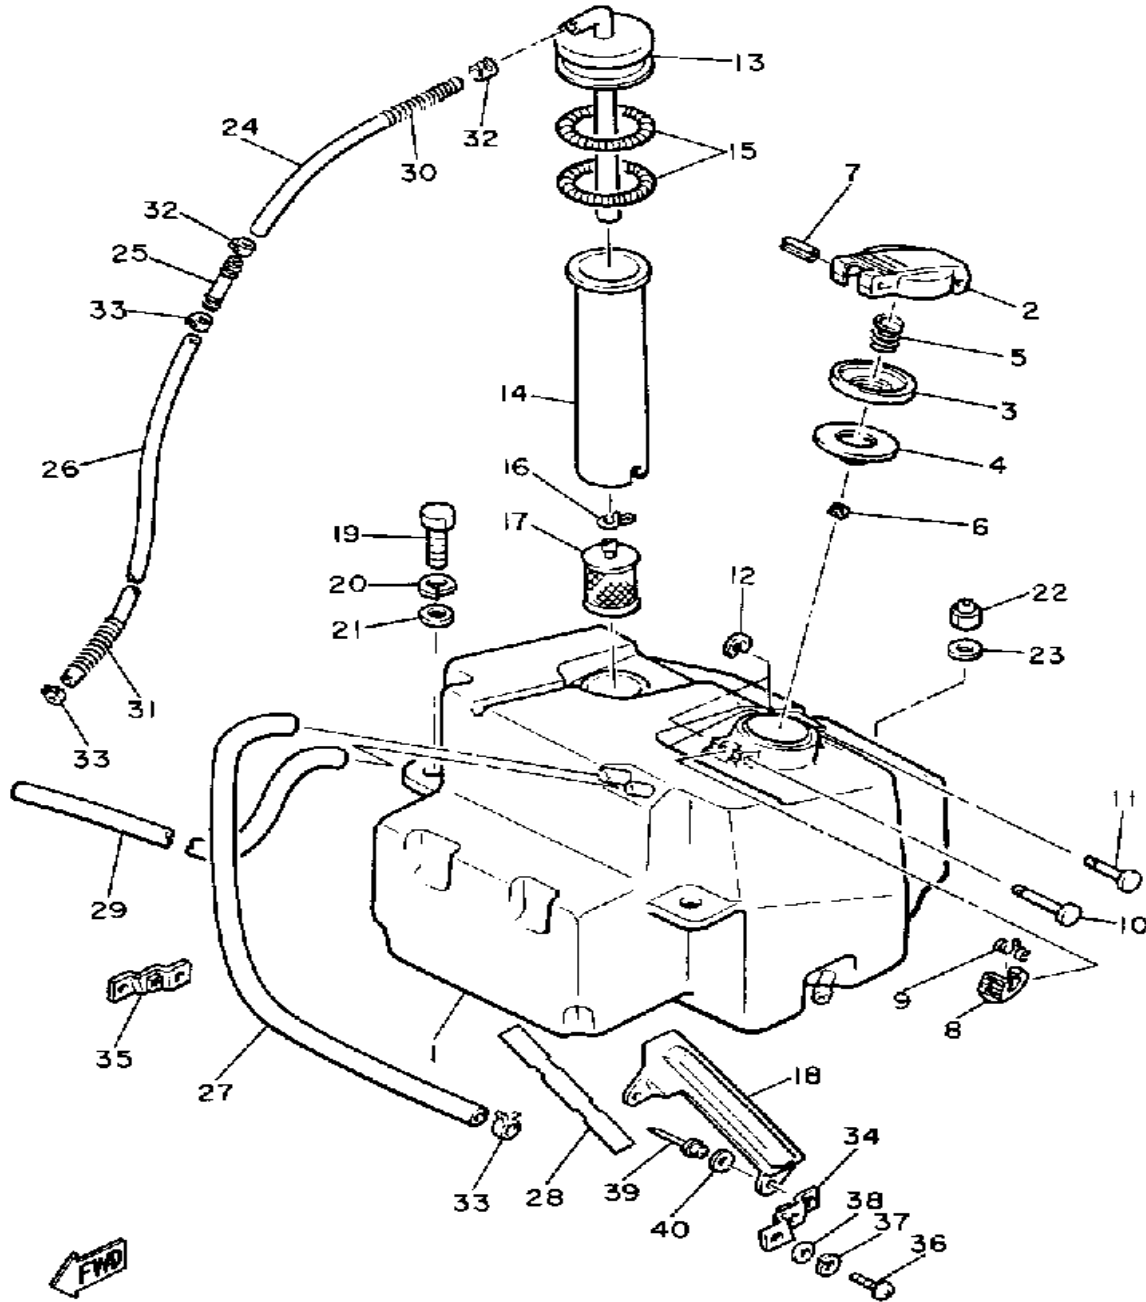

FUEL TANK

82H100-7190

Ref. No.	Part Number	Description	Qty	Remarks
1	8W6-24111-00-00	FUEL TANK	1	
2	8W6-24611-00-00	BODY, CAP	1	
3	813-24613-01-00	DISC, CAP	1	
4	8F7-24641-00-00	GASKET, CAP 1	1	
5	90501-20130-00	SPRING, COMPRESSION	1	
6	91609-30016-00	PIN, SPRING	1	
7	91609-25050-00	PIN, SPRING	1	
8	83M-24628-00-00	HOOK	1	
9	90508-10715-00	SPRING, TORSION	1	
10	90249-03017-00	PIN	1	
11	90249-03175-00	PIN	1	
12	93430-02001-00	CIRCLIP	2	
13	83R-24335-00-00	PIPE, SUCTION 1	1	
14	8V0-24336-00-00	PIPE, SUCTION 2	1	
15	90506-06065-00	SPRING, TENSION	2	
16	90467-11028-00	CLIP	1	
17	8H5-24560-00-00	FILTER ASSEMBLY	1	
18	8W6-24179-00-00	GAUGE, FUEL	1	
19	97001-08025-00	BOLT (1NV)	2	
20	92990-08100-00	WASHER	1	
21	90201-087A9-00	WASHER, PLATE	2	
22	95712-08300-00	NUT, LOCK	1	
23	90201-087A9-00	WASHER, PLATE	1	
24	90446-11247-00	HOSE	1	
25	8Y4-24376-00-00	PIPE, JOINT 1	1	
26	90446-09062-00	HOSE	1	
27	90446-09231-00	HOSE	1	
28	80X-7716E-00-00	REFLECTOR 1	1	
29	90446-09015-00	HOSE	1	

CONTINUED ON NEXT FRAME ►

Property of www.SmallEngineDiscount.com - Not for Resale