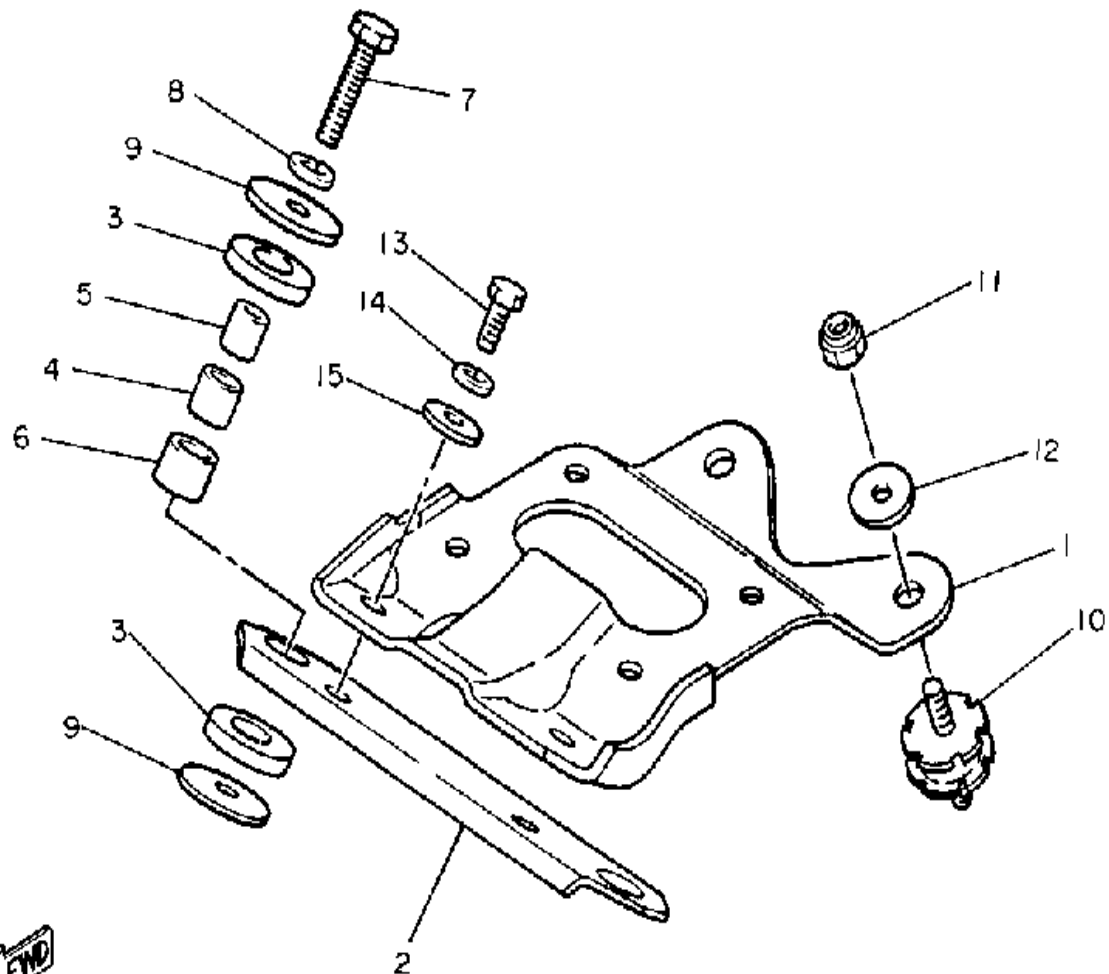

ENGINE BRACKET

Ref. No.	Part Number	Description	Qty	Remarks
1	8G8-21411-00-00	BRACKET, ENGINE 1	1	
2	8G8-21419-00-00	BRACKET, ENGINE 2	1	
3	8A5-21485-00-00	DAMPER, RUBBER 1	4	
4	90385-15025-00	BUSH, SPEC'L RUBBER	2	
5	90387-10514-00	COLLAR	2	
6	90387-21515-00	COLLAR	2	
7	97313-10050-00	BOLT, HEXAGON (676)	2	
8	92990-10100-00	WASHER, SPRING	2	
9	90201-10151-00	WASHER, PLATE	4	
10	8F3-21486-00-00	DAMPER 2	2	
11	95701-10500-00	NUT, FLANGE (95702-10500)	2	
12	90201-10321-00	WASHER, PLATE	2	
13	97011-10025-00	BOLT	2	
14	92990-10100-00	WASHER, SPRING	2	
15	90201-10639-00	WASHER, PLATE	2	

BY2100-5130

Property of www.SmallEngineDiscount.com - Not for Resale