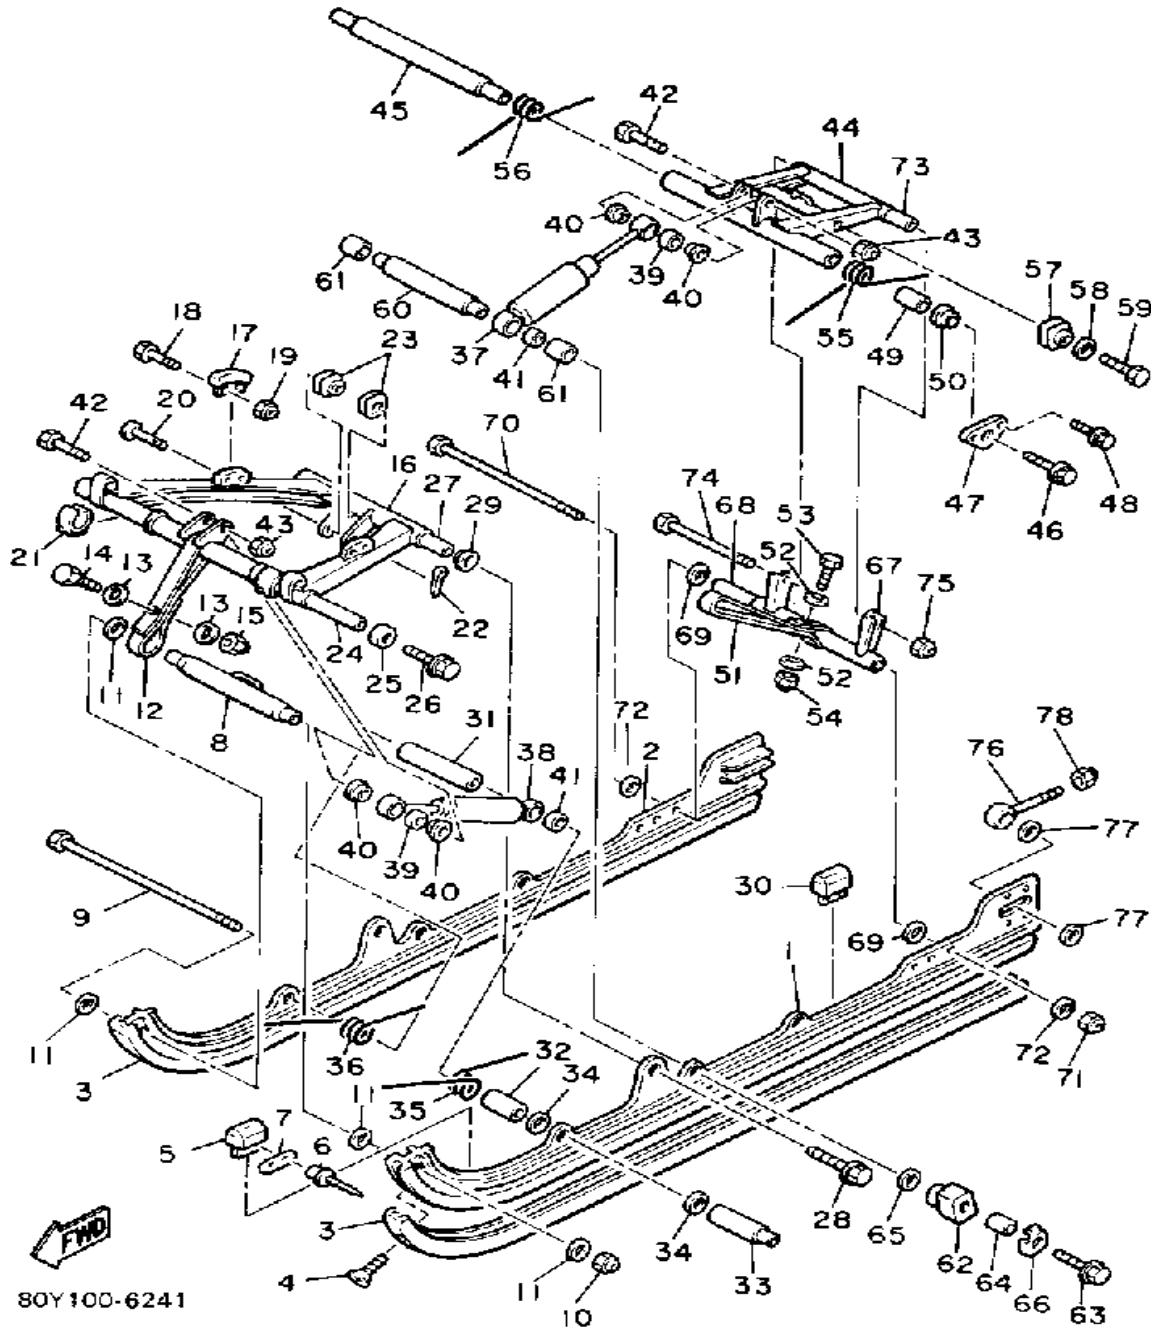

TRACK SUSPENSION 2

80Y100-6241

Ref. No.	Part Number	Description	Qty	Remarks
28	95811-10030-00	BOLT, FLANGE	2	
29	90387-105G6-00	COLLAR	2	
30	8V0-47456-00-00	DAMPER 1	2	
31	90387-160M7-00	COLLAR	1	
32	8V0-47319-00-00	COLLAR	2	
33	90387-166M8-00	COLLAR	2	
34	90201-161E5-00	WASHER, PLATE	4	
35	8Y3-47471-00-00	SPRING, FRONT 1	1	
36	8Y3-47472-00-00	SPRING, FRONT 2	1	
37	8Y3-47480-01-00	SHOCK ABSORBER	1	
38	8Y3-47481-00-00	SHOCK ABSORBER 2	1	
39	90387-084J8-00	COLLAR	2	
40	90387-123G4-00	COLLAR	4	
41	8V0-47371-00-00	BUSH, PIVOT	2	
42	97313-08045-00	BOLT	2	
43	95712-08300-00	NUT, LOCK	2	
44	8V0-47332-00-00	ARM, PIVOT 2	1	
45	8Y3-47475-00-00	SHAFT 2	1	
46	90109-106A2-00	BOLT	2	
47	8Y3-47425-00-00	BRACKET, REAR 2	2	
48	95821-08020-00	BOLT, FLANGE (95801-08020)	4	
49	8V0-47365-00-00	COLLAR 1	2	
50	8V0-47384-00-00	WASHER	2	
51	8Y3-47496-00-00	STOPPER 2	1	
52	90201-06407-00	WASHER, PLATE (90201-06747-00)	2	
53	97011-06025-00	BOLT (97001-06025)	1	
54	95701-06300-00	NUT, NYLON	1	
55	8Y3-47473-00-00	SPRING, REAR 3	1	

CONTINUED ON NEXT FRAME ►

Property of www.SmallEngineDiscount.com - Not for Resale