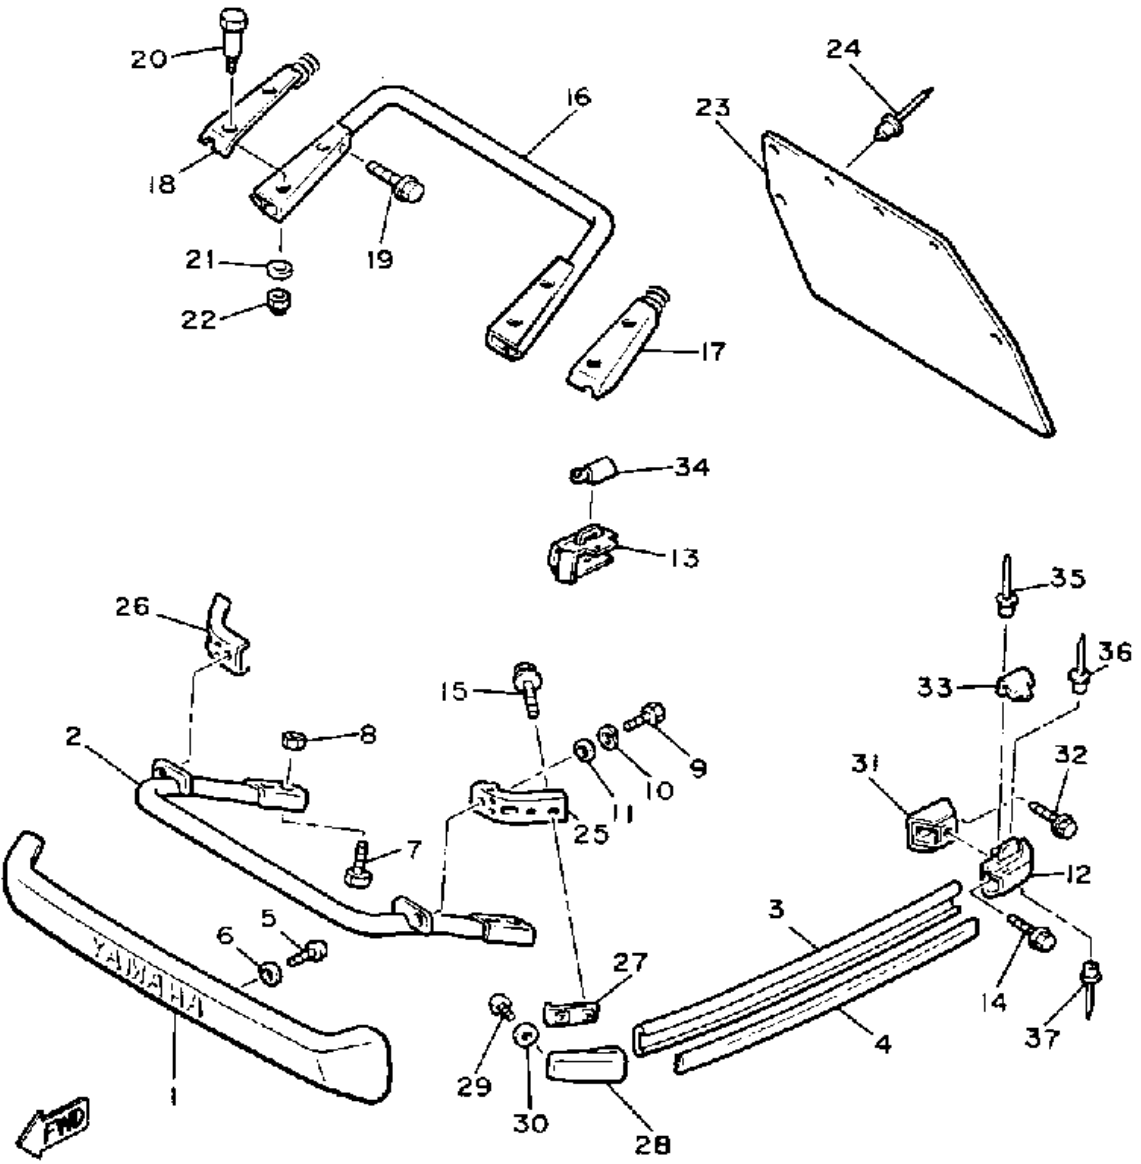

BUMPER

BY2100-5291

Ref. No.	Part Number	Description	Qty	Remarks
30	92990-06600-00	WASHER, PLATE	2	
31	8X0-77535-00-00	STAY 1	2	
32	95811-06012-00	BOLT, FLANGE	4	
33	8X0-77515-00-00	BUSH, RUBBER 1	1	
34	8X0-77516-00-00	BUSH, RUBBER 2	1	
35	90267-48086-00	RIVET, BLIND	2	
36	90267-48053-00	RIVET, BLIND	2	
37	90269-05039-00	RIVET	2	

Property of www.SmallEngineDiscount.com - Not for Resale