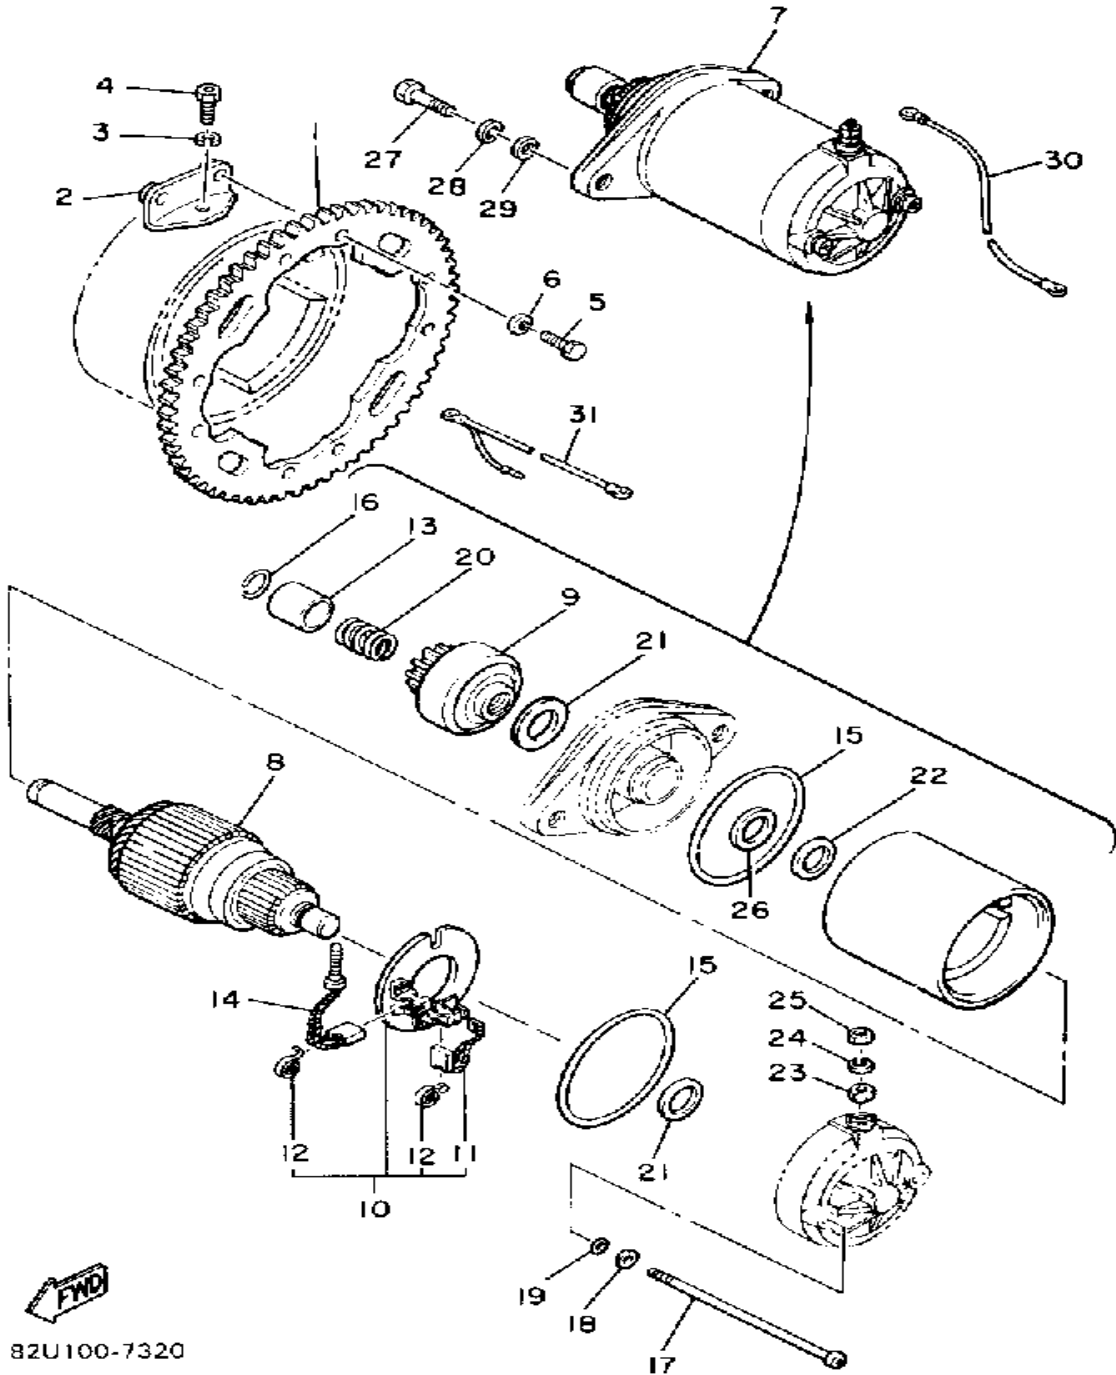

Property of www.SmallEngineDiscount.com - Not for Resale

STARTING MOTOR

82U100-7320

Ref. No.	Part Number	Description	Qty	Remarks
1	8J4-81891-01-00	GEAR, RING	1	
2	8J4-81895-01-00	STAY, RING GEAR	4	
3	92990-08100-00	WASHER	4	
4	90110-08028-00	BOLT, HEX SKT HEADSOCKET HEAD	4	
5	97011-06016-00	BOLT	8	
6	92995-06100-00	WASHER, SPRING	8	
7	84N-81800-50-00	STARTING MOTOR ASSEMBLY (8V3-81800-50-00)	1	
8	8Y3-81850-50-00	. ARMATURE ASSEMBLY	1	
9	8L6-81832-50-00	. CLUTCH, OVER RUN	1	
10	8L6-81840-50-00	. BRUSH HOLDER ASSEMBLY	1	
11	73A-81812-00-00	.. BRUSH 2	1	
12	8L6-81813-50-00	.. SPRING, BRUSH	2	
13	8L6-81833-50-00	. RING, STOP	1	
14	73A-81811-00-00	. BRUSH 1	1	
15	4H7-81844-00-00	. O-RING (4H7-81844-50-00) ...	2	
16	8L6-81826-50-00	. BOLT	1	
17	8L6-81826-50-00	. BOLT	2	
18	8L6-81824-50-00	. WASHER 2	2	
19	8L6-81847-50-00	. O-RING	2	
20	8L6-81836-50-00	. SPRNG, lever	1	
21	4H7-81843-50-00	. WASHER 1	2	
22	8L6-81835-50-00	. WASHER 2	1	
23	4H7-81872-00-00	. NUT, SPECIAL	1	
24	92995-06100-00	. WASHER, SPRING	1	
25	95380-06700-00	. NUT	1	
26	8Y3-81167-00-00	. OIL SEAL	1	
27	97022-08040-00	BOLT (83L)	2	

CONTINUED ON NEXT FRAME ►

Property of www.SmallEngineDiscount.com - Not for Resale

STARTING MOTOR

Ref. No.	Part Number	Description	Qty	Remarks
28	92990-08100-00	WASHER	2	
29	92990-08600-00	WASHER, PLATE	2	
30	8J4-82117-01-00	WIRE, LEAD	1	
31	8W8-82116-01-00	WIRE, MINUS LEAD	1	