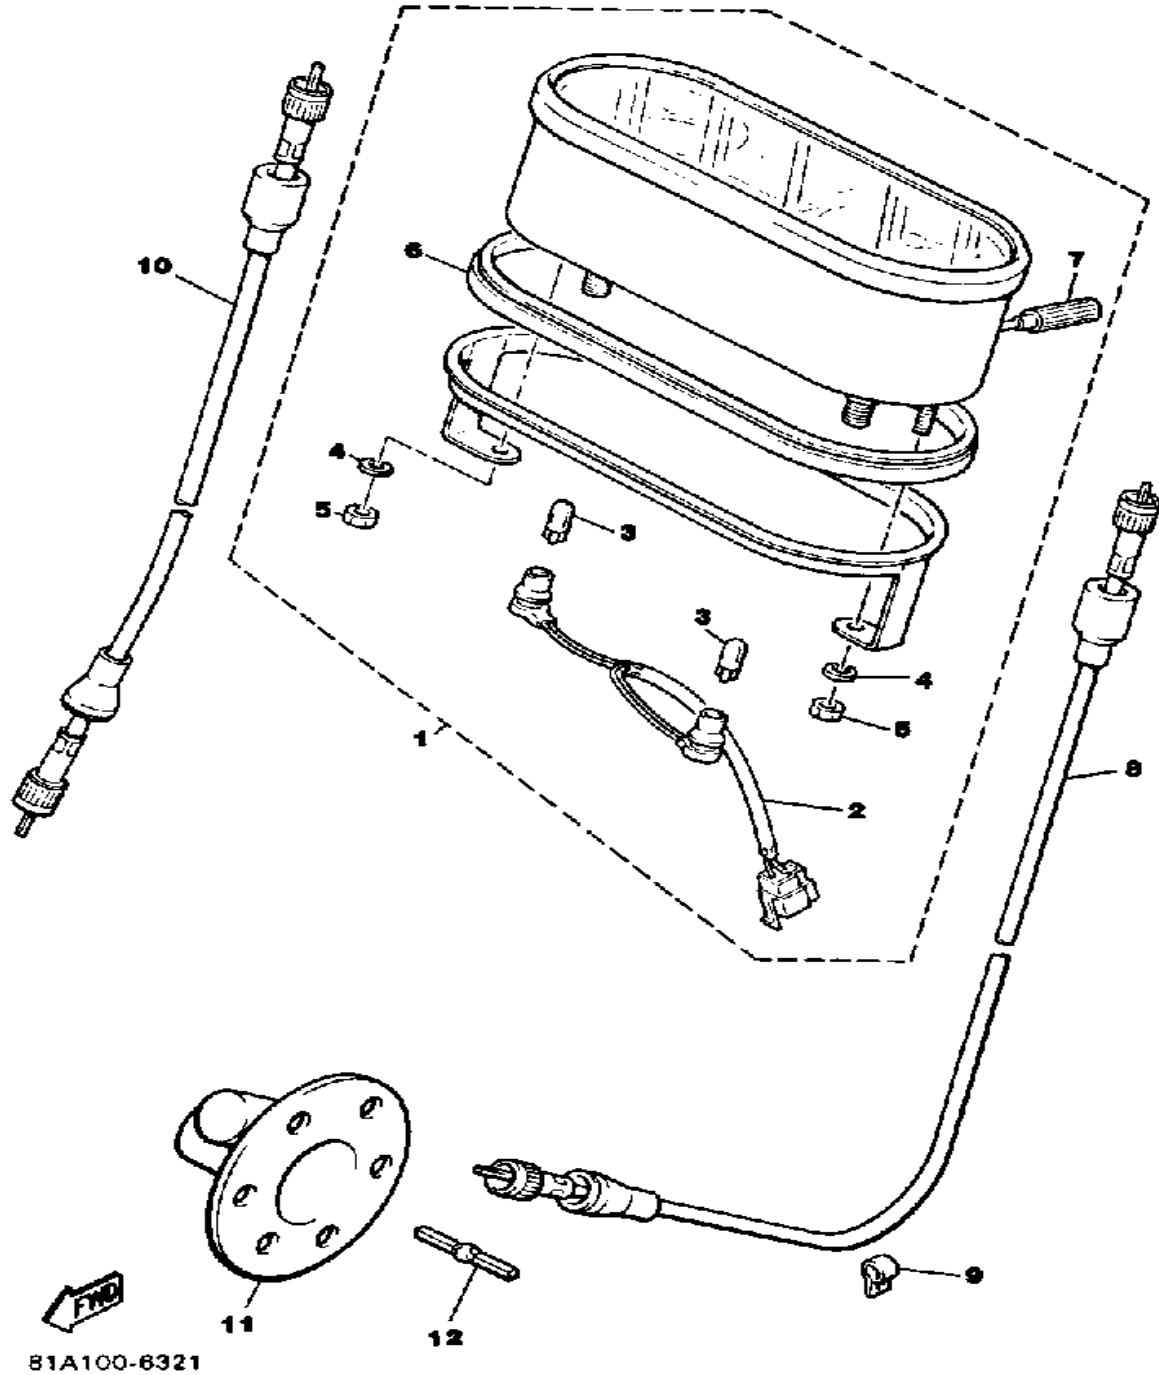

METER

Ref. No.	Part Number	Description	Qty	Remarks
1	81R-83500-40-00	SPEEDOMETER ASSEMBLY ..	1	MILE/H
2	8V0-83536-00-00	. SOCKET, METER	1	
3	4G1-84744-00-00	. BULB, MTR.12V3.4W	2	
4	92990-05100-00	. WASHER, SPRING	2	
5	95380-05600-00	. NUT	2	
6	8K4-83513-00-00	. DAMPER	1	
7	8L8-83578-00-00	. KNOB, TRIP METER	1	2
8	813-83550-01-00	SPEEDOMETER CABLEASS"Y	1	
9	90465-08028-00	CLAMP	1	
10	839-83550-01-00	SPEEDOMETER CABLE	1	FOR TACHOMETER
11	8W6-47700-00-00	METER GEAR HOUSINGHOUSING COMP ...	1	
12	8K4-47715-00-00	JOINT	1	

Property of www.SmallEngineDiscount.com - Not for Resale