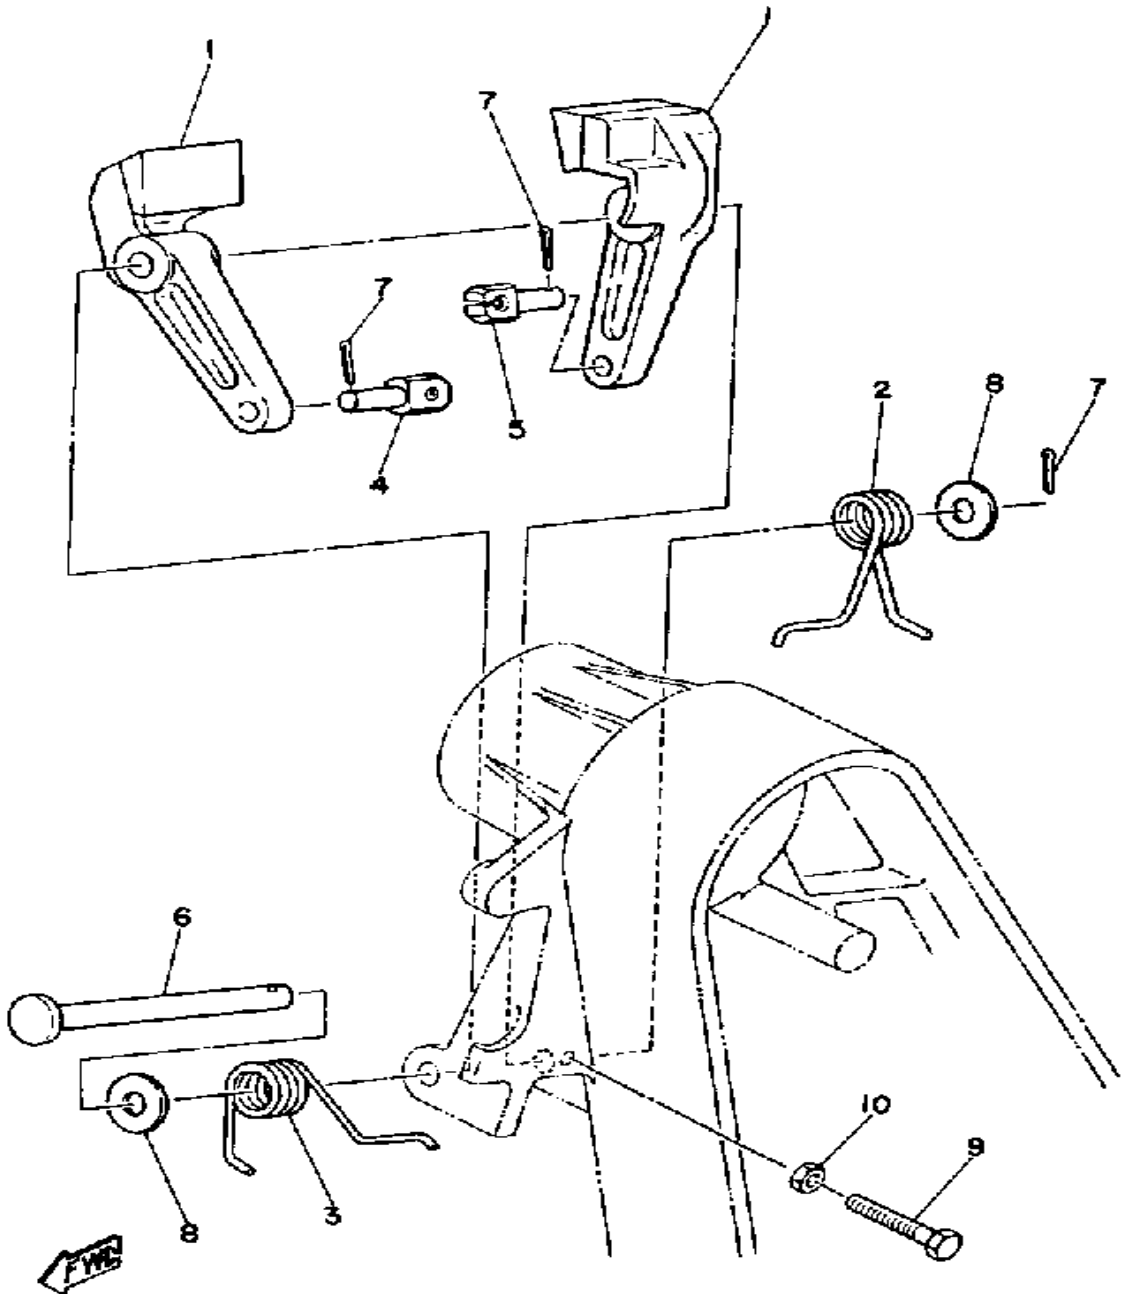

BRAKE

Ref. No.	Part Number	Description	Qty	Remarks
1	8F3-25730-00-00	CALIPER BODY 1COMP 1	2	
2	90508-26335-00	SPRING, TORSION	1	
3	90508-26336-00	SPRING, TORSION	1	
4	90249-06012-00	PIN	1	
5	90249-06009-00	PIN	1	
6	90240-08068-00	PIN, CLEVIS	1	
7	91490-20020-00	PIN, COTTER	3	
8	92990-08600-00	WASHER, PLATE	2	
9	90101-05355-00	BOLT	1	
10	95311-05700-00	NUT	1	

8J6100-0140

Property of www.SmallEngineDiscount.com - Not for Resale