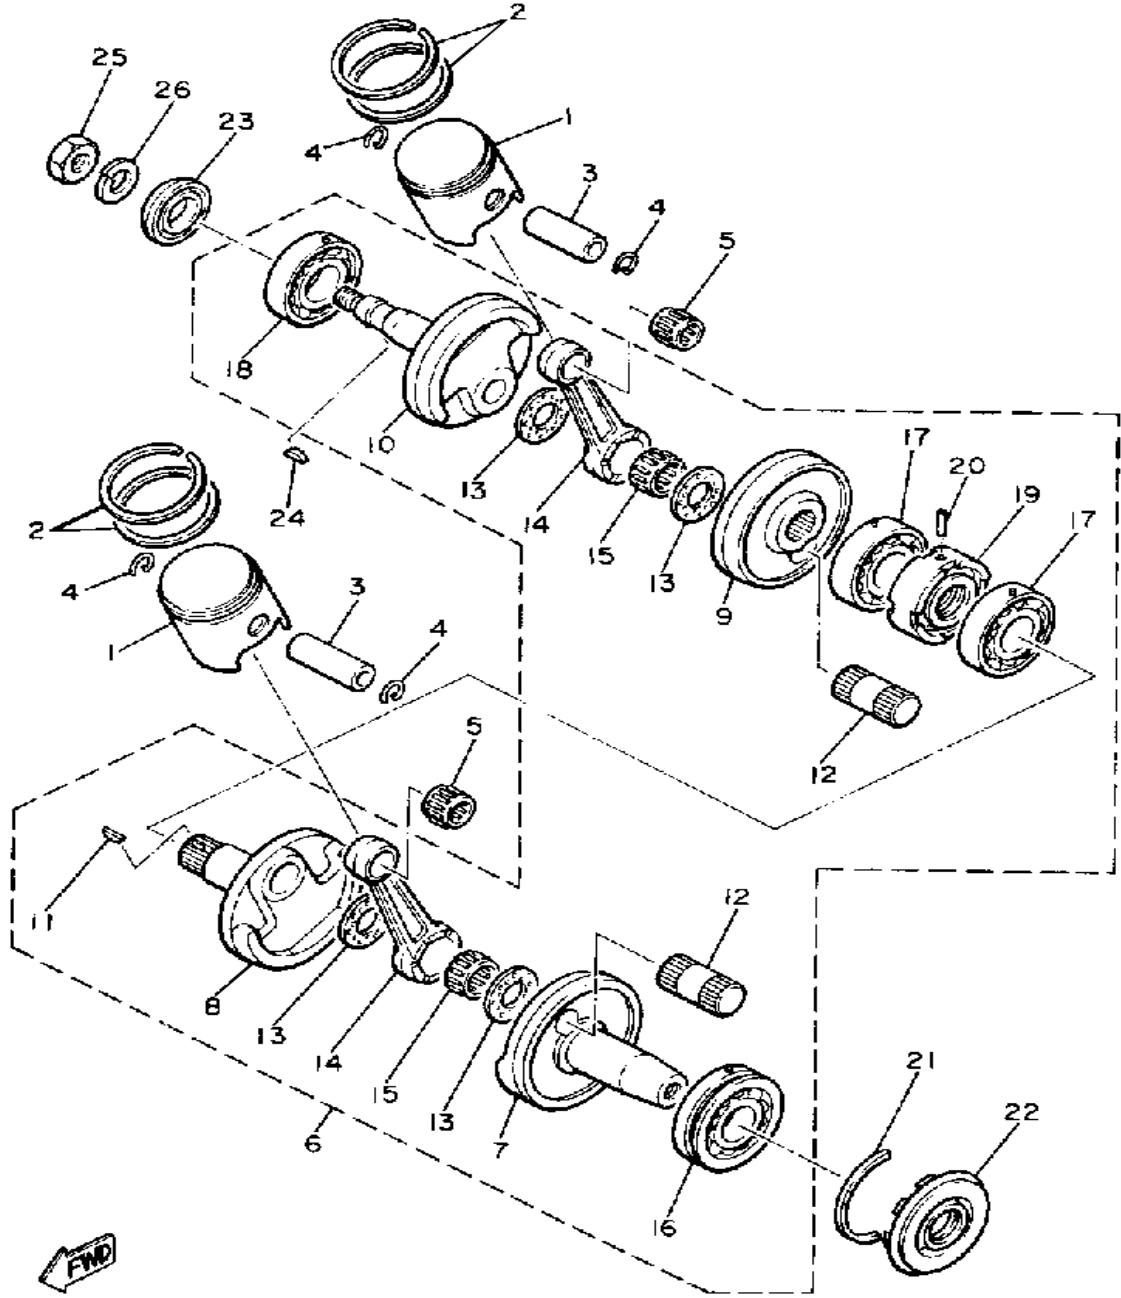

CRANKSHAFT - PISTON

Ref. No.	Part Number	Description	Qty	Remarks
24	90280-16053-00	KEY, WOODRUFF	1	
25	90170-16182-00	NUT	1	
26	92901-16100-00	WASHER, SPRING	1	

FWD
8L4100-1020

Property of www.SmallEngineDiscount.com - Not for Resale