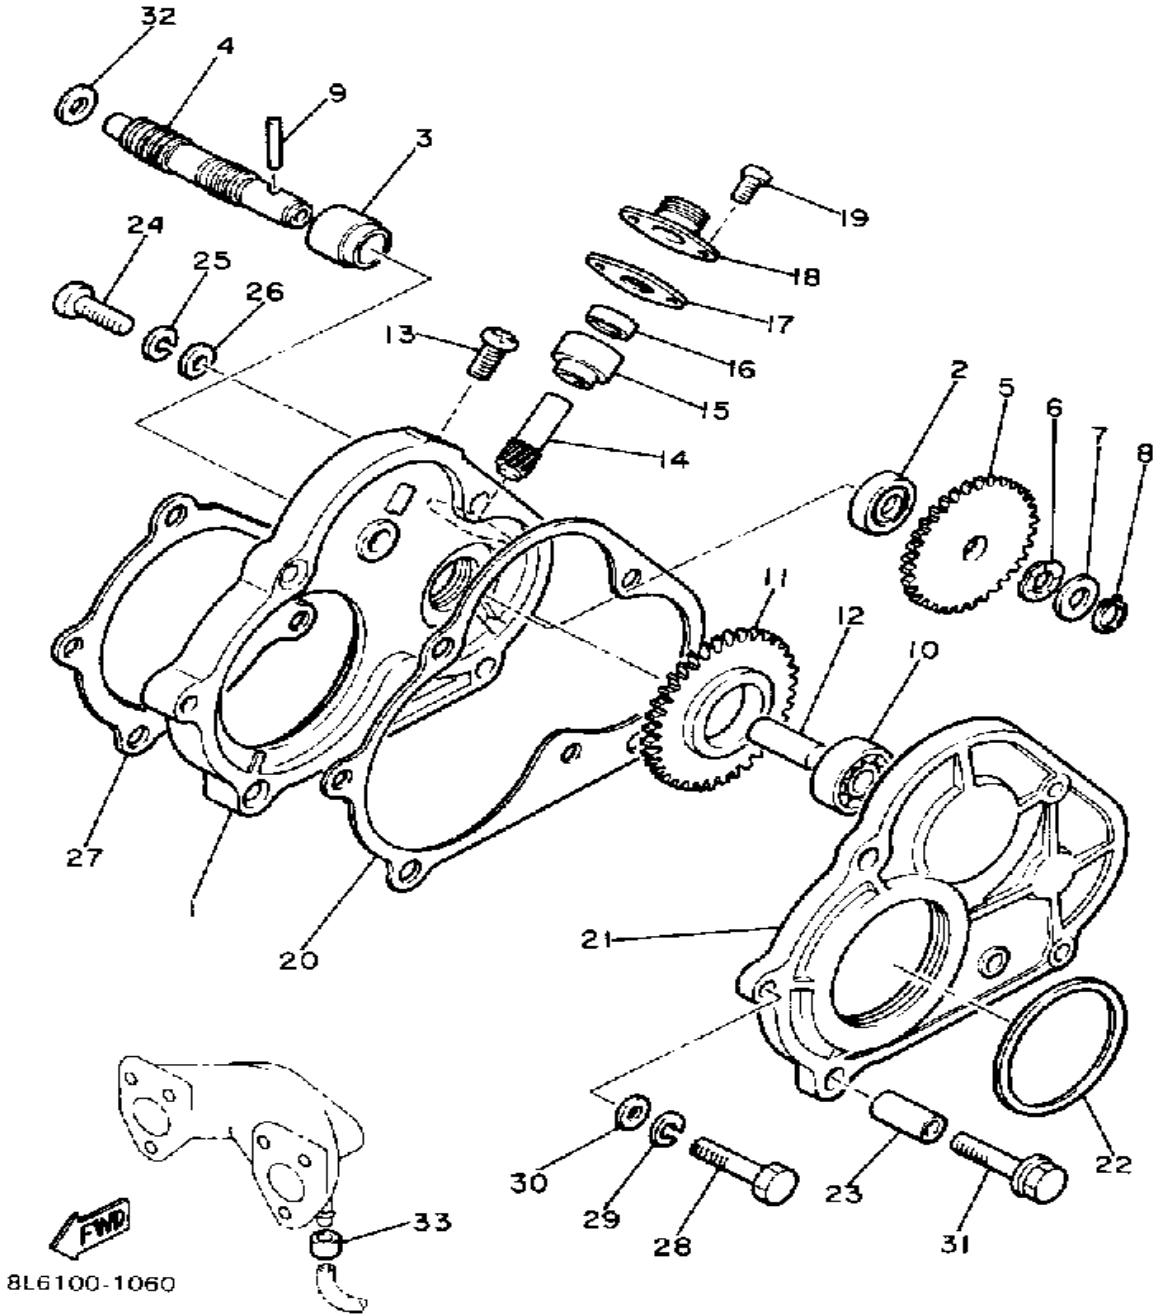

PUMP DRIVE - GEAR

8L6100-1060

Ref. No.	Part Number	Description	Qty	Remarks
1	8G8-15416-00-00	COVER, OIL PUMP	1	
2	93101-10090-00	OIL SEAL	1	
3	821-13176-00-00	METAL, WORM SHAFT OUTER	1	
4	821-13175-00-00	SHAFT, WORM	1	
5	821-13188-00-00	GEAR, DRIVE (32T)	1	
6	90206-11016-00	WASHER, WAVE	1	
7	137-13148-00-00	PLATE, CAM THRUST	1	
8	99009-10400-00	CIRCLIP	1	
9	93603-22028-00	PIN, DOWEL	1	
10	93306-00002-00	BEARING (B6000RS)	1	
11	8G8-13179-00-00	GEAR, IDLE	1	
12	8G8-13342-00-00	SHAFT, IDLE GEAR	1	
13	98580-06012-00	SCREW, PAN HEAD	1	
14	813-17841-00-00	GEAR, DRIVEN (10T)	1	
15	821-17843-00-00	BUSH, DRIVEN GEAR OUTER	1	
16	93104-06033-00	OIL SEAL	1	
17	821-17818-02-00	GASKET	1	
18	821-17819-00-00	CAP, HOUSING	1	
19	98580-05010-00	SCREW, PAN HEAD	2	
20	8G8-15466-01-00	GASKET 2	1	
21	8G8-15426-00-00	COVER, OIL PUMP R	1	
22	93112-53004-00	OIL SEAL, SR-TYPE	1	
23	91810-18025-00	PIN, DOWEL	2	
24	98580-06020-00	SCREW	2	
25	92995-06100-00	WASHER, SPRING	2	
26	92990-06600-00	WASHER, PLATE	2	
27	8G8-15456-01-00	GASKET, O/P P CVR 1	1	
28	97021-06030-00	BOLT	2	
29	92995-06100-00	WASHER, SPRING	2	

CONTINUED ON NEXT FRAME ➤

Property of www.SmallEngineDiscount.com - Not for Resale