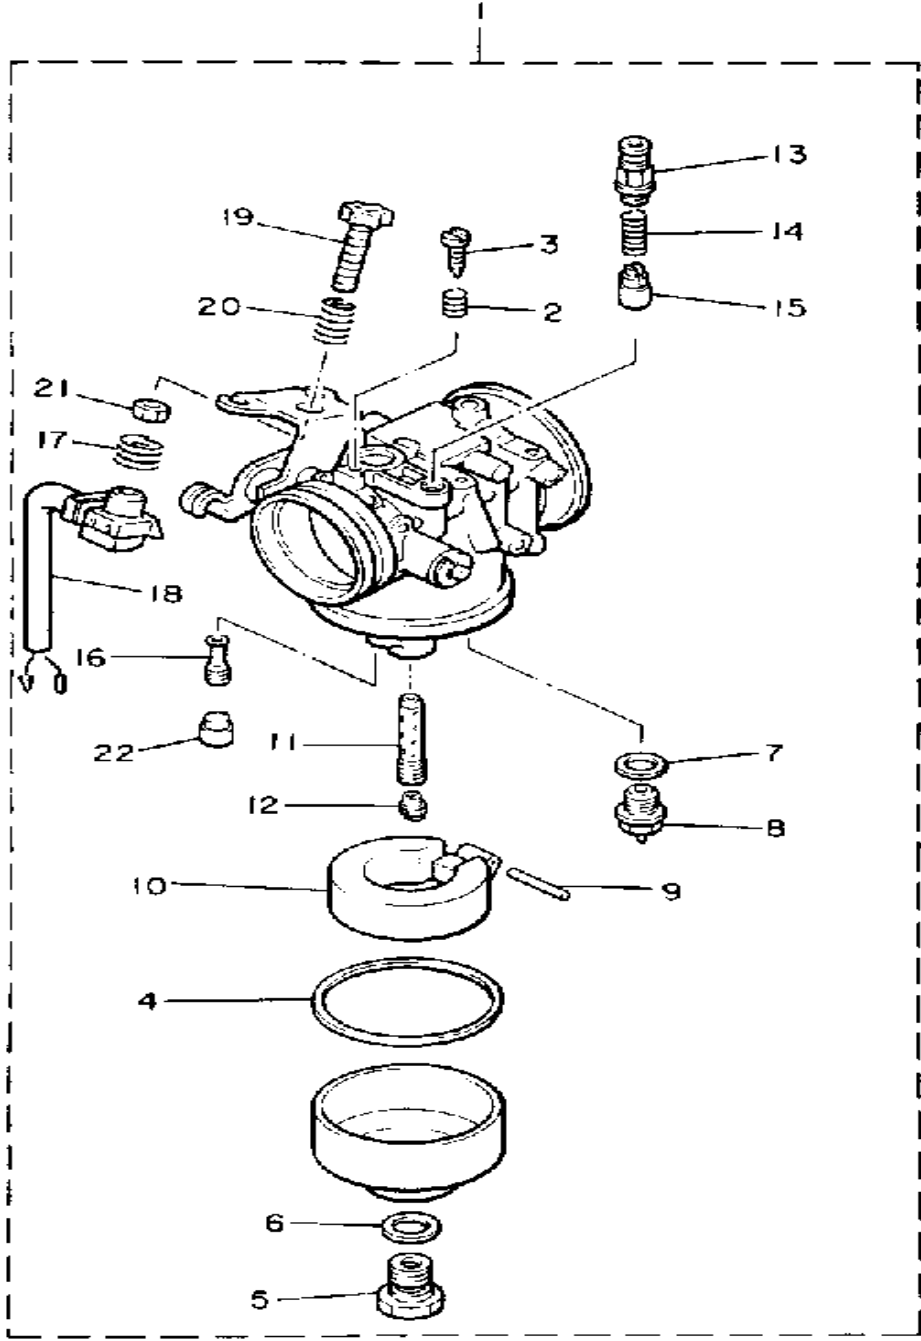

CARBURETOR

Ref. No.	Part Number	Description	Qty	Remarks
1	8Y2-14101-02-00	CARBURETOR ASSEMBLY	1	
2	8Y2-14134-00-00	. SPRING, AIR ADJUST	1	
3	620-14211-00-00	. SCREW, PILOT ADJUSTING	1	
4	8M6-14126-00-00	. GASKET	1	
5	8M6-14261-00-00	. HOLDER	1	
6	286-14198-00-00	. GASKET	1	
7	214-14195-00-00	. WASHER, NEEDLE VALVE	1	
8	168-14190-15-00	. NEEDLE VALVE ASSEMBLY	1	
9	8M6-14186-00-00	. PIN, FLOAT	1	
10	8M6-14185-00-00	. FLOAT	1	
11	8Y2-14941-4A-00	. NOZZLE, MAIN	1	
12	3G2-14231-26-A0	. JET, MAIN (#130) (3G2-14231-26-00)	1	U.R.
	3G2-14231-27-00	. JET, MAIN (#135)	1	U.R. STD
	3G2-1423A-77-A1	. JET, MAIN (#132.5) (3G2-1423A-77-00)	1	U.R.
	3G2-1423A-78-00	. JET, MAIN (#137.5)	1	U.R.
	8V0-1423E-51-00	. JET, MAIN (#128.8)	1	U.R.
	8V0-1423E-52-00	. JET MAIN (#131.3) (#131.3)	1	U.R.
13	8G8-14174-00-00	. CAP, PLUNGER	1	
14	127-14135-00-00	. SPRING, PLUNGER	1	
15	8G8-14171-00-00	. PLUNGER, STARTER	1	
16	193-1414F-00-A1	. JET, PILOT (#100)	1	
17	8X0-14133-00-00	. SPRING, THROTTLE STOP	1	
18	8V0-8259A-00-00	. SWITCH, CARBURETOR	1	
19	80L-14122-00-00	. SCREW, THROTTLE	1	
20	8X0-14500-00-00	. SPRING	1	
21	8X0-14358-00-00	. NUT	1	
22	8V0-14118-00-00	. CAP	2	

80Y100-6070

Property of www.SmallEngineDiscount.com - Not for Resale