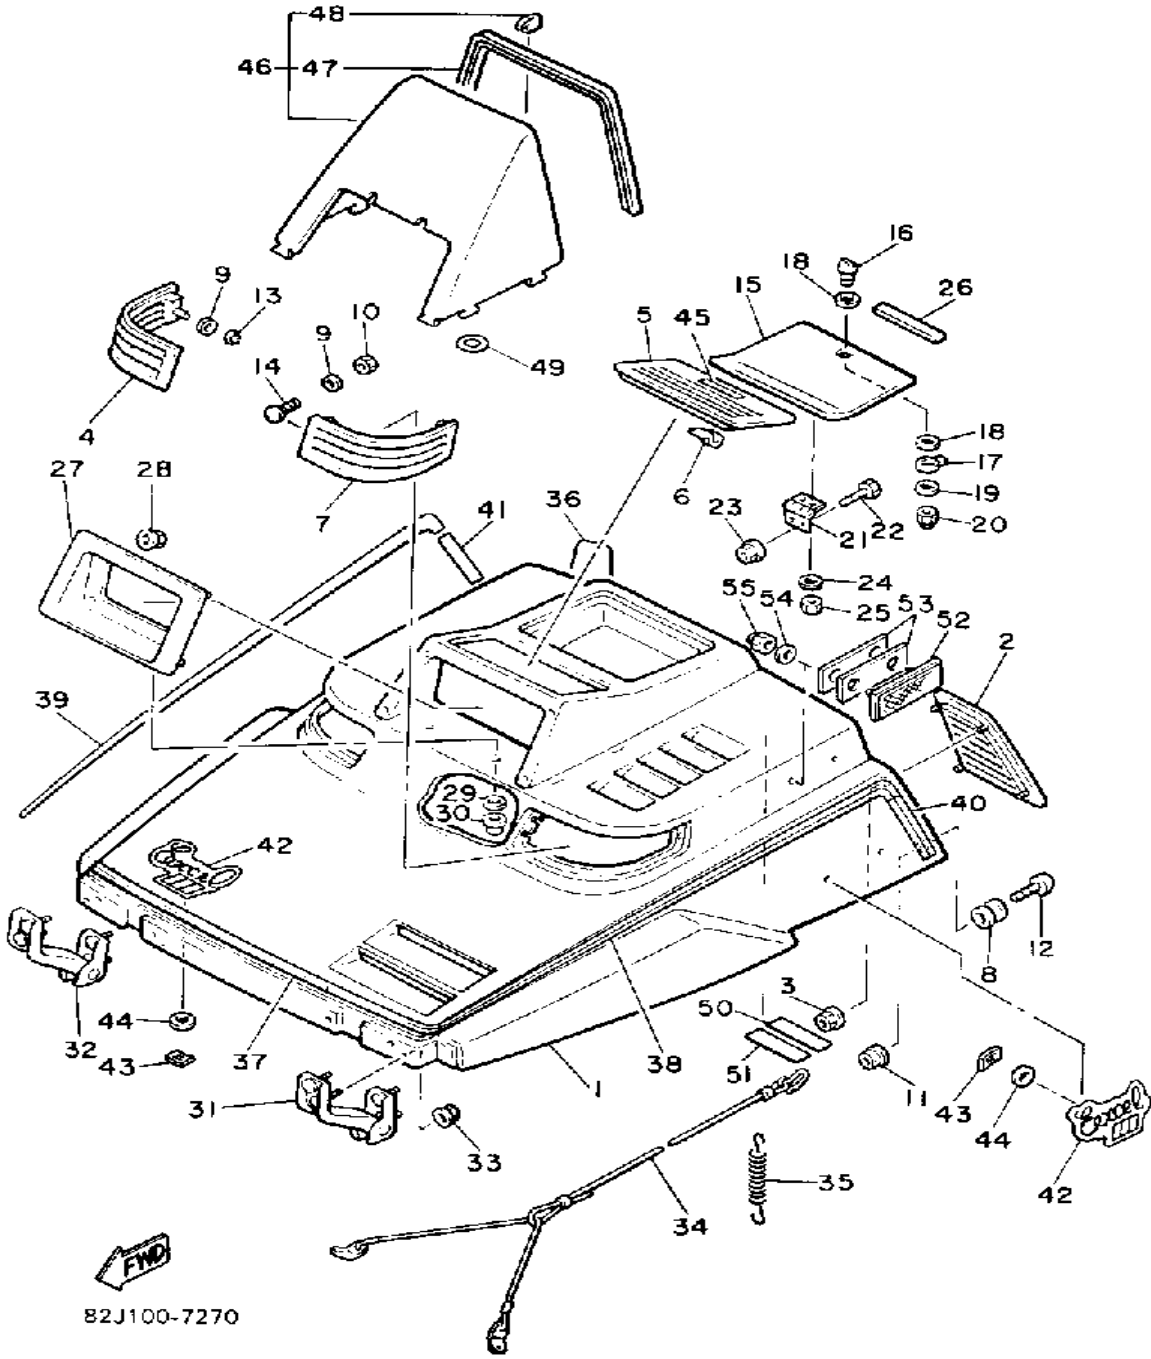

SHROUD - WINDSHIELD

Ref. No.	Part Number	Description	Qty	Remarks
30	90183-04012-00	NUT, SPRING	2	
31	8W6-77140-00-00	HINGE ASSEMBLY	1	
32	8W6-7714A-00-00	HINGE ASSEMBLY 2	1	
33	95701-06500-00	NUT, FLANGE	8	
34	80X-77118-00-00	STOPPER, SHROUD	1	
35	80X-77159-00-00	CLAMP, ROD	1	
36	8Y2-77458-00-00	LABEL, WARNING	1	
37	84H-77163-00-00	ORNAMENT 1	1	
38	84H-77164-00-00	ORNAMENT 2	1	
39	84H-77169-00-00	ORNAMENT 3	1	
40	84H-77113-00-00	ORNAMENT 4	1	
41	84H-77114-00-00	ORNAMENT 5	1	
42	8W8-77351-00-00	EMBLEM 1	3	
43	90183-04005-00	NUT, SPRING	6	
44	90202-04003-00	WASHER, PLATE	6	
45	25G-21783-00-00	EMBLEM 3	1	
46	8X1-77210-00-00	WIND SHIELD (CLEAR)	1	
47	87K-77213-00-00	. TRIM, UPPER	1	
48	80V-77223-00-00	. FASTENER	2	
49	82H-77223-00-00	FASTNER	6	
50	80X-1417E-00-00	LABEL, CAUTION	1	
51	80X-47578-00-00	LABEL 1	1	
52	80E-85110-00-00	REFLECTOR ASSEMBLY	2	
53	80E-85115-00-00	BASE, REFLECTOR	4	
54	92901-05600-00	WASHER, PLATE	4	
55	95701-05300-00	NUT, NYLON	4	

Property of www.SmallEngineDiscount.com - Not for Resale