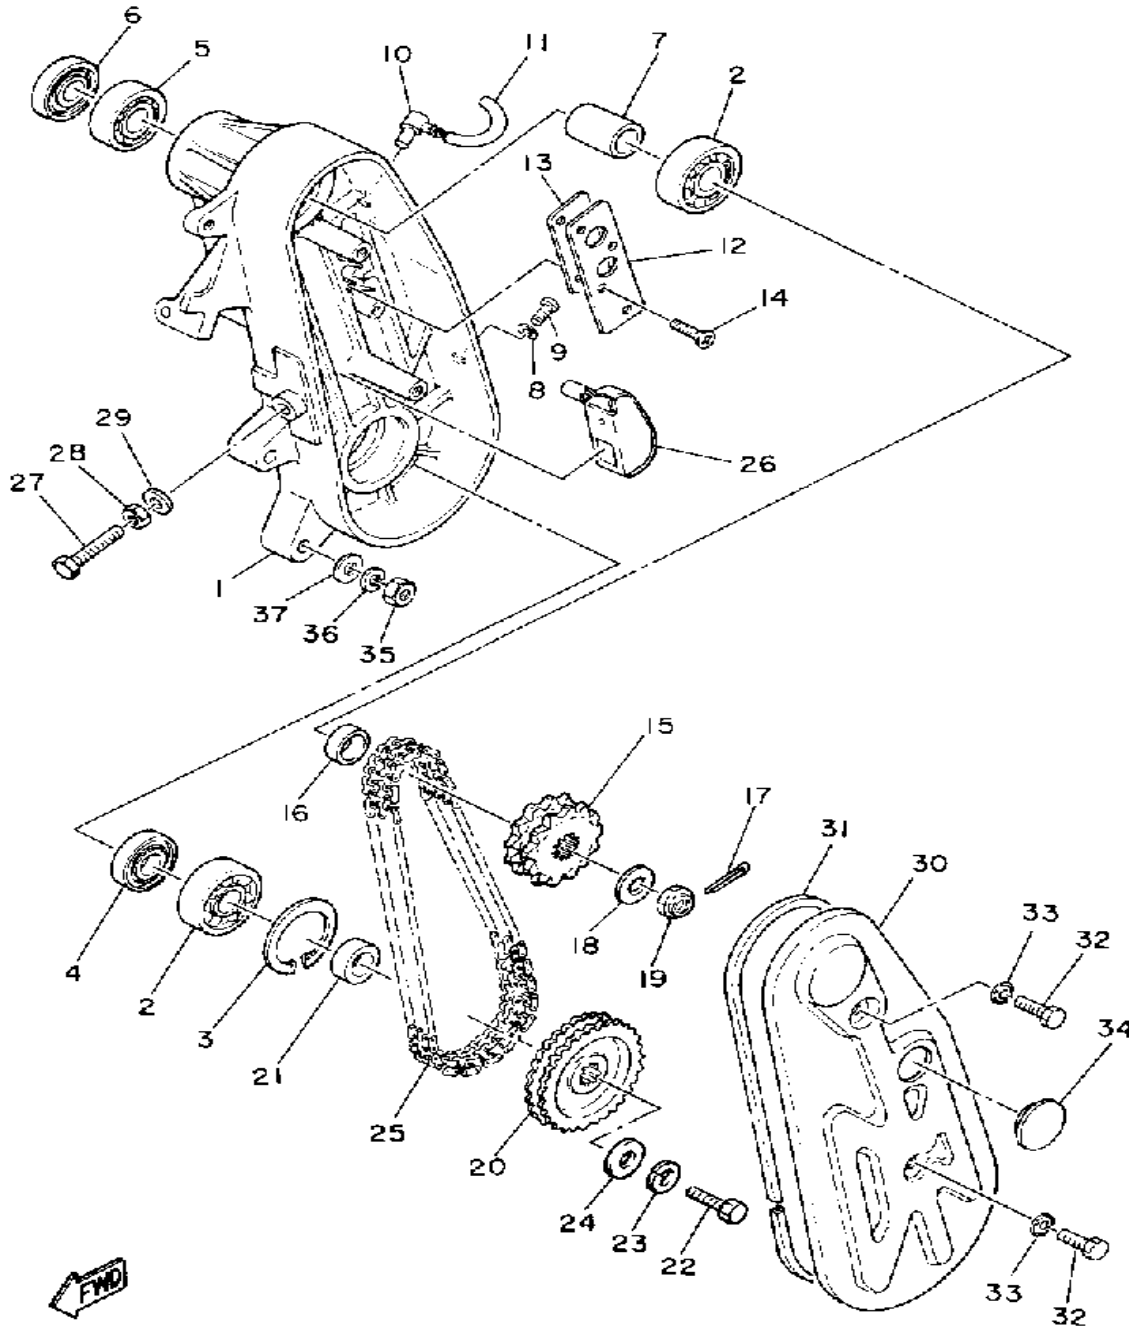

TRACK DRIVE 2

80Y100-8260

Ref. No.	Part Number	Description	Qty	Remarks
22	97312-08025-00	BOLT (97012-08025)	1	
23	92990-08100-00	WASHER	1	
24	90201-08748-00	WASHER, PLATE	1	
25	94880-01060-00	CHAIN 60L	1	
26	8G8-47611-00-00	TENSIONER	1	
27	90101-10357-00	BOLT	1	
28	95303-10700-00	NUT	1	
29	90210-10004-00	WASHER, SEAL	1	
30	8F3-47543-00-00	CAP, HOUSING	1	
31	8F3-47558-00-00	RING, HOUSING (97302-08020)	1	
32	97313-08020-00	BOLT, HEXAGON	2	
33	90210-08002-00	WASHER, SEAL	2	
34	148-22315-00-00	CAP	1	
35	95333-08600-00	NUT	4	
36	92990-08100-00	WASHER	4	
37	92990-08200-00	WASHER, PLAIN	4	

Property of www.SmallEngineDiscount.com - Not for Resale