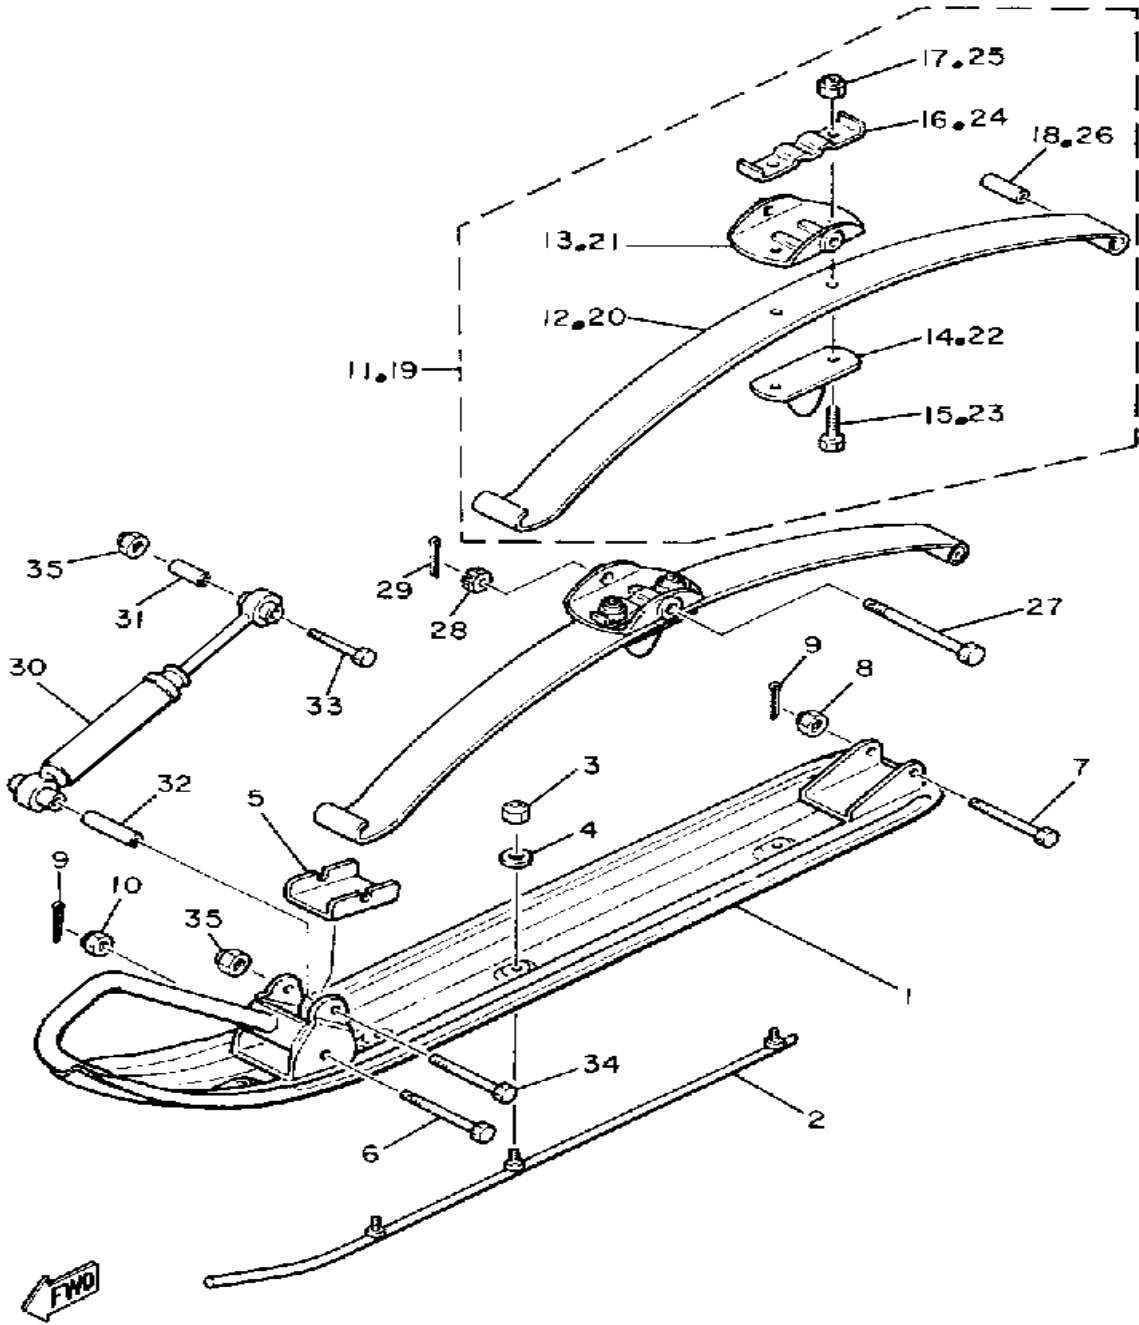

SKI

8Y2100-5160

Ref. No.	Part Number	Description	Qty	Remarks
30	8V8-23350-00-00	SHOCK ABSORBER ASSEMBLY	2	
31	90387-08262-00	COLLAR	2	
32	90387-08224-00	COLLAR	2	
33	97313-08055-00	BOLT, HEXAGON	2	
34	97013-08075-00	BOLT	2	
35	95712-08300-00	NUT, LOCK	4	

Property of www.SmallEngineDiscount.com - Not for Resale