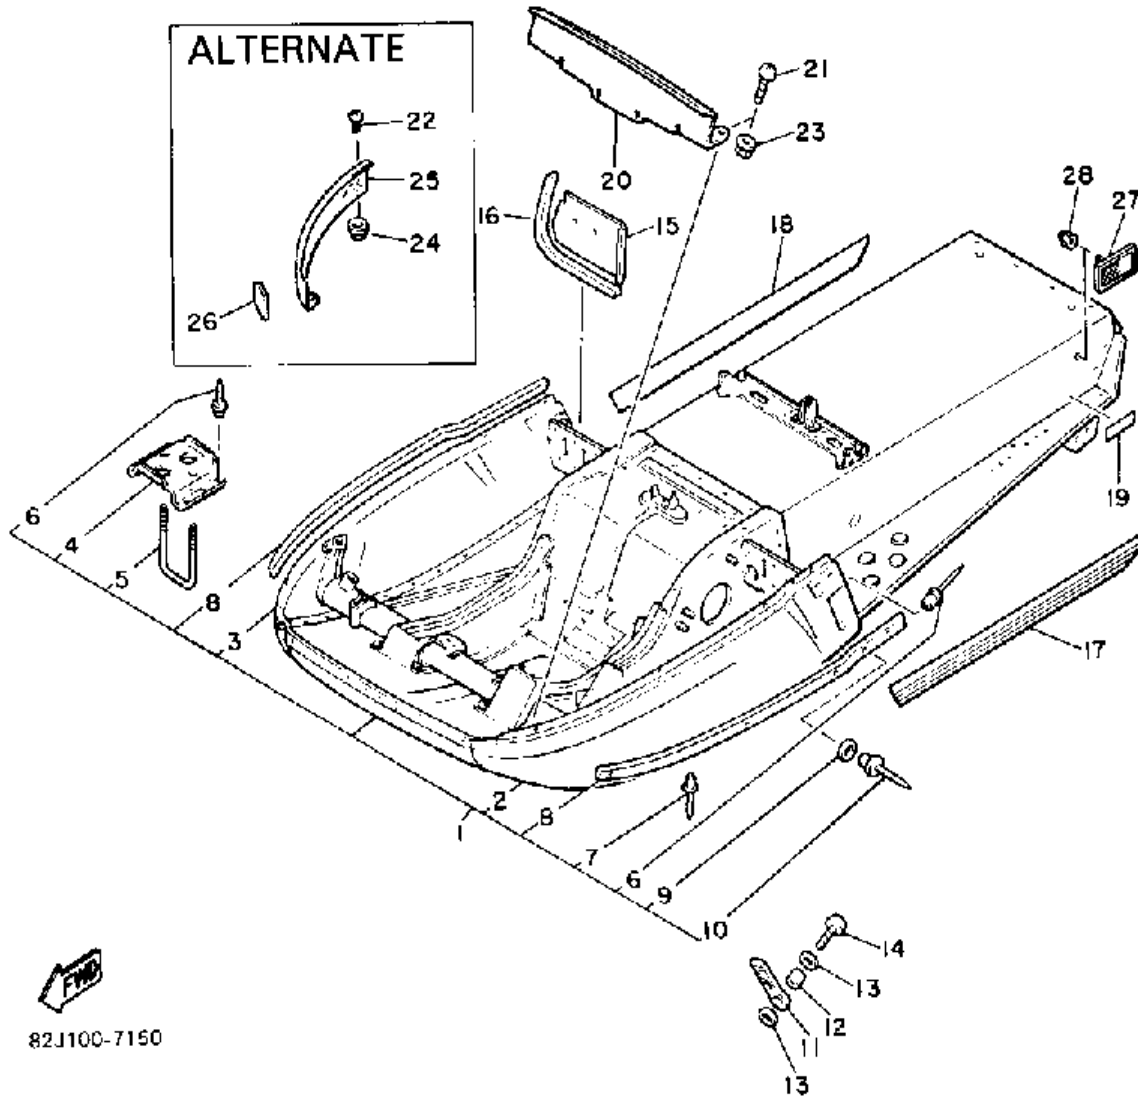

FRAME

Ref. No.	Part Number	Description	Qty	Remarks
1	84H-21910-01-00	FRAME COMP	1	
2	84H-21982-00-00	. HOOD 1	1	
3	84H-21983-00-00	. HOOD 2	1	
4	8W8-2199G-00-00	. BRACKET, BATTERY	1	
5	8J4-82133-00-00	. SCREW, FITTING	1	
6	90267-48053-00	. RIVET, BLIND	7	
7	90267-48057-00	. RIVET, BLIND	30	
8	8W6-2196T-00-00	. TRIM 1	2	
9	90201-047A2-00	. WASHER, PLATE	1	
10	90267-40075-00	. RIVET, BLIND	16	
11	8M6-77171-00-00	BODY, LATCH 1	2	
12	90387-06241-00	COLLAR	2	
13	90201-06059-00	WASHER, PLATE	4	
14	98906-06025-00	SCREW, BIND	2	
15	8Y2-2198G-00-00	COVER 2	1	
16	8Y2-2199F-00-00	SHIELD, NOISE	1	
17	84H-77354-00-00	EMBLEM 4	1	
18	84H-77355-00-00	EMBLEM 5	1	
19	8K2-77742-00-00	INDICATOR 2	1	
20	8W6-2198F-00-00	COVER 1	1	
21	98906-06012-00	SCREW, BIND	4	
22	98906-06012-00	SCREW, BIND	5	ALT. PART
23	95701-06500-00	NUT, FLANGE	3	
24	95701-06500-00	NUT, FLANGE	4	ALT. PART
25	82H-77552-00-00	PROTECTOR 2	1	ALT. PART
26	82H-77553-01-00	PROTECTOR 3	1	ALT. PART
27	3Y6-85130-02-00	REAR REFLECTOR ASSEMBLY	2	
28	95701-05300-00	NUT, NYLON	2	

Property of www.SmallEngineDiscount.com - Not for Resale