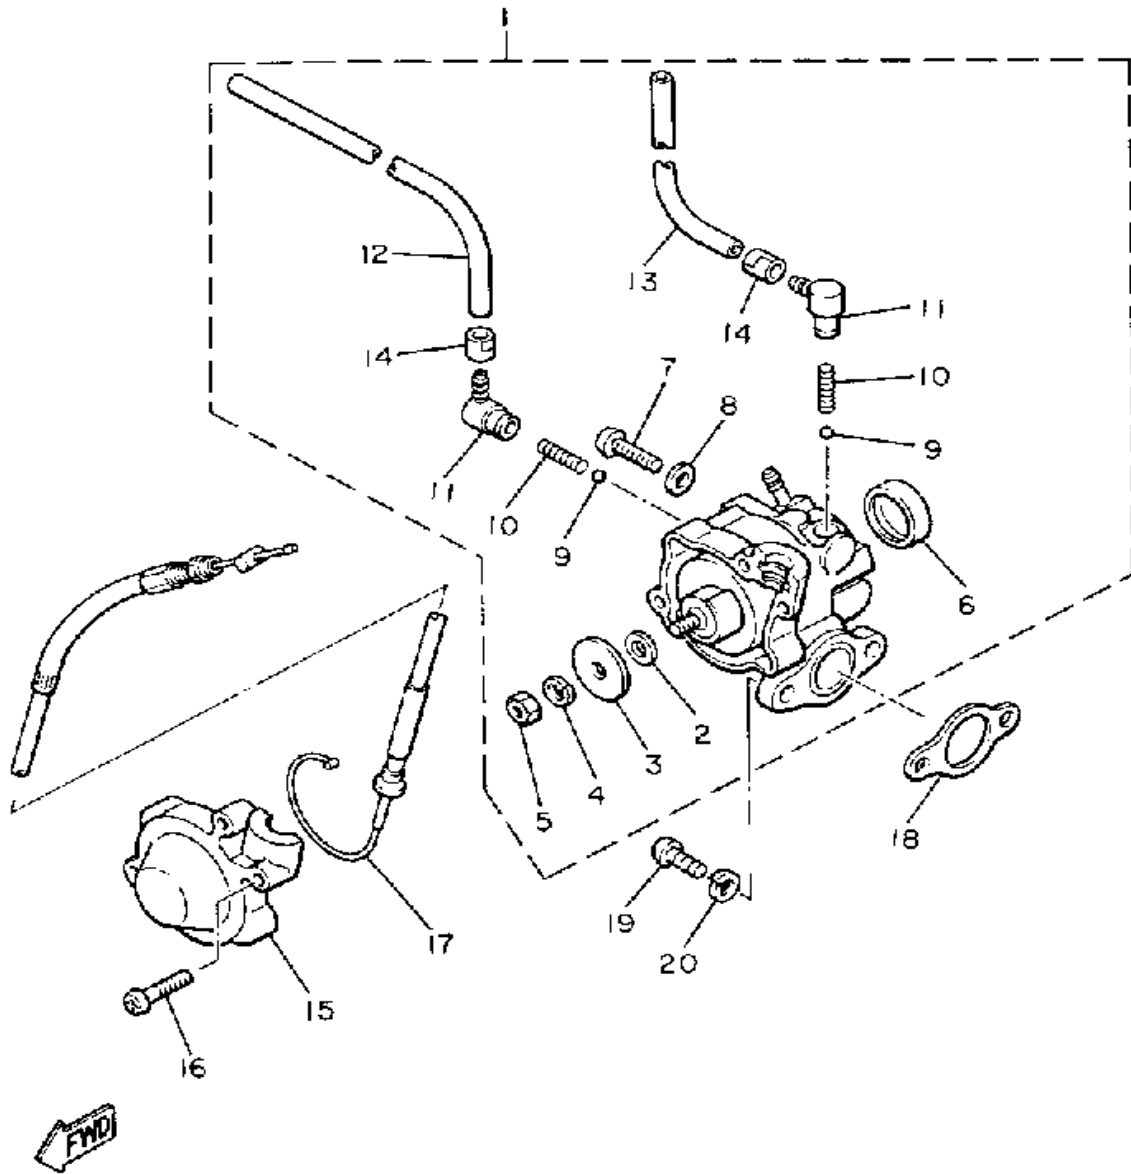

8R5100-2030

Property of www.SmallEngineDiscount.com - Not for Resale

AIR SHROUD - FAN

BY2100-5030

Ref. No.	Part Number	Description	Qty	Remarks
1	8G8-12611-01-00	FAN	1	
2	95811-06012-00	BOLT, FLANGE	6	
3	8W6-12651-00-00	AIR SHROUD, CYLINDER 1CYLINDER 1	1	
4	8W6-12652-00-00	AIR SHROUD, CYLINDER 2CYLINDER 2	1	
5	98506-06016-00	SCREW, PANHEAD	4	
6	92906-06600-00	WASHER	4	
7	92906-06100-00	WASHER, SPRING	4	
8	90119-06108-00	BOLT, WITH WASHER	6	

Property of www.SmallEngineDiscount.com - Not for Resale

OIL PUMP

8Y2100-5040

Ref. No.	Part Number	Description	Qty	Remarks
1	8W8-13101-00-00	OIL PUMP ASSEMBLY	1	
2	137-13137-00-03	. SHIM (0.3T)	1	U.R.
	137-13137-00-05	. SHIM (0.5T)	1	U.R.
	137-13137-00-10	. SHIM (1.0T)	1	U.R.
3	137-13138-01-00	. PLATE, ADJUSTING	1	
4	92990-05100-00	. WASHER, SPRING	1	
5	95380-05600-00	. NUT	1	
6	90338-21100-00	. PLUG	1	
7	98901-04008-00	. SCREW, BIND	1	
8	90430-04004-00	. GASKET	1	
9	93505-32002-00	. BALL	2	
10	90501-02018-00	. SPRING, COMPRESSION	2	
11	353-13552-01-00	. NOZZLE	2	
12	90446-08208-00	. HOSE	1	
13	90446-08209-00	. HOSE	1	
14	90468-02025-00	. CLIP	2	
15	8A5-13146-01-00	COVER, ADJUST PULLEY	1	
16	98506-04018-00	SCREW, PAN HEAD	3	
17	8G8-27320-02-00	UNAVAILABLE IN PRICE BOOK	1	
18	3MT-13116-00-00	GASKET, PUMP CASE (8Y0-13116-00)	1	
19	98580-05016-00	SCREW, PAN HEAD	2	
20	92990-05100-00	WASHER, SPRING	2	