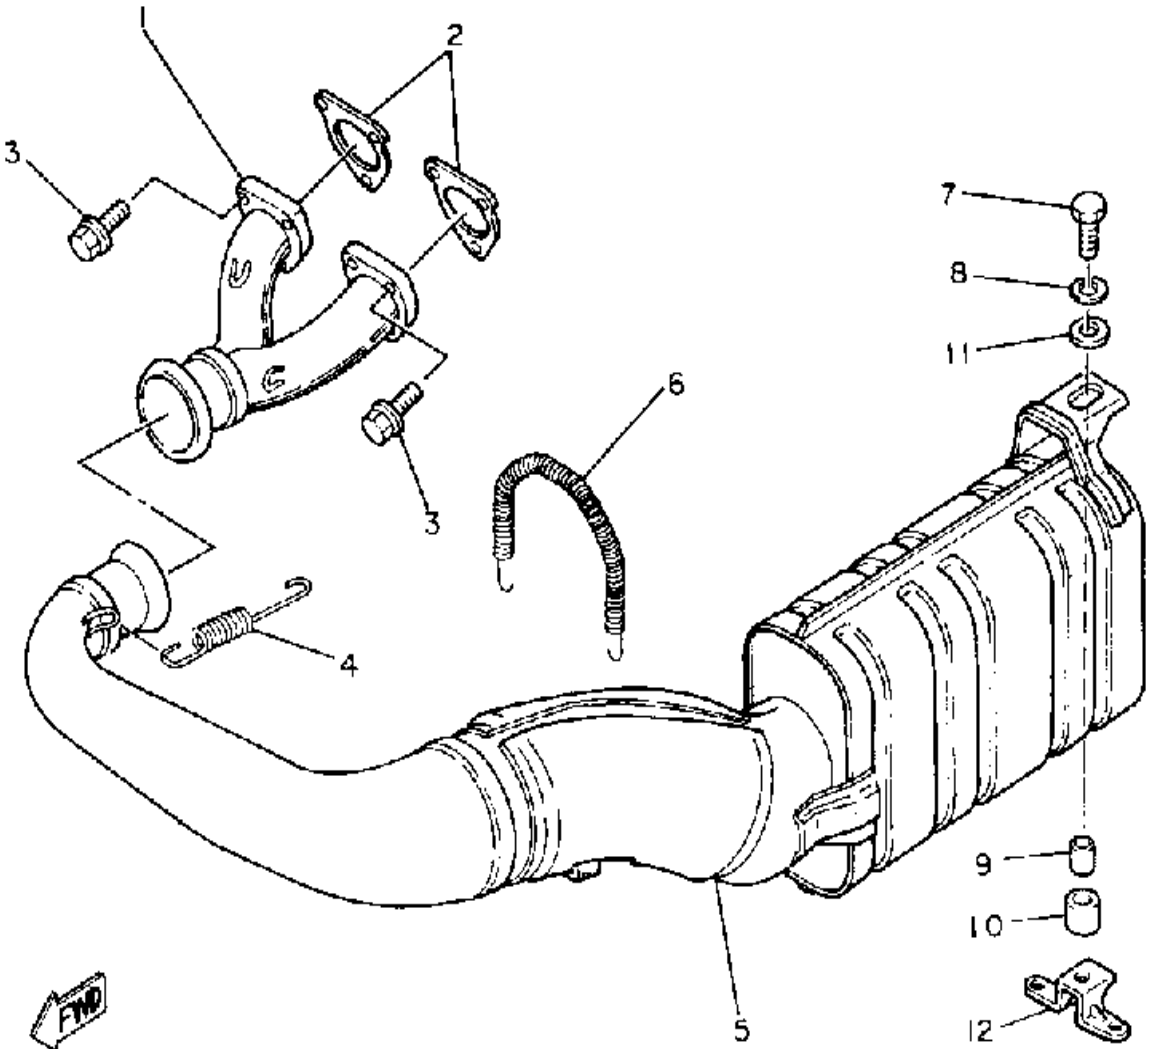

EXHAUST

BW9100-4080

Ref. No.	Part Number	Description	Qty	Remarks
1	8G8-14610-00-00	EXHAUST PIPE ASSEMBLY 1	1	
2	8G8-14613-01-00	GASKET, EXHAUST PIPE	2	
3	95811-06020-00	BOLT, FLANGE	6	
4	90506-20272-00	SPRING, TENSION	2	
5	8M8-14710-00-00	MUFFLER ASSEMBLY L	1	
6	90506-16130-00	SPRING, TENSION	1	
7	97313-08030-00	BOLT, HEXAGON	1	
8	92990-08100-00	WASHER	1	
9	90387-08778-00	COLLAR	1	
10	8G8-14747-00-00	DAMPER, MUFFLER	1	
11	90201-08753-00	WASHER, PLATE	1	
12	8W6-14771-01-00	STAY, MUFFLER 1	1	

Property of www.SmallEngineDiscount.com - Not for Resale