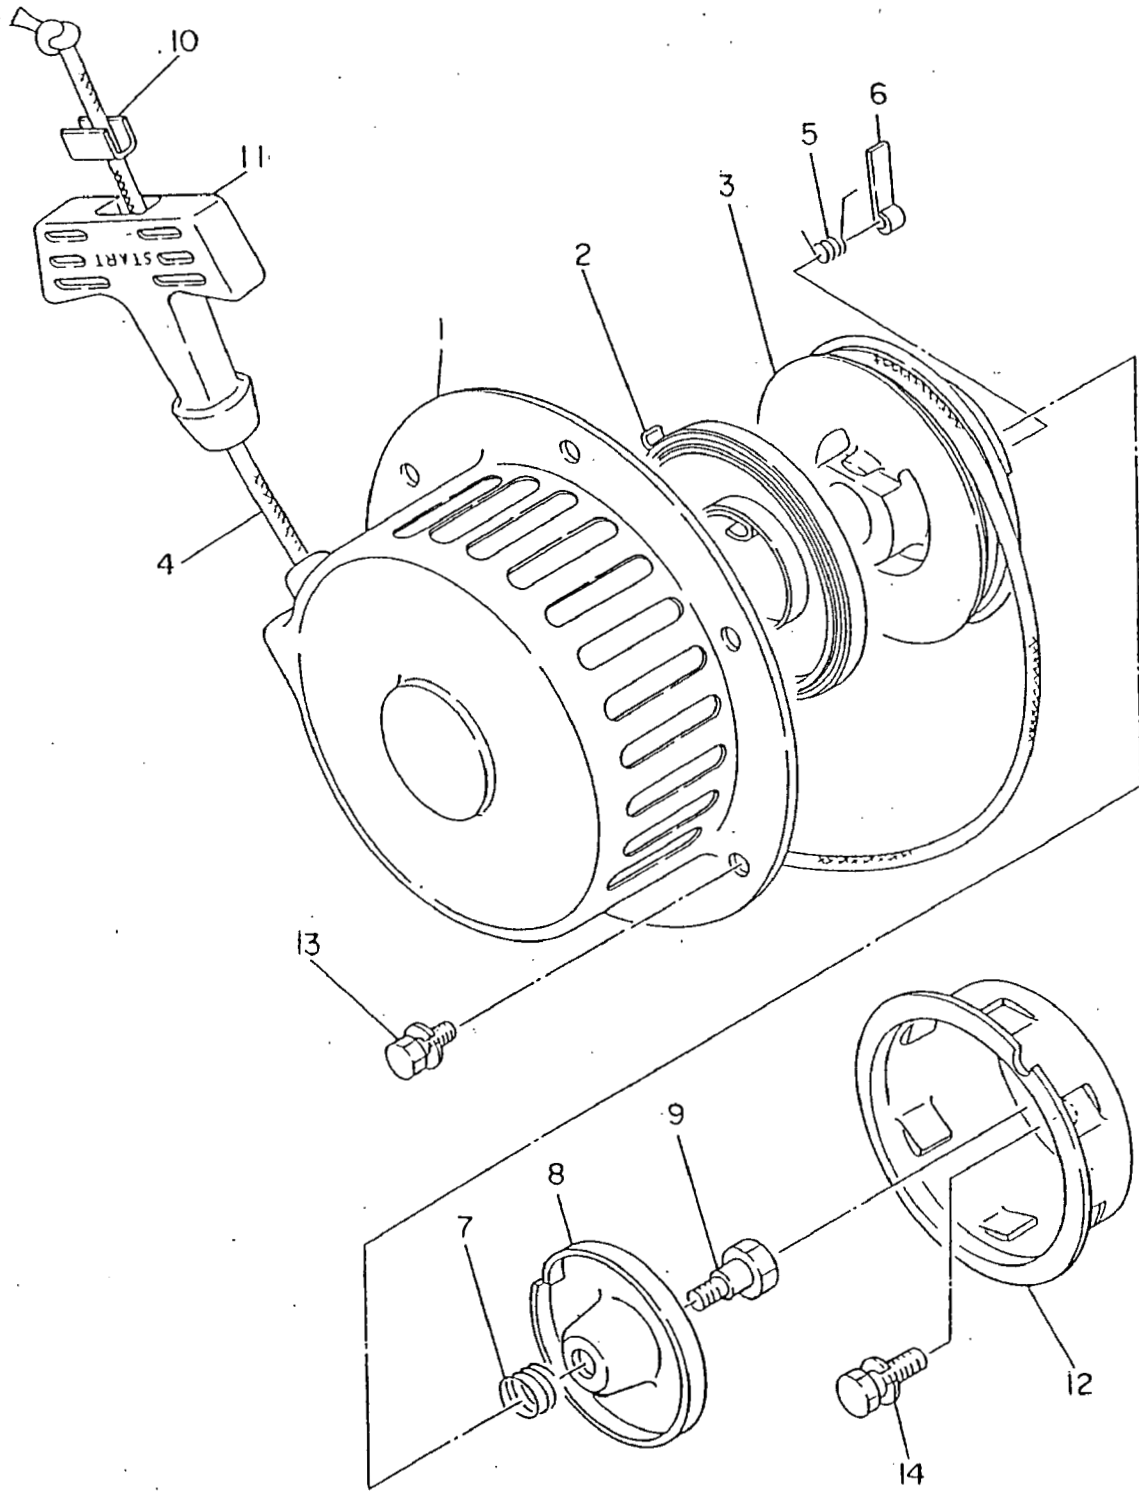

7. RECOIL STARTER