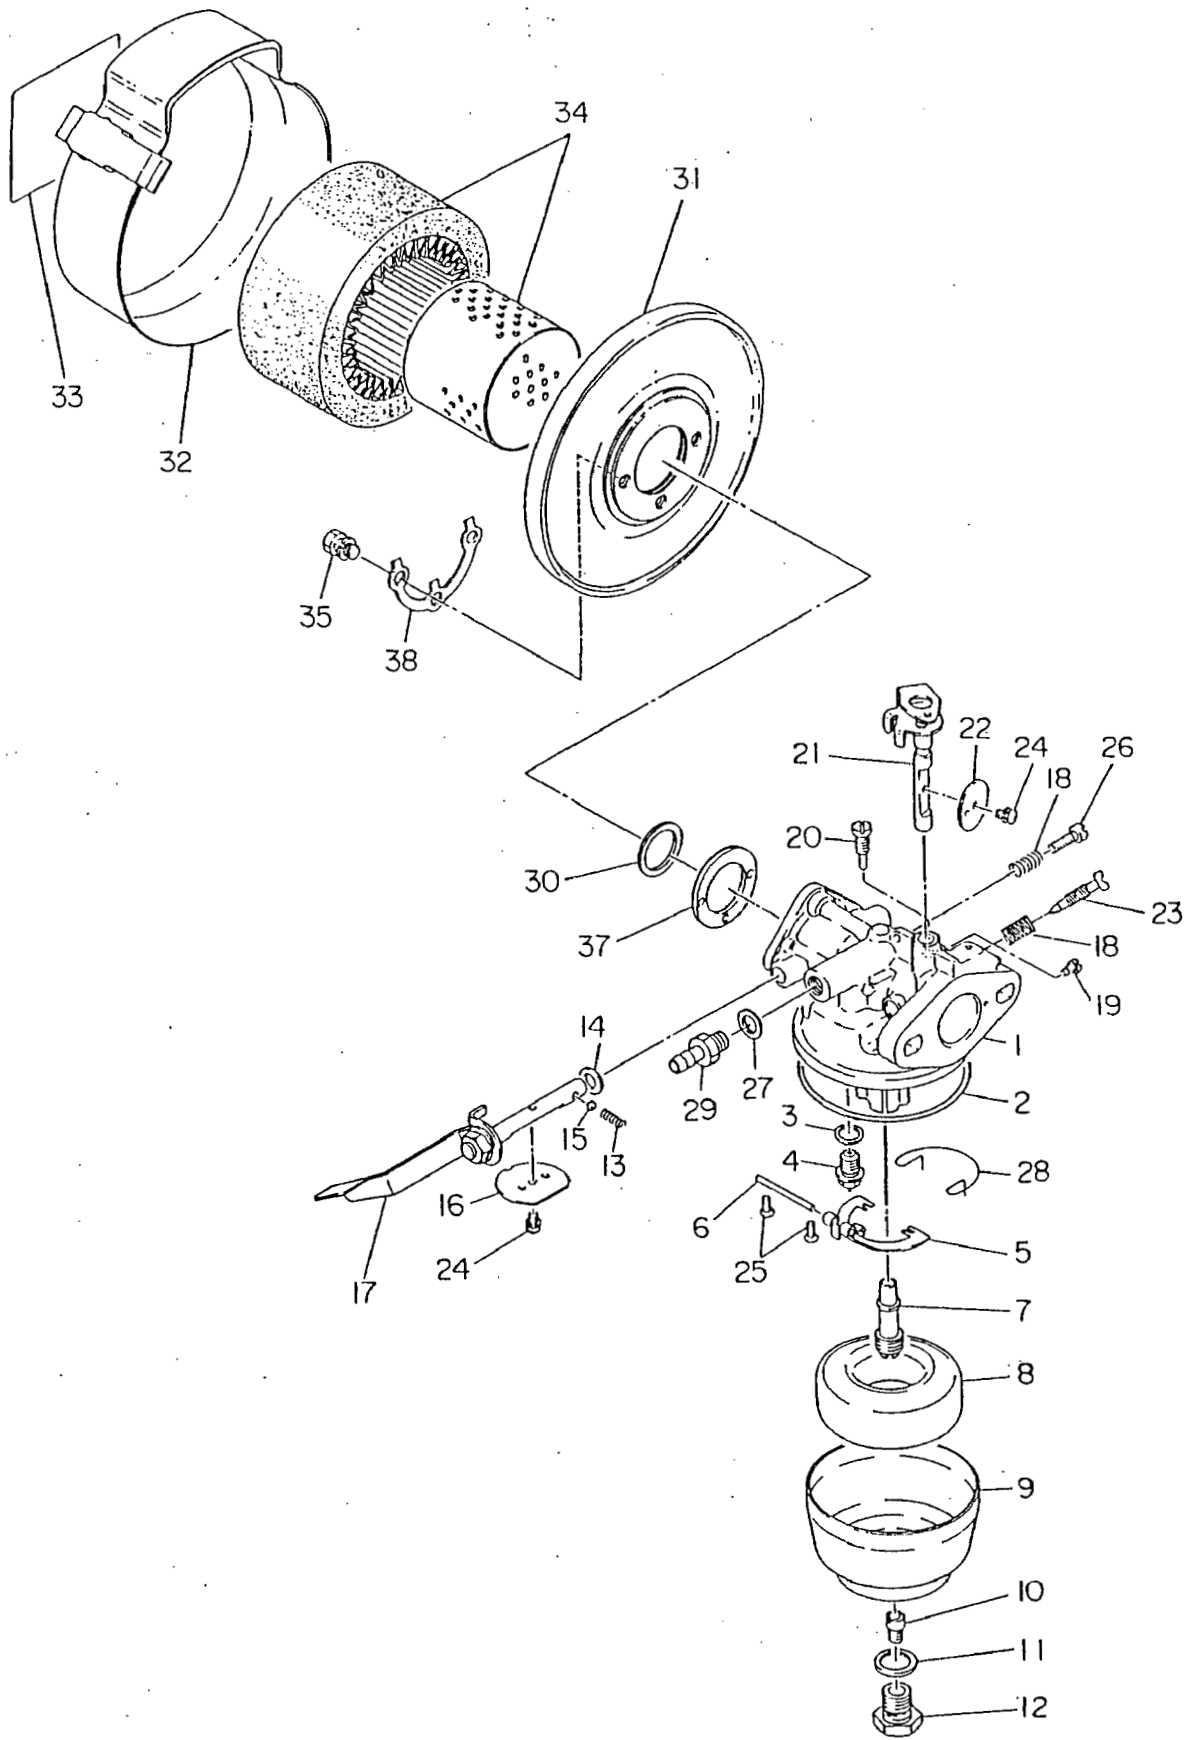

2. CRANKSHAFT and PISTON

2. CRANKSHAFT and PISTON

Ref. No.	Parts Number	Parts Name	Qty	Description
1	580-20200-00	CRANKSHAFT COMPL.	1	
2	500-00081-00	PISTON RING SET	1	
3	580-25006-00	PISTON	1	
4	580-25007-00	PISTON PIN	1	
5	056-51199-90	CLIP	2	
6	061-01200-10	NEEDLE BEARING	1	
10	032-00500-30	KEY	1	
11	020-00800-30	WASHER	1	
12	129-41703-22	GOVERNOR PLATE UNIT	1	
13	551-45001-00	GOVERNOR SLEEVE	1	
14	023-02300-20	SPACER	1	
15	001-10081-60	BOLT AND WASHER ASS'Y	1	
16	002-18100-00	NUT	1	
18	003-10100-00	WASHER	1	
19	003-20050-00	SPRING WASHER	3	
20	003-20100-00	SPRING WASHER	1	
22	004-31050-80	SCREW (pan head)	3	
24	005-32042-01	WOODRUFF KEY	1	

3. GOVERNOR

4. BLOWER HOUSING and MUFFLER

5. CARBURETOR and AIR CLEANER

5. CARBURETOR and AIR CLEANER

Ref. No.	Parts Number	Parts Name	Q'ty	Description
* 1	580-60680-00	CARBURETOR ASS'Y	1	Incl. 2~28
2	580-60623-30	PACKING	1	
3	580-60624-60	PACKING	1	
4	580-60621-40	NEEDLE VALVE	1	
5	580-60621-30	FLOAT ARM	1	
6	580-60621-10	PIN	1	
7	580-60623-40	NOZZLE	1	
8	580-60622-40	FLOAT	1	
9	580-60623-50	FLOAT CHAMBER BODY	1	
10	580-60623-60	REVERSE MAIN JET	1	
11	580-60624-10	PACKING	1	
12	580-60624-20	GUIDE HOLDER	1	
13	580-60620-30	CHOKE SPRING	1	
14	580-60622-20	SEAL	1	
15	580-60620-40	STEEL BALL	1	
16	580-60620-50	VALVE (choke)	1	
17	580-60622-10	SHAFT ASS'Y (choke)	1	
18	580-60622-60	SPRING	2	
19	580-60622-30	GUIDE SCREW	1	
20	580-60620-60	PILOT JET	1	
21	580-60621-60	SHAFT ASS'Y (throttle)	1	
22	580-60620-20	THROTTLE VALVE	1	
23	580-60623-20	PILOT SCREW	1	
24	580-60620-10	SPRING WASHER CROSS SCREW	2	
25	580-60621-20	CROSS SCREW	2	
26	580-60623-10	SCREW	1	
27	580-60622-50	WASHER	1	
28	580-60624-50	CLIP	1	
29	050-50800-30	UNION	1	
30	129-25001-03	SPACER	0-4	
*31	580-30190-00	AIR CLEANER ASS'Y	1	Incl. 32~34
33	580-30190-20	LABEL	1	
34	128-32602-07	ELEMENT SET	1	
35	001-10051-00	BOLT AND WASHER ASS'Y	3	
37	560-45013-00	PACKING	1	
38	106-35201-01	LOCK WASHER	1	