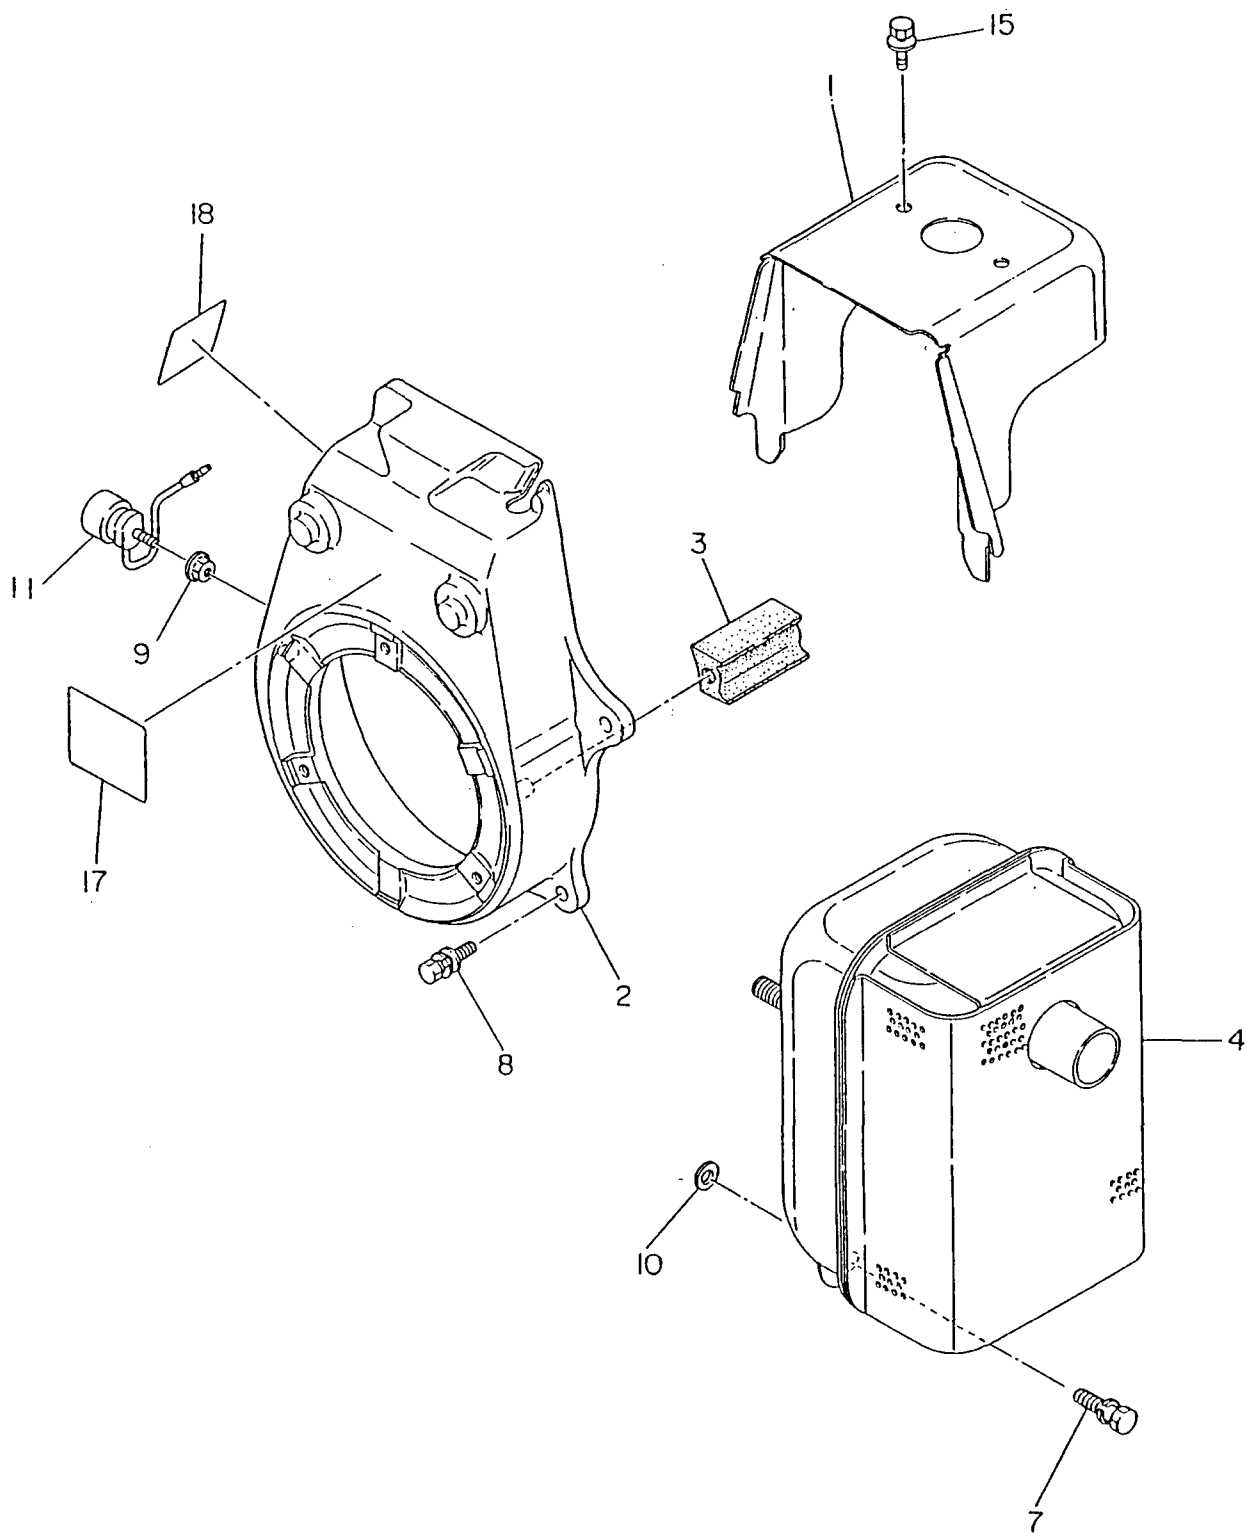

2. CRANKSHAFT and PISTON

2. CRANKSHAFT and PISTON

Ref. No.	Parts Number	Parts Name	Qty	Description
1	580-20200-00	CRANKSHAFT COMPL.	1	
2	500-00081-00	PISTON RING SET	1	
3	580-25006-00	PISTON	1	
4	580-25007-00	PISTON PIN	1	
5	056-51199-90	CLIP	2	
6	061-01200-10	NEEDLE BEARING	1	
10	032-00500-30	KEY	1	
11	020-00800-30	WASHER	1	
12	129-41703-22	GOVERNOR PLATE UNIT	1	
13	551-45001-00	GOVERNOR SLEEVE	1	
14	023-02300-20	SPACER	1	
15	001-10081-60	BOLT AND WASHER ASS'Y	1	
16	002-18100-00	NUT	1	
18	003-10100-00	WASHER	1	
19	003-20050-00	SPRING WASHER	3	
20	003-20100-00	SPRING WASHER	1	
22	004-31050-80	SCREW (pan head)	3	
24	005-32042-01	WOODRUFF KEY	1	

3. GOVERNOR

4. BLOWER HOUSING and MUFFLER

5. CARBURETOR and AIR CLEANER

5. CARBURETOR and AIR CLEANER

Ref. No.	Parts Number	Parts Name	Q'ty	Description
* 1	580-60680-00	CARBURETOR ASS'Y	1	Incl. 2~28
2	580-60623-30	PACKING	1	
3	580-60624-60	PACKING	1	
4	580-60621-40	NEEDLE VALVE	1	
5	580-60621-30	FLOAT ARM	1	
6	580-60621-10	PIN	1	
7	580-60623-40	NOZZLE	1	
8	580-60622-40	FLOAT	1	
9	580-60623-50	FLOAT CHAMBER BODY	1	
10	580-60623-60	REVERSE MAIN JET	1	
11	580-60624-10	PACKING	1	
12	580-60624-20	GUIDE HOLDER	1	
13	580-60620-30	CHOKE SPRING	1	
14	580-60622-20	SEAL	1	
15	580-60620-40	STEEL BALL	1	
16	580-60620-50	VALVE (choke)	1	
17	580-60622-10	SHAFT ASS'Y (choke)	1	
18	580-60622-60	SPRING	2	
19	580-60622-30	GUIDE SCREW	1	
20	580-60620-60	PILOT JET	1	
21	580-60621-60	SHAFT ASS'Y (throttle)	1	
22	580-60620-20	THROTTLE VALVE	1	
23	580-60623-20	PILOT SCREW	1	
24	580-60620-10	SPRING WASHER CROSS SCREW	2	
25	580-60621-20	CROSS SCREW	2	
26	580-60623-10	SCREW	1	
27	580-60622-50	WASHER	1	
28	580-60624-50	CLIP	1	
29	050-50800-30	UNION	1	
30	129-25001-03	SPACER	0-4	
*31	580-30190-00	AIR CLEANER ASS'Y	1	Incl. 32~34
33	580-30190-20	LABEL	1	
34	128-32602-07	ELEMENT SET	1	
35	001-10051-00	BOLT AND WASHER ASS'Y	3	
37	560-45013-00	PACKING	1	
38	106-35201-01	LOCK WASHER	1	