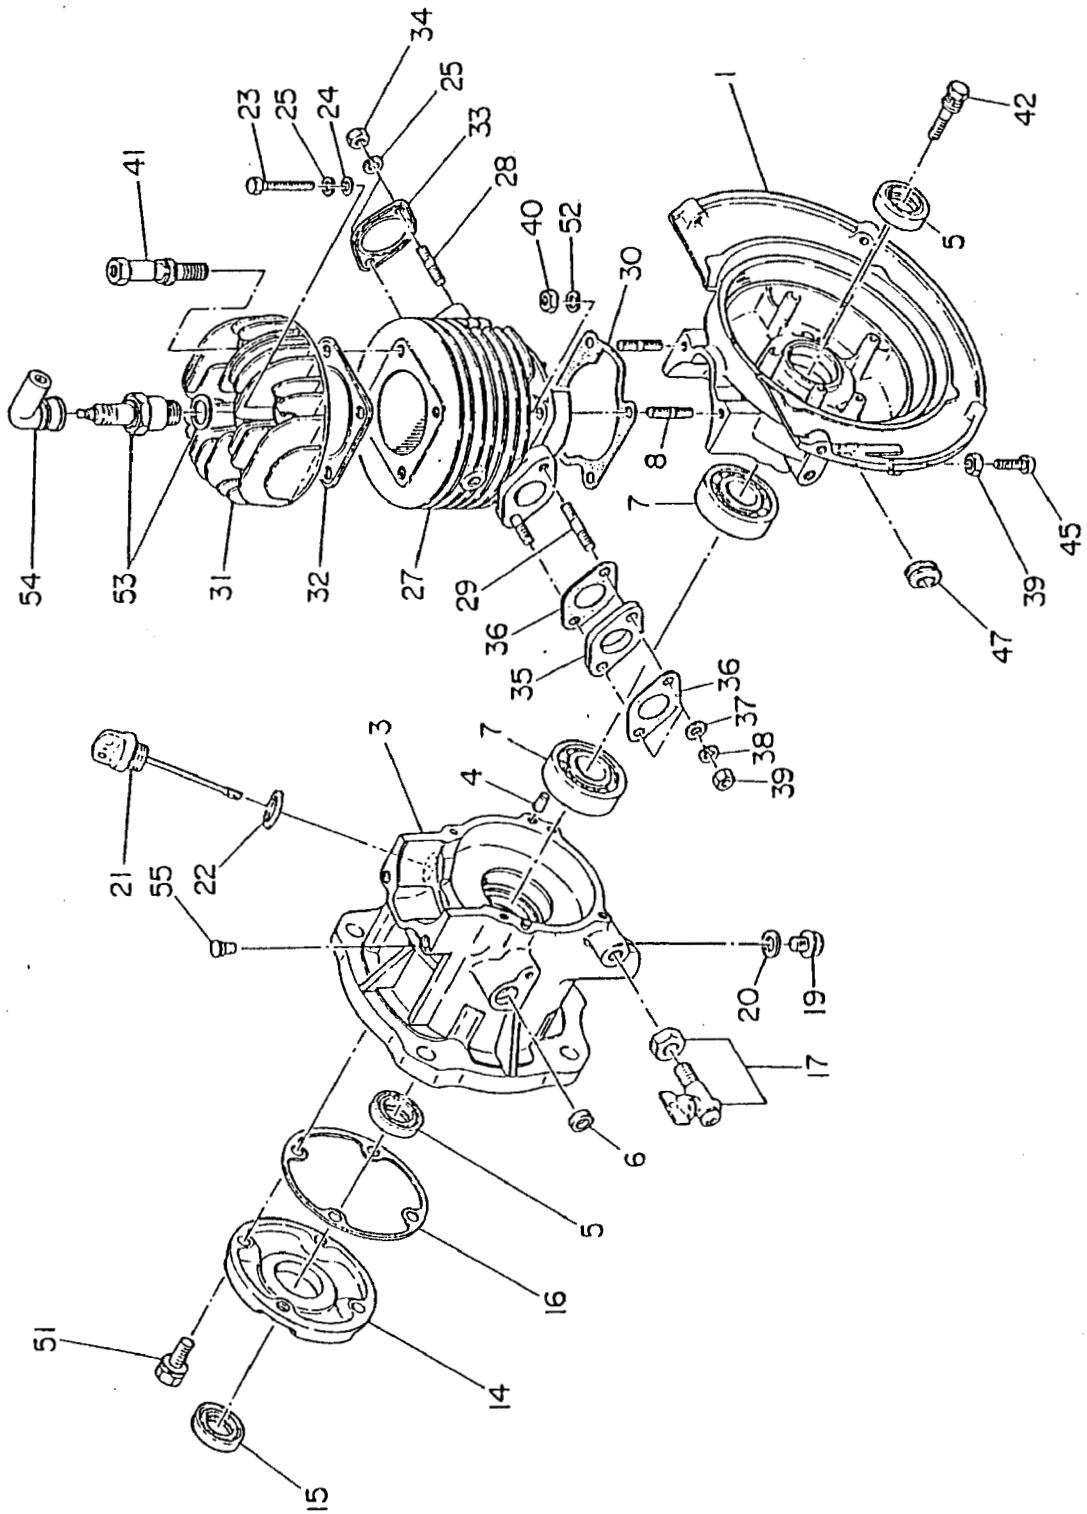

1. CRANKCASE and CYLINDER