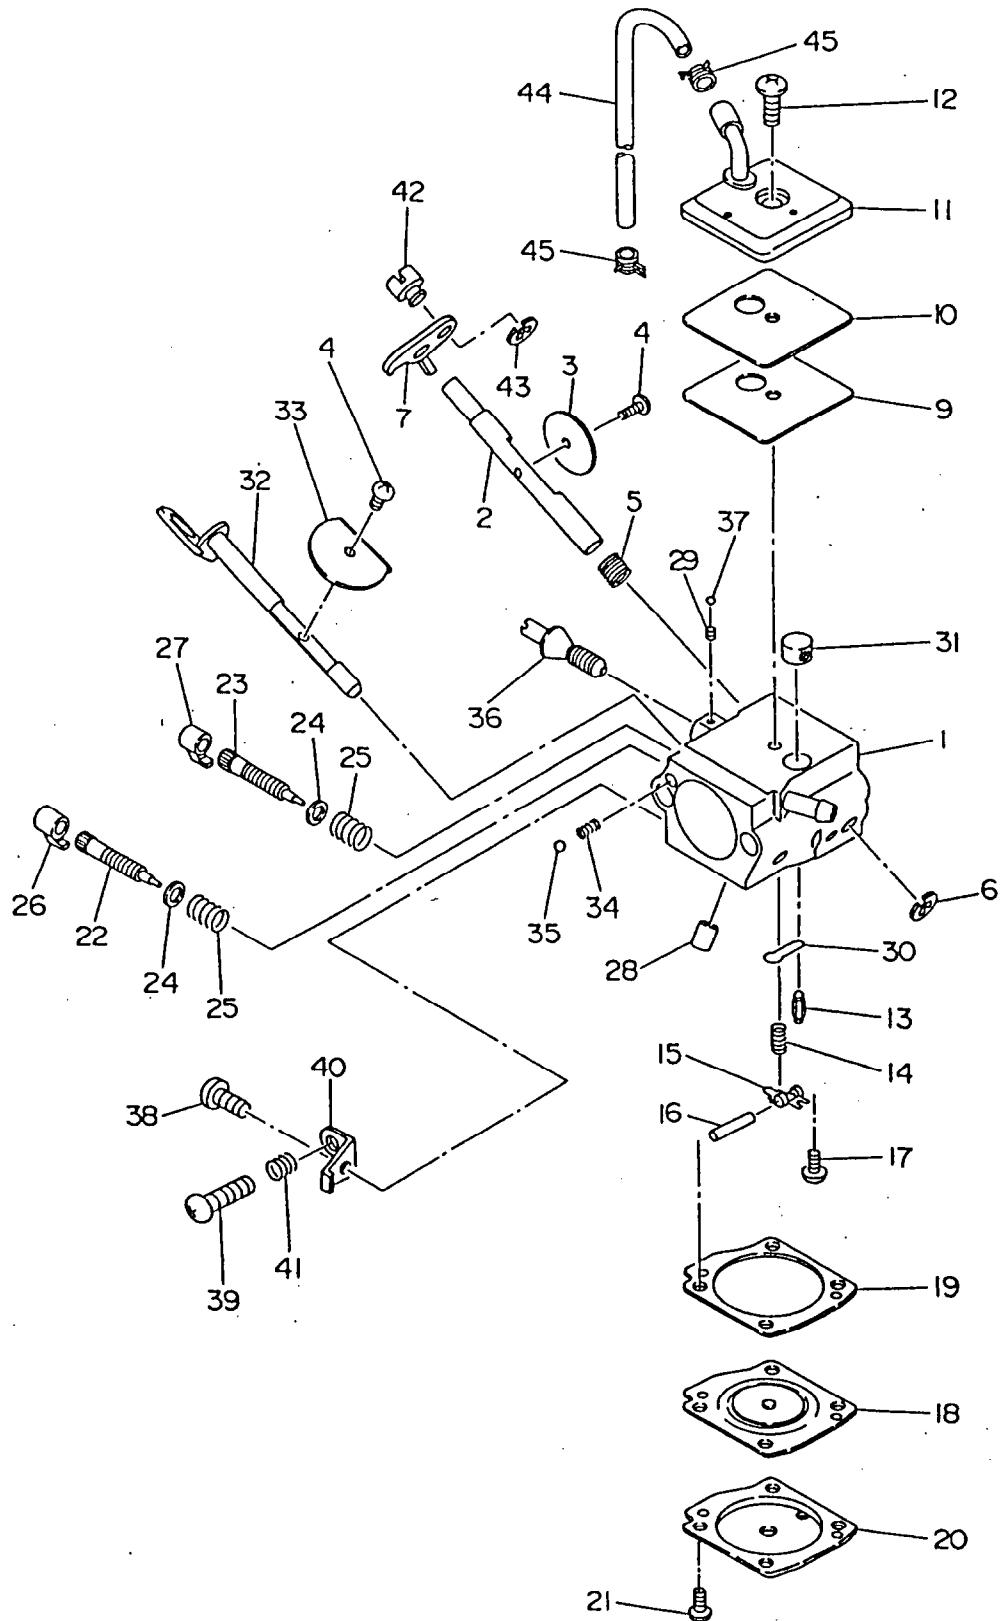

FIG. 5-1 CARBURETOR(serial No. less than #1021419)

☐ Interchangeability

Ref. No.	Parts Number	Description	Q'ty	Execution
* 1	161 - 62402 - 10	CARBURETOR ASS'Y Includes items 2 thru 41	1	
2	161 - 62495 - 08	SHAFT ASS'Y (throttle)	1	
3	106 - 62498 - 08	VALVE (throttle)	1	
4	106 - 62497 - 08	SCREW	2	
5	161 - 62494 - 08	SPRING (throttle return)	1	
6	161 - 62493 - 08	E - RING (throttle shaft)	1	
9	106 - 62492 - 08	DIAPHRAGM (pump)	1	
10	106 - 62491 - 08	GASKET (pump)	1	
11	161 - 62498 - 08	COVER ASS'Y (pump)	1	
12	106 - 62489 - 08	SCREW	1	
13	106 - 62488 - 08	VALVE (inlet needle)	1	
14	106 - 62487 - 08	SPRING (metering lever)	1	
15	161 - 62497 - 08	LEVER (metering)	1	
16	106 - 62485 - 08	PIN	1	
17	106 - 62484 - 08	SCREW (pin)	1	
18	106 - 62483 - 08	DIAPHRAGM ASS'Y (metering)	1	
19	106 - 62482 - 08	GASKET	1	
20	106 - 62481 - 08	COVER (metering)	1	
21	106 - 62480 - 08	SCREW	4	
22	106 - 62479 - 08	SCREW (main mixture)	1	
23	106 - 62478 - 08	SCREW (idle mixture)	1	
24	106 - 62477 - 08	WASHER	2	
25	106 - 62476 - 08	SPRING (adjust screw)	2	
26	106 - 62475 - 08	LIMITER (main mixture)	1	
27	106 - 62474 - 08	LIMITER (idle mixture)	1	
28	106 - 62473 - 08	NOZZLE ASS'Y	1	
29	106 - 62472 - 08	PIECE	1	
30	106 - 62471 - 08	PLUG	1	
31	106 - 62470 - 08	STRAINER	1	
32	161 - 62496 - 08	SHAFT ASS'Y (choke)	1	
33	106 - 62468 - 08	VALVE (choke)	1	
34	106 - 62467 - 08	SPRING	1	
35	106 - 62466 - 08	BALL (steel)	1	
36	106 - 62465 - 08	SCREW (adjust)	1	
37	106 - 62464 - 08	BALL (plastic)	1	
38	161 - 62491 - 08	SCREW	1	
39	161 - 62490 - 08	SCREW (throttle adjust)	1	
40	161 - 62492 - 08	LEVER (throttle adjust)	1	
41	106 - 62476 - 08	SPRING (adjust spring)	1	
42	161 - 62489 - 08	POST	1	
43	161 - 62493 - 08	E - RING	1	
44	085 - 10400 - 00	RUBBER PIPE (4.5D x 9D x 210 ℓ)	1	
45	056 - 10800 - 20	HOSE CLAMP	2	