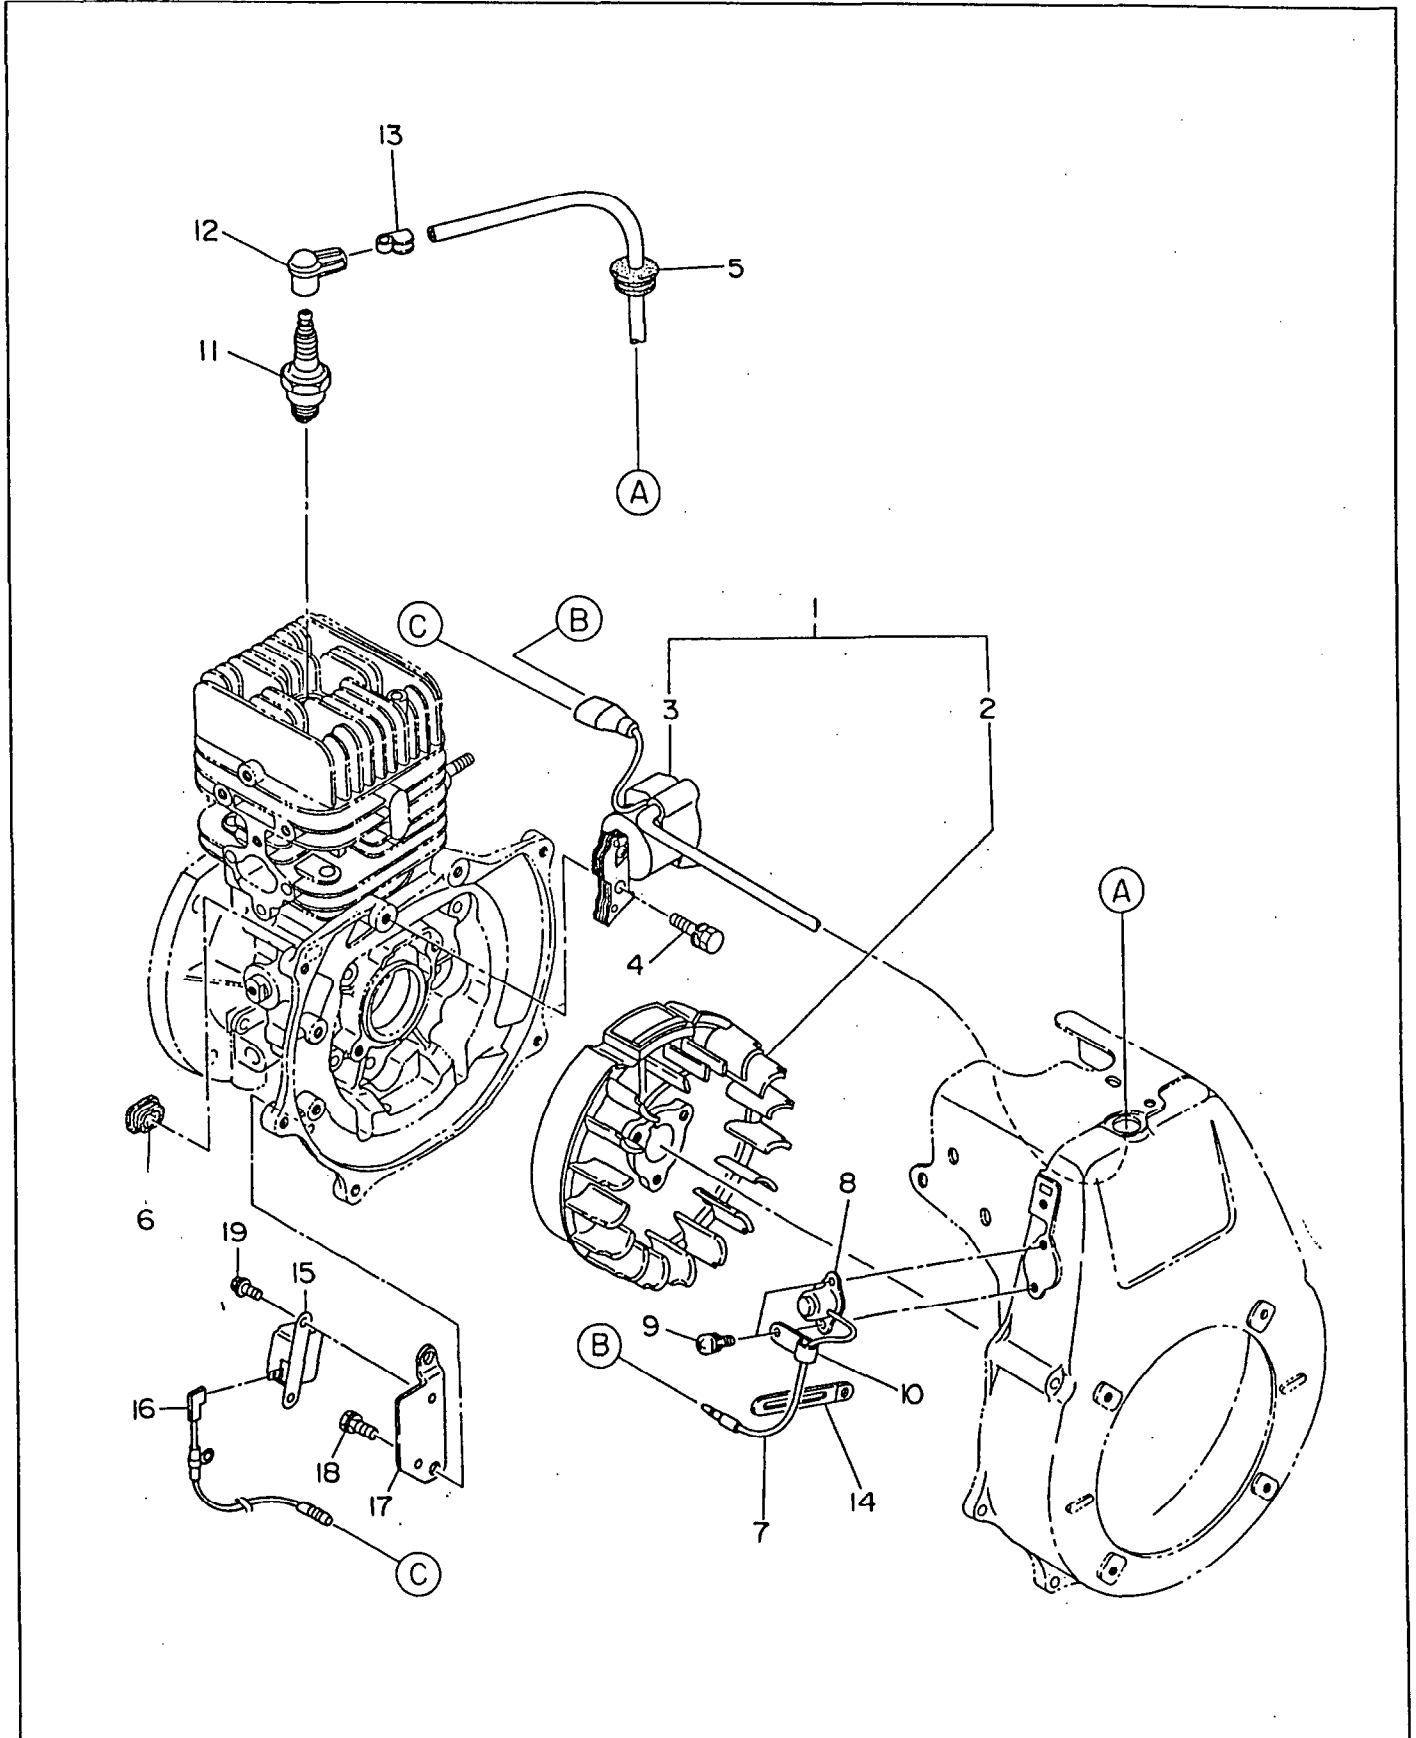

FIG. 6 ELECTRIC DEVICE