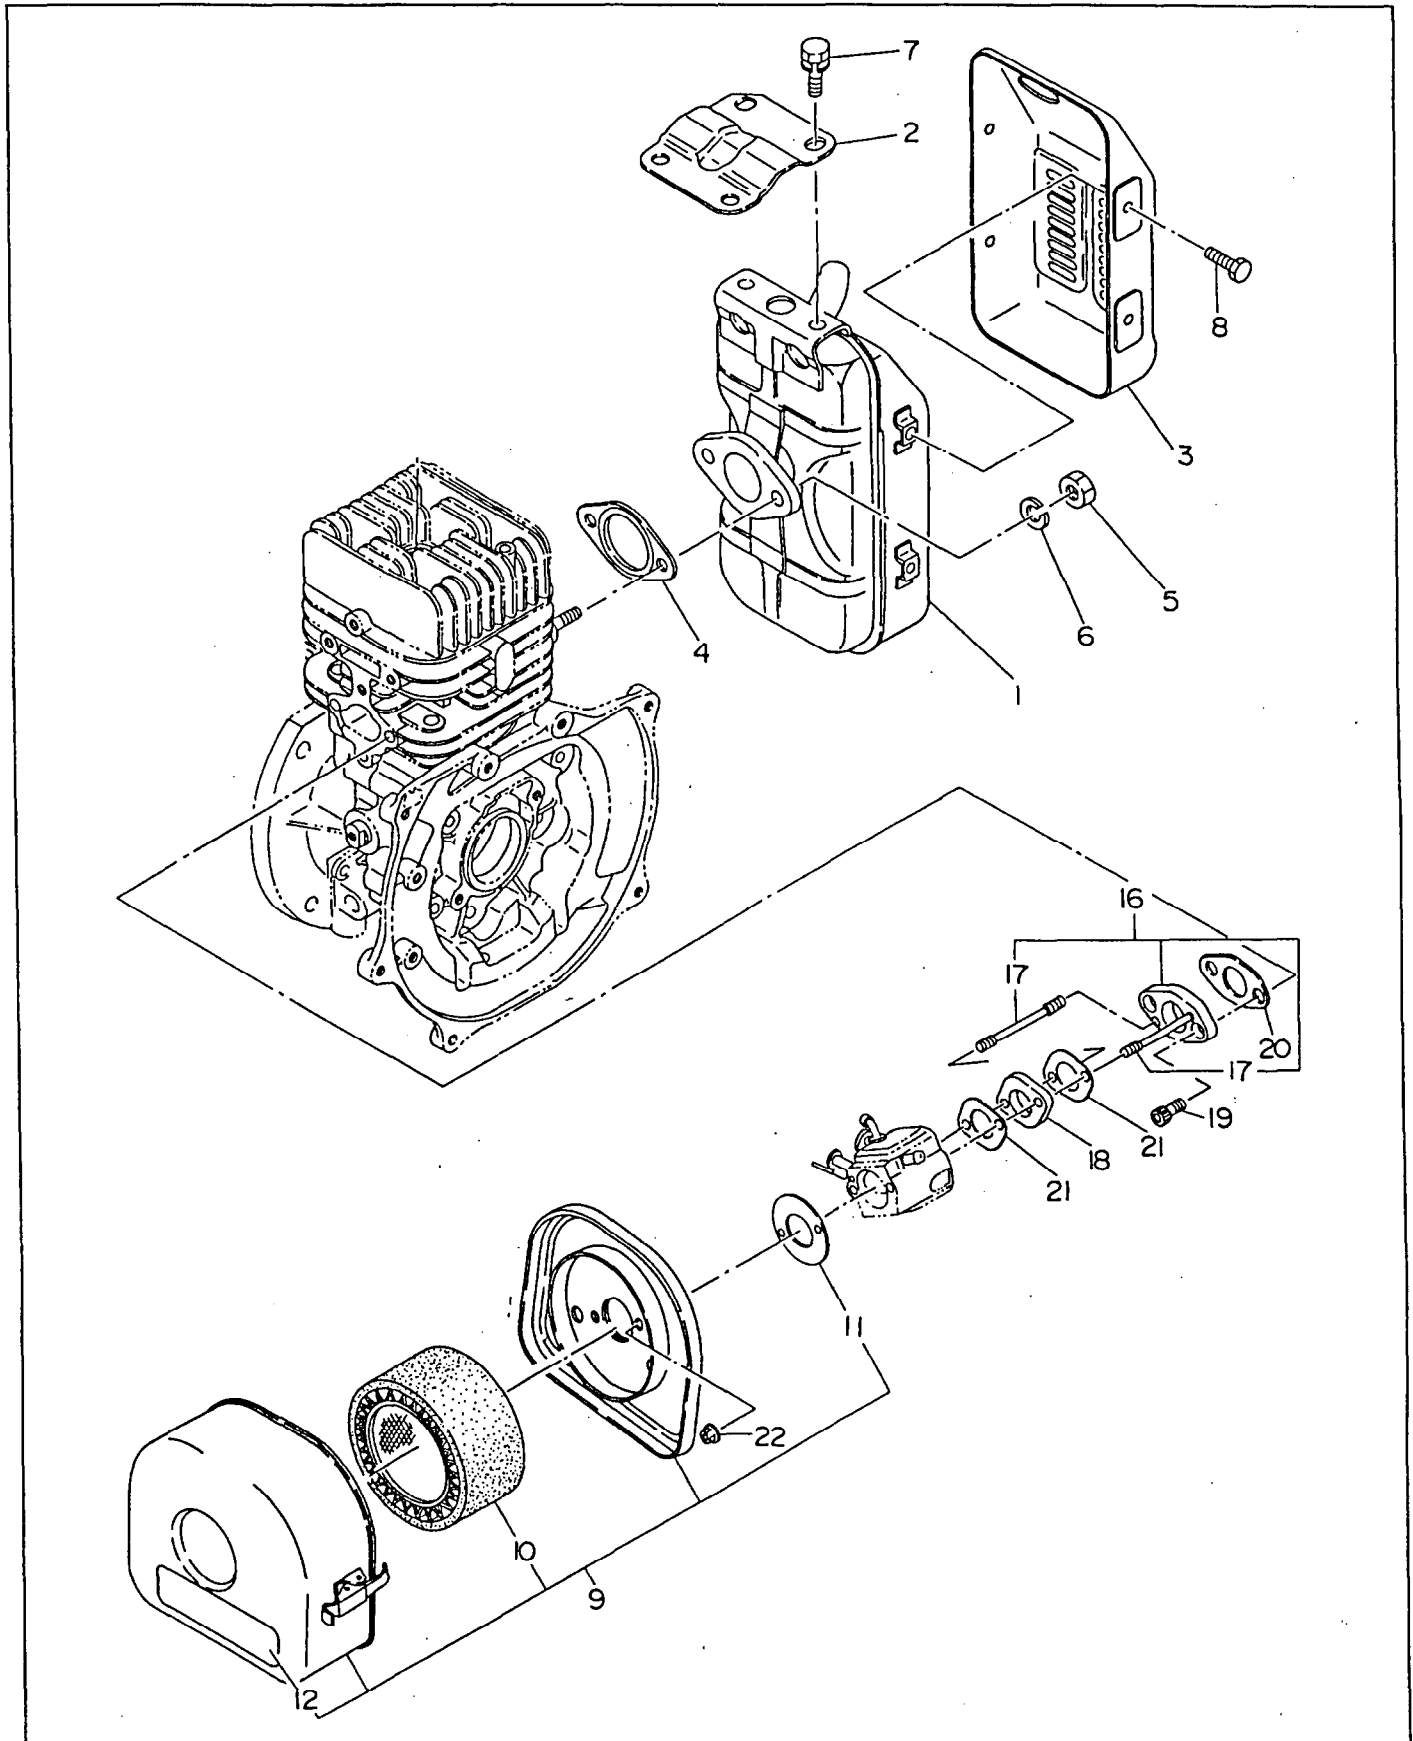

FIG. 3 MUFFLER and AIR CLEANER