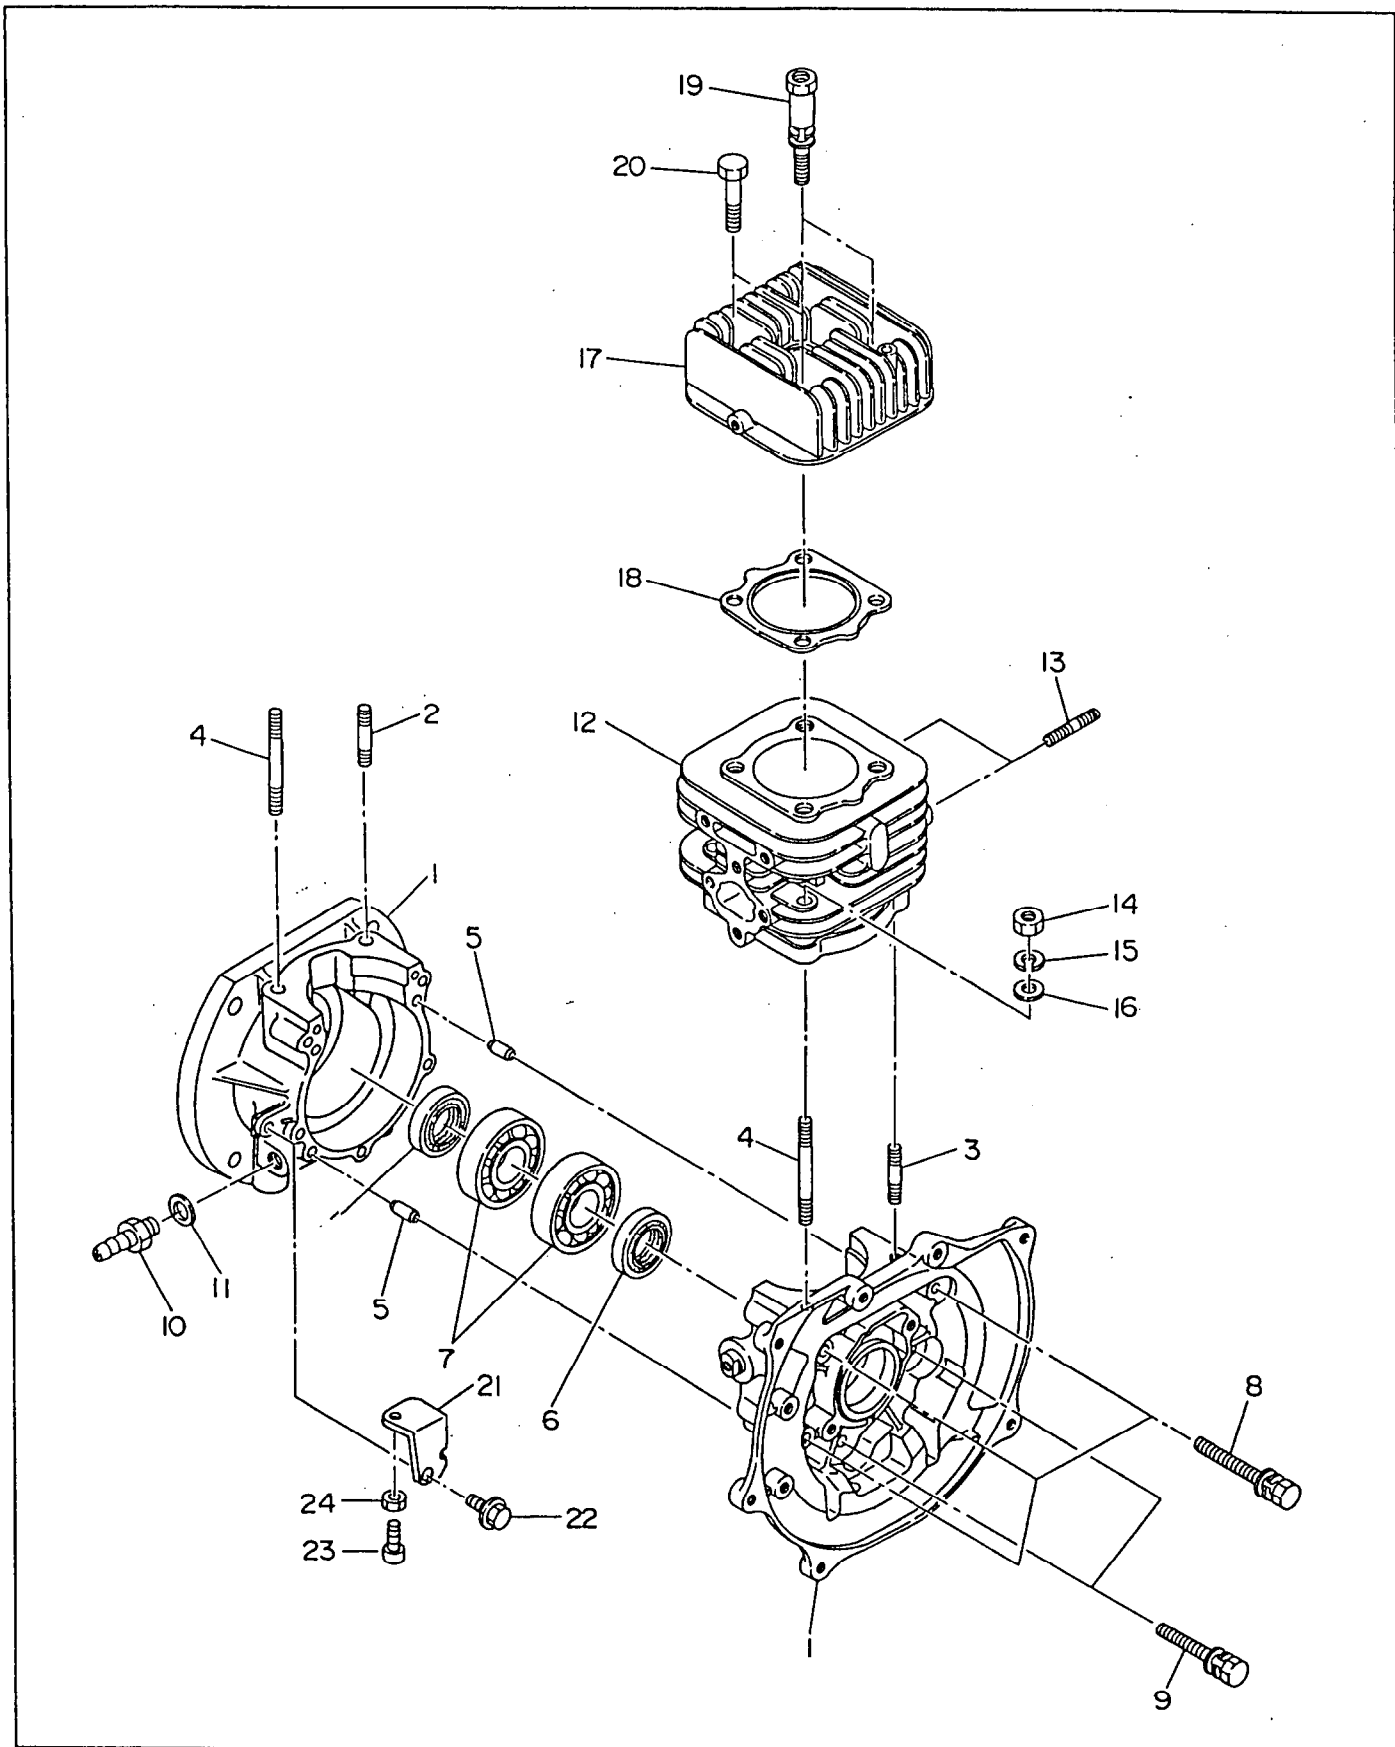

FIG. 1 CRANKCASE and CYLINDER HEAD