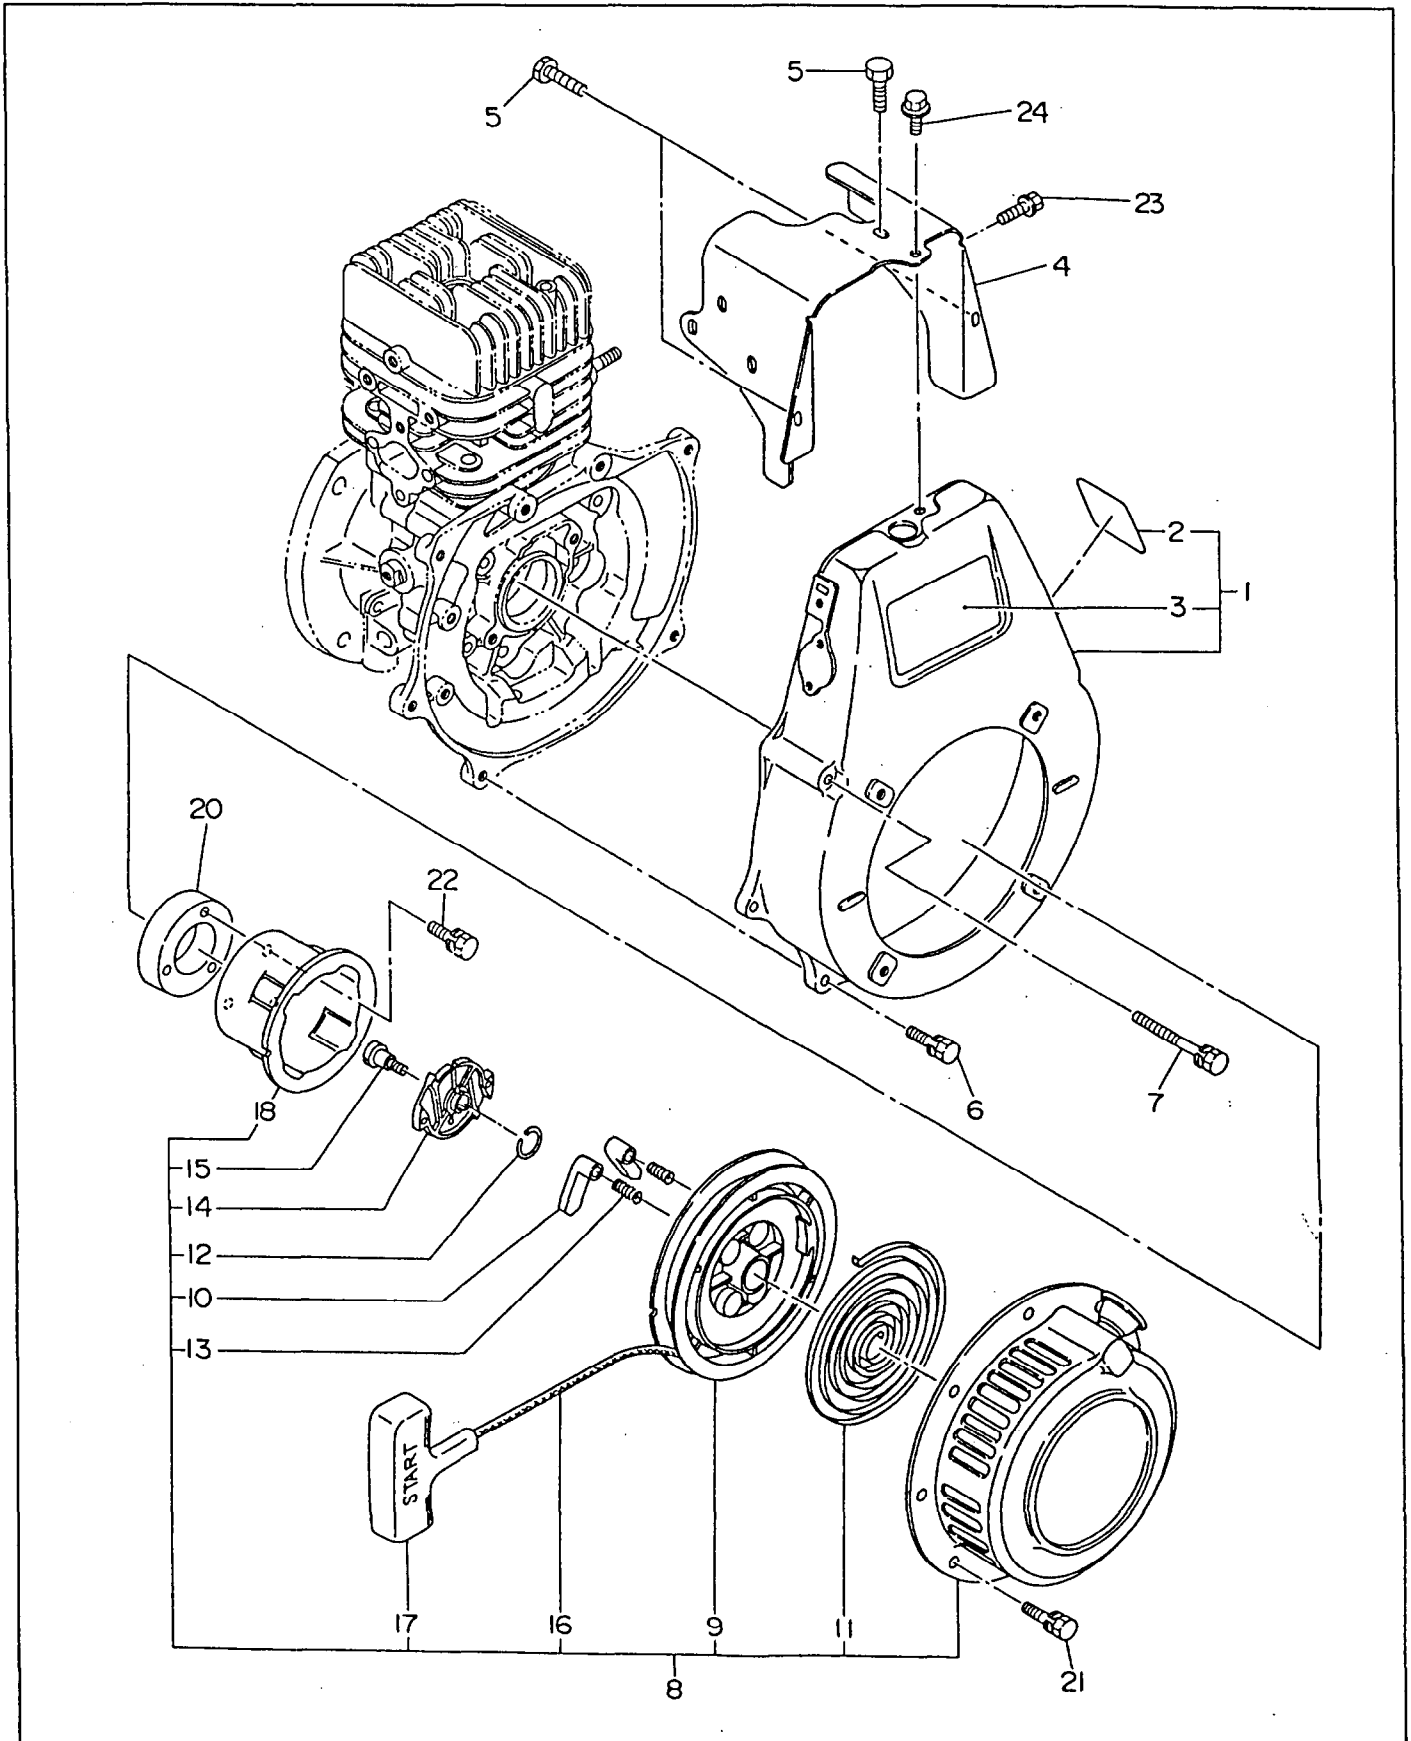

FIG. 4 BLOWER HOUSING and RECOIL STARTER