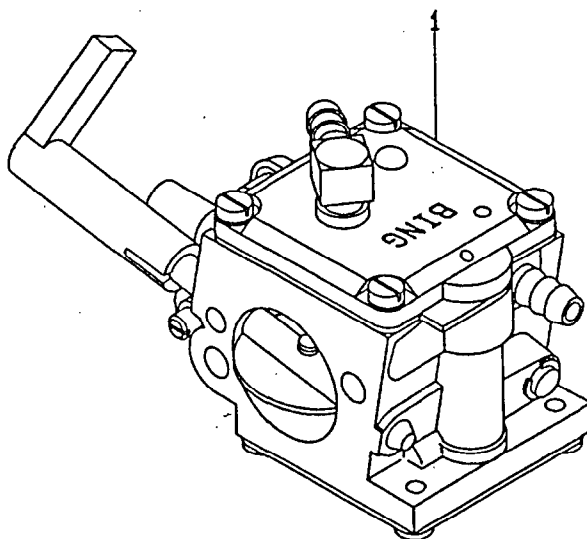

FIG. 5-1 CARBURETOR(serial No. less than #1021419)

☐ Interchangeability

Ref. No.	Parts Number	Description	Q'ty	Execution
* 1	161 - 62402 - 10	CARBURETOR ASS'Y Includes items 2 thru 41	1	
2	161 - 62495 - 08	SHAFT ASS'Y (throttle)	1	
3	106 - 62498 - 08	VALVE (throttle)	1	
4	106 - 62497 - 08	SCREW	2	
5	161 - 62494 - 08	SPRING (throttle return)	1	
6	161 - 62493 - 08	E - RING (throttle shaft)	1	
9	106 - 62492 - 08	DIAPHRAGM (pump)	1	
10	106 - 62491 - 08	GASKET (pump)	1	
11	161 - 62498 - 08	COVER ASS'Y (pump)	1	
12	106 - 62489 - 08	SCREW	1	
13	106 - 62488 - 08	VALVE (inlet needle)	1	
14	106 - 62487 - 08	SPRING (metering lever)	1	
15	161 - 62497 - 08	LEVER (metering)	1	
16	106 - 62485 - 08	PIN	1	
17	106 - 62484 - 08	SCREW (pin)	1	
18	106 - 62483 - 08	DIAPHRAGM ASS'Y (metering)	1	
19	106 - 62482 - 08	GASKET	1	
20	106 - 62481 - 08	COVER (metering)	1	
21	106 - 62480 - 08	SCREW	4	
22	106 - 62479 - 08	SCREW (main mixture)	1	
23	106 - 62478 - 08	SCREW (idle mixture)	1	
24	106 - 62477 - 08	WASHER	2	
25	106 - 62476 - 08	SPRING (adjust screw)	2	
26	106 - 62475 - 08	LIMITER (main mixture)	1	
27	106 - 62474 - 08	LIMITER (idle mixture)	1	
28	106 - 62473 - 08	NOZZLE ASS'Y	1	
29	106 - 62472 - 08	PIECE	1	
30	106 - 62471 - 08	PLUG	1	
31	106 - 62470 - 08	STRAINER	1	
32	161 - 62496 - 08	SHAFT ASS'Y (choke)	1	
33	106 - 62468 - 08	VALVE (choke)	1	
34	106 - 62467 - 08	SPRING	1	
35	106 - 62466 - 08	BALL (steel)	1	
36	106 - 62465 - 08	SCREW (adjust)	1	
37	106 - 62464 - 08	BALL (plastic)	1	
38	161 - 62491 - 08	SCREW	1	
39	161 - 62490 - 08	SCREW (throttle adjust)	1	
40	161 - 62492 - 08	LEVER (throttle adjust)	1	
41	106 - 62476 - 08	SPRING (adjust spring)	1	
42	161 - 62489 - 08	POST	1	
43	161 - 62493 - 08	E - RING	1	
44	085 - 10400 - 00	RUBBER PIPE (4.5D x 9D x 210 ℓ)	1	
45	056 - 10800 - 20	HOSE CLAMP	2	

FIG. 5-2 CARBURETOR(serial No. 1021420 and after)

P/No. 161 - 62500 - 00

(BING P/No. 49B104)

Component parts for "BING" carburetor are not available from FHI.

Please inquire of BING dealers.