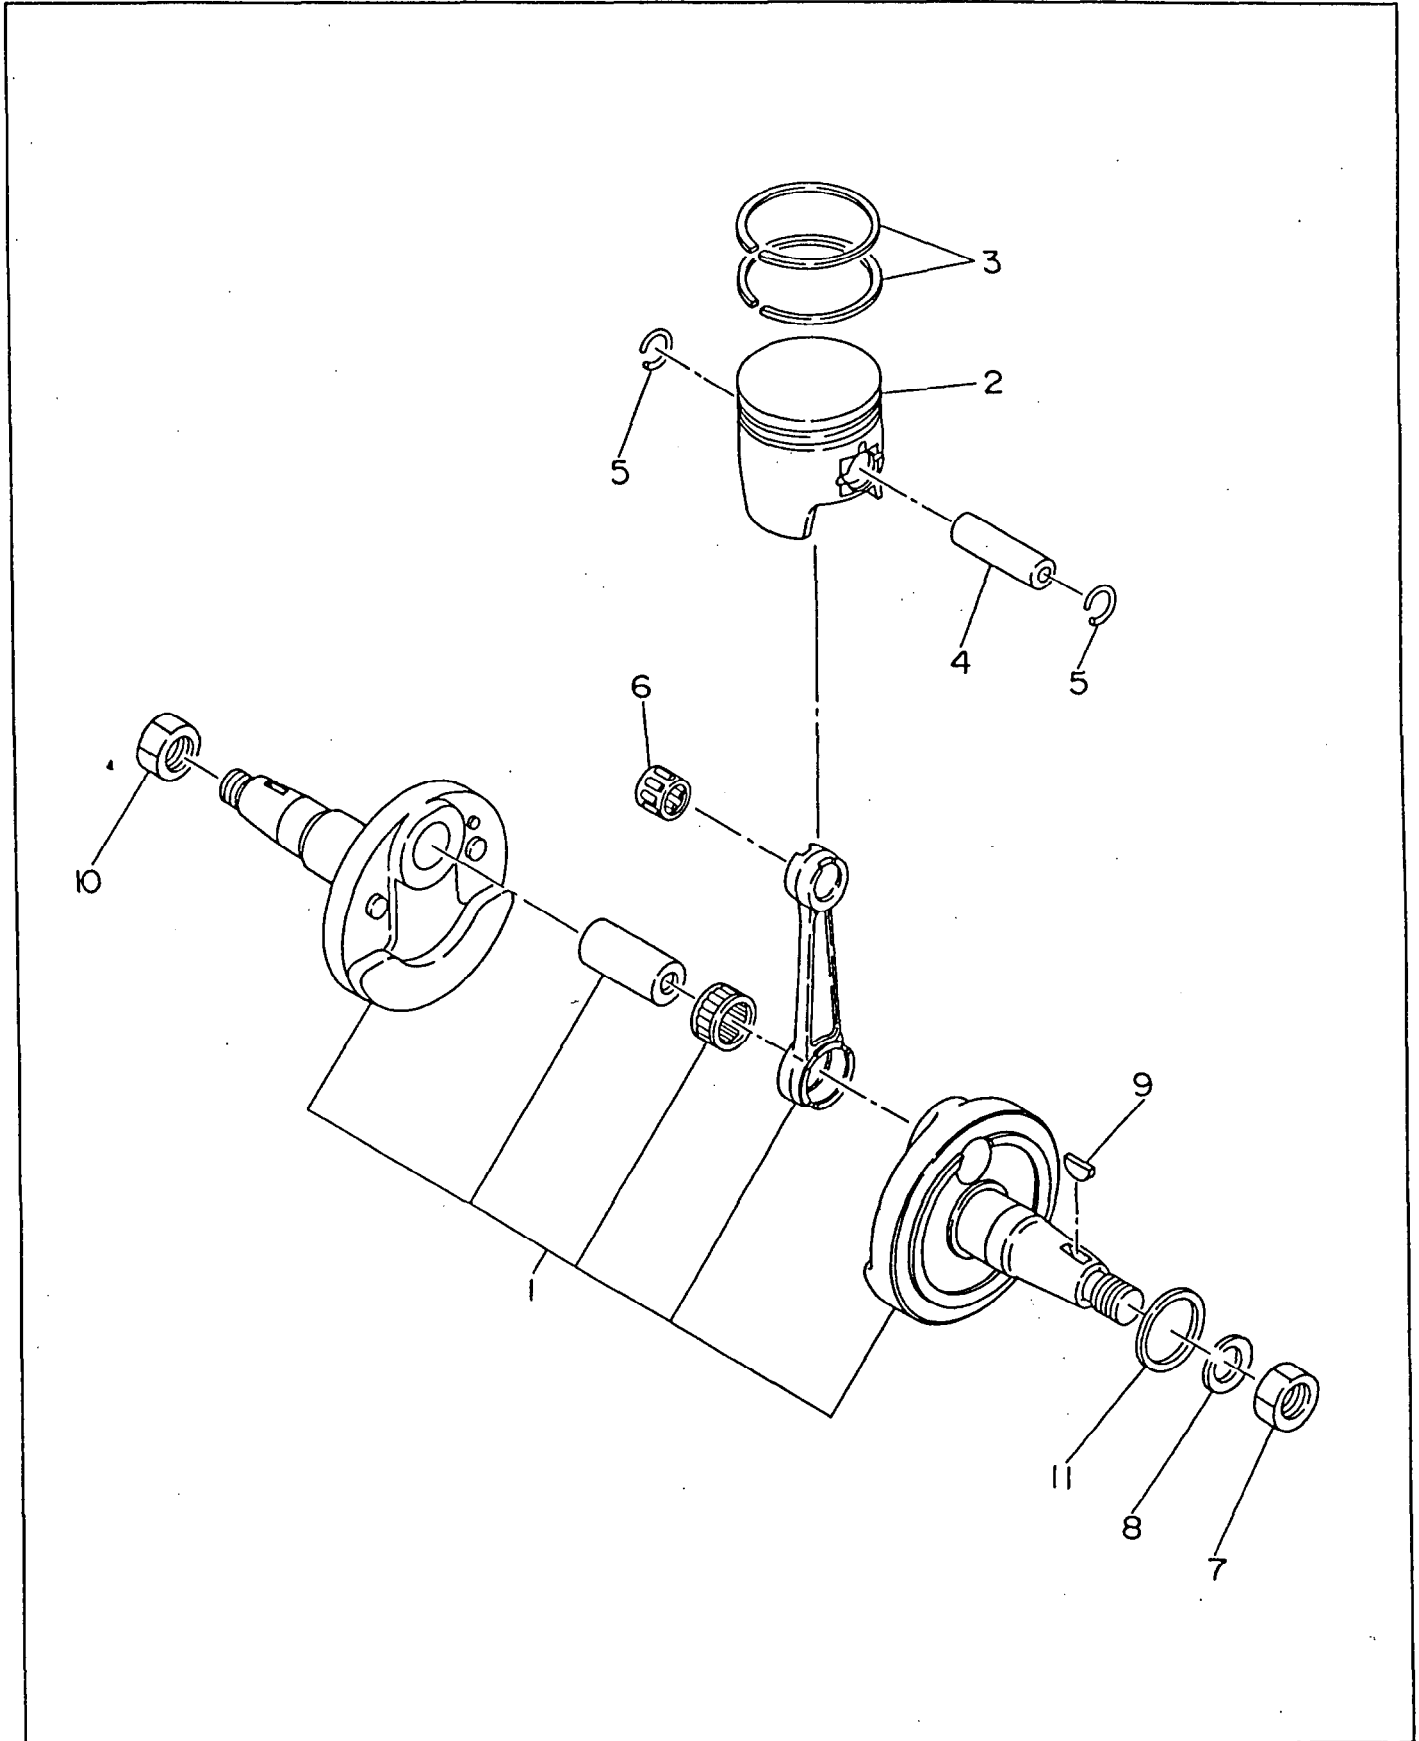

FIG. 2 CRANKSHAFT and PISTON