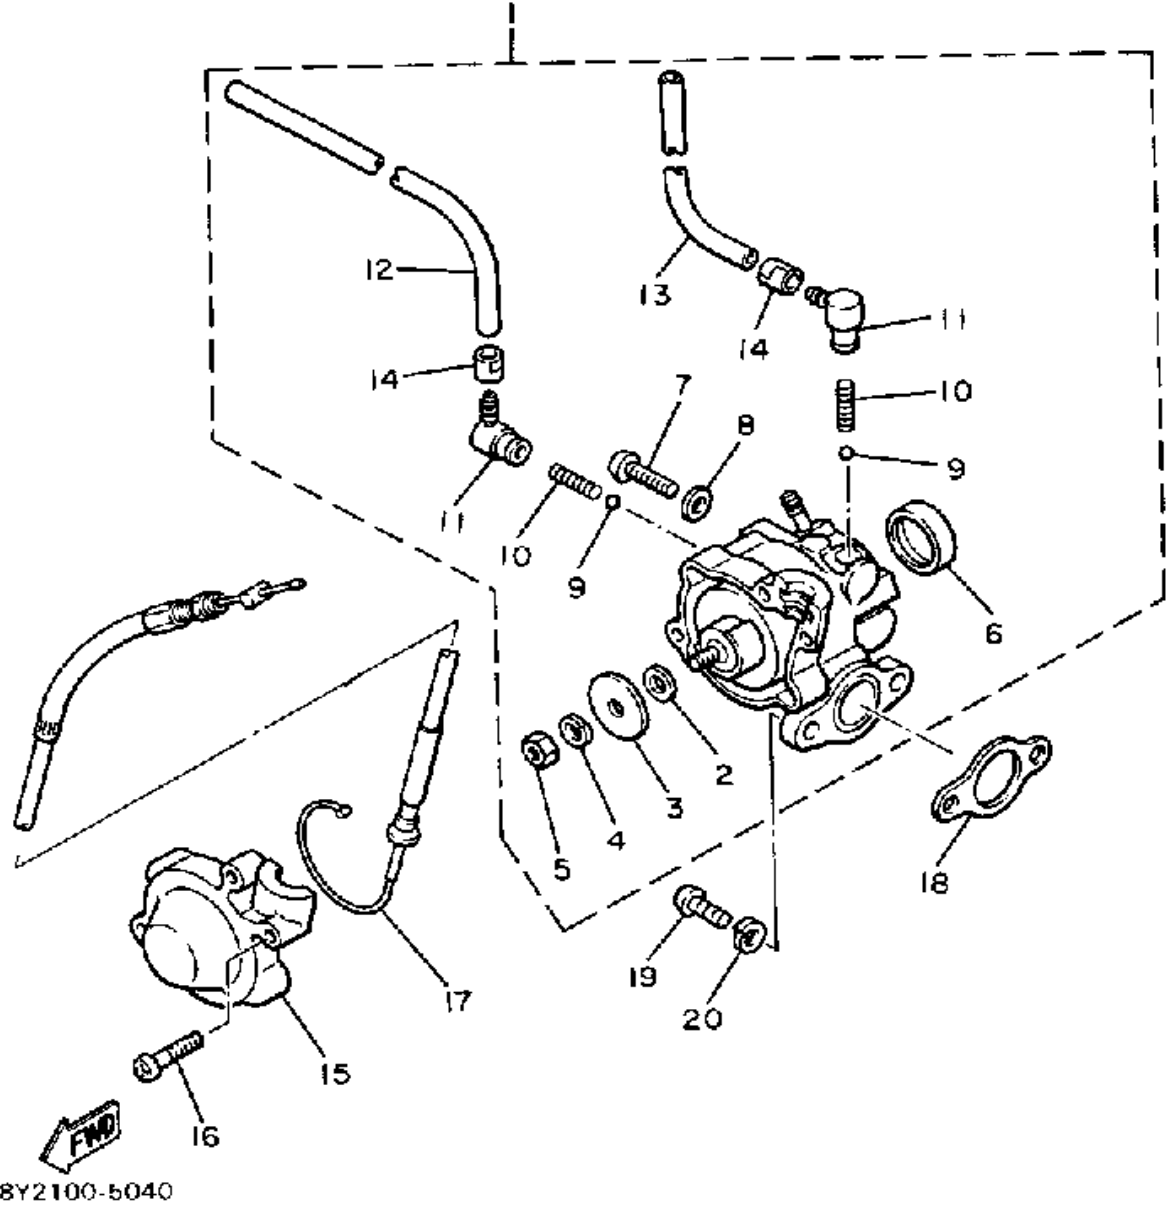

Property of www.SmallEngineDiscount.com - Not for Resale

OIL PUMP

8Y2100-5040

Ref. No.	Part Number	Description	Qty	Remarks
1	8W8-13101-00-00	OIL PUMP ASSEMBLY	1	
2	137-13137-00-03	. SHIM (0.3T)	1	UR
	137-13137-00-05	. SHIM (0.5T)	1	UR
	137-13137-00-10	. SHIM (1.0T)	1	UR
3	137-13138-01-00	. PLATE, ADJUSTING	1	
4	92990-05100-00	. WASHER, SPRING	1	
5	95380-05600-00	. NUT	1	
6	90338-21100-00	. PLUG	1	
7	98901-04008-00	. SCREW, BIND	1	
8	90430-04004-00	. GASKET	1	
9	93505-32002-00	. BALL	2	
10	90501-02018-00	. SPRING, COMPRESSION	2	
11	353-13552-01-00	. NOZZLE	2	
12	90446-08208-00	. HOSE	1	
13	90446-08209-00	. HOSE	1	
14	90468-02025-00	. CLIP	2	
15	8A5-13146-01-00	COVER, ADJUST PULLEY	1	
16	98506-04018-00	SCREW, PAN HEAD	3	
17	8G8-26320-02-00	PUMP CABLE ASSEMBLY	1	
18	3MT-13116-00-00	GASKET, PUMP CASE (8Y0-13116-00)	1	
19	98580-05016-00	SCREW, PAN HEAD	2	
20	92990-05100-00	WASHER, SPRING	2	