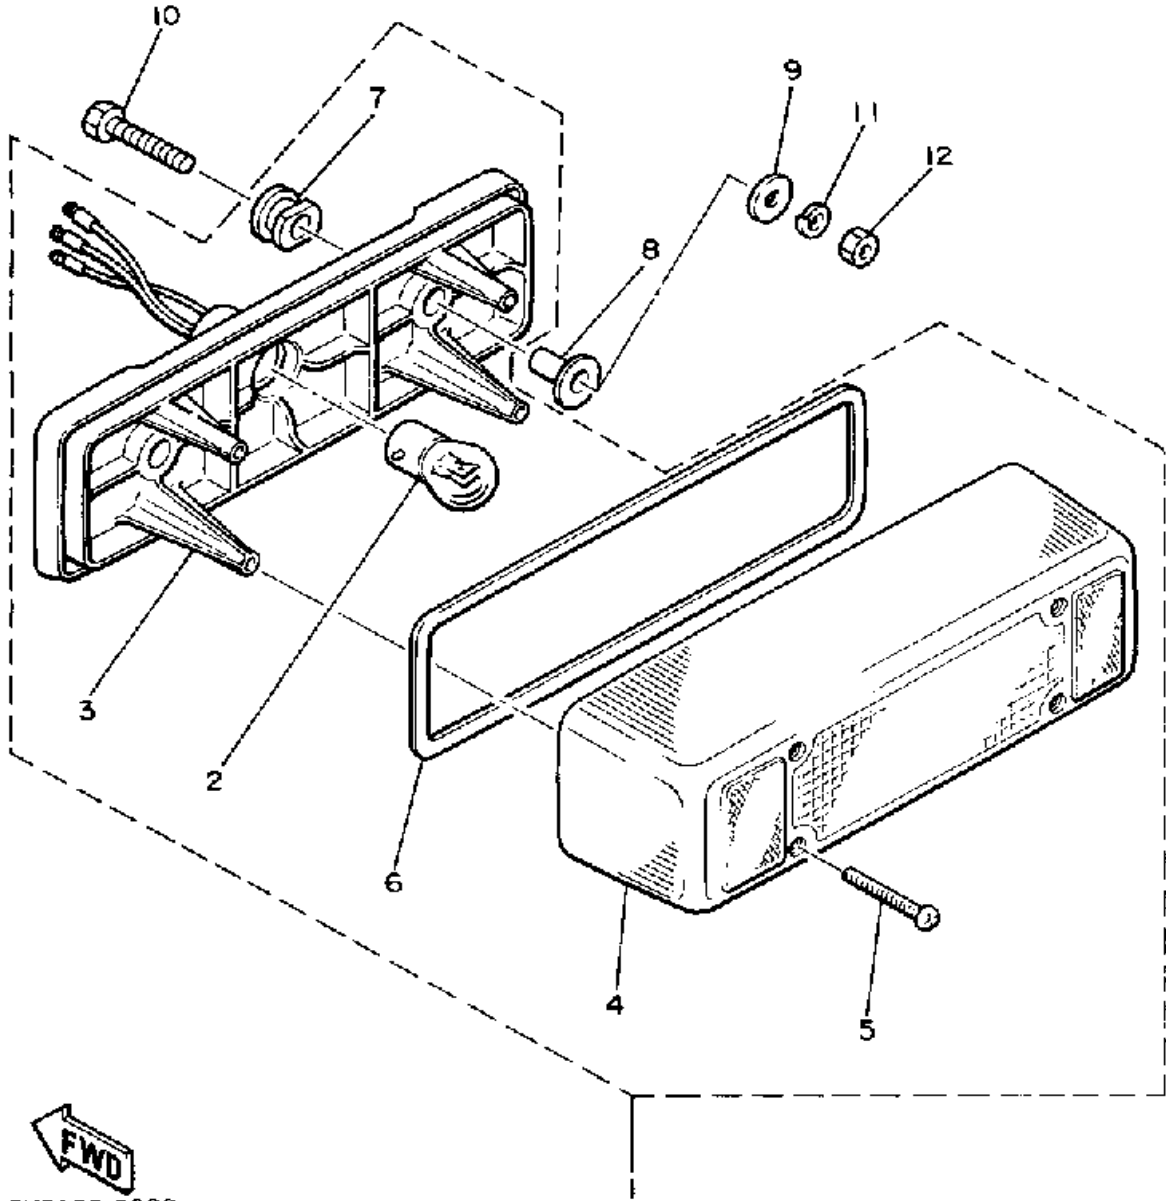

TAILLIGHT

Ref. No.	Part Number	Description	Qty	Remarks
1	8K4-84710-00-00	TAILLIGHT UNIT ASSEMBLY ..	1	
2	137-84714-61-00	. BULB, TL 12V23/8W (J50-83311-00)	1	
3	8K4-84711-00-00	. BASE, TAILLIGHT	1	
4	8K4-84721-00-00	. LENS, TAILLIGHT	1	
5	97780-40130-00	. SCREW, PANHEAD TAPPING (97701-40130-00)	4	
6	87M-84723-00-00	. GASKET, TAIL LENS	1	
7	8K4-84718-00-00	. GROMMET	2	
8	90387-060G8-00	COLLAR	2	
9	90201-06407-00	WASHER, PLATE (90201-06747-00)	2	
10	97013-06035-00	BOLT	2	
11	92995-06100-00	WASHER, SPRING	2	
12	95380-06600-00	NUT	2	

Property of www.SmallEngineDiscount.com - Not for Resale