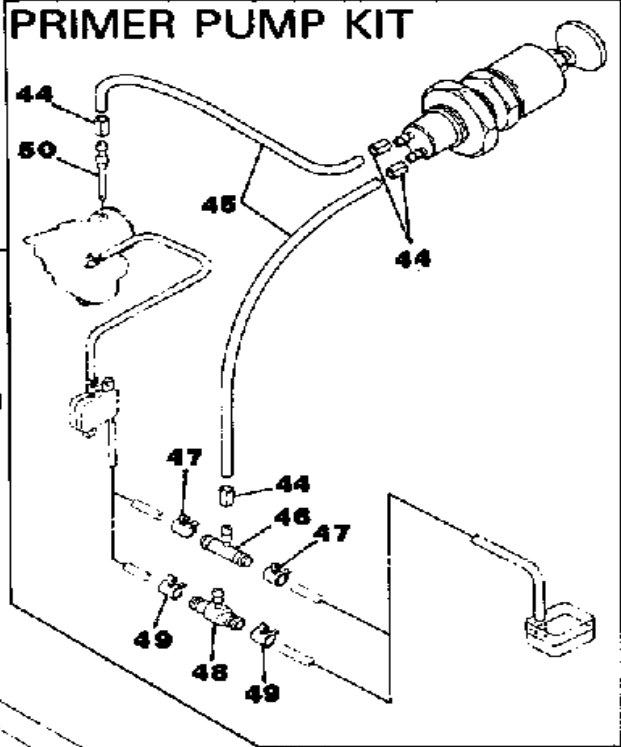

AIR CLEANER

FTM
8Y2100-5060

Ref. No.	Part Number	Description	Qty	Remarks
1	8Y2-13563-02-00	GASKET	2	
2	8G8-13565-00-00	JOINT, CARBURETOR	1	
3	824-13552-00-00	NOZZLE	2	
4	95811-06020-00	BOLT, FLANGE	6	
5	8Y2-13556-01-00	GASKET, MANIFOLD	1	
6	8H5-13567-00-00	GASKET	1	
7	97011-08016-00	BOLT	1	
8	92990-08100-00	WASHER	1	
9	90209-08150-00	WASHER, SPEC'L SHAP (90209-08097)	1	
10	8G8-13555-01-00	MANIFOLD, INTAKE	1	
11	97001-08025-00	BOLT (1NV)	2	
12	92901-08600-00	WASHER	2	
13	86M-13575-00-00	BAND	1	
14	8G8-14453-01-00	JOINT, AIR CLNR 1	1	
15	90460-68230-00	CLAMP, HOSE	1	
16	90460-85277-00	CLAMP, HOSE	1	
17	90465-10033-00	CLAMP	1	
18	8G8-24491-00-00	BRACKET, FUEL PUMP	1	
19	8J6-24410-00-00	FUEL PUMP ASSEMBLY	1	
20	97313-06018-00	BOLT, HEXAGON	2	
21	90201-061A5-00	WASHER, PLATE	2	
22	91A30-05024-00	TUBE, FLEXIBLE VINYL	1	
23	90467-09006-00	CLIP	2	
24	90445-10140-00	HOSE	1	
25	90467-09026-00	CLIP	2	
26	95701-06500-00	NUT, FLANGE	2	
27	8G8-14498-00-00	STAY 1	1	
28	95811-06010-00	BOLT, FLANGE	2	

CONTINUED ON NEXT FRAME ➤

Property of www.SmallEngineDiscount.com - Not for Resale