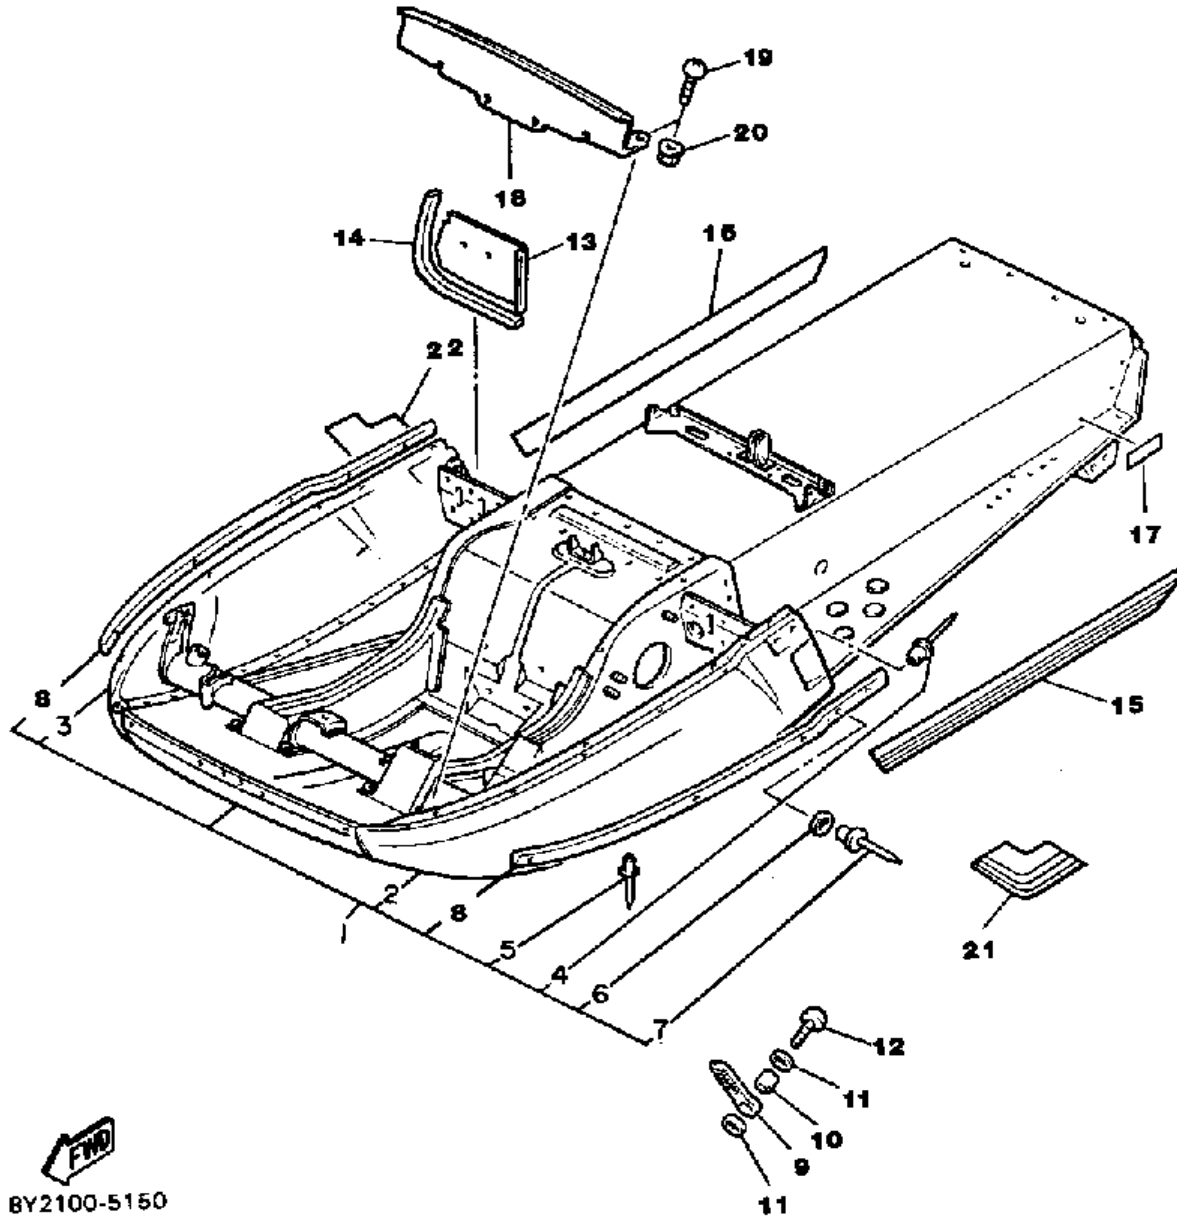

FRAME

FWD
BY2100-5150

Ref. No.	Part Number	Description	Qty	Remarks
1	8Y2-21910-01-00	FRAME COMP.	1	
2	8X0-21982-00-00	. HOOD 1	1	
3	8X0-21983-00-00	. HOOD 2	1	
4	90267-48053-00	. RIVET, BLIND	7	
5	90267-48057-00	. RIVET, BLIND	30	
6	90201-047A2-00	. WASHER, PLATE	1	
7	90267-40075-00	. RIVET, BLIND	10	
8	8W6-2196T-00-00	. TRIM 1	2	
9	8M6-77171-00-00	BODY, LATCH 1	2	
10	90387-06241-00	COLLAR	2	
11	90201-06059-00	WASHER, PLATE	4	
12	98906-06025-00	SCREW, BIND	2	
13	8Y2-2198G-00-00	COVER 2	1	
14	8Y2-2199F-00-00	SHIELD, NOISE	1	
15	8Y2-77354-00-00	EMBLEM 4	1	
16	8Y2-77355-00-00	EMBLEM 5	1	
17	8K2-77742-00-00	INDICATOR 2	1	
18	8W6-2198F-00-00	COVER 1	1	
19	98906-06012-00	SCREW, BIND	4	
20	95701-06500-00	NUT, FLANGE	3	
21	8Y2-77169-00-00	ORNAMENT 3	1	
22	8Y2-77113-00-00	ORNAMENT 4	1	

Property of www.SmallEngineDiscount.com - Not for Resale