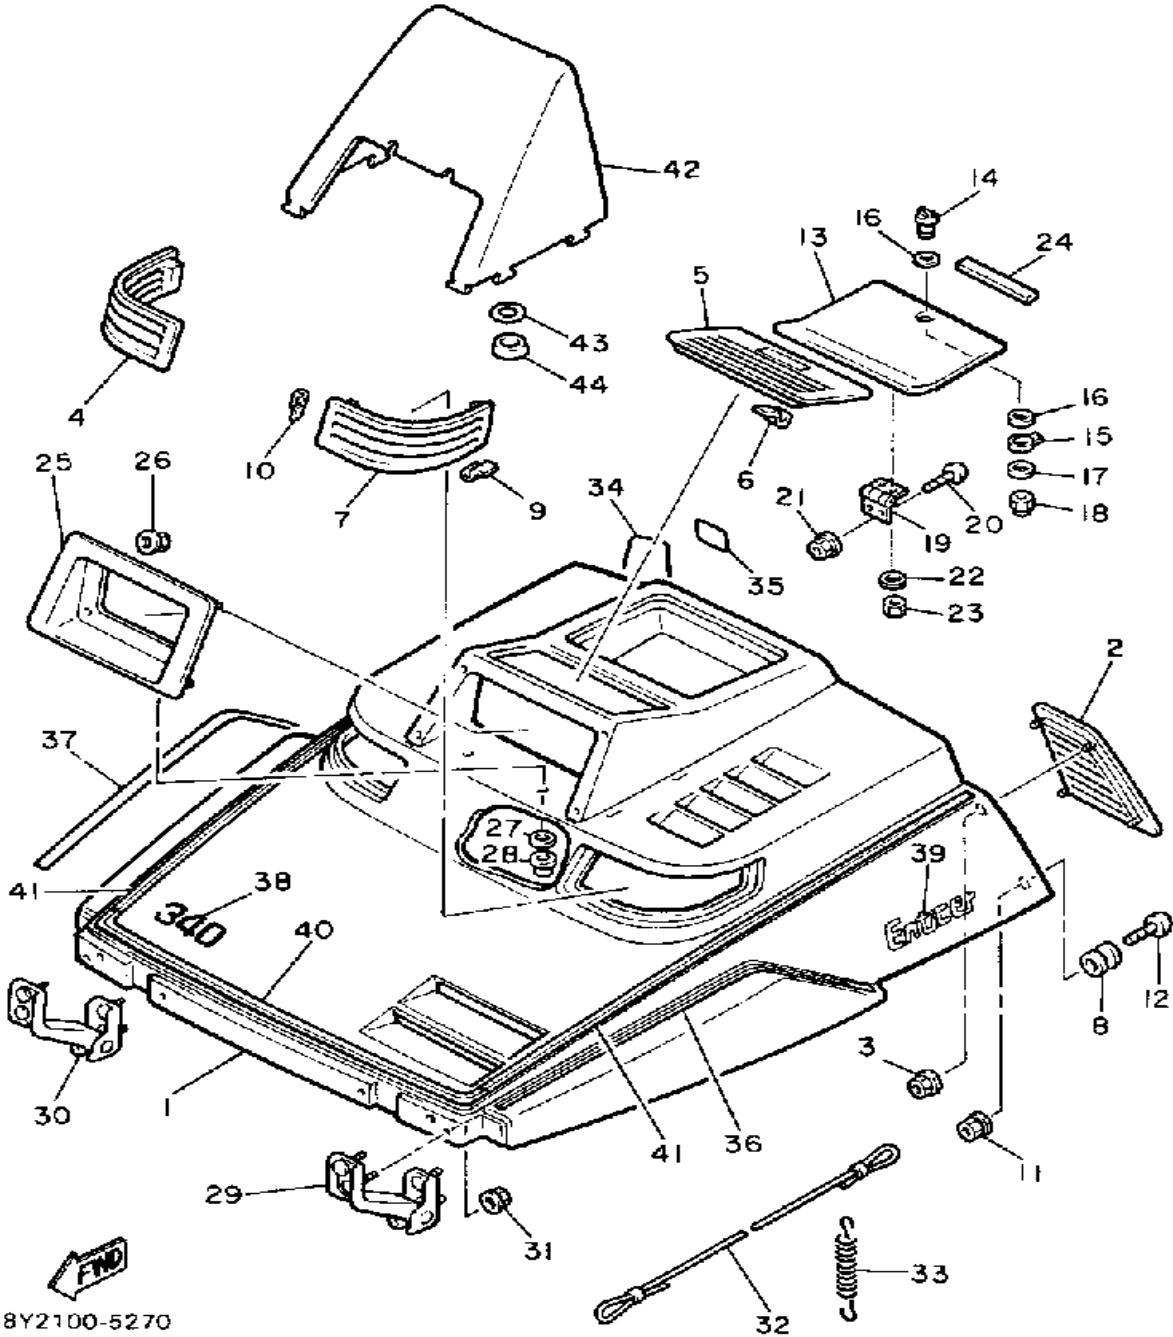

SHROUD - WINDSHIELD

Ref. No.	Part Number	Description	Qty	Remarks
1	8Y2-W7711-09-00	SHROUD ASSEMBLY (8Y2-W7711-00)	1	
2	8W8-77131-00-00	LOUVER 1	1	
3	95701-05500-00	NUT, FLANGE	4	
4	8Y4-77133-00-00	LOUVER 3	1	
5	8Y4-77134-00-00	LOUVER 4	1	
6	90468-05094-00	CLIP	4	
7	8Y4-77109-00-00	LOUVER 5	1	
8	8M6-77175-00-00	HOLDER, LATCH	2	
9	90468-05137-00	CLIP	4	
10	90468-05138-00	CLIP	4	
11	95701-06500-00	NUT, FLANGE	2	
12	98906-06030-00	SCREW, BIND		
13	8Y4-77392-00-00	COVER, LUGGAGE BOX	1	
14	8L9-77324-00-00	KNOB	1	
15	8K4-77328-00-00	LEVER, arm fitting	1	
16	90201-10119-00	WASHER, PLATE	2	
17	90201-05725-00	WASHER, PLATE	1	
18	95706-05300-00	NUT, nylon	1	
19	8K4-77470-00-00	HINGE ASSEMBLY	2	
20	98586-05016-00	SCREW, PAN HEAD	4	
21	95701-05500-00	NUT, FLANGE	4	
22	92906-05200-00	WASHER, PLAIN	4	
23	95306-05800-00	NUT (CROWN)	4	
24	8W6-77374-00-00	DAMPER 2	1	
25	8Y2-84311-00-00	BODY, HEADLIGHT	1	
26	95701-05500-00	NUT, FLANGE	4	
27	90201-04325-00	WASHER, PLATE	2	
28	90183-04012-00	NUT, SPRING	2	

CONTINUED ON NEXT FRAME ►

Property of www.SmallEngineDiscount.com - Not for Resale