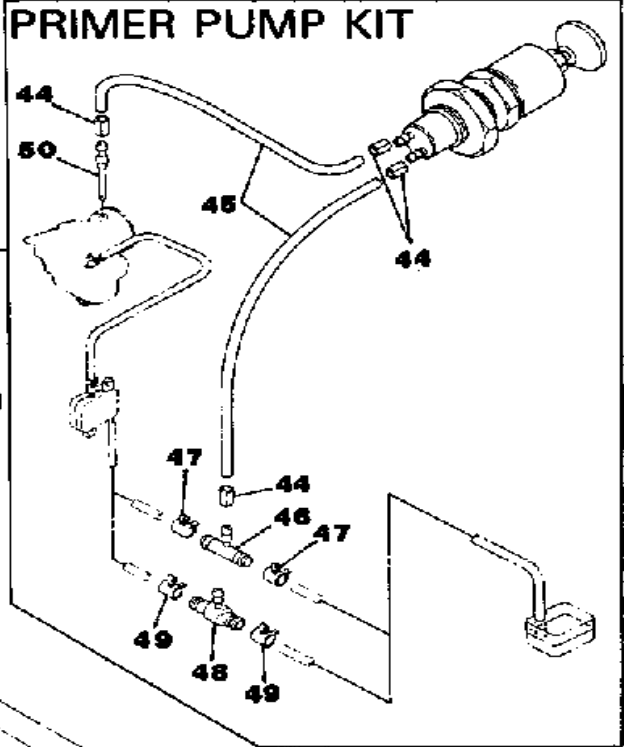

AIR CLEANER

Ref. No.	Part Number	Description	Qty	Remarks
29	8G8-14431-00-00	SILENCER, INTAKE 1	1	
30	8G8-14441-00-00	SILENCER, INTAKE 2	1	
31	8G8-14419-00-00	PIPE	1	
32	8G8-14465-00-00	PIPE	1	
33	8G8-14477-00-00	PLATE	1	
34	98580-05020-00	SCREW, PAN HEAD	6	
35	92990-05100-00	WASHER, SPRING	6	
36	92901-05600-00	WASHER, PLATE	6	
37	95380-05600-00	NUT	6	
38	8N5-14423-00-00	PIPE, SUCTION 1	1	
39	8G8-14466-01-00	PIPE	1	
40	8A5-14488-00-00	LABEL, CAUTION	1	
41	95821-06014-00	BOLT, FLANGE	3	
42	90506-06083-00	SPRING, TENSION	1	
43	8U0-W2431-00-00	PRIMER PUMP KIT	1	AP
44	90468-02025-00	. CLIP	4	AP
45	90446-08199-00	. HOSE	1	AP
46	815-24379-00-00	. PIPE, JOINT 4	1	AP
47	90467-11009-00	. CLIP	2	AP
48	90413-05011-00	. WAY 3	1	AP
49	90467-09026-00	. CLIP	2	AP
50	8U0-13552-00-00	. NOZZLE	1	AP

Property of www.SmallEngineDiscount.com - Not for Resale