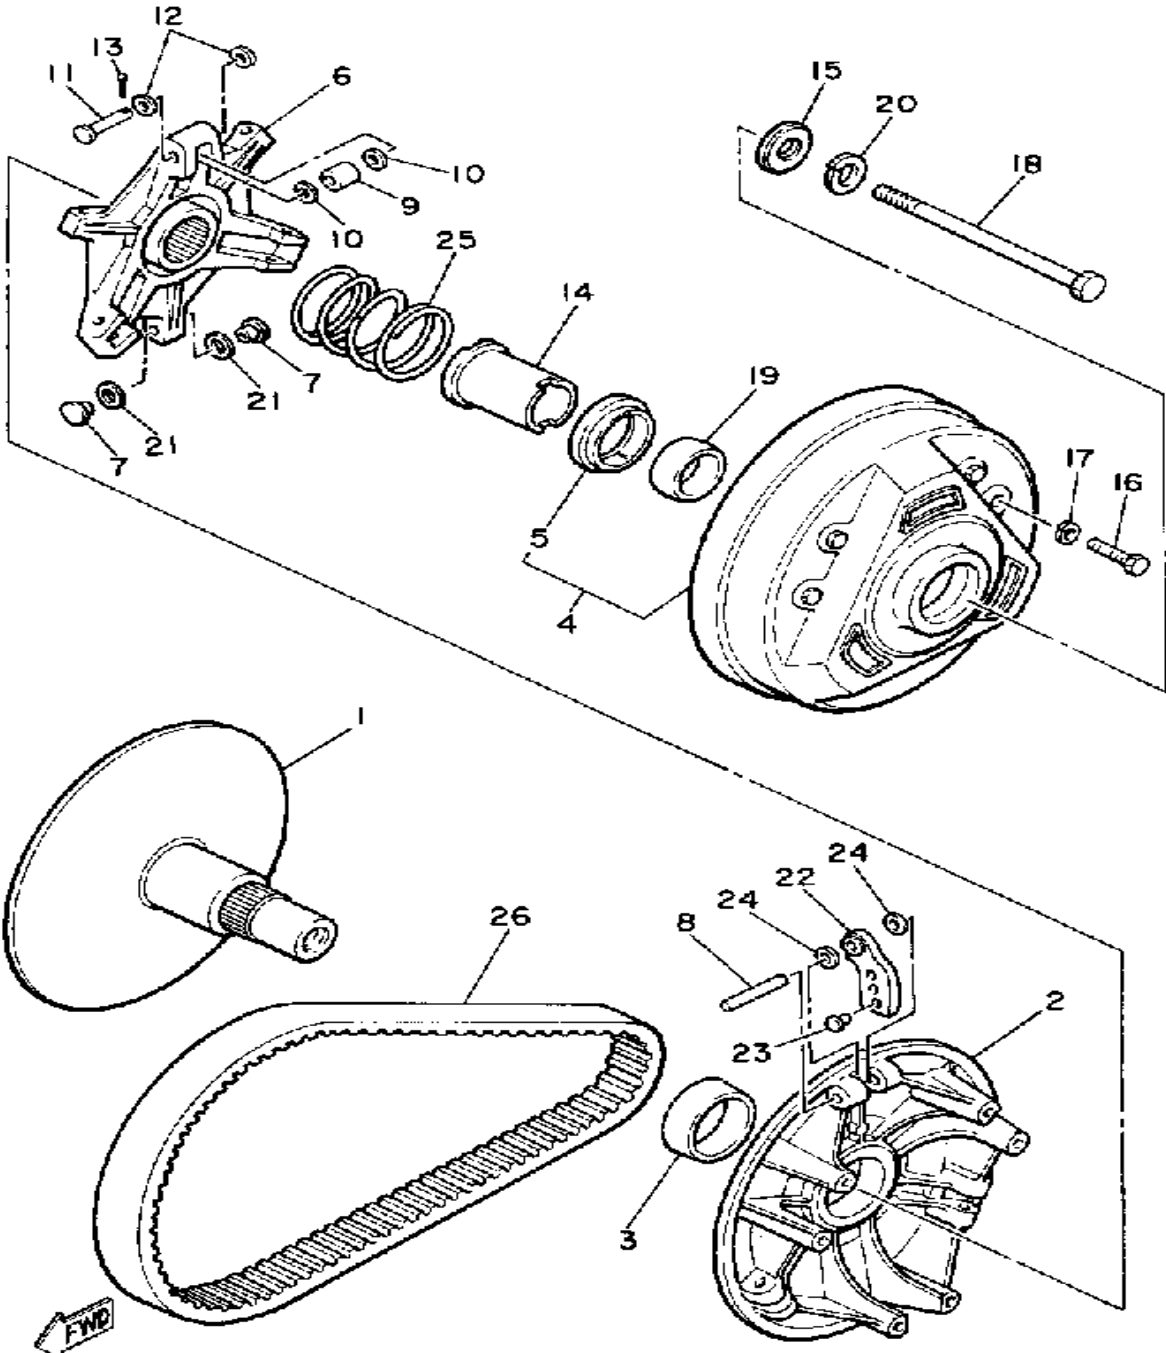

PRIMARY SHEAVE

Ref. No.	Part Number	Description	Qty	Remarks
26	8G6-17601-09-00	PRIMARY SHEAVE ASSEMBLY	1	OPTIONAL PARTSMARKED W/ +

BM2300-1120

Property of www.SmallEngineDiscount.com - Not for Resale