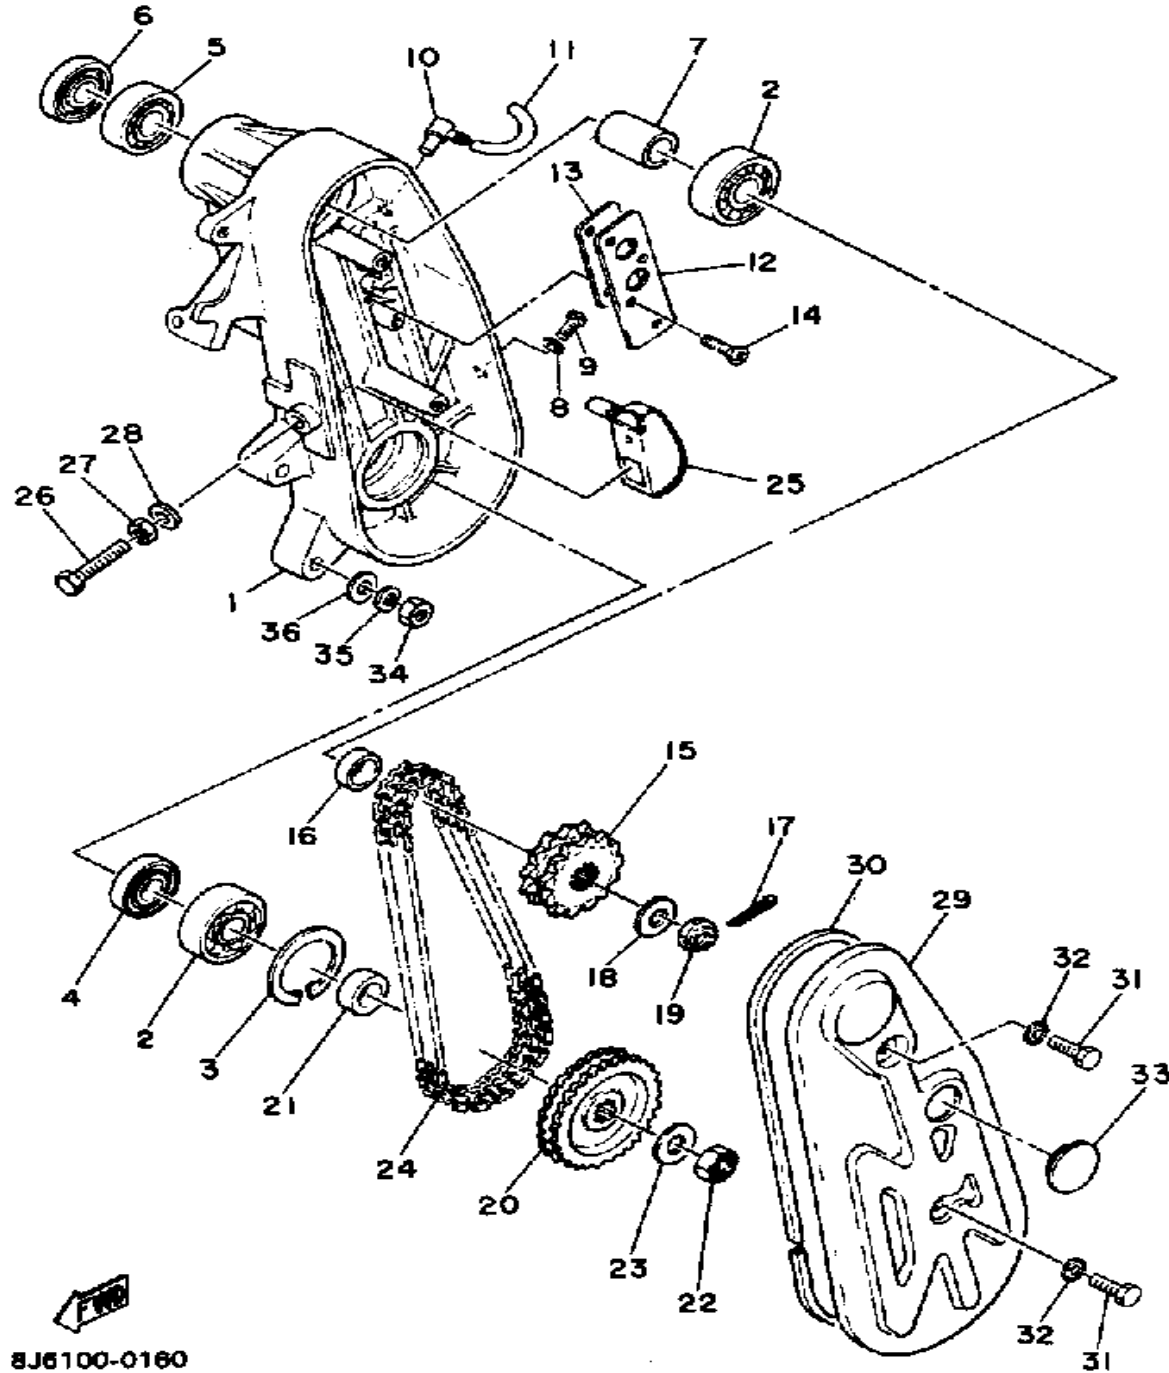

Property of www.SmallEngineDiscount.com - Not for Resale

TRACK DRIVE 1

Ref. No.	Part Number	Description	Qty	Remarks
1	8W6-47511-00-00	AXLE, FRONT (8W6-W4751-00)	1	
2	8K4-47577-00-00	. CONNECTOR	1	
3	8H9-47531-00-00	WHEEL, SPROCKET 1	2	
4	90460-50079-00	CLAMP, HOSE	2	
5	8F3-47551-00-00	HOUSING, FRONT AXLE	1	
6	8G5-47551-01-00	HOUSING, FRONT AXLE	1	
7	93306-00441-00	BEARING (89A) (B6004RS) ...	1	
8	90208-20008-00	WASHER, CONICAL SPRING ..	1	
9	90170-20211-00	NUT	1	
10	97313-08016-00	BOLT, HEXAGON	3	
11	92990-08100-00	WASHER	3	

8Y2100-5250

Property of www.SmallEngineDiscount.com - Not for Resale

TRACK DRIVE 2

Ref. No.	Part Number	Description	Qty	Remarks
1	8F3-47541-00-00	HOUSING, CHAIN	1	
2	93306-30407-00	BEARING (B6304C3)	2	
3	99009-52500-00	CIRCLIP	1	
4	93102-20447-00	OIL SEAL	1	
5	93306-20458-00	BEARING	1	
6	93102-30083-00	SEAL, OIL	1	
7	90387-20580-00	COLLAR	1	
8	90430-06016-00	GASKET	1	
9	91311-06010-00	BOLT, SOCKET HEAD	1	
10	3YJ-15371-00-00	BREATHER	1	
11	90445-09055-00	HOSE	1	
12	8G8-47591-00-00	PLATE	1	
13	85T-47592-00-00	GASKET	1	
14	98702-05014-00	SCREW, FLAT HEAD	4	
15	802-17682-20-00	SPROCKET, CHAIN DRIVE (11T)	1	AP
	802-17682-40-00	SPRKT, CHAIN DR 13TCHAIN DRIVE (13T) (806-17682-30-0)	1	UR STD
	806-17682-20-00	SPROCKET, CHAIN DRIVE (12T)	1	AP
	806-17682-40-00	SPROCKET, CHAIN DRIVE (14T)	1	AP
16	90387-19649-00	COLLAR	1	
17	91401-25030-00	PIN, COTTER	1	
18	90201-122H1-00	WASHER, PLATE	1	
19	90185-12119-00	NUT, SELF-LOCKING	1	
20	8G8-47548-10-00	SPROCKET, CHN DRVN	1	AP
	8G8-47548-20-00	SPROCKET, CHN DRVN	1	URSTD
	8G8-47548-30-00	SPROCKET, CHN DRVN	1	AP
21	90387-20155-00	COLLAR	1	