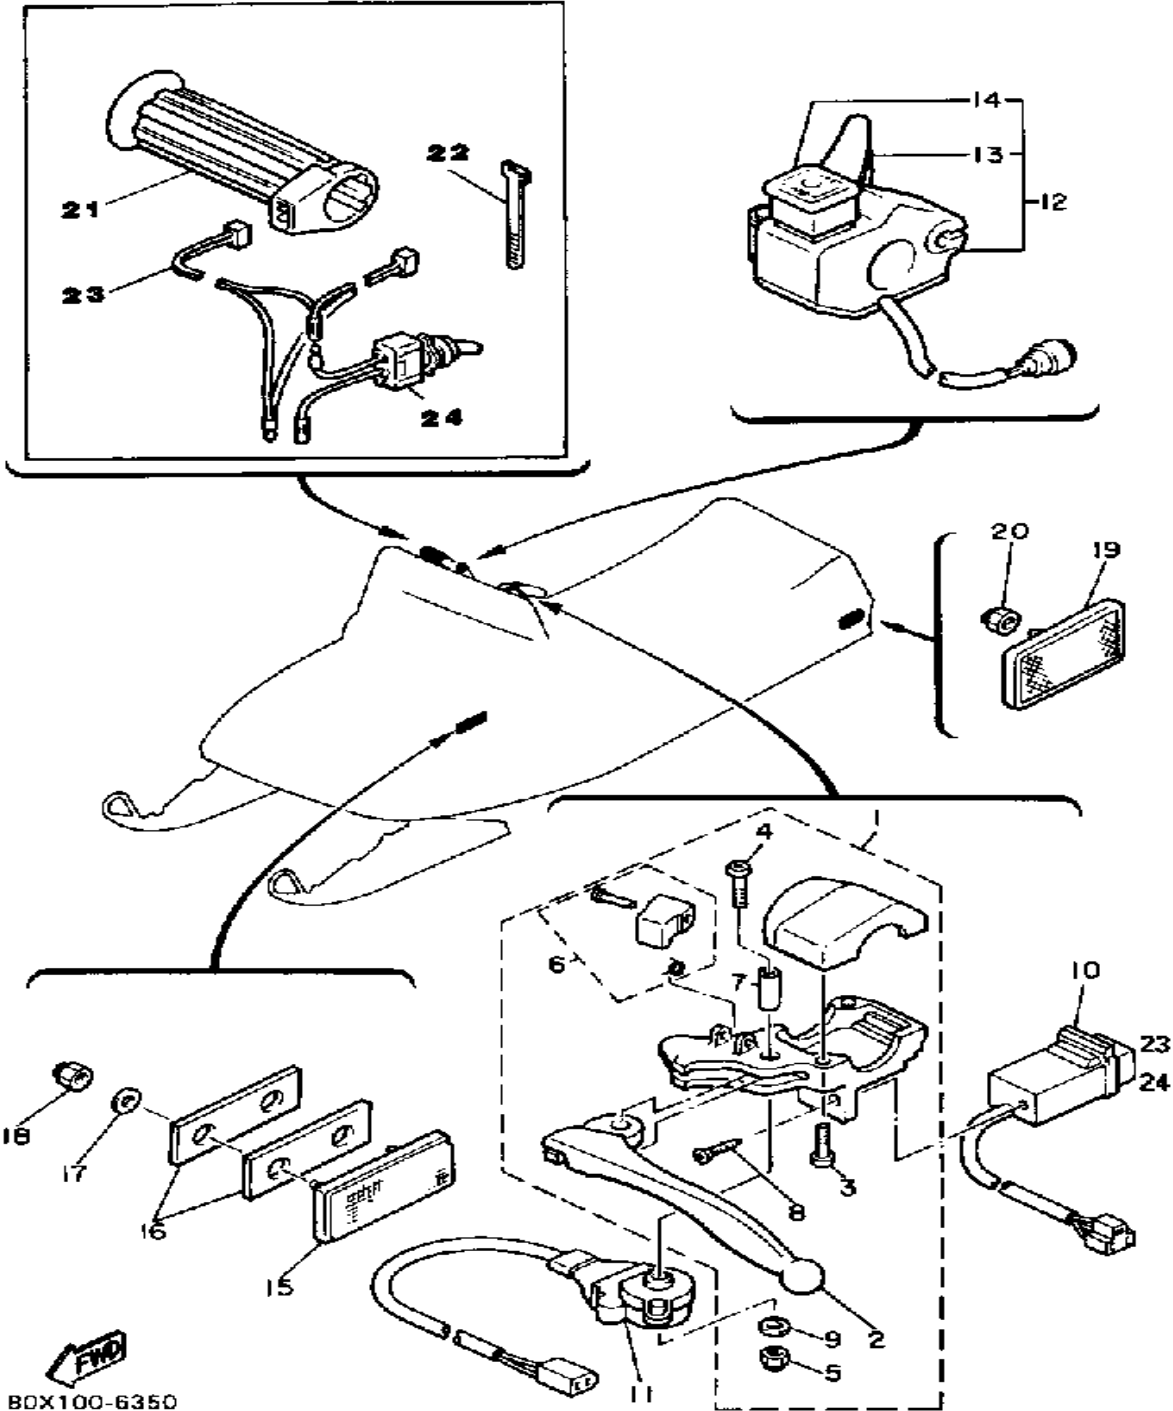

Property of www.SmallEngineDiscount.com - Not for Resale

ELECTRICAL 2

Ref. No.	Part Number	Description	Qty	Remarks
1	88R-W8291-00-00	LEVER HOLDER ASSEMBLY (LEFT)	1	
2	8H8-83912-00-00	. LEVER 1	1	
3	90157-05027-00	. SCREW, PAN HEAD	2	
4	98501-05040-00	. SCREW, PAN HEAD (98502-05040)	1	
5	95701-05300-00	. NUT, NYLON	1	
6	82A-83930-00-00	. LEVER LOCK ASSEMBLY	1	
7	802-83913-00-00	. COLLAR, LEVER 1	1	
8	97780-30312-00	. SCREW, tapping	2	
9	92990-05200-00	. WASHER, PLAIN	1	
10	8H8-83950-01-00	BEAM SWITCH ASSEMBLY (8K4-83950-01-00)	1	
11	88R-82530-00-00	STOP SWITCH ASSEMBLY	1	
12	84R-82720-00-00	LEVER HOLDER ASSEMBLY (RIGHT)	1	
13	8V0-42138-00-00	. LEVER, THROTTLE	1	
14	8V0-82575-19-00	. STOP SWITCH ASSEMBLY	1	
15	80E-85110-00-00	REFLECTOR ASSEMBLY	2	
16	80E-85115-00-00	BASE, REFLECTOR	4	
17	92901-05600-00	WASHER, PLATE	4	
18	95701-05300-00	NUT, NYLON	4	
19	3Y6-85130-02-00	REAR REFLECTOR ASSEMBLY	2	
20	95701-05300-00	NUT, NYLON	2	
21	80K-2626A-00-00	GRIP, WARMER	2	
22	437-83936-01-00	BAND, SWITCH CORD	2	
23	8Y2-82318-00-00	WIRE, SUB-LEAD	2	
24	82J-82917-00-00	SWITCH	1	