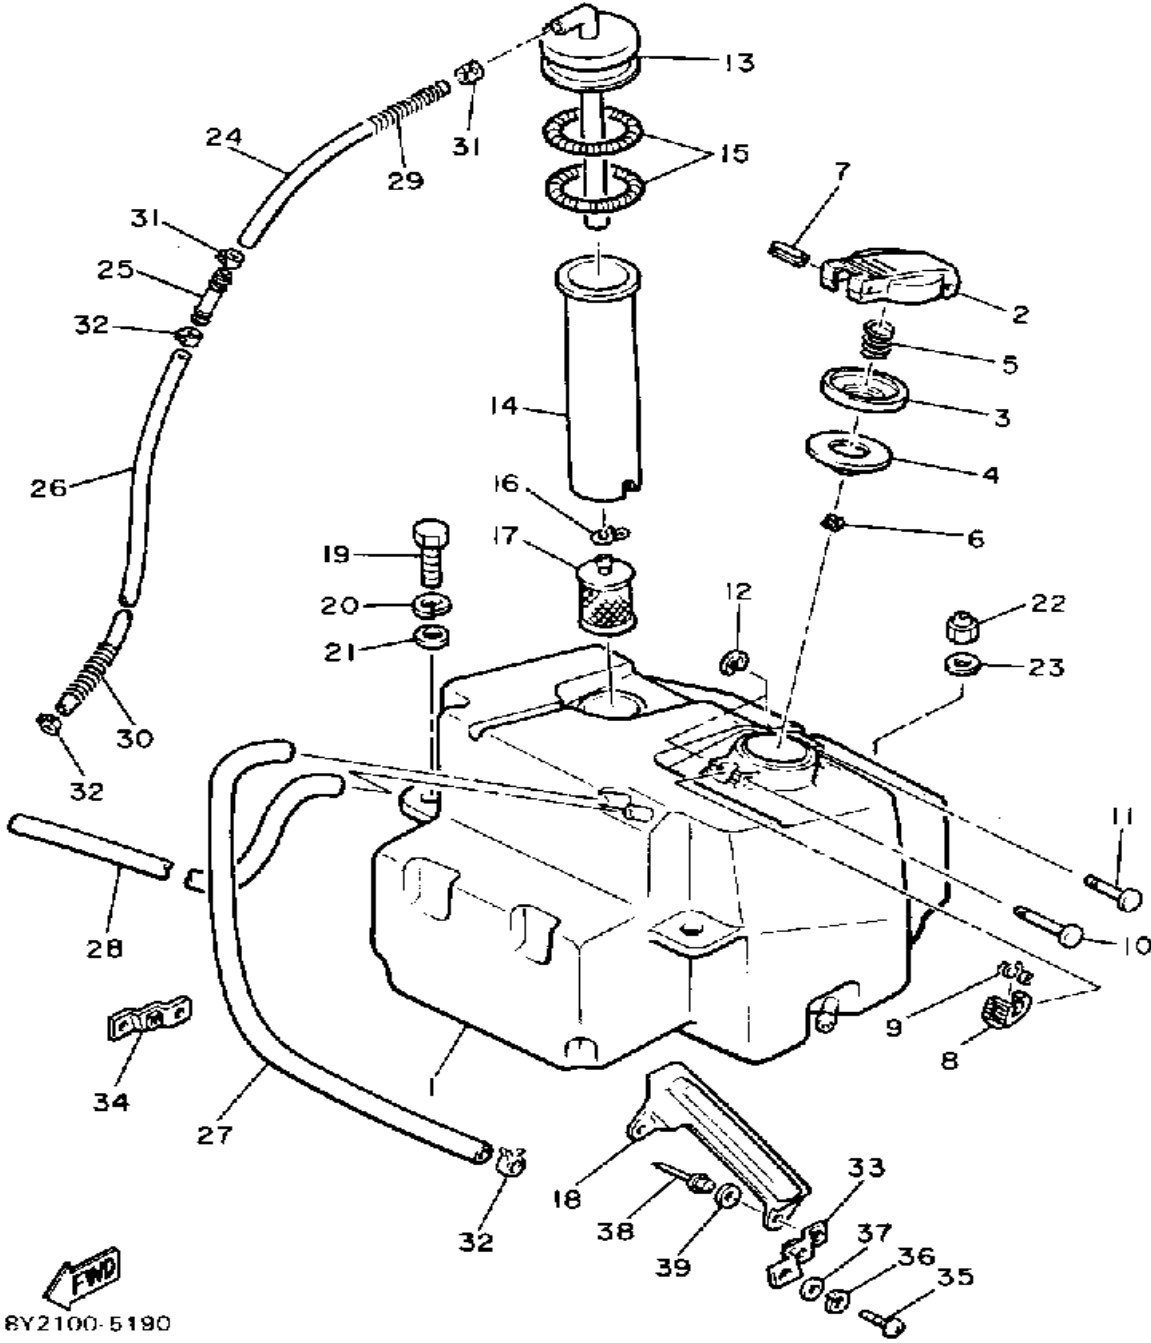

FUEL TANK

8Y2100-5190

Ref. No.	Part Number	Description	Qty	Remarks
30	8G5-24328-00-00	PROTECTOR, PIPE	1	
31	90467-11028-00	CLIP	2	
32	90467-09026-00	CLIP	3	
33	8W6-77721-00-00	BRACKET 1	1	
34	8W6-77722-00-00	BRACKET 2	1	
35	(97806-06014-00)	SCREW, PAN HEAD	3	
36	92906-06100-00	WASHER, SPRING	3	
37	92906-06600-00	WASHER		
38	90267-48053-00	RIVET, BLIND	1	
39	90201-04325-00	WASHER, PLATE	1	

Property of www.SmallEngineDiscount.com - Not for Resale