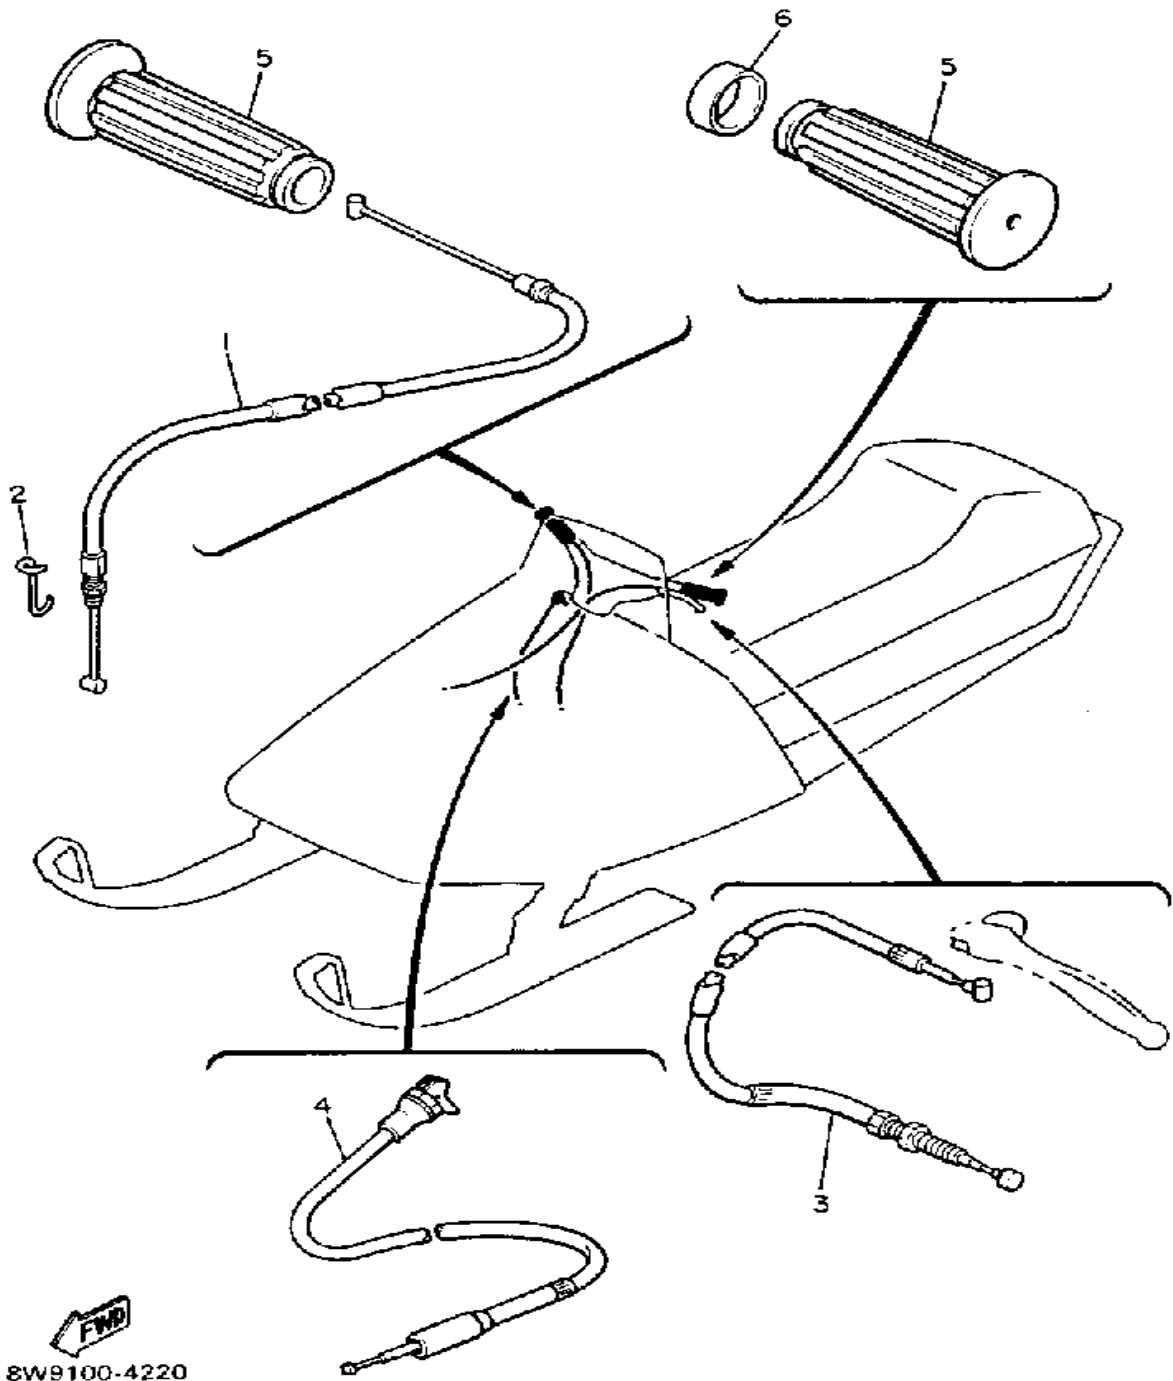

CONTROL - CABLE

Ref. No.	Part Number	Description	Qty	Remarks
1	8X0-26311-01-00	CABLE, THROTTLE 1	1	
2	90465-10189-00	CLAMP	1	
3	8F3-25340-01-00	UNAVAILABLE IN PRICE BOOK	1	
4	8W6-26331-01-00	CABLE, STARTER 1	1	
5	8W6-26241-00-00	GRIP LH	2	
6	90387-22726-00	COLLAR	1	

Property of www.SmallEngineDiscount.com - Not for Resale