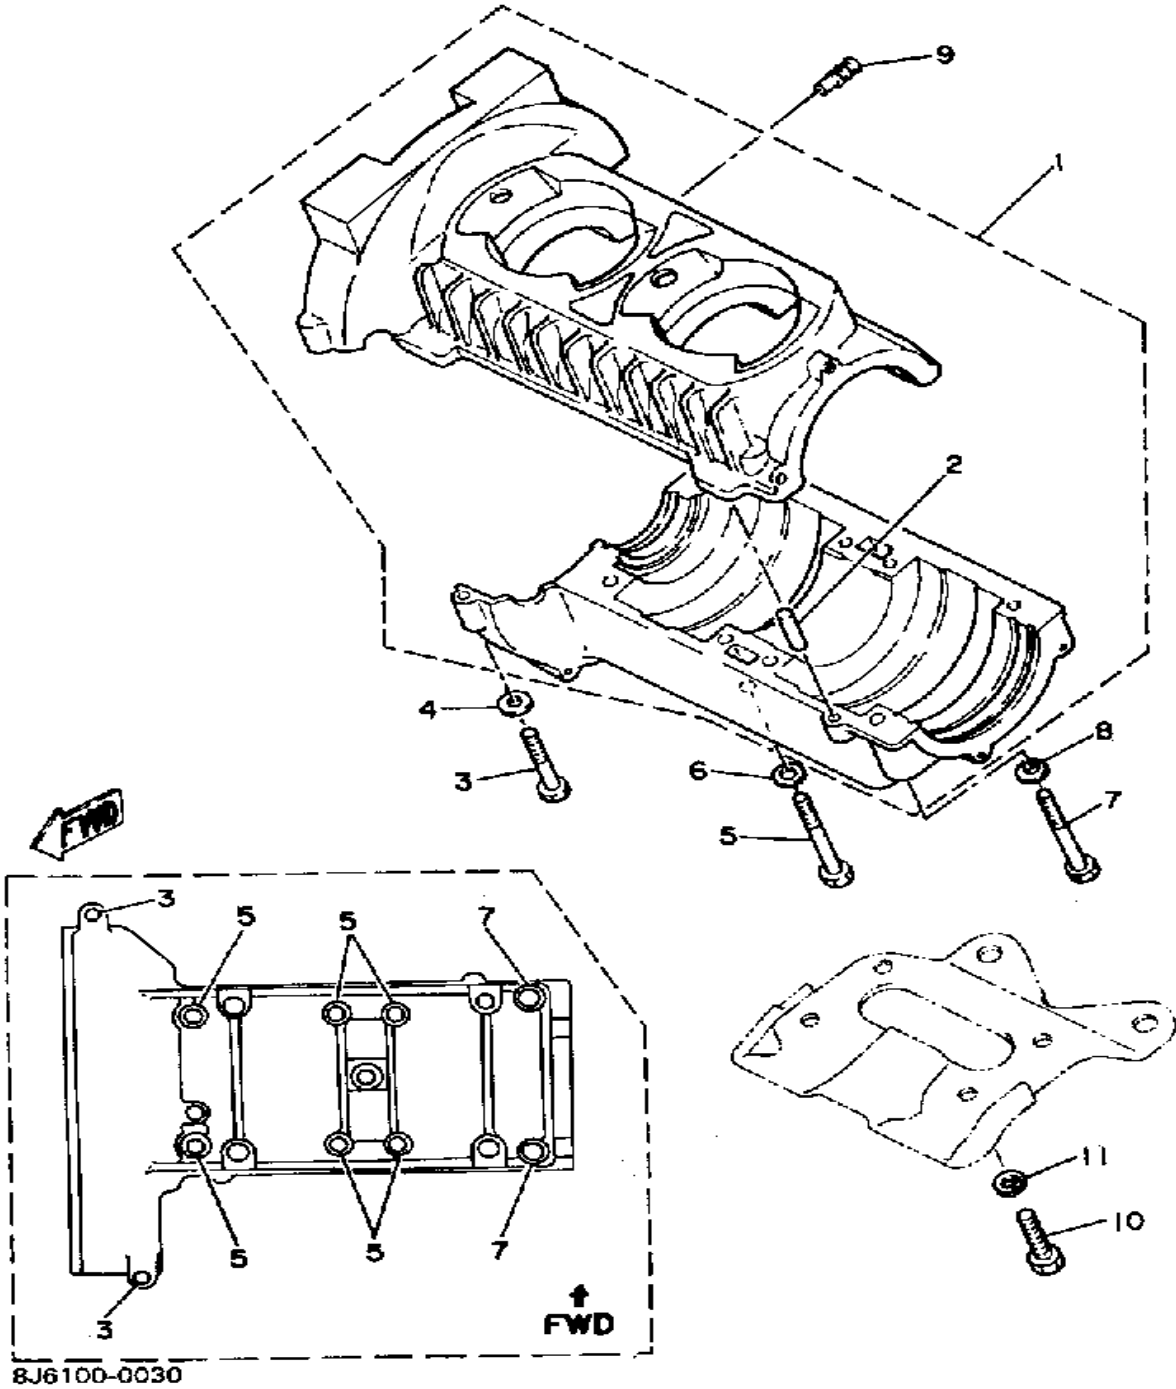

CRANKCASE

Ref. No.	Part Number	Description	Qty	Remarks
1	8G8-15100-02-00	CRANKCASE ASSEMBLY	1	1
2	93605-10108-00	. PIN, DOWEL	2	
3	97313-08040-00	BOLT, HEXAGON (97322-08040)	2	
4	92901-08600-00	WASHER	2	
5	97013-08060-00	BOLT (663)	6	
6	92901-08600-00	WASHER	6	
7	97021-08070-00	BOLT	2	
8	92990-08600-00	WASHER, PLATE	2	
9	8G8-24461-00-00	PIPE, JOINT	1	
10	90106-10034-00	BOLT, DOME HEAD	4	
11	92990-10100-00	WASHER, SPRING	4	

Property of www.SmallEngineDiscount.com - Not for Resale