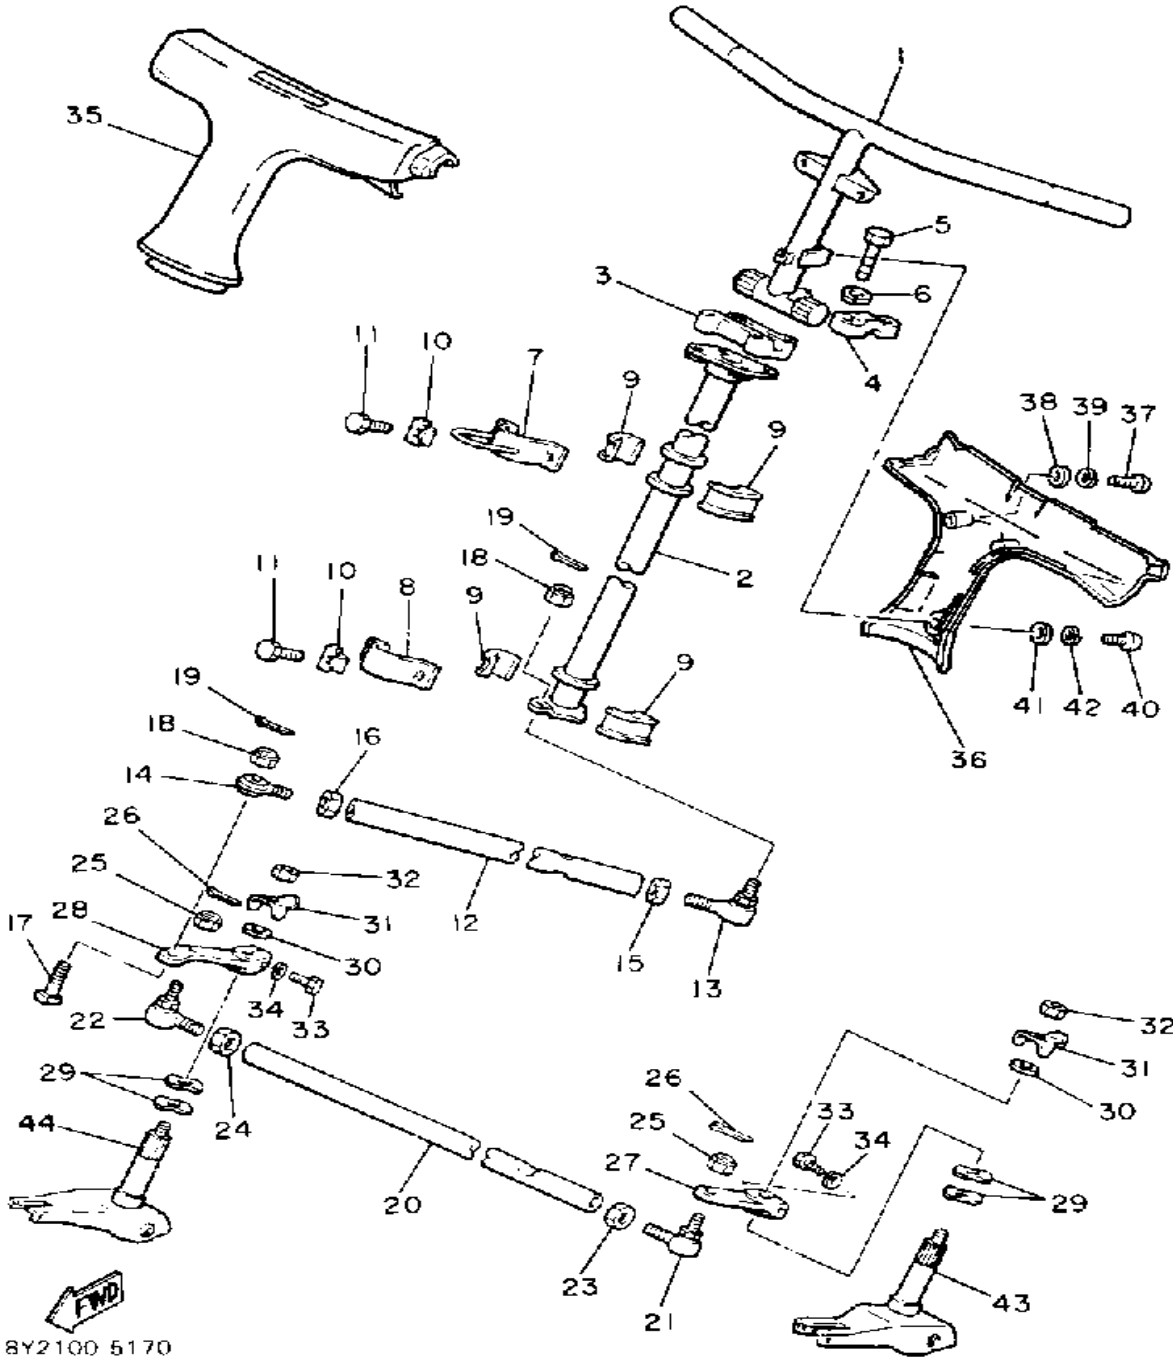

STEERING

8Y2100 5170

Ref. No.	Part Number	Description	Qty	Remarks
30	90201-10752-00	WASHER, PLATE	2	
31	90215-10096-00	WASHER, LOCK	2	
32	95303-10600-00	NUT (95301-10600)	2	
33	97001-08025-00	BOLT (1NV)	2	
34	92990-08100-00	WASHER	2	
35	8W9-23815-00-00	PAD, STEERING	1	
36	8W9-23817-00-00	PAD, STEERING	1	
37	98506-05030-00	SCREW, PAN HEAD	2	
38	92906-05600-00	WASHER, PLATE	2	
39	92906-05100-00	WASHER, SPRING	2	
40	98506-05008-00	SCREW, PAN HEAD	1	
41	92906-05200-00	WASHER, PLAIN	1	
42	92906-05100-00	WASHER, SPRING	1	
43	83T-23853-00-00	COLUMN, SKI 1	1	
44	83T-23854-00-00	COLUMN, SKI 2	1	

Property of www.SmallEngineDiscount.com - Not for Resale

C10