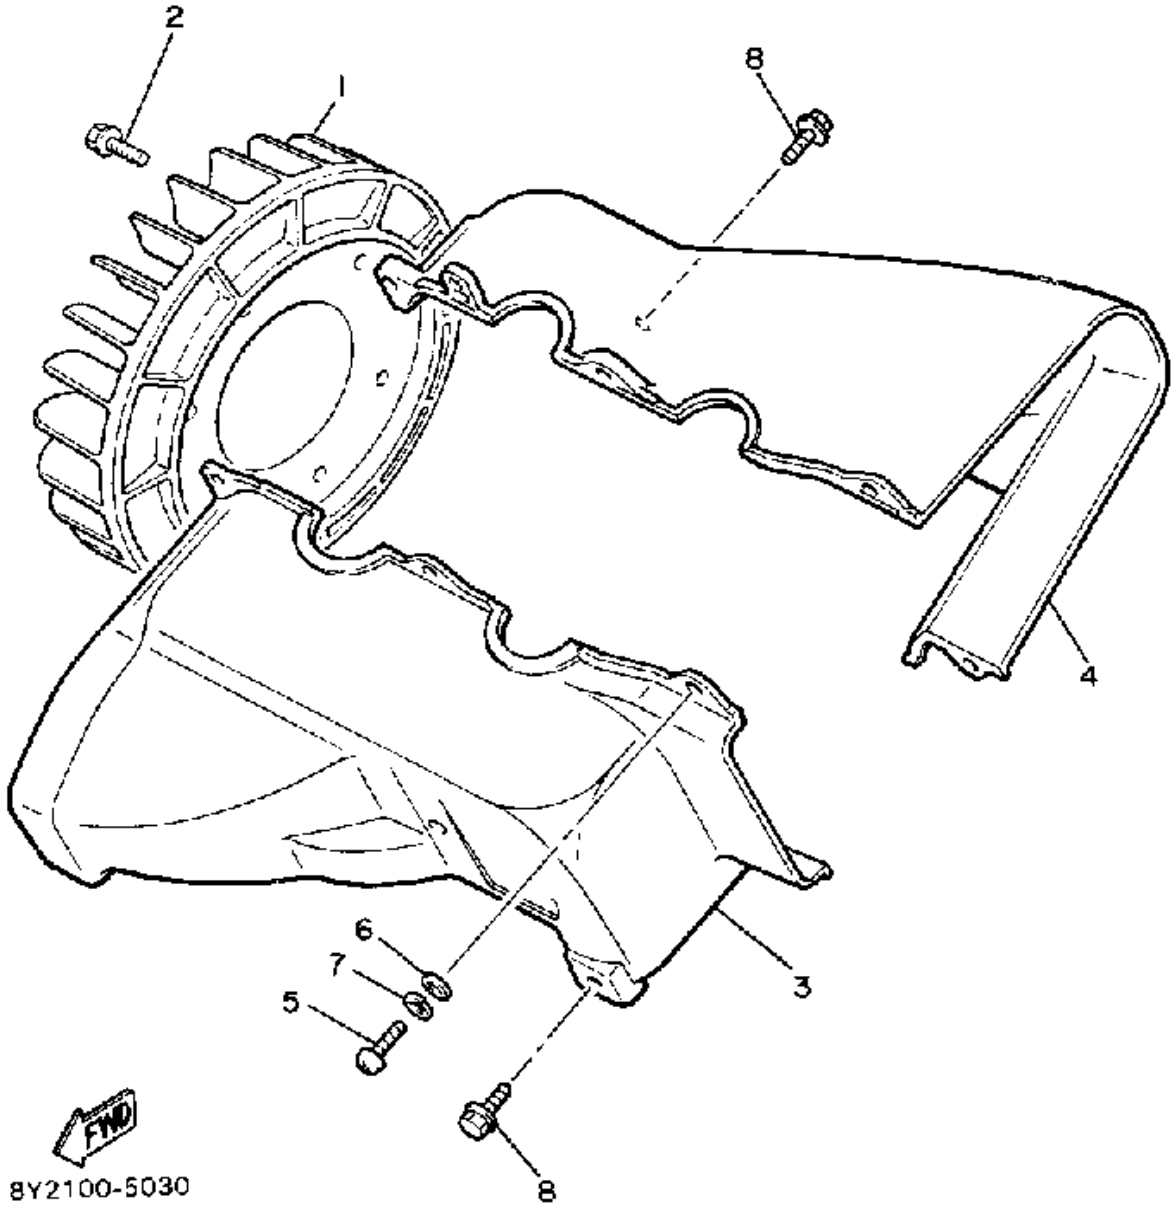

AIR SHROUD-FAN

8Y2100-5030

Ref. No.	Part Number	Description	Qty	Remarks
1	8G8-12611-01-00	FAN	1	
2	95811-06012-00	BOLT, FLANGE	6	
3	8W6-12651-00-00	AIR SHROUD, CYLINDER 1CYLINDER 1	1	
4	8W6-12652-00-00	AIR SHROUD, CYLINDER 2CYLINDER 2	1	
5	98506-06016-00	SCREW, PANHEAD	4	
6	92906-06600-00	WASHER	4	
7	92906-06100-00	WASHER, SPRING	4	
8	90119-06108-00	BOLT, WITH WASHER	6	

Property of www.SmallEngineDiscount.com - Not for Resale