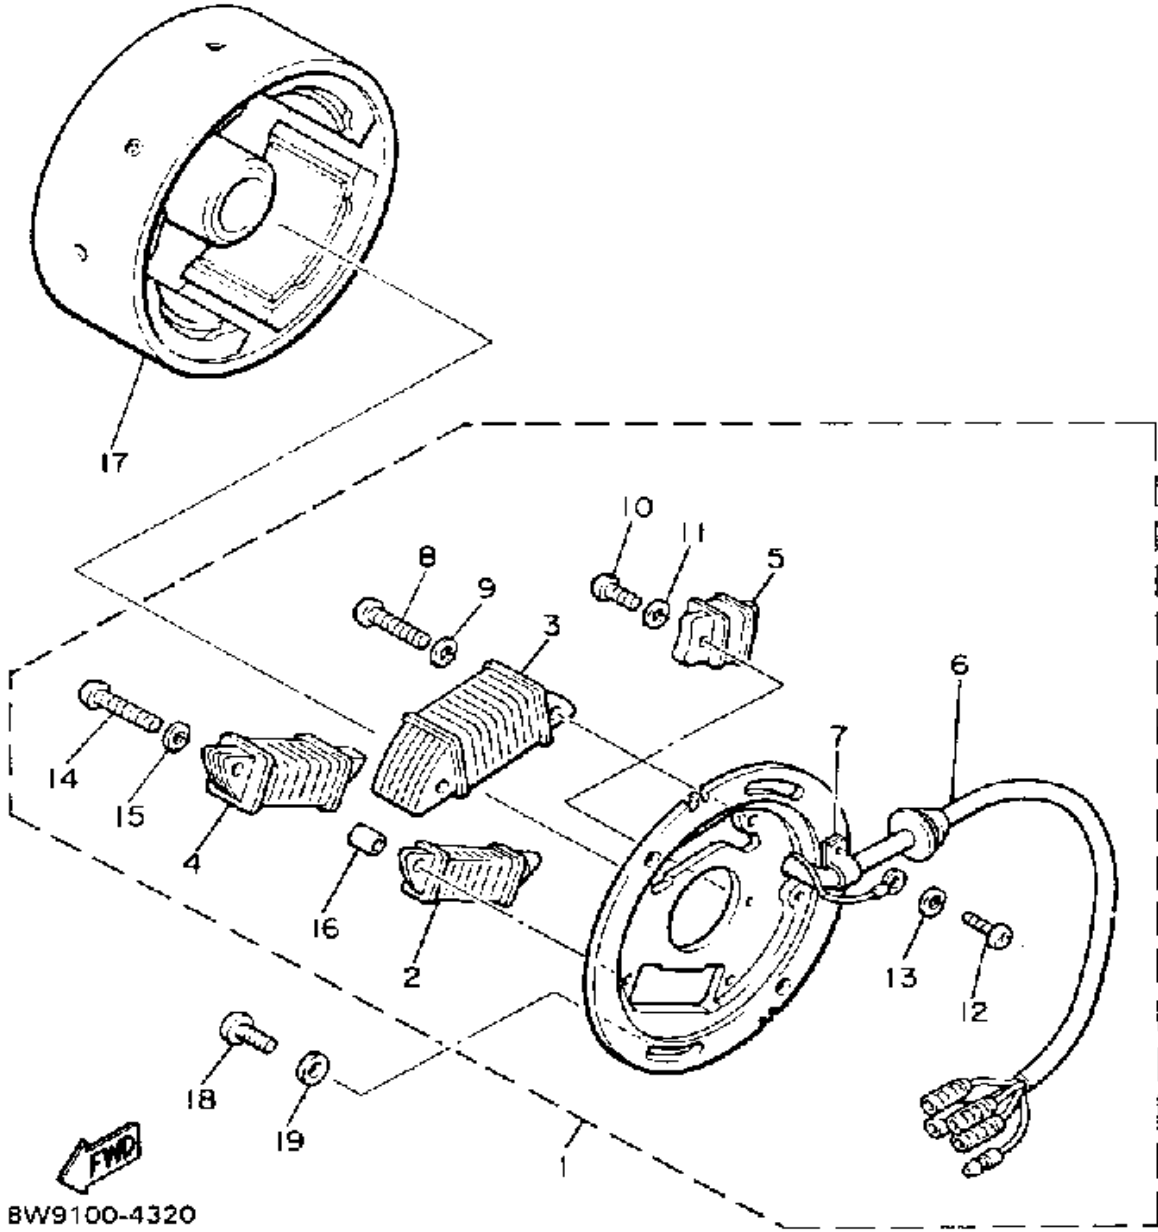

Property of www.SmallEngineDiscount.com - Not for Resale

STARTER

8W9100-4100

Ref. No.	Part Number	Description	Qty	Remarks
1	8G8-15710-01-00	STARTER ASSEMBLY	1	
2	8G8-15711-01-00	. CASE, STARTER	1	
3	8F3-15714-01-00	. DRUM, SHEAVE	1	
4	8F3-15741-01-00	. PAWL, DRIVE	1	
5	8F3-15713-01-00	. SPRING, STARTER	1	
6	8F3-15715-00-00	SPRING, FRICTION	1	
7	8F3-15739-01-00	. WASHER, THRUST	1	
8	8F3-15734-00-00	. SPRING, RETURN	1	
9	8F3-15716-03-00	. PLATE, DRIVE	1	
10	92995-06100-00	. WASHER, SPRING	1	
11	95380-06700-00	. NUT	1	
12	8F3-15758-00-00	. GUIDE, ROPE	1	
13	857-15751-00-00	. WIRE, STARTER	1	
14	8F3-15755-00-00	. HANDLE, STARTER	1	
15	8F3-15788-01-00	. HOLDER, HANDLE	1	
16	8G5-15739-00-00	. WASHER, THRUST	1	
17	82M-15779-00-00	. COVER	1	
18	95811-06045-00	BOLT, flange (95812-06045-00)	5	
19	8G8-15723-00-00	PULLEY, STARTER	1	
20	97011-08016-00	BOLT	3	
21	92990-08100-00	WASHER	3	
22	8W6-15779-00-00	COVER	1	
23	98516-06030-00	SCREW, PAN HEAD	3	
24	92906-06100-00	WASHER, SPRING	3	
25	90201-062A8-00	WASHER, PLATE	3	
26	90159-06094-00	SCREW, WITH WASHER	1	
27	90179-06447-00	NUT	1	

Property of www.SmallEngineDiscount.com - Not for Resale

GENERATOR

BW9100-4320

Ref. No.	Part Number	Description	Qty	Remarks
1	8W6-85510-20-00	STATOR ASSEMBLY	1	
2	86M-85511-00-00	. COIL, SOURCE	1	
3	8G8-85513-20-00	. COIL, LIGHTING 1	1	
4	82M-85514-20-00	. COIL, LIGHTING 2	1	
5	82M-85580-20-00	. COIL, PULSER	1	
6	8W0-85515-20-00	. LEAD WIRE ASSEMBLY (8V0-85515-20)	1	
7	445-81328-20-00	. CLAMP	1	
8	98501-05035-00	. SCREW, PAN HEAD	2	
9	92990-05100-00	. WASHER, SPRING	2	
10	98506-04018-00	. SCREW, PAN HEAD	2	
11	92901-04600-00	. WASHER, PLATE	2	
12	98580-04008-00	. SCREW, PAN HEAD	1	
13	92901-04600-00	. WASHER, PLATE	1	
14	98501-05040-00	. SCREW, PAN HEAD (98502-05040)	2	
15	92990-05100-00	. WASHER, SPRING	2	
16	8T0-85519-20-00	. SPACER	2	
17	8J6-85550-20-00	ROTOR ASSEMBLY	1	
18	98980-06016-00	SCREW, BINDING	2	
19	90201-06043-00	WASHER, PLATE	2	