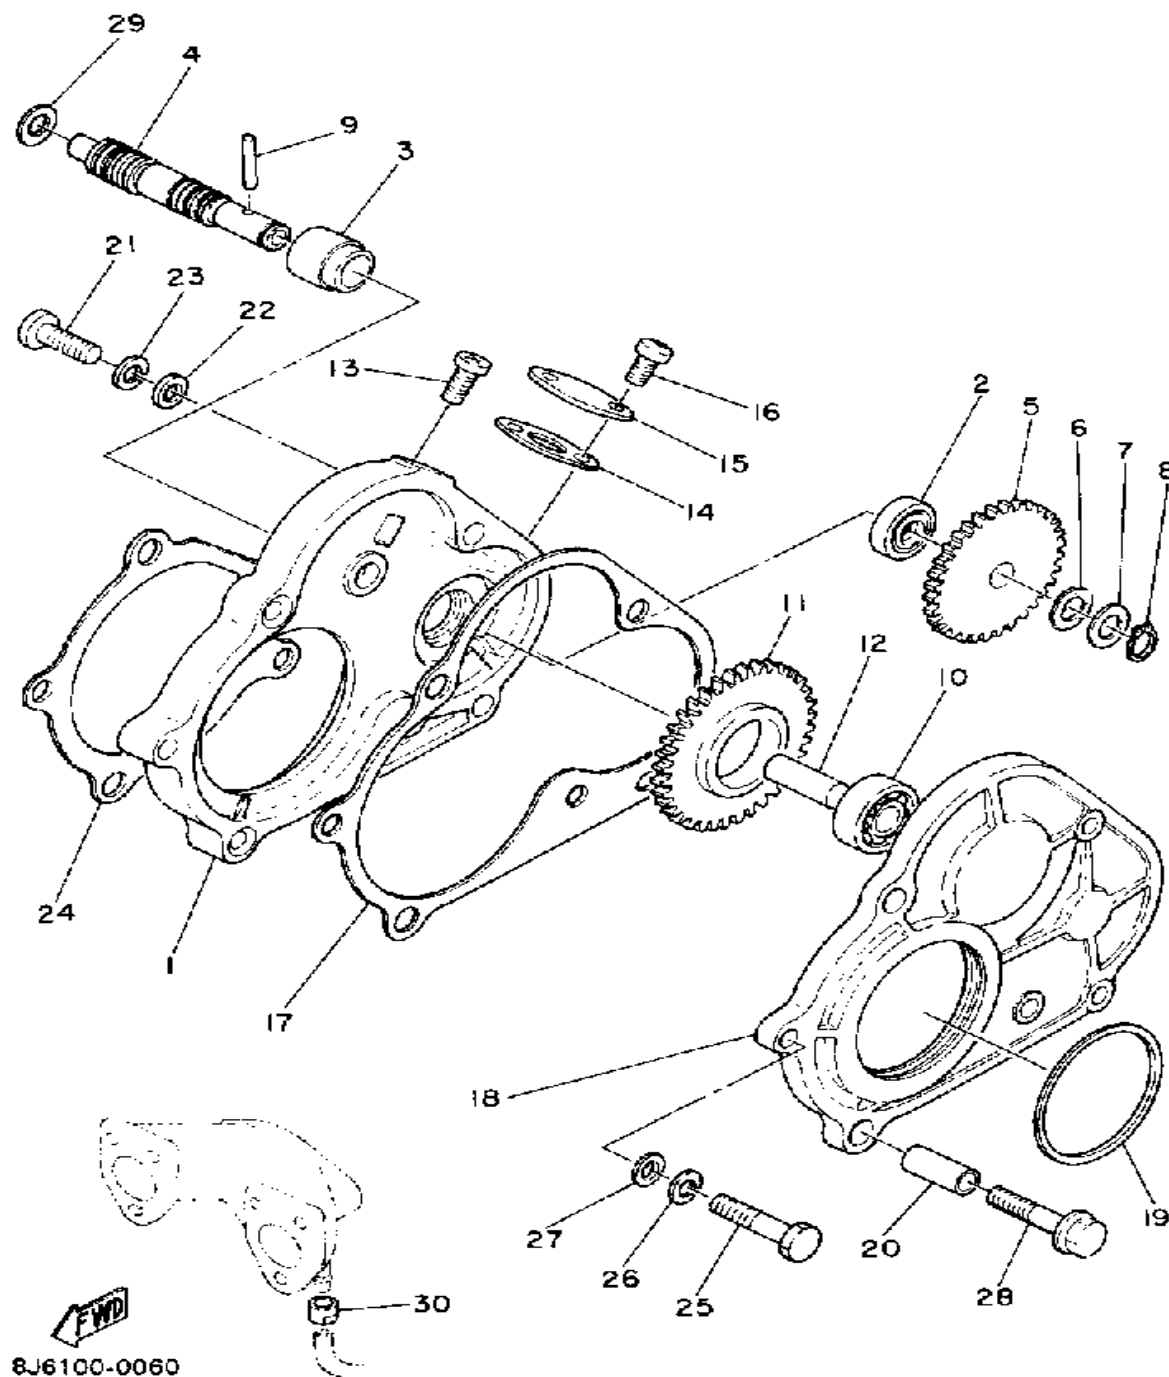

PUMP DRIVE-GEAR

Ref. No.	Part Number	Description	Qty	Remarks
1	8G8-15416-00-00	COVER, OIL PUMP	1	
2	93101-10090-00	OIL SEAL	1	
3	821-13176-00-00	METAL, WORM SHAFT OUTER	1	
4	821-13175-00-00	SHAFT, WORM	1	
5	821-13188-00-00	GEAR, DRIVE (32T)	1	
6	90206-11016-00	WASHER, WAVE	1	
7	137-13148-00-00	PLATE, CAM THRUST	1	
8	99009-10400-00	CIRCLIP	1	
9	(93603-20028-00)	PIN, DOWEL	1	
10	93306-00002-00	BEARING (B6000RS)	1	
11	8G8-13179-00-00	GEAR, IDLE	1	
12	8G8-13342-00-00	SHAFT, IDLE GEAR	1	
13	98580-06012-00	SCREW, PAN HEAD	1	
14	821-17818-02-00	GASKET	1	
15	824-17819-00-00	CAP, HOUSING	1	
16	98580-05010-00	SCREW, PAN HEAD	2	
17	8G8-15466-01-00	GASKET 2	1	
18	8G8-15426-00-00	COVER, OIL PUMP R	1	
19	93112-53004-00	OIL SEAL, SR-TYPE	1	
20	91810-18025-00	PIN, DOWEL	2	
21	98580-06020-00	SCREW	2	
22	90201-061A5-00	WASHER, PLATE	2	
23	92995-06100-00	WASHER, SPRING	2	
24	8G8-15456-01-00	GASKET, O/P P CVR 1	1	
25	97021-06030-00	BOLT	2	
26	92995-06100-00	WASHER, SPRING	2	
27	90201-061A5-00	WASHER, PLATE	2	
28	95811-06035-00	BOLT, FLANGE	2	
29	90201-08624-00	WASHER, PLATE	1	

CONTINUED ON NEXT FRAME ►

Property of www.SmallEngineDiscount.com - Not for Resale