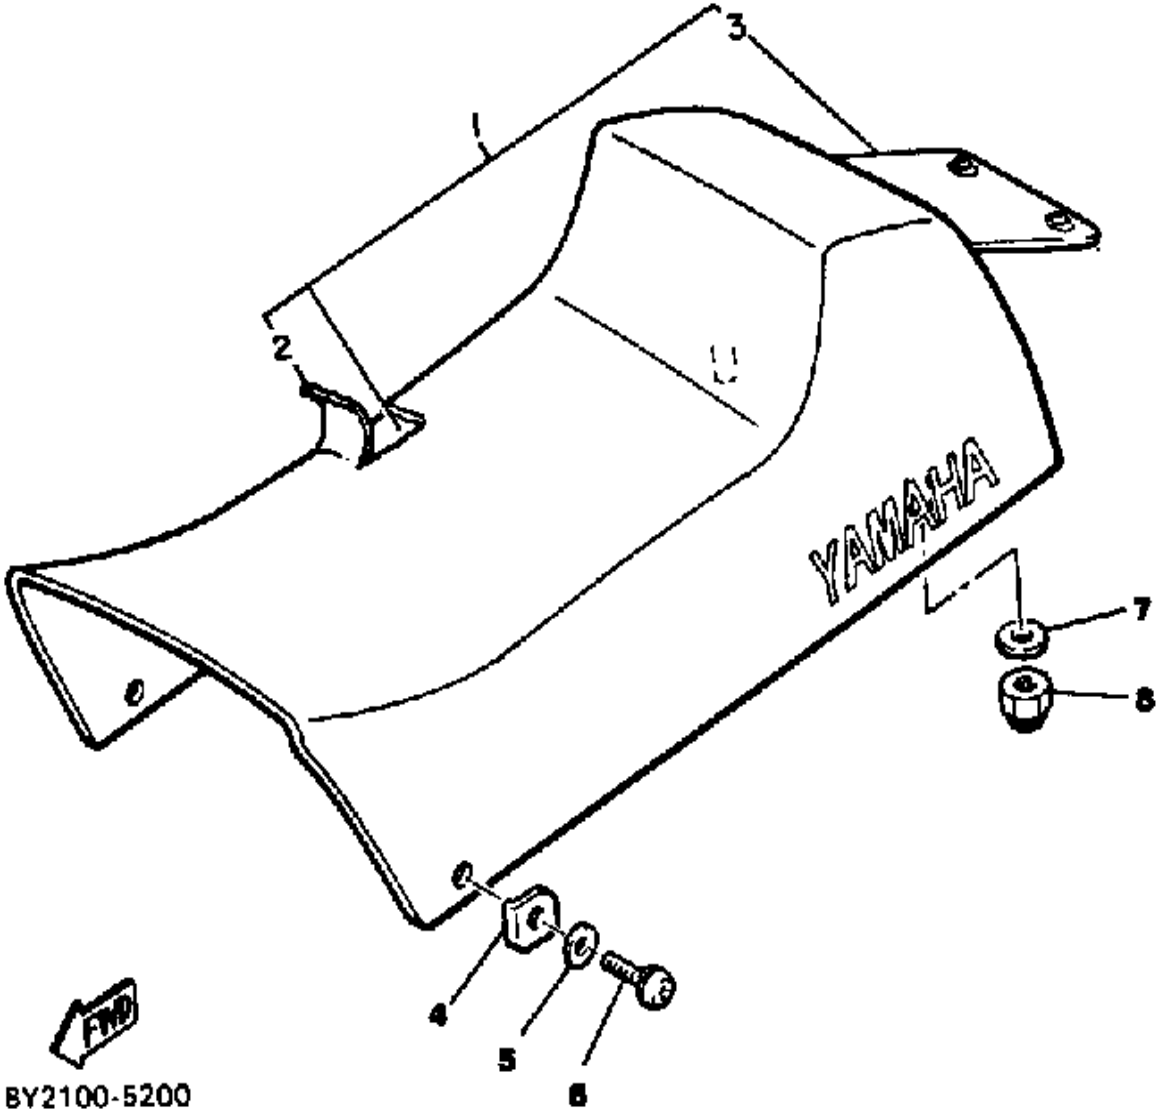

SEAT

Ref. No.	Part Number	Description	Qty	Remarks
1	82H-24710-00-00	SINGLE SEAT ASSEMBLY	1	
2	82H-24711-00-00	. COVER, SINGLE SEAT	1	
3	8W8-77377-00-00	. COVER, LUGGE BOX 2LUGGAGE BOX 2	1	
4	90214-14037-00	WASHER, CLAW	2	
5	90201-063J2-00	WASHER, PLATE	2	
6	90157-06070-00	SCREW, PAN HEAD	2	
7	90201-08748-00	WASHER, PLATE	2	
8	95712-08300-00	NUT, LOCK	2	

Property of www.SmallEngineDiscount.com - Not for Resale