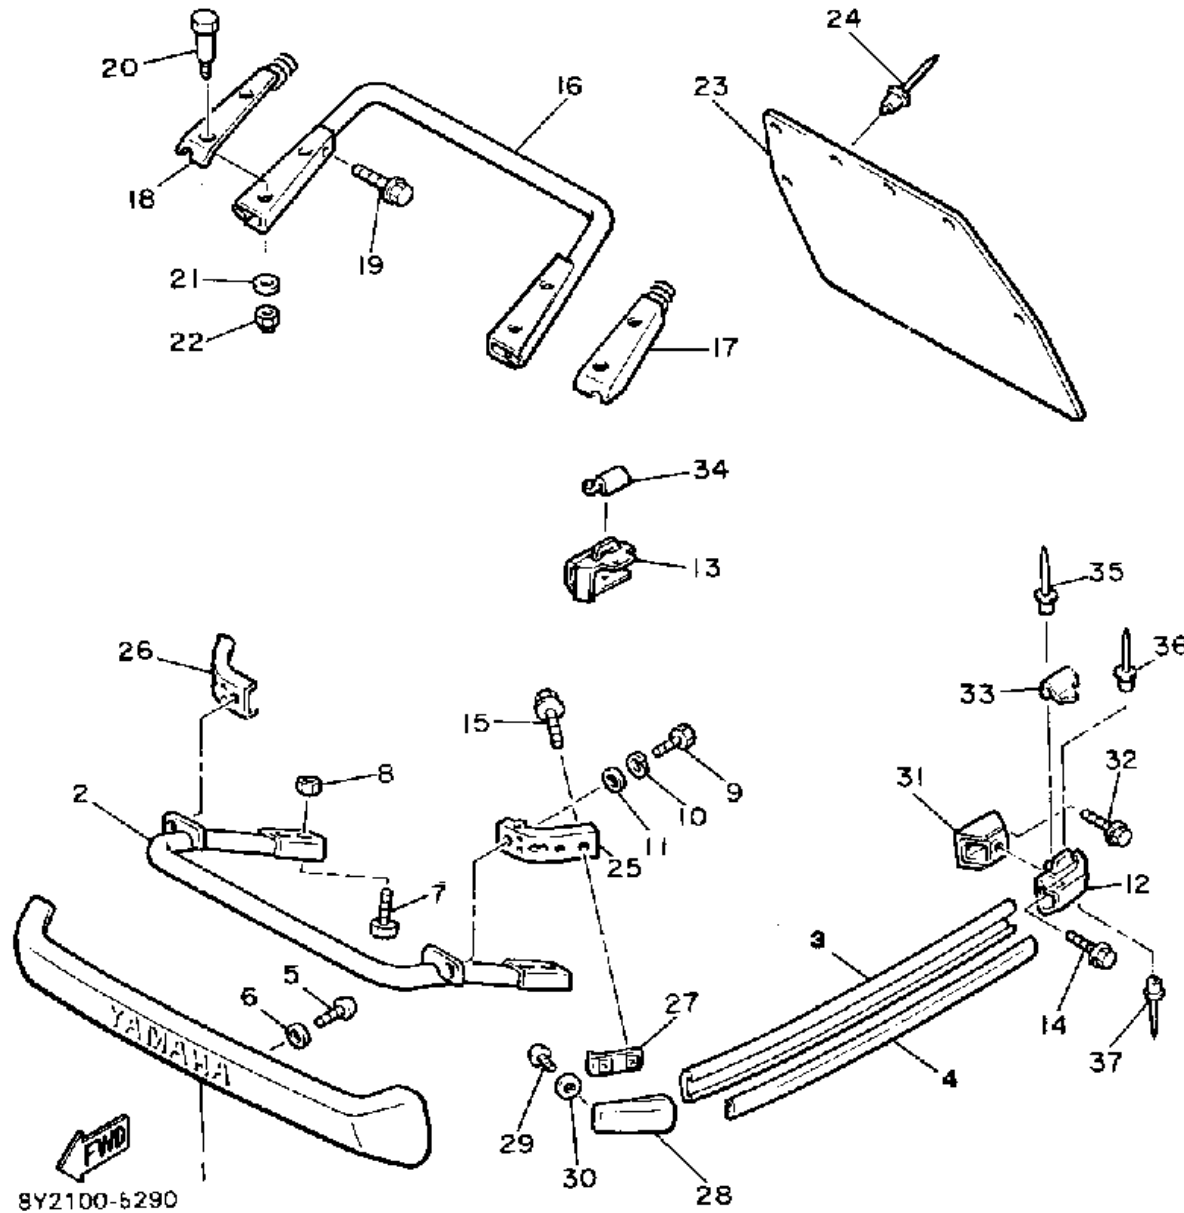

BUMPER

Ref. No.	Part Number	Description	Qty	Remarks
1	8W6-77511-00-00	BUMPER, FRONT 1	1	
2	8W6-77512-00-00	BUMPER, FRONT 2	1	
3	8X0-77513-00-00	BUMPER, FRONT 3	2	
4	8X0-77514-00-00	BUMPER, FRONT 4	2	
5	97780-60116-00	SCREW, TAPPING	5	
6	92990-06200-00	WASHER	5	
7	97026-08035-00	BOLT (TJ)	4	
8	95616-08100-00	NUT, U	4	
9	97016-08016-00	BOLT	2	
10	92906-08100-00	WASHER, SPRING	2	
11	92906-08600-00	WASHER	2	
12	8X0-77523-00-00	END, BUMPER	1	
13	8X0-77524-00-00	END, BUMPER	1	
14	95811-08030-00	BOLT, FLANGE	2	
15	95811-06025-00	BOLT, FLANGE	4	
16	8W6-77541-00-00	BUMPER, REAR 1	1	
17	8W6-77542-00-00	BUMPER, REAR 2	1	
18	8W6-77543-00-00	BUMPER, REAR 3	1	
19	95811-08012-00	BOLT, FLANGE	4	
20	8W6-77519-00-00	BOLT	4	
21	92906-05200-00	WASHER, PLAIN	4	
22	95306-05800-00	NUT (CROWN)	4	
23	8V9-77595-00-00	FLAP	1	
24	90267-48086-00	RIVET, BLIND	5	
25	80M-77531-00-00	BRACKET, FRONT L	1	
26	80M-77532-00-00	BRACKET, FRONT R	1	
27	8X0-77527-00-00	PLATE, BACK UP	2	
28	8X0-77551-00-00	PROTECTOR 1	2	
29	98580-06010-00	SCREW, PAN HEAD (92503-06010)	2	

CONTINUED ON NEXT FRAME ➤

Property of www.SmallEngineDiscount.com - Not for Resale