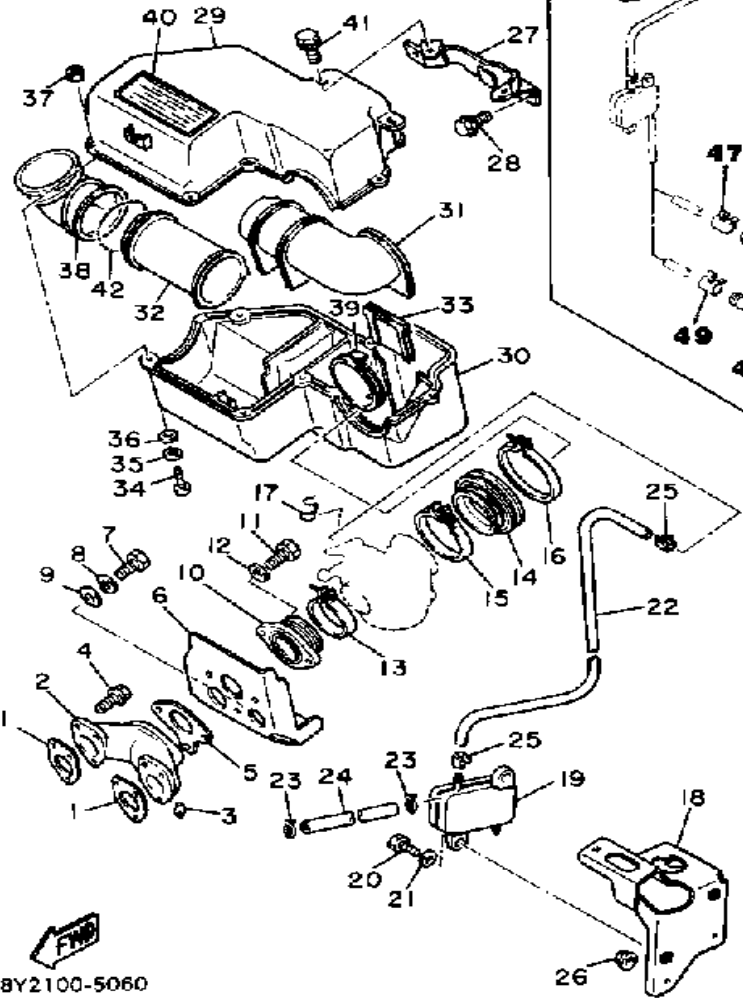

AIR CLEANER

Ref. No.	Part Number	Description	Qty	Remarks
29	8G8-14431-00-00	SILENCER, INTAKE 1	1	
30	8G8-14441-00-00	SILENCER, INTAKE 2	1	
31	8G8-14419-00-00	PIPE	1	
32	8G8-14465-00-00	PIPE	1	
33	8G8-14477-00-00	PLATE	1	
34	98580-05020-00	SCREW, PAN HEAD	6	
35	92990-05100-00	WASHER, SPRING	6	
36	92901-05600-00	WASHER, PLATE	6	
37	95380-05600-00	NUT	6	
38	8N5-14423-00-00	PIPE, SUCTION 1	1	
39	8G8-14466-01-00	PIPE	1	
40	8A5-14488-00-00	LABEL, CAUTION	1	
41	95821-06014-00	BOLT, FLANGE	3	
42	90506-06083-00	SPRING, TENSION	1	
43	8U0-W2431-00-00	PRIMER PUMP KIT	1	AP
44	90468-02025-00	. CLIP	4	AP
45	90446-08199-00	. HOSE	1	AP
46	815-24379-00-00	. PIPE, JOINT 4	1	AP
47	90467-11009-00	. CLIP	2	AP
48	90413-05011-00	. WAY 3	1	AP
49	90467-09026-00	. CLIP	2	AP
50	8U0-13552-00-00	. NOZZLE	1	AP

Property of www.SmallEngineDiscount.com - Not for Resale