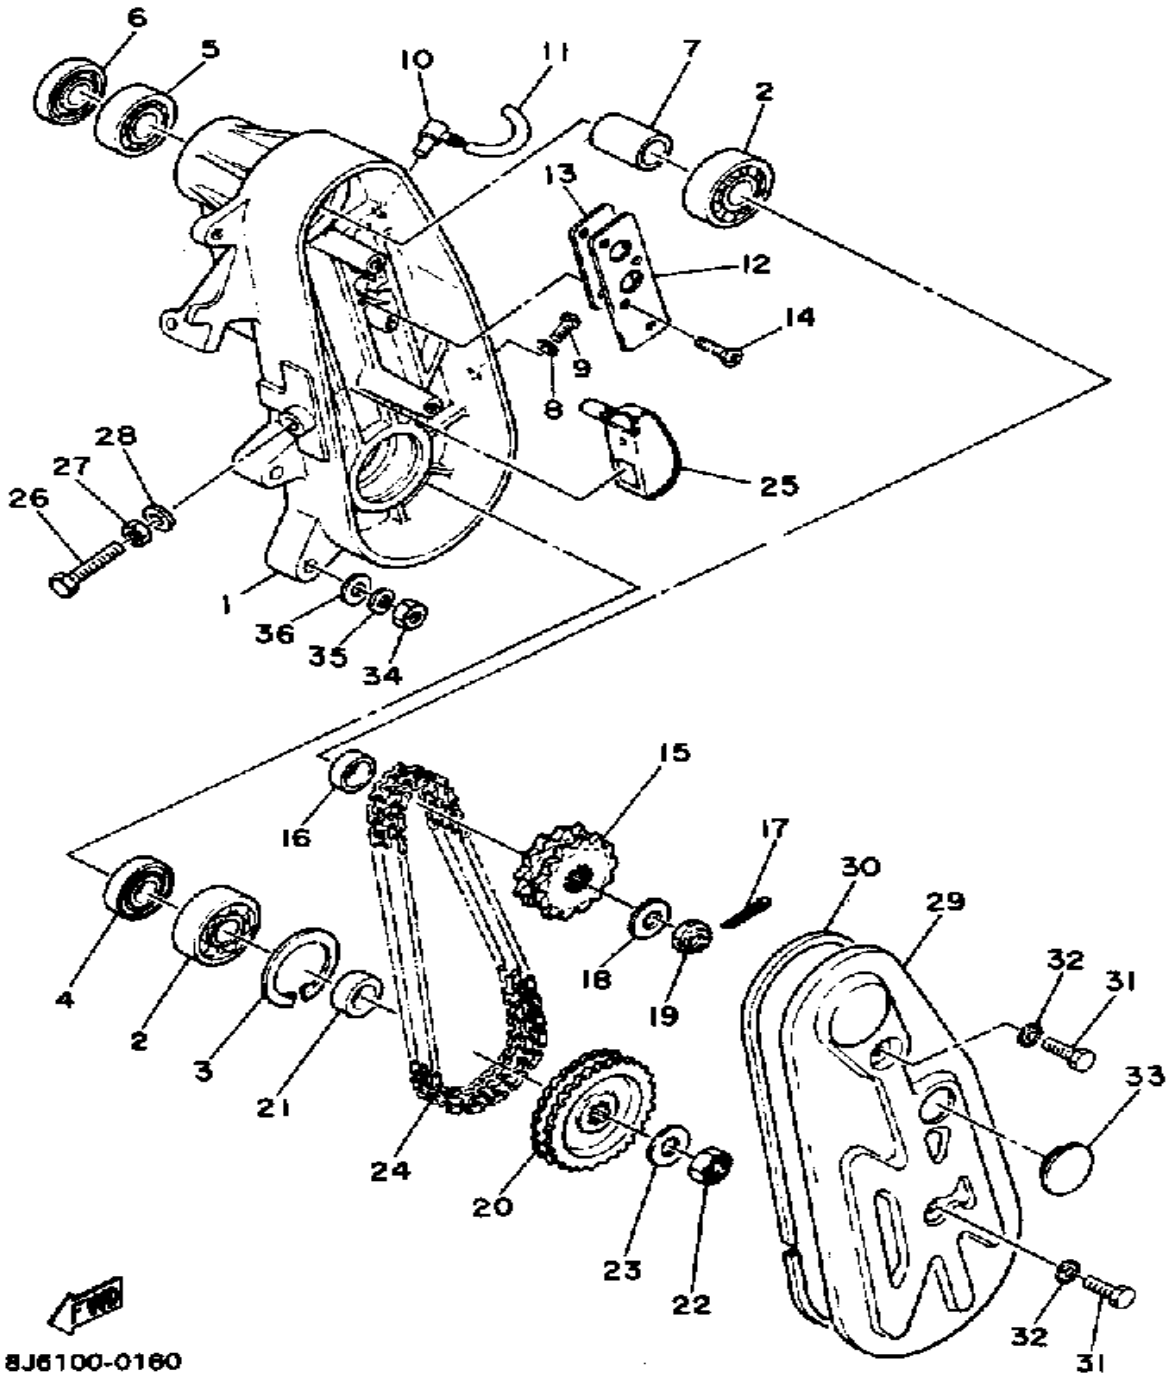

TRACK DRIVE 2

Ref. No.	Part Number	Description	Qty	Remarks
22	95601-10100-00	NUT, U (95602-10100-00)	1	
23	90201-10437-00	WASHER, PLATE	1	
24	94880-01060-00	CHAIN 60L	1	
25	8G8-47611-00-00	TENSIONER	1	
26	90101-10357-00	BOLT	1	
27	95303-10700-00	NUT	1	
28	90210-10004-00	WASHER, SEAL	1	
29	8F3-47543-00-00	CAP, HOUSING	1	
30	8F3-47558-00-00	RING, HOUSING (97302-08020)	1	
31	97313-08020-00	BOLT, HEXAGON	2	
32	90210-08002-00	WASHER, SEAL	2	
33	148-22315-00-00	CAP	1	
34	95333-08600-00	NUT	4	
35	92990-08100-00	WASHER	4	
36	92990-08200-00	WASHER, PLAIN	4	

Property of www.SmallEngineDiscount.com - Not for Resale

B10