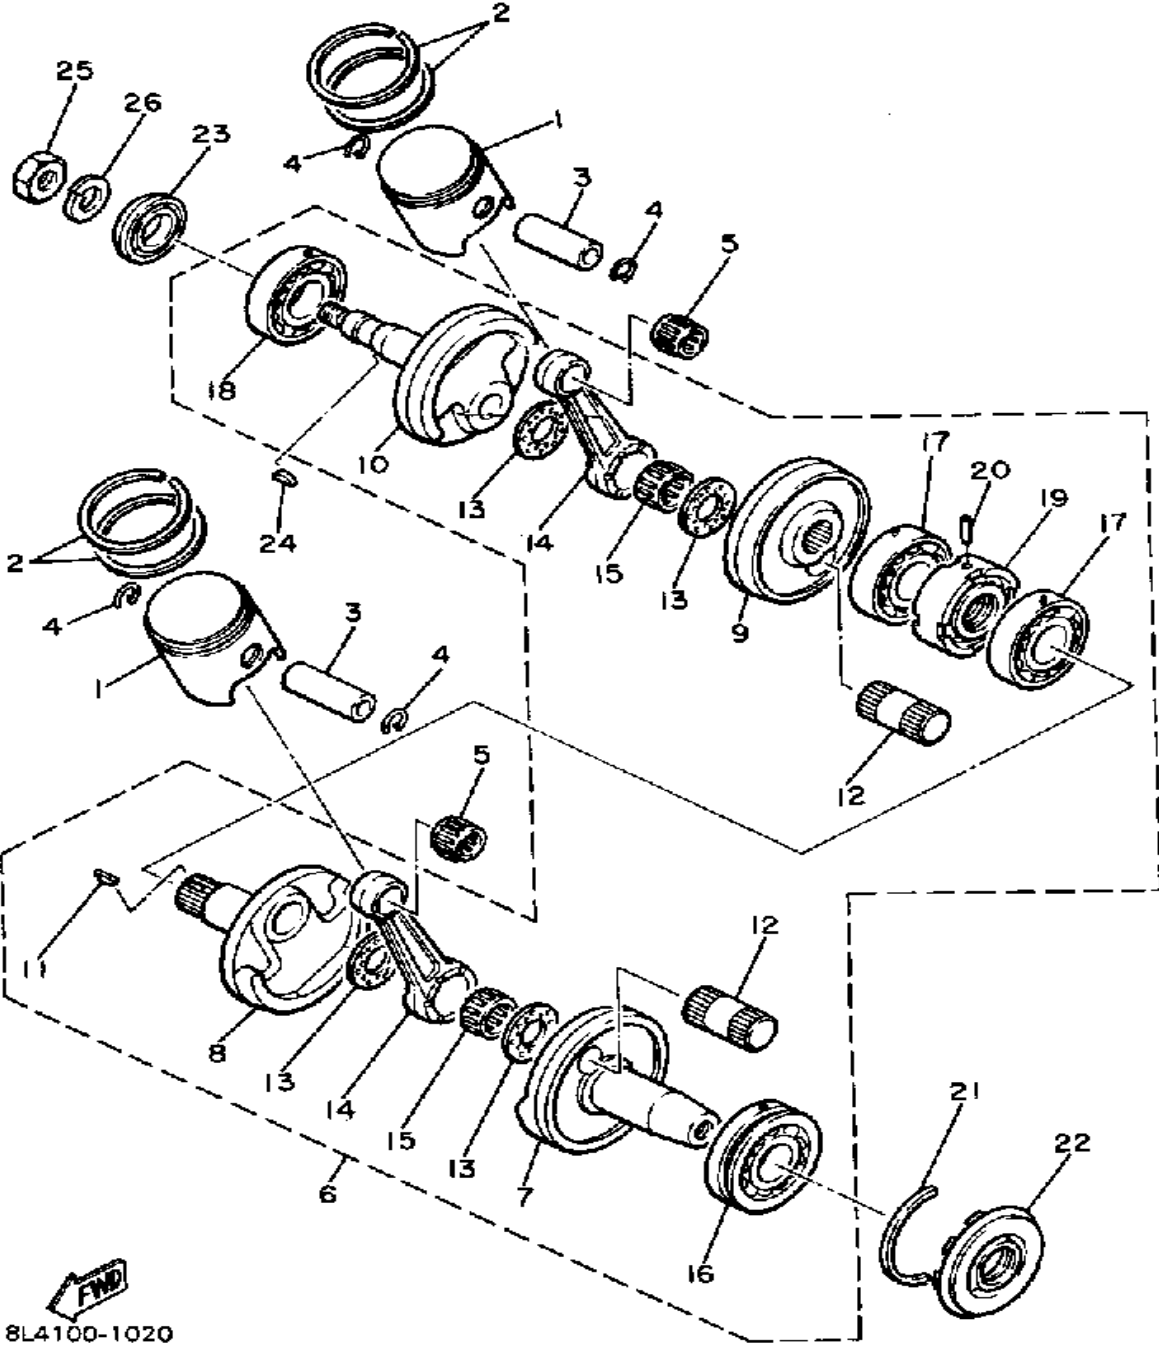

CRANKSHAFT-PISTON

8L4100-1020

Ref. No.	Part Number	Description	Qty	Remarks
24	90280-16053-00	KEY, WOODRUFF	1	
25	90170-16182-00	NUT	1	
26	92901-16100-00	WASHER, SPRING	1	

Property of www.SmallEngineDiscount.com - Not for Resale