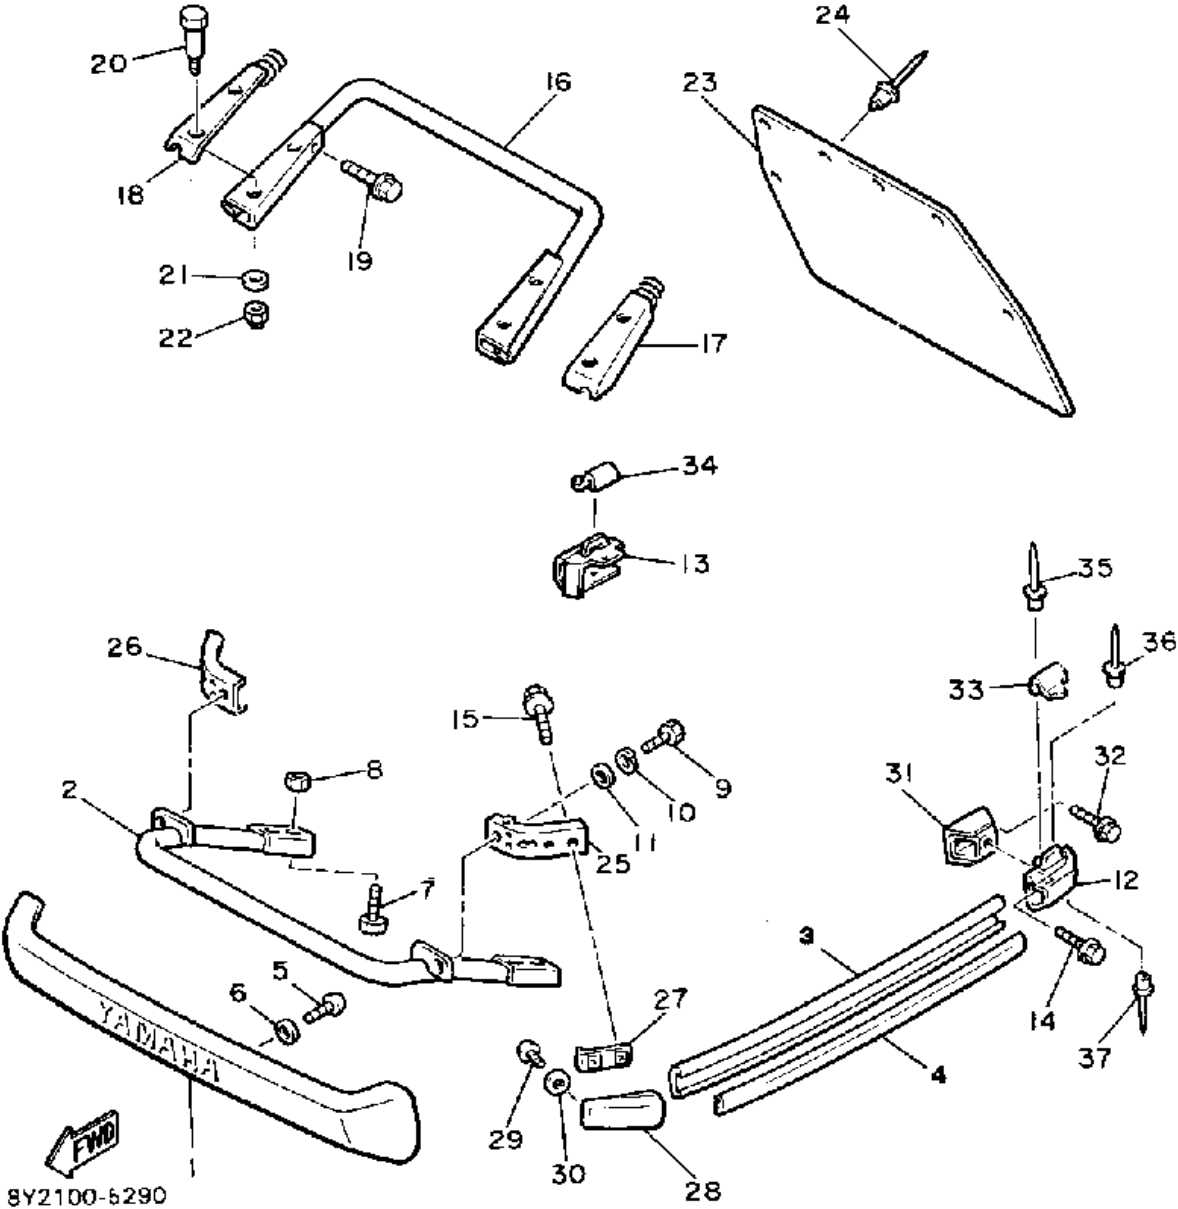

BUMPER

Ref. No.	Part Number	Description	Qty	Remarks
30	90201-061A5-00	WASHER, PLATE	2	
31	8X0-77535-00-00	STAY 1	2	
32	95811-06012-00	BOLT, FLANGE	4	
33	8X0-77515-00-00	BUSH, RUBBER 1	1	
34	8X0-77516-00-00	BUSH, RUBBER 2	1	
35	90267-48086-00	RIVET, BLIND	2	
36	90267-48053-00	RIVET, BLIND	2	
37	90269-05039-00	RIVET	2	

8Y2100-5290

Property of www.SmallEngineDiscount.com - Not for Resale