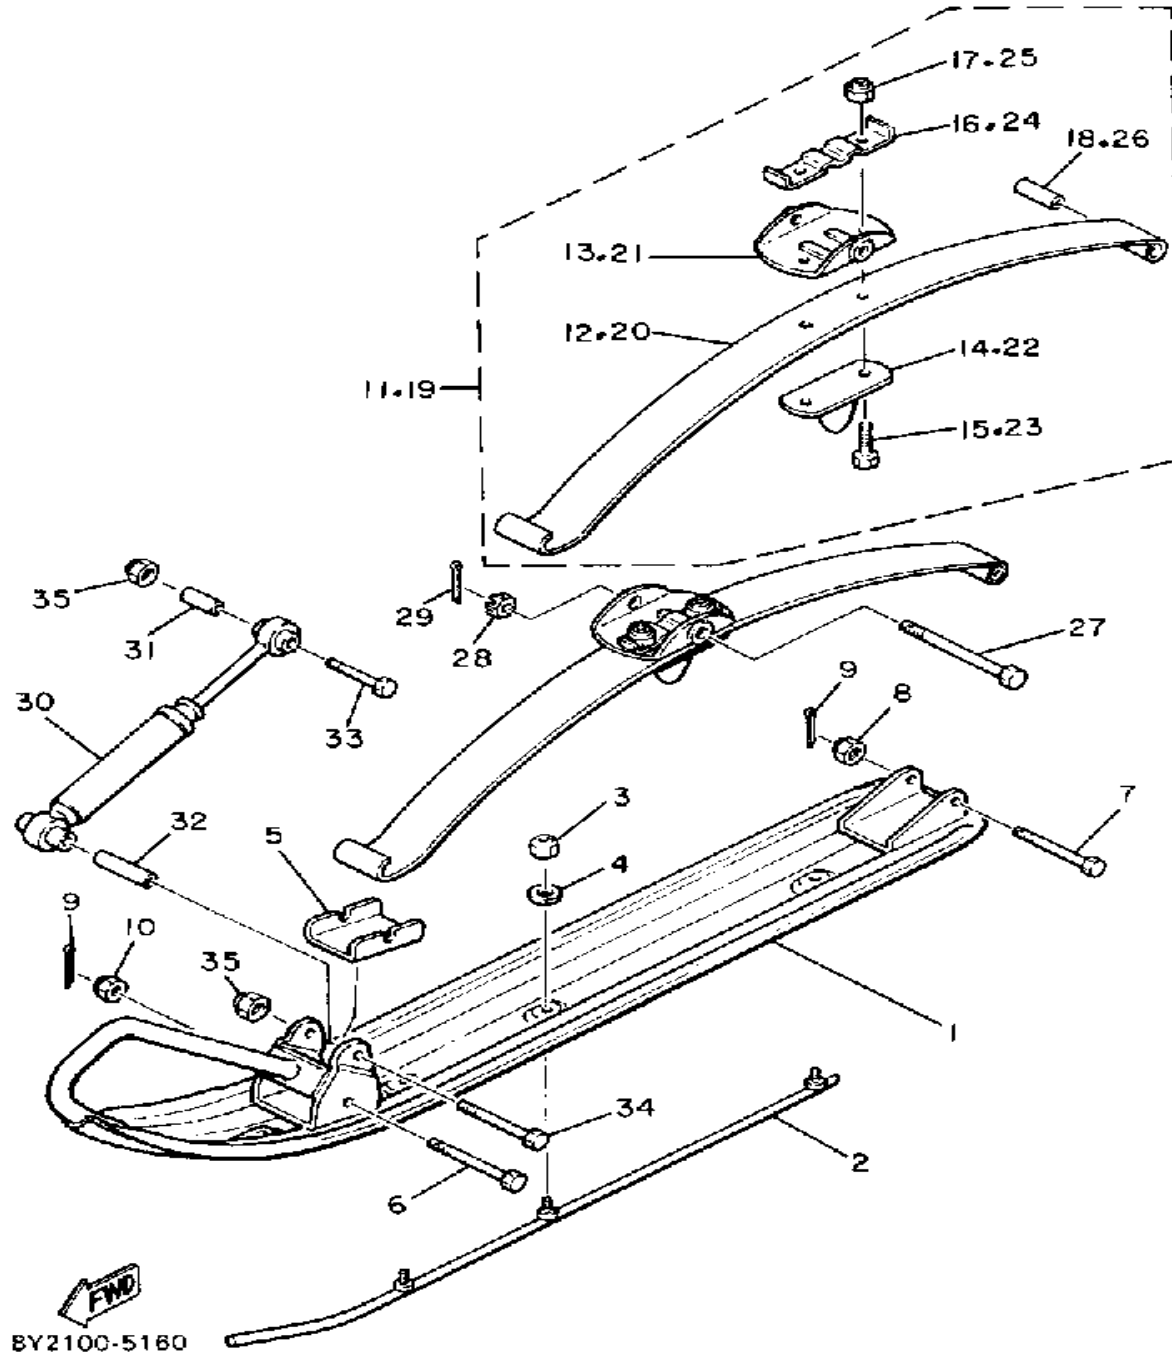

Property of www.SmallEngineDiscount.com - Not for Resale

SKI

BY2100-5160

Ref. No.	Part Number	Description	Qty	Remarks
1	81L-23710-00-00	SKI 1	2	
2	8Y3-23731-00-XX	SKI RUNNER, 1 (8Y3-23731-00)	2	
3	95611-08100-00	NUT, U	6	
4	92990-08200-00	WASHER, PLAIN	6	
5	8K4-23735-00-00	PLATE, WEAR 1	2	
6	90102-08028-00	BOLT, WITH HOLE	2	
7	90102-08027-00	BOLT, WITH HOLE	2	
8	95712-08300-00	NUT, LOCK	2	
9	91490-20020-00	PIN, COTTER	4	
10	95611-08100-00	NUT, U	2	
11	8Y3-23760-00-00	SPRING ASSEMBLY 1	1	
12	8Y3-23761-00-00	. LEAF 1	1	
13	878-23766-00-00	. UNAVAILABLE IN PRICE BOOK	1	
14	878-23768-00-00	. SEAT, SPRING 1	1	
15	90109-105E7-00	. BOLT	2	
16	90215-10155-00	. WASHER, LOCK	1	
17	90185-10085-00	. NUT, SELF-LOCKING	2	
18	90387-08478-00	. COLLAR	1	
19	8Y3-23770-00-00	SPRING ASSEMBLY 2	1	
20	8Y3-23761-00-00	. LEAF 1	1	
21	8G6-23766-00-00	. SADDLE 1	1	
22	878-23768-00-00	. SEAT, SPRING 1	1	
23	90109-105E7-00	. BOLT	2	
24	90215-10155-00	. WASHER, LOCK	1	
25	90185-10085-00	. NUT, SELF-LOCKING	2	
26	90387-08478-00	. COLLAR	1	
27	90102-12030-00	BOLT, WITH HOLE	2	
28	90171-12040-00	NUT, CASTLE	2	