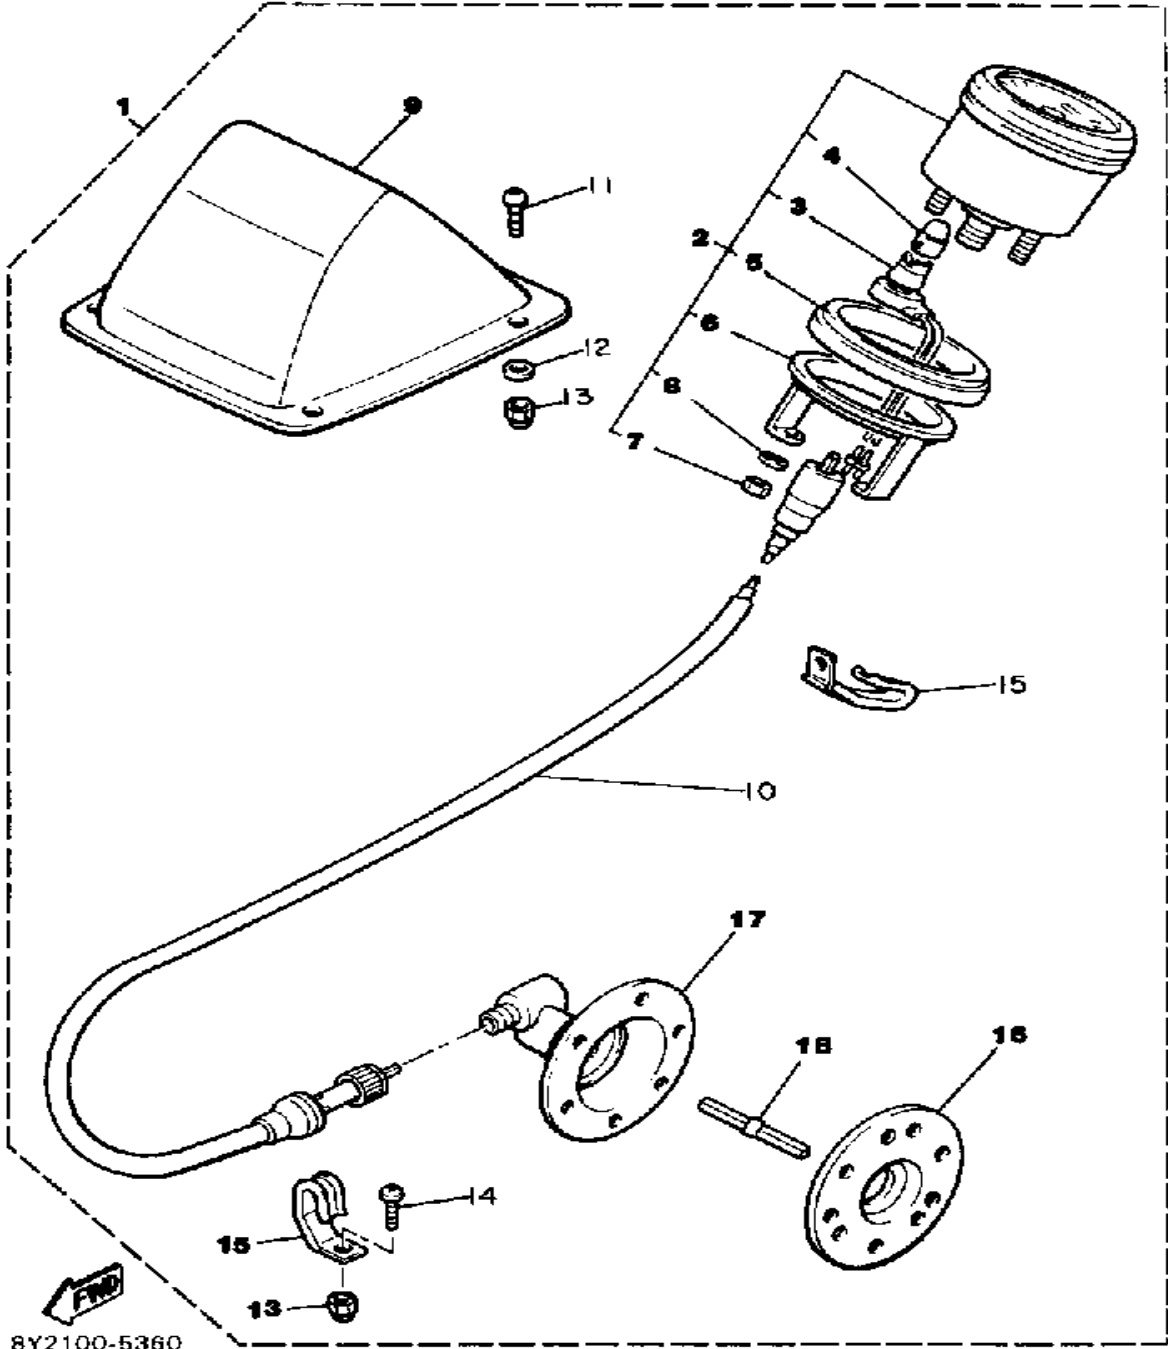

SPEEDOMETER KIT (ALTERNATE PART)

8Y2100-5360

Ref. No.	Part Number	Description	Qty	Remarks
1	80X-W0081-40-00	SPEDE KIT, ET340THJ	1	MILE/HR
2	8Y2-83510-40-00	. SPEEDOMETER ASSEMBLY.	1	
3	2JX-83536-A0-00	.. SOCKET, METER	1	
4	4G1-84744-00-00	.. BULB, MTR.12V3.4W	1	
5	861-83523-04-00	.. UNAVAILABLE IN PRICE BOOK	1	
6	863-83514-40-00	.. PLATE, FITTING	1	
7	95380-05600-00	.. NUT	2	
8	92990-05100-00	.. WASHER, SPRING	2	
9	8H7-83507-00-00	. COVER, SPEEDOMETER	1	
10	8G6-83550-01-00	. SPEEDOMETER CABLECABLE ASSEMBLY	1	
11	98906-05016-00	. SCREW, BIND	4	
12	92900-05200-00	. UNAVAILABLE IN PRICE BOOK (92901-05200)	4	
13	95701-05300-00	. NUT, NYLON	5	
14	98906-05010-00	. SCREW, BIND	1	
15	90465-06013-00	. CLAMP	3	
16	8F3-47551-00-00	. HOUSING, FRONT AXLE	1	
17	8W6-47700-00-00	. METER GEAR HOUSINGHOUSING COMP	1	
18	8K4-47715-00-00	. JOINT	1	

Property of www.SmallEngineDiscount.com - Not for Resale