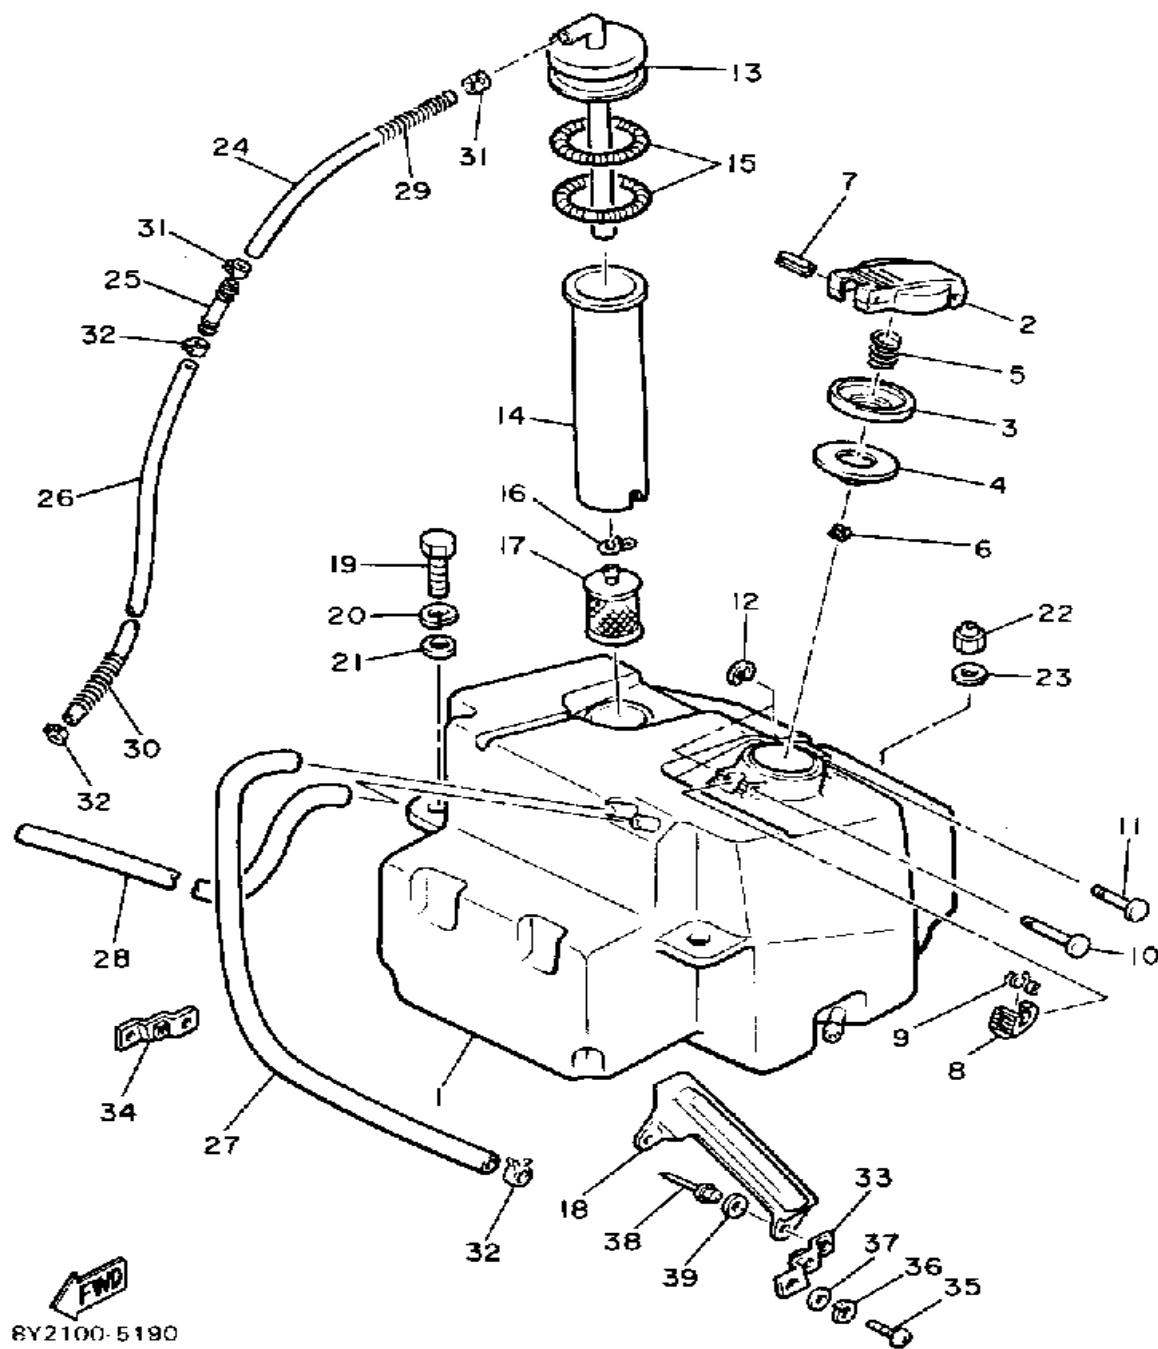

FUEL TANK

8Y2100-5190

Ref. No.	Part Number	Description	Qty	Remarks
1	8W6-24111-00-00	FUEL TANK	1	
2	8W6-24611-00-00	BODY, CAP	1	
3	813-24613-01-00	DISC, CAP	1	
4	8F7-24641-00-00	GASKET, CAP 1	1	
5	90501-20130-00	SPRING, COMPRESSION	1	
6	91609-30016-00	PIN, SPRING	1	
7	91609-25050-00	PIN, SPRING	1	
8	83M-24628-00-00	HOOK	1	
9	90508-10715-00	SPRING, TORSION	1	
10	90249-03017-00	PIN	1	
11	90249-03175-00	PIN	1	
12	93430-02001-00	CIRCLIP	2	
13	834-24335-00-00	UNAVAILABLE IN PRICE BOOK	1	
14	8V0-24336-00-00	PIPE, SUCTION 2	1	
15	90506-06065-00	SPRING, TENSION	2	
16	90467-11009-00	CLIP	1	
17	8H5-24560-00-00	FILTER ASSEMBLY	1	
18	8W6-24179-00-00	GAUGE, FUEL	1	
19	97001-08025-00	BOLT (1NV)	2	
20	92990-08100-00	WASHER	2	
21	90201-087A9-00	WASHER, PLATE	2	
22	95712-08300-00	NUT, LOCK	1	
23	90201-087A9-00	WASHER, PLATE	1	
24	90446-11247-00	HOSE	1	
25	8Y4-24376-00-00	PIPE, JOINT 1	1	
26	90446-09062-00	HOSE	1	
27	90446-09231-00	HOSE	1	
28	90446-09015-00	HOSE	1	
29	8F3-24326-00-00	PROTECTOR, PIPE	1	

CONTINUED ON NEXT FRAME ►

Property of www.SmallEngineDiscount.com - Not for Resale