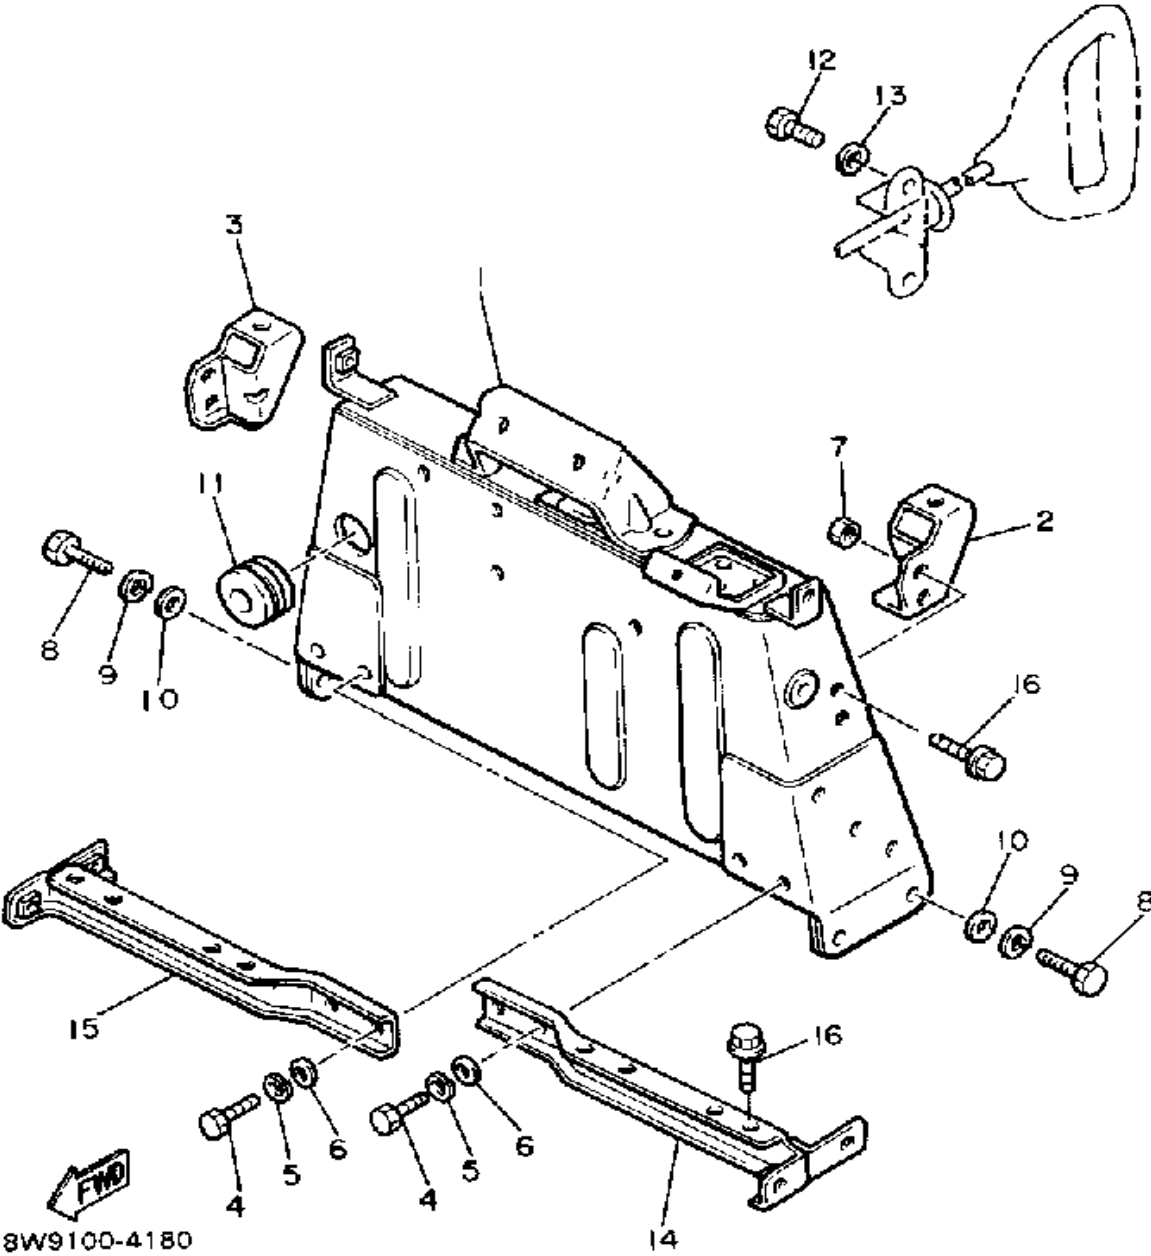

STEERING GATE

Ref. No.	Part Number	Description	Qty	Remarks
1	8W6-23871-00-00	GATE, STEERING	1	
2	8W6-24115-00-00	STAY, FUEL TANK 1	1	
3	8W6-24116-00-00	STAY, FUEL TANK	1	
4	97301-06014-00	BOLT, HEXAGON	4	
5	92995-06100-00	WASHER, SPRING	4	
6	90201-061A5-00	WASHER, PLATE	4	
7	95380-06600-00	NUT	4	
8	97313-08018-00	BOLT, HEXAGON (97301-08016)	4	
9	92990-08100-00	WASHER	4	
10	92901-08600-00	WASHER	4	
11	90480-28191-00	GROMMET	1	
12	97013-06012-00	BOLT	2	
13	92995-06100-00	WASHER, SPRING	2	
14	8W6-23898-00-00	BRACKET 3	1	
15	8W6-23899-00-00	BRACKET 4	1	
16	95811-06012-00	BOLT, FLANGE	12	

Property of www.SmallEngineDiscount.com - Not for Resale