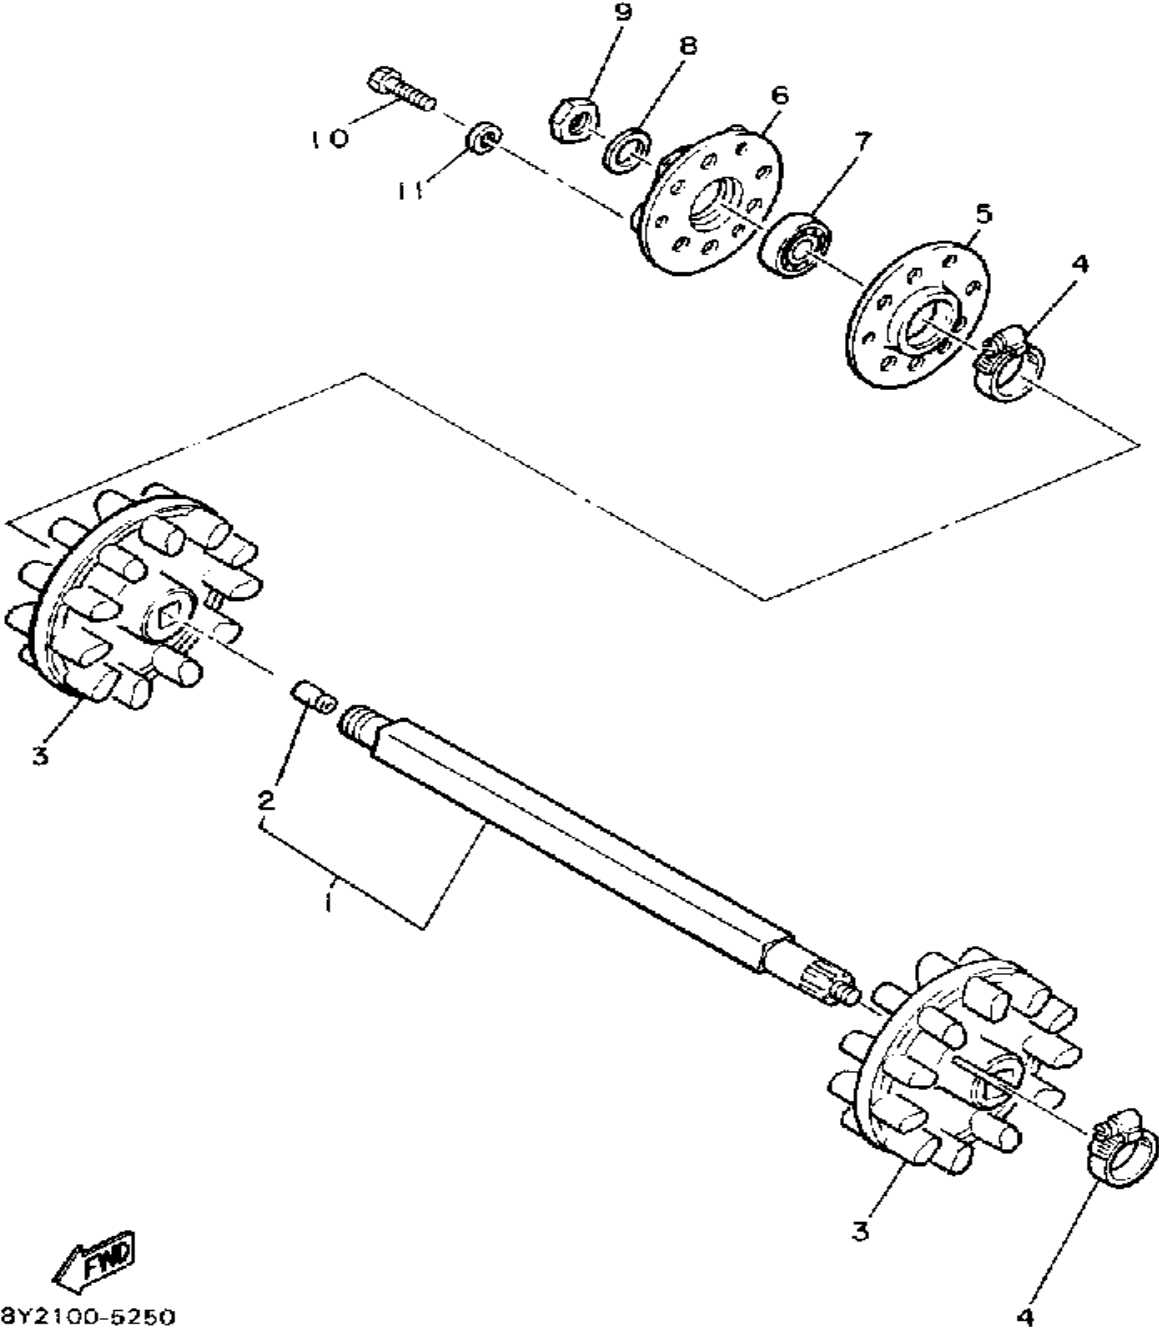

TRACK DRIVE 1

Ref. No.	Part Number	Description	Qty	Remarks
1	8W6-47511-00-00	AXLE, FRONT (8W6-W4751-00)	1	
2	8K4-47577-00-00	. CONNECTOR	1	
3	8H9-47531-00-00	WHEEL, SPROCKET 1	2	
4	90460-50079-00	CLAMP, HOSE	2	
5	8F3-47551-00-00	HOUSING, FRONT AXLE	1	
6	8G5-47551-01-00	HOUSING, FRONT AXLE	1	
7	93306-00441-00	BEARING (89A) (B6004RS) ...	1	
8	90208-20008-00	WASHER, CONICAL SPRING ..	1	
9	90170-20211-00	NUT	1	
10	97313-08016-00	BOLT, HEXAGON	3	
11	92990-08100-00	WASHER	3	

8Y2100-5250

Property of www.SmallEngineDiscount.com - Not for Resale