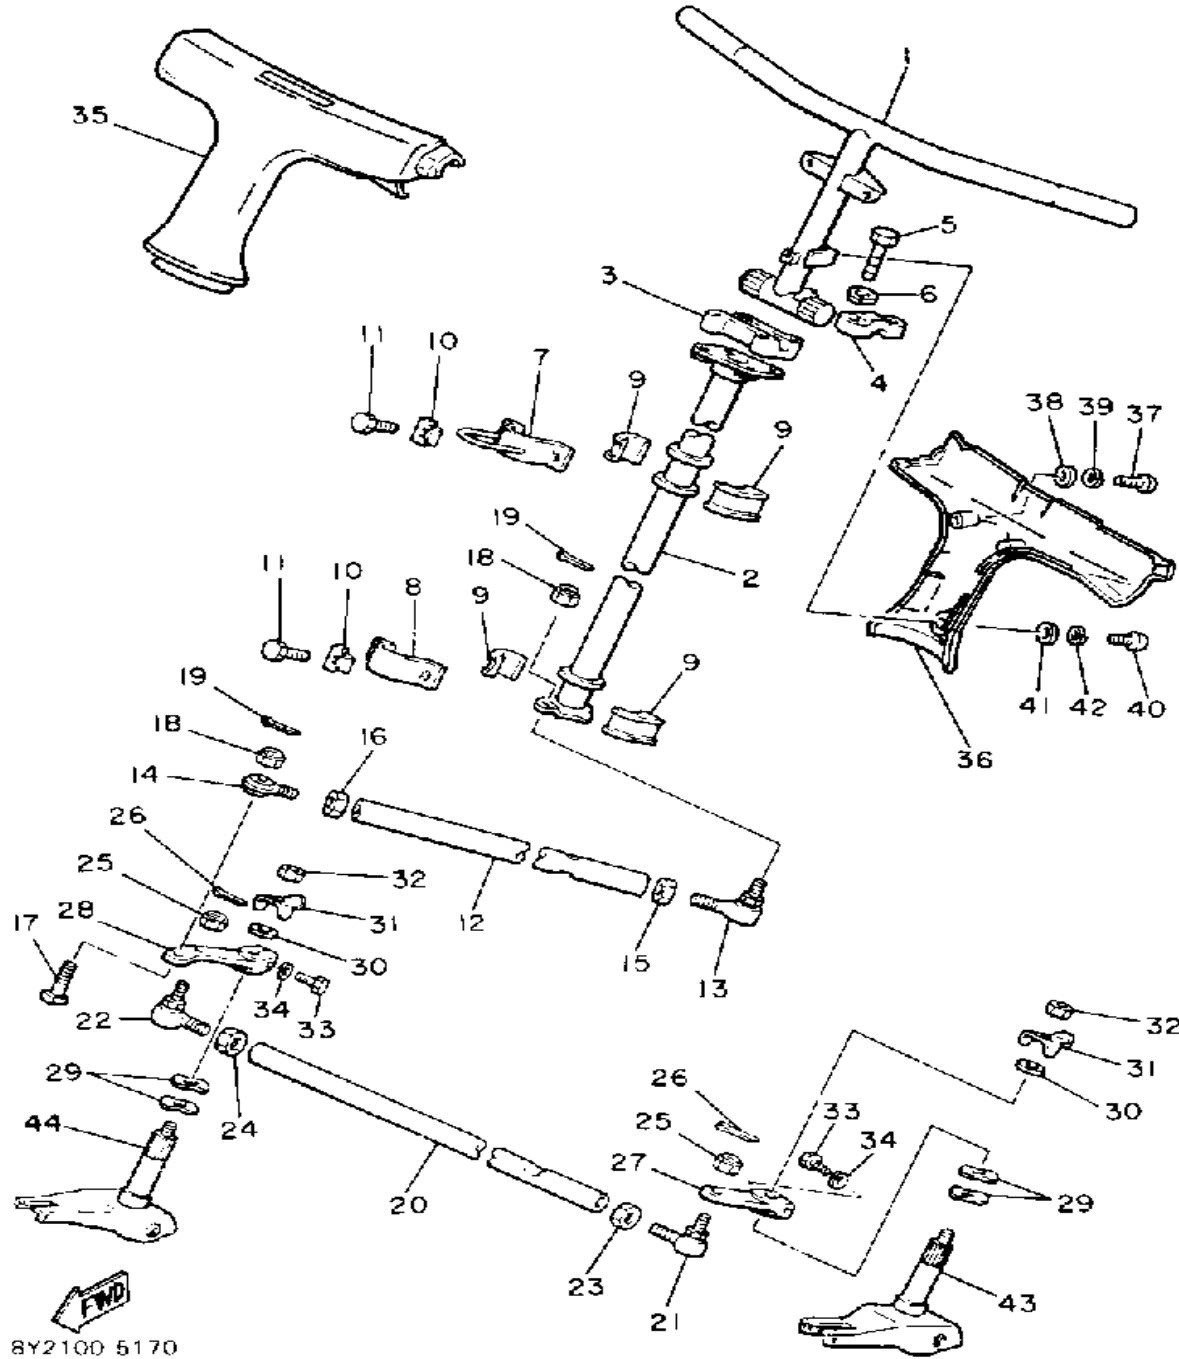

STEERING

8Y2100 5170

Ref. No.	Part Number	Description	Qty	Remarks
1	8W6-23811-00-00	COLUMN, STEERING	1	
2	8W6-23813-00-00	COLUMN, STEERING 2	1	
3	164-23441-00-98	HOLDER, HANDLE UPPER ...	1	
4	1E6-23441-00-00	HOLDER, HANDLE UPR	2	
5	97321-08055-00	BOLT, HEXAGON	4	
6	92990-08100-00	WASHER	4	
7	84M-23872-00-00	HOLDER, BEARING	1	
8	84M-23868-00-00	BRACKET, STEERING LOWER	1	
9	8F3-23812-00-00	PLANE BEARING, STEERING .	4	
10	90215-08262-00	WASHER, LOCK	4	
11	97313-08016-00	BOLT, HEXAGON	4	
12	8G8-23821-00-00	ROD, STEERING RELAY	1	
13	86X-23841-00-00	JOINT, UNIVERSAL 1	1	
14	87S-23847-00-00	JOINT, UNIVERSAL 3	1	
15	95303-10700-00	NUT	1	
16	90170-10186-00	NUT	1	
17	90109-10482-00	BOLT	1	
18	95701-10300-00	NUT, FLANGE (95702-10300) ..	2	
19	91490-20020-00	PIN, COTTER	2	
20	8G8-23831-00-00	ROD, TIE	1	
21	86X-23841-00-00	JOINT, UNIVERSAL 1	1	
22	86X-23845-00-00	JOINT, UNIVERSAL 2	1	
23	95303-10700-00	NUT	1	
24	90170-10186-00	NUT	1	
25	95701-10300-00	NUT, FLANGE (95702-10300) ..	2	
26	91490-20020-00	PIN, COTTER	2	
27	8F3-23851-00-00	ARM, OUTSIDE 1	1	
28	8F3-23852-00-00	ARM, OUTSIDE 2	1	
29	90206-20037-00	WASHER, WAVE	4	

CONTINUED ON NEXT FRAME ►

Property of www.SmallEngineDiscount.com - Not for Resale