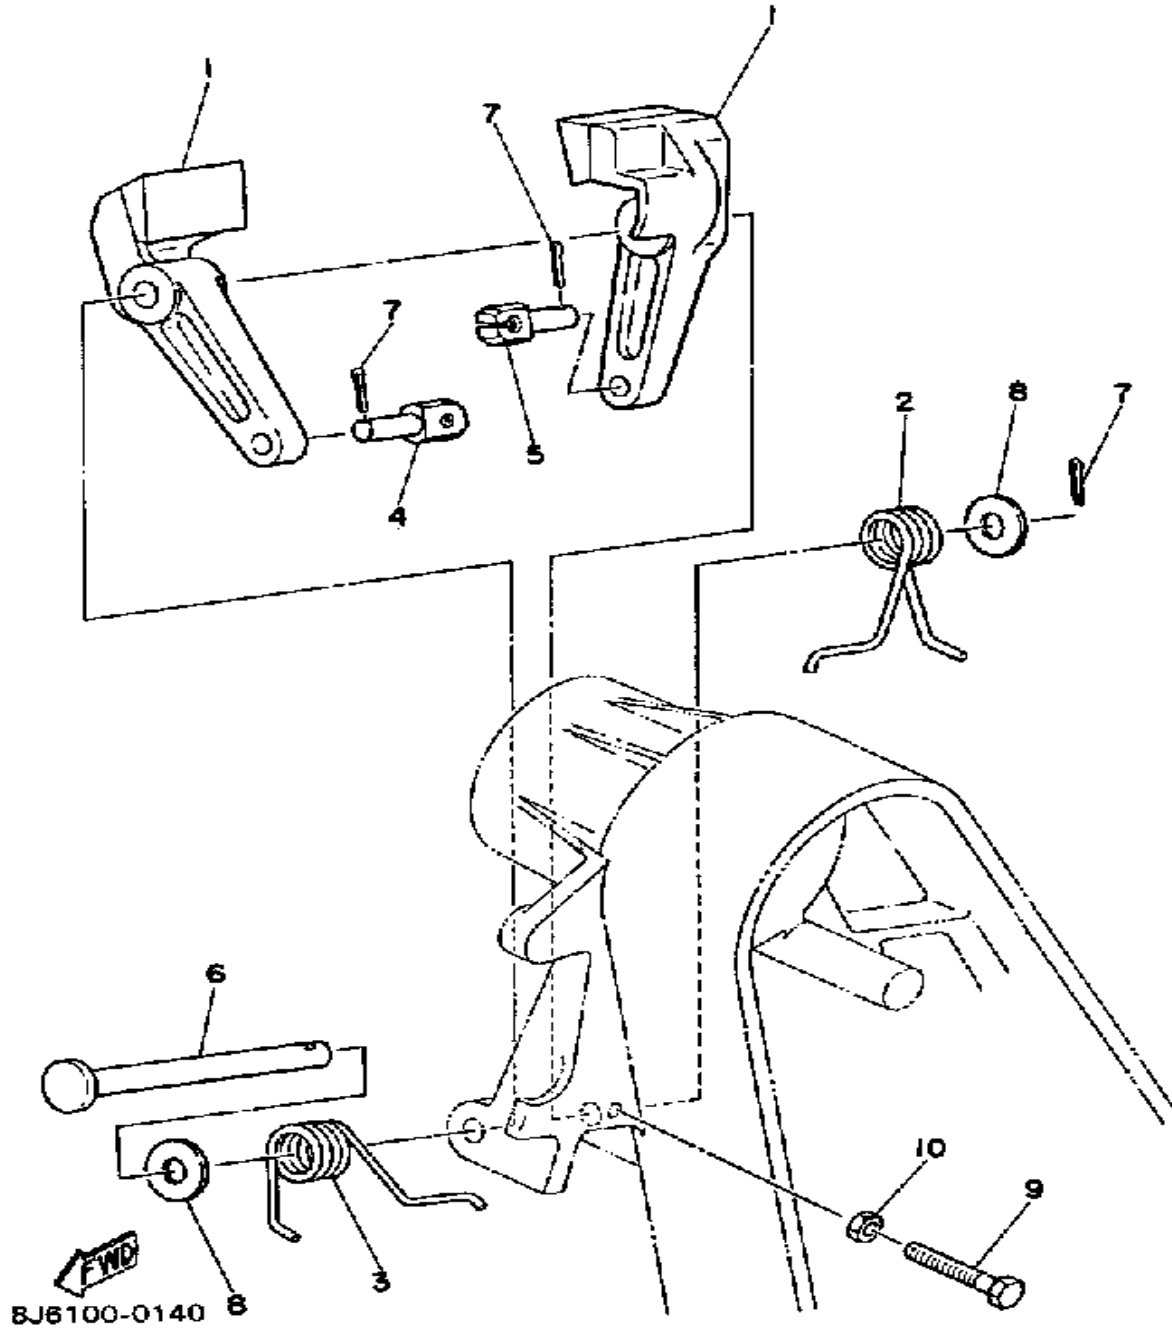

8J5100-0130

Property of www.SmallEngineDiscount.com - Not for Resale

BRAKE

Ref. No.	Part Number	Description	Qty	Remarks
1	8F3-25730-00-00	CALIPER BODY 1COMP 1	2	
2	90508-26335-00	SPRING, TORSION	1	
3	90508-26336-00	SPRING, TORSION	1	
4	90249-06012-00	PIN	1	
5	90249-06009-00	PIN	1	
6	90240-08023-00	PIN, CLEVIS	1	
7	91490-20020-00	PIN, COTTER	3	
8	92901-08600-00	WASHER	2	
9	90101-05355-00	BOLT	1	
10	95311-05700-00	NUT	1	