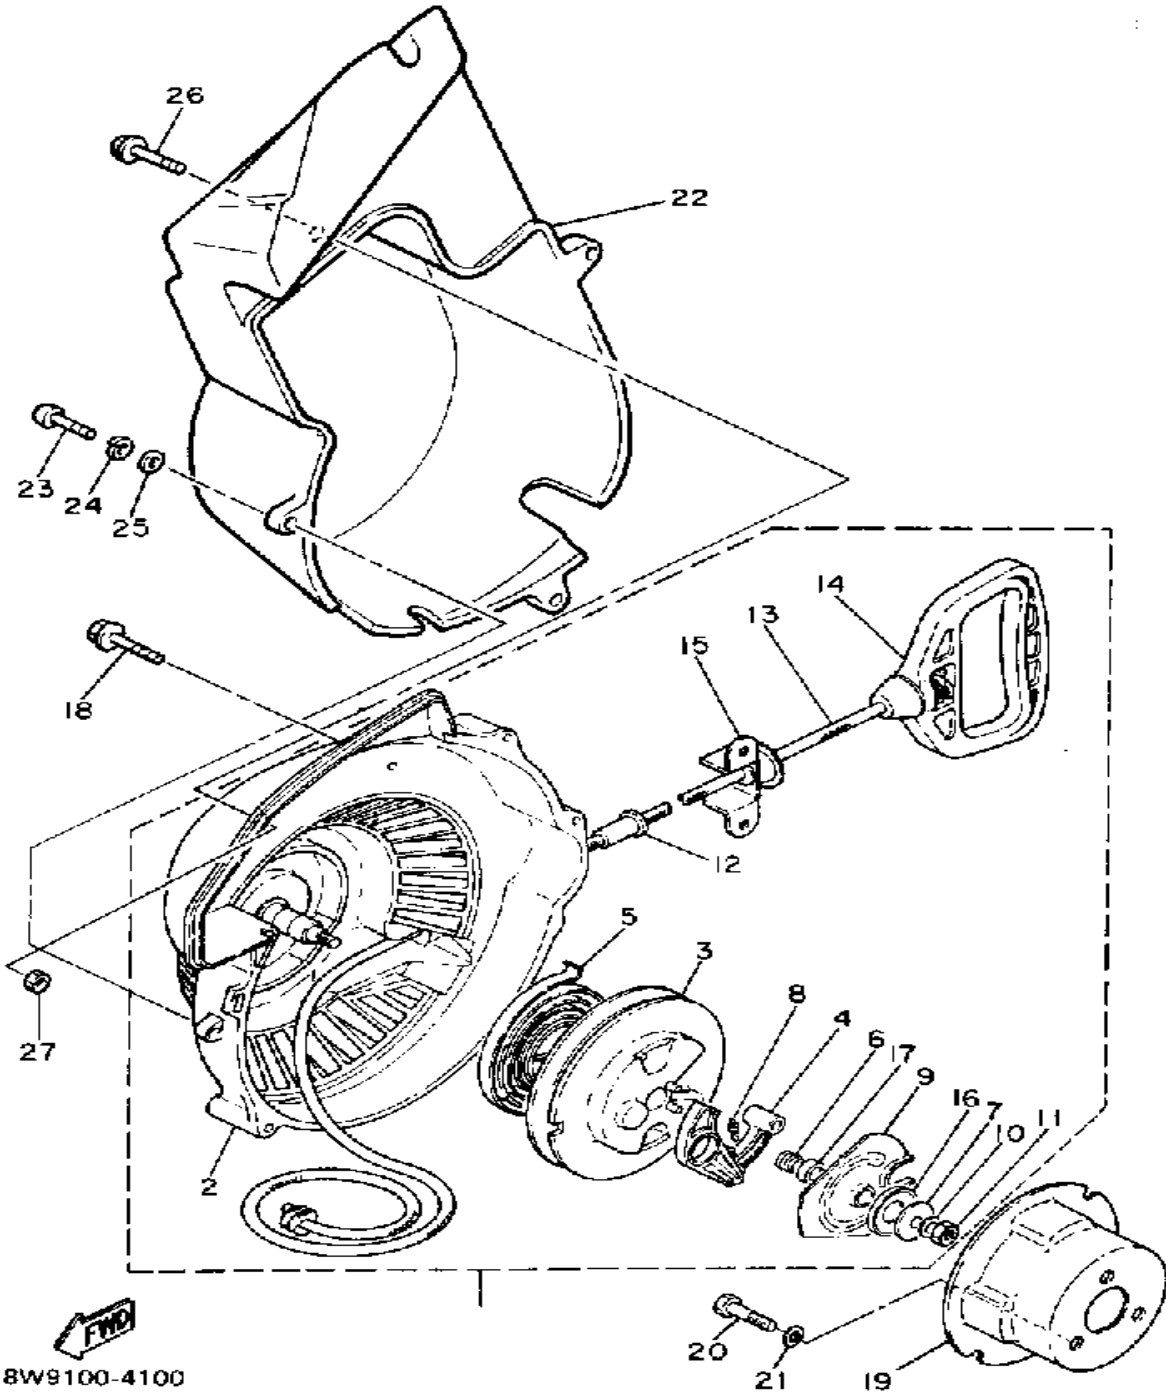

STARTER

8W9100-4100

Ref. No.	Part Number	Description	Qty	Remarks
1	8G8-15710-01-00	STARTER ASSEMBLY	1	
2	8G8-15711-01-00	. CASE, STARTER	1	
3	8F3-15714-01-00	. DRUM, SHEAVE	1	
4	8F3-15741-01-00	. PAWL, DRIVE	1	
5	8F3-15713-01-00	. SPRING, STARTER	1	
6	8F3-15715-00-00	SPRING, FRICTION	1	
7	8F3-15739-01-00	. WASHER, THRUST	1	
8	8F3-15734-00-00	. SPRING, RETURN	1	
9	8F3-15716-03-00	. PLATE, DRIVE	1	
10	92995-06100-00	. WASHER, SPRING	1	
11	95380-06700-00	. NUT	1	
12	8F3-15758-00-00	. GUIDE, ROPE	1	
13	857-15751-00-00	. WIRE, STARTER	1	
14	8F3-15755-00-00	. HANDLE, STARTER	1	
15	8F3-15788-01-00	. HOLDER, HANDLE	1	
16	8G5-15739-00-00	. WASHER, THRUST	1	
17	82M-15779-00-00	. COVER	1	
18	95811-06045-00	BOLT, flange (95812-06045-00)	5	
19	8G8-15723-00-00	PULLEY, STARTER	1	
20	97011-08016-00	BOLT	3	
21	92990-08100-00	WASHER	3	
22	8W6-15779-00-00	COVER	1	
23	98516-06030-00	SCREW, PAN HEAD	3	
24	92906-06100-00	WASHER, SPRING	3	
25	90201-062A8-00	WASHER, PLATE	3	
26	90159-06094-00	SCREW, WITH WASHER	1	
27	90179-06447-00	NUT	1	

Property of www.SmallEngineDiscount.com - Not for Resale