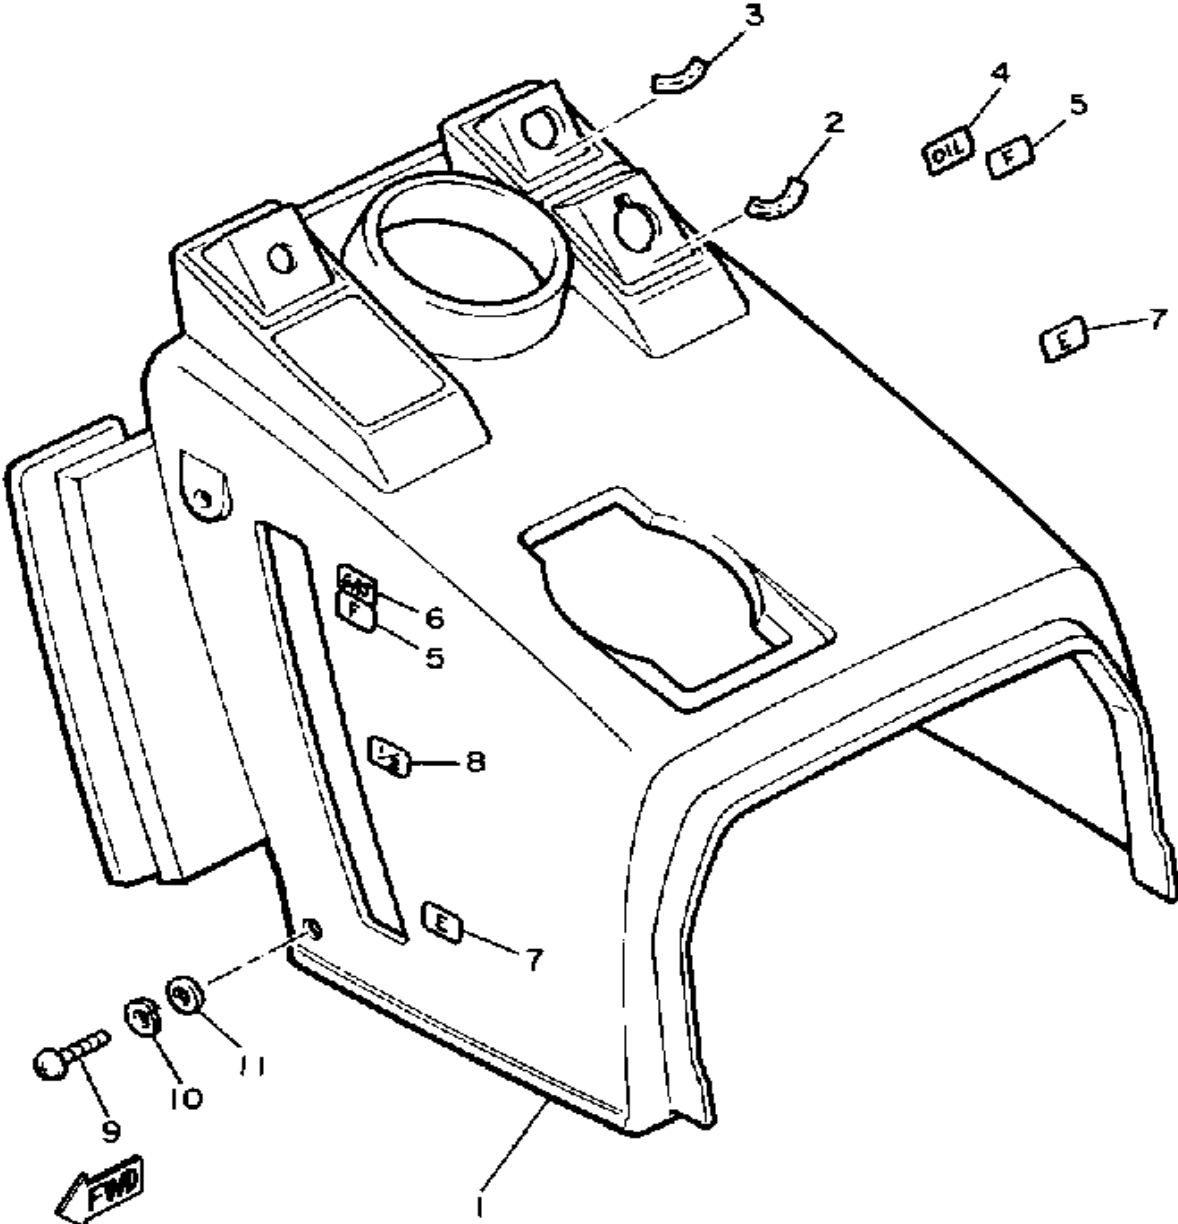

INSTRUMENT PANEL

8Y2100-5300

Ref. No.	Part Number	Description	Qty	Remarks
1	8X0-77711-00-00	PANEL, INSTRUMENT	1	
2	8U9-77741-00-00	INDICATOR 1	1	
3	8U9-77742-00-00	INDICATOR 2	1	
4	8G8-77742-00-00	INDICATOR 2	1	
5	878-77744-00-00	INDICATOR 4	2	
6	8A1-77743-00-00	INDICATOR 3	1	
7	878-77745-00-00	INDICATOR 5	2	
8	8A1-77744-00-00	INDICATOR 4	1	
9	98586-05016-00	SCREW, PAN HEAD	4	
10	92906-05100-00	WASHER, SPRING	4	
11	90201-05721-00	WASHER, PLATE	4	

Property of www.SmallEngineDiscount.com - Not for Resale

D7