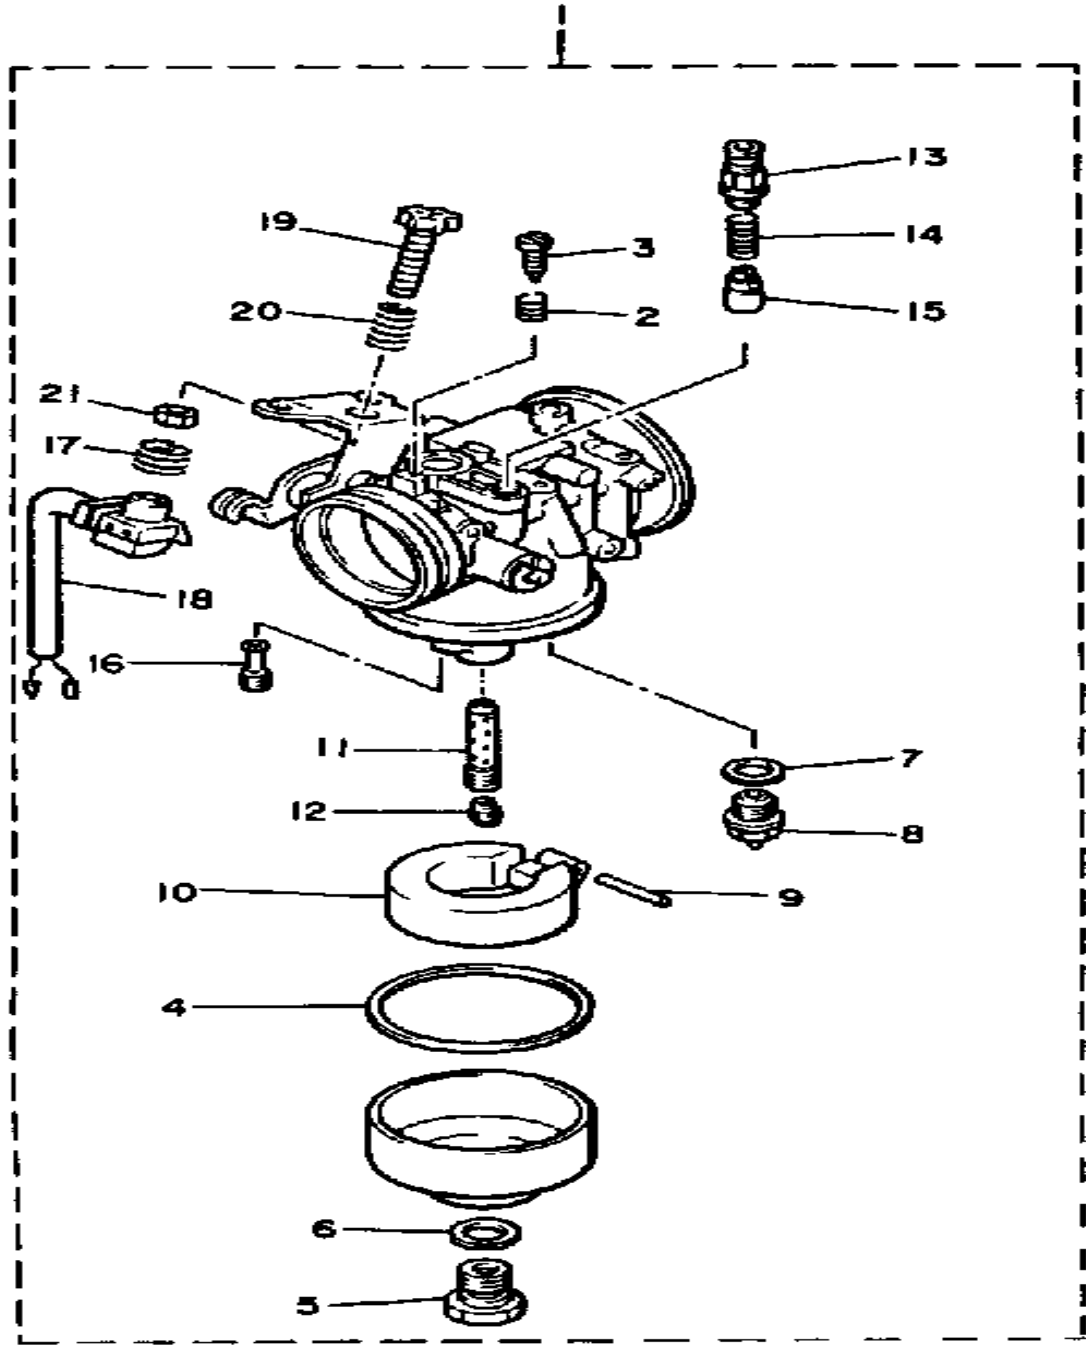

Property of www.SmallEngineDiscount.com - Not for Resale

CARBURETOR

Ref. No.	Part Number	Description	Qty	Remarks
1	8Y2-14101-02-00	CARBURETOR ASSEMBLY . . .	1	
2	8M6-14134-00-00	. SPRING, AIR ADJUSTING (TJ)	1	
3	8Y2-14211-00-00	. SCREW, PILOT ADJUSTING .	1	
4	8M6-14126-00-00	. GASKET	1	
5	8M6-14261-00-00	. HOLDER	1	
6	286-14198-00-00	. GASKET	1	
7	214-14195-00-00	. WASHER, NEEDLE VALVE . .	1	
8	168-14190-15-00	. NEEDLE VALVE ASSEMBLY .	1	
9	8M6-14186-00-00	. PIN, FLOAT	1	
10	8M6-14185-00-00	. FLOAT	1	
11	8Y2-14941-4A-00	. NOZZLE, MAIN	1	
12	3G2-14231-26-A0	. JET, MAIN (#130) (3G2-14231-26-00)	1	UR
	3G2-14231-27-00	. JET, MAIN (#135)	1	UR STD
	3G2-14231-77-A1	. UNAVAILABLE IN PRICE BOOK (3G2-14231-77-A0) . . .	1	UR
	3G2-1423A-78-00	. JET, MAIN (#137.5)	1	UR
	8V0-1423E-51-00	. JET, MAIN (#128.8)	1	UR
	8V0-1423E-52-00	. JET MAIN (#131.3) (#131.3) . .	1	UR
13	8G8-14174-00-00	. CAP, PLUNGER	1	
14	127-14135-00-00	. SPRING, PLUNGER	1	
15	8G8-14171-00-00	. PLUNGER, STARTER	1	
16	193-14142-95-00	. JET, PILOT (# 95)	1	
17	8X0-14133-00-00	. SPRING, THROTTLE STOP . .	1	
18	8V0-8259A-00-00	. SWITCH, CARBURETOR	1	
19	8X0-14122-01-00	. SCREW, THROTTLE	1	
20	8X0-14500-00-00	. SPRING	1	
21	8X0-14358-00-00	. NUT	1	