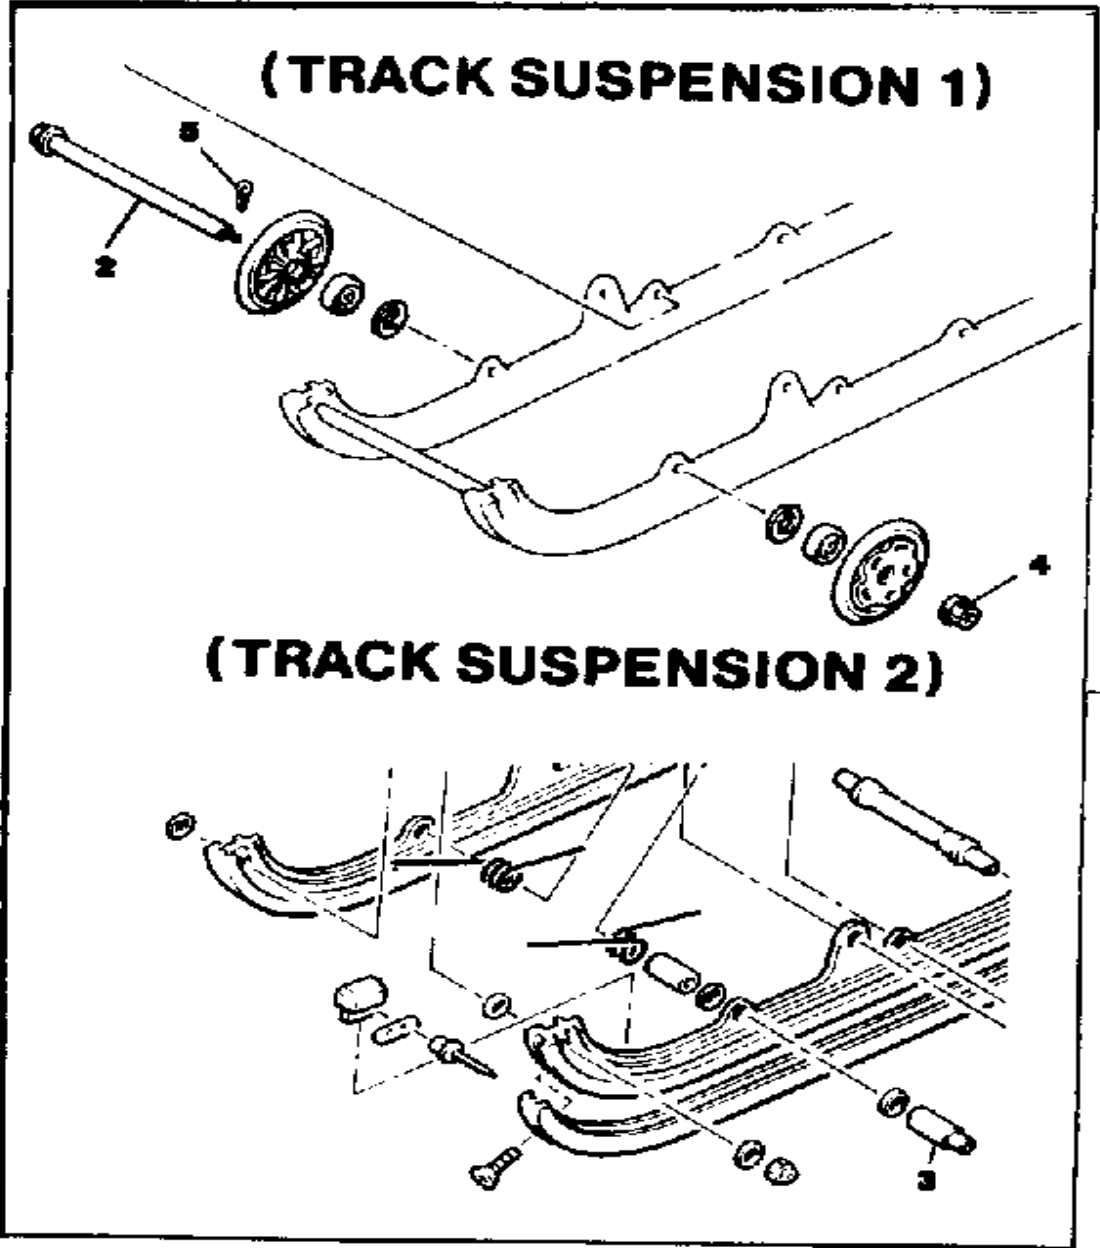

SHAFT-5 SUSPENSION IMPROVEMENT

Ref. No.	Part Number	Description	Qty	Remarks
3	90387-166M8-00	. COLLAR	2	
4	95601-14200-00	. NUT, U	1	
5	91401-30030-00	. PIN, COTTER	1	

Property of www.SmallEngineDiscount.com - Not for Resale