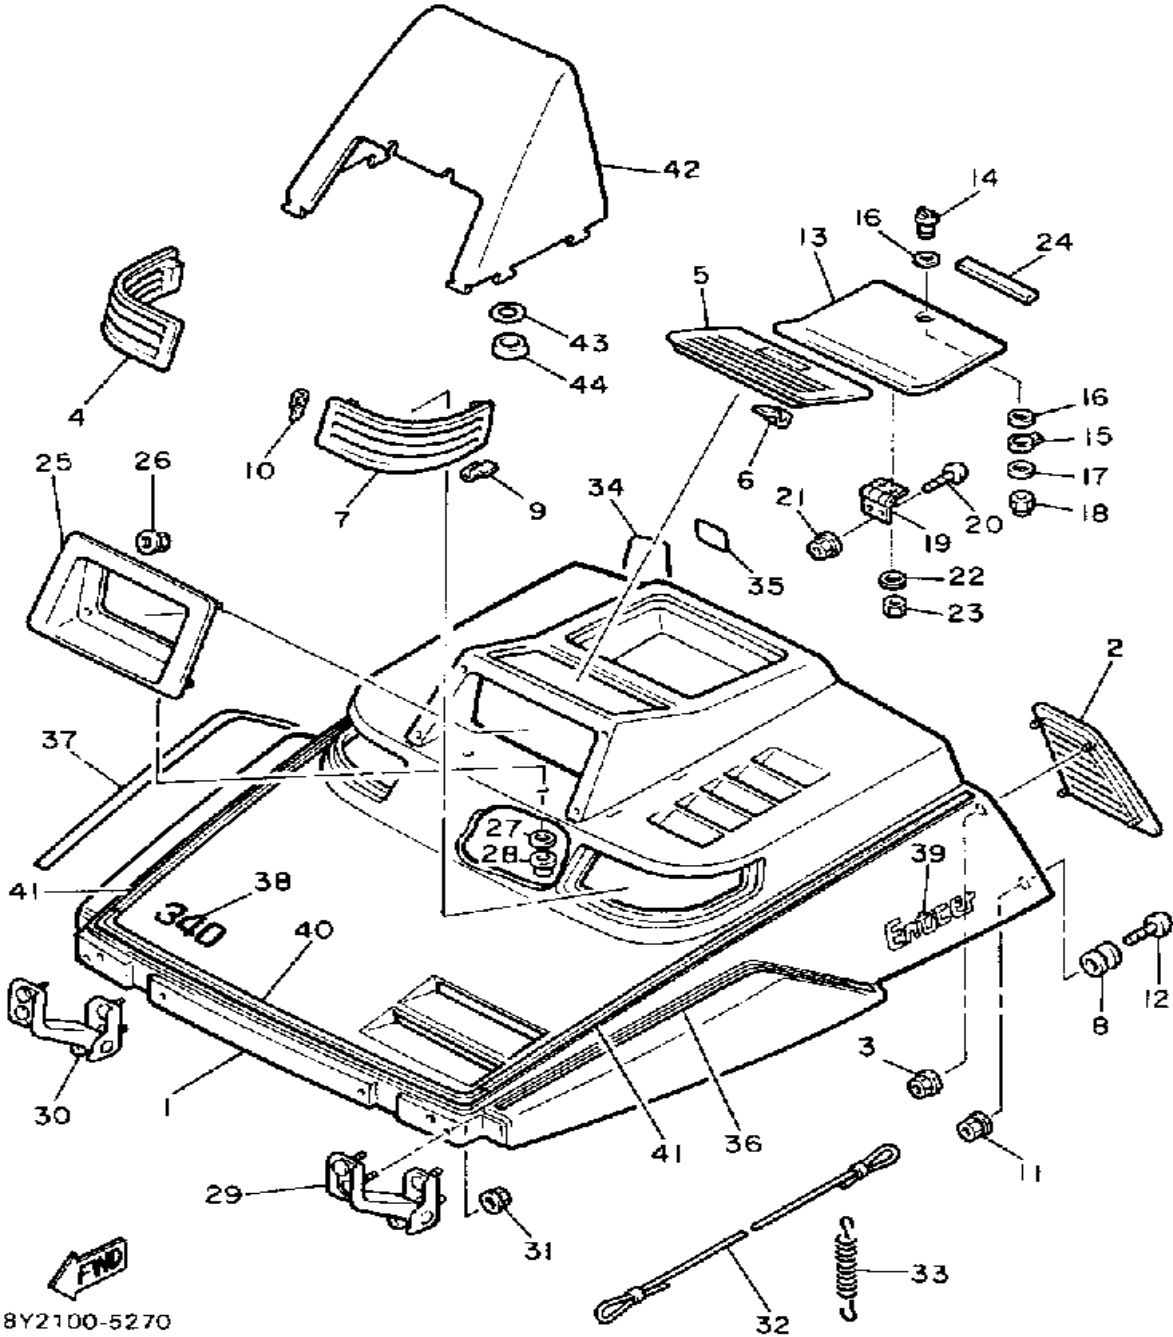

SHROUD - WINDSHIELD

8Y2100-5270

Ref. No.	Part Number	Description	Qty	Remarks
29	8W6-77140-00-00	HINGE ASSEMBLY	1	
30	8W6-7714A-00-00	HINGE ASSEMBLY 2	1	
31	95701-06500-00	NUT, FLANGE	8	
32	80X-77118-00-00	STOPPER, SHROUD	1	
33	838-77159-00-00	CLAMP, ROD	1	
34	8Y2-77458-00-00	LABEL, WARNING	1	
35	(8Y2-77743-00-00)	INDICATOR 3	1	
36	8Y2-77163-00-00	ORNAMENT 1	1	
37	8Y2-77164-00-00	*ORNAMENT 2	1	
38	8Y2-77351-00-00	EMBLEM 1	1	
39	8W6-77352-00-00	*EMBLEM 2	2	
40	8Y2-77281-00-00	STRIPE 1	1	
41	8Y2-77282-00-00	STRIPE 2	2	
42	8X1-77210-00-00	WIND SHIELD (CLEAR)	1	
43	82H-77223-00-00	FASTNER	6	
44	82H-77223-00-00	FASTNER	6	

Property of www.SmallEngineDiscount.com - Not for Resale