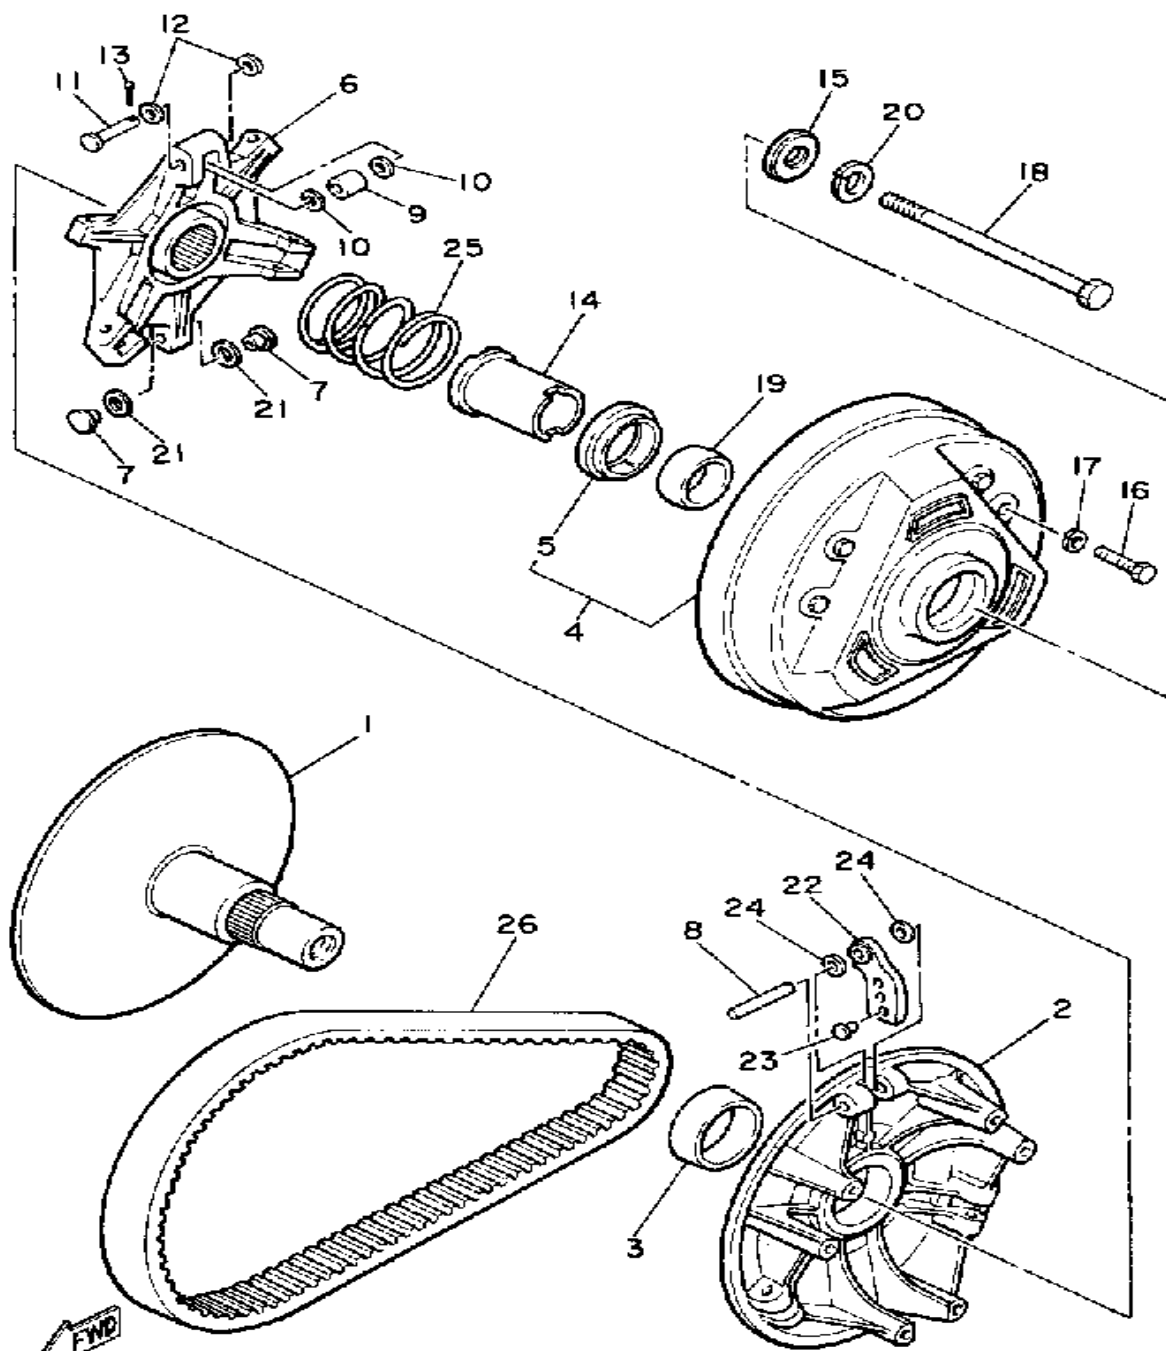

PRIMARY SHEAVE

BM2300-1120

Ref. No.	Part Number	Description	Qty	Remarks
1	8H8-W1761-00-00	PRI. FIXED SHEAVE	1	
2	8E7-17621-01-00	SHEAVE, PRI SLIDING	1	
3	90389-41018-00	BUSH, SPEC'L SHAPE	1	
4	8E7-W1762-00-00	PRI. SHEAVE CAP	1	
5	8E7-17644-02-00	. SEAT, SPRING	1	
6	8A7-17627-00-00	SPIDER	1	
7	8F2-17653-00-00	SLIDER	6	
8	93607-44120-00	PIN, DOWEL	3	
9	90387-06560-00	COLLAR	3	
10	90202-06113-00	WASHER, PLATE	6	
11	90240-06062-00	PIN, CLEVIS	3	
12	92990-06200-00	WASHER	6	
13	91401-25020-00	PIN, COTTER	3	
14	90387-28630-00	COLLAR	1	
15	8A7-17654-00-00	SPACER 1	1	
16	97313-06030-00	BOLT, HEXAGON	6	
17	92995-06100-00	WASHER, SPRING	6	
18	90101-13406-00	BOLT	1	
19	90389-34019-00	BUSH, SPEC'L SHAPE	1	
20	90204-13010-00	WASHER, SPRING	1	
21	90201-090A4-00	WASHER, PLATE	6	
22	8G8-17632-00-00	WEIGHT, CLUTCH	3	
23	90261-06017-00	RIVET, COUNTERSUNK (ST11.3MM)	3	
24	90201-07641-00	WASHER, PLATE	6	
25	90501-50500-00	SPRING, COMPRESSION	1	
26	(8G5-00000-50-00)	CLUTCH TUNE UP KIT	1	OPTIONAL PARTSMARKED W/ *
	820-17641-00-00	V-BELT	1	

CONTINUED ON NEXT FRAME ►

Property of www.SmallEngineDiscount.com - Not for Resale