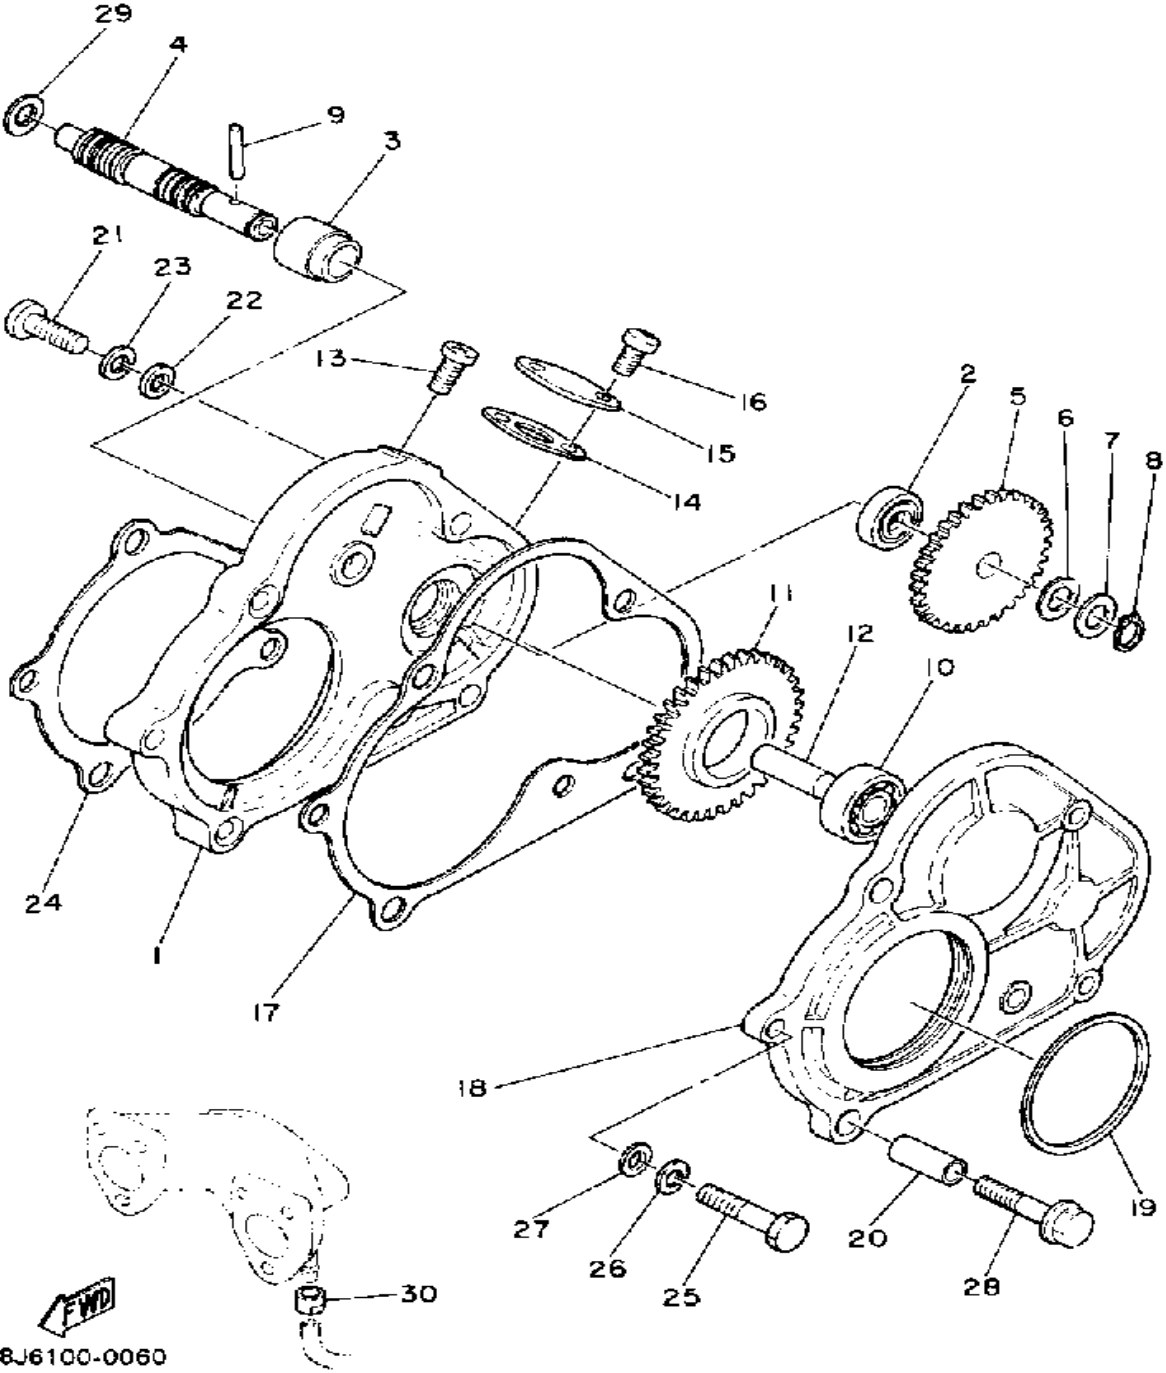

PUMP DRIVE-GEAR

Ref. No.	Part Number	Description	Qty	Remarks
30	90468-02025-00	CLIP	2	

Property of www.SmallEngineDiscount.com - Not for Resale