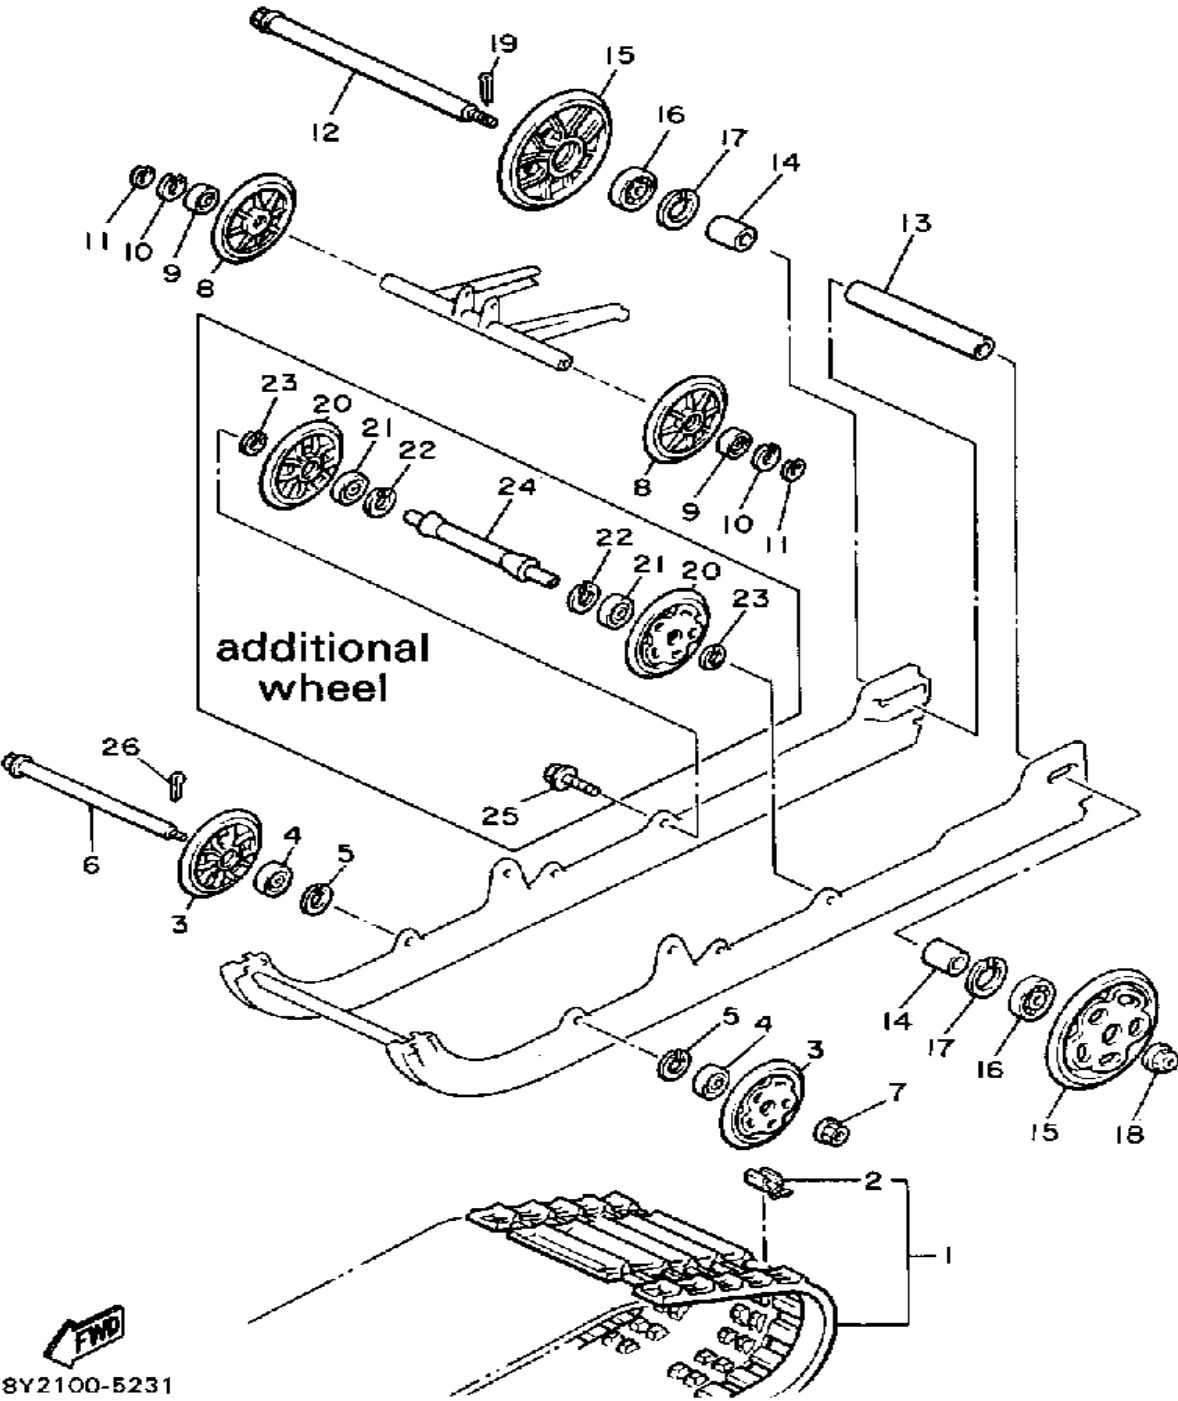

TRACK SUSPENSION 1

8Y2100-5231

Ref. No.	Part Number	Description	Qty	Remarks
1	8J6-47110-01-00	TRACK ASSEMBLY (8J6-47110-01-00)	1	
2	8A5-47115-00-00	. METAL, SLIDE	66	
3	87M-47320-00-00	SUSPENSION WHEEL COMP.	2	
4	93306-00441-00	BEARING (89A) (B6004RS)	2	
5	99009-42500-00	CIRCLIP	2	
6	90891-50061-00	SHAFT 5 (80X-47487-00-00)	2	
7	95601-14200-00	NUT, U	2	
8	885-47320-01-00	SUSPENSION WHEEL COMP.	2	
9	93306-00441-00	BEARING (89A) (B6004RS)	2	
10	99009-42500-00	CIRCLIP	2	
11	99009-20400-00	CIRCLIP	2	
12	8L8-47520-01-00	REAR AXLE COMP. (8L8-47520-02-00)	1	
13	90387-200M8-00	COLLAR	1	
14	90387-203H0-00	COLLAR	2	
15	8K2-47530-00-00	GUIDE WHEEL COMP.	2	
16	93306-20417-00	BEARING (B62042RS)	2	
17	99009-47500-00	CIRCLIP	2	
18	95601-14200-00	NUT, U	1	
19	91401-30030-00	PIN, COTTER	1	
20	87M-47320-00-00	SUSPENSION WHEEL COMP.	2	
21	93306-00441-00	BEARING (89A) (B6004RS)	2	
22	99009-42500-00	CIRCLIP	2	
23	99009-20400-00	CIRCLIP	2	
24	8V0-47486-00-00	SHAFT 4	1	
25	95821-08025-00	BOLT, FLANGE	2	
26	91401-30030-00	PIN, COTTER	1	

Property of www.SmallEngineDiscount.com - Not for Resale