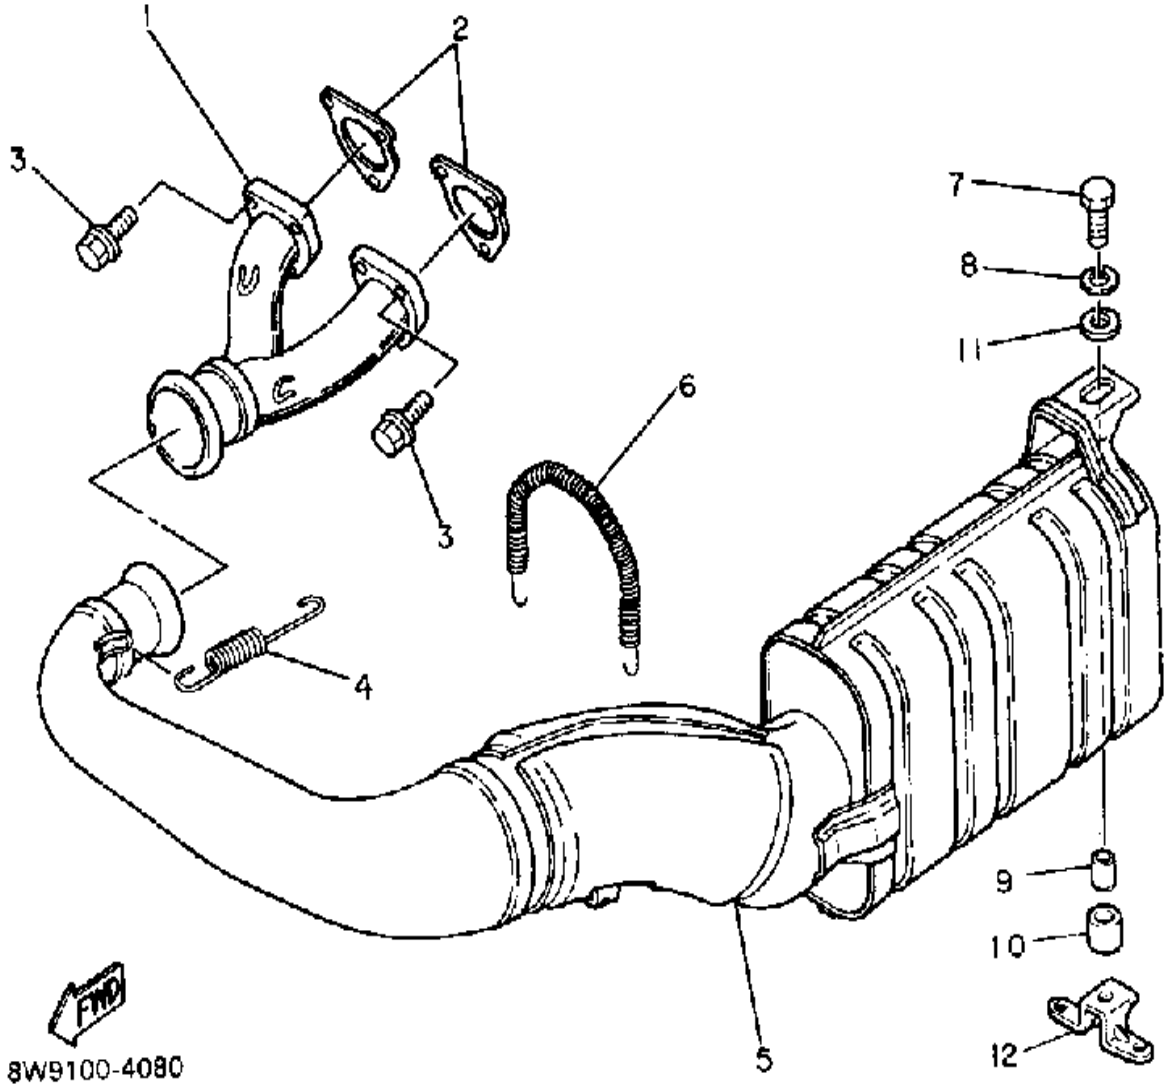

EXHAUST

Ref. No.	Part Number	Description	Qty	Remarks
1	8G8-14610-00-00	EXHAUST PIPE ASSEMBLY 1	1	
2	8G8-14613-01-00	GASKET, EXHAUST PIPE	2	
3	95811-06020-00	BOLT, FLANGE	6	
4	90506-20272-00	SPRING, TENSION	2	
5	8M8-14710-00-00	MUFFLER ASSEMBLY L	1	
6	90506-16130-00	SPRING, TENSION	1	
7	97313-08030-00	BOLT, HEXAGON	1	
8	92990-08100-00	WASHER	1	
9	90387-08778-00	COLLAR	1	
10	8G8-14747-00-00	DAMPER, MUFFLER	1	
11	90201-08753-00	WASHER, PLATE	1	
12	8W6-14771-01-00	STAY, MUFFLER 1	1	

Property of www.SmallEngineDiscount.com - Not for Resale