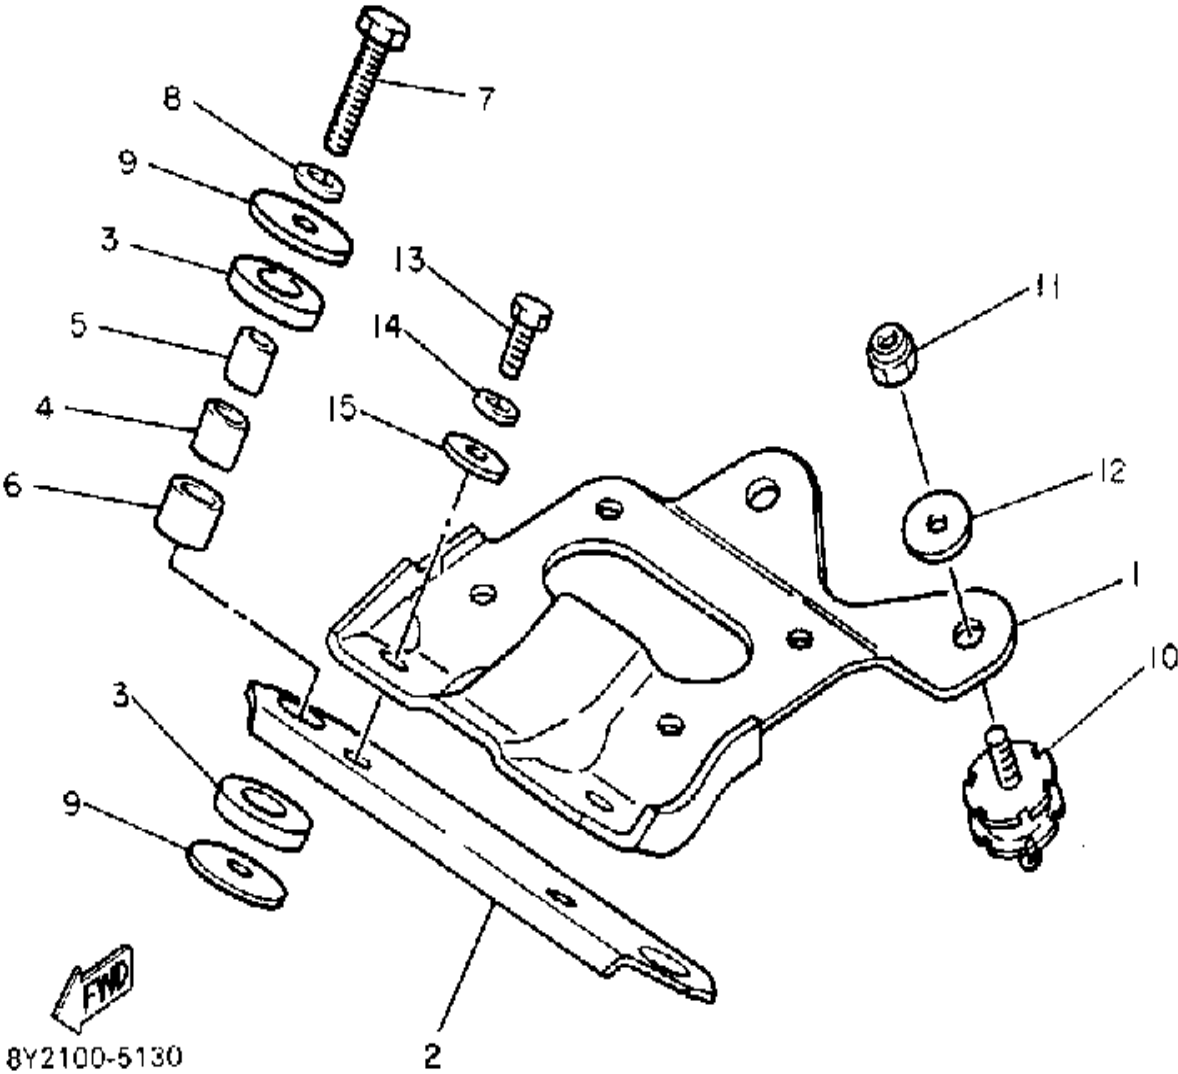

ENGINE BRACKET

Ref. No.	Part Number	Description	Qty	Remarks
1	8G8-21411-00-00	BRACKET, ENGINE 1	1	
2	8G8-21419-00-00	BRACKET, ENGINE 2	1	
3	8A5-21485-00-00	DAMPER, RUBBER 1	4	
4	90385-15025-00	BUSH, SPEC'L RUBBER	2	
5	90387-10514-00	COLLAR	2	
6	90387-21515-00	COLLAR	2	
7	97313-10050-00	BOLT, HEXAGON (676)	2	
8	92990-10100-00	WASHER, SPRING	2	
9	90201-10151-00	WASHER, PLATE	4	
10	8F3-21486-00-00	DAMPER 2	2	
11	95380-10600-00	NUT	2	
12	90201-10321-00	WASHER, PLATE	2	
13	97011-10025-00	BOLT	2	
14	92990-10100-00	WASHER, SPRING	2	
15	90201-10639-00	WASHER, PLATE	2	

Property of www.SmallEngineDiscount.com - Not for Resale

C5