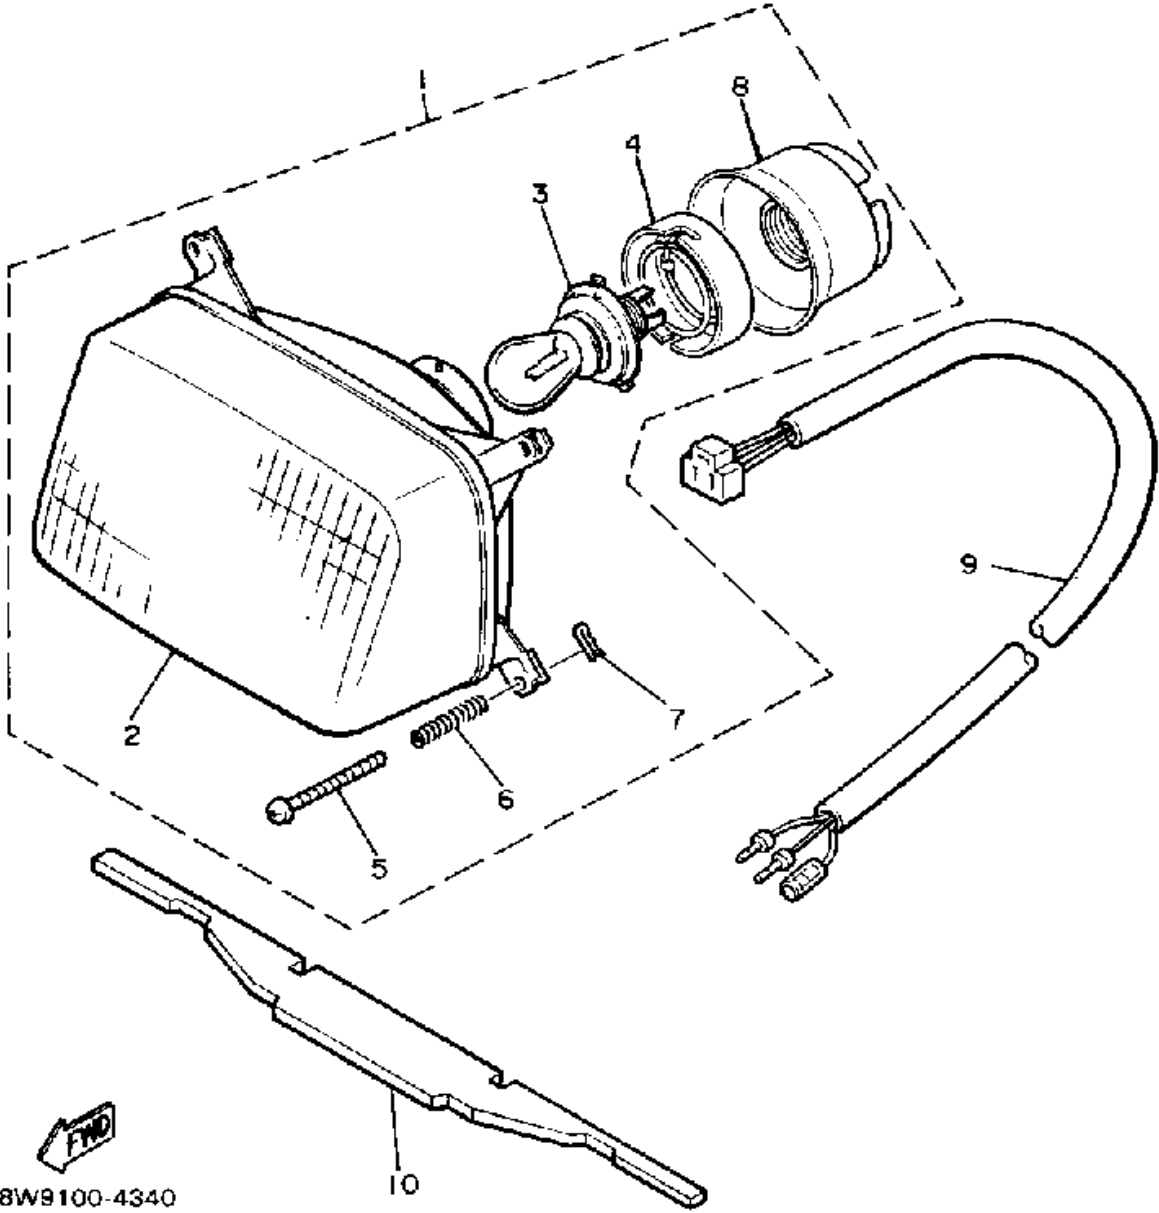

HEADLIGHT

8W9100-4340

Ref. No.	Part Number	Description	Qty	Remarks
1	8W6-84310-00-00	HEADLIGHT UNIT ASSEMBLY	1	
2	8W6-84320-00-00	. LENS ASSEMBLY	1	
3	8A7-84314-00-00	. BULB (12V-60/60W)	1	
4	8A7-84312-00-00	. HOLDER, SOCKET	1	
5	8M6-84331-00-00	. SCREW, RIM ADJUSTING (8A5-84331-00-00)	4	
6	8A5-84332-00-00	. SPRING, SCREW	4	
7	8K4-84374-00-00	. CLIP	4	
8	8A7-84397-01-00	. COVER, SOCKET	1	
9	8Y2-84359-00-00	CORD, HEADLIGHT (TJ)	1	
10	8W6-84366-00-00	DAMPER, HEADLIGHT 1	1	

Property of www.SmallEngineDiscount.com - Not for Resale

D10