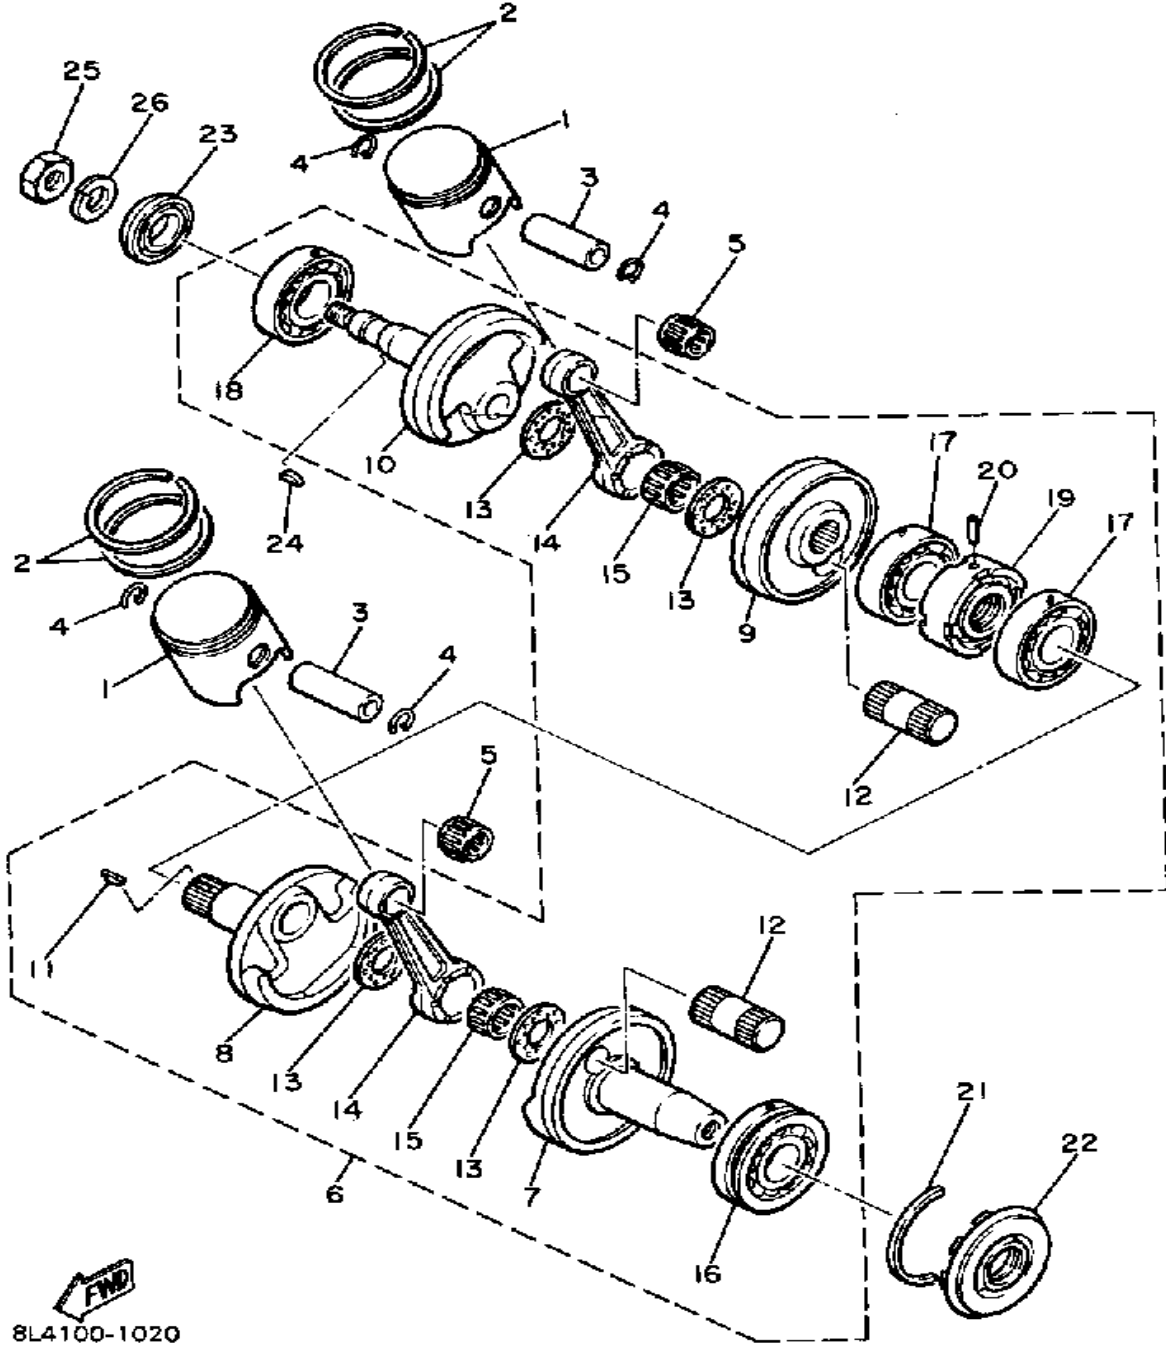

YAMAHA

GENUINE

PARTS CATALOGUE

SNOWMOBILE

Property of www.SmallEngineDiscount.com - Not for Resale

A1

CYLINDER

Ref. No.	Part Number	Description	Qty	Remarks
1	8G8-11111-00-00	HEAD, CYLINDER 1	1	
2	8G8-11121-00-00	HEAD, CYLINDER 2	1	
3	NGK-BR9ES-00-00	PLUG, SPARK	2	
4	8G8-11181-01-00	GASKET, CYLINDER HEAD 1 .	2	
5	8G8-11311-00-00	CYLINDER 1	1	
6	8G8-11321-00-00	CYLINDER 2	1	
7	846-11351-01-00	GASKET, CYLINDER	2	
8	90116-08107-00	BOLT, STUD	8	
9	95701-08500-00	NUT, FLANGE	8	

 8J6100-0010

Property of www.SmallEngineDiscount.com - Not for Resale

CRANKSHAFT-PISTON

8L4100-1020

Ref. No.	Part Number	Description	Qty	Remarks
1	8G8-11631-01-96	PISTON STD.	2	UR
	8G8-11635-00-00	PISTON 1 O/S 0.5	2	AP
	8G8-11636-00-00	PISTON 2 O/S 0.0	2	AP
2	8G8-11601-00-00	PISTON RING SET (STD)	2	UR STD
	8G8-11601-10-00	PISTON RING SET (0.25MM O/S)	2	AP
	8G8-11601-20-00	PISTON RING SET (0.50MM O/S)	2	AP
3	137-11633-00-00	PIN, PISTON	2	
4	93450-17025-00	CIRCLIP	4	
5	93310-216E1-00	BEARING	2	
6	8L3-11400-00-00	CRANKSHAFT ASSEMBLY ...	1	
7	8G8-11412-01-00	. CRANK 1	1	
8	8L3-11422-01-00	. CRANK 2	1	
9	8L3-11432-01-00	. CRANK 3	1	
10	8G8-11442-01-00	. CRANK 4	1	
11	90280-05014-00	. KEY, WOODRUFF	1	
12	8G8-11681-00-00	. PIN, CRANK 1	2	
13	90209-22248-00	. WASHER	4	
14	34X-11651-00-00	. ROD, CONNECTING	2	
15	93310-422L0-00	. BEARING	2	
16	93306-30618-00	. BEARING (B6306)	1	
17	93306-20617-00	. BEARING (B6206)	2	
18	93306-30564-00	. BEARING	1	
19	8L3-11515-01-00	. SEAL, LABYRINTH 1	1	
20	91609-30010-00	. PIN, SPRING	1	
21	93440-72049-00	CIRCLIP	1	
22	93102-30184-00	OIL SEAL, SD-TYPE	1	
23	93102-25183-00	OIL SEAL	1	