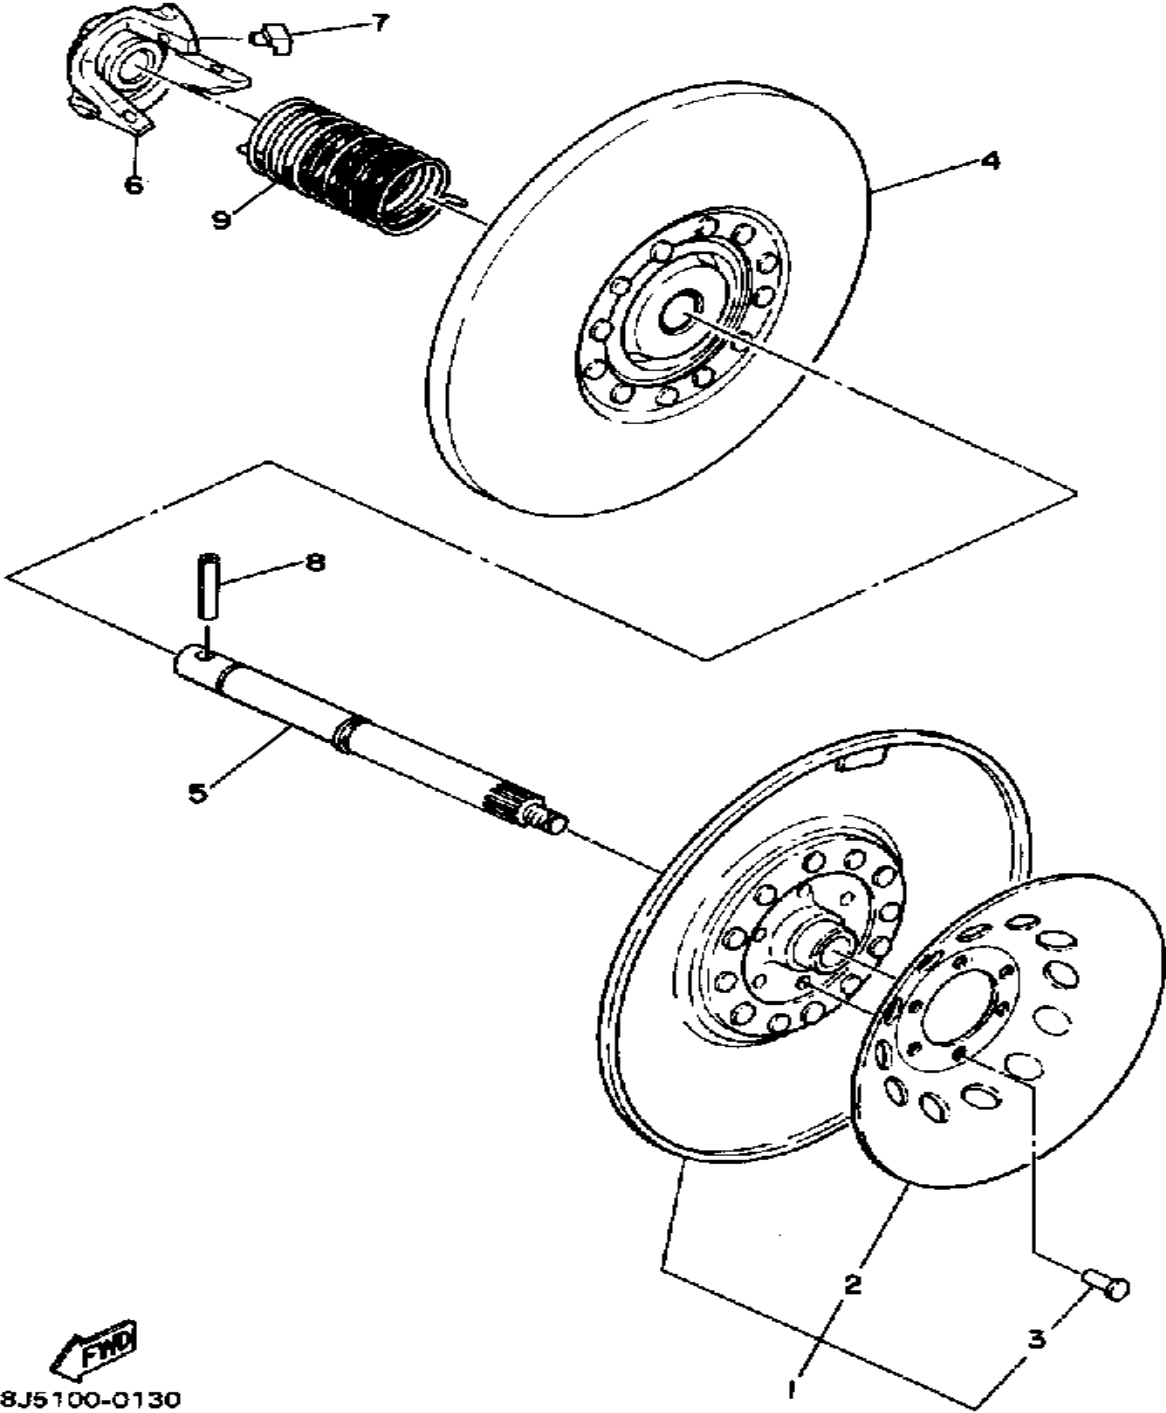

SECONDARY SHEAVE

Ref. No.	Part Number	Description	Qty	Remarks
1	8G8-17660-01-00	SEC FXD SHV	1	
2	8F3-25711-00-00	. DISC, BRAKE	1	
3	90263-05023-00	. RIVET, FLAT HEAD	6	
4	85T-17670-00-00	SEC SLIDING SHEAVESHEAVE	1	
5	8G8-17681-01-00	SHAFT, SECONDARY	1	
6	810-17684-01-00	SEAT, SEC SPRINGSRING ..	1	
7	801-17688-10-00	SHOE, RAMP	3	
8	90254-08001-00	PIN, SPRING TYPE	1	
9	90508-40080-00	SPRING, TORSION	1	

8J5100-0130

Property of www.SmallEngineDiscount.com - Not for Resale