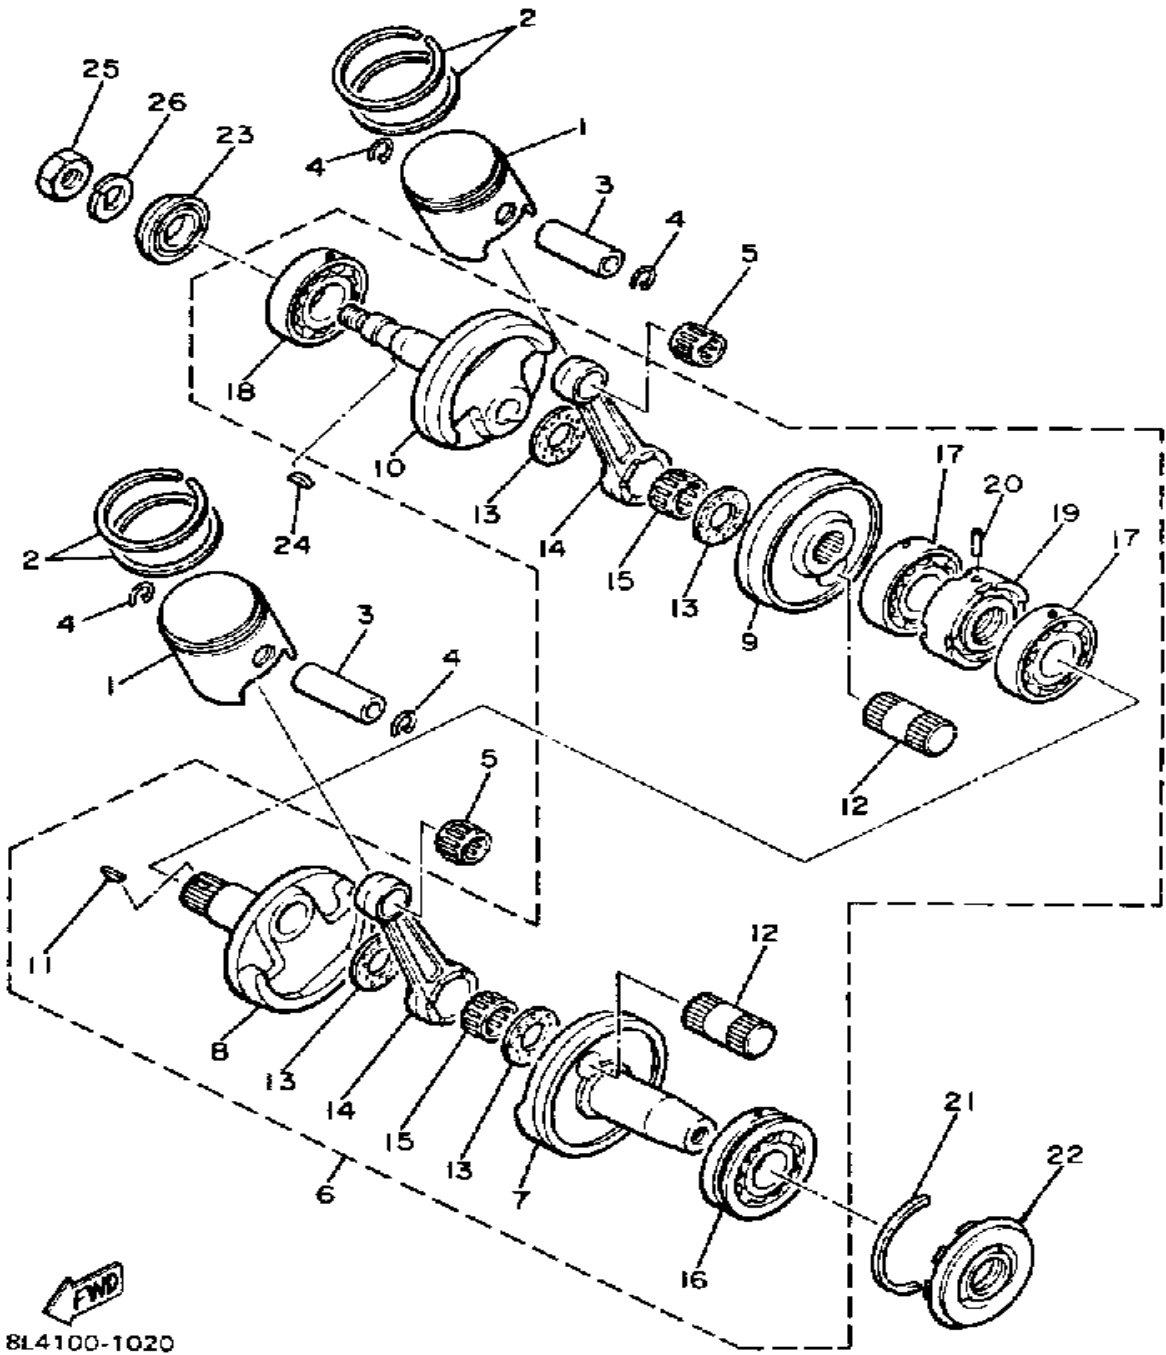

YAMAHA

GENUINE

PARTS CATALOGUE

SNOWMOBILE

Property of www.SmallEngineDiscount.com - Not for Resale

CYLINDER

Ref. No.	Part Number	Description	Qty	Remarks
1	8G8-11111-00-00	HEAD, CYLINDER 1	1	
2	8G8-11121-00-00	HEAD, CYLINDER 2	1	
3	NGK-BR9ES-00-00	PLUG, SPARK	2	
4	8G8-11181-01-00	GASKET, CYLINDER HEAD 1 .	2	
5	8G8-11311-00-00	CYLINDER 1	1	
6	8G8-11321-00-00	CYLINDER 2	1	
7	846-11351-01-00	GASKET, CYLINDER	2	
8	90116-08107-00	BOLT, STUD	8	
9	95701-08500-00	NUT, FLANGE	8	

 8J6100-0010

Property of www.SmallEngineDiscount.com - Not for Resale

CRANKSHAFT - PISTON

Ref. No.	Part Number	Description	Qty	Remarks
1	8G8-11631-01-96	PISTON STD.	2	U.R.
	8G8-11635-00-00	PISTON 1 O/S 0.5	2	ALT. PART
	8G8-11636-00-00	PISTON 2 O/S 0.0	2	ALT. PART
2	8G8-11601-00-00	PISTON RING SET (STD)	2	U.R. STD
	8G8-11601-10-00	PISTON RING SET (0.25MM O/S)	2	ALT. PART
	8G8-11601-20-00	PISTON RING SET (0.50MM O/S)	2	ALT. PART
3	137-11633-00-00	PIN, PISTON	2	
4	93450-17025-00	CIRCLIP	4	
5	93310-216E1-00	BEARING	2	
6	8L3-11400-00-00	CRANKSHAFT ASSEMBLY ...	1	
7	8G8-11412-01-00	. CRANK 1	1	
8	8L3-11422-01-00	. CRANK 2	1	
9	8L3-11432-01-00	. CRANK 3	1	
10	8G8-11442-01-00	. CRANK 4	1	
11	90280-05014-00	. KEY, WOODRUFF	1	
12	8G8-11681-00-00	. PIN, CRANK 1	2	
13	90209-22248-00	. WASHER	4	
14	34X-11651-00-00	. ROD, CONNECTING	2	
15	93310-422L0-00	. BEARING	2	
16	93306-30618-00	. BEARING (B6306)	1	
17	93306-20617-00	. BEARING (B6206)	2	
18	93306-30564-00	. BEARING	1	
19	8L3-11515-01-00	. SEAL, LABYRINTH 1	1	
20	91609-30010-00	. PIN, SPRING	1	
21	93440-72049-00	CIRCLIP	1	
22	93102-20184-00	UNAVAILABLE IN PRICE BOOK	1	
23	93102-25183-00	OIL SEAL	1	