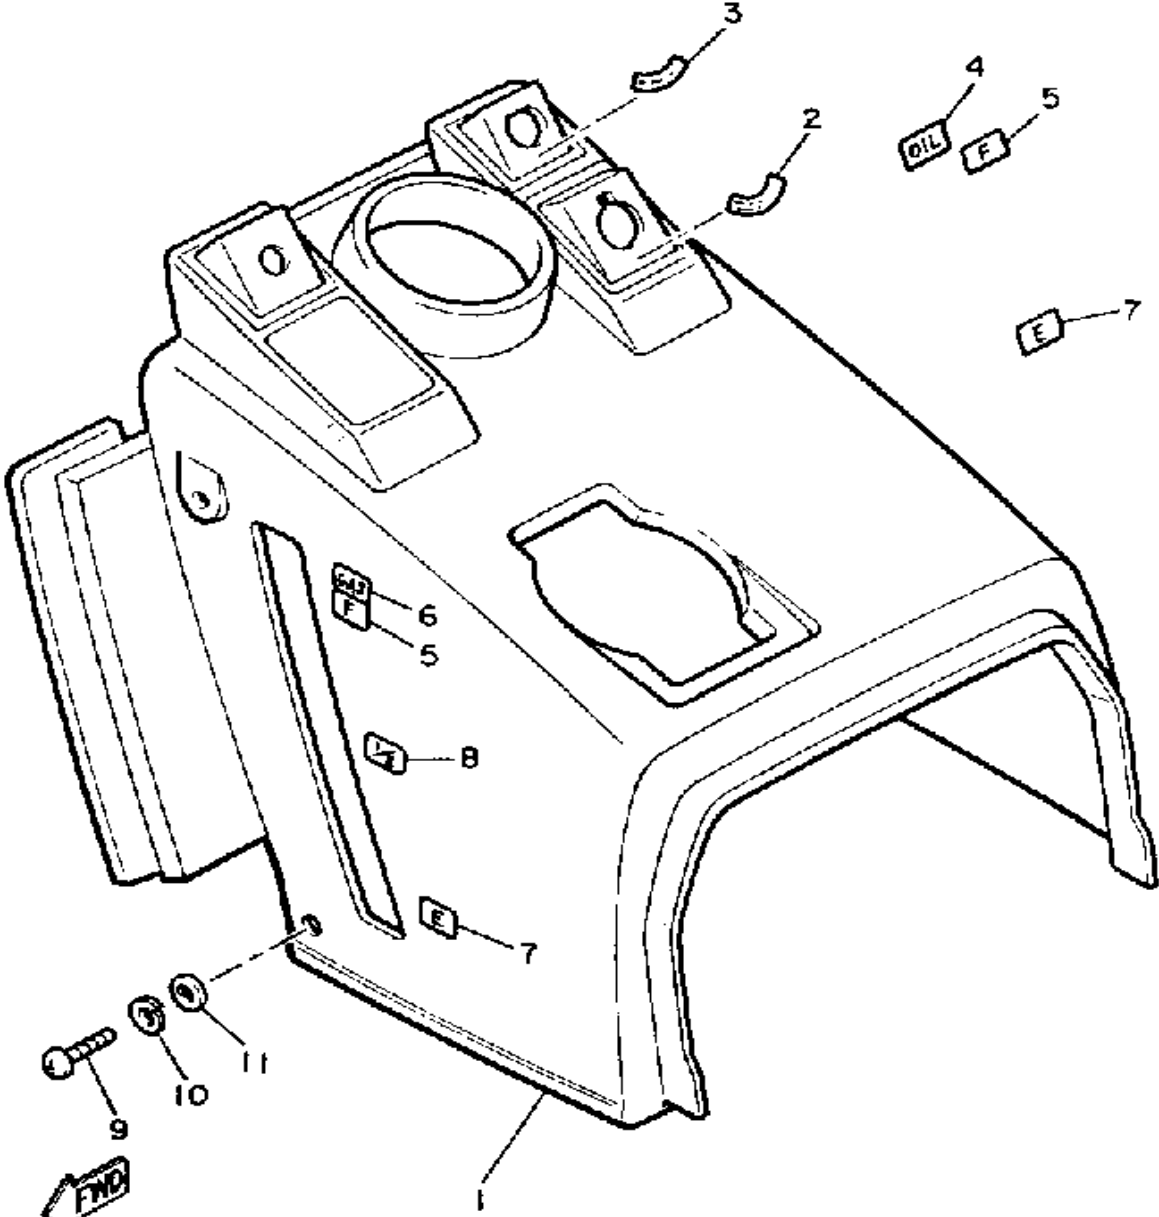

INSTRUMENT PANEL

BY2100-5300

Ref. No.	Part Number	Description	Qty	Remarks
1	8X0-77711-00-00	PANEL, INSTRUMENT	1	
2	8U9-77741-00-00	INDICATOR 1	1	
3	8U9-77742-00-00	INDICATOR 2	1	
4	8G8-77742-00-00	INDICATOR 2	1	
5	878-77744-00-00	INDICATOR 4	2	
6	8A1-77743-00-00	INDICATOR 3	1	
7	878-77745-00-00	INDICATOR 5	2	
8	8A1-77744-00-00	INDICATOR 4	1	
9	98586-05016-00	SCREW, PAN HEAD	4	
10	92906-05100-00	WASHER, SPRING	4	
11	90201-05721-00	WASHER, PLATE	4	

Property of www.SmallEngineDiscount.com - Not for Resale