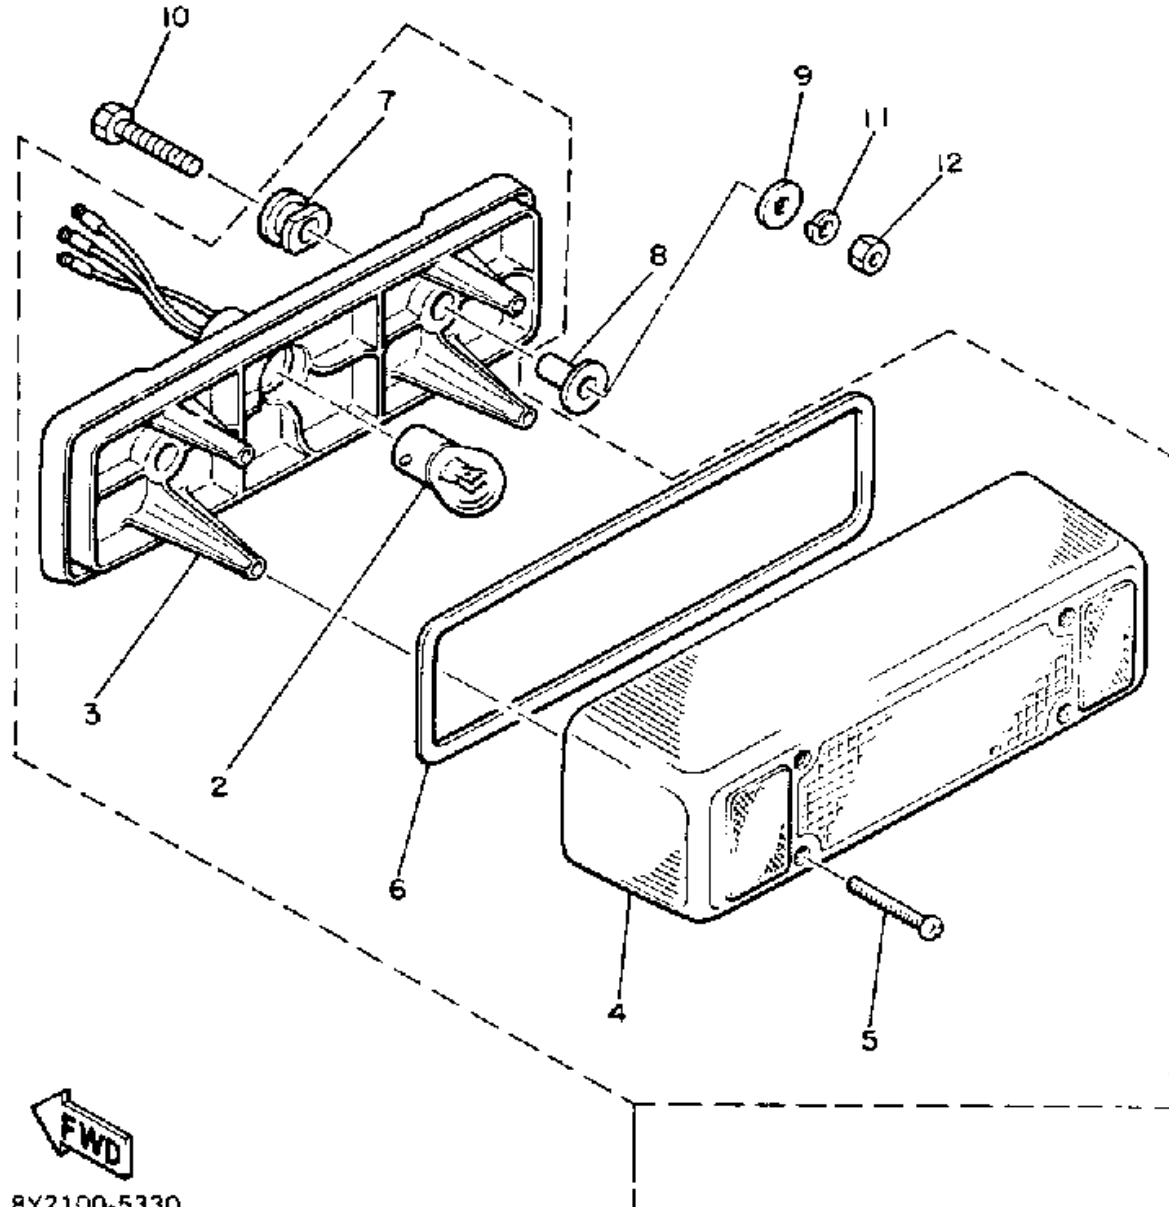

TAILLIGHT

8Y2100-5330

Ref. No.	Part Number	Description	Qty	Remarks
1	8K4-84710-00-00	TAILLIGHT UNIT ASSEMBLY ..	1	
2	137-84714-61-00	. BULB, TL 12V23/8W (J50-83311-00)	1	
3	8K4-84711-00-00	. BASE, TAILLIGHT	1	
4	8K4-84721-00-00	. LENS, TAILLIGHT	1	
5	97780-40130-00	SCREW, PANHEAD TAPPING (97701-40130-00)	4	
6	87M-84723-00-00	. GASKET, TAIL LENS	1	
7	8K4-84718-00-00	. GROMMET	2	
8	90387-060G8-00	COLLAR	2	
9	90201-06407-00	WASHER, PLATE (90201-06747-00)	4	
10	97013-06035-00	BOLT	2	
11	92995-06100-00	WASHER, SPRING	2	
12	95380-06600-00	NUT	2	

Property of www.SmallEngineDiscount.com - Not for Resale