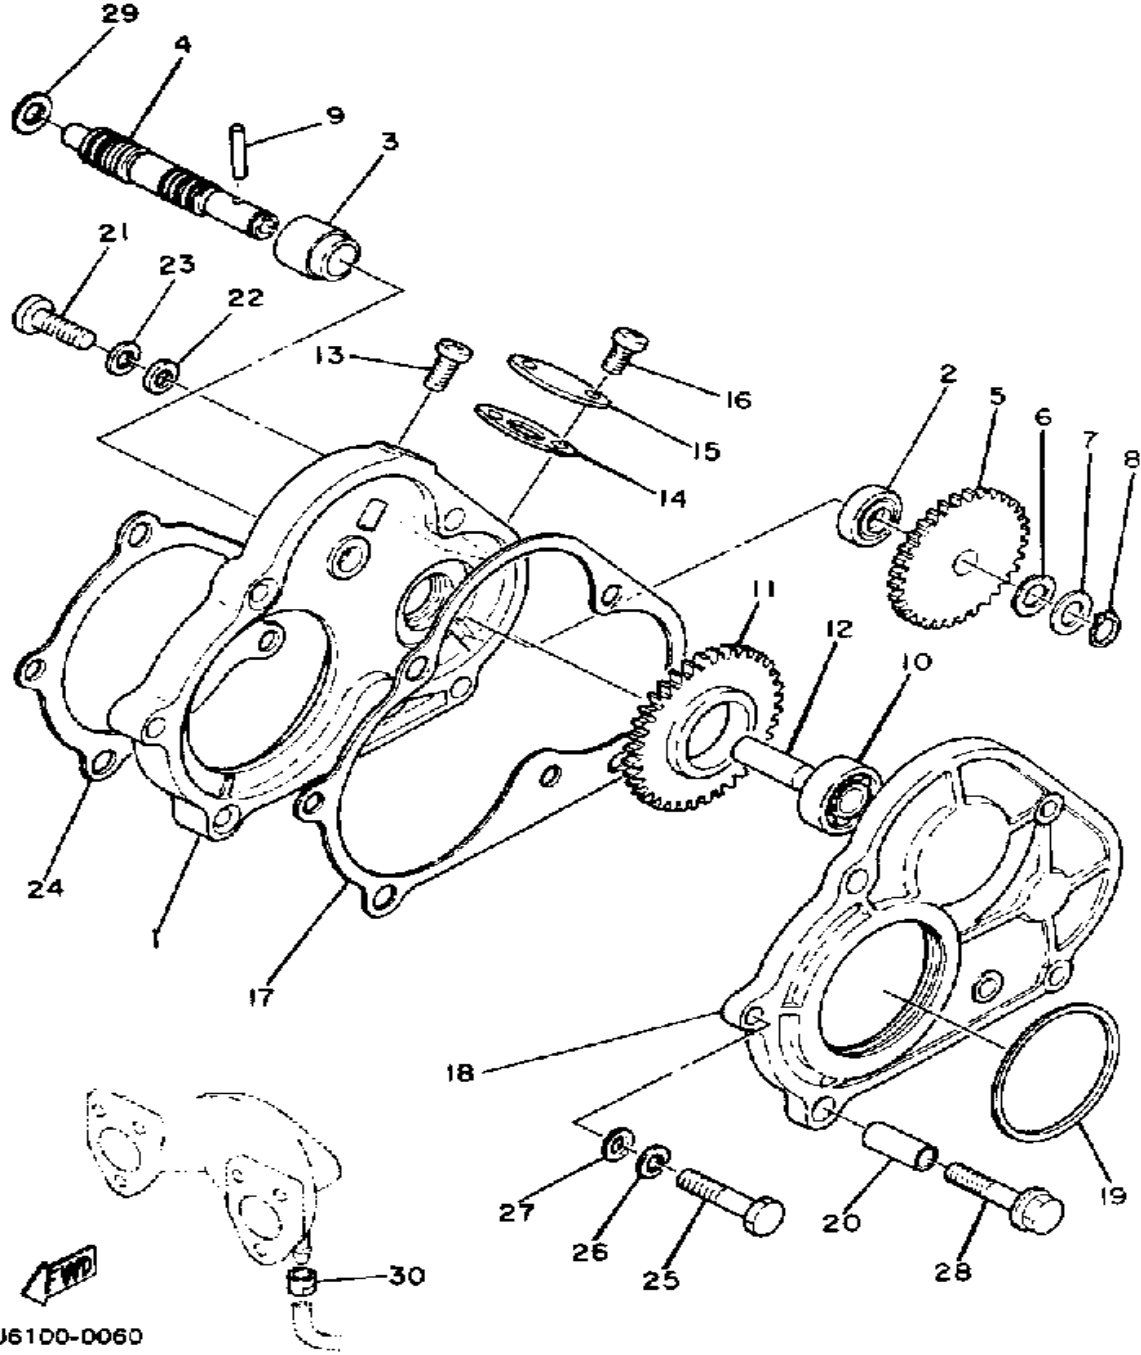

PUMP DRIVE - GEAR

8J6100-0060

Ref. No.	Part Number	Description	Qty	Remarks
30	90468-02025-00	CLIP	2	

Property of www.SmallEngineDiscount.com - Not for Resale