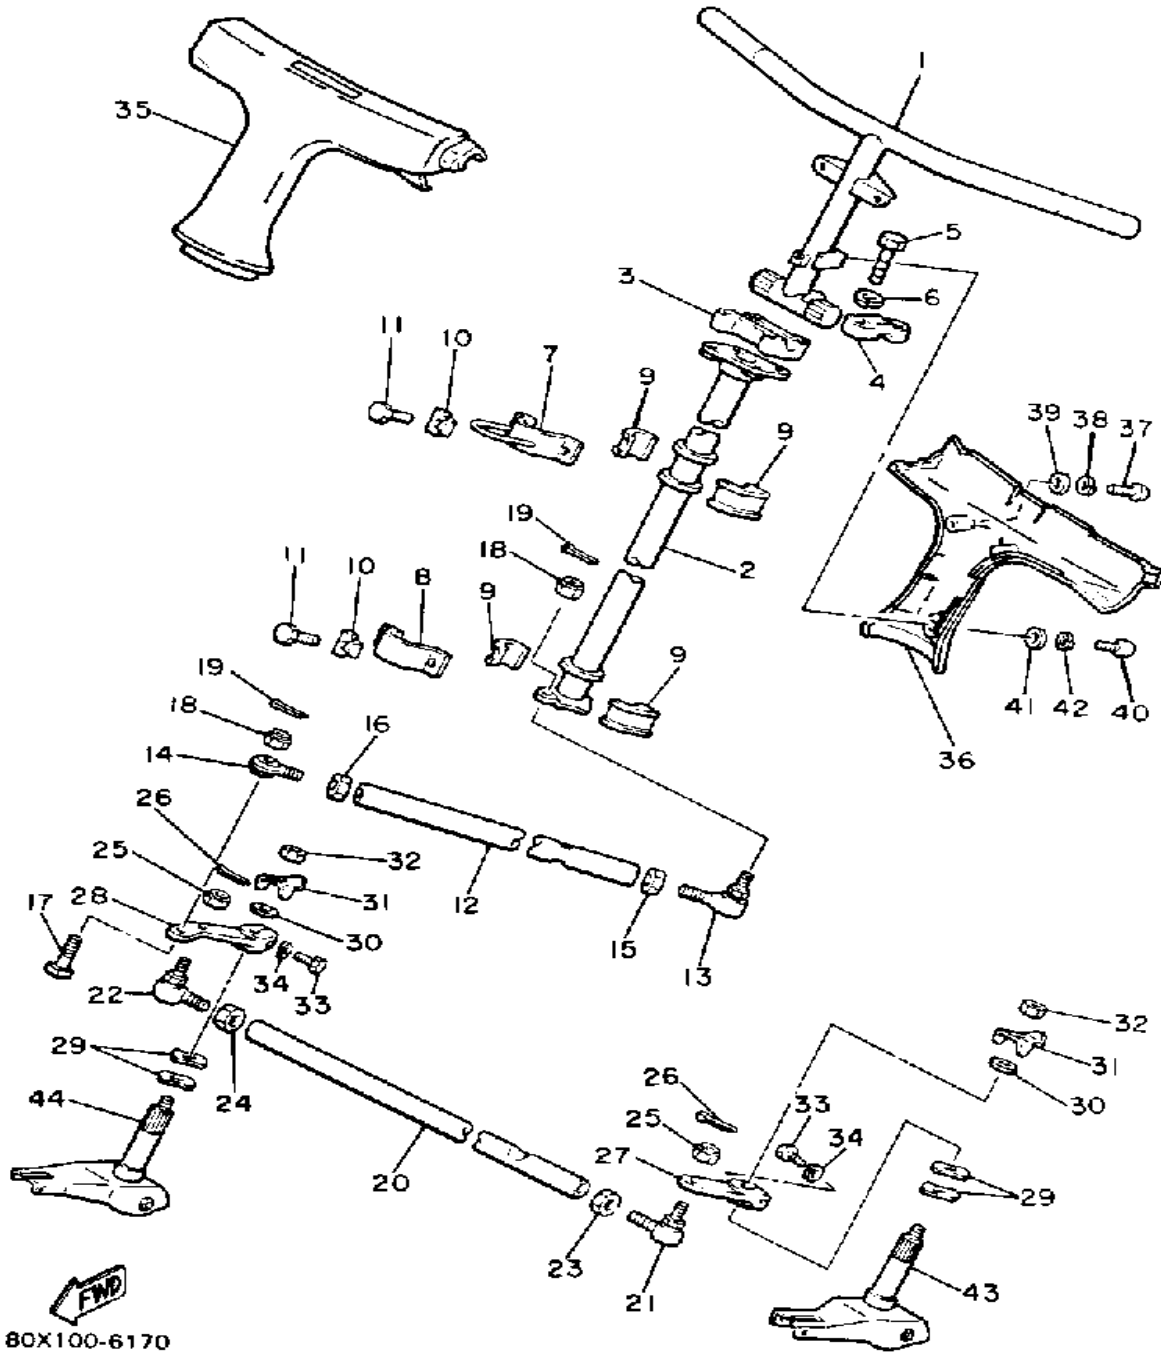

STEERING

Ref. No.	Part Number	Description	Qty	Remarks
1	8W6-23811-00-00	COLUMN, STEERING	1	
2	8W6-23813-00-00	COLUMN, STEERING 2	1	
3	164-23441-00-98	HOLDER, HANDLE UPPER	1	
4	1E6-23441-00-00	HOLDER, HANDLE UPR	2	
5	97313-08055-00	BOLT, HEXAGON	4	
6	92990-08100-00	WASHER	4	
7	8Y4-23872-00-00	HOLDER, BEARING	1	
8	84M-23868-00-00	BRACKET, STEERING LOWER	1	
9	8F3-23812-00-00	PLANE BEARING, STEERING	4	
10	90215-08262-00	WASHER, LOCK	4	
11	97313-08016-00	BOLT, HEXAGON	4	
12	8G8-23821-00-00	ROD, STEERING RELAY	1	
13	86X-23841-00-00	JOINT, UNIVERSAL 1	1	
14	87S-23847-00-00	JOINT, UNIVERSAL 3	1	
15	95303-10700-00	NUT	1	
16	90170-10186-00	NUT	1	
17	90109-10482-00	BOLT	1	
18	95701-10300-00	NUT, FLANGE (95702-10300)	2	
19	91490-20020-00	PIN, COTTER	2	
20	8G8-23831-00-00	ROD, TIE	1	
21	86X-23841-00-00	JOINT, UNIVERSAL 1	1	
22	86X-23845-00-00	JOINT, UNIVERSAL 2	1	
23	95303-10700-00	NUT	1	
24	90170-10186-00	NUT	1	
25	95701-10300-00	NUT, FLANGE (95702-10300)	2	
26	91490-20020-00	PIN, COTTER	2	
27	8F3-23851-00-00	ARM, OUTSIDE 1	1	
28	8F3-23852-00-00	ARM, OUTSIDE 2	1	
29	90206-20037-00	WASHER, WAVE	4	

CONTINUED ON NEXT FRAME ►

Property of www.SmallEngineDiscount.com - Not for Resale