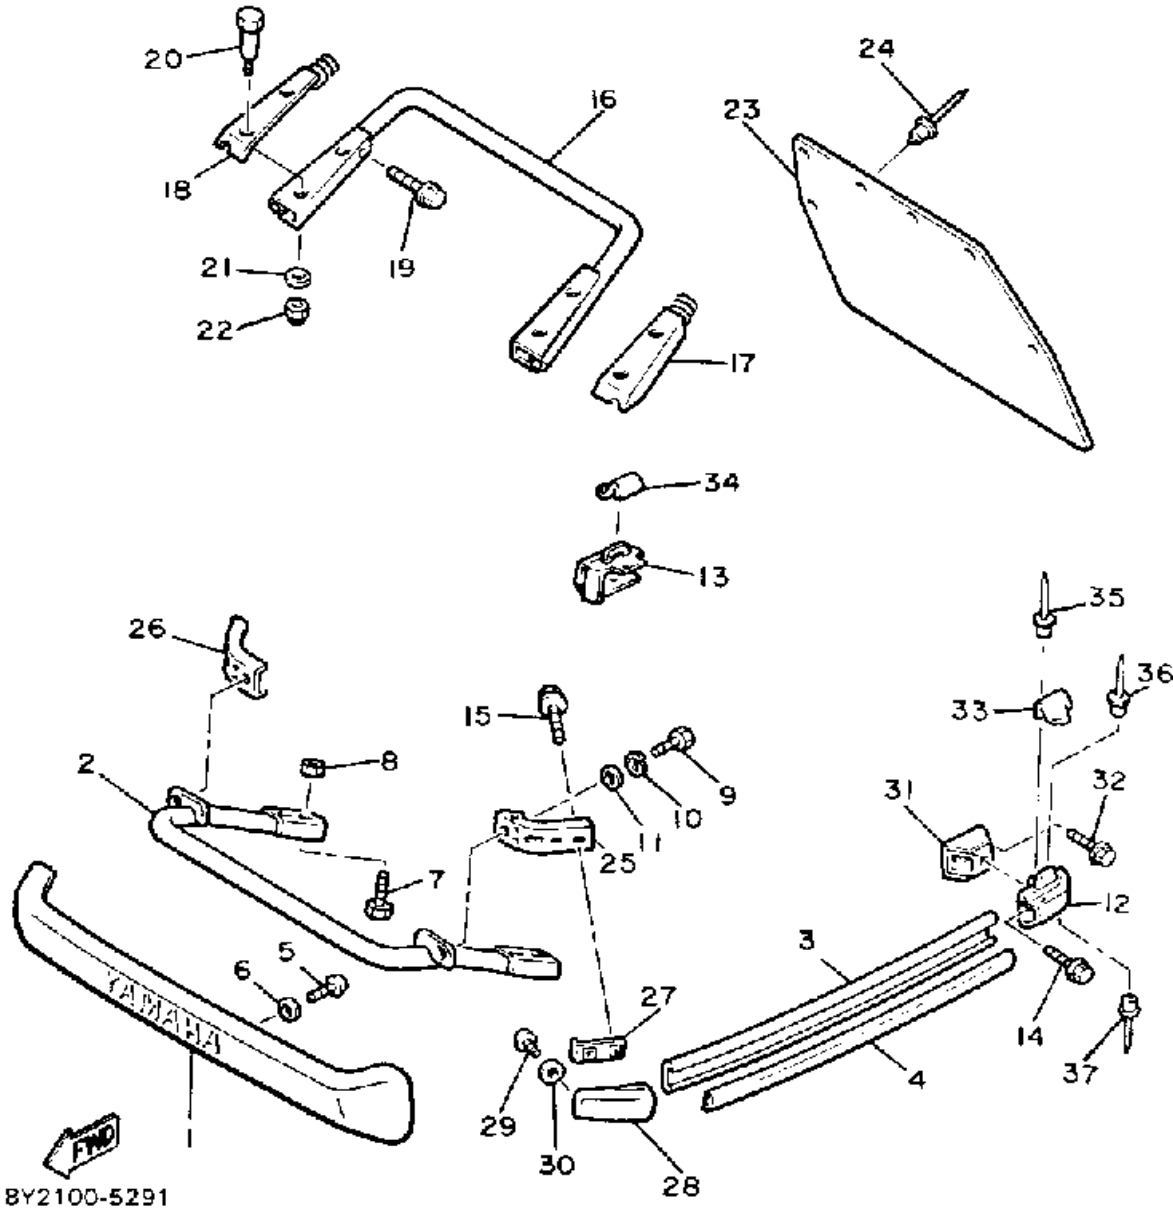

BUMPER

BY2100-5291

Ref. No.	Part Number	Description	Qty	Remarks
1	8W6-77511-00-00	BUMPER, FRONT 1	1	
2	8W6-77512-00-00	BUMPER, FRONT 2	1	
3	8X0-77513-00-00	BUMPER, FRONT 3	2	
4	8X0-77514-00-00	BUMPER, FRONT 4	2	
5	97780-60116-00	SCREW, TAPPING	5	
6	92990-06200-00	WASHER	5	
7	95816-08035-00	BOLT, FLANGE	4	
8	95616-08100-00	NUT, U	4	
9	97016-08016-00	BOLT	2	
10	92906-08100-00	WASHER, SPRING	2	
11	92906-08600-00	WASHER	2	
12	8X0-77523-00-00	END, BUMPER	1	
13	8X0-77524-00-00	END, BUMPER	1	
14	95811-08030-00	BOLT, FLANGE	2	
15	95811-06025-00	BOLT, FLANGE	4	
16	8W6-77541-00-00	BUMPER, REAR 1	1	
17	8W6-77542-00-00	BUMPER, REAR 2	1	
18	8W6-77543-00-00	BUMPER, REAR 3	1	
19	95811-08012-00	BOLT, FLANGE	4	
20	8W6-77519-00-00	BOLT	4	
21	92906-05200-00	WASHER, PLAIN	4	
22	95306-05800-00	NUT (CROWN)	4	
23	8V9-77595-00-00	FLAP	1	
24	90267-48086-00	RIVET, BLIND	5	
25	80M-77531-00-00	BRACKET, FRONT L	1	
26	80M-77532-00-00	BRACKET, FRONT R	1	
27	8X0-77527-00-00	PLATE, BACK UP	2	
28	8X0-77551-00-00	PROTECTOR 1	2	
29	98580-06010-00	SCREW, PAN HEAD (92503-06010)	2	

CONTINUED ON NEXT FRAME ➤

Property of www.SmallEngineDiscount.com - Not for Resale