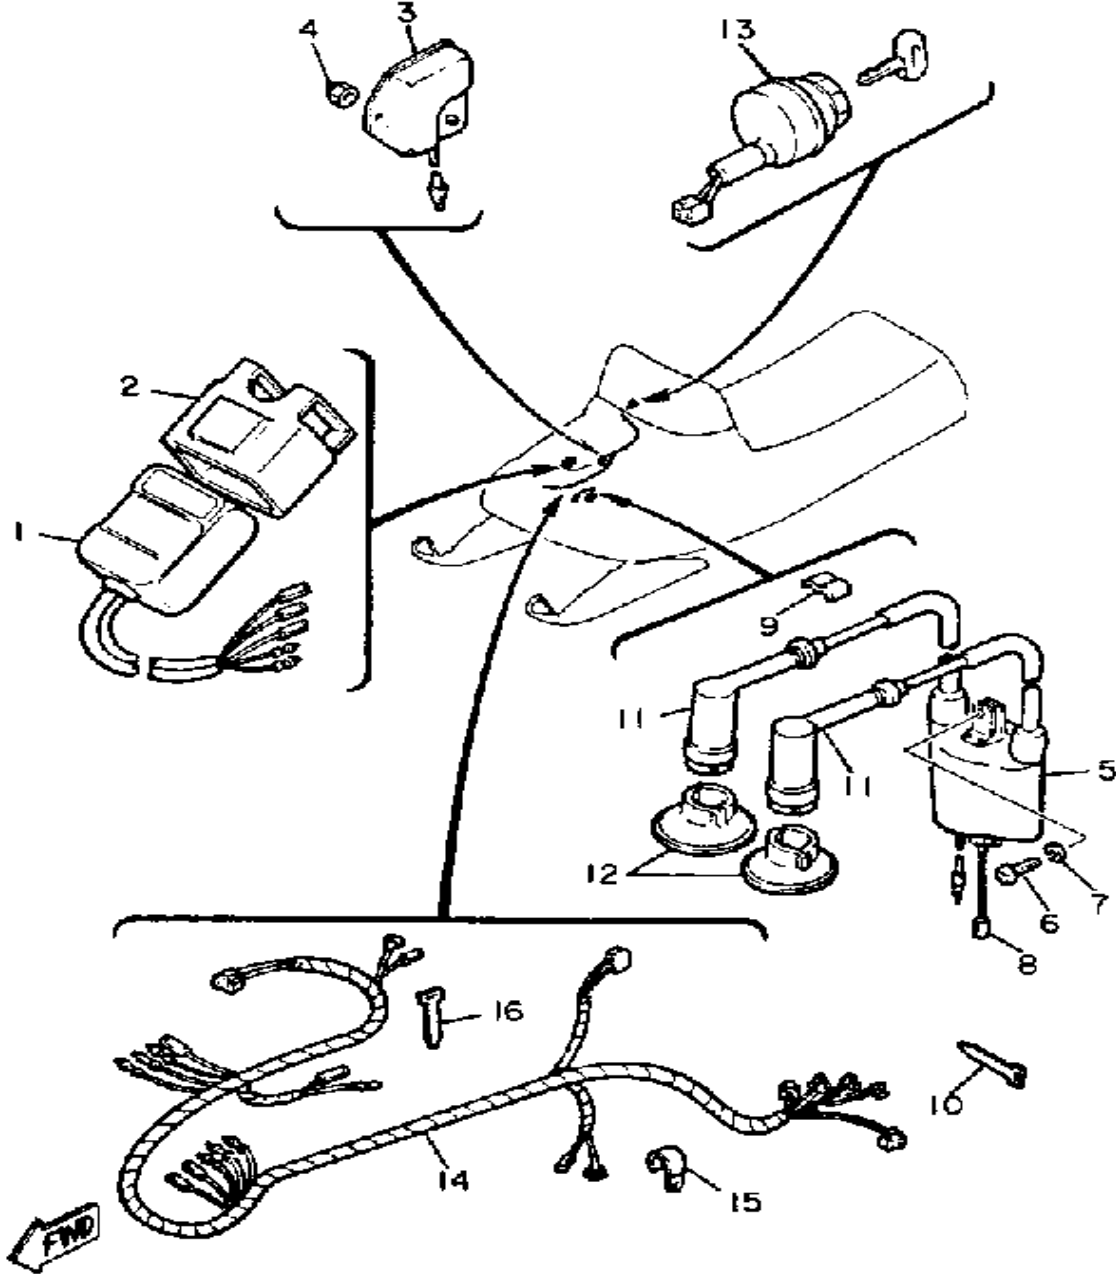

ELECTRICAL 1

Ref. No.	Part Number	Description	Qty	Remarks
1	8V0-85540-21-00	C.D.I. UNIT ASSEMBLY	1	
2	2A7-85546-00-00	BAND	1	
3	82F-81910-A0-00	VOLTAGE REGULATOR ASSEMBLY	1	U.R.
4	95701-06300-00	NUT, NYLON	2	
5	8W3-82310-T0-00	IGNITION COIL ASSEMBLY	1	U.R.
6	98580-06020-00	SCREW	2	
7	92995-06100-00	WASHER, SPRING	2	
8	87D-82318-00-00	WIRE, SUB-LEAD	1	
9	8W6-82355-00-00	GROMMET 1	1	
10	J45-83936-00-00	BAND, SWITCH CORD	1	
11	8J0-82370-10-00	PLUG CAP ASSEMBLY	2	
12	8G8-82372-00-00	SEAL, PLUG CAP	2	
13	8R4-82508-20-00	MAIN SWITCH ASSEMBLY	1	
14	8Y2-82590-20-00	WIRE HARNESS ASSEMBLY (TJ)	1	
15	90465-08028-00	CLAMP	2	
16	341-26397-01-00	BAND	1	

Property of www.SmallEngineDiscount.com - Not for Resale