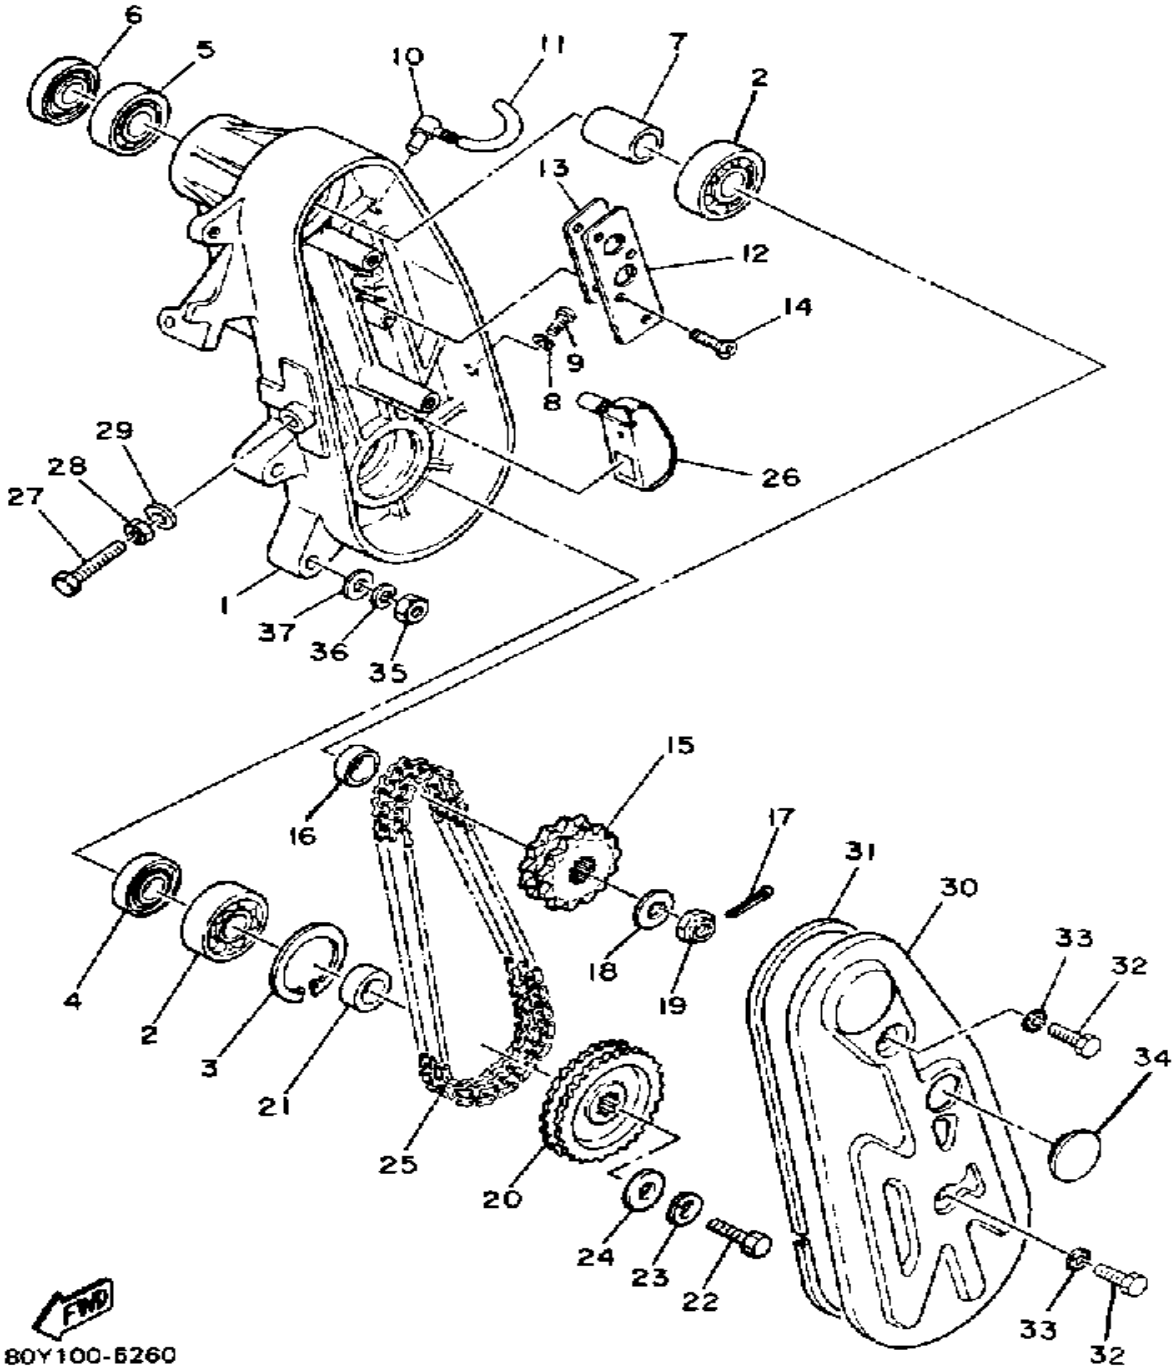

8J5100-0140

Property of www.SmallEngineDiscount.com - Not for Resale

TRACK DRIVE 1

Ref. No.	Part Number	Description	Qty	Remarks
1	8W7-W4751-00-00	AXLE, FRONT	1	
2	8K4-47577-00-00	. CONNECTOR	1	
3	8H9-47531-00-00	WHEEL, SPROCKET 1	2	
4	90460-50079-00	CLAMP, HOSE	2	
5	8F3-47551-00-00	HOUSING, FRONT AXLE	1	
6	8G5-47551-01-00	HOUSING, FRONT AXLE	1	
7	93306-00441-00	BEARING (89A) (B6004RS) ...	1	
8	90208-20008-00	WASHER, CONICAL SPRING ..	1	
9	90170-20211-00	NUT	1	
10	97313-08016-00	BOLT, HEXAGON	3	
11	92990-08100-00	WASHER	3	

BY2100-5250

Property of www.SmallEngineDiscount.com - Not for Resale

TRACK DRIVE 2

Ref. No.	Part Number	Description	Qty	Remarks
1	8F3-47541-00-00	HOUSING, CHAIN	1	
2	93306-30407-00	BEARING (B6304C3)	2	
3	99009-52500-00	CIRCLIP	1	
4	93102-20447-00	OIL SEAL	1	
5	93306-20458-00	BEARING	1	
6	93102-30083-00	SEAL, OIL	1	
7	90387-20580-00	COLLAR	1	
8	90430-06016-00	GASKET	1	
9	91311-06010-00	BOLT, SOCKET HEAD	1	
10	583-15371-00-00	BREATHER	1	
11	90445-09055-00	HOSE	1	
12	8G8-47591-00-00	PLATE	1	
13	85T-47592-00-00	GASKET	1	
14	98702-05014-00	SCREW, FLAT HEAD	4	
15	802-17682-20-00	SPROCKET, CHAIN DRIVE (11T)	1	ALT. PART
	802-17682-40-00	SPRKT, CHAIN DR 13TCHAIN DRIVE (13T) (806-17682-30-0)	1	U.R. STD
	806-17682-20-00	SPROCKET, CHAIN DRIVE (12T)	1	ALT. PART
	806-17682-40-00	SPROCKET, CHAIN DRIVE (14T)	1	ALT. PART
16	90387-19649-00	COLLAR	1	
17	91401-25030-00	PIN, COTTER	1	
18	90201-122H1-00	WASHER, PLATE	1	
19	90185-12119-00	NUT, SELF-LOCKING	1	
20	8G8-47548-10-00	SPROCKET, CHN DRVN	1	ALT. PART
	8G8-47548-20-00	SPROCKET, CHN DRVN	1	U.R. STD
	8G8-47548-30-00	SPROCKET, CHN DRVN	1	ALT. PART
21	90387-20155-00	COLLAR	1	