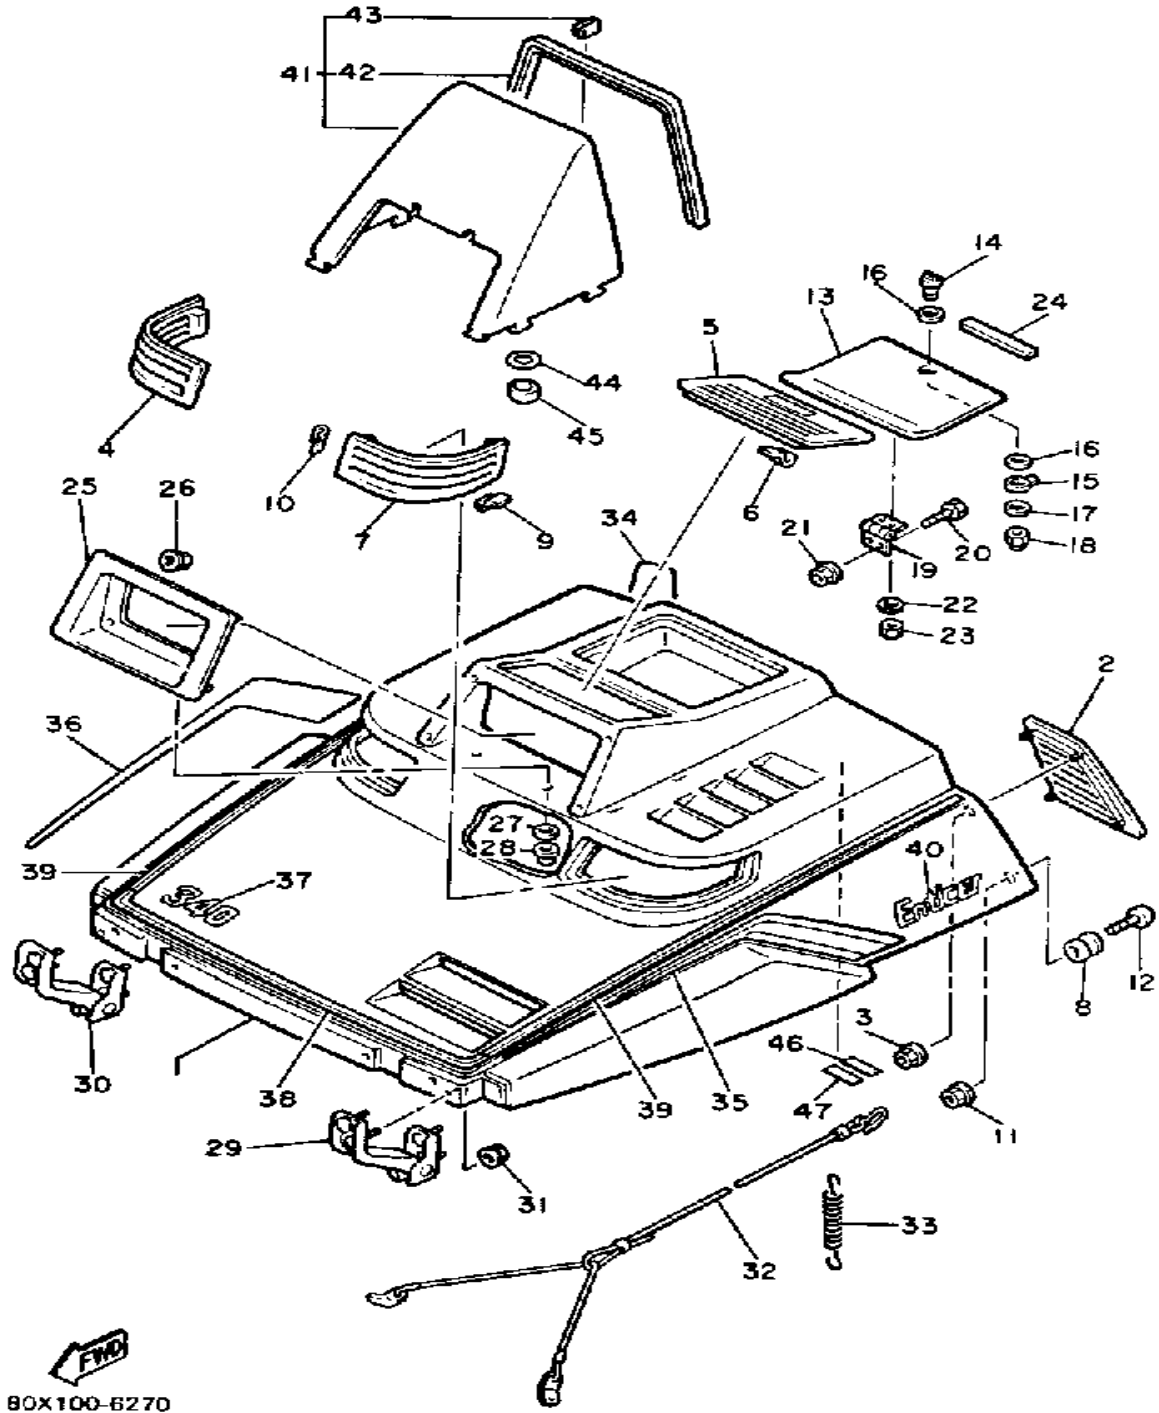

SHROUD-WINDSHIELD

BOX100-6270

Ref. No.	Part Number	Description	Qty	Remarks
1	80E-W7711-09-00	SHROUD ASSEMBLY	1	
2	8W8-77131-00-00	LOUVER 1	1	
3	95701-05500-00	NUT, FLANGE	4	
4	80E-77133-00-00	LOUVER 3	1	
5	80E-77134-00-00	LOUVER 4	1	
6	90468-05094-00	CLIP	4	
7	80E-77109-00-00	LOUVER 5	1	
8	8M6-77175-00-00	HOLDER, LATCH	2	
9	90468-05137-00	CLIP	4	
10	90468-05138-00	CLIP	4	
11	95701-06500-00	NUT, FLANGE	2	
12	98906-06030-00	SCREW, BIND	2	
13	80E-77392-00-00	COVER, LUGGAGE BOX	1	
14	8L9-77324-00-00	KNOB	1	
15	8K4-77328-00-00	LEVER, arm fitting	1	
16	90201-10119-00	WASHER, PLATE	2	
17	90201-05725-00	WASHER, PLATE	1	
18	95706-05300-00	NUT, nylon	1	
19	8K4-77470-00-00	HINGE ASSEMBLY	2	
20	97006-05014-00	BOLT	4	
21	95701-05500-00	NUT, FLANGE	4	
22	92906-05200-00	WASHER, PLAIN	4	
23	95306-05800-00	NUT (CROWN)	4	
24	8W6-77374-00-00	DAMPER 2	1	
25	80E-84311-00-00	BODY, HEADLIGHT	1	
26	95701-05500-00	NUT, FLANGE	4	
27	90201-04325-00	WASHER, PLATE	2	
28	90183-04012-00	NUT, SPRING	2	
29	8W6-77140-00-00	HINGE ASSEMBLY	1	

CONTINUED ON NEXT FRAME ➤

Property of www.SmallEngineDiscount.com - Not for Resale