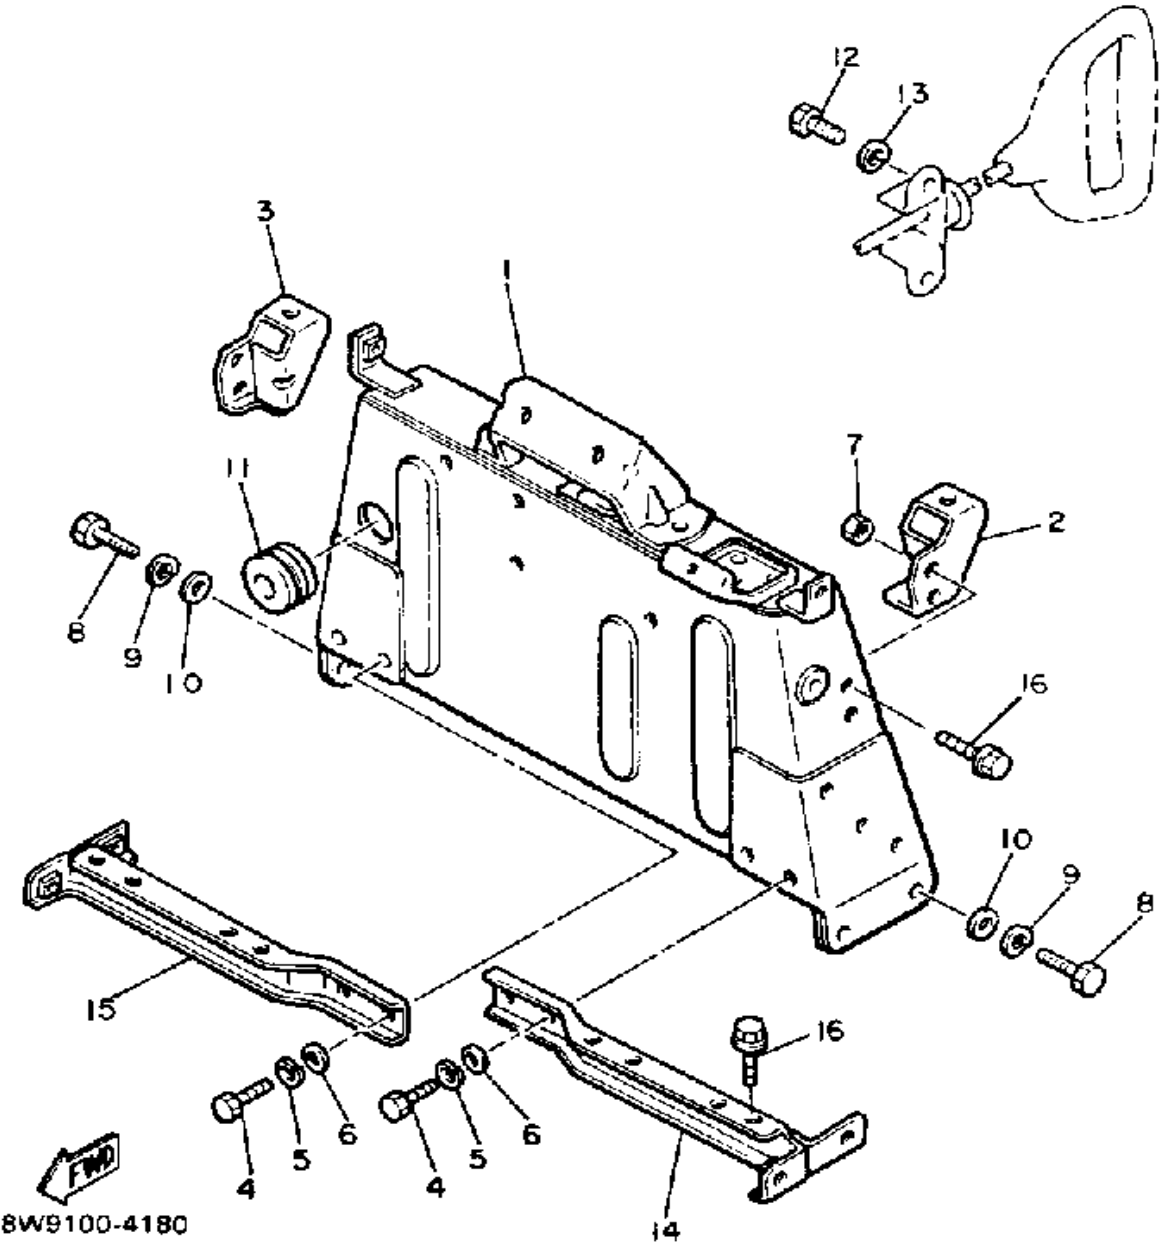

STEERING GATE

Ref. No.	Part Number	Description	Qty	Remarks
1	8W6-23871-00-00	GATE, STEERING	1	
2	8W6-24115-00-00	STAY, FUEL TANK 1	1	
3	8W6-24116-00-00	STAY, FUEL TANK	1	
4	97301-06014-00	BOLT, HEXAGON	4	
5	92995-06100-00	WASHER, SPRING	4	
6	92990-06600-00	WASHER, PLATE	4	
7	95380-06600-00	NUT	4	
8	97313-08018-00	BOLT, HEXAGON (97301-08016)	4	
9	92990-08100-00	WASHER	4	
10	92901-08600-00	WASHER	4	
11	90480-28191-00	GROMMET	1	
12	97013-06012-00	BOLT	2	
13	92995-06100-00	WASHER, SPRING	2	
14	8W6-23898-00-00	BRACKET 3	1	
15	8W6-23899-00-00	BRACKET 4	1	
16	95811-06012-00	BOLT, FLANGE	12	

Property of www.SmallEngineDiscount.com - Not for Resale