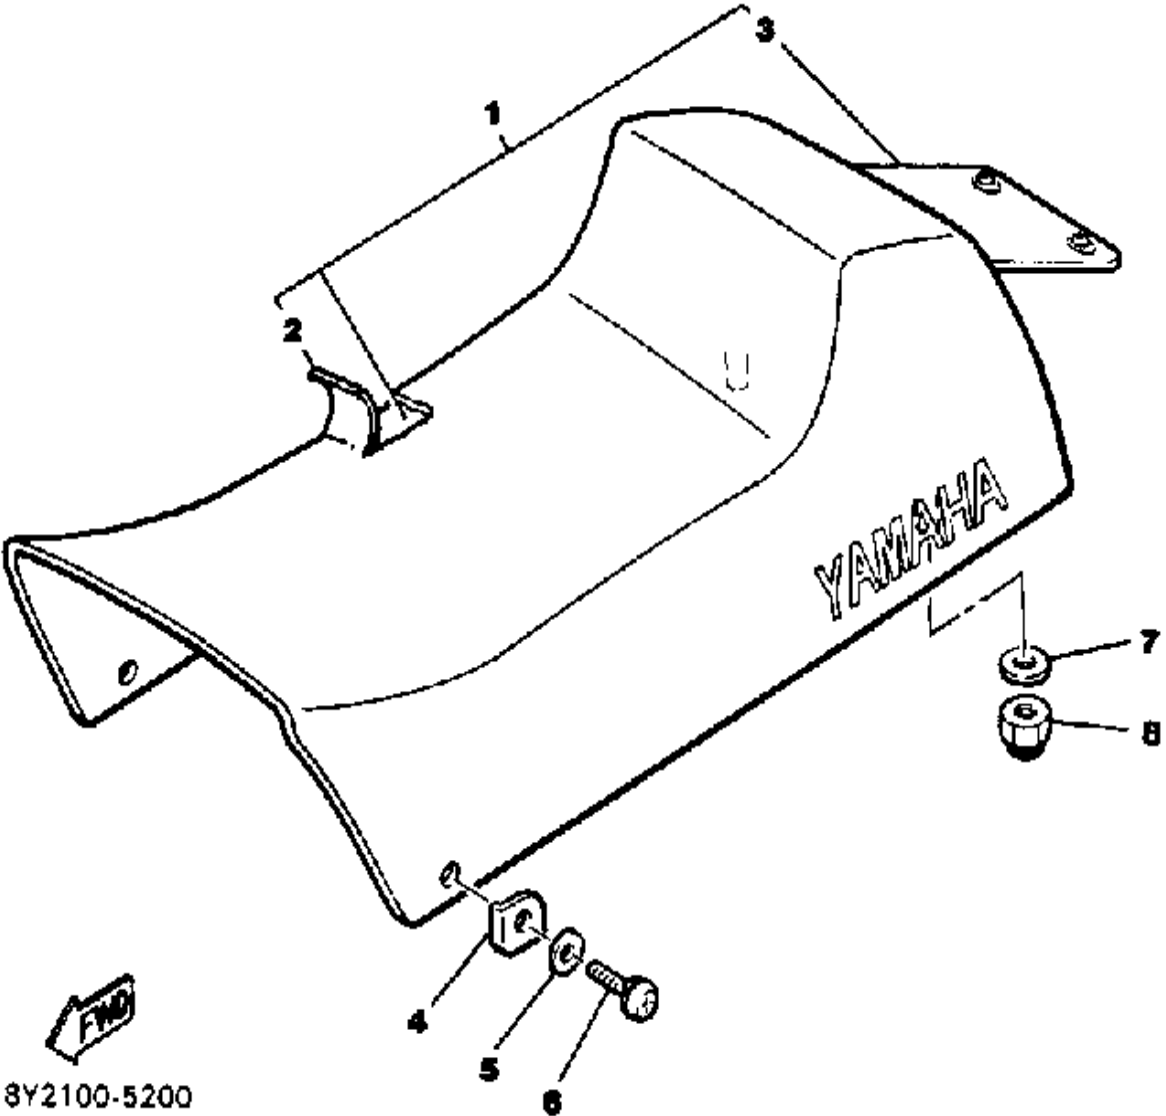

SEAT

Ref. No.	Part Number	Description	Qty	Remarks
1	82H-24710-00-00	SINGLE SEAT ASSEMBLY	1	
2	82H-24711-00-00	COVER, SINGLE SEAT	1	
3	8W8-77377-00-00	COVER, LUGGE BOX 2LUGGAGE BOX 2	1	
4	90214-14037-00	WASHER, CLAW	2	
5	90201-063J2-00	WASHER, PLATE	2	
6	90157-06070-00	SCREW, PAN HEAD	2	
7	90201-08748-00	WASHER, PLATE	2	
8	95712-08300-00	NUT, LOCK	2	

Property of www.SmallEngineDiscount.com - Not for Resale