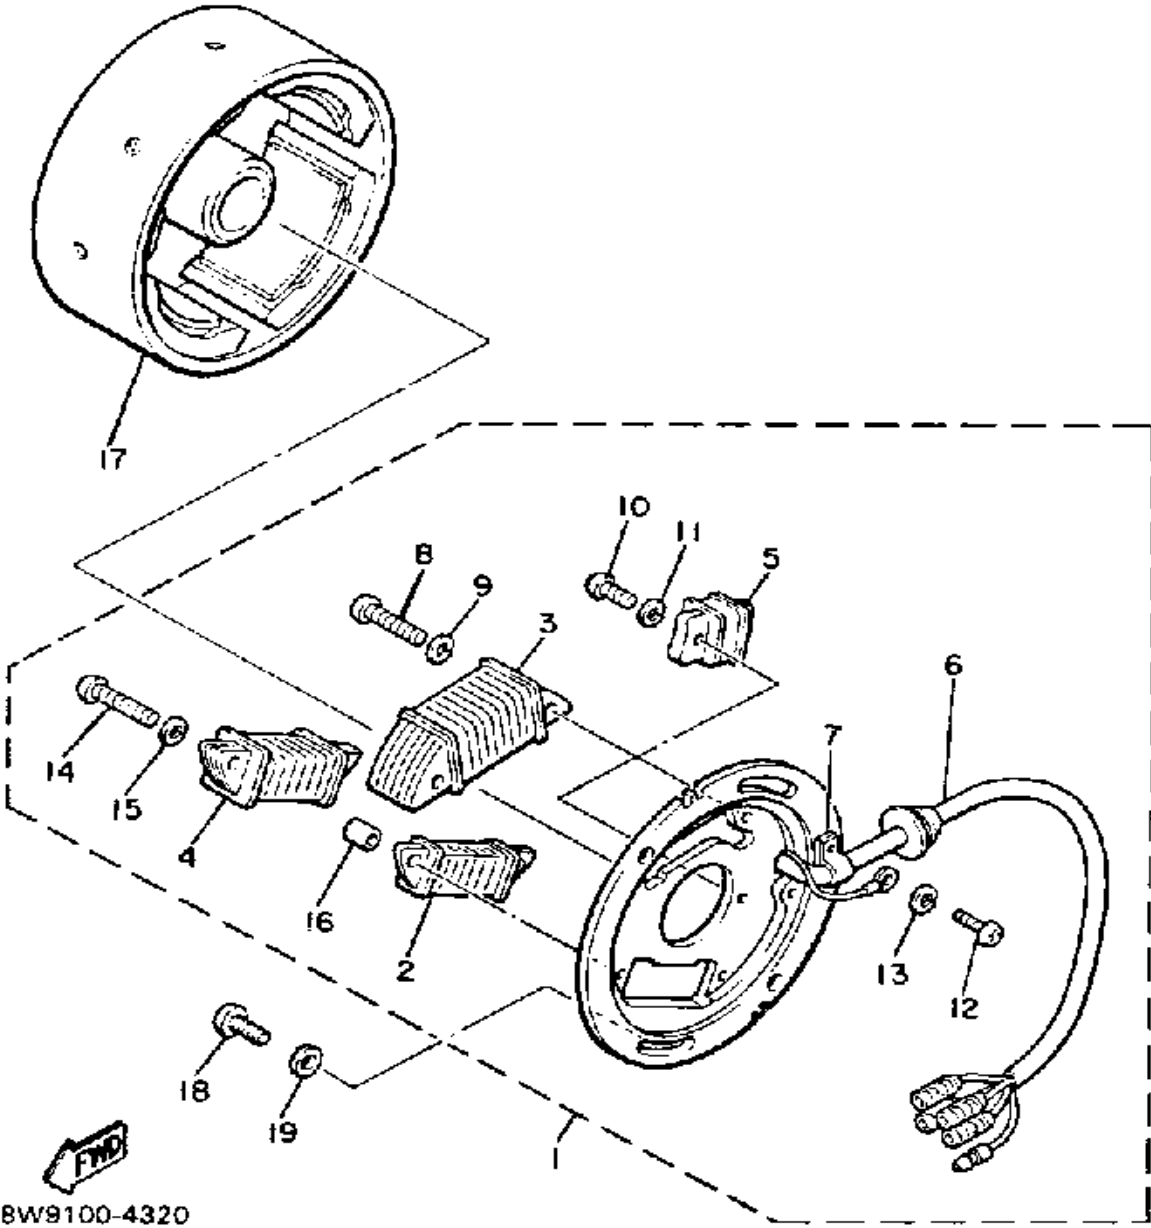

GENERATOR

BW9100-4320

Ref. No.	Part Number	Description	Qty	Remarks
1	8W6-85510-20-00	STATOR ASSEMBLY	1	
2	86M-85511-00-00	. COIL, SOURCE	1	
3	8G8-85513-20-00	. COIL, LIGHTING 1	1	
4	82M-85514-20-00	. COIL, LIGHTING 2	1	
5	82M-85580-20-00	. COIL, PULSER	1	
6	8W0-85515-20-00	. LEAD WIRE ASSEMBLY (8V0-85515-20)	1	
7	445-81328-20-00	. CLAMP	1	
8	98501-05035-00	. SCREW, PAN HEAD	2	
9	92990-05100-00	. WASHER, SPRING	2	
10	98506-04018-00	. SCREW, PAN HEAD	2	
11	92901-05600-00	. WASHER, PLATE	2	
12	98580-04008-00	. SCREW, PAN HEAD	1	
13	92901-04600-00	. WASHER, PLATE	1	
14	98501-05040-00	. SCREW, PAN HEAD (98502-05040)	2	
15	92990-05100-00	. WASHER, SPRING	2	
16	8T0-85519-20-00	. SPACER	2	
17	8J6-85550-20-00	ROTOR ASSEMBLY	1	
18	98980-06016-00	SCREW, BINDING	2	
19	90201-06043-00	WASHER, PLATE	2	

Property of www.SmallEngineDiscount.com - Not for Resale