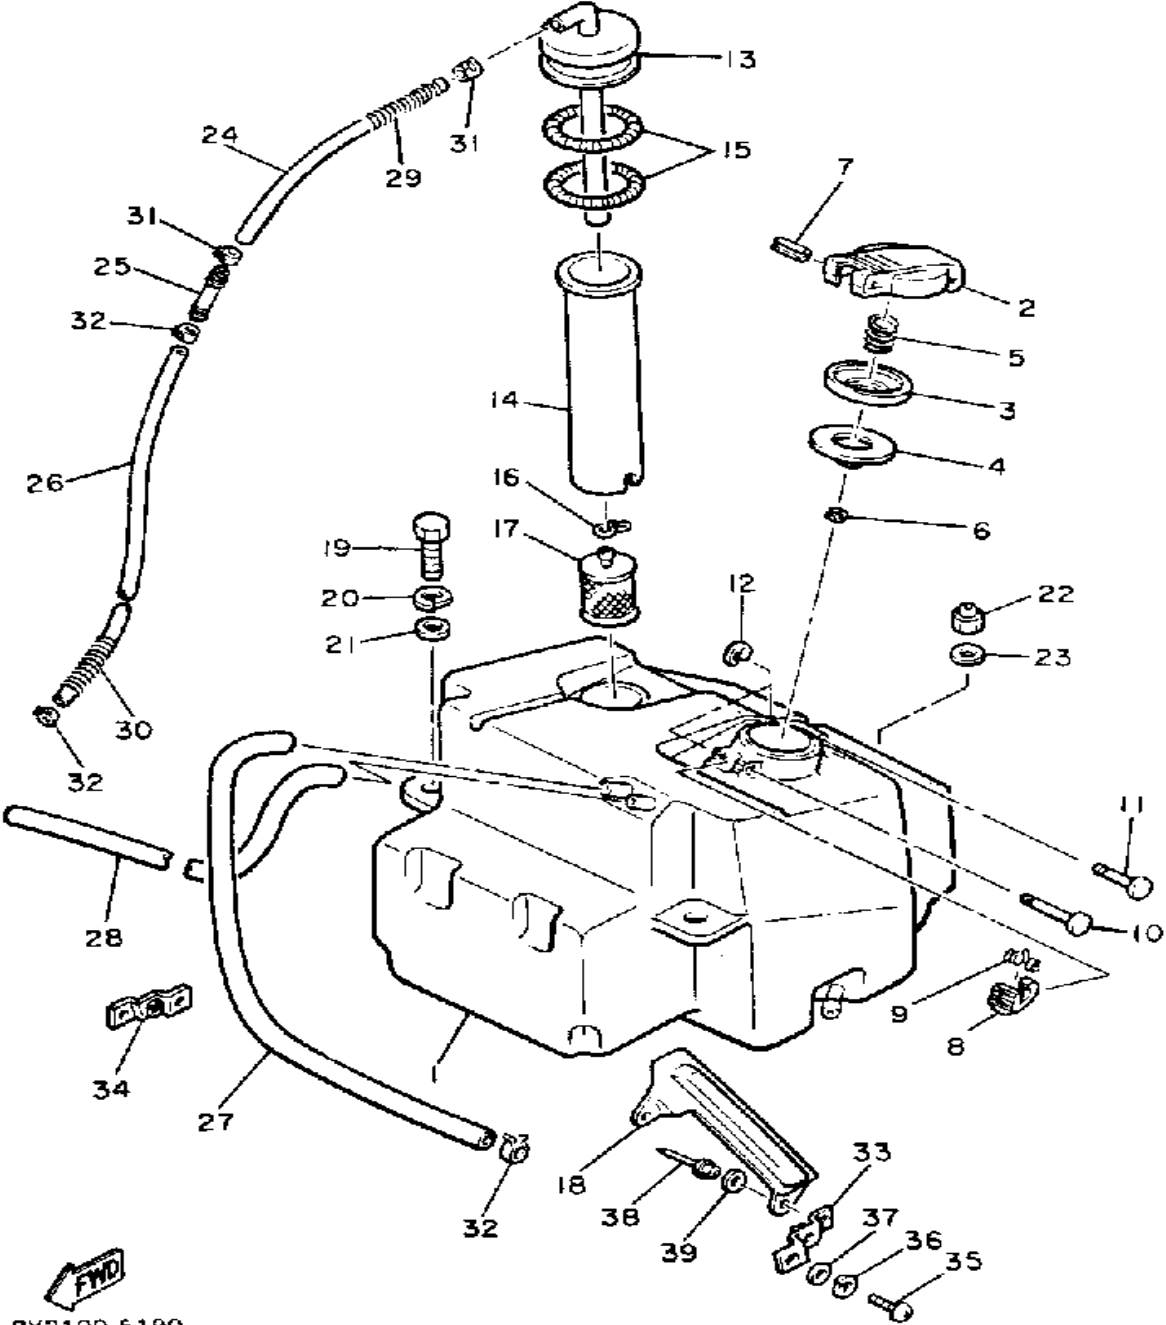

FUEL TANK

8Y2100-5190

Ref. No.	Part Number	Description	Qty	Remarks
30	8G5-24328-00-00	PROTECTOR, PIPE	1	
31	90467-11028-00	CLIP	2	
32	90467-09026-00	CLIP	3	
33	8W6-77721-00-00	BRACKET 1	1	
34	8W6-77722-00-00	BRACKET 2	1	
35	98506-06014-00	SCREW, PAN HEAD (92506-06014)	3	
36	92906-06100-00	WASHER, SPRING	3	
37	92906-06600-00	WASHER	3	
38	90267-48053-00	RIVET, BLIND	1	
39	90201-04325-00	WASHER, PLATE	1	

Property of www.SmallEngineDiscount.com - Not for Resale