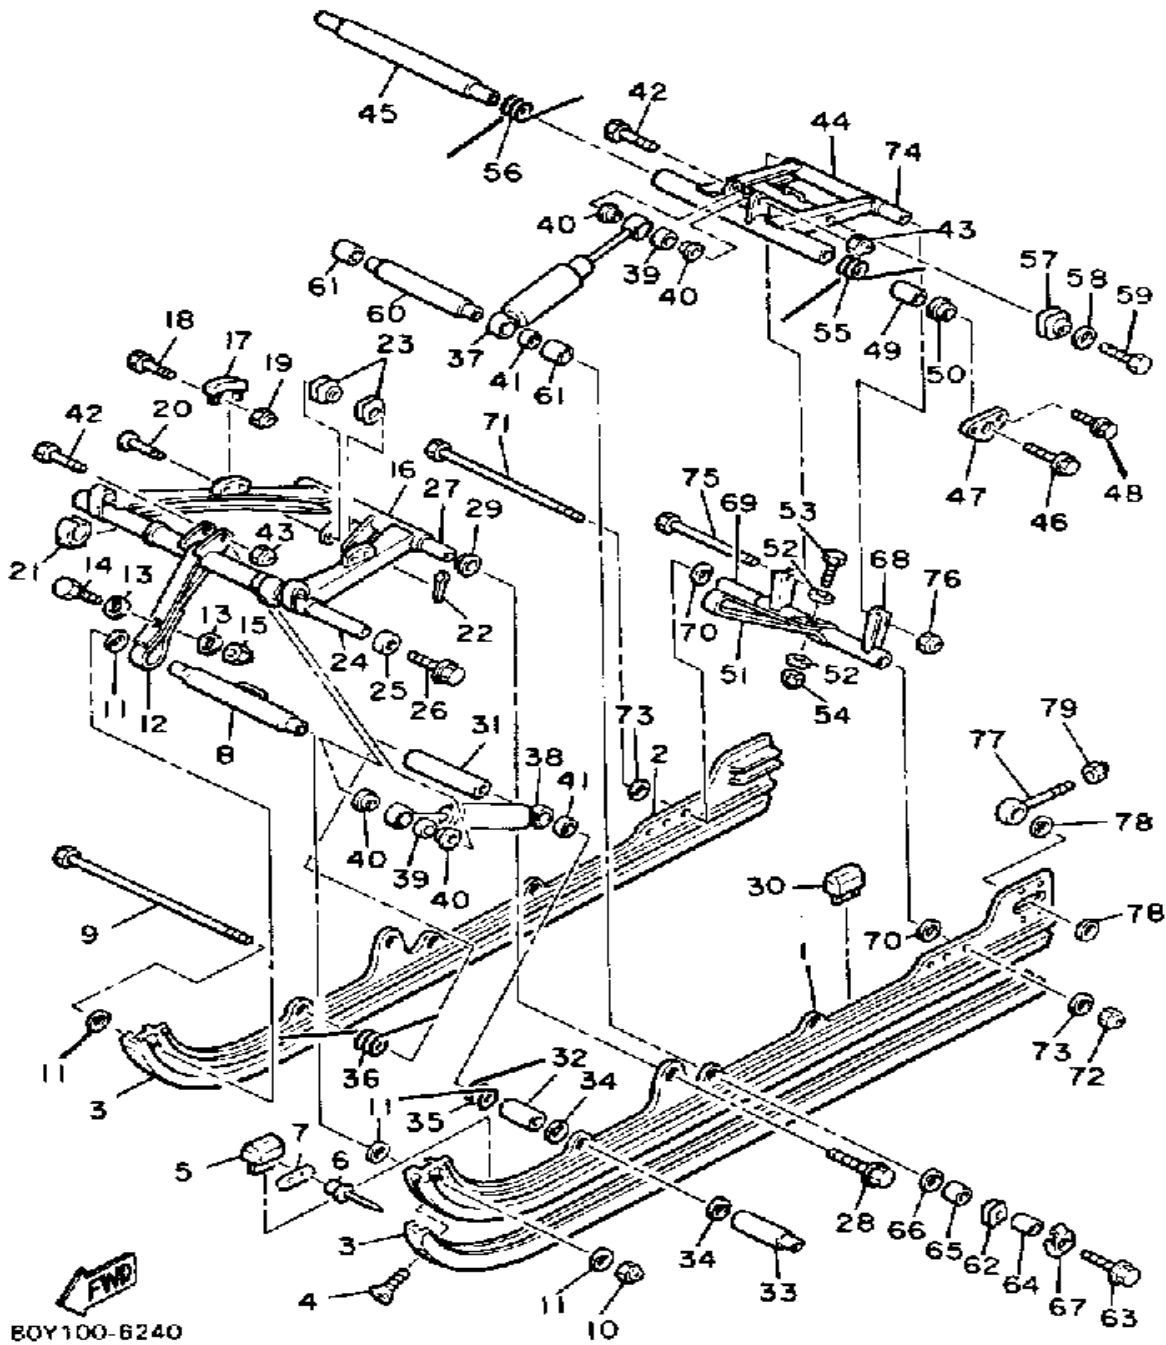

TRACK SUSPENSION 2

BOY100-6240

Ref. No.	Part Number	Description	Qty	Remarks
28	95811-10030-00	BOLT, FLANGE	2	
29	90387-105G6-00	COLLAR	2	
30	8V0-47456-00-00	DAMPER 1	2	
31	90387-160M7-00	COLLAR	1	
32	8V0-47319-00-00	COLLAR	2	
33	90387-166M8-00	COLLAR	2	
34	90201-161E5-00	WASHER, PLATE	4	
35	8Y3-47471-00-00	SPRING, FRONT 1		
36	8Y3-47472-00-00	SPRING, FRONT 2	1	
37	8Y3-47480-01-00	SHOCK ABSORBER	1	
38	8Y3-47481-00-00	SHOCK ABSORBER 2	1	
39	90387-084J8-00	COLLAR	2	
40	90387-123G4-00	COLLAR	4	
41	8V0-47371-00-00	BUSH, PIVOT	2	
42	97313-08045-00	BOLT	2	
43	95712-08300-00	NUT, LOCK	2	
44	8V0-47332-00-00	ARM, PIVOT 2	1	
45	8Y3-47475-00-00	SHAFT 2	1	
46	90109-106A2-00	BOLT	2	
47	8Y3-47425-00-00	BRACKET, REAR 2	2	
48	95821-08020-00	BOLT, FLANGE (95801-08020)	4	
49	8V0-47365-00-00	COLLAR 1	2	
50	8V0-47384-00-00	WASHER	2	
51	8Y3-47496-00-00	STOPPER 2	1	
52	90201-06407-00	WASHER, PLATE (90201-06747-00)	2	
53	97011-06025-00	BOLT (97001-06025)	1	
54	95701-06300-00	NUT, NYLON	1	
55	8Y3-47473-00-00	SPRING, REAR 3	1	

CONTINUED ON NEXT FRAME ➤

Property of www.SmallEngineDiscount.com - Not for Resale