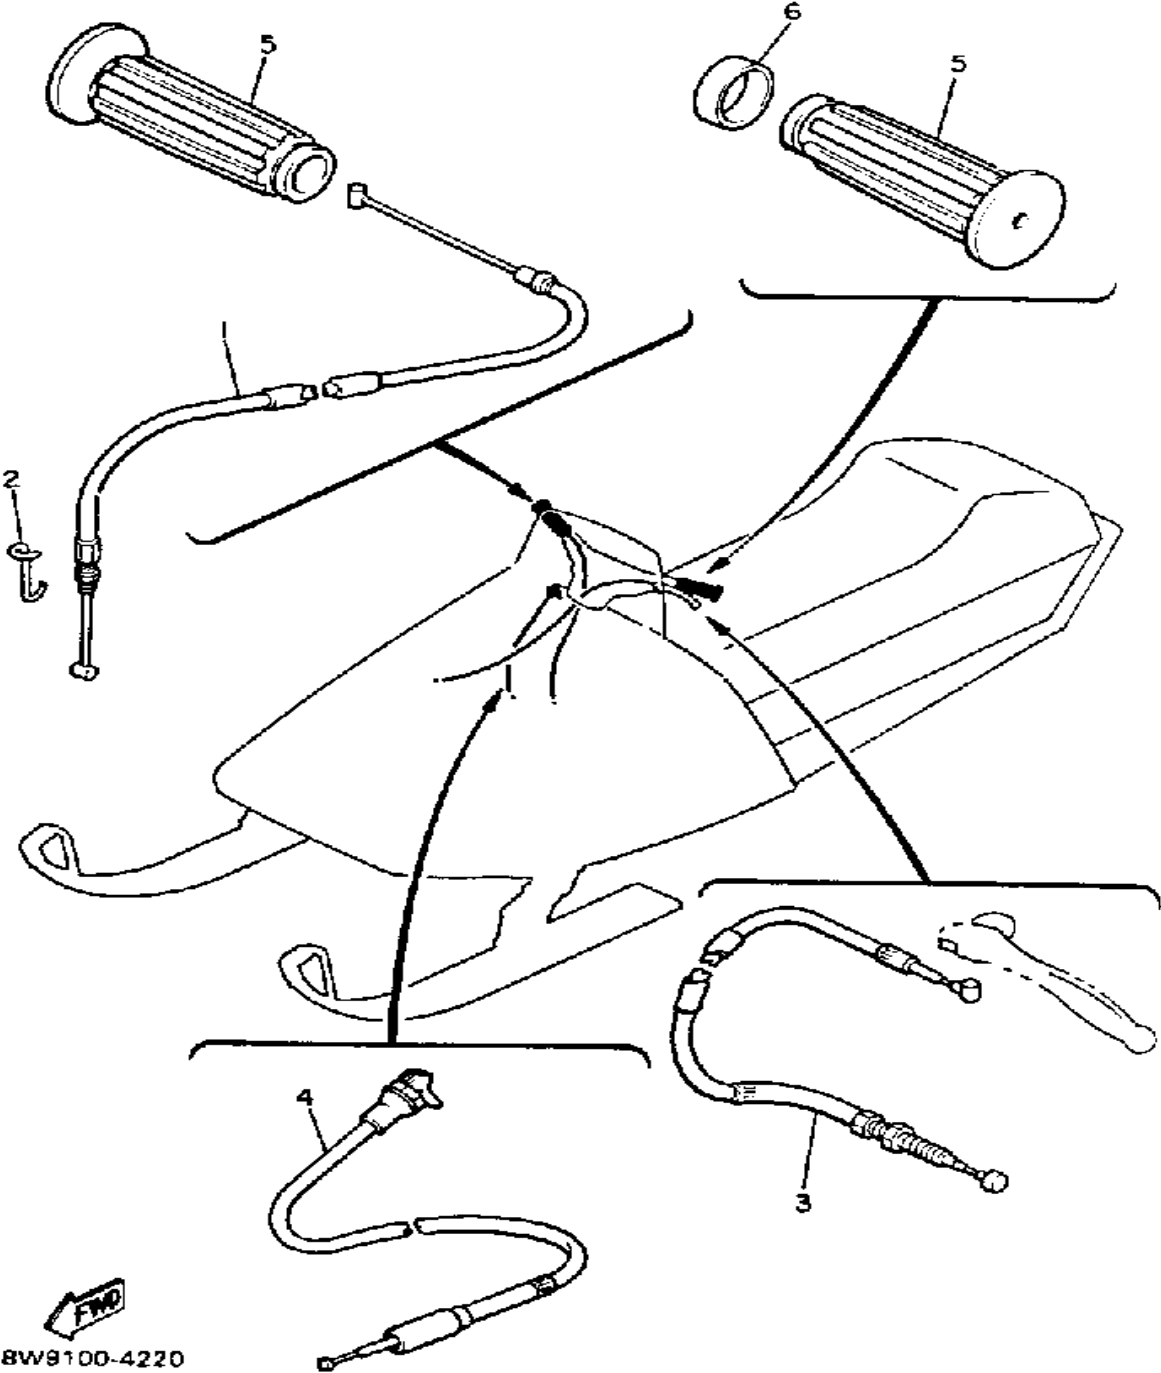

Property of www.SmallEngineDiscount.com - Not for Resale

CONTROL - CABLE

Ref. No.	Part Number	Description	Qty	Remarks
1	8X0-26311-01-00	CABLE, THROTTLE 1	1	
2	90465-10189-00	CLAMP	1	
3	8F3-26340-01-00	CABLE, BRAKE	1	
4	8W6-26331-01-00	CABLE, STARTER 1	1	
5	8W6-26241-00-00	GRIP LH	2	
6	90387-22726-00	COLLAR	1	