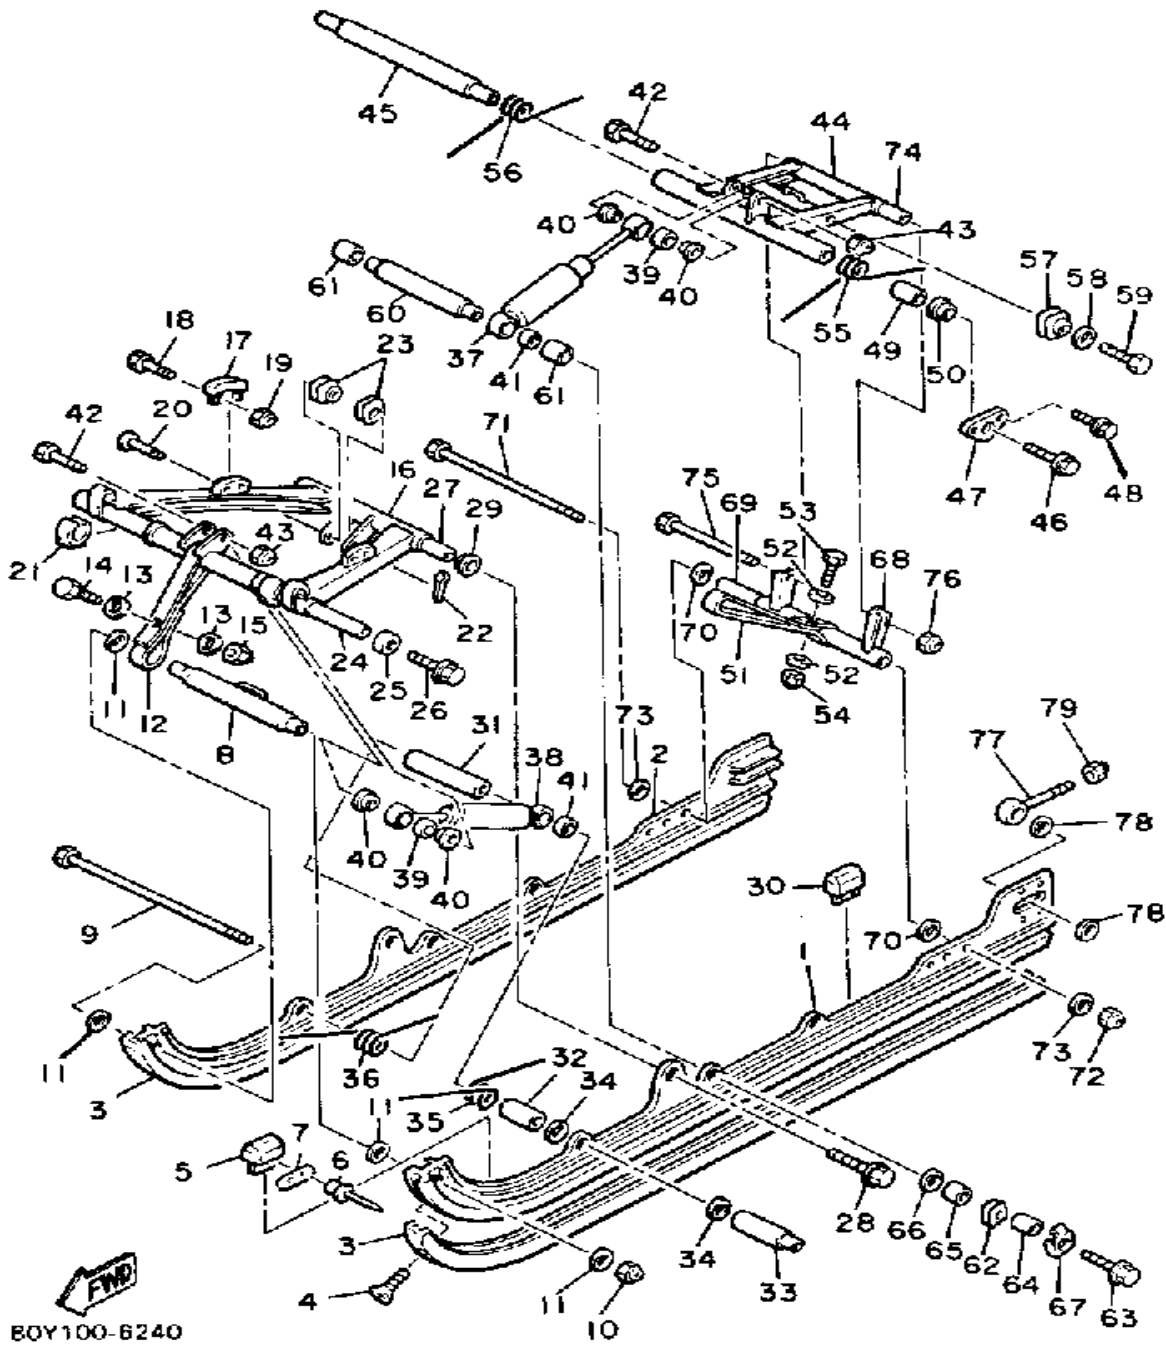

TRACK SUSPENSION 2

Ref. No.	Part Number	Description	Qty	Remarks
56	8Y3-47474-00-00	SPRING, REAR 4	1	
57	86S-47446-01-00	HOOK 1	2	
58	90201-06057-00	WASHER, PLATE	2	
59	97313-06016-00	BOLT, HEXAGON	2	
60	8Y3-47486-00-00	SHAFT 4	1	
61	8Y3-47319-00-00	COLLAR	2	
62	890-47447-00-00	HOOK 2	2	
63	95811-08055-00	BOLT, FLANGE	2	
64	90387-08262-00	COLLAR	2	
65	90387-12105-00	COLLAR	2	
66	92990-08600-00	WASHER, PLATE	2	
67	8V0-47467-00-00	PLATE, GUIDE	2	
68	8V0-47417-00-00	BRACKET 3	1	
69	90387-08632-00	COLLAR	1	
70	90201-08649-00	WASHER, PLATE	2	
71	97022-08255-00	BOLT	1	
72	95712-08300-00	NUT, LOCK	1	
73	92990-08600-00	WASHER, PLATE	2	
74	90387-084J9-00	COLLAR	1	
75	97022-08165-00	BOLT	1	
76	95712-08300-00	NUT, LOCK	1	
77	8K2-47479-01-00	COLLAR 3	2	
78	90201-20279-00	WASHER, PLATE	4	
79	95701-10300-00	NUT, FLANGE (95702-10300)	2	

Property of www.SmallEngineDiscount.com - Not for Resale