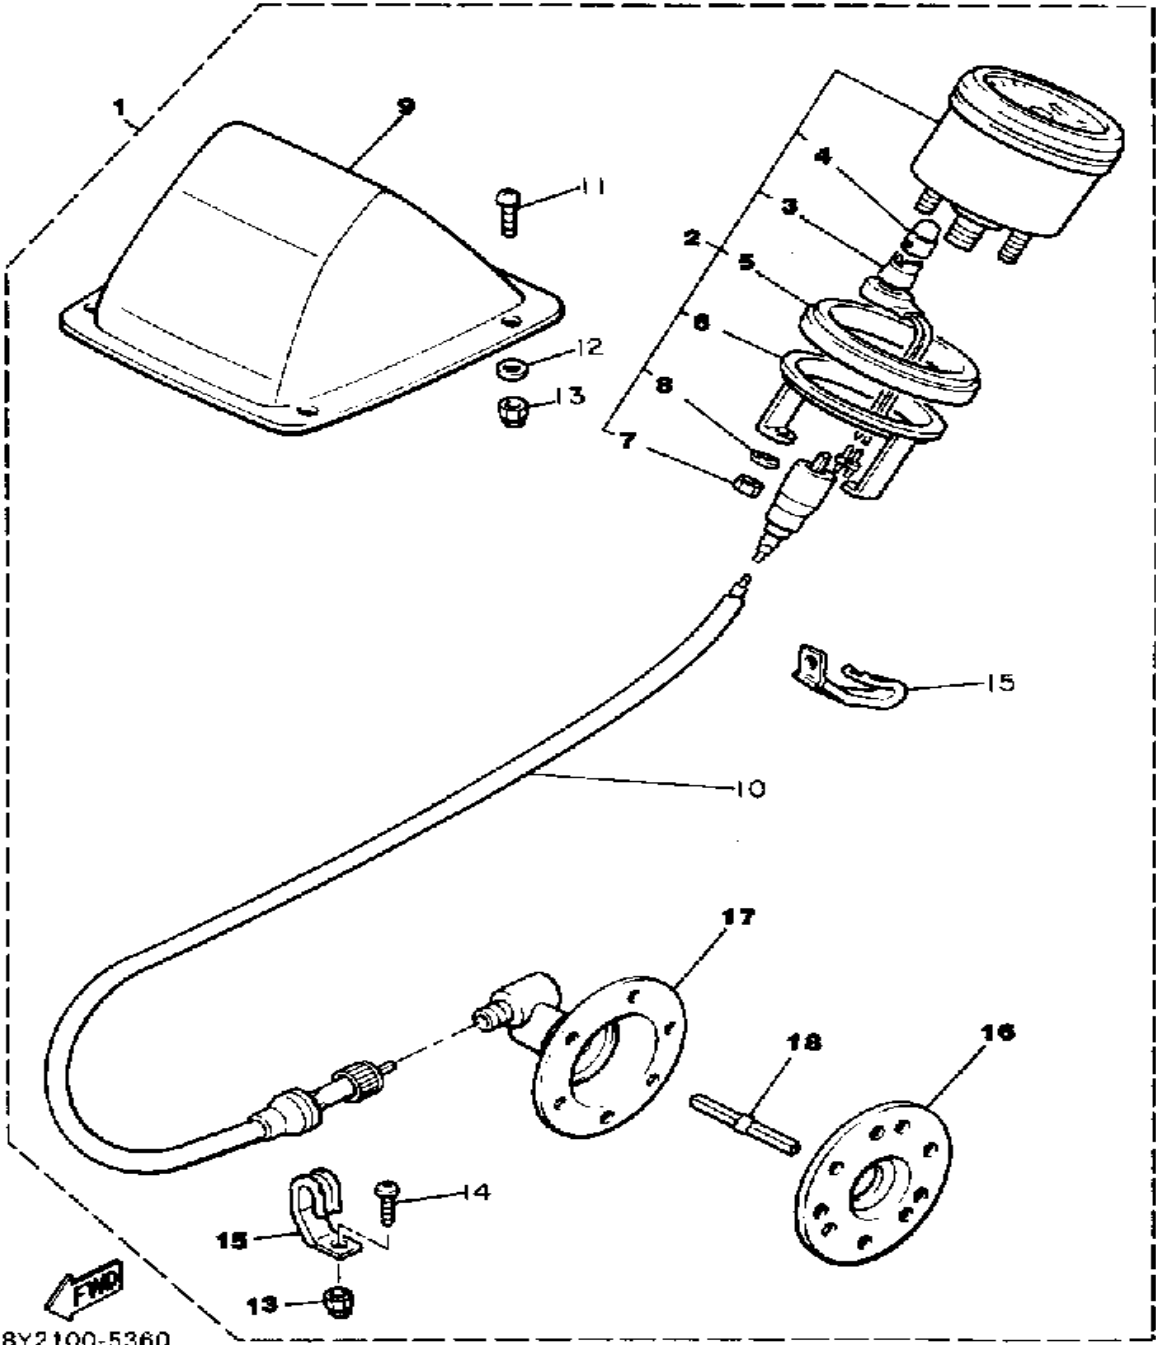

METER (ALTERNATE)

Ref. No.	Part Number	Description	Qty	Remarks
1	80X-W0081-40-00	SPEDE KIT, ET340THJ	1	
2	80X-83510-40-00	. SPEEDOMETER ASSEMBLY	1	
3	2JX-83536-A0-00	.. SOCKET, METER	1	
4	4G1-84744-00-00	.. BULB, MTR.12V3.4W	1	
5	861-83523-40-00	.. DAMPER	1	
6	863-83514-40-00	.. PLATE, FITTING	1	
7	95380-05600-00	. NUT	2	
8	92990-05100-00	.. WASHER, SPRING	2	
9	8H7-83507-00-00	. COVER, SPEEDOMETER	1	
10	8G6-83550-01-00	. SPEEDOMETER CABLECABLE ASSEMBLY	1	
11	98906-05016-00	. SCREW, BIND	4	
12	92990-05200-00	. WASHER, PLAIN	4	
13	95701-05300-00	. NUT, NYLON	5	
14	98906-05010-00	. SCREW, BIND	1	
15	90465-06013-00	. CLAMP	3	
16	8F3-47551-00-00	. HOUSING, FRONT AXLE	1	
17	8W6-47700-00-00	. METER GEAR HOUSINGHOUSING COMP	1	
18	8K4-47715-00-00	. JOINT	1	

Property of www.SmallEngineDiscount.com - Not for Resale