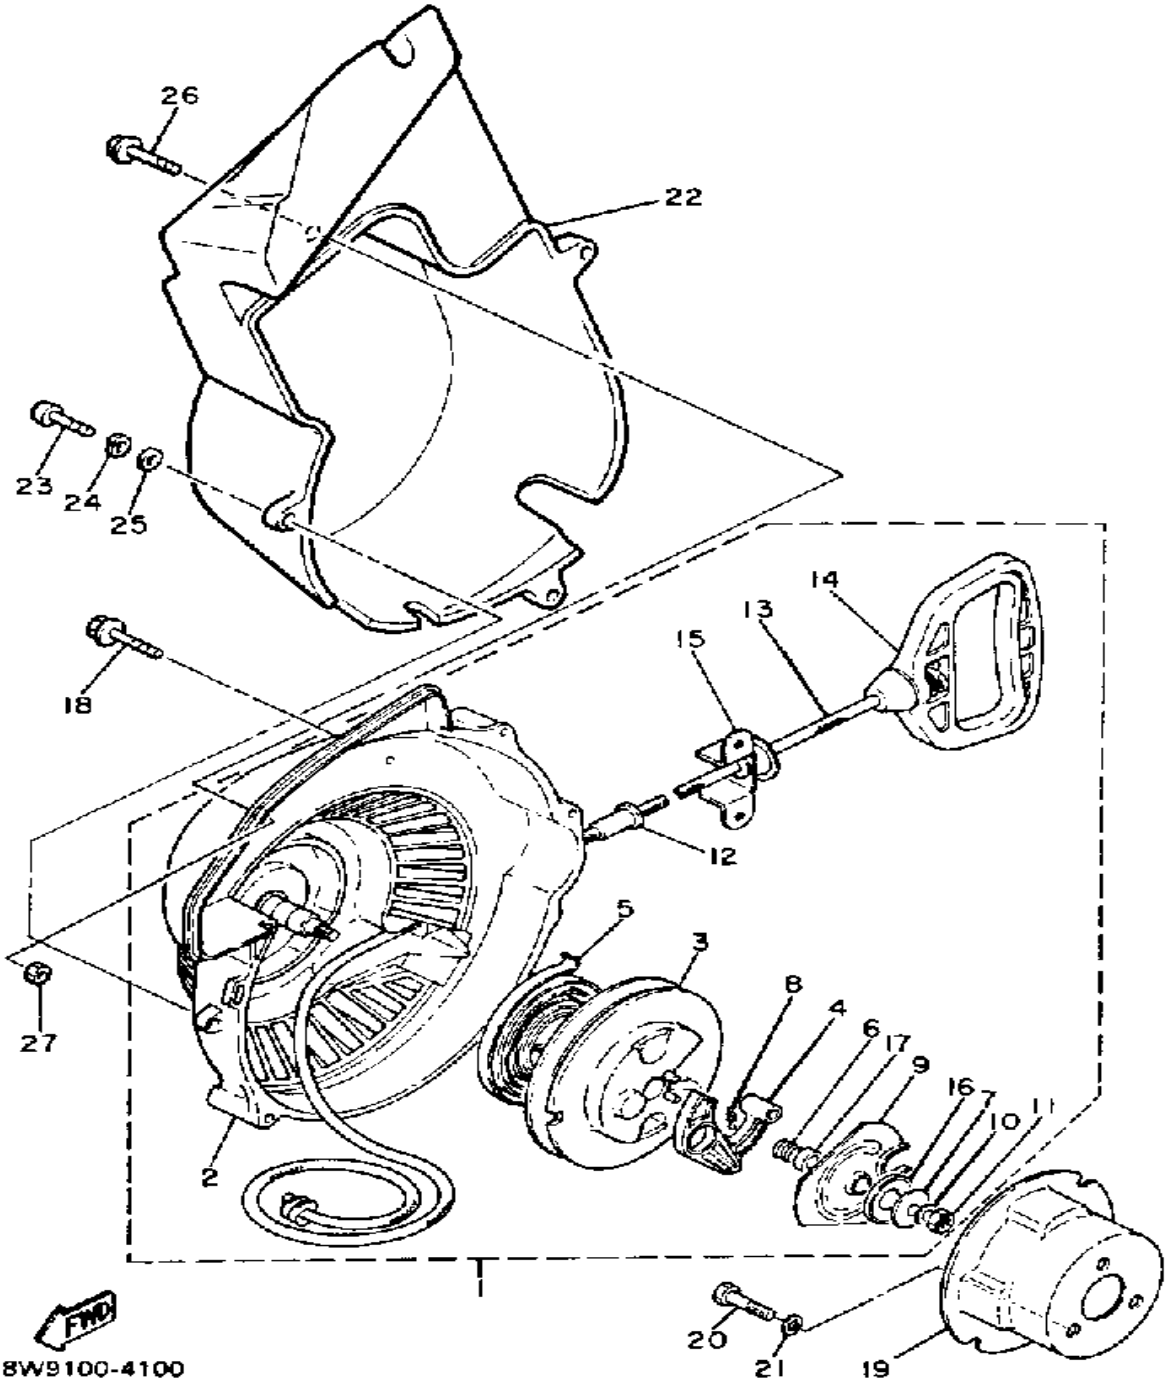

STARTER

8W9100-4100

Ref. No.	Part Number	Description	Qty	Remarks
1	8G8-15710-01-00	STARTER ASSEMBLY	1	
2	8G8-15711-01-00	. CASE, STARTER	1	
3	8F3-15714-01-00	. DRUM, SHEAVE	1	
4	8F3-15741-01-00	. PAWL, DRIVE	1	
5	8F3-15713-01-00	. SPRING, STARTER	1	
6	8F3-15715-00-00	. SPRING, FRICTION	1	
7	8F3-15739-01-00	. WASHER, THRUST	1	
8	8F3-15734-00-00	. SPRING, RETURN	1	
9	8F3-15716-03-00	. PLATE, DRIVE	1	
10	92995-06100-00	. WASHER, SPRING	1	
11	95380-06700-00	. NUT	1	
12	8F3-15758-00-00	. GUIDE, ROPE	1	
13	857-15751-00-00	. WIRE, STARTER	1	
14	8F3-15755-00-00	. HANDLE, STARTER	1	
15	8F3-15788-01-00	. HOLDER, HANDLE	1	
16	8G5-15739-00-00	. WASHER, THRUST	1	
17	82M-15779-00-00	. COVER	1	
18	95811-06045-00	BOLT, flange (95812-06045-00)	5	
19	8G8-15723-00-00	PULLEY, STARTER	1	
20	97011-08016-00	BOLT	3	
21	92990-08100-00	WASHER	3	
22	8W6-15779-00-00	COVER	1	
23	98516-06030-00	SCREW, PAN HEAD	3	
24	92906-06100-00	WASHER, SPRING	3	
25	90201-062A8-00	WASHER, PLATE	3	
26	90159-06094-00	SCREW, WITH WASHER	1	
27	90179-06447-00	NUT	1	

Property of www.SmallEngineDiscount.com - Not for Resale