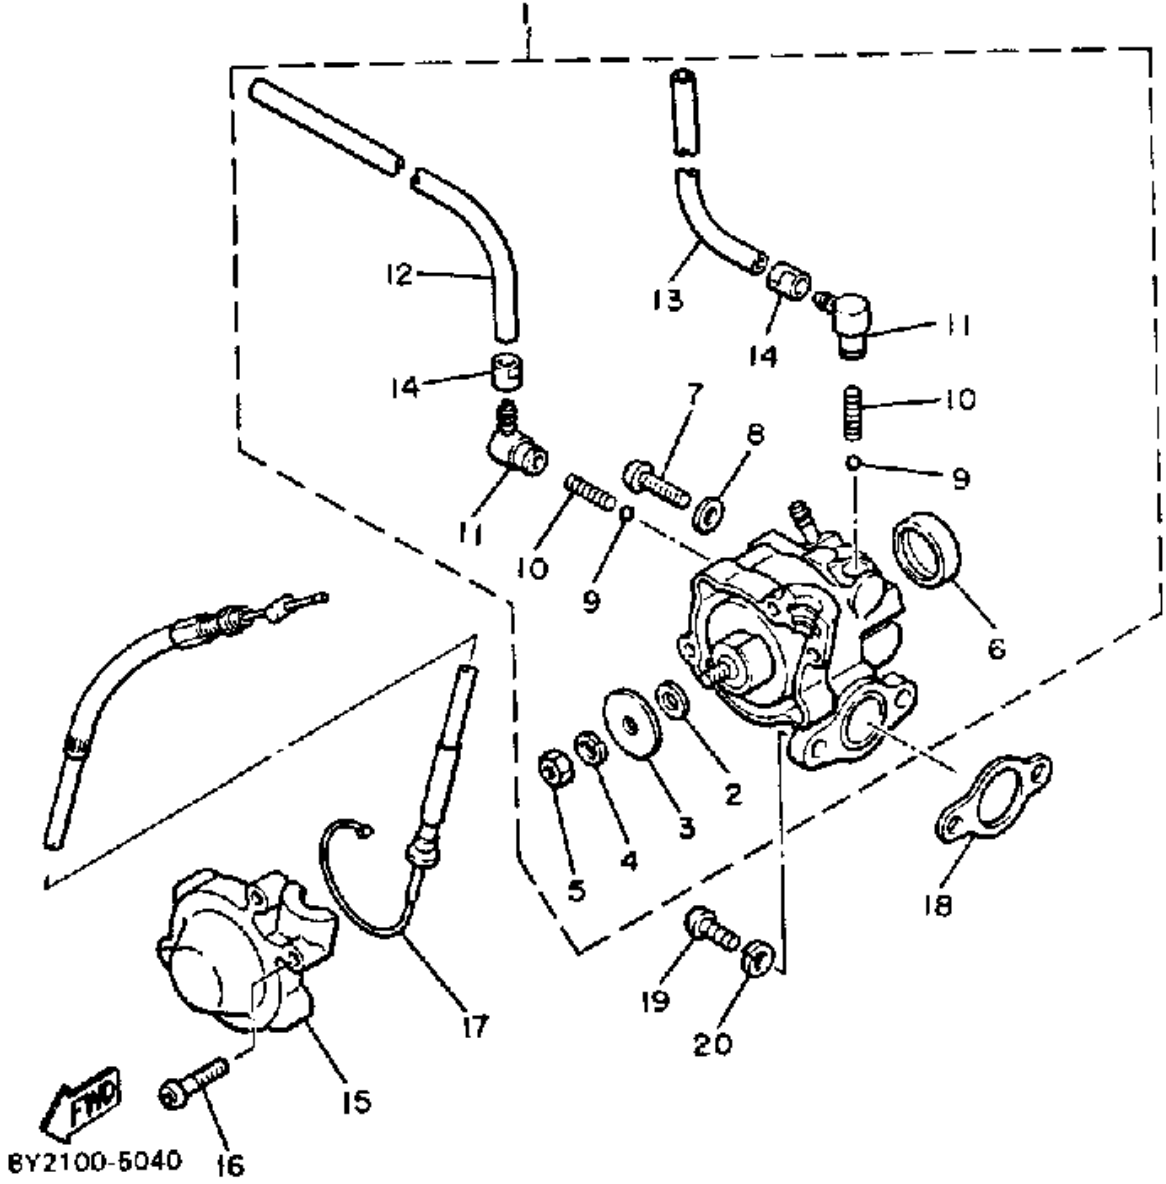

Property of www.SmallEngineDiscount.com - Not for Resale

OIL PUMP

Ref. No.	Part Number	Description	Qty	Remarks
1	8W8-13101-00-00	OIL PUMP ASSEMBLY	1	
2	137-13137-00-03	. SHIM (0.3T)	1	U.R.
	137-13137-00-05	. SHIM (0.5T)	1	U.R.
	137-13137-00-10	. SHIM (1.0T)	1	U.R.
3	137-13138-01-00	. PLATE, ADJUSTING	1	
4	92990-05100-00	. WASHER, SPRING	1	
5	95380-05600-00	. NUT	1	
6	90338-21100-00	. PLUG	1	
7	98901-04008-00	. SCREW, BIND	1	
8	90430-04004-00	. GASKET	1	
9	93505-32002-00	. BALL	2	
10	90501-02018-00	. SPRING, COMPRESSION	2	
11	353-13552-01-00	. NOZZLE	2	
12	90446-08208-00	. HOSE	1	
13	90446-08209-00	. HOSE	1	
14	90468-02025-00	. CLIP	2	
15	8A5-13146-01-00	COVER, ADJUST PULLEY	1	
16	98506-04018-00	SCREW, PAN HEAD	3	
17	8G8-26320-02-00	PUMP CABLE ASSEMBLY	1	
18	3MT-13116-00-00	GASKET, PUMP CASE (8Y0-13116-00)	1	
19	98580-05016-00	SCREW, PAN HEAD	2	
20	92990-05100-00	WASHER, SPRING	2	