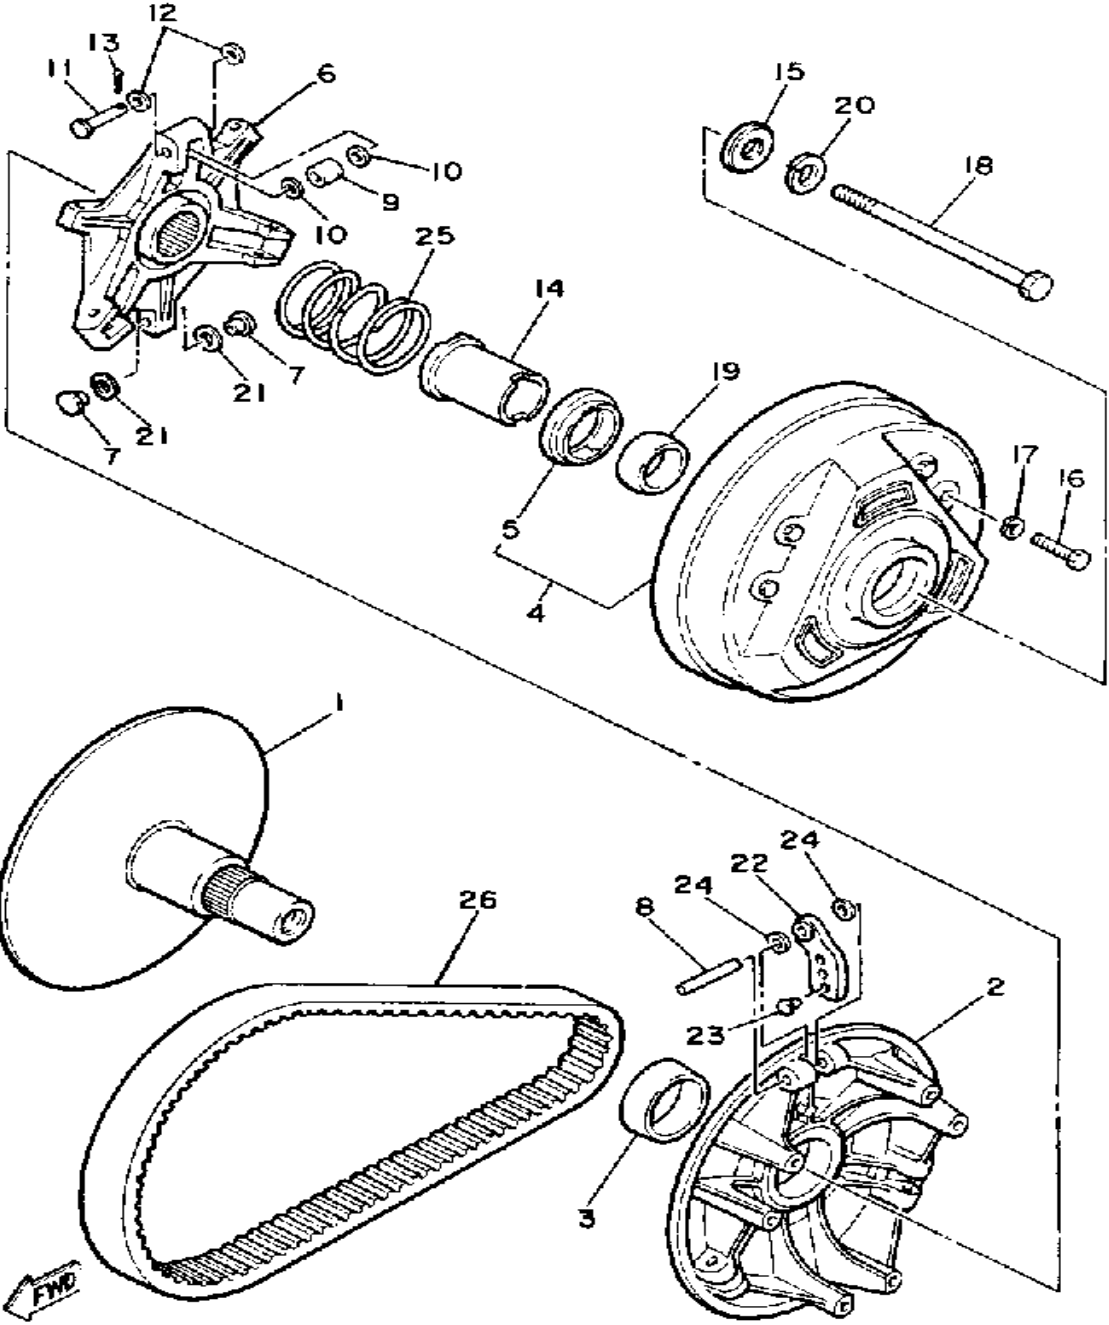

PRIMARY SHEAVE

8M2300-1120

Ref. No.	Part Number	Description	Qty	Remarks
26	(8G5-00000-50-00)	CLUTCH TUNE UP KIT	1	MARKED W/ +OPTIONAL PARTS
	820-17641-00-00	V-BELT	1	
	8G6-17601-09-00	PRIMARY SHEAVE ASSEMBLY	1	MARKED W/ +OPTIONAL PARTS

Property of www.SmallEngineDiscount.com - Not for Resale