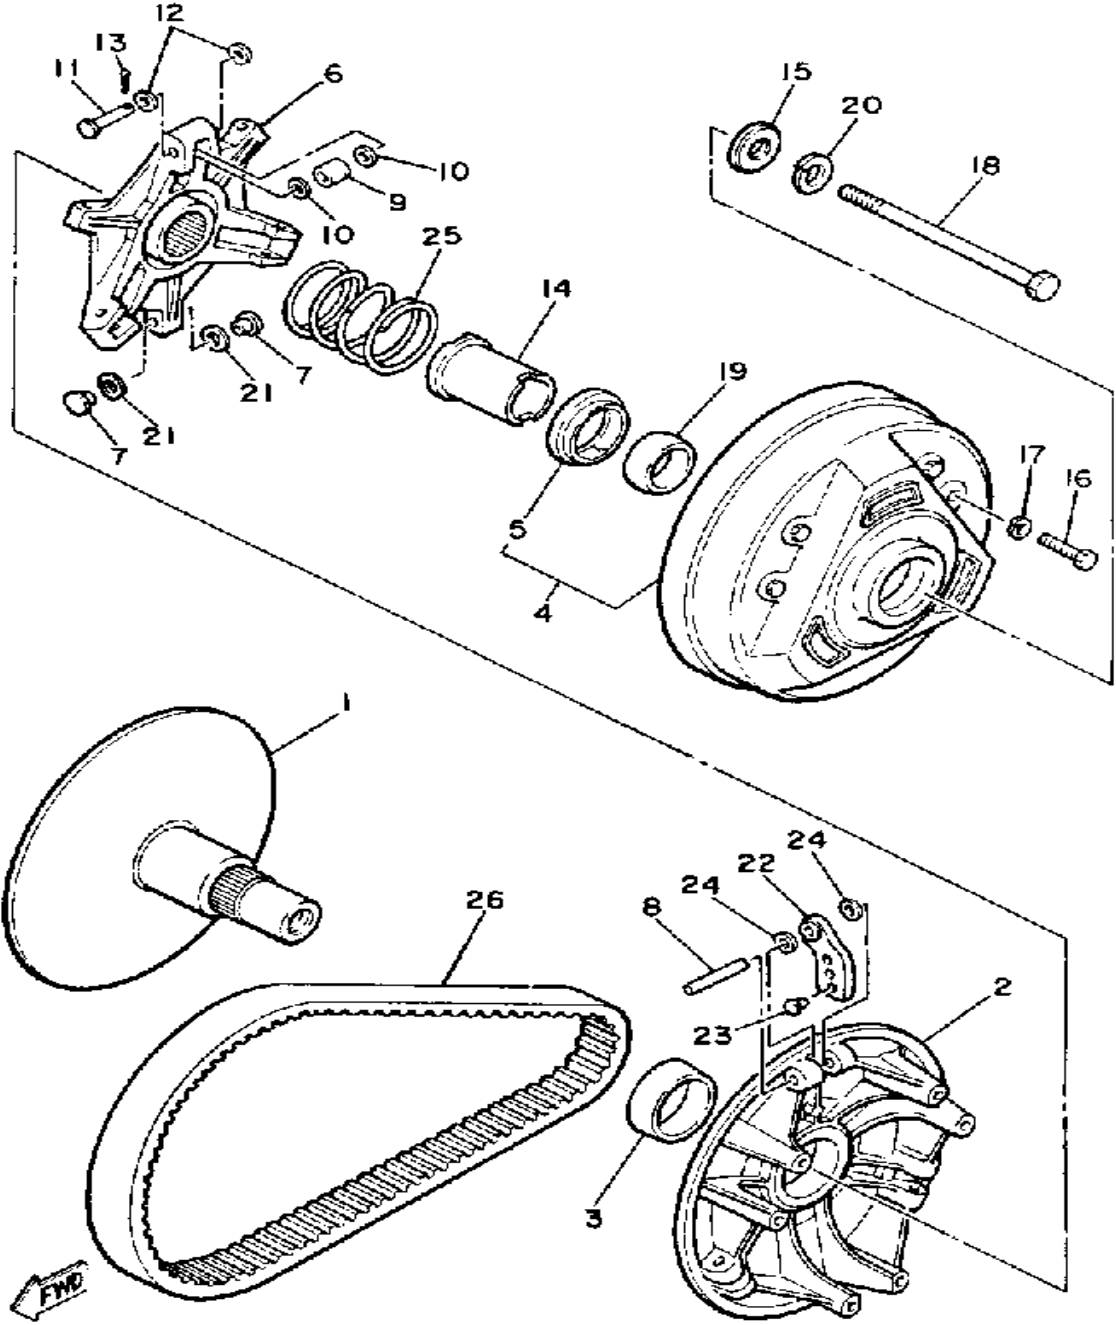

PRIMARY SHEAVE

8M2300-1120

Ref. No.	Part Number	Description	Qty	Remarks
1	8H8-W1761-00-00	PRI. FIXED SHEAVE	1	
2	8E7-17621-01-00	SHEAVE, PRI SLIDING	1	
3	90389-41018-00	BUSH, SPEC'L SHAPE	1	
4	8E7-W1762-00-00	PRI. SHEAVE CAP	1	
5	8E7-17644-02-00	. SEAT, SPRING	1	
6	8A7-17627-00-00	SPIDER	1	
7	8F2-17653-00-00	SLIDER	6	
8	93607-44120-00	PIN, DOWEL	3	
9	90387-06560-00	COLLAR	3	
10	90202-06113-00	WASHER, PLATE	6	
11	90240-06062-00	PIN, CLEVIS	3	
12	92990-06200-00	WASHER	6	
13	(8G5-00000-50-00)	CLUTCH TUNE UP KIT	1	MARKED W/ +OPTIONAL PARTS
	8G6-17601-09-00	PRIMARY SHEAVE ASSEMBLY	1	MARKED W/ +OPTIONAL PARTS
	91401-25020-00	PIN, COTTER	3	
14	90387-28630-00	COLLAR	1	
15	8A7-17654-00-00	SPACER 1	1	
16	97313-06030-00	BOLT, HEXAGON	6	
17	92995-06100-00	WASHER, SPRING	6	
18	90101-13406-00	BOLT	1	
19	90389-34019-00	BUSH, SPEC'L SHAPE	1	
20	90204-13010-00	WASHER, SPRING	1	
21	90201-090A4-00	WASHER, PLATE	1	
22	8G8-17632-00-00	WEIGHT, CLUTCH	3	
23	90261-06017-00	RIVET, COUNTERSUNK (ST11.3MM)	3	
24	90201-07641-00	WASHER, PLATE	6	
25	90501-50500-00	SPRING, COMPRESSION	1	

CONTINUED ON NEXT FRAME ➤

Property of www.SmallEngineDiscount.com - Not for Resale