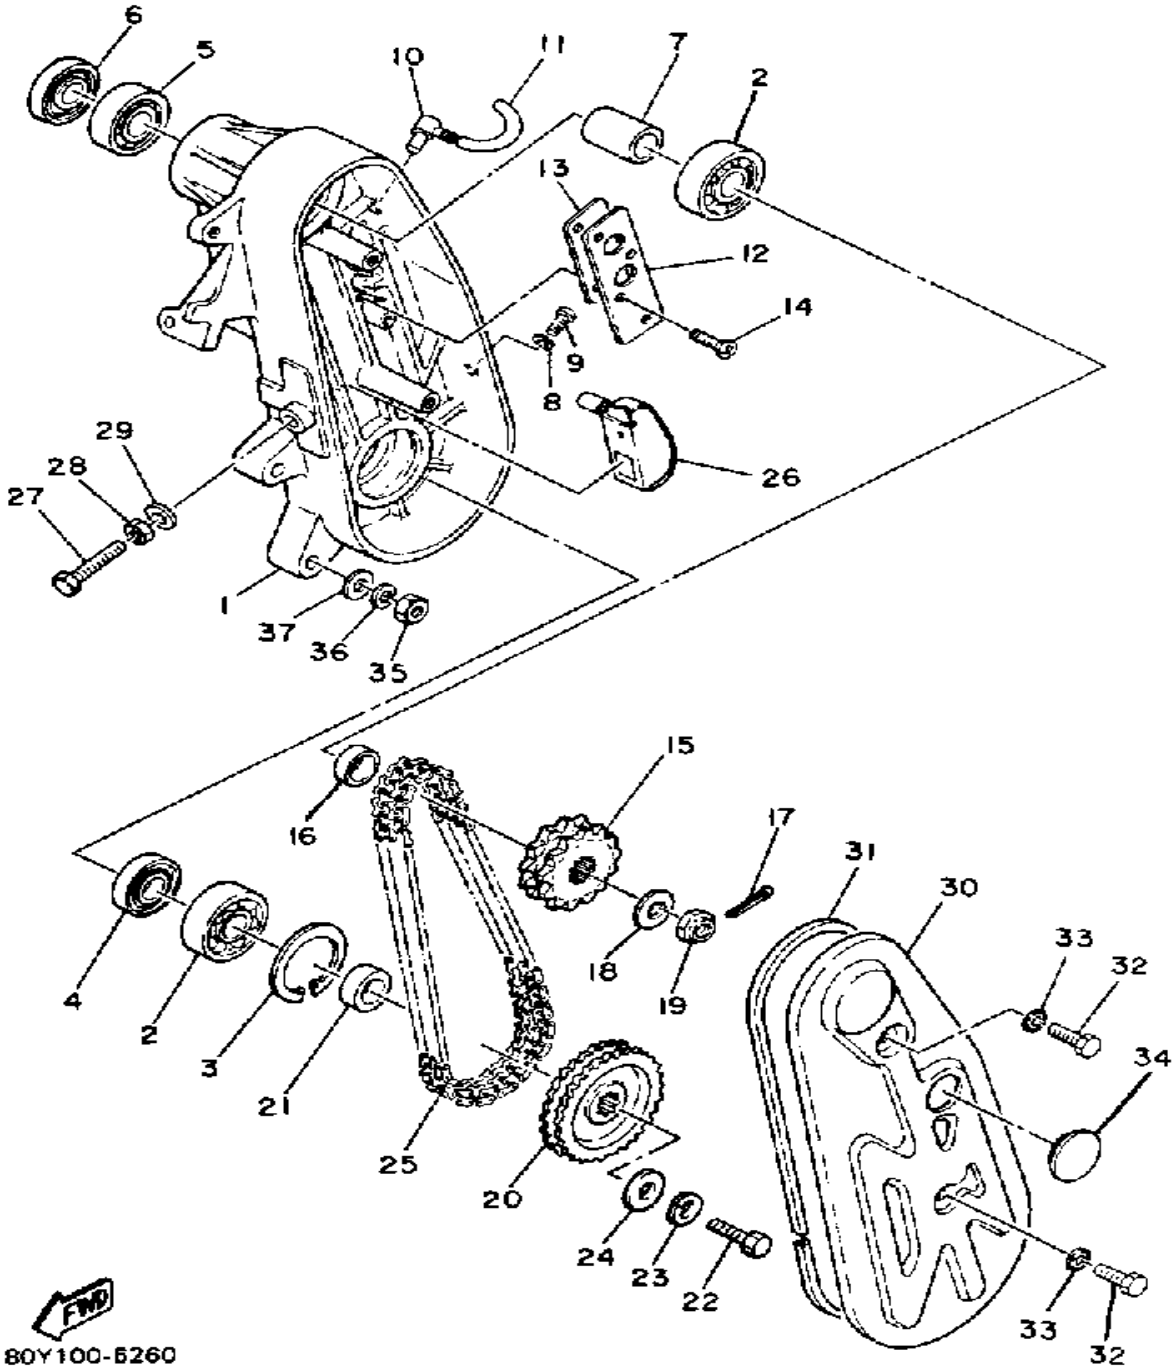

TRACK DRIVE 2

80Y100-5260

Ref. No.	Part Number	Description	Qty	Remarks
22	97013-08025-00	BOLT	1	
23	92990-08100-00	WASHER	1	
24	90201-08748-00	WASHER, PLATE	1	
25	94880-01060-00	CHAIN 60L	1	
26	8G8-47611-00-00	TENSIONER	1	
27	90101-10357-00	BOLT	1	
28	95303-10700-00	NUT	1	
29	90210-10004-00	WASHER, SEAL	1	
30	8F3-47543-00-00	CAP, HOUSING	1	
31	8F3-47558-00-00	RING, HOUSING (97302-08020)	1	
32	97313-08020-00	BOLT, HEXAGON	2	
33	90210-08002-00	WASHER, SEAL	2	
34	148-22315-00-00	CAP	1	
35	95333-08600-00	NUT	4	
36	92990-08100-00	WASHER	4	
37	92990-08200-00	WASHER, PLAIN	4	

Property of www.SmallEngineDiscount.com - Not for Resale