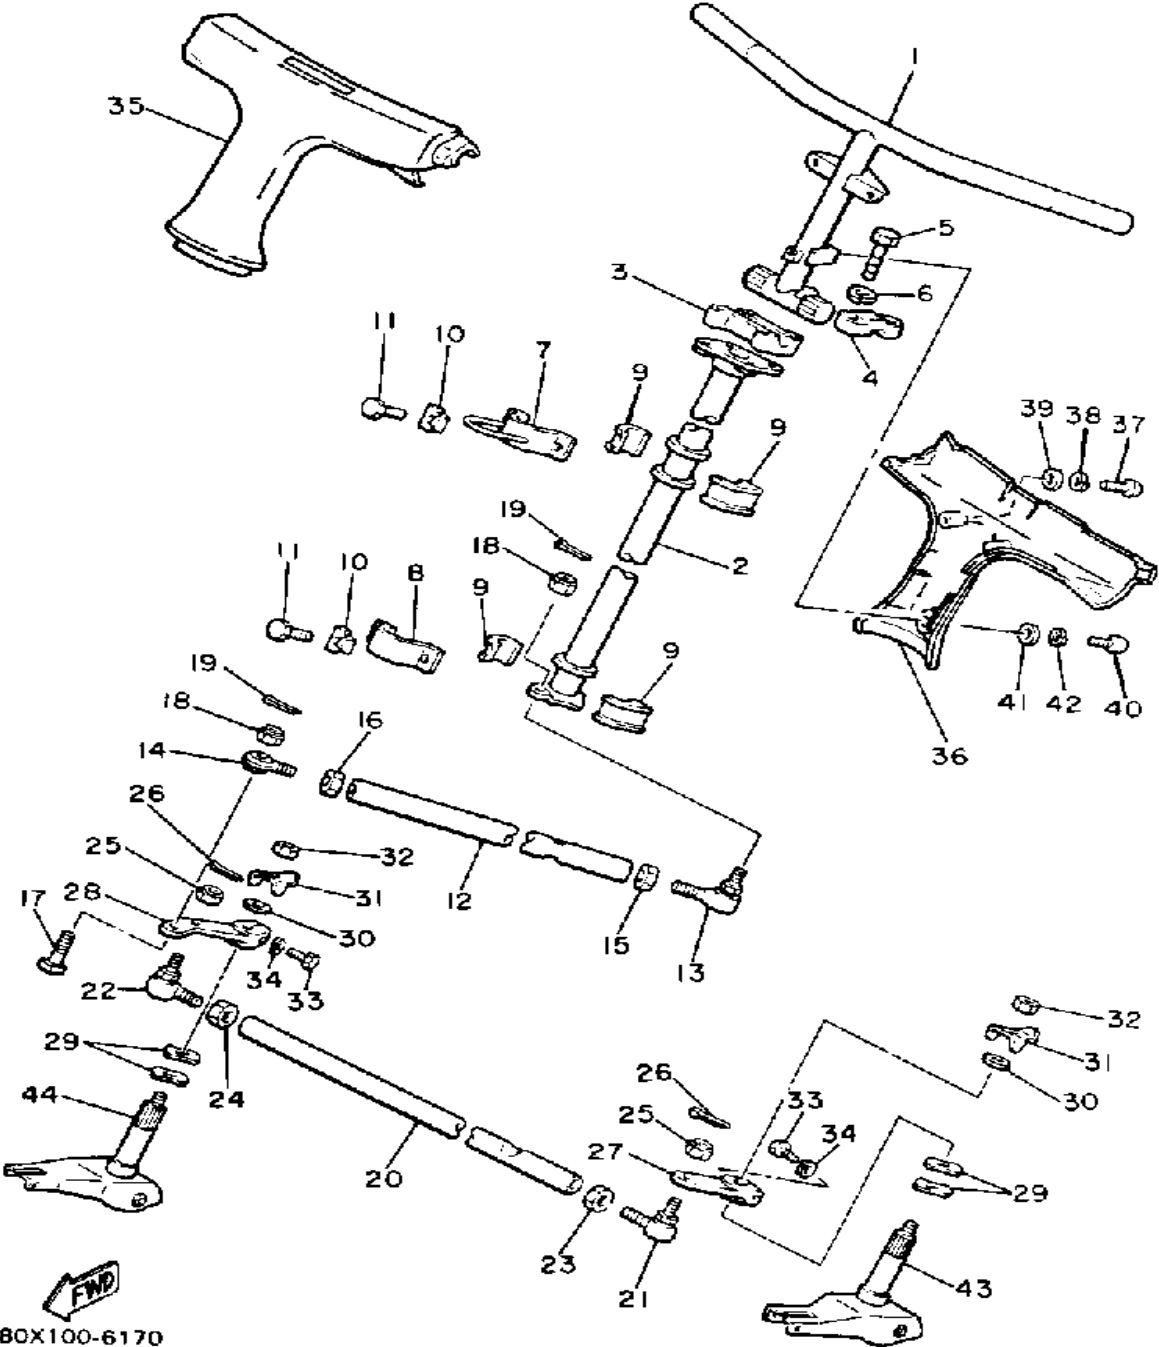

Property of www.SmallEngineDiscount.com - Not for Resale

STEERING

Ref. No.	Part Number	Description	Qty	Remarks
1	8W6-23811-00-00	COLUMN, STEERING	1	
2	8W6-23813-00-00	COLUMN, STEERING 2	1	
3	164-23441-00-98	HOLDER, HANDLE UPPER	1	
4	1E6-23441-00-00	HOLDER, HANDLE UPR	2	
5	97313-08055-00	BOLT, HEXAGON	4	
6	92990-08100-00	WASHER	4	
7	8Y4-23872-00-00	HOLDER, BEARING	1	
8	84M-23868-00-00	BRACKET, STEERING LOWER	1	
9	8F3-23812-00-00	PLANE BEARING, STEERING	4	
10	90215-08262-00	WASHER, LOCK	4	
11	97313-08016-00	BOLT, HEXAGON	4	
12	8G8-23821-00-00	ROD, STEERING RELAY	1	
13	86X-23841-00-00	JOINT, UNIVERSAL 1	1	
14	87S-23847-00-00	JOINT, UNIVERSAL 3	1	
15	95303-10700-00	NUT	1	
16	90170-10186-00	NUT	1	
17	90109-10482-00	BOLT	1	
18	95701-10300-00	NUT, FLANGE (95702-10300)	2	
19	91490-20020-00	PIN, COTTER	2	
20	8G8-23831-00-00	ROD, TIE	1	
21	86X-23841-00-00	JOINT, UNIVERSAL 1	1	
22	86X-23845-00-00	JOINT, UNIVERSAL 2	1	
23	95303-10700-00	NUT	1	
24	90170-10186-00	NUT	1	
25	95701-10300-00	NUT, FLANGE (95702-10300)	2	
26	91490-20020-00	PIN, COTTER	2	
27	8F3-23851-00-00	ARM, OUTSIDE 1	1	
28	8F3-23852-00-00	ARM, OUTSIDE 2	1	
29	90206-20037-00	WASHER, WAVE	4	

CONTINUED ON NEXT FRAME ►

Property of www.SmallEngineDiscount.com - Not for Resale

STEERING

Ref. No.	Part Number	Description	Qty	Remarks
30	90201-10752-00	WASHER, PLATE	2	
31	90215-10096-00	WASHER, LOCK	2	
32	95303-10600-00	NUT (95301-10600)	2	
33	97001-08025-00	BOLT (1NV)	2	
34	92990-08100-00	WASHER	2	
35	8W9-23815-00-00	PAD, STEERING	1	
36	8W9-23817-00-00	PAD, STEERING	1	
37	98506-05030-00	SCREW, PAN HEAD	2	
38	92906-05100-00	WASHER, SPRING	2	
39	92906-05600-00	WASHER, PLATE	2	
40	98506-05008-00	SCREW, PAN HEAD	1	
41	92906-05200-00	WASHER, PLAIN	1	
42	92906-05100-00	WASHER, SPRING	1	
43	83T-23853-00-00	COLUMN, SKI 1	1	
44	83T-23854-00-00	COLUMN, SKI 2	1	