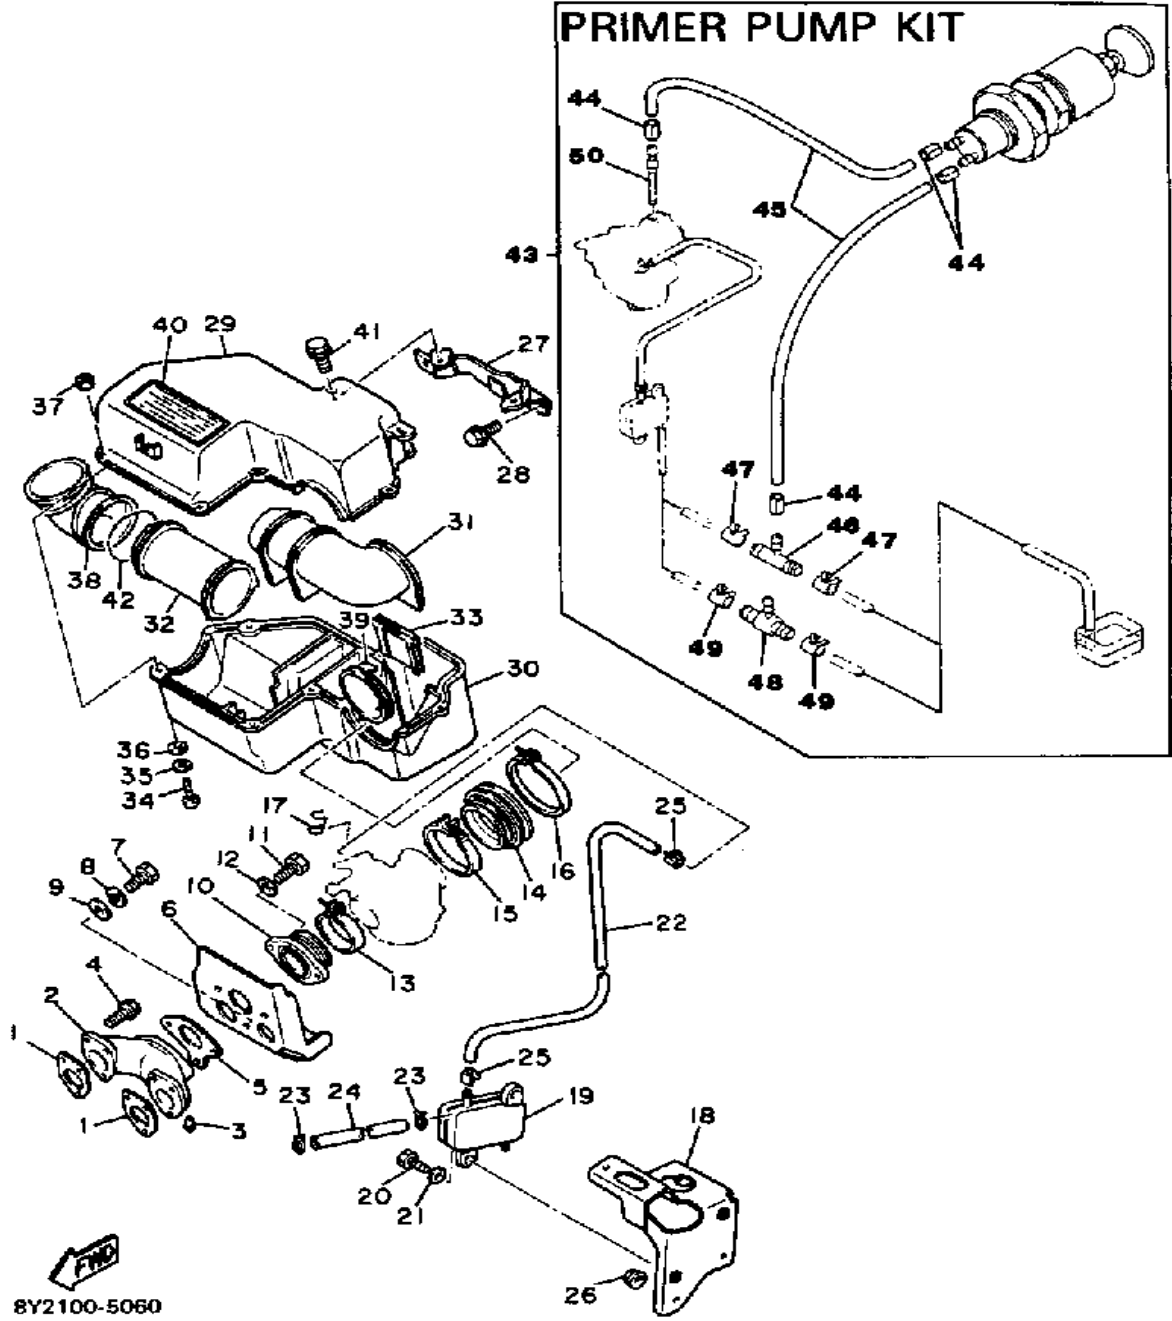

AIR CLEANER

Ref. No.	Part Number	Description	Qty	Remarks
1	8Y2-13563-02-00	GASKET	2	
2	8G8-13565-00-00	JOINT, CARBURETOR	1	
3	824-13552-00-00	NOZZLE	2	
4	95811-06020-00	BOLT, FLANGE	6	
5	8Y2-13556-01-00	GASKET, MANIFOLD	1	
6	8H5-13567-00-00	GASKET	1	
7	97011-08016-00	BOLT	1	
8	92990-08100-00	WASHER	1	
9	90209-08150-00	WASHER, SPEC'L SHAP (90209-08097)	1	
10	8G8-13555-01-00	MANIFOLD, INTAKE	1	
11	97001-08025-00	BOLT (1NV)	2	
12	92990-08600-00	WASHER, PLATE	2	
13	86M-13575-00-00	BAND	1	
14	8G8-14453-01-00	JOINT, AIR CLNR 1	1	
15	90460-68230-00	CLAMP, HOSE	1	
16	90460-85277-00	CLAMP, HOSE	1	
17	90465-10033-00	CLAMP	1	
18	8G8-24491-00-00	BRACKET, FUEL PUMP	1	
19	8J6-24410-00-00	FUEL PUMP ASSEMBLY	1	
20	97313-06018-00	BOLT, HEXAGON	2	
21	92990-06600-00	WASHER, PLATE	2	
22	91A20-05024-00	TUBE, FLEXIBLE VINYL	1	
23	90467-09006-00	CLIP	2	
24	90445-10140-00	HOSE	1	
25	90467-09026-00	CLIP	2	
26	95701-06500-00	NUT, FLANGE	2	
27	8G8-14498-00-00	STAY 1	1	
28	95811-06010-00	BOLT, FLANGE	2	

CONTINUED ON NEXT FRAME ►

Property of www.SmallEngineDiscount.com - Not for Resale