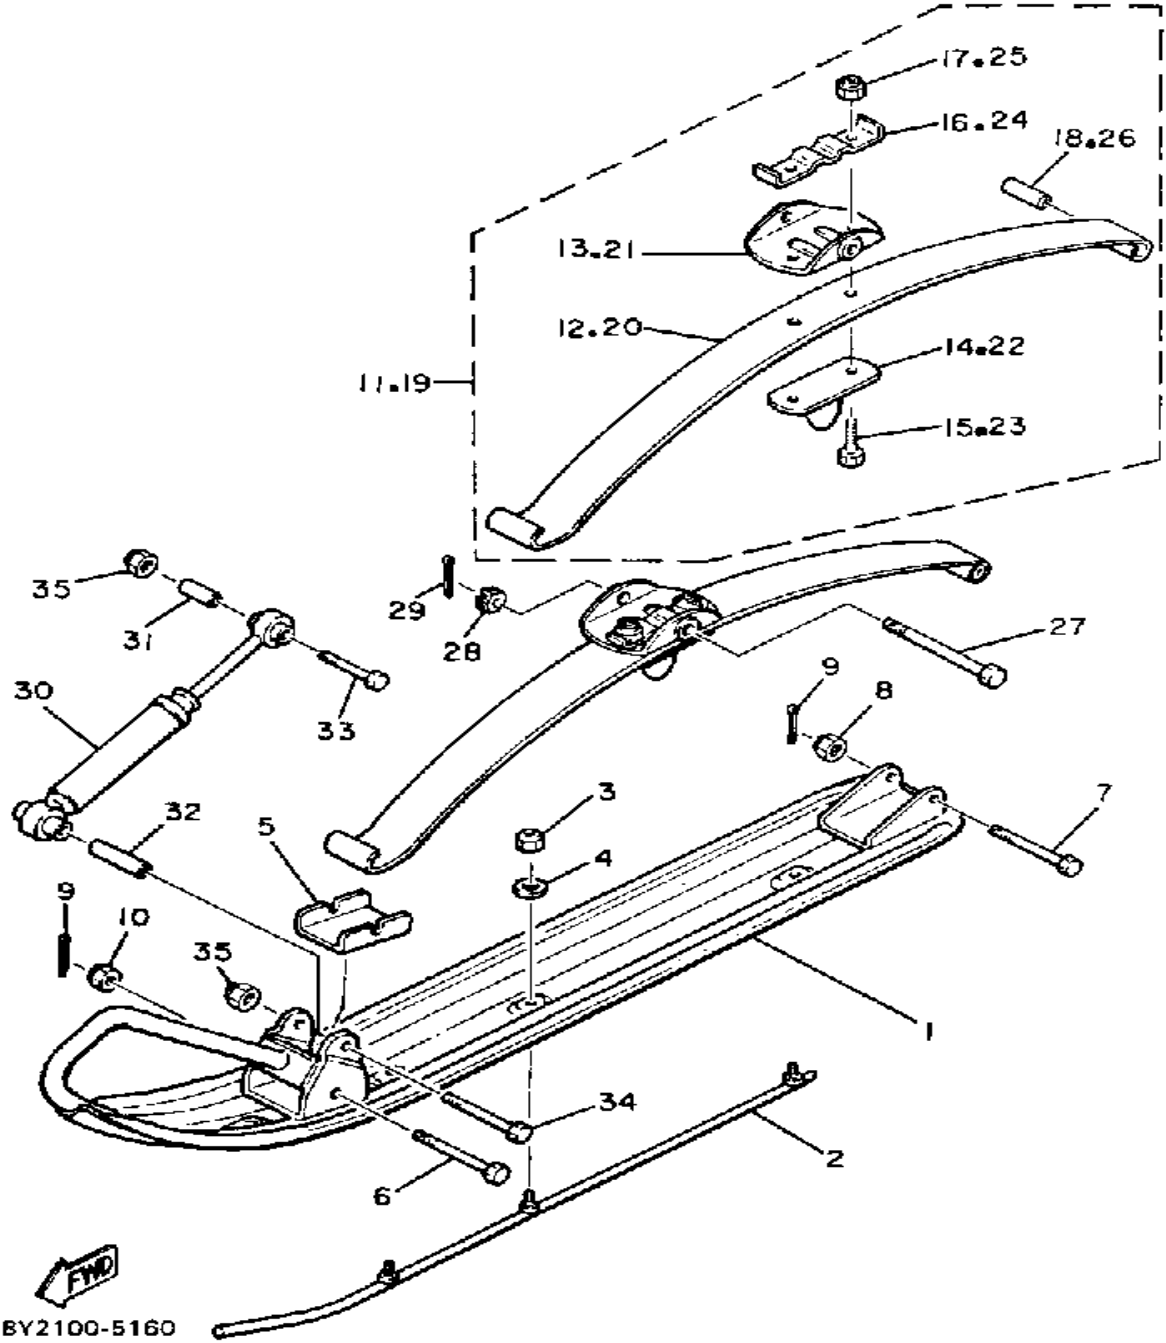

SKI

Ref. No.	Part Number	Description	Qty	Remarks
30	8V8-23350-00-00	SHOCK ABSORBER ASSEMBLY	2	
31	90387-08262-00	COLLAR	2	
32	90387-08224-00	COLLAR	2	
33	97313-08055-00	BOLT, HEXAGON	2	
34	97013-08075-00	BOLT	2	
35	95712-08300-00	NUT, LOCK	4	

Property of www.SmallEngineDiscount.com - Not for Resale