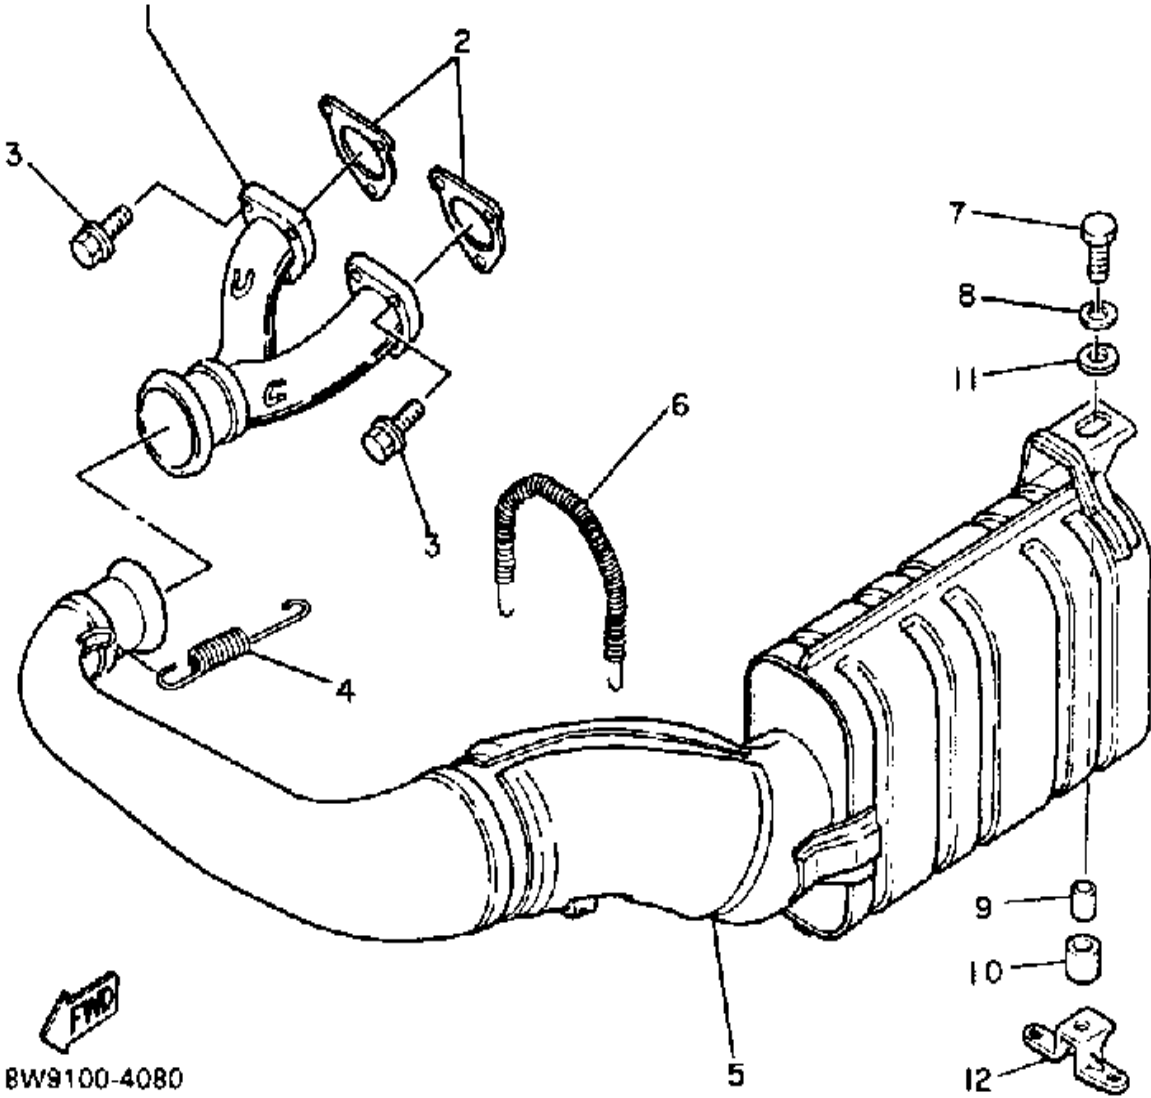

EXHAUST

BW9100-4080

Ref. No.	Part Number	Description	Qty	Remarks
1	8G8-14610-00-00	EXHAUST PIPE ASSEMBLY 1	1	
2	8G8-14613-01-00	GASKET, EXHAUST PIPE	2	
3	95811-06020-00	BOLT, FLANGE	6	
4	90506-20272-00	SPRING, TENSION	2	
5	8M8-14710-00-00	MUFFLER ASSEMBLY L	1	
6	90506-16130-00	SPRING, TENSION	1	
7	97313-08030-00	BOLT, HEXAGON	1	
8	92990-08100-00	WASHER	1	
9	90387-08778-00	COLLAR	1	
10	8G8-14747-00-00	DAMPER, MUFFLER	1	
11	90201-08753-00	WASHER, PLATE	1	
12	8W6-14771-01-00	STAY, MUFFLER 1	1	

Property of www.SmallEngineDiscount.com - Not for Resale