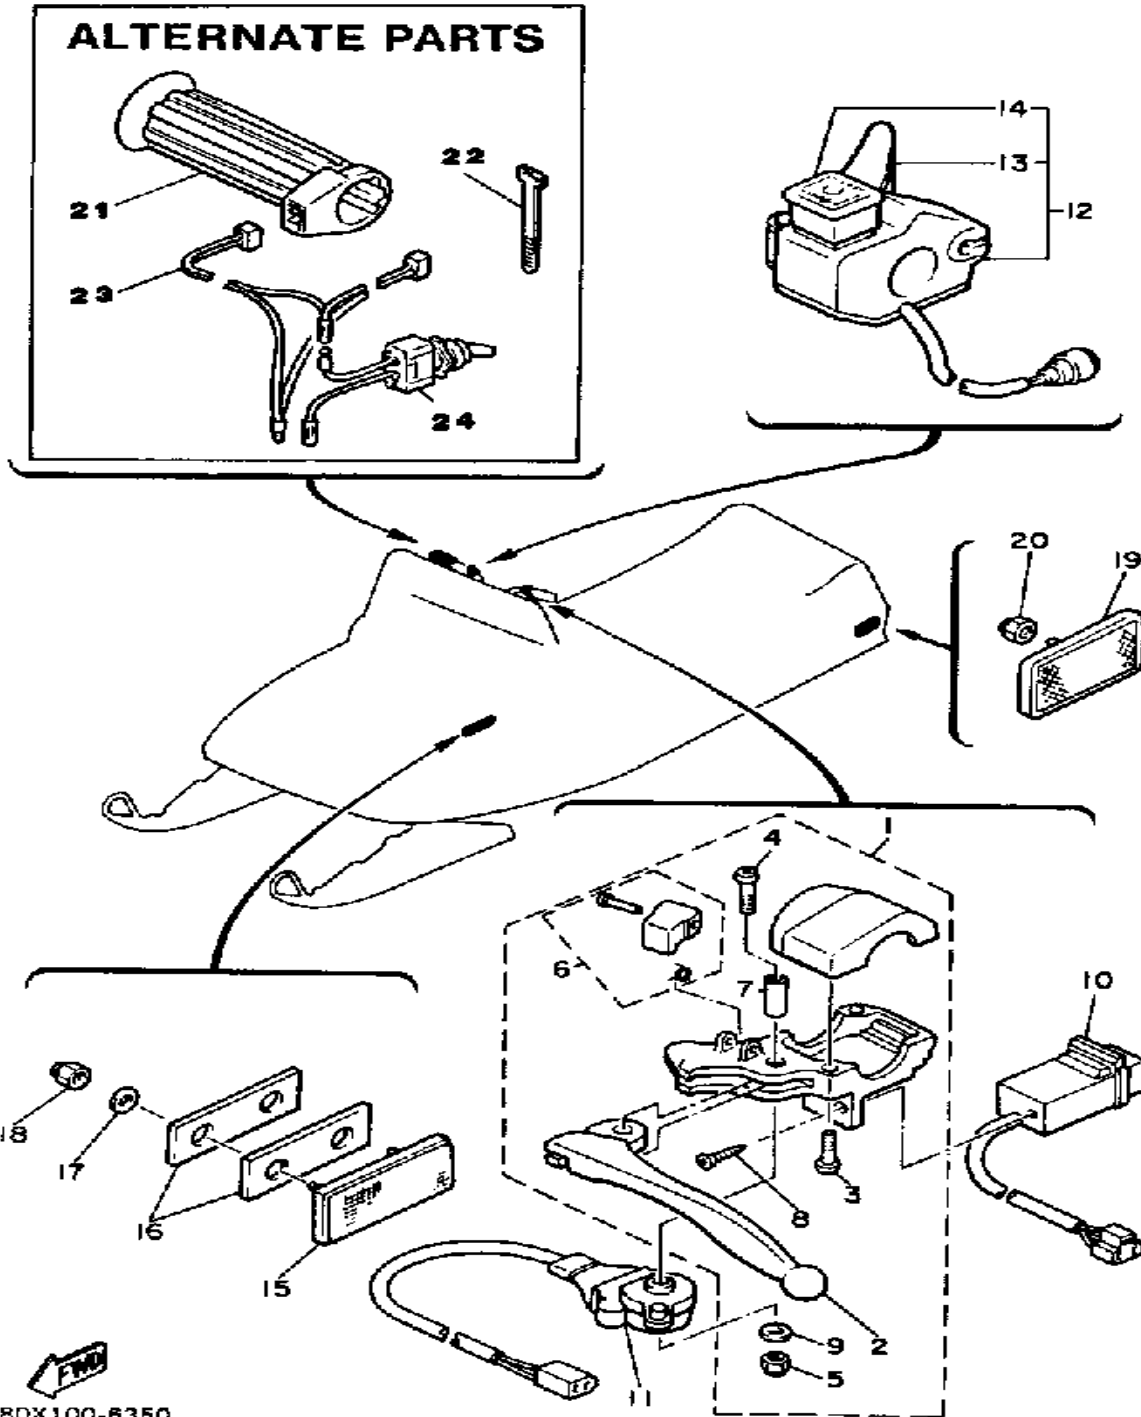

ELECTRICAL 2

Ref. No.	Part Number	Description	Qty	Remarks
1	88R-W8291-00-00	LEVER HOLDER ASSEMBLY (LEFT)	1	
2	8H8-83912-00-00	. LEVER 1	1	
3	90157-05027-00	. SCREW, PAN HEAD	2	
4	98501-05040-00	. SCREW, PAN HEAD (98502-05040)	1	
5	95701-05300-00	. NUT, NYLON	1	
6	82A-83930-00-00	. LEVER LOCK ASSEMBLY	1	
7	802-83913-00-00	. COLLAR, LEVER 1	1	
8	97780-30312-00	. SCREW, tapping	2	
9	92990-05200-00	. WASHER, PLAIN	1	
10	8H8-83950-01-00	BEAM SWITCH ASSEMBLY (8K4-83950-01-00)	1	
11	88R-82530-00-00	STOP SWITCH ASSEMBLY	1	
12	84R-82720-00-00	LEVER HOLDER ASSEMBLY (RIGHT)	1	
13	8V0-42138-00-00	. LEVER, THROTTLE	1	
14	8V0-82575-19-00	. STOP SWITCH ASSEMBLY	1	
15	80E-85110-00-00	REFLECTOR ASSEMBLY	2	
16	80E-85110-00-00	REFLECTOR ASSEMBLY	4	
17	92901-05600-00	WASHER, PLATE	4	
18	95701-05300-00	NUT, NYLON	4	
19	3Y6-85130-02-00	REAR REFLECTOR ASSEMBLY	2	
20	95701-05300-00	NUT, NYLON	2	
21	80K-2626A-00-00	GRIP, WARMER	2	ALT. PART
22	437-83936-01-00	. BAND, SWITCH CORD	2	
23	80X-82318-00-00	. WIRE, SUB-LEAD	2	
24	82J-82917-00-00	. SWITCH	1	

Property of www.SmallEngineDiscount.com - Not for Resale