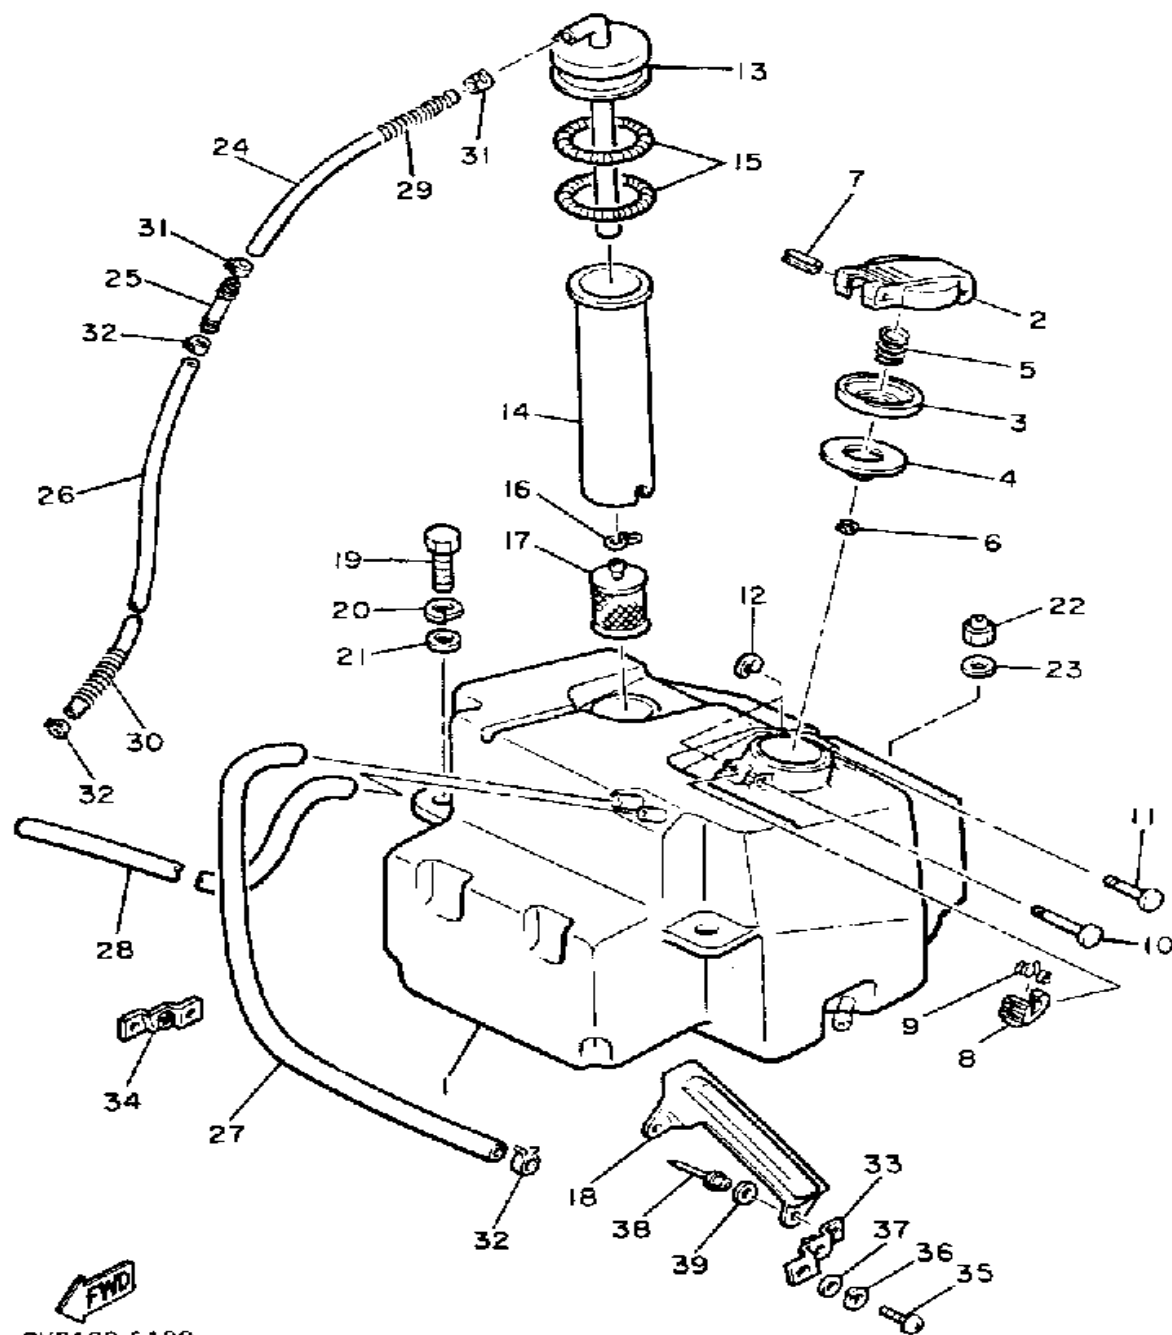

FUEL TANK

8Y2100-5190

Ref. No.	Part Number	Description	Qty	Remarks
1	8W6-24111-00-00	FUEL TANK	1	
2	8W6-24611-00-00	BODY, CAP	1	
3	813-24613-01-00	DISC, CAP	1	
4	8F7-24641-00-00	GASKET, CAP 1	1	
5	90501-20130-00	SPRING, COMPRESSION	1	
6	91609-30016-00	PIN, SPRING	1	
7	91609-25050-00	PIN, SPRING	1	
8	83M-24628-00-00	HOOK	1	
9	90508-10715-00	SPRING, TORSION	1	
10	90249-03017-00	PIN	1	
11	90249-03175-00	PIN	1	
12	93430-02001-00	CIRCLIP	2	
13	83R-24335-00-00	PIPE, SUCTION 1	1	
14	8V0-24336-00-00	PIPE, SUCTION 2	1	
15	90506-06065-00	SPRING, TENSION	2	
16	90467-11009-00	CLIP	1	
17	8H5-24560-00-00	FILTER ASSEMBLY	1	
18	8W6-24179-00-00	GAUGE, FUEL	1	
19	97001-08025-00	BOLT (1NV)	2	
20	92990-08100-00	WASHER	2	
21	90201-087A9-00	WASHER, PLATE	2	
22	95712-08300-00	NUT, LOCK	1	
23	90201-087A9-00	WASHER, PLATE	1	
24	90446-11247-00	HOSE	1	
25	8Y4-24376-00-00	PIPE, JOINT 1	1	
26	90446-09062-00	HOSE	1	
27	90446-09231-00	HOSE	1	
28	90446-09015-00	HOSE	1	
29	8F3-24326-00-00	PROTECTOR, PIPE	1	

CONTINUED ON NEXT FRAME ➤

Property of www.SmallEngineDiscount.com - Not for Resale