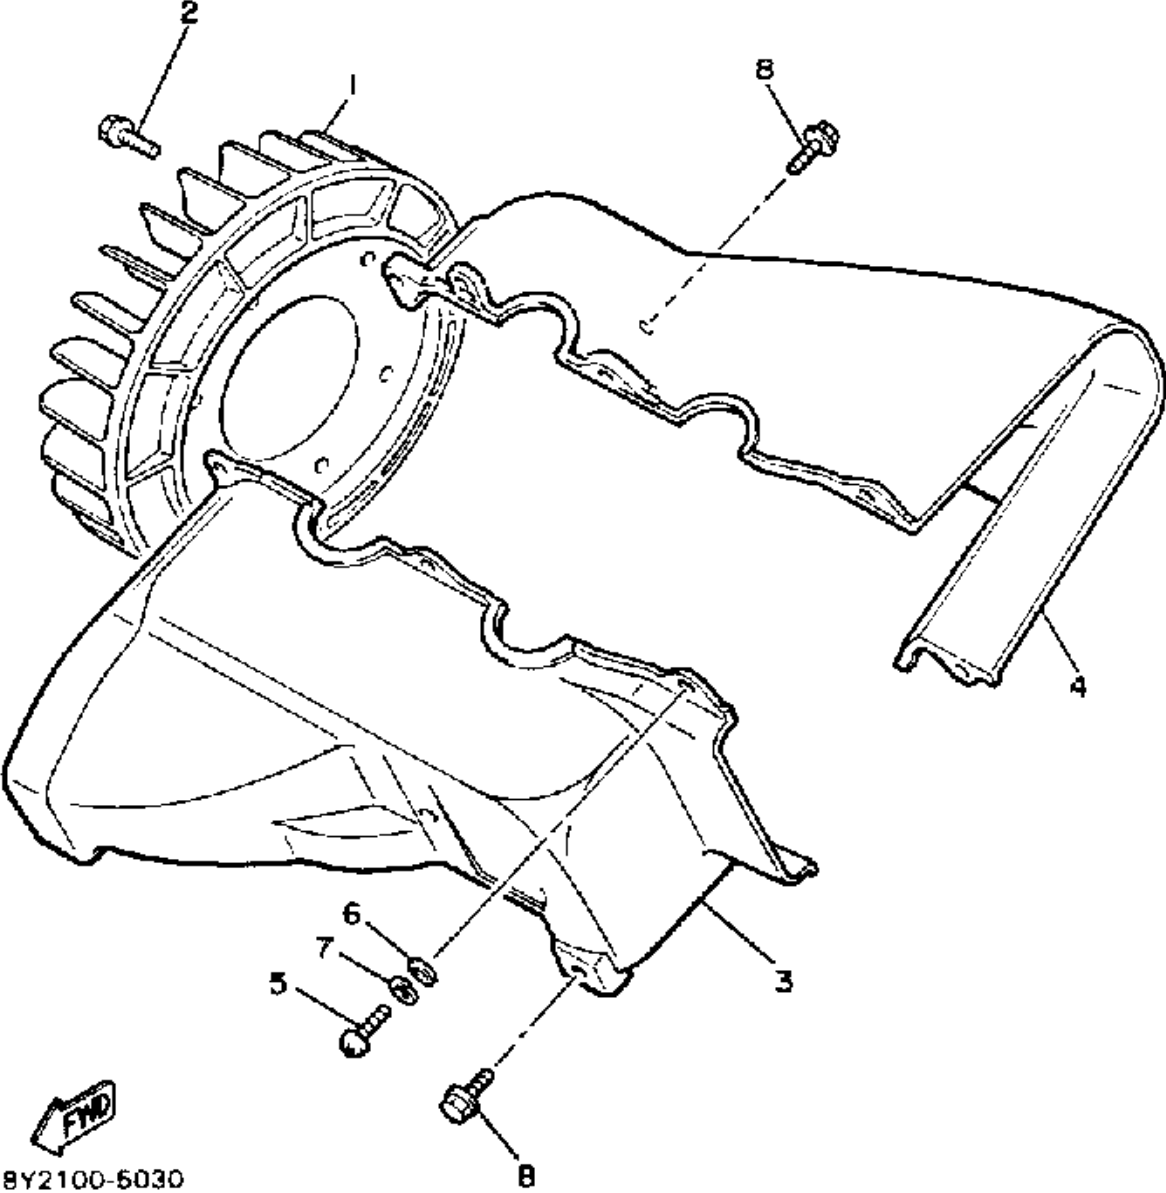

AIR SHROUD - FAN

Ref. No.	Part Number	Description	Qty	Remarks
1	8G8-12611-01-00	FAN	1	
2	95811-06012-00	BOLT, FLANGE	6	
3	8W6-12651-00-00	AIR SHROUD, CYLINDER 1CYLINDER 1	1	
4	8W6-12652-00-00	AIR SHROUD, CYLINDER 2CYLINDER 2	1	
5	98506-06016-00	SCREW, PANHEAD	4	
6	92906-06600-00	WASHER	4	
7	92906-06100-00	WASHER, SPRING	4	
8	90119-06108-00	BOLT, WITH WASHER	6	

Property of www.SmallEngineDiscount.com - Not for Resale