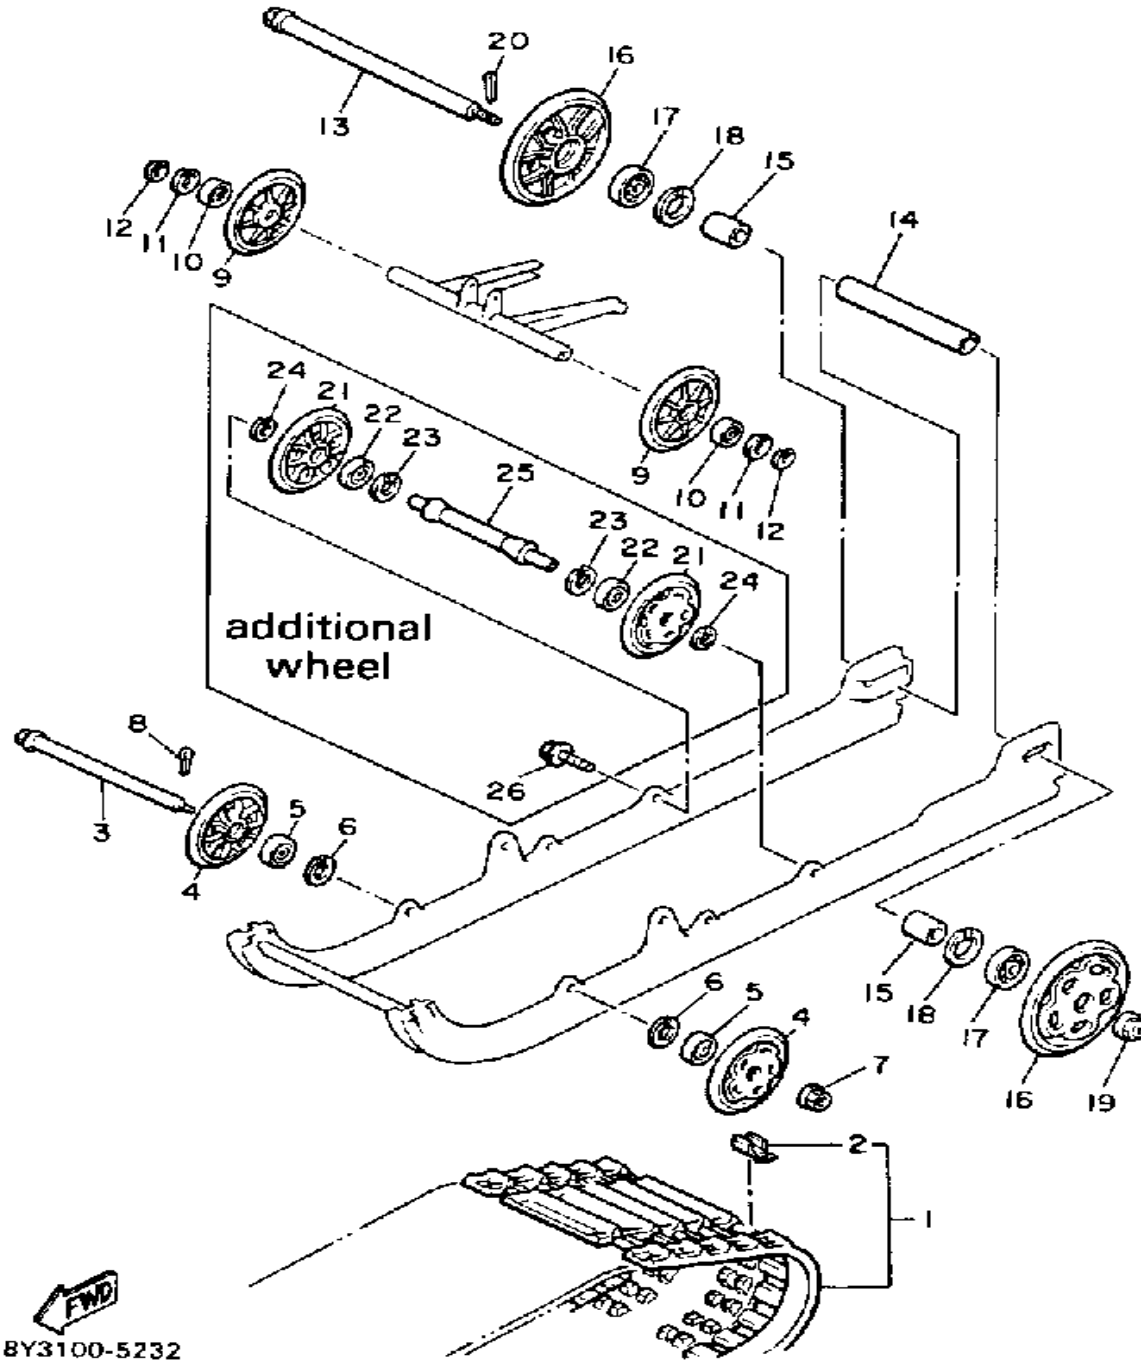

TRACK SUSPENSION 1

Ref. No.	Part Number	Description	Qty	Remarks
1	8J6-47110-01-00	TRACK ASSEMBLY (8J6-47110-01-00)	1	
2	8A5-47115-00-00	. METAL, SLIDE	66	
3	90891-50061-00	SHAFT 5 (80X-47487-00-00)	1	
4	87M-47320-00-00	SUSPENSION WHEEL COMP.	2	
5	93306-00441-00	BEARING (89A) (B6004RS)	2	
6	99009-42500-00	CIRCLIP	2	
7	95601-14200-00	NUT, U	1	
8	91401-30030-00	PIN, COTTER	1	
9	885-47320-01-00	SUSPENSION WHEEL COMP.	2	
10	93306-00441-00	BEARING (89A) (B6004RS)	2	
11	99009-42500-00	CIRCLIP	2	
12	99009-20400-00	CIRCLIP	2	
13	8L8-47520-01-00	REAR AXLE COMP. (8L8-47520-02-00)	1	
14	90387-200M8-00	COLLAR	1	
15	90387-203H0-00	COLLAR	2	
16	8K2-47530-00-00	GUIDE WHEEL COMP.	2	
17	93306-20417-00	BEARING (B62042RS)	2	
18	99009-47500-00	CIRCLIP	2	
19	95601-14200-00	NUT, U	1	
20	91401-30030-00	PIN, COTTER	1	
21	87M-47320-00-00	SUSPENSION WHEEL COMP.	2	
22	93306-00441-00	BEARING (89A) (B6004RS)	2	
23	99009-42500-00	CIRCLIP	2	
24	99009-20400-00	CIRCLIP	2	
25	8V0-47488-00-00	SHAFT 6	1	
26	95821-08025-00	BOLT, FLANGE	2	

Property of www.SmallEngineDiscount.com - Not for Resale