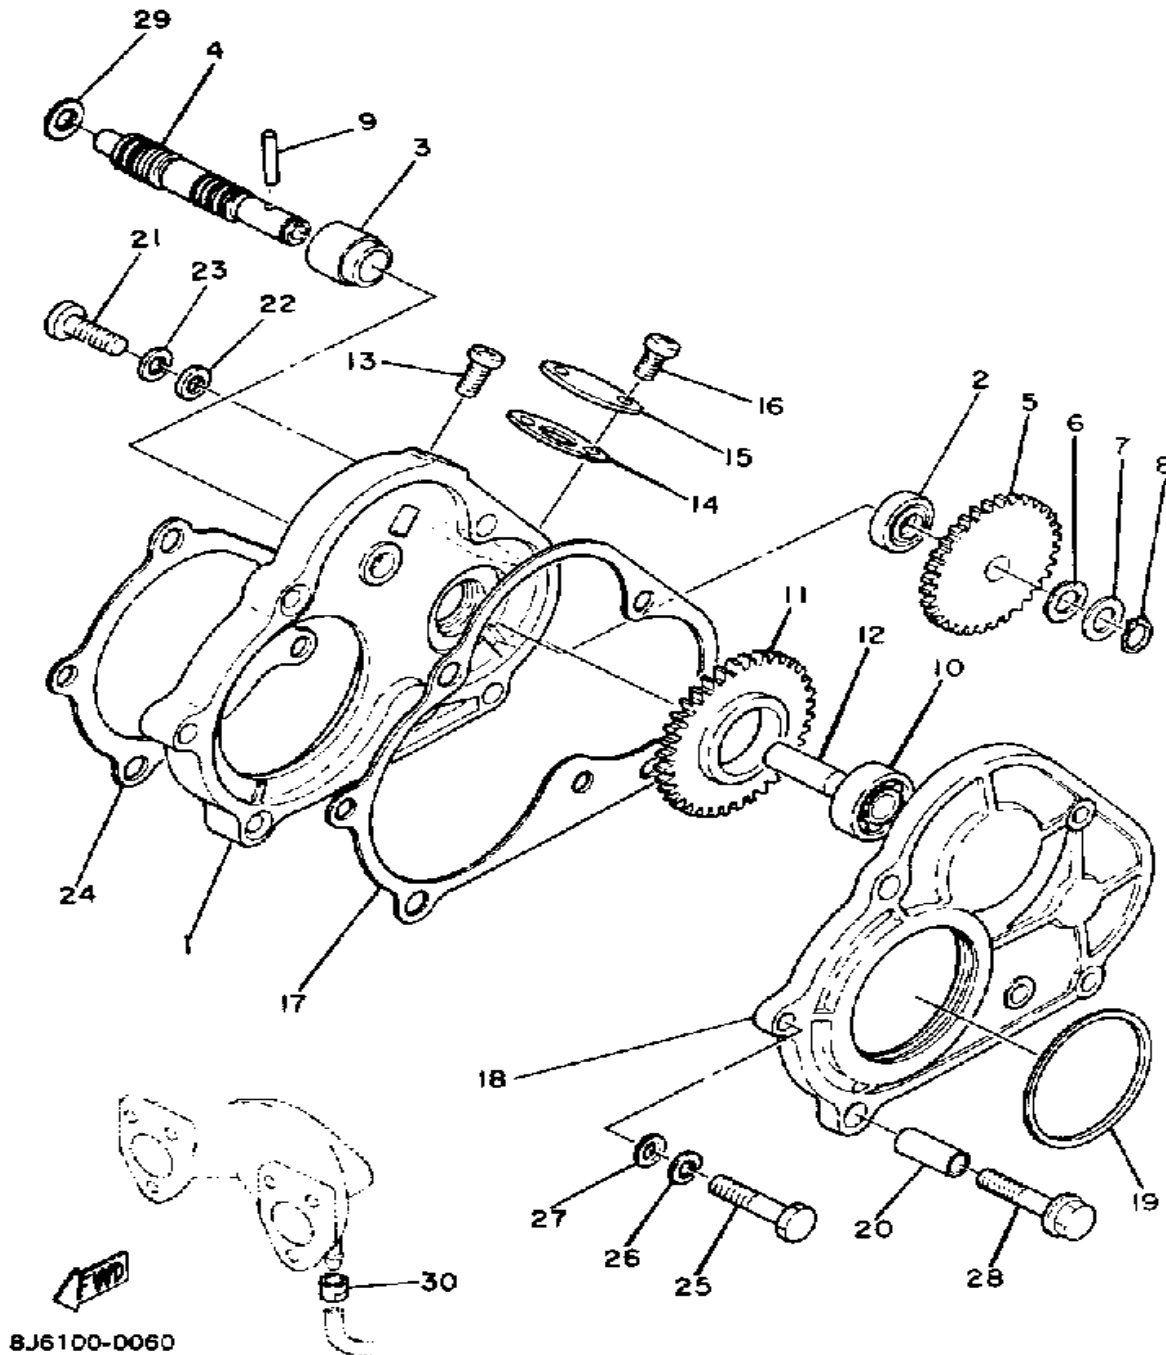

PUMP DRIVE - GEAR

8J6100-0060

Ref. No.	Part Number	Description	Qty	Remarks
1	8G8-15416-00-00	COVER, OIL PUMP	1	
2	93101-10090-00	OIL SEAL	1	
3	821-13176-00-00	METAL, WORM SHAFT OUTER	1	
4	821-13175-00-00	SHAFT, WORM	1	
5	821-13188-00-00	GEAR, DRIVE (32T)	1	
6	90206-11016-00	WASHER, WAVE	1	
7	137-13148-00-00	PLATE, CAM THRUST	1	
8	99009-10400-00	CIRCLIP	1	
9	93603-22028-00	PIN, DOWEL	1	
10	93306-00002-00	BEARING (B6000RS)	1	
11	8G8-13179-00-00	GEAR, IDLE	1	
12	8G8-13342-00-00	SHAFT, IDLE GEAR	1	
13	98580-06012-00	SCREW, PAN HEAD	1	
14	821-17818-02-00	GASKET	1	
15	824-17819-00-00	CAP, HOUSING	1	
16	98580-05010-00	SCREW, PAN HEAD	2	
17	8G8-15466-01-00	GASKET 2	1	
18	8G8-15426-00-00	COVER, OIL PUMP R	1	
19	93112-53004-00	OIL SEAL, SR-TYPE	1	
20	91810-18025-00	PIN, DOWEL	2	
21	98580-06020-00	SCREW	2	
22	92990-06600-00	WASHER, PLATE	2	
23	92995-06100-00	WASHER, SPRING	2	
24	8G8-15456-01-00	GASKET, O/P P CVR 1	1	
25	97021-06030-00	BOLT	2	
26	92995-06100-00	WASHER, SPRING	2	
27	92990-06600-00	WASHER, PLATE	2	
28	95811-06035-00	BOLT, FLANGE	2	
29	90201-08624-00	WASHER, PLATE	1	

CONTINUED ON NEXT FRAME ➤

Property of www.SmallEngineDiscount.com - Not for Resale