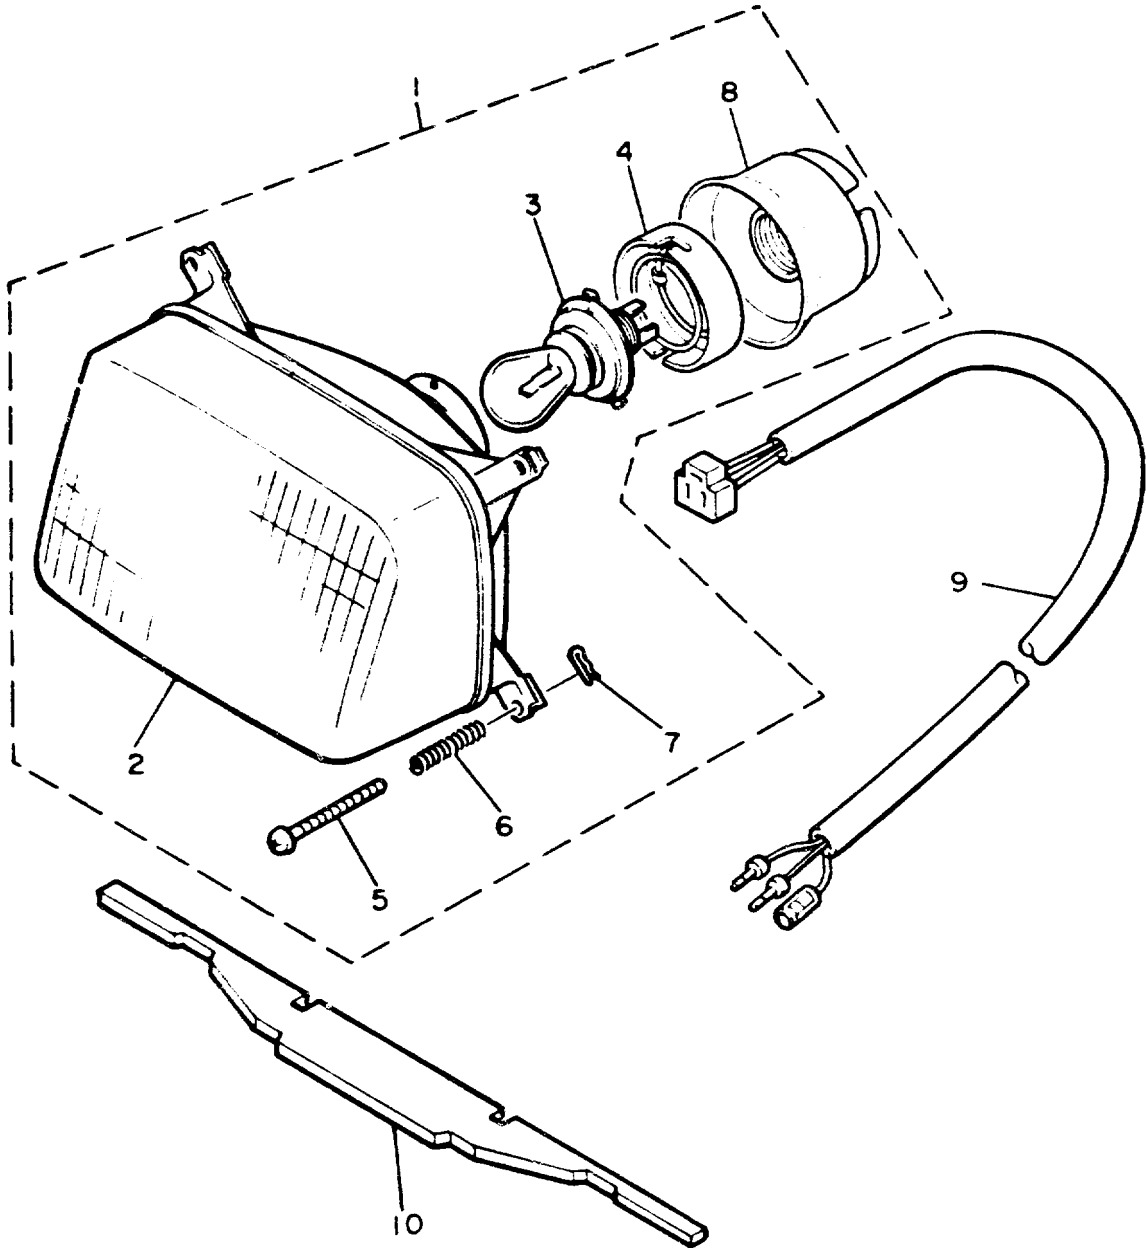

HEADLIGHT

Ref. No.	Part Number	Description	Qty	Remarks
1	8W6-84310-00-00	HEADLIGHT UNIT ASSEMBLY	1	
2	8W6-84320-00-00	. LENS ASSEMBLY	1	
3	8A7-84314-00-00	. BULB (12V-60/60W)	1	
4	8A7-84312-00-00	. HOLDER, SOCKET	1	
5	8M6-84331-00-00	. SCREW, RIM ADJUSTING (8A5-84331-00-00)	4	
6	8A5-84332-00-00	. SPRING, SCREW	4	
7	8K4-84374-00-00	. CLIP	4	
8	8A7-84397-01-00	. COVER, SOCKET	1	
9	8Y2-84359-00-00	CORD, HEADLIGHT (TJ)	1	
10	8W6-84366-00-00	DAMPER, HEADLIGHT 1	1	

Headlight / Taillight / Meter Light Ratings	12V60-60W / 12V23-8W / 12V3.4W
Lighting Coil Color Code / Resistance / Output	Yel ~ Blk / 0.19Ω ± 10% / 12V100W

8W9100-4340

Property of www.SmallEngineDiscount.com - Not for Resale