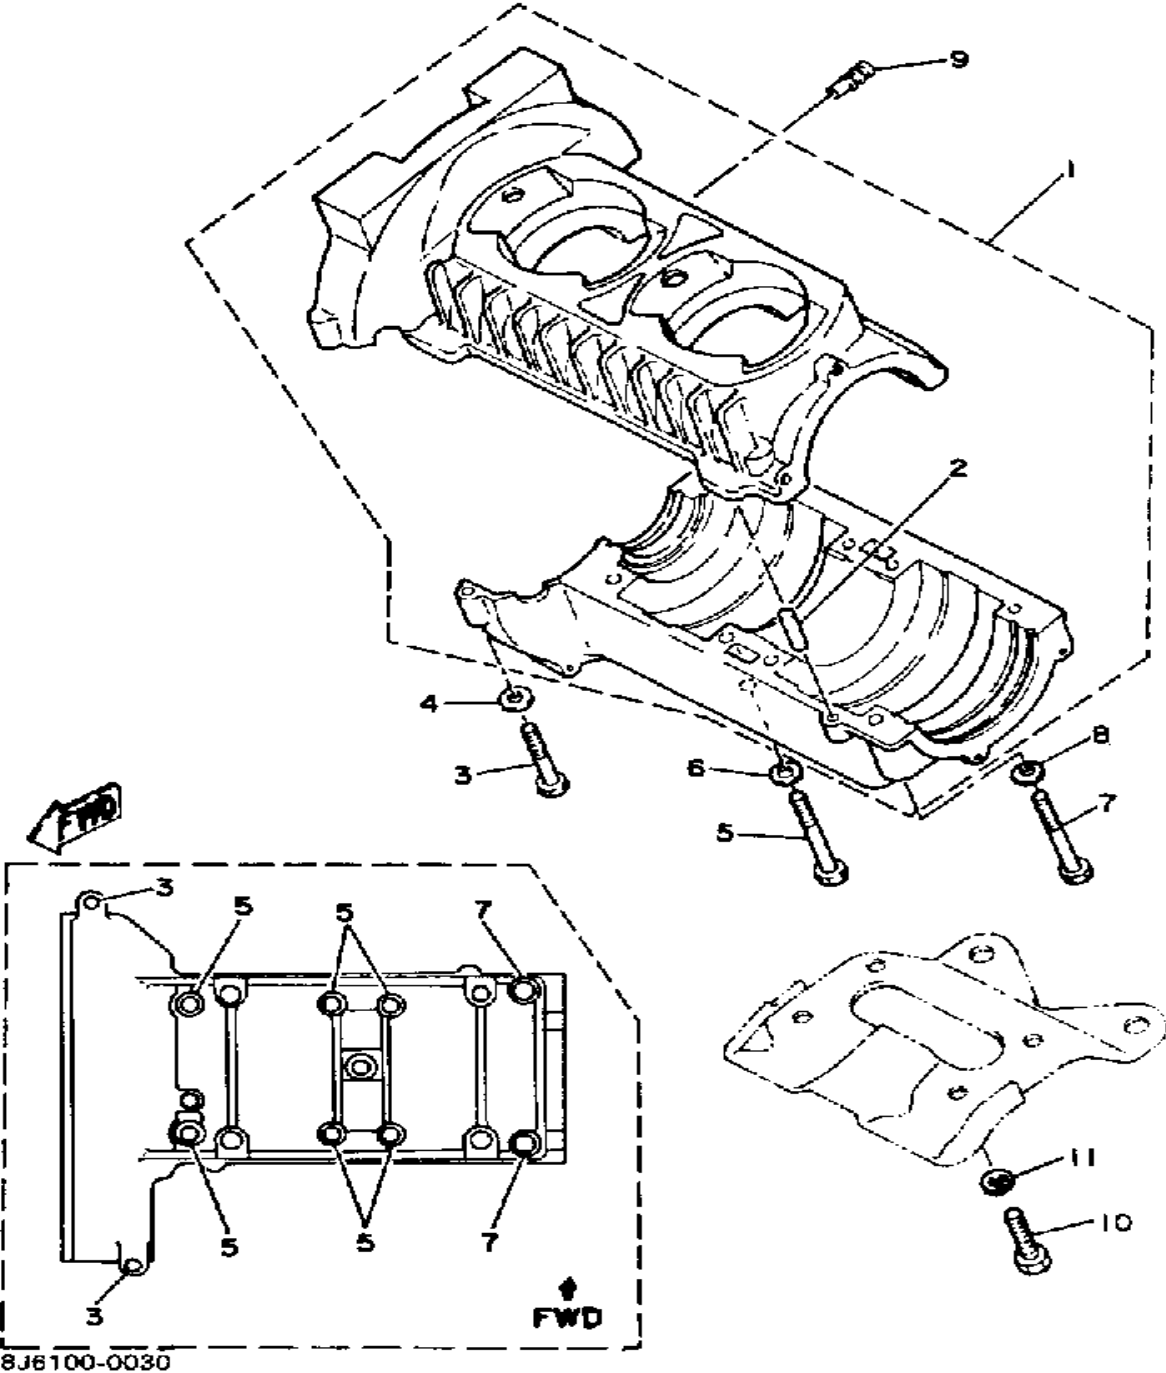

CRANKCASE

Ref. No.	Part Number	Description	Qty	Remarks
1	8G8-15100-02-00	CRANKCASE ASSEMBLY	1	
2	93605-10108-00	. PIN, DOWEL	2	
3	97313-08040-00	BOLT, HEXAGON (97322-08040)	2	
4	92990-08600-00	WASHER, PLATE	2	
5	97013-08060-00	BOLT (663)	6	
6	92990-08600-00	WASHER, PLATE	6	
7	97021-08070-00	BOLT	2	
8	92990-08600-00	WASHER, PLATE	2	
9	8G8-24461-00-00	PIPE, JOINT	1	
10	90106-10034-00	BOLT, DOME HEAD	4	
11	92901-10100-00	WASHER, SPRING	4	

Property of www.SmallEngineDiscount.com - Not for Resale