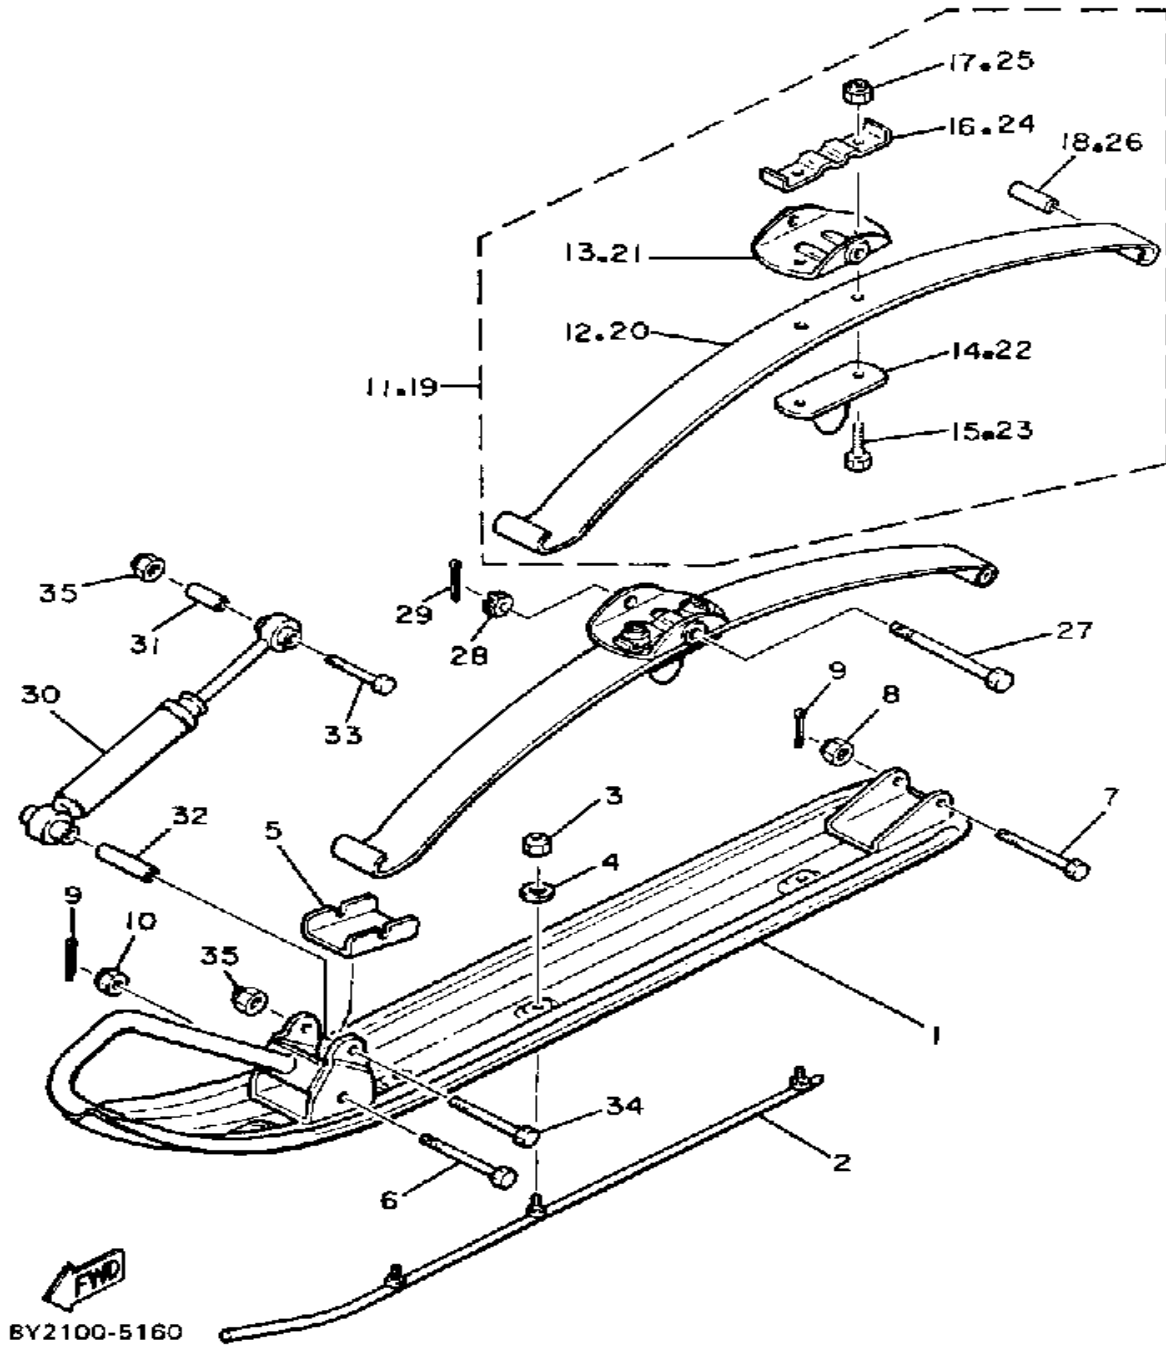

Property of www.SmallEngineDiscount.com - Not for Resale

SKI

BY2100-5160

Ref. No.	Part Number	Description	Qty	Remarks
1	81L-23710-00-00	SKI 1	2	
2	8Y3-23731-00-XX	SKI RUNNER, 1 (8Y3-23731-00)	2	
3	95611-08100-00	NUT, U	6	
4	92990-08200-00	WASHER, PLAIN	6	
5	8K4-23735-00-00	PLATE, WEAR 1	2	
6	90102-08028-00	BOLT, WITH HOLE	2	
7	90102-08027-00	BOLT, WITH HOLE	2	
8	95712-08300-00	NUT, LOCK	2	
9	91490-20020-00	PIN, COTTER	4	
10	95611-08100-00	NUT, U	2	
11	8Y3-23760-00-00	SPRING ASSEMBLY 1	1	
12	8Y3-23761-00-00	. LEAF 1	1	
13	8G6-23766-00-00	. SADDLE 1	1	
14	878-23768-00-00	. SEAT, SPRING 1	1	
15	90109-105E7-00	. BOLT	2	
16	90215-10155-00	. WASHER, LOCK	1	
17	90185-10085-00	. NUT, SELF-LOCKING	2	
18	90387-08478-00	. COLLAR	1	
19	8Y3-23770-00-00	SPRING ASSEMBLY 2	1	
20	8Y3-23761-00-00	. LEAF 1	1	
21	8G6-23766-00-00	. SADDLE 1	1	
22	878-23768-00-00	. SEAT, SPRING 1	1	
23	90109-105E7-00	. BOLT	2	
24	90215-10155-00	. WASHER, LOCK	1	
25	90185-10085-00	. NUT, SELF-LOCKING	2	
26	90387-08478-00	. COLLAR	1	
27	90102-12030-00	BOLT, WITH HOLE	2	
28	90171-12040-00	NUT, CASTLE	2	
29	91401-30030-00	PIN, COTTER	2	