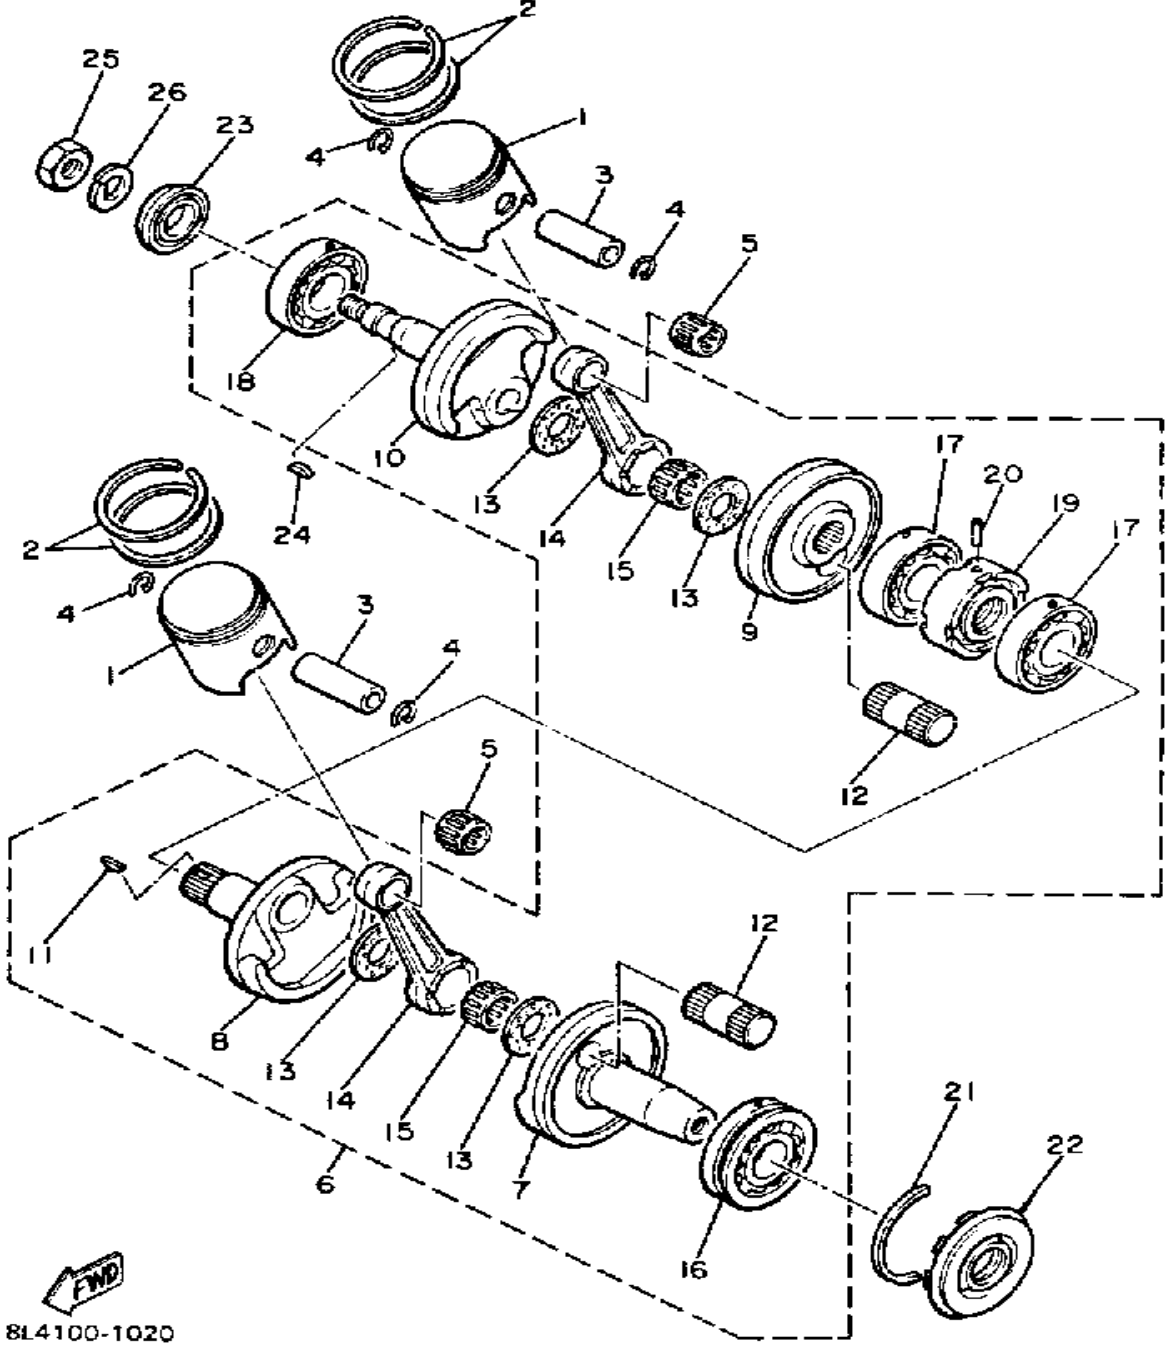

CRANKSHAFT - PISTON

Ref. No.	Part Number	Description	Qty	Remarks
24	90280-16053-00	KEY, WOODRUFF	1	
25	90170-16182-00	NUT	1	
26	92901-16100-00	WASHER, SPRING	1	

8L4100-1020

Property of www.SmallEngineDiscount.com - Not for Resale