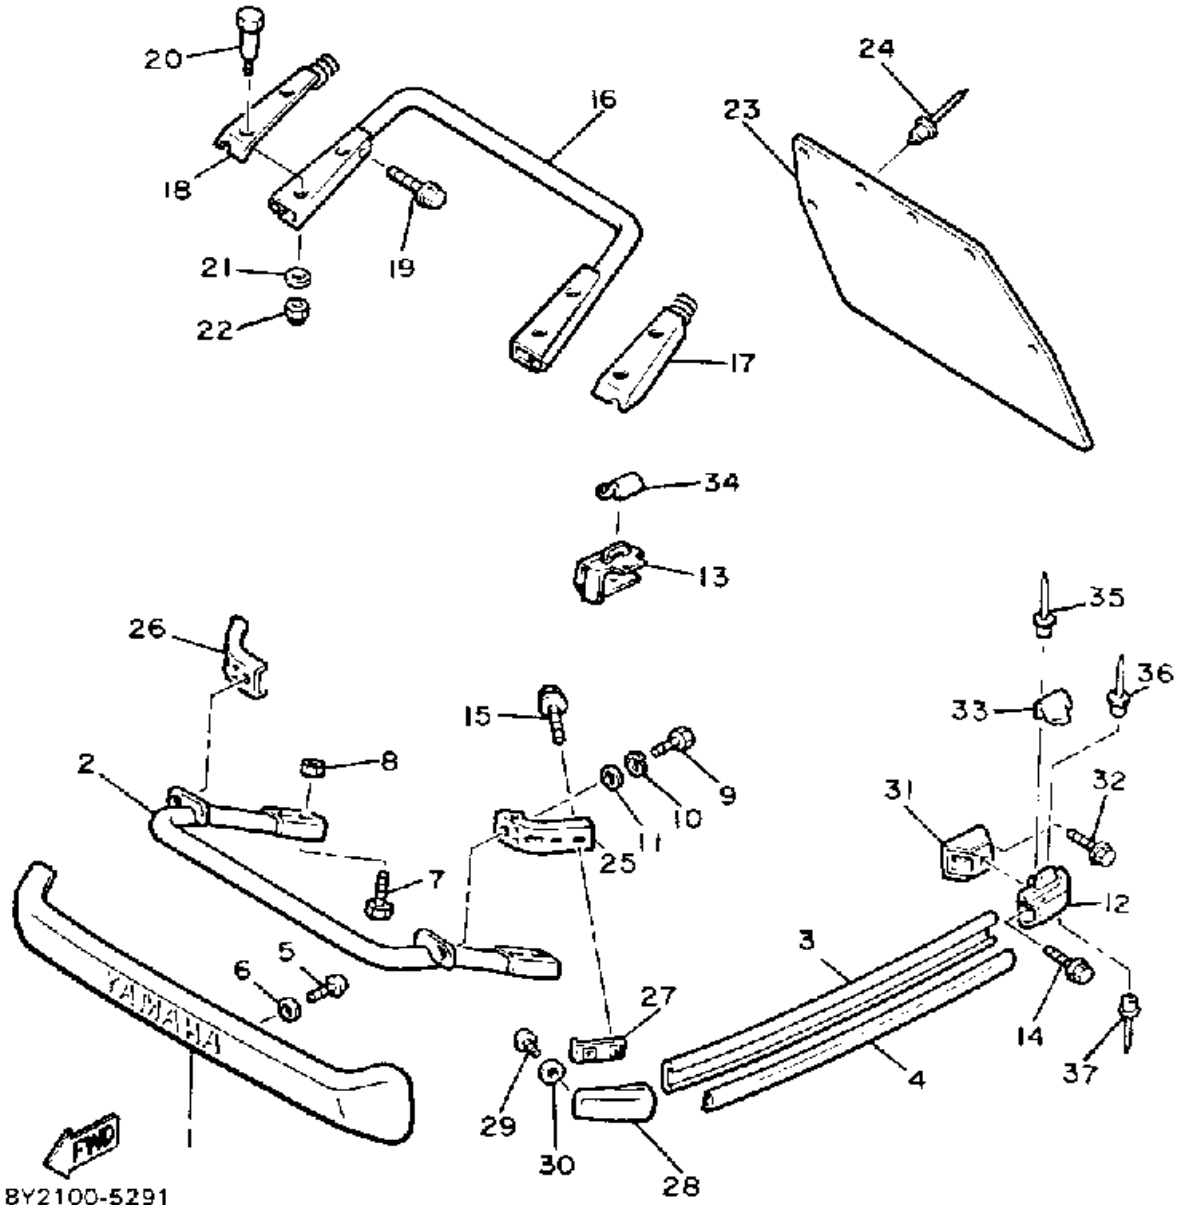

BUMPER

Ref. No.	Part Number	Description	Qty	Remarks
30	92990-06600-00	WASHER, PLATE	2	
31	8X0-77535-00-00	STAY 1	2	
32	95811-06012-00	BOLT, FLANGE	4	
33	8X0-77515-00-00	BUSH, RUBBER 1	1	
34	8X0-77516-00-00	BUSH, RUBBER 2	1	
35	90267-48086-00	RIVET, BLIND	2	
36	90267-48053-00	RIVET, BLIND	2	
37	90269-05039-00	RIVET	2	

BY2100-5291

Property of www.SmallEngineDiscount.com - Not for Resale