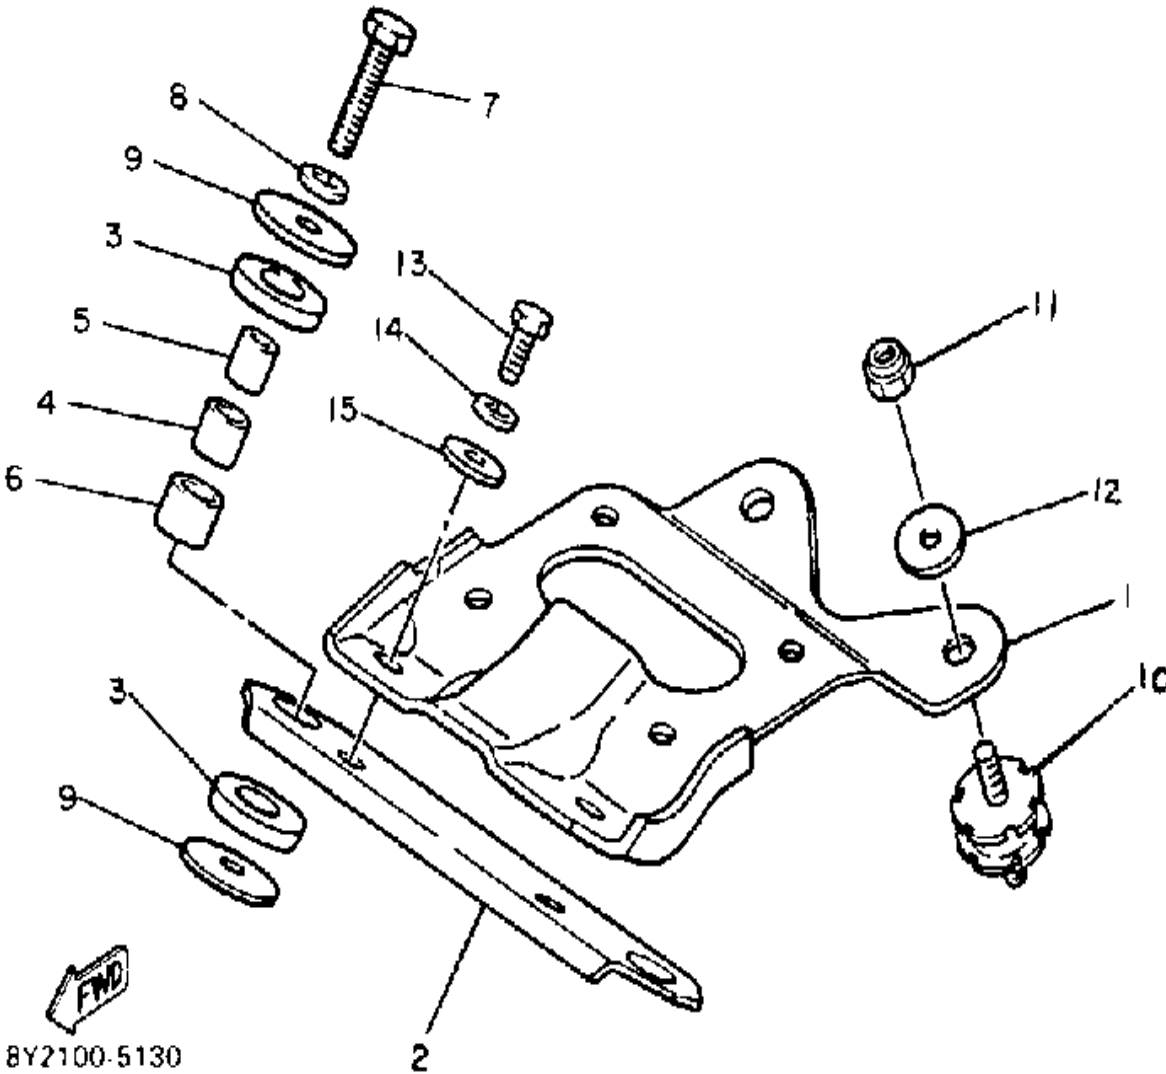

ENGINE BRACKET

8Y2100-5130

Ref. No.	Part Number	Description	Qty	Remarks
1	8G8-21411-00-00	BRACKET, ENGINE 1	1	
2	8G8-21419-00-00	BRACKET, ENGINE 2	1	
3	8A5-21485-00-00	DAMPER, RUBBER 1	4	
4	90385-15025-00	BUSH, SPEC'L RUBBER	2	
5	90387-10514-00	COLLAR	2	
6	90387-21515-00	COLLAR	2	
7	97313-10050-00	BOLT, HEXAGON (676)	2	
8	92990-10100-00	WASHER, SPRING	2	
9	90201-10151-00	WASHER, PLATE	4	
10	8F3-21486-00-00	DAMPER 2	2	
11	95701-10500-00	NUT, FLANGE (95702-10500)	2	
12	90201-10321-00	WASHER, PLATE	2	
13	97011-10025-00	BOLT	2	
14	92990-10100-00	WASHER, SPRING	2	
15	90201-10639-00	WASHER, PLATE	2	

Property of www.SmallEngineDiscount.com - Not for Resale