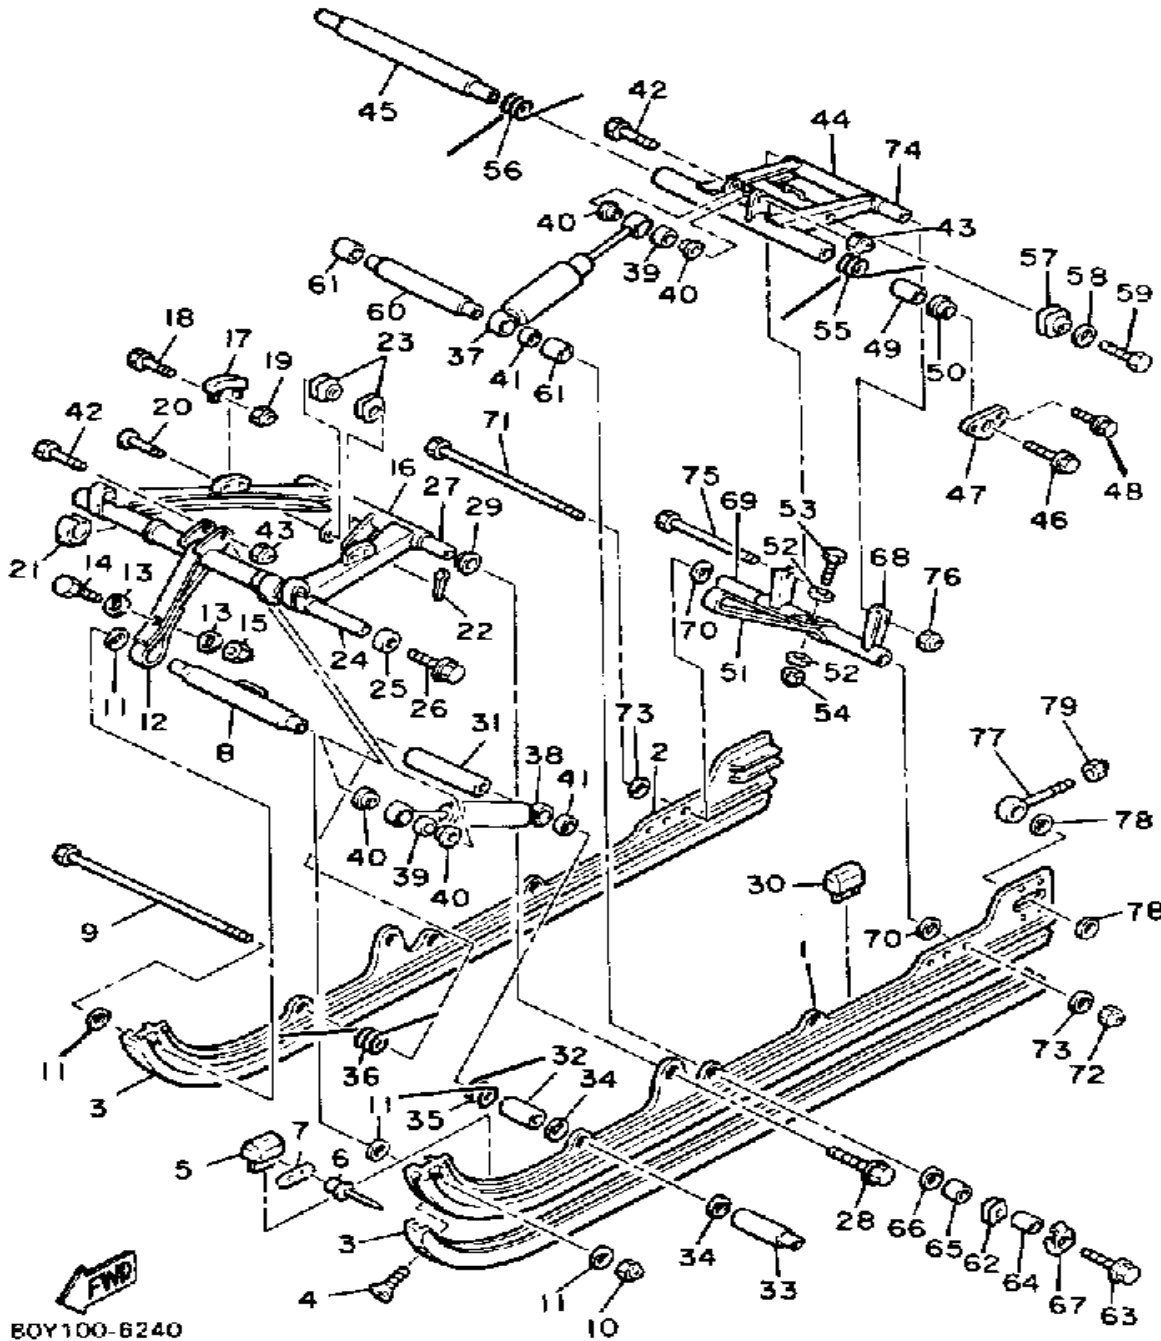

TRACK SUSPENSION 2

BOY100-6240

Ref. No.	Part Number	Description	Qty	Remarks
1	8Y3-47411-00-00	FRAME, SLIDING 1	1	
2	8Y3-47412-00-00	FRAME, SLIDING 2	1	
3	8Y3-47421-00-XX	RUNNER, SLIDING 1 (8Y3-47421-00-00)	2	
4	90151-06010-00	SCREW, COUNTERSUNK	2	
5	8V0-47456-00-00	DAMPER 1	2	
6	90267-48062-00	RIVET, BLIND	8	
7	8K2-47458-01-00	PLATE, DAMPER	8	
8	8V0-47415-00-00	BRACKET 1	1	
9	97022-08255-00	BOLT	1	
10	95712-08300-00	NUT, LOCK	1	
11	92990-08600-00	WASHER, PLATE	4	
12	8Y3-47495-00-00	STOPPER 1	1	
13	90201-06407-00	WASHER, PLATE (90201-06747-00)	2	
14	97011-06025-00	BOLT (97001-06025)	1	
15	95701-06300-00	NUT, NYLON	1	
16	8V0-47331-01-00	ARM, PIVOT 1	1	
17	8F3-47422-01-00	RUNNER, SLIDING 2	2	
18	97011-06025-00	BOLT (97001-06025)	4	
19	95701-06300-00	NUT, NYLON	4	
20	90240-12136-00	PIN, CLEVIS	1	
21	8V0-47447-01-00	HOOK 2	2	
22	91401-30020-00	PIN, COTTER	1	
23	8R4-47447-00-00	HOOK 2	2	
24	8A5-47465-02-00	SHAFT 1	1	
25	8U7-47341-00-00	SPACER	2	
26	90109-106A2-00	BOLT	2	
27	8K2-47485-00-00	SHAFT 3	1	

CONTINUED ON NEXT FRAME ►

Property of www.SmallEngineDiscount.com - Not for Resale