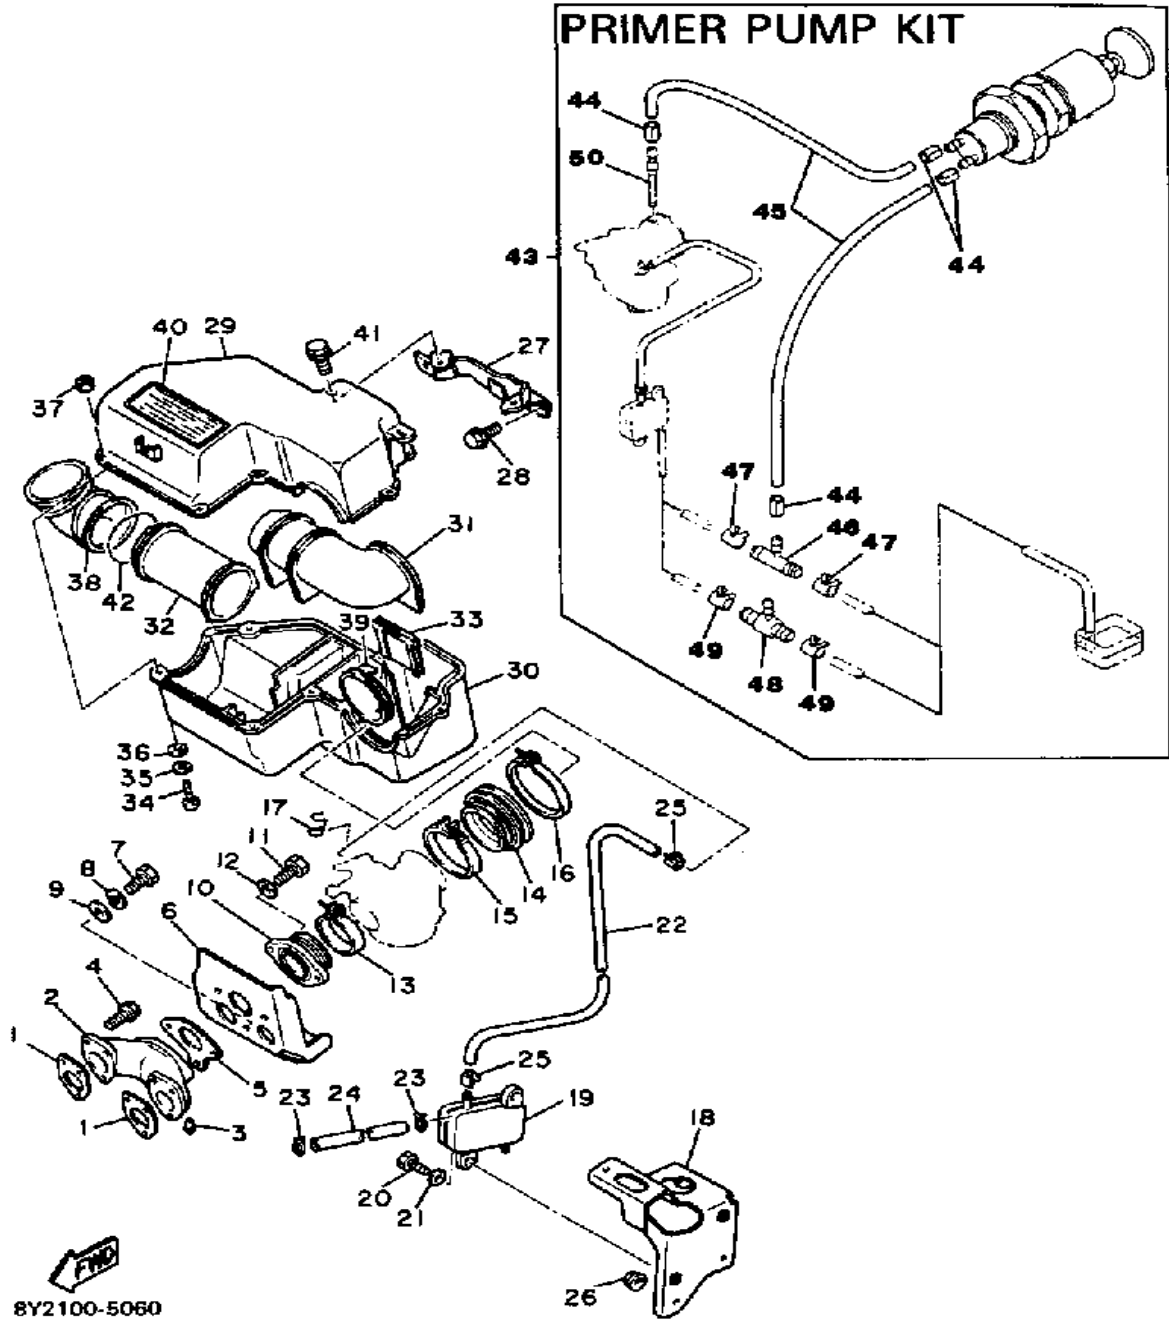

AIR CLEANER

Ref. No.	Part Number	Description	Qty	Remarks
29	8G8-14431-00-00	SILENCER, INTAKE 1	1	
30	8G8-14441-00-00	SILENCER, INTAKE 2	1	
31	8G8-14419-00-00	PIPE	1	
32	8G8-14465-00-00	PIPE	1	
33	8G8-14477-00-00	PLATE	1	
34	98511-05020-00	SCREW, PAN HEAD	6	
35	92990-05100-00	WASHER, SPRING	6	
36	92901-05600-00	WASHER, PLATE	6	
37	95380-05600-00	NUT	6	
38	8N5-14423-00-00	PIPE, SUCTION 1	1	
39	8G8-14466-01-00	PIPE	1	
40	8A5-14488-00-00	LABEL, CAUTION	1	
41	95821-06014-00	BOLT, FLANGE	3	
42	90506-06083-00	SPRING, TENSION	1	
43	8U0-W2431-01-00	UNAVAILABLE IN PRICE BOOK	1	ALT. PARTS
44	90467-07055-00	. CLIP	4	ALT. PART
45	90446-08199-00	. HOSE	1	ALT. PART
46	815-24379-00-00	. PIPE, JOINT 4	1	ALT. PART
47	90467-11009-00	. CLIP	2	ALT. PART
48	90413-05011-00	. WAY 3	1	ALT. PART
49	90467-09026-00	. CLIP	2	ALT. PART
50	8U0-13552-00-00	. NOZZLE	1	ALT. PART

Property of www.SmallEngineDiscount.com - Not for Resale