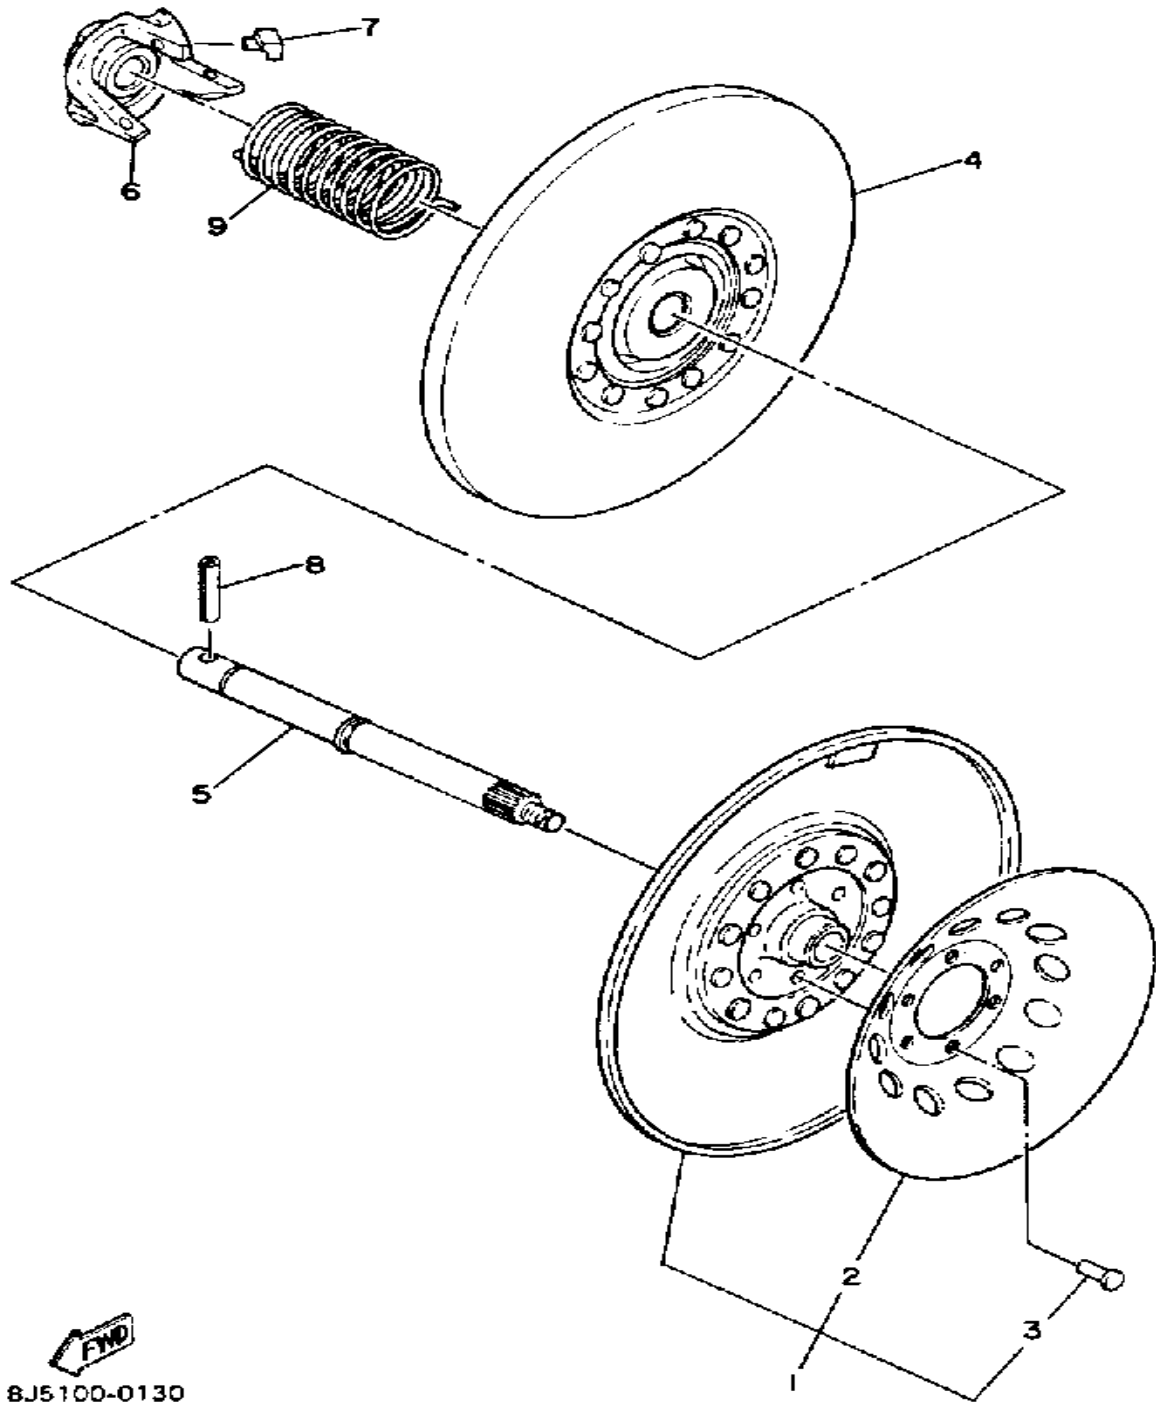

SECONDARY SHEAVE

Ref. No.	Part Number	Description	Qty	Remarks
1	8G8-17660-01-00	SEC FXD SHV	1	
2	8F3-25711-00-00	. DISC, BRAKE	1	
3	90263-05023-00	. RIVET, FLAT HEAD	6	
4	85T-17670-00-00	SEC SLIDING SHEAVESHEAVE	1	
5	8G8-17681-01-00	SHAFT, SECONDARY	1	
6	810-17684-01-00	SEAT, SEC SPRINGSRING ..	1	
7	801-17688-10-00	SHOE, RAMP	3	
8	90254-08001-00	PIN, SPRING TYPE	1	
9	90508-40080-00	SPRING, TORSION	1	

BJ5100-0130

Property of www.SmallEngineDiscount.com - Not for Resale