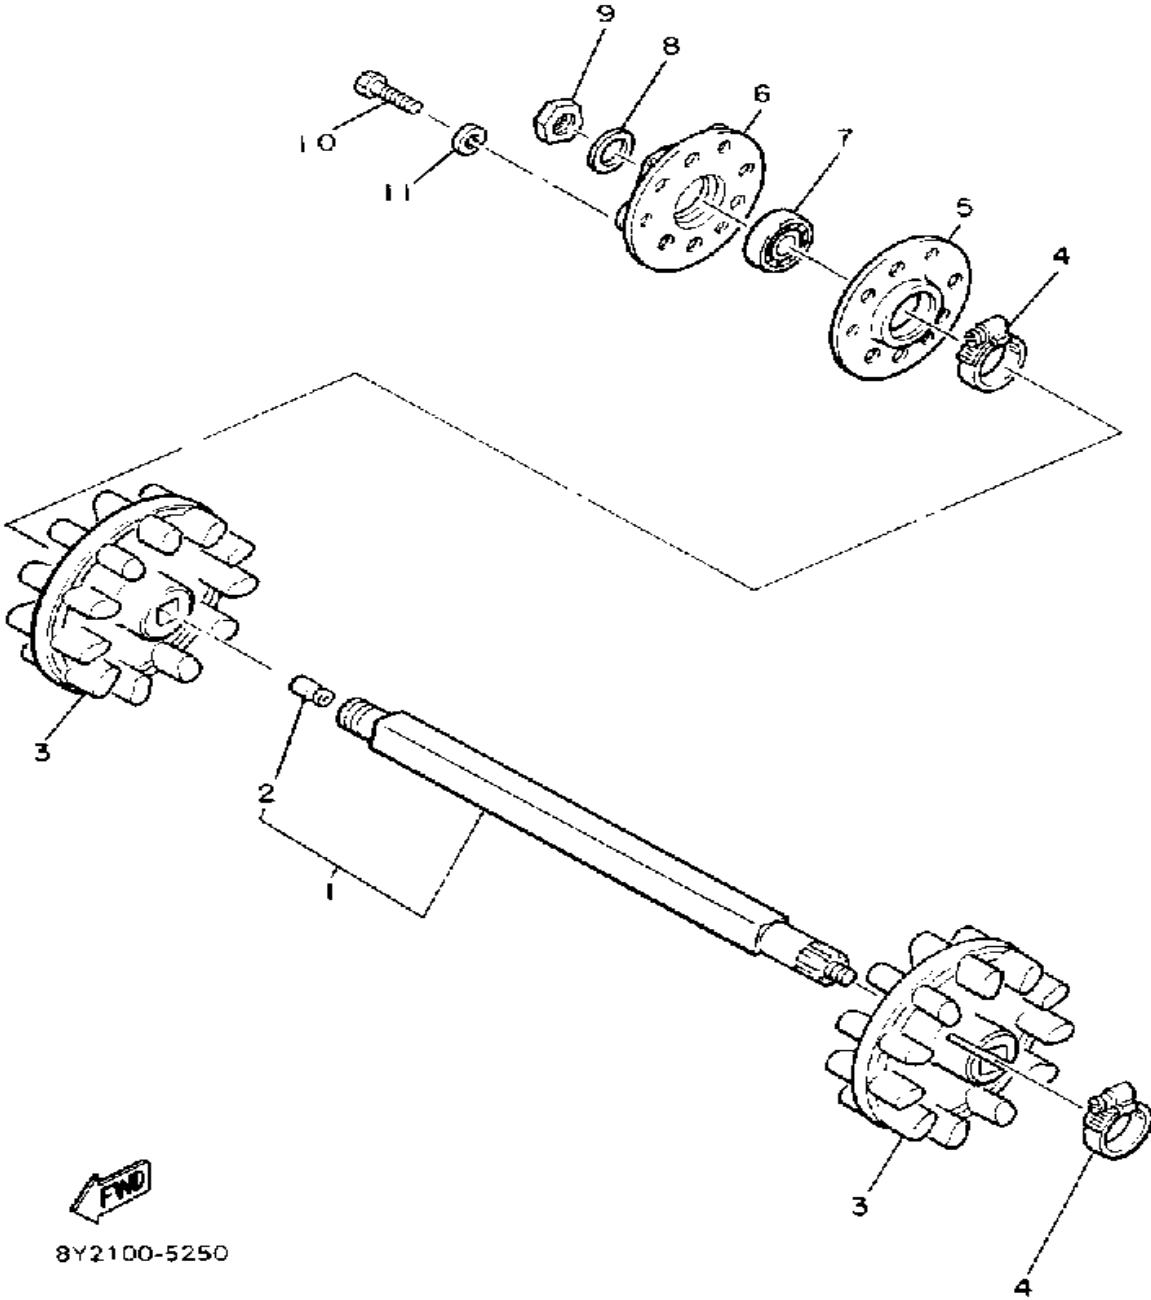

TRACK DRIVE 1

Ref. No.	Part Number	Description	Qty	Remarks
1	8W7-W4751-00-00	AXLE, FRONT	1	
2	8K4-47577-00-00	. CONNECTOR	1	
3	8H9-47531-00-00	WHEEL, SPROCKET 1	2	
4	90460-50079-00	CLAMP, HOSE	2	
5	8F3-47551-00-00	HOUSING, FRONT AXLE	1	
6	8G5-47551-01-00	HOUSING, FRONT AXLE	1	
7	93306-00441-00	BEARING (89A) (B6004RS) ...	1	
8	90208-20008-00	WASHER, CONICAL SPRING ..	1	
9	90170-20211-00	NUT	1	
10	97011-08016-00	BOLT	3	
11	92990-08100-00	WASHER	3	

8Y2100-5250

Property of www.SmallEngineDiscount.com - Not for Resale