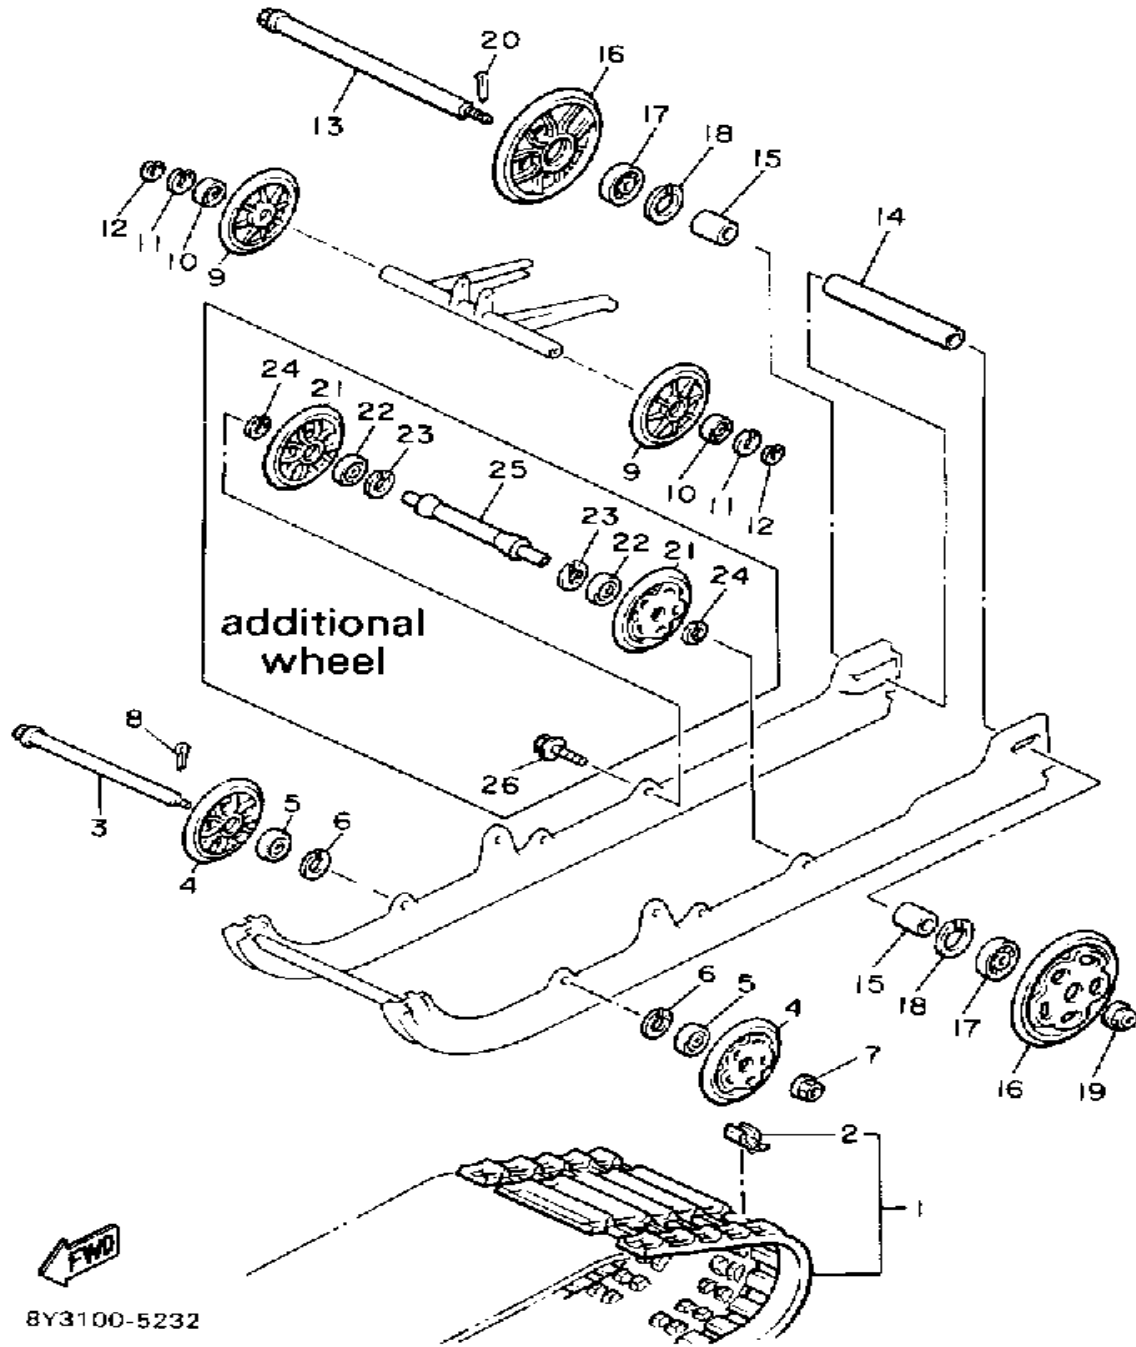

TRACK SUSPENSION 1

Ref. No.	Part Number	Description	Qty	Remarks
1	8J6-47110-01-00	TRACK ASSEMBLY (8J6-47110-01-00)	1	
2	8A5-47115-00-00	. METAL, SLIDE	66	
3	90891-50061-00	SHAFT 5 (80X-47487-00-00)	1	
4	87M-47320-00-00	SUSPENSION WHEEL COMP.	2	
5	93306-00441-00	BEARING (89A) (B6004RS)	2	
6	99009-42500-00	CIRCLIP	2	
7	95601-14200-00	NUT, U	1	
8	91401-30030-00	PIN, COTTER	1	
9	885-47320-01-00	SUSPENSION WHEEL COMP.	2	
10	93306-00441-00	BEARING (89A) (B6004RS)	2	
11	99000-42500-00	UNAVAILABLE IN PRICE BOOK	2	
12	99009-20400-00	CIRCLIP	2	
13	8L8-47520-01-00	REAR AXLE COMP. (8L8-47520-02-00)	1	
14	90387-200M8-00	COLLAR	1	
15	90387-203H0-00	COLLAR	2	
16	8K2-47530-00-00	GUIDE WHEEL COMP.	2	
17	93306-20417-00	BEARING (B62042RS)	2	
18	99009-47500-00	CIRCLIP	2	
19	95601-14200-00	NUT, U	1	
20	91401-30030-00	PIN, COTTER	1	
21	87M-47320-00-00	SUSPENSION WHEEL COMP.	2	ALT. PART
22	93306-00441-00	BEARING (89A) (B6004RS)	2	ALT. PART
23	99009-42500-00	CIRCLIP	2	ALT. PART
24	99009-20400-00	CIRCLIP	2	ALT. PART
25	8V0-47488-00-00	SHAFT 6	1	ALT. PART
26	95821-08020-00	BOLT, FLANGE (95801-08020)	2	ALT. PART

Property of www.SmallEngineDiscount.com - Not for Resale