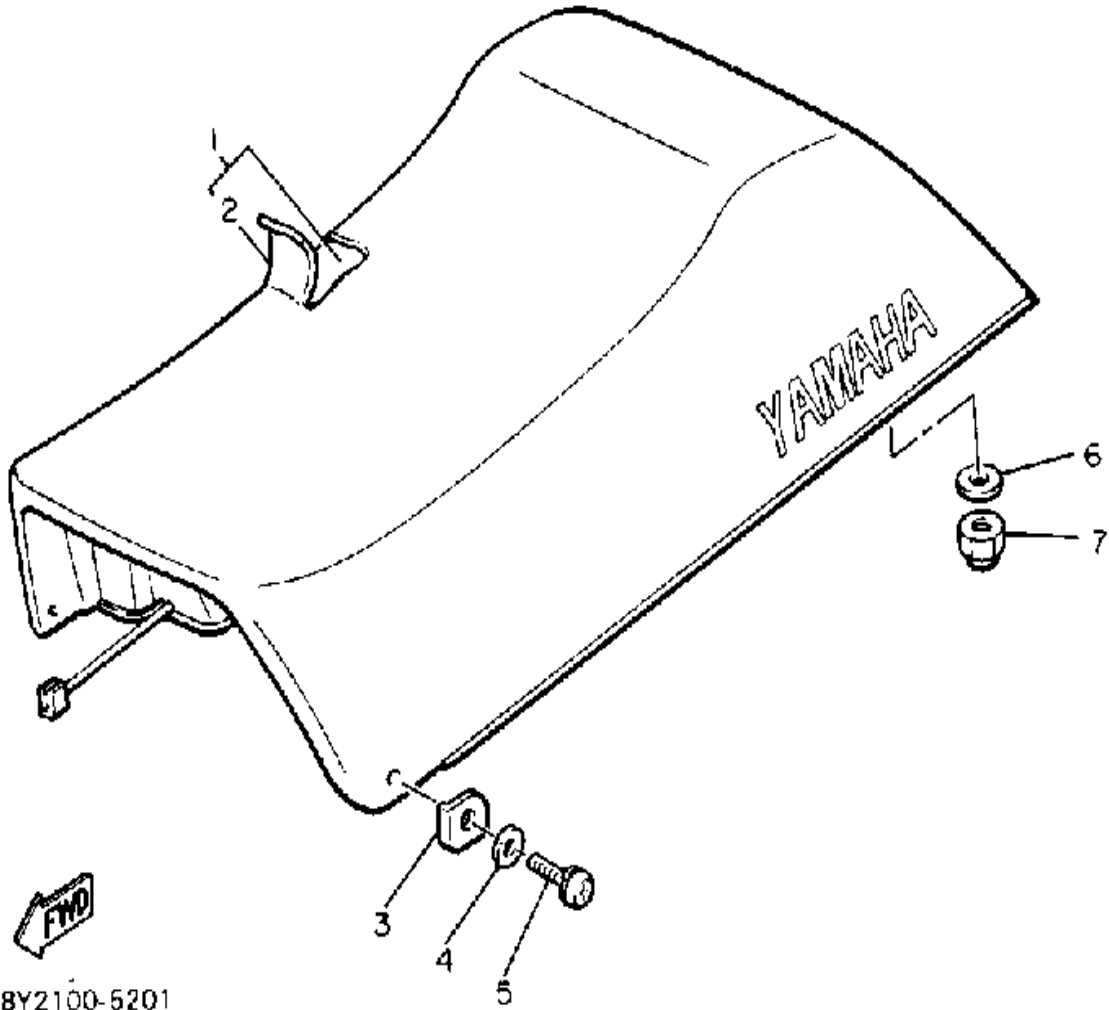

Property of www.SmallEngineDiscount.com - Not for Resale

SEAT

Ref. No.	Part Number	Description	Qty	Remarks
1	82H-24710-00-00	SINGLE SEAT ASSEMBLY	1	
2	82H-24711-00-00	. COVER, SINGLE SEAT	1	
3	90214-14037-00	WASHER, CLAW	2	
4	90201-063J2-00	WASHER, PLATE	2	
5	90157-06070-00	SCREW, PAN HEAD	2	
6	90201-08748-00	WASHER, PLATE	2	
7	95712-08300-00	NUT, LOCK	2	