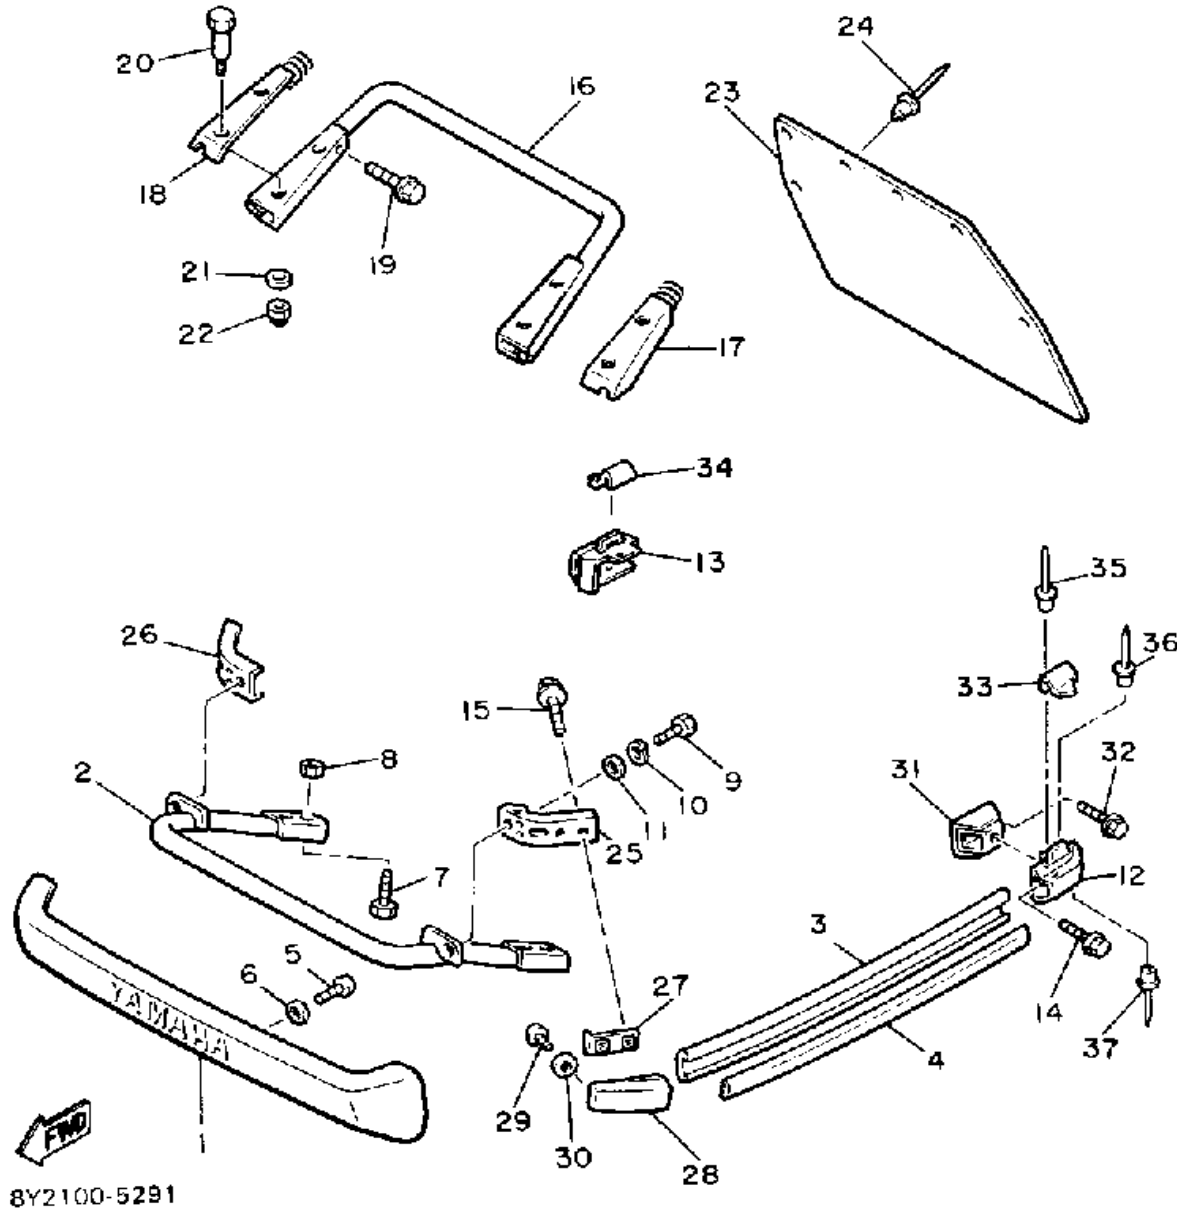

BUMPER

Ref. No.	Part Number	Description	Qty	Remarks
1	83T-77511-00-00	BUMPER, FRONT 1	1	
2	8W6-77512-00-00	BUMPER, FRONT 2	1	
3	8X0-77513-00-00	BUMPER, FRONT 3	2	
4	8X0-77514-00-00	BUMPER, FRONT 4	2	
5	97780-60116-00	SCREW, TAPPING	5	
6	92990-06200-00	WASHER	5	
7	95816-08035-00	BOLT, FLANGE	4	
8	95616-08100-00	NUT, U	4	
9	97016-08016-00	BOLT	2	
10	92906-08100-00	WASHER, SPRING	2	
11	92906-08600-00	WASHER	2	
12	8X0-77523-00-00	END, BUMPER	1	
13	8X0-77524-00-00	END, BUMPER	1	
14	95811-08030-00	BOLT, FLANGE	2	
15	95811-06025-00	BOLT, FLANGE	4	
16	8W6-77541-00-00	BUMPER, REAR 1	1	
17	8W6-77542-00-00	BUMPER, REAR 2	1	
18	8W6-77543-00-00	BUMPER, REAR 3	1	
19	95811-08012-00	BOLT, FLANGE	4	
20	8W6-77519-00-00	BOLT	4	
21	92906-05200-00	WASHER, PLAIN	4	
22	95306-05800-00	NUT (CROWN)	4	
23	8X9-77595-00-00	FLAP	1	
24	90267-48086-00	RIVET, BLIND	5	
25	80M-77531-00-00	BRACKET, FRONT L	1	
26	80M-77532-00-00	BRACKET, FRONT R	1	
27	8X0-77527-00-00	PLATE, BACK UP	2	
28	8X0-77551-00-00	PROTECTOR 1	2	
29	98580-06010-00	SCREW, PAN HEAD (92503-06010)	2	

CONTINUED ON NEXT FRAME ➤

Property of www.SmallEngineDiscount.com - Not for Resale