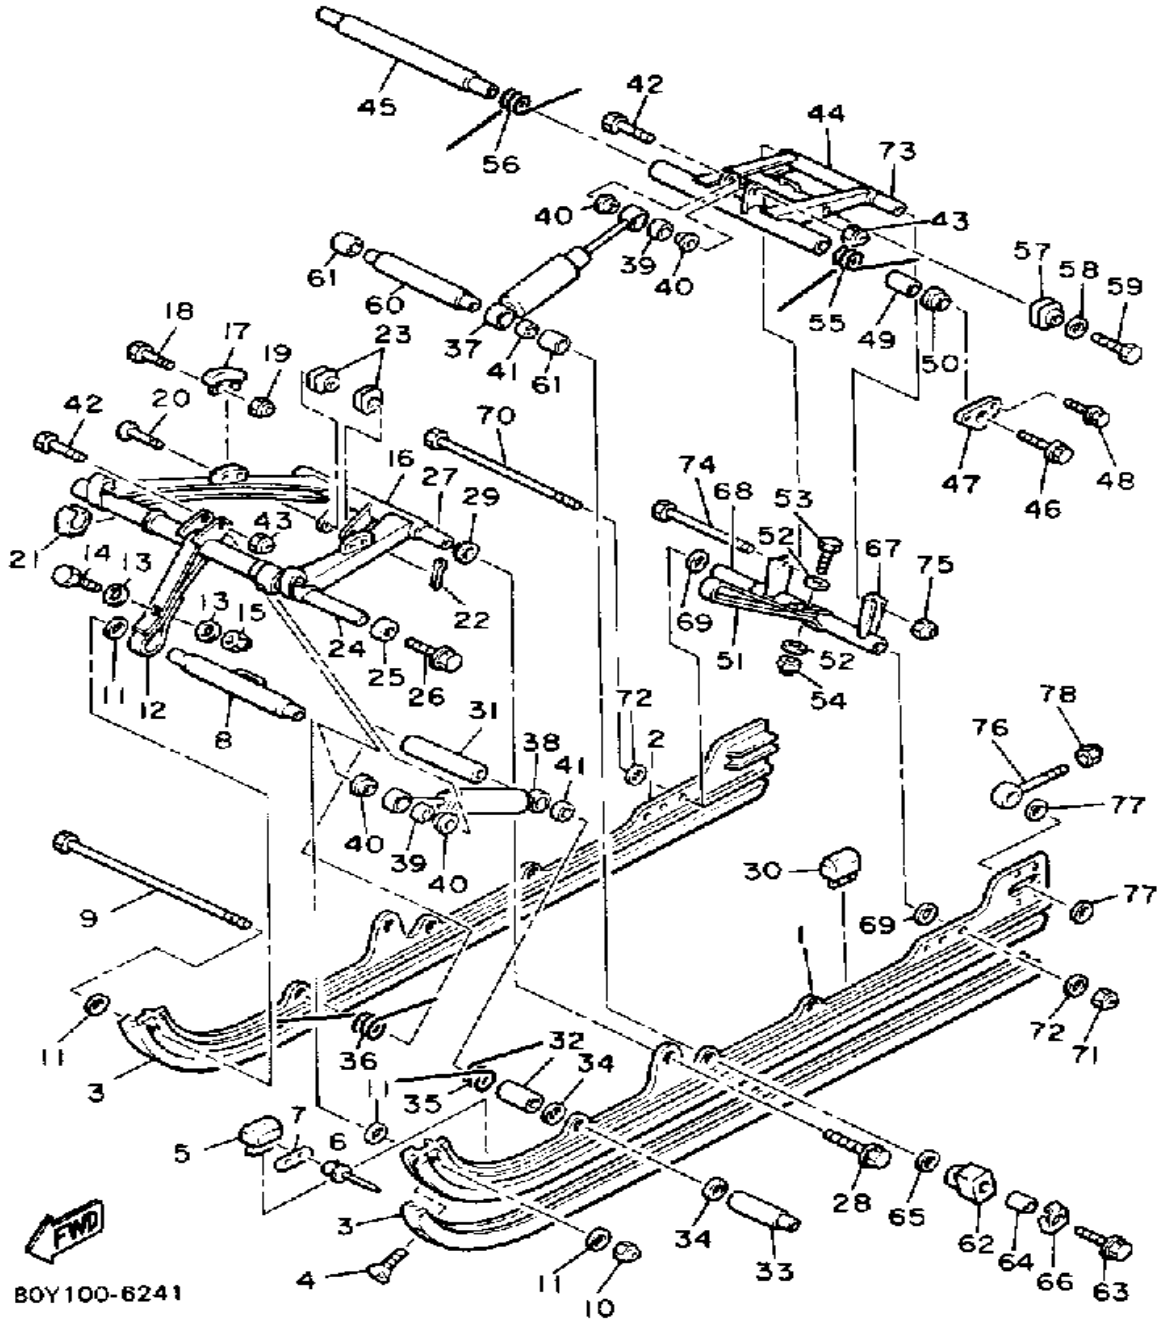

TRACK SUSPENSION 2

BOY100-6241

Ref. No.	Part Number	Description	Qty	Remarks
28	95811-10030-00	BOLT, FLANGE	2	
29	90387-105G6-00	COLLAR	2	
30	8V0-47456-00-00	DAMPER 1	2	
31	90387-160M7-00	COLLAR	1	
32	8V0-47319-00-00	COLLAR	2	
33	90387-166M8-00	COLLAR	2	
34	90201-161E5-00	WASHER, PLATE	4	
35	8Y3-47471-00-00	SPRING, FRONT 1	1	
36	8Y3-47472-00-00	SPRING, FRONT 2	1	
37	8Y3-47480-01-00	SHOCK ABSORBER	1	
38	8Y3-47481-00-00	SHOCK ABSORBER 2	1	
39	90387-084J8-00	COLLAR	2	
40	90387-123G4-00	COLLAR	4	
41	8V0-47371-00-00	BUSH, PIVOT	2	
42	97313-08045-00	BOLT	2	
43	95712-08300-00	NUT, LOCK	2	
44	8V0-47332-00-00	ARM, PIVOT 2	1	
45	8Y3-47475-00-00	SHAFT 2	1	
46	90109-106A2-00	BOLT	2	
47	8Y3-47425-00-00	BRACKET, REAR 2	2	
48	95821-08020-00	BOLT, FLANGE (95801-08020)	4	
49	8V0-47365-00-00	COLLAR 1	2	
50	8V0-47384-00-00	WASHER	2	
51	8Y3-47496-00-00	STOPPER 2	1	
52	90201-06407-00	WASHER, PLATE (90201-06747-00)	2	
53	97011-06025-00	BOLT (97001-06025)	1	
54	95701-06300-00	NUT, NYLON	1	
55	8Y3-47473-00-00	SPRING, REAR 3	1	

CONTINUED ON NEXT FRAME ➤

Property of www.SmallEngineDiscount.com - Not for Resale