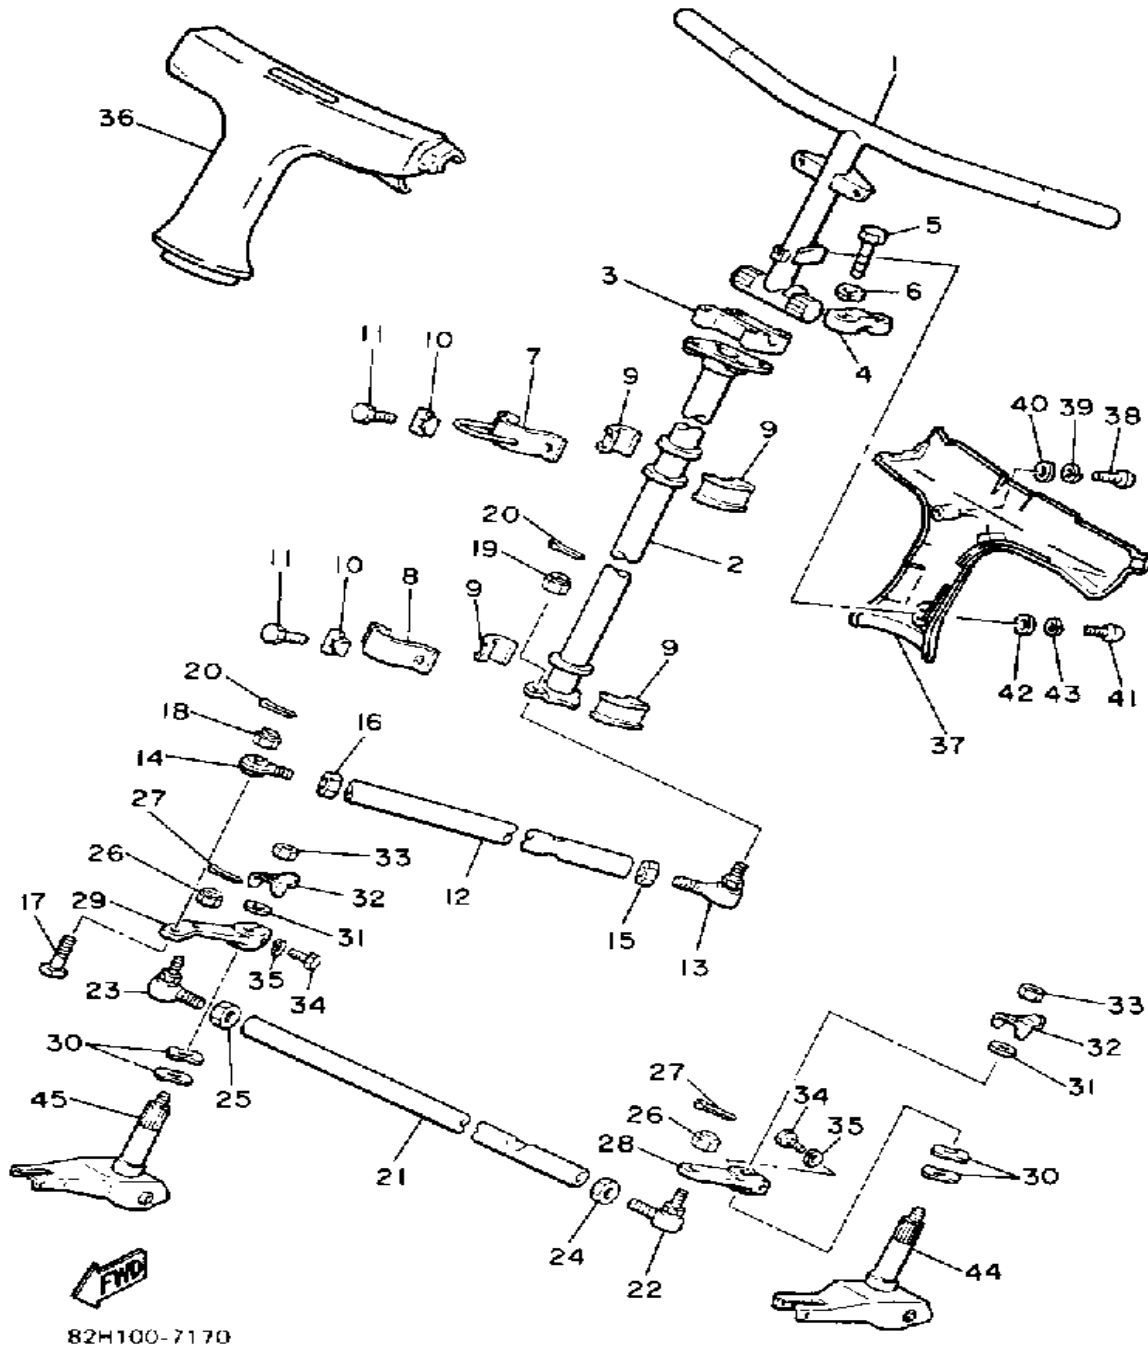

STEERING

82H100-7170

Ref. No.	Part Number	Description	Qty	Remarks
1	8W6-23811-00-00	COLUMN, STEERING	1	
2	8W6-23813-00-00	COLUMN, STEERING 2	1	
3	164-23441-00-98	HOLDER, HANDLE UPPER ...	1	
4	1E6-23441-00-00	HOLDER, HANDLE UPR	2	
5	97022-08055-00	BOLT	4	
6	92990-08100-00	WASHER	4	
7	8Y4-23872-00-00	HOLDER, BEARING	1	
8	84M-23868-00-00	BRACKET, STEERING LOWER	1	
9	8F3-23812-00-00	PLANE BEARING, STEERING .	4	
10	90215-08262-00	WASHER, LOCK	4	
11	97011-08016-00	BOLT	4	
12	8G8-23821-00-00	ROD, STEERING RELAY	1	
13	86X-23841-00-00	JOINT, UNIVERSAL 1	1	
14	87S-23847-00-00	JOINT, UNIVERSAL 3	1	
15	95303-10700-00	NUT	1	
16	90170-10186-00	NUT	1	
17	90109-10482-00	BOLT	1	
18	95701-10300-00	NUT, FLANGE (95702-10300) ..	1	
19	90185-10085-00	NUT, SELF-LOCKING	1	
20	91402-25018-00	PIN, COTTER	2	
21	8G8-23831-00-00	ROD, TIE	1	
22	86X-23841-00-00	JOINT, UNIVERSAL 1	1	
23	86X-23845-00-00	JOINT, UNIVERSAL 2	1	
24	95303-10700-00	NUT	1	
25	90170-10186-00	NUT	1	
26	95701-10300-00	NUT, FLANGE (95702-10300) ..	2	
27	91402-25018-00	PIN, COTTER	2	
28	8F3-23851-00-00	ARM, OUTSIDE 1	1	
29	8F3-23852-00-00	ARM, OUTSIDE 2	1	

CONTINUED ON NEXT FRAME ►

Property of www.SmallEngineDiscount.com - Not for Resale