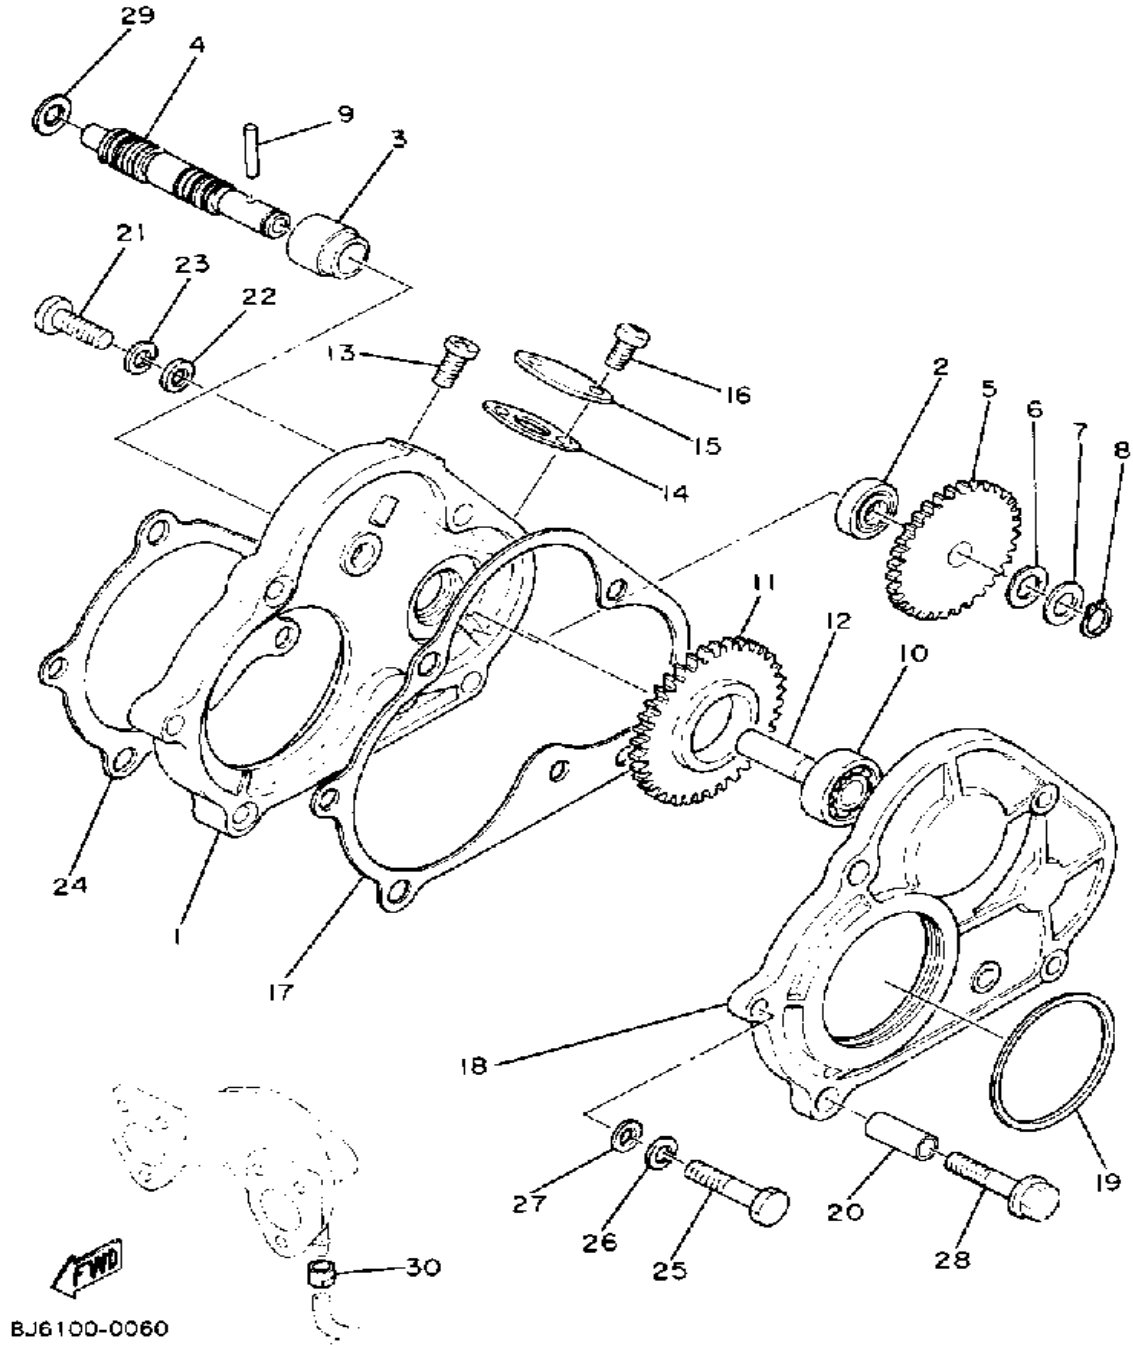

PUMP DRIVE - GEAR

Ref. No.	Part Number	Description	Qty	Remarks
30	90468-02025-00	CLIP	2	

Property of www.SmallEngineDiscount.com - Not for Resale