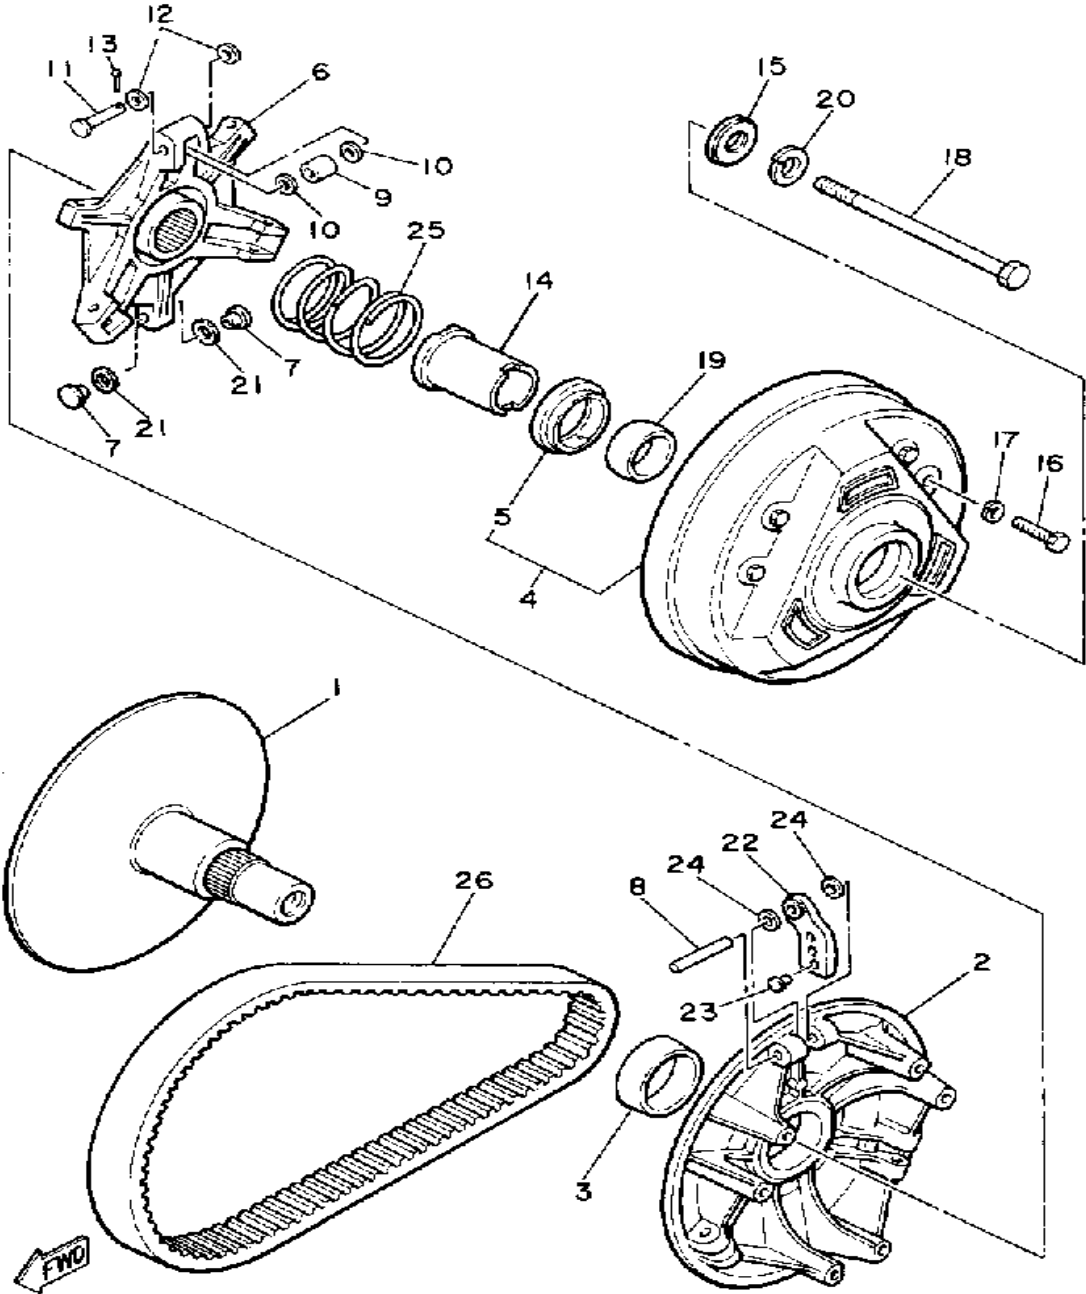

PRIMARY SHEAVE

Ref. No.	Part Number	Description	Qty	Remarks
26	(8G5-00000-50-00)	CLUTCH TUNE UP KIT	1	OPTION KITSMARKED W/ +
	820-17641-00-00	V-BELT	1	
	8G6-17601-09-00	PRIMARY SHEAVE ASSEMBLY	1	OPTION KITSMARKED W/ *

BM2300-1120

Property of www.SmallEngineDiscount.com - Not for Resale