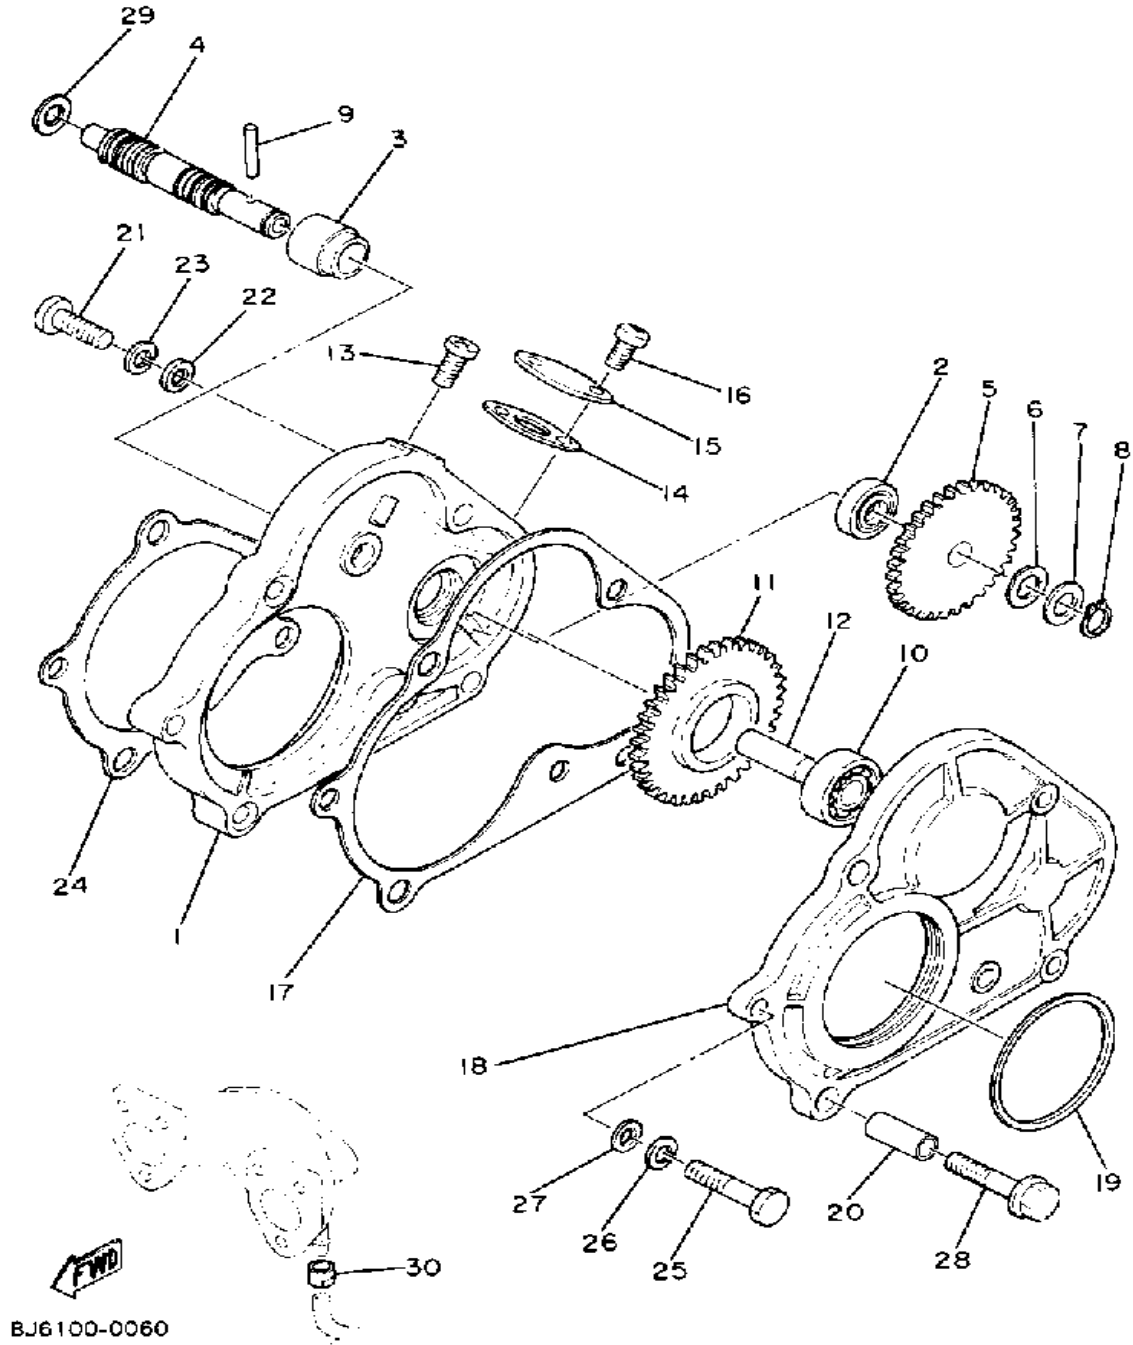

PUMP DRIVE - GEAR

Ref. No.	Part Number	Description	Qty	Remarks
1	8G8-15416-00-00	COVER, OIL PUMP	1	
2	93101-10090-00	OIL SEAL	1	
3	821-13176-00-00	METAL, WORM SHAFT OUTER	1	
4	821-13175-00-00	SHAFT, WORM	1	
5	821-13188-00-00	GEAR, DRIVE (32T)	1	
6	90206-11016-00	WASHER, WAVE	1	
7	137-13148-00-00	PLATE, CAM THRUST	1	
8	99009-10400-00	CIRCLIP	1	
9	93603-22028-00	PIN, DOWEL	1	
10	93306-00002-00	BEARING (B6000RS)	1	
11	8G8-13179-00-00	GEAR, IDLE	1	
12	8G8-13342-00-00	SHAFT, IDLE GEAR	1	
13	98580-06012-00	SCREW, PAN HEAD	1	
14	821-17818-02-00	GASKET	1	
15	824-17819-00-00	CAP, HOUSING	1	
16	98580-05010-00	SCREW, PAN HEAD	2	
17	8G8-15466-01-00	GASKET 2	1	
18	8G8-15426-00-00	COVER, OIL PUMP R	1	
19	93112-53004-00	OIL SEAL, SR-TYPE	1	
20	91810-18025-00	PIN, DOWEL	2	
21	98580-06020-00	SCREW	2	
22	92990-06600-00	WASHER, PLATE	2	
23	92995-06100-00	WASHER, SPRING	2	
24	8G8-15456-01-00	GASKET, O/P P CVR 1	1	
25	97021-06030-00	BOLT	2	
26	92995-06100-00	WASHER, SPRING	2	
27	92990-06600-00	WASHER, PLATE	2	
28	95811-08035-00	BOLT, FLANGE (95821-08035)	2	
29	90201-08624-00	WASHER, PLATE	1	

CONTINUED ON NEXT FRAME ➤

Property of www.SmallEngineDiscount.com - Not for Resale