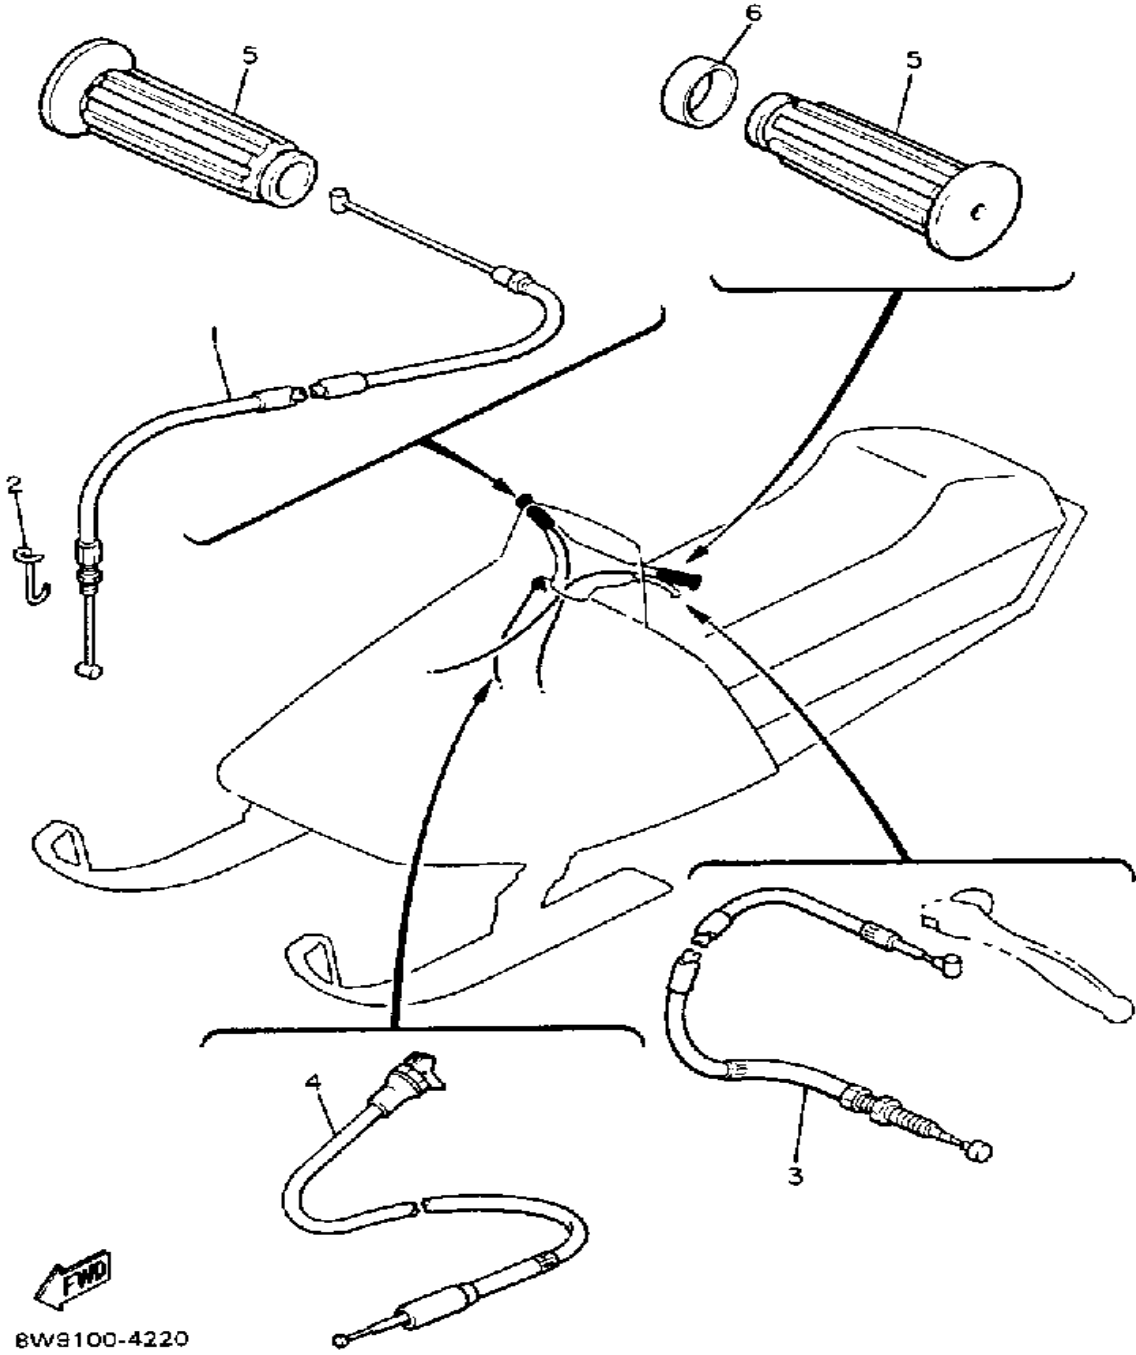

Property of www.SmallEngineDiscount.com - Not for Resale

CONTROL - CABLE

Ref. No.	Part Number	Description	Qty	Remarks
1	8X0-26311-01-00	CABLE, THROTTLE 1	1	
2	90465-10189-00	CLAMP	1	
3	8F3-26340-01-00	CABLE, BRAKE	1	
4	8W6-26331-01-00	CABLE, STARTER 1	1	
5	8W6-26241-00-00	GRIP LH	2	
6	90387-22726-00	COLLAR	1	