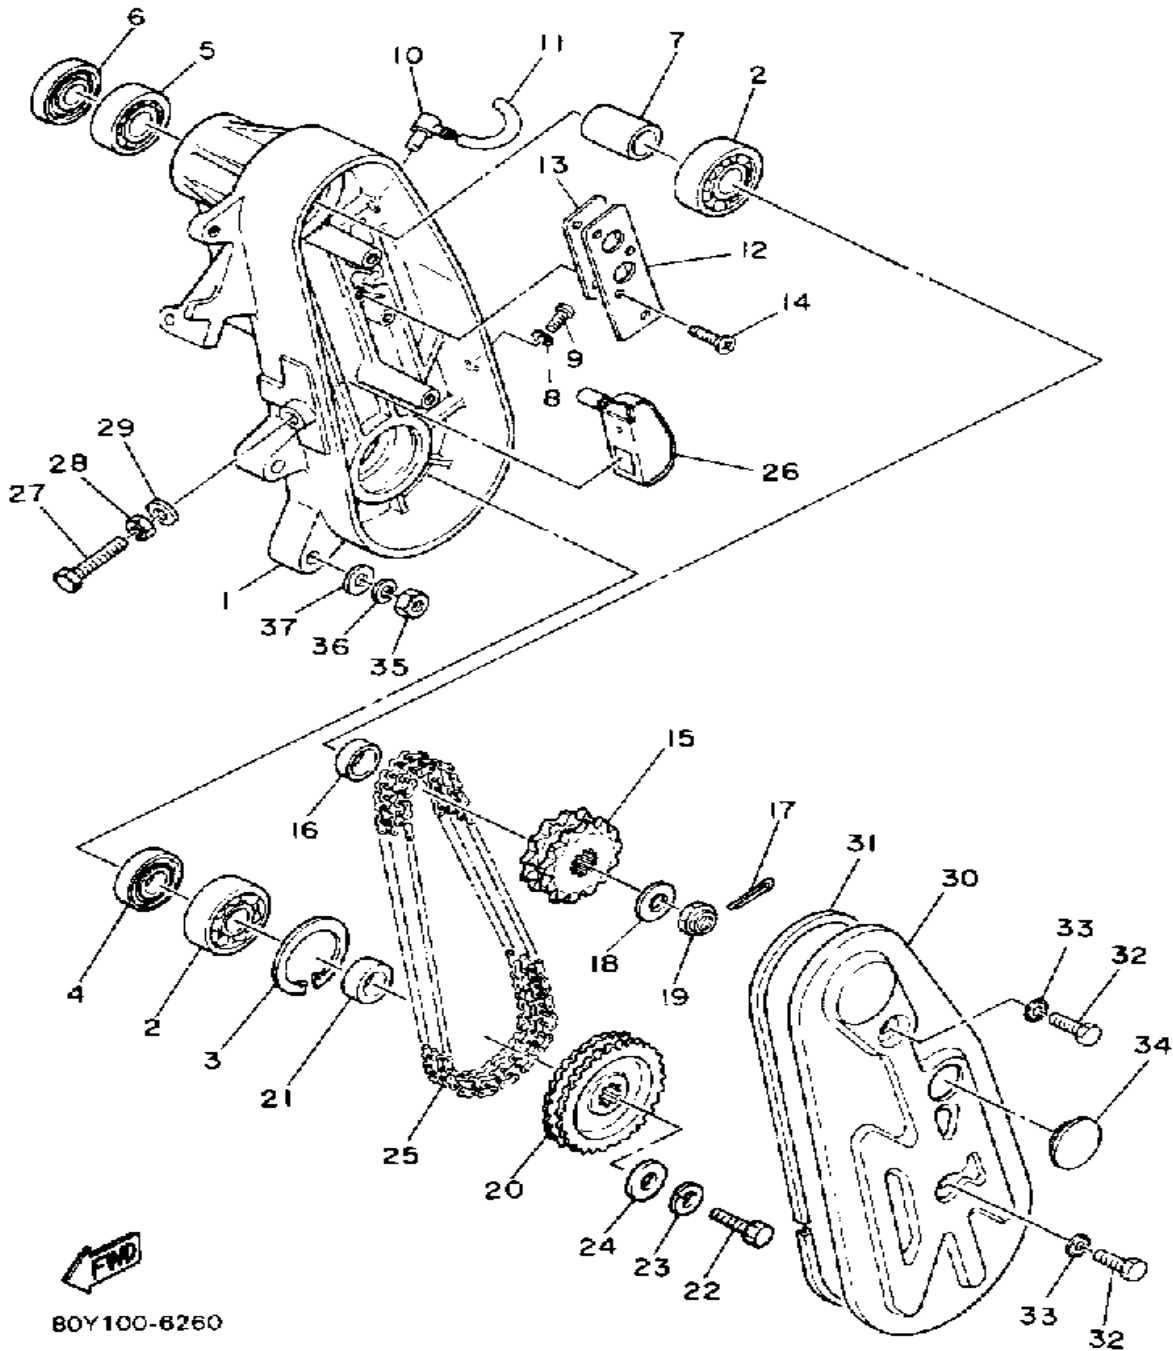

TRACK DRIVE 2

BOY100-6260

Ref. No.	Part Number	Description	Qty	Remarks
1	8F3-47541-00-00	HOUSING, CHAIN	1	
2	93306-30407-00	BEARING (B6304C3)	2	
3	99009-52500-00	CIRCLIP	1	
4	93102-20447-00	OIL SEAL	1	
5	93306-20458-00	BEARING	1	
6	93102-30083-00	SEAL, OIL	1	
7	90387-20580-00	COLLAR	1	
8	90430-06016-00	GASKET	1	
9	91311-06010-00	BOLT, SOCKET HEAD	1	
10	583-15371-00-00	BREATHER	1	
11	90445-09055-00	HOSE	1	
12	8G8-47591-00-00	PLATE	1	
13	85T-47592-00-00	GASKET	1	
14	98702-05014-00	SCREW, FLAT HEAD	4	
15	802-17682-20-00	SPROCKET, CHAIN DRIVE (11T)	1	ALT. PART
	802-17682-40-00	SPRKT, CHAIN DR 13TCHAIN DRIVE (13T) (806-17682-30-0)	1	U.R. STD
	806-17682-20-00	SPROCKET, CHAIN DRIVE (12T)	1	ALT. PART
	806-17682-40-00	SPROCKET, CHAIN DRIVE (14T)	1	ALT. PART
16	90387-19649-00	COLLAR	1	
17	91301-25025-00	UNAVAILABLE IN PRICE BOOK	1	
18	90201-122H1-00	WASHER, PLATE	1	
19	90185-12119-00	NUT, SELF-LOCKING	1	
20	8G8-47548-10-00	SPROCKET, CHN DRVN	1	ALT. PART
	8G8-47548-20-00	SPROCKET, CHN DRVN	1	U.R. STD
	8G8-47548-30-00	SPROCKET, CHN DRVN	1	ALT. PART
21	90387-20155-00	COLLAR	1	

CONTINUED ON NEXT FRAME ►

Property of www.SmallEngineDiscount.com - Not for Resale