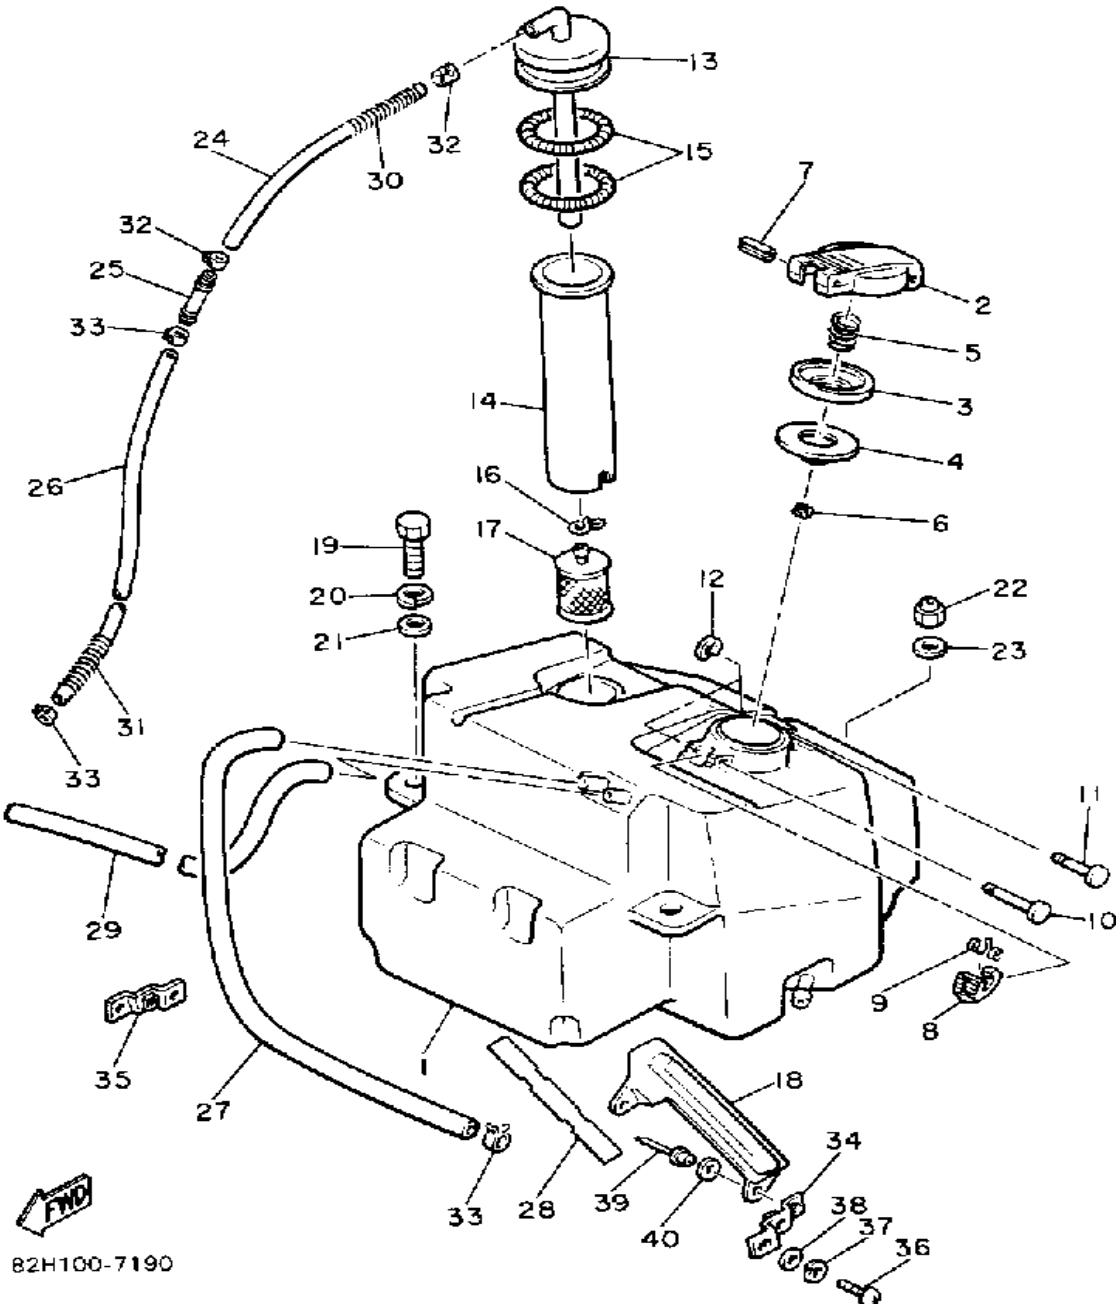

FUEL TANK

Ref. No.	Part Number	Description	Qty	Remarks
1	8W6-24111-00-00	FUEL TANK	1	
2	8W6-24611-00-00	BODY, CAP	1	
3	813-24613-02-00	UNAVAILABLE IN PRICE BOOK	1	
4	8F7-24641-00-00	GASKET, CAP 1	1	
5	90501-20130-00	SPRING, COMPRESSION	1	
6	91609-30016-00	PIN, SPRING	1	
7	91609-25050-00	PIN, SPRING	1	
8	83M-24628-00-00	HOOK	1	
9	90508-10715-00	SPRING, TORSION	1	
10	90249-03017-00	PIN	1	
11	90249-03175-00	PIN	1	
12	93430-02001-00	CIRCLIP	2	
13	83R-24335-00-00	PIPE, SUCTION 1	1	
14	8V0-24336-00-00	PIPE, SUCTION 2	1	
15	90506-06065-00	SPRING, TENSION	2	
16	90467-11028-00	CLIP	1	
17	8H5-24560-00-00	FILTER ASSEMBLY	1	
18	8W6-24179-00-00	GAUGE, FUEL	1	
19	97001-08025-00	BOLT (1NV)	2	
20	92990-08100-00	WASHER	2	
21	90201-087A9-00	WASHER, PLATE	2	
22	95712-08300-00	NUT, LOCK	1	
23	90201-087A9-00	WASHER, PLATE	1	
24	90446-11247-00	HOSE	1	
25	8Y4-24376-00-00	PIPE, JOINT 1	1	
26	90446-09062-00	HOSE	1	
27	90446-09231-00	HOSE	1	
28	80X-7716E-00-00	REFLECTOR 1	1	
29	90446-09015-00	HOSE	1	

CONTINUED ON NEXT FRAME ➤

Property of www.SmallEngineDiscount.com - Not for Resale