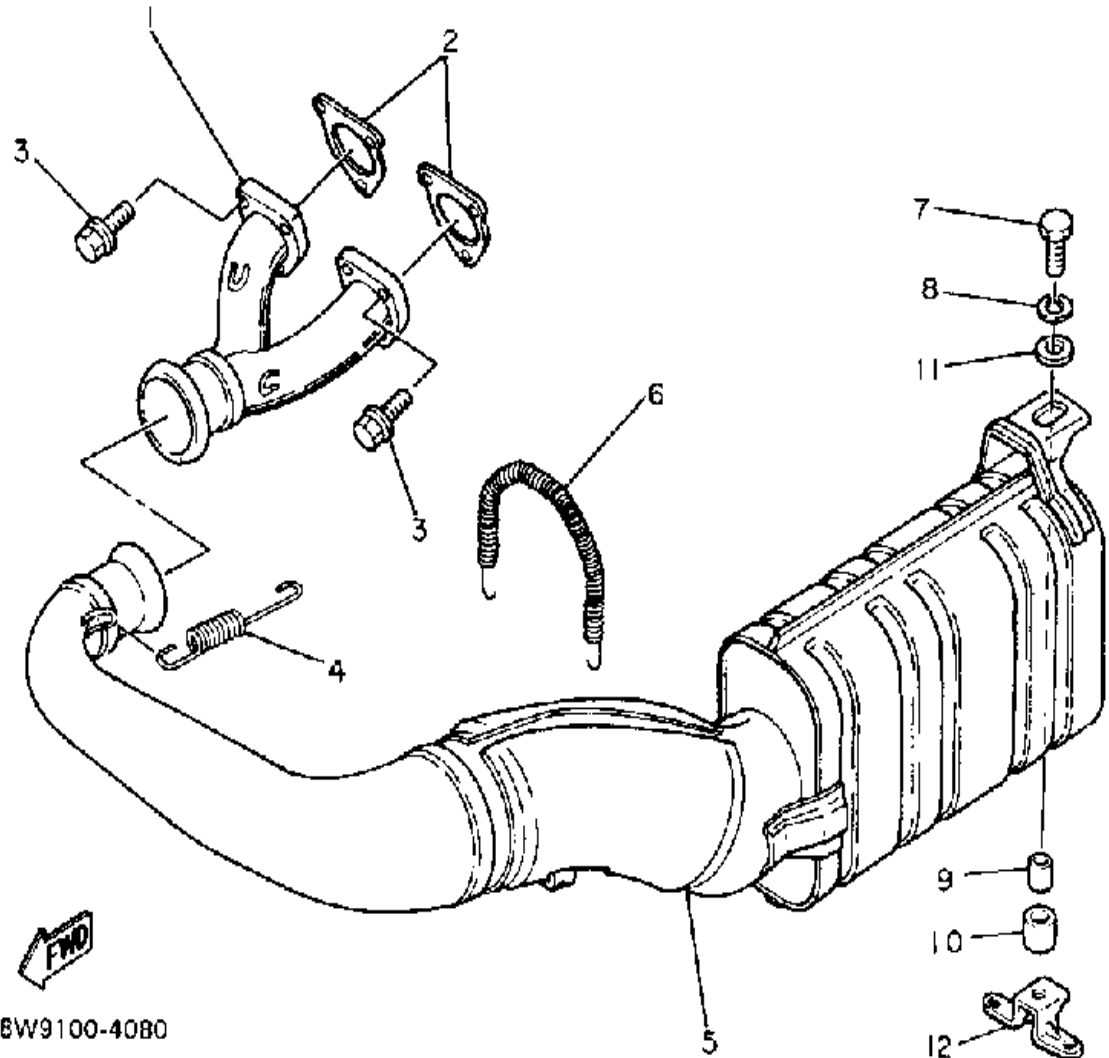

EXHAUST

Ref. No.	Part Number	Description	Qty	Remarks
1	8G8-14610-00-00	EXHAUST PIPE ASSEMBLY 1	1	
2	8G8-14613-01-00	GASKET, EXHAUST PIPE	2	
3	95811-06020-00	BOLT, FLANGE	6	
4	90506-20272-00	SPRING, TENSION	2	
5	8M8-14710-00-00	MUFFLER ASSEMBLY L	1	
6	90506-16130-00	SPRING, TENSION	1	
7	97313-08030-00	BOLT, HEXAGON	1	
8	92990-08100-00	WASHER	1	
9	90387-08778-00	COLLAR	1	
10	8G8-14747-00-00	DAMPER, MUFFLER	1	
11	90201-08753-00	WASHER, PLATE	1	
12	8W6-14771-01-00	STAY, MUFFLER 1	1	

Property of www.SmallEngineDiscount.com - Not for Resale