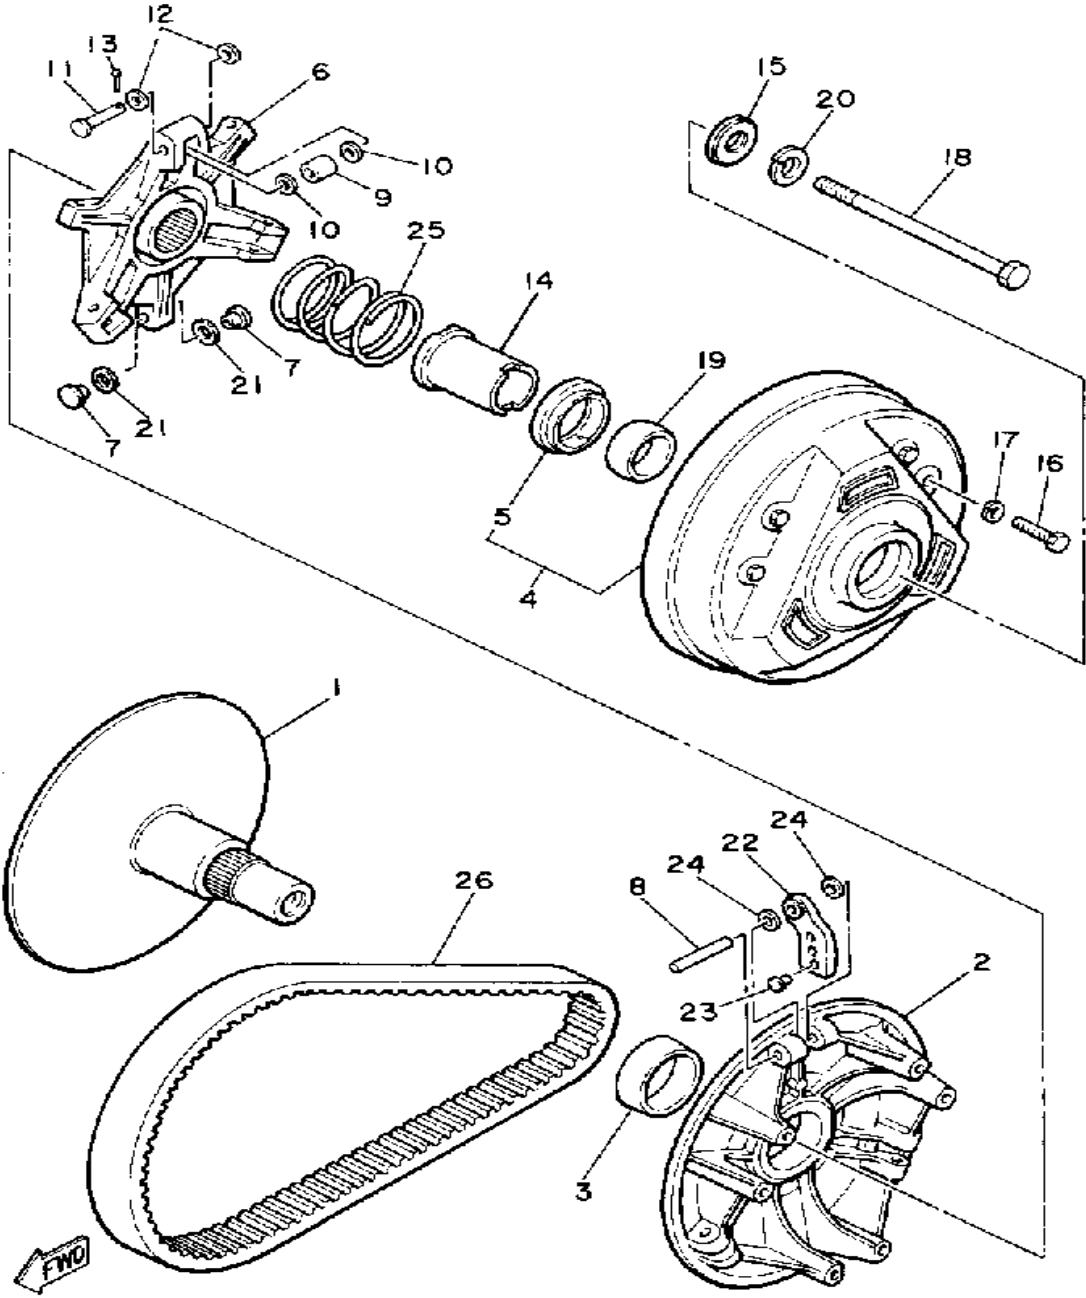

PRIMARY SHEAVE

Ref. No.	Part Number	Description	Qty	Remarks
1	8H8-W1761-00-00	PRI. FIXED SHEAVE	1	
2	8E7-17621-01-00	SHEAVE, PRI SLIDING	1	
3	90389-41018-00	BUSH, SPEC'L SHAPE	1	
4	8E7-W1762-00-00	PRI. SHEAVE CAP	1	
5	8E7-17644-02-00	. SEAT, SPRING	1	
6	8A7-17627-00-00	SPIDER	1	
7	8F2-17653-00-00	SLIDER	6	
8	93607-44120-00	PIN, DOWEL	3	
9	90387-06560-00	COLLAR	3	
10	90202-06113-00	WASHER, PLATE	6	
11	90240-06062-00	PIN, CLEVIS	3	
12	92990-06200-00	WASHER	6	
13	91401-25020-00	PIN, COTTER	3	
14	(8G5-00000-50-00)	CLUTCH TUNE UP KIT	1	OPTION KITSMARKED W/ +
	8G6-17601-09-00	PRIMARY SHEAVE ASSEMBLY	1	OPTION KITSMARKED W/ *
	90387-28630-00	COLLAR	1	
15	8A7-17654-00-00	SPACER 1	1	
16	97313-06030-00	BOLT, HEXAGON	6	
17	92995-06100-00	WASHER, SPRING	6	
18	90101-13406-00	BOLT	1	
19	90389-34019-00	BUSH, SPEC'L SHAPE	1	
20	90204-13010-00	WASHER, SPRING	1	
21	90201-090A4-00	WASHER, PLATE	1	
22	8G8-17632-00-00	WEIGHT, CLUTCH	3	
23	90261-06017-00	RIVET, COUNTERSUNK (ST11.3MM)	3	
24	90201-07641-00	WASHER, PLATE	6	
25	90501-50500-00	SPRING, COMPRESSION	1	

BM2300-1120

CONTINUED ON NEXT FRAME ➤

Property of www.SmallEngineDiscount.com - Not for Resale