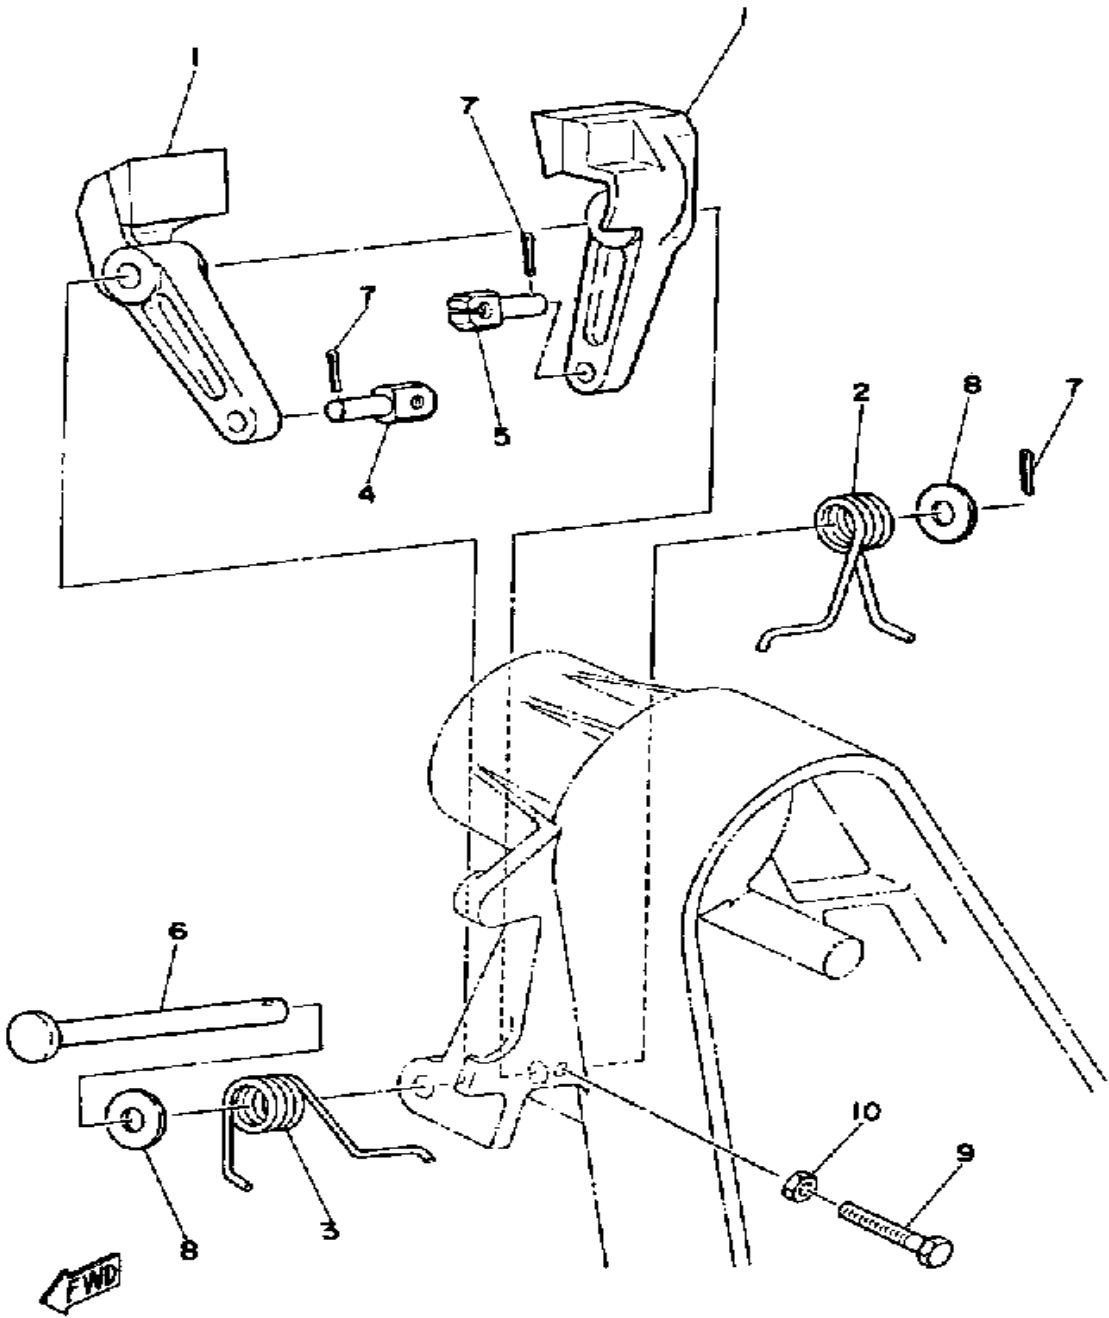

BRAKE

8J5100-0140

Ref. No.	Part Number	Description	Qty	Remarks
1	8F3-25730-00-00	CALIPER BODY 1COMP 1	2	
2	90508-26335-00	SPRING, TORSION	1	
3	90508-26336-00	SPRING, TORSION	1	
4	90249-06012-00	PIN	1	
5	90249-06009-00	PIN	1	
6	90240-08068-00	PIN, CLEVIS	1	
7	91490-20020-00	PIN, COTTER	3	
8	92990-08600-00	WASHER, PLATE	2	
9	90101-05355-00	BOLT	1	
10	95311-05700-00	NUT	1	

Property of www.SmallEngineDiscount.com - Not for Resale