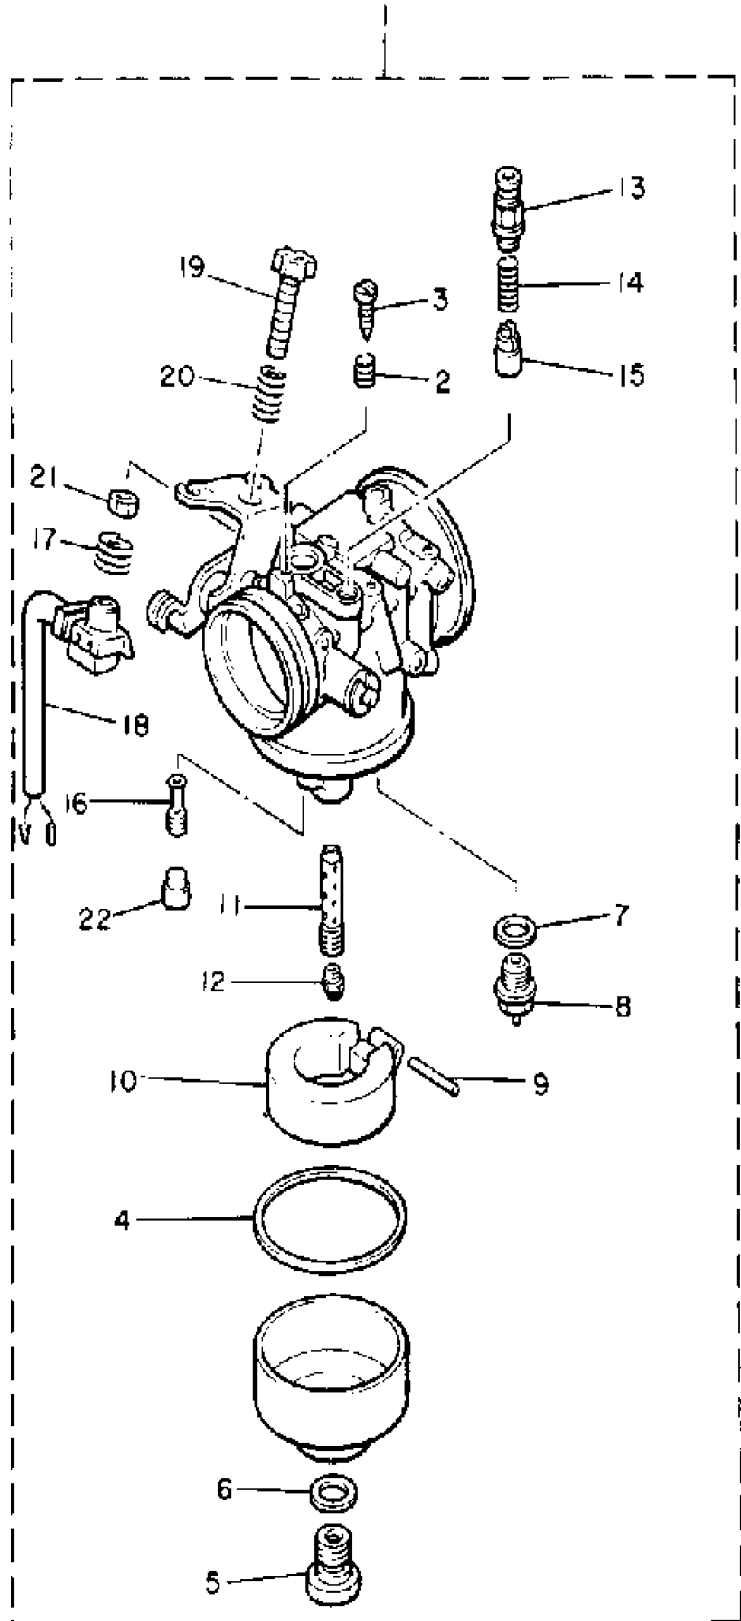

CARBURETOR

Ref. No.	Part Number	Description	Qty	Remarks
1	8Y2-14101-02-00	CARBURETOR ASSEMBLY . . .	1	
2	8Y2-14134-00-00	. SPRING, AIR ADJUST	1	
3	620-14211-00-00	. SCREW, PILOT ADJUSTING . .	1	
4	8M6-14126-00-00	. GASKET	1	
5	8M6-14261-00-00	. HOLDER	1	
6	286-14198-00-00	. GASKET	1	
7	214-14195-00-00	. WASHER, NEEDLE VALVE . .	1	
8	168-14190-15-00	. NEEDLE VALVE ASSEMBLY . .	1	
9	8M6-14186-00-00	. PIN, FLOAT	1	
10	8M6-14185-00-00	. FLOAT	1	
11	8Y2-14941-4A-00	. NOZZLE, MAIN	1	
12	3G2-14231-26-A0	. JET, MAIN (#130) (3G2-14231-26-00)	1	U.R.
	3G2-14231-27-00	. JET, MAIN (#135)	1	U.R. STD
	3G2-1423A-77-A1	. JET, MAIN (#132.5) (3G2-1423A-77-00)	1	U.R.
	3G2-1423A-78-00	. JET, MAIN (#137.5)	1	U.R.
	8V0-1423E-51-00	. JET, MAIN (#128.8)	1	U.R.
	8V0-1423E-52-00	. JET MAIN (#131.3) (#131.3) . .	1	U.R.
13	8G8-14174-00-00	. CAP, PLUNGER	1	
14	127-14135-00-00	. SPRING, PLUNGER	1	
15	8G8-14171-00-00	. PLUNGER, STARTER	1	
16	193-1414F-00-A1	. JET, PILOT (#100)	1	
17	8X0-14133-00-00	. SPRING, THROTTLE STOP . .	1	
18	8V0-8259A-00-00	. SWITCH, CARBURETOR	1	
19	80L-14122-00-00	. SCREW, THROTTLE	1	
20	8X0-14500-00-00	. SPRING	1	
21	8X0-14358-00-00	. NUT	1	
22	8V0-14118-00-00	. CAP	2	

80Y100-6070

Property of www.SmallEngineDiscount.com - Not for Resale