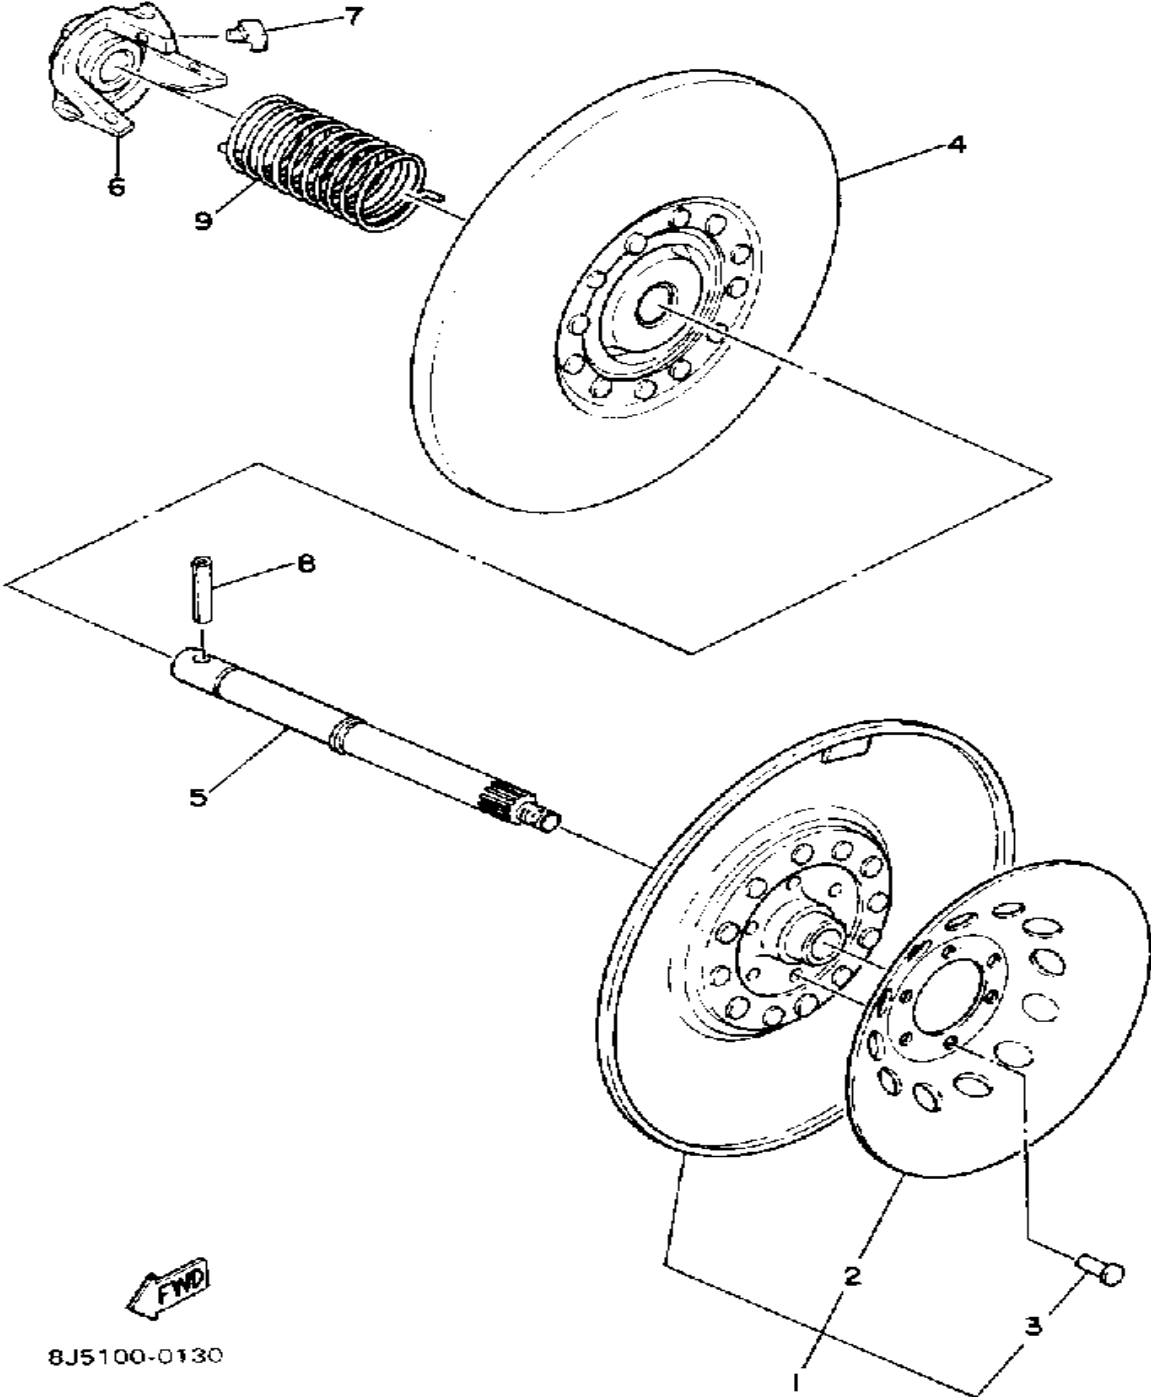

SECONDARY SHEAVE

Ref. No.	Part Number	Description	Qty	Remarks
1	8G8-17660-01-00	SEC FXD SHV	1	
2	8F3-25711-00-00	. DISC, BRAKE	1	
3	90263-05023-00	. RIVET, FLAT HEAD	6	
4	85T-17670-00-00	SEC SLIDING SHEAVESHEAVE	1	
5	8G8-17681-01-00	SHAFT, SECONDARY	1	
6	810-17684-01-00	SEAT, SEC SPRINGSRING ..	1	
7	801-17688-10-00	SHOE, RAMP	3	
8	90254-08001-00	PIN, SPRING TYPE	1	
9	90508-40080-00	SPRING, TORSION	1	

8J5100-0130

Property of www.SmallEngineDiscount.com - Not for Resale