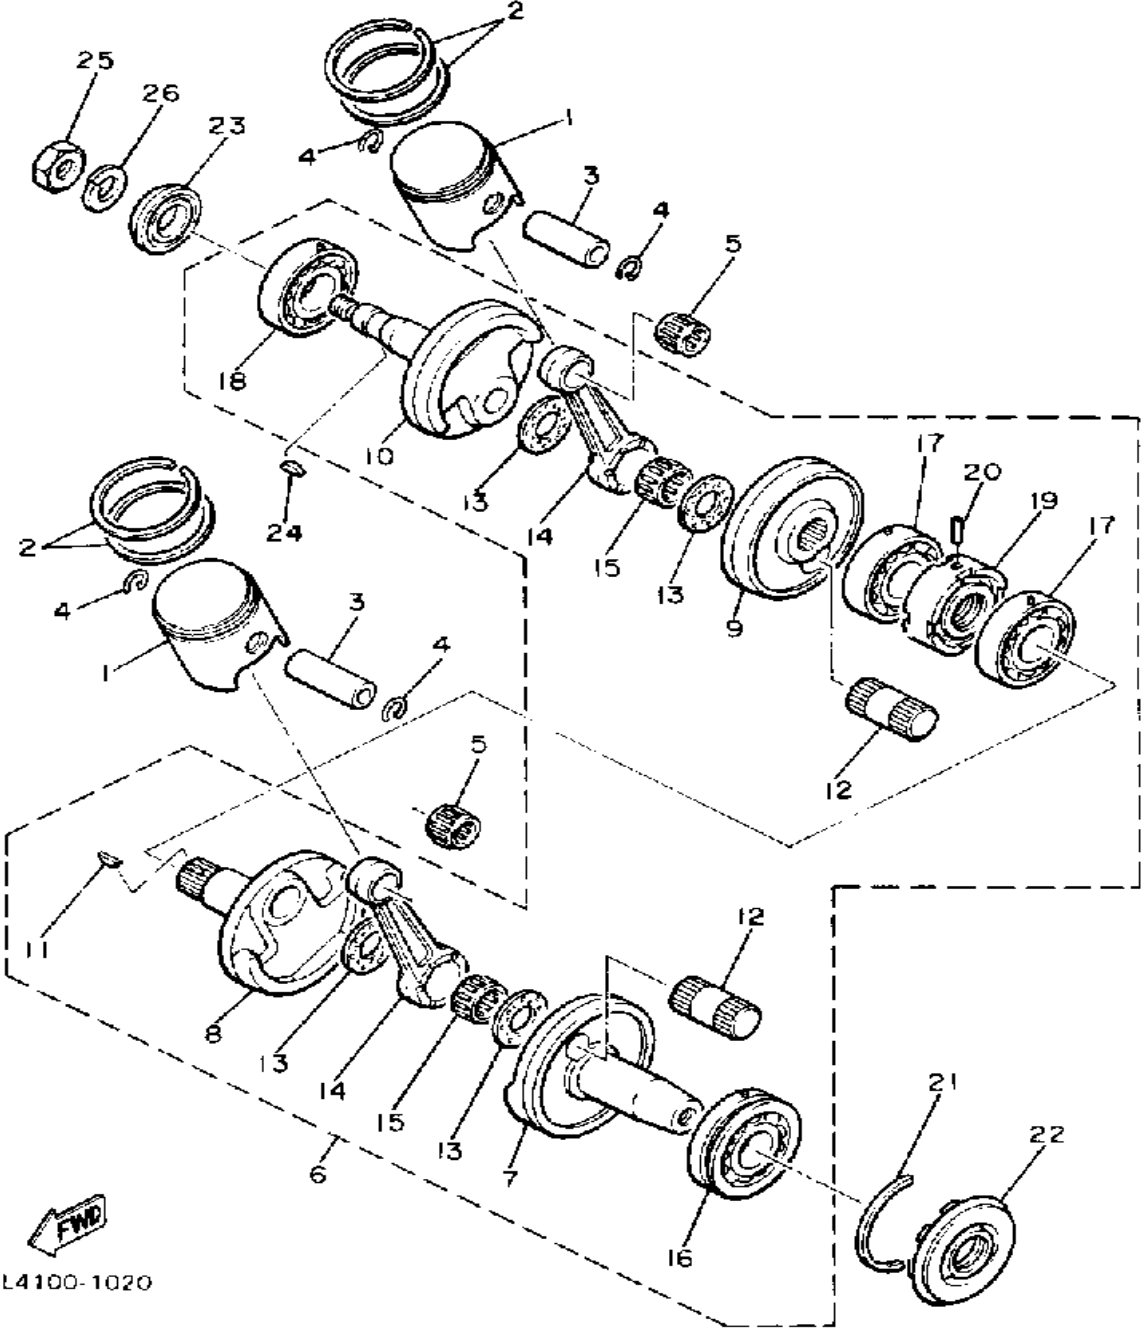

CRANKSHAFT - PISTON

Ref. No.	Part Number	Description	Qty	Remarks
24	90280-16053-00	KEY, WOODRUFF	1	
25	90170-16182-00	NUT	1	
26	92901-16100-00	WASHER, SPRING	1	

Property of www.SmallEngineDiscount.com - Not for Resale