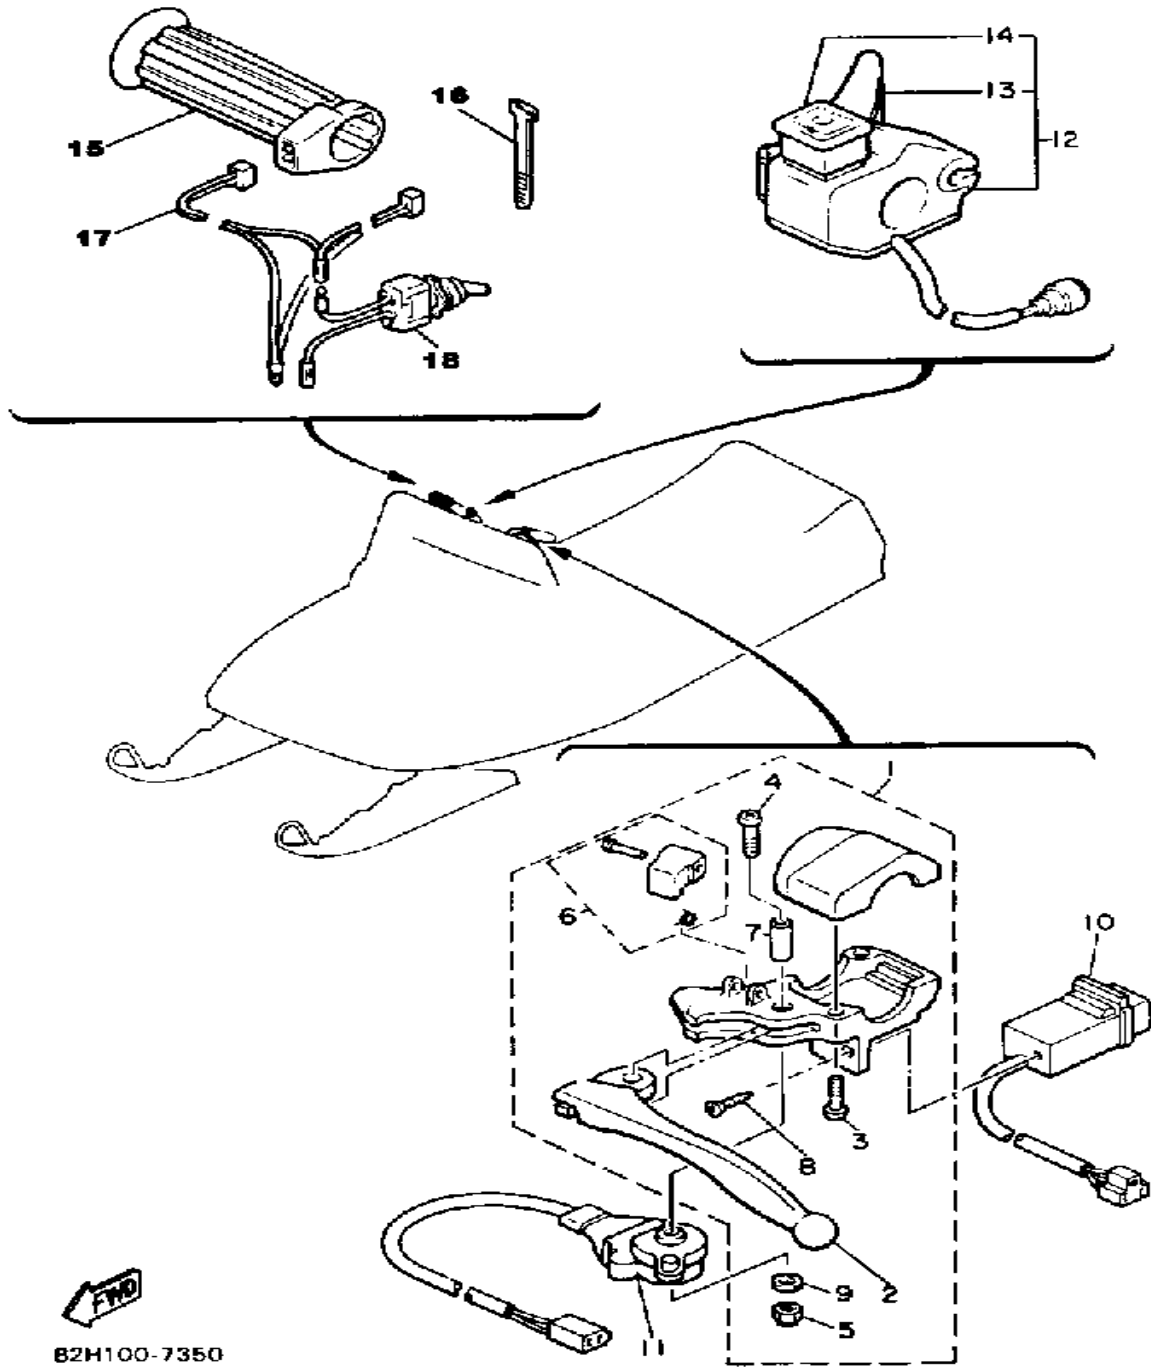

Property of www.SmallEngineDiscount.com - Not for Resale

ELECTRICAL 1

Ref. No.	Part Number	Description	Qty	Remarks
1	81E-85540-M0-00	C.D.I. UNIT ASSEMBLY	1	
2	2A7-85546-00-00	BAND	1	
3	82M-81910-A0-00	VOLTAGE REGULATOR ASSEMBLY	1	
4	95701-06300-00	NUT, NYLON	2	
5	8W3-82310-T0-00	IGNITION COIL ASSEMBLY ...	1	U.R.
6	98580-06020-00	SCREW	2	
7	92995-06100-00	WASHER, SPRING	2	
8	87D-82318-00-00	WIRE, SUB-LEAD	1	
9	8W6-82355-00-00	GROMMET 1	1	
10	J45-83936-00-00	BAND, SWITCH CORD	1	
11	8J0-82370-10-00	PLUG CAP ASSEMBLY	2	
12	8G8-82372-00-00	SEAL, PLUG CAP	2	
13	8R4-82508-20-00	MAIN SWITCH ASSEMBLY ...	1	
14	83T-82590-20-00	WIRE HARNESS ASSEMBLY ..	1	
15	90465-08028-00	CLAMP	2	
16	90465-08028-00	CLAMP	1	ALT. PART
17	341-26397-01-00	BAND	1	

82H100-7341

Property of www.SmallEngineDiscount.com - Not for Resale

ELECTRICAL 2

Ref. No.	Part Number	Description	Qty	Remarks
1	88R-W8291-00-00	LEVER HOLDER ASSEMBLY (LEFT)	1	
2	8H8-83912-00-00	. LEVER 1	1	
3	90157-05027-00	. SCREW, PAN HEAD	2	
4	98501-05040-00	. SCREW, PAN HEAD (98502-05040)	1	
5	95701-05300-00	. NUT, NYLON	1	
6	82A-83930-00-00	. LEVER LOCK ASSEMBLY	1	
7	802-83913-00-00	. COLLAR, LEVER 1	1	
8	97780-30312-00	. SCREW, tapping	2	
9	92990-05200-00	. WASHER, PLAIN	1	
10	8H8-83950-01-00	BEAM SWITCH ASSEMBLY (8K4-83950-01-00)	1	
11	88R-82530-00-00	STOP SWITCH ASSEMBLY	1	
12	84R-82720-00-00	LEVER HOLDER ASSEMBLY (RIGHT)	1	
13	8V0-42138-00-00	. LEVER, THROTTLE	1	
14	82K-82575-09-00	. EMERGENCY SAFETY SW	1	
15	80K-2626A-00-00	GRIP, WARMER	2	
16	437-83936-01-00	BAND, SWITCH CORD	2	
17	80X-82318-00-00	WIRE, SUB-LEAD	2	
18	82J-82917-00-00	SWITCH	1	