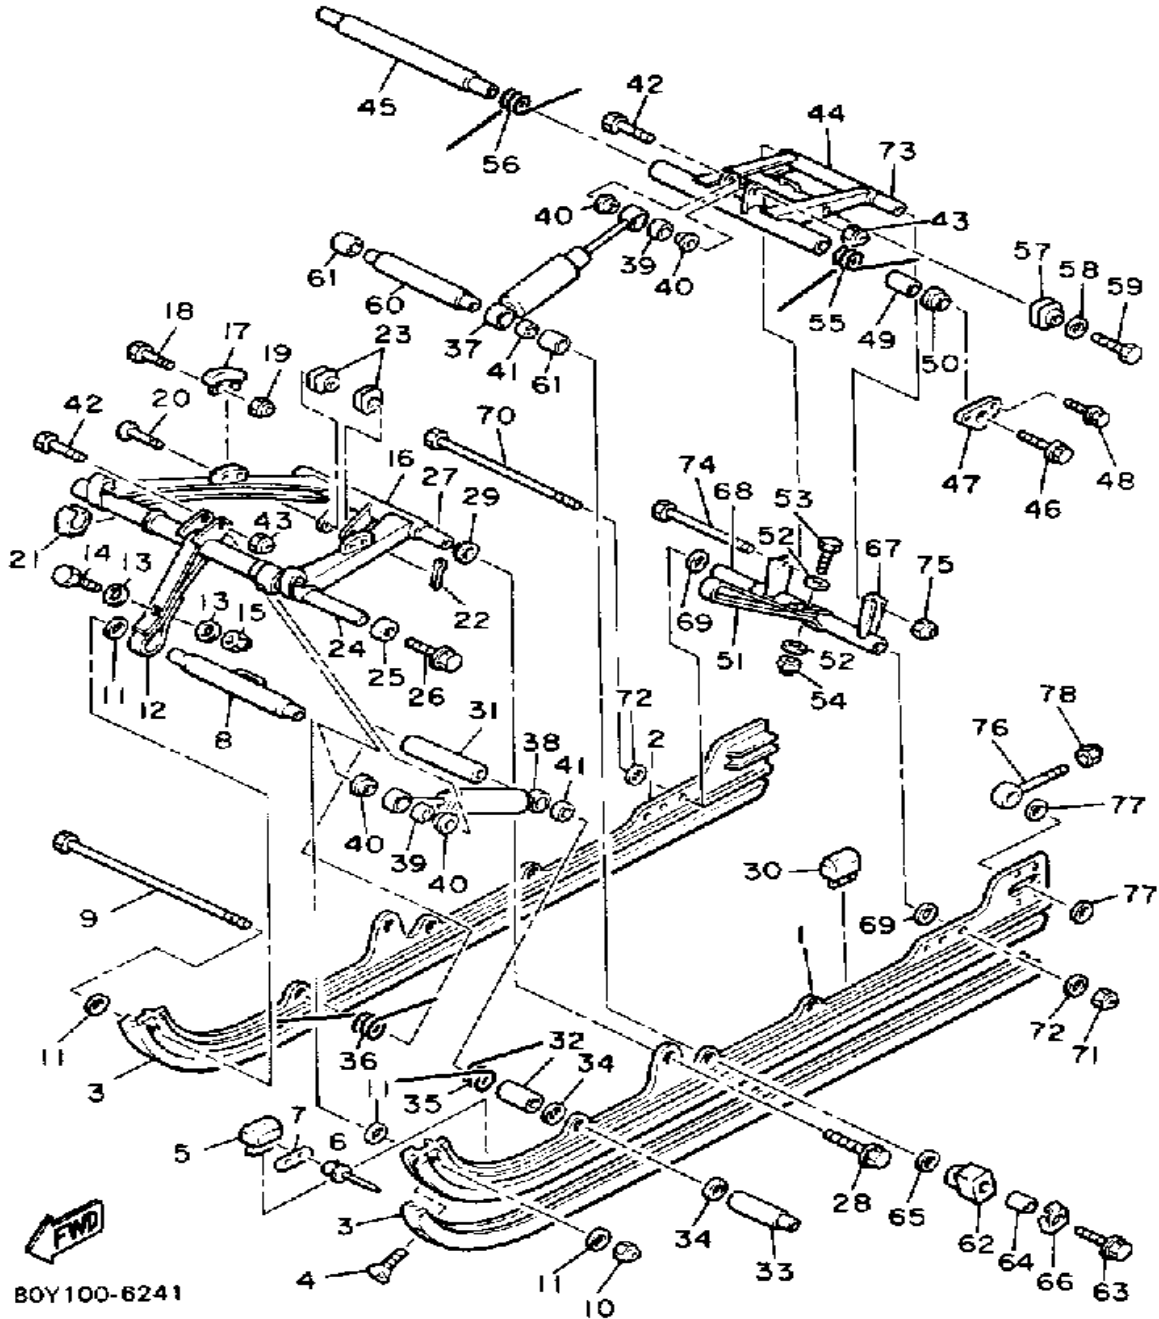

TRACK SUSPENSION 2

BOY100-6241

Ref. No.	Part Number	Description	Qty	Remarks
56	8Y3-47474-00-00	SPRING, REAR 4	1	
57	86S-47446-01-00	HOOK 1	2	
58	90201-06057-00	WASHER, PLATE	2	
59	97313-06016-00	BOLT, HEXAGON	2	
60	83T-47486-00-00	SHAFT 4	1	
61	8Y3-47319-00-00	COLLAR	2	
62	85K-47447-01-00	HOOK 2	2	
63	95811-10060-00	BOLT, FLANGE	2	
64	90387-103U7-00	COLLAR	2	
65	90201-100L3-00	WASHER, PLATE	2	
66	84J-47467-00-00	PLATE, GUIDE	2	
67	8V0-47417-00-00	BRACKET 3	1	
68	90387-08632-00	COLLAR	1	
69	90201-08649-00	WASHER, PLATE	2	
70	97022-08255-00	BOLT	1	
71	95712-08300-00	NUT, LOCK	1	
72	92990-08600-00	WASHER, PLATE	2	
73	90387-084J9-00	COLLAR	1	
74	97022-08165-00	BOLT	1	
75	95712-08300-00	NUT, LOCK	1	
76	8K2-47479-01-00	COLLAR 3	2	
77	90201-20279-00	WASHER, PLATE	4	
78	95701-10300-00	NUT, FLANGE (95702-10300)	2	

Property of www.SmallEngineDiscount.com - Not for Resale