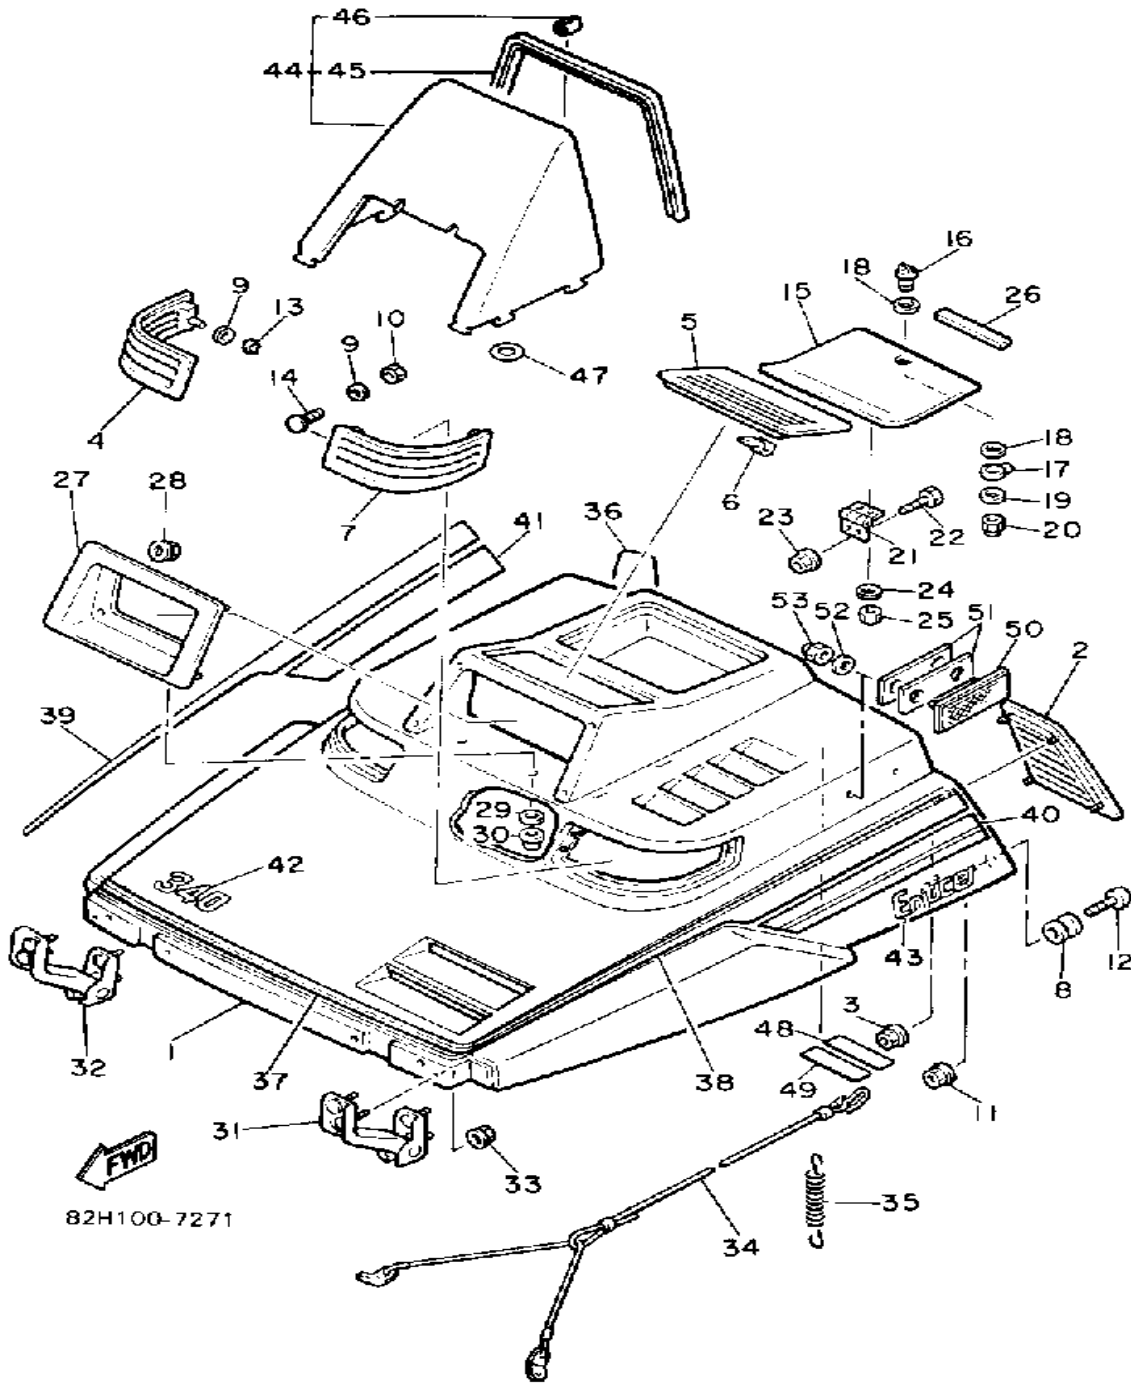

SHROUD - WINDSHIELD

Ref. No.	Part Number	Description	Qty	Remarks
1	83T-W7711-00-00	SHROUD ASSEMBLY	1	
2	8W8-77131-00-00	LOUVER 1	1	
3	95701-05500-00	NUT, FLANGE	4	
4	83T-77133-00-00	LOUVER 3	1	
5	83T-77134-00-00	LOUVER 4	1	
6	90468-05094-00	CLIP	4	
7	83T-77109-00-00	LOUVER 5	1	
8	8M6-77175-00-00	HOLDER, LATCH	2	
9	90201-05036-00	WASHER, PLATE	4	
10	95701-05300-00	NUT, NYLON	4	
11	95701-06500-00	NUT, FLANGE	2	
12	98906-06030-00	SCREW, BIND	2	
13	90183-04045-00	NUT, SPRING	2	
14	90109-051E9-00	BOLT	4	
15	83T-77392-00-00	COVER, LUGGAGE BOX	1	
16	8L9-77324-00-00	KNOB	1	
17	8K4-77328-00-00	LEVER, arm fitting	1	
18	90201-10119-00	WASHER, PLATE	2	
19	90201-05725-00	WASHER, PLATE	1	
20	95706-05300-00	NUT, nylon	1	
21	8K4-77470-00-00	HINGE ASSEMBLY	2	
22	97006-05014-00	BOLT	4	
23	95701-05500-00	NUT, FLANGE	4	
24	92906-05200-00	WASHER, PLAIN	4	
25	95306-05800-00	NUT (CROWN)	4	
26	8W6-77374-00-00	DAMPER 2	1	
27	83T-84311-00-00	BODY, HEADLIGHT	1	
28	95701-05500-00	NUT, FLANGE	4	
29	90201-04325-00	WASHER, PLATE	2	

CONTINUED ON NEXT FRAME ➤

Property of www.SmallEngineDiscount.com - Not for Resale