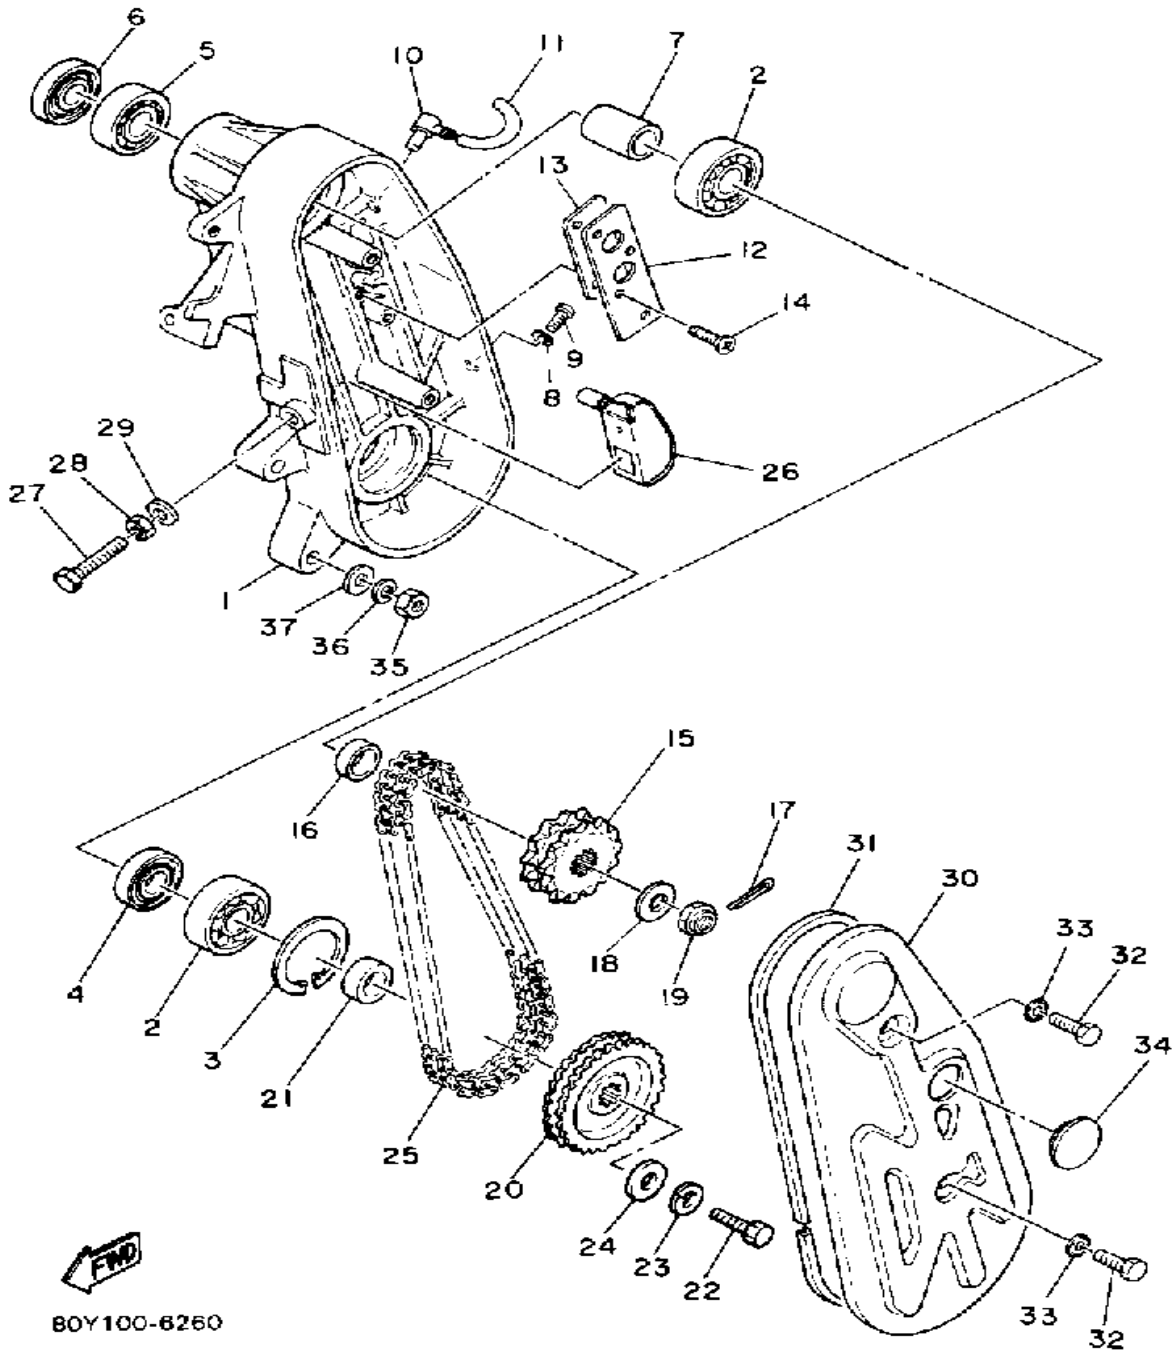

TRACK DRIVE 2

BOY100-6260

Ref. No.	Part Number	Description	Qty	Remarks
22	97312-08025-00	BOLT (97012-08025)	1	
23	92990-08100-00	WASHER	1	
24	90201-08748-00	WASHER, PLATE	1	
25	94880-01060-00	CHAIN 60L	1	
26	8G8-47611-00-00	TENSIONER	1	
27	90101-10357-00	BOLT	1	
28	95303-10700-00	NUT	1	
29	90210-10004-00	WASHER, SEAL	1	
30	8F3-47543-00-00	CAP, HOUSING	1	
31	8F3-47558-00-00	RING, HOUSING (97302-08020)	1	
32	97313-08020-00	BOLT, HEXAGON	2	
33	90210-08002-00	WASHER, SEAL	2	
34	148-22315-00-00	CAP	1	
35	95333-08600-00	NUT	4	
36	92990-08100-00	WASHER	4	
37	92990-08200-00	WASHER, PLAIN	4	

Property of www.SmallEngineDiscount.com - Not for Resale