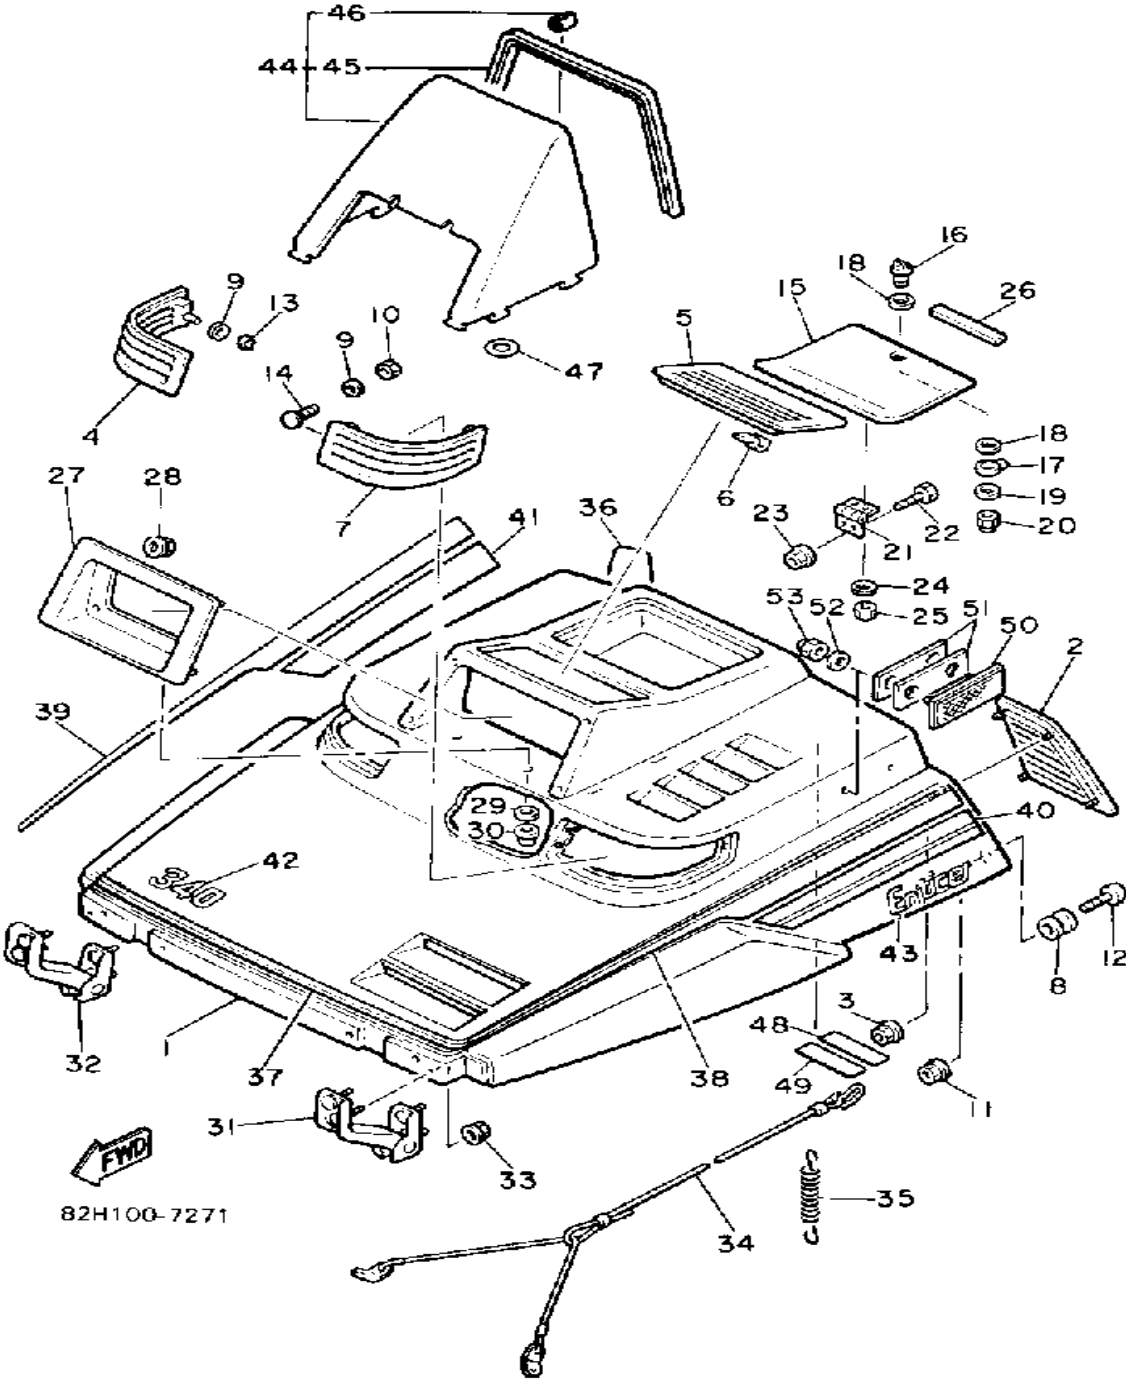

SHROUD - WINDSHIELD

Ref. No.	Part Number	Description	Qty	Remarks
30	90183-04012-00	NUT, SPRING	2	
31	8W6-77140-00-00	HINGE ASSEMBLY	1	
32	8W6-7714A-00-00	HINGE ASSEMBLY 2	1	
33	95701-06500-00	NUT, FLANGE	8	
34	80X-77118-00-00	STOPPER, SHROUD	1	
35	80X-77159-00-00	CLAMP, ROD	1	
36	8Y2-77458-00-00	LABEL, WARNING	1	U.R.
37	83T-77163-00-00	ORNAMENT 1	1	
38	83T-77164-00-00	ORNAMENT 2	1	
39	83T-77169-00-00	ORNAMENT 3	1	
40	83T-77113-00-00	ORNAMENT 4	1	
41	83T-77114-00-00	ORNAMENT 5	1	
42	83T-77351-00-00	EMBLEM 1	1	
43	83T-77352-00-00	EMBLEM 2	2	
44	8X1-77210-00-00	WIND SHIELD (CLEAR)	1	
45	87K-77213-00-00	. TRIM, UPPER	1	
46	80V-77223-00-00	. FASTENER	2	
47	82H-77223-00-00	FASTNER	6	
48	80X-1417E-00-00	LABEL, CAUTION	1	
49	80X-47578-00-00	LABEL 1	1	
50	80E-85110-00-00	REFLECTOR ASSEMBLY	2	
51	80E-85115-00-00	BASE, REFLECTOR	4	
52	92901-05600-00	WASHER, PLATE	4	
53	95701-05300-00	NUT, NYLON	4	

Property of www.SmallEngineDiscount.com - Not for Resale