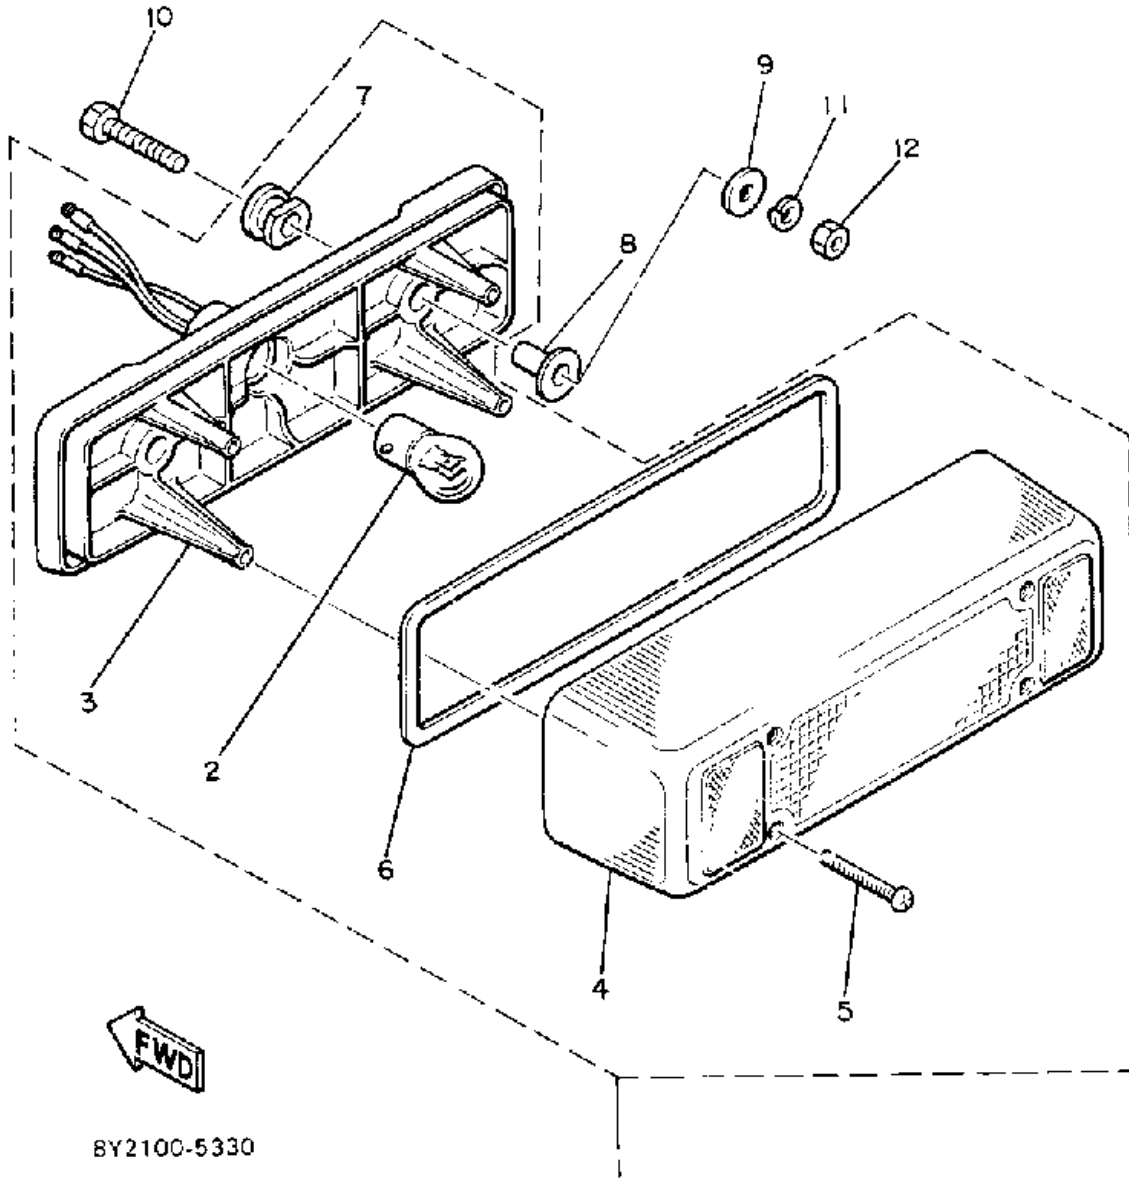

TAILLIGHT

Ref. No.	Part Number	Description	Qty	Remarks
1	8K4-84710-00-00	TAILLIGHT UNIT ASSEMBLY ..	1	
2	137-84714-61-00	. BULB, TL 12V23/8W (J50-83311-00)	1	
3	8K4-84711-00-00	. BASE, TAILLIGHT	1	
4	8K4-84721-00-00	. LENS, TAILLIGHT	1	
5	97780-40130-00	. SCREW, PANHEAD TAPPING (97701-40130-00)	4	
6	87M-84723-00-00	. GASKET, TAIL LENS	1	
7	8K4-84718-00-00	. GROMMET	2	
8	90387-066N1-00	COLLAR	2	
9	90201-06407-00	WASHER, PLATE (90201-06747-00)	4	
10	97013-06035-00	BOLT	2	
11	92995-06100-00	WASHER, SPRING	2	
12	95380-06600-00	NUT	2	

Property of www.SmallEngineDiscount.com - Not for Resale