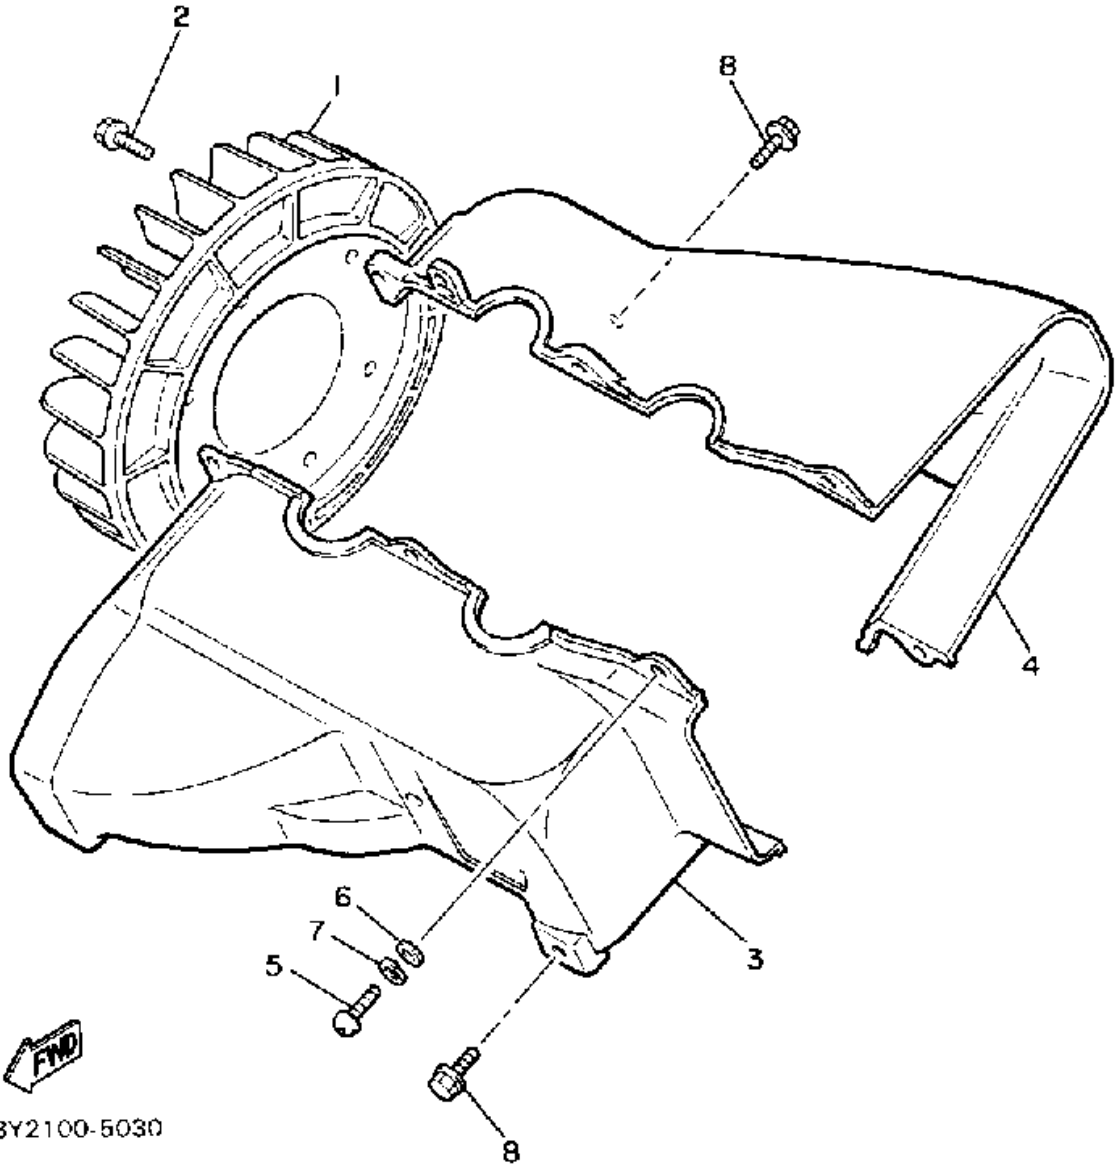

AIR SHROUD - FAN

8Y2100-5030

Ref. No.	Part Number	Description	Qty	Remarks
1	8G8-12611-01-00	FAN	1	
2	95811-06012-00	BOLT, FLANGE	6	
3	8W6-12651-00-00	AIR SHROUD, CYLINDER 1CYLINDER 1	1	
4	8W6-12652-00-00	AIR SHROUD, CYLINDER 2CYLINDER 2	1	
5	98506-06016-00	SCREW, PANHEAD	4	
6	92906-06600-00	WASHER	4	
7	92906-06100-00	WASHER, SPRING	4	
8	90119-06108-00	BOLT, WITH WASHER	6	

Property of www.SmallEngineDiscount.com - Not for Resale