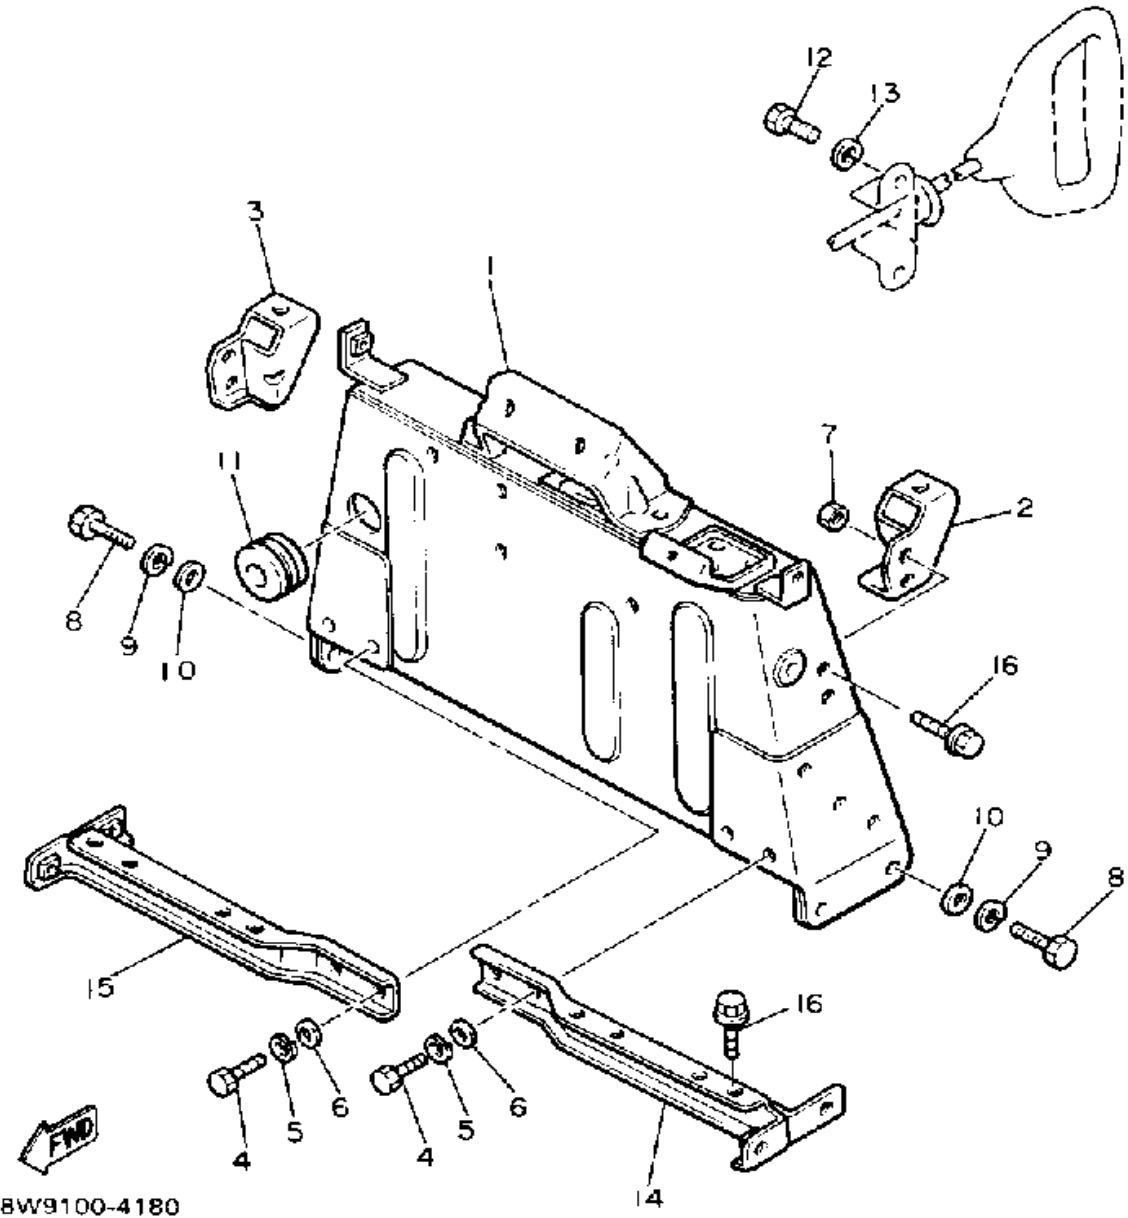

STEERING GATE

8W9100-4180

Ref. No.	Part Number	Description	Qty	Remarks
1	8W6-23871-00-00	GATE, STEERING	1	
2	8W6-24115-00-00	STAY, FUEL TANK 1	1	
3	8W6-24116-00-00	STAY, FUEL TANK	1	
4	97313-06014-00	BOLT, HEXAGON	4	
5	92995-06100-00	WASHER, SPRING	4	
6	92990-06600-00	WASHER, PLATE	4	
7	95380-06600-00	NUT	4	
8	97313-08018-00	BOLT, HEXAGON (97301-08016)	4	
9	92990-08100-00	WASHER	4	
10	92901-08600-00	WASHER	4	
11	90480-28191-00	GROMMET	1	
12	97013-06012-00	BOLT	2	
13	92995-06100-00	WASHER, SPRING	2	
14	82A-23898-00-00	BRACKET 3	1	
15	82A-23899-00-00	BRACKET 4	1	
16	95811-06012-00	BOLT, FLANGE	14	

Property of www.SmallEngineDiscount.com - Not for Resale