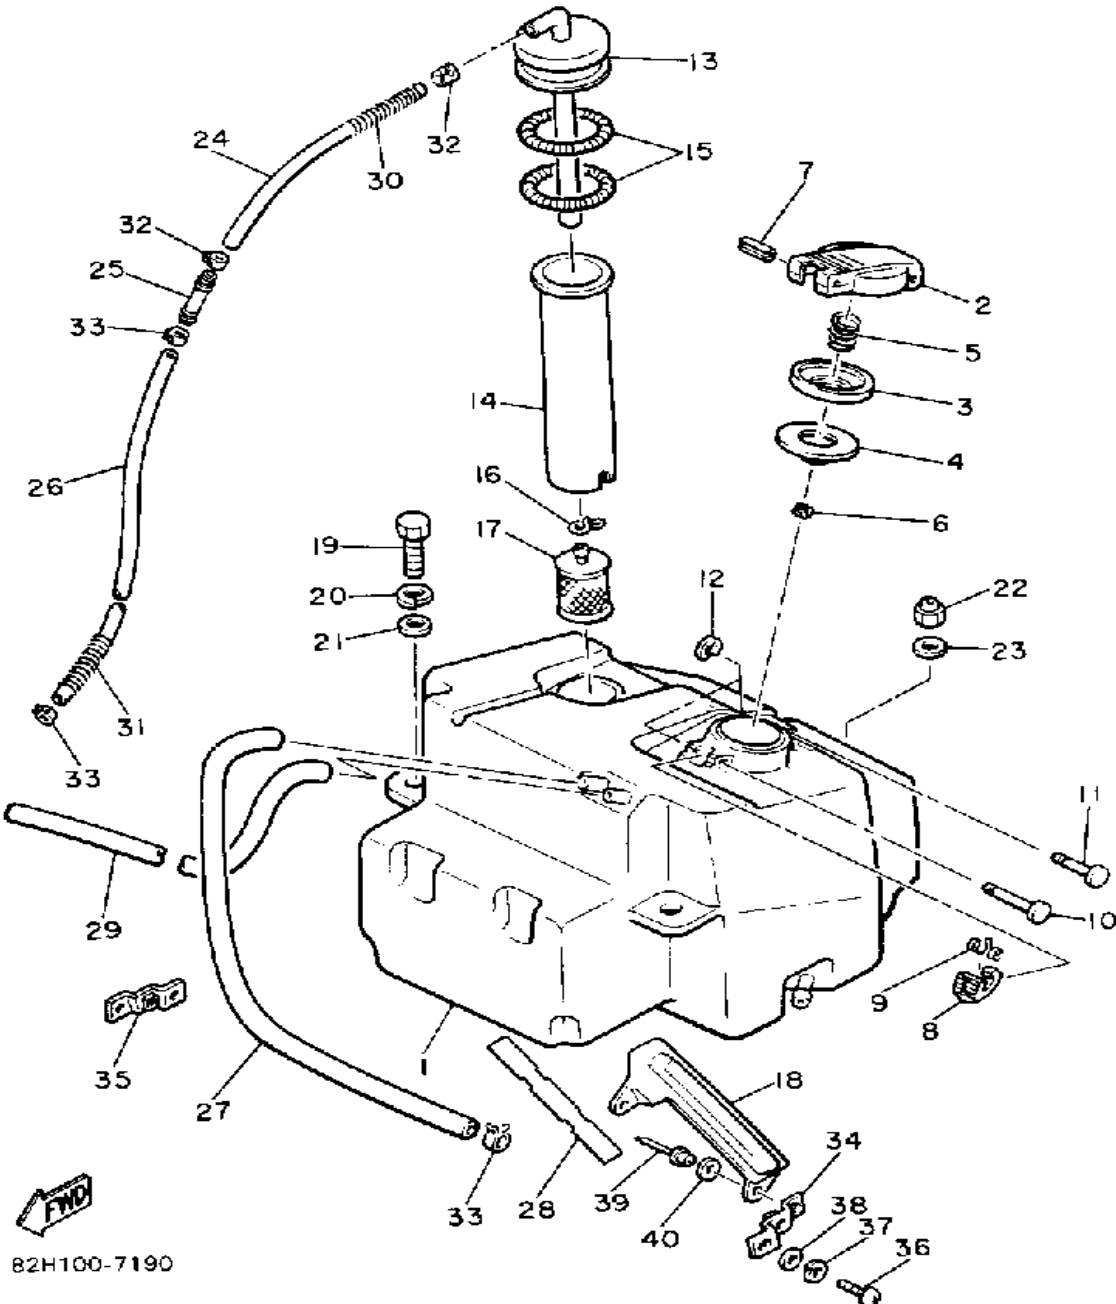

FUEL TANK

82H100-7190

Ref. No.	Part Number	Description	Qty	Remarks
30	8F3-24326-00-00	PROTECTOR, PIPE	1	
31	8G5-24328-00-00	PROTECTOR, PIPE	1	
32	90467-11028-00	CLIP	2	
33	90467-09026-00	CLIP	3	
34	8W6-77721-00-00	BRACKET 1	1	
35	8W6-77722-00-00	BRACKET 2	1	
36	98506-06014-00	SCREW, PAN HEAD (92506-06014)	3	
37	92906-06100-00	WASHER, SPRING	3	
38	92906-06600-00	WASHER	3	
39	90267-48053-00	RIVET, BLIND	1	
40	90201-04325-00	WASHER, PLATE	1	

Property of www.SmallEngineDiscount.com - Not for Resale