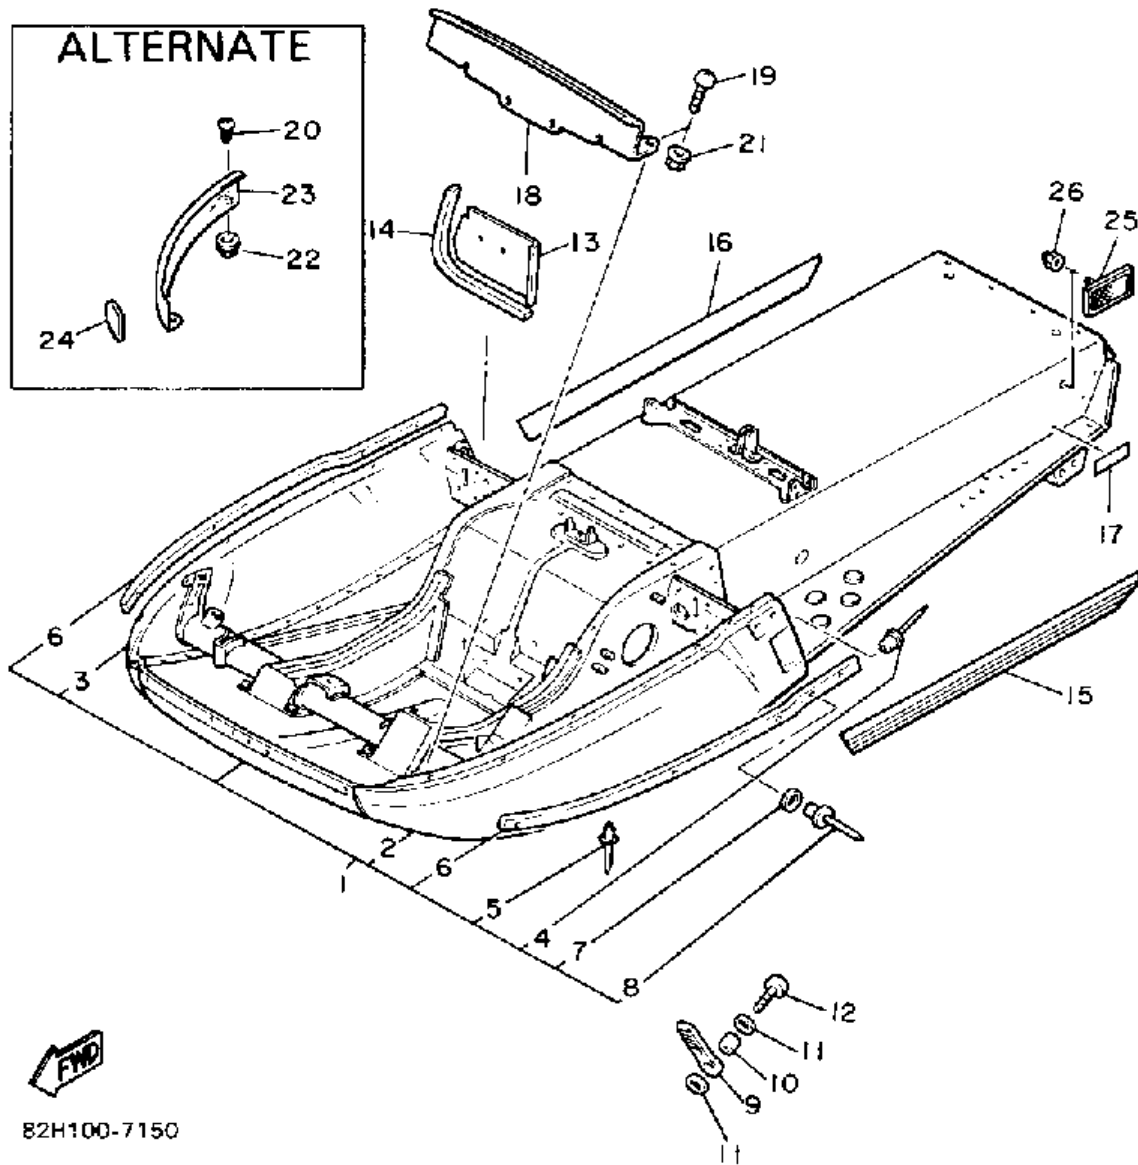

FRAME

Ref. No.	Part Number	Description	Qty	Remarks
1	8Y2-21910-01-00	FRAME COMP.	1	
2	8X0-21982-00-00	. HOOD 1	1	
3	8X0-21983-00-00	. HOOD 2	1	
4	90267-48053-00	. RIVET, BLIND	7	
5	90267-48057-00	. RIVET, BLIND	30	
6	8W6-2196T-00-00	. TRIM 1	2	
7	90201-047A2-00	. WASHER, PLATE	1	
8	90267-40075-00	. RIVET, BLIND	16	
9	8M6-77171-00-00	BODY, LATCH 1	2	
10	90387-06241-00	COLLAR	2	
11	90201-06059-00	WASHER, PLATE	4	
12	98906-06025-00	SCREW, BIND	2	
13	8Y2-2198G-00-00	COVER 2	1	
14	8Y2-2199F-00-00	SHIELD, NOISE	1	
15	83T-77354-00-00	EMBLEM 4	1	
16	83T-77355-00-00	EMBLEM 5	1	
17	8K2-77742-00-00	INDICATOR 2	1	
18	8W6-2198F-00-00	COVER 1	1	
19	98906-06012-00	SCREW, BIND	4	
20	98906-06012-00	SCREW, BIND	5	ALT. PART
21	95701-06500-00	NUT, FLANGE	3	
22	95701-06500-00	NUT, FLANGE	4	ALT. PART
23	82H-77552-00-00	PROTECTOR 2	1	ALT. PART
24	82H-77553-01-00	PROTECTOR 3	1	ALT. PART
25	3Y6-85130-02-00	REAR REFLECTOR ASSEMBLY	2	
26	95701-05300-00	NUT, NYLON	2	

Property of www.SmallEngineDiscount.com - Not for Resale