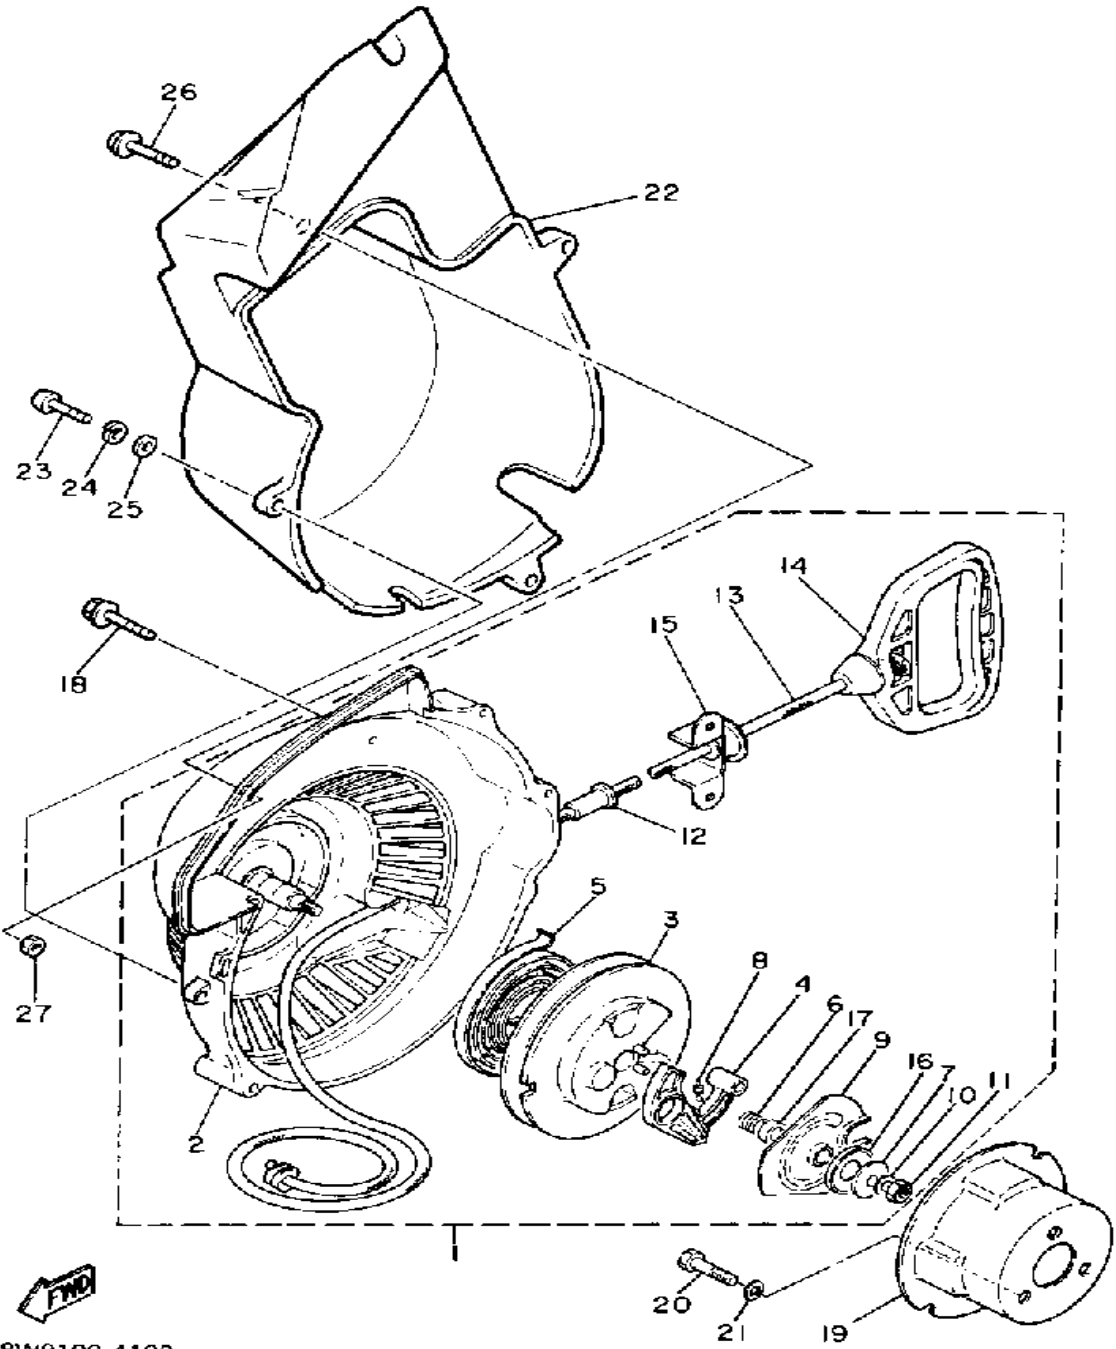

STARTER

8W9100-4100

Ref. No.	Part Number	Description	Qty	Remarks
1	8G8-15710-01-00	STARTER ASSEMBLY	1	
2	8G8-15711-01-00	. CASE, STARTER	1	
3	8F3-15714-01-00	. DRUM, SHEAVE	1	
4	8F3-15741-01-00	. PAWL, DRIVE	1	
5	8F3-15713-01-00	. SPRING, STARTER	1	
6	8F3-15715-00-00	. SPRING, FRICTION	1	
7	8F3-15739-01-00	. WASHER, THRUST	1	
8	8F3-15734-00-00	. SPRING, RETURN	1	
9	8F3-15716-03-00	. PLATE, DRIVE	1	
10	92995-06100-00	. WASHER, SPRING	1	
11	95380-06700-00	. NUT	1	
12	8F3-15758-00-00	. GUIDE, ROPE	1	
13	857-15751-00-00	. WIRE, STARTER	1	
14	8F3-15755-00-00	. HANDLE, STARTER	1	
15	8F3-15788-01-00	. HOLDER, HANDLE	1	
16	8G5-15739-00-00	. WASHER, THRUST	1	
17	82M-15779-00-00	. COVER	1	
18	95811-06045-00	BOLT, flange (95812-06045-00)	5	
19	81L-15723-00-00	PULLEY, STARTER	1	
20	97011-08016-00	BOLT	3	
21	92990-08100-00	WASHER	3	
22	8W6-15779-00-00	COVER	1	
23	98516-06030-00	SCREW, PAN HEAD	2	
24	92906-06100-00	WASHER, SPRING	2	
25	90201-062A8-00	WASHER, PLATE	3	
26	90159-06094-00	SCREW, WITH WASHER	1	
27	90179-06447-00	NUT	1	

Property of www.SmallEngineDiscount.com - Not for Resale