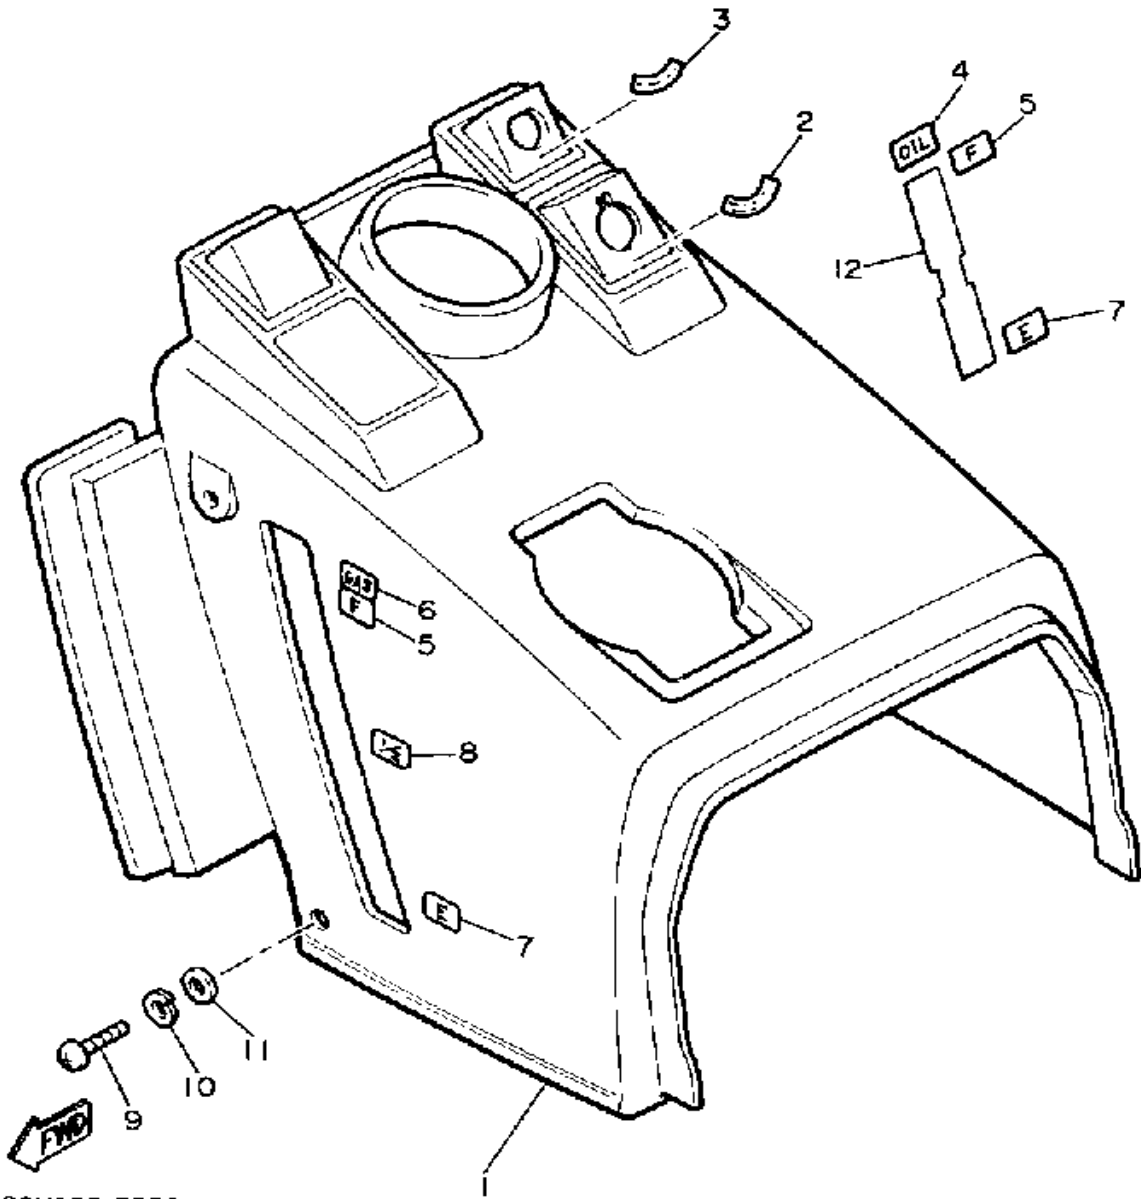

INSTRUMENT PANEL

82H100-7300

Ref. No.	Part Number	Description	Qty	Remarks
1	8X0-77711-00-00	PANEL, INSTRUMENT	1	
2	8U9-77741-00-00	INDICATOR 1	1	
3	8U9-77742-00-00	INDICATOR 2	1	
4	8G8-77742-00-00	INDICATOR 2	1	
5	878-77744-00-00	INDICATOR 4	2	
6	8A1-77743-00-00	INDICATOR 3	1	
7	878-77745-00-00	INDICATOR 5	2	
8	8A1-77744-00-00	INDICATOR 4	1	
9	98586-05016-00	SCREW, PAN HEAD	4	
10	92906-05100-00	WASHER, SPRING	4	
11	90201-05721-00	WASHER, PLATE	4	
12	80X-7716F-00-00	REFLECTOR 2	1	

Property of www.SmallEngineDiscount.com - Not for Resale