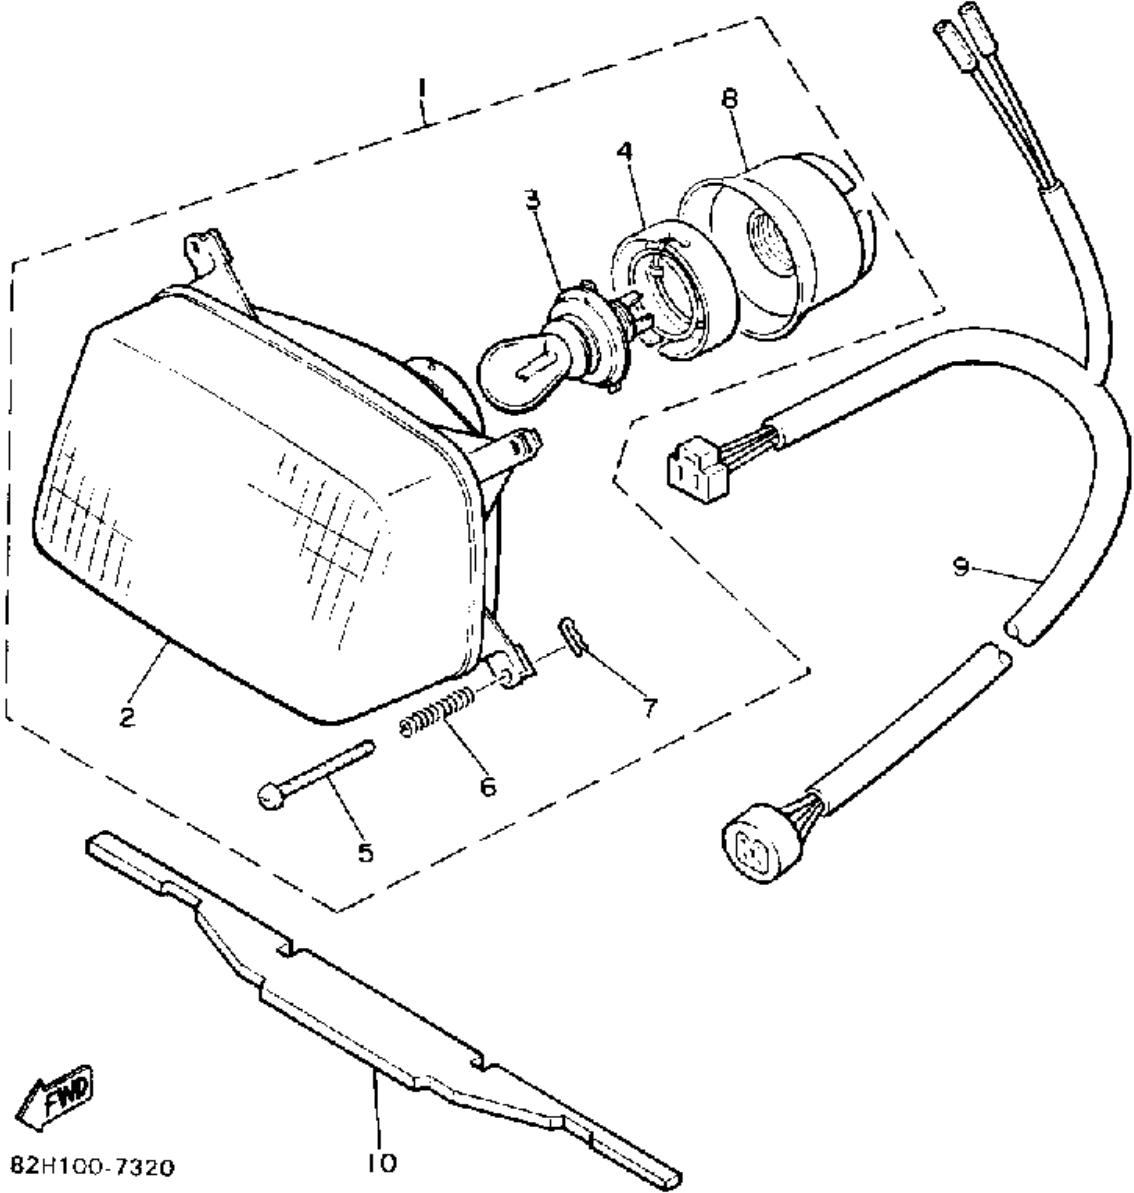

HEADLIGHT

Ref. No.	Part Number	Description	Qty	Remarks
1	8W6-84310-00-00	HEADLIGHT UNIT ASSEMBLY	1	
2	8W6-84320-00-00	. LENS ASSEMBLY	1	
3	8A7-84314-00-00	. BULB (12V-60/60W)	1	
4	8A7-84312-00-00	. HOLDER, SOCKET	1	
5	8M6-84331-00-00	. SCREW, RIM ADJUSTING (8A5-84331-00-00)	4	
6	8A5-84332-00-00	. SPRING, SCREW	4	
7	8K4-84374-00-00	. CLIP	4	
8	8A7-84397-01-00	. COVER, SOCKET	1	
9	82H-84359-00-00	CORD, HEADLIGHT	1	
10	8W6-84366-00-00	DAMPER, HEADLIGHT 1	1	

Property of www.SmallEngineDiscount.com - Not for Resale