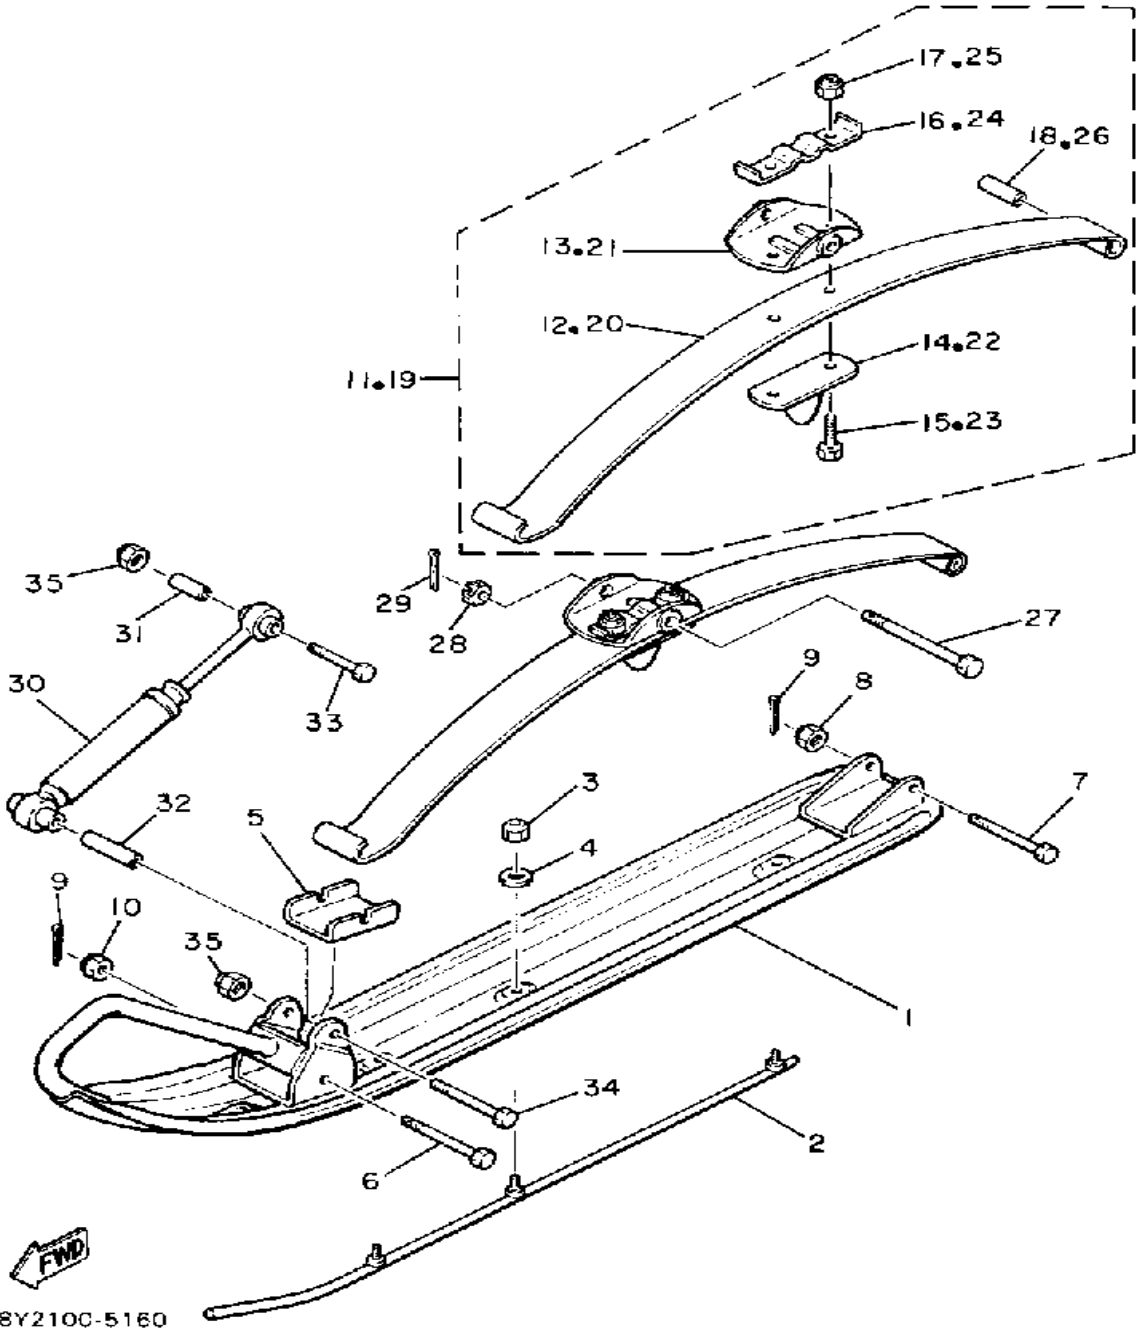

SKI

Ref. No.	Part Number	Description	Qty	Remarks
30	8V8-23350-00-00	SHOCK ABSORBER ASSEMBLY	2	
31	90387-08262-00	COLLAR	2	
32	90387-08224-00	COLLAR	2	
33	97313-08055-00	BOLT, HEXAGON	2	
34	97013-08075-00	BOLT	2	
35	95712-08300-00	NUT, LOCK	4	

Property of www.SmallEngineDiscount.com - Not for Resale