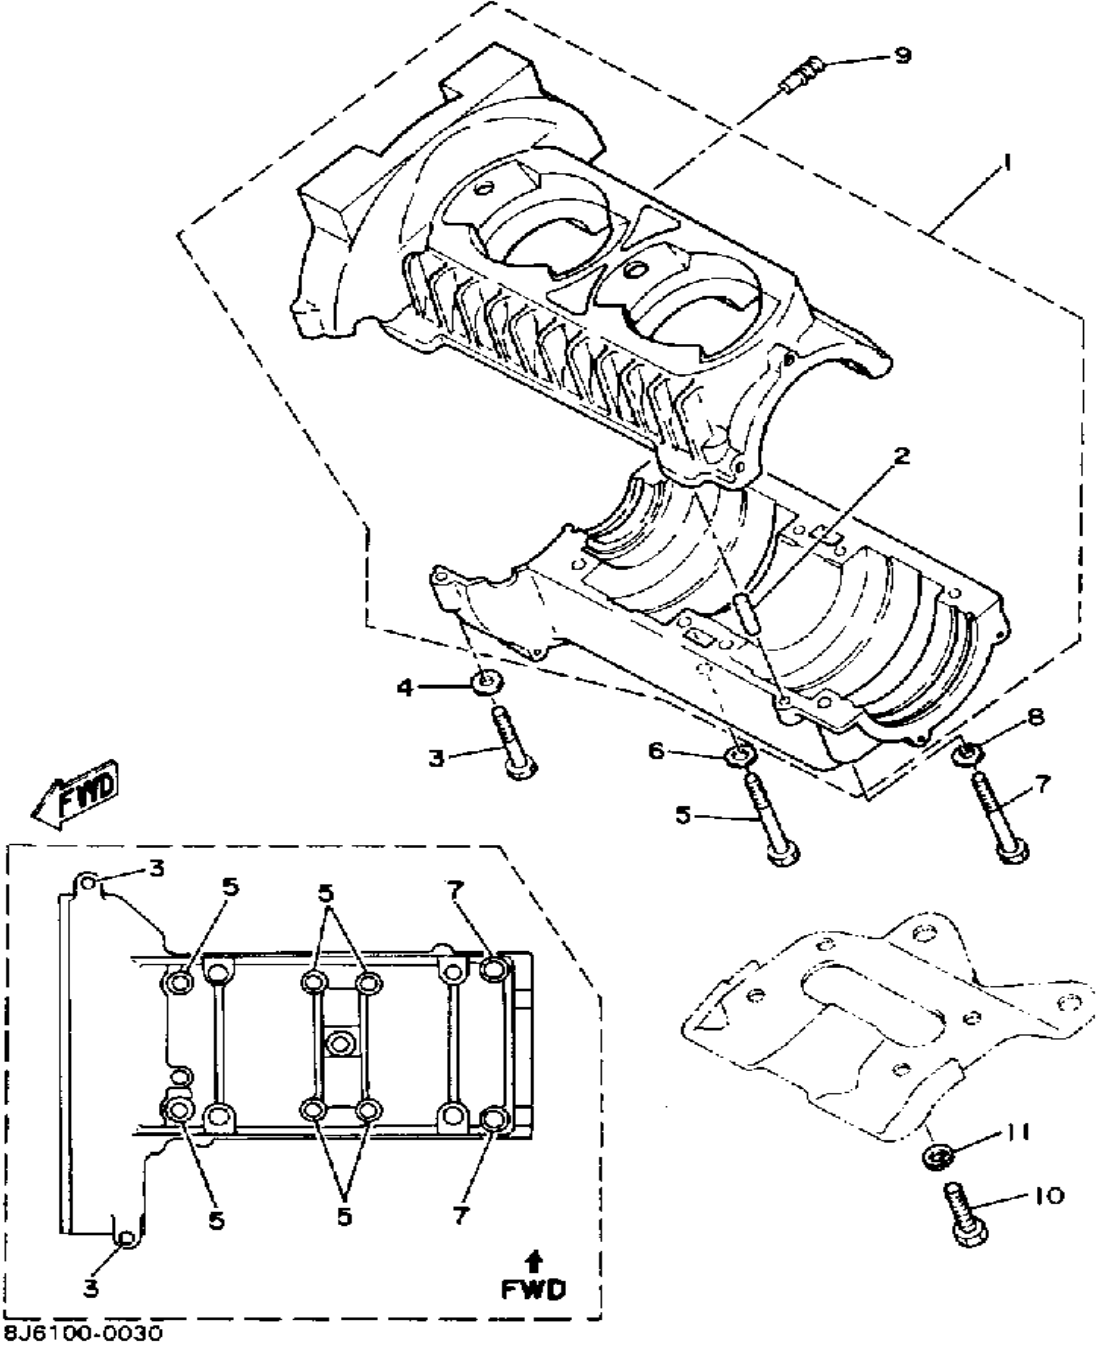

CRANKCASE

Ref. No.	Part Number	Description	Qty	Remarks
1	8G8-15100-02-00	CRANKCASE ASSEMBLY	1	
2	93605-10108-00	. PIN, DOWEL	1	
3	97313-08040-00	BOLT, HEXAGON (97322-08040)	2	
4	92990-08600-00	WASHER, PLATE	2	
5	97013-08060-00	BOLT (663)	6	
6	92990-08600-00	WASHER, PLATE	6	
7	97021-08070-00	BOLT	2	
8	92990-08600-00	WASHER, PLATE	2	
9	8G8-24461-00-00	PIPE, JOINT	1	
10	90106-10034-00	BOLT, DOME HEAD	4	
11	92990-10100-00	WASHER, SPRING	4	

Property of www.SmallEngineDiscount.com - Not for Resale