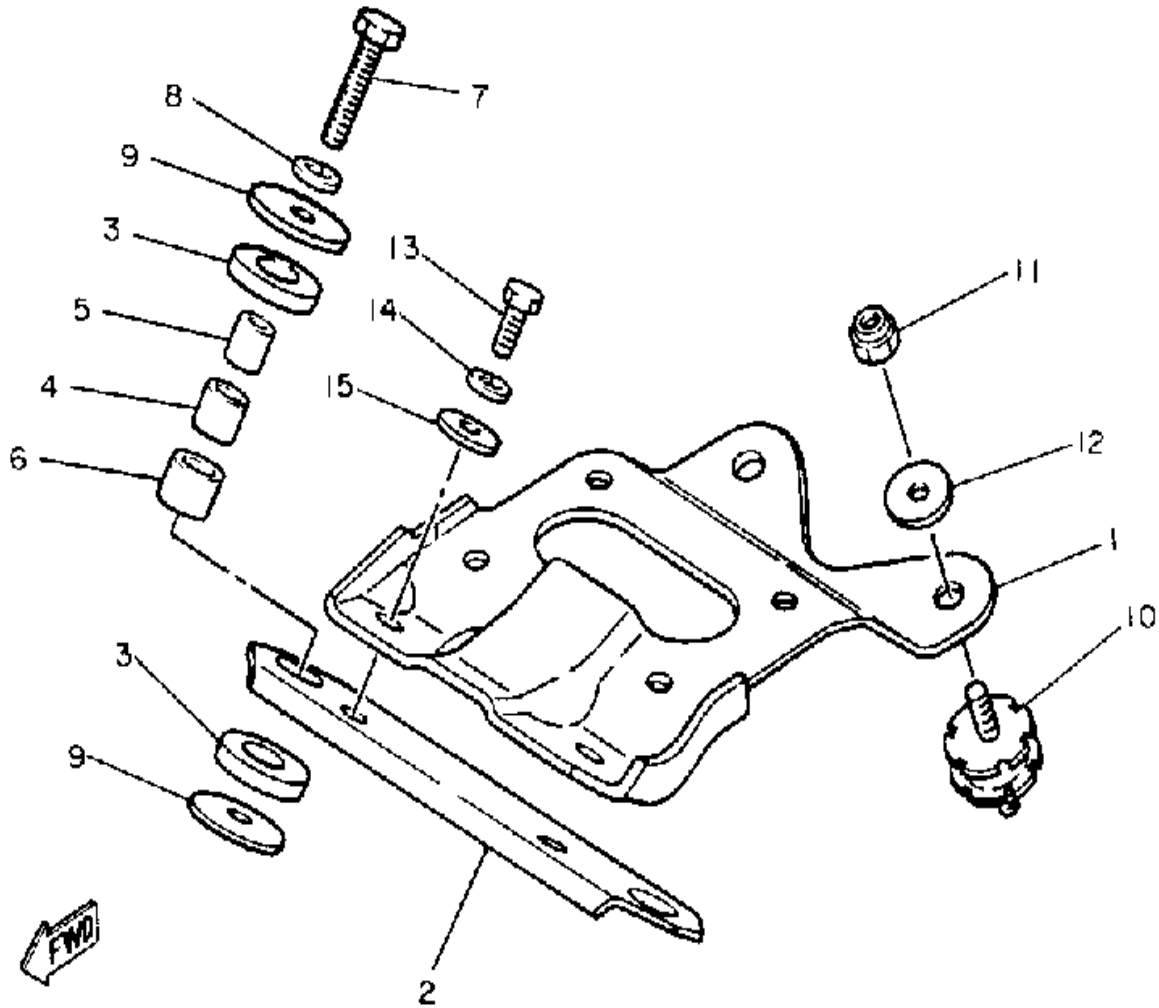

ENGINE BRACKET

BY2100-5130

Ref. No.	Part Number	Description	Qty	Remarks
1	8G8-21411-00-00	BRACKET, ENGINE 1	1	
2	8G8-21419-00-00	BRACKET, ENGINE 2	1	
3	8A5-21485-00-00	DAMPER, RUBBER 1	4	
4	90385-15025-00	BUSH, SPEC'L RUBBER	2	
5	90387-10514-00	COLLAR	2	
6	90387-21515-00	COLLAR	2	
7	97313-10050-00	BOLT, HEXAGON (676)	2	
8	92901-10100-00	WASHER, SPRING	2	
9	90201-10151-00	WASHER, PLATE	4	
10	8F3-21486-00-00	DAMPER 2	2	
11	95701-10500-00	NUT, FLANGE (95702-10500)	2	
12	90201-10321-00	WASHER, PLATE	2	
13	97011-10025-00	BOLT	2	
14	92990-10100-00	WASHER, SPRING	2	
15	90201-10639-00	WASHER, PLATE	2	

Property of www.SmallEngineDiscount.com - Not for Resale