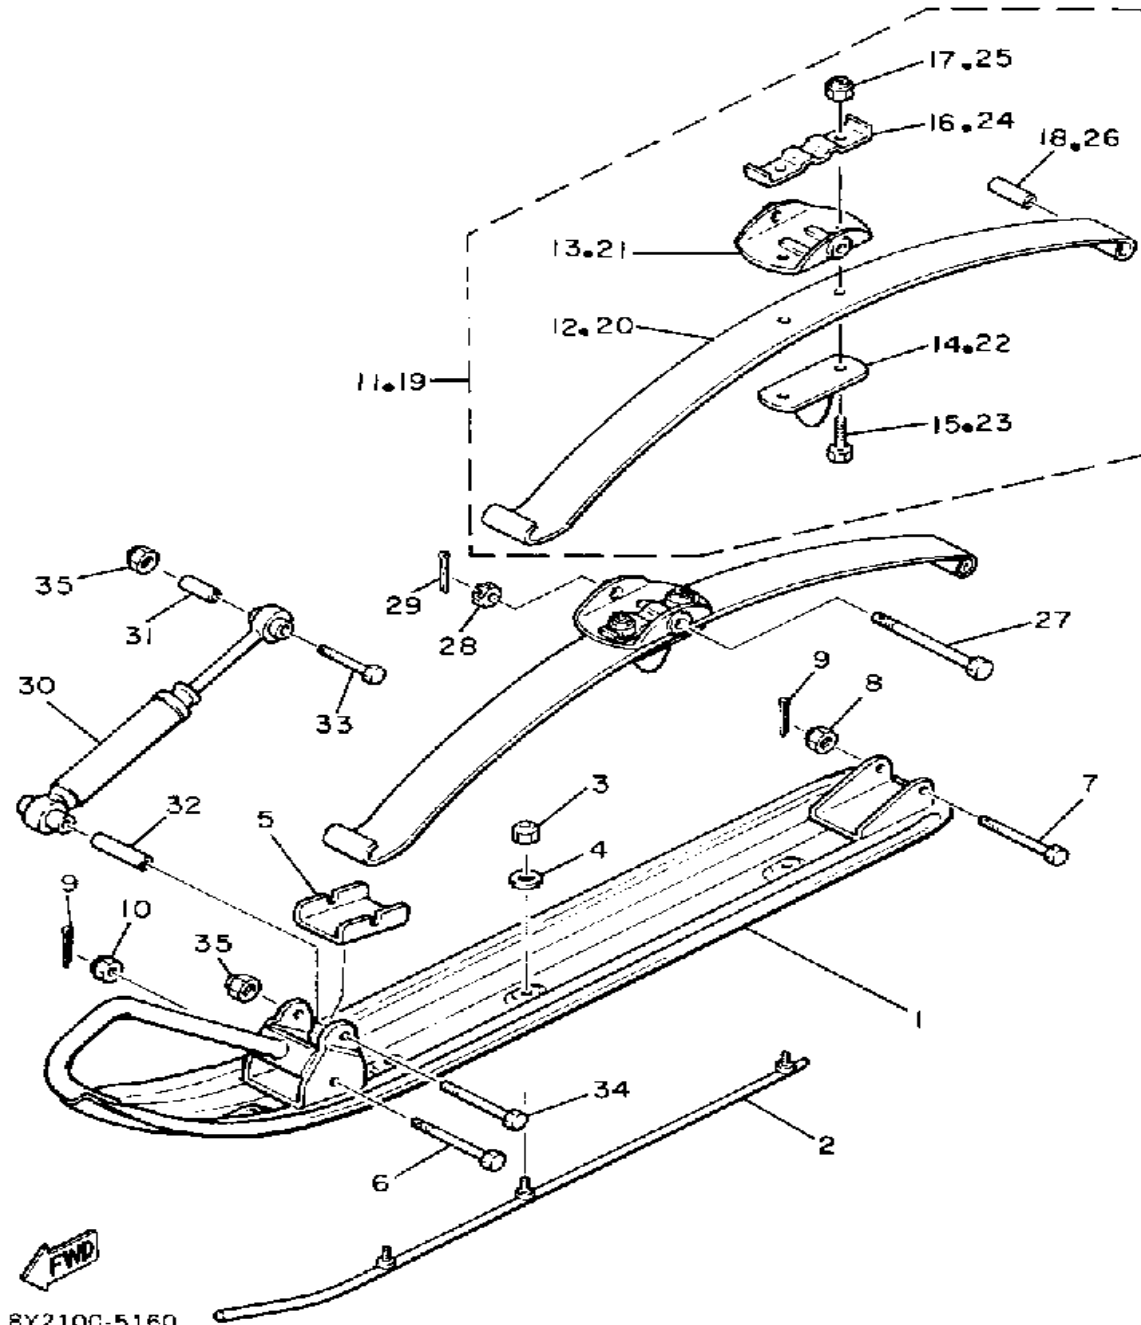

SKI

Ref. No.	Part Number	Description	Qty	Remarks
1	81L-23710-00-00	SKI 1	2	
2	8Y3-23731-00-XX	SKI RUNNER, 1 (8Y3-23731-00)	2	
3	95611-08100-00	NUT, U	6	
4	92990-08200-00	WASHER, PLAIN	6	
5	8K4-23735-00-00	PLATE, WEAR 1	2	
6	90102-08028-00	BOLT, WITH HOLE	2	
7	90102-08027-00	BOLT, WITH HOLE	2	
8	95712-08300-00	NUT, LOCK	2	
9	91490-20020-00	PIN, COTTER	4	
10	95611-08100-00	NUT, U	2	
11	8Y3-23760-00-00	SPRING ASSEMBLY 1	1	
12	8Y3-23761-00-00	. LEAF 1	1	
13	8G6-23766-00-00	. SADDLE 1	1	
14	878-23768-00-00	. SEAT, SPRING 1	1	
15	90109-105E7-00	. BOLT	2	
16	90215-10155-00	. WASHER, LOCK	1	
17	90185-10085-00	. NUT, SELF-LOCKING	2	
18	90387-08478-00	. COLLAR	1	
19	8Y3-23770-00-00	SPRING ASSEMBLY 2	1	
20	8Y3-23761-00-00	. LEAF 1	1	
21	8G6-23766-00-00	. SADDLE 1	1	
22	878-23768-00-00	. SEAT, SPRING 1	1	
23	90109-105E7-00	. BOLT	2	
24	90215-10155-00	. WASHER, LOCK	1	
25	90185-10085-00	. NUT, SELF-LOCKING	2	
26	90387-08478-00	. COLLAR	1	
27	90102-12030-00	BOLT, WITH HOLE	2	
28	90171-12040-00	NUT, CASTLE	2	
29	91401-30030-00	PIN, COTTER	2	

CONTINUED ON NEXT FRAME ➤

Property of www.SmallEngineDiscount.com - Not for Resale