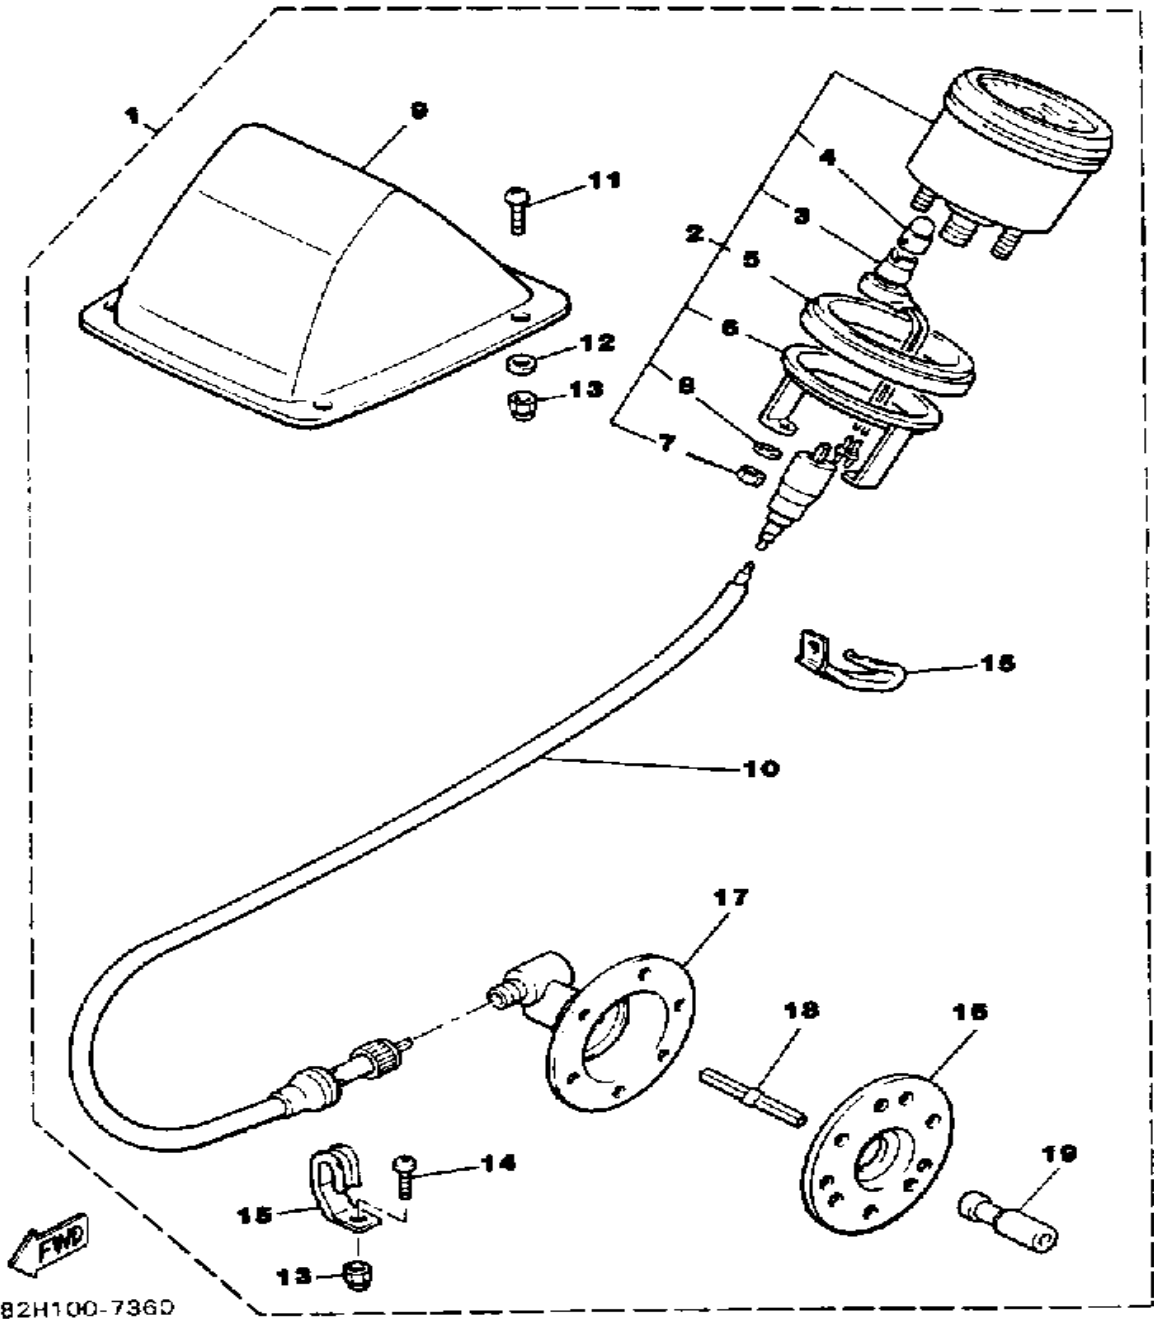

METER (OPTIONAL)

82H100-736D

Ref. No.	Part Number	Description	Qty	Remarks
1	80X-W0081-40-00	SPEDO KIT, ET340THJ	1	ALT. PARTMILE/H
2	80X-83510-40-00	. SPEEDOMETER ASSEMBLY	1	
3	2JX-83536-A0-00	.. SOCKET, METER	1	
4	4G1-84744-00-00	.. BULB, MTR.12V3.4W	1	
5	861-83523-40-00	.. DAMPER	1	
6	863-83514-40-00	.. PLATE, FITTING	1	
7	95380-05600-00	.. NUT	2	
8	92990-05100-00	.. WASHER, SPRING	2	
9	8H7-83507-00-00	. COVER, SPEEDOMETER	1	
10	8G8-83550-01-00	. UNAVAILABLE IN PRICE BOOK	1	
11	98906-05016-00	. SCREW, BIND	4	
12	92990-05200-00	. WASHER, PLAIN	4	
13	95701-05300-00	. NUT, NYLON	5	
14	98906-05010-00	. SCREW, BIND	1	
15	90465-06013-00	. CLAMP	3	
16	8F3-47551-00-00	. HOUSING, FRONT AXLE	1	
17	8W6-47700-00-00	. METER GEAR HOUSINGHOUSING COMP	1	
18	8K4-47715-00-00	. JOINT	1	
19	8K4-47577-00-00	. CONNECTOR	1	

Property of www.SmallEngineDiscount.com - Not for Resale