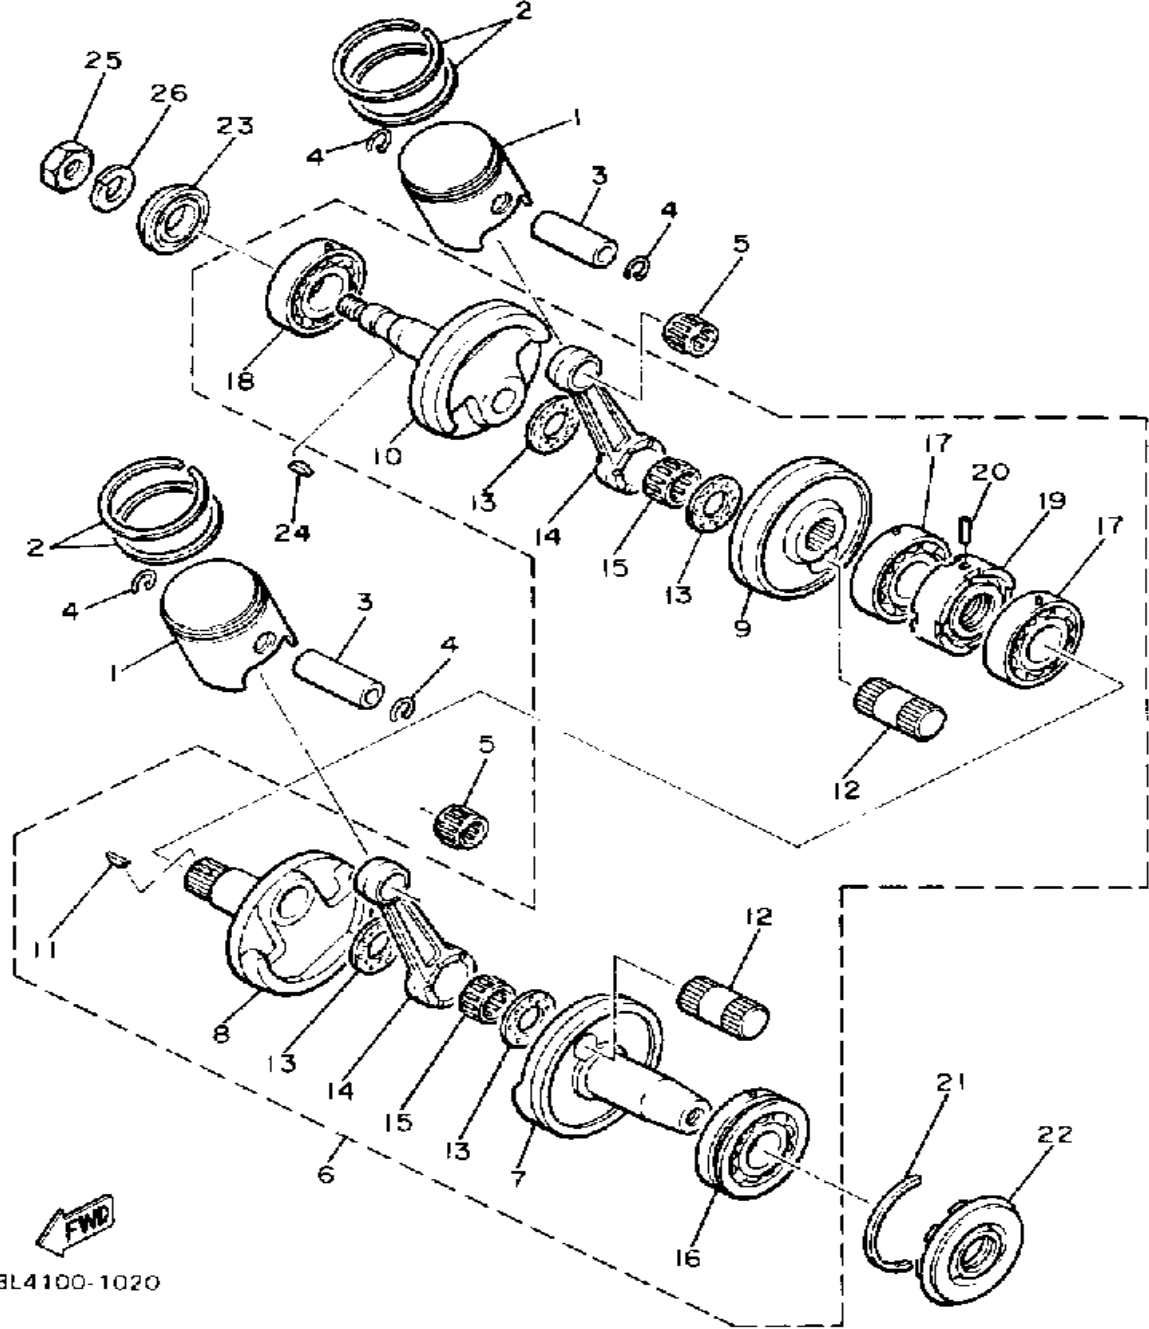

YAMAHA

GENUINE

PARTS CATALOGUE

SNOWMOBILE

Property of www.SmallEngineDiscount.com - Not for Resale

CYLINDER

Ref. No.	Part Number	Description	Qty	Remarks
1	8G8-11111-00-00	HEAD, CYLINDER 1	1	
2	8G8-11121-00-00	HEAD, CYLINDER 2	1	
3	NGK-BR9ES-00-00	PLUG, SPARK	2	
4	8G8-11181-01-00	GASKET, CYLINDER HEAD 1	2	
5	8G8-11311-00-00	CYLINDER 1	1	
6	8G8-11321-00-00	CYLINDER 2	1	
7	846-11351-01-00	GASKET, CYLINDER	2	
8	90116-08107-00	BOLT, STUD	8	
9	95701-08500-00	NUT, FLANGE	8	

 8J6100-0010

Property of www.SmallEngineDiscount.com - Not for Resale

CRANKSHAFT - PISTON

8L4100-1020

Ref. No.	Part Number	Description	Qty	Remarks
1	8G8-11631-01-96	PISTON STD.	2	U.R.
	8G8-11635-00-00	PISTON 1 O/S 0.5	2	ALT. PART
	8G8-11636-00-00	PISTON 2 O/S 0.0	2	ALT. PART
2	8G8-11601-00-00	PISTON RING SET (STD)	2	U.R. STD
	8G8-11601-10-00	PISTON RING SET (0.25MM O/S)	2	ALT. PART
	8G8-11601-20-00	PISTON RING SET (0.50MM O/S)	2	ALT. PART
3	137-11633-00-00	PIN, PISTON	2	
4	93450-17025-00	CIRCLIP	4	
5	93310-216E1-00	BEARING	2	
6	8L3-11400-00-00	CRANKSHAFT ASSEMBLY ...	1	
7	8G8-11412-01-00	. CRANK 1	1	
8	8L3-11422-01-00	. CRANK 2	1	
9	8L3-11432-01-00	. CRANK 3	1	
10	8G8-11442-01-00	. CRANK 4	1	
11	90280-05014-00	. KEY, WOODRUFF	1	
12	8G8-11681-00-00	. PIN, CRANK 1	2	
13	90209-22248-00	. WASHER	4	
14	34X-11651-00-00	. ROD, CONNECTING	2	
15	93310-422L0-00	. BEARING	2	
16	93306-30618-00	. BEARING (B6306)	1	
17	93306-20617-00	. BEARING (B6206)	2	
18	93306-30564-00	. BEARING	1	
19	8L3-11515-01-00	. SEAL, LABYRINTH 1	1	
20	91609-30010-00	. PIN, SPRING	1	
21	93440-72049-00	CIRCLIP	1	
22	93102-30184-00	OIL SEAL, SD-TYPE	1	
23	93102-25183-00	OIL SEAL	1	