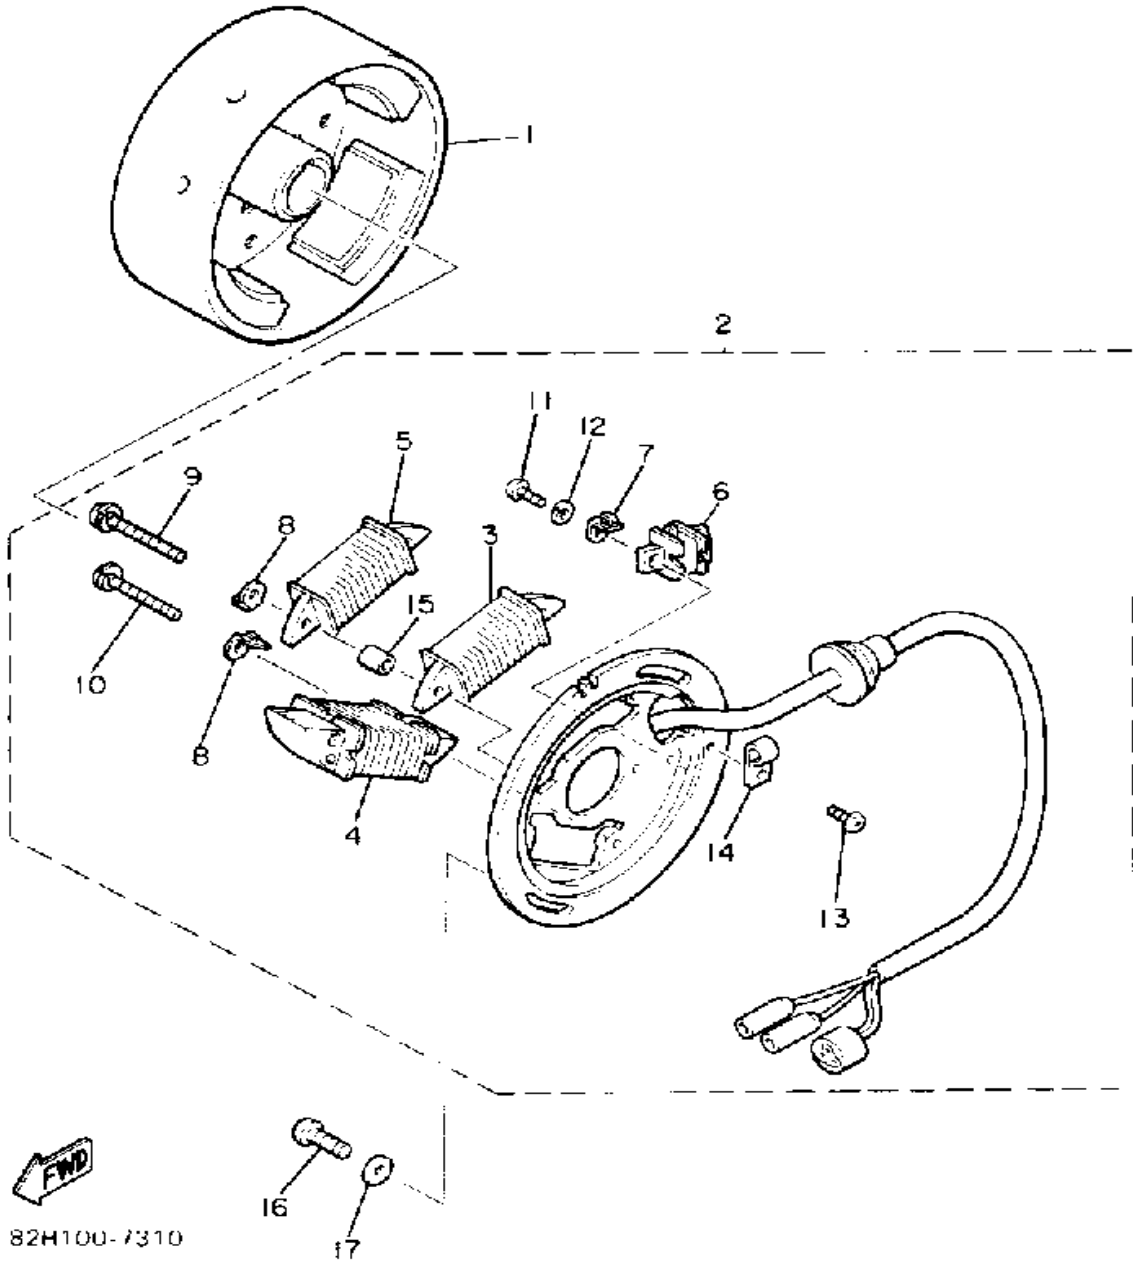

Property of www.SmallEngineDiscount.com - Not for Resale

STARTER

8W9100-4100

Ref. No.	Part Number	Description	Qty	Remarks
1	8G8-15710-01-00	STARTER ASSEMBLY	1	
2	8G8-15711-01-00	. CASE, STARTER	1	
3	8F3-15714-01-00	. DRUM, SHEAVE	1	
4	8F3-15741-01-00	. PAWL, DRIVE	1	
5	8F3-15713-01-00	. SPRING, STARTER	1	
6	8F3-15715-00-00	. SPRING, FRICTION	1	
7	8F3-15739-01-00	. WASHER, THRUST	1	
8	8F3-15734-00-00	. SPRING, RETURN	1	
9	8F3-15716-03-00	. PLATE, DRIVE	1	
10	92995-06100-00	. WASHER, SPRING	1	
11	95380-06700-00	. NUT	1	
12	8F3-15758-00-00	. GUIDE, ROPE	1	
13	857-15751-00-00	. WIRE, STARTER	1	
14	8F3-15755-00-00	. HANDLE, STARTER	1	
15	8F3-15788-01-00	. HOLDER, HANDLE	1	
16	8G5-15739-00-00	. WASHER, THRUST	1	
17	82M-15779-00-00	. COVER	1	
18	95811-06045-00	BOLT, flange (95812-06045-00)	5	
19	81L-15723-00-00	PULLEY, STARTER	1	
20	97011-08016-00	BOLT	3	
21	92990-08100-00	WASHER	3	
22	8W6-15779-00-00	COVER	1	
23	98516-06030-00	SCREW, PAN HEAD	2	
24	92906-06100-00	WASHER, SPRING	2	
25	90201-062A8-00	WASHER, PLATE	3	
26	90159-06094-00	SCREW, WITH WASHER	1	
27	90179-06447-00	NUT	1	

Property of www.SmallEngineDiscount.com - Not for Resale

GENERATOR

Ref. No.	Part Number	Description	Qty	Remarks
1	82H-85550-M0-00	ROTOR ASSEMBLY	1	
2	83R-85560-M0-00	BASE ASSEMBLY (83R-85560-M0)	1	
3	81L-85520-M0-00	. COIL, CHARGE	1	
4	82H-81313-M0-00	. COIL, LIGHTING 1	1	
5	81L-81314-M0-00	. COIL, LIGHTING 2	1	
6	8R4-85580-M0-00	. COIL, PULSER	1	
7	8R4-85568-M0-00	. TERMINAL, EARTH 1	1	
8	8R4-85569-M0-00	. TERMINAL, EARTH 2	2	
9	90159-05129-00	. SCREW, WITH WASHER	2	
10	90159-05130-00	. SCREW, WITH WASHER	2	
11	98511-04012-00	. SCREW, PAN HEAD	2	
12	92901-04100-00	. WASHER, SPRING	3	
13	98580-04008-00	. SCREW, PAN HEAD	1	
14	90461-05036-00	. CLAMP	1	
15	90387-06553-00	. COLLAR	2	
16	98980-06016-00	SCREW, BINDING	2	
17	90201-06043-00	WASHER, PLATE	2	