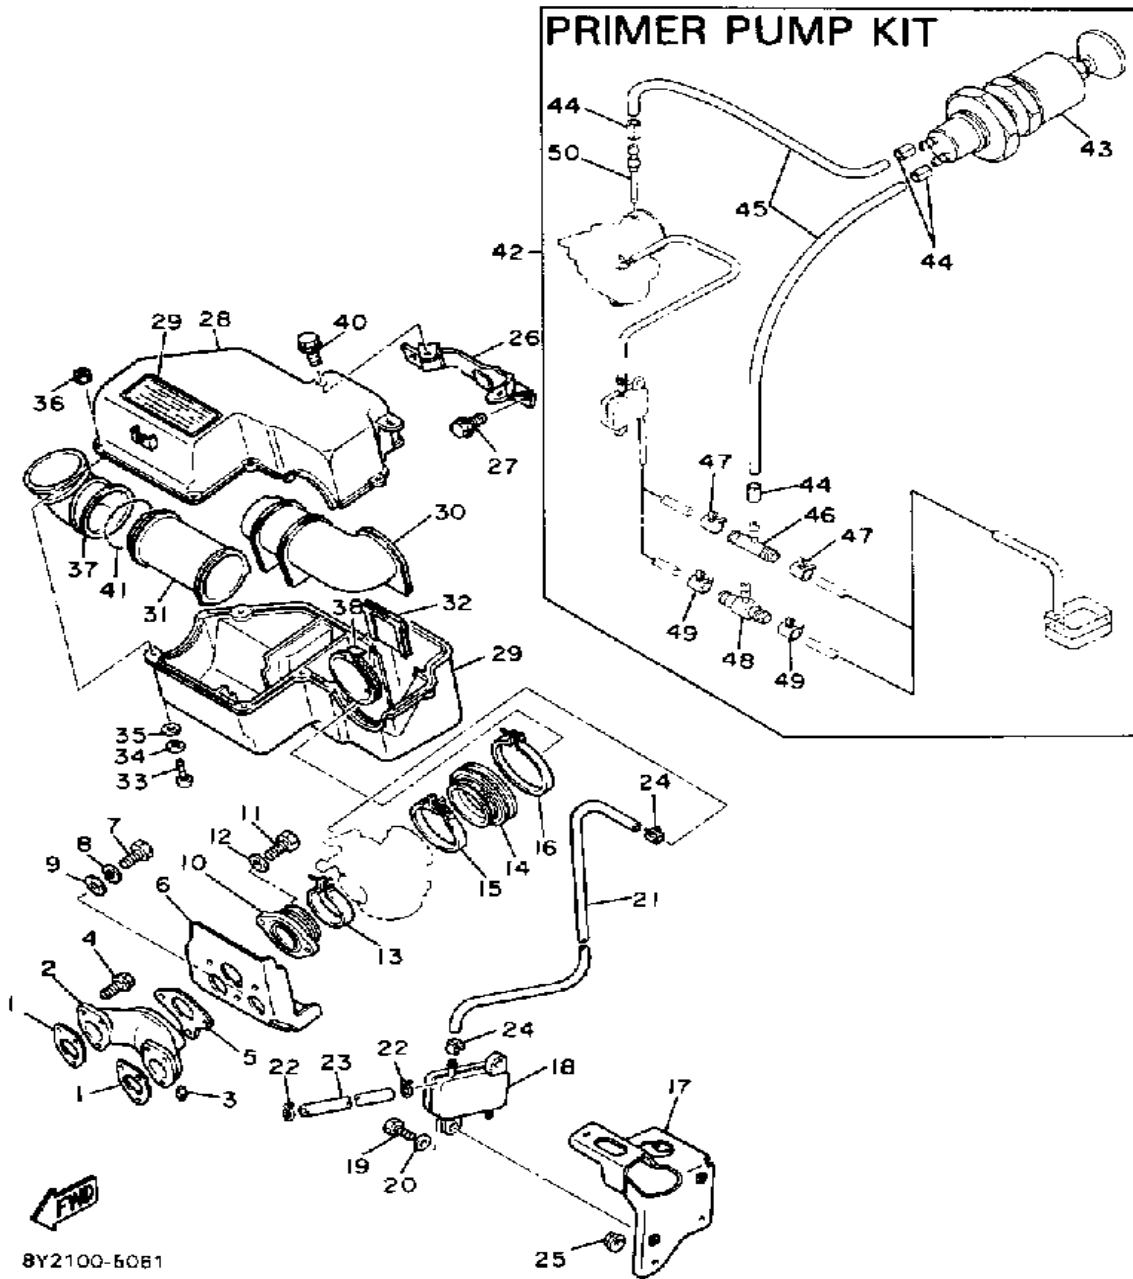

AIR CLEANER

Ref. No.	Part Number	Description	Qty	Remarks
1	8Y2-13563-02-00	GASKET	2	
2	8G8-13565-00-00	JOINT, CARBURETOR	1	
3	824-13552-00-00	NOZZLE	2	
4	95811-06020-00	BOLT, FLANGE	6	
5	8Y2-13556-01-00	GASKET, MANIFOLD	1	
6	8H5-13567-00-00	GASKET	1	
7	97011-08016-00	BOLT	1	
8	92990-08100-00	WASHER	1	
9	90209-08150-00	WASHER, SPEC'L SHAP (90209-08097)	1	
10	8G8-13555-01-00	MANIFOLD, INTAKE	1	
11	97001-08025-00	BOLT (1NV)	2	
12	92990-08600-00	WASHER, PLATE	2	
13	86M-13575-00-00	BAND	1	
14	8G8-14453-01-00	JOINT, AIR CLNR 1	1	
15	90460-68230-00	CLAMP, HOSE	1	
16	90460-85277-00	CLAMP, HOSE	1	
17	8G8-24491-00-00	BRACKET, FUEL PUMP	1	
18	8J6-24410-00-00	FUEL PUMP ASSEMBLY	1	
19	97313-06018-00	BOLT, HEXAGON	2	
20	92990-06600-00	WASHER, PLATE	2	
21	91A20-05024-00	TUBE, FLEXIBLE VINYL	1	
22	90467-09006-00	CLIP	2	
23	90445-10140-00	HOSE	1	
24	90467-09026-00	CLIP	2	
25	95701-06500-00	NUT, FLANGE	2	

Property of www.SmallEngineDiscount.com - Not for Resale