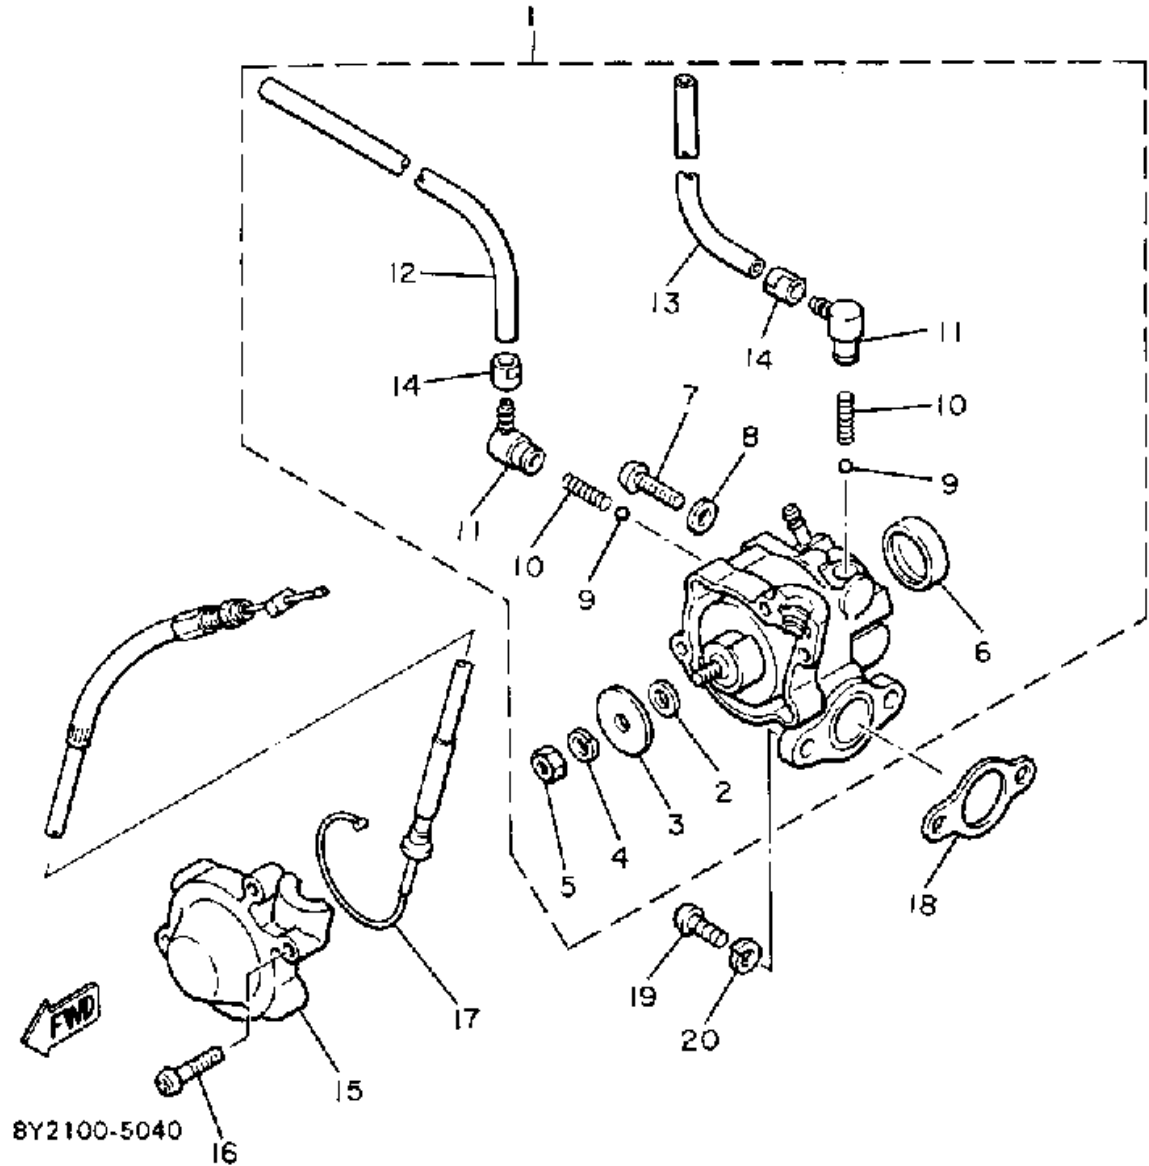

Property of www.SmallEngineDiscount.com - Not for Resale

OIL PUMP

Ref. No.	Part Number	Description	Qty	Remarks
1	8W8-13101-00-00	OIL PUMP ASSEMBLY	1	
2	137-13137-00-03	. SHIM (0.3T)	1	U.R.
	137-13137-00-05	. SHIM (0.5T)	1	U.R.
	137-13137-00-10	. SHIM (1.0T)	1	U.R.
3	137-13138-01-00	. PLATE, ADJUSTING	1	
4	92990-05100-00	. WASHER, SPRING	1	
5	95380-05600-00	. NUT	1	
6	90338-21100-00	. PLUG	1	
7	98901-04008-00	. SCREW, BIND	1	
8	90430-04004-00	. GASKET	1	
9	93505-32002-00	. BALL	2	
10	90501-02018-00	. SPRING, COMPRESSION	2	
11	353-13552-01-00	. NOZZLE	2	
12	90446-08208-00	. HOSE	1	
13	90446-08209-00	. HOSE	1	
14	90468-02025-00	. CLIP	2	
15	8A5-13146-01-00	COVER, ADJUST PULLEY	1	
16	98506-04018-00	SCREW, PAN HEAD	3	
17	8G8-26320-02-00	PUMP CABLE ASSEMBLY	1	
18	3MT-13116-00-00	GASKET, PUMP CASE (8Y0-13116-00)	1	
19	98580-05016-00	SCREW, PAN HEAD	2	
20	92990-05100-00	WASHER, SPRING	2	