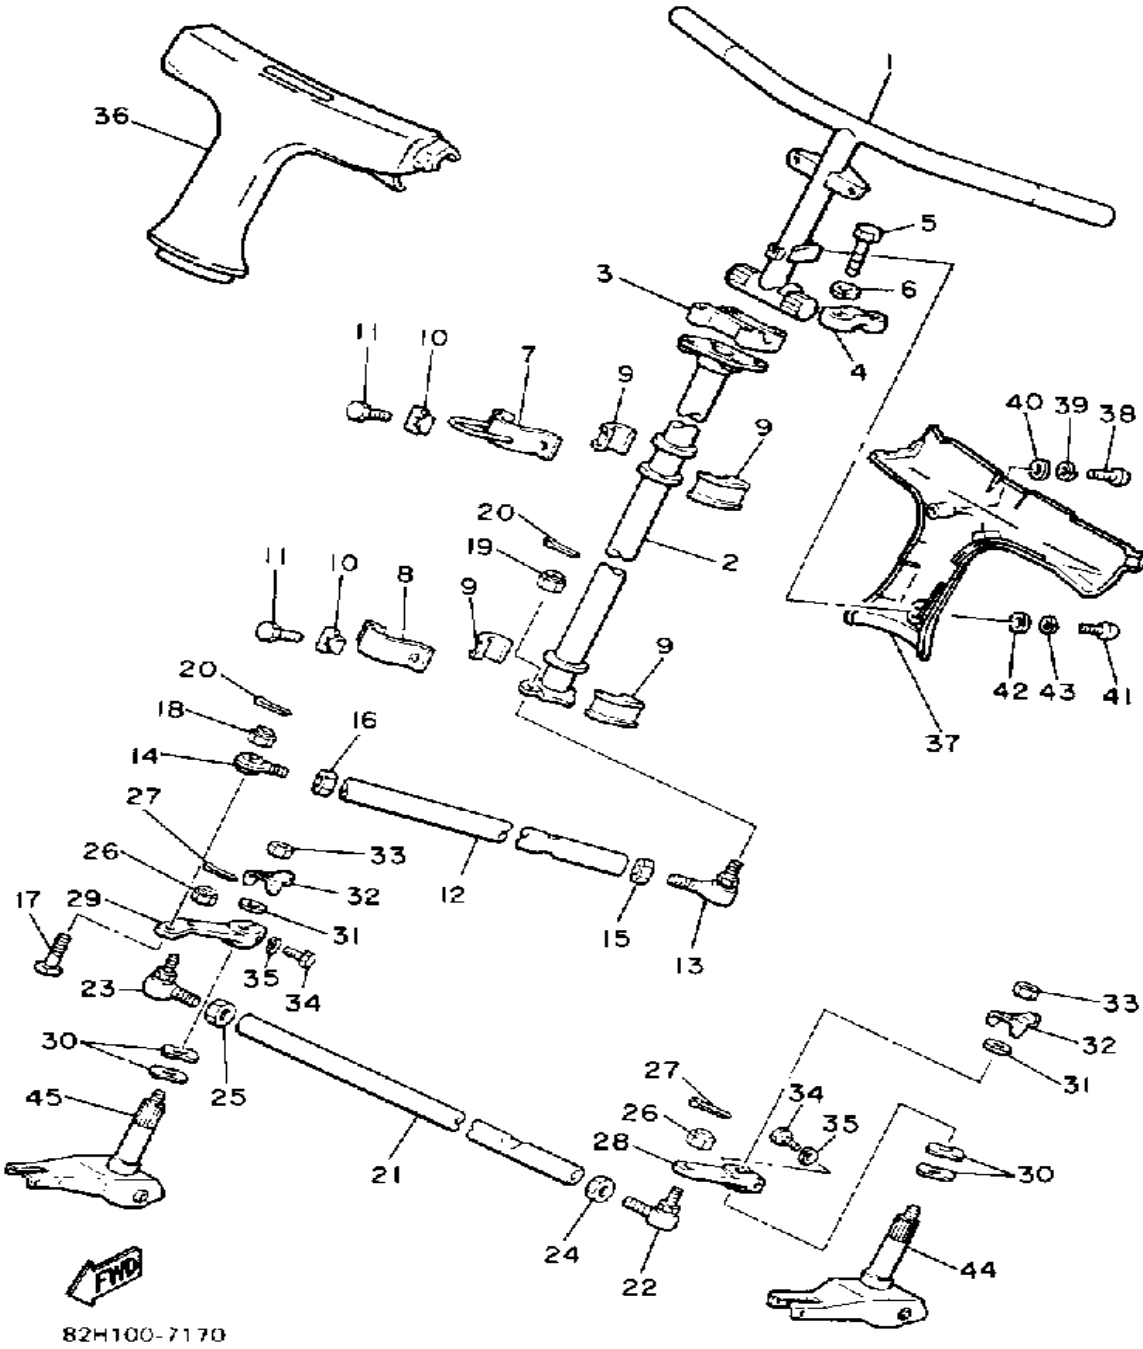

Property of www.SmallEngineDiscount.com - Not for Resale

STEERING

82H100-7170

Ref. No.	Part Number	Description	Qty	Remarks
1	8W6-23811-00-00	COLUMN, STEERING	1	
2	8W6-23813-00-00	COLUMN, STEERING 2	1	
3	164-23441-00-98	HOLDER, HANDLE UPPER ...	1	
4	1E6-23441-00-00	HOLDER, HANDLE UPR	2	
5	97022-08055-00	BOLT	4	
6	92990-08100-00	WASHER	4	
7	8Y4-23872-00-00	HOLDER, BEARING	1	
8	84M-23868-00-00	BRACKET, STEERING LOWER	1	
9	8F3-23812-00-00	PLANE BEARING, STEERING .	4	
10	90215-08262-00	WASHER, LOCK	4	
11	97011-08016-00	BOLT	4	
12	8G8-23821-00-00	ROD, STEERING RELAY	1	
13	86X-23841-00-00	JOINT, UNIVERSAL 1	1	
14	87S-23847-00-00	JOINT, UNIVERSAL 3	1	
15	95303-10700-00	NUT	1	
16	90170-10186-00	NUT	1	
17	90109-10482-00	BOLT	1	
18	95701-10300-00	NUT, FLANGE (95702-10300) ..	1	
19	90185-10085-00	NUT, SELF-LOCKING	1	
20	91402-25018-00	PIN, COTTER	2	
21	8G8-23831-00-00	ROD, TIE	1	
22	86X-23841-00-00	JOINT, UNIVERSAL 1	1	
23	86X-23845-00-00	JOINT, UNIVERSAL 2	1	
24	95303-10700-00	NUT	1	
25	90170-10186-00	NUT	1	
26	95701-10300-00	NUT, FLANGE (95702-10300) ..	2	
27	91402-25018-00	PIN, COTTER	2	
28	8F3-23851-00-00	ARM, OUTSIDE 1	1	
29	8F3-23852-00-00	ARM, OUTSIDE 2	1	

CONTINUED ON NEXT FRAME ►

Property of www.SmallEngineDiscount.com - Not for Resale

STEERING

Ref. No.	Part Number	Description	Qty	Remarks
30	90206-20037-00	WASHER, WAVE	4	
31	90201-10752-00	WASHER, PLATE	2	
32	90215-10096-00	WASHER, LOCK	2	
33	95303-10600-00	NUT (95301-10600)	2	
34	97001-08025-00	BOLT (1NV)	2	
35	92990-08100-00	WASHER	2	
36	8W9-23815-00-00	PAD, STEERING	1	
37	8W9-23817-00-00	PAD, STEERING	1	
38	98506-05030-00	SCREW, PAN HEAD	2	
39	92906-05100-00	WASHER, SPRING	2	
40	92906-05600-00	WASHER, PLATE	2	
41	98506-05008-00	SCREW, PAN HEAD	1	
42	92906-05200-00	WASHER, PLAIN	1	
43	92906-05100-00	WASHER, SPRING	1	
44	83T-23853-00-00	COLUMN, SKI 1	1	
45	83T-23854-00-00	COLUMN, SKI 2	1	