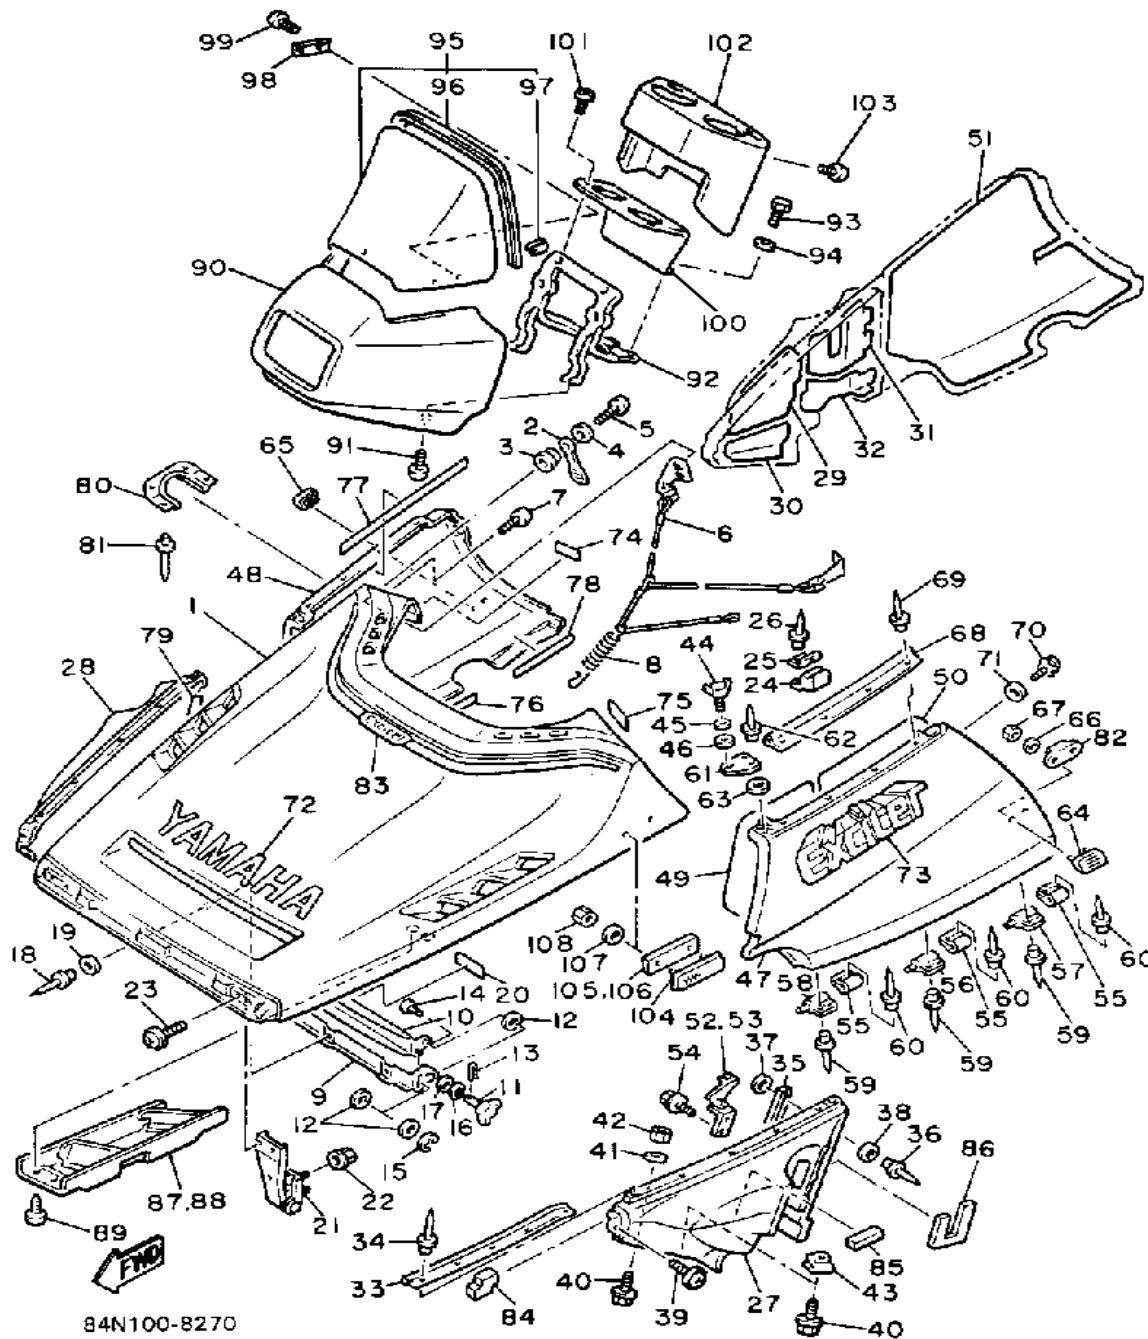

SHROUD-WINDSHIELD

Ref. No.	Part Number	Description	Qty	Remarks
30	82M-77263-00-00	LINING, SHROUD 3	1	
31	82M-77264-00-00	LINING, SHROUD 4	1	
32	82M-77265-00-00	LINING, SHROUD 5	1	
33	82M-77515-00-00	BUSH, RUBBER 1	2	
34	90269-05039-00	RIVET	10	
35	82M-2196T-00-00	TRIM 1	2	
36	90267-40076-00	RIVET, BLIND	6	
37	90201-044A2-00	WASHER, PLATE	6	
38	90201-047A2-00	WASHER, PLATE	6	
39	90159-05137-00	SCREW, WITH WASHER	4	
40	90119-06118-00	BOLT, WITH WASHER	6	
41	92906-06200-00	WASHER	3	
42	95701-06300-00	NUT, NYLON	3	
43	84N-77135-00-00	CLAMP 1	1	
44	90122-06020-00	BOLT, WING	2	
45	90201-065F3-00	WASHER, PLATE	2	
46	90202-06008-00	WASHER, PLATE	2	
47	84N-2197H-00-00	HOOD 3	1	
48	84N-2198H-00-00	HOOD 4	1	
49	82M-77274-01-00	DAMPER, NOISE 4	1	
50	82M-77275-00-00	DAMPER, NOISE 5	1	
51	82M-77266-00-00	LINING, SHROUD 6	1	
52	82M-2196F-00-00	BRACKET 3	1	
53	82M-2196G-00-00	BRACKET 4	1	
54	95811-06010-00	BOLT, FLANGE	4	
55	8V0-2194X-00-00	BRACKET, 1	6	
56	8V0-2195X-00-00	BRACKET 2	2	
57	80L-2195X-00-00	BRACKET 2	2	
58	82M-2195X-00-00	BRACKET 2	2	

CONTINUED ON NEXT FRAME ➤

Property of www.SmallEngineDiscount.com - Not for Resale