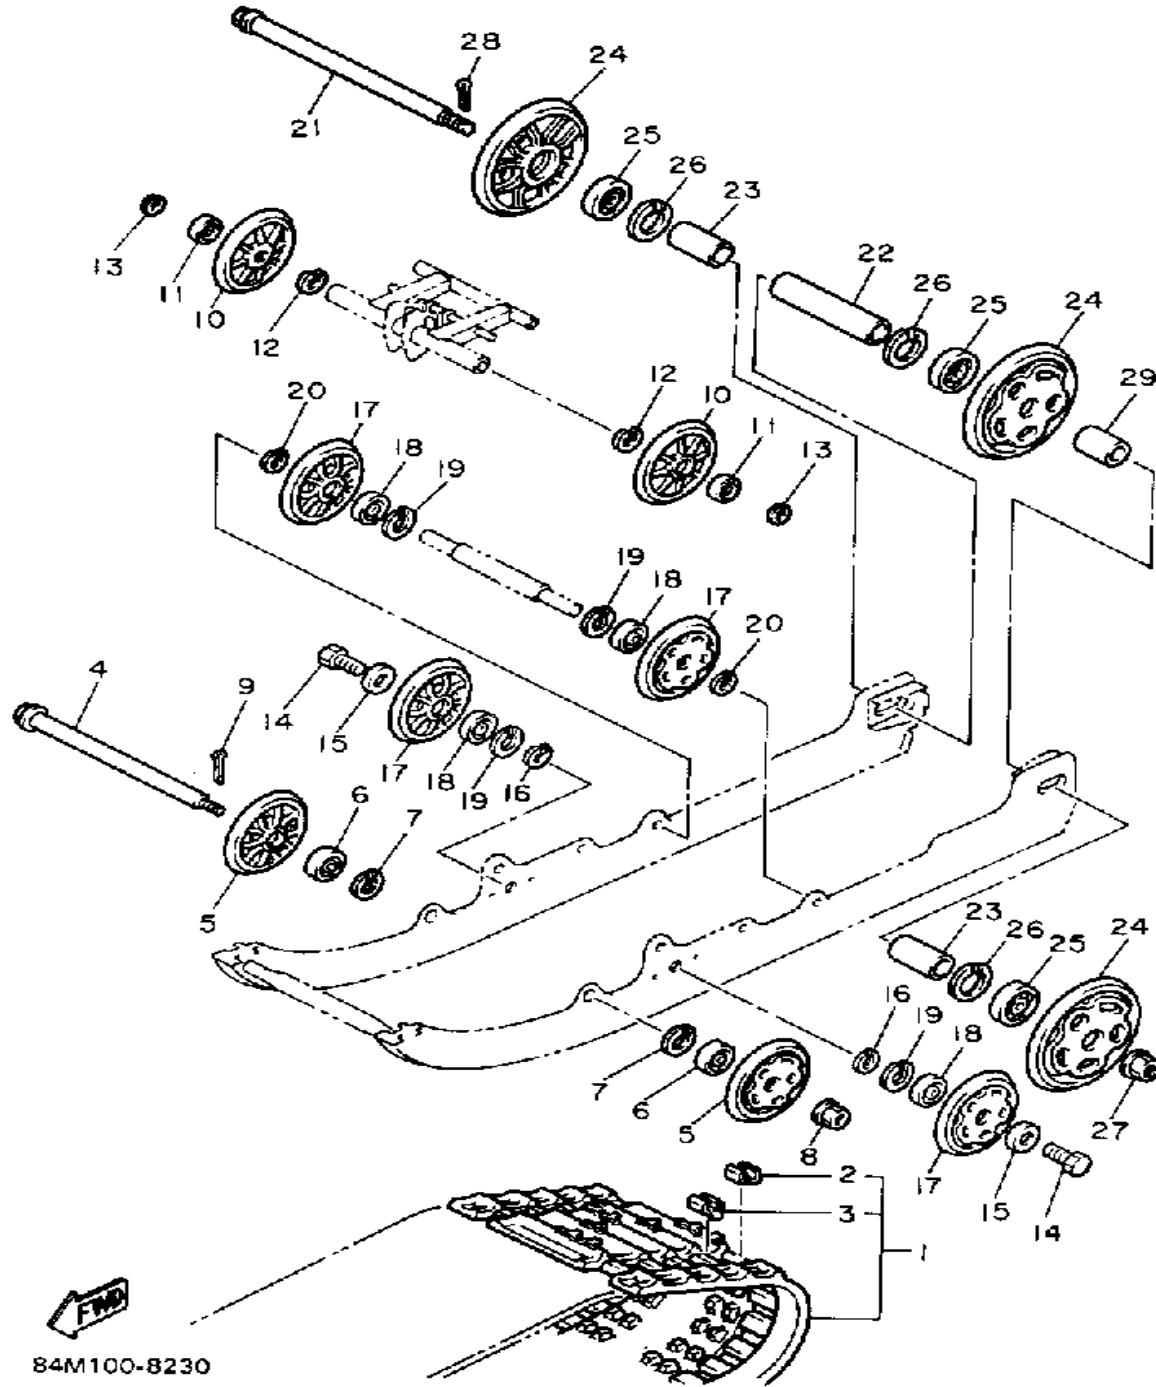

TRACK SUSPENSION 1

84M100-8230

Ref. No.	Part Number	Description	Qty	Remarks
1	82M-47110-00-00	TRACK ASSEMBLY	1	
2	8A5-47113-00-00	. PLATE, REINFORCEMENT ..	48	
3	8G9-47115-00-00	. METAL, SLIDE	48	
4	82M-47487-00-00	SHAFT 5	1	
5	87M-47320-00-00	SUSPENSION WHEEL COMP. .	2	
6	93306-00441-00	BEARING (89A) (B6004RS) ...	2	
7	99009-42500-00	CIRCLIP	2	
8	95601-14200-00	NUT, U	1	
9	91401-30030-00	PIN, COTTER	1	
10	885-47320-01-00	SUSPENSION WHEEL COMP. .	2	
11	93306-00441-00	BEARING (89A) (B6004RS) ...	2	
12	99009-42500-00	CIRCLIP	2	
13	99009-20400-00	CIRCLIP	2	
14	90109-08559-00	BOLT	2	
15	90201-08681-00	WASHER, PLATE	2	
16	99009-22400-00	CIRCLIP	2	
17	87M-47320-00-00	SUSPENSION WHEEL COMP. .	4	
18	93306-00441-00	BEARING (89A) (B6004RS) ...	4	
19	99009-42500-00	CIRCLIP	4	
20	99009-20400-00	CIRCLIP	2	
21	8L8-47520-01-00	REAR AXLE COMP. (8L8-47520-02-00)	1	
22	90387-204R2-00	COLLAR	1	
23	90387-203H0-00	COLLAR	2	
24	8K2-47530-00-00	GUIDE WHEEL COMP.	3	
25	93306-20417-00	BEARING (B62042RS)	3	
26	99009-47500-00	CIRCLIP	3	
27	95601-14200-00	NUT, U	1	
28	91401-30030-00	PIN, COTTER	1	

CONTINUED ON NEXT FRAME ►

Property of www.SmallEngineDiscount.com - Not for Resale