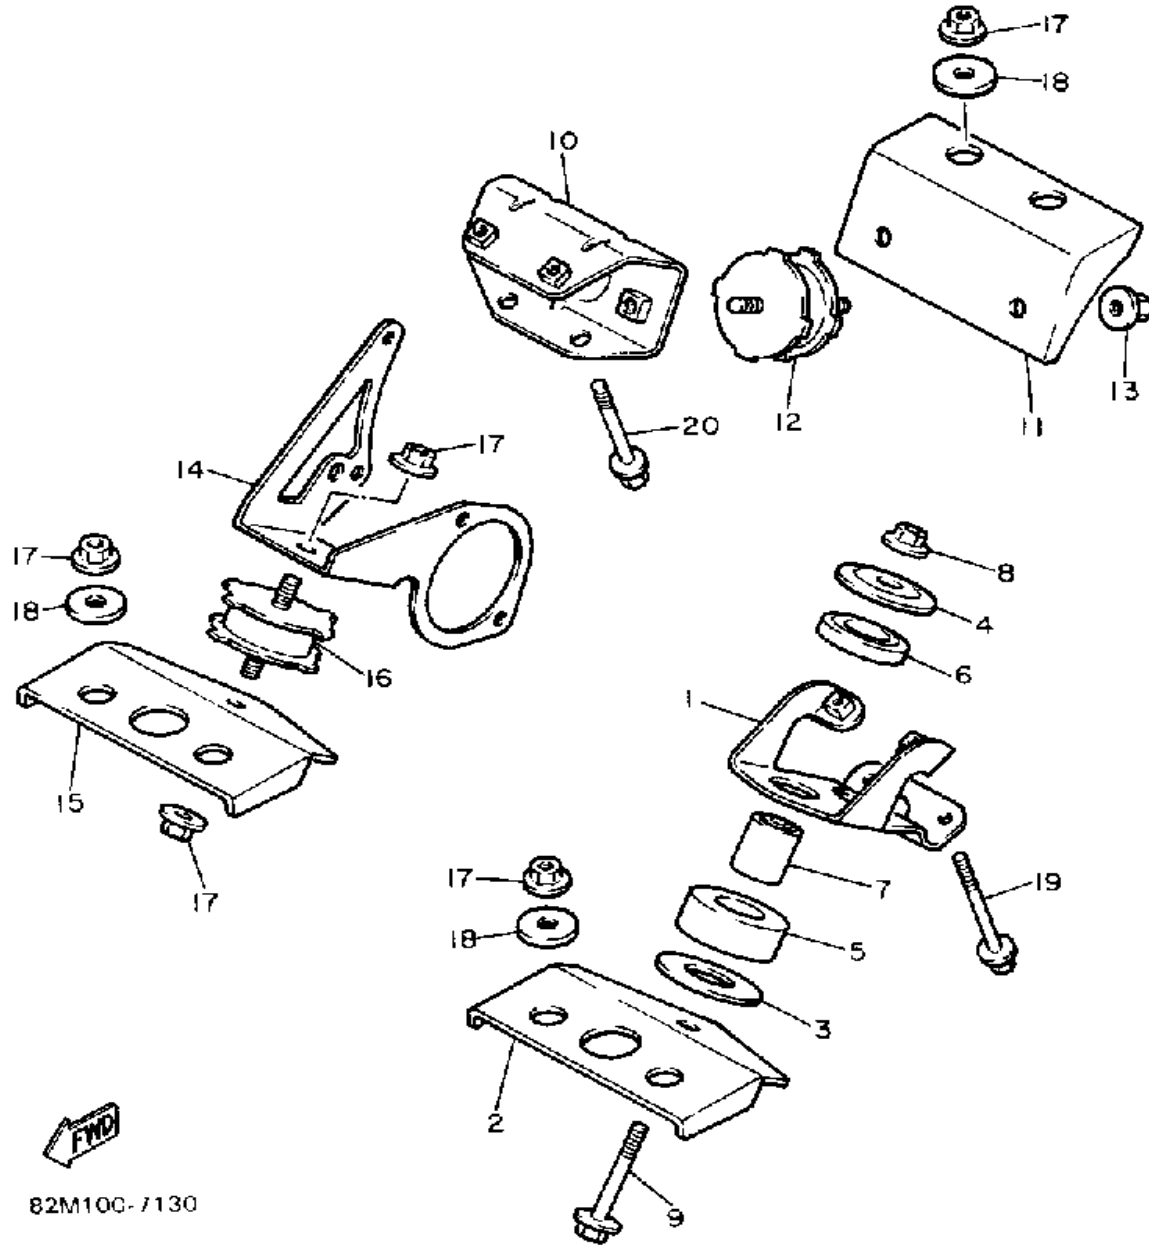

ENGINE BRACKET

82M100- /130

Ref. No.	Part Number	Description	Qty	Remarks
1	82M-21415-00-00	BRACKET, FRONT UPPER 1 ..	1	
2	82M-21417-00-00	BRACKET, FRONT LOWER 1 ..	1	
3	90201-10151-00	WASHER, PLATE	1	
4	90208-10034-00	WASHER, CONICAL SPRING ..	1	
5	8U9-21485-00-00	DAMPER, RUBBER 1	1	
6	8U9-21486-00-00	DAMPER 2	1	
7	90380-10113-00	BUSH, SOLID	1	
8	95701-10500-00	NUT, FLANGE (95702-10500) ..	1	
9	95811-10055-00	BOLT, FLANGE	1	
10	82M-21425-00-00	BRACKET, REAR UPPER 1 ...	1	
11	82M-21427-01-00	BRACKET, REAR LOWER 1 ..	1	
12	8M6-21486-01-00	DAMPER 2	2	
13	95701-10500-00	NUT, FLANGE (95702-10500) ..	2	
14	82M-21416-00-00	BRACKET, FRONT UPPER 2 ..	1	
15	82M-21417-00-00	BRACKET, FRONT LOWER 1 ..	1	
16	8M6-21486-01-00	DAMPER 2	1	
17	95701-10500-00	NUT, FLANGE (95702-10500) ..	8	
18	90201-10321-00	WASHER, PLATE	6	
19	95811-08085-00	BOLT, FLANGE	2	
20	95811-08065-00	BOLT, FLANGE	2	

Property of www.SmallEngineDiscount.com - Not for Resale