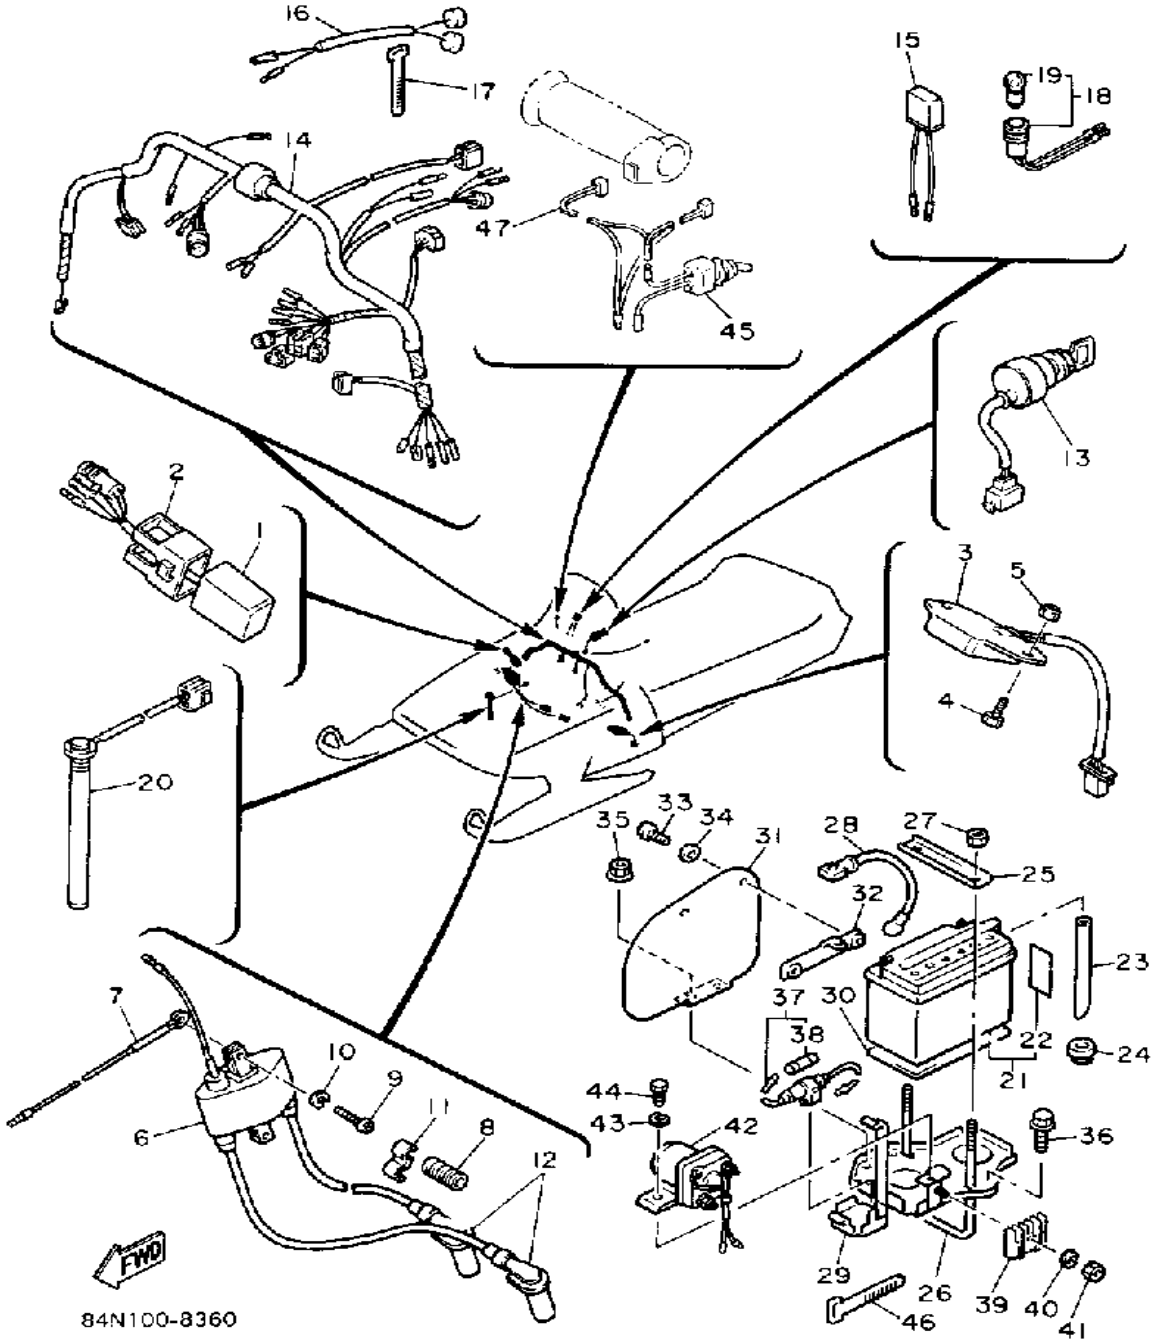

ELECTRICAL 1

Ref. No.	Part Number	Description	Qty	Remarks
28	84N-82115-00-00	WIRE, PLUS LEAD	1	
29	84N-2199G-00-00	BRACKET, BATTERY	1	
30	84N-82122-00-00	SEAT, BATTERY	1	
31	84N-2199H-00-00	SHIELD, HEAT	1	
32	8V0-82128-00-00	BRACKET, BATTERY	1	
33	98580-05010-00	SCREW, PAN HEAD	2	
34	92901-05600-00	WASHER, PLATE	2	
35	90185-06122-00	NUT, SELF-LOCKING	2	
36	95811-06010-00	BOLT, FLANGE	1	
37	2J2-82150-10-00	FUSE HOLDER ASSEMBLY ...	1	
38	682-82151-00-00	. FUSE (20A)	2	
39	1Y8-81970-60-00	RECTIFIER ASSEMBLY	1	
40	92995-06100-00	WASHER, SPRING	1	
41	95380-06600-00	NUT	1	
42	8J9-81940-10-00	STARTER RELAY ASSEMBLY .	1	
43	92995-06100-00	WASHER, SPRING	1	
44	95380-06600-00	NUT	1	
45	82J-82917-00-00	SWITCH	1	
46	437-83936-01-00	BAND, SWITCH CORD	1	
47	80X-82318-00-00	WIRE, SUB-LEAD	2	

Property of www.SmallEngineDiscount.com - Not for Resale