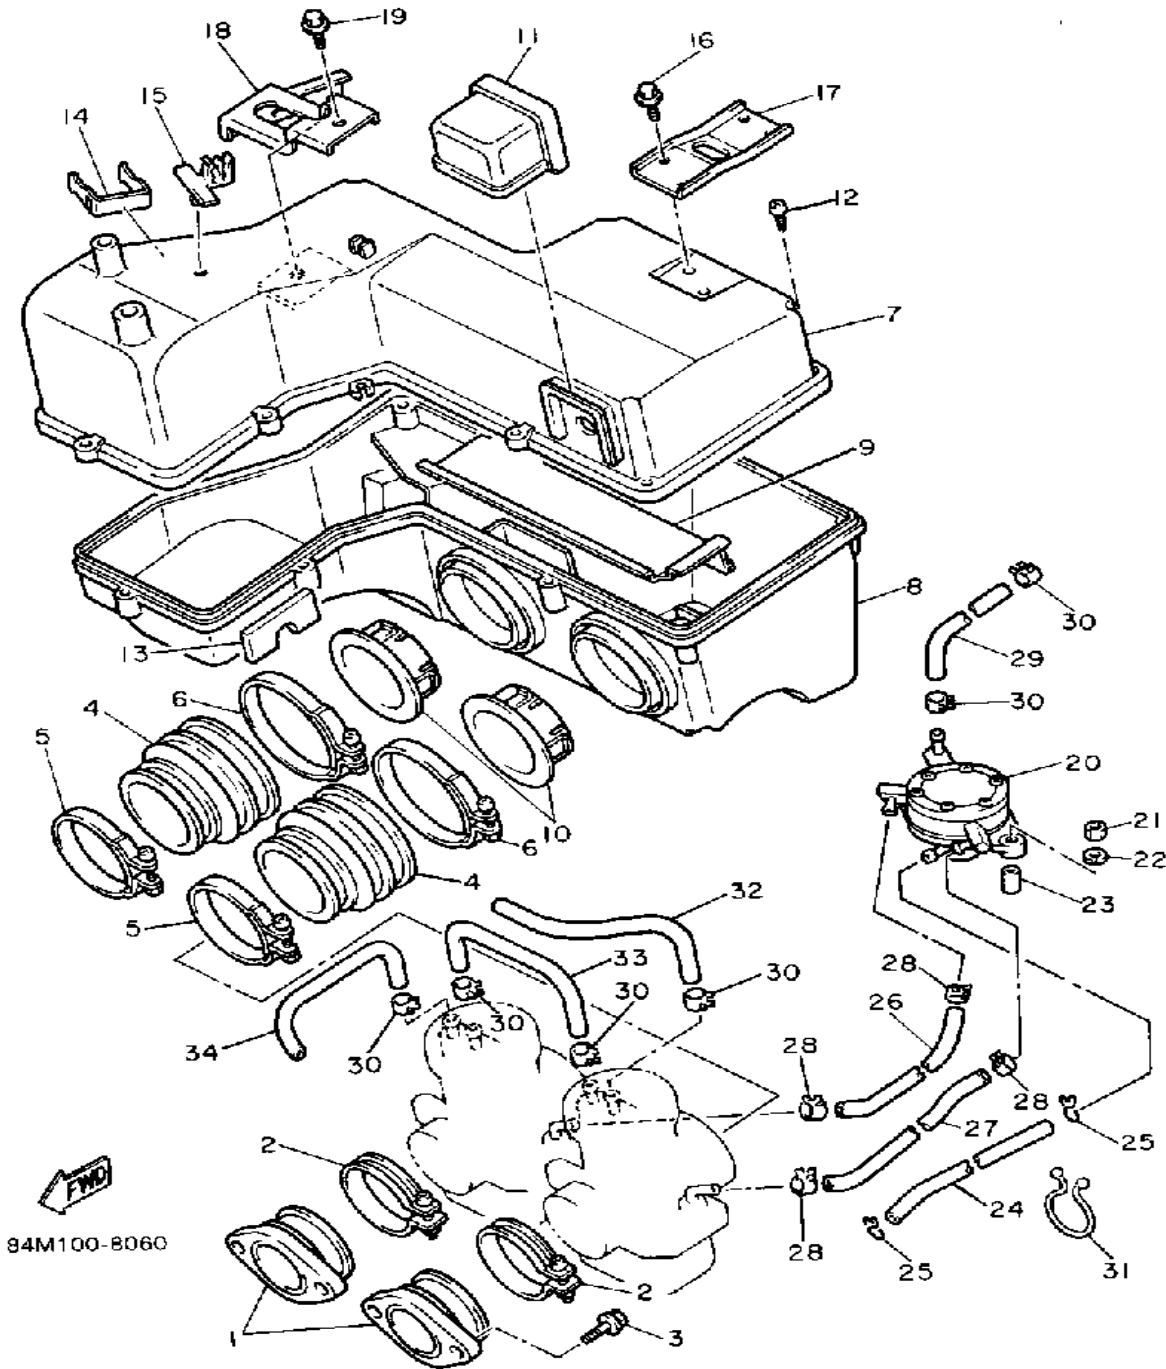

AIR CLEANER

Ref. No.	Part Number	Description	Qty	Remarks
1	84M-13555-00-00	MANIFOLD, INTAKE	2	
2	86M-13575-00-00	BAND	2	
3	95026-08020-00	BOLT, FLANGE	4	
4	8V0-14453-00-00	JOINT, AIR CLEANER 1	2	
5	90460-68230-00	CLAMP, HOSE	2	
6	90460-81224-00	CLAMP, HOSE	2	
7	82M-14431-09-00	SILENCER, INTAKE (82M-14431-00)	1	
8	82M-14441-09-00	SILENCER, INTAKE 2	1	
9	82M-14477-00-00	PLATE	1	
10	82M-14465-00-00	PIPE	2	
11	82M-14454-00-00	JOINT	1	
12	90167-05043-00	SCREW, TAPPING	8	
13	82M-14425-00-00	DAMPER 1	1	
14	82M-21245-00-00	BOX	1	
15	90464-10092-00	CLAMP	1	
16	90105-06452-00	BOLT, WASHER BASED	4	
17	82M-14494-00-00	STAY 2	1	
18	82M-14493-01-00	STAY, 1	1	
19	90119-06097-00	BOLT, WITH WASHER	1	
20	82M-24410-01-00	FUEL PUMP ASSEMBLY	1	
21	95380-06600-00	NUT	2	
22	92995-06100-00	WASHER, SPRING	2	
23	90387-060G8-00	COLLAR	2	
24	90445-10624-00	HOSE	1	
25	90467-09006-00	CLIP	2	
26	90446-09062-00	HOSE	1	
27	90446-09211-00	HOSE	1	
28	90467-09026-00	CLIP	4	

CONTINUED ON NEXT FRAME ►

Property of www.SmallEngineDiscount.com - Not for Resale