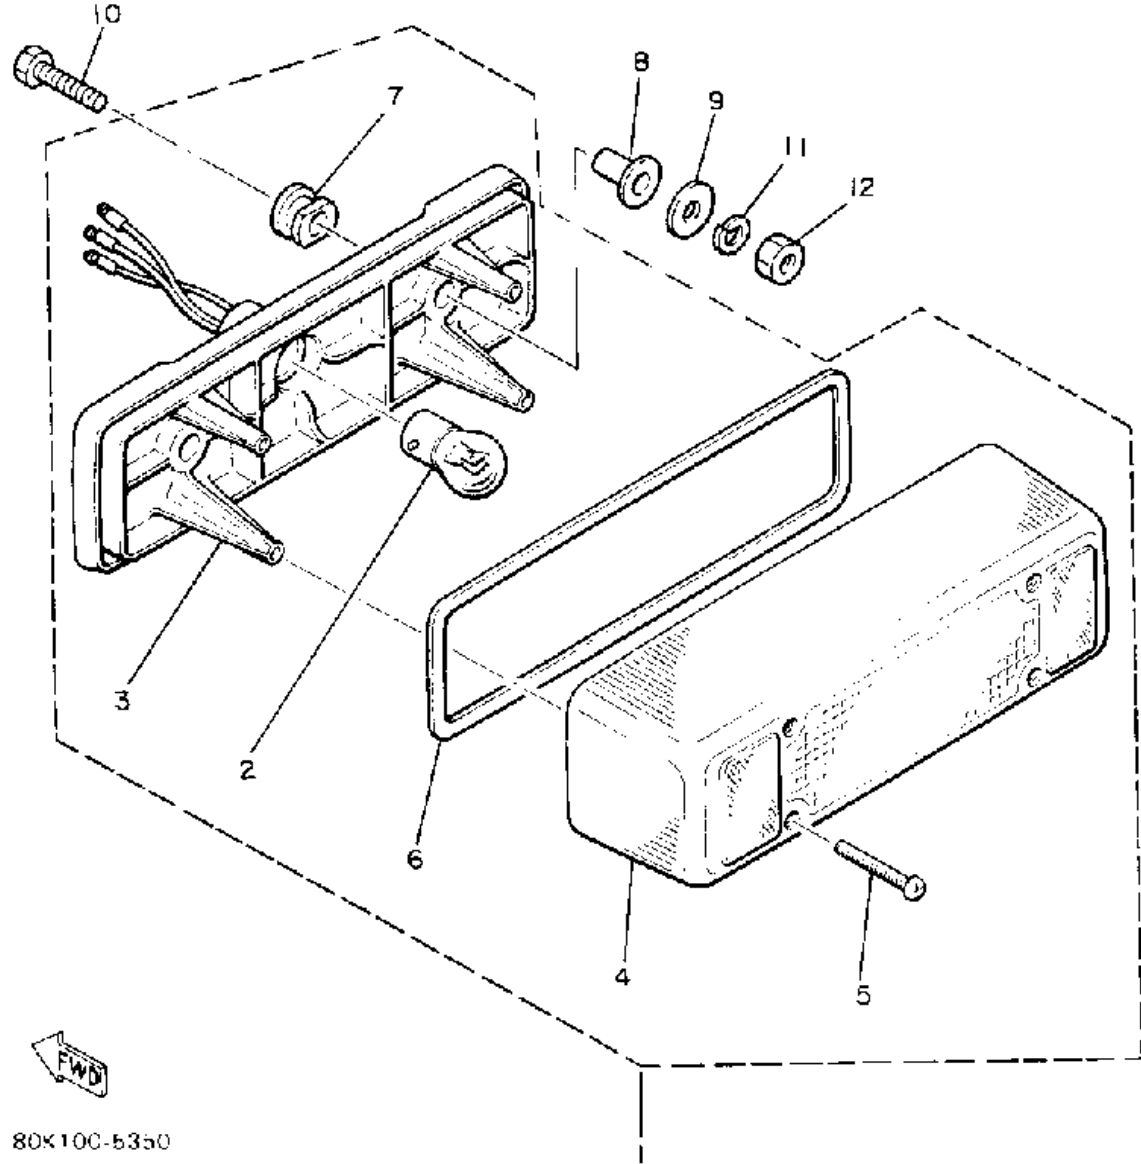

TAILLIGHT

Ref. No.	Part Number	Description	Qty	Remarks
1	82M-84710-00-00	TAILLIGHT UNIT ASSEMBLY ..	1	
2	137-84714-61-00	. BULB, TL 12V23/8W (J50-83311-00)	1	
3	82M-84711-00-00	. BASE, TAILLIGHT	1	
4	8K4-84721-00-00	. LENS, TAILLIGHT	1	
5	97780-40130-00	. SCREW, PANHEAD TAPPING (97701-40130-00)	4	
6	87M-84723-00-00	. GASKET, TAIL LENS	1	
7	8K4-84718-00-00	. GROMMET	1	
8	90387-066N1-00	COLLAR	2	
9	90201-06407-00	WASHER, PLATE (90201-06747-00)	4	
10	97001-06035-00	BOLT	2	
11	92995-06100-00	WASHER, SPRING	2	
12	95380-06600-00	NUT	2	

Property of www.SmallEngineDiscount.com - Not for Resale