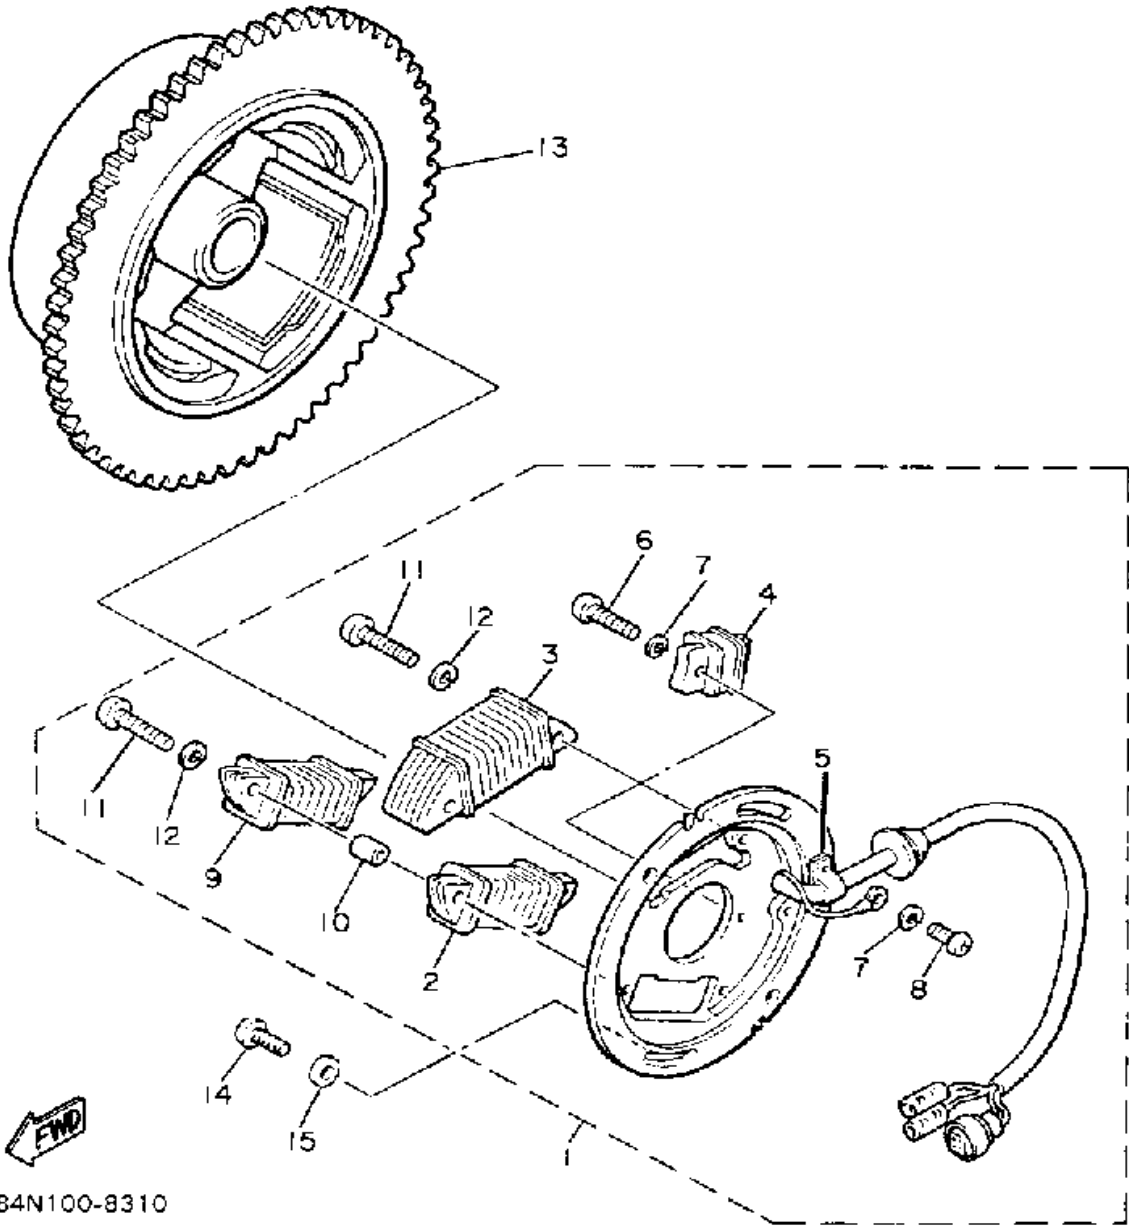

GENERATOR

Ref. No.	Part Number	Description	Qty	Remarks
1	82M-85510-20-00	STATOR ASSEMBLY	1	
2	86M-85511-00-00	. COIL, SOURCE	1	
3	8H8-85513-20-00	. COIL, LIGHTING 1	1	
4	82M-85580-20-00	. COIL, PULSER	1	
5	445-81328-20-00	. CLAMP	1	
6	98506-04018-00	. SCREW, PAN HEAD	2	
7	92901-04100-00	. WASHER, SPRING	3	
8	98580-04008-00	. SCREW, PAN HEAD	1	
9	82M-85514-20-00	. COIL, LIGHTING 2	1	
10	8T0-85519-20-00	. SPACER	2	
11	98501-05040-00	. SCREW, PAN HEAD (98502-05040)	4	
12	92990-05100-00	. WASHER, SPRING	4	
13	84N-85550-20-00	ROTOR ASSEMBLY	1	
14	98980-06016-00	SCREW, BINDING	2	
15	90201-06043-00	WASHER, PLATE	2	

Property of www.SmallEngineDiscount.com - Not for Resale