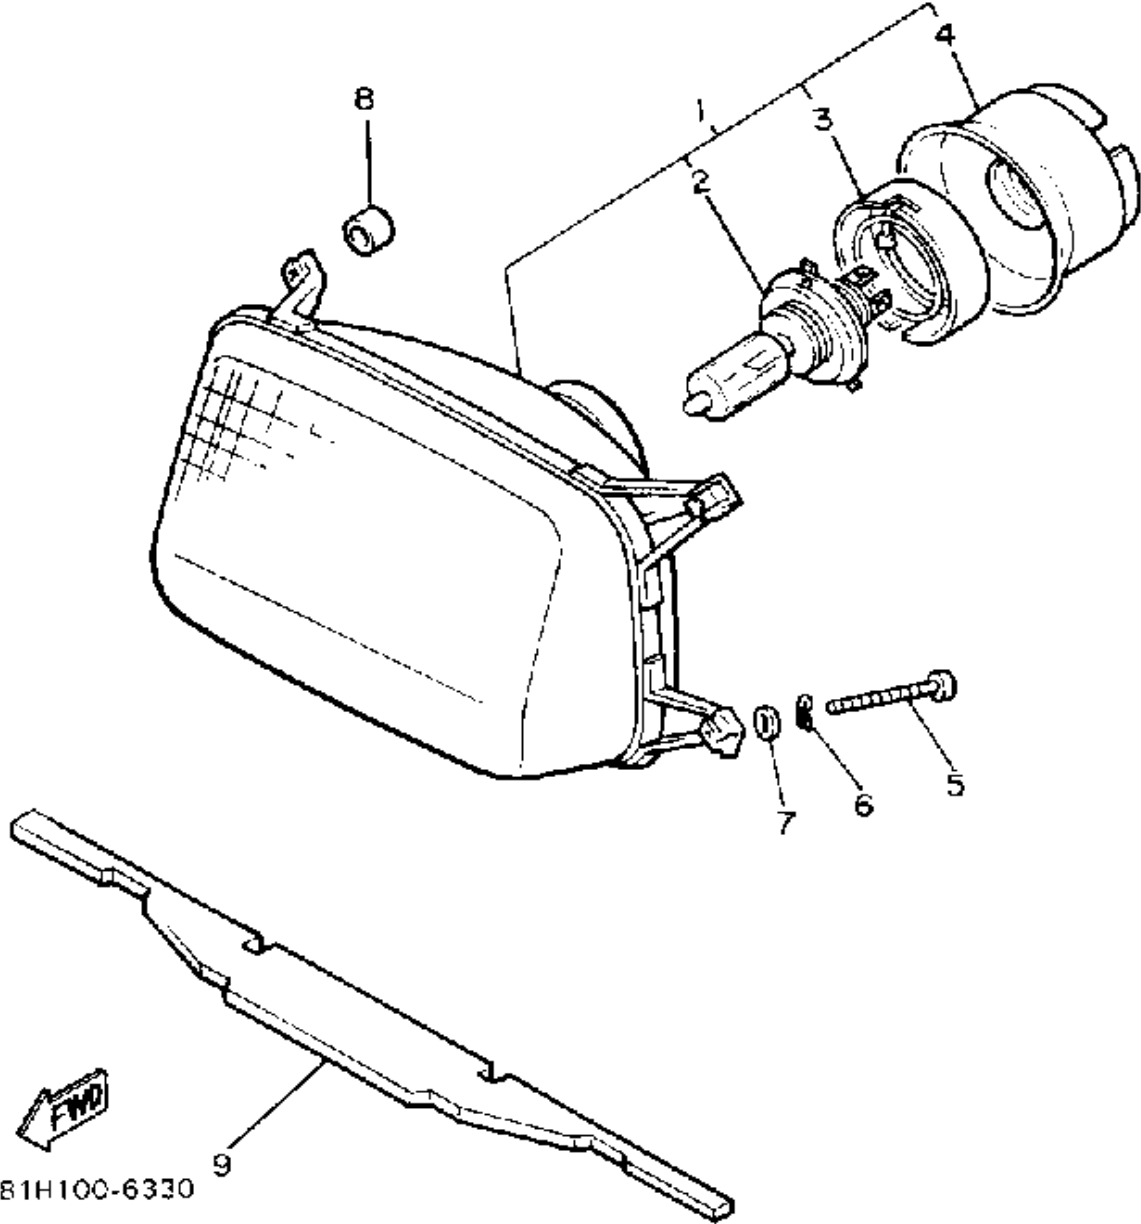

HEADLIGHT

Ref. No.	Part Number	Description	Qty	Remarks
1	86M-84310-00-00	HEADLIGHT UNIT ASSEMBLY .	1	
2	5V2-84314-00-XX	. BULB, HL 12V60/55W (2F9-84314-00)	1	
3	8A7-84312-00-00	. HOLDER, SOCKET	1	
4	8A7-84397-01-00	. COVER, SOCKET	1	
5	8V0-84331-00-00	SCREW, RIM ADJUSTING	4	
6	8V0-84374-00-00	CLIP	4	
7	8V0-84327-00-00	WASHER, SPECIAL	4	
8	8V0-84366-00-00	DAMPER, HEADLIGHT 1	4	
9	8W6-84366-00-00	DAMPER, HEADLIGHT 1	1	

Property of www.SmallEngineDiscount.com - Not for Resale