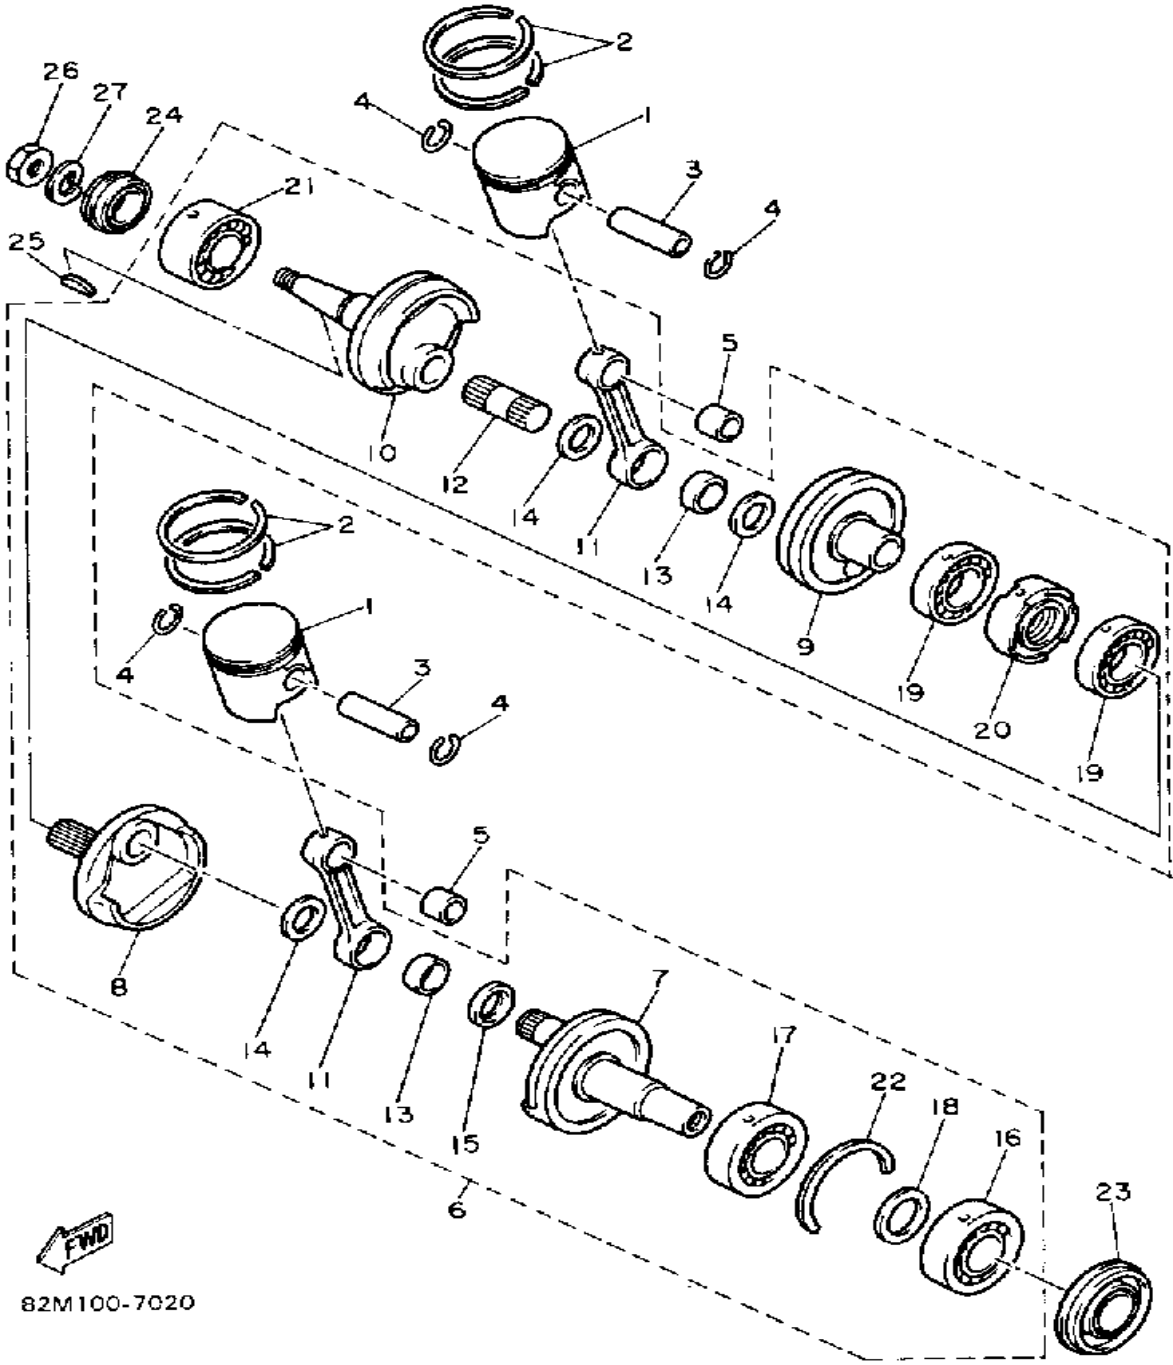

CONTINUED ON NEXT FRAME ➤

Property of www.SmallEngineDiscount.com - Not for Resale

CYLINDER HEAD-CYLINDER

64M100-8010

Ref. No.	Part Number	Description	Qty	Remarks
30	91490-16020-00	PIN, COTTER	1	
31	99002-03600-00	CIRCLIP	1	
32	812-11198-00-00	GASKET	2	
33	82M-12292-01-00	CABLE, DCOMP	1	
34	82M-2632A-00-00	WIRE, DECOMP 1	1	
35	82M-2632E-00-00	WIRE, DECOMP 2	1	
36	4U1-26261-00-00	CONNECTOR, CABLE	1	
37	5L6-26272-00-00	CAP	1	

Property of www.SmallEngineDiscount.com - Not for Resale

CRANKSHAFT - PISTON

Ref. No.	Part Number	Description	Qty	Remarks
1	82M-11631-02-92	PISTON STD (STD) (82M-11631-00-93)	2	UR STD
	82M-11635-00-00	PISTON 1 O/S 0.25 (0.25MM O/S)	2	U.R.
	82M-11636-00-00	PISTON 2 O/S 0.50 (0.50MM O/S)	2	U.R.
2	8R6-11601-00-00	PISTON RING SET (STD)	2	U.R. STD
	8R6-11601-10-00	PISTON RING SET (0.25MM O/S)	2	U.R.
	8R6-11601-20-00	PISTON RING SET (0.50MM O/S)	2	U.R.
3	8H8-11633-00-00	PIN, PISTON	2	
4	93450-21053-00	CIRCLIP	4	
5	93310-320G0-00	BEARING	2	
6	82M-11400-00-00	CRANKSHAFT ASSEMBLY	1	
7	82M-11412-00-00	. CRANK 1	1	
8	82M-11422-00-00	. CRANK 2	1	
9	82M-11432-00-00	. CRANK 3	1	
10	82M-11442-00-00	. CRANK 4	1	
11	82M-11651-00-00	. ROD, CONNECTING	2	
12	82M-11681-00-00	. PIN, CRANK 1	1	
13	93310-525K6-00	. BEARING, CYLINDRICAL	2	
14	82M-11685-00-00	. WASHER, CRANK PIN	3	
15	8R9-11685-00-00	. WASHER, CRANK PIN	1	
16	93306-30711-00	. BEARING (93306-30712-00)	1	
17	93306-30711-00	. BEARING (93306-30712-00)	1	
18	90201-357E4-00	. WASHER, PLATE	1	
19	93306-20712-00	. BEARING	2	
20	82M-11515-00-00	. SEAL, LABYRINTH 1	1	
21	93303-30601-00	. BEARING	1	