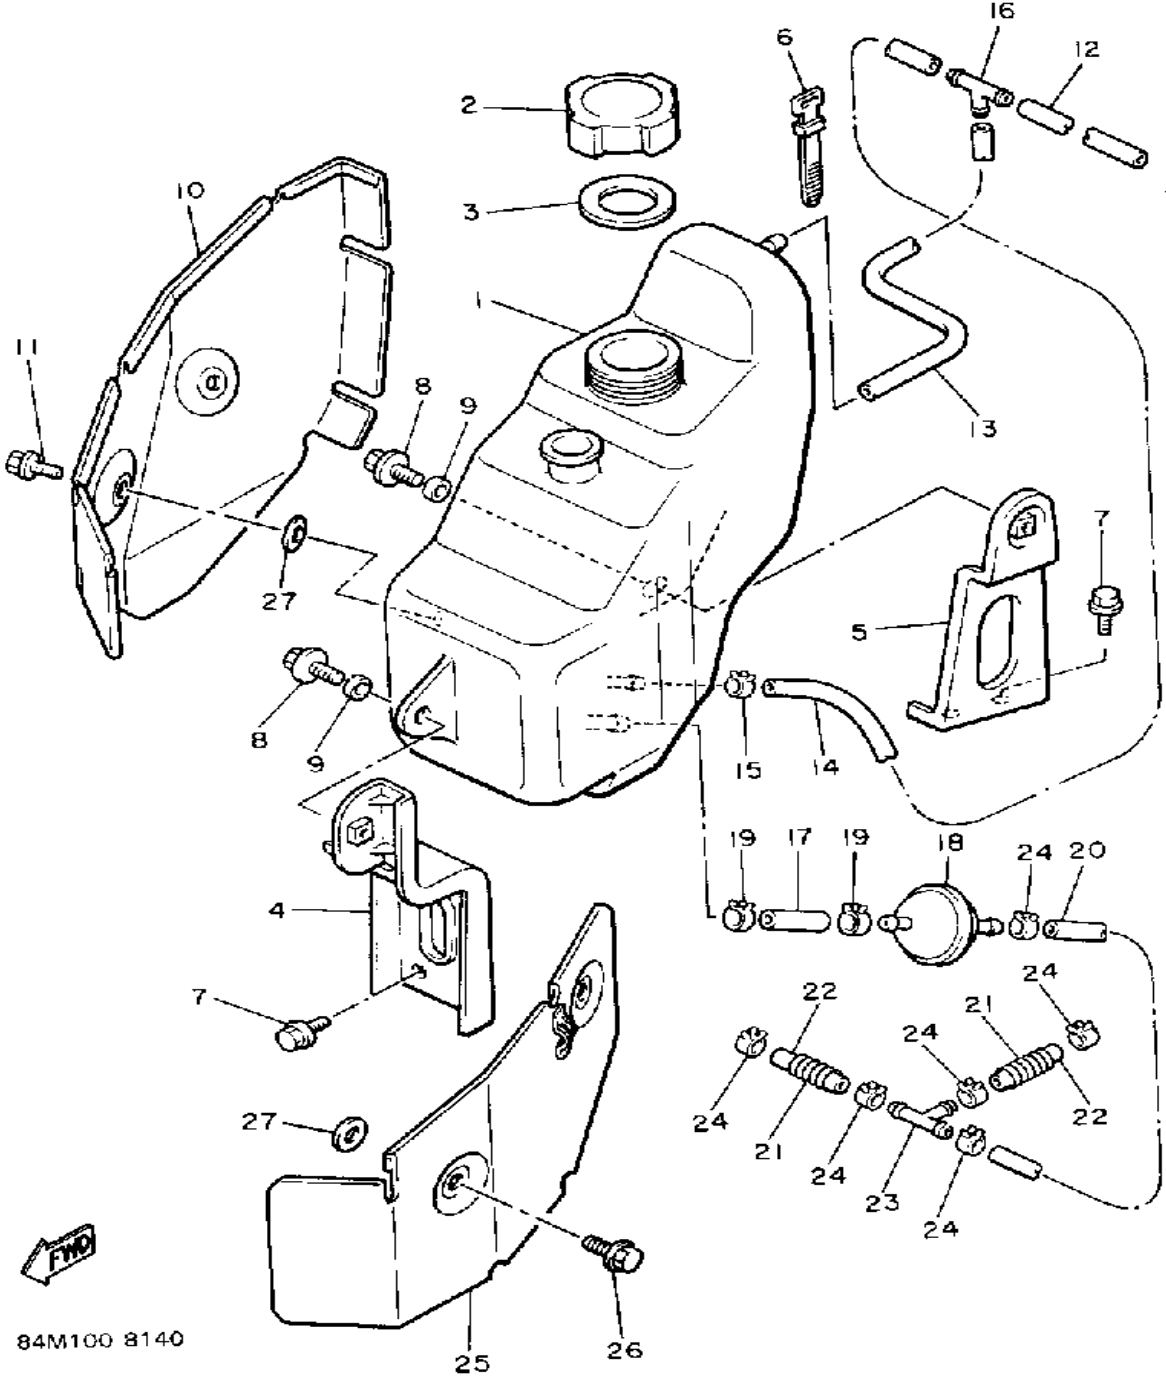

OIL TANK

Ref. No.	Part Number	Description	Qty	Remarks
1	82M-21751-00-00	TANK, OIL	1	
2	863-21771-00-00	BODY, CAP	1	
3	90430-31003-00	GASKET	1	
4	82M-2193E-00-00	BRACKET, OIL TANK 1	1	
5	82M-2193F-00-00	BRACKET, OIL TANK 2	1	
6	25G-83936-01-00	BAND, SWITCH CORD	1	
7	95811-06012-00	BOLT, FLANGE	4	
8	90119-06108-00	BOLT, WITH WASHER	2	
9	90387-06704-00	COLLAR	2	
10	84M-2176E-00-00	PLATE	1	
11	95811-06010-00	BOLT, FLANGE	2	
12	90446-09266-00	HOSE (82M)	1	
13	90446-09231-00	HOSE	1	
14	90446-09262-00	HOSE	1	
15	90467-09026-00	CLIP	1	
16	801-24376-00-00	PIPE, JOINT 1	1	
17	90446-11260-00	HOSE	1	
18	8G8-13410-00-00	STRAINER HOUSING ASSEMBLY	1	
19	90467-11044-00	CLIP	2	
20	90446-09068-00	HOSE	1	
21	81E-24327-00-00	PROTECTOR, PIPE	2	
22	90446-09088-00	HOSE	2	
23	801-24376-00-00	PIPE, JOINT 1	1	
24	90467-09026-00	CLIP	6	
25	84M-2172W-00-00	COVER	1	
26	95811-06010-00	BOLT, FLANGE	2	
27	84M-21715-00-00	WASHER, SPECIAL 1	4	

84M100 8140

Property of www.SmallEngineDiscount.com - Not for Resale