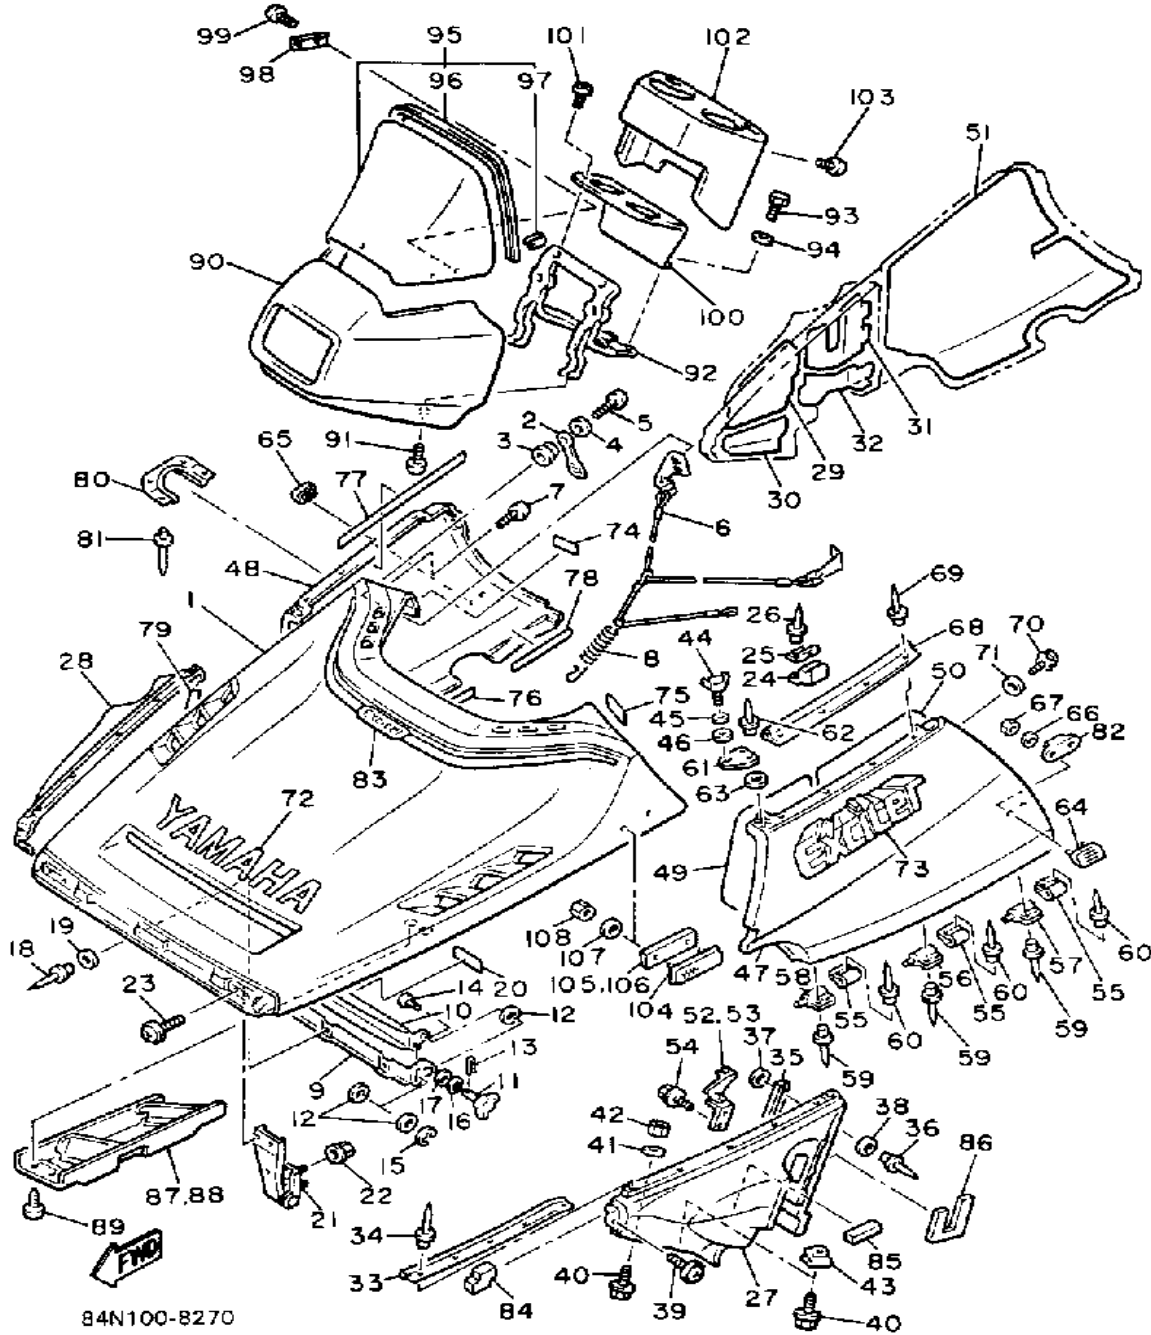

SHROUD-WINDSHIELD

Ref. No.	Part Number	Description	Qty	Remarks
59	90267-48059-00	RIVET, BLIND	12	
60	90267-48057-00	RIVET, BLIND	12	
61	82M-77127-00-00	STAY 3	2	
62	90267-48053-00	RIVET, BLIND	4	
63	90201-04325-00	WASHER, PLATE	4	
64	8V0-77551-00-00	PROTECTOR 1	1	
65	8V0-77552-00-00	PROTECTOR 2	1	
66	90201-05029-00	WASHER, PLATE	4	
67	95701-05300-00	NUT, NYLON	4	
68	82M-77516-00-00	BUSH, RUBBER 2	2	
69	90269-05039-00	RIVET	8	
70	8V0-77175-00-00	HOLDER, LATCH	2	
71	4U5-2176E-00-00	PLATE	2	
72	82M-77163-00-00	ORNAMENT 1	1	
73	84M-77164-00-00	ORNAMENT 2	2	
74	82M-77742-00-00	INDICATOR 2	1	
75	84M-24153-00-00	INDICATOR, COCK	1	
76	82M-7717E-00-00	TAPE 1	1	
77	82M-7717F-00-00	TAPE 2	2	
78	82M-7717G-00-00	TAPE 3	2	
79	8V0-7717G-00-00	TAPE 3	2	
80	82M-21997-00-00	PATCH 0	1	
81	90267-48101-00	RIVET, BLIND	4	
82	82M-77198-01-00	DAMPER 1	2	
83	84M-77281-00-00	STRIPE 1	1	
84	84M-7717H-00-00	TAPE 4	2	
85	84M-7717J-00-00	TAPE, 5	1	
86	84M-77278-00-00	DAMPER, NOISE 8	1	
87	84M-77185-00-00	PLATE 1	1	

CONTINUED ON NEXT FRAME ➤

Property of www.SmallEngineDiscount.com - Not for Resale