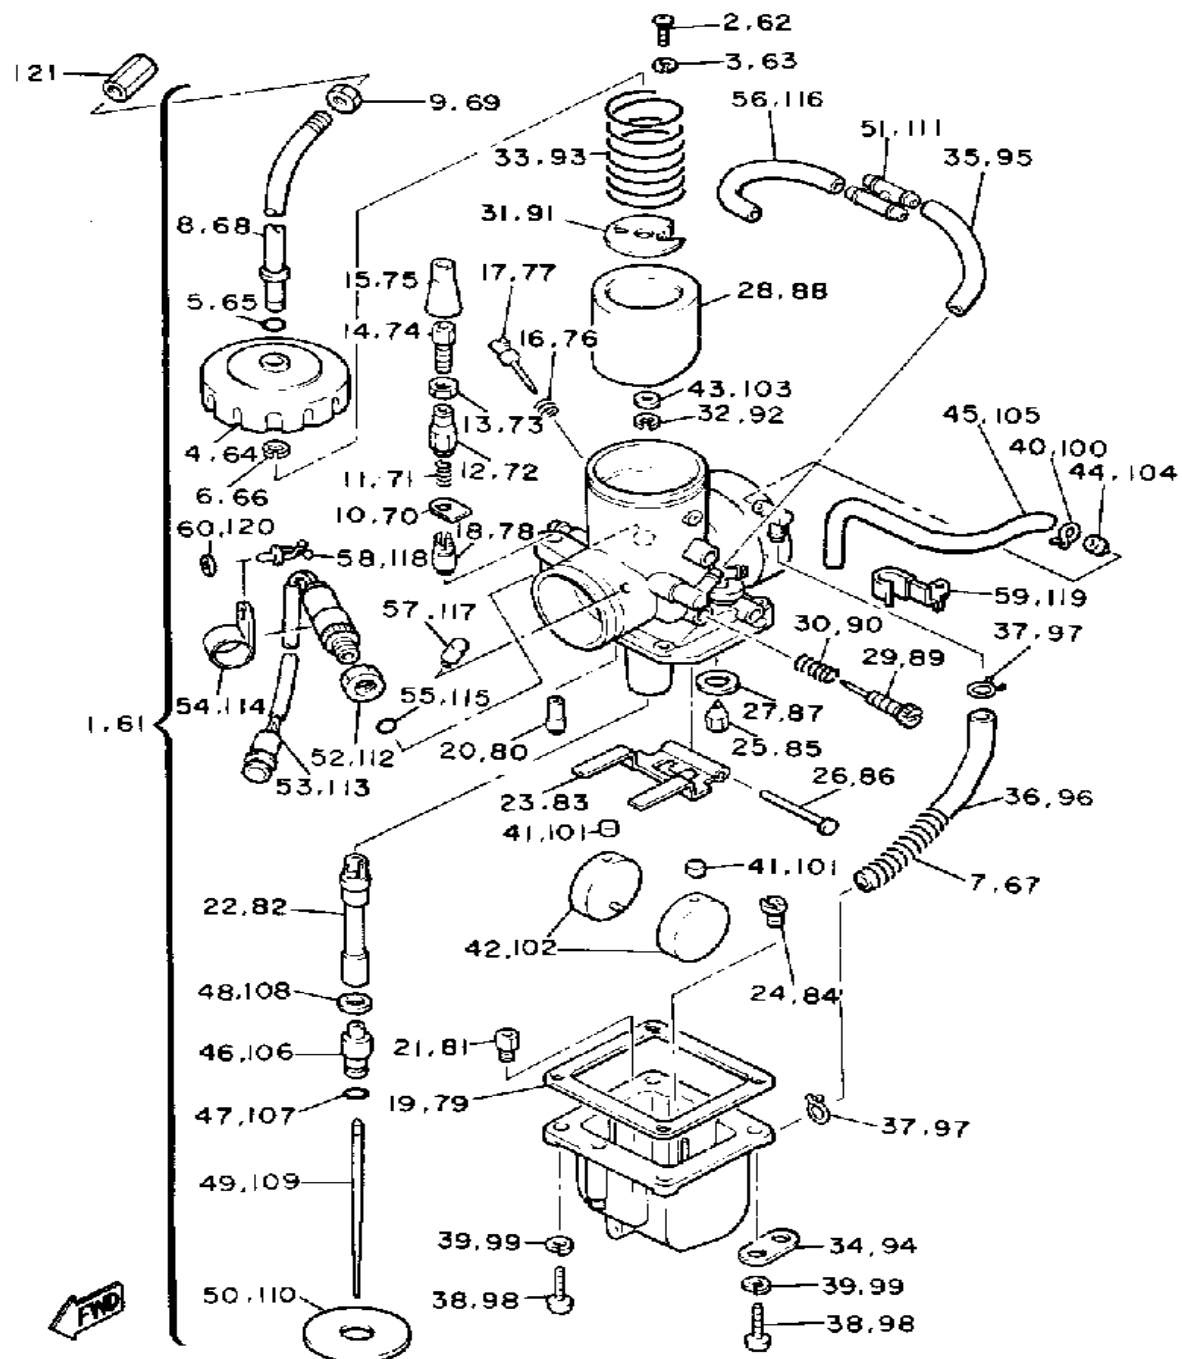

CARBURETOR

84M100-8070

Ref. No.	Part Number	Description	Qty	Remarks
53	80N-8259A-00-00	. SWITCH, CARBURETOR	1	
54	84M-14146-00-00	. PLATE	1	
55	80N-14147-00-00	. O-RING	1	
56	8A7-14196-00-00	. PIPE	1	
57	84M-14169-00-00	. CAP	1	
58	90464-07078-00	. CLAMP	1	
59	16G-14139-00-00	. CLIP, PIPE	1	
60	80N-14285-00-00	. WASHER	1	
61	84M-14102-01-00	CARBURETOR ASSEMBLY 2	1	
62	98580-04008-00	. SCREW, PAN HEAD	1	
63	92901-04100-00	. WASHER, SPRING	1	
64	3R4-14158-00-00	. TOP, MIXING CHAMBER	1	
65	8F2-14147-00-00	. O-RING	1	
66	363-14137-00-00	. CLIP	1	
67	8X6-14589-00-00	. SPRING	1	
68	8X6-14155-00-00	. GUIDE, CABLE	1	
69	127-14161-00-00	. NUT, CABLE ADJUSTING	1	
70	8A7-14178-00-00	. PLATE, STARTER LVR	1	
71	127-14135-00-00	. SPRING, PLUNGER	1	
72	8U9-14174-00-00	. CAP, PLUNGER	1	
73	802-14161-00-00	. NUT, CABLE ADJUSTING	1	
74	12G-14106-00-00	. CABLE ADJUST SCREW SET	1	
75	8A7-14169-00-00	. CAP	1	
76	127-14134-00-00	. SPRING, AIR ADJUSTING	1	
77	23X-14104-00-00	. AIR SCREW SET	1	
78	8U9-14171-00-00	. PLUNGER, STARTER	1	
79	363-14184-00-00	. GASKET, FLOAT CHMBR	1	
80	193-14142-42-00	. JET, PILOT (# 42.5)	1	
81	137-14143-46-A1	. JET, MAIN (#230)	1	U.R.

CONTINUED ON NEXT FRAME ►

Property of www.SmallEngineDiscount.com - Not for Resale