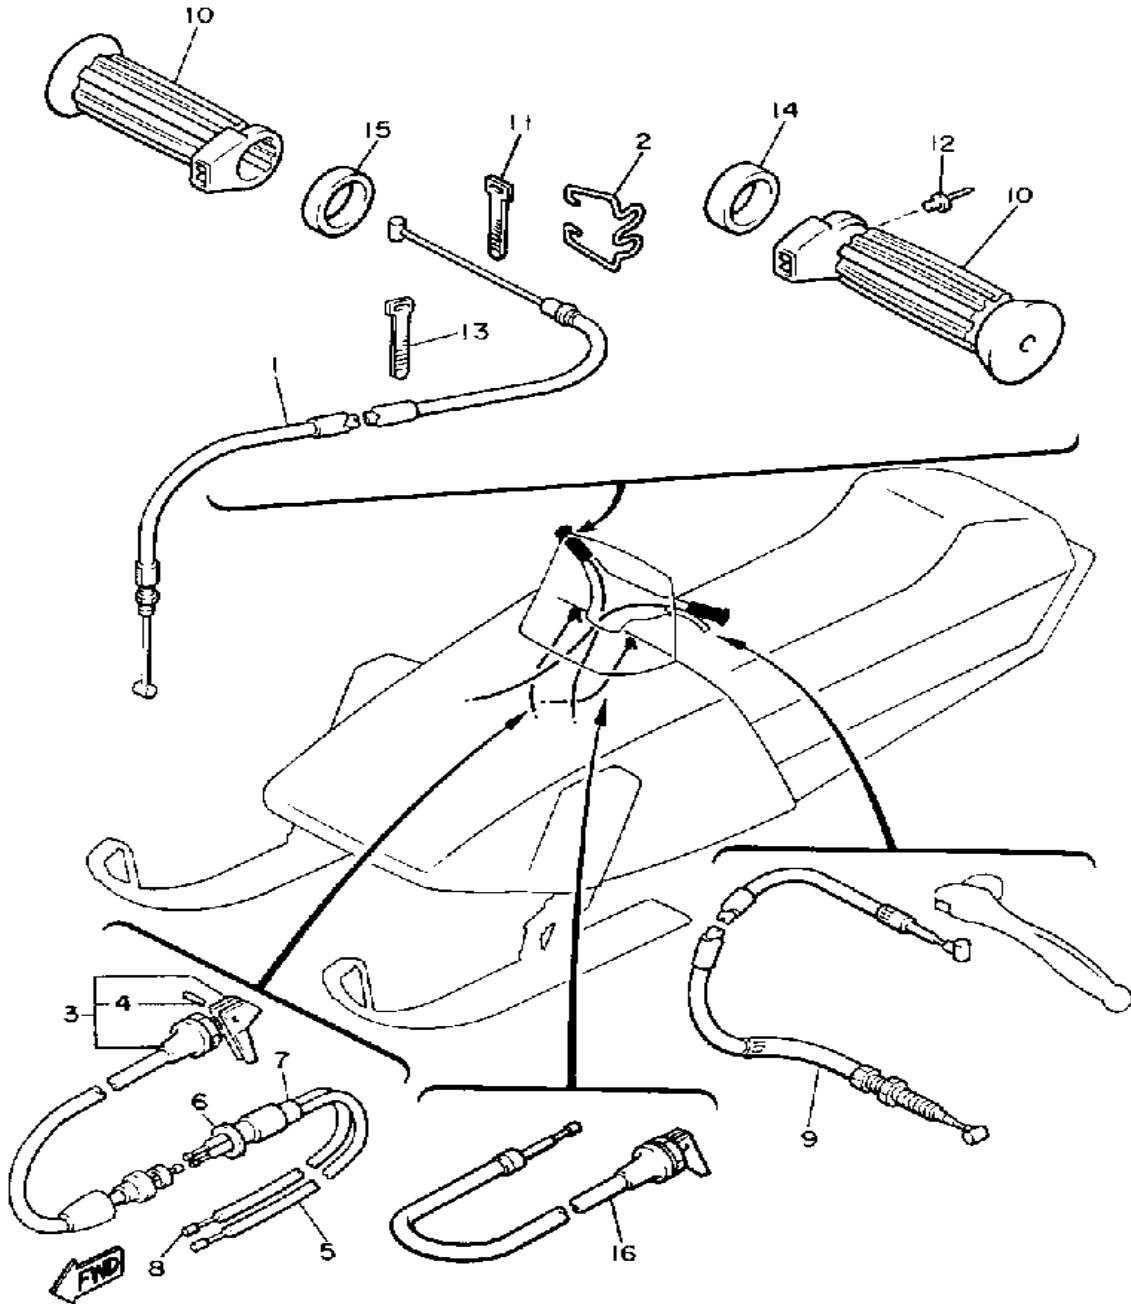

CONTROL-CABLE

84N100-B220

Ref. No.	Part Number	Description	Qty	Remarks
1	88R-26311-00-00	CABLE, THROTTLE 1	1	
2	8M6-26391-01-00	CLIP, CABLE	1	
3	82M-26331-01-00	CABLE, STARTER 1	1	
4	91609-30010-00	. PIN, SPRING	1	
5	82M-26334-00-00	CABLE, STARTER 2	1	
6	4U1-26261-00-00	CONNECTOR, CABLE	1	
7	5L6-26272-00-00	CAP	1	
8	82M-2633A-00-00	WIRE, STARTER 3	1	
9	82M-26340-00-00	CABLE, BRAKE	1	
10	80K-2626A-00-00	GRIP, WARMER	2	
11	437-83936-01-00	BAND, SWITCH CORD	2	
12	90267-40076-00	RIVET, BLIND	2	
13	341-26397-01-00	BAND	1	
14	90387-223R2-00	COLLAR	1	
15	90387-224F9-00	COLLAR	1	
16	84M-2638A-00-00	FUEL COCK CABLEASSEMBLYASSY	1	

Property of www.SmallEngineDiscount.com - Not for Resale