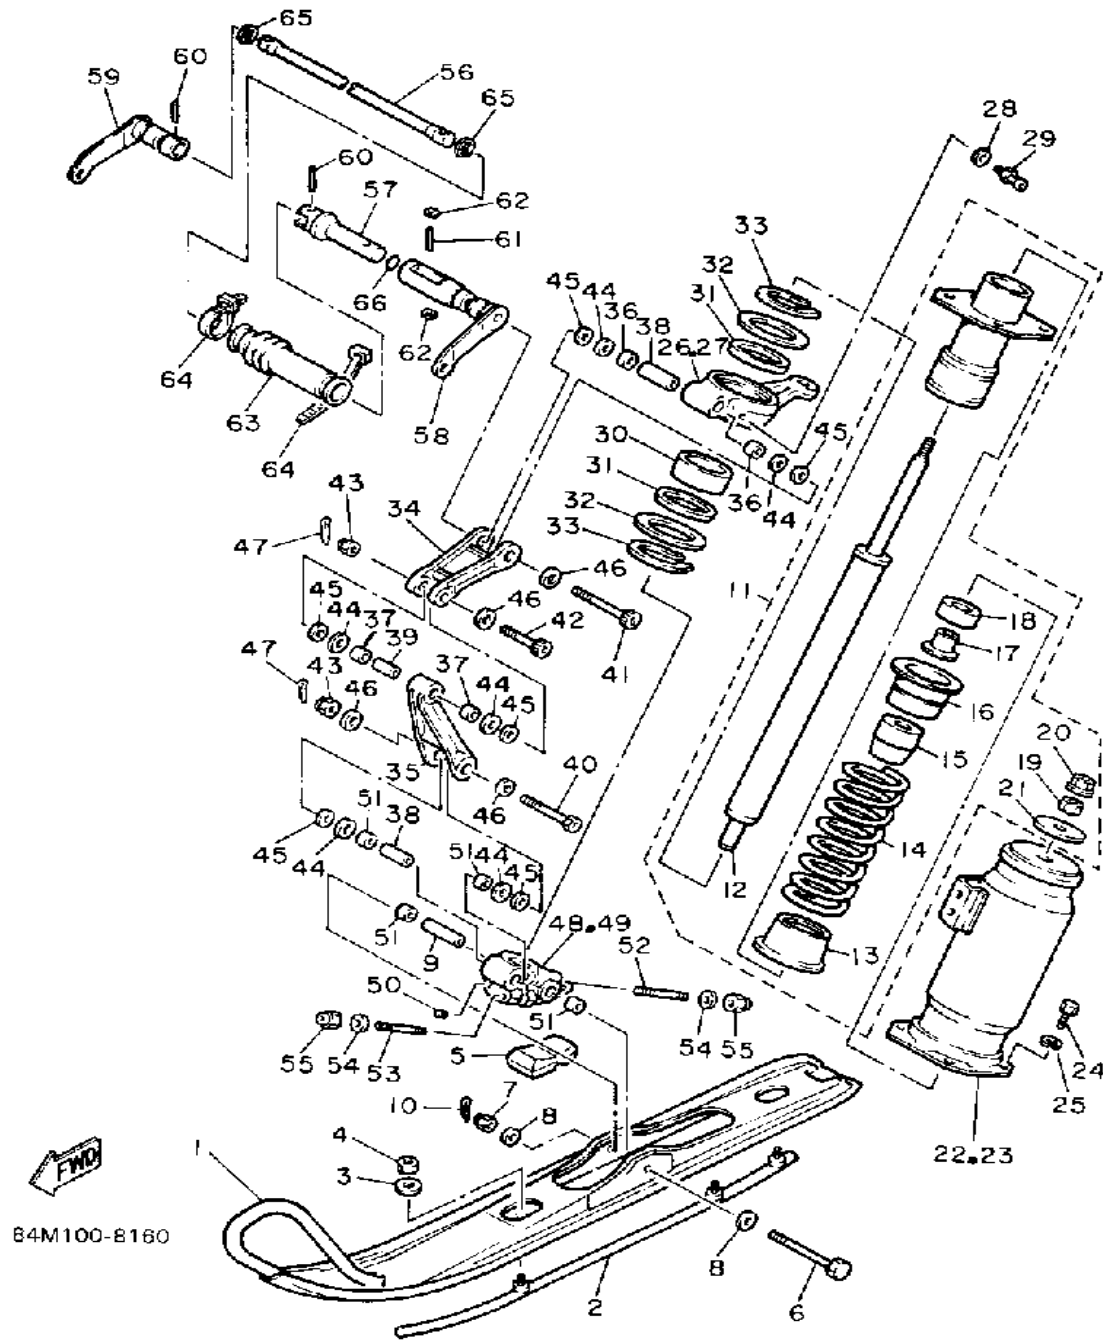

SKI

Ref. No.	Part Number	Description	Qty	Remarks
56	82M-2386E-00-00	BAR, STABLZR FRONT	1	
57	82M-2386F-00-00	LINK, STABILIZER FRONT	1	
58	82M-2385L-00-00	JOINT, STABILIZER 1	1	
59	82M-2385M-00-00	JOINT, STABILIZER 2	1	
60	93605-20225-00	PIN, DOWEL	2	
61	93605-25223-00	PIN, DOWEL	1	
62	82M-2386R-00-00	SLIDER	2	
63	82M-2386H-00-00	COVER, STABILIZER FRONT	1	
64	12R-82591-00-00	BAND	2	
65	93410-23056-00	CIRCLIP	2	
66	93210-15751-00	O-RING	1	

Property of www.SmallEngineDiscount.com - Not for Resale