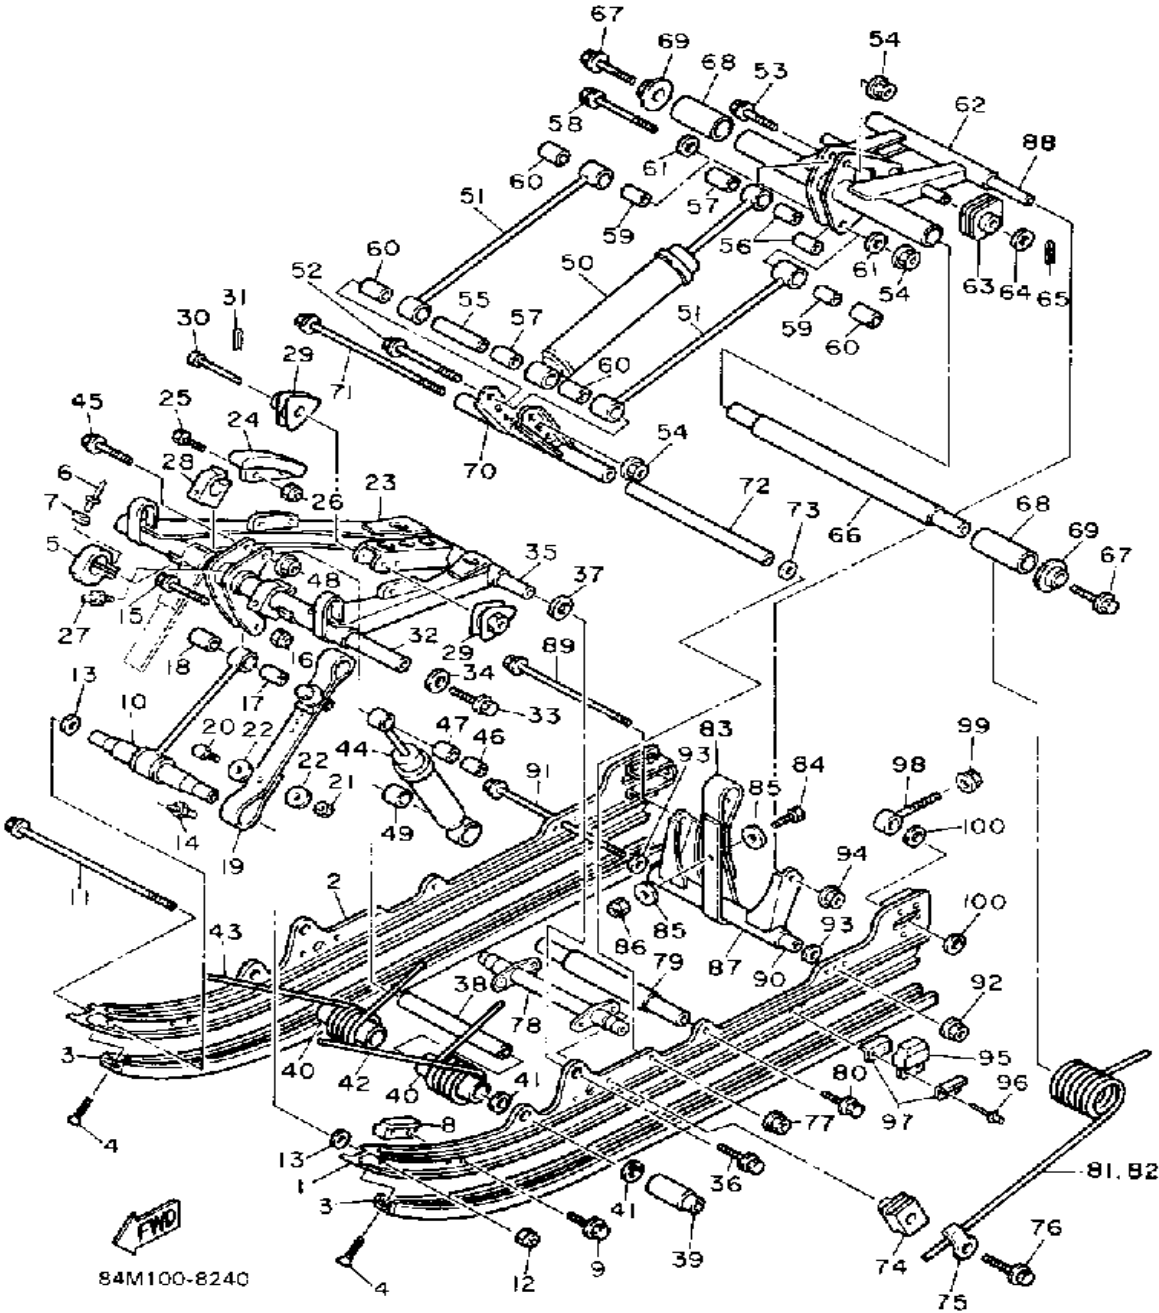

TRACK SUSPENSION 2

Ref. No.	Part Number	Description	Qty	Remarks
86	95701-06300-00	NUT, NYLON	1	
87	82M-47417-00-00	BRACKET 3	1	
88	90387-083G6-00	COLLAR	1	
89	97022-08220-00	BOLT	1	
90	90387-08632-00	COLLAR	1	
91	95822-08250-00	BOLT, FLANGE	1	
92	95601-08200-00	NUT, U	1	
93	90201-08649-00	WASHER, PLATE	2	
94	95712-08300-00	NUT, LOCK	1	
95	8V0-47456-00-00	DAMPER 1	2	
96	90267-48062-00	RIVET, BLIND	4	
97	8K2-47458-01-00	PLATE, DAMPER	4	
98	8K2-47479-01-00	COLLAR 3	2	
99	95701-10300-00	NUT, FLANGE (95702-10300)	2	
100	90201-20279-00	WASHER, PLATE	4	

Property of www.SmallEngineDiscount.com - Not for Resale