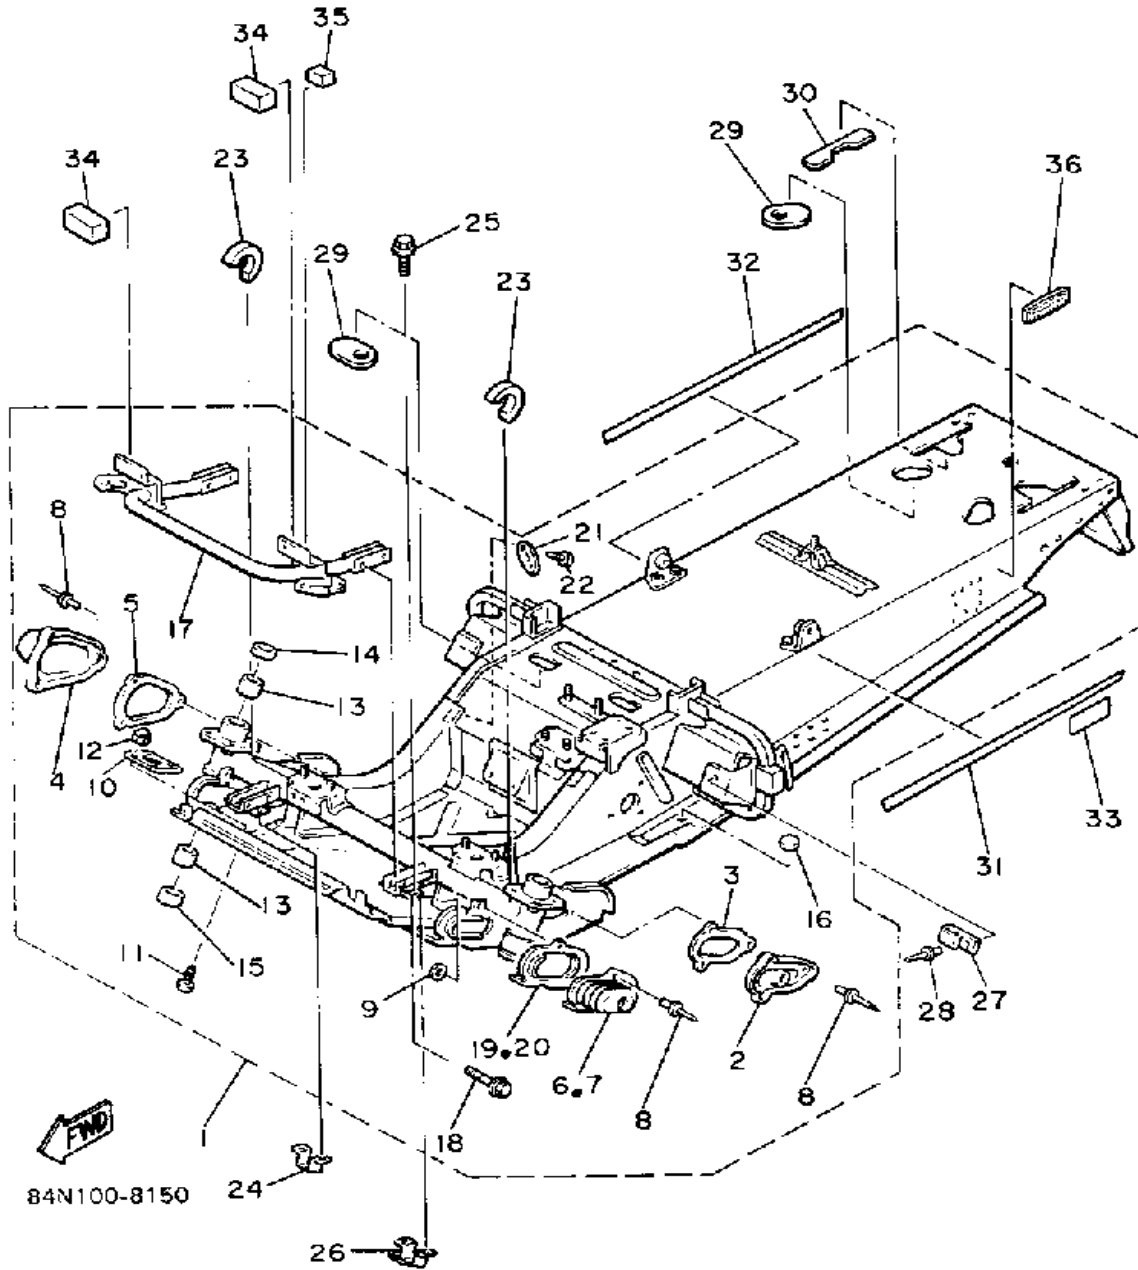

FRAME

Ref. No.	Part Number	Description	Qty	Remarks
1	84N-21910-00-00	FRAME (82M-21910-00)	1	
2	8M6-2198F-00-00	. COVER 1	1	
3	8M6-21998-00-00	. SPACER	1	
4	82M-23818-00-00	. COVER, STEERING	1	
5	82M-77526-00-00	. WASHER 2	1	
6	82M-2198F-00-00	. COVER 1 (L.H)	1	
7	82M-2198G-00-00	. COVER 2 (R.H)	1	
8	90267-40076-00	. RIVET, BLIND	12	
9	90201-047A7-00	. WASHER, PLATE	6	
10	8M6-21917-00-00	. PANEL, SUB FRAME 6	2	
11	98906-05012-00	. SCREW, BIND	8	
12	95706-05300-00	. NUT, nylon	8	
13	90384-36134-00	. BUSH, BIMETAL FORMED	4	
14	93102-36232-00	. OIL SEAL	2	
15	93103-36117-00	. OIL SEAL	2	
16	80F-21998-00-00	. SPACER	1	
17	84M-77512-01-00	. BUMPER, FRONT 2	1	
18	95811-08035-00	. BOLT, FLANGE (95821-08035)	4	
19	82M-2195E-00-00	. PLATE, STRING BRACKET 1 (L, H)	1	
20	82M-2195F-00-00	. PLATE, STRING BRACKET 2 (R, H)	1	
21	84M-21964-00-00	. PATCH 4	2	
22	98903-06012-00	. SCREW, BIND	4	
23	82M-77277-00-00	DAMPER, NOISE 7	2	
24	82M-21938-00-00	REINFORCEMENT, SUB FRAME 2	1	
25	95811-06010-00	BOLT, FLANGE	4	
26	84N-21938-00-00	REINFRMNT.SUB 2	1	
27	90461-05003-00	CLAMP	1	

CONTINUED ON NEXT FRAME ➤

Property of www.SmallEngineDiscount.com - Not for Resale