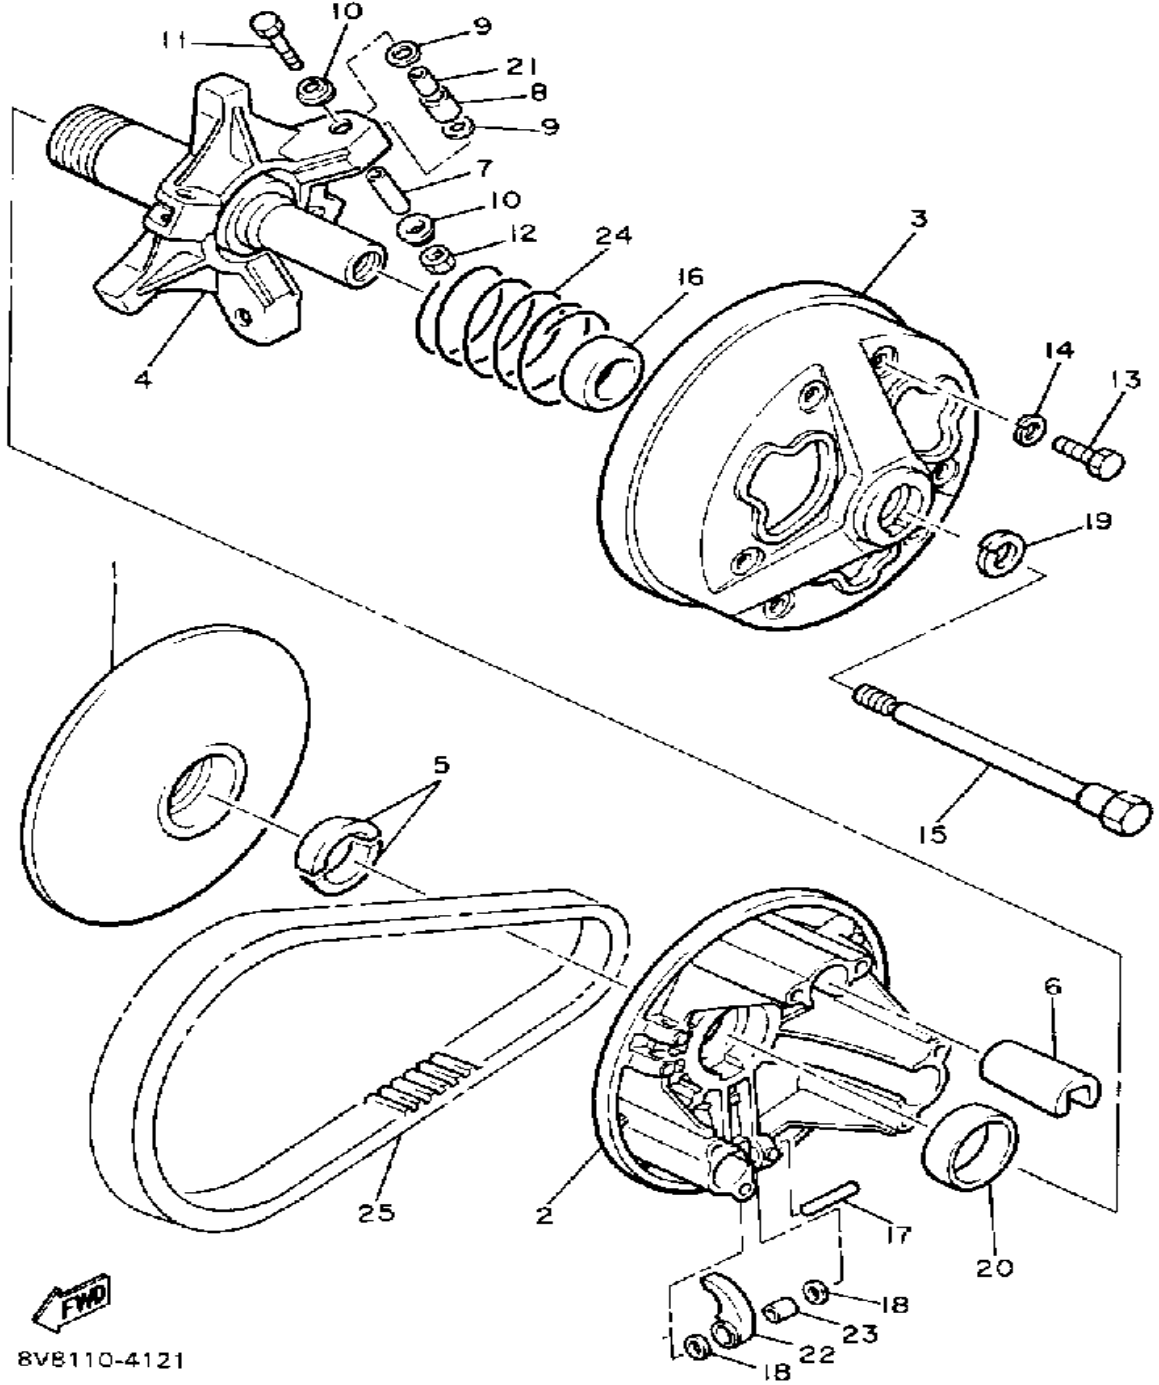

PRIMARY SHEAVE

Ref. No.	Part Number	Description	Qty	Remarks
25	UNA-VAILA-BL-EI	0 0		

8VB110-4121

Property of www.SmallEngineDiscount.com - Not for Resale