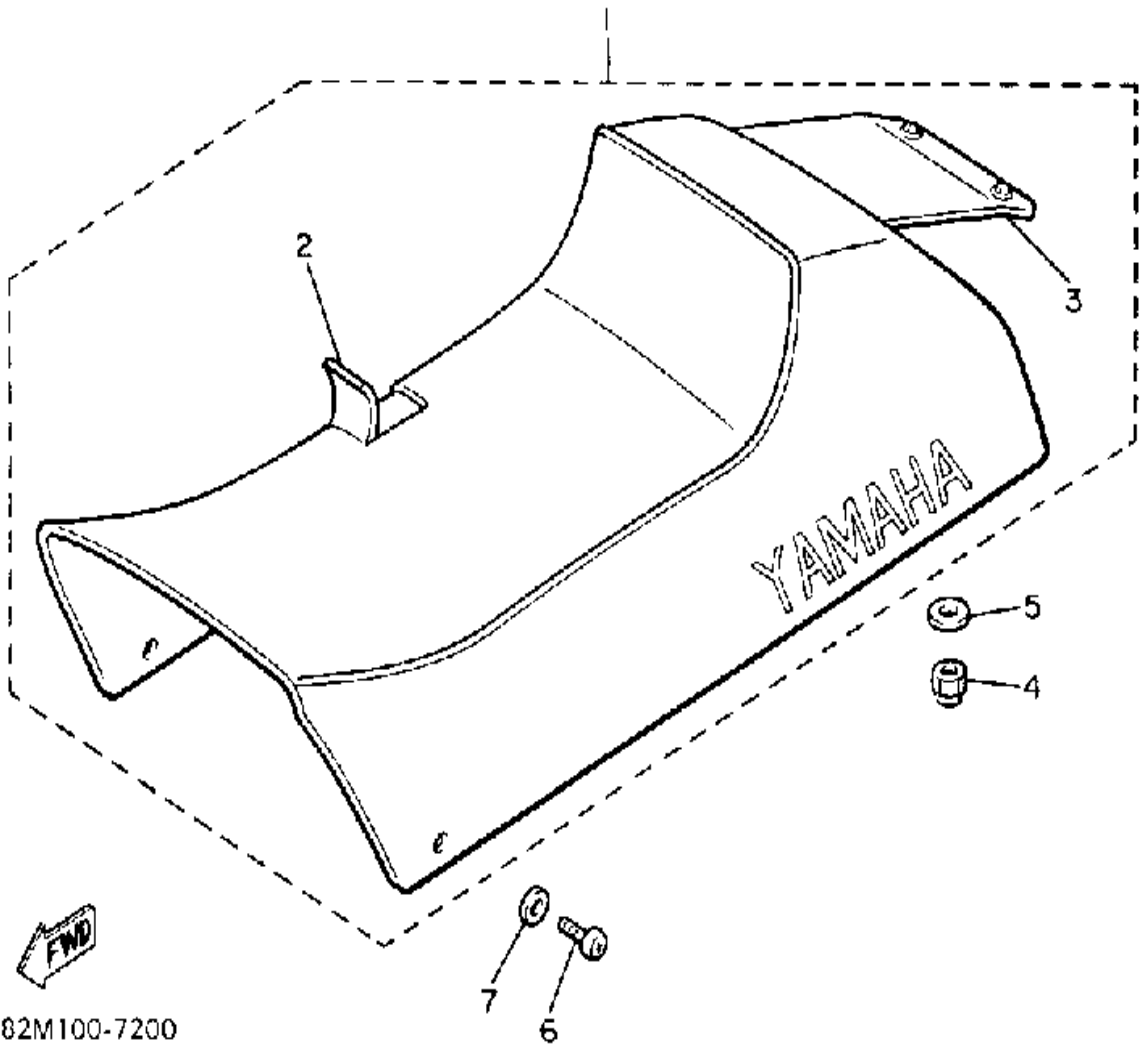

Property of www.SmallEngineDiscount.com - Not for Resale

SEAT

Ref. No.	Part Number	Description	Qty	Remarks
1	88S-24710-00-00	SINGLE SEAT ASSEMBLY (82M-24710-00)	1	
2	88S-24711-00-00	. COVER, SINGLE SEAT (82M-24711-00)	1	
3	8U9-77377-01-00	. COVER, LUGGAGE BOX 2	1	
4	95712-08300-00	NUT, LOCK	2	
5	90201-08748-00	WASHER, PLATE	2	
6	98906-06016-00	SCREW, BIND	2	
7	90201-063J2-00	WASHER, PLATE	2	