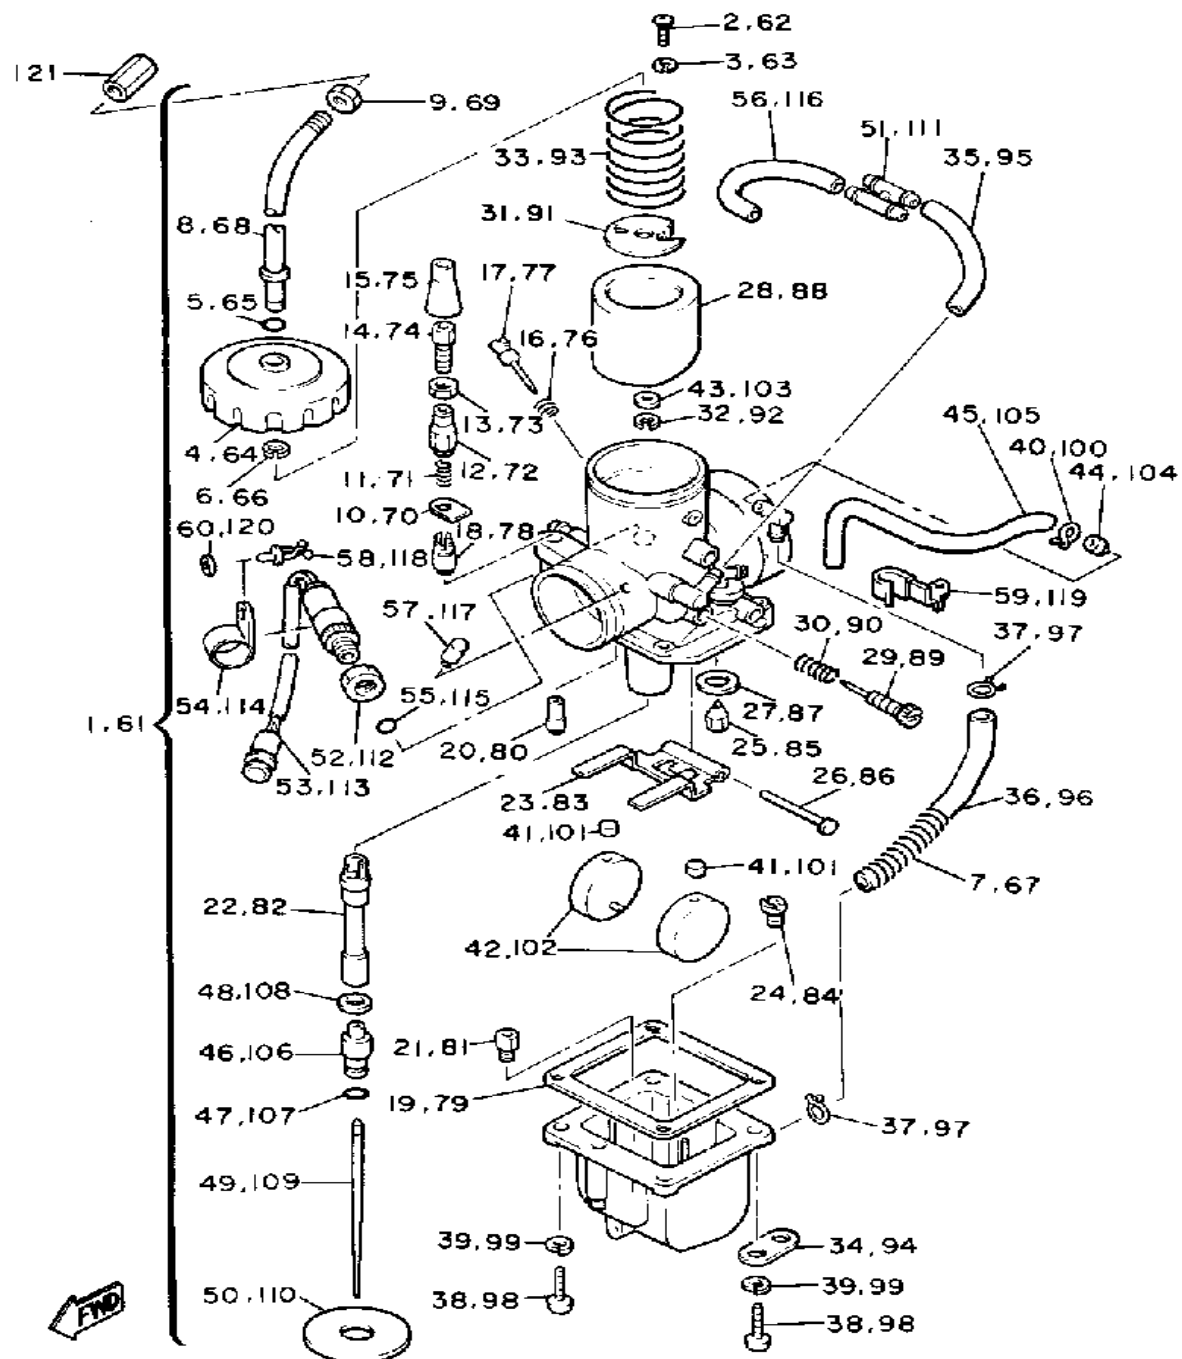

CARBURETOR

84M100-8070

Ref. No.	Part Number	Description	Qty	Remarks
25	500-14190-15-00	. NEEDLE VALVE ASSEMBLY	1	
26	537-14186-00-00	. PIN, FLOAT	1	
27	239-14195-00-00	. WASHER, NEEDLE VALVE	2	
28	84M-14112-30-00	. VALVE, THROTTLE 1	1	
29	40T-14122-00-00	. SCREW, THROTTLE	1	
30	137-14133-00-00	. SPRING, THRTL STOP	1	
31	3V3-14136-00-00	. SEAT, SPRING	1	
32	164-14137-00-00	. CLIP	1	
33	363-14131-00-00	. SPRING, THROTTLE VALVE	1	
34	313-14146-00-00	. PLATE	1	
35	8G8-14196-00-00	. PIPE, OVERFLOW	2	
36	8G8-14196-00-00	. PIPE, OVERFLOW	3	
37	8A7-14139-00-00	. CLIP, PIPE	2	
38	98580-05016-00	. SCREW, PAN HEAD	4	
39	92990-05100-00	. WASHER, SPRING	4	
40	80N-14139-00-00	. CLIP, PIPE	1	
41	214-14118-00-00	. CAP	2	
42	214-14185-00-00	. FLOAT	2	
43	2H0-14235-00-00	. WASHER, NEEDLE	2	
44	239-14172-17-00	. PILOT JET, AIR (1.7)	1	
45	80N-14987-00-00	. HOSE	1	
46	276-14145-00-00	. SETTER, NEEDLE JET	1	
47	214-14147-00-00	. O-RING	1	
48	137-14153-00-00	. WASHER, MAIN JET	1	
49	48M-14116-07-00	. UNAVAILABLE IN PRICE BOOK	1	
50	510-14146-00-00	. PLATE	1	
51	8J0-14251-00-00	. NIPPLE	1	
52	80N-14161-00-00	. NUT, CABLE ADJUSTING	1	

CONTINUED ON NEXT FRAME ►

Property of www.SmallEngineDiscount.com - Not for Resale