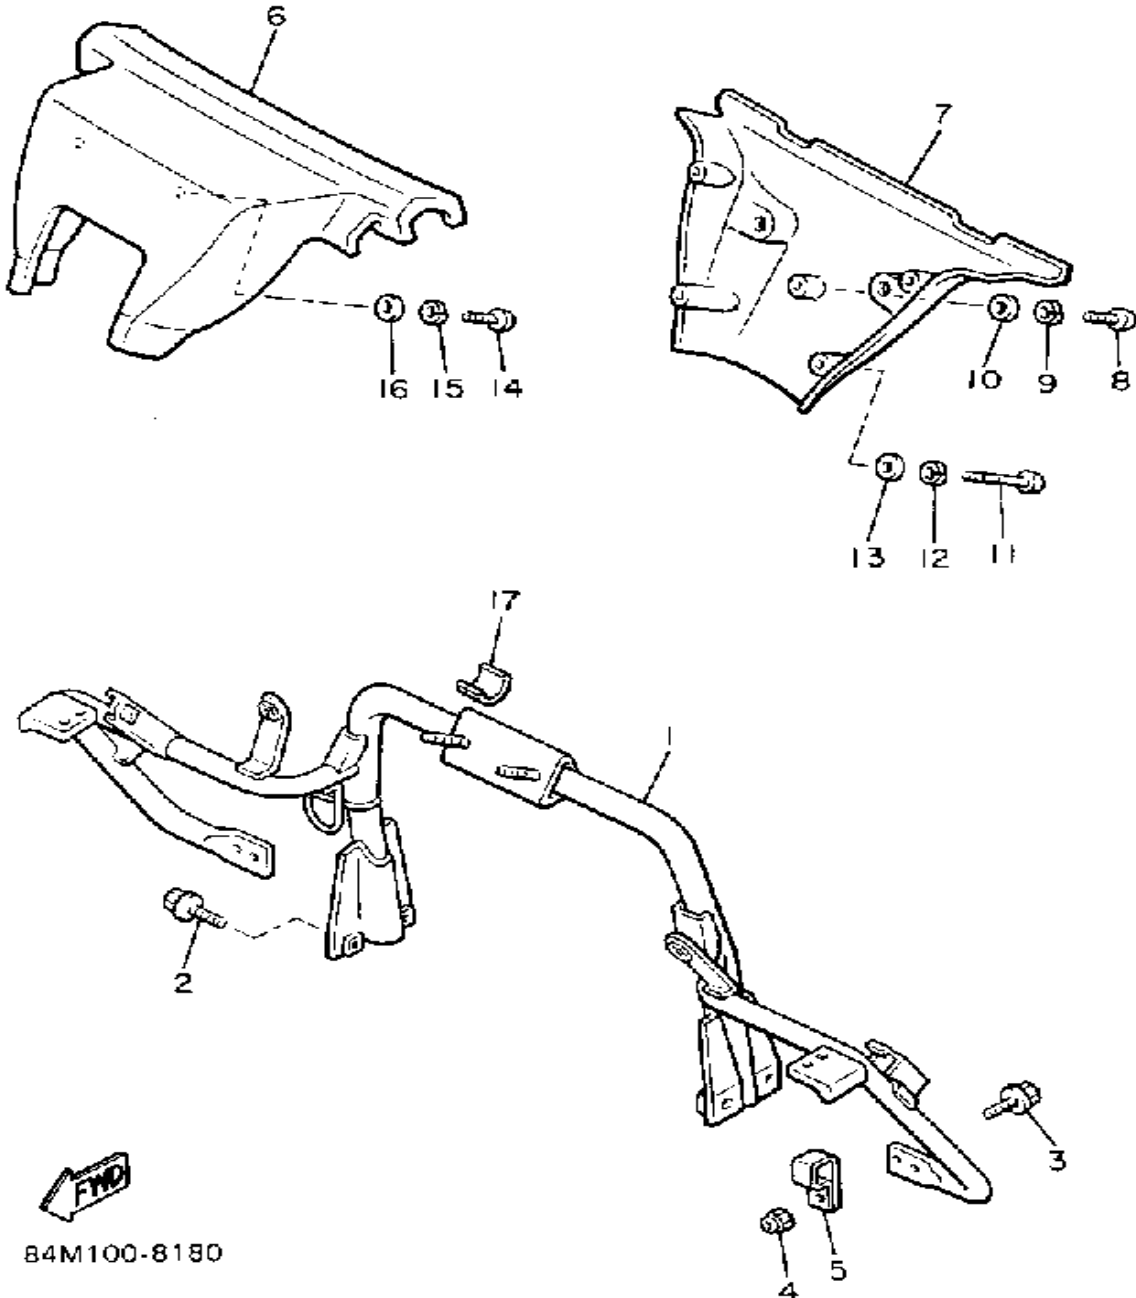

STEERING GATE

Ref. No.	Part Number	Description	Qty	Remarks
1	84M-23870-00-00	STEERING GATE COMP (82M-23870-00)	1	
2	90105-08447-00	BOLT, WASHER BASED	4	
3	95811-06030-00	BOLT, FLANGE	4	
4	95701-06300-00	NUT, NYLON	4	
5	90465-06013-00	CLAMP	1	
6	82M-23815-01-00	PAD, STEERING	1	
7	80L-23817-01-00	PAD, STEERING	1	
8	98506-05010-00	SCREW, PAN HEAD	1	
9	92906-05100-00	WASHER, SPRING	1	
10	92906-05200-00	WASHER, PLAIN	1	
11	98506-05030-00	SCREW, PAN HEAD	4	
12	92906-05100-00	WASHER, SPRING	4	
13	92906-05600-00	WASHER, PLATE	4	
14	98580-05012-00	SCREW, PAN HEAD	2	
15	92990-05100-00	WASHER, SPRING	2	
16	92901-05600-00	WASHER, PLATE	2	
17	8V0-23858-00-00	SPACER	2	

Property of www.SmallEngineDiscount.com - Not for Resale