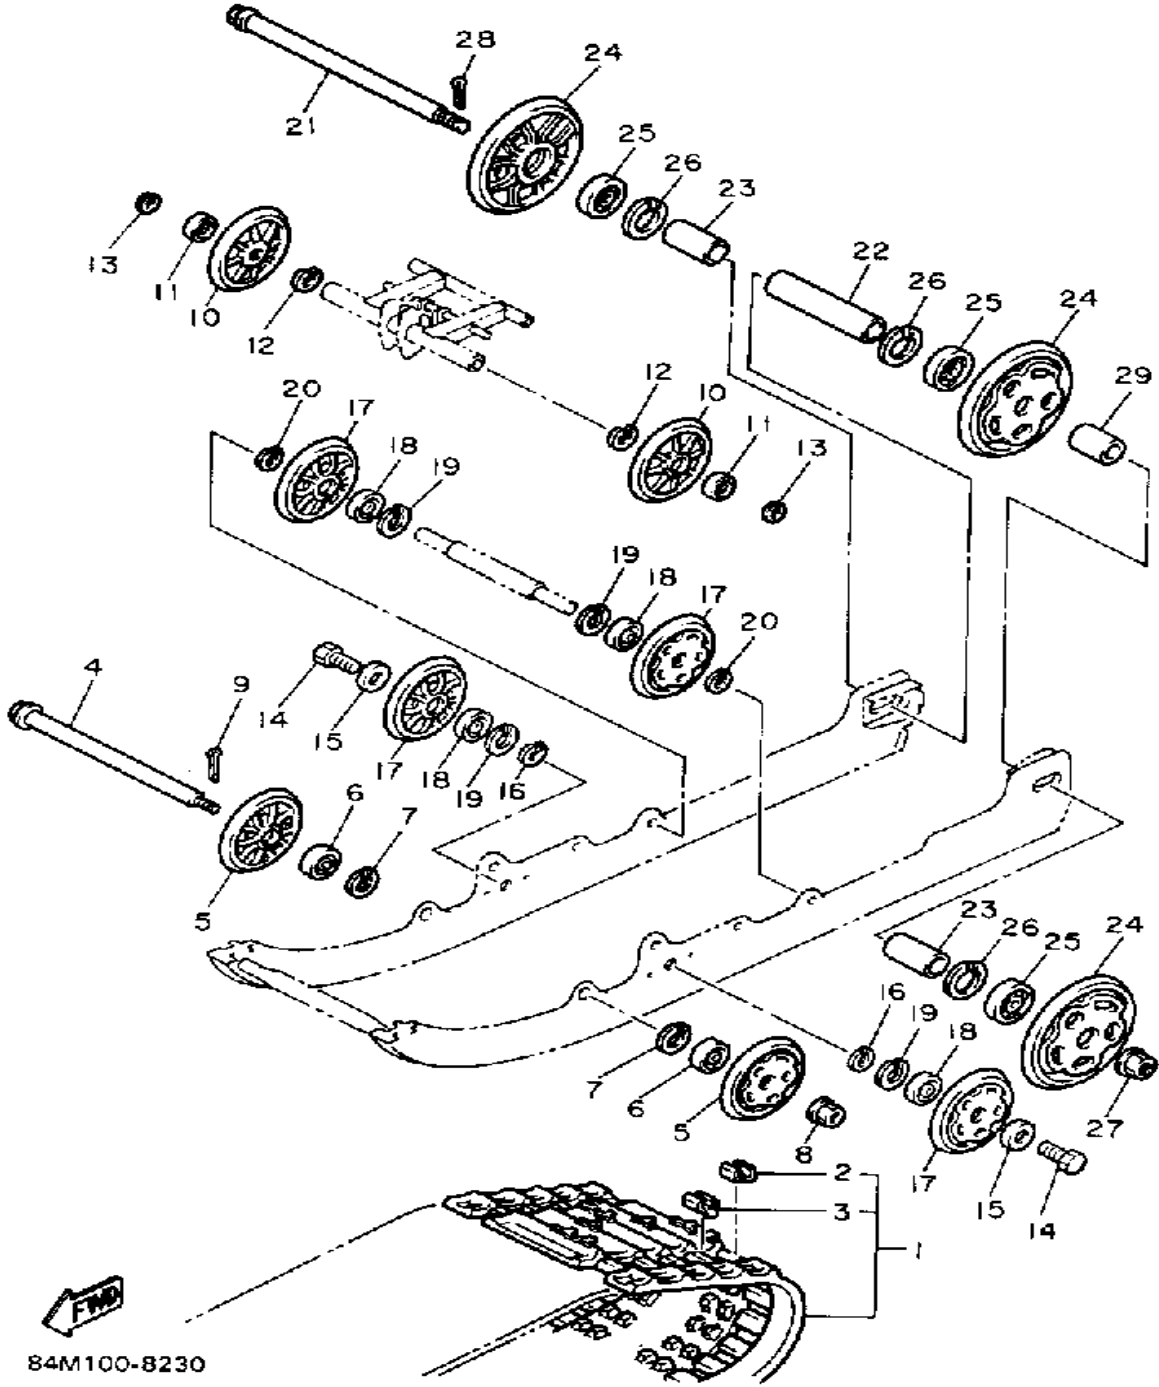

TRACK SUSPENSION 1

Ref. No.	Part Number	Description	Qty	Remarks
29	90387-204R3-00	COLLAR	1	

Property of www.SmallEngineDiscount.com - Not for Resale