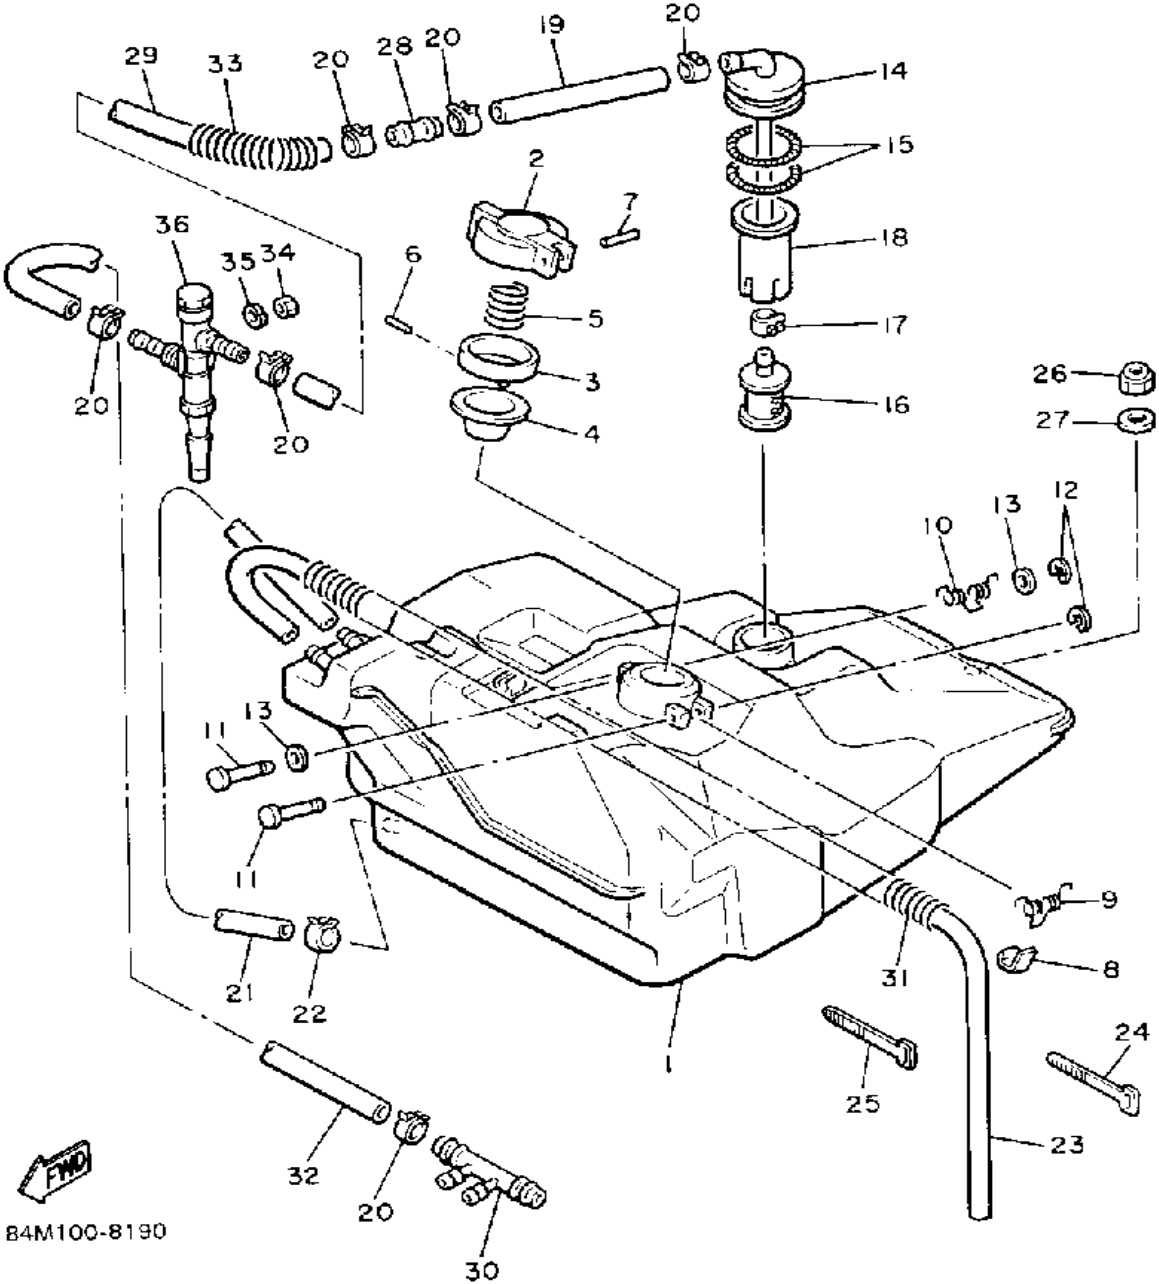

FUEL TANK

Ref. No.	Part Number	Description	Qty	Remarks
30	82M-24376-00-00	PIPE, JOINT 1	1	
31	82K-24327-00-00	SPRING, COMPRESSION (90501-084J1-00)	1	
32	90446-11247-00	HOSE	1	
33	84M-24327-00-00	PROTECTOR, PIPE	1	
34	95301-12700-00	NUT (95302-12700)	1	
35	92901-12100-00	WASHER, SPRING	1	
36	84M-24500-00-00	FUEL COCK ASSEMBLY	1	

Property of www.SmallEngineDiscount.com - Not for Resale