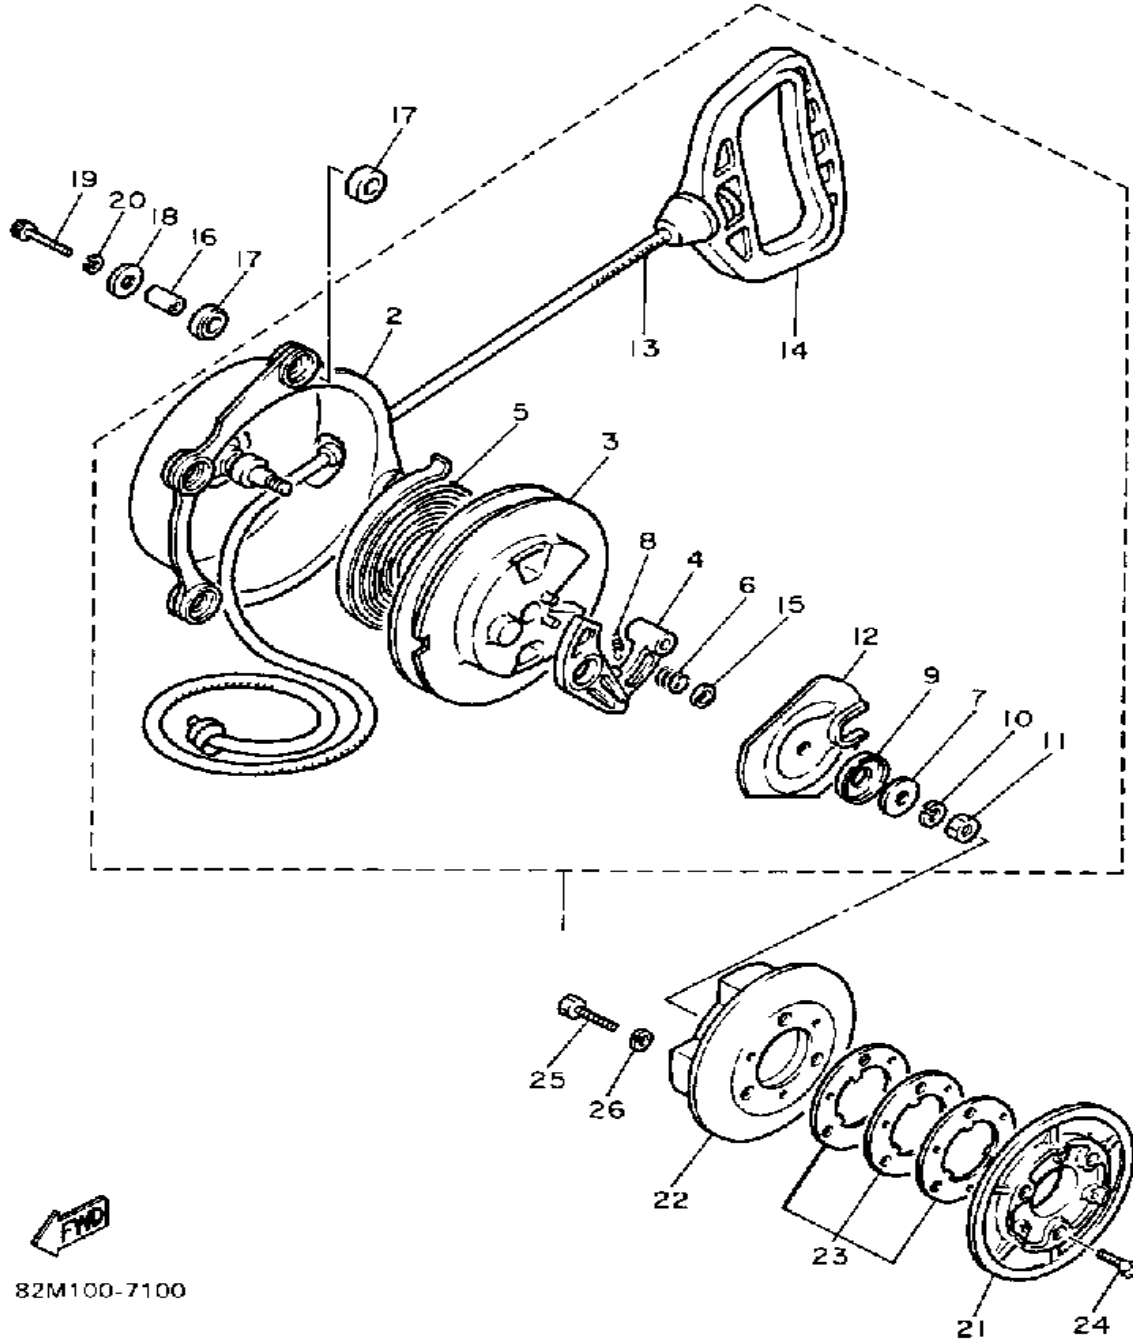

Property of www.SmallEngineDiscount.com - Not for Resale

STARTER

Ref. No.	Part Number	Description	Qty	Remarks
1	99999-02035-00	STARTER ASSEMBLY	1	
2	82M-15711-00-00	. CASE, STARTER	1	
3	8F3-15714-01-00	. DRUM, SHEAVE	1	
4	8F3-15741-01-00	. PAWL, DRIVE	1	
5	8F3-15713-01-00	. SPRING, STARTER	1	
6	8F3-15715-00-00	. SPRING, FRICTION	1	
7	8F3-15739-01-00	. WASHER, THRUST	1	
8	8F3-15734-00-00	. SPRING, RETURN	1	
9	82M-15716-00-00	. PLATE, DRIVE	1	
10	92995-06100-00	. WASHER, SPRING	1	
11	95380-06700-00	. NUT	1	
12	8G5-15739-00-00	. WASHER, THRUST	1	
13	857-15751-00-00	. WIRE, STARTER	1	
14	8F3-15755-00-00	. HANDLE, STARTER	1	
15	82M-15779-00-00	. COVER	1	
16	90387-061F8-00	COLLAR	4	
17	90385-12036-00	BUSH	8	
18	90201-06067-00	WASHER, PLATE	4	
19	97013-06035-00	BOLT	4	
20	92995-06100-00	WASHER, SPRING	4	
21	82M-12618-00-00	PULLEY 1	1	
22	82M-15723-00-00	PULLEY, STARTER	1	
23	82M-15721-00-00	SHIM (T=0.5)	1	UN
	82M-15722-00-00	SHIM (T=1.0)	1	UN
24	98702-06020-00	SCREW, FLAT HEAD (92702-06020)	3	
25	97011-08030-00	BOLT (97001-08030-00)	3	
26	92990-08600-00	WASHER, PLATE	3	