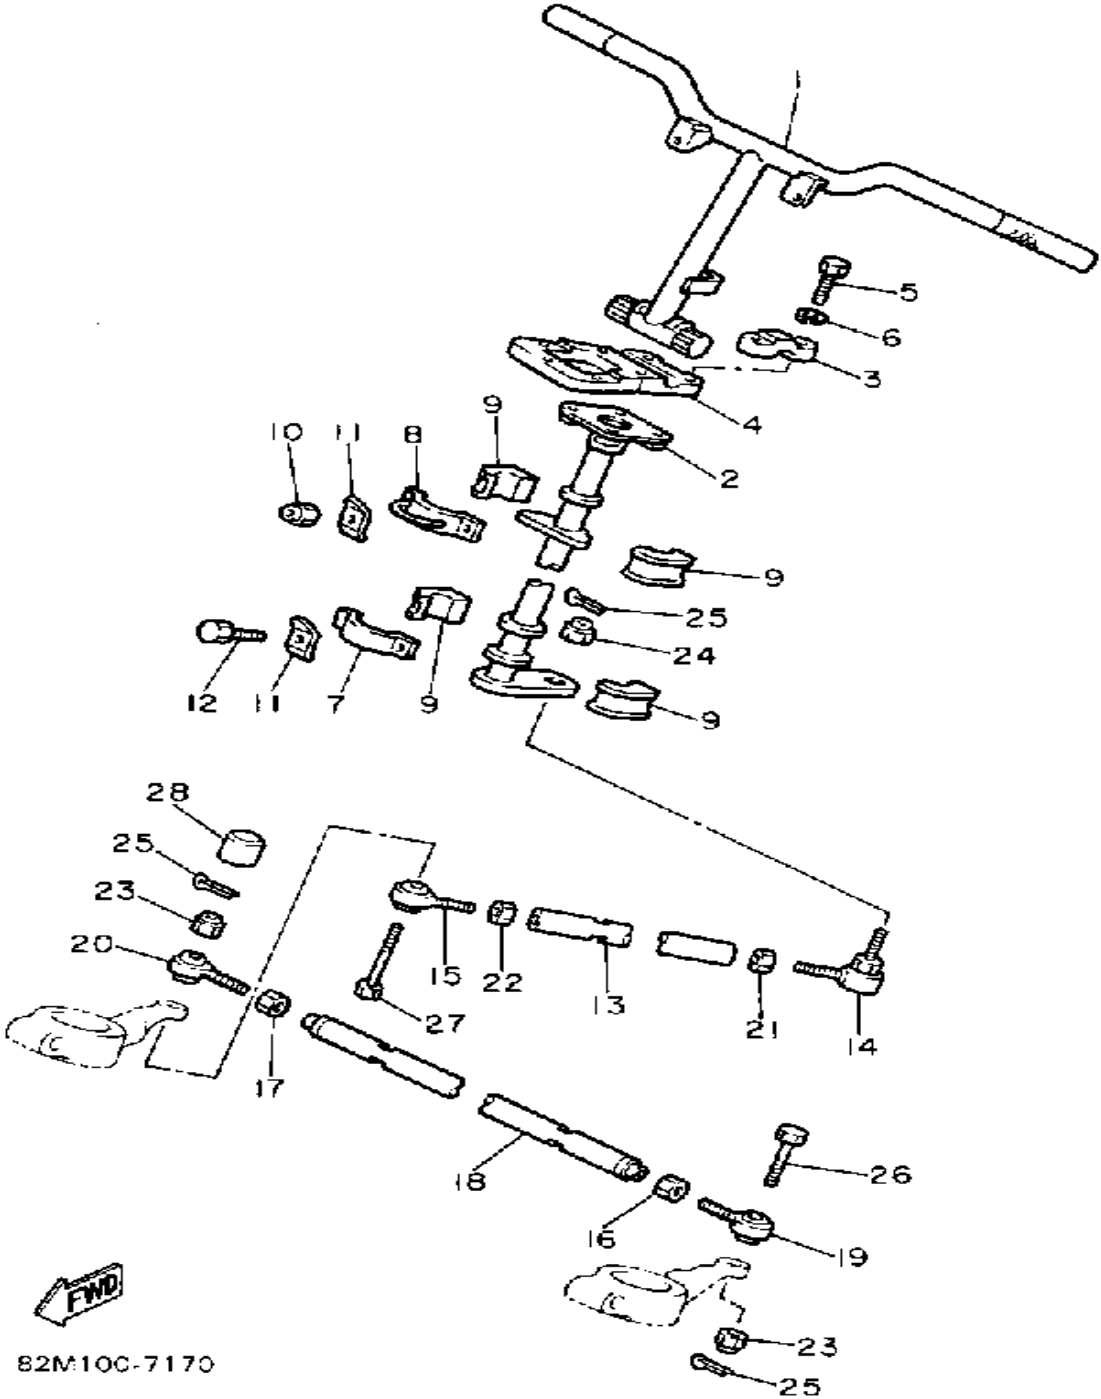

STEERING

Ref. No.	Part Number	Description	Qty	Remarks
1	82M-23811-01-00	COLUMN, STEERING	1	
2	82M-23813-00-00	COLUMN, STEERING 2	1	
3	1E6-23441-00-00	HOLDER, HANDLE UPR	2	
4	8V0-23814-01-00	HOLDER, HANDLE UPPER ...	1	
5	97022-08055-00	BOLT	4	
6	92990-08100-00	WASHER	4	
7	84M-23868-00-00	BRACKET, STEERING LOWER	1	
8	84M-23872-00-00	HOLDER, BEARING	1	
9	8F3-23812-00-00	PLANE BEARING, STEERING .	4	
10	95712-08300-00	NUT, LOCK	2	
11	90215-08262-00	WASHER, LOCK	4	
12	97011-08020-00	BOLT	2	
13	82M-23821-00-00	ROD, STEERING RELAY	1	
14	86X-23841-00-00	JOINT, UNIVERSAL 1	1	
15	87S-23847-00-00	JOINT, UNIVERSAL 3	1	
16	95303-10700-00	NUT	1	
17	90170-10186-00	NUT	1	
18	82M-23831-01-00	ROD, TIE	1	
19	87S-23845-00-00	JOINT, UNIVERSAL 2	1	
20	87S-23847-00-00	JOINT, UNIVERSAL 3	1	
21	95303-10700-00	NUT	1	
22	90170-10186-00	NUT	1	
23	95706-10300-00	NUT, NYLON	2	
24	90185-10085-00	NUT, SELF-LOCKING	1	
25	91402-25018-00	PIN, COTTER	3	
26	90102-10031-00	BOLT, WITH HOLE	1	
27	90109-10767-00	BOLT	1	
28	82M-23858-00-00	SPACER	2	

Property of www.SmallEngineDiscount.com - Not for Resale