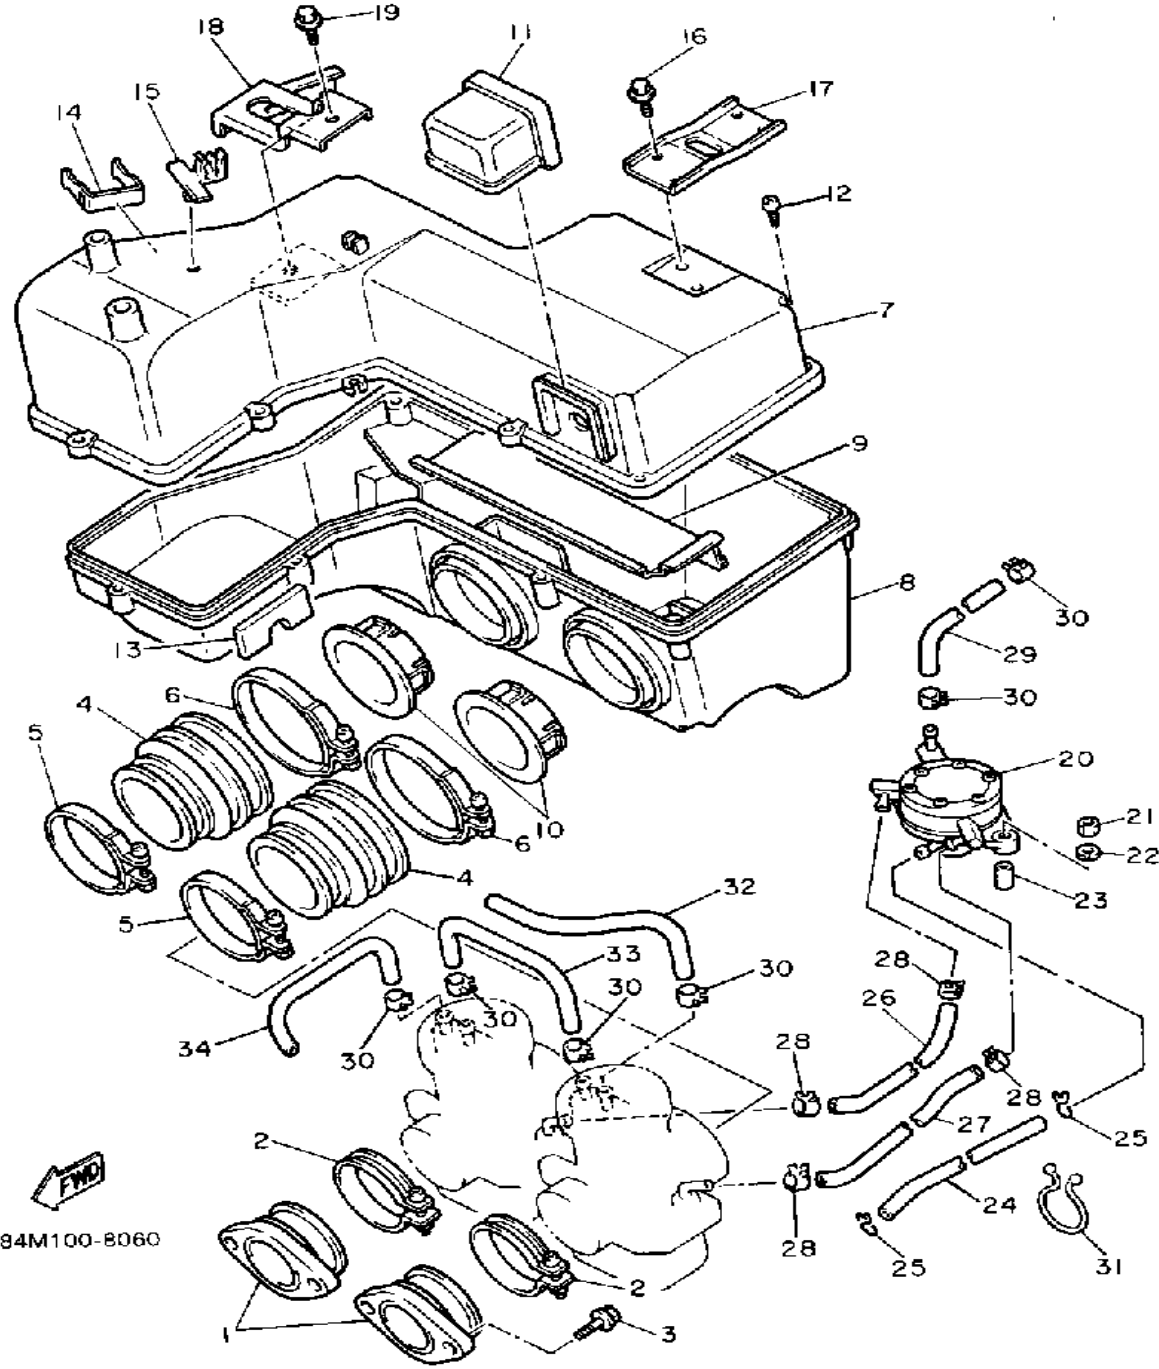

AIR CLEANER

Ref. No.	Part Number	Description	Qty	Remarks
29	90446-11258-00	HOSE	1	
30	90467-11044-00	CLIP	6	
31	90464-23041-00	CLAMP	1	
32	84M-1243A-01-00	HOSE, 1	1	
33	84M-1243E-00-00	HOSE, 2	1	
34	84M-1243F-00-00	HOSE, 3	1	

Property of www.SmallEngineDiscount.com - Not for Resale