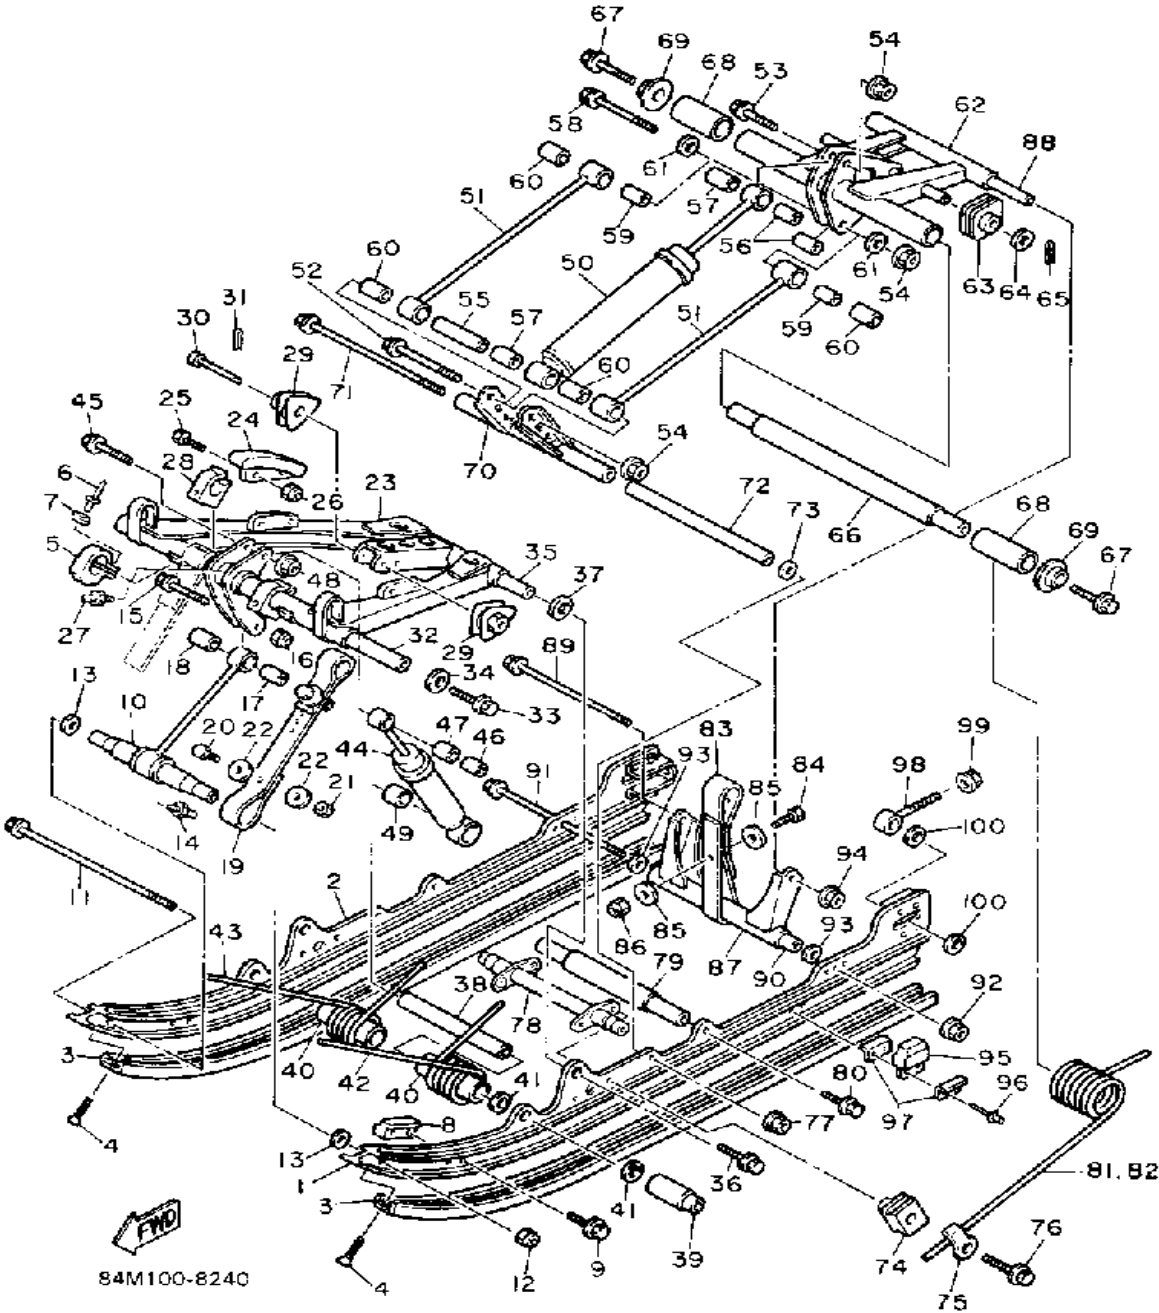

TRACK SUSPENSION 2

Ref. No.	Part Number	Description	Qty	Remarks
57	90380-12161-00	BUSH, SOLID	2	
58	90105-08506-00	BOLT, WASHER BASED	1	
59	90387-081U4-00	COLLAR	2	
60	90380-12169-00	BUSH, SOLID	4	
61	90201-081J7-00	WASHER, PLATE	2	
62	82M-47332-00-00	ARM, PIVOT 2	1	
63	86S-47446-01-00	HOOK 1	2	
64	90201-140L2-00	WASHER, PLATE	2	
65	91401-30030-00	PIN, COTTER	2	
66	8L8-47475-00-00	SHAFT 2	1	
67	90109-10771-00	BOLT	2	
68	8V0-47365-00-00	COLLAR 1	2	
69	8V0-47384-00-00	WASHER	2	
70	84M-47416-00-00	BRACKET 2	1	
71	95822-08250-00	BOLT, FLANGE	1	
72	90387-08632-00	COLLAR	1	
73	90201-08649-00	WASHER, PLATE	2	
74	84M-47447-00-00	HOOK 2	2	
75	87M-47467-00-00	PLATE, GUIDE	2	
76	90105-08432-00	BOLT, WASHER BASED	4	
77	95601-08200-00	NUT, U	1	
78	84M-47451-00-00	BAR, SUSPENSION	1	
79	8V0-47486-00-00	SHAFT 4	1	
80	90105-08432-00	BOLT, WASHER BASED	2	
81	84M-47473-00-00	SPRING, REAR 1	1	
82	84M-47474-00-00	SPRING, REAR 2	1	
83	84M-47496-00-00	STOPPER, 2 (82M-47496-00) ..	1	
84	97001-06035-00	BOLT	1	
85	90201-06407-00	WASHER, PLATE (90201-06747-00)	2	

CONTINUED ON NEXT FRAME ➤

Property of www.SmallEngineDiscount.com - Not for Resale