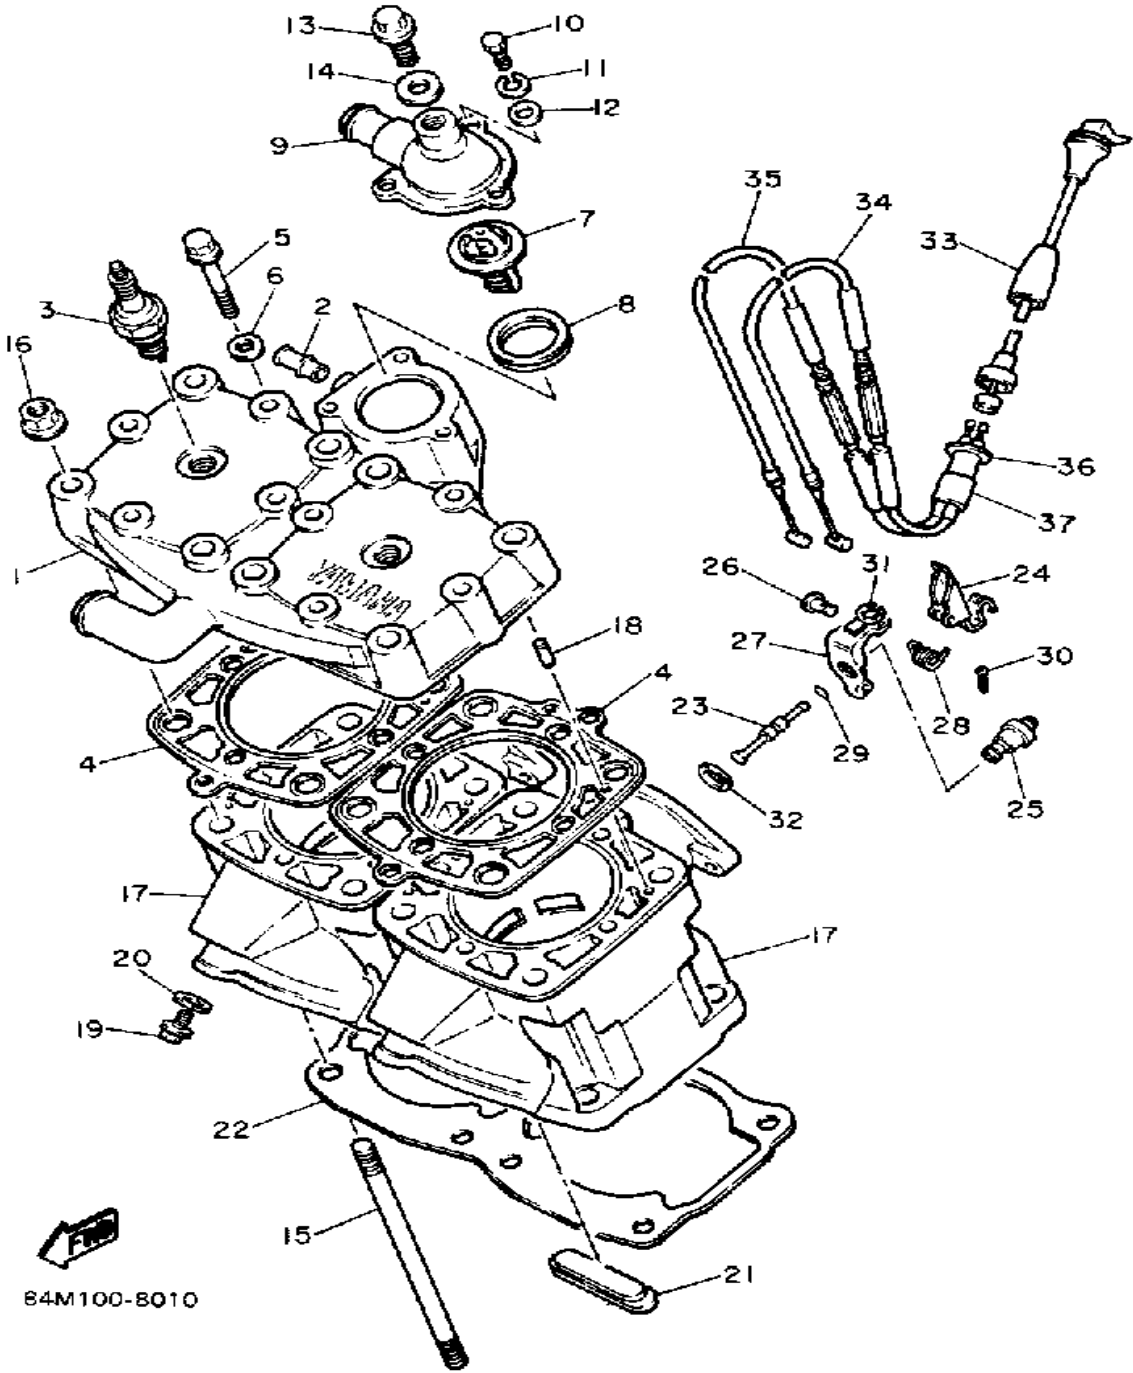

CYLINDER HEAD-CYLINDER

Ref. No.	Part Number	Description	Qty	Remarks
1	82M-11111-00-00	HEAD, CYLINDER 1	1	
2	8A7-12499-00-00	JOINT	1	
3	NGK-BR9ES-00-00	PLUG, SPARK	2	
4	82M-11181-01-00	GASKET CYLINDER HEAD	2	
5	95811-08060-00	BOLT, FLANGE	8	
6	90201-080L7-00	WASHER, PLATE	8	
7	82M-12411-00-00	THERMOSTAT	1	
8	8A7-12412-01-00	SEAL, THERMOSTAT	1	
9	82M-12413-00-00	COVER, THERMOSTAT	1	
10	97011-06025-00	BOLT (97001-06025)	3	
11	92995-06100-00	WASHER, SPRING	3	
12	92990-06600-00	WASHER, PLATE	3	
13	95811-06012-00	BOLT, FLANGE	1	
14	90430-06166-00	GASKET	1	
15	8M6-11361-00-00	BOLT, CYLINDER HOLDING 1	8	
16	95701-10500-00	NUT, FLANGE (95702-10500)	8	
17	82M-11311-00-00	CYLINDER 1	2	
18	93604-12037-00	PIN, DOWEL	4	
19	95026-10016-00	BOLT, FLANGE	2	
20	90201-11723-00	WASHER, PLATE	2	
21	47X-11355-00-00	SEAL, CYLINDER 1	2	
22	82M-11351-02-00	GASKET, CYLINDER	1	
23	84M-12281-00-00	VALVE, DCOMP	1	
24	84M-12282-00-00	LEVER, DCOMP	1	
25	84M-12283-00-00	BRACKET, DCOMP	1	
26	90240-03002-00	PIN, CLEVIS	1	
27	84M-12273-00-00	HOLDER, CABLE	1	
28	90508-10740-00	SPRING, TORSION	1	
29	93210-04092-00	O-RING	1	

CONTINUED ON NEXT FRAME ➤

Property of www.SmallEngineDiscount.com - Not for Resale