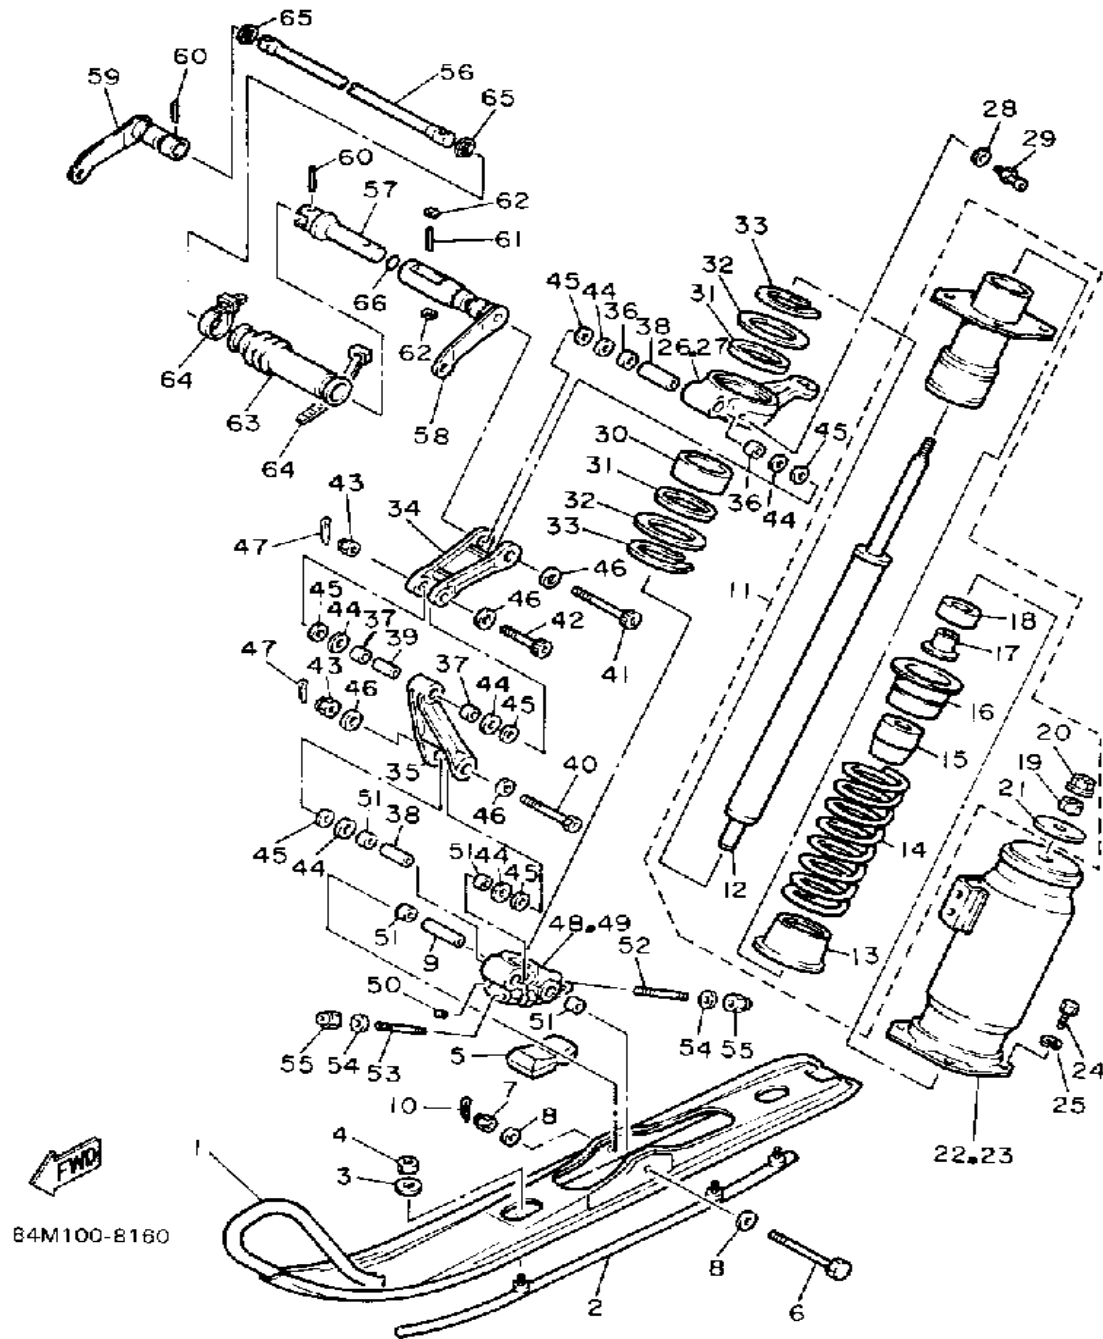

CONTINUED ON NEXT FRAME ►

Property of www.SmallEngineDiscount.com - Not for Resale

SKI

84M100-B160

Ref. No.	Part Number	Description	Qty	Remarks
28	90201-067F9-00	WASHER, PLATE	2	
29	93700-06M03-00	NIPPLE, GREASE	2	
30	90384-53175-00	BUSH, BIMETAL FORMED	2	
31	93109-53036-00	OIL SEAL	4	
32	90201-535H6-00	WASHER, PLATE (T=2.0)	4	UN
	90201-536A1-00	WASHER, PLATE (T=1.0)	4	UN
33	93410-52061-00	CIRCLIP	4	
34	8M6-2382E-00-00	ARM, FRONT 1	2	
35	8M6-2382F-00-00	ARM, FRONT 2	2	
36	90384-14091-00	BUSH, BIMETAL FORMED	4	
37	90384-14096-00	BUSH, BIMETAL FORMED	4	
38	90387-101Y9-00	COLLAR	4	
39	90387-100A4-00	COLLAR	2	
40	90110-10037-00	BOLT, HEX SKT HEAD	2	
41	90110-10141-00	BOLT, HEX SKT HEAD	2	
42	90110-10036-00	BOLT, HEX SKT HEAD	2	
43	95706-10300-00	NUT, NYLON	4	
44	90209-14296-00	WASHER	12	
45	90201-105A8-00	WASHER, PLATE	12	
46	90201-115A7-00	WASHER, PLATE	8	
47	91490-20020-00	PIN, COTTER	4	
48	84M-2376E-00-00	BRACKET 1	1	
49	84M-2377E-00-00	BRACKET 2	1	
50	90113-06039-00	BOLT, SET	2	
51	90384-14091-00	BUSH, BIMETAL FORMED	8	
52	95611-08655-00	BOLT, STUD	2	
53	95611-08640-00	BOLT, STUD	2	
54	92901-08600-00	WASHER	4	
55	95712-08300-00	NUT, LOCK	4	