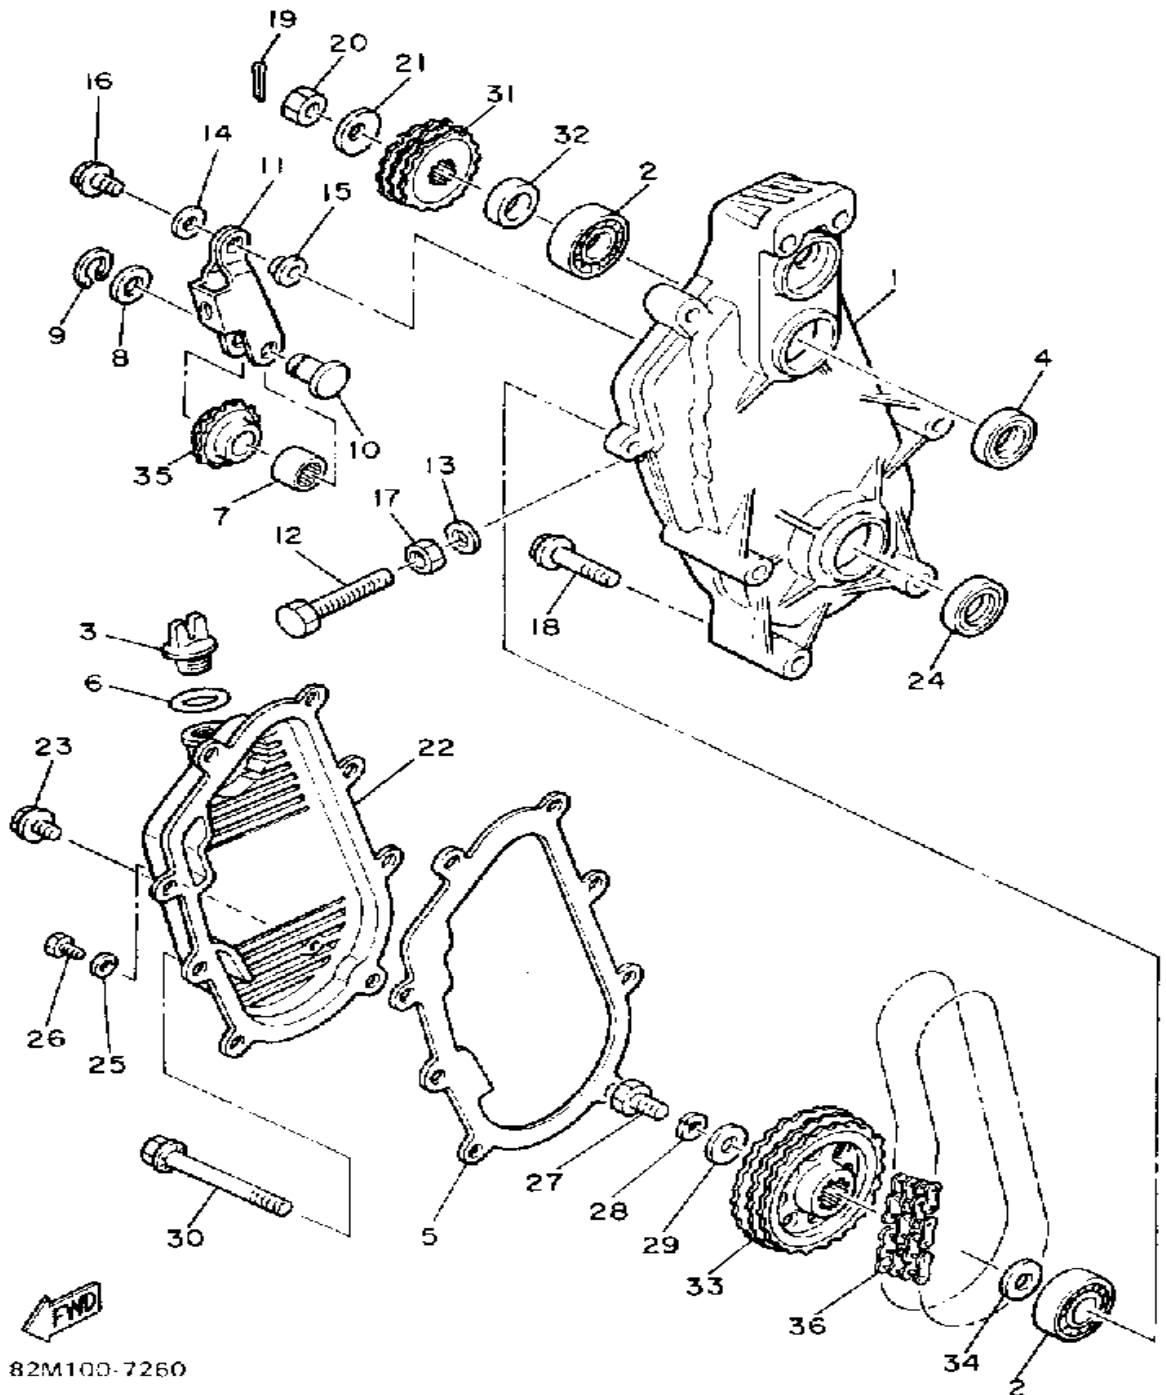

TRACK DRIVE 2

82M100-7260

Ref. No.	Part Number	Description	Qty	Remarks
1	99999-02203-00	HOUSING, CHAIN (8L9-47541-00-00)	1	
2	93306-20570-00	BEARING	2	
3	1RG-15363-00-00	PLUG, OIL	1	
4	93102-27204-00	OIL SEAL	1	
5	86M-47592-00-00	GASKET	1	
6	93210-19123-00	O-RING	1	
7	93315-21227-00	BEARING	1	
8	90201-12631-00	WASHER, PLATE	1	
9	99009-12400-00	CIRCLIP	1	
10	90249-12135-00	PIN, SPEC'L SHAPE	1	
11	8K4-47613-00-00	HOLDER	1	
12	90101-10357-00	BOLT	1	
13	90210-10004-00	WASHER, SEAL	1	
14	92990-08200-00	WASHER, PLAIN	2	
15	90387-08301-00	COLLAR	1	
16	95822-08022-00	BOLT, FLANGE	1	
17	95303-10700-00	NUT	1	
18	95811-08065-00	BOLT, FLANGE	2	
19	91401-30030-00	PIN, COTTER	1	
20	90170-20211-00	NUT	1	
21	90208-20008-00	WASHER, CONICAL SPRING	1	
22	82M-47543-00-00	CAP, HOUSING	1	
23	95811-06030-00	BOLT, FLANGE	6	
24	93102-25081-00	OIL SEAL	1	
25	90210-06006-00	WASHER, SEAL	1	
26	97011-06010-00	BOLT	1	
27	97011-10025-00	BOLT	1	
28	92901-10100-00	WASHER, SPRING	1	

CONTINUED ON NEXT FRAME ►

Property of www.SmallEngineDiscount.com - Not for Resale