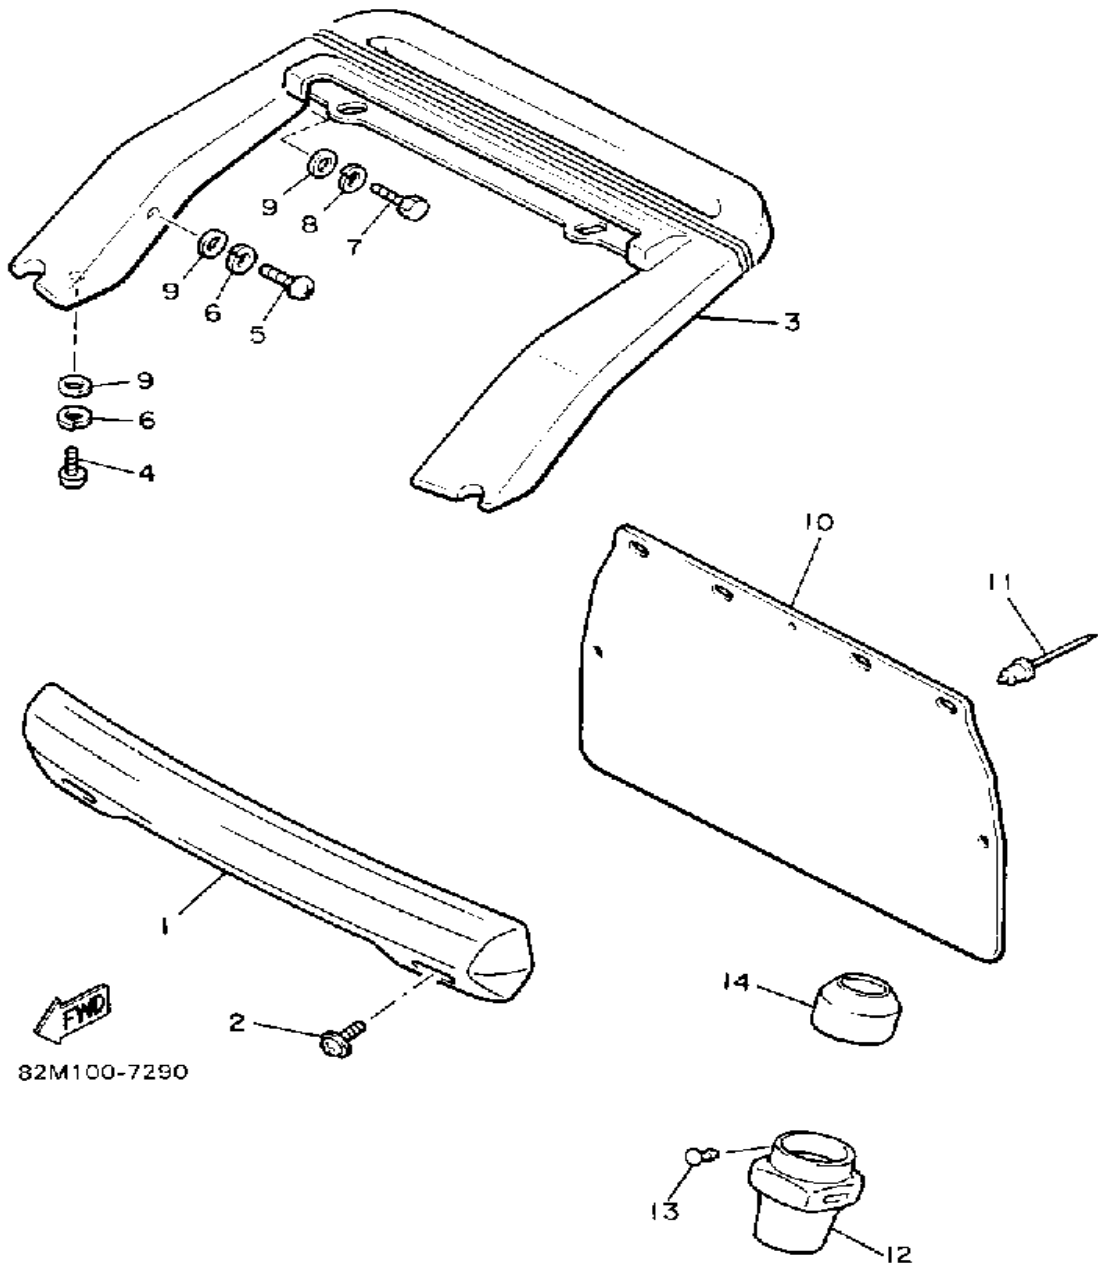

BUMPER

Ref. No.	Part Number	Description	Qty	Remarks
1	84N-77511-00-00	BUMPER, FRONT 1	1	
2	90159-06071-00	SCREW, WITH WASHER	2	
3	87F-77542-00-00	BUMPER, REAR 2	1	
4	98903-08012-00	SCREW, BIND	2	
5	98903-08020-00	SCREW, BIND (98901-08020)	2	
6	92990-08100-00	WASHER	4	
7	97313-08020-00	BOLT, HEXAGON	2	
8	92990-08100-00	WASHER	2	
9	92990-08200-00	WASHER, PLAIN	6	
10	8X9-77595-00-00	FLAP	1	
11	90267-48086-00	RIVET, BLIND	5	
12	82M-77551-00-00	PROTECTOR 1	2	
13	90269-04025-00	RIVET	2	
14	82M-77554-01-00	PROTECTOR 4	2	

Property of www.SmallEngineDiscount.com - Not for Resale