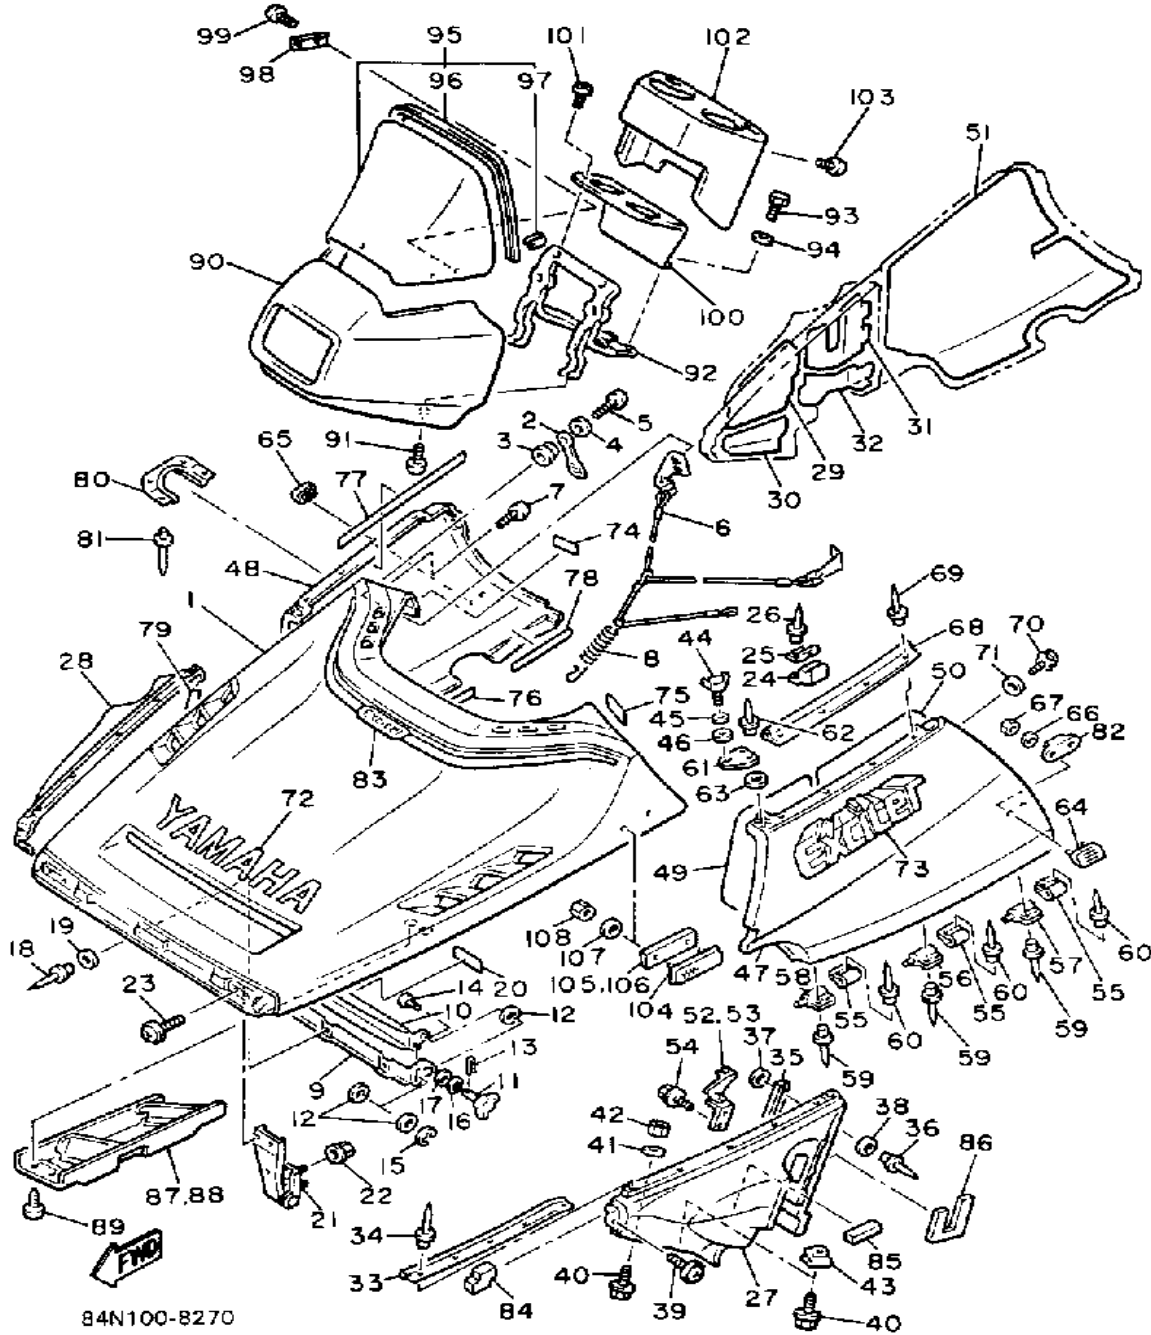

SHROUD-WINDSHIELD

Ref. No.	Part Number	Description	Qty	Remarks
88	84M-77186-00-00	PLATE 2	1	
89	97706-50012-00	SCREW, TAPPING	8	
90	84N-77231-00-00	FAIRING 1	1	
91	98906-06010-00	SCREW, BIND	2	
92	82M-77241-00-00	STAY, FAIRING	1	
93	97026-06030-00	BOLT	3	
94	92906-06100-00	WASHER, SPRING	3	
95	87F-77210-00-00	WINDSHIELD COMP.	1	
96	87S-77213-00-00	. TRIM, UPPER	1	
97	80V-77223-00-00	. FASTENER	2	
98	82M-77218-00-00	WASHER 1	2	
99	90154-05023-00	SCREW, BINDING	6	
100	82M-83519-01-00	BRACKET, METER	1	
101	98906-06010-00	SCREW, BIND	2	
102	82M-77251-00-00	COVER, HEADLIGHT	1	
103	98906-05016-00	SCREW, BIND	1	
104	81E-85110-00-00	REFLECTOR ASSEMBLY	2	
105	82M-85115-00-00	BASE, REFLECTOR	1	
106	82M-85115-50-00	BASE, REFLECTOR	1	
107	92901-05600-00	WASHER, PLATE	4	
108	95701-05300-00	NUT, NYLON	4	

Property of www.SmallEngineDiscount.com - Not for Resale