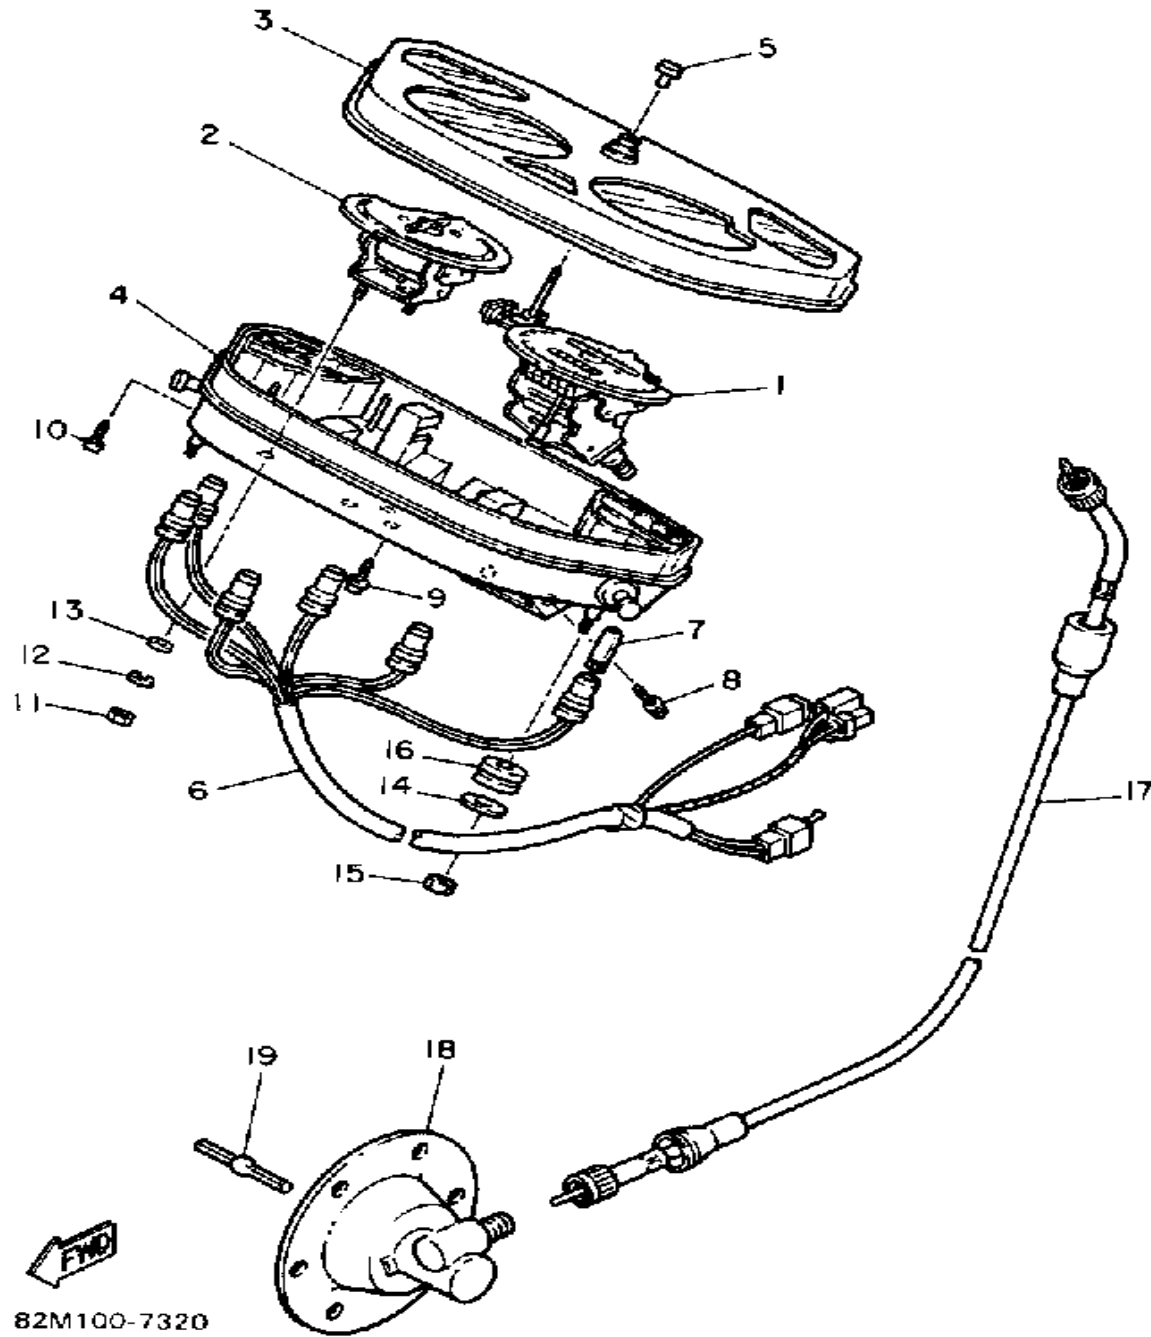

METER

82M100-7320

Ref. No.	Part Number	Description	Qty	Remarks
1	82M-83580-40-00	SPEEDOMETER ASSEMBLY ..	1	
2	88R-83540-20-00	TACHOMETER ASSEMBLY ...	1	
3	82M-83559-01-00	COVER, METER (82M-83559-00)	1	
4	82M-8353H-01-00	CASE, INNER	1	
5	29L-83578-00-00	KNOB, TRIP METER	1	
6	82M-83509-01-00	SOCKET CORD ASSEMBLY ..	1	
7	4G1-84744-00-00	BULB, MTR.12V3.4W	6	
8	90167-04021-00	SCREW, TAPPING	2	
9	90159-03147-00	SCREW, W/WASHER	2	
10	90164-04009-00	SCREW, TAPPING	4	
11	95301-04600-00	NUT	2	
12	92901-04100-00	WASHER, SPRING	2	
13	92990-04200-00	WASHER, PLAIN	2	
14	90201-06067-00	WASHER, PLATE	2	
15	95380-06600-00	NUT	2	
16	5J0-83513-00-00	DAMPER	3	
17	82M-83550-00-00	SPEEDOMETER CABLE ASSEMBLY	1	
18	8L9-47700-00-00	METER GEAR HOUSING COMP	1	
19	8K4-47715-00-00	JOINT	1	

Property of www.SmallEngineDiscount.com - Not for Resale