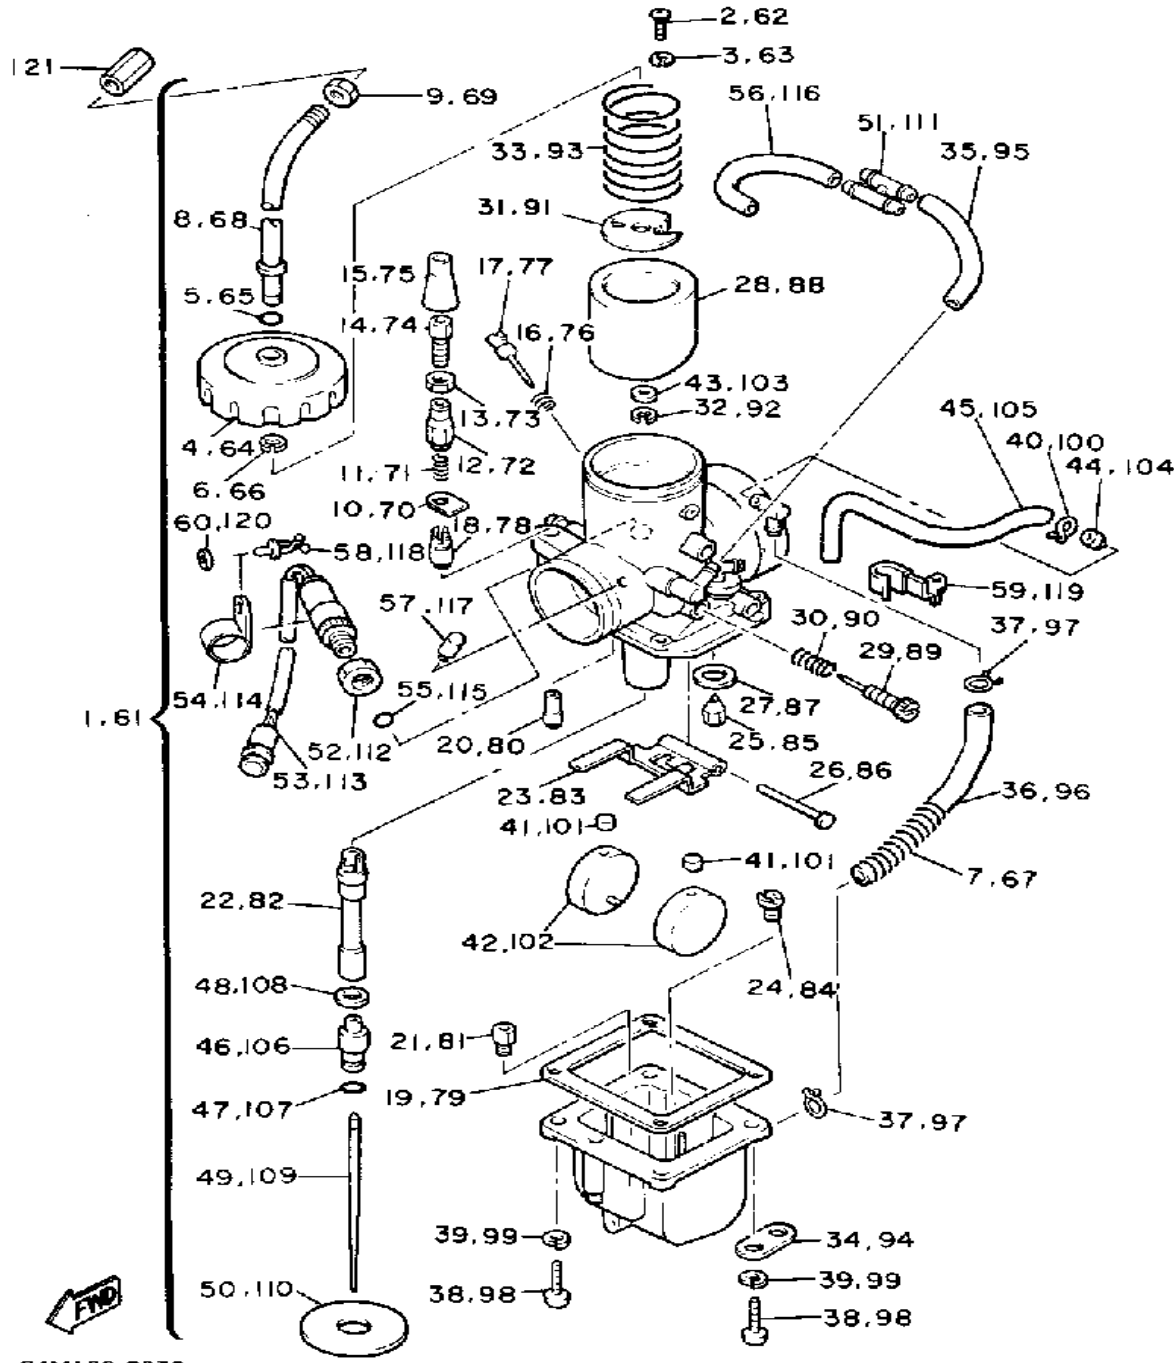

CARBURETOR

84M100-8070

Ref. No.	Part Number	Description	Qty	Remarks
1	84M-14101-01-00	CARBURETOR ASSEMBLY 1	1	
2	98580-04008-00	. SCREW, PAN HEAD	1	
3	92901-04100-00	. WASHER, SPRING	1	
4	3R4-14158-00-00	. TOP, MIXING CHAMBER	1	
5	8F2-14147-00-00	. O-RING	1	
6	363-14137-00-00	. CLIP	1	
7	8X6-14589-00-00	. SPRING	1	
8	8X6-14155-00-00	. GUIDE, CABLE	1	
9	127-14161-00-00	. NUT, CABLE ADJUSTING	1	
10	8A7-14178-00-00	. PLATE, STARTER LVR	1	
11	127-14135-00-00	. SPRING, PLUNGER	1	
12	8U9-14174-00-00	. CAP, PLUNGER	1	
13	802-14161-00-00	. NUT, CABLE ADJUSTING	1	
14	12G-14106-00-00	. CABLE ADJUST SCREW SET	1	
15	8A7-14169-00-00	. CAP	1	
16	127-14134-00-00	. SPRING, AIR ADJUSTING	1	
17	23X-14104-00-00	. AIR SCREW SET	1	
18	8U9-14171-00-00	. PLUNGER, STARTER	1	
19	363-14184-00-00	. GASKET, FLOAT CHMBR	1	
20	193-14142-42-00	. JET, PILOT (# 42.5)	1	
21	137-14143-46-A1	. JET, MAIN (#230)	1	U.R.
	137-14143-50-A1	. JET, MAIN (#250)	1	U.R.
	137-14143-54-A1	. JET, MAIN (#270)	1	U.R.
	137-14143-58-A1	. JET, MAIN (# 290)	1	U.R.
	137-14143-64-00	. JET, MAIN (#320)	1	U.R. STD
	137-14143-68-00	. JET, MAIN (#340)	1	U.R.
22	363-14141-56-00	. NOZZLE, MAIN	1	
23	363-14187-00-00	. ARM, FLOAT	1	
24	3G2-14231-32-00	. JET, MAIN (#160)	1	

CONTINUED ON NEXT FRAME ➤

Property of www.SmallEngineDiscount.com - Not for Resale