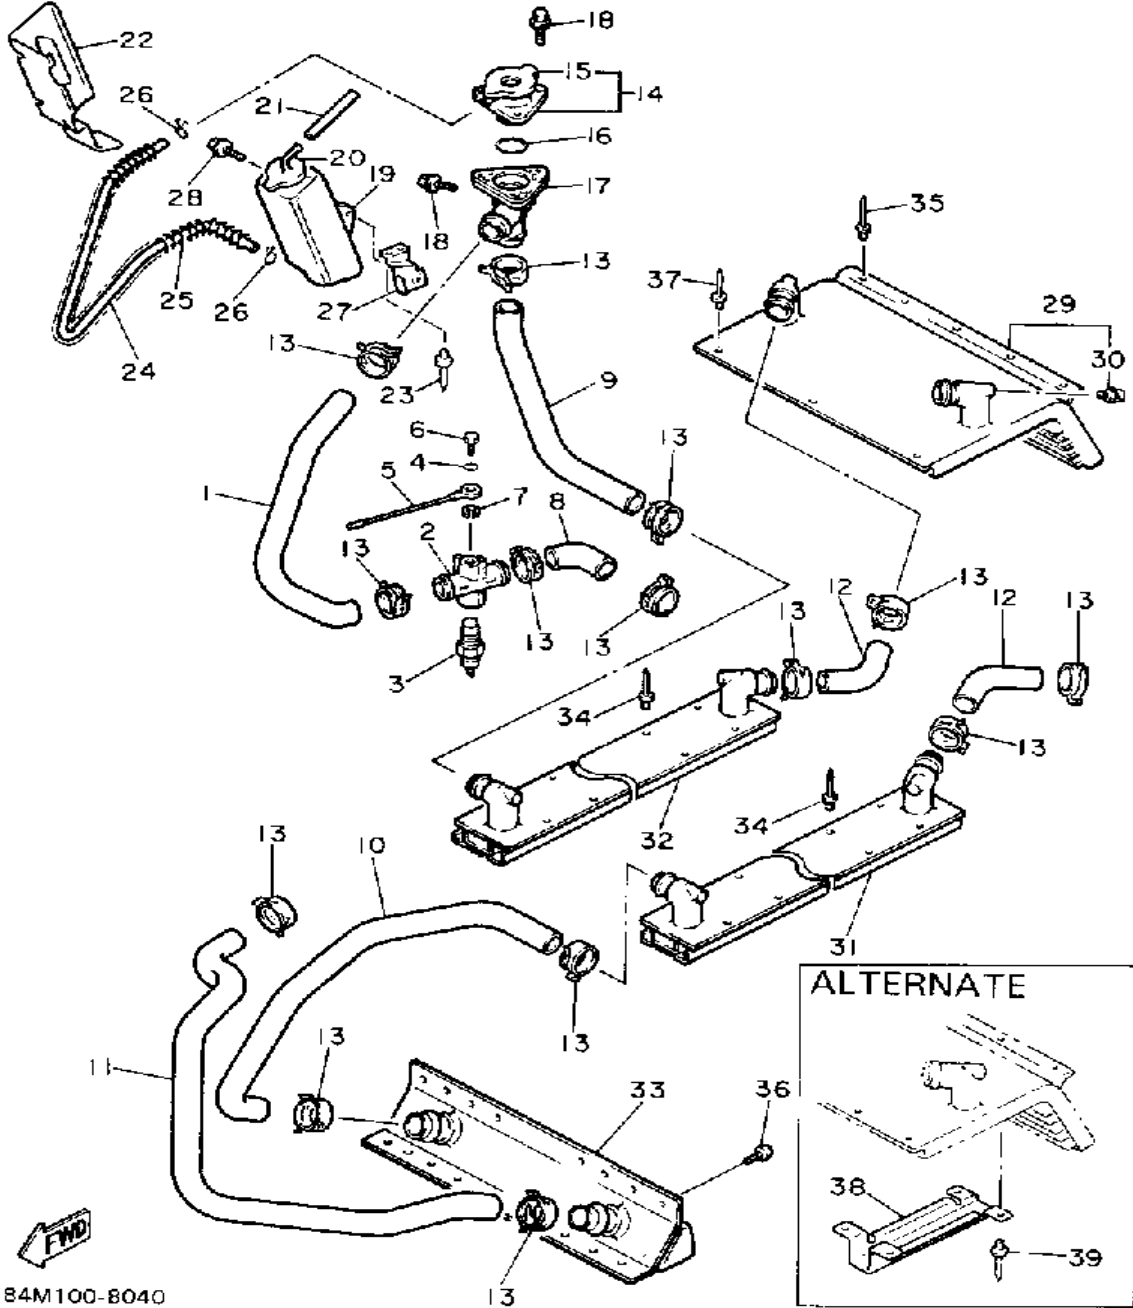

RADIATOR-HOSE

B4M100-8040

Ref. No.	Part Number	Description	Qty	Remarks
30	82M-1247H-00-00	. SCREW, BREED	1	
31	82M-1240E-01-00	HEAT EXCHANGER	1	
32	82M-1240F-01-00	HEAT EXCHANGER	1	
33	82M-1241A-00-00	HEAT EXCHANGER ASSEMBLY 4	1	
34	90267-48060-00	RIVET, BLIND	32	
35	90267-48132-00	RIVET, blind	14	
36	90154-06036-00	SCREW, BINDING	4	
37	90267-48117-00	RIVET, BLIND	3	
38	82M-21978-00-00	PROTECTOR, FRAME	2	ALT. PART
39	90267-48060-00	RIVET, BLIND	8	ALT. PART

Property of www.SmallEngineDiscount.com - Not for Resale