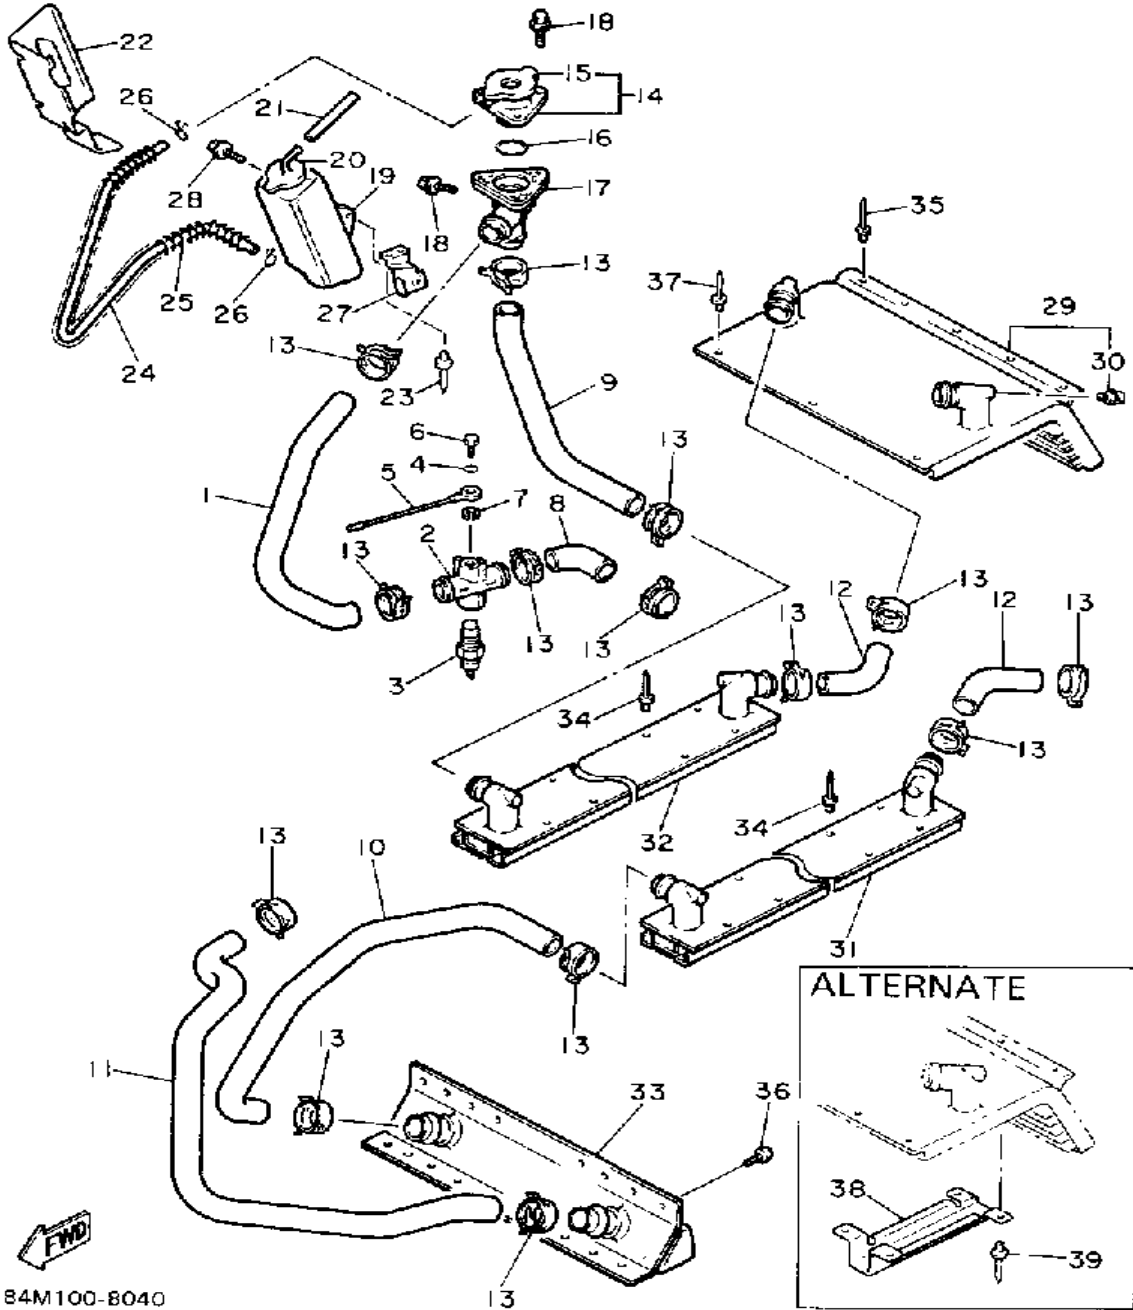

RADIATOR-HOSE

Ref. No.	Part Number	Description	Qty	Remarks
1	82M-12482-00-00	PIPE 2	1	
2	82M-12446-00-00	JOINT	1	
3	83M-82560-01-00	THERMO SWITCH ASSEMBLY	1	
4	90430-16152-00	GASKET	1	
5	87D-82318-00-00	WIRE, SUB-LEAD	1	
6	97011-06010-00	BOLT	1	
7	92995-06100-00	WASHER, SPRING	1	
8	82M-1248A-00-00	PIPE 8	1	
9	82M-12483-00-00	PIPE 3	1	
10	82M-12484-00-00	PIPE 4	1	
11	82M-12485-01-00	PIPE 5	1	
12	82M-12476-00-00	PIPE 6	2	
13	90467-28046-00	CLIP	14	
14	1FK-12590-00-00	CONDUCTION ASSEMBLY	1	
15	1AA-12462-00-00	. CAP, RADIATOR	1	
16	93210-27778-00	O-RING	1	
17	82M-12581-00-00	JOINT, HOSE 1	1	
18	95811-06016-00	BOLT, FLANGE (95822-06016)	4	
19	82M-21871-00-00	TANK, RECOVERY	1	
20	81E-21815-00-00	CAP	1	
21	90445-112E0-00	HOSE	1	
22	82M-21873-00-00	BRACKET, RECOVERY TANK	1	
23	90267-48125-00	RIVET, BLIND	2	
24	90445-09226-00	HOSE	1	
25	81E-24327-00-00	PROTECTOR, PIPE	1	
26	90467-09026-00	CLIP	2	
27	82M-1244E-00-00	BRACKET 1	1	
28	90119-06108-00	BOLT, WITH WASHER	1	
29	82M-12440-01-00	HEAT EXCHANGER ASSEMBLY	1	

CONTINUED ON NEXT FRAME ➤

Property of www.SmallEngineDiscount.com - Not for Resale