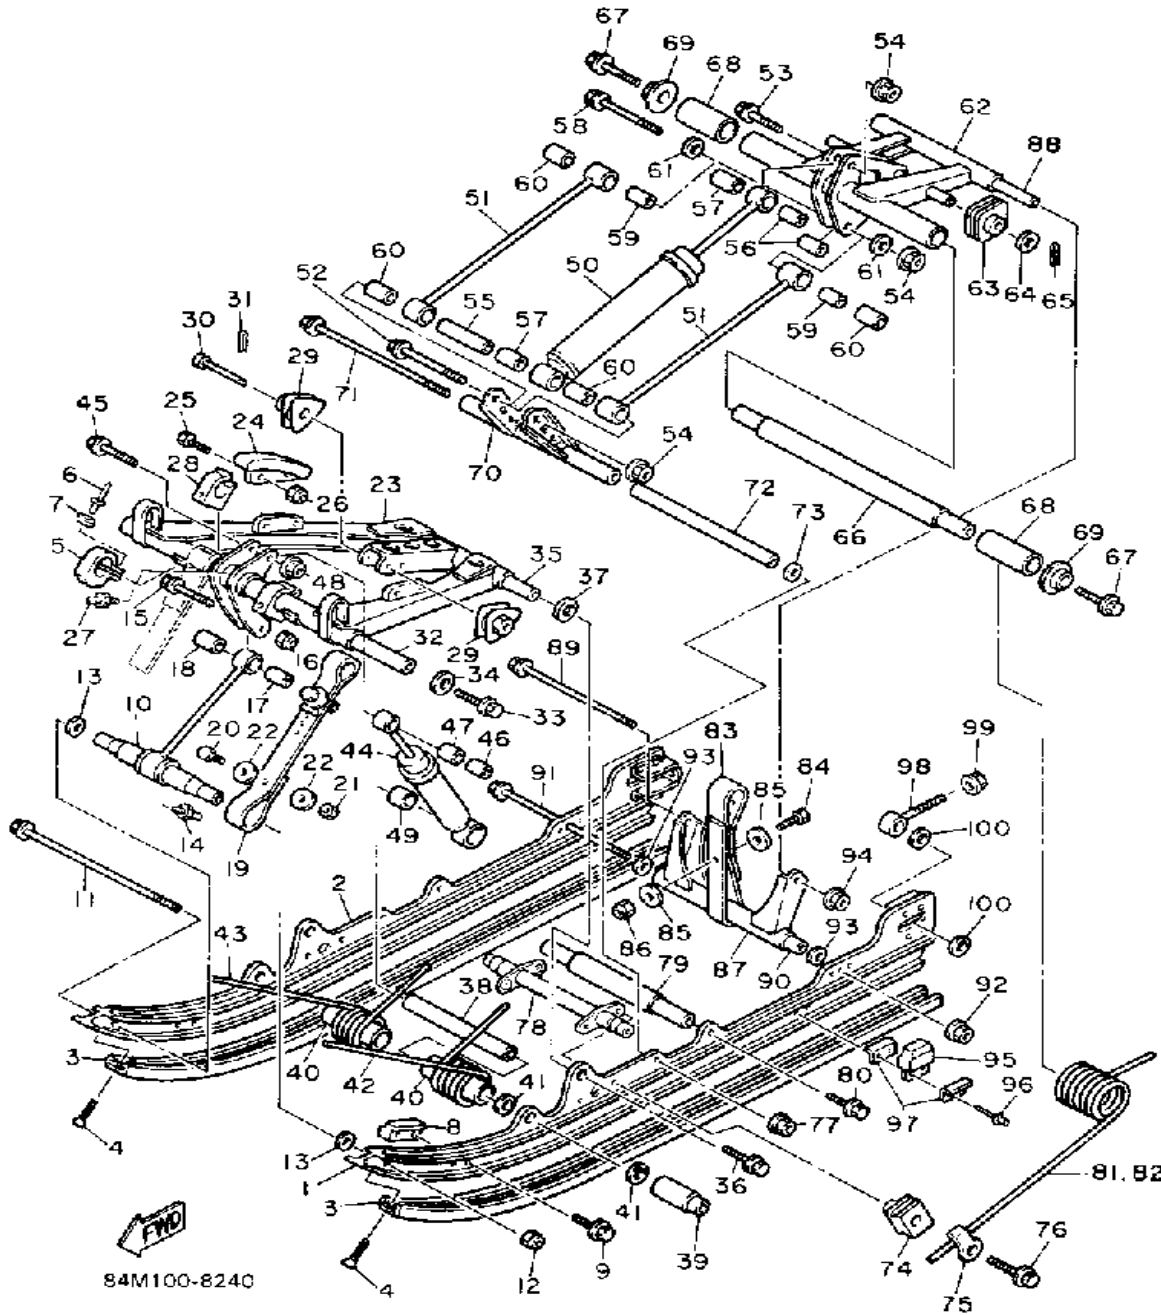

TRACK SUSPENSION 2

Ref. No.	Part Number	Description	Qty	Remarks
1	84M-47411-00-00	FRAME, SLIDING 1	1	
2	84M-47412-00-00	FRAME, SLIDING 2	1	
3	82M-47421-01-XX	SLIDING RUNNER (82M-47421-00)	2	
4	90151-06010-00	SCREW, COUNTERSUNK	2	
5	82M-47456-00-00	DAMPER 1	2	
6	90267-48062-00	RIVET, BLIND	2	
7	90201-057H5-00	WASHER, PLATE	4	
8	82M-47419-00-00	BRACKET 7	2	
9	90105-06434-00	BOLT, WASHER BASED	4	
10	82M-47415-00-00	BRACKET 1	1	
11	95822-08250-00	BOLT, FLANGE	1	
12	95601-08200-00	NUT, U	1	
13	92990-08600-00	WASHER, PLATE	2	
14	93700-06M03-00	NIPPLE, GREASE	1	
15	95811-08040-00	BOLT, FLANGE	1	
16	95712-08300-00	NUT, LOCK	1	
17	90387-084R5-00	COLLAR	1	
18	90380-12161-00	BUSH, SOLID	1	
19	82M-47495-00-00	STOPPER 1	2	
20	97011-06025-00	BOLT (97001-06025)	4	
21	95701-06300-00	NUT, NYLON	4	
22	90201-06407-00	WASHER, PLATE (90201-06747-00)	8	
23	82M-47331-00-00	ARM, PIVOT 1	1	
24	8F3-47422-01-00	RUNNER, SLIDING 2	2	
	97011-06025-00	BOLT (97001-06025)	4	
26	95701-06300-00	NUT, NYLON	4	
27	93700-06M03-00	NIPPLE, GREASE	1	

CONTINUED ON NEXT FRAME ►

Property of www.SmallEngineDiscount.com - Not for Resale