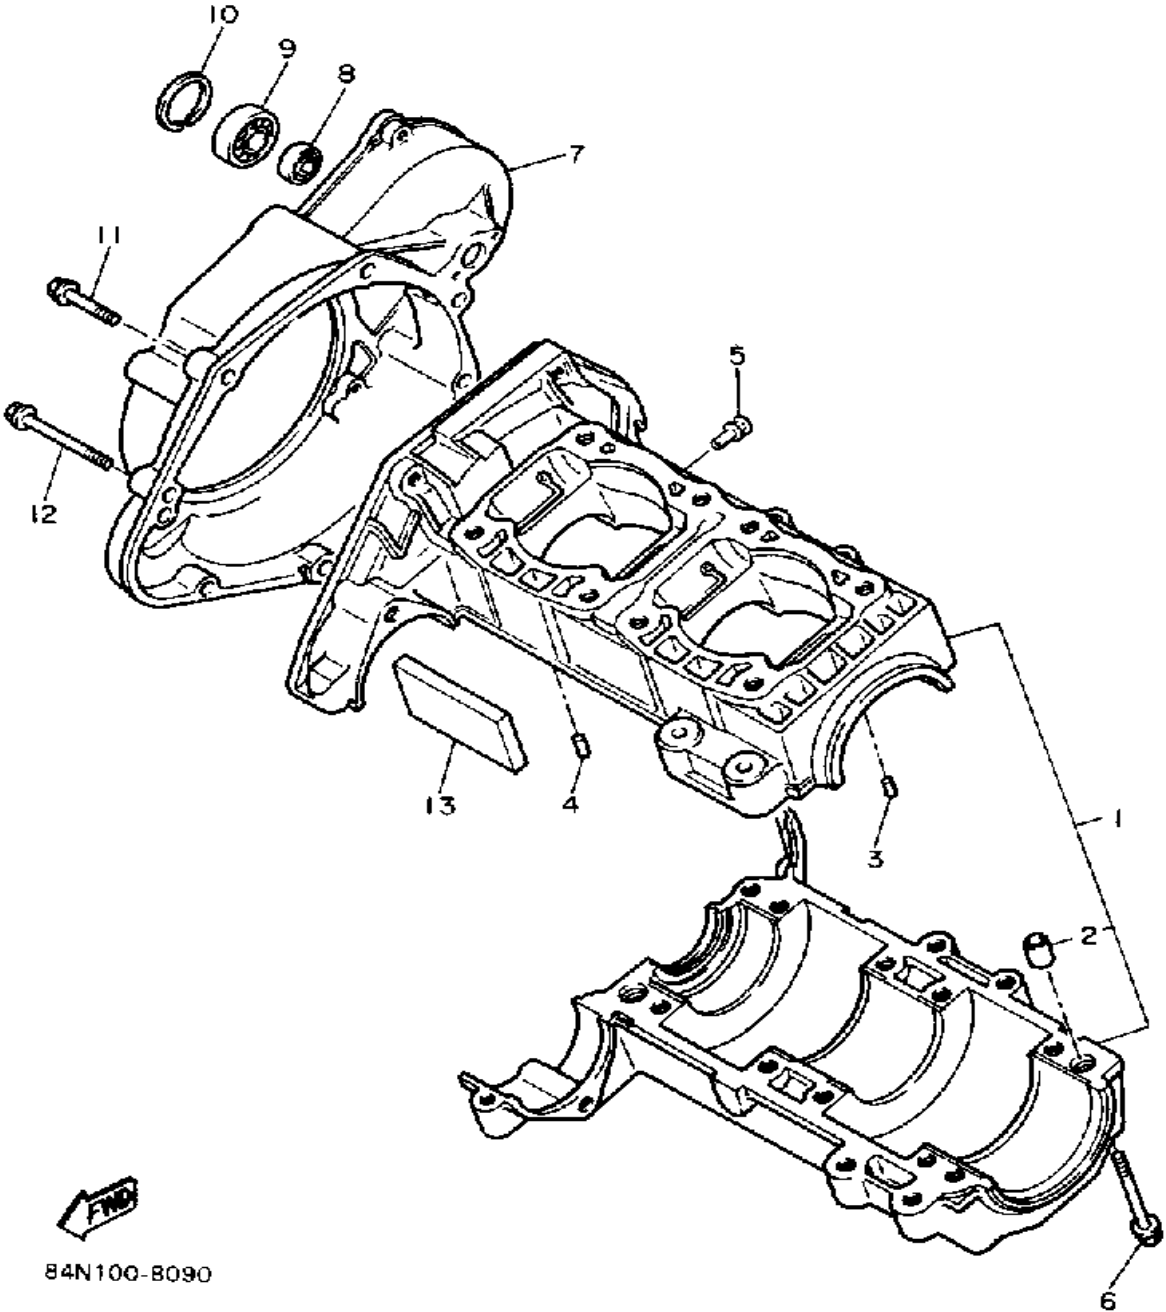

CRANKCASE

Ref. No.	Part Number	Description	Qty	Remarks
1	84N-15100-02-00	CRANKCASE ASSEMBLY	1	
2	99510-12016-00	. PIN, DOWEL	2	
3	93604-07141-00	PIN, DOWEL	2	
4	93603-10049-00	PIN, DOWEL	4	
5	J38-11116-00-00	JOINT, BREATHER	1	
6	95811-08085-00	BOLT, FLANGE	12	
7	82M-15421-00-00	COVER, CRANKCASE R	1	
8	93102-12321-00	OIL SEAL, SD-TYPE	1	
9	93306-20117-00	BEARING	1	
10	93450-34118-00	CIRCLIP	1	
11	95811-08040-00	BOLT, FLANGE	3	
12	95811-08080-00	BOLT, FLANGE	2	
13	84N-15316-00-00	DAMPER, ENGINE MOUNT 1	1	

Property of www.SmallEngineDiscount.com - Not for Resale