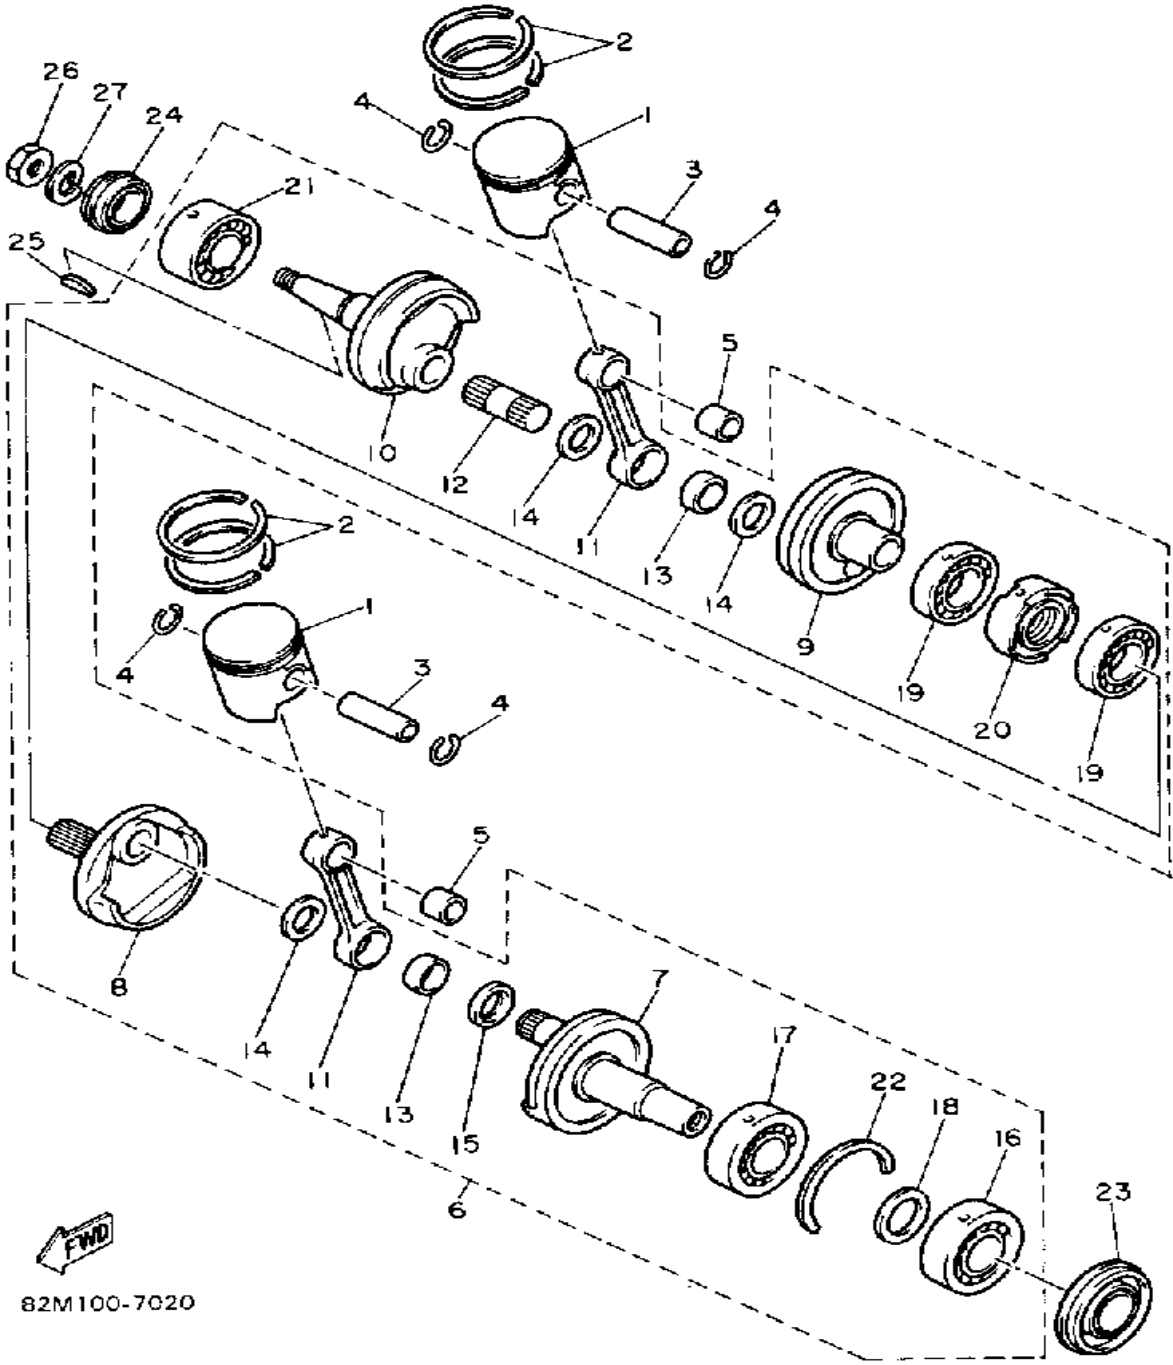

CONTINUED ON NEXT FRAME ➤

Property of www.SmallEngineDiscount.com - Not for Resale

CYLINDER HEAD-CYLINDER

64M100-8010

Ref. No.	Part Number	Description	Qty	Remarks
30	91490-16020-00	PIN, COTTER	1	
31	99002-03600-00	CIRCLIP	1	
32	812-11198-00-00	GASKET	2	
33	82M-12292-01-00	CABLE, DCOMP	1	
34	82M-2632A-00-00	WIRE, DECOMP 1	1	
35	82M-2632E-00-00	WIRE, DECOMP 2	1	
36	4U1-26261-00-00	CONNECTOR, CABLE	1	
37	5L6-26272-00-00	CAP	1	

Property of www.SmallEngineDiscount.com - Not for Resale

CRANKSHAFT - PISTON

Ref. No.	Part Number	Description	Qty	Remarks
1	82M-11631-02-92	PISTON STD (STD) (82M-11631-00-93)	2	UR STD
	82M-11635-00-00	PISTON 1 O/S 0.25 (0.25MM O/S)	2	U.R.
	82M-11636-00-00	PISTON 2 O/S 0.50 (0.50MM O/S)	2	U.R.
2	8R6-11601-00-00	PISTON RING SET (STD)	2	U.R. STD
	8R6-11601-10-00	PISTON RING SET (0.25MM O/S)	2	U.R.
	8R6-11601-20-00	PISTON RING SET (0.50MM O/S)	2	U.R.
3	8H8-11633-00-00	PIN, PISTON	2	
4	93450-21053-00	CIRCLIP	4	
5	93310-320G0-00	BEARING	2	
6	82M-11400-00-00	CRANKSHAFT ASSEMBLY	1	
7	82M-11412-00-00	. CRANK 1	1	
8	82M-11422-00-00	. CRANK 2	1	
9	82M-11432-00-00	. CRANK 3	1	
10	82M-11442-00-00	. CRANK 4	1	
11	82M-11651-00-00	. ROD, CONNECTING	2	
12	82M-11681-00-00	. PIN, CRANK 1	1	
13	93310-525K6-00	. BEARING, CYLINDRICAL	2	
14	82M-11685-00-00	. WASHER, CRANK PIN	3	
15	8R9-11685-00-00	. WASHER, CRANK PIN	1	
16	93306-30711-00	. BEARING (93306-30712-00)	1	
17	93306-30711-00	. BEARING (93306-30712-00)	1	
18	90201-357E4-00	. WASHER, PLATE	1	
19	93306-20712-00	. BEARING	2	
20	82M-11515-00-00	. SEAL, LABYRINTH 1	1	
21	93303-30601-00	. BEARING	1	

CONTINUED ON NEXT FRAME ➤

Property of www.SmallEngineDiscount.com - Not for Resale

CRANKSHAFT - PISTON

Ref. No.	Part Number	Description	Qty	Remarks
22	93440-80023-00	. CIRCLIP	1	
23	93103-35140-00	OIL SEAL	1	
24	93103-32153-00	OIL SEAL	1	
25	90280-05033-00	KEY, WOODRUFF	1	
26	90170-16182-00	NUT	1	
27	92901-16100-00	WASHER, SPRING	1	