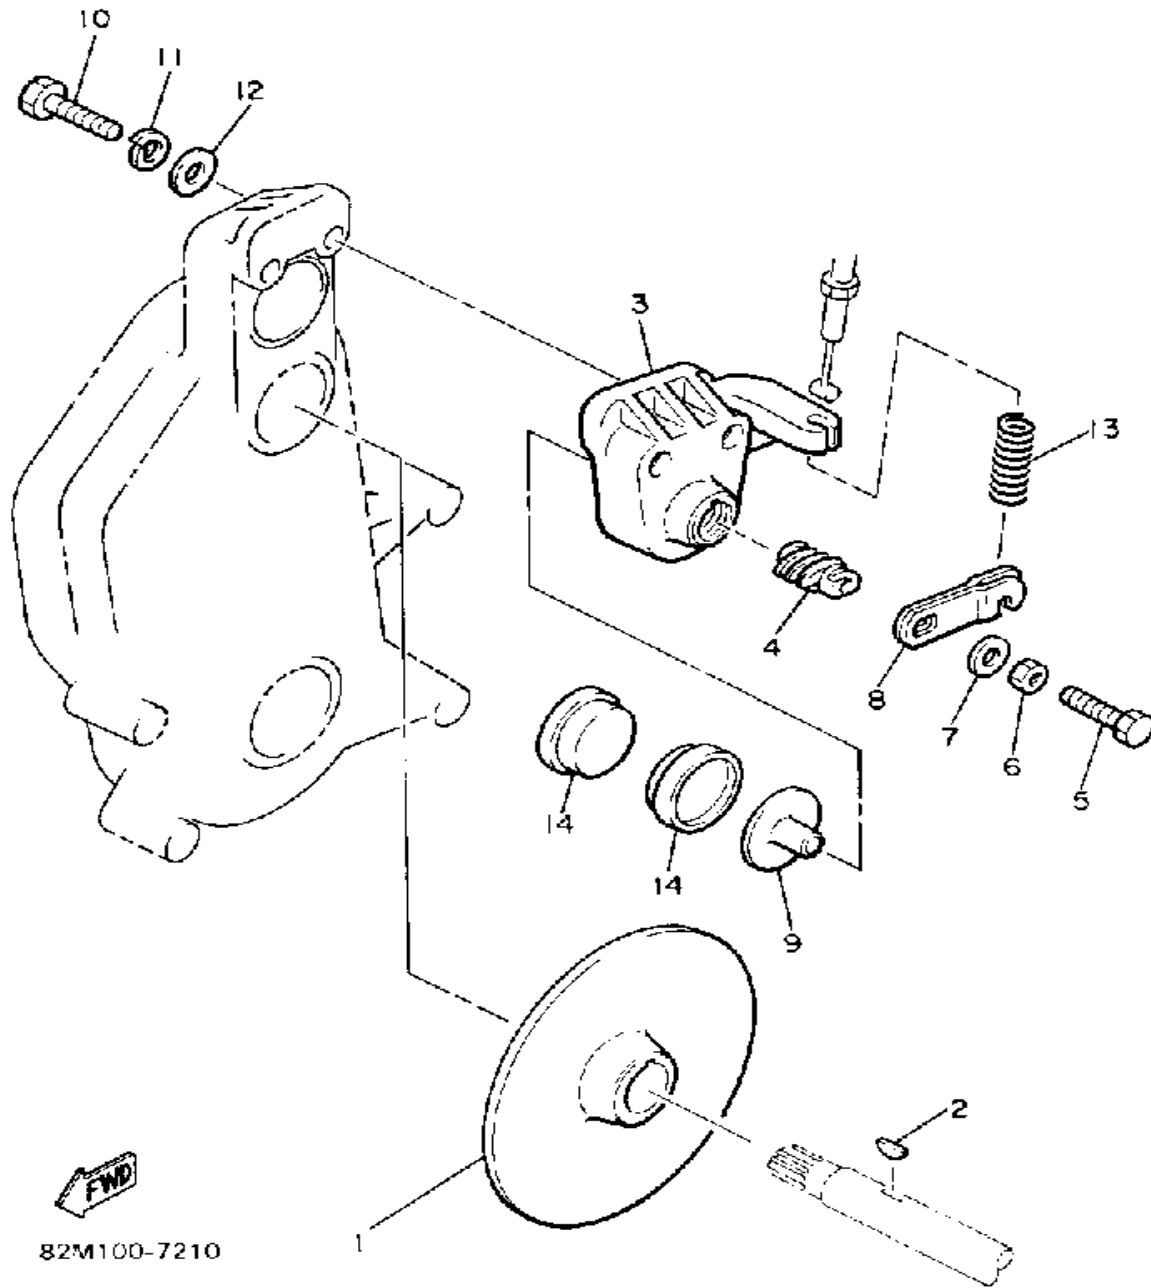

BRAKE

Ref. No.	Part Number	Description	Qty	Remarks
1	8L8-25831-00-00	DISC, BRAKE (R)	1	
2	8J7-25848-00-00	KEY	1	
3	8K4-25731-00-00	BODY, CALIPER 1	1	
4	878-25728-00-00	CAM	1	
5	90101-08499-00	BOLT	1	
6	95303-08700-00	NUT	1	
7	92990-08600-00	WASHER, PLATE	1	
8	878-25726-00-00	LEVER, BRAKE	1	
9	878-25733-00-00	PLATE, BACK UP	1	
10	97022-10055-00	BOLT	2	
11	92901-10100-00	WASHER, SPRING	2	
12	92990-10600-00	WASHER, PLATE	2	
13	90501-23337-00	SPRING, COMPRESSION	1	
14	84X-25811-01-00	PAD, CALIPER 2	1	

Property of www.SmallEngineDiscount.com - Not for Resale