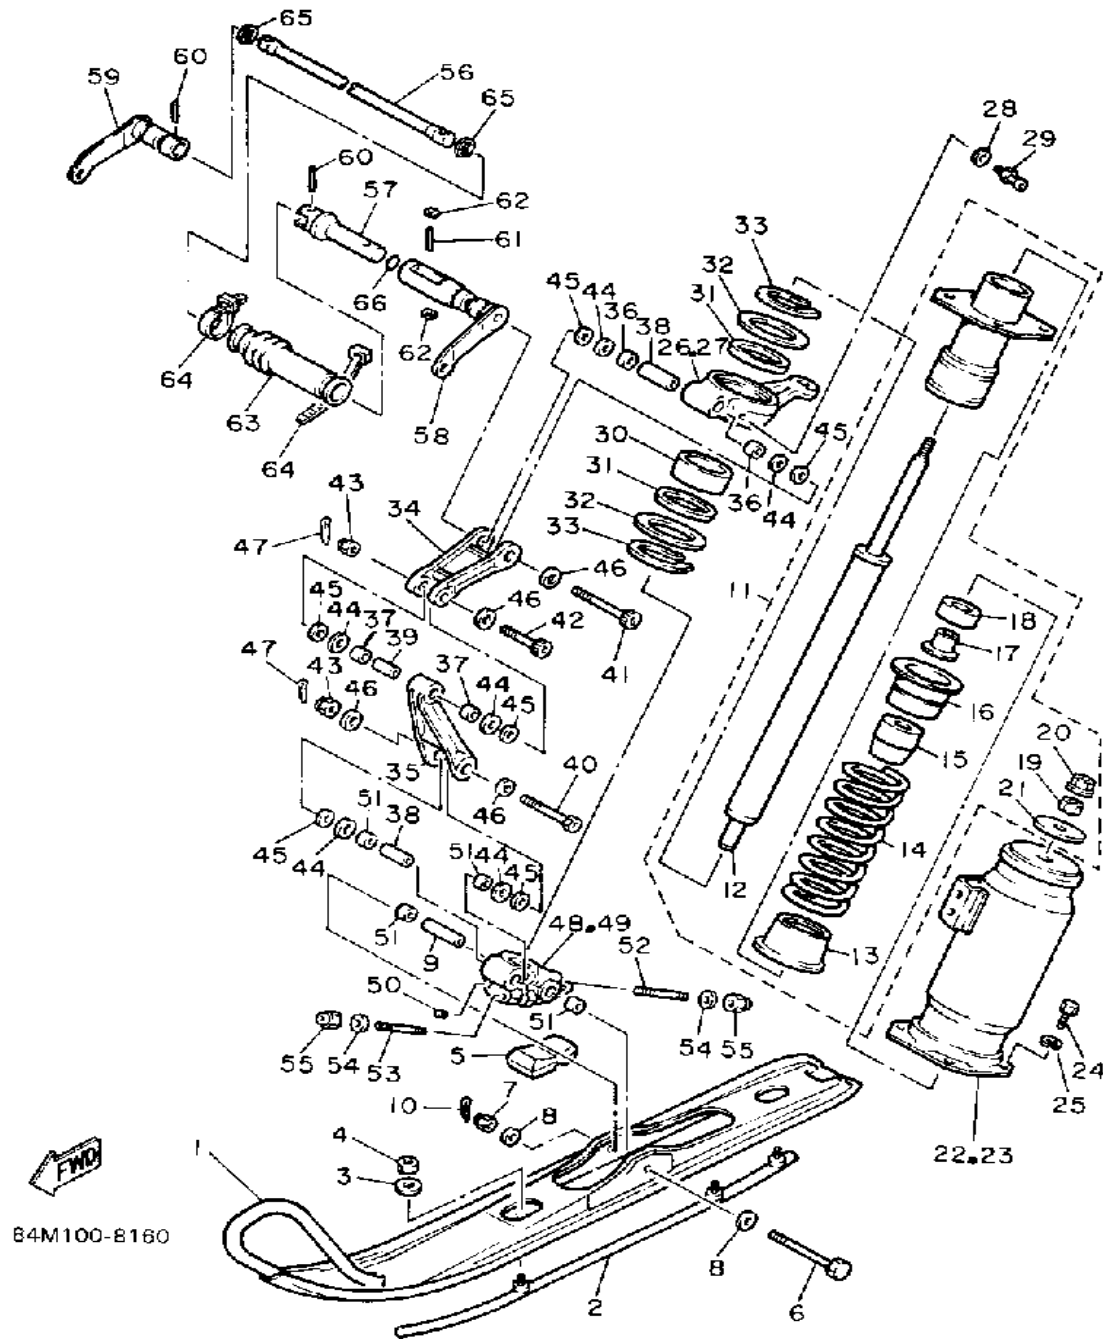

SKI

84M100-B160

Ref. No.	Part Number	Description	Qty	Remarks
1	82M-23710-03-00	SKI 1	2	
2	82W-23731-01-XX	SKI RUNNER, 1	2	
3	92906-08600-00	WASHER	6	
4	95616-08100-00	NUT, U	6	
5	82M-23743-00-00	STOPPER 1	2	
6	90102-10050-00	BOLT, WITH HOLE	2	
7	95706-10300-00	NUT, NYLON	2	
8	92906-10600-00	WASHER	4	
9	90387-106J3-00	COLLAR	2	
10	91490-20020-00	PIN, COTTER	2	
11	84M-2376A-00-00	ABSORBER ASSEMBLY 1	2	
12	84M-22401-00-00	. DAMPER SUB-ASSEMBLY.	1	
13	82M-23777-00-00	. SEAT, SPRING 2	1	
14	90501-750F6-00	. SPRING, COMPRESSION	1	
15	82M-22493-00-00	. BUMP, STOP	1	
16	8L0-23788-00-00	. PLATE, BACK UP	1	
17	90387-084R1-00	. COLLAR	1	
18	82M-23779-00-00	. WASHER	1	
19	90170-08220-00	. NUT	1	
20	95333-08600-00	. NUT	1	
21	90201-080L1-00	. WASHER, PLATE	1	
22	82M-2376J-00-00	HOLDER, ABSORBER (LH) (BLU)	1	
23	82M-2377J-00-00	HOLDER, ABSORBER (RH) (BLU)	1	
24	97011-06020-00	BOLT	8	
25	92995-06100-00	WASHER, SPRING	8	
26	82M-23851-00-00	ARM, OUTSIDE 1 (L, H)	1	
27	82M-23852-00-00	ARM, OUTSIDE 2 (R, H)	1	

CONTINUED ON NEXT FRAME ►

Property of www.SmallEngineDiscount.com - Not for Resale