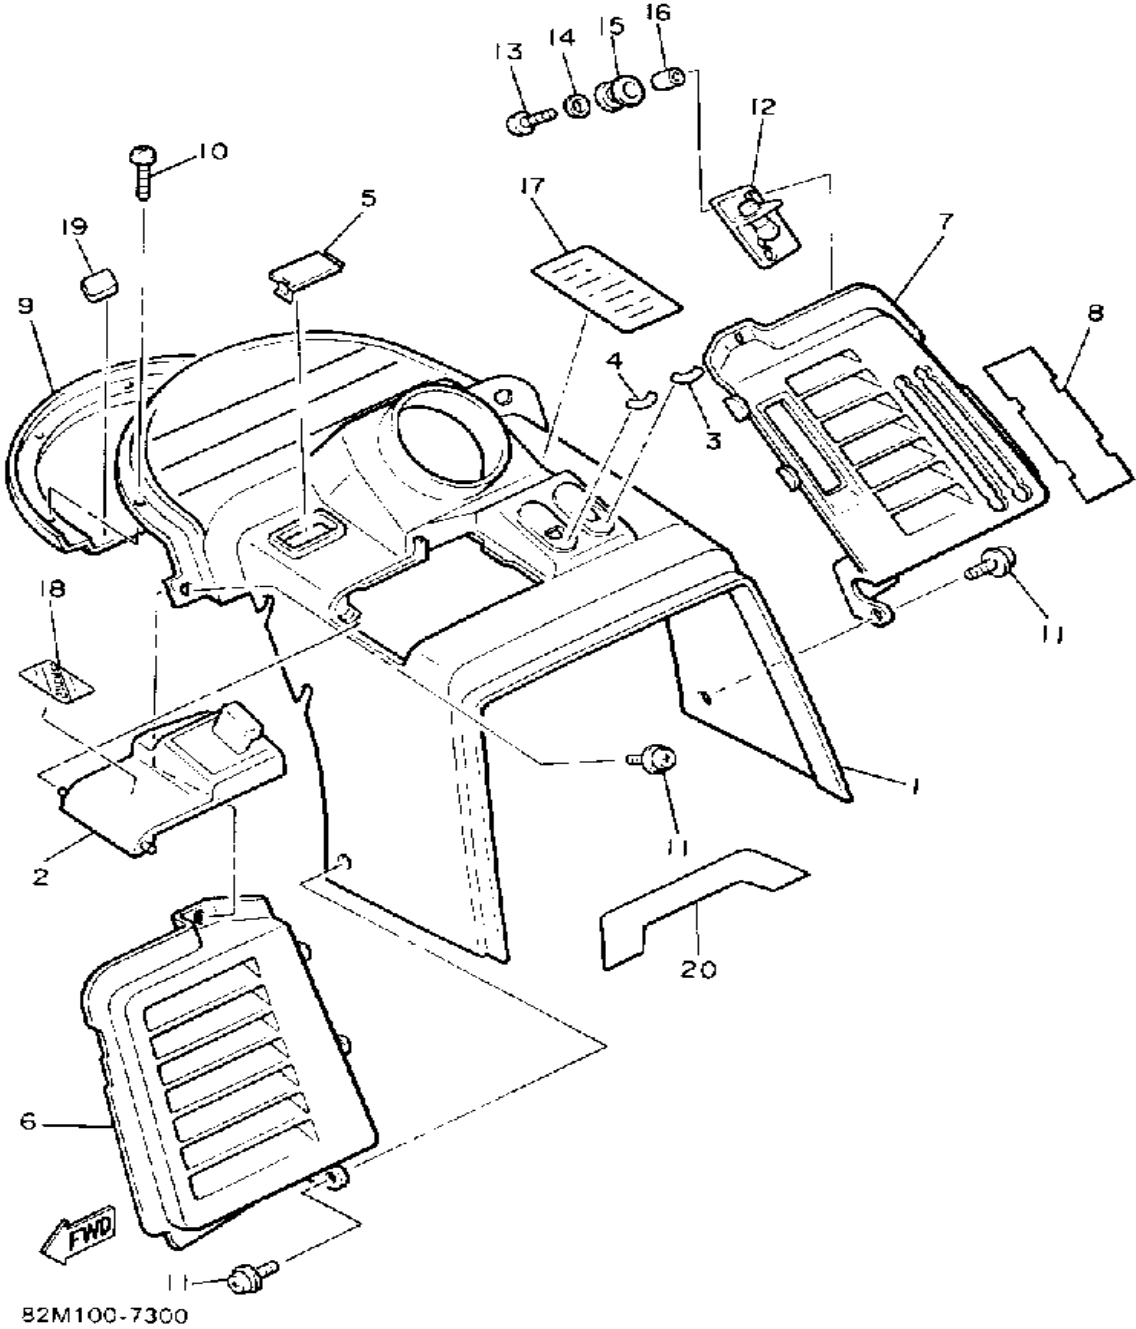

INSTRUMENT PANEL

Ref. No.	Part Number	Description	Qty	Remarks
1	84M-77711-01-00	PANEL, INSTRUMENT	1	
2	8X9-77712-01-00	PANEL, INSTRUMENT	1	
3	8V0-77741-20-00	INDICATOR 1	1	
4	8U9-77742-00-00	INDICATOR 2	1	
5	8X9-77740-00-00	GROMMET, INSTRUMENT PANEL	1	
6	8X9-77131-00-00	LOUVER 1	1	
7	8X9-77132-00-00	LOUVER 2	1	
8	8V0-7716E-00-00	REFLECTOR 1	2	
9	8V0-77731-00-00	SHIELD 1	1	
10	98906-05012-00	SCREW, BIND	4	
11	90159-05137-00	SCREW, WITH WASHER	4	
12	80L-77721-00-00	BRACKET 1	1	
13	97706-50520-00	SCREW, TAPPING	2	
14	90201-05033-00	WASHER, PLATE	2	
15	90480-13398-00	GROMMET	2	
16	90387-050T5-00	COLLAR	2	
17	80L-77763-00-00	LABEL, WARNING 3	1	
18	84M-77715-00-00	ORMNT, INSTR PNL 1	1	
19	81H-77731-00-00	SHIELD 1	1	
20	82M-77276-00-00	DAMPER, NOISE 6	1	

Property of www.SmallEngineDiscount.com - Not for Resale