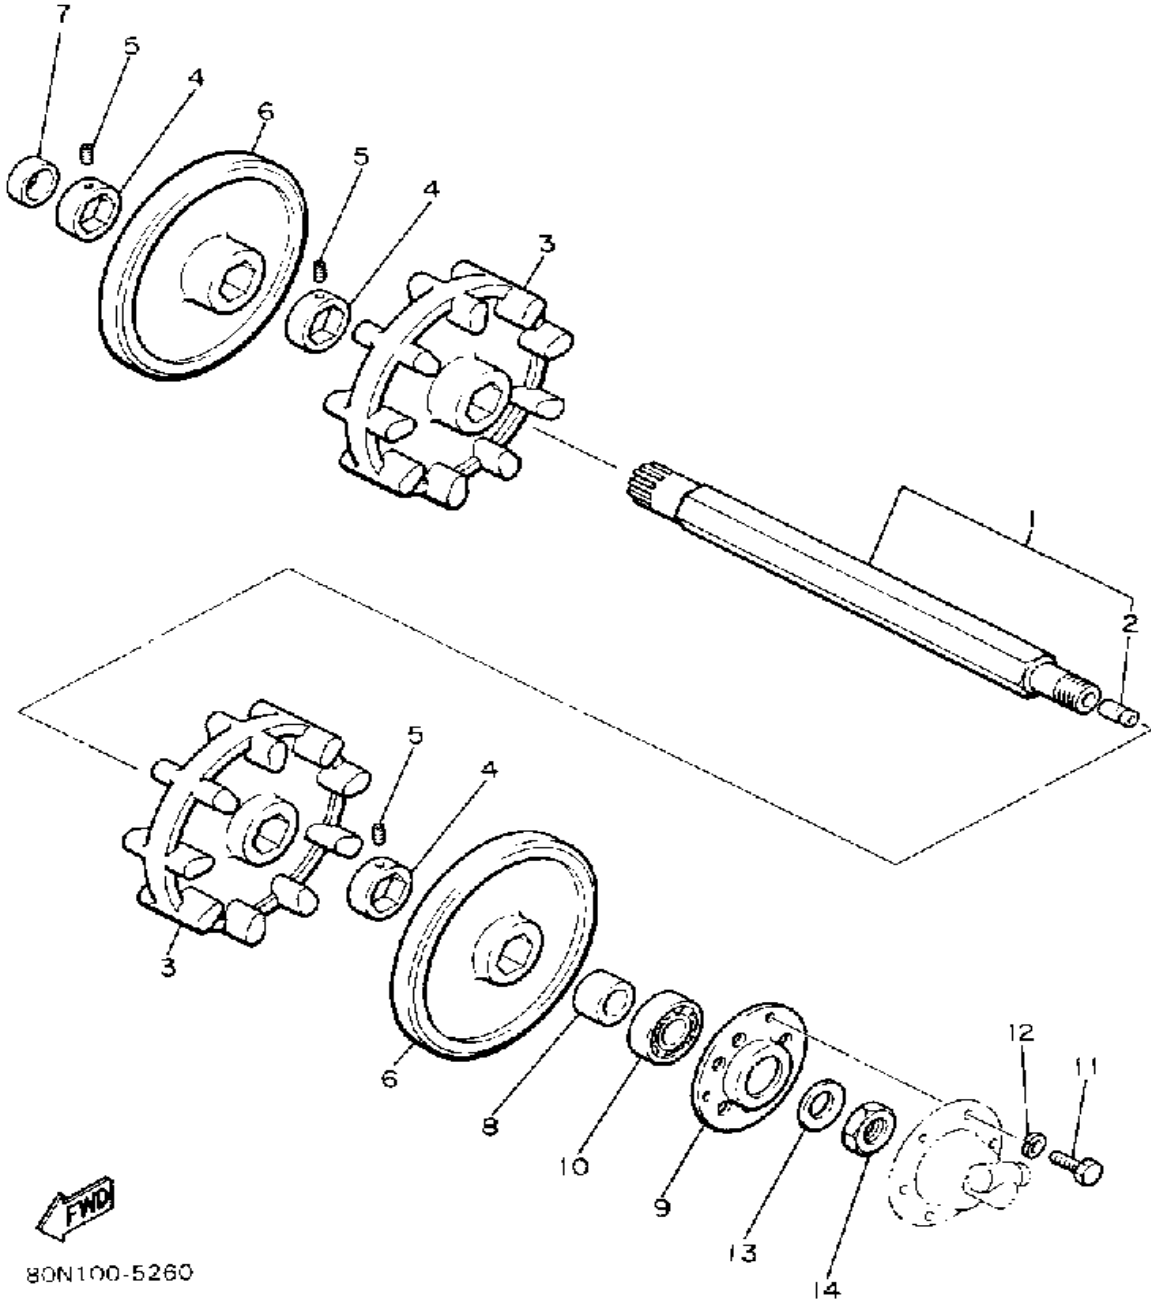

TRACK DRIVE 1

Ref. No.	Part Number	Description	Qty	Remarks
1	8L0-W4751-00-00	AXLE, FRONT	1	
2	8K4-47577-00-00	. CONNECTOR	1	
3	8R6-W4753-01-00	WHEEL, SPROCKET 1	2	
4	8K1-47526-00-00	COLLAR	3	
5	90113-06039-00	BOLT, SET	3	
6	8L9-47534-01-00	WHEEL, GUIDE 1	2	
7	90387-514Y2-00	COLLAR	1	
8	90387-220A6-00	COLLAR	1	
9	8K4-47551-00-00	HOUSING, FRONT AXLE	1	
10	93306-00420-00	BEARING (B6004)	1	
11	97011-08016-00	BOLT	3	
12	92990-08100-00	WASHER	3	
13	90208-22001-00	WASHER, CONICAL SPRING	1	
14	90170-22094-00	NUT	1	

Property of www.SmallEngineDiscount.com - Not for Resale