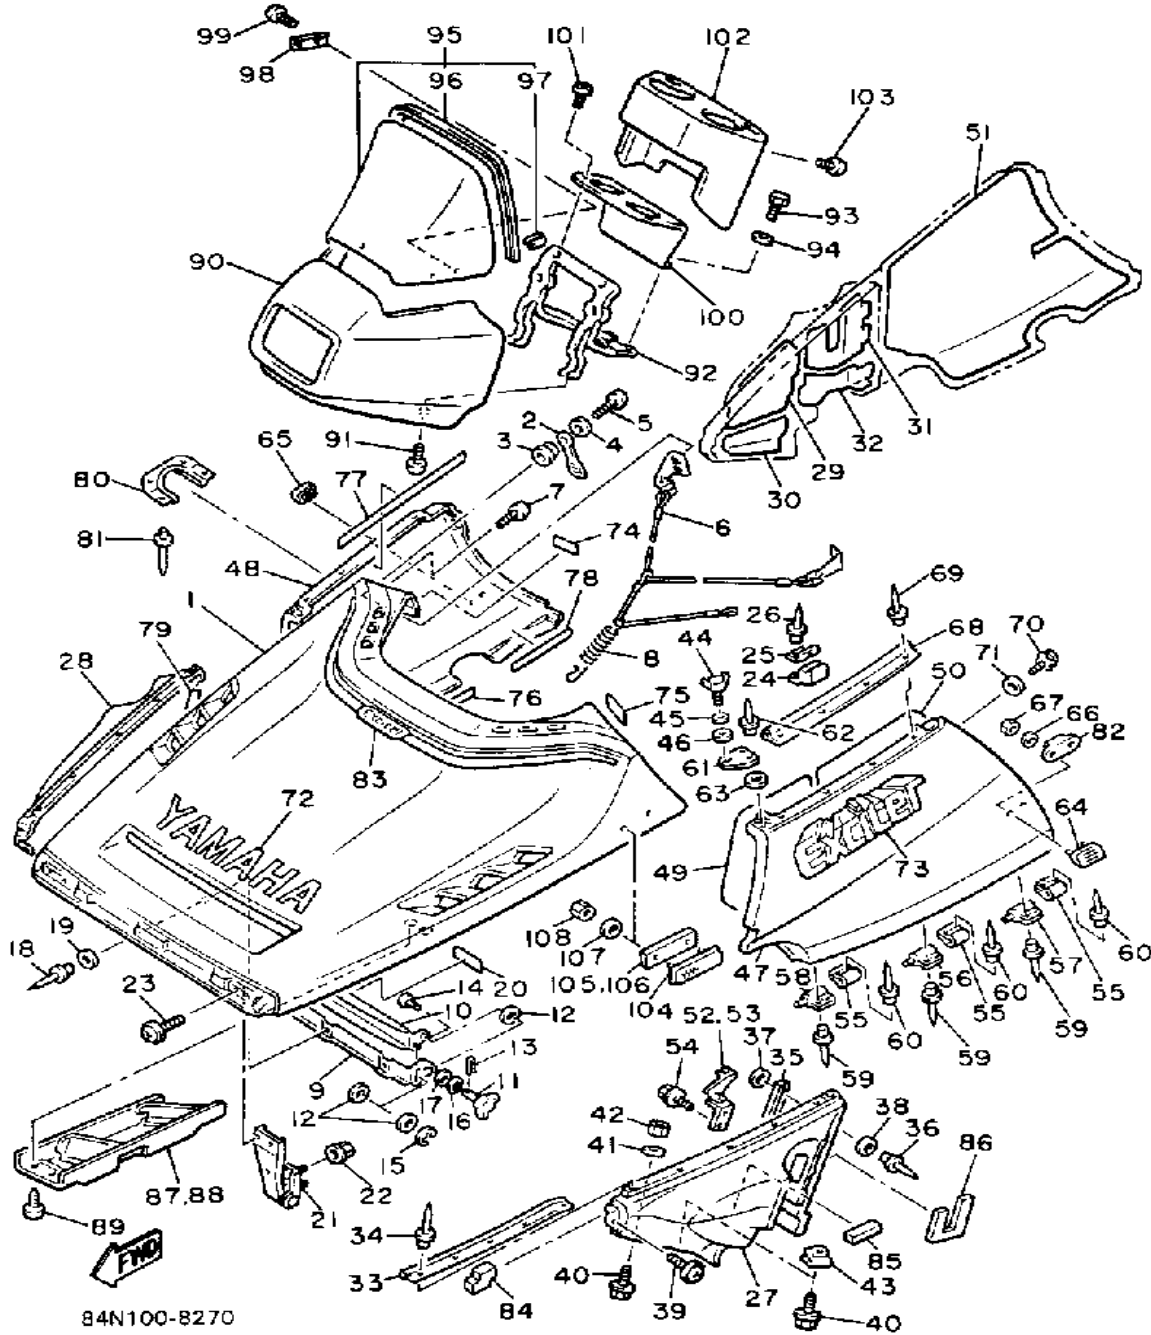

SHROUD-WINDSHIELD

Ref. No.	Part Number	Description	Qty	Remarks
1	84N-W7711-02-00	SHROUD ASSEMBLY	1	GALACTIC BLUE
2	8V0-77171-00-00	BODY, LATCH 1	2	
3	90387-06241-00	COLLAR	2	
4	90201-06059-00	WASHER, PLATE	4	
5	98906-06030-00	SCREW, BIND	2	
6	82M-77118-00-00	STOPPER, SHROUD	1	
7	98906-06016-00	SCREW, BIND	2	
8	80L-77159-00-00	CLAMP, ROD	1	
9	82M-77125-00-00	STAY 1	1	
10	82M-77126-00-00	STAY 2	1	
11	90122-05022-00	BOLT, WING	2	
12	90202-05088-00	WASHER, PLATE	6	
13	90468-10003-00	CLIP	2	
14	90249-05136-00	PIN	2	
15	99080-04600-00	CIRCLIP (E)	2	
16	92906-05100-00	WASHER, SPRING	2	
17	92906-05200-00	WASHER, PLAIN	2	
18	90267-48014-00	RIVET, BLIND	4	
19	90201-043H7-00	WASHER, PLATE	4	
20	8Y0-77762-00-00	LABEL, WARNING 2	1	
21	82M-77140-00-00	HINGE ASSEMBLY	2	
22	95701-06500-00	NUT, FLANGE	4	
23	90159-06071-00	SCREW, WITH WASHER	4	
24	8V0-77188-00-00	STOPPER	2	
25	8V0-77116-00-00	WASHER, SPECIAL	2	
26	90267-40029-00	RIVET, BLIND	4	
27	84N-21982-00-00	HOOD 1	1	
28	84N-21983-00-00	HOOD 2	1	
29	82M-77262-00-00	LINING, SHROUD 2	1	

CONTINUED ON NEXT FRAME ➤

Property of www.SmallEngineDiscount.com - Not for Resale