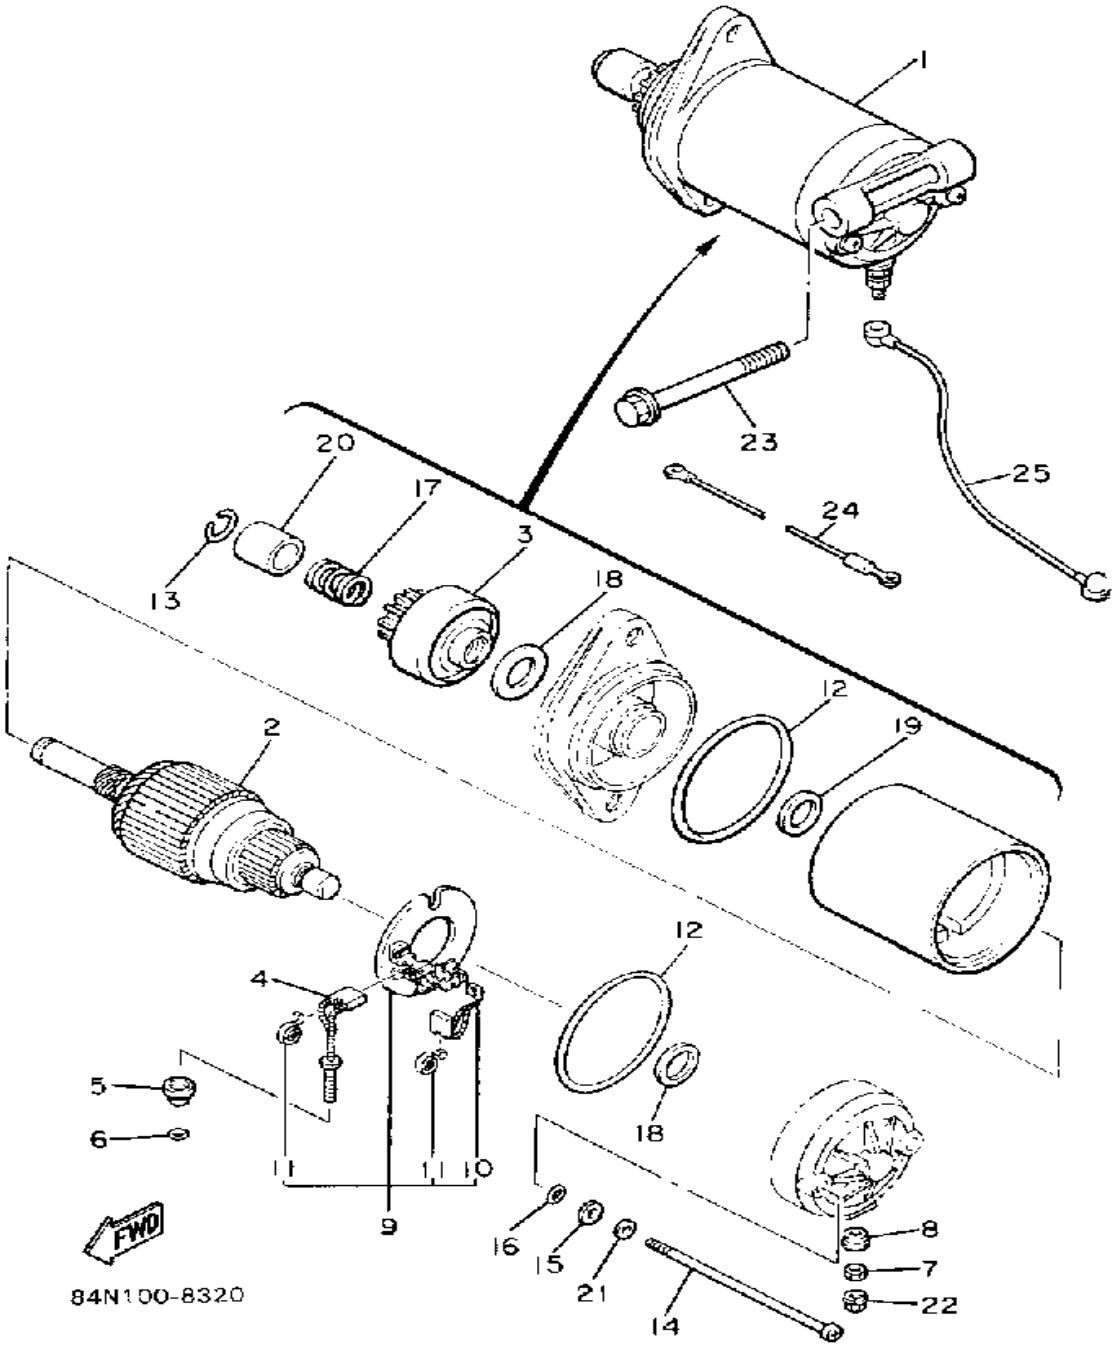

STARTING MOTOR

Ref. No.	Part Number	Description	Qty	Remarks
1	84N-81800-50-00	STARTING MOTOR ASSEMBLY (8V3-81800-50-00)	1	
2	8Y3-81850-50-00	. ARMATURE ASSEMBLY	1	
3	84N-81832-50-00	. CLUTCH, over run	1	
4	73A-81811-00-00	. BRUSH 1	1	
5	73A-81829-50-00	. GROMMET	1	
6	73A-81847-00-00	. O-RING	1	
7	4H7-81872-00-00	. NUT, SPECIAL	1	
8	73A-81829-00-00	. GROMMET	1	
9	8L6-81840-50-00	. BRUSH HOLDER ASSEMBLY	1	
10	84N-81812-00-00	. BRUSH 2	1	
11	8L6-81813-50-00	. SPRING, BRUSH	2	
12	4H7-81844-00-00	. O-RING (4H7-81844-50-00)	2	
13	8L6-81834-50-00	. RING	1	
14	8L6-81826-50-00	. BOLT	2	
15	8L6-81824-50-00	. WASHER 2	2	
16	8L6-81847-50-00	. O-RING	2	
17	8L6-81836-50-00	. SPRNG, lever	1	
18	4H7-81843-50-00	. WASHER 1	2	
19	8L6-81835-50-00	. WASHER 2	1	
20	8L6-81833-50-00	. RING, STOP	1	
21	73A-81835-00-00	. WASHER	2	
22	95380-06600-00	. NUT	1	
23	95802-08080-00	BOLT, FLANGE	1	
24	84N-82116-00-00	WIRE, MINUS LEAD	1	
25	84N-82117-01-00	WIRE, LEAD	1	

Property of www.SmallEngineDiscount.com - Not for Resale