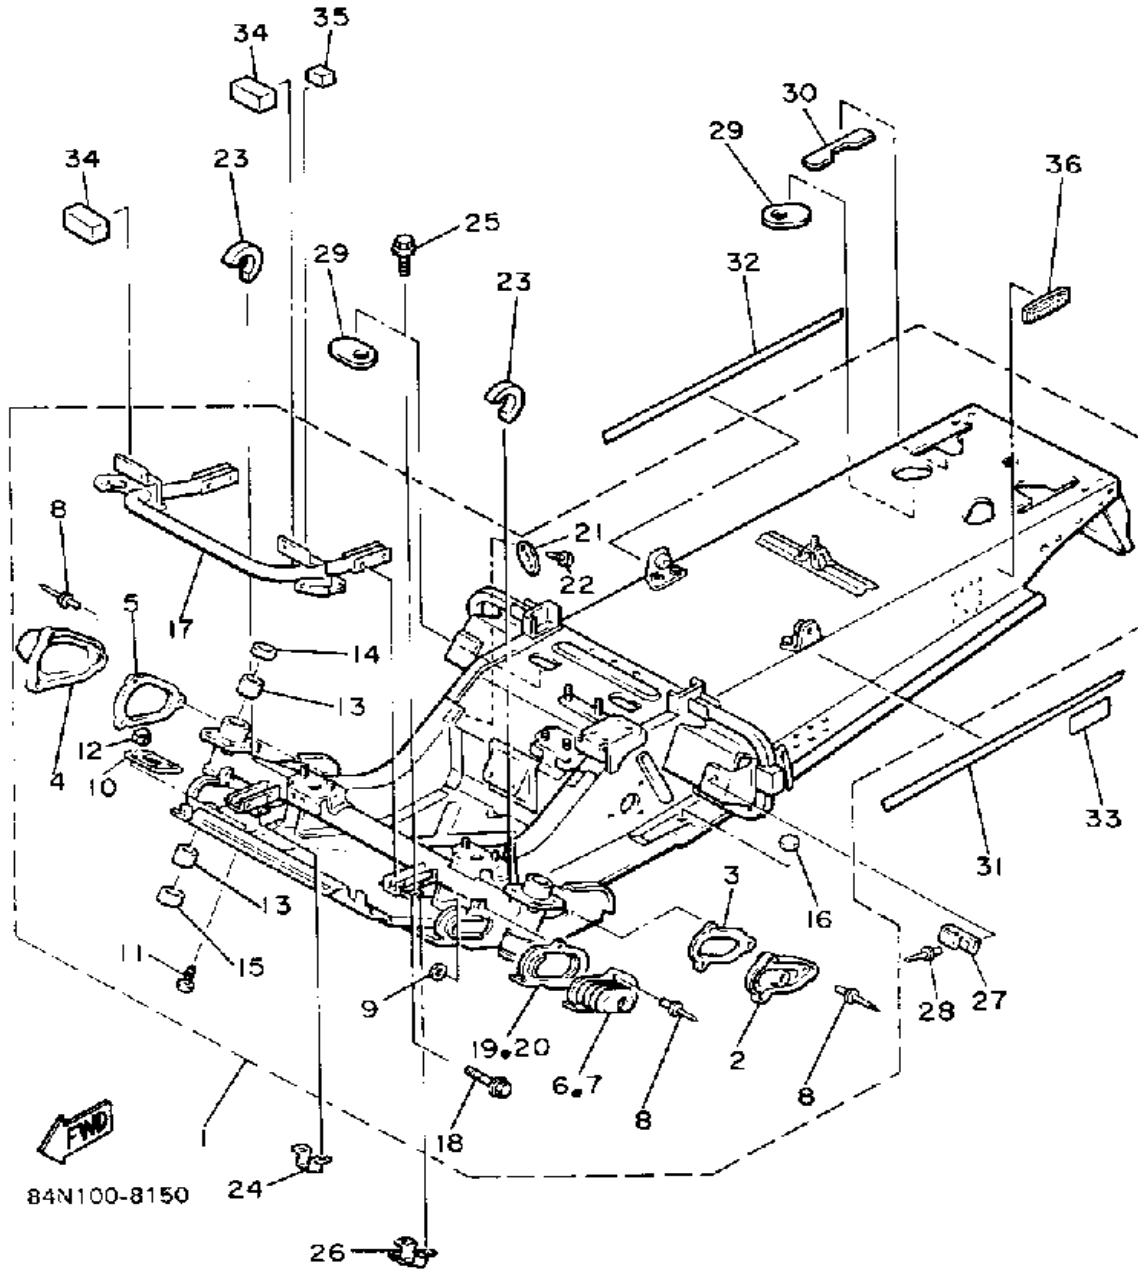

FRAME

Ref. No.	Part Number	Description	Qty	Remarks
28	90267-48053-00	RIVET, BLIND	1	
29	82M-21965-00-00	PATCH 5	4	
30	82M-21966-00-00	PATCH 6	2	
31	82M-77351-00-00	EMBLEM 1	1	
32	82M-77352-00-00	EMBLEM 2	1	
33	8K2-77742-00-00	INDICATOR 2	1	
34	84M-77555-00-00	PROTECTOR 5	2	
35	85L-7717J-00-00	TAPE, 5	3	
36	81G-85130-00-00	REAR REFLECTOR ASSEMBLY	2	

Property of www.SmallEngineDiscount.com - Not for Resale