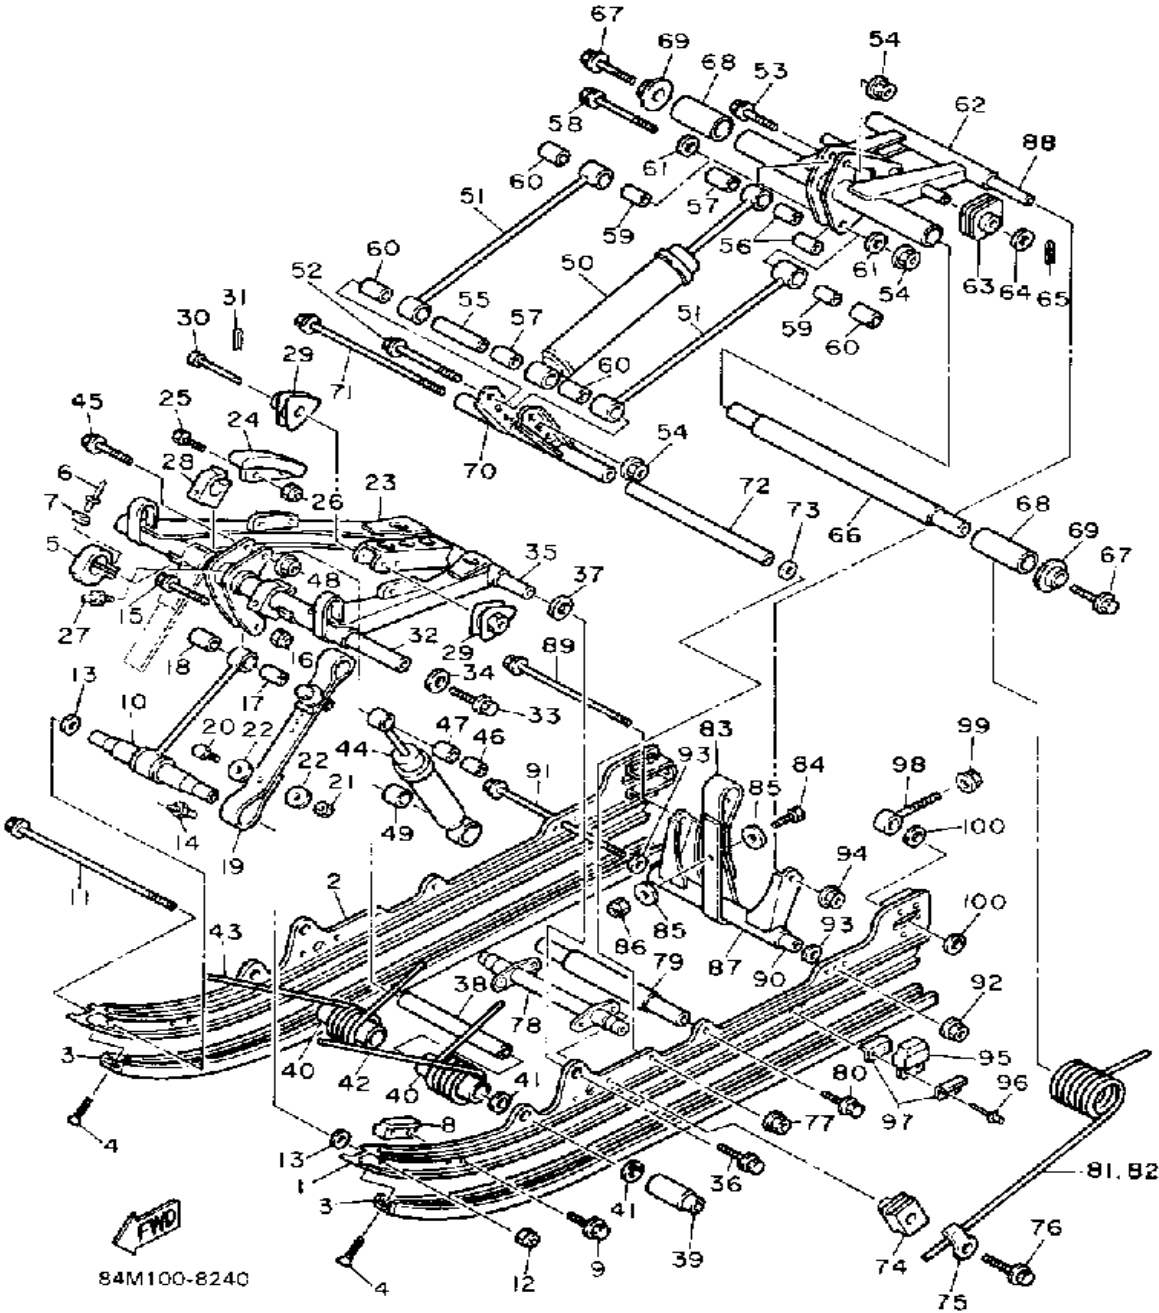

TRACK SUSPENSION 2

Ref. No.	Part Number	Description	Qty	Remarks
28	8V0-47447-01-00	HOOK 2	2	
29	8V0-47448-00-00	HOOK 3	2	
30	90240-12136-00	PIN, CLEVIS	1	
31	91401-30030-00	PIN, COTTER	1	
32	8A5-47465-02-00	SHAFT 1	1	
33	90109-10771-00	BOLT	2	
34	90201-10669-00	WASHER, PLATE	2	
35	82M-47485-01-00	SHAFT 3	1	
36	90105-10433-00	BOLT, WASHER BASED	2	
37	90387-105G6-00	COLLAR	2	
38	90387-160M7-00	COLLAR	1	
39	90387-166M8-00	COLLAR	2	
40	84M-47319-00-00	COLLAR	2	
41	90201-161E5-00	WASHER, PLATE	4	
42	84M-47471-00-00	SPRING, FRONT 1	1	
43	84M-47472-00-00	SPRING, FRONT 2	1	
44	84M-47481-00-00	SHOCK ABSORBER 2	1	
45	95811-08040-00	BOLT, FLANGE	1	
46	90387-084R5-00	COLLAR	1	
47	90380-12161-00	BUSH, SOLID	1	
48	95712-08300-00	NUT, LOCK	1	
49	8V0-47371-00-00	BUSH, PIVOT	1	
50	84M-47480-00-00	SHOCK ABSORBER	1	
51	84M-47494-00-00	ROD, RELAY	2	
52	95811-08100-00	BOLT	1	
53	95811-08040-00	BOLT, FLANGE	1	
54	95712-08300-00	NUT, LOCK	3	
55	90387-081U5-00	COLLAR	1	
56	90387-084R5-00	COLLAR	2	

CONTINUED ON NEXT FRAME ➤

Property of www.SmallEngineDiscount.com - Not for Resale