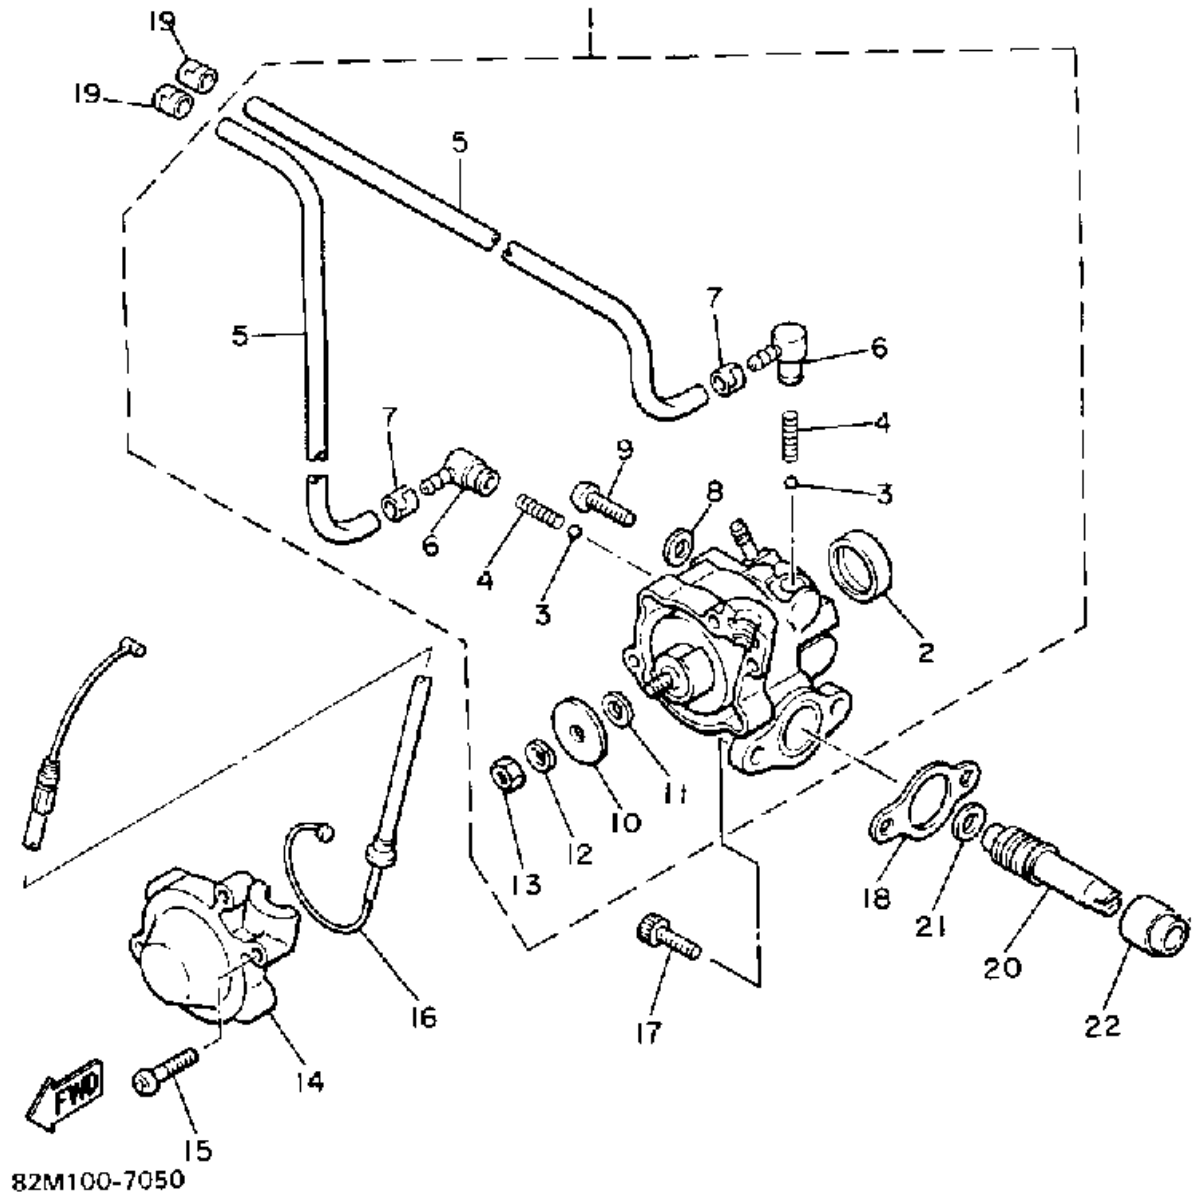

CONTINUED ON NEXT FRAME ➤

Property of www.SmallEngineDiscount.com - Not for Resale

CRANKSHAFT - PISTON

Ref. No.	Part Number	Description	Qty	Remarks
22	93440-80023-00	. CIRCLIP	1	
23	93103-35140-00	OIL SEAL	1	
24	93103-32153-00	OIL SEAL	1	
25	90280-05033-00	KEY, WOODRUFF	1	
26	90170-16182-00	NUT	1	
27	92901-16100-00	WASHER, SPRING	1	

Property of www.SmallEngineDiscount.com - Not for Resale

OIL PUMP

Ref. No.	Part Number	Description	Qty	Remarks
1	84M-13101-01-00	OIL PUMP ASSEMBLY	1	
2	90338-21100-00	. PLUG	1	
3	93505-32002-00	. BALL	2	
4	90501-02018-00	. SPRING, COMPRESSION	2	
5	91A30-03036-00	. HOSE	2	
6	353-13552-01-00	. NOZZLE	2	
7	90468-02025-00	. CLIP	2	
8	90430-04004-00	. GASKET	1	
9	98902-04020-00	. SCREW, BIND	1	
10	137-13138-01-00	. PLATE, ADJUSTING	1	
11	137-13137-00-03	. SHIM (0.3T)	1	U.R.
	137-13137-00-05	. SHIM (0.5T)	1	U.R.
	137-13137-00-10	. SHIM (1.0T)	1	U.R.
12	92990-05100-00	. WASHER, SPRING	1	
13	95380-05600-00	. NUT	1	
14	8A5-13146-01-00	COVER, ADJUST PULLEY	1	
15	98506-04018-00	SCREW, PAN HEAD	3	
16	84M-26320-01-00	PUMP CABLE ASSEMBLY	1	
17	91316-05016-00	BOLT	2	
18	3MT-13116-00-00	GASKET, PUMP CASE (8Y0-13116-00)	1	
19	90468-02025-00	CLIP	2	
20	82M-13175-00-00	SHAFT, WORM	1	
21	90201-08624-00	WASHER, PLATE	1	
22	821-13176-00-00	METAL, WORM SHAFT OUTER	1	