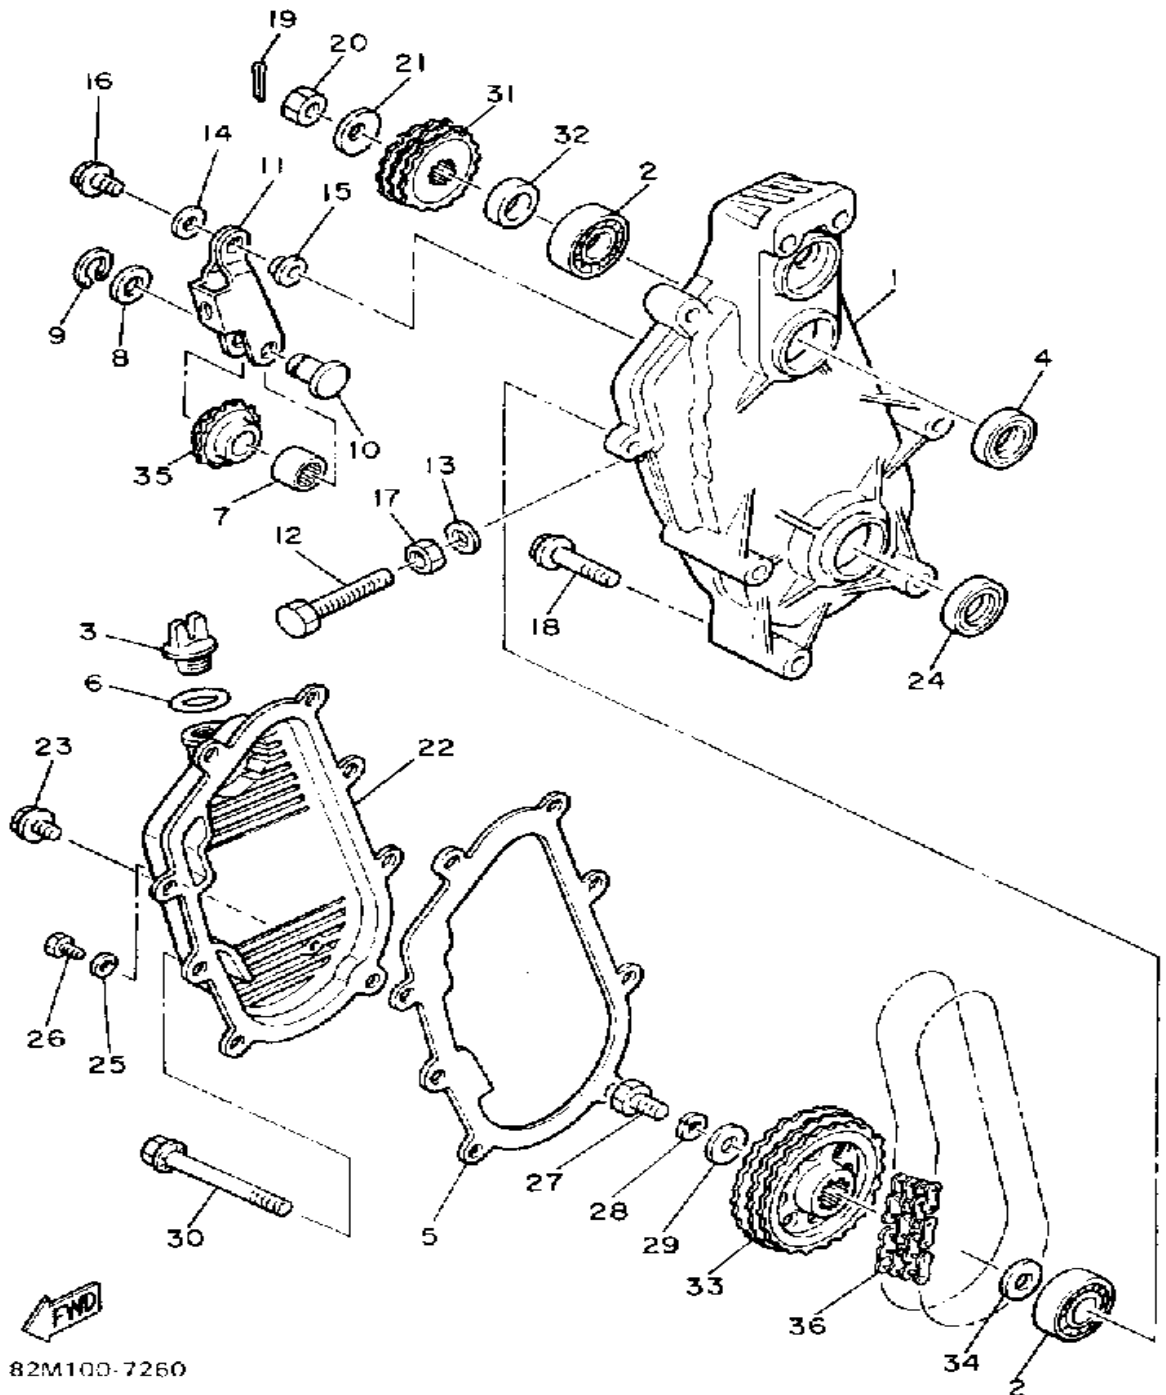

TRACK DRIVE 2

82M100-7260

Ref. No.	Part Number	Description	Qty	Remarks
29	90201-10742-00	WASHER, PLATE	1	
30	95811-08090-00	BOLT, FLANGE (95822-08090)	2	
31	829-17682-00-00	SPRKT, CHAIN DR 20T (20T)	1	ALT. PART
	829-17682-50-00	SPRKT, CHAIN DR 15T (878-17682-50) (15T)	1	ALT. PART
	829-17682-60-00	SPRKT, CHAIN DR 16T (16T)	1	ALT. PART
	829-17682-70-00	SPRKT, CHAIN DR 17T (17T)	1	U.R. STD
	829-17682-80-00	SPRKT, CHAIN DR 18T (18T)	1	ALT. PART
	829-17682-90-00	SPRKT, CHAIN DR 19T (878-17682-90) (19T)	1	ALT. PART
	8U9-17693-10-00	SPROCKET, CHAIN DR (878-17693-10) (21T)	1	ALT. PART
	8U9-17693-20-00	SPROCKET, CHAIN DR (878-17693-20) (22T)	1	ALT. PART
32	90387-25798-00	COLLAR	1	
33	878-47548-90-00	SPROCKET, CHN DRVN (29T)	1	ALT. PART
	8U9-47587-00-00	SPROCKET, CHN DRVN (31T)	1	U.R. STD
	8U9-47587-10-00	SPROCKET, CHN DRVN (888-47587-00) (33T)	1	ALT. PART
	8U9-47587-30-00	SPROCKET, CHN DRVN (878-47587-20) (35T)	1	ALT. PART
34	90201-25526-00	WASHER, PLATE (T2.0)	1	
35	8L0-47612-00-00	WHEEL	1	
36	94890-05064-00	CHAIN	1	ALT. PART
	94890-05066-00	CHAIN	1	U.R. STD
	94890-05070-00	CHAIN	1	ALT. PART

Property of www.SmallEngineDiscount.com - Not for Resale