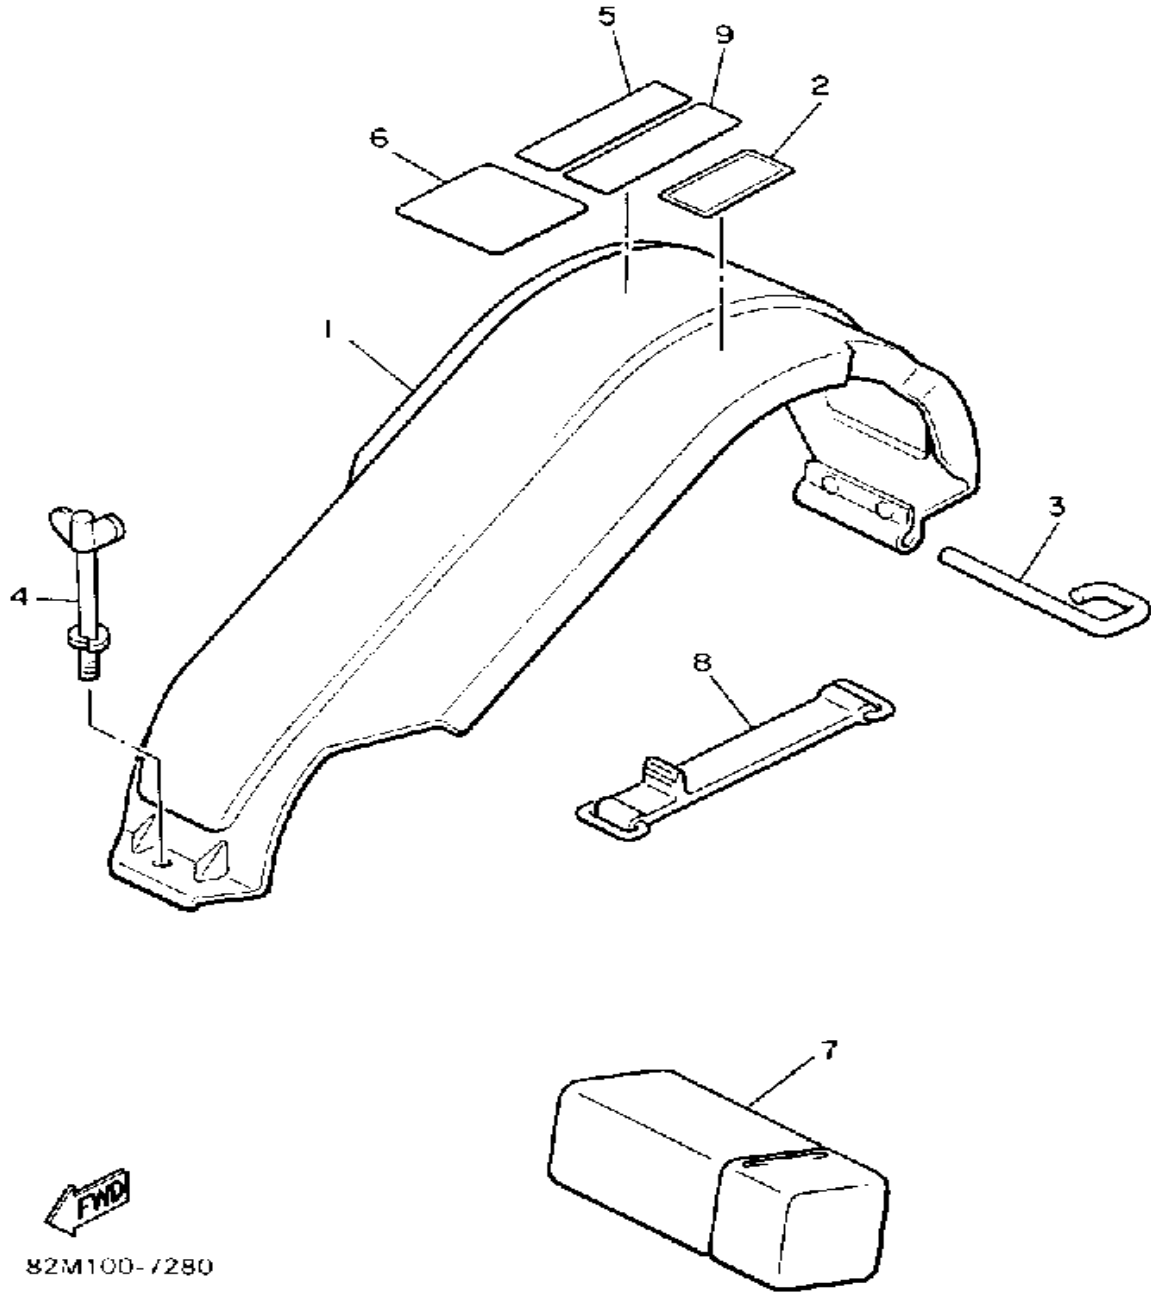

GUARD-LUGGAGE BOX

Ref. No.	Part Number	Description	Qty	Remarks
1	8V0-77311-00-00	GUARD, DRIVE	1	
2	898-77762-00-00	LABEL, WARNING 2	1	
3	86V-77384-00-00	PIN	1	
4	8V0-77387-00-00	SCREW	1	
5	82M-1417E-00-00	LABEL, CAUTION	1	
6	86M-1417F-00-00	LABEL, CAUTION	1	
7	8V0-W2810-00-00	TOOL KIT	1	
8	26H-82131-00-00	BAND, BATTERY	1	
9	8Y7-47578-00-00	LABEL 1	1	

82M100-7280

Property of www.SmallEngineDiscount.com - Not for Resale