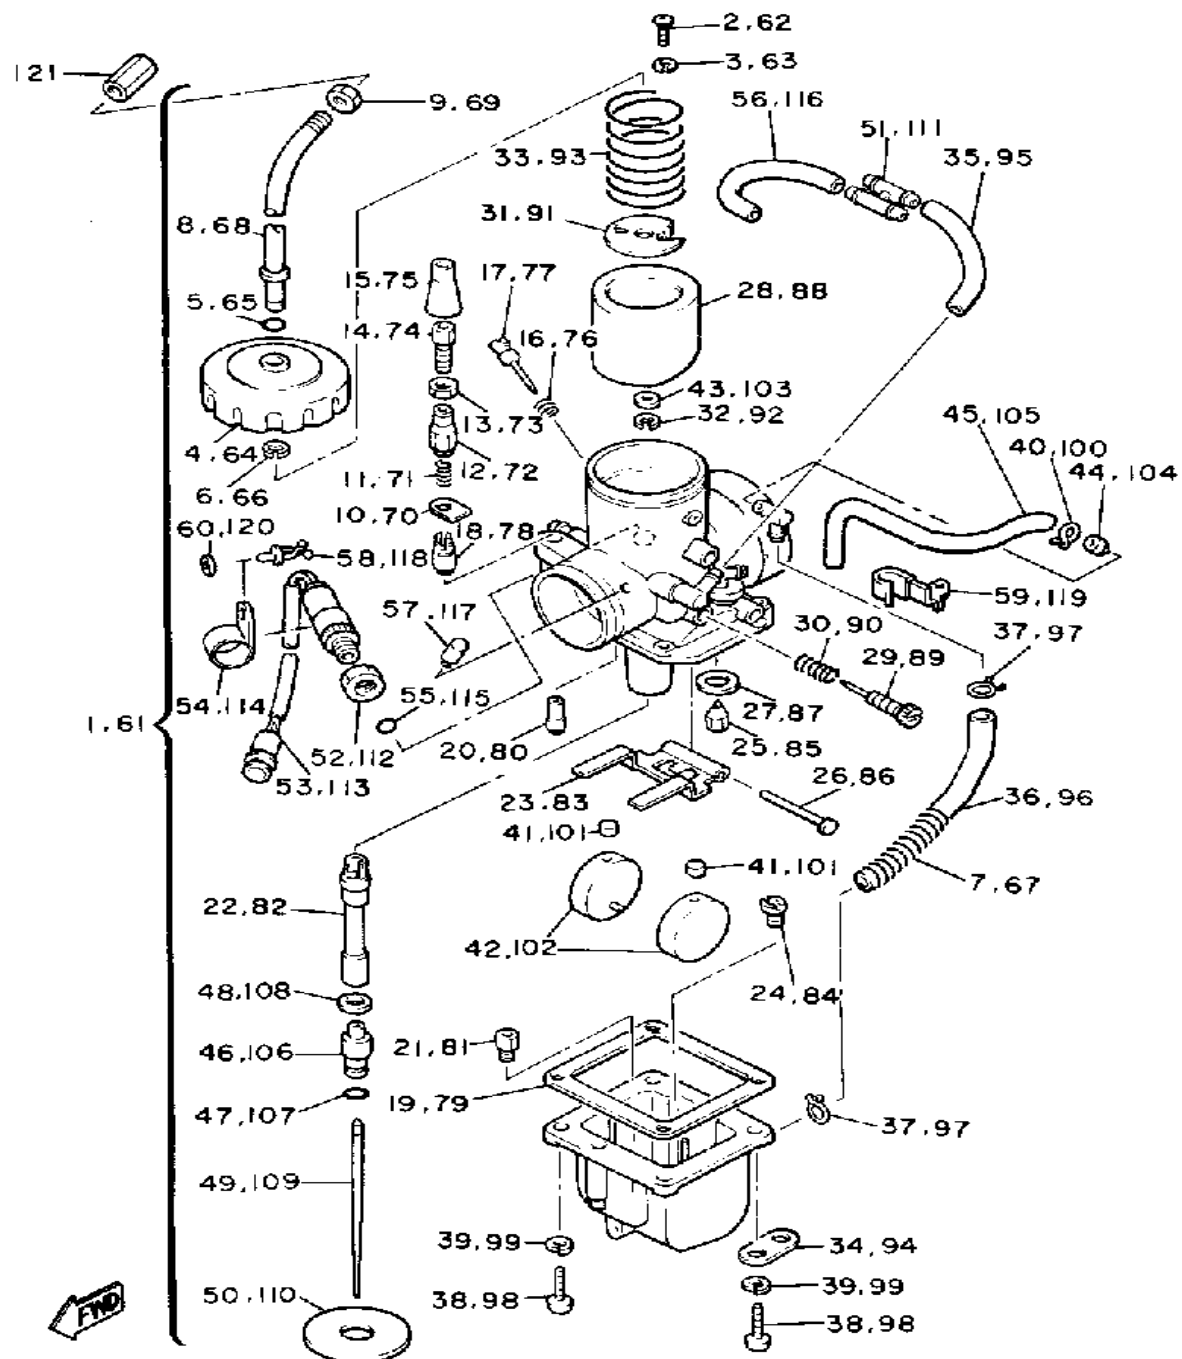

CARBURETOR

84M100-8070

Ref. No.	Part Number	Description	Qty	Remarks
81	137-14143-50-A1	. JET, MAIN (#250)	1	U.R.
	137-14143-54-A1	. JET, MAIN (#270)	1	U.R.
	137-14143-58-A1	. JET, MAIN (# 290)	1	U.R.
	137-14143-64-00	. JET, MAIN (#320)	1	U.R. STD
	137-14143-68-00	. JET, MAIN (#340)	1	U.R.
82	363-14141-56-00	. NOZZLE, MAIN	1	
83	363-14187-00-00	. ARM, FLOAT	1	
84	3G2-14231-40-00	. JET, MAIN (#200)	1	
85	500-14190-15-00	. NEEDLE VALVE ASSEMBLY	1	
86	537-14186-00-00	. PIN, FLOAT	1	
87	239-14195-00-00	. WASHER, NEEDLE VALVE	2	
88	84M-14112-30-00	. VALVE, THROTTLE 1	1	
89	40T-14122-00-00	. SCREW, THROTTLE	1	
90	137-14133-00-00	. SPRING, THRTL STOP	1	
91	3V3-14136-00-00	. SEAT, SPRING	1	
92	164-14137-00-00	. CLIP	1	
93	363-14131-00-00	. SPRING, THROTTLE VALVE	1	
94	313-14146-00-00	. PLATE	1	
95	8G8-14196-00-00	. PIPE, OVERFLOW	2	
96	8G8-14196-00-00	. PIPE, OVERFLOW	3	
97	8A7-14139-00-00	. CLIP, PIPE	2	
98	98580-05016-00	. SCREW, PAN HEAD	4	
99	92990-05100-00	. WASHER, SPRING	4	
100	80N-14139-00-00	. CLIP, PIPE	1	
101	214-14118-00-00	. CAP	2	
102	214-14185-00-00	. FLOAT	2	
103	2H0-14235-00-00	. WASHER, NEEDLE	2	
104	239-14172-13-00	. PILOT JET, AIR #1 3	1	
105	80N-14987-00-00	. HOSE	1	

CONTINUED ON NEXT FRAME ➤

Property of www.SmallEngineDiscount.com - Not for Resale