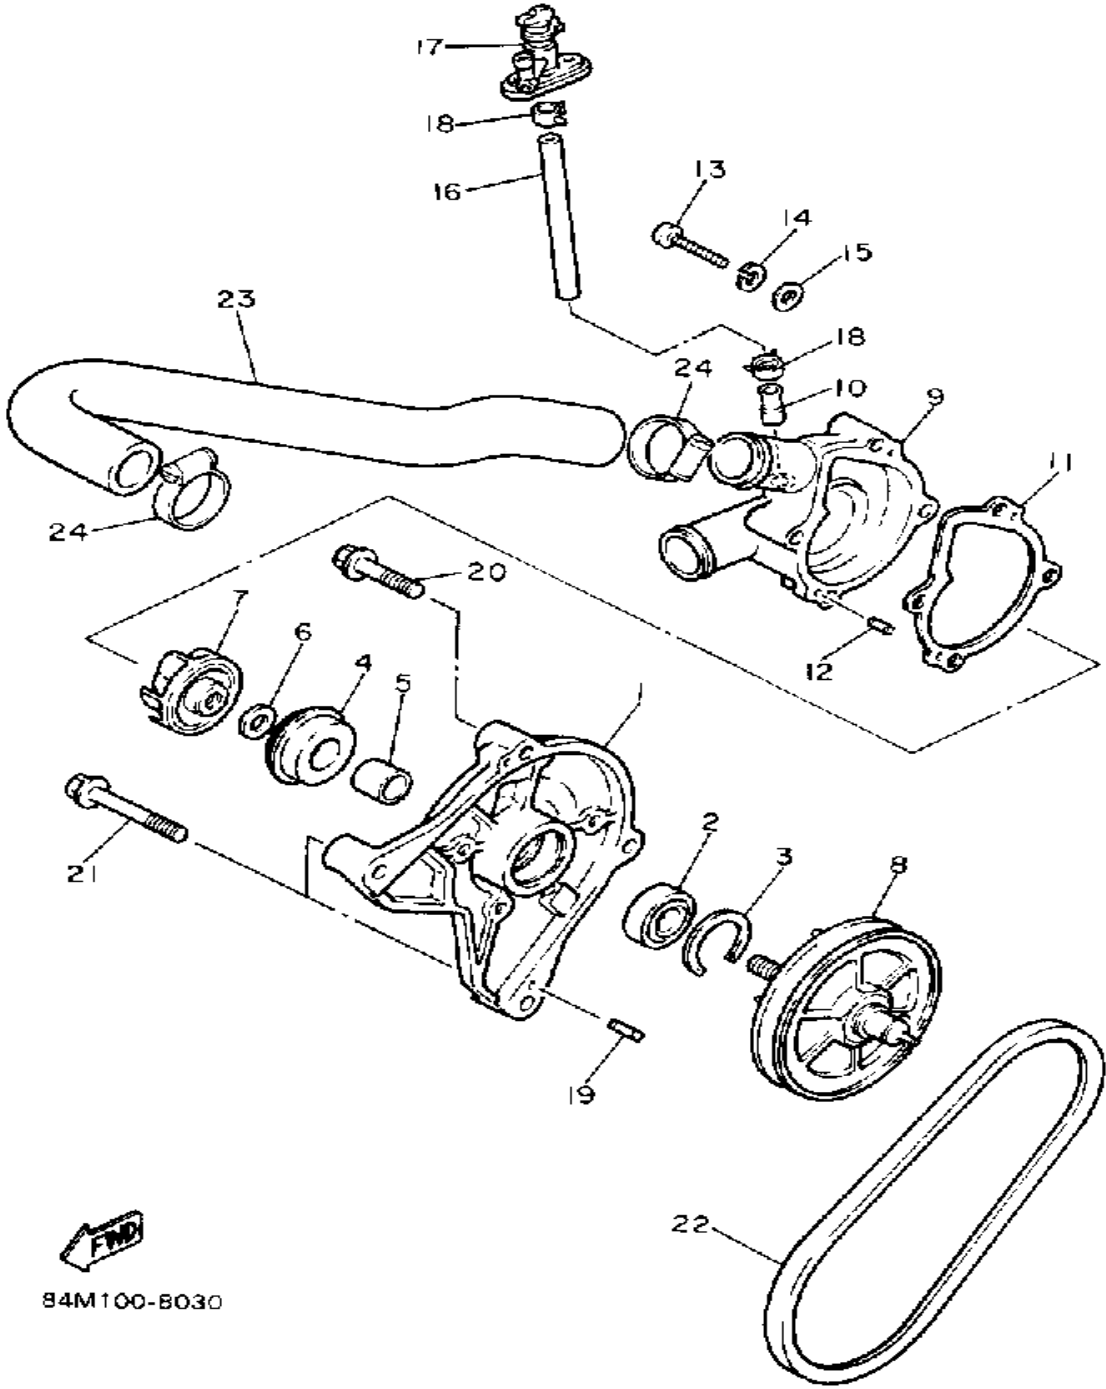

WATER PUMP

Ref. No.	Part Number	Description	Qty	Remarks
1	82M-W1247-00-00	HOUSING, WATER PUMP	1	
2	93306-20117-00	BEARING	1	
3	93450-34118-00	CIRCLIP	1	
4	82M-12438-00-00	SEAL, MECHANICAL	1	
5	82M-12437-00-00	STOPPER	1	
6	90201-084M4-00	WASHER, PLATE (90201-08088-00)	1	
7	82M-12451-00-00	IMPELLER, WATER PUMP	1	
8	82M-12450-00-00	IMPELLER SHAFT ASSEMBLY	1	
9	82M-12422-00-00	COVER, HOUSING	1	
10	8A7-12499-00-00	JOINT	1	
11	82M-12427-00-00	GASKET, HSNG CVR 1	1	
12	93604-10011-00	PIN, DOWEL	2	
13	98580-06035-00	SCREW, PAN HEAD	4	
14	92995-06100-00	WASHER, SPRING	4	
15	92990-06600-00	WASHER, PLATE	4	
16	84M-1244G-00-00	HOSE, 4	1	
17	84M-1249A-00-00	COCK ASSEMBLY	1	
18	90467-11044-00	CLIP	2	
19	93604-12037-00	PIN, DOWEL	2	
20	95811-08040-00	BOLT, FLANGE	2	
21	95822-08110-00	BOLT, FLANGE	2	
22	82M-12444-00-00	BELT 1	1	
23	82M-12481-00-00	PIPE 1	1	
24	90460-38292-00	CLAMP, HOSE	2	

Property of www.SmallEngineDiscount.com - Not for Resale