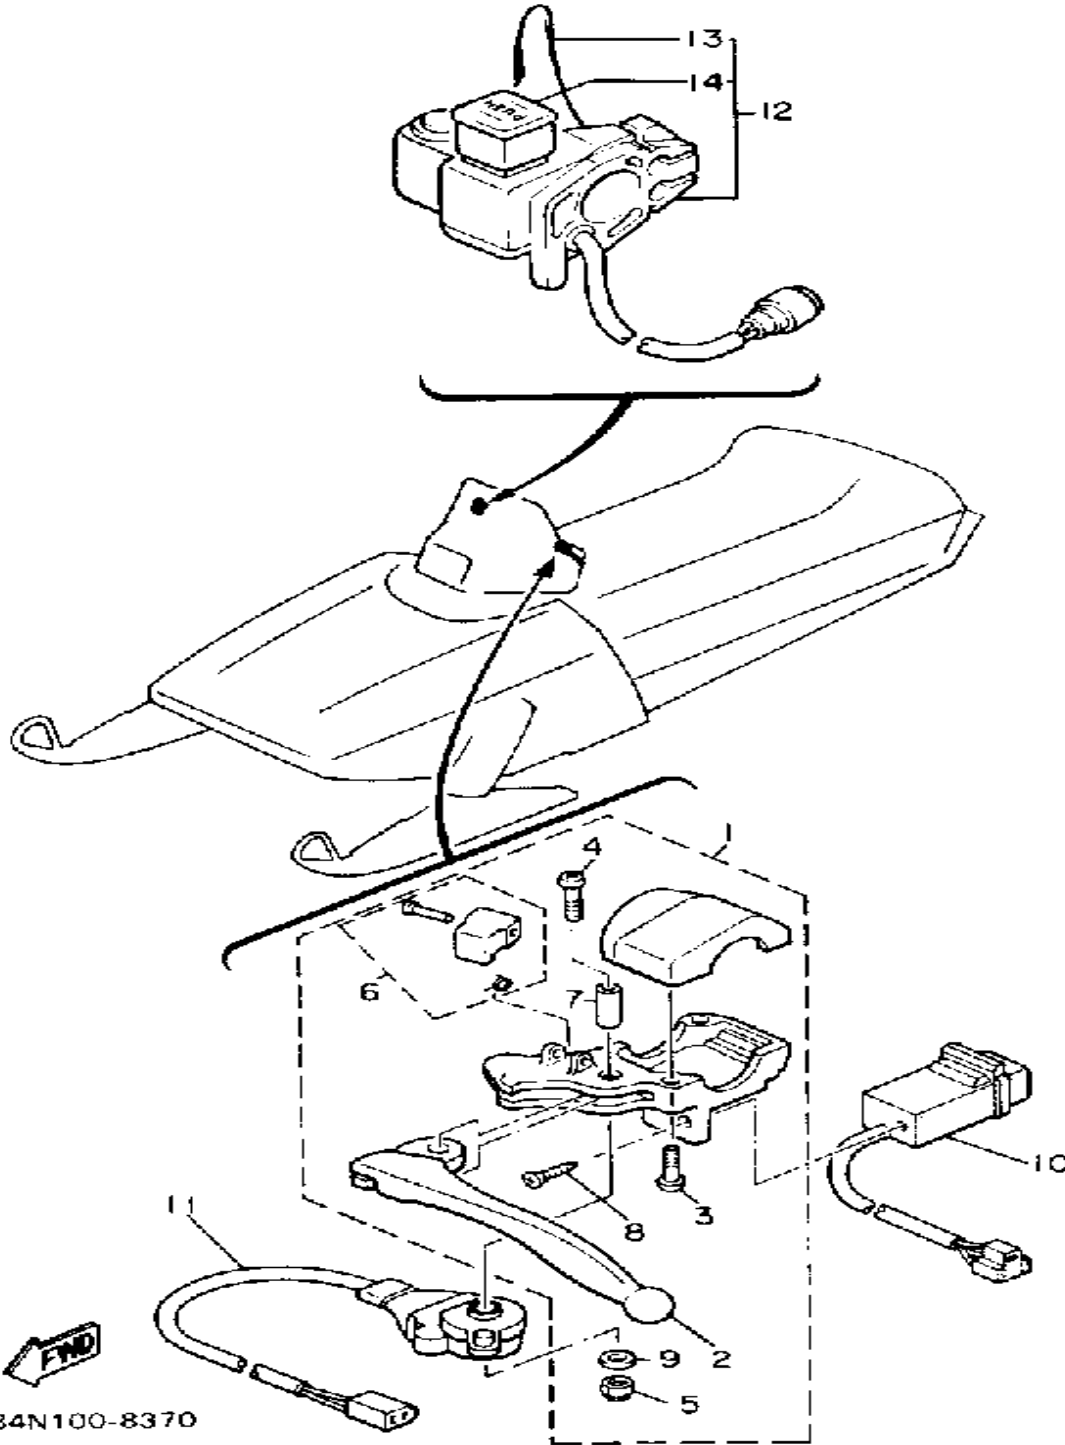

ELECTRICAL 2

Ref. No.	Part Number	Description	Qty	Remarks
1	88R-W8291-00-00	LEVER HOLDER ASSEMBLY (LEFT)	1	
2	8H8-83912-00-00	. LEVER 1	1	
3	90157-05027-00	. SCREW, PAN HEAD	2	
4	98501-05040-00	. SCREW, PAN HEAD (98502-05040)	1	
5	95701-05300-00	. NUT, NYLON	1	
6	82A-83930-00-00	. LEVER LOCK ASSEMBLY	1	
7	802-83913-00-00	. COLLAR, LEVER 1	1	
8	97780-30312-00	. SCREW, tapping	2	
9	92990-05200-00	. WASHER, PLAIN	1	
10	8H8-83950-01-00	BEAM SWITCH ASSEMBLY (8K4-83950-01-00)	1	
11	88R-82530-00-00	STOP SWITCH ASSEMBLY	1	
12	84M-82720-00-00	LEVER HOLDER ASSEMBLY (RIGHT)	1	
13	80N-42138-02-00	. LEVER, THROTTLE (80N-42138-00-00)	1	
14	84R-82575-09-00	. ENGINE STOP SWITCH ASSEMBLY	1	

Property of www.SmallEngineDiscount.com - Not for Resale