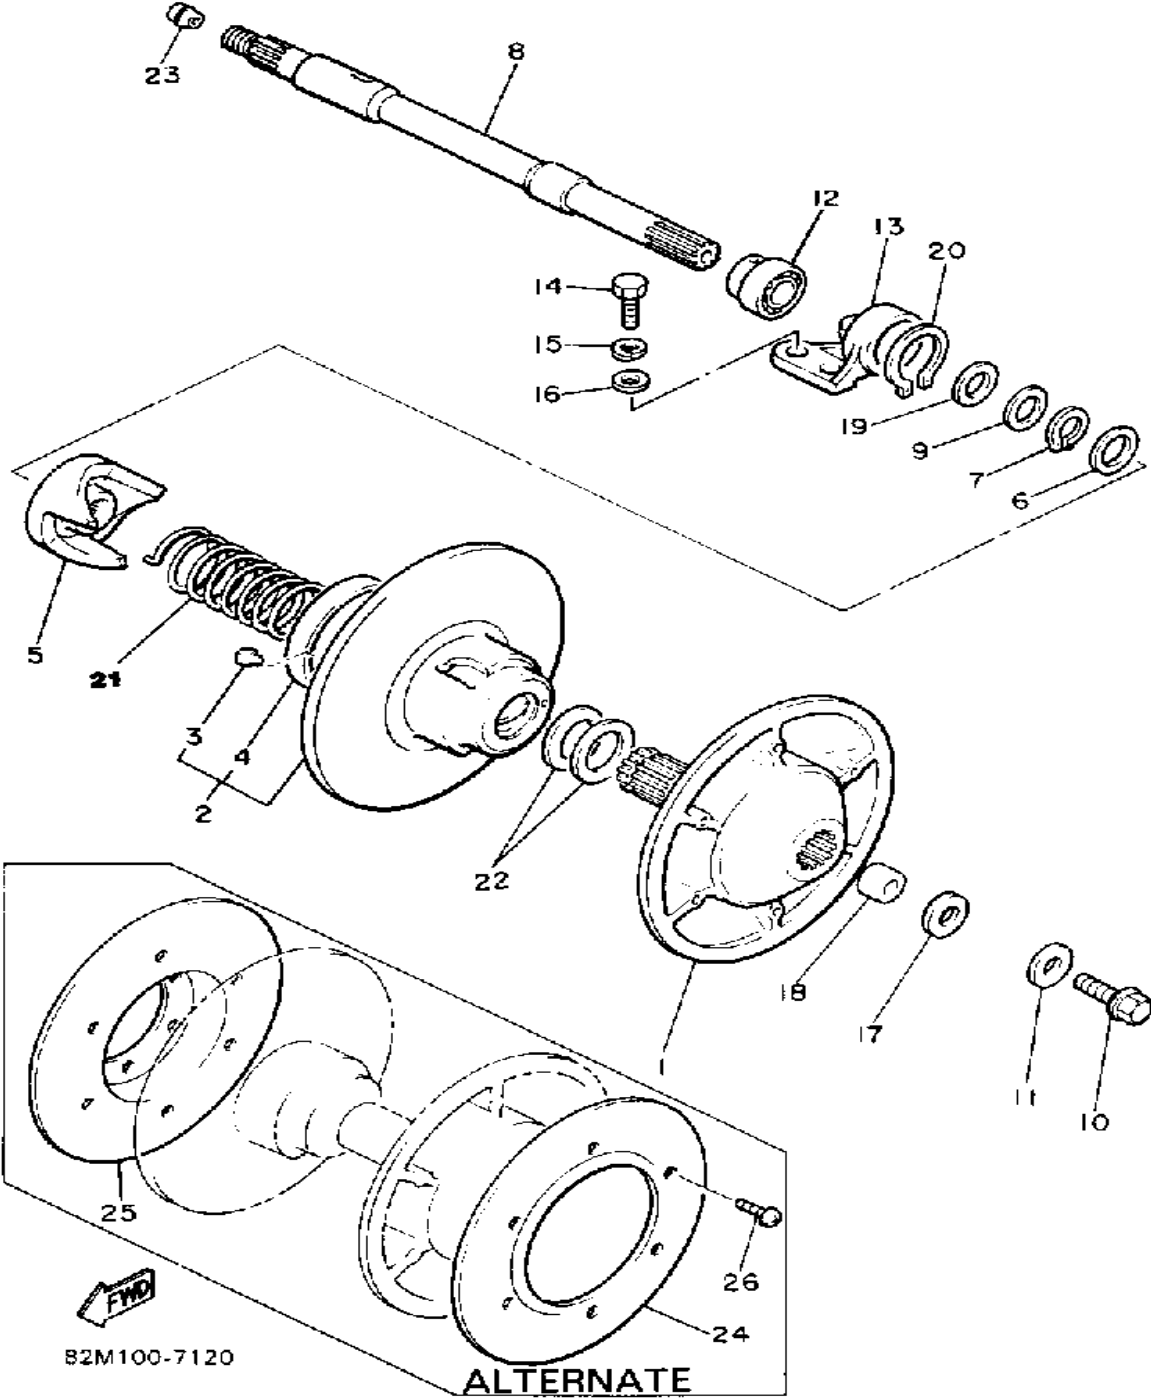

SECONDARY SHEAVE

Ref. No.	Part Number	Description	Qty	Remarks
1	80R-17660-01-00	SEC. FIXED SHEAVECOMP	1	
2	84M-17670-00-00	SEC SLIDING SHEAVE	1	
3	8X6-17688-00-00	. SHOE, RAMP	3	
4	90380-90117-00	. BUSH, SOLID	1	
5	8U7-17684-01-00	SEAT, SEC SPRING	1	
6	90201-34684-00	WASHER, PLATE	1	
7	93440-34170-00	CIRCLIP	1	
8	82M-17681-00-00	SHAFT, SECONDARY	1	
9	90201-25526-00	WASHER, PLATE (T2.0)	1	U.R.
	90201-25527-00	WASHER, PLATE (T1.0)	1	U.R.
10	90105-14175-00	BOLT, WASHER BASED	1	
11	90201-140A6-00	WASHER, PLATE	1	
12	888-17678-00-00	BEARING	1	
13	8V0-47631-00-00	HOUSING, BEARING	1	
14	97022-08022-00	BOLT (97027-08022-00)	4	
15	92990-08100-00	WASHER	4	
16	92990-08600-00	WASHER, PLATE	4	
17	90201-225A4-00	WASHER, PLATE (T1.0)	1	U.R.
18	90387-147A8-00	COLLAR	1	
19	90201-222F0-00	WASHER, PLATE (T0.5)	1	U.R.
	90201-252F1-00	WASHER, PLATE (T0.5)	1	U.R.
20	99009-52500-00	CIRCLIP	1	
21	90508-50746-00	SPRING, TORSION	1	
22	90201-345G2-00	WASHER, PLATE	2	
23	82M-17699-00-00	PLUG, OIL	1	
24	81H-17665-00-00	PLATE 1	1	ALT. PART
25	81H-17675-00-00	PLATE 2	1	ALT. PART
26	90150-05022-00	SCREW ROUND HEAD	12	ALT. PART