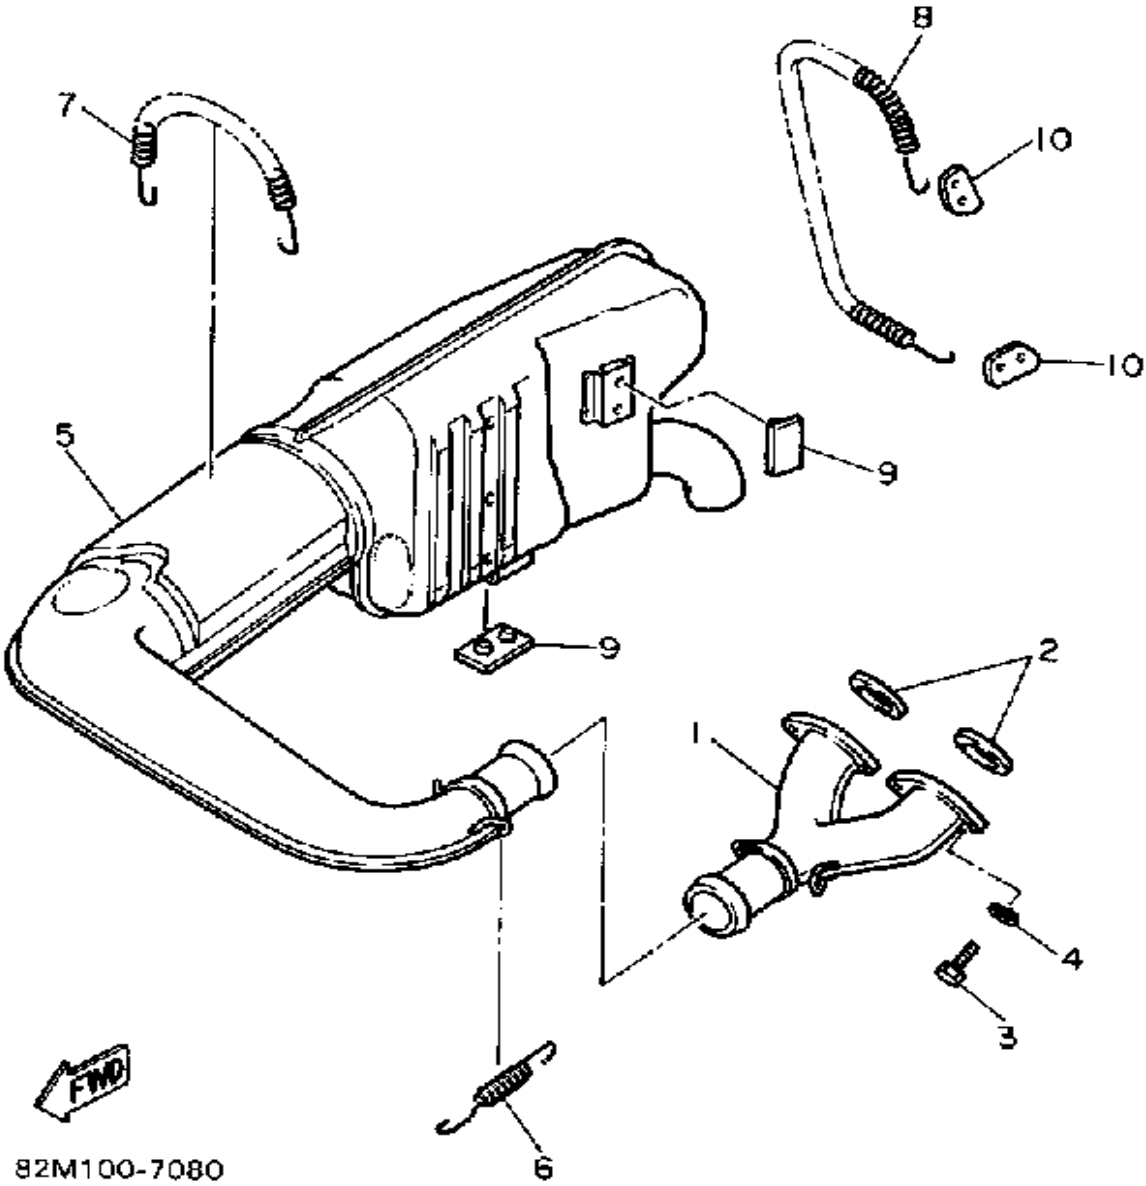

EXHAUST

Ref. No.	Part Number	Description	Qty	Remarks
1	82M-14610-00-00	EXHAUST PIPE ASSEMBLY 1	1	
2	82M-14613-01-00	GASKET, EXHAUST PIPE	2	
3	97313-08020-00	BOLT, HEXAGON	4	
4	92990-08100-00	WASHER	4	
5	82M-14710-01-00	MUFFLER ASSEMBLY L	1	
6	90506-20272-00	SPRING, TENSION	2	
7	90506-16394-00	SPRING, TENSION	1	
8	90506-16335-00	SPRING, TENSION	1	
9	8A5-14728-02-00	PROTECTOR, MUFFLER 2	2	
10	8M6-14768-00-00	STOPPER	2	

Property of www.SmallEngineDiscount.com - Not for Resale