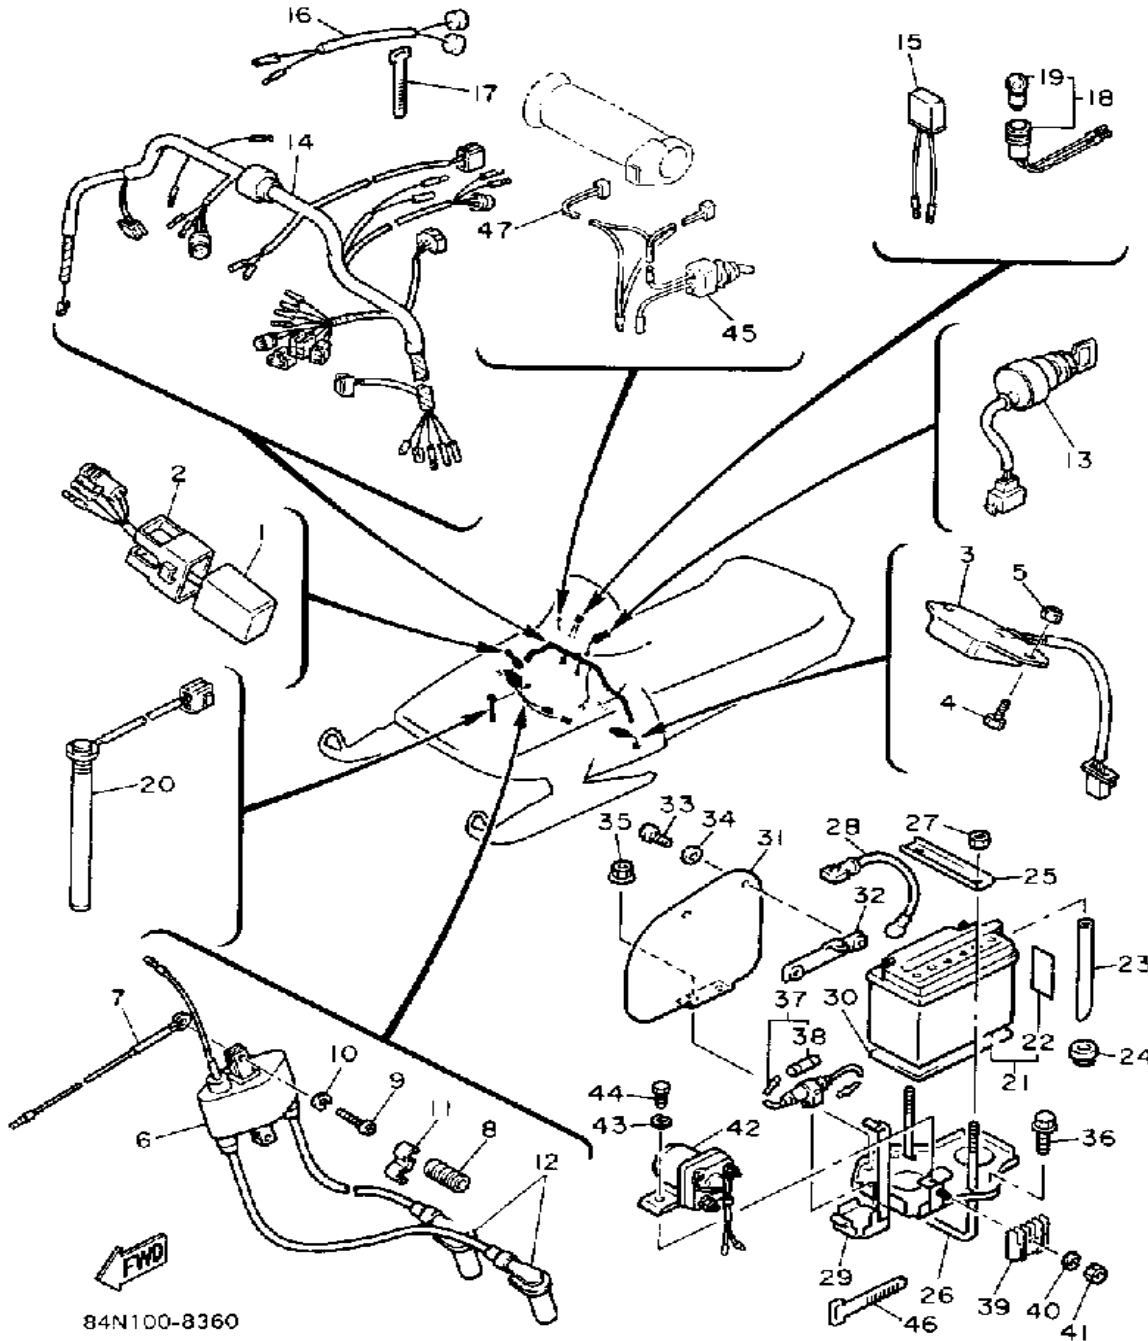

ELECTRICAL 1

Ref. No.	Part Number	Description	Qty	Remarks
1	84M-85540-20-00	CDI UNIT ASSEMBLY	1	
2	2A7-85546-00-00	BAND	1	
3	82M-81910-A0-00	VOLTAGE REGULATOR ASSEMBLY	1	
4	97026-06014-00	BOLT	2	
5	95701-06300-00	NUT, NYLON	2	
6	82M-82310-T0-00	IGNITION COIL ASSEMBLY (82M-82310-10)	1	U.R.
7	87D-82318-00-00	WIRE, SUB-LEAD	1	
8	82M-87196-00-00	TUBE 1	1	
9	98511-06025-00	SCREW PAN HEAD (92501-06025)	2	
10	92995-06100-00	WASHER, SPRING	2	
11	861-82361-00-00	CLAMP, CORD	1	
12	81E-82370-20-00	PLUG CAP ASSEMBLY	2	
13	8K1-82508-20-00	MAIN SWITCH ASSEMBLY ...	1	
14	84N-82590-20-00	WIRE HARNESS ASSEMBLY ..	1	
15	38W-85774-00-00	CHECKER, pilot lamp	1	
16	80N-82319-00-00	WIRE, SUB-LEAD	1	
17	25G-83936-01-00	BAND, SWITCH CORD	1	
18	8V0-84301-00-00	PILOT LIGHT ASSEMBLY 1 ...	1	
19	8V0-85353-00-00	. BULB (12V5W)	1	
20	47X-85720-01-00	OIL LVL GAUGE ASSEMBLY ..	1	
21	BTY-YB16A-LA-20	BATTERY ASSEMBLY	1	
22	118-82141-09-00	. LABEL, BATTERY	1	
23	90445-08684-00	HOSE	1	
24	90480-12013-00	GROMMET	1	
25	84N-82136-00-00	PLATE, BATTERY FITTING ...	1	
26	84N-82133-00-00	SCREW, FITTING	1	
27	95701-06300-00	NUT, NYLON	2	

CONTINUED ON NEXT FRAME ►

Property of www.SmallEngineDiscount.com - Not for Resale