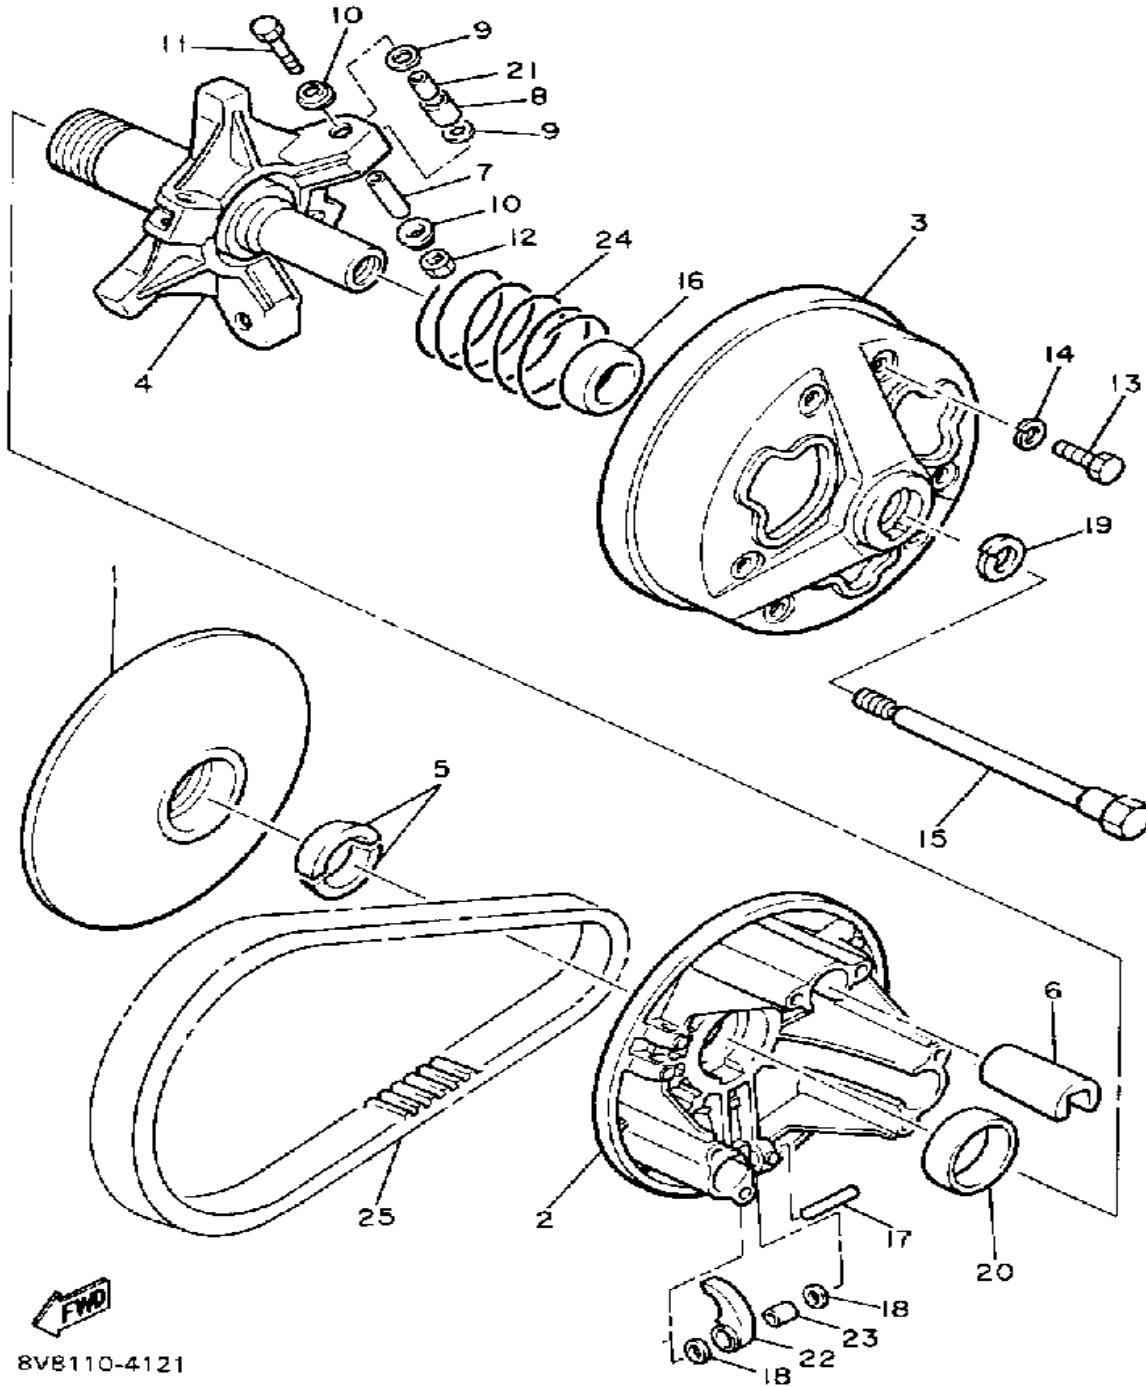

PRIMARY SHEAVE

8VB110-4121

Ref. No.	Part Number	Description	Qty	Remarks
1	82M-17611-00-00	SHEAVE, PRI FIXEDFIXED	1	
2	8V0-17621-01-00	SHEAVE, PRIMARY SLIDING	1	
3	8V0-17631-00-00	CAP	1	
4	82M-17640-01-00	SPIDER, COMPLETE	1	
5	8V0-17639-00-00	STOPPER	2	
6	88X-17653-00-00	SLIDER	3	
7	90387-086G4-00	COLLAR	3	
8	90387-096J5-00	COLLAR	3	
9	90202-08205-00	WASHER, PLATE	6	
10	90208-05036-00	WASHER, CONICAL SPR	6	
11	97022-05035-00	BOLT	3	
12	95612-05100-00	NUT, U	3	
13	97012-06030-00	BOLT	6	
14	92995-06100-00	WASHER, SPRING	6	
15	8V0-17647-00-00	BOLT (L=156.5MM)	1	
16	90389-28032-00	BUSH	1	
17	93607-44190-00	PIN, DOWEL	3	
18	90201-077F5-00	WASHER, PLATE	6	
19	92901-16100-00	WASHER, SPRING	1	
20	90389-40029-00	BUSH	1	
21	90386-08153-00	ROLLER BUSH VESPEL	3	
22	82M-W176A-90-00	WEIGHT, WITH BUSH	3	ALT. PART
	87M-W176A-00-00	WEIGHT, WITH BUSH	3	
23	90386-07152-00	BUSH	3	
24	90501-500F5-00	SPRING, COMPRESSION	1	
	90501-55456-00	SPRING, COMPRESSION	1	ALT. PART
25	82M-00000-51-00	CLUTCH TUNE-UP KIT	1	MARKED W/+
	82M-17601-19-00	PRIMARY SHEAVE ASSEMBLY	1	MARKED W/+
	8F2-17641-01-00	V-BELT	1	

CONTINUED ON NEXT FRAME ►

Property of www.SmallEngineDiscount.com - Not for Resale