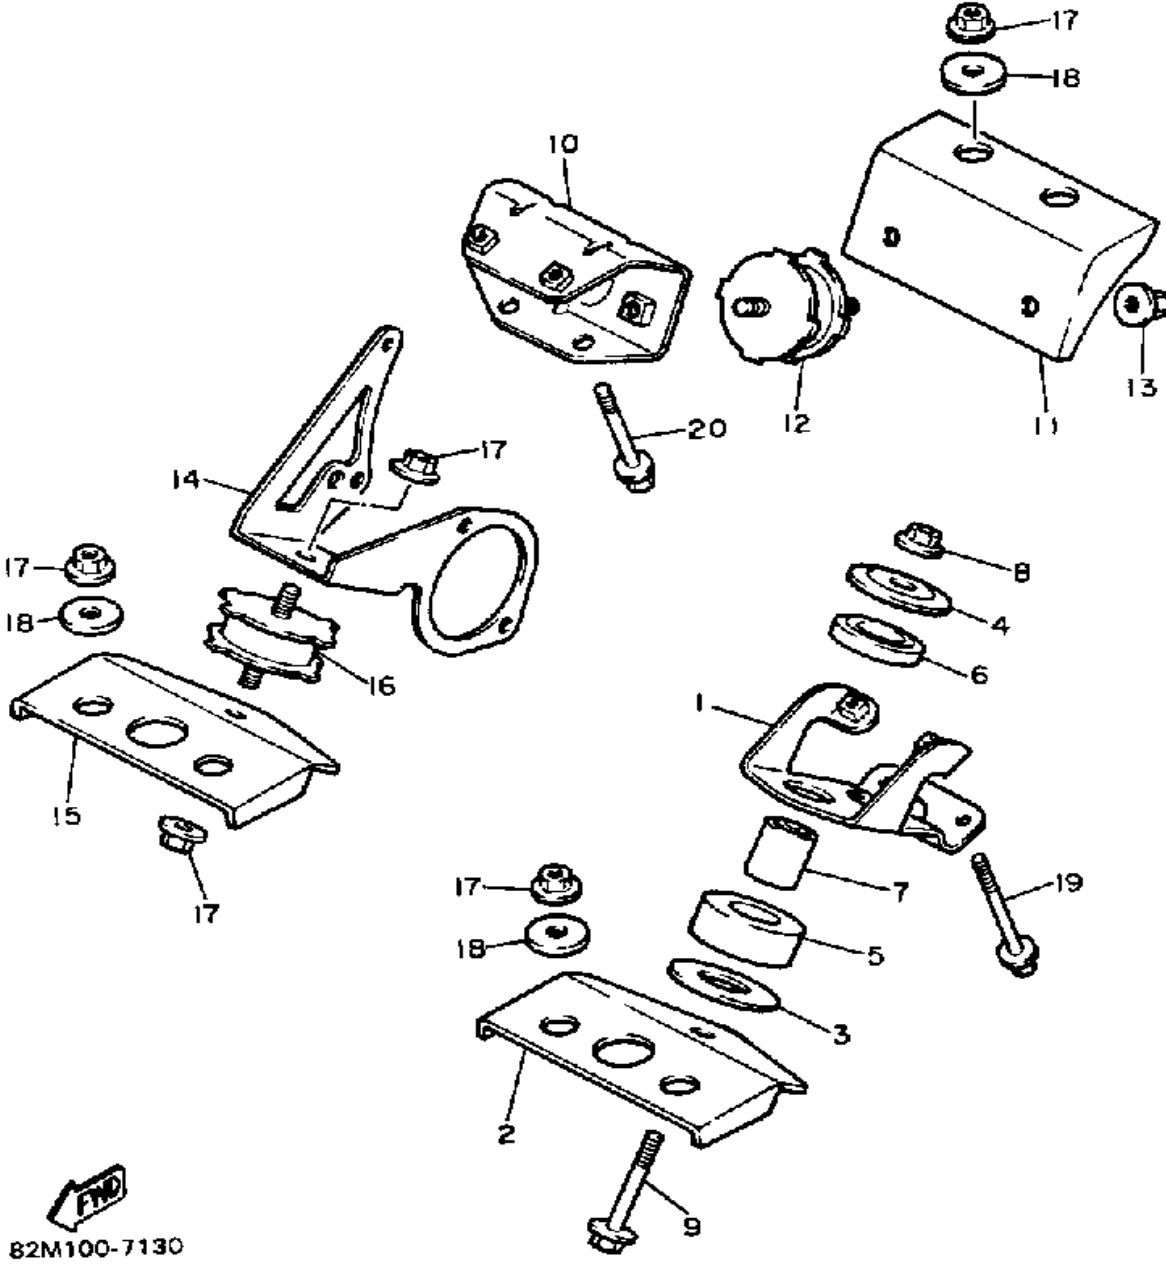

ENGINE BRACKET

Ref. No.	Part Number	Description	Qty	Remarks
1	82M-21415-00-00	BRACKET, FRONT UPPER 1	1	
2	82M-21417-00-00	BRACKET, FRONT LOWER 1	1	
3	90201-10151-00	WASHER, PLATE	1	
4	90208-10034-00	WASHER, CONICAL SPRING	1	
5	8U9-21485-00-00	DAMPER, RUBBER 1	1	
6	8U9-21486-00-00	DAMPER 2	1	
7	90380-10113-00	BUSH, SOLID	1	
8	95701-10500-00	NUT, FLANGE (95702-10500)	1	
9	95811-10055-00	BOLT, FLANGE	1	
10	82M-21425-00-00	BRACKET, REAR UPPER 1	1	
11	82M-21427-01-00	BRACKET, REAR LOWER 1	1	
12	8M6-21486-01-00	DAMPER 2	2	
13	95701-10500-00	NUT, FLANGE (95702-10500)	2	
14	82M-21416-00-00	BRACKET, FRONT UPPER 2	1	
15	82M-21417-00-00	BRACKET, FRONT LOWER 1	1	
16	8M6-21486-01-00	DAMPER 2	1	
17	95701-10500-00	NUT, FLANGE (95702-10500)	8	
18	90201-10321-00	WASHER, PLATE	6	
19	95811-08085-00	BOLT, FLANGE	2	
20	95811-08065-00	BOLT, FLANGE	2	

82M100-7130