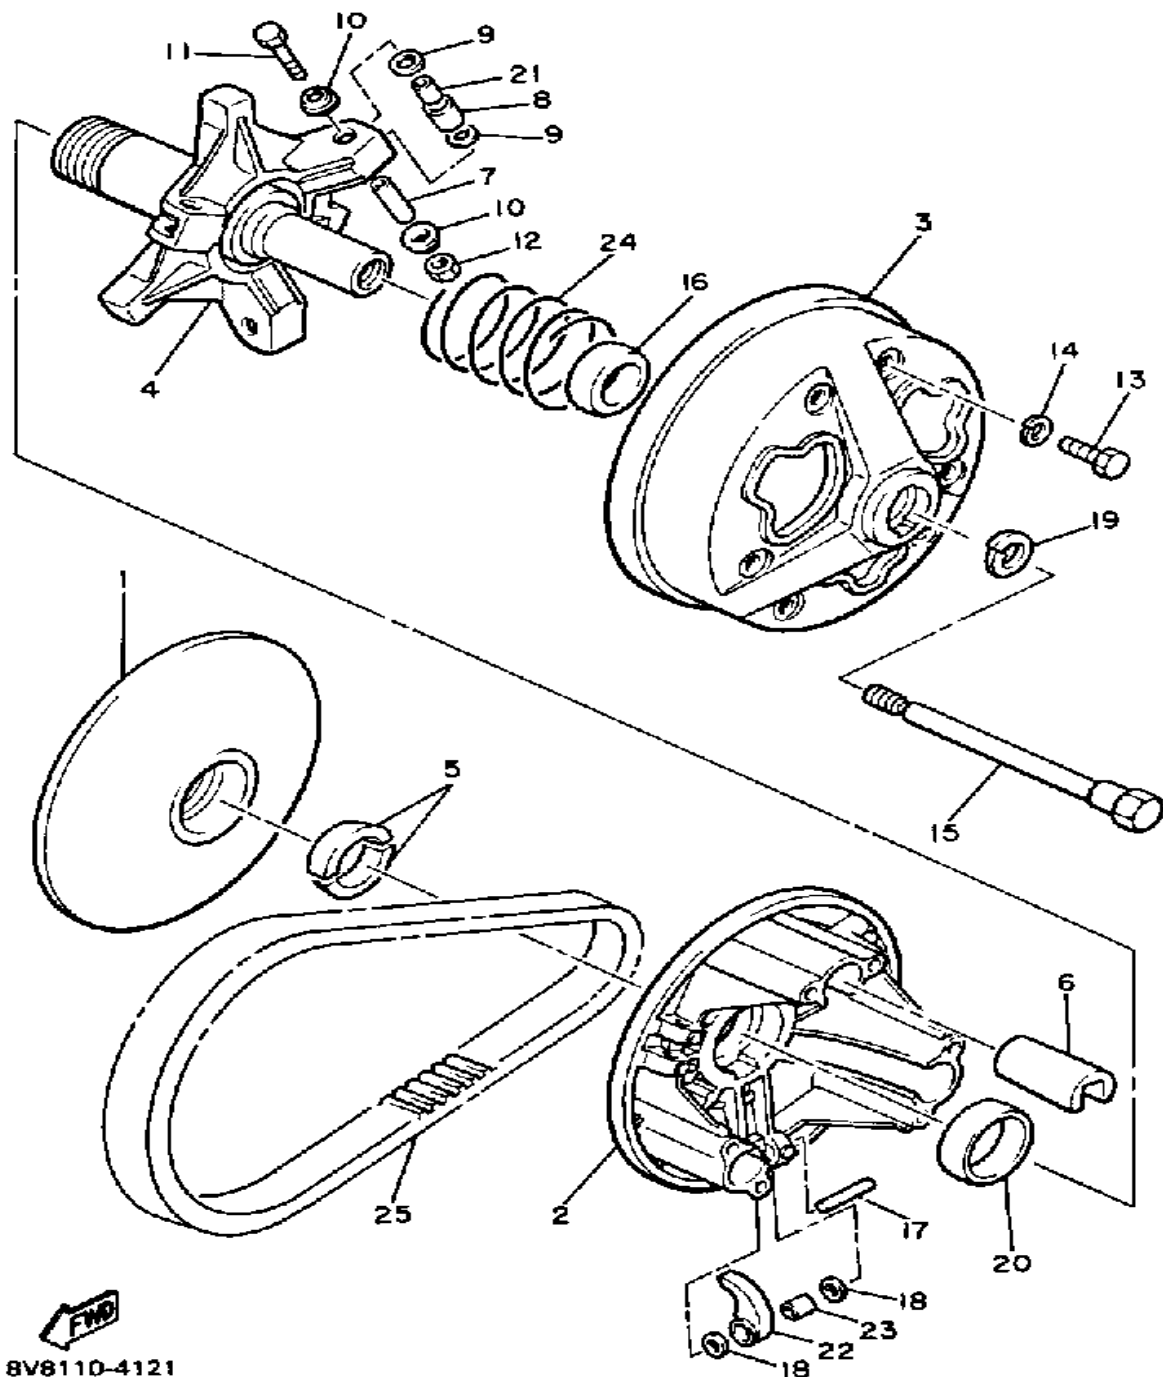

PRIMARY SHEAVE

8V8110-4121

Ref. No.	Part Number	Description	Qty	Remarks
1	82M-17611-00-00	SHEAVE, PRI FIXEDFIXED	1	
2	8V0-17621-01-00	SHEAVE, PRIMARY SLIDING	1	
3	8V0-17631-00-00	CAP	1	
4	82M-17640-01-00	SPIDER, COMPLETE	1	
5	8V0-17639-00-00	STOPPER	2	
6	88X-17653-00-00	SLIDER	3	
7	90387-086G4-00	COLLAR	3	
8	87M-W176B-00-00	ROLLER, WITH BUSH	3	
9	90202-08205-00	WASHER, PLATE	6	
10	90208-05036-00	WASHER, CONICAL SPR	6	
11	97022-05035-00	BOLT	3	
12	95612-05100-00	NUT, U	3	
13	82M-00000-51-00	CLUTCH TUNE-UP KIT	1	MARKED W/ +
	82M-17601-19-00	PRIMARY SHEAVE ASSEMBLY	1	MARKED W/ +
	97012-06030-00	BOLT	6	
14	92995-06100-00	WASHER, SPRING	6	
15	8V0-17647-00-00	BOLT (L=156.5MM)	1	
16	90389-28032-00	BUSH	1	
17	93607-44190-00	PIN, DOWEL	3	
18	90201-077F5-00	WASHER, PLATE	6	
19	92901-16100-00	WASHER, SPRING	1	
20	90389-40029-00	BUSH	1	
21	90386-08166-00	BUSH	3	
22	82M-W176A-90-00	WEIGHT, WITH BUSH		ALT. PART3
	87M-W176A-00-00	WEIGHT, WITH BUSH		UR STD3
23	90386-07152-00	BUSH	3	
24	90501-500F5-00	SPRING, COMPRESSION		UR STD1
	90501-55456-00	SPRING, COMPRESSION		ALT. PART1
25	82M-00000-51-00	CLUTCH TUNE-UP KIT	1	MARKED W/ +

CONTINUED ON NEXT FRAME ➤

Not For Resale
www.SmallEngineDiscount.com