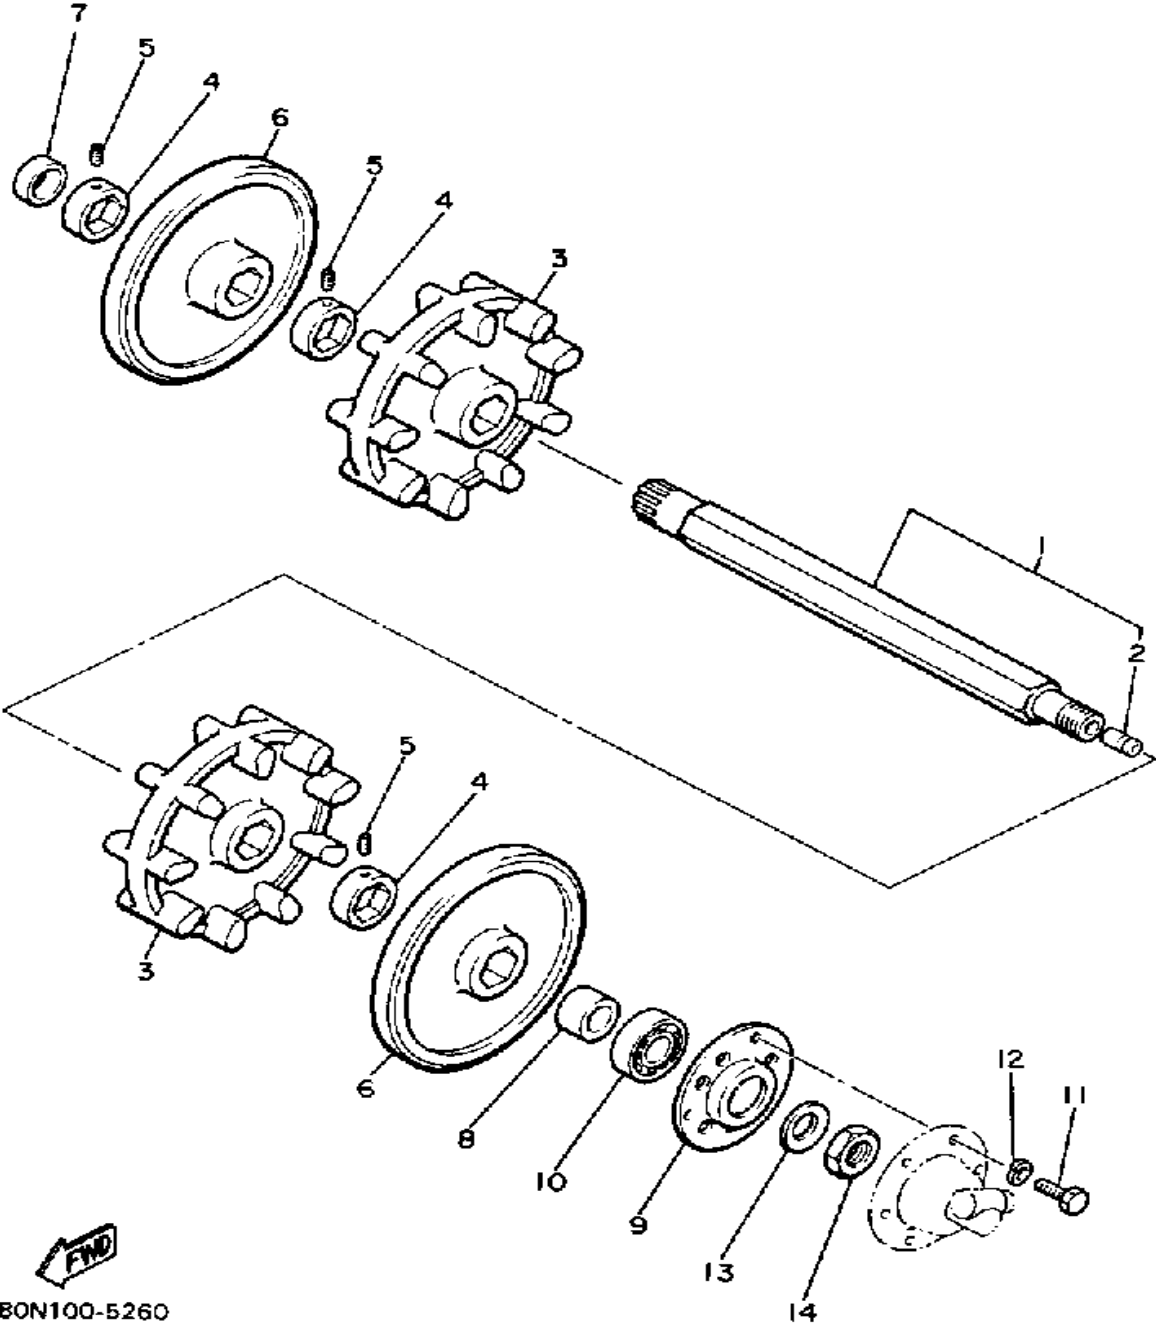

TRACK DRIVE 1

Ref. No.	Part Number	Description	Qty	Remarks
1	8L0-W4751-00-00	AXLE, FRONT	1	
2	8K4-47577-00-00	. CONNECTOR	1	
3	8R6-W4753-01-00	WHEEL, SPROCKET 1	2	
4	8K1-47526-00-00	COLLAR	3	
5	90113-06039-00	BOLT, SET	3	
6	8L9-47534-01-00	WHEEL, GUIDE 1	2	
7	90387-514Y2-00	COLLAR	2	
8	90387-220A6-00	COLLAR	1	
9	8K4-47551-00-00	HOUSING, FRONT AXLE	1	
10	93306-00420-00	BEARING (B6004)	1	
11	97011-08016-00	BOLT	3	
12	92990-08100-00	WASHER	3	
13	90208-22001-00	WASHER, CONICAL SPRING	1	
14	90170-22094-00	NUT	1	

FWD
BON100-5260

Not For Resale
www.SmallEngineDiscount.com