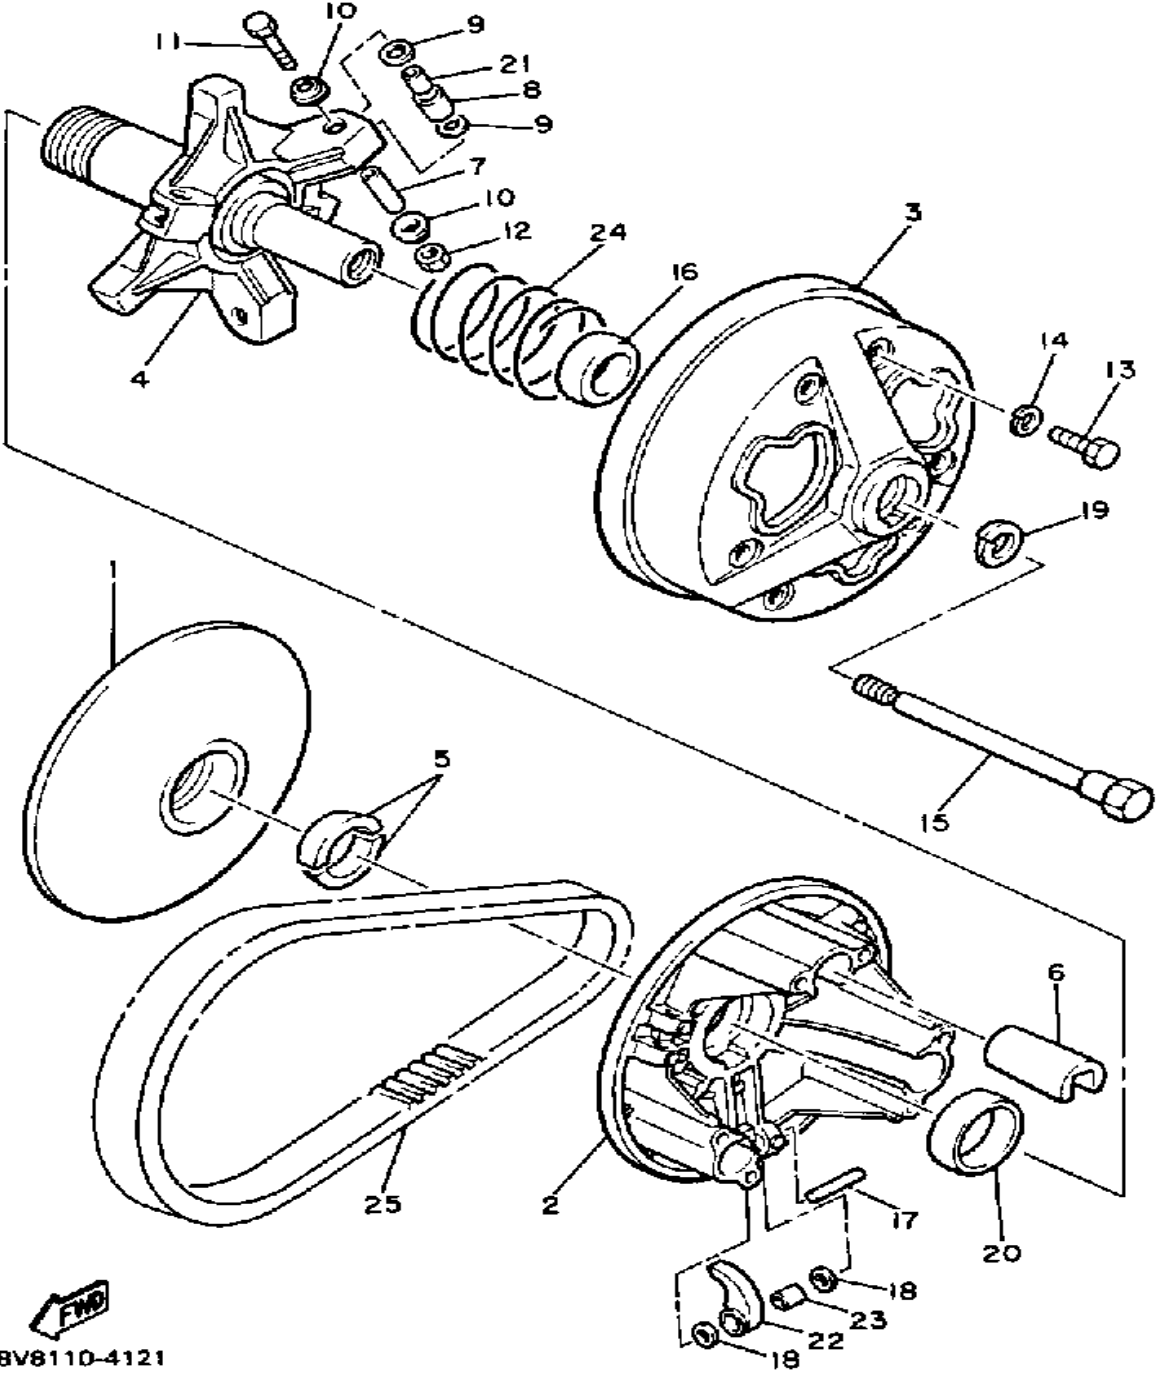

PRIMARY SHEAVE

Ref. No.	Part Number	Description	Qty	Remarks
25	82M-17601-09-00	PRIMARY SHEAVE ASSEMBLY	1	MARKED W/ +
	8F2-17641-01-00	V-BELT	1	

8V8110-4121

Not For Resale
www.SmallEngineDiscount.com