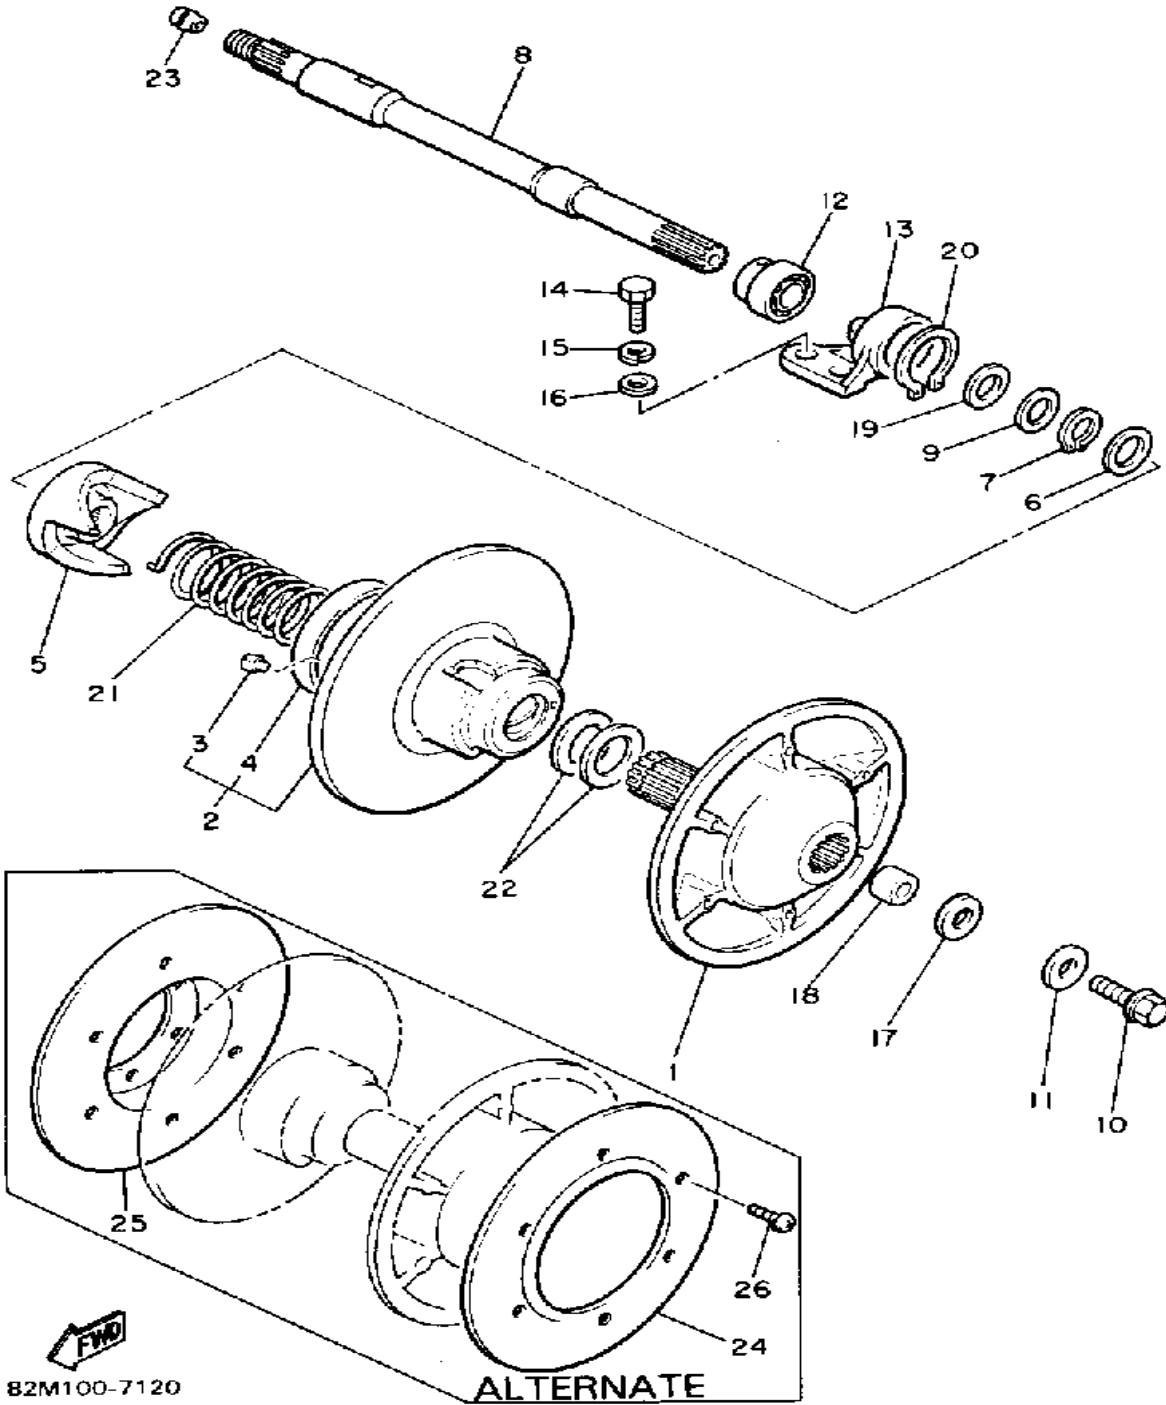

# SECONDARY SHEAVE

Ref. No.	Part Number	Description	Qty	Remarks
1	80R-17660-01-00	SEC. FIXED SHEAVECOMP	1	
2	84M-17670-00-00	SEC SLIDING SHEAVE	1	
3	8X6-17688-00-00	. SHOE, RAMP	3	
4	90380-90117-00	. BUSH, SOLID	1	
5	8U7-17684-01-00	SEAT, SEC SPRING	1	
6	90201-34684-00	WASHER, PLATE	1	
7	93440-34170-00	CIRCLIP	1	
8	82M-17681-00-00	SHAFT, SECONDARY	1	
9	90201-25526-00	WASHER, PLATE (T2.0)	1	UR
	90201-25527-00	WASHER, PLATE (T1.0)	1	UR
10	90105-14175-00	BOLT, WASHER BASED	1	
11	90201-140A6-00	WASHER, PLATE	1	
12	888-17678-00-00	BEARING	1	
13	8V0-47631-00-00	HOUSING, BEARING	1	
14	97022-08022-00	BOLT (97027-08022-00)	4	
15	92990-08100-00	WASHER	4	
16	92990-08600-00	WASHER, PLATE	4	
17	90201-225A4-00	WASHER, PLATE (T1.0)	1	
18	90387-147A8-00	COLLAR	1	
19	90201-222F0-00	WASHER, PLATE (T0.5)	1	UR
	90201-252F1-00	WASHER, PLATE (T0.5)	1	UR
20	99009-52500-00	CIRCLIP	1	
21	90508-50746-00	SPRING, TORSION	1	
22	90201-345G2-00	WASHER, PLATE	2	
23	82M-17699-00-00	PLUG, OIL	1	
24	81H-17665-00-00	PLATE 1		ALT. PART1
25	81H-17675-00-00	PLATE 2		ALT. PART1
26	90150-05022-00	SCREW ROUND HEAD		ALT. PART12