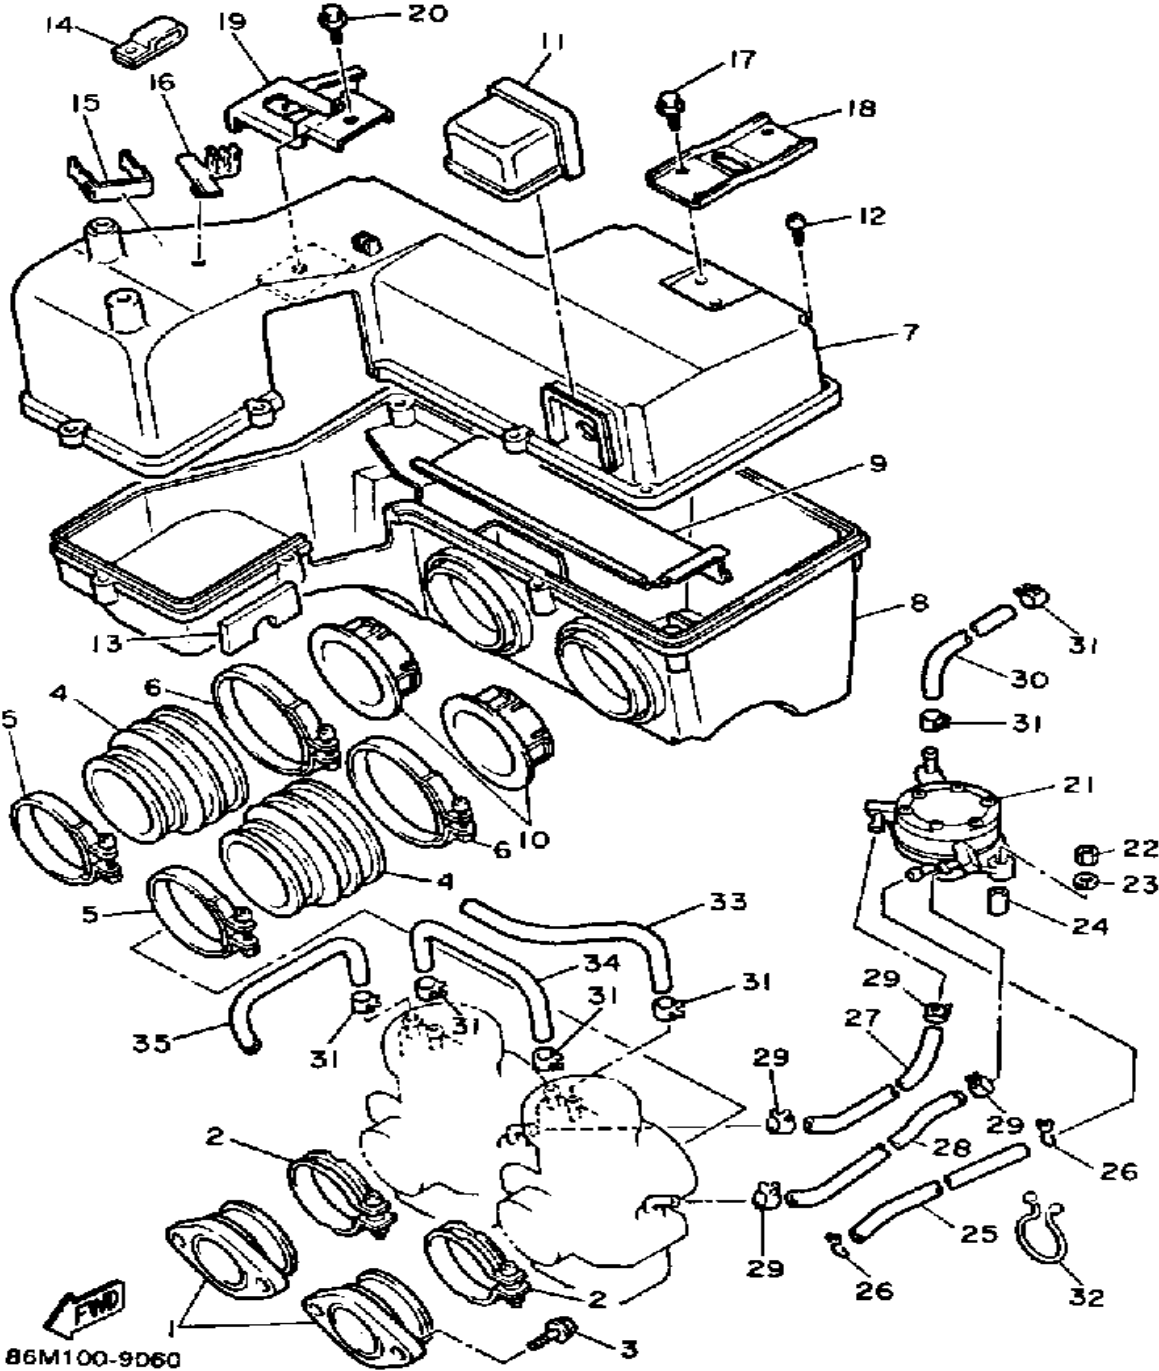

AIR CLEANER

Ref. No.	Part Number	Description	Qty	Remarks
30	90446-11258-00	HOSE	1	
31	90467-11044-00	CLIP	2	
32	90464-23041-00	CLAMP	1	
33	84M-1243A-01-00	HOSE, 1	1	
34	84M-1243E-00-00	HOSE, 2	1	
35	84M-1243F-00-00	HOSE, 3	1	

Not For Resale

www.SmallEngineDiscount.com