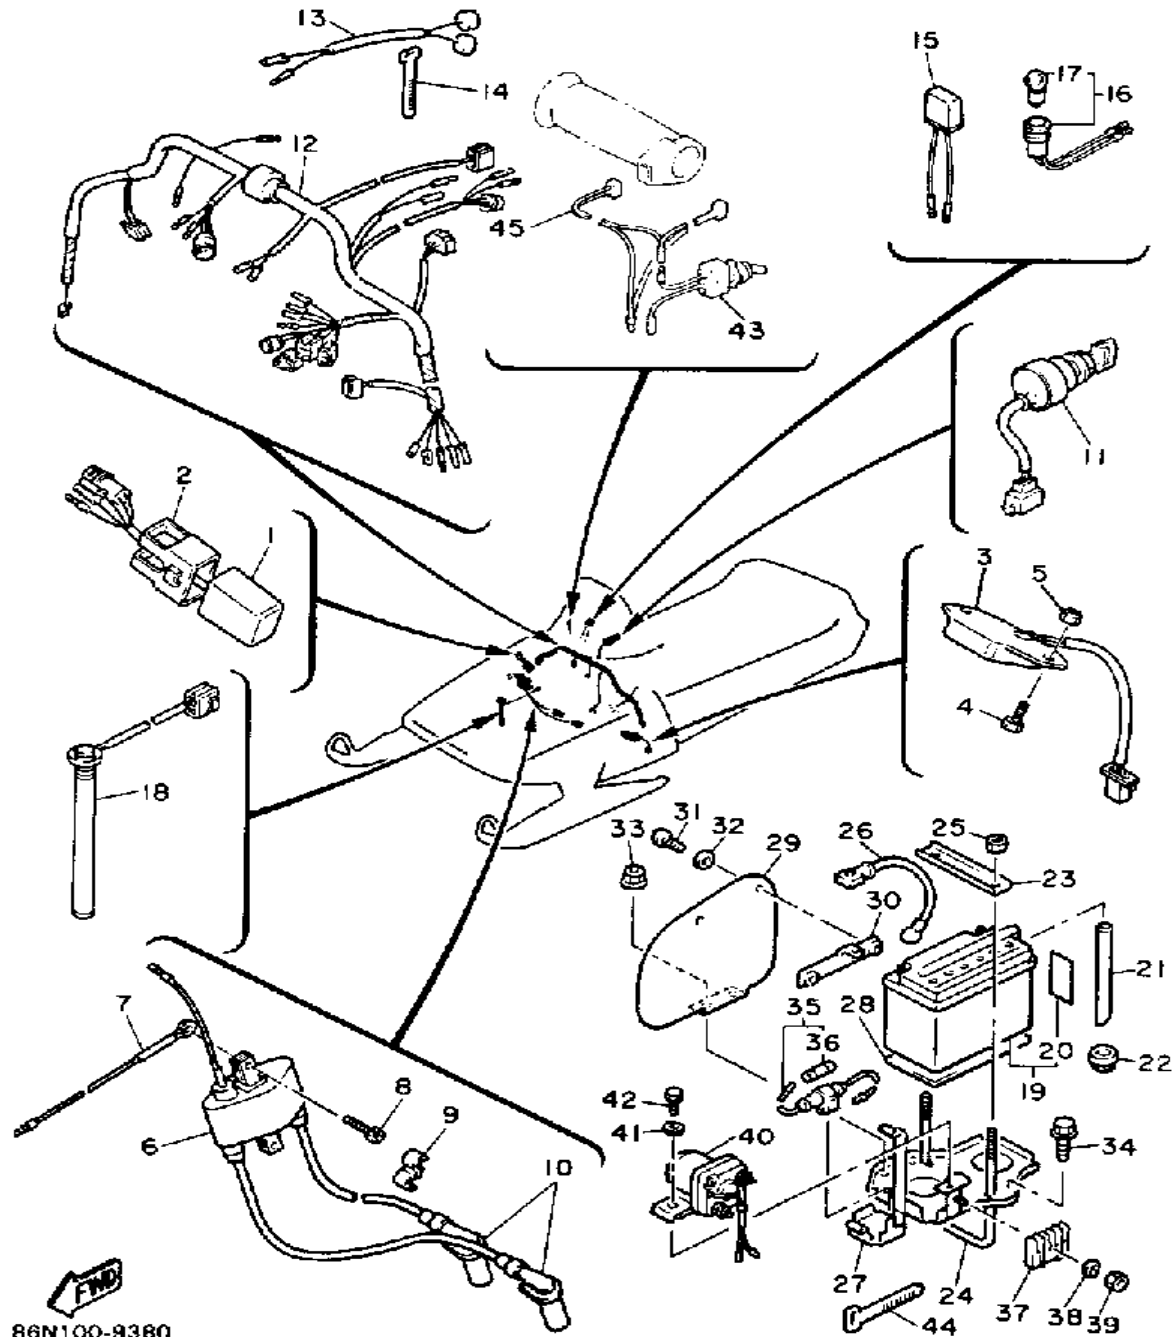

ELECTRICAL 1

86N100-9380

Ref. No.	Part Number	Description	Qty	Remarks
1	84M-85540-20-00	CDI UNIT ASSEMBLY	1	
2	2A7-85546-00-00	BAND	1	
3	82M-81910-A0-00	VOLTAGE REGULATOR ASSEMBLY	1	
4	97026-06014-00	BOLT	2	
5	95701-06300-00	NUT, NYLON	2	
6	85T-82310-00-00	IGNITION COIL ASSEMBLY	1	
7	87D-82318-00-00	WIRE, SUB-LEAD	1	
8	90153-06042-00	SCREW, HEXAGON	2	
9	861-82361-00-00	CLAMP, CORD	1	
10	81E-82370-20-00	PLUG CAP ASSEMBLY	2	
11	8K1-82508-20-00	MAIN SWITCH ASSEMBLY	1	
12	86N-82590-00-00	WIRE HARNESS ASSEMBLY	1	
13	80N-82319-00-00	WIRE, SUB-LEAD	1	
14	25G-83936-01-00	BAND, SWITCH CORD	1	
15	38W-85774-00-00	CHECKER, pilot lamp	1	
16	8V0-84301-00-00	PILOT LIGHT ASSEMBLY 1	1	
17	8V0-85353-00-00	. BULB (12V5W)	1	
18	47X-85720-01-00	OIL LVL GAUGE ASSEMBLY	1	
19	BTY-YB16A-LA-20	BATTERY ASSEMBLY	1	
20	118-82141-09-00	. LABEL, BATTERY	1	
21	90445-08684-00	HOSE	1	
22	90480-12013-00	GROMMET	1	
23	84N-82136-00-00	PLATE, BATTERY FITTING	1	
24	84N-82133-00-00	SCREW, FITTING	1	
25	95701-06300-00	NUT, NYLON	2	
26	84N-82115-00-00	WIRE, PLUS LEAD	1	
27	84N-2199G-00-00	BRACKET, BATTERY	1	
28	84N-82122-00-00	SEAT, BATTERY	1	

CONTINUED ON NEXT FRAME ►

Not For Resale
www.SmallEngineDiscount.com