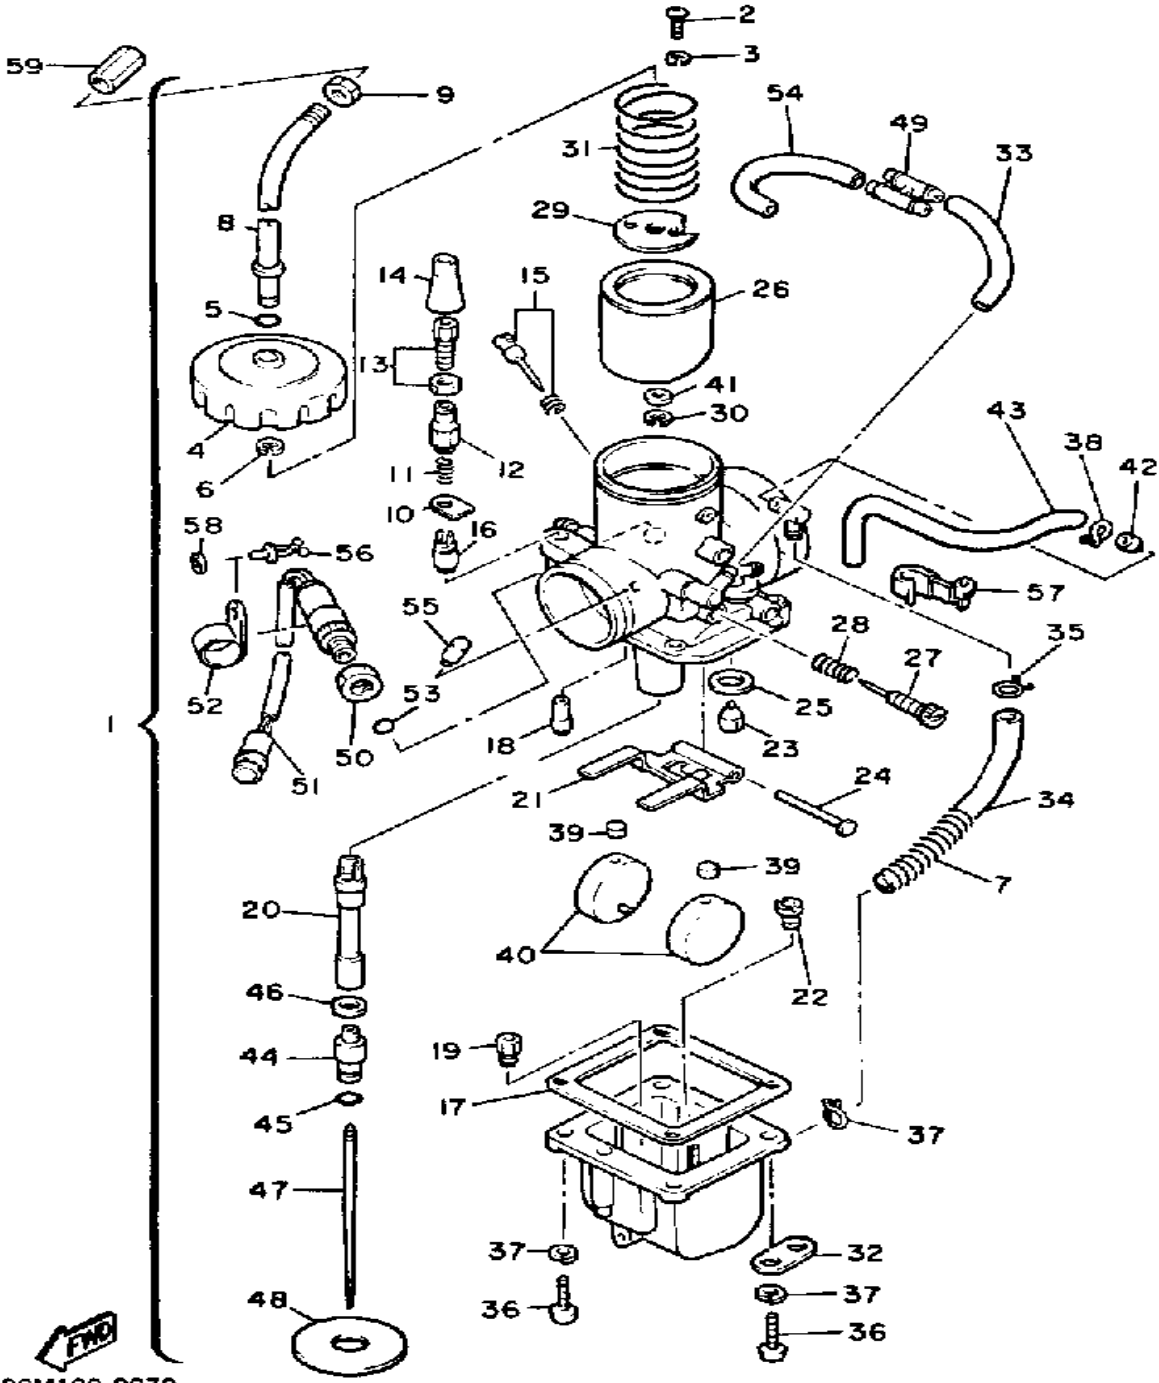

CARBURETOR

B6M100-9070

Ref. No.	Part Number	Description	Qty	Remarks
51	80N-8259A-00-00	. SWITCH, CARBURETOR	1	
52	84M-14146-00-00	. PLATE	1	
53	80N-14147-00-00	. O-RING	1	
	8A7-14196-00-00	. PIPE	1	
55	84M-14169-00-00	. CAP	1	
56	90464-07078-00	. CLAMP	1	
57	16G-14139-00-00	. CLIP, PIPE	1	
58	80N-14285-00-00	. WASHER	1	
59	8A7-26323-00-00	NUT, AJUSTING	2	

Not For Resale

www.SmallEngineDiscount.com