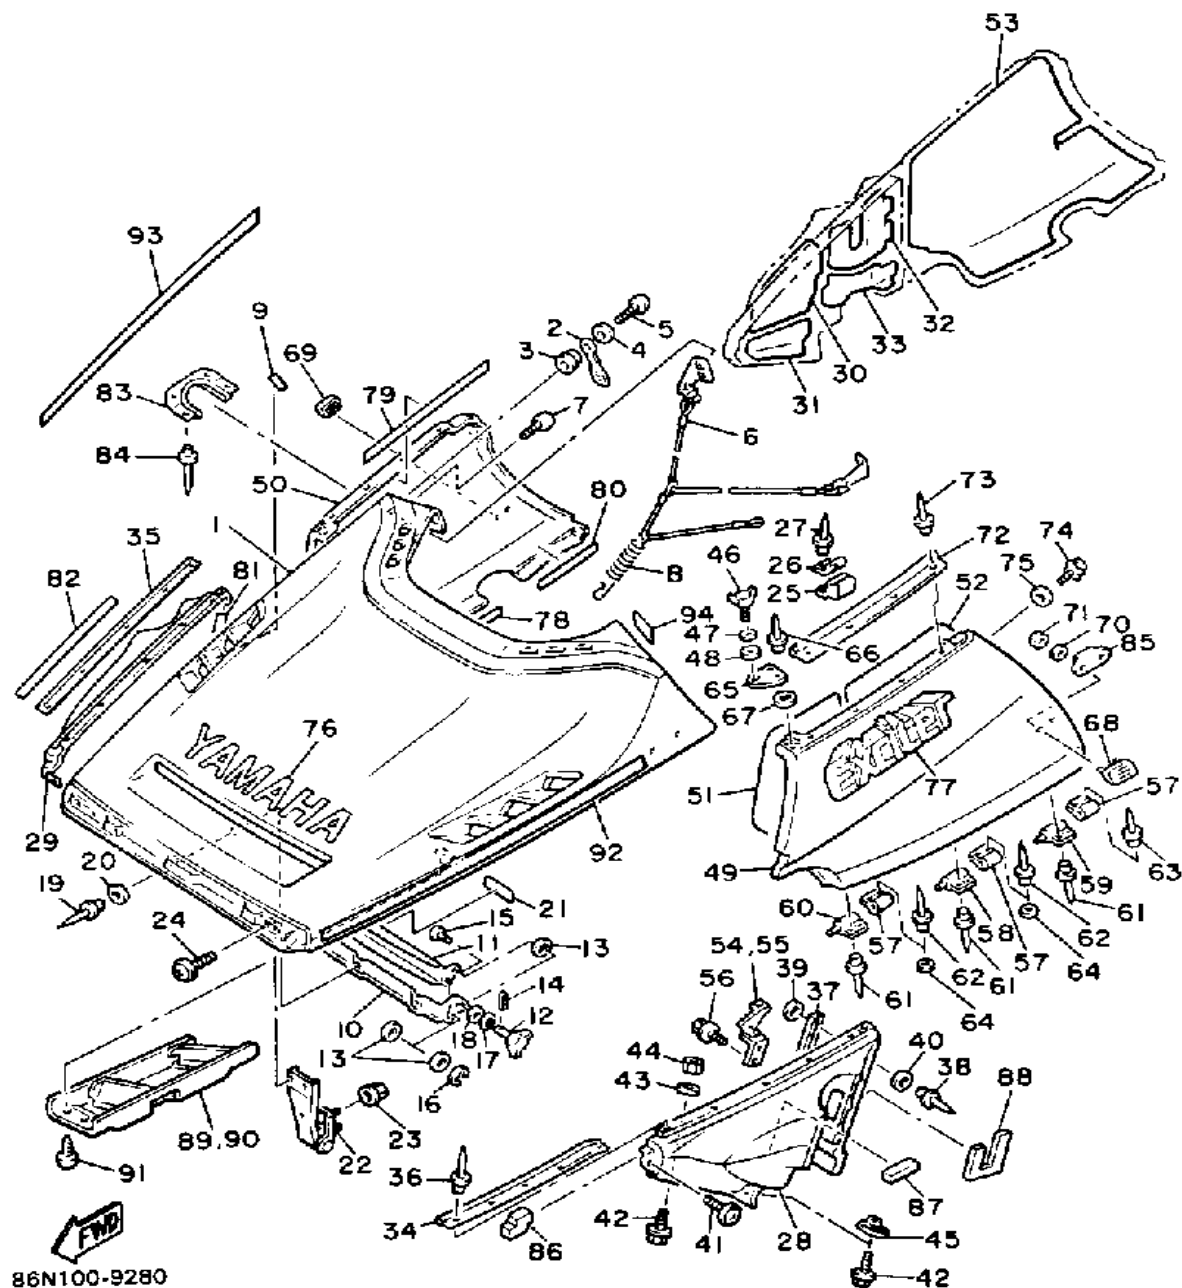

SHROUD

86N100-9280

Ref. No.	Part Number	Description	Qty	Remarks
30	82M-77262-00-00	LINING, SHROUD 2	1	
31	82M-77263-00-00	LINING, SHROUD 3	1	
32	82M-77264-00-00	LINING, SHROUD 4	1	
33	82M-77265-00-00	LINING, SHROUD 5	1	
34	82M-77515-00-00	BUSH, RUBBER 1	1	
35	8V0-77515-01-00	BUSH, RUBBER 1	1	
36	90269-05039-00	RIVET	10	
37	82M-2196T-00-00	TRIM 1	2	
38	90267-40076-00	RIVET, BLIND	6	
39	90201-044A2-00	WASHER, PLATE	6	
40	90201-047A2-00	WASHER, PLATE	6	
41	90159-05137-00	SCREW, WITH WASHER	4	
42	90119-06088-00	BOLT, WITH WASHER	6	
43	92906-06200-00	WASHER	2	
44	95701-06300-00	NUT, NYLON	2	
45	83R-77144-00-00	NUT	2	
46	90122-06020-00	BOLT, WING	2	
47	90201-065F3-00	WASHER, PLATE	2	
48	90202-06008-00	WASHER, PLATE	2	
49	84N-2197H-00-00	HOOD 3	1	
50	84N-2198H-00-00	HOOD 4	1	
51	82M-77274-01-00	DAMPER, NOISE 4	1	
52	82M-77275-00-00	DAMPER, NOISE 5	1	
53	82M-77266-00-00	LINING, SHROUD 6	1	
54	82M-2196F-00-00	BRACKET 3	1	
55	82M-2196G-00-00	BRACKET 4	1	
56	95811-06010-00	BOLT, FLANGE	4	
57	8V0-2194X-00-00	BRACKET, 1	6	
58	8V0-2195X-00-00	BRACKET 2	2	

CONTINUED ON NEXT FRAME ►

Not For Resale
www.SmallEngineDiscount.com