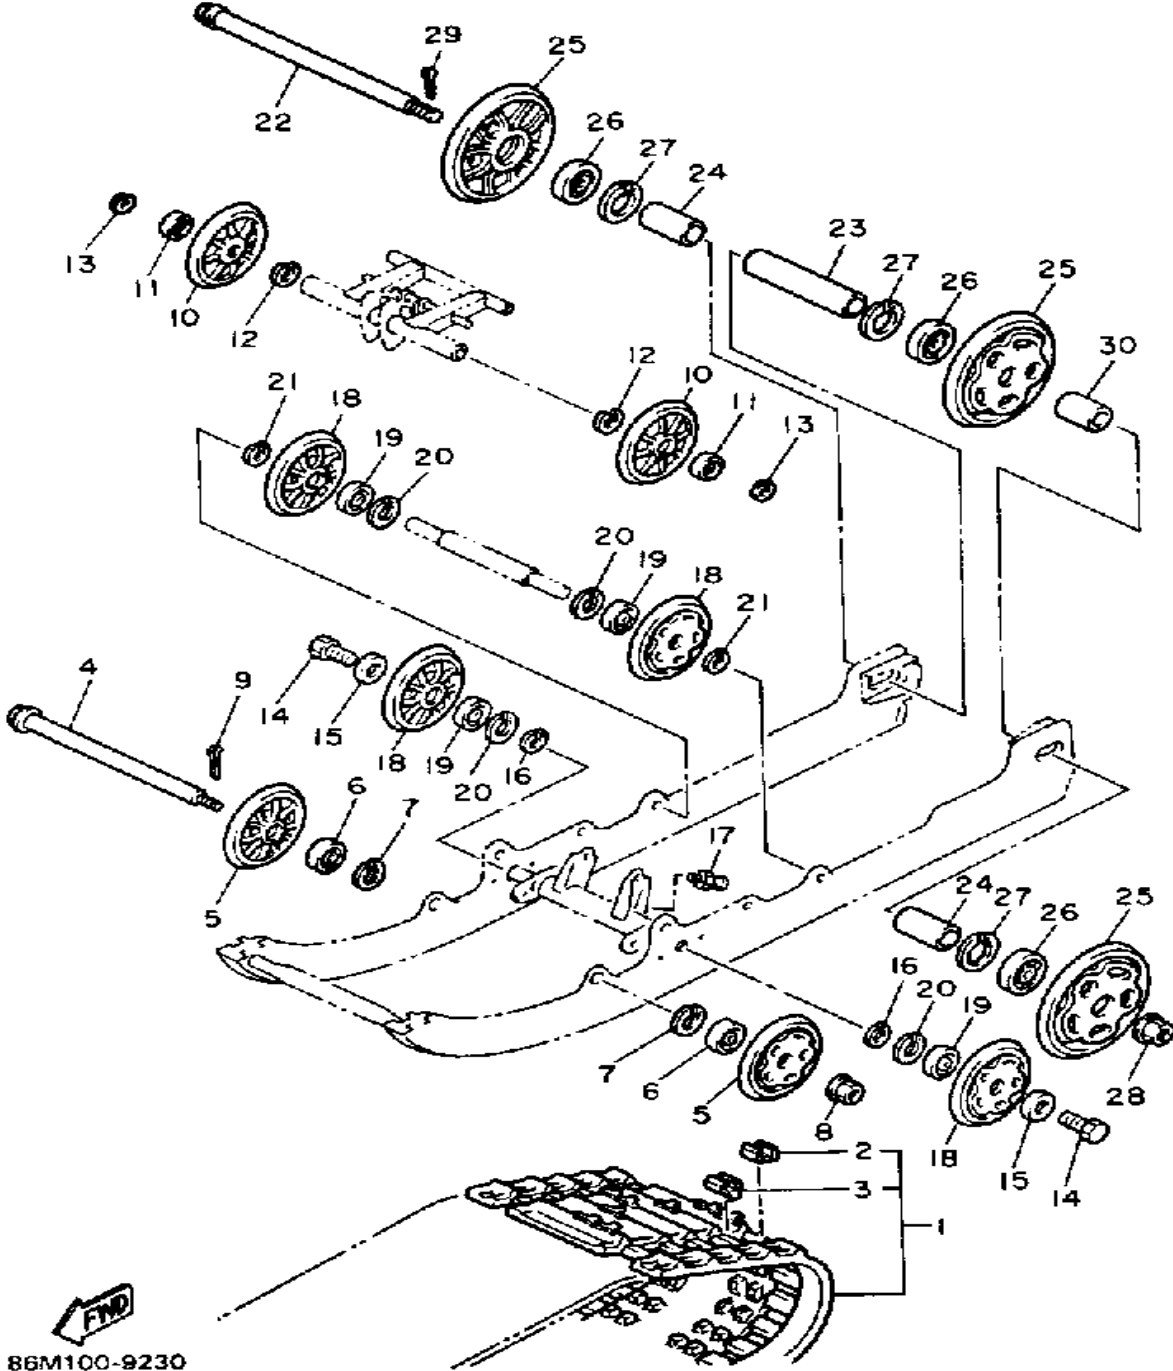

TRACK SUSPENSION 1

Ref. No.	Part Number	Description	Qty	Remarks
29	91401-30030-00	PIN, COTTER	1	
30	90387-204R3-00	COLLAR	1	

86M100-9230

Not For Resale
www.SmallEngineDiscount.com