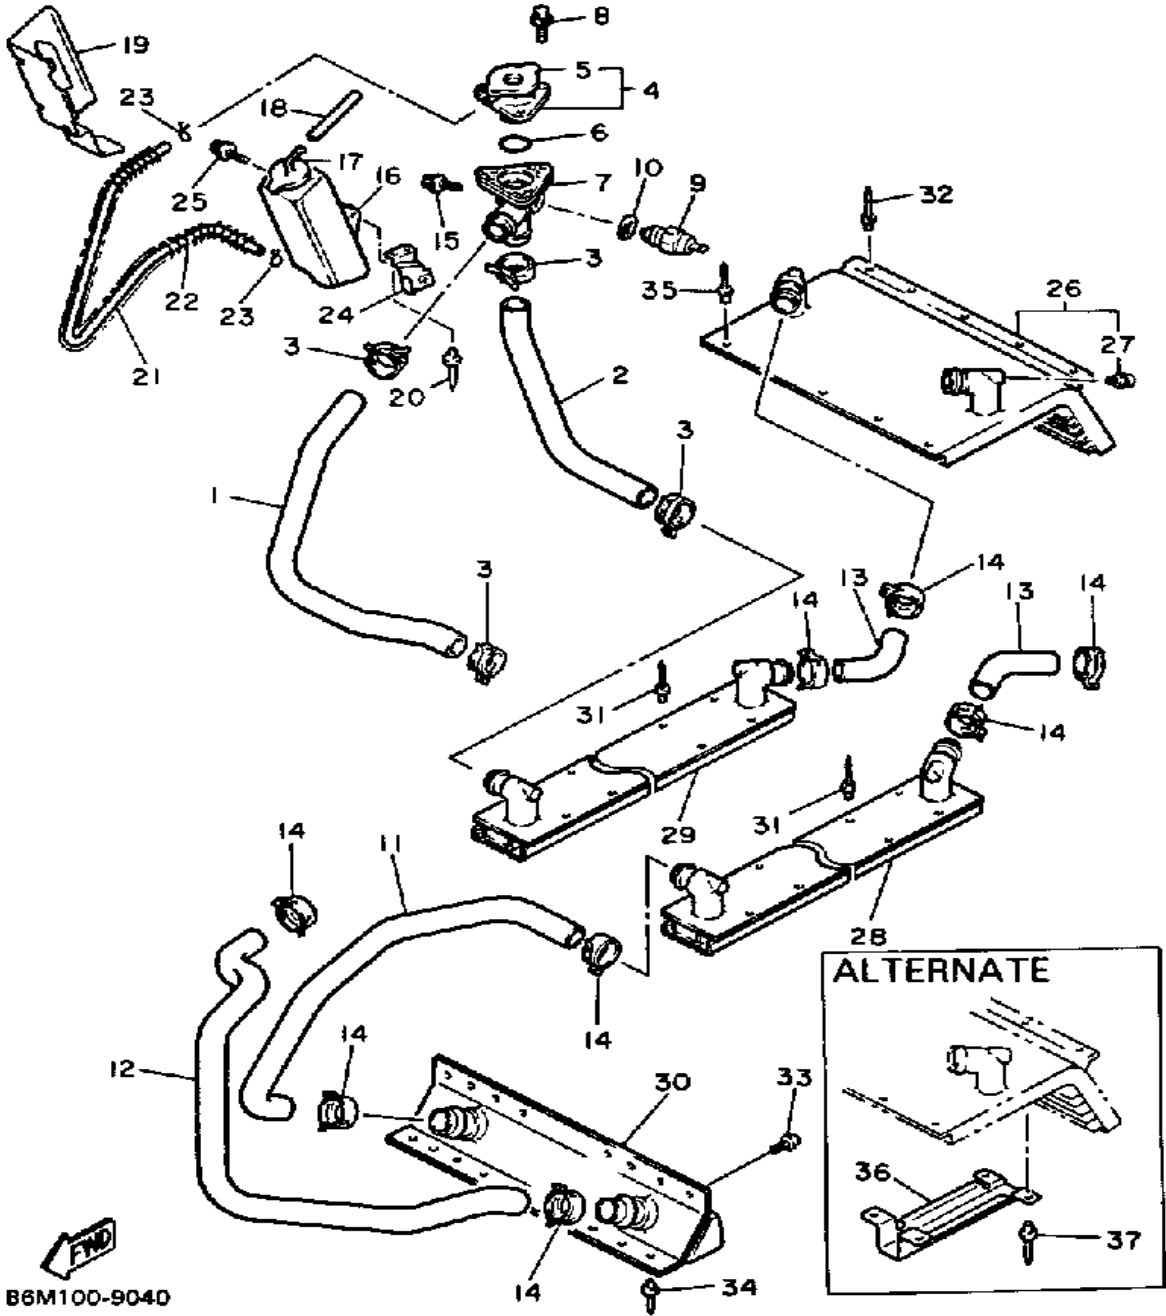

RADIATOR - HOSE

B6M100-9040

Ref. No.	Part Number	Description	Qty	Remarks
30	82M-1241A-00-00	HEAT EXCHANGER ASSEMBLY 4	1	
31	90267-48060-00	RIVET, BLIND	28	
32	90267-48132-00	RIVET, blind	14	
33	90154-06036-00	SCREW, BINDING	4	
34	90267-48141-00	RIVET, BLIND	4	
35	90267-48117-00	RIVET, BLIND	3	
36	82M-21978-00-00	PROTECTOR, FRAME	2	ALT. PART
37	90267-48060-00	RIVET, BLIND	4	ALT. PART