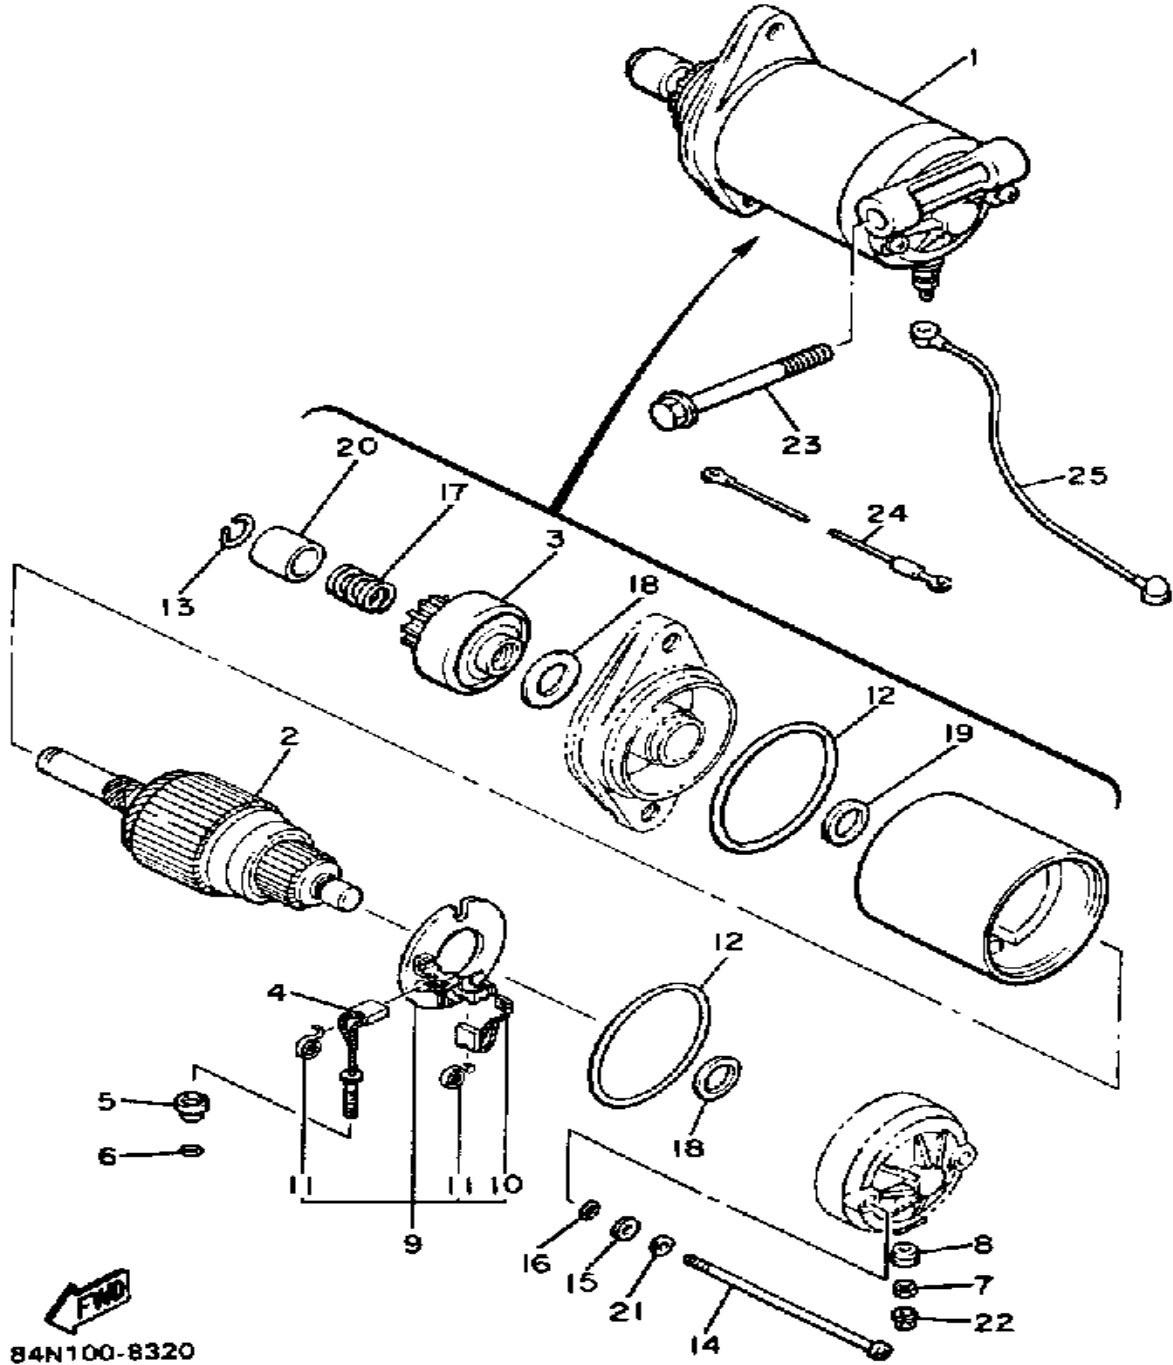

STARTING MOTOR

84N100-8320

Ref. No.	Part Number	Description	Qty	Remarks
1	84N-81800-50-00	STARTING MOTOR ASSEMBLY (8V3-81800-50-00)	1	
2	8Y3-81850-50-00	. ARMATURE ASSEMBLY	1	
3	84N-81832-50-00	. CLUTCH, over run	1	
4	73A-81811-00-00	. BRUSH 1	1	
5	73A-81829-50-00	. GROMMET	1	
6	73A-81847-00-00	. O-RING	1	
7	4H7-81872-00-00	. NUT, SPECIAL	1	
8	73A-81829-00-00	. GROMMET	1	
9	8L6-81840-50-00	. BRUSH HOLDER ASSEMBLY	1	
10	84N-81812-00-00	. BRUSH 2	1	
11	8L6-81813-50-00	. SPRING, BRUSH	2	
12	4H7-81844-00-00	. O-RING (4H7-81844-50-00)	2	
13	8L6-81834-50-00	. RING	1	
14	8L6-81826-50-00	. BOLT	2	
15	8L6-81824-50-00	. WASHER 2	2	
16	8L6-81847-50-00	. O-RING	2	
17	8L6-81836-50-00	. SPRNG, lever	1	
18	4H7-81843-50-00	. WASHER 1	2	
19	8L6-81835-50-00	. WASHER 2	1	
20	8L6-81833-50-00	. RING, STOP	1	
21	73A-81835-00-00	. WASHER	2	
22	95380-06600-00	. NUT	1	
23	95802-08080-00	BOLT, FLANGE	1	
24	84N-82116-00-00	WIRE, MINUS LEAD	1	
25	84N-82117-01-00	WIRE, LEAD	1	

Not For Resale
www.SmallEngineDiscount.com