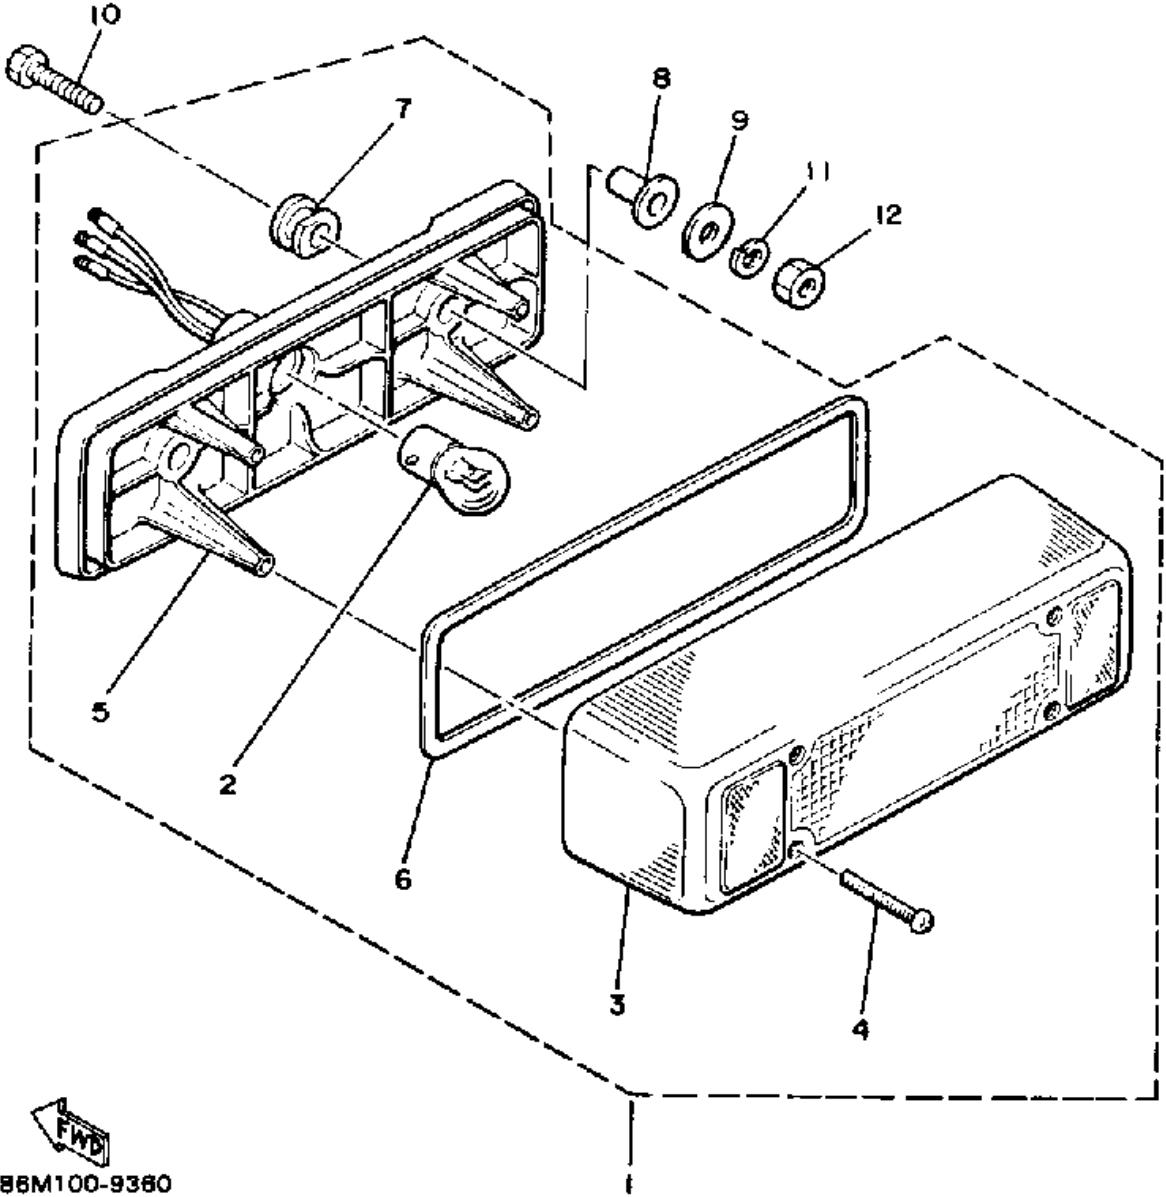

TAILLIGHT

Ref. No.	Part Number	Description	Qty	Remarks
1	82M-84710-00-00	TAILLIGHT UNIT ASSEMBLY ..	1	
2	137-84714-61-00	. BULB, TL 12V23/8W (J50-83311-00)	1	
3	8K4-84721-00-00	. LENS, TAILLIGHT	1	
4	97780-40130-00	. SCREW, PANHEAD TAPPING (97701-40130-00)	4	
5	82M-84711-00-00	. BASE, TAILLIGHT	1	
6	87M-84723-00-00	. GASKET, TAIL LENS	1	
7	8K4-84718-00-00	. GROMMET	2	
8	90387-066N1-00	COLLAR	2	
9	90201-06407-00	WASHER, PLATE (90201-06747-00)	4	
10	97001-06035-00	BOLT	2	
11	92995-06100-00	WASHER, SPRING	2	
12	95380-06600-00	NUT	2	

FWD
86M100-9380

Not For Resale
www.SmallEngineDiscount.com