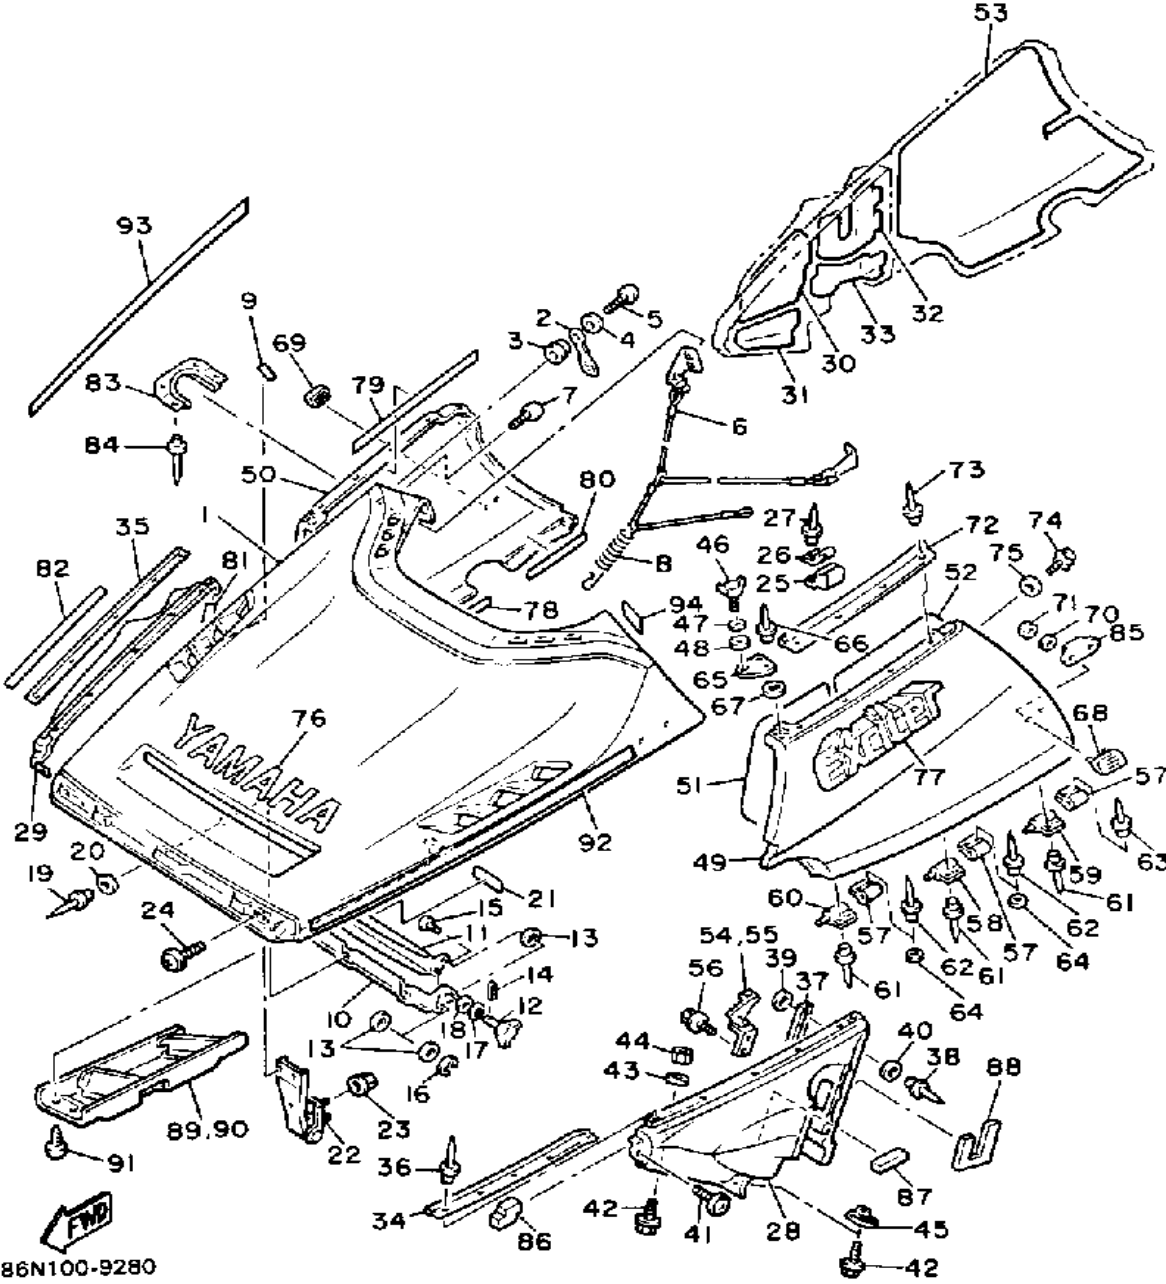

SHROUD

Ref. No.	Part Number	Description	Qty	Remarks
88	84M-77278-00-00	DAMPER, NOISE 8	1	
89	84M-77185-00-00	PLATE 1	1	
90	84M-77186-00-00	PLATE 2	1	
91	97706-50012-00	SCREW, TAPPING	8	
92	86N-77353-00-00	EMBLEM 3	1	
93	86N-77354-00-00	EMBLEM 4	1	
94	86M-24153-00-00	INDICATOR, COCK	1	

86N100-9280

Not For Resale
www.SmallEngineDiscount.com