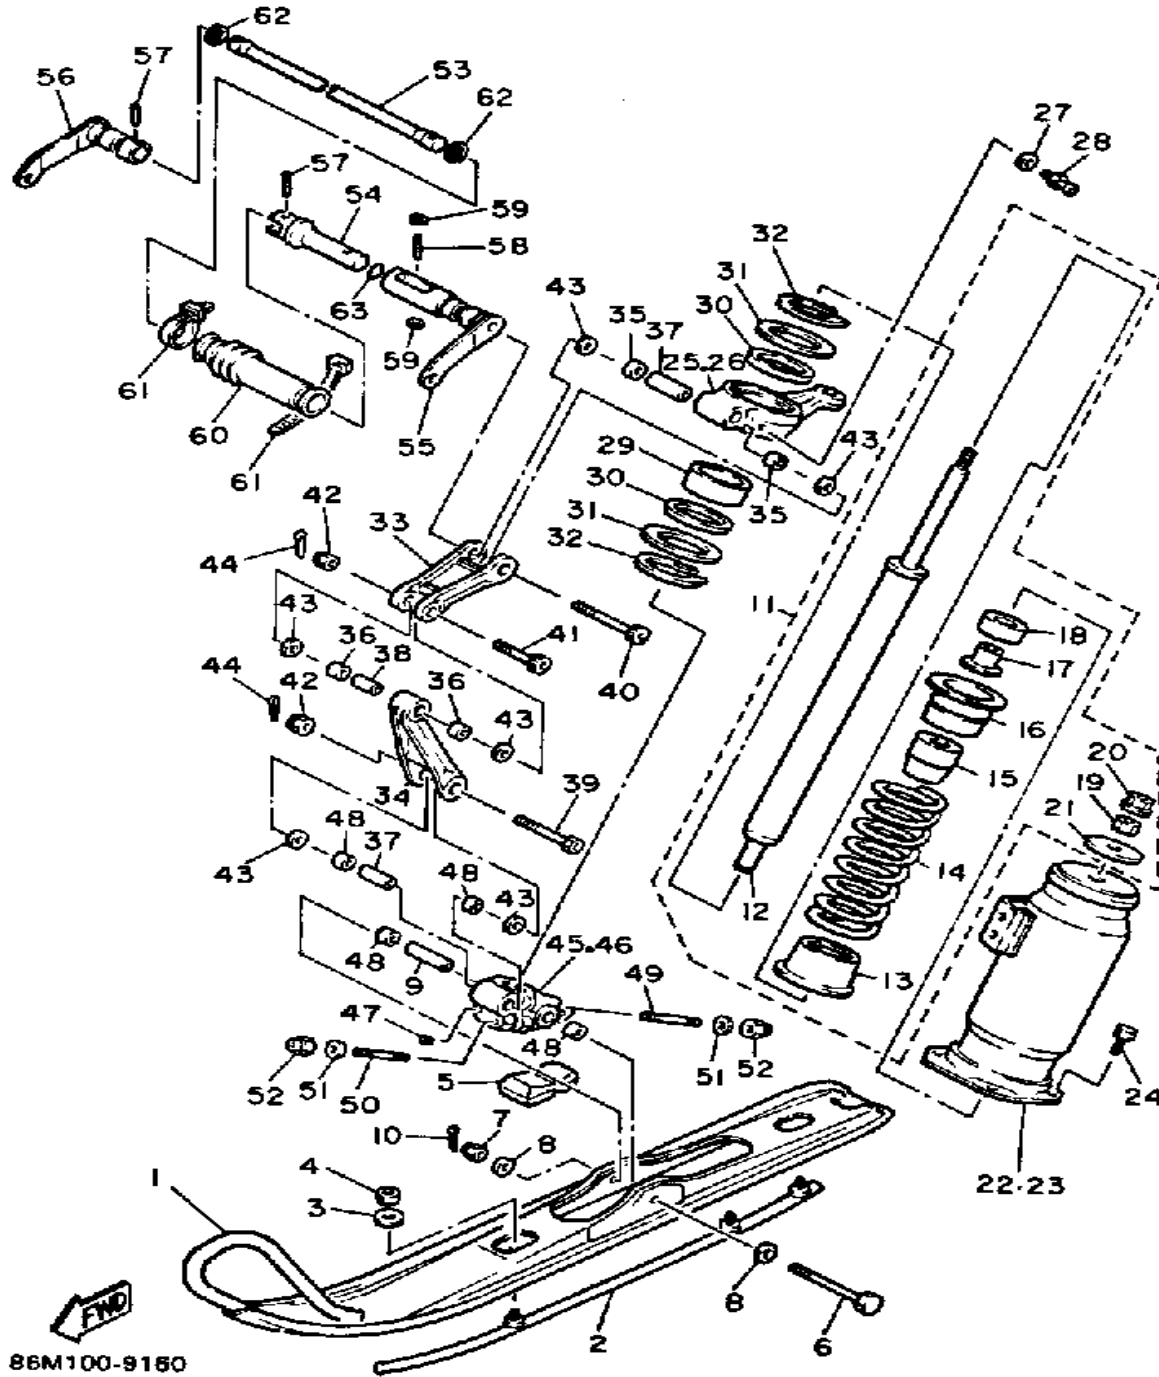

SKI

Ref. No.	Part Number	Description	Qty	Remarks
1	86M-23710-00-00	SKI 1	1	
2	82W-23731-01-XX	SKI RUNNER, 1	2	
3	92906-08600-00	WASHER	6	
4	95616-08100-00	NUT, U	6	
5	86M-23743-00-00	STOPPER 1	2	
6	90102-10050-00	BOLT, WITH HOLE	2	
7	95706-10300-00	NUT, NYLON	2	
8	92906-10600-00	WASHER	4	
9	90387-106J3-00	COLLAR	2	
10	91490-20020-00	PIN, COTTER	2	
11	86M-2376A-00-00	ABSORBER ASSEMBLY 1	2	
12	86M-22401-00-00	. DAMPER, SUB ASSEMBLY	1	
13	82M-23777-00-00	. SEAT, SPRING 2	1	
14	90501-750F6-00	. SPRING, COMPRESSION	1	
15	82M-22493-00-00	. BUMP, STOP	1	
16	8L0-23788-00-00	. PLATE, BACK UP	1	
17	90387-084R1-00	. COLLAR	1	
18	82M-23779-00-00	. WASHER	1	
19	90170-08220-00	. NUT	1	
20	95333-08600-00	. NUT	1	
21	90201-080L1-00	. WASHER, PLATE	1	
22	82M-2376J-00-00	HOLDER, ABSORBER (LH) (BLU)	1	
23	82M-2377J-00-00	HOLDER, ABSORBER (RH) (BLU)	1	
24	97011-06020-00	BOLT	8	
25	82M-23851-00-00	ARM, OUTSIDE 1 (L, H)	1	
26	82M-23852-00-00	ARM, OUTSIDE 2 (R, H)	1	
27	90201-067F9-00	WASHER, PLATE	2	

CONTINUED ON NEXT FRAME ►

Not For Resale
www.SmallEngineDiscount.com