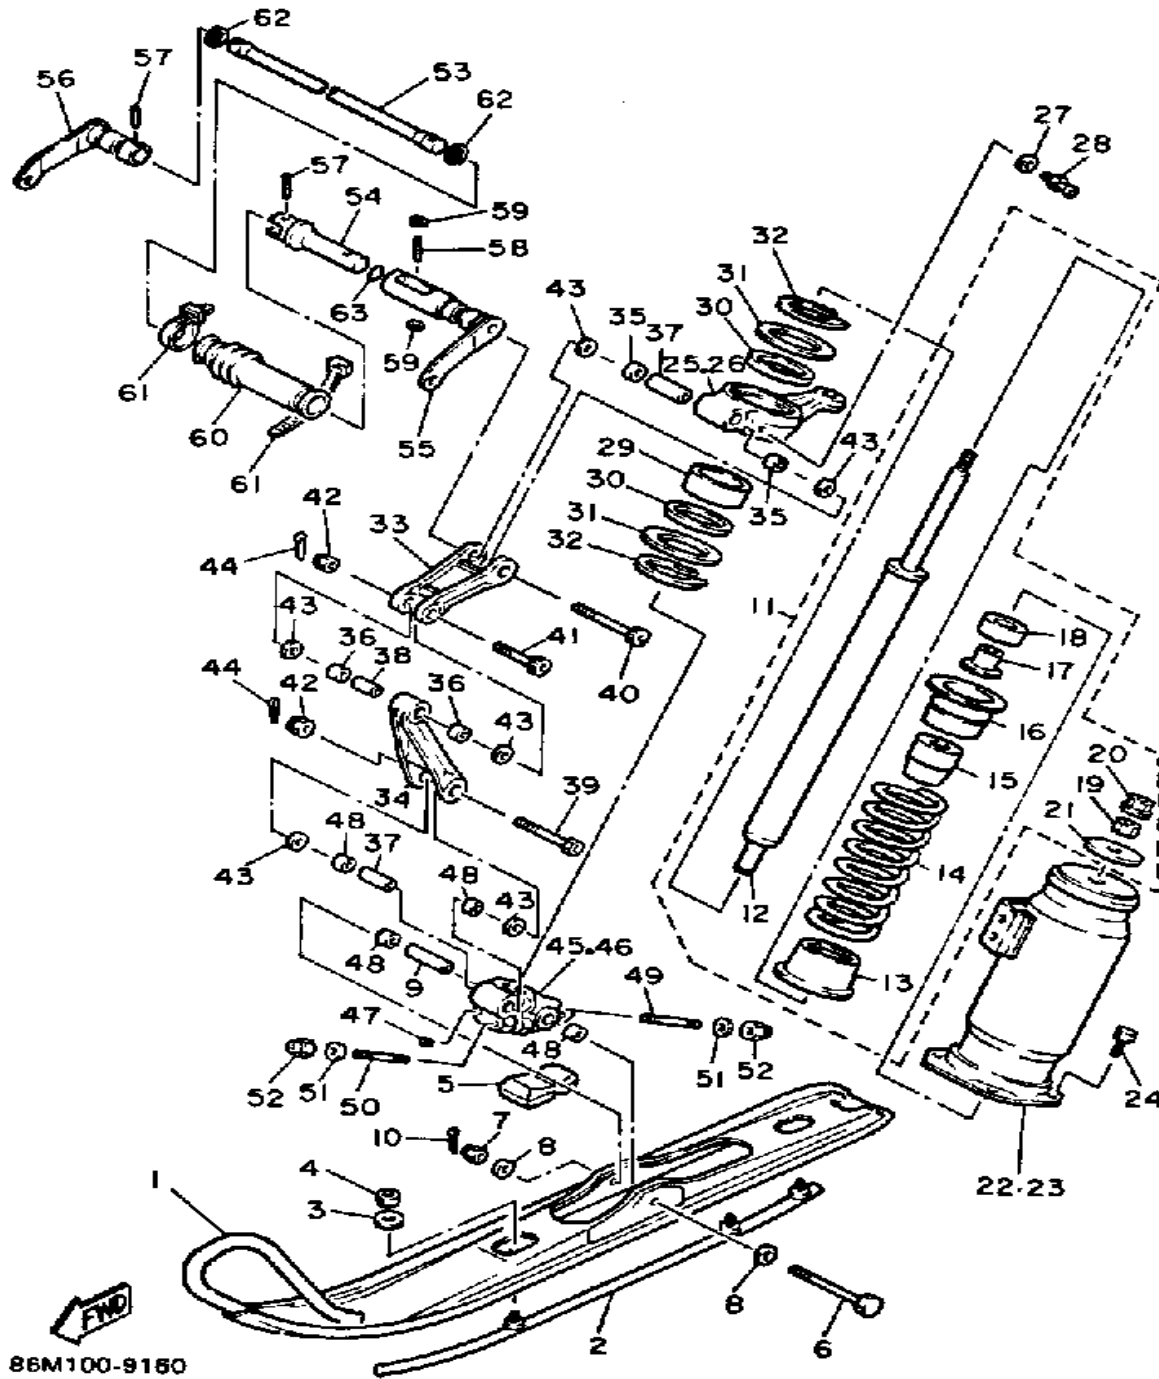

SKI

Ref. No.	Part Number	Description	Qty	Remarks
28	93700-06M03-00	NIPPLE, GREASE	2	
29	90384-53175-00	BUSH, BIMETAL FORMED	2	
30	93109-53036-00	OIL SEAL	4	
31	90201-535H6-00	WASHER, PLATE (T=2.0)	4	UN
	90201-536A1-00	WASHER, PLATE (T=1.0)	4	UN
32	93410-52061-00	CIRCLIP	4	
33	8L0-2382E-01-00	ARM, FRONT 1	2	
34	8L0-2382F-00-00	ARM, FRONT 2	2	
35	90384-14091-00	BUSH, BIMETAL FORMED	4	
36	90384-14096-00	BUSH, BIMETAL FORMED	4	
37	90387-101Y9-00	COLLAR	4	
38	90387-100A4-00	COLLAR	2	
39	90110-10172-00	BOLT, HEXAGON SOCKET HEAD	2	
40	90110-10174-00	BOLT, HEXAGON SOCKET HEAD	2	
41	90110-10173-00	BOLT, HEXAGON SOCKET HEAD	2	
42	95706-10300-00	NUT, NYLON	4	
43	90202-14037-00	WASHER, PLATE	12	
44	91490-20020-00	PIN, COTTER	4	
45	84M-2376E-00-00	BRACKET 1	1	
46	84M-2377E-00-00	BRACKET 2	1	
47	90113-06039-00	BOLT, SET	2	
48	90384-14091-00	BUSH, BIMETAL FORMED	8	
49	95611-08655-00	BOLT, STUD	2	
50	95611-08640-00	BOLT, STUD	2	
51	92901-08600-00	WASHER	4	
52	95712-08300-00	NUT, LOCK	4	
53	82M-2386E-00-00	BAR, STABLZR FRONT	1	

CONTINUED ON NEXT FRAME ➤

Not For Resale
www.SmallEngineDiscount.com