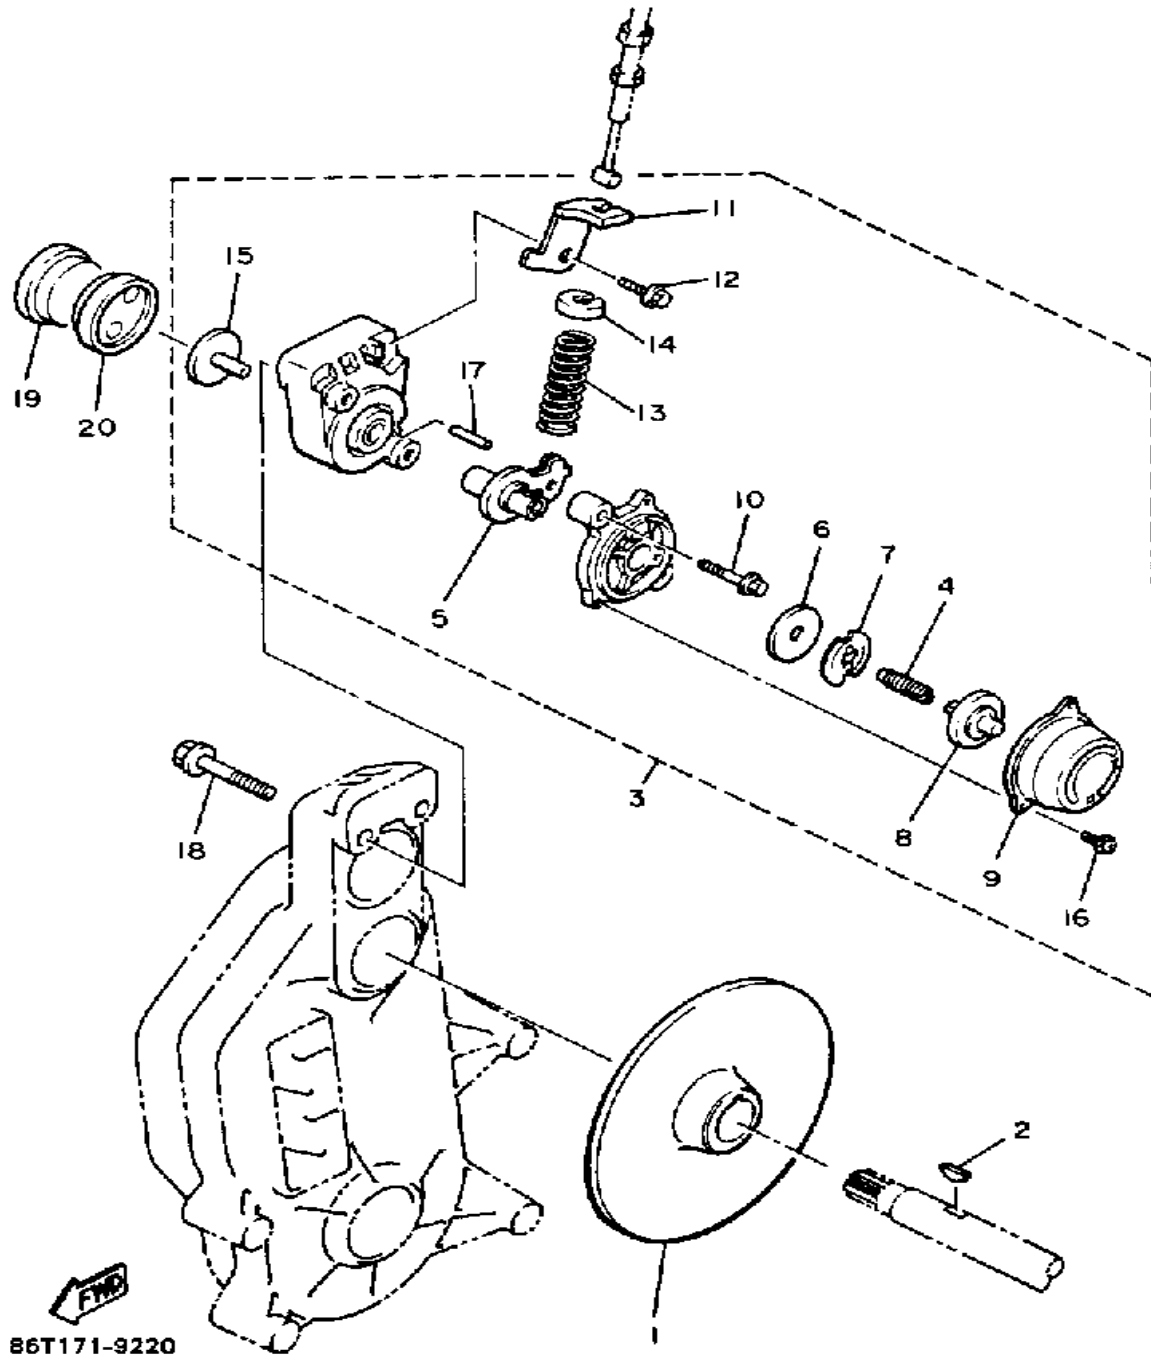

BRAKE

Ref. No.	Part Number	Description	Qty	Remarks
1	8L8-25831-00-00	DISC, BRAKE (R)	1	
2	8J7-25848-00-00	KEY	1	
3	86M-25730-01-00	CALIPER BODY COMP 1	1	
4	86M-25738-00-00	. SCREW, ADJUSTING 1	1	
5	86M-25726-00-00	. LEVER, BRAKE	1	
6	86M-25827-00-00	. SHIM, CALIPER	1	
7	86M-25773-00-00	. LOCK, ONE WAY 2	1	
8	86M-25771-00-00	. RATCHET, ADJUSTING	1	
9	86M-25772-00-00	. COVER	1	
10	86M-25818-00-00	. BOLT, CALIPER	2	
11	86M-25721-00-00	. BRACKET, CALIPER	1	
12	86M-25826-00-00	. BOLT 3	1	
13	86M-25743-00-00	. SPRING, COMPRESSION	1	
14	86M-25714-00-00	. STOPPER, SPRING	1	
15	86M-25733-00-00	. PLATE, BACK UP	1	
16	86M-25833-00-00	. BOLT, FITTING	2	
17	86M-25744-00-00	. PIN 2	1	
18	95811-10050-00	BOLT, FLANGE (95812-10050-00)	2	
19	84X-25811-01-00	PAD, CALIPER 2	1	
20	86M-25811-08-00	PAD, CALIPER 2 (86M-25811-01-00)	1	

Not For Resale

www.SmallEngineDiscount.com