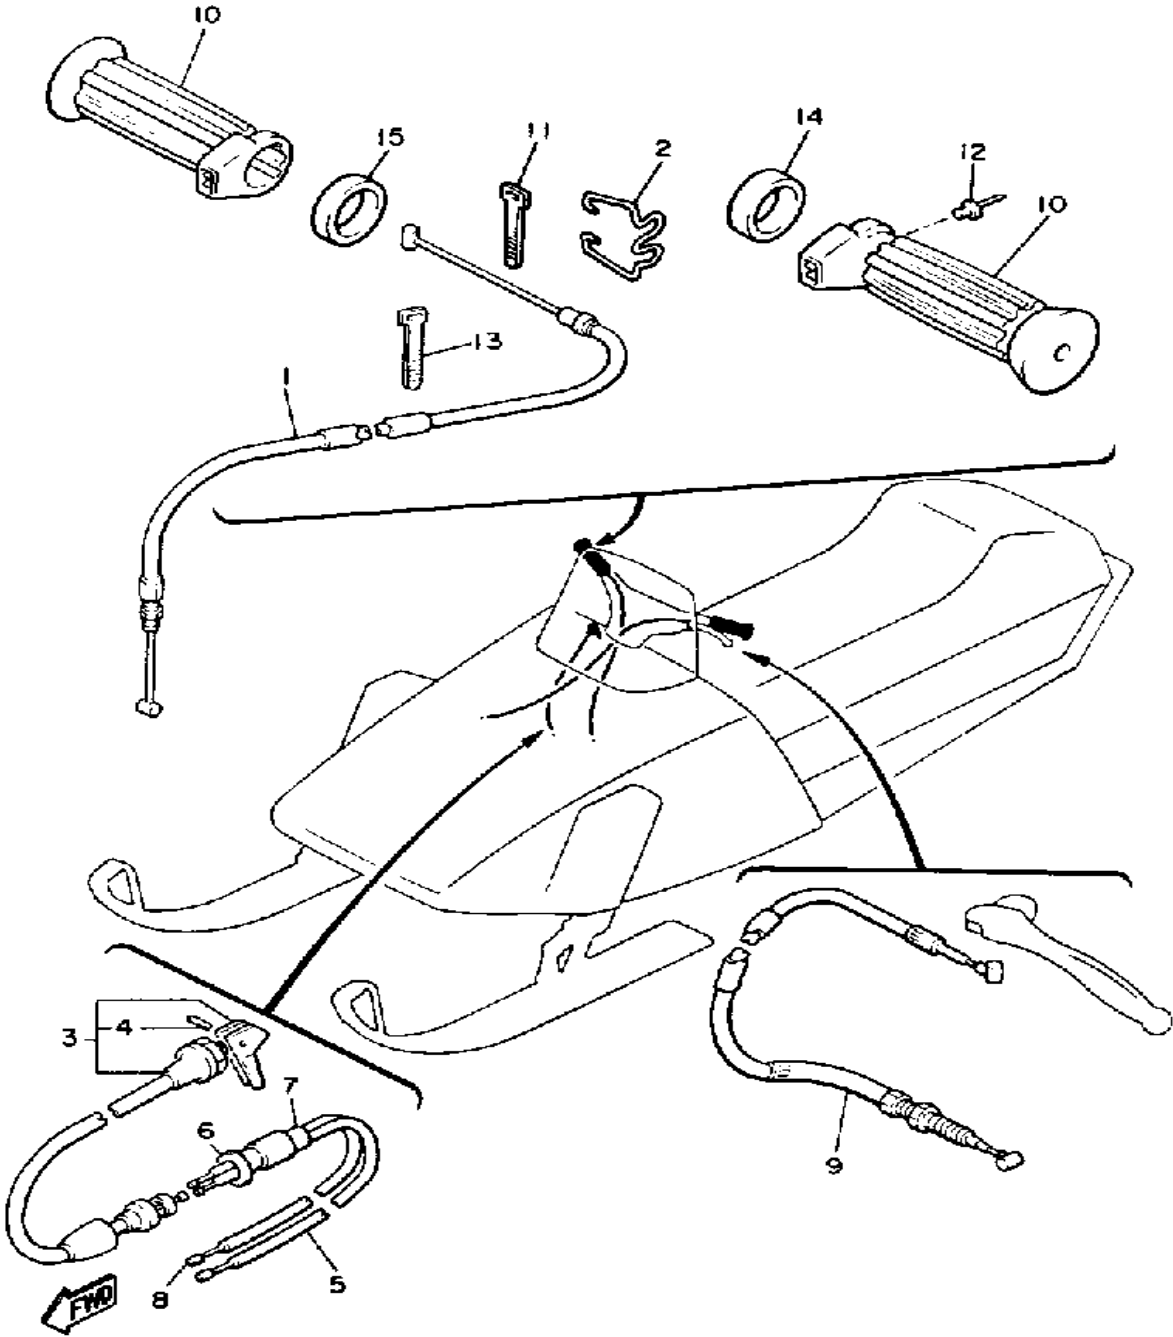

CONTROL - CABLE

86N100-9220

Ref. No.	Part Number	Description	Qty	Remarks
1	88R-26311-00-00	CABLE, THROTTLE 1	1	
2	8M6-26391-01-00	CLIP, CABLE	1	
3	82M-26331-01-00	CABLE, STARTER 1	1	
4	91609-30010-00	. PIN, SPRING	1	
5	84M-26334-00-00	CABLE, STARTER 2	1	
6	4U1-26261-00-00	CONNECTOR, CABLE	1	
7	5L6-26272-00-00	CAP	1	
8	84M-2633A-00-00	WIRE, STARTER 3	1	
9	82M-26340-00-00	CABLE, BRAKE	1	
10	80K-2626A-00-00	GRIP, WARMER	2	
11	437-83936-01-00	BAND, SWITCH CORD	2	
12	90267-40076-00	RIVET, BLIND	2	
13	25G-83936-01-00	BAND, SWITCH CORD	1	
14	90387-223R2-00	COLLAR	1	
15	90387-224F9-00	COLLAR	1	

Not For Resale

www.SmallEngineDiscount.com