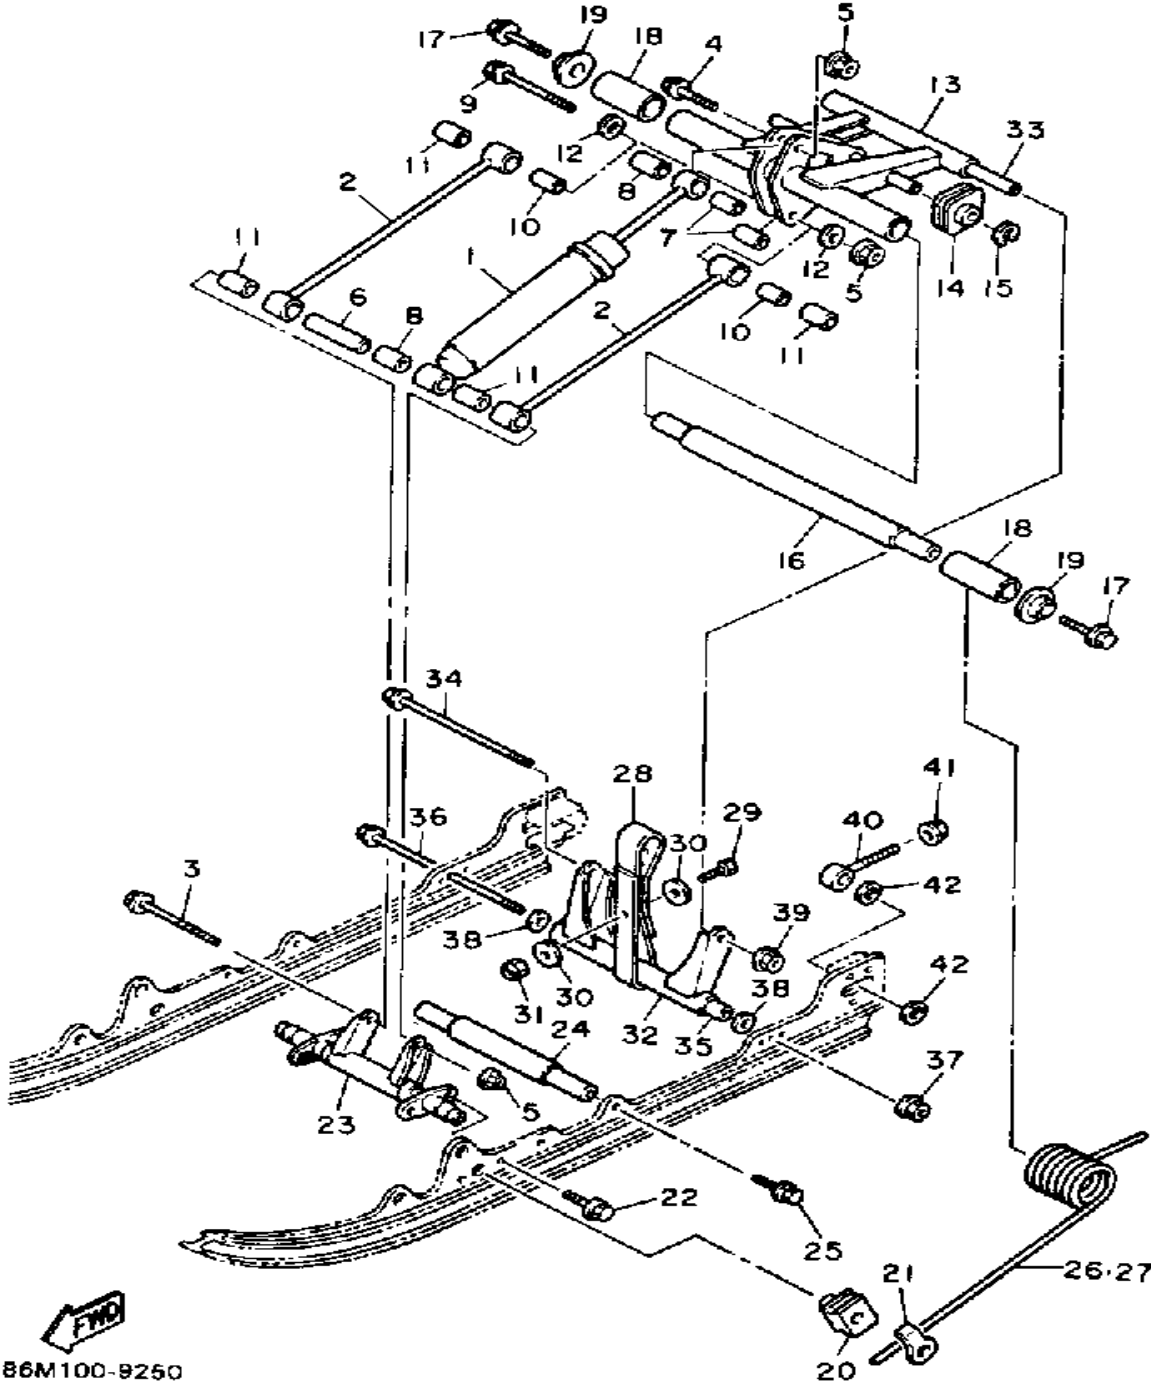

TRACK SUSPENSION 3

86M100-9250

Ref. No.	Part Number	Description	Qty	Remarks
30	90201-06407-00	WASHER, PLATE (90201-06747-00)	2	
31	95701-06300-00	NUT, NYLON	1	
32	86M-47417-00-00	BRACKET, 3	1	
33	90387-083G6-00	COLLAR	1	
34	97022-08220-00	BOLT	1	
35	90387-08632-00	COLLAR	1	
36	95822-08250-00	BOLT, FLANGE	1	
37	95601-08200-00	NUT, U	1	
38	90201-08649-00	WASHER, PLATE	2	
39	95712-08300-00	NUT, LOCK	1	
40	8K2-47479-01-00	COLLAR 3	2	
41	95701-10300-00	NUT, FLANGE (95702-10300)	2	
42	90201-20279-00	WASHER, PLATE	4	

Not For Resale
www.SmallEngineDiscount.com