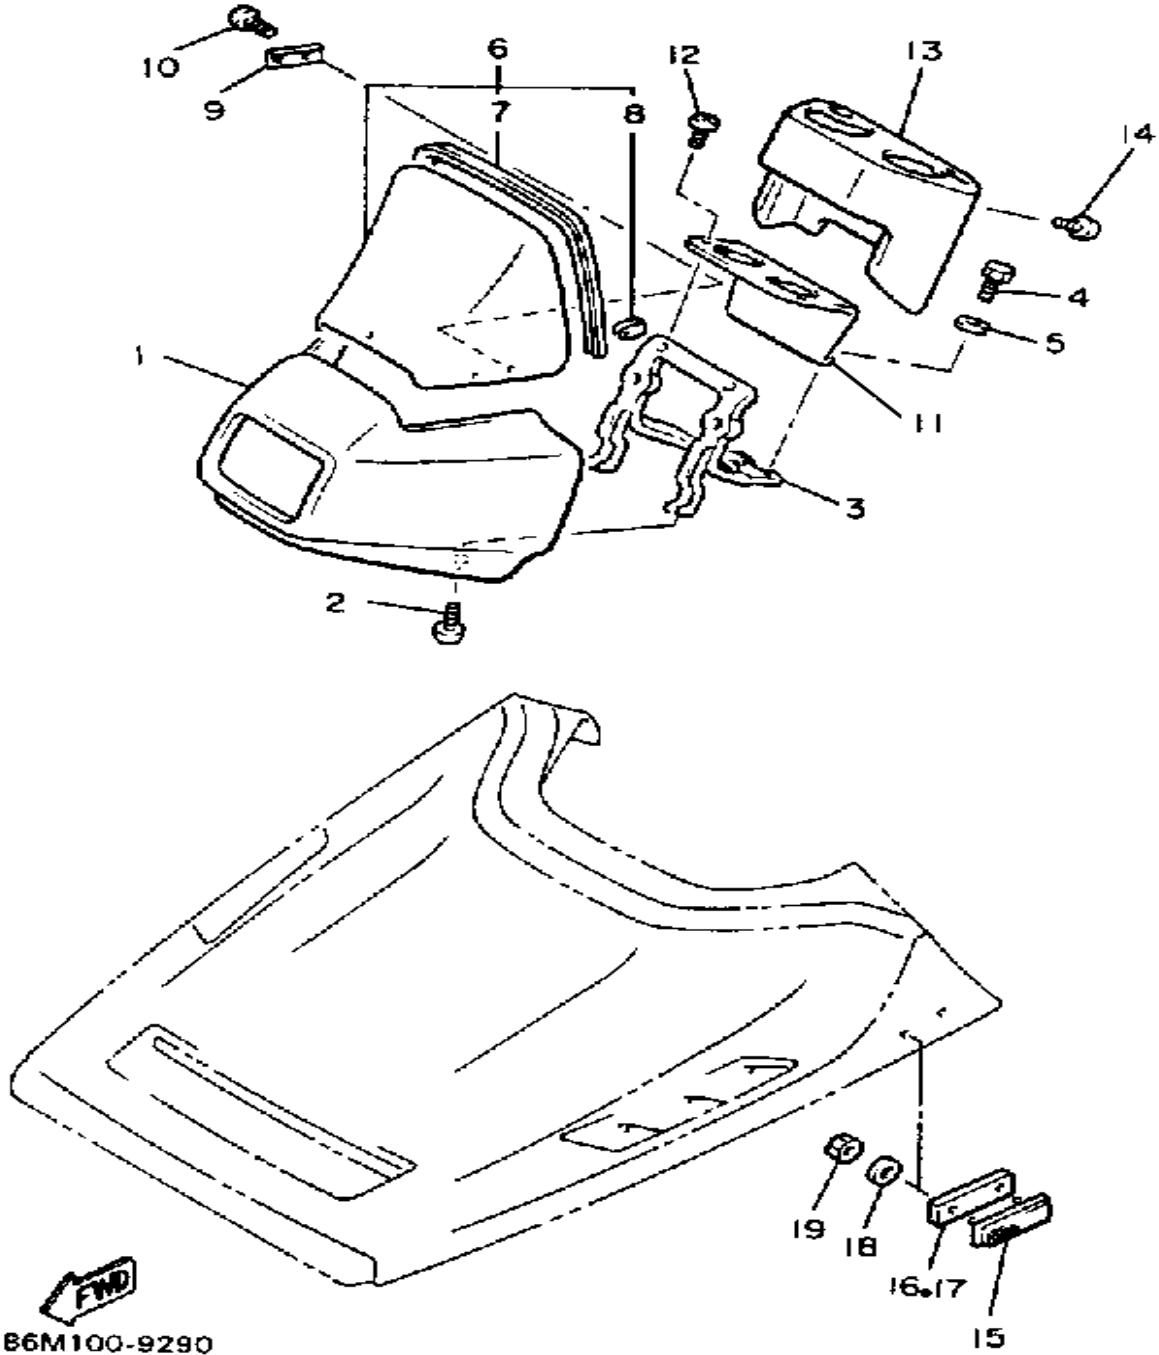

WINDSHIELD

Ref. No.	Part Number	Description	Qty	Remarks
1	84N-77231-00-00	FAIRING 1	1	
2	98906-06010-00	SCREW, BIND	2	
3	82M-77241-00-00	STAY, FAIRING	1	
4	97026-06030-00	BOLT	3	
5	92906-06100-00	WASHER, SPRING	3	
6	87F-77210-00-00	WINDSHIELD COMP.	1	
7	87S-77213-00-00	. TRIM, UPPER	1	
8	80V-77223-00-00	. FASTENER	2	
9	82M-77218-00-00	WASHER 1	2	
10	90154-05023-00	SCREW, BINDING	6	
11	82M-83519-01-00	BRACKET, METER	1	
12	98906-06010-00	SCREW, BIND	2	
13	82M-77251-00-00	COVER, HEADLIGHT	1	
14	98906-05016-00	SCREW, BIND	1	
15	81E-85110-00-00	REFLECTOR ASSEMBLY	2	
16	82M-85115-00-00	BASE, REFLECTOR	1	
17	82M-85115-50-00	BASE, REFLECTOR	1	
18	92901-05600-00	WASHER, PLATE	4	
19	95701-05300-00	NUT, NYLON	4	

Not For Resale
www.SmallEngineDiscount.com