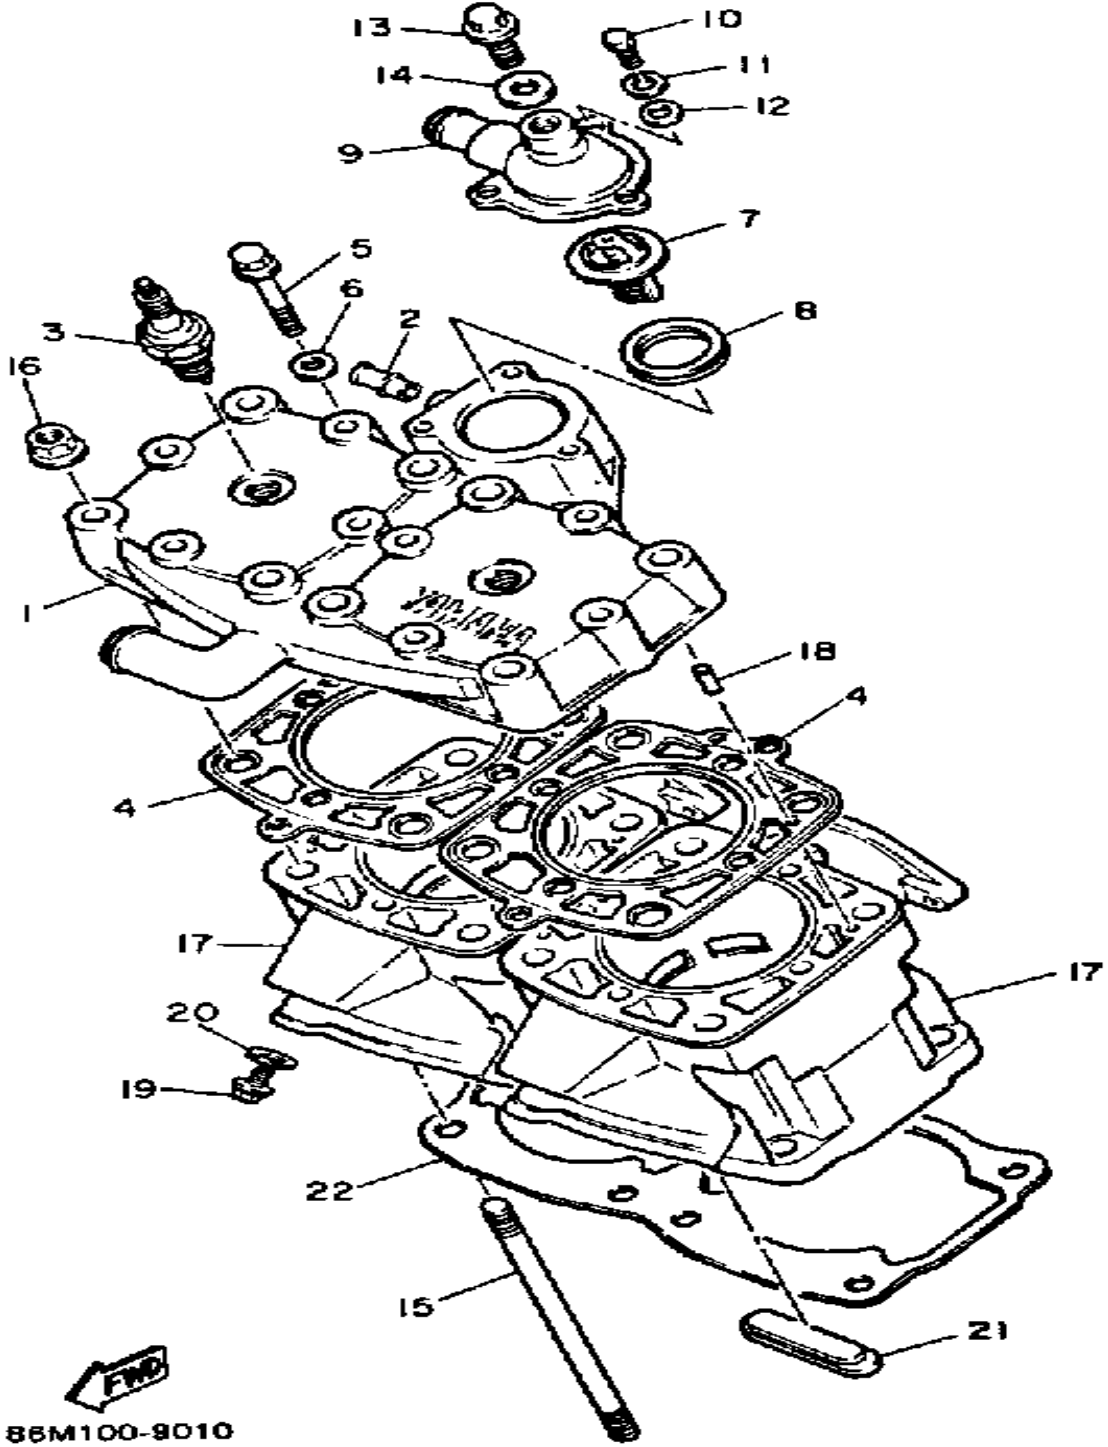

# CYLINDER HEAD - CYLINDER

Ref. No.	Part Number	Description	Qty	Remarks
1	82M-11111-00-00	HEAD, CYLINDER 1	1	
2	8A7-12499-00-00	JOINT	1	
3	NGK-BR9ES-00-00	PLUG, SPARK	2	
4	82M-11181-01-00	GASKET CYLINDER HEAD	2	
5	95811-08060-00	BOLT, FLANGE	8	
6	90201-080L7-00	WASHER, PLATE	8	
7	82M-12411-00-00	THERMOSTAT	1	
8	8A7-12412-01-00	SEAL, THERMOSTAT	1	
9	82M-12413-00-00	COVER, THERMOSTAT	1	
10	97011-06025-00	BOLT (97001-06025)	3	
11	92995-06100-00	WASHER, SPRING	3	
12	92990-06600-00	WASHER, PLATE	3	
13	95811-06012-00	BOLT, FLANGE	1	
14	90430-06166-00	GASKET	1	
15	8M6-11361-00-00	BOLT, CYLINDER HOLDING 1	8	
16	95701-10500-00	NUT, FLANGE (95702-10500)	8	
17	86M-11311-00-00	CYLINDER 1	2	
18	93604-12037-00	PIN, DOWEL	4	
19	95026-10016-00	BOLT, FLANGE	2	
20	90201-11723-00	WASHER, PLATE	2	
21	47X-11355-00-00	SEAL, CYLINDER 1	2	
22	82M-11351-02-00	GASKET, CYLINDER	1	