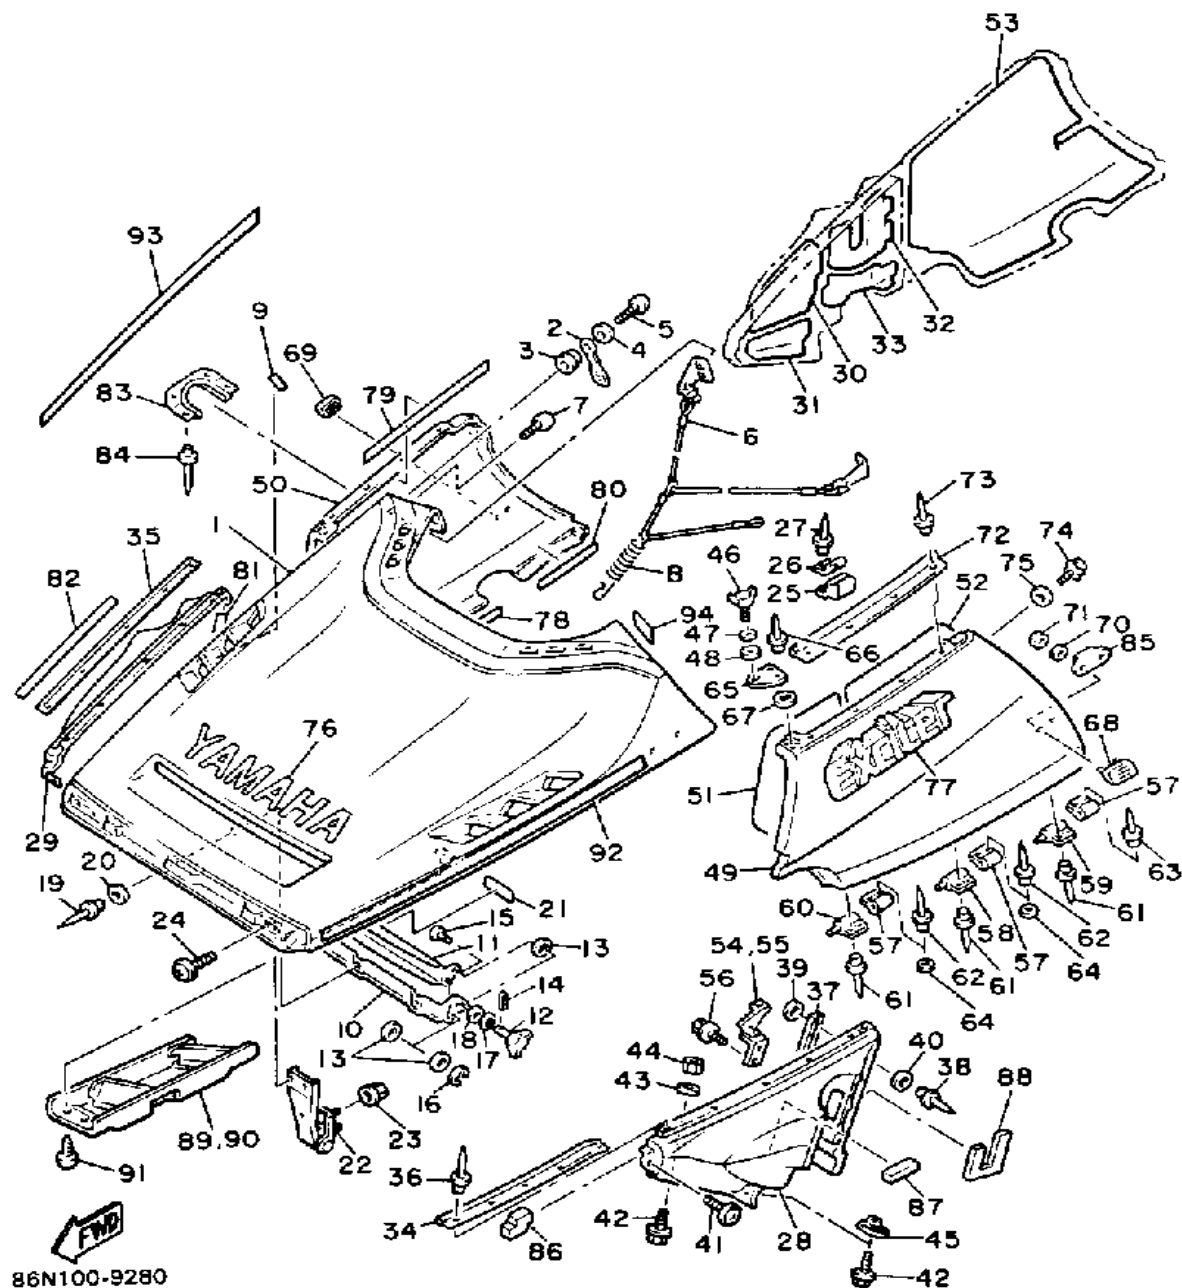

SHROUD

86N100-9280

Ref. No.	Part Number	Description	Qty	Remarks
59	80L-2195X-00-00	BRACKET 2	2	
60	82M-2195X-00-00	BRACKET 2	2	
61	90267-48059-00	RIVET, BLIND	12	
62	90267-48081-00	RIVET, BLIND	8	
63	90267-48057-00	RIVET, BLIND	4	
64	90201-04325-00	WASHER, PLATE	8	
65	82M-77127-00-00	STAY 3	2	
66	90267-48053-00	RIVET, BLIND	4	
67	90201-04325-00	WASHER, PLATE	4	
68	8V0-77551-00-00	PROTECTOR 1	1	
69	8V0-77552-00-00	PROTECTOR 2	1	
70	90201-05029-00	WASHER, PLATE	4	
71	95701-05300-00	NUT, NYLON	4	
72	82M-77516-00-00	BUSH, RUBBER 2	2	
73	90269-05039-00	RIVET	8	
74	8V0-77175-00-00	HOLDER, LATCH	2	
75	4U5-2176E-00-00	PLATE	2	
76	82M-77163-00-00	ORNAMENT 1	1	
77	86N-77164-00-00	ORNAMENT 2	2	
78	82M-7717E-00-00	TAPE 1	1	
79	82M-7717F-00-00	TAPE 2	2	
80	82M-7717G-00-00	TAPE 3	2	
81	8V0-7717G-00-00	TAPE 3	2	
82	8V0-7717E-00-00	TAPE 1	1	
83	82M-21997-00-00	PATCH 0	1	
84	90267-48101-00	RIVET, BLIND	4	
85	82M-77198-01-00	DAMPER 1	2	
86	84M-7717H-00-00	TAPE 4	2	
87	84M-7717J-00-00	TAPE, 5	1	

CONTINUED ON NEXT FRAME ➤

Not For Resale
www.SmallEngineDiscount.com