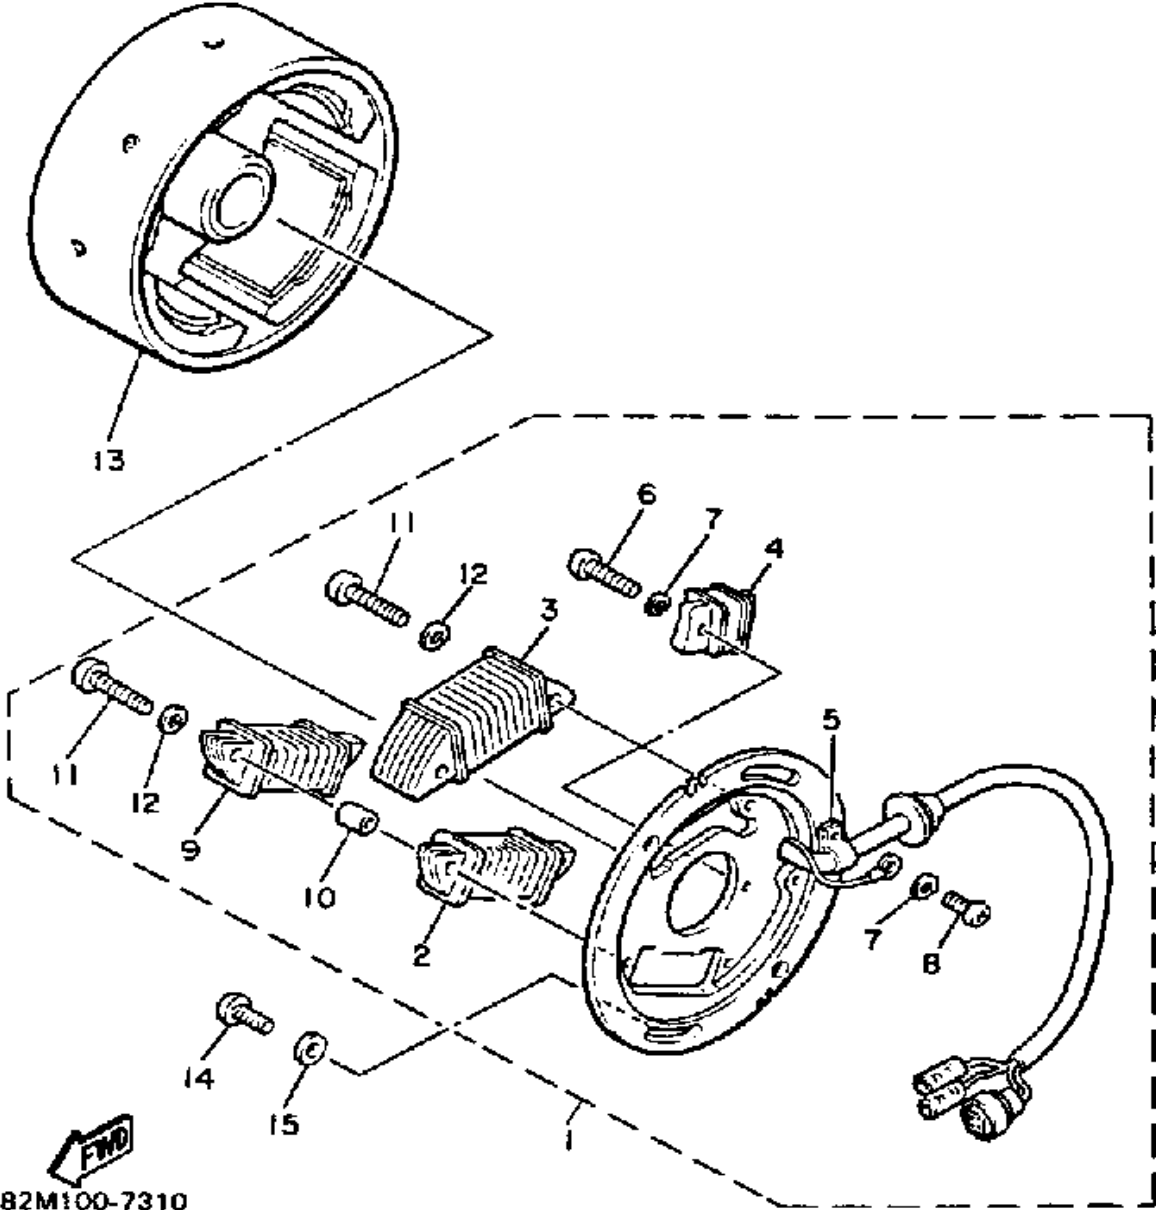

GENERATOR

Ref. No.	Part Number	Description	Qty	Remarks
1	82M-85510-20-00	STATOR ASSEMBLY	1	
2	86M-85511-00-00	. COIL, SOURCE	1	
3	8H8-85513-20-00	. COIL, LIGHTING 1	1	
4	82M-85580-20-00	. COIL, PULSER	1	
5	445-81328-20-00	. CLAMP	1	
6	98506-04018-00	. SCREW, PAN HEAD	2	
7	92901-04100-00	. WASHER, SPRING	3	
8	98580-04008-00	. SCREW, PAN HEAD	1	
9	82M-85514-20-00	. COIL, LIGHTING 2	1	
10	8T0-85519-20-00	. SPACER	2	
11	98501-05040-00	. SCREW, PAN HEAD (98502-05040)	4	
12	92990-05100-00	. WASHER, SPRING	4	
13	84N-85550-20-00	ROTOR ASSEMBLY	1	
14	98980-06016-00	SCREW, BINDING	2	
15	90201-06043-00	WASHER, PLATE	2	

Not For Resale
www.SmallEngineDiscount.com