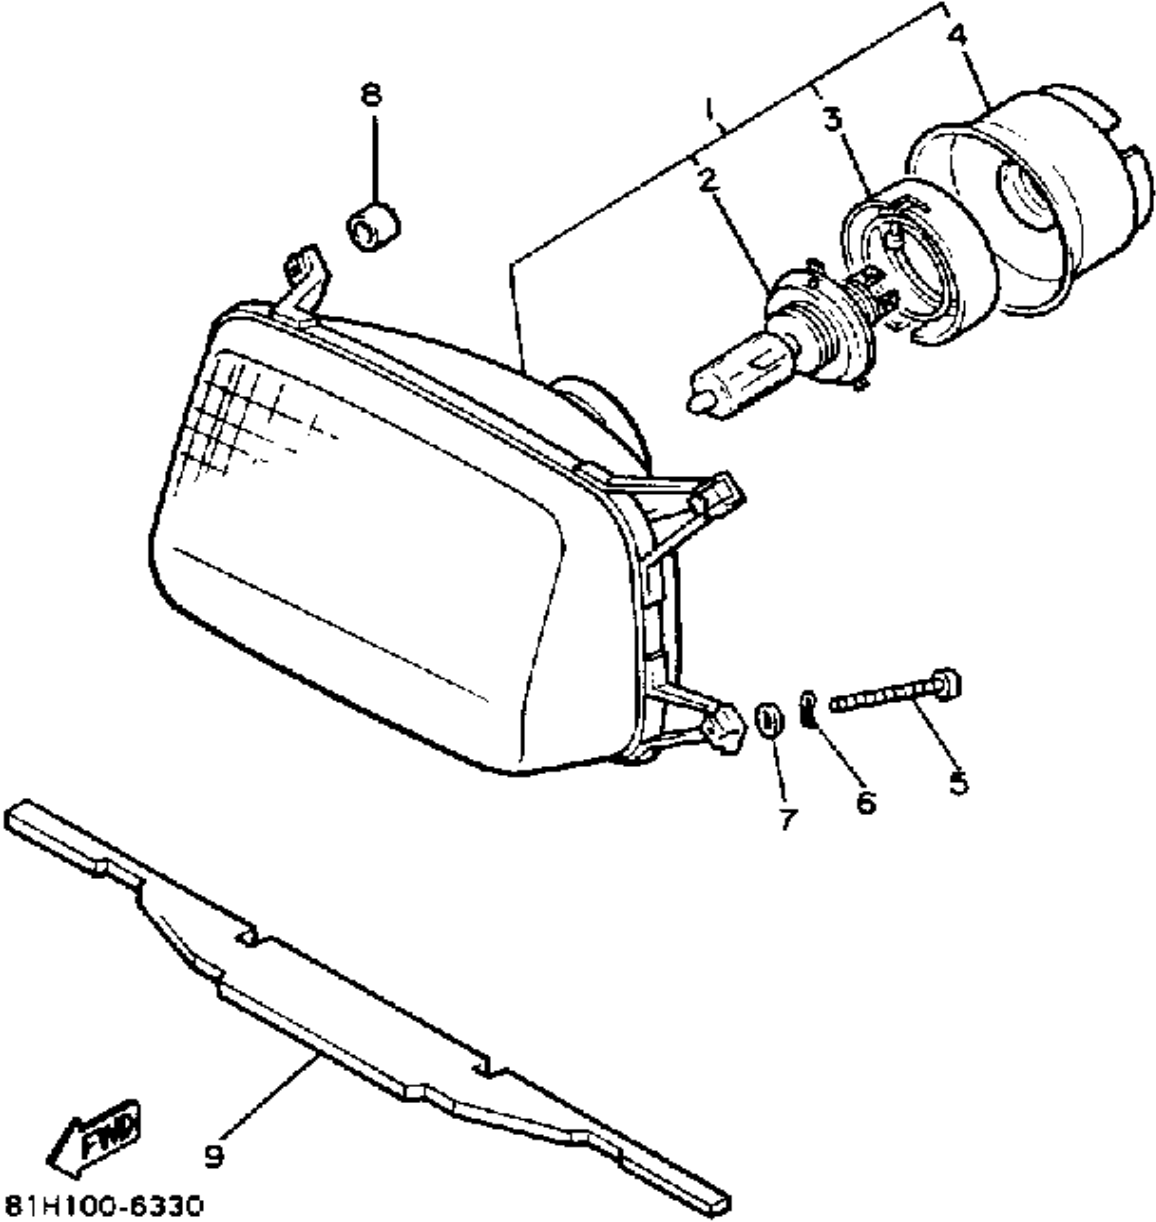

HEADLIGHT

Ref. No.	Part Number	Description	Qty	Remarks
1	86M-84310-00-00	HEADLIGHT UNIT ASSEMBLY .	1	
2	5V2-84314-00-XX	. BULB, HL 12V60/55W (2F9-84314-00)	1	HALOGEN
3	8A7-84312-00-00	. HOLDER, SOCKET	1	
4	8A7-84397-01-00	. COVER, SOCKET	1	
5	8V0-84331-00-00	. SCREW, RIM ADJUSTING . . .	4	
6	8V0-84374-00-00	. CLIP	4	
7	8V0-84327-00-00	. WASHER, SPECIAL	4	
8	8V0-84366-00-00	. DAMPER, HEADLIGHT 1	4	
9	8W6-84366-00-00	DAMPER, HEADLIGHT 1	1	

81H100-6330

Not For Resale
www.SmallEngineDiscount.com