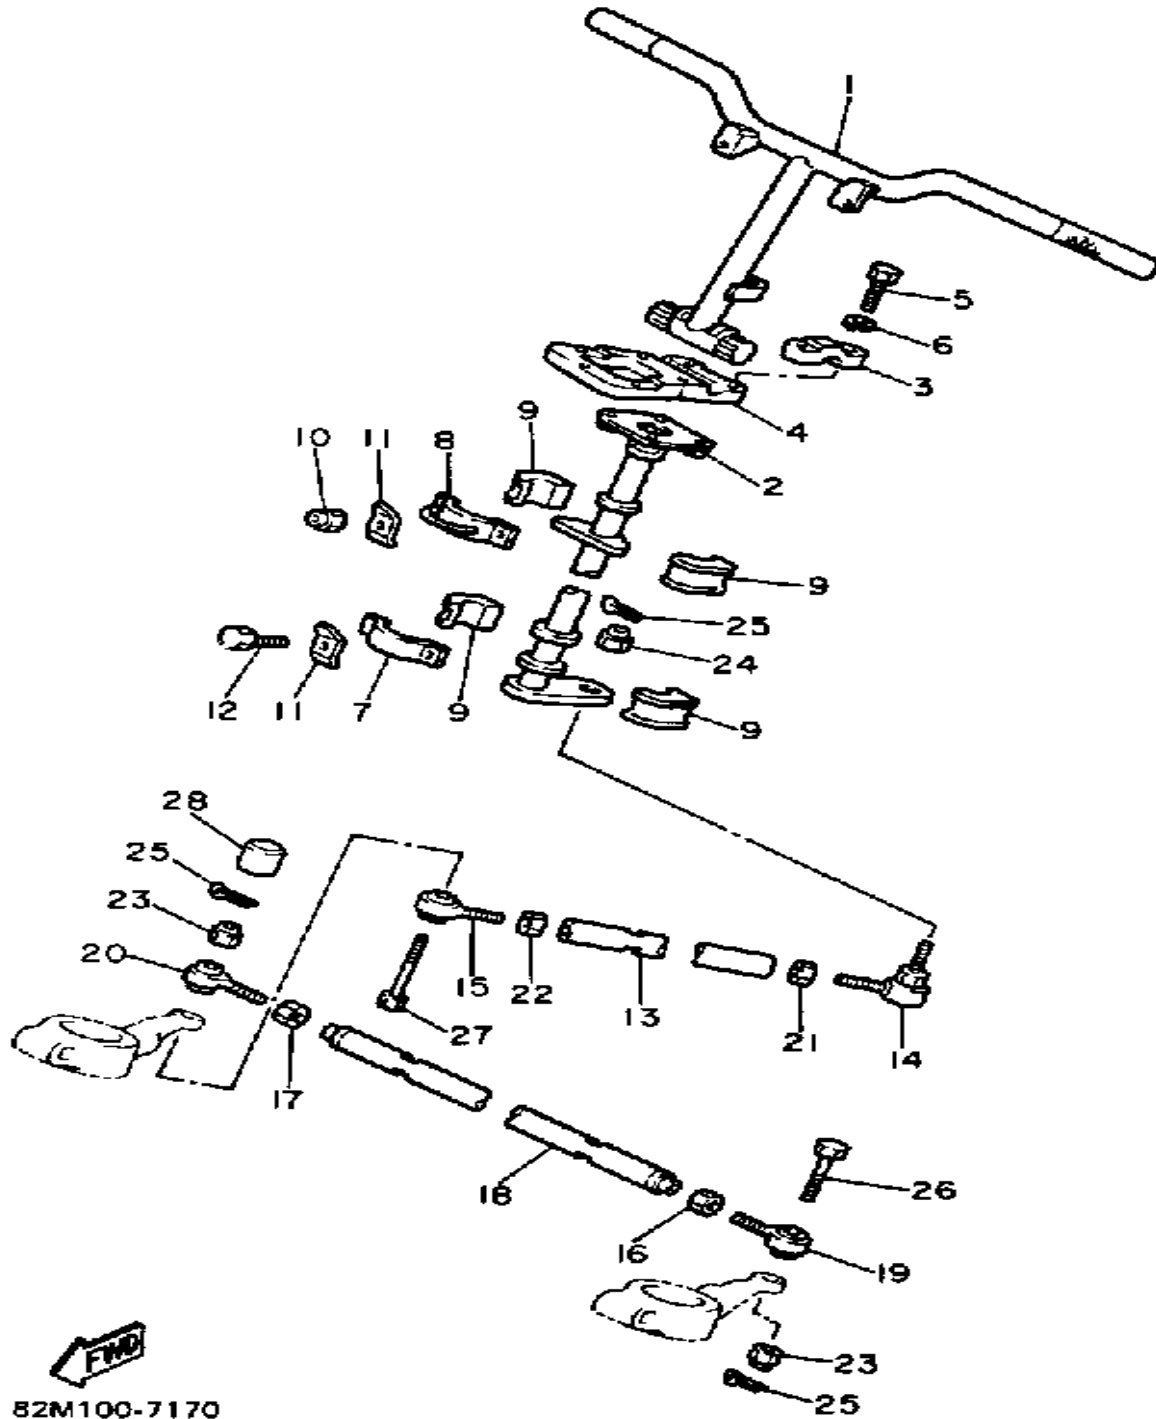

STEERING

Ref. No.	Part Number	Description	Qty	Remarks
1	82M-23811-01-00	COLUMN, STEERING	1	
2	82M-23813-00-00	COLUMN, STEERING 2	1	
3	1E6-23441-00-00	HOLDER, HANDLE UPR	2	
4	8V0-23814-01-00	HOLDER, HANDLE UPPER	1	
5	97022-08055-00	BOLT	4	
6	92990-08100-00	WASHER	4	
7	84M-23868-00-00	BRACKET, STEERING LOWER	1	
8	84M-23872-00-00	HOLDER, BEARING	1	
9	8F3-23812-00-00	PLANE BEARING, STEERING	4	
10	95712-08300-00	NUT, LOCK	2	
11	90215-08262-00	WASHER, LOCK	4	
12	97011-08020-00	BOLT	2	
13	82M-23821-00-00	ROD, STEERING RELAY	1	
14	86X-23841-00-00	JOINT, UNIVERSAL 1	1	
15	875-23847-00-00	UNAVAILABLE IN PRICE BOOK (81H-23847-00)	1	
16	95303-10700-00	NUT	1	
17	90170-10186-00	NUT	1	
18	82M-23831-01-00	ROD, TIE	1	
19	87S-23845-00-00	JOINT, UNIVERSAL 2	1	
20	87S-23847-00-00	JOINT, UNIVERSAL 3	1	
21	95303-10700-00	NUT	1	
22	90170-10186-00	NUT	1	
23	95706-10300-00	NUT, NYLON	2	
24	90185-10085-00	NUT, SELF-LOCKING	1	
25	91402-25018-00	PIN, COTTER	3	
26	90102-10031-00	BOLT, WITH HOLE	1	
27	90109-10767-00	BOLT	1	
28	82M-23858-00-00	SPACER	2	

Not For Resale

www.SmallEngineDiscount.com