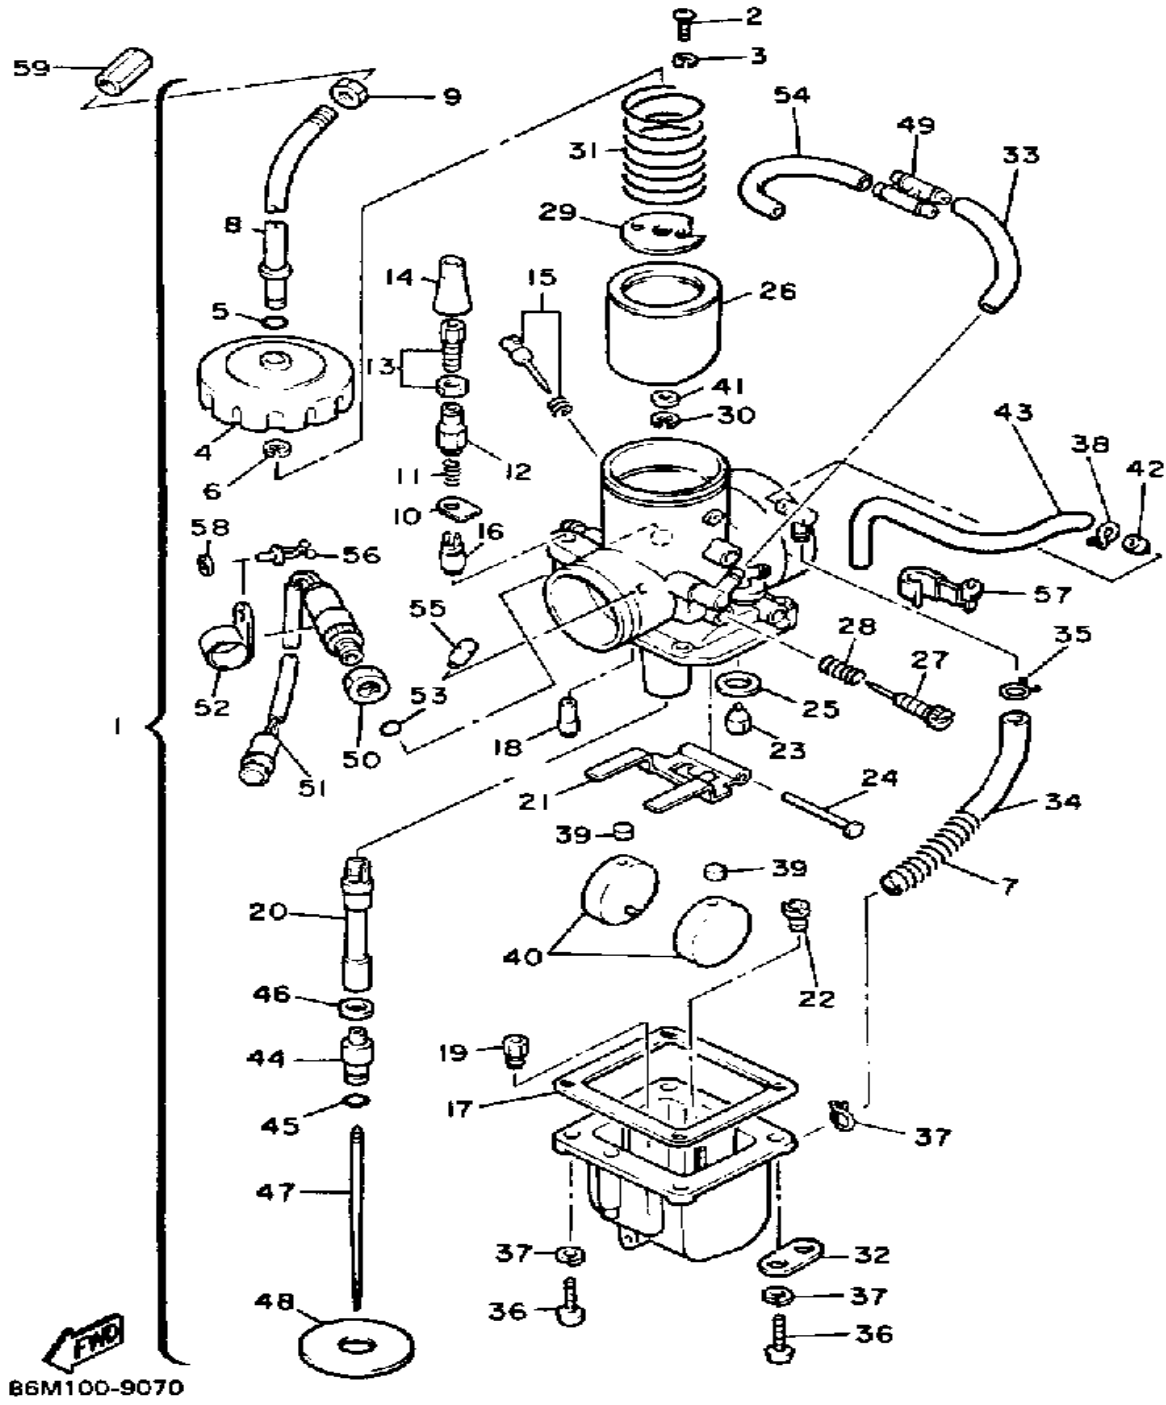

CARBURETOR

B6M100-9070

Ref. No.	Part Number	Description	Qty	Remarks
22	3G2-14231-40-00	. JET, MAIN (#200)	1	
23	500-14190-15-00	. NEEDLE VALVE ASSEMBLY	1	
24	537-14186-00-00	. PIN, FLOAT	1	
25	239-14195-00-00	. WASHER, NEEDLE VALVE	2	
26	84M-14112-30-00	. VALVE, THROTTLE 1	1	
27	40T-14122-00-00	. SCREW, THROTTLE	1	
28	137-14133-00-00	. SPRING, THRTL STOP	1	
29	3V3-14136-00-00	. SEAT, SPRING	1	
30	164-14137-00-00	. CLIP	1	
31	363-14131-00-00	. SPRING, THROTTLE VALVE	1	
32	313-14146-00-00	. PLATE	1	
33	8G8-14196-00-00	. PIPE, OVERFLOW	2	
34	8G8-14196-00-00	. PIPE, OVERFLOW	3	
35	8A7-14139-00-00	. CLIP, PIPE	2	
36	98580-05016-00	. SCREW, PAN HEAD	4	
37	92990-05100-00	. WASHER, SPRING	4	
38	80N-14139-00-00	. CLIP, PIPE	1	
39	214-14118-00-00	. CAP	2	
40	214-14185-00-00	. FLOAT	2	
41	2H0-14235-00-00	. WASHER, NEEDLE	2	
42	239-14172-15-00	. PILOT JET, AIR (1.5)	1	
43	80N-14987-00-00	. HOSE	1	
44	276-14145-00-00	. SETTER, NEEDLE JET	1	
45	214-14147-00-00	. O-RING	1	
46	137-14153-00-00	. WASHER, MAIN JET	1	
47	239-14116-68-00	. NEEDLE	1	
48	510-14146-00-00	. PLATE	1	
49	8J0-14251-00-00	. NIPPLE	1	
50	80N-14161-00-00	. NUT, CABLE ADJUSTING	1	

CONTINUED ON NEXT FRAME ➤

Not For Resale
www.SmallEngineDiscount.com