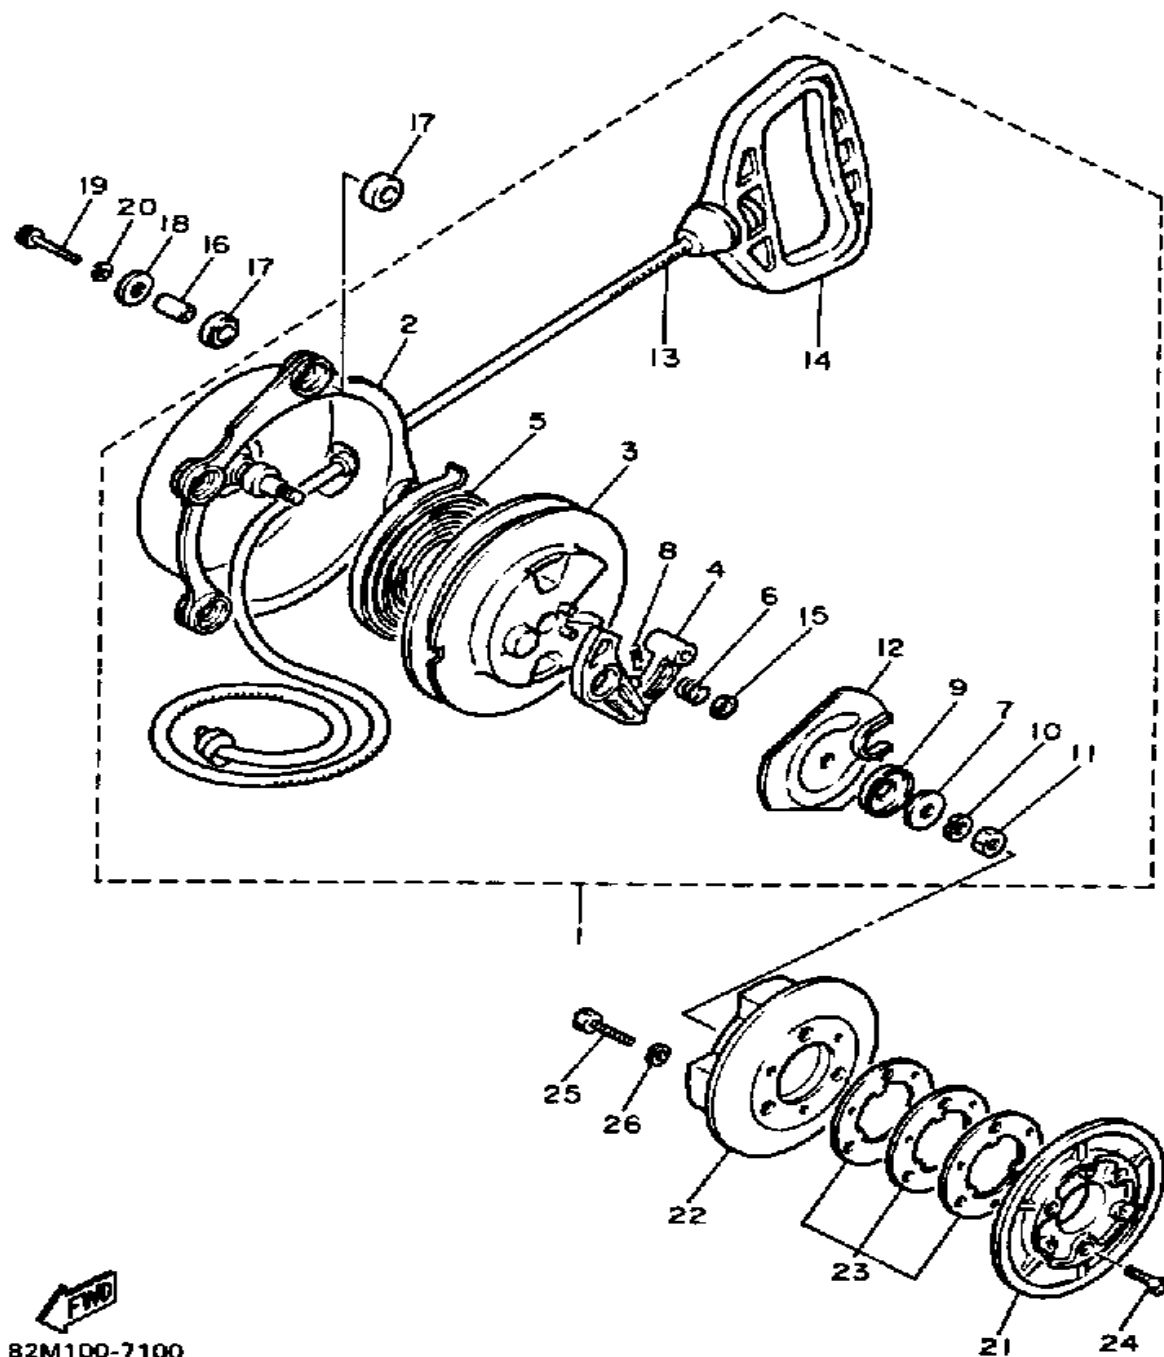

STARTER

Ref. No.	Part Number	Description	Qty	Remarks
1	99999-02035-00	STARTER ASSEMBLY	1	
2	82M-15711-00-00	. CASE, STARTER	1	
3	8F3-15714-01-00	. DRUM, SHEAVE	1	
4	8F3-15741-01-00	. PAWL, DRIVE	1	
5	8F3-15713-01-00	. SPRING, STARTER	1	
6	8F3-15715-00-00	. SPRING, FRICTION	1	
7	8F3-15739-01-00	. WASHER, THRUST	1	
8	8F3-15734-00-00	. SPRING, RETURN	1	
9	82M-15716-00-00	. PLATE, DRIVE	1	
10	92995-06100-00	. WASHER, SPRING	1	
11	95380-06700-00	. NUT	1	
12	8G5-15739-00-00	. WASHER, THRUST	1	
13	857-15751-00-00	. WIRE, STARTER	1	
14	8F3-15755-00-00	. HANDLE, STARTER	1	
15	82M-15779-00-00	. COVER	1	
16	90387-061F8-00	COLLAR	4	
17	90385-12036-00	BUSH	8	
18	90201-06067-00	WASHER, PLATE	4	
19	97013-06035-00	BOLT	4	
20	92995-06100-00	WASHER, SPRING	4	
21	82M-12618-01-00	PULLEY 1	1	
22	82M-15723-00-00	PULLEY, STARTER	1	
23	82M-15721-00-00	SHIM (T=0.5)	1	UN
	82M-15722-00-00	SHIM (T=1.0)	1	UN
24	98702-06020-00	SCREW, FLAT HEAD (92702-06020)	3	
25	97011-08030-00	BOLT (97001-08030-00)	3	
26	92990-08600-00	WASHER, PLATE	3	

82M100-7100

Not For Resale
www.SmallEngineDiscount.com