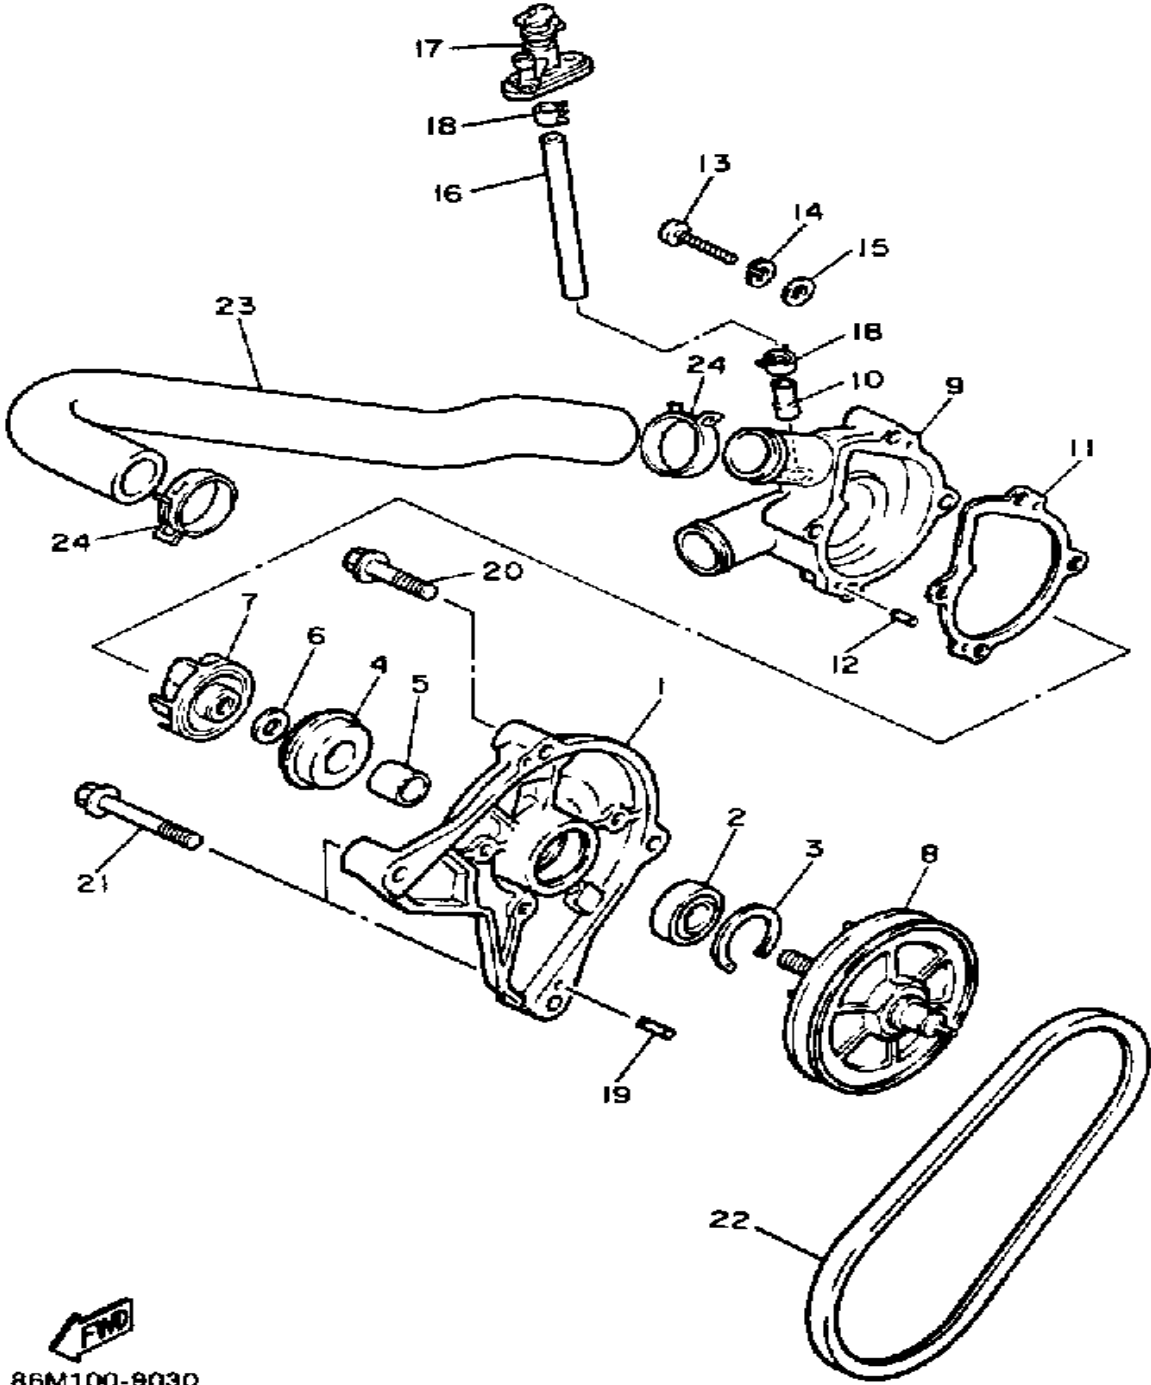

WATER PUMP

Ref. No.	Part Number	Description	Qty	Remarks
1	82M-W1247-00-00	HOUSING, WATER PUMP	1	
2	93306-20117-00	BEARING	1	
3	93450-34118-00	CIRCLIP	1	
4	82M-12438-00-00	SEAL, MECHANICAL	1	
5	82M-12437-00-00	STOPPER	1	
6	90201-084M4-00	WASHER, PLATE (90201-08088-00)	1	
7	82M-12451-00-00	IMPELLER, WATER PUMP	1	
8	82M-12450-00-00	IMPELLER SHAFT ASSEMBLY	1	
9	82M-12422-00-00	COVER, HOUSING	1	
10	8A7-12499-00-00	JOINT	1	
11	82M-12427-01-00	GASKET, HOUSING COVER 1	1	
12	93604-10011-00	PIN, DOWEL	2	
13	98580-06035-00	SCREW, PAN HEAD	4	
14	92995-06100-00	WASHER, SPRING	4	
15	92990-06600-00	WASHER, PLATE	4	
16	84M-1244G-00-00	HOSE, 4	1	
17	84M-1249A-00-00	COCK ASSEMBLY	1	
18	90467-11044-00	CLIP	8	
19	93604-12037-00	PIN, DOWEL	2	
20	95811-08040-00	BOLT, FLANGE	2	
21	95822-08110-00	BOLT, FLANGE	2	
22	82M-12444-00-00	BELT 1	1	
23	82M-12481-00-00	PIPE 1	1	
24	90467-28046-00	CLIP	2	

86M100-9030

Not For Resale
www.SmallEngineDiscount.com