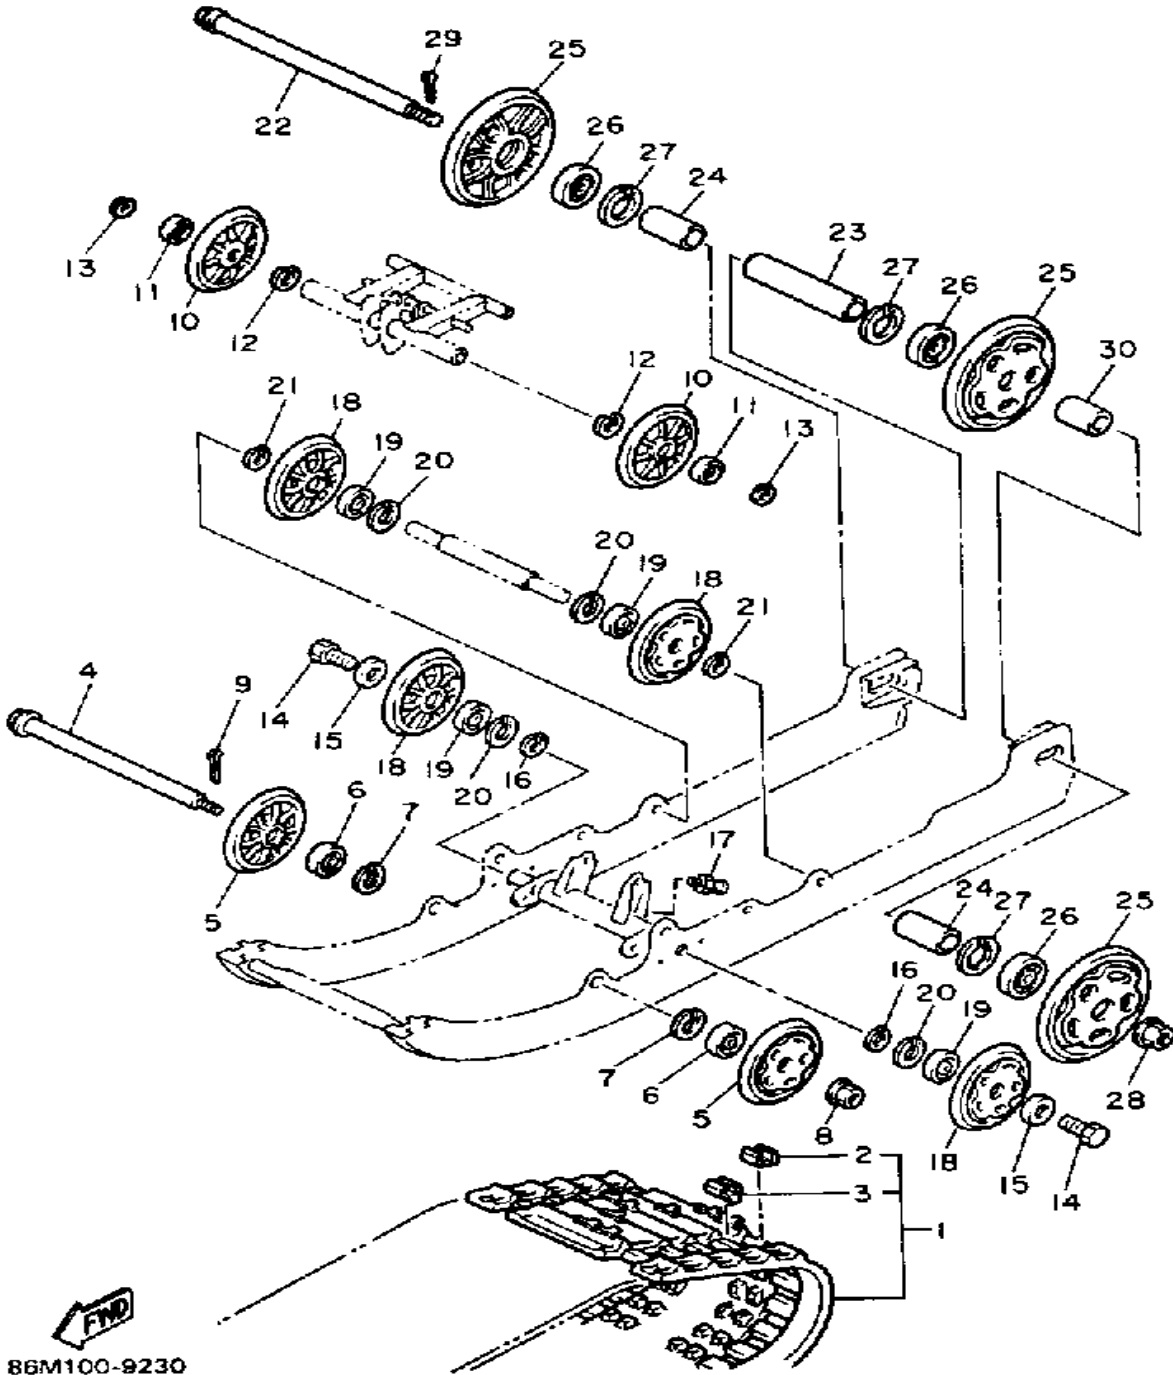

TRACK SUSPENSION 1

86M100-9230

Ref. No.	Part Number	Description	Qty	Remarks
1	82M-47110-00-00	TRACK ASSEMBLY	1	
2	8A5-47113-00-00	. PLATE, REINFORCEMENT	48	
3	8G9-47115-00-00	. METAL, SLIDE	48	
4	82M-47487-00-00	SHAFT 5	1	
5	87M-47320-00-00	SUSPENSION WHEEL COMP.	2	
6	93306-00441-00	BEARING (89A) (B6004RS)	2	
7	99009-42500-00	CIRCLIP	2	
8	95601-14200-00	NUT, U	1	
9	91401-30030-00	PIN, COTTER	1	
10	885-47320-01-00	SUSPENSION WHEEL COMP.	2	
11	93306-00441-00	BEARING (89A) (B6004RS)	2	
12	99009-42500-00	CIRCLIP	2	
13	99009-20400-00	CIRCLIP	2	
14	90109-08559-00	BOLT	2	
15	90201-08681-00	WASHER, PLATE	2	
16	99009-22400-00	CIRCLIP	2	
17	93700-06M03-00	NIPPLE, GREASE	1	
18	87M-47320-00-00	SUSPENSION WHEEL COMP.	4	
19	93306-00441-00	BEARING (89A) (B6004RS)	4	
20	99009-42500-00	CIRCLIP	4	
21	99009-20400-00	CIRCLIP	2	
22	8L8-47520-01-00	REAR AXLE COMP. (8L8-47520-02-00)	1	
23	90387-204R2-00	COLLAR	1	
24	90387-203H0-00	COLLAR	2	
25	8K2-47530-00-00	GUIDE WHEEL COMP.	3	
26	93306-20417-00	BEARING (B62042RS)	3	
27	99009-47500-00	CIRCLIP	3	
28	95601-14200-00	NUT, U	1	

CONTINUED ON NEXT FRAME ►

Not For Resale
www.SmallEngineDiscount.com