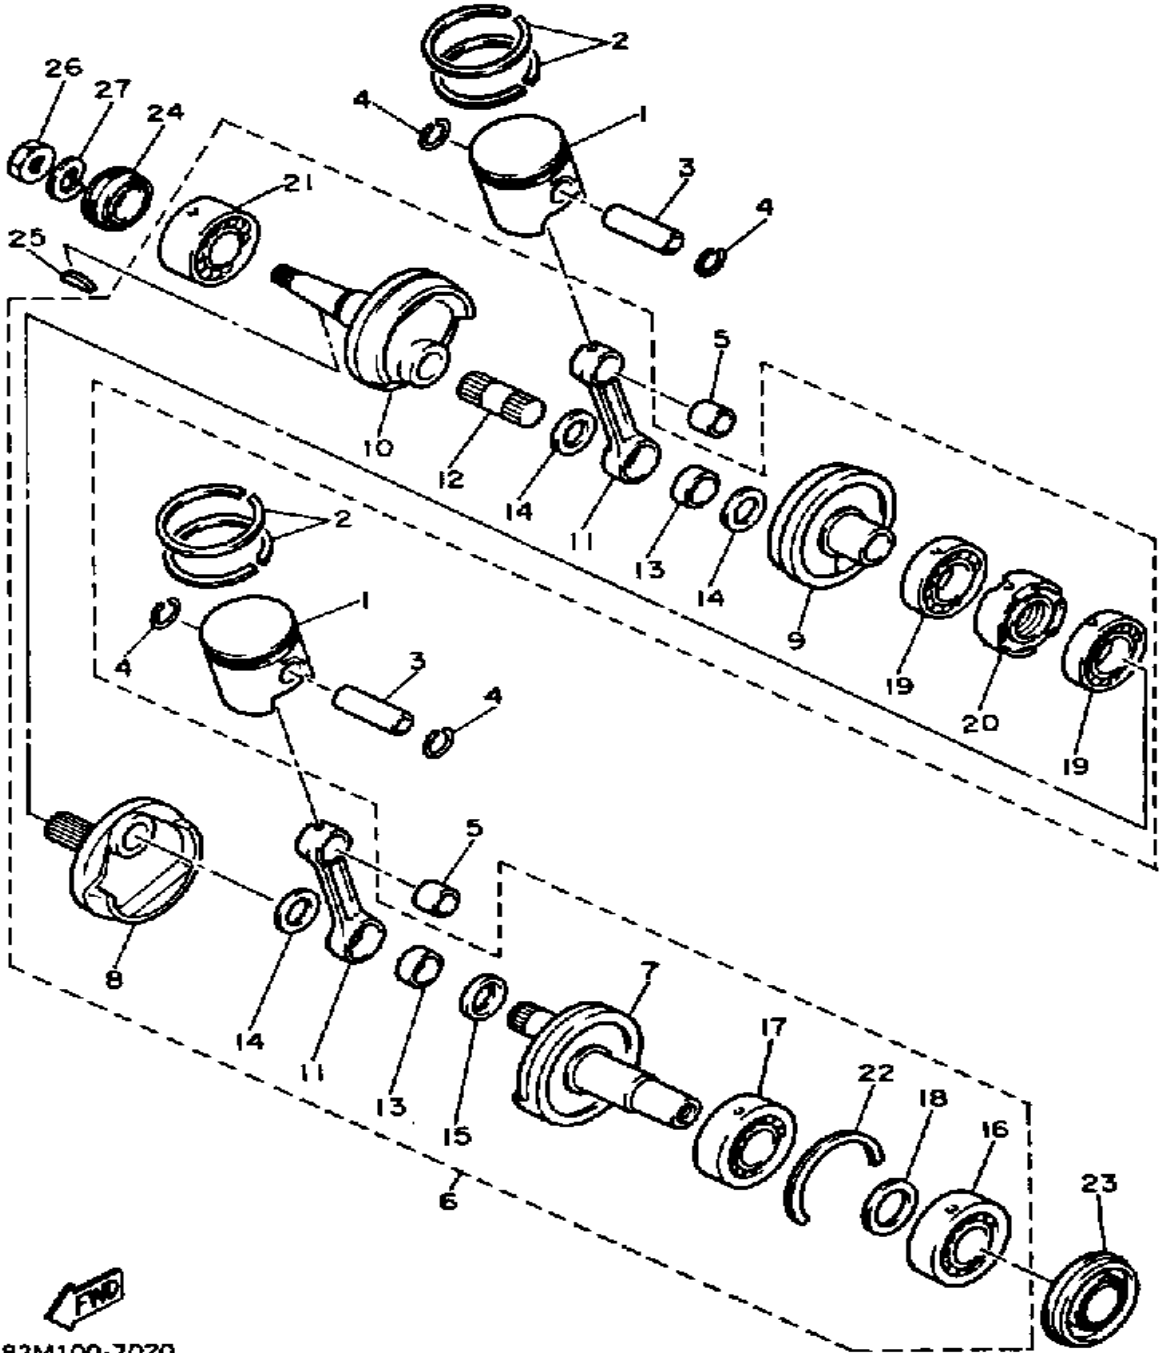

CRANKSHAFT - PISTON

82M100-7020

Ref. No.	Part Number	Description	Qty	Remarks
22	93440-80023-00	. CIRCLIP	1	
23	93103-35140-00	OIL SEAL	1	
24	93103-32153-00	OIL SEAL	1	
25	90280-05033-00	KEY, WOODRUFF	1	
26	90170-16182-00	NUT	1	
27	92901-16100-00	WASHER, SPRING	1	

Not For Resale
www.SmallEngineDiscount.com