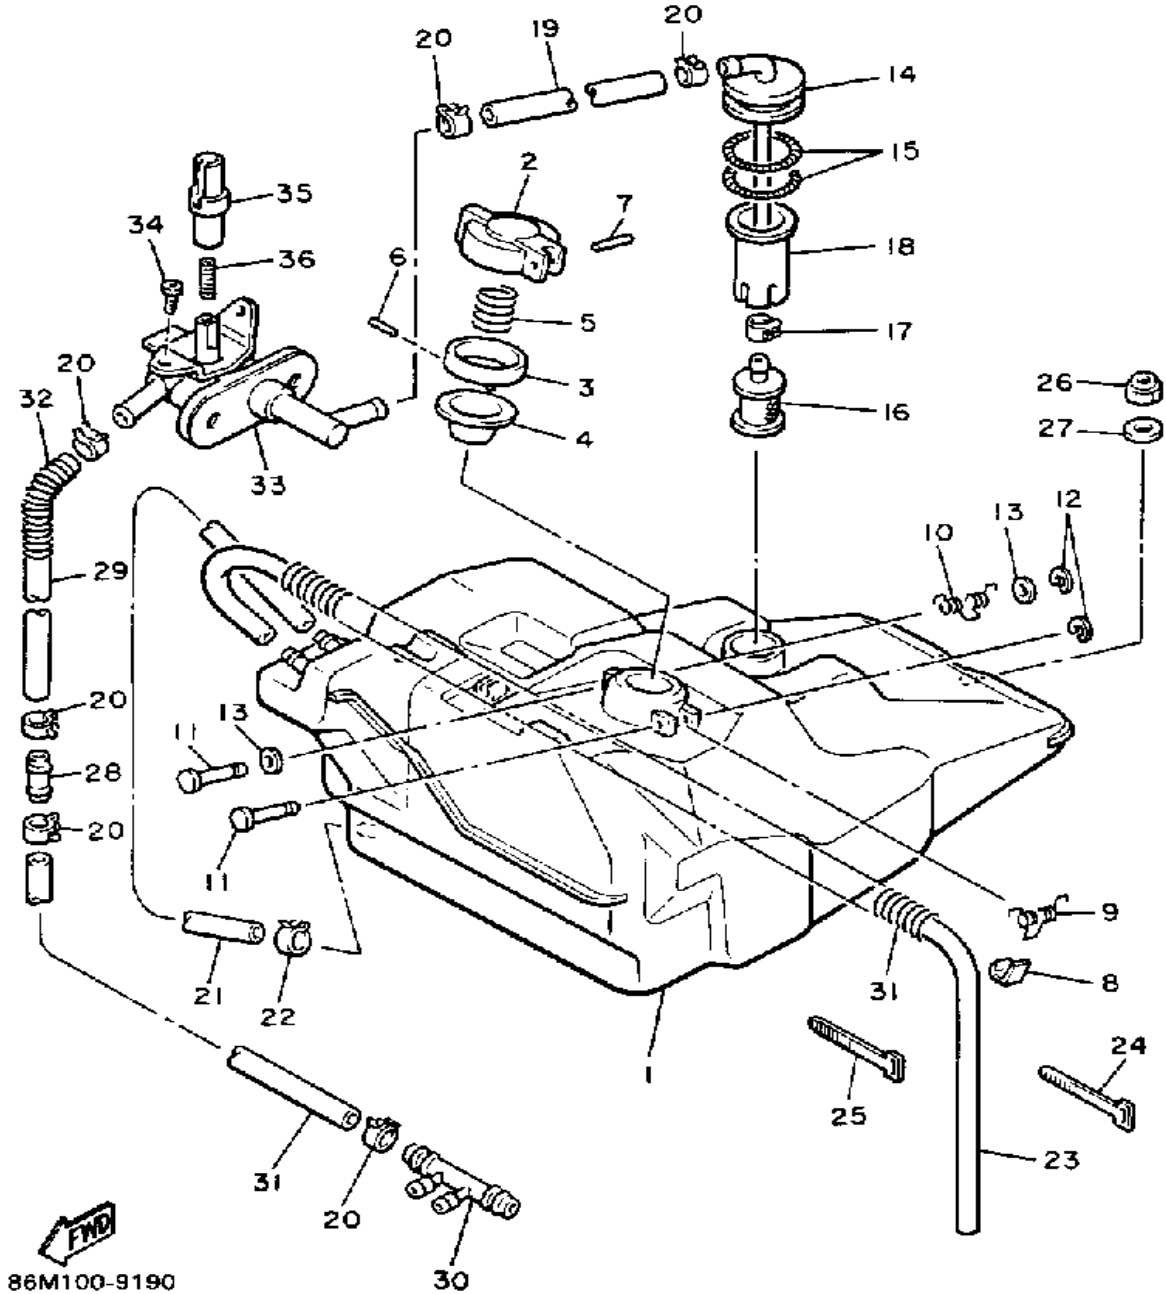

FUEL TANK

Ref. No.	Part Number	Description	Qty	Remarks
1	82M-24111-00-00	FUEL TANK	1	
2	813-24611-01-00	BODY, CAP	1	
3	813-24613-01-00	DISC, CAP	1	
4	8F7-24641-00-00	GASKET, CAP 1	1	
5	90501-20130-00	SPRING, COMPRESSION	1	
6	91609-30016-00	PIN, SPRING	1	
7	91609-25032-00	PIN, SPRING	1	
8	83M-24628-00-00	HOOK	1	
9	90508-10715-00	SPRING, TORSION	1	
10	90508-08353-00	SPRING, TORSION	1	
11	90249-03017-00	PIN	2	
12	93430-02001-00	CIRCLIP	2	
13	90201-03313-00	WASHER, PLATE	2	
14	86M-24335-00-00	PIPE, SUCTION 1	1	
15	90506-06065-00	SPRING, TENSION	2	
16	8H5-24560-00-00	FILTER ASSEMBLY	1	
17	90467-11044-00	CLIP	1	
18	8V0-24336-00-00	PIPE, SUCTION 2	1	
19	90446-11258-00	HOSE	1	
20	90467-11044-00	CLIP	6	
21	90446-09013-00	HOSE (90446-09079)	1	
22	90467-09026-00	CLIP	1	
23	90446-09155-00	HOSE	1	
24	341-26397-01-00	BAND	7	
25	25G-83936-01-00	BAND, SWITCH CORD	5	
26	95712-08300-00	NUT, LOCK	1	
27	90201-08784-00	WASHER, PLATE	1	
28	878-24379-00-00	PIPE, JOINT 4	1	
29	90446-11269-00	HOSE	1	

CONTINUED ON NEXT FRAME ►