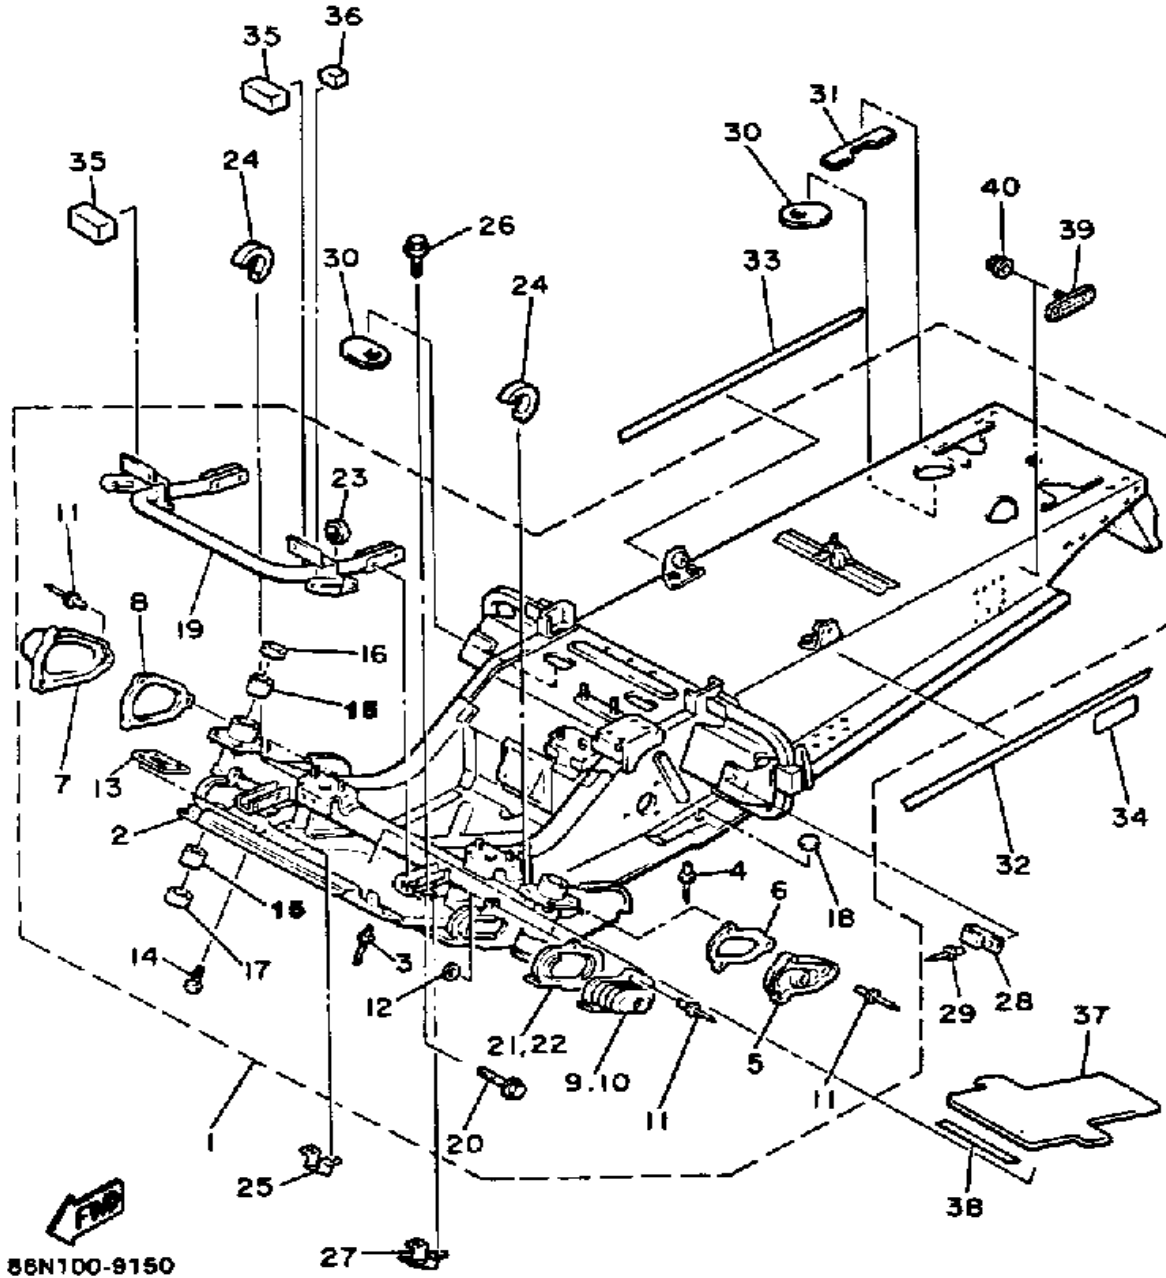

FRAME

Ref. No.	Part Number	Description	Qty	Remarks
1	86N-21910-00-00	FRAME	1	
2	86M-21912-00-00	. PANEL, SUB FRAME 1	1	
3	90267-48141-00	. RIVET, BLIND	32	
4	90267-48060-00	. RIVET, BLIND	8	
5	8M6-2198F-00-00	. COVER 1	1	
6	8M6-21998-00-00	. SPACER	1	
7	82M-23818-00-00	. COVER, STEERING	1	
8	82M-77526-00-00	. WASHER 2	1	
9	82M-2198F-00-00	. COVER 1 (L.H)	1	
10	82M-2198G-00-00	. COVER 2 (R.H)	1	
11	90267-40076-00	. RIVET, BLIND	12	
12	90201-047A7-00	. WASHER, PLATE	6	
13	8M6-21917-00-00	. PANEL, SUB FRAME 6	2	
14	90159-05137-00	. SCREW, WITH WASHER	8	
15	90384-36134-00	. BUSH, BIMETAL FORMED	4	
16	93102-36232-00	. OIL SEAL	2	
17	93103-36117-00	. OIL SEAL	2	
18	80F-21998-00-00	. SPACER	1	
19	84M-77512-01-00	. BUMPER, FRONT 2	1	
20	95811-08035-00	. BOLT, FLANGE (95821-08035)	4	
21	82M-2195E-00-00	. PLATE, STRING BRACKET 1 (L, H)	1	
22	82M-2195F-00-00	. PLATE, STRING BRACKET 2 (R, H)	1	
23	80F-21989-00-00	. PATCH 9	2	
24	82M-77277-00-00	DAMPER, NOISE 7	2	
25	82M-21938-00-00	REINFORCEMENT, SUB FRAME 2	1	
26	95811-06010-00	BOLT, FLANGE	4	
27	84N-21938-00-00	REINFRMNT.SUB 2	1	

CONTINUED ON NEXT FRAME ►

Not For Resale
www.SmallEngineDiscount.com