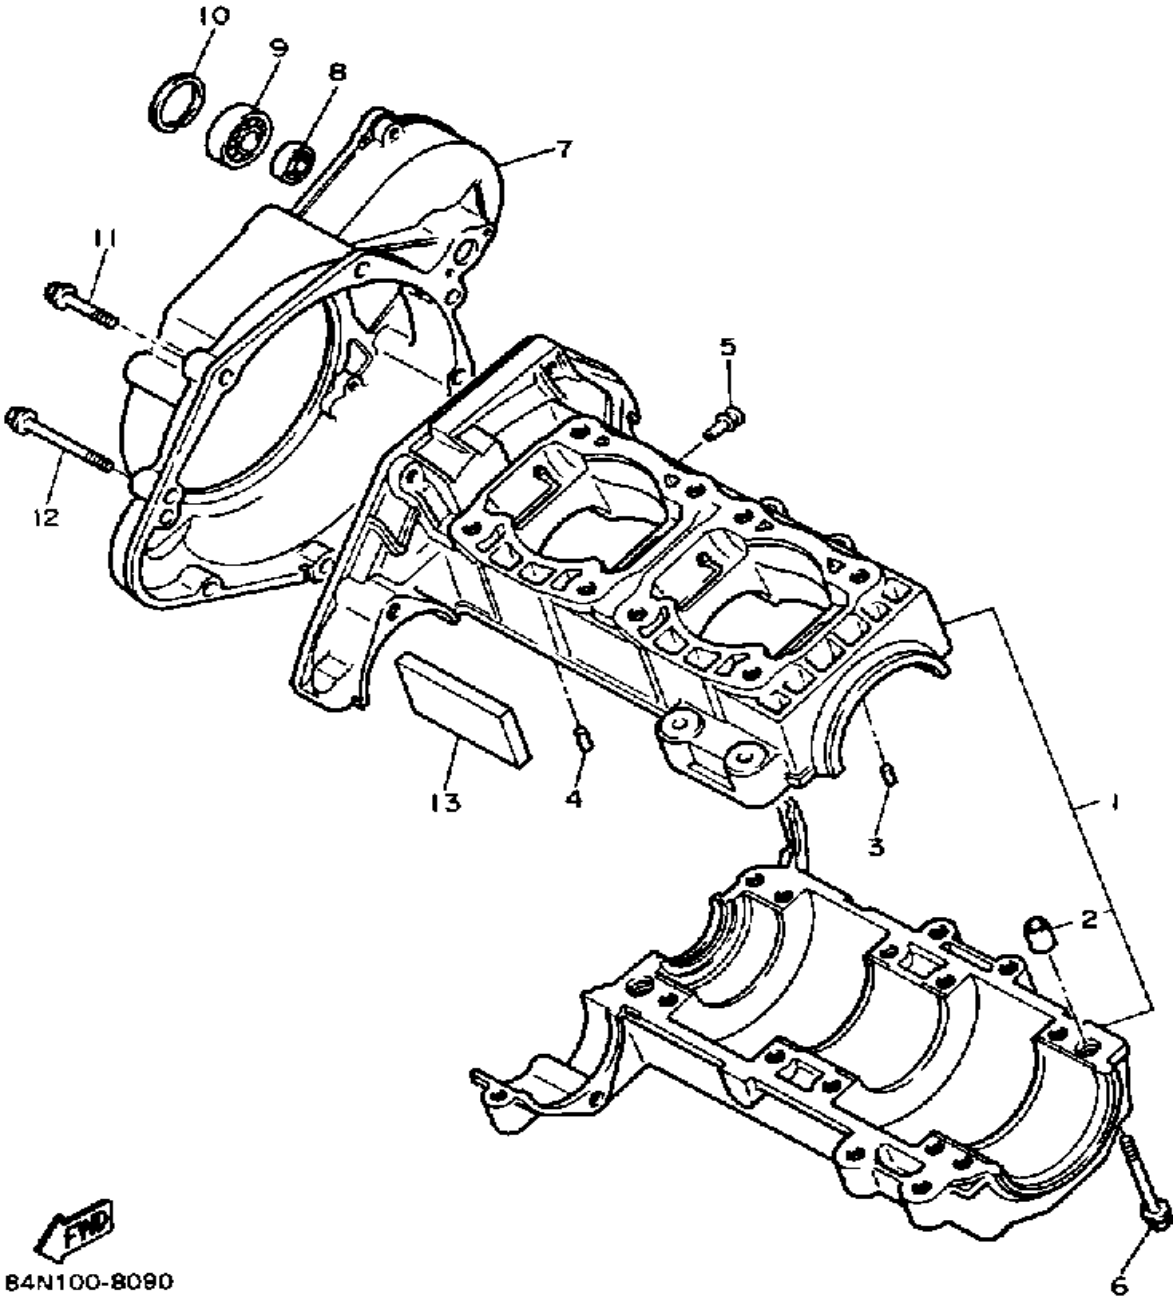

CRANKCASE

Ref. No.	Part Number	Description	Qty	Remarks
1	84N-15100-02-00	CRANKCASE ASSEMBLY	1	
2	99510-12016-00	. PIN, DOWEL	2	
3	93604-07141-00	PIN, DOWEL	2	
4	93603-10049-00	PIN, DOWEL	4	
5	J38-11116-00-00	JOINT, BREATHER	1	
6	95811-08085-00	BOLT, FLANGE	12	
7	82M-15421-00-00	COVER, CRANKCASE R	1	
8	93102-12321-00	OIL SEAL, SD-TYPE	1	
9	93306-20117-00	BEARING	1	
10	93450-34118-00	CIRCLIP	1	
11	95811-08040-00	BOLT, FLANGE	3	
12	95811-08080-00	BOLT, FLANGE	2	
13	84N-15316-00-00	DAMPER, ENGINE MOUNT 1	1	

84N100-8090

Not For Resale
www.SmallEngineDiscount.com