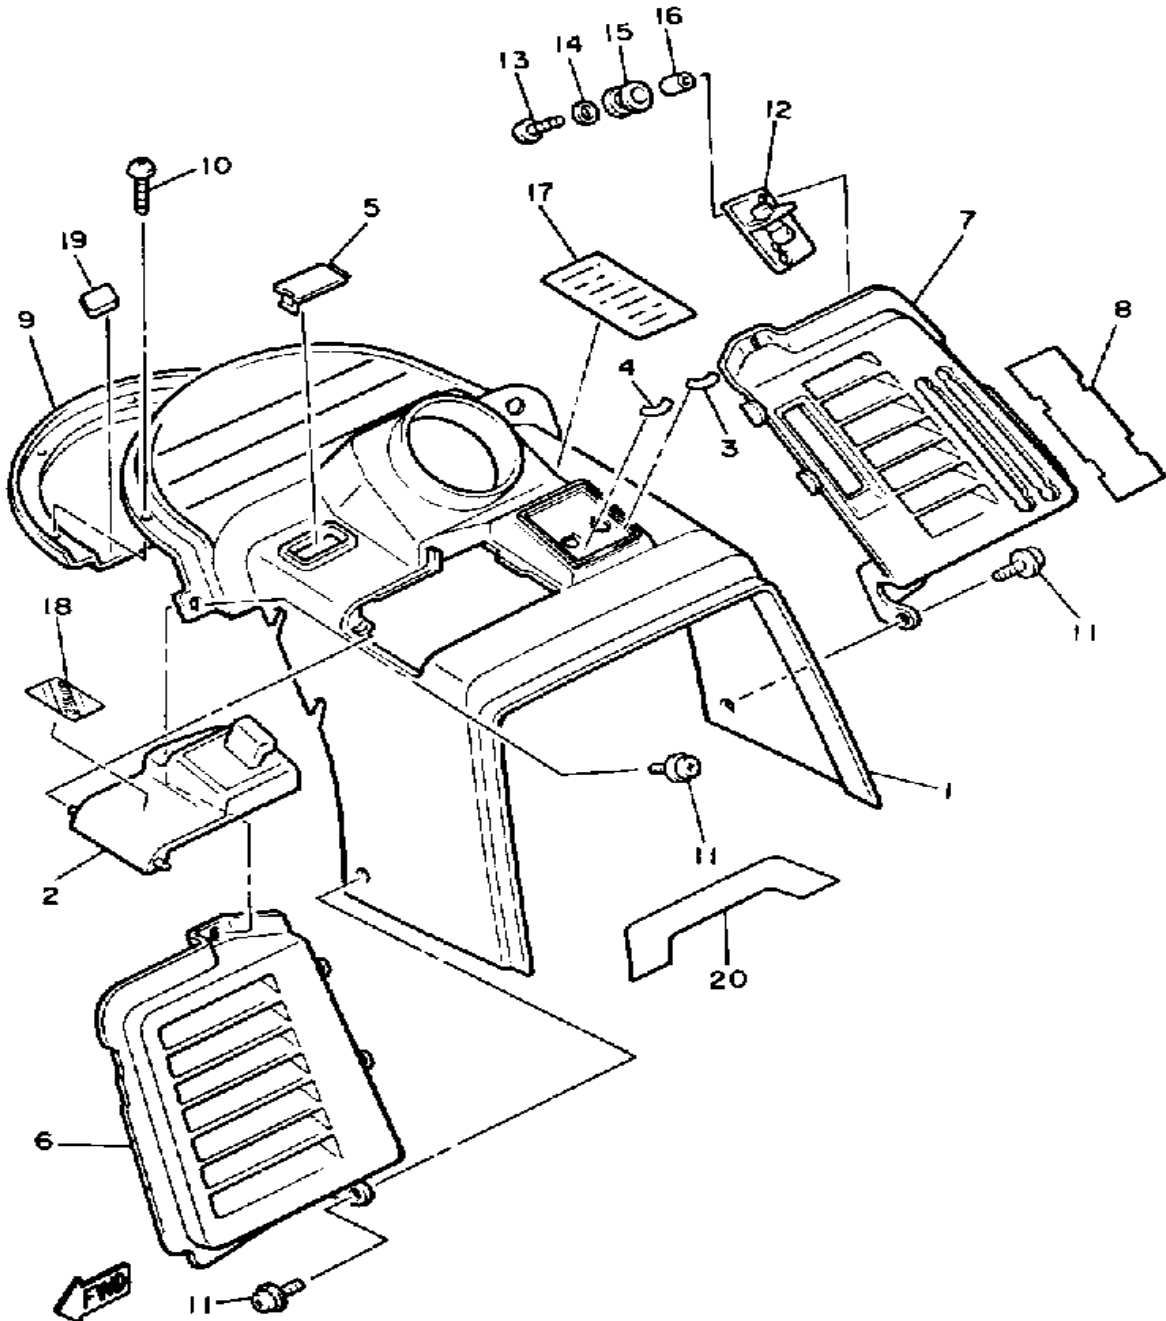

INSTRUMENT PANEL

86M100-9320

Ref. No.	Part Number	Description	Qty	Remarks
1	86M-77711-01-00	PANEL, INSTRUMENT	1	
2	8X9-77712-01-00	PANEL, INSTRUMENT	1	
3	8V0-77741-20-00	INDICATOR 1	1	
4	8U9-77742-00-00	INDICATOR 2	1	
5	8X9-77740-00-00	GROMMET, INSTRUMENT PANEL	1	
6	8X9-77131-00-00	LOUVER 1	1	
7	8X9-77132-00-00	LOUVER 2	1	
8	8V0-7716E-00-00	REFLECTOR 1	2	
9	8V0-77731-00-00	SHIELD 1	1	
10	98906-05012-00	SCREW, BIND	4	
11	90159-05137-00	SCREW, WITH WASHER	4	
12	80L-77721-00-00	BRACKET 1	1	
13	97706-50520-00	SCREW, TAPPING	2	
14	90201-05033-00	WASHER, PLATE	2	
15	90480-13398-00	GROMMET	2	
16	90387-050T5-00	COLLAR	2	
17	80L-77763-00-00	LABEL, WARNING 3	1	UR
18	86N-77715-00-00	ORMNT, INSTR PNL 1INSTRUMENT PANEL 1	1	
19	81H-77731-00-00	SHIELD 1	1	
20	82M-77276-00-00	DAMPER, NOISE 6	1	

Not For Resale

www.SmallEngineDiscount.com