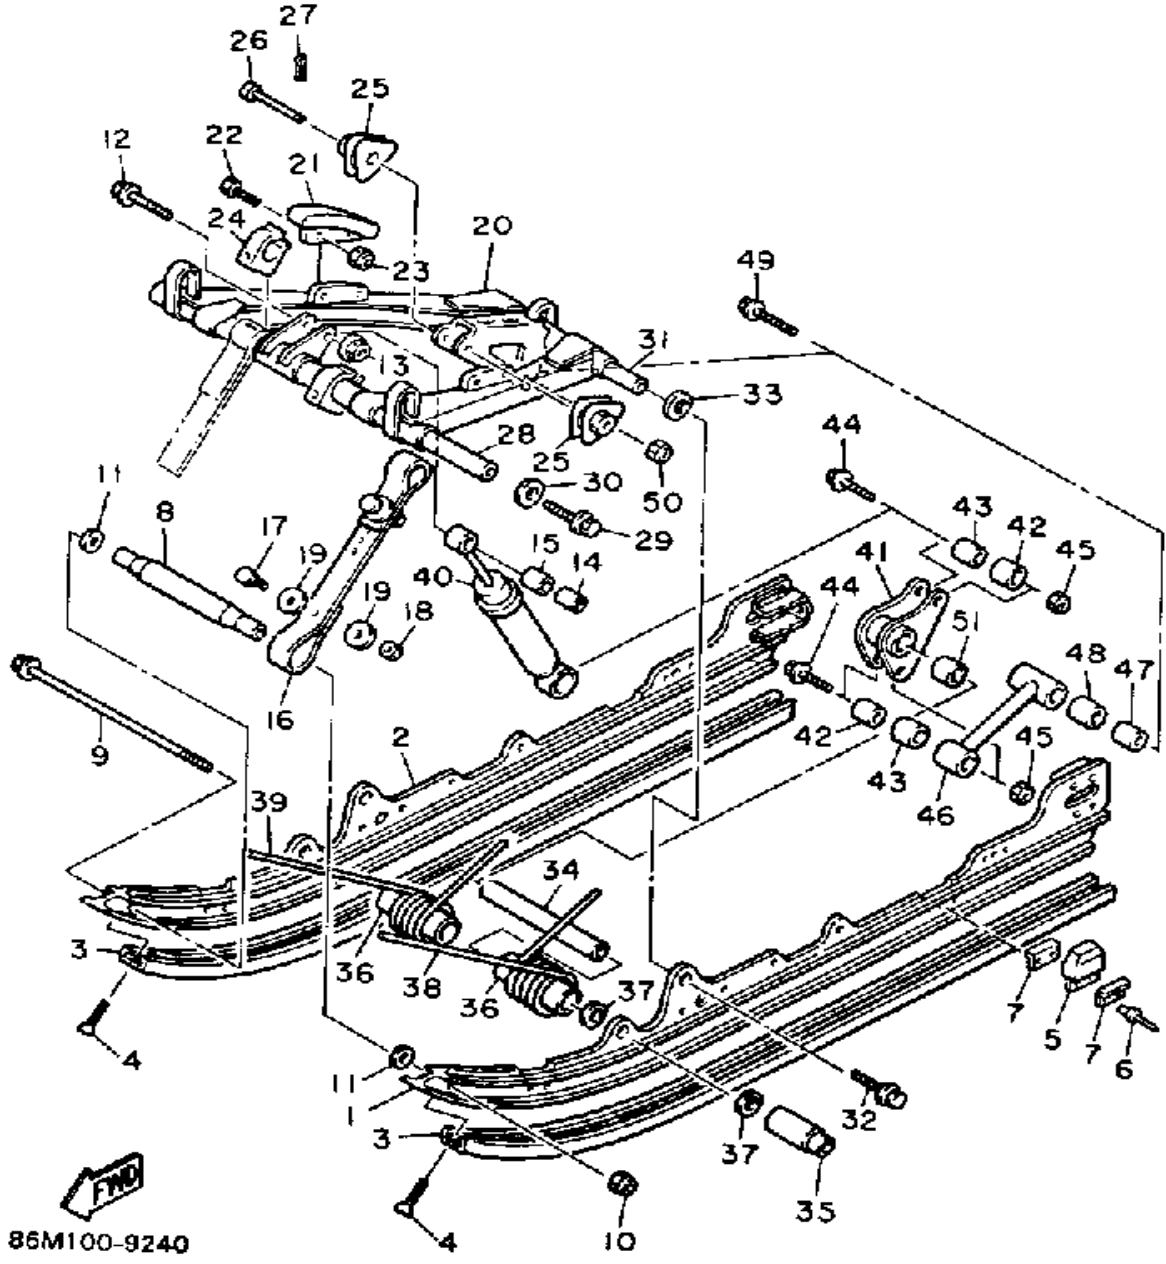

TRACK SUSPENSION 2

86M100-9240

Ref. No.	Part Number	Description	Qty	Remarks
28	8A5-47465-02-00	SHAFT 1	1	
29	90109-10771-00	BOLT	2	
30	90201-10669-00	WASHER, PLATE	2	
31	82M-47485-01-00	SHAFT 3	1	
32	90105-10433-00	BOLT, WASHER BASED	2	
33	90387-105G6-00	COLLAR	2	
34	90387-160M7-00	COLLAR	1	
35	90387-166M8-00	COLLAR	2	
36	86M-47319-00-00	COLLAR	2	
37	90201-161E5-00	WASHER, PLATE	4	
38	86M-47471-00-00	SPRING, FRONT 1	1	
39	86M-47472-00-00	SPRING, FRONT 2	1	
40	86M-47481-00-00	SHOCK ABSORBER 2	1	
41	86M-47418-00-00	BRACKET 4	1	
42	90387-084R5-00	COLLAR	2	
43	90380-12161-00	BUSH, SOLID	2	
44	90105-08368-00	BOLT, washer based	2	
45	90185-08089-00	NUT, SELF-LOCKING	2	
46	86M-47493-00-00	JOINT	1	
47	90387-08262-00	COLLAR	1	
48	90386-12167-00	BUSH	1	
49	95811-08055-00	BOLT, FLANGE	1	
50	95712-08300-00	NUT, LOCK	1	
51	86M-47371-00-00	BUSH, PIVOT	1	

Not For Resale

www.SmallEngineDiscount.com