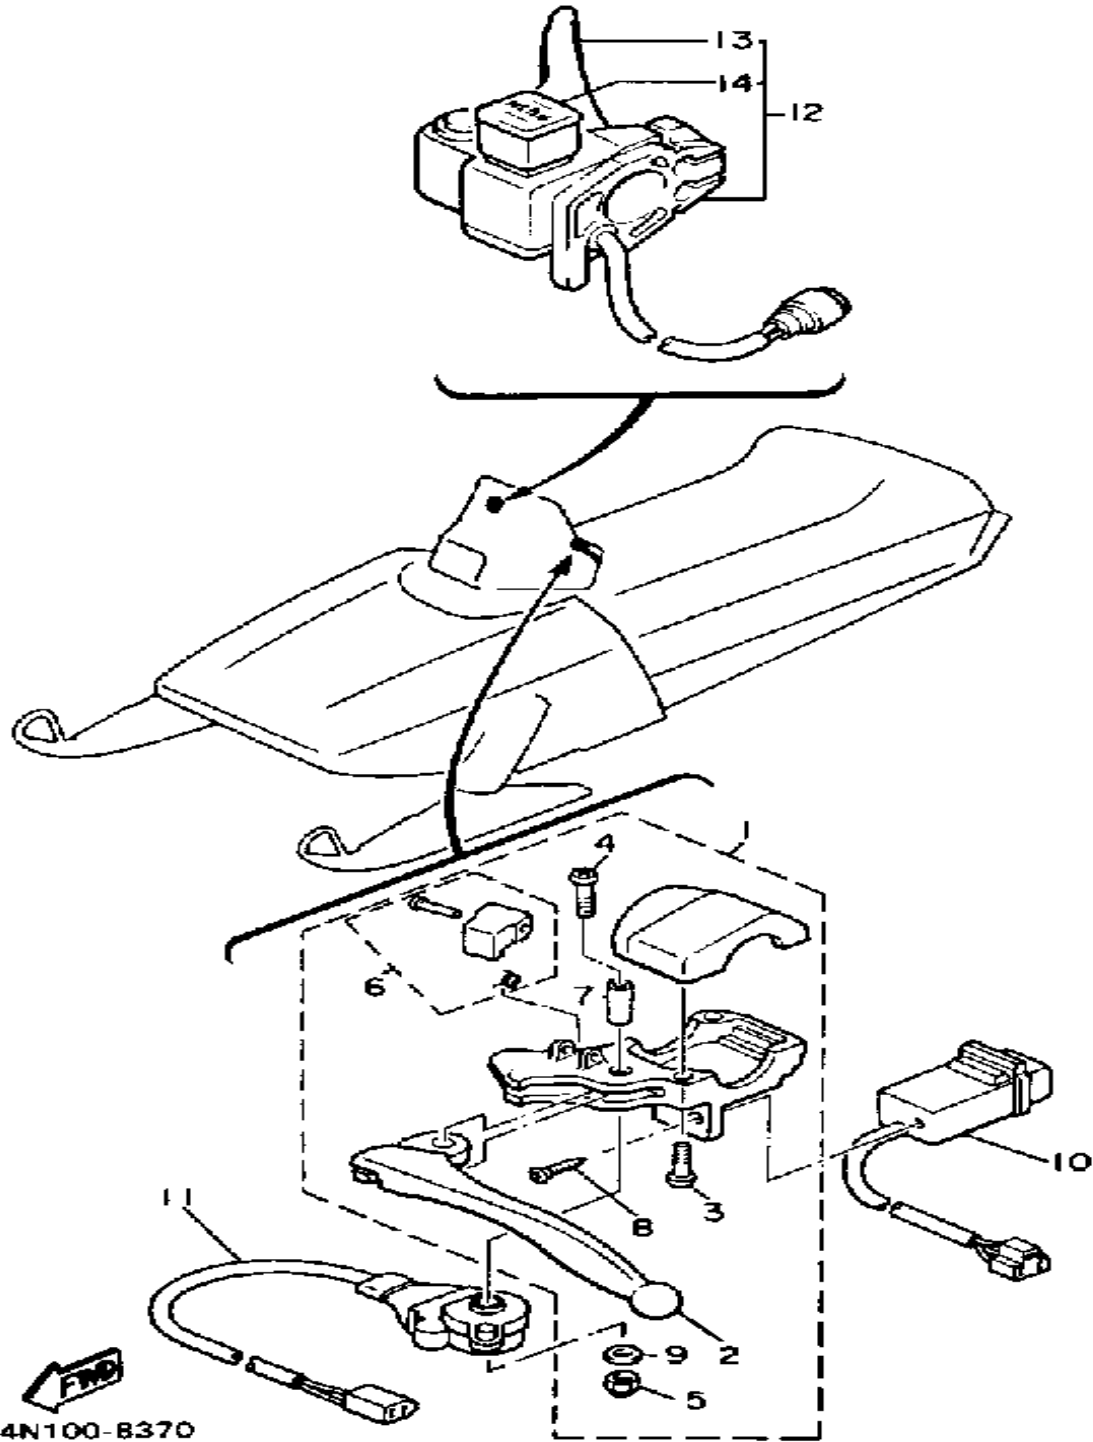

# ELECTRICAL 2

Ref. No.	Part Number	Description	Qty	Remarks
1	88R-W8291-00-00	LEVER HOLDER ASSEMBLY (LEFT)	1	
2	8H8-83912-00-00	. LEVER 1	1	
3	90157-05027-00	. SCREW, PAN HEAD	2	
4	98501-05040-00	. SCREW, PAN HEAD (98502-05040)	1	
5	95701-05300-00	. NUT, NYLON	1	
6	82A-83930-00-00	. LEVER LOCK ASSEMBLY	1	
7	802-83913-00-00	. COLLAR, LEVER 1	1	
8	97780-30312-00	. SCREW, tapping	2	
9	92990-05200-00	. WASHER, PLAIN	1	
10	8H8-83950-01-00	BEAM SWITCH ASSEMBLY (8K4-83950-01-00)	1	
11	88R-82530-00-00	STOP SWITCH ASSEMBLY	1	
12	84M-82720-00-00	LEVER HOLDER ASSEMBLY (RIGHT)	1	
13	80N-42138-02-00	. LEVER, THROTTLE (80N-42138-00-00)	1	
14	84R-82575-09-00	. ENGINE STOP SWITCH ASSEMBLY	1	