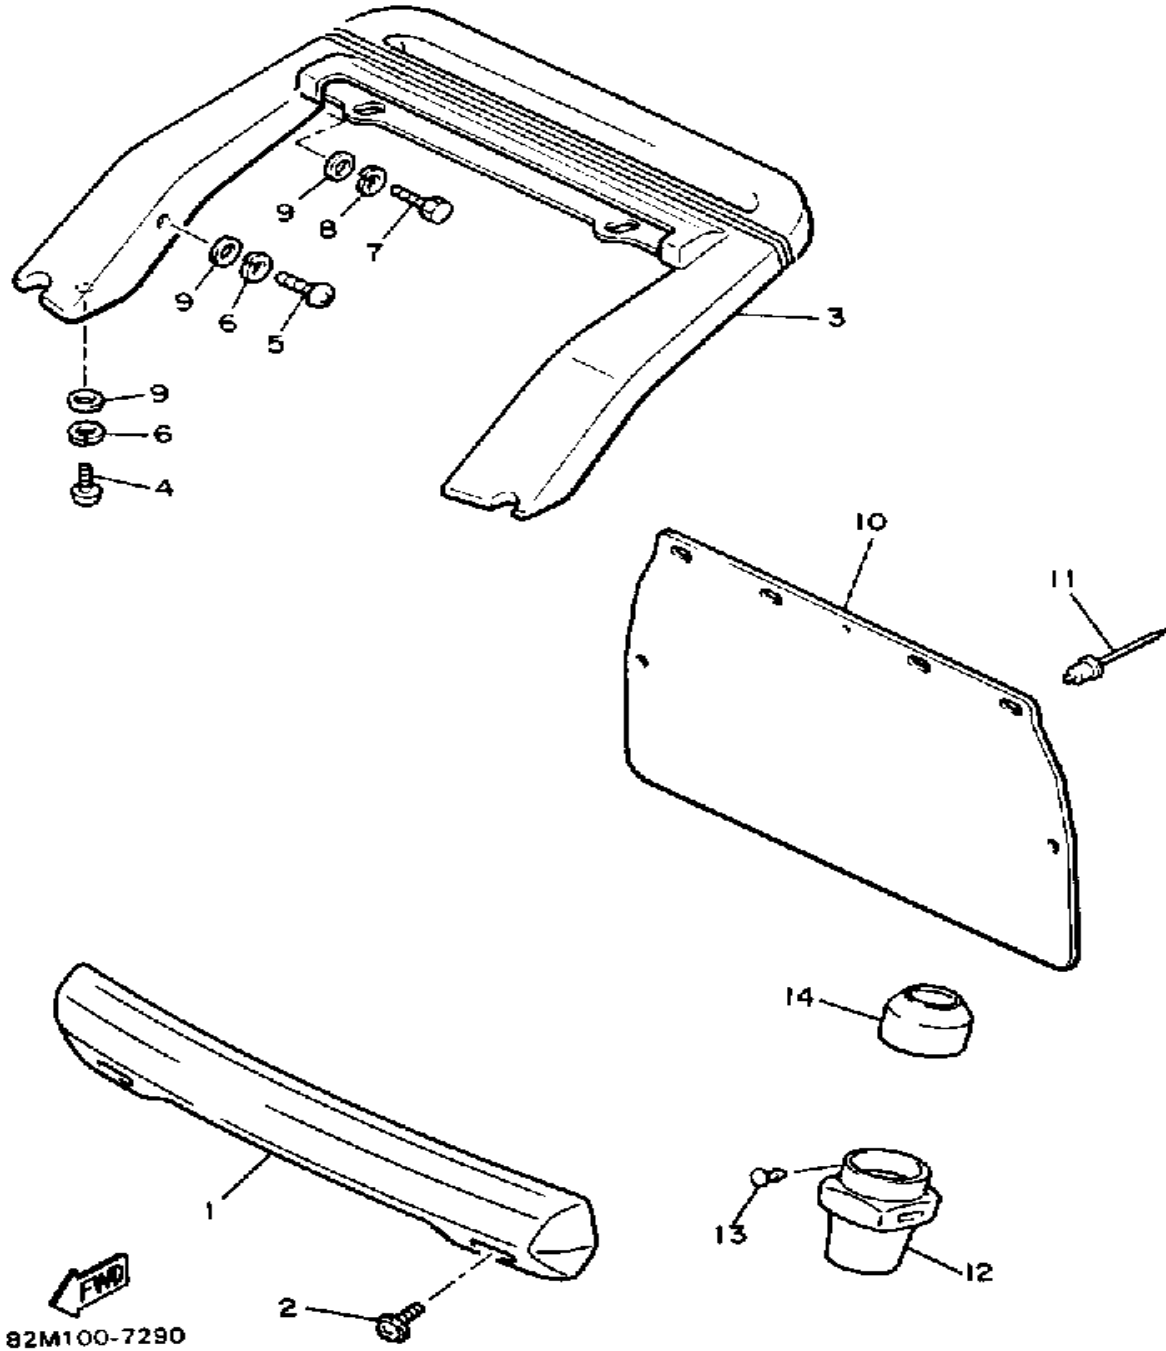

BUMPER

Ref. No.	Part Number	Description	Qty	Remarks
1	84N-77511-00-00	BUMPER, FRONT 1	1	
2	90159-06071-00	SCREW, WITH WASHER	2	
3	87F-77542-00-00	BUMPER, REAR 2	1	
4	95811-08012-00	BOLT, FLANGE	2	
5	98903-08020-00	SCREW, BIND (98901-08020)	2	
6	92990-08100-00	WASHER	2	
7	97313-08020-00	BOLT, HEXAGON	2	
8	92990-08100-00	WASHER	2	
9	92990-08200-00	WASHER, PLAIN	6	
10	8X9-77595-00-00	FLAP	1	
11	90267-48086-00	RIVET, BLIND	5	
12	82M-77551-00-00	PROTECTOR 1	2	
13	90269-04025-00	RIVET	2	
14	82M-77554-01-00	PROTECTOR 4	2	

82M100-7290

Not For Resale
www.SmallEngineDiscount.com