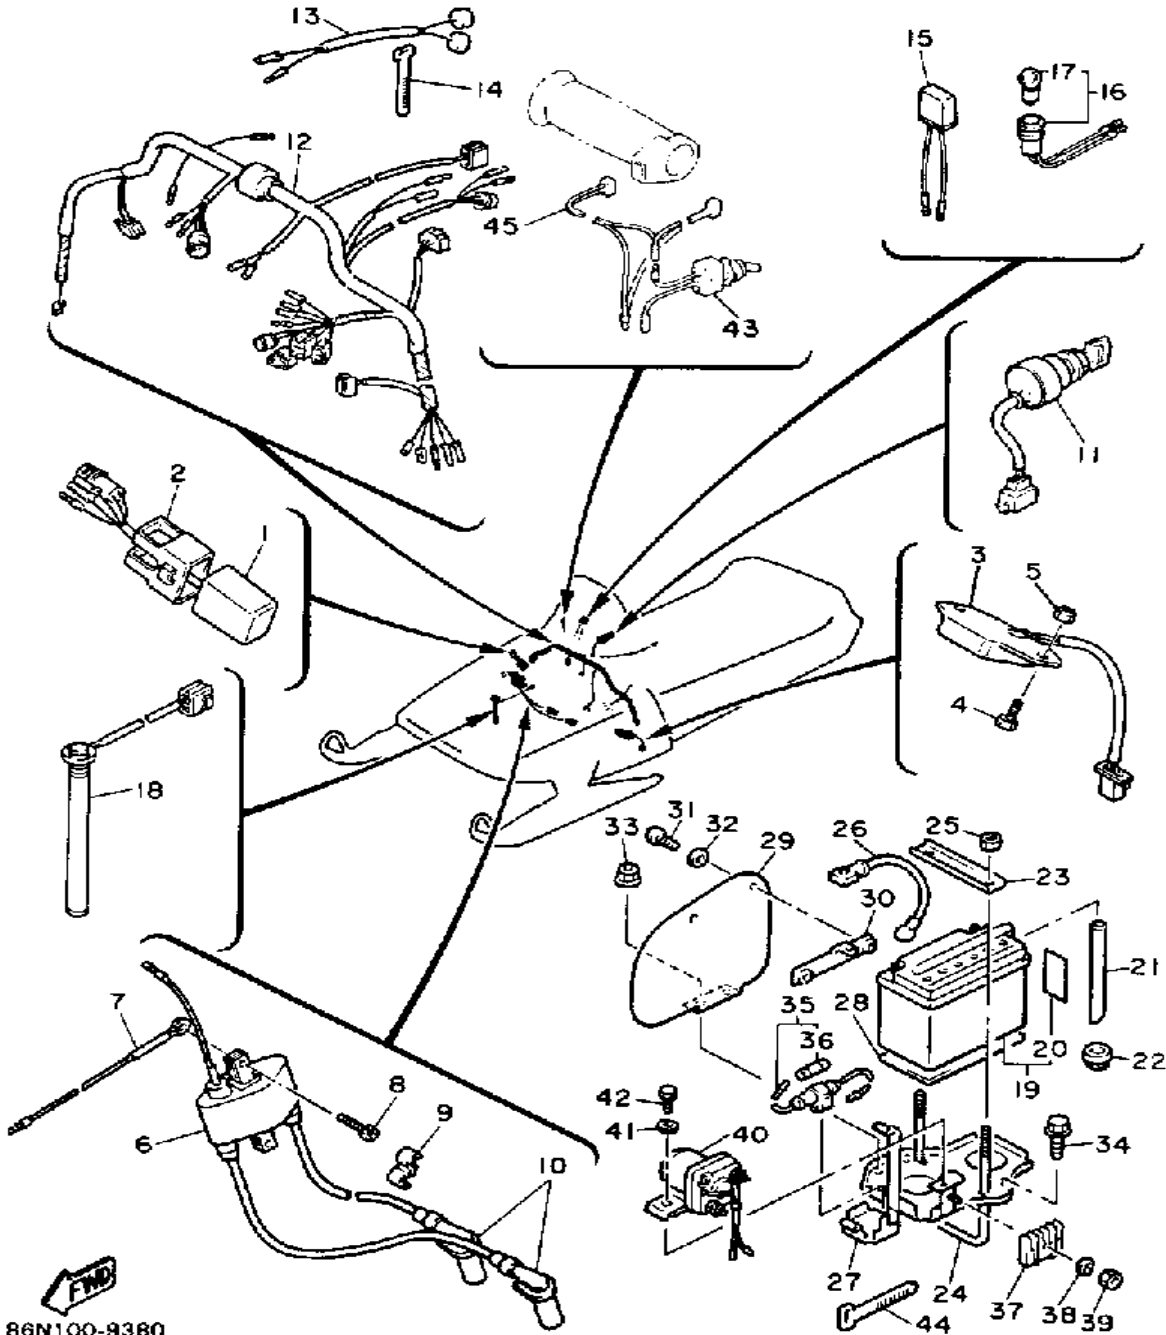

ELECTRICAL 1

86N100-9380

Ref. No.	Part Number	Description	Qty	Remarks
29	84N-2199H-00-00	SHIELD, HEAT	1	
30	8V0-82128-00-00	BRACKET, BATTERY	1	
31	98580-05010-00	SCREW, PAN HEAD	2	
32	92901-05600-00	WASHER, PLATE	2	
33	90185-06122-00	NUT, SELF-LOCKING	2	
34	95811-06010-00	BOLT, FLANGE	1	
35	2J2-82150-10-00	FUSE HOLDER ASSEMBLY ...	1	
36	682-82151-00-00	. FUSE (20A)	2	
37	1Y8-81970-60-00	RECTIFIER ASSEMBLY	1	
38	92995-06100-00	WASHER, SPRING	1	
39	95380-06600-00	NUT	1	
40	8J9-81940-10-00	STARTER RELAY ASSEMBLY .	1	
41	92995-06100-00	WASHER, SPRING	1	
42	95380-06600-00	NUT	1	
43	82J-82917-00-00	SWITCH	1	
44	437-83936-01-00	BAND, SWITCH CORD	1	
45	80X-82318-00-00	WIRE, SUB-LEAD	2	

Not For Resale

www.SmallEngineDiscount.com