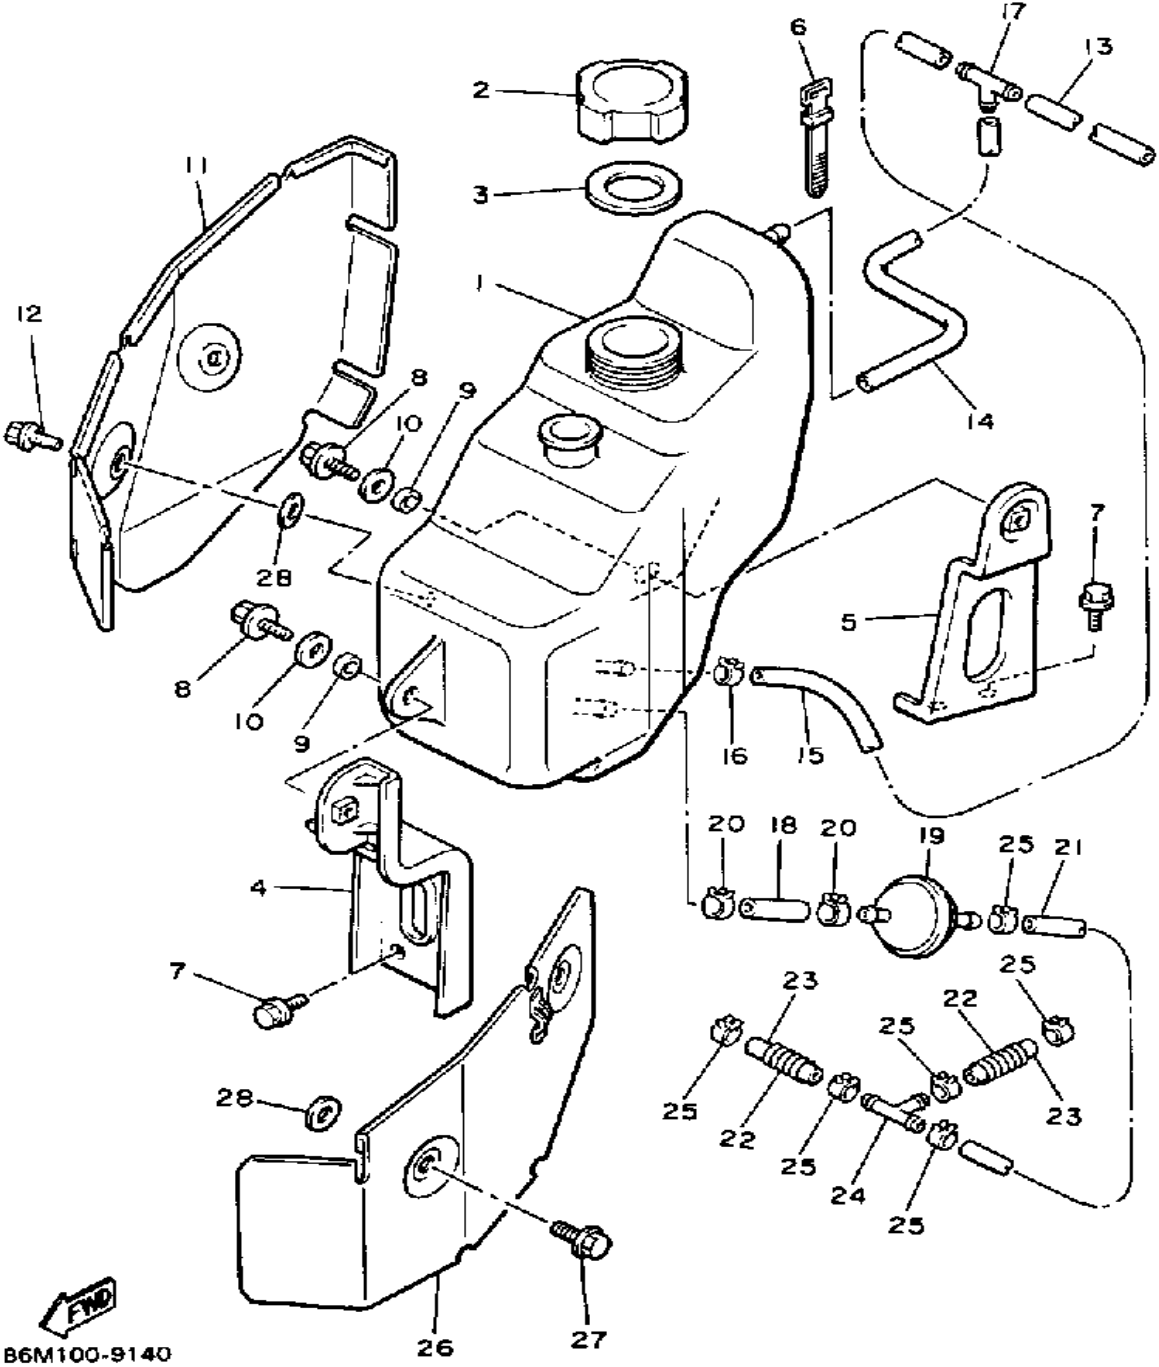

OIL TANK

B6M100-9140

Ref. No.	Part Number	Description	Qty	Remarks
1	82M-21751-00-00	TANK, OIL	1	
2	863-21771-00-00	BODY, CAP	1	
3	90430-31003-00	GASKET	1	
4	82M-2193E-00-00	BRACKET, OIL TANK 1	1	
5	82M-2193F-00-00	BRACKET, OIL TANK 2	1	
6	25G-83936-01-00	BAND, SWITCH CORD	1	
7	95811-06012-00	BOLT, FLANGE	4	
8	90105-06437-00	BOLT, WASHER BASED	2	
9	90387-06704-00	COLLAR	2	
10	90201-06067-00	WASHER, PLATE	2	
11	84M-2176E-00-00	PLATE	1	
12	90105-06452-00	BOLT, WASHER BASED	2	
13	90446-09266-00	HOSE (82M)	1	
14	90446-09231-00	HOSE	1	
15	90446-09262-00	HOSE	1	
16	90467-09026-00	CLIP	1	
17	801-24376-00-00	PIPE, JOINT 1	1	
18	90446-11260-00	HOSE	1	
19	8G8-13410-00-00	STRAINER HOUSING ASSEMBLY	1	
20	90467-11044-00	CLIP	2	
21	90446-09068-00	HOSE	1	
22	81E-24327-00-00	PROTECTOR, PIPE	2	
23	90446-09088-00	HOSE	2	
24	801-24376-00-00	PIPE, JOINT 1	1	
25	90467-09026-00	CLIP	6	
26	84M-2172W-00-00	COVER	1	
27	90105-06452-00	BOLT, WASHER BASED	2	
28	84M-21715-00-00	WASHER, SPECIAL 1	4	

Not For Resale

www.SmallEngineDiscount.com