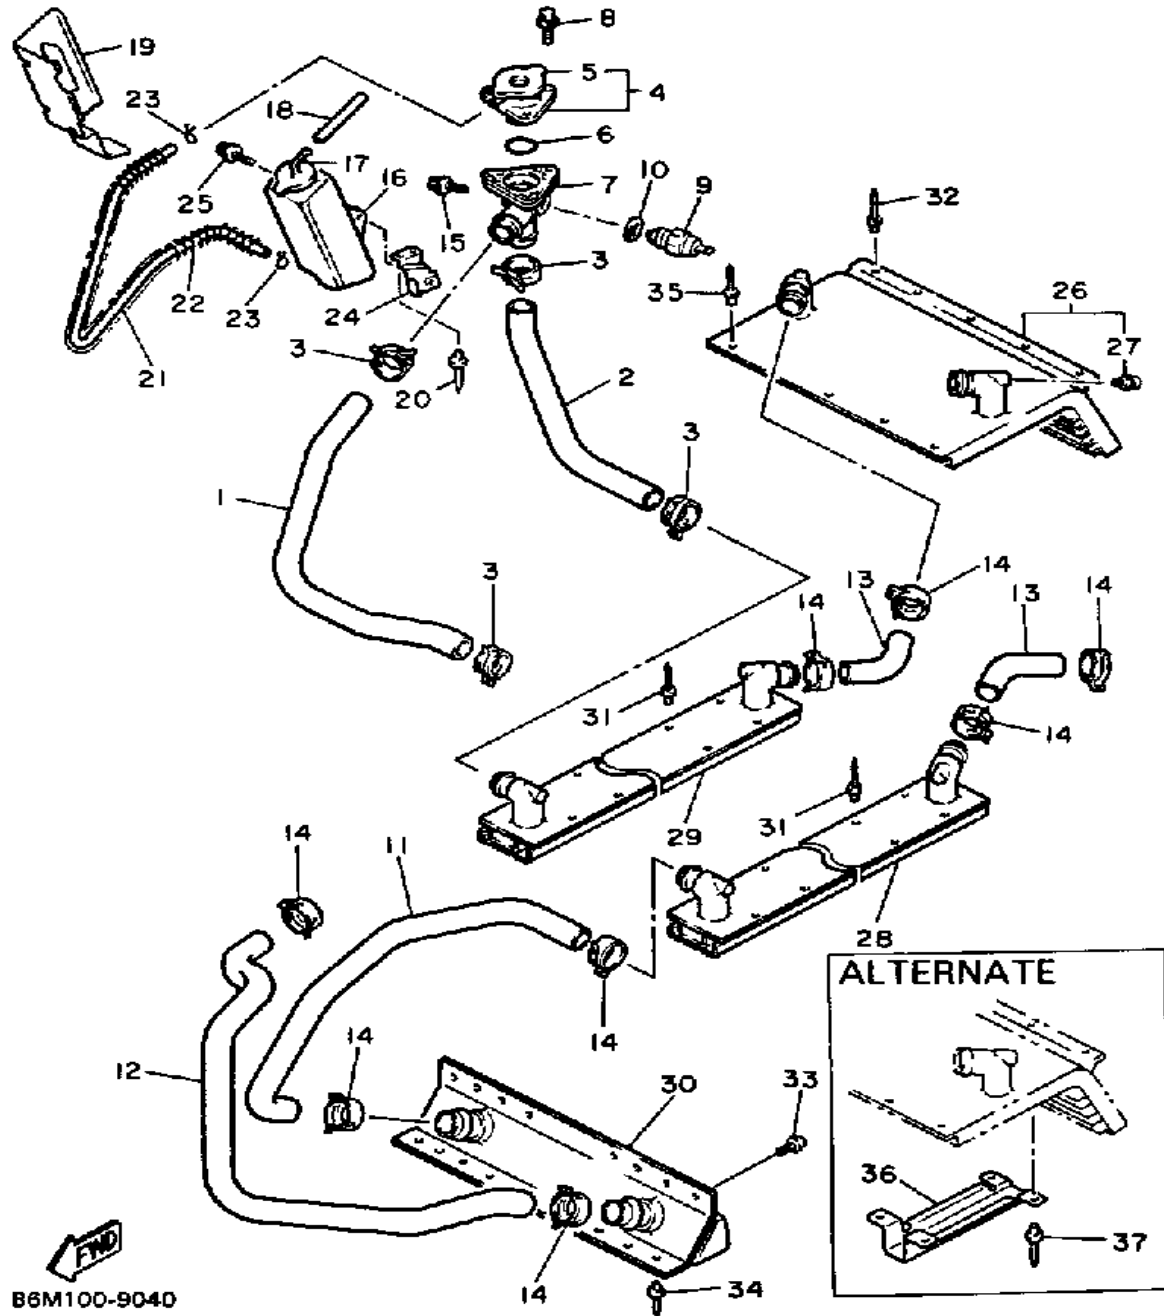

RADIATOR - HOSE

B6M100-9040

Ref. No.	Part Number	Description	Qty	Remarks
1	86M-12482-00-00	PIPE 2	1	
2	82M-12483-00-00	PIPE 3	1	
3	90467-28046-00	CLIP	4	
4	1FK-12590-00-00	CONDUCTION ASSEMBLY ...	1	
5	1AA-12462-00-00	. CAP, RADIATOR	1	
6	93210-27778-00	O-RING	1	
7	86M-12581-00-00	JOINT, HOSE 1	1	
8	95811-06016-00	BOLT, FLANGE (95822-06016) .	3	
9	83M-82560-01-00	THERMO SWITCH ASSEMBLY	1	
10	90430-16152-00	GASKET	1	
11	82M-12484-00-00	PIPE 4	1	
12	82M-12485-01-00	PIPE 5	1	
13	82M-12476-00-00	PIPE 6	2	
14	90467-28046-00	CLIP	8	
15	95811-06016-00	BOLT, FLANGE (95822-06016) .	1	
16	82M-21871-00-00	TANK, RECOVERY	1	
17	81E-21815-00-00	CAP	1	
18	90445-112E0-00	HOSE	1	
19	82M-21873-00-00	BRACKET, RECOVERY TANK .	1	
20	90267-48125-00	RIVET, BLIND	2	
21	90445-09226-00	HOSE	1	
22	81E-24327-00-00	PROTECTOR, PIPE	1	
23	90467-09026-00	CLIP	2	
24	82M-1244E-00-00	BRACKET 1	1	
25	90119-06108-00	BOLT, WITH WASHER	1	
26	82M-12440-01-00	HEAT EXCHANGER ASSEMBLY	1	
27	82M-1247H-00-00	SCREW, BREED	1	
28	82M-1240E-01-00	HEAT EXCHANGER	1	
29	82M-1240F-01-00	HEAT EXCHANGER	1	

CONTINUED ON NEXT FRAME ➤

Not For Resale
www.SmallEngineDiscount.com