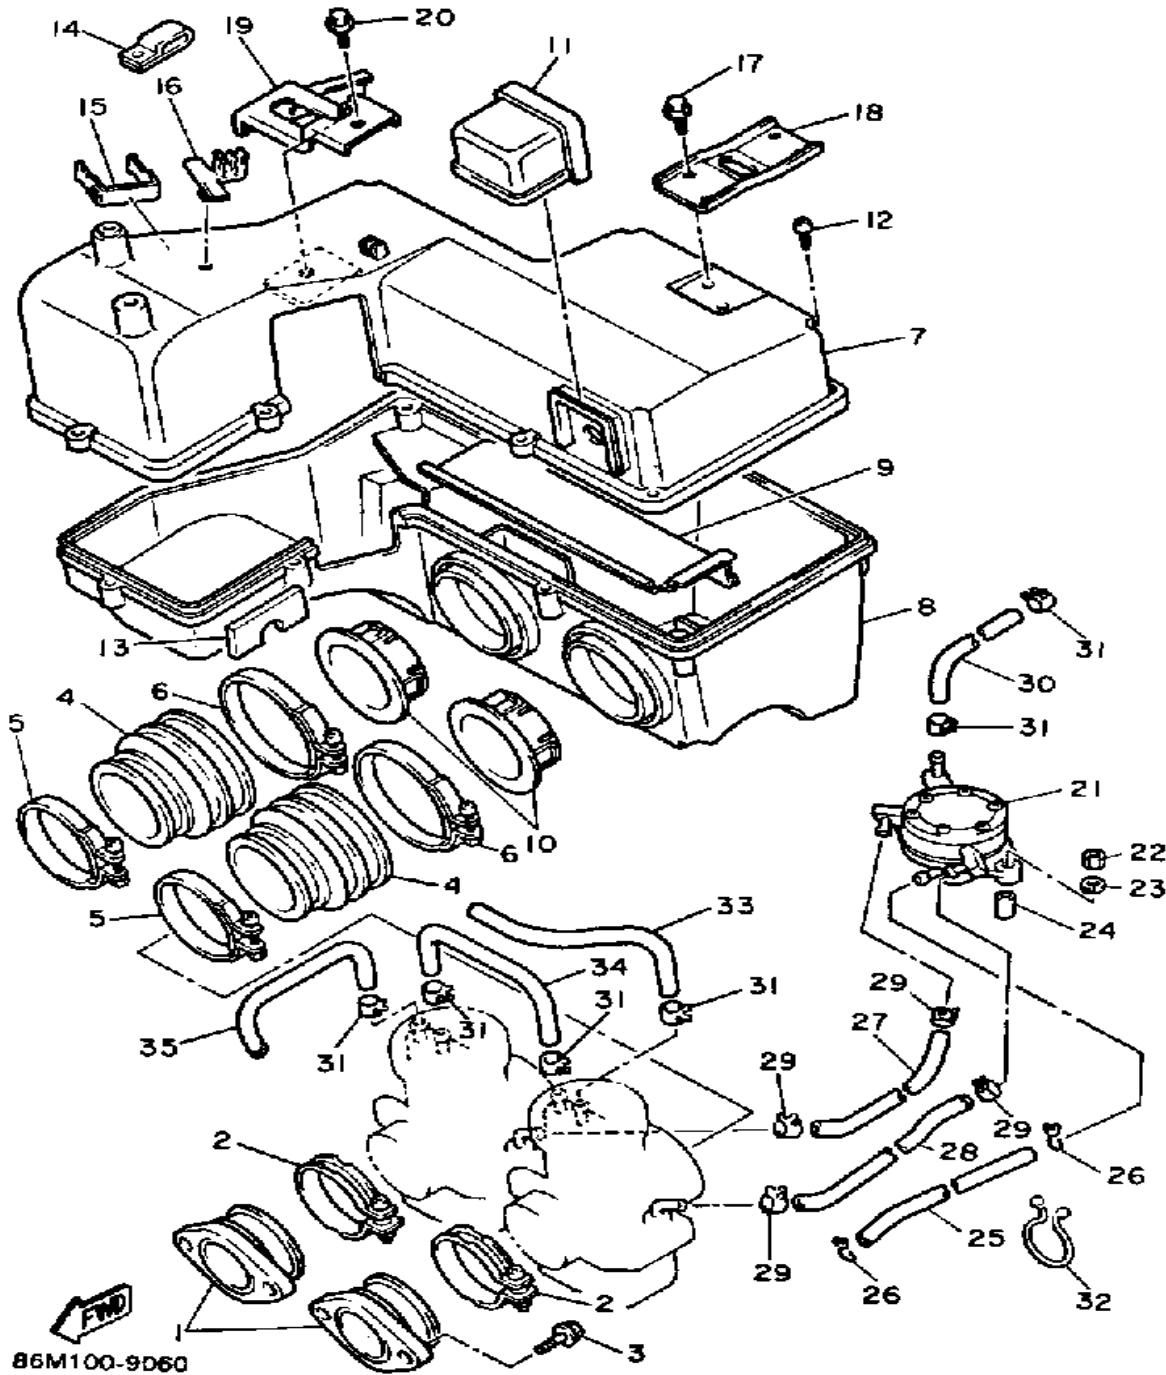

AIR CLEANER

Ref. No.	Part Number	Description	Qty	Remarks
1	84M-13555-00-00	MANIFOLD, INTAKE	2	
2	86M-13575-00-00	BAND	2	
3	95026-08020-00	BOLT, FLANGE	4	
4	8V0-14453-00-00	JOINT, AIR CLEANER 1	2	
5	90460-68230-00	CLAMP, HOSE	2	
6	90460-81224-00	CLAMP, HOSE	2	
7	82M-14431-01-00	SILENCER, INTAKE 1	1	
8	82M-14441-01-00	SILENCER, INTAKE 2	1	
9	82M-14477-00-00	PLATE	1	
10	82M-14465-00-00	PIPE	2	
11	82M-14454-00-00	JOINT	1	
12	90167-05043-00	SCREW, TAPPING	8	
13	82M-14425-00-00	DAMPER 1	1	
14	90461-05003-00	CLAMP	1	
15	82M-21245-00-00	BOX	1	
16	90464-10092-00	CLAMP	1	
17	90105-06452-00	BOLT, WASHER BASED	4	
18	82M-14494-00-00	STAY 2	1	
19	82M-14493-01-00	STAY, 1	1	
20	90119-06097-00	BOLT, WITH WASHER	1	
21	82M-24410-01-00	FUEL PUMP ASSEMBLY	1	
22	95380-06600-00	NUT	2	
23	92995-06100-00	WASHER, SPRING	2	
24	90387-060G8-00	COLLAR	2	
25	90445-10624-00	HOSE	1	
26	90467-09006-00	CLIP	2	
27	90446-09062-00	HOSE	1	
28	90446-09211-00	HOSE	1	
29	90467-09026-00	CLIP	4	

CONTINUED ON NEXT FRAME ➤

Not For Resale
www.SmallEngineDiscount.com