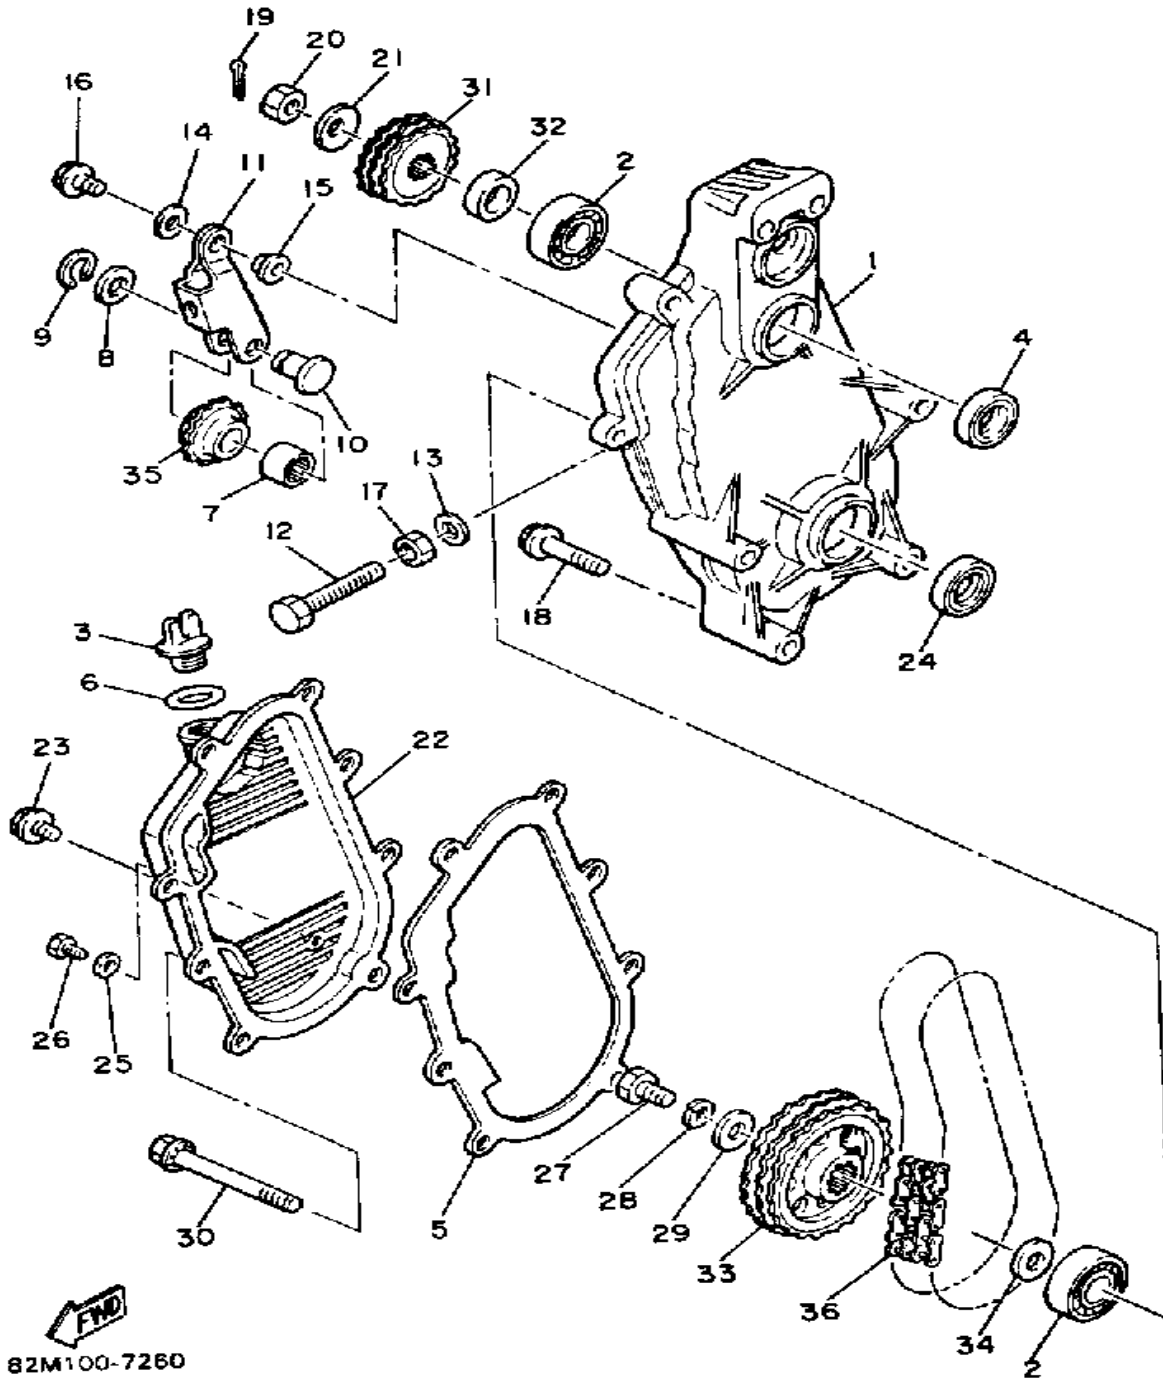

TRACK DRIVE 2

82M100-7260

Ref. No.	Part Number	Description	Qty	Remarks
29	90201-10742-00	WASHER, PLATE	1	
30	95811-08090-00	BOLT, FLANGE (95822-08090) .	2	
31	829-17682-00-00	SPRKT, CHAIN DR 20T (20T) ..	1	ALT. PART
	829-17682-50-00	SPRKT, CHAIN DR 15T (878-17682-50) (15T)	1	ALT. PART
	829-17682-60-00	SPRKT, CHAIN DR 16T (16T) ..	1	ALT. PART
	829-17682-70-00	SPRKT, CHAIN DR 17T (17T) ..	1	UR STD
	829-17682-80-00	SPRKT, CHAIN DR 18T (18T) ..	1	ALT. PART
	829-17682-90-00	SPRKT, CHAIN DR 19T (878-17682-90) (19T)	1	ALT. PART
	8U9-17693-10-00	SPROCKET, CHAIN DR (878-17693-10) (21T)	1	ALT. PART
	8U9-17693-20-00	SPROCKET, CHAIN DR (878-17693-20) (22T)	1	ALT PART
32	90387-25798-00	COLLAR	1	
33	878-47548-90-00	SPROCKET, CHN DRVN (29T) .	1	ALT. PART
	8U9-47587-00-00	SPROCKET, CHN DRVN (31T) .		UR STD1
	8U9-47587-10-00	SPROCKET, CHN DRVN (888-47587-00) (33T)	1	ALT. PART
	8U9-47587-30-00	SPROCKET, CHN DRVN (878-47587-20) (35T)	1	ALT. PART
34	90201-25526-00	WASHER, PLATE (T2.0)	1	
35	8L0-47612-00-00	WHEEL	1	
36	94890-05064-00	CHAIN	1	ALT. PART
	94890-05066-00	CHAIN		UR STD1
	94890-05068-00	CHAIN	1	ALT. PART
	94890-05070-00	CHAIN	1	ALT. PART

Not For Resale

www.SmallEngineDiscount.com