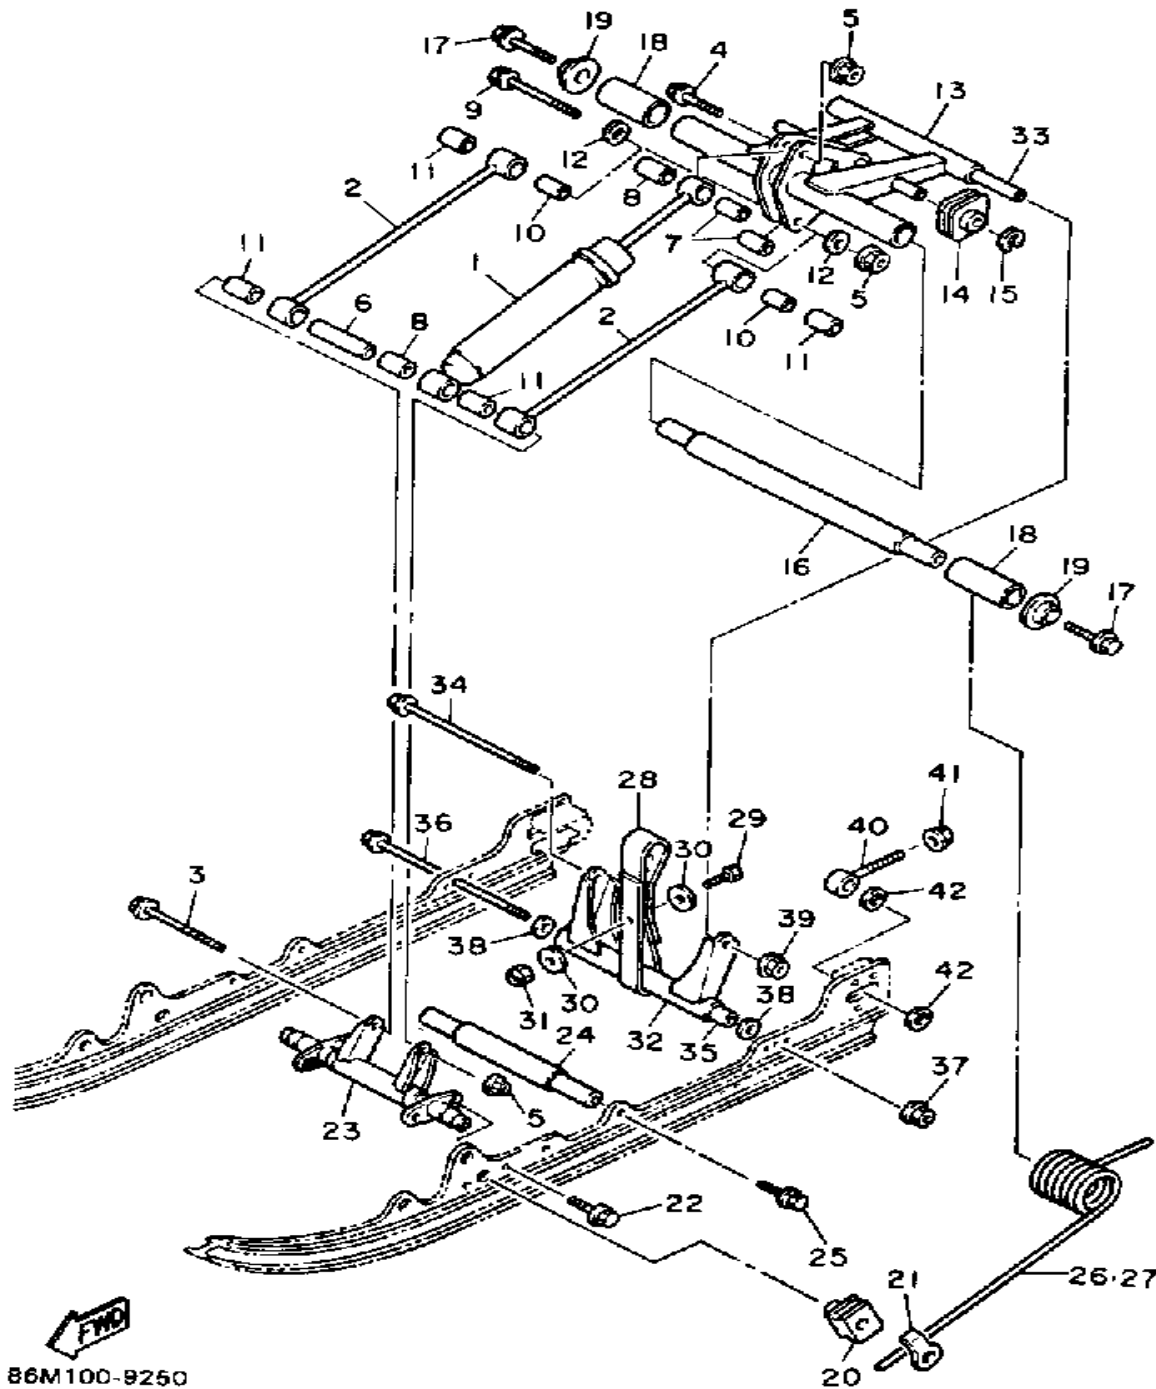

TRACK SUSPENSION 3

86M100-9250

Ref. No.	Part Number	Description	Qty	Remarks
1	86M-47480-00-00	SHOCK ABSORBER	1	
2	86M-47494-00-00	ROD, RELAY	2	
3	95811-08100-00	BOLT	1	
4	95811-08040-00	BOLT, FLANGE	1	
5	95712-08300-00	NUT, LOCK	3	
6	90387-081U5-00	COLLAR	1	
7	90387-084R5-00	COLLAR	2	
8	90380-12161-00	BUSH, SOLID	2	
9	90105-08506-00	BOLT, WASHER BASED	1	
10	90387-081U4-00	COLLAR	2	
11	90380-12169-00	BUSH, SOLID	4	
12	90201-081J7-00	WASHER, PLATE	2	
13	86M-47332-00-00	ARM, PIVOT 2	1	
14	86S-47446-01-00	HOOK 1	2	
15	99009-14400-00	CIRCLIP	2	
16	8L8-47475-00-00	SHAFT 2	1	
17	90109-10771-00	BOLT	2	
18	8V0-47365-00-00	COLLAR 1	2	
19	8V0-47384-00-00	WASHER	2	
20	84M-47447-00-00	HOOK 2	2	
21	87M-47467-00-00	PLATE, GUIDE	2	
22	90105-08432-00	BOLT, WASHER BASED	4	
23	86M-47451-00-00	BAR, SUSPENSION	1	
24	8V0-47486-00-00	SHAFT 4	1	
25	90105-08432-00	BOLT, WASHER BASED	2	
26	8Y3-47473-00-00	SPRING, REAR 3	1	
27	8Y3-47474-00-00	SPRING, REAR 4	1	
28	86M-47496-00-00	STOPPER 2	1	
29	97001-06035-00	BOLT	1	

CONTINUED ON NEXT FRAME ➤

Not For Resale
www.SmallEngineDiscount.com