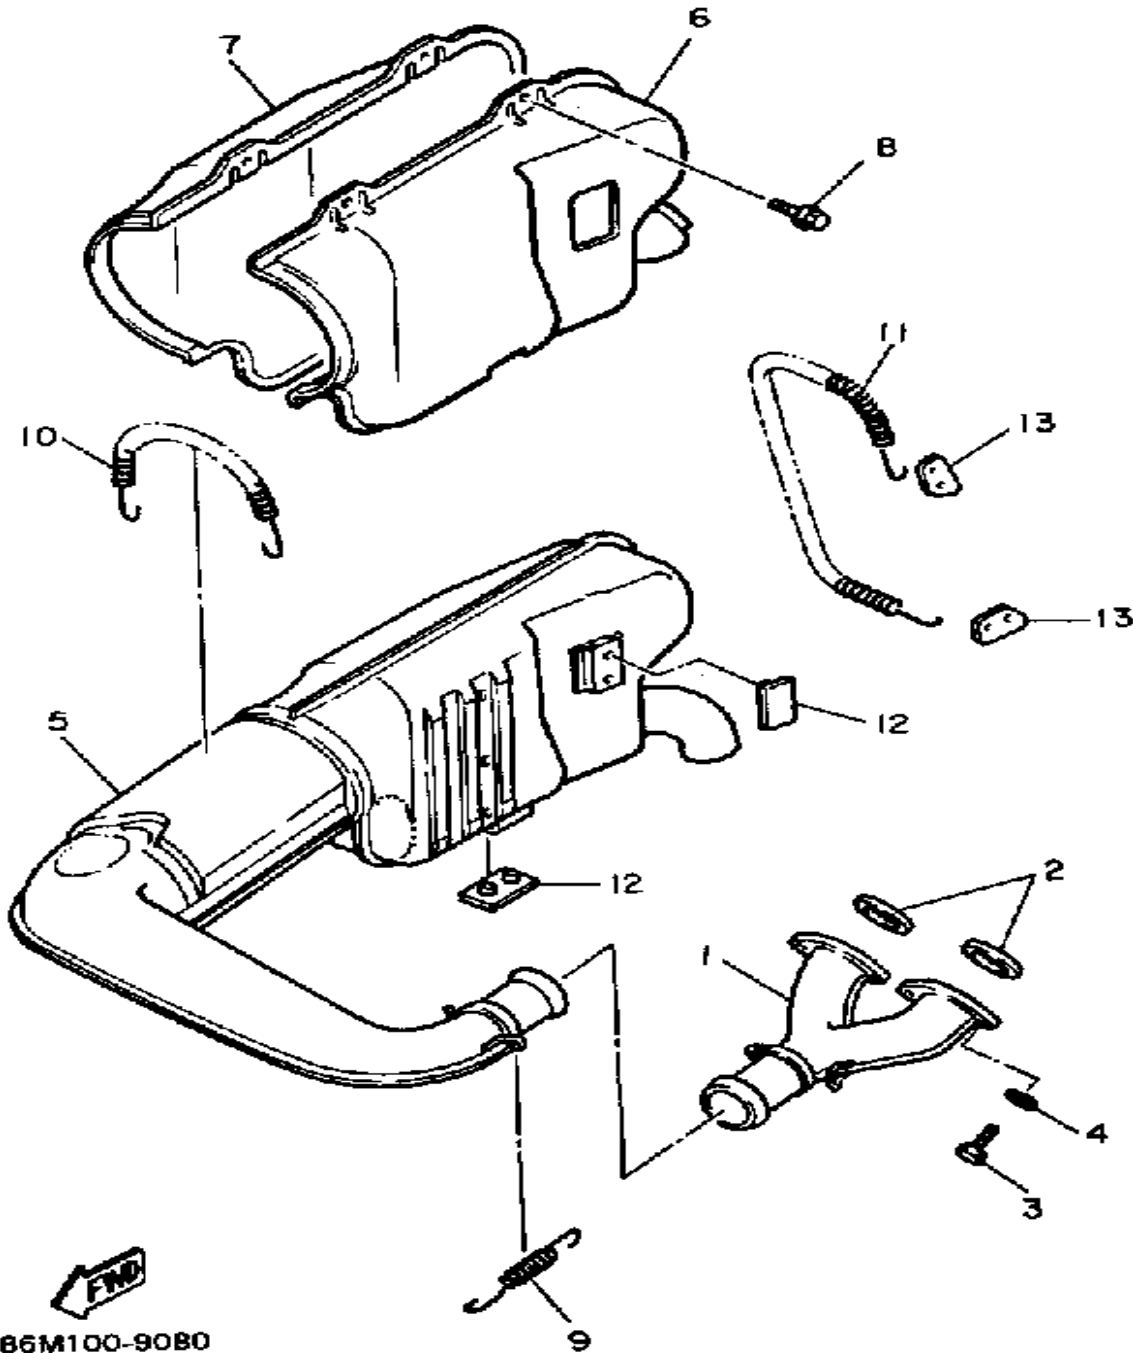

EXHAUST

Ref. No.	Part Number	Description	Qty	Remarks
1	82M-14610-00-00	EXHAUST PIPE ASSEMBLY 1	1	
2	82M-14613-01-00	GASKET, EXHAUST PIPE	2	
3	97313-08020-00	BOLT, HEXAGON	4	
4	92990-08100-00	WASHER	4	
5	82M-14710-01-00	MUFFLER ASSEMBLY L	1	
6	86M-14718-00-00	PROTECTOR, MUFFLER 1	1	
7	86M-14728-00-00	PROTECTOR, MUFFLER 2	1	
8	95811-06010-00	BOLT, FLANGE	4	
9	90506-20272-00	SPRING, TENSION	2	
10	90506-16394-00	SPRING, TENSION	1	
11	90506-16335-00	SPRING, TENSION	1	
12	8A5-14728-02-00	PROTECTOR, MUFFLER 2	2	
13	8M6-14768-00-00	STOPPER	2	

Not For Resale
www.SmallEngineDiscount.com