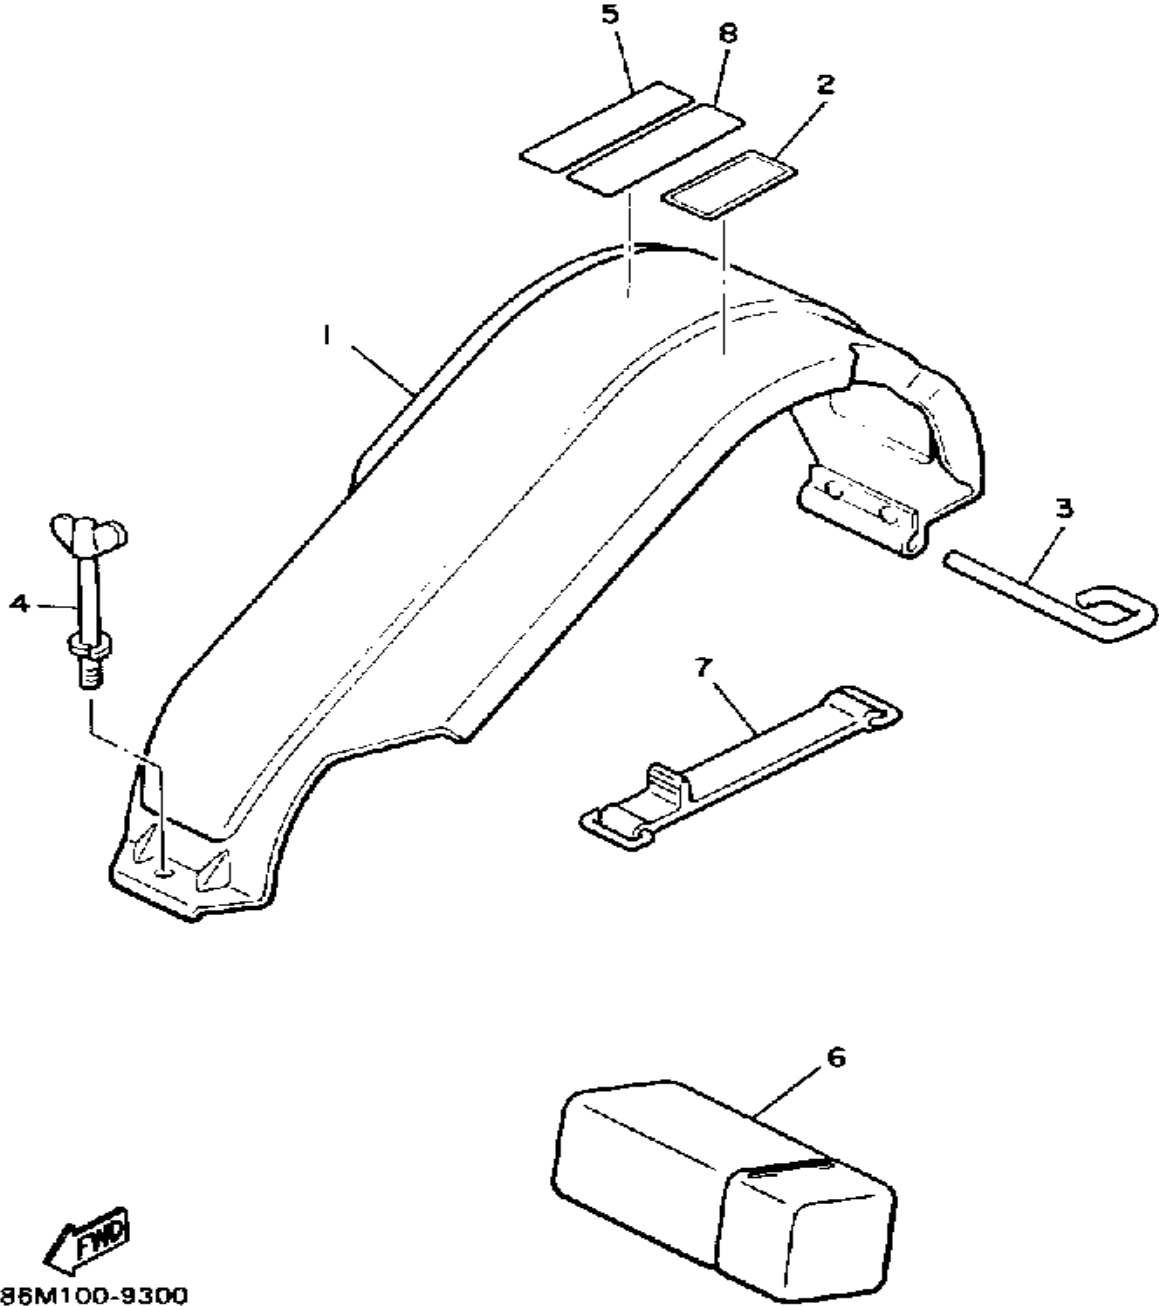

GUARD - LUGGAGE BOX

Ref. No.	Part Number	Description	Qty	Remarks
1	8V0-77311-00-00	GUARD, DRIVE	1	
2	898-77762-00-00	LABEL, WARNING 2	1	
3	86V-77384-00-00	PIN	1	
4	8V0-77387-00-00	SCREW	1	
5	84M-1417E-00-00	LABEL, CAUTION	1	
6	8V0-W2810-00-00	TOOL KIT	1	
7	26H-82131-00-00	BAND, BATTERY	1	
8	8Y7-47578-00-00	LABEL 1	1	

86M100-9300

Not For Resale
www.SmallEngineDiscount.com