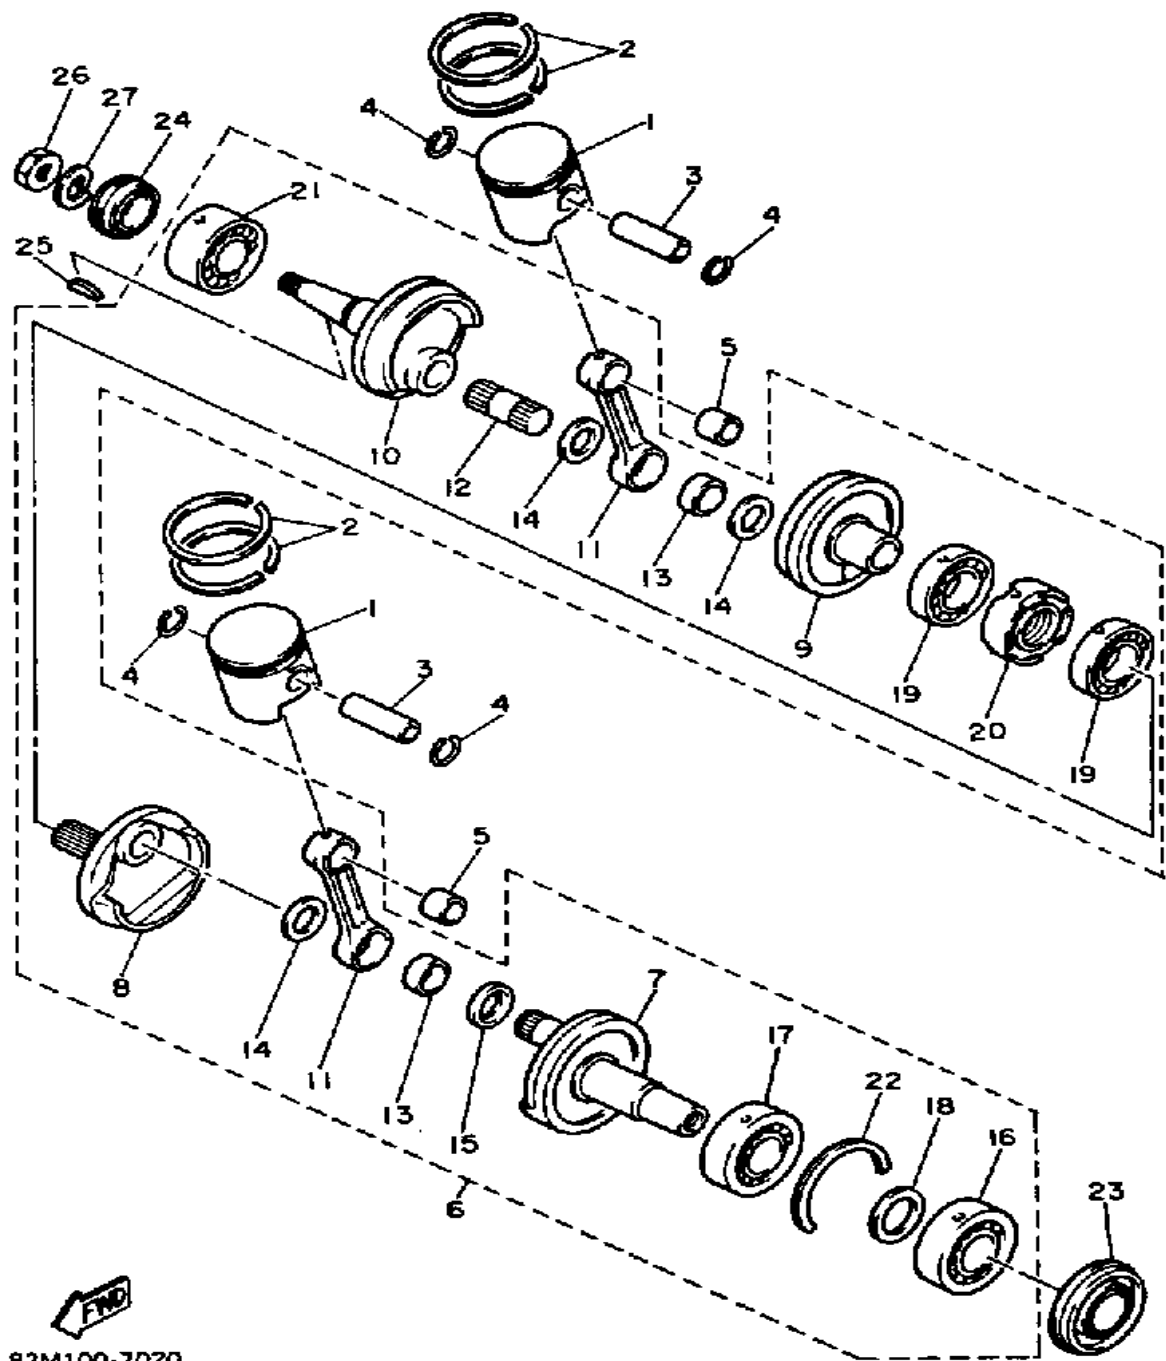

CRANKSHAFT - PISTON

82M100-7020

Ref. No.	Part Number	Description	Qty	Remarks
1	82M-11631-02-92	PISTON STD (STD) (82M-11631-00-93)	2	
	82M-11635-00-00	PISTON 1 O/S 0.25 (0.25MM O/S)	2	UR
	82M-11636-00-00	PISTON 2 O/S 0.50 (0.50MM O/S)	2	UR
2	8R6-11601-00-00	PISTON RING SET (STD)	2	UR STD
	8R6-11601-10-00	PISTON RING SET (0.25MM O/S)	2	UR
	8R6-11601-20-00	PISTON RING SET (0.50MM O/S)	2	UR
3	8H8-11633-00-00	PIN, PISTON	2	
4	93450-21053-00	CIRCLIP	4	
5	93310-320G0-00	BEARING	2	
6	82M-11400-00-00	CRANKSHAFT ASSEMBLY	1	
7	82M-11412-00-00	. CRANK 1	1	
8	82M-11422-00-00	. CRANK 2	1	
9	82M-11432-00-00	. CRANK 3	1	
10	82M-11442-00-00	. CRANK 4	1	
11	82M-11651-00-00	. ROD, CONNECTING	2	
12	82M-11681-00-00	. PIN, CRANK 1	1	
13	93310-525K6-00	. BEARING, CYLINDRICAL	2	
14	82M-11685-00-00	. WASHER, CRANK PIN	3	
15	8R9-11685-00-00	. WASHER, CRANK PIN	1	
16	93306-30711-00	. BEARING (93306-30712-00)	1	
17	93306-30711-00	. BEARING (93306-30712-00)	1	
18	90201-357E4-00	. WASHER, PLATE	1	
19	93306-20712-00	. BEARING	2	
20	82M-11515-00-00	. SEAL, LABYRINTH 1	1	
21	93303-30601-00	. BEARING	1	

CONTINUED ON NEXT FRAME ►

Not For Resale
www.SmallEngineDiscount.com