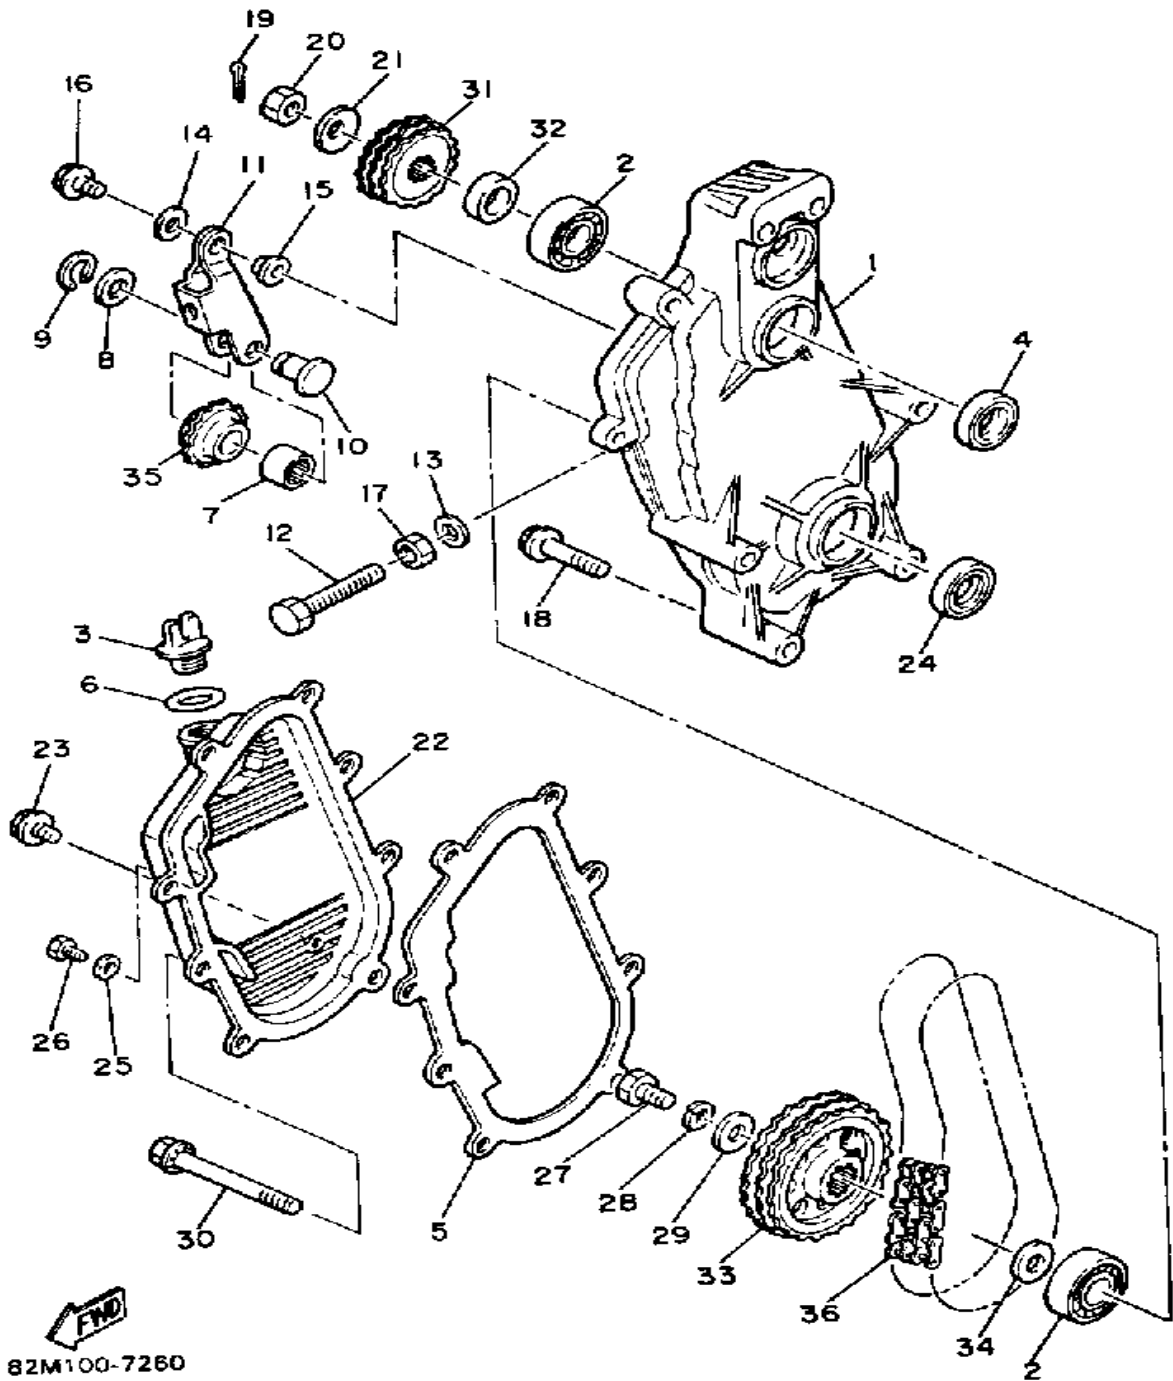

TRACK DRIVE 2

82M100-7260

Ref. No.	Part Number	Description	Qty	Remarks
1	99999-02203-00	HOUSING, CHAIN (8L9-47541-00-00)	1	
2	93306-20570-00	BEARING	2	
3	1RG-15363-00-00	PLUG, OIL	1	
4	93102-27204-00	OIL SEAL	1	
5	86M-47592-00-00	GASKET	1	
6	93210-19123-00	O-RING	1	
7	93315-21227-00	BEARING	1	
8	90201-12631-00	WASHER, PLATE	1	
9	99009-12400-00	CIRCLIP	1	
10	90249-12135-00	PIN, SPEC'L SHAPE	1	
11	8K4-47613-00-00	HOLDER	1	
12	90101-10357-00	BOLT	1	
13	90210-10004-00	WASHER, SEAL	1	
14	92990-08200-00	WASHER, PLAIN	2	
15	90387-08301-00	COLLAR	1	
16	95822-08022-00	BOLT, FLANGE	1	
17	95303-10700-00	NUT	1	
18	95811-08065-00	BOLT, FLANGE	2	
19	91401-30030-00	PIN, COTTER	1	
20	90170-20211-00	NUT	1	
21	90208-20008-00	WASHER, CONICAL SPRING	1	
22	82M-47543-00-00	CAP, HOUSING	1	
23	95811-06030-00	BOLT, FLANGE	6	
24	93102-25081-00	OIL SEAL	1	
25	90210-06006-00	WASHER, SEAL	1	
26	97011-06010-00	BOLT	1	
27	97011-10025-00	BOLT	1	
28	92901-10100-00	WASHER, SPRING	1	

CONTINUED ON NEXT FRAME ►

Not For Resale
www.SmallEngineDiscount.com