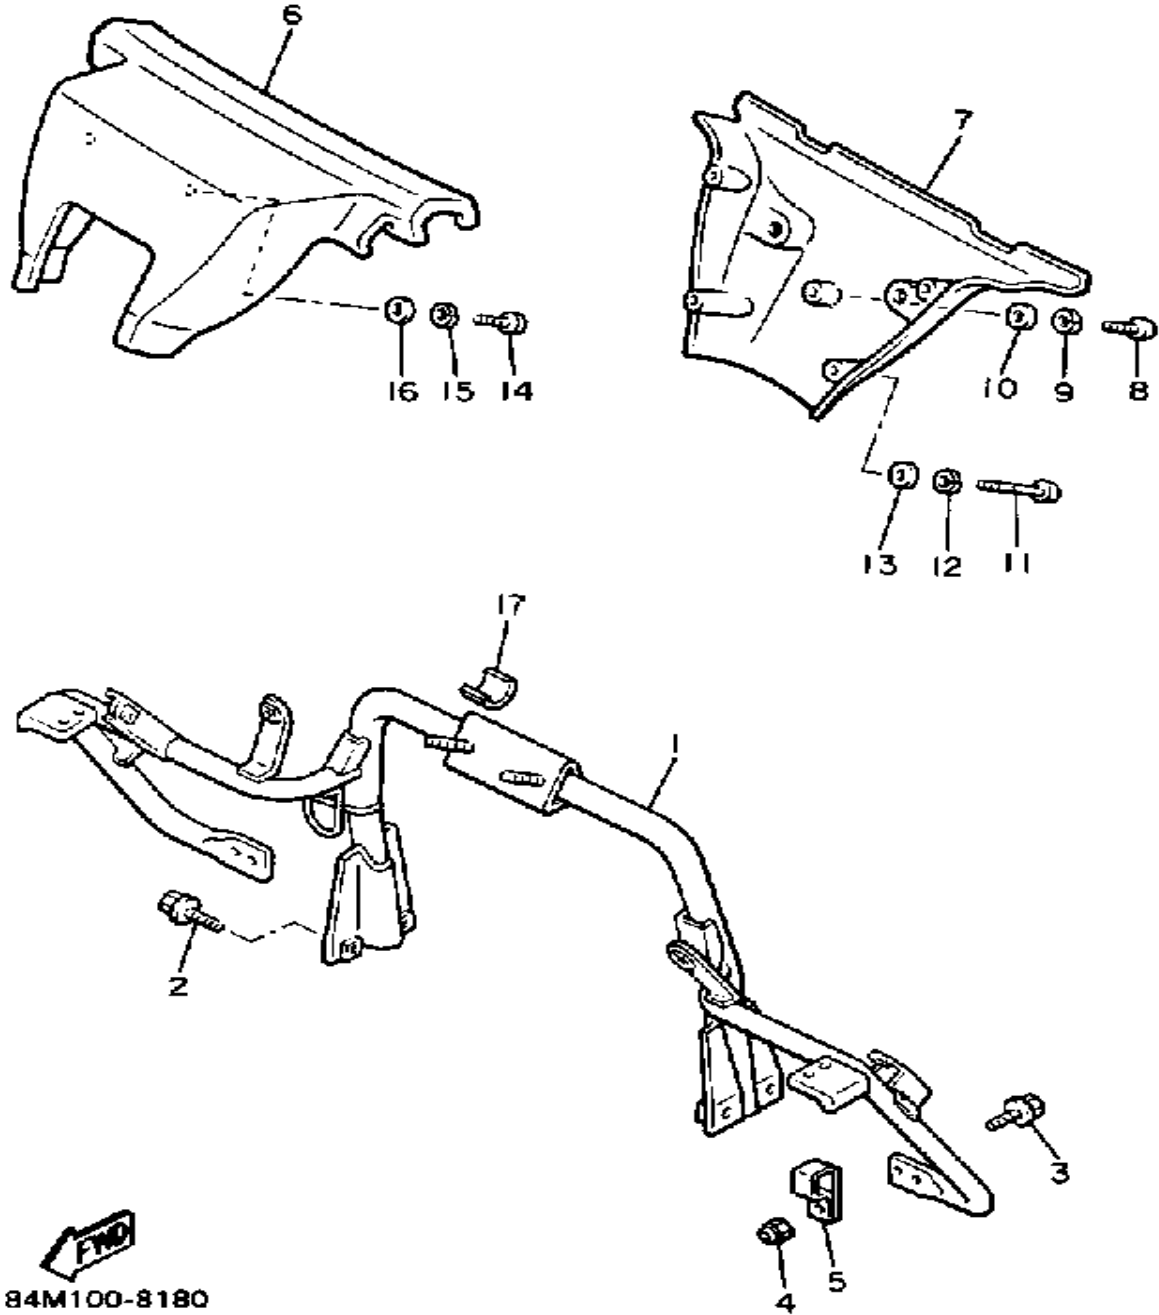

STEERING GATE

Ref. No.	Part Number	Description	Qty	Remarks
1	84M-23870-00-00	STEERING GATE COMP (82M-23870-00)	1	
2	90105-08447-00	BOLT, WASHER BASED	4	
3	95811-06030-00	BOLT, FLANGE	4	
4	95701-06300-00	NUT, NYLON	4	
5	90465-06013-00	CLAMP	1	
6	82M-23815-01-00	PAD, STEERING	1	
7	80L-23817-01-00	PAD, STEERING	1	
8	98506-05010-00	SCREW, PAN HEAD	1	
9	92906-05100-00	WASHER, SPRING	1	
10	92906-05200-00	WASHER, PLAIN	1	
11	98506-05030-00	SCREW, PAN HEAD	4	
12	92906-05100-00	WASHER, SPRING	4	
13	92906-05600-00	WASHER, PLATE	4	
14	98580-05012-00	SCREW, PAN HEAD	2	
15	92990-05100-00	WASHER, SPRING	2	
16	92901-05600-00	WASHER, PLATE	2	
17	8V0-23858-00-00	SPACER	2	

84M100-8180

Not For Resale
www.SmallEngineDiscount.com