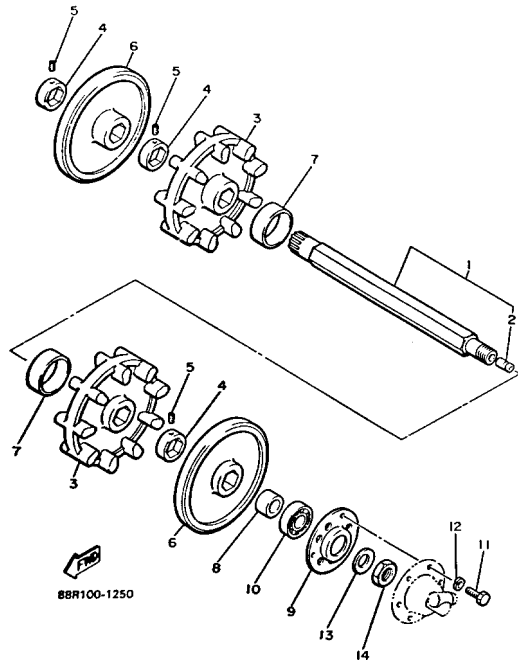

TRACK DRIVE 1

Ref. No.	Part Number	Description	Qty	Remarks
1	88R-W4751-01-00	AXLE, FRONT (88R-W4751-00-00)	1	
2	8K4-47577-00-00	. CONNECTOR	1	
3	8R6-W4753-01-00	WHEEL, SPROCKET 1	2	
4	8K1-47526-00-00	COLLAR	3	
5	90113-06039-00	BOLT, SET	3	
6	8L9-47534-01-00	WHEEL, GUIDE 1	2	
7	90387-514Y2-00	COLLAR	2	
8	90387-220A6-00	COLLAR	1	
9	8K4-47551-00-00	HOUSING, FRONT AXLE	1	
10	93306-00420-00	BEARING (B6004)	1	
11	97011-08016-00	BOLT	3	
12	92990-08100-00	WASHER	3	
13	90208-22001-00	WASHER, CONICAL SPRING ..	1	
14	90170-22094-00	NUT	1	

Property of www.SmallEngineDiscount.com - Not for Resale