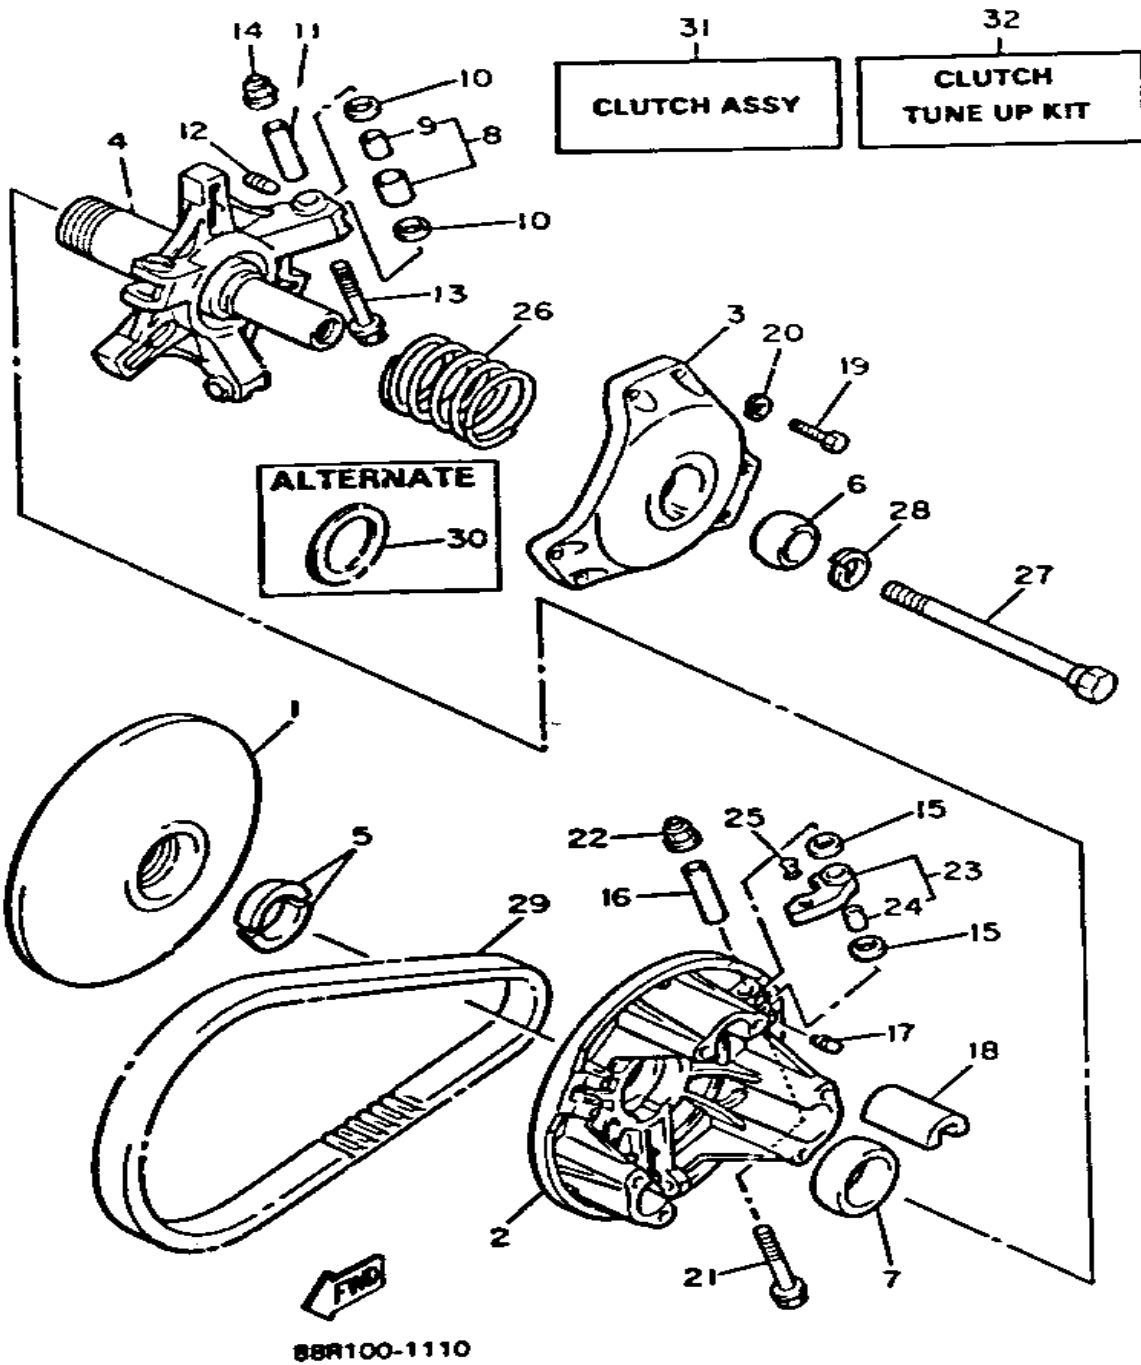

PRIMARY SHEAVE

Ref. No.	Part Number	Description	Qty	Remarks
27	88R-17647-00-00	BOLT (L=165.3MM)	1	
28	92901-16100-00	WASHER, SPRING	1	
29	87X-17641-00-00	V-BELT	1	
30	88R-00000-51-00	CLUTCH TUNE-UP KIT (R)	1	AP MARKED
	88R-17601-09-00	CLUTCH ASSEMBLY	1	AP MARKED O
	90201-483P9-00	WASHER, PLATE	1	UR

Property of www.SmallEngineDiscount.com - Not for Resale