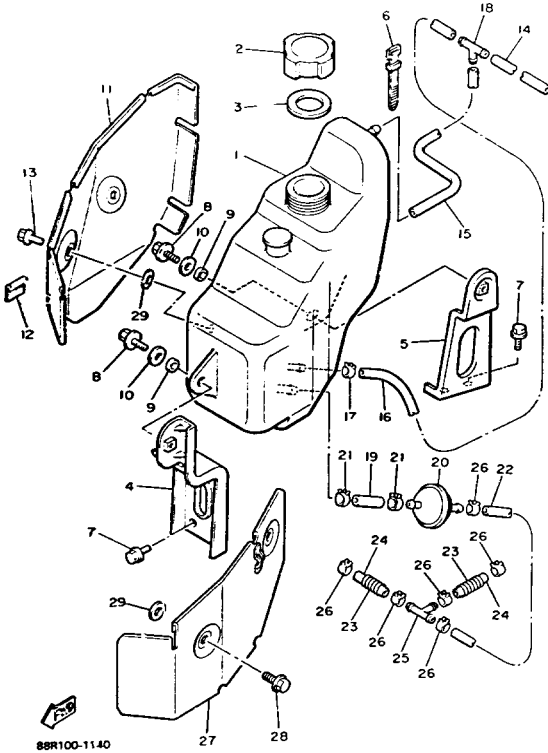

OIL TANK

Ref. No.	Part Number	Description	Qty	Remarks
1	88R-21751-00-00	TANK, OIL	1	
2	863-21771-00-00	BODY, CAP	1	
3	90430-31003-00	GASKET	1	
4	82M-2193E-00-00	BRACKET, OIL TANK 1	1	
5	82M-2193F-00-00	BRACKET, OIL TANK 2	1	
6	25G-83936-01-00	BAND, SWITCH CORD	1	
7	95811-06012-00	BOLT, FLANGE	4	
8	90105-06500-00	BOLT, WASHER BASED	2	
9	90387-06704-00	COLLAR	2	
10	90201-06067-00	WASHER, PLATE	2	
11	84M-2176E-00-00	PLATE	1	
12	88R-2175N-00-00	COVER, FLANGE	1	
13	90105-06452-00	BOLT, WASHER BASED	2	
14	90446-09266-00	HOSE (82M)	1	
15	90446-09231-00	HOSE	1	
16	90446-09262-00	HOSE	1	
17	90467-09026-00	CLIP	1	
18	801-24376-00-00	PIPE, JOINT 1	1	
19	90446-11260-00	HOSE	1	
20	8G8-13410-00-00	STRAINER HOUSING ASSEMBLY	1	
21	90467-11044-00	CLIP	2	
22	90446-09068-00	HOSE	1	
23	81E-24327-00-00	PROTECTOR, PIPE	2	
24	90446-09088-00	HOSE	2	
25	801-24376-00-00	PIPE, JOINT 1	1	
26	90467-09026-00	CLIP	6	
27	84M-2172W-00-00	COVER	1	
28	90105-06452-00	BOLT, WASHER BASED	2	

CONTINUED ON NEXT FRAME ►

Property of www.SmallEngineDiscount.com - Not for Resale