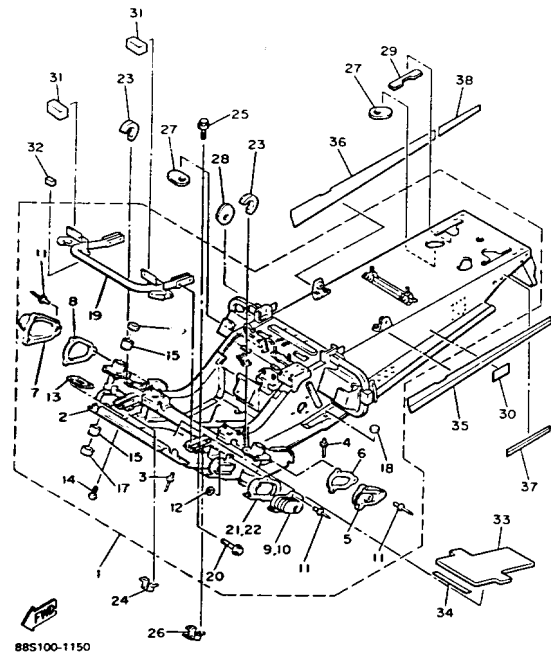

FRAME

Ref. No.	Part Number	Description	Qty	Remarks
1	88S-21910-02-00	. UNAVAILABLE IN PRICE BOOK	1	
	8AY-47551-00-00	. HOUSING, FRONT AXLE	1	
	90387-2200M-00	. COLLAR	1	
	99999-02247-00	FRAME COMP (88S-01)	1	UR FOR RR
	99999-02248-00	FRAME COMP (88S-11)	1	UR FOR BBM2
2	86M-21912-00-00	. PANEL, SUB FRAME 1	1	
3	90267-48141-00	. RIVET, BLIND	38	
4	90267-48060-00	. RIVET, BLIND	10	
5	8M6-2198F-00-00	. COVER 1	1	
6	8M6-21998-00-00	. SPACER	1	
7	82M-23818-00-00	. COVER, STEERING	1	
8	82M-77526-00-00	. WASHER 2	1	
9	82M-2198F-00-00	. COVER 1 (L.H)	1	
10	82M-2198G-00-00	. COVER 2 (R.H)	1	
11	90267-40076-00	. RIVET, BLIND	12	
12	90201-047A7-00	. WASHER, PLATE	6	
13	8M6-21917-00-00	. PANEL, SUB FRAME 6	2	
14	90159-05137-00	. SCREW, WITH WASHER	8	
15	90384-36134-00	. BUSH, BIMETAL FORMED ...	4	
16	93102-36232-00	. OIL SEAL	2	
17	93103-36117-00	. OIL SEAL	2	
18	80F-21998-00-00	. SPACER	1	
19	84M-77512-01-00	. BUMPER, FRONT 2	1	
20	95811-08035-00	. BOLT, FLANGE (95821-08035)	4	
21	82M-2195E-00-00	. PLATE, STRING BRACKET 1 (L, H)	1	
22	82M-2195F-00-00	. PLATE, STRING BRACKET 2 (R, H)	1	
23	82M-77277-00-00	DAMPER, NOISE 7	2	

CONTINUED ON NEXT FRAME ►

Property of www.SmallEngineDiscount.com - Not for Resale