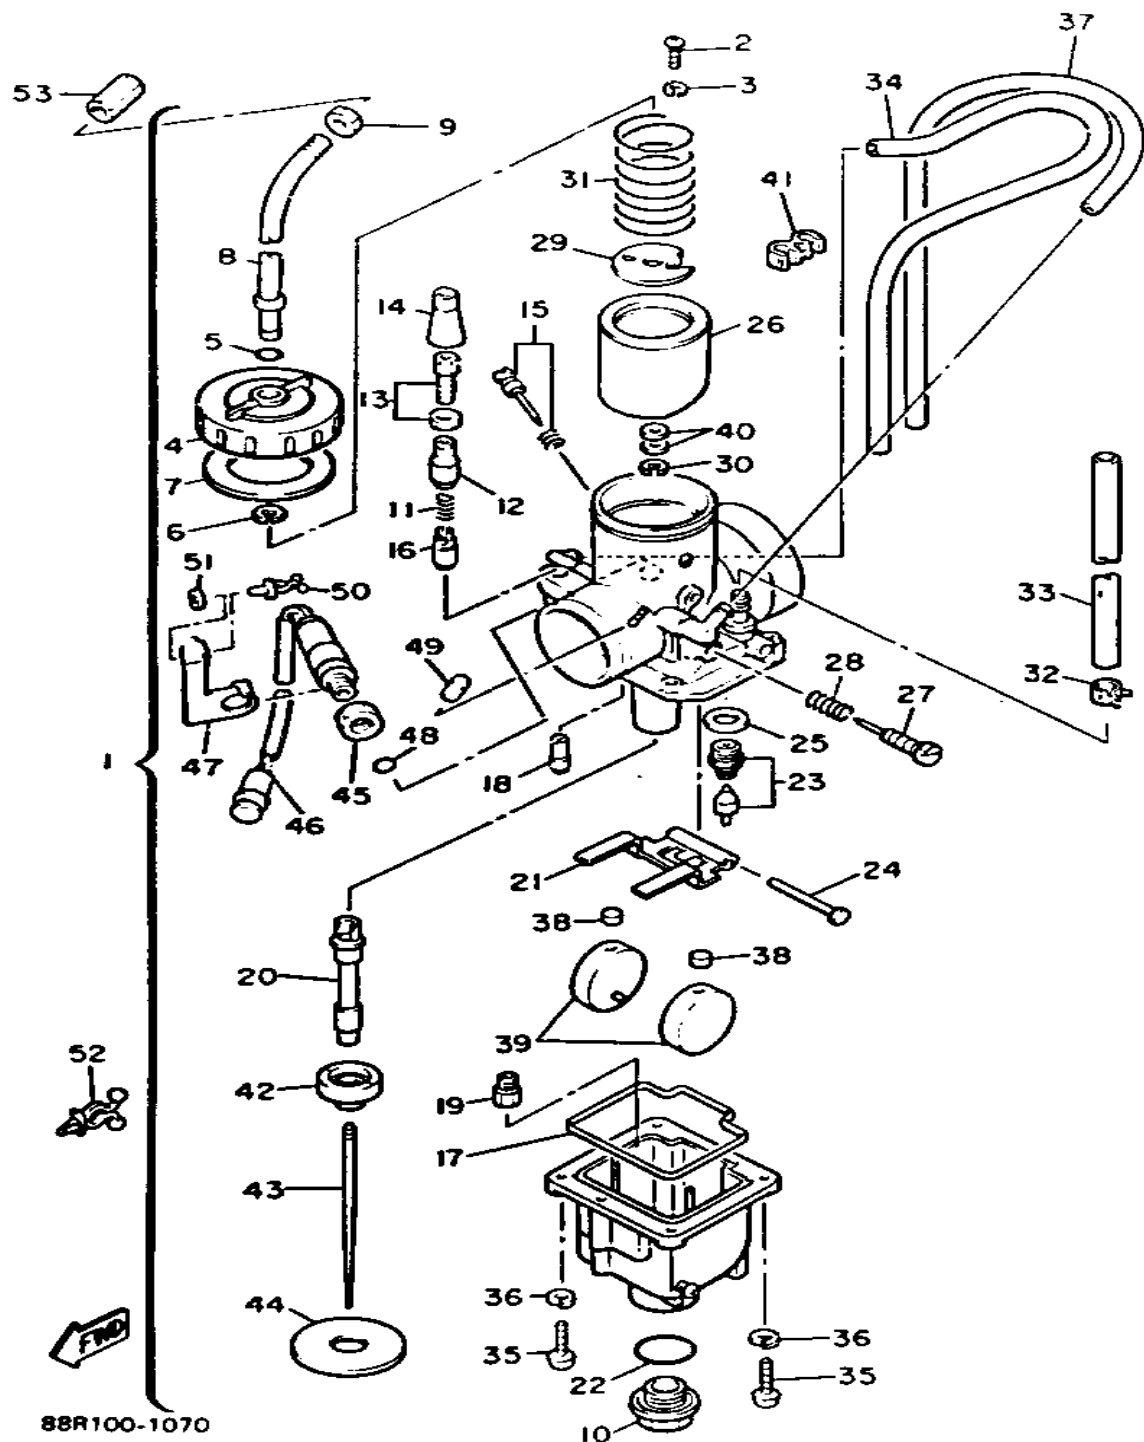

CARBURETOR

Ref. No.	Part Number	Description	Qty	Remarks
19	137-14143-58-A1	. JET, MAIN (# 290)	1	UR
	137-14143-60-A0	. JET, MAIN (# 300)	1	UR
	137-14143-62-A1	. JET, MAIN (#310)	1	STD
	137-14143-64-00	. JET, MAIN (#320)	1	UR
	137-14143-66-A1	. JET MAIN, (# 330)	1	UR
20	510-14141-46-00	. NOZZLE, MAIN	1	
21	363-14187-00-00	. ARM, FLOAT	1	
22	558-14147-00-00	. O-RING	1	
23	500-14190-15-00	. NEEDLE VALVE ASSEMBLY	1	
24	537-14186-00-00	. PIN, FLOAT	1	
25	239-14195-00-00	. WASHER, NEEDLE VALVE	2	
26	84M-14112-30-00	. VALVE, THROTTLE 1	1	
27	40T-14122-00-00	. SCREW, THROTTLE	1	
28	3MA-14938-00-00	. SPRING	1	
29	3V3-14136-00-00	. SEAT, SPRING	1	
30	164-14137-00-00	. CLIP	1	
31	363-14131-00-00	. SPRING, THROTTLE VALVE	1	
32	90467-09026-00	. CLIP	1	
33	90446-09211-00	. HOSE	1	
34	87M-12484-00-00	. HOSE (87M-14987-00-00)	1	
35	98580-05016-00	. SCREW, PAN HEAD	4	
36	92990-05100-00	. WASHER, SPRING	4	
37	87M-12484-00-00	. HOSE (87M-14987-00-00)	1	
38	214-14118-00-00	. CAP	2	
39	214-14185-00-00	. FLOAT	2	
40	2H0-14235-00-00	. WASHER, NEEDLE	2	
41	87M-14137-00-00	. CLIP	1	
42	2X8-14153-00-00	. WASHER, MAIN JET	1	
43	239-14116-82-00	. NEEDLE	1	

CONTINUED ON NEXT FRAME ➤

Property of www.SmallEngineDiscount.com - Not for Resale