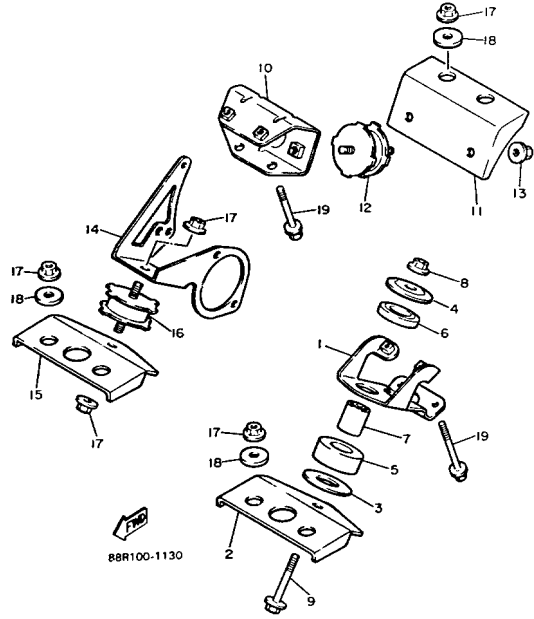

ENGINE BTACKET

Ref. No.	Part Number	Description	Qty	Remarks
1	82M-21415-00-00	BRACKET, FRONT UPPER 1	1	
2	82M-21417-00-00	BRACKET, FRONT LOWER 1	1	
3	90201-10151-00	WASHER, PLATE	1	
4	90208-10034-00	WASHER, CONICAL SPRING	1	
5	8U9-21485-00-00	DAMPER, RUBBER 1	1	
6	8U9-21486-00-00	DAMPER 2	1	
7	90380-10113-00	BUSH, SOLID	1	
8	95701-10500-00	NUT, FLANGE (95702-10500)	1	
9	95811-10055-00	BOLT, FLANGE	1	
10	82M-21425-00-00	BRACKET, REAR UPPER 1	1	
11	82M-21427-01-00	BRACKET, REAR LOWER 1	1	
12	8M6-21486-01-00	DAMPER 2	2	
13	95701-10500-00	NUT, FLANGE (95702-10500)	2	
14	82M-21416-00-00	BRACKET, FRONT UPPER 2	1	
15	82M-21417-00-00	BRACKET, FRONT LOWER 1	1	
16	8M6-21486-01-00	DAMPER 2	1	
17	95701-10500-00	NUT, FLANGE (95702-10500)	8	
18	90201-10321-00	WASHER, PLATE	6	
19	95811-08075-00	BOLT, FLANGE	4	

Property of www.SmallEngineDiscount.com - Not for Resale