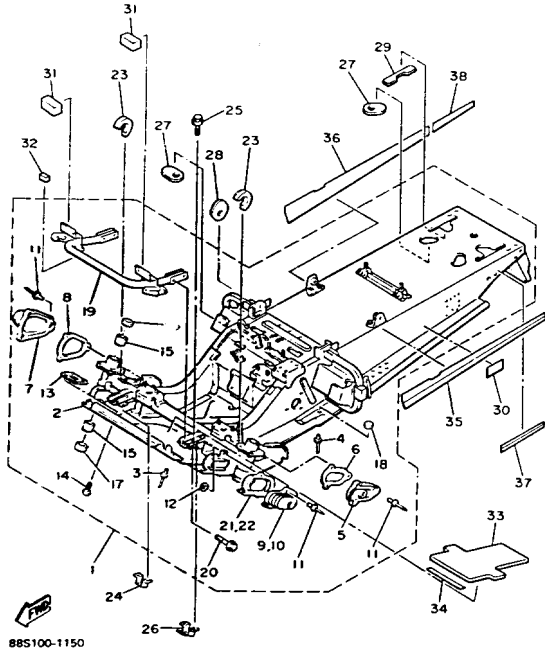

FRAME

Ref. No.	Part Number	Description	Qty	Remarks
24	82M-21938-00-00	REINFORCEMENT, SUB FRAME 2	1	
25	95811-06010-00	BOLT, FLANGE	4	
26	84N-21938-01-00	REINFCMNT, SUB.FR 2SUB FRAME 2	1	
27	82M-21965-00-00	PATCH 5	2	
28	88R-21965-00-00	PATCH 5	2	
29	82M-21966-00-00	PATCH 6	2	
30	8K2-77742-00-00	INDICATOR 2	1	UR
31	84M-77555-00-00	PROTECTOR 5	2	
32	85L-7717J-00-00	TAPE, 5	3	
33	86M-2199H-00-00	SHIELD, HEAT	1	
34	8V0-7717G-00-00	TAPE 3	1	
35	88R-77351-00-00	EMBLEM 1	1	UR FOR RR BBM2
36	88R-77352-00-00	EMBLEM 2	1	UR FOR RR
	88S-77352-00-00	EMBLEM 2	1	UR FOR BBM2
37	88R-77353-00-00	EMBLEM 3	1	UR FOR RR
	88S-77353-00-00	EMBLEM 3	1	UR FOR BBM2
38	88R-77354-00-00	EMBLEM 4	1	UR FOR RR BBM2

Property of www.SmallEngineDiscount.com - Not for Resale