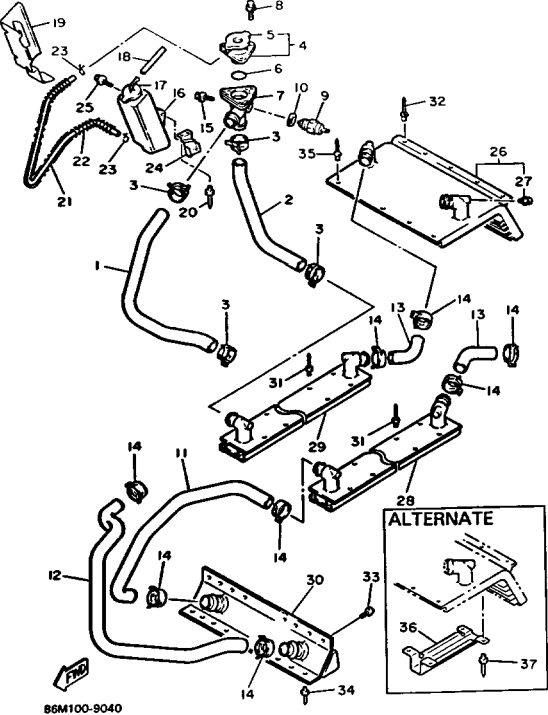

RADIATOR - HOSE

Ref. No.	Part Number	Description	Qty	Remarks
30	82M-1241A-00-00	HEAT EXCHANGER ASSEMBLY 4	1	
31	90267-48060-00	RIVET, BLIND	28	
32	90267-48132-00	RIVET, blind	14	
33	90154-06036-00	SCREW, BINDING	4	
34	90267-48141-00	RIVET, BLIND	4	
35	90267-48117-00	RIVET, BLIND	3	
36	82M-21978-00-00	PROTECTOR, FRAME	2	AP
37	90267-48060-00	RIVET, BLIND	4	AP

Property of www.SmallEngineDiscount.com - Not for Resale