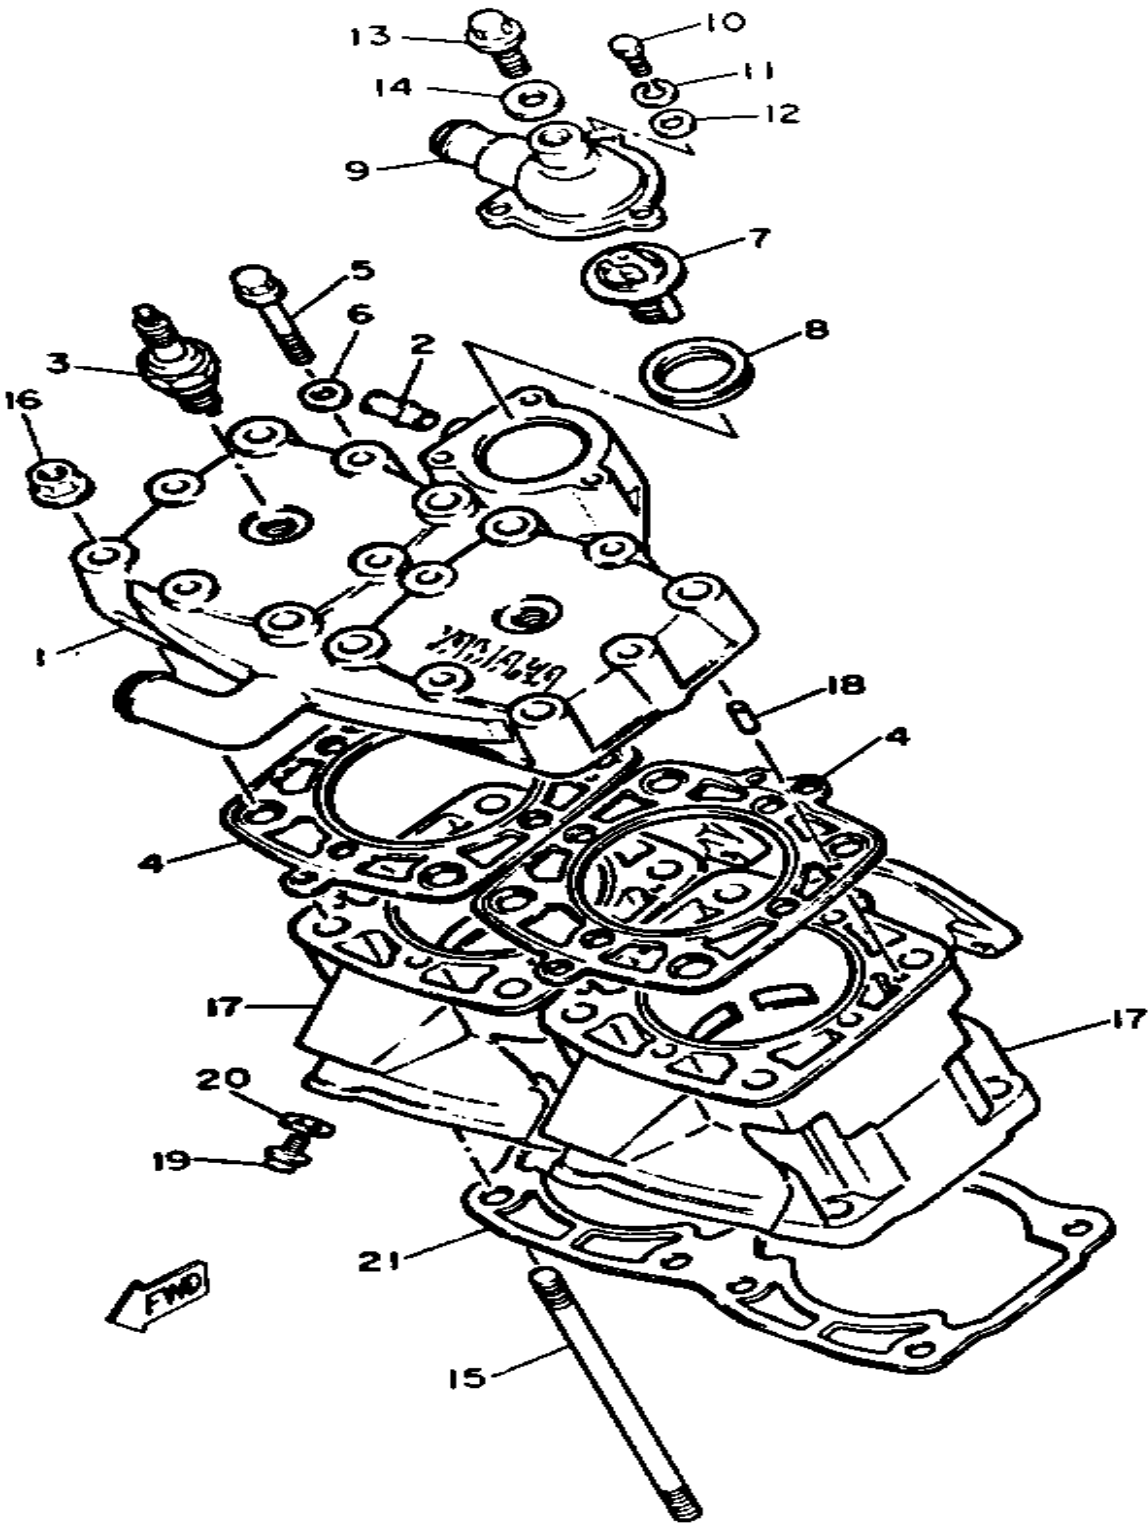

CYLINDER HEAD - CYLINDER

Ref. No.	Part Number	Description	Qty	Remarks
1	82M-11111-00-00	HEAD, CYLINDER 1	1	
2	8A7-12499-00-00	JOINT	1	
3	NGK-BR9ES-00-00	PLUG, SPARK	2	
4	88R-11181-00-00	GASKET, CYLINDER HEAD 1	2	
5	95811-08060-00	BOLT, FLANGE	8	
6	90201-080L7-00	WASHER, PLATE	8	
7	82M-12411-00-00	THERMOSTAT	1	
8	8A7-12412-01-00	SEAL, THERMOSTAT	1	
9	82M-12413-00-00	COVER, THERMOSTAT	1	
10	97011-06025-00	BOLT (97001-06025)	3	
11	92995-06100-00	WASHER, SPRING	3	
12	92990-06600-00	WASHER, PLATE	3	
13	95811-06012-00	BOLT, FLANGE	1	
14	90430-06166-00	GASKET	1	
15	8M6-11361-00-00	BOLT, CYLINDER HOLDING 1	8	
16	95701-10500-00	NUT, FLANGE (95702-10500)	8	
17	88R-11311-00-00	CYLINDER 1	2	
18	93604-12037-00	PIN, DOWEL	4	
19	95026-10016-00	BOLT, FLANGE	2	
20	90201-11723-00	WASHER, PLATE	2	
21	87M-11351-01-00	GASKET, CYLINDER	1	

Property of www.SmallEngineDiscount.com - Not for Resale