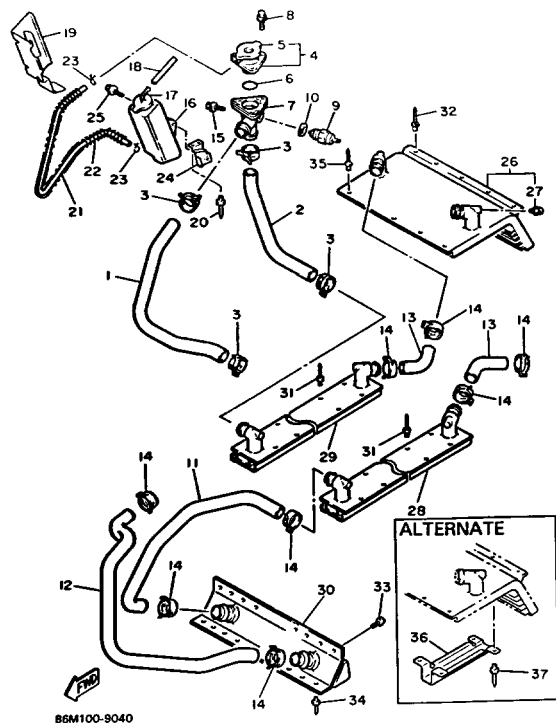

RADIATOR - HOSE

Ref. No.	Part Number	Description	Qty	Remarks
1	86M-12482-00-00	PIPE 2	1	
2	82M-12483-00-00	PIPE 3	1	
3	90467-28046-00	CLIP	4	
4	1FK-12590-00-00	CONDUCTION ASSEMBLY ...	1	
5	1AA-12462-00-00	. CAP, RADIATOR	1	
6	93210-27778-00	O-RING	1	
7	86M-12581-00-00	JOINT, HOSE 1	1	
8	95811-06016-00	BOLT, FLANGE (95822-06016) .	3	
9	83M-82560-01-00	THERMO SWITCH ASSEMBLY	1	
10	90430-16152-00	GASKET	1	
11	82M-12484-00-00	PIPE 4	1	
12	82M-12485-01-00	PIPE 5	1	
13	82M-12476-00-00	PIPE 6	2	
14	90467-28046-00	CLIP	8	
15	95811-06016-00	BOLT, FLANGE (95822-06016) .	1	
16	82M-21871-00-00	TANK, RECOVERY	1	
17	81E-21815-00-00	CAP	1	
18	90445-112E0-00	HOSE	1	
19	82M-21873-00-00	BRACKET, RECOVERY TANK .	1	
20	90267-48125-00	RIVET, BLIND	2	
21	90445-09226-00	HOSE	1	
22	81E-24327-00-00	PROTECTOR, PIPE	1	
23	90467-09026-00	CLIP	2	
24	82M-1244E-00-00	BRACKET 1	1	
25	90119-06108-00	BOLT, WITH WASHER	1	
26	82M-12440-01-00	HEAT EXCHANGER ASSEMBLY	1	
27	82M-1247H-00-00	. SCREW, BREED	1	
28	82M-1240E-01-00	HEAT EXCHANGER	1	
29	82M-1240F-01-00	HEAT EXCHANGER	1	

CONTINUED ON NEXT FRAME ➤

Property of www.SmallEngineDiscount.com - Not for Resale