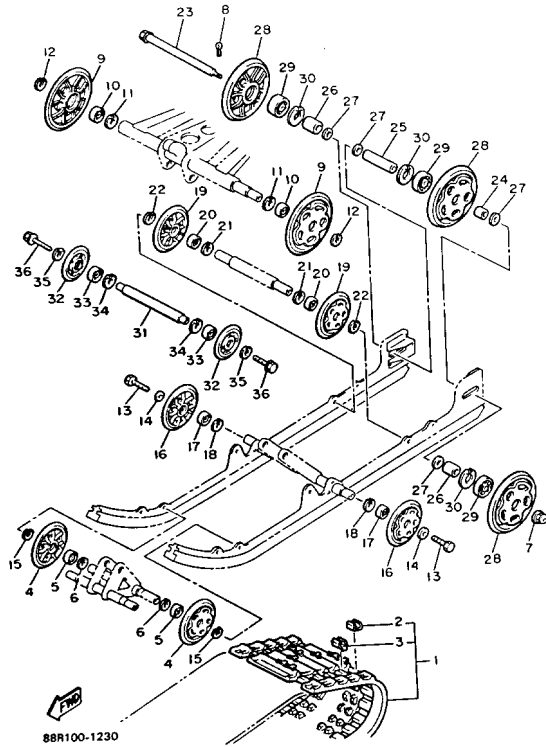

CONTINUED ON NEXT FRAME ►

Property of www.SmallEngineDiscount.com - Not for Resale

TRACK DRIVE 2

Ref. No.	Part Number	Description	Qty	Remarks
24	93102-25081-00	OIL SEAL	1	
25	90210-06006-00	WASHER, SEAL	1	
26	97011-06010-00	BOLT	1	
27	98022-10025-00	BOLT	1	
28	90201-10742-00	WASHER, PLATE	1	
29	95811-08090-00	BOLT, FLANGE (95822-08090) .	2	
30	90201-124F8-00	WASHER, PLATE	2	
31	88F-17682-60-00	SPROCKET, CHAIN DRIVE (16T)	1	AP
	88F-17682-70-00	SPROCKET, CHAIN DRIVE (17T)	1	
	88F-17682-80-00	SPROCKET, CHAIN DRIVE (18T)	1	UR (STD EX570ER)
32	90387-250K3-00	COLLAR	1	
33	88F-47587-00-00	SPROCKET, CHAIN DRIVEN (33T)	1	UR (STD EX570EHR)
	88F-47587-20-00	SPROCKET, CHAIN DRIVEN (35T)	1	AP
34	94860-01066-00	CHAIN (66L)	1	AP
	94860-01068-00	CHAIN (68L)	1	UR STD
35	90387-256V3-00	COLLAR	1	

Property of www.SmallEngineDiscount.com - Not for Resale

TRACK SUSPENSION 1

Ref. No.	Part Number	Description	Qty	Remarks
1	82M-47110-00-00	TRACK ASSEMBLY	1	
2	8A5-47113-00-00	. PLATE, REINFORCEMENT ..	48	
3	8G9-47115-00-00	. METAL, SLIDE	48	
4	87M-47320-00-00	SUSPENSION WHEEL COMP. .	2	
5	93306-00441-00	BEARING (89A) (B6004RS) ...	2	
6	99009-42500-00	CIRCLIP	2	
7	95601-14200-00	NUT, U	1	
8	91401-30030-00	PIN, COTTER	1	
9	88R-47320-00-00	SUSPENSION WHEEL COMP. .	2	
10	93306-00441-00	BEARING (89A) (B6004RS) ...	2	
11	99009-42500-00	CIRCLIP	2	
12	99009-20400-00	CIRCLIP	2	
13	90109-08559-00	BOLT	2	
14	90201-08681-00	WASHER, PLATE	2	
15	99009-20400-00	CIRCLIP	2	
16	87M-47320-00-00	SUSPENSION WHEEL COMP. .	2	
17	93306-00441-00	BEARING (89A) (B6004RS) ...	2	
18	99009-42500-00	CIRCLIP	2	
19	87M-47320-00-00	SUSPENSION WHEEL COMP. .	2	
20	93306-00441-00	BEARING (89A) (B6004RS) ...	2	
21	99009-42500-00	CIRCLIP	2	
22	99009-20400-00	CIRCLIP	2	
23	8L8-47520-01-00	REAR AXLE COMP. (8L8-47520-02-00)	1	
24	90387-204R3-00	COLLAR	1	
25	90387-204R2-00	COLLAR	1	
26	90387-203H0-00	COLLAR	2	
27	90201-20279-00	WASHER, PLATE	4	
28	8K2-47530-00-00	GUIDE WHEEL COMP.	3	