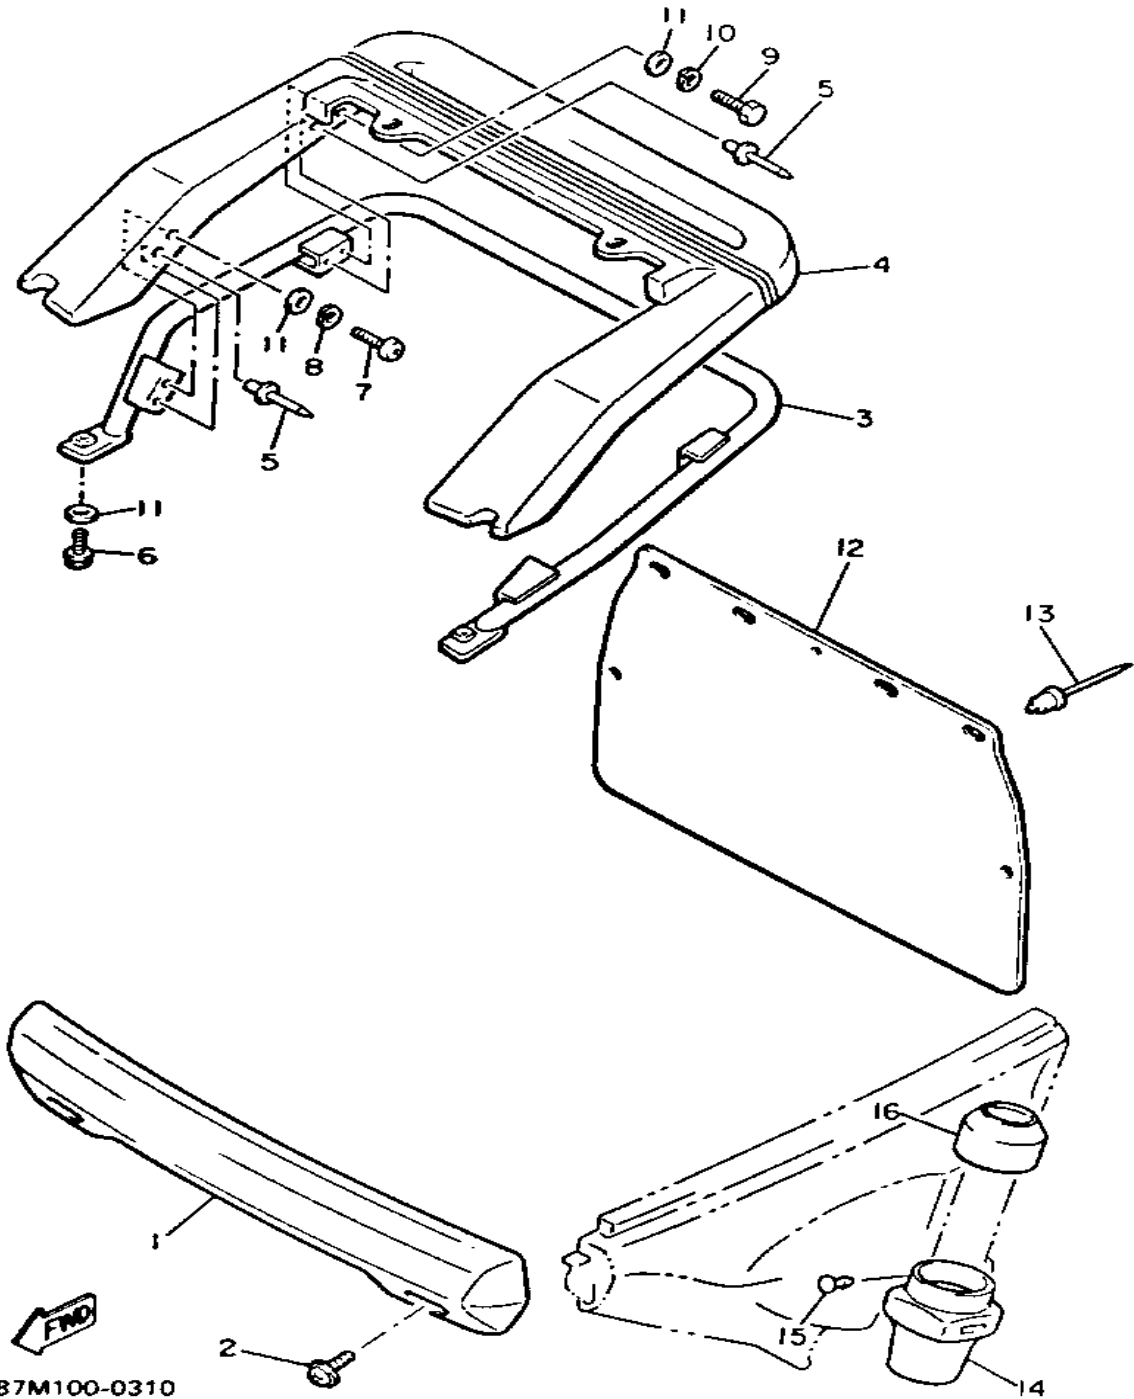

BUMPER

Ref. No.	Part Number	Description	Qty	Remarks
1	87M-77511-00-00	BUMPER, FRONT 1	1	UR FOR RR
	88S-77511-00-00	BUMPER, FRONT 1	1	UR FOR BBM2
2	90159-06071-00	SCREW, WITH WASHER	2	
3	87F-77541-00-00	BUMPER, REAR 1	1	
4	87F-77542-00-00	BUMPER, REAR 2	1	
5	90267-48117-00	RIVET, BLIND	4	
6	95811-08012-00	BOLT, FLANGE	2	
7	98980-08025-00	SCREW, BIND (98902-08025)	2	
8	92990-08100-00	WASHER	4	
9	97011-08025-00	BOLT	2	
10	92990-08100-00	WASHER	2	
11	92990-08200-00	WASHER, PLAIN	6	
12	85L-77595-00-00	FLAP	1	
13	90267-48086-00	RIVET, BLIND	5	
14	82M-77551-00-00	PROTECTOR 1	2	
15	90269-04025-00	RIVET	2	
16	82M-77554-01-00	PROTECTOR 4	2	

Property of www.SmallEngineDiscount.com - Not for Resale