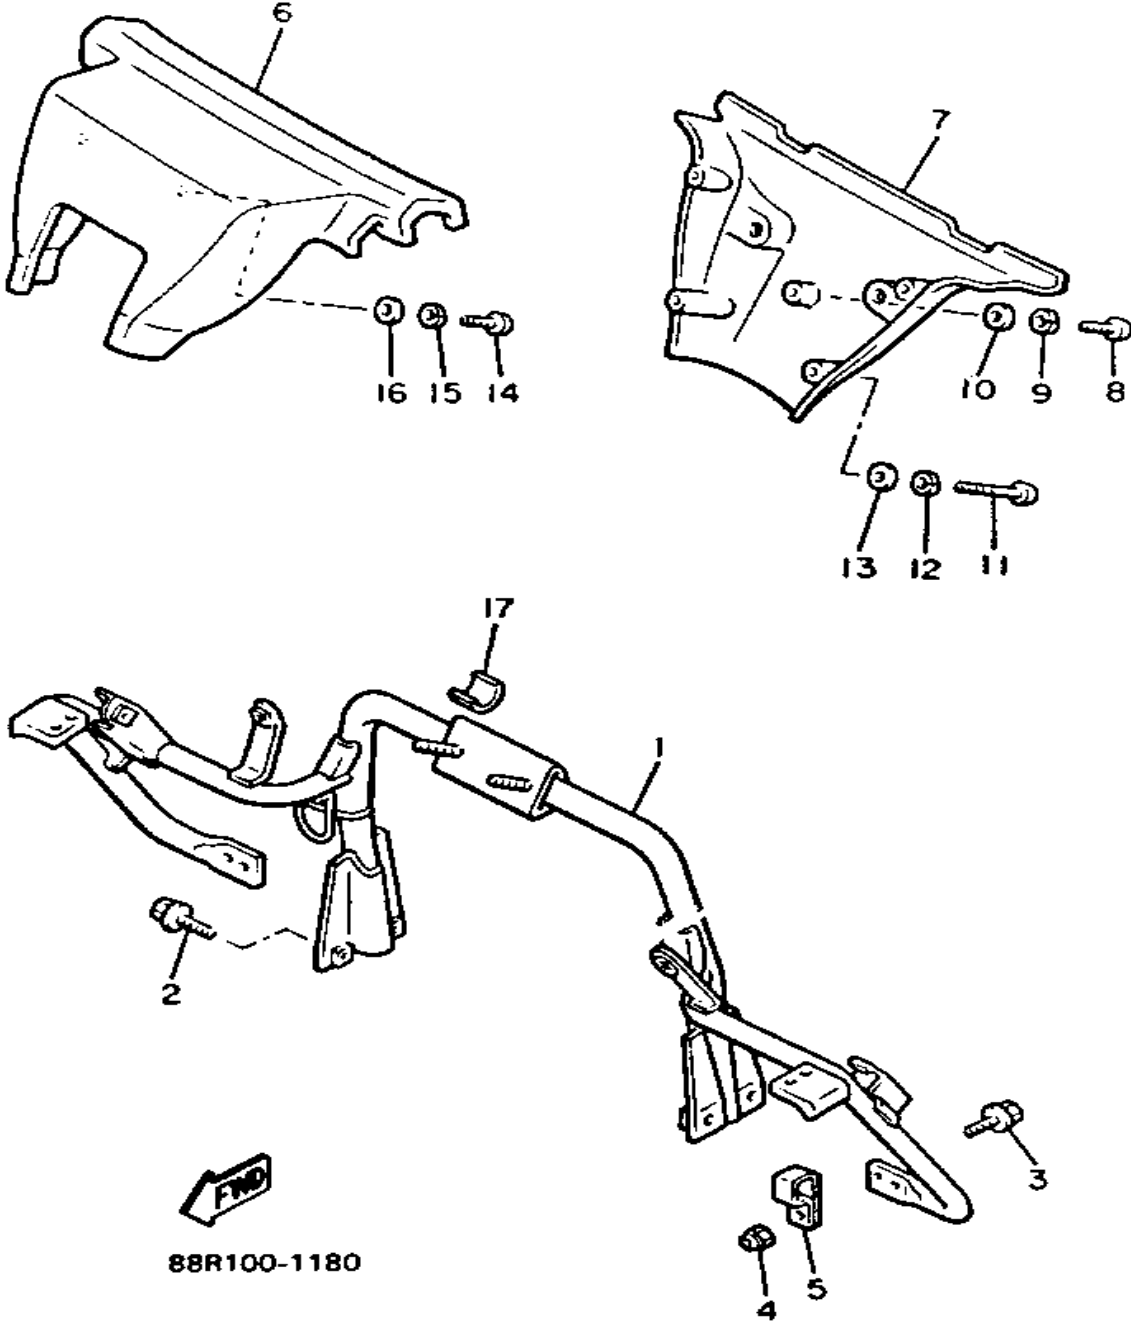

STEERING GATE

Ref. No.	Part Number	Description	Qty	Remarks
1	88R-23870-00-00	STEERING GATE COMP.	1	
2	90105-08447-00	BOLT, WASHER BASED	4	
3	95811-06030-00	BOLT, FLANGE	4	
4	95701-06300-00	NUT, NYLON	4	
5	90465-06013-00	CLAMP	1	
6	82M-23815-01-00	PAD, STEERING	1	
7	80L-23817-01-00	PAD, STEERING	1	
8	98506-05010-00	SCREW, PAN HEAD	1	
9	92906-05100-00	WASHER, SPRING	1	
10	92906-05200-00	WASHER, PLAIN	1	
11	98506-05030-00	SCREW, PAN HEAD	4	
12	92906-05100-00	WASHER, SPRING	4	
13	92906-05600-00	WASHER, PLATE	4	
14	98580-05012-00	SCREW, PAN HEAD	2	
15	92990-05100-00	WASHER, SPRING	2	
16	92901-05600-00	WASHER, PLATE	2	
17	8V0-23858-00-00	SPACER	1	

Property of www.SmallEngineDiscount.com - Not for Resale