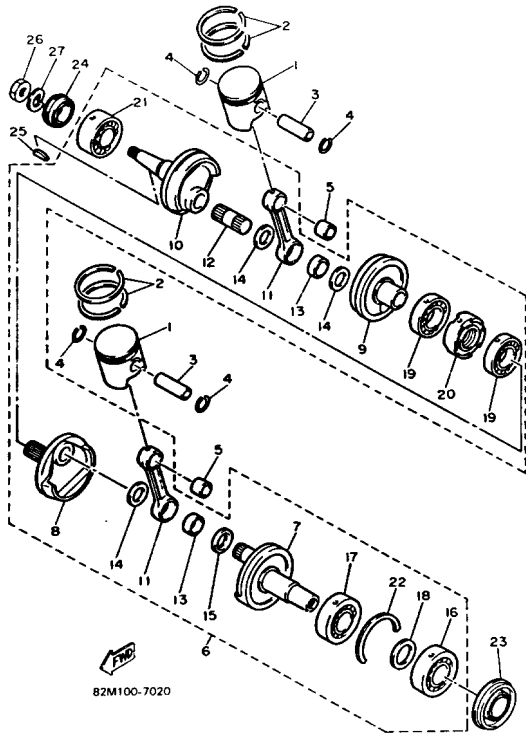

CRANKSHAFT - PISTON

Ref. No.	Part Number	Description	Qty	Remarks
1	88R-11631-00-92	PISTON (STD)	2	
2	8R6-11601-00-00	PISTON RING SET (STD)	2	
3	8H8-11633-00-00	PIN, PISTON	2	
4	93450-21053-00	CIRCLIP	4	
5	93310-320G0-00	BEARING	2	
6	82M-11400-00-00	CRANKSHAFT ASSEMBLY	1	
7	82M-11412-00-00	. CRANK 1	1	
8	82M-11422-00-00	. CRANK 2	1	
9	82M-11432-00-00	. CRANK 3	1	
10	82M-11442-00-00	. CRANK 4	1	
11	82M-11651-00-00	. ROD, CONNECTING	2	
12	82M-11681-00-00	. PIN, CRANK 1	1	
13	93310-525K6-00	. BEARING, CYLINDRICAL	2	
14	82M-11685-00-00	. WASHER, CRANK PIN	3	
15	8R9-11685-00-00	. WASHER, CRANK PIN	1	
16	93306-30711-00	. BEARING (93306-30712-00)	1	
17	93306-30711-00	. BEARING (93306-30712-00)	1	
18	90201-357E4-00	. WASHER, PLATE	1	
19	93306-20712-00	. BEARING	2	
20	82M-11515-00-00	. SEAL, LABYRINTH 1	1	
21	93303-30601-00	. BEARING	1	
22	93440-80023-00	. CIRCLIP	1	
23	93103-35140-00	OIL SEAL	1	
24	93103-32153-00	OIL SEAL	1	
25	90280-05033-00	KEY, WOODRUFF	1	
26	90170-16182-00	NUT	1	
27	92901-16100-00	WASHER, SPRING	1	

Property of www.SmallEngineDiscount.com - Not for Resale