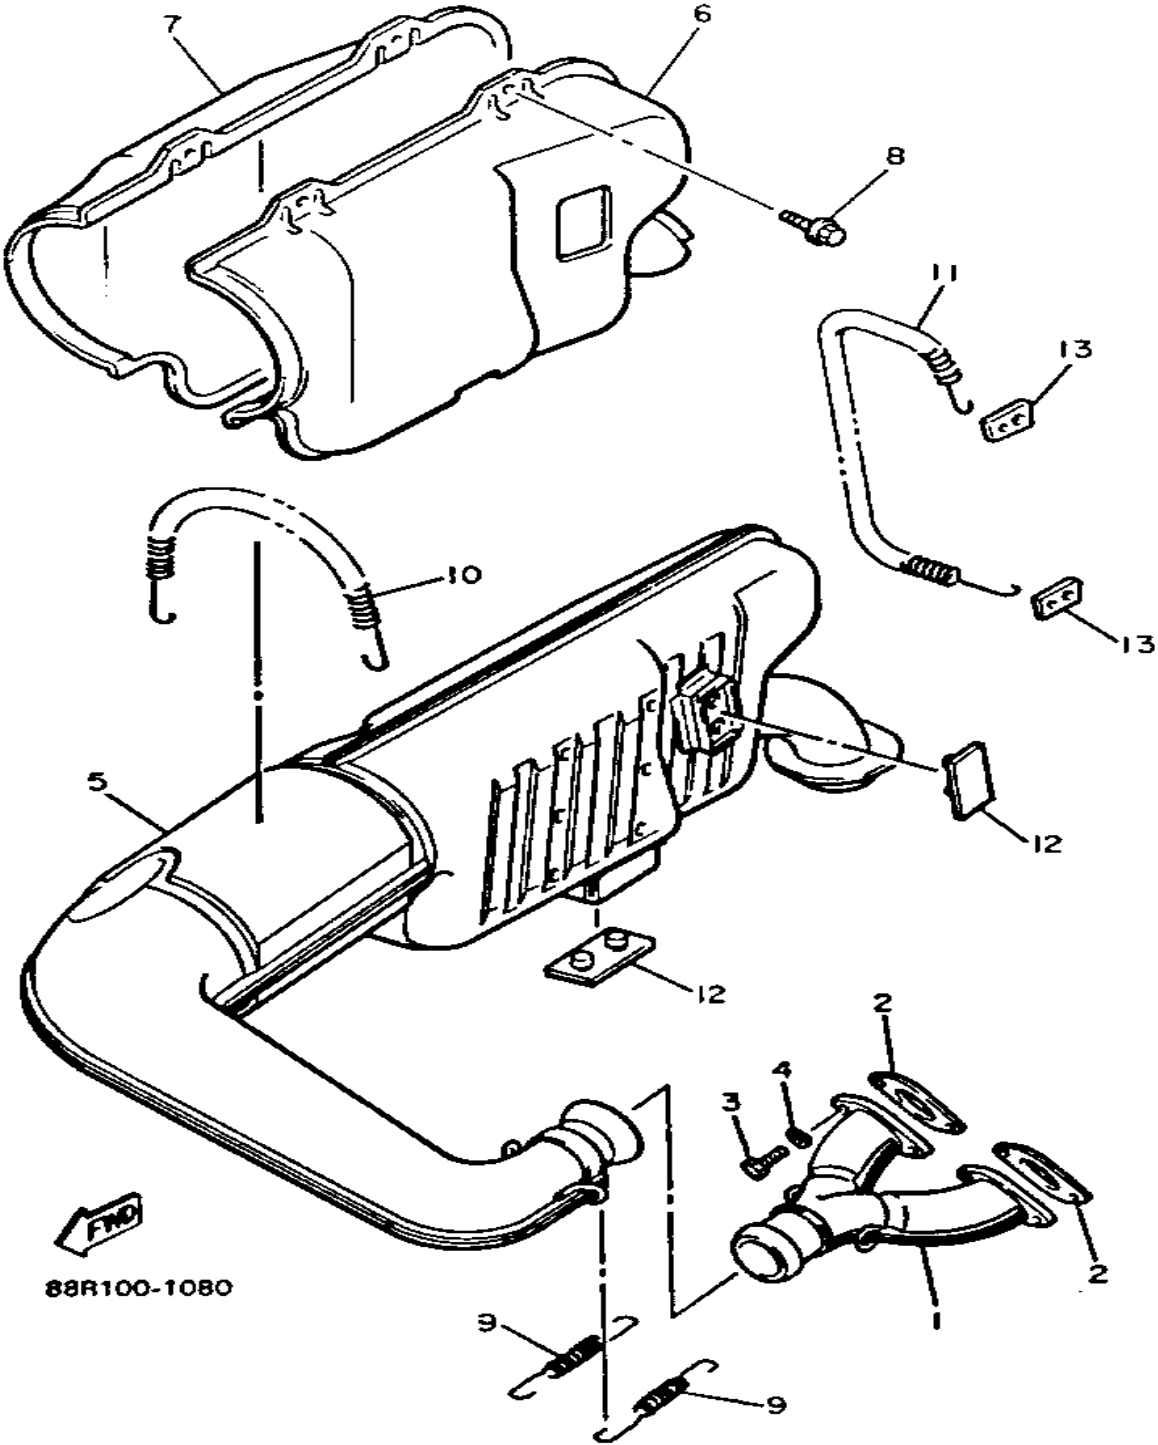

EXHAUST

Ref. No.	Part Number	Description	Qty	Remarks
1	82M-14610-00-00	EXHAUST PIPE ASSEMBLY 1	1	
2	82M-14613-01-00	GASKET, EXHAUST PIPE	2	
3	97313-08020-00	BOLT, HEXAGON	4	
4	92990-08100-00	WASHER	4	
5	88R-14710-00-00	MUFFLER ASSEMBLY 1	1	
6	86M-14718-00-00	PROTECTOR, MUFFLER 1	1	
7	86M-14728-00-00	PROTECTOR, MUFFLER 2	1	
8	95811-06010-00	BOLT, FLANGE	4	
9	90506-20272-00	SPRING, TENSION	2	
10	90506-16394-00	SPRING, TENSION	1	
11	90506-16335-00	SPRING, TENSION	1	
12	8A5-14728-02-00	PROTECTOR, MUFFLER 2	2	
13	8M6-14768-00-00	STOPPER	2	

Property of www.SmallEngineDiscount.com - Not for Resale