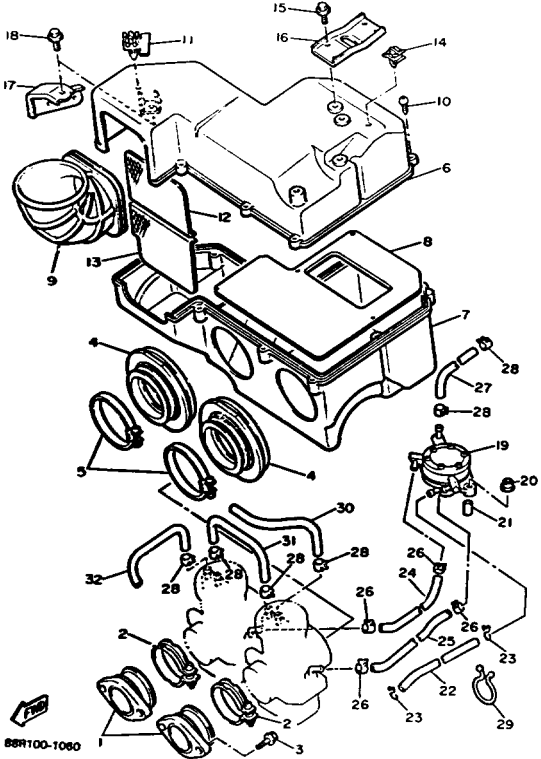

AIR CLEANER

Ref. No.	Part Number	Description	Qty	Remarks
30	84M-1243A-01-00	HOSE, 1	1	
31	84M-1243E-00-00	HOSE, 2	1	
32	84M-1243F-00-00	HOSE, 3	1	

Property of www.SmallEngineDiscount.com - Not for Resale