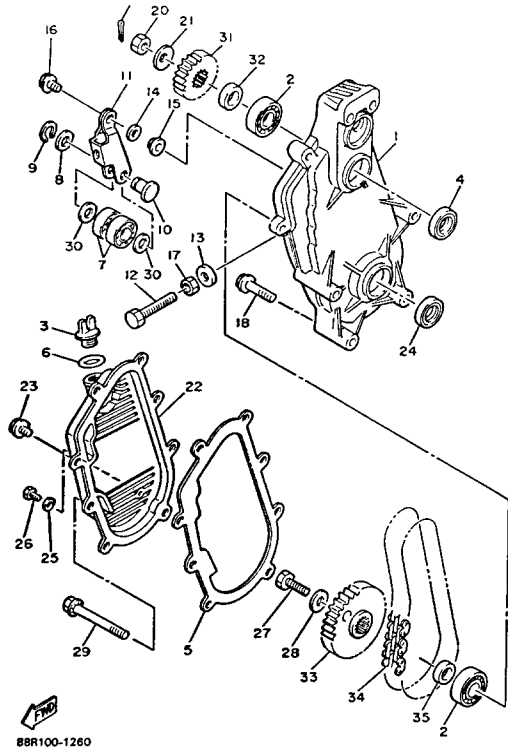

Property of www.SmallEngineDiscount.com - Not for Resale

TRACK DRIVE 2

Ref. No.	Part Number	Description	Qty	Remarks
1	3YJ-15371-00-00	. BREATHER	1	
	8L9-47541-01-00	. HOUSING, CHAIN	1	
	8L9-47542-09-00	. BOLT	1	
	90105-08447-00	. BOLT, WASHER BASED	1	
	90201-094G1-00	. WASHER, PLATE	1	
	99999-02203-00	HOUSING, CHAIN (8L9-47541-00-00)	1	
2	93306-20570-00	BEARING	2	
3	1RG-15363-00-00	PLUG, OIL	1	
4	93102-27204-00	OIL SEAL	1	
5	86M-47592-00-00	GASKET	1	
6	93210-19123-00	O-RING	1	
7	93306-30101-00	BEARING (B6301)	2	
8	90201-12631-00	WASHER, PLATE	1	
9	99009-12400-00	CIRCLIP	1	
10	90249-12216-00	PIN	1	
11	8U9-47613-02-00	HOLDER	1	
12	90101-10357-00	BOLT	1	
13	90210-10004-00	WASHER, SEAL	1	
14	92901-08600-00	WASHER	1	
15	90387-08301-00	COLLAR	1	
16	95821-08020-00	BOLT, FLANGE (95801-08020) .	1	
17	95303-10700-00	NUT	1	
18	95811-08065-00	BOLT, FLANGE	2	
19	91401-30030-00	PIN, COTTER	1	
20	90170-20211-00	NUT	1	
21	90208-20008-00	WASHER, CONICAL SPRING ..	1	
22	82M-47543-00-00	CAP, HOUSING	1	
23	95811-06030-00	BOLT, FLANGE	6	

CONTINUED ON NEXT FRAME ►

Property of www.SmallEngineDiscount.com - Not for Resale

TRACK DRIVE 2

Ref. No.	Part Number	Description	Qty	Remarks
24	93102-25081-00	OIL SEAL	1	
25	90210-06006-00	WASHER, SEAL	1	
26	97011-06010-00	BOLT	1	
27	98022-10025-00	BOLT	1	
28	90201-10742-00	WASHER, PLATE	1	
29	95811-08090-00	BOLT, FLANGE (95822-08090) .	2	
30	90201-124F8-00	WASHER, PLATE	2	
31	88F-17682-60-00	SPROCKET, CHAIN DRIVE (16T)	1	AP
	88F-17682-70-00	SPROCKET, CHAIN DRIVE (17T)	1	
	88F-17682-80-00	SPROCKET, CHAIN DRIVE (18T)	1	UR (STD EX570ER)
32	90387-250K3-00	COLLAR	1	
33	88F-47587-00-00	SPROCKET, CHAIN DRIVEN (33T)	1	UR (STD EX570EHR)
	88F-47587-20-00	SPROCKET, CHAIN DRIVEN (35T)	1	AP
34	94860-01066-00	CHAIN (66L)	1	AP
	94860-01068-00	CHAIN (68L)	1	UR STD
35	90387-256V3-00	COLLAR	1	