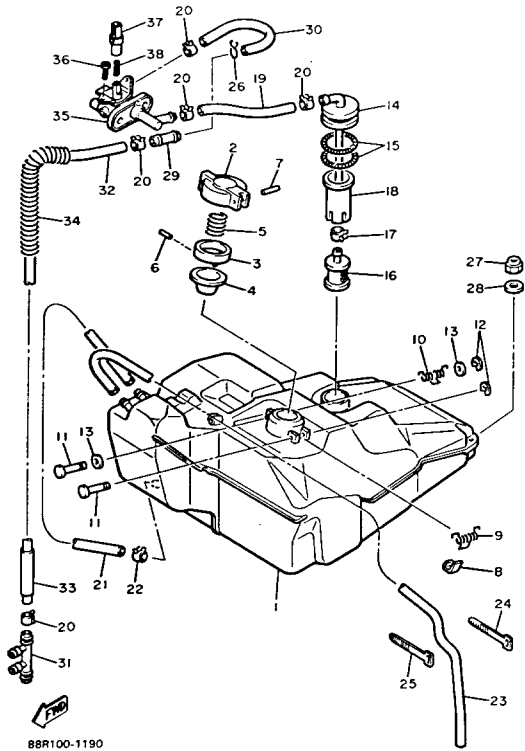

FUEL TANK

Ref. No.	Part Number	Description	Qty	Remarks
30	88R-24311-00-00	PIPE, FUEL 1	1	
31	82M-24376-00-00	PIPE, JOINT 1	1	
32	90446-11290-00	HOSE	1	
33	90446-15344-00	HOSE	1	
34	806-24328-00-00	PROTECTOR, PIPE	1	
35	88R-24500-00-00	FUEL COCK ASSEMBLY 1	1	
36	98906-05010-00	SCREW, BIND	2	
37	1HX-24524-00-00	LEVER, COCK	1	
38	98606-04016-00	SCREW, OVAL HEAD	1	

Property of www.SmallEngineDiscount.com - Not for Resale