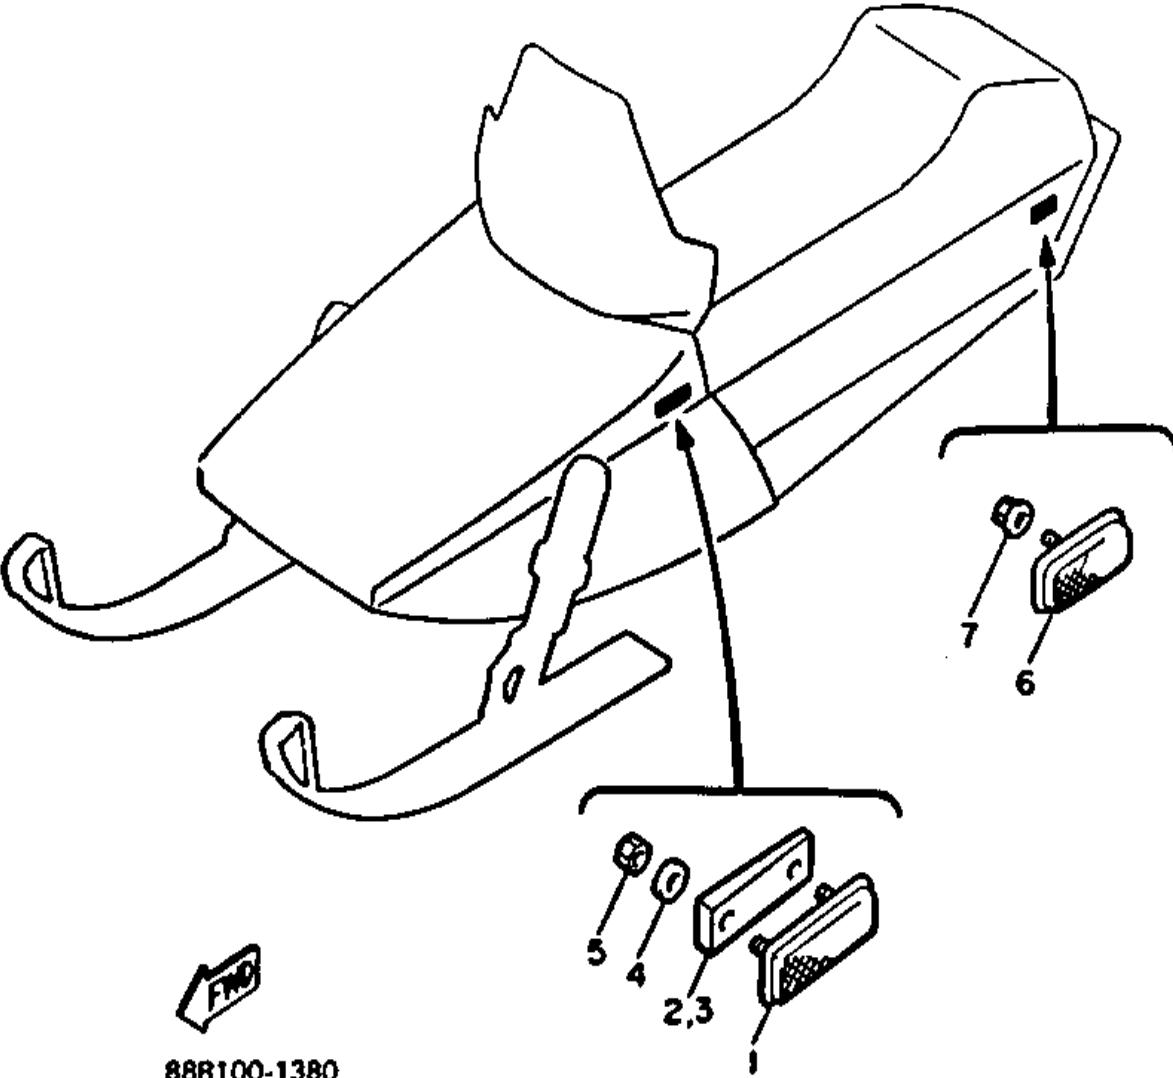

ELECTRICAL 3

88R100-1380

Ref. No.	Part Number	Description	Qty	Remarks
1	81E-85110-00-00	REFLECTOR ASSEMBLY	2	
2	82M-85115-00-00	BASE, REFLECTOR	1	
3	82M-85115-50-00	BASE, REFLECTOR	1	
4	92901-05600-00	WASHER, PLATE	4	
5	95701-05300-00	NUT, NYLON	4	
6	3Y6-85130-02-00	REAR REFLECTOR ASSEMBLY	2	
7	95701-05500-00	NUT, FLANGE	2	

Property of www.SmallEngineDiscount.com - Not for Resale