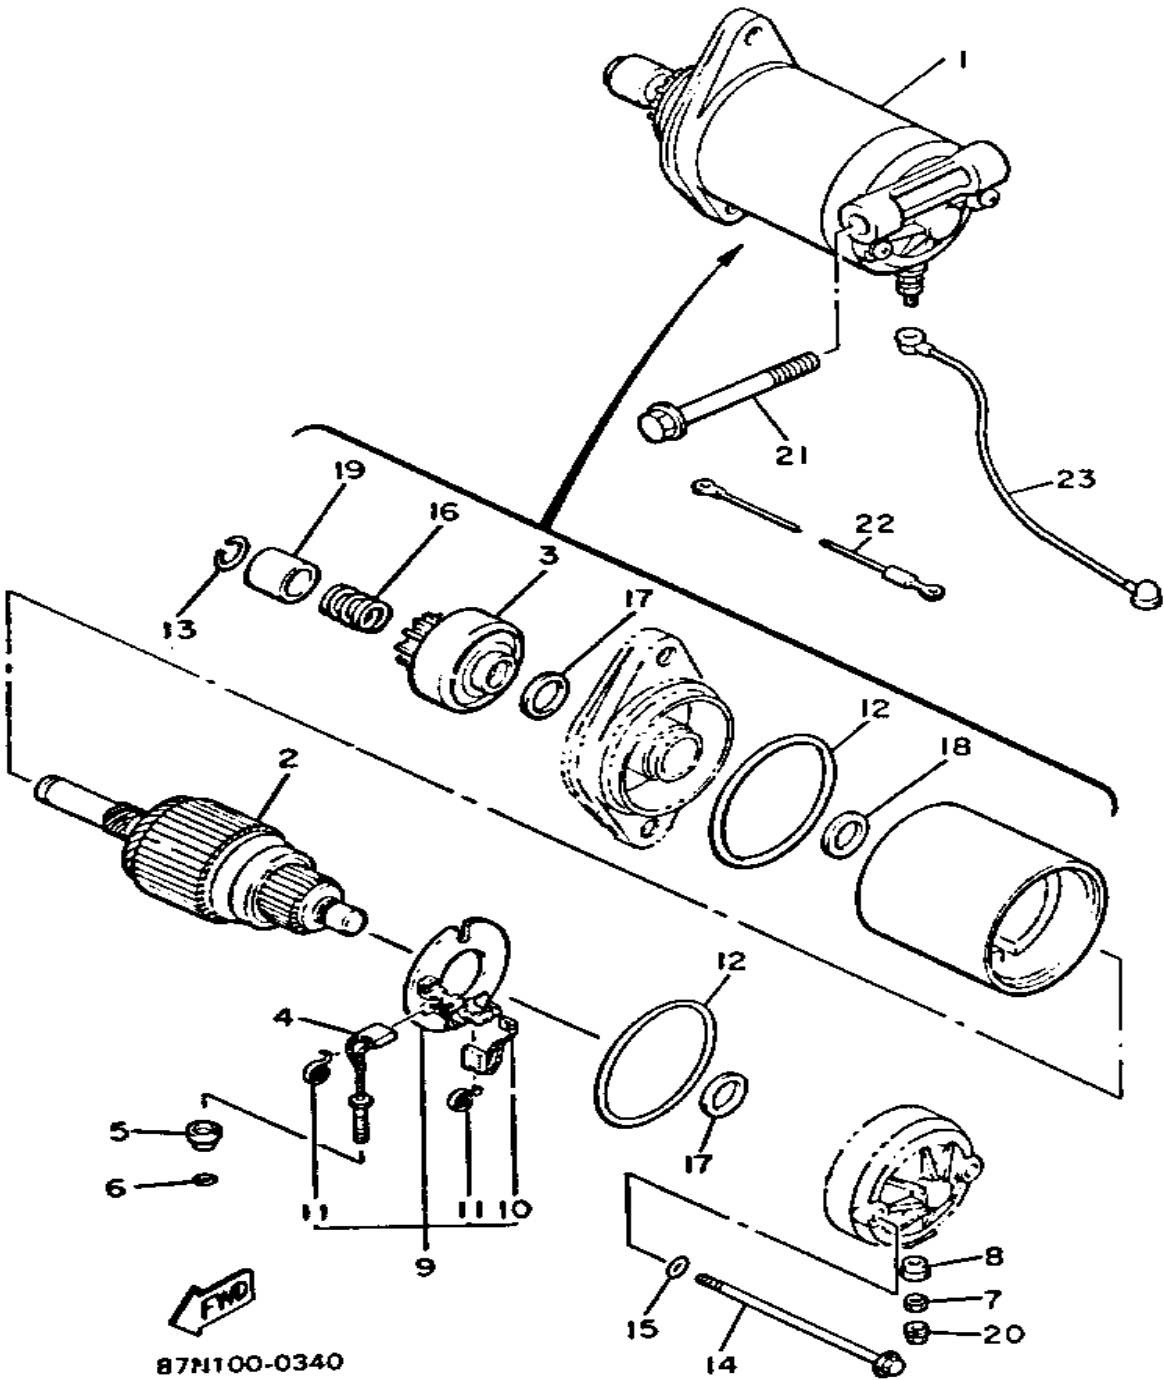

STARTING MOTOR

Ref. No.	Part Number	Description	Qty	Remarks
1	84N-81800-50-00	STARTING MOTOR ASSEMBLY (8V3-81800-50-00)	1	
2	8Y3-81850-50-00	. ARMATURE ASSEMBLY	1	
3	84N-81832-50-00	. CLUTCH, over run	1	
4	73A-81811-00-00	. BRUSH 1	1	
5	73A-81829-50-00	. GROMMET	1	
6	73A-81847-00-00	. O-RING	1	
7	4H7-81872-00-00	. NUT, SPECIAL	1	
8	73A-81829-00-00	. GROMMET	1	
9	8L6-81840-50-00	. BRUSH HOLDER ASSEMBLY	1	
10	84N-81812-00-00	. BRUSH 2	1	
11	8L6-81813-50-00	. SPRING, BRUSH	2	
12	4H7-81844-00-00	. O-RING (4H7-81844-50-00)	2	
13	8L6-81834-50-00	. RING	1	
14	84N-81826-00-00	. BOLT	2	
15	8L6-81847-50-00	. O-RING	2	
16	8L6-81836-50-00	. SPRNG, lever	1	
17	4H7-81843-50-00	. WASHER 1	2	
18	8L6-81835-50-00	. WASHER 2	1	
19	8L6-81833-50-00	. RING, STOP	1	
20	95380-06600-00	. NUT	1	
21	95811-08080-00	BOLT, FLANGE	1	
22	84N-82116-00-00	WIRE, MINUS LEAD	1	
23	84N-82117-01-00	WIRE, LEAD	1	

Property of www.SmallEngineDiscount.com - Not for Resale