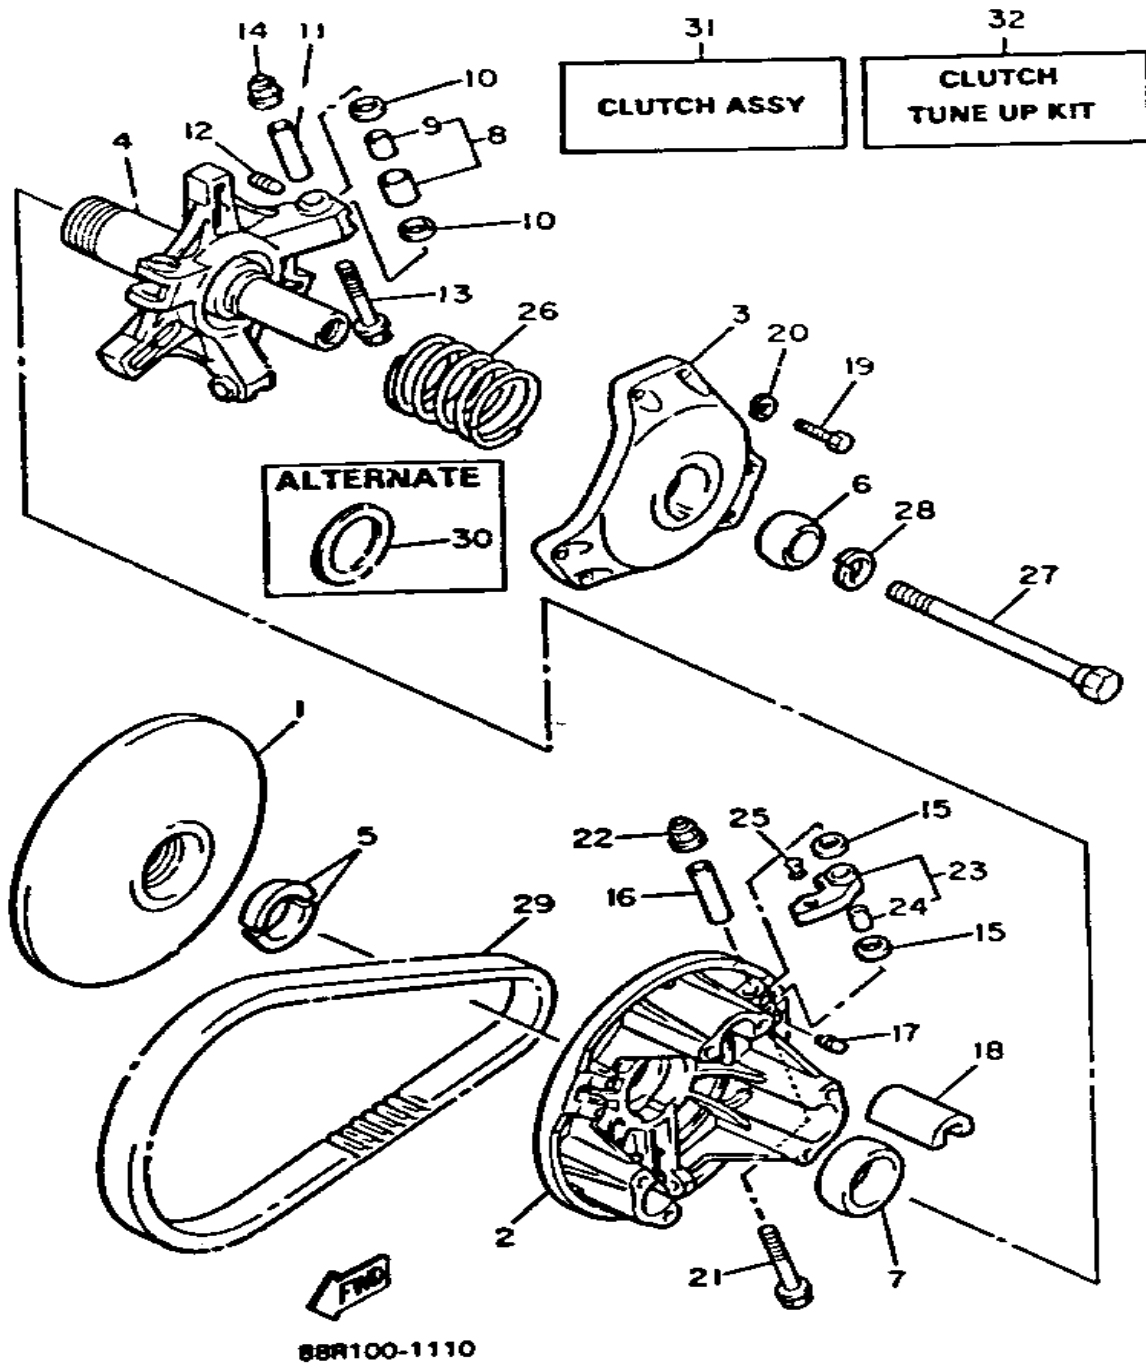

PRIMARY SHEAVE

Ref. No.	Part Number	Description	Qty	Remarks
1	88R-17611-00-00	SHEAVE, PRIMARY FIXED ...	1	0
2	88R-17621-01-00	SHEAVE, PRIMARY SLIDING ..	1	0
3	88R-17631-01-00	CAP	1	0
4	88R-17640-00-00	SPIDER COMPLETE	1	0
5	8V0-17639-00-00	STOPPER	2	0
6	90389-28032-00	BUSH	1	0
7	90389-41031-00	BUSH	1	0
8	88R-17624-10-00	ROLLER, COMP	3	
9	90380-08221-00	. BUSH, SOLID	1	
10	90202-08204-00	WASHER, PLATE	6	0
11	90387-056X4-00	COLLAR/PIN	3	0
12	90113-05054-00	BOLT, SET	6	0
13	90105-05644-00	BOLT, WASHER BASED	3	0
14	95601-05200-00	NUT, SELF-LOCKING	3	0
15	90202-08204-00	WASHER, PLATE	6	0
16	90387-056X4-00	COLLAR/PIN	3	0
17	90113-05053-00	BOLT, SET	6	0
18	88R-17653-00-00	SLIDER	3	0
19	97012-06030-00	BOLT	6	0
20	92995-06100-00	WASHER, SPRING	6	0
21	90105-05644-00	BOLT, WASHER BASED	3	0
22	95601-05200-00	NUT, SELF-LOCKING	3	0
23	88R-17605-00-00	WEIGHT COMP	3	
24	90380-08221-00	. BUSH, SOLID	1	
25	90261-06017-00	RIVET, COUNTERSUNK (ST11.3MM)	3	UR STD STEEL
	90261-06028-00	RIVET, COUNTERSUNK (AL10.3MM)	3	AP ALUM.
26	90501-553G6-00	SPRING, COMPRESSION	1	UR STD

CONTINUED ON NEXT FRAME ►

Property of www.SmallEngineDiscount.com - Not for Resale