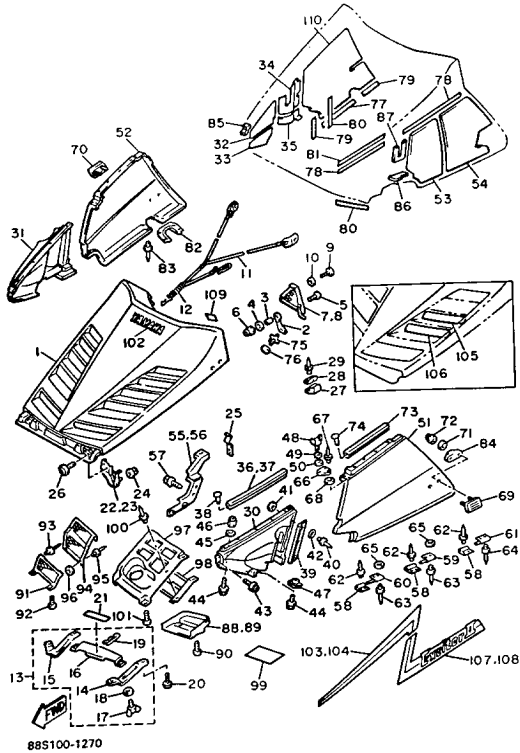

Property of www.SmallEngineDiscount.com - Not for Resale

SEAT

Ref. No.	Part Number	Description	Qty	Remarks
1	88R-24710-00-00	SINGLE SEAT ASSEMBLY	1	UR FOR RR
	88S-24710-00-00	SINGLE SEAT ASSEMBLY (82M-24710-00)	1	UR FOR BBM2
2	88S-24711-00-00	. COVER, SINGLE SEAT (82M-24711-00)	1	UR FOR BBM2ä(WHITEäLETTER)
	88S-24711-00-00	. COVER, SINGLE SEAT (82M-24711-00)	1	UR FOR RR (RED LETTER)
3	8U9-77377-01-00	. COVER, LUGGAGE BOX 2	1	
4	87E-24754-00-00	. HOOK, SEAT	2	
5	95712-08300-00	NUT, LOCK	2	
6	90201-08748-00	WASHER, PLATE	2	
7	98906-06016-00	SCREW, BIND	2	
8	90201-063J2-00	WASHER, PLATE	2	

Property of www.SmallEngineDiscount.com - Not for Resale

SHROUD

Ref. No.	Part Number	Description	Qty	Remarks
1	88R-W7711-00-00	SHROUD ASSEMBLY	1	UR FOR RR
	88S-W7711-00-00	SHROUD ASSEMBLY	1	UR FOR BBM2
2	8V0-77171-00-00	BODY, LATCH 1	2	
3	90387-06241-00	COLLAR	2	
4	90201-06059-00	WASHER, PLATE	2	
5	98906-06030-00	SCREW, BIND	2	
6	95701-06500-00	NUT, FLANGE	2	
7	88R-77555-00-00	PROTECTOR 5	1	
8	88R-77556-00-00	PROTECTOR 6	1	
9	98906-06014-00	SCREW, BIND	2	
10	90202-06007-00	WASHER, PLATE	4	
11	88R-77118-00-00	STOPPER, SHROUD	1	
12	80L-77159-00-00	CLAMP, ROD	1	
13	88R-77130-00-00	LOUVER COMP.	1	
14	88R-77125-00-00	. STAY 1	1	
15	88R-77126-00-00	. STAY 2	1	
16	88R-77131-00-00	. LOUVER 1	1	
17	90122-05022-00	. BOLT, WING	2	
18	92990-05200-00	. WASHER, PLAIN	2	
19	90468-10005-00	. CLIP	2	
20	97701-50014-00	SCREW, TAPPING	4	
21	8Y0-77762-00-00	LABEL, WARNING 2	1	UR
22	88R-77140-01-00	HINGE ASSEMBLY	1	
23	88R-7714A-01-00	HINGE ASSEMBLY 2	1	
24	95701-06500-00	NUT, FLANGE	4	
25	88S-21945-00-00	BRACKET, TL BX FTNG	1	
26	90159-06071-00	SCREW, WITH WASHER	4	
27	8V0-77188-00-00	STOPPER	2	
28	8V0-77116-00-00	WASHER, SPECIAL	2	