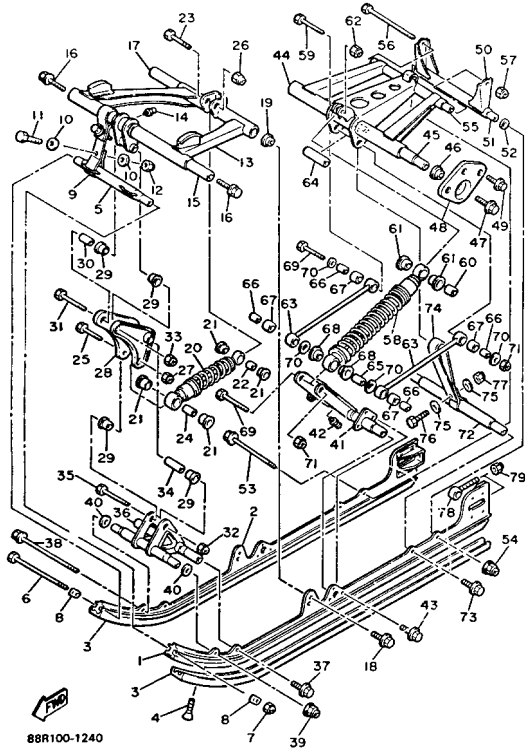

TRACK SUSPENSION 2

Ref. No.	Part Number	Description	Qty	Remarks
54	95601-08200-00	NUT, U	1	
55	90387-083G6-00	COLLAR	1	
56	97022-08220-00	BOLT	1	
57	95712-08300-00	NUT, LOCK	1	
58	8AV-47480-00-00	SHOCK ABSORBER	1	
59	90101-10738-00	BOLT	1	
60	90387-105G5-00	COLLAR	1	
61	90387-145G7-00	COLLAR	2	
62	95601-10100-00	NUT, U (95602-10100-00)	1	
63	8U7-47494-02-00	ROD, RELAY	2	
64	90387-103G9-00	COLLAR	1	
65	90387-104G1-00	COLLAR	1	
66	90387-100X3-00	COLLAR	4	
67	90387-143G7-00	COLLAR	4	
68	90387-144G2-00	COLLAR	2	
69	90101-10560-00	BOLT	2	
70	90201-102A2-00	WASHER, PLATE	4	
71	95701-10300-00	NUT, FLANGE (95702-10300) ..	2	
72	8U7-47486-00-00	SHAFT 4	1	
73	90105-08432-00	BOLT, WASHER BASED	2	
74	8U7-47496-00-00	STOPPER 2	1	
75	90201-06407-00	WASHER, PLATE (90201-06747-00)	2	
76	97001-06035-00	BOLT	1	
77	95701-06300-00	NUT, NYLON	1	
78	8K2-47479-01-00	COLLAR 3	2	
79	95701-10300-00	NUT, FLANGE (95702-10300) ..	2	

Property of www.SmallEngineDiscount.com - Not for Resale