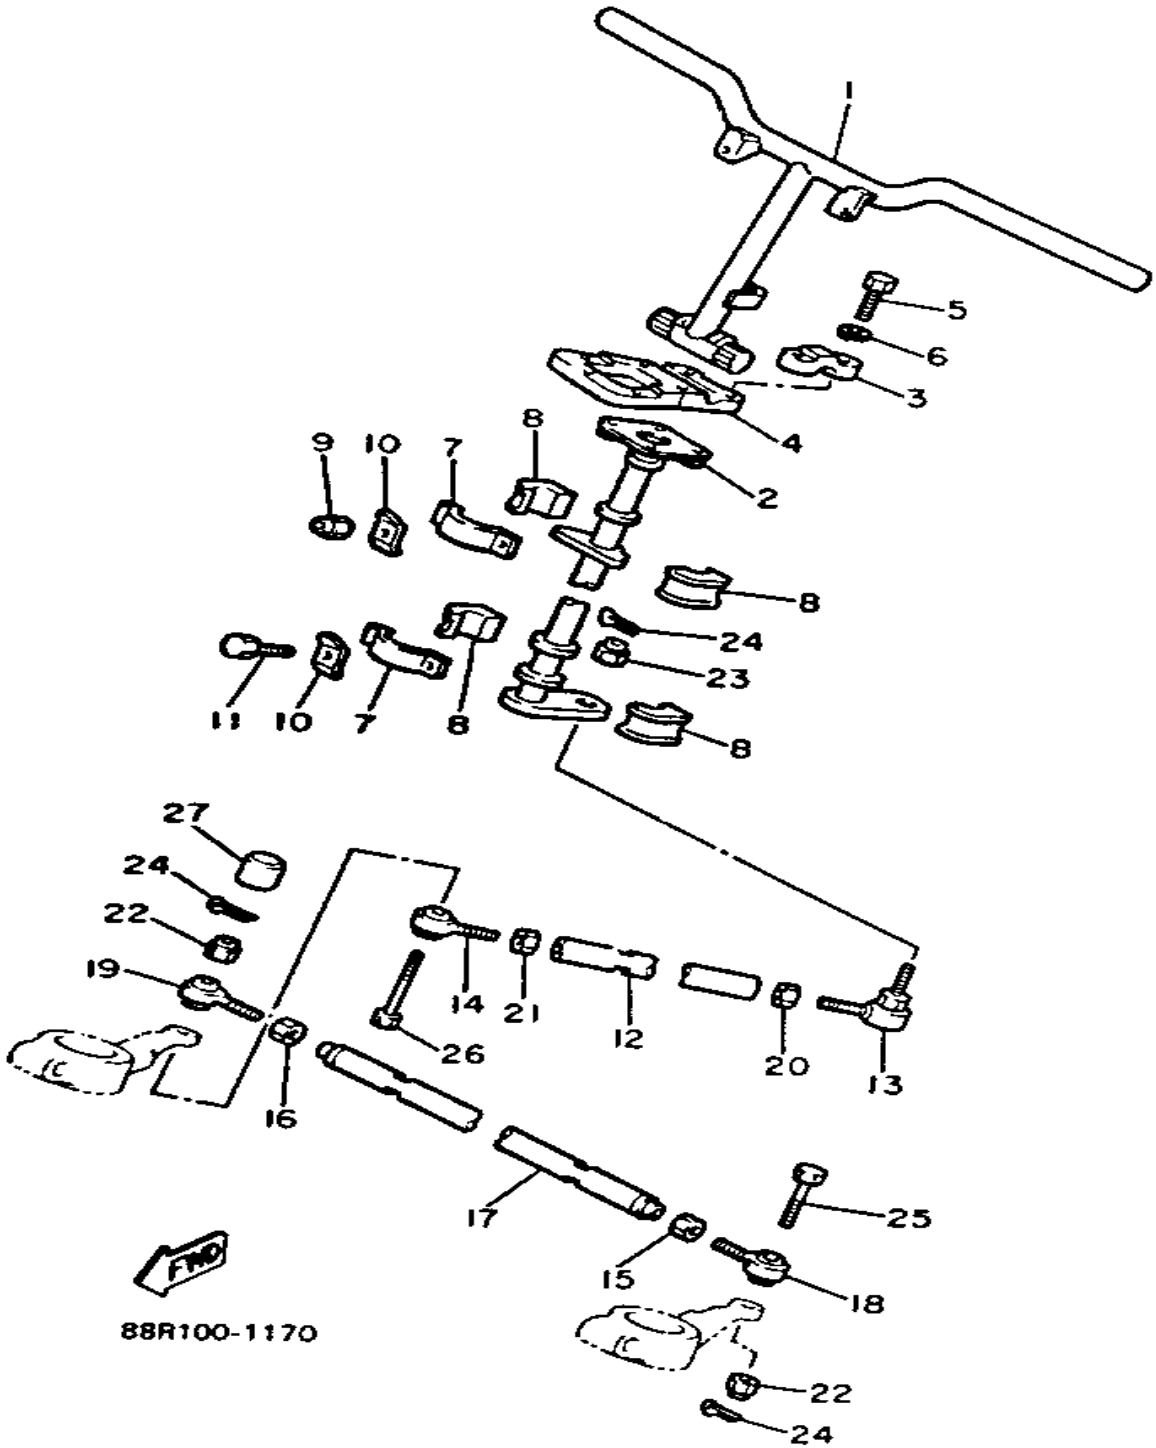

STEERING

Ref. No.	Part Number	Description	Qty	Remarks
1	88R-23811-00-00	COLUMN, STEERING	1	
2	82M-23813-00-00	COLUMN, STEERING 2	1	
3	1E6-23441-00-00	HOLDER, HANDLE UPR	2	
4	8V0-23814-01-00	HOLDER, HANDLE UPPER	1	
5	97022-08055-00	BOLT	4	
6	92990-08100-00	WASHER	4	
7	84M-23868-00-00	BRACKET, STEERING LOWER	2	
8	8F3-23812-00-00	PLANE BEARING, STEERING	4	
9	95712-08300-00	NUT, LOCK	2	
10	90215-08262-00	WASHER, LOCK	4	
11	97011-08020-00	BOLT	2	
12	82M-23821-00-00	ROD, STEERING RELAY	1	
13	86X-23841-00-00	JOINT, UNIVERSAL 1	1	
14	87S-23847-00-00	JOINT, UNIVERSAL 3	1	
15	95303-10700-00	NUT	1	
16	90170-10186-00	NUT	1	
17	82M-23831-01-00	ROD, TIE	1	
18	87S-23845-00-00	JOINT, UNIVERSAL 2	1	
19	87S-23847-00-00	JOINT, UNIVERSAL 3	1	
20	95303-10700-00	NUT	1	
21	90170-10186-00	NUT	1	
22	95706-10300-00	NUT, NYLON	2	
23	90185-10085-00	NUT, SELF-LOCKING	1	
24	91402-25018-00	PIN, COTTER	3	
25	90102-10031-00	BOLT, WITH HOLE	1	
26	90109-10767-00	BOLT	1	
27	82M-23858-00-00	SPACER	2	

Property of www.SmallEngineDiscount.com - Not for Resale