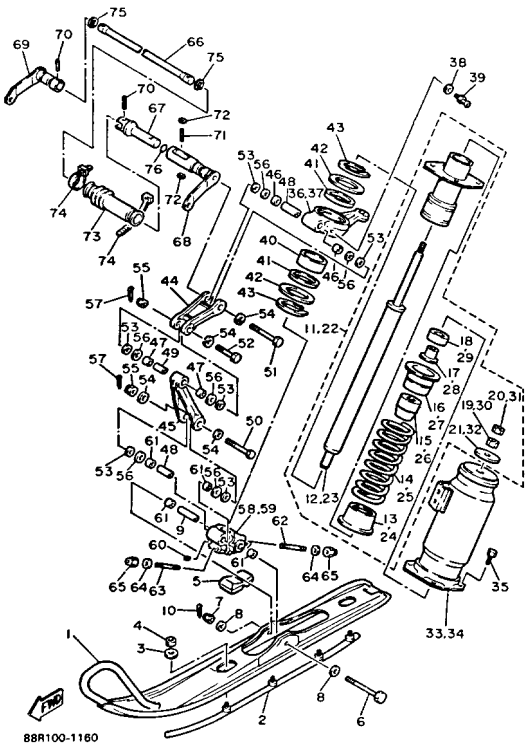

SKI

Ref. No.	Part Number	Description	Qty	Remarks
1	88F-23710-01-00	SKI COMP. 1	1	
2	VMX-23731-01-XX	RUNNER 1 (8M6-23731-01-00)	1	
3	92990-08600-00	WASHER, PLATE	4	
4	95611-08100-00	NUT, U	4	
5	88T-23743-00-00	STOPPER 1	2	
6	90102-10050-00	BOLT, WITH HOLE	2	
7	95706-10300-00	NUT, NYLON	2	
8	92906-10600-00	WASHER	4	
9	90387-106J3-00	COLLAR	2	
10	91490-20020-00	PIN, COTTER	2	
11	88R-2376A-00-00	ABSORBER ASSEMBLY 1	1	
12	8AV-22401-00-00	. DAMPER SUB ASSEMBLY	1	
13	82M-23777-00-00	. SEAT, SPRING 2	1	
14	90501-703G8-00	. SPRING, COMPRESSION	1	
15	87F-22493-00-00	. BUMP, STOP	1	
16	8L0-23788-00-00	. PLATE, BACK UP	1	
17	90387-084R1-00	. COLLAR	1	
18	82M-23779-00-00	. WASHER	1	
19	90170-08220-00	. NUT	1	
20	95333-08600-00	. NUT	1	
21	90201-080L1-00	. WASHER, PLATE	1	
22	88R-2377A-00-00	ABSORBER ASSEMBLY 2	1	
23	8AV-22401-00-00	. DAMPER SUB ASSEMBLY	1	
24	82M-23777-00-00	. SEAT, SPRING 2	1	
25	90501-753G9-00	. SPRING, COMPRESSION	1	
26	87F-22493-00-00	. BUMP, STOP	1	
27	8L0-23788-00-00	. PLATE, BACK UP	1	
28	90387-084R1-00	. COLLAR	1	
29	82M-23779-00-00	. WASHER	1	

CONTINUED ON NEXT FRAME ►

Property of www.SmallEngineDiscount.com - Not for Resale