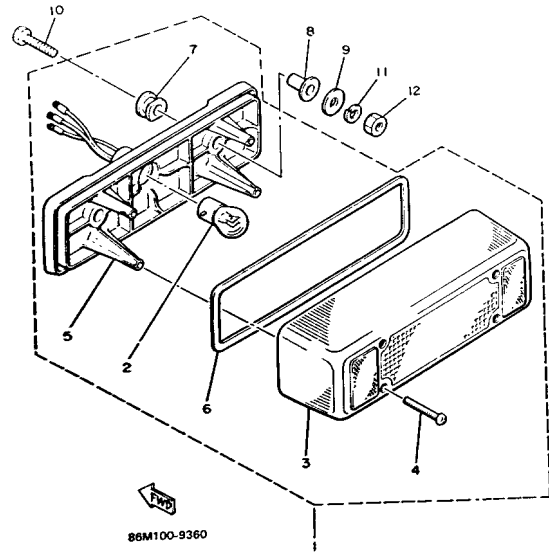

TAILLIGHT

Ref. No.	Part Number	Description	Qty	Remarks
1	82M-84710-00-00	TAILLIGHT UNIT ASSEMBLY ..	1	
2	137-84714-61-00	. BULB, TL 12V23/8W (J50-83311-00)	1	
3	8K4-84721-00-00	. LENS, TAILLIGHT	1	
4	97780-40130-00	. SCREW, PANHEAD TAPPING (97701-40130-00)	4	
5	82M-84711-00-00	. BASE, TAILLIGHT	1	
6	87M-84723-00-00	. GASKET, TAIL LENS	1	
7	8K4-84718-00-00	. GROMMET	1	
8	90387-060G8-00	COLLAR	2	
9	90201-06407-00	WASHER, PLATE (90201-06747-00)	4	
10	97001-06035-00	BOLT	2	
11	92995-06100-00	WASHER, SPRING	2	
12	95380-06600-00	NUT	2	

Property of www.SmallEngineDiscount.com - Not for Resale