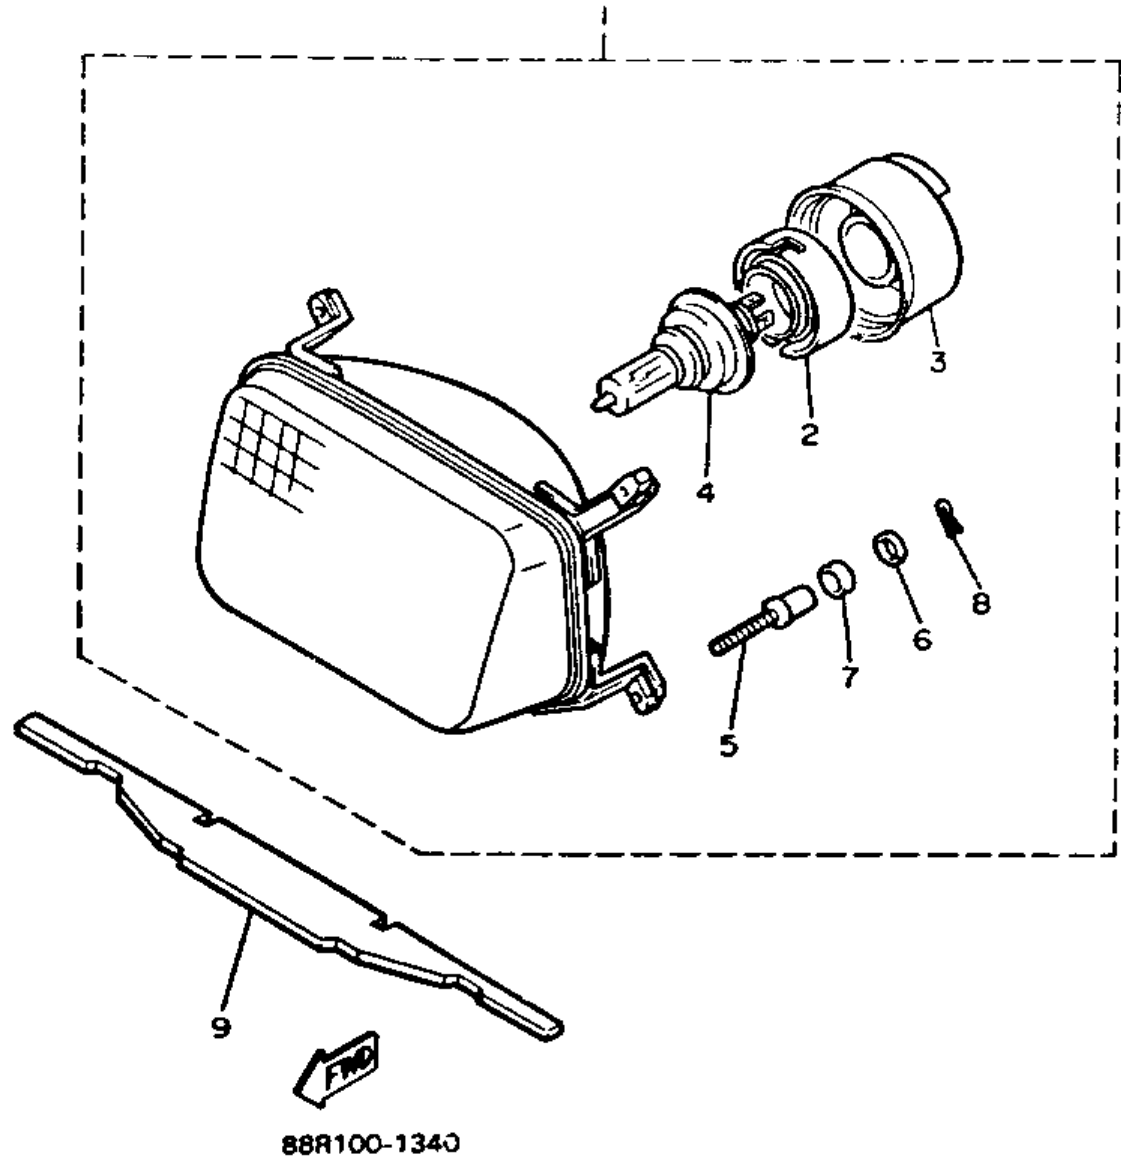

HEADLIGHT

Ref. No.	Part Number	Description	Qty	Remarks
1	88R-84310-00-00	HEADLIGHT UNIT ASSEMBLY .	1	
2	8A7-84312-00-00	. HOLDER, SOCKET	1	
3	8A7-84397-01-00	. COVER, SOCKET	1	
4	5V2-84314-00-XX	. BULB, HL 12V60/55W (2F9-84314-00)	1	
5	8V0-84331-00-00	. SCREW, RIM ADJUSTING . . .	4	
6	8V0-84327-00-00	. WASHER, SPECIAL	4	
7	8V0-84366-00-00	. DAMPER, HEADLIGHT 1	4	
8	8V0-84374-00-00	. CLIP	4	
9	8W6-84366-00-00	DAMPER, HEADLIGHT 1	1	

Property of www.SmallEngineDiscount.com - Not for Resale