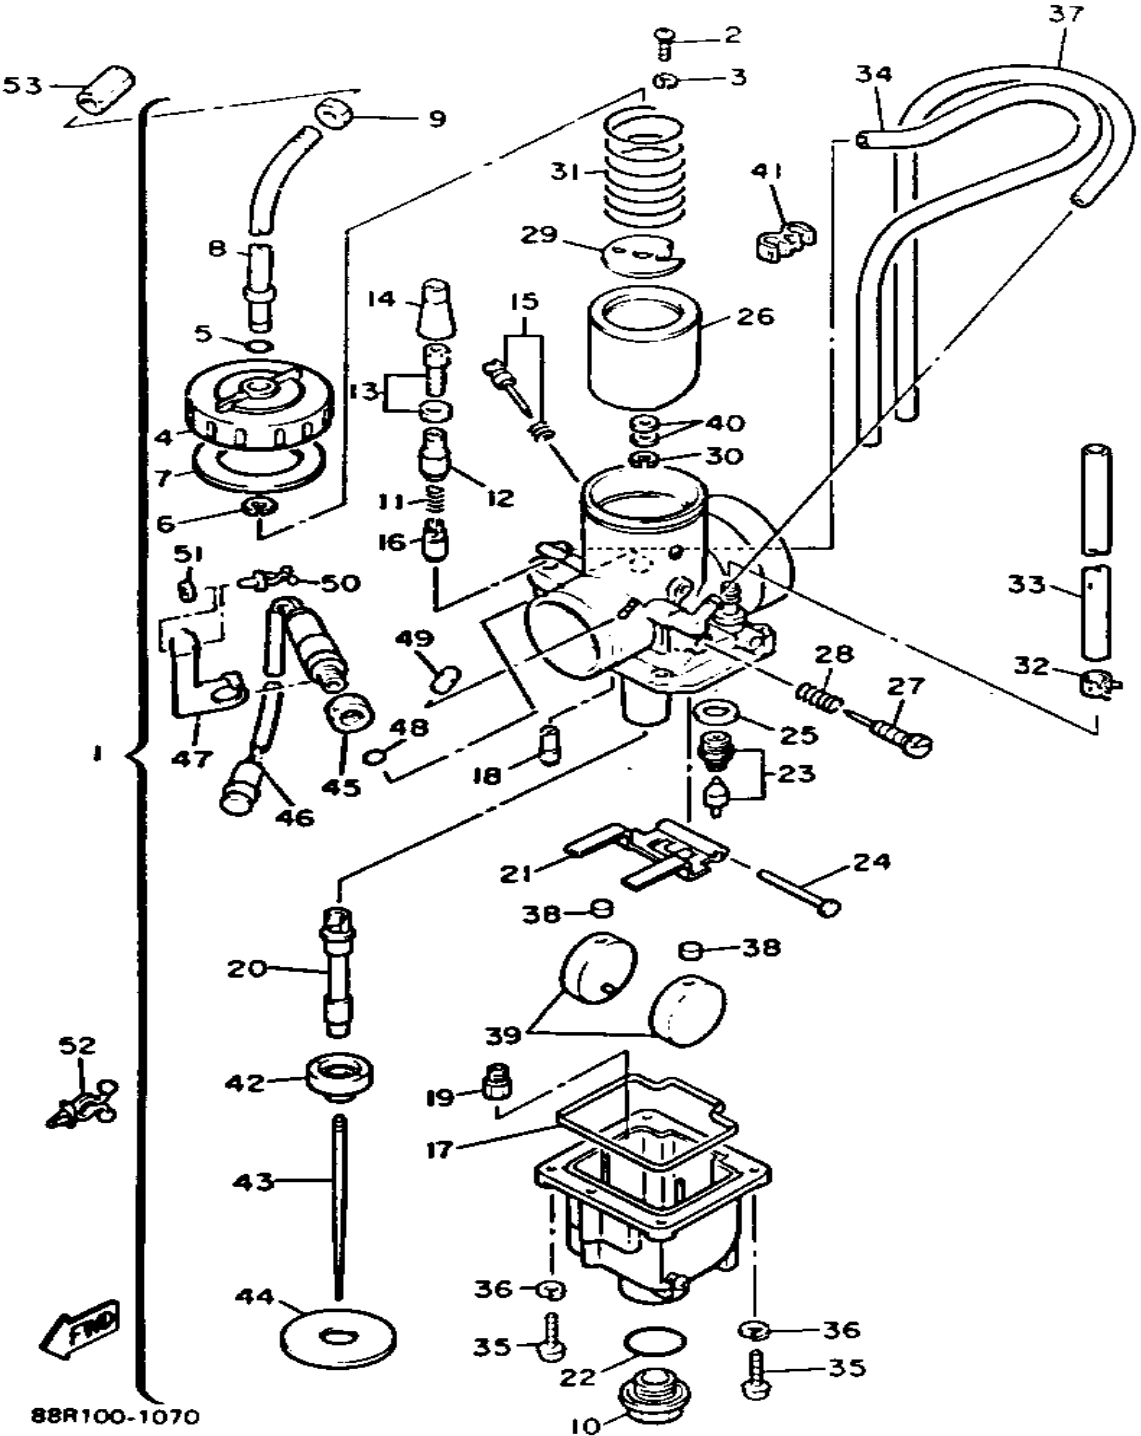

CARBURETOR

Ref. No.	Part Number	Description	Qty	Remarks
44	88R-14146-00-00	. PLATE	1	
45	80N-14161-00-00	. NUT, CABLE ADJUSTING ...	1	
46	80N-8259A-01-00	. SWITCH, CARBURETOR	1	
47	84M-14146-00-00	. PLATE	1	
48	80N-14147-00-00	. O-RING	1	
49	84M-14169-00-00	. CAP	1	
50	90464-07078-00	. CLAMP	1	
51	80N-14285-00-00	. WASHER	1	
52	90464-07078-00	CLAMP	2	
53	8A7-26323-00-00	NUT, AJUSTING	2	

Property of www.SmallEngineDiscount.com - Not for Resale