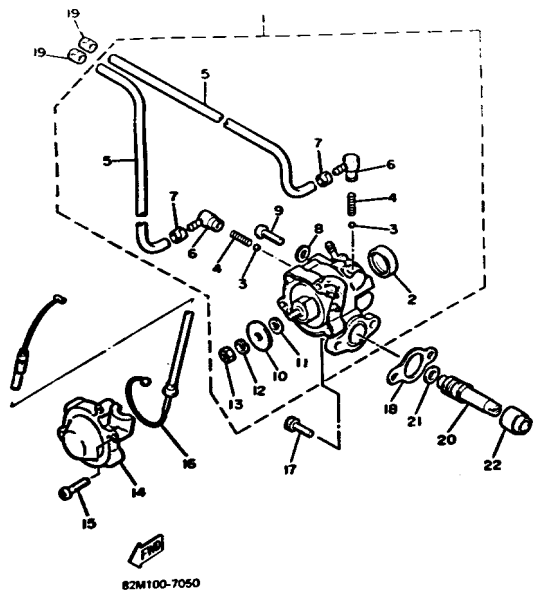

CONTINUED ON NEXT FRAME ➤

Property of www.SmallEngineDiscount.com - Not for Resale

RADIATOR - HOSE

Ref. No.	Part Number	Description	Qty	Remarks
30	82M-1241A-00-00	HEAT EXCHANGER ASSEMBLY 4	1	
31	90267-48060-00	RIVET, BLIND	28	
32	90267-48132-00	RIVET, blind	14	
33	90154-06036-00	SCREW, BINDING	4	
34	90267-48141-00	RIVET, BLIND	4	
35	90267-48117-00	RIVET, BLIND	3	
36	82M-21978-00-00	PROTECTOR, FRAME	2	AP
37	90267-48060-00	RIVET, BLIND	4	AP

Property of www.SmallEngineDiscount.com - Not for Resale

OIL PUMP

Ref. No.	Part Number	Description	Qty	Remarks
1	88R-13101-00-00	OIL PUMP ASSEMBLY	1	
2	90338-21100-00	. PLUG	1	
3	93505-32002-00	. BALL	2	
4	90501-02018-00	. SPRING, COMPRESSION	2	
5	90446-08335-00	. HOSE	2	
6	353-13552-01-00	. NOZZLE	2	
7	90468-02025-00	. CLIP	2	
8	90430-04004-00	. GASKET	1	
9	98902-04020-00	. SCREW, BIND	1	
10	137-13138-01-00	. PLATE, ADJUSTING	1	
11	137-13137-00-03	. SHIM (0.3T)	1	UR
	137-13137-00-05	. SHIM (0.5T)	1	UR
	137-13137-00-10	. SHIM (1.0T)	1	UR
12	92990-05100-00	. WASHER, SPRING	1	
13	95380-05600-00	. NUT	1	
14	8A5-13146-01-00	COVER, ADJUST PULLEY	1	
15	98506-04018-00	SCREW, PAN HEAD	3	
16	84M-26320-01-00	PUMP CABLE ASSEMBLY	1	
17	91316-05016-00	BOLT	2	
18	3MT-13116-00-00	GASKET, PUMP CASE (8Y0-13116-00)	1	
19	90468-02025-00	CLIP	2	
20	82M-13175-00-00	SHAFT, WORM	1	
21	90201-08624-00	WASHER, PLATE	1	
22	821-13176-00-00	METAL, WORM SHAFT OUTER	1	