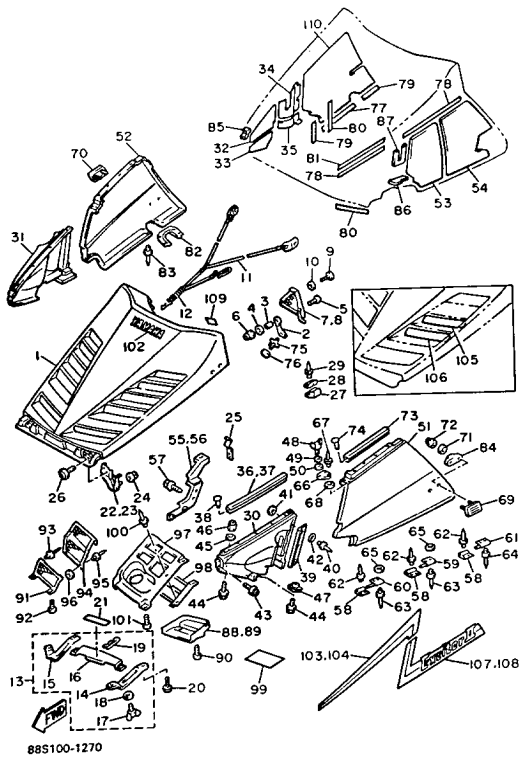

SHROUD

Ref. No.	Part Number	Description	Qty	Remarks
87	84M-77278-00-00	DAMPER, NOISE 8	1	
88	88R-77185-00-00	PLATE 1	1	
89	88R-77186-00-00	PLATE 2	1	
90	97701-50014-00	SCREW, TAPPING	4	
91	88R-77731-00-00	SHIELD 1	1	
92	97701-50014-00	SCREW, TAPPING	2	
93	90267-48141-00	RIVET, BLIND	2	
94	88R-77557-00-00	PROTECTOR 7	1	
95	90267-48014-00	RIVET, BLIND	4	
96	90201-043H7-00	WASHER, PLATE	2	
97	88R-77194-00-00	DUCT	1	
98	88R-77127-00-00	STAY 3	1	
99	88R-14451-00-00	ELEMENT, AIR CLEANER	1	
100	90267-48141-00	RIVET, BLIND	2	
101	97701-50014-00	SCREW, TAPPING	4	
102	99236-00040-00	EMBLEM, YAMAHA	1	
103	88R-77163-00-00	ORNAMENT 1	1	UR FOR RR
	88S-77163-00-00	ORNAMENT 1	1	UR FOR BBM2
104	88R-77164-00-00	ORNAMENT 2	1	UR FOR RR
	88S-77164-00-00	ORNAMENT 2	1	UR FOR BBM2
105	88R-7717E-00-00	TAPE 1	1	UR FOR RR
106	88R-7717F-00-00	TAPE 2	1	UR FOR RR
107	88R-77113-00-00	ORNAMENT 4	1	UR FOR RR
	88S-77113-00-00	ORNAMENT 4	1	UR FOR BBM2
108	88R-77114-00-00	ORNAMENT 5	1	UR FOR RR
	88S-77114-00-00	ORNAMENT 5	1	UR FOR BBM2
109	86M-24153-00-00	INDICATOR, COCK	1	
110	82M-77266-00-00	LINING, SHROUD 6	1	

Property of www.SmallEngineDiscount.com - Not for Resale