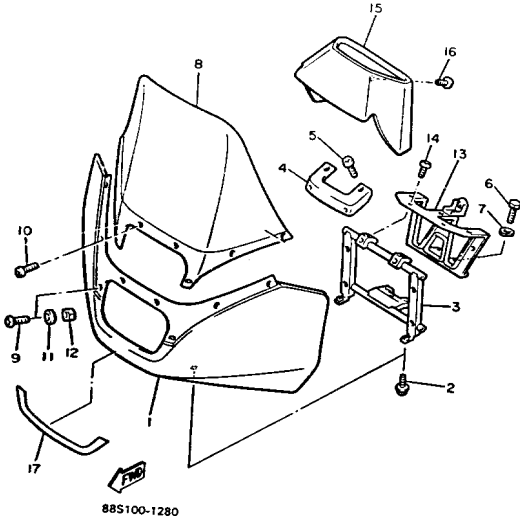

WINDSHIELD

Ref. No.	Part Number	Description	Qty	Remarks
1	88R-77231-00-00	FAIRING	1	UR FOR RR BBM2
2	90159-06093-00	SCREW, WITH WASHER	2	
3	88R-77241-00-00	SRAY, FAIRING	1	
4	88R-77221-00-00	BRACKET, WINDSHIELD (L.H)	1	
5	98906-06008-00	SCREW, BIND	2	
6	97026-06030-00	BOLT	3	
7	92906-06100-00	WASHER, SPRING	3	
8	88R-77210-00-00	WINDSHIELD COMP.	1	
9	90150-05020-00	SCREW, ROUND HEAD	6	
10	90150-05028-00	SCREW, ROUND HEAD	2	
11	90201-05721-00	WASHER, PLATE	6	
12	95306-05600-00	NUT	6	
13	82M-83519-01-00	BRACKET, METER	1	
14	98906-06008-00	SCREW, BIND	2	
15	88R-77251-00-00	COVER, HEADLIGHT	1	
16	98906-05016-00	SCREW, BIND	1	
17	88R-77281-00-00	STRIPE 1	1	

Property of www.SmallEngineDiscount.com - Not for Resale