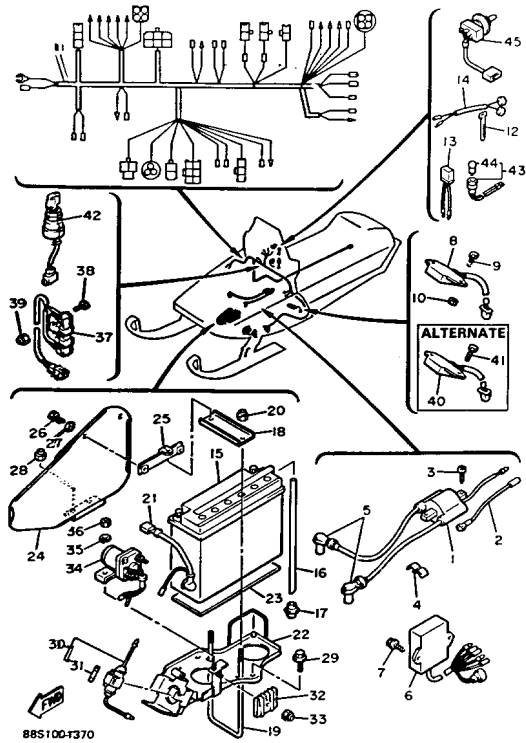

ELECTRICAL 1

Ref. No.	Part Number	Description	Qty	Remarks
1	88R-82310-00-00	IGNITION COIL ASSEMBLY ...	1	
2	87D-82318-00-00	WIRE, SUB-LEAD	1	
3	97701-60525-00	SCREW, TAPPING	2	
4	861-82361-00-00	CLAMP, CORD	2	
5	81E-82370-20-00	PLUG CAP ASSEMBLY	2	
6	88R-85540-00-00	C.D.I. UNIT ASSEMBLY	1	
7	95811-06016-00	BOLT, FLANGE (95822-06016) .	2	
8	82M-81910-A0-00	VOLTAGE REGULATOR ASSEMBLY	1	
9	97003-06014-00	BOLT, FLANGE	2	
10	95701-06300-00	NUT, NYLON	2	
11	88S-82590-00-00	WIRE HARNESS ASSEMBLY ..	1	
12	25G-83936-01-00	BAND, SWITCH CORD	1	
13	38W-85774-00-00	CHECKER, pilot lamp	1	
14	80N-82319-00-00	WIRE, SUB-LEAD	1	
15	BTY-YB16A-LA-20	BATTERY ASSEMBLY	1	UR
16	90445-087G7-00	HOSE	1	
17	90480-12013-00	GROMMET	1	
18	84N-82136-00-00	PLATE, BATTERY FITTING ...	1	
19	84N-82133-00-00	SCREW, FITTING	1	
20	95701-06300-00	NUT, NYLON	2	
21	88S-82115-00-00	WIRE, PLUS LEAD	1	
22	88S-2199G-00-00	BRACKET, BATTERY	1	
23	84N-82122-00-00	SEAT, BATTERY	1	
24	88S-2199H-01-00	SHIELD, HEAT	1	
25	8V0-82128-00-00	BRACKET, BATTERY	1	
26	97001-05010-00	BOLT	2	
27	92901-05600-00	WASHER, PLATE	2	
28	95601-06200-00	NUT, U FLANGE	2	

CONTINUED ON NEXT FRAME ►

Property of www.SmallEngineDiscount.com - Not for Resale