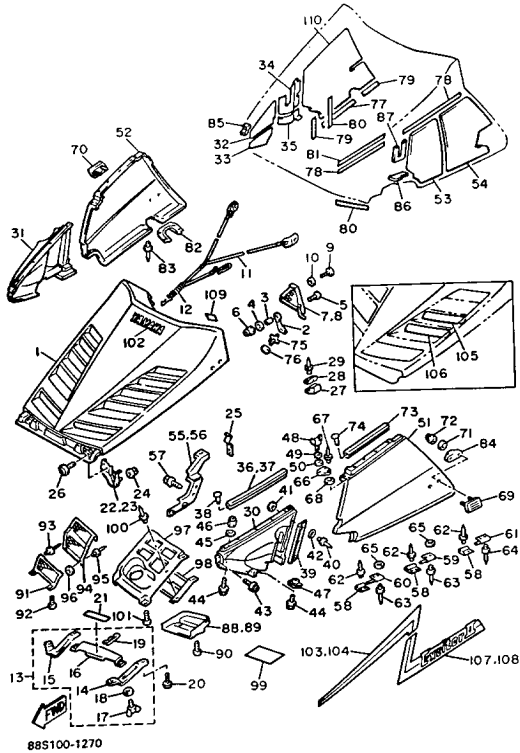

SHROUD

Ref. No.	Part Number	Description	Qty	Remarks
58	88F-2194X-00-00	BRACKET 1	6	
59	88R-2195X-00-00	BRACKET 2	2	
60	88F-2195X-00-00	BRACKET 2	2	
61	88F-2196F-00-00	BRACKET 3	2	
62	90267-48059-00	RIVET, BLIND	12	
63	90267-48081-00	RIVET, BLIND	8	
64	90267-48057-00	RIVET, BLIND	4	
65	90201-04325-00	WASHER, PLATE	8	
66	82M-77127-00-00	STAY 3	2	
67	90267-48053-00	RIVET, BLIND	4	
68	90201-04325-00	WASHER, PLATE	4	
69	8V0-77551-00-00	PROTECTOR 1	1	
70	8V0-77552-00-00	PROTECTOR 2	1	
71	90201-05029-00	WASHER, PLATE	4	
72	95701-05300-00	NUT, NYLON	4	
73	82M-77516-00-00	BUSH, RUBBER 2	2	
74	90269-05039-00	RIVET	8	
75	8V0-77175-00-00	HOLDER, LATCH	2	
76	4U5-2176E-00-00	PLATE	2	
77	82M-7717E-00-00	TAPE 1	1	
78	82M-7717F-00-00	TAPE 2	2	
79	82M-7717G-00-00	TAPE 3	2	
80	8V0-7717G-00-00	TAPE 3	2	
81	8V0-7717E-00-00	TAPE 1	1	
82	82M-21997-00-00	PATCH 0	1	
83	90267-48101-00	RIVET, BLIND	4	
84	82M-77198-01-00	DAMPER 1	2	
85	84M-7717H-00-00	TAPE 4	2	
86	84M-7717J-00-00	TAPE, 5	1	

CONTINUED ON NEXT FRAME ➤

Property of www.SmallEngineDiscount.com - Not for Resale