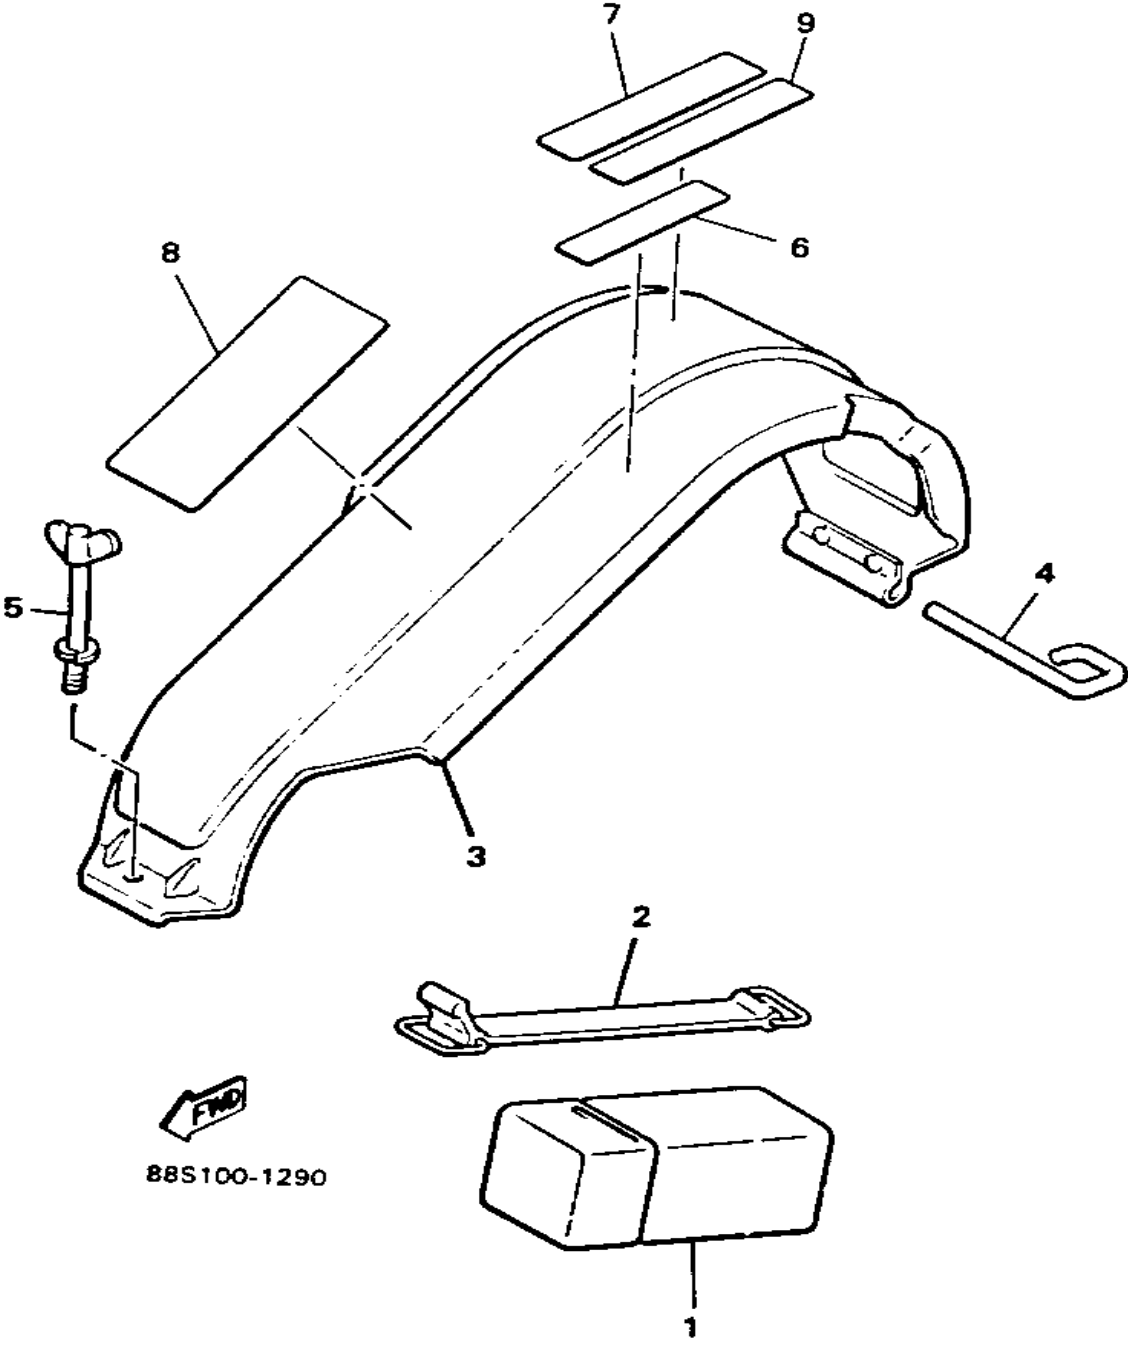

Property of www.SmallEngineDiscount.com - Not for Resale

GUARD - LUGGAGE

Ref. No.	Part Number	Description	Qty	Remarks
1	88R-28100-00-00	TOOL KIT	1	
2	26H-82131-00-00	BAND, BATTERY	1	
3	8V0-77311-00-00	GUARD, DRIVE	1	
4	86V-77384-00-00	PIN	1	
5	8V0-77387-00-00	SCREW	1	
6	88R-77355-00-00	EMBLEM 5	1	
7	88R-1417E-00-00	LABEL, CAUTION	1	UR
8	88R-1417F-01-00	LABEL, CAUTION	1	UR
9	88R-47578-00-00	LABEL, 1	1	