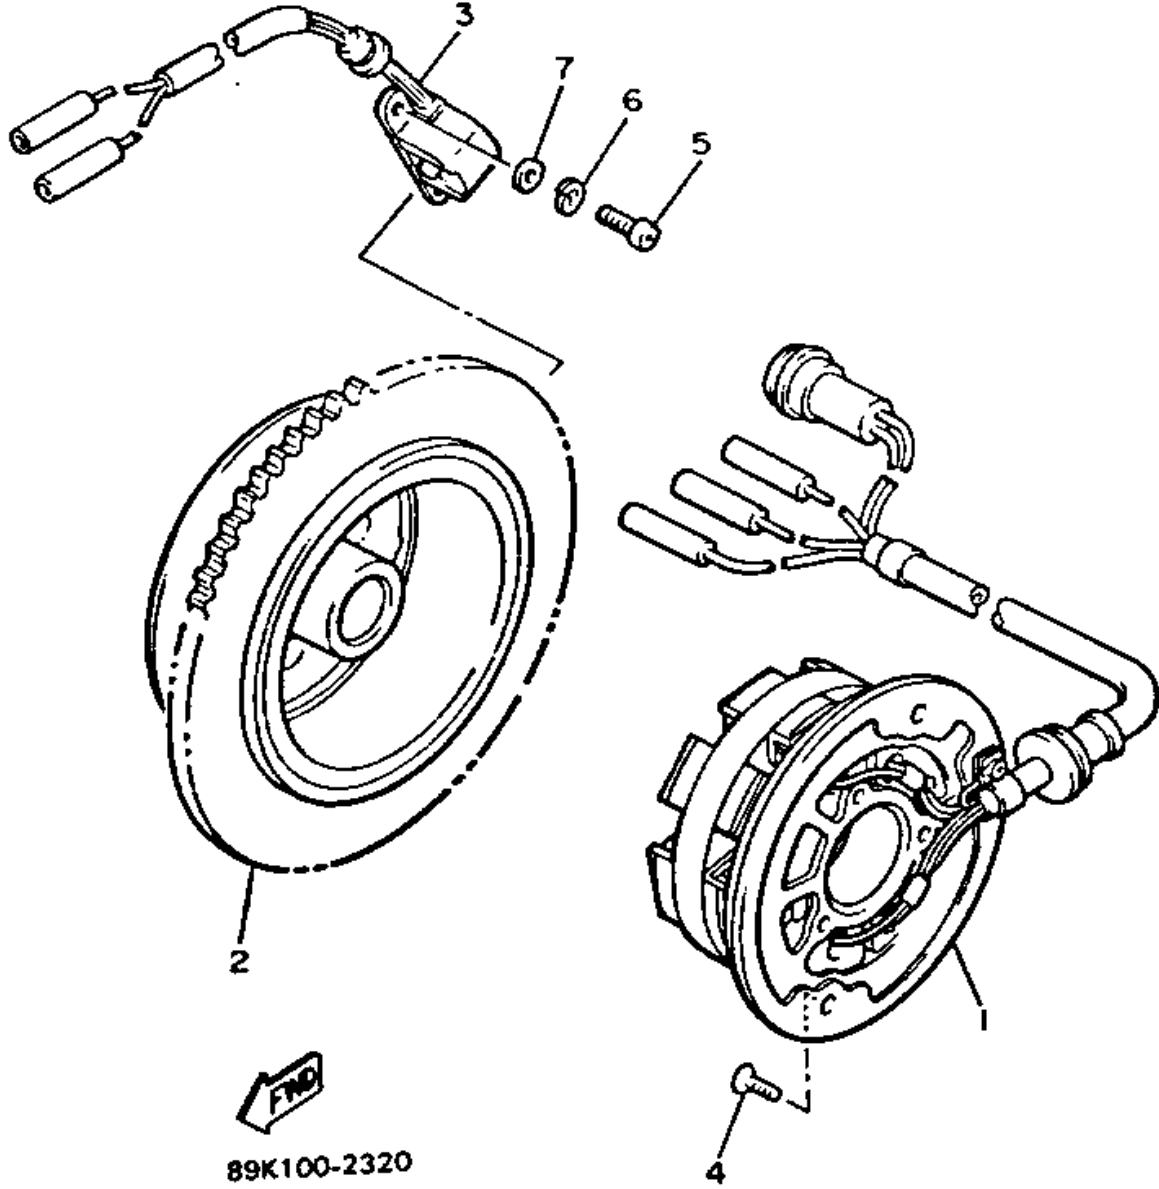

GENERATOR

Ref. No.	Part Number	Description	Qty	Remarks
1	88R-85510-00-00	STATOR ASSEMBLY	1	
2	88S-85550-00-00	ROTOR ASSEMBLY	1	
3	88R-85580-01-00	COIL, PULSER	1	
4	98980-06016-00	SCREW, BINDING	2	
5	98580-05016-00	SCREW, PAN HEAD	2	
6	92990-05100-00	WASHER, SPRING	2	
7	92901-05600-00	WASHER, PLATE	2	

Property of www.SmallEngineDiscount.com - Not for Resale