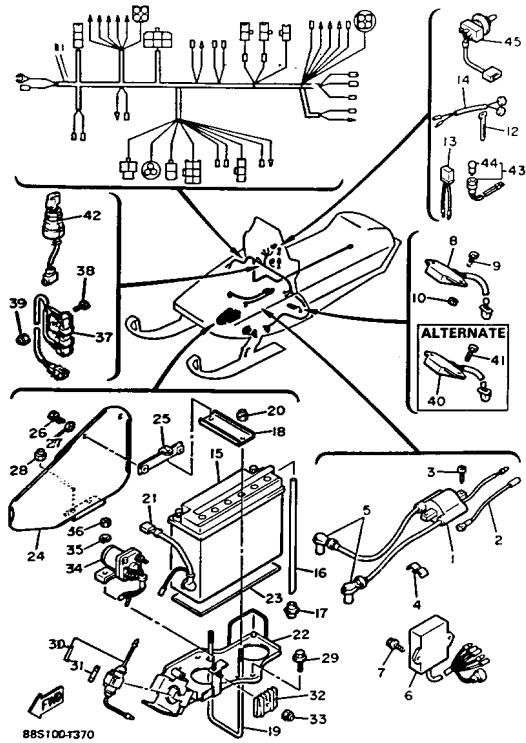

ELECTRICAL 1

Ref. No.	Part Number	Description	Qty	Remarks
29	95811-06010-00	BOLT, FLANGE	1	
30	88T-82150-00-00	FUSE HOLDER ASSEMBLY	1	
31	1E6-82151-00-00	. FUSE (10A)	2	
32	1Y8-81970-60-00	RECTIFIER ASSEMBLY	1	
33	95601-06200-00	NUT, U FLANGE	1	
34	8J9-81940-10-00	STARTER RELAY ASSEMBLY	1	
35	92995-06100-00	WASHER, SPRING	1	
36	95380-06600-00	NUT	1	
37	88T-85370-00-00	RESISTOR ASSEMBLY	1	
38	98980-06016-00	SCREW, BINDING	1	
39	95701-06300-00	NUT, NYLON	1	
40	82M-81910-A0-00	VOLTAGE REGULATOR ASSEMBLY	1	AP
41	97021-06030-00	BOLT	2	AP
42	8K1-82508-20-00	MAIN SWITCH ASSEMBLY	1	
43	8V0-84301-00-00	PILOT LIGHT ASSEMBLY 1	1	
44	8V0-85353-00-00	. BULB (12V5W)	1	
45	88H-82917-00-00	SWITCH	1	

Property of www.SmallEngineDiscount.com - Not for Resale