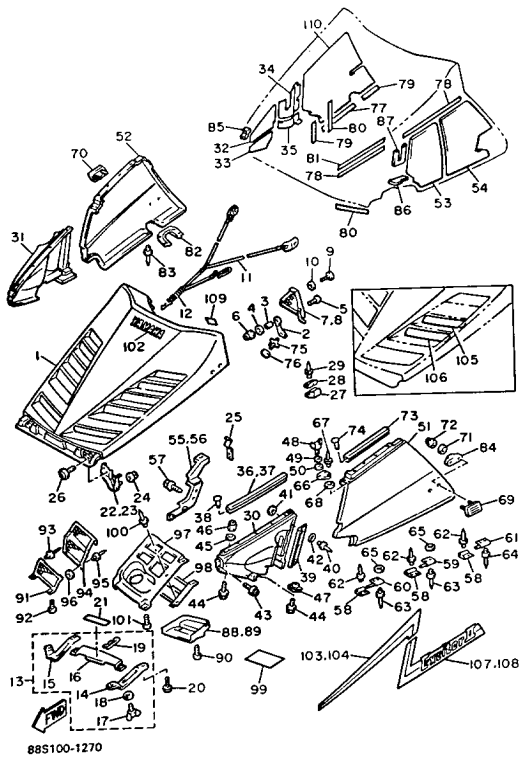

SHROUD

Ref. No.	Part Number	Description	Qty	Remarks
29	90267-40029-00	RIVET, BLIND	4	
30	87M-21982-00-00	HOOD 1	1	UR FOR RR BBM2
31	87M-21983-00-00	HOOD 2	1	UR FOR RR BBM2
32	82M-77262-00-00	LINING, SHROUD 2	1	
33	82M-77263-00-00	LINING, SHROUD 3	1	
34	82M-77264-00-00	LINING, SHROUD 4	1	
35	82M-77265-00-00	LINING, SHROUD 5	1	
36	82M-77515-00-00	BUSH, RUBBER 1	1	
37	8V0-77515-01-00	BUSH, RUBBER 1	1	
38	90269-05039-00	RIVET	10	
39	82M-2196T-00-00	TRIM 1	2	
40	90267-40076-00	RIVET, BLIND	6	
41	90201-044A2-00	WASHER, PLATE	6	
42	90201-047A2-00	WASHER, PLATE	6	
43	90159-05137-00	SCREW, WITH WASHER	4	
44	90119-06088-00	BOLT, WITH WASHER	6	
45	92906-06200-00	WASHER	2	
46	95701-06300-00	NUT, NYLON	2	
47	83R-77144-00-00	NUT	2	
48	90122-06020-00	BOLT, WING	2	
49	90201-065F3-00	WASHER, PLATE	2	
50	90202-06008-00	WASHER, PLATE	2	
51	88R-2197H-00-00	HOOD 3	1	UR FOR RR BBM2
52	88R-2198H-00-00	HOOD 4	1	UR FOR RR BBM2
53	82M-77274-01-00	DAMPER, NOISE 4	1	
54	82M-77275-00-00	DAMPER, NOISE 5	1	
55	88R-2196F-00-00	BRACKET 3	1	
56	82M-2196G-00-00	BRACKET 4	1	
57	95811-06010-00	BOLT, FLANGE	4	

CONTINUED ON NEXT FRAME ➤

Property of www.SmallEngineDiscount.com - Not for Resale