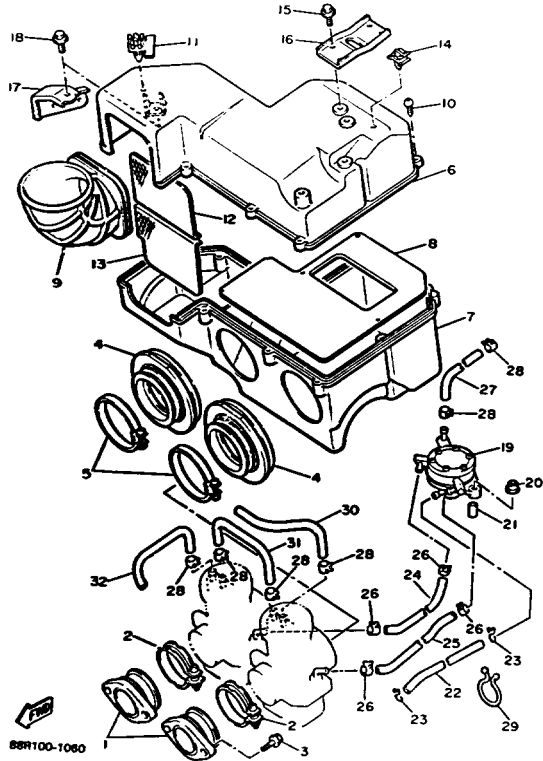

Property of www.SmallEngineDiscount.com - Not for Resale

OIL PUMP

Ref. No.	Part Number	Description	Qty	Remarks
1	88R-13101-00-00	OIL PUMP ASSEMBLY	1	
2	90338-21100-00	. PLUG	1	
3	93505-32002-00	. BALL	2	
4	90501-02018-00	. SPRING, COMPRESSION	2	
5	90446-08335-00	. HOSE	2	
6	353-13552-01-00	. NOZZLE	2	
7	90468-02025-00	. CLIP	2	
8	90430-04004-00	. GASKET	1	
9	98902-04020-00	. SCREW, BIND	1	
10	137-13138-01-00	. PLATE, ADJUSTING	1	
11	137-13137-00-03	. SHIM (0.3T)	1	UR
	137-13137-00-05	. SHIM (0.5T)	1	UR
	137-13137-00-10	. SHIM (1.0T)	1	UR
12	92990-05100-00	. WASHER, SPRING	1	
13	95380-05600-00	. NUT	1	
14	8A5-13146-01-00	COVER, ADJUST PULLEY	1	
15	98506-04018-00	SCREW, PAN HEAD	3	
16	84M-26320-01-00	PUMP CABLE ASSEMBLY	1	
17	91316-05016-00	BOLT	2	
18	3MT-13116-00-00	GASKET, PUMP CASE (8Y0-13116-00)	1	
19	90468-02025-00	CLIP	2	
20	82M-13175-00-00	SHAFT, WORM	1	
21	90201-08624-00	WASHER, PLATE	1	
22	821-13176-00-00	METAL, WORM SHAFT OUTER	1	

Property of www.SmallEngineDiscount.com - Not for Resale

AIR CLEANER

Ref. No.	Part Number	Description	Qty	Remarks
1	88R-13555-00-00	MANIFOLD, INTAKE	2	
2	86M-13575-00-00	BAND	2	
3	95026-08020-00	BOLT, FLANGE	4	
4	88R-14453-00-00	JOINT, AIR CLEANER 1	2	
5	90460-68230-00	CLAMP, HOSE	2	
6	88R-14431-01-00	SILENCER, INTAKE 1	1	
7	88R-14441-00-00	SILENCER, INTAKE 2	1	
8	88R-14477-00-00	PLATE	1	
9	88R-14423-00-00	PIPE, SUCTION 1	1	
10	90167-05043-00	SCREW, TAPPING	9	
11	90464-10092-00	CLAMP	1	
12	88R-1441B-00-00	NET 2	1	
13	88R-1442B-00-00	NET 1	1	
14	90464-15156-00	CLAMP	1	
15	90105-06452-00	BOLT, WASHER BASED	4	
16	88R-14494-00-00	STAY 2	1	
17	88R-14493-00-00	STAY 1	1	
18	90119-06097-00	BOLT, WITH WASHER	1	
19	82M-24410-01-00	FUEL PUMP ASSEMBLY	1	
20	95701-06500-00	NUT, FLANGE	2	
21	90387-061Y7-00	COLLAR	2	
22	90445-10624-00	HOSE	1	
23	90467-09006-00	CLIP	2	
24	90446-09062-00	HOSE	1	
25	90446-09211-00	HOSE	1	
26	90467-09026-00	CLIP	4	
27	90446-11342-00	HOSE	1	
28	90467-11044-00	CLIP	6	
29	90464-23041-00	CLAMP	1	