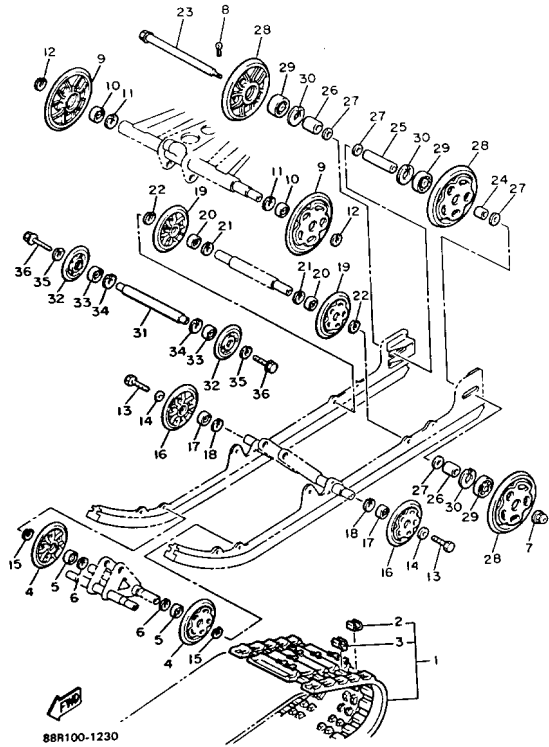

TRACK SUSPENSION 1

Ref. No.	Part Number	Description	Qty	Remarks
29	93306-20417-00	BEARING (B62042RS)	3	
30	99009-47500-00	CIRCLIP	3	
31	8L1-47461-00-00	IDLER	1	
32	8H8-47320-00-00	SUSPENSION WHEEL COMP.	2	
33	93306-00441-00	BEARING (89A) (B6004RS)	2	
34	99009-42500-00	CIRCLIP	2	
35	99009-20400-00	CIRCLIP	2	
36	95816-08018-00	BOLT, FLANGE	2	

Property of www.SmallEngineDiscount.com - Not for Resale