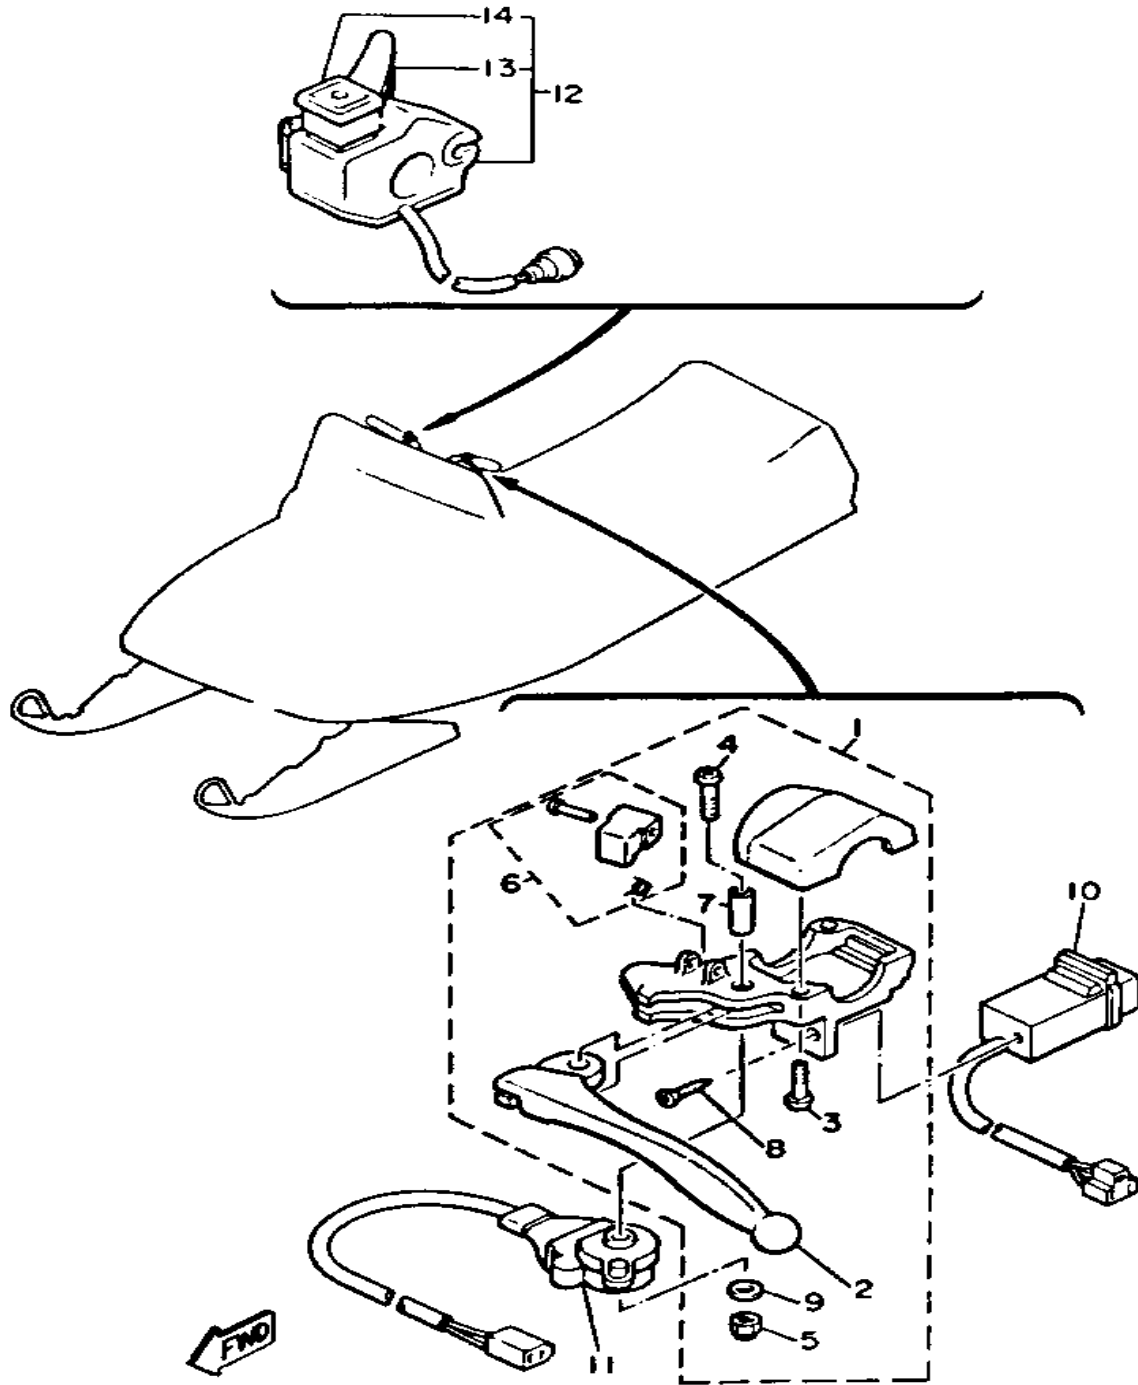

ELECTRICAL 2

88S100-1380

Ref. No.	Part Number	Description	Qty	Remarks
1	88R-W8291-00-00	LEVER HOLDER ASSEMBLY (LEFT)	1	
2	8H8-83912-00-00	. LEVER 1	1	
3	90157-05057-00	. SCREW, PANHEAD	2	
4	90157-05113-00	. SCREW, PAN HEAD	1	
5	95701-05300-00	. NUT, NYLON	1	
6	82A-83930-00-00	. LEVER LOCK ASSEMBLY	1	
7	802-83913-00-00	. COLLAR, LEVER 1	1	
8	97780-30312-00	. SCREW, tapping	2	
9	92990-05200-00	. WASHER, PLAIN	1	
10	8H8-83950-01-00	BEAM SWITCH ASSEMBLY (8K4-83950-01-00)	1	
11	88R-82530-00-00	STOP SWITCH ASSEMBLY	1	
12	84M-82720-00-00	LEVER HOLDER ASSEMBLY (RIGHT)	1	
13	80N-42138-02-00	. LEVER, THROTTLE (80N-42138-00-00)	1	
14	84R-82575-09-00	. ENGINE STOP SWITCH ASSEMBLY	1	

Property of www.SmallEngineDiscount.com - Not for Resale