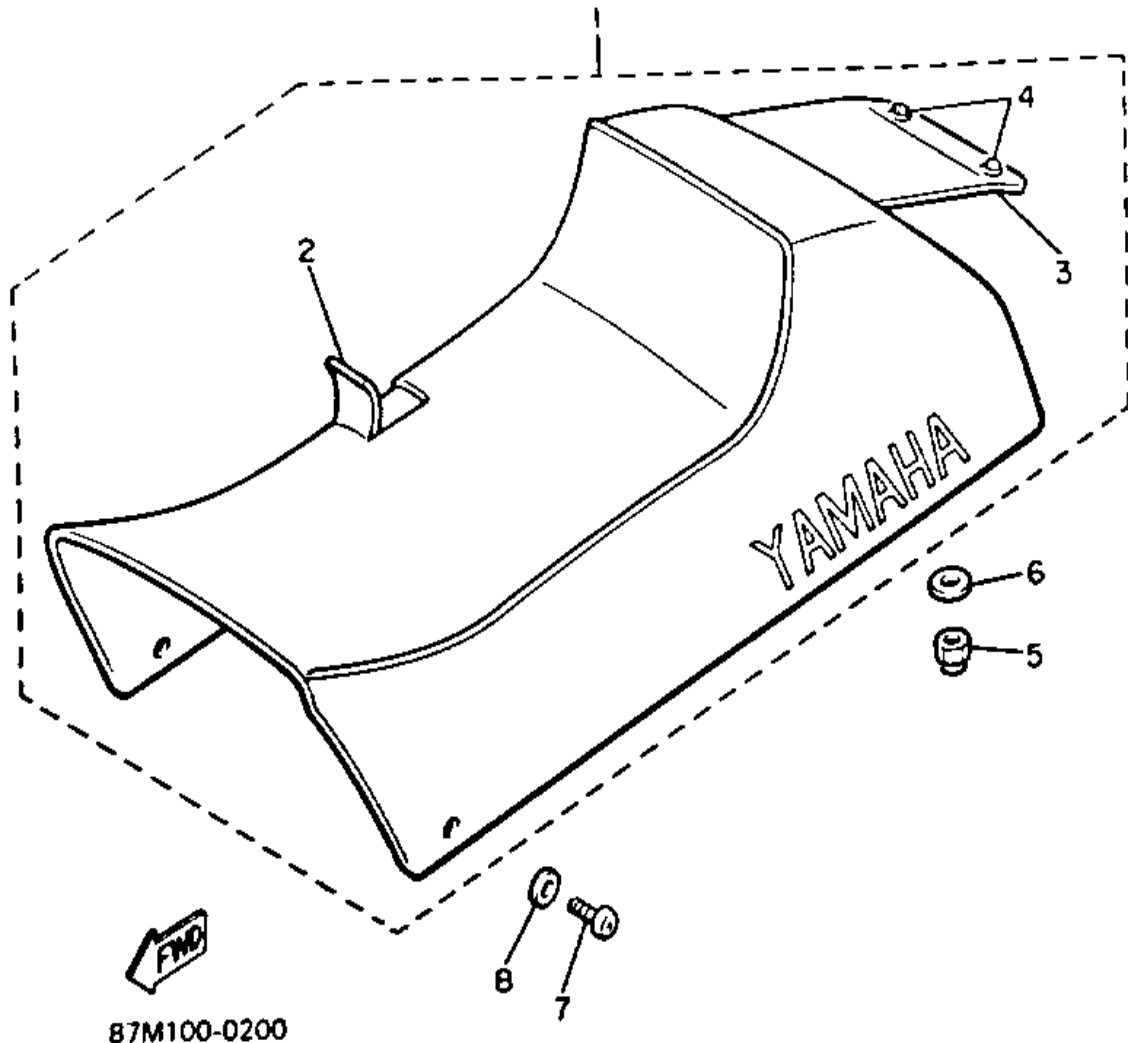

Property of www.SmallEngineDiscount.com - Not for Resale

SEAT

Ref. No.	Part Number	Description	Qty	Remarks
1	88R-24710-00-00	SINGLE SEAT ASSEMBLY	1	UR FOR RR
	88S-24710-00-00	SINGLE SEAT ASSEMBLY (82M-24710-00)	1	UR FOR BBM2
2	88S-24711-00-00	. COVER, SINGLE SEAT (82M-24711-00)	1	UR FOR BBM2ä(WHITEäLETTER)
	88S-24711-00-00	. COVER, SINGLE SEAT (82M-24711-00)	1	UR FOR RR (RED LETTER)
3	8U9-77377-01-00	. COVER, LUGGAGE BOX 2	1	
4	87E-24754-00-00	. HOOK, SEAT	2	
5	95712-08300-00	NUT, LOCK	2	
6	90201-08748-00	WASHER, PLATE	2	
7	98906-06016-00	SCREW, BIND	2	
8	90201-063J2-00	WASHER, PLATE	2	