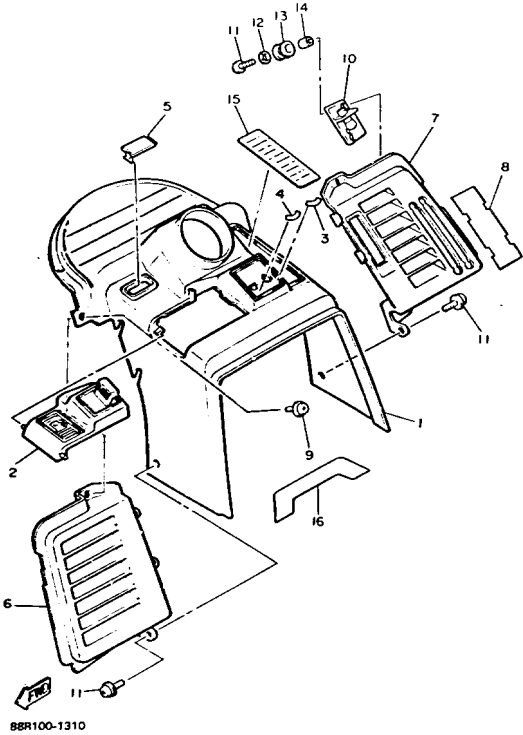

INSTRUMENT PANEL

Ref. No.	Part Number	Description	Qty	Remarks
1	8X9-77711-01-00	PANEL, INSTRUMENT	1	
2	8X9-77712-01-00	PANEL, INSTRUMENT	1	
3	8V0-77741-20-00	INDICATOR 1	1	
4	8U9-77742-00-00	INDICATOR 2	1	
5	8X9-77740-00-00	GROMMET, INSTRUMENT PANEL	1	
6	8X9-77131-00-00	LOUVER 1	1	
7	8X9-77132-00-00	LOUVER 2	1	
8	8V0-7716E-00-00	REFLECTOR 1	2	
9	90159-05137-00	SCREW, WITH WASHER	4	
10	80L-77721-00-00	BRACKET 1	1	
11	97706-50520-00	SCREW, TAPPING	2	
12	90201-05033-00	WASHER, PLATE	2	
13	90480-13398-00	GROMMET	2	
14	90387-050T5-00	COLLAR	2	
15	87M-77761-00-00	LABEL, WARNING 1	1	UR
16	82M-77276-00-00	DAMPER, NOISE 6	1	

Property of www.SmallEngineDiscount.com - Not for Resale