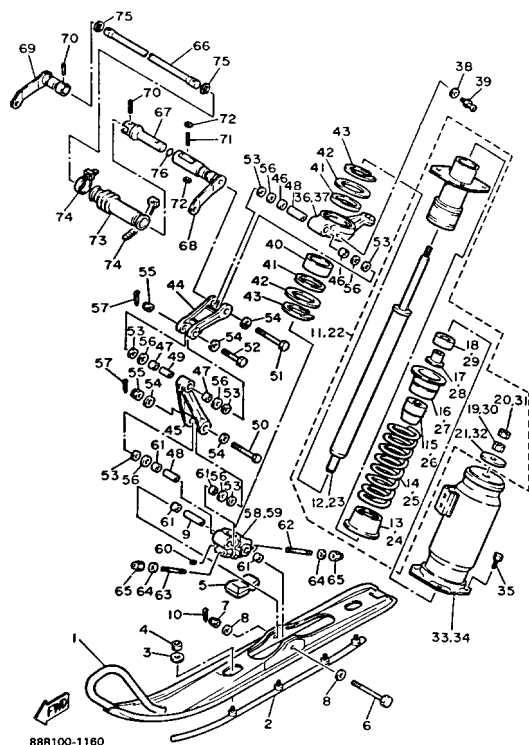

88R100-1160

SKI

Ref. No.	Part Number	Description	Qty	Remarks
30	90170-08220-00	. NUT	1	
31	95333-08600-00	. NUT	1	
32	90201-080L1-00	. WASHER, PLATE	1	
33	82M-2376J-00-00	HOLDER, ABSORBER (LH) (BLU)	1	UR FOR BBM2
	87H-2376J-00-00	HOLDER, ABSORBER (LH) ...	1	UR FOR RR
34	82M-2377J-00-00	HOLDER, ABSORBER (RH) (BLU)	1	UR FOR BBM2
	87H-2377J-00-00	HOLDER, ABSORBER (RH) ...	1	UR FOR RR
36	82M-23851-00-00	ARM, OUTSIDE 1 (L, H)	1	
37	82M-23852-00-00	ARM, OUTSIDE 2 (R, H)	1	
38	90201-067F9-00	WASHER, PLATE	2	
39	93700-06M03-00	NIPPLE, GREASE	2	
40	90384-53175-00	BUSH, BIMETAL FORMED	2	
41	93109-53036-00	OIL SEAL	4	
42	90201-535H6-00	WASHER, PLATE (T=2.0)	4	UN
	90201-536A1-00	WASHER, PLATE (T=1.0)	4	UN
43	93410-52061-00	CIRCLIP	4	
44	8M6-2382E-00-00	ARM, FRONT 1	2	
45	8M6-2382F-00-00	ARM, FRONT 2	2	
46	90384-14091-00	BUSH, BIMETAL FORMED	4	
47	90384-14096-00	BUSH, BIMETAL FORMED	4	
48	90387-101Y9-00	COLLAR	4	
49	90387-100A4-00	COLLAR	2	
50	90102-10074-00	BOLT, WITH HOLE	2	
51	90101-10732-00	BOLT	2	
52	90102-10073-00	BOLT, W/HOLE	2	
53	90201-105A8-00	WASHER, PLATE	12	
54	90201-115A7-00	WASHER, PLATE	8	

CONTINUED ON NEXT FRAME ►

Property of www.SmallEngineDiscount.com - Not for Resale