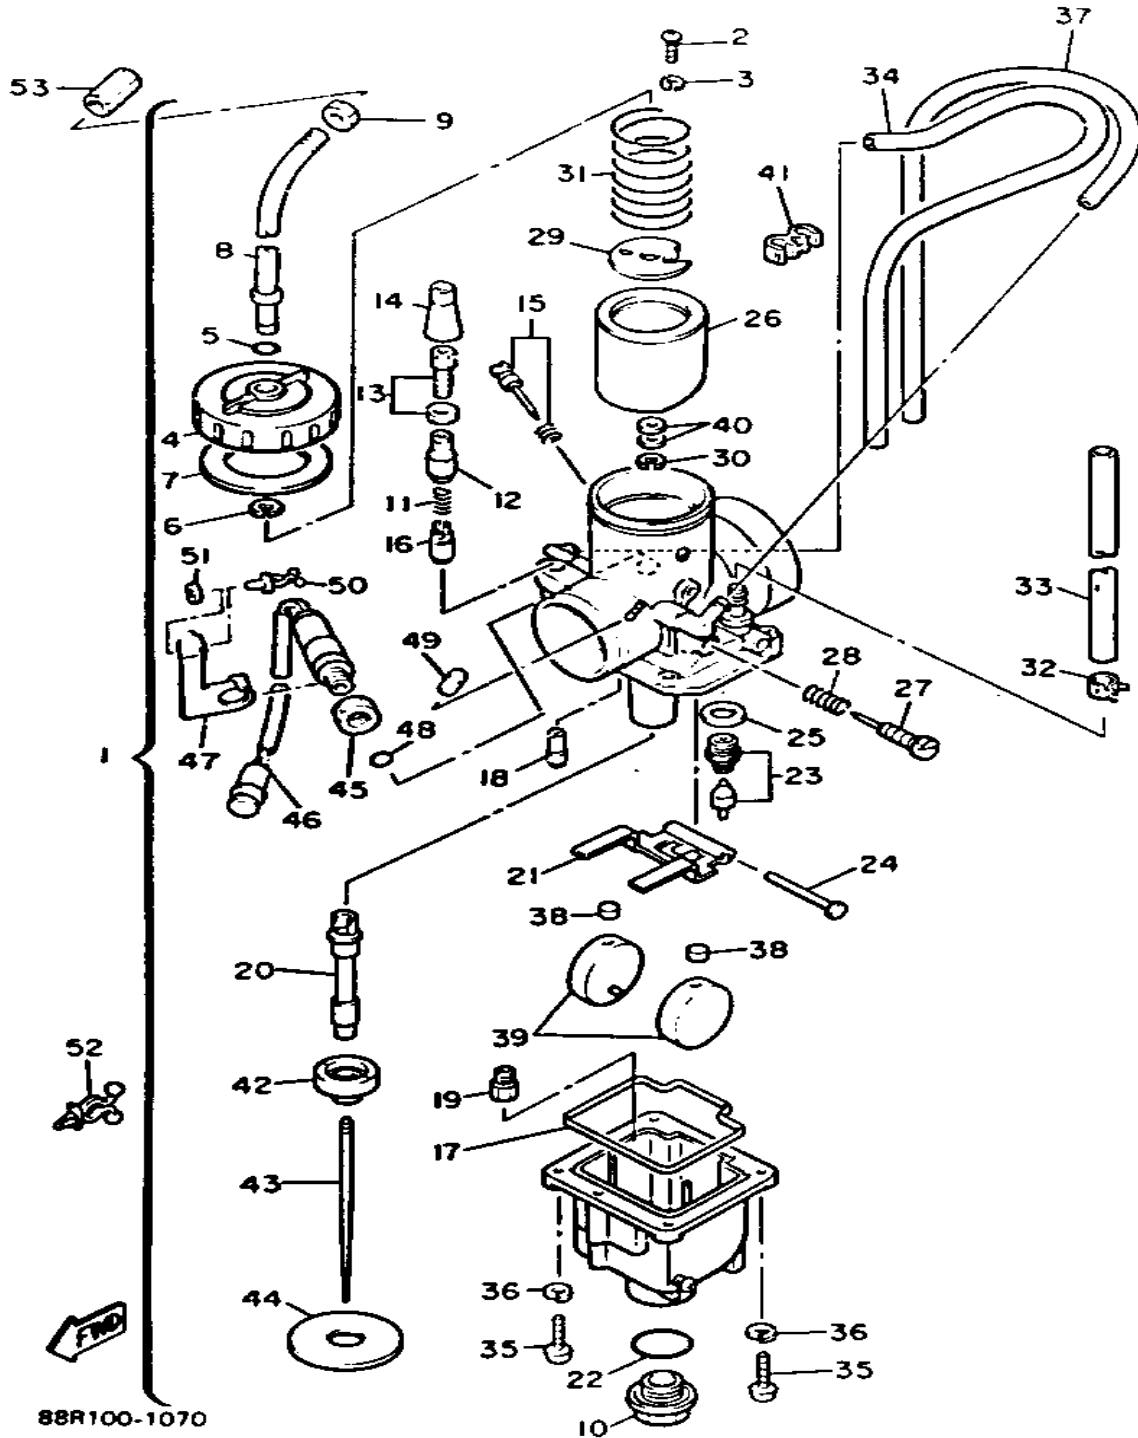

CARBURETOR

88R100-1070

Ref. No.	Part Number	Description	Qty	Remarks
1	88R-14101-00-00	CARBURETOR ASSEMBLY 1 (L.H)	1	UR
	88R-14102-00-00	CARBURETOR ASSEMBLY 2 (R.H)	1	UR
2	98580-04008-00	. SCREW, PAN HEAD	1	
3	92901-04100-00	. WASHER, SPRING	1	
4	87M-14168-00-00	. CAP, MIXING CHAMBER	1	
5	8F2-14147-00-00	. O-RING	1	
6	363-14137-00-00	. CLIP	1	
7	363-14126-00-00	. GASKET	1	
8	88R-14155-00-00	. GUIDE, CABLE	1	
9	127-14161-00-00	. NUT, CABLE ADJUSTING	1	
10	500-14115-00-00	. PLUG, SCREW	1	
11	127-14135-00-00	. SPRING, PLUNGER	1	
12	8U9-14174-00-00	. CAP, PLUNGER	1	
13	12G-14106-00-00	. CABLE ADJUST SCREW SET	1	
14	8A7-14169-00-00	. CAP	1	
15	23X-14104-00-00	. AIR SCREW SET	1	
16	8U9-14171-00-00	. PLUNGER, STARTER	1	
17	88R-14229-00-00	. SHAFT, CHOKE	1	
18	193-14142-40-A1	. JET, PILOT (# 40)	1	UR
	193-14142-42-00	. JET, PILOT (# 42.5)	1	STD
	193-14142-45-A1	. JET, PILOT (# 45)	1	UR
19	137-14143-46-A1	. JET, MAIN (#230)	1	UR
	137-14143-48-A1	. JET, MAIN (#240)	1	UR
	137-14143-50-A1	. JET, MAIN (#250)	1	UR
	137-14143-52-00	. JET, MAIN (#260)	1	UR
	137-14143-54-A1	. JET, MAIN (#270)	1	UR
	137-14143-56-A0	. JET, MAIN (# 280)	1	UR

CONTINUED ON NEXT FRAME ►

Property of www.SmallEngineDiscount.com - Not for Resale