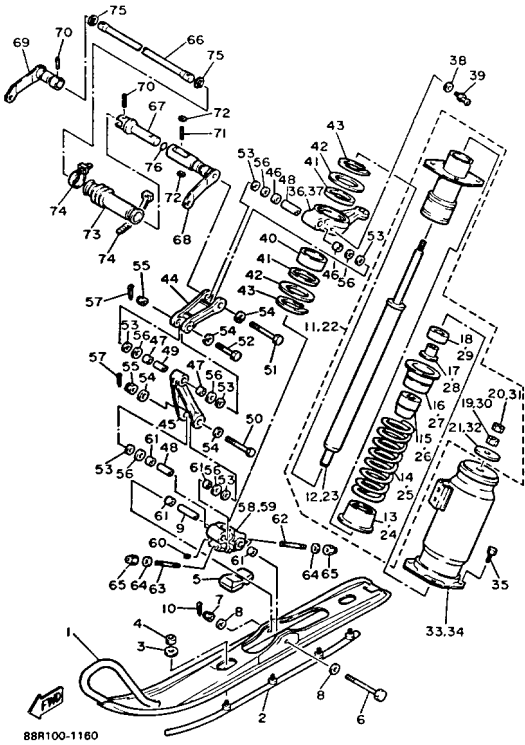

SKI

Ref. No.	Part Number	Description	Qty	Remarks
55	95706-10300-00	NUT, NYLON	4	
56	90209-14296-00	WASHER	12	
57	91490-20020-00	PIN, COTTER	4	
58	84M-2376E-00-00	BRACKET 1	1	
59	84M-2377E-00-00	BRACKET 2	1	
60	90113-06039-00	BOLT, SET	2	
61	90384-14091-00	BUSH, BIMETAL FORMED	8	
62	95611-08655-00	BOLT, STUD	2	
63	95611-08640-00	BOLT, STUD	2	
64	92901-08600-00	WASHER	4	
65	95712-08300-00	NUT, LOCK	4	
66	87F-2386E-00-00	BAR, STABILIZER FRONT	1	
67	82M-2386F-00-00	LINK, STABILIZER FRONT	1	
68	82M-2385L-00-00	JOINT, STABILIZER 1	1	
69	82M-2385M-00-00	JOINT, STABILIZER 2	1	
70	93605-20225-00	PIN, DOWEL	2	
71	93605-25223-00	PIN, DOWEL	1	
72	82M-2386R-00-00	SLIDER	2	
73	82M-2386H-00-00	COVER, STABILIZER FRONT	1	
74	12R-82591-00-00	BAND	2	
75	93410-23056-00	CIRCLIP	2	
76	93210-15751-00	O-RING	1	

Property of www.SmallEngineDiscount.com - Not for Resale