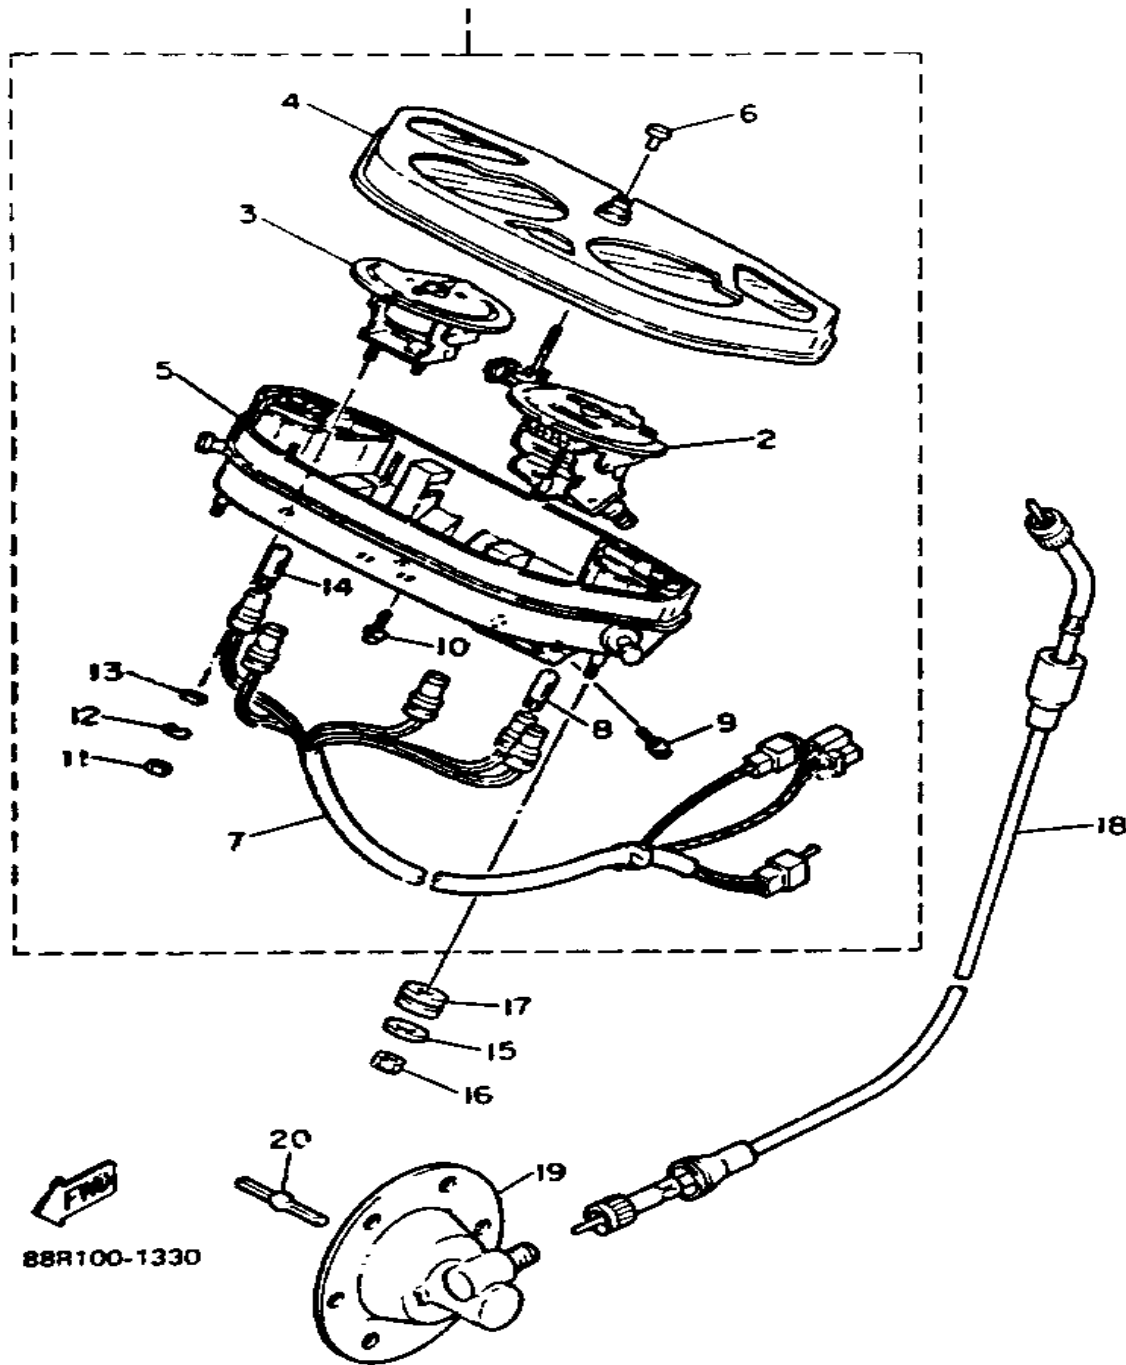

METER

Ref. No.	Part Number	Description	Qty	Remarks
1	88R-83500-40-00	COMBINATION METER ASSEMBLY	1	UR (MILE/H)
2	82M-83580-40-00	. SPEEDOMETER ASSEMBLY	1	UR (MILE/H)
3	88R-83540-20-00	. TACHOMETER ASSEMBLY	1	
4	88R-83559-20-00	. COVER, METER	1	
5	82M-8353H-01-00	. CASE, INNER	1	
6	29L-83578-00-00	. KNOB, TRIP METER	1	
7	88R-83509-20-00	. SOCKET CORD ASSEMBLY	1	
8	4G1-84744-00-00	. BULB, MTR.12V3.4W	4	
9	90167-04021-00	. SCREW, TAPPING	2	
10	90164-04009-00	. SCREW, TAPPING	4	
11	95301-04600-00	. NUT	2	
12	92901-04100-00	. WASHER, SPRING	2	
13	92990-04200-00	. WASHER, PLAIN	2	
14	4N0-83516-00-00	. BULB (6V-3W)	1	
15	90201-06067-00	WASHER, PLATE	2	
16	95380-06600-00	NUT	2	
17	5J0-83513-00-00	DAMPER	3	
18	82M-83550-00-00	SPEEDOMETER CABLE ASSEMBLY	1	
19	8L9-47700-00-00	METER GEAR HOUSING COMP	1	
20	8K4-47715-00-00	JOINT	1	

88R100-1330

Property of www.SmallEngineDiscount.com - Not for Resale