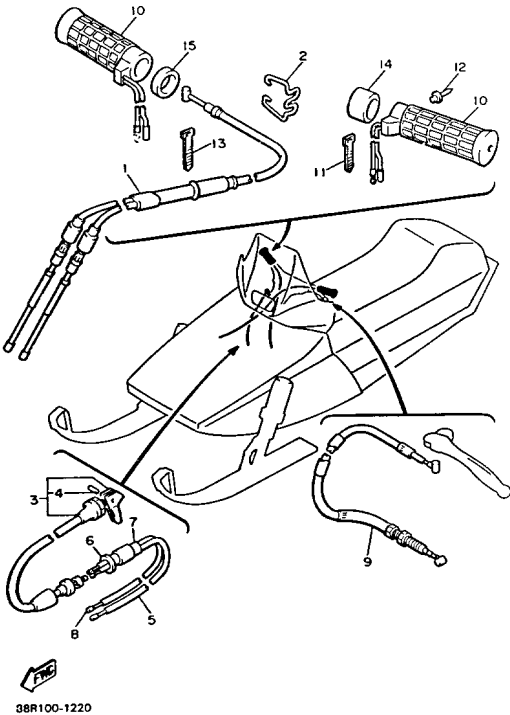

Property of www.SmallEngineDiscount.com - Not for Resale

STEERING GATE

Ref. No.	Part Number	Description	Qty	Remarks
1	88R-23870-00-00	STEERING GATE COMP.	1	
2	90105-08447-00	BOLT, WASHER BASED	4	
3	95811-06030-00	BOLT, FLANGE	4	
4	95701-06300-00	NUT, NYLON	4	
5	90465-06013-00	CLAMP	1	
6	82M-23815-01-00	PAD, STEERING	1	
7	80L-23817-01-00	PAD, STEERING	1	
8	98506-05010-00	SCREW, PAN HEAD	1	
9	92906-05100-00	WASHER, SPRING	1	
10	92906-05200-00	WASHER, PLAIN	1	
11	98506-05030-00	SCREW, PAN HEAD	4	
12	92906-05100-00	WASHER, SPRING	4	
13	92906-05600-00	WASHER, PLATE	4	
14	98580-05012-00	SCREW, PAN HEAD	2	
15	92990-05100-00	WASHER, SPRING	2	
16	92901-05600-00	WASHER, PLATE	2	
17	8V0-23858-00-00	SPACER	1	

Property of www.SmallEngineDiscount.com - Not for Resale

CONTROL CABLE

Ref. No.	Part Number	Description	Qty	Remarks
1	88R-26311-00-00	CABLE, THROTTLE 1	1	
2	8M6-26391-01-00	CLIP, CABLE	1	
3	82M-26331-01-00	CABLE, STARTER 1	1	
4	91609-30010-00	. PIN, SPRING	1	
5	84M-26334-00-00	CABLE, STARTER 2	1	
6	4U1-26261-00-00	CONNECTOR, CABLE	1	
7	5L6-26272-00-00	CAP	1	
8	84M-2633A-00-00	WIRE, STARTER 3	1	
9	82M-26340-00-00	CABLE, BRAKE	1	
10	88T-26240-00-00	GRIP ASSEMBLY	2	
11	437-83936-01-00	BAND, SWITCH CORD	2	
12	90267-40076-00	RIVET, BLIND	2	
13	25G-83936-01-00	BAND, SWITCH CORD	1	
14	90387-22726-00	COLLAR	1	
15	90387-224F9-00	COLLAR	1	