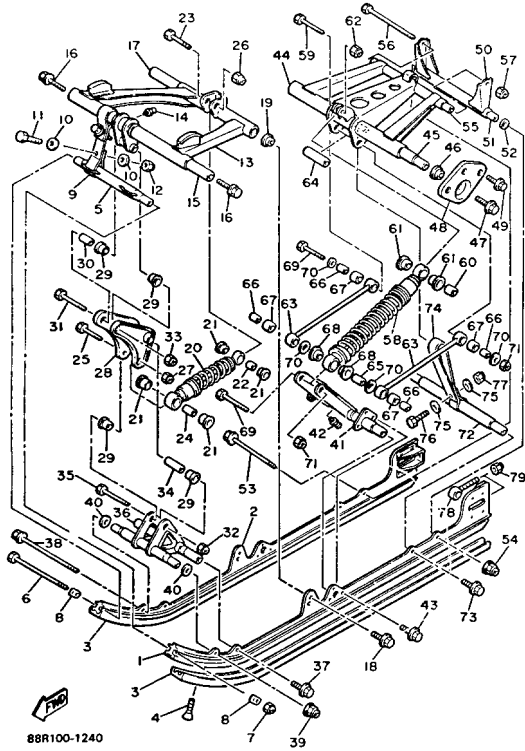

TRACK SUSPENSION 2

Ref. No.	Part Number	Description	Qty	Remarks
29	90387-123G5-00	COLLAR	4	
30	90387-086G1-00	COLLAR	1	
31	97021-08065-00	BOLT	1	
32	95712-08300-00	NUT, LOCK	1	
33	95611-08100-00	NUT, U	1	
34	90387-084G0-00	COLLAR	1	
35	97022-08100-00	BOLT	1	
36	8U7-47418-00-00	BRACKET 4	1	
37	90105-08432-00	BOLT, WASHER BASED	2	
38	95822-08250-00	BOLT, FLANGE	1	
39	95601-08200-00	NUT, U	1	
40	92990-08600-00	WASHER, PLATE	2	
41	8AX-47416-00-00	BRACKET 2	1	
42	93700-06M03-00	NIPPLE, GREASE	1	
43	90105-06434-00	BOLT, WASHER BASED	6	
44	89J-47332-00-00	. ARM, PIVOT 2	1	
	90201-08795-00	. WASHER, PLATE	2	
	95712-08300-00	. NUT, LOCK	2	
	99999-02178-00	ARM, PIVOT 2 (8U7-47332-00-00)	1	
45	88R-47475-00-00	SHAFT 2	1	
46	88R-47319-00-00	COLLAR	2	
47	90109-10771-00	BOLT	2	
48	88R-47425-01-00	BRACKET, REAR 2	2	
49	95816-08020-00	BOLT, FLANGE	6	
50	8U7-47417-00-00	BRACKET 3	1	
51	90387-08632-00	COLLAR	1	
52	90201-08649-00	WASHER, PLATE	2	
53	95822-08250-00	BOLT, FLANGE	1	

CONTINUED ON NEXT FRAME ►

Property of www.SmallEngineDiscount.com - Not for Resale