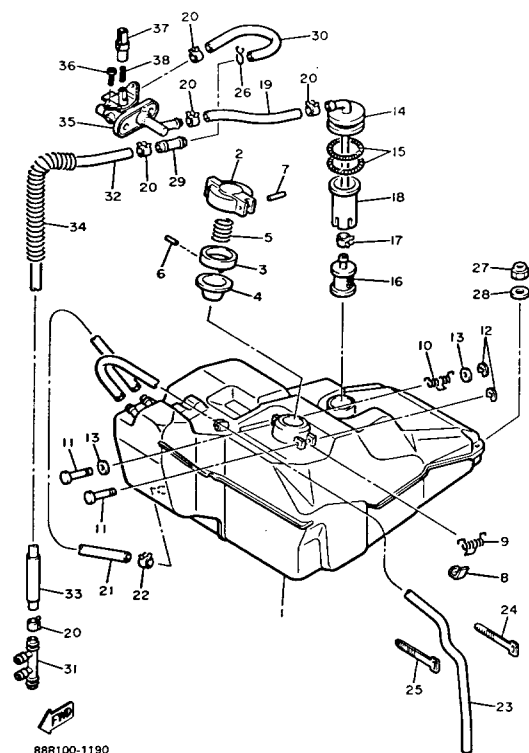

FUEL TANK

Ref. No.	Part Number	Description	Qty	Remarks
1	88R-24111-00-00	TANK, FUEL	1	
2	813-24611-01-00	BODY, CAP	1	
3	813-24613-01-00	DISC, CAP	1	
4	8F7-24641-00-00	GASKET, CAP 1	1	
5	90501-20130-00	SPRING, COMPRESSION	1	
6	91609-30016-00	PIN, SPRING	1	
7	91609-25032-00	PIN, SPRING	1	
8	83M-24628-00-00	HOOK	1	
9	90508-10715-00	SPRING, TORSION	1	
10	90508-08353-00	SPRING, TORSION	1	
11	90249-03017-00	PIN	2	
12	93430-02001-00	CIRCLIP	2	
13	90201-03313-00	WASHER, PLATE	2	
14	86M-24335-00-00	PIPE, SUCTION 1	1	
15	90506-06065-00	SPRING, TENSION	2	
16	8H5-24560-00-00	FILTER ASSEMBLY	1	
17	90467-11044-00	CLIP	1	
18	8V0-24336-00-00	PIPE, SUCTION 2	1	
19	90446-11258-00	HOSE	1	
20	90467-11044-00	CLIP	5	
21	90446-09336-00	HOSE	1	
22	90467-09026-00	CLIP	1	
23	90446-09155-00	HOSE	1	
24	341-26397-01-00	BAND	7	
25	25G-83936-01-00	BAND, SWITCH CORD	4	
26	90467-11009-00	CLIP	1	
27	95712-08300-00	NUT, LOCK	2	
28	90201-08784-00	WASHER, PLATE	2	
29	878-24379-00-00	PIPE, JOINT 4	1	