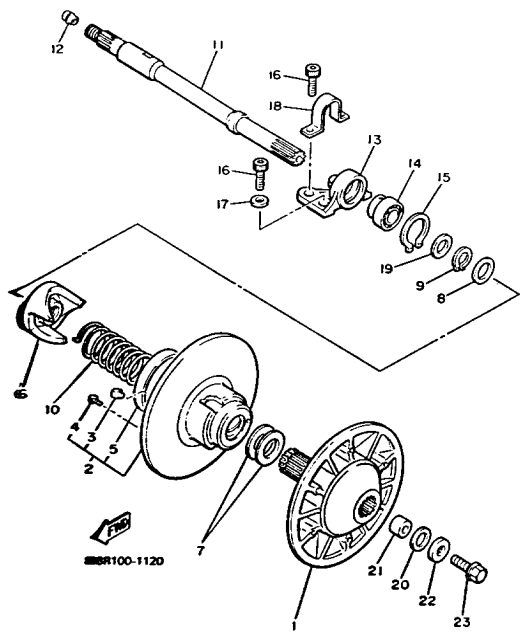

SECONDARY SHEAVE

Ref. No.	Part Number	Description	Qty	Remarks
1	88R-17660-01-00	SEC FXD SHVSHEAVE COMP.	1	
2	89F-17670-00-00	SEC SLIDING SHEAVE (88R-17670-00-00)	1	
3	8X6-17688-00-00	SHOE, RAMP	3	
4	90154-06036-00	SCREW, BINDING	3	
5	90380-90117-00	BUSH, SOLID	1	
6	88R-17684-01-00	SEAT, SEC SPRING	1	
7	90201-345G2-00	WASHER, PLATE	2	
8	90201-34684-00	WASHER, PLATE	1	
9	93440-34170-00	CIRCLIP	1	
10	90508-50571-00	SPRING, TORSION	1	
11	88F-17681-00-00	SHAFT, SECONDARY	1	
12	82M-17699-00-00	PLUG, OIL	1	
13	87X-47631-00-00	HOUSING, BEARING	1	
14	888-17678-00-00	BEARING	1	
15	99009-52500-00	CIRCLIP	1	
16	91311-08020-00	BOLT, SOCKET HEAD	4	
17	92990-08600-00	WASHER, PLATE	2	
18	88R-1441L-00-00	PANEL	1	
19	90201-252F1-00	WASHER, PLATE (T0.5)	1	UR
	90201-25526-00	WASHER, PLATE (T2.0)	1	UR
	90201-25527-00	WASHER, PLATE (T1.0)	1	UR
20	90201-222F0-00	WASHER, PLATE (T0.5)	1	UR
	90201-225A4-00	WASHER, PLATE (T1.0)	1	UR
21	90387-147A8-00	COLLAR	1	
22	90201-140A6-00	WASHER, PLATE	1	
23	90105-14175-00	BOLT, WASHER BASED	1	

Property of www.SmallEngineDiscount.com - Not for Resale