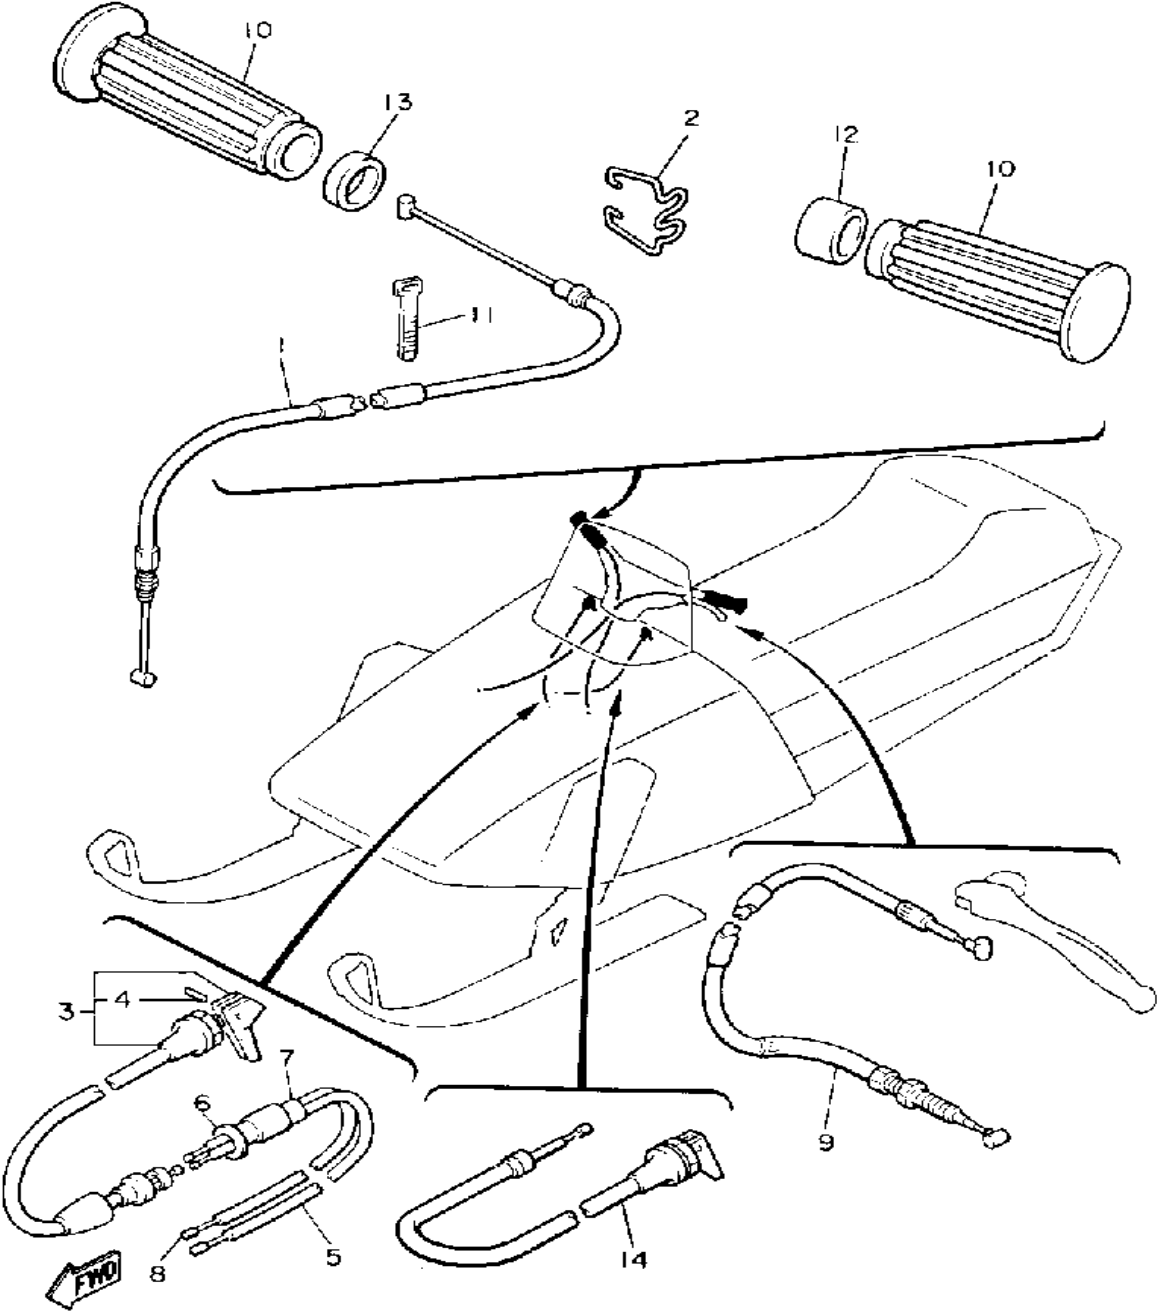

CONTROL-CABLE

84M100-8220

Ref. No.	Part Number	Description	Qty	Remarks
1	88R-26311-00-00	CABLE, THROTTLE 1	1	
2	8M6-26391-01-00	CLIP, CABLE	1	
3	82M-26331-01-00	CABLE, STARTER 1	1	
4	91609-30010-00	. PIN, SPRING	1	
5	84M-26334-00-00	CABLE, STARTER 2	1	
6	4U1-26261-00-00	CONNECTOR, CABLE	1	
7	5L6-26272-00-00	CAP	1	
8	84M-2633A-00-00	WIRE, STARTER 3	1	
9	82M-26340-00-00	CABLE, BRAKE	1	
10	8W6-26241-00-00	GRIP LH	2	
11	341-26397-01-00	BAND	1	
12	90387-223R2-00	COLLAR	1	
13	90387-224F9-00	COLLAR	1	
14	84M-2638A-00-00	FUEL COCK CABLEASSEMBLYASSY	1	

Property of www.SmallEngineDiscount.com - Not for Resale