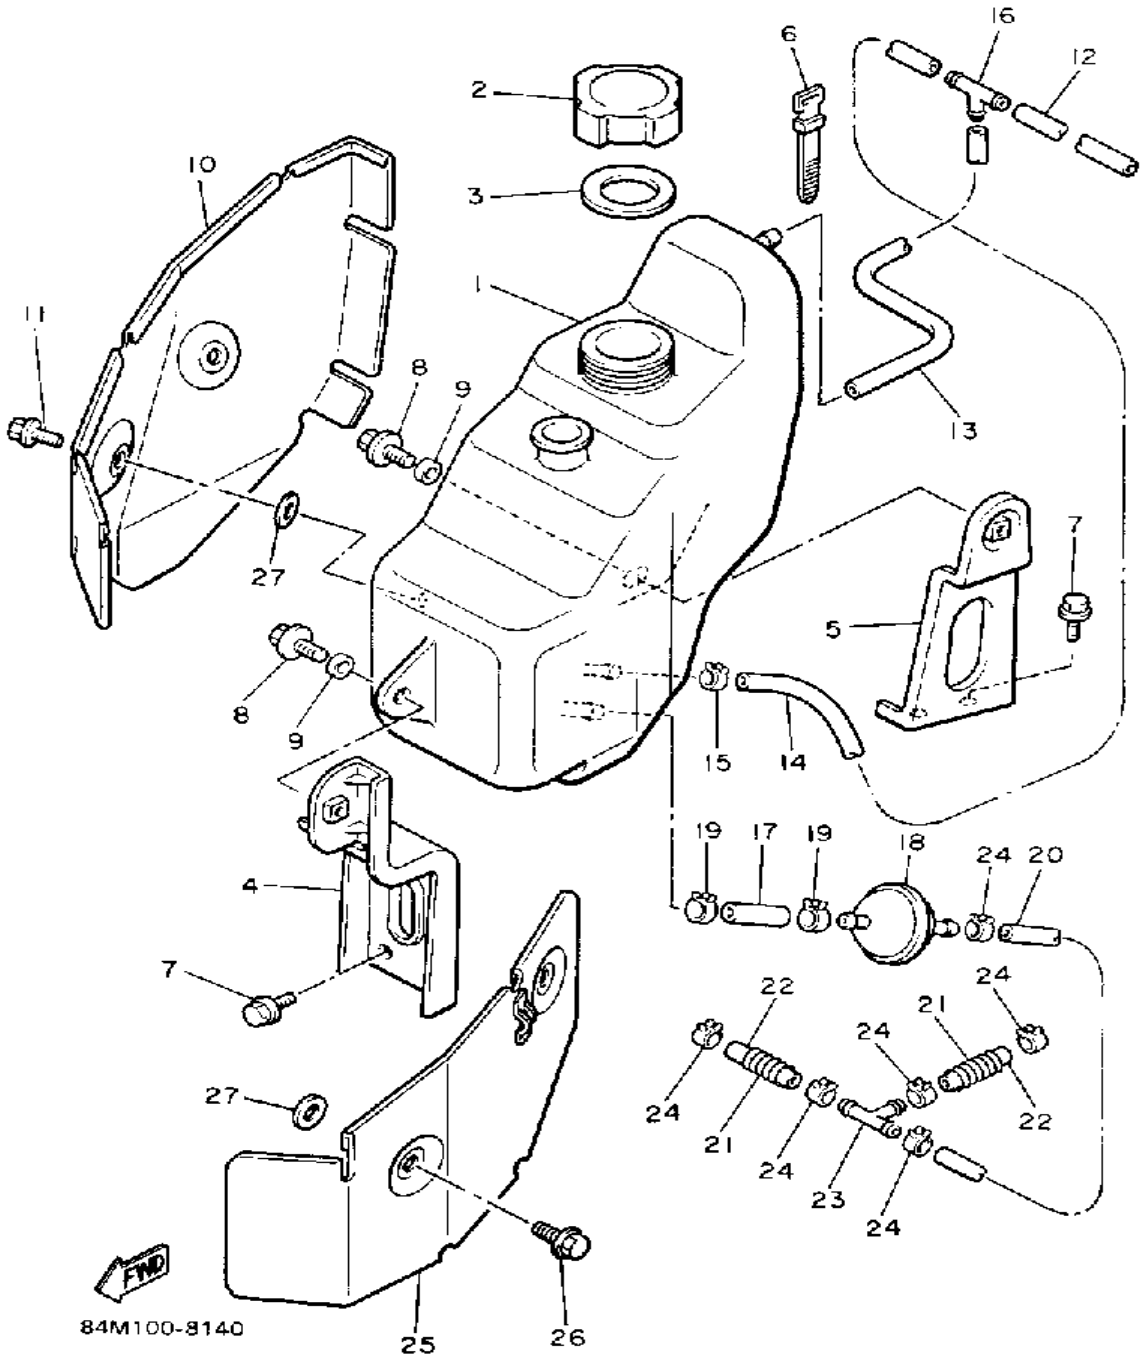

OIL TANK

Ref. No.	Part Number	Description	Qty	Remarks
1	82M-21751-00-00	TANK, OIL	1	
2	863-21771-00-00	BODY, CAP	1	
3	90430-31003-00	GASKET	1	
4	82M-2193E-00-00	BRACKET, OIL TANK 1	1	
5	82M-2193F-00-00	BRACKET, OIL TANK 2	1	
6	25G-83936-01-00	BAND, SWITCH CORD	1	
7	95811-06012-00	BOLT, FLANGE	4	
8	90119-06108-00	BOLT, WITH WASHER	2	
9	90387-06704-00	COLLAR	2	
10	84M-2176E-00-00	PLATE	1	
11	95811-06010-00	BOLT, FLANGE	2	
12	90446-09266-00	HOSE (82M)	1	
13	90446-09231-00	HOSE		1
14	90446-09262-00	HOSE	1	
15	90467-09026-00	CLIP	1	
16	801-24376-00-00	PIPE, JOINT 1	1	
17	90446-11260-00	HOSE	1	
18	8G8-13410-00-00	STRAINER HOUSING ASSEMBLY	1	
19	90467-11044-00	CLIP	2	
20	90446-09068-00	HOSE	1	
21	81E-24327-00-00	PROTECTOR, PIPE	2	
22	90446-09088-00	HOSE	2	
23	801-24376-00-00	PIPE, JOINT 1	1	
24	90467-09026-00	CLIP	6	
25	84M-2172W-00-00	COVER	1	
26	95811-06010-00	BOLT, FLANGE	2	
27	84M-21715-00-00	WASHER, SPECIAL 1	4	

Property of www.SmallEngineDiscount.com - Not for Resale