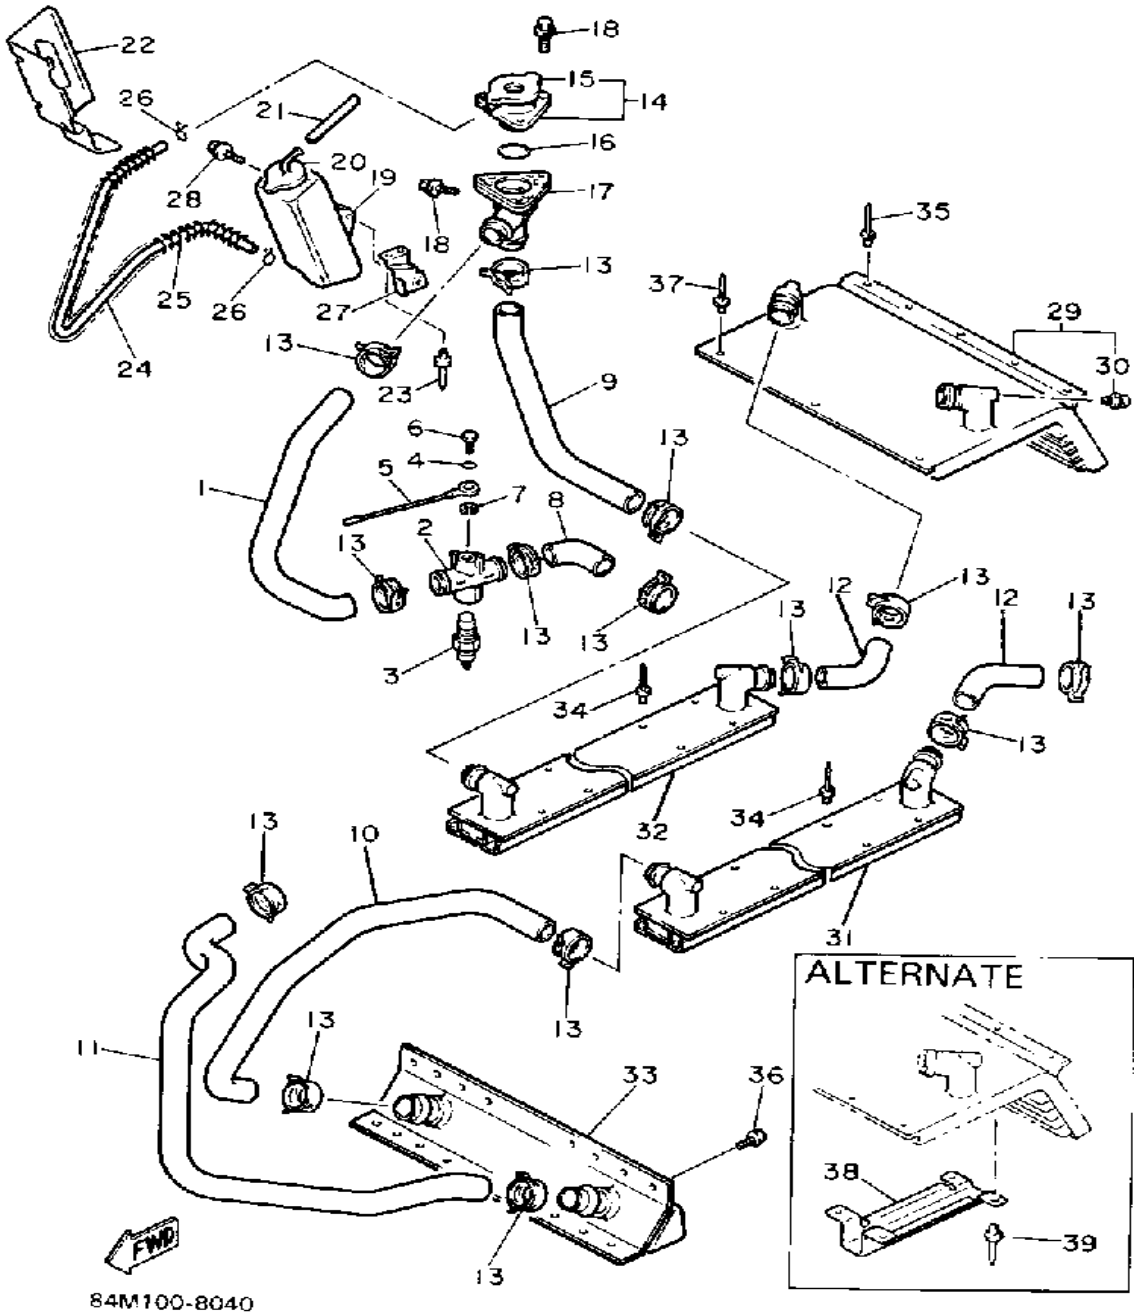

RADIATOR-HOSE

Ref. No.	Part Number	Description	Qty	Remarks
30	82M-1247H-00-00	. SCREW, BREED	1	
31	82M-1240E-01-00	HEAT EXCHANGER	1	
32	82M-1240F-01-00	HEAT EXCHANGER	1	
33	82M-1241A-00-00	HEAT EXCHANGER ASSEMBLY 4	1	
34	90267-48060-00	RIVET, BLIND	32	
35	90267-48132-00	RIVET, blind	14	
36	90154-06036-00	SCREW, BINDING	4	
37	90267-48117-00	RIVET, BLIND	3	
38	82M-21978-00-00	PROTECTOR, FRAME	2	ALT. PART
39	90267-48060-00	RIVET, BLIND	8	ALT. PART

Property of www.SmallEngineDiscount.com - Not for Resale