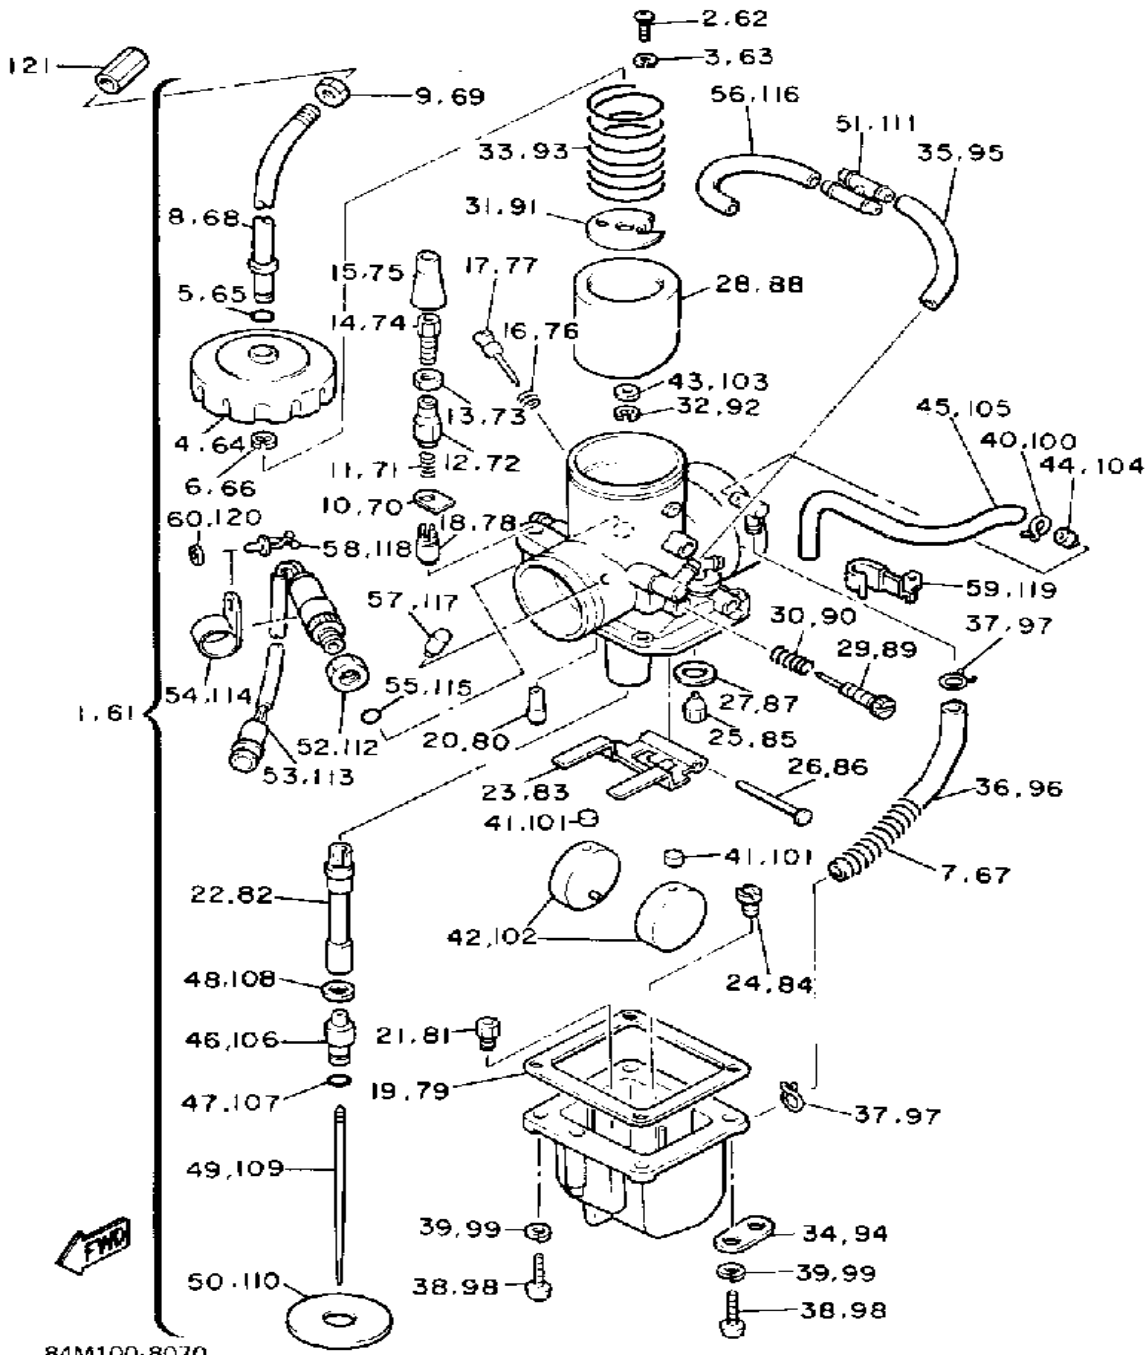

CARBURETOR

Ref. No.	Part Number	Description	Qty	Remarks
81	137-14143-54-A1	. JET, MAIN (#270)	1	U.R.
	137-14143-58-A1	. JET, MAIN (# 290)	1	U.R.
	137-14143-64-00	. JET, MAIN (#320)	1	U.R. STD
	137-14143-68-00	. JET, MAIN (#340)	1	U.R.
82	363-14141-56-00	. NOZZLE, MAIN	1	
83	363-14187-00-00	. ARM, FLOAT	1	
84	3G2-14231-40-00	. JET, MAIN (#200)	1	
85	500-14190-15-00	. NEEDLE VALVE ASSEMBLY	1	
86	537-14186-00-00	. PIN, FLOAT	1	
87	239-14195-00-00	. WASHER, NEEDLE VALVE	2	
88	84M-14112-30-00	. VALVE, THROTTLE 1	1	
89	40T-14122-00-00	. SCREW, THROTTLE	1	
90	137-14133-00-00	. SPRING, THRTL STOP	1	
91	3V3-14136-00-00	. SEAT, SPRING	1	
92	164-14137-00-00	. CLIP	1	
93	363-14131-00-00	. SPRING, THROTTLE VALVE	1	
94	313-14146-00-00	. PLATE	1	
95	8G8-14196-00-00	. PIPE, OVERFLOW	2	
96	8G8-14196-00-00	. PIPE, OVERFLOW	3	
97	8A7-14139-00-00	. CLIP, PIPE	2	
98	98580-05016-00	. SCREW, PAN HEAD	4	
99	92990-05100-00	. WASHER, SPRING	4	
100	80N-14139-00-00	. CLIP, PIPE	1	
101	214-14118-00-00	. CAP	2	
102	214-14185-00-00	. FLOAT	2	
103	2H0-14235-00-00	. WASHER, NEEDLE	2	
104	239-14172-13-00	. PILOT JET, AIR #1 3	1	
105	80N-14987-00-00	. HOSE	1	
106	276-14145-00-00	. SETTER, NEEDLE JET	1	

CONTINUED ON NEXT FRAME ➤

Property of www.SmallEngineDiscount.com - Not for Resale