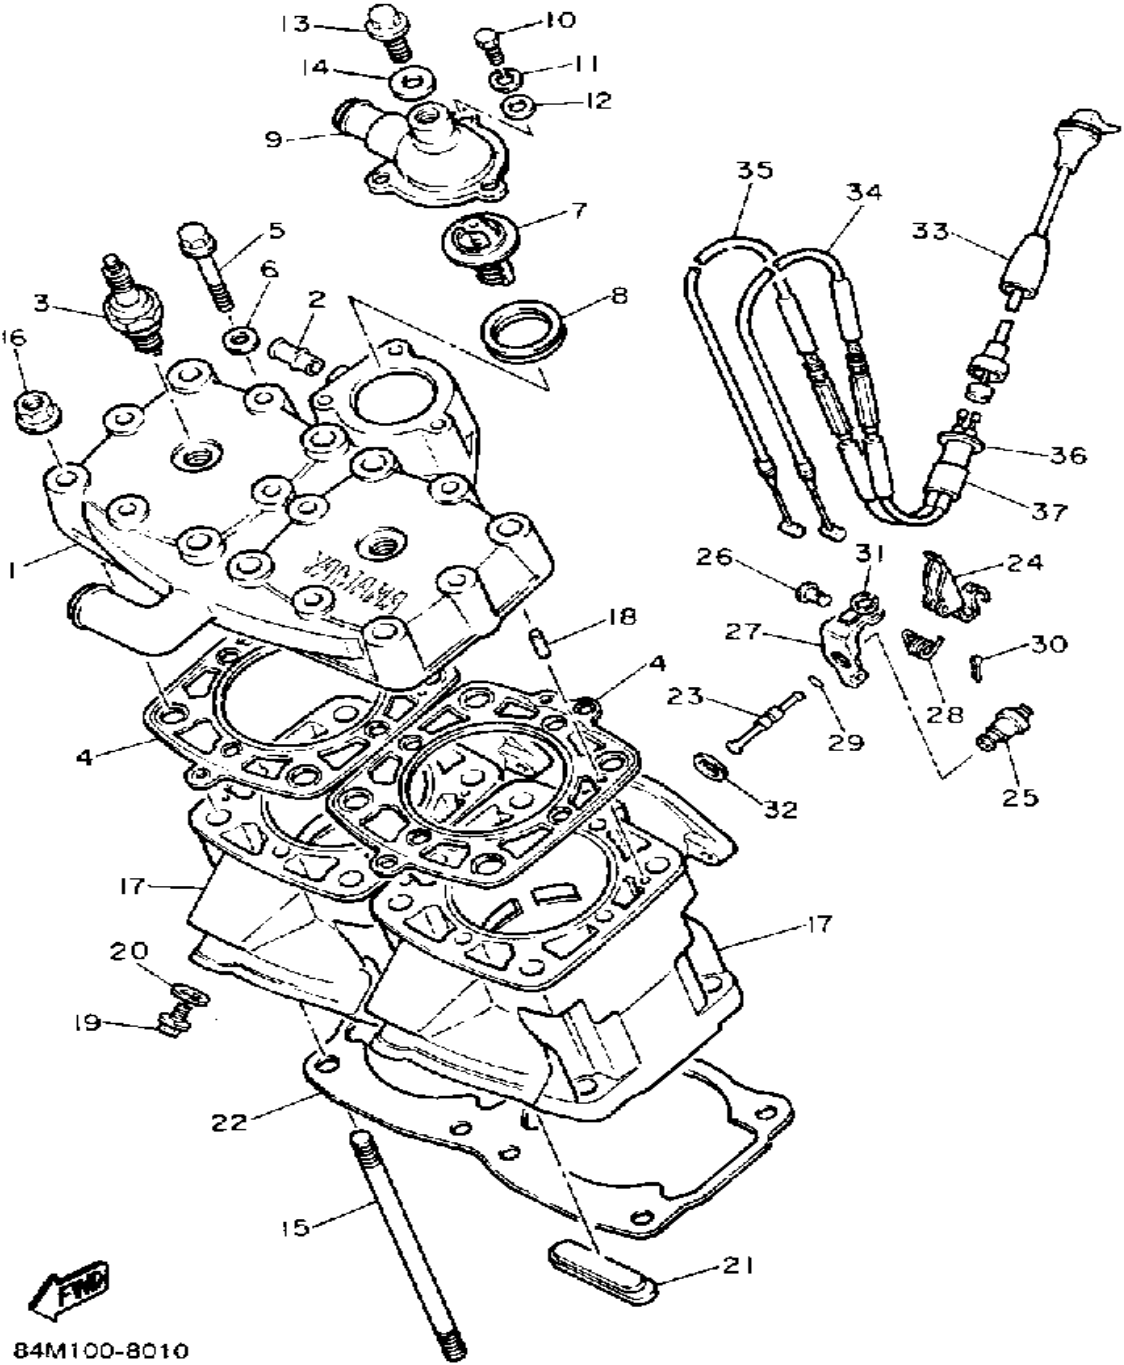

CYLINDER HEAD-CYLINDER

Ref. No.	Part Number	Description	Qty	Remarks
1	82M-11111-00-00	HEAD, CYLINDER 1	1	
2	8A7-12499-00-00	JOINT	1	
3	NGK-BR9ES-00-00	PLUG, SPARK	2	
4	82M-11181-01-00	GASKET CYLINDER HEAD	2	
5	95811-08060-00	BOLT, FLANGE	8	
6	90201-080L7-00	WASHER, PLATE	8	
7	82M-12411-00-00	THERMOSTAT	1	
8	8A7-12412-01-00	SEAL, THERMOSTAT	1	
9	82M-12413-00-00	COVER, THERMOSTAT	1	
10	97011-06025-00	BOLT (97001-06025)	3	
11	92995-06100-00	WASHER, SPRING	3	
12	92990-06600-00	WASHER, PLATE	3	
13	95811-06012-00	BOLT, FLANGE	1	
14	90430-06166-00	GASKET	1	
15	8M6-11361-00-00	BOLT, CYLINDER HOLDING 1	8	
16	95701-10500-00	NUT, FLANGE (95702-10500)	8	
17	82M-11311-00-00	CYLINDER 1	2	
18	93604-12037-00	PIN, DOWEL	4	
19	95026-10016-00	BOLT, FLANGE	2	
20	90201-11723-00	WASHER, PLATE	2	
21	47X-11355-00-00	SEAL, CYLINDER 1	2	
22	82M-11351-02-00	GASKET, CYLINDER	1	
23	84M-12281-00-00	VALVE, DCOMP	1	
24	84M-12282-00-00	LEVER, DCOMP	1	
25	84M-12283-00-00	BRACKET, DCOMP	1	
26	90240-03002-00	PIN, CLEVIS	1	
27	84M-12273-00-00	HOLDER, CABLE	1	
28	90508-10740-00	SPRING, TORSION	1	
29	93210-04092-00	O-RING	1	

CONTINUED ON NEXT FRAME ➤

Property of www.SmallEngineDiscount.com - Not for Resale