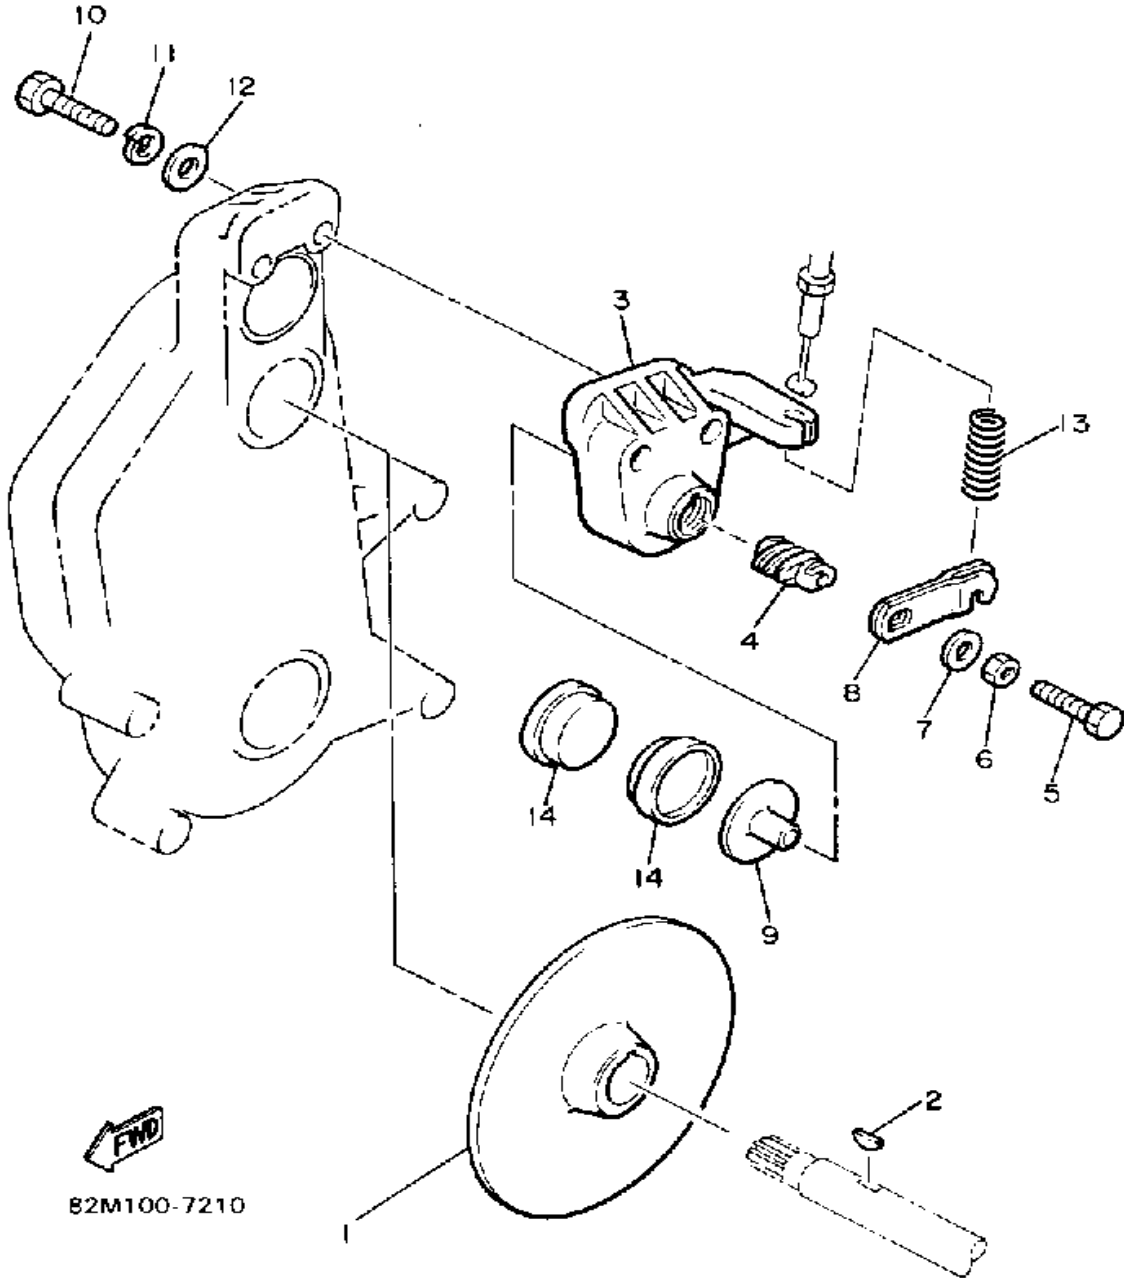

BRAKE

Ref. No.	Part Number	Description	Qty	Remarks
1	8L8-25831-00-00	DISC, BRAKE (R)	1	
2	8J7-25848-00-00	KEY	1	
3	8K4-25731-00-00	BODY, CALIPER 1	1	
4	878-25728-00-00	CAM	1	
5	90101-08499-00	BOLT	1	
6	95303-08700-00	NUT	1	
7	92990-08600-00	WASHER, PLATE	1	
8	878-25726-00-00	LEVER, BRAKE	1	
9	878-25733-00-00	PLATE, BACK UP	1	
10	97022-10055-00	BOLT	2	
11	92901-10100-00	WASHER, SPRING	2	
12	92990-10600-00	WASHER, PLATE	2	
13	90501-23337-00	SPRING, COMPRESSION	1	
14	84X-25811-01-00	PAD, CALIPER 2	2	

Property of www.SmallEngineDiscount.com - Not for Resale