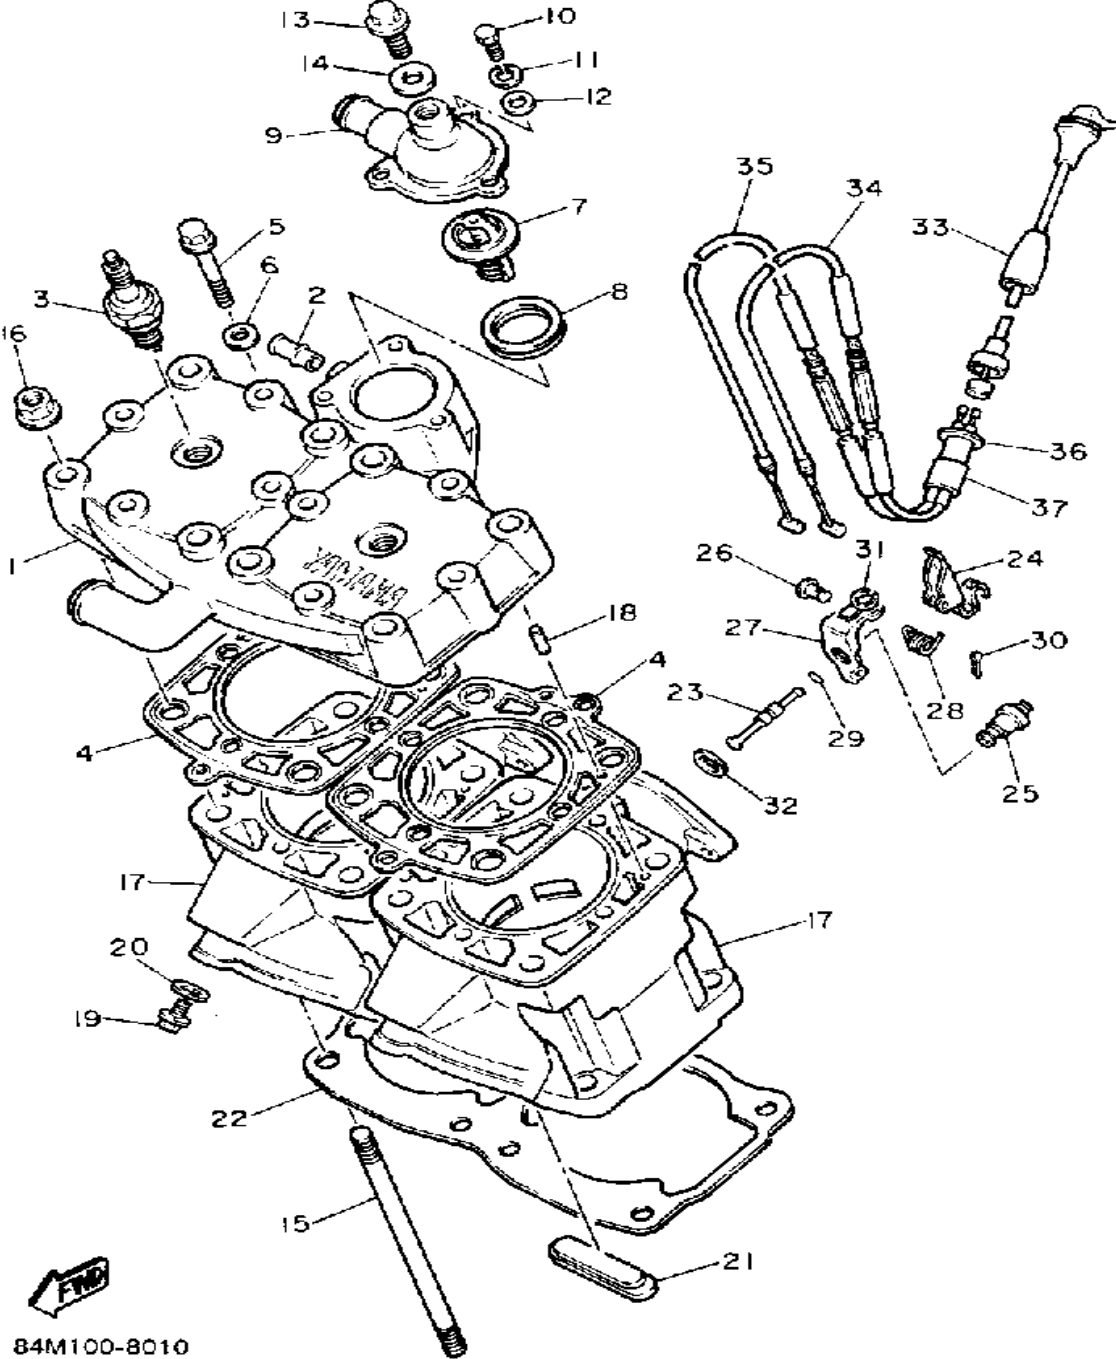

# CYLINDER HEAD-CYLINDER

Ref. No.	Part Number	Description	Qty	Remarks
1	82M-11111-00-00	HEAD, CYLINDER 1	1	
2	8A7-12499-00-00	JOINT	1	
3	NGK-BR9ES-00-00	PLUG, SPARK	2	
4	82M-11181-01-00	GASKET CYLINDER HEAD	2	
5	95811-08060-00	BOLT, FLANGE	8	
6	90201-080L7-00	WASHER, PLATE	8	
7	82M-12411-00-00	THERMOSTAT	1	
8	8A7-12412-01-00	SEAL, THERMOSTAT	1	
9	82M-12413-00-00	COVER, THERMOSTAT	1	
10	97011-06025-00	BOLT (97001-06025)	3	
11	92995-06100-00	WASHER, SPRING	3	
12	92990-06600-00	WASHER, PLATE	3	
13	95811-06012-00	BOLT, FLANGE	1	
14	90430-06166-00	GASKET	1	
15	8M6-11361-00-00	BOLT, CYLINDER HOLDING 1	8	
16	95701-10500-00	NUT, FLANGE (95702-10500)	8	
17	82M-11311-00-00	CYLINDER 1	2	
18	93604-12037-00	PIN, DOWEL	4	
19	95026-10016-00	BOLT, FLANGE	2	
20	90201-11723-00	WASHER, PLATE	2	
21	47X-11355-00-00	SEAL, CYLINDER 1	2	
22	82M-11351-02-00	GASKET, CYLINDER	1	
23	84M-12281-00-00	VALVE, DCOMP	1	
24	84M-12282-00-00	LEVER, DCOMP	1	
25	84M-12283-00-00	BRACKET, DCOMP	1	
26	90240-03002-00	PIN, CLEVIS	1	
27	84M-12273-00-00	HOLDER, CABLE	1	
28	90508-10740-00	SPRING, TORSION	1	
29	93210-04092-00	O-RING	1	

# CYLINDER HEAD-CYLINDER

Ref. No.	Part Number	Description	Qty	Remarks
30	91490-16020-00	PIN, COTTER .....	1	
31	99002-03600-00	CIRCLIP .....	1	
32	812-11198-00-00	GASKET .....	2	
33	82M-12292-01-00	CABLE, DCOMP .....	1	
34	82M-2632A-00-00	WIRE, DECOMP 1 .....	1	
35	82M-2632E-00-00	WIRE, DECOMP 2 .....	1	
36	4U1-26261-00-00	CONNECTOR, CABLE .....	1	
37	5L6-26272-00-00	CAP .....	1	