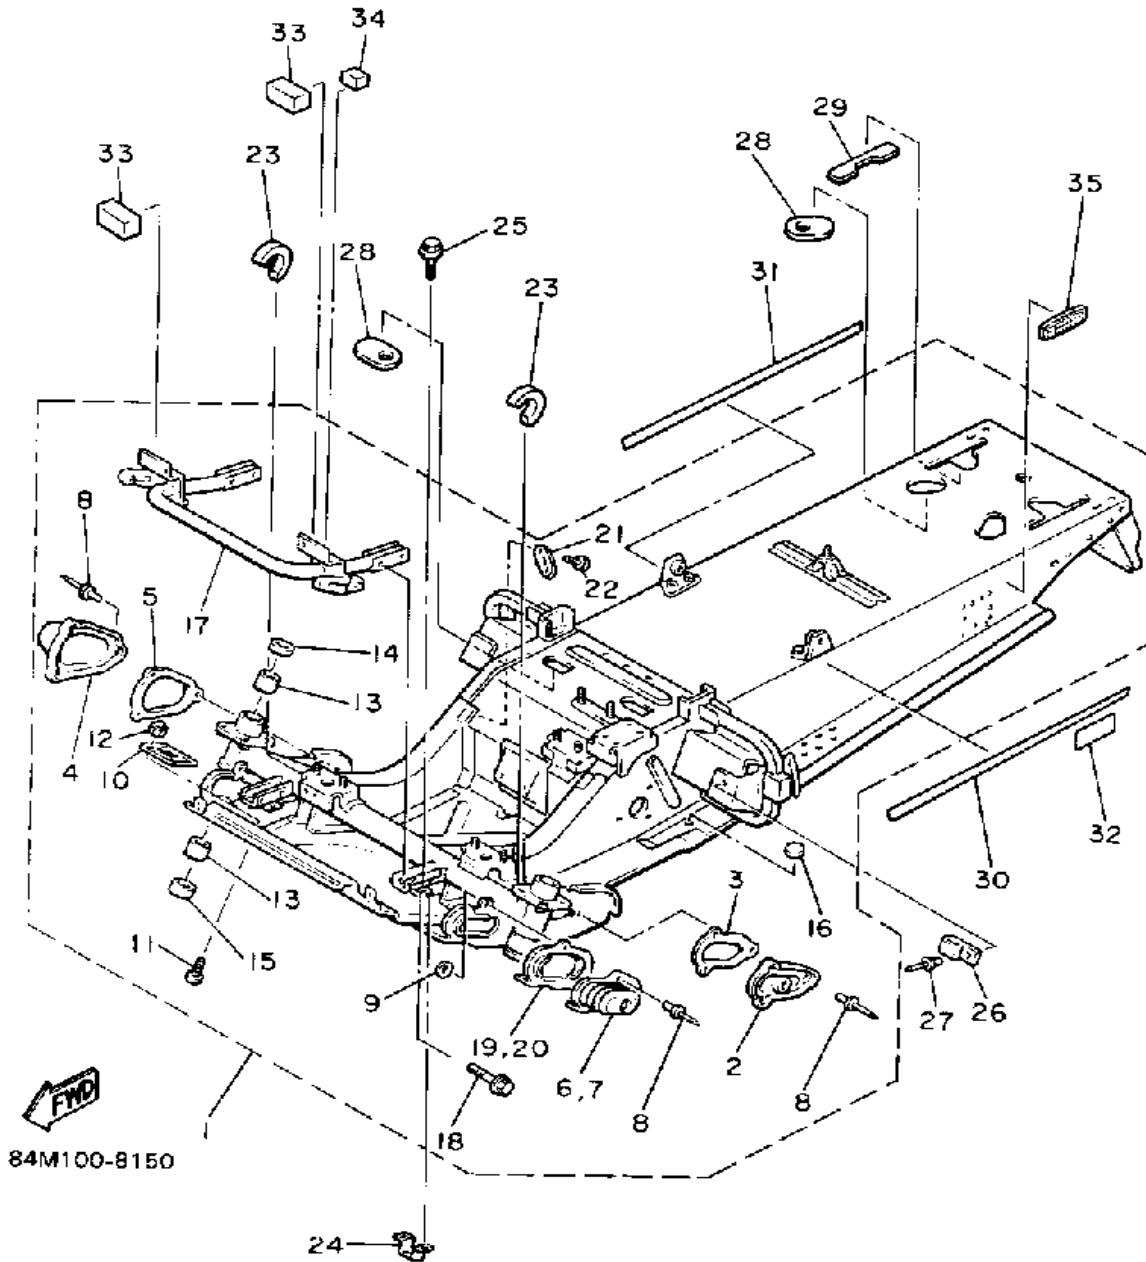

FRAME

Ref. No.	Part Number	Description	Qty	Remarks
1	84N-21910-00-00	FRAME (82M-21910-00)	1	
2	8M6-2198F-00-00	. COVER 1	1	
3	8M6-21998-00-00	. SPACER	1	
4	82M-23818-00-00	. COVER, STEERING	1	
5	82M-77526-00-00	. WASHER 2	1	
6	82M-2198F-00-00	. COVER 1 (L.H)	1	
7	82M-2198G-00-00	. COVER 2 (R.H)	1	
8	90267-40076-00	. RIVET, BLIND	12	
9	90201-047A7-00	. WASHER, PLATE	6	
10	8M6-21917-00-00	. PANEL, SUB FRAME 6	2	
11	98906-05012-00	. SCREW, BIND	8	
12	95706-05300-00	. NUT, nylon	8	
13	90384-36134-00	. BUSH, BIMETAL FORMED	4	
14	93102-36232-00	. OIL SEAL	2	
15	93103-36117-00	. OIL SEAL	2	
16	80F-21998-00-00	. SPACER	1	
17	84M-77512-01-00	. BUMPER, FRONT 2	1	
18	95811-08035-00	. BOLT, FLANGE (95821-08035)	4	
19	82M-2195E-00-00	. PLATE, STRING BRACKET 1 (L, H)	1	
20	82M-2195F-00-00	. PLATE, STRING BRACKET 2 (R, H)	1	
21	84M-21964-00-00	. PATCH 4	2	
22	98903-06012-00	. SCREW, BIND	4	
23	82M-77277-00-00	DAMPER, NOISE 7	2	
24	82M-21938-00-00	REINFORCEMENT, SUB FRAME 2	2	
25	95811-06010-00	BOLT, FLANGE	4	
26	90461-05003-00	CLAMP	1	
27	90267-48053-00	RIVET, BLIND	1	

CONTINUED ON NEXT FRAME ➤

Property of www.SmallEngineDiscount.com - Not for Resale