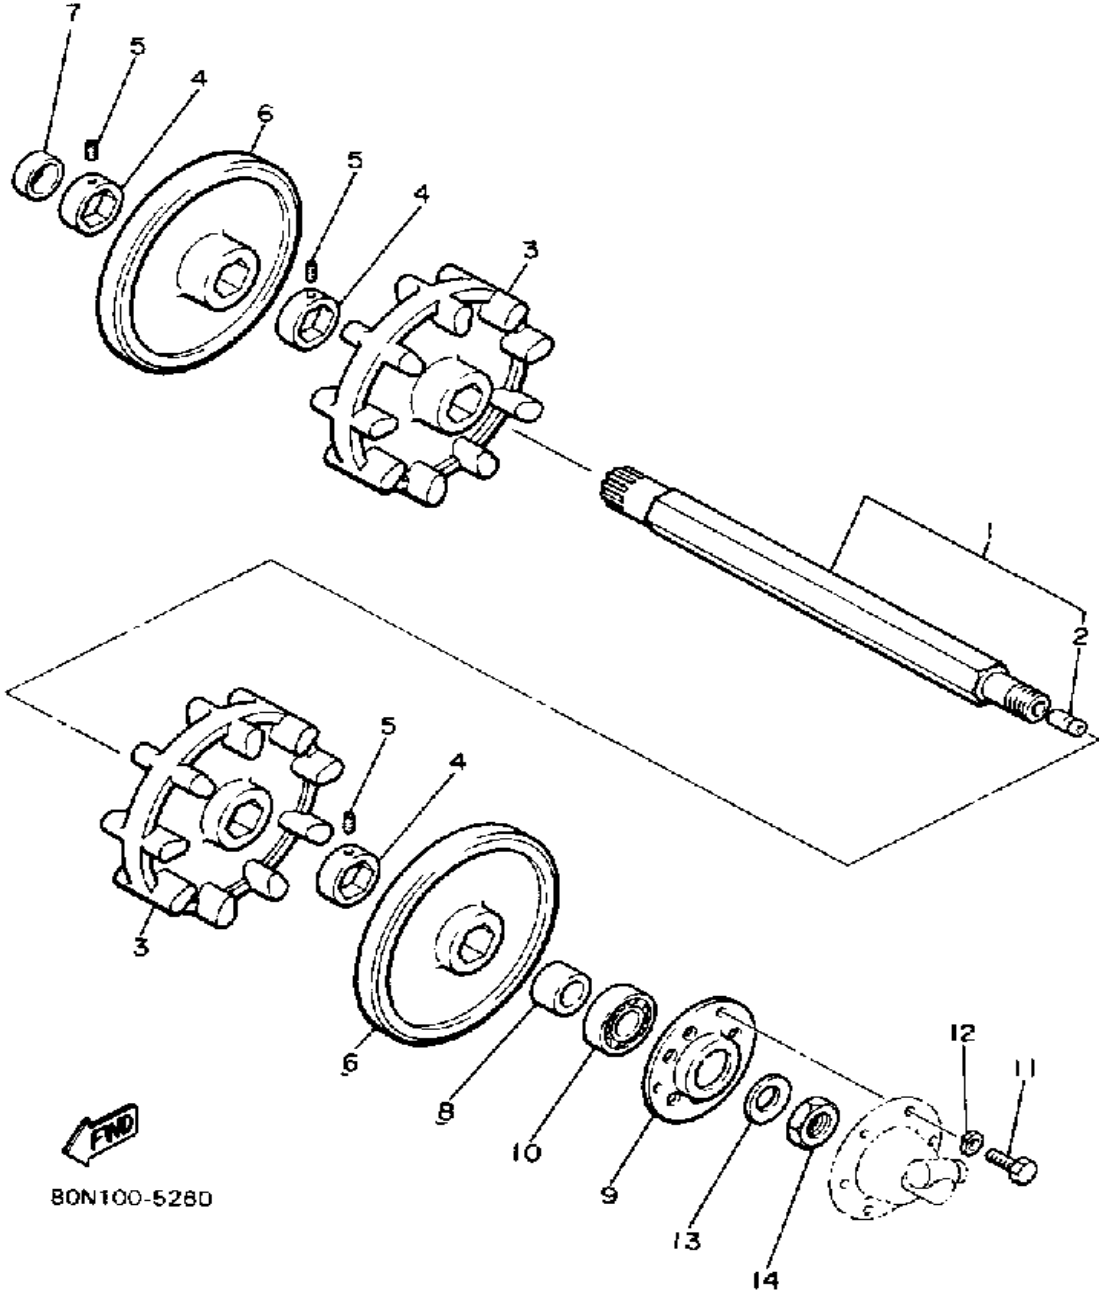

TRACK DRIVE 1

Ref. No.	Part Number	Description	Qty	Remarks
1	8L0-W4751-00-00	AXLE, FRONT	1	
2	8K4-47577-00-00	. CONNECTOR	1	
3	8R6-W4753-01-00	WHEEL, SPROCKET 1	2	
4	8K1-47526-00-00	COLLAR	3	
5	90113-06039-00	BOLT, SET	3	
6	8L9-47534-01-00	WHEEL, GUIDE 1	2	
7	90387-514Y2-00	COLLAR	1	
8	90387-220A6-00	COLLAR	1	
9	8K4-47551-00-00	HOUSING, FRONT AXLE	1	
10	93306-00420-00	BEARING (B6004)	1	
11	97011-08016-00	BOLT	3	
12	92990-08100-00	WASHER	3	
13	90208-22001-00	WASHER, CONICAL SPRING	1	
14	90170-22094-00	NUT	1	

Property of www.SmallEngineDiscount.com - Not for Resale