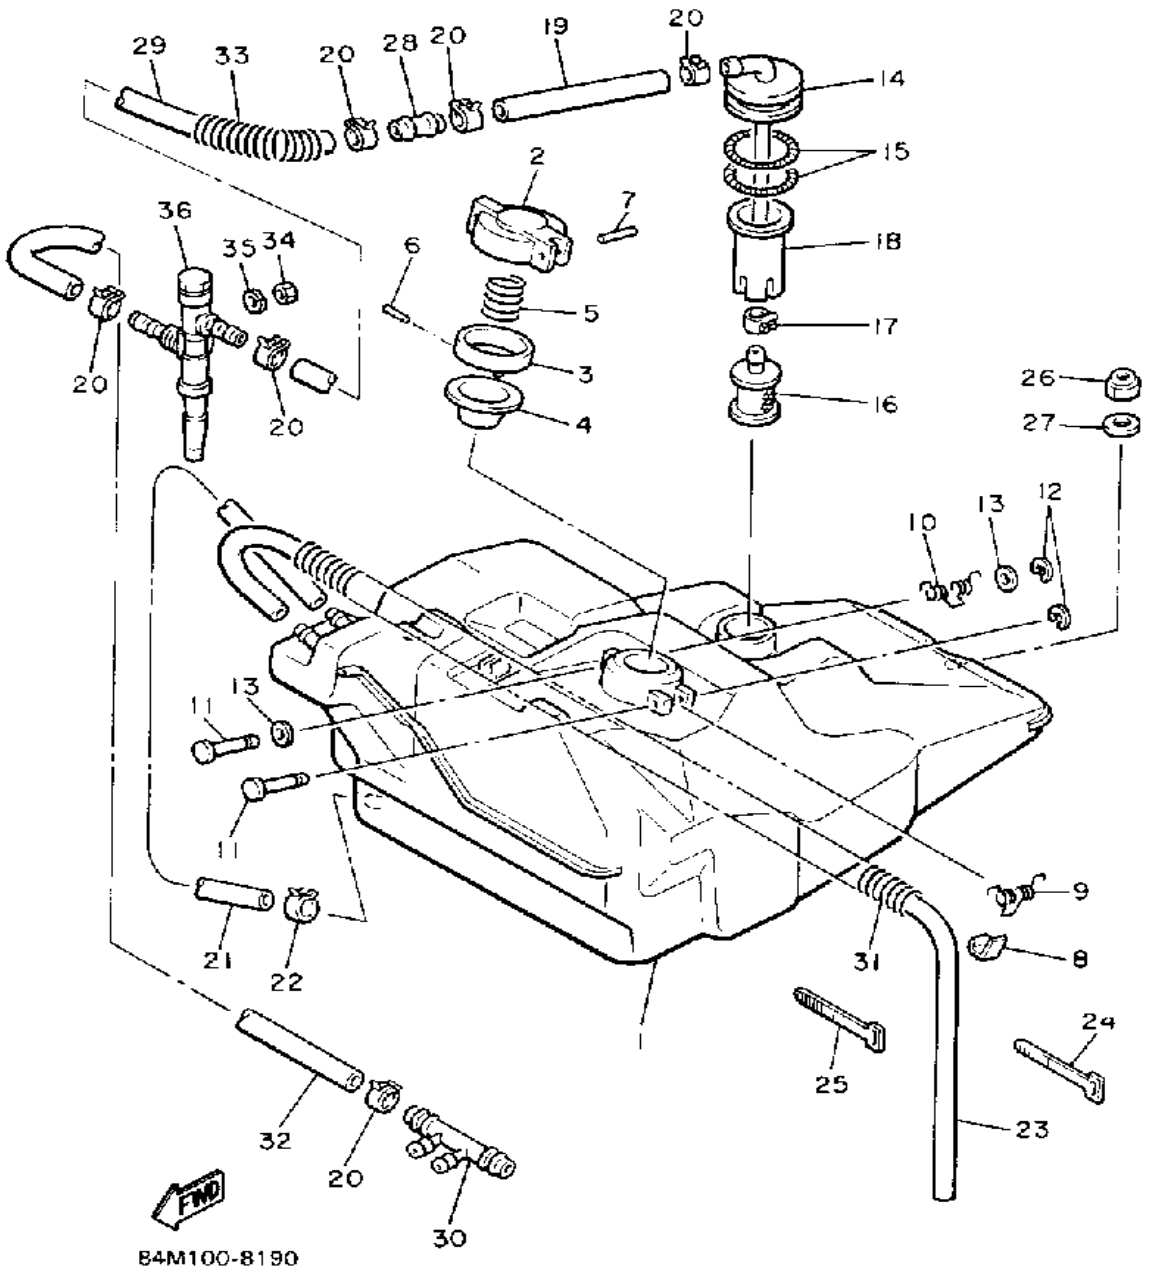

FUEL TANK

Ref. No.	Part Number	Description	Qty	Remarks
30	82M-24376-00-00	PIPE, JOINT 1	1	
31	82K-24327-00-00	SPRING, COMPRESSION (90501-084J1-00)	1	
32	90446-11247-00	HOSE	1	
33	84M-24327-00-00	PROTECTOR, PIPE	1	
34	95301-12700-00	NUT (95302-12700)	1	
35	92901-12100-00	WASHER, SPRING	1	
36	84M-24500-00-00	FUEL COCK ASSEMBLY	1	

Property of www.SmallEngineDiscount.com - Not for Resale