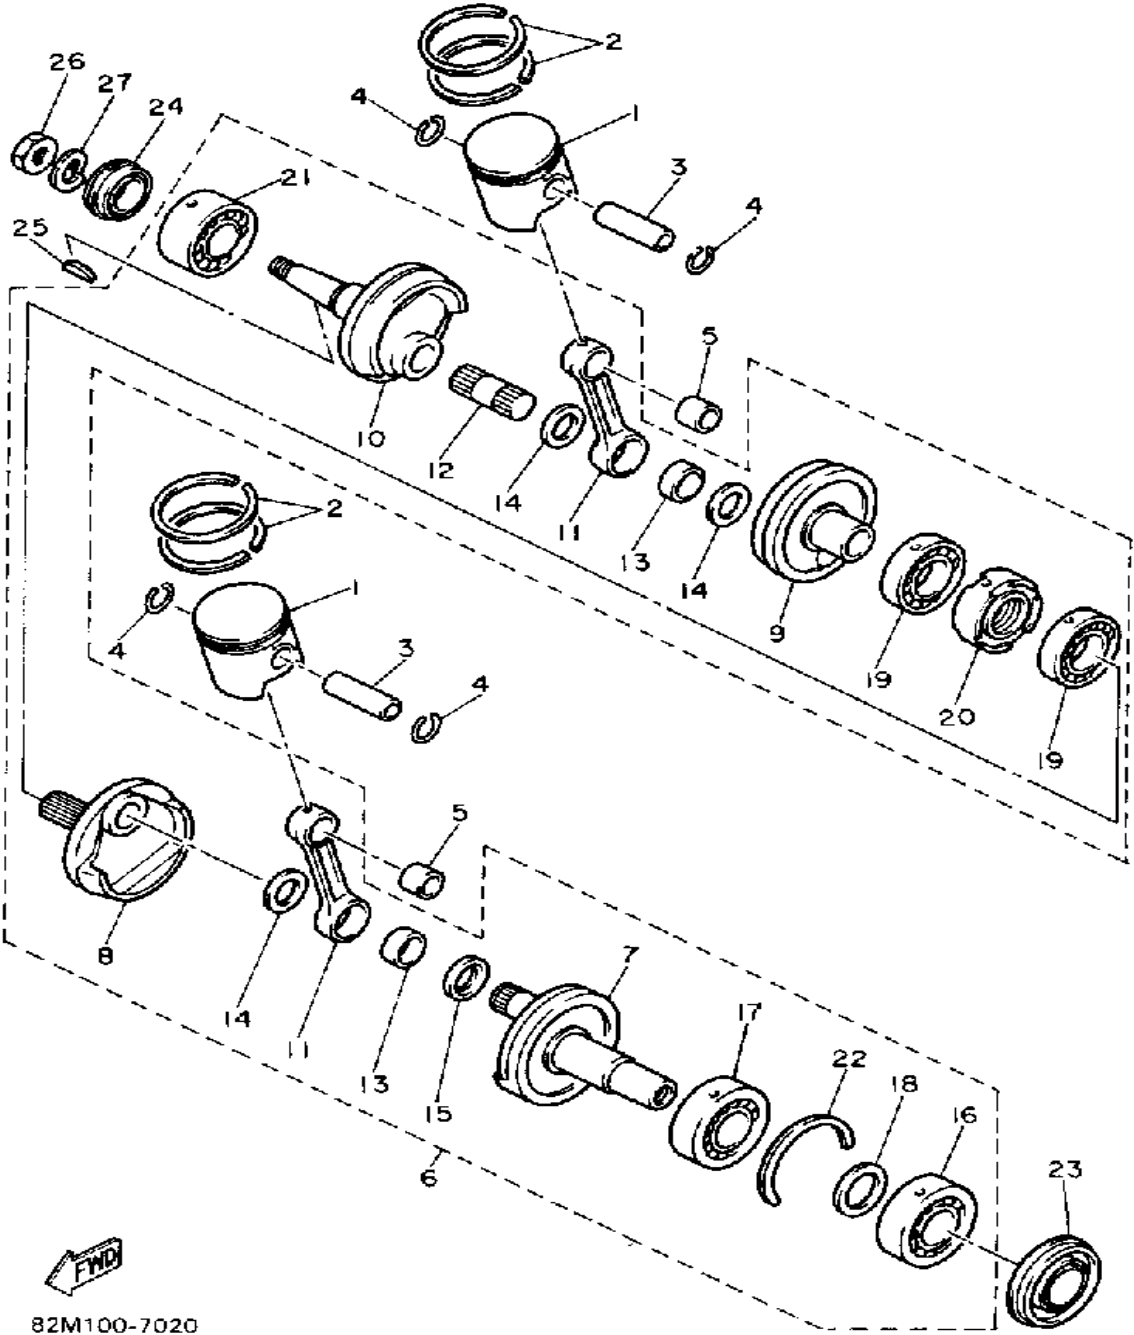

CRANKSHAFT-PISTON

Ref. No.	Part Number	Description	Qty	Remarks
22	93440-80023-00	. CIRCLIP	1	
23	93013-35140-00	UNAVAILABLE IN PRICE BOOK	1	
24	93103-32153-00	OIL SEAL	1	
25	90280-05033-00	KEY, WOODRUFF	1	
26	90170-16182-00	NUT	1	
27	92901-16100-00	WASHER, SPRING	1	

82M100-7020

Property of www.SmallEngineDiscount.com - Not for Resale