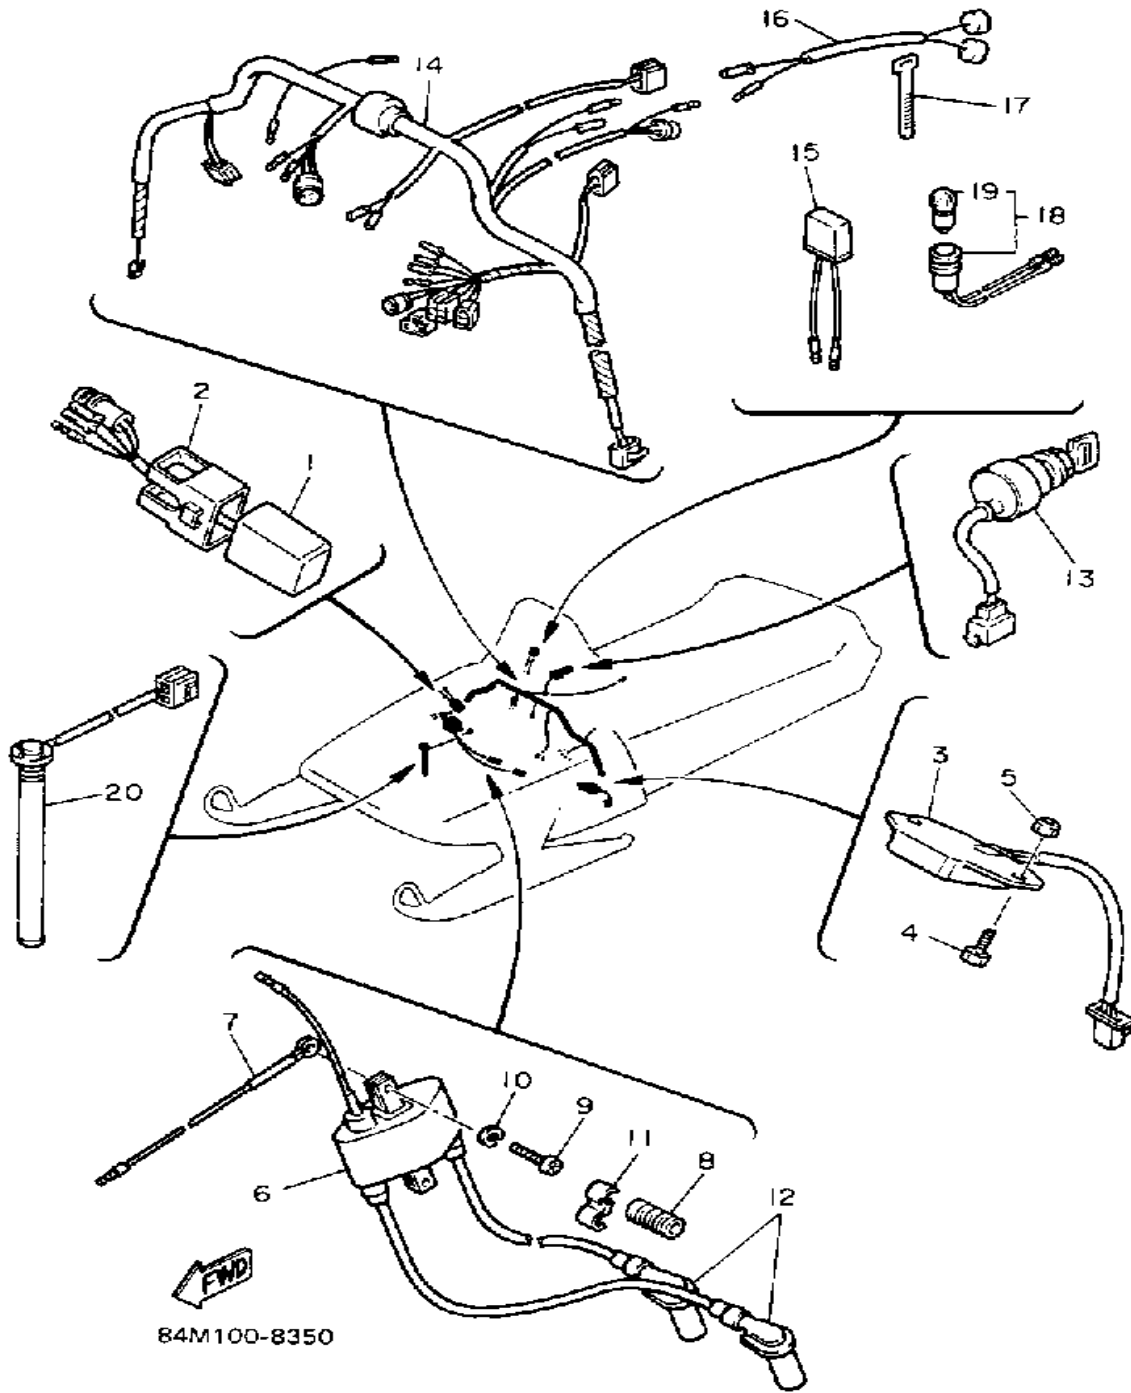

ELECTRICAL 1

Ref. No.	Part Number	Description	Qty	Remarks
1	84M-85540-20-00	CDI UNIT ASSEMBLY	1	
2	2A7-85546-00-00	BAND	1	
3	82M-81910-A0-00	VOLTAGE REGULATOR ASSEMBLY	1	
4	97026-06014-00	BOLT	2	
5	95701-06300-00	NUT, NYLON	2	
6	82M-82310-T0-00	IGNITION COIL ASSEMBLY (82M-82310-10)	1	U.R.
7	87D-82318-00-00	WIRE, SUB-LEAD	1	
8	82M-87196-00-00	TUBE 1	1	
9	98511-06025-00	SCREW PAN HEAD (92501-06025)	2	
10	92995-06100-00	WASHER, SPRING	2	
11	861-82361-00-00	CLAMP, CORD	1	
12	81E-82370-20-00	PLUG CAP ASSEMBLY	2	
13	8K4-82508-20-00	MAIN SWITCH ASSEMBLY ...	1	
14	84M-82590-20-00	WIRE HARNESS ASSEMBLY ..	1	
15	38W-85774-00-00	CHECKER, pilot lamp	1	
16	80N-82319-00-00	WIRE, SUB-LEAD	1	
17	25G-83936-01-00	BAND, SWITCH CORD	1	
18	8V0-84301-00-00	PILOT LIGHT ASSEMBLY 1 ...	1	
19	8V0-85353-00-00	. BULB (12V5W)	1	
20	47X-85720-01-00	OIL LVL GAUGE ASSEMBLY ..	1	

Property of www.SmallEngineDiscount.com - Not for Resale