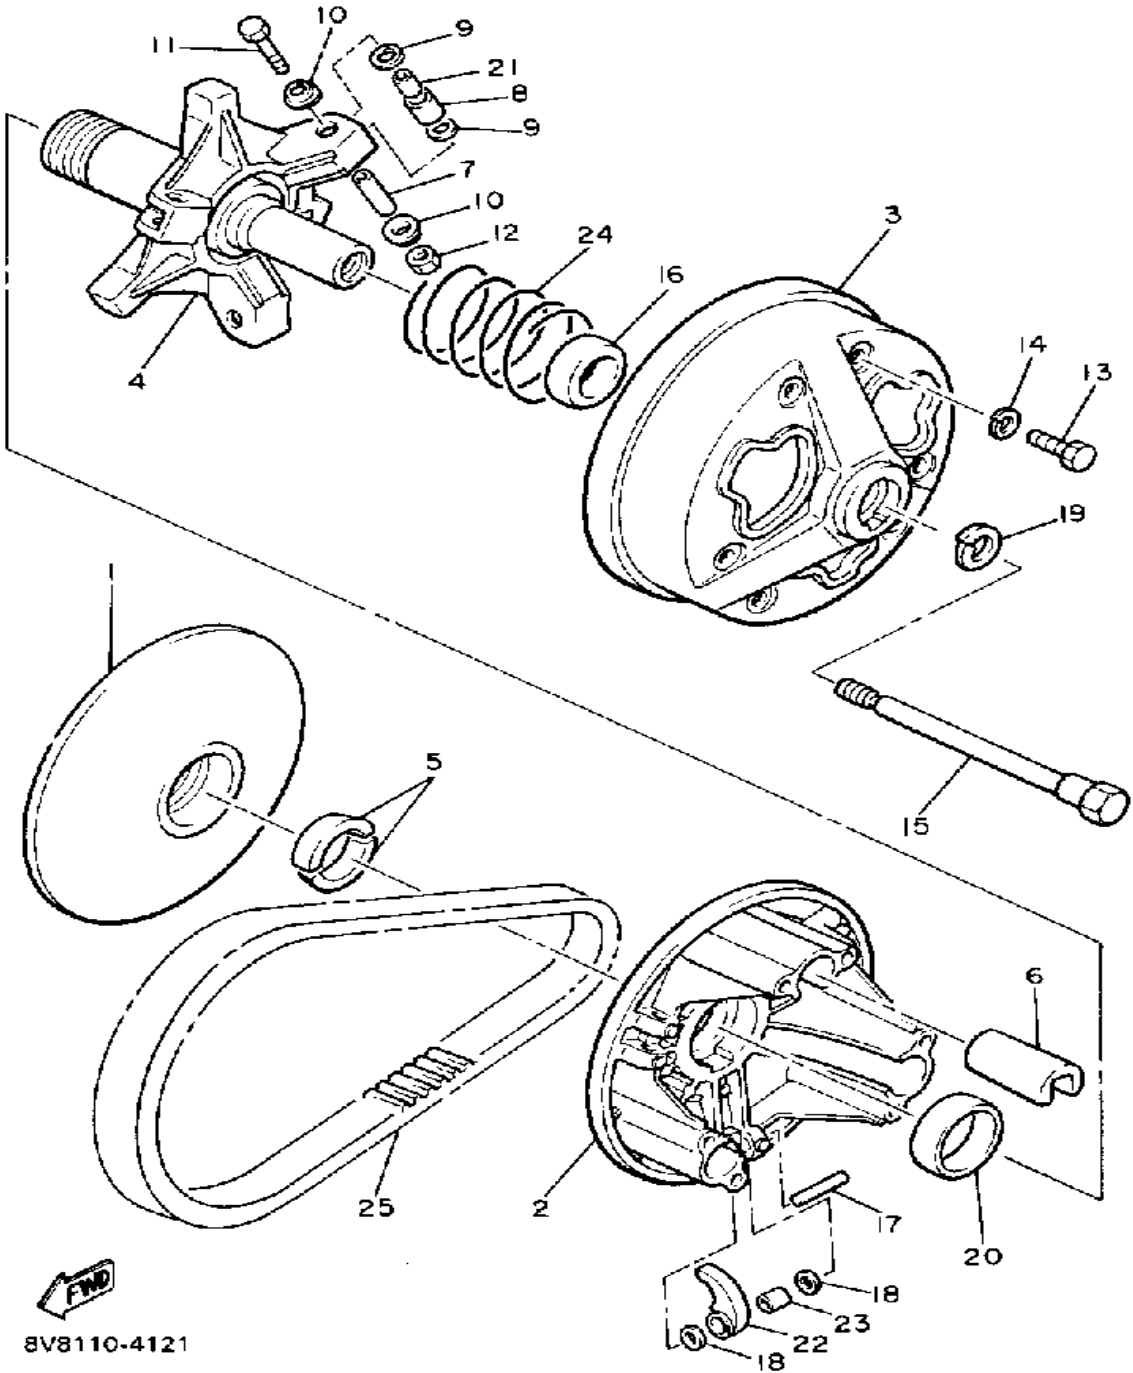

PRIMARY SHEAVE

8V8110-4121

Ref. No.	Part Number	Description	Qty	Remarks
1	82M-17611-00-00	SHEAVE, PRI FIXEDFIXED	1	
2	8V0-17621-01-00	SHEAVE, PRIMARY SLIDING	1	
3	8V0-17631-00-00	CAP	1	
4	82M-17640-01-00	SPIDER, COMPLETE	1	
5	8V0-17639-00-00	STOPPER	2	
6	88X-17653-00-00	SLIDER	3	
7	90387-086G4-00	COLLAR	3	
8	90387-096J5-00	COLLAR	3	
9	90202-08205-00	WASHER, PLATE	6	
10	90208-05036-00	WASHER, CONICAL SPR	6	
11	97022-05035-00	BOLT	3	
12	95612-05100-00	NUT, U	3	
13	97012-06030-00	BOLT	6	
14	92995-06100-00	WASHER, SPRING	6	
15	8V0-17647-00-00	BOLT (L=156.5MM)	1	
16	90389-28032-00	BUSH	1	
17	93607-44190-00	PIN, DOWEL	3	
18	90201-077F5-00	WASHER, PLATE	6	
19	92901-16100-00	WASHER, SPRING	1	
20	90389-40029-00	BUSH	1	
21	90386-08153-00	ROLLER BUSH VESPEL	3	
22	82M-W176A-90-00	WEIGHT, WITH BUSH	3	ALT. PART
	87M-W176A-00-00	WEIGHT, WITH BUSH	3	U.R. STD
23	90386-07152-00	BUSH	3	
24	90501-500F5-00	SPRING, COMPRESSION	1	U.S. STD
	90501-55456-00	SPRING, COMPRESSION	1	ALT. PART
25	82M-00000-51-00	CLUTCH TUNE-UP KIT	1	MARKED W/+
	82M-17601-19-00	PRIMARY SHEAVE ASSEMBLY	1	MARKED W/+
	8F2-17641-01-00	V-BELT	1	

Property of www.SmallEngineDiscount.com - Not for Resale