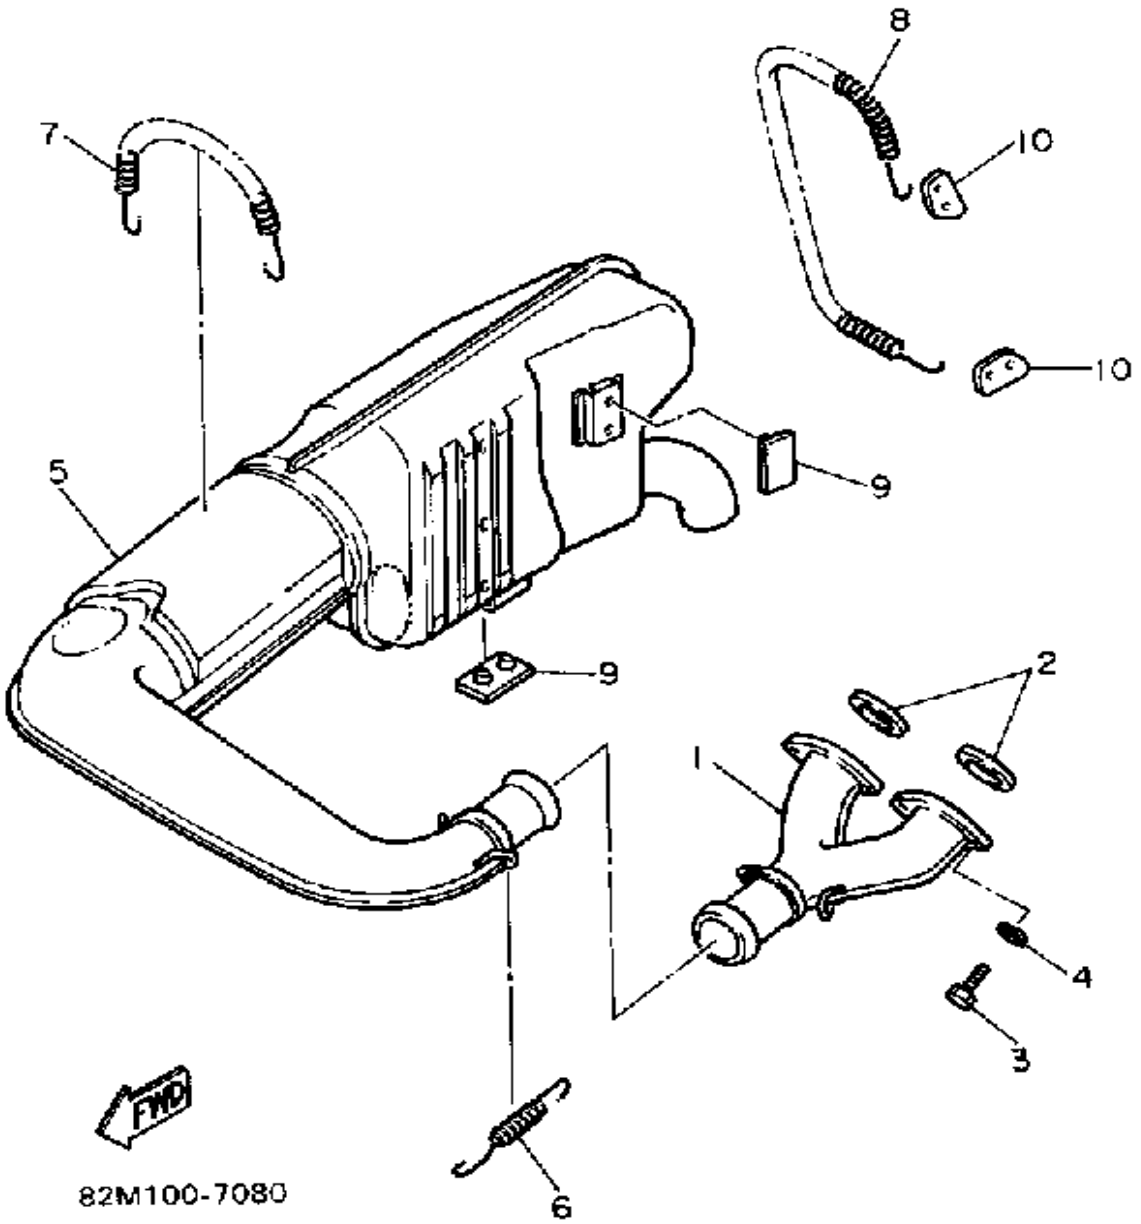

EXHAUST

Ref. No.	Part Number	Description	Qty	Remarks
1	82M-14610-00-00	EXHAUST PIPE ASSEMBLY 1	1	
2	82M-14613-01-00	GASKET, EXHAUST PIPE	2	
3	97313-08020-00	BOLT, HEXAGON	4	
4	92990-08100-00	WASHER	4	
5	82M-14710-01-00	MUFFLER ASSEMBLY L	1	
6	90506-20272-00	SPRING, TENSION	2	
7	90506-16394-00	SPRING, TENSION	1	
8	90506-16335-00	SPRING, TENSION	1	
9	8A5-14728-02-00	PROTECTOR, MUFFLER 2	2	
10	8M6-14768-00-00	STOPPER	2	

Property of www.SmallEngineDiscount.com - Not for Resale