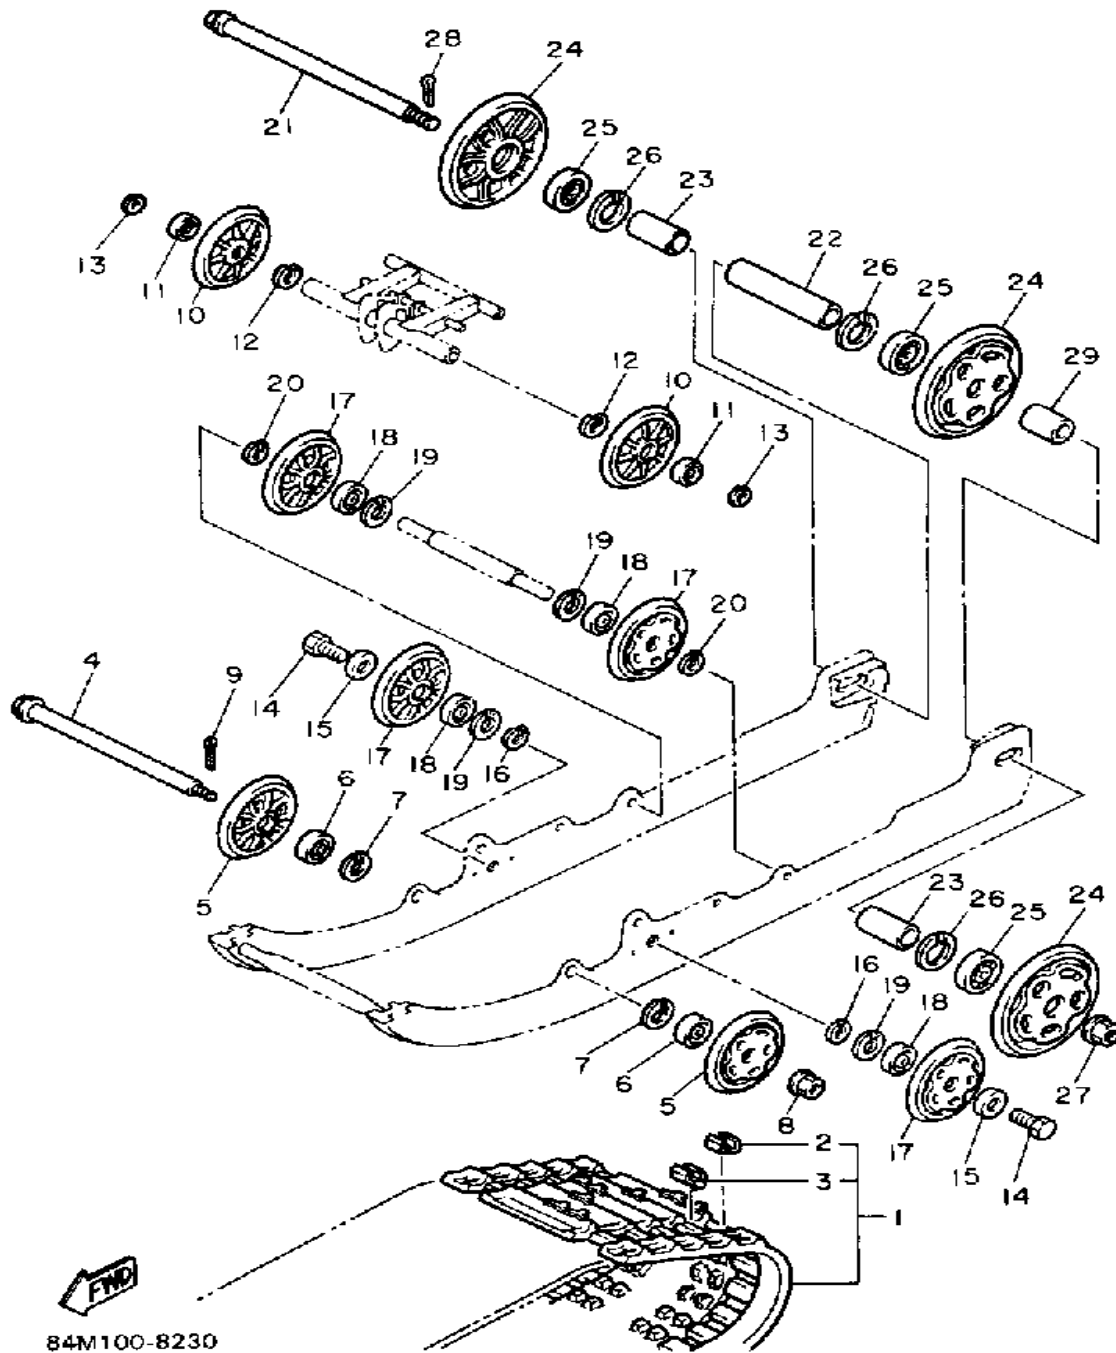

TRACK SUSPENSION 1

Ref. No.	Part Number	Description	Qty	Remarks
1	82M-47110-00-00	TRACK ASSEMBLY	1	
2	8A5-47113-00-00	. PLATE, REINFORCEMENT ..	48	
3	8G9-47115-00-00	. METAL, SLIDE	48	
4	82M-47487-00-00	SHAFT 5	1	
5	87M-47320-00-00	SUSPENSION WHEEL COMP. .	2	
6	93306-00441-00	BEARING (89A) (B6004RS) ...	2	
7	99009-42500-00	CIRCLIP	2	
8	95601-14200-00	NUT, U	1	
9	91401-30030-00	PIN, COTTER	1	
10	885-47320-01-00	SUSPENSION WHEEL COMP. .	2	
11	93306-00441-00	BEARING (89A) (B6004RS) ...	2	
12	99009-42500-00	CIRCLIP	2	
13	99009-20400-00	CIRCLIP	2	
14	90109-08559-00	BOLT	2	
15	90201-08681-00	WASHER, PLATE	2	
16	99009-22400-00	CIRCLIP	2	
17	87M-47320-00-00	SUSPENSION WHEEL COMP. .	4	
18	93306-00441-00	BEARING (89A) (B6004RS) ...	4	
19	99009-42500-00	CIRCLIP	4	
20	99009-20400-00	CIRCLIP	2	
21	8L8-47520-01-00	REAR AXLE COMP. (8L8-47520-02-00)	1	
22	90387-204R2-00	COLLAR	1	
23	90387-203H0-00	COLLAR	2	
24	8K2-47530-00-00	GUIDE WHEEL COMP.	3	
25	93306-20417-00	BEARING (B62042RS)	3	
26	99009-47500-00	CIRCLIP	3	
27	95601-14200-00	NUT, U	1	
28	91401-30030-00	PIN, COTTER	1	

CONTINUED ON NEXT FRAME ►

Property of www.SmallEngineDiscount.com - Not for Resale