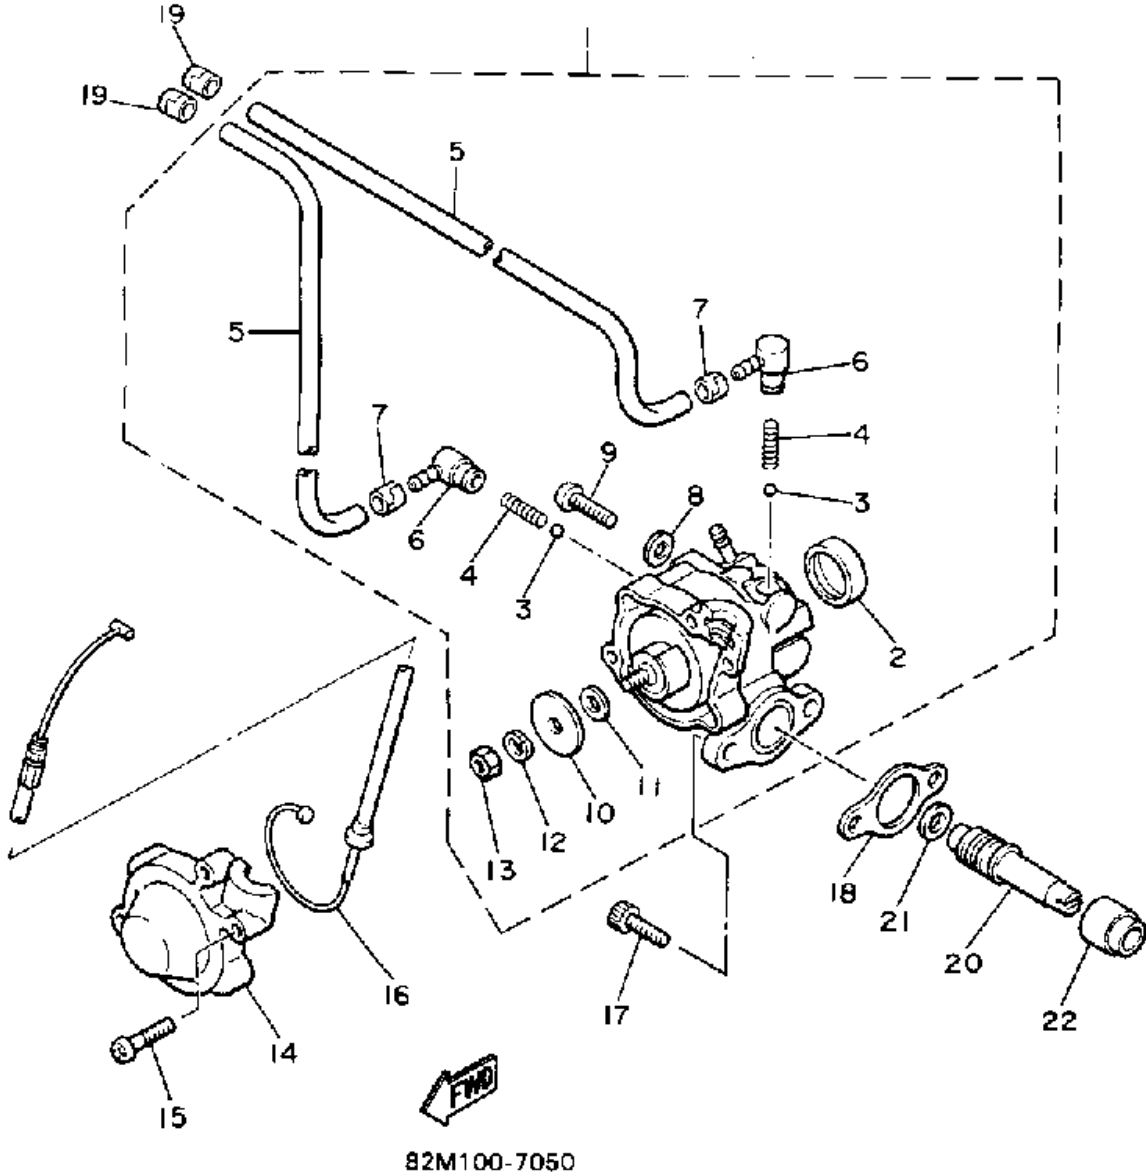

OIL PUMP

Ref. No.	Part Number	Description	Qty	Remarks
1	84M-13101-01-00	OIL PUMP ASSEMBLY	1	
2	90338-21100-00	. PLUG	1	
3	93505-32002-00	. BALL	2	
4	90501-02018-00	. SPRING, COMPRESSION	2	
5	91A30-03036-00	. HOSE	2	
6	353-13552-01-00	. NOZZLE	2	
7	90468-02025-00	. CLIP	2	
8	90430-04004-00	. GASKET	1	
9	98902-04020-00	. SCREW, BIND	1	
10	137-12138-01-00	. UNAVAILABLE IN PRICE BOOK	1	
11	137-13137-00-03	. SHIM (0.3T)	1	U.R.
	137-13137-00-05	. SHIM (0.5T)	1	U.R.
	137-13137-00-10	. SHIM (1.0T)	1	U.R.
12	92990-05100-00	. WASHER, SPRING	1	
13	95380-05600-00	. NUT	1	
14	8A5-13146-01-00	COVER, ADJUST PULLEY	1	
15	98506-04018-00	SCREW, PAN HEAD	3	
16	84M-26320-01-00	PUMP CABLE ASSEMBLY	1	
17	91316-05016-00	BOLT	2	
18	3MT-13116-00-00	GASKET, PUMP CASE (8Y0-13116-00)	1	
19	90468-02025-00	CLIP	2	
20	82M-13175-00-00	SHAFT, WORM	1	
21	90201-08624-00	WASHER, PLATE	1	
22	821-13176-00-00	METAL, WORM SHAFT OUTER	1	

Property of www.SmallEngineDiscount.com - Not for Resale