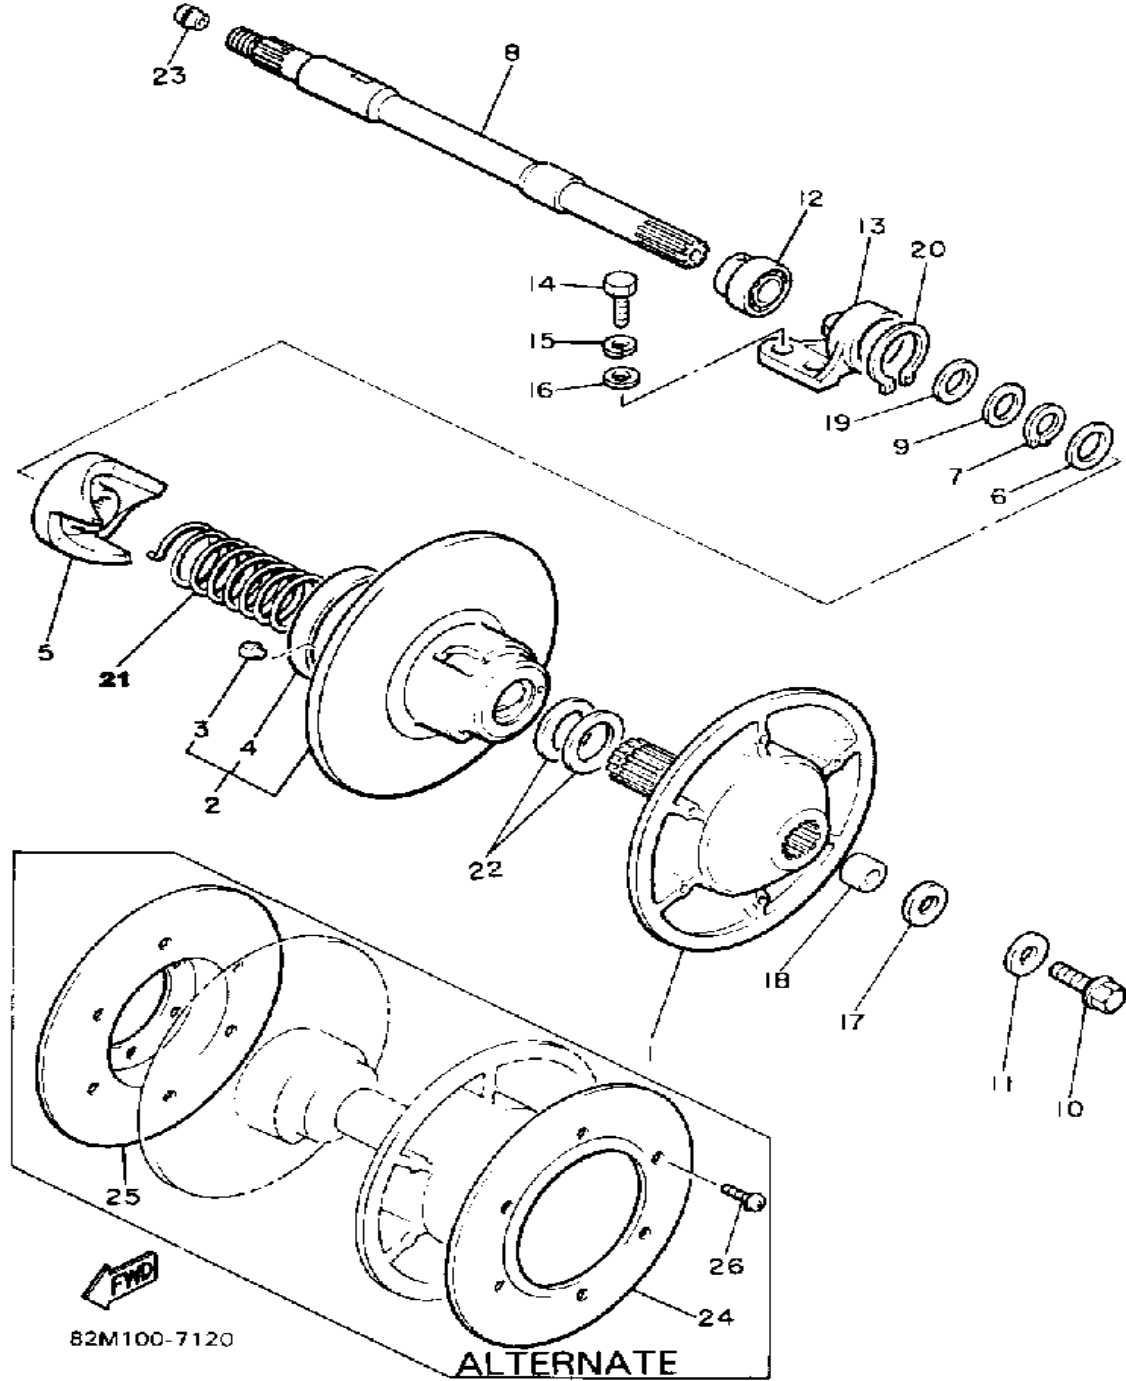

SECONDARY SHEAVE

Ref. No.	Part Number	Description	Qty	Remarks
1	80R-17660-01-00	SEC. FIXED SHEAVECOMP	1	
2	84M-17670-00-00	SEC SLIDING SHEAVE	1	
3	8X6-17688-00-00	. SHOE, RAMP	3	
4	90380-90117-00	. BUSH, SOLID	1	
5	8U7-17684-01-00	SEAT, SEC SPRING	1	
6	90201-34684-00	WASHER, PLATE	1	
7	93440-34170-00	CIRCLIP	1	
8	82M-17681-00-00	SHAFT, SECONDARY	1	
9	90201-25526-00	WASHER, PLATE (T2.0)	1	U.R.
	90201-25527-00	WASHER, PLATE (T1.0)	1	U.R.
10	90105-14175-00	BOLT, WASHER BASED	1	
11	90201-140A6-00	WASHER, PLATE	1	
12	888-17678-00-00	BEARING	1	
13	8V0-47631-00-00	HOUSING, BEARING	1	
14	97022-08022-00	BOLT (97027-08022-00)	4	
15	92990-08100-00	WASHER	4	
16	92990-08600-00	WASHER, PLATE	4	
17	90201-225A4-00	WASHER, PLATE (T1.0)	1	U.R.
18	90387-147A8-00	COLLAR	1	
19	90201-222F0-00	WASHER, PLATE (T0.5)	1	U.R.
	90201-252F1-00	WASHER, PLATE (T0.5)	1	U.R.
20	99009-52500-00	CIRCLIP	1	
21	90508-50746-00	SPRING, TORSION	1	
22	90201-345G2-00	WASHER, PLATE	2	
23	82M-17699-00-00	PLUG, OIL	1	
24	81H-17665-00-00	PLATE 1	1	ALT. PART
25	81H-17675-00-00	PLATE 2	1	ALT. PART
26	90150-05022-00	SCREW ROUND HEAD	12	ALT. PART

Property of www.SmallEngineDiscount.com - Not for Resale