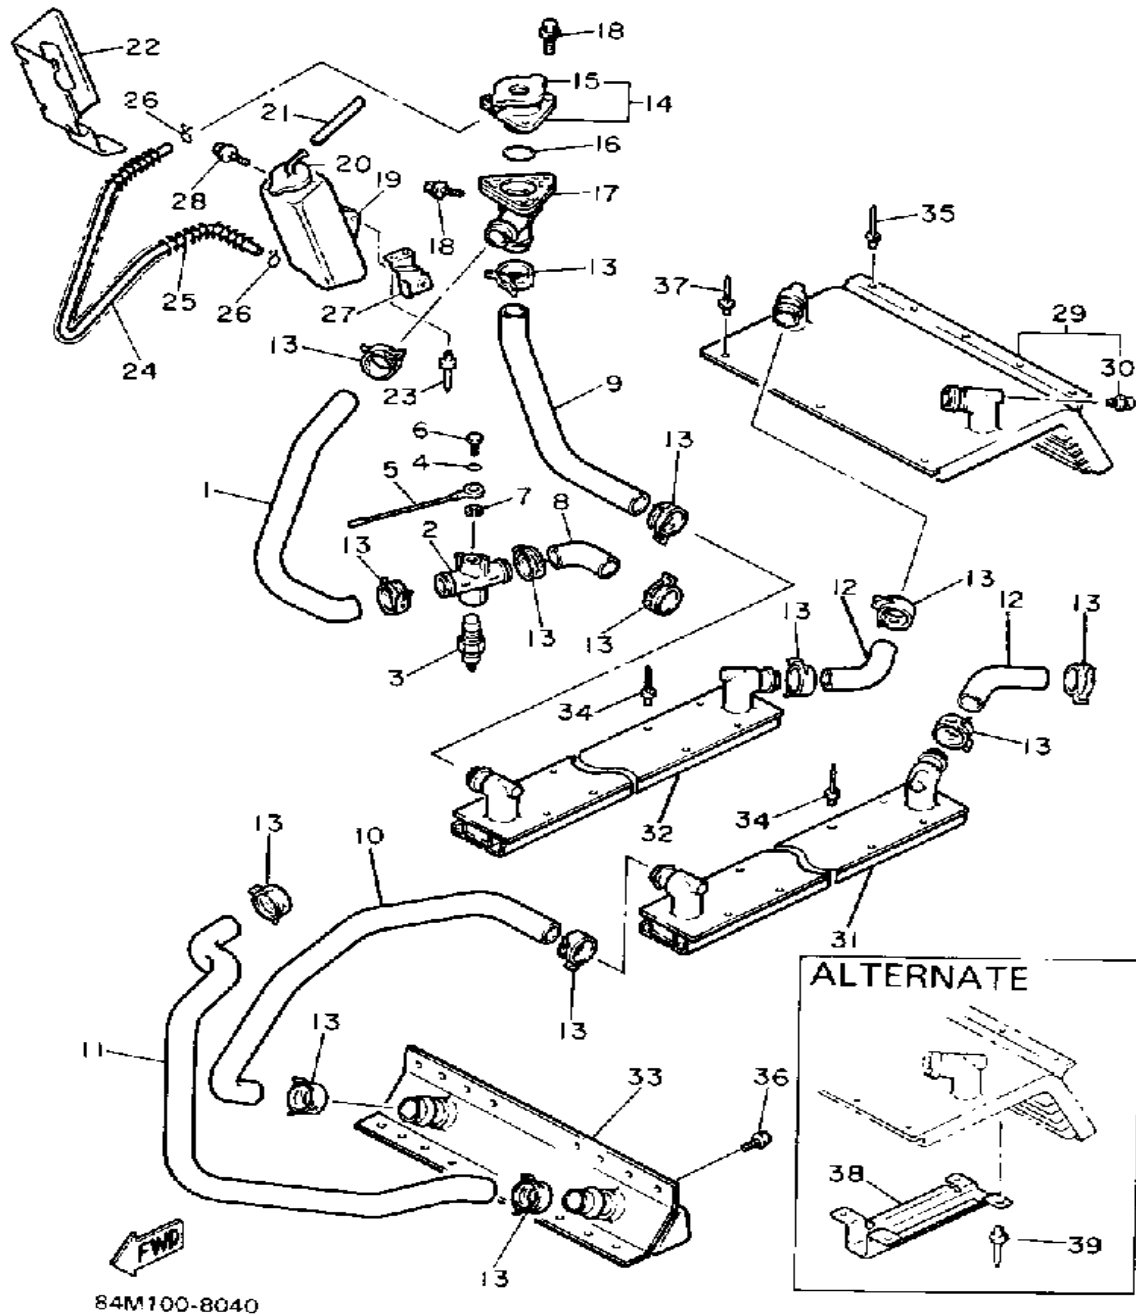

RADIATOR-HOSE

Ref. No.	Part Number	Description	Qty	Remarks
1	82M-12482-00-00	PIPE 2	1	
2	82M-12446-00-00	JOINT	1	
3	83M-82560-01-00	THERMO SWITCH ASSEMBLY	1	
4	90430-16152-00	GASKET	1	
5	87D-82318-00-00	WIRE, SUB-LEAD	1	
6	97011-06010-00	BOLT	1	
7	92995-06100-00	WASHER, SPRING	1	
8	82M-1248A-00-00	PIPE 8	1	
9	82M-12483-00-00	PIPE 3	1	
10	82M-12484-00-00	PIPE 4	1	
11	82M-12485-01-00	PIPE 5	1	
12	82M-12476-00-00	PIPE 6	2	
13	90467-28046-00	CLIP	14	
14	1FK-12590-00-00	CONDUCTION ASSEMBLY	1	
15	1AA-12462-00-00	. CAP, RADIATOR	1	
16	93210-27778-00	O-RING	1	
17	82M-12581-00-00	JOINT, HOSE 1	1	
18	95811-06016-00	BOLT, FLANGE (95822-06016)	4	
19	82M-21871-00-00	TANK, RECOVERY	1	
20	81E-21815-00-00	CAP	1	
21	90445-112E0-00	HOSE	1	
22	82M-21873-00-00	BRACKET, RECOVERY TANK	1	
23	90267-48125-00	RIVET, BLIND	2	
24	90445-09226-00	HOSE	1	
25	81E-24327-00-00	PROTECTOR, PIPE	1	
26	90467-09026-00	CLIP	2	
27	82M-1244E-00-00	BRACKET 1	1	
28	90119-06108-00	BOLT, WITH WASHER	1	
29	82M-12440-01-00	HEAT EXCHANGER ASSEMBLY	1	

CONTINUED ON NEXT FRAME ➤

Property of www.SmallEngineDiscount.com - Not for Resale