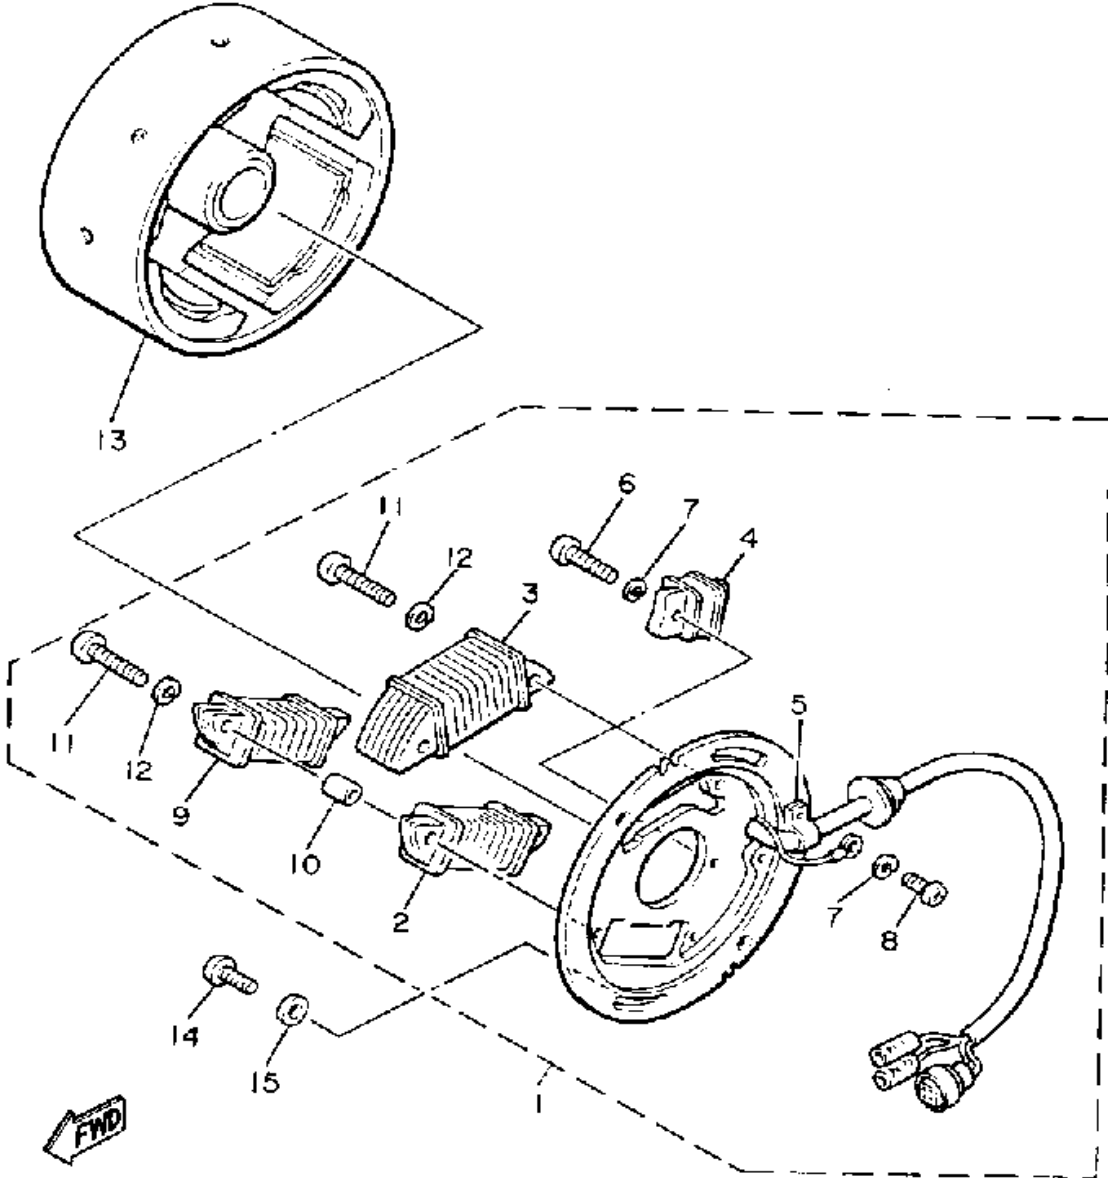

GENERATOR

Ref. No.	Part Number	Description	Qty	Remarks
1	82M-85510-20-00	STATOR ASSEMBLY	1	
2	86M-85511-00-00	. COIL, SOURCE	1	
3	8H8-85513-20-00	. COIL, LIGHTING 1	1	
4	82M-85580-20-00	. COIL, PULSER	1	
5	445-81328-20-00	. CLAMP	1	
6	98506-04018-00	. SCREW, PAN HEAD	2	
7	92901-04100-00	. WASHER, SPRING	3	
8	98580-04008-00	. SCREW, PAN HEAD	1	
9	82M-85514-20-00	. COIL, LIGHTING 2	1	
10	8T0-85519-20-00	. SPACER	2	
11	98501-05040-00	. SCREW, PAN HEAD (98502-05040)	4	
12	92990-05100-00	. WASHER, SPRING	4	
13	82M-85550-20-00	ROTOR ASSEMBLY	1	
14	98980-06016-00	SCREW, BINDING	2	
15	90201-06043-00	WASHER, PLATE	2	

Property of www.SmallEngineDiscount.com - Not for Resale