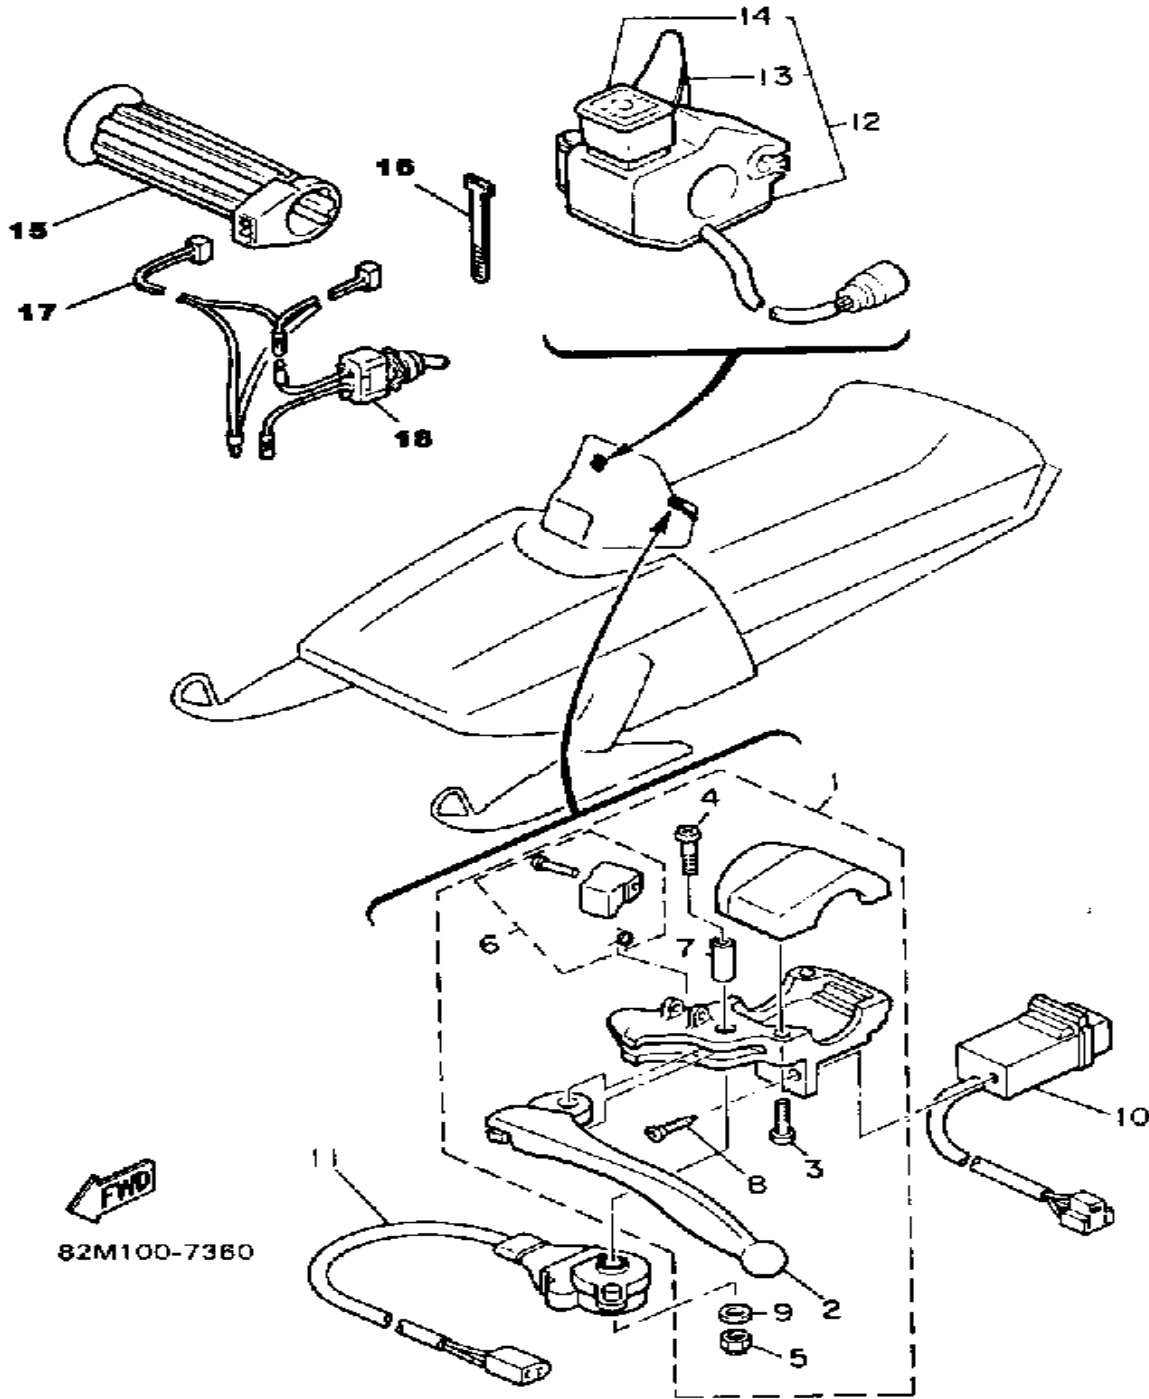

ELECTRICAL 2

Ref. No.	Part Number	Description	Qty	Remarks
1	88R-W8291-00-00	LEVER HOLDER ASSEMBLY (LEFT)	1	
2	8H8-83912-00-00	. LEVER 1	1	
3	90157-05027-00	. SCREW, PAN HEAD	2	
4	98501-05040-00	. SCREW, PAN HEAD (98502-05040)	1	
5	95701-05300-00	. NUT, NYLON	1	
6	82A-83930-00-00	. LEVER LOCK ASSEMBLY	1	
7	802-83913-00-00	. COLLAR, LEVER 1	1	
8	97780-30312-00	. SCREW, tapping	2	
9	92990-05200-00	. WASHER, PLAIN	1	
10	8H8-83950-01-00	BEAM SWITCH ASSEMBLY (8K4-83950-01-00)	1	
11	88R-82530-00-00	STOP SWITCH ASSEMBLY	1	
12	84M-82720-00-00	LEVER HOLDER ASSEMBLY (RIGHT)	1	
13	80N-42138-02-00	. LEVER, THROTTLE (80N-42138-00-00)	1	
14	84R-82575-09-00	. ENGINE STOP SWITCH ASSEMBLY	1	
15	80K-2626A-00-00	. GRIP, WARMER	2	
16	437-83936-01-00	. BAND, SWITCH CORD	2	
17	80X-82318-00-00	. WIRE, SUB-LEAD	2	
18	82J-82917-00-00	. SWITCH	1	

Property of www.SmallEngineDiscount.com - Not for Resale