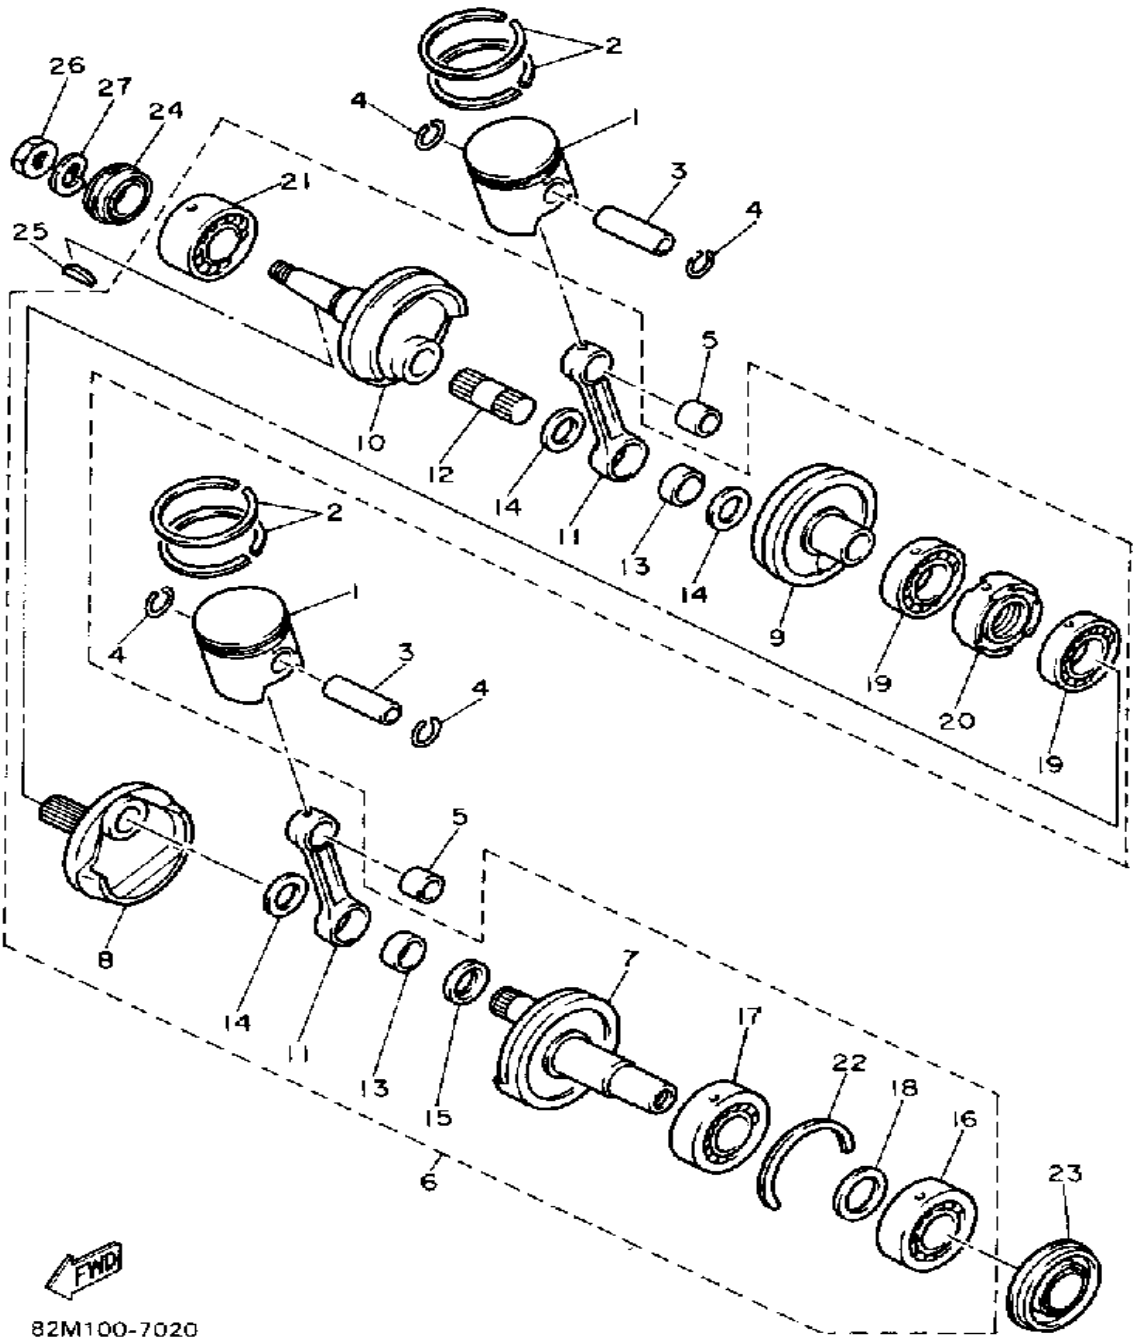

CRANKSHAFT-PISTON

82M100-7020

Ref. No.	Part Number	Description	Qty	Remarks
1	82M-11631-02-92	PISTON STD (STD) (82M-11631-00-93)	2	U.R. STD
	82M-11635-00-00	PISTON 1 O/S 0.25 (0.25MM O/S)	2	U.R.
	82M-11636-00-00	PISTON 2 O/S 0.50 (0.50MM O/S)	2	U.R.
2	8R6-11601-00-00	PISTON RING SET (STD)	2	U.R. STD
	8R6-11601-10-00	PISTON RING SET (0.25MM O/S)	2	U.R.
	8R6-11601-20-00	PISTON RING SET (0.50MM O/S)	2	U.R.
3	8H8-11633-00-00	PIN, PISTON	2	
4	93450-21053-00	CIRCLIP	4	
5	93310-320G0-00	BEARING	2	
6	82M-11400-00-00	CRANKSHAFT ASSEMBLY	1	
7	82M-11412-00-00	. CRANK 1	1	
8	82M-11422-00-00	. CRANK 2	1	
9	82M-11432-00-00	. CRANK 3	1	
10	82M-11442-00-00	. CRANK 4	1	
11	82M-11651-00-00	. ROD, CONNECTING	2	
12	82M-11681-00-00	. PIN, CRANK 1	1	
13	93310-525K6-00	. BEARING, CYLINDRICAL	2	
14	82M-11685-00-00	. WASHER, CRANK PIN	3	
15	8R9-11685-00-00	. WASHER, CRANK PIN	1	
16	93306-30711-00	. BEARING (93306-30712-00)	1	
17	93306-20712-00	. BEARING	1	
18	90201-357E4-00	. WASHER, PLATE	1	
19	93306-20712-00	. BEARING	2	
20	82M-11515-00-00	. SEAL, LABYRINTH 1	1	
21	93303-30601-00	. BEARING	1	

CONTINUED ON NEXT FRAME ►

Property of www.SmallEngineDiscount.com - Not for Resale