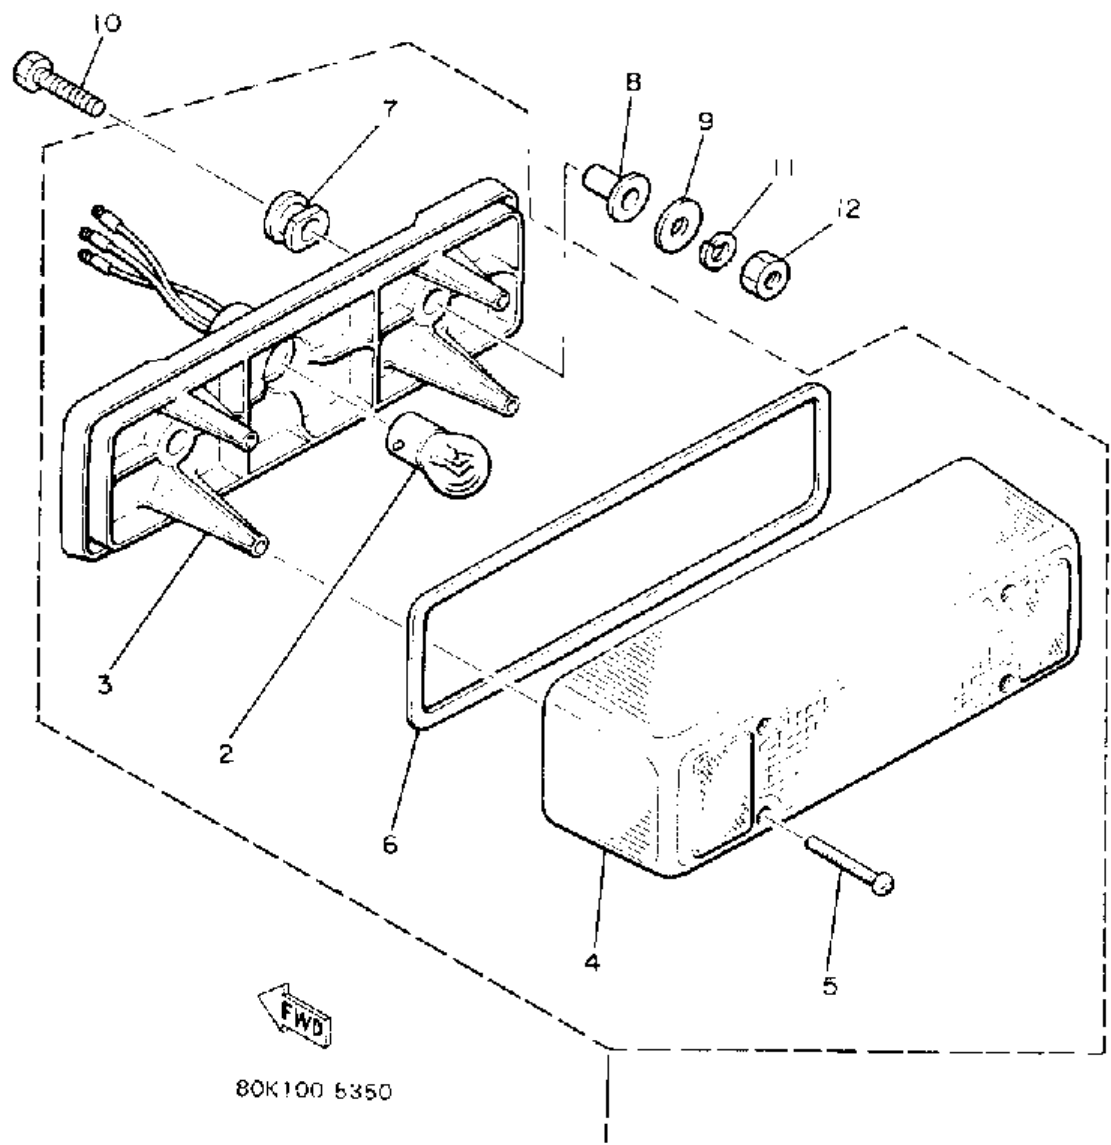

TAILLIGHT

Ref. No.	Part Number	Description	Qty	Remarks
1	82M-84710-00-00	TAILLIGHT UNIT ASSEMBLY ..	1	
2	137-84714-61-00	. BULB, TL 12V23/8W (J50-83311-00)	1	
3	82M-84711-00-00	. BASE, TAILLIGHT	1	
4	8K4-84721-00-00	. LENS, TAILLIGHT	1	
5	97780-40130-00	. SCREW, PANHEAD TAPPING (97701-40130-00)	4	
6	87M-84723-00-00	. GASKET, TAIL LENS	1	
7	8K4-84718-00-00	. GROMMET	1	
8	90387-066N1-00	COLLAR	2	
9	90201-06407-00	WASHER, PLATE (90201-06747-00)	4	
10	97001-06035-00	BOLT	2	
11	92995-06100-00	WASHER, SPRING	2	
12	95380-06600-00	NUT	2	

Property of www.SmallEngineDiscount.com - Not for Resale