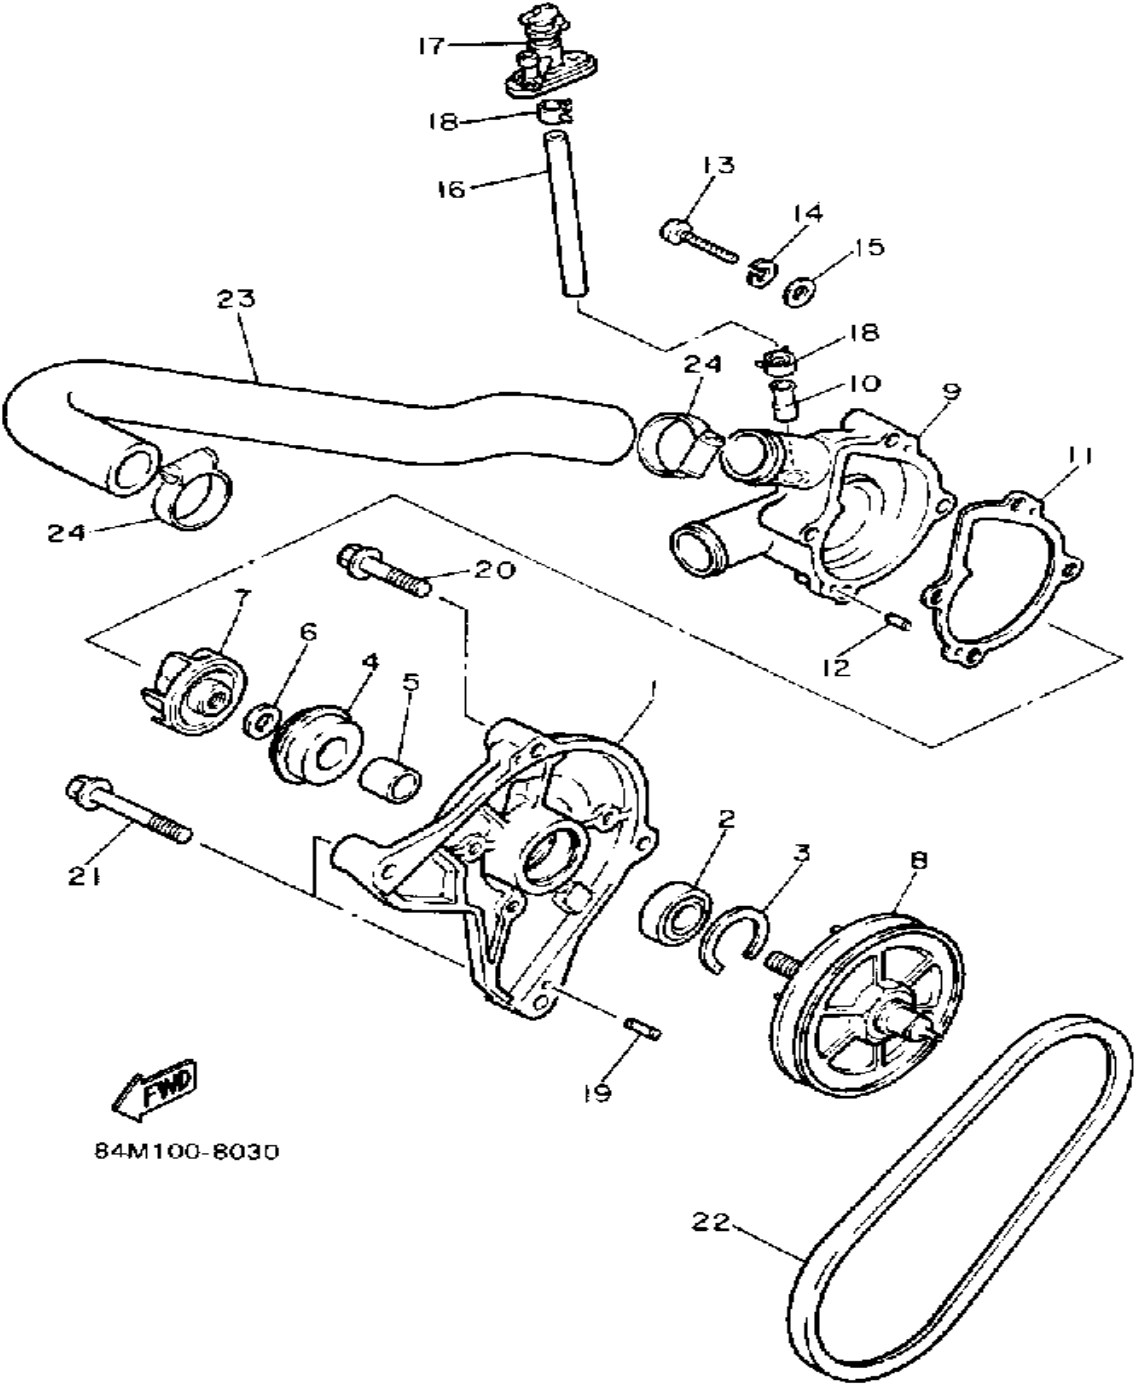

WATER PUMP

Ref. No.	Part Number	Description	Qty	Remarks
1	82M-W1247-00-00	HOUSING, WATER PUMP	1	
2	93306-20117-00	BEARING	1	
3	93450-34118-00	CIRCLIP	1	
4	82M-12438-00-00	SEAL, MECHANICAL	1	
5	82M-12437-00-00	STOPPER	1	
6	90201-084M4-00	WASHER, PLATE (90201-08088-00)	1	
7	82M-12451-00-00	IMPELLER, WATER PUMP	1	
8	82M-12450-00-00	IMPELLER SHAFT ASSEMBLY	1	
9	82M-12422-00-00	COVER, HOUSING	1	
10	8A7-12499-00-00	JOINT	1	
11	82M-12427-00-00	GASKET, HSNG CVR 1	1	
12	93604-10011-00	PIN, DOWEL	2	
13	98580-06035-00	SCREW, PAN HEAD	4	
14	92995-06100-00	WASHER, SPRING	4	
15	92990-06600-00	WASHER, PLATE	4	
16	84M-1244G-00-00	HOSE, 4	1	
17	84M-1249A-00-00	COCK ASSEMBLY	1	
18	90467-11044-00	CLIP	2	
19	93604-12037-00	PIN, DOWEL	2	
20	95811-08040-00	BOLT, FLANGE	2	
21	95811-08110-00	BOLT, FLANGE	2	
22	82M-12444-00-00	BELT 1	1	
23	82M-12481-00-00	PIPE 1	1	
24	90460-38292-00	CLAMP, HOSE	2	

Property of www.SmallEngineDiscount.com - Not for Resale