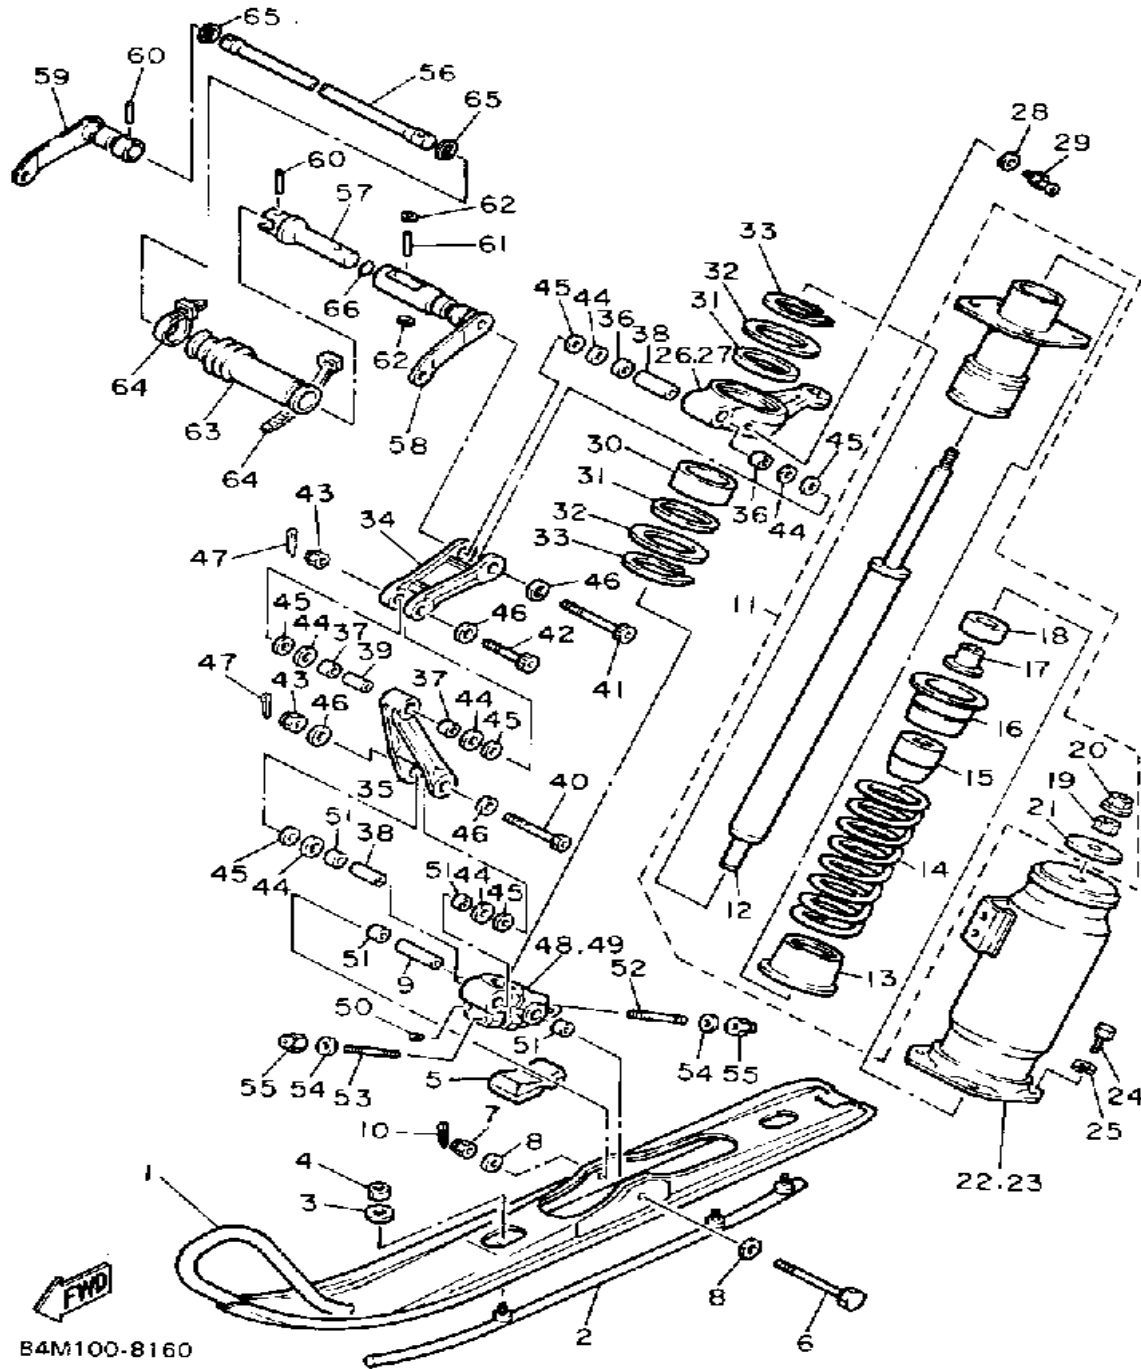

SKI

Ref. No.	Part Number	Description	Qty	Remarks
1	82M-23710-03-00	SKI 1	2	
2	82W-23731-01-XX	SKI RUNNER, 1	2	
3	92906-08600-00	WASHER	6	
4	95616-08100-00	NUT, U	6	
5	82M-23743-00-00	STOPPER 1	2	
6	90102-10050-00	BOLT, WITH HOLE	2	
7	95706-10300-00	NUT, NYLON	2	
8	92906-10600-00	WASHER	4	
9	90387-106J3-00	COLLAR	2	
10	91490-20020-00	PIN, COTTER	2	
11	84M-2376A-00-00	ABSORBER ASSEMBLY 1	2	
12	84M-22401-00-00	. DAMPER SUB-ASSEMBLY.	1	
13	82M-23777-00-00	. SEAT, SPRING 2	1	
14	90501-750F6-00	. SPRING, COMPRESSION	1	
15	82M-22493-00-00	. BUMP, STOP	1	
16	8L0-23788-00-00	. PLATE, BACK UP	1	
17	90387-084R1-00	. COLLAR	1	
18	82M-23779-00-00	. WASHER	1	
19	90170-08220-00	. NUT	1	
20	95333-08600-00	. NUT	1	
21	90201-080L1-00	. WASHER, PLATE	1	
22	82M-2376J-00-00	HOLDER, ABSORBER (LH) (BLU)	1	
23	82M-2377J-00-00	HOLDER, ABSORBER (RH) (BLU)	1	
24	97011-06020-00	BOLT	8	
25	92995-06100-00	WASHER, SPRING	8	
26	82M-23851-00-00	ARM, OUTSIDE 1 (L, H)	1	
27	82M-23852-00-00	ARM, OUTSIDE 2 (R, H)	1	

CONTINUED ON NEXT FRAME ►

Property of www.SmallEngineDiscount.com - Not for Resale