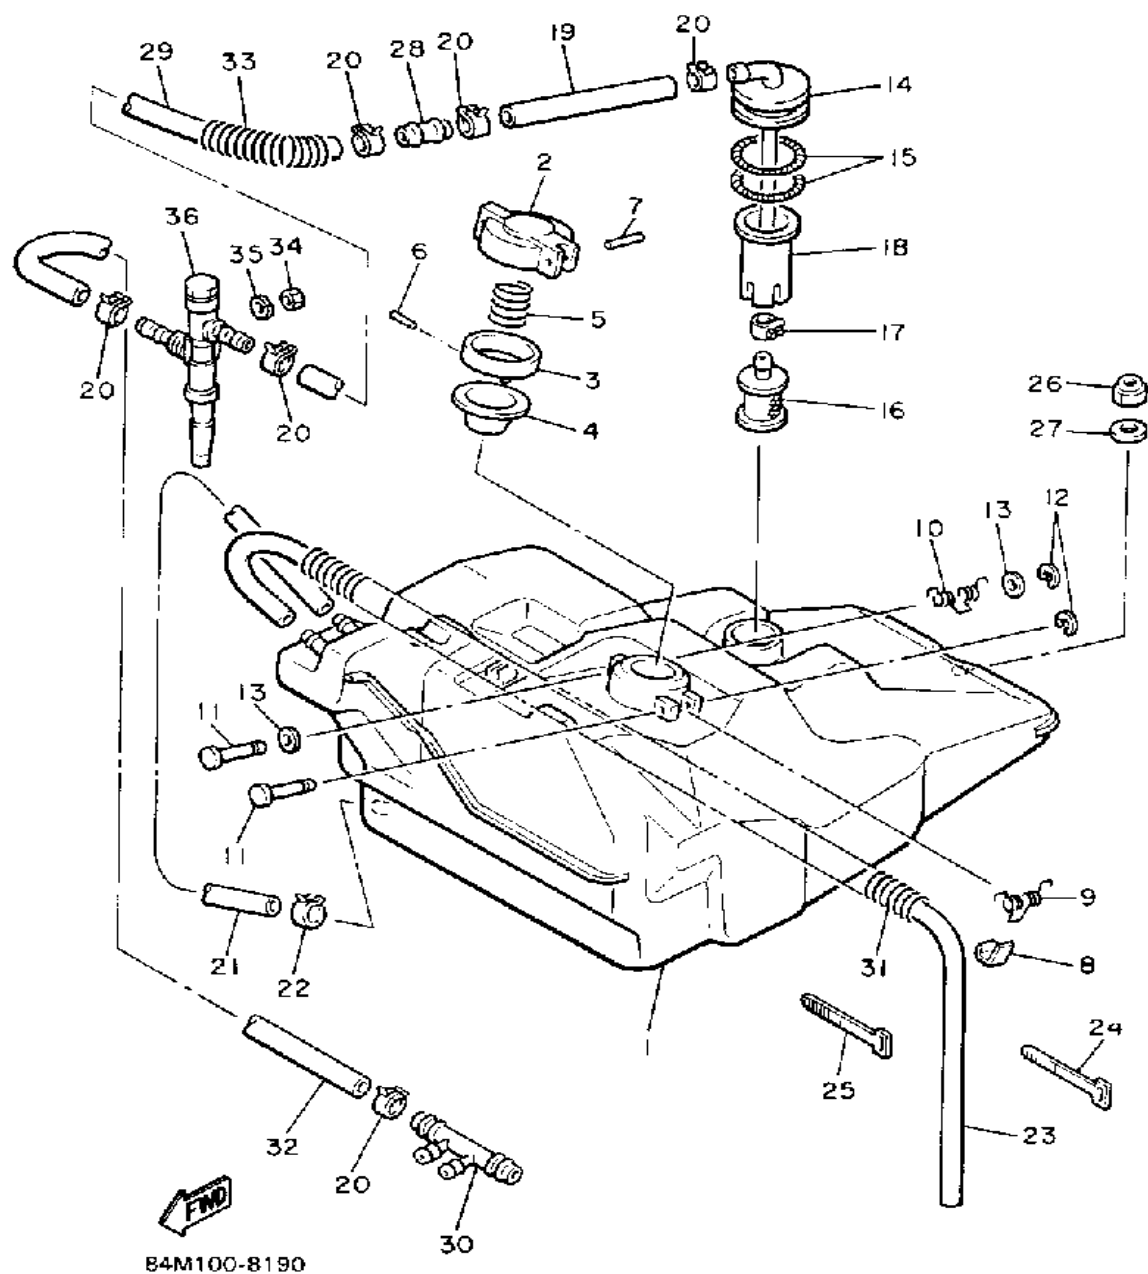

FUEL TANK

Ref. No.	Part Number	Description	Qty	Remarks
1	82M-24111-00-00	FUEL TANK	1	
2	813-24611-01-00	BODY, CAP	1	
3	813-24613-01-00	DISC, CAP	1	
4	8F7-24641-00-00	GASKET, CAP 1	1	
5	90501-20130-00	SPRING, COMPRESSION	1	
6	91609-30016-00	PIN, SPRING	1	
7	91609-25032-00	PIN, SPRING	1	
8	83M-24628-00-00	HOOK	1	
9	90508-10715-00	SPRING, TORSION	1	
10	90508-08353-00	SPRING, TORSION	1	
11	90249-03017-00	PIN	2	
12	93430-02001-00	CIRCLIP	2	
13	90201-03313-00	WASHER, PLATE	2	
14	86M-24335-00-00	PIPE, SUCTION 1	1	
15	90506-06065-00	SPRING, TENSION	2	
16	8H5-24560-00-00	FILTER ASSEMBLY	1	
17	90467-11044-00	CLIP	1	
18	8V0-24336-00-00	PIPE, SUCTION 2	1	
19	91A20-07014-00	TUBE, FLEXIBLE VINYL	1	
20	90467-11044-00	CLIP	6	
21	90446-09013-00	HOSE (90446-09079)	1	
22	90467-09026-00	CLIP	1	
23	90446-09155-00	HOSE	1	
24	341-26397-01-00	BAND	8	
25	25G-83936-01-00	BAND, SWITCH CORD	5	
26	95712-08300-00	NUT, LOCK	1	
27	90201-08784-00	WASHER, PLATE	1	
28	878-24379-00-00	PIPE, JOINT 4	1	
29	90446-11286-00	HOSE	1	

CONTINUED ON NEXT FRAME ➤

Property of www.SmallEngineDiscount.com - Not for Resale