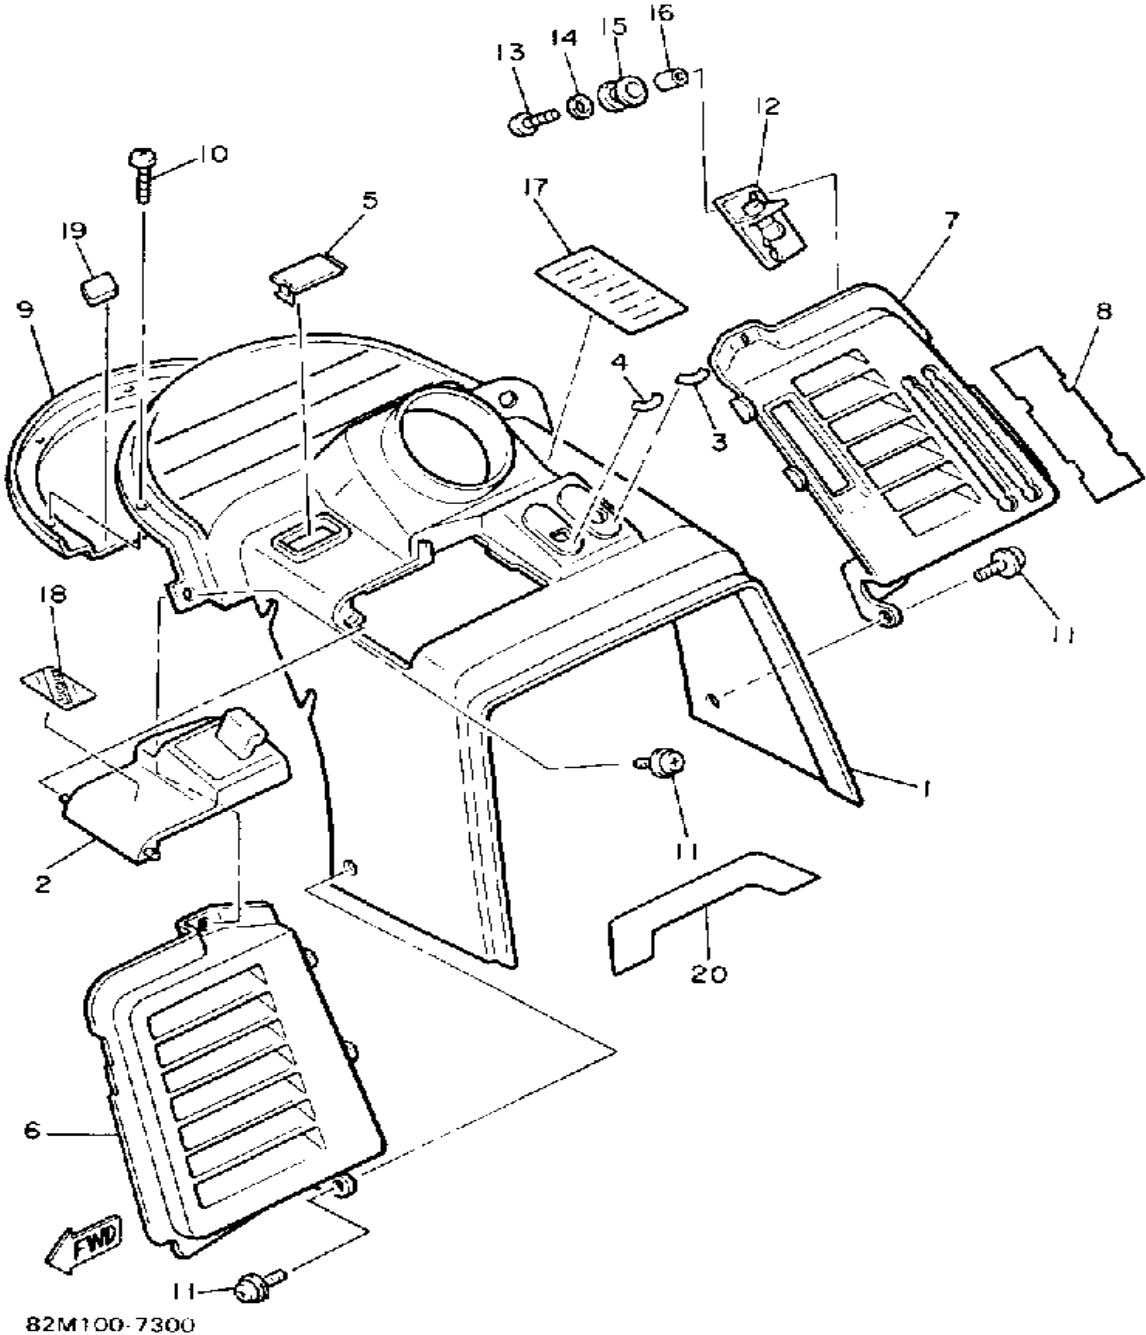

INSTRUMENT PANEL

Ref. No.	Part Number	Description	Qty	Remarks
1	84M-77711-01-00	PANEL, INSTRUMENT	1	
2	8X9-77712-01-00	PANEL, INSTRUMENT	1	
3	8U9-77741-00-00	INDICATOR 1	1	
4	8U9-77742-00-00	INDICATOR 2	1	
5	8X9-77740-00-00	GROMMET, INSTRUMENT PANEL	1	
6	8X9-77131-00-00	LOUVER 1	1	
7	8X9-77132-00-00	LOUVER 2	1	
8	8V0-7716E-00-00	REFLECTOR 1	2	
9	8V0-77731-00-00	SHIELD 1	1	
10	98906-05012-00	SCREW, BIND	4	
11	90159-05137-00	SCREW, WITH WASHER	4	
12	80L-77721-00-00	BRACKET 1	1	
13	97706-50520-00	SCREW, TAPPING	2	
14	90201-05033-00	WASHER, PLATE	2	
15	90480-13398-00	GROMMET	2	
16	90387-050T5-00	COLLAR	2	
17	80L-77763-00-00	LABEL, WARNING 3	1	
18	84M-77715-00-00	ORMNT, INSTR PNL 1	1	
19	81H-77731-00-00	SHIELD 1	1	
20	82M-77276-00-00	DAMPER, NOISE 6	1	

Property of www.SmallEngineDiscount.com - Not for Resale