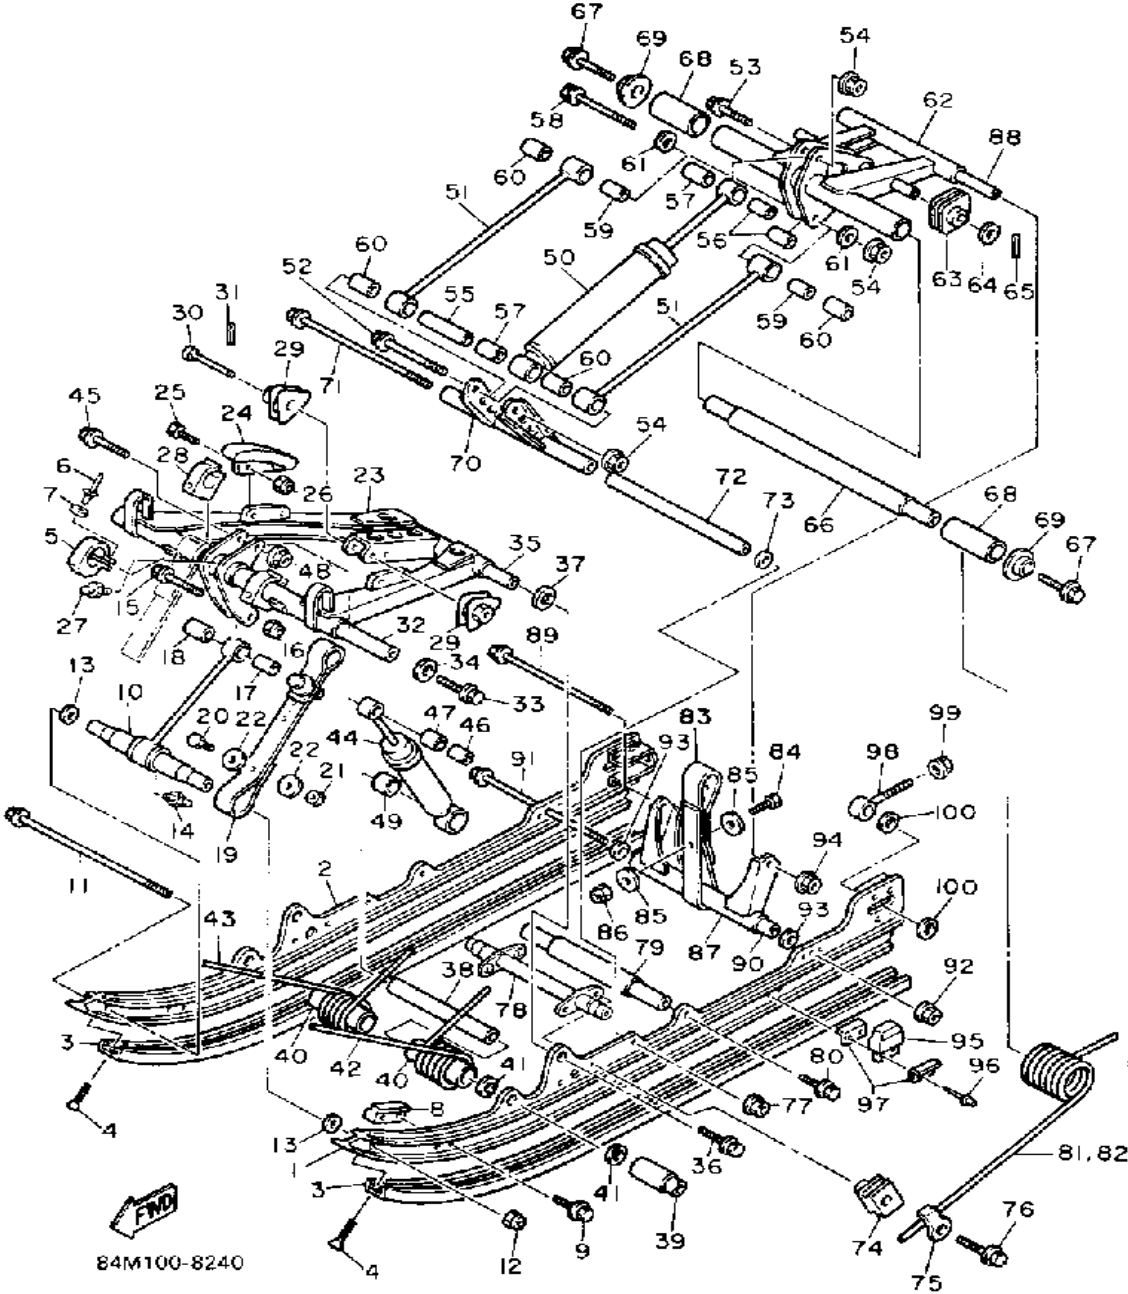

TRACK SUSPENSION 2

Ref. No.	Part Number	Description	Qty	Remarks
57	90380-12161-00	BUSH, SOLID	2	
58	90105-08506-00	BOLT, WASHER BASED	1	
59	90387-081U4-00	COLLAR	2	
60	90380-12169-00	BUSH, SOLID	4	
61	90201-081J7-00	WASHER, PLATE	2	
62	82M-47332-00-00	ARM, PIVOT 2	1	
63	86S-47446-01-00	HOOK 1	2	
64	90201-140L2-00	WASHER, PLATE	2	
65	91401-30030-00	PIN, COTTER	2	
66	8L8-47475-00-00	SHAFT 2	1	
67	90109-10771-00	BOLT	2	
68	8V0-47365-00-00	COLLAR 1	2	
69	8V0-47384-00-00	WASHER	2	
70	84M-47416-00-00	BRACKET 2	1	
71	95822-08250-00	BOLT, FLANGE	1	
72	90387-08632-00	COLLAR	1	
73	90201-08649-00	WASHER, PLATE	2	
74	84M-47447-00-00	HOOK 2	2	
75	87M-47467-00-00	PLATE, GUIDE	2	
76	90105-08432-00	BOLT, WASHER BASED	4	
77	95601-08200-00	NUT, U	1	
78	84M-47451-00-00	BAR, SUSPENSION	1	
79	8V0-47486-00-00	SHAFT 4	1	
80	90105-08432-00	BOLT, WASHER BASED	2	
81	84M-47473-00-00	SPRING, REAR 1	1	
82	84M-47474-00-00	SPRING, REAR 2	1	
83	84M-47496-00-00	STOPPER, 2 (82M-47496-00) ..	1	
84	97001-06035-00	BOLT	1	
85	90201-06407-00	WASHER, PLATE (90201-06747-00)	2	

CONTINUED ON NEXT FRAME ➤

Property of www.SmallEngineDiscount.com - Not for Resale