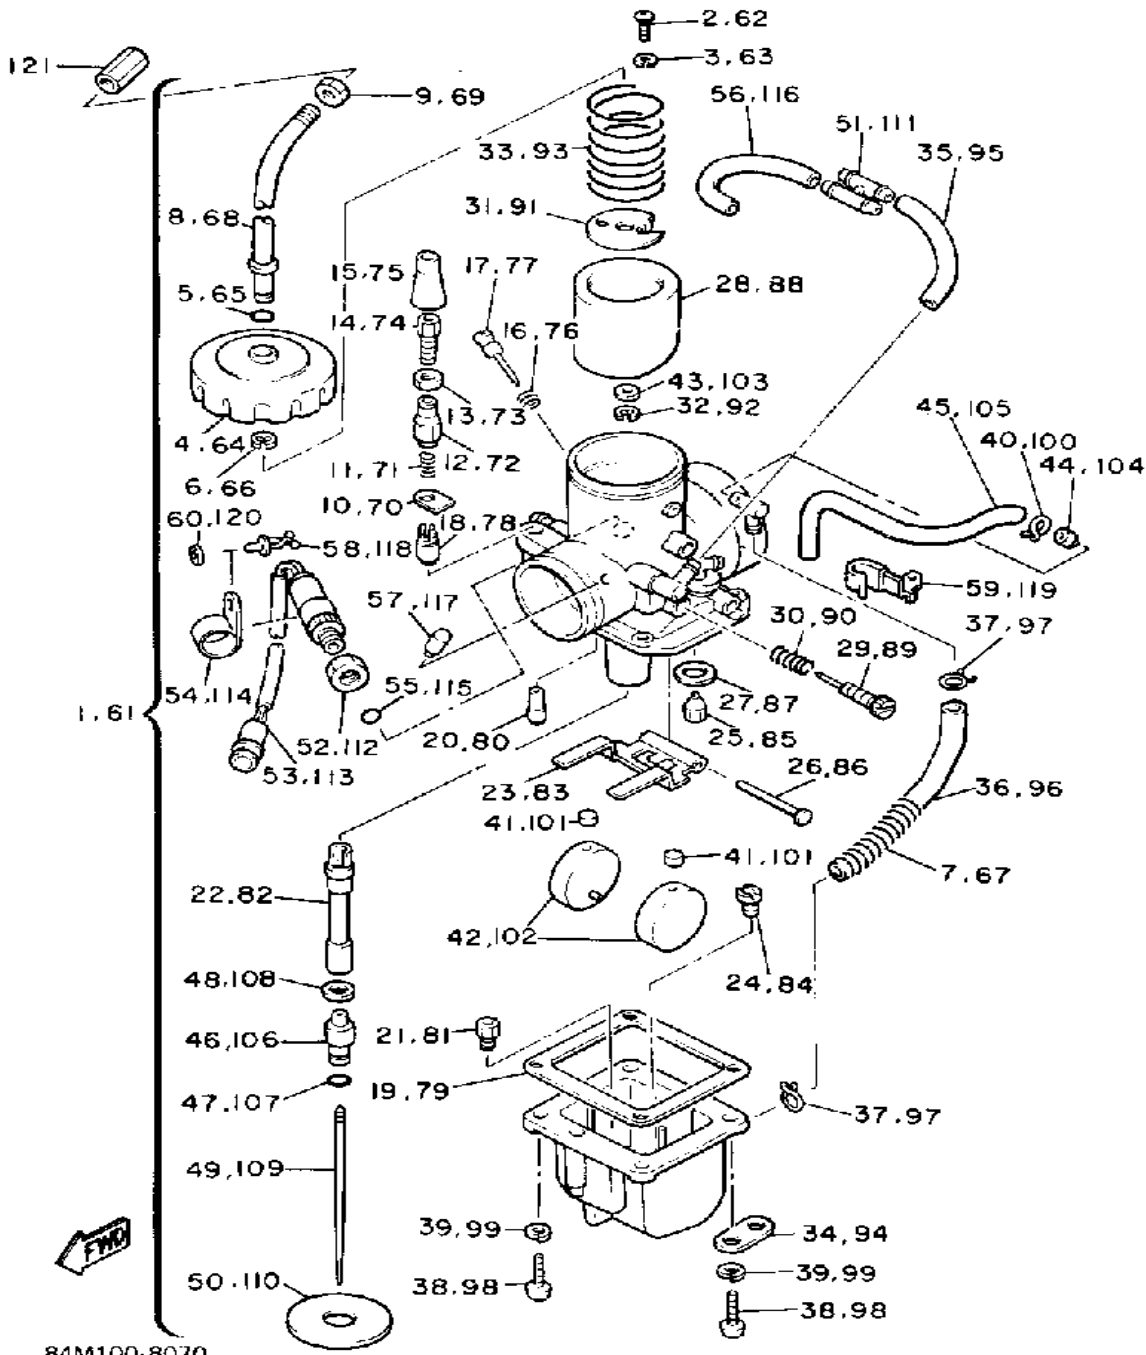

CARBURETOR

Ref. No.	Part Number	Description	Qty	Remarks
53	80N-8259A-00-00	. SWITCH, CARBURETOR	1	
54	84M-14146-00-00	. PLATE	1	
55	80N-14147-00-00	. O-RING	1	
56	8A7-14196-00-00	. PIPE	1	
57	84M-14169-00-00	. CAP	1	
58	90464-07078-00	. CLAMP	1	
59	16G-14139-00-00	. CLIP, PIPE	1	
60	80N-14285-00-00	. WASHER	1	
61	84M-14102-01-00	CARBURETOR ASSEMBLY 2	1	
62	98580-04008-00	. SCREW, PAN HEAD	1	
63	92901-04100-00	. WASHER, SPRING	1	
64	3R4-14158-00-00	. TOP, MIXING CHAMBER	1	
66	363-14137-00-00	. CLIP	1	
67	8X6-14589-00-00	. SPRING	1	
68	8X6-14155-00-00	. GUIDE, CABLE	1	
69	127-14161-00-00	. NUT, CABLE ADJUSTING	1	
70	8A7-14178-00-00	. PLATE, STARTER LVR	1	
71	127-14135-00-00	. SPRING, PLUNGER	1	
72	8U9-14174-00-00	. CAP, PLUNGER	1	
73	802-14161-00-00	. NUT, CABLE ADJUSTING	1	
74	12G-14106-00-00	. CABLE ADJUST SCREW SET	1	
75	8A7-14169-00-00	. CAP	1	
76	127-14134-00-00	. SPRING, AIR ADJUSTING	1	
77	23X-14104-00-00	. AIR SCREW SET	1	
78	8U9-14171-00-00	. PLUNGER, STARTER	1	
79	363-14184-00-00	. GASKET, FLOAT CHMBR	1	
80	193-14142-42-00	. JET, PILOT (# 42.5)	1	
81	137-14143-46-A1	. JET, MAIN (#230)	1	U.R.
	137-14143-50-A1	. JET, MAIN (#250)	1	U.R.

CONTINUED ON NEXT FRAME ➤

Property of www.SmallEngineDiscount.com - Not for Resale