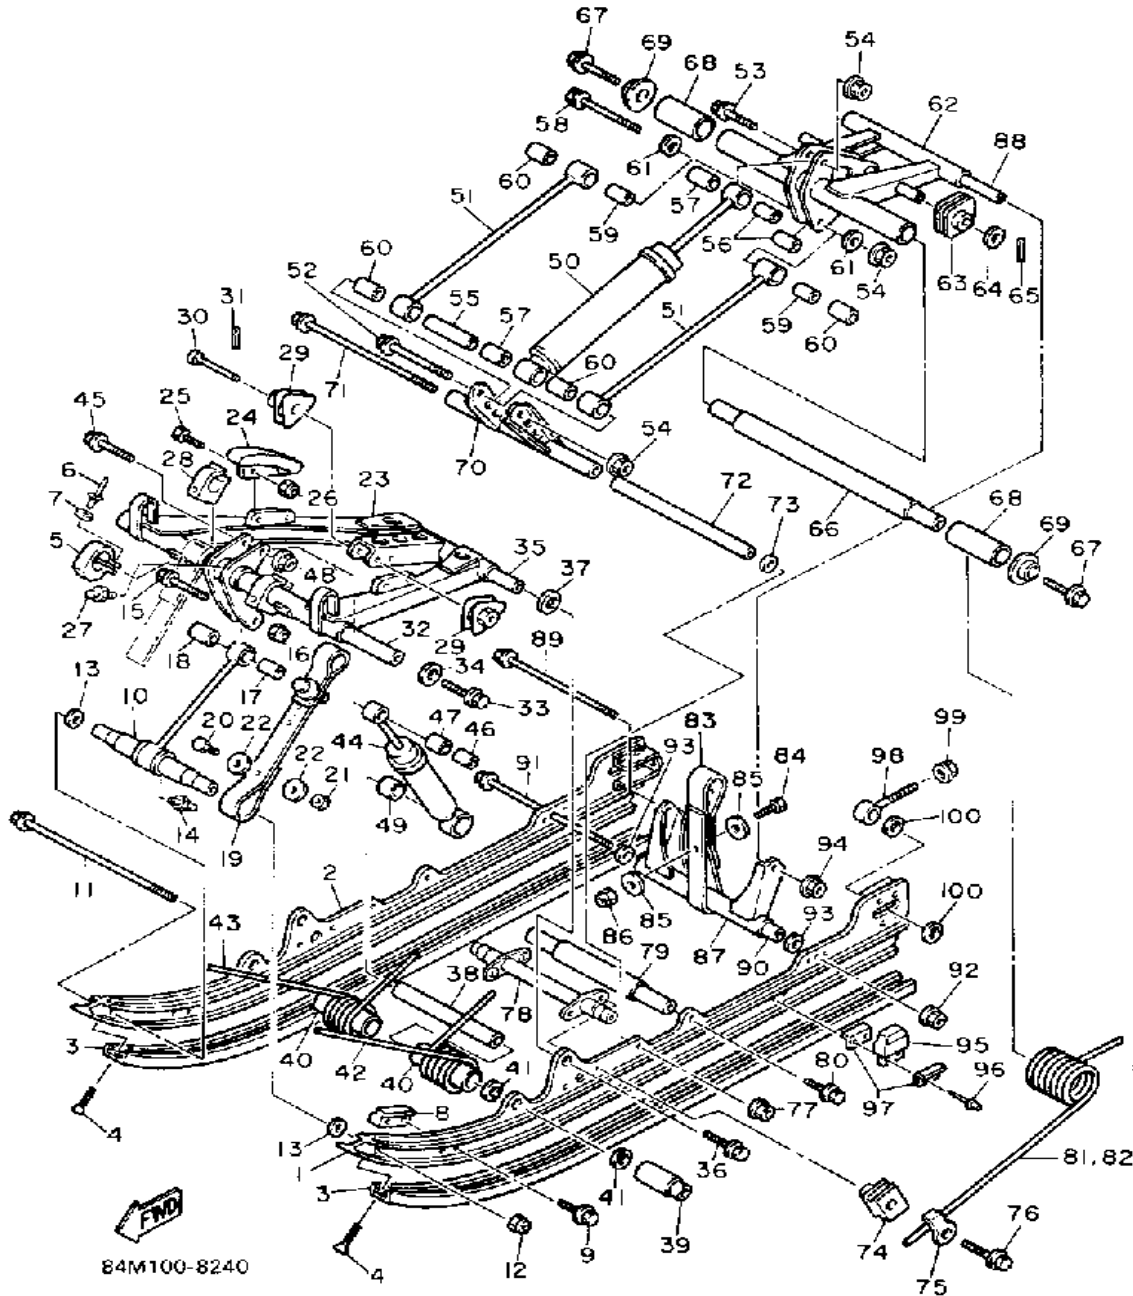

TRACK SUSPENSION 2

Ref. No.	Part Number	Description	Qty	Remarks
28	8V0-47447-01-00	HOOK 2	2	
29	8V0-47448-00-00	HOOK 3	2	
31	91401-30030-00	PIN, COTTER	1	
32	8A5-47465-02-00	SHAFT 1	1	
33	90109-10771-00	BOLT	2	
34	90201-10669-00	WASHER, PLATE	2	
35	82M-47485-01-00	SHAFT 3	1	
36	90105-10433-00	BOLT, WASHER BASED	2	
37	90387-105G6-00	COLLAR	2	
38	90240-12136-00	PIN, CLEVIS	1	
	90387-160M7-00	COLLAR	1	
39	90387-166M8-00	COLLAR	2	
40	84M-47319-00-00	COLLAR	2	
41	90201-161E5-00	WASHER, PLATE	4	
42	84M-47471-00-00	SPRING, FRONT 1	1	
43	84M-47472-00-00	SPRING, FRONT 2	1	
44	84M-47481-00-00	SHOCK ABSORBER 2	1	
45	95811-08040-00	BOLT, FLANGE	1	
46	90387-084R5-00	COLLAR	1	
47	90380-12161-00	BUSH, SOLID	1	
48	95712-08300-00	NUT, LOCK	1	
49	8V0-47371-00-00	BUSH, PIVOT	1	
50	84M-47480-00-00	SHOCK ABSORBER	1	
51	84M-47494-00-00	ROD, RELAY	2	
52	95811-08100-00	BOLT	1	
53	95811-08040-00	BOLT, FLANGE	1	
54	95712-08300-00	NUT, LOCK	3	
55	90387-081U5-00	COLLAR	1	
56	90387-084R5-00	COLLAR	2	

CONTINUED ON NEXT FRAME ➤

Property of www.SmallEngineDiscount.com - Not for Resale