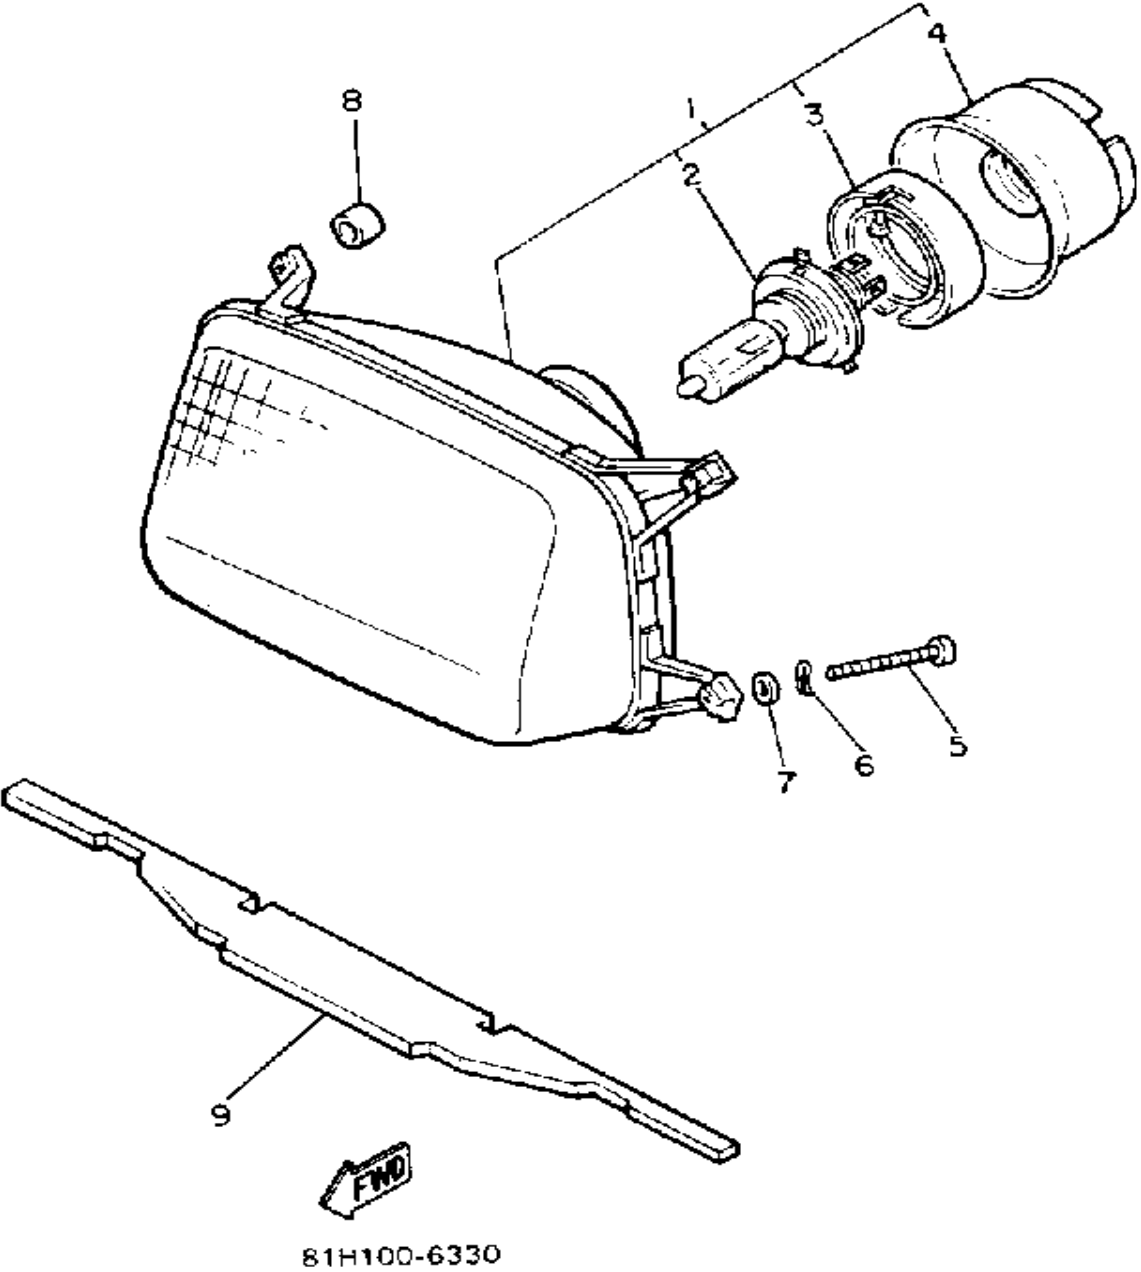

HEADLIGHT

Ref. No.	Part Number	Description	Qty	Remarks
1	86M-84310-00-00	HEADLIGHT UNIT ASSEMBLY	1	
2	5V2-84314-00-XX	. BULB, HL 12V60/55W (2F9-84314-00)	1	
3	8A7-84312-00-00	. HOLDER, SOCKET	1	
4	8A7-84397-01-00	. COVER, SOCKET	1	
5	8V0-84331-00-00	SCREW, RIM ADJUSTING	4	
6	8V0-84374-00-00	CLIP	4	
7	8V0-84327-00-00	WASHER, SPECIAL	4	
8	8V0-84366-00-00	DAMPER, HEADLIGHT 1	4	
9	8W6-84366-00-00	DAMPER, HEADLIGHT 1	1	

Property of www.SmallEngineDiscount.com - Not for Resale