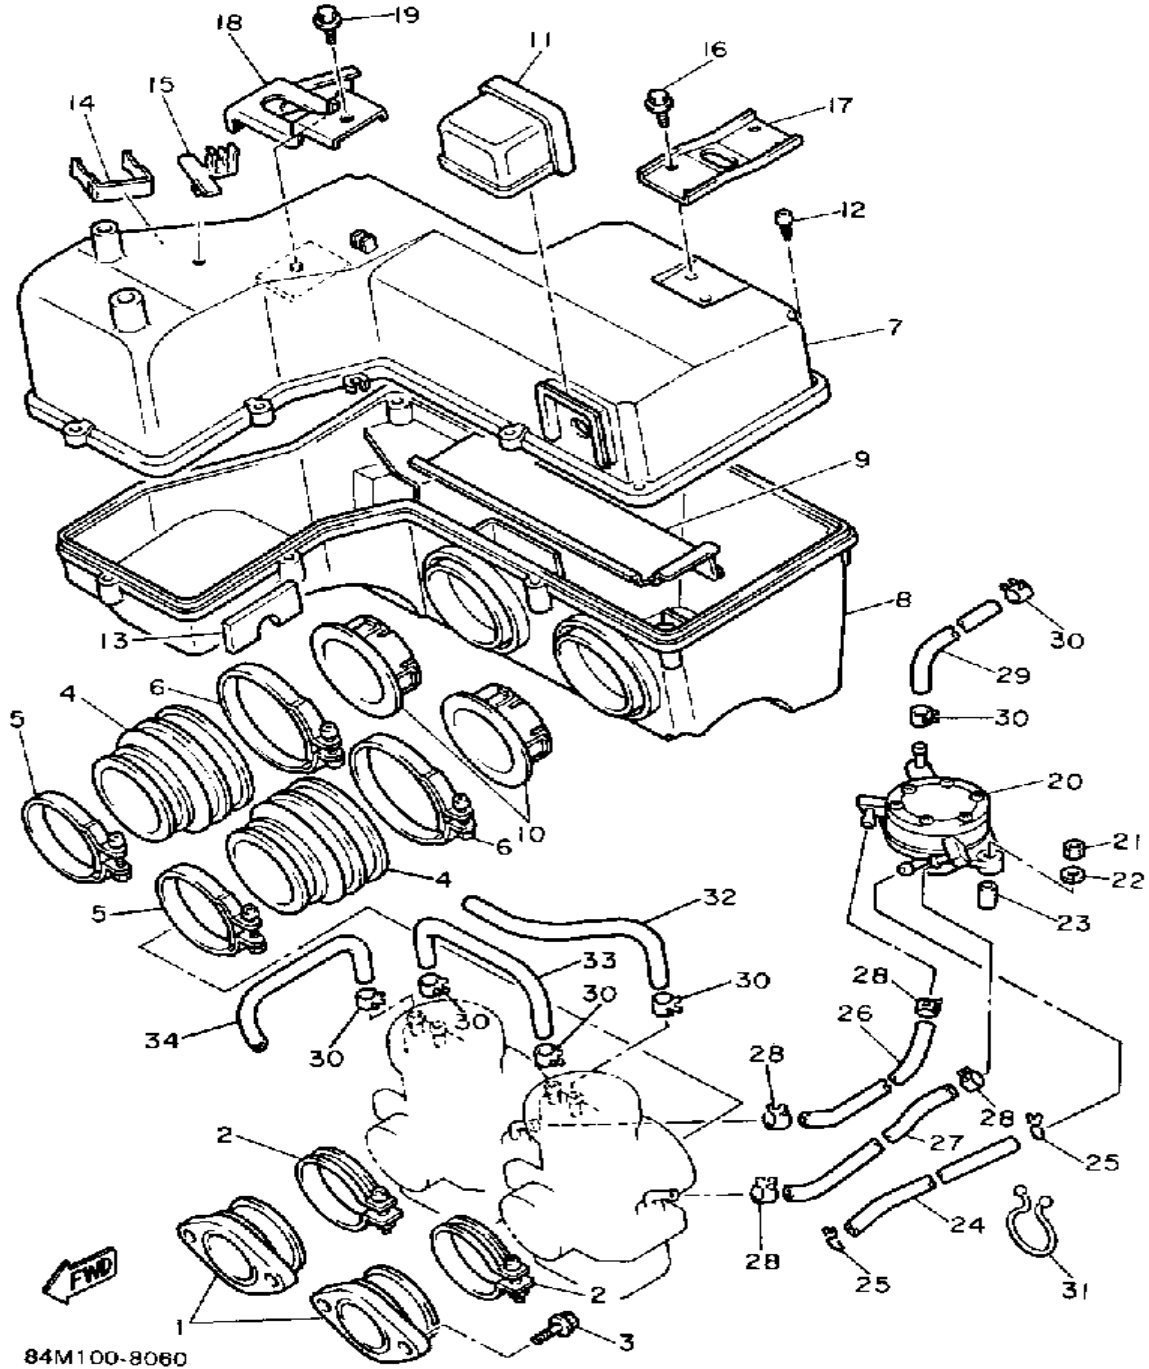

AIR CLEANER

84M100-8060

Ref. No.	Part Number	Description	Qty	Remarks
1	84M-13555-00-00	MANIFOLD, INTAKE	2	
2	86M-13575-00-00	BAND	2	
3	95026-08020-00	BOLT, FLANGE	4	
4	8V0-14453-00-00	JOINT, AIR CLEANER 1	2	
5	90460-68230-00	CLAMP, HOSE	2	
6	90460-81224-00	CLAMP, HOSE	2	
7	82M-14431-09-00	SILENCER, INTAKE (82M-14431-00)	1	
8	82M-14441-09-00	SILENCER, INTAKE 2	1	
9	82M-14477-00-00	PLATE	1	
10	82M-14465-00-00	PIPE	2	
11	82M-14454-00-00	JOINT	1	
12	90167-05043-00	SCREW, TAPPING	8	
13	82M-14425-00-00	DAMPER 1	1	
14	82M-21245-00-00	BOX	1	
15	90464-10092-00	CLAMP	1	
16	90105-06452-00	BOLT, WASHER BASED	4	
17	82M-14494-00-00	STAY 2	1	
18	82M-14493-01-00	STAY, 1	1	
19	90119-06097-00	BOLT, WITH WASHER	1	
20	82M-24410-01-00	FUEL PUMP ASSEMBLY	1	
21	95380-06600-00	NUT	2	
22	92995-06100-00	WASHER, SPRING	2	
23	90387-060G8-00	COLLAR	2	
24	90445-10624-00	HOSE	1	
25	90467-09006-00	CLIP	2	
26	90446-09062-00	HOSE	1	
27	90446-09211-00	HOSE	1	
28	90467-09026-00	CLIP	4	

CONTINUED ON NEXT FRAME ►

Property of www.SmallEngineDiscount.com - Not for Resale