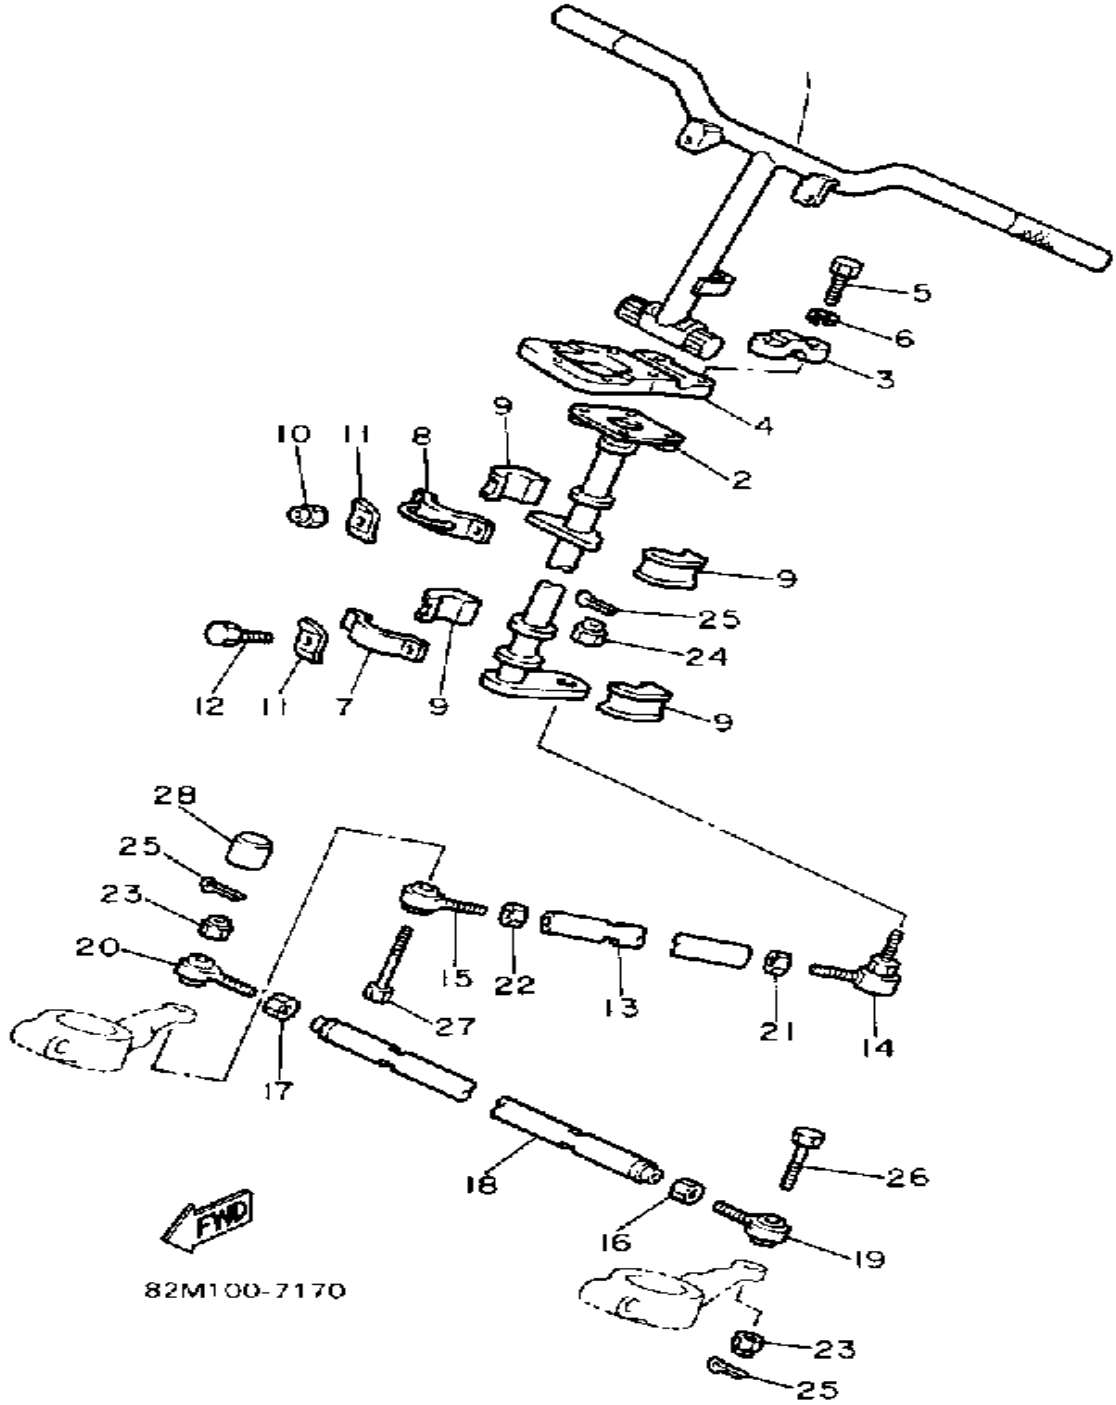

STEERING

Ref. No.	Part Number	Description	Qty	Remarks
1	82M-23811-01-00	COLUMN, STEERING	1	
2	82M-23813-00-00	COLUMN, STEERING 2	1	
3	1E6-23441-00-00	HOLDER, HANDLE UPR	2	
4	8V0-23814-01-00	HOLDER, HANDLE UPPER	1	
5	97022-08055-00	BOLT	4	
6	92990-08100-00	WASHER	4	
7	84M-23868-00-00	BRACKET, STEERING LOWER	1	
8	84M-23872-00-00	HOLDER, BEARING	1	
9	8F3-23812-00-00	PLANE BEARING, STEERING	4	
10	95712-08300-00	NUT, LOCK	2	
11	90215-08262-00	WASHER, LOCK	4	
12	97011-08020-00	BOLT	2	
13	82M-23821-00-00	ROD, STEERING RELAY	1	
14	86X-23841-00-00	JOINT, UNIVERSAL 1	1	
15	87S-23847-00-00	JOINT, UNIVERSAL 3	1	
16	95303-10700-00	NUT	1	
17	90170-10186-00	NUT	1	
18	82M-23831-01-00	ROD, TIE	1	
19	87S-23845-00-00	JOINT, UNIVERSAL 2	1	
20	87S-23847-00-00	JOINT, UNIVERSAL 3	1	
21	95303-10700-00	NUT	1	
22	90170-10186-00	NUT	1	
23	95706-10300-00	NUT, NYLON	2	
24	90185-10085-00	NUT, SELF-LOCKING	1	
25	91402-25018-00	PIN, COTTER	3	
26	90102-10031-00	BOLT, WITH HOLE	1	
27	90109-10767-00	BOLT	1	
28	82M-23858-00-00	SPACER	2	

Property of www.SmallEngineDiscount.com - Not for Resale