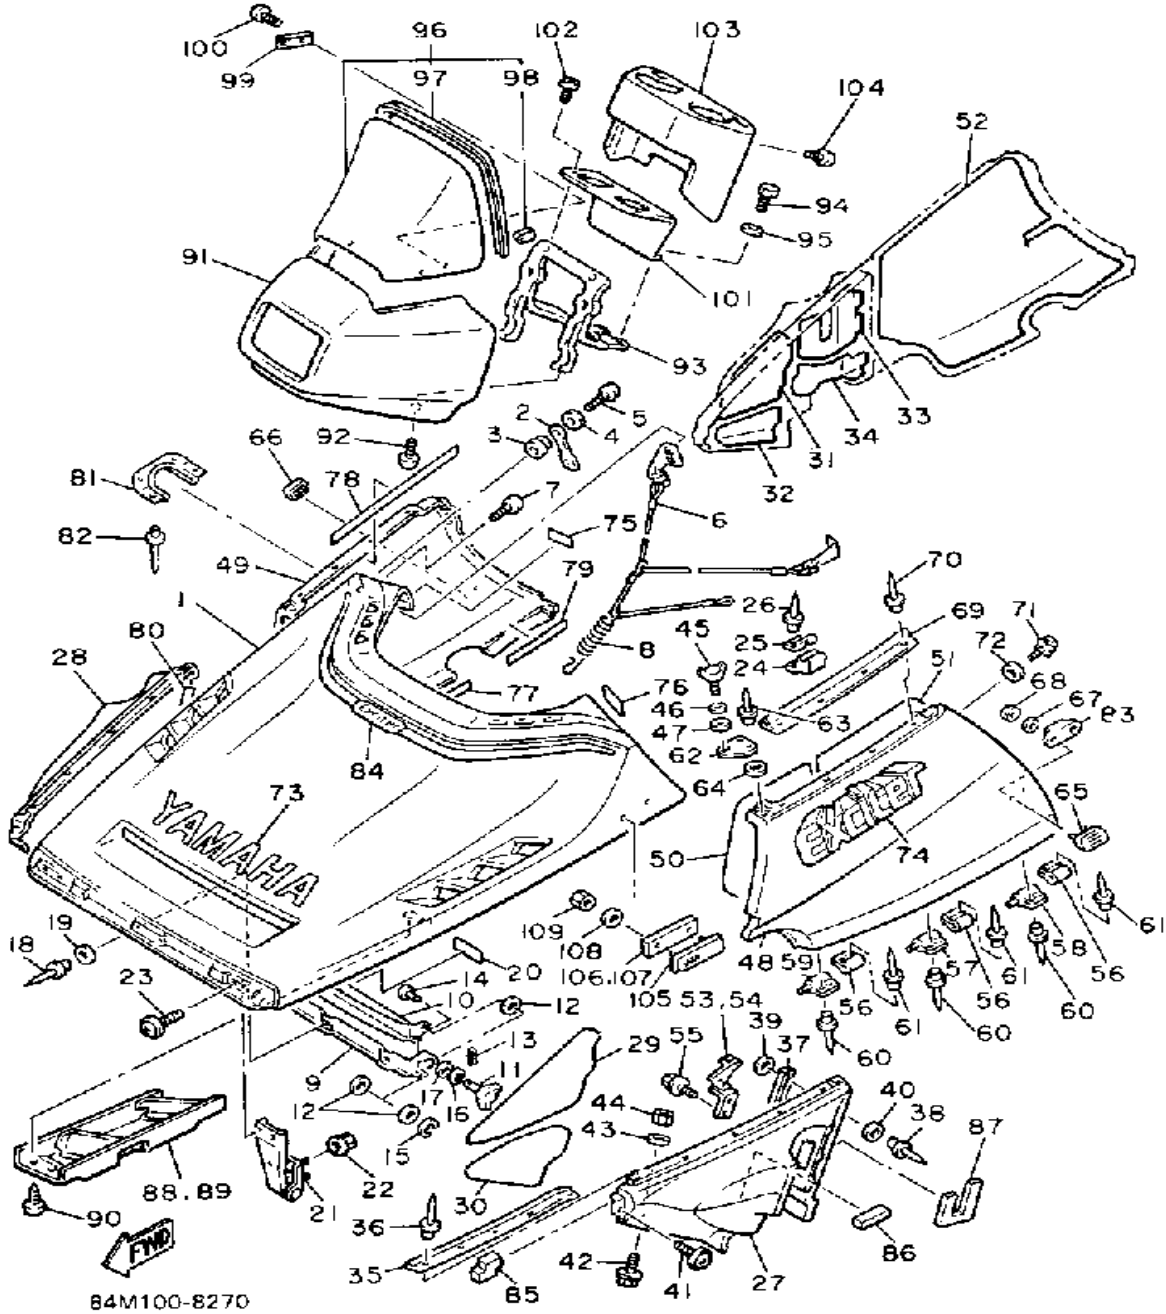

SHROUD-WINDSHIELD

Ref. No.	Part Number	Description	Qty	Remarks
88	84M-77185-00-00	PLATE 1	1	
89	84M-77186-00-00	PLATE 2	1	
90	97706-50012-00	SCREW, TAPPING	8	
91	80L-77231-01-00	FAIRING	1	
92	98906-06010-00	SCREW, BIND	2	
93	82M-77241-00-00	STAY, FAIRING	1	
94	97026-06030-00	BOLT	3	
95	92906-06100-00	WASHER, SPRING	3	
96	87F-77210-00-00	WINDSHIELD COMP.	1	
97	87S-77213-00-00	. TRIM, UPPER	1	
98	80V-77223-00-00	. FASTENER	2	
99	82M-77218-00-00	WASHER 1	2	
100	90154-05023-00	SCREW, BINDING	6	
101	82M-83519-01-00	BRACKET, METER	1	
102	98906-06010-00	SCREW, BIND	2	
103	82M-77251-00-00	COVER, HEADLIGHT	1	
104	98906-05016-00	SCREW, BIND	1	
105	81E-85110-00-00	REFLECTOR ASSEMBLY	2	
106	82M-85115-00-00	BASE, REFLECTOR	1	
107	82M-85115-50-00	BASE, REFLECTOR	1	
108	92901-05600-00	WASHER, PLATE	4	
109	95701-05300-00	NUT, NYLON	4	
832	82M-77263-00-00	LINING, SHROUD 3	1	

Property of www.SmallEngineDiscount.com - Not for Resale