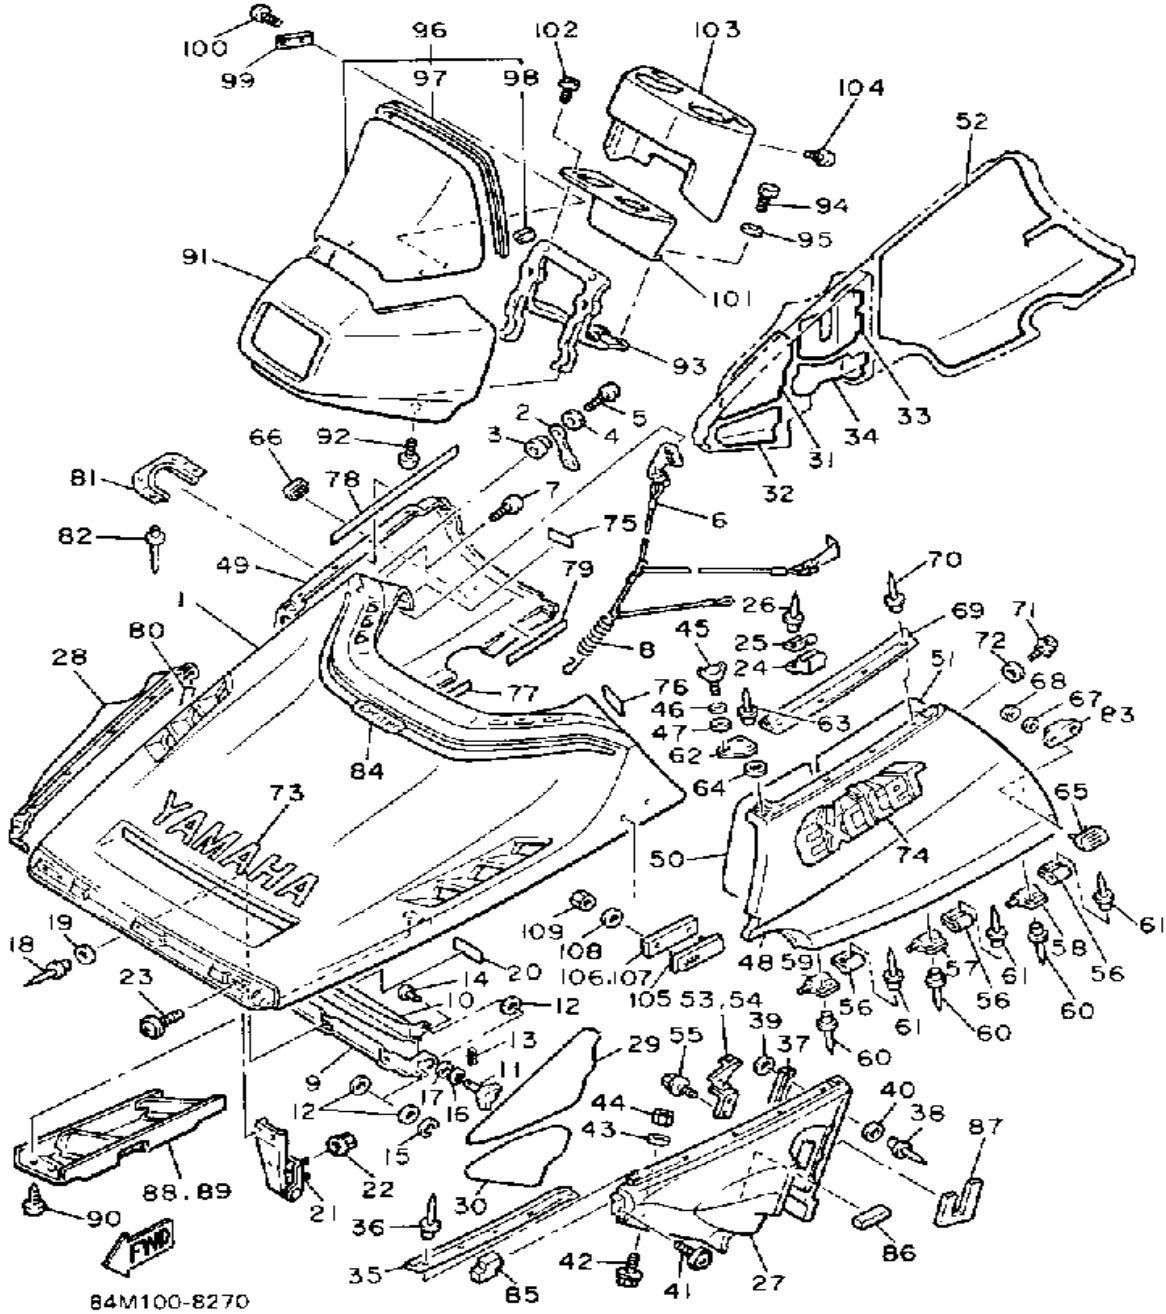

SHROUD-WINDSHIELD

Ref. No.	Part Number	Description	Qty	Remarks
59	82M-2195X-00-00	BRACKET 2	2	
60	90267-48059-00	RIVET, BLIND	12	
61	90267-48057-00	RIVET, BLIND	12	
62	82M-77127-00-00	STAY 3	2	
63	90267-48053-00	RIVET, BLIND	4	
64	90201-04325-00	WASHER, PLATE	4	
65	8V0-77551-00-00	PROTECTOR 1	1	
66	8V0-77552-00-00	PROTECTOR 2	1	
67	90201-05029-00	WASHER, PLATE	4	
68	95701-05300-00	NUT, NYLON	4	
69	82M-77516-00-00	BUSH, RUBBER 2	2	
70	90269-05039-00	RIVET	8	
71	8V0-77175-00-00	HOLDER, LATCH	2	
72	4U5-2176E-00-00	PLATE	2	
73	82M-77163-00-00	ORNAMENT 1	1	
74	84M-77164-00-00	ORNAMENT 2	2	
75	82M-77742-00-00	INDICATOR 2	1	
76	84M-24153-00-00	INDICATOR, COCK	1	
77	82M-7717E-00-00	TAPE 1	1	
78	82M-7717F-00-00	TAPE 2	2	
79	82M-7717G-00-00	TAPE 3	2	
80	8V0-7717G-00-00	TAPE 3	2	
81	82M-21997-00-00	PATCH 0	1	
82	90267-48101-00	RIVET, BLIND	4	
83	82M-77198-01-00	DAMPER 1	2	
84	84M-77281-00-00	STRIPE 1	1	
85	84M-7717H-00-00	TAPE 4	2	
86	84M-7717J-00-00	TAPE, 5	1	
87	84M-77278-00-00	DAMPER, NOISE 8	1	

CONTINUED ON NEXT FRAME ➤

Property of www.SmallEngineDiscount.com - Not for Resale