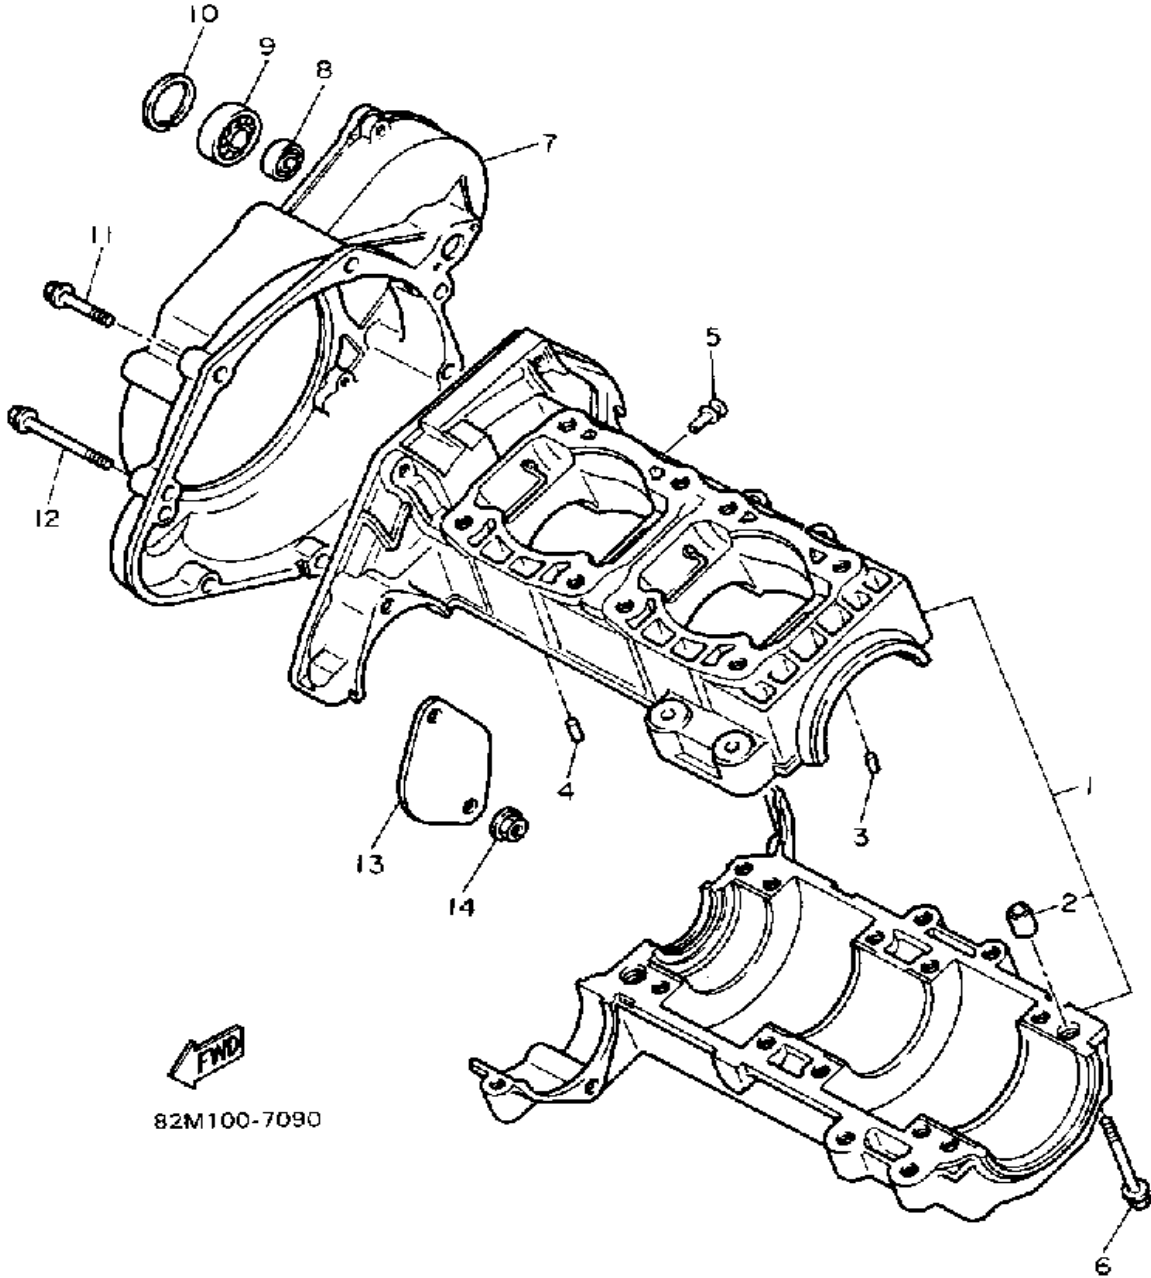

CRANKCASE

Ref. No.	Part Number	Description	Qty	Remarks
1	84N-15100-02-00	CRANKCASE ASSEMBLY	1	
2	99510-12016-00	. PIN, DOWEL	2	
3	93604-07141-00	PIN, DOWEL	2	
4	93603-10049-00	PIN, DOWEL	4	
5	J38-11116-00-00	JOINT, BREATHER	1	
6	95811-08085-00	BOLT, FLANGE	12	
7	82M-15421-00-00	COVER, CRANKCASE R	1	
8	93102-12321-00	OIL SEAL, SD-TYPE	1	
9	93306-20117-00	BEARING	1	
10	93450-34118-00	CIRCLIP	1	
11	95811-08040-00	BOLT, FLANGE	3	
12	95811-08080-00	BOLT, FLANGE	2	
13	8K4-12633-00-00	PLATE	1	
14	95701-08500-00	NUT, FLANGE	2	

Property of www.SmallEngineDiscount.com - Not for Resale