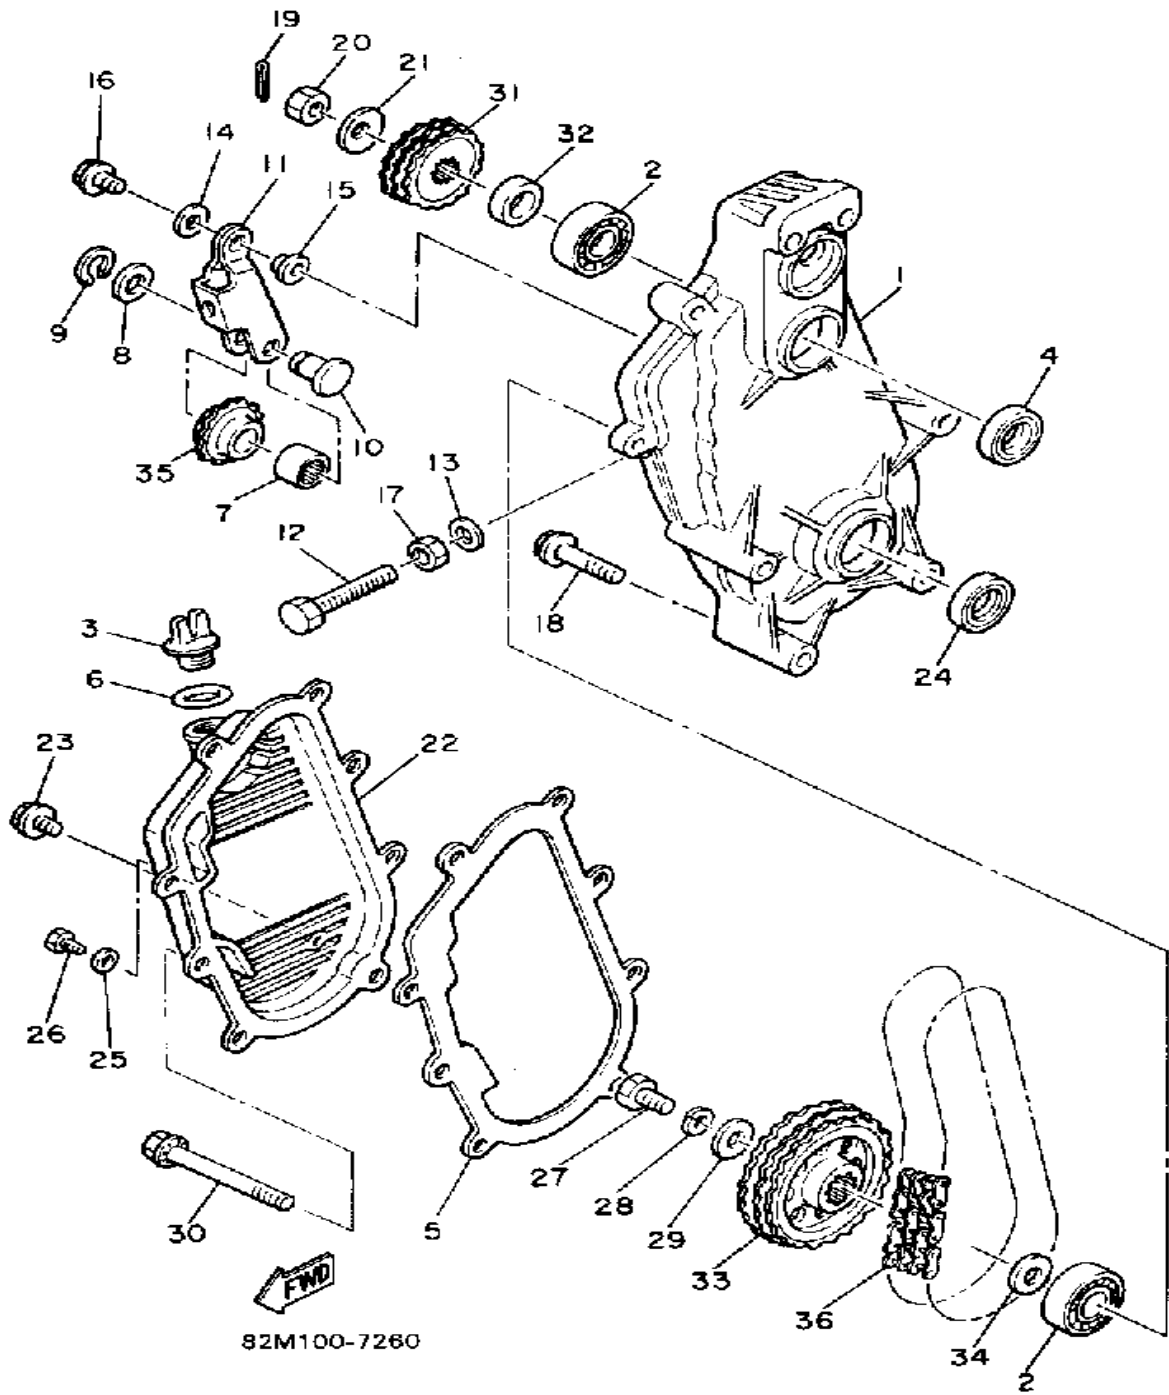

TRACK DRIVE 2

Ref. No.	Part Number	Description	Qty	Remarks
1	99999-02203-00	HOUSING, CHAIN (8L9-47541-00-00)	1	
2	93306-20570-00	BEARING	2	
3	1RG-15363-00-00	PLUG, OIL	1	
4	93102-27204-00	OIL SEAL	1	
5	86M-47592-00-00	GASKET	1	
6	93210-19123-00	O-RING	1	
7	93315-21227-00	BEARING	1	
8	90201-12631-00	WASHER, PLATE	1	
9	99009-12400-00	CIRCLIP	1	
10	90249-12135-00	PIN, SPEC'L SHAPE	1	
11	8K4-47613-00-00	HOLDER	1	
12	90101-10357-00	BOLT	1	
13	90210-10004-00	WASHER, SEAL	1	
14	92990-08200-00	WASHER, PLAIN	2	
15	90387-08301-00	COLLAR	1	
16	95822-08022-00	BOLT, FLANGE	1	
17	95303-10700-00	NUT	1	
18	95811-08065-00	BOLT, FLANGE	2	
19	91401-30030-00	PIN, COTTER	1	
20	90170-20211-00	NUT	1	
21	90208-20008-00	WASHER, CONICAL SPRING	1	
22	82M-47543-00-00	CAP, HOUSING	1	
23	95811-06030-00	BOLT, FLANGE	6	
24	93102-25081-00	OIL SEAL	1	
25	90210-06006-00	WASHER, SEAL	1	
26	97011-06010-00	BOLT	1	
27	97011-10025-00	BOLT	1	
28	92901-10100-00	WASHER, SPRING	1	

CONTINUED ON NEXT FRAME ►

Property of www.SmallEngineDiscount.com - Not for Resale