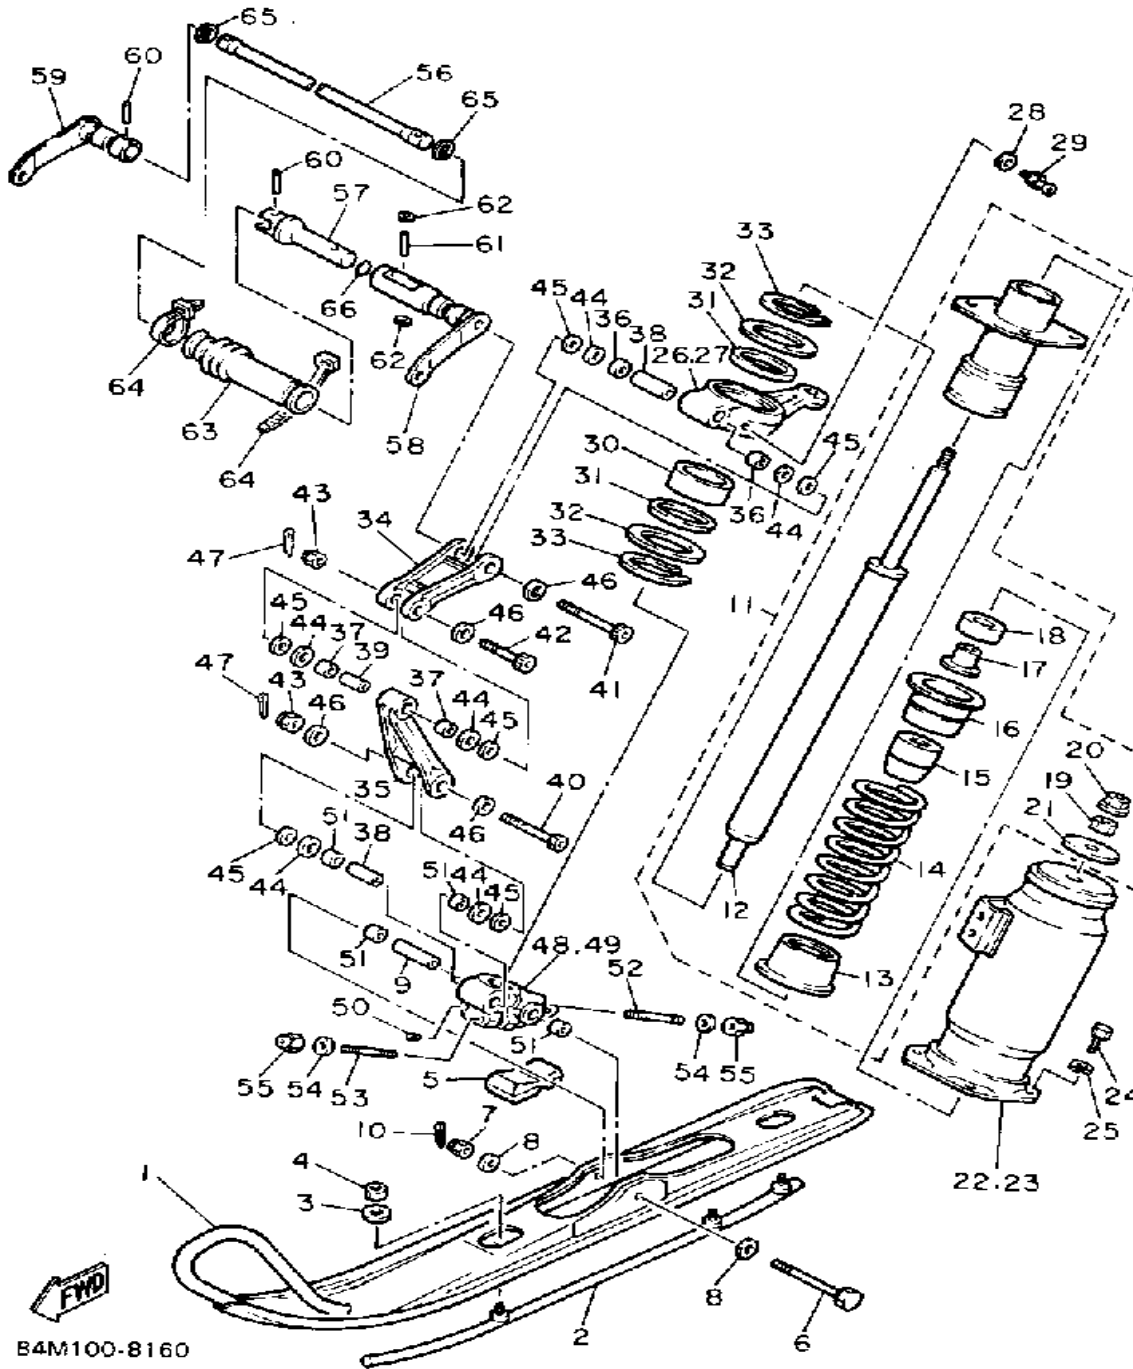

SKI

Ref. No.	Part Number	Description	Qty	Remarks
28	90201-067F9-00	WASHER, PLATE	2	
29	93700-06M03-00	NIPPLE, GREASE	2	
30	90384-53175-00	BUSH, BIMETAL FORMED	2	
31	93109-53036-00	OIL SEAL	4	
32	90201-535H6-00	WASHER, PLATE (T=2.0)	4	U.N.
	90201-536A1-00	WASHER, PLATE (T=1.0)	4	U.N.
33	93410-52061-00	CIRCLIP	4	
34	8M6-2382E-00-00	ARM, FRONT 1	2	
35	8M6-2382F-00-00	ARM, FRONT 2	2	
36	90384-14091-00	BUSH, BIMETAL FORMED	4	
37	90384-14096-00	BUSH, BIMETAL FORMED	4	
38	90387-101Y9-00	COLLAR	4	
39	90387-100A4-00	COLLAR	2	
40	90110-10037-00	BOLT, HEX SKT HEAD	2	
41	90110-10141-00	BOLT, HEX SKT HEAD	2	
42	90110-10036-00	BOLT, HEX SKT HEAD	2	
43	95706-10300-00	NUT, NYLON	4	
44	90209-14296-00	WASHER	12	
45	90201-105A8-00	WASHER, PLATE	12	
46	90201-115A7-00	WASHER, PLATE	8	
47	91490-20020-00	PIN, COTTER	4	
48	84M-2376E-00-00	BRACKET 1	1	
49	84M-2377E-00-00	BRACKET 2	1	
50	90113-06039-00	BOLT, SET	2	
51	90384-14091-00	BUSH, BIMETAL FORMED	8	
52	95611-08655-00	BOLT, STUD	2	
53	95611-08640-00	BOLT, STUD	2	
54	92901-08600-00	WASHER	4	
55	95712-08300-00	NUT, LOCK	4	

CONTINUED ON NEXT FRAME ➤

Property of www.SmallEngineDiscount.com - Not for Resale