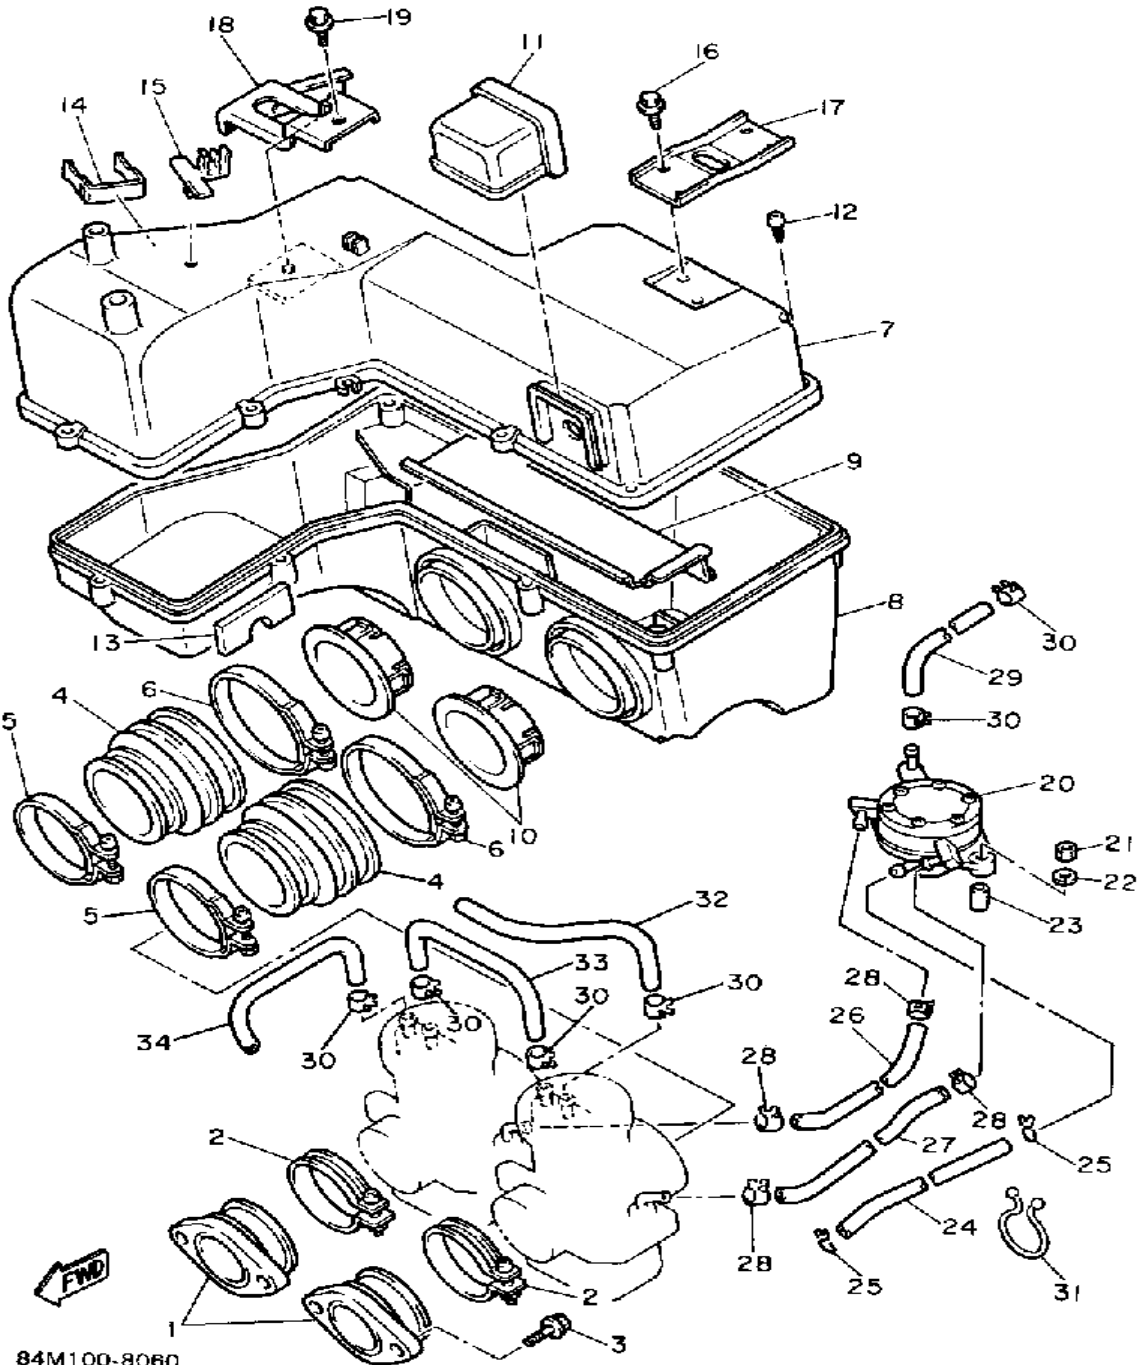

AIR CLEANER

84M100-8060

Ref. No.	Part Number	Description	Qty	Remarks
29	90446-11258-00	HOSE	1	
30	90467-11044-00	CLIP	6	
31	90464-23041-00	CLAMP	1	
32	84M-1243A-01-00	HOSE, 1	1	
33	84M-1243E-00-00	HOSE, 2	1	
34	84M-1243F-00-00	HOSE, 3	1	

Property of www.SmallEngineDiscount.com - Not for Resale