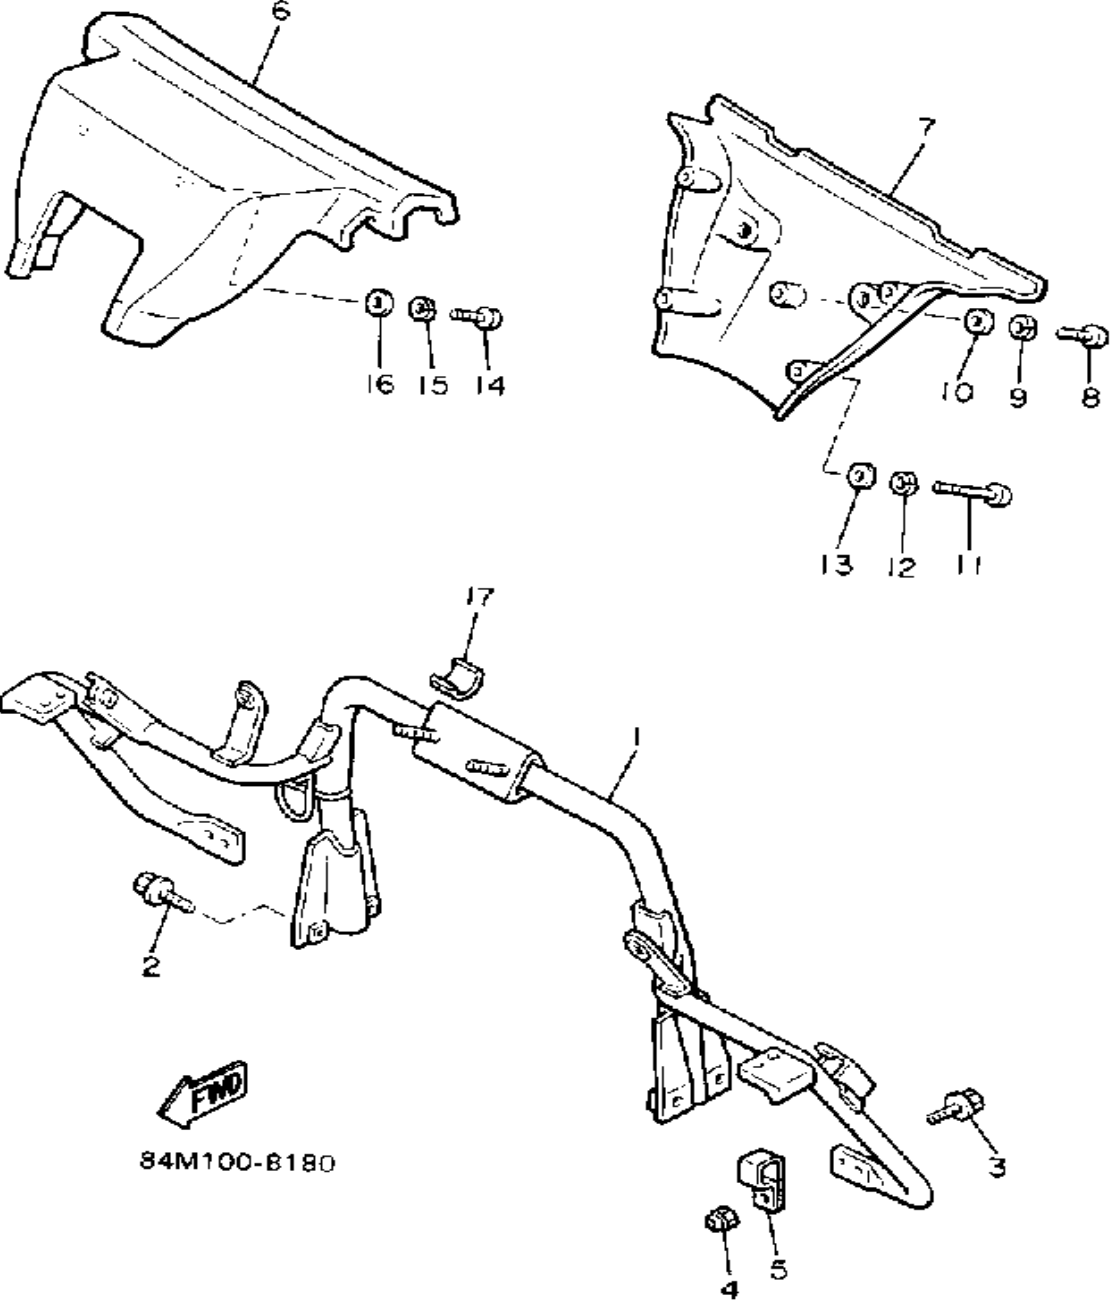

STEERING GATE

Ref. No.	Part Number	Description	Qty	Remarks
1	84M-23870-00-00	STEERING GATE COMP (82M-23870-00)	1	
2	90105-08447-00	BOLT, WASHER BASED	4	
3	95811-06030-00	BOLT, FLANGE	4	
4	95701-06300-00	NUT, NYLON	4	
5	90465-06013-00	CLAMP	1	
6	82M-23815-01-00	PAD, STEERING	1	
7	80L-23817-01-00	PAD, STEERING	1	
8	98506-05010-00	SCREW, PAN HEAD	1	
9	92906-05100-00	WASHER, SPRING	1	
10	92906-05200-00	WASHER, PLAIN	1	
11	98506-05030-00	SCREW, PAN HEAD	4	
12	92906-05100-00	WASHER, SPRING	4	
13	92906-05600-00	WASHER, PLATE	4	
14	98580-05012-00	SCREW, PAN HEAD	2	
15	92990-05100-00	WASHER, SPRING	2	
16	92901-05600-00	WASHER, PLATE	2	
17	8V0-23858-00-00	SPACER	2	

Property of www.SmallEngineDiscount.com - Not for Resale