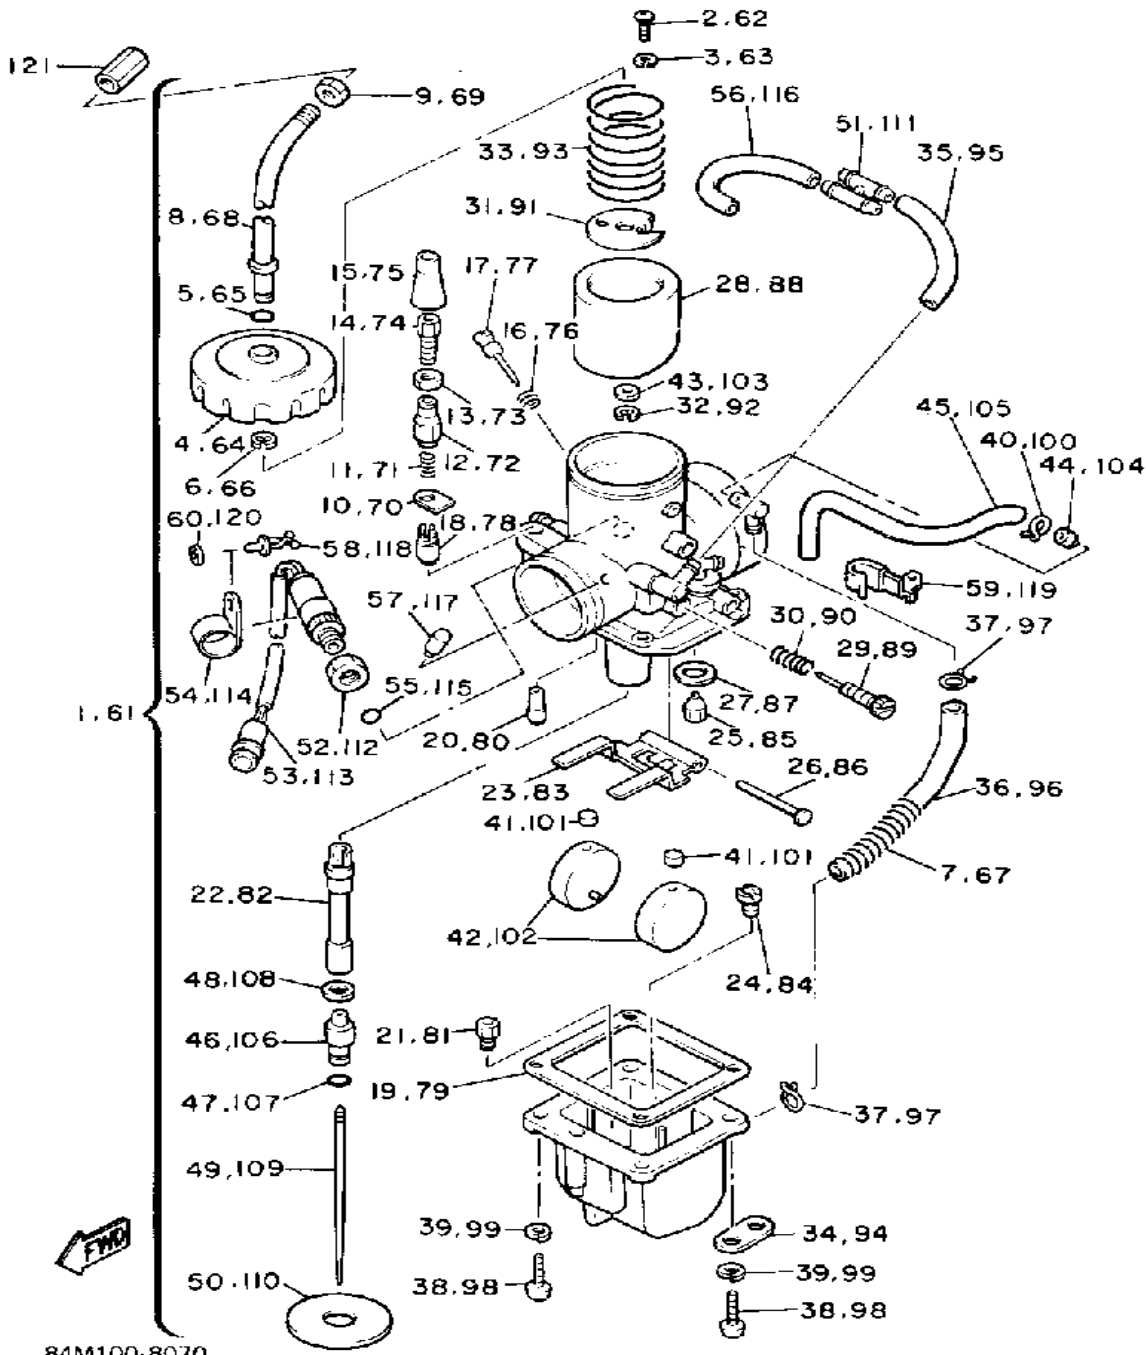

CARBURETOR

Ref. No.	Part Number	Description	Qty	Remarks
24	3G2-14231-32-00	. JET, MAIN (#160)	1	
25	500-14190-15-00	. NEEDLE VALVE ASSEMBLY	1	
26	537-14186-00-00	. PIN, FLOAT	1	
27	239-14195-00-00	. WASHER, NEEDLE VALVE	2	
28	84M-14112-30-00	. VALVE, THROTTLE 1	1	
29	40T-14122-00-00	. SCREW, THROTTLE	1	
30	137-14133-00-00	. SPRING, THRTL STOP	1	
31	3V3-14136-00-00	. SEAT, SPRING	1	
32	164-14137-00-00	. CLIP	1	
33	363-14131-00-00	. SPRING, THROTTLE VALVE	1	
34	313-14146-00-00	. PLATE	1	
35	8G8-14196-00-00	. PIPE, OVERFLOW	2	
36	8G8-14196-00-00	. PIPE, OVERFLOW	3	
37	8A7-14139-00-00	. CLIP, PIPE	2	
38	98580-05016-00	. SCREW, PAN HEAD	4	
39	92990-05100-00	. WASHER, SPRING	4	
40	80N-14139-00-00	. CLIP, PIPE	1	
41	214-14118-00-00	. CAP	2	
42	214-14185-00-00	. FLOAT	2	
43	2H0-14235-00-00	. WASHER, NEEDLE	2	
44	239-14172-17-00	. PILOT JET, AIR (1.7)	1	
45	80N-14987-00-00	. HOSE	1	
46	276-14145-00-00	. SETTER, NEEDLE JET	1	
47	214-14147-00-00	. O-RING	1	
48	137-14153-00-00	. WASHER, MAIN JET	1	
49	84M-14116-07-00	. NEEDLE	1	
50	510-14146-00-00	. PLATE	1	
51	8J0-14251-00-00	. NIPPLE	1	
52	80N-14161-00-00	. NUT, CABLE ADJUSTING	1	

CONTINUED ON NEXT FRAME ➤

Property of www.SmallEngineDiscount.com - Not for Resale