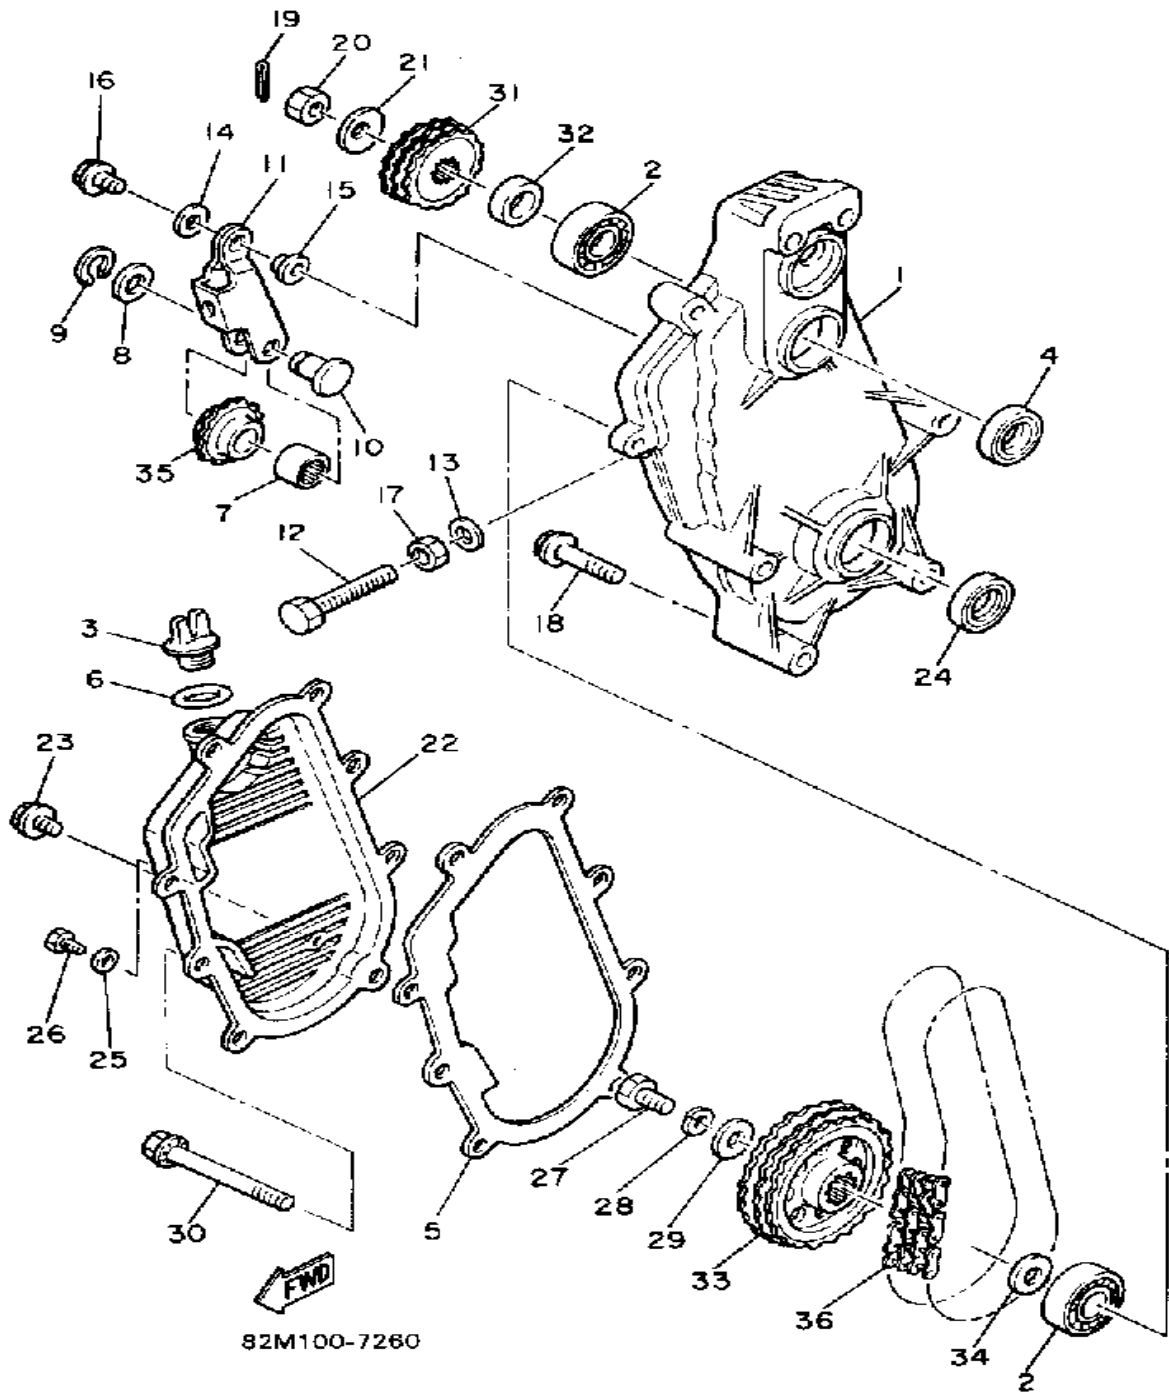

TRACK DRIVE 2

Ref. No.	Part Number	Description	Qty	Remarks
29	90201-10742-00	WASHER, PLATE	1	
30	95811-08090-00	BOLT, FLANGE (95822-08090) .	2	
31	829-17682-00-00	SPRKT, CHAIN DR 20T (20T) ..	1	ALT. PART
	829-17682-50-00	SPRKT, CHAIN DR 15T (878-17682-50) (15T)	1	ALT. PART
	829-17682-60-00	SPRKT, CHAIN DR 16T (16T) ..	1	ALT. PART
	829-17682-70-00	SPRKT, CHAIN DR 17T (17T) ..	1	U.R. STD
	829-17682-80-00	SPRKT, CHAIN DR 18T (18T) ..	1	ALT. PART
	829-17682-90-00	SPRKT, CHAIN DR 19T (878-17682-90) (19T)	1	ALT. PART
	8U9-17693-10-00	SPROCKET, CHAIN DR (878-17693-10) (21T)	1	ALT. PART
	8U9-17693-20-00	SPROCKET, CHAIN DR (878-17693-20) (22T)	1	ALT. PART
32	90387-25798-00	COLLAR	1	
33	878-47548-90-00	SPROCKET, CHN DRVN (29T) .	1	ALT. PART
	8U9-47587-00-00	SPROCKET, CHN DRVN (31T) .	1	U.R. STD
	8U9-47587-10-00	SPROCKET, CHN DRVN (888-47587-00) (33T)	1	ALT. PART
	8U9-47587-30-00	SPROCKET, CHN DRVN (878-47587-20) (35T)	1	ALT. PART
34	90201-25526-00	WASHER, PLATE (T2.0)	1	
35	8L0-47612-00-00	WHEEL	1	
36	94890-05064-00	CHAIN	1	ALT. PART
	94890-05066-00	CHAIN	1	U.R. STD
	94890-05068-00	CHAIN	1	ALT. PART
	94890-05070-00	CHAIN	1	ALT. PART

Property of www.SmallEngineDiscount.com - Not for Resale