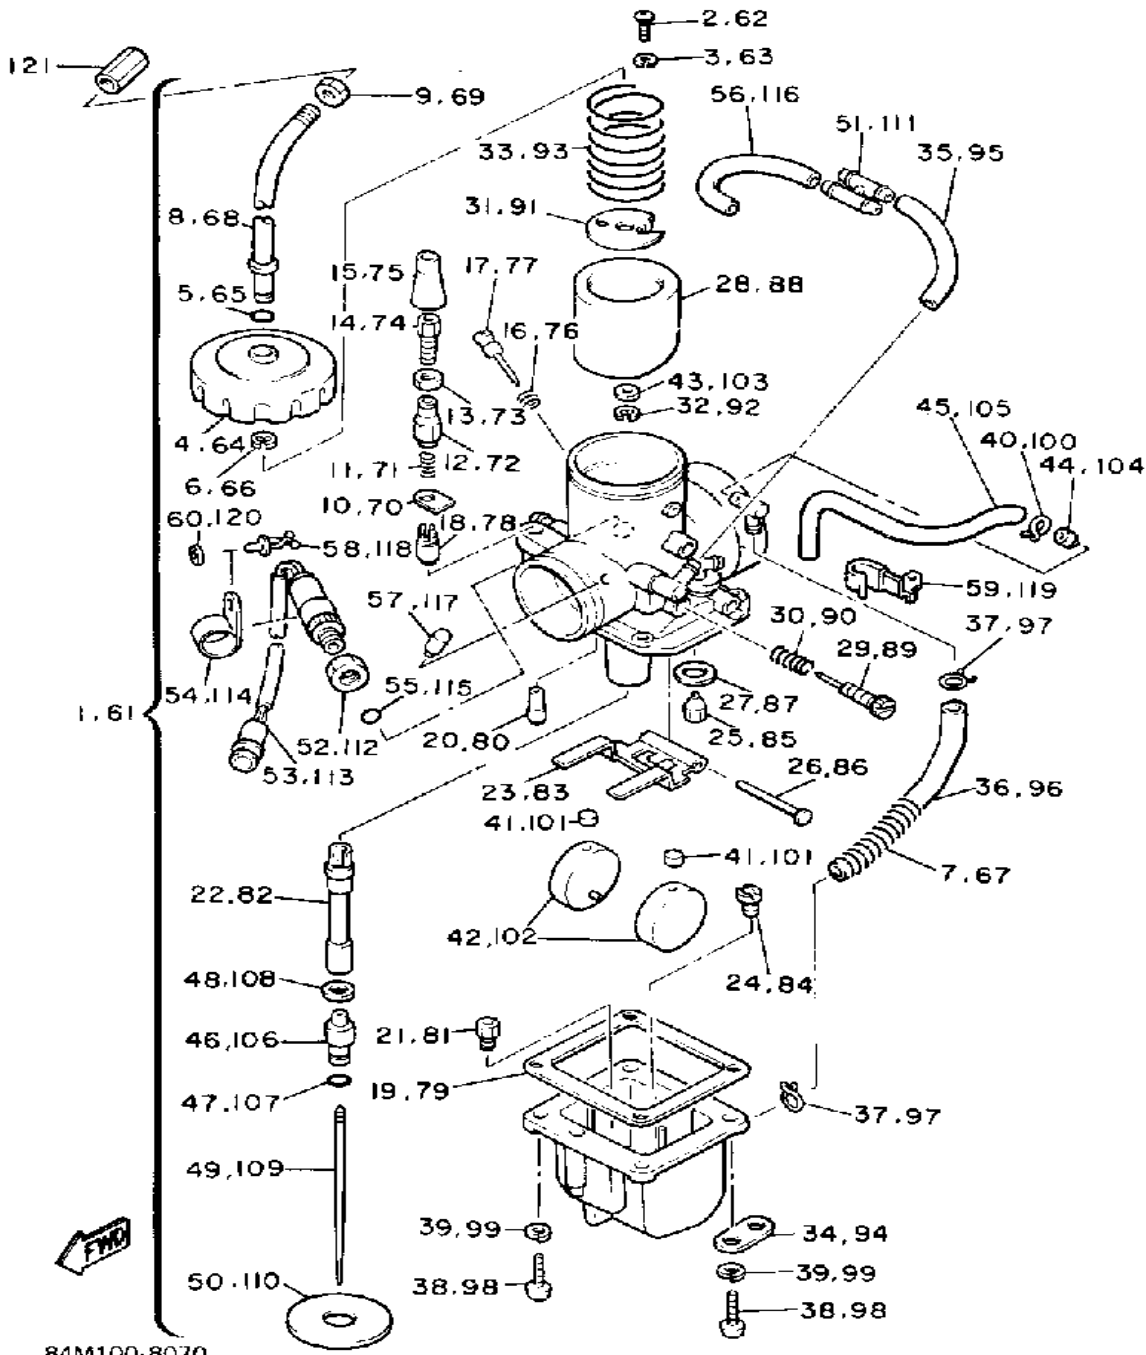

CARBURETOR

Ref. No.	Part Number	Description	Qty	Remarks
1	84M-14101-01-00	CARBURETOR ASSEMBLY 1	1	
2	98580-04008-00	. SCREW, PAN HEAD	1	
3	92901-04100-00	. WASHER, SPRING	1	
4	3R4-14158-00-00	. TOP, MIXING CHAMBER	1	
5	8F2-14147-00-00	. O-RING	1	
6	363-14137-00-00	. CLIP	1	
	8F2-14147-00-00	. O-RING	1	
7	8X6-14589-00-00	. SPRING	1	
8	8X6-14155-00-00	. GUIDE, CABLE	1	
9	127-14161-00-00	. NUT, CABLE ADJUSTING	1	
10	8A7-14178-00-00	. PLATE, STARTER LVR	1	
11	127-14135-00-00	. SPRING, PLUNGER	1	
12	8U9-14174-00-00	. CAP, PLUNGER	1	
13	802-14161-00-00	. NUT, CABLE ADJUSTING	1	
14	12G-14106-00-00	. CABLE ADJUST SCREW SET	1	
15	8A7-14169-00-00	. CAP	1	
16	127-14134-00-00	. SPRING, AIR ADJUSTING	1	
17	23X-14104-00-00	. AIR SCREW SET	1	
18	8U9-14171-00-00	. PLUNGER, STARTER	1	
19	363-14184-00-00	. GASKET, FLOAT CHMBR	1	
20	193-14142-42-00	. JET, PILOT (# 42.5)	1	
21	137-14143-46-A1	. JET, MAIN (#230)	1	U.R.
	137-14143-50-A1	. JET, MAIN (#250)	1	U.R.
	137-14143-54-A1	. JET, MAIN (#270)	1	U.R.
	137-14143-58-A1	. JET, MAIN (# 290)	1	U.R.
	137-14143-64-00	. JET, MAIN (#320)	1	U.R. STD
	137-14143-68-00	. JET, MAIN (#340)	1	U.R.
22	363-14141-56-00	. NOZZLE, MAIN	1	
23	363-14187-00-00	. ARM, FLOAT	1	

CONTINUED ON NEXT FRAME ➤

Property of www.SmallEngineDiscount.com - Not for Resale