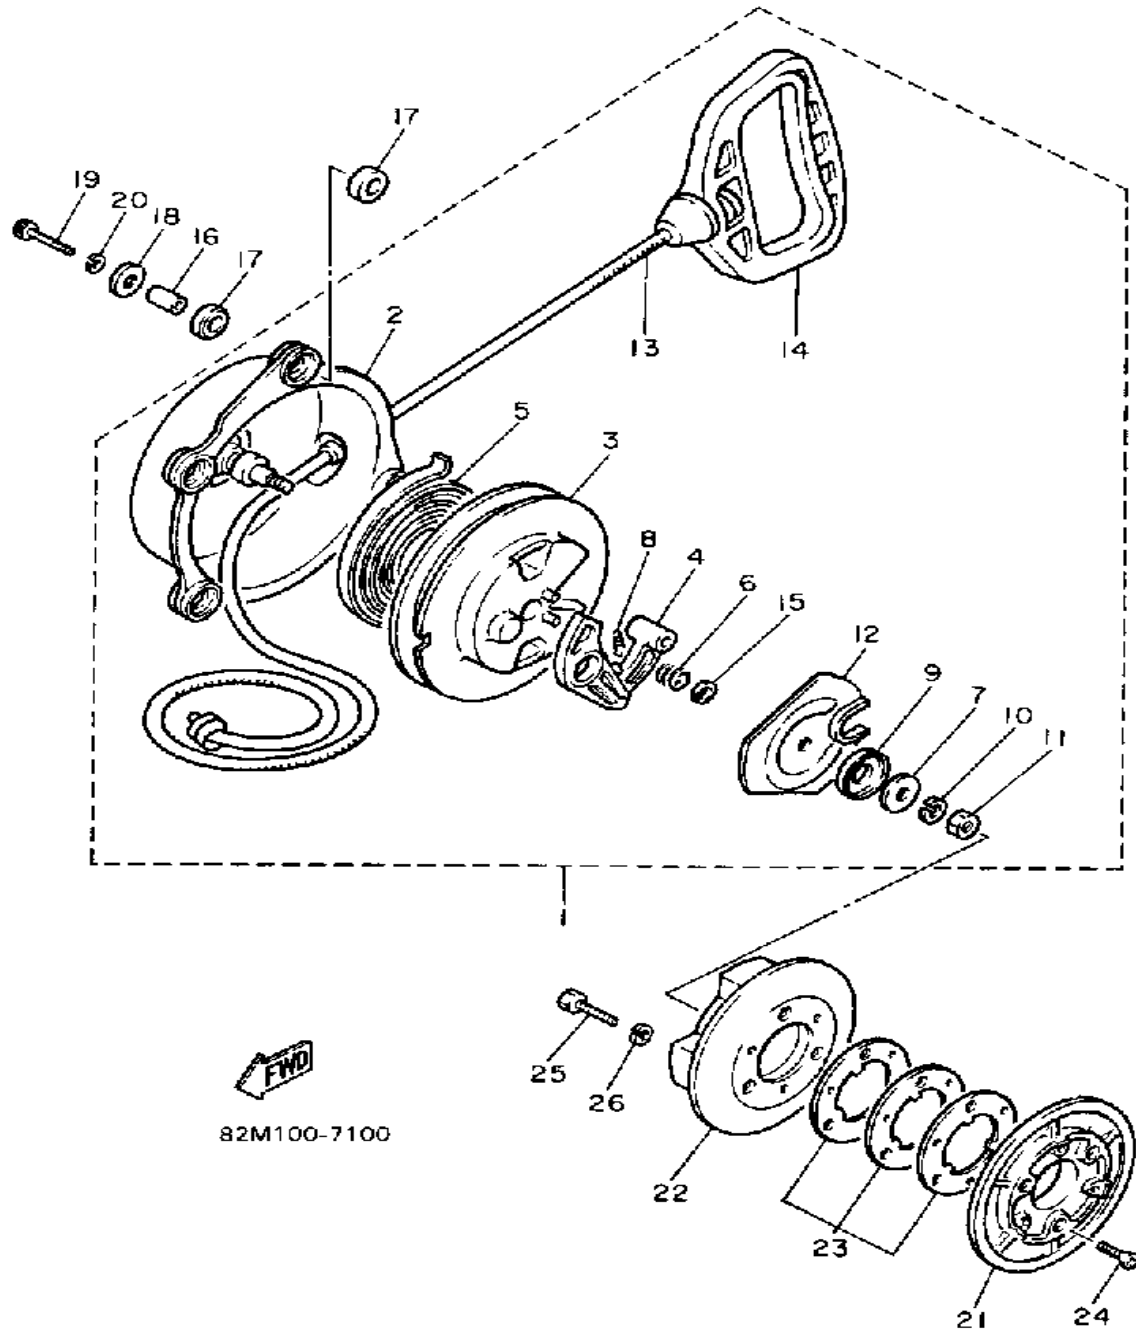

STARTER

Ref. No.	Part Number	Description	Qty	Remarks
1	99999-02035-00	STARTER ASSEMBLY	1	
2	82M-15711-00-00	. CASE, STARTER	1	
3	8F3-15714-01-00	. DRUM, SHEAVE	1	
4	8F3-15741-01-00	. PAWL, DRIVE	1	
5	8F3-15713-01-00	. SPRING, STARTER	1	
6	8F3-15715-00-00	. SPRING, FRICTION	1	
7	8F3-15739-01-00	. WASHER, THRUST	1	
8	8F3-15734-00-00	. SPRING, RETURN	1	
9	82M-15716-00-00	. PLATE, DRIVE	1	
10	92995-06100-00	. WASHER, SPRING	1	
11	95380-06700-00	. NUT	1	
12	8G5-15739-00-00	. WASHER, THRUST	1	
13	857-15751-00-00	. WIRE, STARTER	1	
14	8F3-15755-00-00	. HANDLE, STARTER	1	
15	82M-15779-00-00	. COVER	1	
16	90387-061F8-00	COLLAR	4	
17	90385-12036-00	BUSH	8	
18	90201-06067-00	WASHER, PLATE	4	
19	97013-06035-00	BOLT	4	
20	92995-06100-00	WASHER, SPRING	4	
21	82M-12618-00-00	PULLEY 1	1	
22	82M-15723-00-00	PULLEY, STARTER	1	
23	82M-15721-00-00	SHIM (T=0.5)	1	U.N.
	82M-15722-00-00	SHIM (T=1.0)	1	U.N.
24	98702-06020-00	SCREW, FLAT HEAD (92702-06020)	3	
25	97011-08030-00	BOLT (97001-08030-00)	3	
26	92990-08600-00	WASHER, PLATE	3	

Property of www.SmallEngineDiscount.com - Not for Resale