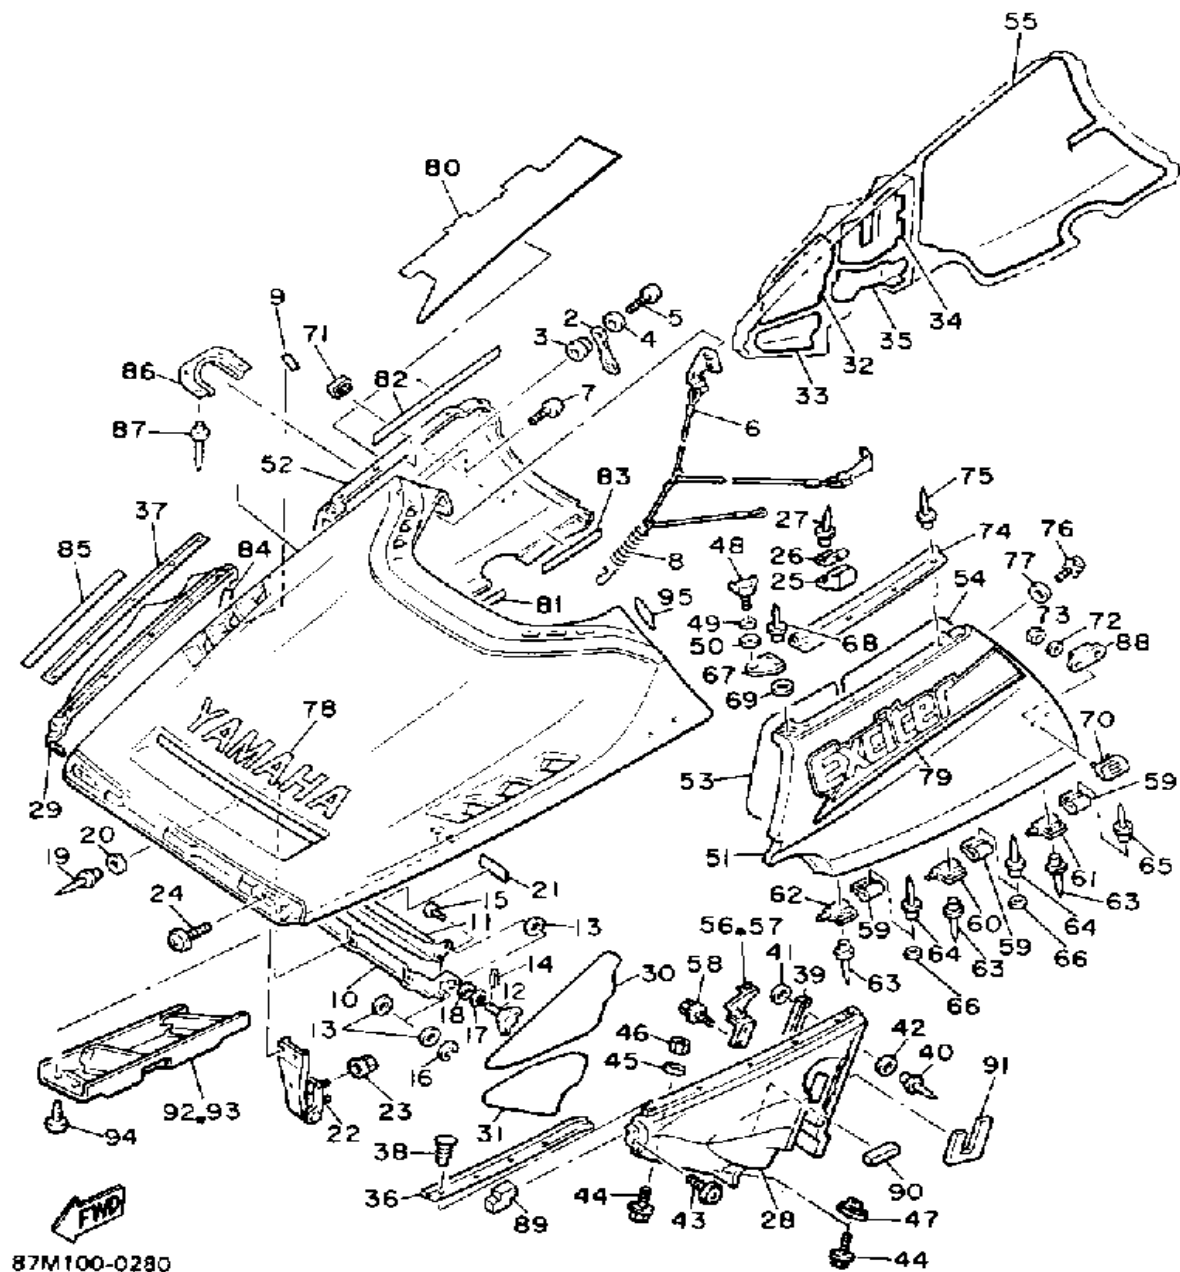

87M100-0280

SHROUD

Ref. No.	Part Number	Description	Qty	Remarks
30	82M-77272-00-00	DAMPER, NOISE 2	1	
31	82M-77273-00-00	DAMPER, NOISE 3	1	
32	82M-77262-00-00	LINING, SHROUD 2	1	
33	82M-77263-00-00	LINING, SHROUD 3	1	
34	82M-77264-00-00	LINING, SHROUD 4	1	
35	82M-77265-00-00	LINING, SHROUD 5	1	
36	82M-77515-00-00	BUSH, RUBBER 1	1	
37	8V0-77515-01-00	BUSH, RUBBER 1	1	
38	90269-05039-00	RIVET	10	
39	82M-2196T-00-00	TRIM 1	2	
40	90267-40076-00	RIVET, BLIND	6	
41	90201-044A2-00	WASHER, PLATE	6	
42	90201-047A2-00	WASHER, PLATE	6	
43	90159-05137-00	SCREW, WITH WASHER	4	
44	90119-06088-00	BOLT, W/WASHER	6	
45	92906-06200-00	WASHER	2	
46	95701-06300-00	NUT, NYLON	2	
47	83R-77144-00-00	NUT	2	
48	90122-06020-00	BOLT, WING	2	
49	90201-065F3-00	WASHER, PLATE	2	
50	90202-06008-00	WASHER, PLATE	2	
51	82M-2197H-00-00	HOOD 3	1	
52	82M-2198H-00-00	HOOD 4	1	
53	82M-77274-01-00	DAMPER, NOISE 4	1	
54	82M-77275-00-00	DAMPER, NOISE 5	1	
55	82M-77266-00-00	LINING, SHROUD 6	1	
56	82M-2196F-00-00	BRACKET 3	1	
57	82M-2196G-00-00	BRACKET 4	1	
58	95811-06010-00	BOLT, FLANGE	4	

CONTINUED ON NEXT FRAME ►

Not For Resale
www.SmallEngineDiscount.com