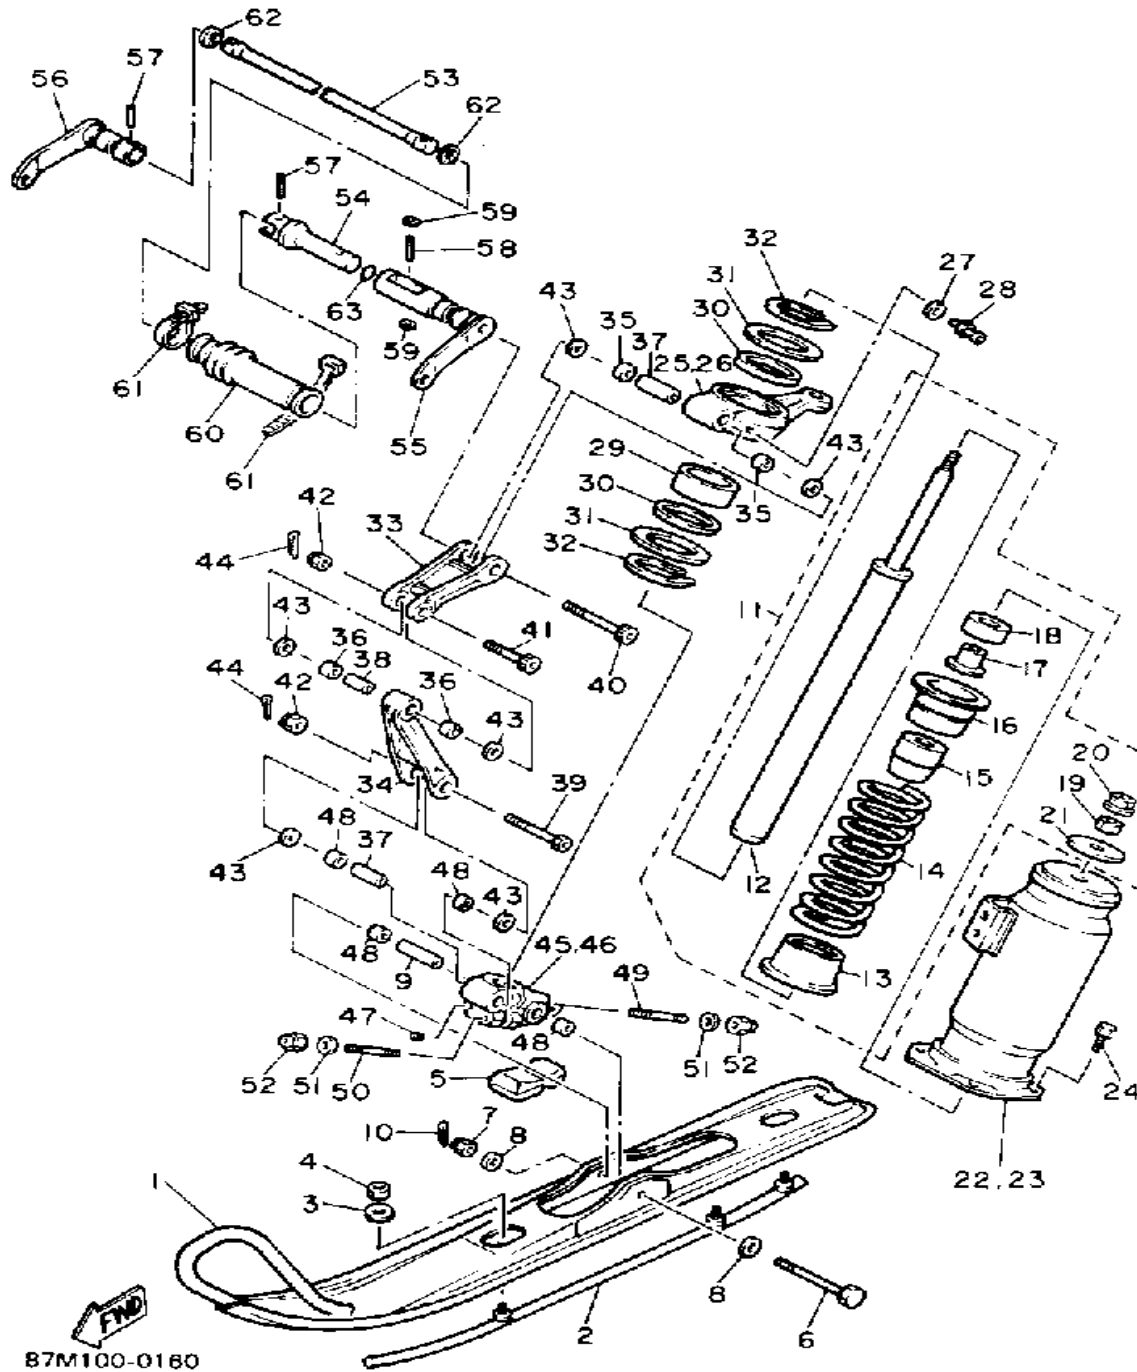

SKI

87M100-0160

Ref. No.	Part Number	Description	Qty	Remarks
1	86M-23710-00-00	SKI 1	2	
2	82W-23731-01-XX	SKI RUNNER, 1	2	
3	92906-08600-00	WASHER	6	
4	95616-08100-00	NUT, U	6	
5	86M-23743-00-00	STOPPER 1	2	
6	90102-10050-00	BOLT, WITH HOLE	2	
7	95706-10300-00	NUT, NYLON	2	
8	92906-10600-00	WASHER	4	
9	90387-106J3-00	COLLAR	2	
10	91490-20020-00	PIN, COTTER	2	
11	86M-2376A-00-00	ABSORBER ASSEMBLY 1	2	
12	86M-22401-00-00	. DAMPER, SUB ASSEMBLY ..	1	
13	82M-23777-00-00	. SEAT, SPRING 2	1	
14	90501-750F6-00	. SPRING, COMPRESSION	1	
15	82M-22493-00-00	. BUMP, STOP	1	
16	8L0-23788-00-00	. PLATE, BACK UP	1	
17	90387-084R1-00	. COLLAR	1	
18	82M-23779-00-00	. WASHER	1	
19	90170-08220-00	. NUT	1	
20	95333-08600-00	. NUT	1	
21	90201-080L1-00	. WASHER, PLATE	1	
22	82M-2376J-00-00	HOLDER, ABSORBER (LH) (BLU)	1	
23	82M-2377J-00-00	HOLDER, ABSORBER (RH) (BLU)	1	
24	97011-06020-00	BOLT	8	
25	82M-23851-00-00	ARM, OUTSIDE 1 (L,H)	1	
26	82M-23852-00-00	ARM, OUTSIDE 2 (R, H)	1	
27	90201-067F9-00	WASHER, PLATE	2	

CONTINUED ON NEXT FRAME ►

Not For Resale

www.SmallEngineDiscount.com