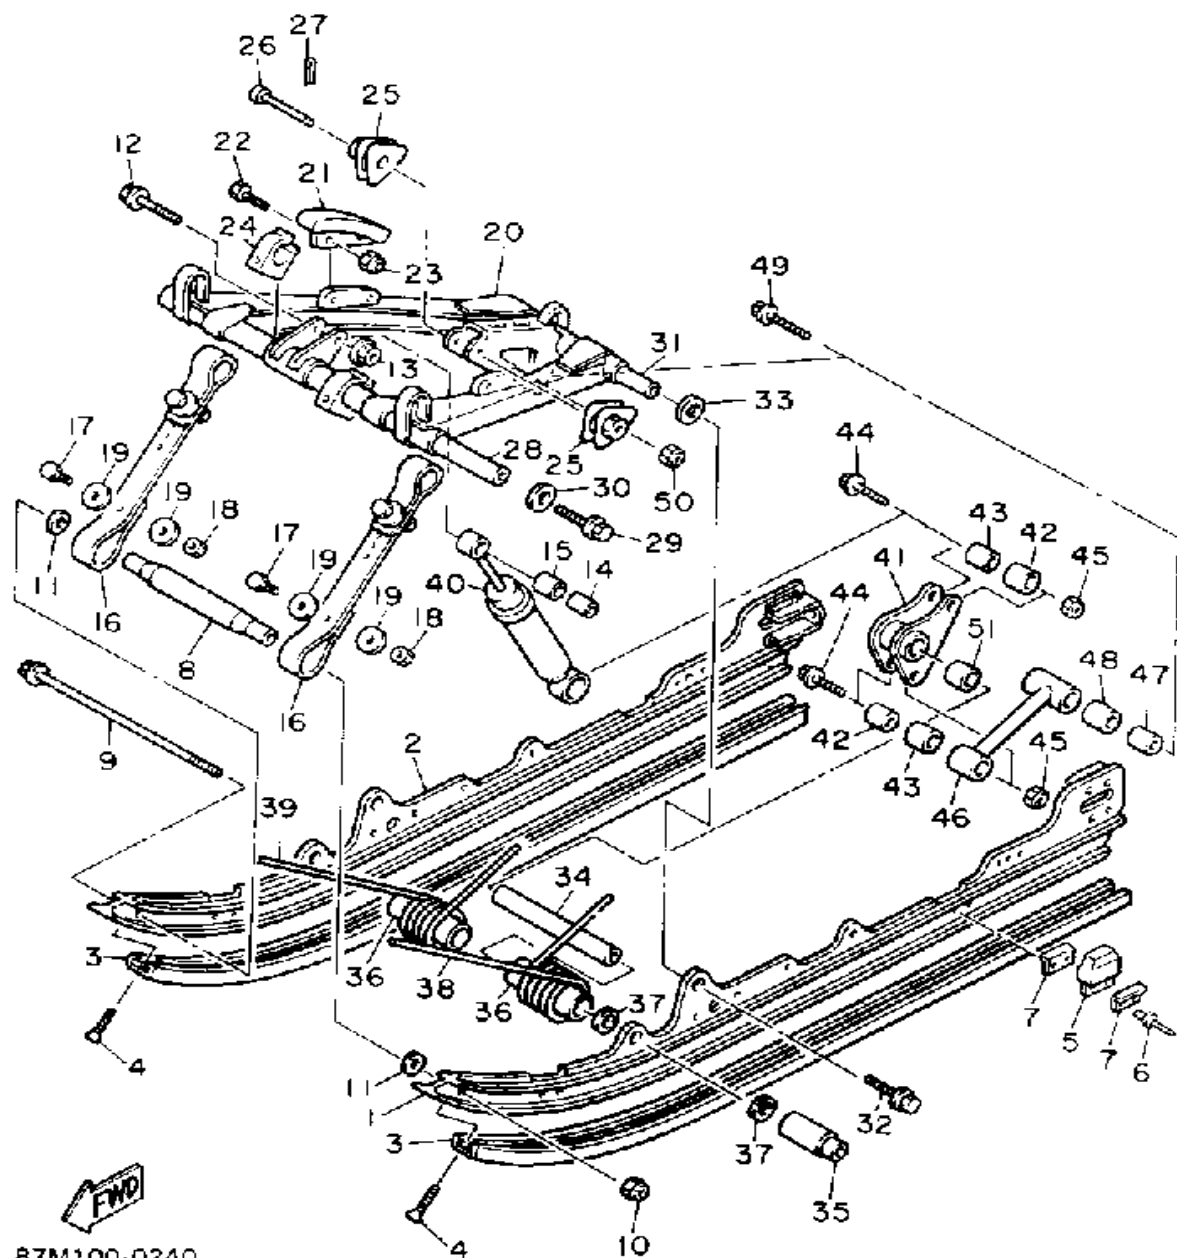

TRACK SUSPENSION 2

Ref. No.	Part Number	Description	Qty	Remarks
29	90109-10771-00	BOLT	2	
30	90201-10669-00	WASHER, PLATE	2	
31	82M-47485-01-00	SHAFT 3	1	
32	90105-10433-00	BOLT, FLANGE	2	
33	90387-105G6-00	COLLAR	2	
34	90387-160M7-00	COLLAR	1	
35	90387-166M8-00	COLLAR	2	
36	86M-47319-00-00	COLLAR	2	
37	90201-161E5-00	WASHER, PLATE	4	
38	86M-47471-00-00	SPRING, FRONT 1	1	
39	86M-47472-00-00	SPRING, FRONT 2	1	
40	86M-47481-00-00	SHOCK ABSORBER 2	1	
41	86M-47418-00-00	BRACKET 4	1	
42	90387-084R5-00	COLLAR	2	
43	90380-12161-00	BUSH, SOLID	2	
44	90105-08368-00	BOLT, washer based	2	
45	90185-08089-00	NUT, SELF-LOCKING	2	
46	86M-47493-00-00	JOINT	1	
47	90387-08262-00	COLLAR	1	
48	90386-12167-00	BUSH	1	
49	95811-08055-00	BOLT, FLANGE	1	
50	95712-08300-00	NUT, FLANGE	1	
51	86M-47371-00-00	BUSH, PIVOT	1	

Not For Resale

www.SmallEngineDiscount.com