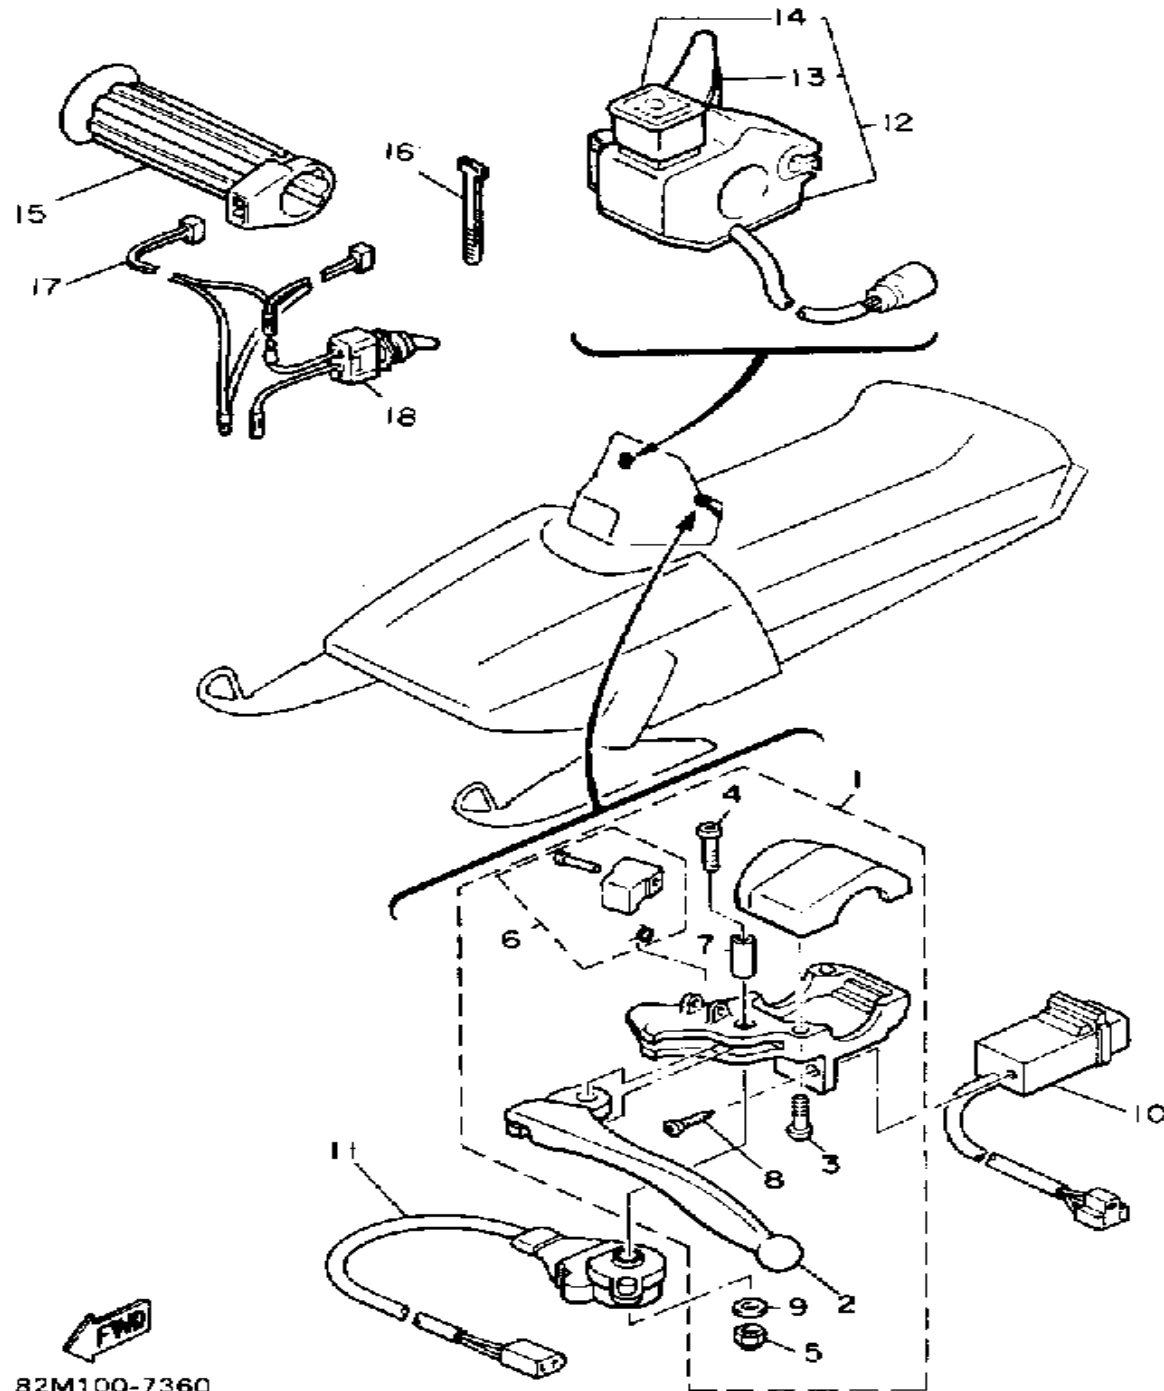

ELECTRICAL 2

82M100-7360

Ref. No.	Part Number	Description	Qty	Remarks
1	88R-W8291-00-00	LEVER HOLDER ASSY (LEFT)	1	
2	8H8-83912-00-00	. LEVER 1	1	
3	90157-05027-00	. SCREW, PAN HEAD	2	
4	98501-05040-00	. SCREW, PAN HEAD (98502-05040)	1	
5	95701-05300-00	. NUT, NYLON	1	
6	82A-83930-00-00	. LEVER LOCK ASSEMBLY (8K4-83930-00-00)	1	
7	802-83913-00-00	. COLLAR, LEVER 1	1	
8	97780-30312-00	. SCREW, TAPPING (97701-30712-00)	2	
9	92990-05200-00	. WASHER, PLAIN	1	
10	8H8-83950-01-00	BEAM SWITCH ASSY	1	
11	88R-82530-00-00	STOP SWITCH ASSY	1	
12	84M-82720-00-00	LEVER HOLDER ASSEMBLY (RIGHT)	1	
13	80N-42138-02-00	. LEVER, THROTTLE (80N-42138-00-00)	1	
14	84R-82575-09-00	. ENGINE STOP SWITCH ASSEMBLY	1	
15	80K-2626A-00-00	. GRIP, WARMER	2	
16	437-83936-01-00	. BAND, SWITCH CORD	2	
17	80X-82318-00-00	. WIRE, SUB-LEAD	2	
18	82J-82917-00-00	. SWITCH	1	

Not For Resale

www.SmallEngineDiscount.com