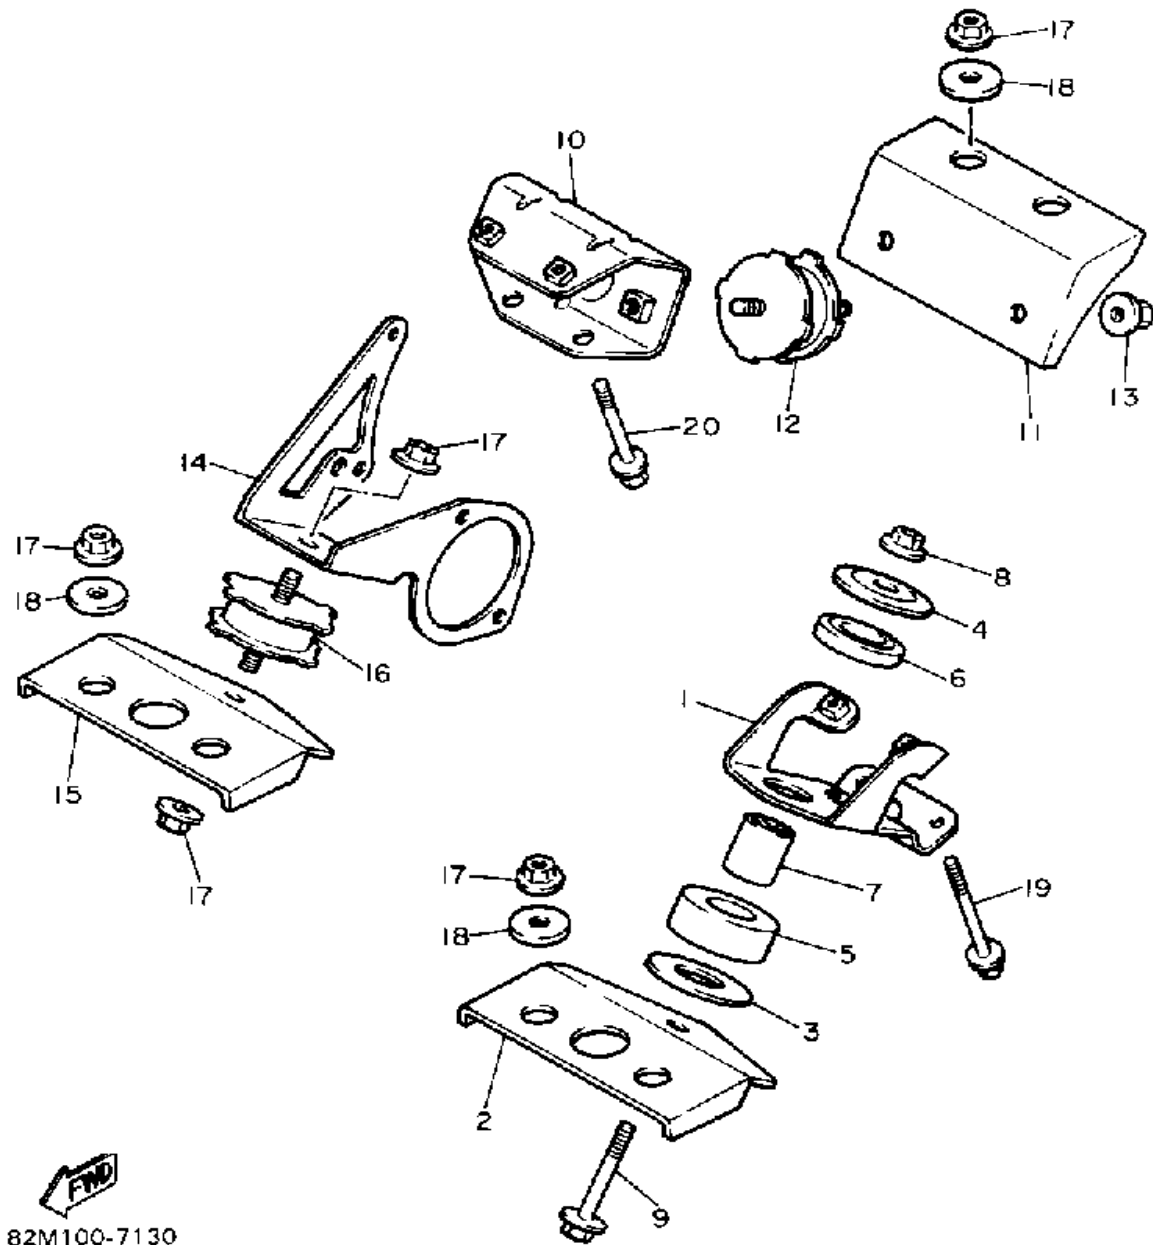

ENGINE BRACKET

82M100-7130

Ref. No.	Part Number	Description	Qty	Remarks
1	82M-21415-00-00	BRACKET, FRONT UPPER 1 ..	1	
2	82M-21417-00-00	BRACKET, FRONT LOWER 1 ..	1	
3	90201-10151-00	WASHER, PLATE	1	
4	90208-10034-00	WASHER, CONICAL SPRING ..	1	
5	8U9-21485-00-00	DAMPER, RUBBER 1	1	
6	8U9-21486-00-00	DAMPER 2	1	
7	90380-10113-00	BUSH, SOLID	1	
8	95701-10500-00	NUT, FLANGE	1	
9	95811-10055-00	BOLT, FLANGE	1	
10	82M-21425-00-00	BRACKET, REAR UPPER 1 ...	1	
11	82M-21427-01-00	BRACKET, REAR LOWER 1 ..	1	
12	8M6-21486-01-00	DAMPER 2	2	
13	95701-10500-00	NUT, FLANGE	2	
14	82M-21416-00-00	BRACKET, FRONT UPPER 2 ..	1	
15	82M-21417-00-00	BRACKET, FRONT LOWER 1 ..	1	
16	8M6-21486-01-00	DAMPER 2	1	
17	95701-10500-00	NUT, FLANGE	8	
18	90201-10321-00	WASHER, PLATE	6	
19	95811-08085-00	BOLT, FLANGE	2	
20	95811-08065-00	BOLT, FLANGE	2	

Not For Resale

www.SmallEngineDiscount.com