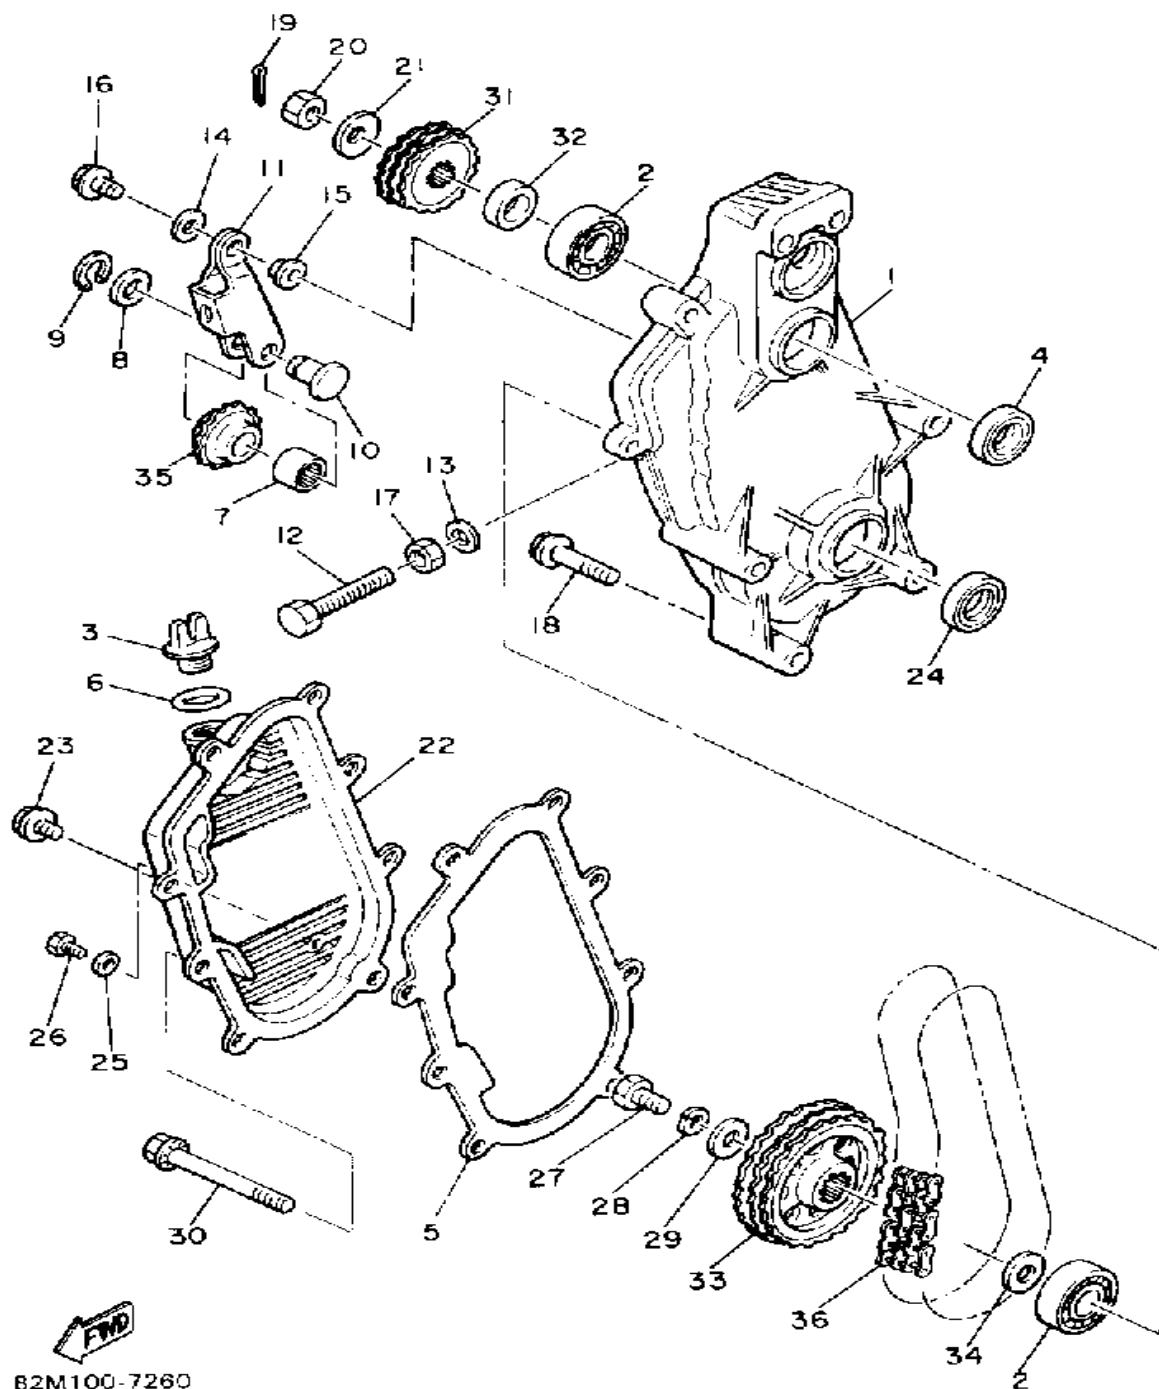

TRACK DRIVE 2

B2M100-7260

Ref. No.	Part Number	Description	Qty	Remarks
29	90201-10742-00	WASHER, PLATE	1	
30	95811-08090-00	BOLT, FLANGE (95822-08090)	2	
31	829-17682-70-00	SPRKT, CHAIN DR 17T (17T)	1	
	829-17682-50-00	SPRKT, CHAIN DR 15T (878-17682-50) (15T)	1	
	829-17682-60-00	SPRKT, CHAIN DR 16T (16T)	1	AP
	829-17682-80-00	SPRKT, CHAIN DR 18T (18T)	1	AP
	829-17682-90-00	SPRKT, CHAIN DR 19T (878-17682-90) (19T)	1	AP
	829-17682-00-00	SPRKT, CHAIN DR 20T (20T)	1	AP
	8U9-17693-10-00	SPROCKET, CHAIN DR (878-17693-10) (21T)	1	AP
	8U9-17693-20-00	SPROCKET, CHAIN DR (878-17693-20) (22T)	1	AP
32	90387-25798-00	COLLAR	1	
33	8U9-47587-00-00	SPROCKET, CHN DRVN (31T)	1	
	878-47548-90-00	SPROCKET, CHN DRVN (29T)	1	AP
	8U9-47587-10-00	SPROCKET, CHN DRVN (888-47587-00) (33T)	1	
	8U9-47587-30-00	SPROCKET, CHN DRVN (878-47587-20) (35T)	1	AP
34	90201-25526-00	WASHER, PLATE (T2.0)	1	
35	8L0-47612-00-00	WHEEL	1	
36	94890-05066-00	CHAIN	1	UR STD
	94890-05064-00	CHAIN	1	AP
	94890-05068-00	CHAIN	1	AP
	94890-05070-00	CHAIN	1	AP

Not For Resale

www.SmallEngineDiscount.com