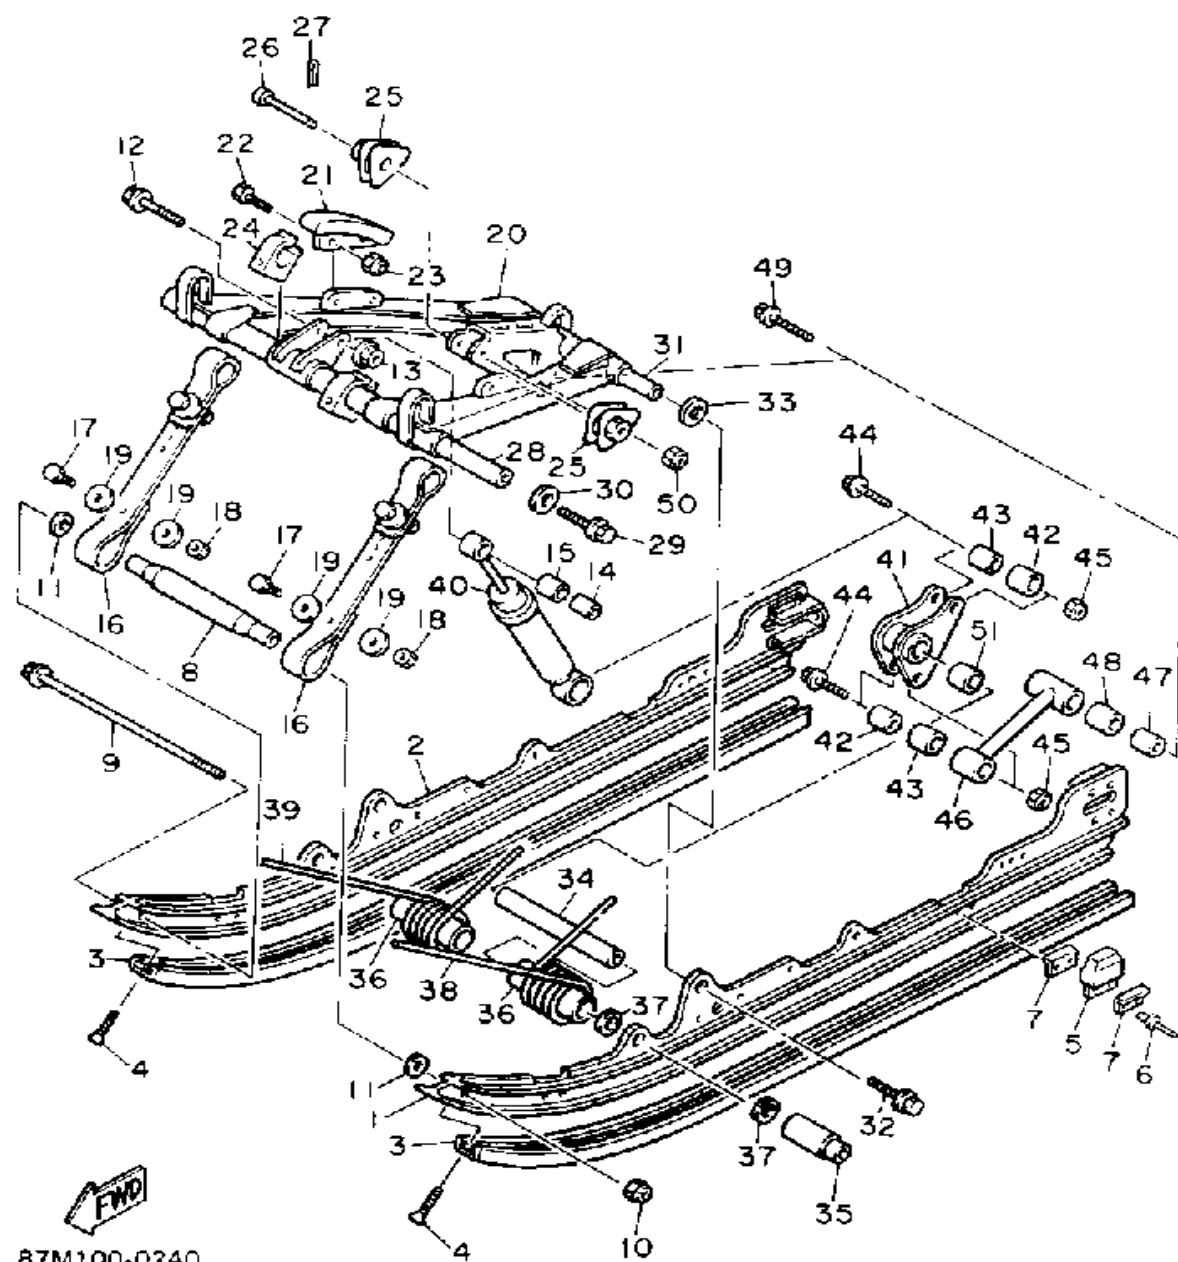

TRACK SUSPENSION 2

87M100-0240

Ref. No.	Part Number	Description	Qty	Remarks
1	86M-47411-00-00	FRAME, SLIDING 1	1	
2	86M-47412-00-00	FRAME, SLIDING 2	1	
3	82M-47421-01-XX	SLIDING RUNNER (82M-47421-00)	2	
4	90151-06010-00	.SCREW, COUNTERSUNK	2	
5	83R-47456-00-00	DAMPER 1	4	
6	90267-48062-00	RIVET, BLIND	8	
7	8K2-47458-01-00	PLATE, DAMPER	8	
8	86M-47415-00-00	BRACKET, 1	1	
9	95822-08250-00	BOLT, FLANGE	1	
10	95601-08200-00	NUT, SELF LOCKING	1	
11	92990-08600-00	.WASHER, PLATE	2	
12	95811-08045-00	BOLT, FLANGE	1	
13	95712-08300-00	NUT, FLANGE	1	
14	90387-081U4-00	COLLAR	1	
15	90380-12169-00	BUSH, SOLID	1	
16	86M-47495-00-00	STOPPER 1	2	
17	97011-06025-00	BOLT	4	
18	95701-06300-00	NUT, NYLON	4	
19	90201-06407-00	WASHER, PLATE	8	
20	86M-47331-00-00	ARM, PIVOT 1	1	
21	8F3-47422-01-00	RUNNER, SLIDING 2	2	
22	97011-06025-00	BOLT	4	
23	95701-06300-00	NUT, NYLON	4	
24	8V0-47447-01-00	HOOK 2	2	
25	8V0-47448-00-00	HOOK 3	2	
26	90240-12136-00	PIN, CLEVIS (90240-12107-00)	1	
27	91401-30030-00	PIN, COTTER	1	
28	8A5-47465-02-00	SHAFT 1	1	

CONTINUED ON NEXT FRAME ►

Not For Resale

www.SmallEngineDiscount.com