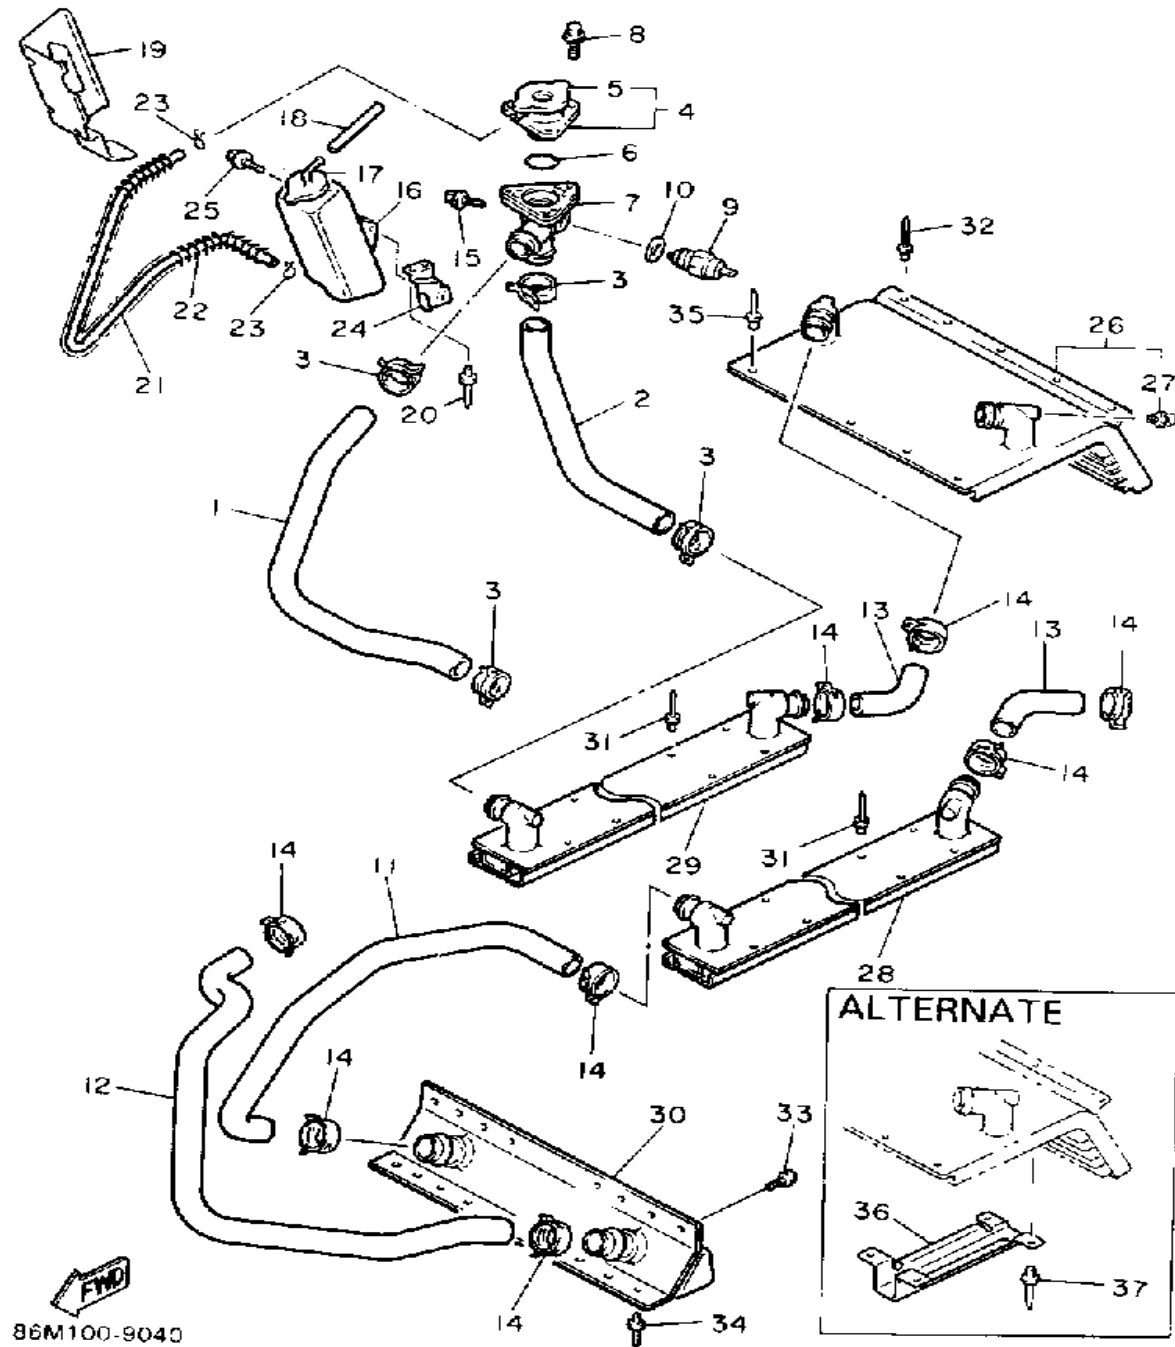

86M100-9040

RADIATOR-HOSE

Ref. No.	Part Number	Description	Qty	Remarks
1	86M-12482-00-00	PIPE 2	1	
2	82M-12483-00-00	PIPE 3	1	
3	90467-28046-00	CLIP	4	
4	1FK-12590-00-00	CONDUCTION ASSEMBLY ...	1	
5	1AA-12462-00-00	. CAP, RADIATOR	1	
6	93210-27778-00	O-RING	1	
7	86M-12581-00-00	JOINT, HOSE 1	1	
8	95811-06016-00	BOLT, FLANGE (95801-06016) .	3	
9	83M-82560-01-00	THERMO SWITCH ASSEMBLY	1	
10	90430-16152-00	GASKET	1	
11	82M-12484-00-00	PIPE 4	1	
12	82M-12485-01-00	PIPE 5	1	
13	82M-12476-00-00	PIPE 6	2	
14	90467-28046-00	CLIP	8	
15	95811-06016-00	BOLT, FLANGE (95801-06016) .	1	
16	82M-21871-00-00	TANK, RECOVERY	1	
17	81E-21815-00-00	CAP	1	
18	90445-112E0-00	HOSE	1	
19	82M-21873-00-00	BRACKET, RECOVERY TANK .	1	
20	90267-48125-00	RIVET, BLIND	2	
21	90445-09226-00	HOSE	1	
22	81E-24327-00-00	PROTECTOR, PIPE	1	
23	90467-09026-00	CLIP	2	
24	82M-1244E-00-00	BRACKET 1	1	
25	90119-06108-00	BOLT, WITH WASHER	1	
26	82M-12440-01-00	HEAT EXCHANGER ASSEMBLY	1	
27	82M-1247H-00-00	. SCREW, BREED	1	
28	82M-1240E-01-00	HEAT EXCHANGER	1	
29	82M-1240F-01-00	HEAT EXCHANGER	1	

CONTINUED ON NEXT FRAME ►

Not For Resale
www.SmallEngineDiscount.com