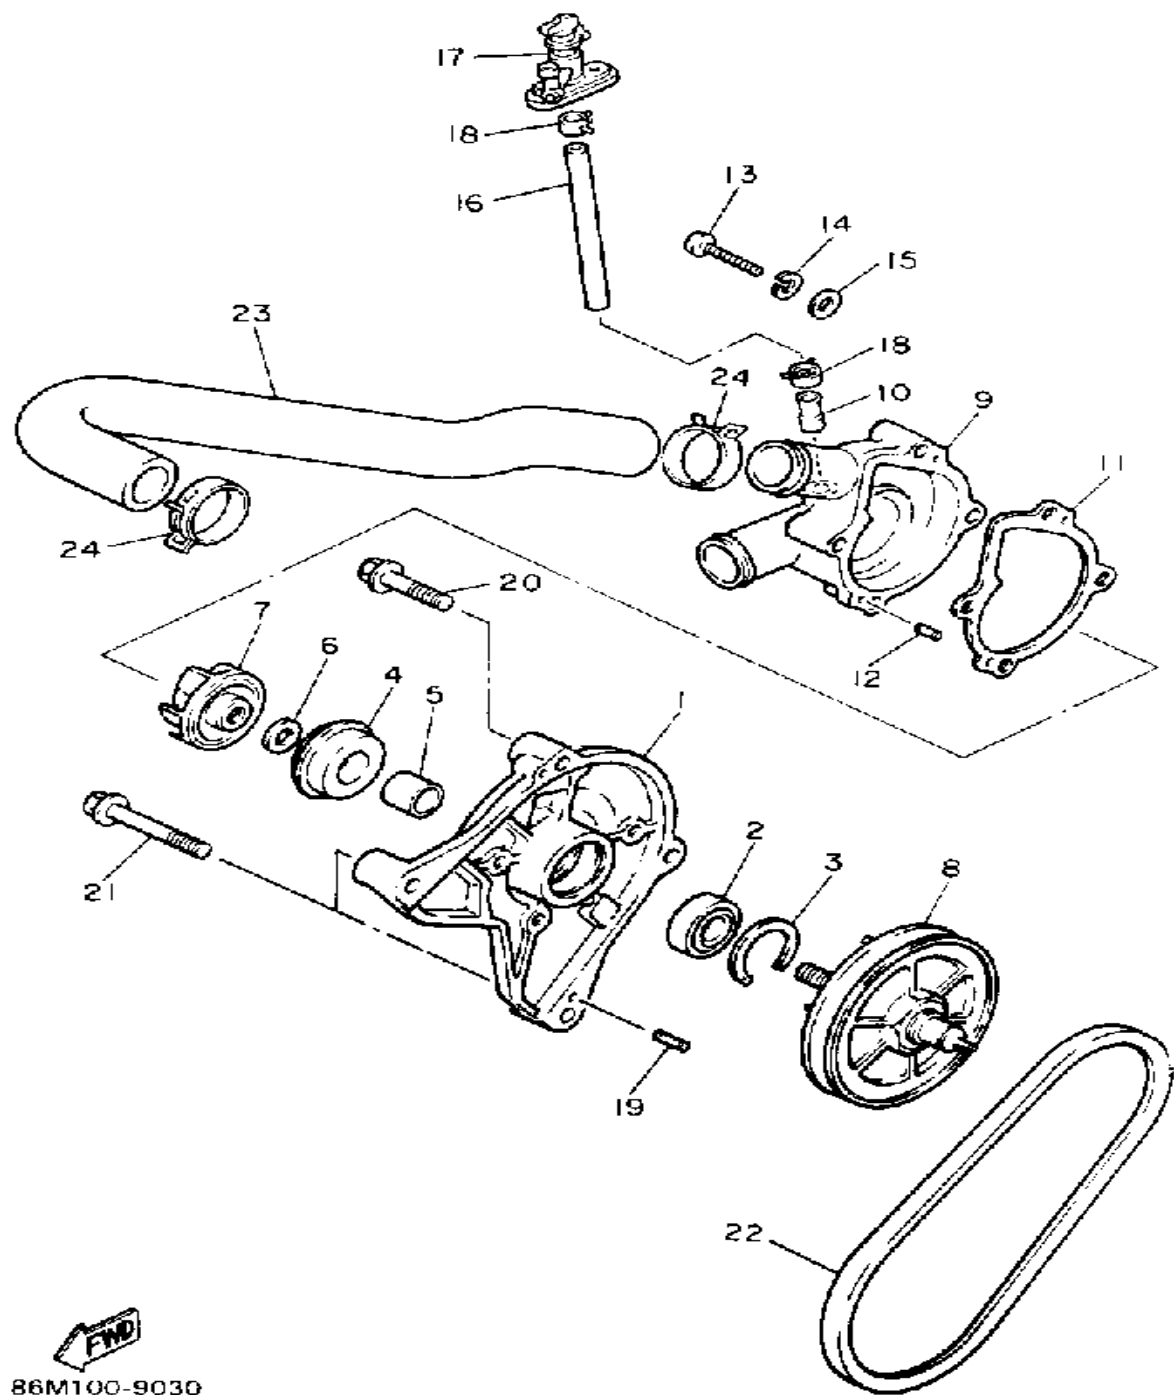

CONTINUED ON NEXT FRAME ►

Not For Resale

www.SmallEngineDiscount.com

CRANKSHAFT-PISTON

82N100-7020

Ref. No.	Part Number	Description	Qty	Remarks
22	93440-80023-00	. .CIRCLIP	1	
23	93103-35140-00	OIL SEAL	1	
24	93103-32153-00	OIL SEAL	1	
25	90280-05033-00	KEY, WOODRUFF	1	
26	90170-16182-00	NUT, HEXAGON	1	
27	92901-16100-00	WASHER, SPRING	1	

Not For Resale

www.SmallEngineDiscount.com

CRANKCASE

87M100-0090

Ref. No.	Part Number	Description	Qty	Remarks
1	84N-15100-02-00	CRANKCASE ASSEMBLY	1	
2	99510-12016-00	. PIN, DOWEL	2	
3	93604-07141-00	PIN, DOWEL	2	
4	93603-10049-00	PIN, DOWEL	4	
5	J38-11116-00-00	JOINT, BREATHER	1	
6	95811-08085-00	BOLT, FLANGE	12	
7	82M-15421-00-00	COVER, CRANKCASE R	1	
8	93102-12321-00	OIL SEAL	1	
9	93306-20117-00	BEARING	1	
10	93450-34118-00	CIRCLIP	1	
11	95811-08040-00	BOLT, FLANGE	3	
12	95811-08080-00	BOLT, FLANGE	2	
13	8K4-12633-00-00	PLATE	1	
14	95701-08500-00	NUT, FLANGE (95702-08500)	2	
15	90201-08087-00	WASHER, PLATE	2	
16	95026-08016-00	BOLT, FLANGE	2	

Not For Resale

www.SmallEngineDiscount.com

WATER PUMP

Ref. No.	Part Number	Description	Qty	Remarks
1	82M-W1247-00-00	HOUSING, WATER PUMP	1	
2	93306-20117-00	BEARING	1	
3	93450-34118-00	CIRCLIP	1	
4	82M-12438-00-00	SEAL, MECHANICAL	1	
5	82M-12437-00-00	STOPPER	1	
6	90201-084M4-00	WASHER, PLATE (90201-08088-00)	1	
7	82M-12451-00-00	IMPELLER, WATER PUMP	1	
8	82M-12450-00-00	IMPELLER SHAFT ASSEMBLY	1	
9	82M-12422-00-00	COVER, HOUSING	1	
10	8A7-12499-00-00	JOINT	1	
11	82M-12427-01-00	GASKET, HOUSING COVER 1	1	
12	93604-10011-00	PIN, DOWEL	2	
13	98580-06035-00	SCREW, PAN HEAD (92501-06035)	4	
14	92995-06100-00	WASHER, SPRING	4	
15	92990-06600-00	WASHER, PLATE	4	
16	84M-1244G-00-00	HOSE, 4	1	
17	84M-1249A-00-00	COCK ASSEMBLY	1	
18	90467-11044-00	CLIP	8	
19	93604-12037-00	.PIN, DOWEL	2	
20	95811-08040-00	BOLT, FLANGE	2	
21	95822-08110-00	BOLT, FLANGE	2	
22	82M-12444-00-00	BELT 1	1	
23	82M-12481-00-00	PIPE 1	1	
24	90467-28046-00	CLIP	2	