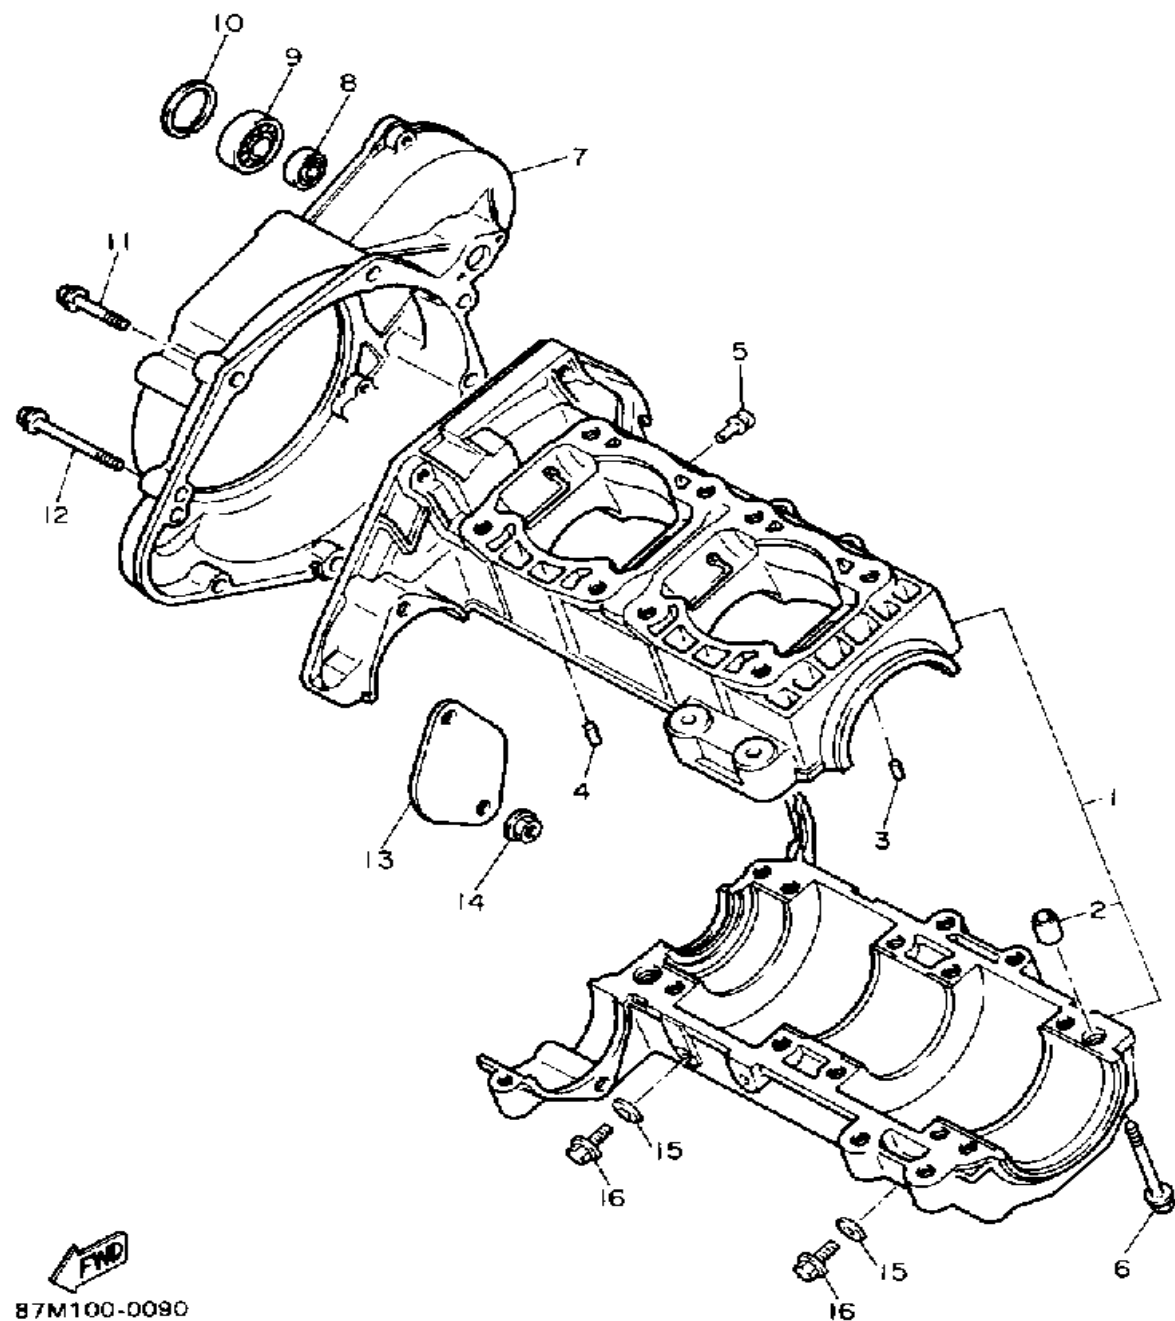

CRANKCASE

87M100-0090

Ref. No.	Part Number	Description	Qty	Remarks
1	84N-15100-02-00	CRANKCASE ASSEMBLY	1	
2	99510-12016-00	. PIN, DOWEL	2	
3	93604-07141-00	PIN, DOWEL	2	
4	93603-10049-00	PIN, DOWEL	4	
5	J38-11116-00-00	JOINT, BREATHER	1	
6	95811-08085-00	BOLT, FLANGE	12	
7	82M-15421-00-00	COVER, CRANKCASE R	1	
8	93102-12321-00	OIL SEAL	1	
9	93306-20117-00	BEARING	1	
10	93450-34118-00	CIRCLIP	1	
11	95811-08040-00	BOLT, FLANGE	3	
12	95811-08080-00	BOLT, FLANGE	2	
13	8K4-12633-00-00	PLATE	1	
14	95701-08500-00	NUT, FLANGE (95702-08500)	2	
15	90201-08087-00	WASHER, PLATE	2	
16	95026-08016-00	BOLT, FLANGE	2	

Not For Resale

www.SmallEngineDiscount.com