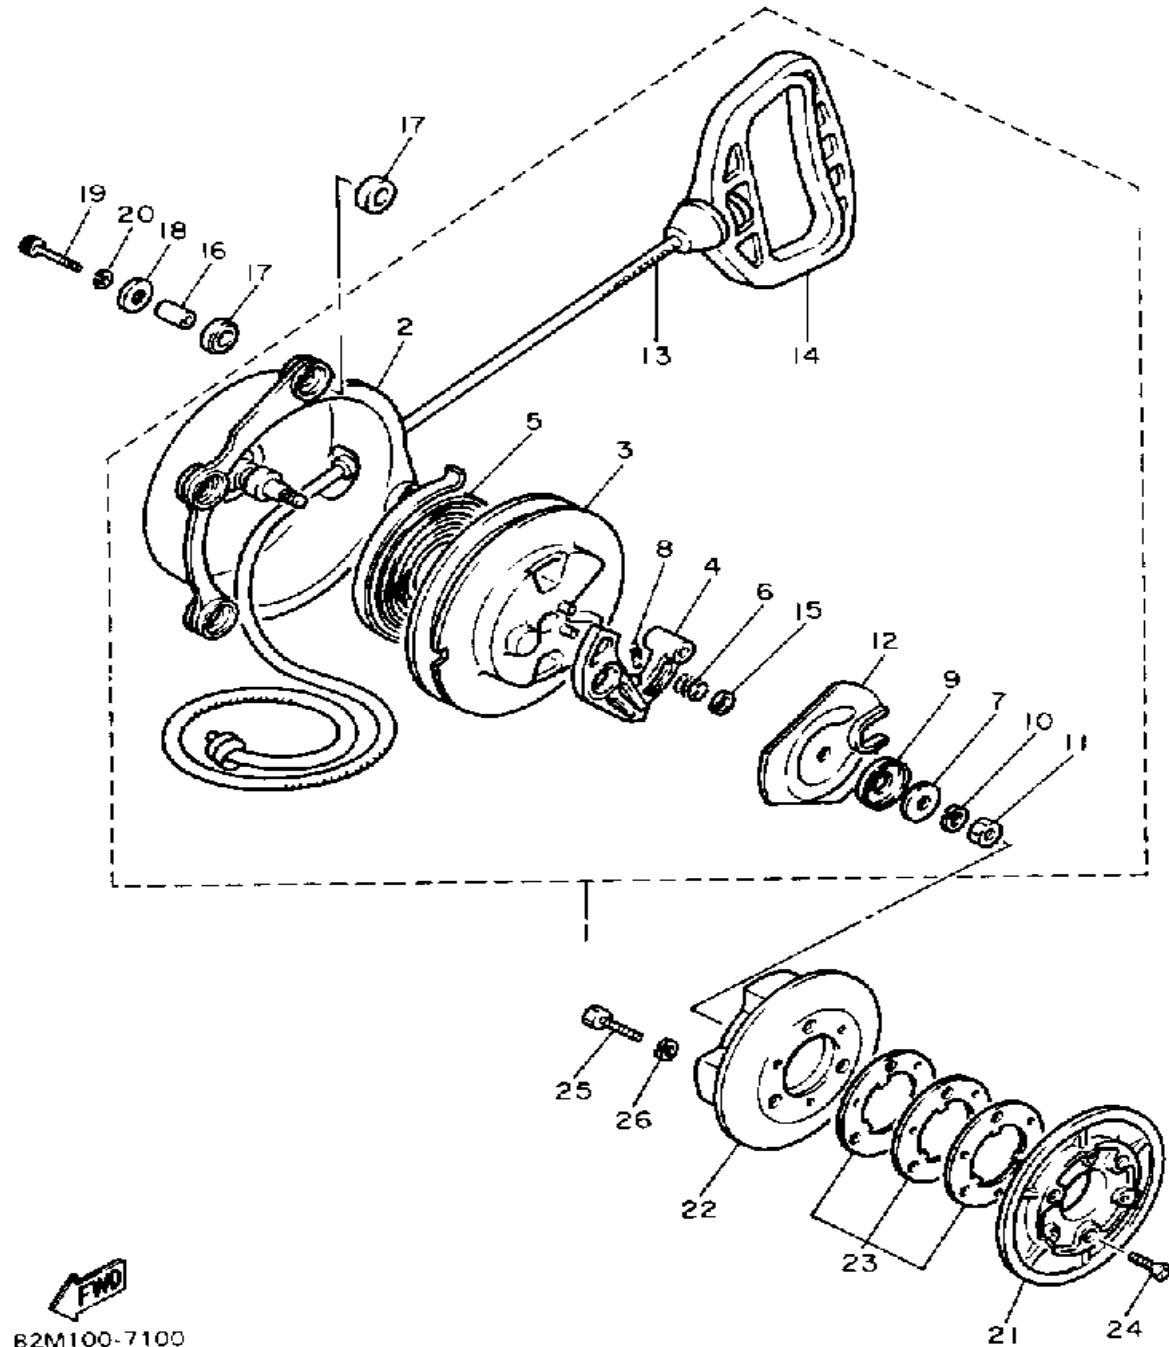

Not For Resale

www.SmallEngineDiscount.com

STARTER

Ref. No.	Part Number	Description	Qty	Remarks
1	99999-02035-00	STARTER ASSEMBLY	1	
2	82M-15711-00-00	. CASE, STARTER	1	
3	8F3-15714-01-00	. DRUM, SHEAVE	1	
4	8F3-15741-01-00	. PAWL, DRIVE	1	
5	8F3-15713-01-00	. SPRING, STARTER	1	
6	8F3-15715-00-00	. SPRING, FRICTION	1	
7	8F3-15739-01-00	. WASHER, THRUST	1	
8	8F3-15734-00-00	. SPRING, RETURN	1	
9	82M-15716-00-00	. PLATE, DRIVE	1	
10	92995-06100-00	. WASHER, SPRING	1	
11	95380-06700-00	. NUT	1	
12	8G5-15739-00-00	. WASHER, THRUST	1	
13	857-15751-00-00	. ROPE, STARTER	1	
14	8F3-15755-00-00	. HANDLE, STARTER	1	
15	82M-15779-00-00	. COVER	1	
16	90387-061F8-00	COLLAR	4	
17	90385-12036-00	BUSH	8	
18	90201-06067-00	WASHER, PLATE	4	
19	97013-06035-00	BOLT	4	
20	92995-06100-00	WASHER, SPRING	4	
21	82M-12618-01-00	PULLEY 1	1	
22	82M-15723-00-00	PULLEY, STARTER	1	
23	82M-15721-00-00	SHIM (T=0.5)	1	UN
	82M-15722-00-00	SHIM (T=1.0)	1	UN
24	98702-06020-00	SCREW, FLAT HEAD (92702-06020)	3	
25	97011-08030-00	BOLT (97001-08030-00)	3	
26	92990-08600-00	.WASHER, PLATE	3	