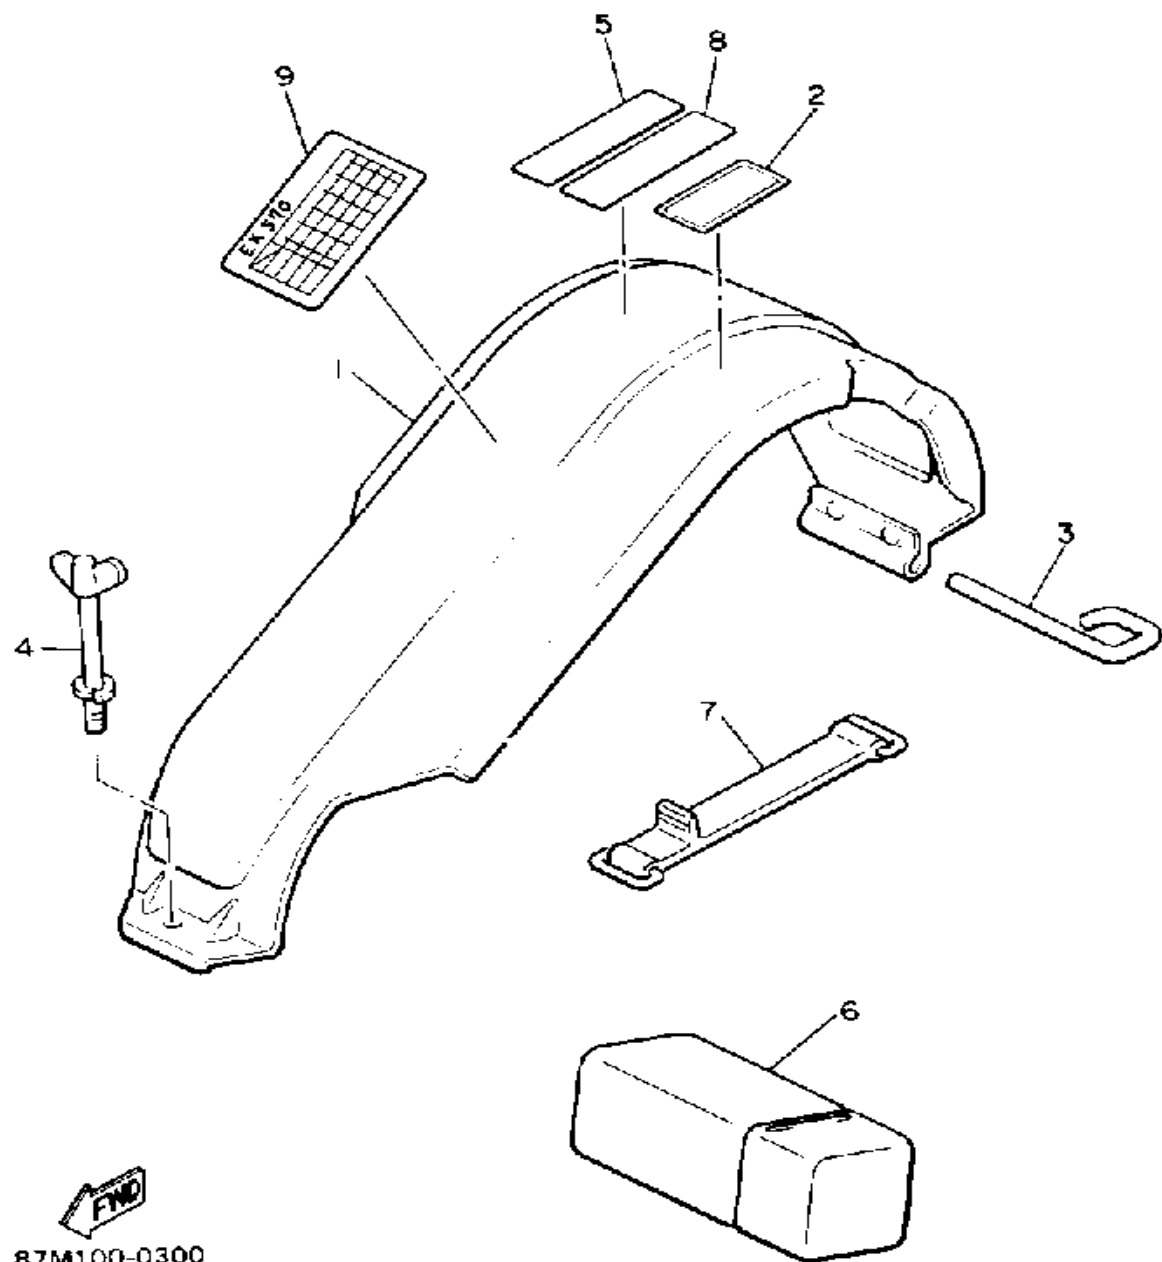

GUARD-LUGGAGE BOX

Ref. No.	Part Number	Description	Qty	Remarks
1	8V0-77311-00-00	GUARD, DRIVE	1	
2	898-77762-00-00	LABEL, WARNING 2	1	
3	86V-77384-00-00	PIN	1	
4	8V0-77387-00-00	SCREW	1	
5	84M-1417E-00-00	LABEL, CAUTION	1	
6	8V0-W2810-00-00	TOOL KIT	1	
7	4J2-82131-01-00	BAND, BATTERY	1	
8	8Y7-47578-00-00	LABEL 1	1	
9	87M-1417F-00-00	LABEL, CAUTION	1	
	87X-1417F-00-00	LABEL, CAUTION	1	

Not For Resale

www.SmallEngineDiscount.com