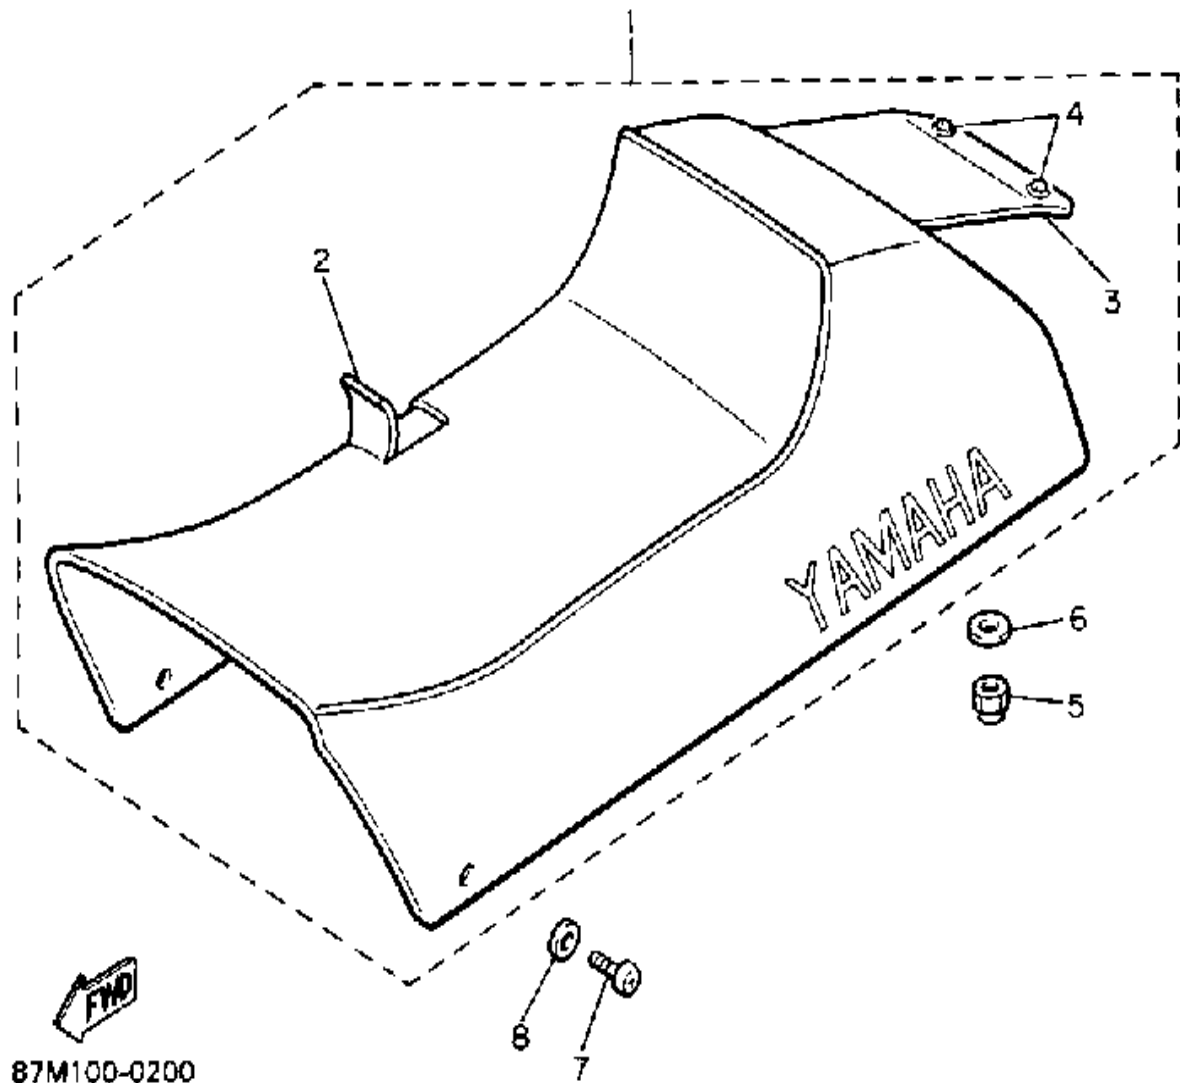

Not For Resale

www.SmallEngineDiscount.com

SEAT

Ref. No.	Part Number	Description	Qty	Remarks
1	88S-24710-00-00	SINGLE SEAT ASSEMBLY (82M-24710-00)	1	
2	88S-24711-00-00	. COVER, SINGLE SEAT (82M-24711-00)	1	
3	8U9-77377-01-00	. COVER, LUGGAGE BOX 2	1	
4	87E-24754-00-00	. HOOK, SEAT (MALE)	2	
5	95712-08300-00	NUT, FLANGE	2	
6	90201-08748-00	WASHER, PLATE	2	
7	98906-06016-00	SCREW, BIND	2	
8	90201-063J2-00	WASHER, PLATE	2	