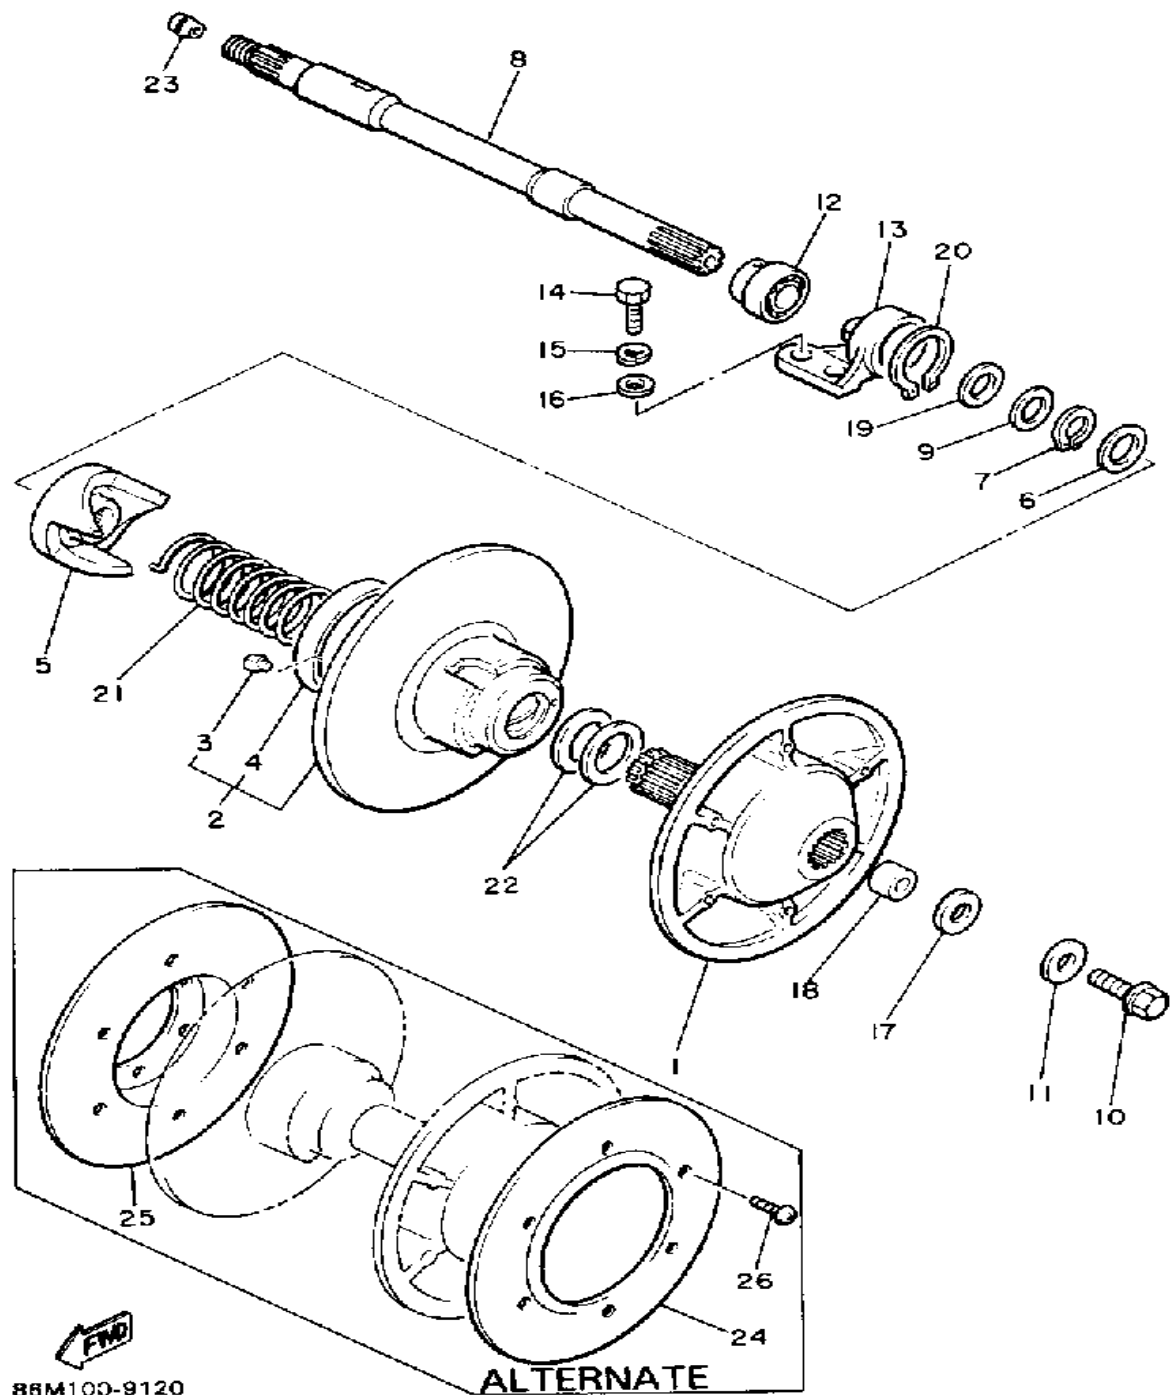

SECONDARY SHEAVE

Ref. No.	Part Number	Description	Qty	Remarks
24	81H-17665-00-00	PLATE 1	1	AP
25	81H-17675-00-00	PLATE 2	1	AP
26	90150-05022-00	SCREW, ROUND HEAD	12	AP

Not For Resale

www.SmallEngineDiscount.com