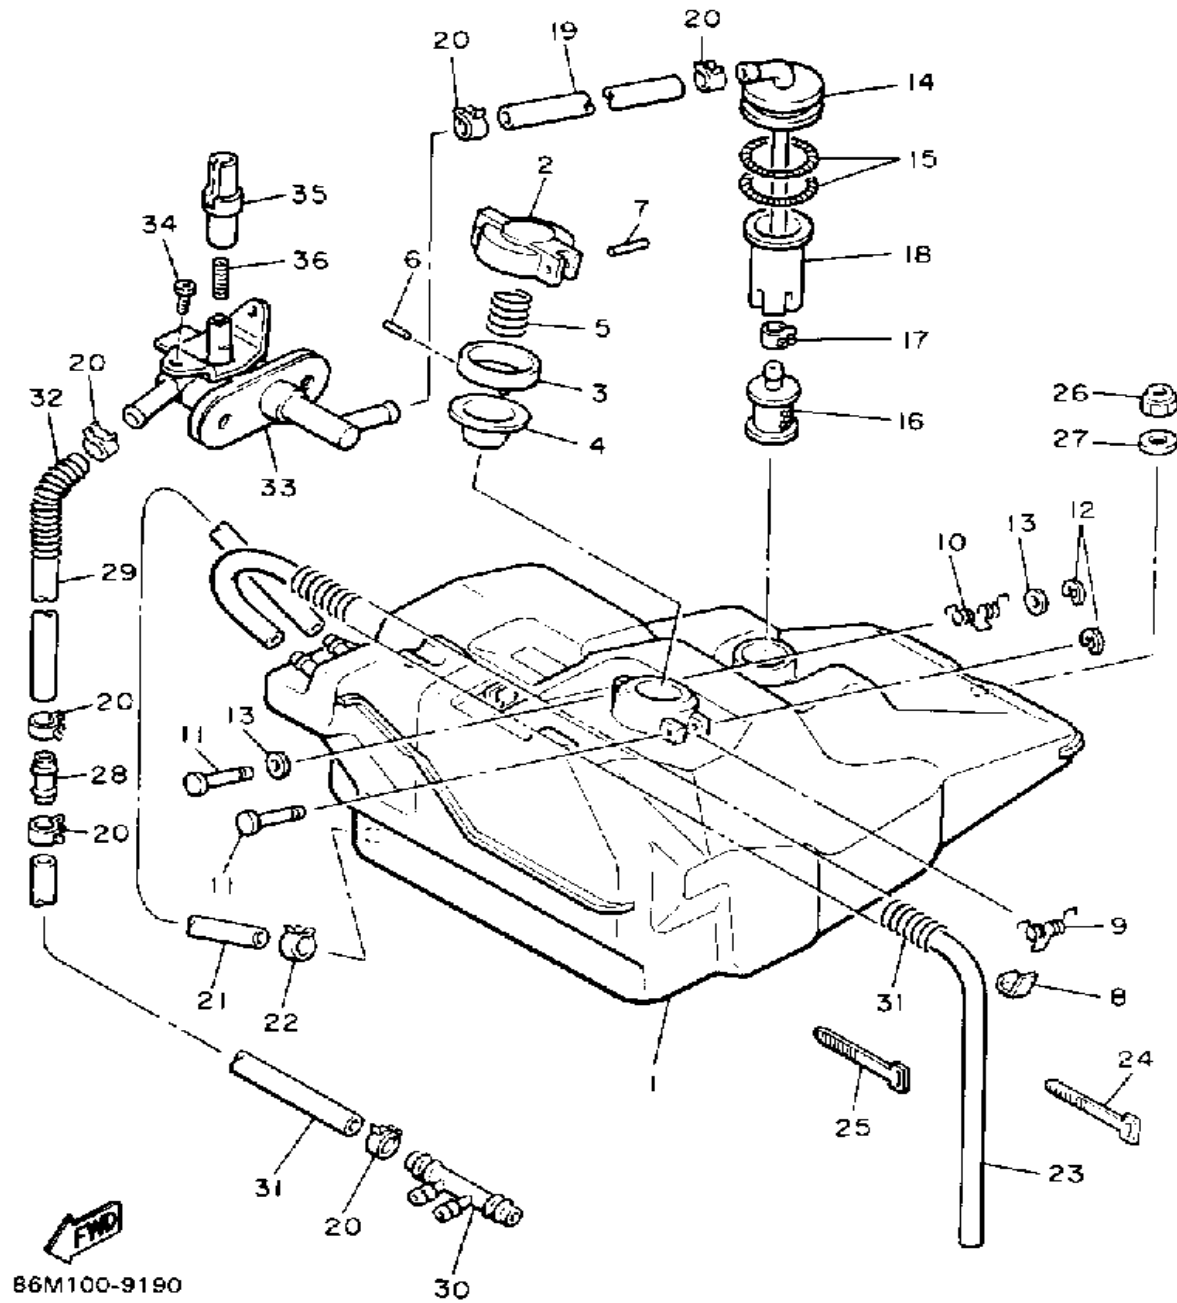

FUEL TANK

86M100-9190

Ref. No.	Part Number	Description	Qty	Remarks
1	82M-24111-00-00	FUEL TANK	1	
2	813-24611-01-00	BODY, CAP	1	
3	813-24613-01-00	DISC, CAP	1	
4	8F7-24641-00-00	GASKET, CAP 1	1	
5	90501-20130-00	SPRING, COMPRESSION	1	
6	91609-30016-00	PIN, SPRING	1	
7	91609-25032-00	PIN, SPRING	1	
8	83M-24628-00-00	HOOK	1	
9	90508-10715-00	SPRING, TORSION	1	
10	90508-08353-00	SPRING, TORSION	1	
11	90249-03017-00	PIN	2	
12	93430-02001-00	CIRCLIP	2	
13	90201-03313-00	WASHER, PLATE	2	
14	86M-24335-00-00	PIPE, SUCTION 1 (8V0-24335-01)	1	
15	90506-06065-00	SPRING, TENSION	2	
16	8H5-24560-00-00	FILTER ASSY	1	
17	90467-11044-00	CLIP	1	
18	8V0-24336-00-00	PIPE, SUCTION 2	1	
19	90446-11258-00	HOSE	1	
20	90467-11044-00	CLIP	6	
21	90446-09013-00	HOSE (90446-09079)	1	
22	90467-09026-00	CLIP	1	
23	90446-09155-00	HOSE	1	
24	341-26397-01-00	BAND	7	
25	25G-83936-01-00	CLAMP	5	
26	95712-08300-00	NUT, FLANGE	1	
27	90201-08784-00	WASHER, PLATE	1	
28	878-24379-00-00	PIPE, JOINT 4	1	

CONTINUED ON NEXT FRAME ►

Not For Resale

www.SmallEngineDiscount.com