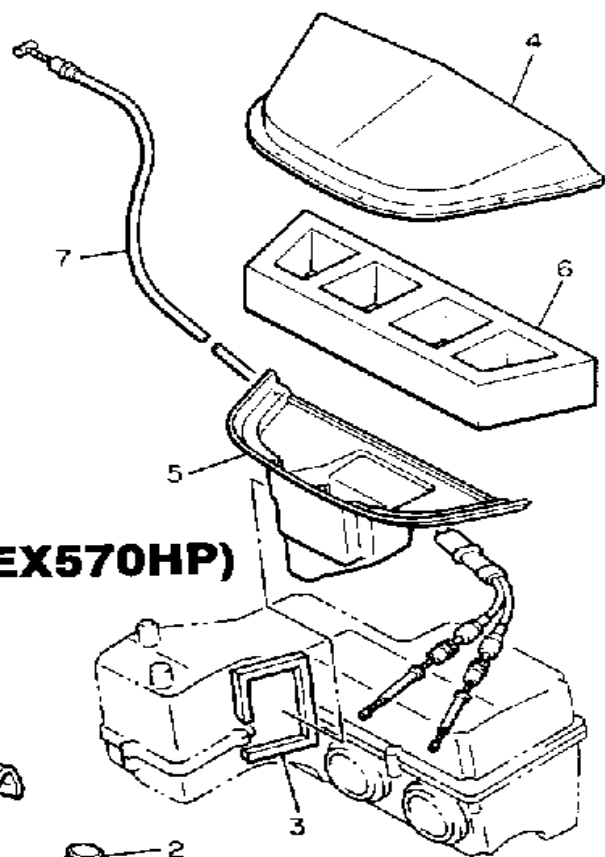

F - A - I - , SHROUD (EX570HP)

Ref. No.	Part Number	Description	Qty	Remarks
1	87X-W7711-00-00	SHROUD ASSEMBLY	1	
2	90338-44217-00	PLUG	5	
3	86M-14452-00-00	SEAL	1	
4	86M-77731-00-00	SHIELD 1	1	
5	86M-77194-00-00	DUCT	1	
6	86M-14451-00-00	ELEMENT 1 F.A.I.CLEANER ..	1	
7	87X-26311-00-00	CABLE, THROTTLE 1	1	

F.A.I., SHROUD (EX570HP)

B7M100-0400

Not For Resale

www.SmallEngineDiscount.com