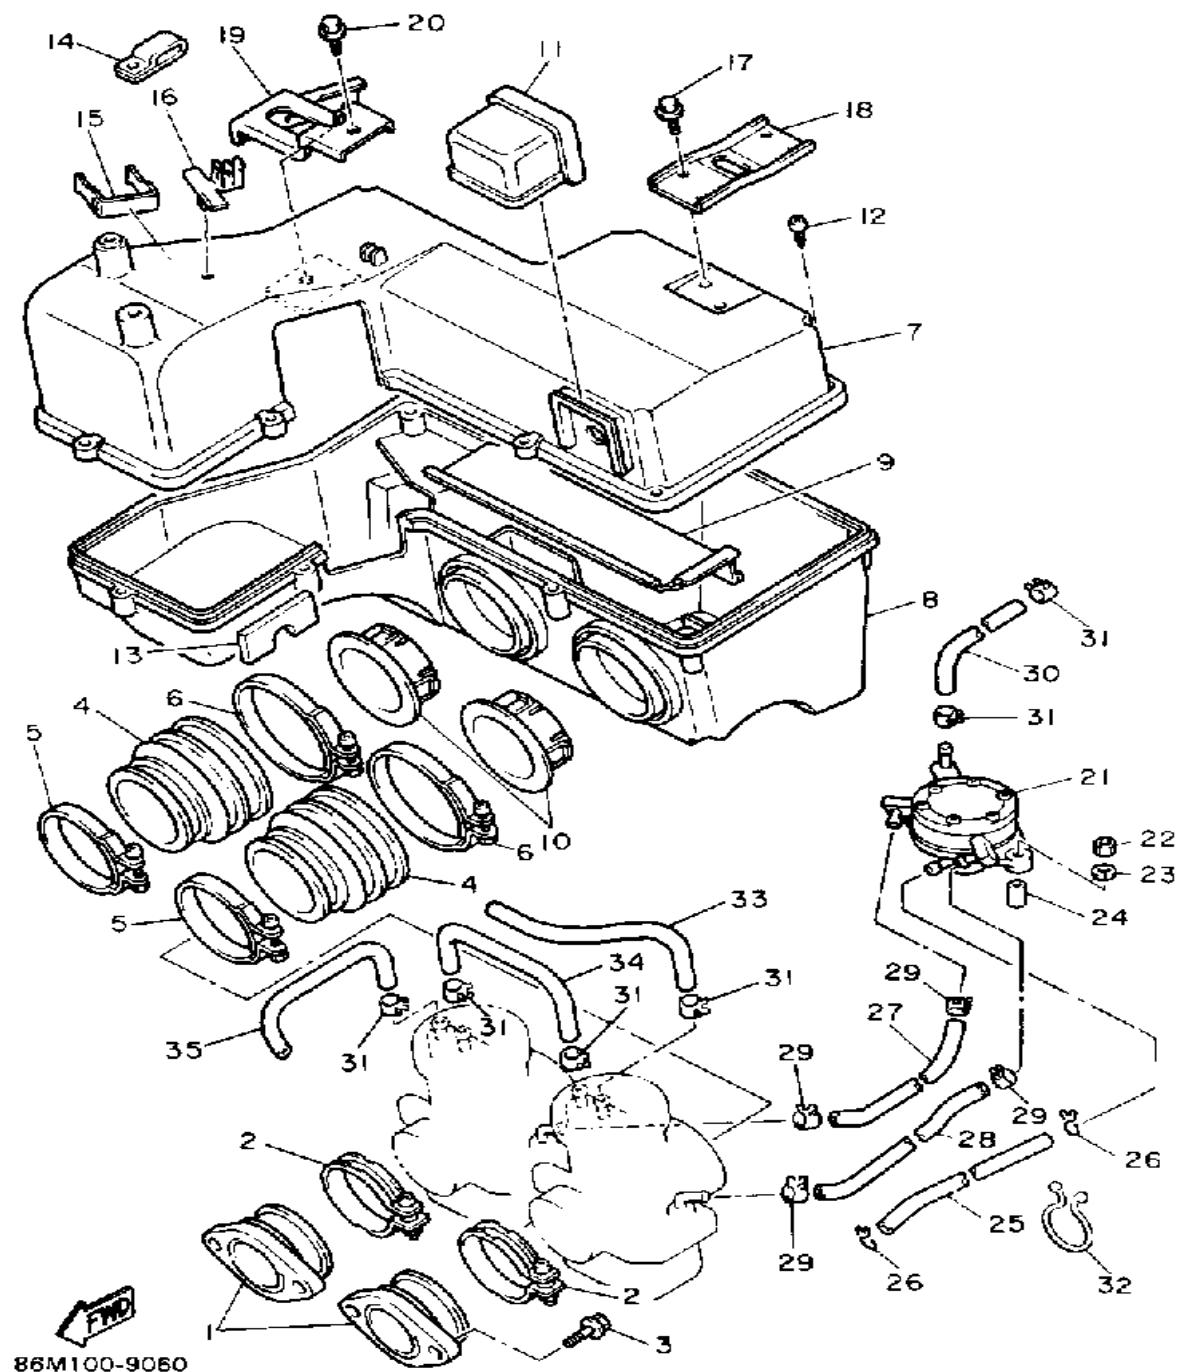

AIR CLEANER

Ref. No.	Part Number	Description	Qty	Remarks
30	90446-11258-00	HOSE	1	
31	90467-11044-00	CLIP	2	
32	90464-23041-00	CLAMP	1	
33	84M-1243A-01-00	HOSE, 1	1	
34	84M-1243E-00-00	HOSE, 2	1	
35	84M-1243F-00-00	HOSE, 3	1	

Not For Resale

www.SmallEngineDiscount.com