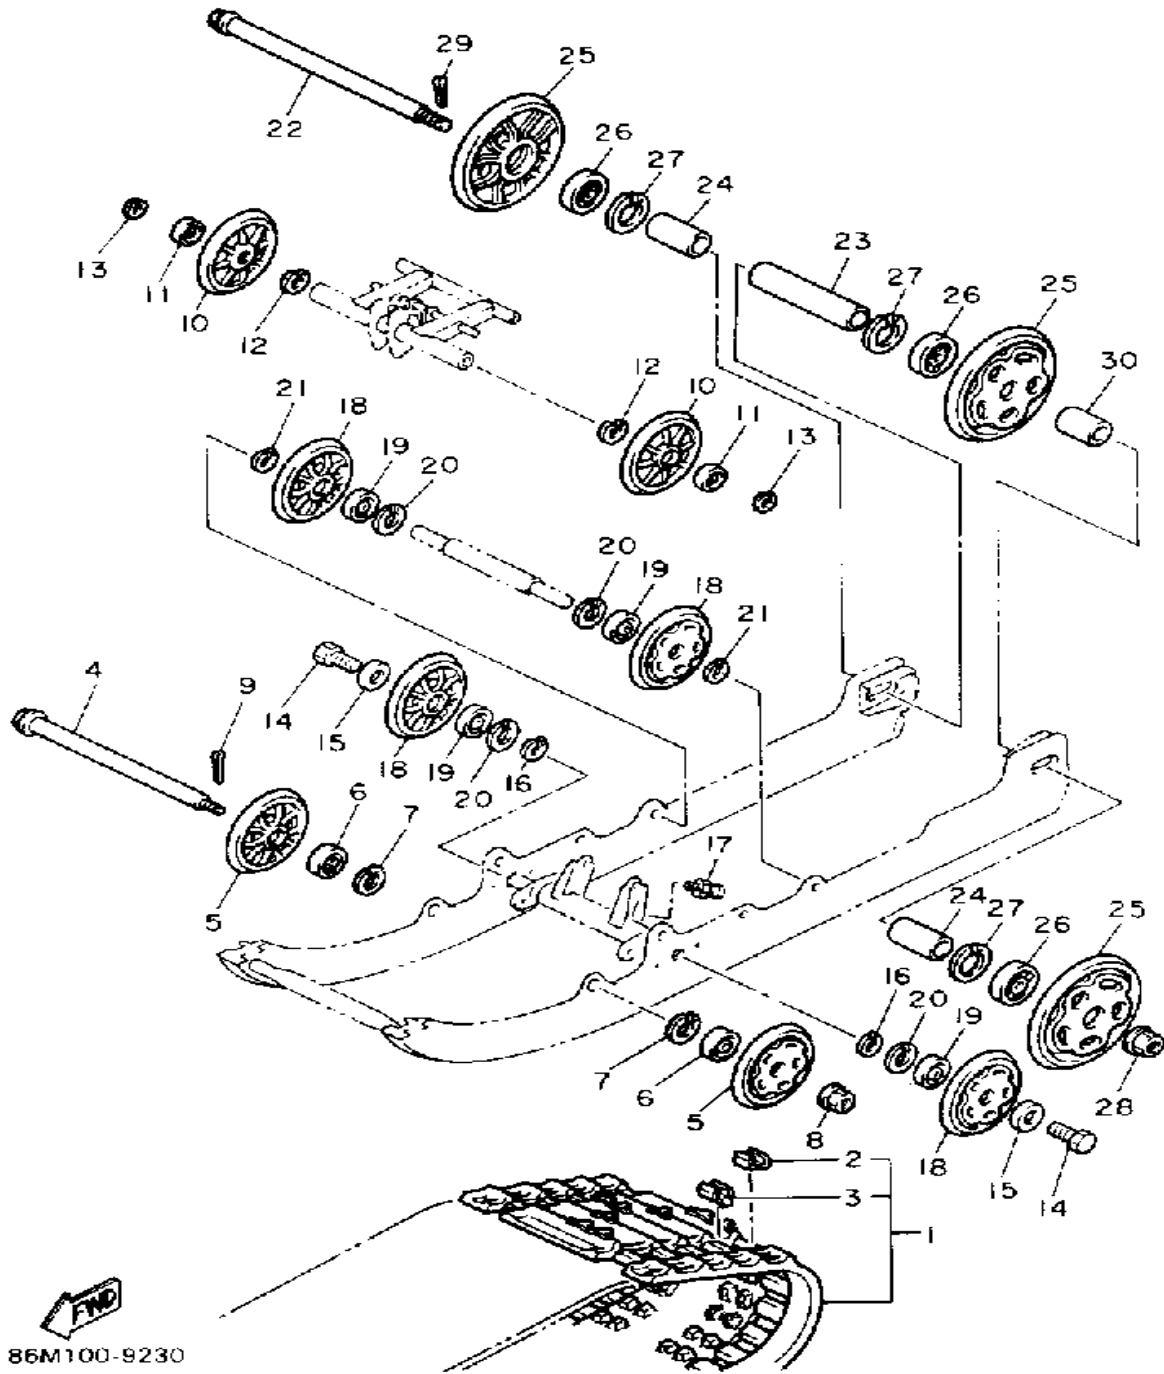

TRACK SUSPENSION 1

Ref. No.	Part Number	Description	Qty	Remarks
30	90387-204RS-00	UNAVAILABLE IN PRICE BOOK	1	

Not For Resale

www.SmallEngineDiscount.com