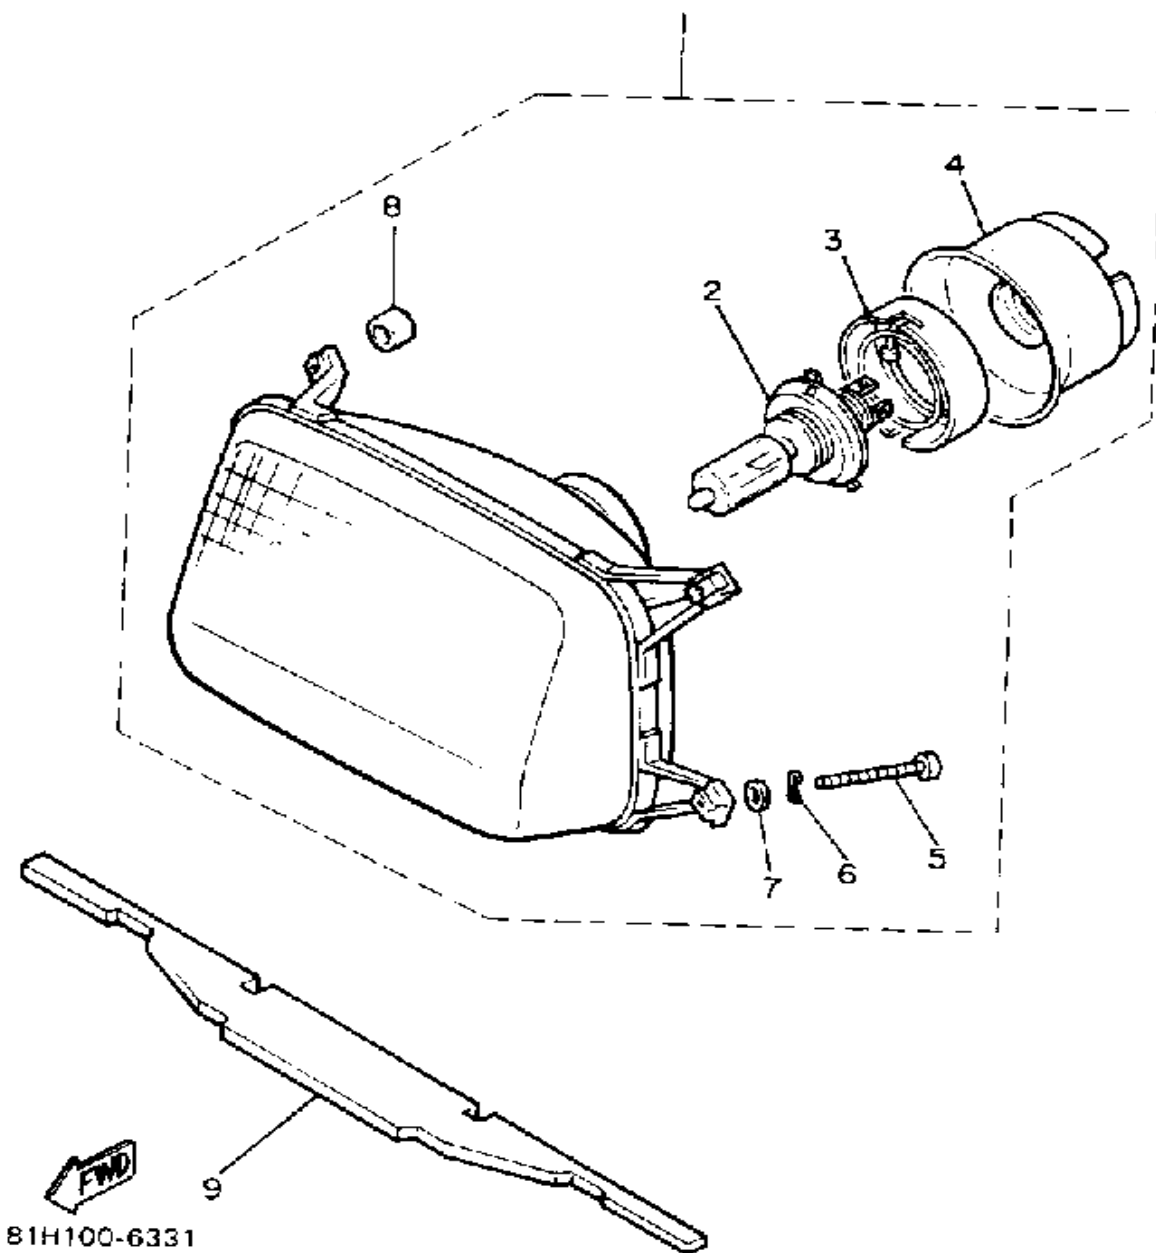

HEADLIGHT

Ref. No.	Part Number	Description	Qty	Remarks
1	86M-84310-00-00	HEADLIGHT UNIT ASSEMBLY .	1	
2	5V2-84314-00-XX	. BULB (12V-60/55W)	1	HALOGEN
3	8A7-84312-00-00	. HOLDER, SOCKET	1	
4	8A7-84397-01-00	. COVER, SOCKET	1	
5	8V0-84331-00-00	. SCREW, RIM ADJUSTING	4	
6	8V0-84374-00-00	. CLIP	4	
7	8V0-84327-00-00	. WASHER, SPECIAL	4	
8	8V0-84366-00-00	. DAMPER, HEADLIGHT 1	4	
9	8W6-84366-00-00	DAMPER, HEADLIGHT 1	1	

Not For Resale

www.SmallEngineDiscount.com