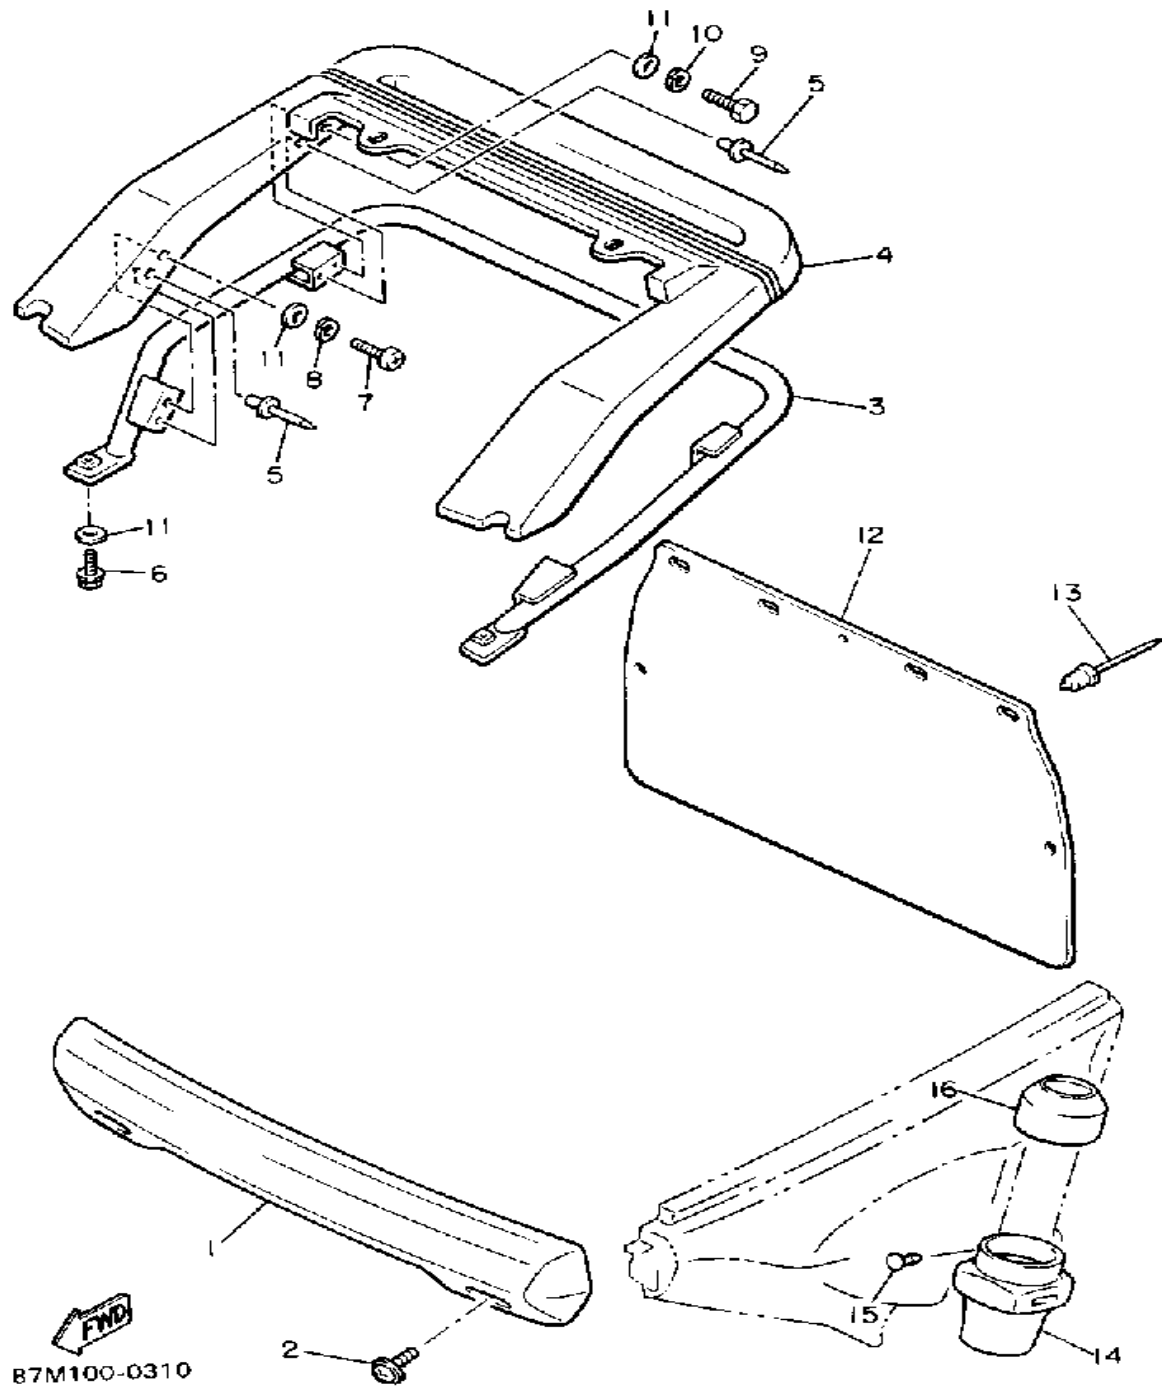

BUMPER

Ref. No.	Part Number	Description	Qty	Remarks
1	87M-77511-00-00	BUMPER, FRONT 1	1	UR RED
2	90159-06071-00	SCREW, WITH WASHER	2	
3	87F-77541-00-00	BUMPER, REAR 1	1	
4	87F-77542-00-00	BUMPER, REAR 2	1	
5	90267-48117-00	RIVET, BLIND	4	
6	95811-08012-00	BOLT, FLANGE (95801-08012-00)	2	
7	98980-08025-00	SCREW, BIND	2	
8	92990-08100-00	.WASHER, SPRING	4	
9	97011-08025-00	BOLT (97012-08025-00)	2	
10	92990-08100-00	.WASHER, SPRING	2	
11	92990-08200-00	WASHER, PLAIN	6	
12	8X9-77595-00-00	FLAP	1	
13	90267-48086-00	RIVET, BLIND	5	
14	82M-77551-00-00	PROTECTOR 1	2	
15	90269-04025-00	RIVET	2	
16	82M-77554-01-00	PROTECTOR 4	2	

Not For Resale

www.SmallEngineDiscount.com