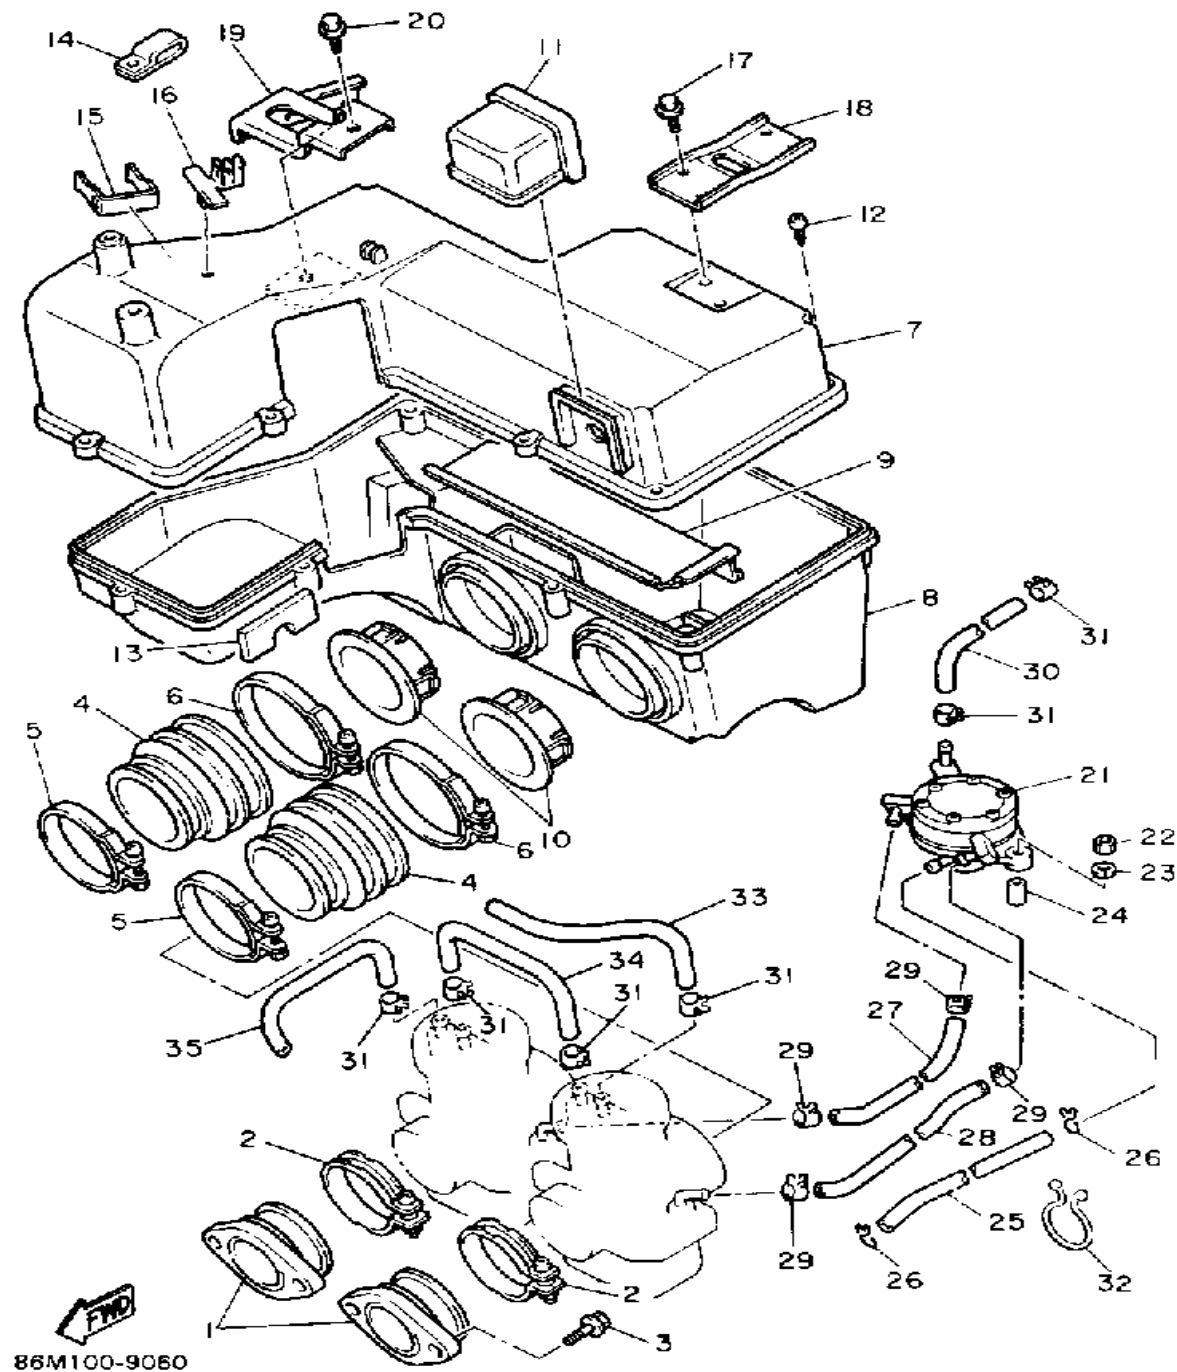

AIR CLEANER

86M100-9060

Ref. No.	Part Number	Description	Qty	Remarks
1	84M-13555-00-00	MANIFOLD, INTAKE	2	
2	86M-13575-00-00	BAND	2	
3	95026-08020-00	BOLT, FLANGE	4	
4	8V0-14453-00-00	JOINT, AIR CLEANER 1	2	
5	90460-68230-00	CLAMP, HOSE	2	
6	90460-81224-00	CLAMP, HOSE	2	
7	82M-14431-01-00	SILENCER, INTAKE 1	1	
8	82M-14441-01-00	SILENCER, INTAKE 2	1	
9	82M-14477-00-00	PLATE	1	
10	82M-14465-00-00	PIPE	2	
11	82M-14454-00-00	JOINT	1	
12	90167-05043-00	SCREW, TAPPING	8	
13	82M-14425-00-00	DAMPER 1	1	
14	90461-05003-00	.CLAMP	1	
15	82M-21245-00-00	BOX	1	
16	90464-10092-00	CLAMP	1	
17	90105-06452-00	BOLT, WASHER BASED	4	
18	82M-14494-00-00	STAY 2	1	
19	82M-14493-01-00	STAY, 1	1	
20	90119-06097-00	BOLT, WITH WASHER	1	
21	82M-24410-01-00	FUEL PUMP ASSEMBLY	1	
22	95380-06600-00	NUT, HEXAGON	2	
23	92995-06100-00	WASHER, SPRING	2	
24	90387-060G8-00	COLLAR	2	
25	90445-10624-00	HOSE	1	
26	90467-09006-00	CLIP	2	
27	90446-09062-00	HOSE	1	
28	90446-09211-00	HOSE	1	
29	90467-09026-00	CLIP	4	

CONTINUED ON NEXT FRAME ►

Not For Resale

www.SmallEngineDiscount.com