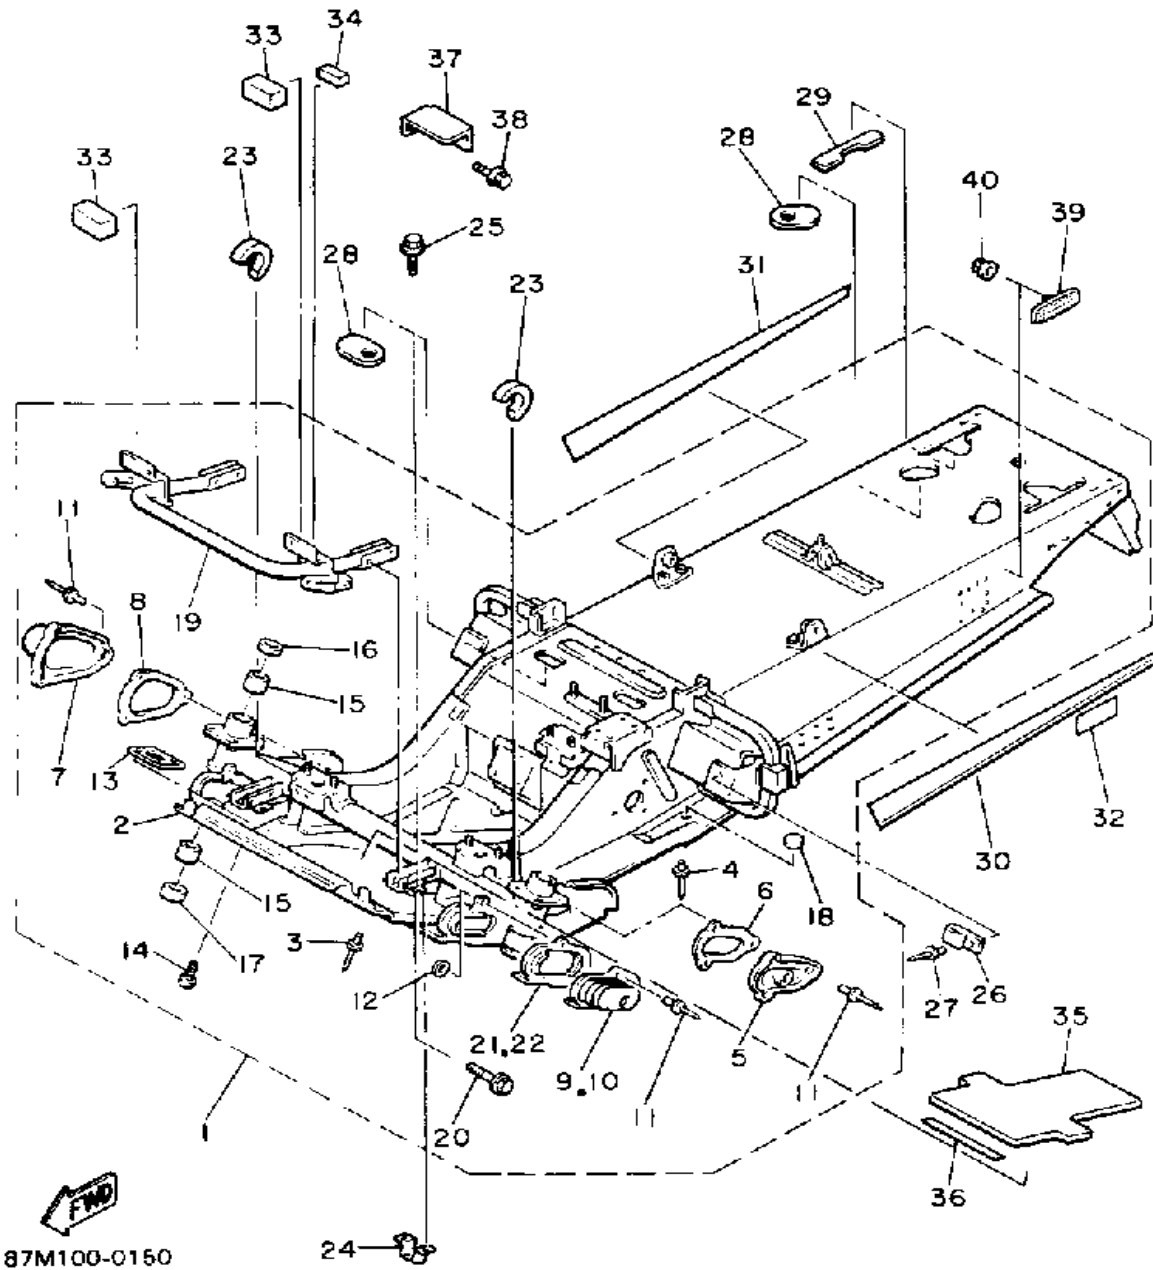

FRAME

Ref. No.	Part Number	Description	Qty	Remarks
28	82M-21965-00-00	PATCH 5	4	
29	82M-21966-00-00	PATCH 6	2	
30	87M-77351-00-00	EMBLEM 1	1	
31	87M-77352-00-00	EMBLEM 2	1	
32	8K2-77742-00-00	INDICATOR 2	1	
33	84M-77555-00-00	PROTECTOR 5	2	
34	85L-7717J-00-00	TAPE, 5	3	
35	86M-2199H-00-00	SHIELD, HEAT	1	
36	8V0-7717G-00-00	TAPE 3	1	
37	86M-2198F-00-00	COVER 1	1	
38	95811-06012-00	BOLT, FLANGE (95801-06012) .	2	
39	3Y6-85130-02-00	REAR REFLECTOR ASSY	2	
40	95701-05500-00	NUT, FLANGE	2	

Not For Resale

www.SmallEngineDiscount.com