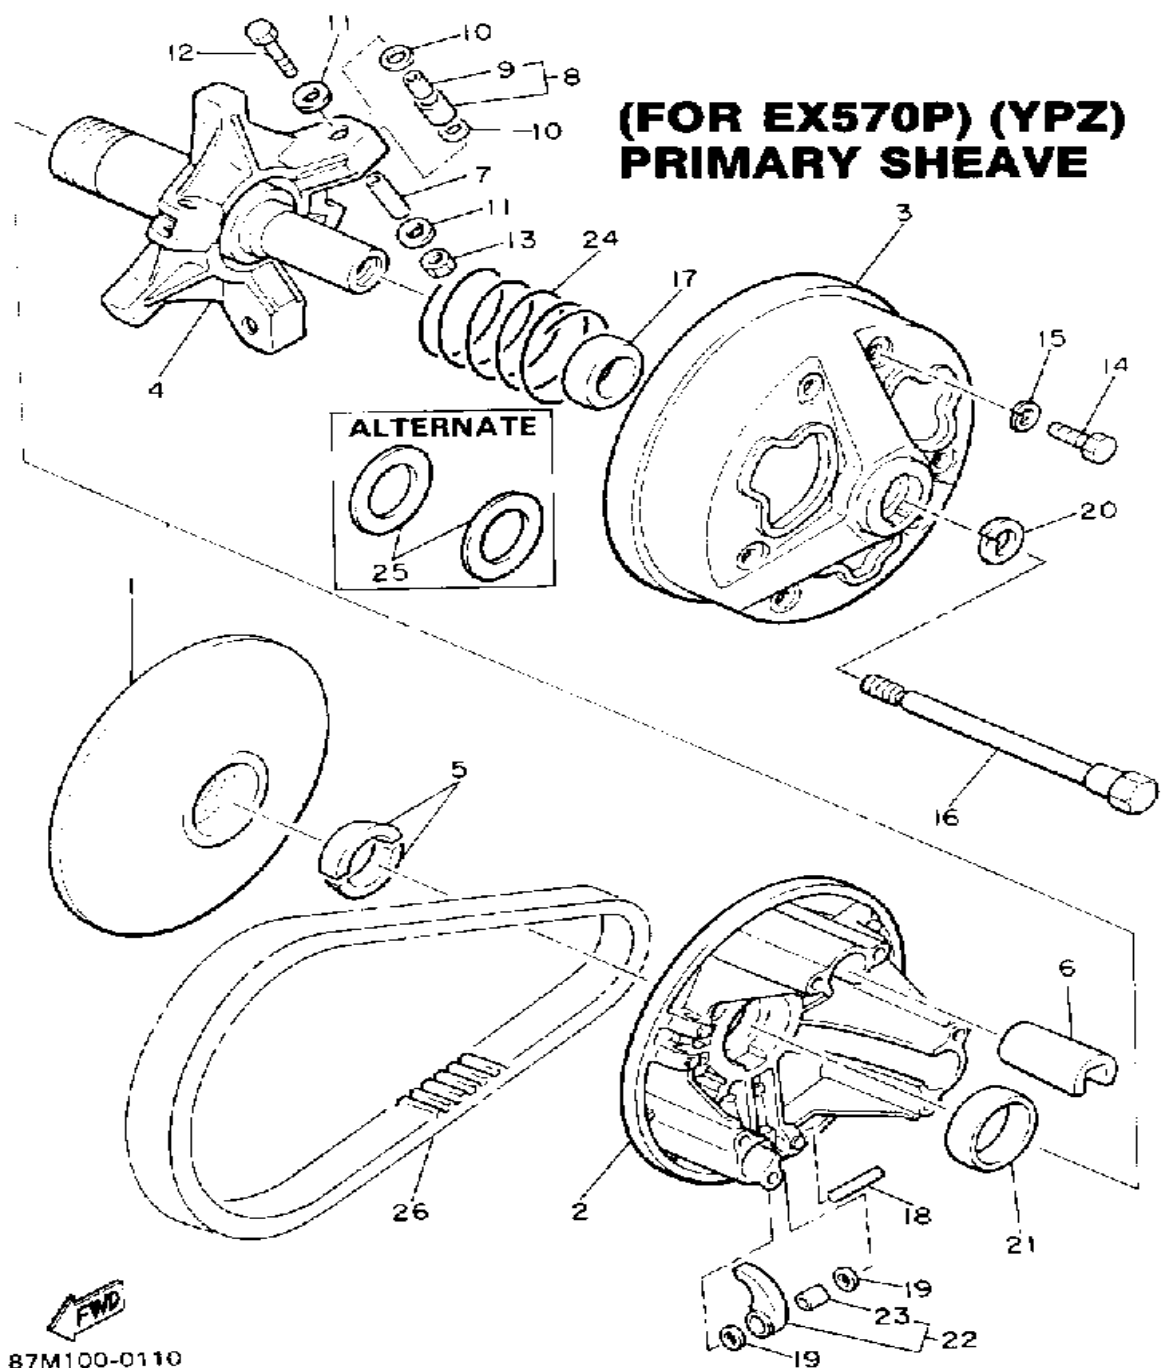

(FOR EX570P) (YPZ) PRIMARY SHEAVE

87M100-0110

Ref. No.	Part Number	Description	Qty	Remarks
1	82M-17611-00-00	SHEAVE, PRI FIXEDFIXED ...	1	
2	83R-17621-00-00	SHEAVE, PRI SLIDINGSLIDING	1	
3	8V0-17631-00-00	CAP	1	
4	82M-17640-01-00	SPIDER, COMPLETE	1	
5	8V0-17639-00-00	.STOPPER	2	
6	87M-17653-00-00	SLIDER	3	
7	90387-057W5-00	COLLAR	3	
8	87M-W176B-10-00	ROLLER, WITH BUSH	3	
9	90386-08179-00	. BUSH	1	UR STD
10	90202-08200-00	WASHER	6	
11	90201-050P9-00	WASHER, PLATE	6	
12	97022-05035-00	BOLT	3	
13	95612-05100-00	NUT, U	3	
14	97012-06030-00	BOLT	6	
15	92995-06100-00	WASHER, SPRING	6	
16	8V0-17647-00-00	.BOLT (L=156.5MM)	1	
17	90389-28032-00	BUSH	1	
18	93607-44190-00	PIN, DOWEL	3	
19	90201-077F5-00	WASHER, PLATE	6	
20	92901-16100-00	WASHER, SPRING	1	
21	90389-40030-00	BUSH	1	
22	87M-W176A-00-00	WEIGHT, WITH BUSH	3	
23	90386-07174-00	. WEIGHT BUSH VESPEL	1	UR STD
24	90501-502G1-00	SPRING, COMPRESSION	1	UR STD
	90501-555A0-00	SPRING, WHITE/GREEN	1	AP
25	90201-45592-00	WASHER, PLATE	2	AP
26	8F2-17641-01-00	V-BELT	1	
	82M-00000-51-00	CLUTCH TUNE-UP KIT	1	MARKED W/*
	82M-17601-19-00	PRIMARY SHEAVE ASSEMBLY	1	MARKED W/+

Not For Resale

www.SmallEngineDiscount.com