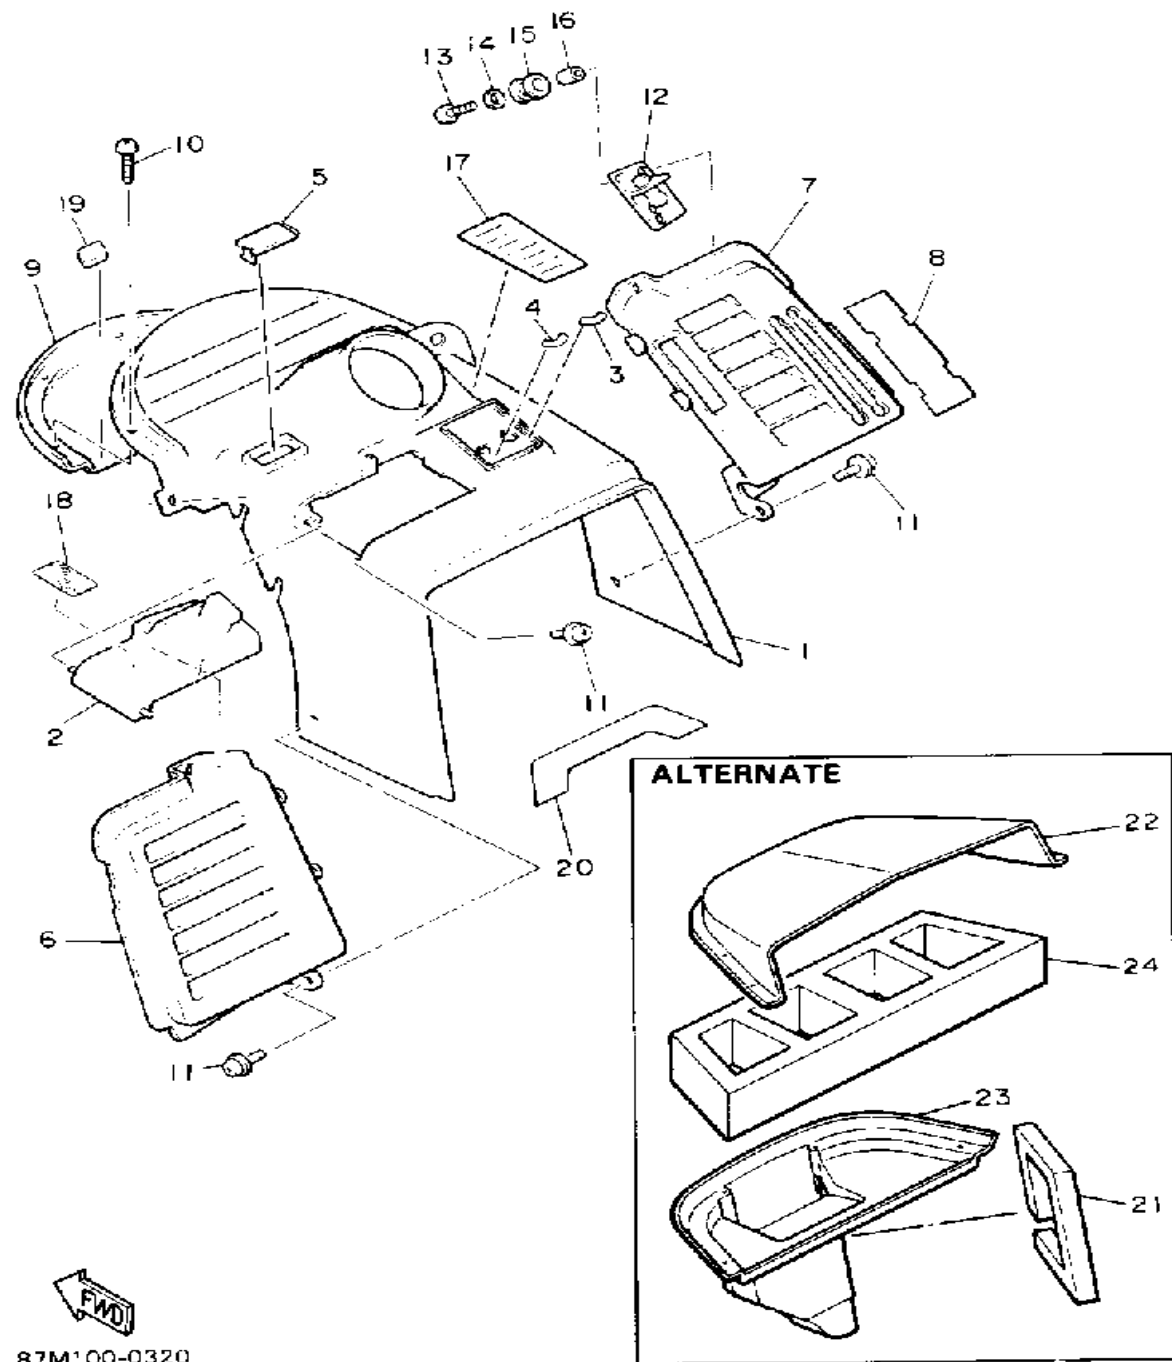

87M100-0290

Not For Resale
www.SmallEngineDiscount.com

87M100-0320

INSTRUMENT PANEL

Ref. No.	Part Number	Description	Qty	Remarks
1	86M-77711-01-00	PANEL, INSTRUMENT	1	
2	8X9-77712-01-00	PANEL, INSTRUMENT	1	
3	8U9-77741-00-00	INDICATOR 1	1	
4	8U9-77742-00-00	INDICATOR 2	1	
5	8X9-77740-00-00	GROMMET, INSTRUMENT PANEL	1	
6	8X9-77110-00-0	UNAVAILABLE IN PRICE BOOK	1	
7	8X9-77132-00-00	LOUVER 2	1	
8	8V0-7716E-00-00	REFLECTOR 1	2	
9	8V0-77731-00-00	SHIELD 1	1	FOR EX570P
10	98906-05012-00	SCREW, BIND	4	
11	90159-05137-00	SCREW, WITH WASHER	4	
12	80L-77721-00-00	BRACKET 1	1	
13	97706-50520-00	SCREW, TAPPING	2	
14	90201-05033-00	WASHER, PLATE	2	
15	90480-13398-00	GROMMET	2	
16	90387-050T5-00	COLLAR	2	
17	87M-77761-00-00	LABEL, WARNING 1	1	UR FOR USA
18	84M-77715-00-00	ORMNT, INSTR PNL 1	1	
19	81H-77731-00-00	SHIELD 1	1	
20	82M-77276-00-00	DAMPER, NOISE 6	1	
21	86M-14452-00-00	SEAL	1	
22	86M-77731-00-00	SHIELD 1	1	
23	86M-77194-00-00	DUCT	1	
24	86M-14451-00-00	ELEMENT 1 F.A.I.CLEANER ..	1	AP