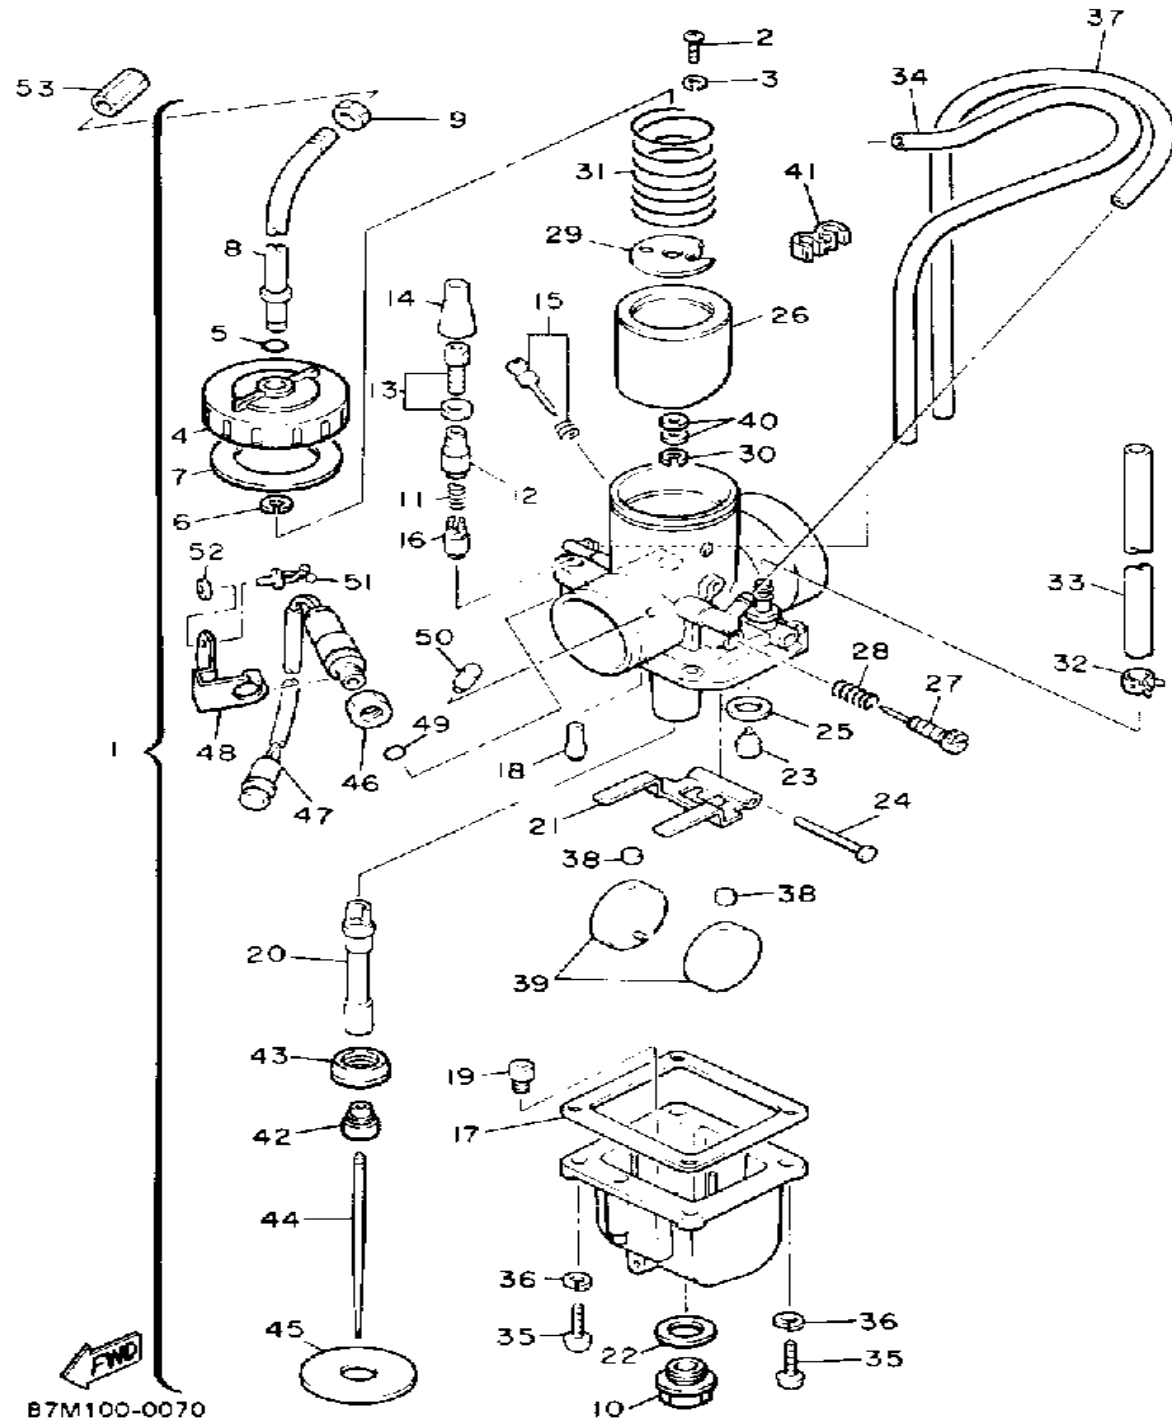

CONTINUED ON NEXT FRAME ►

Not For Resale

www.SmallEngineDiscount.com

CARBURETOR

B7M100-0070

Ref. No.	Part Number	Description	Qty	Remarks
19	137-14143-56-A0	. JET, MAIN (# 280)	1	UR
	137-14143-64-00	. JET, MAIN (# 320)	1	UR STD
	137-14143-66-A1	. JET, MAIN (# 330)	1	UR
20	80N-14141-46-00	. NOZZLE, MAIN	1	
21	363-14187-00-00	. ARM, FLOAT	1	
22	239-14117-00-00	. WASHER, PLUG SCREW	1	
23	500-14190-15-00	. NEEDLE VALVE ASSEMBLY	1	
24	537-14186-00-00	. .PIN, FLOAT	1	
25	239-14195-00-00	. WASHER, NEEDLE VLV	2	
26	84M-14112-30-00	. VALVE, THROTTLE 1	1	
27	40T-14122-00-00	. SCREW, THROTTLE	1	
28	137-14133-00-00	. SPRING, THROTTLE STOP	1	
29	3V3-14136-00-00	. SEAT, SPRING	1	
30	164-14137-00-00	. CLIP	1	
31	363-14131-00-00	. SPRING, THROTTLE VALVE	1	
32	90467-09026-00	. CLIP	1	
33	90446-09211-00	. HOSE	1	
34	87M-12484-00-00	. HOSE (87M-14987-00-00)	1	
35	98580-05016-00	. SCREW, PAN HEAD	4	
36	92990-05100-00	. WASHER, SPRING	4	
37	87M-12484-00-00	. HOSE (87M-14987-00-00)	1	
38	214-14118-00-00	. CAP	2	
39	214-14185-00-00	. FLOAT	2	
40	2H0-14235-00-00	. WASHER, NEEDLE	2	
41	87M-14137-00-00	. CLIP	1	
42	363-14145-00-00	. SETTER, NEEDLE JET	1	
43	5X5-14153-00-00	. WASHER, MAIN JET	1	
44	239-14116-68-00	. NEEDLE	1	
45	510-14146-00-00	. PLATE	1	