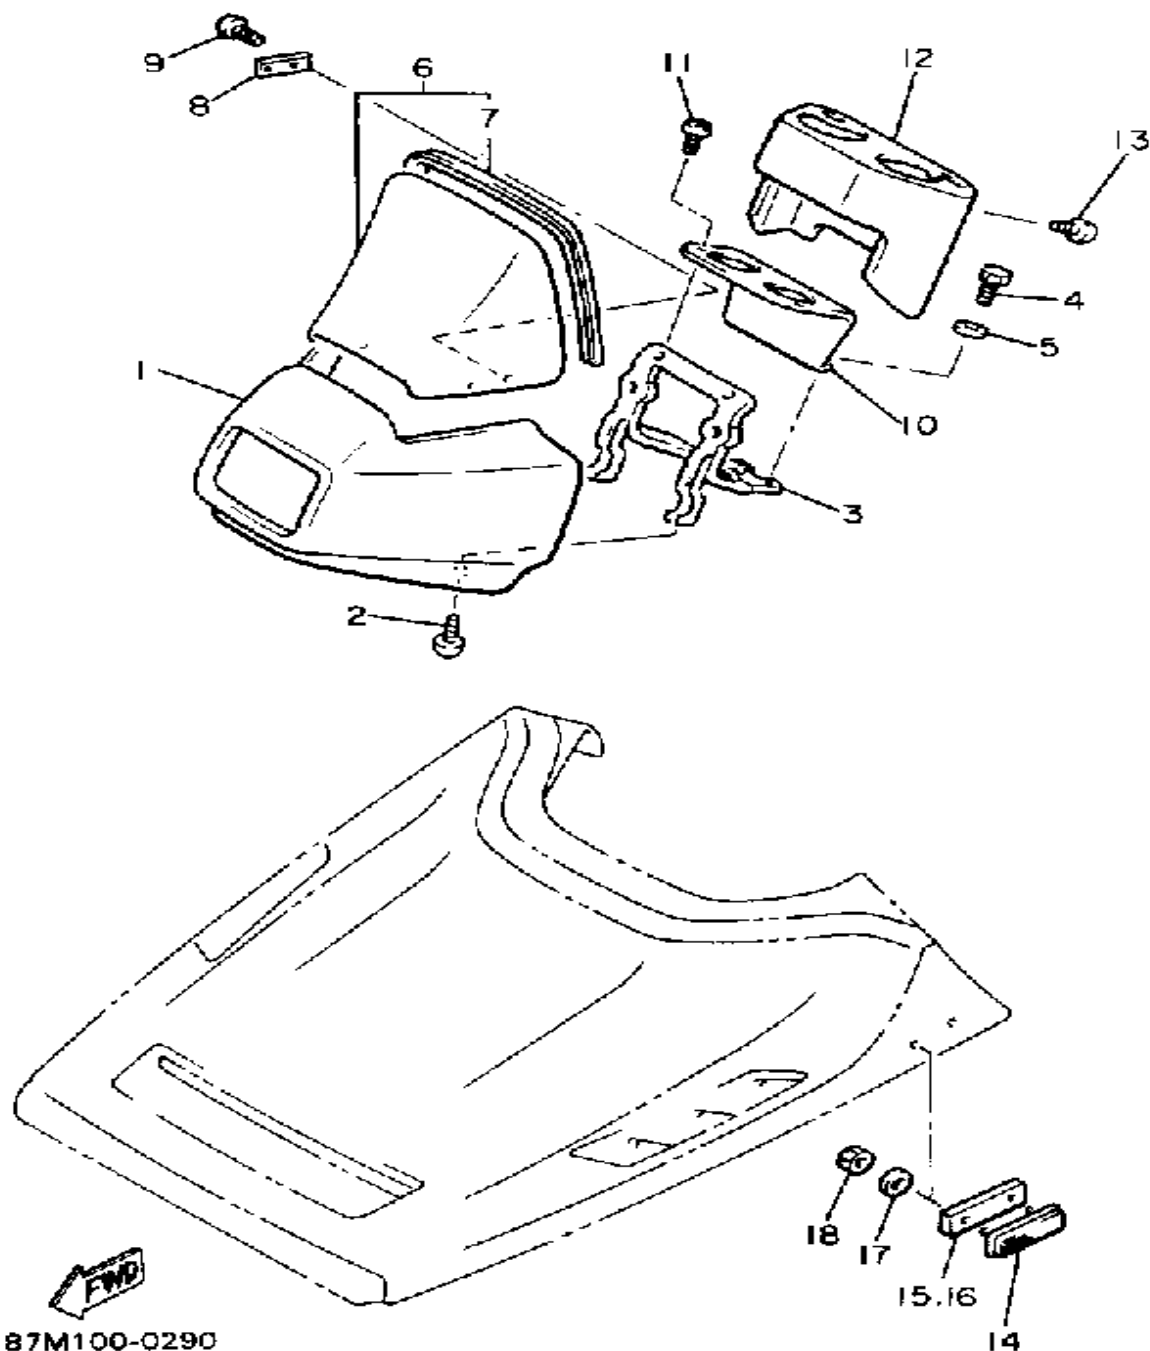

WINDSHIELD

Ref. No.	Part Number	Description	Qty	Remarks
1	86F-77231-00-00	FAIRING 1	1	
2	98906-06010-00	SCREW, BIND	2	
3	82M-77241-00-00	STAY, FAIRING	1	
4	97026-06030-00	BOLT	3	
5	92906-06100-00	WASHER, SPRING	3	
6	87F-77210-00-00	WINDSHIELD COMP	1	
7	87S-77213-00-00	. TRIM, UPPER	1	
8	82M-77218-00-00	WASHER 1	2	
9	90154-05023-00	SCREW, BINDING	6	
10	82M-83519-01-00	BRACKET, METER	1	
11	98906-06010-00	SCREW, BIND	2	
12	82M-77251-00-00	COVER, HEADLIGHT	1	
13	98906-05016-00	SCREW, BIND	1	
14	81E-85110-00-00	REFLECTOR ASSEMBLY	2	
15	82M-85115-00-00	BASE, REFLECTOR	1	
16	82M-85115-50-00	BASE, REFLECTOR	1	
17	92901-05600-00	WASHER, PLATE	4	
18	95701-05300-00	NUT, NYLON	4	

87M100-0290

Not For Resale
www.SmallEngineDiscount.com