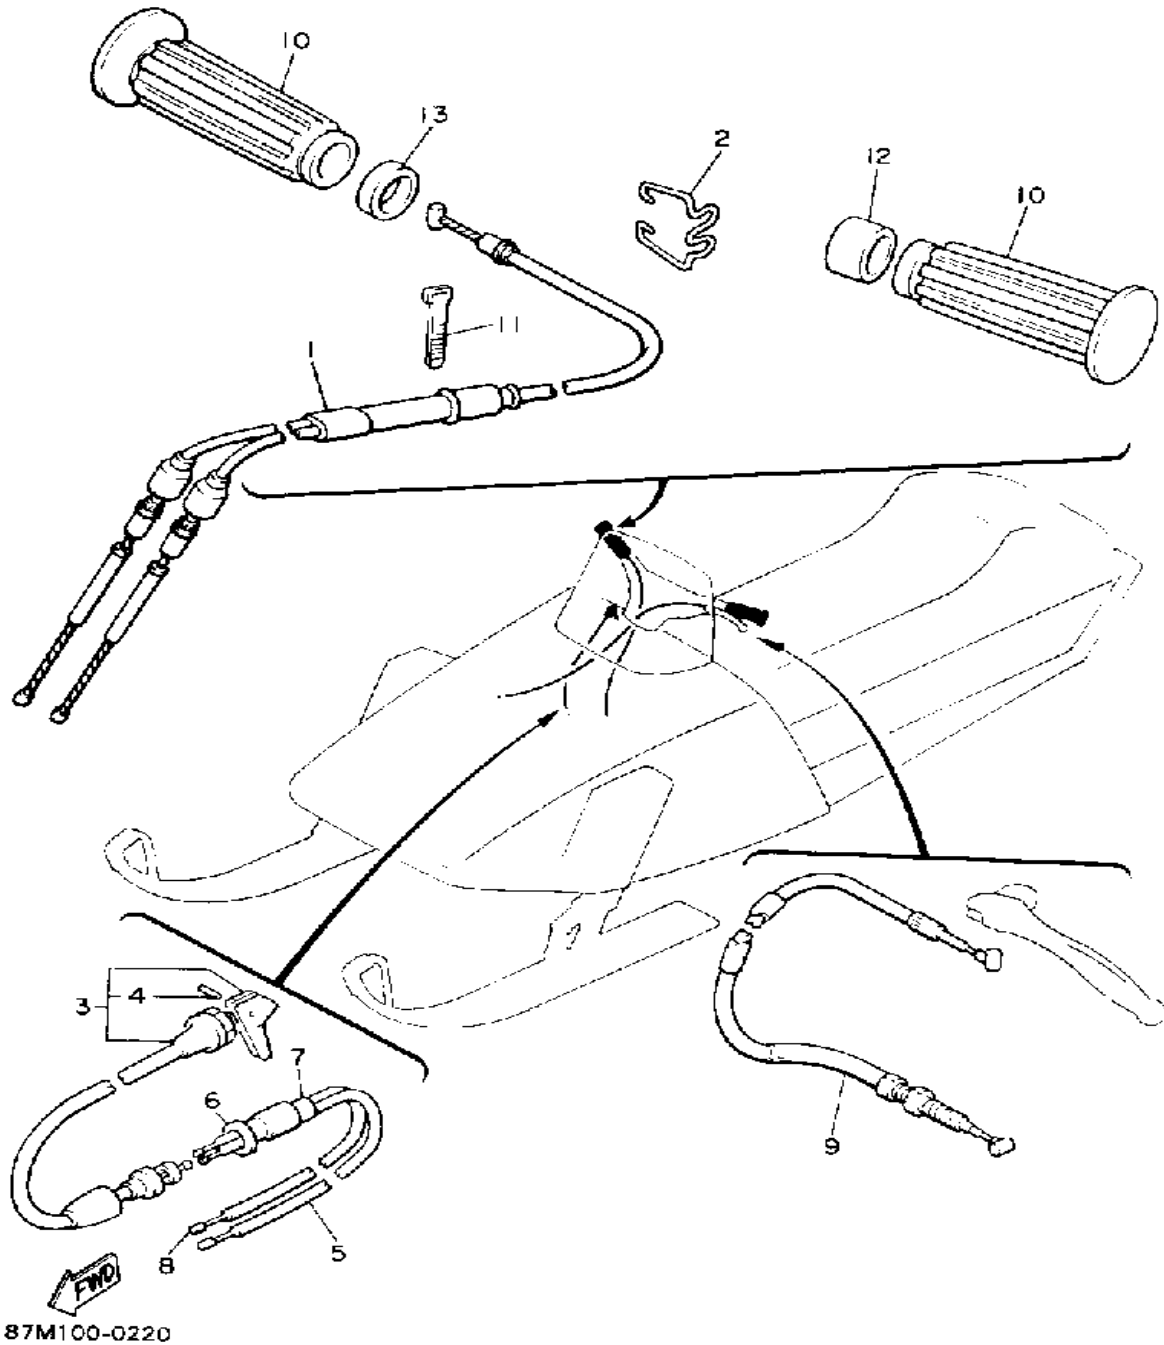

84M100-8180

Not For Resale
www.SmallEngineDiscount.com

CONTROL CABLE

Ref. No.	Part Number	Description	Qty	Remarks
1	88R-26311-00-00	CABLE, THROTTLE 1	1	UR STD
	87X-26311-00-00	CABLE, THROTTLE 1	1	
2	8M6-26391-01-00	CLIP, CABLE	1	
3	82M-26331-01-00	CABLE, STARTER 1	1	
4	91609-30010-00	. .PIN, SPRING	1	
5	84M-26334-00-00	CABLE, STARTER 2	1	
6	4U1-26261-00-00	CONNECTOR, CABLE	1	
7	5L6-26272-00-00	CAP	1	
8	84M-2633A-00-00	WIRE, STARTER 3	1	
9	82M-26340-00-00	CABLE, BRAKE	1	
10	86F-26241-00-00	GRIP ASSEMBLY	2	
11	25G-83936-01-00	CLAMP	1	
12	90387-223R2-00	COLLAR	1	
13	90387-224F9-00	COLLAR	1	