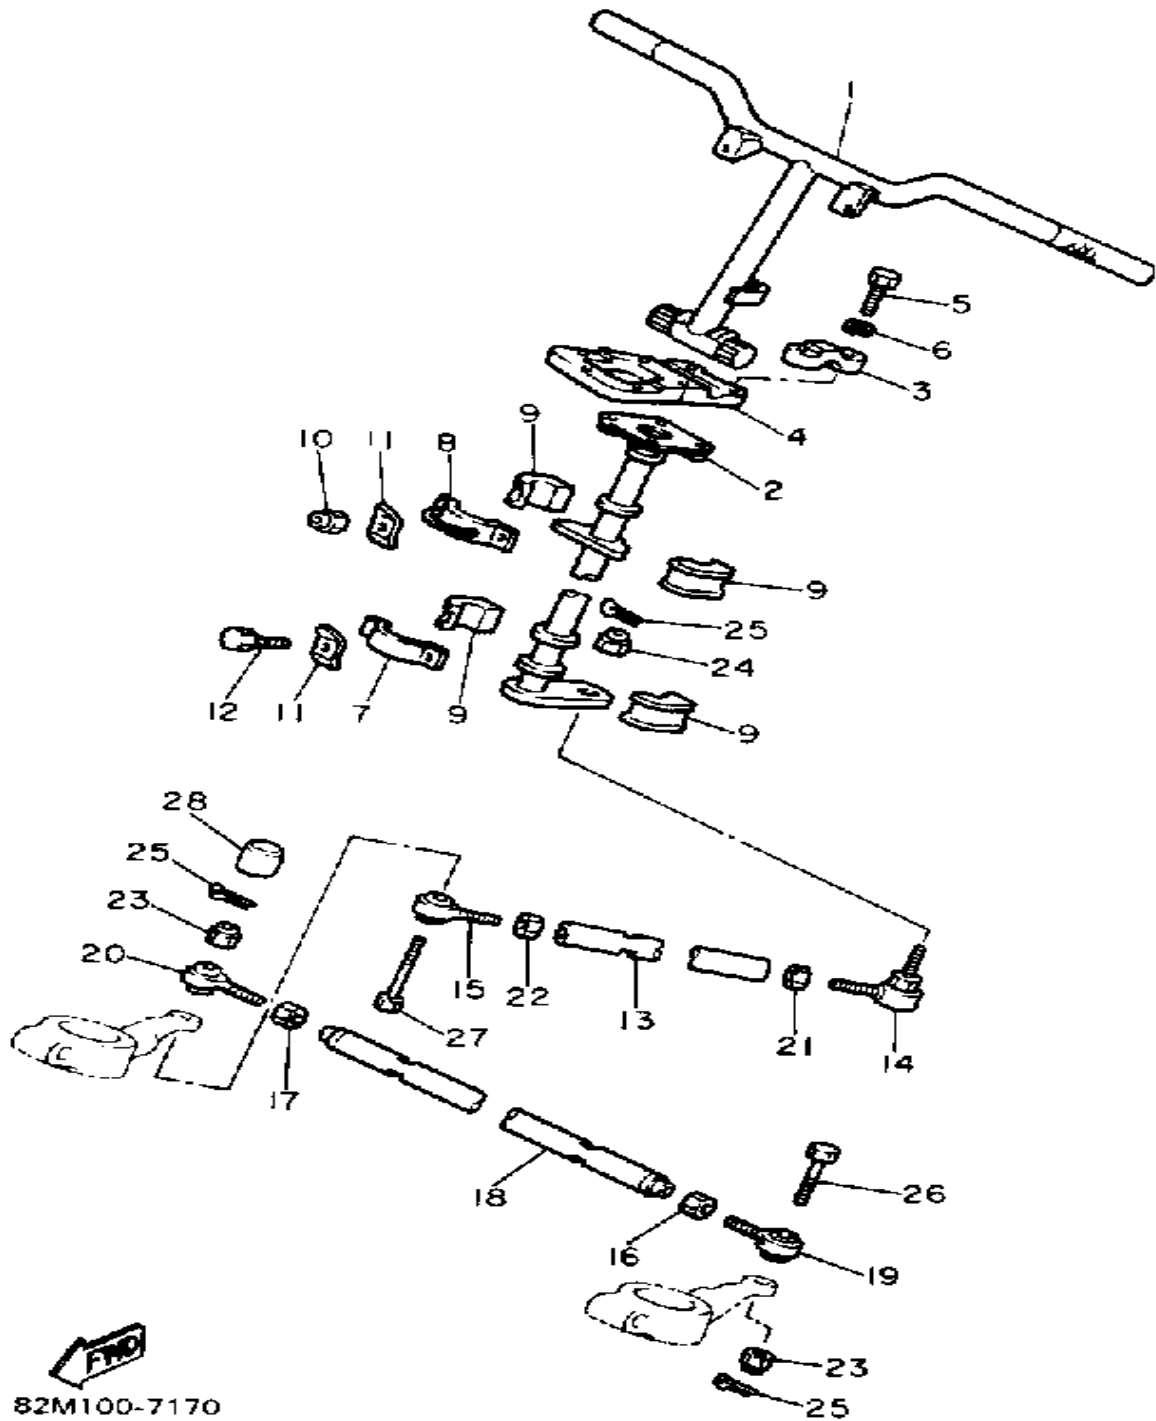

STEERING

Ref. No.	Part Number	Description	Qty	Remarks
1	82M-23811-01-00	COLUMN, STEERING	1	
2	82M-23813-00-00	COLUMN, STEERING 2	1	
3	1E6-23441-00-00	HOLDER, HANDLE UPPER ...	2	
4	8V0-23814-01-00	HOLDER, HANDLE UPPER ...	1	
5	97022-08055-00	BOLT	4	
6	92990-08100-00	.WASHER, SPRING	4	
7	84M-23868-00-00	BRACKET, STEERING LOWER	1	
8	84M-23872-00-00	HOLDER, BEARING	1	
9	8F3-23812-00-00	PLANE BEARING, STEERING .	4	
10	95712-08300-00	NUT, FLANGE	2	
11	90215-08262-00	WASHER, LOCK	4	
12	97011-08020-00	BOLT	2	
13	82M-23821-00-00	ROD, STEERING RELAY	1	
14	86X-23841-00-00	JOINT, UNIVERSAL 1	1	
15	87S-23847-00-00	JOINT, UNIVERSAL 3	1	
16	95303-10700-00	NUT	1	
17	90170-10186-00	NUT	1	
18	82M-23831-01-00	ROD, TIE	1	
19	87S-23845-00-00	JOINT, UNIVERSAL 2	1	
20	87S-23847-00-00	JOINT, UNIVERSAL 3	1	
21	95303-10700-00	NUT	1	
22	90170-10186-00	NUT	1	
23	95706-10300-00	NUT, NYLON	2	
24	90185-10085-00	NUT, SELF-LOCKING	1	
25	91402-25018-00	PIN, COTTER	3	
26	90102-10031-00	BOLT, WITH HOLE	1	
27	90109-10767-00	BOLT	1	
28	82M-23858-00-00	SPACER	2	

Not For Resale

www.SmallEngineDiscount.com