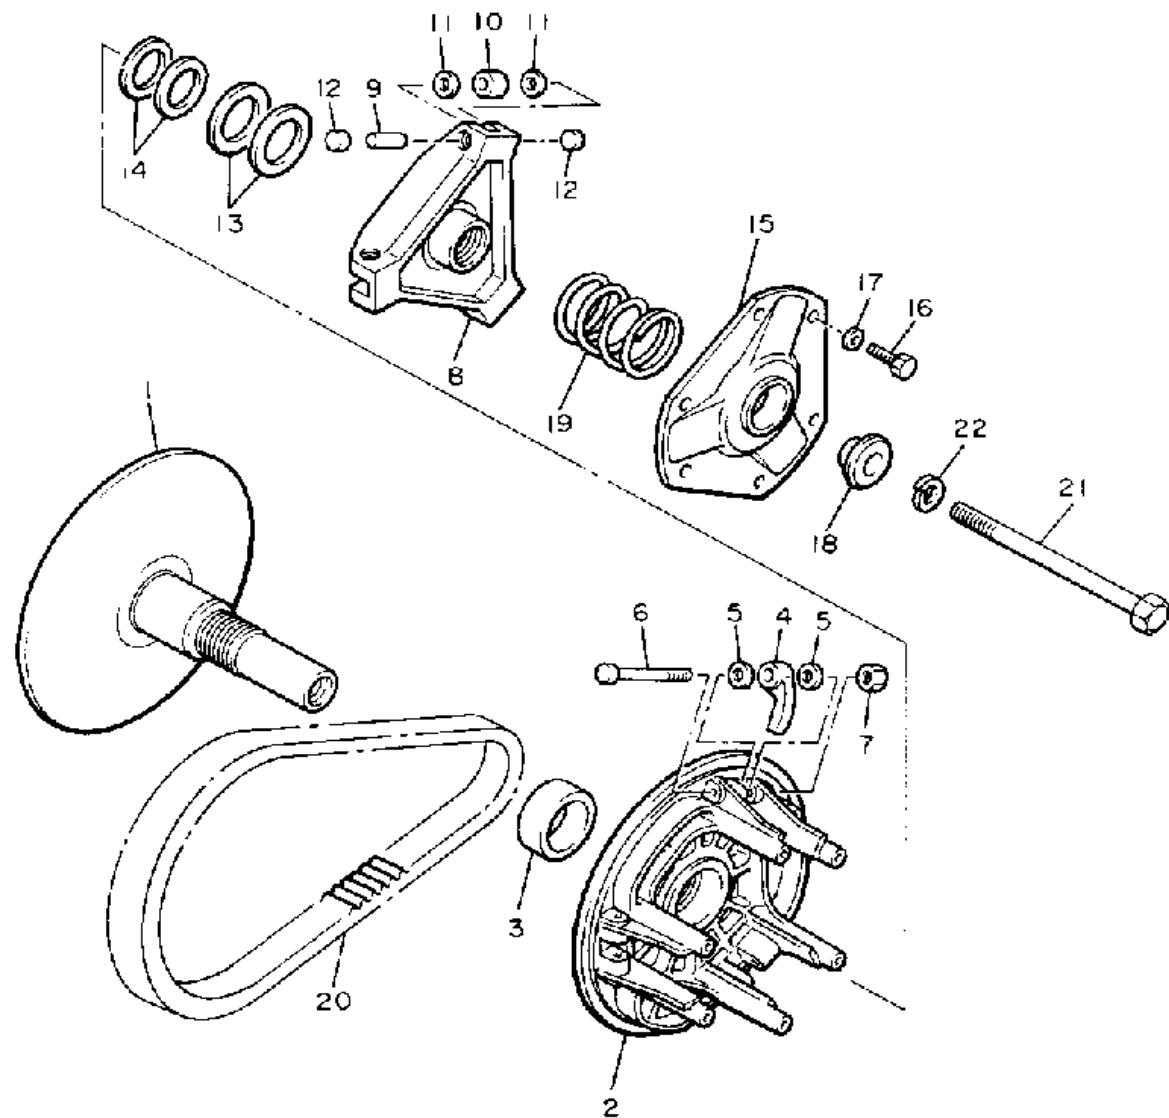

(EX570HP) (HAMAHA - COMET) PRIMARY SHEAVE

Ref. No.	Part Number	Description	Qty	Remarks
1	87X-17610-00-00	PRI FXDSHVE COMPSHEAVE COMP	1	
2	87X-17621-00-00	SHVE, PR1 SLIDINGSLIDING ..	1	
3	87X-17625-00-00	BUSH	1	
4	8U7-17633-00-00	WEIGHT	3	
5	87X-17649-00-00	SPACER	6	
6	8U7-17616-00-00	BOLT WEIGHT COMET	3	
7	8U7-17668-00-00	NUT	3	
8	87X-17627-00-00	SPIDER	1	
9	8U7-17636-00-00	PIN	3	
10	8U7-17645-00-00	COLLAR	3	
11	8U7-17658-00-00	WASHER, BELLEVILLE	6	
12	8U7-17653-00-00	SLIDER	6	
13	8U7-17654-00-00	SPACER 1	2	
14	87X-17687-00-00	SHIM	2	
15	87X-17630-00-00	PRIMARY SHVECAP COMP ...	1	
16	8UZ-17617-00-00	UNAVAILABLE IN PRICE BOOK	6	
17	8U7-17646-00-00	WASHER, LOCK	6	
18	9U717-64800-00	UNAVAILABLE IN PRICE BOOK	1	
19	8U9-17643-01-00	SPRING, PRIMARY	1	
20	87X-17641-00-00	V-BELT	1	
21	87X-17647-00-00	BOLT	1	
22	90204-13010-00	WASHER, SPRING	1	

(EX570HP) (YAMAHA/COMET) PRIMARY SHEAVE

FTD
87M100-0390

Not For Resale

www.SmallEngineDiscount.com