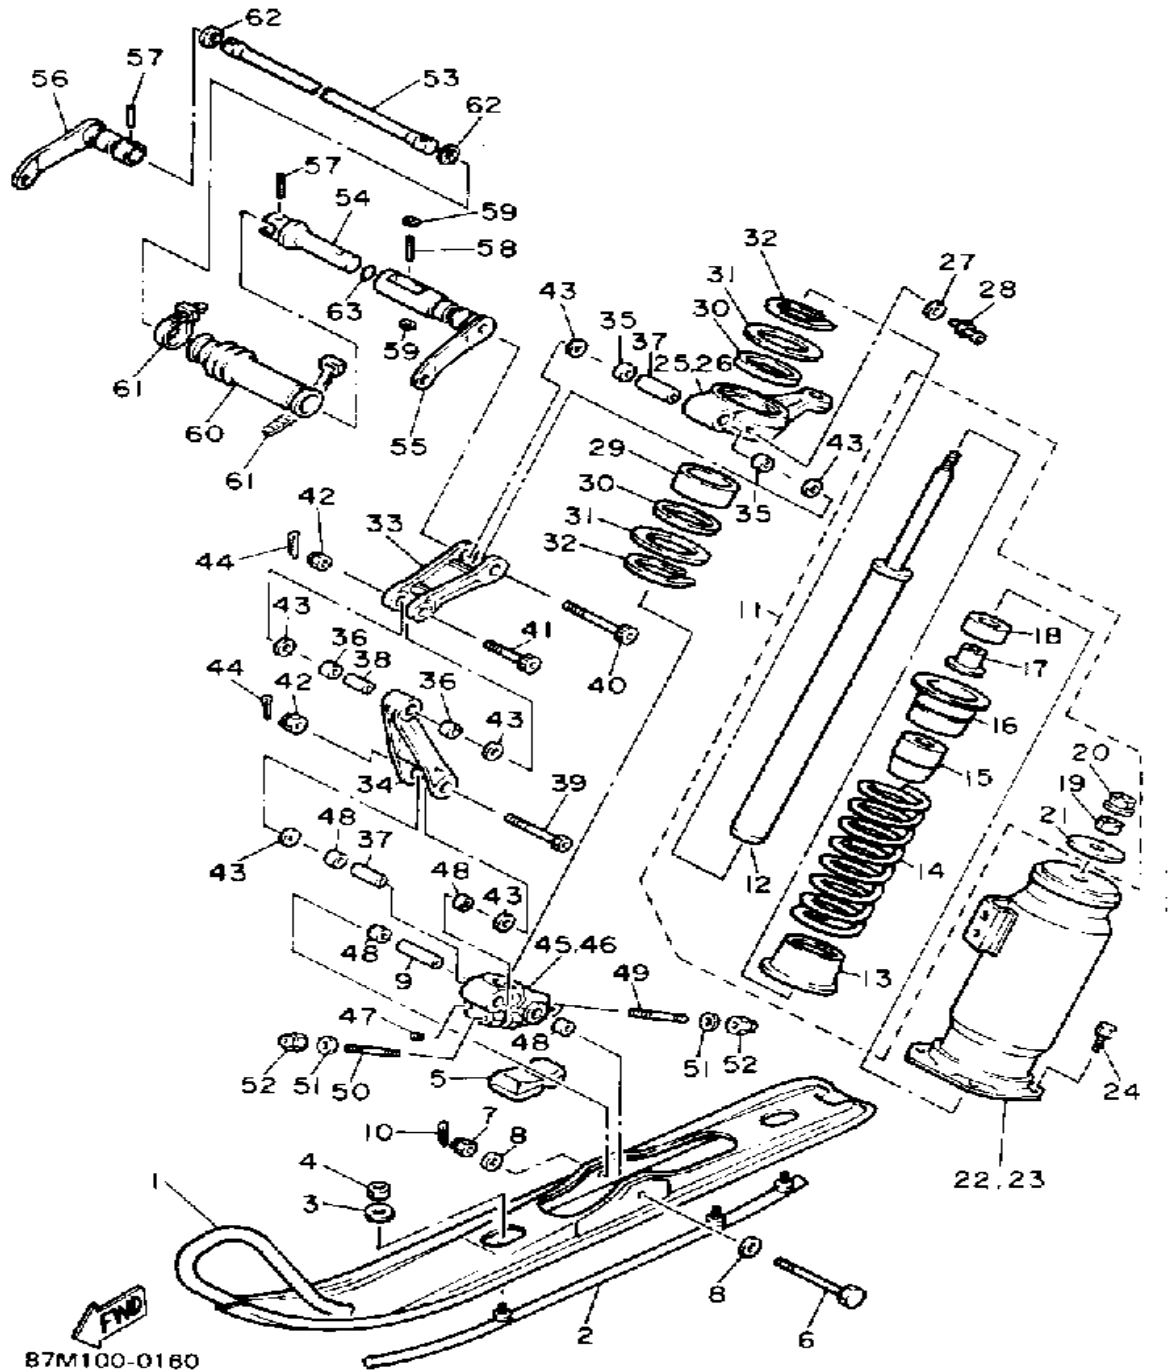

CONTINUED ON NEXT FRAME ►

Not For Resale

www.SmallEngineDiscount.com

SKI

87M100-0160

Ref. No.	Part Number	Description	Qty	Remarks
28	93700-06M03-00	NIPPLE, GREASE	2	
29	90384-53175-00	BUSH, BIMETAL FORMED	2	
30	93109-53036-00	OIL SEAL	4	
31	90201-536A1-00	WASHER, PLATE (T=1.0)	4	UN
	90201-535H6-00	WASHER, PLATE (T=2.0)	4	UN
32	93410-52061-00	CIRCLIP	4	
33	8L0-2382E-01-00	ARM, FRONT 1	2	
34	8L0-2382F-00-00	ARM, FRONT 2	2	
35	90384-14091-00	BUSH, BIMETAL FORMED	4	
36	90384-14096-00	BUSH, BIMETAL FORMED	4	
37	90387-101Y9-00	COLLAR	4	
38	90387-100A4-00	COLLAR	2	
39	90110-10172-00	BOLT, HEXAGON SOCKET HEAD	2	
40	90110-10174-00	BOLT, HEXAGON SOCKET HEAD	2	
41	90110-10173-00	BOLT, HEX SOCKET HEAD ...	2	
42	95706-10300-00	NUT, NYLON	4	
43	90202-14037-00	WASHER, PLATE	12	
44	91490-20020-00	PIN, COTTER	4	
45	84M-2376E-00-00	BRACKET 1	1	
46	84M-2377E-00-00	BRACKET 2	1	
47	90113-06039-00	BOLT, SET	2	
48	90384-14091-00	BUSH, BIMETAL FORMED	8	
49	95611-08655-00	BOLT, STUD	2	
50	95611-08640-00	BOLT, STUD	2	
51	92901-08600-00	WASHER, PLATE	4	
52	95712-08300-00	NUT, FLANGE	4	
53	82M-2386E-00-00	BAR, STABLZR FRONT	1	