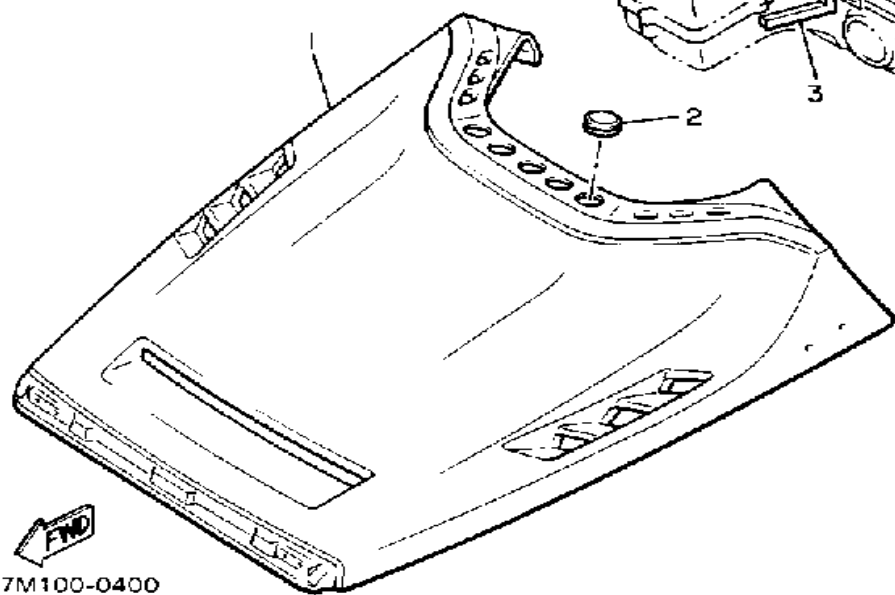

F - A - I - , SHROUD (EX570HP)

Ref. No.	Part Number	Description	Qty	Remarks
1	87X-W7711-00-00	SHROUD ASSEMBLY	1	
2	90338-44217-00	PLUG	5	
3	86M-14452-00-00	SEAL	1	
4	86M-77731-00-00	SHIELD 1	1	
5	86M-77194-00-00	DUCT	1	
6	86M-14451-00-00	ELEMENT 1 F.A.I.CLEANER ..	1	
7	87X-26311-00-00	CABLE, THROTTLE 1	1	

F.A.I., SHROUD (EX570HP)

B7M100-0400

Not For Resale

www.SmallEngineDiscount.com