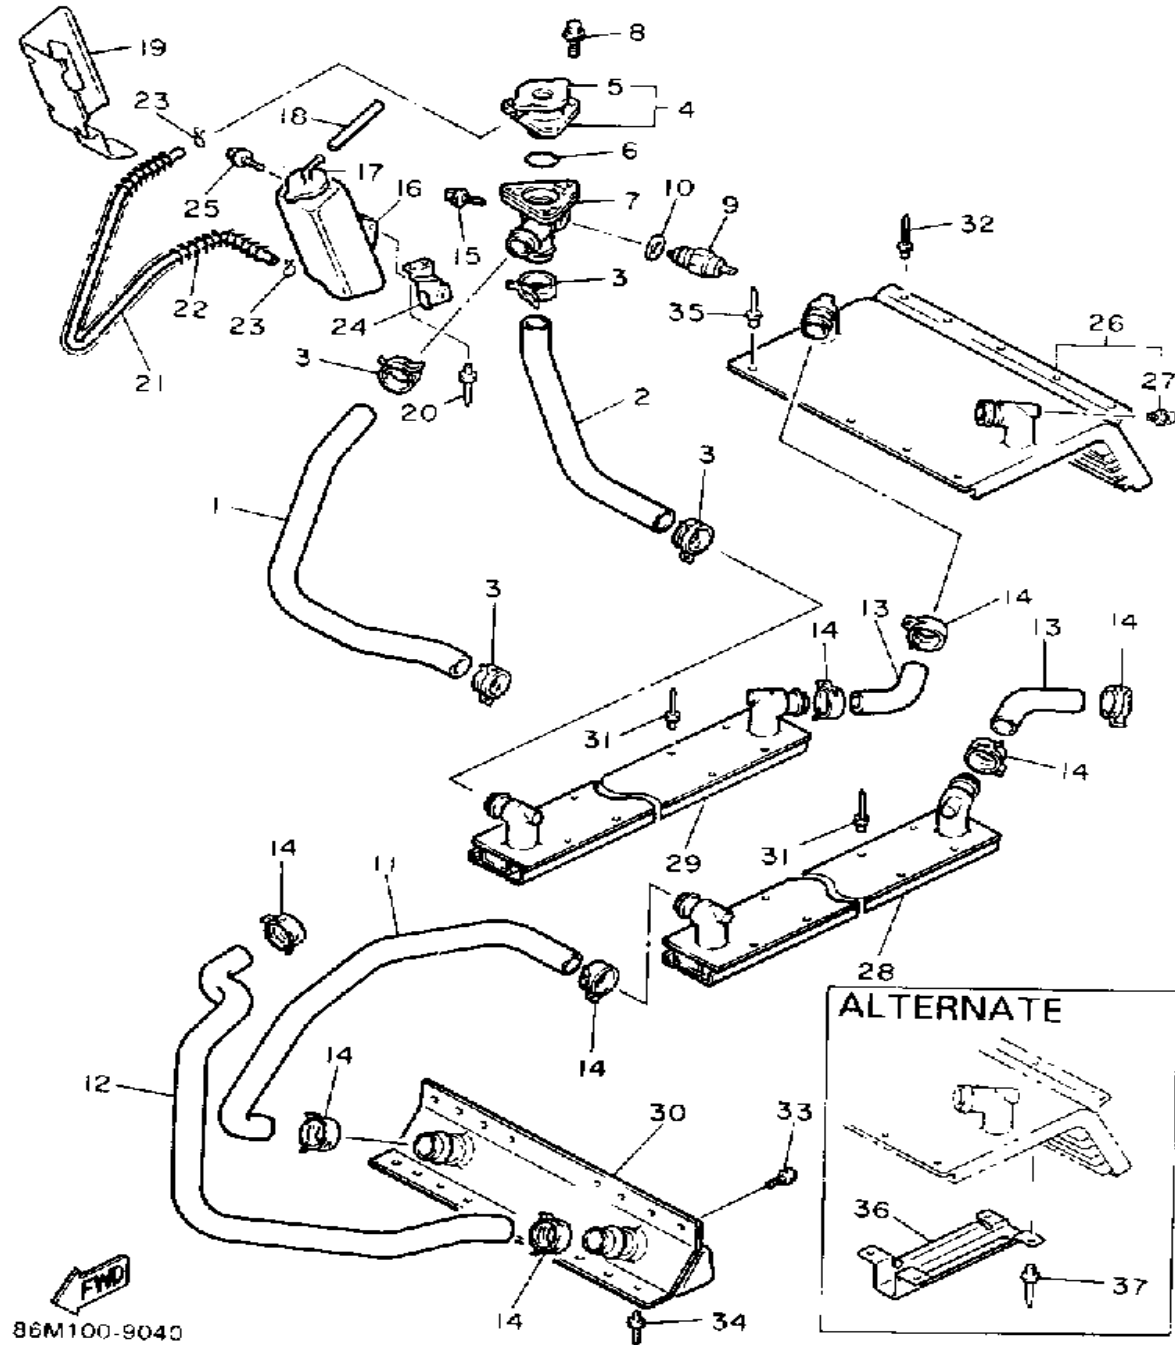

RADIATOR-HOSE

86M100-9040

Ref. No.	Part Number	Description	Qty	Remarks
30	82M-1241A-00-00	HEAT EXCHANGER ASSEMBLY 4	1	
31	90267-48060-00	RIVET, BLIND	28	
32	90267-48132-00	RIVET, blind	14	
33	90154-06036-00	SCREW, BINDING	4	
34	90267-48141-00	RIVET, BLIND	4	
35	90267-48117-00	RIVET, BLIND	3	
36	82M-21978-00-00	PROTECTOR, FRAME	2	AP
37	90267-48060-00	RIVET, BLIND	4	AP

Not For Resale

www.SmallEngineDiscount.com