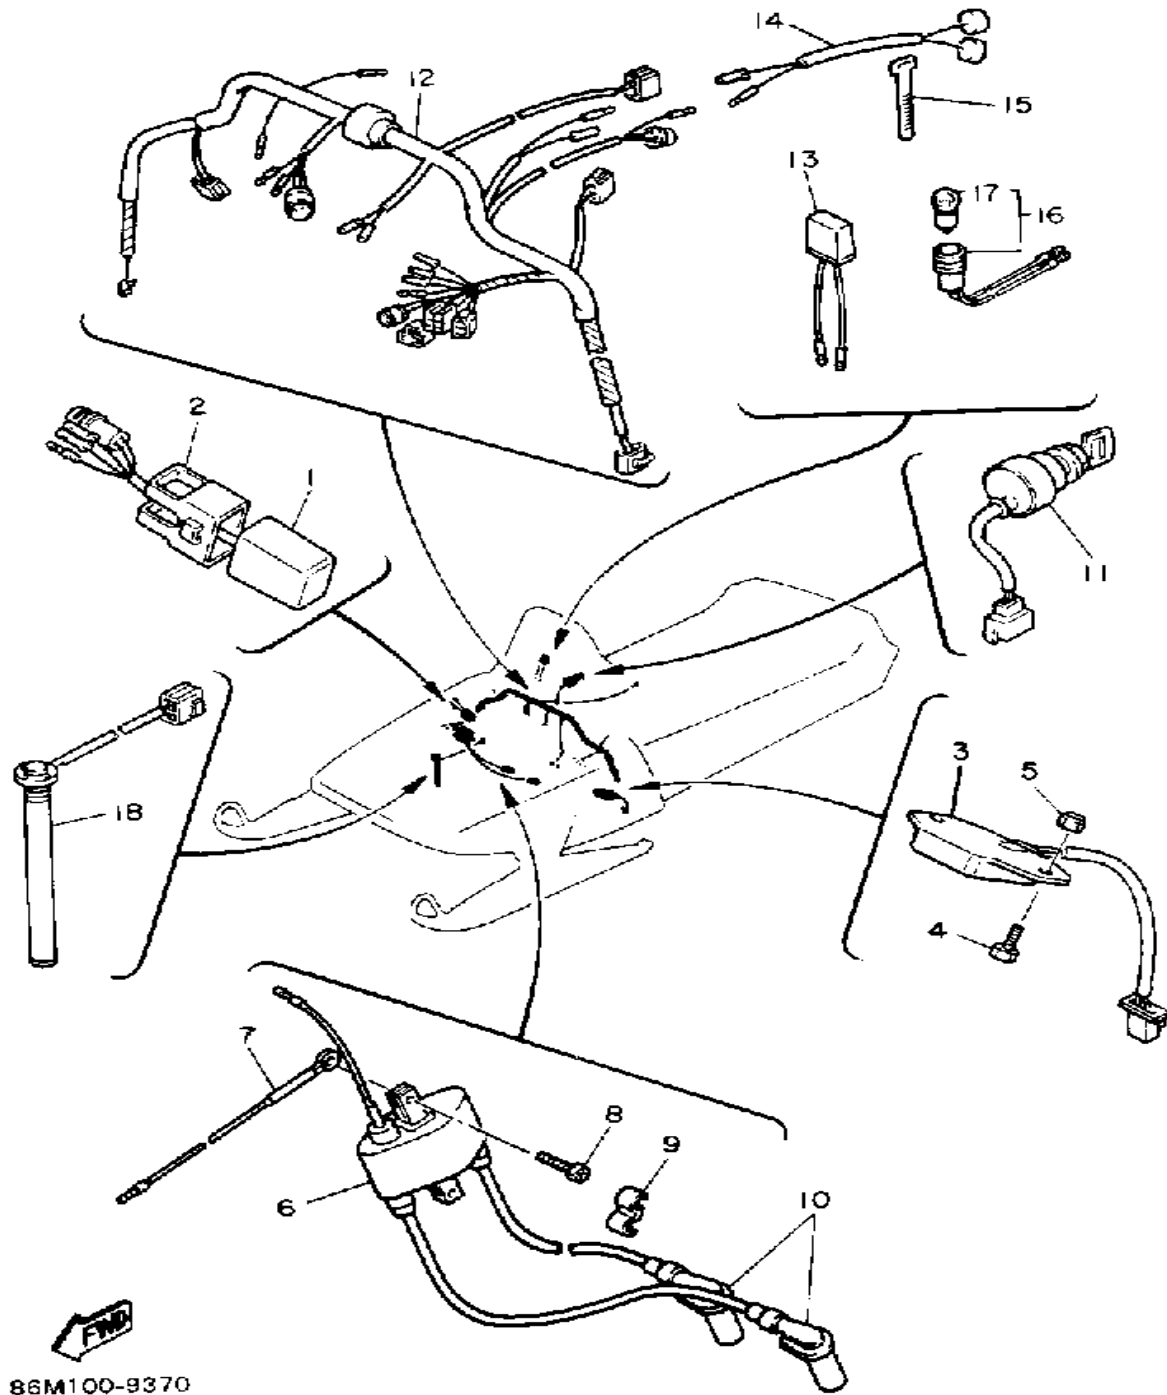

ELECTRICAL 1

Ref. No.	Part Number	Description	Qty	Remarks
1	84M-85540-20-00	CDI UNIT ASSEMBLY	1	
2	2A7-85546-00-00	BAND	1	
3	82M-81910-A0-00	VOLTAGE REGULATOR ASSY	1	
4	97026-06014-00	BOLT	2	
5	95701-06300-00	NUT, NYLON	2	
6	85T-82310-00-00	IGNITION COIL ASSEMBLY (83R-82310-M0-00)	1	
7	87D-82318-00-00	WIRE, SUB-LEAD	1	
8	90153-06042-00	SCREW, HEXAGON	2	
9	861-82361-00-00	CLAMP, CORD	1	
10	81E-82370-20-00	PLUG CAP ASSEMBLY	2	
11	8K4-82508-20-00	MAIN SWITCH ASSEMBLY ...	1	
12	86M-82590-00-00	WIRE HARNESS ASSEMBLY ..	1	
13	80N-82319-00-00	WIRE, SUB-LEAD	1	
14	25G-83936-01-00	CLAMP	1	
15	38W-85774-00-00	CHECKER, PILOT LAMP	1	
16	8V0-84301-00-00	PILOT LIGHT ASSEMBLY 1 ...	1	
17	8V0-85353-00-00	. BULB (12V5W)	1	
18	47X-85720-01-00	OIL LVL GAUGE ASSEMBLY ..	1	

86M100-9370