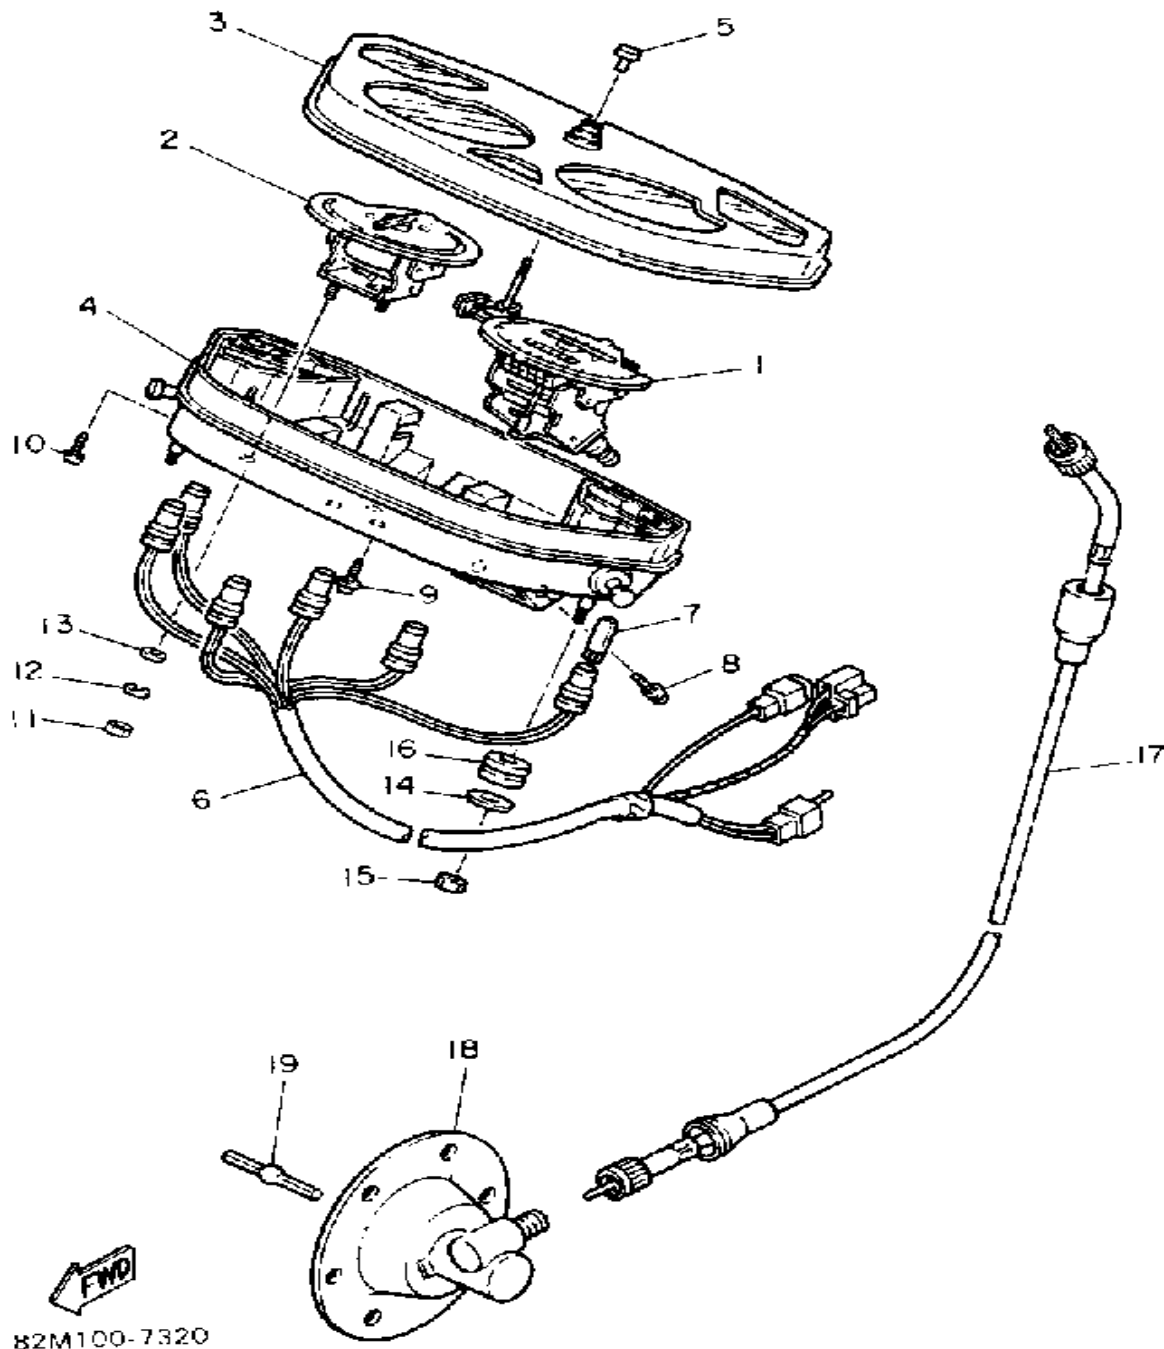

82M100-7320

METER

Ref. No.	Part Number	Description	Qty	Remarks
1	82M-83580-40-00	SPEEDOMETER ASSEMBLY ..	1	UR MILE/H
2	88R-83540-20-00	TACHOMETER ASSEMBLY ...	1	
3	82M-83559-01-00	COVER, METER (82M-83559-00)	1	
4	82M-8353H-01-00	CASE, INNER	1	
5	29L-83578-00-00	KNOB, TRIP METER	1	
6	82M-83509-01-00	SOCKET CORD ASSEMBLY ..	1	
7	4G1-84744-00-00	BULB (12V-3.4W T-10)	5	
8	90167-04021-00	SCREW, TAPPING	2	
9	90164-04009-00	SCREW, TAPPING	4	
10	95301-04600-00	NUT	2	
11	92901-04100-00	.WASHER, SPRING	2	
12	92990-04200-00	WASHER, PLAIN	2	
13	90201-06067-00	WASHER, PLATE	2	
14	95380-06600-00	NUT, HEXAGON	2	
15	5J0-83513-00-00	DAMPER	3	
16	82M-83550-00-00	SPEEDOMETER CABLE ASSEMBLY	1	
17	8L9-47700-00-00	METER GEAR HOUSING COMP	1	
18	8K4-47715-00-00	JOINT	1	

Not For Resale

www.SmallEngineDiscount.com