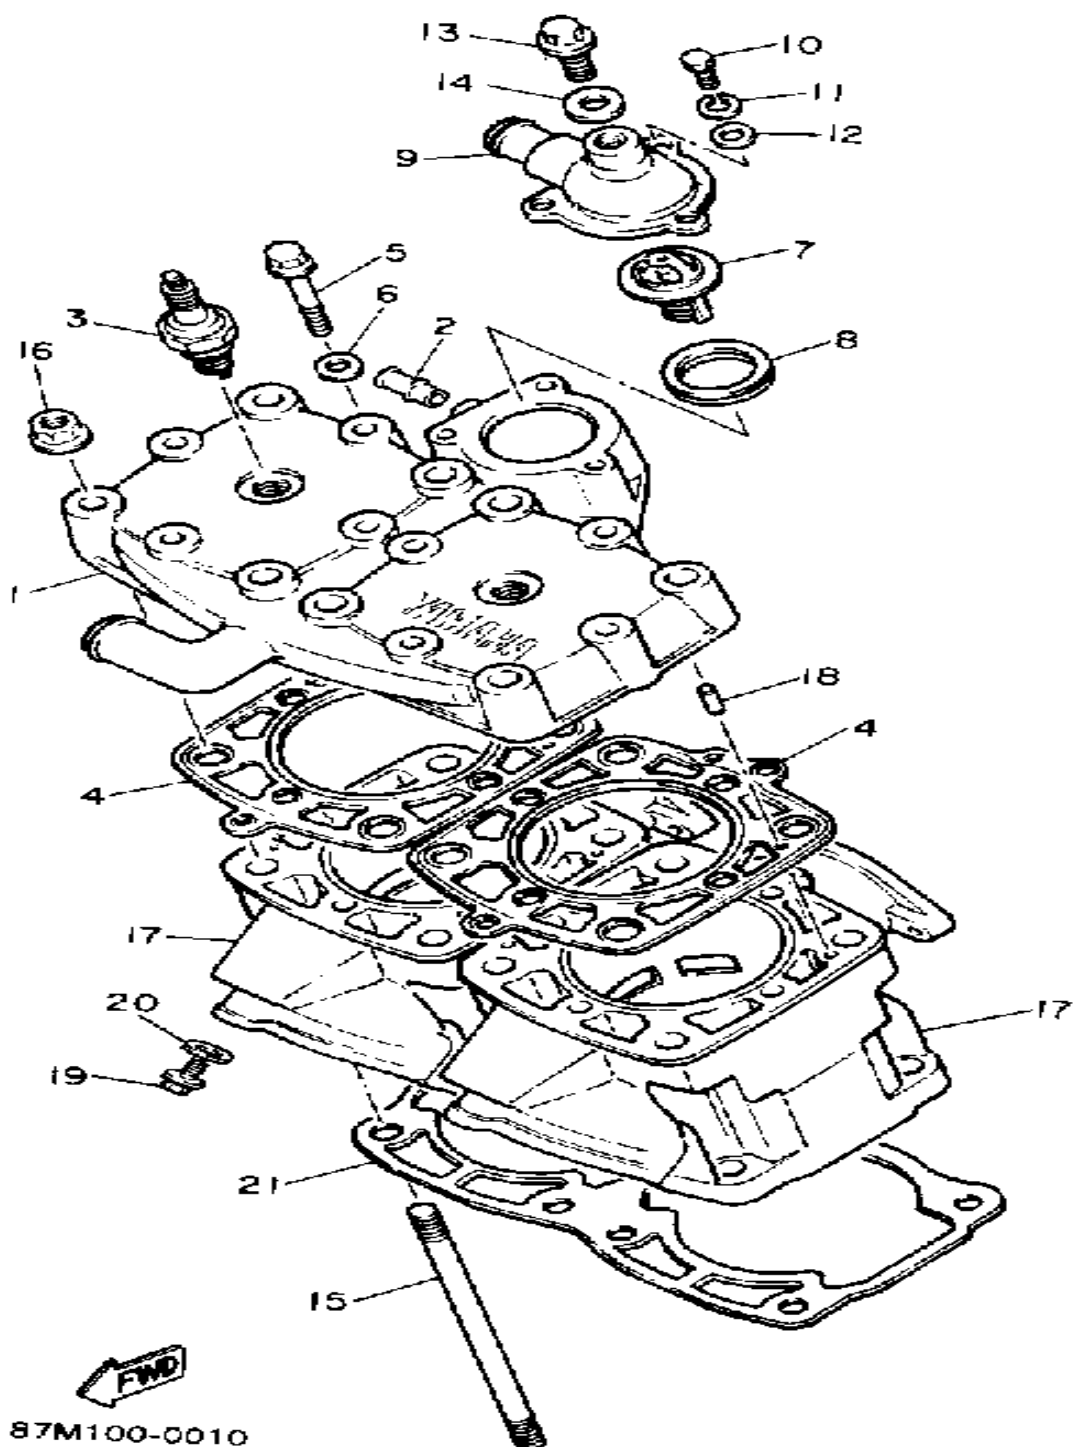

YAMAHA

GENUINE

PARTS CATALOGUE

SNOWMOBILE

Not For Resale

www.SmallEngineDiscount.com

CYLINDER HEAD-CYLINDER

Ref. No.	Part Number	Description	Qty	Remarks
1	82M-11111-00-00	HEAD, CYLINDER 1	1	
2	8A7-12499-00-00	JOINT	1	
3	NGK-BR9ES-00-00	PLUG, SPARK (NGK BR9ES)	2	
4	82M-11181-01-00	GASKET CYLINDER HEAD	2	
5	95811-08060-00	BOLT, FLANGE	8	
6	90201-080L7-00	WASHER, PLATE	8	
7	82M-12411-00-00	THERMOSTAT	1	
8	8A7-12412-01-00	SEAL, THERMOSTAT	1	
9	82M-12413-00-00	COVER, THERMOSTAT	1	
10	97011-06025-00	BOLT	3	
11	92995-06100-00	WASHER, SPRING	3	
12	92990-06600-00	WASHER, PLATE	3	
13	95811-06012-00	BOLT, FLANGE (95801-06012)	1	
14	90430-06166-00	GASKET	1	
15	8M6-11361-00-00	BOLT, CYLINDER HOLDING 1	8	
16	95701-10500-00	NUT, FLANGE	8	
17	86M-11311-00-00	CYLINDER 1	2	
18	93604-12037-00	.PIN, DOWEL	4	
19	95026-10016-00	BOLT, FLANGE	2	
20	90201-11723-00	WASHER, PLATE	2	
21	87M-11351-01-00	GASKET, CYLINDER	1	