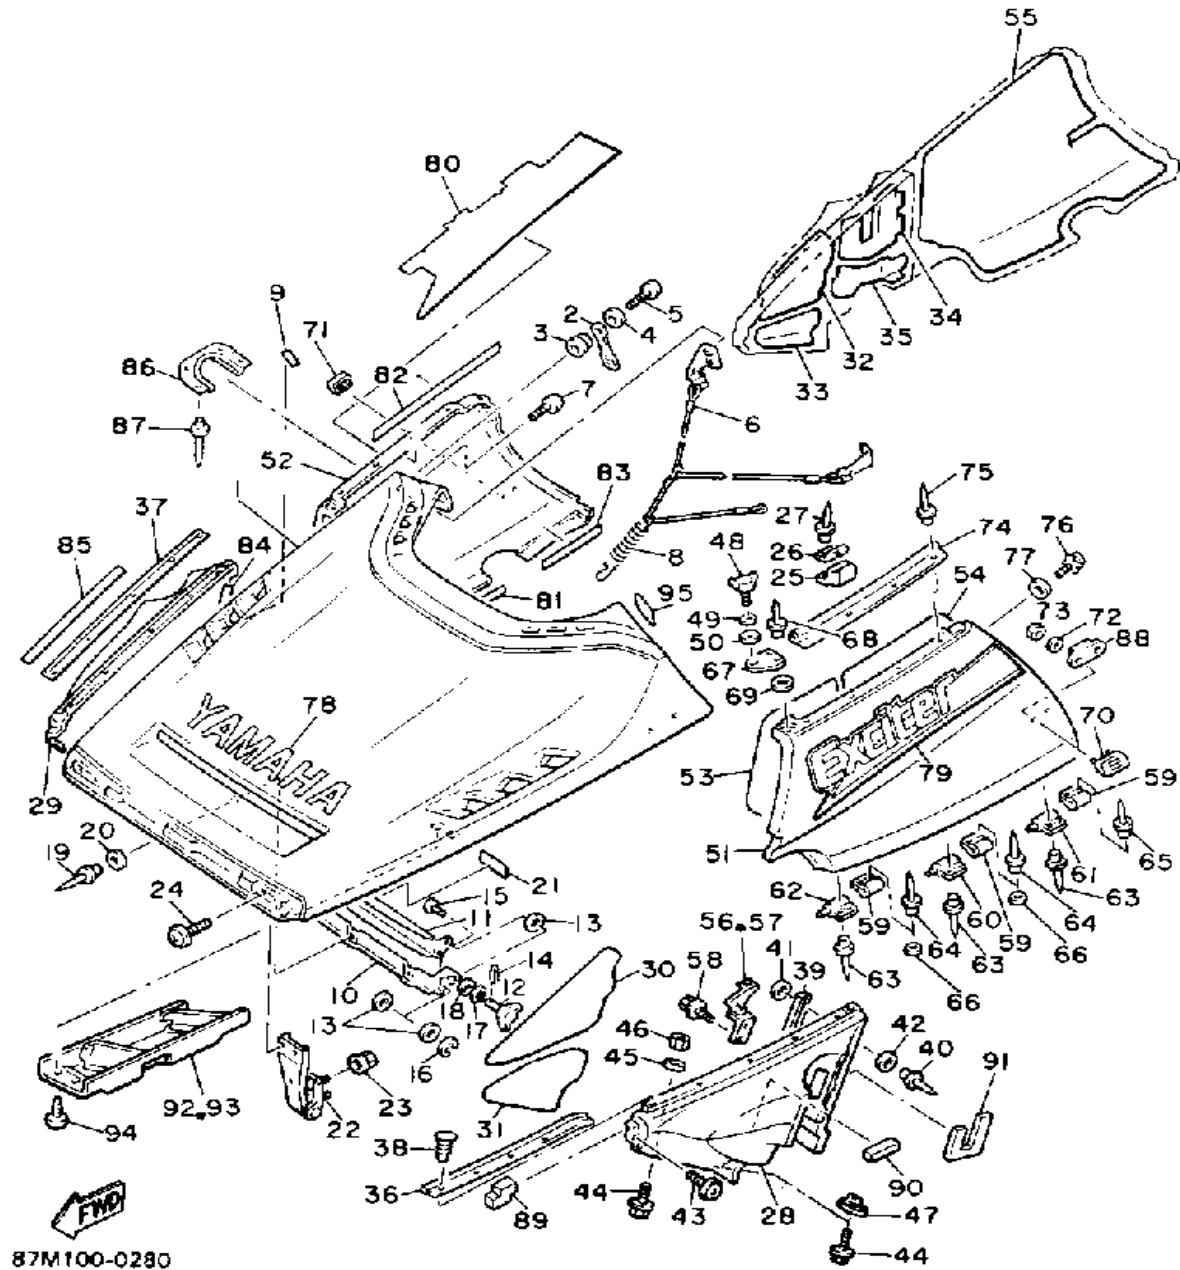

CONTINUED ON NEXT FRAME ►

Not For Resale
www.SmallEngineDiscount.com

SHROUD

87M100-0280

Ref. No.	Part Number	Description	Qty	Remarks
59	8V0-2194X-00-00	BRACKET, 1	6	
60	8V0-2195X-00-00	BRACKET 2	2	
61	80L-2195X-00-00	BRACKET 2	2	
62	82M-2195X-00-00	BRACKET 2	2	
63	90267-48059-00	RIVET, BLIND	12	
64	90267-48081-00	RIVET, BLIND	8	
65	90267-48057-00	RIVET, BLIND	4	
66	90201-04325-00	WASHER, PLATE	8	
67	82M-77127-00-00	STAY 3	2	
68	90267-48053-00	RIVET, BLIND	4	
69	90201-04325-00	WASHER, PLATE	4	
70	8V0-77551-00-00	PROTECTOR 1	1	
71	8V0-77552-00-00	PROTECTOR 2	1	
72	90201-05029-00	WASHER, PLATE	4	
73	95701-05300-00	NUT, NYLON	4	
74	82M-77516-00-00	BUSH, RUBBER 2	2	
75	90269-05039-00	RIVET	8	
76	8V0-77175-00-00	HOLDER, LATCH	2	
77	4U5-2176E-00-00	PLATE	2	
78	87M-77163-00-00	ORNAMENT 1	1	
79	87M-77113-00-00	ORNAMENT 4	1	
80	87M-77114-00-00	ORNAMENT 5	1	
81	82M-7717E-00-00	TAPE 1	1	
82	82M-7717F-00-00	TAPE 2	2	
83	82M-7717G-00-00	TAPE 3	2	
84	8V0-7717G-00-00	TAPE 3	2	
85	8V0-7717E-00-00	TAPE 1	1	
86	82M-21997-00-00	PATCH 0	1	
87	90267-48101-00	RIVET, BLIND	4	