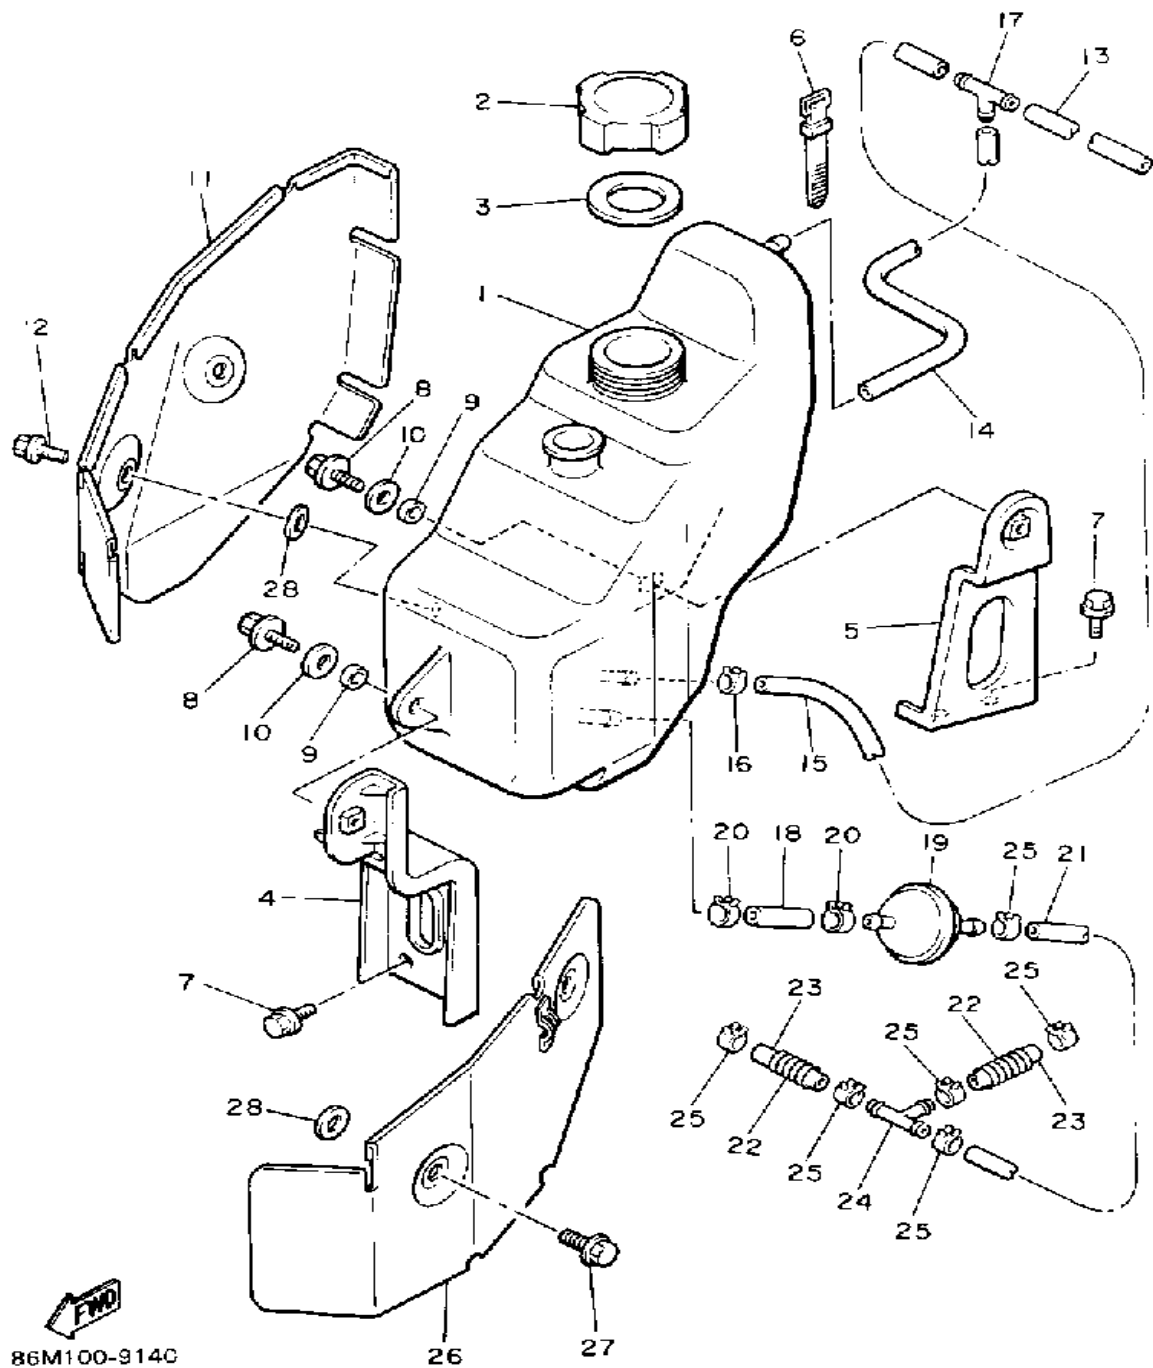

86M100-9140

OIL TANK

Ref. No.	Part Number	Description	Qty	Remarks
1	82M-21751-00-00	TANK, OIL	1	
2	863-21771-00-00	BODY, CAP	1	
3	90430-31003-00	GASKET	1	
4	82M-2193E-00-00	BRACKET, OIL TANK 1	1	
5	82M-2193F-00-00	BRACKET, OIL TANK 2	1	
6	25G-83936-01-00	CLAMP	1	
7	95811-06012-00	BOLT, FLANGE (95801-06012)	4	
8	90105-06500-00	BOLT, WASHER BASED	2	
9	90387-06704-00	COLLAR	2	
10	90201-06067-00	WASHER, PLATE	2	
11	84M-2176E-00-00	PLATE	1	
12	90105-06452-00	BOLT, WASHER BASED	2	
13	90446-09266-00	HOSE (82M)	1	
14	90446-09231-00	HOSE	1	
15	90446-09262-00	HOSE	1	
16	90467-09026-00	CLIP	1	
17	801-24376-00-00	PIPE, JOINT 1	1	
18	90446-11260-00	HOSE	1	
19	8G8-13410-00-00	STRAINER HOUSING ASSY	1	
20	90467-11044-00	CLIP	2	
21	90446-09068-00	HOSE	1	
22	81E-24327-00-00	PROTECTOR, PIPE	2	
23	90446-09088-00	HOSE	2	
24	801-24376-00-00	PIPE, JOINT 1	1	
25	90467-09026-00	CLIP	6	
26	84M-2172W-00-00	COVER	1	
27	90105-06452-00	BOLT, WASHER BASED	2	
28	84M-21715-00-00	WASHER, SPECIAL 1	4	

Not For Resale

www.SmallEngineDiscount.com