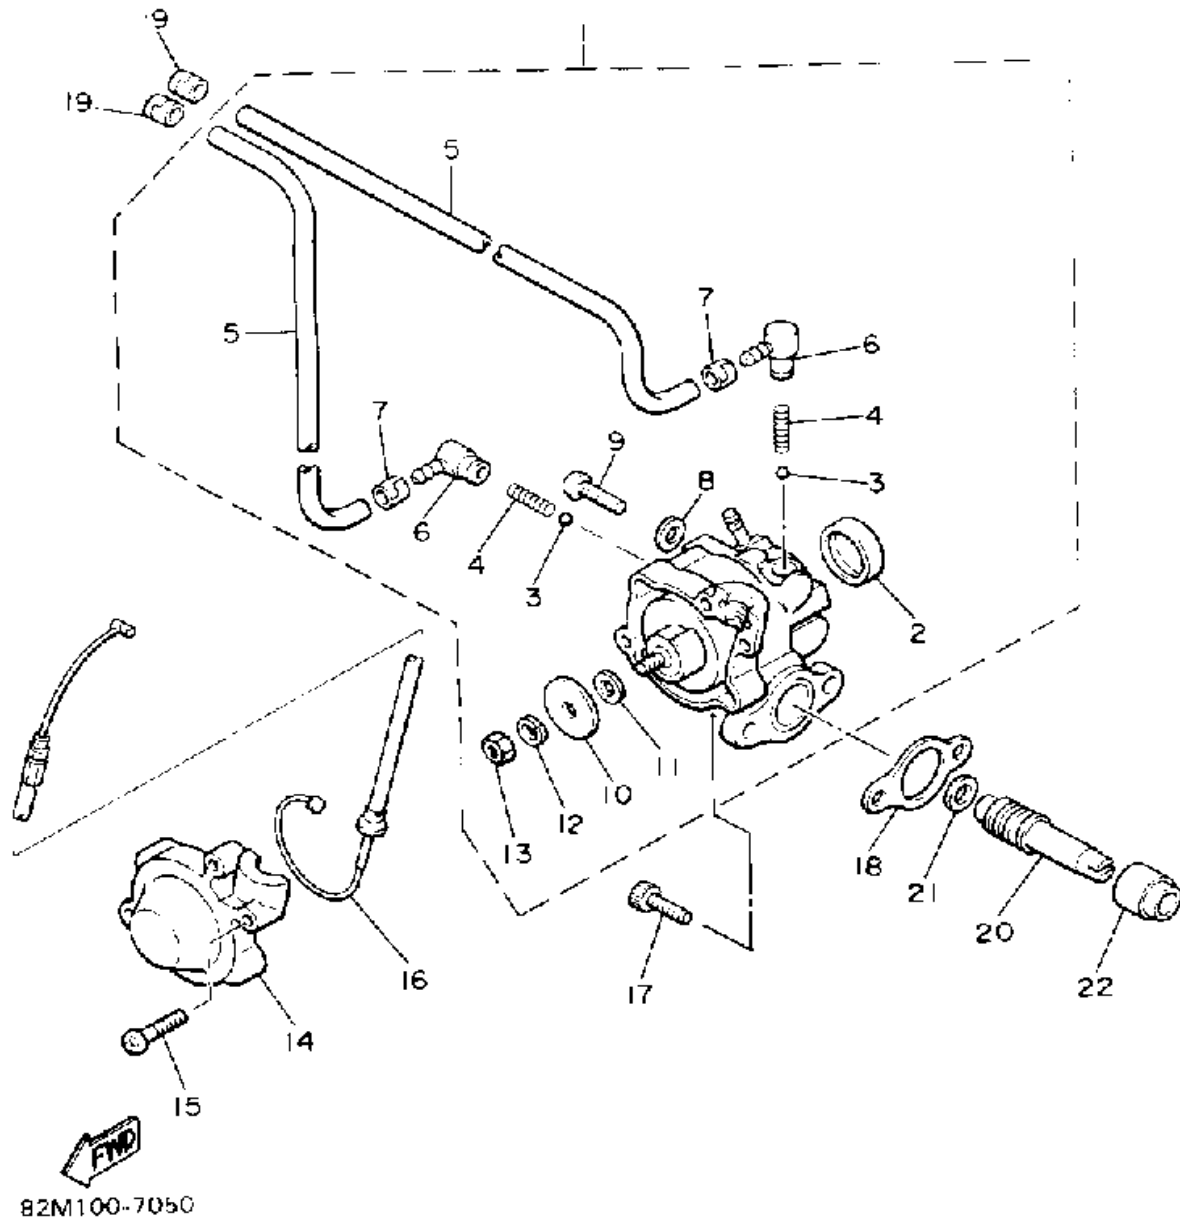

CONTINUED ON NEXT FRAME ►

Not For Resale
www.SmallEngineDiscount.com

RADIATOR-HOSE

86M100-9040

Ref. No.	Part Number	Description	Qty	Remarks
30	82M-1241A-00-00	HEAT EXCHANGER ASSEMBLY 4	1	
31	90267-48060-00	RIVET, BLIND	28	
32	90267-48132-00	RIVET, blind	14	
33	90154-06036-00	SCREW, BINDING	4	
34	90267-48141-00	RIVET, BLIND	4	
35	90267-48117-00	RIVET, BLIND	3	
36	82M-21978-00-00	PROTECTOR, FRAME	2	AP
37	90267-48060-00	RIVET, BLIND	4	AP

Not For Resale

www.SmallEngineDiscount.com

OIL PUMP

Ref. No.	Part Number	Description	Qty	Remarks
1	84M-13101-01-00	OIL PUMP ASSEMBLY	1	
2	90338-21100-00	. PLUG	1	
3	93505-32002-00	. BALL	2	
4	90501-02018-00	. SPRING, COMPRESSION	2	
5	91A30-03036-00	. HOSE	2	
6	353-13552-01-00	. NOZZLE	2	
7	90468-02025-00	. CLIP	2	
8	90430-04004-00	. GASKET	1	
9	98902-04020-00	. SCREW, BIND	1	
10	137-13138-01-00	. PLATE, ADJUSTING	1	
11	137-13137-00-10	. SHIM (1.0T)	1	UR
	137-13137-00-05	. SHIM (0.5T)	1	UR
	137-13137-00-03	. SHIM (0.3T)	1	UR
12	92990-05100-00	. WASHER, SPRING	1	
13	95380-05600-00	. NUT	1	
14	8A5-11460-10-0	UNAVAILABLE IN PRICE BOOKPULLEY	1	
15	98506-04018-00	SCREW, PAN HEAD	3	
16	84M-26320-01-00	PUMP CABLE ASSEMBLY	1	
17	91316-05016-00	BOLT	2	
18	3MT-13116-00-00	GASKET, PUMP CASE	1	
19	90468-02025-00	CLIP	2	
20	82M-13175-00-00	SHAFT, WORM	1	
21	90201-08624-00	WASHER, PLATE	1	
22	821-13176-00-00	METAL, WORM SHAFT OUTER	1	