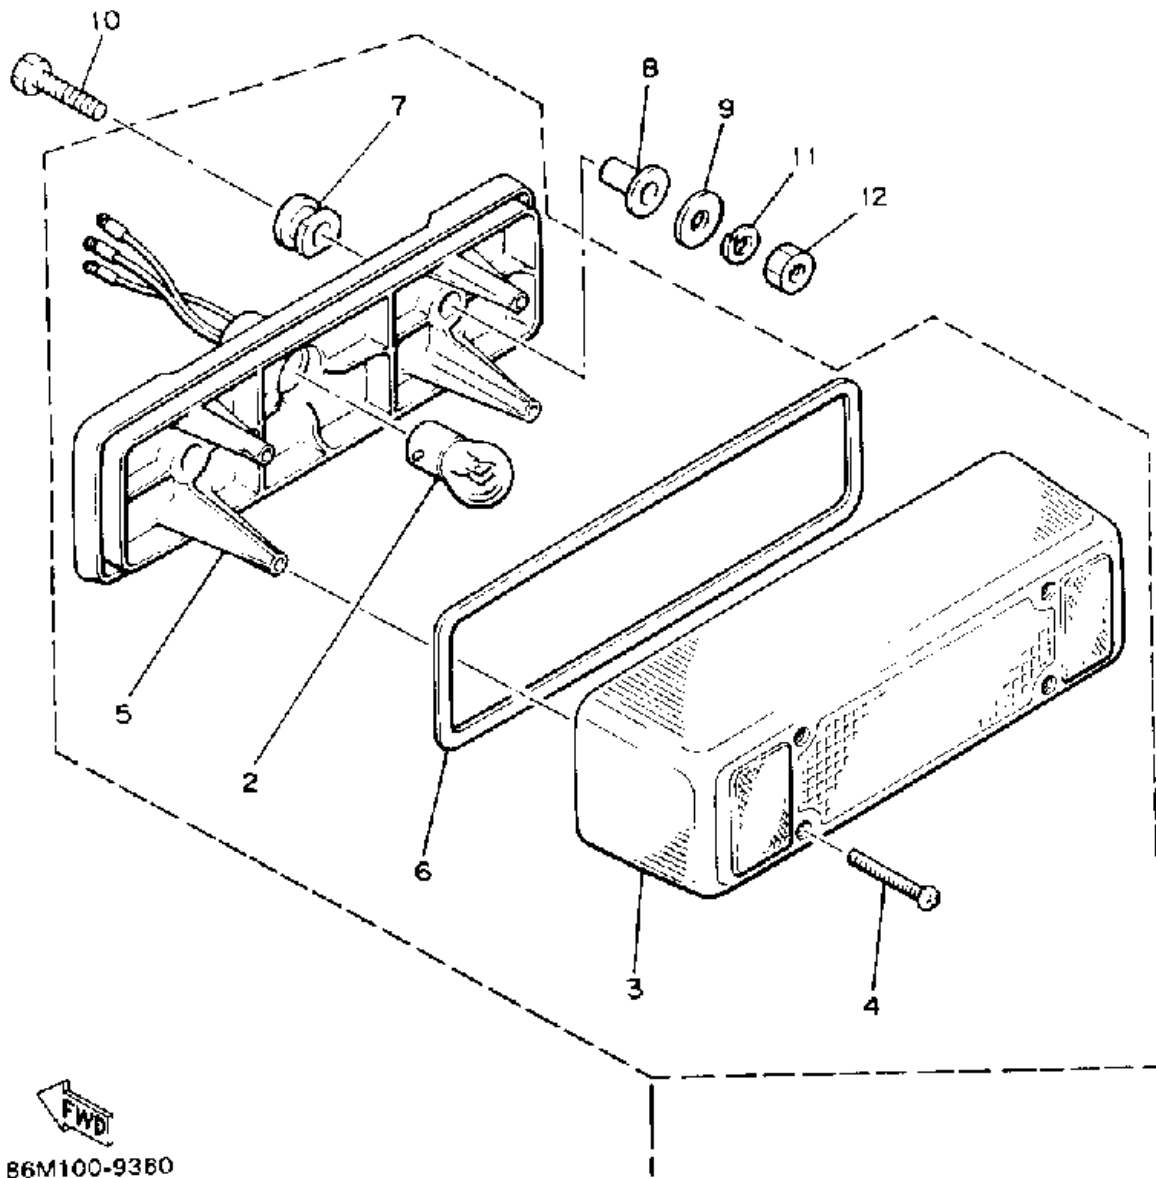

86M100-9360

TAILLIGHT

Ref. No.	Part Number	Description	Qty	Remarks
1	82M-84710-00-00	TAILLIGHT UNIT ASSY	1	
2	137-84714-61-00	.BULB (12V-23/8W)	1	
3	8K4-84721-00-00	.LENS, TAILLIGHT	1	
4	97780-40130-00	.SCREW, TAPPING	4	
5	82M-84711-00-00	.BASE, TAILLIGHT	1	
6	87M-84723-00-00	.GASKET, TAIL LENS	1	
7	8K4-84718-00-00	.GROMMET	1	
8	90387-066N1-00	COLLAR	2	
9	90201-06407-00	WASHER, PLATE	4	
10	97001-06035-00	BOLT	2	
11	92995-06100-00	WASHER, SPRING	2	
12	95380-06600-00	NUT, HEXAGON	2	

Not For Resale

www.SmallEngineDiscount.com