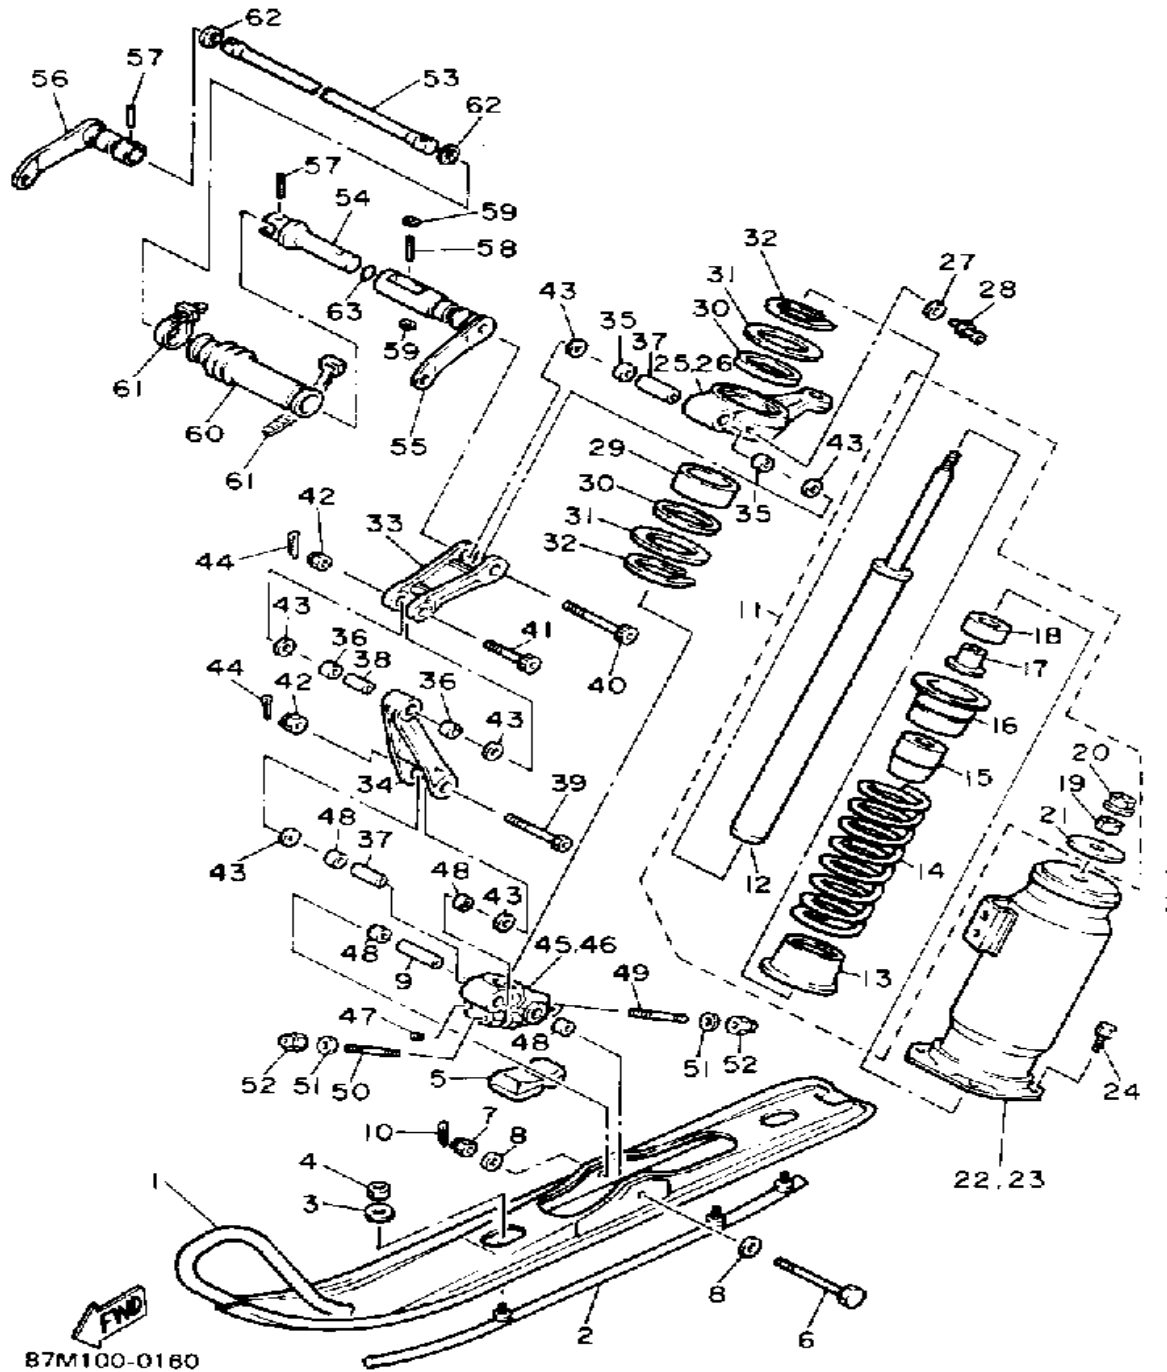

SKI

87M100-0160

Ref. No.	Part Number	Description	Qty	Remarks
54	82M-2386F-00-00	LINK, STABILIZER FRONT	1	
55	86M-2385L-00-00	JOINT, STABILIZER 1	1	
56	86M-2385M-00-00	JOINT, STABILIZER 2	1	
57	93605-20225-00	PIN, DOWEL	2	
58	93605-25223-00	PIN, DOWEL	1	
59	82M-2386R-00-00	SLIDER	2	
60	82M-2386H-00-00	COVER, STABILIZER FRONT	1	
61	12R-82591-00-00	BAND	2	
62	93410-23056-00	CIRCLIP	2	
63	93210-15751-00	O-RING	1	

Not For Resale

www.SmallEngineDiscount.com