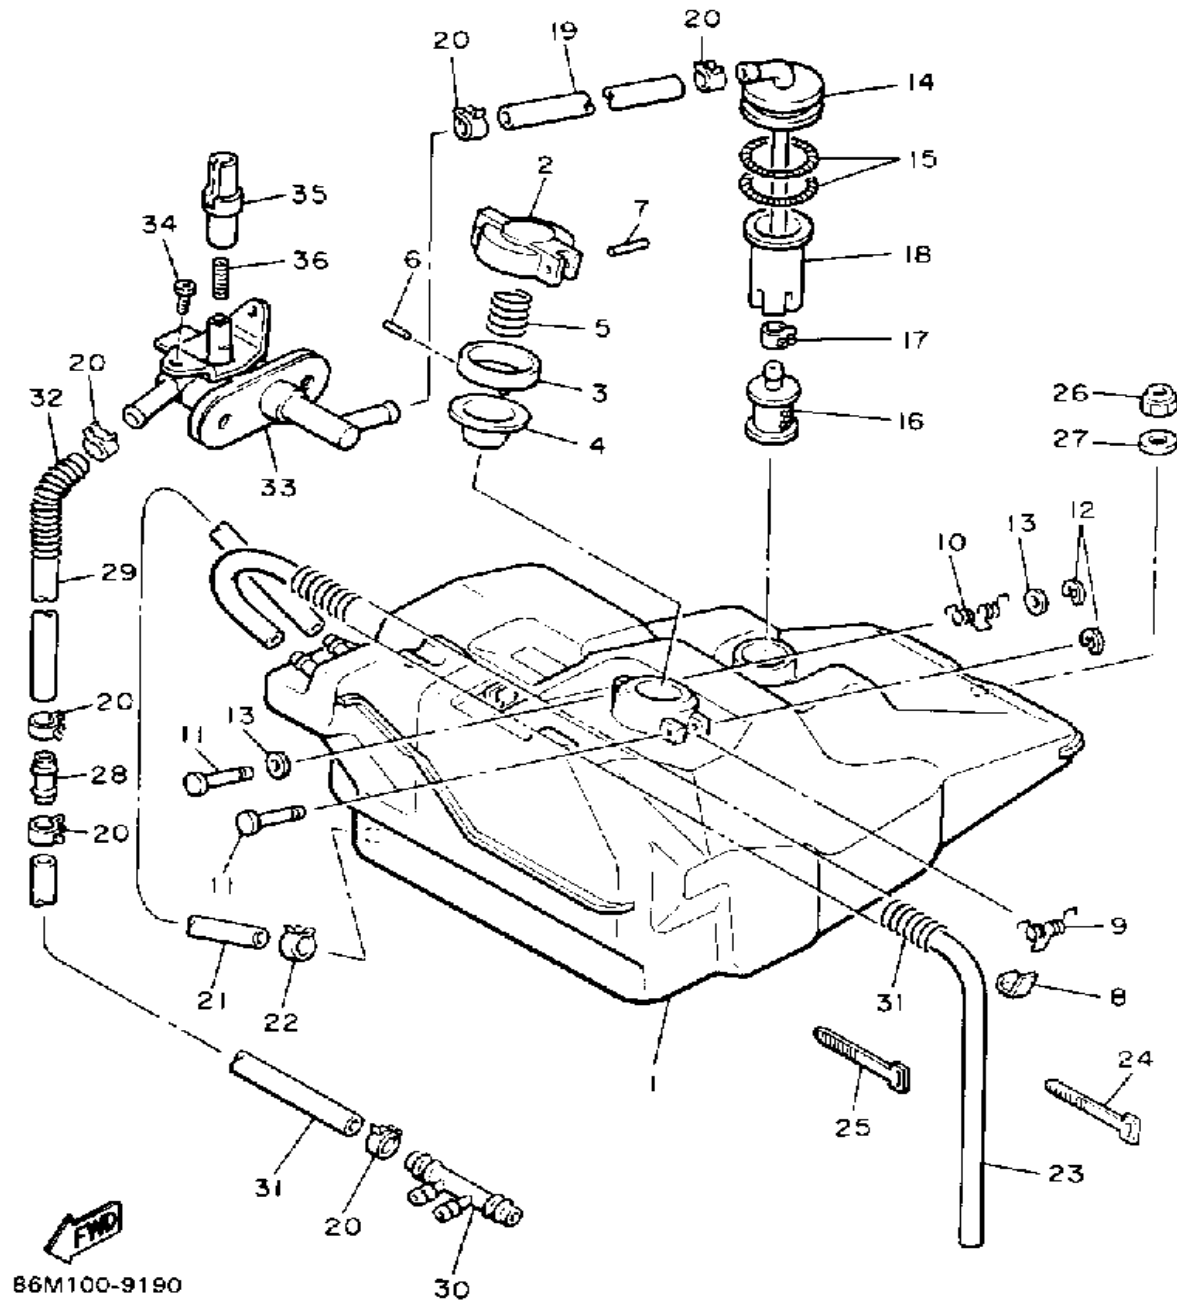

FUEL TANK

86M100-9190

Ref. No.	Part Number	Description	Qty	Remarks
29	90446-11269-00	HOSE	1	
30	82M-24376-00-00	PIPE, JOINT 1	1	
31	90446-11247-00	HOSE	1	
32	8F3-24326-00-00	PROTECTOR, PIPE	1	
33	86M-24500-00-00	FUEL COCK ASSEMBLY 1 ...	1	
34	98906-05010-00	SCREW, BIND	2	
35	1HX-24524-00-00	LEVER, COCK	1	
36	98606-04016-00	SCREW, OVAL HEAD	1	

Not For Resale

www.SmallEngineDiscount.com