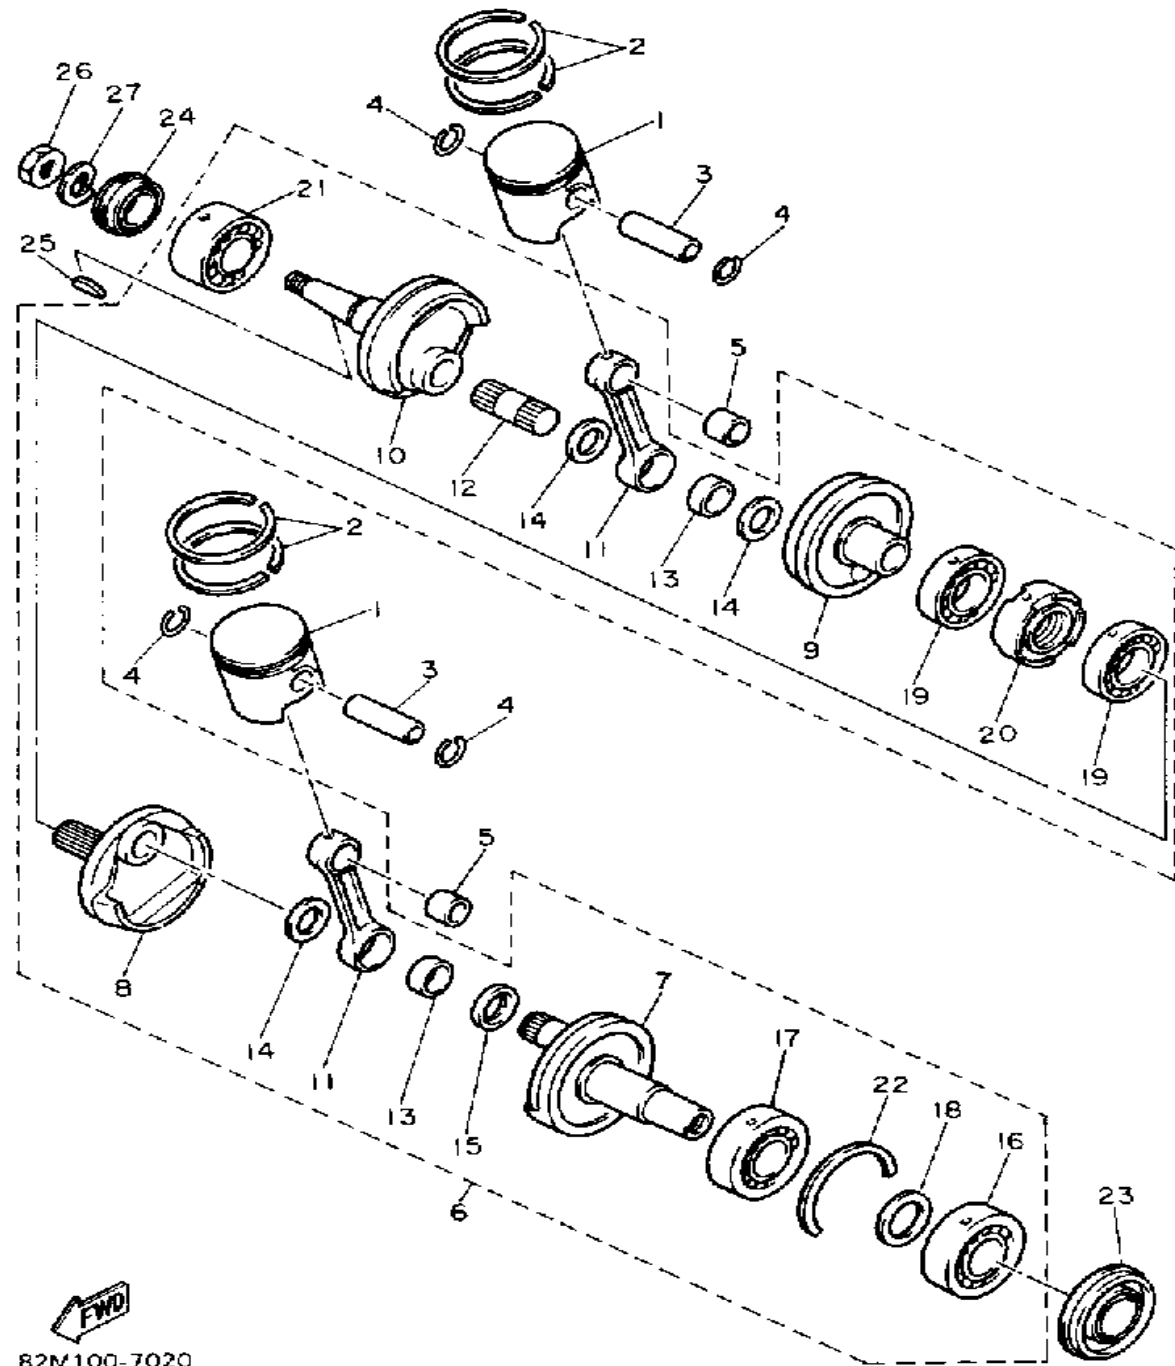

CRANKSHAFT-PISTON

82N100-7020

Ref. No.	Part Number	Description	Qty	Remarks
22	93440-80023-00	. .CIRCLIP	1	
23	93103-35140-00	OIL SEAL	1	
24	93103-32153-00	OIL SEAL	1	
25	90280-05033-00	KEY, WOODRUFF	1	
26	90170-16182-00	NUT, HEXAGON	1	
27	92901-16100-00	WASHER, SPRING	1	

Not For Resale

www.SmallEngineDiscount.com