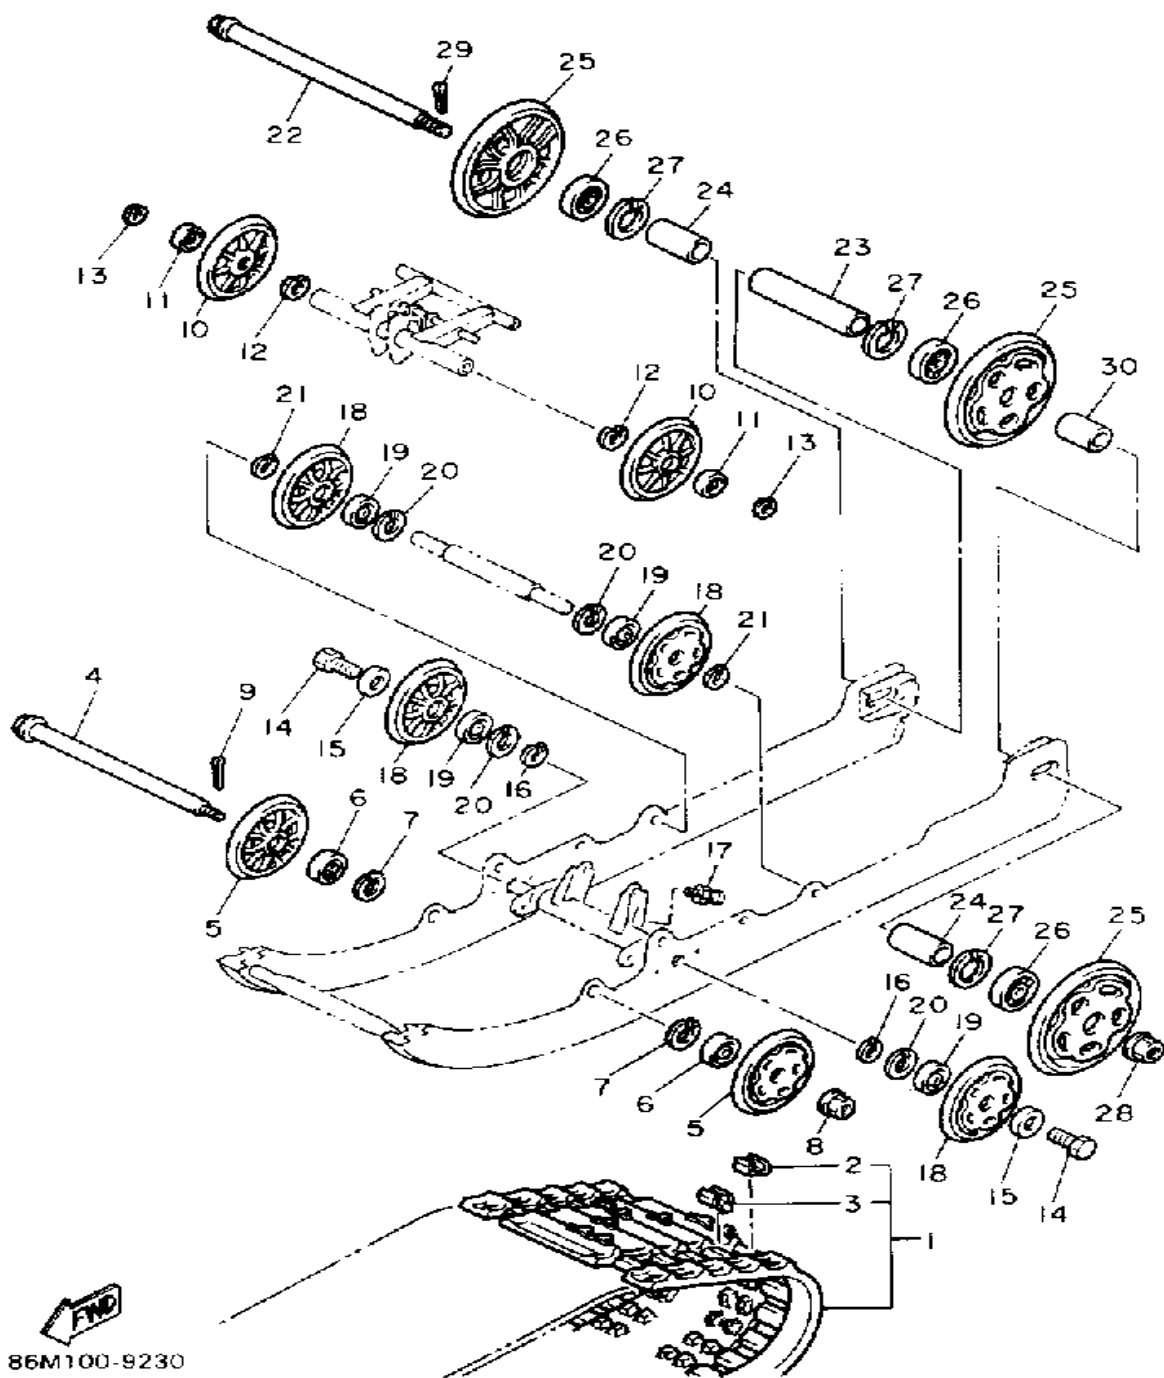

TRACK SUSPENSION 1

Ref. No.	Part Number	Description	Qty	Remarks
1	82M-47110-00-00	TRACK ASSEMBLY	1	
2	8A5-47113-00-00	. PLATE, REINFORCEMENT	48	
3	8G9-47115-00-00	. METAL, SLIDE	48	
4	82M-47487-00-00	SHAFT 5	1	
5	87M-47320-00-00	SUSPENSION WHEEL COMP.	1	
6	93306-00441-00	BEARING (B6004RS)	2	
7	99009-42500-00	CIRCLIP	2	
8	95601-14200-00	NUT, SELF LOCKING	1	
9	91401-30030-00	PIN, COTTER	1	
10	885-47320-01-00	SUSPENSION WHEEL COMP	2	
11	93306-00441-00	BEARING (B6004RS)	2	
12	99009-42500-00	CIRCLIP	2	
13	99009-20400-00	CIRCLIP	2	
14	90109-08559-00	BOLT	2	
15	90201-08681-00	WASHER, PLATE	2	
16	99009-22400-00	CIRCLIP	2	
17	93700-06M03-00	NIPPLE, GREASE	1	
18	87M-47320-00-00	SUSPENSION WHEEL COMP.	4	
19	93306-00441-00	BEARING (B6004RS)	4	
20	99009-42500-00	CIRCLIP	4	
21	99009-20400-00	CIRCLIP	2	
22	8L8-47520-01-00	REAR AXLE COMP.	1	
23	90387-204R2-00	COLLAR	1	
24	90387-203H0-00	COLLAR	2	
25	8K2-47530-00-00	GUIDE WHEEL COMP.	3	
26	93306-20417-00	BEARING (B62042RS)	3	
27	99009-47500-00	CIRCLIP	3	
28	95601-14200-00	NUT, SELF LOCKING	1	
29	91401-30030-00	PIN, COTTER	1	

CONTINUED ON NEXT FRAME ►

Not For Resale
www.SmallEngineDiscount.com