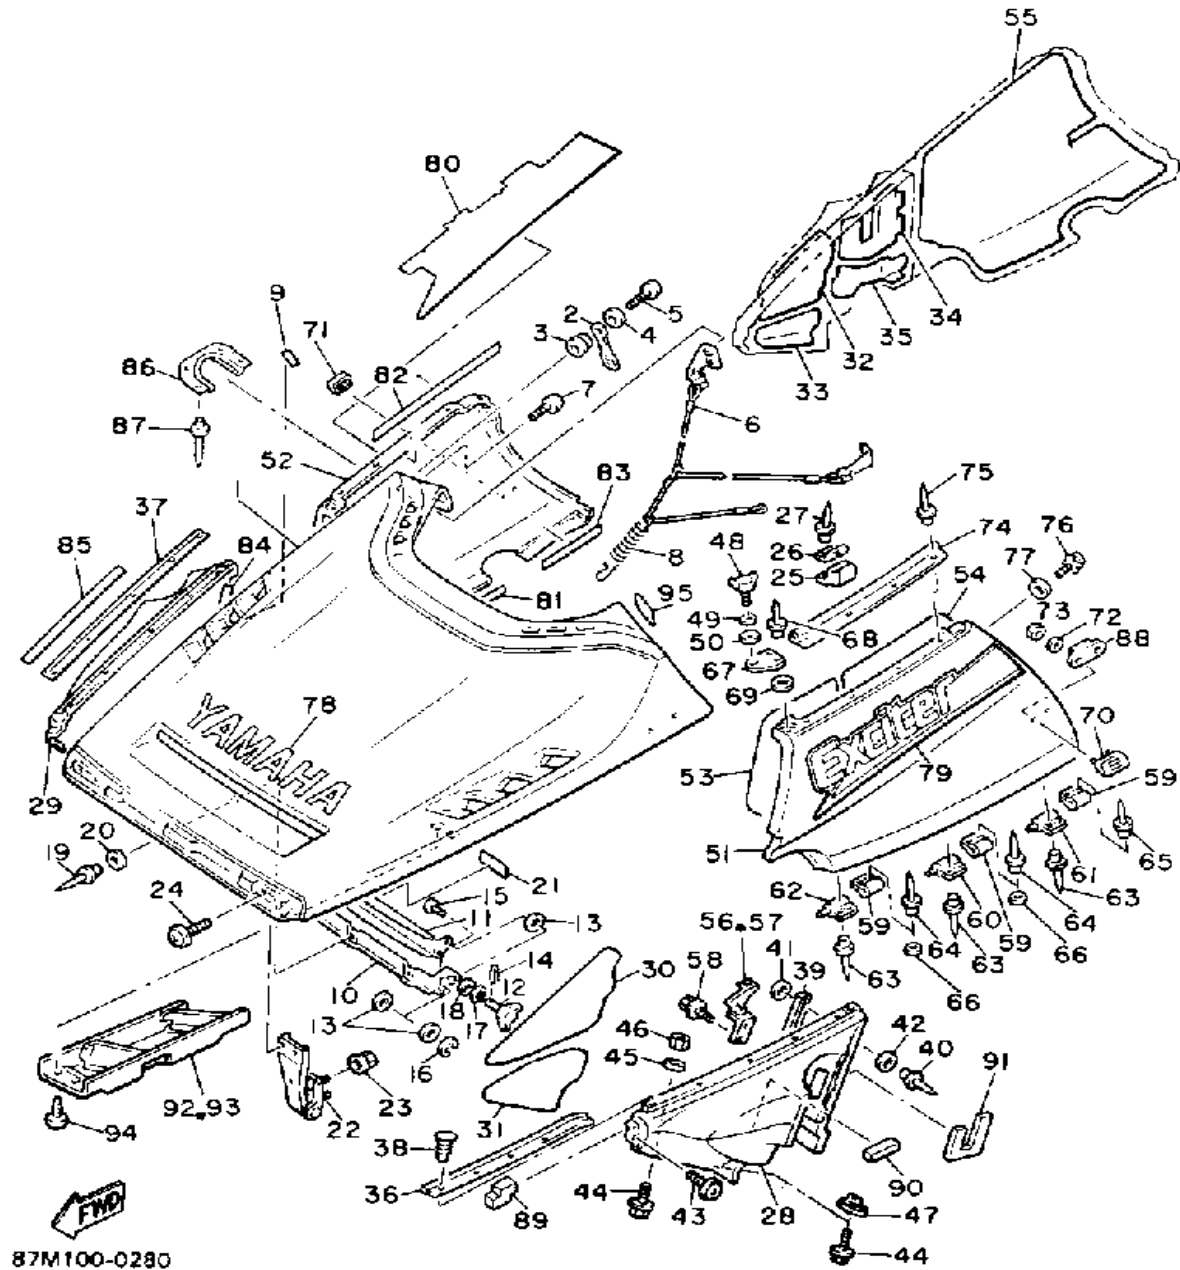

SHROUD

87M100-0280

Ref. No.	Part Number	Description	Qty	Remarks
1	87M-W7711-00-00	SHROUD ASSEMBLY	1	RED
2	8V0-77171-00-00	BODY, LATCH 1	2	
3	90387-06241-00	COLLAR	2	
4	90201-06059-00	WASHER, PLATE	4	
5	98906-06030-00	SCREW, BIND	2	
6	82M-77118-00-00	STOPPER, SHROUD	1	
7	98906-06016-00	SCREW, BIND	2	
8	80L-77159-00-00	CLAMP, ROD	1	
9	84M-7717H-00-00	TAPE 4	2	
10	82M-77125-00-00	STAY 1	1	
11	82M-77126-00-00	STAY 2	1	
12	90122-05022-00	BOLT, WING	2	
13	90202-05088-00	WASHER, PLATE	6	
14	90468-10003-00	CLIP	2	
15	90249-05136-00	PIN	2	
16	99080-04600-00	CIRCLIP	2	
17	92906-05100-00	.WASHER, SPRING	2	
18	92906-05200-00	WASHER	2	
19	90267-48014-00	RIVET, BLIND	4	
20	90201-043H7-00	WASHER, PLATE	4	
21	8Y0-77762-00-00	LABEL, WARNING 2	1	UR
22	82M-77140-00-00	HINGE ASSEMBLY	2	
23	95701-06500-00	NUT, FLANGE	4	
24	90159-06071-00	SCREW, WITH WASHER	4	
25	8V0-77188-00-00	STOPPER	2	
26	8V0-77116-00-00	WASHER, SPECIAL	2	
27	90267-40029-00	RIVET, BLIND	4	
28	87M-21982-00-00	HOOD 1	1	
29	87M-21983-00-00	HOOD 2	1	

CONTINUED ON NEXT FRAME ►

Not For Resale

www.SmallEngineDiscount.com