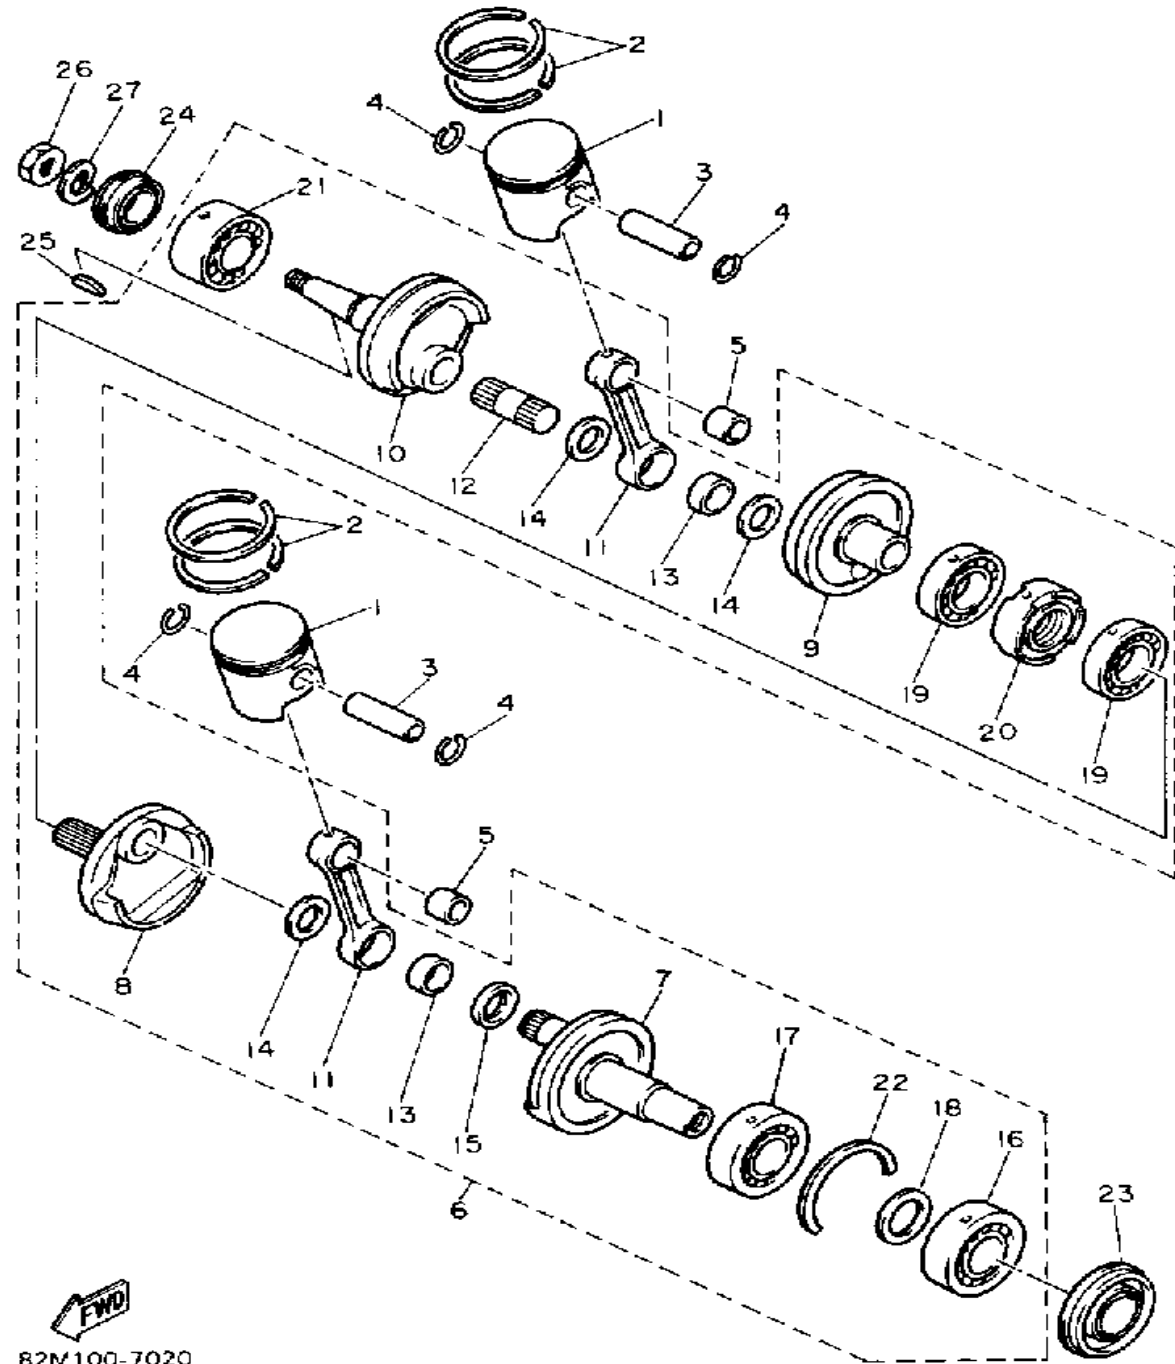

CRANKSHAFT-PISTON

82M100-7020

Ref. No.	Part Number	Description	Qty	Remarks
1	82M-11631-02-92	PISTON STD (STD) (82M-11631-00-93)	2	
	82M-11635-00-00	PISTON 1 O/S 0.25 (0.25MM O/S)	2	UR
	82M-11636-00-00	PISTON 2 O/S 0.50 (0.50MM O/S)	2	UR
2	8R6-11601-00-00	PISTON RING SET (STD)	2	UR STD
	8R6-11601-20-00	PISTON RING SET (0.50MM O/S)	2	UR
	8R6-11601-10-00	PISTON RING SET (0.25MM O/S)	2	UR
3	8H8-11633-00-00	PIN, PISTON	2	
4	93450-21053-00	CIRCLIP	4	
5	93310-320G0-00	BEARING	2	
6	82M-11400-00-00	CRANKSHAFT ASSEMBLY	1	
7	82M-11412-00-00	. CRANK 1	1	
8	82M-11422-00-00	. CRANK 2	1	
9	82M-11432-00-00	. CRANK 3	1	
10	82M-11442-00-00	. CRANK 4	1	
11	82M-11651-00-00	. ROD, CONNECTING	2	
12	82M-11681-00-00	. PIN, CRANK 1	1	
13	93310-525K6-00	. BEARING, CYLINDRICAL	2	
14	82M-11685-00-00	. WASHER, CRANK PIN	3	
15	8R9-11685-00-00	. WASHER, CRANK PIN	1	
16	93306-30711-00	. BEARING (93306-30712-00)	1	
17	93306-30711-00	. BEARING (93306-30712-00)	1	
18	90201-357E4-00	. WASHER, PLATE	1	
19	93306-20712-00	. BEARING	2	
20	82M-11515-00-00	. SEAL, LABYRINTH 1	1	
21	93303-30601-00	. BEARING	1	

CONTINUED ON NEXT FRAME ►

Not For Resale

www.SmallEngineDiscount.com