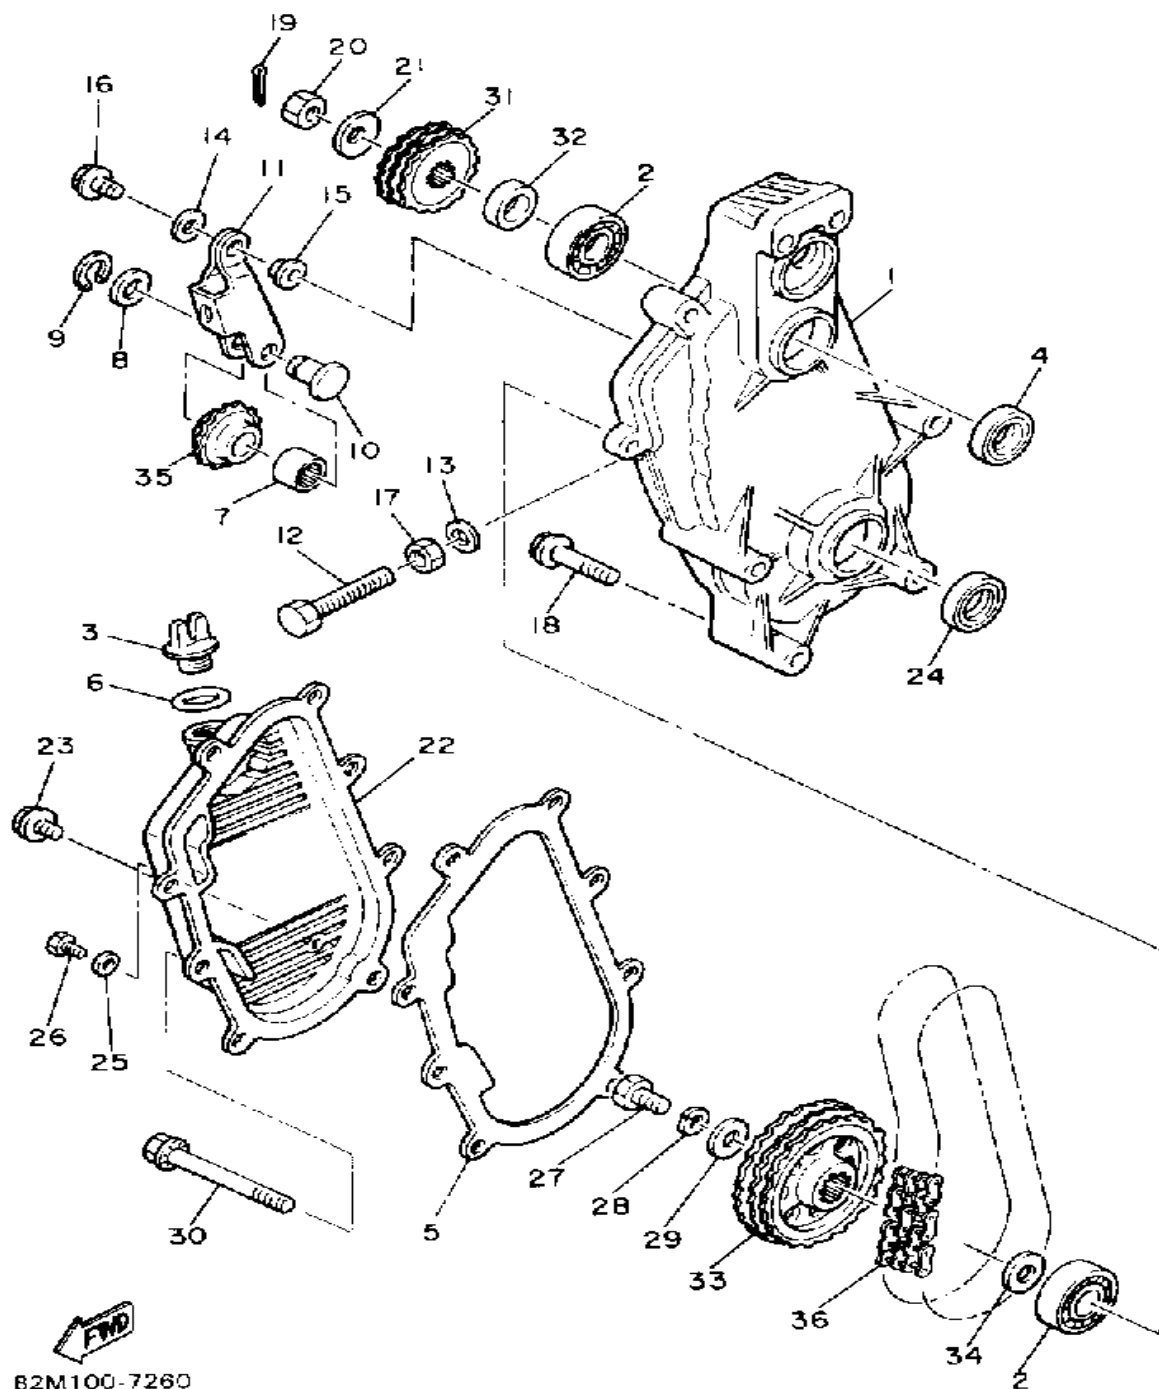

TRACK DRIVE 2

B2M100-7260

Ref. No.	Part Number	Description	Qty	Remarks
1	99999-02203-00	HOUSING, CHAIN (8L9-47541-00-00)	1	
2	93306-20570-00	BEARING	2	
3	1RG-15363-00-00	PLUG, OIL	1	
4	93102-27204-00	OIL SEAL	1	
5	86M-47592-00-00	GASKET	1	
6	93210-19123-00	O-RING	1	
7	93315-21227-00	BEARING	1	
8	90201-12631-00	WASHER, PLATE	1	
9	99009-12400-00	CIRCLIP	1	
10	90249-12135-00	PIN, SPECL SHAPE	1	
11	8K4-47613-00-00	HOLDER	1	
12	90101-10357-00	BOLT	1	
13	90210-10004-00	WASHER, SEAL	1	
14	92990-08200-00	WASHER, PLAIN	2	
15	90387-08301-00	COLLAR	1	
16	95822-08022-00	BOLT, FLANGE	1	
17	95303-10700-00	NUT	1	
18	95811-08065-00	BOLT, FLANGE	2	
19	91401-30030-00	PIN, COTTER	1	
20	90170-20211-00	NUT	1	
21	90208-20008-00	WASHER, CONICAL SPRING	1	
22	82M-47543-00-00	CAP, HOUSING	1	
23	95811-06030-00	BOLT, FLANGE	6	
24	93102-25081-00	OIL SEAL	1	
25	90210-06006-00	WASHER, SEAL	1	
26	97011-06010-00	BOLT (97002-06010)	1	
27	97011-10025-00	BOLT	1	
28	92901-10100-00	WASHER, SPRING	1	

CONTINUED ON NEXT FRAME ►

Not For Resale
www.SmallEngineDiscount.com