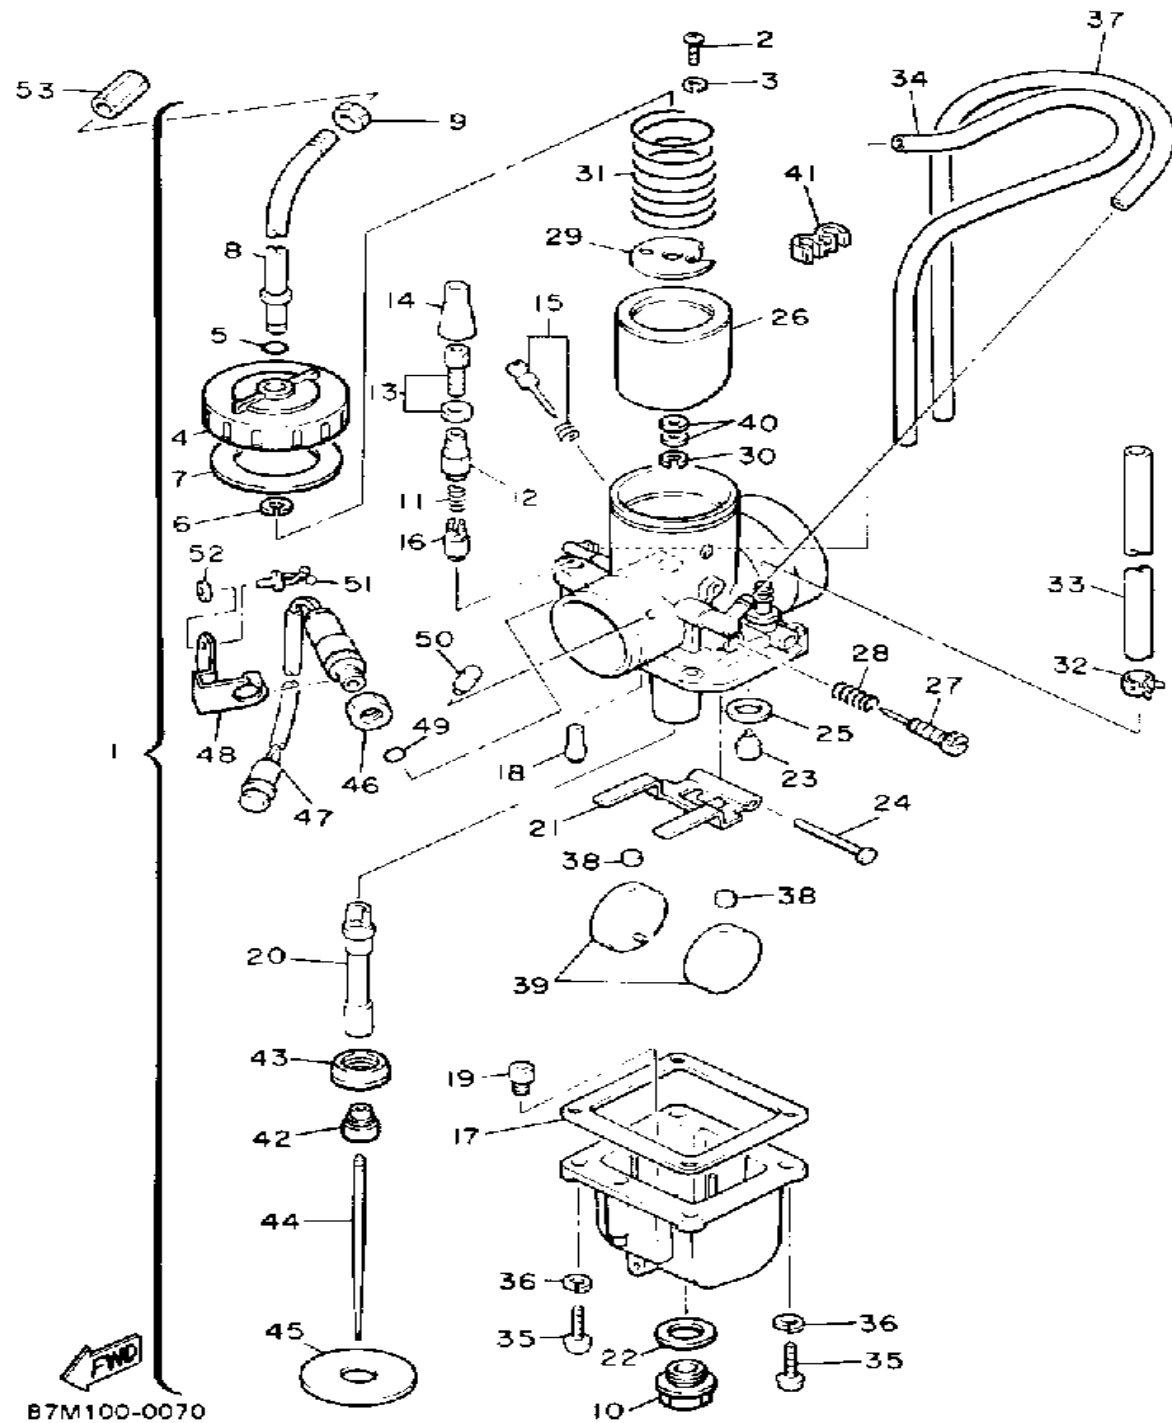

CARBURETOR

Ref. No.	Part Number	Description	Qty	Remarks
46	80N-14161-00-00	. NUT, CABLE ADJUSTING ...	1	
47	80N-8259A-00-00	. SWITCH, CARBURETOR	1	
48	84M-14146-00-00	. PLATE	1	
49	80N-14147-00-00	. O-RING	1	
50	84M-14169-00-00	. CAP	1	
51	90464-07078-00	. CLAMP	1	
52	80N-14285-00-00	. WASHER	1	
53	8A7-26323-00-00	. NUT, AJUSTING	2	

Not For Resale

www.SmallEngineDiscount.com