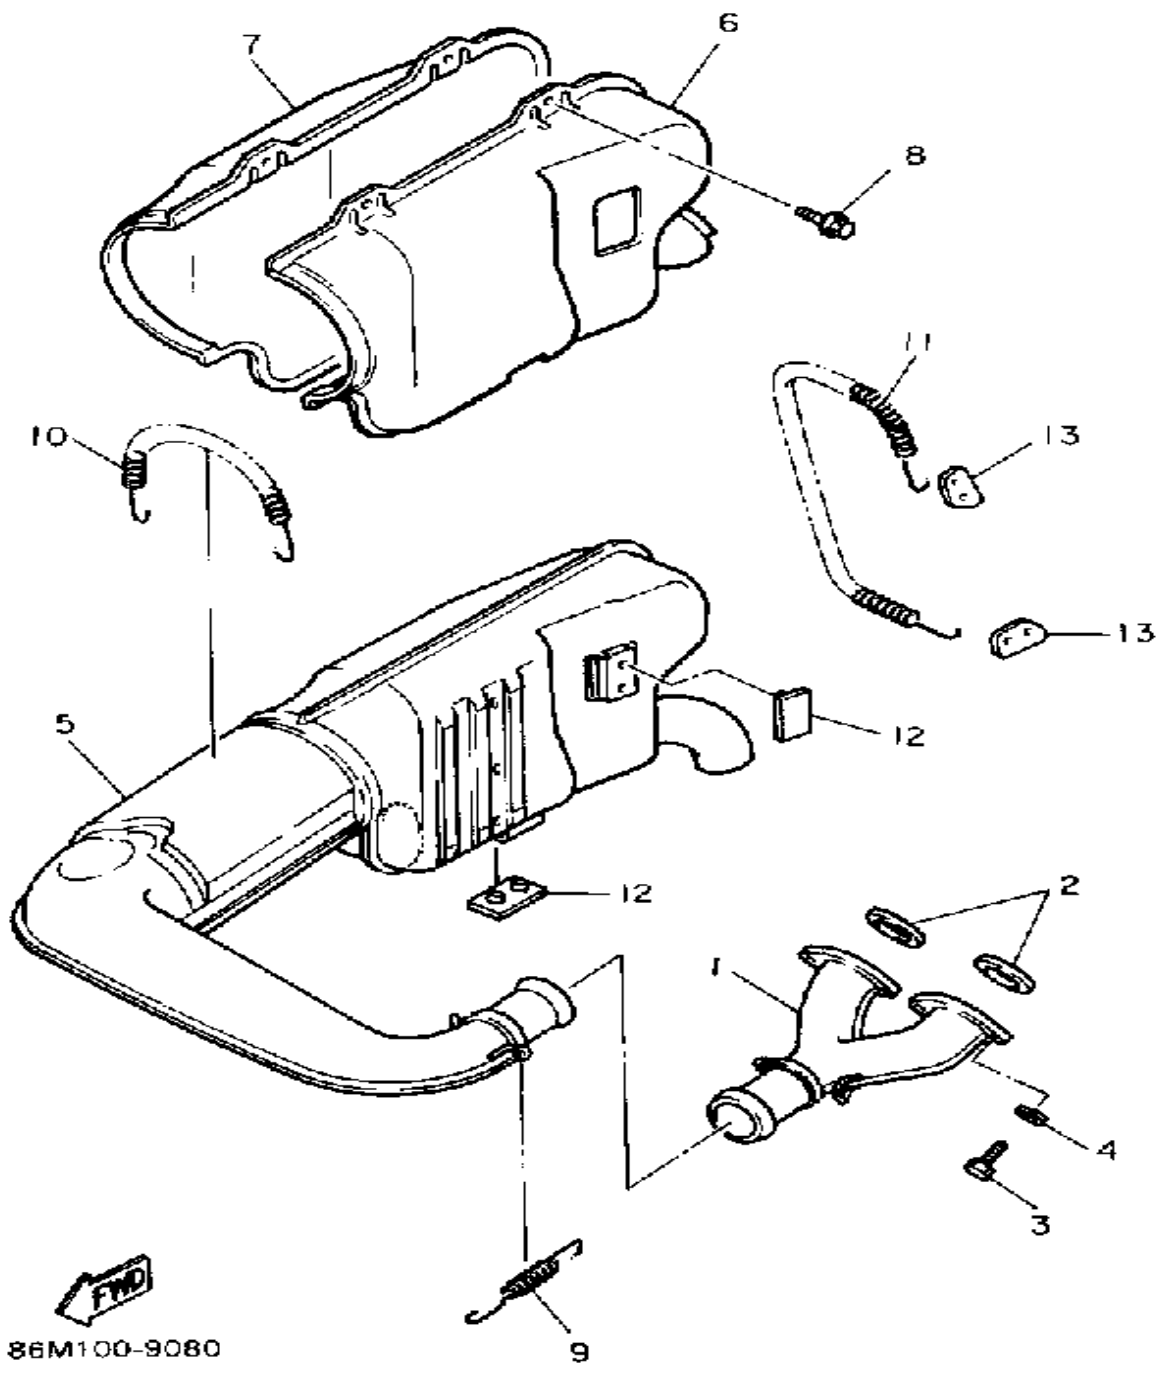

EXHAUST

Ref. No.	Part Number	Description	Qty	Remarks
1	82M-14610-00-00	EXHAUST PIPE ASSEMBLY 1	1	
2	82M-14613-01-00	GASKET, EXHAUST PIPE	2	
3	97313-08020-00	BOLT, HEXAGON	4	
4	92990-08100-00	.WASHER, SPRING	4	
5	82M-14710-01-00	MUFFLER ASSEMBLY L	1	
6	86M-14718-00-00	PROTECTOR, MUFFLER 1	1	
7	86M-14728-00-00	PROTECTOR, MUFFLER 2	1	
8	95811-06010-00	BOLT, FLANGE	4	
9	90506-20272-00	SPRING, TENSION	2	
10	90506-16394-00	SPRING, TENSION	1	
11	90506-16335-00	SPRING, TENSION	1	
12	8A5-14728-02-00	PROTECTOR, MUFFLER 2	2	
13	8M6-14768-00-00	STOPPER	2	

Not For Resale

www.SmallEngineDiscount.com