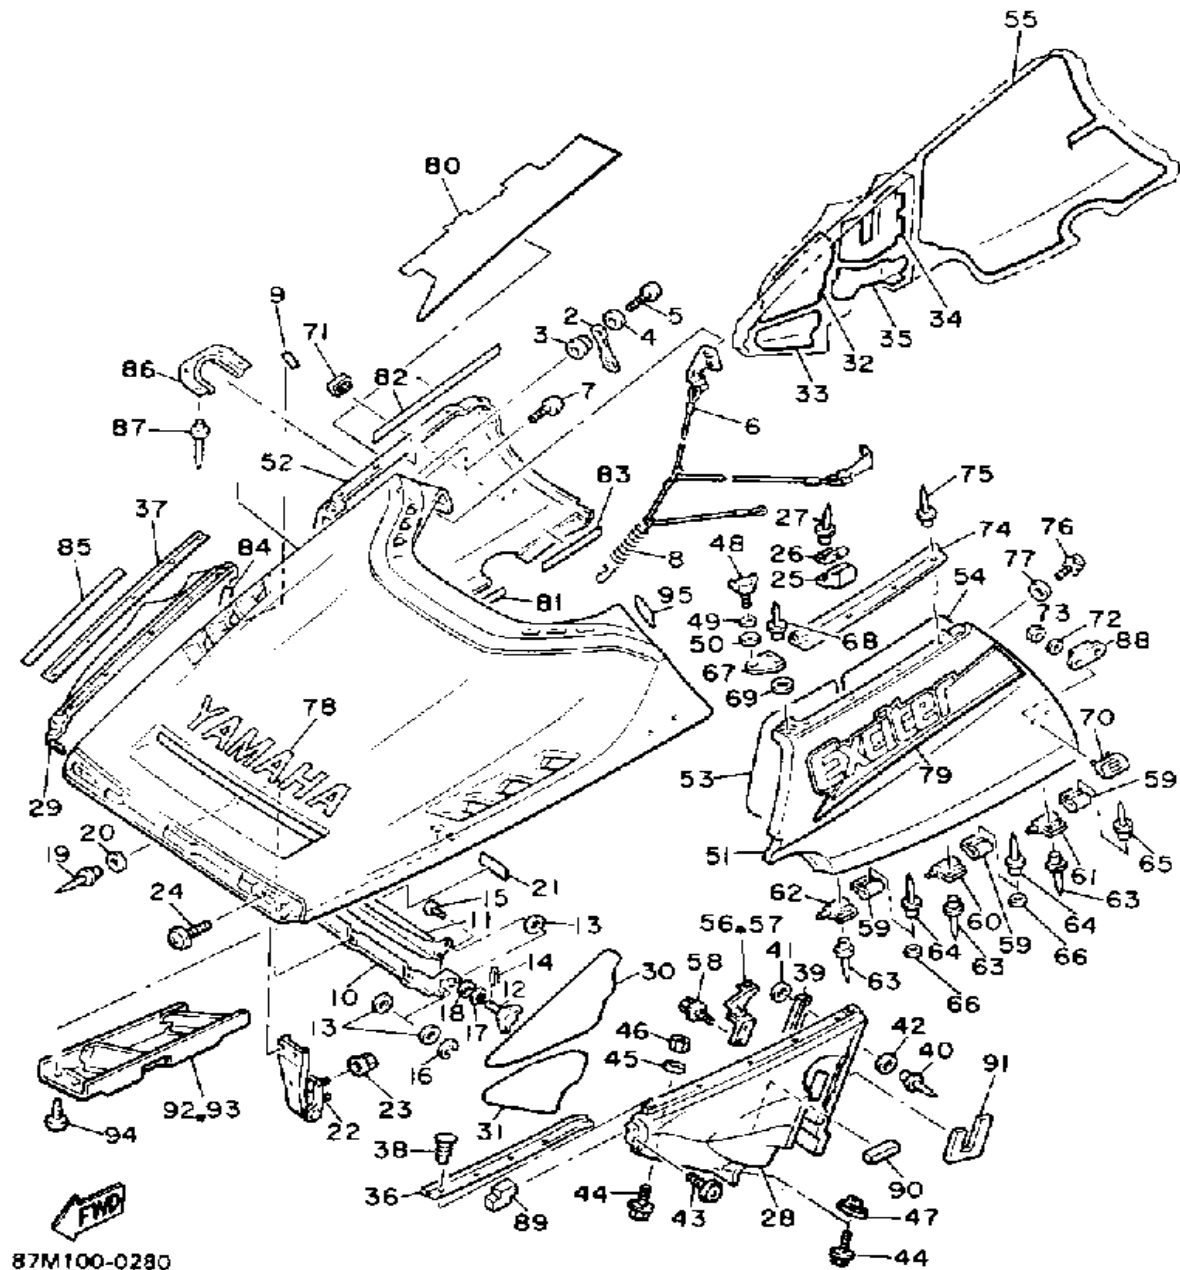

SHROUD

87M100-0280

Ref. No.	Part Number	Description	Qty	Remarks
88	82M-77198-01-00	DAMPER 1	2	
89	84M-7717H-00-00	TAPE 4	2	
90	84M-7717J-00-00	TAPE, 5	1	
91	84M-77278-00-00	DAMPER, NOISE 8	1	
92	84M-77185-00-00	PLATE 1	1	
93	84M-77186-00-00	PLATE 2	1	
94	97706-50012-00	SCREW, TAPPING	8	
95	86M-24153-00-00	INDICATOR, COCK	1	

Not For Resale

www.SmallEngineDiscount.com