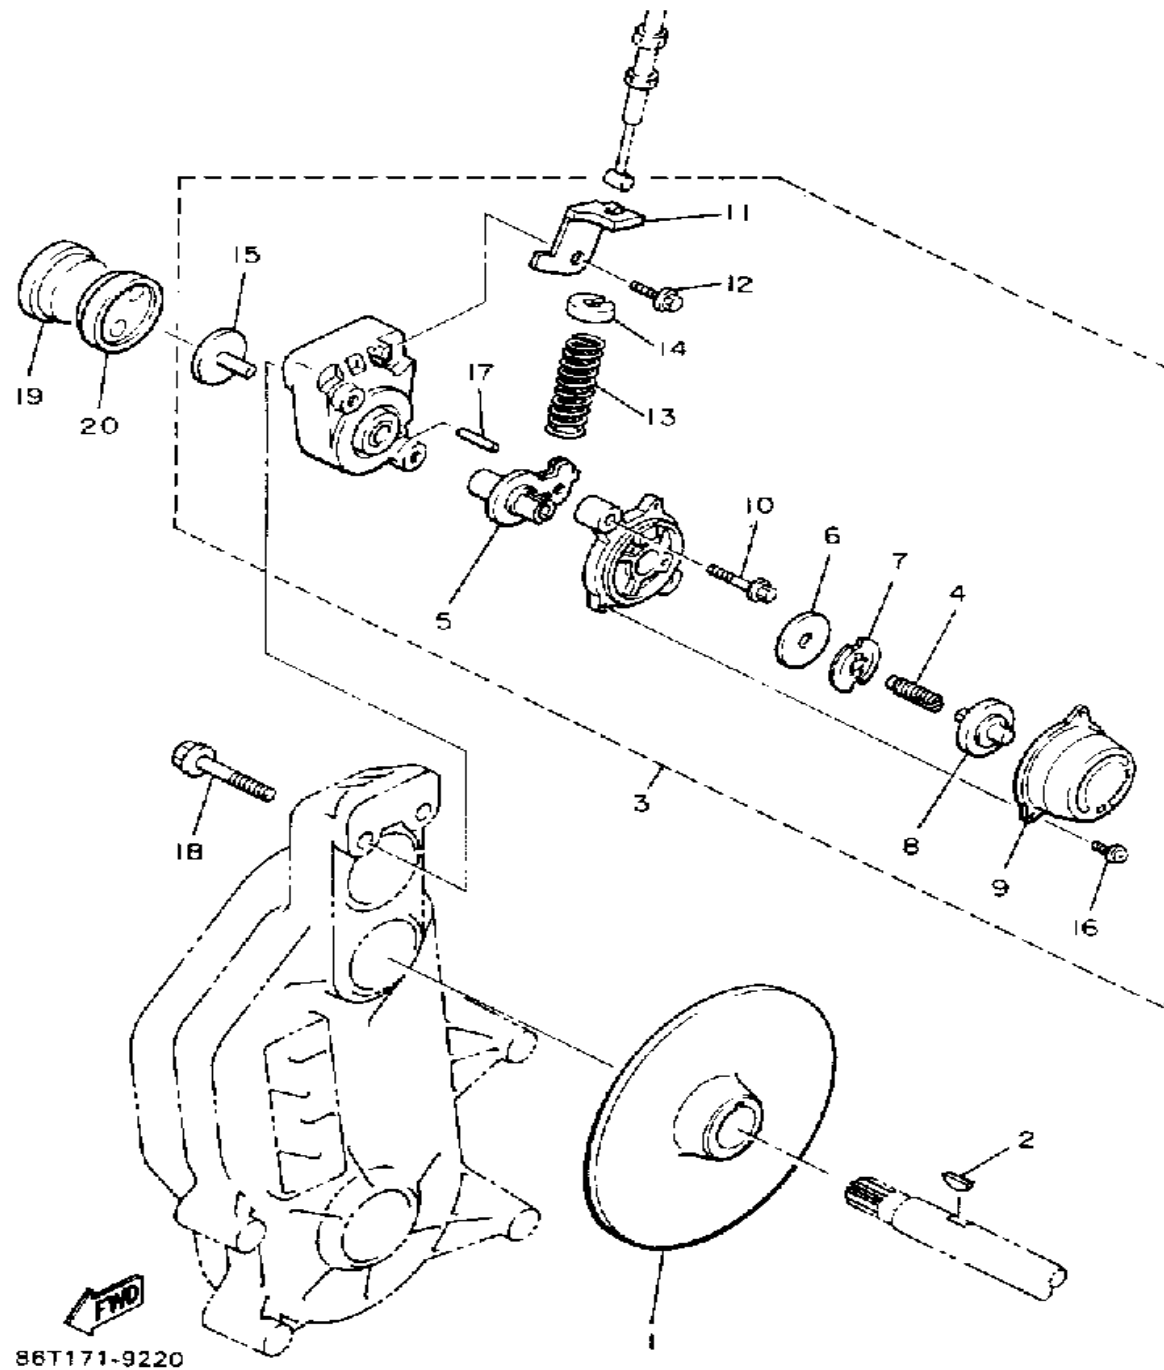

BRAKE

86T171-9220

Ref. No.	Part Number	Description	Qty	Remarks
1	87M-25831-00-00	DISC, BRAKE (RIGHT)	1	
2	8J7-25848-00-00	KEY	1	
3	86M-25730-01-00	CALIPER BODY COMP 1	1	
4	86M-25738-00-00	. SCREW, ADJUSTING 1	1	
5	86M-25726-00-00	. LEVER, BRAKE	1	
6	86M-25827-00-00	. SHIM, CALIPER	1	
7	86M-25773-00-00	. LOCK, ONE WAY 2	1	
8	86M-25771-00-00	. RATCHET, ADJUSTING	1	
9	86M-25772-00-00	. COVER	1	
10	86M-25818-00-00	. BOLT, CALIPER	2	
11	86M-25721-00-00	. BRACKET, CALIPER	1	
12	86M-25826-00-00	. BOLT 3	1	
13	86M-25743-00-00	. SPRING, COMPRESSION	1	
14	86M-25714-00-00	. SPRING, STOPPER	1	
15	86M-25733-00-00	. PLATE, BACK UP	1	
16	86M-25833-00-00	. BOLT, FITTING	2	
17	86M-25744-00-00	. PIN 2	1	
18	95811-10050-00	BOLT, FLANGE (95822-10050)	2	
19	84X-25811-01-00	PAD, CALIPER 2	1	
20	86M-25811-08-00	PAD, CALIPER 2 (86M-25811-01)	1	

Not For Resale

www.SmallEngineDiscount.com