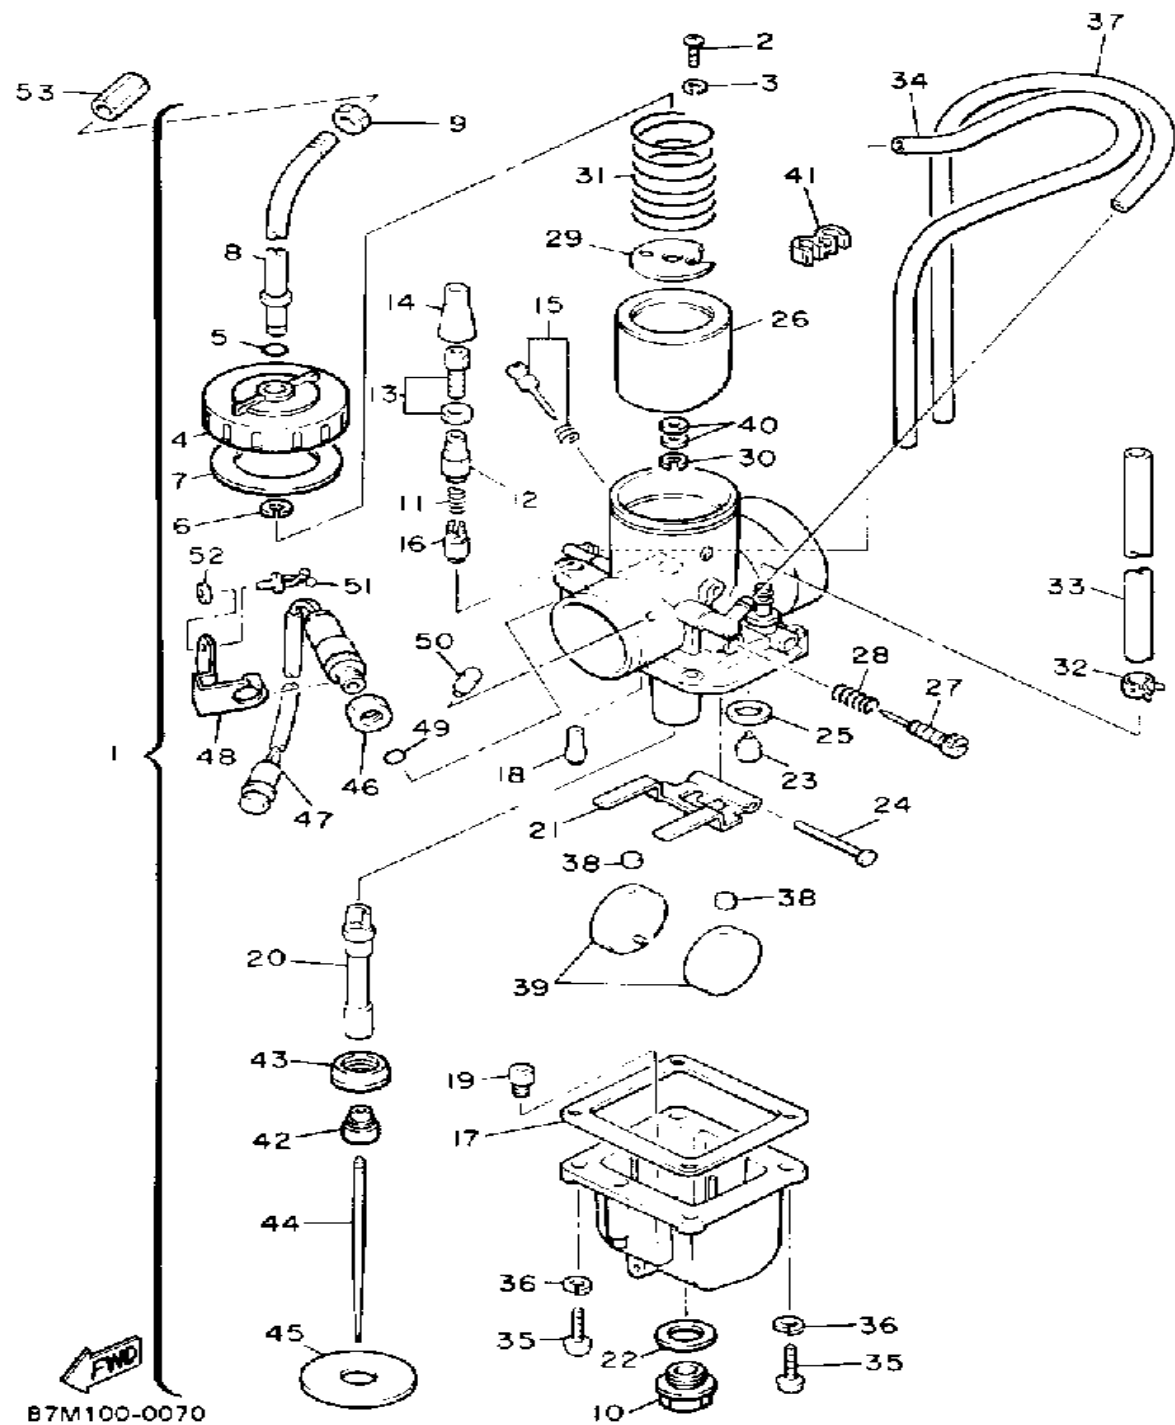

B7M100-0070

CARBURETOR

Ref. No.	Part Number	Description	Qty	Remarks
1	87M-14101-00-00	CARBURETOR ASSEMBLY 1	1	
	87M-14102-00-00	CARBURETOR ASSEMBLY 2	1	
2	98580-04008-00	.SCREW, PAN HEAD	1	
3	92901-04100-00	.WASHER, SPRING	1	
4	87M-14168-00-00	.CAP, MIXING CHAMBER	1	
5	8F2-14147-00-00	.O-RING	1	
6	363-14137-00-00	.CLIP	1	
7	363-14126-00-00	.GASKET	1	
8	8X6-14155-00-00	.GUIDE, CABLE	1	
9	127-14161-00-00	.NUT, CABLE ADJUSTING	1	
10	363-14115-00-00	.PLUG, SCREW	1	
11	127-14135-00-00	.SPRING, PLUNGER	1	
12	8U9-14174-00-00	.CAP, PLUNGER	1	
13	12G-14106-00-00	.CBLE ADJUST SCREW SET	1	
14	8A7-14169-00-00	.CAP	1	
15	23X-14104-00-00	.AIR SCREW SET	1	
16	8U9-14171-00-00	.PLUNGER, STARTER	1	
17	363-14184-00-00	.GASKET, FLOAT CHAMBER	1	
18	193-14142-40-A1	.JET, PILOT (# 40)	1	UR
	193-14142-45-A1	.JET, PILOT (# 45)	1	UR
	193-14142-42-00	.JET, PILOT (# 42.5)	1	UR STD
19	137-14143-52-00	.JET, MAIN (# 260)	1	UR
	137-14143-58-A1	.JET, MAIN (# 290)	1	UR
	137-14143-60-A0	.JET, MAIN (# 300)	1	UR
	137-14143-62-A1	.JET, MAIN (# 310)	1	UR
	137-14143-46-A1	.JET, MAIN (# 230)	1	UR
	137-14143-48-A1	.JET, MAIN (# 240)	1	UR
	137-14143-50-A1	.JET, MAIN (# 250)	1	UR
	137-14143-54-A1	.JET, MAIN (# 270)	1	UR

CONTINUED ON NEXT FRAME ►

Not For Resale

www.SmallEngineDiscount.com