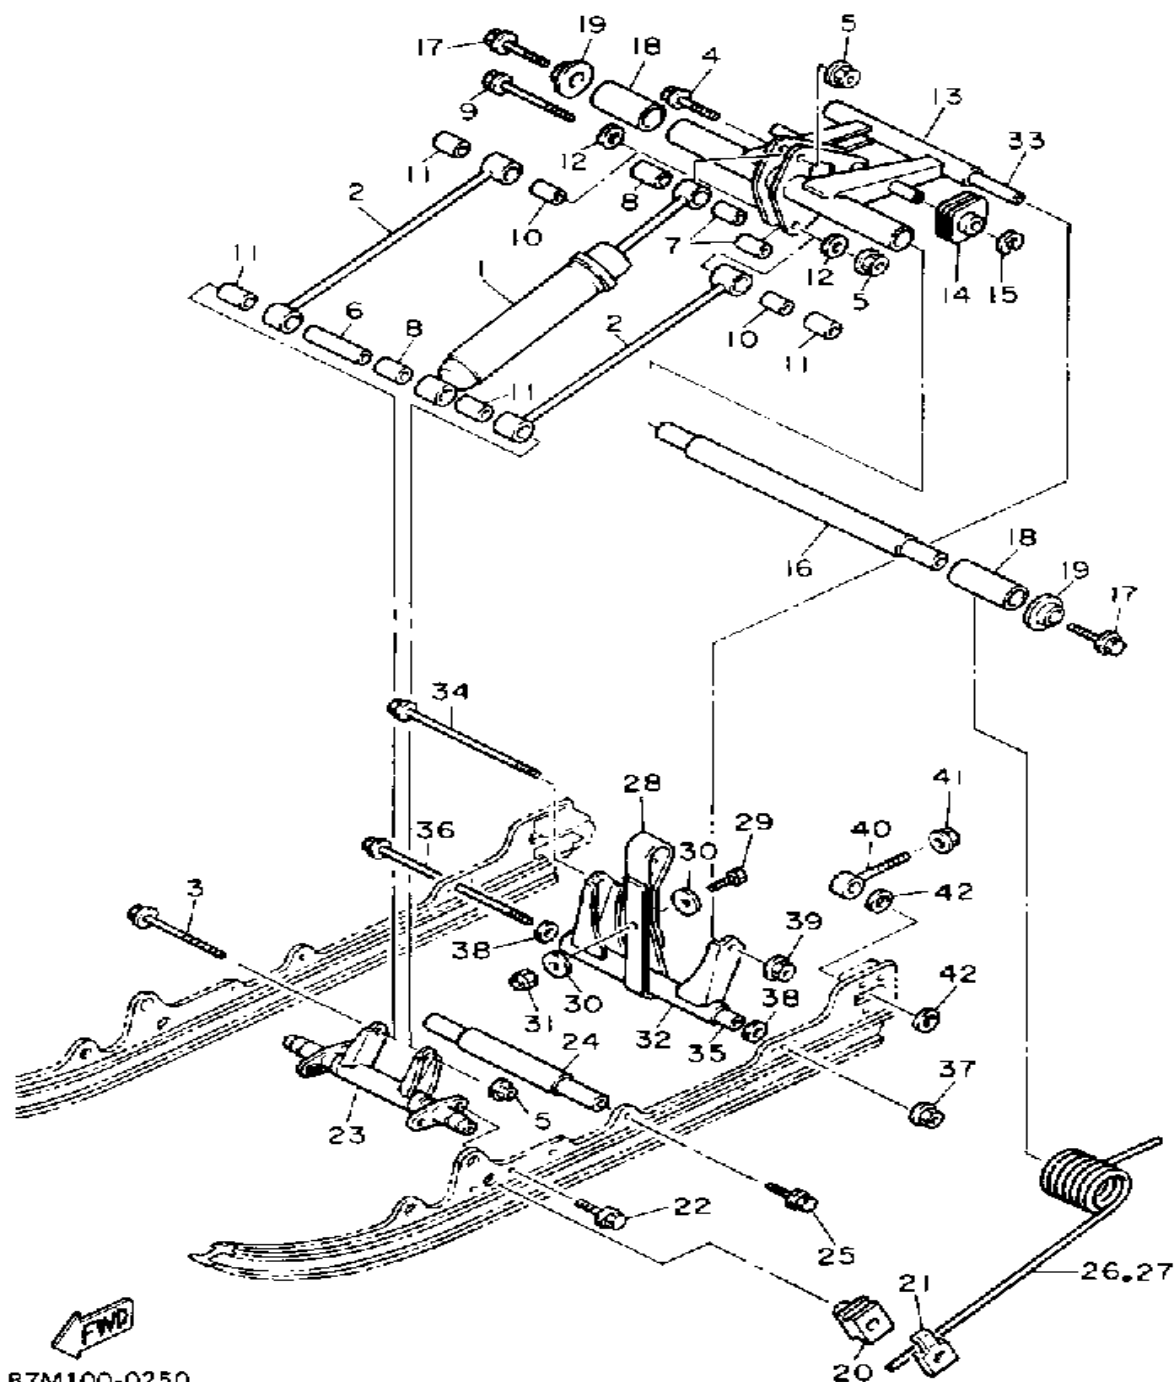

TRACK SUSPENSION 3

B7M100-0250

Ref. No.	Part Number	Description	Qty	Remarks
1	86M-47480-00-00	SHOCK ABSORBER	1	
2	86M-47494-00-00	ROD, RELAY	2	
3	95811-08100-00	BOLT	1	
4	95811-08040-00	BOLT, FLANGE	1	
5	95712-08300-00	NUT, FLANGE	3	
6	90387-081U5-00	COLLAR	1	
7	90387-084R5-00	COLLAR	2	
8	90380-12161-00	BUSH, SOLID	1	
9	90105-08506-00	BOLT, WASHER BASED	1	
10	90387-081U4-00	COLLAR	2	
11	90380-12169-00	BUSH, SOLID	5	
12	90201-081J7-00	WASHER, PLATE	2	
13	86M-47332-00-00	ARM, PIVOT 2	1	
14	86S-47446-01-00	HOOK 1	2	
15	99009-14400-00	CIRCLIP	2	
16	8L8-47475-00-00	SHAFT 2	1	
17	90109-10771-00	BOLT	2	
18	8V0-47365-00-00	COLLAR 1	2	
19	8V0-47384-00-00	WASHER	2	
20	84M-47447-00-00	HOOK 2	2	
21	87M-47467-00-00	PLATE, GUIDE	2	
22	90105-08432-00	BOLT, WASHER BASED	4	
23	86M-47451-00-00	BAR, SUSPENSION	1	
24	8V0-47486-00-00	SHAFT 4	1	
25	90105-08432-00	BOLT, WASHER BASED	2	
26	8Y3-47473-00-00	SPRING, REAR 3	1	
27	8Y3-47474-00-00	SPRING, REAR 4	1	
28	86M-47496-00-00	STOPPER 2	1	
29	97001-06035-00	BOLT	1	

CONTINUED ON NEXT FRAME ►

Not For Resale

www.SmallEngineDiscount.com