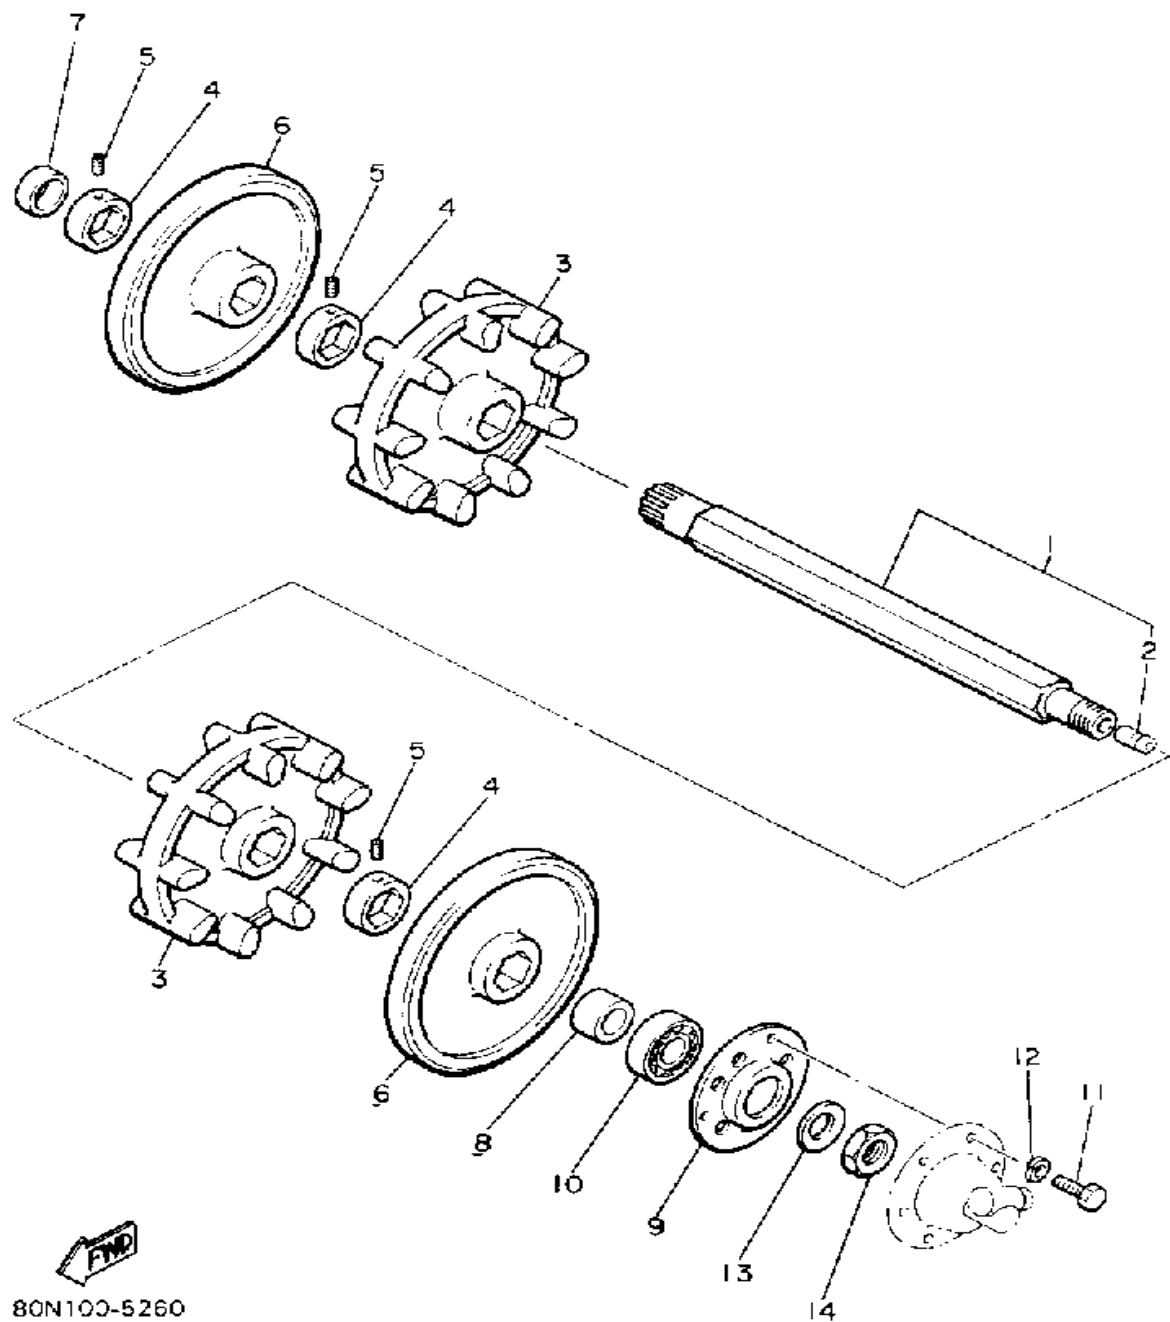

TRACK DRIVE 1

80N100-5260

Ref. No.	Part Number	Description	Qty	Remarks
1	8L0-W4751-00-00	AXLE, FRONT	1	
2	8K4-47577-00-00	..CONNECTOR	1	
3	8R6-W4753-01-00	WHEEL, SPROCKET 1	2	
4	8K1-47526-00-00	COLLAR	3	
5	90113-06039-00	BOLT, SET	3	
6	8L9-47534-01-00	WHEEL, GUIDE 1	2	
7	90387-514Y2-00	COLLAR	2	
8	90387-220A6-00	COLLAR	1	
9	8K4-47551-00-00	HOUSING, FRONT AXLE	1	
10	93306-00420-00	BEARING (B6004)	1	
11	97011-08016-00	BOLT	3	
12	92990-08100-00	.WASHER, SPRING	3	
13	90208-22001-00	WASHER, CONICAL SPRING ..	1	
14	90170-22094-00	NUT	1	

Not For Resale

www.SmallEngineDiscount.com