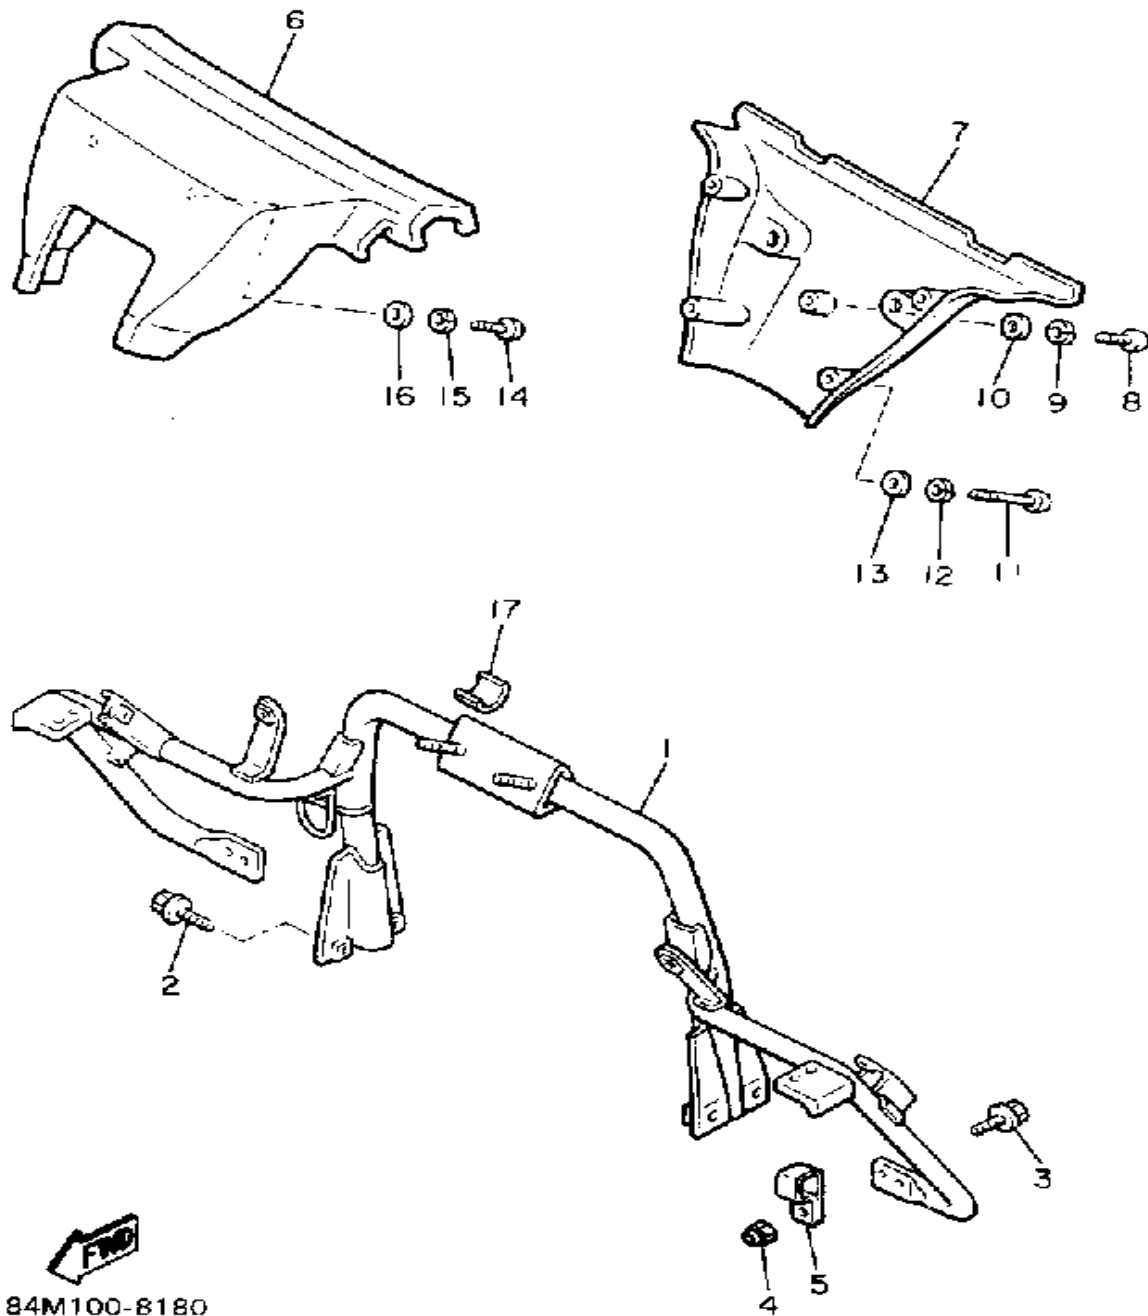

STEERING GATE

Ref. No.	Part Number	Description	Qty	Remarks
1	84M-23870-00-00	STEERING GATE COMP (82M-23870-00)	1	
2	90105-08447-00	BOLT, WASHER BASED	4	
3	95811-06030-00	BOLT, FLANGE	4	
4	95701-06300-00	NUT, NYLON	4	
5	90465-06013-00	CLAMP	1	
6	82M-23815-01-00	PAD, STEERING	1	
7	80L-23817-01-00	PAD, STEERING	1	
8	98506-05010-00	SCREW, PAN HEAD	1	
9	92906-05100-00	.WASHER, SPRING	1	
10	92906-05200-00	WASHER	1	
11	98506-05030-00	.SCREW, PAN HEAD	4	
12	92906-05100-00	.WASHER, SPRING	4	
13	92906-05600-00	.WASHER, PLATE	4	
14	98580-05012-00	SCREW, PAN HEAD	2	
15	92990-05100-00	WASHER, SPRING	2	
16	92901-05600-00	WASHER, PLATE	2	
17	8V0-23858-00-00	SPACER	2	

84M100-8180

Not For Resale
www.SmallEngineDiscount.com