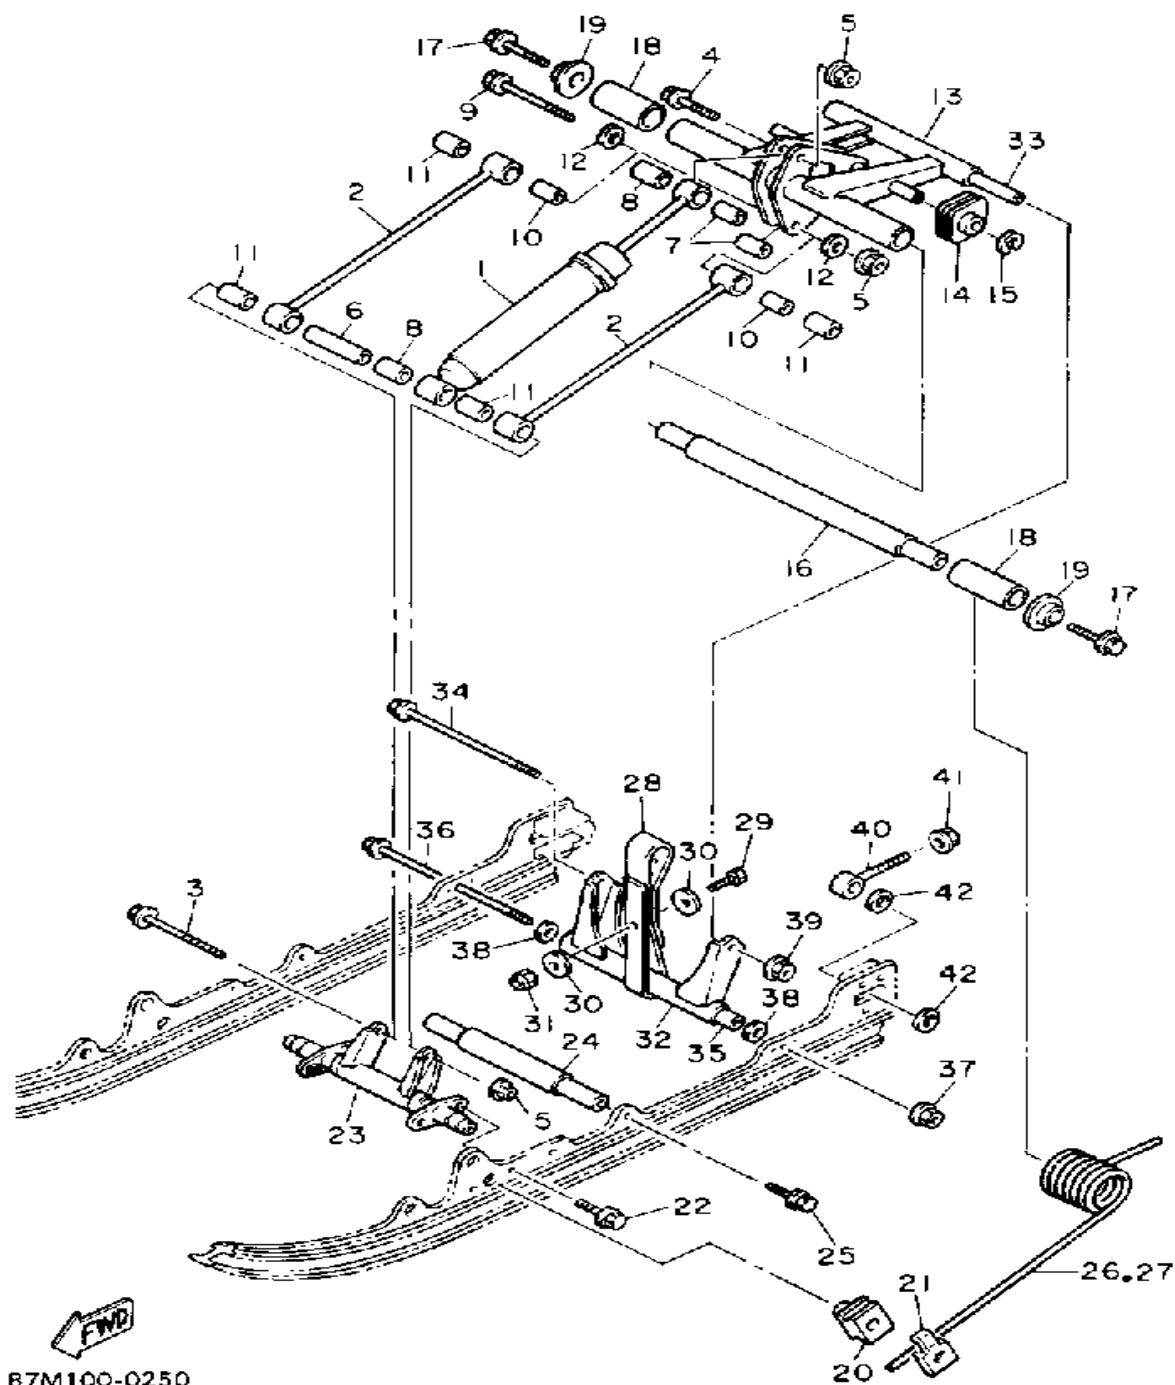

TRACK SUSPENSION 3

B7M100-0250

Ref. No.	Part Number	Description	Qty	Remarks
30	90201-06407-00	WASHER, PLATE	2	
31	95701-06300-00	NUT, NYLON	1	
32	86M-47417-00-00	BRACKET, 3	1	
33	90387-083G6-00	COLLAR	1	
34	97022-08220-00	BOLT	1	
35	90387-08632-00	COLLAR	1	
36	95822-08250-00	BOLT, FLANGE	1	
37	95601-08200-00	NUT, SELF LOCKING	1	
38	90201-08649-00	WASHER, PLATE	2	
39	95712-08300-00	NUT, FLANGE	1	
40	8K2-47479-01-00	COLLAR 3	2	
41	95701-10300-00	NUT, FLANGE	2	
42	90201-20279-00	WASHER, PLATE	4	

Not For Resale

www.SmallEngineDiscount.com