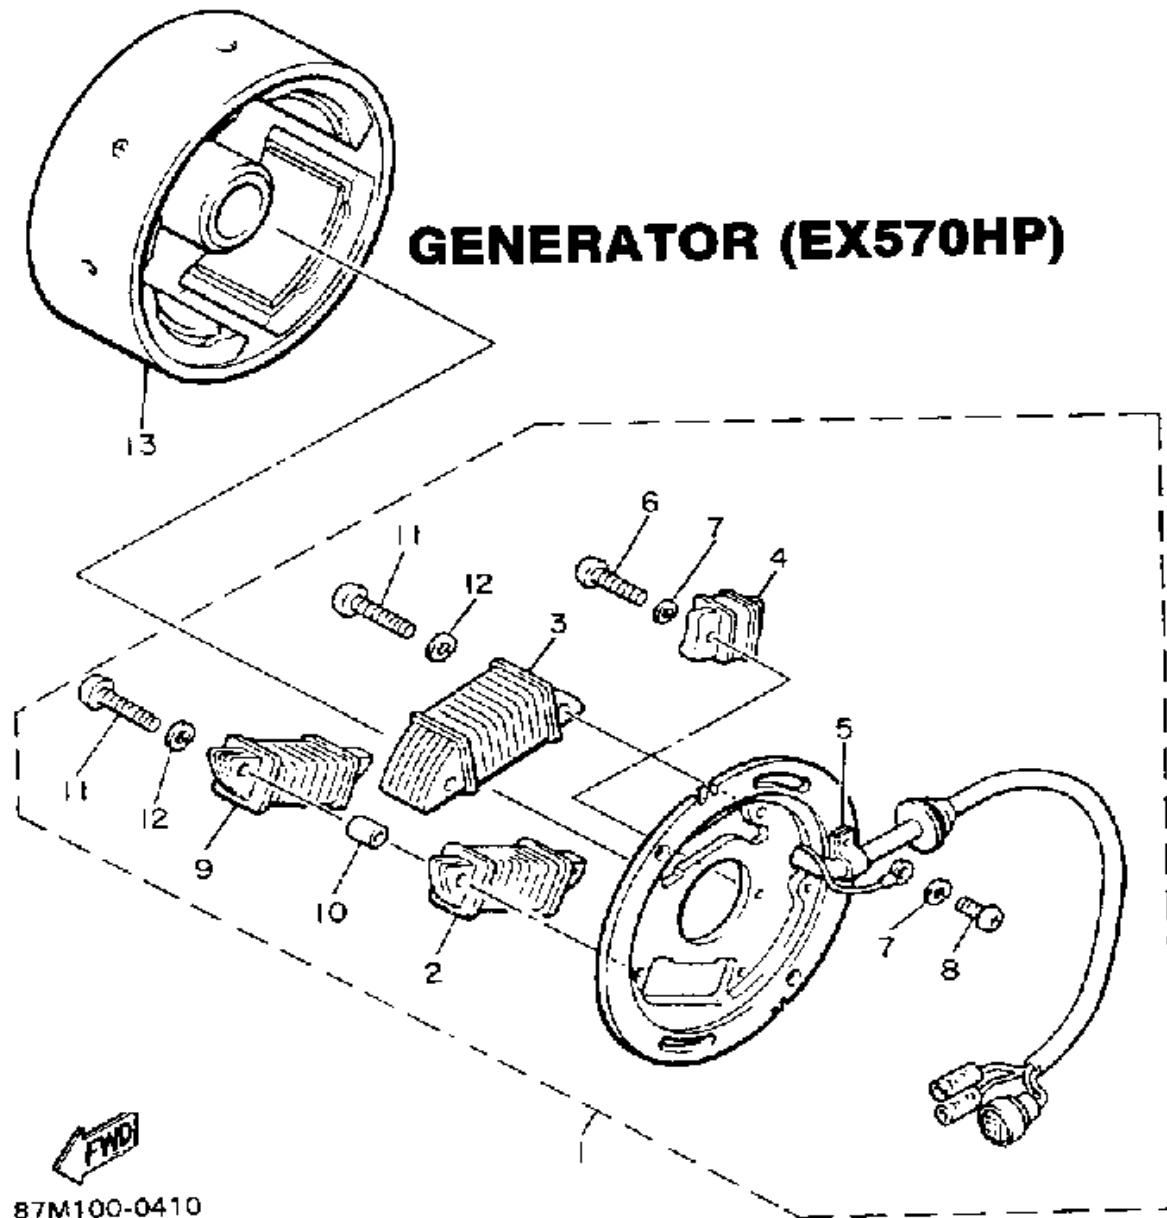

GENERATOR (EX570P)

Ref. No.	Part Number	Description	Qty	Remarks
1	86M-85510-00-00	STATOR ASSEMBLY	1	
2	86M-85511-00-00	. COIL, SOURCE (8T0-85511-20)	1	
3	86M-85513-00-00	. COIL, LIGHTING 1	1	
4	82M-85580-20-00	. COIL, PULSER (8N5-85580-20)	1	
5	445-81328-20-00	. .CLAMP	1	
6	98506-04018-00	. .SCREW, PAN HEAD	2	
7	92901-04100-00	. .WASHER, SPRING	3	
8	98580-04008-00	. .SCREW, PAN HEAD	1	
9	82M-85514-20-00	. COIL, LIGHTING 2 (8V0-85514-20)	1	
10	8T0-85519-20-00	. SPACER	2	
11	98501-05040-00	. .SCREW, PAN HEAD (98502-05040)	4	
12	92990-05100-00	. .WASHER, SPRING	4	
13	87M-85550-00-00	ROTOR ASSEMBLY	1	

Not For Resale

www.SmallEngineDiscount.com