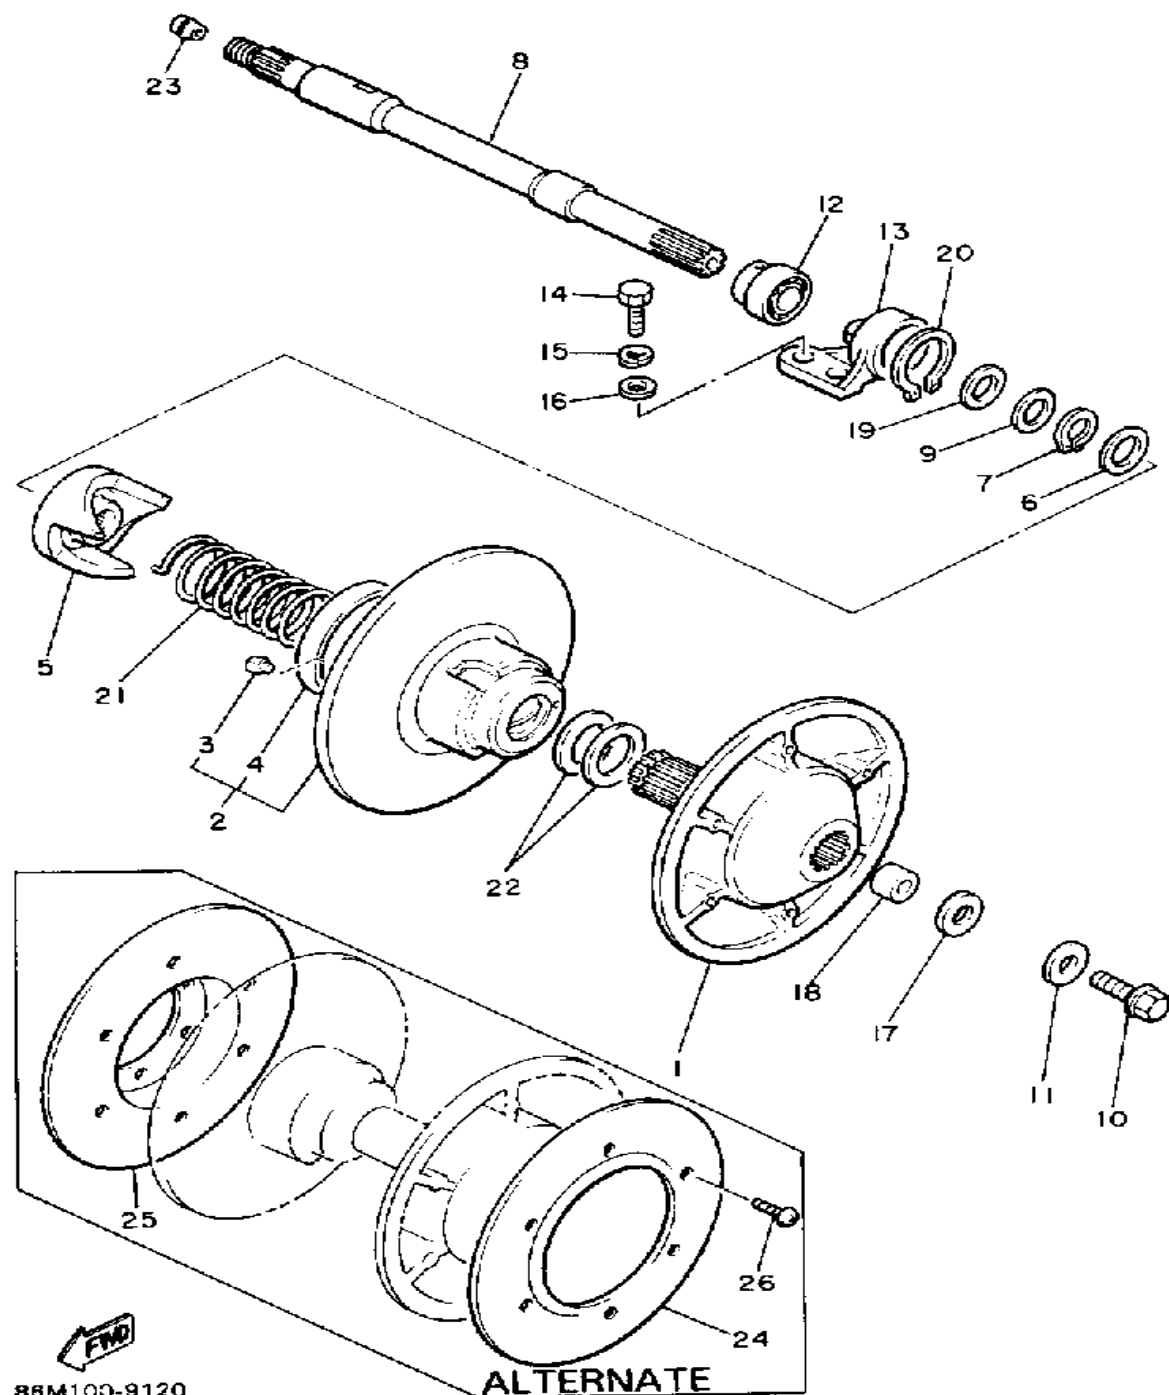

SECONDARY SHEAVE

Ref. No.	Part Number	Description	Qty	Remarks
1	80R-17660-01-00	SEC. FIXED SHEAVECOMP ...	1	
2	84M-17670-00-00	SEC SLIDING SHEAVE	1	
3	8X6-17688-00-00	. SHOE, RAMP	3	
4	90380-90117-00	. BUSH, BIMETAL FORMED (90384-90081-00)	1	
5	8U7-17684-01-00	SEAT, SEC SPRING	1	FOR EX570P
	87X-17684-00-00	SEAT, SEC SPRINGSRING ..	1	
6	90201-34684-00	WASHER, PLATE	1	
7	93440-34170-00	CIRCLIP	1	
8	87M-17681-00-00	SHAFT, SECONDARY	1	
9	90201-25526-00	WASHER, PLATE (T2.0)	1	UR
	90201-25527-00	WASHER, PLATE (T1.0)	1	UR
10	90105-14175-00	BOLT, WASHER BASED	1	
11	90201-140A6-00	WASHER, PLATE	1	
12	888-17678-00-00	BEARING	1	
13	8V0-47631-00-00	HOUSING, BEARING	1	FOR EX570P
	87X-47631-00-00	HOUSING, BEARING	1	
14	91311-08020-00	BOLT, SOCKET HEAD	4	FOR EX570HP
	97022-08022-00	BOLT	4	FOR EX570P
15	92990-08100-00	.WASHER, SPRING	4	
16	92990-08600-00	.WASHER, PLATE	4	
17	90201-225A4-00	WASHER, PLATE (T=1.0)	1	
	90201-222F0-00	WASHER, PLATE (T=0.5)	1	
18	90387-147A8-00	COLLAR	1	
19	90201-252F1-00	WASHER, PLATE (T0.5)	1	UR
20	99009-52500-00	CIRCLIP	1	
21	90508-50746-00	SPRING, TORSION	1	
22	90201-345G2-00	WASHER, PLATE	2	
23	82M-17699-00-00	PLUG, OIL	1	

CONTINUED ON NEXT FRAME ►

Not For Resale

www.SmallEngineDiscount.com