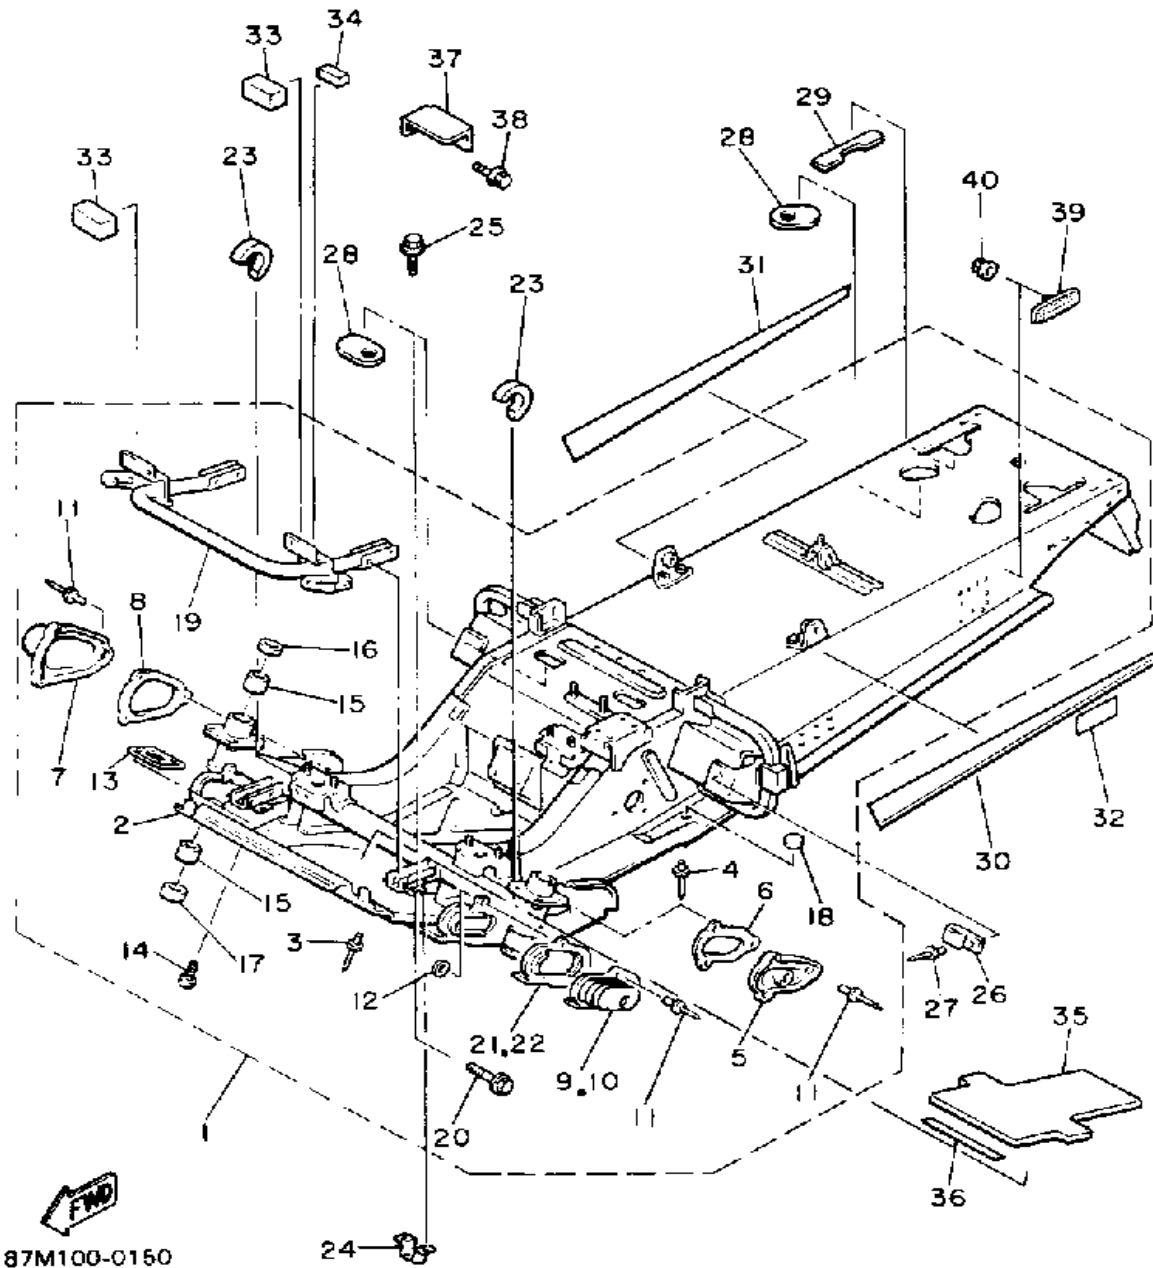

FRAME

Ref. No.	Part Number	Description	Qty	Remarks
1	86M-21910-00-00	FRAME	1	
2	86M-21912-00-00	. PANEL, SUB FRAME 1	1	
3	90267-48141-00	. RIVET, BLIND	32	
4	90267-48060-00	. RIVET, BLIND	8	
5	8M6-2198F-00-00	. COVER 1	1	
6	8M6-21998-00-00	. SPACER	1	
7	82M-23818-00-00	. COVER, STEERING	1	
8	82M-77526-00-00	. WASHER 2	1	
9	82M-2198F-00-00	. COVER 1 (L.H)	1	
10	82M-2198G-00-00	. COVER 2 (R.H)	1	
11	90267-40076-00	. RIVET, BLIND	12	
12	90201-047A7-00	. WASHER, PLATE	6	
13	8M6-21917-00-00	. PANEL, SUB FRAME 6	2	
14	90159-05137-00	. SCREW, WITH WASHER	8	
15	90384-36134-00	. BUSH, BIMETAL FORMED	4	
16	93102-36232-00	. OIL SEAL	2	
17	93103-36117-00	. OIL SEAL	2	
18	80F-21998-00-00	. SPACER	1	
19	84M-77512-01-00	. BUMPER, FRONT 2	1	
20	95811-08035-00	. BOLT, FLANGE	4	
21	82M-2195E-00-00	. PLATE, STRING BRACKET 1 (L, H)	1	
22	82M-2195F-00-00	. PLATE, STRING BRACKET 2 (R, H)	1	
23	82M-77277-00-00	DAMPER, NOISE 7	2	
24	82M-21938-00-00	REINFORCEMENT, SUB FRAME 2	2	
25	95811-06010-00	BOLT, FLANGE	4	
26	90461-05003-00	.CLAMP	1	
27	90267-48053-00	RIVET, BLIND	1	

CONTINUED ON NEXT FRAME ►