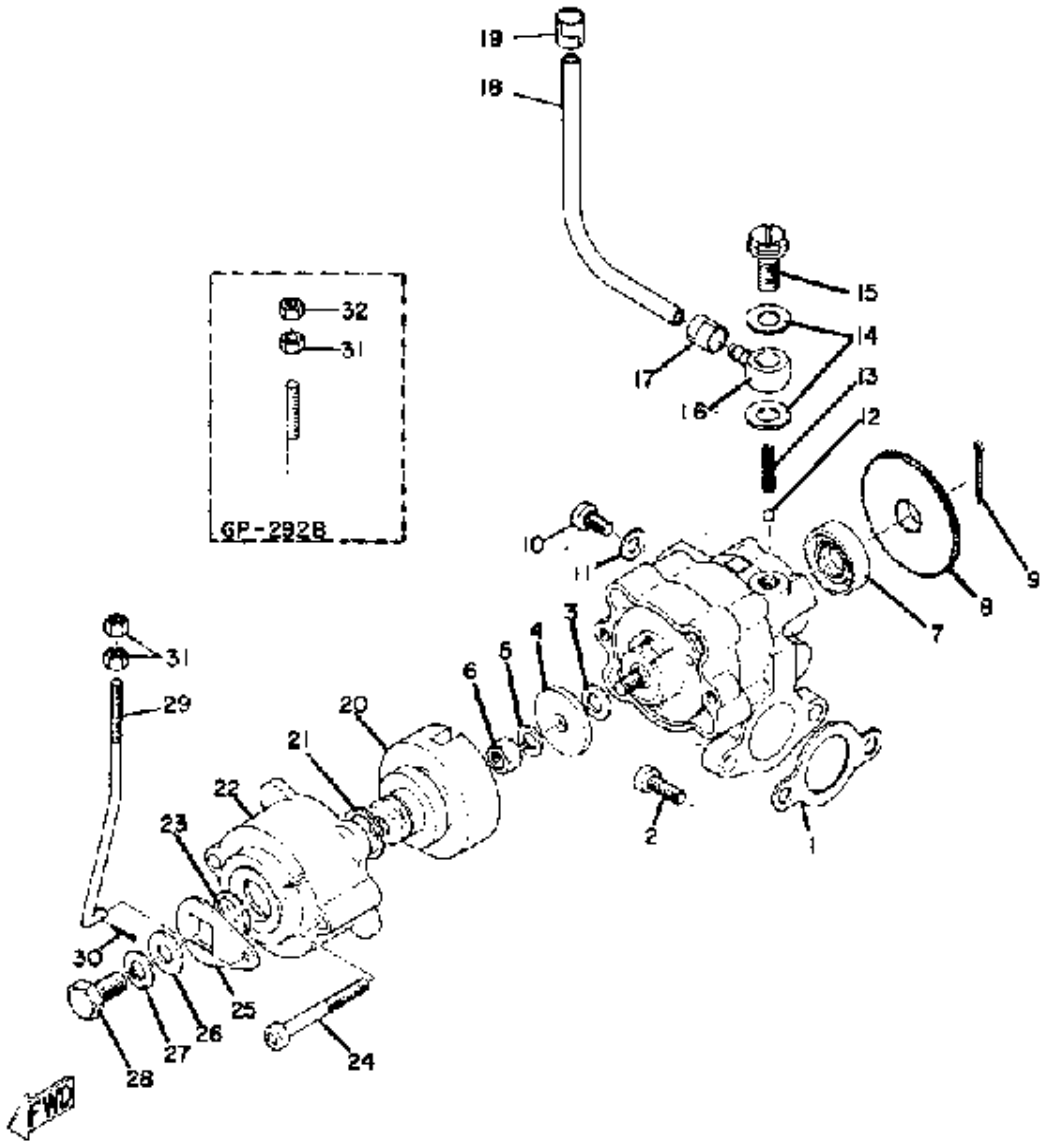

Property of www.SmallEngineDiscount.com - Not for Resale

OIL PUMP

Ref. No.	Part Number	Description	Qty	Remarks
1	3MT-13116-00-00	GASKET, PUMP CASE (8Y0-13116-00)	1	
2	98580-05016-00	SCREW, PAN HEAD	2	
3	137-13137-00-10	. SHIM (1.0T)	1	
4	137-13138-01-00	. PLATE, ADJUSTING	1	
5	92990-05100-00	. WASHER, SPRING	1	
6	95380-05600-00	. NUT	1	
7	93101-10090-00	. OIL SEAL	1	
8	(137-13128-00-00)	PLATE, STARTER	1	
9	91401-12018-00	. PIN, COTTER	1	
10	98901-04008-00	. SCREW, BIND	1	
11	90430-04004-00	. GASKET	1	
12	93505-32002-00	. BALL	1	
13	(90501-02017-00)	SPRING, COMPRESSION	1	
14	90430-06011-00	. GASKET	2	
15	90401-06001-00	. BOLT, UNION	1	
16	214-13162-01-00	. BANJO, DLVRY PIPE	1	
17	90468-02033-00	. CLIP	1	
18	90445-05301-00	. HOSE (214-13161-01)	1	
19	90468-02033-00	CLIP	1	
20	(812-13153-00-00)	SHAFT, PUMP CONTROL	1	
21	(812-13147-00-00)	SHIM	1	
22	(812-13146-00-00)	COVER, AJST PULLEY	1	
23	99001-09600-00	CIRCLIP	1	
24	98511-04030-00	SCREW, PAN HEAD	2	
25	(812-13156-00-00)	LEVER, PUMP CONTROL	1	
26	92990-06200-00	WASHER	1	
27	92995-06100-00	WASHER, SPRING	1	
28	97013-06012-00	BOLT	1	