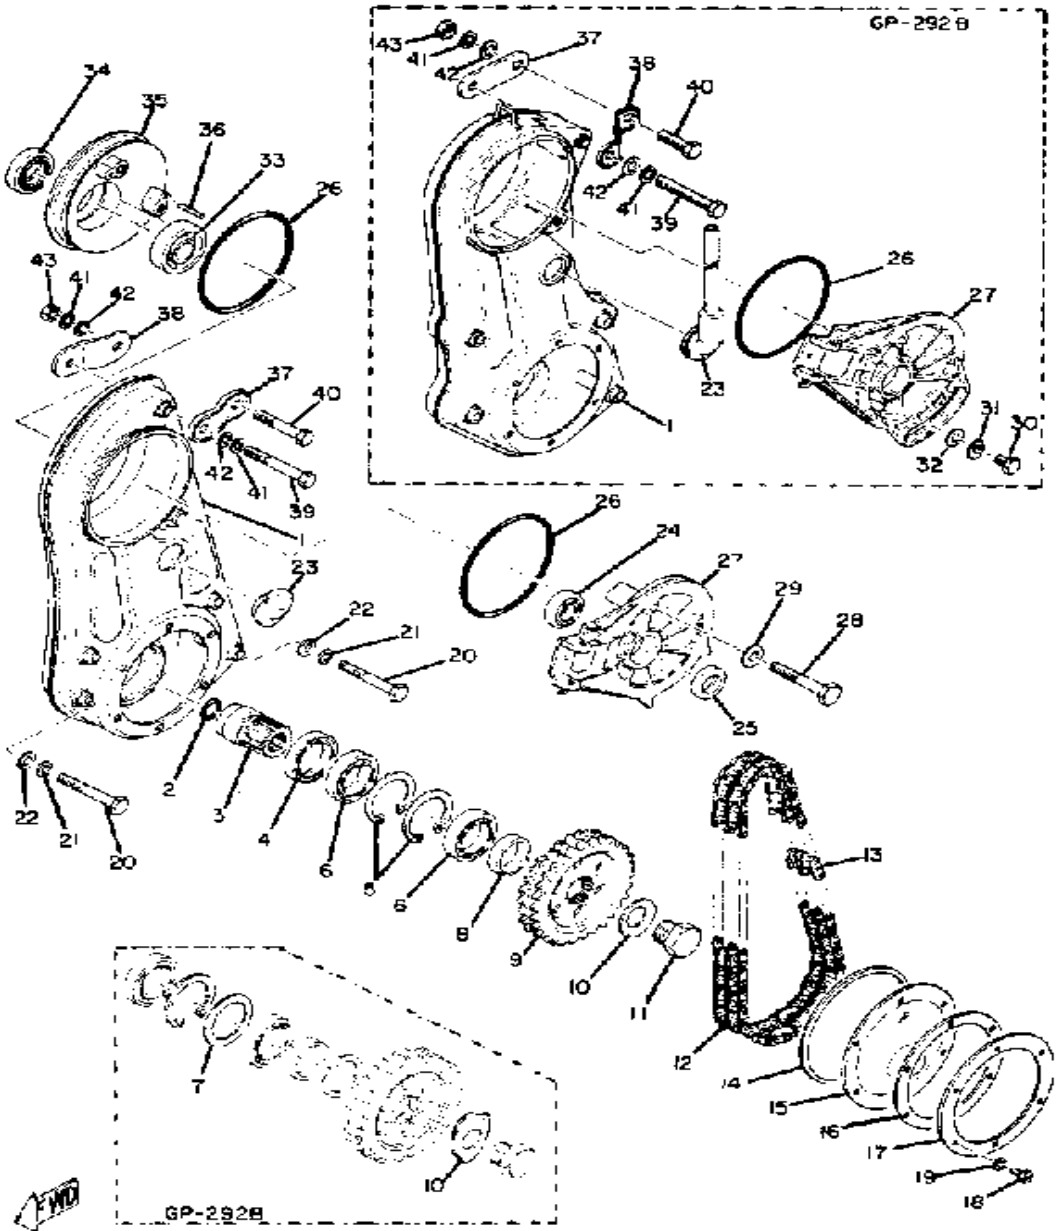

TRACK DRIVE

Ref. No.	Part Number	Description	Qty	Remarks
22	92990-08200-00	WASHER, PLAIN	4	
23	(810-47559-00-00)	CAP 2	1	
	(861-47559-00-00)	CAP 2	1	
24	93306-20310-00	BEARING	1	
25	93102-22087-00	OIL SEAL	1	
26	93211-13109-00	O-RING	2	
27	(818-47561-00-00)	HOUSING, SEC SHAFT	1	
	845-47561-01-00	HOUSING, SEC SHAFT	1	
28	97013-08060-00	BOLT (663)	2	
29	90210-08002-00	WASHER, SEAL	2	
30	97313-08018-00	BOLT, HEXAGON (97301-08016)	1	
31	(90215-08027-00)	WASHER, LOCK	1	
32	92990-08200-00	WASHER, PLAIN	1	
33	93306-30407-00	BEARING (B6304C3)	1	
34	93102-30083-00	SEAL, OIL	1	
35	810-47562-00-00	HOUSING, SEC SHAFT	1	
36	93604-18058-00	PIN, DOWEL	2	
37	(820-47565-00-00)	STAY 1	1	
	(844-47565-00-00)	STAY 1	1	
38	(820-47566-00-00)	STAY 2	1	
	(844-47566-00-00)	STAY 2	1	
39	97021-08070-00	BOLT	1	
40	97313-08035-00	BOLT, HEXAGON	1	
	97313-08055-00	BOLT, HEXAGON	1	
41	92990-08100-00	WASHER	2	
42	92990-08200-00	WASHER, PLAIN	2	
43	95333-08600-00	NUT	1	

Property of www.SmallEngineDiscount.com - Not for Resale