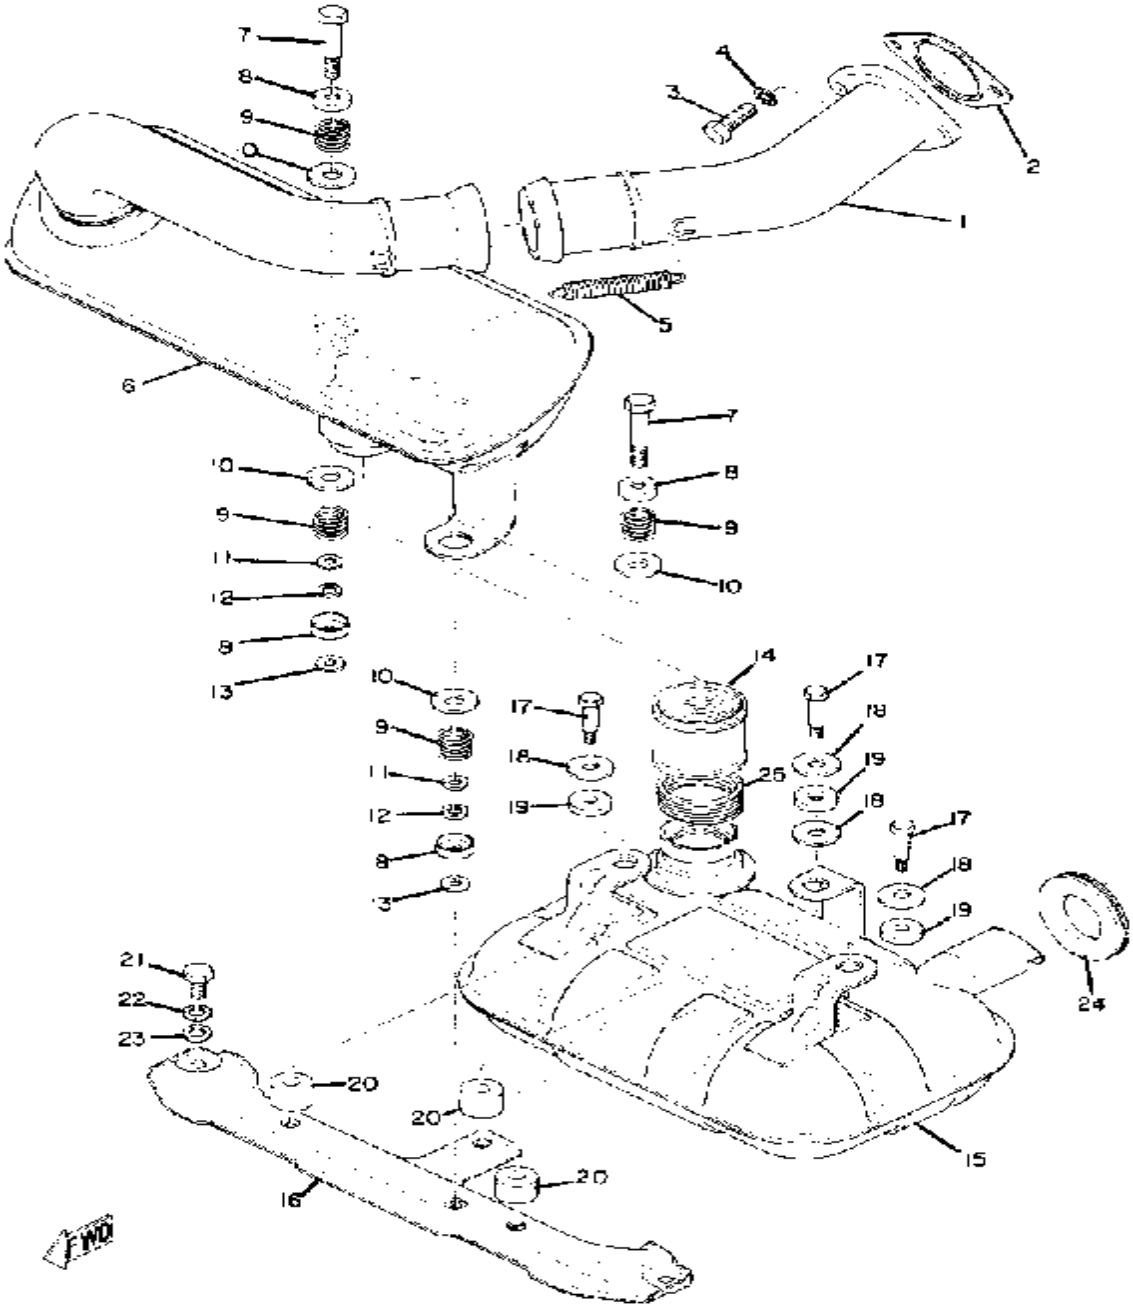

EXHAUST GP-292B

Ref. No.	Part Number	Description	Qty	Remarks
1	(839-14610-00-00)	EXHAUST PIPE ASSEMBLY L	1	
2	834-14613-00-00	GASKET, EXST PIPE	1	
3	806-14651-00-00	BOLT	2	
4	92990-08100-00	WASHER	2	
5	821-14773-00-00	SPRING, MUFFLER	2	
6	(845-14710-02-00)	MUFFLER ASSEMBLY L	1	
7	90109-08293-00	BOLT	2	
8	(812-14793-00-00)	PLATE, MUFFLER	4	
9	90501-18114-00	SPRING, COMPRESSION	4	
10	90201-10437-00	WASHER, PLATE	4	
11	(90560-08065-00)	SPACER	2	
12	92990-08100-00	WASHER	2	
13	(90201-07080-00)	WASHER, PLATE	2	
14	841-14714-00-00	GASKET, MUFFLER	1	
15	841-14720-01-00	MUFFLER ASSEMBLY R	1	
16	(841-14771-02-00)	STAY, MUFFLER 1	1	
17	90109-06023-00	BOLT	3	
18	90201-085E6-00	WASHER PLATE	4	
19	(841-14757-00-00)	DAMPER, MUFFLER 2	3	
20	(841-14747-01-00)	DAMPER, MUFFLER	3	
21	97313-08016-00	BOLT, HEXAGON	2	
22	92990-08100-00	WASHER	2	
23	92990-08200-00	WASHER, PLAIN	2	
24	841-14718-00-00	PROTECTOR, MUFF 1	1	
25	(90504-30004-00)	SPRING, COMPRESSION	1	

Property of www.SmallEngineDiscount.com - Not for Resale