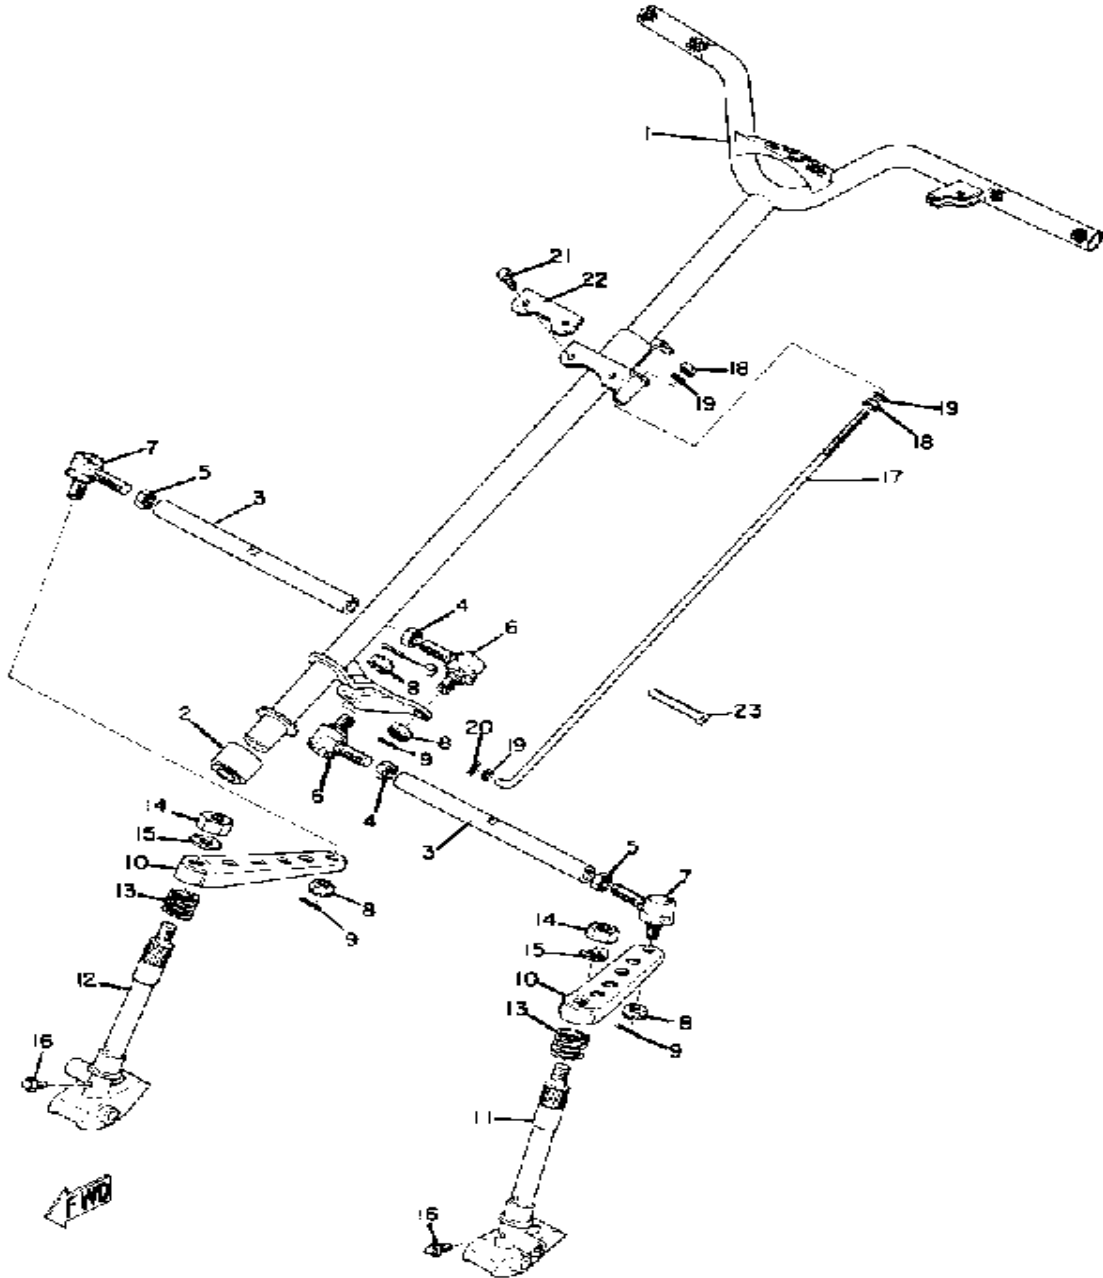

STEERING GP-292

Ref. No.	Part Number	Description	Qty	Remarks
1	813-23811-00-00	COLUMN, STEERING	1	
2	(806-23875-00-00)	BEARING, STRG LOWER	1	
3	(821-23821-00-00)	ROD, STEERING RELAY	2	
4	90170-12055-00	NUT	2	
5	90170-12054-00	NUT	2	
6	(821-23841-90-00)	JOINT, UNIVERSAL 1	2	
7	(821-23845-90-00)	JOINT, UNIVERSAL 2	2	
8	90171-10002-00	NUT, CASTLE	4	
9	91401-25030-00	PIN, COTTER	4	
10	(810-23851-00-00)	ARM, OUTSIDE 1	2	
11	(806-23853-00-00)	COLUMN, SKI 1	1	
12	(806-23854-00-00)	COLUMN, SKI 2	1	
13	90501-35154-00	SPRING, COMPRESSION	2	
14	95306-12600-00	NUT	2	
15	90215-12031-00	WASHER, LOCK (810-23857-00)	2	
16	93700-06M03-00	NIPPLE, GREASE	2	
17	813-23861-00-00	BAR, TENSION	1	
18	95316-06700-00	NUT 54G	2	
19	92906-06200-00	WASHER	3	
20	90468-10050-00	CLIP	1	
21	97016-06020-00	BOLT	2	
22	(810-23894-00-00)	WASHER, LOCK 1	1	
23	J45-83936-00-00	BAND, SWITCH CORD	3	

Property of www.SmallEngineDiscount.com - Not for Resale