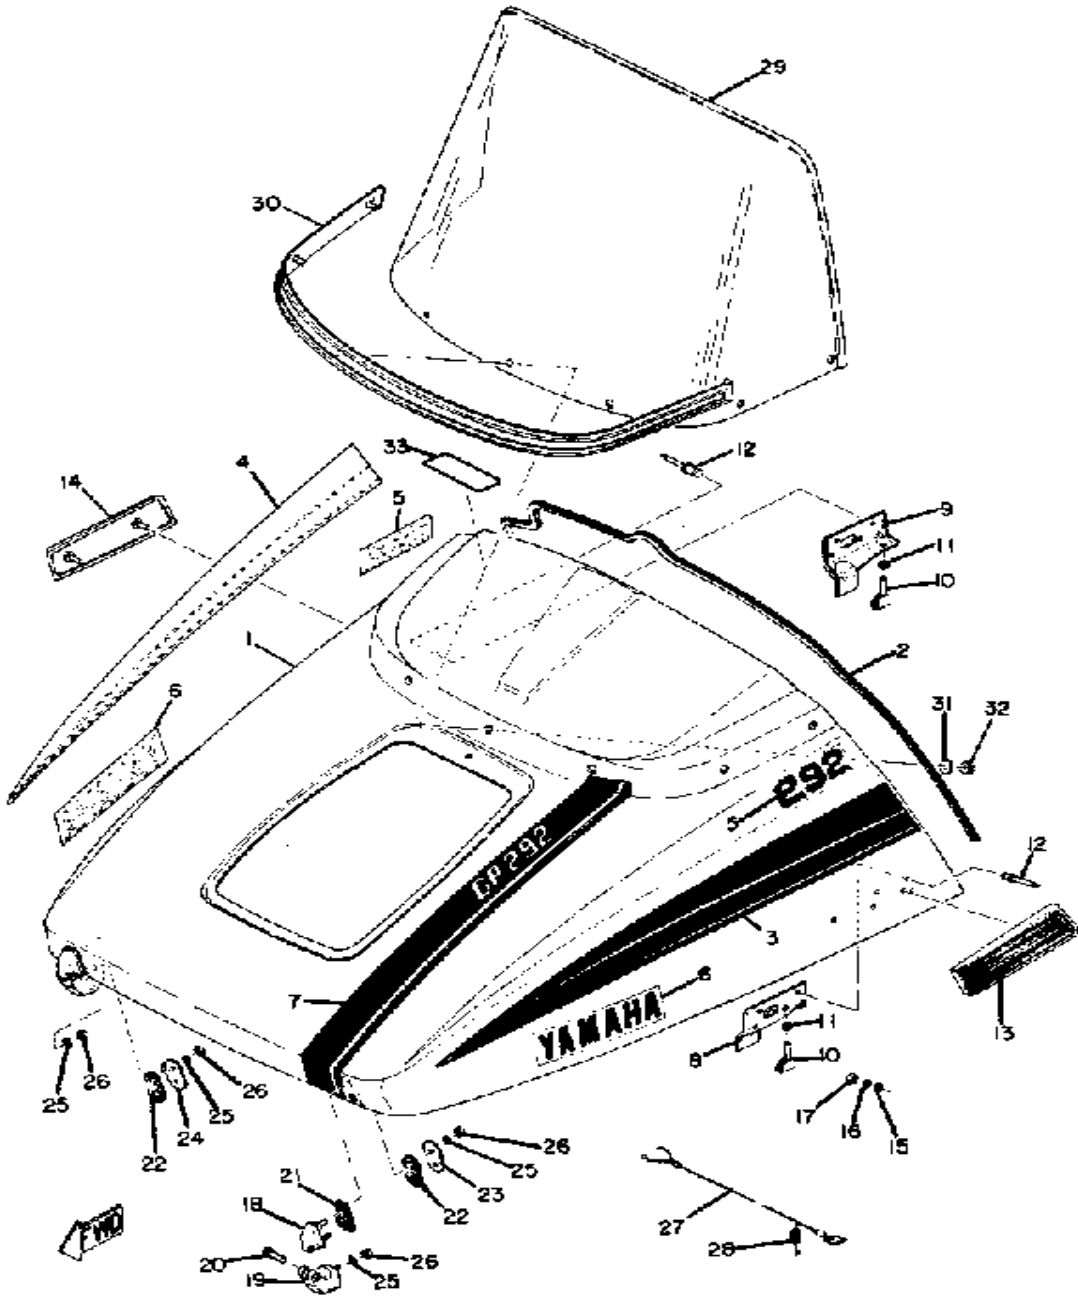

SHROUD GP-292B

Ref. No.	Part Number	Description	Qty	Remarks
1	841-77111-00-00	SHROUD	1	
2	(841-77166-00-00)	TRIM 2	1	
3	841-77163-00-00	ORNAMENT 1	1	
4	(841-77164-00-00)	ORNAMENT 2	1	
5	(839-77356-00-00)	EMBLEM 6	2	
6	(838-77357-00-00)	EMBLEM 7	2	
7	845-77169-00-00	ORNAMENT 3	1	
8	(841-77136-00-00)	CLAMP 2	1	
9	(841-77138-00-00)	CLAMP 4	1	
10	(841-77171-01-00)	BODY, LATCH 1	2	
11	95380-06600-00	NUT	2	
12	90267-40M00-00	RIVET, BLIND	8	
13	(838-77131-00-00)	LOUVER 1	1	
14	838-77132-00-00	LOUVER 2	1	
15	92990-05200-00	WASHER, PLAIN	4	
16	92990-05100-00	WASHER, SPRING	4	
17	95380-05600-00	NUT	4	
18	(841-77140-00-00)	HINGEASSEMBLY	2	
19	(841-77147-00-00)	HINGE 3	2	
20	90243-05003-00	PIN	2	
21	841-77199-00-00	DAMPER 2	2	
22	(841-77198-00-00)	DAMPER 1	2	
23	(841-77153-00-00)	PLATE, BACK UP 1	1	
24	(841-77154-00-00)	PLATE, BACK UP 2	1	
25	92995-06100-00	WASHER, SPRING	6	
26	95380-06600-00	NUT	6	
27	841-77118-00-00	STOPPER, SHROUD	1	
28	838-77159-00-00	. CLAMP, ROD	1	
29	(844-77210-01-00)	WINDSHIELD	1	

CONTINUED ON NEXT FRAME ➤

Property of www.SmallEngineDiscount.com - Not for Resale