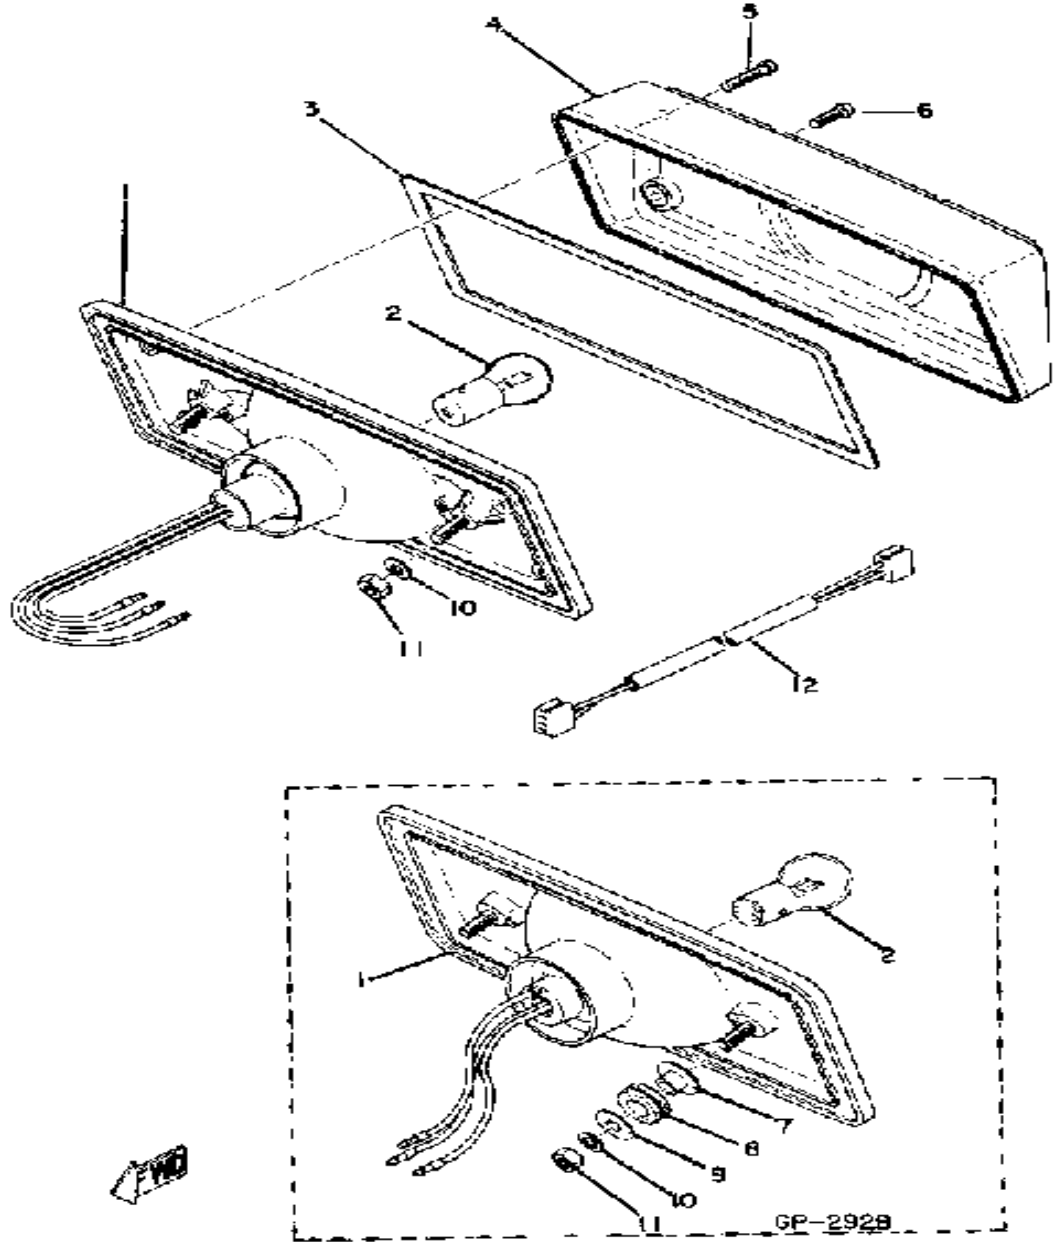

TAIL LAMP

Ref. No.	Part Number	Description	Qty	Remarks
1	(821-84711-01-00)	BASE, TAILLIGHT	1	
	853-84710-00-00	. TAILLIGHT UNIT ASSEMBLY	1	
2	137-84714-61-00	. BULB, TL 12V23/8W (J50-83311-00)	1	
	35R-83311-00-00	. BULB	1	
3	821-84712-00-00	. SEAT, BASE	1	
4	821-84721-00-00	. LENS, TAILLIGHT	1	
5	98511-04030-00	. SCREW, PAN HEAD	2	
6	98503-04014-00	. SCREW, PAN HEAD	2	
7	90387-06024-00	COLLAR	2	
8	(90480-14075-00)	GROMMET	2	
9	90201-06057-00	WASHER, PLATE	2	
10	92995-06100-00	WASHER, SPRING	2	
11	95380-06600-00	NUT	2	
12	822-84727-00-00	CORD, TAILLIGHT	1	
-1	821-84710-00-00	TAILLIGHT UNIT ASSEMBLY	1	
	853-84710-00-00	TAILLIGHT UNIT ASSEMBLY	1	

Property of www.SmallEngineDiscount.com - Not for Resale