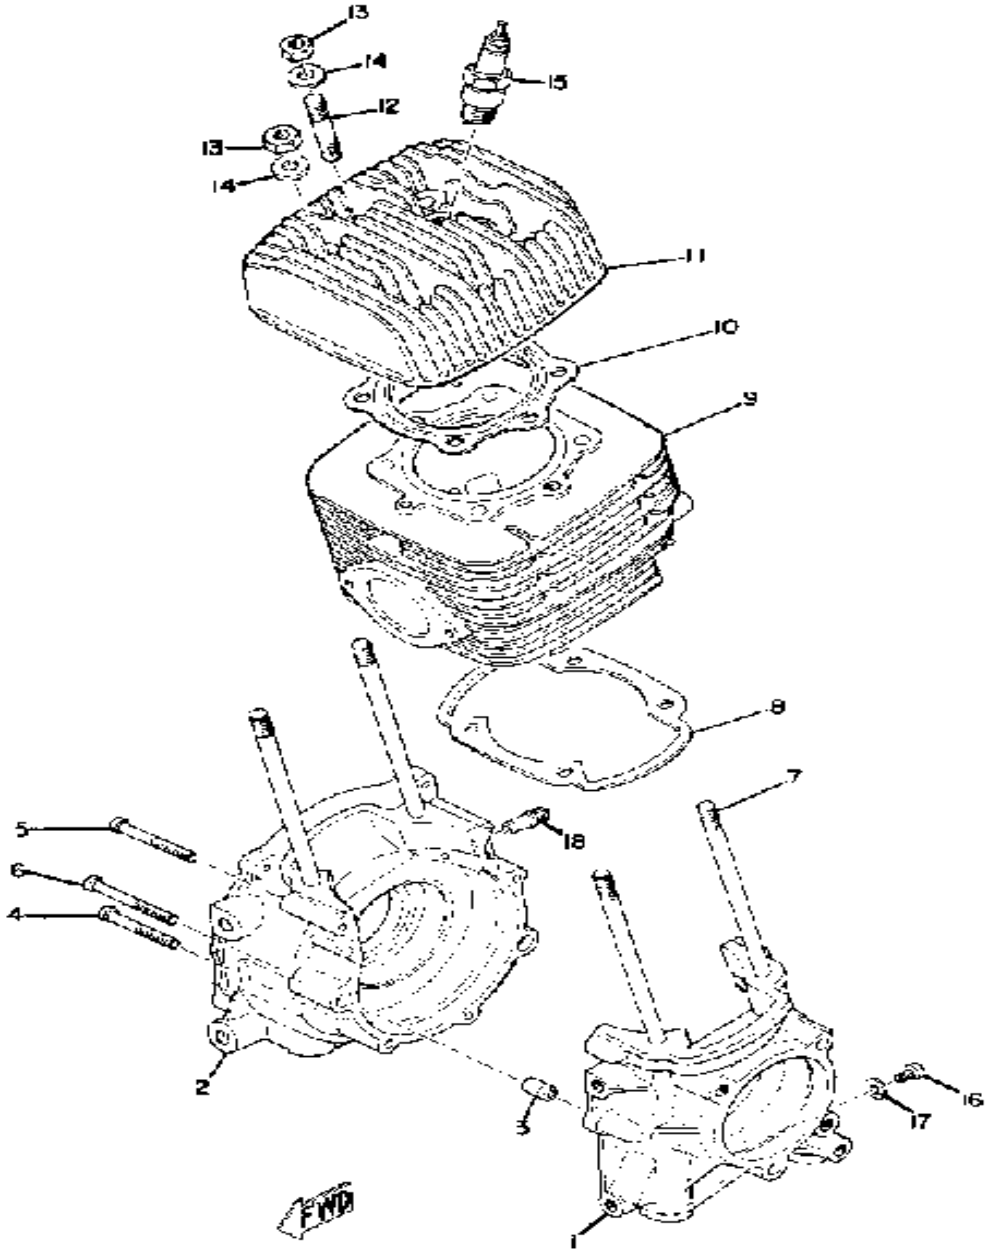

YAMAHA

GENUINE

PARTS CATALOGUE

SNOWMOBILE

Property of www.SmallEngineDiscount.com - Not for Resale

CRANKCASE - CYLINDER

Ref. No.	Part Number	Description	Qty	Remarks
1	839-15100-00-00	CRANKCASE ASSEMBLY	1	
2	839-15100-00-00	CRANKCASE ASSEMBLY	1	
3	91830-02114-00	UNAVAILABLE IN PRICE BOOK (91810-02015)	2	
4	98580-06545-00	SCREW PAN HEAD (92503-06045)	3	
5	98580-06550-00	SCREW PAN HEAD (92503-06050)	2	
6	98580-06055-00	SCREW, pan head (92501-06065-00)	2	
7	(90116-08083-00)	BOLT, STUD	4	
8	812-11351-00-00	GASKET, CYLINDER	1	
9	(823-11311-00-00)	CYLINDER 1	1	
	845-11311-00-00	CYLINDER 1	1	
10	812-11181-00-00	GASKET, CYLINDER HEAD 1	1	
11	(823-11111-00-00)	HEAD, CYLINDER 1	1	
	(845-11111-00-00)	HEAD, CYLINDER 1	1	
12	90116-08057-00	BOLT, STUD	2	
13	812-11171-00-00	NUT, HOLDING (812-11171-00)	6	
14	90201-08100-00	WASHER, PLATE	6	
15	(CMP-N2G00-00-00)	CHAMPION N2G 10PK	1	CHAMPION
	(CMP-N3G00-00-00)	CHAMPION N3G 10PK	1	CHAMPION
16	98580-06010-00	SCREW, PAN HEAD (92503-06010)	1	FOR DRAIN
17	90430-06016-00	GASKET	1	
	90430-06017-00	GASKET	1	
18	J38-11116-00-00	JOINT, BREATHER	1	
-1	839-15100-00-00	CRANKCASE ASSEMBLY	1	