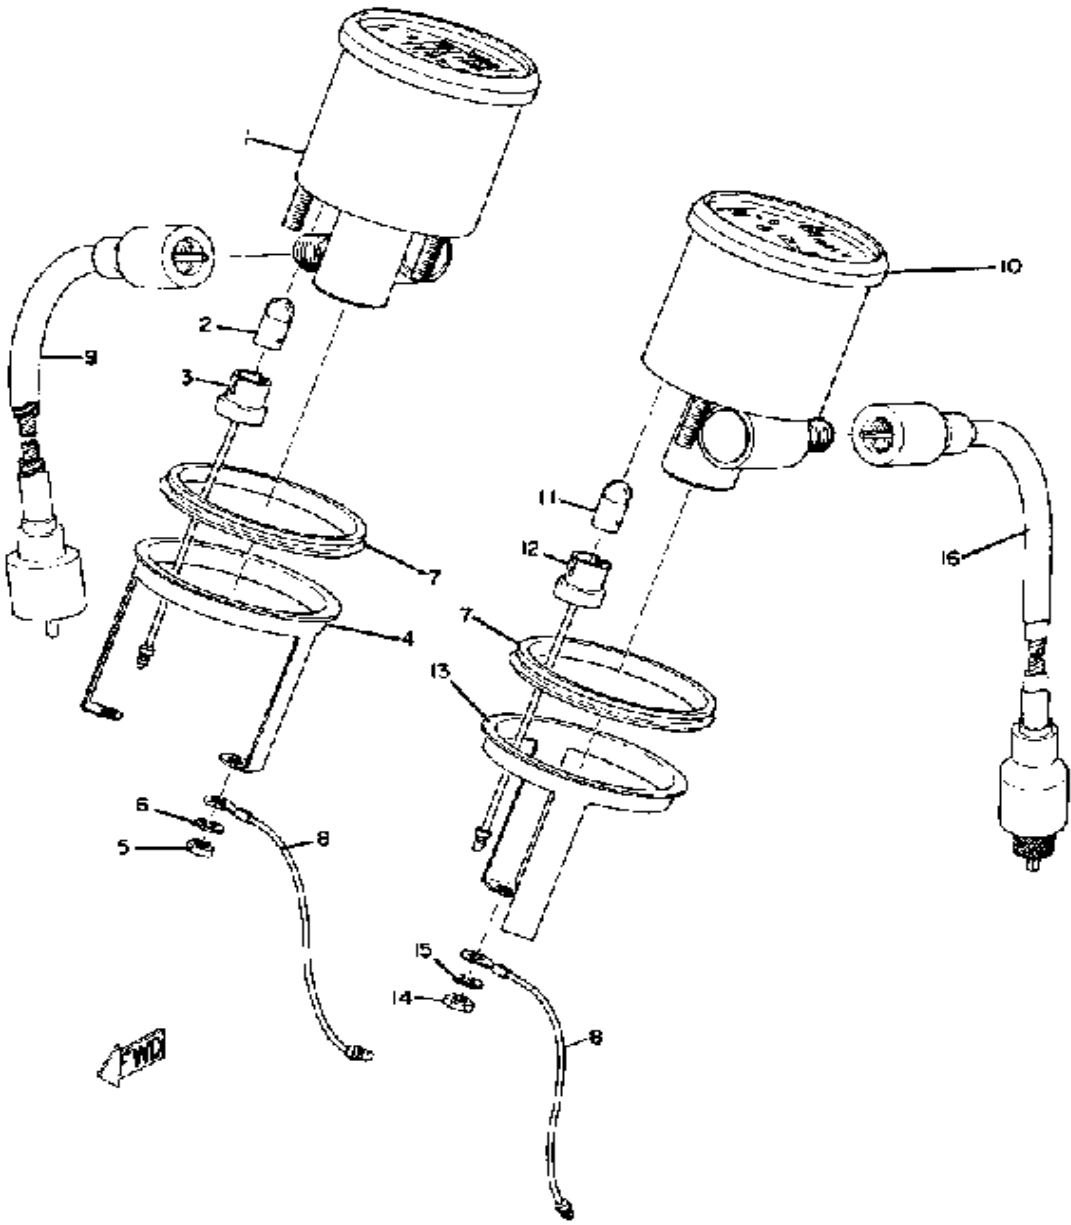

SPEEDOMETER - TACHOMETER GP-292

Ref. No.	Part Number	Description	Qty	Remarks
1	(90480-58085-00)	GROMMET	1	
2	256-84347-00-00	. BULB	1	
3	(90480-58085-00)	GROMMET	1	
4	(839-83514-40-00)	PLATE, FITTING	1	
5	95380-05600-00	. NUT	2	
6	92990-05100-00	. WASHER, SPRING	2	
7	(90480-58085-00)	GROMMET	2	
8	(842-83571-00-00)	CASE, SPDMTR UPPER	2	
9	839-83550-01-00	SPEEDOMETER CABLE	1	
10	(839-83540-00-00)	TACHOMETER ASSEMBLY ...	1	
11	256-84347-00-00	. BULB	1	
12	(90480-58085-00)	GROMMET	1	
13	(839-83514-40-00)	PLATE, FITTING	1	
14	95380-05600-00	. NUT	2	
15	92990-05100-00	. WASHER, SPRING	2	
16	839-83560-00-00	TACHOMETER CABLE	1	

Property of www.SmallEngineDiscount.com - Not for Resale