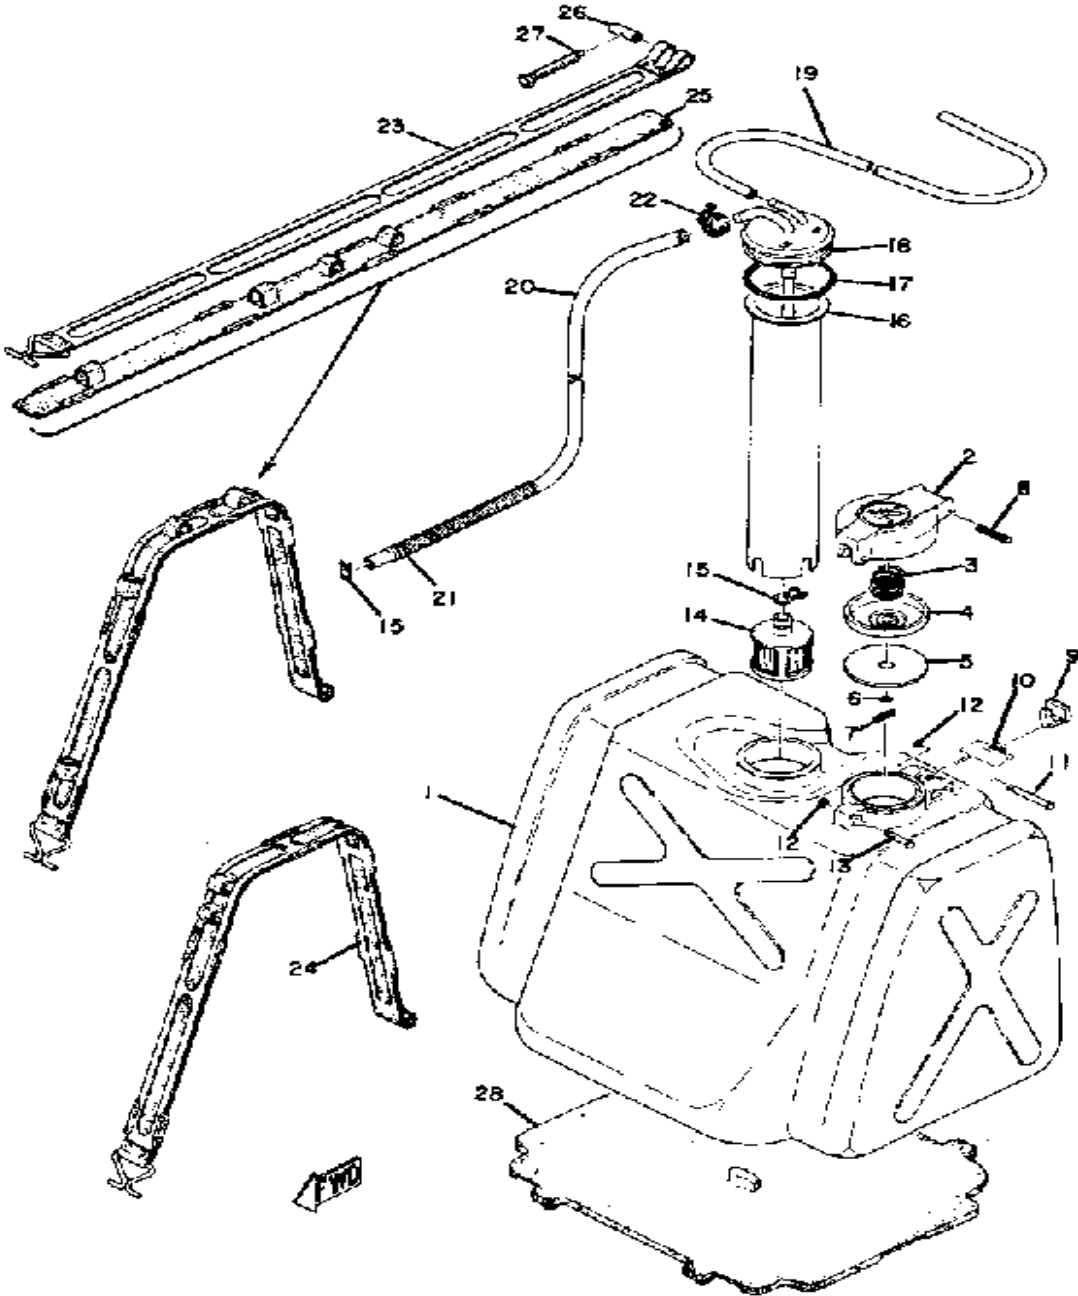

FUEL TANK GP-292B

Ref. No.	Part Number	Description	Qty	Remarks
28	(841-24181-00-00)	DAMPER, LOCATING 1	1	

Property of www.SmallEngineDiscount.com - Not for Resale