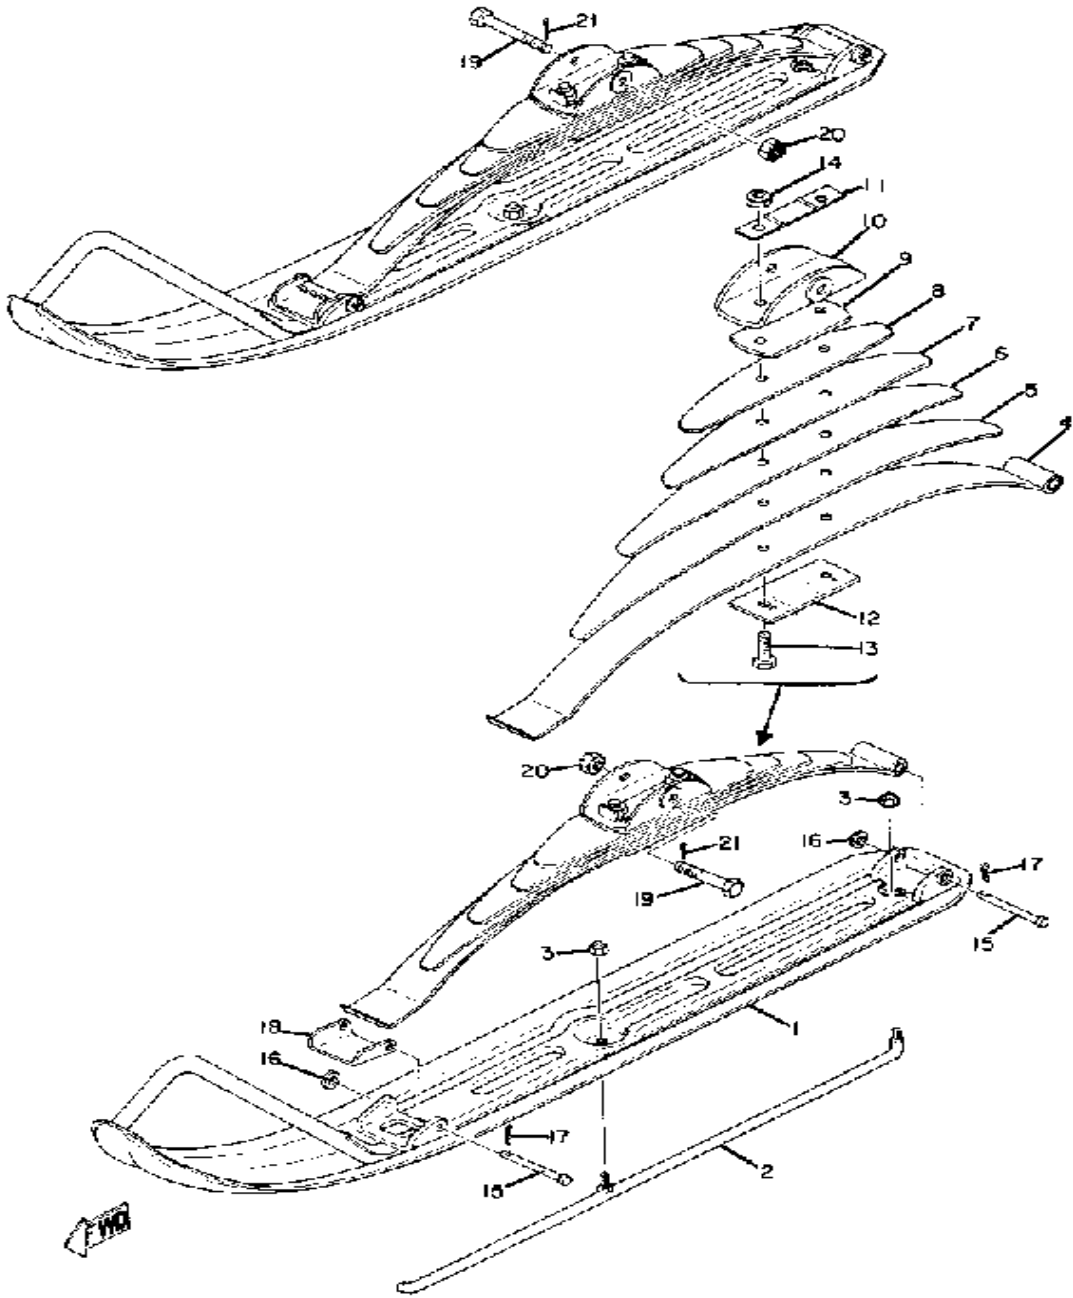

SKI GP-292

Ref. No.	Part Number	Description	Qty	Remarks
1	(838-23710-01-00)	SKI 1	2	
2	821-23731-01-00	RUNNER 1	2	FOR 821-23710-00
	838-23731-03-00	RUNNER 1	2	FOR 838-23710-01
3	90185-08089-00	NUT, SELF-LOCKING	4	
4	(810-23761-00-00)	LEAF 1	2	
5	(810-23762-00-00)	LEAF 2	2	
6	(810-23763-00-00)	LEAF 3	2	
7	(810-23764-00-00)	LEAF 4	2	
8	(810-23771-00-00)	LEAF 5	2	
9	(811-23777-00-00)	SEAT, SPRING 2	2	
10	806-23766-00-00	. SADDLE 1	2	
11	90209-10069-00	. WASHER, SPEC'L SHAP	2	
12	802-23768-00-00	. SEAT, SPRING 1	2	
13	90101-10062-00	. BOLT	4	
14	95336-10600-00	. NUT	4	
15	90240-08035-00	PIN, CLEVIS (801-23733-00)	4	
16	92906-08200-00	WASHER	4	
17	91401-30020-00	PIN, COTTER	4	
18	802-23735-00-00	PLATE, WEAR 1	2	
19	90102-10023-00	BOLT, WITH HOLE	2	
20	95306-10900-00	NUT, SLOTTED	2	
21	91490-20025-00	PIN, SPLIT	2	
-1	(823-23760-00-00)	SPRING ASSEMBLY 1	1	
-2	(823-23770-00-00)	SPRING ASSEMBLY 2	1	

Property of www.SmallEngineDiscount.com - Not for Resale