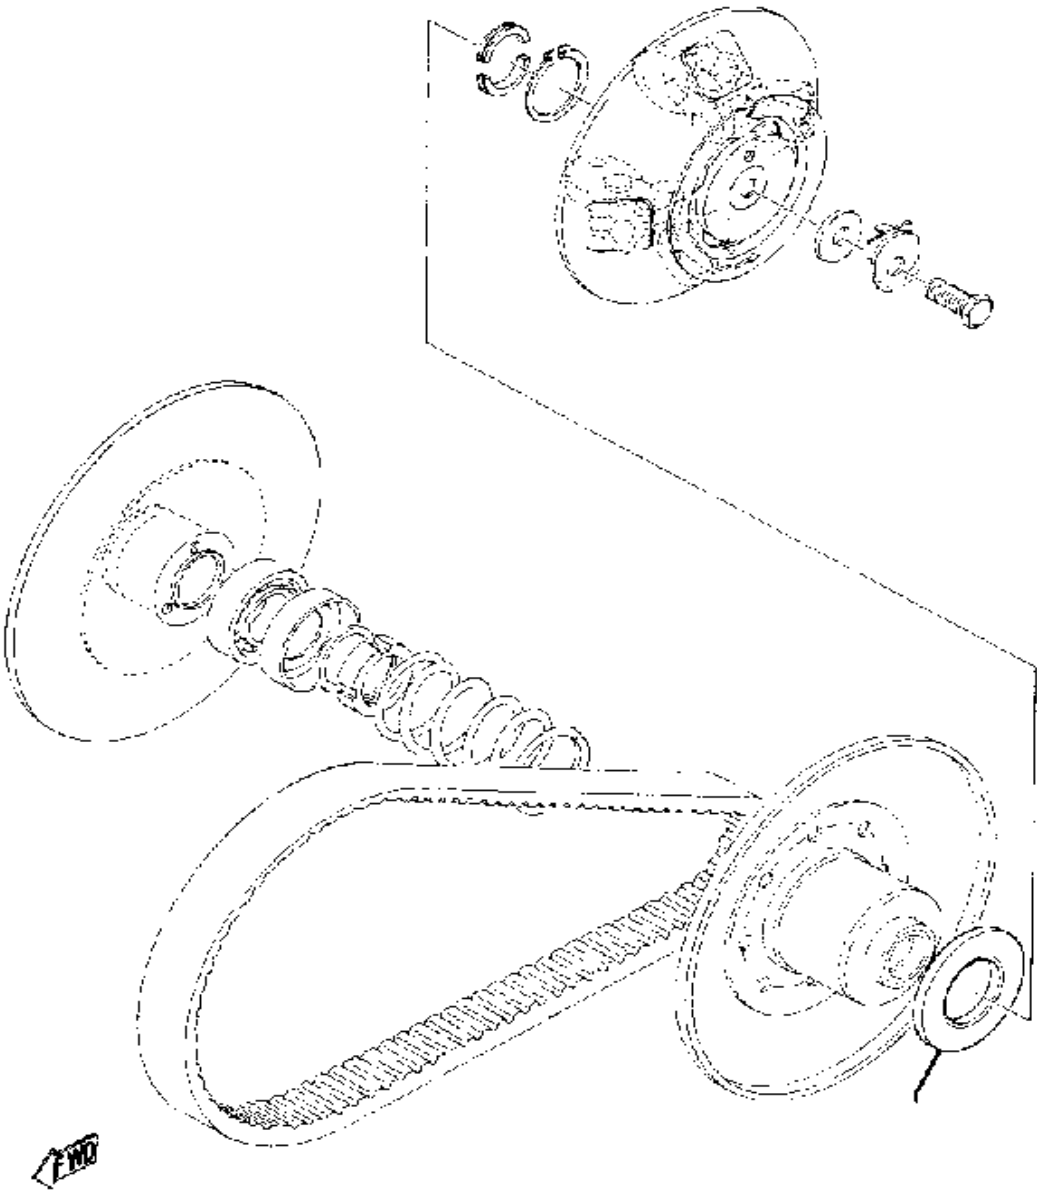

PRIMARY SHEAVE SR KIT

Ref. No.	Part Number	Description	Qty	Remarks
1	(809-17623-00-00)	CAM	1	

Property of www.SmallEngineDiscount.com - Not for Resale