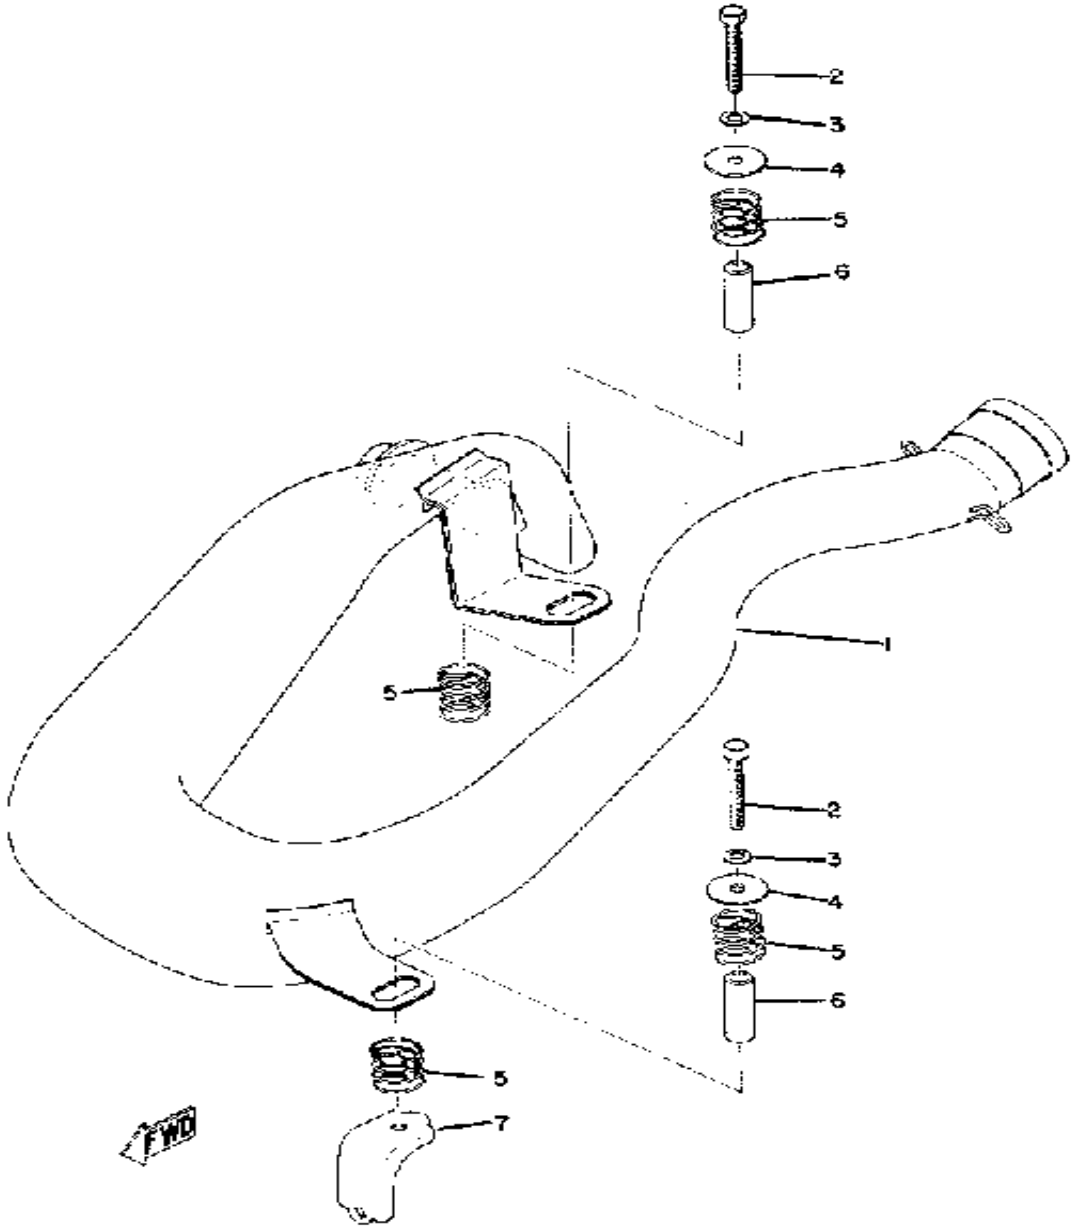

EXHAUST SR KIT

Ref. No.	Part Number	Description	Qty	Remarks
1	(823-14610-70-00)	EXHAUST PIPE ASSEMBLY L .	1	
2	97013-08060-00	BOLT (663)	2	
3	92990-08100-00	WASHER	2	
4	90201-085E6-00	WASHER PLATE	2	
5	90501-26149-00	SPRING, COMPRESSION (802-14773-00)	4	
6	90387-09071-00	COLLAR (802-14638-00)	2	
7	(820-21445-00-00)	STAY, MUFFLER 1	1	

Property of www.SmallEngineDiscount.com - Not for Resale