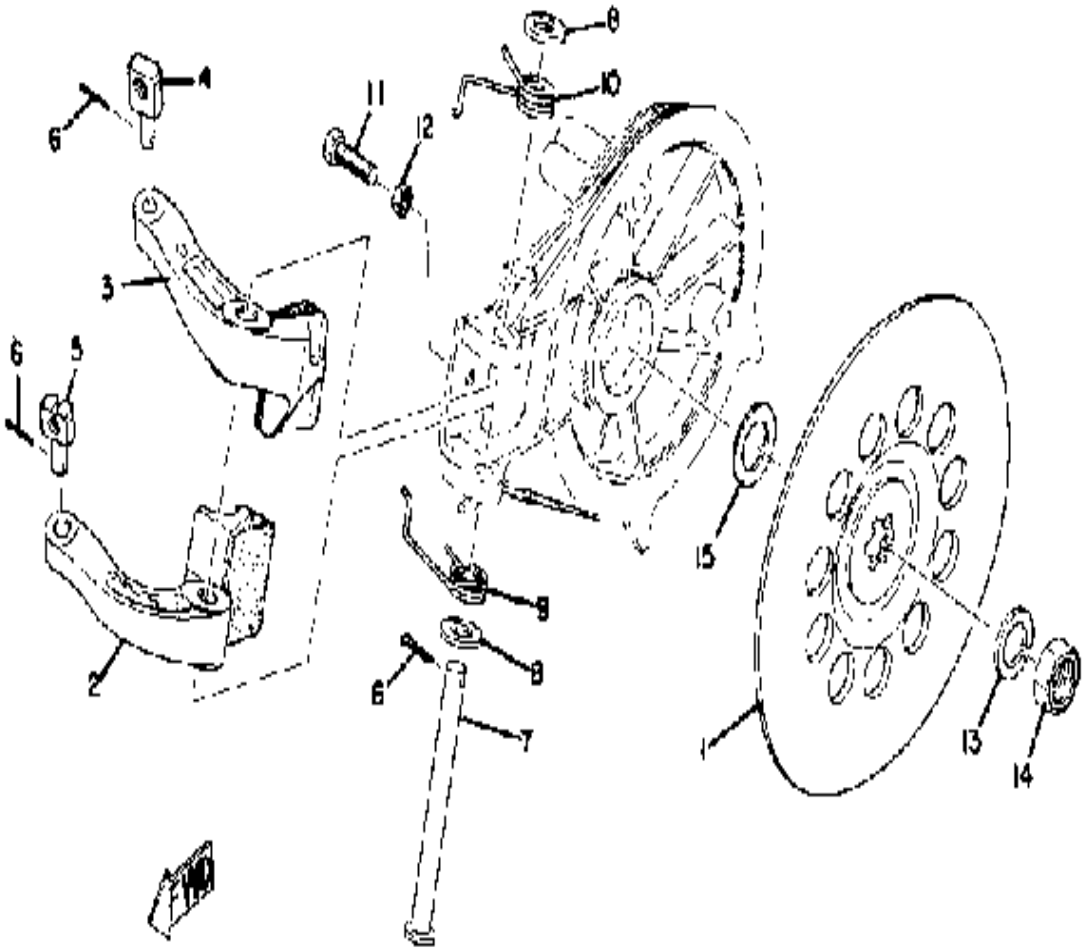

BRAKE GP-292

Ref. No.	Part Number	Description	Qty	Remarks
1	810-25711-00-00	DISC, BRAKE	1	
2	821-25730-00-00	CALIPER BODY 1	1	
3	821-25740-00-00	CALIPER BODY 2	1	
4	90249-06012-00	PIN	1	
5	90249-06009-00	PIN	1	
6	91490-20020-00	PIN, COTTER	3	
7	(90240-08022-00)	PIN, CLEVIS	1	
8	92990-08200-00	WASHER, PLAIN	2	
9	(810-25735-00-00)	SPRING, RETURN 1	1	
10	810-25745-00-00	NO LONGER AVAILABLE	1	
11	97313-05020-00	BOLT, HEXAGON	1	
12	95311-05700-00	NUT	1	
13	92901-12100-00	WASHER, SPRING	1	
14	95301-12700-00	NUT (95302-12700)	1	
15	(150-17417-00-03)	SHIM 1	1	
	150-17417-00-02	SHIM 1	1	

Property of www.SmallEngineDiscount.com - Not for Resale