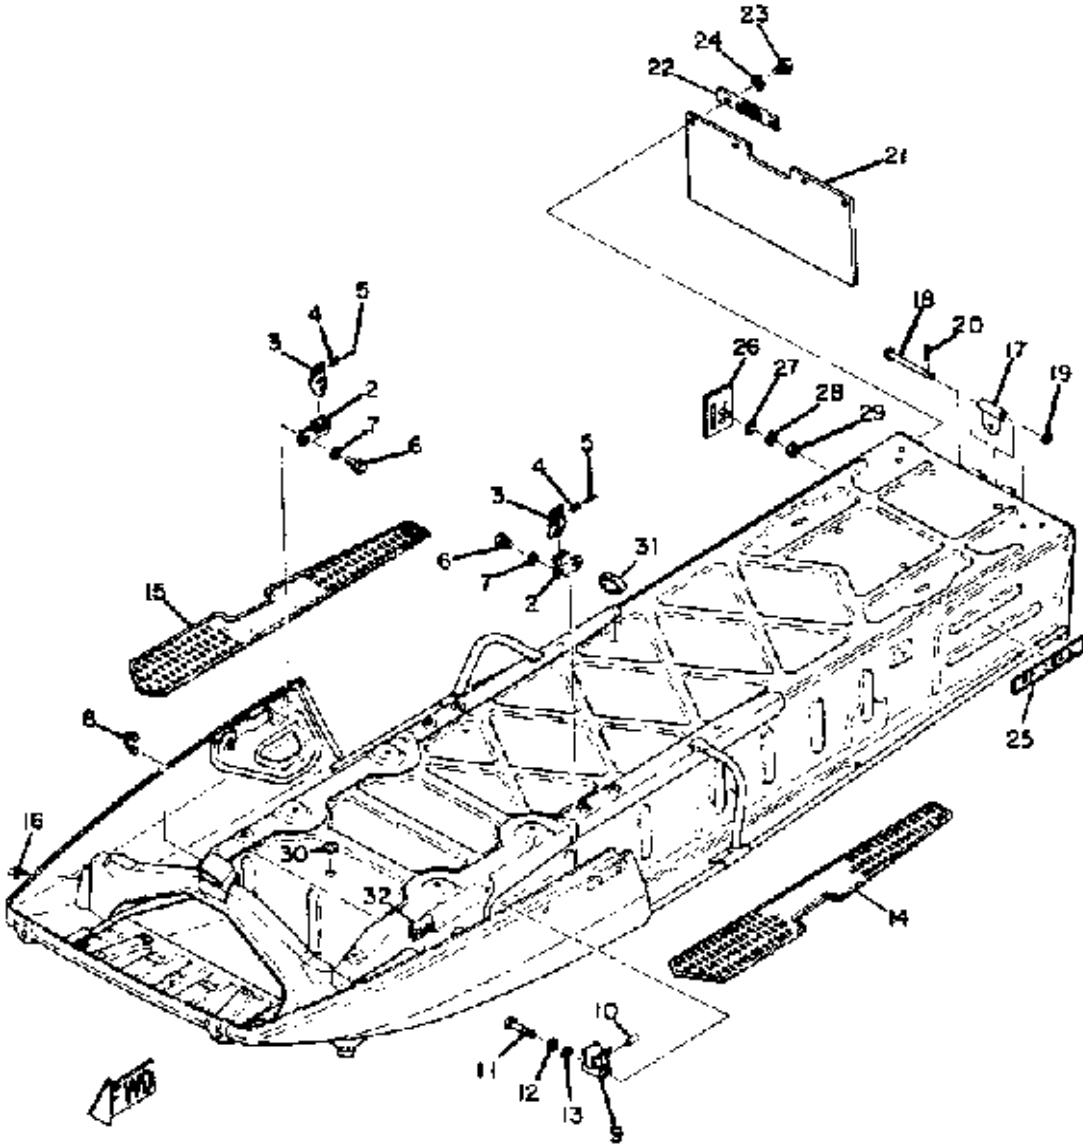

FRAME GP-292B

Ref. No.	Part Number	Description	Qty	Remarks
30	810-77716-00-00	ORNAMENT, INSTRUMENT PANEL 2	1	
31	(90464-13008-00)	CLAMP	3	
32	(841-77161-00-00)	STRIP, WEATHER 1	2	
-1	806-77170-00-00	LATCH ASSEMBLY	2	

Property of www.SmallEngineDiscount.com - Not for Resale