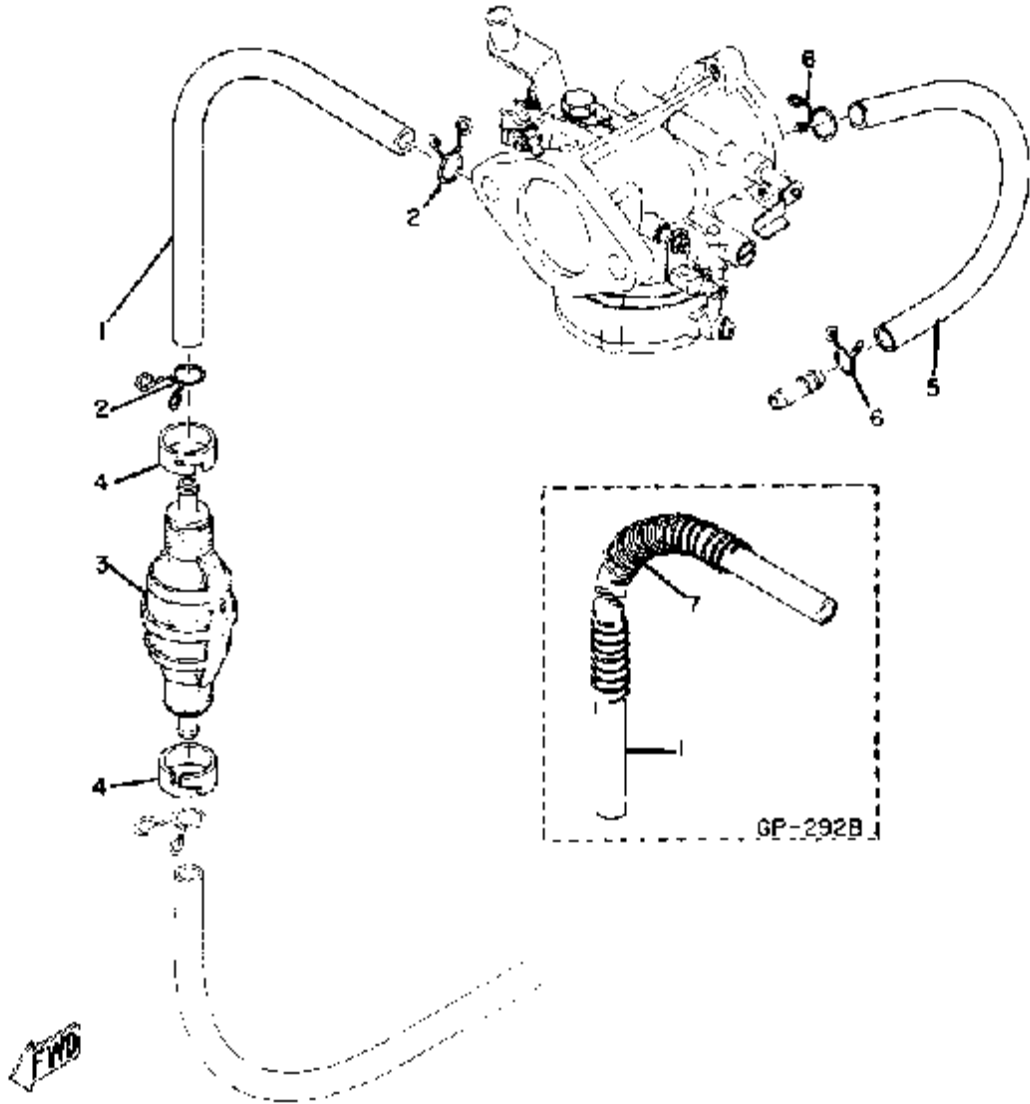

PIPING

Ref. No.	Part Number	Description	Qty	Remarks
1	(90446-11022-00)	HOSE	1	
	807-24312-00-00	PIPE 2	1	
2	90467-11009-00	CLIP	2	
3	810-24360-00-00	PRIMER PUMP ASSEMBLY ...	1	
4	(601-24353-00-00)	BAND	2	
5	(90445-10138-00)	HOSE	1	
6	90467-09006-00	CLIP	2	
7	(810-24328-00-00)	PROTECTOR, PIPE	1	

Property of www.SmallEngineDiscount.com - Not for Resale