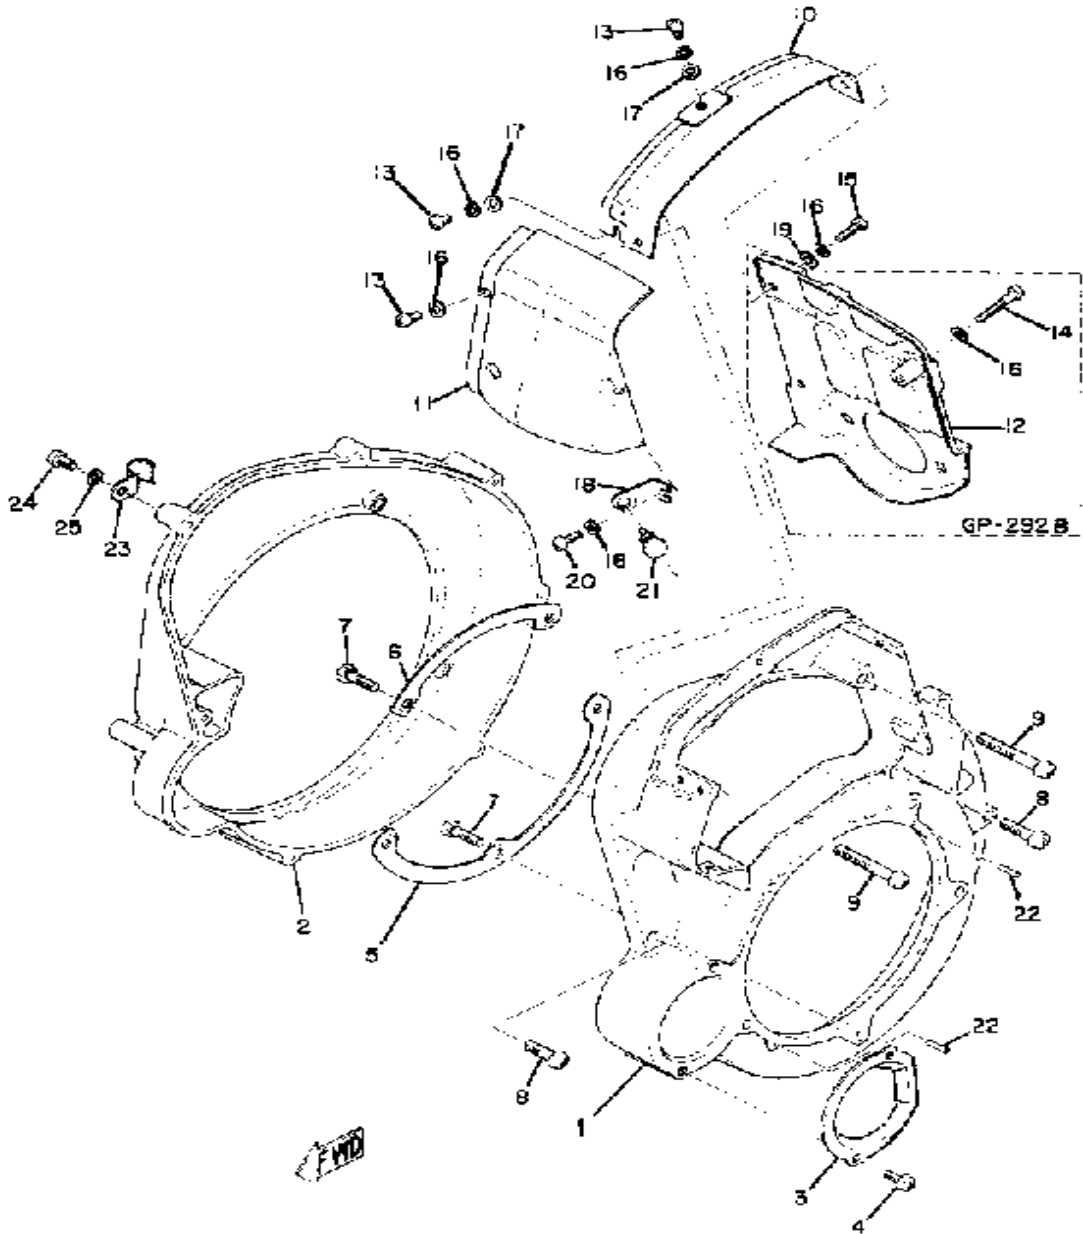

FAN CASE - AIR SHROUD

Ref. No.	Part Number	Description	Qty	Remarks
1	839-12621-00-00	CASE, FAN	1	
2	867-12622-00-00	CASE, FAN 2	1	
3	(812-12633-00-00)	PLATE	1	
4	98580-05010-00	SCREW, PAN HEAD	2	
5	(90105-06001-00)	BOLT, WASHER BASED	1	
6	(812-12625-00-00)	WASHER, LOCK 2	1	
7	(90105-06001-00)	BOLT, WASHER BASED	5	
8	98506-06025-00	SCREW, PAN HEAD	5	
9	98506-06050-00	SCREW, PAN HEAD	2	
10	(839-12651-00-00)	AIR SHROUD, CYLINDER 1	1	
11	(822-12652-00-00)	AIR SHROUD, CYLINDER 2	1	
12	(845-12653-00-00)	AIR SHROUD, CYLINDER 3	1	
13	98906-05012-00	SCREW, BIND	4	
	98906-05012-00	SCREW, BIND	5	
14	(98906-05030-00)	SCREW, BIND	1	
15	98906-05012-00	SCREW, BIND	1	
	98906-05012-00	SCREW, BIND	2	
16	92906-05100-00	WASHER, SPRING	6	
	92906-05100-00	WASHER, SPRING	8	
17	92906-05200-00	WASHER, PLAIN	3	
	92906-05200-00	WASHER, PLAIN	5	
18	(822-12655-00-00)	STAY, CLAMP 1	1	
19	92906-05200-00	WASHER, PLAIN	1	
20	98906-05010-00	SCREW, BIND	1	
21	(839-12651-00-00)	AIR SHROUD, CYLINDER 1	1	
22	93604-14012-00	PIN, DOWEL	2	
23	(822-82361-00-00)	CLAMP, CORD	1	
24	98506-06010-00	SCREW, PAN HEAD	1	
25	92906-06100-00	WASHER, SPRING	1	

Property of www.SmallEngineDiscount.com - Not for Resale