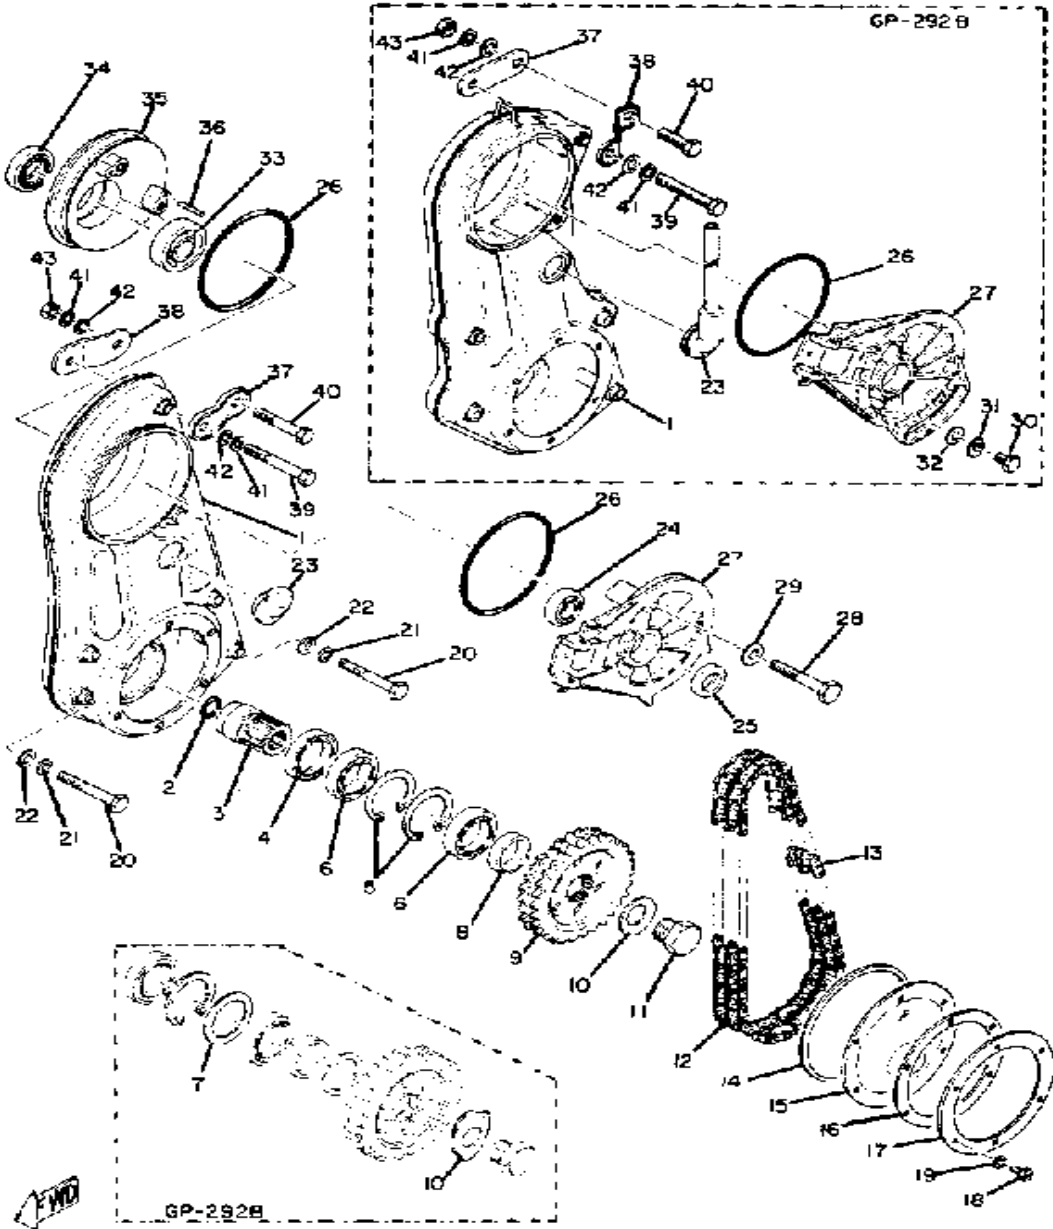

TRACK DRIVE

Ref. No.	Part Number	Description	Qty	Remarks
1	(820-47541-00-00)	HOUSING, CHAIN	1	
	(844-47541-00-00)	HOUSING, CHAIN	1	
2	93210-25070-00	O-RING	1	
3	(810-47571-00-00)	JOURNAL 1	1	
	(841-47571-00-00)	JOURNAL 1	1	
4	93102-40080-00	OIL SEAL, SD-TYPE	1	
5	93420-55028-00	CIRCLIP, R-TYPE	1	
	93420-55028-00	CIRCLIP, R-TYPE	2	
6	93306-90702-00	BEARING	2	
7	90560-35050-00	SPACER	1	
8	90387-35205-00	COLLAR	1	
	90387-35206-00	COLLAR	1	
9	(802-47548-40-00)	SPROCKET, CHN DRVN	1	U.R. STD
	(802-47548-60-00)	SPROCKET, CHN DRVN	1	U.R.
	802-47548-50-00	SPROCKET, CHN DRVN	1	U.R.
10	821-47582-00-00	SPRING, BELLEVILLE	1	
	90215-24029-00	WASHER, LOCK	1	
11	90109-24203-00	BOLT	1	
12	94804-25062-00	CHAIN (DK425-2 62L)	1	U.R. STD(292B)
	94804-25068-00	CHAIN	1	U.R. STD(292B)
13	94904-25001-00	. JOINT CHAIN	1	
14	(806-47558-00-00)	RING, HOUSING	1	
15	(821-47543-00-00)	CAP, HOUSING	1	
16	821-47544-00-00	GASKET	1	
17	(821-47591-00-00)	PLATE	1	
18	90143-05004-00	SCREW, HEXAGON	6	
19	90210-05005-00	WASHER, SEAL	6	
20	97021-08070-00	BOLT	4	
21	92990-08100-00	WASHER	4	

CONTINUED ON NEXT FRAME ➤

Property of www.SmallEngineDiscount.com - Not for Resale