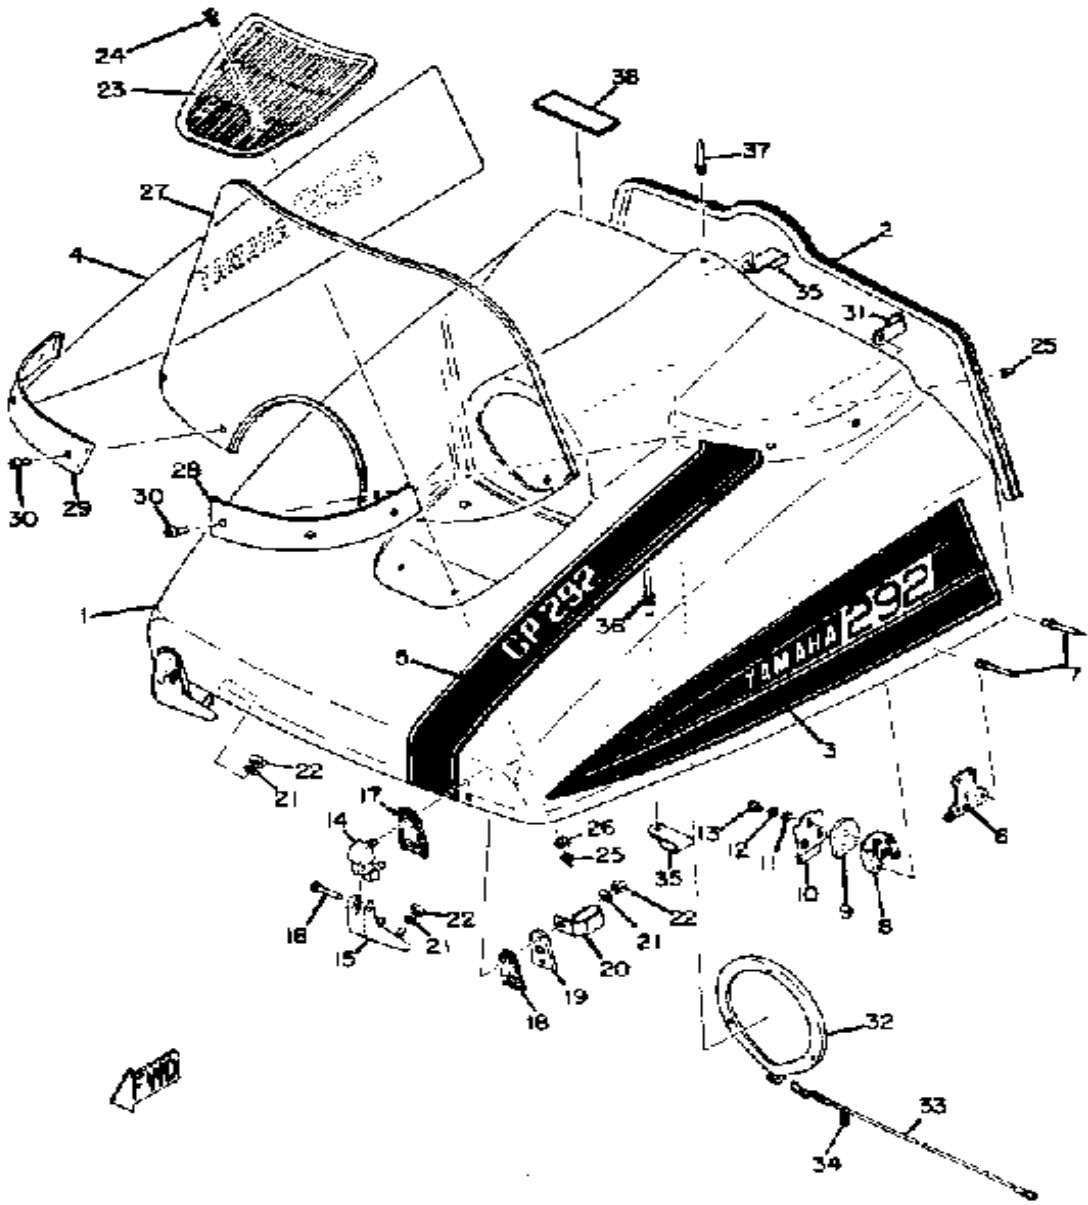

SHROUD GP-292

Ref. No.	Part Number	Description	Qty	Remarks
1	(806-77111-00-00)	SHROUD	1	
2	(806-77166-00-00)	TRIM 2	1	
3	(822-77163-00-00)	ORNAMENT 1	1	
4	(822-77164-00-00)	ORNAMENT 2	1	
5	823-77169-00-00	ORNAMENT 3	1	
7	806-77171-00-00	BODY, LATCH 1	2	
	90267-40026-00	RIVET, BLIND (806-77175-00) .	16	
8	810-77138-00-00	CLAMP 4	2	
9	810-77179-00-00	WASHER 2	2	
10	810-77136-00-00	CLAMP 2	2	
11	90201-05029-00	WASHER, PLATE	6	
12	92990-05100-00	WASHER, SPRING	6	
13	97313-05010-00	BOLT, HEXAGON	6	
14	(806-77145-00-00)	HINGE 1	2	
15	806-77147-00-00	HINGE 3	2	
16	90243-05002-00	PIN (806-77157-00)	2	
17	(806-77198-00-00)	DAMPER 1	2	
18	810-77199-00-00	DAMPER 2	2	
19	810-77153-00-00	PLATE, BACK UP 1	2	
20	90465-06013-00	CLAMP	1	
21	92995-06100-00	WASHER, SPRING	8	
22	95380-06600-00	NUT	8	
23	(810-77130-00-00)	LOUVER CMPLT	1	
24	98906-05016-00	SCREW, BIND	2	
25	90180-05004-00	NUT, T (802-77217-00)	8	
26	(810-77135-00-00)	CLAMP 1	1	
27	(806-77210-00-00)	WINDSHIELD	1	
28	(806-77214-00-00)	TRIM, LOWER	1	
29	806-77215-00-00	TRIM 3	1	

CONTINUED ON NEXT FRAME ➤

Property of www.SmallEngineDiscount.com - Not for Resale