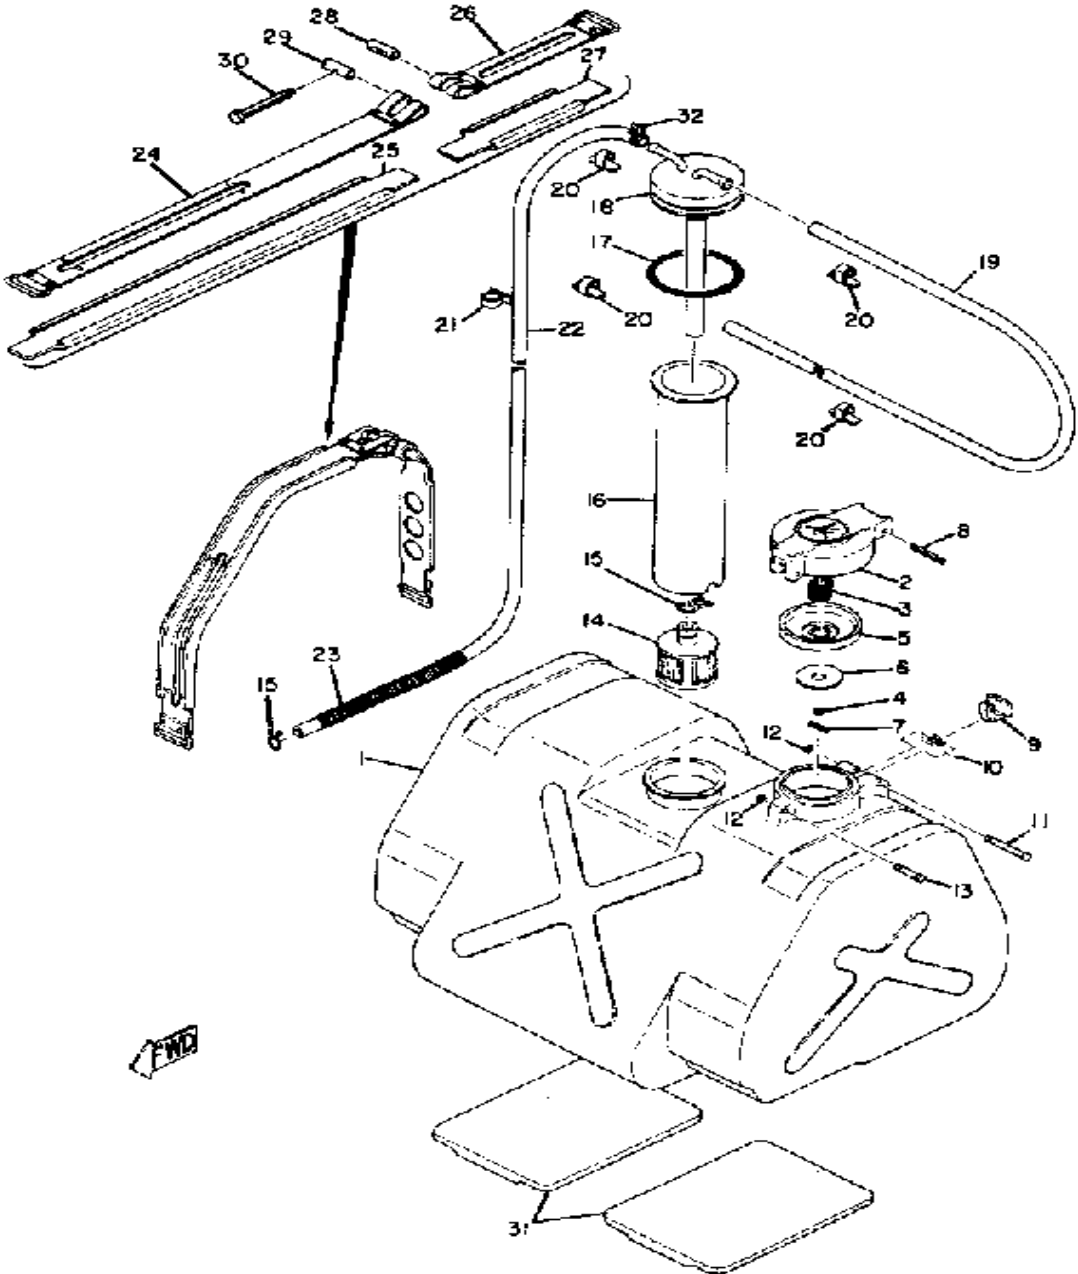

FUEL TANK GP-292

Ref. No.	Part Number	Description	Qty	Remarks
29	806-24135-00-00	CLAMP 1	2	
30	90149-05006-00	SCREW, SPEC'L SHAPE (821-24176-00)	2	
31	(813-24181-00-00)	DAMPER, LOCATING 1	2	
32	90460-11002-00	CLAMP, HOSE	1	

Property of www.SmallEngineDiscount.com - Not for Resale