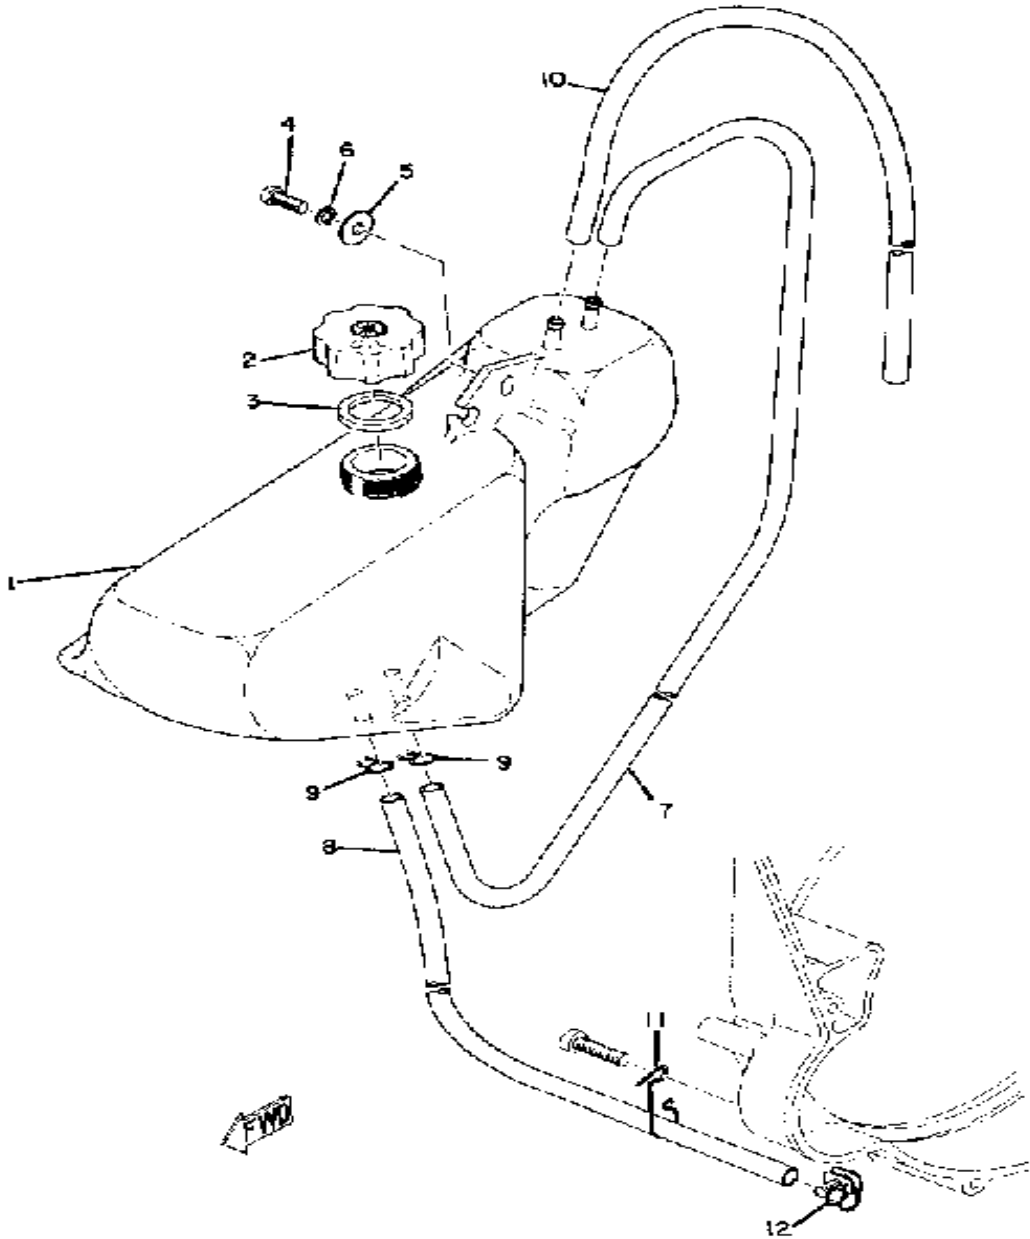

OIL TANK GP-292B

Ref. No.	Part Number	Description	Qty	Remarks
1	841-21751-00-00	TANK, OIL	1	
2	296-21771-62-00	BODY, CAP	1	
3	296-21772-00-00	GASKET, CAP	1	
4	98580-05016-00	SCREW, PAN HEAD	1	
5	90201-05036-00	WASHER, PLATE	1	
6	92990-05100-00	WASHER, SPRING	1	
7	(839-21792-00-00)	GAUGE, OIL	1	
8	90446-09014-00	HOSE	1	
9	90467-09005-00	CLIP, SCISSOR	2	
10	90446-09092-00	HOSE	1	
11	(822-24369-01-00)	CLAMP, OIL PIPE	1	
12	90460-09001-00	CLAMP, HOSE	1	

Property of www.SmallEngineDiscount.com - Not for Resale