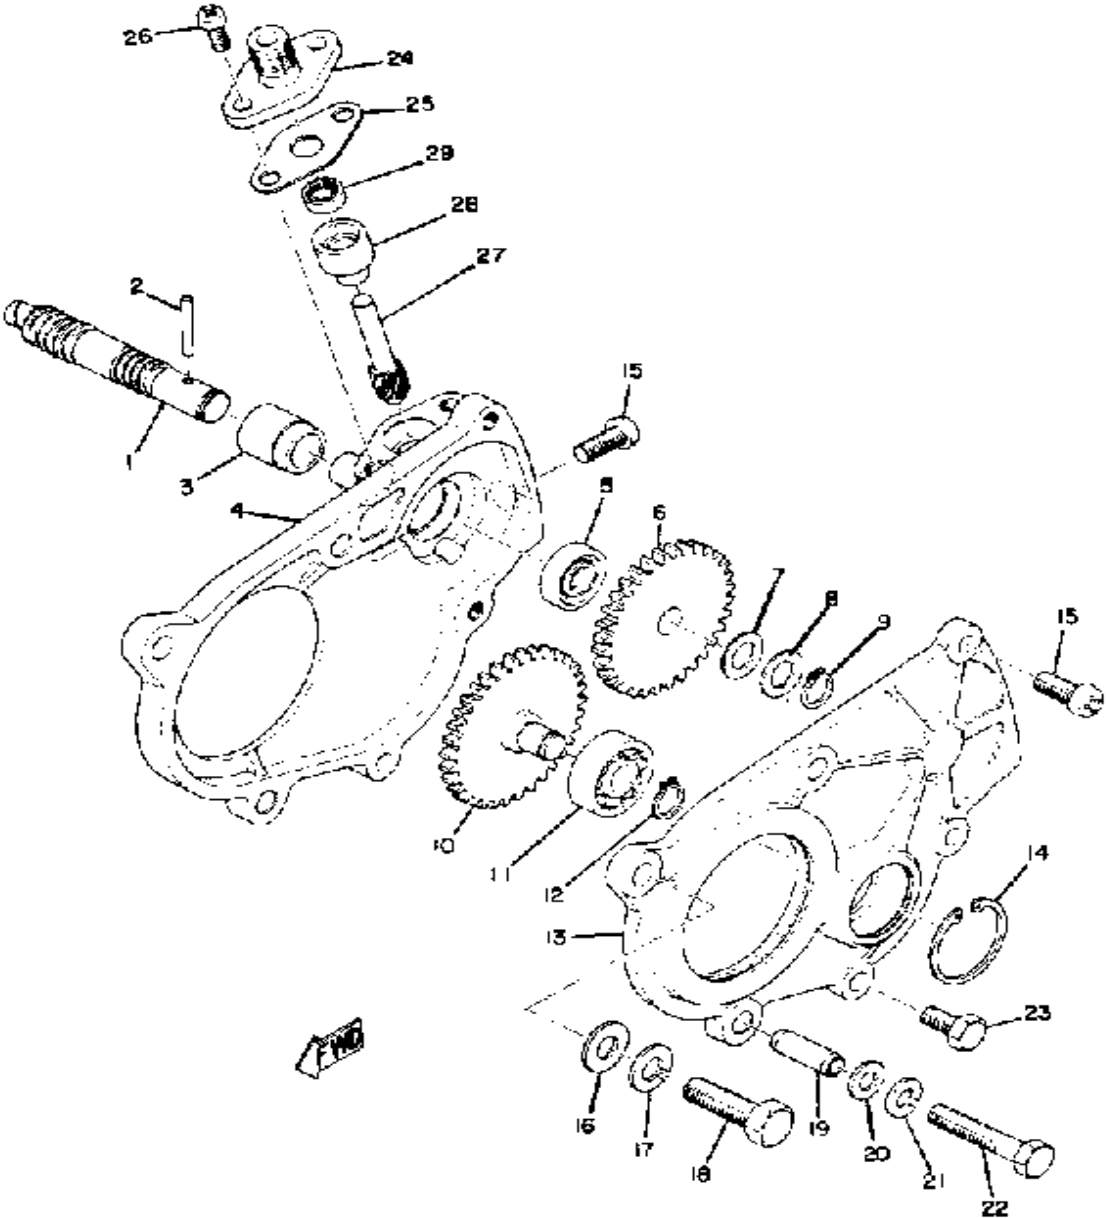

PUMP DRIVE - GEAR

Ref. No.	Part Number	Description	Qty	Remarks
1	(823-13175-00-00)	SHAFT, WORM	1	
2	92603-22028-00	UNAVAILABLE IN PRICE BOOK	1	
3	821-13176-00-00	METAL, WORM SHAFT OUTER	1	
4	(822-15416-01-00)	COVER, OIL PUMP	1	
	(839-15416-00-00)	COVER, OIL PUMP	1	
5	93101-10090-00	OIL SEAL	1	
6	821-13188-00-00	GEAR, DRIVE (32T)	1	
7	90206-11016-00	WASHER, WAVE	1	
8	137-13148-00-00	PLATE, CAM THRUST	1	
9	99009-10400-00	CIRCLIP	1	
10	(821-13179-00-00)	GEAR, IDLE	1	
11	93306-00002-00	BEARING (B6000RS)	1	
12	99009-10400-00	CIRCLIP	1	
13	839-15426-00-00	COVER, OIL PUMP R	1	
14	93420-26024-00	CIRCLIP, R-TYPE (R-26)	1	
15	98503-06014-00	SCREW, PAN HEAD (92502-06016)	3	
16	92990-08200-00	WASHER, PLAIN	1	
17	92990-08100-00	WASHER	1	
18	97013-08025-00	BOLT	1	
	97313-08030-00	BOLT, HEXAGON	1	
19	91810-18022-00	PIN, DOWEL	2	
20	92990-06200-00	WASHER	2	
21	92995-06100-00	WASHER, SPRING	2	
22	97013-06035-00	BOLT	2	
23	97011-06010-00	BOLT	1	
	97011-06025-00	BOLT (97001-06025)	1	
24	821-17819-00-00	CAP, HOUSING	1	
25	821-17818-02-00	GASKET	1	

CONTINUED ON NEXT FRAME ►

Property of www.SmallEngineDiscount.com - Not for Resale