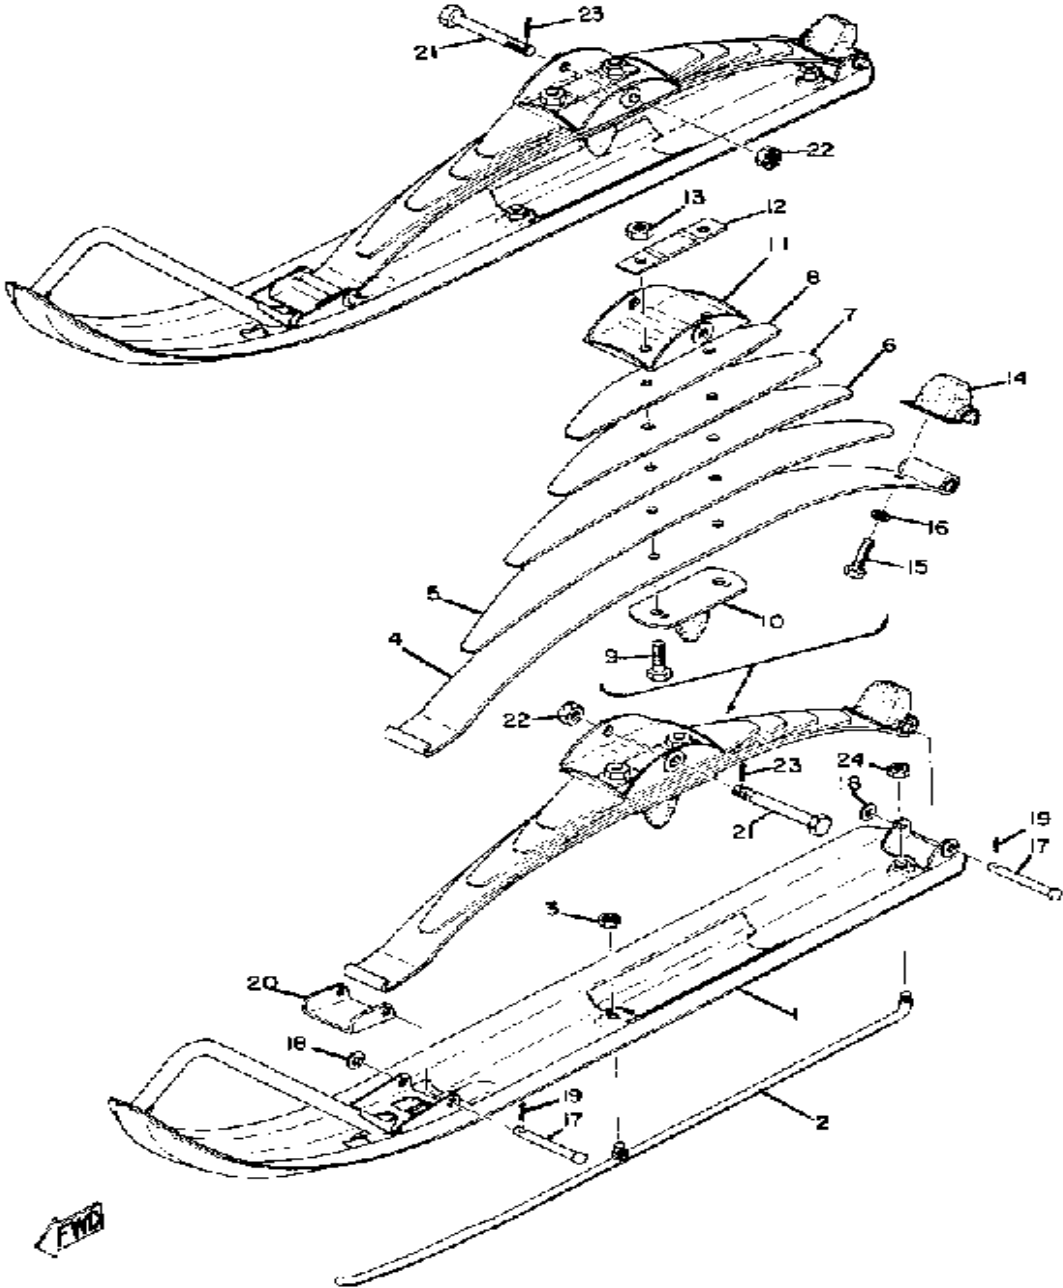

SKI GP-292B

Ref. No.	Part Number	Description	Qty	Remarks
2	(838-23710-01-00)	SKI 1	2	
	838-23731-03-00	RUNNER 1	2	
3	95336-08600-00	NUT	2	
4	841-23761-02-00	. LEAF 1	2	
5	(841-23762-02-00)	LEAF 2	2	
6	(841-23763-01-00)	LEAF 3	2	
7	841-23764-01-00	. LEAF 4	2	
8	841-23771-01-00	. LEAF 5	2	
9	90101-10060-00	. BOLT	4	
10	878-23768-00-00	. SEAT, SPRING 1	2	
11	(841-23766-00-00)	SADDLE 1	2	
12	90209-10069-00	. WASHER, SPEC'L SHAP	2	
13	95336-10600-00	. NUT	4	
14	(841-23743-01-00)	STOPPER 1	2	
15	90101-06576-00	. BOLT	2	
16	92995-06100-00	. WASHER, SPRING	2	
17	90240-08035-00	PIN, CLEVIS (801-23733-00)	4	
18	92906-08200-00	WASHER	4	
19	91401-30020-00	PIN, COTTER	4	
20	802-23735-00-00	PLATE, WEAR 1	2	
21	90102-10009-00	BOLT, WITH HOLE	2	
22	95306-10900-00	NUT, SLOTTED	2	
23	91490-20025-00	PIN, SPLIT	2	
24	95316-08700-00	NUT (2GV)	2	
-1	(841-23760-03-00)	SPRING ASSEMBLY 1	1	
-2	841-23770-03-00	SPRING ASSEMBLY 2	1	

Property of www.SmallEngineDiscount.com - Not for Resale