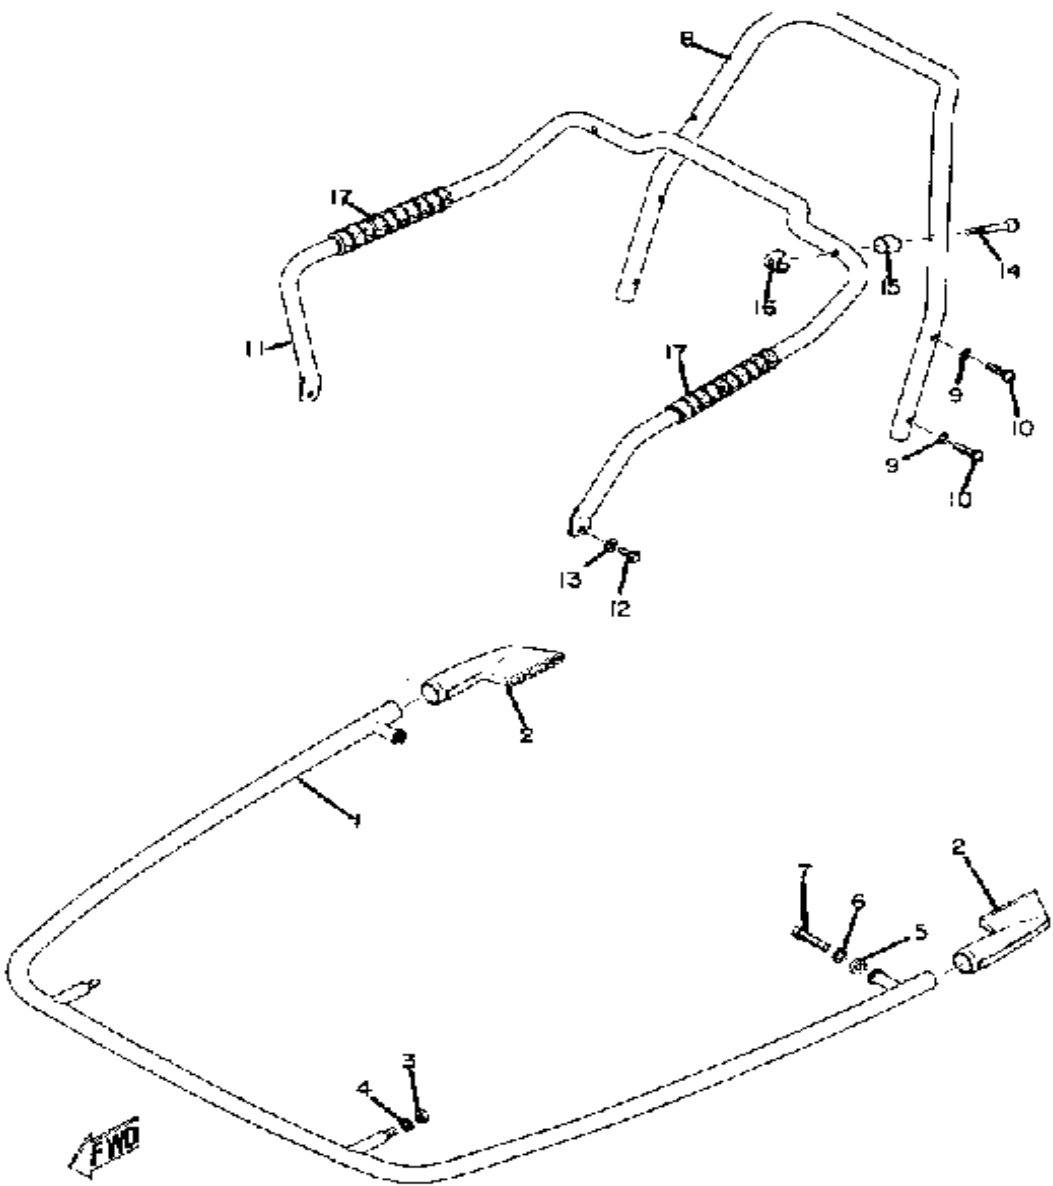

BUMPER GP-292B

Ref. No.	Part Number	Description	Qty	Remarks
1	841-77510-00-00	FRONT BUMPER	1	
2	838-77523-00-00	END, BUMPER	2	
3	95333-08600-00	NUT	2	
4	92990-08100-00	WASHER	2	
5	(90201-08456-00)	WASHER, PLATE	2	
6	92906-08100-00	WASHER, SPRING	2	
7	97306-08040-00	BOLT, HEXAGON	2	
8	(841-77541-00-00)	BUMPER, REAR 1	1	
9	92990-06500-00	WASHER	4	
10	90152-06003-00	SCREW, COUNTERSUNK	4	
11	841-77571-00-00	GRIP, ASSIST 1	1	
12	97013-06012-00	BOLT	2	
13	92995-06100-00	WASHER, SPRING	2	
14	92601-06050-00	SCREW, OVAL HEAD	2	
15	(806-77515-00-00)	BUSH, RUBBER 1	2	
16	806-77573-00-00	NUT, SPECIAL	2	
17	838-77575-00-00	COVER, ASSIST GRIP	2	

Property of www.SmallEngineDiscount.com - Not for Resale