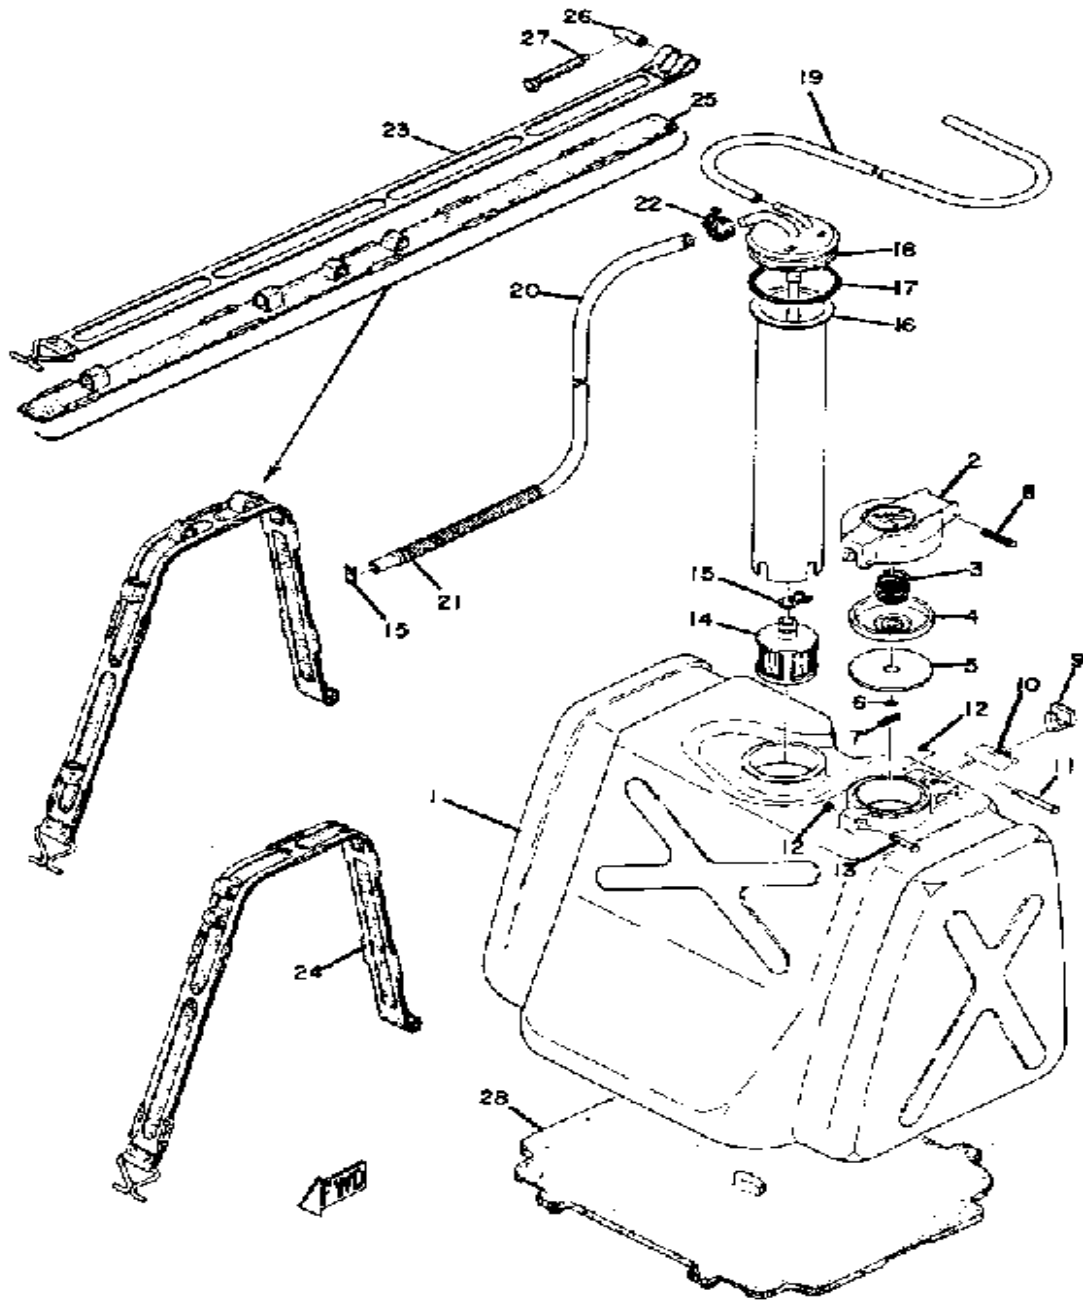

FUEL TANK GP-292B

Ref. No.	Part Number	Description	Qty	Remarks
1	841-24111-01-00	FUEL TANK	1	
2	813-24611-01-00	BODY, CAP	1	
3	90501-20130-00	SPRING, COMPRESSION	1	
4	813-24613-01-00	DISC, CAP	1	
5	256-24612-00-00	GASKET, CAP	1	
6	93210-04122-00	O-RING	1	
7	91609-30016-00	PIN, SPRING	1	
8	91609-25032-00	PIN, SPRING	1	
9	83M-24628-00-00	HOOK	1	
10	90508-08003-00	SPRING, TORSION (813-24637-00)	1	
11	90249-03017-00	PIN	1	
12	93430-02001-00	CIRCLIP	2	
13	90249-03016-00	PIN, SPEC"L SHAPE	1	
14	8H5-24560-00-00	FILTER ASSEMBLY	1	
15	90467-11009-00	CLIP	2	
16	838-24336-00-00	PIPE, SUCTION 2	1	
17	90506-06065-00	SPRING, TENSION	1	
18	838-24335-00-00	PIPE, SUCTION 1	1	
19	90446-09013-00	HOSE (90446-09079)	1	
20	90446-11040-00	HOSE	1	
21	806-24328-00-00	PROTECTOR, PIPE	1	
22	90460-11002-00	CLAMP, HOSE	1	
23	838-24173-00-00	BAND, TNK FITTING 1	2	
24	(838-24183-00-00)	DAMPER, LOCATING 3	1	
25	(838-24184-00-00)	DAMPER, LOCATING 4	1	
26	806-24135-00-00	CLAMP 1	2	
27	90149-05006-00	SCREW, SPEC"L SHAPE (821-24176-00)	2	

CONTINUED ON NEXT FRAME ►

Property of www.SmallEngineDiscount.com - Not for Resale