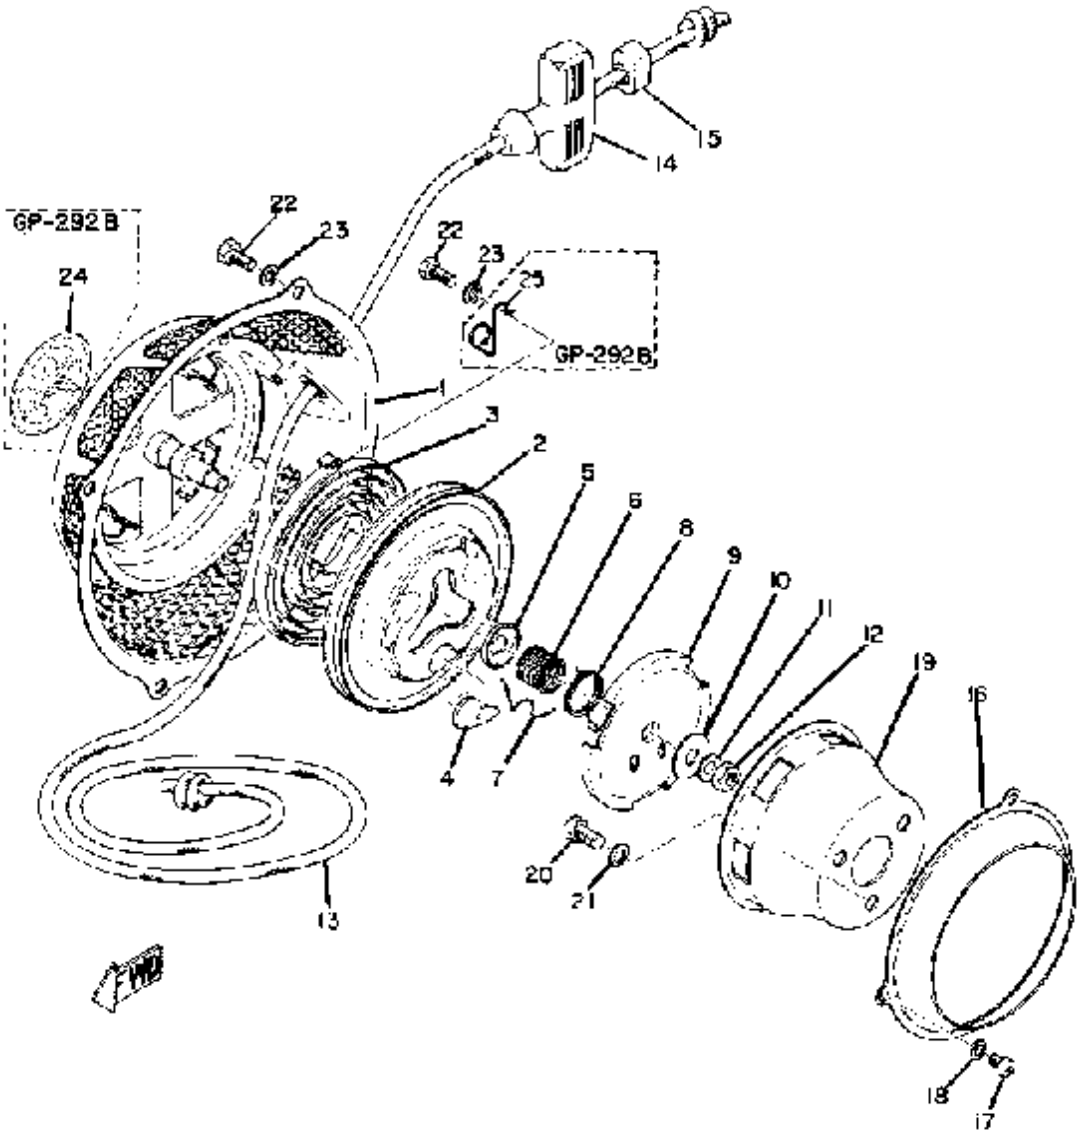

Property of www.SmallEngineDiscount.com - Not for Resale

STARTER

Ref. No.	Part Number	Description	Qty	Remarks
1	(860-15711-00-00)	CASE, STARTER	1	
2	812-15714-00-00	. DRUM, SHEAVE	1	
3	802-15713-00-00	. SPRING, STARTER	1	
4	812-15741-00-00	. PAWL, DRIVE	3	
5	626-15719-00-00	. WASHER, THRUST (802-15719-00)	1	
6	626-15715-01-00	. SPRING, DRIVE PLATE (807-15715-00)	1	
7	812-15784-00-00	. SPRING, RETURN	3	
8	811-15734-00-00	. SPRING, RETURN	1	
9	812-15716-00-00	. PLATE, DRIVE	1	
10	807-15726-01-00	. WASHER, FLAT	1	
11	92990-08100-00	. WASHER	1	
12	95303-08700-00	. NUT	1	
13	(807-15751-00-00)	ROPE, STARTER	1	
14	807-15755-00-00	. HANDLE, STARTER	1	
15	619-15756-00-00	. CONNECTOR 1	1	
16	812-15784-00-00	. SPRING, RETURN	1	
17	98580-05006-00	. SCREW, PAN HEAD	3	
18	92990-05100-00	. WASHER, SPRING	3	
19	(812-15723-00-00)	PULLEY, STARTER	1	
20	97313-08016-00	BOLT, HEXAGON	3	
21	92906-08100-00	WASHER, SPRING	3	
22	97016-06016-00	BOLT	4	
23	92906-06100-00	WASHER, SPRING	4	
24	(838-15791-00-00)	EMBLEM	1	
25	(839-24367-00-00)	CLAMP, FUEL PIPE 2	1	
-1	(860-15710-00-00)	STARTER ASSEMBLY	1	