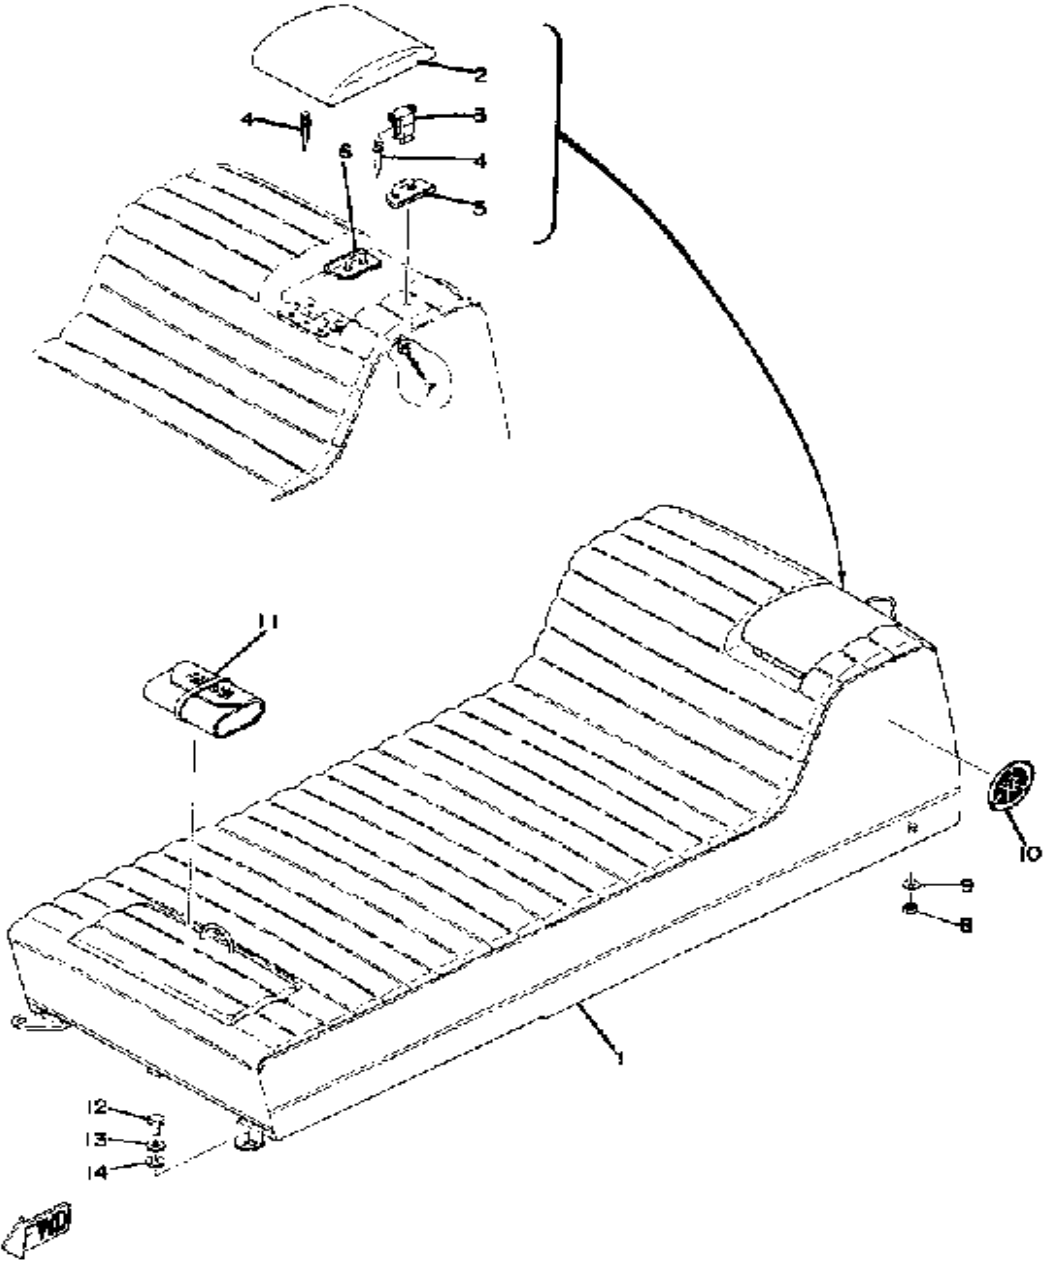

SEAT GP-292B

Ref. No.	Part Number	Description	Qty	Remarks
1	(841-24730-00-00)	DOUBLE SEAT ASSEMBLY ...	1	
2	838-24765-00-00	. LID, DOUBLE SEAT	1	
3	(821-24794-00-00)	SPRING, SEAT BACK	2	
4	(90267-32017-00)	RIVET, BLIND	7	
5	(838-24793-00-00)	PIN	1	
6	(838-24784-00-00)	PIN	1	
7	95380-06700-00	. NUT	4	
8	90185-08089-00	NUT, SELF-LOCKING	2	
9	90208-08011-00	WASHER, CONICAL SPRING ..	2	
10	821-77352-00-00	EMBLEM 2	2	
11	(821-28100-10-00)	TOOL KIT	2	
12	97016-06016-00	BOLT	2	
13	92906-06100-00	WASHER, SPRING	2	
14	90201-06059-00	WASHER, PLATE	2	
1-1	(841-24731-00-00)	COVER, DOUBLE SEAT	1	

Property of www.SmallEngineDiscount.com - Not for Resale