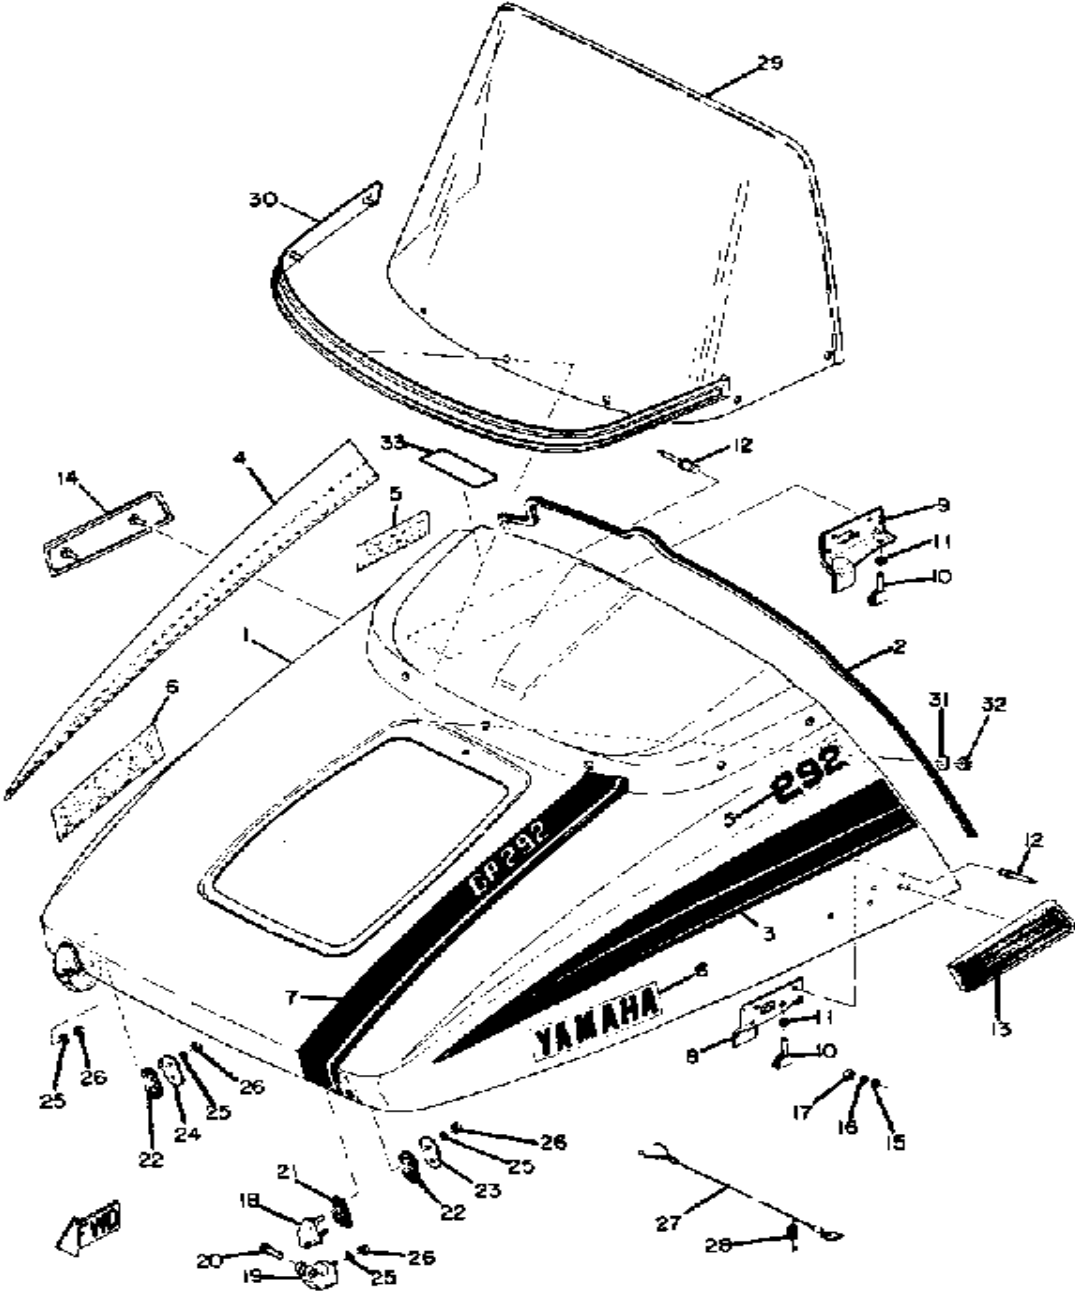

SHROUD GP-292B

Ref. No.	Part Number	Description	Qty	Remarks
30	841-77220-00-00	TRIM LOWER ASSEMBLY	1	
31	90201-05036-00	WASHER, PLATE	7	
32	95701-05300-00	NUT, NYLON	7	
33	288-21659-00-00	LABEL, SAFETY	1	

Property of www.SmallEngineDiscount.com - Not for Resale