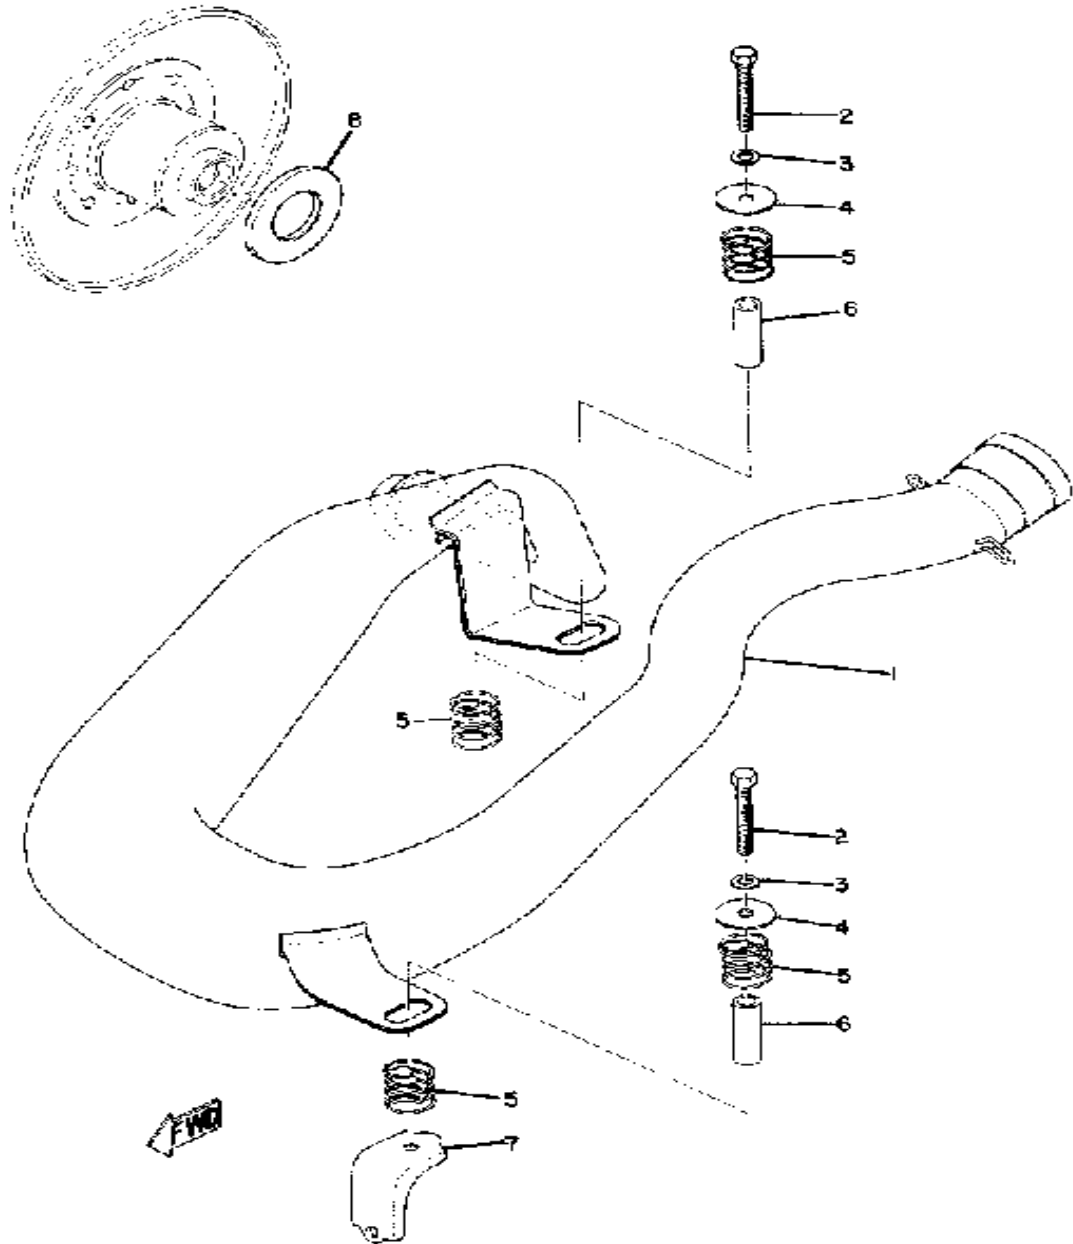

EXHAUST - PRIMARY SHEAVE SS KIT

Ref. No.	Part Number	Description	Qty	Remarks
1	(823-14610-70-00)	EXHAUST PIPE ASSEMBLY L .	1	
2	97013-08060-00	BOLT (663)	2	
3	92990-08100-00	WASHER	2	
4	90201-085E6-00	WASHER PLATE	2	
5	90501-26149-00	SPRING, COMPRESSION (802-14773-00)	4	
6	90387-09071-00	COLLAR (802-14638-00)	2	
7	(820-21445-00-00)	STAY, MUFFLER 1	1	
8	(809-17623-00-00)	CAM	1	

Property of www.SmallEngineDiscount.com - Not for Resale