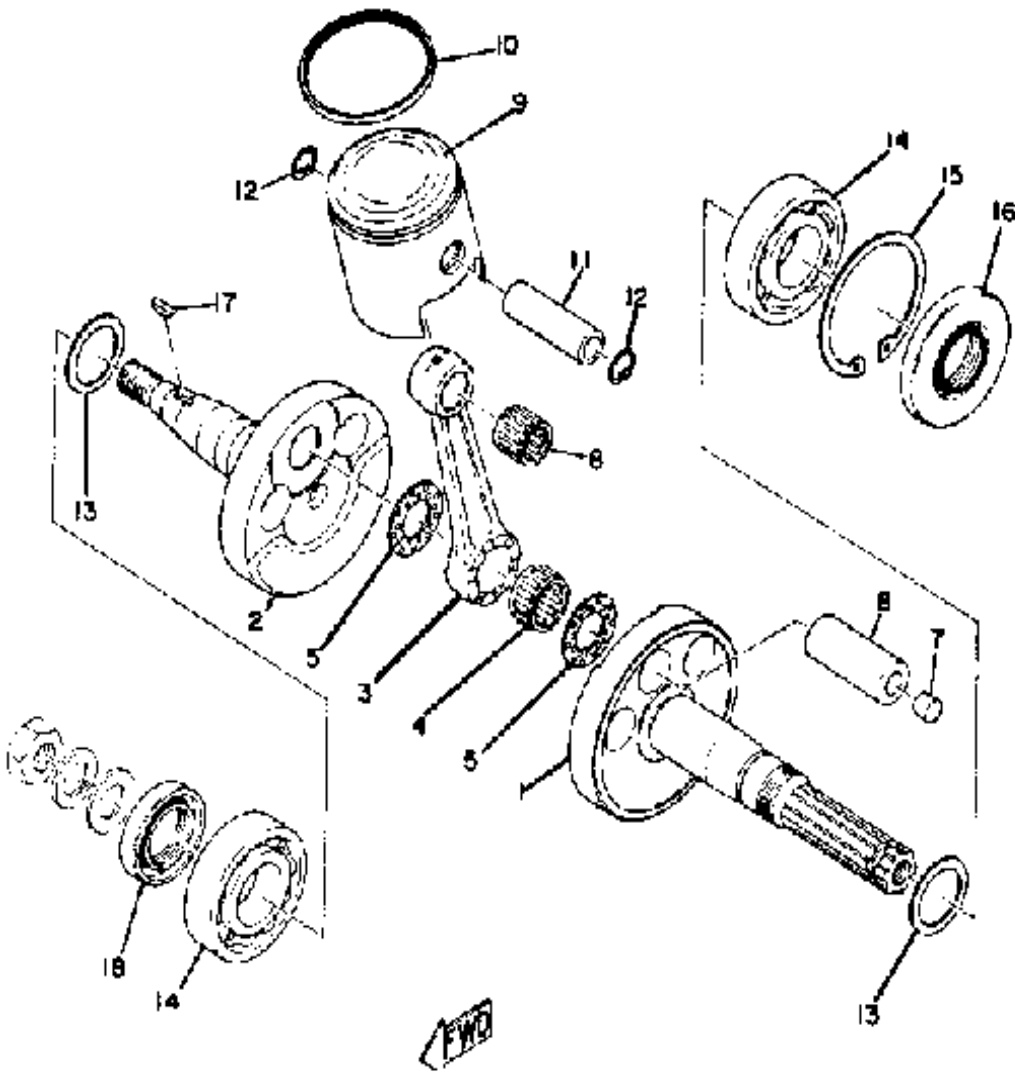

CRANK - PISTON

Ref. No.	Part Number	Description	Qty	Remarks
1	(812-11412-00-00)	CRANK 1	1	
	(839-11412-00-00)	CRANK 1	1	
2	(812-11422-00-00)	CRANK 2	1	
3	(812-11651-00-00)	ROD, CONNECTING	1	
	839-11651-00-00	. ROD, CONNECTING	1	
4	93310-42497-00	. BEARING, CYLINDER.# 0 ...	1	
5	90209-24073-00	. WASHER	2	
6	(822-11681-00-00)	PIN, CRANK 1	1	
7	(822-11682-00-00)	BUSH, CRANK PIN	2	
8	93310-218A6-00	BEARING	1	
9	823-11631-01-96	PISTON STD	1	
	823-11635-01-00	PISTON 1 O/S 0.5	1	ALT. PTS.
	823-11636-01-00	PISTON 2 O/S 0.0	1	ALT. PTS.
10	823-11611-00-00	RING, PISTON STD	1	
	823-11611-10-00	RING, PISTON 1ST	1	ALT. PTS.
	823-11611-20-00	RING, PISTON 2ND	1	ALT. PTS.
11	214-11633-00-00	PIN, PISTON	1	
12	93450-20026-00	CIRCLIP	2	
13	(812-11561-00-02)	SHIM, CRANK 1	1	U.R.
	(812-11561-00-03)	SHIM, CRANK 1	1	U.R.
14	93306-30605-00	BEARING	2	
15	(93420-72023-00)	CIRCLIP, R-TYPE	1	
16	93103-32060-00	OIL SEAL, SW-TYPE	1	
17	90280-16053-00	KEY, WOODRUFF	1	
18	93103-32061-00	OIL SEAL, SW-TYPE	1	
-1	(822-11400-00-00)	CRANKSHAFT ASSEMBLY ...	1	
	(839-11400-00-00)	CRANKSHAFT ASSEMBLY ...	1	

Property of www.SmallEngineDiscount.com - Not for Resale