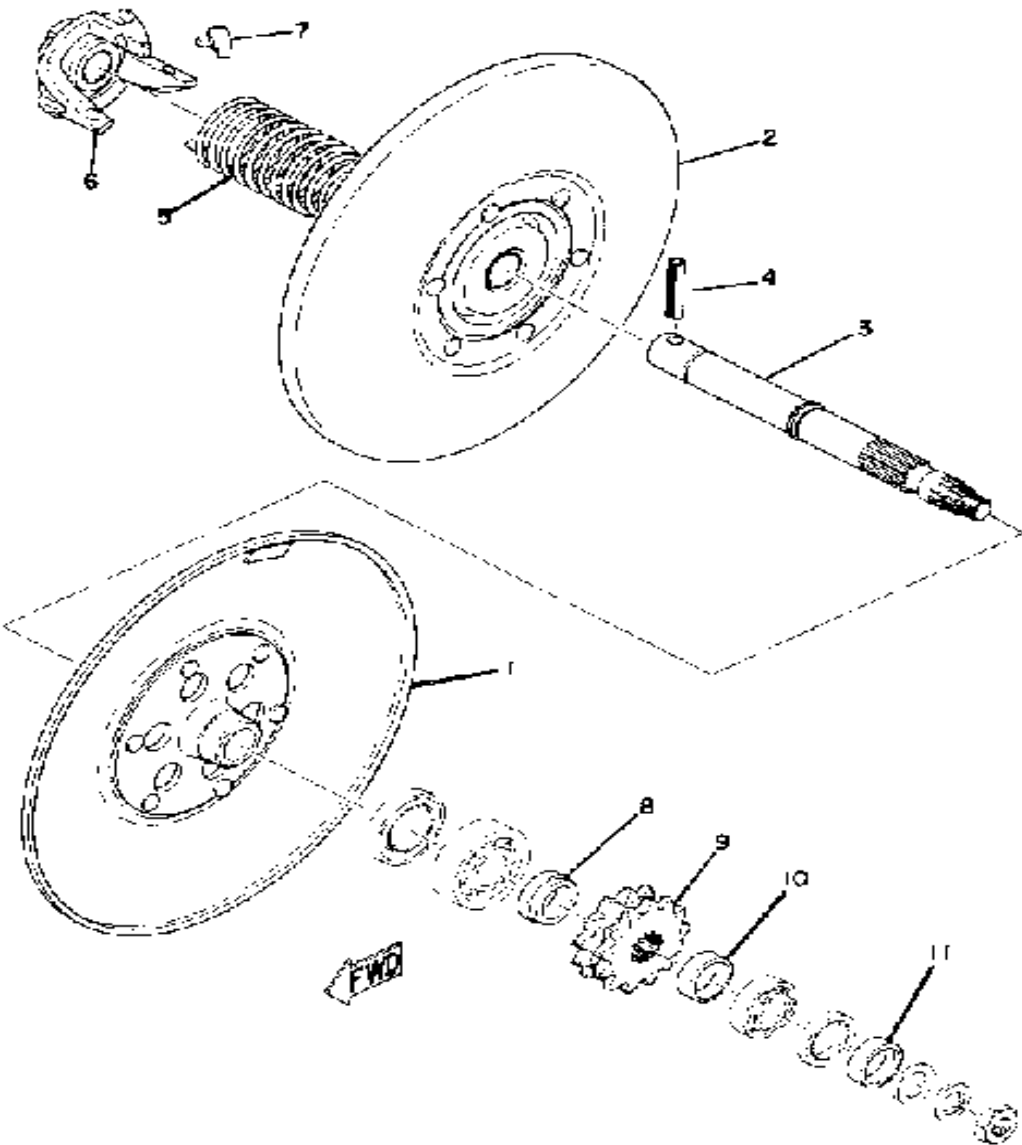

SECONDARY SHEAVE

Ref. No.	Part Number	Description	Qty	Remarks
1	(810-17660-00-00)	SEC FXD SHV	1	
2	(810-17670-00-00)	SEC SLIDING SHEAVE	1	
3	(810-17681-00-00)	SHAFT, SECONDARY	1	
4	91609-80040-00	PIN, SPRING	1	
5	805-17683-00-00	SPRING, SECONDARY (805-17683-00)	1	
6	810-17684-01-00	SEAT, SEC SPRINGSRING ..	1	
7	801-17688-10-00	SHOE, RAMP	3	
8	90387-19149-00	COLLAR (812-17685-00)	1	
9	(810-17682-50-00)	SPRKT, CHAIN DR 15T	1	U.R.
	802-17682-40-00	SPRKT, CHAIN DR 13TCHAIN DRIVE (13T) (806-17682-30-0) .	1	U.R.
	806-17682-20-00	SPROCKET, CHAIN DRIVE (12T)	1	U.R.
	806-17682-40-00	SPROCKET, CHAIN DRIVE (14T)	1	U.R.
10	90387-17133-00	COLLAR	1	
11	90387-17130-00	COLLAR (818-17686-00)	1	

Property of www.SmallEngineDiscount.com - Not for Resale