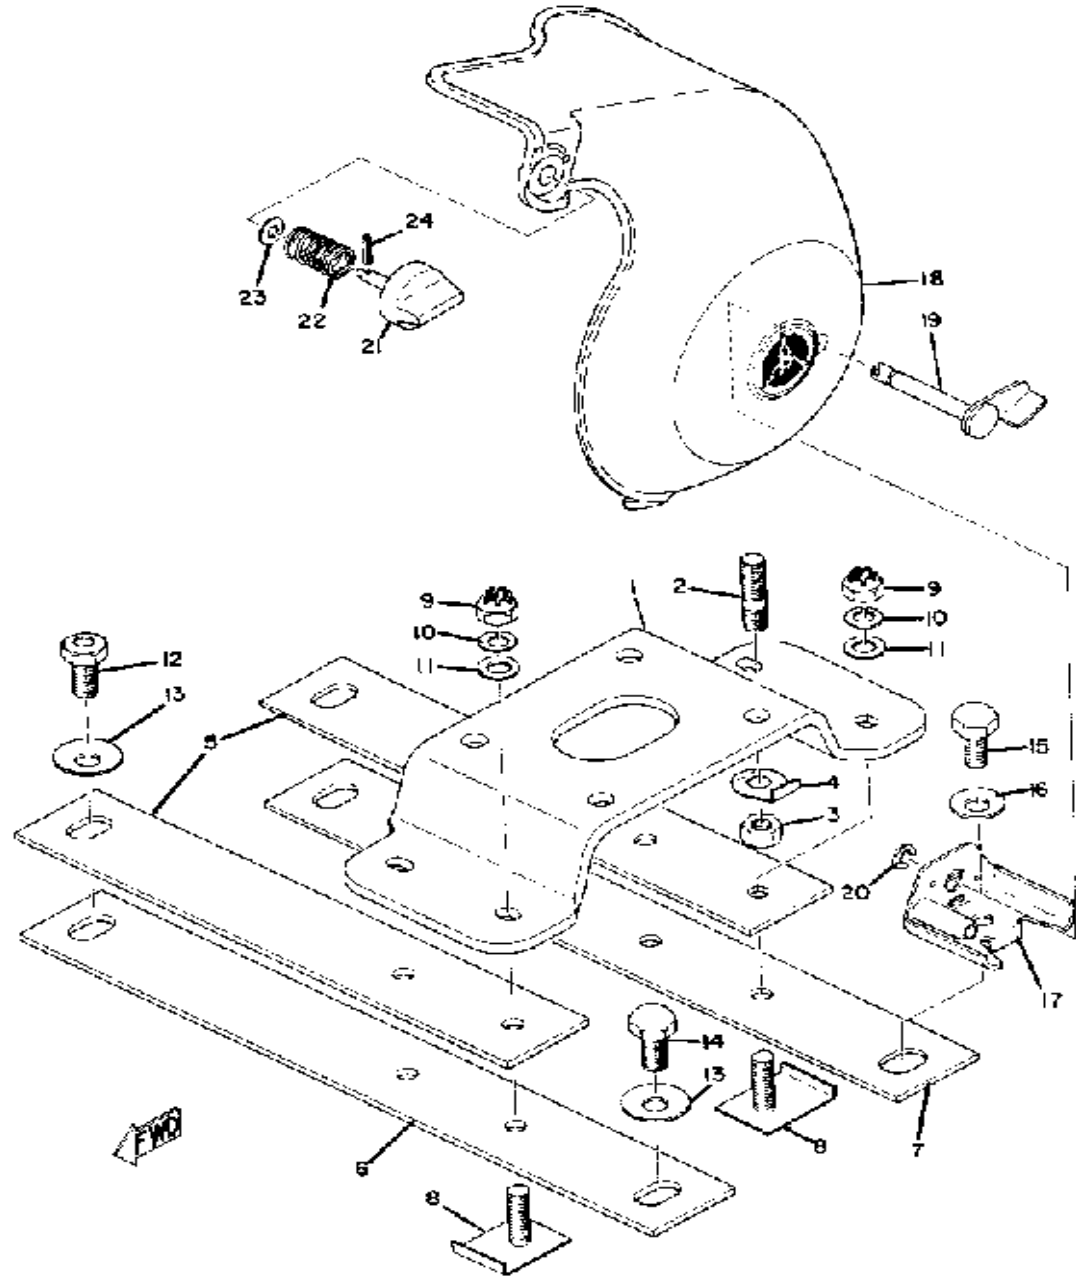

ENGINE BRACKET GP-292

Ref. No.	Part Number	Description	Qty	Remarks
1	812-21411-00-00	BRACKET, ENGINE 1	1	
2	(90116-10084-00)	BOLT, STUD	4	
3	90215-10077-00	WASHER, LOCK	4	
4	(822-21489-00-00)	BRACKET, ENG LOWER	2	
5	(822-21419-00-00)	BRACKET, ENGINE 2	1	
6	(822-21429-00-00)	BRACKET, ENGINE 3	1	
7	(822-21482-00-00)	BOLT, ENG MNTNG 2	4	
8	95611-08100-00	NUT, U	4	
9	92990-08100-00	WASHER	4	
10	90201-08100-00	WASHER, PLATE	4	
11	(90101-10057-00)	BOLT	2	
12	90208-10013-00	WASHER, CONICAL SPR	3	
13	97011-10020-00	BOLT	1	
14	90101-10055-00	BOLT	1	
15	90208-10012-00	WASHER, CONICAL SPRING	1	
16	(821-77315-00-00)	BRACKET 1	1	
17	(810-77311-01-00)	GUARD, DRIVE	1	
18	806-77314-00-00	ARM, FITTING	1	
19	99009-06600-00	CIRCLIP	1	
20	(806-77324-00-00)	KNOB	1	
21	90501-16103-00	SPRING, COMPRESSION	1	
22	90201-06063-00	WASHER, PLATE	1	
23	91690-25016-00	PIN, SPRING	1	
24				

Property of www.SmallEngineDiscount.com - Not for Resale