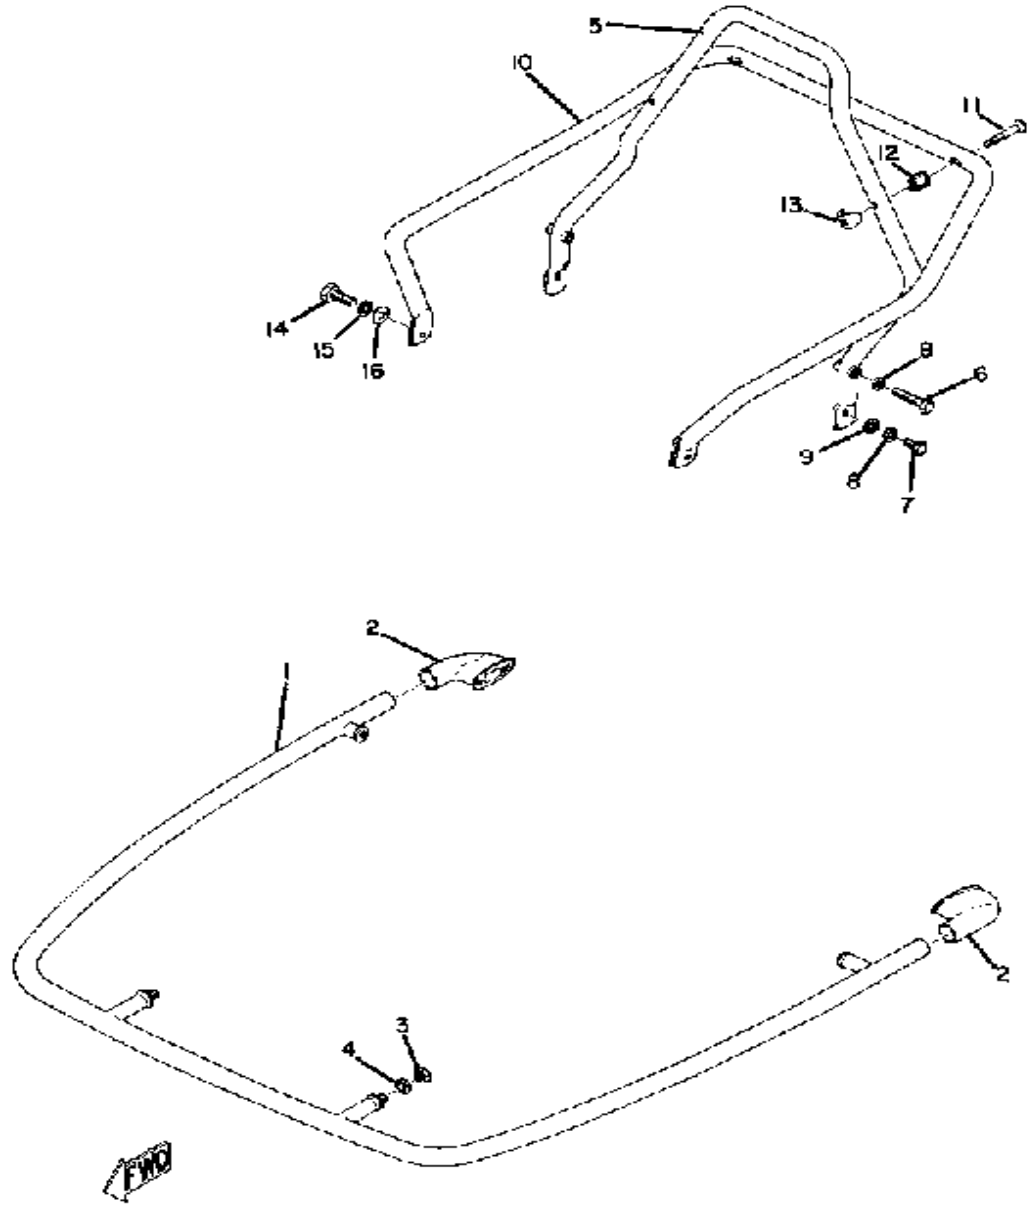

BUMPER GP-292

Ref. No.	Part Number	Description	Qty	Remarks
1	821-77510-00-00	FRONT BUMPER (806-77510-00)	1	
2	821-77523-00-00	END, BUMPER	2	
3	95333-08600-00	NUT	2	
4	92990-08100-00	WASHER	2	
5	(821-77541-00-00)	BUMPER, REAR 1	1	
6	97313-08045-00	BOLT	2	
7	97313-08018-00	BOLT, HEXAGON (97301-08016)	2	
8	92990-08100-00	WASHER	4	
9	92990-08200-00	WASHER, PLAIN	2	
10	(821-77571-00-00)	GRIP, ASSIST 1	1	
11	92601-06050-00	SCREW, OVAL HEAD	2	
12	(806-77515-00-00)	BUSH, RUBBER 1	2	
13	806-77573-00-00	NUT, SPECIAL	2	
14	97023-06020-00	BOLT (3XF)	2	
15	92995-06100-00	WASHER, SPRING	2	
16	92990-06200-00	WASHER	2	

Property of www.SmallEngineDiscount.com - Not for Resale