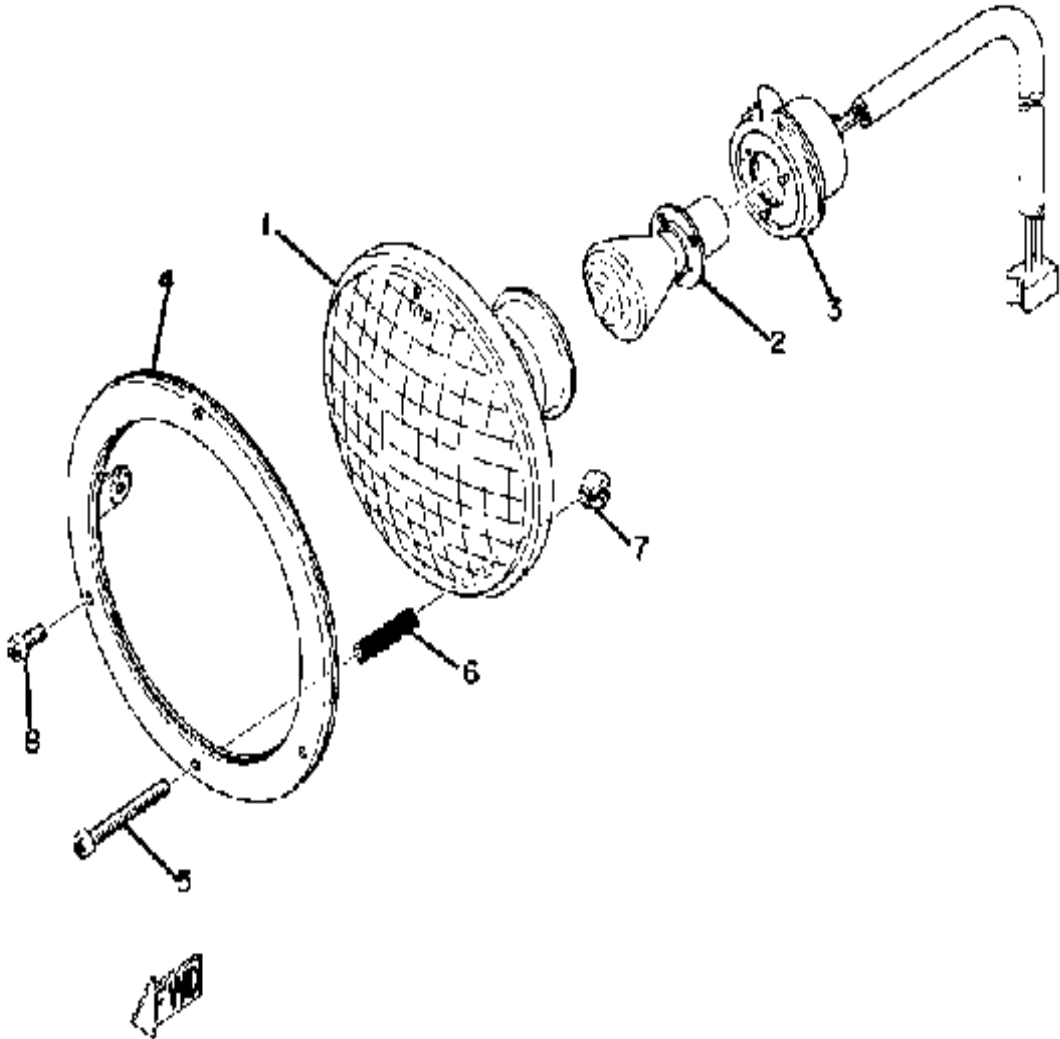

HEAD LAMP GP-292

Ref. No.	Part Number	Description	Qty	Remarks
1	817-84320-00-00	. LENS ASSEMBLY	1	
2	183-84314-60-00	. BULB, H.L.12V35/35W	1	
3	(821-84312-00-00)	SOCKET	1	
4	(817-84315-00-00)	RIM, HEADLIGHT	1	
5	817-84331-00-00	. SCREW, RIM ADJUSTING ...	3	
6	(817-84332-00-00)	SPRING, SCREW	3	
7	(817-84334-00-00)	NUT, ADJUSTING	3	
8	98511-04020-00	SCREW, PAN HEAD	3	
-1	821-84310-00-00	HEADLIGHT UNIT ASSEMBLY .	1	

Property of www.SmallEngineDiscount.com - Not for Resale