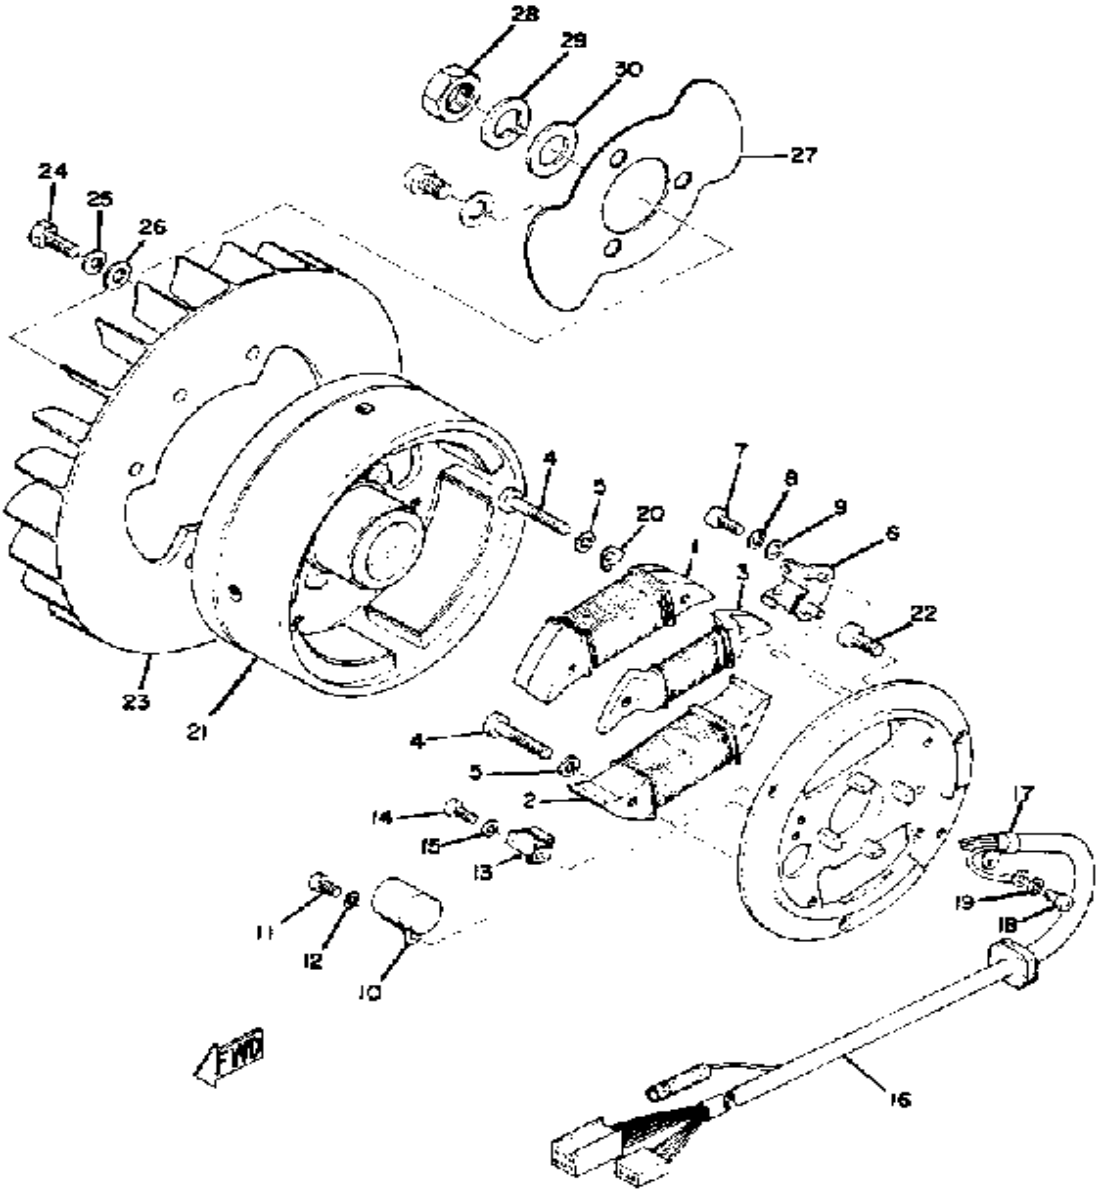

FLYWHEEL MAGNETO GP-292B

Ref. No.	Part Number	Description	Qty	Remarks
28	90170-16182-00	NUT	1	
29	92901-16100-00	WASHER, SPRING	1	
30	(92901-16247-00)	WASHER	1	
-1	(860-81300-20-00)	FLYWHL MAGNETO ASSEMBLY	1	

Property of www.SmallEngineDiscount.com - Not for Resale