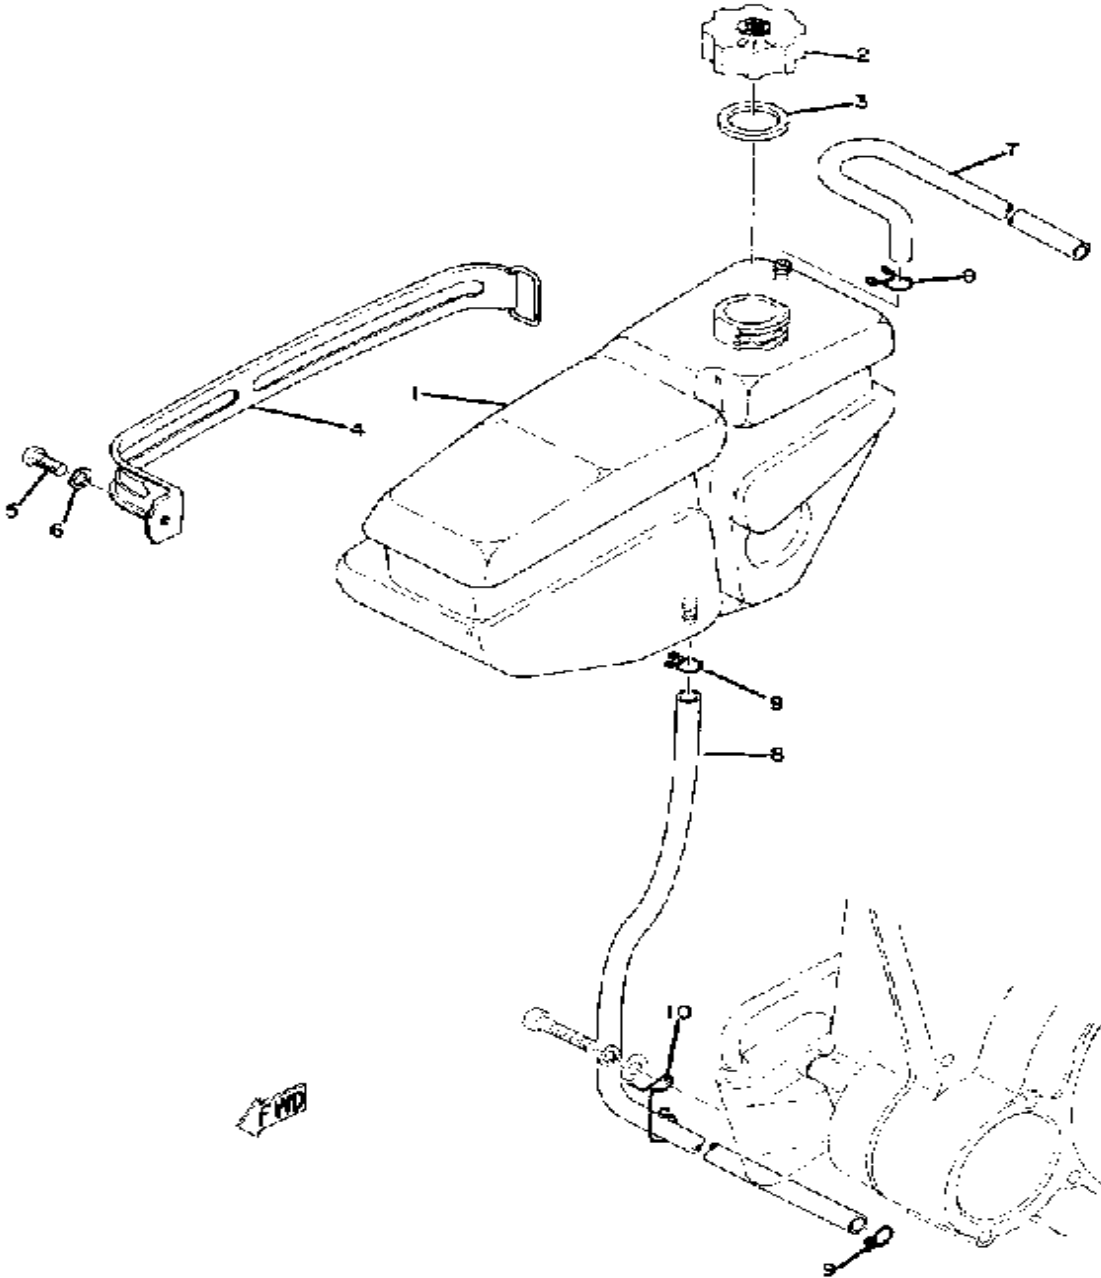

OIL TANK GP-292

Ref. No.	Part Number	Description	Qty	Remarks
1	(810-21751-00-00)	TANK, OIL	1	
2	296-21771-62-00	BODY, CAP	1	
3	296-21772-00-00	GASKET, CAP	1	
4	810-21776-00-00	BAND, TANK FITTING	1	
5	98580-05016-00	SCREW, PAN HEAD	1	
6	92990-05200-00	WASHER, PLAIN	1	
7	(810-21745-00-00)	PIPE, OIL TNK BRTHR	1	
8	90446-09014-00	HOSE	1	
9	90467-09005-00	CLIP, SCISSOR	3	
10	(822-24369-01-00)	CLAMP, OIL PIPE	1	

Property of www.SmallEngineDiscount.com - Not for Resale