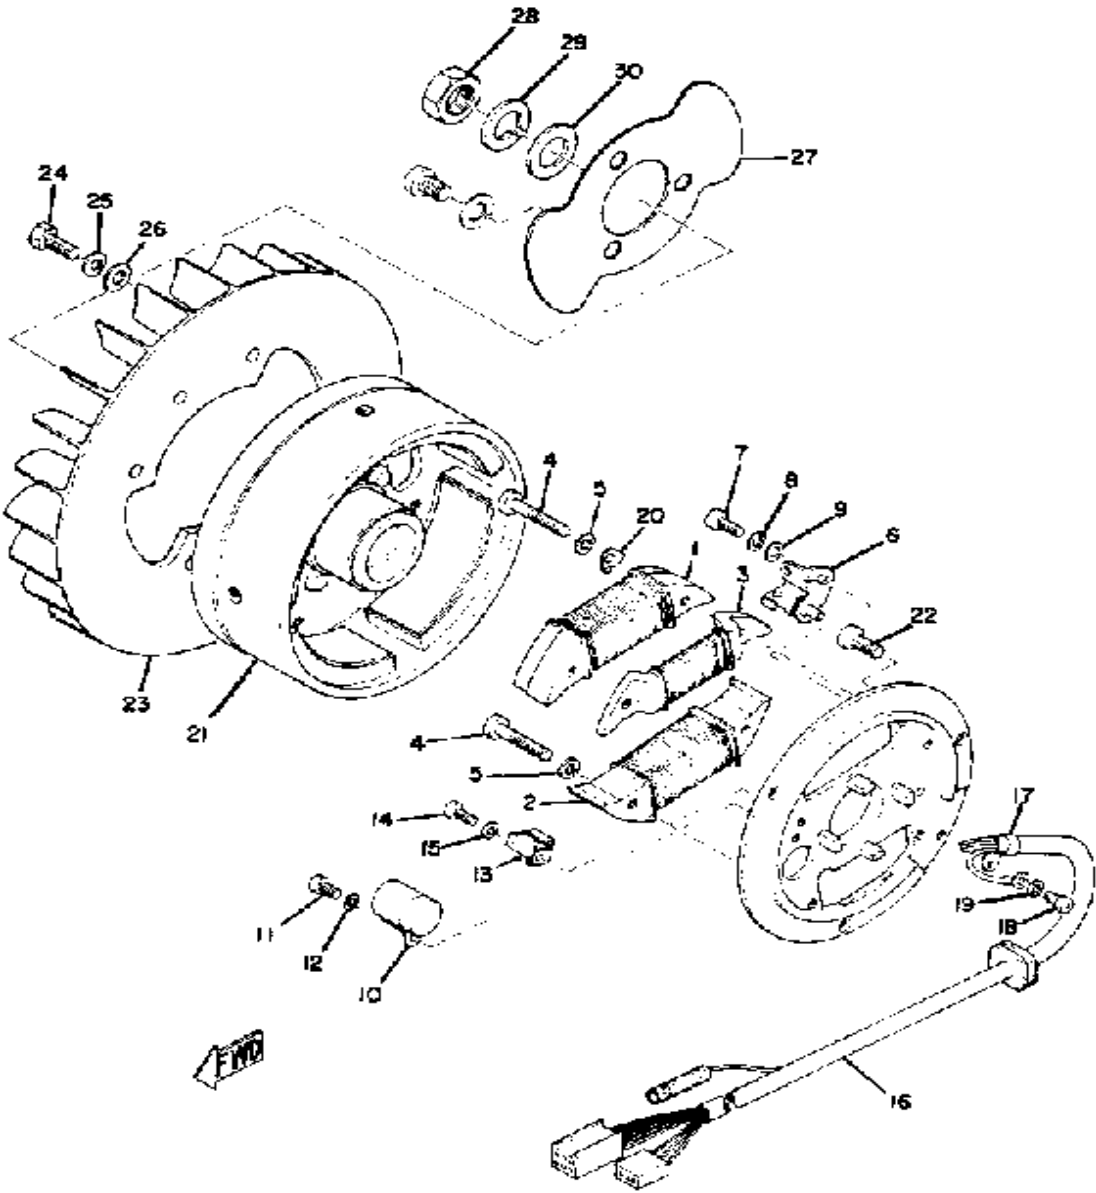

Property of www.SmallEngineDiscount.com - Not for Resale

FLYWHEEL MAGNETO GP-292B

Ref. No.	Part Number	Description	Qty	Remarks
1	839-81312-20-00	. COIL, SOURCE	1	
2	(839-81313-20-00)	COIL, LIGHTING 1	1	
3	(839-81314-20-00)	COIL, LIGHTING 2	1	
4	802-81345-20-00	. SCREW, PAN HEAD	4	
5	92990-05100-00	. WASHER, SPRING	4	
6	806-81321-20-00	. CONTACT BRKR ASSEMBLY	1	
7	110-81346-21-00	. SCREW, PAN HEAD	1	
8	92901-04100-00	. WASHER, SPRING	1	
9	92990-04200-00	. WASHER, PLAIN	1	
10	802-81325-90-00	. CONDENSER 1	1	
11	110-81346-21-00	. SCREW, PAN HEAD	1	
12	92901-04100-00	. WASHER, SPRING	1	
13	116-81331-20-00	. LUBRICATOR	1	
14	110-81346-21-00	. SCREW, PAN HEAD	1	
15	92901-04100-00	. WASHER, SPRING	1	
16	(839-81315-21-00)	LEAD WIRE ASSEMBLY	1	
17	104-81328-20-00	. CLAMP	1	
18	98580-04008-00	. SCREW, PAN HEAD	1	
19	92901-04100-00	. WASHER, SPRING	1	
20	(812-81332-20-00)	PLATE, TIMING	1	
21	860-81350-00-00	. UNAVAILABLE IN PRICE BOOK	1	
22	98503-06014-00	SCREW, PAN HEAD (92502-06016)	3	
23	(812-12611-00-00)	FAN	1	
24	(90101-06006-00)	BOLT	6	
25	92995-06100-00	WASHER, SPRING	6	
26	90201-06M08-00	WASHER, PLATE	6	
27	(812-81362-00-00)	COVER, HOLE	1	