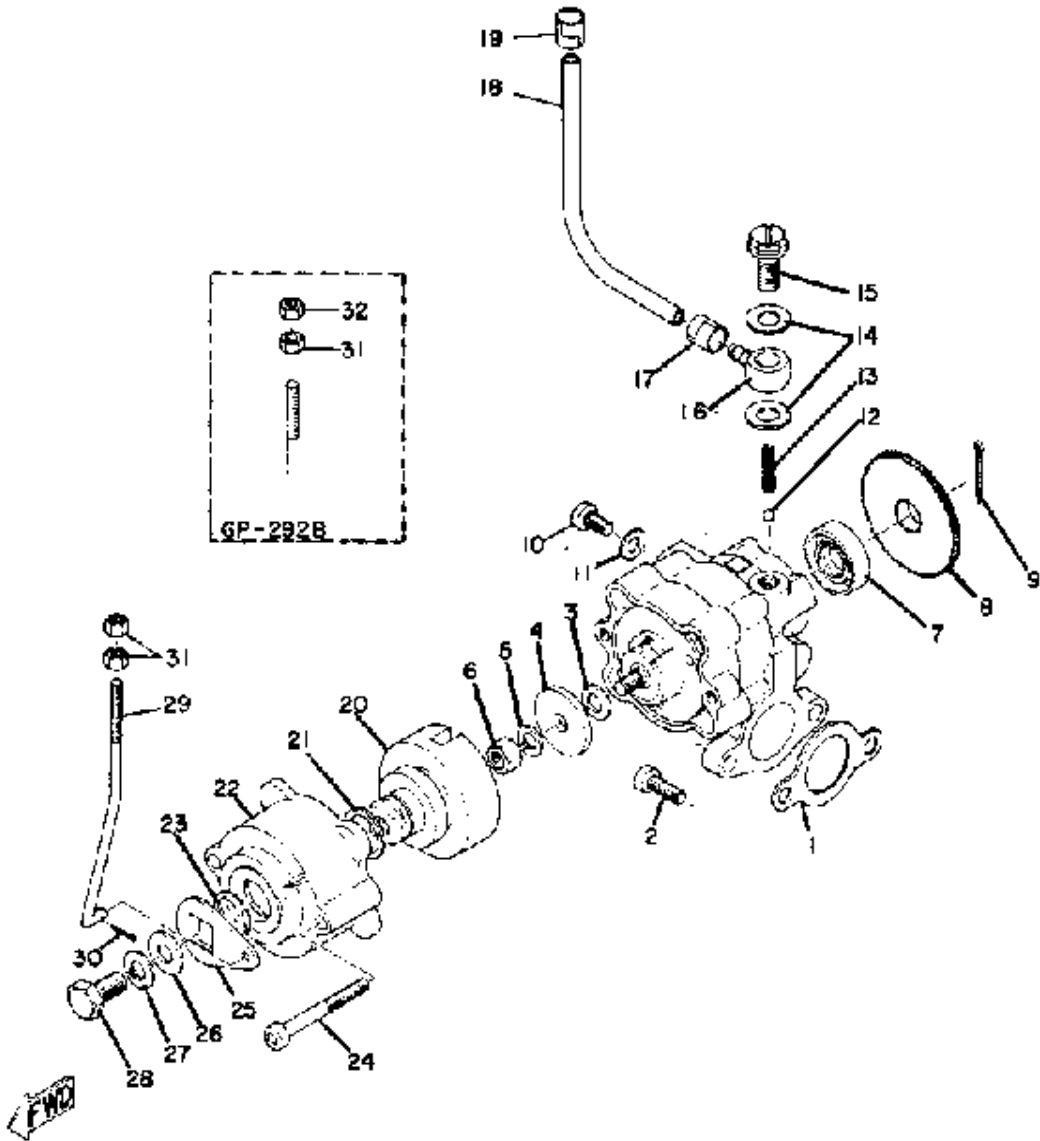

Property of www.SmallEngineDiscount.com - Not for Resale

OIL PUMP

Ref. No.	Part Number	Description	Qty	Remarks
1	3MT-13116-00-00	GASKET, PUMP CASE (8Y0-13116-00)	1	
2	98580-05016-00	SCREW, PAN HEAD	2	
3	137-13137-00-10	. SHIM (1.0T)	1	
4	137-13138-01-00	. PLATE, ADJUSTING	1	
5	92990-05100-00	. WASHER, SPRING	1	
6	95380-05600-00	. NUT	1	
7	93101-10090-00	. OIL SEAL	1	
8	(137-13128-00-00)	PLATE, STARTER	1	
9	91401-12018-00	. PIN, COTTER	1	
10	98901-04008-00	. SCREW, BIND	1	
11	90430-04004-00	. GASKET	1	
12	93505-32002-00	. BALL	1	
13	(90501-02017-00)	SPRING, COMPRESSION	1	
14	90430-06011-00	. GASKET	2	
15	90401-06001-00	. BOLT, UNION	1	
16	214-13162-01-00	. BANJO, DLVRY PIPE	1	
17	90468-02033-00	. CLIP	1	
18	90445-05301-00	. HOSE (214-13161-01)	1	
19	90468-02033-00	CLIP	1	
20	(812-13153-00-00)	SHAFT, PUMP CONTROL	1	
21	(812-13147-00-00)	SHIM	1	
22	(812-13146-00-00)	COVER, AJST PULLEY	1	
23	99001-09600-00	CIRCLIP	1	
24	98511-04030-00	SCREW, PAN HEAD	2	
25	(812-13156-00-00)	LEVER, PUMP CONTROL	1	
26	92990-06200-00	WASHER	1	
27	92995-06100-00	WASHER, SPRING	1	
28	97013-06012-00	BOLT	1	

CONTINUED ON NEXT FRAME ►

Property of www.SmallEngineDiscount.com - Not for Resale

OIL PUMP

Ref. No.	Part Number	Description	Qty	Remarks
29	823-13157-00-00	ROD, PUMP CONTROL	1	
30	91490-12012-00	PIN, COTTER	1	
31	90170-03008-00	NUT, HEXAGON (807-13139-00)	1	
	90170-03008-00	NUT, HEXAGON (807-13139-00)	2	
32	90185-03007-00	NUT, SELF-LOCKING (838-13139-00)	1	
-1	823-13101-00-00	OIL PUMP ASSEMBLY	1	
	845-13101-00-00	OIL PUMP ASSEMBLY	1	