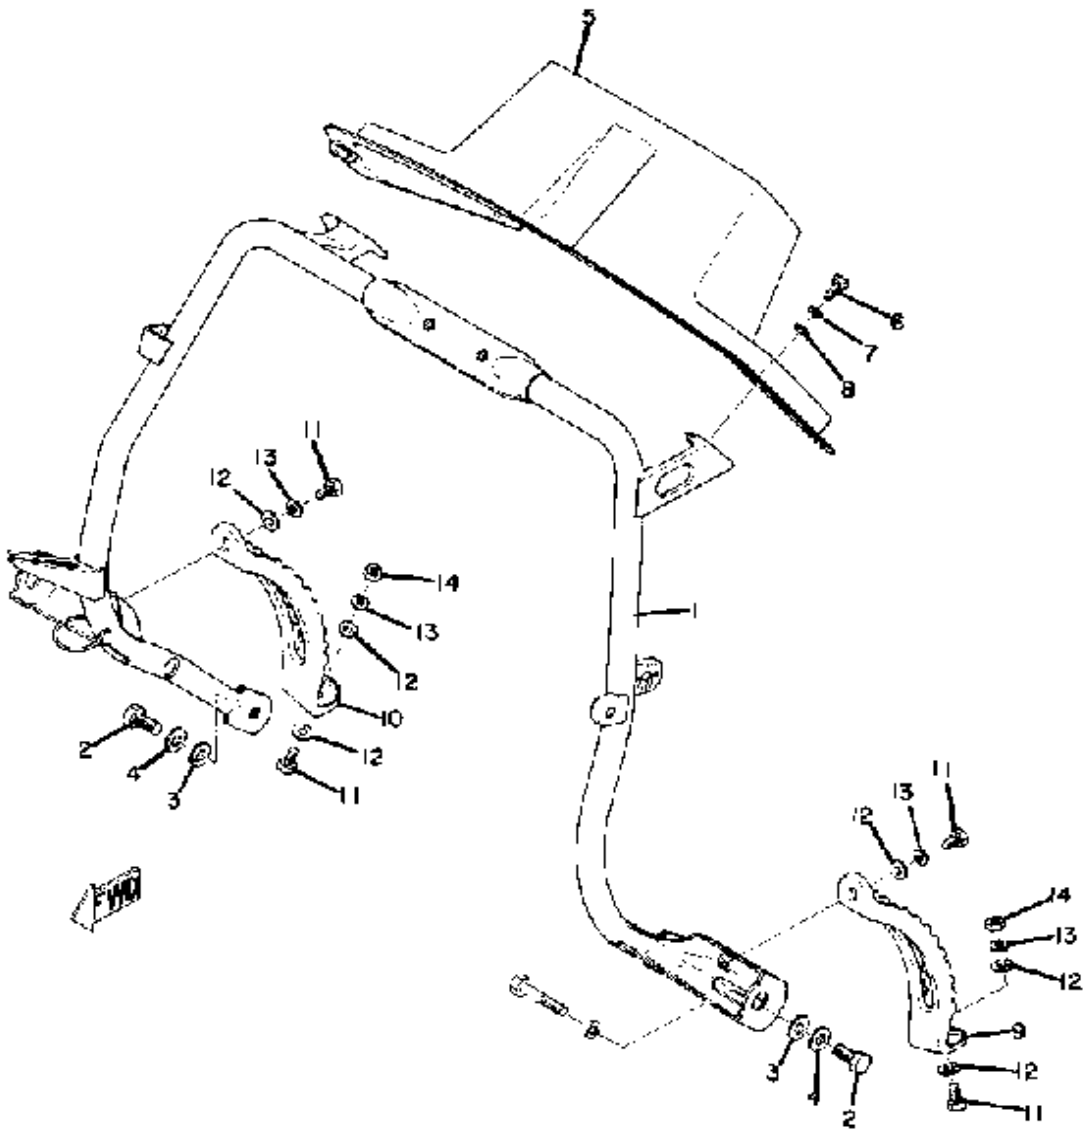

STEERING GATE GP-292B

Ref. No.	Part Number	Description	Qty	Remarks
1	(841-23870-00-00)	STEERING GATE	1	
2	97026-08018-00	BOLT	2	
3	(90215-08066-00)	WASHER, LOCK	2	
4	90201-08624-00	WASHER, PLATE	2	
5	(844-77711-00-00)	PANEL, INSTRUMENT	1	
6	(97306-05012-00)	BOLT, HEXAGON	2	
7	92906-05100-00	WASHER, SPRING	2	
8	92906-05200-00	WASHER, PLAIN	2	
9	(841-27411-00-00)	FOOTREST 1	1	
10	(841-27421-00-00)	FOOTREST 2	1	
11	97013-06012-00	BOLT	4	
12	92990-06200-00	WASHER	6	
13	92995-06100-00	WASHER, SPRING	4	
14	95380-06600-00	NUT	2	

Property of www.SmallEngineDiscount.com - Not for Resale