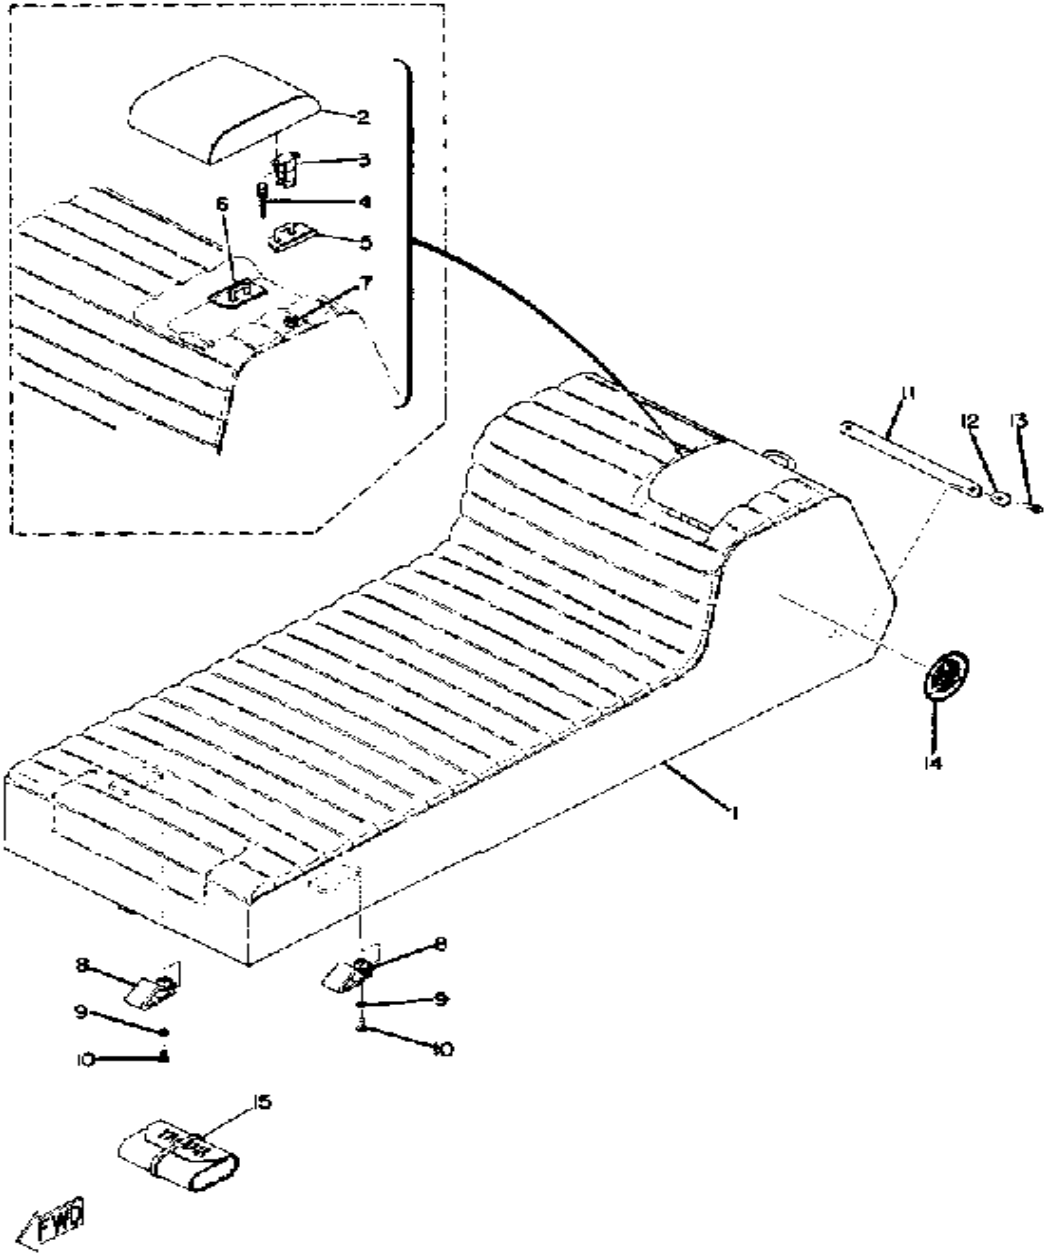

SEAT GP-292

Ref. No.	Part Number	Description	Qty	Remarks
1	(821-24730-00-00)	DOUBLE SEAT ASSEMBLY ...	1	
2	821-24765-00-00	. LID, DOUBLE SEAT	1	
3	(821-24794-00-00)	SPRING, SEAT BACK	2	
4	(90267-32016-00)	RIVET, BLIND	4	
5	(821-24793-00-00)	PIN	1	
6	(821-24784-00-00)	PIN	1	
7	95380-06700-00	. NUT	4	
8	(809-24744-00-00)	PLATE, SEAT FITTING	2	
9	92995-06100-00	WASHER, SPRING	2	
10	98503-06014-00	SCREW, PAN HEAD (92502-06016)	2	
11	(813-24746-00-00)	WASHER, SEAT	1	
12	(90215-07064-00)	WASHER, LOCK	2	
13	97011-06020-00	BOLT	2	
14	821-77352-00-00	EMBLEM 2	2	
15	(821-28100-10-00)	TOOL KIT	1	
1-1	(821-24731-00-00)	COVER, DOUBLE SEAT	1	

Property of www.SmallEngineDiscount.com - Not for Resale