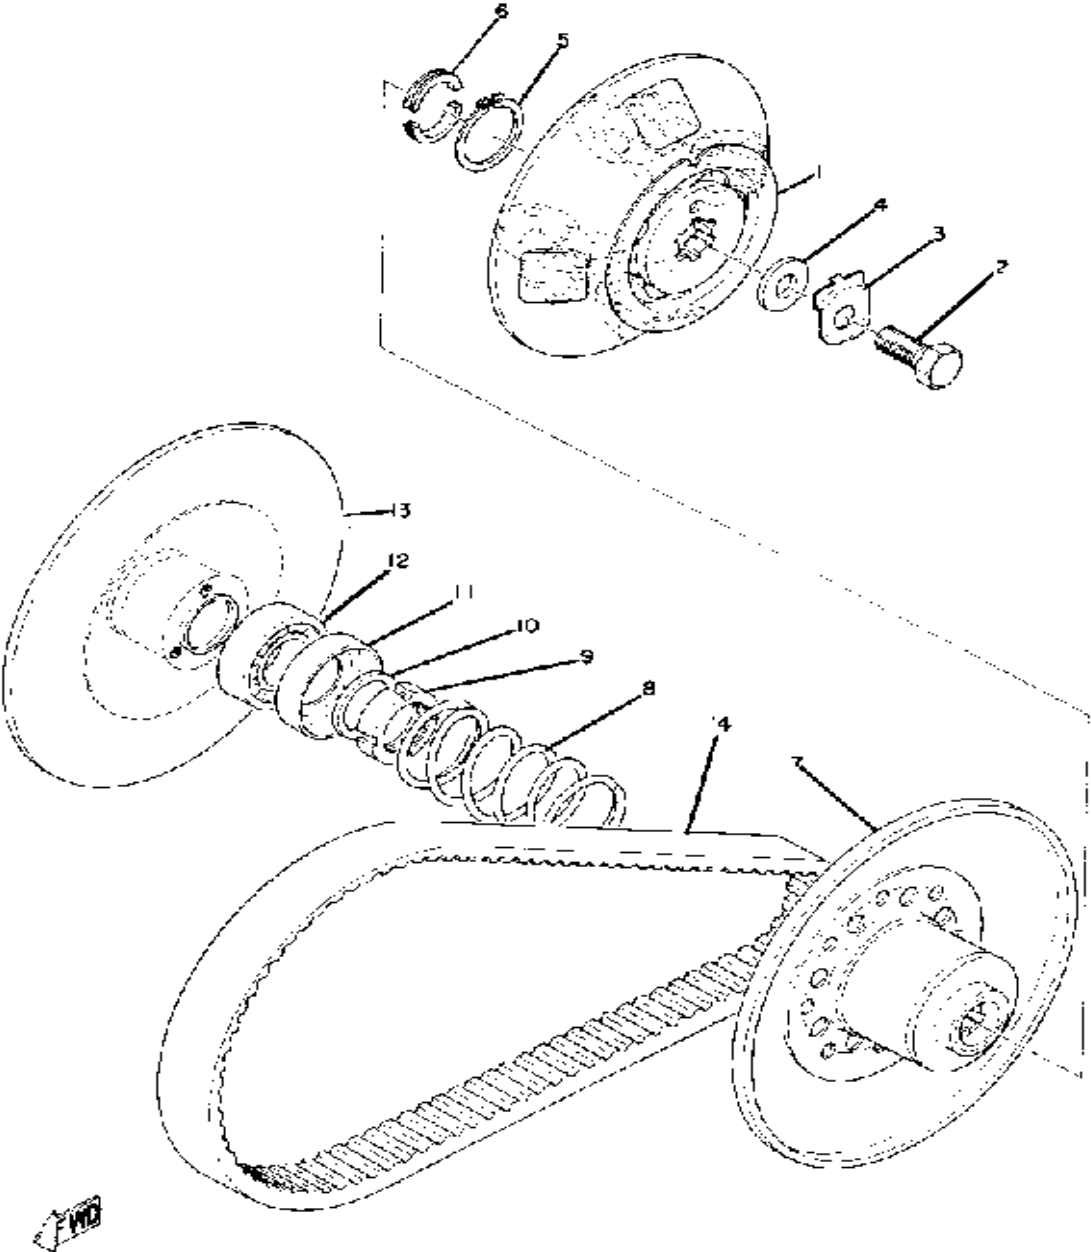

PRIMARY SHEAVE

Ref. No.	Part Number	Description	Qty	Remarks
1	(823-W1762-00-00)	PRI. SHEAVE CAP	1	
2	(838-17647-01-00)	BOLT	1	
	(90109-10080-00)	BOLT	1	
3	90215-11080-00	WASHER, LOCK (810-17646-00)	1	
	90215-12084-00	WASHER, LOCK	1	
4	90201-10144-00	WASHER, PLATE	1	
	90201-12191-00	WASHER, PLATE	1	
5	99009-30400-00	CIRCLIP	1	
6	806-17645-00-00	COLLAR	2	
7	(810-17620-01-00)	PRI SLIDG SHEAVE	1	
8	90501-45161-00	SPRING, COMPRESSION (818-17643-00)	1	
9	(810-17642-00-00)	NUT, BEARING	1	
10	90208-28003-00	WASHER, CONICAL SPR	1	
11	806-17644-00-00	SEAT, SPRING	1	
12	93306-20567-00	BEARING	1	
13	(821-W1761-00-00)	PRI. FIXED SHEAVE	1	
14	820-17641-00-00	V-BELT	1	

Property of www.SmallEngineDiscount.com - Not for Resale