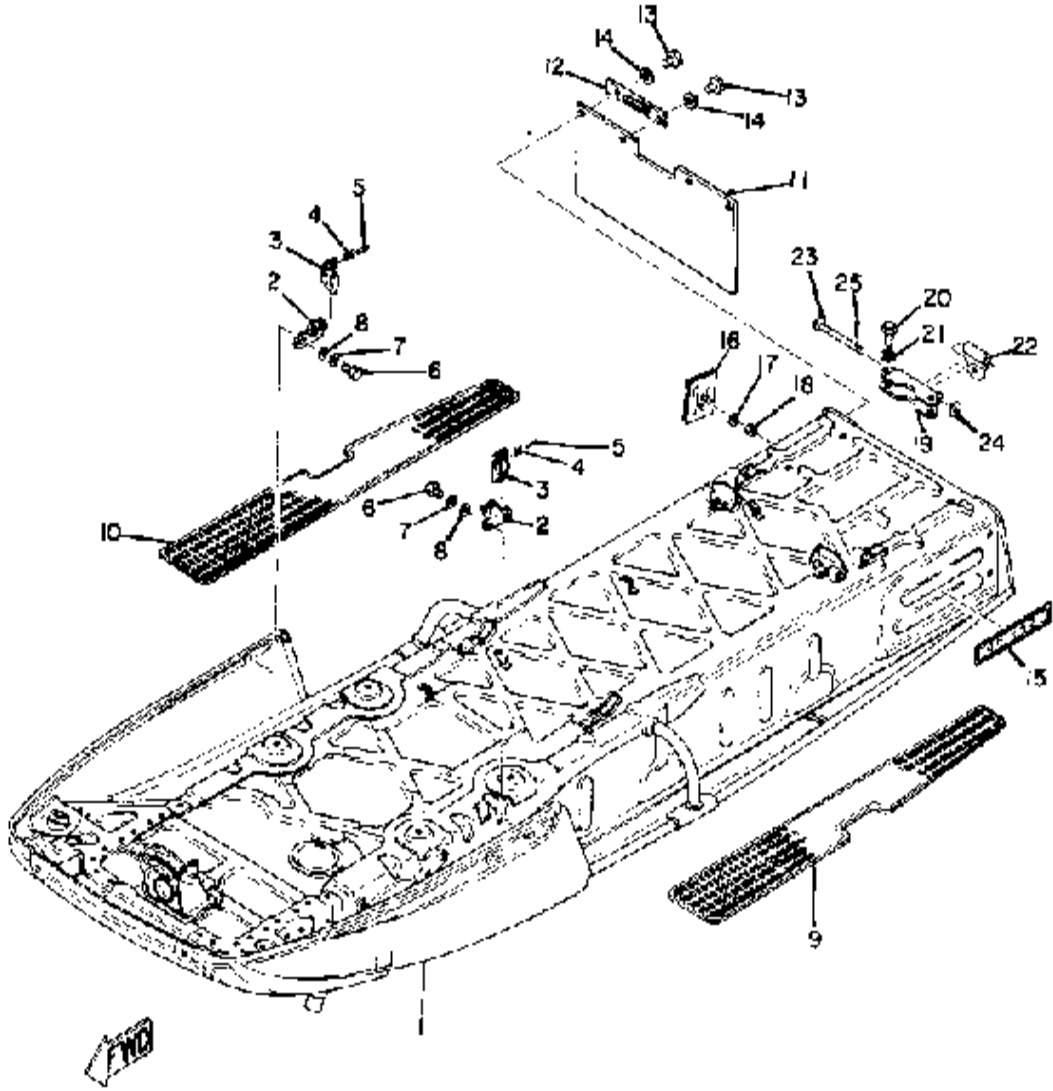

FRAME GP-292

Ref. No.	Part Number	Description	Qty	Remarks
1	(821-21910-00-00)	FRAME	1	
2	(806-77172-00-00)	BODY, LATCH 2	2	N/A
3	(813-77173-00-00)	LEVER, LATCH 1	2	
4	90508-10012-00	. SPRING, TORSION	2	
5	90249-04068-00	. PIN, SPECL SHAPE	2	
6	97313-05016-00	BOLT, HEXAGON	4	
7	92990-05100-00	WASHER, SPRING	4	
8	90201-05029-00	WASHER, PLATE	4	
9	(806-27413-00-00)	COVER, FOOTREST	1	
10	(806-27423-00-00)	COVER, FOOTREST	1	
11	(802-77595-02-00)	FLAP	1	
12	(802-77593-00-00)	PLATE, FLAP 1	2	
13	97313-06016-00	BOLT, HEXAGON	4	
14	92995-06100-00	WASHER, SPRING	4	
15	(823-77354-00-00)	EMBLEM 4	2	
16	(821-85131-00-00)	REFLECTOR, REAR 1	2	
17	92995-06100-00	WASHER, SPRING	2	
18	95380-06600-00	NUT	2	
19	(802-77592-00-00)	BRACKET, HITCH 2	1	
20	97013-06035-00	BOLT	2	
21	92995-06100-00	WASHER, SPRING	2	
22	802-77591-00-00	BRACKET, HITCH 1	1	
23	(91701-08102-00)	PIN, CLEVIS	1	
24	92990-08200-00	WASHER, PLAIN	1	
25	91401-25020-00	PIN, COTTER	1	
-1	813-77170-00-00	LATCH ASSEMBLY	2	

Property of www.SmallEngineDiscount.com - Not for Resale