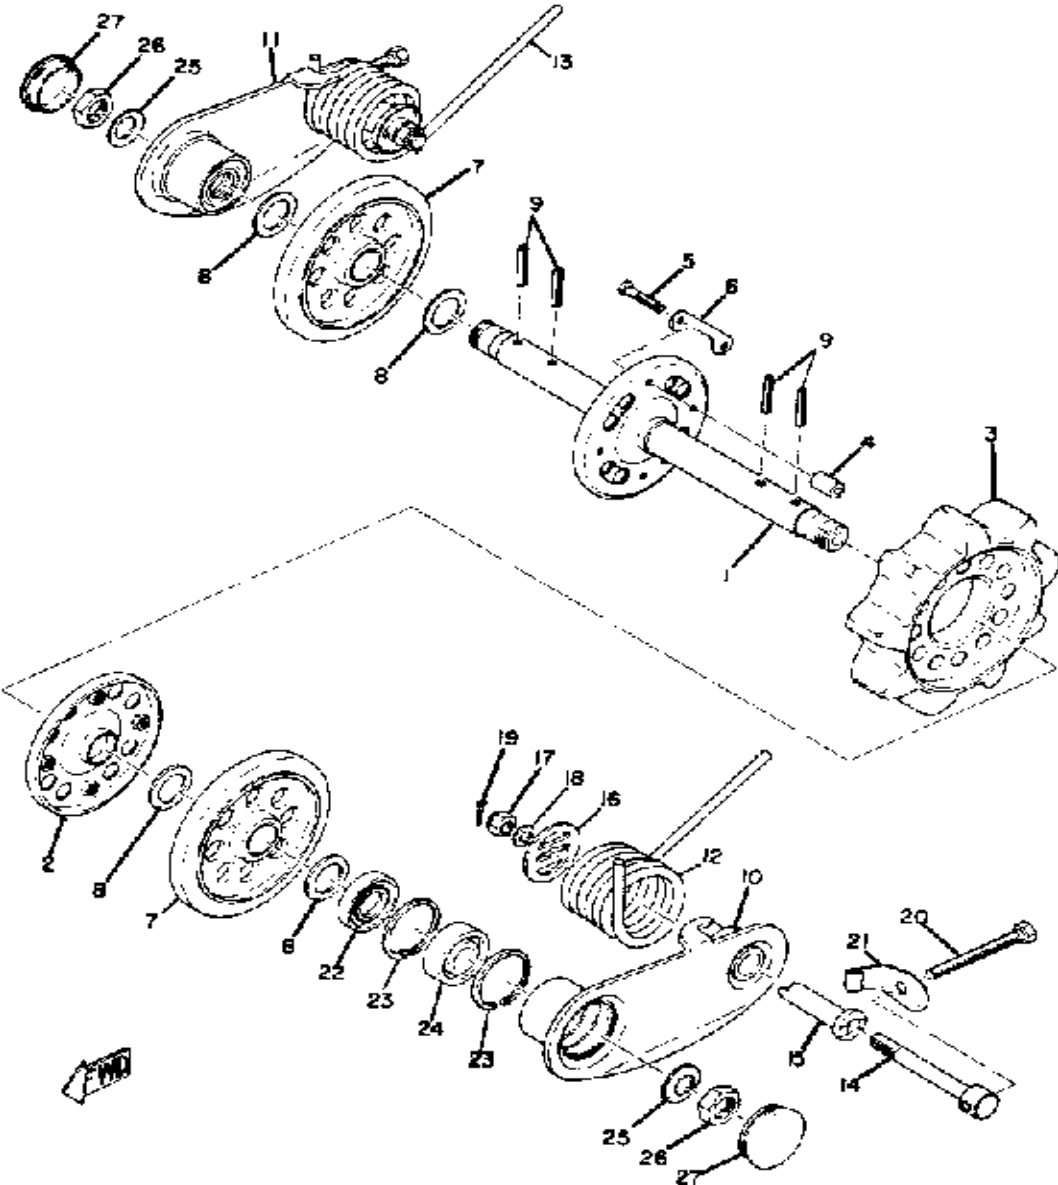

REAR AXLE

Ref. No.	Part Number	Description	Qty	Remarks
26	90170-22094-00	NUT	2	
27	810-47552-00-00	CAP	2	

Property of www.SmallEngineDiscount.com - Not for Resale