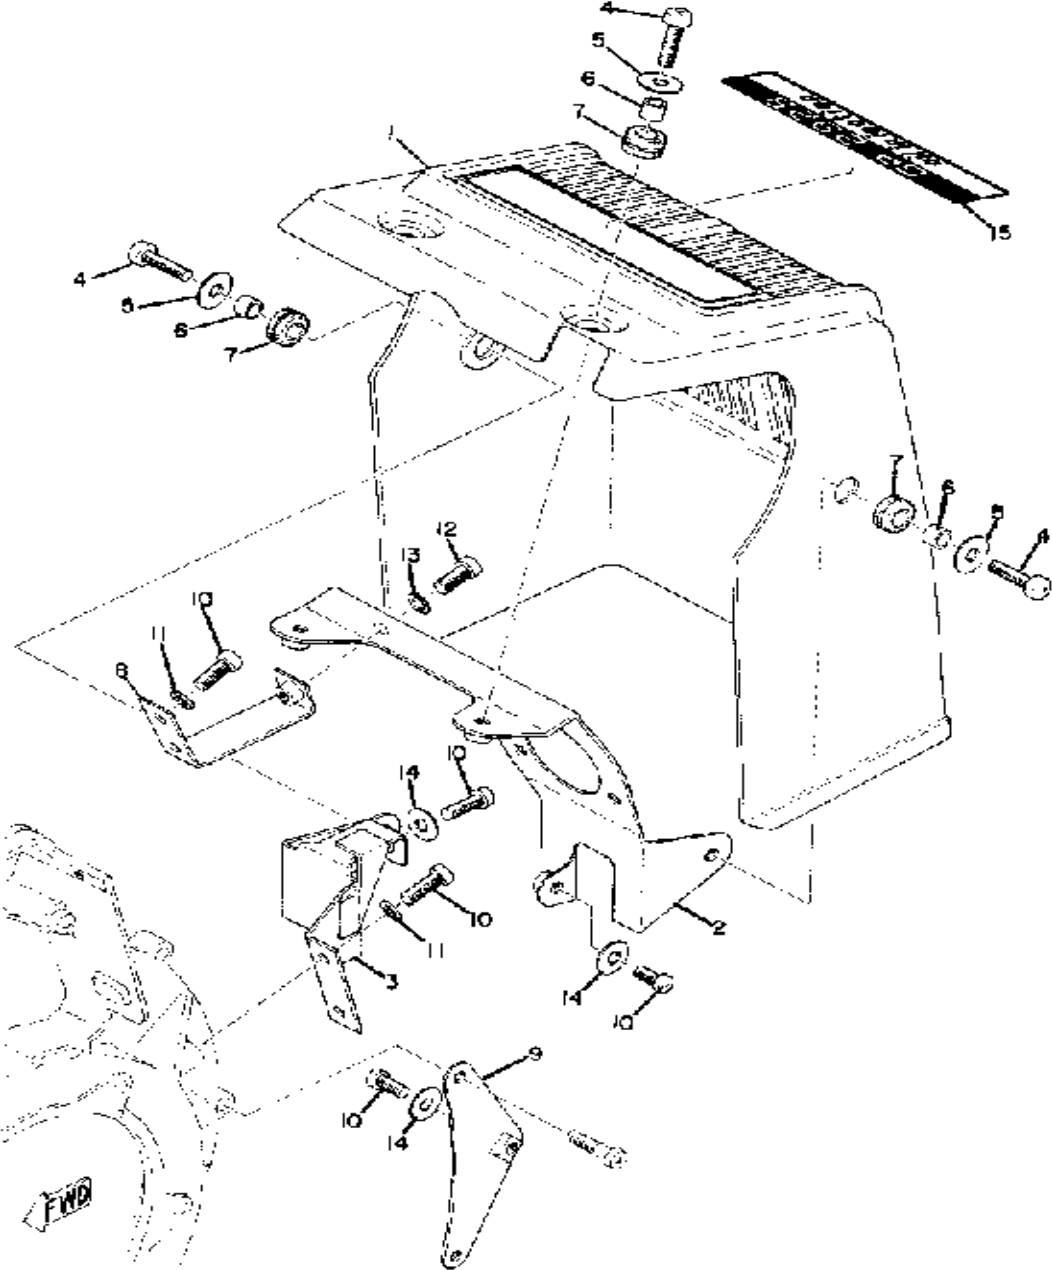

ENGINE COWL GP-292B

Ref. No.	Part Number	Description	Qty	Remarks
1	(839-77411-02-00)	COWL, ENGINE	1	
2	(845-77421-00-00)	BRACKET 1	1	
3	(839-77423-03-00)	BRACKET 3	1	
4	98516-06020-00	SCREW, PAN HEAD	4	
5	90201-06059-00	WASHER, PLATE	4	
6	90387-065L7-00	COLLAR (51L) (214-21633-00) .	4	
7	90480-14023-00	GROMMET	4	
8	839-77422-01-00	BRACKET 2	1	
9	(839-77424-00-00)	BRACKET 4	1	
10	98506-06014-00	SCREW, PAN HEAD (92506-06014)	7	
11	92995-06100-00	WASHER, SPRING	5	
12	98516-06020-00	SCREW, PAN HEAD	1	
13	92990-06200-00	WASHER	1	
14	90201-06057-00	WASHER, PLATE	3	
15	(845-77451-00-00)	EMBLEM 1	1	

Property of www.SmallEngineDiscount.com - Not for Resale