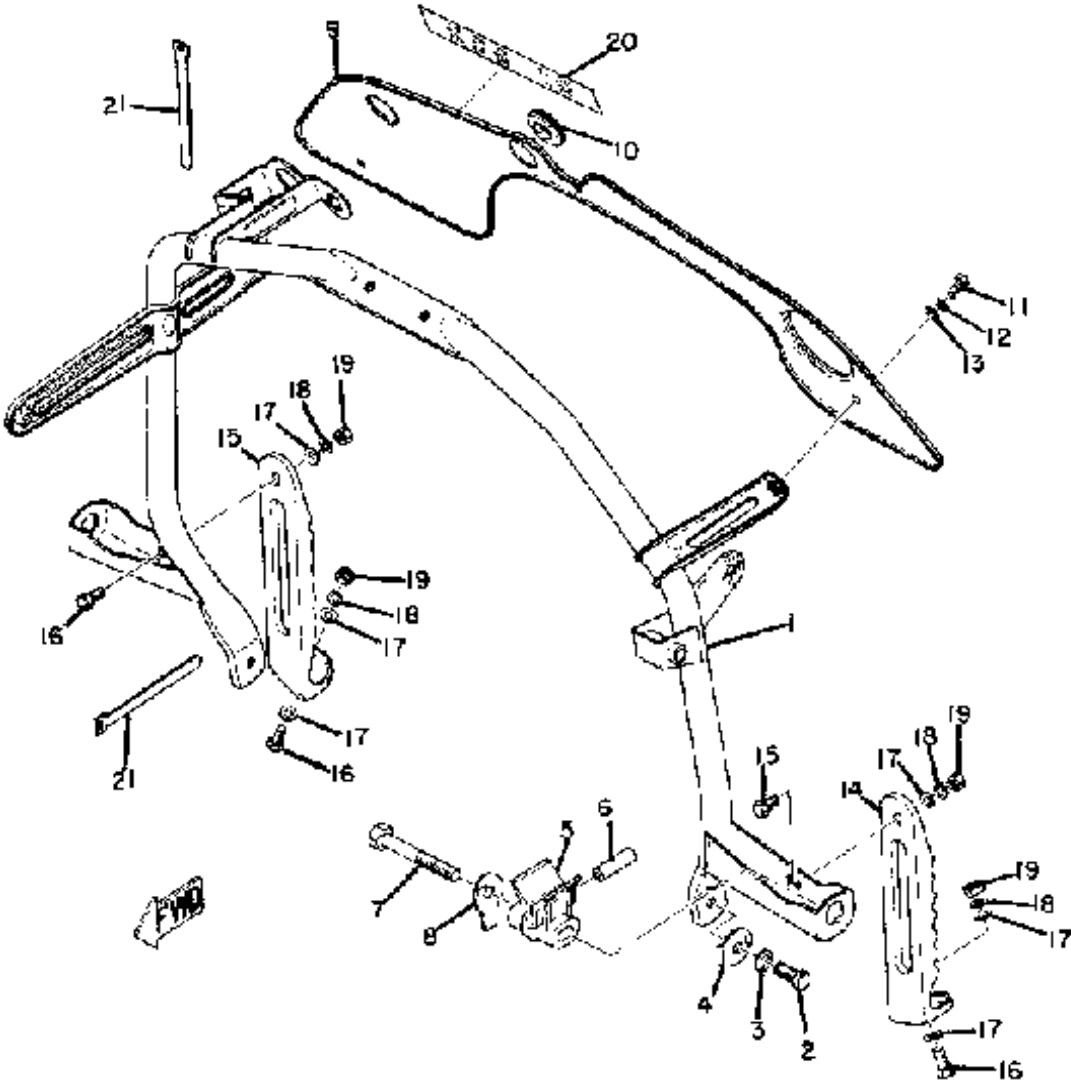

STEERING GATE GP-292

Ref. No.	Part Number	Description	Qty	Remarks
1	(812-23871-00-00)	GATE, STEERING	1	
2	97306-08018-00	BOLT, HEXAGON (97206-08018)	2	
3	90201-08624-00	WASHER, PLATE	2	
4	(861-23895-00-00)	WASHER, LOCK 2	2	
5	(90464-09003-00)	CLAMP	2	
6	821-77188-01-00	STOPPER	2	
7	90101-08039-00	BOLT (810-77537-00)	2	
8	(90215-08039-00)	WASHER, LOCK	2	
9	(823-77711-00-00)	PANEL, INSTRUMENT	1	
10	(135-82595-00-00)	GROMMET	1	
11	97006-05010-00	BOLT (97206-05010)	3	
12	92906-05100-00	WASHER, SPRING	3	
13	92906-05200-00	WASHER, PLAIN	3	
14	(810-27411-00-00)	FOOTREST 1	1	
15	(810-27421-00-00)	FOOTREST 2	1	
16	97013-06012-00	BOLT	4	
17	92990-06200-00	WASHER	6	
18	92995-06100-00	WASHER, SPRING	4	
19	95380-06600-00	NUT	4	
20	(823-77451-00-00)	EMBLEM 1	1	
21	437-83936-11-00	BAND, SWITCH CORD	3	

Property of www.SmallEngineDiscount.com - Not for Resale