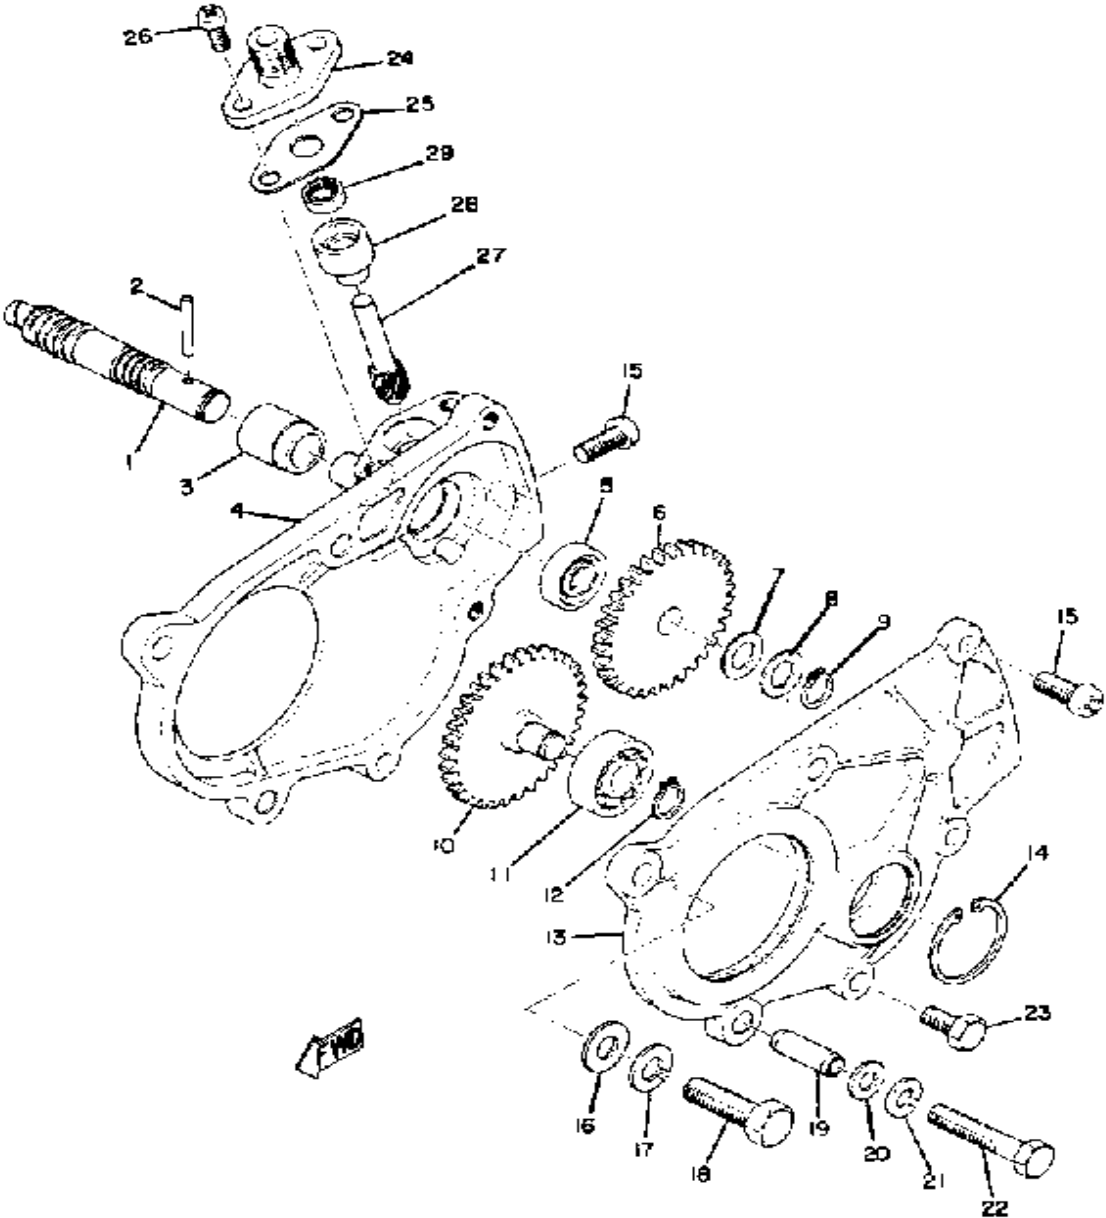

PUMP DRIVE - GEAR

Ref. No.	Part Number	Description	Qty	Remarks
26	98580-05010-00	SCREW, PAN HEAD	2	
27	813-17841-00-00	GEAR, DRIVEN (10T)	1	
28	821-17843-00-00	BUSH, DRIVEN GEAR OUTER	1	
29	93104-06033-00	OIL SEAL	1	

Property of www.SmallEngineDiscount.com - Not for Resale