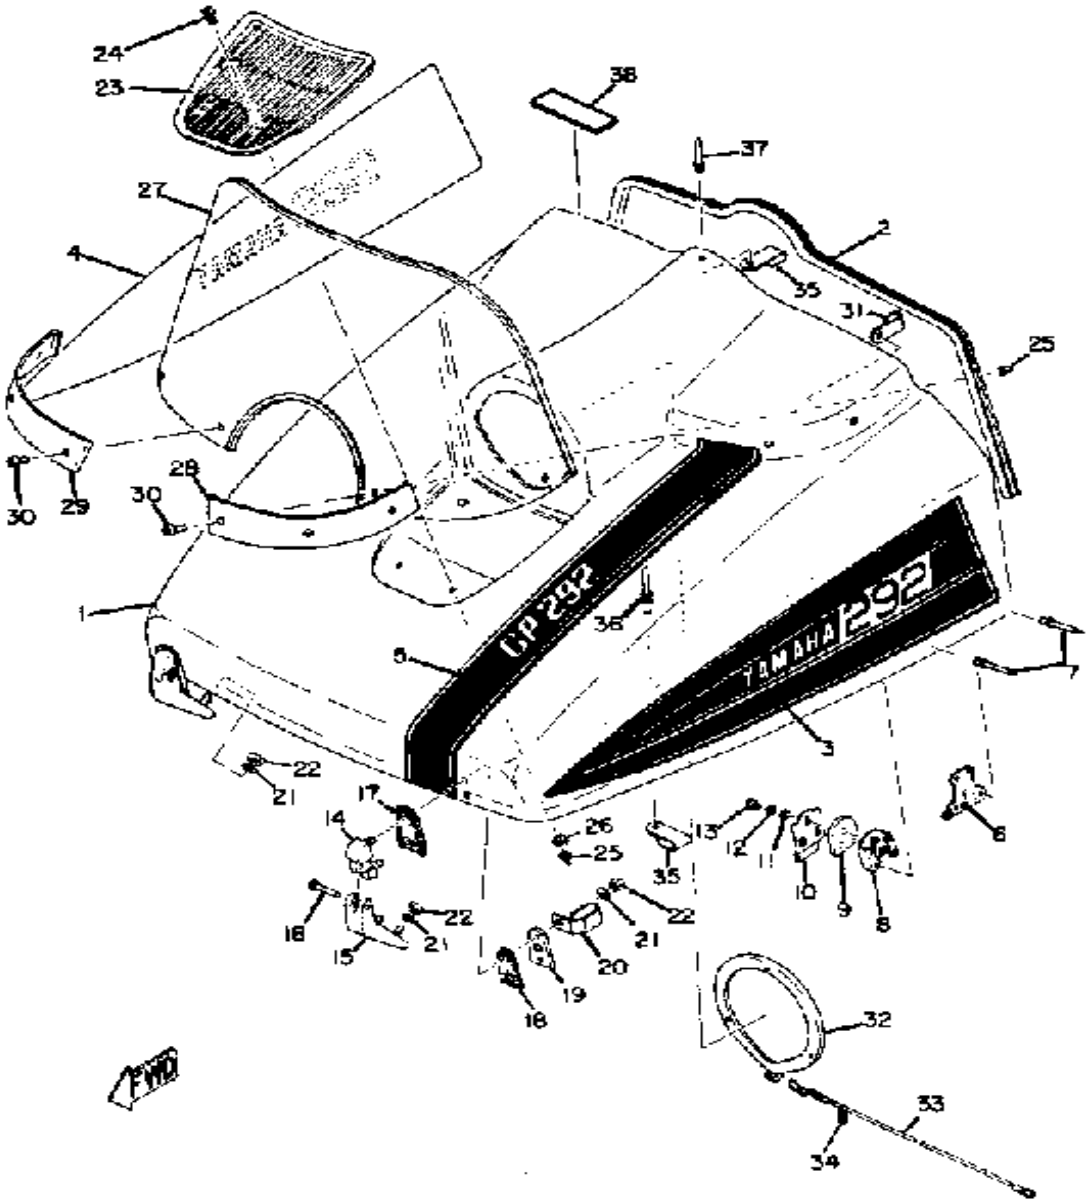

SHROUD GP-292

Ref. No.	Part Number	Description	Qty	Remarks
30	98901-05016-00	SCREW, BIND (98903-05016-00)	6	
31	90461-05003-00	CLAMP	1	
32	(817-77139-00-00)	HOLDER, ROD 1	1	
33	821-77118-00-00	STOPPER, SHROUD	1	
34	(806-77159-00-00)	CLAMP, ROD	1	
35	(90461-05001-00)	CLAMP	3	
36	(90267-32020-00)	RIVET, BLIND	2	
37	90267-32070-00	RIVET, BLIND	1	
38	288-21659-00-00	LABEL, SAFETY	1	

Property of www.SmallEngineDiscount.com - Not for Resale