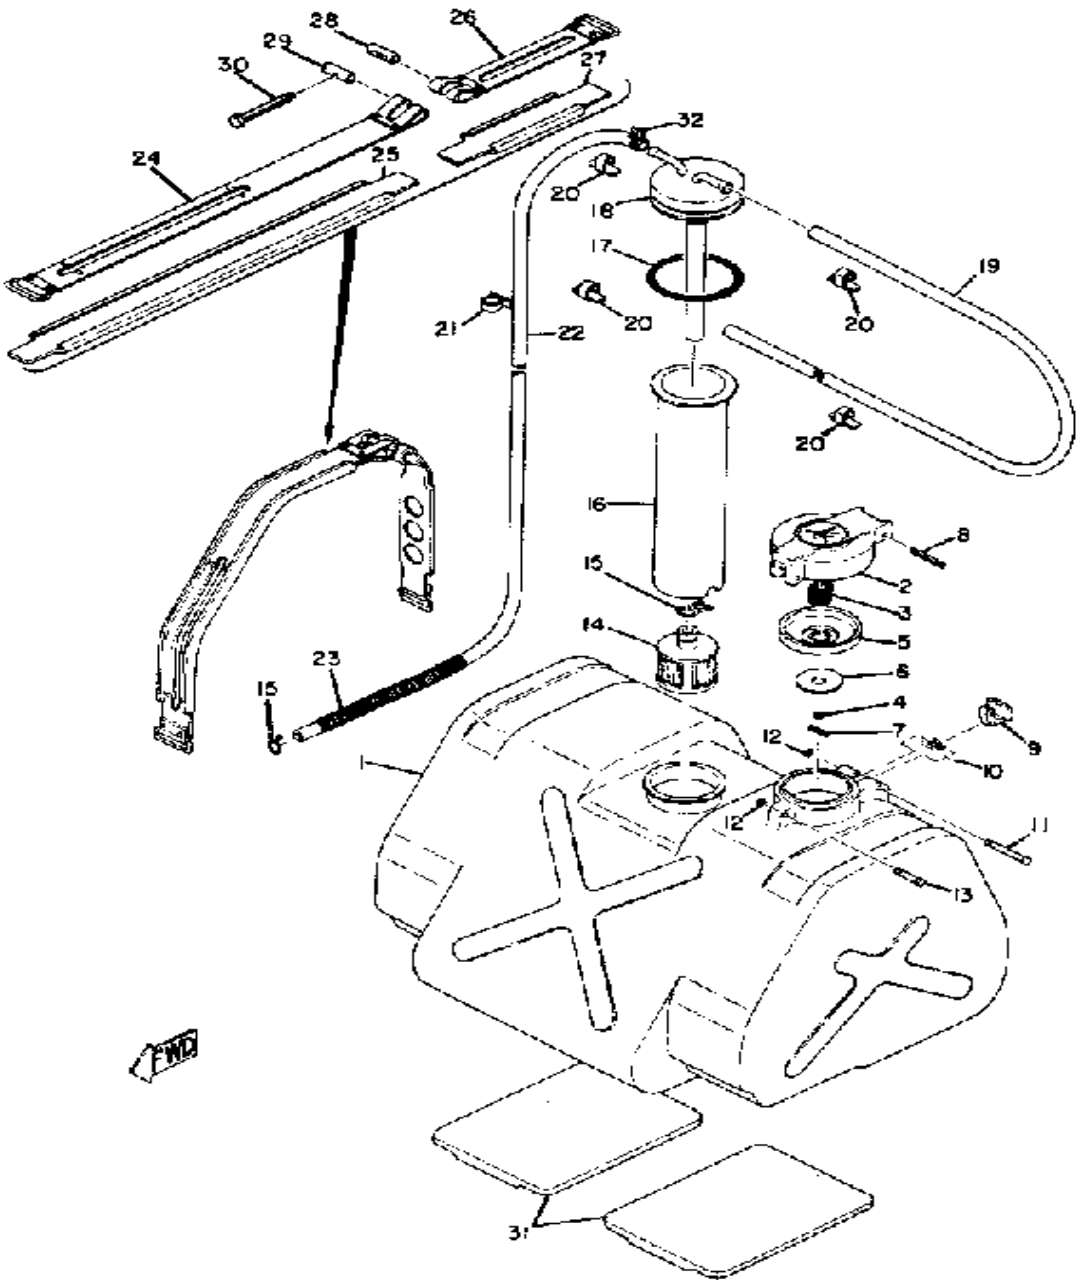

FUEL TANK GP-292

Ref. No.	Part Number	Description	Qty	Remarks
1	813-24111-00-00	FUEL TANK	1	
2	813-24611-01-00	BODY, CAP	1	
3	90501-20130-00	SPRING, COMPRESSION	1	
4	93210-04122-00	O-RING	1	
5	813-24613-01-00	DISC, CAP	1	
6	256-24612-00-00	GASKET, CAP	1	
7	91609-30016-00	PIN, SPRING	1	
8	91609-25032-00	PIN, SPRING	1	
9	83M-24628-00-00	HOOK	1	
10	90508-08003-00	SPRING, TORSION (813-24637-00)	1	
11	90249-03017-00	PIN	1	
12	93430-02001-00	CIRCLIP	2	
13	90249-03016-00	PIN, SPEC'L SHAPE	1	
14	8H5-24560-00-00	FILTER ASSEMBLY	1	
15	90467-11009-00	CLIP	3	
16	813-24336-00-00	PIPE, SUCTION 2	1	
17	90506-06065-00	SPRING, TENSION	1	
18	(823-24335-00-00)	PIPE, SUCTION 1	1	
19	90446-09013-00	HOSE (90446-09079)	1	
20	(813-24366-00-00)	CLAMP, FUEL PIPE 1	4	
21	(90463-07002-00)	CLAMP	1	
22	90446-11040-00	HOSE	1	
23	806-24328-00-00	PROTECTOR, PIPE	1	
24	(813-24173-00-00)	BAND, TNK FITTING 1	2	
25	(813-24183-00-00)	DAMPER, LOCATING 3	2	
26	(813-24199-00-00)	BAND, TNK FITTING 2	2	
27	(813-24184-00-00)	DAMPER, LOCATING 4	2	
28	90179-05030-00	NUT, SPEC'L SHAPE (806-24146-00)	2	

CONTINUED ON NEXT FRAME ➤

Property of www.SmallEngineDiscount.com - Not for Resale