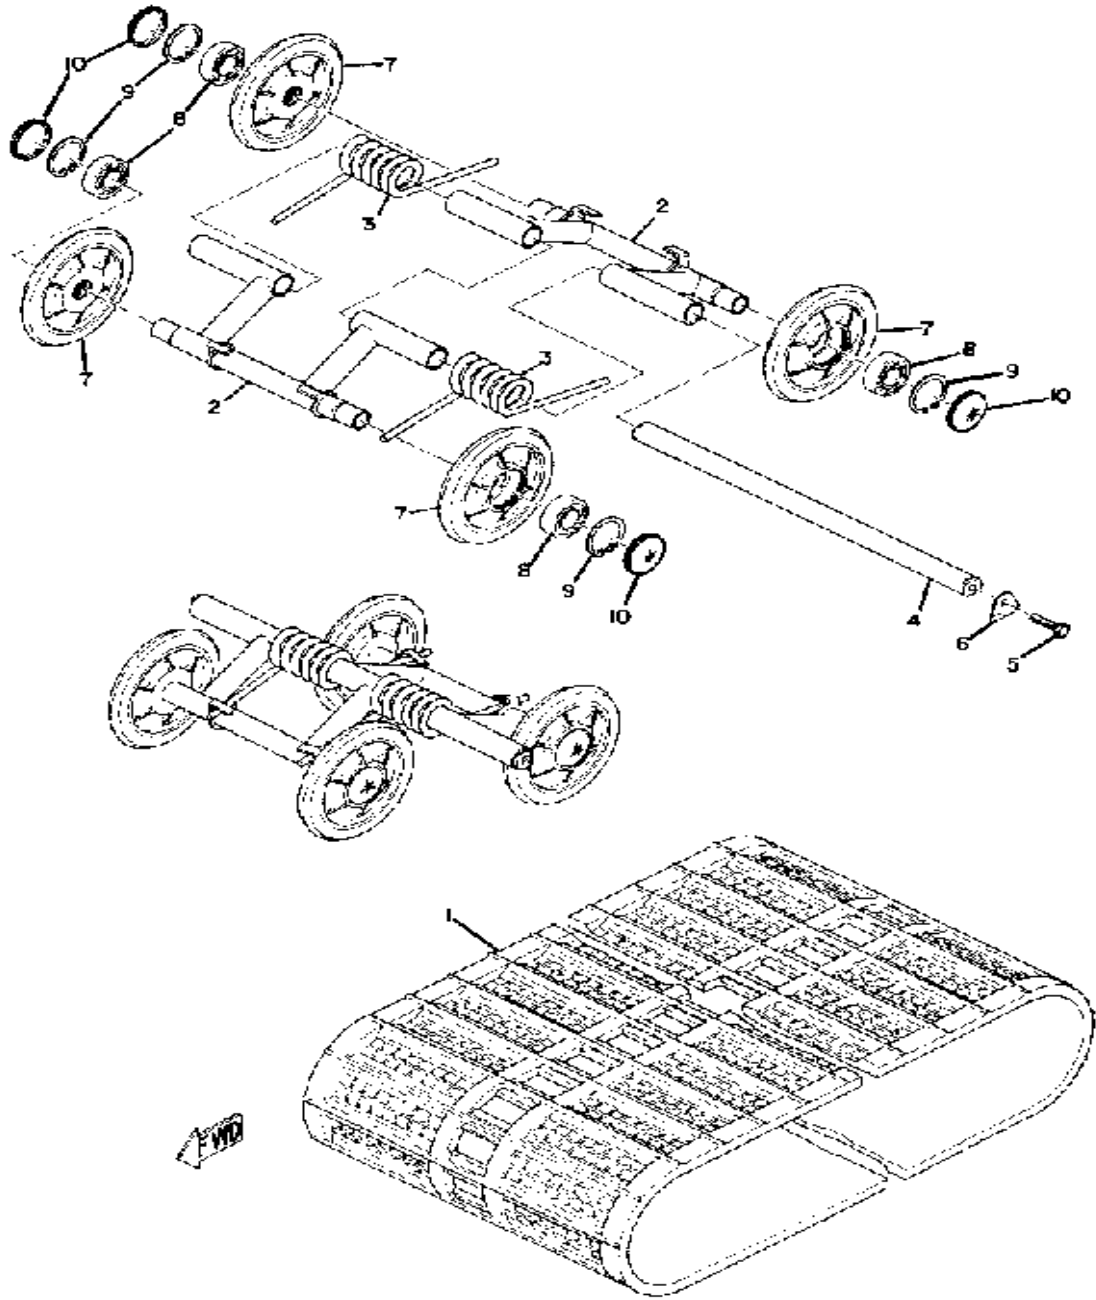

TRACK SUSPENSION WHEEL

Ref. No.	Part Number	Description	Qty	Remarks
1	(861-47110-00-00)	TRACK ASSEMBLY	1	
2	(806-47331-01-00)	ARM, PIVOT 1	1	
	(806-47331-01-00)	ARM, PIVOT 1	6	
3	90508-65089-00	SPRING, TORSION	4	CENTER OR REAR
	90508-70100-00	SPRING, TORSION	2	FRONT (292B)
	90508-70100-00	SPRING, TORSION	6	FRONT (292B)
4	(802-47337-00-00)	SHAFT, PIVOT	3	
5	97313-08030-00	BOLT, HEXAGON	6	
6	(806-47347-00-00)	WASHER, LOCK	6	
7	885-47320-01-00	SUSPENSION WHEEL COMP. .	12	
8	93306-00441-00	BEARING (89A) (B6004RS) ...	12	
9	99009-42500-00	CIRCLIP	12	
10	818-47317-01-00	CAP, WHEEL	12	