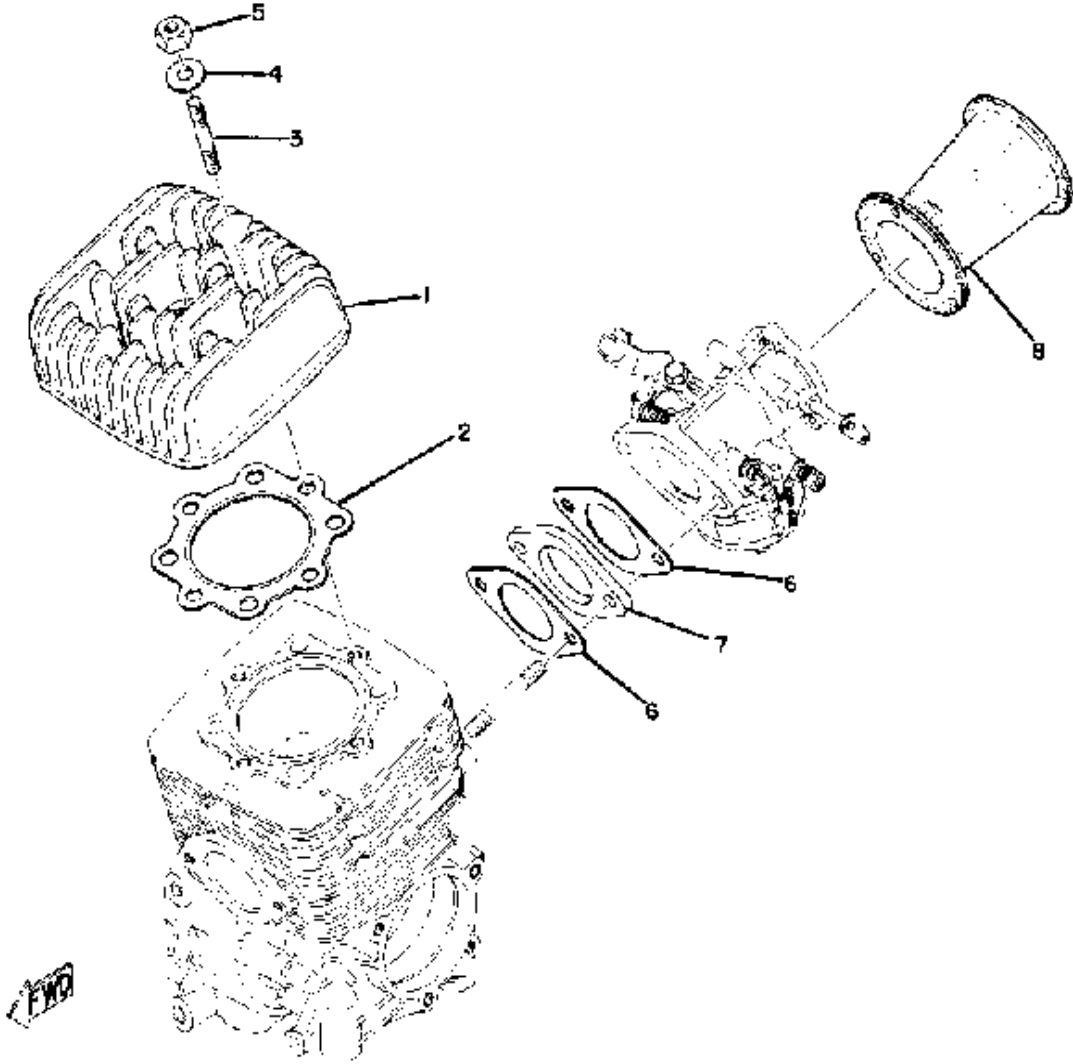

CYLINDER HEAD - INTAKE SR KIT

Ref. No.	Part Number	Description	Qty	Remarks
1	(823-11111-70-00)	HEAD, CYLINDER 1	1	
2	823-11181-70-00	GASKET, CYLINDER HEAD 1 .	1	
3	90116-08057-00	BOLT, STUD	2	
4	90201-08100-00	WASHER, PLATE	2	
5	812-11171-00-00	NUT, HOLDING (812-11171-00)	2	
6	(823-13556-01-00)	GASKET, MANIFOLD	2	
7	(834-13555-00-00)	MANIFOLD, INTAKE	2	
8	(823-14479-70-00)	FUNNEL	1	

Property of www.SmallEngineDiscount.com - Not for Resale