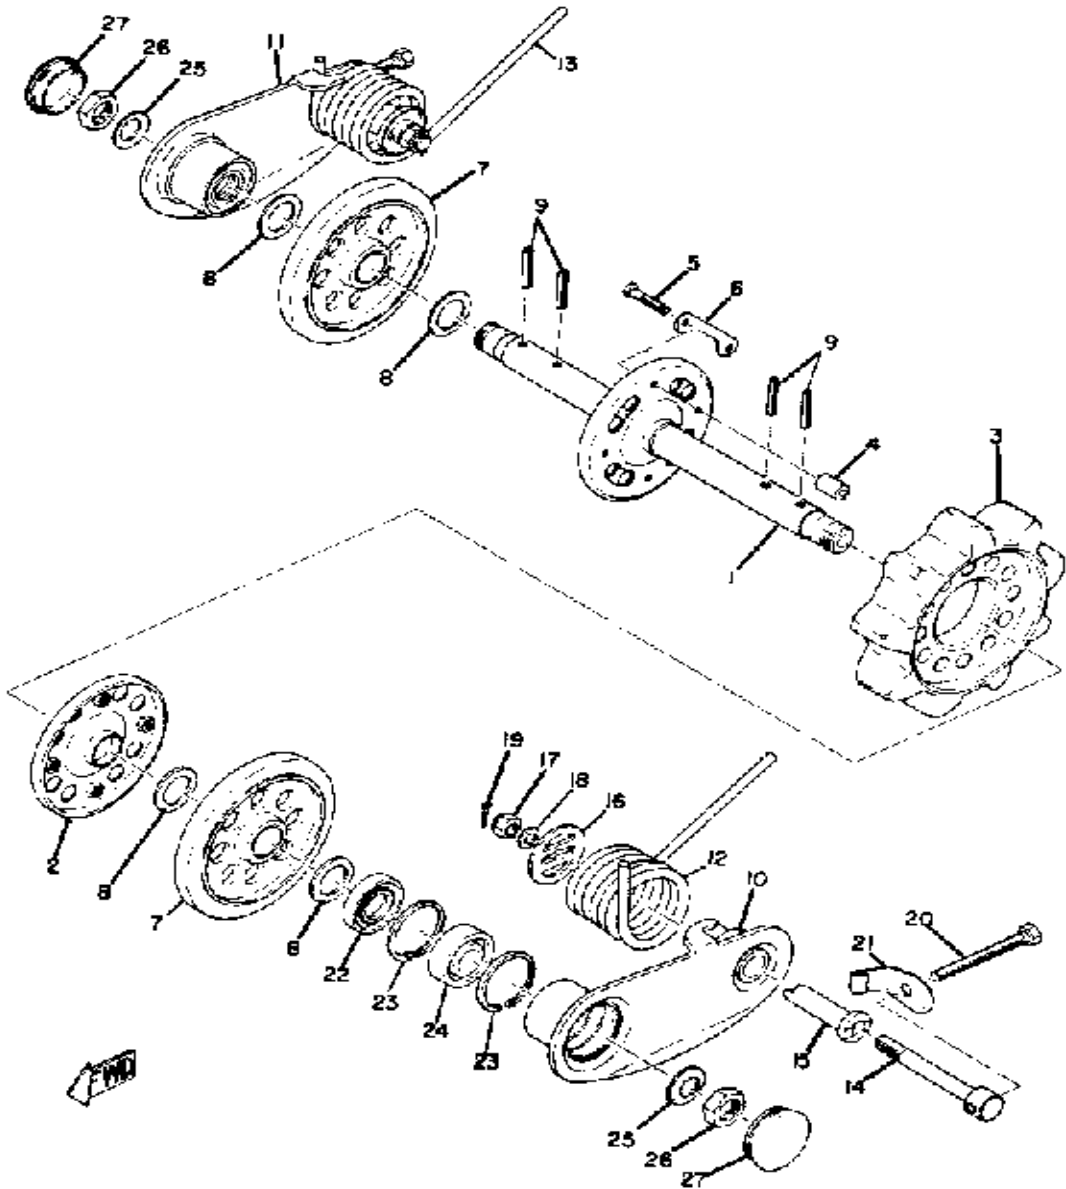

Property of www.SmallEngineDiscount.com - Not for Resale

REAR AXLE

Ref. No.	Part Number	Description	Qty	Remarks
1	821-47520-00-00	REAR AXLE	1	
2	(810-47522-00-00)	RIM, SPROCKET WHL 2	1	
3	810-47532-00-00	WHEEL, SPROCKET 2	1	
4	(90387-06021-00)	COLLAR	4	
5	97013-06035-00	BOLT	4	
6	90215-06100-00	WASHER, LOCK	2	
7	810-47530-00-00	GUIDE WHEEL	2	
8	90201-25499-00	WASHER, PLATE	4	
9	91609-60036-00	PIN, SPRING	4	
10	(810-47361-00-00)	ARM, REAR PIVOT 1	1	
11	810-47362-00-00	ARM, REAR PIVOT 2	1	
12	(90508-75086-00)	SPRING, TORSION	1	
	90508-72114-00	SPRING, TORSION	1	
13	90508-72084-00	SPRING, TORSION (812-47364-00)	1	
	90508-75116-00	SPRING, TORSION	1	
14	90149-08022-00	SCREW, SPEC'L SHAPE	2	
15	810-47369-00-00	COLLAR	2	
16	90209-08067-00	WASHER, SPEC'L SHAP	2	
17	90185-08089-00	NUT, SELF-LOCKING	2	
18	92990-08200-00	WASHER, PLAIN	2	
19	91401-30030-00	PIN, COTTER	2	
20	90106-08050-00	BOLT, DOME HEAD (841-47373-00)	2	
21	90215-08069-00	WASHER, LOCK	2	
22	93102-25081-00	OIL SEAL	2	
23	93420-44029-00	CIRCLIP, R-TYPE	4	
24	93306-00412-00	BEARING	2	
25	90208-22001-00	WASHER, CONICAL SPRING ..	2	