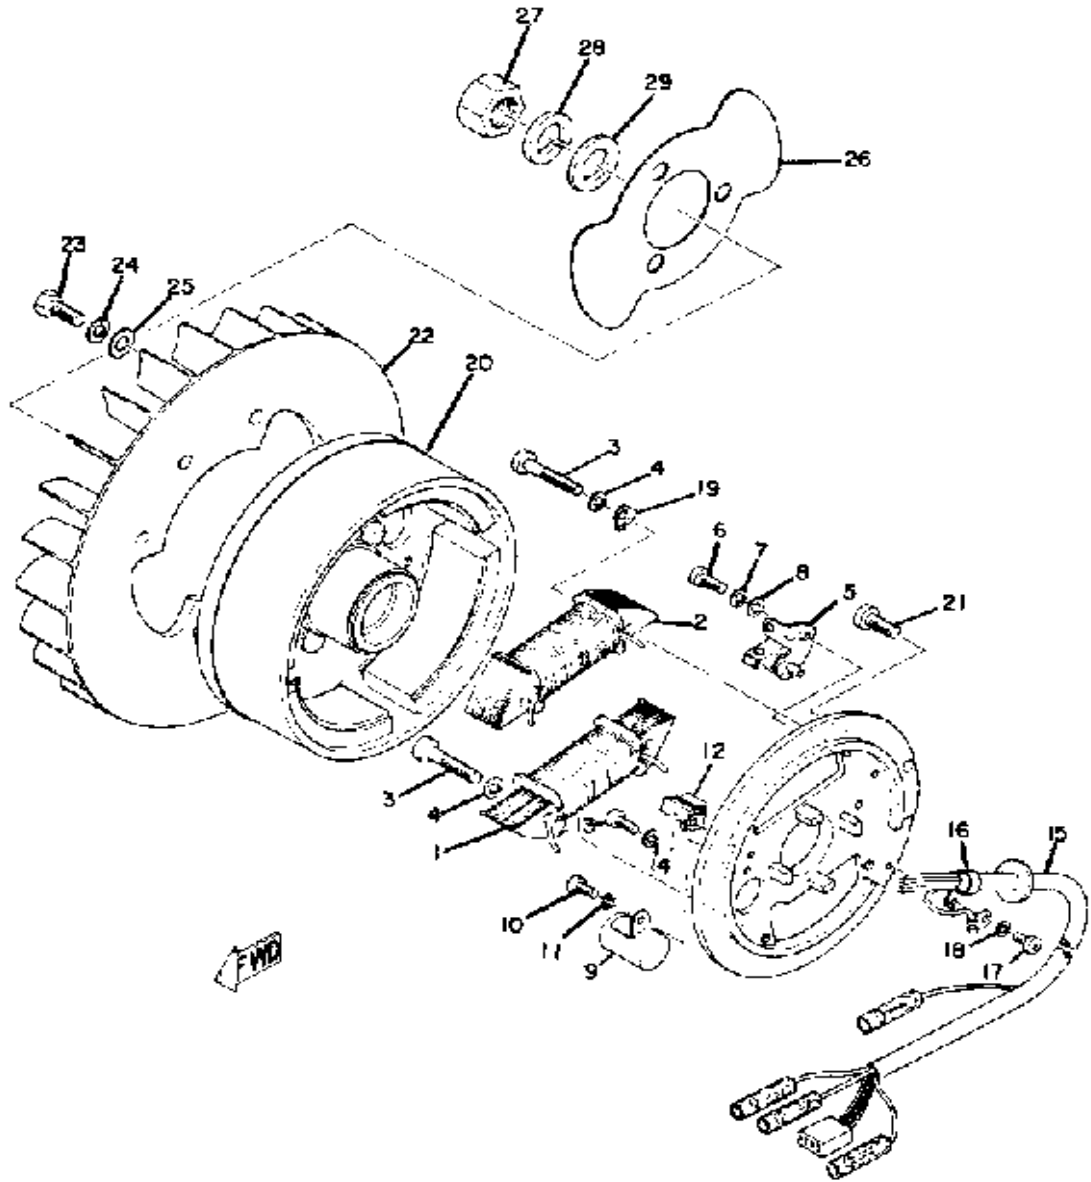

FLYWHEEL MAGNETO GP-292

Ref. No.	Part Number	Description	Qty	Remarks
29	(92901-16247-00)	WASHER	1	
-1	(822-81300-20-00)	FLYWHL MAGNETO ASSEMBLY	1	

Property of www.SmallEngineDiscount.com - Not for Resale