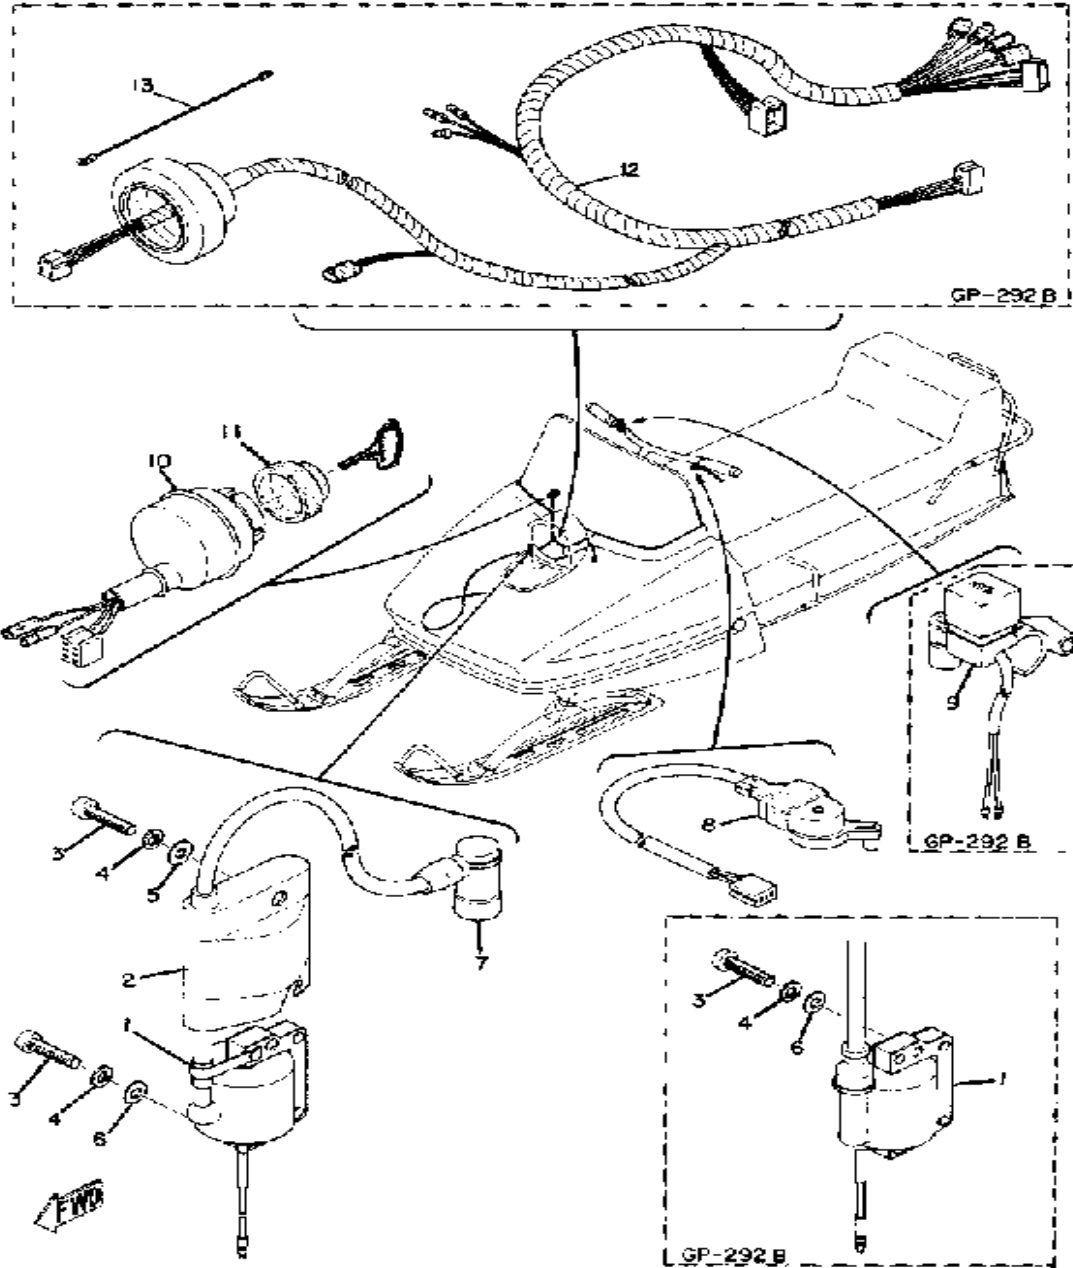

ELECTRICAL

Ref. No.	Part Number	Description	Qty	Remarks
1	(812-82310-40-00)	IGNITION COIL ASSEMBLY ...	1	
	(839-82310-40-00)	IGNITION COIL ASSEMBLY ...	1	
2	(812-82314-00-00)	COVER, IGNITN COIL	1	
3	98506-06025-00	SCREW, PAN HEAD	2	
4	92906-06100-00	WASHER, SPRING	2	
5	(822-82327-00-00)	WASHER, SPECIAL	1	
6	92990-06200-00	WASHER	1	
7	56J-82370-00-00	PLUG CAP ASSEMBLY	1	
	663-82370-01-00	PLUG CAP ASSEMBLY	1	
8	822-82530-00-00	STOP SWITCH ASSEMBLY ...	1	
9	838-83976-00-00	UNAVAILABLE IN PRICE BOOK	1	
10	(822-82508-20-00)	MAIN SWITCH ASSEMBLY ...	1	
	(838-82508-20-00)	MAIN SWITCH ASSEMBLY ...	1	
11	806-82516-00-00	COLLAR, MAIN SWITCH	1	
12	839-82590-21-00	WIRE HARNESS ASSEMBLY ..	1	
13	(841-82591-00-00)	BAND	1	

Property of www.SmallEngineDiscount.com - Not for Resale