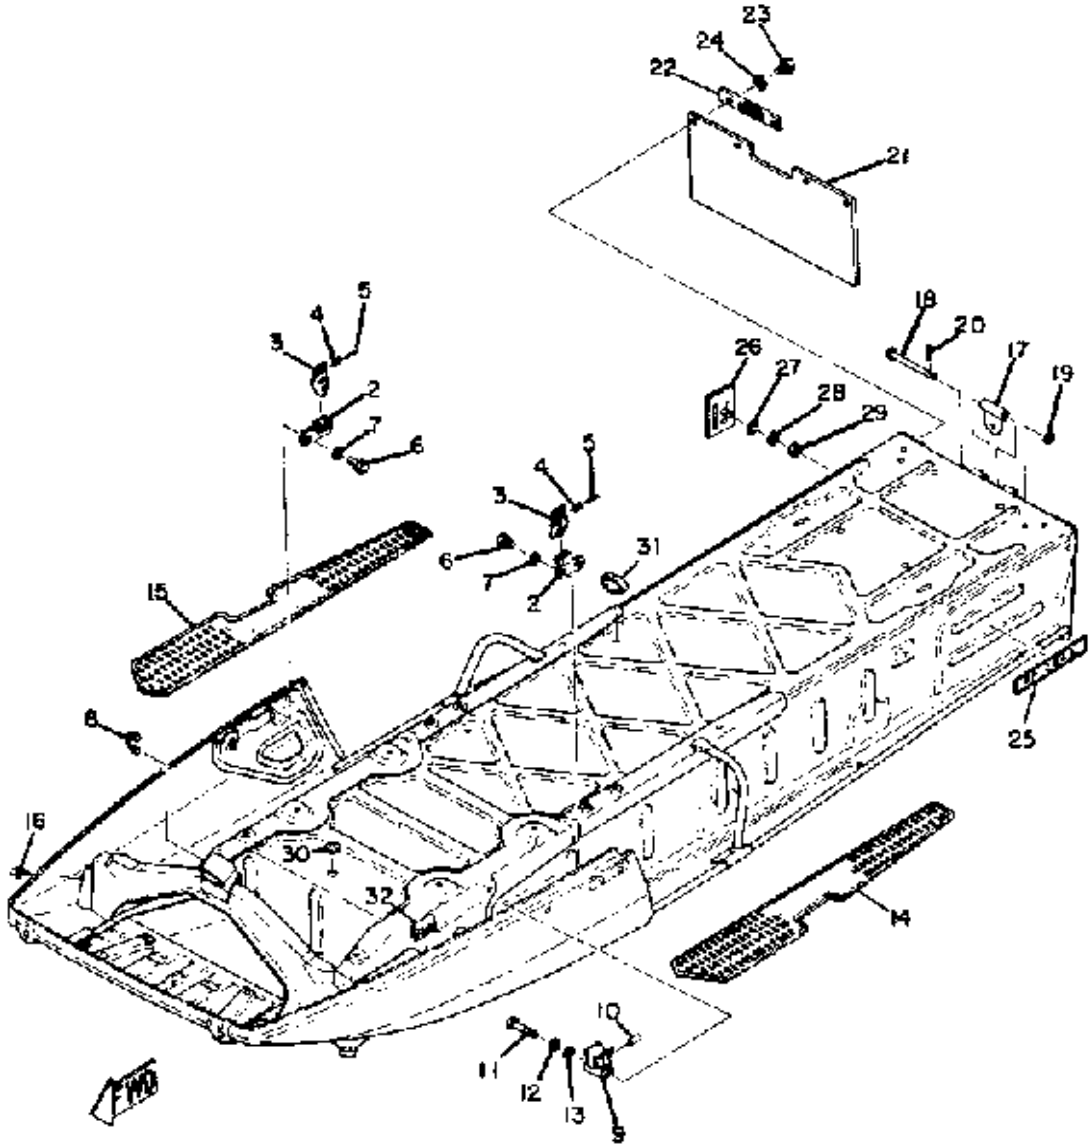

FRAME GP-292B

Ref. No.	Part Number	Description	Qty	Remarks
1	(841-21910-00-00)	FRAME	1	
2	(806-77172-00-00)	BODY, LATCH 2	2	
3	806-77173-00-00	. LEVER, LATCH 1	2	
4	90508-10012-00	. SPRING, TORSION	2	
5	90249-04068-00	. PIN, SPECL SHAPE	2	
6	97313-05016-00	BOLT, HEXAGON	4	
7	92990-05100-00	WASHER, SPRING	4	
8	(841-82591-00-00)	BAND	1	
9	90464-09006-00	CLAMP	2	
10	821-77188-01-00	STOPPER	2	
11	97313-06045-00	BOLT (97021-06045-00)	2	
12	92906-06100-00	WASHER, SPRING	2	
13	92906-06200-00	WASHER	2	
14	878-27413-00-00	COVER, FOOTREST	1	
15	878-27423-00-00	COVER, FOOTREST	1	
16	93700-06M03-00	NIPPLE, GREASE	2	
17	802-77591-00-00	BRACKET, HITCH 1	1	
18	(91701-08102-00)	PIN, CLEVIS	1	
19	92990-08200-00	WASHER, PLAIN	1	
20	91401-25020-00	PIN, COTTER	1	
21	(802-77595-02-00)	FLAP	1	
22	(802-77593-00-00)	PLATE, FLAP 1	2	
23	97013-06012-00	BOLT	4	
24	92995-06100-00	WASHER, SPRING	4	
25	(845-77354-00-00)	EMBLEM 4	2	
26	(821-85131-00-00)	REFLECTOR, REAR 1	2	
27	92990-06200-00	WASHER	2	
28	92995-06100-00	WASHER, SPRING	2	
29	95701-06300-00	NUT, NYLON	2	

CONTINUED ON NEXT FRAME ➤

Property of www.SmallEngineDiscount.com - Not for Resale