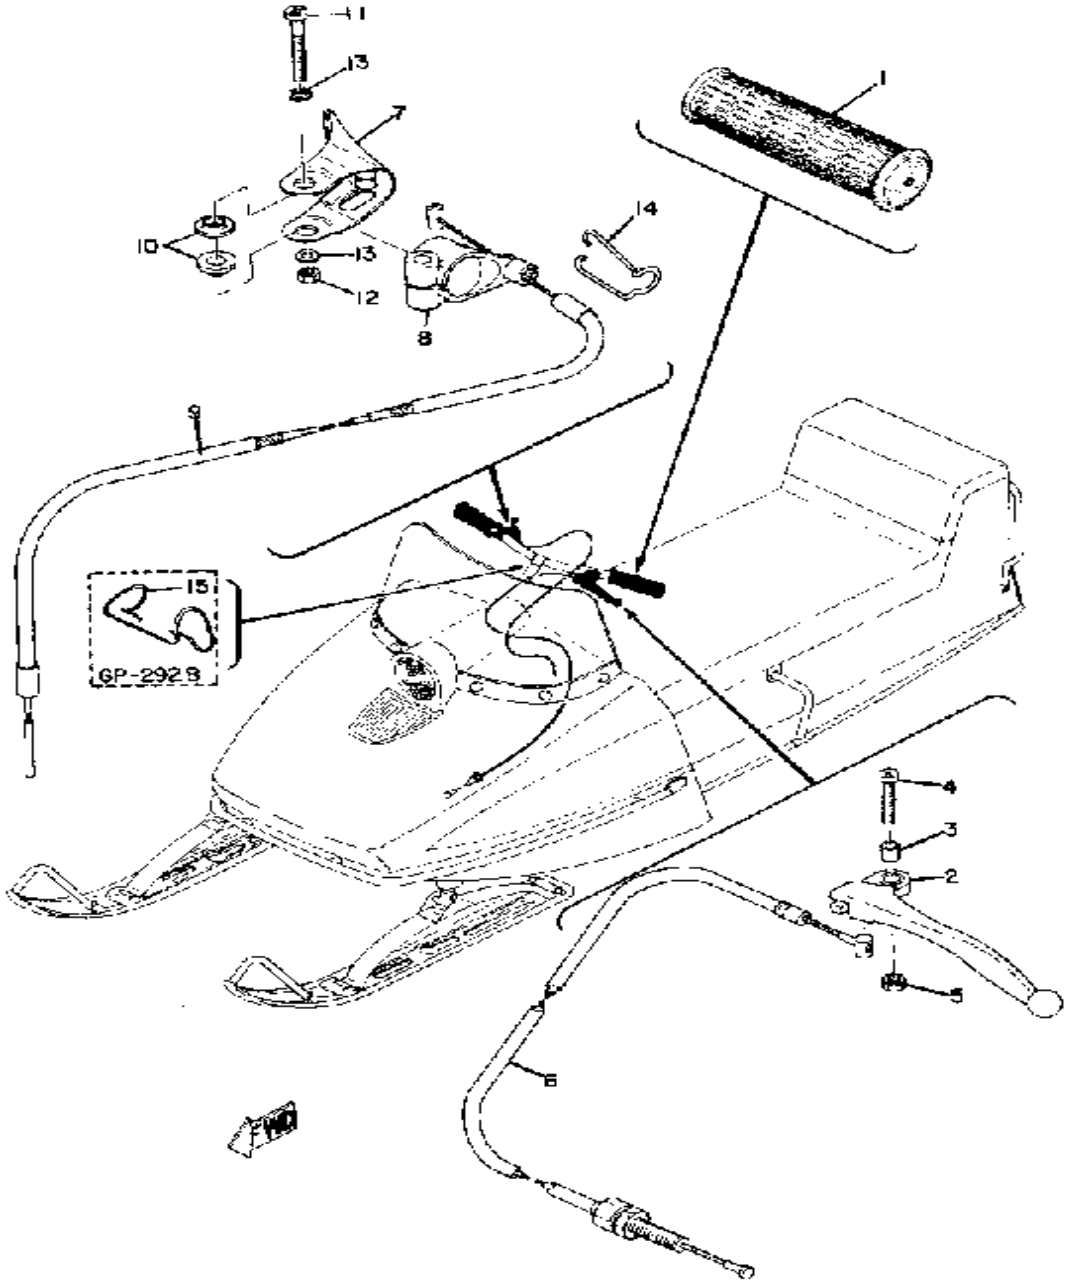

GRIP WIRING

Ref. No.	Part Number	Description	Qty	Remarks
1	801-26241-01-00	GRIP	1	
	801-26241-01-00	GRIP	2	
2	803-83912-00-38	LEVER 1	1	
3	802-83913-00-00	COLLAR, LEVER 1	1	
4	90157-05006-00	SCREW, PAN HEAD (803-83915-00)	1	
5	95311-05700-00	NUT	1	
6	(807-26340-00-00)	CABLE, BRAKE	1	
	810-26340-00-00	CABLE, BRAKE	1	
7	8G8-42138-00-00	. LEVER, THROTTLE	1	
	90387-06681-00	. COLLAR	2	
	98580-06550-00	. SCREW PAN HEAD (92503-06050)	1	
	99999-01028-00	THROTTLE LEVER	1	
8	810-82821-00-00	HOLDER, LEVER 2	1	
9	810-26311-00-00	CABLE, THROTTLE 1	1	
	841-26311-00-00	CABLE, THROTTLE 1	1	
10	90387-062M9-00	COLLAR	2	
11	90157-06004-00	SCREW, PAN HEAD (810-83925-00)	1	
12	95380-06700-00	NUT	1	
13	92990-06200-00	WASHER	2	
14	90468-10017-00	CLIP (821-26391-00)	1	
15	(841-82594-00-00)	CLAMP	1	

Property of www.SmallEngineDiscount.com - Not for Resale