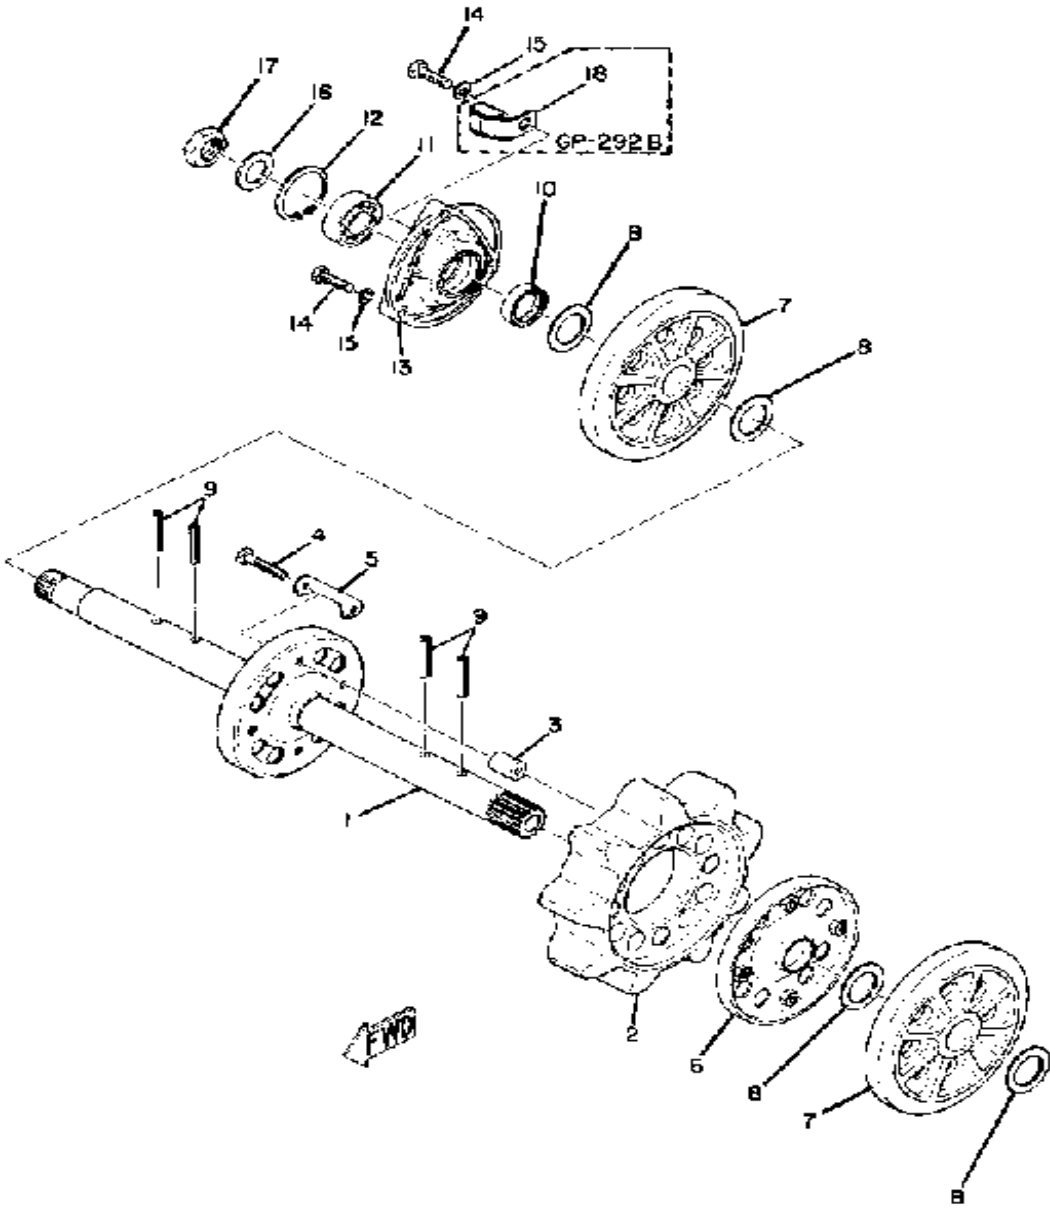

FRONT AXLE

Ref. No.	Part Number	Description	Qty	Remarks
1	821-47510-00-00	FRONT AXLE	1	
2	810-47532-00-00	WHEEL, SPROCKET 2	1	
3	(90387-06021-00)	COLLAR	4	
4	(810-47522-00-00)	RIM, SPROCKET WHL 2	1	
5	97013-06035-00	BOLT	4	
6	90215-06100-00	WASHER, LOCK	2	
7	810-47530-00-00	GUIDE WHEEL	2	
8	90201-25499-00	WASHER, PLATE	4	
9	91609-60036-00	PIN, SPRING	4	
10	93102-25084-00	OIL SEAL, SD-TYPE	1	
11	93306-00412-00	BEARING	1	
12	93420-44029-00	CIRCLIP, R-TYPE	1	
13	810-47551-00-00	HOUSING, FRONT AXLE	1	
	841-47551-00-00	HOUSING, FRONT AXLE	1	
14	97011-06025-00	BOLT (97001-06025)	3	
	97013-08025-00	BOLT	3	
15	92990-08100-00	WASHER	3	
	92995-06100-00	WASHER, SPRING	3	
16	90208-22001-00	WASHER, CONICAL SPRING ..	1	
17	90170-22094-00	NUT	1	
18	90465-06100-00	CLAMP	1	

Property of www.SmallEngineDiscount.com - Not for Resale