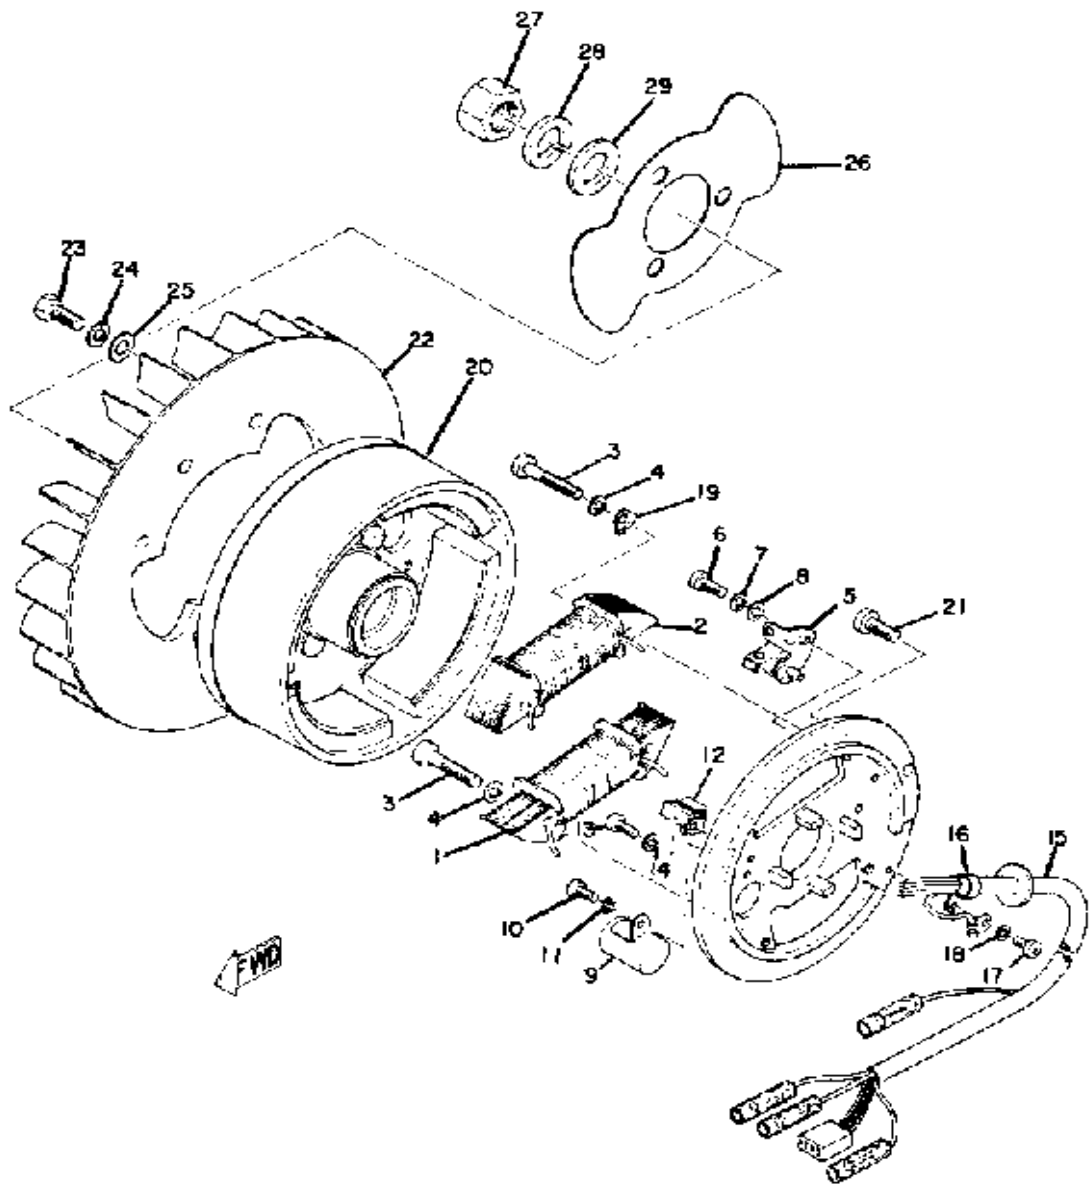

FLYWHEEL MAGNETO GP-292

Ref. No.	Part Number	Description	Qty	Remarks
1	(812-81312-20-00)	COIL, SOURCE	1	
2	(812-81313-20-00)	COIL, LIGHTING 1	1	
3	802-81345-20-00	. SCREW, PAN HEAD	4	
4	92990-05100-00	. WASHER, SPRING	4	
5	806-81321-20-00	. CONTACT BRKR ASSEMBLY	1	
6	110-81346-21-00	. SCREW, PAN HEAD	1	
7	92901-04100-00	. WASHER, SPRING	1	
8	92990-04200-00	. WASHER, PLAIN	1	
9	802-81325-90-00	. CONDENSER 1	1	
10	110-81346-21-00	. SCREW, PAN HEAD	1	
11	92901-04100-00	. WASHER, SPRING	1	
12	116-81331-20-00	. LUBRICATOR	1	
13	110-81346-21-00	. SCREW, PAN HEAD	1	
14	92901-04100-00	. WASHER, SPRING	1	
15	(822-81315-20-00)	LEAD WIRE ASSEMBLY	1	
16	104-81328-20-00	. CLAMP	1	
17	98580-04008-00	. SCREW, PAN HEAD	1	
18	92901-04100-00	. WASHER, SPRING	1	
19	(812-81332-20-00)	PLATE, TIMING	1	
20	(812-81350-20-00)	ROTOR ASSEMBLY	1	
21	98503-06014-00	SCREW, PAN HEAD (92502-06016)	3	
22	(812-12611-00-00)	FAN	1	
23	(90101-06006-00)	BOLT	6	
24	92995-06100-00	WASHER, SPRING	6	
25	90201-06M08-00	WASHER, PLATE	6	
26	812-81362-00-00	NO LONGER AVAILABLE	1	
27	90170-16182-00	NUT	1	
28	92901-16100-00	WASHER, SPRING	1	

CONTINUED ON NEXT FRAME ►

Property of www.SmallEngineDiscount.com - Not for Resale