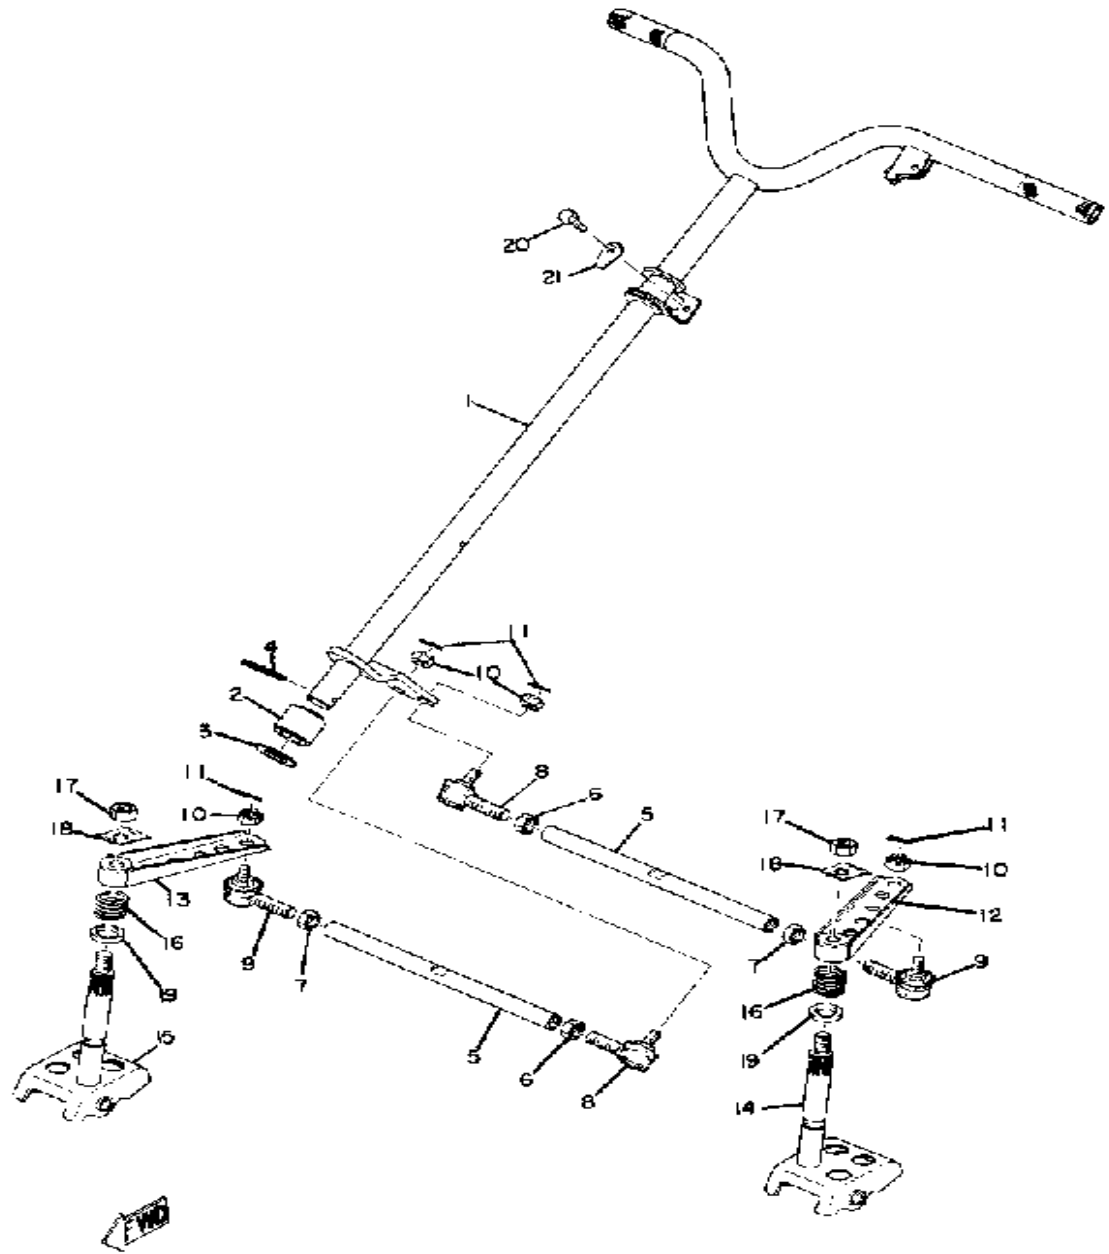

STEERING GP-292B

Ref. No.	Part Number	Description	Qty	Remarks
1	(841-23811-01-00)	COLUMN, STEERING	1	
2	(806-23875-00-00)	BEARING, STRG LOWER	1	
3	(841-23812-01-00)	BEARING, STEERING	1	
4	91609-60045-00	PIN, SPRING	1	
5	(821-23821-00-00)	ROD, STEERING RELAY	2	
6	90170-12055-00	NUT	2	
7	90170-12054-00	NUT	2	
8	(821-23841-90-00)	JOINT, UNIVERSAL 1	2	
9	(821-23845-90-00)	JOINT, UNIVERSAL 2	2	
10	90171-10002-00	NUT, CASTLE	4	
11	91401-25030-00	PIN, COTTER	4	
12	(841-23851-01-00)	ARM, OUTSIDE 1	1	
13	841-23852-01-00	ARM, OUTSIDE 2	1	
14	844-23853-01-00	COLUMN, SKI 1	1	
15	844-23854-01-00	COLUMN, SKI 2	1	
16	90501-35154-00	SPRING, COMPRESSION	2	
17	95306-12600-00	NUT	2	
18	90215-12037-00	WASHER, LOCK	2	
19	90560-20037-00	SPACER	2	
20	97011-06020-00	BOLT	2	
21	(90215-06038-00)	WASHER, LOCK	2	

Property of www.SmallEngineDiscount.com - Not for Resale