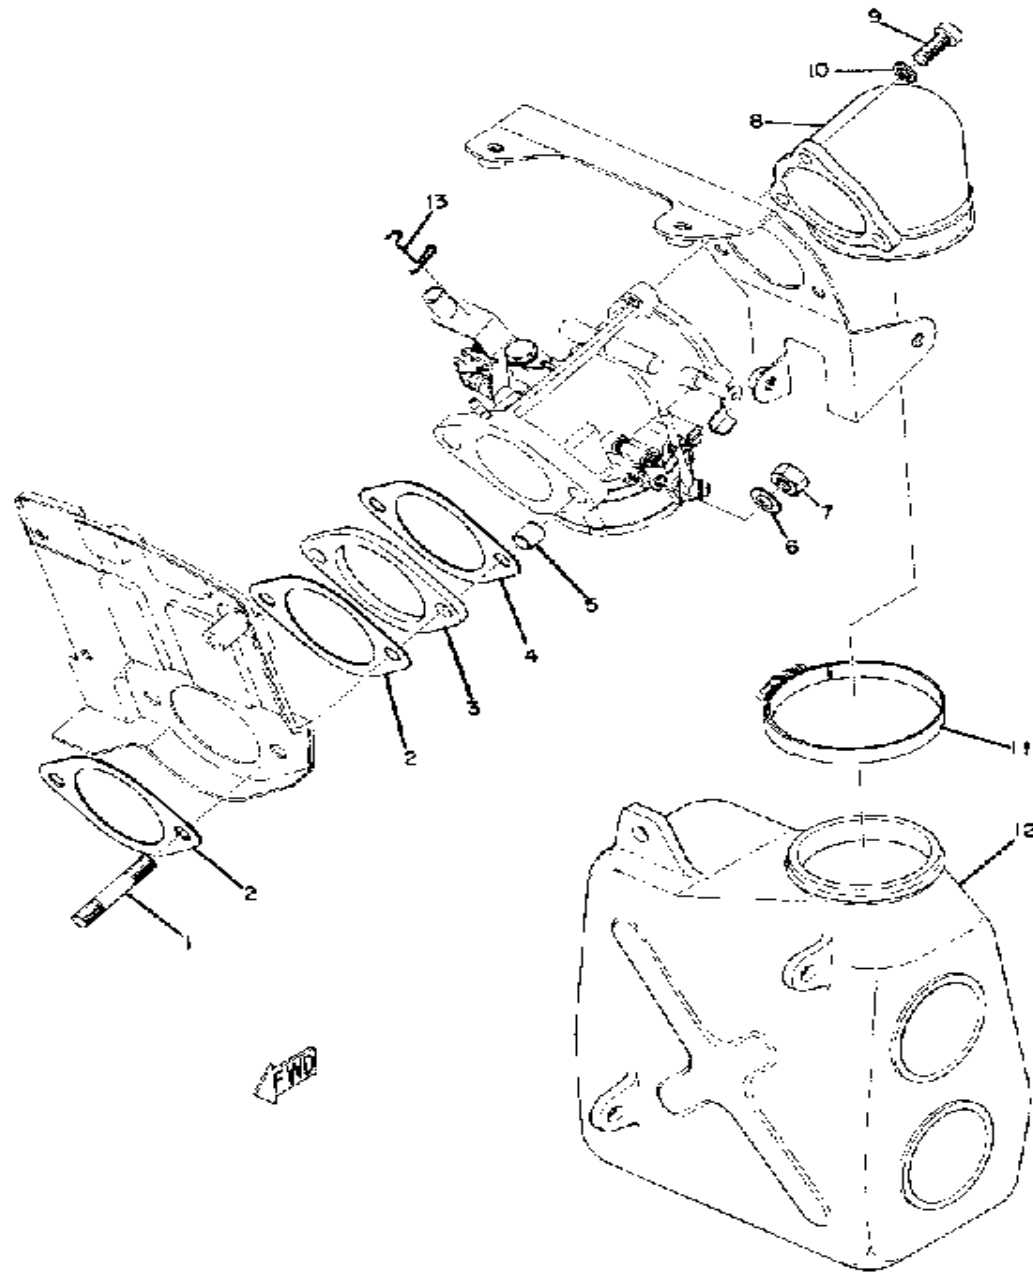

INTAKE GP-292B

Ref. No.	Part Number	Description	Qty	Remarks
1	90116-08048-00	BOLT, STUD	2	
2	845-13556-00-00	GASKET, MANIFOLD	2	
3	(823-13555-00-00)	MANIFOLD, INTAKE	1	
4	812-13556-70-00	GASKET, MANIFOLD	1	
5	(810-13576-00-00)	SPACER	2	
6	92990-08100-00	WASHER	2	
7	95303-08700-00	NUT	2	
8	(845-14453-00-00)	JOINT, AIR CLNR 1	1	
9	98580-06018-00	SCREW, PAN HEAD	3	
10	92990-06200-00	WASHER	3	
11	90460-75020-00	CLAMP, HOSE	1	
12	(839-14441-01-00)	SILENCER, INTAKE 2	1	
13	830-41222-00-00	CLAMP, THROTTLE	1	

Property of www.SmallEngineDiscount.com - Not for Resale