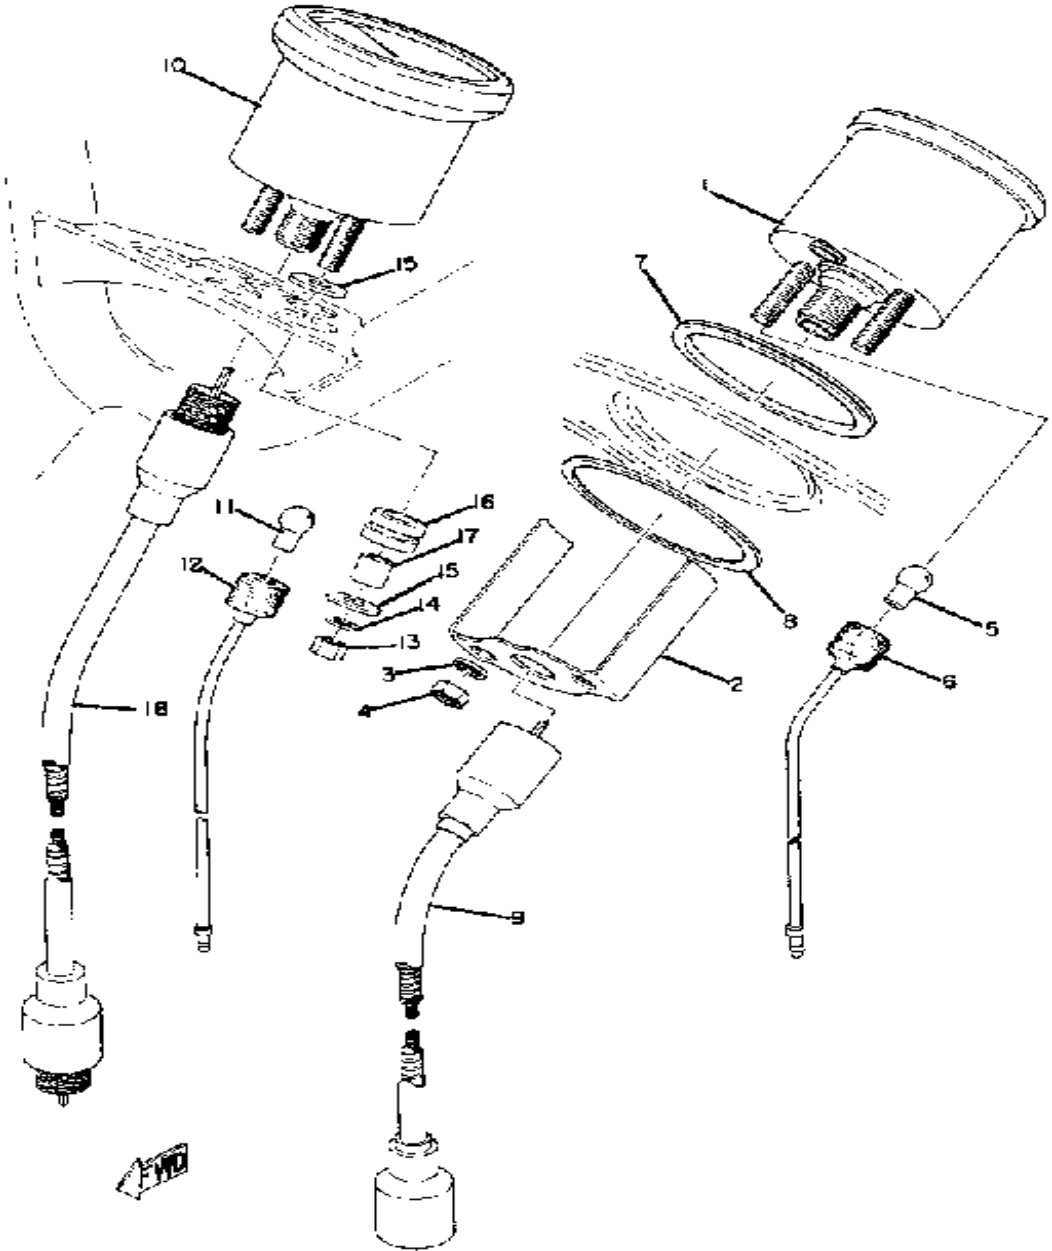

SPEEDOMETER - TACHOMETER GP-292

Ref. No.	Part Number	Description	Qty	Remarks
1	821-83510-40-00	SPEEDOMETER ASSEMBLY ..	1	
3	92990-05100-00	. WASHER, SPRING	2	
4	95380-05600-00	. NUT	2	
5	256-84347-00-00	. BULB	1	
6	(803-83536-10-00)	SOCKET, METER	1	
7	(809-83513-00-00)	DAMPER	1	
8	(803-83577-00-00)	PLATE, FITTING	1	
9	813-83550-01-00	SPEEDOMETER CABLEASS"Y	1	
10	(813-83540-00-00)	TACHOMETER ASSEMBLY ...	1	
11	256-84347-00-00	. BULB	1	
12	(813-83536-00-00)	SOCKET, METER	1	
13	95380-05600-00	NUT	2	
14	92990-05100-00	WASHER, SPRING	2	
15	90201-05032-00	WASHER, PLATE	4	
16	(803-83523-00-00)	DAMPER	2	
17	90387-06761-00	COLLAR	2	
18	(823-83560-00-00)	TACHOMETER CABLE	1	

Property of www.SmallEngineDiscount.com - Not for Resale