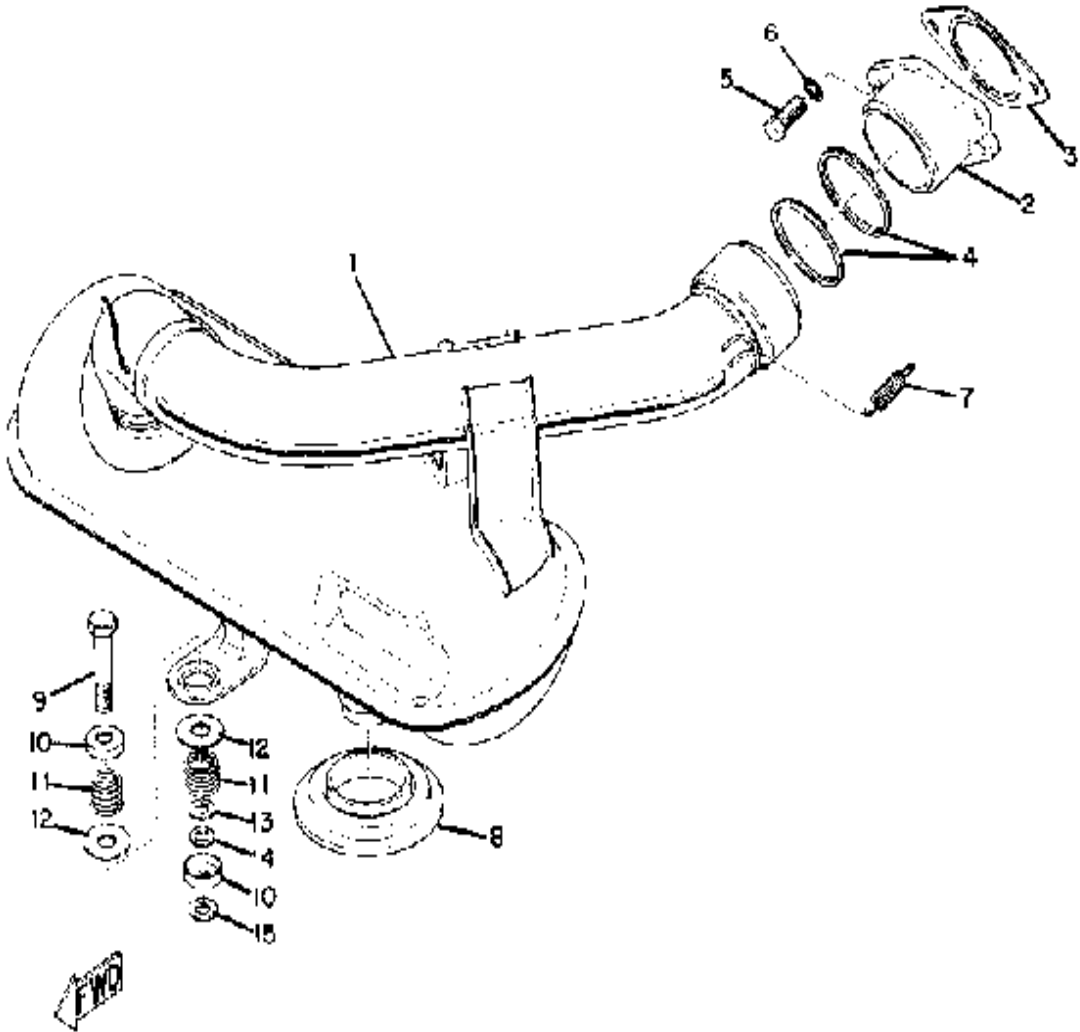

EXHAUST GP-292

Ref. No.	Part Number	Description	Qty	Remarks
1	(823-14710-00-00)	MUFFLER ASSEMBLY L	1	
2	(822-14612-00-00)	NUT, RING	1	
3	214-14613-00-00	GASKET, EXST PIPE	1	
4	(812-14623-00-00)	GASKET, EXST PIPE	2	
5	97013-08025-00	BOLT	2	
6	92990-08100-00	WASHER	2	
7	90506-20074-00	SPRING, TENSION	2	
8	823-14718-00-00	PROTECTOR, MUFF 1	1	
9	90109-08293-00	BOLT	2	
10	(812-14793-00-00)	PLATE, MUFFLER	4	
11	(90501-18115-00)	SPRING, COMPRESSION	4	
12	90201-10437-00	WASHER, PLATE	4	
13	(90560-08065-00)	SPACER	2	
14	92990-08100-00	WASHER	2	
15	(90201-07080-00)	WASHER, PLATE	2	

Property of www.SmallEngineDiscount.com - Not for Resale