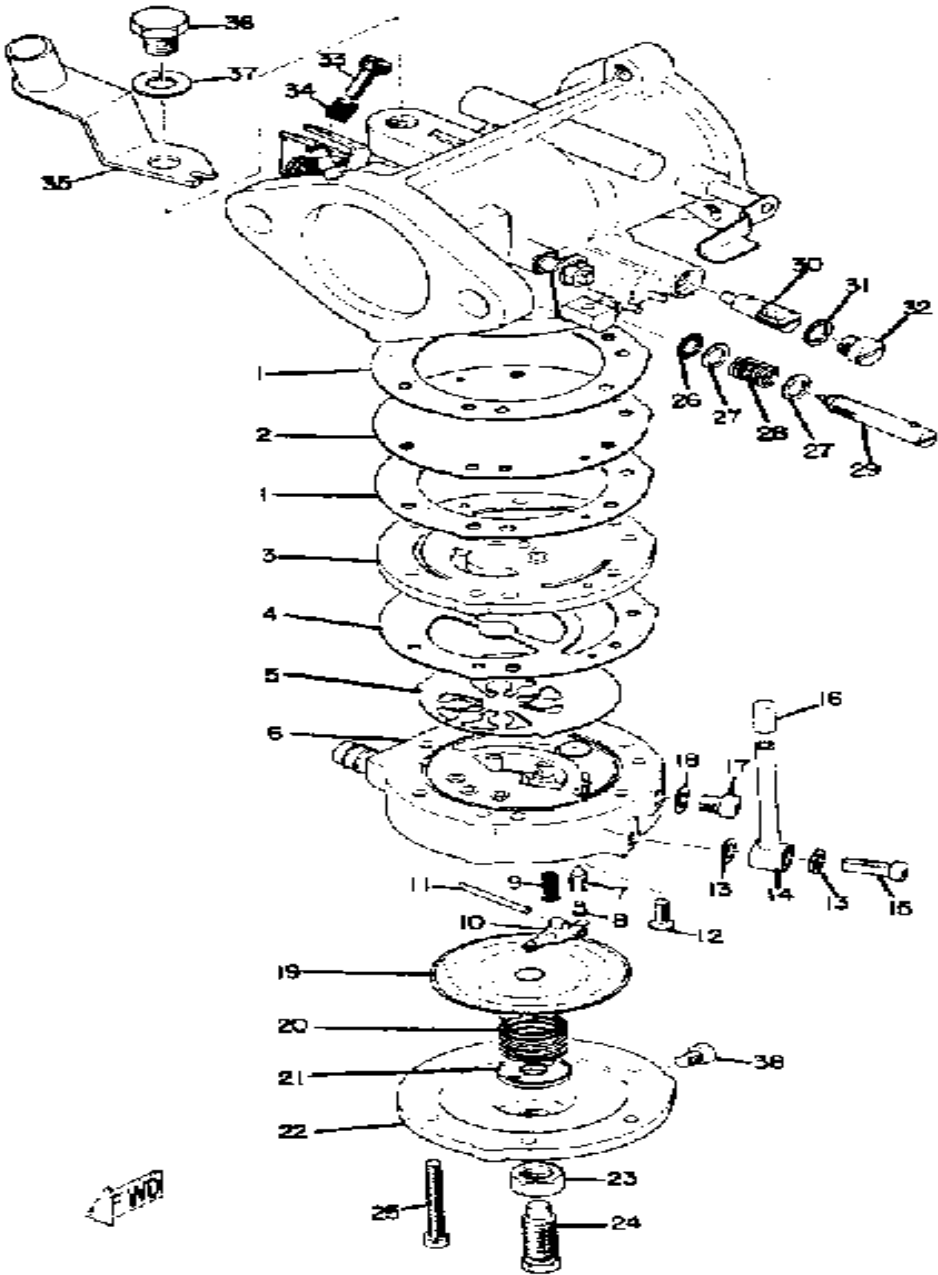

Property of www.SmallEngineDiscount.com - Not for Resale

CARBURETOR GP-292B

Ref. No.	Part Number	Description	Qty	Remarks
1	838-14536-00-00	. GASKET	2	
2	834-14541-00-00	. DIAPHRAGM, PUMP	1	
3	(838-14542-00-00)	BODY, PUMP 1	1	
4	834-14553-00-00	. GASKET	1	
5	806-14552-01-00	. VALVE, CHECK	1	
6	(810-14543-00-00)	BODY, PUMP 2	1	
7	838-14546-00-00	. VALVE, NEEDLE	1	
8	676-14186-00-00	. PIN, FLOAT	1	
9	810-14556-00-00	. SPRING	1	
10	(810-14547-00-00)	ARM, FLOAT	1	
11	(806-14548-00-00)	PIN, FLOAT ARM	1	
12	98702-03008-00	. SCREW, FLAT HEAD	1	
13	806-14559-00-00	. WASHER	2	
14	810-14197-02-00	. PIPE, AIRVENT	1	
15	8A1-14592-00-00	. SCREW	1	
16	810-24462-01-00	. CAP, BLIND	1	
17	(806-14567-01-00)	SCREW	1	
18	810-14597-00-00	. WASHER	1	
19	810-14545-00-00	. DIAPHRAGM	1	
20	(810-14555-00-00)	SPRING	1	
21	(810-14136-00-00)	SEAT, SPRING	1	
22	(810-14544-00-00)	BODY, PUMP 3	1	
23	95303-08700-00	. NUT	1	
24	824-14565-00-00	. SCREW, STOP	1	
25	(824-14567-00-00)	SCREW	6	
26	824-14563-00-00	. O-RING	1	
27	838-14596-00-00	. WASHER	2	
28	(824-14531-00-00)	SPRING, AJST SCREW	1	
29	(838-14522-00-00)	SCREW, ADJUST	1	

CONTINUED ON NEXT FRAME ➤

Property of www.SmallEngineDiscount.com - Not for Resale

CARBURETOR GP-292B

Ref. No.	Part Number	Description	Qty	Remarks
30	(845-14516-45-00)	JET, MAIN #1 5	1	U.R.STDHIGH ALTITUDE AREA
	(845-14516-55-00)	JET, MAIN #1 5	1	U.R.STD
	845-14516-35-00	. JET, MAIN #1 5	1	U.R.STD
	845-14516-40-00	. JET, MAIN #1 0	1	U.R.STDHIGH ALTITUDE AREA
	845-14516-50-00	. JET, MAIN #1 0	1	U.R.STD
31	(810-14558-00-00)	WASHER	1	
32	(845-14567-00-00)	SCREW	1	
33	(810-14523-00-00)	SCREW, STOP	1	
34	(806-14533-00-00)	SPRING, AJST SCREW	1	
35	(823-14571-00-00)	BRACKET, THROTTLE	1	
36	97313-08012-00	. BOLT	1	
37	92990-08100-00	. WASHER	1	
38	98511-04006-00	. SCREW, PAN HEAD (98501-04005)	1	ALT. PT.
-1	(845-14501-00-00)	CARBURETOR ASSEMBLY 1	1	