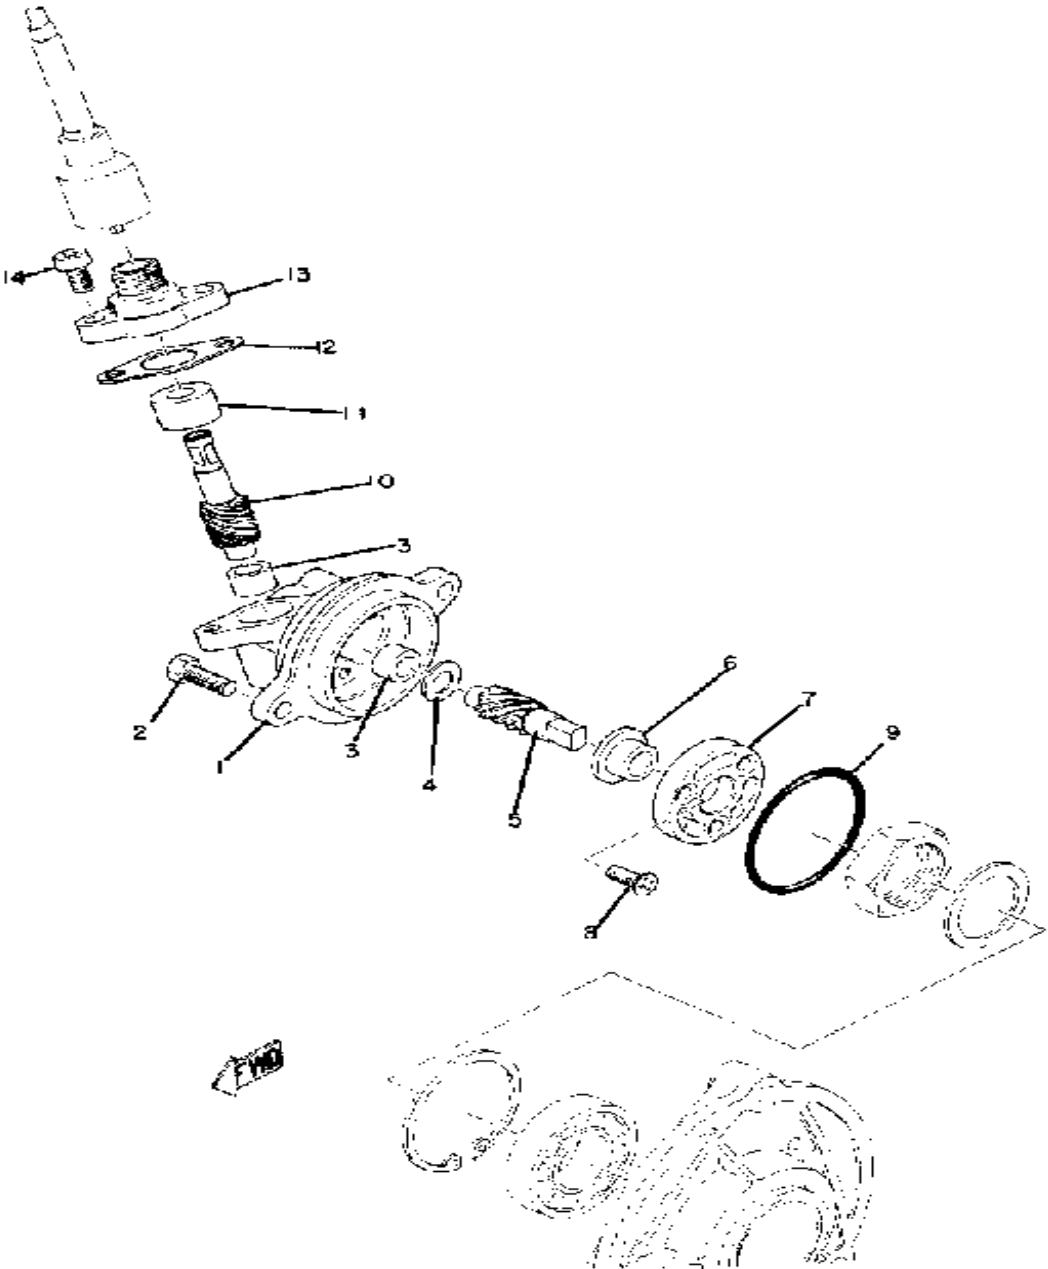

SPEEDOMETER - GEAR UNIT

Ref. No.	Part Number	Description	Qty	Remarks
1	8E6-47711-10-00	HOUSING	1	
2	97313-06016-00	BOLT, HEXAGON	2	
3	(90380-08002-00)	BUSH, SOLID	2	
4	810-47717-10-00	SHIM	1	
5	810-47731-11-00	GEAR, DRIVE	1	
6	90381-10003-00	BUSH, SOLID	1	
7	853-47712-10-00	JOURNAL	1	
8	98701-04012-00	SCREW, FLAT HEAD	3	
9	93210-43141-00	O-RING	1	
10	810-47741-11-00	GEAR, DRIVEN (810-47741-10)	1	
11	90380-08005-00	BUSH, SOLID	1	
12	810-47727-10-00	GASKET	1	
13	8E3-47721-10-00	COVER, HOUSING	1	
14	98580-05012-00	SCREW, PAN HEAD	2	

Property of www.SmallEngineDiscount.com - Not for Resale