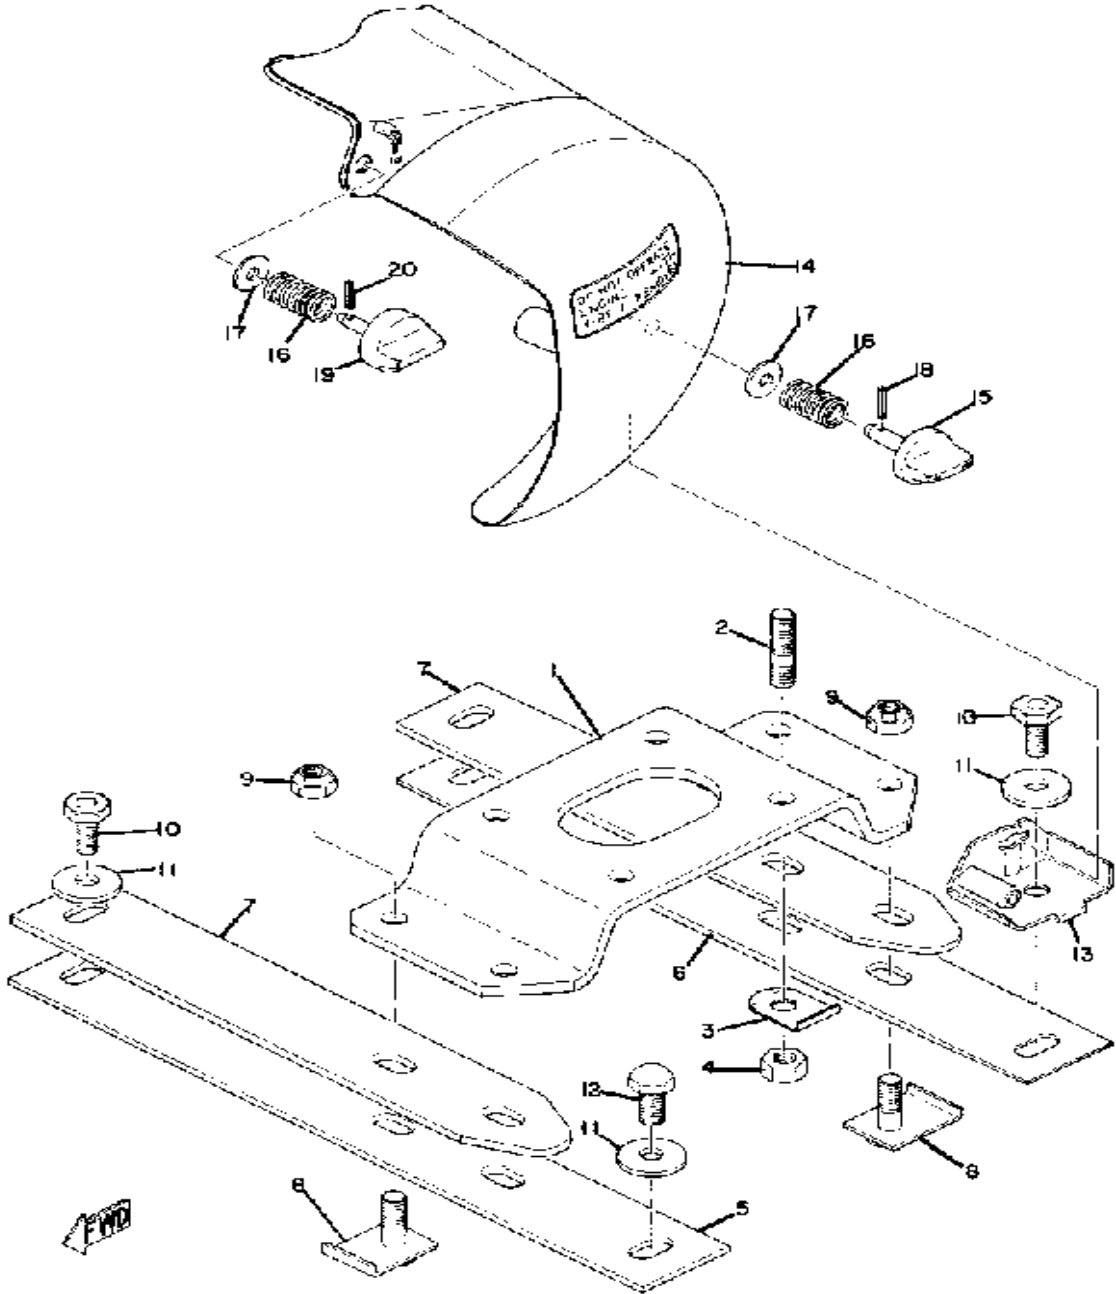

ENGINE BRACKET GP-292B

Ref. No.	Part Number	Description	Qty	Remarks
1	(839-21411-01-00)	BRACKET, ENGINE 1	1	
2	(90116-10084-00)	BOLT, STUD	4	
3	(839-21493-00-00)	WASHER, LOCK	4	
4	95311-10600-00	NUT	4	
5	(839-21419-01-00)	BRACKET, ENGINE 2	1	
6	839-21429-01-00	BRACKET, ENGINE 3	1	
7	(839-21489-00-00)	BRACKET, ENG LOWER	2	
8	(839-21482-00-00)	BOLT, ENG MNTNG 2	4	
9	90185-10030-00	NUT, SELF-LOCKING	4	
10	90101-10055-00	BOLT	3	
11	90208-10013-00	WASHER, CONICAL SPR	4	
12	(90106-10014-00)	BOLT, DOME HEAD	1	
13	844-77315-00-00	BRACKET 1	1	
14	(844-77311-00-00)	GUARD, DRIVE	1	
15	844-77324-00-00	KNOB	1	
16	90501-16103-00	SPRING, COMPRESSION	2	
17	90201-06063-00	WASHER, PLATE	2	
18	91609-40018-00	PIN, SPRING	1	
19	(806-77324-00-00)	KNOB	1	
20	91690-25016-00	PIN, SPRING	1	

Property of www.SmallEngineDiscount.com - Not for Resale