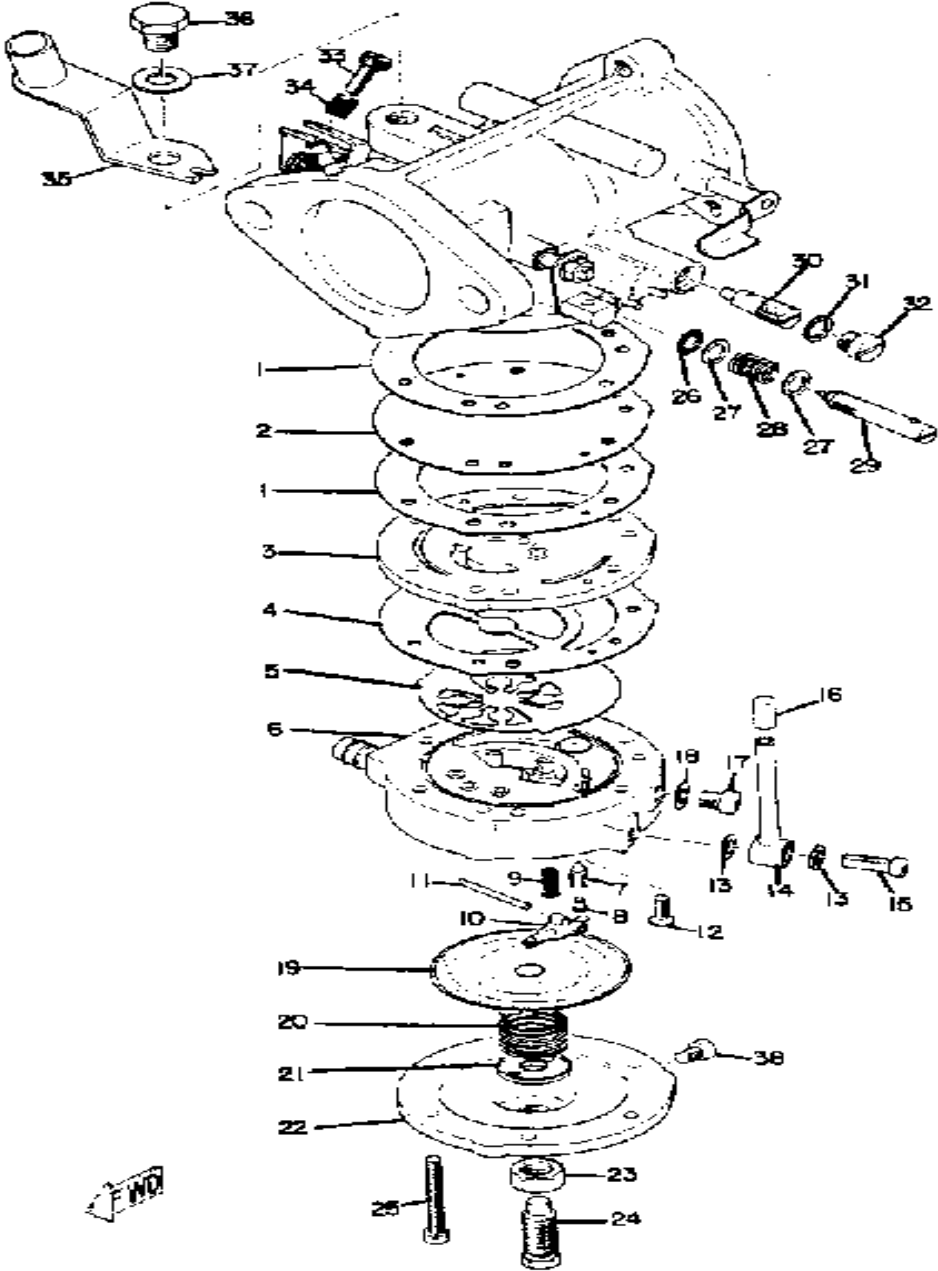

CARBURETOR GP-292B

Ref. No.	Part Number	Description	Qty	Remarks
1	838-14536-00-00	. GASKET	2	
2	834-14541-00-00	. DIAPHRAGM, PUMP	1	
3	(838-14542-00-00)	BODY, PUMP 1	1	
4	834-14553-00-00	. GASKET	1	
5	806-14552-01-00	. VALVE, CHECK	1	
6	(810-14543-00-00)	BODY, PUMP 2	1	
7	838-14546-00-00	. VALVE, NEEDLE	1	
8	676-14186-00-00	. PIN, FLOAT	1	
9	810-14556-00-00	. SPRING	1	
10	(810-14547-00-00)	ARM, FLOAT	1	
11	(806-14548-00-00)	PIN, FLOAT ARM	1	
12	98702-03008-00	. SCREW, FLAT HEAD	1	
13	806-14559-00-00	. WASHER	2	
14	810-14197-02-00	. PIPE, AIRVENT	1	
15	8A1-14592-00-00	. SCREW	1	
16	810-24462-01-00	. CAP, BLIND	1	
17	(806-14567-01-00)	SCREW	1	
18	810-14597-00-00	. WASHER	1	
19	810-14545-00-00	. DIAPHRAGM	1	
20	(810-14555-00-00)	SPRING	1	
21	(810-14136-00-00)	SEAT, SPRING	1	
22	(810-14544-00-00)	BODY, PUMP 3	1	
23	95303-08700-00	. NUT	1	
24	824-14565-00-00	. SCREW, STOP	1	
25	(824-14567-00-00)	SCREW	6	
26	824-14563-00-00	. O-RING	1	
27	838-14596-00-00	. WASHER	2	
28	(824-14531-00-00)	SPRING, AJST SCREW	1	
29	(838-14522-00-00)	SCREW, ADJUST	1	

CONTINUED ON NEXT FRAME ➤

Property of www.SmallEngineDiscount.com - Not for Resale