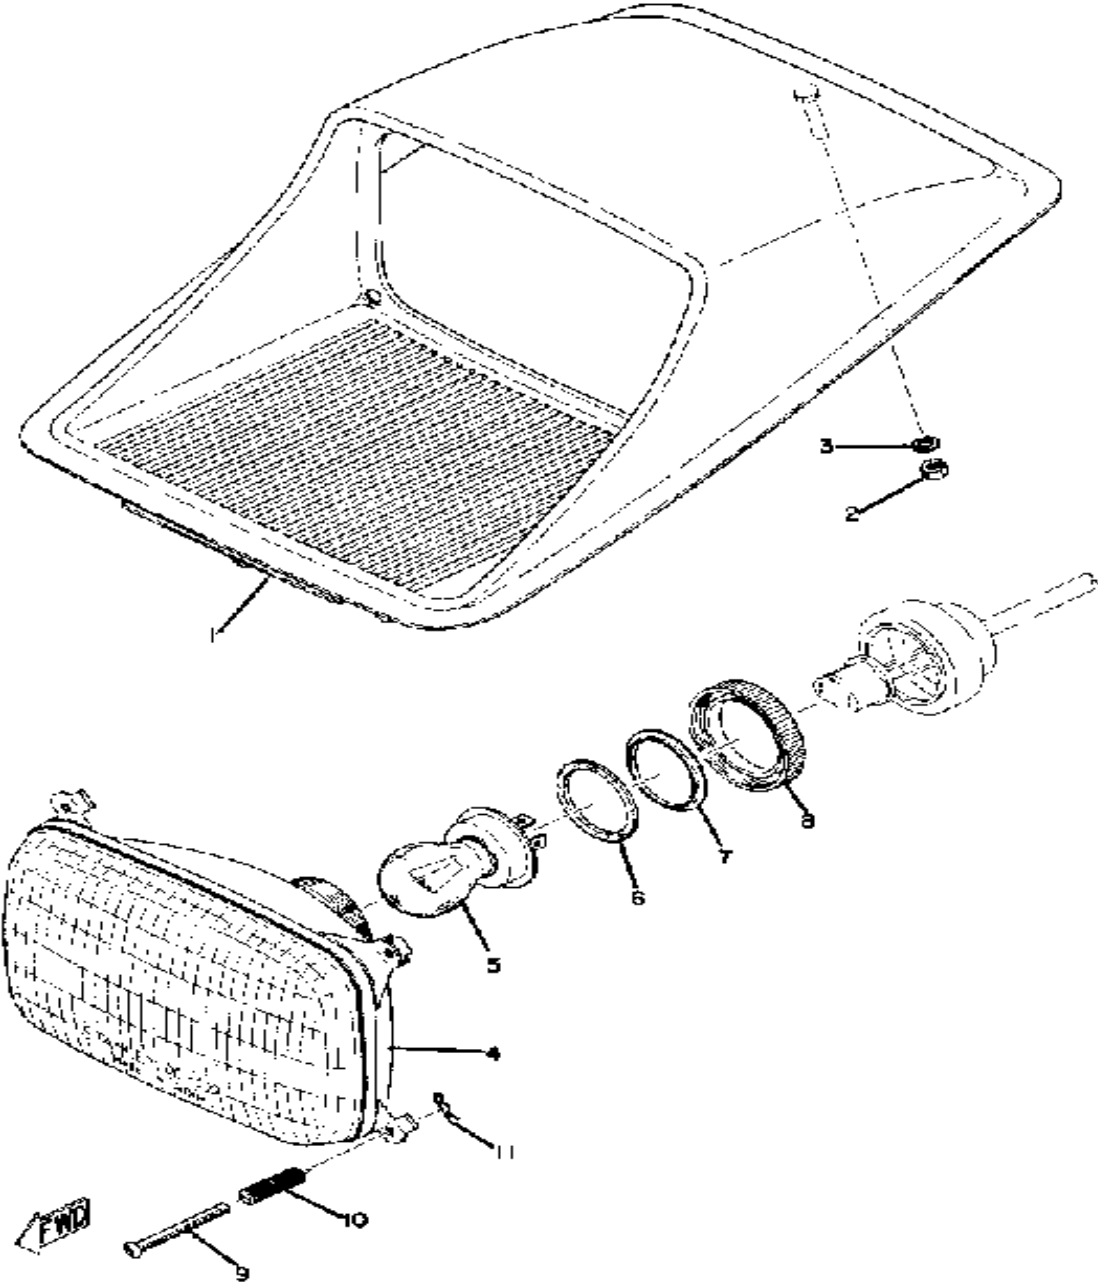

HEAD LAMP GP-292B

Ref. No.	Part Number	Description	Qty	Remarks
1	(841-84311-00-00)	BODY, HEADLIGHT	1	
2	95306-05600-00	NUT	1	
3	92906-05100-00	WASHER, SPRING	1	
4	(838-84320-01-00)	LENS ASSEMBLY	1	
5	838-84314-00-00	. BULB, HEADLIGHT	1	
6	838-84327-00-00	. WASHER, SPECIAL	1	
7	838-84328-00-00	. SPACER	1	
8	838-84317-00-00	. NUT	1	
9	8M6-84331-00-00	. SCREW, RIM ADJUSTING (8A5-84331-00-00)	4	
10	8A5-84332-00-00	. SPRING, SCREW	4	
11	(807-84351-00-00)	CLAMP, CORD	4	
-1	(838-84320-01-00)	LENS ASSEMBLY	1	

Property of www.SmallEngineDiscount.com - Not for Resale