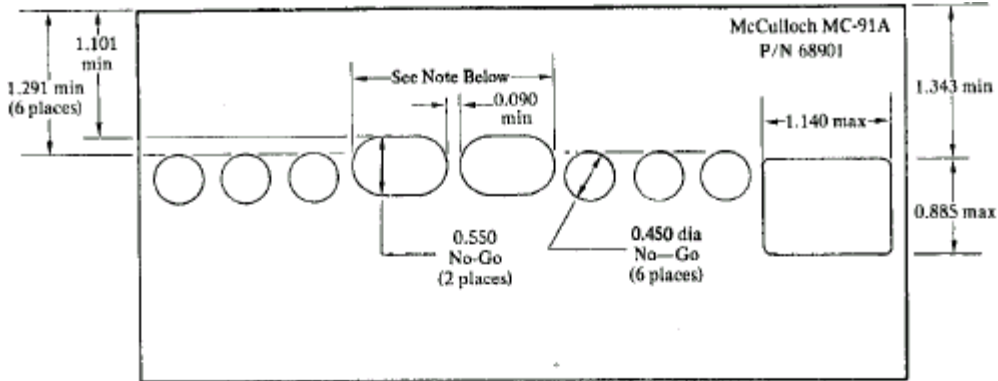

McCulloch Kart Racing Engine Specs – 49/91/101 series (80/100/125cc)

HEAD GASKET RECESS

NOTE: Exhaust port tech—McCulloch 91-93 series

125cc McCulloch:

80cc, 100cc, 200cc McCulloch rod P/N 47903, P/N 90390

125cc McCulloch rod P/N 86415, P/N 90391

WRIST PIN: All McCullochs