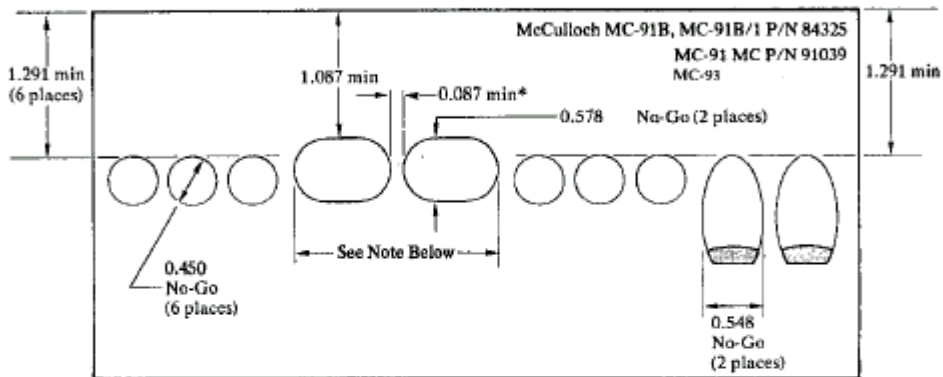

McCulloch Kart Racing Engine Specs – 49/91/101 series (80/100/125cc)

HEAD GASKET RECESS

NOTE: Exhaust port tech—McCulloch 91-93 series

125cc McCulloch:

80cc, 100cc, 200cc McCulloch rod P/N 47903, P/N 90390

125cc McCulloch rod P/N 86415, P/N 90391

WRIST PIN: All McCullochs