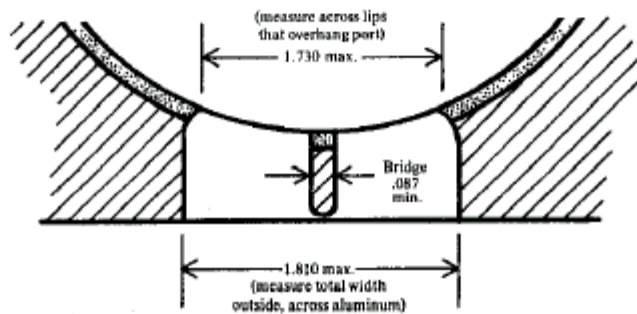

McCulloch Kart Racing Engine Specs – 49/91/101 series (80/100/125cc)

HEAD GASKET RECESS

NOTE: Exhaust port tech—McCulloch 91-93 series

125cc McCulloch:

80cc, 100cc, 200cc McCulloch rod P/N 47903, P/N 90390

125cc McCulloch rod P/N 86415, P/N 90391

WRIST PIN: All McCullochs