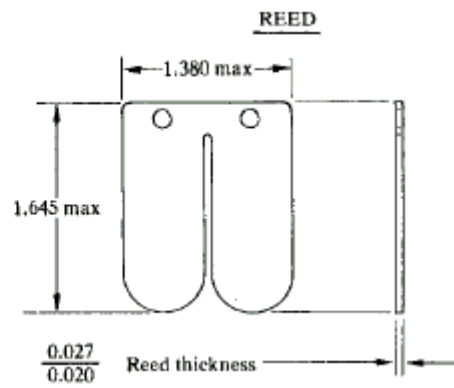

McCulloch Kart Racing Engine Specs – 49/91/101 series (80/100/125cc)

HEAD GASKET RECESS

NOTE: Exhaust port tech—McCulloch 91-93 series

125cc McCulloch:

80cc, 100cc, 200cc McCulloch rod P/N 47903, P/N 90390

125cc McCulloch rod P/N 86415, P/N 90391

WRIST PIN: All McCullochs