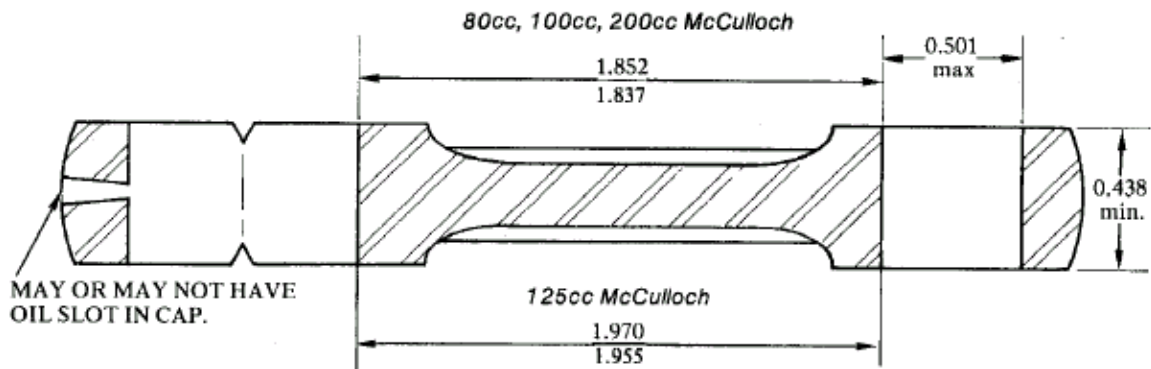

McCulloch Kart Racing Engine Specs – 49/91/101 series (80/100/125cc)

HEAD GASKET RECESS

NOTE: Exhaust port tech—McCulloch 91-93 series

125cc McCulloch:

80cc, 100cc, 200cc McCulloch rod P/N 47903, P/N 90390

125cc McCulloch rod P/N 86415, P/N 90391

WRIST PIN: All McCullochs