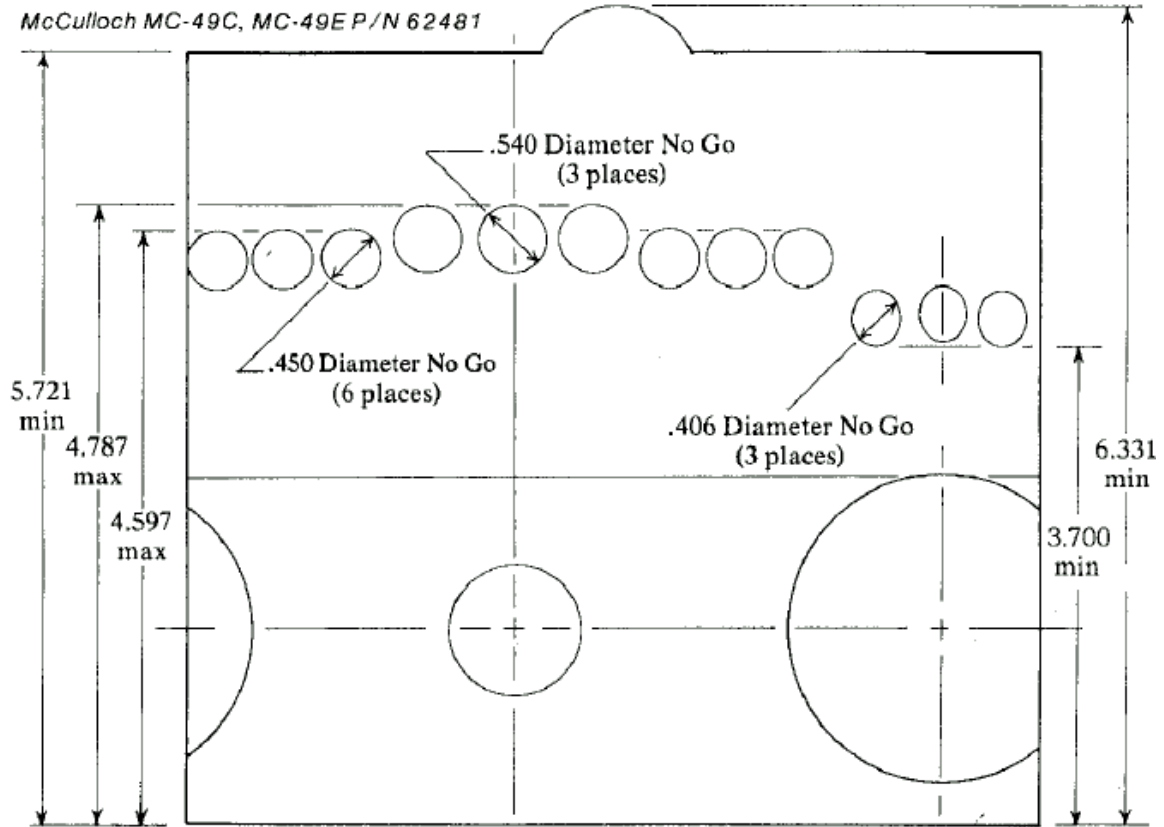

McCulloch Kart Racing Engine Specs – 49/91/101 series (80/100/125cc)

HEAD GASKET RECESS

NOTE: Exhaust port tech—McCulloch 91-93 series

125cc McCulloch:

80cc, 100cc, 200cc McCulloch rod P/N 47903, P/N 90390

125cc McCulloch rod P/N 86415, P/N 90391

WRIST PIN: All McCullochs