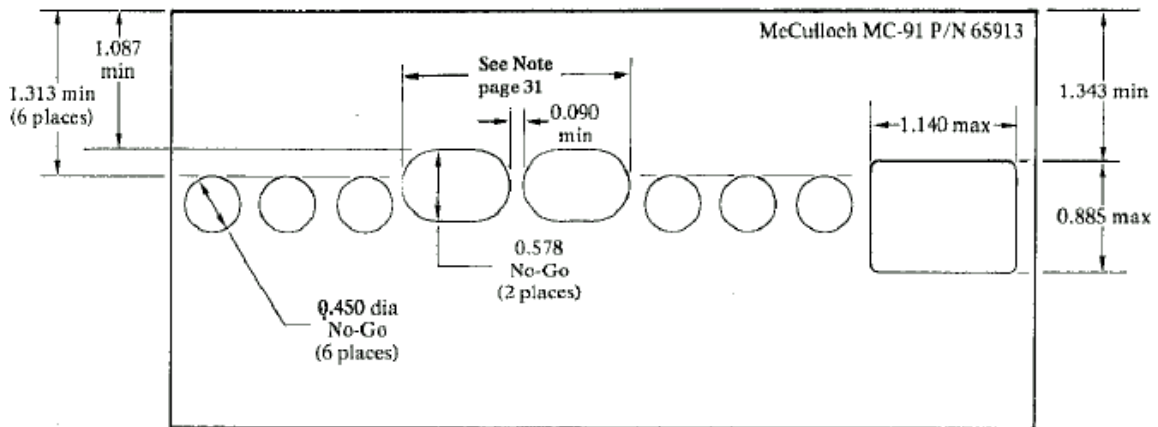

McCulloch Kart Racing Engine Specs – 49/91/101 series (80/100/125cc)

HEAD GASKET RECESS

NOTE: Exhaust port tech—McCulloch 91-93 series

125cc McCulloch:

80cc, 100cc, 200cc McCulloch rod P/N 47903, P/N 90390

125cc McCulloch rod P/N 86415, P/N 90391

WRIST PIN: All McCullochs