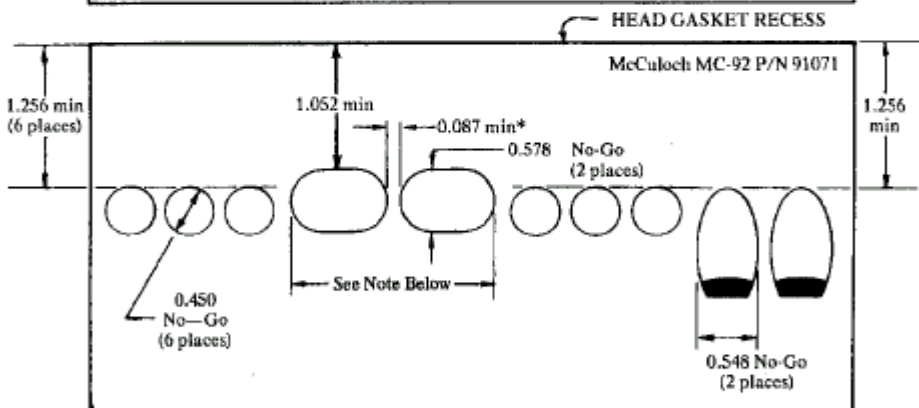

McCulloch Kart Racing Engine Specs – 49/91/101 series (80/100/125cc)

HEAD GASKET RECESS

NOTE: Exhaust port tech—McCulloch 91-93 series

125cc McCulloch:

80cc, 100cc, 200cc McCulloch rod P/N 47903, P/N 90390

125cc McCulloch rod P/N 86415, P/N 90391

WRIST PIN: All McCullochs