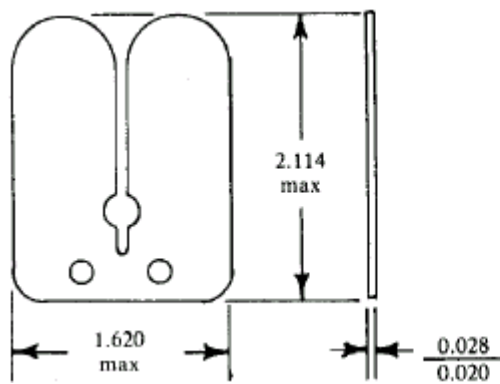

McCulloch Kart Racing Engine Specs – 49/91/101 series (80/100/125cc)

HEAD GASKET RECESS

NOTE: Exhaust port tech—McCulloch 91-93 series

125cc McCulloch:

80cc, 100cc, 200cc McCulloch rod P/N 47903, P/N 90390

125cc McCulloch rod P/N 86415, P/N 90391

WRIST PIN: All McCullochs