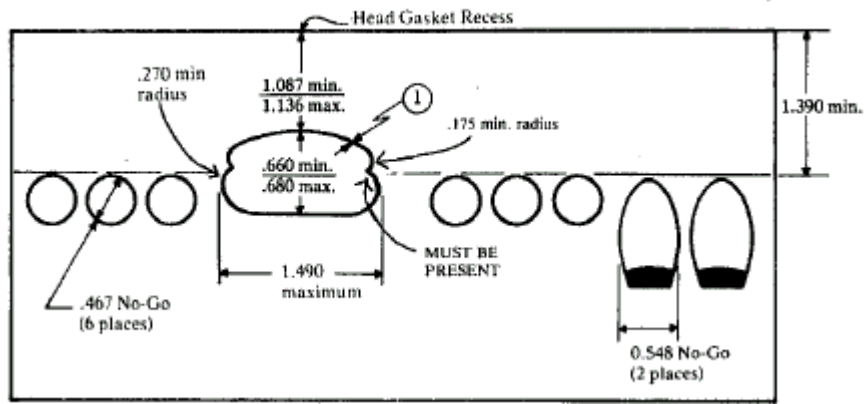

McCulloch Kart Racing Engine Specs – 49/91/101 series (80/100/125cc)

HEAD GASKET RECESS

NOTE: Exhaust port tech—McCulloch 91-93 series

125cc McCulloch:

80cc, 100cc, 200cc McCulloch rod P/N 47903, P/N 90390

125cc McCulloch rod P/N 86415, P/N 90391

WRIST PIN: All McCullochs