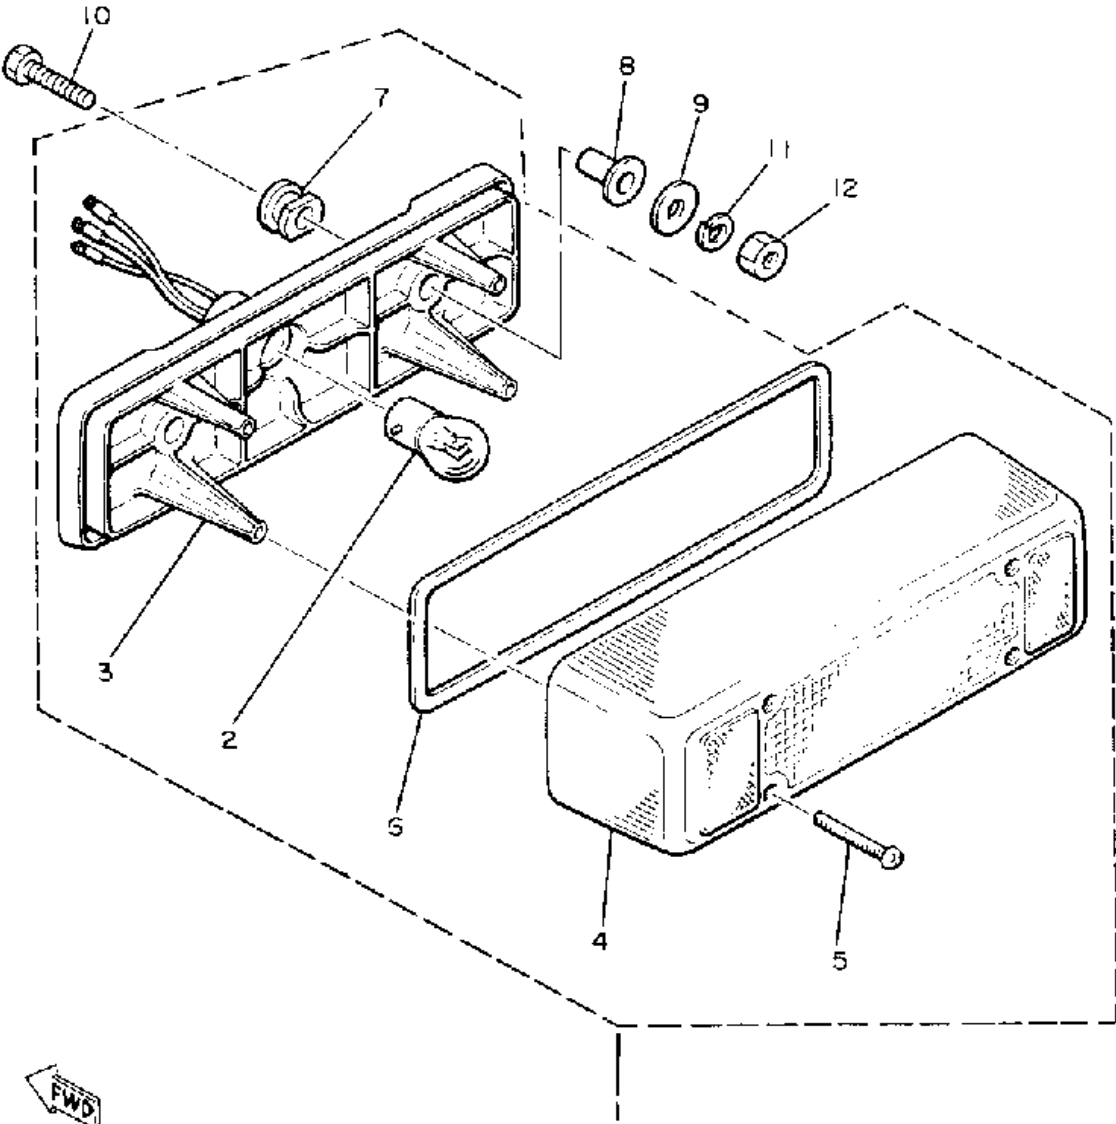

TAILLIGHT

Ref. No.	Part Number	Description	Qty	Remarks
1	8K4-84710-00-00	TAILLIGHT UNIT ASSEMBLY ..	1	
2	137-84714-61-00	. BULB, TL 12V23/8W (J50-83311-00)	1	
3	8K4-84711-00-00	. BASE, TAILLIGHT	1	
4	8K4-84721-00-00	. LENS, TAILLIGHT	1	
5	97780-40130-00	. SCREW, PANHEAD TAPPING (97701-40130-00)	4	
6	87M-84723-00-00	. GASKET, TAIL LENS	1	
7	8K4-84718-00-00	. GROMMET	2	
8	90387-066N1-00	COLLAR	2	
9	90201-06407-00	WASHER, PLATE (90201-06747-00)	2	
10	97013-06035-00	BOLT	2	
11	92995-06100-00	WASHER, SPRING	2	
12	95380-06600-00	NUT	2	

80K100-5350

Not For Resale
www.SmallEngineDiscount.com