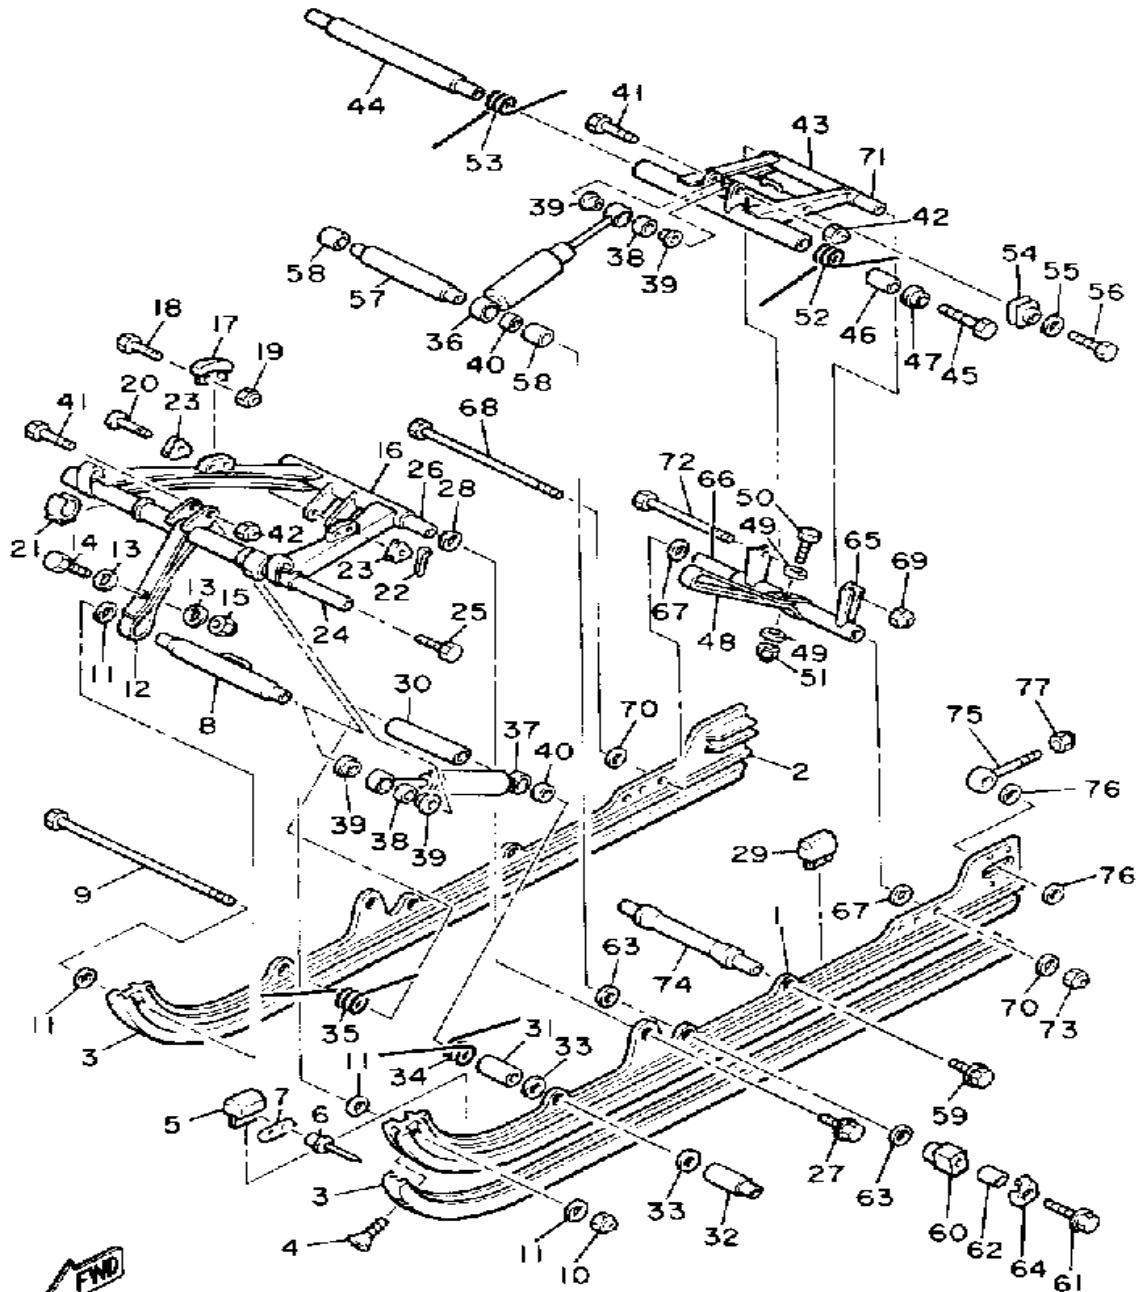

TRACK SUSPENSION 2

B2V100-7241

Ref. No.	Part Number	Description	Qty	Remarks
54	86S-47446-01-00	HOOK 1	2	
55	90201-06057-00	WASHER, PLATE	2	
56	97313-06016-00	BOLT, HEXAGON	2	
57	84J-47486-00-00	SHAFT 4	1	
58	8V0-47338-00-00	COLLAR	2	
59	95821-08020-00	BOLT, FLANGE (95801-08020)	2	
60	85K-47447-01-00	HOOK 2	2	
61	95811-10060-00	BOLT, FLANGE	2	
62	90387-103U7-00	COLLAR	2	
63	90201-100L3-00	WASHER, PLATE	2	
64	84J-47467-00-00	PLATE, GUIDE	2	
65	8V0-47417-00-00	BRACKET 3	1	
66	90387-08632-00	COLLAR	1	
67	90201-08649-00	WASHER, PLATE	2	
68	97022-08255-00	BOLT	1	
69	95712-08300-00	NUT, LOCK	1	
70	92990-08600-00	WASHER, PLATE	2	
71	90387-084J9-00	COLLAR	1	
72	97022-08165-00	BOLT	1	
73	95712-08300-00	NUT, LOCK	1	
74	8V0-47488-00-00	SHAFT 6	1	
75	8K2-47479-01-00	COLLAR 3	1	
76	90201-20279-00	WASHER, PLATE	4	
77	95701-10300-00	NUT, FLANGE (95702-10300)	2	

Not For Resale

www.SmallEngineDiscount.com