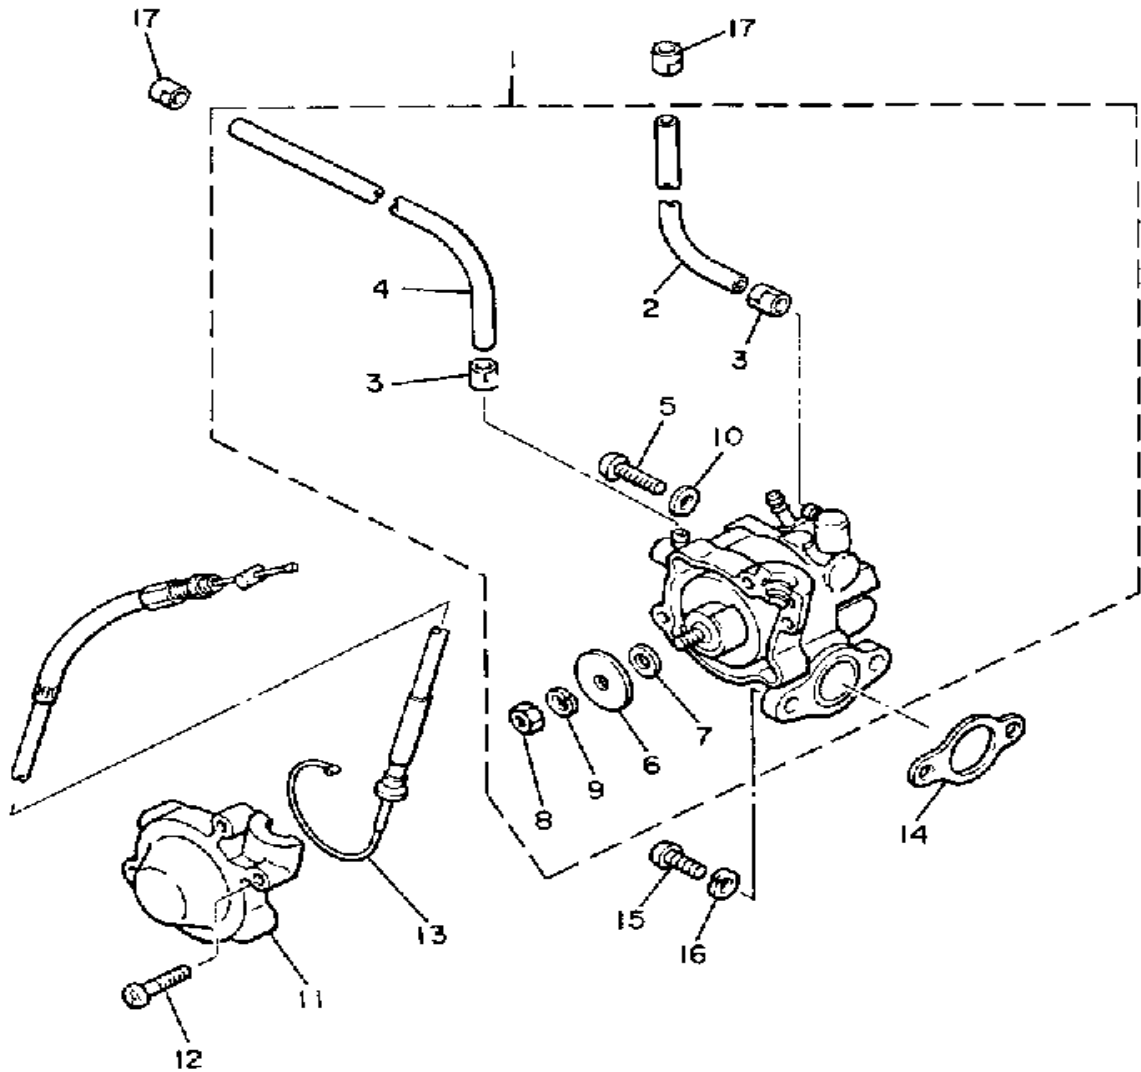

Not For Resale

www.SmallEngineDiscount.com

OIL PUMP

Ref. No.	Part Number	Description	Qty	Remarks
1	8V0-13101-01-00	OIL PUMP ASSEMBLY	1	
2	90446-08210-00	. HOSE	1	
3	90468-02025-00	. CLIP	2	
4	91A30-03020-00	. TUBE, FLEXIBLE VINYL	1	
5	98902-04020-00	. SCREW, BIND	1	
6	137-13138-01-00	. PLATE, ADJUSTING	1	
7	137-13137-00-03	. SHIM (0.3T)	1	UR
	137-13137-00-05	. SHIM (0.5T)	1	UR
	137-13137-00-10	. SHIM (1.0T)	1	UR
8	95380-05600-00	. NUT	1	
9	92990-05100-00	. WASHER, SPRING	1	
10	90430-04004-00	. GASKET	1	
11	8A5-13146-01-00	COVER, ADJUST PULLEY	1	
12	98506-04018-00	SCREW, PAN HEAD	3	
13	8V0-26320-01-00	PUMP CABLE ASSEMBLY	1	
14	3MT-13116-00-00	GASKET, PUMP CASE (8Y0-13116-00)	1	
15	98580-05016-00	SCREW, PAN HEAD	2	
16	92990-08100-00	WASHER	2	
17	90468-02025-00	CLIP	2	

80K100-5040

Not For Resale
www.SmallEngineDiscount.com

PUMP DRIVE - GEAR

Ref. No.	Part Number	Description	Qty	Remarks
1	8V0-15416-01-00	COVER, OIL PUMP	1	
2	93101-10090-00	OIL SEAL	1	
3	821-13176-00-00	METAL, WORM SHAFT OUTER	1	
4	879-13175-00-00	SHAFT, WORM	1	
5	821-13188-00-00	GEAR, DRIVE (32T)	1	
6	90206-11016-00	WASHER, WAVE	1	
7	137-13148-00-00	PLATE, CAM THRUST	1	
8	99009-10400-00	CIRCLIP	1	
9	93603-22028-00	PIN, DOWEL	1	
10	93306-00003-00	BEARING (B6000RS)	1	
11	8V0-13179-00-00	GEAR, IDLE	1	
12	8V0-13342-00-00	SHAFT, IDLE GEAR	1	
13	98580-06012-00	SCREW, PAN HEAD	1	
14	821-17818-01-00	GASKET	1	
15	821-17819-00-00	CAP, HOUSING	1	
16	90157-05095-00	SCREW, PAN HEAD	2	
17	8V0-15466-02-00	GASKET 2	1	
18	8V0-15426-01-00	COVER, OIL PUMP 2	1	
19	93104-52079-00	OIL SEAL	1	
20	91810-18022-00	PIN, DOWEL	2	
21	98511-05020-00	SCREW, PAN HEAD	2	
22	92990-05100-00	WASHER, SPRING	2	
23	92901-05600-00	WASHER, PLATE	2	
24	813-17841-00-00	GEAR, DRIVEN (10T)	1	
25	821-17843-00-00	BUSH, DRIVEN GEAR OUTER	1	
26	93104-06033-00	OIL SEAL	1	
27	93450-28098-00	CIRCLIP	1	
28	8V0-15456-03-00	GASKET, OIL PUMP COVER 1	1	
29	97013-06035-00	BOLT	2	