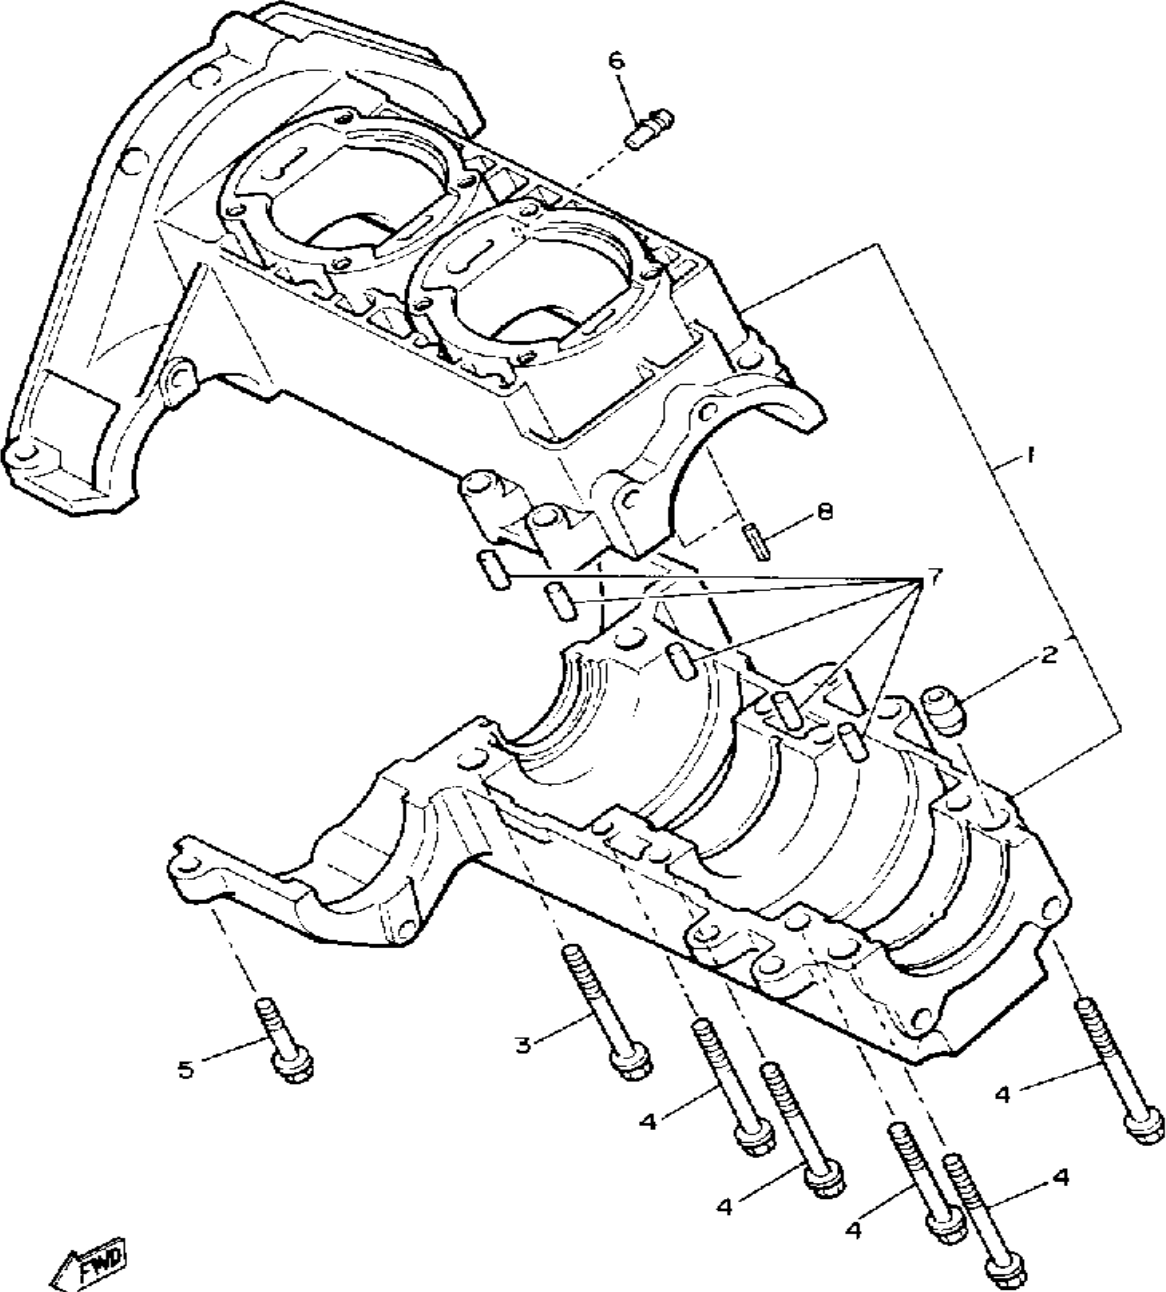

CRANKCASE

Ref. No.	Part Number	Description	Qty	Remarks
1	8V0-15100-01-00	CRANKCASE ASSEMBLY	1	
2	99510-12016-00	. PIN, DOWEL	2	
3	95811-08070-00	BOLT, FLANGE	1	
4	95811-06025-00	BOLT, FLANGE	1	
	95811-08065-00	BOLT, FLANGE	9	
6	J38-11116-00-00	JOINT, BREATHER	1	
7	93604-07141-00	PIN, DOWEL	5	
8	91609-30006-00	PIN, SPRING	2	

82K100-7090

Not For Resale

www.SmallEngineDiscount.com