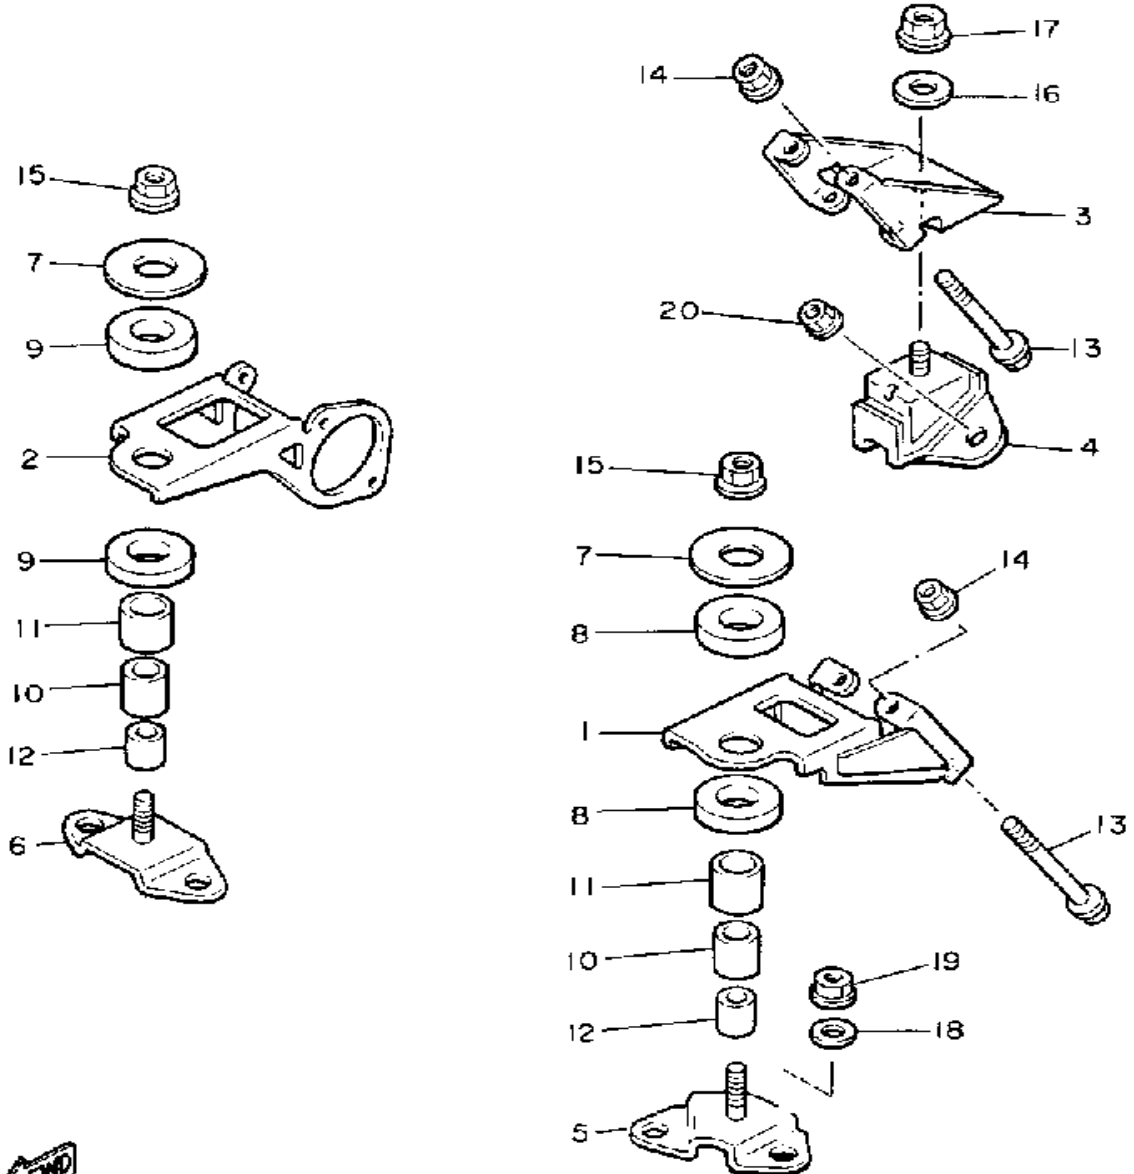

ENGINE BRACKET

Ref. No.	Part Number	Description	Qty	Remarks
1	8V0-21411-00-00	BRACKET, ENGINE 1	1	
2	8V0-21419-00-00	BRACKET, ENGINE 2	1	
3	8V0-21429-01-00	BRACKET, ENGINE 3	1	
4	8V0-21486-00-00	DAMPER 2	1	
5	80L-21417-00-00	BRACKET, FRT LWR 1	1	
6	80L-21418-00-00	BRACKET, FRT LWR 2	1	
7	90201-10151-00	WASHER, PLATE	2	
8	8V0-21485-00-00	DAMPER, RUBBER 1	2	
9	8A5-21485-00-00	DAMPER, RUBBER 1	2	
10	90385-15025-00	BUSH, SPEC'L RUBBER	2	
11	90387-21515-00	COLLAR	2	
12	90387-10514-00	COLLAR	2	
13	95811-08065-00	BOLT, FLANGE	4	
14	95701-08500-00	NUT, FLANGE	4	
15	95701-10500-00	NUT, FLANGE (95702-10500)	2	
16	90201-10321-00	WASHER, PLATE	1	
17	95701-10300-00	NUT, FLANGE (95702-10300)	1	
18	90201-10321-00	WASHER, PLATE	4	
19	95701-10500-00	NUT, FLANGE (95702-10500)	4	
20	95701-08500-00	NUT, FLANGE	2	

80K100-5130

Not For Resale
www.SmallEngineDiscount.com