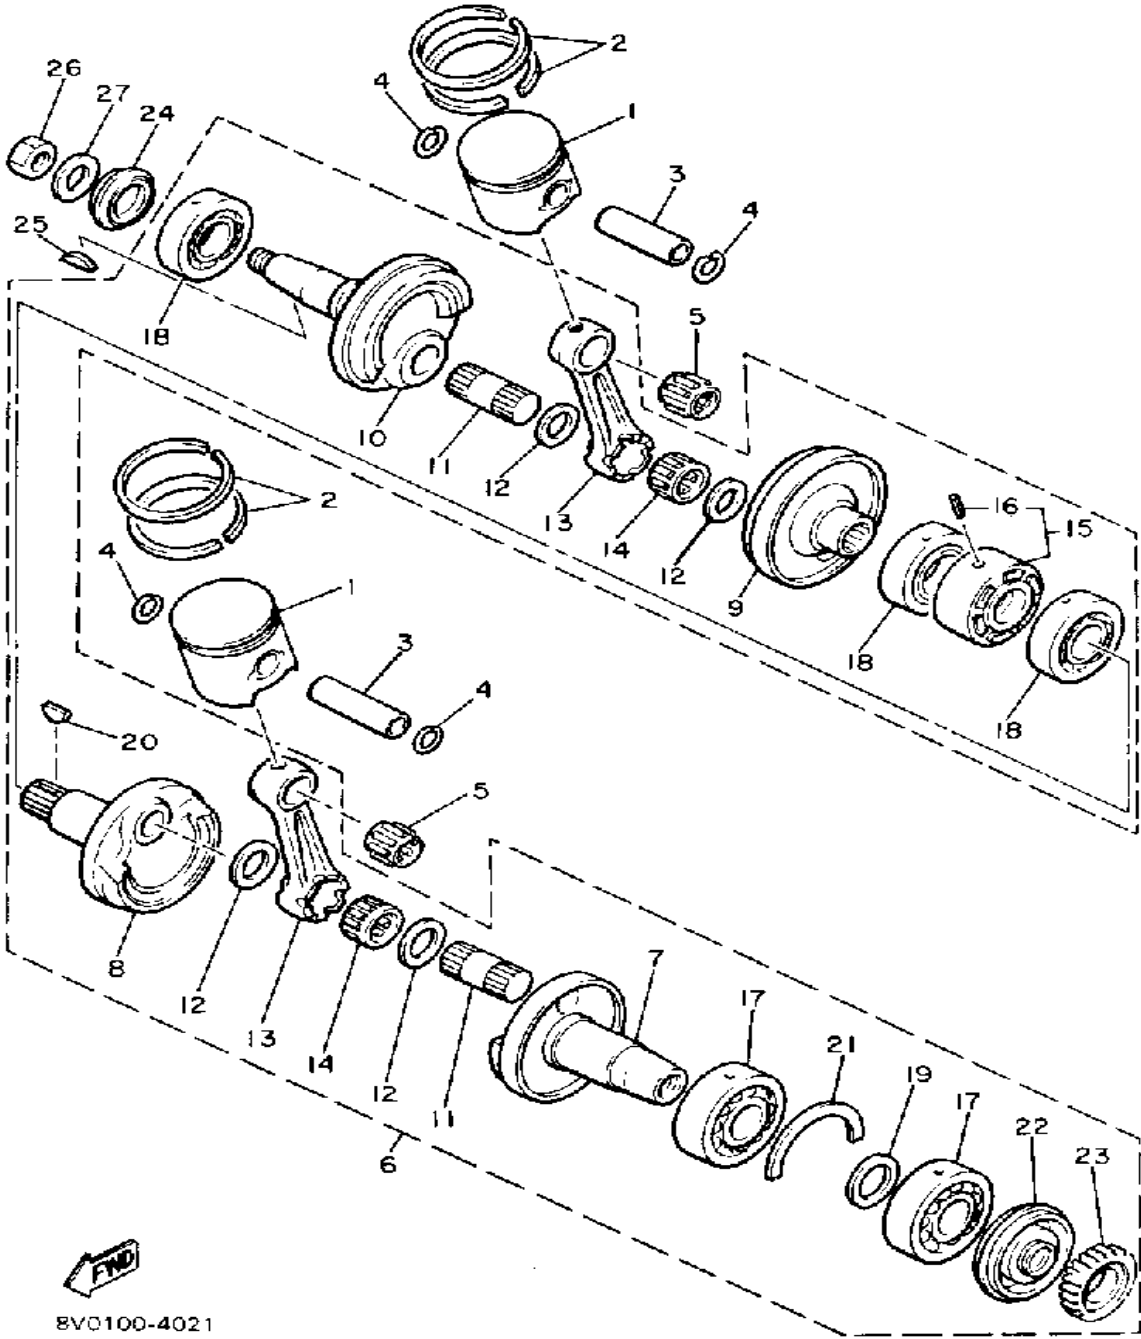

YAMAHA

GENUINE

PARTS CATALOGUE

SNOWMOBILE

Not For Resale

www.SmallEngineDiscount.com

CYLINDER

Ref. No.	Part Number	Description	Qty	Remarks
1	8V0-11111-01-00	HEAD, CYLINDER 1	1	
2	8V0-11121-01-00	HEAD, CYLINDER 2	1	
3	NGK-BR9ES-00-00	PLUG, SPARK	2	
4	8V0-11181-02-00	GASKET, CYLINDER HEAD 1 (8V0-11181-02)	2	
5	8V0-11311-01-00	CYLINDER 1	1	
6	8V0-11321-01-00	CYLINDER 2	1	
7	8V0-11355-00-00	SEAL, CYLINDER 1	1	
8	88F-11351-00-00	GASKET, CYLINDER	2	
9	95612-08740-00	BOLT, STUD	8	
10	95701-08500-00	NUT, FLANGE	6	
11	90179-08269-00	NUT	2	
12	90201-08100-00	WASHER, PLATE	2	
13	97313-06040-00	BOLT, HEXAGON	8	
14	92995-06100-00	WASHER, SPRING	8	
15	92990-06600-00	WASHER, PLATE	8	

8V0100-4010

Not For Resale
www.SmallEngineDiscount.com

CRANK - PISTON

Ref. No.	Part Number	Description	Qty	Remarks
1	8V0-11631-00-96	PISTON (STD)	2	
	8V0-11635-00-00	PISTON (0.25MM O/S)	2	ALT. PART
	8V0-11636-00-00	PISTON (0.50MM O/S)	2	ALT. PART
2	8V0-11601-00-00	PISTON RING SET (STD)	2	
	8V0-11601-10-00	PISTON RING SET (0.25MM O/S)	2	ALT. PART
	8V0-11601-20-00	PISTON RING SET (0.50MM O/S)	2	ALT. PART
3	818-11633-00-00	PIN, PISTON	2	
4	93450-19052-00	CIRCLIP	4	
5	93310-218A6-00	BEARING	2	
6	8V0-11400-02-00	CRANKSHAFT ASSEMBLY	1	
7	8V0-11412-00-00	. CRANK 1	1	
8	8V0-11422-00-00	. CRANK 2	1	
9	8V0-11432-00-00	. CRANK 3	1	
10	8V0-11442-00-00	. CRANK 4	1	
11	857-11681-00-00	. PIN, CRANK 1	2	
12	90209-24073-00	. WASHER	4	
13	8V0-11651-00-00	. ROD, CONNECTING	2	
14	93310-424L8-00	. BEARING	2	
15	8V0-11515-01-00	. SEAL, LABYRINTH 1	1	
16	93603-10049-00	. PIN, DOWEL	1	
17	93306-30626-00	. BEARING	2	
18	93306-20633-00	. BEARING	3	
19	90201-327F7-00	. WASHER, PLATE	1	
20	90280-05014-00	. KEY, WOODRUFF	1	
21	93450-78091-00	. CIRCLIP	1	
22	93103-32151-00	. OIL SEAL	1	
23	8K2-13178-00-00	. GEAR, PUMP DRIVE	1	