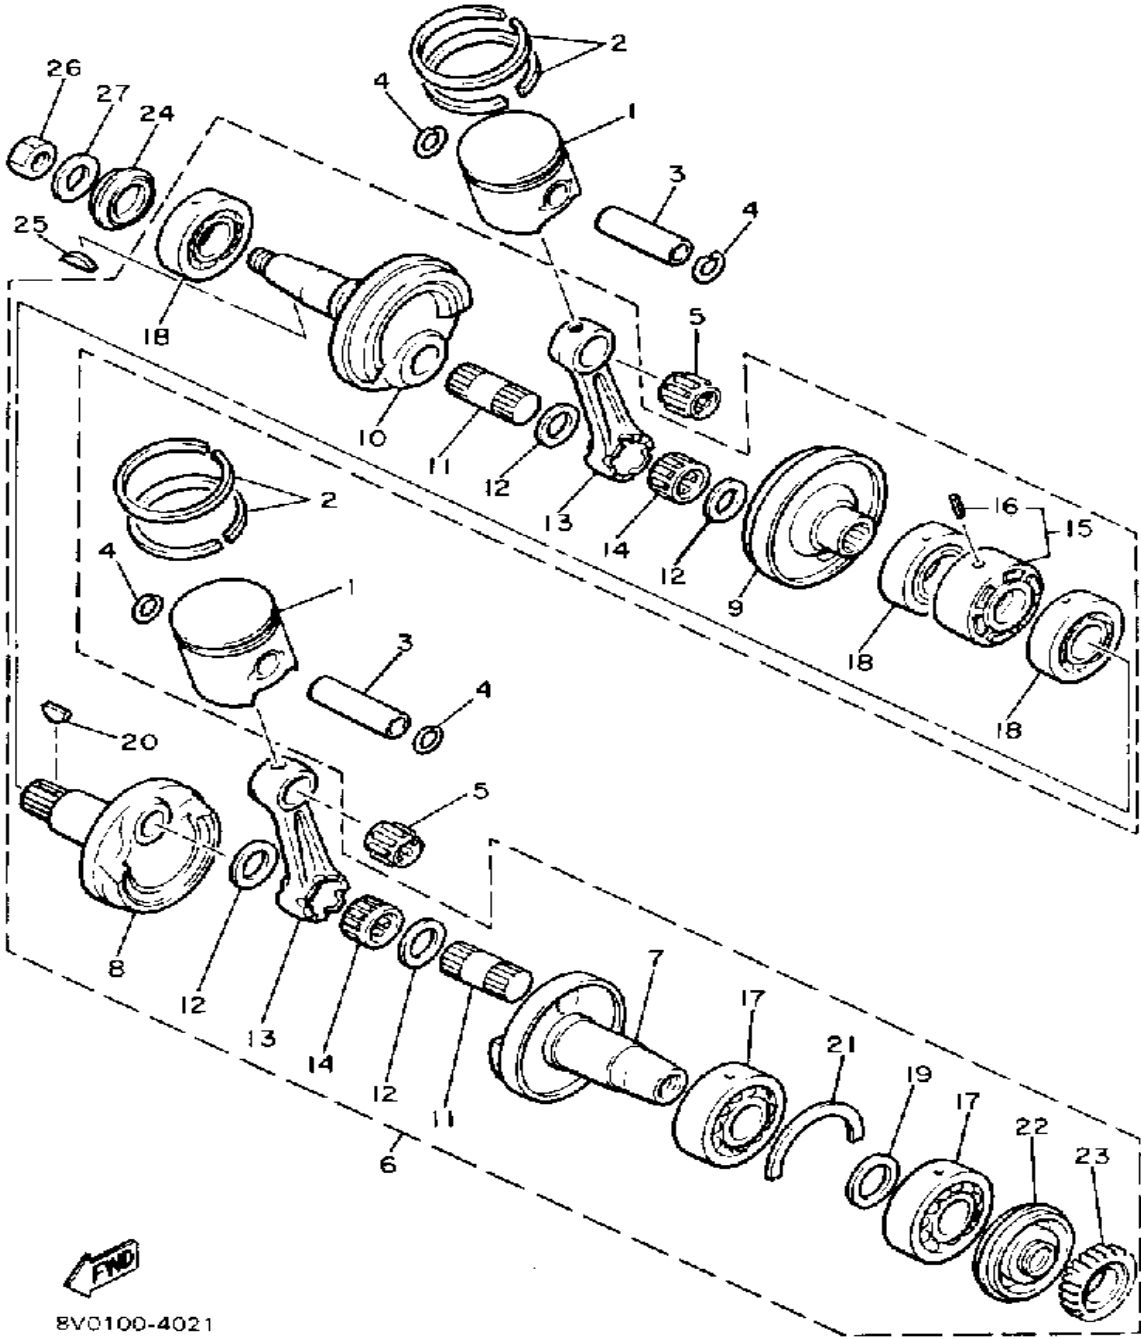

CRANK - PISTON

Ref. No.	Part Number	Description	Qty	Remarks
24	93103-32155-00	OIL SEAL	1	
25	90280-05014-00	KEY, WOODRUFF	1	
26	90170-16182-00	NUT	1	
27	92901-16100-00	WASHER, SPRING	1	

Not For Resale

www.SmallEngineDiscount.com