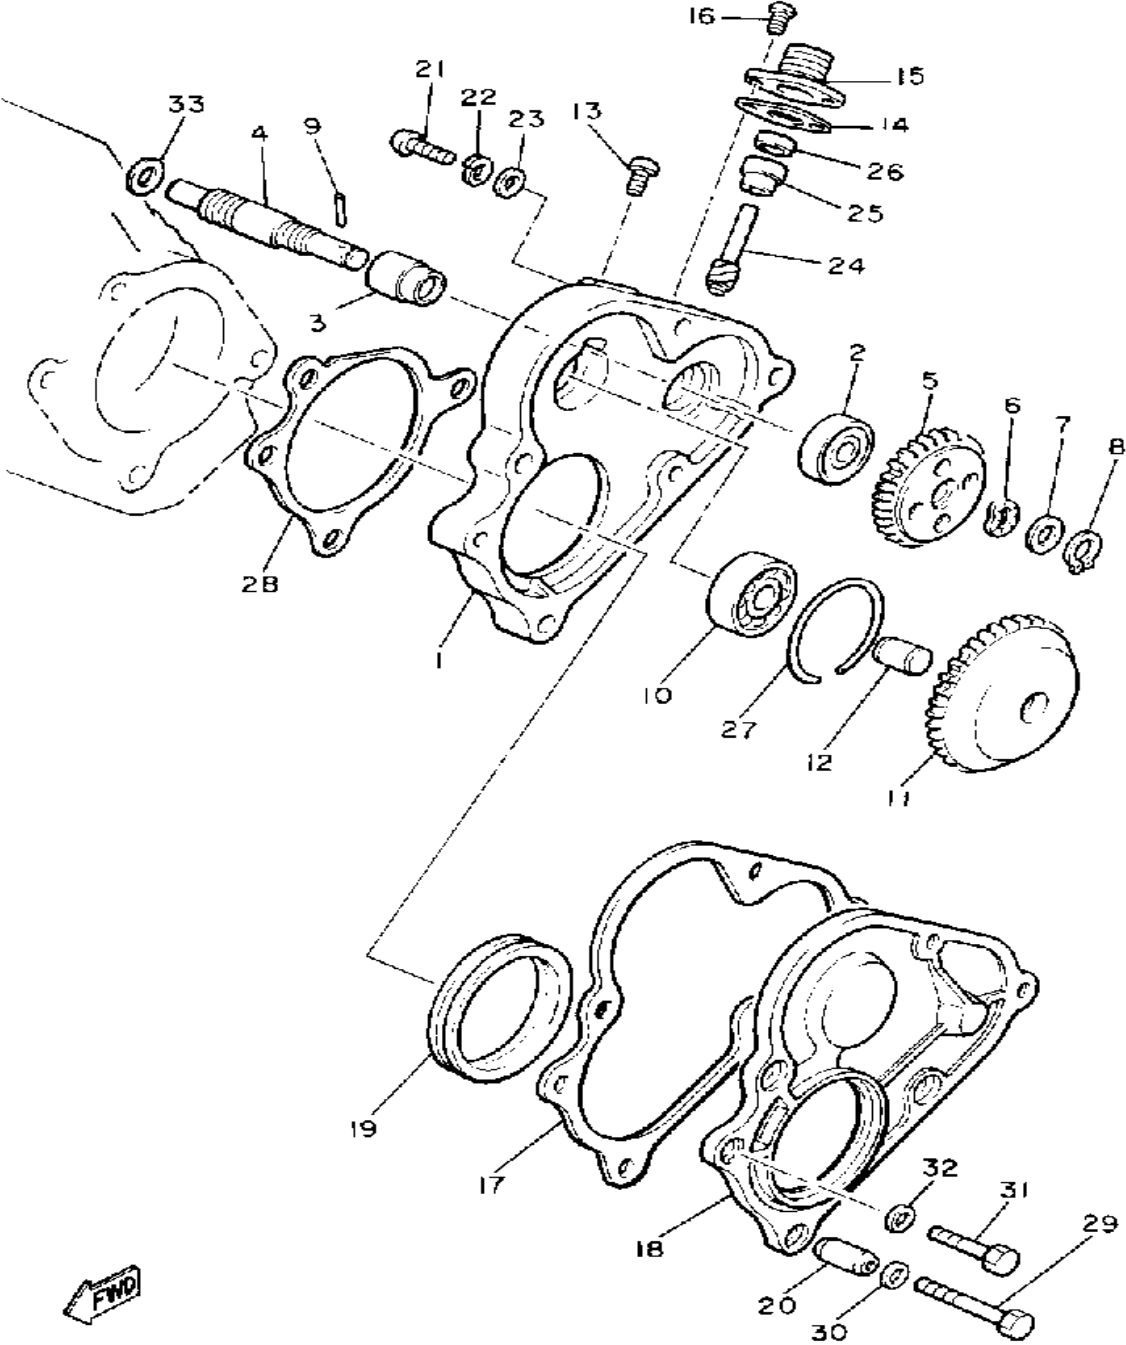

PUMP DRIVE - GEAR

Ref. No.	Part Number	Description	Qty	Remarks
30	92990-06600-00	WASHER, PLATE	2	
31	97011-06025-00	BOLT (97001-06025)	2	
32	92990-06600-00	WASHER, PLATE	2	
33	90201-08802-09	WASHER, PLATE	1	

80K100-5050

Not For Resale
www.SmallEngineDiscount.com