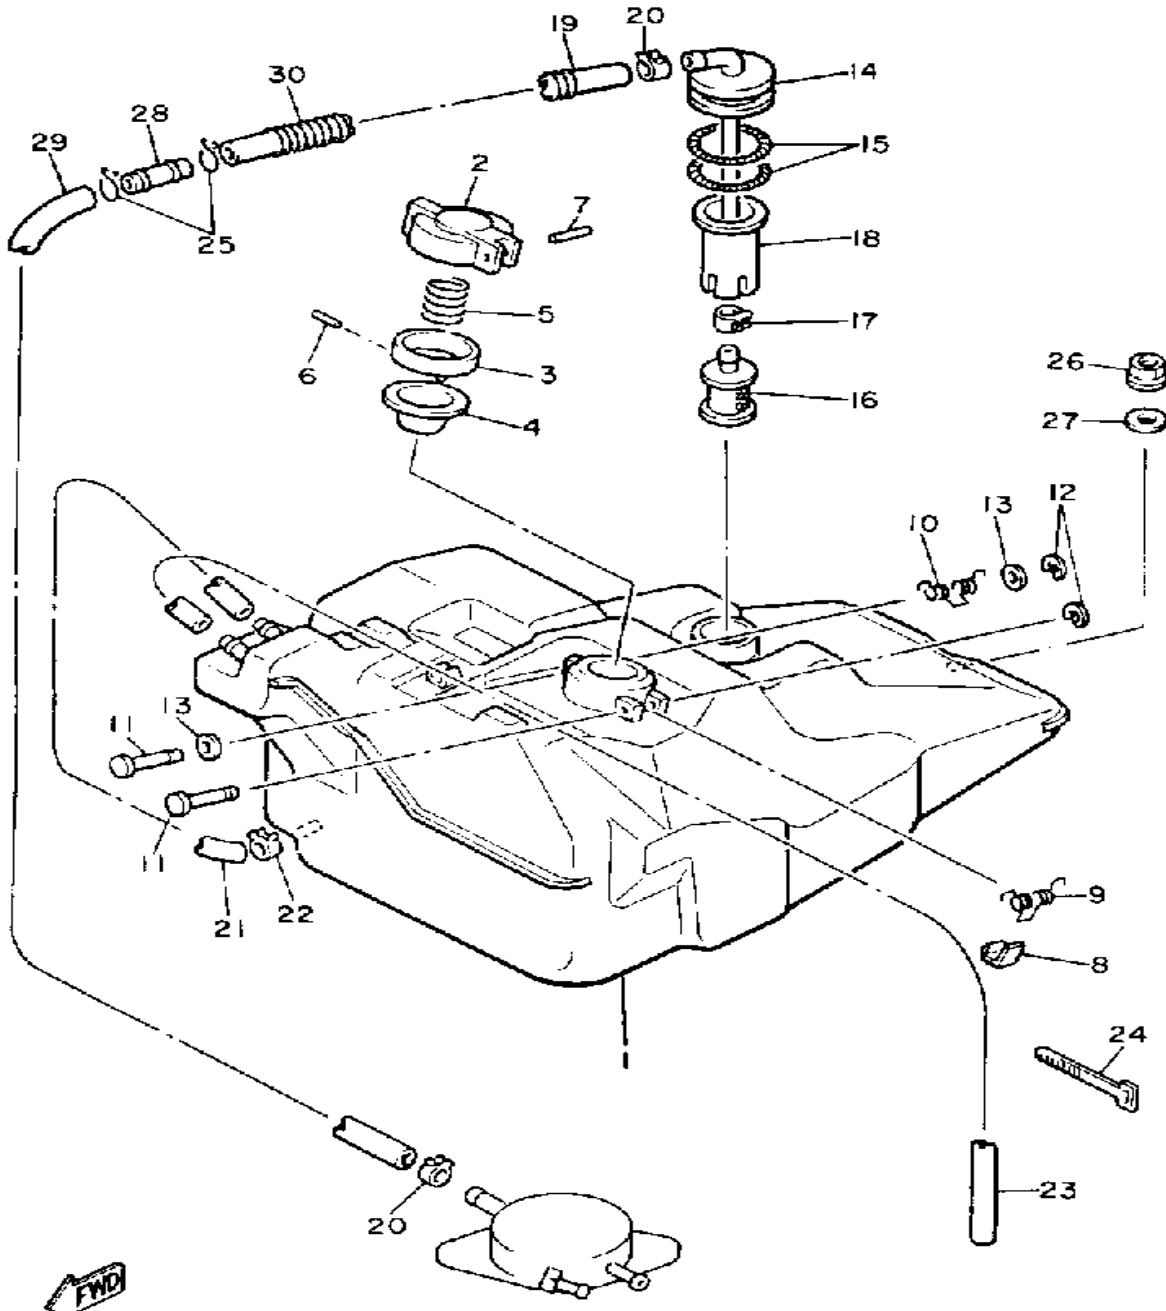

FUEL TANK

82L100-7190

Ref. No.	Part Number	Description	Qty	Remarks
1	8V0-24111-03-00	TANK, FUEL	1	
2	813-24611-01-00	BODY, CAP	1	
3	813-24613-01-00	DISC, CAP	1	
4	8F7-24641-00-00	GASKET, CAP 1	1	
5	90501-20130-00	SPRING, COMPRESSION	1	
6	91609-30016-00	PIN, SPRING	1	
7	91609-25032-00	PIN, SPRING	1	
8	83M-24628-00-00	HOOK	1	
9	90508-10715-00	SPRING, TORSION	1	
10	90508-08353-00	SPRING, TORSION	1	
11	90249-03017-00	PIN	2	
12	93430-02001-00	CIRCLIP	2	
13	90201-03313-00	WASHER, PLATE	2	
14	86M-24335-00-00	PIPE, SUCTION 1	1	
15	90506-06065-00	SPRING, TENSION	2	
16	8H5-24560-00-00	FILTER ASSEMBLY	1	
17	90467-11028-00	CLIP	1	
18	8V0-24336-00-00	PIPE, SUCTION 2	1	
19	90446-11265-00	HOSE (8V0)	1	
20	90467-11028-00	CLIP	2	
21	90446-09013-00	HOSE (90446-09079)	1	
22	90467-09026-00	CLIP	1	
23	90446-09155-00	HOSE	1	
24	341-26397-01-00	BAND	8	
25	90467-11009-00	CLIP	2	
26	95712-08300-00	NUT, LOCK	1	
27	90201-08784-00	WASHER, PLATE	1	
28	878-24379-00-00	PIPE, JOINT 4	1	
29	90446-11290-00	HOSE	1	

CONTINUED ON NEXT FRAME ➤

Not For Resale
www.SmallEngineDiscount.com