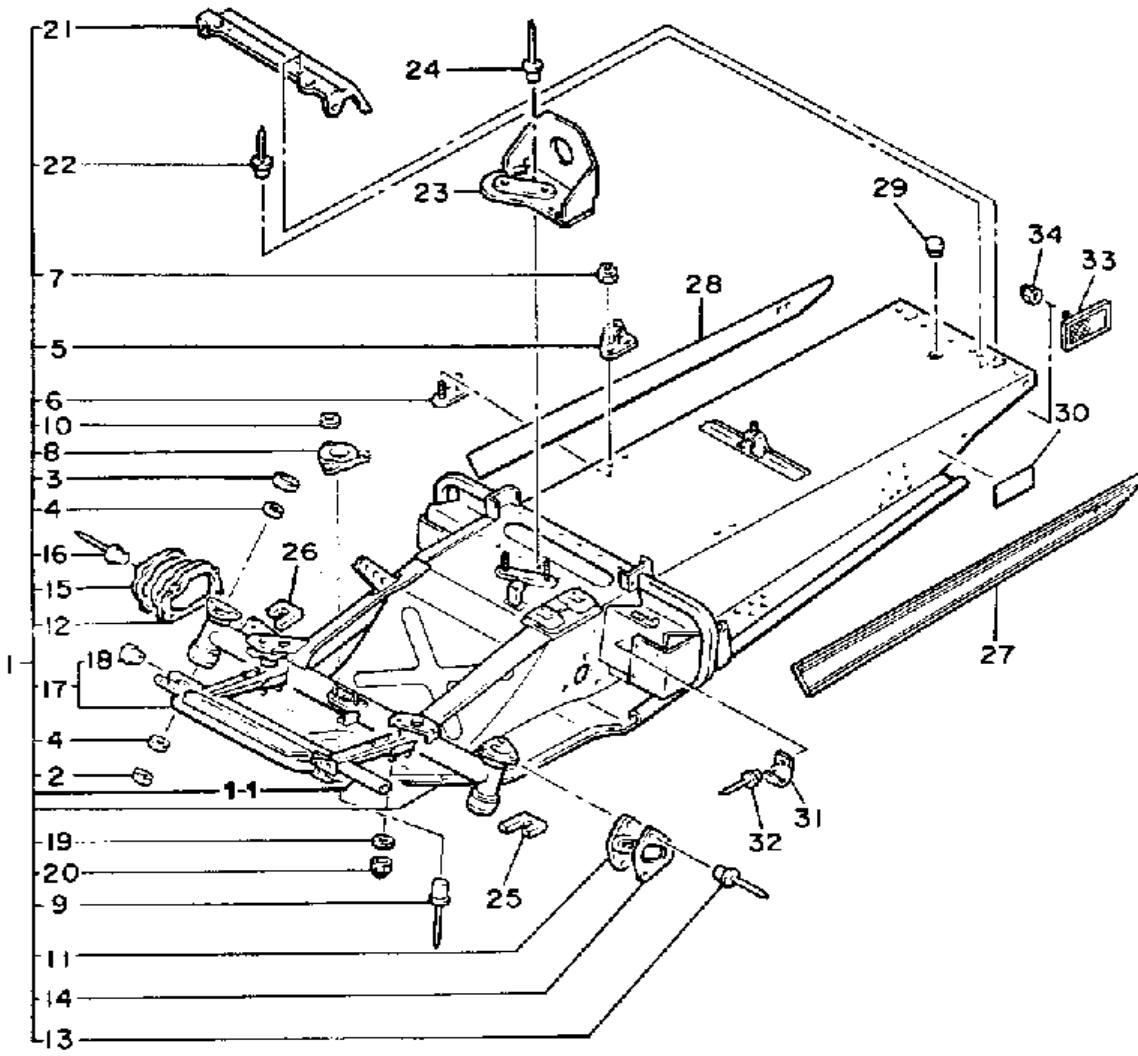

FRAME

86H100-9150

Ref. No.	Part Number	Description	Qty	Remarks
1	83V-21910-01-00	FRAME	1	
2	93103-44134-00	. OIL SEAL	2	
3	93102-44280-00	. OIL SEAL, SD-TYPE	2	
4	90384-44173-00	. BUSH, BIMETAL FORMED ...	4	
5	8V0-21946-00-00	. BRACKET, SEAT FITTING ...	2	
6	8V0-21966-00-00	. PATCH 6	2	
7	95701-06300-00	. NUT, NYLON	4	
8	80L-21998-00-00	. SPACER	1	
9	90267-48051-00	. RIVET, BLIND	3	
10	90201-04325-00	. WASHER, PLATE	3	
11	80L-2198F-00-00	. COVER 1	1	
12	80L-2198G-00-00	. COVER 2	1	
13	90267-40105-00	. RIVET, BLIND	3	
14	80L-77525-00-00	. WASHER 1	1	
15	80L-77526-00-00	. WASHER 2	2	
16	90267-40029-00	. RIVET, BLIND	4	
17	82K-77512-00-00	. BUMPER, FRONT 2	1	
18	90381-12047-00	. BUSH, SOLID	2	
19	90201-082E7-00	. WASHER, PLATE	4	
20	95712-08300-00	. NUT, LOCK	4	
21	8V0-21923-01-00	. REINFORCEMENT, FRAME REAR 1	1	
22	90267-48053-00	. RIVET, BLIND	7	
23	80L-2194R-00-00	BRACKET, FUEL TNK 2	1	
24	90267-48053-00	RIVET, BLIND	3	
25	80L-7717G-00-00	TAPE 3	1	
26	80L-7717H-00-00	TAPE 4	1	
27	86H-77351-00-00	EMBLEM 1	1	
28	86H-77352-00-00	EMBLEM 2	1	

CONTINUED ON NEXT FRAME ►

Not For Resale

www.SmallEngineDiscount.com