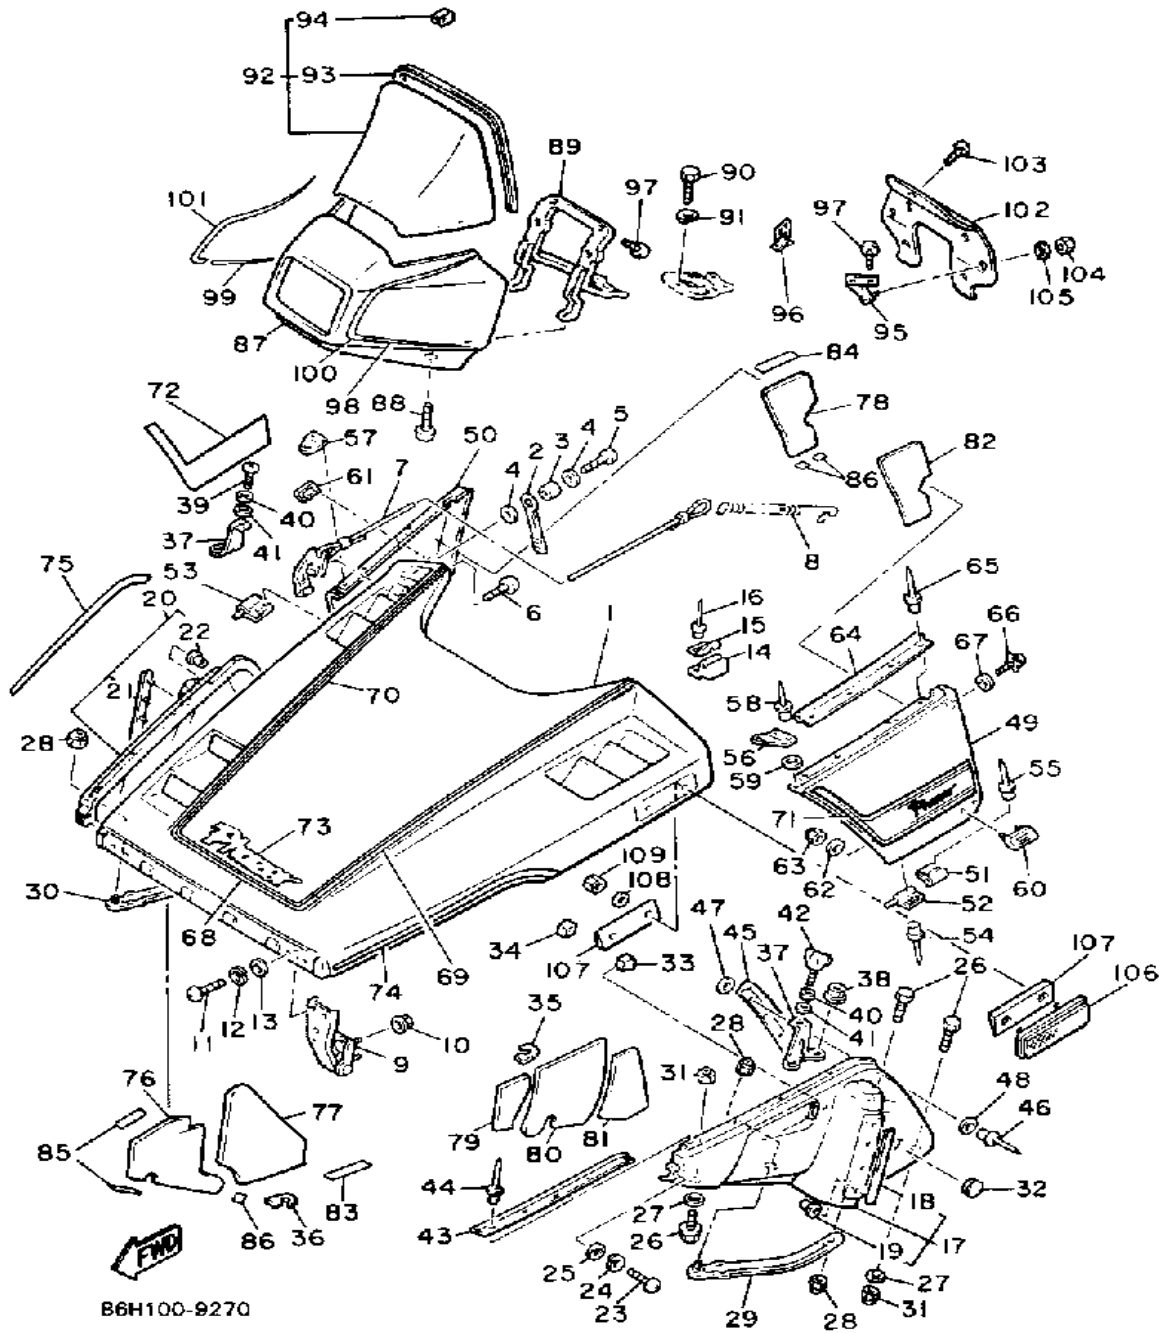

SHROUD - WINDSHIELD

Ref. No.	Part Number	Description	Qty	Remarks
84	8V0-7717F-00-00	TAPE 2	1	
85	8V0-7717G-00-00	TAPE 3	2	
86	82M-7717G-00-00	TAPE 3	5	
87	80L-77231-01-00	FAIRING	1	
88	98906-06010-00	SCREW, BIND	2	
89	8V0-77241-00-00	STAY, FAIRING	1	
90	97011-06025-00	BOLT (97001-06025)		
91	92995-06100-00	WASHER, SPRING	3	
92	87F-77210-00-00	WINDSHIELD COMP.	1	
93	87S-77213-00-00	. TRIM, UPPER	1	
94	80V-77223-00-00	. FASTENER	2	
95	8X9-77218-00-00	WASHER 1	1	
96	8X9-77219-00-00	WASHER 2	1	
97	90154-05023-00	SCREW, BINDING	6	
98	86H-77289-00-00	STRIPE 9	1	
99	86H-77291-00-00	STRIPE 0	1	
100	86H-77287-00-00	STRIPE 7	1	
101	86H-77288-00-00	STRIPE 8	1	
102	8X9-77251-00-00	COVER, HEADLIGHT	1	
103	90154-05005-00	SCREW, BINDING	1	
104	90176-05059-00	NUT, CROWN	2	
105	90201-054K4-00	WASHER, PLATE	2	
106	80E-85110-00-00	REFLECTOR ASSEMBLY	2	
107	80E-85115-00-00	BASE, REFLECTOR	4	
108	92901-05600-00	WASHER, PLATE	4	
109	95701-05300-00	NUT, NYLON	4	

Not For Resale
www.SmallEngineDiscount.com