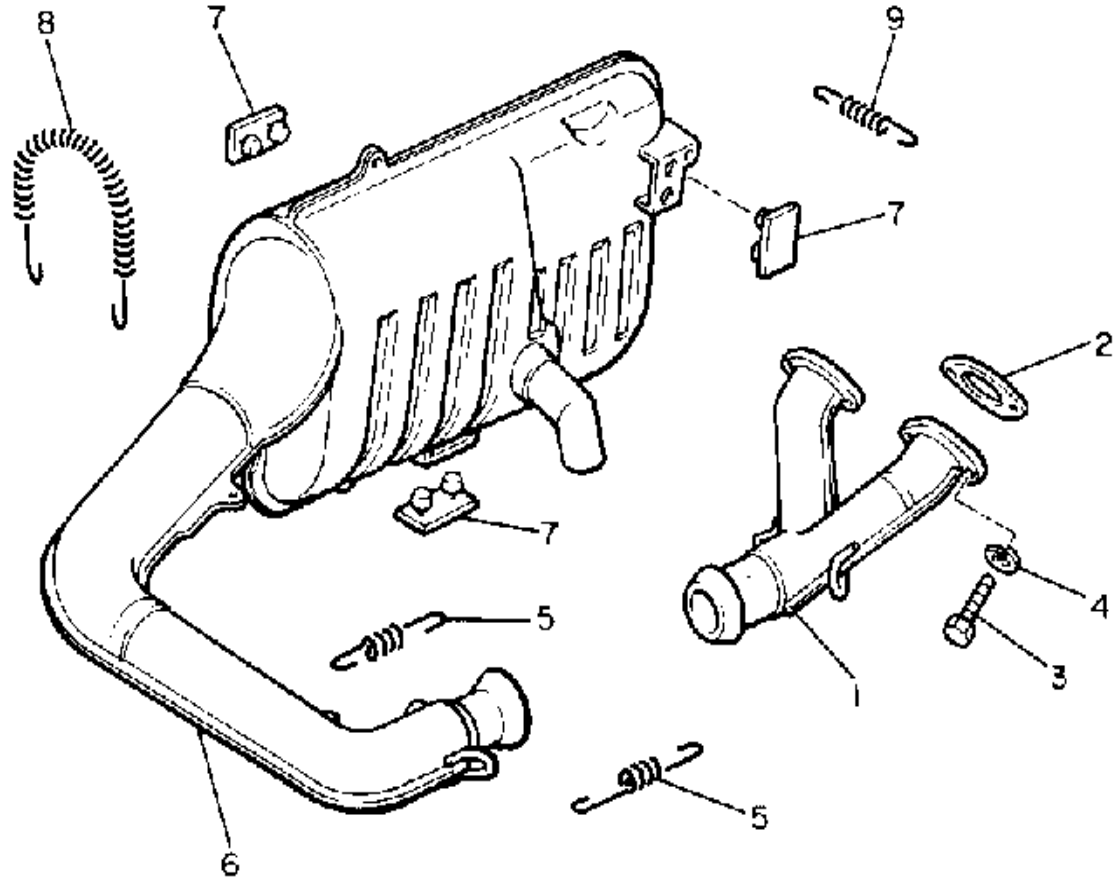

EXHAUST

Ref. No.	Part Number	Description	Qty	Remarks
1	8V0-14610-00-00	EXHAUST PIPE ASSEMBLY 1	1	
2	821-14613-01-00	GASKET, EXHAUST PIPE	2	
3	97313-08020-00	BOLT, HEXAGON	4	
4	92990-08100-00	WASHER	4	
5	90506-20272-00	SPRING, TENSION	2	
6	8V0-14710-04-00	MUFFLER ASSEMBLY 1	1	
7	8A5-14728-02-00	PROTECTOR, MUFFLER 2	3	
8	90506-14207-00	SPRING, TENSION	1	
9	90506-16350-00	SPRING, TENSION	1	

8V0100-4080

Not For Resale
www.SmallEngineDiscount.com