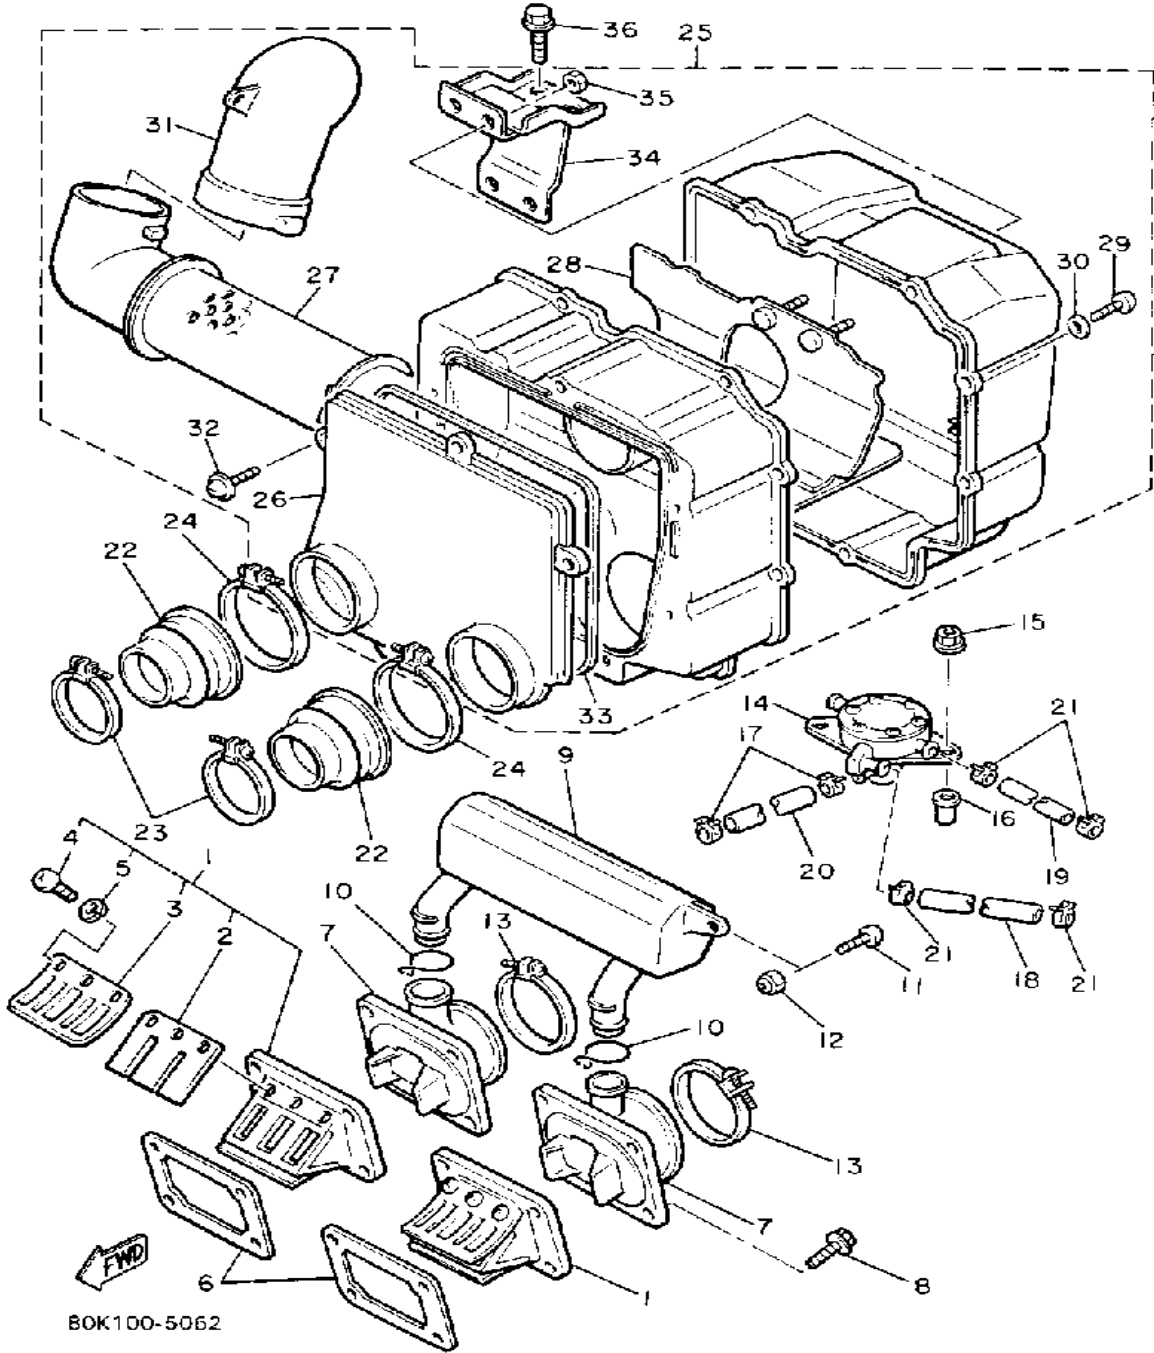

AIR CLEANER

Ref. No.	Part Number	Description	Qty	Remarks
28	8V0-14484-00-00	. PLATE, CLEANER CASE FITTING	1	
29	98586-05016-00	. SCREW, PAN HEAD	7	
30	92906-05600-00	. WASHER, PLATE	7	
31	8V0-14454-00-00	. JOINT	1	
32	90159-05122-00	. SCREW, WITH WASHER	7	
33	8V0-14452-00-00	. SEAL	1	
34	8V0-14494-00-00	. STAY 2	1	
35	95380-06600-00	. NUT	3	
36	95811-06012-00	BOLT, FLANGE	2	

Not For Resale
www.SmallEngineDiscount.com