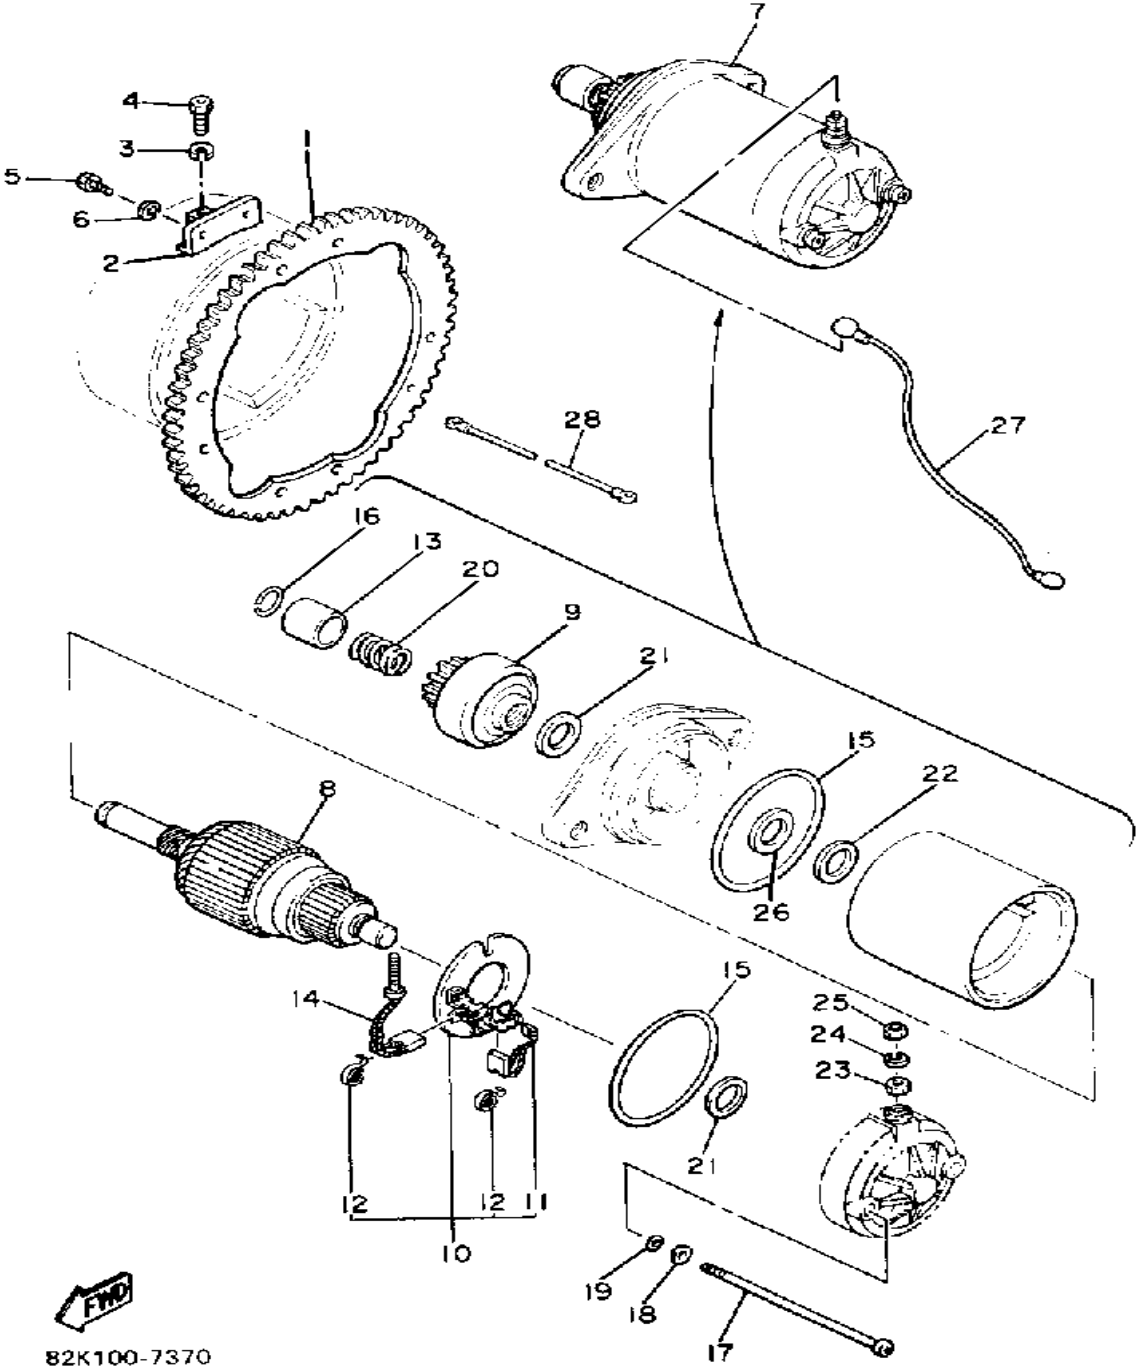

8X9100-4101

Not For Resale

www.SmallEngineDiscount.com

STARTING MOTOR

Ref. No.	Part Number	Description	Qty	Remarks
1	8X9-81891-00-00	GEAR, RING	1	
2	8X9-81895-00-00	STAY, RING GEAR	4	
3	92990-08100-00	WASHER	4	
4	90110-08028-00	BOLT, HEX SKT HEADSOCKET HEAD	4	
5	97011-06010-00	BOLT	8	
6	92995-06100-00	WASHER, SPRING	8	
7	84N-81800-50-00	STARTING MOTOR ASSEMBLY (8V3-81800-50-00)	1	
8	8Y3-81850-50-00	ARMATURE ASSEMBLY	1	
9	8L6-81832-50-00	. CLUTCH, OVER RUN	1	
10	8L6-81840-50-00	. BRUSH HOLDER ASSEMBLY	1	
11	73A-81812-00-00	.. BRUSH 2	1	
12	8L6-81813-50-00	.. SPRING, BRUSH	2	
13	8L6-81833-50-00	. RING, STOP	1	
14	73A-81811-00-00	. BRUSH 1	1	
15	4H7-81844-00-00	. O-RING (4H7-81844-50-00) ...	2	
16	8L6-81834-50-00	. RING	1	
17	8L6-81826-50-00	. BOLT	2	
18	8L6-81824-50-00	. WASHER 2	2	
19	8L6-81847-50-00	. O-RING	2	
20	8L6-81836-50-00	. SPRNG, lever	1	
21	4H7-81843-50-00	. WASHER 1	2	
22	8L6-81835-50-00	. WASHER 2	1	
23	4H7-81872-00-00	. NUT, SPECIAL	1	
24	92995-06100-00	. WASHER, SPRING	1	
25	95380-06700-00	. NUT	1	
26	8Y3-81167-00-00	. OIL SEAL	1	
27	83M-82117-00-00	WIRE, LEAD (81E-82117-00) ..	1	

CONTINUED ON NEXT FRAME ►

Not For Resale

www.SmallEngineDiscount.com

B5

STARTING MOTOR

Ref. No.	Part Number	Description	Qty	Remarks
28	83M-82116-00-00	WIRE, MINUS LEAD (81E-82116-00)	1	

 82K100-7370

Not For Resale
www.SmallEngineDiscount.com