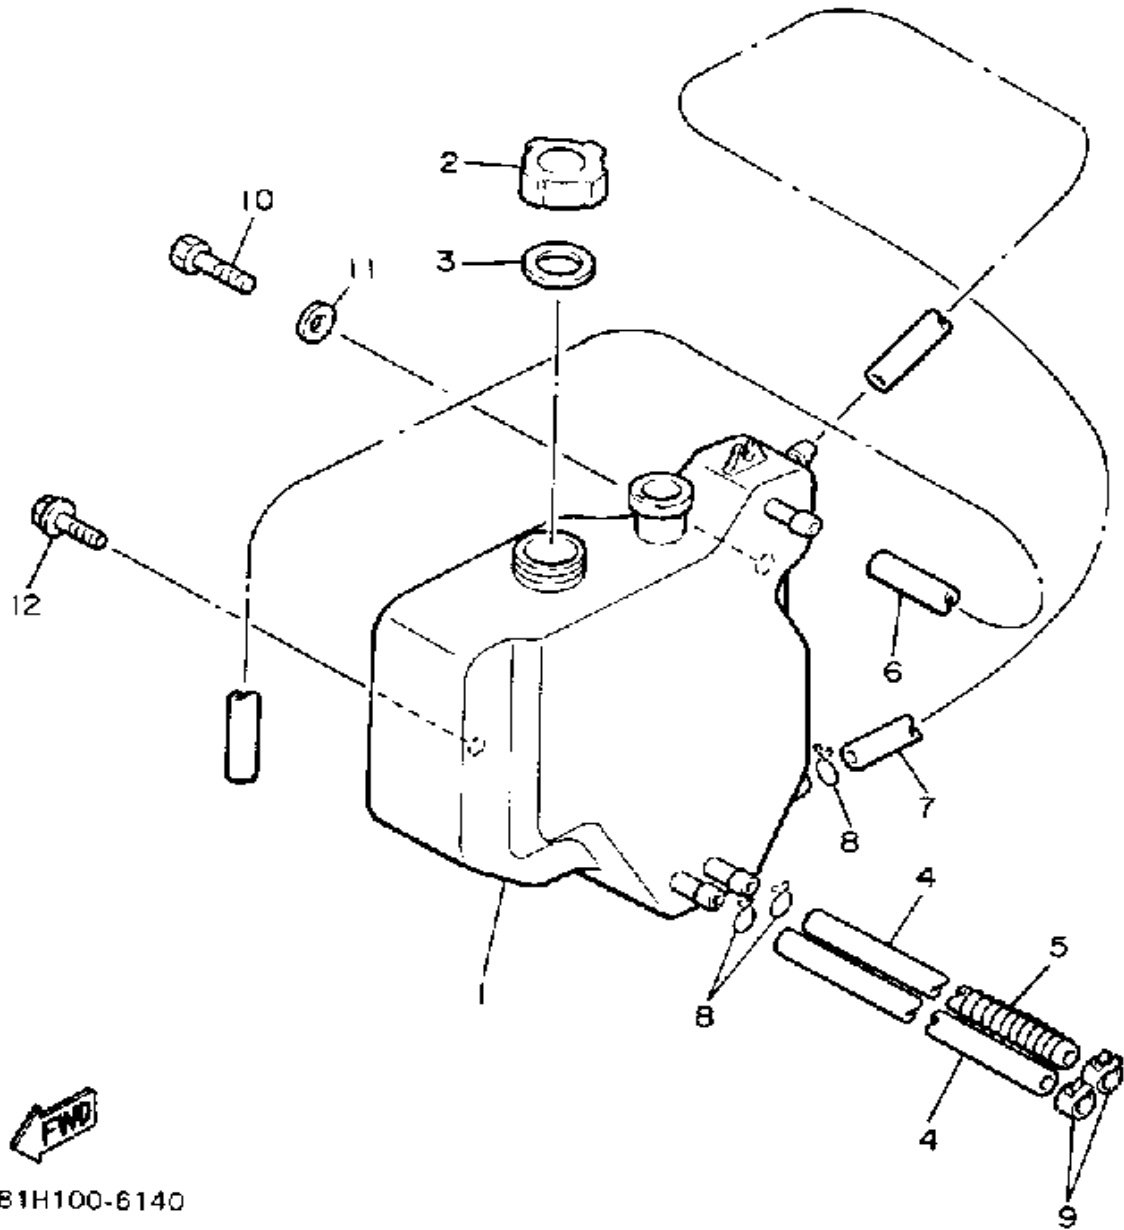

OIL TANK

B1H100-6140

Ref. No.	Part Number	Description	Qty	Remarks
1	8V0-21751-02-00	TANK, OIL	1	
2	863-21771-00-00	BODY, CAP	1	
3	90430-31003-00	GASKET	1	
4	90446-09088-00	HOSE	2	
5	8F3-24328-00-00	PROTECTOR, PIPE	1	
6	90446-09016-00	HOSE	1	
7	90446-09224-00	HOSE	1	
8	90467-09005-00	CLIP, SCISSOR	3	
9	90467-09026-00	CLIP	2	
10	97011-06010-00	BOLT	1	
11	92990-06600-00	WASHER, PLATE	1	
12	90119-06056-00	BOLT, WITH WASHER	1	

Not For Resale

www.SmallEngineDiscount.com