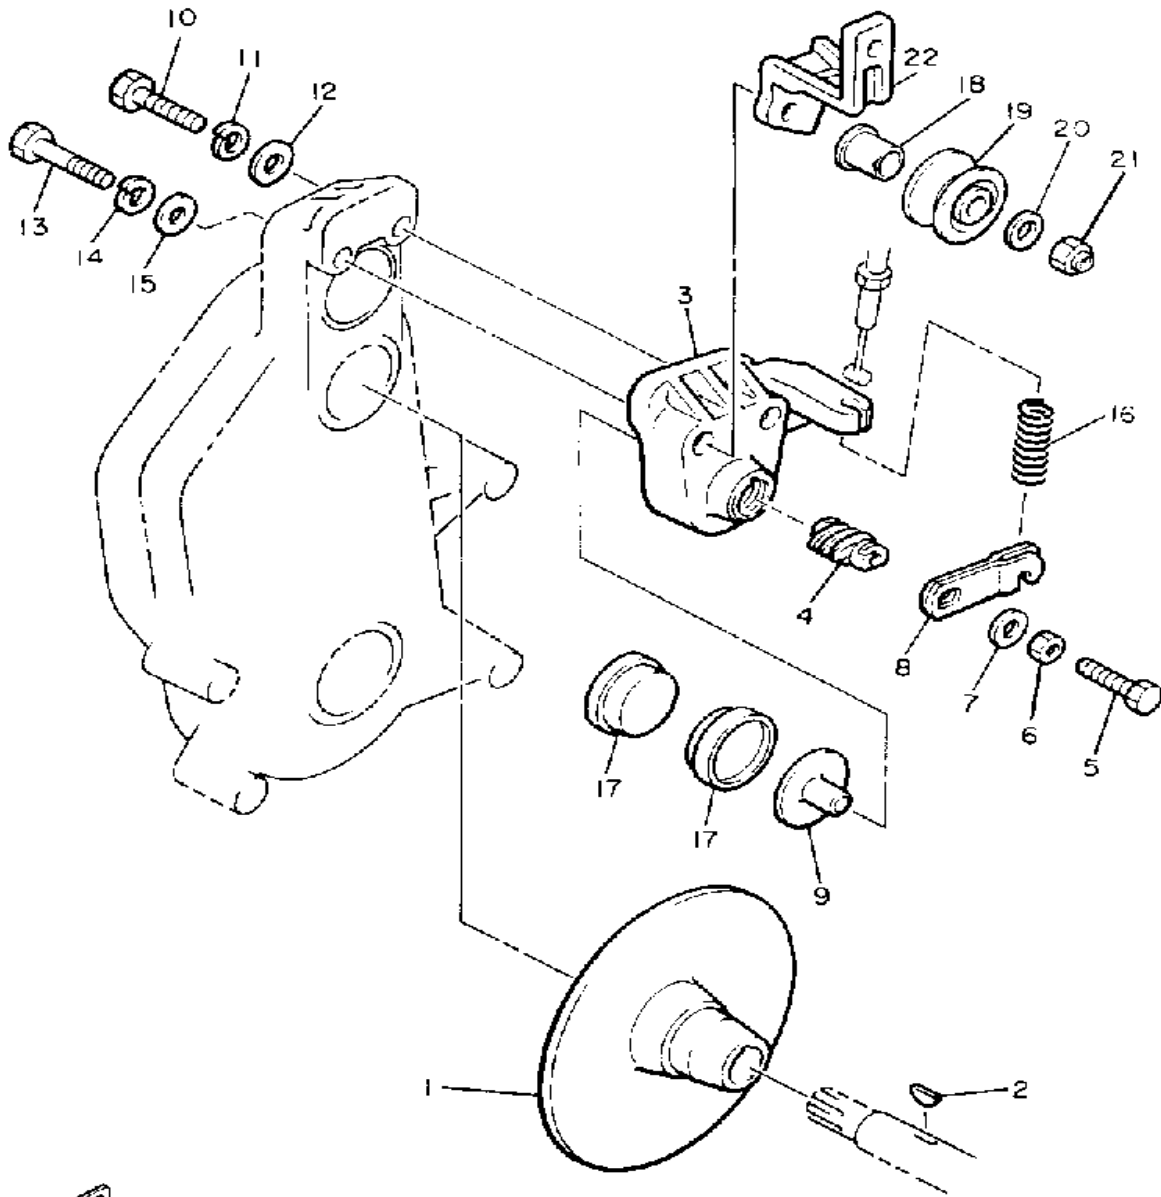

BRAKE

Ref. No.	Part Number	Description	Qty	Remarks
1	8V0-25831-00-00	DISC, BRAKE (RIGHT)	1	
2	8J7-25848-00-00	KEY	1	
3	8K4-25731-00-00	BODY, CALIPER 1	1	
4	878-25728-00-00	CAM	1	
5	90101-08499-00	BOLT	1	
6	95303-08700-00	NUT	1	
7	92990-08600-00	WASHER, PLATE	1	
8	878-25726-00-00	LEVER, BRAKE	1	
9	878-25733-00-00	PLATE, BACK UP	1	
10	97022-10055-00	BOLT	1	
11	92901-10100-00	WASHER, SPRING	1	
12	92990-10600-00	WASHER, PLATE	1	
13	90109-107A4-00	BOLT	1	
14	92901-10100-00	WASHER, SPRING	1	
15	92990-10600-00	WASHER, PLATE	1	
16	90501-23337-00	SPRING, COMPRESSION	1	
17	84X-25811-01-00	PAD, CALIPER 2	2	
18	90387-086J4-00	COLLAR	1	
19	8V0-26399-00-00	GUIDE, CABLE	1	
20	92990-08200-00	WASHER, PLAIN	1	
21	95712-08300-00	NUT, LOCK	1	
22	8V0-2193F-00-00	BRKT, OIL TANK 2	1	

81J100 6210

Not For Resale

www.SmallEngineDiscount.com