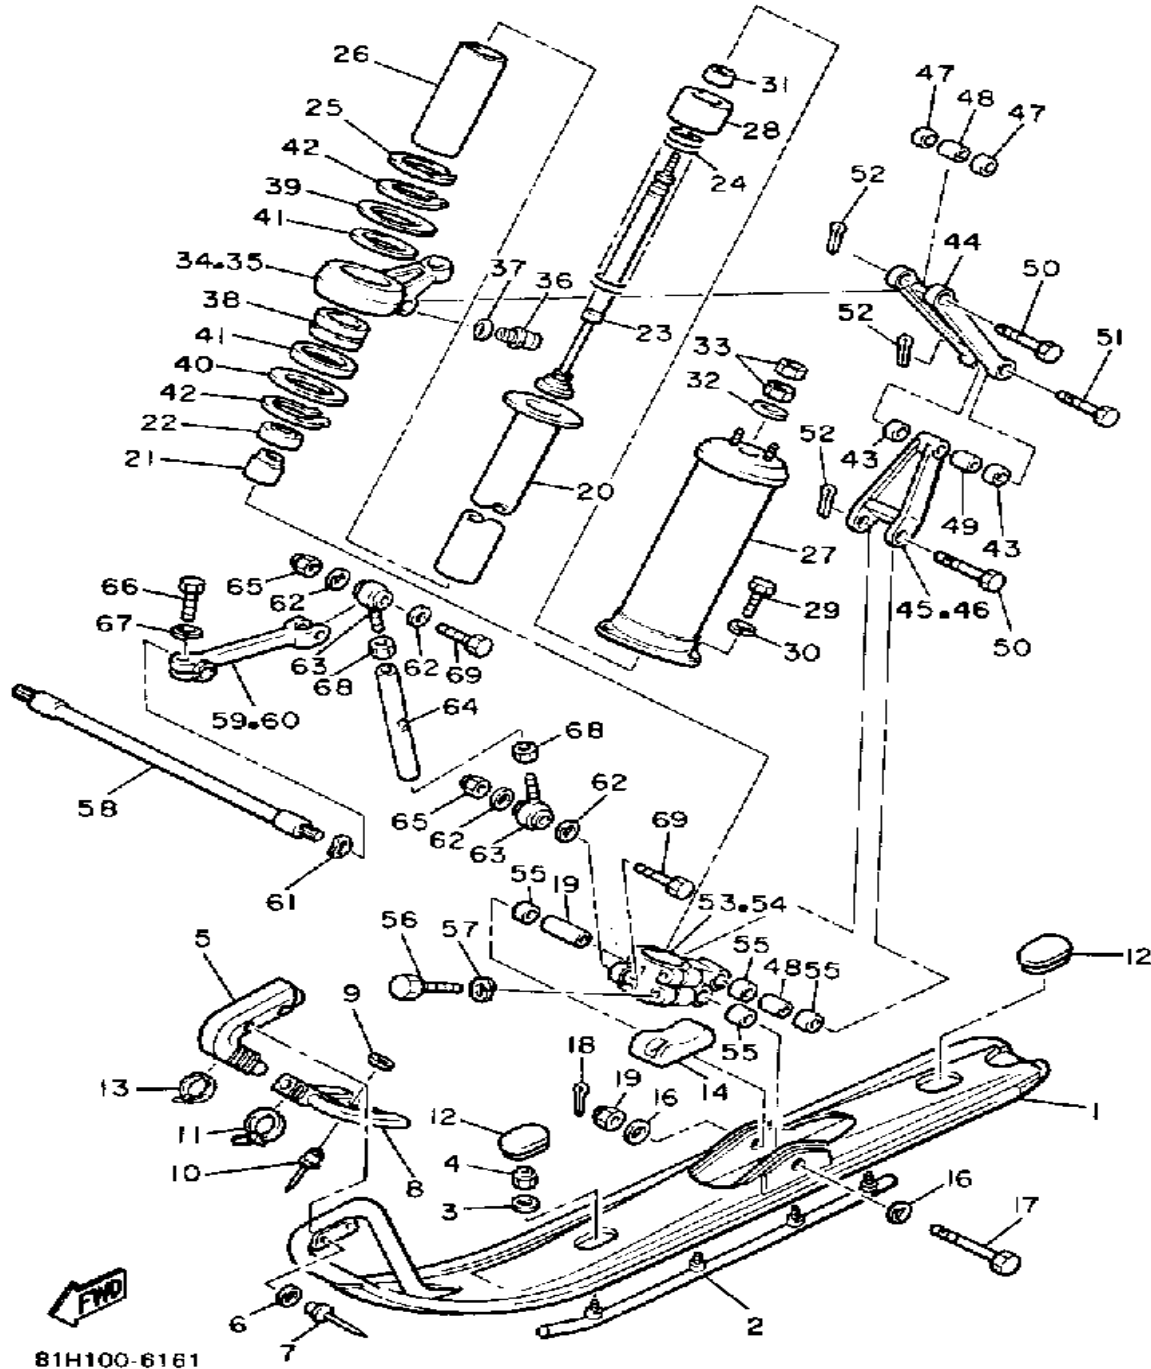

SKI

Ref. No.	Part Number	Description	Qty	Remarks
1	8V0-23710-02-00	SKI 1	2	
2	VMX-23731-01-XX	RUNNER 1 (8M6-23731-01-00) .	2	
3	92990-08600-00	WASHER, PLATE	8	
4	95611-08100-00	NUT, U	8	
5	8M6-23747-00-00	PROTECTOR, SKI	2	
6	90201-042E0-00	WASHER, PLATE	8	
7	90267-40029-00	RIVET, BLIND	8	
8	8V0-23748-00-00	PROTECTOR, SKI 2	2	
9	90201-042E0-00	WASHER, PLATE	2	
10	90267-40110-00	RIVET, BLIND	2	
11	90465-13169-00	CALMP	2	
12	8V0-23741-00-00	CAP 1	4	
13	12R-82591-00-00	BAND	2	
14	8V0-23743-01-00	STOPPER 1	2	
15	90387-106J3-00	COLLAR	2	
16	92906-10600-00	WASHER	4	
17	90102-10050-00	BOLT, WITH HOLE	2	
18	91490-20020-00	PIN, COTTER	2	
19	95706-10300-00	NUT, NYLON	2	
20	8V0-22471-00-00	CYLINDER, SHOCK ABSORBER	2	
21	8V0-23768-00-00	SEAT, SPRING 1	2	
22	93399-99908-00	BEARING, SPECIAL	2	
23	80L-2376A-00-00	ABSORBER ASSEMBLY (8V0-2376A-00)	2	
24	90501-60718-00	SPRING, COMPRESSION	2	
25	8V0-22494-00-00	STOP, REBOUND	2	
26	8V0-2376R-00-00	PROTECTOR	2	
27	8V0-2376J-00-00	HOLDER, ABSORBER	2	

CONTINUED ON NEXT FRAME ►

Not For Resale
www.SmallEngineDiscount.com