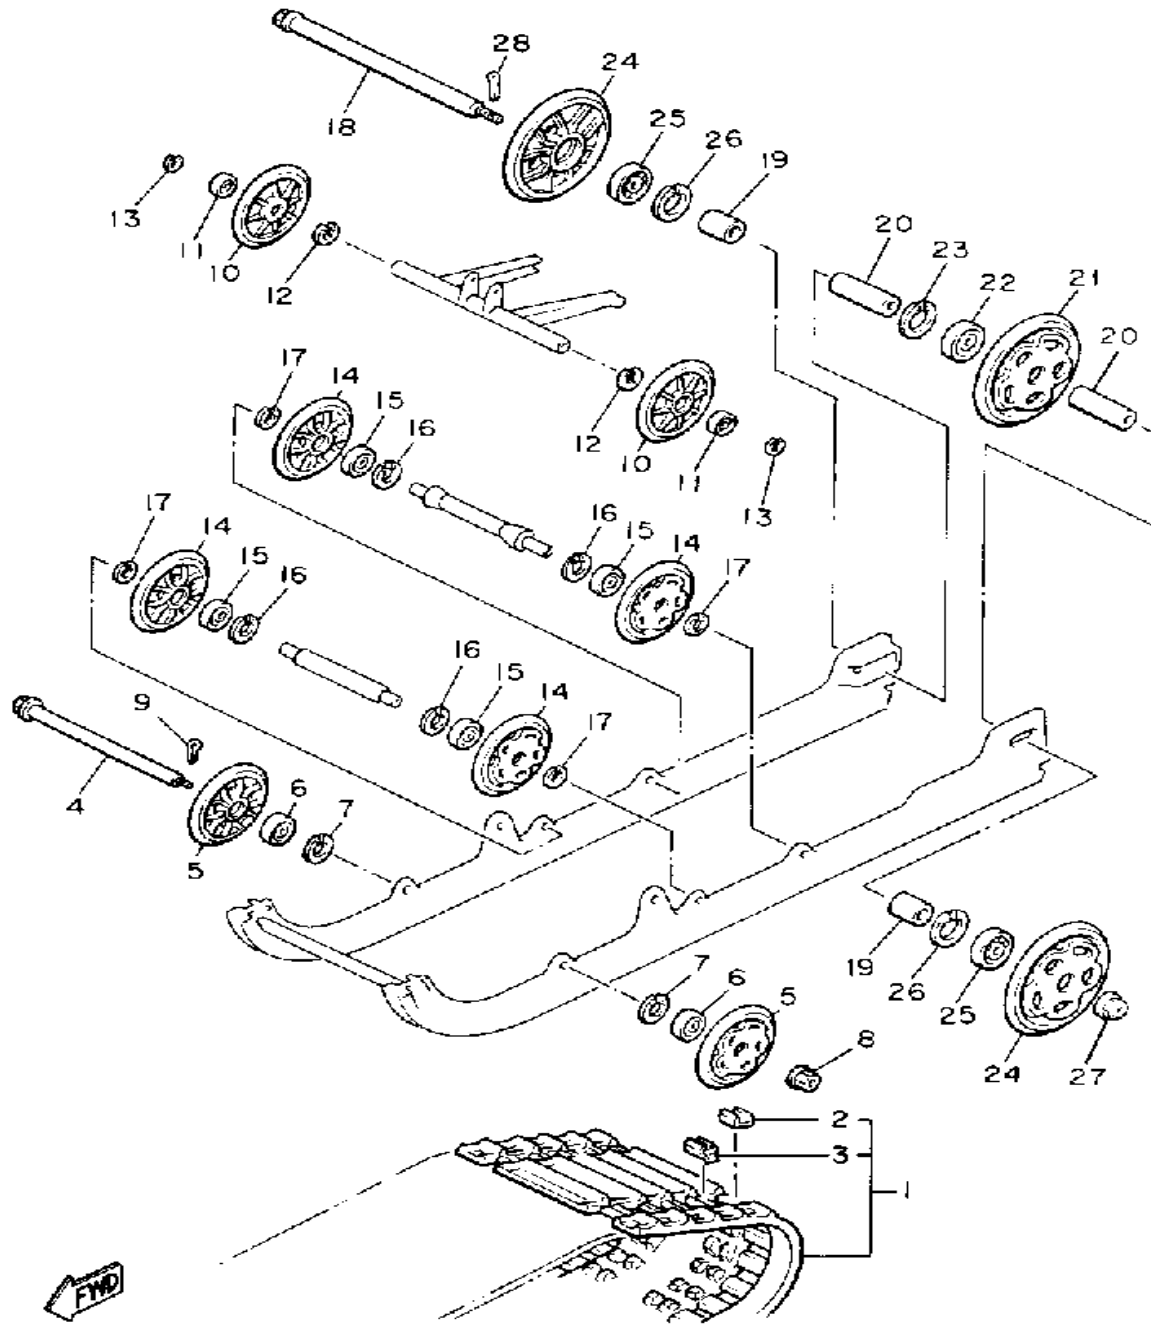

TRACK SUSPENSION 1

B1J100-6230

Ref. No.	Part Number	Description	Qty	Remarks
1	8V0-47110-00-00	TRACK ASSEMBLY	1	
2	8A5-47113-00-00	PLATE, REINFORCEMENT	46	
3	8A5-47115-00-00	METAL, SLIDE	46	
4	90891-50061-00	SHAFT 5 (80X-47487-00-00)	1	
5	81K-47320-00-00	SUSPENSION WHEELCOMP	2	
6	93306-00441-00	BEARING (89A) (B6004RS)	2	
7	99009-42500-00	CIRCLIP	2	
8	95601-14200-00	NUT, U	1	
9	91401-30030-00	PIN, COTTER	1	
10	885-47320-01-00	SUSPENSION WHEEL COMP.	2	
11	93306-00441-00	BEARING (89A) (B6004RS)	2	
12	99009-42500-00	CIRCLIP	2	
13	99009-20400-00	CIRCLIP	2	
14	87M-47320-00-00	SUSPENSION WHEEL COMP.	4	
15	93306-00441-00	BEARING (89A) (B6004RS)	4	
16	99009-42500-00	CIRCLIP	4	
17	99009-20400-00	CIRCLIP	4	
18	8L8-47520-01-00	REAR AXLE COMP. (8L8-47520-02-00)	1	
19	90387-202H9-00	COLLAR	2	
20	90387-203H0-00	COLLAR	2	
21	8K2-47530-00-00	GUIDE WHEEL COMP.	1	
22	93306-20417-00	BEARING (B62042RS)	1	
23	99009-47500-00	CIRCLIP	1	
24	81K-47530-00-00	GUIDE WHEEL COMP. (BLUE)	2	
25	93306-20417-00	BEARING (B62042RS)	2	
26	99009-47500-00	CIRCLIP	2	
27	95601-14200-00	NUT, U	1	
28	91401-30030-00	PIN, COTTER	1	

Not For Resale

www.SmallEngineDiscount.com