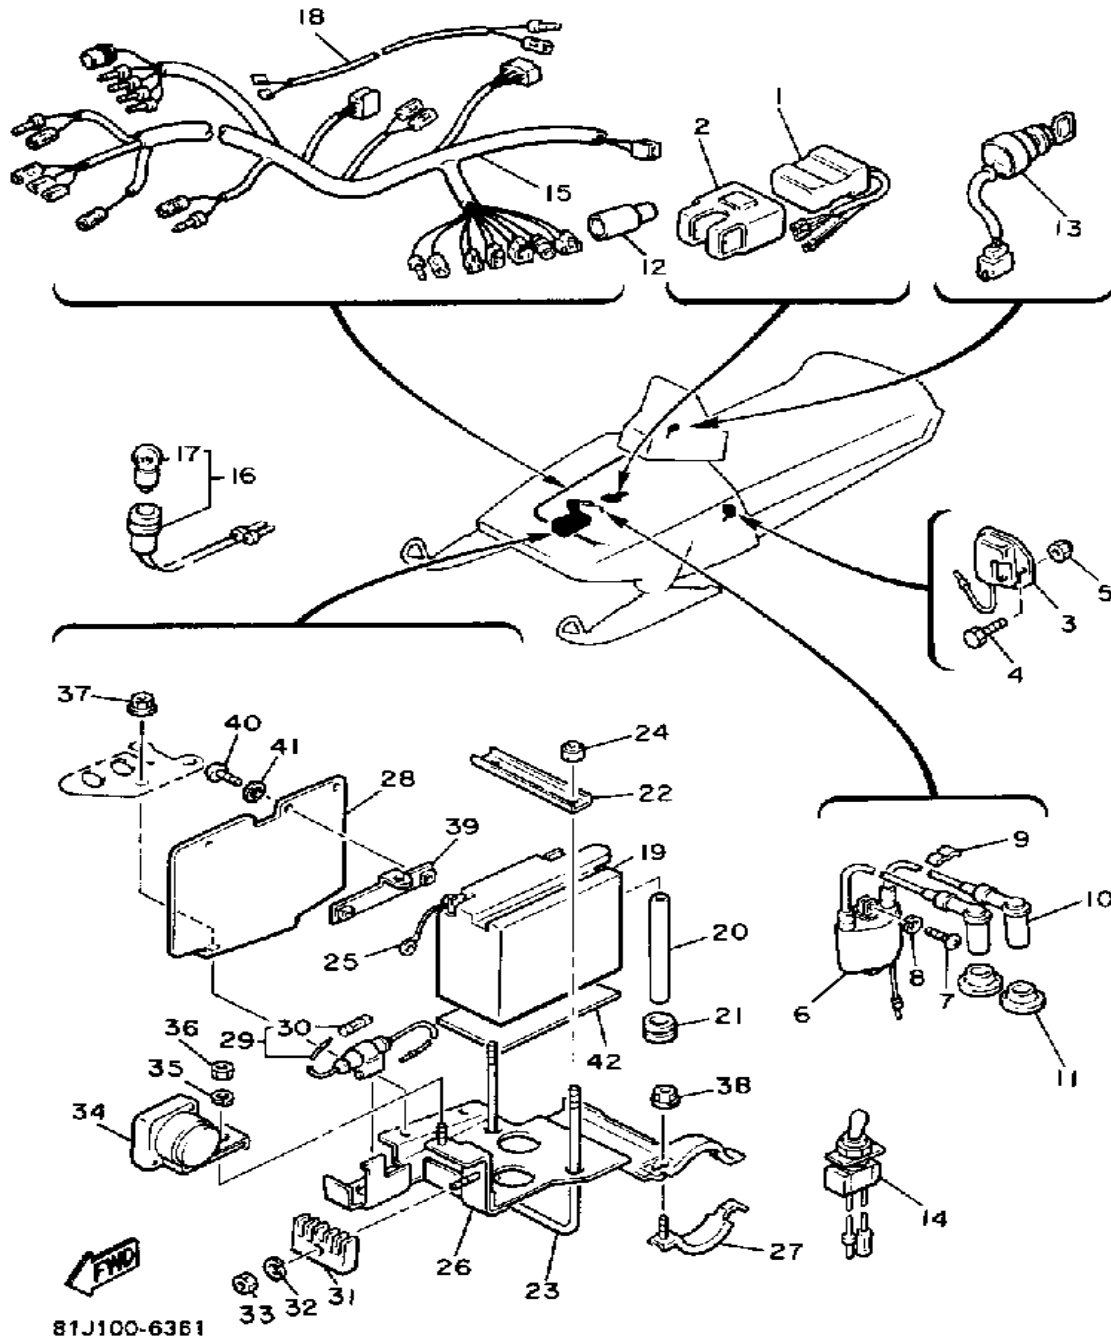

ELECTRICAL 1

Ref. No.	Part Number	Description	Qty	Remarks
1	8V0-85540-21-00	C.D.I. UNIT ASSEMBLY	1	
2	2A7-85546-00-00	BAND	1	
3	82M-81910-A0-00	VOLTAGE REGULATOR ASSEMBLY	1	
4	97026-06014-00	BOLT	2	
5	95701-06300-00	NUT, NYLON	2	
6	85T-82310-00-00	IGNITION COIL ASSEMBLY ...	1	
7	98580-06020-00	SCREW	2	
8	92995-06100-00	WASHER, SPRING	2	
9	861-82361-00-00	CLAMP, CORD	1	
10	8K1-82370-20-00	PLUG CAP ASSEMBLY (WITH RESISTOR)	2	
11	8V0-82372-00-00	SEAL, PLUG CAP	2	
12	8Y0-82599-00-00	COVER, CONNECTER	1	
13	8K1-82508-20-00	MAIN SWITCH ASSEMBLY ...	1	
14	82J-82917-00-00	SWITCH	1	
15	83V-82590-20-00	WIRE HARNESS ASSEMBLY ..	1	
16	8V0-84301-00-00	PILOT LIGHT ASSEMBLY 1 ...	1	
17	8V0-85353-00-00	. BULB (12V5W)	1	
18	80X-82318-00-00	WIRE, SUB-LEAD	2	
19	BTY-YB14L-A2-00	BATTERY ASSEMBLY (YB14L-A2)	1	
20	90445-08684-00	HOSE	1	
21	90480-12013-00	GROMMET	1	
22	8J4-82136-00-00	PLATE, BATTERY FITTING ...	1	
23	8J4-82133-00-00	SCREW, FITTING	1	
24	95701-06300-00	NUT, NYLON	2	
25	84N-82115-00-00	WIRE, PLUS LEAD	1	
26	8V0-2199G-00-00	BRACKET, BATTERY	1	
27	8V0-82136-00-00	PLATE, BATTERY FITTING ...	1	

CONTINUED ON NEXT FRAME ►

Not For Resale
www.SmallEngineDiscount.com