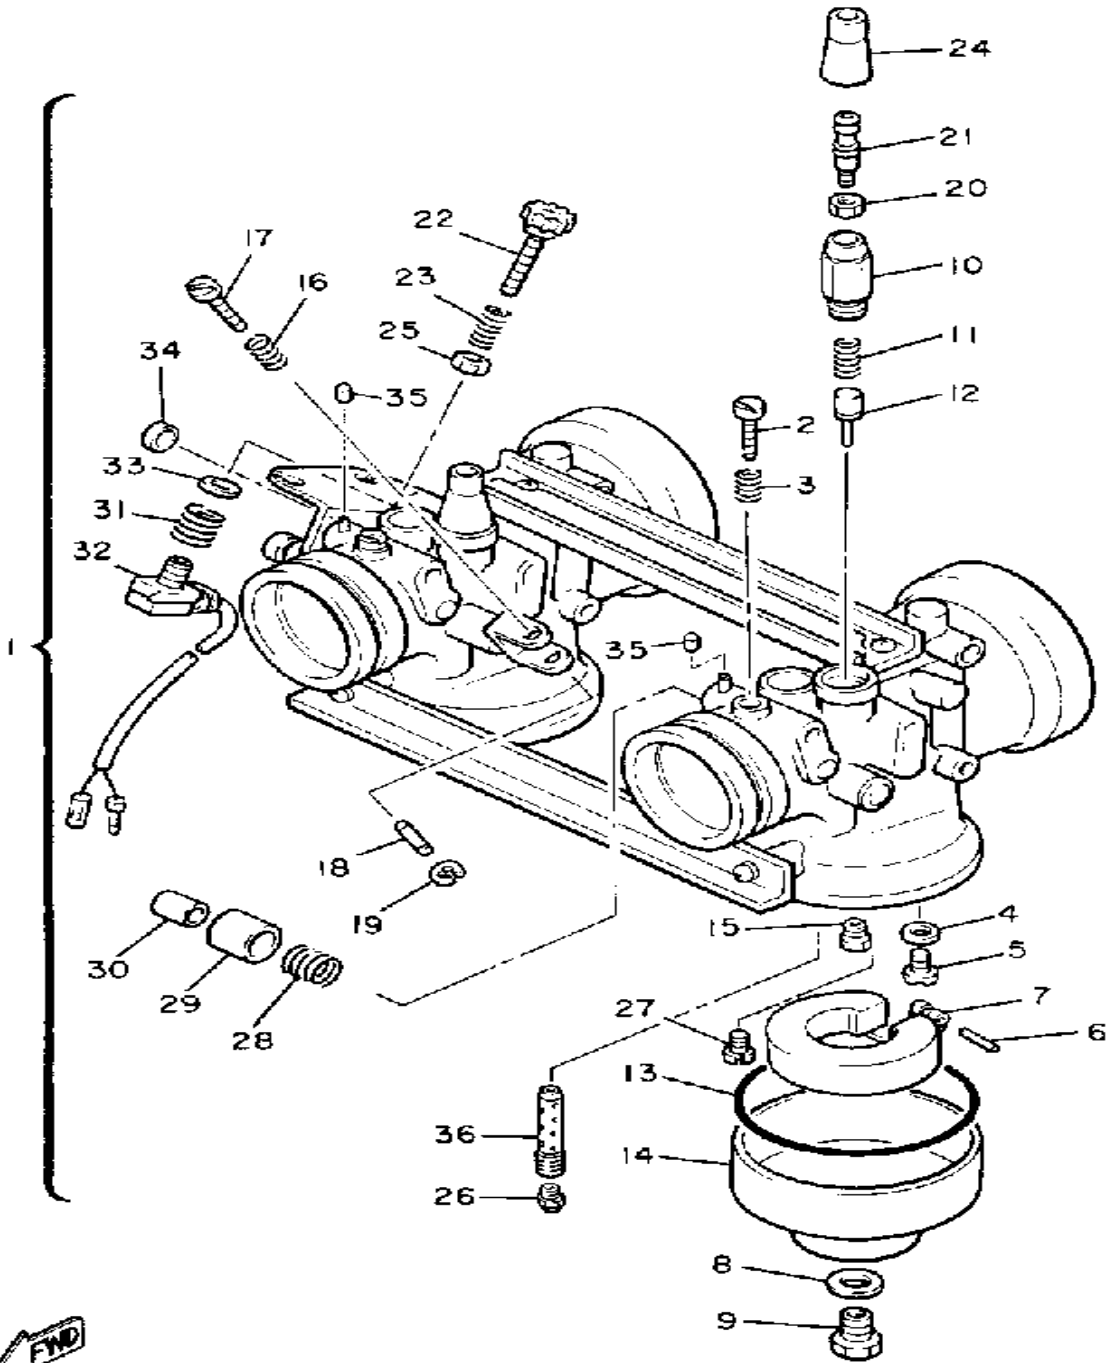

CARBURETOR

81H100-6070

Ref. No.	Part Number	Description	Qty	Remarks
1	80L-14100-03-00	CARBURETOR ASSEMBLY . . .	1	
2	620-14211-00-00	. SCREW, PILOT ADJUSTING . . .	2	
3	8V0-14212-00-00	. SPRING, PILOT ADJUSTING . . .	2	
4	214-14195-00-00	. WASHER, NEEDLE VALVE . . .	2	
	8A7-14169-00-00	. CAP	2	
5	168-14190-15-00	. NEEDLE VALVE ASSEMBLY . . .	2	
6	8M6-14186-00-00	. PIN, FLOAT	2	
7	8M6-14185-00-00	. FLOAT	2	
8	286-14198-00-00	. GASKET	2	
9	8M6-14261-00-00	. HOLDER	2	
10	8G8-14174-00-00	. CAP, PLUNGER	2	
11	127-14135-00-00	. SPRING, PLUNGER	2	
12	8G8-14171-00-00	. PLUNGER, STARTER	2	
13	8M6-14126-00-00	. GASKET	2	
14	8M6-14181-00-00	. BODY, FLOAT CHAMBER 1 . . .	2	
15	193-14142-95-00	. JET, PILOT (# 95)	2	
16	3F7-14133-00-00	. SPRING, THROTTLE STOP . . .	1	
17	12R-1490K-00-00	. STOP SCREW SET	1	
18	584-14992-00-00	. ROD	1	
19	256-14937-00-00	. CLIP	1	
20	802-14161-00-00	. NUT, CABLE ADJUSTING . . .	2	
21	12G-14106-00-00	. CABLE ADJUST SCREW SET . . .	2	
22	80L-14122-00-00	. SCREW, THROTTLE	1	
23	8X0-14500-00-00	. SPRING	1	
25	8V0-14358-00-00	. NUT	2	
26	3G2-14231-30-A0	. JET, MAIN (#150)	2	UR
	3G2-14231-81-A0	. JET, MAIN (#152.5) (3G2-14231-81)	2	UR
	3G2-1423A-80-A0	. JET, MAIN (#147.5) (3G2-1423A-80-00)	2	UR

CONTINUED ON NEXT FRAME ➤

Not For Resale
www.SmallEngineDiscount.com