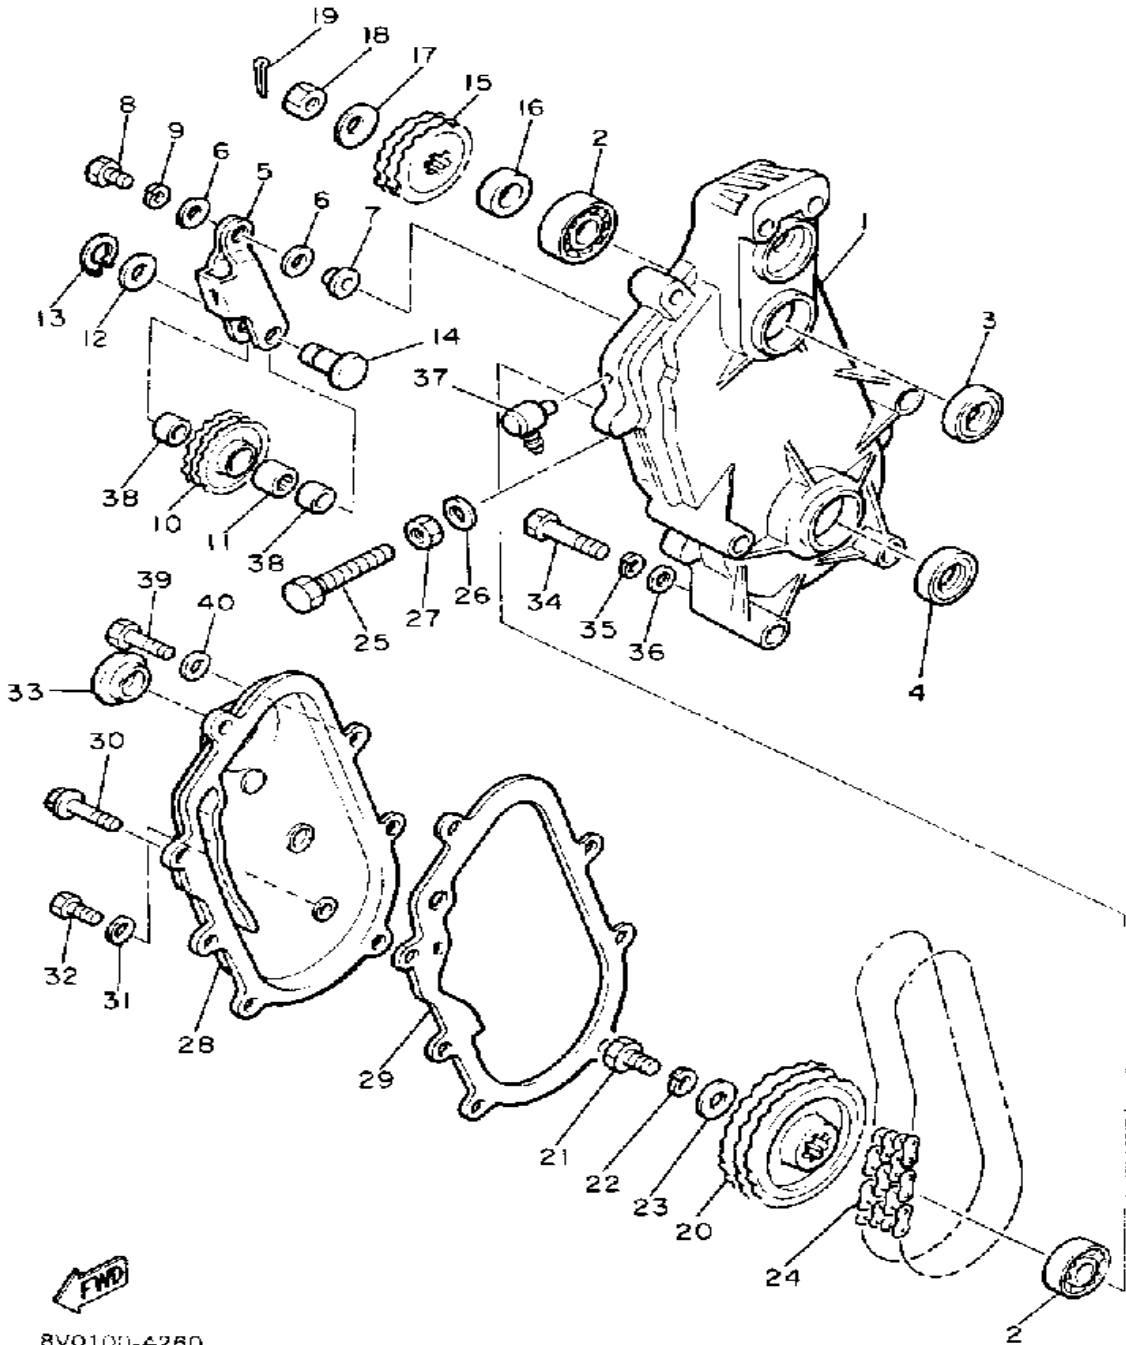

80K DD 5250

Not For Resale

www.SmallEngineDiscount.com

TRACK DRIVE 2

8V0100-4280

Ref. No.	Part Number	Description	Qty	Remarks
1	99999-02119-00	HOUSING, CHAIN	1	
2	93306-20570-00	BEARING	2	
3	93102-27204-00	OIL SEAL	1	
4	93102-25081-00	OIL SEAL	1	
5	8U9-47613-02-00	HOLDER	1	
6	92990-08200-00	WASHER, PLAIN	2	
7	90387-08301-00	COLLAR	1	
8	97312-08025-00	BOLT (97012-08025)	1	
9	92990-08100-00	WASHER	1	
10	8U9-47612-00-00	WHEEL	1	
11	93315-21227-00	BEARING	1	
12	90201-12631-00	WASHER, PLATE	1	
13	99009-12400-00	CIRCLIP	1	
14	90249-12216-00	PIN	1	
15	829-17682-00-00	SPRKT, CHAIN DR 20T (20T)	1	ALT. PART
	829-17682-50-00	SPRKT, CHAIN DR 15T (878-17682-50) (15T)	1	ALT. PART
	829-17682-60-00	SPRKT, CHAIN DR 16T (16T)	1	ALT. PART
	829-17682-70-00	SPRKT, CHAIN DR 17T (17T)	1	UR STD
	829-17682-80-00	SPRKT, CHAIN DR 18T (18T)	1	ALT. PART
	829-17682-90-00	SPRKT, CHAIN DR 19T (878-17682-90) (19T)	1	ALT. PART
	8U9-17693-10-00	SPROCKET, CHAIN DR (878-17693-10) (21T)	1	ALT. PART
	8U9-17693-20-00	SPROCKET, CHAIN DR (878-17693-20) (22T)	1	ALT. PART
16	90387-25798-00	COLLAR	1	
17	90208-20008-00	WASHER, CONICAL SPRING	1	
18	90170-20211-00	NUT	1	
19	91401-30030-00	PIN, COTTER	1	