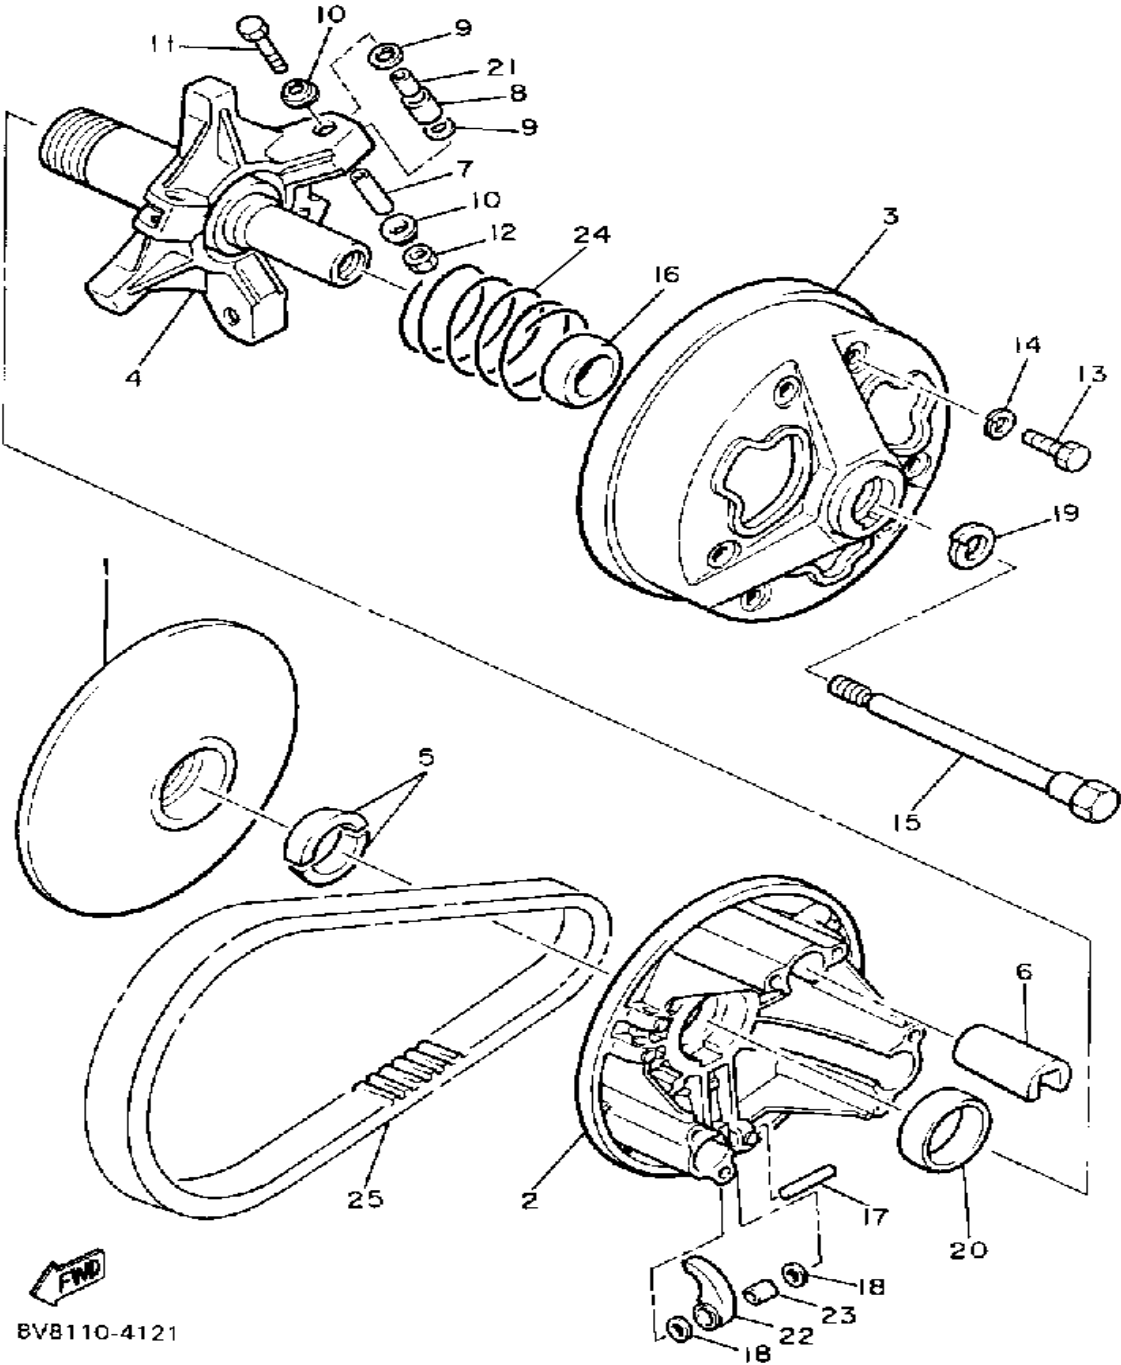

PRIMARY SHEAVE

BV8110-4121

Ref. No.	Part Number	Description	Qty	Remarks
25	8V0-17601-19-00	CLUTCH MARKED	1	MARKED W/ +

Not For Resale
www.SmallEngineDiscount.com