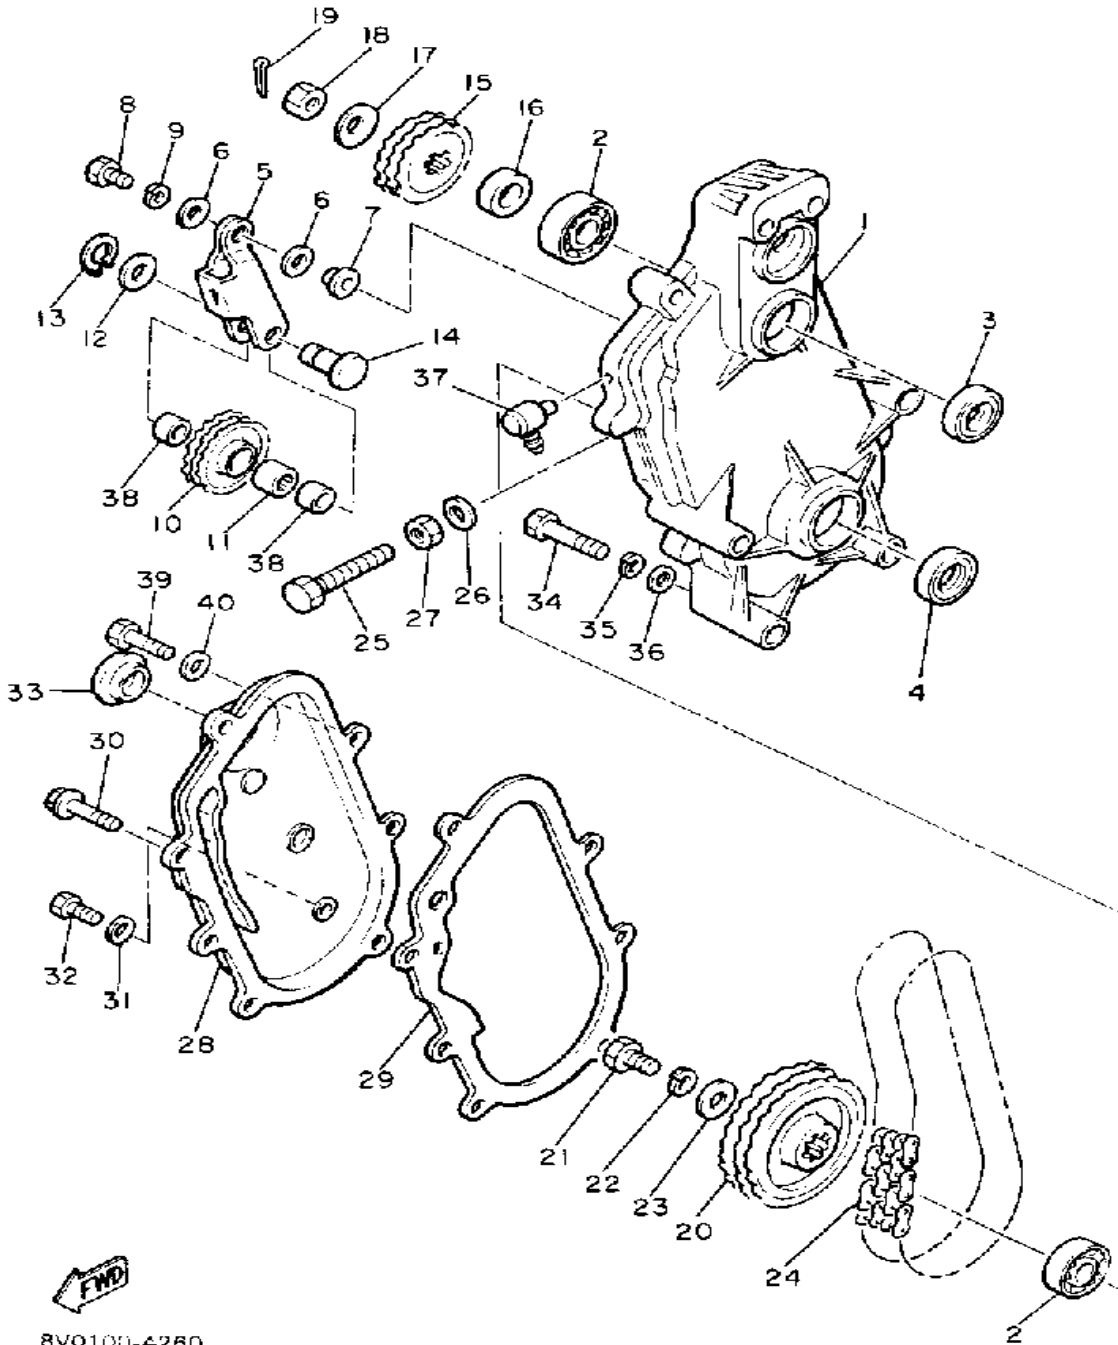

TRACK DRIVE 2

8V0100-4280

Ref. No.	Part Number	Description	Qty	Remarks
20	878-47548-90-00	SPROCKET, CHN DRVN (29T)	1	UR STD
	8U9-47587-00-00	SPROCKET, CHN DRVN (31T)	1	ALT. PART
	8U9-47587-10-00	SPROCKET, CHN DRVN (888-47587-00) (33T)	1	ALT. PART
	8U9-47587-30-00	SPROCKET, CHN DRVN (878-47587-20) (35T)	1	ALT. PART
21	97011-10025-00	BOLT	1	
22	92901-10100-00	WASHER, SPRING	1	
23	90201-10742-00	WASHER, PLATE	1	
24	94890-05064-00	CHAIN	1	UR STD
	94890-05066-00	CHAIN	1	ALT. PART
	94890-05068-00	CHAIN	1	ALT. PART
25	90101-10357-00	BOLT	1	
26	90210-10004-00	WASHER, SEAL	1	
27	95303-10700-00	NUT	1	
28	8V0-47543-00-00	CAP, HOUSING	1	
29	86F-47592-00-00	GASKET	1	
30	95811-06025-00	BOLT, FLANGE	5	
31	90210-06006-00	WASHER, SEAL	1	
32	97011-06010-00	BOLT	1	
33	90338-30219-00	PLUG	1	
34	97021-08065-00	BOLT	4	
35	92990-08100-00	WASHER	4	
36	92990-08600-00	WASHER, PLATE	4	
37	583-15371-00-00	BREATHER	1	
38	90387-122H7-00	COLLAR	2	
39	97011-06025-00	BOLT (97001-06025)	2	
40	92990-06200-00	WASHER	2	

Not For Resale

www.SmallEngineDiscount.com