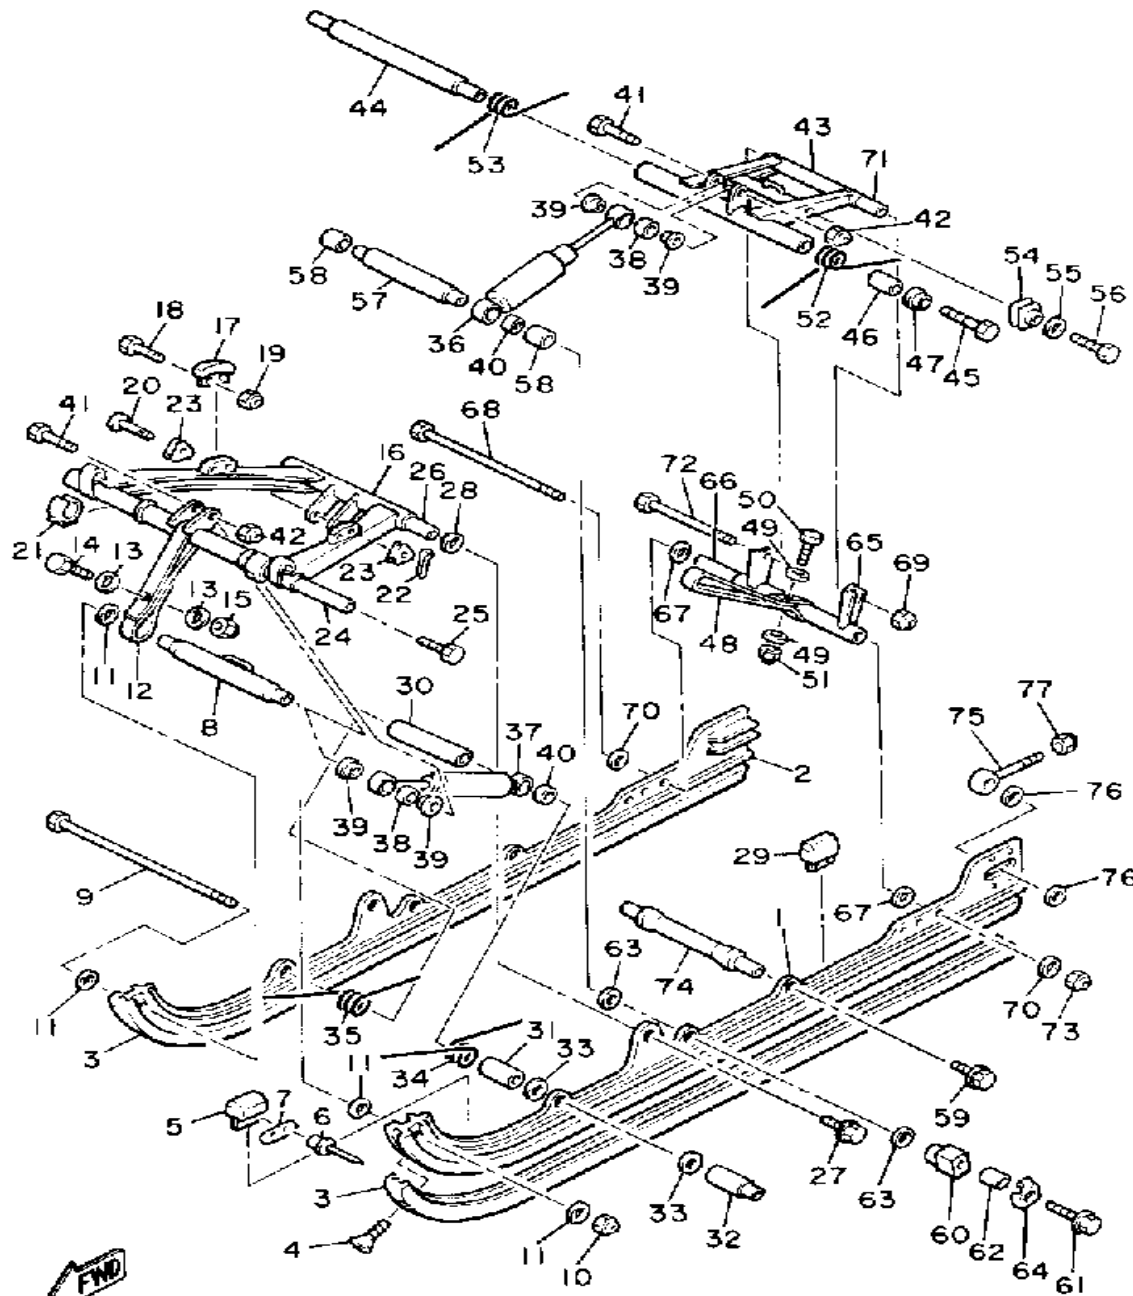

TRACK SUSPENSION 2

B2V100-7241

Ref. No.	Part Number	Description	Qty	Remarks
1	83V-47411-00-00	FRAME, SLIDING 1	1	
2	83V-47412-00-00	FRAME, SLIDING 1	1	
3	8V0-47421-00-XX	RUNNER, SLIDING 1 (8V0-47421-00)	2	
4	90151-06010-00	SCREW, COUNTERSUNK	2	
5	8V0-47456-00-00	DAMPER 1	2	
6	90267-48062-00	RIVET, BLIND	8	
7	8K2-47458-01-00	PLATE, DAMPER	8	
8	8V0-47415-00-00	BRACKET 1	1	
9	97022-08255-00	BOLT	1	
10	95712-08300-00	NUT, LOCK	1	
11	92990-08600-00	WASHER, PLATE	4	
12	8V0-47495-00-00	STOPPER 1	1	
13	90201-06407-00	WASHER, PLATE (90201-06747-00)	2	
14	97011-06025-00	BOLT (97001-06025)	1	
15	95701-06300-00	NUT, NYLON	1	
16	8V0-47331-01-00	ARM, PIVOT 1	1	
17	8F3-47422-01-00	RUNNER, SLIDING 2	2	
18	97011-06025-00	BOLT (97001-06025)	4	
19	95701-06300-00	NUT, NYLON	4	
20	90240-12136-00	PIN, CLEVIS	1	
21	8V0-47447-01-00	HOOK 2	2	
22	91401-30030-00	PIN, COTTER	1	
23	8V0-47448-00-00	HOOK 3	2	
24	8A5-47465-02-00	SHAFT 1	1	
25	90109-10771-00	BOLT	2	
26	8K2-47485-00-00	SHAFT 3	1	
27	95811-10030-00	BOLT, FLANGE	2	

CONTINUED ON NEXT FRAME ►

Not For Resale
www.SmallEngineDiscount.com