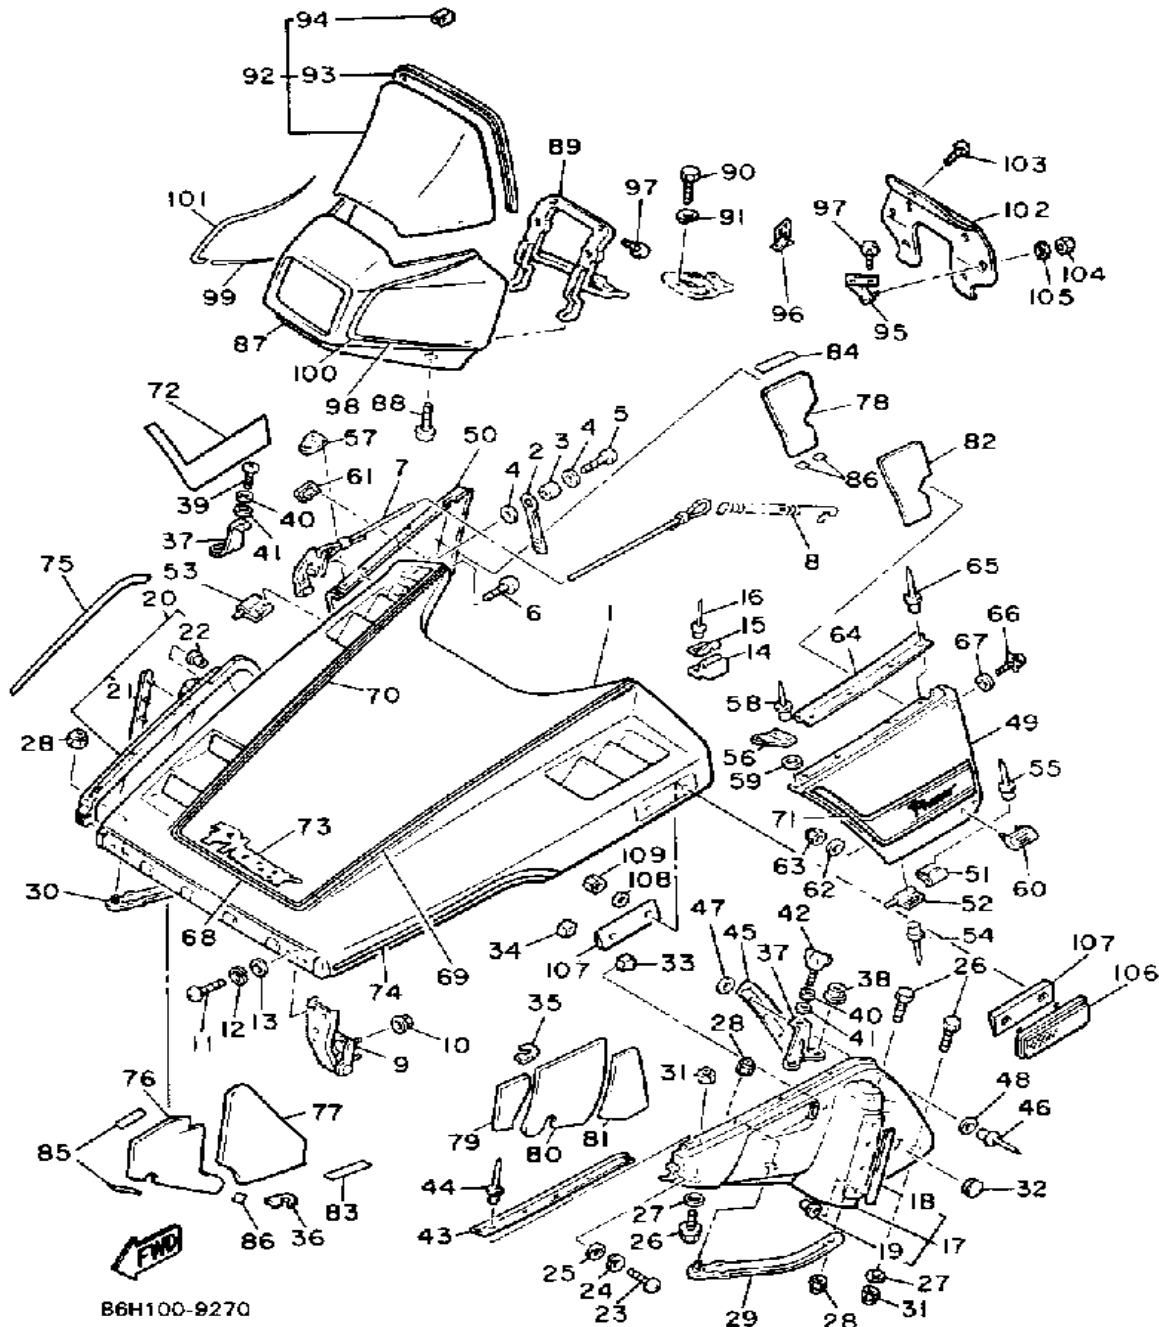

SHROUD - WINDSHIELD

Ref. No.	Part Number	Description	Qty	Remarks
55	90267-48057-00	RIVET, BLIND	8	
56	8V0-77553-00-00	PROTECTOR 3	1	
57	8V0-77554-00-00	PROTECTOR 4	1	
58	90267-48053-00	RIVET, BLIND	4	
59	90201-04325-00	WASHER, PLATE	4	
60	8V0-77551-00-00	PROTECTOR 1	1	
61	8V0-77552-00-00	PROTECTOR 2	1	
62	90201-05029-00	WASHER, PLATE	4	
63	95701-05300-00	NUT, NYLON	4	
64	8V0-77516-01-00	BUSH, RUBBER 2	2	
65	90269-05039-00	RIVET	8	
66	8V0-77175-00-00	HOLDER, LATCH	2	
67	4U5-2176E-00-00	PLATE	2	
68	86H-77281-00-00	STRIPE 1	1	
69	86H-77282-00-00	STRIPE 2	1	
70	86H-77283-00-00	STRIPE 3	1	
71	86H-77163-00-00	ORNAMENT 1	1	
72	86H-77164-00-00	ORNAMENT 2	1	
73	86H-77142-00-00	EMBLEM 2	1	
74	86H-77365-00-00	EMBLEM 0	1	
75	86H-77366-00-00	EMBLEM 1	1	
76	8V0-77263-00-00	LINING, SHROUD 3	1	
77	80L-77261-00-00	LINING, SHROUD 1	1	
78	8V0-77266-00-00	LINING, SHROUD 6	1	
79	8V0-77272-00-00	DAMPER, NOISE 2	1	
80	8V0-77273-00-00	DAMPER, NOISE 3	1	
81	8V0-77274-00-00	DAMPER, NOISE 4	1	
82	8V0-77275-00-00	DAMPER, NOISE 5	1	
83	8V0-7717E-00-00	TAPE 1	2	

CONTINUED ON NEXT FRAME ➤

Not For Resale
www.SmallEngineDiscount.com