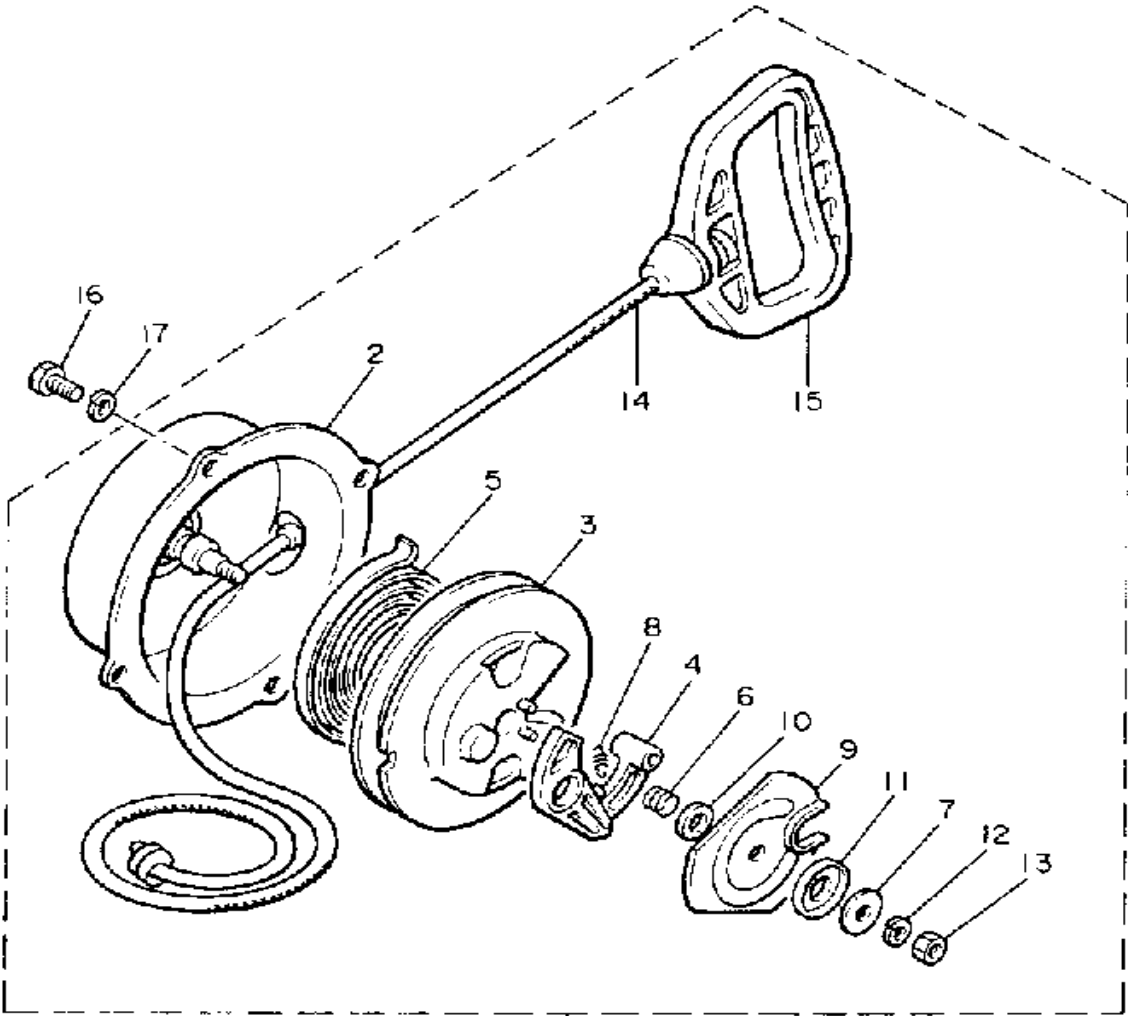

STARTER

Ref. No.	Part Number	Description	Qty	Remarks
1	8V0-15710-00-00	STARTER ASSEMBLY	1	
2	8V0-15711-00-00	. CASE, STARTER	1	
3	8F3-15714-01-00	. DRUM, SHEAVE	1	
4	8F3-15741-01-00	. PAWL, DRIVE	1	
5	8F3-15713-01-00	. SPRING, STARTER	1	
6	8F3-15715-00-00	. SPRING, FRICTION	1	
7	8F3-15739-01-00	. WASHER, THRUST	1	
8	8F3-15734-00-00	. SPRING, RETURN	1	
9	8G5-15739-00-00	. WASHER, THRUST	1	
10	82M-15779-00-00	. COVER	1	
11	8F3-15716-03-00	. PLATE, DRIVE	1	
12	92995-06100-00	. WASHER, SPRING	1	
13	95380-06700-00	. NUT	1	
14	857-15751-00-00	. WIRE, STARTER	1	
15	8F3-15755-00-00	. HANDLE, STARTER	1	
16	97313-06014-00	BOLT, HEXAGON	4	
17	92995-06100-00	. WASHER, SPRING	4	

8X9100-4101

Not For Resale

www.SmallEngineDiscount.com