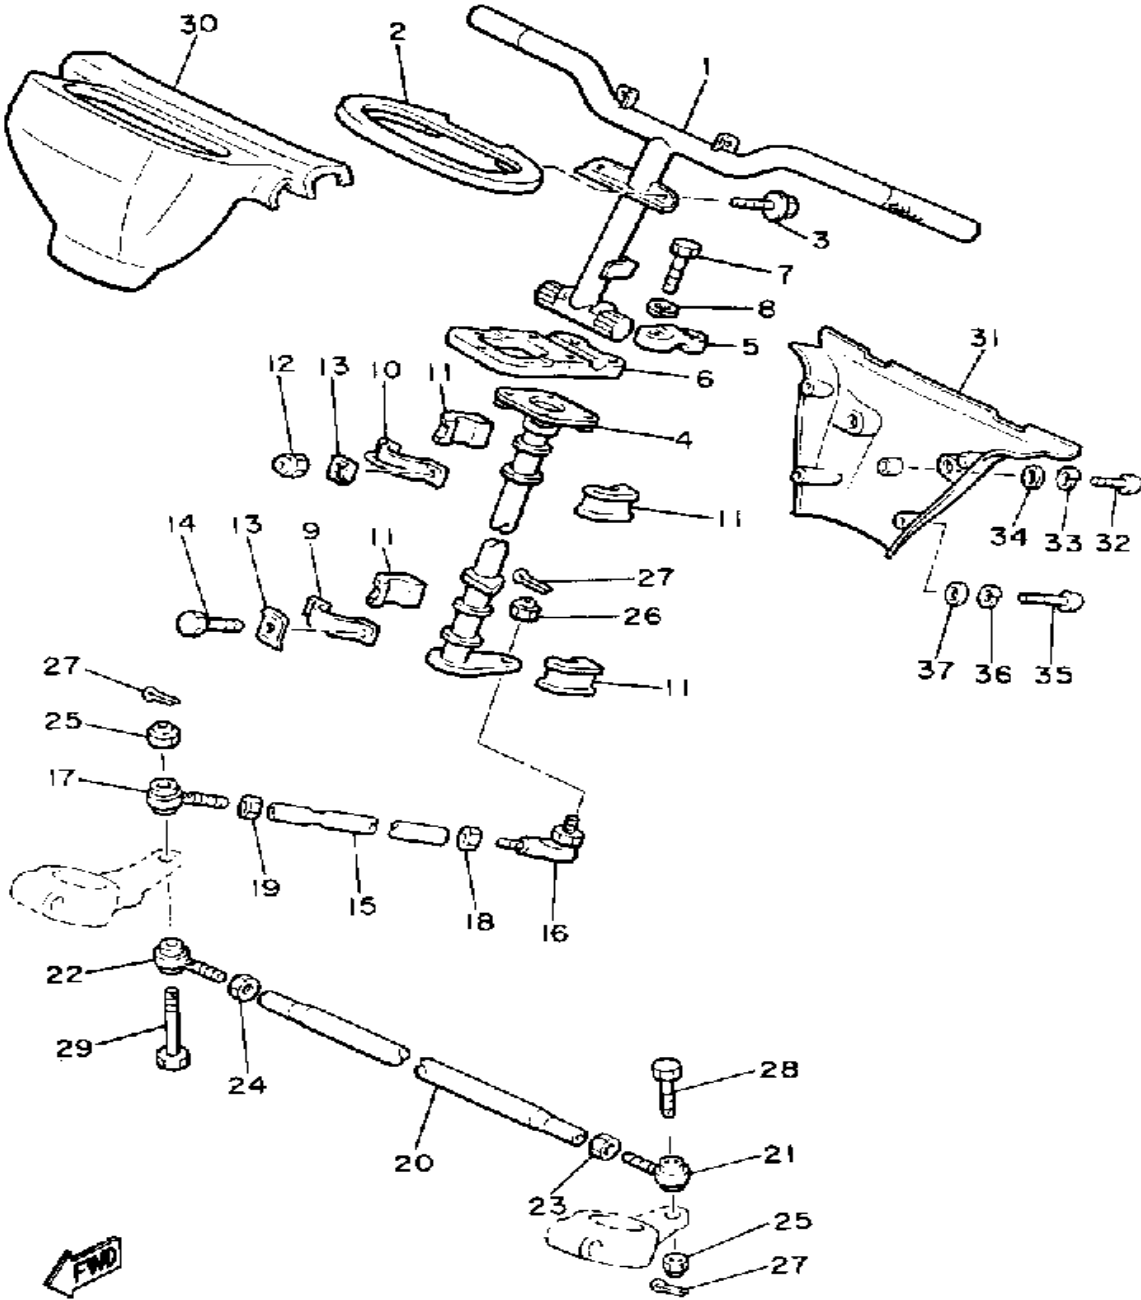

STEERING

B2K10G-7170

Ref. No.	Part Number	Description	Qty	Remarks
30	8X9-23815-00-00	PAD, STEERING	1	
31	8X9-23817-00-00	PAD, STEERING	1	
32	98506-05010-00	SCREW, PAN HEAD	1	
33	92906-05100-00	WASHER, SPRING	1	
34	92906-05200-00	WASHER, PLAIN	1	
35	98506-05030-00	. SCREW, PAN HEAD	4	
36	92906-05100-00	WASHER, SPRING	4	
37	92906-05600-00	WASHER, PLATE	4	

Not For Resale

www.SmallEngineDiscount.com