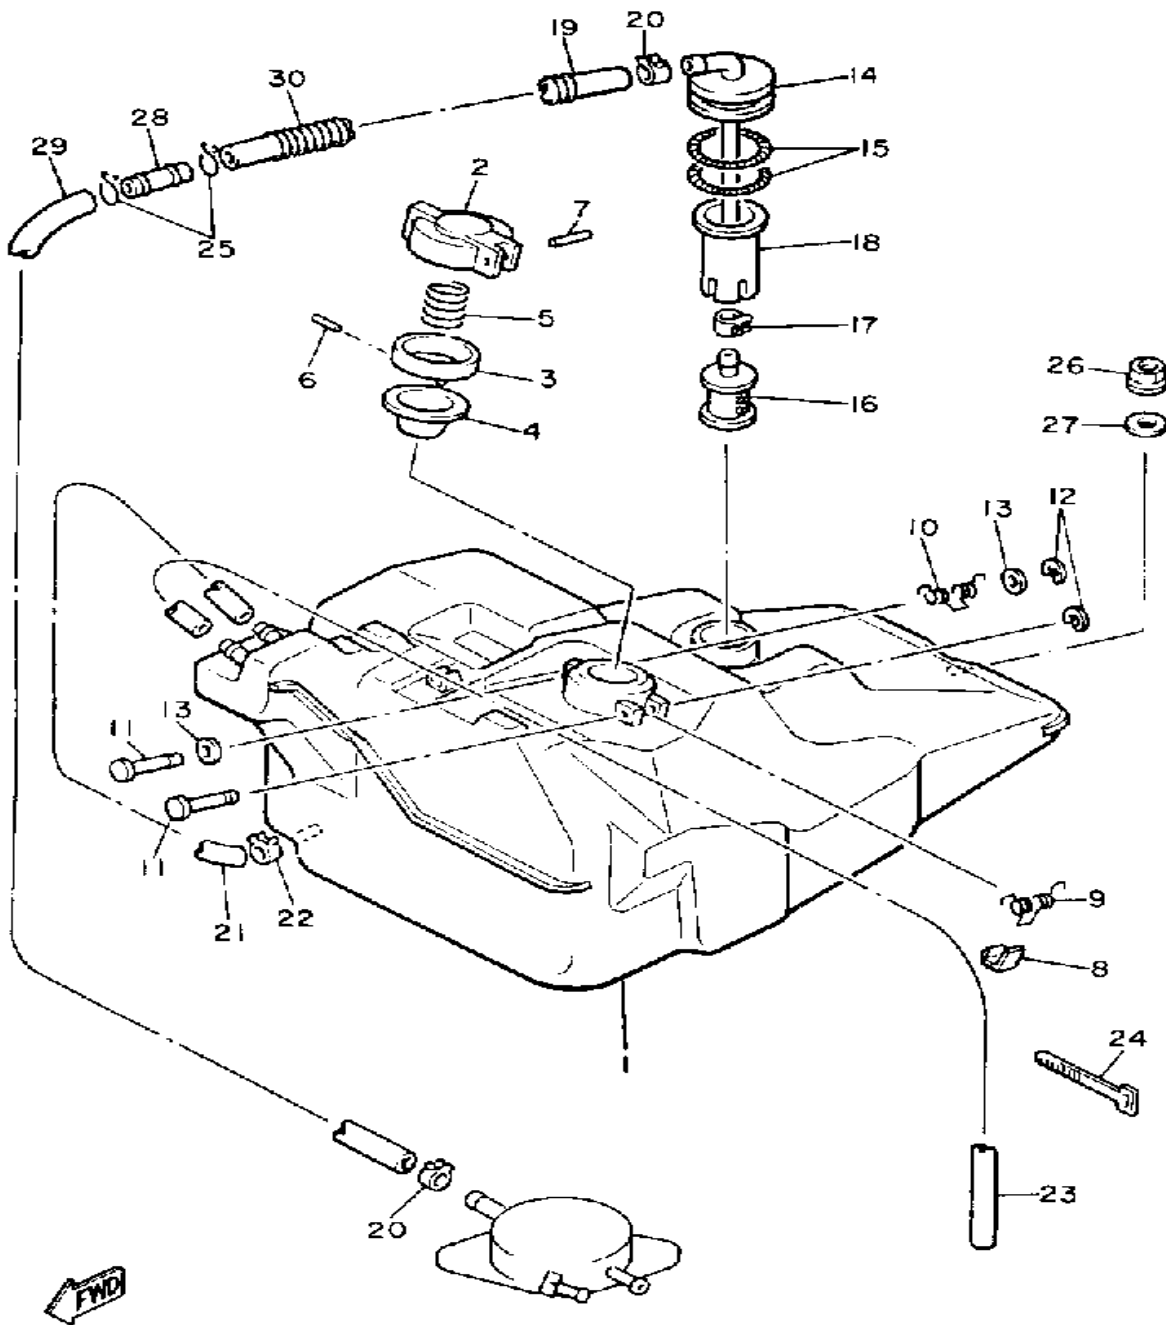

FUEL TANK

82L100-7190

Ref. No.	Part Number	Description	Qty	Remarks
30	82K-24327-00-00	SPRING, COMPRESSION (90501-084J1-00)	1	

Not For Resale

www.SmallEngineDiscount.com