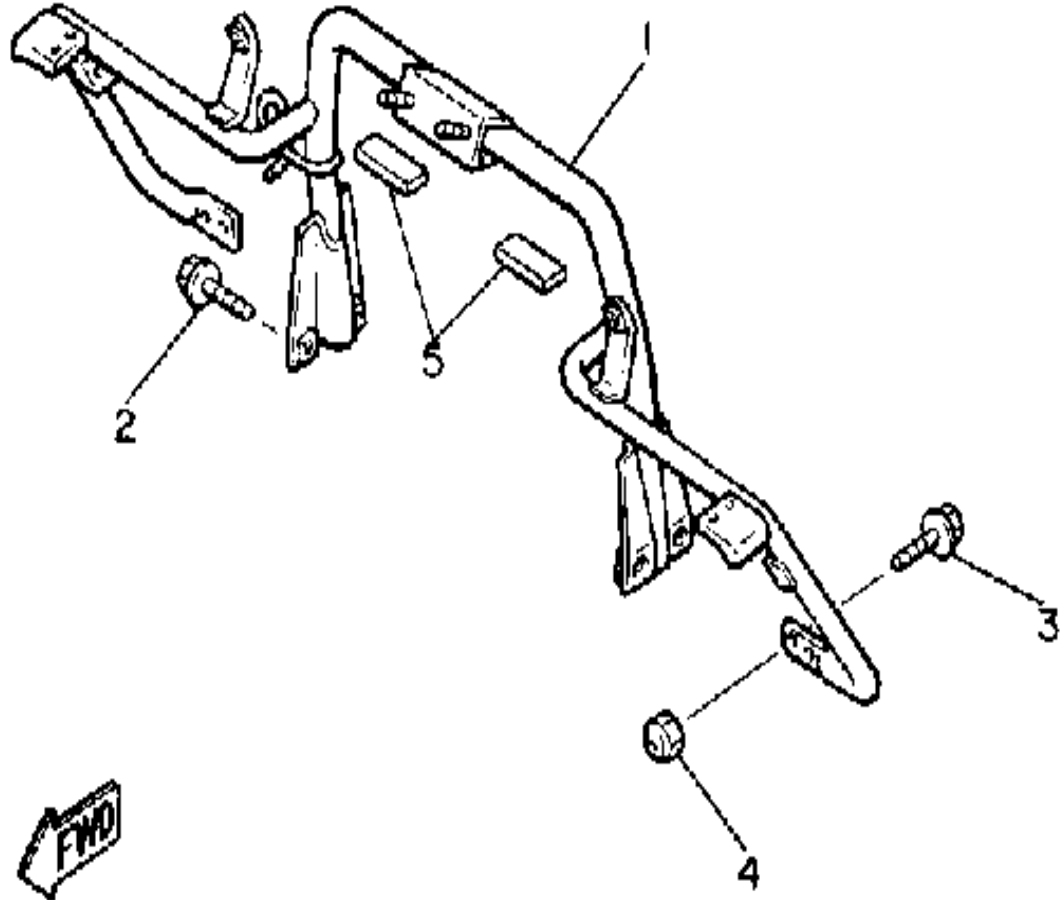

STEERING GATE

82K100-7180

Ref. No.	Part Number	Description	Qty	Remarks
1	83V-23870-00-00	STEERING GATE COMP (8V0-23870-00)	1	
2	95816-08012-00	BOLT, flange	4	
3	95811-06030-00	BOLT, FLANGE	4	
4	95701-06300-00	NUT, NYLON	4	
5	8V0-23858-00-00	SPACER	2	

Not For Resale
www.SmallEngineDiscount.com