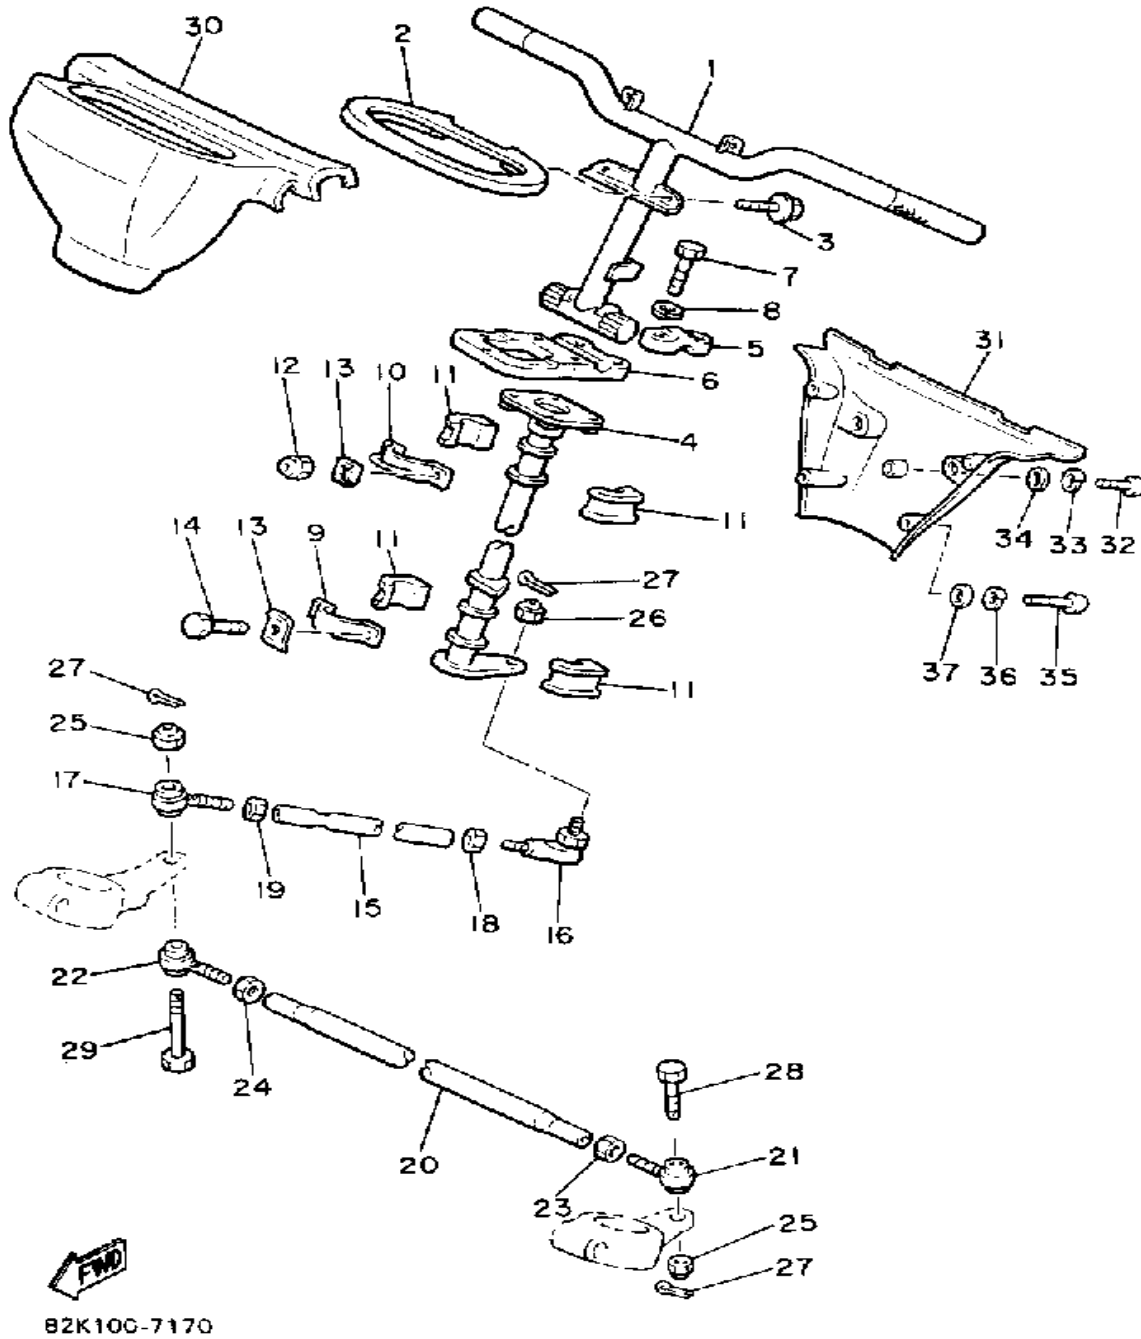

STEERING

Ref. No.	Part Number	Description	Qty	Remarks
	84M-23872-00-00	HOLDER, BEARING	1	
1	81J-23811-00-00	COLUMN, STEERING	1	
2	8V0-23878-00-00	BRACKET 0	1	
3	95811-06010-00	BOLT, FLANGE	2	
4	8V0-23813-00-00	COLUMN, STEERING 2	1	
5	1E6-23441-00-00	HOLDER, HANDLE UPR	2	
6	8V0-23814-01-00	HOLDER, HANDLE UPPER ...	1	
7	97022-08055-00	BOLT	4	
8	92990-08100-00	WASHER	4	
9	84M-23868-00-00	BRACKET, STEERING LOWER	1	
11	8F3-23812-00-00	PLANE BEARING, STEERING .	4	
12	95712-08300-00	NUT, LOCK	2	
13	90215-08262-00	WASHER, LOCK	4	
14	97011-08016-00	BOLT	2	
15	8V0-23821-01-00	ROD, STEERING RELAY	1	
16	86X-23841-00-00	JOINT, UNIVERSAL 1	1	
17	87S-23847-00-00	JOINT, UNIVERSAL 3	1	
18	95303-10700-00	NUT	1	
19	90170-10186-00	NUT	1	
20	8V0-23831-01-00	ROD, TIE	1	
21	87S-23845-00-00	JOINT, UNIVERSAL 2	1	
22	87S-23847-00-00	JOINT, UNIVERSAL 3	1	
23	95303-10700-00	NUT	1	
24	90170-10186-00	NUT	1	
25	95706-10300-00	NUT, NYLON	2	
26	90185-10085-00	NUT, SELF-LOCKING	1	
27	91402-25018-00	PIN, COTTER	3	
28	90102-10031-00	BOLT, WITH HOLE	1	
29	90109-10767-00	BOLT	1	

CONTINUED ON NEXT FRAME ►

Not For Resale

www.SmallEngineDiscount.com