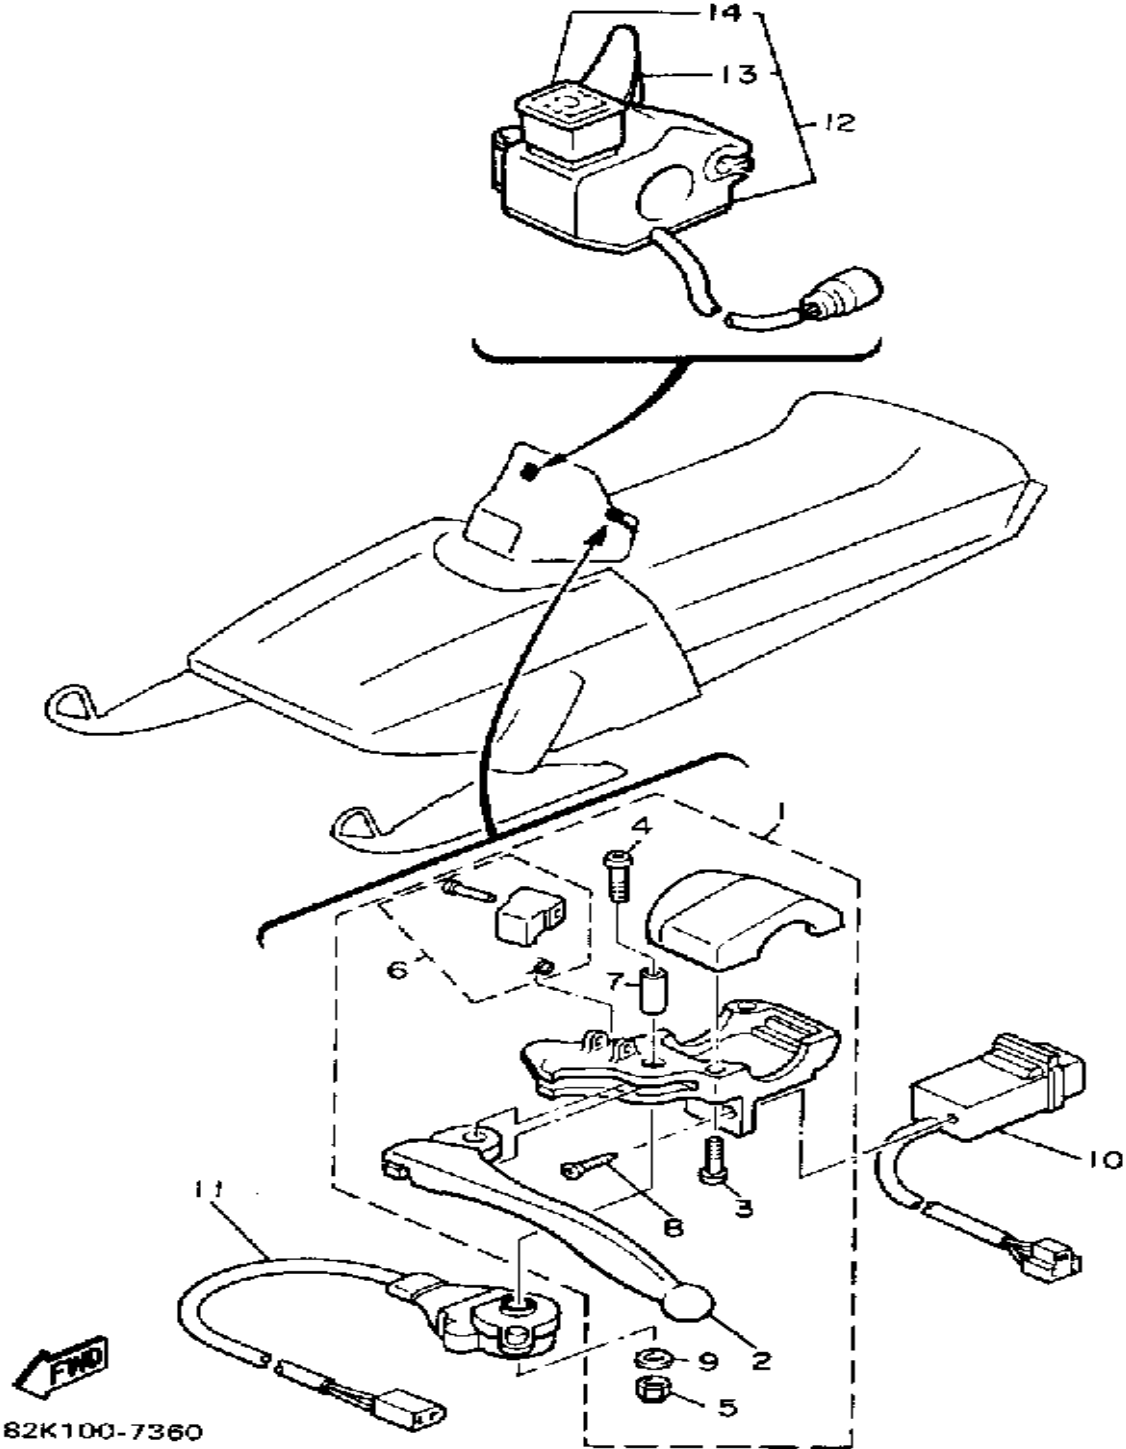

Not For Resale

www.SmallEngineDiscount.com

ELECTRICAL 2

Ref. No.	Part Number	Description	Qty	Remarks
1	88R-W8291-00-00	LEVER HOLDER ASSEMBLY (LEFT)	1	
2	8H8-83912-00-00	. LEVER 1	1	
3	90157-05027-00	. SCREW, PAN HEAD	2	
4	98501-05040-00	. SCREW, PAN HEAD (98502-05040)	1	
5	95701-05300-00	. NUT, NYLON	1	
6	82A-83930-00-00	. LEVER LOCK ASSEMBLY	1	
7	802-83913-00-00	. COLLAR, LEVER 1	1	
8	97780-30312-00	. SCREW, tapping	2	
9	92990-05200-00	. WASHER, PLAIN	1	
10	8H8-83950-01-00	BEAM SWITCH ASSEMBLY (8K4-83950-01-00)	1	
11	88R-82530-00-00	STOP SWITCH ASSEMBLY	1	
12	84R-82720-00-00	LEVER HOLDER ASSEMBLY (RIGHT)	1	
13	8V0-42138-00-00	. LEVER, THROTTLE	1	
14	84R-82575-09-00	. ENGINE STOP SWITCH ASSEMBLY	1	