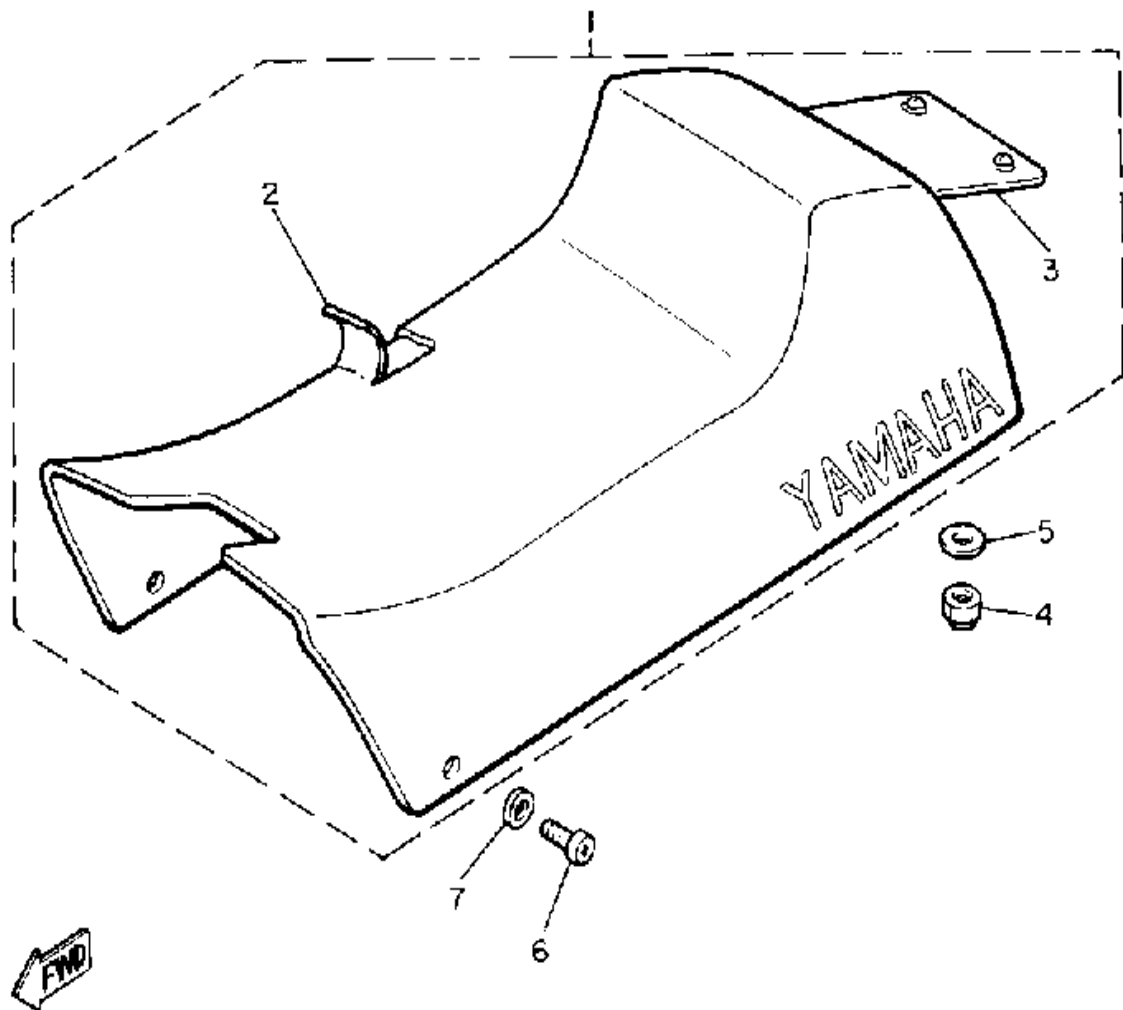

www.SmallEngineDiscount.com

B0K100-5200

SEAT

Ref. No.	Part Number	Description	Qty	Remarks
1	86H-24710-00-00	SINGLE SEAT ASSEMBLY	1	
2	86H-24711-00-00	. COVER, SINGLE SEAT	1	
3	8X9-77377-01-00	. COVER, LUGGE BOX 2 (8X9-77377-00)	1	
4	95712-08300-00	NUT, LOCK	2	
5	90201-08748-00	WASHER, PLATE	2	
6	98906-06016-00	SCREW, BIND	2	
7	90201-063J2-00	WASHER, PLATE	2	