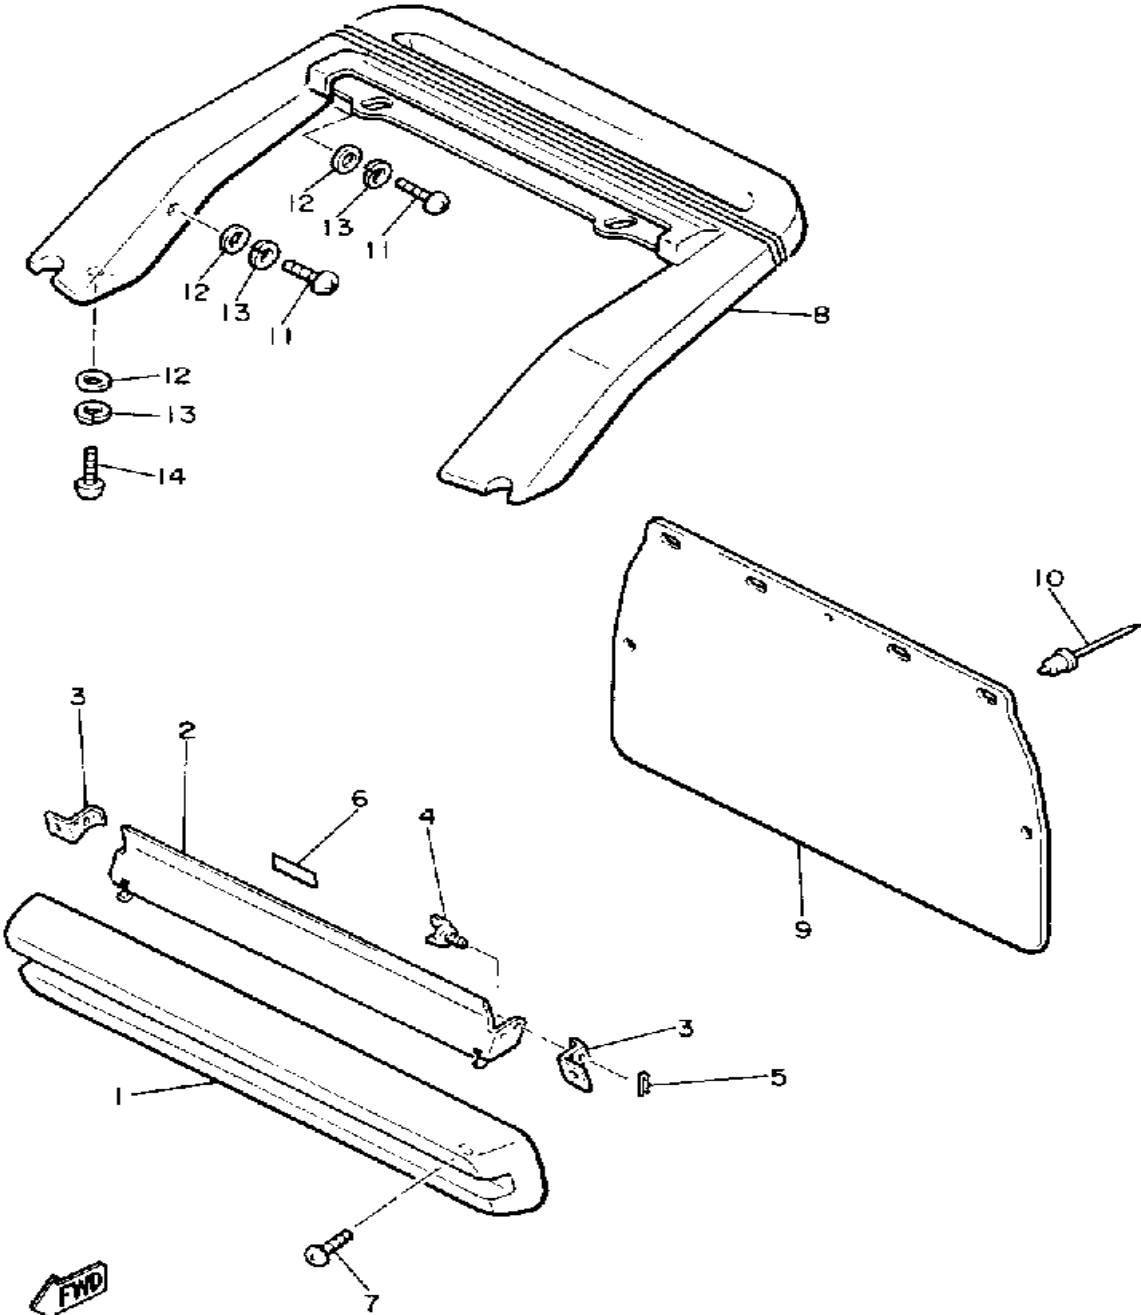

BUMPER

82K100-7291

Ref. No.	Part Number	Description	Qty	Remarks
1	8X9-77511-00-00	BUMPER, FRONT 1	1	
2	80L-77185-00-00	PLATE 1	1	
3	80L-77125-01-00	STAY 1	2	
4	90122-05022-00	BOLT, WING	2	
5	90468-10003-00	CLIP	2	
6	8Y0-77762-00-00	LABEL, WARNING 2	1	
7	98906-06016-00	SCREW, BIND	2	
8	87F-77542-00-00	BUMPER, REAR 2	1	
9	8X9-77595-00-00	FLAP	1	
10	90267-48086-00	RIVET, BLIND	5	
11	98903-08020-00	SCREW, BIND (98901-08020)	4	
12	92990-08200-00	WASHER, PLAIN	6	
13	92990-08100-00	WASHER	6	
14	95811-08012-00	BOLT, FLANGE	2	

Not For Resale

www.SmallEngineDiscount.com