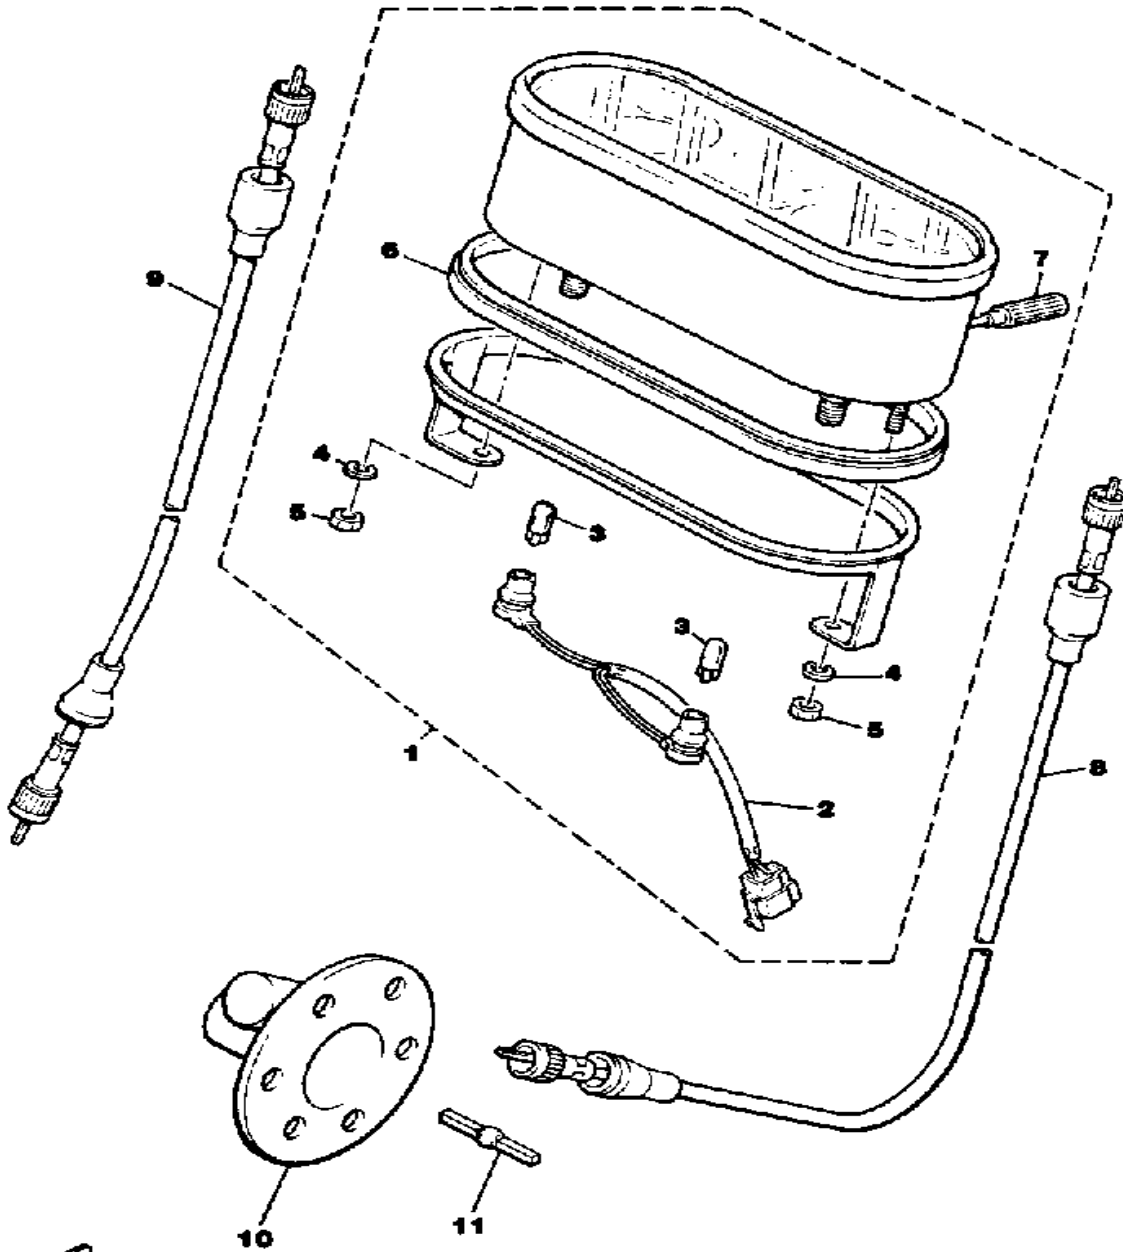

METER

Ref. No.	Part Number	Description	Qty	Remarks
1	81R-83500-40-00	SPEEDOMETER ASSEMBLY ..	1	UR MILE/H
2	8V0-83536-00-00	. SOCKET, METER	1	
3	4G1-84744-00-00	. BULB, MTR.12V3.4W	2	
4	92990-05100-00	. WASHER, SPRING	2	
5	95380-05600-00	. NUT	2	
6	8K4-83513-00-00	. DAMPER	1	
7	8L8-83578-00-00	. KNOB, TRIP METER	1	
8	8K4-83550-00-00	SPEEDOMETER CABLE ASSEMBLY	1	
9	8A1-83550-02-00	SPEEDOMETER CABLE ASSEMBLY	1	
10	8L8-47700-00-00	METER GEAR HOUSING COMP.	1	
11	8K4-47715-00-00	JOINT	1	

86F100-9320

Not For Resale
www.SmallEngineDiscount.com