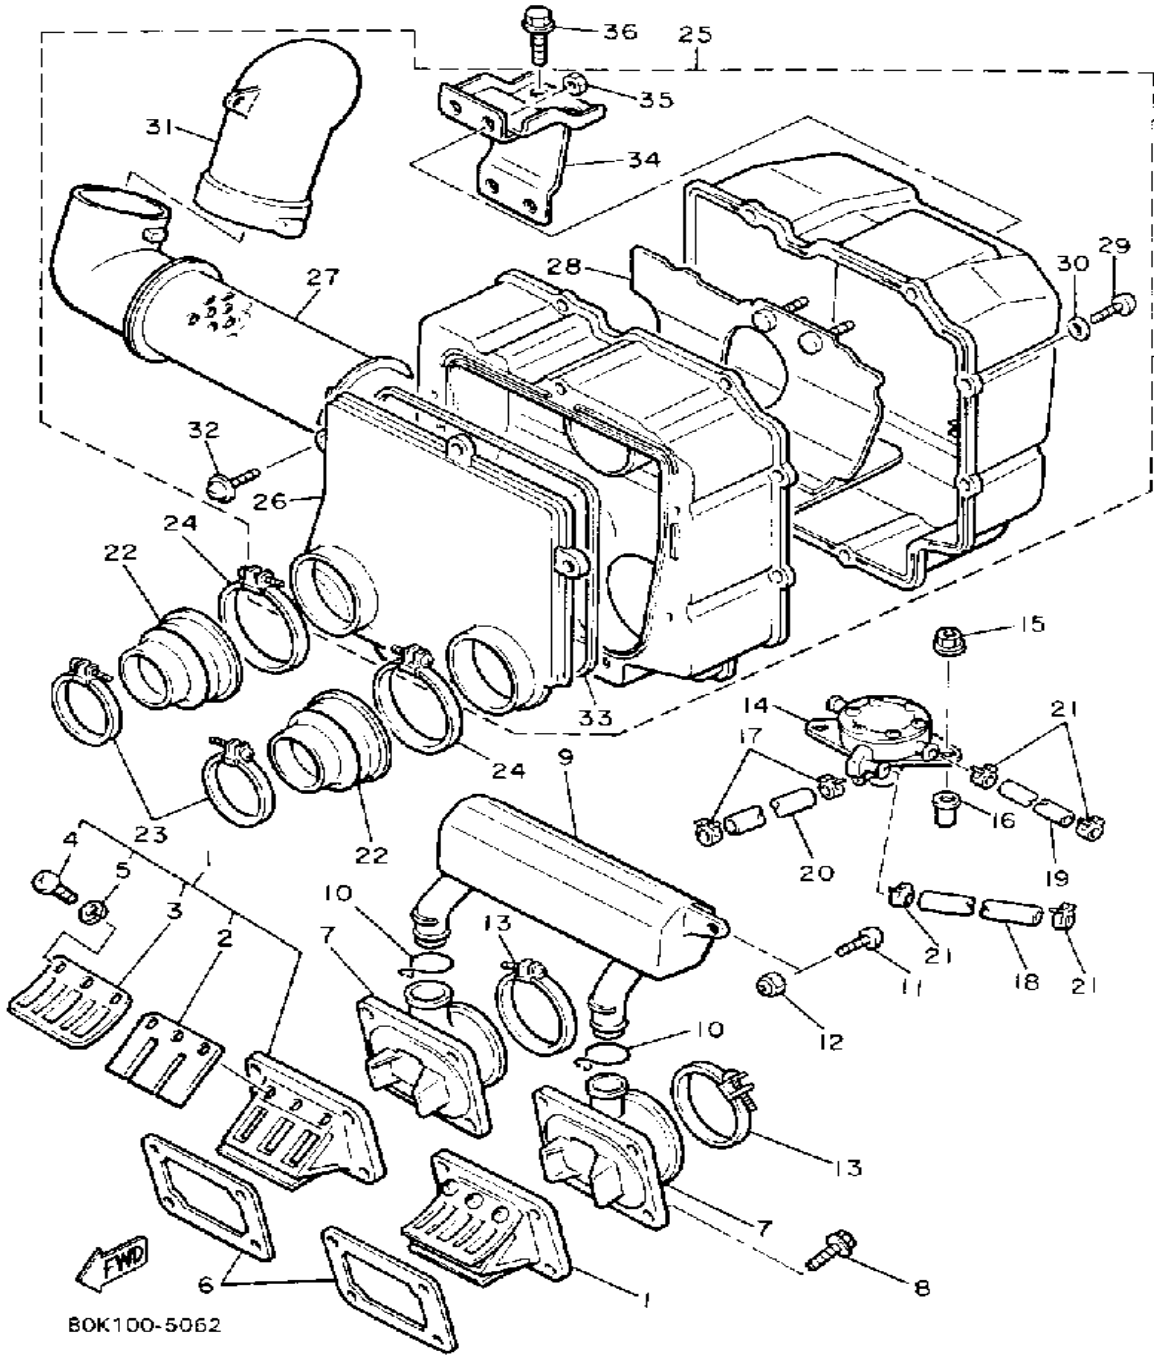

AIR CLEANER

Ref. No.	Part Number	Description	Qty	Remarks
1	3R5-13610-00-00	REED VALVE ASSEMBLY	2	
2	3R5-13613-00-00	. REED, VALVE	2	
3	2X5-13616-00-00	. STOPPER, REED VALVE	2	
4	98580-03008-00	. SCREW, PAN HEAD	6	
5	92990-03100-00	. WASHER, SPRING (92901-03100)	6	
6	80L-13621-01-00	GASKET, VALVE SEAT	2	
7	8V0-13555-00-00	MANIFOLD, INTAKE	2	
8	95811-06025-00	BOLT, FLANGE	8	
9	8V0-13581-00-00	CHAMBER, AIR	1	
10	90467-24096-00	CLIP	2	
11	90154-05005-00	SCREW, BINDING	1	
12	95706-05300-00	NUT, nylon	1	
13	86M-13575-00-00	BAND	2	
14	8V0-24410-02-00	FUEL PUMP ASSEMBLY (8V0-24410-01)	1	
15	95701-06500-00	NUT, FLANGE	2	
16	90387-060G8-00	COLLAR	2	
17	90467-09006-00	CLIP	2	
18	91A30-05045-00	TUBE, FLEXIBLE VINYL	1	
19	91A20-05036-00	TUBE, FLEXIBLE	1	
20	90445-10140-00	HOSE	1	
21	90467-09026-00	CLIP	4	
22	8V0-14453-00-00	JOINT, AIR CLEANER 1	2	
23	90460-68230-00	CLAMP, HOSE	2	
24	90460-81224-00	CLAMP, HOSE	2	
25	8V0-14440-01-00	SILENCER ASSEMBLY, INTAKE	1	
26	8V0-14412-01-00	. CAP, CLEANER CASE 1	1	
27	8V0-14465-00-00	. PIPE	1	

CONTINUED ON NEXT FRAME ►

Not For Resale
www.SmallEngineDiscount.com