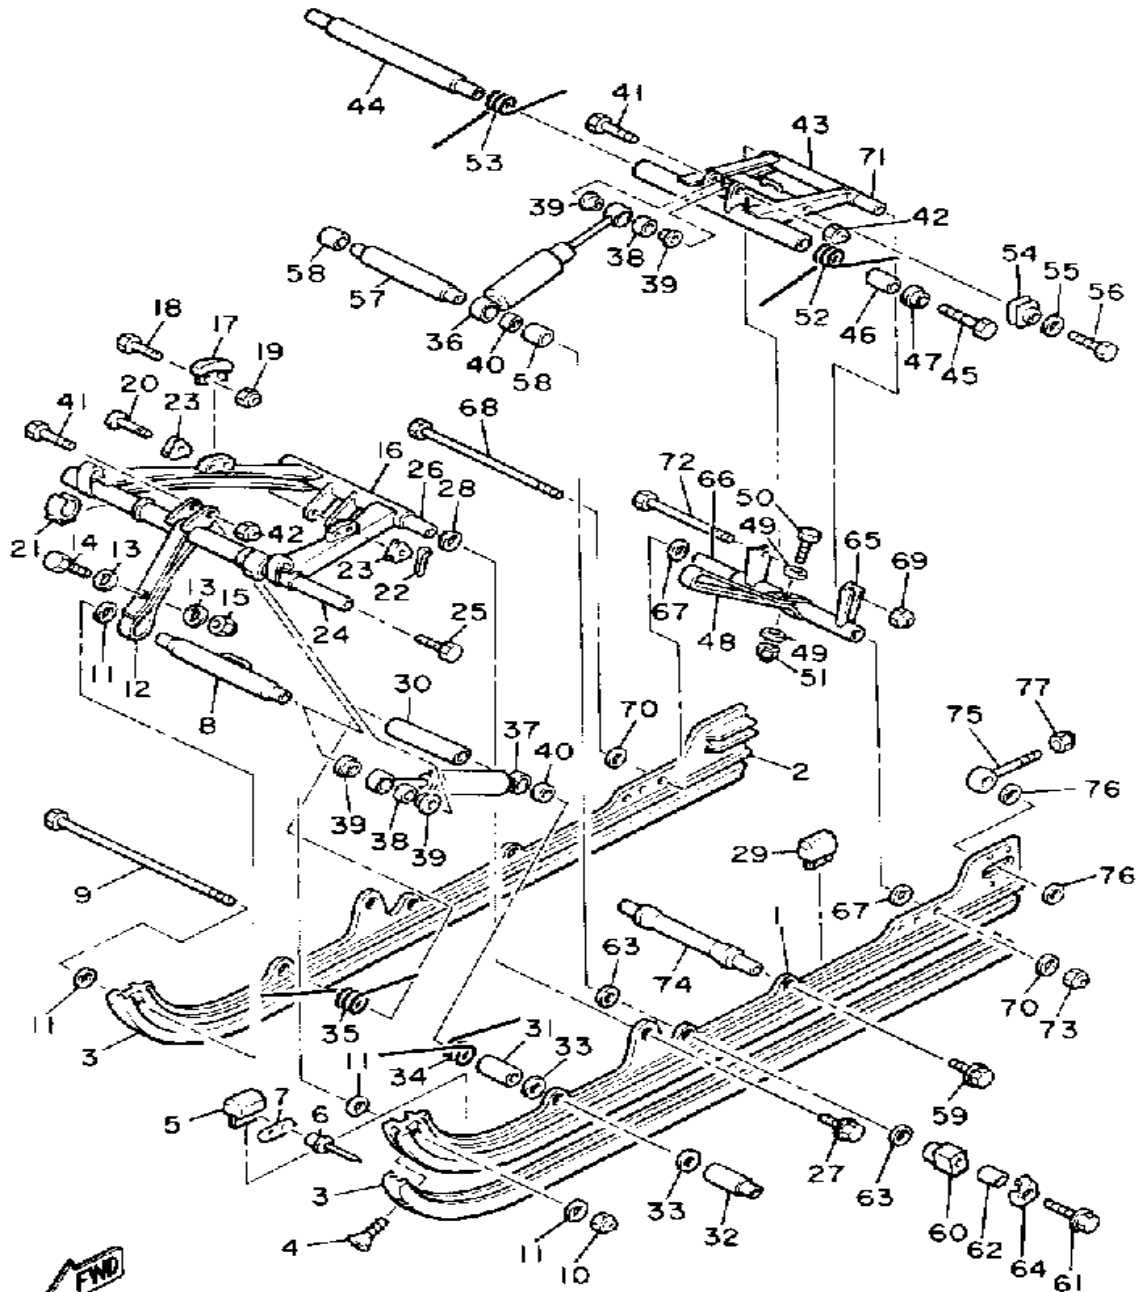

TRACK SUSPENSION 2

B2V100-7241

Ref. No.	Part Number	Description	Qty	Remarks
28	90387-105G6-00	COLLAR	2	
29	8V0-47456-00-00	DAMPER 1	2	
30	90387-160M7-00	COLLAR	1	
31	8V0-47319-00-00	COLLAR	2	
32	90387-166M8-00	COLLAR	2	
33	90201-161E5-00	WASHER, PLATE	4	
34	90508-75651-00	SPRING, TORSION	1	
35	90508-75652-00	SPRING, TORSION	1	
36	80L-47480-00-00	SHOCK ABSORBER	1	
37	80L-47481-00-00	SHOCK ABSORBER 2	1	
38	90387-084J8-00	COLLAR	2	
39	90387-123G4-00	COLLAR	4	
40	8V0-47371-00-00	BUSH, PIVOT	2	
41	97021-08045-00	BOLT	2	
42	95712-08300-00	NUT, LOCK	2	
43	8V0-47332-00-00	ARM, PIVOT 2	1	
44	8K2-47475-00-00	SHAFT 2	1	
45	90109-10771-00	BOLT	2	
46	8V0-47365-00-00	COLLAR 1	2	
47	8V0-47384-00-00	WASHER	2	
48	8V0-47496-00-00	STOPPER 2	1	
49	90201-06407-00	WASHER, PLATE (90201-06747-00)	2	
50	97011-06025-00	BOLT (97001-06025)	1	
51	95701-06300-00	NUT, NYLON	1	
52	90508-10579-00	SPRING, TORSION (L.H)	1	URSTD
	90508-99656-00	SPRING, TORSION	1	ALT. PART
53	90508-10580-00	SPRING, TORSION (R.H)	1	URSTD
	90508-99657-00	SPRING, TORSION (K178)	1	ALT. PART

CONTINUED ON NEXT FRAME ►

Not For Resale
www.SmallEngineDiscount.com