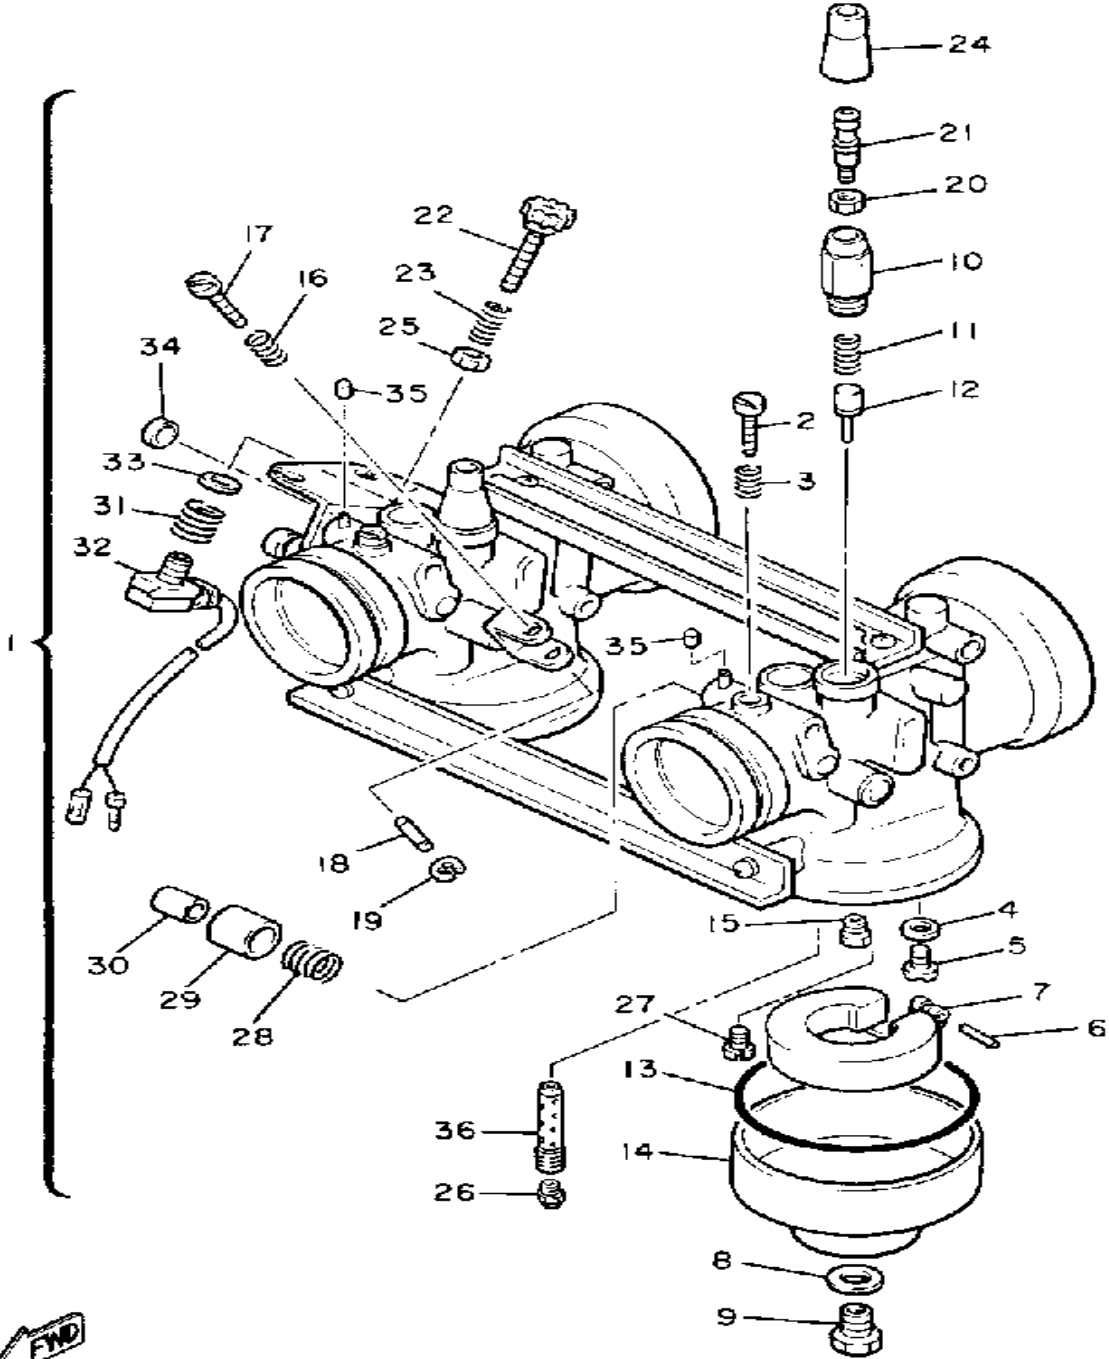

CARBURETOR

Ref. No.	Part Number	Description	Qty	Remarks
26	3G2-1423E-57-00	. JET, MAIN (#143.8)	2	UR STD
	8V0-1423E-48-00	. JET, MAIN (#121.3)	2	UR
	8V0-1423E-50-00	. JET, MAIN (#126.3)	2	UR
	8V0-1423E-52-00	. JET MAIN (#131.3) (#131.3)	2	UR
	8V0-1423E-54-00	. JET, MAIN (#136.3)	2	UR
	8V0-1423E-55-00	. JET, MAIN (#138.8)	2	UR
27	8V0-14118-00-00	. CAP	4	
28	80L-14932-00-00	. SPRING, THROTTLE 2	1	
29	80L-14534-00-00	. COLLAR	2	
30	80L-14535-00-00	. COLLAR	4	
31	8X0-14133-00-00	. SPRING, THROTTLE STOP	1	
32	8V0-8259A-00-00	. SWITCH, CARBURETOR	1	
33	22F-14117-00-00	. WASHER, PLUG SCREW	1	
34	80L-14264-00-00	. COLLAR	1	
35	895-14169-00-00	. CAP	2	
36	8Y2-14941-3A-00	. NOZZLE, MAIN	2	

81H100-6070

Not For Resale
www.SmallEngineDiscount.com