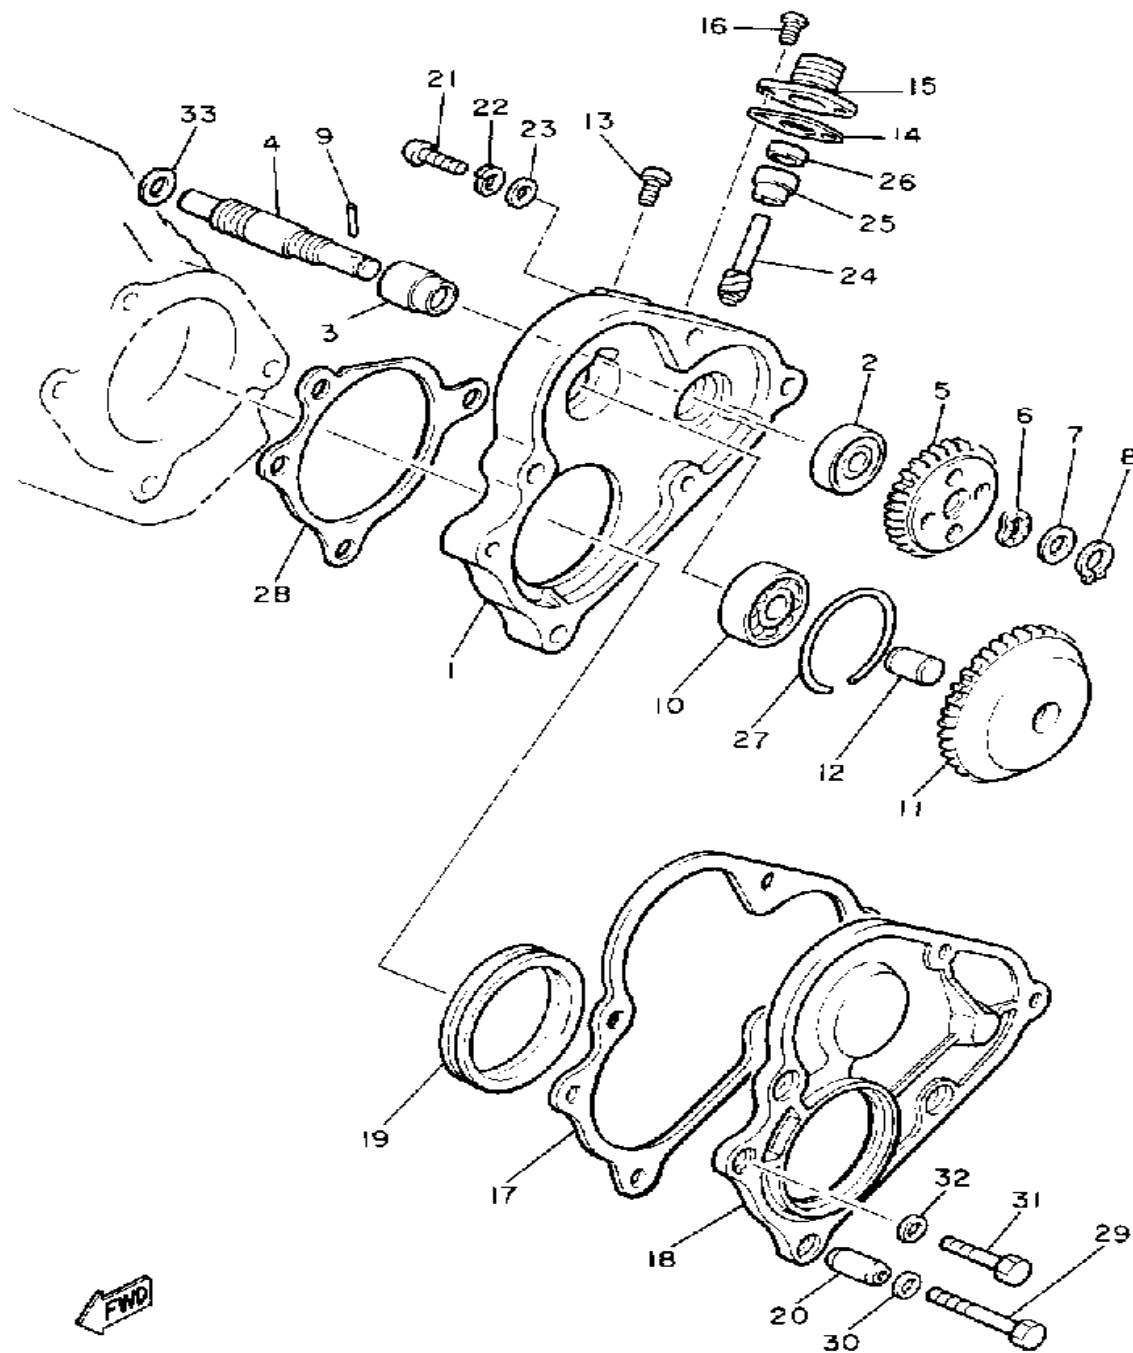

Not For Resale

www.SmallEngineDiscount.com

OIL PUMP

Ref. No.	Part Number	Description	Qty	Remarks
1	8V0-13101-01-00	OIL PUMP ASSEMBLY	1	
2	90446-08210-00	. HOSE	1	
3	90468-02025-00	. CLIP	2	
4	91A30-03020-00	. TUBE, FLEXIBLE VINYL	1	
5	98902-04020-00	. SCREW, BIND	1	
6	137-13138-01-00	. PLATE, ADJUSTING	1	
7	137-13137-00-03	. SHIM (0.3T)	1	UR
	137-13137-00-05	. SHIM (0.5T)	1	UR
	137-13137-00-10	. SHIM (1.0T)	1	UR
8	95380-05600-00	. NUT	1	
9	92990-05100-00	. WASHER, SPRING	1	
10	90430-04004-00	. GASKET	1	
11	8A5-13146-01-00	COVER, ADJUST PULLEY	1	
12	98506-04018-00	SCREW, PAN HEAD	3	
13	8V0-26320-01-00	PUMP CABLE ASSEMBLY	1	
14	3MT-13116-00-00	GASKET, PUMP CASE (8Y0-13116-00)	1	
15	98580-05016-00	SCREW, PAN HEAD	2	
16	92990-08100-00	WASHER	2	
17	90468-02025-00	CLIP	2	

80K100-5040

Not For Resale
www.SmallEngineDiscount.com

PUMP DRIVE - GEAR

Ref. No.	Part Number	Description	Qty	Remarks
1	8V0-15416-01-00	COVER, OIL PUMP	1	
2	93101-10090-00	OIL SEAL	1	
3	821-13176-00-00	METAL, WORM SHAFT OUTER	1	
4	879-13175-00-00	SHAFT, WORM	1	
5	821-13188-00-00	GEAR, DRIVE (32T)	1	
6	90206-11016-00	WASHER, WAVE	1	
7	137-13148-00-00	PLATE, CAM THRUST	1	
8	99009-10400-00	CIRCLIP	1	
9	93603-22028-00	PIN, DOWEL	1	
10	93306-00003-00	BEARING (B6000RS)	1	
11	8V0-13179-00-00	GEAR, IDLE	1	
12	8V0-13342-00-00	SHAFT, IDLE GEAR	1	
13	98580-06012-00	SCREW, PAN HEAD	1	
14	821-17818-01-00	GASKET	1	
15	821-17819-00-00	CAP, HOUSING	1	
16	90157-05095-00	SCREW, PAN HEAD	2	
17	8V0-15466-02-00	GASKET 2	1	
18	8V0-15426-01-00	COVER, OIL PUMP 2	1	
19	93104-52079-00	OIL SEAL	1	
20	91810-18022-00	PIN, DOWEL	2	
21	98511-05020-00	SCREW, PAN HEAD	2	
22	92990-05100-00	WASHER, SPRING	2	
23	92901-05600-00	WASHER, PLATE	2	
24	813-17841-00-00	GEAR, DRIVEN (10T)	1	
25	821-17843-00-00	BUSH, DRIVEN GEAR OUTER	1	
26	93104-06033-00	OIL SEAL	1	
27	93450-28098-00	CIRCLIP	1	
28	8V0-15456-03-00	GASKET, OIL PUMP COVER 1	1	
29	97013-06035-00	BOLT	2	