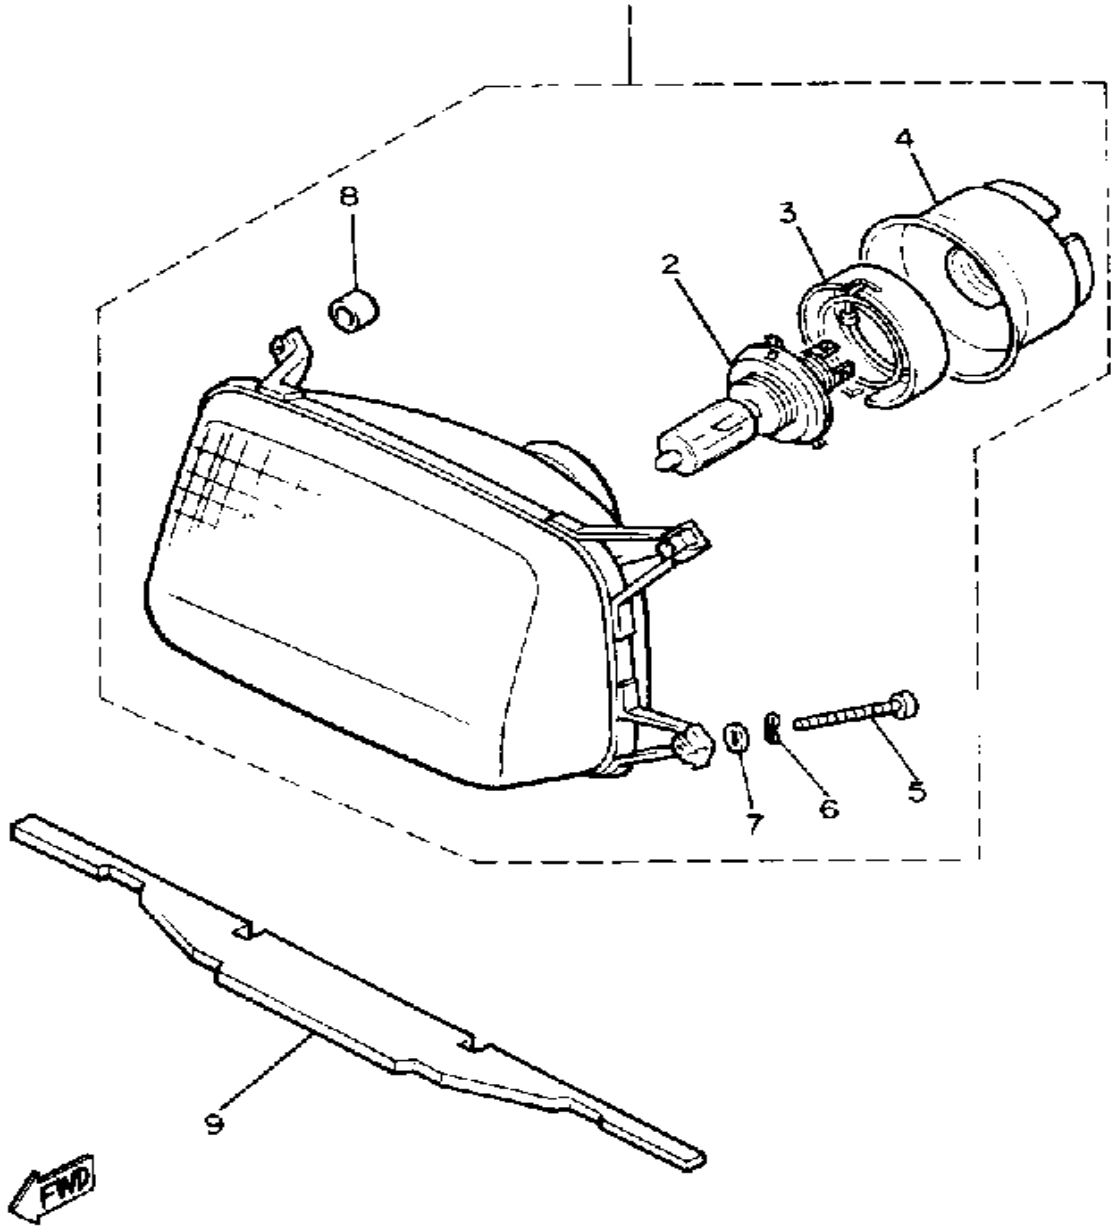

HEADLIGHT

Ref. No.	Part Number	Description	Qty	Remarks
1	86M-84310-00-00	HEADLIGHT UNIT ASSEMBLY	1	
2	5V2-84314-00-XX	. BULB, HL 12V60/55W (2F9-84314-00)	1	LM
3	8A7-84312-00-00	. HOLDER, SOCKET	1	
4	8A7-84397-01-00	. COVER, SOCKET	1	
5	8V0-84331-00-00	. SCREW, RIM ADJUSTING	4	
6	8V0-84374-00-00	. CLIP	4	
7	8V0-84327-00-00	. WASHER, SPECIAL	4	
8	8V0-84366-00-00	. DAMPER, HEADLIGHT 1	4	
9	8W6-84366-00-00	DAMPER, HEADLIGHT 1	1	

81H100-6331

Not For Resale

www.SmallEngineDiscount.com