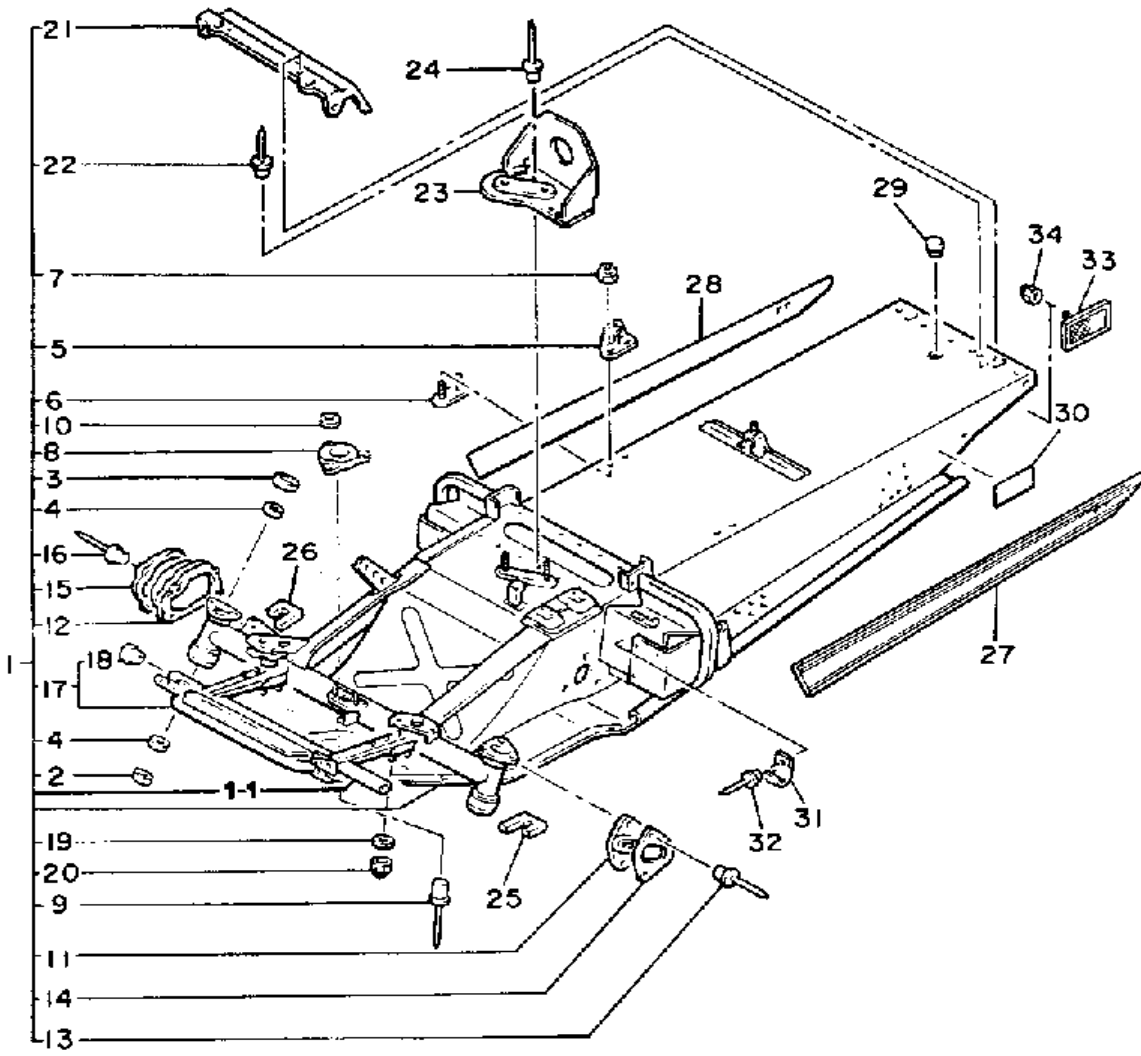

FRAME

86H100-9150

Ref. No.	Part Number	Description	Qty	Remarks
29	810-77716-00-00	ORNAMENT, INSTRUMENT PANEL 2	1	
30	8K2-77742-00-00	INDICATOR 2	1	
31	90461-05003-00	CLAMP	1	
32	90267-48053-00	RIVET, BLIND	1	
33	3Y6-85130-02-00	REAR REFLECTOR ASSEMBLY	2	
34	95701-05300-00	NUT, NYLON	2	
1-1	8X9-21912-00-00	BELLY PAN (80L-21912-00)	1	

Not For Resale

www.SmallEngineDiscount.com