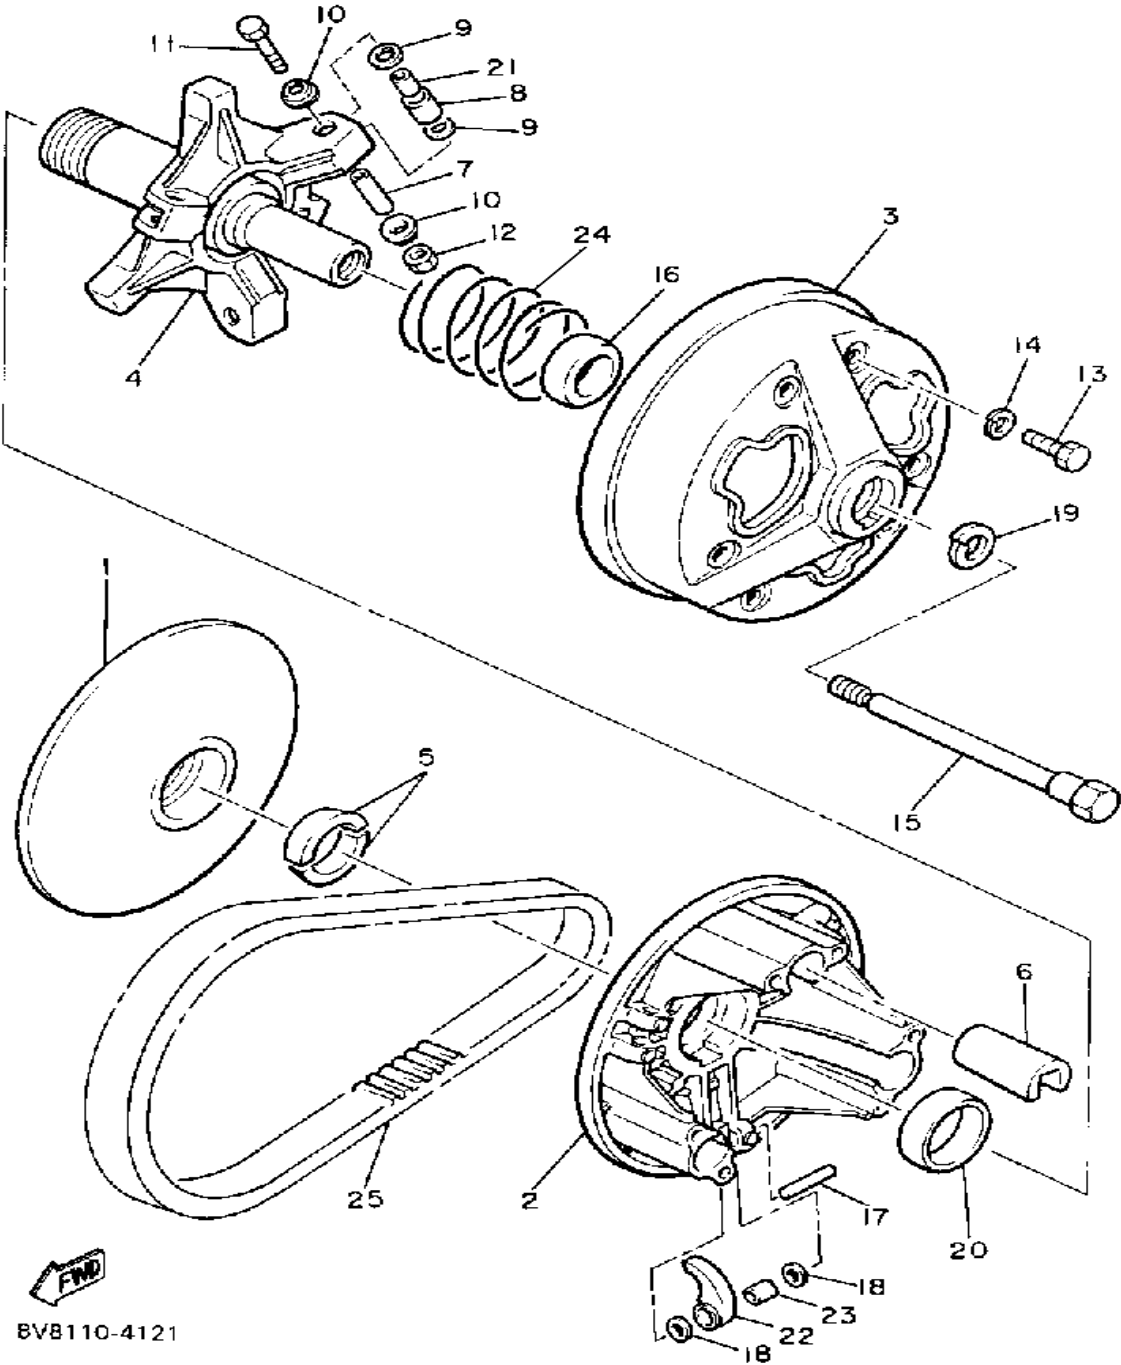

PRIMARY SHEAVE

BV8110-4121

Ref. No.	Part Number	Description	Qty	Remarks
1	84J-17611-00-00	SHEAVE, PRIMARY FIXED	1	
2	8V0-17621-01-00	SHEAVE, PRIMARY SLIDING	1	
3	8V0-17631-00-00	CAP	1	
4	82M-17640-01-00	SPIDER, COMPLETE	1	
5	8V0-17639-00-00	STOPPER	2	
6	88X-17653-00-00	SLIDER	3	
7	90387-086G4-00	COLLAR	3	
8	87M-W176B-00-00	ROLLER, WITH BUSH	3	
9	90202-08205-00	WASHER, PLATE	6	
10	90208-05036-00	WASHER, CONICAL SPR	6	
11	97022-05035-00	BOLT	3	
12	95612-05100-00	NUT, U	3	
13	89X-00000-50-00	CLUTCH TUNE-UP KIT (K)	1	MARKED W/ *
	8V0-17601-19-00	CLUTCH MARKED	1	MARKED W/ +
	97012-06030-00	BOLT	6	
14	92995-06100-00	WASHER, SPRING	6	
15	8V0-17647-00-00	BOLT (L=156.5MM)	1	
16	90389-28032-00	BUSH		
17	93607-44190-00	PIN, DOWEL	3	
18	90201-077F5-00	WASHER, PLATE	6	
19	92901-16100-00	WASHER, SPRING	1	
20	90389-40029-00	BUSH	1	
21	90386-08166-00	BUSH	3	
22	8V0-W176A-00-00	WEIGHT, WITH BUSH	3	
23	90386-07152-00	BUSH	3	
24	90501-45534-00	SPRING, COMPRESSION	1	UR STD
	90501-555A0-00	SPRING, WHITE/GREEN	1	UR
25	89X-00000-50-00	CLUTCH TUNE-UP KIT (K)	1	MARKED W/ *
	8F2-17641-01-00	V-BELT	1	

CONTINUED ON NEXT FRAME ➤

Not For Resale
www.SmallEngineDiscount.com