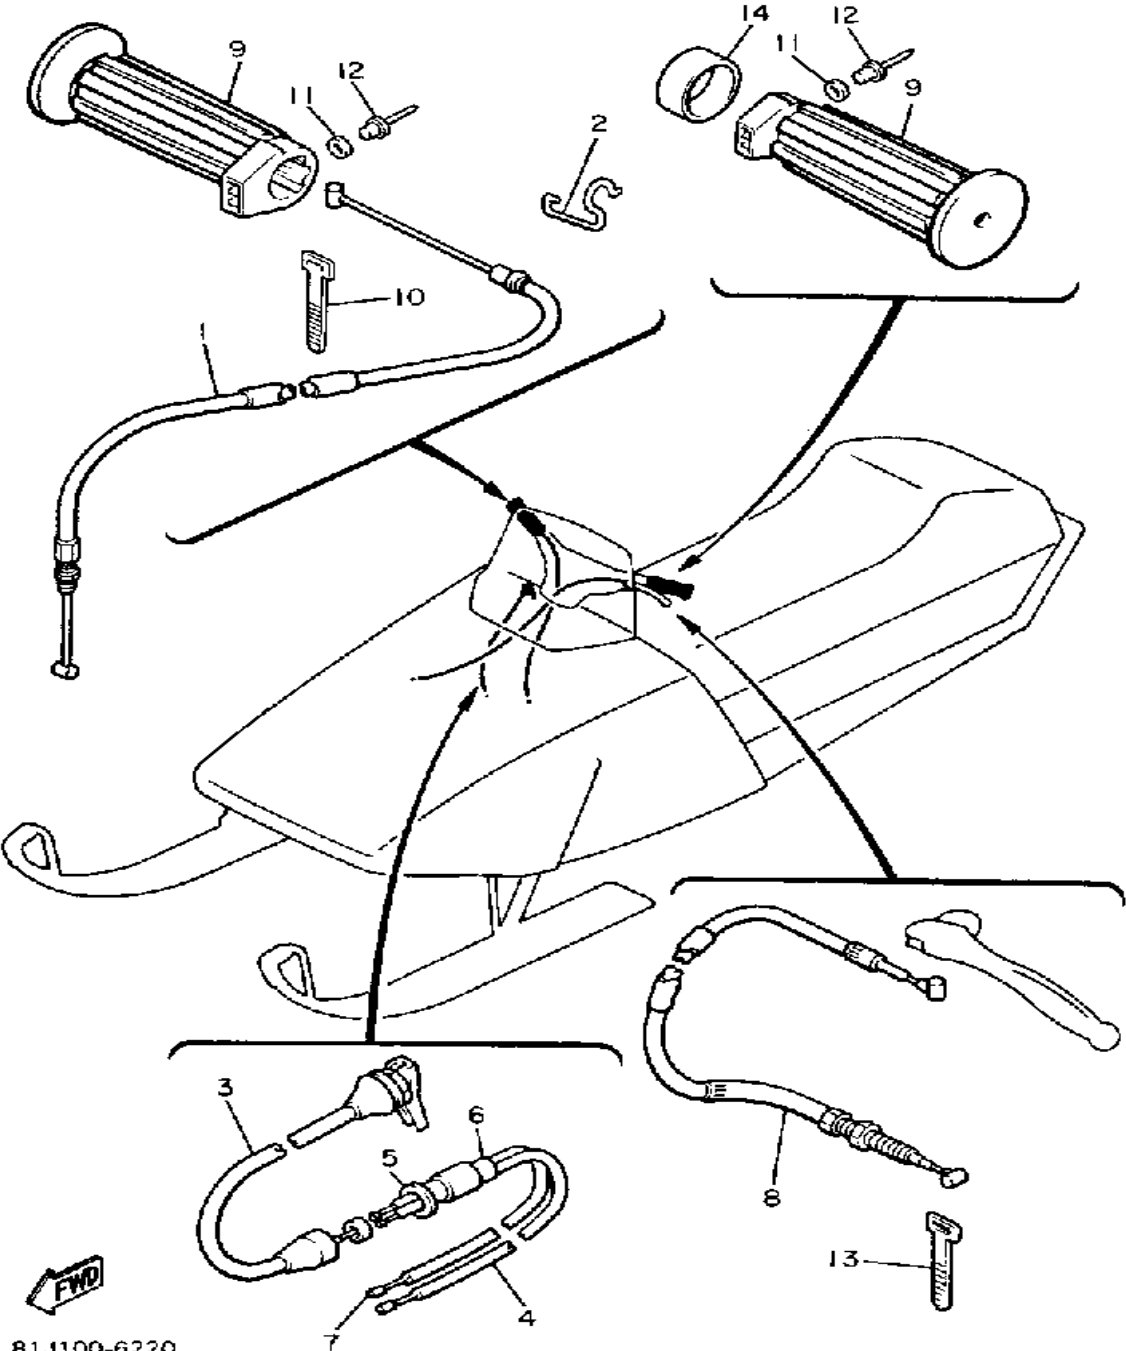

Not For Resale
www.SmallEngineDiscount.com

CONTROL - CABLE

Ref. No.	Part Number	Description	Qty	Remarks
1	85F-26311-00-00	CABLE, THROTTLE 1	1	
2	90465-10189-00	CLAMP	1	
3	8V0-26331-00-00	CABLE, STARTER 1	1	
4	8M6-26334-00-00	CABLE, STARTER 2	1	
5	4U1-26261-00-00	CONNECTOR, CABLE	1	
6	5L6-26272-00-00	CAP	1	
7	8V0-26334-00-00	CABLE, STARTER 2	1	
8	8V0-26340-00-00	CABLE, BRAKE	1	
9	80K-2626A-00-00	GRIP, WARMER	2	
10	437-83936-01-00	BAND, SWITCH CORD	2	
11	80Y-23843-00-00	WASHER, PLAIN	1	
12	90267-40076-00	RIVET, BLIND	2	
13	341-26397-01-00	BAND	1	
14	90387-22726-00	COLLAR	1	