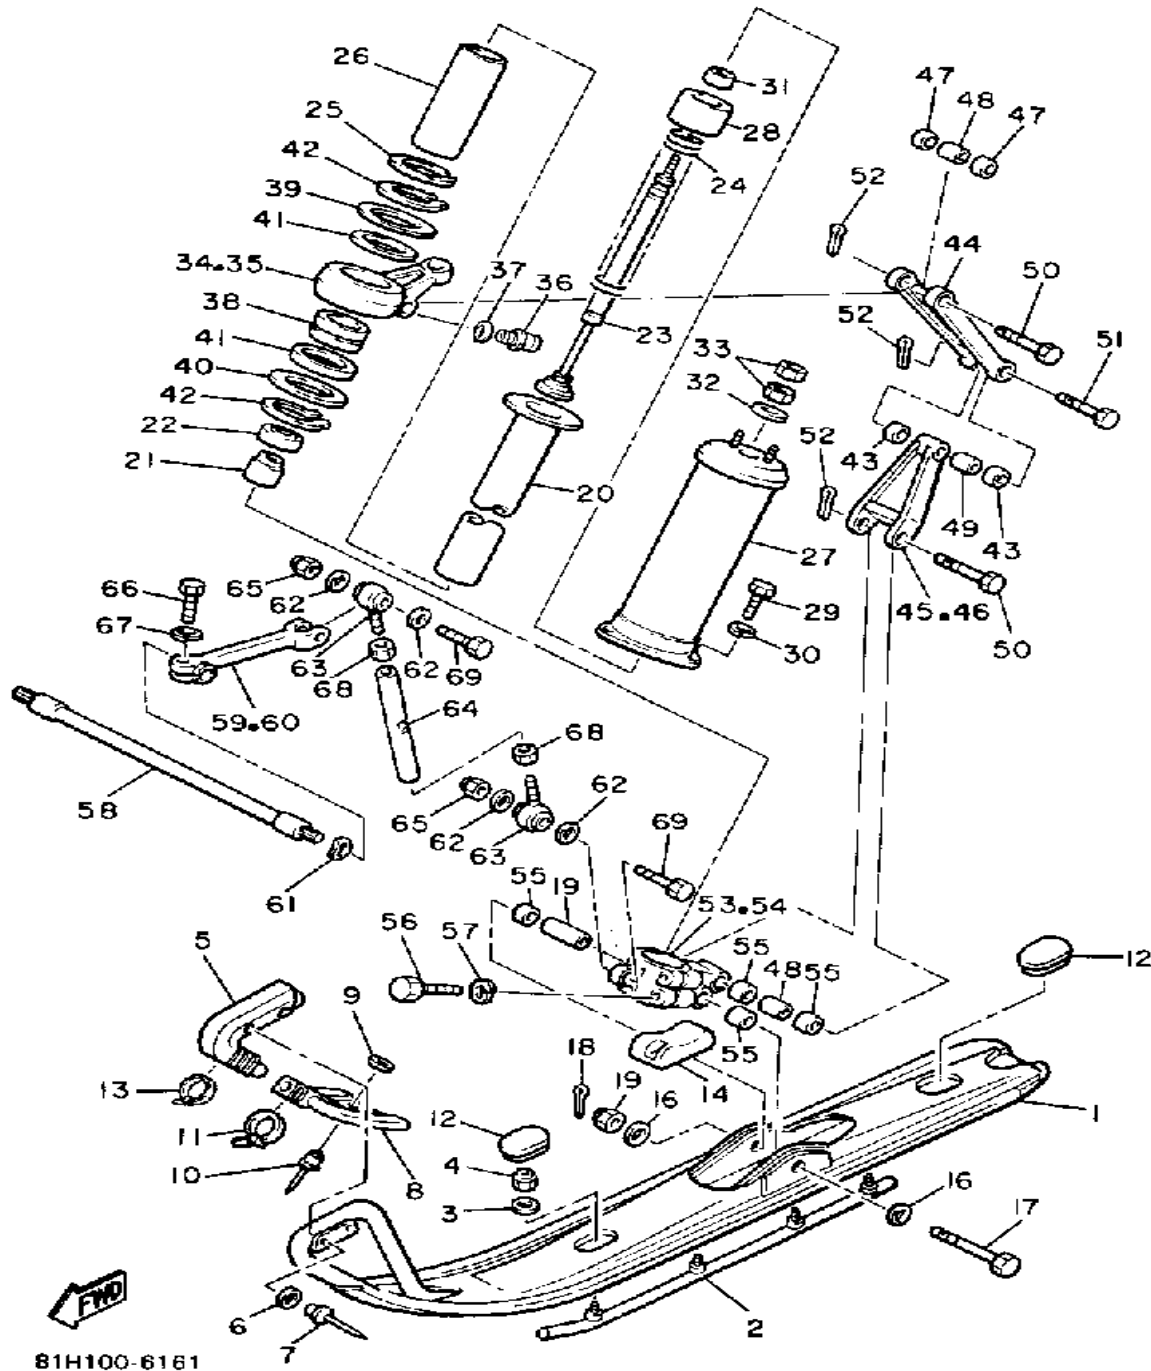

SKI

Ref. No.	Part Number	Description	Qty	Remarks
57	92906-08100-00	WASHER, SPRING	4	
58	8V0-2386E-01-00	BAR, STABLZR FRONT	1	
59	8V0-2386L-01-00	ARM, STABILIZER 1	1	
60	8V0-2386M-01-00	ARM, STABILIZER 2	1	
61	90206-12052-00	WASHER, WAVE	2	
62	90201-08624-00	WASHER, PLATE	8	
63	J45-23841-00-00	JOINT UNIVERSAL 1 (8V0-23841-02)	4	
64	8V0-2386F-01-00	LINK, STABLZR FRONT	2	
65	95616-08100-00	NUT, U	4	
66	97016-06025-00	BOLT	2	
67	92906-06100-00	WASHER, SPRING	2	
68	95316-08700-00	NUT (2GV)	4	
69	97026-08035-00	BOLT (TJ)	4	

Not For Resale

www.SmallEngineDiscount.com