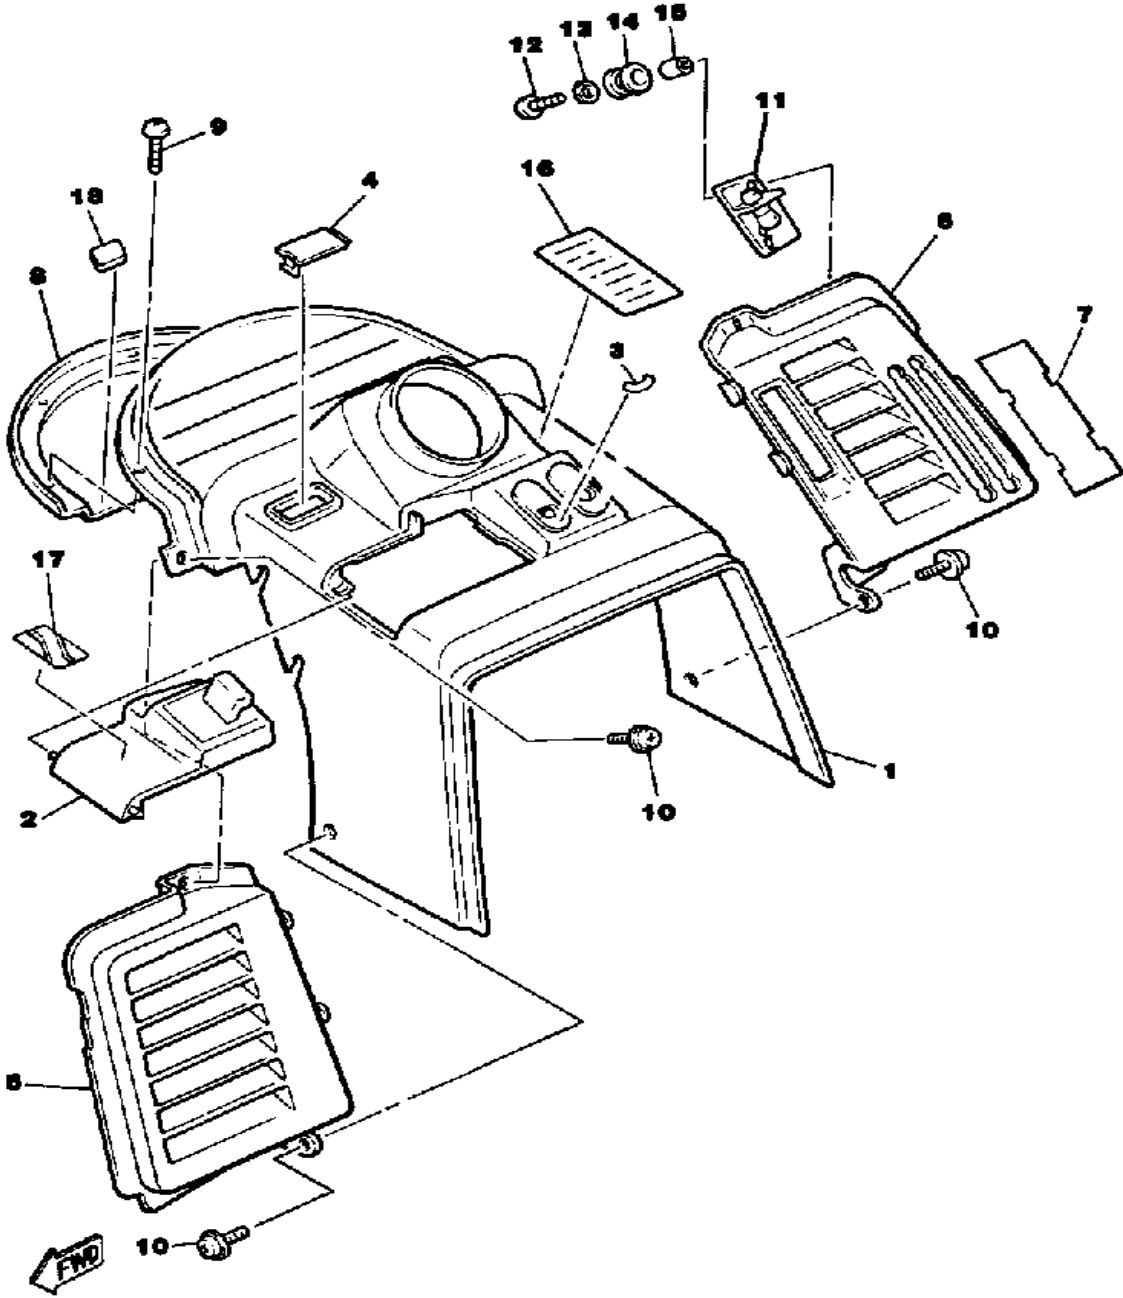

INSTRUMENT PANEL

82L100-7300

Ref. No.	Part Number	Description	Qty	Remarks
1	8X9-77711-01-00	PANEL, INSTRUMENT	1	
2	8X9-77712-01-00	PANEL, INSTRUMENT	1	
3	8U9-77742-00-00	INDICATOR 2	1	
4	8X9-77740-00-00	GROMMET, INSTRUMENT PANEL	1	
5	8X9-77131-00-00	LOUVER 1	1	
6	8X9-77132-00-00	LOUVER 2	1	
7	8V0-7716E-00-00	REFLECTOR 1	2	
8	8V0-77731-00-00	SHIELD 1	1	
9	98906-05012-00	SCREW, BIND	4	
10	90159-05137-00	SCREW, WITH WASHER	4	
11	80L-77721-00-00	BRACKET 1	1	
12	97706-50520-00	SCREW, TAPPING	2	
13	90201-05033-00	WASHER, PLATE	2	
14	90480-13428-00	GROMMET	2	
15	90387-053H3-00	COLLAR	2	
16	80L-77763-00-00	LABEL, WARNING 3	1	
17	86H-77715-00-00	ORMNT, INSTR PNL 1	1	
18	81H-77731-00-00	SHIELD 1	1	

Not For Resale

www.SmallEngineDiscount.com