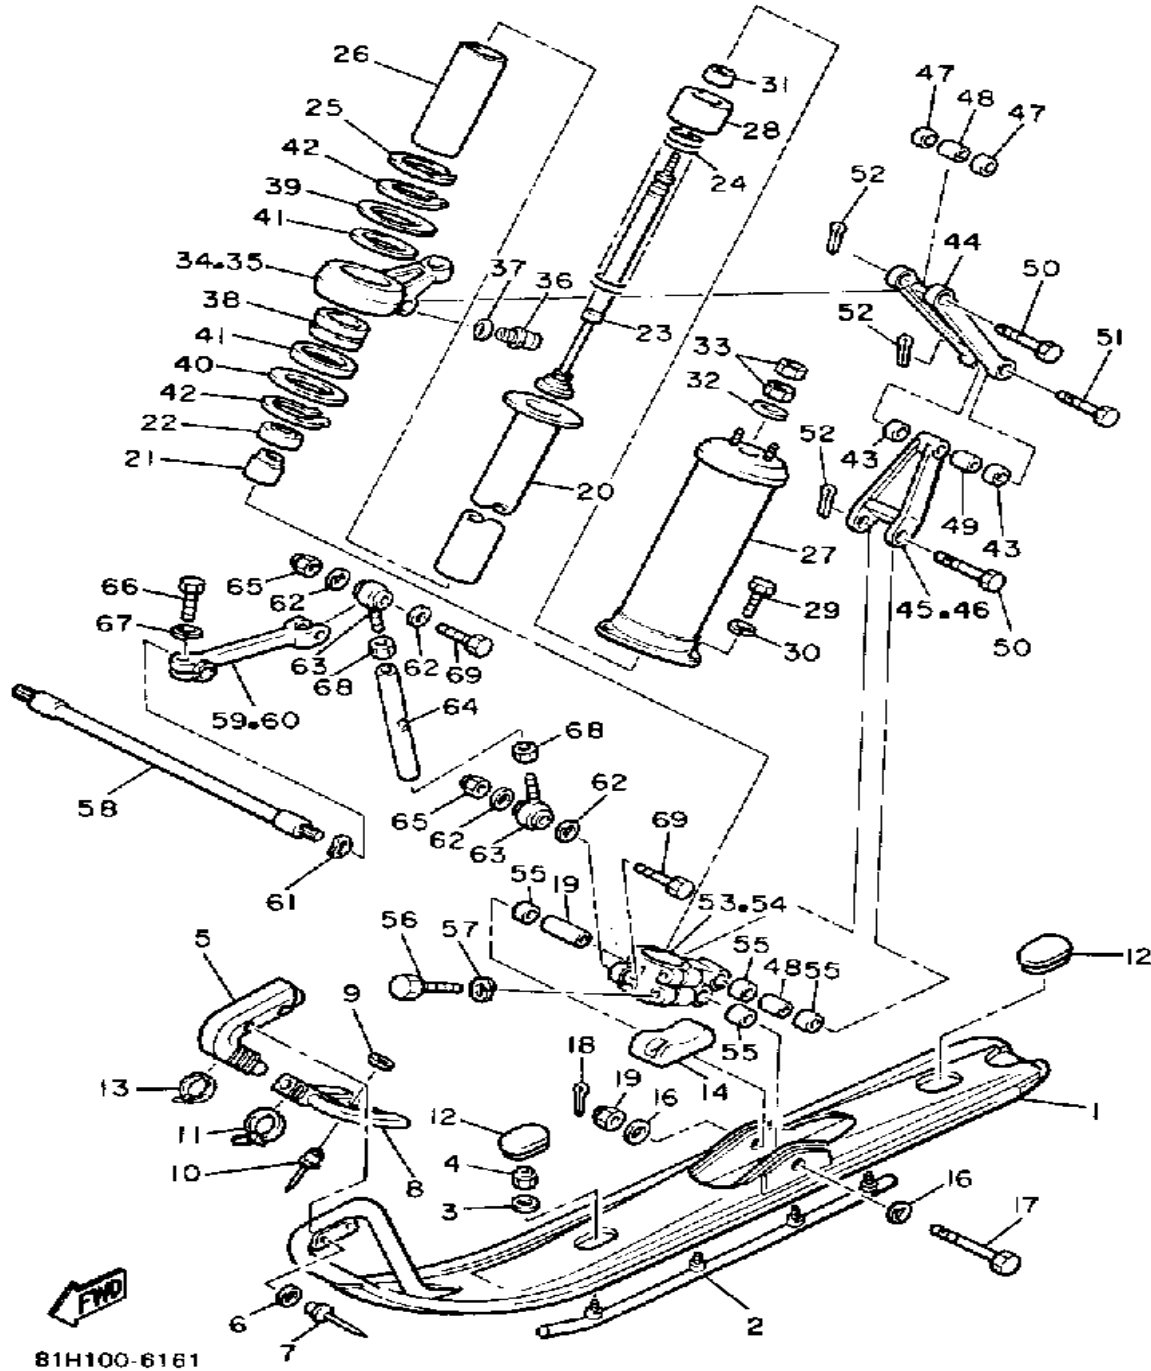

SKI

81H100-6161

Ref. No.	Part Number	Description	Qty	Remarks
28	8V0-22493-00-00	BUMP, STOP	2	
29	97016-06020-00	BOLT	6	
30	92906-06100-00	WASHER, SPRING	6	
31	8V0-2386J-00-00	CUSHION	2	
32	92990-08200-00	WASHER, PLAIN	2	
33	95303-08700-00	NUT	4	
34	8V0-23851-01-00	ARM, OUTSIDE 1	1	
35	8V0-23852-01-00	ARM, OUTSIDE 2	1	
36	93700-06M03-00	NIPPLE, GREASE	2	
37	90201-067F9-00	WASHER, PLATE	2	
38	90384-63188-00	BUSH, BIMETAL FORMED	2	
39	90201-637F3-00	WASHER, PLATE	1	
40	90201-635H7-00	WASHER, PLATE	1	
41	93109-63044-00	OIL SEAL	4	
42	93410-63066-00	CIRCLIP	4	
43	90384-14091-00	BUSH, BIMETAL FORMED	4	
44	8V0-2382E-01-00	ARM, FRONT 1	2	
45	8V0-2382F-02-00	ARM, FRONT 2 (L, H)	1	
46	8V0-2383F-02-00	ARM, FRONT4 (R, H)	1	
47	90384-14096-00	BUSH, BIMETAL FORMED	4	
48	90387-101Y9-00	COLLAR	4	
49	90387-100A4-00	COLLAR	2	
50	90102-10054-00	BOLT, WITH HOLE	4	
51	90102-10055-00	BOLT, WITH HOLE	2	
52	91490-20020-00	PIN, COTTER	6	
53	8V0-2376E-01-00	BRACKET, 1	1	
54	8V0-2377E-01-00	BRACKET 2	1	
55	90384-14091-00	BUSH, BIMETAL FORMED	8	
56	97026-08035-00	BOLT (TJ)	4	

CONTINUED ON NEXT FRAME ➤

Not For Resale
www.SmallEngineDiscount.com