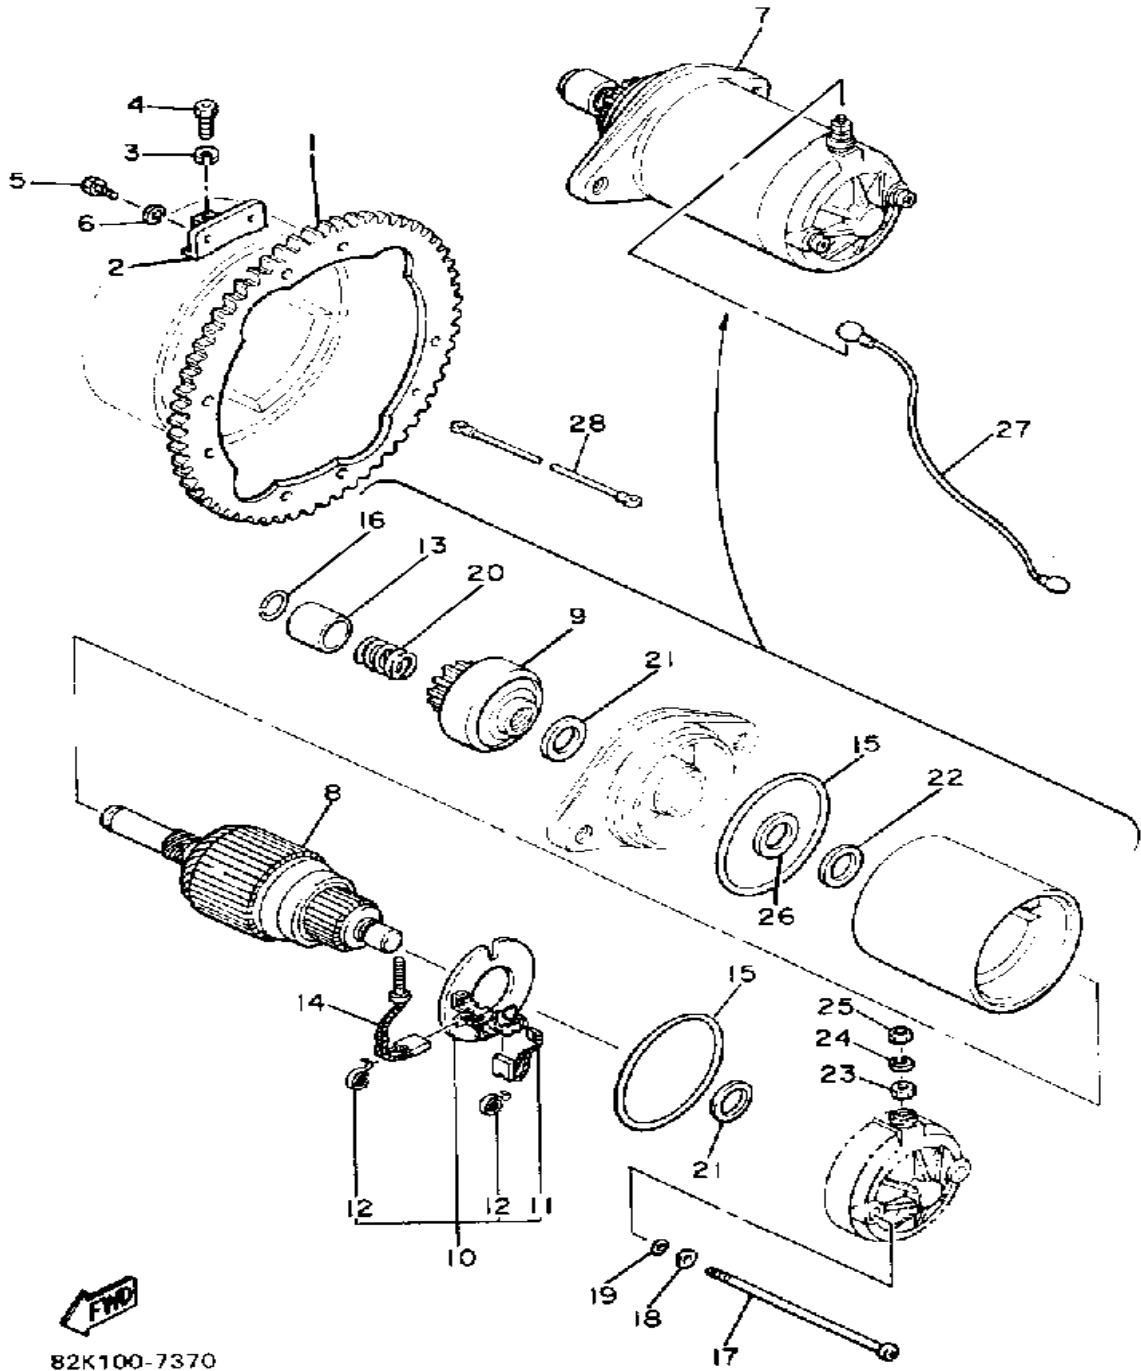

STARTING MOTOR

Ref. No.	Part Number	Description	Qty	Remarks
1	8X9-81891-00-00	GEAR, RING	1	
2	8X9-81895-00-00	STAY, RING GEAR	4	
3	92990-08100-00	WASHER	4	
4	90110-08028-00	BOLT, HEX SKT HEADSOCKET HEAD	4	
5	97011-06010-00	BOLT	8	
6	92995-06100-00	WASHER, SPRING	8	
7	84N-81800-50-00	STARTING MOTOR ASSEMBLY (8V3-81800-50-00)	1	
8	8Y3-81850-50-00	ARMATURE ASSEMBLY	1	
9	8L6-81832-50-00	. CLUTCH, OVER RUN	1	
10	8L6-81840-50-00	. BRUSH HOLDER ASSEMBLY	1	
11	73A-81812-00-00	.. BRUSH 2	1	
12	8L6-81813-50-00	.. SPRING, BRUSH	2	
13	8L6-81833-50-00	. RING, STOP	1	
14	73A-81811-00-00	. BRUSH 1	1	
15	4H7-81844-00-00	. O-RING (4H7-81844-50-00) ...	2	
16	8L6-81834-50-00	. RING	1	
17	8L6-81826-50-00	. BOLT	2	
18	8L6-81824-50-00	. WASHER 2	2	
19	8L6-81847-50-00	. O-RING	2	
20	8L6-81836-50-00	. SPRNG, lever	1	
21	4H7-81843-50-00	. WASHER 1	2	
22	8L6-81835-50-00	. WASHER 2	1	
23	4H7-81872-00-00	. NUT, SPECIAL	1	
24	92995-06100-00	. WASHER, SPRING	1	
25	95380-06700-00	. NUT	1	
26	8Y3-81167-00-00	. OIL SEAL	1	
27	83M-82117-00-00	WIRE, LEAD (81E-82117-00) ..	1	

CONTINUED ON NEXT FRAME ►

Not For Resale

www.SmallEngineDiscount.com

B5