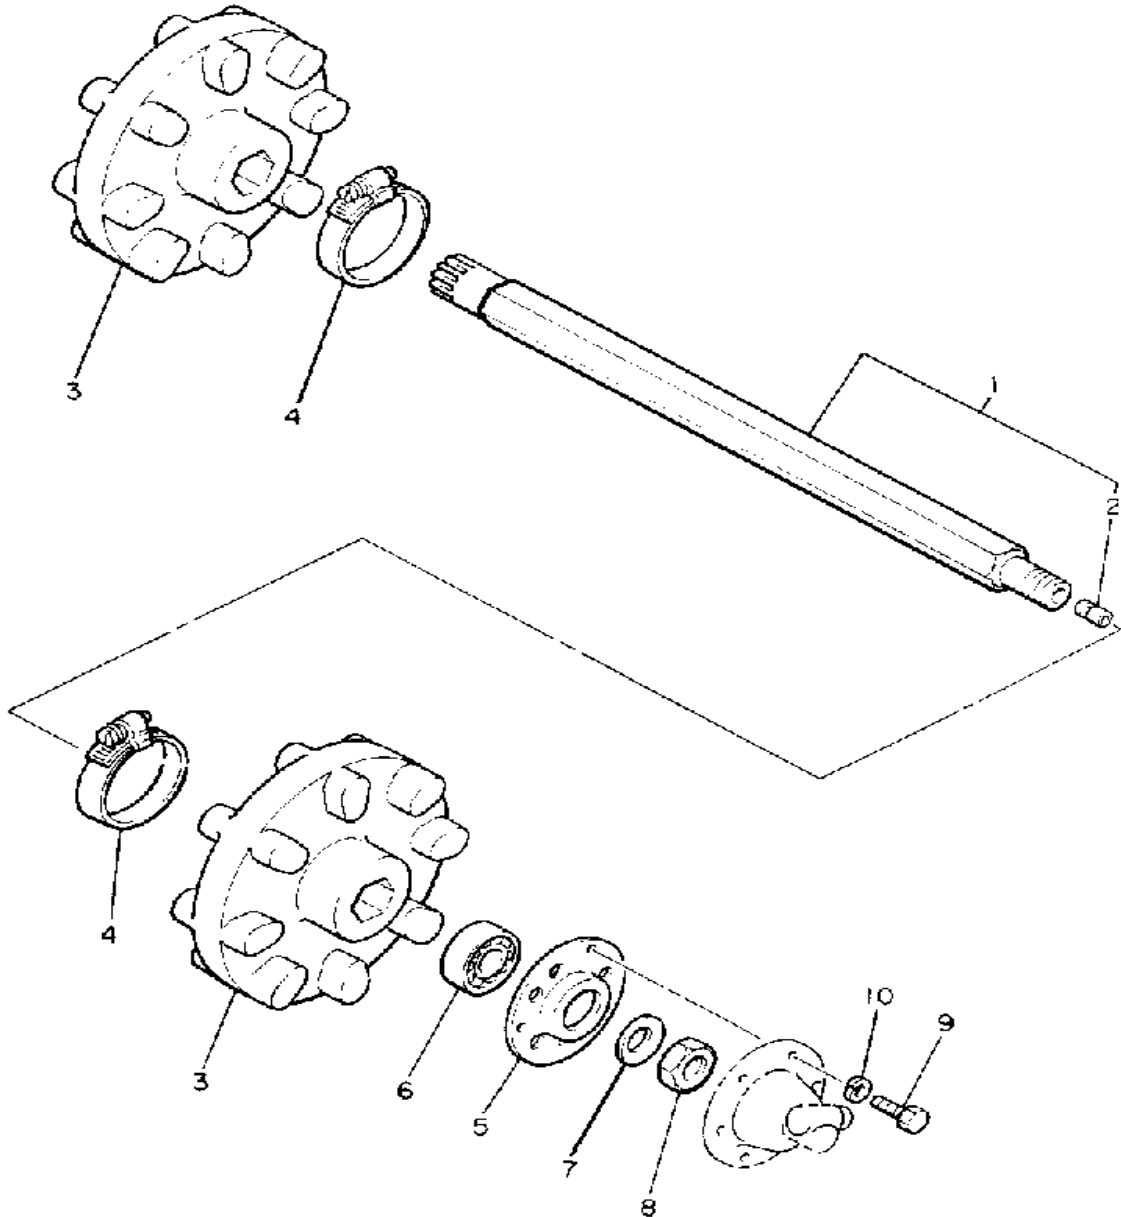

TRACK DRIVE 1

Ref. No.	Part Number	Description	Qty	Remarks
1	8K4-W4751-01-00	AXLE, FRONT	1	
2	8K4-47577-00-00	CONNECTOR	1	
3	8J7-47531-01-00	WHEEL, SPROCKET 1	2	
4	90460-50079-00	CLAMP, HOSE	2	
5	8K4-47551-00-00	HOUSING, FRONT AXLE	1	
6	93306-00420-00	BEARING (B6004)	1	
7	90208-22001-00	WASHER, CONICAL SPRING ..	1	
8	90170-22094-00	NUT	1	
9	97011-08016-00	BOLT	3	
10	92990-08100-00	WASHER	3	

80K DD 5250

Not For Resale

www.SmallEngineDiscount.com