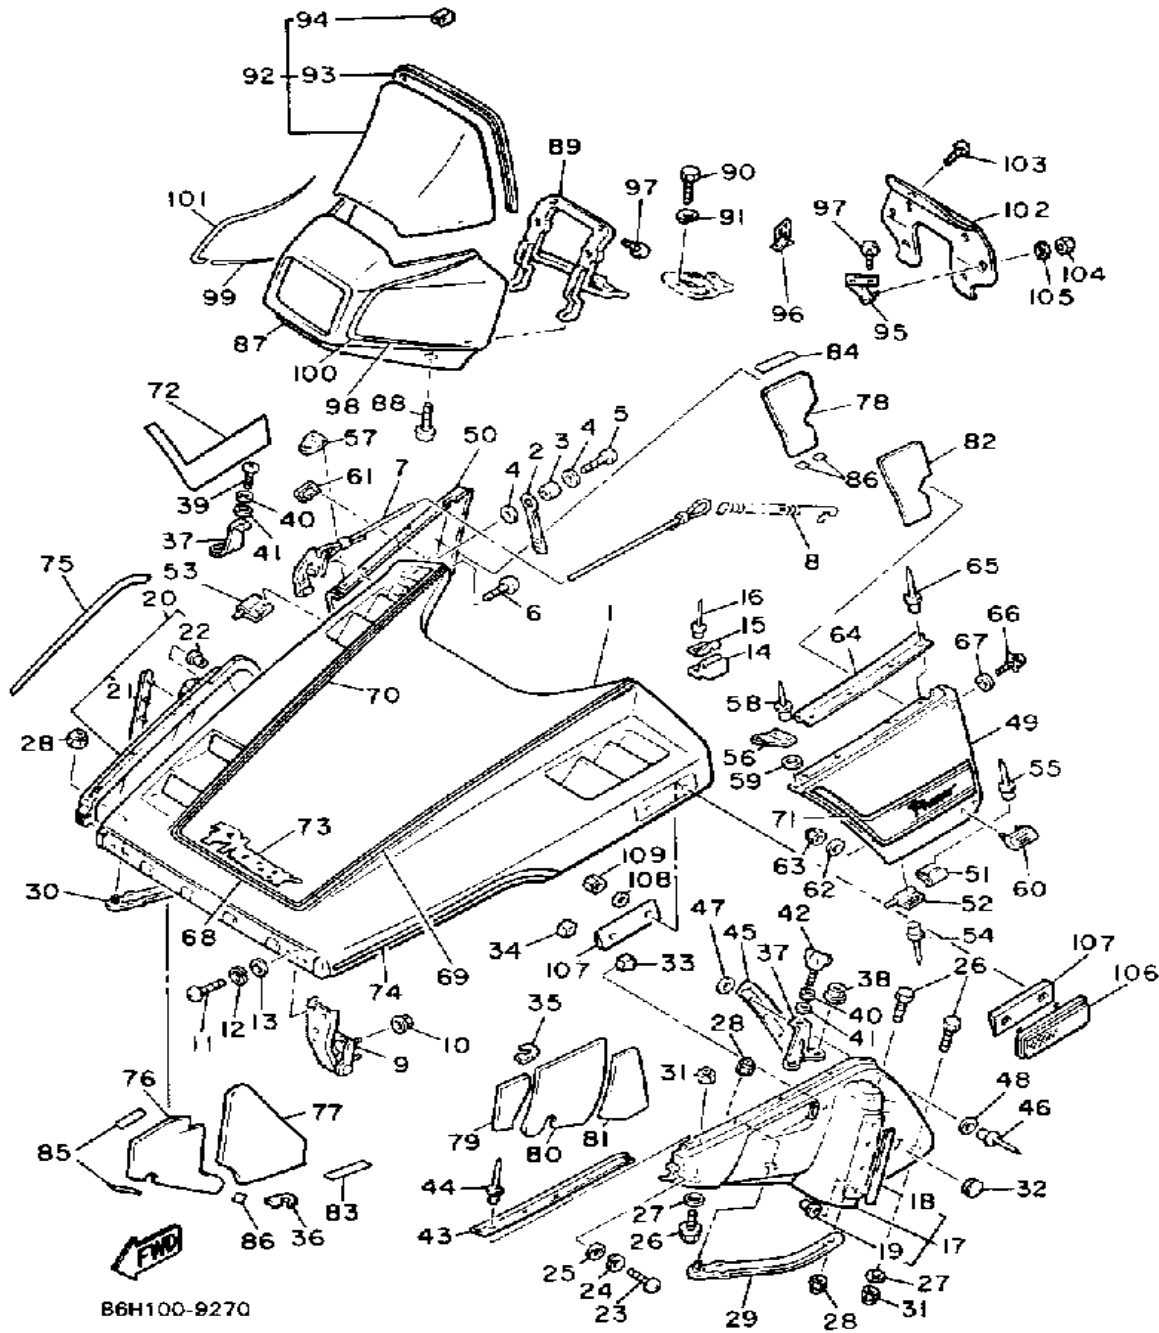

SHROUD - WINDSHIELD

Ref. No.	Part Number	Description	Qty	Remarks
1	86H-W7714-00-00	SHROUD ASSEMBLY	1	ENTICER DARK GRAY/YAMAHA BLACK
2	8V0-77171-00-00	BODY, LATCH 1	2	
3	90387-06241-00	COLLAR	2	
4	90201-06059-00	WASHER, PLATE	4	
5	98906-06025-00	SCREW, BIND	2	
6	98906-06012-00	SCREW, BIND	2	
7	80L-77118-01-00	STOPPER, SHROUD	1	
8	80L-77159-00-00	CLAMP, ROD	1	
9	87F-77140-00-00	HINGE ASSEMBLY	2	
10	95701-06500-00	NUT, FLANGE	4	
11	98586-05016-00	SCREW, PAN HEAD	4	
12	92906-05100-00	WASHER, SPRING	4	
13	92906-05200-00	WASHER, PLAIN	4	
14	8V0-77188-00-00	STOPPER	2	
15	8V0-77116-00-00	WASHER, SPECIAL	2	
16	90267-40029-00	RIVET, BLIND	4	
17	81H-21982-00-00	HOOD 1	1	
18	81H-77141-00-00	EMBLEM 1	1	
19	90183-04012-00	NUT, SPRING	3	
20	81H-21983-00-00	HOOD 2	1	
21	81H-77141-00-00	EMBLEM 1	1	
22	90183-04012-00	NUT, SPRING	3	
23	98586-05016-00	SCREW, PAN HEAD	2	
24	92906-05100-00	WASHER, SPRING	2	
25	90201-05721-00	WASHER, PLATE	2	
26	90119-06118-00	BOLT, WITH WASHER	6	
27	90201-06059-00	WASHER, PLATE	6	

CONTINUED ON NEXT FRAME ►

Not For Resale
www.SmallEngineDiscount.com