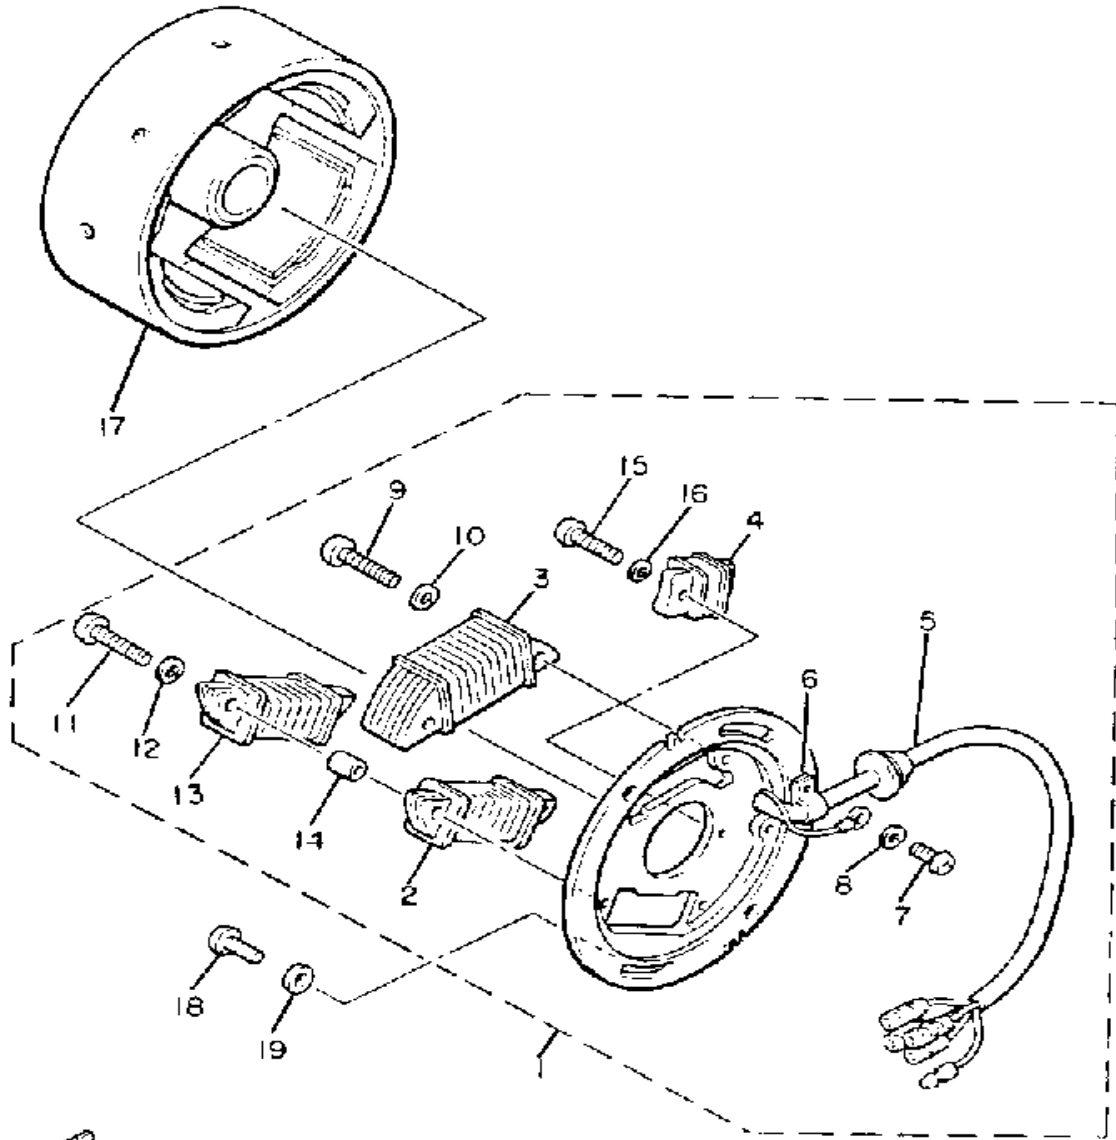

GENERATOR

Ref. No.	Part Number	Description	Qty	Remarks
1	88F-85510-00-00	STATOR ASSEMBLY	1	
2	86M-85511-00-00	. COIL, SOURCE	1	
3	8H8-85513-20-00	. COIL, LIGHTING 1	1	
4	82M-85580-20-00	. COIL, PULSER	1	
5	8W0-85515-20-00	. LEAD WIRE ASSEMBLY (8V0-85515-20)	1	
6	445-81328-20-00	. CLAMP	2	
7	98580-04008-00	. SCREW, PAN HEAD	1	
8	92901-04100-00	. WASHER, SPRING	1	
9	98501-05035-00	. SCREW, PAN HEAD	2	
10	92990-05100-00	. WASHER, SPRING	2	
11	98501-05040-00	. SCREW, PAN HEAD (98502-05040)	2	
12	92990-05100-00	. WASHER, SPRING	2	
13	82M-85514-20-00	. COIL, LIGHTING 2	1	
14	8T0-85519-20-00	. SPACER	2	
15	98506-04018-00	. SCREW, PAN HEAD	2	
16	92901-04100-00	. WASHER, SPRING	2	
17	8V0-85550-20-00	ROTOR ASSEMBLY	1	
18	8T0-85519-20-00	SPACER	2	
19	90201-06043-00	WASHER, PLATE	2	

8V0100-4320

Not For Resale
www.SmallEngineDiscount.com