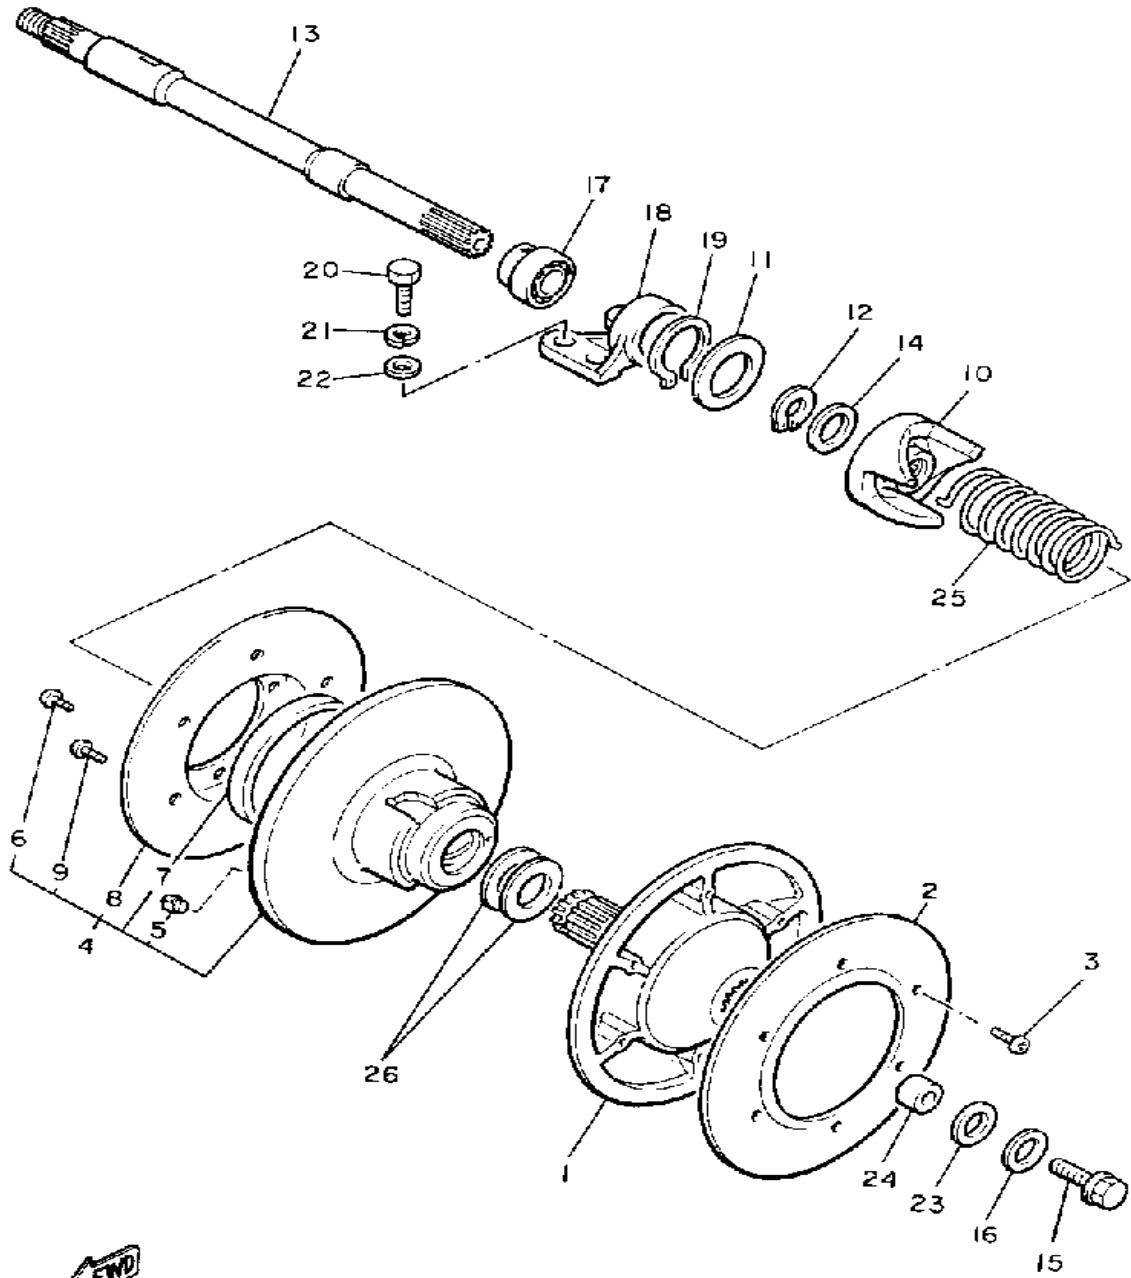

SECONDARY SHEAVE

Ref. No.	Part Number	Description	Qty	Remarks
1	80R-17660-01-00	SEC. FIXED SHEAVECOMP ...	1	
2	81H-17665-00-00	PLATE 1	1	
3	90150-05022-00	SCREW ROUND HEAD	6	
4	81H-17670-00-00	SECONDARY SLIDING SHEAVE	1	
5	8X6-17688-00-00	. SHOE, RAMP	3	
6	90154-06036-00	. SCREW, BINDING	3	
7	90380-90117-00	. BUSH, SOLID	1	
8	81H-17675-00-00	. PLATE 2	1	
9	90150-05022-00	. SCREW ROUND HEAD	6	
10	8V0-17684-00-00	. SEAT, SECONDARY SPRING	1	
11	90201-34684-00	WASHER, PLATE	1	
12	93440-34170-00	CIRCLIP	1	
13	82M-17681-00-00	SHAFT, SECONDARY	1	
14	90201-252F1-00	WASHER, PLATE (T0.5)	1	UR
	90201-25526-00	WASHER, PLATE (T2.0)	1	UR
	90201-25527-00	WASHER, PLATE (T1.0)	1	UR
15	90105-14175-00	BOLT, WASHER BASED	1	
16	90201-140A6-00	WASHER, PLATE	1	
17	888-17678-00-00	BEARING	1	
18	8V0-47631-00-00	HOUSING, BEARING	1	
19	99009-52500-00	CIRCLIP	1	
20	97322-08022-00	BOLT, HEXAGON	4	
21	92990-08100-00	WASHER	4	
22	92990-08600-00	WASHER, PLATE	4	
23	90201-222F0-00	WASHER, PLATE (T0.5)	1	UR
	90201-225A4-00	WASHER, PLATE (T1.0)	1	UR
24	90387-147A8-00	COLLAR	1	
25	90508-50654-00	SPRING, TORSION	1	
26	90201-345G2-00	WASHER, PLATE	2	

80K100-5122

Not For Resale

www.SmallEngineDiscount.com