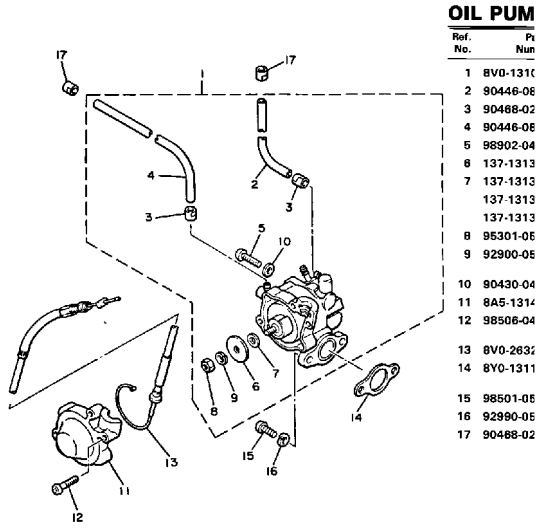

A-5

Property of www.SmallEngineDiscount.com - Not for Resale

CRANKSHAFT-PISTON

Ref. No.	Part Number	Description	Qty	Remarks
1	8V0-11631-00-96	PISTON (STD)	2	U.R.
	8V0-11635-00-00	PISTON (0.25MM O/S)	2	ALT. PART
	8V0-11636-00-00	PISTON (0.50MM O/S)	2	ALT. PART
2	8V0-11601-00-00	PISTON RING SET (STD)	2	U.R. (STD)
	8V0-11601-10-00	PISTON RING SET (0.25MM O/S)	2	ALT. PART
	8V0-11601-20-00	PISTON RING SET (0.50MM O/S)	2	ALT. PART
3	818-11633-00-00	PIN, PISTON	2	
4	93450-19052-00	CIRCLIP	4	
5	93310-218A6-00	BEARING	2	
6	8V0-11400-02-00	CRANKSHAFT ASSEMBLY	1	
7	8V0-11412-00-00	. CRANK 1	1	
8	8V0-11422-00-00	. CRANK 2	1	
9	8V0-11432-00-00	. CRANK 3	1	
10	8V0-11442-00-00	. CRANK 4	1	
11	857-11681-00-00	. PIN, CRANK 1	2	
12	90209-24073-00	. WASHER	4	
13	8V0-11651-00-00	. ROD, CONNECTING	2	
14	93310-424L8-00	. BEARING	2	
15	8V0-11515-01-00	. SEAL, LABYRINTH 1	1	
16	91609-30010-00	. PIN, SPRING	1	
17	93306-30626-00	. BEARING	2	
18	93306-20633-00	. BEARING	3	
19	90201-327F7-00	. WASHER, PLATE	1	
20	90280-05014-00	. KEY, WOODRUFF	1	
21	93450-78091-00	. CIRCLIP	1	
22	93103-32136-00	. OIL SEAL, SW-TYPE	1	
23	8K2-13178-00-00	. GEAR, PUMP DRIVE	1	

Property of www.SmallEngineDiscount.com - Not for Resale

OIL PUMP

Ref. No.	Part Number	Description	Qty	Remarks
1	8V0-13101-01-00	OIL PUMP ASSEMBLY	1	
2	90446-08210-00	. HOSE	1	
3	90468-02025-00	. CLIP	2	
4	91A30-03020-00	. TUBE, FLEXIBLE VINYL	1	
5	98902-04020-00	. SCREW, BIND	1	
6	137-13138-01-00	. PLATE, ADJUSTING	1	
7	137-13137-00-03	. SHIM (0.3T)	1	U.R.
	137-13137-00-05	. SHIM (0.5T)	1	U.R.
	137-13137-00-10	. SHIM (1.0T)	1	U.R.
8	95380-05600-00	. NUT	1	
9	92900-05100-00	. UNAVAILABLE IN PRICE BOOK (92901-05100)	1	
10	90430-04004-00	. GASKET	1	
11	8A5-13146-01-00	COVER, ADJUST PULLEY	1	
12	98506-04018-00	SCREW, PAN HEAD	3	
13	8V0-26320-01-00	PUMP CABLE ASSEMBLY	1	
14	3MT-13116-00-00	GASKET, PUMP CASE (8Y0-13116-00)	1	
15	98580-05016-00	SCREW, PAN HEAD	2	
16	92990-05100-00	WASHER, SPRING	2	
17	90468-02025-00	CLIP	2	