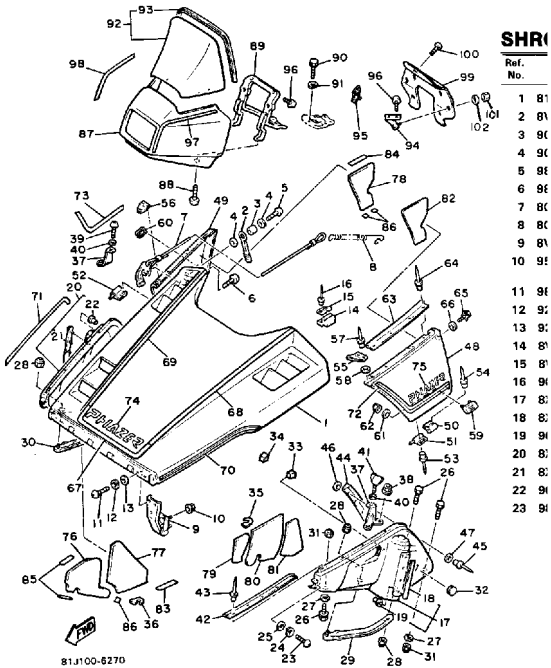

SHROUD-WINDSHIELD

Ref. No.	Part Number	Description	Qty	Remarks
58	90201-04325-00	WASHER, PLATE	4	
59	8V0-77551-00-00	PROTECTOR 1	1	
60	8V0-77552-00-00	PROTECTOR 2	1	
61	90201-05029-00	WASHER, PLATE	4	
62	95701-05300-00	NUT, NYLON	4	
63	8V0-77516-01-00	BUSH, RUBBER 2	2	
64	90269-05039-00	RIVET	8	
65	8V0-77175-00-00	HOLDER, LATCH	2	
66	4U5-2176E-00-00	PLATE	2	
67	81J-77281-00-00	STRIPE 1	1	
68	81J-77282-00-00	STRIPE 2	1	
69	81J-77283-00-00	STRIPE 3	1	
70	81J-77163-00-00	ORNAMENT 1	1	
71	81J-77164-00-00	ORNAMENT 2	1	
72	81J-77285-00-00	STRIPE 5	1	
73	81J-77286-00-00	STRIPE 6	1	
74	81J-77142-00-00	EMBLEM 2	1	
75	81J-77143-00-00	EMBLEM 3	2	
76	8V0-77263-00-00	LINING, SHROUD 3	1	
77	80L-77261-00-00	LINING, SHROUD 1	1	
78	8V0-77266-00-00	LINING, SHROUD 6	1	
79	8V0-77272-00-00	DAMPER, NOISE 2	1	
80	8V0-77273-00-00	DAMPER, NOISE 3	1	
81	8V0-77274-00-00	DAMPER, NOISE 4	1	
82	8V0-77275-00-00	DAMPER, NOISE 5	1	
83	8V0-7717E-00-00	TAPE 1	2	
84	8V0-7717F-00-00	TAPE 2	1	
85	8V0-7717G-00-00	TAPE 3	2	
86	82M-7717G-00-00	TAPE 3	5	

CONTINUED ON NEXT FRAME ➤

Property of www.SmallEngineDiscount.com - Not for Resale