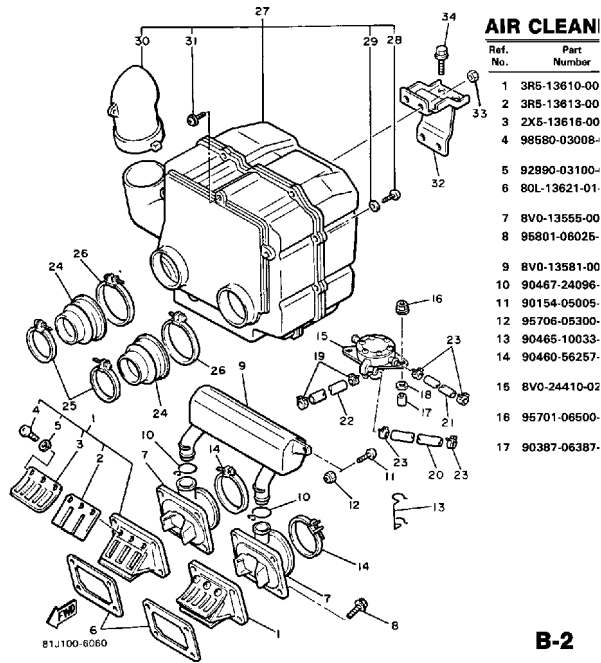

AIR CLEANER

Ref. No.	Part Number	Description	Qty	Remarks
1	3R5-13610-00-00	REED VALVE ASSEMBLY	2	
2	3R5-13613-00-00	. REED, VALVE	2	
3	2X5-13616-00-00	. STOPPER, REED VALVE	2	
4	98580-03008-00	. SCREW, PAN HEAD	6	
5	92990-03100-00	. WASHER, SPRING (92901-03100)	6	
6	80L-13621-01-00	GASKET, VALVE SEAT	2	
7	8V0-13555-00-00	MANIFOLD, INTAKE	2	
8	95811-06025-00	BOLT, FLANGE	8	
9	8V0-13581-00-00	CHAMBER, AIR	1	
10	90467-24096-00	CLIP	2	
11	90154-05005-00	SCREW, BINDING	1	
12	95706-05300-00	NUT, nylon	1	
13	90465-10033-00	CLAMP	1	
14	86M-13575-00-00	BAND	2	
15	8V0-24410-02-00	FUEL PUMP ASSEMBLY (8V0-24410-01)	1	
16	95701-06500-00	NUT, FLANGE	2	
17	90387-06387-00	COLLAR	2	
18	90201-06778-00	WASHER, PLATE	2	
19	90467-09006-00	CLIP	2	
20	90446-09059-00	HOSE	1	
21	91A20-05036-00	TUBE, FLEXIBLE	1	
22	90445-10140-00	HOSE	1	
23	90467-09026-00	CLIP	4	
24	8V0-14453-00-00	JOINT, AIR CLEANER 1	2	
25	90460-68230-00	CLAMP, HOSE	2	
26	90460-81224-00	CLAMP, HOSE	2	
27	8V0-14440-01-00	SILENCER ASSEMBLY, INTAKE	1	

CONTINUED ON NEXT FRAME ►

Property of www.SmallEngineDiscount.com - Not for Resale