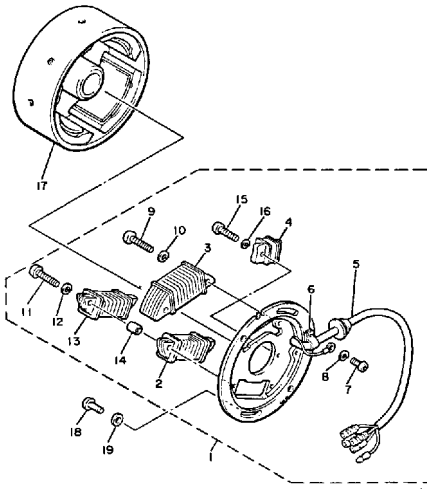

GENERATOR

Ref. No.	Part Number	Description	Qty	Remarks
1	88F-85510-00-00	STATOR ASSEMBLY	1	
2	86M-85511-00-00	. COIL, SOURCE	1	
3	8H8-85513-20-00	. COIL, LIGHTING 1	1	
4	82M-85580-20-00	. COIL, PULSER	1	
5	8W0-85515-20-00	. LEAD WIRE ASSEMBLY (8V0-85515-20)	1	
6	445-81328-20-00	. CLAMP	2	
7	98580-04008-00	. SCREW, PAN HEAD	1	
8	92901-04600-00	. WASHER, PLATE	1	
9	98501-05035-00	. SCREW, PAN HEAD	2	
10	92990-05100-00	. WASHER, SPRING	2	
11	98501-05040-00	. SCREW, PAN HEAD (98502-05040)	2	
12	92990-05100-00	. WASHER, SPRING	2	
13	82M-85514-20-00	. COIL, LIGHTING 2	1	
14	8T0-85519-20-00	. SPACER	2	
15	98506-04018-00	. SCREW, PAN HEAD	2	
16	92901-04600-00	. WASHER, PLATE	2	
17	8V0-85550-20-00	ROTOR ASSEMBLY	1	
18	98980-06016-00	SCREW, BINDING	2	
19	90201-06043-00	WASHER, PLATE	2	

GENERATOR

Ref. No.	Part Number
1	8V0-85510-2
2	82M-85511-2
3	8H8-85513-2
4	82M-85580-2
5	8V0-85515-2
6	445-81328-2
7	98580-04008
8	92901-04600
9	98501-05035
10	92990-05100
11	98501-05040
12	92990-05100
13	8V0-85514-2
14	8T0-85519-2
15	98506-04018
16	92901-04600
17	8V0-85550-2
18	98980-06016
19	90201-06043

8V0100-4320

B-10

Property of www.SmallEngineDiscount.com - Not for Resale