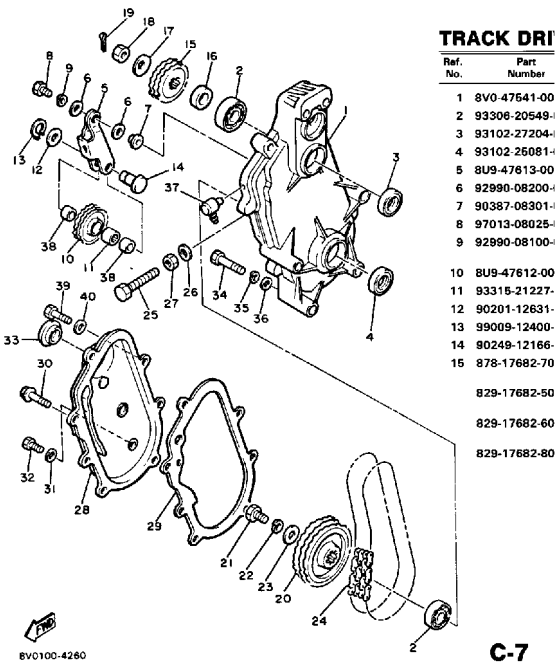

TRACK DRIVE 2

Ref. No.	Part Number	Description	Qty	Remarks
1	99999-02119-00	HOUSING, CHAIN	1	
2	93306-20570-00	BEARING	2	
3	93102-27204-00	OIL SEAL	1	
4	93102-25081-00	OIL SEAL	1	
5	8U9-47613-02-00	HOLDER	1	
6	92990-08200-00	WASHER, PLAIN	2	
7	90387-08301-00	COLLAR	1	
8	97013-08025-00	BOLT	1	
9	92990-08100-00	WASHER	1	
10	8U9-47612-00-00	WHEEL	1	
11	93315-21227-00	BEARING	1	
12	90201-12631-00	WASHER, PLATE	1	
13	99009-12400-00	CIRCLIP	1	
14	90249-12216-00	PIN	1	
15	829-17682-00-00	SPRKT, CHAIN DR 20T (20T) ..	1	AP
	829-17682-50-00	SPRKT, CHAIN DR 15T (878-17682-50) (15T)	1	AP
	829-17682-60-00	SPRKT, CHAIN DR 16T (16T) ..	1	AP
	829-17682-70-00	SPRKT, CHAIN DR 17T (17T) ..	1	U.R. STD
	829-17682-80-00	SPRKT, CHAIN DR 18T (18T) ..	1	AP
	829-17682-90-00	SPRKT, CHAIN DR 19T (878-17682-90) (19T)	1	AP
	8U9-17693-10-00	SPROCKET, CHAIN DR (878-17693-10) (21T)	1	AP
	8U9-17693-20-00	SPROCKET, CHAIN DR (878-17693-20) (22T)	1	AP
16	90387-25798-00	COLLAR	1	
17	90208-20008-00	WASHER, CONICAL SPRING ..	1	
18	90170-20211-00	NUT	1	
19	91401-30030-00	PIN, COTTER	1	

CONTINUED ON NEXT FRAME ►

Property of www.SmallEngineDiscount.com - Not for Resale