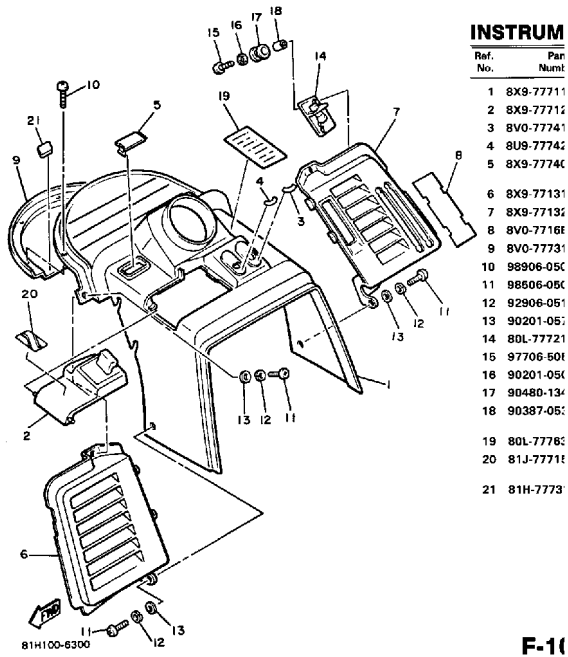

INSTRUMENT PANEL

Ref. No.	Part Number	Description	Qty	Remarks
1	8X9-77711-01-00	PANEL, INSTRUMENT	1	
2	8X9-77712-01-00	PANEL, INSTRUMENT	1	
3	8V0-77741-20-00	INDICATOR 1	1	
4	8U9-77742-00-00	INDICATOR 2	1	
5	8X9-77740-00-00	GROMMET, INSTRUMENT PANEL	1	
6	8X9-77131-00-00	LOUVER 1	1	
7	8X9-77132-00-00	LOUVER 2	1	
8	8V0-7716E-00-00	REFLECTOR 1	2	
9	8V0-77731-00-00	SHIELD 1	1	
10	98906-05012-00	SCREW, BIND	4	
11	98586-05016-00	SCREW, PAN HEAD	4	
12	92906-05100-00	WASHER, SPRING	4	
13	90201-05721-00	WASHER, PLATE	4	
14	80L-77721-00-00	BRACKET 1	1	
15	97706-50520-00	SCREW, TAPPING	2	
16	90201-05033-00	WASHER, PLATE	2	
17	90480-13428-00	GROMMET	2	
18	90387-053H3-00	COLLAR	2	
19	80L-77763-00-00	LABEL, WARNING 3	1	
20	81J-77715-00-00	ORMNT, INSTR PNL 1	1	
21	81H-77731-00-00	SHIELD 1	1	

U.R.

Property of www.SmallEngineDiscount.com - Not for Resale