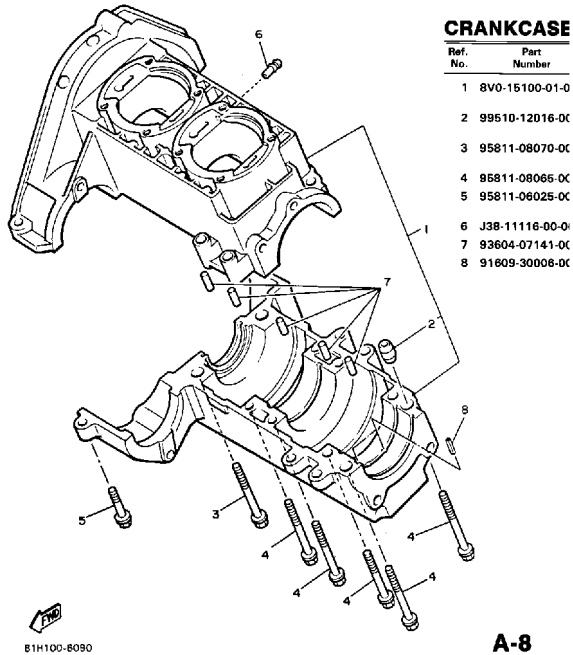

CRANKCASE

Ref. No.	Part Number	Description	Qty	Remarks
1	8V0-15100-01-00	CRANKCASE ASSEMBLY	1	
2	99510-12016-00	. PIN, DOWEL	2	
3	95811-08070-00	BOLT, FLANGE	1	
4	95811-08065-00	BOLT, FLANGE	9	
5	95811-06025-00	BOLT, FLANGE	1	
6	J38-11116-00-00	JOINT, BREATHER	1	
7	93604-07141-00	PIN, DOWEL	5	
8	91609-30006-00	PIN, SPRING	2	

Property of www.SmallEngineDiscount.com - Not for Resale