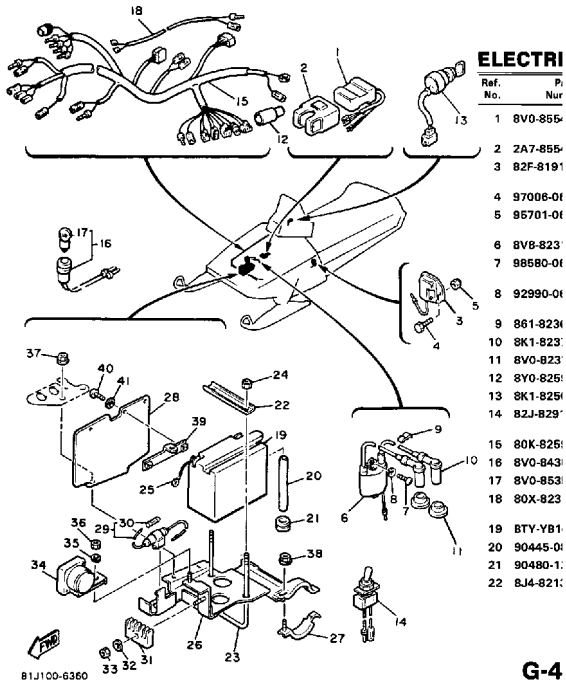

ELECTRICAL 1

Ref. No.	Part Number	Description	Qty	Remarks
1	8V0-85540-21-00	C.D.I. UNIT ASSEMBLY	1	
2	2A7-85546-00-00	BAND	1	
3	82F-81910-A0-00	VOLTAGE REGULATOR ASSEMBLY	1	
4	97026-06014-00	BOLT	2	
5	95701-06300-00	NUT, NYLON	2	
6	8V8-82310-10-00	IGNITION COIL ASSEMBLY	1	U.R.
7	98580-06020-00	SCREW	2	
8	92995-06100-00	WASHER, SPRING	2	
9	861-82361-00-00	CLAMP, CORD	1	
10	8K1-82370-20-00	PLUG CAP ASSEMBLY (WITH RESISTOR)	2	
11	8V0-82372-00-00	SEAL, PLUG CAP	2	
12	8Y0-82599-00-00	COVER, CONNECTER	1	
13	8K1-82508-20-00	MAIN SWITCH ASSEMBLY	1	
14	82J-82917-00-00	SWITCH	1	
15	80K-82590-20-00	WIRE HARNESS ASSEMBLY	1	
16	8V0-84301-00-00	PILOT LIGHT ASSEMBLY 1	1	
17	8V0-85353-00-00	. BULB (12V5W)	1	
18	80X-82318-00-00	WIRE, SUB-LEAD	2	
19	BTY-YB146-A2-00	UNAVAILABLE IN PRICE BOOK	1	U.R.
20	90445-08684-00	HOSE	1	
21	90480-12013-00	GROMMET	1	
22	8J4-82136-00-00	PLATE, BATTERY FITTING	1	
23	8J4-82133-00-00	SCREW, FITTING	1	
24	95701-06300-00	NUT, NYLON	2	
25	8V0-82115-00-00	WIRE, PLUS LEAD	1	
26	8V0-2199G-00-00	BRACKET, BATTERY	1	
27	8V0-82136-00-00	PLATE, BATTERY FITTING	1	

CONTINUED ON NEXT FRAME ►

Property of www.SmallEngineDiscount.com - Not for Resale