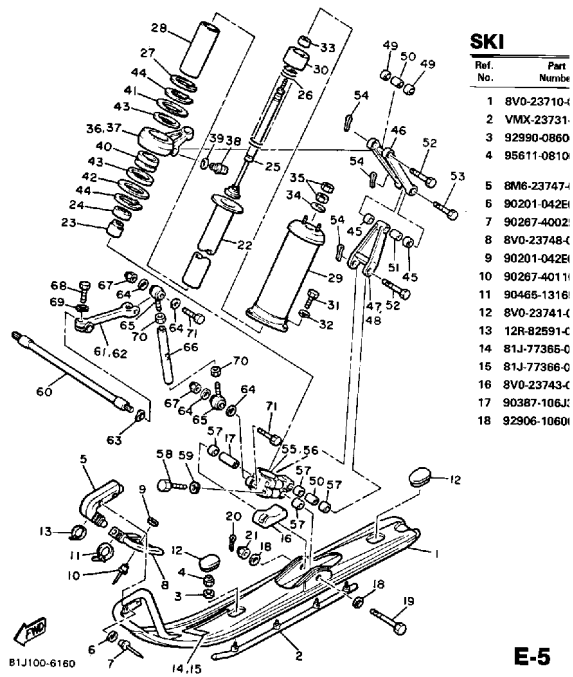

SKI

E-5

Ref. No.	Part Number	Description	Qty	Remarks
1	8V0-23710-02-00	SKI 1	2	
2	VMX-23731-01-XX	RUNNER 1 (8M6-23731-01-00)	2	
3	92990-08600-00	WASHER, PLATE	8	
4	95611-08100-00	NUT, U	8	
5	8M6-23747-00-00	PROTECTOR, SKI	2	
6	90201-042E0-00	WASHER, PLATE	8	
7	90267-40029-00	RIVET, BLIND	8	
8	8V0-23748-00-00	PROTECTOR, SKI 2	2	
9	90201-042E0-00	WASHER, PLATE	2	
10	90267-40110-00	RIVET, BLIND	2	
11	90465-13169-00	CALMP	2	
12	8V0-23741-00-00	CAP 1	4	
13	12R-82591-00-00	BAND	2	
14	81J-77365-00-00	EMBLEM 0	1	
15	81J-77366-00-00	EMBLEM 1	1	
16	8V0-23743-01-00	STOPPER 1	2	
17	90387-106J3-00	COLLAR	2	
19	90102-10050-00	BOLT, WITH HOLE	2	
20	91490-20020-00	PIN, COTTER	2	
21	95706-10300-00	NUT, NYLON	2	
22	8V0-22471-00-00	CYLINDER, SHOCK ABSORBER	2	
23	8V0-23768-00-00	SEAT, SPRING 1	2	
24	93399-99908-00	BEARING, SPECIAL	2	
25	80L-2376A-00-00	ABSORBER ASSEMBLY (8V0-2376A-00)	2	
26	90501-60718-00	SPRING, COMPRESSION	2	
27	8V0-22494-00-00	STOP, REBOUND	2	
28	8V0-2376R-00-00	PROTECTOR	2	

CONTINUED ON NEXT FRAME ►

Property of www.SmallEngineDiscount.com - Not for Resale