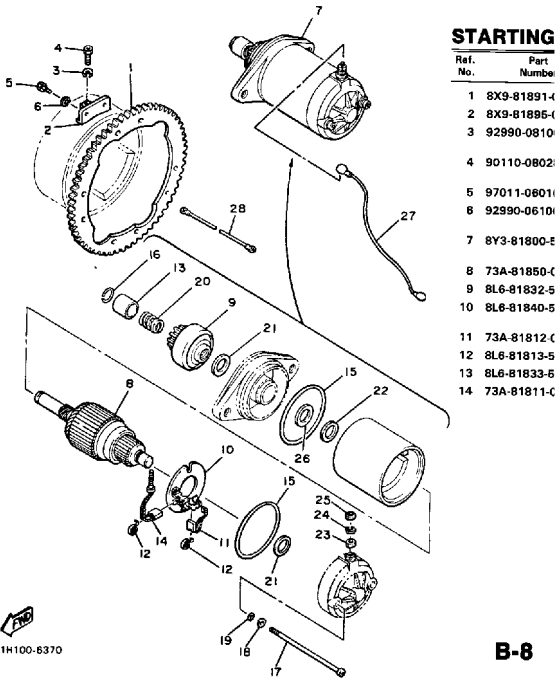

STARTING MOTOR

Ref. No.	Part Number	Description	Qty	Remarks
1	8X9-81891-00-00	GEAR, RING	1	
2	8X9-81895-00-00	STAY, RING GEAR	4	
3	92990-08100-00	WASHER	4	
4	90110-08028-00	BOLT, HEX SKT HEADSOCKET HEAD	4	
5	97011-06010-00	BOLT	8	
6	92995-06100-00	WASHER, SPRING	8	
7	84N-81800-50-00	STARTING MOTOR ASSEMBLY (8V3-81800-50-00)	1	
8	73A-81850-00-00	. ARMATURE ASSEMBLY	1	
9	8L6-81832-50-00	. CLUTCH, OVER RUN	1	
10	8L6-81840-50-00	. BRUSH HOLDER ASSEMBLY	1	
11	73A-81812-00-00	. BRUSH 2	1	
12	8L6-81813-50-00	. SPRING, BRUSH	2	
13	8L6-81833-50-00	. RING, STOP	1	
14	73A-81811-00-00	. BRUSH 1	1	
15	4H7-81844-00-00	. O-RING (4H7-81844-50-00)	2	
16	8L6-81834-50-00	. RING	1	
17	8L6-81826-50-00	. BOLT	2	
18	8L6-81824-50-00	. WASHER 2	2	
19	8L6-81847-50-00	. O-RING	2	
20	8L6-81836-50-00	. SPRNG, lever	1	
21	4H7-81843-50-00	. WASHER 1	2	
22	8L6-81835-50-00	. WASHER 2	1	
23	4H7-81872-00-00	. NUT, SPECIAL	1	
24	92995-06100-00	. WASHER, SPRING	1	
25	95380-06700-00	. NUT	1	
26	8Y3-81167-00-00	. OIL SEAL	1	
27	83M-82117-00-00	WIRE, LEAD (81E-82117-00)	1	

CONTINUED ON NEXT FRAME ►

Property of www.SmallEngineDiscount.com - Not for Resale