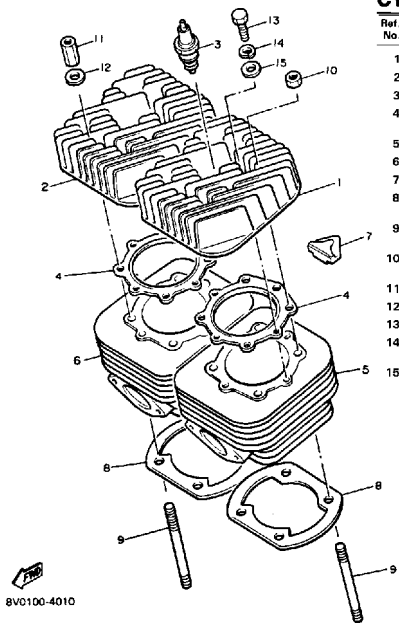

YAMAHA

GENUINE

PARTS CATALOGUE

SNOWMOBILE

Property of www.SmallEngineDiscount.com - Not for Resale

CYLINDER

Ref. No.	Part Number	Description	Qty	Remarks
1	8V0-11111-01-00	HEAD, CYLINDER 1	1	
2	8V0-11121-01-00	HEAD, CYLINDER 2	1	
3	NGK-BR9ES-00-00	PLUG, SPARK	2	
4	8V0-11181-02-00	GASKET, CYLINDER HEAD 1 (8V0-11181-02)	2	
5	8V0-11311-01-00	CYLINDER 1	1	
6	8V0-11321-01-00	CYLINDER 2	1	
7	8V0-11355-00-00	SEAL, CYLINDER 1	1	
8	88F-11351-00-00	GASKET, CYLINDER	2	
9	95612-08740-00	BOLT, STUD	8	
10	95701-08500-00	NUT, FLANGE	6	
11	90179-08269-00	NUT	2	
12	90201-08100-00	WASHER, PLATE	2	
13	97313-06040-00	BOLT, HEXAGON	8	
14	92995-06100-00	WASHER, SPRING	8	
15	92990-06600-00	WASHER, PLATE	8	

A-5

Property of www.SmallEngineDiscount.com - Not for Resale

CRANKSHAFT-PISTON

Ref. No.	Part Number	Description	Qty	Remarks
1	8V0-11631-00-96	PISTON (STD)	2	U.R.
	8V0-11635-00-00	PISTON (0.25MM O/S)	2	ALT. PART
	8V0-11636-00-00	PISTON (0.50MM O/S)	2	ALT. PART
2	8V0-11601-00-00	PISTON RING SET (STD)	2	U.R. (STD)
	8V0-11601-10-00	PISTON RING SET (0.25MM O/S)	2	ALT. PART
	8V0-11601-20-00	PISTON RING SET (0.50MM O/S)	2	ALT. PART
3	818-11633-00-00	PIN, PISTON	2	
4	93450-19052-00	CIRCLIP	4	
5	93310-218A6-00	BEARING	2	
6	8V0-11400-02-00	CRANKSHAFT ASSEMBLY	1	
7	8V0-11412-00-00	. CRANK 1	1	
8	8V0-11422-00-00	. CRANK 2	1	
9	8V0-11432-00-00	. CRANK 3	1	
10	8V0-11442-00-00	. CRANK 4	1	
11	857-11681-00-00	. PIN, CRANK 1	2	
12	90209-24073-00	. WASHER	4	
13	8V0-11651-00-00	. ROD, CONNECTING	2	
14	93310-424L8-00	. BEARING	2	
15	8V0-11515-01-00	. SEAL, LABYRINTH 1	1	
16	91609-30010-00	. PIN, SPRING	1	
17	93306-30626-00	. BEARING	2	
18	93306-20633-00	. BEARING	3	
19	90201-327F7-00	. WASHER, PLATE	1	
20	90280-05014-00	. KEY, WOODRUFF	1	
21	93450-78091-00	. CIRCLIP	1	
22	93103-32136-00	. OIL SEAL, SW-TYPE	1	
23	8K2-13178-00-00	. GEAR, PUMP DRIVE	1	