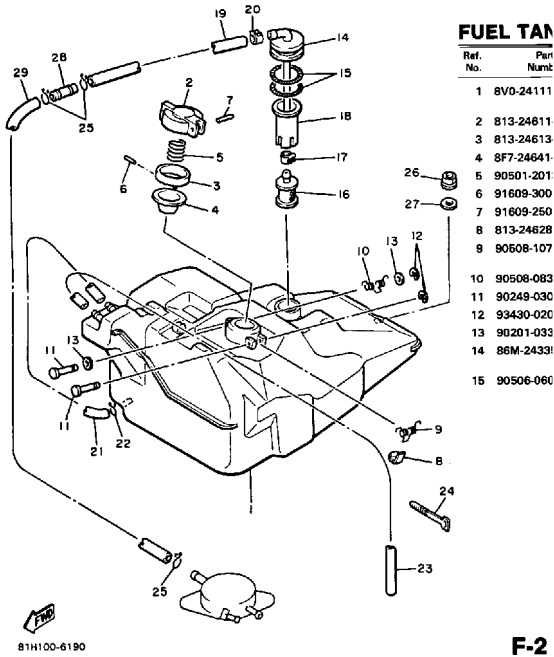

FUEL TANK

Ref. No.	Part Number	Description	Qty	Remarks
1	8V0-24111-03-00	TANK, FUEL	1	
2	813-24611-01-00	BODY, CAP	1	
3	813-24613-01-00	DISC, CAP	1	
4	8F7-24641-00-00	GASKET, CAP 1		
5	90501-20130-00	SPRING, COMPRESSION	1	
6	91609-30016-00	PIN, SPRING	1	
7	91609-25032-00	PIN, SPRING	1	
8	83M-24628-00-00	HOOK	1	
9	90508-10715-00	SPRING, TORSION	1	
10	90508-08353-00	SPRING, TORSION	1	
11	90249-03017-00	PIN	2	
12	93430-02001-00	CIRCLIP	2	
13	90201-03313-00	WASHER, PLATE	2	
14	86M-24335-00-00	PIPE, SUCTION 1	1	
15	90506-06065-00	SPRING, TENSION	2	
16	8H5-24560-00-00	FILTER ASSEMBLY	1	
17	90467-11028-00	CLIP	1	
18	8V0-24336-00-00	PIPE, SUCTION 2	1	
19	90446-11032-00	HOSE (815-24312-00)	1	
20	90467-11028-00	CLIP	1	
21	90446-09013-00	HOSE (90446-09079)	1	
22	90467-09005-00	CLIP, SCISSOR	1	
23	90446-09155-00	HOSE	1	
24	341-26397-01-00	BAND	7	
25	90467-11009-00	CLIP	3	
26	95712-08300-00	NUT, LOCK	1	
27	90201-08784-00	WASHER, PLATE	1	
28	878-24379-00-00	PIPE, JOINT 4	1	
29	90446-11290-00	HOSE	1	

Property of www.SmallEngineDiscount.com - Not for Resale