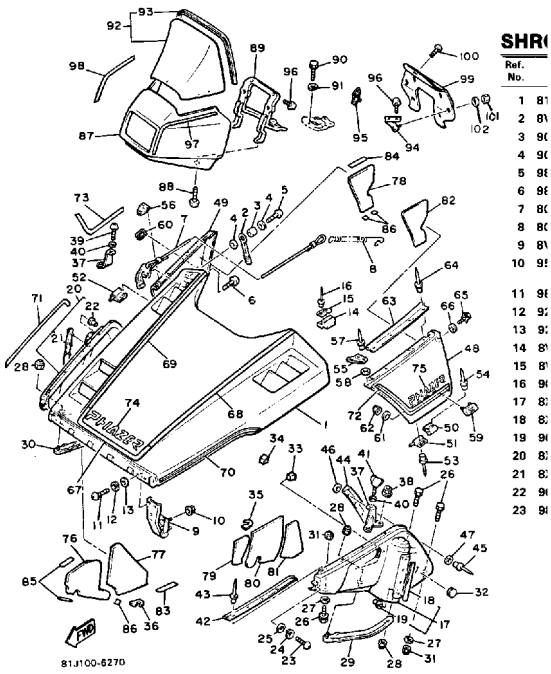

SEAT

Ref. No.	Part Numb
1	81J-24710-
2	83V-24711-
3	8X9-77377-
4	95702-083-
5	90201-087-
6	98906-060
7	90201-063.

80K100-5200

F-4

Property of www.SmallEngineDiscount.com - Not for Resale

D7

SHROUD-WINDSHIELD