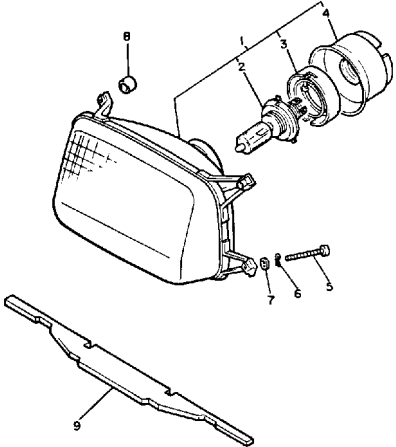

HEADLIGHT

Ref. No.	Part Number	Description	Qty	Remarks

1	86M-84310-00-00	HEADLIGHT UNIT ASSEMBLY	1	
2	5V2-84314-00-XX	. BULB, HL 12V60/55W (2F9-84314-00)	1	
3	8A7-84312-00-00	. HOLDER, SOCKET	1	
4	8A7-84397-01-00	. COVER, SOCKET	1	
5	8V0-84331-00-00	SCREW, RIM ADJUSTING	4	
6	8V0-84374-00-00	CLIP	4	
7	8V0-84327-00-00	WASHER, SPECIAL	4	
8	8V0-84366-00-00	DAMPER, HEADLIGHT 1	4	
9	8W6-84366-00-00	DAMPER, HEADLIGHT 1	1	

HEADLIGHT

Ref. No.	Part Number
1	8V0-84310-00-00
2	5V2-84314-00-XX
3	8A7-84312-00-00
4	8A7-84397-01-00
5	8V0-84331-00-00
6	8V0-84374-00-00
7	8V0-84327-00-00
8	8V0-84366-00-00
9	8W6-84366-00-00

81H100-6330

G-2

Property of www.SmallEngineDiscount.com - Not for Resale