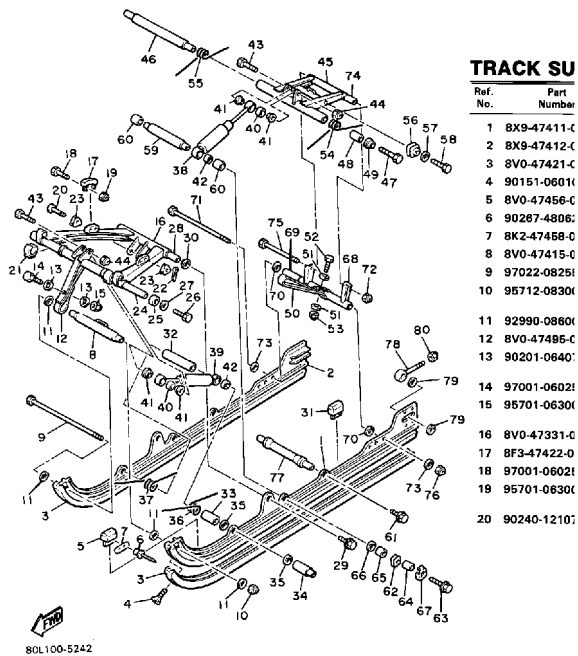

TRACK SUSPENSION 2

C-12

Ref. No.	Part Number	Description	Qty	Remarks
27	90201-10669-00	WASHER, PLATE	2	
28	8K2-47485-00-00	SHAFT 3	1	
29	95811-10030-00	BOLT, FLANGE	2	
30	90387-105G6-00	COLLAR	2	
31	8V0-47456-00-00	DAMPER 1	2	
32	90387-160M7-00	COLLAR	1	
33	8V0-47319-00-00	COLLAR	2	
34	90387-166M8-00	COLLAR	2	
35	90201-161E5-00	WASHER, PLATE	4	
36	90508-75651-00	SPRING, TORSION	1	
37	90508-75652-00	SPRING, TORSION	1	
38	80L-47480-00-00	SHOCK ABSORBER	1	
39	80L-47481-00-00	SHOCK ABSORBER 2	1	
40	90387-084J8-00	COLLAR	2	
41	90387-123G4-00	COLLAR	4	
42	8V0-47371-00-00	BUSH, PIVOT	2	
43	97313-08045-00	BOLT	2	
44	95712-08300-00	NUT, LOCK	2	
45	8V0-47332-00-00	ARM, PIVOT 2	1	
46	8K2-47475-00-00	SHAFT 2	1	
47	90109-10771-00	BOLT	2	
48	8V0-47365-00-00	COLLAR 1	2	
49	8V0-47384-00-00	WASHER	2	
50	8V0-47496-00-00	STOPPER 2	1	
51	90201-06407-00	WASHER, PLATE (90201-06747-00)	2	
52	97011-06025-00	BOLT (97001-06025)	1	
53	95701-06300-00	NUT, NYLON	1	
54	90508-10579-00	SPRING, TORSION (L.H)	1	U.R. STD

CONTINUED ON NEXT FRAME ►

Property of www.SmallEngineDiscount.com - Not for Resale