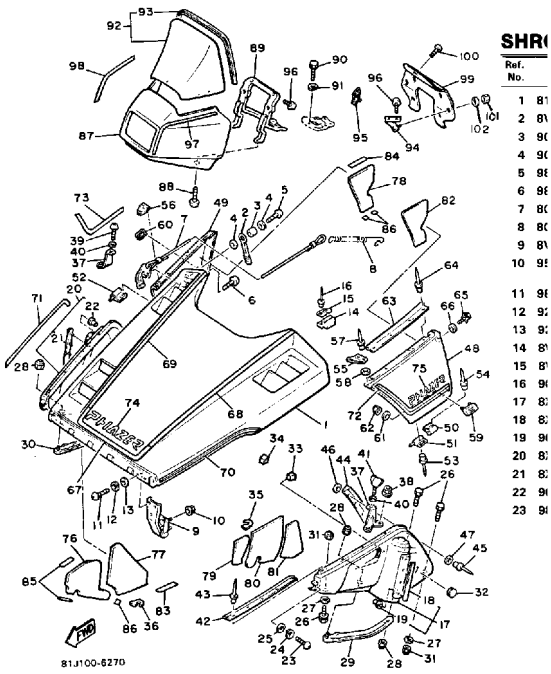

SHROUD-WINDSHIELD

Ref. No.	Part Number	Description	Qty	Remarks
87	80L-77231-01-00	FAIRING	1	
88	98906-06010-00	SCREW, BIND	2	
89	8V0-77241-00-00	STAY, FAIRING	1	
90	97011-06025-00	BOLT (97001-06025)	3	
91	92995-06100-00	WASHER, SPRING	3	
92	87F-77210-00-00	WINDSHIELD COMP.	1	
93	87S-77213-00-00	. TRIM, UPPER	1	
94	8X9-77218-00-00	WASHER 1	1	
95	8X9-77219-00-00	WASHER 2	1	
96	90154-05023-00	SCREW, BINDING	6	
97	81J-77289-00-00	STRIPE 9	1	
98	81J-77291-00-00	STRIPE 0	1	
99	8X9-77251-00-00	COVER, HEADLIGHT	1	
100	90154-05005-00	SCREW, BINDING	1	
101	90176-05059-00	NUT, CROWN	2	
102	90201-054K4-00	WASHER, PLATE	2	

Property of www.SmallEngineDiscount.com - Not for Resale