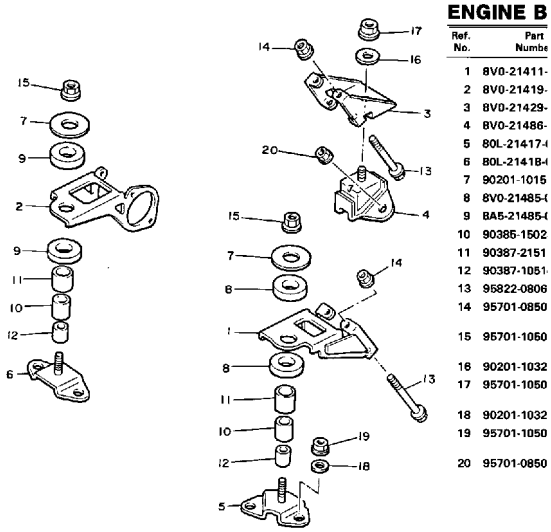

ENGINE BRACKET

Ref. No.	Part Number	Description	Qty	Remarks
1	8V0-21411-00-00	BRACKET, ENGINE 1	1	
2	8V0-21419-00-00	BRACKET, ENGINE 2	1	
3	8V0-21429-01-00	BRACKET, ENGINE 3	1	
4	8V0-21486-00-00	DAMPER 2	1	
5	80L-21417-00-00	BRACKET, FRT LWR 1	1	
6	80L-21418-00-00	BRACKET, FRT LWR 2	1	
7	90201-10151-00	WASHER, PLATE	2	
8	8V0-21485-00-00	DAMPER, RUBBER 1	2	
9	8A5-21485-00-00	DAMPER, RUBBER 1	2	
10	90385-15025-00	BUSH, SPEC"L RUBBER	2	
11	90387-21515-00	COLLAR	2	
12	90387-10514-00	COLLAR	2	
13	95811-08065-00	BOLT, FLANGE	4	
14	95701-08500-00	NUT, FLANGE	4	
15	95701-10500-00	NUT, FLANGE (95702-10500)	2	
16	90201-10321-00	WASHER, PLATE	1	
17	95701-10500-00	NUT, FLANGE (95702-10500)	1	
18	90201-10321-00	WASHER, PLATE	4	
19	95701-10500-00	NUT, FLANGE (95702-10500)	4	
20	95701-08500-00	NUT, FLANGE	2	

ENGINE B

Ref. No.	Part Number
1	8V0-21411-
2	8V0-21419-
3	8V0-21429-
4	8V0-21486-
5	80L-21417-
6	80L-21418-
7	90201-1015-
8	8V0-21485-
9	8A5-21485-
10	90385-1502
11	90387-2151
12	90387-1051
13	95822-0806
14	95701-0850
15	95701-1060
16	90201-1032
17	95701-1050
18	90201-1032
19	95701-1050
20	95701-0850

80K100-5130

E-3

Property of www.SmallEngineDiscount.com - Not for Resale