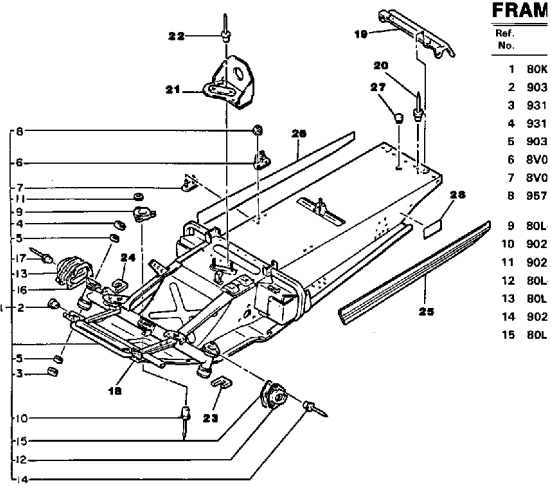

FRAME

Ref. No.	Part Number	Description	Qty	Remarks
28	8K2-77742-00-00	INDICATOR 2	1	

81J100-8150

E

Property of www.SmallEngineDiscount.com - Not for Resale