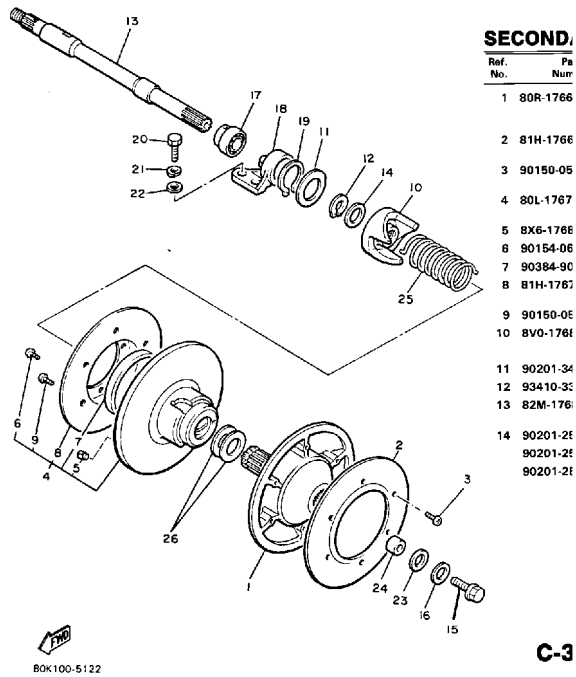

SECONDARY SHEAVE

Ref. No.	Part Number	Description	Qty	Remarks
1	80R-17660-01-00	SEC. FIXED SHEAVECOMP ...	1	SHEAVE COMP
2	81H-17665-00-00	PLATE 1	1	
3	90150-05022-00	SCREW ROUND HEAD	6	
4	81H-17670-00-00	SECONDARY SLIDING SHEAVE	1	
5	8X6-17688-00-00	. SHOE, RAMP	3	
6	90154-06036-00	. SCREW, BINDING	3	
7	90380-90117-00	. BUSH, SOLID	1	
8	81H-17675-00-00	. PLATE 2	1	
9	90150-05022-00	. SCREW ROUND HEAD	6	
10	8V0-17684-00-00	SEAT, SECONDARY SPRING .	1	
11	90201-34684-00	WASHER, PLATE	1	
12	93440-34170-00	CIRCLIP	1	
13	82M-17681-00-00	SHAFT, SECONDARY	1	
14	90201-252F1-00	WASHER, PLATE (T0.5)	1	U.R.
	90201-25526-00	WASHER, PLATE (T2.0)	1	U.R.
	90201-25527-00	WASHER, PLATE (T1.0)	1	U.R.
15	90105-14175-00	BOLT, WASHER BASED	1	
16	90201-140A6-00	WASHER, PLATE	1	
17	888-17678-00-00	BEARING	1	
18	8V0-47631-00-00	HOUSING, BEARING	1	
19	99009-52500-00	CIRCLIP	1	
20	97322-08022-00	BOLT, HEXAGON	4	
21	92990-08100-00	WASHER	4	
22	92990-08600-00	WASHER, PLATE	4	
23	90201-222F0-00	WASHER, PLATE (T0.5)	1	U.R.
	90201-225A4-00	WASHER, PLATE (T1.0)	1	U.R.
24	90387-147A8-00	COLLAR	1	
25	90508-50654-00	SPRING, TORSION	1	
26	90201-345G2-00	WASHER, PLATE	2	

Property of www.SmallEngineDiscount.com - Not for Resale