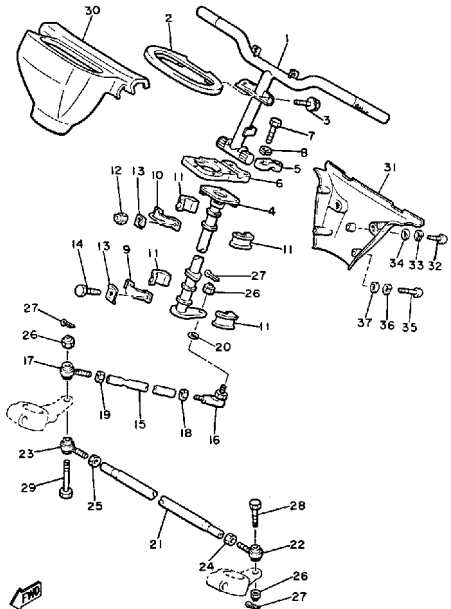

CONTINUED ON NEXT FRAME ►

Property of www.SmallEngineDiscount.com - Not for Resale

SKI

E-5

Ref. No.	Part Number	Description	Qty	Remarks
58	97026-08035-00	BOLT (TJ)	4	
59	92906-08100-00	WASHER, SPRING	4	
60	8V0-2386E-01-00	BAR, STABLZR FRONT	1	
61	8V0-2386L-01-00	ARM, STABILIZER 1	1	
62	8V0-2386M-01-00	ARM, STABILIZER 2	1	
63	90206-12052-00	WASHER, WAVE	2	
64	90201-08624-00	WASHER, PLATE	8	
65	J45-23841-00-00	JOINT UNIVERSAL 1 (8V0-23841-02)	4	
66	8V0-2386F-01-00	LINK, STABLZR FRONT	2	
67	95616-08100-00	NUT, U	4	
68	97016-06025-00	BOLT	2	
69	92906-06100-00	WASHER, SPRING	2	
70	95316-08700-00	NUT (2GV)	4	
71	97026-08035-00	BOLT (TJ)	4	

Property of www.SmallEngineDiscount.com - Not for Resale

STEERING

Ref. No.	Part Number
1	81J-23811-
2	8V0-23878
3	95801-060
4	8V0-23813
5	1E6-23441-
6	8V0-23814
7	97313-0805
8	92990-0810
9	8G5-23868
10	8G5-23872
11	8F3-23812-
12	95702-0830
13	90215-0826
14	97322-0801
15	8V0-23821-
16	86X-23841-
17	87S-23847-
18	95303-1070
19	90170-1018