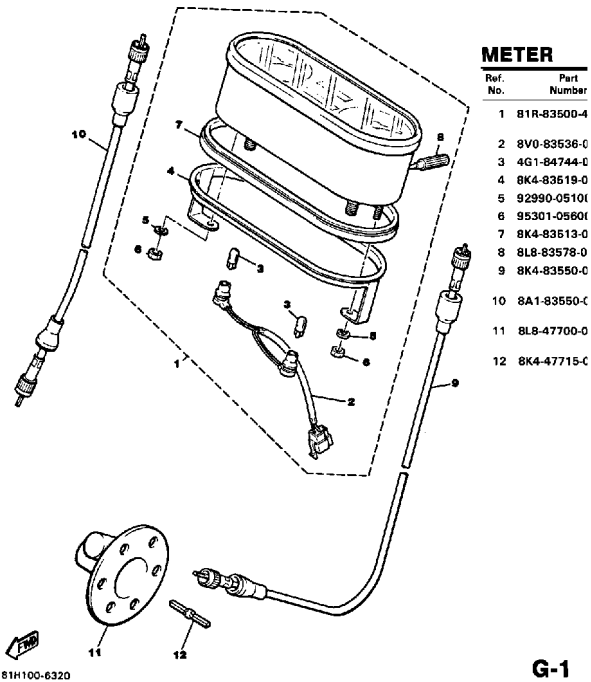

METER

Ref. No.	Part Number	Description	Qty	Remarks
1	81R-83500-40-00	SPEEDOMETER ASSEMBLY ..	1	MILE/H
2	8V0-83536-00-00	. SOCKET, METER	1	
3	4G1-84744-00-00	. BULB, MTR.12V3.4W	2	
4	8K4-83519-01-00	. BRACKET, METER	1	
5	92990-05100-00	. WASHER, SPRING	2	
6	95380-05600-00	. NUT	2	
7	8K4-83513-00-00	. DAMPER	1	
8	8L8-83578-00-00	. KNOB, TRIP METER	1	
9	8K4-83550-00-00	SPEEDOMETER CABLE ASSEMBLY	1	
10	8A1-83550-02-00	SPEEDOMETER CABLE ASSEMBLY	1	
11	8L8-47700-00-00	METER GEAR HOUSING COMP.	1	
12	8K4-47715-00-00	JOINT	1	

Property of www.SmallEngineDiscount.com - Not for Resale