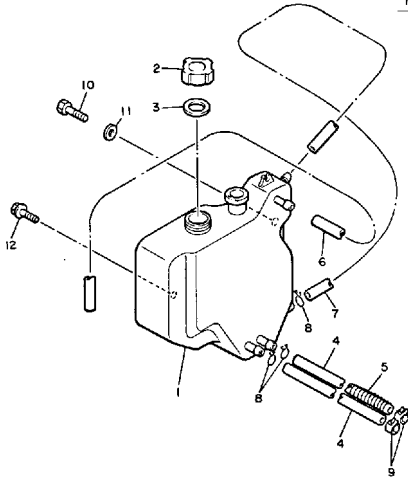

OIL TANK

Ref. No.	Part Number	Description	Qty	Remarks
1	8V0-21751-02-00	TANK, OIL	1	
2	863-21771-00-00	BODY, CAP	1	
3	90430-31003-00	GASKET	1	
4	90446-09088-00	HOSE	2	
5	8F3-24328-00-00	PROTECTOR, PIPE	1	
6	90446-09016-00	HOSE	1	
7	90446-09224-00	HOSE	1	
8	90467-09005-00	CLIP, SCISSOR	3	
9	90467-09026-00	CLIP	2	
10	97011-06010-00	BOLT	1	
11	92990-06600-00	WASHER, PLATE	1	
12	90119-06056-00	BOLT, WITH WASHER	1	

OIL TANK

Ref. No.	Part Num
1	8V0-21751
2	863-21771
3	90430-310
4	90446-090
5	8F3-24328
6	90446-090
7	90446-092
8	90467-090
9	90467-090
10	97011-060
11	92990-066
12	90119-060

81H100-6140

F-1

Property of www.SmallEngineDiscount.com - Not for Resale