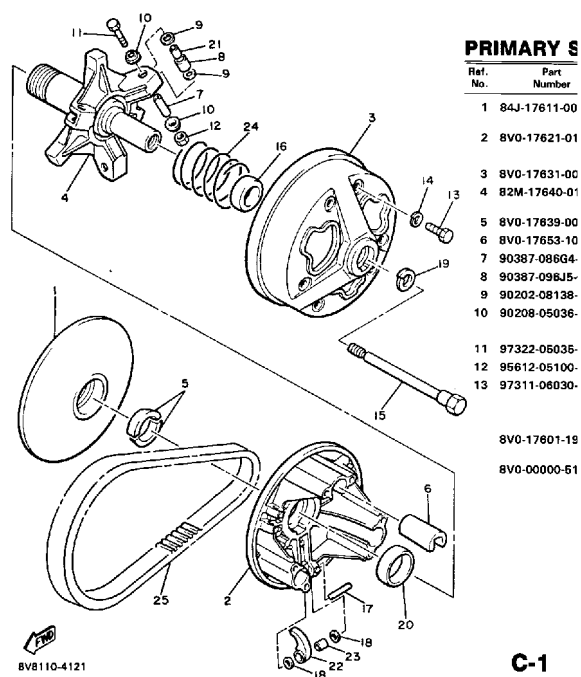

PRIMARY SHEAVE

Ref. No.	Part Number	Description	Qty	Remarks
1	84J-17611-00-00	SHEAVE, PRIMARY FIXED	1	
2	8V0-17621-01-00	SHEAVE, PRIMARY SLIDING	1	
3	8V0-17631-00-00	CAP	1	
4	82M-17640-01-00	SPIDER, COMPLETE	1	
5	8V0-17639-00-00	STOPPER	2	
6	88X-17653-00-00	SLIDER	3	
7	90387-086G4-00	COLLAR	3	
8	90387-096J5-00	COLLAR	3	
9	90202-08205-00	WASHER, PLATE	6	
10	90208-05036-00	WASHER, CONICAL SPR	6	
11	97313-05035-00	BOLT	3	
12	95612-05100-00	NUT, U	3	
13	97313-06030-00	BOLT, HEXAGON	6	
14	92995-06100-00	WASHER, SPRING	6	
15	8V0-17647-00-00	BOLT (L=156.5MM)	1	
16	90389-28032-00	BUSH	1	
17	93607-44190-00	PIN, DOWEL	3	
18	90201-077F5-00	WASHER, PLATE	6	
19	92901-16100-00	WASHER, SPRING	1	
20	90389-40029-00	BUSH	1	
21	90380-08132-00	BUSH, SOLID	3	
22	8V0-W176A-00-00	WEIGHT, WITH BUSH	3	
23	8V0-17677-02-00	BUSHING	3	
24	90501-45534-00	SPRING, COMPRESSION	1	U.R. STD
	90501-555A0-00	SPRING, WHITE/GREEN	1	U.R. HIGH ALT.
25	89X-00000-50-00	CLUTCH TUNE-UP KIT (K)	1	MARKED W/*
	8F2-17641-01-00	V-BELT	1	
	8V0-17601-19-00	CLUTCH MARKED	1	MARKED W/+
	UNA-VAILA-BL-EI	0 0		

Property of www.SmallEngineDiscount.com - Not for Resale