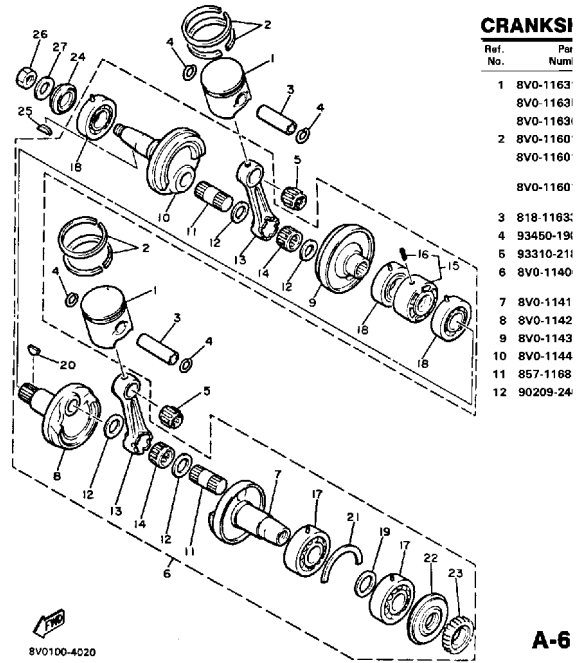

CRANKSHAFT-PISTON

Ref. No.	Part Number	Description	Qty	Remarks
24	93103-32155-00	OIL SEAL	1	
25	90280-05014-00	KEY, WOODRUFF	1	
26	90170-16182-00	NUT	1	
27	92901-16100-00	WASHER, SPRING	1	

Property of www.SmallEngineDiscount.com - Not for Resale