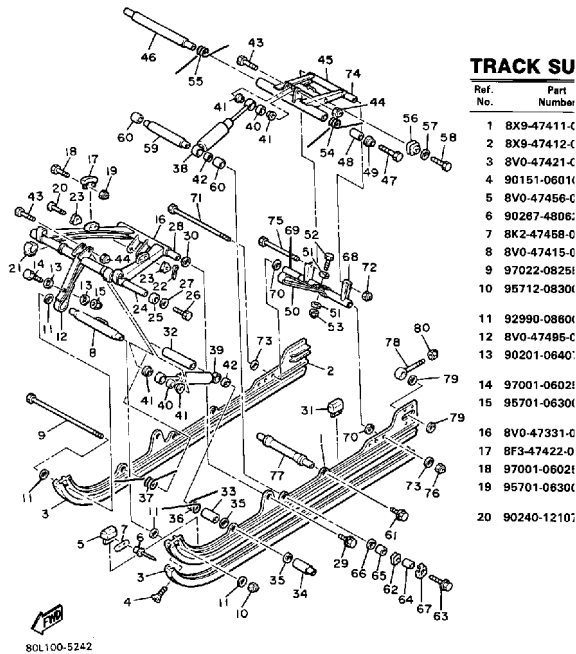

TRACK SUSPENSION 2

TRACK SU

Ref. No.	Part Number
1	8X9-47411-C
2	8X9-47412-C
3	8V0-47421-C
4	90151-0601C
5	8V0-47456-C
6	90267-4806
7	8K2-47458-C
8	8V0-47415-C
9	97022-0825C
10	95712-0830C
11	92990-0860C
12	8V0-47495-C
13	90201-0640C
14	97001-0602C
15	95701-0630C
16	8V0-47331-C
17	8F3-47422-0
18	97001-0602C
19	95701-0630C
20	90240-1210C

C-12

Ref. No.	Part Number	Description	Qty	Remarks
54	90508-99656-00	SPRING, TORSION	1	AP
55	90508-10580-00	SPRING, TORSION (R.H)	1	U.R. STD
	90508-99657-00	SPRING, TORSION (K178)	1	AP
56	86S-47446-01-00	HOOK 1	2	
57	90201-06057-00	WASHER, PLATE	2	
58	97313-06016-00	BOLT, HEXAGON	2	
59	8V0-47486-00-00	SHAFT 4	1	
60	8V0-47338-00-00	COLLAR	2	
61	95821-08025-00	BOLT, FLANGE	2	
62	890-47447-00-00	HOOK 2	2	
63	95811-08055-00	BOLT, FLANGE	2	
64	90387-08262-00	COLLAR	2	
65	90387-12105-00	COLLAR	2	
66	92990-08600-00	WASHER, PLATE	2	
67	8V0-47467-00-00	PLATE, GUIDE	2	
68	8V0-47417-00-00	BRACKET 3	1	
69	90387-08632-00	COLLAR	1	
70	90201-08649-00	WASHER, PLATE	2	
71	97022-08255-00	BOLT	1	
72	95712-08300-00	NUT, LOCK	1	
73	92990-08600-00	WASHER, PLATE	2	
74	90387-084J9-00	COLLAR	1	
75	97022-08165-00	BOLT	1	
76	95712-08300-00	NUT, LOCK	1	
77	8V0-47488-00-00	SHAFT 6	1	
78	8K2-47479-01-00	COLLAR 3	2	
79	90201-20279-00	WASHER, PLATE	4	
80	95701-10300-00	NUT, FLANGE (95702-10300)	2	

Property of www.SmallEngineDiscount.com - Not for Resale