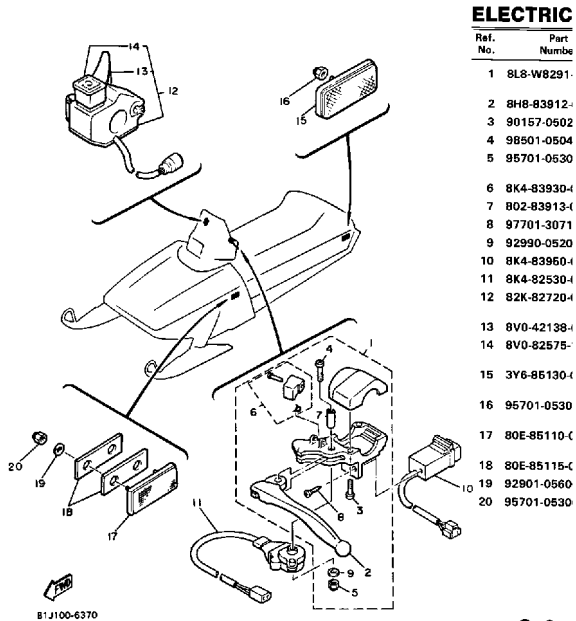

ELECTRICAL 2

ELECTRIC

Ref. No.	Part Number
1	8L8-W8291-
2	8H8-83912-
3	90157-0502
4	98501-0504
5	95701-0530
6	8K4-83930-
7	802-83913-
8	97701-3071
9	92990-0520
10	8K4-83960-
11	8K4-82530-
12	82K-82720-
13	8V0-42138-
14	8V0-82575-
15	3Y6-85130-
16	95701-0530
17	80E-85110-
18	80E-85115-
19	92901-0560
20	95701-0530

G-6

Ref. No.	Part Number	Description	Qty	Remarks
1	88R-W8291-00-00	LEVER HOLDER ASSEMBLY (LEFT)	1	
2	8H8-83912-00-00	. LEVER 1	1	
3	90157-05027-00	. SCREW, PAN HEAD	2	
4	98501-05040-00	. SCREW, PAN HEAD (98502-05040)	1	
5	95701-05300-00	. NUT, NYLON	1	
6	82A-83930-00-00	. LEVER LOCK ASSEMBLY	1	
7	802-83913-00-00	. COLLAR, LEVER 1	1	
8	97780-30312-00	. SCREW, tapping	2	
9	92990-05200-00	. WASHER, PLAIN	1	
10	8H8-83950-01-00	BEAM SWITCH ASSEMBLY (8K4-83950-01-00)	1	
11	88R-82530-00-00	STOP SWITCH ASSEMBLY	1	
12	84R-82720-00-00	LEVER HOLDER ASSEMBLY (RIGHT)	1	
13	8V0-42138-00-00	. LEVER, THROTTLE	1	
14	8V0-82575-19-00	. STOP SWITCH ASSEMBLY	1	
15	3Y6-85130-02-00	REAR REFLECTOR ASSEMBLY	2	
16	95701-05300-00	NUT, NYLON	2	
17	80E-85110-00-00	REFLECTOR ASSEMBLY	2	
18	80E-85115-00-00	BASE, REFLECTOR	4	
19	92901-05600-00	WASHER, PLATE	4	
20	95701-05300-00	NUT, NYLON	4	

Property of www.SmallEngineDiscount.com - Not for Resale