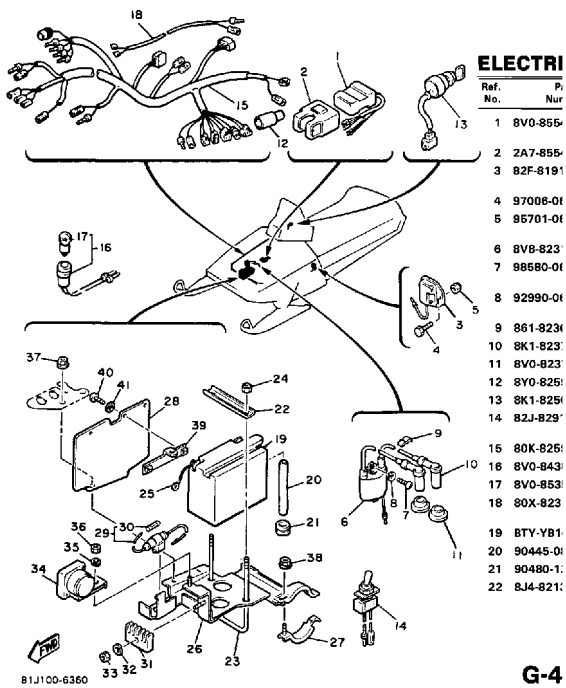

ELECTRICAL 1

Ref. No.	Part Number	Description	Qty	Remarks
28	8V0-2199H-00-00	SHIELD, HEAT	1	
29	2J2-82150-10-00	FUSE HOLDER ASSEMBLY ...	1	
30	682-82151-00-00	. FUSE (20A)	2	
31	1Y8-81970-60-00	RECTIFIER ASSEMBLY	1	
32	92995-06100-00	WASHER, SPRING	1	
33	95380-06600-00	NUT	1	
34	8J9-81940-10-00	STARTER RELAY ASSEMBLY .	1	
35	92995-06100-00	WASHER, SPRING	1	
36	95380-06600-00	NUT	1	
37	95701-06500-00	NUT, FLANGE	2	
38	95701-06500-00	NUT, FLANGE	1	
39	8V0-82128-00-00	BRACKET, BATTERY	1	
40	98501-05008-00	SCREW, PAN HEAD	2	
41	92901-05600-00	WASHER, PLATE	2	

Property of www.SmallEngineDiscount.com - Not for Resale