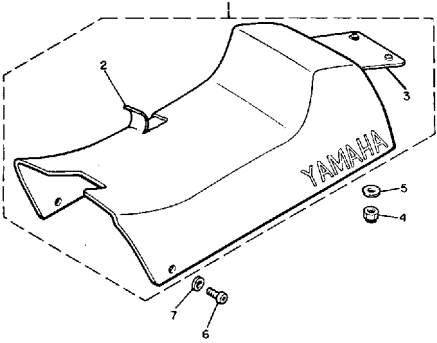

SEAT

Ref. No.	Part Number	Description	Qty	Remarks
1	82K-24710-00	SINGLE SEAT ASSEMBLY	1	
2	83V-24711-00	. COVER, SINGLE SEAT (8X9-24711-00)	1	
3	8X9-77377-01	. COVER, LUGGE BOX 2 (8X9-77377-00)	1	
4	95712-08300-00	NUT, LOCK	2	
5	90201-08748-00	WASHER, PLATE	2	
6	98906-06016-00	SCREW, BIND	2	
7	90201-063J2-00	WASHER, PLATE	2	

SEAT

Ref. No.	Part Numb
1	81J-24710-
2	83V-24711-
3	8X9-77377-
4	95702-083-
5	90201-087-
6	98906-060
7	90201-063.

80K100-5200

F-4

Property of www.SmallEngineDiscount.com - Not for Resale

D7