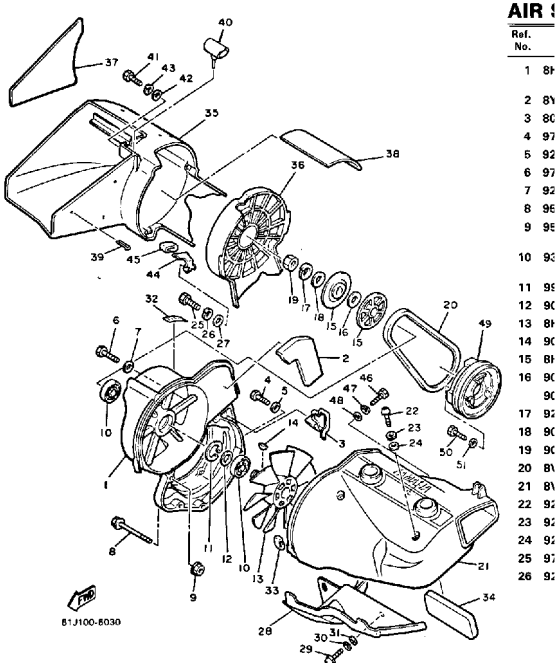

AIR SHROUD - FAN

Ref. No.	Part Number	Description	Qty	Remarks
1	88F-12621-01-00	CASE, FAN	1	
2	8Y0-12679-00-00	DAMPER, SHROUD 6	1	
3	80L-12658-00-00	DAMPER, AIR SHROUD	1	
4	97313-08035-00	BOLT, HEXAGON	2	
5	92990-08600-00	WASHER, PLATE	2	
6	97313-08050-00	BOLT, HEXAGON (90101-08125)	1	
7	92990-08600-00	WASHER, PLATE	1	
8	95811-08090-00	BOLT, FLANGE (95822-08090)	2	
9	95701-08500-00	NUT, FLANGE	2	
10	93306-20331-00	BEARING	2	
11	93420-40064-00	CIRCLIP	1	
12	90201-17713-00	WASHER, PLATE	1	
13	8H8-12611-01-00	FAN	1	
14	90280-05014-00	KEY, WOODRUFF	1	
15	8H8-12619-01-00	PULLEY 2	2	
16	90214-17017-00	WASHER, CLAW (0.5T)	1	U.R.
	90214-17018-00	WASHER, CLAW (1.0T)	1	U.R.
17	92901-16100-00	WASHER, SPRING	1	
18	90201-17713-00	WASHER, PLATE	1	
19	90170-16182-00	NUT	1	
20	8V0-12612-00-00	BELT	1	
21	8V0-12651-02-00	AIR SHROUD, CYLINDER 1	1	
22	98506-06016-00	SCREW, PANHEAD	2	
23	92906-06100-00	WASHER, SPRING	2	
24	92906-06600-00	WASHER	2	
25	97016-06016-00	BOLT	1	
26	92906-06100-00	WASHER, SPRING	1	
27	92906-06600-00	WASHER	1	
28	8V0-12652-00-00	AIR SHROUD, CYLINDER 2	1	

CONTINUED ON NEXT FRAME ➤

Property of www.SmallEngineDiscount.com - Not for Resale