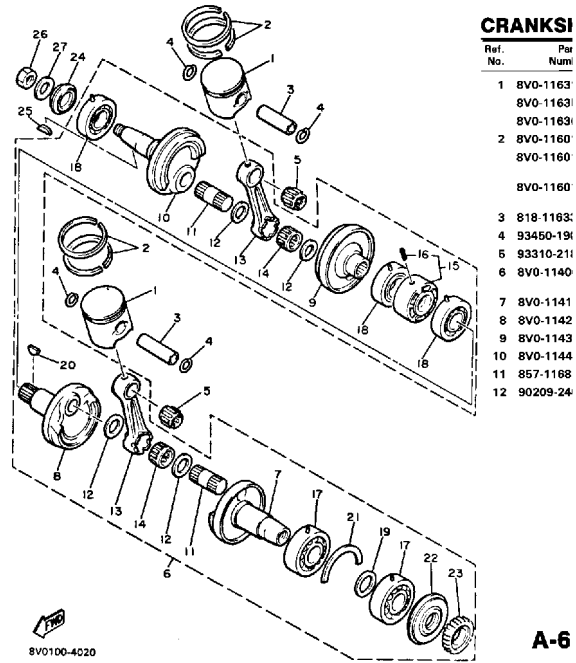

YAMAHA

GENUINE

PARTS CATALOGUE

SNOWMOBILE

Property of www.SmallEngineDiscount.com - Not for Resale

CYLINDER

Ref. No.	Part Number	Description	Qty	Remarks
1	8V0-11111-01-00	HEAD, CYLINDER 1	1	
2	8V0-11121-01-00	HEAD, CYLINDER 2	1	
3	NGK-BR9ES-00-00	PLUG, SPARK	2	
4	8V0-11181-02-00	GASKET, CYLINDER HEAD 1 (8V0-11181-02)	2	
5	8V0-11311-01-00	CYLINDER 1	1	
6	8V0-11321-01-00	CYLINDER 2	1	
7	8V0-11355-00-00	SEAL, CYLINDER 1	1	
8	88F-11351-00-00	GASKET, CYLINDER	2	
9	95612-08740-00	BOLT, STUD	8	
10	95701-08500-00	NUT, FLANGE	6	
11	90179-08269-00	NUT	2	
12	90201-08100-00	WASHER, PLATE	2	
13	97313-06040-00	BOLT, HEXAGON	8	
14	92995-06100-00	WASHER, SPRING	8	
15	92990-06600-00	WASHER, PLATE	8	

A-5

Property of www.SmallEngineDiscount.com - Not for Resale

CRANKSHAFT-PISTON

Ref. No.	Part Number	Description	Qty	Remarks
1	8V0-11631-00-96	PISTON (STD)	2	U.R.
	8V0-11635-00-00	PISTON (0.25MM O/S)	2	ALT. PART
	8V0-11636-00-00	PISTON (0.50MM O/S)	2	ALT. PART
2	8V0-11601-00-00	PISTON RING SET (STD)	2	U.R. (STD)
	8V0-11601-10-00	PISTON RING SET (0.25MM O/S)	2	ALT. PART
	8V0-11601-20-00	PISTON RING SET (0.50MM O/S)	2	ALT. PART
3	818-11633-00-00	PIN, PISTON	2	
4	93450-19052-00	CIRCLIP	4	
5	93310-218A6-00	BEARING	2	
6	8V0-11400-02-00	CRANKSHAFT ASSEMBLY	1	
7	8V0-11412-00-00	. CRANK 1	1	
8	8V0-11422-00-00	. CRANK 2	1	
9	8V0-11432-00-00	. CRANK 3	1	
10	8V0-11442-00-00	. CRANK 4	1	
11	857-11681-00-00	. PIN, CRANK 1	2	
12	90209-24073-00	. WASHER	4	
13	8V0-11651-00-00	. ROD, CONNECTING	2	
14	93310-424L8-00	. BEARING	2	
15	8V0-11515-01-00	. SEAL, LABYRINTH 1	1	
16	91609-30010-00	. PIN, SPRING	1	
17	93306-30626-00	. BEARING	2	
18	93306-20633-00	. BEARING	3	
19	90201-327F7-00	. WASHER, PLATE	1	
20	90280-05014-00	. KEY, WOODRUFF	1	
21	93450-78091-00	. CIRCLIP	1	
22	93103-32136-00	. OIL SEAL, SW-TYPE	1	
23	8K2-13178-00-00	. GEAR, PUMP DRIVE	1	