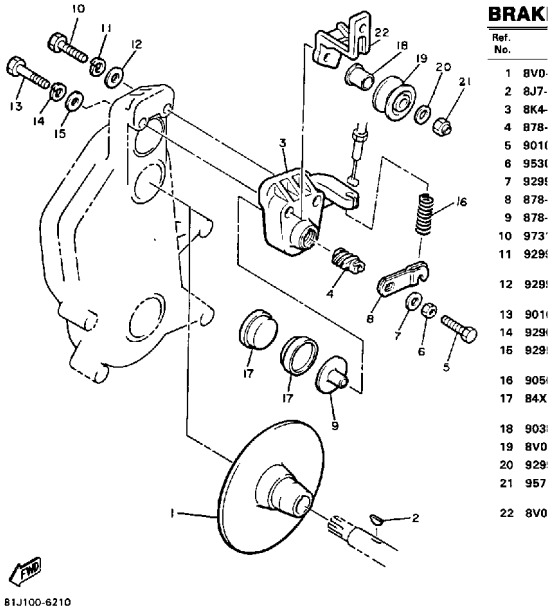

A-12

Ref. No.	Part Number	Description	Qty	Remarks
1	8V0-15416-01-00	COVER, OIL PUMP	1	
2	93101-10090-00	OIL SEAL	1	
3	821-13176-00-00	METAL, WORM SHAFT OUTER	1	
4	879-13175-00-00	SHAFT, WORM	1	
5	821-13188-00-00	GEAR, DRIVE (32T)	1	
6	90206-11016-00	WASHER, WAVE	1	
7	137-13148-00-00	PLATE, CAM THRUST	1	
8	99009-10400-00	CIRCLIP	1	
9	93603-22028-00	PIN, DOWEL	1	
10	93306-00003-00	BEARING (B6000RS)	1	
11	8V0-13179-00-00	GEAR, IDLE	1	
12	8V0-13342-00-00	SHAFT, IDLE GEAR	1	
13	98580-06012-00	SCREW, PAN HEAD	1	
14	821-17818-02-00	GASKET	1	
15	821-17819-00-00	CAP, HOUSING	1	
16	98580-05010-00	SCREW, PAN HEAD	2	
17	8V0-15466-02-00	GASKET 2	1	
18	8V0-15426-01-00	COVER, OIL PUMP 2	1	
19	93104-52079-00	OIL SEAL	1	
20	91810-18022-00	PIN, DOWEL	2	
21	98511-05020-00	SCREW, PAN HEAD	2	
22	92990-05100-00	WASHER, SPRING	2	
23	92901-05600-00	WASHER, PLATE	2	
24	813-17841-00-00	GEAR, DRIVEN (10T)	1	
25	821-17843-00-00	BUSH, DRIVEN GEAR OUTER	1	
26	93104-06033-00	OIL SEAL	1	
27	93450-28098-00	CIRCLIP	1	
28	8V0-15456-03-00	GASKET, OIL PUMP COVER 1	1	
29	97013-06035-00	BOLT	2	

Property of www.SmallEngineDiscount.com - Not for Resale

BRAKE

Ref. No.	Part Number	Description	Qty	Remarks
1	8V0-25831-00-00	DISC, BRAKE (RIGHT)	1	
2	8J7-25848-00-00	KEY	1	
3	8K4-25731-00-00	BODY, CALIPER 1	1	
4	878-25728-00-00	CAM	1	
5	90101-08499-00	BOLT	1	
6	95303-08700-00	NUT	1	
7	92990-08600-00	WASHER, PLATE	1	
8	878-25726-00-00	LEVER, BRAKE	1	
9	878-25733-00-00	PLATE, BACK UP	1	
10	97313-10055-00	BOLT, HEXAGON (97322-10055)	1	
11	92990-10100-00	WASHER, SPRING	1	
12	92990-10600-00	WASHER, PLATE	1	
13	90109-107A4-00	BOLT	1	
14	92901-10100-00	WASHER, SPRING	1	
15	92990-10600-00	WASHER, PLATE	1	
16	90501-23337-00	SPRING, COMPRESSION	1	
17	84X-25811-01-00	PAD, CALIPER 2	2	
18	90387-086J4-00	COLLAR	1	
19	8V0-26399-00-00	GUIDE, CABLE	1	
20	92990-08200-00	WASHER, PLAIN	1	
21	95712-08300-00	NUT, LOCK	1	
22	8V0-2193F-00-00	BRKT, OIL TANK 2	1	