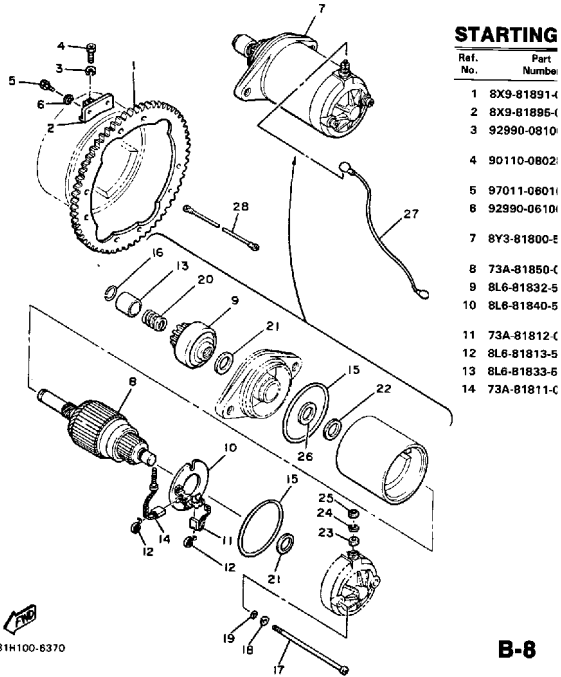

Property of www.SmallEngineDiscount.com - Not for Resale

B4

STARTING MOTOR

Ref. No.	Part Number	Description	Qty	Remarks
1	8X9-81891-00-00	GEAR, RING	1	
2	8X9-81895-00-00	STAY, RING GEAR	4	
3	92990-08100-00	WASHER	4	
4	90110-08028-00	BOLT, HEX SKT HEADSOCKET HEAD	4	
5	97011-06010-00	BOLT	8	
6	92995-06100-00	WASHER, SPRING	8	
7	84N-81800-50-00	STARTING MOTOR ASSEMBLY (8V3-81800-50-00)	1	
8	73A-81850-00-00	. ARMATURE ASSEMBLY	1	
9	8L6-81832-50-00	. CLUTCH, OVER RUN	1	
10	8L6-81840-50-00	. BRUSH HOLDER ASSEMBLY	1	
11	73A-81812-00-00	. BRUSH 2	1	
12	8L6-81813-50-00	. SPRING, BRUSH	2	
13	8L6-81833-50-00	. RING, STOP	1	
14	73A-81811-00-00	. BRUSH 1	1	
15	4H7-81844-00-00	. O-RING (4H7-81844-50-00)	2	
16	8L6-81834-50-00	. RING	1	
17	8L6-81826-50-00	. BOLT	2	
18	8L6-81824-50-00	. WASHER 2	2	
19	8L6-81847-50-00	. O-RING	2	
20	8L6-81836-50-00	. SPRNG, lever	1	
21	4H7-81843-50-00	. WASHER 1	2	
22	8L6-81835-50-00	. WASHER 2	1	
23	4H7-81872-00-00	. NUT, SPECIAL	1	
24	92995-06100-00	. WASHER, SPRING	1	
25	95380-06700-00	. NUT	1	
26	8Y3-81167-00-00	. OIL SEAL	1	
27	83M-82117-00-00	WIRE, LEAD (81E-82117-00)	1	

CONTINUED ON NEXT FRAME ►

Property of www.SmallEngineDiscount.com - Not for Resale

STARTING MOTOR

Ref. No.	Part Number	Description	Qty	Remarks
----------	-------------	-------------	-----	---------

28	83M-82116-00-00	WIRE, MINUS LEAD (81E-82116-00)	1	
----	-----------------	--	---	--