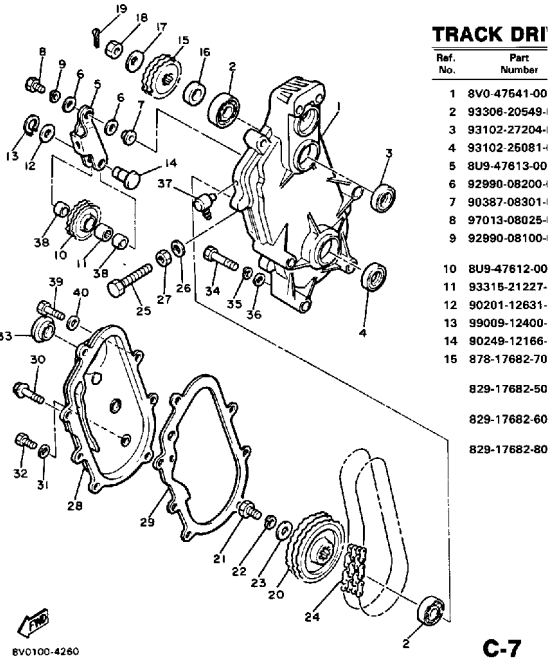

TRACK DRIVE 2

Ref. No.	Part Number
1	8V0-47541-00
2	93306-20549-0
3	93102-27204-0
4	93102-26081-0
5	8U9-47613-00
6	92990-08200-0
7	90387-08301-0
8	97013-08025-0
9	92990-08100-0
10	8U9-47612-00
11	93315-21227-0
12	90201-12631-0
13	99009-12400-0
14	90249-12166-0
15	878-17682-70
	829-17682-50
	829-17682-60
	829-17682-80

C-7

Ref. No.	Part Number	Description	Qty	Remarks
20	878-47548-90-00	SPROCKET, CHN DRVN (29T)	1	U.R. STD
	8U9-47587-00-00	SPROCKET, CHN DRVN (31T)	1	AP
	8U9-47587-10-00	SPROCKET, CHN DRVN (888-47587-00) (33T)	1	DRIVEN (33T) AP
	8U9-47587-30-00	SPROCKET, CHN DRVN (878-47587-20) (35T)	1	DRIVEN (35T) AP
21	97011-10025-00	BOLT	1	
22	92990-10100-00	WASHER, SPRING	1	
23	90201-10742-00	WASHER, PLATE	1	
24	94890-05064-00	CHAIN	1	U.R. STD
	94890-05066-00	CHAIN	1	AP
	94890-05068-00	CHAIN	1	AP
25	90101-10357-00	BOLT	1	
26	90210-10004-00	WASHER, SEAL	1	
27	95303-10700-00	NUT	1	
28	8V0-47543-00-00	CAP, HOUSING	1	
29	86F-47592-00-00	GASKET	1	
30	95811-06025-00	BOLT, FLANGE	5	
31	90210-06006-00	WASHER, SEAL	1	
32	97011-06010-00	BOLT	1	
33	90338-30219-00	PLUG	1	
34	97021-08065-00	BOLT	4	
35	92990-08100-00	WASHER	4	
36	92990-08600-00	WASHER, PLATE	4	
37	583-15371-00-00	BREATHER	1	
38	90387-122H7-00	COLLAR	2	
39	97011-06025-00	BOLT (97001-06025)	2	
40	92990-06200-00	WASHER	2	

Property of www.SmallEngineDiscount.com - Not for Resale