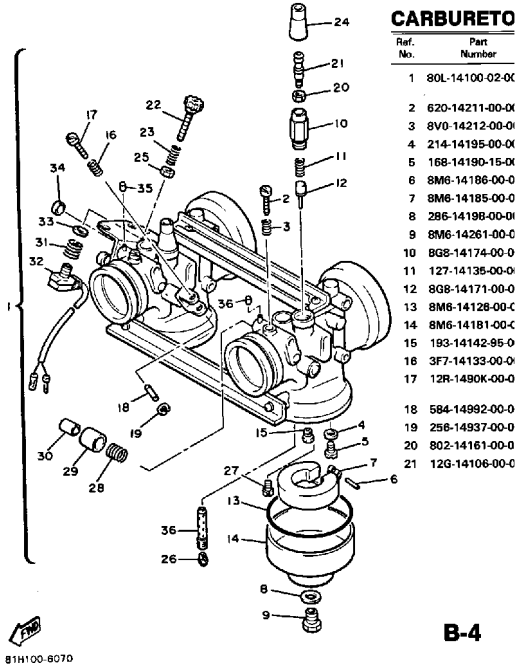

CARBURETOR

Ref. No.	Part Number	Description	Qty	Remarks
1	80L-14100-03-00	CARBURETOR ASSEMBLY . . .	1	
2	620-14211-00-00	. SCREW, PILOT ADJUSTING . . .	2	
3	8V0-14212-00-00	. SPRING, PILOT ADJUSTING . . .	2	
4	214-14195-00-00	. WASHER, NEEDLE VALVE . . .	2	
5	168-14190-15-00	. NEEDLE VALVE ASSEMBLY . . .	2	
6	8M6-14186-00-00	. PIN, FLOAT	2	
7	8M6-14185-00-00	. FLOAT	2	
8	286-14198-00-00	. GASKET	2	
9	8M6-14261-00-00	. HOLDER	2	
10	8G8-14174-00-00	. CAP, PLUNGER	2	
11	127-14135-00-00	. SPRING, PLUNGER	2	
12	8G8-14171-00-00	. PLUNGER, STARTER	2	
13	8M6-14126-00-00	. GASKET	2	
14	8M6-14181-00-00	. BODY, FLOAT CHAMBER 1 . . .	2	
15	193-14142-95-00	. JET, PILOT (# 95)	2	
16	3F7-14133-00-00	. SPRING, THROTTLE STOP . . .	1	
17	12R-1490K-00-00	. STOP SCREW SET	1	
18	584-14992-00-00	. ROD	1	
19	256-14937-00-00	. CLIP	1	
20	802-14161-00-00	. NUT, CABLE ADJUSTING . . .	2	
21	12G-14106-00-00	. CABLE ADJUST SCREW SET . . .	2	
22	80L-14122-00-00	. SCREW, THROTTLE	1	
23	8X0-14500-00-00	. SPRING	1	
24	8A7-14169-00-00	. CAP	2	
25	8V0-14358-00-00	. NUT	2	
26	3G2-14231-27-00	. JET, MAIN (#135)	2	U.R.
	3G2-14231-28-00	. JET, MAIN (#140)	2	U.R.
	3G2-14231-29-00	. JET, MAIN (#145)	2	U.R.
	3G2-14231-30-A0	. JET, MAIN (#150)	2	U.R.

CONTINUED ON NEXT FRAME ➤

Property of www.SmallEngineDiscount.com - Not for Resale