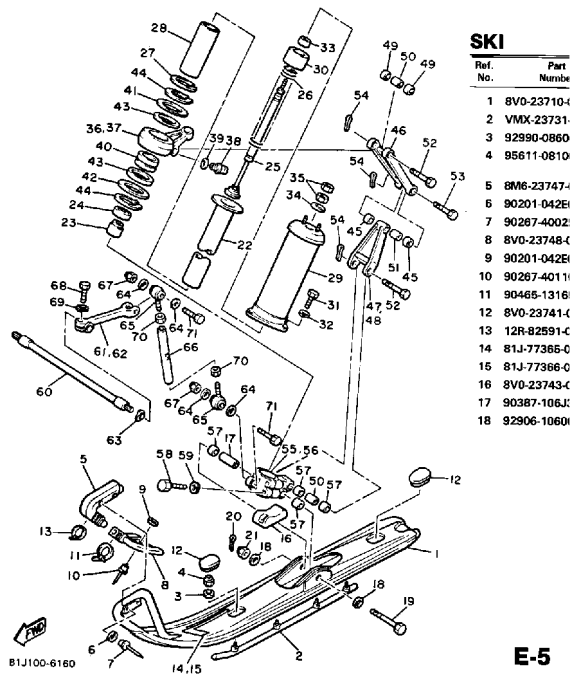

SKI

Ref. No.	Part Number	Description	Qty	Remarks
29	8V0-2376J-00-00	HOLDER, ABSORBER	2	
30	8V0-22493-00-00	BUMP, STOP	2	
31	97016-06020-00	BOLT	6	
32	92906-06100-00	WASHER, SPRING	6	
33	8V0-2386J-00-00	CUSHION	2	
34	92990-08200-00	WASHER, PLAIN	2	
35	95303-08700-00	NUT	4	
36	8V0-23851-01-00	ARM, OUTSIDE 1	1	
37	8V0-23852-01-00	ARM, OUTSIDE 2	1	
38	397-00060-04-00	UNAVAILABLE IN PRICE BOOK	2	
39	90201-067F9-00	WASHER, PLATE	2	
40	90384-63188-00	BUSH, BIMETAL FORMED	2	
41	90201-637F3-00	WASHER, PLATE	1	
42	90201-635H7-00	WASHER, PLATE	1	
43	93109-63044-00	OIL SEAL	4	
44	93410-63066-00	CIRCLIP	4	
45	90384-14091-00	BUSH, BIMETAL FORMED	4	
46	8V0-2382E-01-00	ARM, FRONT 1	2	
47	8V0-2382F-02-00	ARM, FRONT 2 (L, H)	1	
48	8V0-2383F-02-00	ARM, FRONT4 (R, H)	1	
49	90384-14096-00	BUSH, BIMETAL FORMED	4	
50	90387-101Y9-00	COLLAR	4	
51	90387-100A4-00	COLLAR	2	
52	90102-10054-00	BOLT, WITH HOLE	4	
53	90201-10055-00	UNAVAILABLE IN PRICE BOOK	2	
54	91490-20020-00	PIN, COTTER	6	
55	8V0-2376E-01-00	BRACKET, 1	1	
56	8V0-2377E-01-00	BRACKET 2	1	
57	90384-14091-00	BUSH, BIMETAL FORMED	8	

CONTINUED ON NEXT FRAME ►

Property of www.SmallEngineDiscount.com - Not for Resale