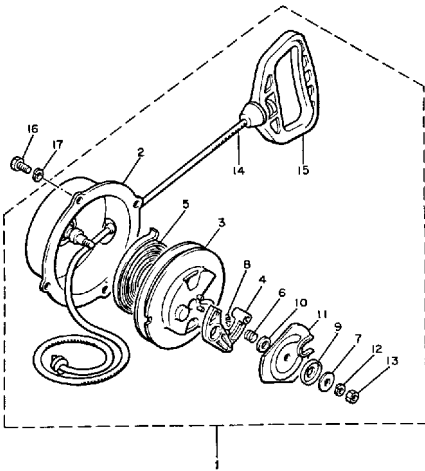

STARTER

STARTER

Ref. No.	Part Number
1	8V0-15710-00-0
2	8V0-15711-00-0
3	8F3-15714-01-0
4	8F3-15741-01-0
5	8F3-15713-01-0
6	8F3-15715-00-0
7	8F3-15739-01-0
8	8F3-15734-00-0
9	8G5-15739-00-0
10	82M-15779-00-0
11	8F3-15716-03-0
12	92990-06100-0
13	95303-06700-0
14	857-15751-00-0
15	8F3-15755-00-0
16	97006-06014-0
17	92906-06100-0

8X9100-4101

B-7

Ref. No.	Part Number	Description	Qty	Remarks
1	8V0-15710-00-00	STARTER ASSEMBLY	1	
2	8V0-15711-00-00	. CASE, STARTER	1	
3	8F3-15714-01-00	. DRUM, SHEAVE	1	
4	8F3-15741-01-00	. PAWL, DRIVE	1	
5	8F3-15713-01-00	. SPRING, STARTER	1	
6	8F3-15715-00-00	. SPRING, FRICTION	1	
7	8F3-15739-01-00	. WASHER, THRUST	1	
8	8F3-15734-00-00	. SPRING, RETURN	1	
9	8G5-15739-00-00	. WASHER, THRUST	1	
10	82M-15779-00-00	. COVER	1	
11	8F3-15716-03-00	. PLATE, DRIVE	1	
12	92995-06100-00	. WASHER, SPRING	1	
13	95380-06700-00	. NUT	1	
14	857-15751-00-00	. WIRE, STARTER	1	
15	8F3-15755-00-00	. HANDLE, STARTER	1	
16	97026-06014-00	BOLT	4	
17	92906-06100-00	WASHER, SPRING	4	

Property of www.SmallEngineDiscount.com - Not for Resale

B4