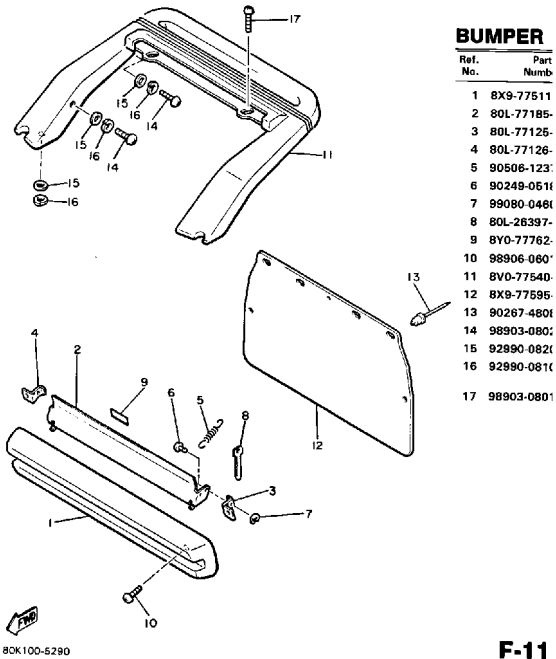

BUMPER

Ref. No.	Part Number	Description	Qty	Remarks
1	8X9-77511-00-00	BUMPER, FRONT 1	1	
2	80L-77185-00-00	PLATE 1	1	
3	80L-77125-00-00	STAY 1	1	
4	80L-77126-00-00	STAY 2	1	
5	90506-12371-00	SPRING, TENSION	2	
6	90249-05187-00	PIN	2	
7	99080-04600-00	CIRCLIP (E)	2	
8	80L-26397-00-00	BAND	1	
9	8Y0-77762-00-00	LABEL, WARNING 2	1	U.R.
10	98906-06016-00	SCREW, BIND	2	
11	87F-77542-00-00	BUMPER, REAR 2	1	
12	8X9-77595-00-00	FLAP	1	
13	90267-48086-00	RIVET, BLIND	5	
14	98903-08020-00	SCREW, BIND (98901-08020)	4	
15	92990-08200-00	WASHER, PLAIN	6	
16	92990-08100-00	WASHER	6	
17	98903-08012-00	SCREW, BIND	2	

Property of www.SmallEngineDiscount.com - Not for Resale