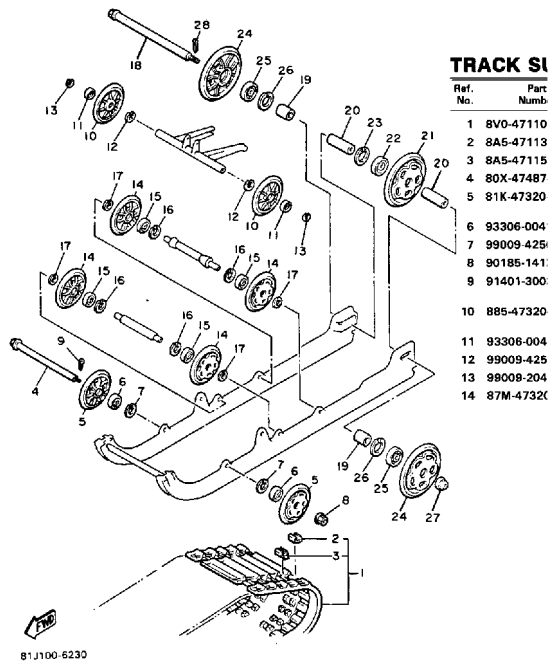

TRACK SUSPENSION 1

Ref. No.	Part Number	Description	Qty	Remarks
1	8V0-47110-00-00	TRACK ASSEMBLY	1	
2	8A5-47113-00-00	. PLATE, REINFORCEMENT	46	
3	8A5-47115-00-00	. METAL, SLIDE	46	
4	90891-50061-00	SHAFT 5 (80X-47487-00-00)	1	
5	81K-47320-00-00	SUSPENSION WHEELCOMP	2	
6	93306-00441-00	BEARING (89A) (B6004RS)	2	
7	99009-42500-00	CIRCLIP	2	
8	95601-14200-00	NUT, U	1	
9	91401-30030-00	PIN, COTTER	1	
10	885-47320-01-00	SUSPENSION WHEEL COMP.	2	
11	93306-00441-00	BEARING (89A) (B6004RS)	2	
12	99009-42500-00	CIRCLIP	2	
13	99009-20400-00	CIRCLIP	2	
14	87M-47320-00-00	SUSPENSION WHEEL COMP.	4	
15	93306-00441-00	BEARING (89A) (B6004RS)	4	
16	99009-42500-00	CIRCLIP	4	
17	99009-20400-00	CIRCLIP	4	
18	8L8-47520-01-00	REAR AXLE COMP. (8L8-47520-02-00)	1	
19	90387-202H9-00	COLLAR	2	
20	90387-203H0-00	COLLAR	2	
21	8K2-47530-00-00	GUIDE WHEEL COMP.	1	
22	93306-20417-00	BEARING (B62042RS)	1	
23	99009-47500-00	CIRCLIP	1	
24	81K-47530-00-00	GUIDE WHEEL COMP. (BLUE)	2	
25	93306-20417-00	BEARING (B62042RS)	2	
26	99009-47500-00	CIRCLIP	2	
27	95601-14200-00	NUT, U	1	
28	91401-30030-00	PIN, COTTER	1	

TRACK SI

Ref. No.	Part Numb
1	8V0-47110
2	8A5-47113
3	8A5-47115
4	80X-47487
5	81K-47320
6	93306-004
7	99009-425
8	90185-141
9	91401-300
10	885-47320
11	93306-004
12	99009-425
13	99009-204
14	87M-47320

C-10

Property of www.SmallEngineDiscount.com - Not for Resale