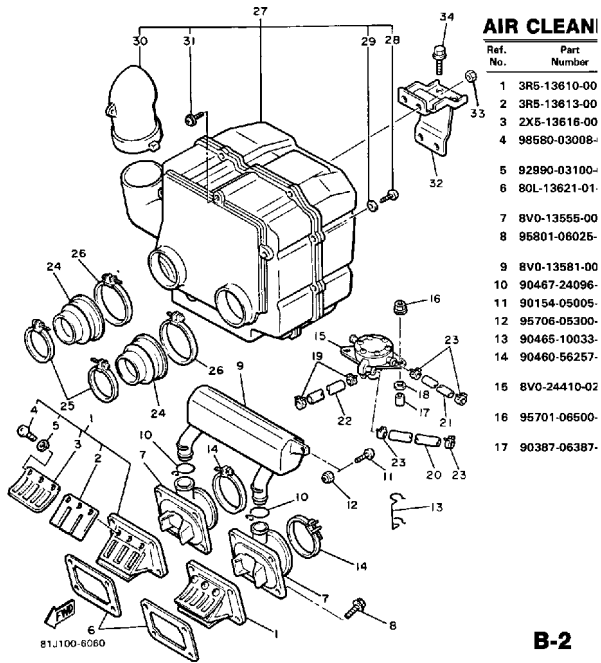

AIR CLEANER

Ref. No.	Part Number	Description	Qty	Remarks
28	98586-05016-00	. SCREW, PAN HEAD	7	
29	92906-05600-00	. WASHER, PLATE	7	
30	8V0-14454-00-00	. JOINT	1	
31	90159-05122-00	. SCREW, WITH WASHER	6	
32	8V0-14494-00-00	STAY 2	1	
33	95380-06600-00	NUT	4	
34	95811-06012-00	BOLT, FLANGE	2	

Property of www.SmallEngineDiscount.com - Not for Resale