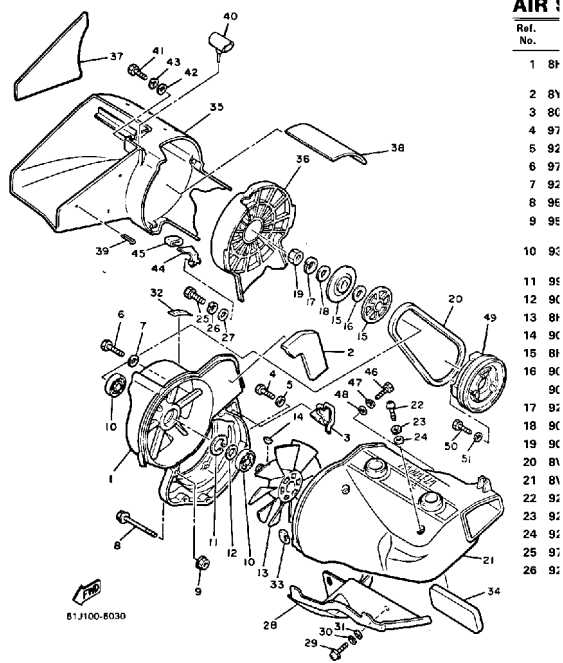

AIR SHROUD - FAN

Ref. No.	Part Number	Description	Qty	Remarks
29	98506-06016-00	SCREW, PANHEAD	2	
30	92906-06100-00	WASHER, SPRING	2	
31	92906-06600-00	WASHER	2	
32	8K4-12628-00-00	LABEL, CAUTION	1	
33	8H8-12658-00-00	DAMPER, AIR SHROUD 1	2	
34	34L-14425-00-00	DAMPER AIR SHROUD 2	1	
35	8V0-12661-04-00	DUCT	1	
36	80L-12616-00-00	COVER, FAN CASE	1	
37	8V0-12685-01-00	DAMPER, DUCT 2	1	
38	8V0-12686-00-00	DAMPER, DUCT 3	1	
39	91401-16030-00	PIN, COTTER	6	
40	81H-12667-00-00	BUSH, RUBBER	1	
41	90110-06138-00	BOLT, HEX SKT HEAD	2	
42	90201-06643-00	WASHER, PLATE	2	
43	92906-06100-00	WASHER, SPRING	2	
44	8V0-12637-00-00	STAY 1	1	
45	8H8-12658-00-00	DAMPER, AIR SHROUD 1	1	
46	97016-06016-00	BOLT	1	
47	92906-06100-00	WASHER, SPRING	1	
48	92906-06600-00	WASHER	1	
49	8V0-15723-00-00	PULLEY, STARTER	1	
50	97013-08025-00	BOLT	3	
51	92990-08600-00	WASHER, PLATE	3	

Property of www.SmallEngineDiscount.com - Not for Resale