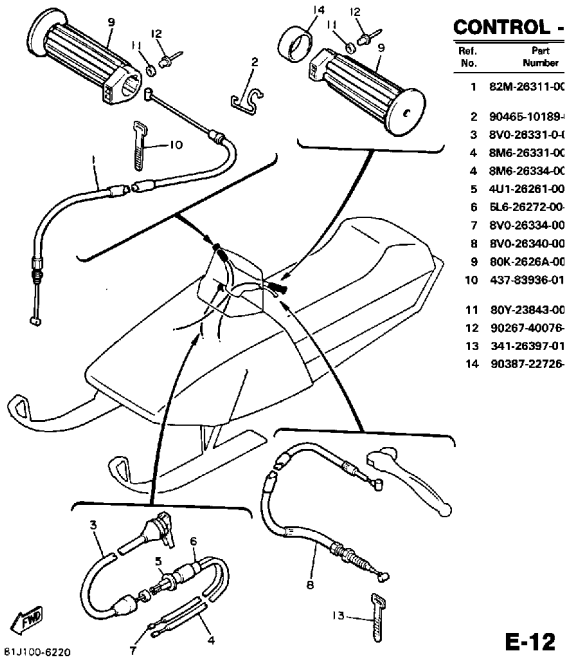

CONTROL - CABLE

Ref. No.	Part Number	Description	Qty	Remarks
1	85F-26311-00-00	CABLE, THROTTLE 1	1	
2	90465-10189-00	CLAMP	1	
3	8V0-26331-00-00	CABLE, STARTER 1	1	
4	8M6-26331-00-00	CABLE, STARTER 1	1	
	8M6-26334-00-00	CABLE, STARTER 2	1	
5	4U1-26261-00-00	CONNECTOR, CABLE	1	
6	5L6-26272-00-00	CAP	1	
7	8V0-26334-00-00	CABLE, STARTER 2	1	
8	8V0-26340-00-00	CABLE, BRAKE	1	
9	80K-2626A-00-00	GRIP, WARMER	2	
10	437-83936-01-00	BAND, SWITCH CORD	2	
11	80Y-23843-00-00	WASHER, PLAIN	1	
12	90267-40076-00	RIVET, BLIND	2	
13	341-26397-01-00	BAND	1	
14	90387-22726-00	COLLAR	1	

Property of www.SmallEngineDiscount.com - Not for Resale