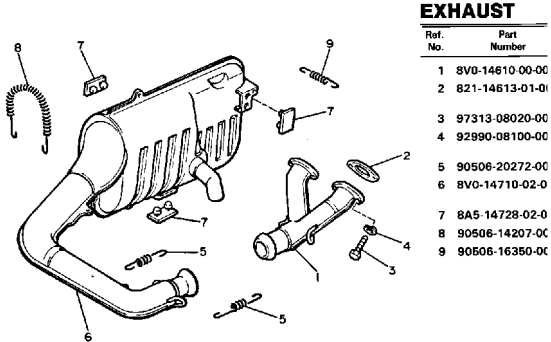

EXHAUST

Ref. No.	Part Number	Description	Qty	Remarks
1	8V0-14610-00-00	EXHAUST PIPE ASSEMBLY 1	1	
2	821-14613-01-00	GASKET, EXHAUST PIPE	2	
3	97313-08020-00	BOLT, HEXAGON	4	
4	92990-08100-00	WASHER	4	
5	90506-20272-00	SPRING, TENSION	2	
6	8V0-14710-04-00	MUFFLER ASSEMBLY 1	1	
7	8A5-14728-02-00	PROTECTOR, MUFFLER 2	3	
8	90506-14207-00	SPRING, TENSION	1	
9	90506-16350-00	SPRING, TENSION	1	

8V0100-4000

B-6

Property of www.SmallEngineDiscount.com - Not for Resale

B3