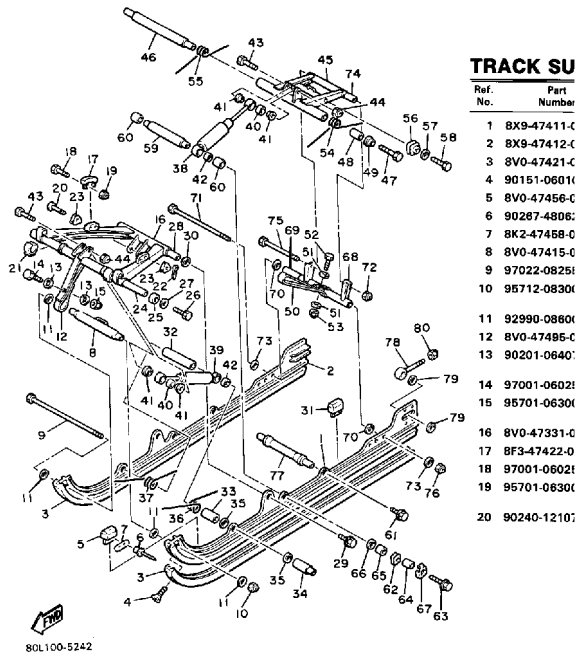

TRACK SUSPENSION 2

TRACK SU

Ref. No.	Part Number
1	8X9-47411-C
2	8X9-47412-C
3	8V0-47421-C
4	90151-06010
5	8V0-47456-C
6	90267-4806
7	8K2-47458-C
8	8V0-47415-C
9	97022-0825
10	95712-0830
11	92990-0860
12	8V0-47495-C
13	90201-0640
14	97001-0602
15	95701-0630
16	8V0-47331-C
17	8F3-47422-C
18	97001-0602
19	95701-0630
20	90240-1210

C-12

Ref. No.	Part Number	Description	Qty	Remarks
1	8X9-47411-01-00	FRAME, SLIDING 1 (8X9-47411-00)	1	
2	8X9-47412-01-00	FRAME, SLIDING 2 (8X9-47412-00)	1	
3	8V0-47421-00-XX	RUNNER, SLIDING 1 (8V0-47421-00)	2	
4	90151-06010-00	SCREW, COUNTERSUNK	2	
5	8V0-47456-00-00	DAMPER 1	2	
6	90267-48062-00	RIVET, BLIND	8	
7	8K2-47458-01-00	PLATE, DAMPER	8	
8	8V0-47415-00-00	BRACKET 1	1	
9	97022-08255-00	BOLT	1	
10	95712-08300-00	NUT, LOCK	1	
11	92990-08600-00	WASHER, PLATE	4	
12	8V0-47495-00-00	STOPPER 1	1	
13	90201-06407-00	WASHER, PLATE (90201-06747-00)	2	
14	97011-06025-00	BOLT (97001-06025)	1	
15	95701-06300-00	NUT, NYLON	1	
16	8V0-47331-01-00	ARM, PIVOT 1	1	
17	8F3-47422-01-00	RUNNER, SLIDING 2	2	
18	97011-06025-00	BOLT (97001-06025)	4	
19	95701-06300-00	NUT, NYLON	4	
20	90240-12136-00	PIN, CLEVIS	1	
21	8V0-47447-01-00	HOOK 2	2	
22	91401-30030-00	PIN, COTTER	1	
23	8V0-47448-00-00	HOOK 3	2	
24	8A5-47465-02-00	SHAFT 1	1	
25	8U7-47341-00-00	SPACER	2	
26	90109-10771-00	BOLT	2	

CONTINUED ON NEXT FRAME ►

Property of www.SmallEngineDiscount.com - Not for Resale