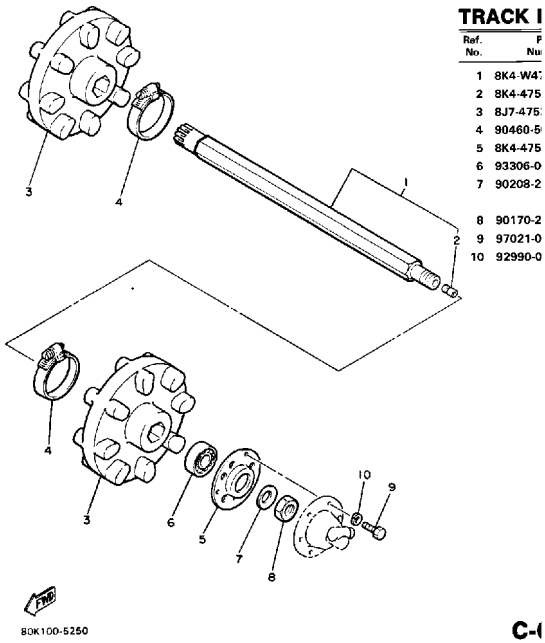

TRACK DRIVE 1

Ref. No.	Part Number	Description	Qty	Remarks
1	8K4-W4751-01-00	AXLE, FRONT	1	
2	8K4-47577-00-00	. CONNECTOR	1	
3	8J7-47531-01-00	WHEEL, SPROCKET 1	2	
4	90460-50079-00	CLAMP, HOSE	2	
5	8K4-47551-00-00	HOUSING, FRONT AXLE	1	
6	93306-00420-00	BEARING (B6004)	1	
7	90208-22001-00	WASHER, CONICAL SPRING ..	1	
8	90170-22094-00	NUT	1	
9	97011-08016-00	BOLT	3	
10	92990-08100-00	WASHER	3	

Property of www.SmallEngineDiscount.com - Not for Resale