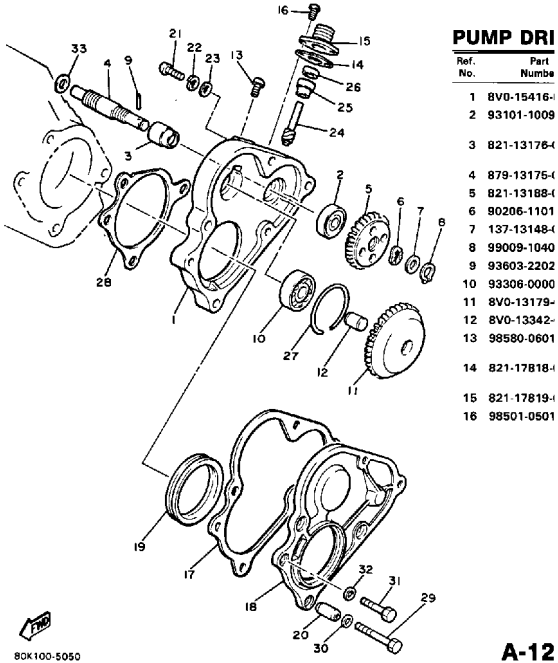

PUMP DRIVE - GEAR

Ref. No.	Part Number
1	8V0-15416-4
2	93101-1009
3	821-13176-4
4	879-13175-4
5	821-13188-4
6	90206-1101
7	137-13148-4
8	99009-1040
9	93603-2202
10	93306-0000
11	8V0-13179-4
12	8V0-13342-4
13	98580-0601
14	821-17818-4
15	821-17819-4
16	98501-0501

A-12

Ref. No.	Part Number	Description	Qty	Remarks
1	8V0-15416-01-00	COVER, OIL PUMP	1	
2	93101-10090-00	OIL SEAL	1	
3	821-13176-00-00	METAL, WORM SHAFT OUTER	1	
4	879-13175-00-00	SHAFT, WORM	1	
5	821-13188-00-00	GEAR, DRIVE (32T)	1	
6	90206-11016-00	WASHER, WAVE	1	
7	137-13148-00-00	PLATE, CAM THRUST	1	
8	99009-10400-00	CIRCLIP	1	
9	93603-22028-00	PIN, DOWEL	1	
10	93306-00003-00	BEARING (B6000RS)	1	
11	8V0-13179-00-00	GEAR, IDLE	1	
12	8V0-13342-00-00	SHAFT, IDLE GEAR	1	
13	98580-06012-00	SCREW, PAN HEAD	1	
14	821-17818-02-00	GASKET	1	
15	821-17819-00-00	CAP, HOUSING	1	
16	98580-05010-00	SCREW, PAN HEAD	2	
17	8V0-15466-02-00	GASKET 2	1	
18	8V0-15426-01-00	COVER, OIL PUMP 2	1	
19	93104-52079-00	OIL SEAL	1	
20	91810-18022-00	PIN, DOWEL	2	
21	98511-05020-00	SCREW, PAN HEAD	2	
22	92990-05100-00	WASHER, SPRING	2	
23	92901-05600-00	WASHER, PLATE	2	
24	813-17841-00-00	GEAR, DRIVEN (10T)	1	
25	821-17843-00-00	BUSH, DRIVEN GEAR OUTER	1	
26	93104-06033-00	OIL SEAL	1	
27	93450-28098-00	CIRCLIP	1	
28	8V0-15456-03-00	GASKET, OIL PUMP COVER 1	1	
29	97013-06035-00	BOLT	2	

CONTINUED ON NEXT FRAME ➤

Property of www.SmallEngineDiscount.com - Not for Resale