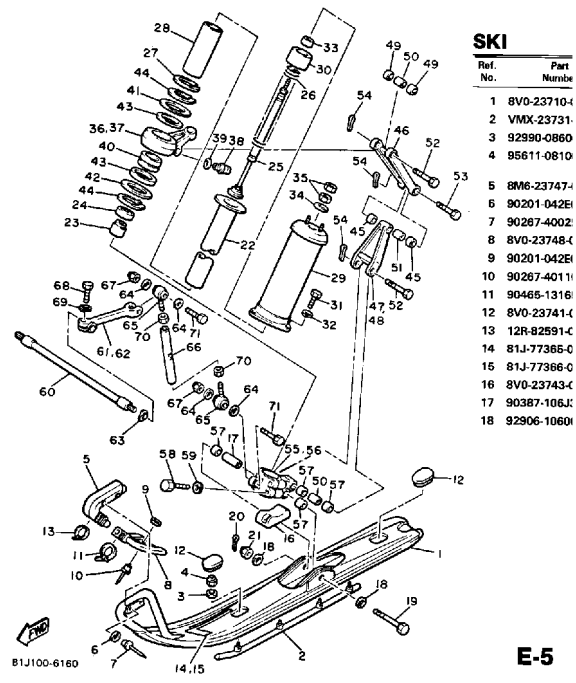

CONTINUED ON NEXT FRAME ►

Property of www.SmallEngineDiscount.com - Not for Resale

SKI

Ref. No.	Part Number	Description	Qty	Remarks
29	8V0-2376J-00-00	HOLDER, ABSORBER	2	
30	8V0-22493-00-00	BUMP, STOP	2	
31	97016-06020-00	BOLT	6	
32	92906-06100-00	WASHER, SPRING	6	
33	8V0-2386J-00-00	CUSHION	2	
34	92990-08200-00	WASHER, PLAIN	2	
35	95303-08700-00	NUT	4	
36	8V0-23851-01-00	ARM, OUTSIDE 1	1	
37	8V0-23852-01-00	ARM, OUTSIDE 2	1	
38	397-00060-04-00	UNAVAILABLE IN PRICE BOOK	2	
39	90201-067F9-00	WASHER, PLATE	2	
40	90384-63188-00	BUSH, BIMETAL FORMED	2	
41	90201-637F3-00	WASHER, PLATE	1	
42	90201-635H7-00	WASHER, PLATE	1	
43	93109-63044-00	OIL SEAL	4	
44	93410-63066-00	CIRCLIP	4	
45	90384-14091-00	BUSH, BIMETAL FORMED	4	
46	8V0-2382E-01-00	ARM, FRONT 1	2	
47	8V0-2382F-02-00	ARM, FRONT 2 (L, H)	1	
48	8V0-2383F-02-00	ARM, FRONT4 (R, H)	1	
49	90384-14096-00	BUSH, BIMETAL FORMED	4	
50	90387-101Y9-00	COLLAR	4	
51	90387-100A4-00	COLLAR	2	
52	90102-10054-00	BOLT, WITH HOLE	4	
53	90201-10055-00	UNAVAILABLE IN PRICE BOOK	2	
54	91490-20020-00	PIN, COTTER	6	
55	8V0-2376E-01-00	BRACKET, 1	1	
56	8V0-2377E-01-00	BRACKET 2	1	
57	90384-14091-00	BUSH, BIMETAL FORMED	8	

CONTINUED ON NEXT FRAME ►

Property of www.SmallEngineDiscount.com - Not for Resale

SKI

E-5

Ref. No.	Part Number	Description	Qty	Remarks
58	97026-08035-00	BOLT (TJ)	4	
59	92906-08100-00	WASHER, SPRING	4	
60	8V0-2386E-01-00	BAR, STABLZR FRONT	1	
61	8V0-2386L-01-00	ARM, STABILIZER 1	1	
62	8V0-2386M-01-00	ARM, STABILIZER 2	1	
63	90206-12052-00	WASHER, WAVE	2	
64	90201-08624-00	WASHER, PLATE	8	
65	J45-23841-00-00	JOINT UNIVERSAL 1 (8V0-23841-02)	4	
66	8V0-2386F-01-00	LINK, STABLZR FRONT	2	
67	95616-08100-00	NUT, U	4	
68	97016-06025-00	BOLT	2	
69	92906-06100-00	WASHER, SPRING	2	
70	95316-08700-00	NUT (2GV)	4	
71	97026-08035-00	BOLT (TJ)	4	