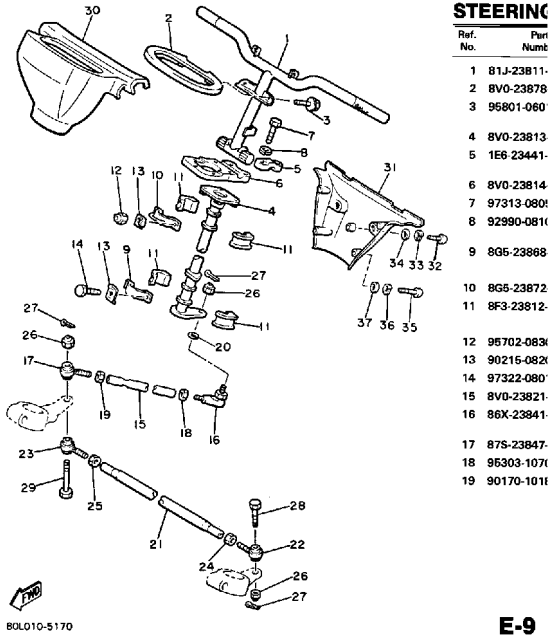

Property of www.SmallEngineDiscount.com - Not for Resale

STEERING

Ref. No.	Part Number
1	81J-23811-
2	8V0-23878
3	95801-060
4	8V0-23813
5	1E6-23441-
6	8V0-23814
7	97313-0805
8	92990-0810
9	8G5-23868
10	8G5-23872
11	8F3-23812-
12	95702-0830
13	90215-0826
14	97322-0801
15	8V0-23821-
16	86X-23841-
17	87S-23847-
18	95303-1070
19	90170-1018

E-9

Ref. No.	Part Number	Description	Qty	Remarks
1	81J-23811-00-00	COLUMN, STEERING	1	
2	8V0-23878-00-00	BRACKET 0	1	
3	95811-06010-00	BOLT, FLANGE	2	
4	8V0-23813-00-00	COLUMN, STEERING 2	1	
5	1E6-23441-00-00	HOLDER, HANDLE UPR	2	
6	8V0-23814-01-00	HOLDER, HANDLE UPPER	1	
7	97313-08055-00	BOLT, HEXAGON	4	
8	92990-08100-00	WASHER	4	
9	84M-23868-00-00	BRACKET, STEERING LOWER	1	
10	84M-23872-00-00	HOLDER, BEARING	1	
11	8F3-23812-00-00	PLANE BEARING, STEERING	4	
12	95712-08300-00	NUT, LOCK	2	
13	90215-08262-00	WASHER, LOCK	4	
14	97313-08016-00	BOLT, HEXAGON	2	
15	8V0-23821-01-00	ROD, STEERING RELAY	1	
16	86X-23841-00-00	JOINT, UNIVERSAL 1	1	
17	87S-23847-00-00	JOINT, UNIVERSAL 3	1	
18	95303-10700-00	NUT	1	
19	90170-10186-00	NUT	1	
20	90201-08759-00	WASHER, PLATE	1	
21	8V0-23831-01-00	ROD, TIE	1	
22	87S-23845-00-00	JOINT, UNIVERSAL 2	1	
23	87S-23847-00-00	JOINT, UNIVERSAL 3	1	
24	95303-10700-00	NUT	1	
25	90170-10186-00	NUT	1	
26	95706-10300-00	NUT, NYLON	3	
27	91490-20020-00	PIN, COTTER	3	
28	90102-10031-00	BOLT, WITH HOLE	1	
29	90109-10767-00	BOLT	1	

CONTINUED ON NEXT FRAME ➤

Property of www.SmallEngineDiscount.com - Not for Resale

STEERING

Ref. No.	Part Number	Description	Qty	Remarks
30	8X9-23815-00-00	PAD, STEERING	1	
31	8X9-23817-00-00	PAD, STEERING	1	
32	98506-05010-00	SCREW, PAN HEAD	1	
33	92906-05100-00	WASHER, SPRING	1	
34	92906-05200-00	WASHER, PLAIN	1	
35	98506-05030-00	SCREW, PAN HEAD	4	
36	92906-05100-00	WASHER, SPRING	4	
37	92906-05600-00	WASHER, PLATE	4	