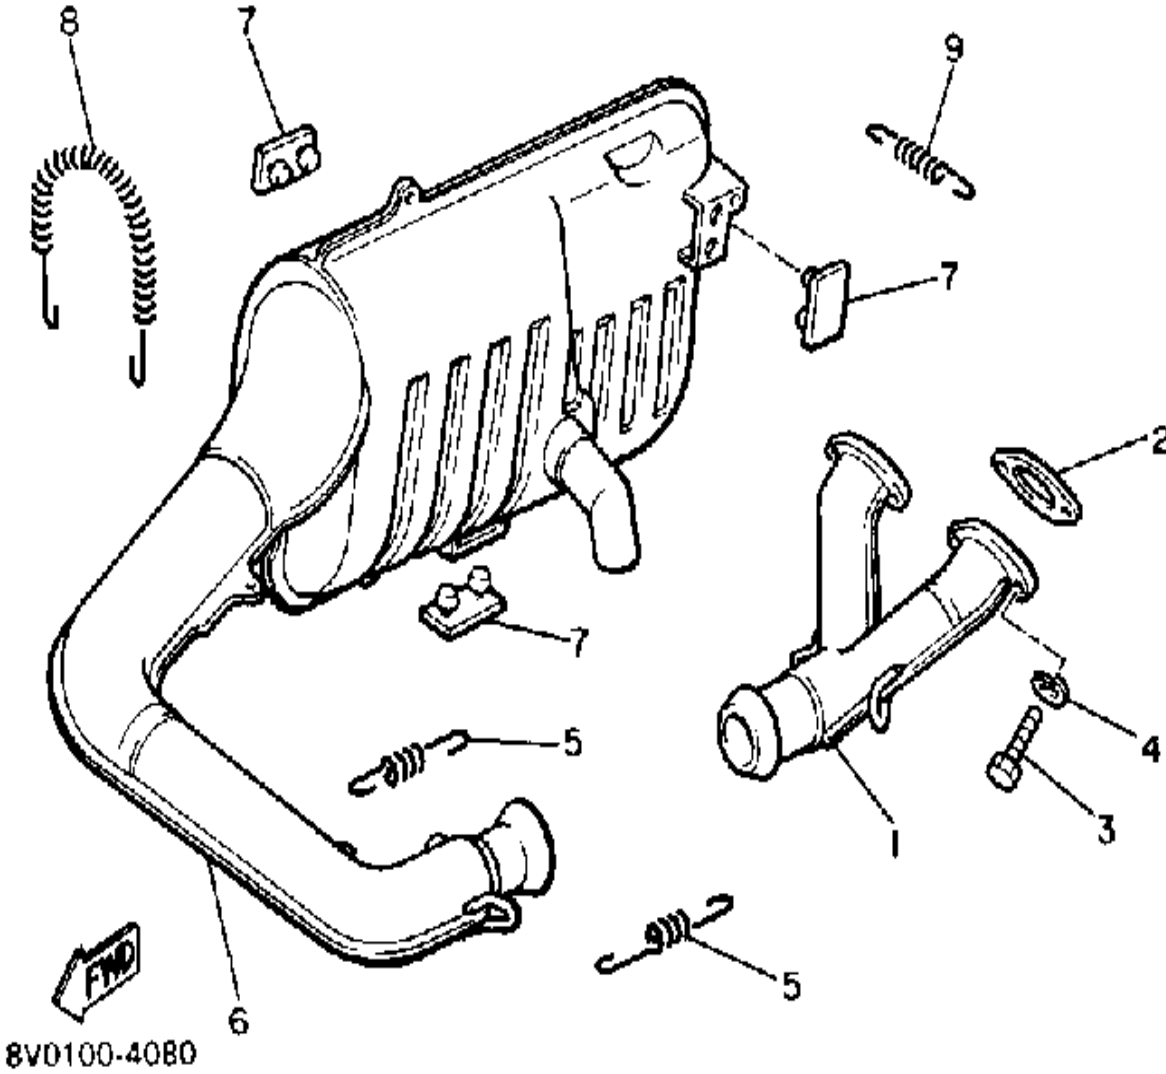

EXHAUST

Ref. No.	Part Number	Description	Qty	Remarks
1	8V0-14610-00-00	EXHAUST PIPE ASSEMBLY 1	1	
2	821-14613-01-00	GASKET, EXHAUST PIPE	2	
3	97313-08020-00	BOLT, HEXAGON	4	
4	92990-08100-00	WASHER	4	
5	90506-20272-00	SPRING, TENSION	2	
6	8V0-14710-04-00	MUFFLER ASSEMBLY 1	1	
7	8A5-14728-02-00	PROTECTOR, MUFFLER 2	2	
8	90506-14207-00	SPRING, TENSION	1	
9	90506-16350-00	SPRING, TENSION	1	

Property of www.SmallEngineDiscount.com - Not for Resale