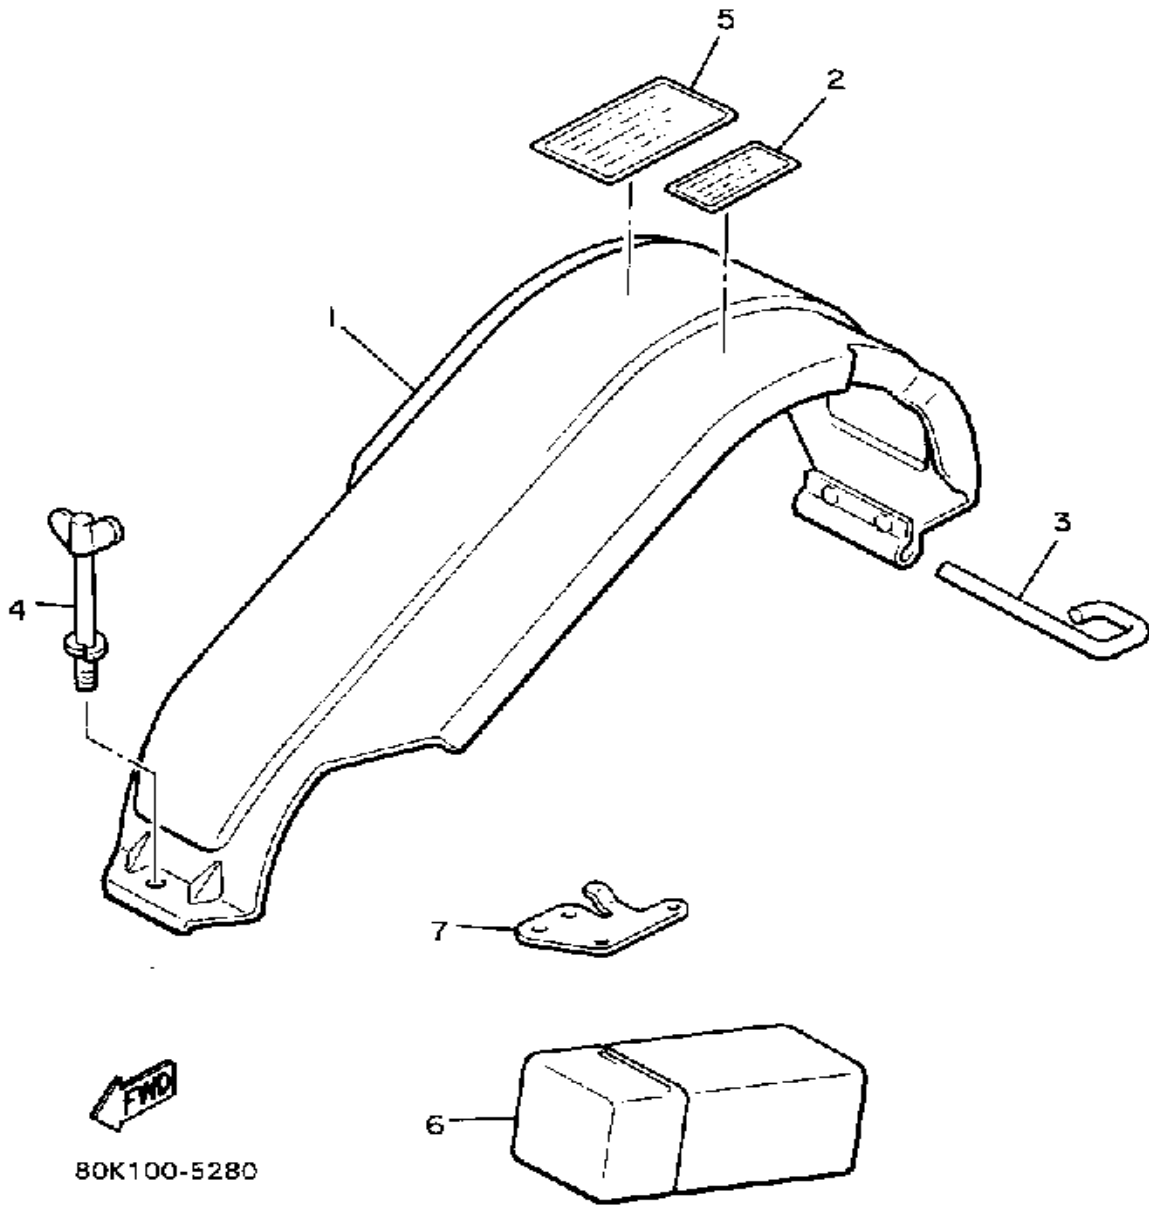

GUARD - LUGGAGE BOX

Ref. No.	Part Number	Description	Qty	Remarks
1	8V0-77311-00-00	GUARD, DRIVE	1	
2	898-77762-00-00	LABEL, WARNING 2	1	1
3	86V-77384-00-00	PIN	1	
4	8V0-77387-00-00	SCREW	1	
5	8V0-77743-00-00	INDICATOR 3	1	
6	8V0-W2810-00-00	TOOL KIT		
7	8V0-21945-00-00	BRACKET, TOOL BOX FITTING	1	

Property of www.SmallEngineDiscount.com - Not for Resale