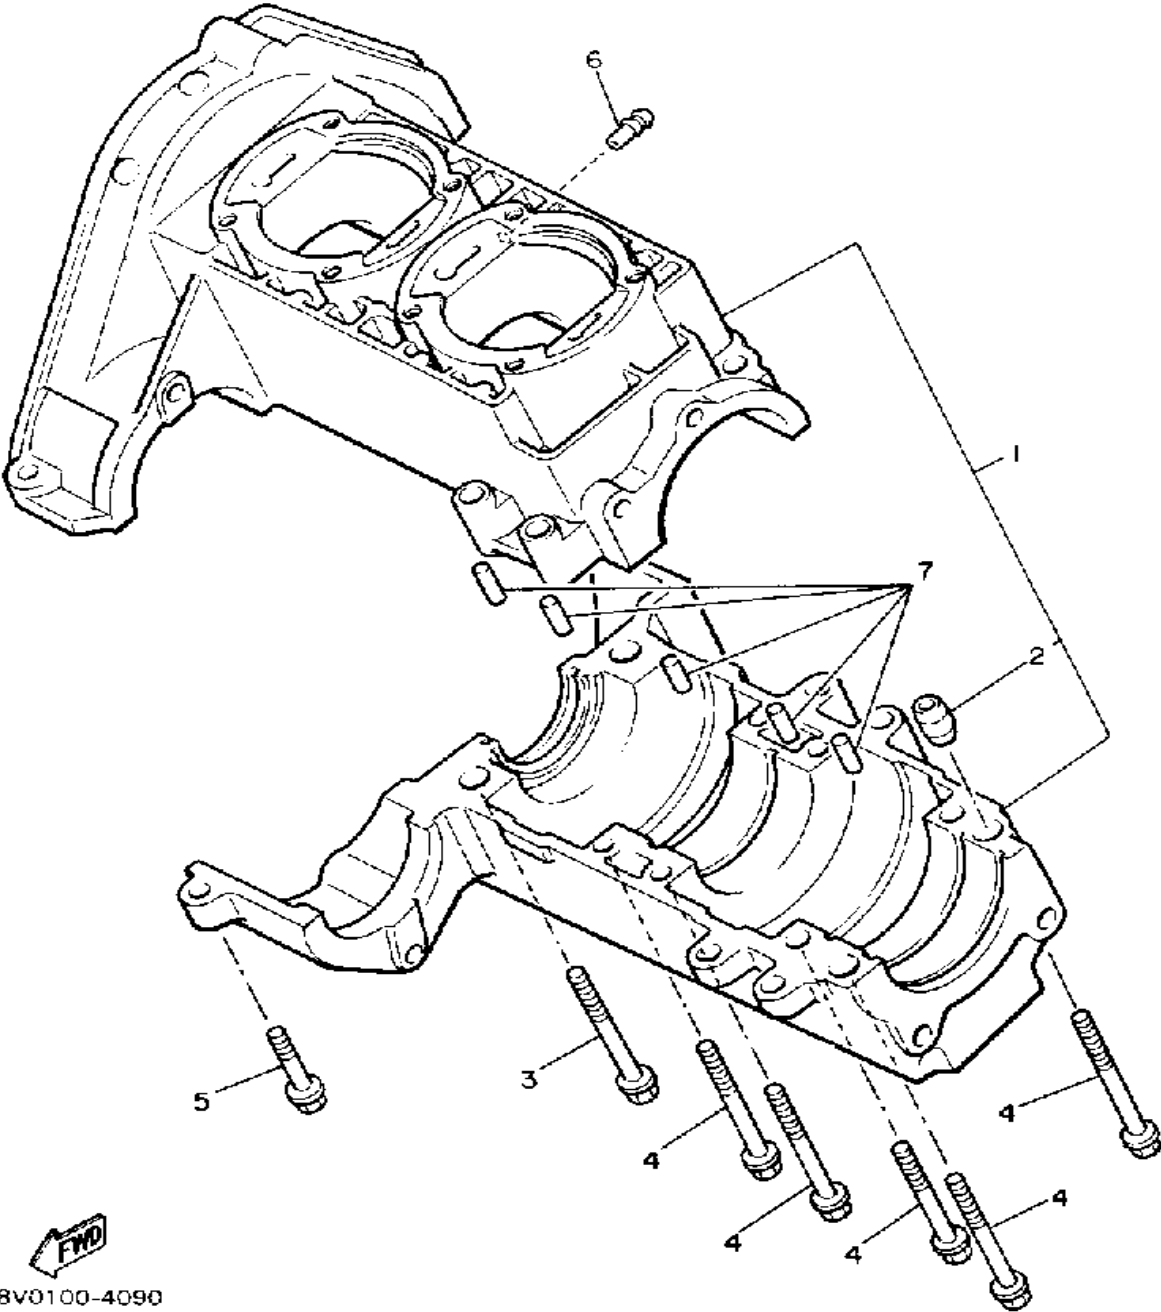

CRANKCASE

Ref. No.	Part Number	Description	Qty	Remarks
1	8V0-15100-01-00	CRANKCASE ASSEMBLY	1	
2	99510-12016-00	PIN, DOWEL	2	
3	95811-08070-00	BOLT, FLANGE	1	
4	95811-08065-00	BOLT, FLANGE	9	
5	95811-06025-00	BOLT, FLANGE	1	
6	J38-11116-00-00	JOINT, BREATHER	1	
7	93604-07141-00	PIN, DOWEL	5	

8V0100-4090

Property of www.SmallEngineDiscount.com - Not for Resale