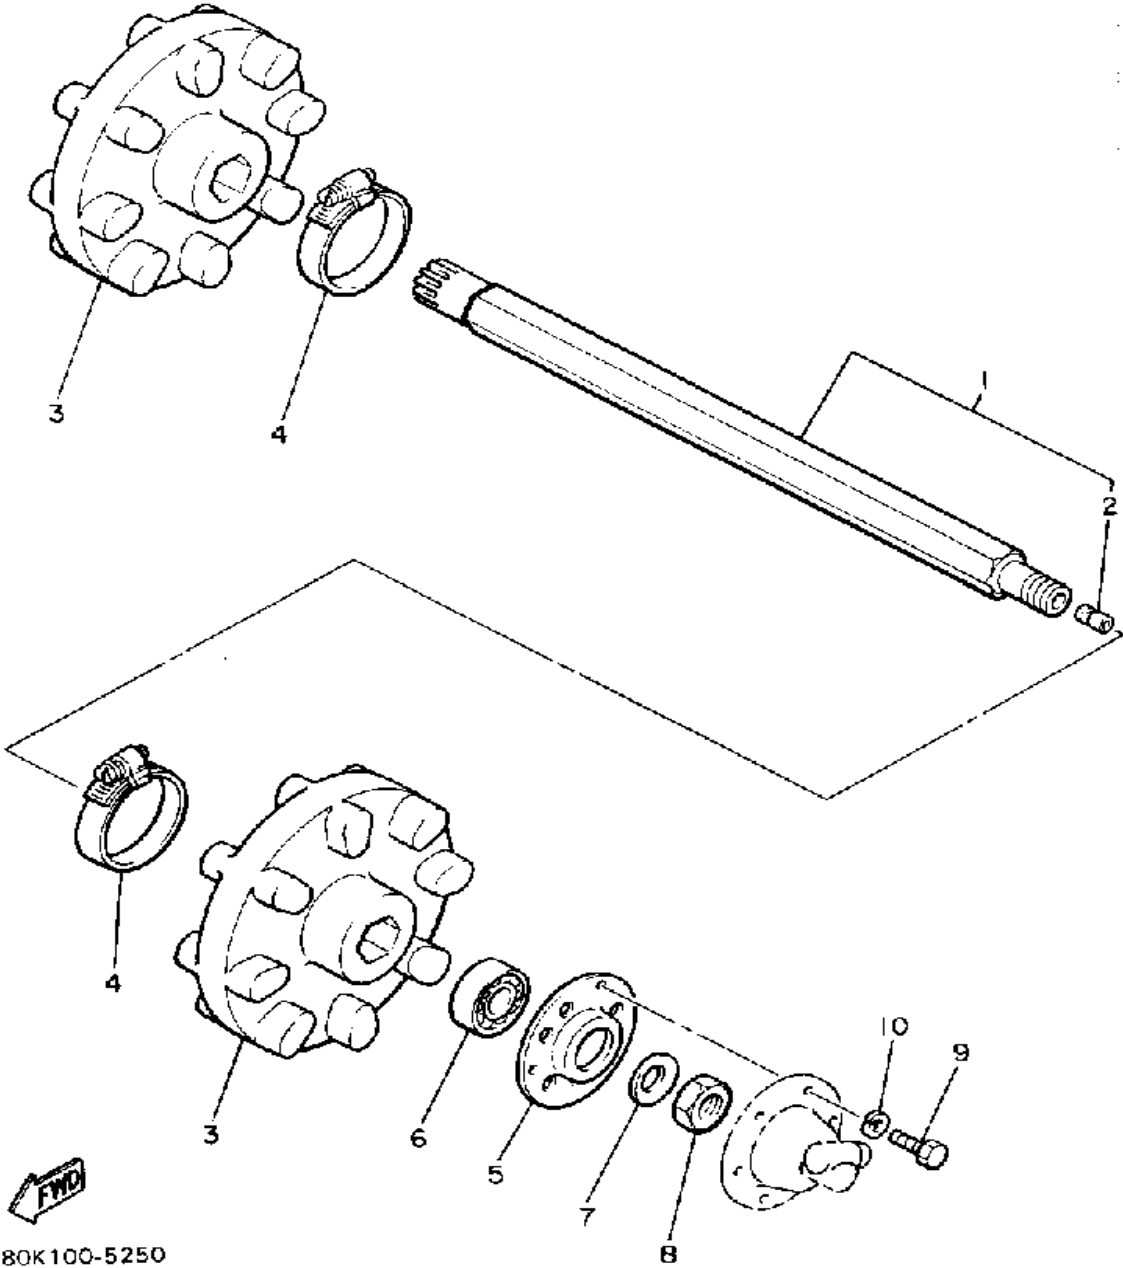

TRACK DRIVE 1

Ref. No.	Part Number	Description	Qty	Remarks
1	8K4-W4751-01-00	AXLE, FRONT	1	
2	8K4-47577-00-00	. CONNECTOR	1	
3	8J7-47531-01-00	WHEEL, SPROCKET 1	2	
4	90460-50079-00	CLAMP, HOSE	2	
5	8K4-47551-00-00	HOUSING, FRONT AXLE	1	
6	93306-00420-00	BEARING (B6004)	1	
7	90208-22001-00	WASHER, CONICAL SPRING ..	1	
8	90170-22094-00	NUT	1	
9	97011-08016-00	BOLT	3	
10	92990-08100-00	WASHER	3	

Property of www.SmallEngineDiscount.com - Not for Resale