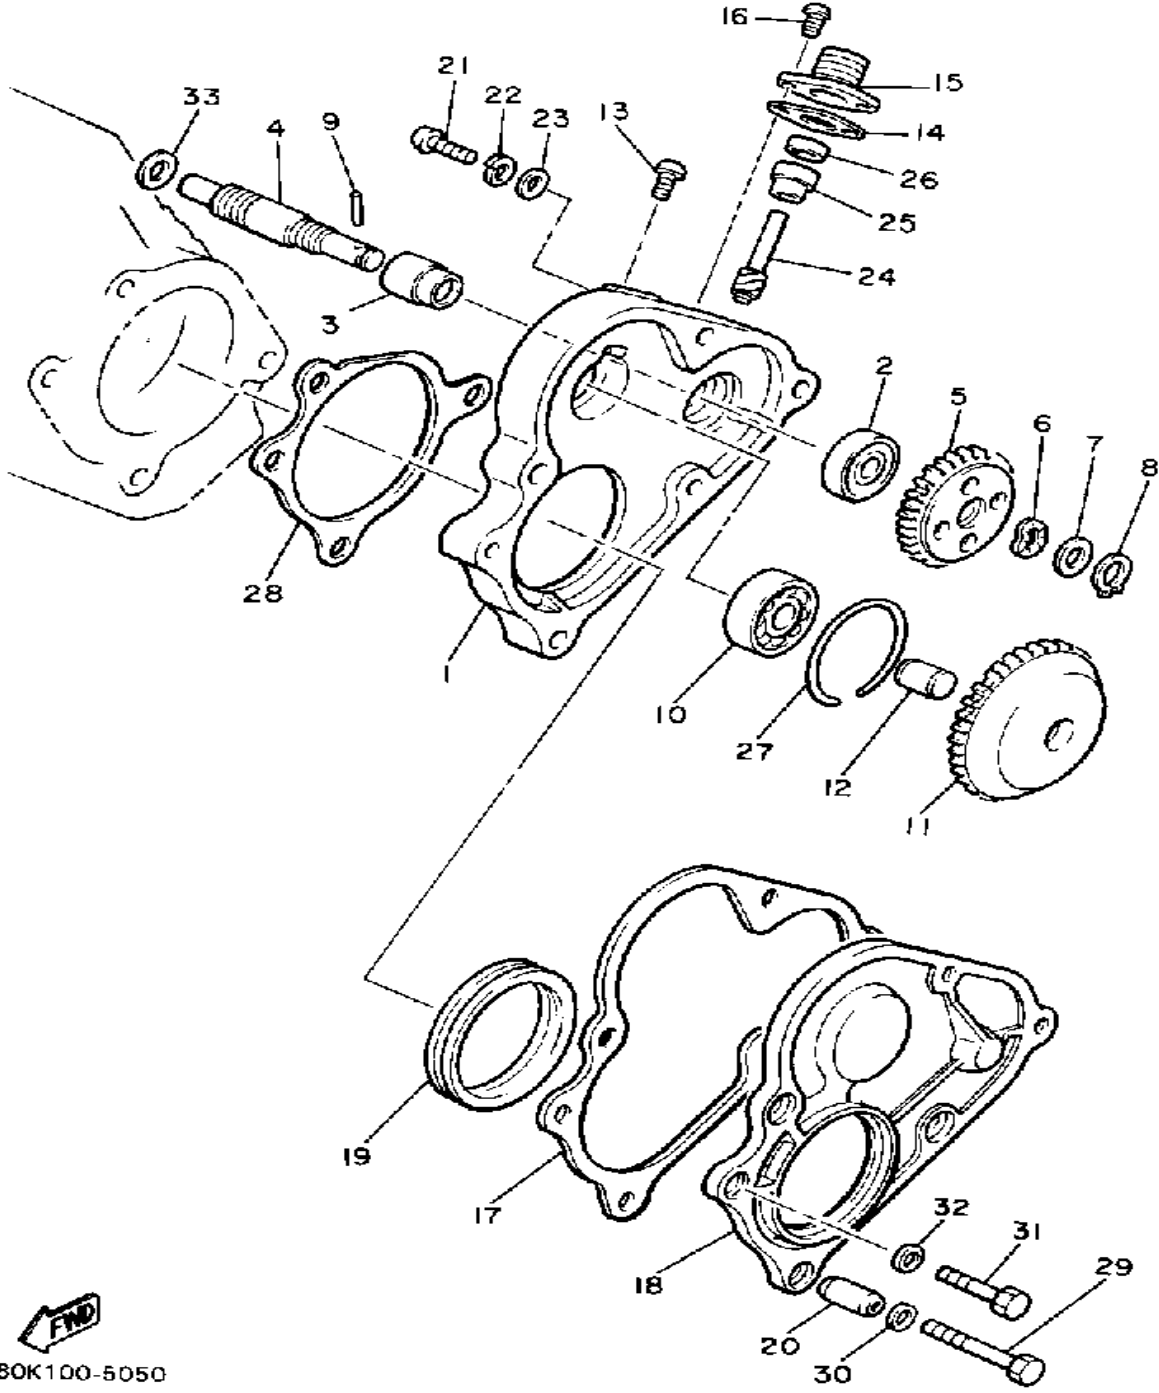

PUMP DRIVE - GEAR

Ref. No.	Part Number	Description	Qty	Remarks
30	90201-061A5-00	WASHER, PLATE	2	
31	97011-06025-00	BOLT (97001-06025)	2	
32	90201-061A5-00	WASHER, PLATE	2	
33	90201-08624-00	WASHER, PLATE	1	

80K100-5050

Property of www.SmallEngineDiscount.com - Not for Resale