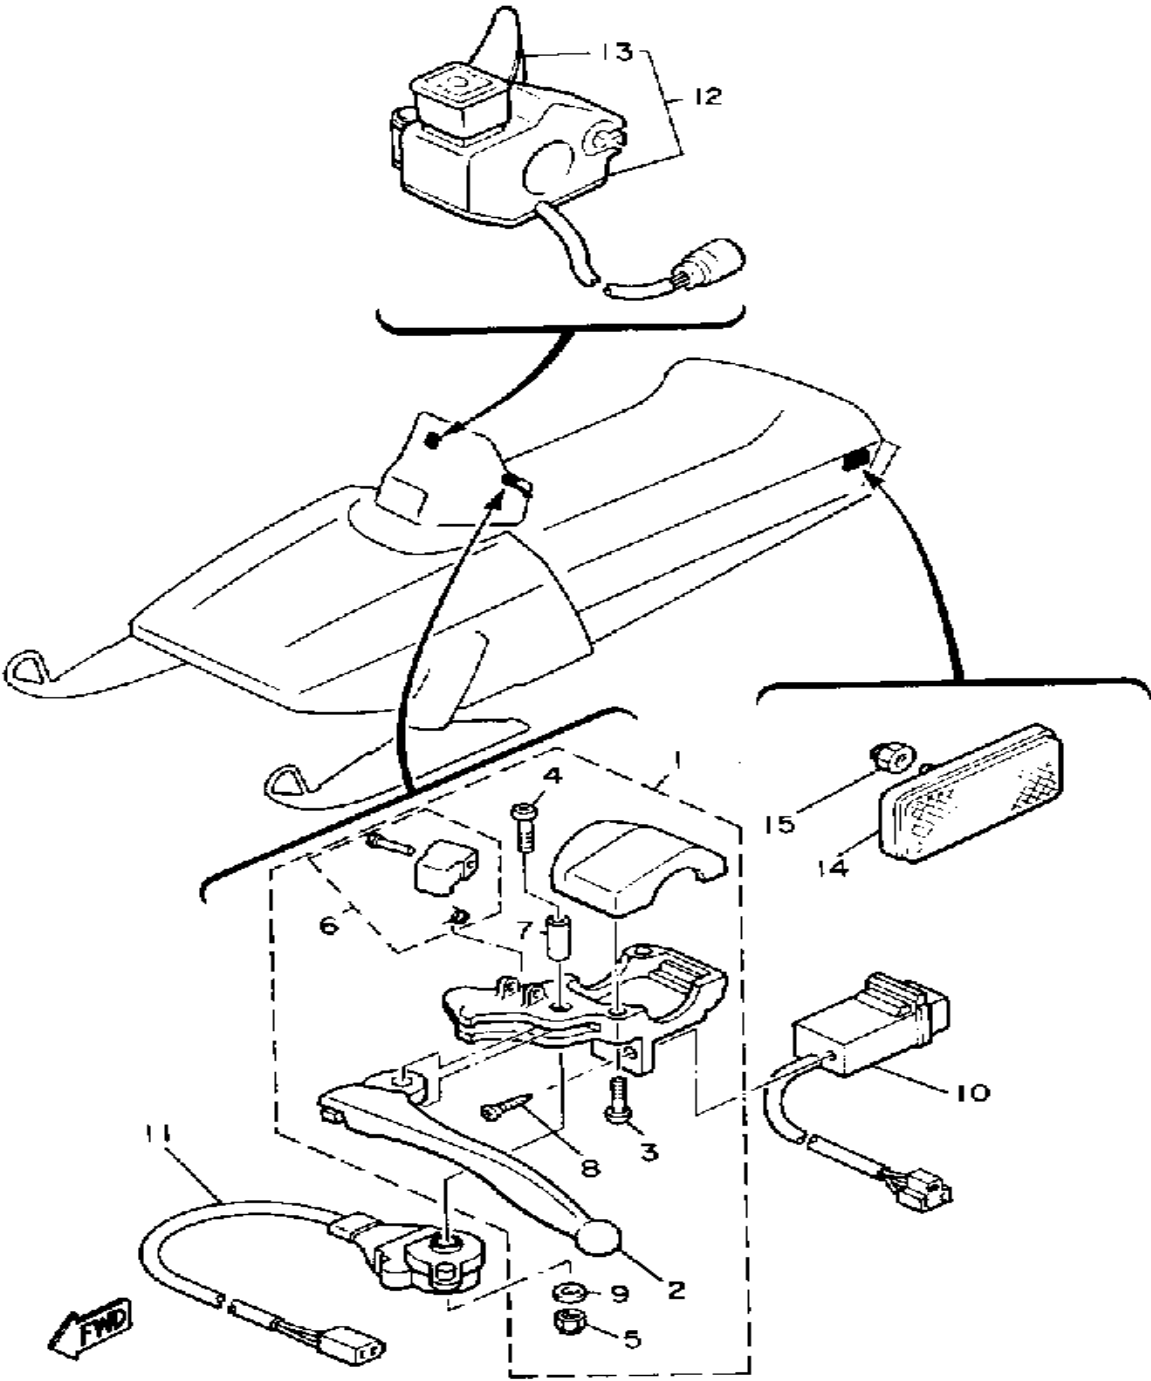

ELECTRICAL 2

80K100-5370

Ref. No.	Part Number	Description	Qty	Remarks
1	88R-W8291-00-00	LEVER HOLDER ASSEMBLY (LEFT)	1	
2	8H8-83912-00-00	. LEVER 1	1	
3	90157-05027-00	SCREW, PAN HEAD	2	
4	98501-05040-00	. SCREW, PAN HEAD (98502-05040)	1	
5	95701-05300-00	. NUT, NYLON	1	
6	82A-83930-00-00	. LEVER LOCK ASSEMBLY	1	
7	802-83913-00-00	. COLLAR, LEVER 1	1	
8	97780-30312-00	. SCREW, tapping	2	
9	92990-05200-00	. WASHER, PLAIN	1	
10	8H8-83950-01-00	BEAM SWITCH ASSEMBLY (8K4-83950-01-00)	1	
11	88R-82530-00-00	STOP SWITCH ASSEMBLY	1	
12	84R-82720-00-00	LEVER HOLDER ASSEMBLY (RIGHT)	1	
13	8V0-42138-00-00	. LEVER, THROTTLE	1	
14	3G1-85130-01-00	REAR REFLECTOR ASSEMBLY	2	
15	95701-05300-00	NUT, NYLON	2	

Property of www.SmallEngineDiscount.com - Not for Resale