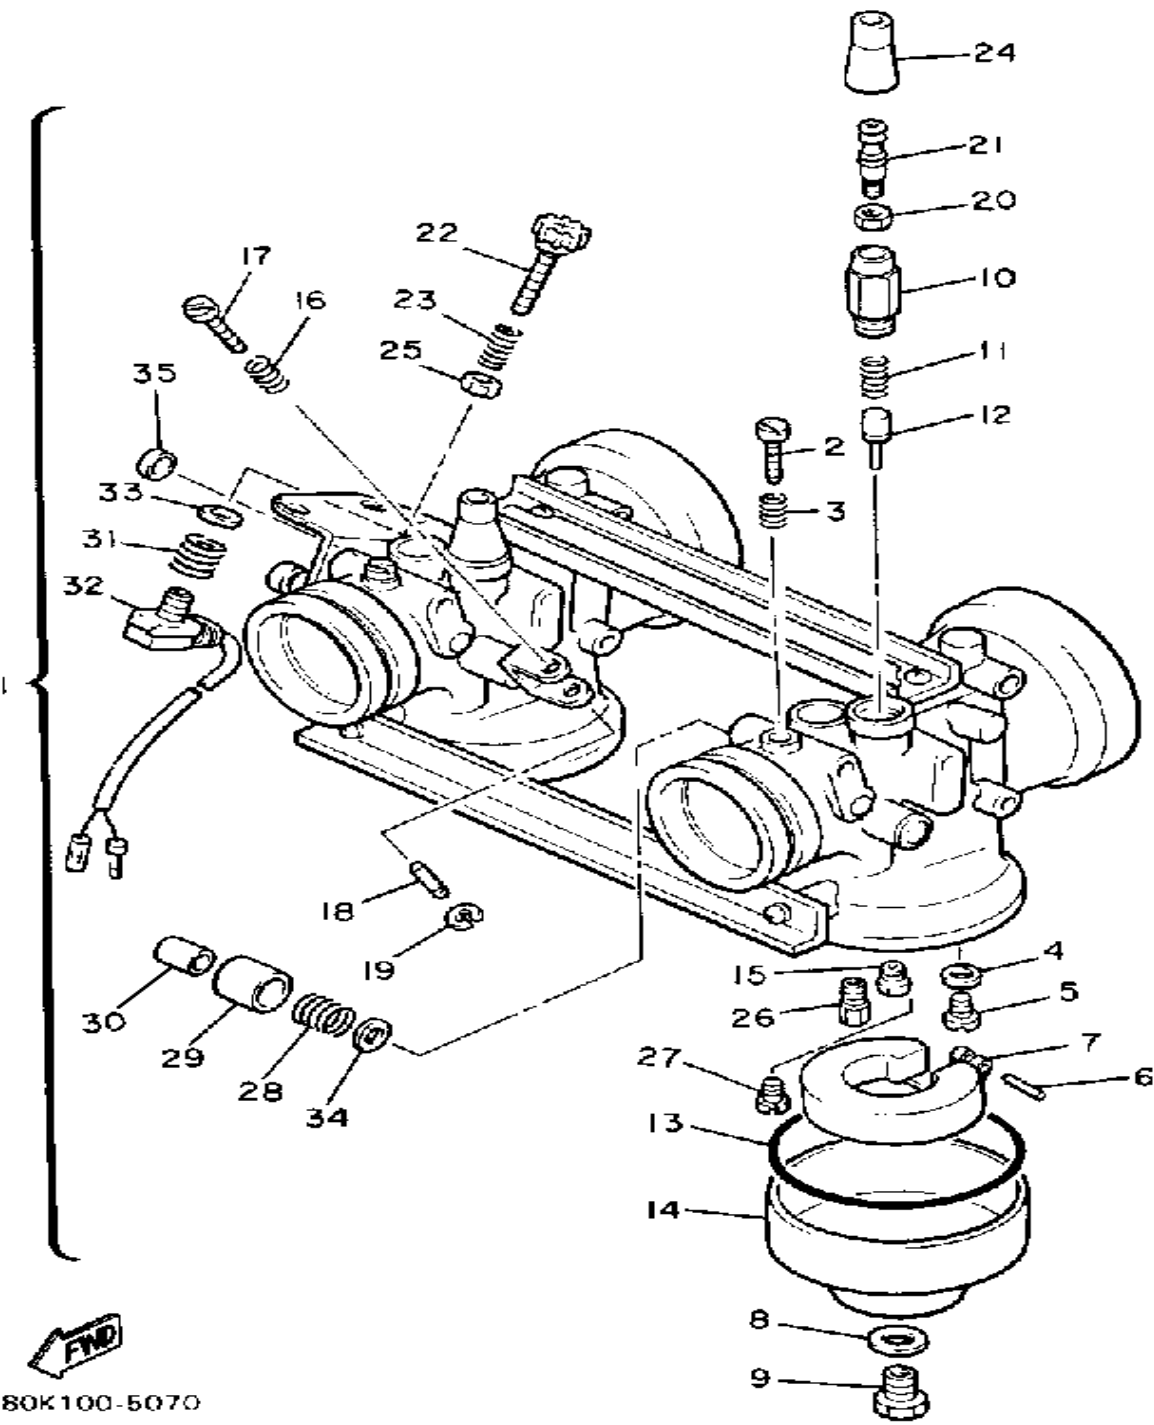

CARBURETOR

80K100-5070

Ref. No.	Part Number	Description	Qty	Remarks
1	80L-14100-03-00	CARBURETOR ASSEMBLY . . .	1	
2	620-14211-00-00	. SCREW, PILOT ADJUSTING . .	2	
3	7R4-14212-00-00	. SPRING, PILOT ADJUSTING . .	2	
4	214-14195-00-00	. WASHER, NEEDLE VALVE . .	2	
5	168-14190-15-00	. NEEDLE VALVE ASSEMBLY . .	2	
6	8M6-14186-00-00	. PIN, FLOAT	2	
7	8M6-14185-00-00	. FLOAT	2	
8	286-14198-00-00	. GASKET	2	
9	8M6-14261-00-00	. HOLDER	2	
10	8G8-14174-00-00	. CAP, PLUNGER	2	
11	127-14135-00-00	. SPRING, PLUNGER	2	
12	8G8-14171-00-00	. PLUNGER, STARTER	2	
13	8M6-14126-00-00	. GASKET	2	
14	8M6-14181-00-00	. BODY, FLOAT CHAMBER 1 . .	2	
15	193-14142-95-00	. JET, PILOT (# 95)	2	
16	3F7-14133-00-00	. SPRING, THROTTLE STOP . .	1	
17	12R-14922-00-00	. UNAVAILABLE IN PRICE BOOK	1	
18	584-14992-00-00	. ROD	1	
19	256-14937-00-00	. CLIP	1	
20	802-14161-00-00	. NUT, CABLE ADJUSTING . . .	2	
21	12G-14106-00-00	. CABLE ADJUST SCREW SET . .	2	
22	8V0-14122-00-00	. SCREW, THROTTLE	1	
23	8X0-14500-00-00	. SPRING	1	
24	8A7-14169-00-00	. CAP	2	
25	8V0-14358-00-00	. NUT	2	
26	3G2-14231-27-00	. JET, MAIN (#135)	2	U.R.
	3G2-14231-28-00	. JET, MAIN (#140)	2	U.R.
	3G2-14231-29-00	. JET, MAIN (#145)	2	U.R. STD

CONTINUED ON NEXT FRAME ►

Property of www.SmallEngineDiscount.com - Not for Resale