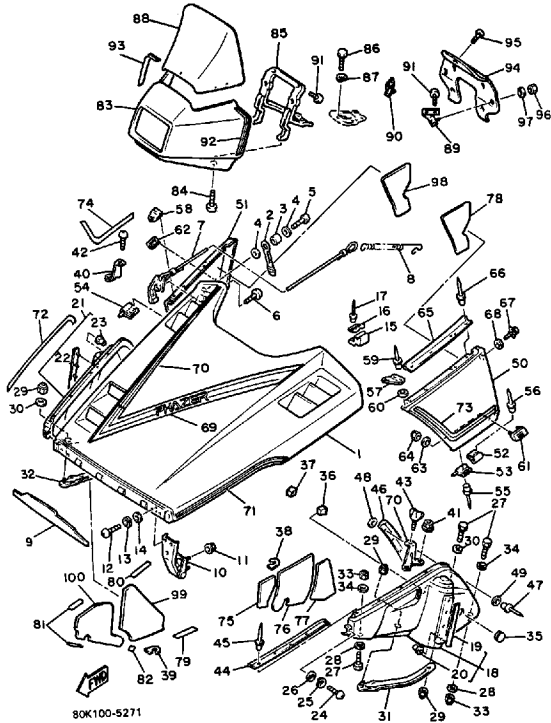

SHROUD - WINDSHIELD

Ref. No.	Part Number	Description	Qty	Remarks
56	90267-48057-00	RIVET, BLIND	8	
57	8V0-77553-00-00	PROTECTOR 3	1	
58	8V0-77554-00-00	PROTECTOR 4	1	
59	90267-48053-00	RIVET, BLIND	4	
60	90201-04325-00	WASHER, PLATE	4	
61	8V0-77551-00-00	PROTECTOR 1	1	
62	8V0-77552-00-00	PROTECTOR 2	1	
63	90201-05029-00	WASHER, PLATE	4	
64	95701-05300-00	. NUT, NYLON	4	
66	90269-05039-00	RIVET	8	
67	8V0-77175-00-00	HOLDER, LATCH	2	
68	4U5-2176E-00-00	PLATE	2	
69	80K-77281-00-00	STRIPE 1	1	
70	80K-77282-00-00	STRIPE 2	1	
71	(80K-77163-00-00)	ORNAMENT 1	1	
72	80K-77164-00-00	ORNAMENT 2	1	
73	80K-77285-01-00	STRIPE 5	1	
74	80K-77286-01-00	STRIPE 6	1	
75	8V0-77272-00-00	DAMPER, NOISE 2	1	
76	8V0-77273-00-00	DAMPER, NOISE 3	1	
77	8V0-77274-00-00	DAMPER, NOISE 4	1	
78	8V0-77275-00-00	DAMPER, NOISE 5	1	
79	8V0-7717E-00-00	TAPE 1	2	
80	8V0-7717F-00-00	TAPE 2	1	
81	8V0-7717G-00-00	TAPE 3	2	
82	82M-7717G-00-00	. TAPE 3	5	
83	80K-77231-01-00	FAIRING	1	
84	98903-06010-00	SCREW, BIND	2	
85	8V0-77241-00-00	STAY, FAIRING	1	

CONTINUED ON NEXT FRAME ➤

Property of www.SmallEngineDiscount.com - Not for Resale