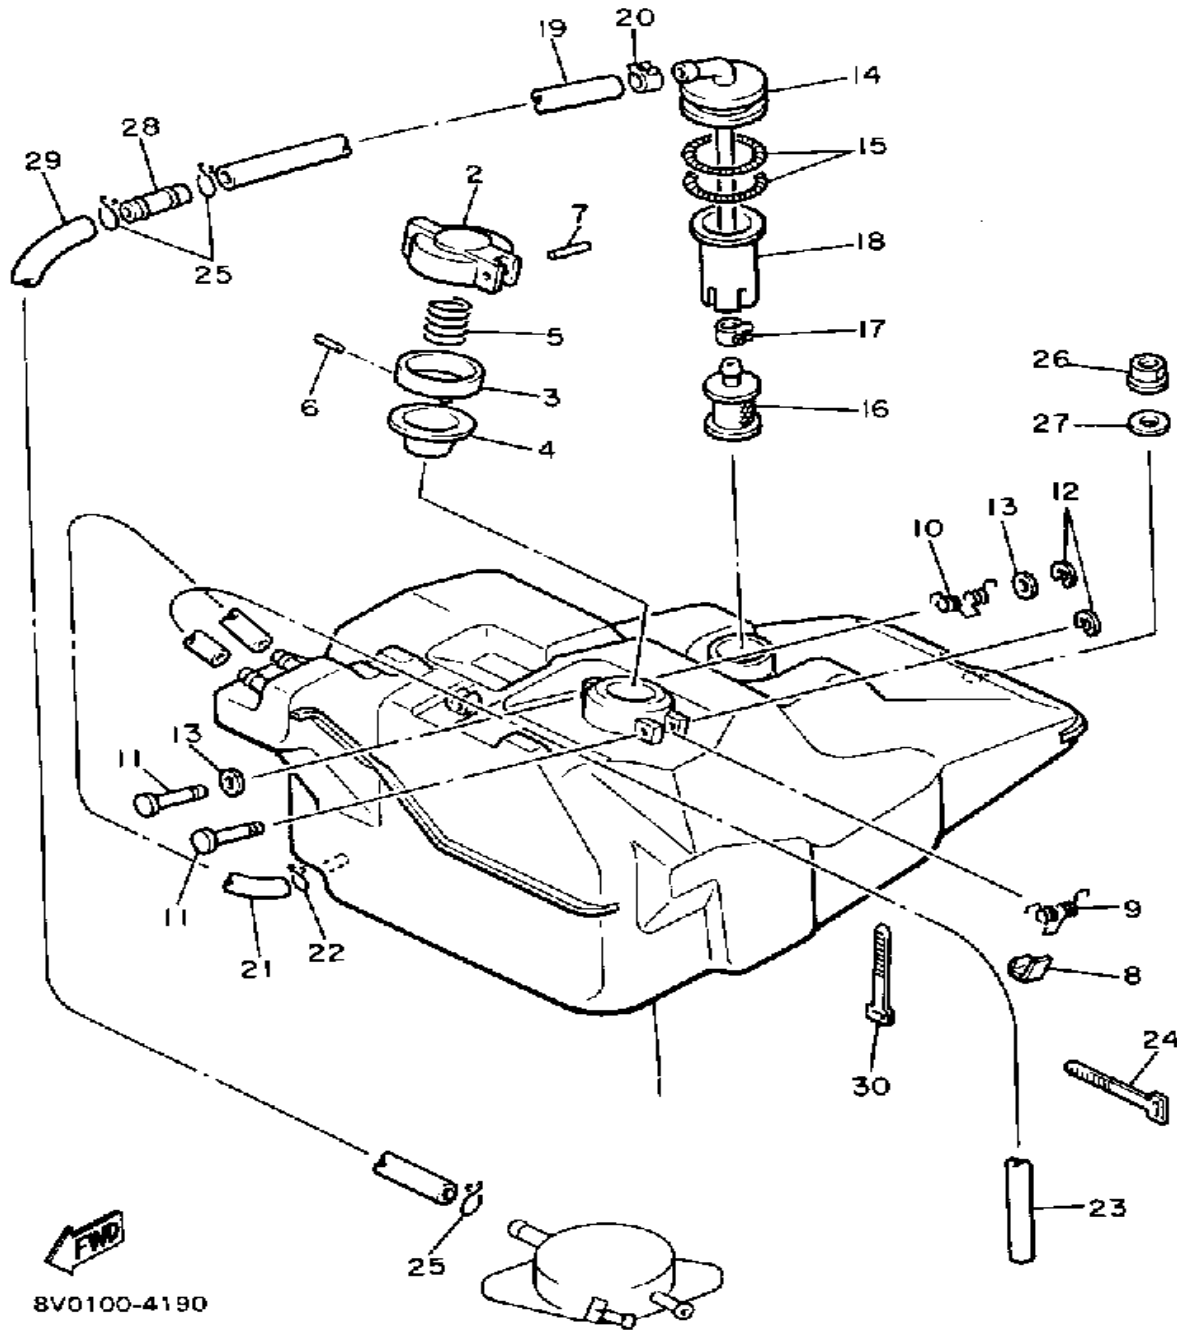

FUEL TANK

8V0100-4190

Ref. No.	Part Number	Description	Qty	Remarks
1	8V0-24111-03-00	TANK, FUEL	1	
2	813-24611-01-00	BODY, CAP	1	
3	813-24613-01-00	DISC, CAP	1	
4	8F7-24641-00-00	GASKET, CAP 1	1	
5	90501-20130-00	SPRING, COMPRESSION	1	
6	91609-30016-00	PIN, SPRING	1	
7	91609-25032-00	PIN, SPRING	1	
8	83M-24628-00-00	HOOK	1	
9	90508-10715-00	SPRING, TORSION	1	
10	90508-08353-00	SPRING, TORSION	1	
11	90249-03017-00	PIN	2	
12	93430-02001-00	CIRCLIP	2	
13	90201-03313-00	WASHER, PLATE	2	
14	86M-24335-00-00	PIPE, SUCTION 1	1	
15	90506-06065-00	SPRING, TENSION	2	
16	8H5-24560-00-00	FILTER ASSEMBLY	1	
17	90467-11028-00	CLIP	1	
18	8V0-24336-00-00	PIPE, SUCTION 2	1	
19	90446-11032-00	HOSE (815-24312-00)	1	
20	90467-11028-00	CLIP	1	
21	90446-09013-00	HOSE (90446-09079)	1	
22	90467-09005-00	CLIP, SCISSOR	1	
23	90446-09155-00	HOSE	1	
24	341-26397-01-00	BAND	4	
25	90467-11009-00	CLIP	3	
26	95712-08300-00	NUT, LOCK	1	
27	90201-08784-00	WASHER, PLATE	1	
28	878-24379-00-00	PIPE, JOINT 4	1	
29	90446-11020-00	HOSE	1	

CONTINUED ON NEXT FRAME ►

Property of www.SmallEngineDiscount.com - Not for Resale