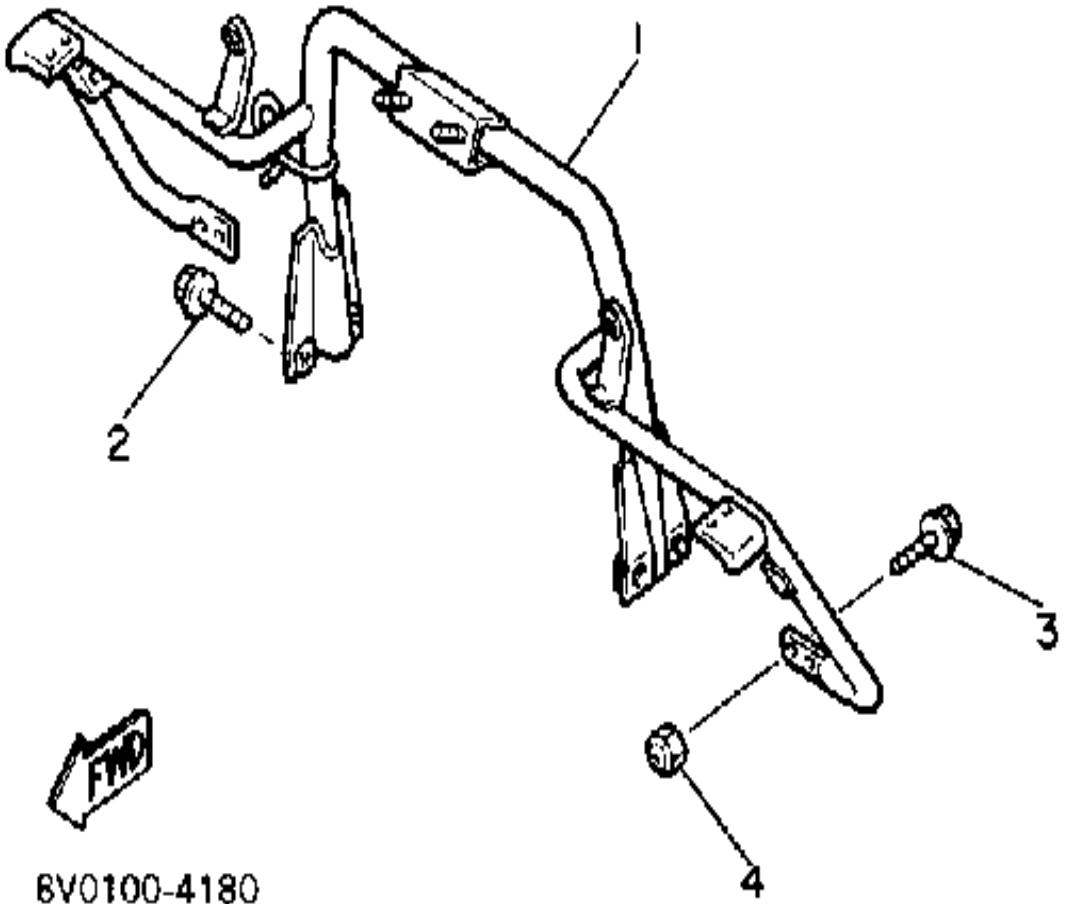

STEERING GATE

Ref. No.	Part Number	Description	Qty	Remarks
1	83V-23870-00-00	STEERING GATE COMP (8V0-23870-00)	1	
2	95816-08012-00	BOLT, flange	4	
3	95811-06030-00	BOLT, FLANGE	4	
4	95701-06300-00	NUT, NYLON	4	

Property of www.SmallEngineDiscount.com - Not for Resale