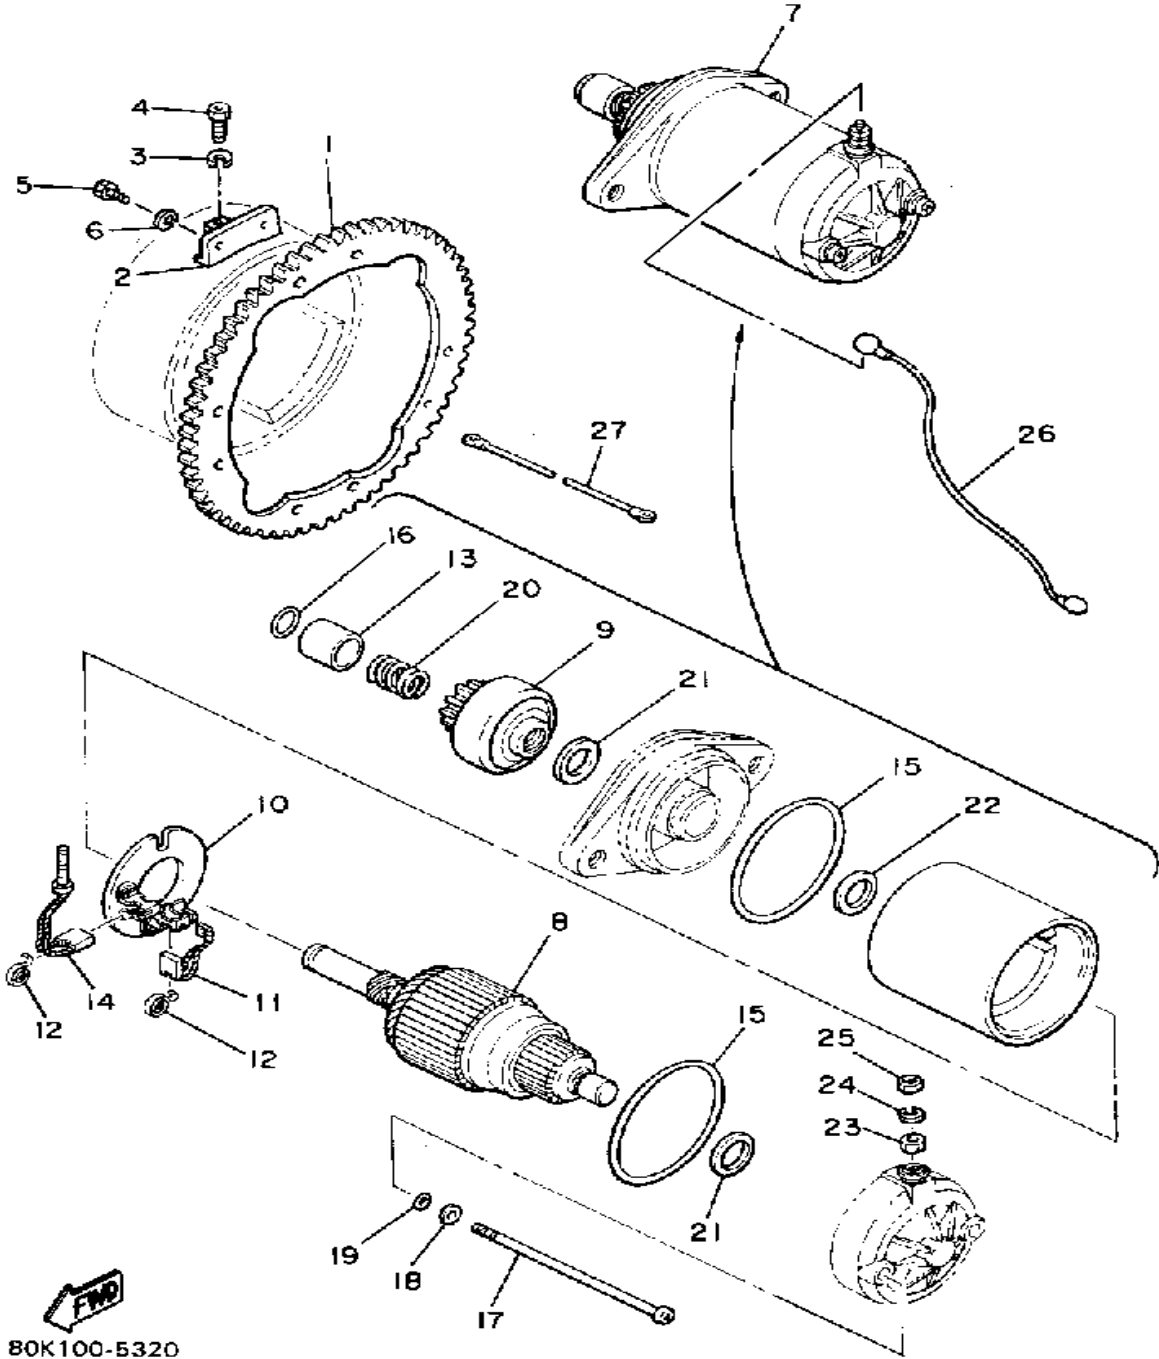

STARTING MOTOR

80K100-5320

Ref. No.	Part Number	Description	Qty	Remarks
1	8X9-81891-00-00	GEAR, RING	1	
2	8X9-81895-00-00	STAY, RING GEAR	4	
3	92990-08100-00	WASHER		
4	90110-08028-00	BOLT, HEX SKT HEADSOCKET HEAD	4	
5	97011-06010-00	BOLT	8	
6	92995-06100-00	WASHER, SPRING	8	
7	84N-81800-50-00	STARTING MOTOR ASSEMBLY (8V3-81800-50-00)	1	
8	73A-81850-00-00	. ARMATURE ASSEMBLY	1	
9	8L6-81832-50-00	. CLUTCH, OVER RUN	1	
10	8L6-81840-50-00	. BRUSH HOLDER ASSEMBLY	1	
11	73A-81812-00-00	. BRUSH 2	1	
12	8L6-81813-50-00	. SPRING, BRUSH	2	
13	8L6-81833-50-00	. RING, STOP	1	
14	73A-81811-00-00	. BRUSH 1	1	
15	4H7-81844-00-00	. O-RING (4H7-81844-50-00) ...	2	
16	8L6-81834-50-00	. RING	1	
17	8L6-81826-50-00	. BOLT	2	
18	8L6-81824-50-00	. WASHER 2	2	
19	8L6-81847-50-00	. O-RING	2	
20	8L6-81836-50-00	. SPRNG, lever	1	
21	4H7-81843-50-00	. WASHER 1	2	
22	8L6-81835-50-00	. WASHER 2	1	
23	4H7-81872-00-00	. NUT, SPECIAL	1	
24	92995-06100-00	. WASHER, SPRING	1	
25	95380-06700-00	. NUT	1	
26	83M-82117-00-00	WIRE, LEAD (81E-82117-00) ..	1	
27	83M-82116-00-00	WIRE, MINUS LEAD (81E-82116-00)	1	

Property of www.SmallEngineDiscount.com - Not for Resale