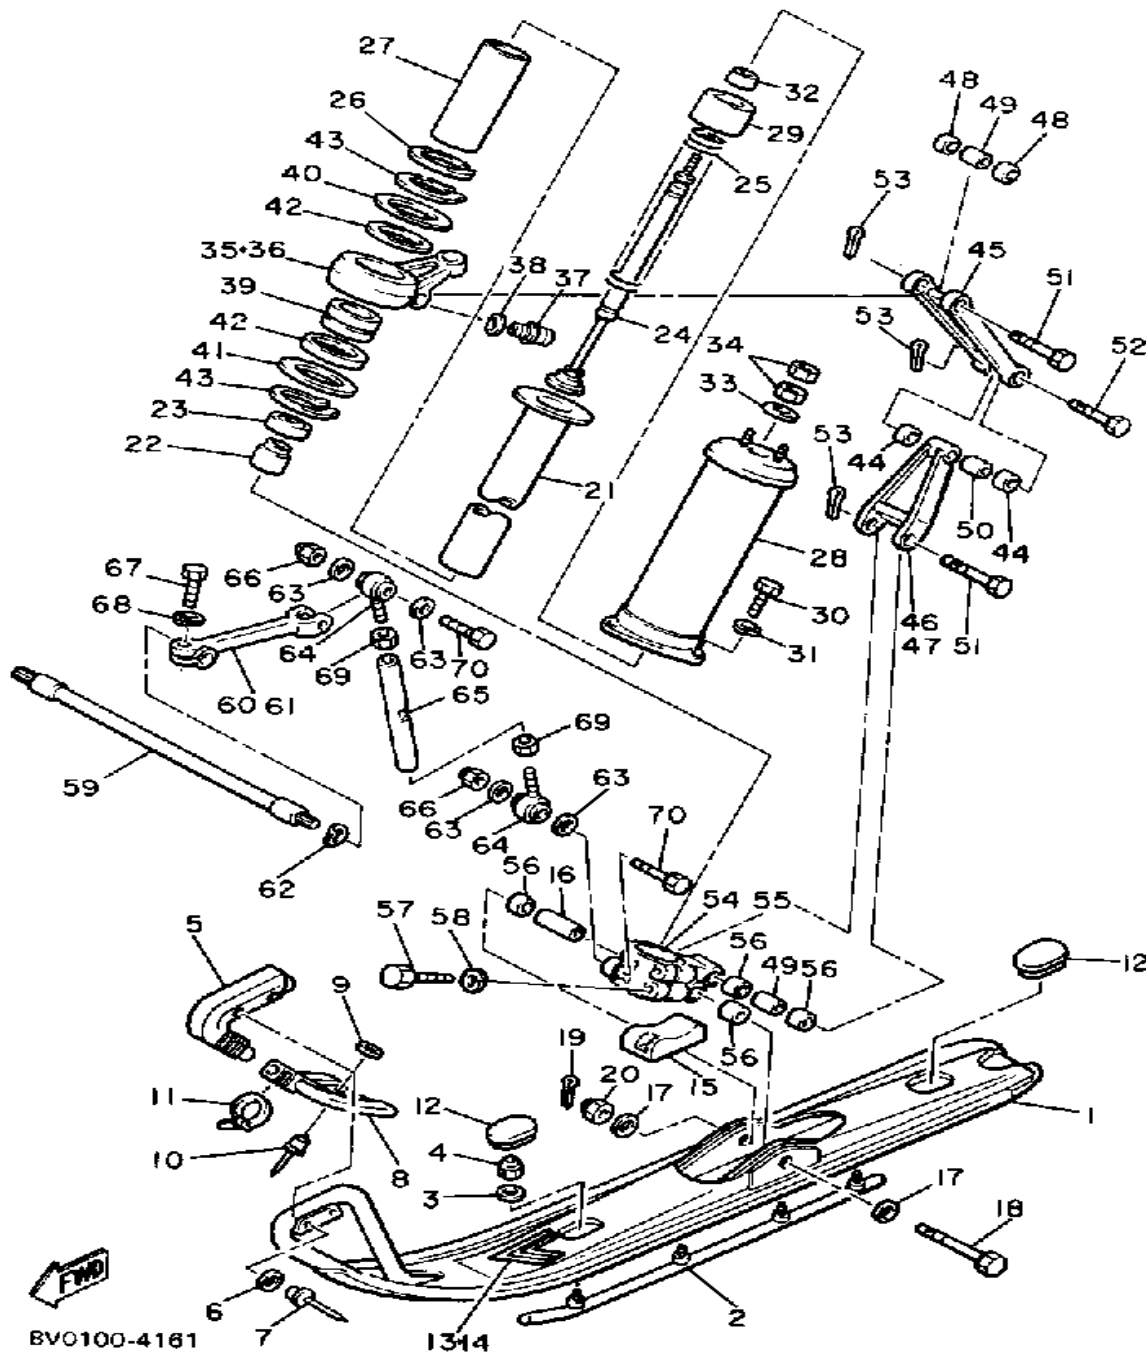

SKI

Ref. No.	Part Number	Description	Qty	Remarks
28	8V0-2376J-00-00	HOLDER, ABSORBER	2	
29	8V0-22493-00-00	BUMP, STOP	2	
30	97016-06020-00	BOLT	6	
31	92906-06100-00	WASHER, SPRING	6	
32	8V0-2386J-00-00	CUSHION	2	
33	92990-08200-00	WASHER, PLAIN	2	
34	95303-08700-00	NUT	4	
35	8V0-23851-01-00	ARM, OUTSIDE 1	1	
36	8V0-23852-01-00	ARM, OUTSIDE 2	1	
37	93700-06M03-00	NIPPLE, GREASE	2	
38	90201-067F9-00	WASHER, PLATE	2	
39	90384-63188-00	BUSH, BIMETAL FORMED	2	
40	90201-637F3-00	WASHER, PLATE	1	
41	90201-635H7-00	WASHER, PLATE	1	
42	93109-63044-00	OIL SEAL	4	
43	93410-63066-00	CIRCLIP	4	
44	90384-14091-00	BUSH, BIMETAL FORMED	4	
45	8V0-2382E-01-00	ARM, FRONT 1	2	
46	8V0-2382F-02-00	ARM, FRONT 2 (L, H)	1	
47	8V0-2383F-02-00	ARM, FRONT4 (R, H)	1	
48	90384-14096-00	BUSH, BIMETAL FORMED	4	
49	90387-101Y9-00	COLLAR	4	
50	90387-100A4-00	COLLAR	2	
51	90102-10054-00	BOLT, WITH HOLE	4	
52	90102-10055-00	BOLT, WITH HOLE	2	
53	91490-20020-00	PIN, COTTER	6	
54	8V0-2376E-01-00	BRACKET, 1	1	
55	8V0-2377E-01-00	BRACKET 2	1	
56	90384-14091-00	BUSH, BIMETAL FORMED	8	

CONTINUED ON NEXT FRAME ►

Property of www.SmallEngineDiscount.com - Not for Resale