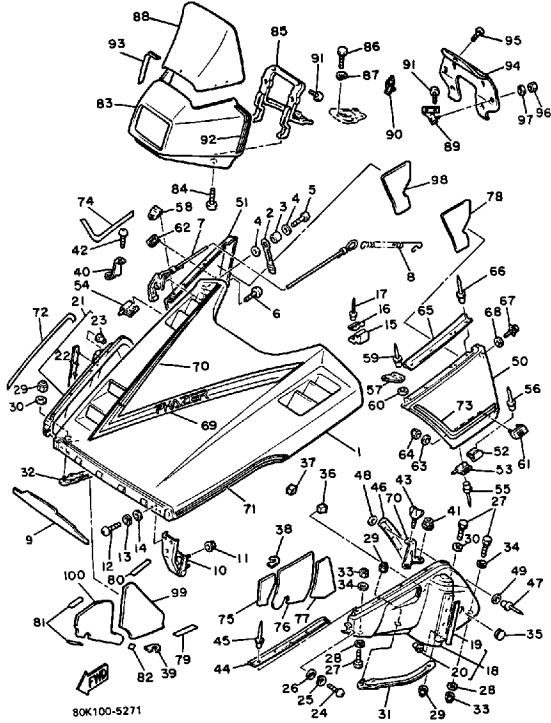

SHROUD - WINDSHIELD

Ref. No.	Part Number	Description	Qty	Remarks
86	97011-06025-00	BOLT (97001-06025)	3	
87	92995-06100-00	WASHER, SPRING	3	
88	8X9-77210-00-00	WINDSHIELD (SMOKE)	1	
89	8X9-77218-00-00	WASHER 1	1	
90	8X9-77219-00-00	WASHER 2	1	
91	90154-05023-00	SCREW, BINDING	6	
92	80K-77289-00-00	STRIPE 9	1	
93	(80K-77291-00-00)	STRIPE 0	1	
94	8X9-77251-00-00	COVER, HEADLIGHT	1	
95	90154-05005-00	SCREW, BINDING	1	
96	95306-05800-00	NUT (CROWN)	2	
97	90201-05721-00	WASHER, PLATE	2	
98	8V0-77266-00-00	LINING, SHROUD 6	1	
99	80L-77261-00-00	LINING, SHROUD 1	1	
100	8V0-77263-00-00	LINING, SHROUD 3	1	

Property of www.SmallEngineDiscount.com - Not for Resale