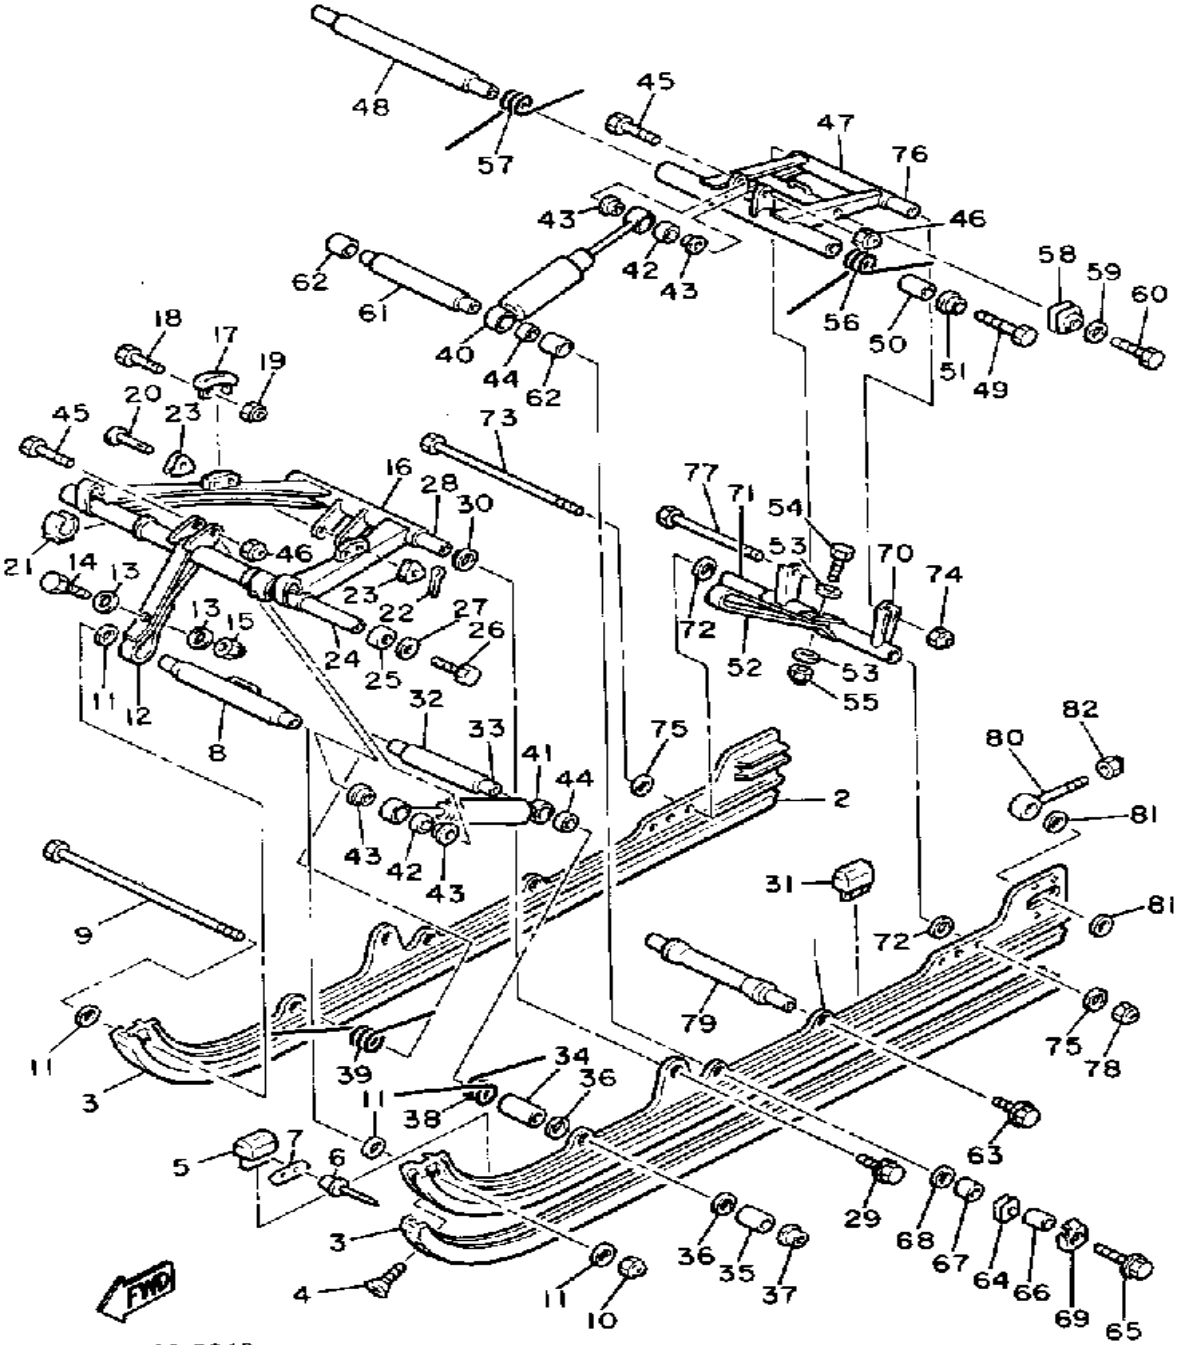

TRACK SUSPENSION 2

80K100-5240

Ref. No.	Part Number	Description	Qty	Remarks
28	8K2-47485-00-00	SHAFT 3	1	
29	95811-10030-00	BOLT, FLANGE	2	
30	90387-105G6-00	COLLAR	2	
31	8V0-47456-00-00	DAMPER 1	2	
32	90387-160M7-00	COLLAR	1	
33	UNA-VAILA-BL-EI	0 0		
34	8V0-47319-00-00	COLLAR	2	
35	90387-166M8-00	COLLAR	2	
36	90201-161E5-00	WASHER, PLATE	4	
37	90387-166M8-00	COLLAR	2	
38	90508-75651-00	SPRING, TORSION	1	
39	90508-75652-00	SPRING, TORSION	1	
40	80L-47480-00-00	SHOCK ABSORBER	1	
41	80L-47481-00-00	SHOCK ABSORBER 2	1	
42	90387-084J8-00	COLLAR	2	
43	90387-123G4-00	COLLAR	4	
44	8V0-47371-00-00	BUSH, PIVOT	2	
45	97313-08045-00	BOLT	2	
46	95712-08300-00	NUT, LOCK	2	
47	8V0-47332-00-00	ARM, PIVOT 2	1	
48	8K2-47475-00-00	SHAFT 2	1	
49	90109-10771-00	BOLT	2	
50	8V0-47365-00-00	COLLAR 1	2	
51	8V0-47384-00-00	WASHER	2	
52	8V0-47496-00-00	STOPPER 2	1	
53	90201-06407-00	WASHER, PLATE (90201-06747-00)	2	
54	97011-06025-00	BOLT (97001-06025)	1	
55	95701-06300-00	NUT, NYLON	1	

CONTINUED ON NEXT FRAME ➤

Property of www.SmallEngineDiscount.com - Not for Resale