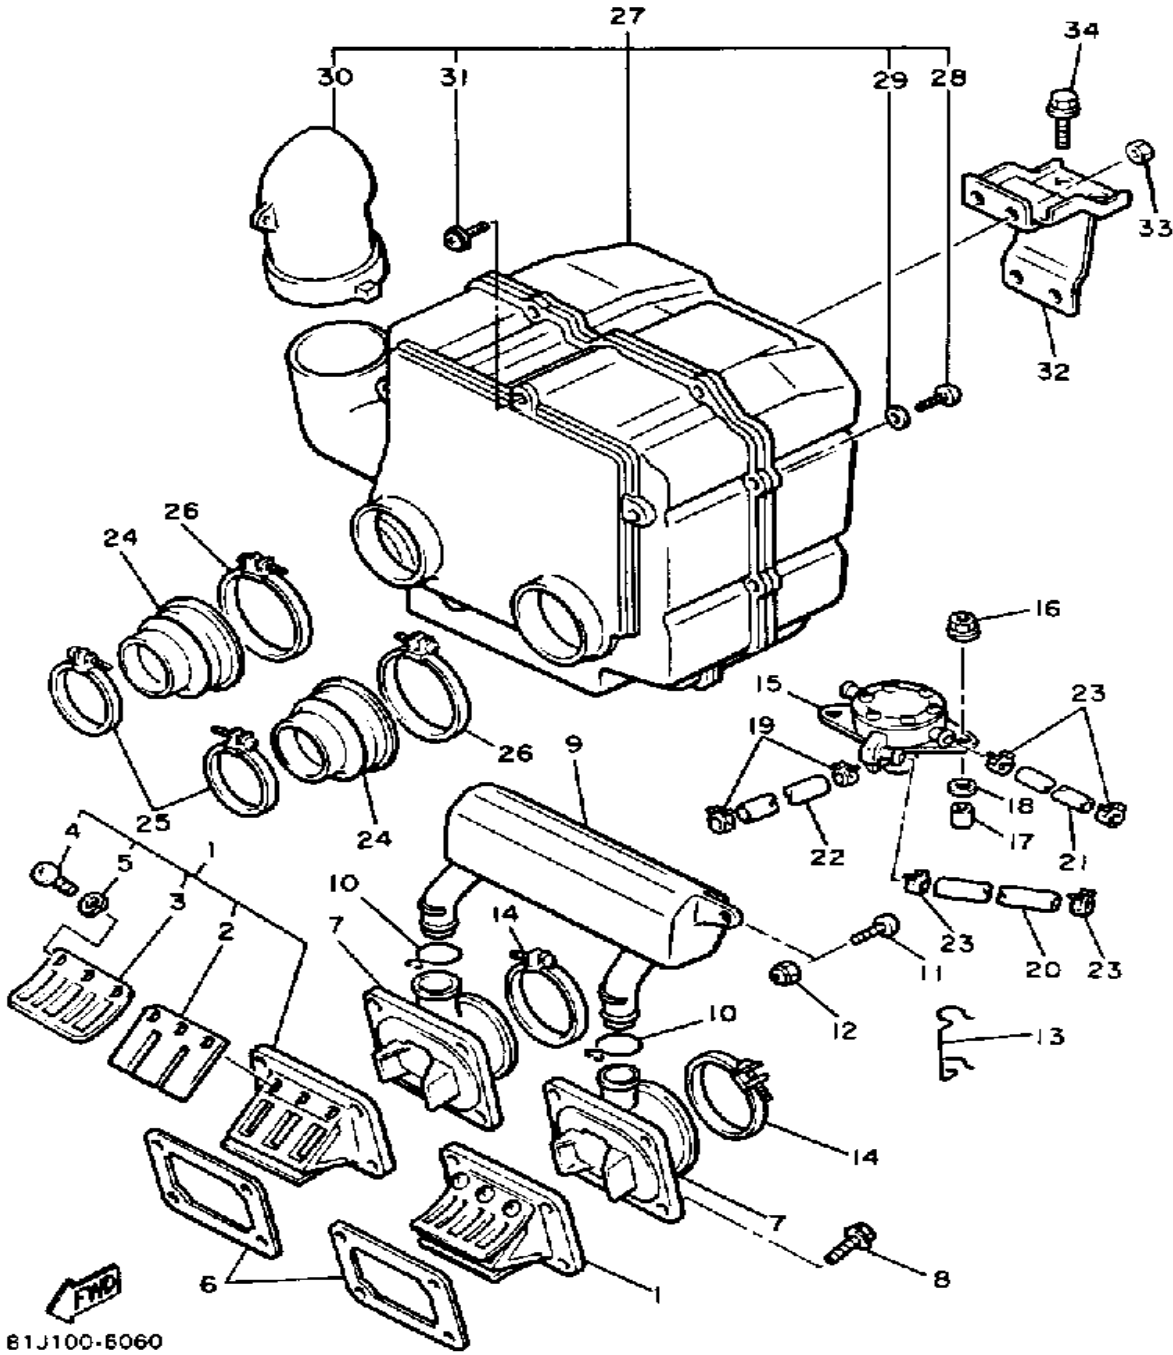

AIR CLEANER

81J100-6060

Ref. No.	Part Number	Description	Qty	Remarks
1	3R5-13610-00-00	REED VALVE ASSEMBLY	2	
2	3R5-13613-00-00	. REED, VALVE	2	
3	2X5-13616-00-00	. STOPPER, REED VALVE	2	
4	98580-03008-00	. SCREW, PAN HEAD	6	
5	92990-03100-00	. WASHER, SPRING (92901-03100)	6	
6	80L-13621-01-00	GASKET, VALVE SEAT	2	
7	8V0-13555-00-00	MANIFOLD, INTAKE	2	
8	95811-06025-00	BOLT, FLANGE	8	
9	8V0-13581-00-00	CHAMBER, AIR	1	
10	90467-24096-00	CLIP	2	
11	90154-05005-00	SCREW, BINDING	1	
12	95706-05300-00	NUT, nylon	1	
13	90465-10033-00	CLAMP	1	
14	86M-13575-00-00	BAND	2	
15	8V0-24410-02-00	FUEL PUMP ASSEMBLY (8V0-24410-01)	1	
16	95701-06500-00	NUT, FLANGE	2	
17	90387-06387-00	COLLAR	2	
18	90201-06778-00	WASHER, PLATE	2	
19	90467-09006-00	CLIP	2	
20	90446-09059-00	HOSE	1	
21	91A20-05036-00	TUBE, FLEXIBLE	1	
22	90445-10140-00	HOSE	1	
23	90467-09026-00	CLIP	4	
24	8V0-14453-00-00	JOINT, AIR CLEANER 1	2	
25	90460-68230-00	CLAMP, HOSE	2	
26	90460-81224-00	CLAMP, HOSE	2	
27	8V0-14440-01-00	SILENCER ASSEMBLY, INTAKE	1	SEE NOTE

CONTINUED ON NEXT FRAME ►

Property of www.SmallEngineDiscount.com - Not for Resale