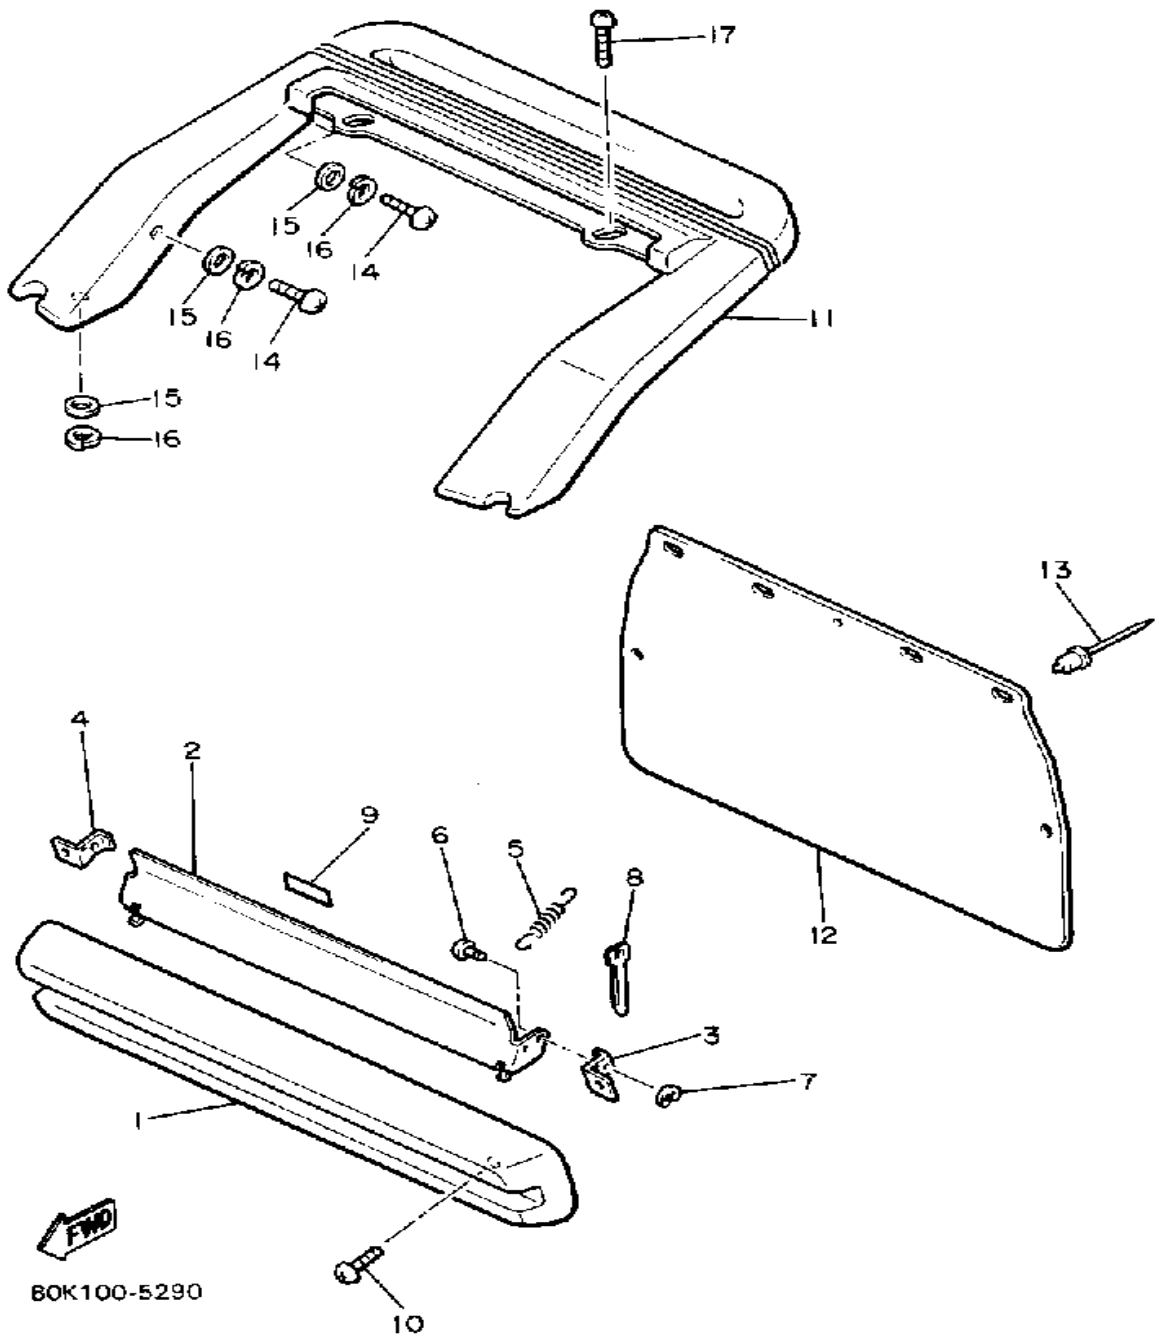

BUMPER

Ref. No.	Part Number	Description	Qty	Remarks
1	8X9-77511-00-00	BUMPER, FRONT 1	1	
2	80L-77185-00-00	PLATE 1	1	
3	80L-77125-00-00	STAY 1	1	
4	80L-77126-00-00	STAY 2	1	
5	805-06123-71-00	UNAVAILABLE IN PRICE BOOK	2	
6	90249-05187-00	PIN	2	
7	99080-04600-00	CIRCLIP (E)	2	
8	80L-26397-00-00	BAND	1	
9	8Y0-77762-00-00	LABEL, WARNING 2	1	
10	98906-06012-00	SCREW, BIND	2	
11	87F-77542-00-00	BUMPER, REAR 2	1	
12	8X9-77595-00-00	FLAP	1	
13	90267-48086-00	RIVET, BLIND	5	
14	98903-08020-00	SCREW, BIND (98901-08020)	4	
15	92990-08200-00	WASHER, PLAIN	6	
16	92990-08100-00	WASHER	6	
17	98903-08012-00	SCREW, BIND	2	

Property of www.SmallEngineDiscount.com - Not for Resale