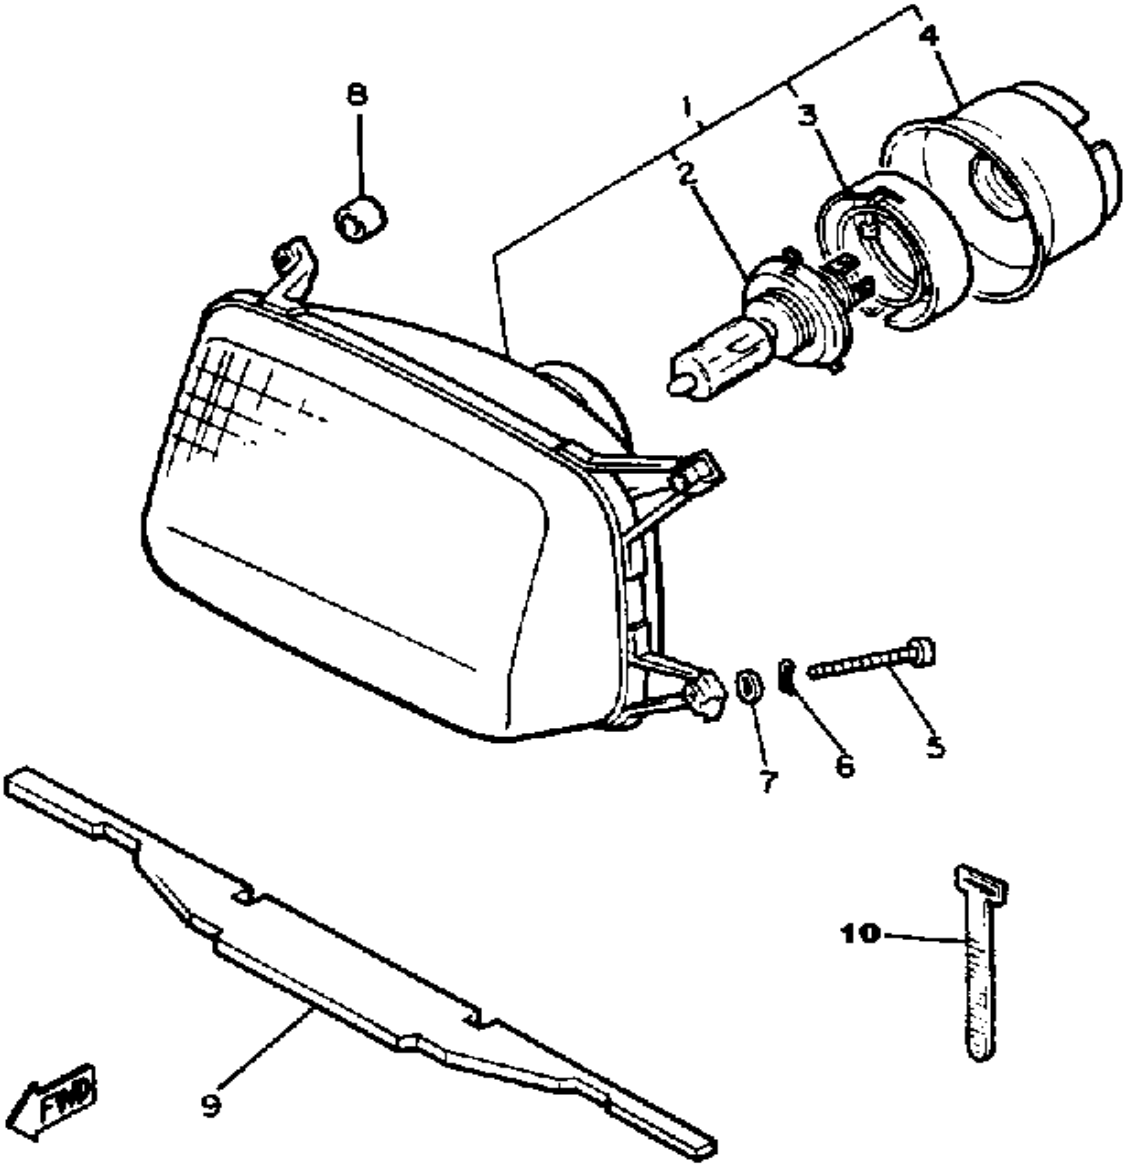

HEADLIGHT

Ref. No.	Part Number	Description	Qty	Remarks
1	86M-84310-00-00	HEADLIGHT UNIT ASSEMBLY .	1	
2	5V2-84314-00-XX	. BULB, HL 12V60/55W (2F9-84314-00)	1	LM
3	8A7-84312-00-00	. HOLDER, SOCKET	1	
4	8A7-84397-01-00	. COVER, SOCKET	1	
5	8V0-84331-00-00	SCREW, RIM ADJUSTING	4	
6	8V0-84374-00-00	CLIP	4	
7	8V0-84327-00-00	WASHER, SPECIAL	4	
8	8V0-84366-00-00	DAMPER, HEADLIGHT 1	4	
9	8W6-84366-00-00	DAMPER, HEADLIGHT 1	1	
10	437-83936-01-00	BAND, SWITCH CORD	1	

B1H100-6330

Property of www.SmallEngineDiscount.com - Not for Resale