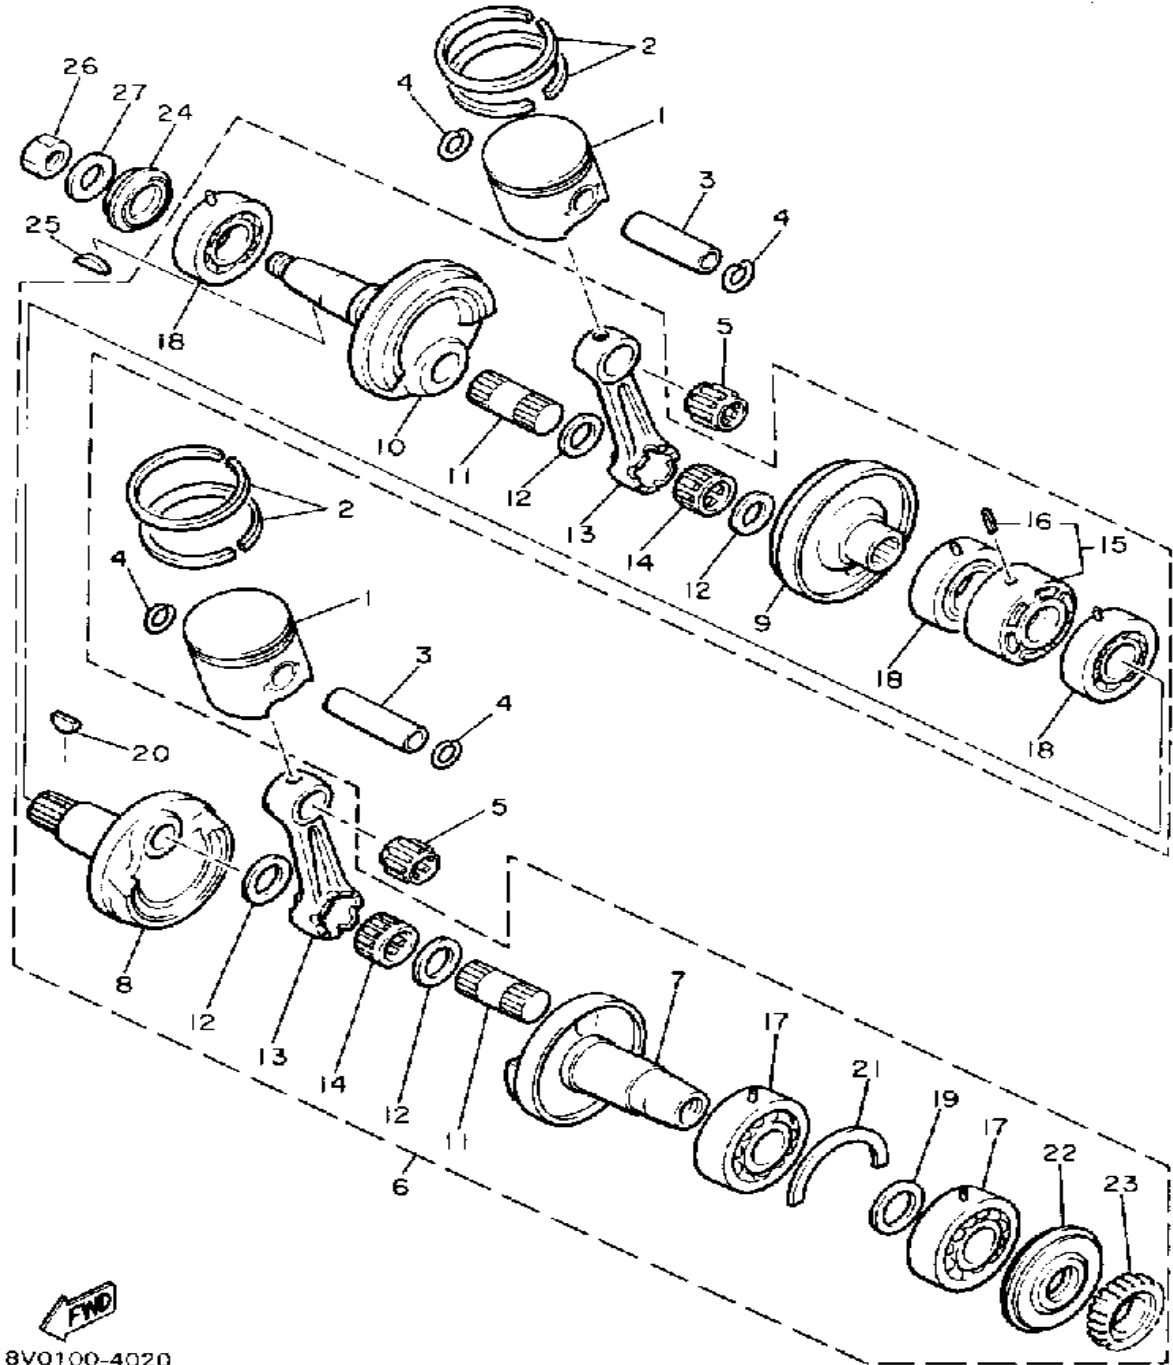

# CYLINDER

8V0100-4010

Ref. No.	Part Number	Description	Qty	Remarks
1	8V0-11111-01-00	HEAD, CYLINDER 1 .....	1	
2	8V0-11121-01-00	HEAD, CYLINDER 2 .....	1	
3	NGK-BR9ES-00-00	PLUG, SPARK .....	2	
4	8V0-11181-02-00	GASKET, CYLINDER HEAD 1 (8V0-11181-02) .....	2	
5	8V0-11311-01-00	CYLINDER 1 .....	1	
6	8V0-11321-01-00	CYLINDER 2 .....	1	
7	8V0-11355-00-00	SEAL, CYLINDER 1 .....	1	
8	88F-11351-00-00	GASKET, CYLINDER .....	2	
9	95612-08740-00	BOLT, STUD .....	8	
10	95701-08500-00	NUT, FLANGE .....	6	
11	90179-08269-00	NUT .....	2	
12	90201-08100-00	WASHER, PLATE .....	2	
13	97313-06040-00	BOLT, HEXAGON .....	8	
14	92995-06100-00	WASHER, SPRING .....	8	
15	90201-061A5-00	WASHER, PLATE .....	8	

# CRANKSHAFT - PISTON

8V0100-4020

Ref. No.	Part Number	Description	Qty	Remarks
1	8V0-11631-00-96	PISTON (STD)	2	U.R. STD
	8V0-11635-00-00	PISTON (0.25MM O/S)	2	ALT. PART
	8V0-11636-00-00	PISTON (0.50MM O/S)	2	ALT. PART
2	8V0-11601-00-00	PISTON RING SET (STD)	2	U.R. STD
	8V0-11601-10-00	PISTON RING SET (0.25MM O/S)	2	ALT. PART
	8V0-11601-20-00	PISTON RING SET (0.50MM O/S)	2	ALT. PART
3	818-11633-00-00	PIN, PISTON	2	
4	93450-19052-00	CIRCLIP	4	
5	93310-218A6-00	BEARING	2	
6	8V0-11400-02-00	CRANKSHAFT ASSEMBLY	1	
7	8V0-11412-00-00	. CRANK 1	1	
8	8V0-11422-00-00	. CRANK 2	1	
9	8V0-11432-00-00	. CRANK 3	1	
10	8V0-11442-00-00	. CRANK 4	1	
11	857-11681-00-00	. PIN, CRANK 1	2	
12	90209-24073-00	. WASHER	4	
13	8V0-11651-00-00	. ROD, CONNECTING	2	
14	93310-424L8-00	. BEARING	2	
15	8V0-11515-01-00	. SEAL, LABYRINTH 1	1	
16	91609-30010-00	. PIN, SPRING	1	
17	93306-30626-00	. BEARING	2	
18	93306-20633-00	. BEARING	3	
19	90201-327F7-00	. WASHER, PLATE	1	
20	90280-05014-00	. KEY, WOODRUFF	1	
21	93450-78091-00	. CIRCLIP	1	
22	93103-32136-00	. OIL SEAL, SW-TYPE	1	
23	8K2-13178-00-00	. GEAR, PUMP DRIVE	1	