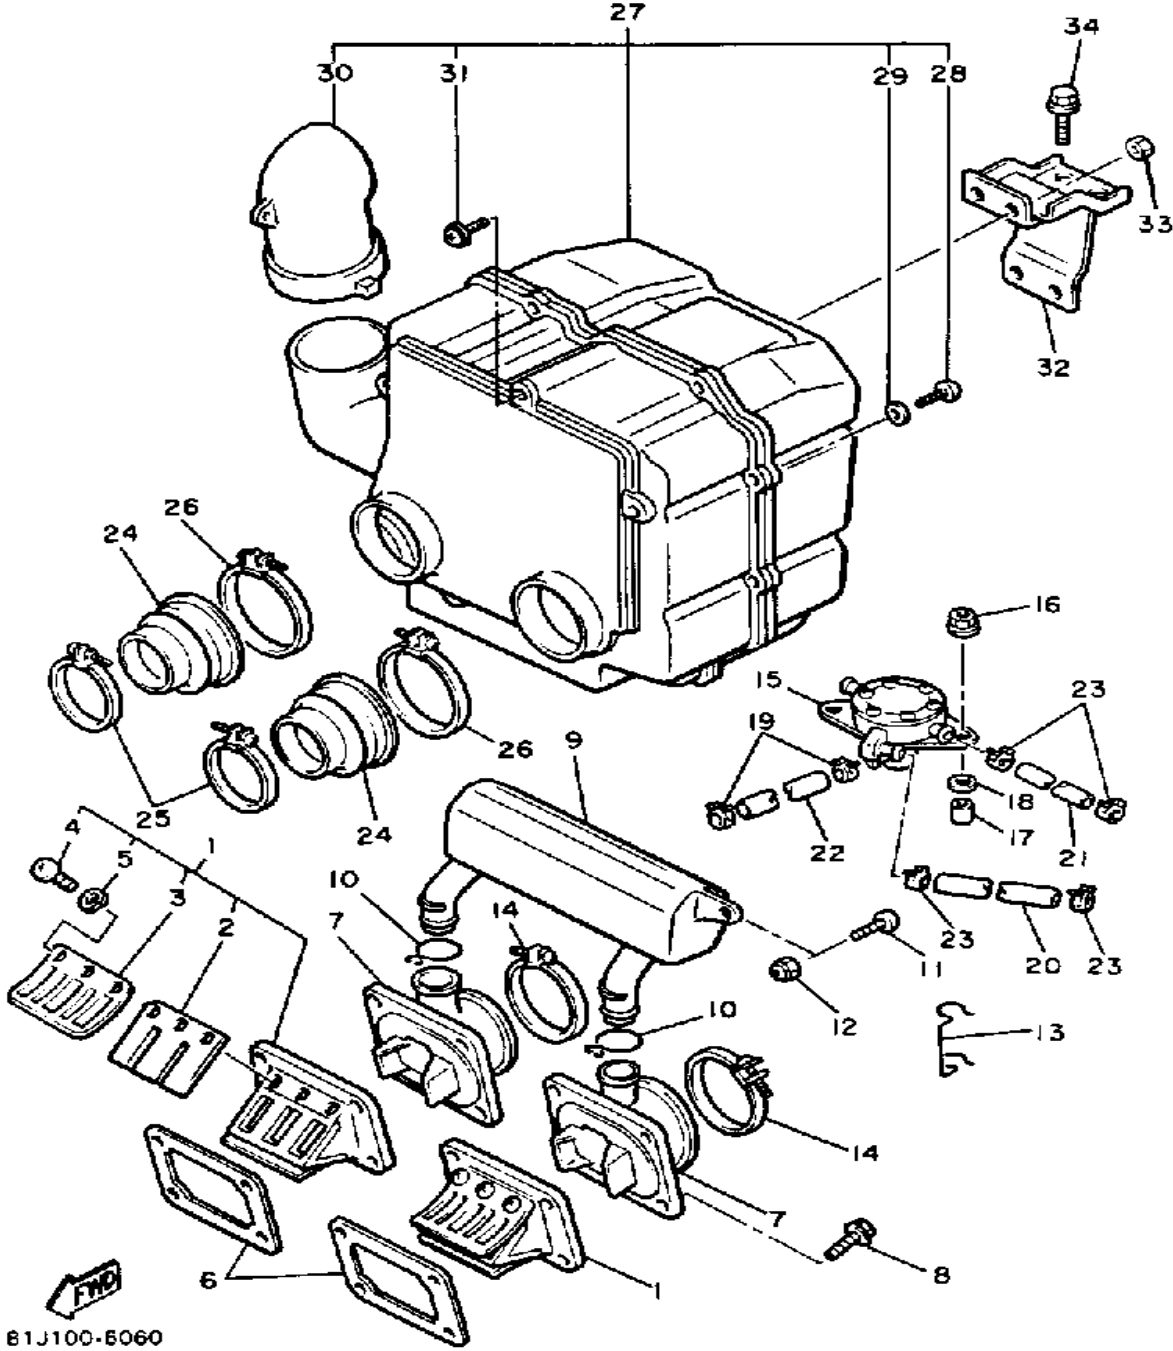

AIR CLEANER

81J100-6060

Ref. No.	Part Number	Description	Qty	Remarks
28	98586-05016-00	. SCREW, PAN HEAD	7	
29	92906-05600-00	. WASHER, PLATE	7	
30	8V0-14454-00-00	. JOINT	1	
31	90159-05122-00	. SCREW, WITH WASHER	6	
32	8V0-14494-00-00	STAY 2	1	
33	95380-06600-00	NUT	4	
34	95811-06012-00	BOLT, FLANGE	2	

Property of www.SmallEngineDiscount.com - Not for Resale