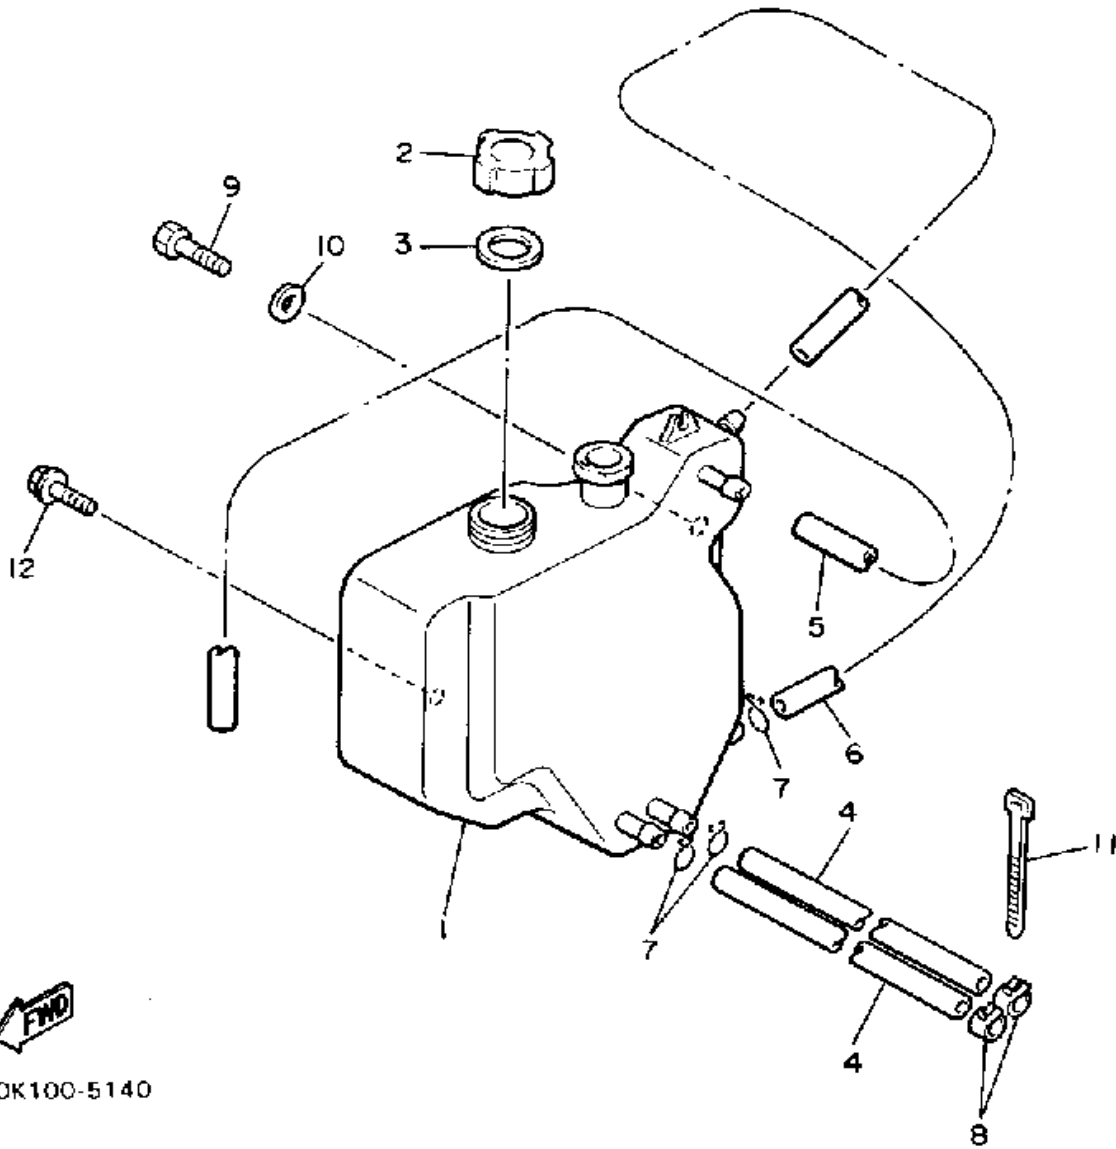

OIL TANK

80K100-5140

Ref. No.	Part Number	Description	Qty	Remarks
1	8V0-21751-02-00	TANK, OIL	1	
2	863-21771-00-00	BODY, CAP	1	
3	90430-31003-00	GASKET	1	
4	91A20-05036-00	TUBE, FLEXIBLE	2	
5	90446-09014-00	HOSE	1	
6	90446-09224-00	HOSE	1	
7	90467-09005-00	CLIP, SCISSOR	3	
8	90467-09026-00	CLIP	2	
9	97011-06010-00	BOLT	1	
10	90201-061A5-00	WASHER, PLATE	1	
11	437-83936-01-00	BAND, SWITCH CORD	1	
12	90119-06056-00	BOLT, WITH WASHER	1	

Property of www.SmallEngineDiscount.com - Not for Resale