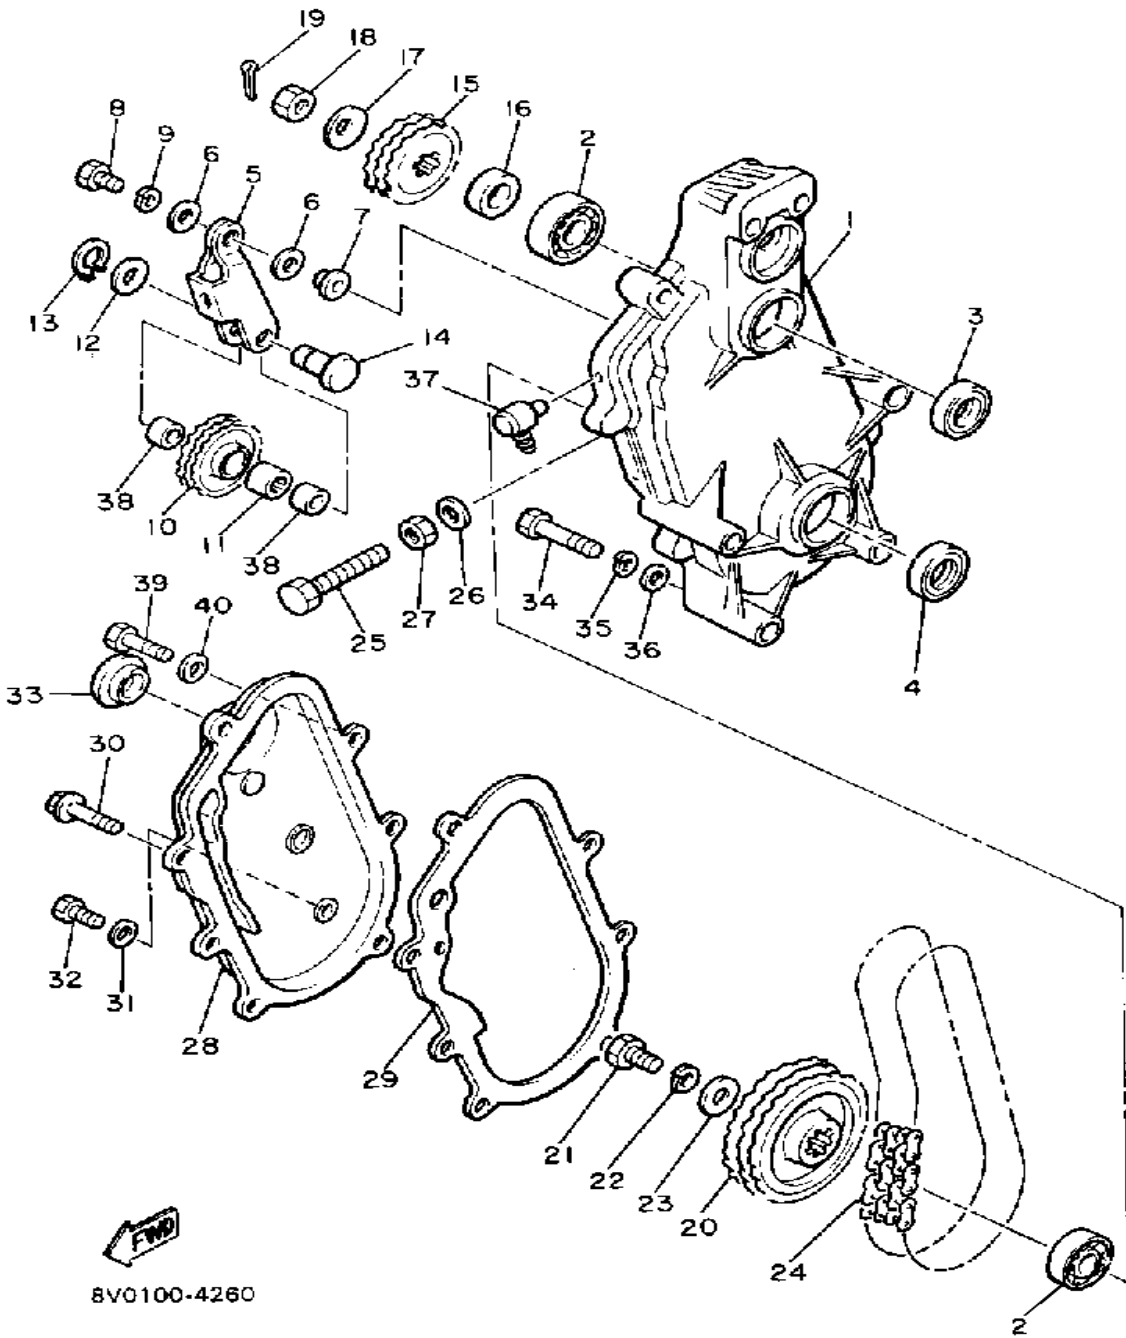

TRACK DRIVE 2

Ref. No.	Part Number	Description	Qty	Remarks
20	878-47548-90-00	SPROCKET, CHN DRVN (29T)	1	U.R. STD
	878-47587-30-00	SPROCKET, CHN DRVN (35T) (878-47587-20)	1	ALT. PART
	8U9-47587-00-00	SPROCKET, CHN DRVN (31T)	1	ALT. PART
	8U9-47587-10-00	SPROCKET, CHN DRVN (888-47587-00) (33T)	1	ALT. PART
21	97011-10025-00	BOLT	1	
22	92990-10100-00	WASHER, SPRING	1	
23	90201-10322-00	WASHER, PLATE	1	
24	94890-05064-00	CHAIN	1	U.R. STD
	94890-05066-00	CHAIN	1	ALT. PART
	94890-05068-00	CHAIN	1	ALT. PART
25	90101-10357-00	BOLT	1	
26	90210-10004-00	WASHER, SEAL	1	
27	95303-10700-00	NUT	1	
28	8V0-47543-00-00	CAP, HOUSING	1	
29	86F-47592-00-00	GASKET	1	
30	95811-06025-00	BOLT, FLANGE	5	
31	90210-06006-00	WASHER, SEAL	1	
32	97011-06010-00	BOLT	1	
33	90338-30219-00	PLUG	1	
34	97021-08065-00	BOLT	4	
35	92990-08100-00	WASHER	4	
36	92901-08600-00	WASHER	4	
37	583-15371-00-00	BREATHER	1	
38	90387-122H7-00	COLLAR	2	
39	97011-06025-00	BOLT (97001-06025)	2	
40	92990-06200-00	WASHER	2	

Property of www.SmallEngineDiscount.com - Not for Resale