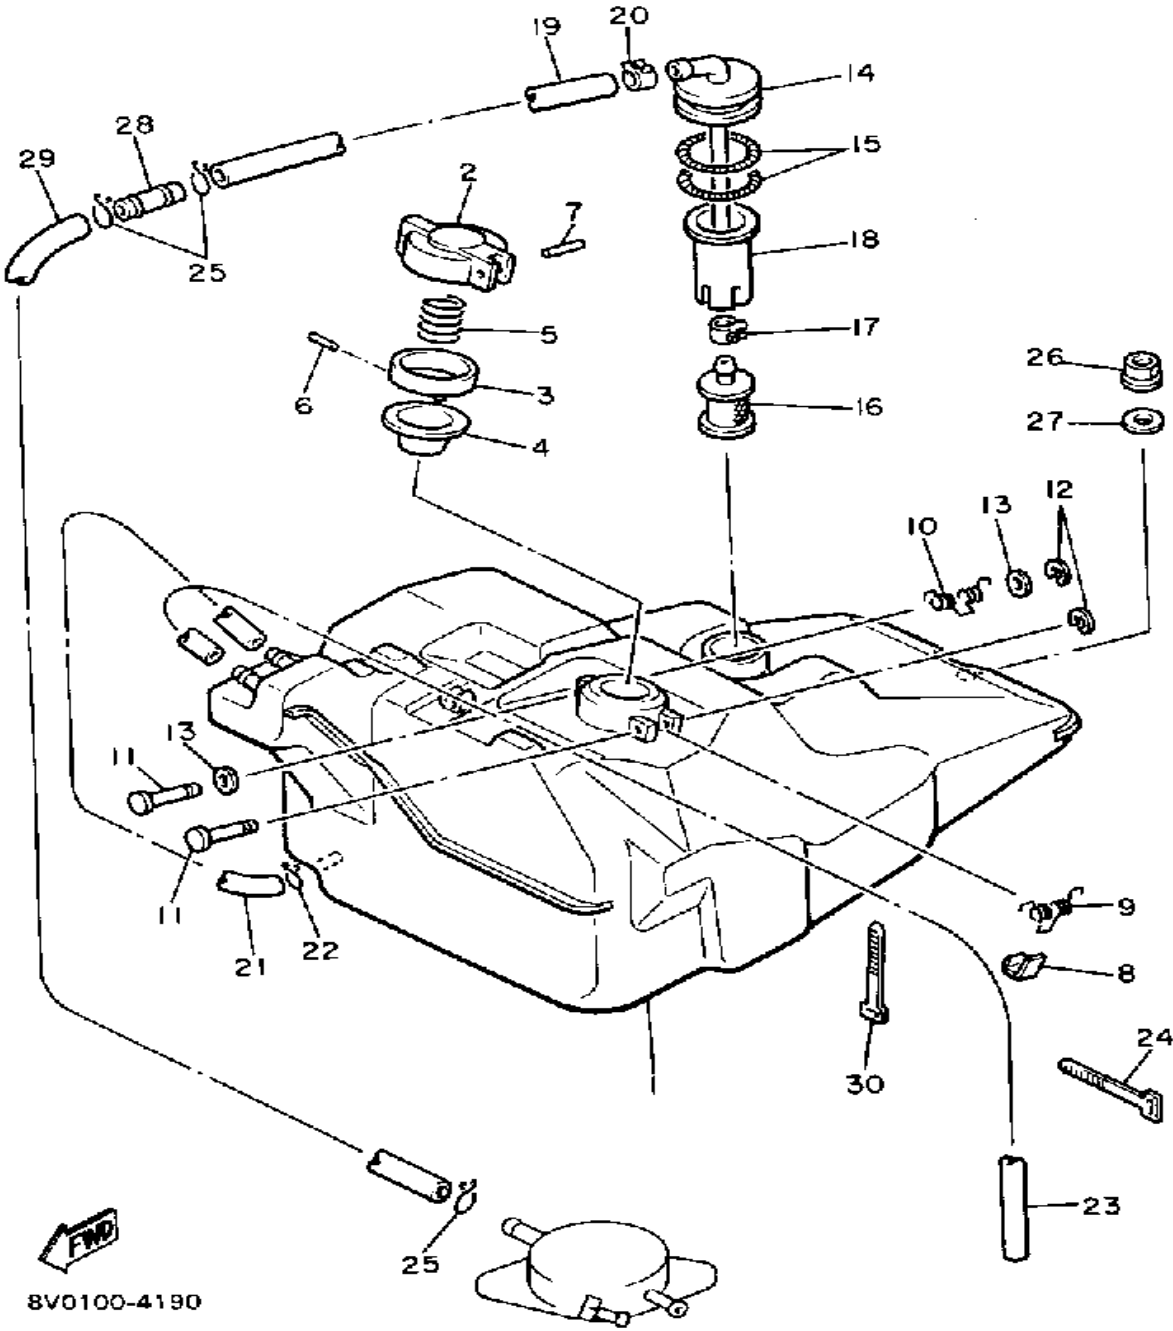

FUEL TANK

Ref. No.	Part Number	Description	Qty	Remarks
30	437-83936-01-00	BAND, SWITCH CORD	1	

Property of www.SmallEngineDiscount.com - Not for Resale