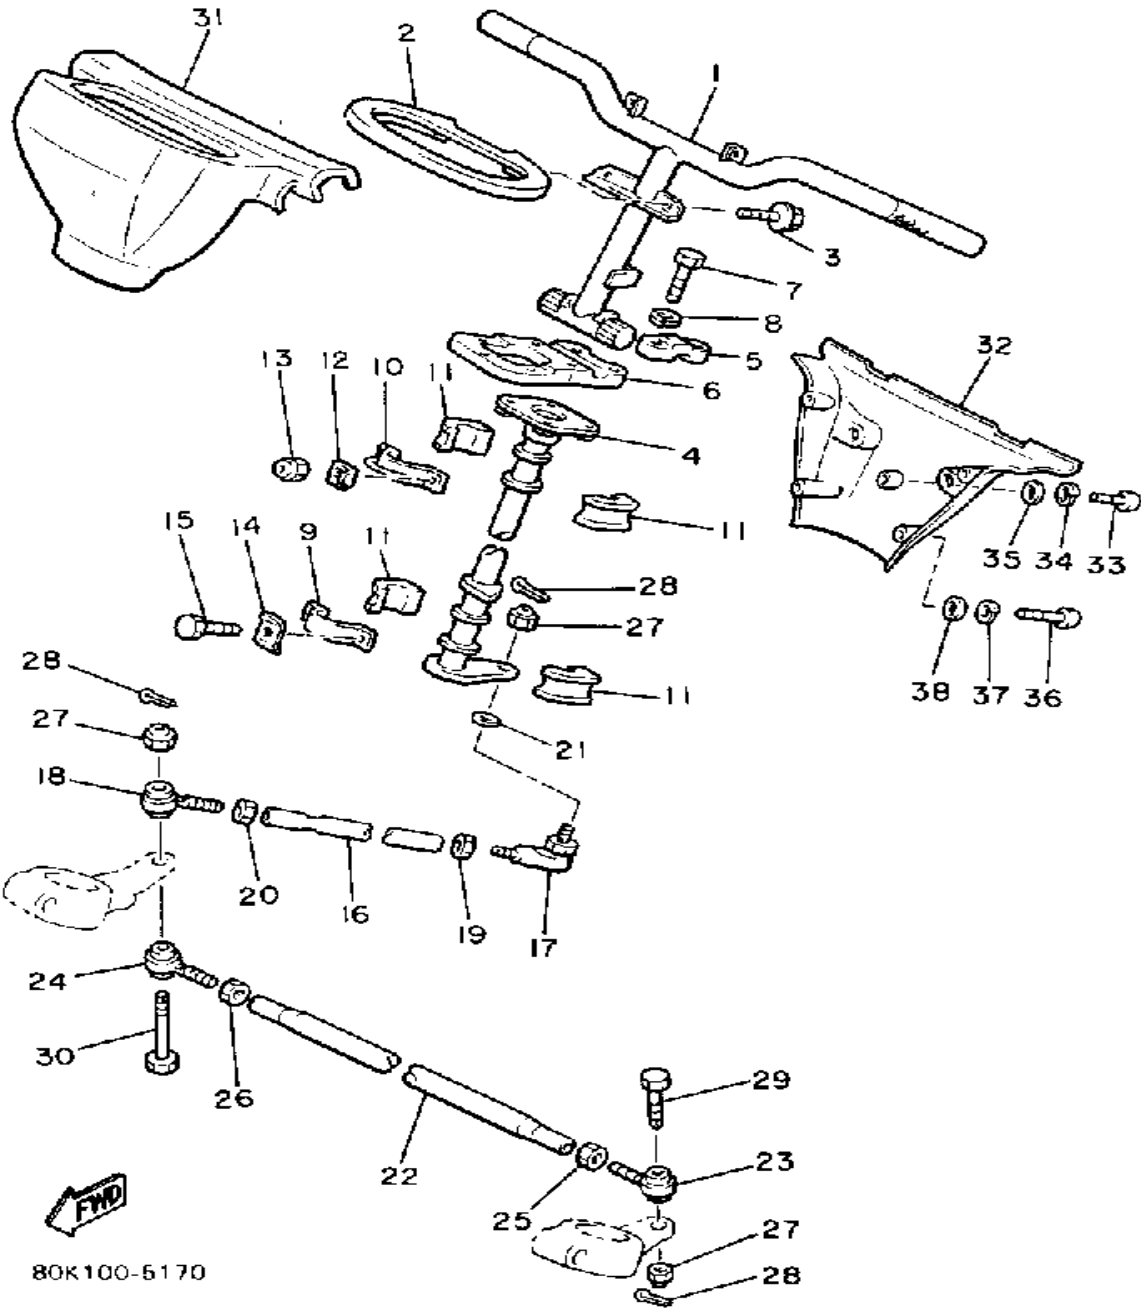

STEERING

80K100-5170

Ref. No.	Part Number	Description	Qty	Remarks
30	90109-10767-00	BOLT	1	
31	8X9-23815-00-00	PAD, STEERING	1	
32	8X9-23817-00-00	PAD, STEERING	1	
33	98506-05010-00	SCREW, PAN HEAD	1	
34	92906-05100-00	WASHER, SPRING	1	
35	92906-05200-00	WASHER, PLAIN	1	
36	98506-05030-00	SCREW, PAN HEAD	4	
37	92906-05100-00	WASHER, SPRING	4	
38	92906-05600-00	WASHER, PLATE	4	

Property of www.SmallEngineDiscount.com - Not for Resale