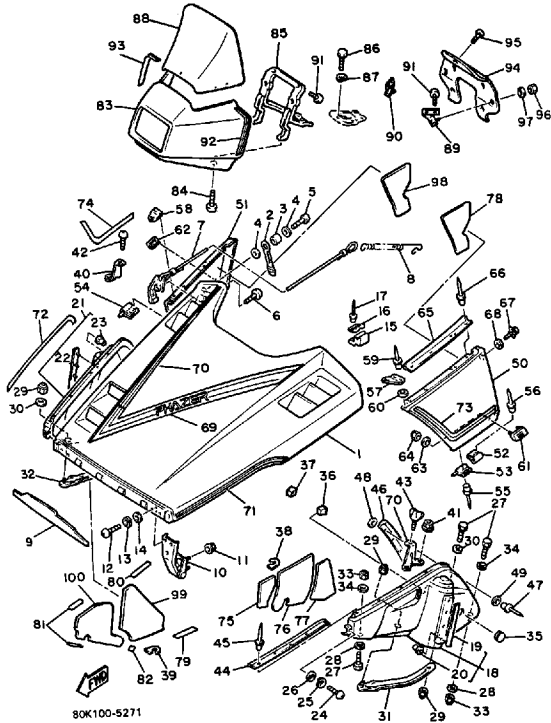

SHROUD - WINDSHIELD

Ref. No.	Part Number	Description	Qty	Remarks
	8V0-77516-01-00	BUSH, RUBBER 2	2	
1	80K-W7711-00-00	SHROUD ASSEMBLY	1	
2	8V0-77171-00-00	BODY, LATCH 1	2	
3	90387-06241-00	COLLAR	2	
4	90201-06059-00	WASHER, PLATE	4	
5	98906-06025-00	SCREW, BIND	2	
6	98906-06010-00	SCREW, BIND	2	
7	80L-77118-01-00	STOPPER, SHROUD	1	
8	80L-77159-00-00	CLAMP, ROD	1	
9	80L-77276-00-00	. DAMPER, NOISE 6	1	
10	87F-77140-00-00	HINGE ASSEMBLY	2	
11	95701-06500-00	NUT, FLANGE	4	
12	98586-05016-00	. SCREW, PAN HEAD	4	
13	92906-05100-00	WASHER, SPRING	4	
14	92906-05200-00	WASHER, PLAIN	4	
15	8V0-77188-00-00	STOPPER	2	
16	8V0-77116-00-00	WASHER, SPECIAL	2	
17	90267-40029-00	. RIVET, BLIND	4	
18	8X9-21982-00-00	HOOD 1 (L.H)	1	
19	8X9-77141-00-00	. EMBLEM 1	1	
20	90183-04012-00	NUT, SPRING	4	
21	8X9-21983-00-00	HOOD 2 (R.H)	1	
22	8X9-77141-00-00	. EMBLEM 1	1	
23	90183-04012-00	NUT, SPRING	4	
24	98516-05012-00	SCREW, PAN HEAD 4CG	2	
25	92906-05100-00	WASHER, SPRING	2	
26	92906-05200-00	WASHER, PLAIN	2	
27	97016-06016-00	BOLT	6	
28	90201-06067-00	WASHER, PLATE	4	

CONTINUED ON NEXT FRAME ➤

Property of www.SmallEngineDiscount.com - Not for Resale