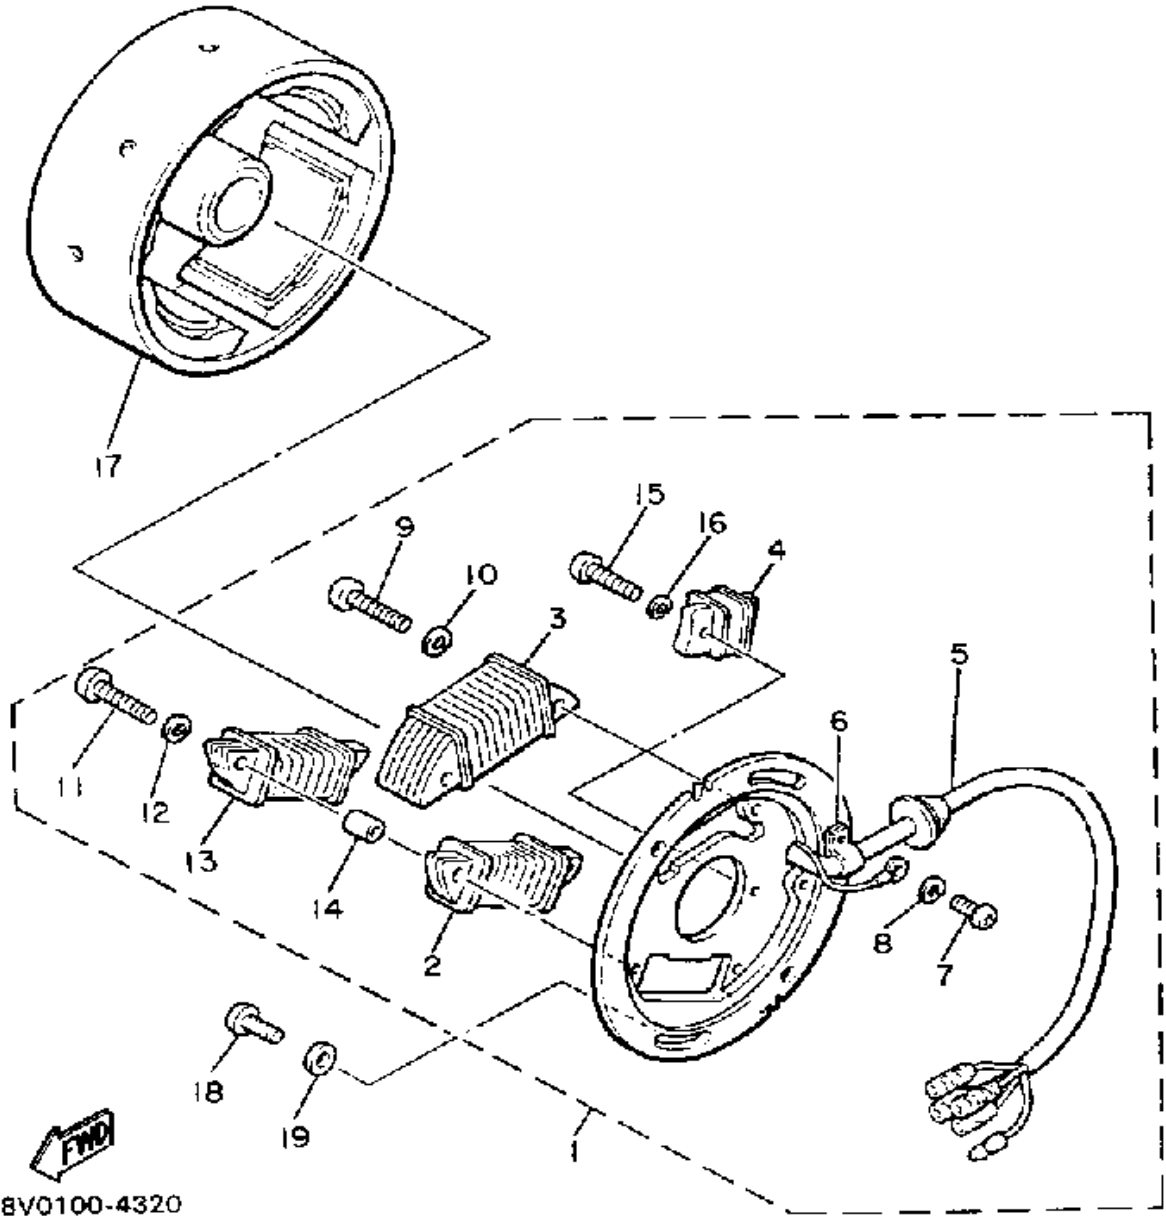

GENERATOR

Ref. No.	Part Number	Description	Qty	Remarks
1	88F-85510-00-00	STATOR ASSEMBLY	1	
2	86M-85511-00-00	. COIL, SOURCE	1	
3	8H8-85513-20-00	. COIL, LIGHTING 1	1	
4	82M-85580-20-00	. COIL, PULSER	1	
5	8W0-85515-20-00	. LEAD WIRE ASSEMBLY (8V0-85515-20)	1	
6	445-81328-20-00	. CLAMP	2	
7	98580-04008-00	. SCREW, PAN HEAD	1	
8	92901-04600-00	. WASHER, PLATE	1	
9	98501-05035-00	. SCREW, PAN HEAD	2	
10	92990-05100-00	. WASHER, SPRING	2	
11	98501-05040-00	. SCREW, PAN HEAD (98502-05040)	2	
12	92990-05100-00	. WASHER, SPRING	2	
13	82M-85514-20-00	. COIL, LIGHTING 2	1	
14	8T0-85519-20-00	. SPACER	2	
15	98506-04018-00	. SCREW, PAN HEAD	2	
16	92901-04600-00	. WASHER, PLATE	2	
17	8V0-85550-20-00	ROTOR ASSEMBLY	1	
18	98980-06016-00	SCREW, BINDING	2	
19	90201-06043-00	WASHER, PLATE	2	

Property of www.SmallEngineDiscount.com - Not for Resale