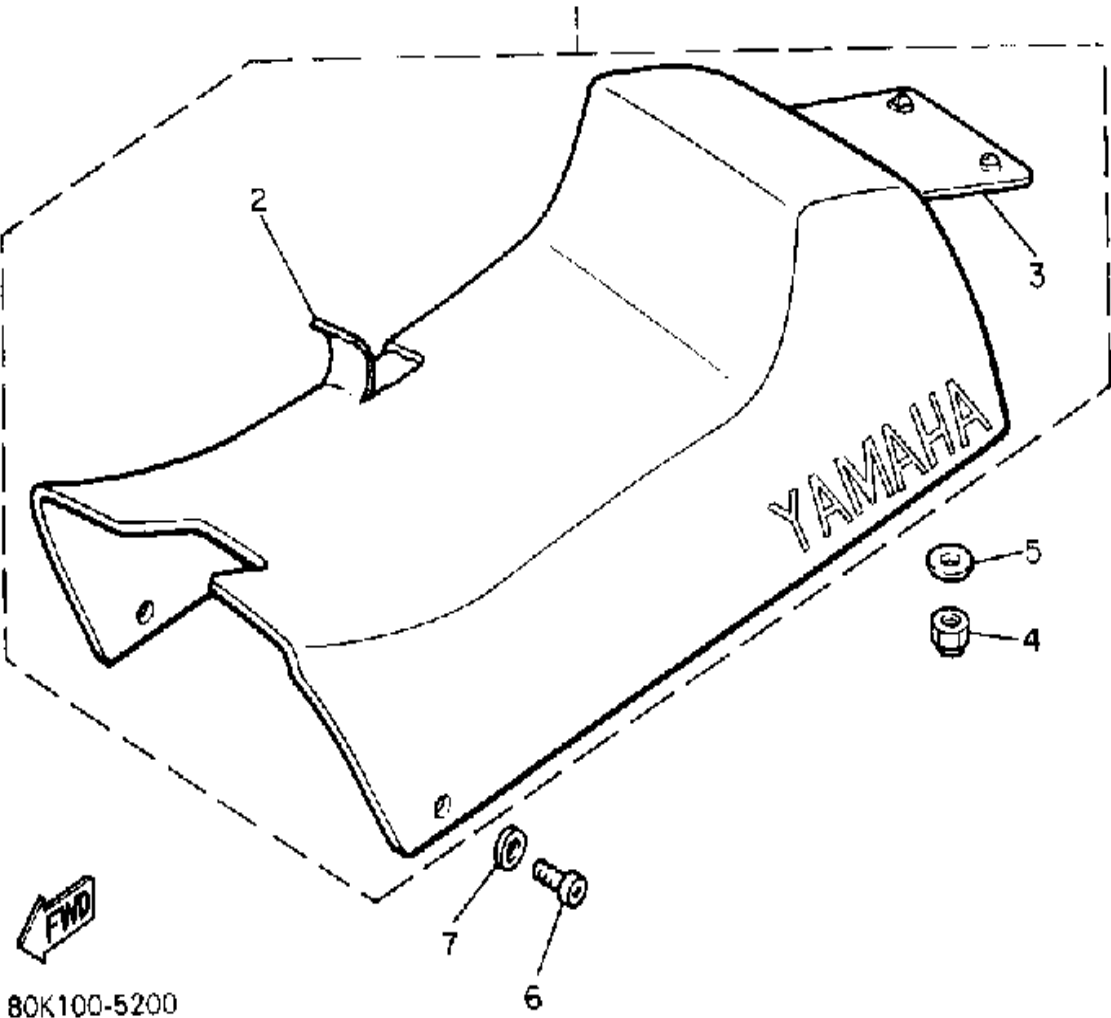

# SEAT

Ref. No.	Part Number	Description	Qty	Remarks
1	82K-24710-00-00	SINGLE SEAT ASSEMBLY	1	
2	83V-24711-00-00	. COVER, SINGLE SEAT (8X9-24711-00)	1	
3	8X9-77377-01-00	. COVER, LUGGE BOX 2 (8X9-77377-00)	1	
4	95712-08300-00	NUT, LOCK	2	
5	90201-08748-00	WASHER, PLATE	2	
6	98906-06016-00	SCREW, BIND	2	
7	90201-063J2-00	WASHER, PLATE	2	