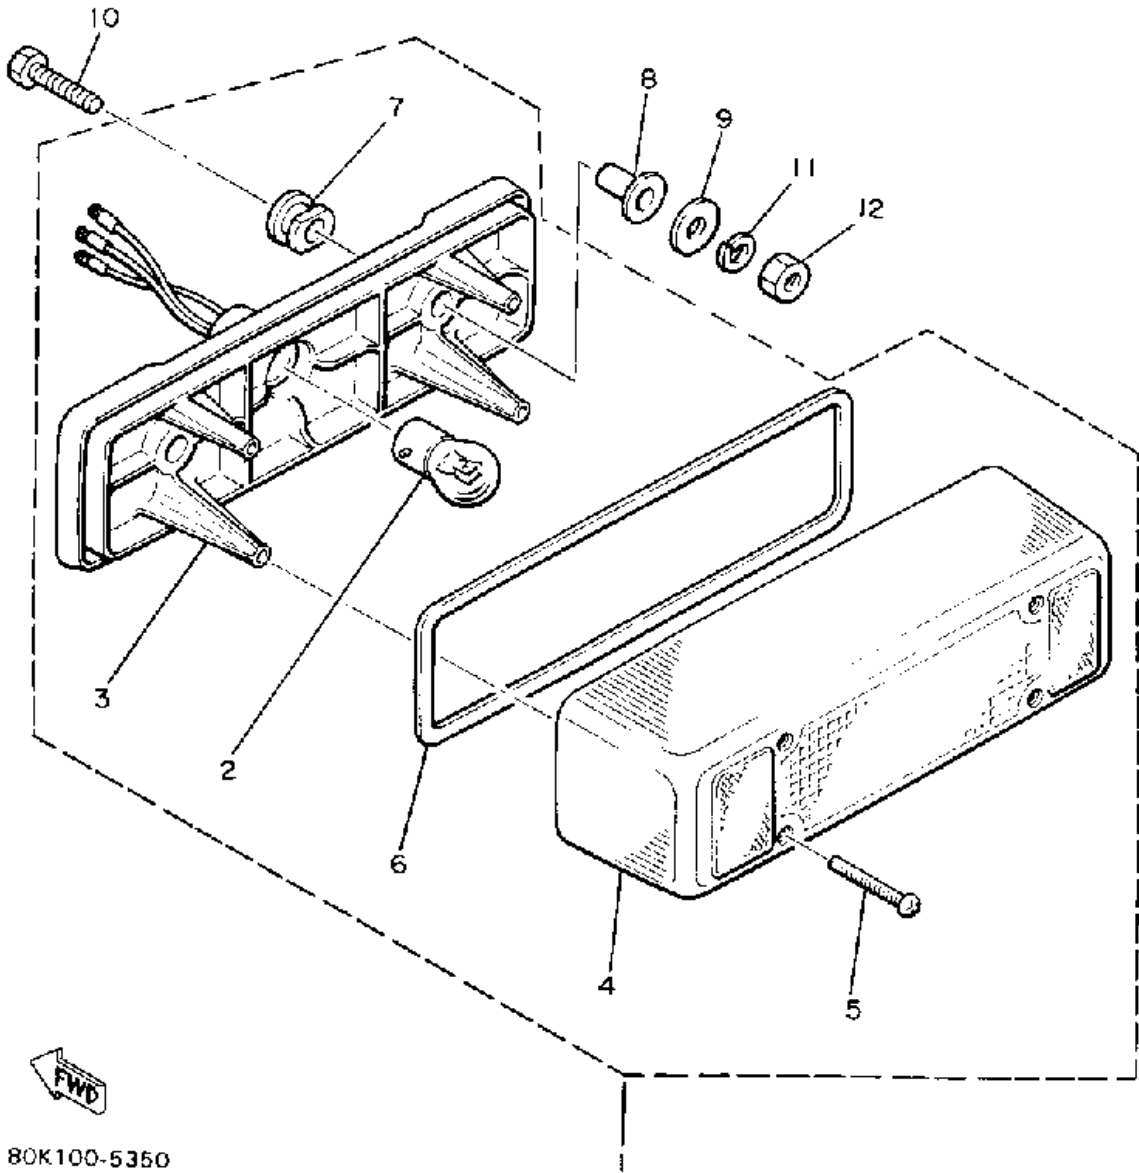

TAILLIGHT

Ref. No.	Part Number	Description	Qty	Remarks
1	8K4-84710-00-00	TAILLIGHT UNIT ASSEMBLY ..	1	
2	137-84714-61-00	. BULB, TL 12V23/8W (J50-83311-00)	1	
3	8K4-84711-00-00	. BASE, TAILLIGHT	1	
4	8K4-84721-00-00	. LENS, TAILLIGHT	1	
5	97780-04130-00	. UNAVAILABLE IN PRICE BOOK TAPPING (97701-40130)	4	
6	87M-84723-00-00	. GASKET, TAIL LENS	1	
7	8K4-84718-00-00	. GROMMET	2	
8	90387-060G8-00	COLLAR	2	
9	90201-06407-00	WASHER, PLATE (90201-06747-00)	4	
10	97013-06035-00	BOLT	2	
11	92995-06100-00	WASHER, SPRING	2	
12	95380-06600-00	NUT	2	

Property of www.SmallEngineDiscount.com - Not for Resale