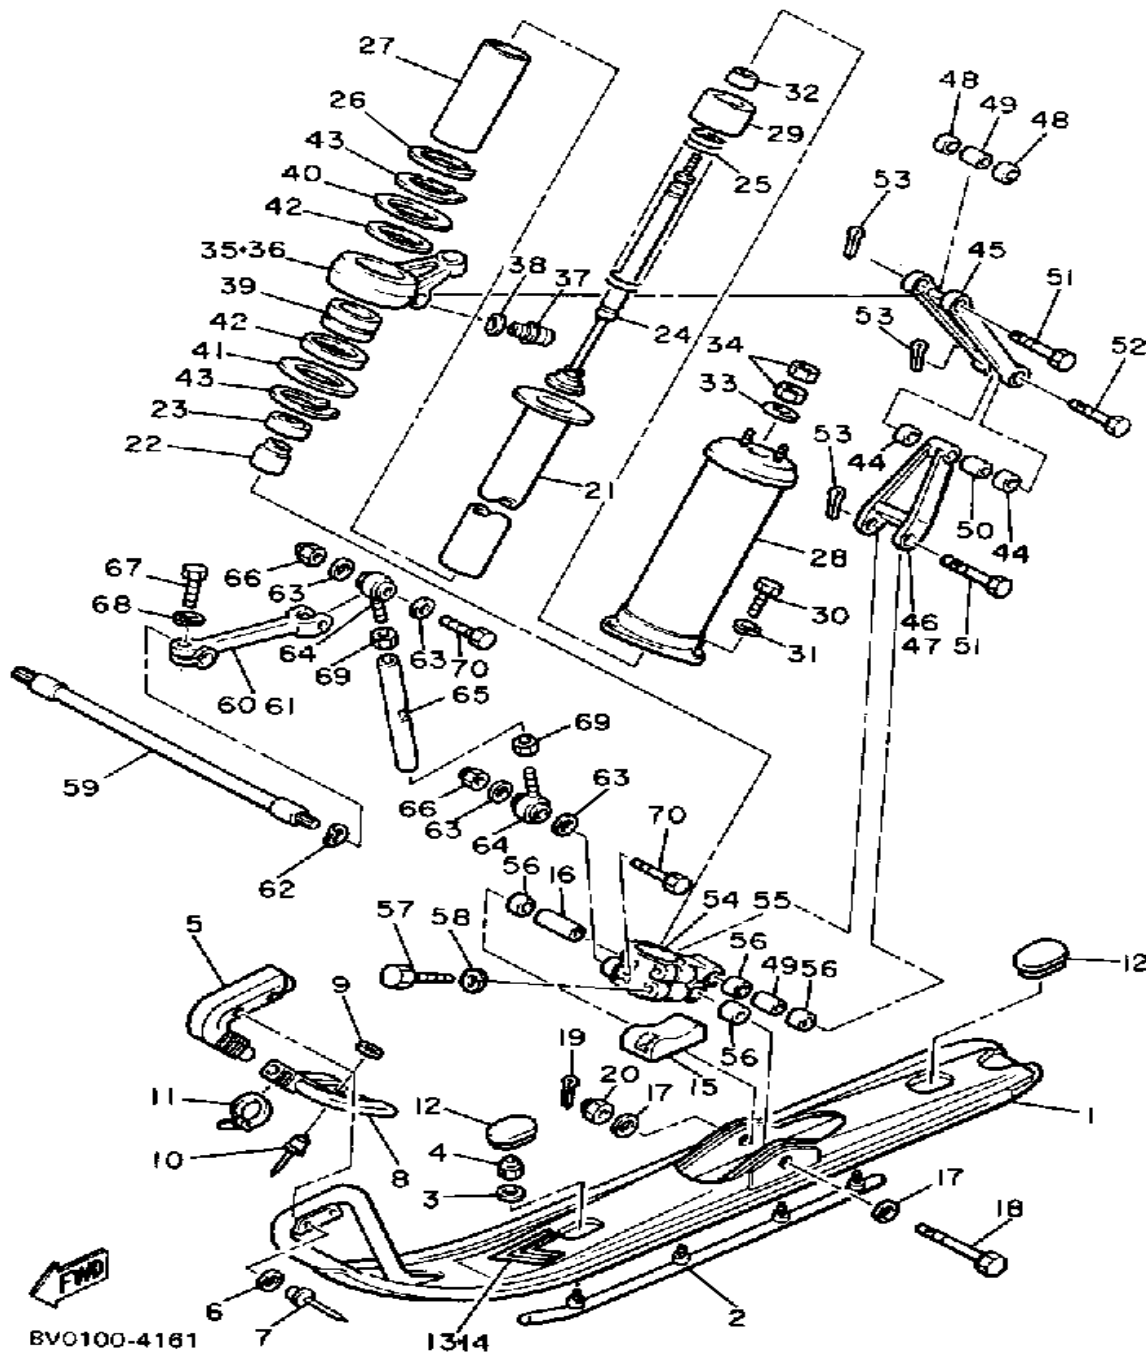

SKI

Ref. No.	Part Number	Description	Qty	Remarks
1	8V0-23710-02-00	SKI 1	2	
2	VMX-23731-01-XX	RUNNER 1 (8M6-23731-01-00)	2	
3	92901-08600-00	WASHER	8	
4	95611-08100-00	NUT, U	8	
5	8M6-23747-00-00	PROTECTOR, SKI		
6	90201-042E0-00	WASHER, PLATE	8	
7	90267-40029-00	RIVET, BLIND	8	
8	8V0-23748-00-00	PROTECTOR, SKI 2	2	
9	90201-042E0-00	WASHER, PLATE	2	
10	90267-40110-00	RIVET, BLIND	2	
11	90465-13169-00	CALMP	2	
12	8V0-23741-00-00	CAP 1	4	
13	80K-77365-00-00	EMBLEM 0	1	
14	80K-77366-00-00	EMBLEM 1	1	
15	8V0-23743-01-00	STOPPER 1	2	
16	90387-106J3-00	COLLAR	2	
17	92906-10600-00	WASHER	4	
18	90102-10050-00	BOLT, WITH HOLE	2	
19	91490-20020-00	PIN, COTTER	2	
20	95706-10300-00	NUT, NYLON	2	
21	8V0-22471-00-00	CYLINDER, SHOCK ABSORBER	2	
22	8V0-23768-00-00	SEAT, SPRING 1	2	
23	93399-99908-00	BEARING, SPECIAL	2	
24	80L-2376A-00-00	ABSORBER ASSEMBLY (8V0-2376A-00)	2	
25	90501-60718-00	SPRING, COMPRESSION	2	
26	8V0-22494-00-00	STOP, REBOUND	2	
27	8V0-2376R-00-00	PROTECTOR	2	

CONTINUED ON NEXT FRAME ►

Property of www.SmallEngineDiscount.com - Not for Resale