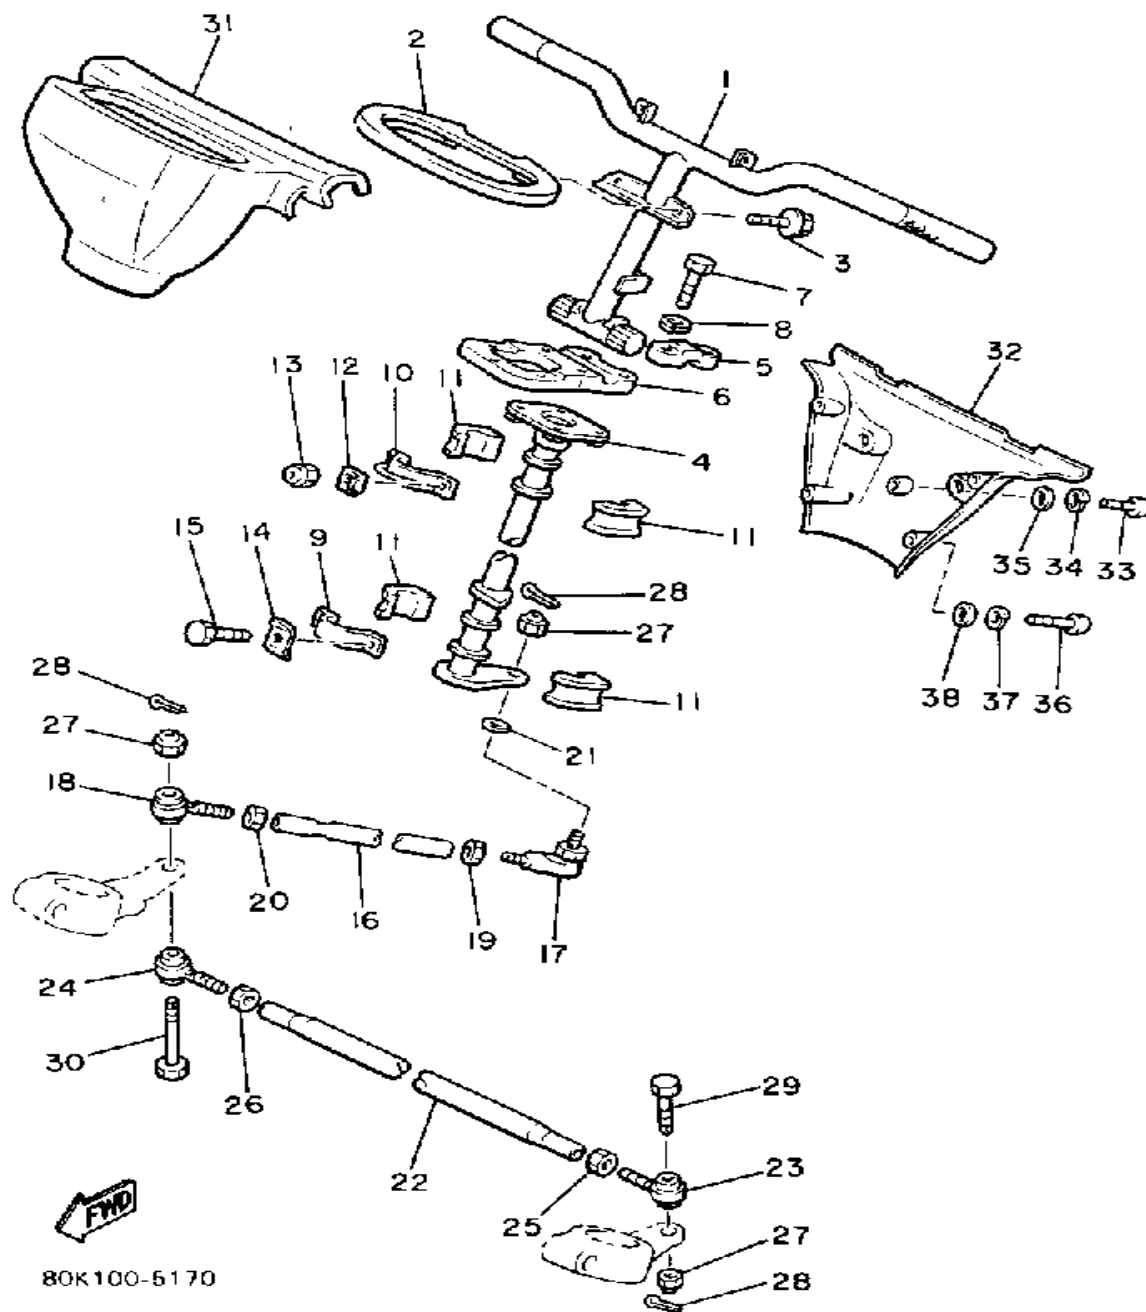

STEERING

Ref. No.	Part Number	Description	Qty	Remarks
1	81J-23811-00-00	COLUMN, STEERING	1	
2	8V0-23878-00-00	BRACKET 0	1	
3	95811-06010-00	BOLT, FLANGE	2	
4	8V0-23813-00-00	COLUMN, STEERING 2	1	
5	1E6-23441-00-00	HOLDER, HANDLE UPR	2	
6	8V0-23814-01-00	HOLDER, HANDLE UPPER	1	
7	97313-08055-00	BOLT, HEXAGON	4	
8	92990-08100-00	WASHER	4	
9	84M-23868-00-00	BRACKET, STEERING LOWER	1	
10	84M-23872-00-00	HOLDER, BEARING	1	
11	8F3-23812-00-00	PLANE BEARING, STEERING	4	
12	90215-08262-00	WASHER, LOCK	2	
13	95712-08300-00	NUT, LOCK	2	
14	90215-08262-00	WASHER, LOCK	2	
15	97313-08016-00	BOLT, HEXAGON	2	
16	8V0-23821-01-00	ROD, STEERING RELAY	1	
17	86X-23841-00-00	JOINT, UNIVERSAL 1	1	
18	87S-23847-00-00	JOINT, UNIVERSAL 3	1	
19	95303-10700-00	NUT	1	
20	90170-10186-00	NUT	1	
21	90201-08759-00	WASHER, PLATE	1	
22	8V0-23831-01-00	ROD, TIE	1	
23	87S-23845-00-00	JOINT, UNIVERSAL 2	1	
24	87S-23847-00-00	JOINT, UNIVERSAL 3	1	
25	95303-10700-00	NUT	1	
26	90170-10186-00	NUT	1	
27	95706-10300-00	NUT, NYLON	3	
28	91490-20020-00	PIN, COTTER	3	
29	90102-10031-00	BOLT, WITH HOLE	1	

CONTINUED ON NEXT FRAME ➤

Property of www.SmallEngineDiscount.com - Not for Resale