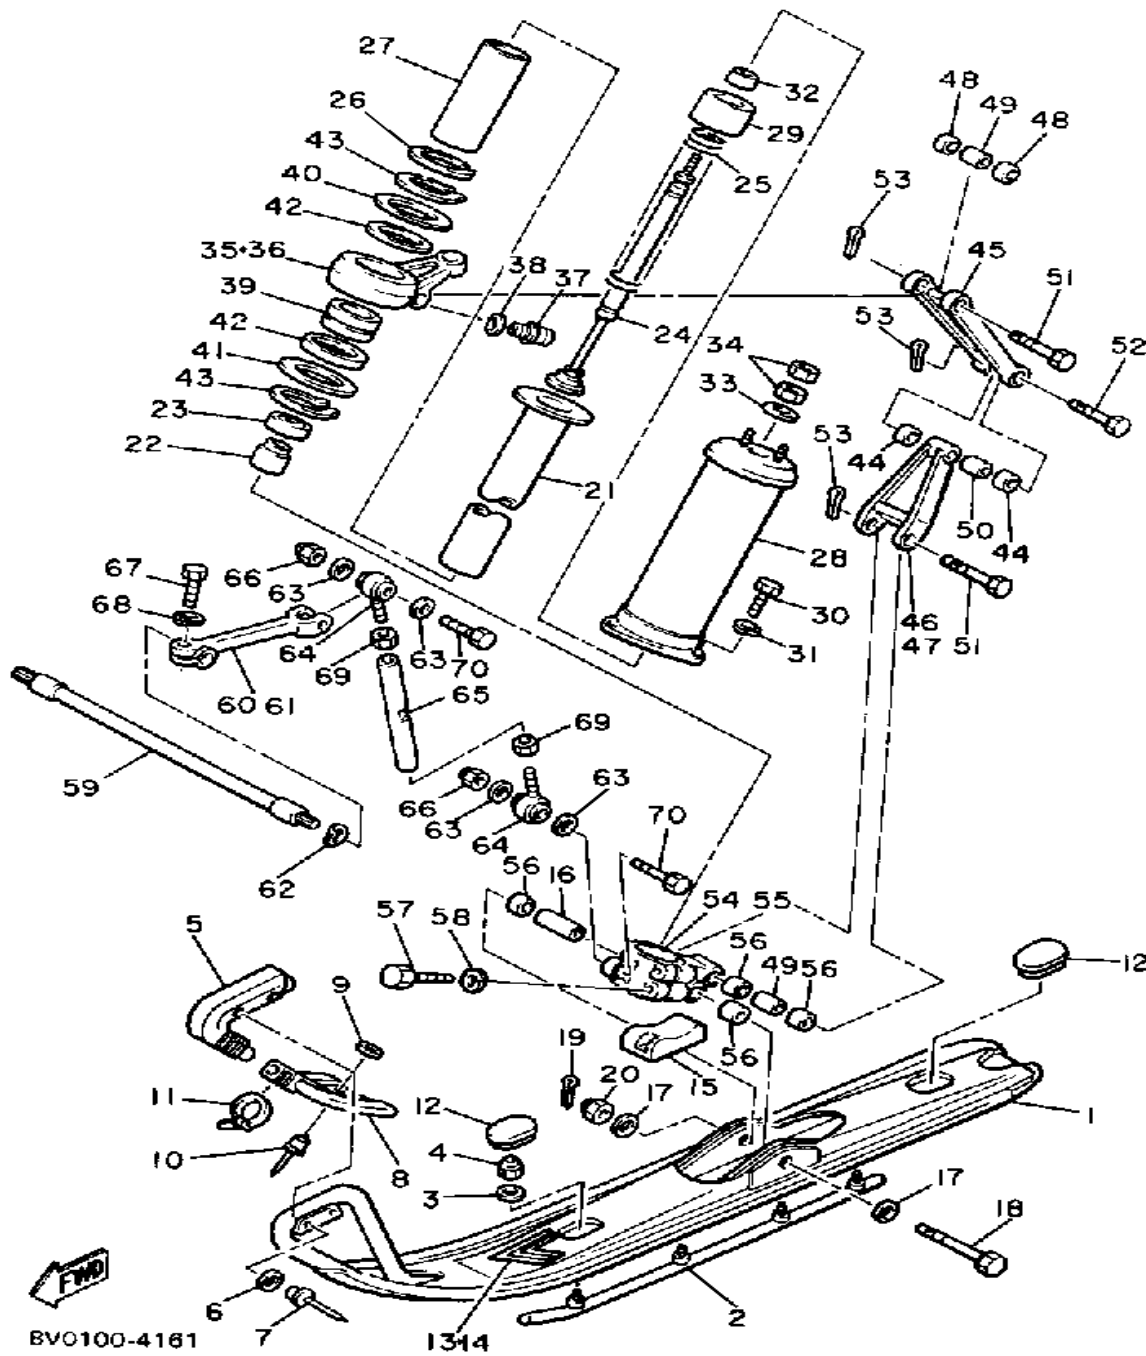

SKI

Ref. No.	Part Number	Description	Qty	Remarks
57	97026-08035-00	BOLT (TJ)	4	
58	92906-08100-00	WASHER, SPRING	4	
59	8V0-2386E-01-00	BAR, STABLZR FRONT	1	
60	8V0-2386L-01-00	ARM, STABILIZER 1	1	
61	8V0-2386M-01-00	ARM, STABILIZER 2	1	
62	90206-12052-00	WASHER, WAVE	2	
63	90201-08624-00	WASHER, PLATE	8	
64	J45-23841-00-00	JOINT UNIVERSAL 1 (8V0-23841-02)	4	
65	8V0-2386F-01-00	LINK, STABLZR FRONT	2	
66	95616-08100-00	NUT, U	4	
67	97016-06025-00	BOLT	2	
68	92906-06100-00	WASHER, SPRING	2	
69	95316-08700-00	NUT (2GV)	4	
70	97026-08035-00	BOLT (TJ)	4	

Property of www.SmallEngineDiscount.com - Not for Resale