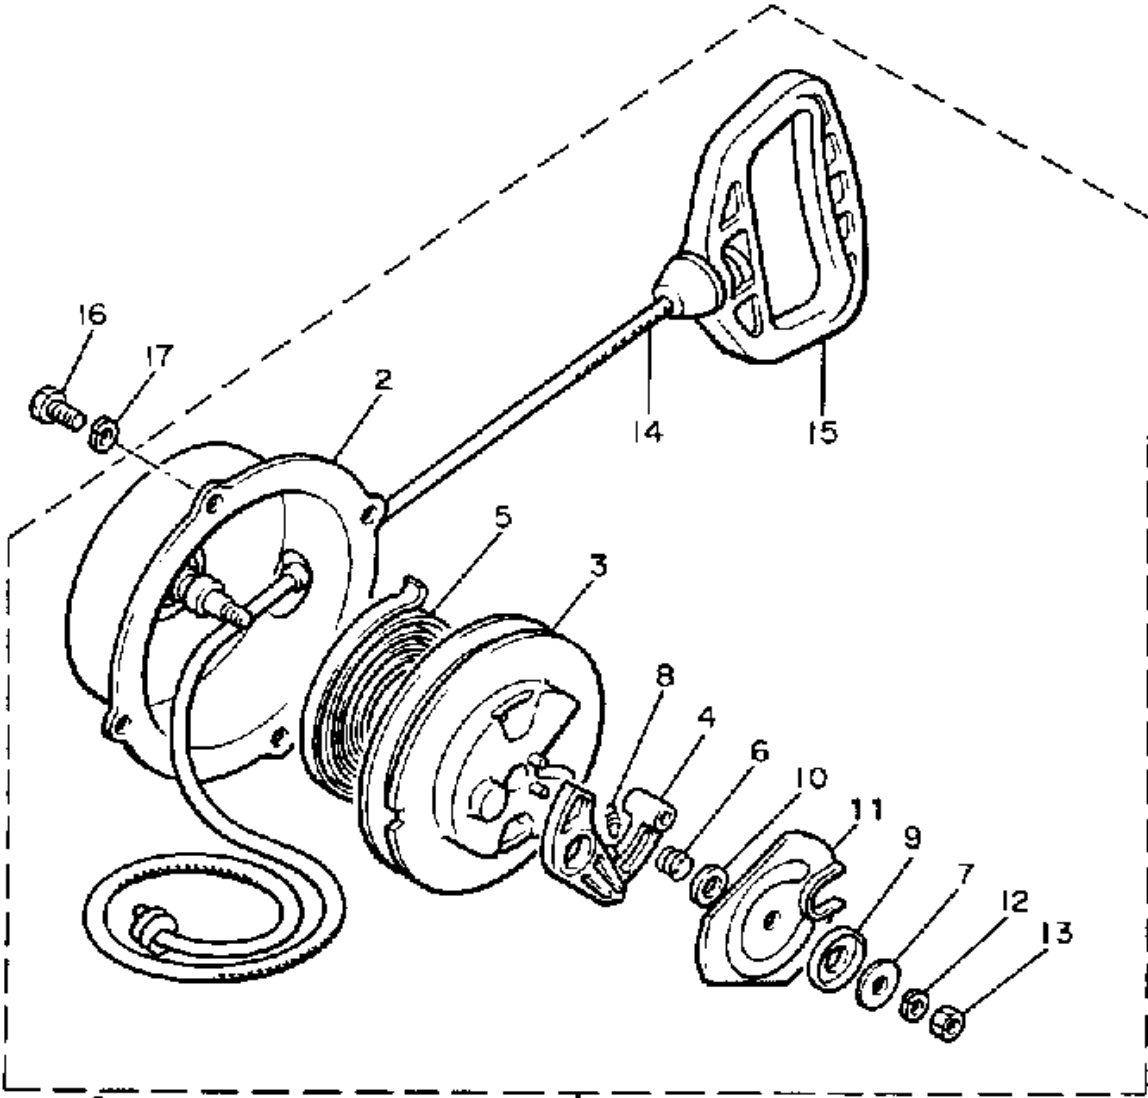

STARTER

Ref. No.	Part Number	Description	Qty	Remarks
1	8V0-15710-00-00	STARTER ASSEMBLY	1	
2	8V0-15711-00-00	. CASE, STARTER	1	
3	8F3-15714-01-00	. DRUM, SHEAVE	1	
4	8F3-15741-01-00	. PAWL, DRIVE	1	
5	8F3-15713-01-00	. SPRING, STARTER	1	
6	8F3-15715-00-00	. SPRING, FRICTION	1	
7	8F3-15739-01-00	. WASHER, THRUST	1	
8	8F3-15734-00-00	. SPRING, RETURN	1	
9	8G5-15739-00-00	. WASHER, THRUST	1	
10	82M-15779-00-00	. COVER	1	
11	8F3-15716-03-00	. PLATE, DRIVE	1	
12	92995-06100-00	. WASHER, SPRING	1	
13	95380-06700-00	. NUT	1	
14	857-15751-00-00	. WIRE, STARTER	1	
15	8F3-15755-00-00	. HANDLE, STARTER	1	
16	97026-06014-00	BOLT	4	
17	92906-06100-00	WASHER, SPRING	4	

BX9100-4101

Property of www.SmallEngineDiscount.com - Not for Resale