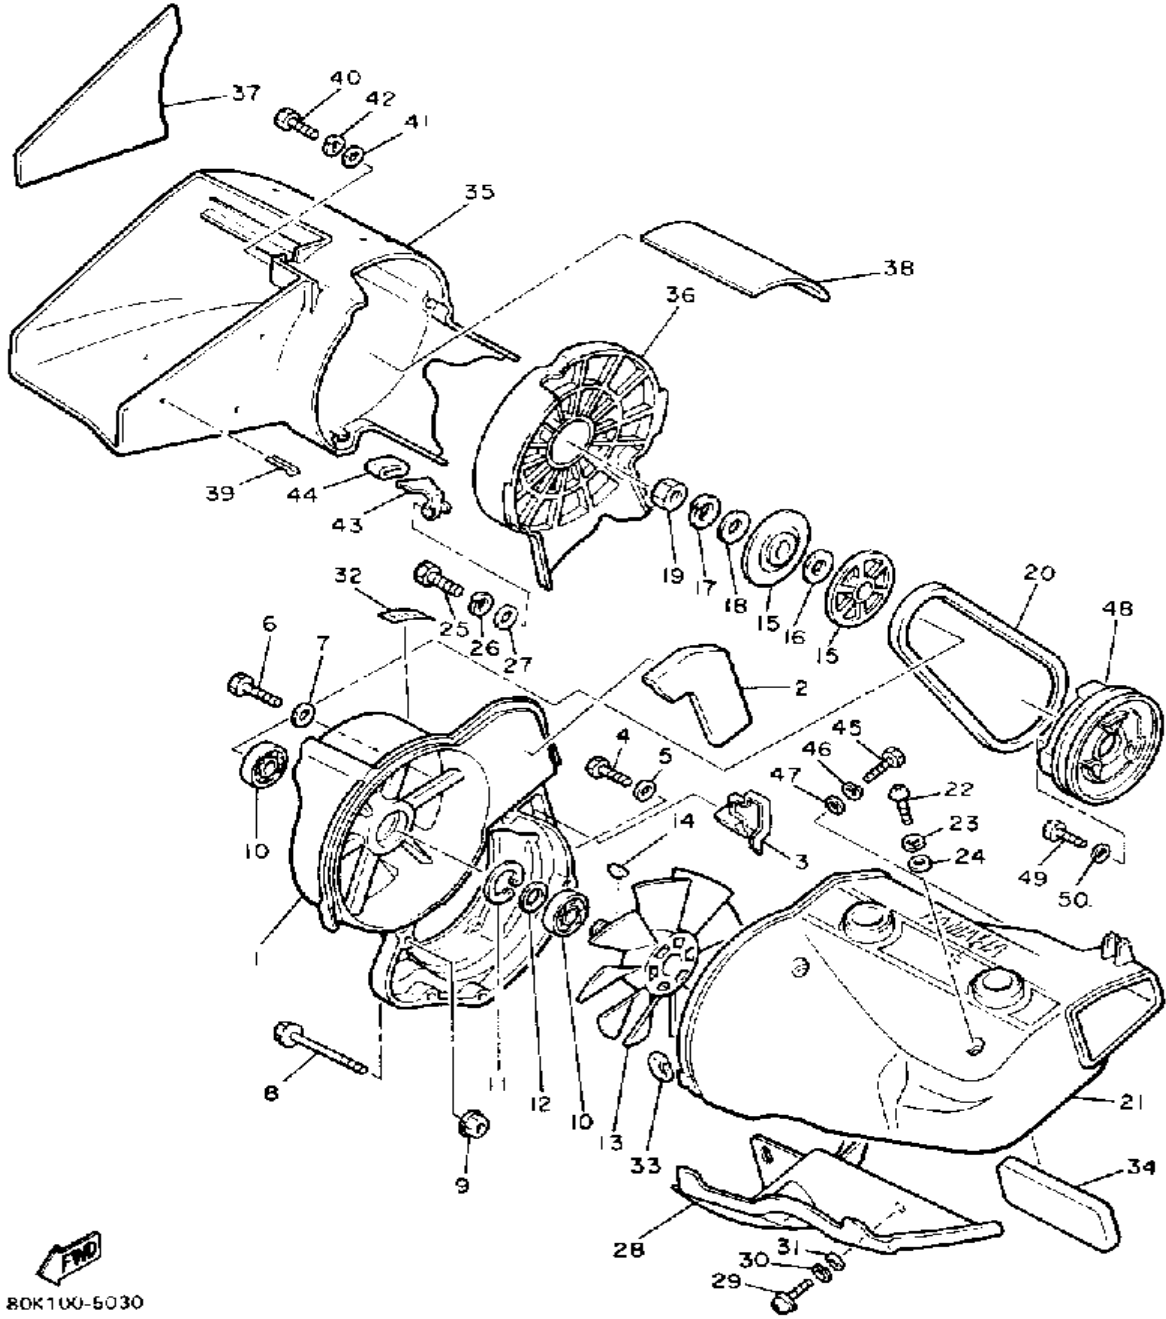

AIR SHROUD - FAN

80K100-5030

Ref. No.	Part Number	Description	Qty	Remarks
1	88F-12621-01-00	CASE, FAN	1	
2	8Y0-12679-00-00	DAMPER, SHROUD 6	1	
3	80L-12658-00-00	DAMPER, AIR SHROUD	1	
4	97313-08035-00	BOLT, HEXAGON	2	
5	92901-08600-00	WASHER	2	
6	97313-08050-00	BOLT, HEXAGON (90101-08125)	1	
7	92901-08600-00	WASHER	1	
8	95811-08090-00	BOLT, FLANGE (95822-08090)	2	
9	95701-08500-00	NUT, FLANGE	2	
10	93306-20331-00	BEARING	2	
11	93420-40064-00	CIRCLIP	1	
12	90201-17713-00	WASHER, PLATE	1	
13	8H8-12611-01-00	FAN	1	
14	90280-05014-00	KEY, WOODRUFF	1	
15	8H8-12619-01-00	PULLEY 2	2	
16	90214-17017-00	WASHER, CLAW (0.5T)	1	U.R.
	90214-17018-00	WASHER, CLAW (1.0T)	1	U.R.
17	92901-16100-00	WASHER, SPRING	1	
18	90201-17713-00	WASHER, PLATE	1	
19	90170-16182-00	NUT	1	
20	8V0-12612-00-00	BELT	1	
21	8V0-12651-02-00	AIR SHROUD, CYLINDER 1	1	
22	98506-06016-00	SCREW, PANHEAD	2	
23	92906-06100-00	WASHER, SPRING	2	
24	92906-06600-00	WASHER	2	
25	97016-06016-00	BOLT	1	
26	92906-06100-00	WASHER, SPRING	1	
27	92906-06600-00	WASHER	1	
28	8V0-12652-00-00	AIR SHROUD, CYLINDER 2	1	

CONTINUED ON NEXT FRAME ➤

Property of www.SmallEngineDiscount.com - Not for Resale