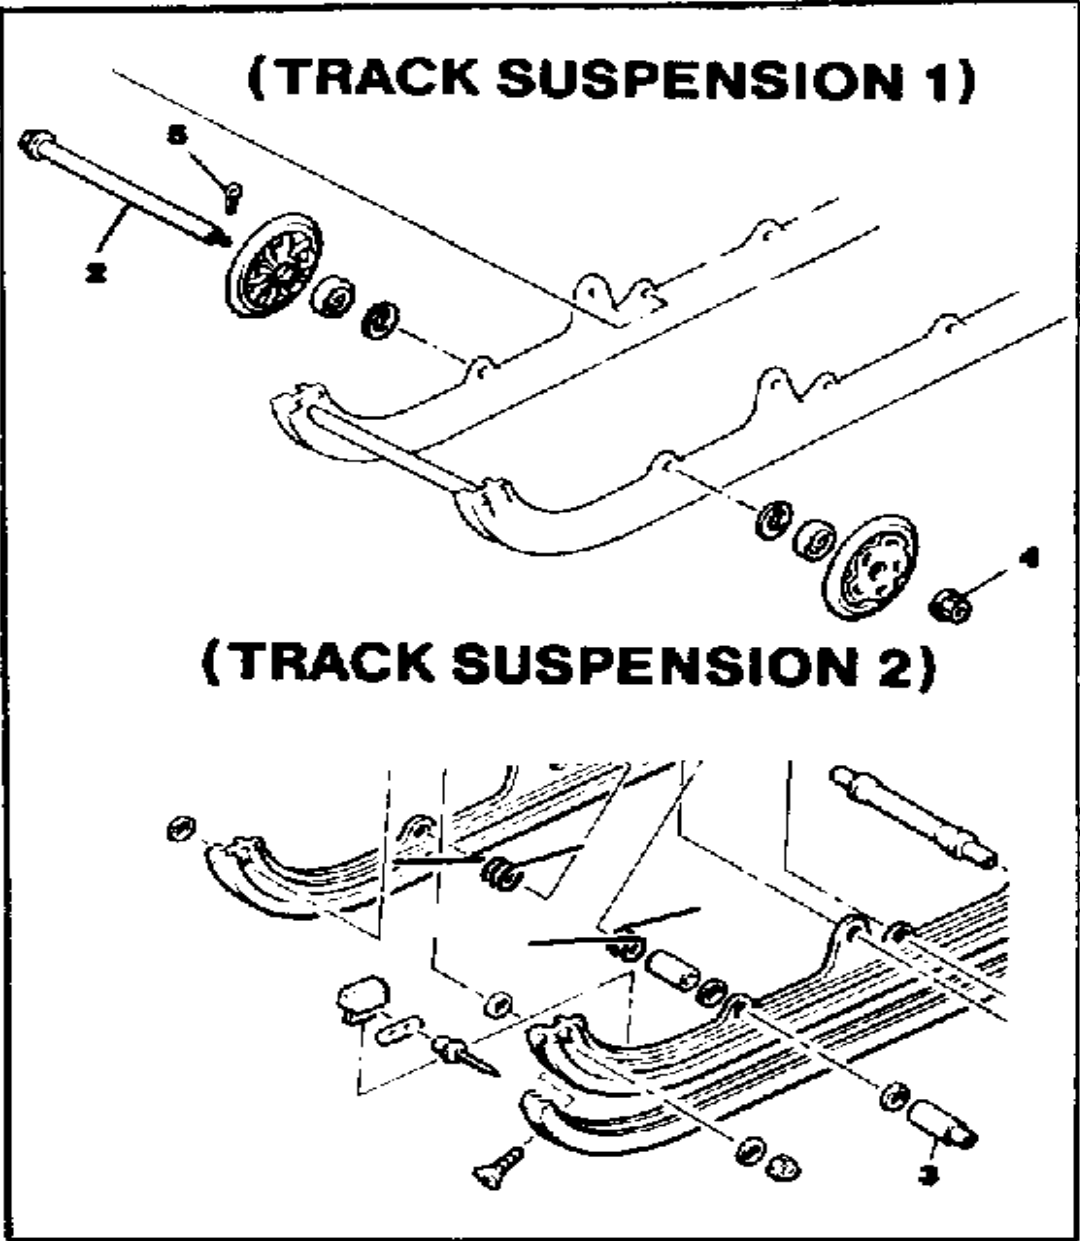

SHAFT-5 SUSPENSION IMPROVEMENT

Ref. No.	Part Number	Description	Qty	Remarks
1	90891-50061-00	SHAFT 5 (80X-47487-00-00) ...	1	
2	(SEE-NOTE--)	. UNAVAILABLE IN PRICE BOOK	1	
3	90387-166M8-00	. COLLAR	2	
4	95601-14200-00	. NUT, U	1	
5	91401-30030-00	. PIN, COTTER	1	

Property of www.SmallEngineDiscount.com - Not for Resale