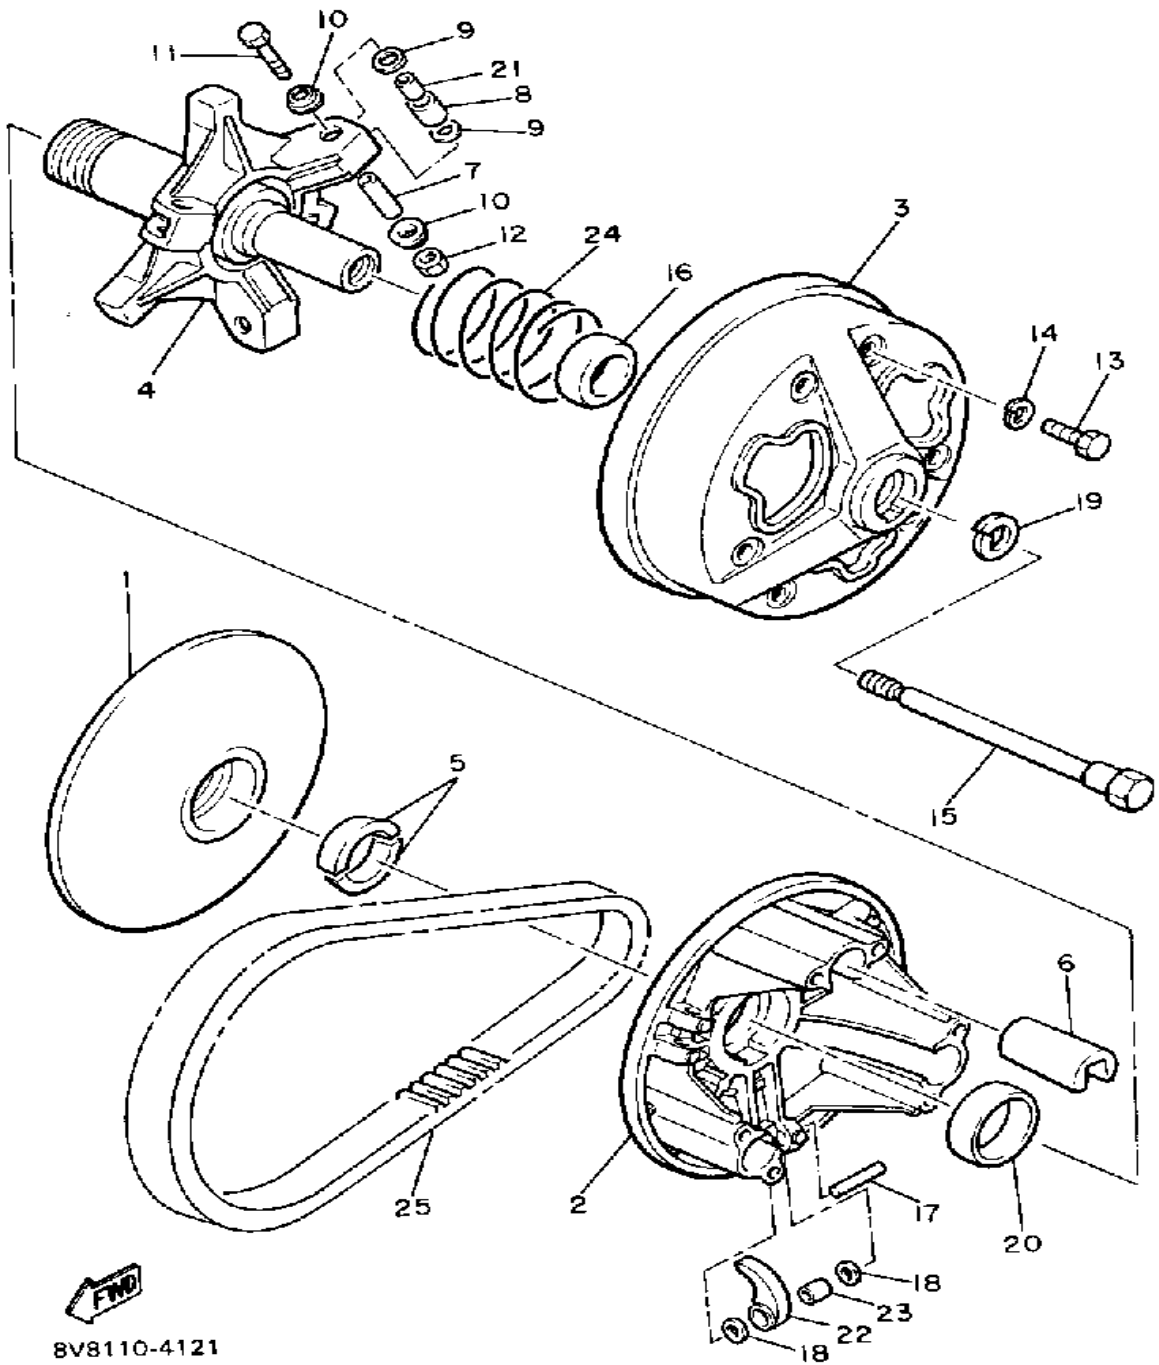

PRIMARY SHEAVE

8V8110-4121

Ref. No.	Part Number	Description	Qty	Remarks
1	84J-17611-00-00	SHEAVE, PRIMARY FIXED	1	
2	8V0-17621-01-00	SHEAVE, PRIMARY SLIDING	1	
3	8V0-17631-00-00	CAP	1	
4	82M-17640-01-00	SPIDER, COMPLETE	1	
5	8V0-17639-00-00	STOPPER	2	
6	88X-17653-00-00	SLIDER	3	
7	90387-086G4-00	COLLAR	3	
8	90387-096J5-00	COLLAR	3	
9	90202-08205-00	WASHER, PLATE	6	
11	97313-05035-00	BOLT	3	
13	97313-06030-00	BOLT, HEXAGON	6	
14	92995-06100-00	WASHER, SPRING	6	
15	8V0-17647-00-00	BOLT (L=156.5MM)	1	
16	90389-28032-00	BUSH	1	
18	90201-077F5-00	WASHER, PLATE	6	
19	92901-16100-00	WASHER, SPRING	1	
20	90389-40029-00	BUSH	1	U.R STD
24	90501-555A0-00	SPRING, WHITE/GREEN	1	U.R. HIGH ALT.
25	89X-00000-50-00	CLUTCH TUNE-UP KIT (K)	1	U.R.
	8F2-17641-01-00	V-BELT	1	
	8V0-17601-19-00	CLUTCH MARKED	1	MARKED W/

Property of www.SmallEngineDiscount.com - Not for Resale