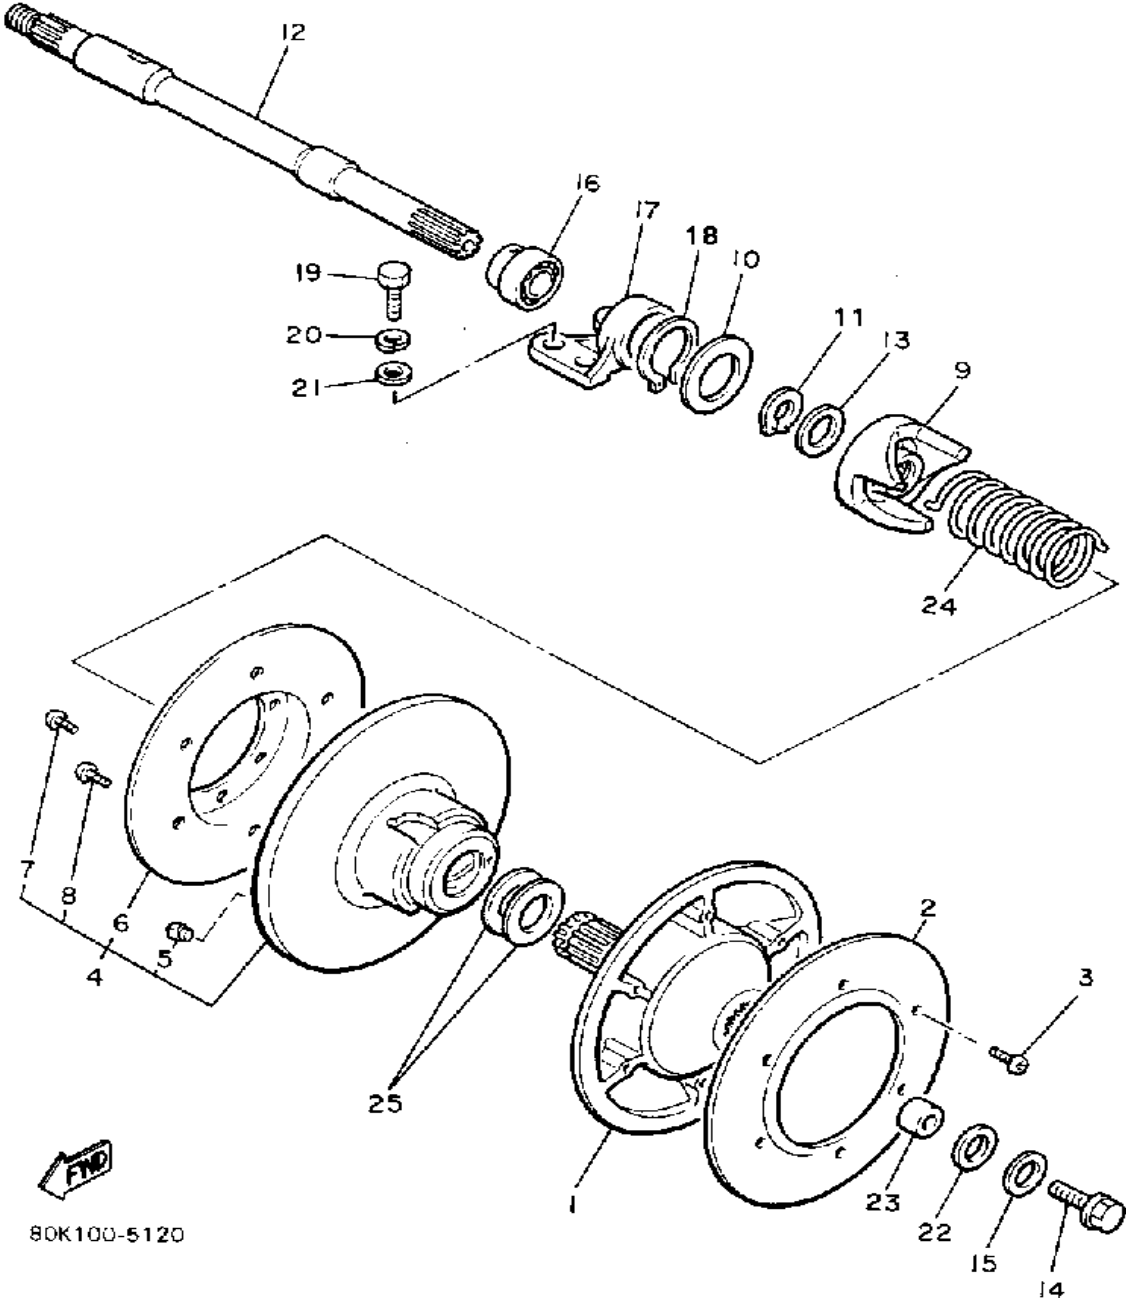

SECONDARY SHEAVE

Ref. No.	Part Number	Description	Qty	Remarks
13	90201-252F1-00	WASHER, PLATE (T0.5)	1	U.R.
	90201-25527-00	WASHER, PLATE (T1.0)	1	U.R.
14	90105-14175-00	BOLT, WASHER BASED	1	
15	90201-140A6-00	WASHER, PLATE	1	
16	888-17678-00-00	BEARING	1	
17	8V0-47631-00-00	HOUSING, BEARING	1	
18	99009-52500-00	CIRCLIP	1	
19	97322-08022-00	BOLT, HEXAGON	4	
20	92990-08100-00	WASHER	4	
21	92901-08600-00	WASHER	4	
22	90201-222F0-00	WASHER, PLATE (T0.5)	1	U.R.
	90201-225A4-00	WASHER, PLATE (T1.0)	1	U.R.
23	90387-147A8-00	COLLAR	1	
24	90508-50654-00	SPRING, TORSION	1	
25	90201-345G2-00	WASHER, PLATE	2	

Property of www.SmallEngineDiscount.com - Not for Resale