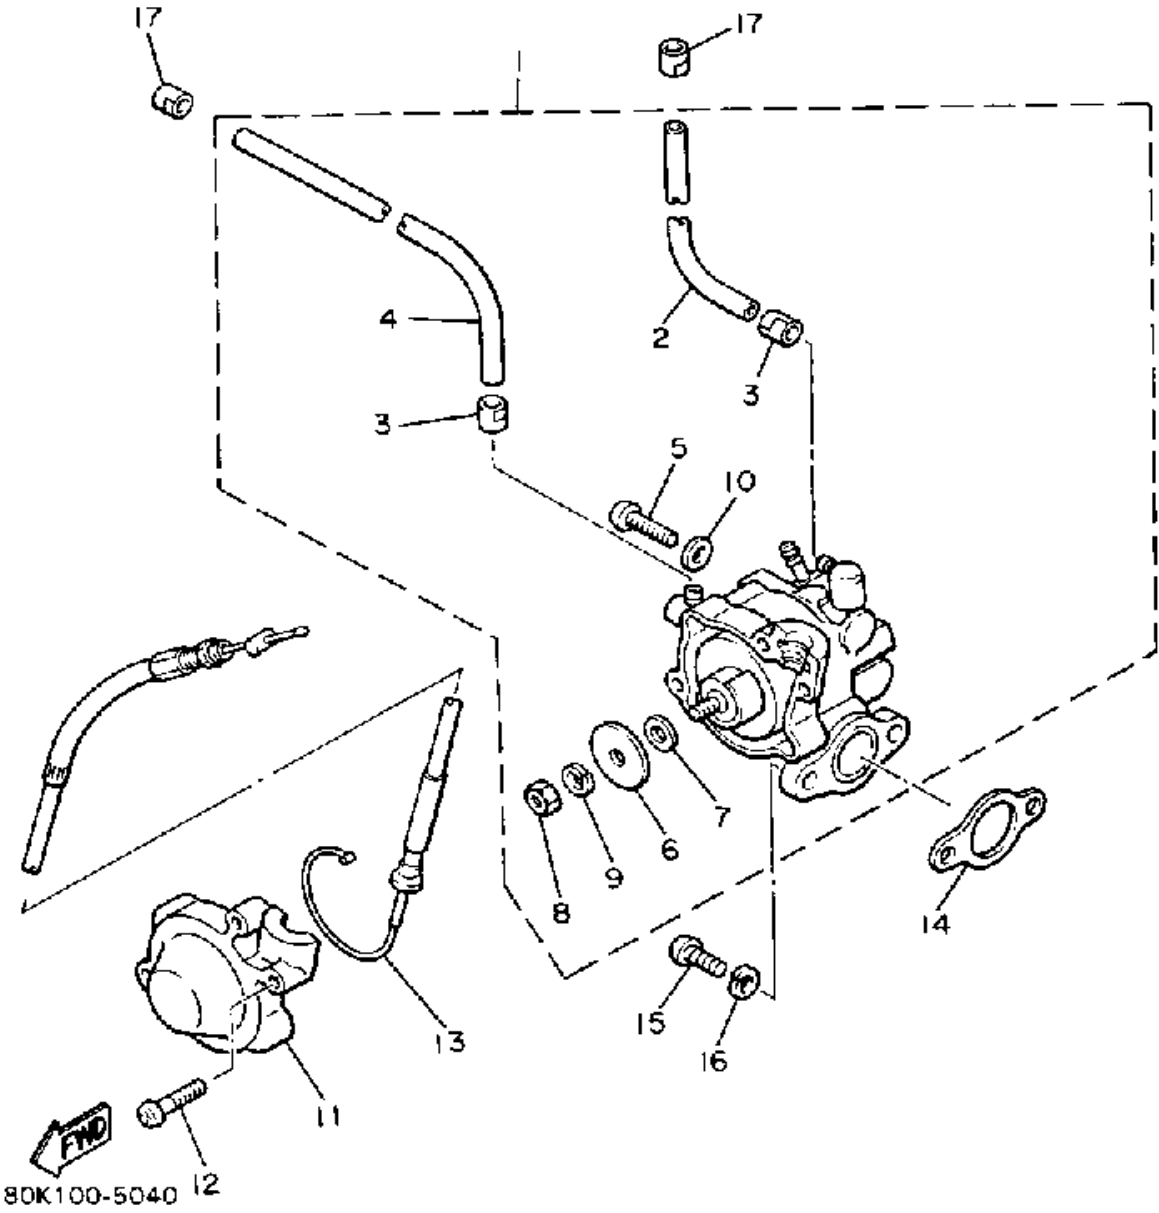

OIL PUMP

Ref. No.	Part Number	Description	Qty	Remarks
1	8V0-13101-01-00	OIL PUMP ASSEMBLY	1	
2	90446-08210-00	. HOSE	1	
3	90468-02025-00	. CLIP	2	
4	91A30-03020-00	. TUBE, FLEXIBLE VINYL	1	
5	98902-04020-00	. SCREW, BIND	1	
6	137-13138-01-00	. PLATE, ADJUSTING	1	
7	137-13137-00-03	. SHIM (0.3T)	1	U.R.
	137-13137-00-05	. SHIM (0.5T)	1	U.R.
	137-13137-00-10	. SHIM (1.0T)	1	U.R.
8	95380-05600-00	. NUT	1	
9	92990-05100-00	. WASHER, SPRING	1	
10	90430-04004-00	. GASKET	1	
11	8A5-13146-01-00	COVER, ADJUST PULLEY	1	
12	98506-04018-00	SCREW, PAN HEAD	3	
13	8V0-26320-01-00	PUMP CABLE ASSEMBLY	1	
14	3MT-13116-00-00	GASKET, PUMP CASE (8Y0-13116-00)	1	
15	98580-05016-00	SCREW, PAN HEAD	2	
16	92990-05100-00	WASHER, SPRING	2	
17	90468-02025-00	CLIP	2	

Property of www.SmallEngineDiscount.com - Not for Resale