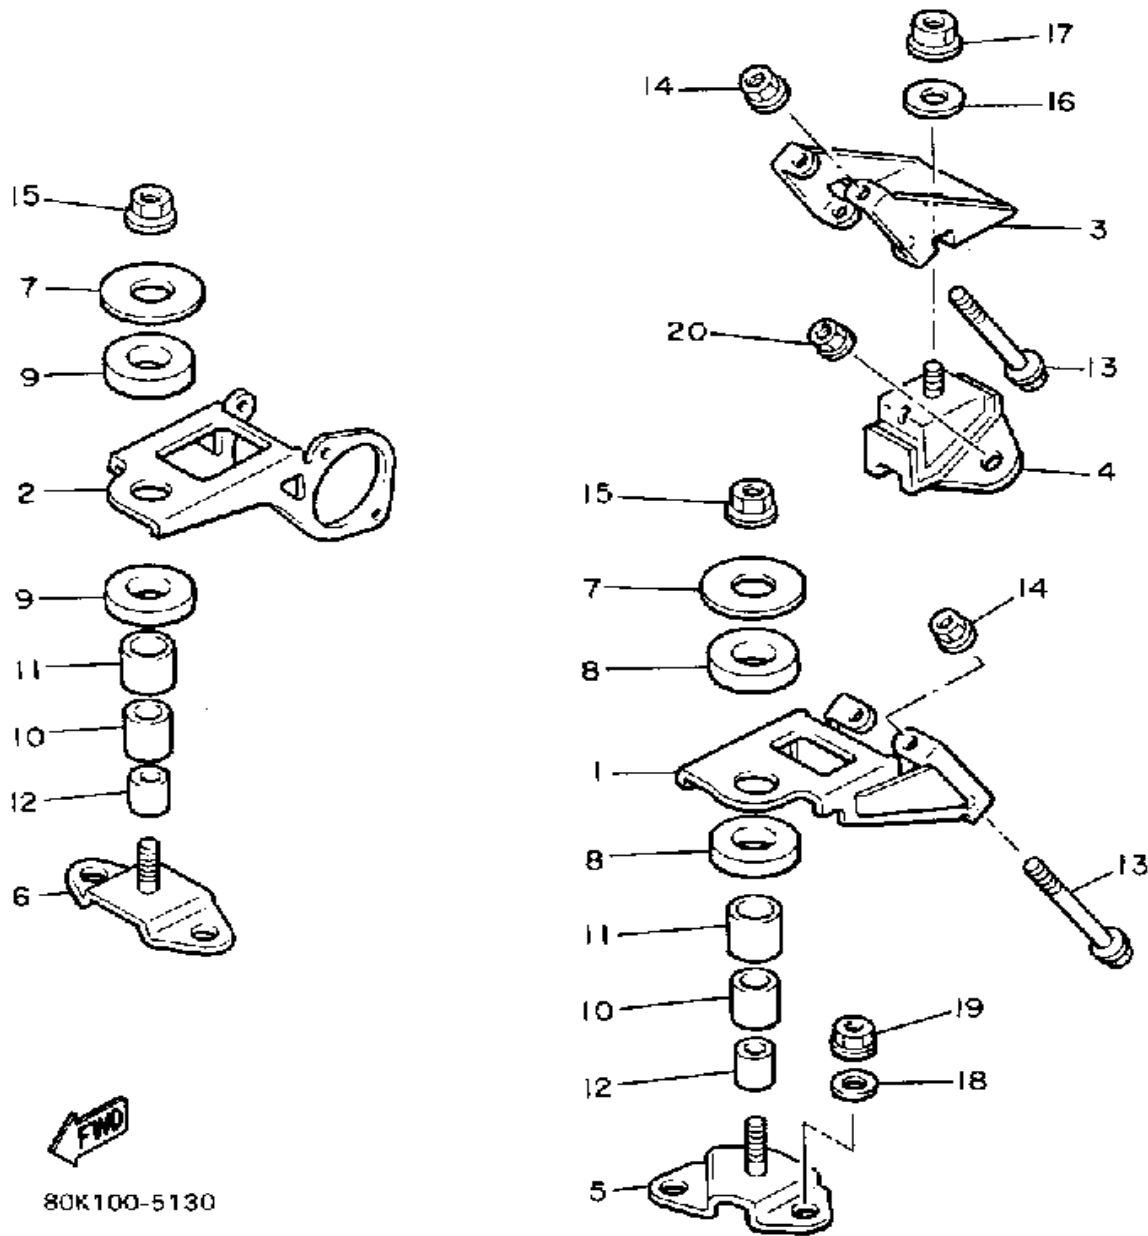

ENGINE BRACKET

Ref. No.	Part Number	Description	Qty	Remarks
1	8V0-21411-00-00	BRACKET, ENGINE 1	1	
2	8V0-21419-00-00	BRACKET, ENGINE 2	1	
3	8V0-21429-01-00	BRACKET, ENGINE 3	1	
4	8V0-21486-00-00	DAMPER 2	1	
5	80L-21417-00-00	BRACKET, FRT LWR 1	1	
6	80L-21418-00-00	BRACKET, FRT LWR 2	1	
7	90201-10151-00	WASHER, PLATE	2	
8	8V0-21485-00-00	DAMPER, RUBBER 1	2	
9	8A5-21485-00-00	DAMPER, RUBBER 1	2	
10	90385-15025-00	BUSH, SPEC'L RUBBER	2	
11	90387-21515-00	COLLAR	2	
12	90387-10514-00	COLLAR	2	
13	95811-08065-00	BOLT, FLANGE	4	
14	95701-08500-00	NUT, FLANGE	4	
15	95701-10500-00	NUT, FLANGE (95702-10500)	2	
16	90201-10321-00	WASHER, PLATE	1	
17	95701-10500-00	NUT, FLANGE (95702-10500)	1	
18	90201-10321-00	WASHER, PLATE	4	
19	95701-10500-00	NUT, FLANGE (95702-10500)	4	
20	95701-08500-00	NUT, FLANGE	2	

Property of www.SmallEngineDiscount.com - Not for Resale