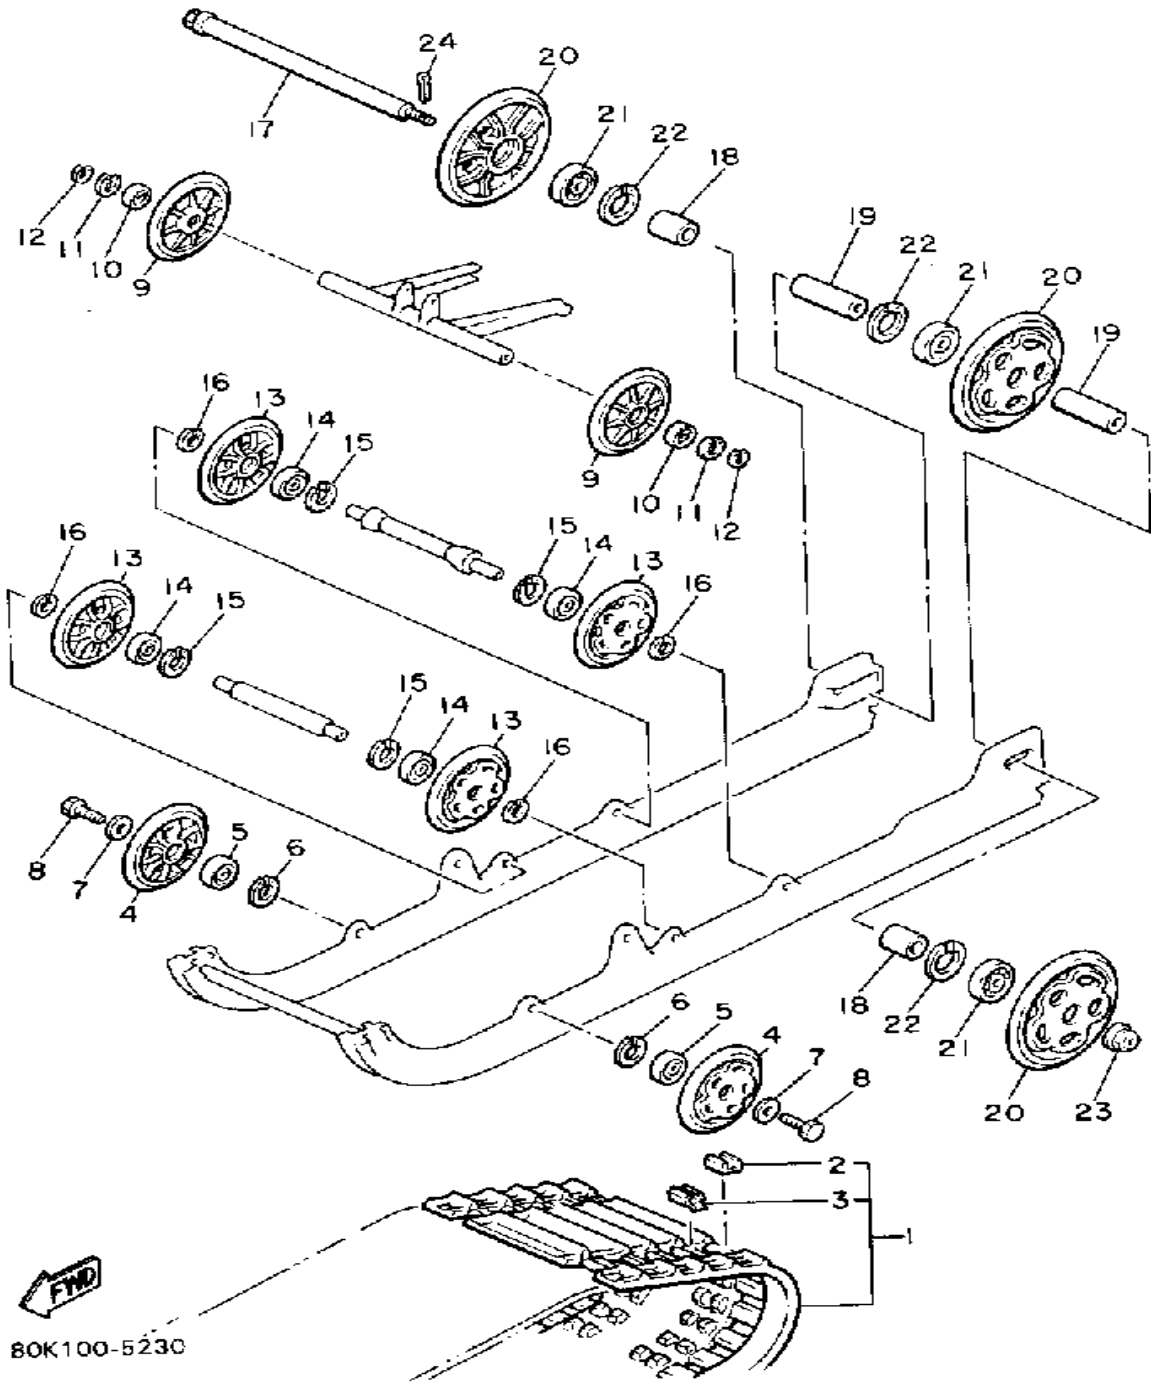

TRACK SUSPENSION 1

Ref. No.	Part Number	Description	Qty	Remarks
1	8V0-47110-00-00	TRACK ASSEMBLY	1	
2	8A5-47113-00-00	. PLATE, REINFORCEMENT ..	46	
3	8A5-47115-00-00	. METAL, SLIDE	46	
4	87M-47320-00-00	SUSPENSION WHEEL COMP. .	2	
5	93306-00441-00	BEARING (89A) (B6004RS) ...	2	
6	99009-42500-00	CIRCLIP	2	
7	90201-08681-00	WASHER, PLATE	2	
8	90109-08559-00	. BOLT	2	
9	885-47320-01-00	SUSPENSION WHEEL COMP. .	2	
10	93306-00441-00	BEARING (89A) (B6004RS) ...	2	
11	99009-42500-00	CIRCLIP	2	
12	99009-20400-00	CIRCLIP	2	
13	87M-47320-00-00	SUSPENSION WHEEL COMP. .	4	
14	93306-00441-00	BEARING (89A) (B6004RS) ...	4	
15	99009-42500-00	CIRCLIP	4	
16	99009-20400-00	CIRCLIP	4	
17	8L8-47520-01-00	REAR AXLE COMP. (8L8-47520-02-00)	1	
18	90387-202H9-00	COLLAR	2	
19	90387-203H0-00	COLLAR	2	
20	8K2-47530-00-00	GUIDE WHEEL COMP.	3	
21	93306-20417-00	BEARING (B62042RS)	3	
22	99009-47500-00	CIRCLIP	3	
23	95601-14200-00	NUT, U	1	
24	91401-30030-00	PIN, COTTER	1	

Property of www.SmallEngineDiscount.com - Not for Resale