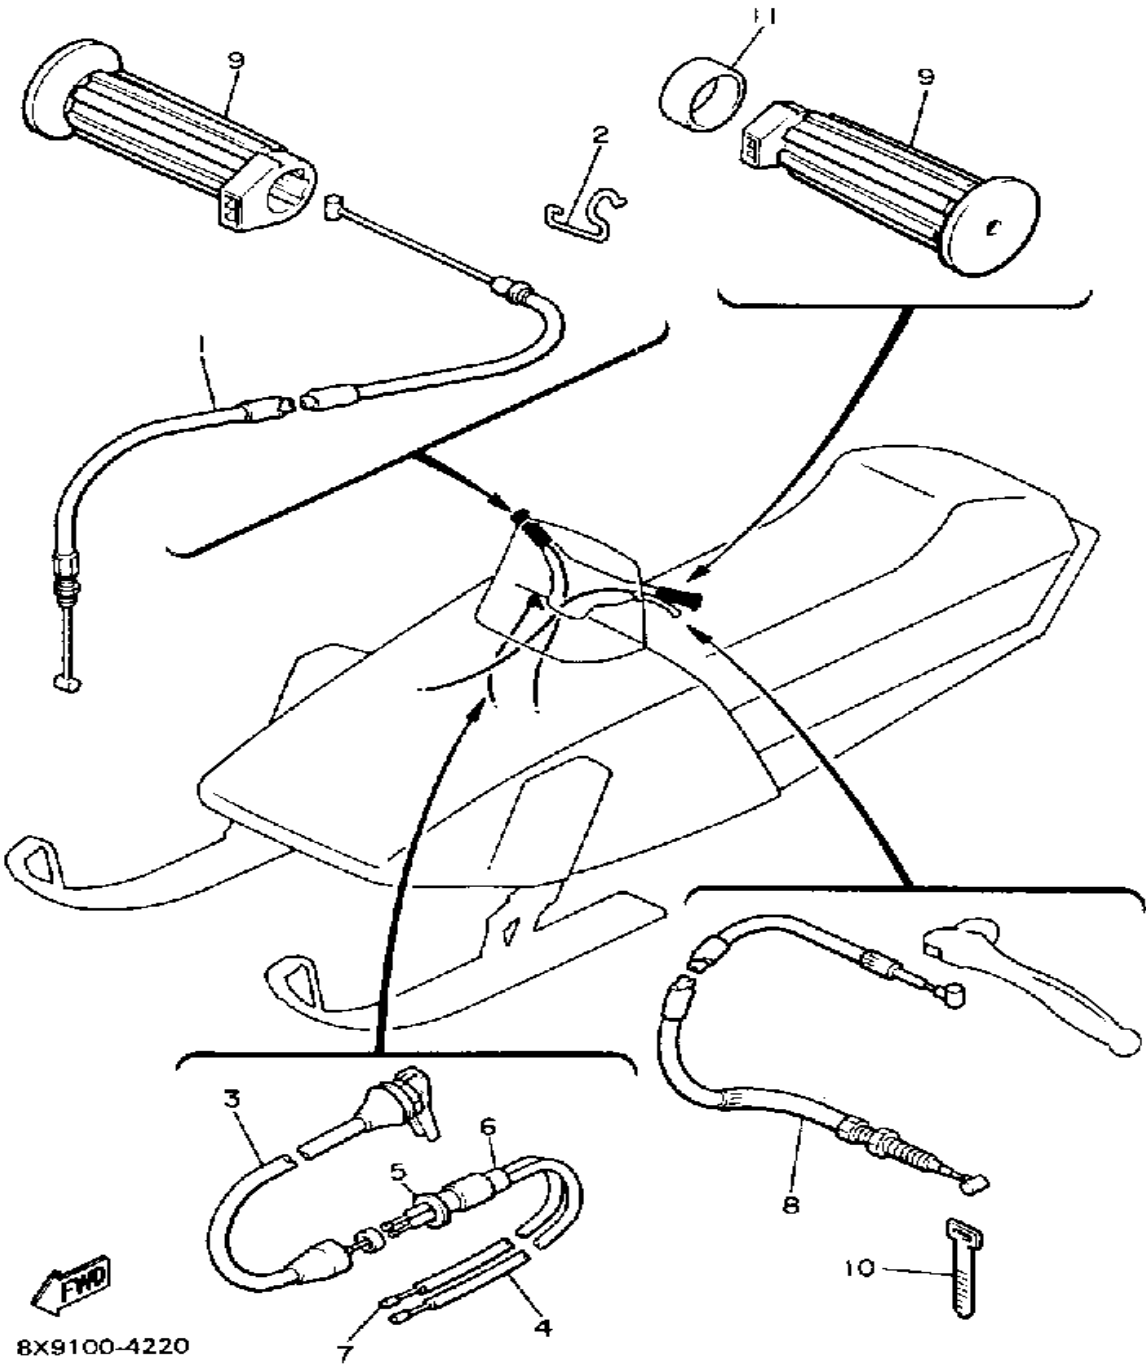

CONTROL - CABLE

Ref. No.	Part Number	Description	Qty	Remarks
1	85F-26311-00-00	CABLE, THROTTLE 1	1	
2	90465-10189-00	CLAMP	1	
3	8V0-26331-00-00	CABLE, STARTER 1	1	
4	8M6-26334-00-00	CABLE, STARTER 2	1	
5	4U1-26261-00-00	CONNECTOR, CABLE	1	
6	5L6-26272-00-00	CAP	1	
7	8V0-26334-00-00	CABLE, STARTER 2	1	
8	8V0-26340-00-00	CABLE, BRAKE	1	
9	80K-2626A-00-00	GRIP, WARMER	2	
10	437-83936-01-00	BAND, SWITCH CORD	2	
11	90387-086J4-00	COLLAR	1	

Property of www.SmallEngineDiscount.com - Not for Resale