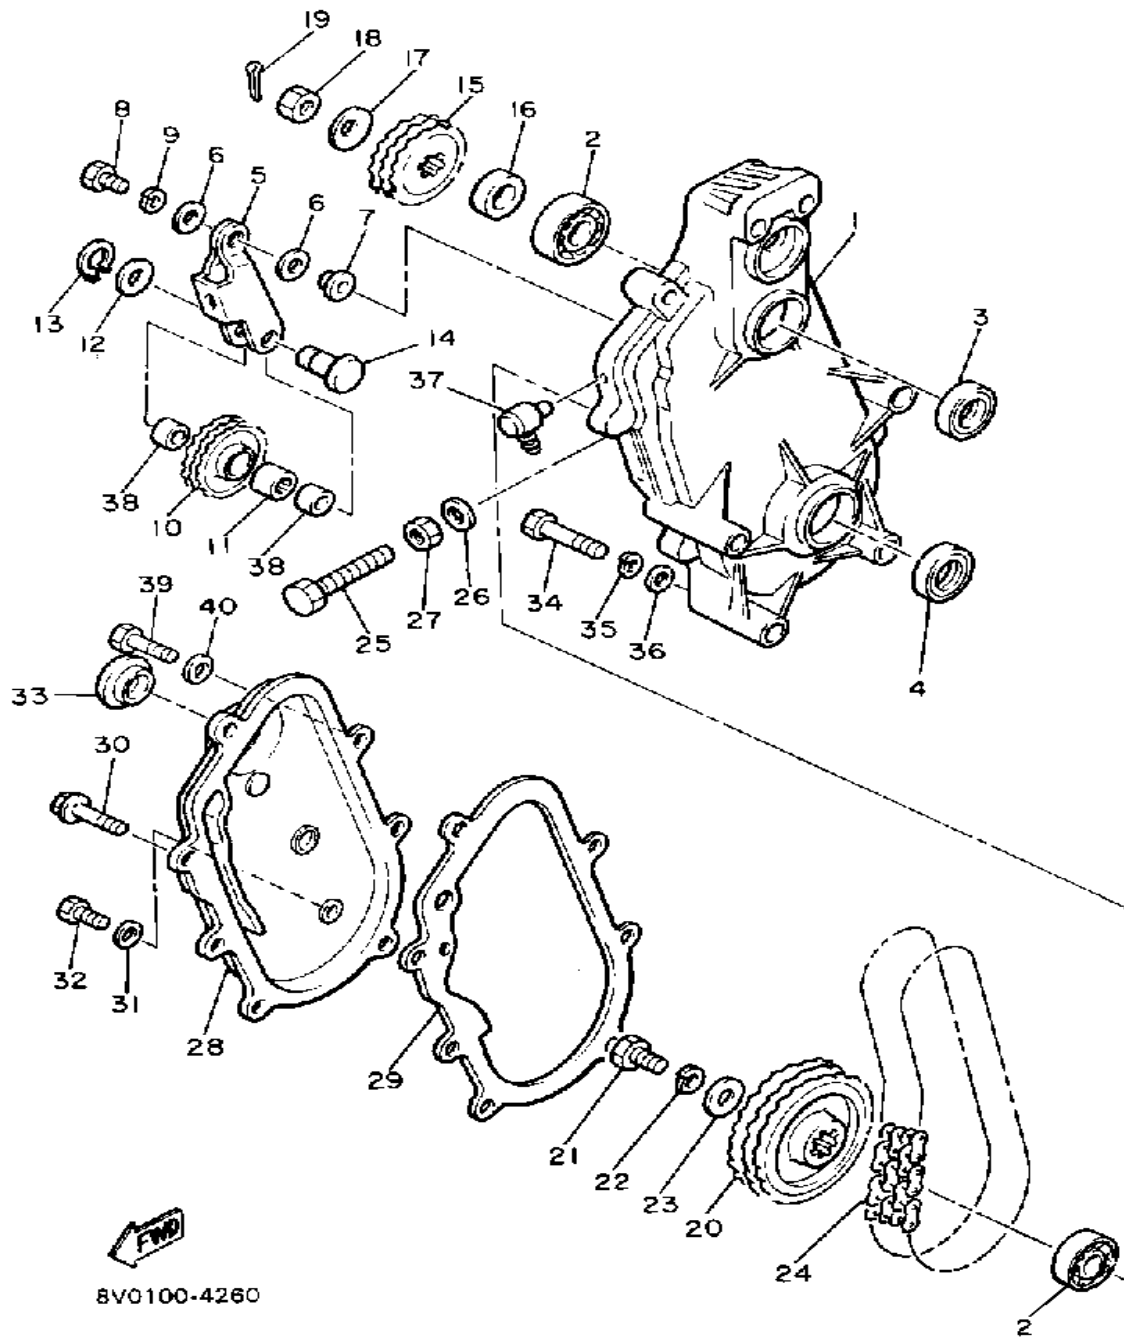

TRACK DRIVE 2

Ref. No.	Part Number	Description	Qty	Remarks
1	99999-02119-00	HOUSING, CHAIN	1	
2	93306-20570-00	BEARING	2	
3	93102-27204-00	OIL SEAL	1	
4	93102-25081-00	OIL SEAL	1	
5	8U9-47613-02-00	HOLDER	1	
6	92990-08200-00	WASHER, PLAIN	2	
7	90387-08301-00	COLLAR	1	
8	97013-08025-00	BOLT	1	
9	92990-08100-00	WASHER	1	
10	8U9-47612-00-00	WHEEL	1	
11	93315-21227-00	BEARING	1	
12	90201-12631-00	WASHER, PLATE	1	
13	99009-12400-00	CIRCLIP	1	
14	90249-12216-00	PIN	1	
15	829-17682-00-00	SPRKT, CHAIN DR 20T (20T) ..	1	ALT. PART
	829-17682-50-00	SPRKT, CHAIN DR 15T (878-17682-50) (15T) ..	1	ALT. PART
	829-17682-60-00	SPRKT, CHAIN DR 16T (16T) ..	1	ALT. PART
	829-17682-70-00	SPRKT, CHAIN DR 17T (17T) ..	1	U.R. STD
	829-17682-80-00	SPRKT, CHAIN DR 18T (18T) ..	1	ALT. PART
	829-17682-90-00	SPRKT, CHAIN DR 19T (878-17682-90) (19T) ..	1	ALT. PART
	8U9-17693-10-00	SPROCKET, CHAIN DR (878-17693-10) (21T) ..	1	ALT. PART
	8U9-17693-20-00	SPROCKET, CHAIN DR (878-17693-20) (22T) ..	1	ALT. PART
16	90387-25798-00	COLLAR	1	
17	90208-20008-00	WASHER, CONICAL SPRING ..	1	
18	90170-20211-00	NUT	1	
19	91401-30030-00	PIN, COTTER	1	

CONTINUED ON NEXT FRAME ►

Property of www.SmallEngineDiscount.com - Not for Resale