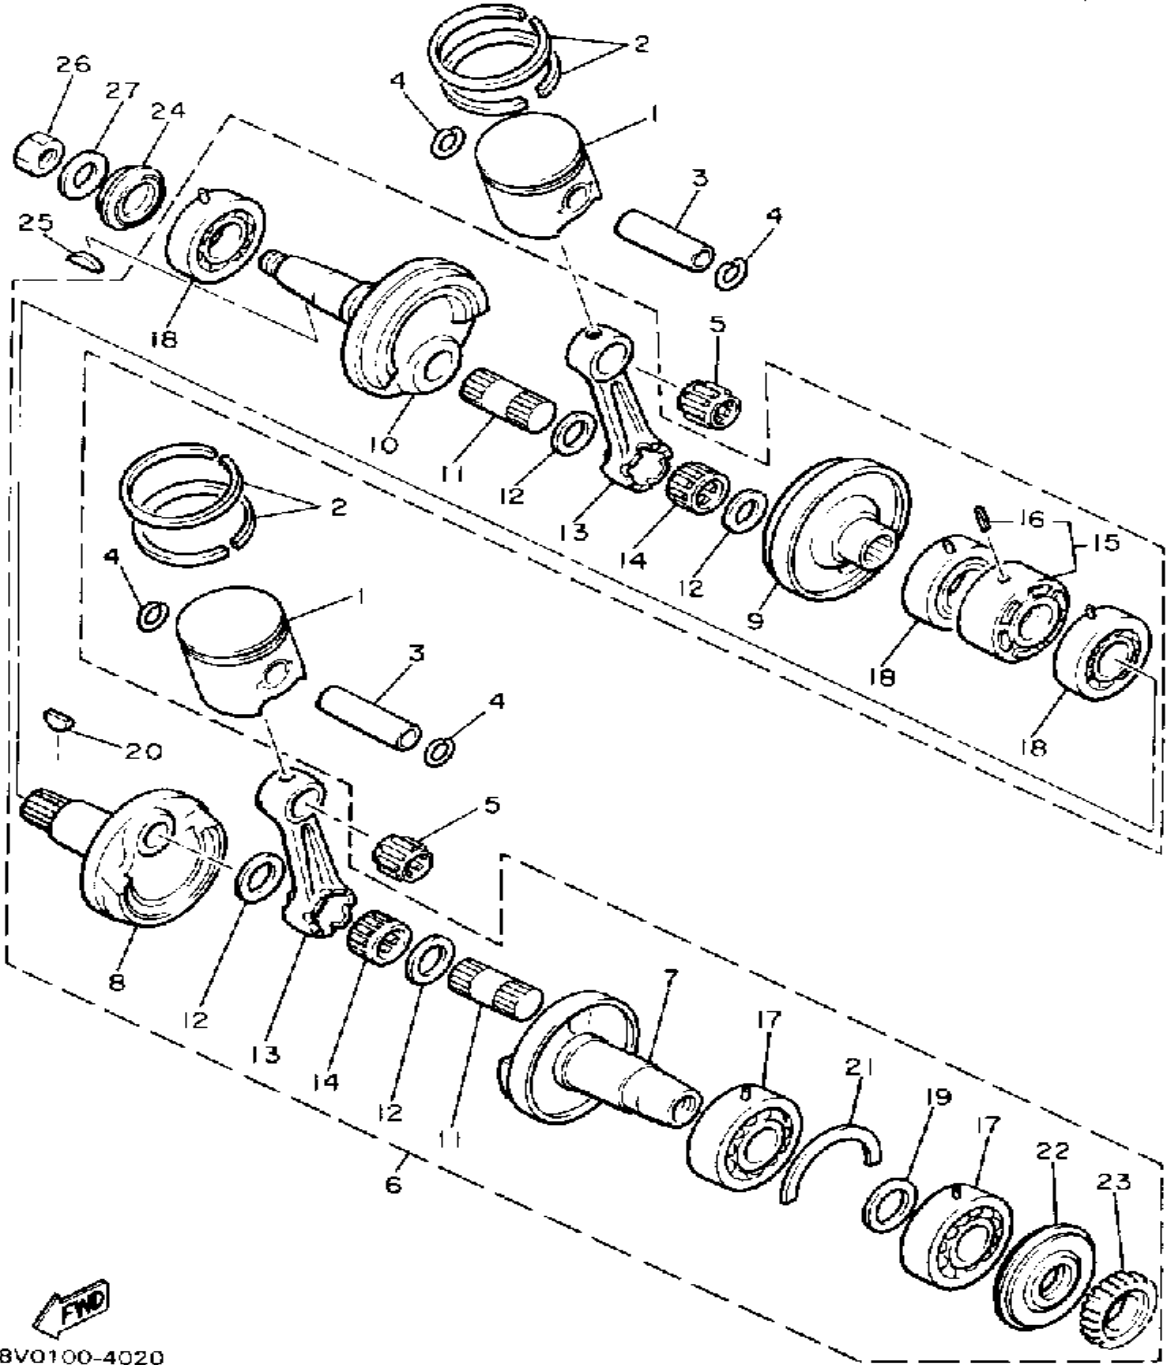

CRANKSHAFT - PISTON

Ref. No.	Part Number	Description	Qty	Remarks
24	93103-32155-00	OIL SEAL	1	
25	90280-05014-00	KEY, WOODRUFF	1	
26	90170-16182-00	NUT	1	
27	92901-16100-00	WASHER, SPRING	1	

FWD
8V0100-4020

Property of www.SmallEngineDiscount.com - Not for Resale