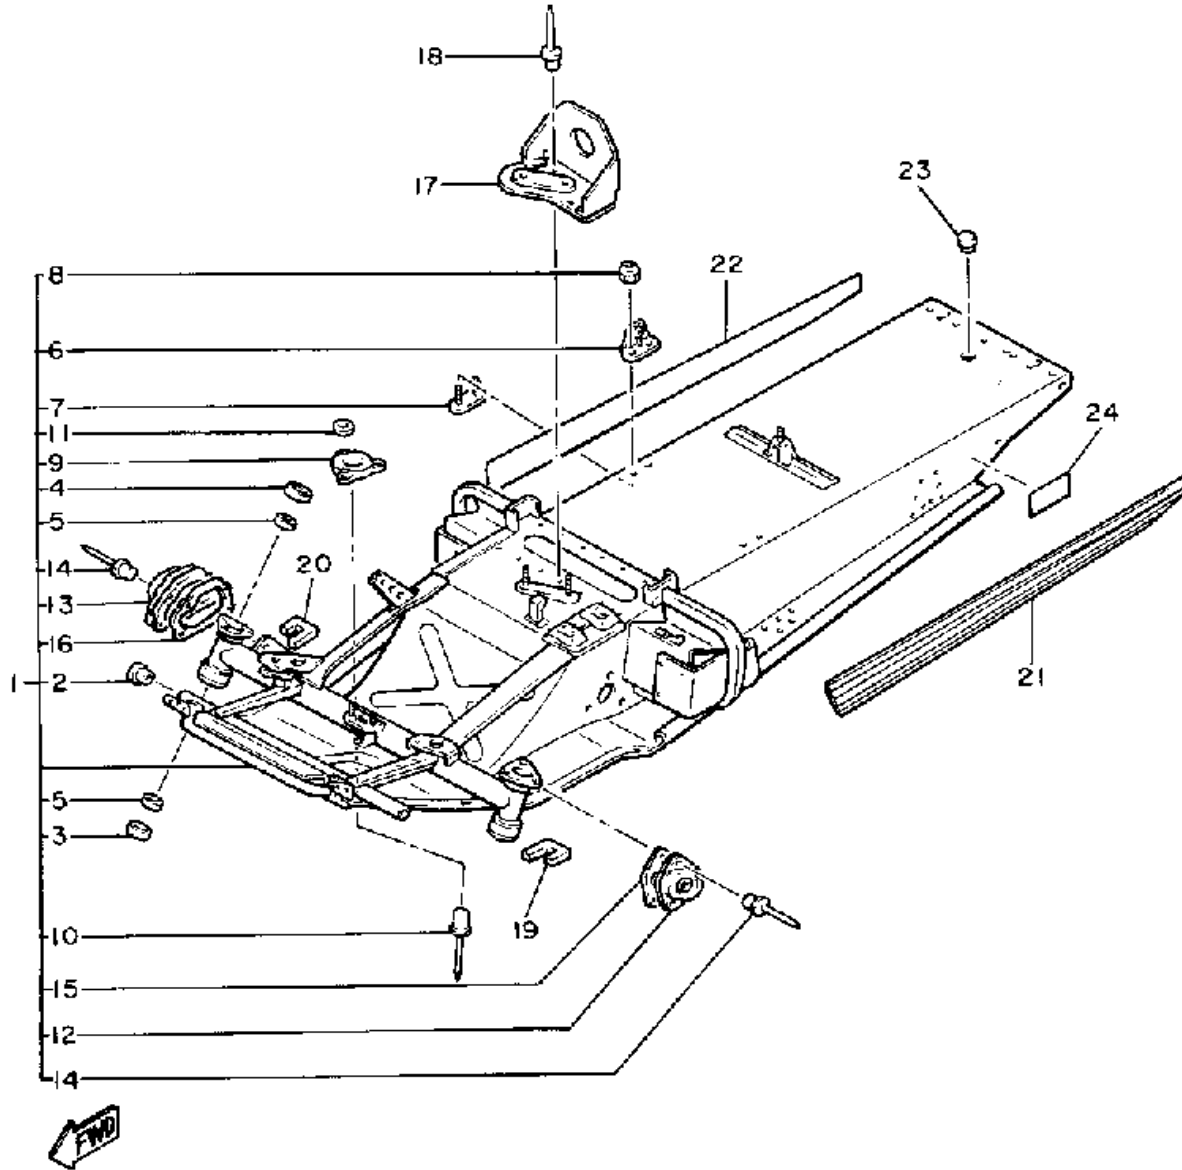

FRAME

80K100-5150

Ref. No.	Part Number	Description	Qty	Remarks
1	80K-21910-01-00	FRAME	1	
	8X9-21912-00-00	. BELLY PAN (80L-21912-00)	1	
2	90381-12047-00	. BUSH, SOLID	2	
3	93103-44134-00	. OIL SEAL	2	
4	93102-44280-00	. OIL SEAL, SD-TYPE	2	
5	90384-44173-00	. BUSH, BIMETAL FORMED	4	
6	8V0-21946-00-00	. BRACKET, SEAT FITTING	2	
7	8V0-21966-00-00	. PATCH 6	2	
8	95701-06300-00	. NUT, NYLON	8	
9	80L-21998-00-00	. SPACER	1	
10	90267-48051-00	. RIVET, BLIND	3	
11	90201-04325-00	. WASHER, PLATE	3	
12	80L-2198F-00-00	. COVER 1	1	
13	80L-2198G-00-00	. COVER 2	1	
14	90267-40080-00	. RIVET, BLIND	7	
15	80L-77525-00-00	. WASHER 1	1	
16	80L-77526-00-00	. WASHER 2	2	
17	8V0-21923-01-00	REINFORCEMENT, FRAME REAR 1	1	
18	90267-48053-00	RIVET, BLIND	3	
19	80L-2194R-00-00	BRACKET, FUEL TNK 2	1	
20	90267-48053-00	RIVET, BLIND	3	
21	80L-7717G-00-00	TAPE 3	1	
22	80L-7717H-00-00	TAPE 4	1	
23	80K-77351-00-00	EMBLEM 1	1	
24	80K-77352-00-00	EMBLEM 2	1	
	8K2-77742-00-00	INDICATOR 2	1	
25	810-77716-00-00	ORNAMENT, INSTRUMENT PANEL 2	1	

Property of www.SmallEngineDiscount.com - Not for Resale