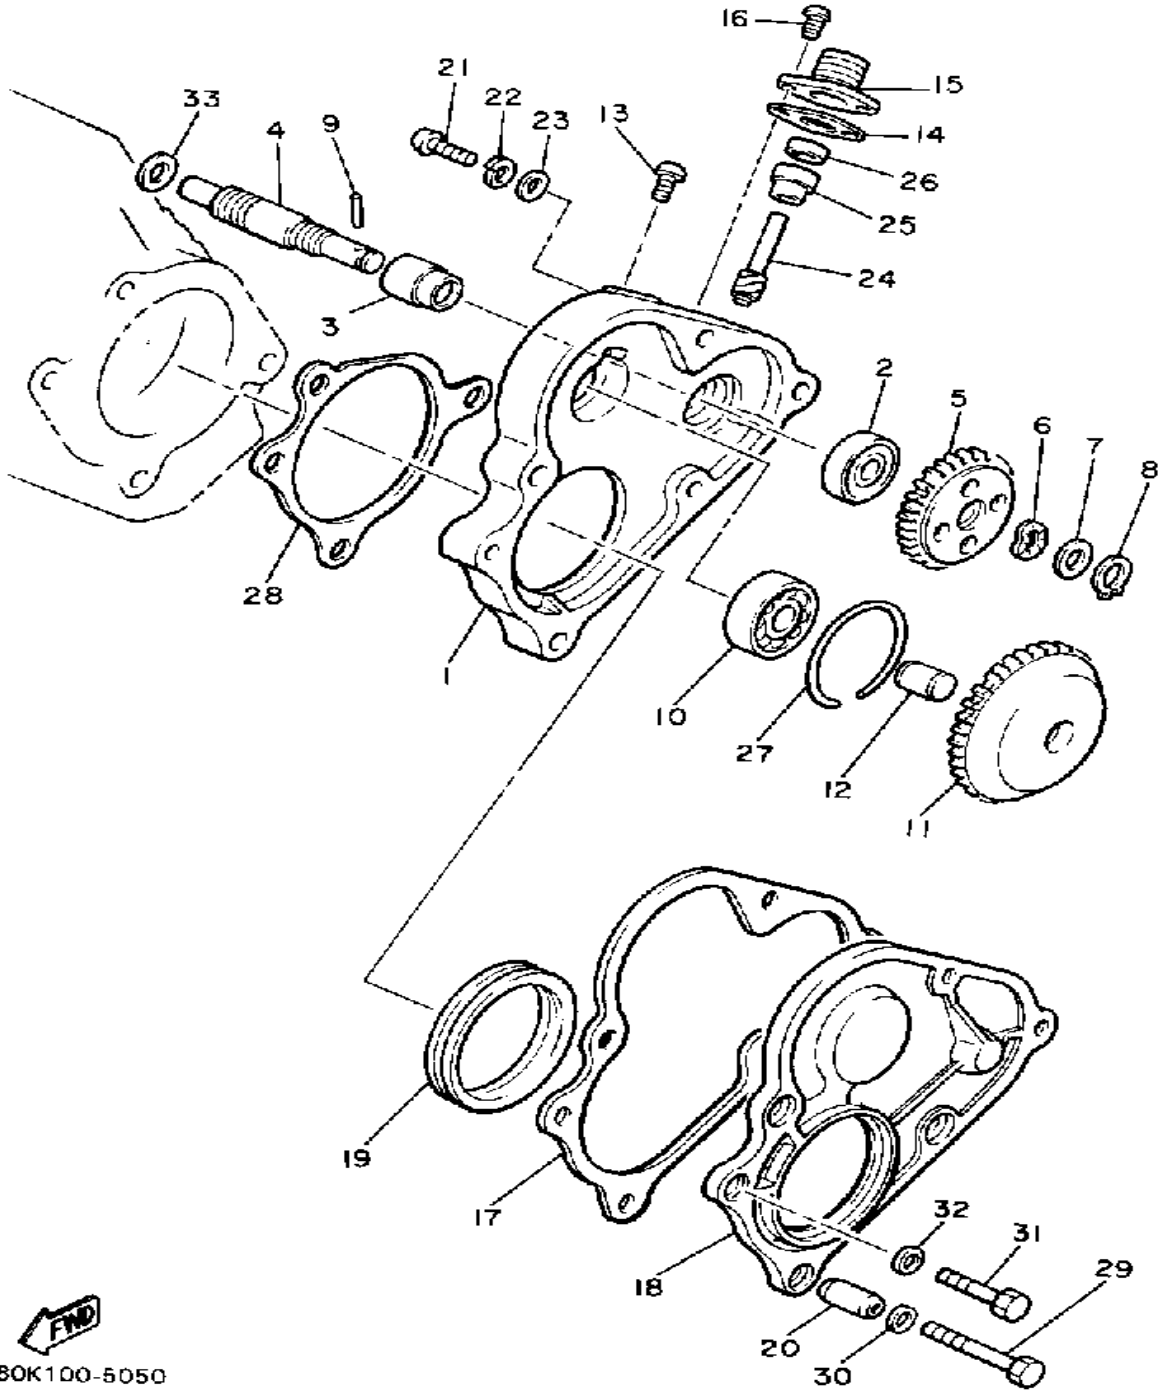

PUMP DRIVE - GEAR

Ref. No.	Part Number	Description	Qty	Remarks
1	8V0-15416-01-00	COVER, OIL PUMP	1	
2	93101-10090-00	OIL SEAL	1	
3	821-13176-00-00	METAL, WORM SHAFT OUTER	1	
4	879-13175-00-00	SHAFT, WORM	1	
5	821-13188-00-00	GEAR, DRIVE (32T)	1	
6	90206-11016-00	WASHER, WAVE	1	
7	137-13148-00-00	PLATE, CAM THRUST	1	
8	99009-10400-00	CIRCLIP	1	
9	93603-22028-00	PIN, DOWEL	1	
10	93306-00003-00	BEARING (B6000RS)	1	
11	8V0-13179-00-00	GEAR, IDLE	1	
12	8V0-13342-00-00	SHAFT, IDLE GEAR	1	
13	98580-06012-00	SCREW, PAN HEAD	1	
14	821-17818-02-00	GASKET	1	
15	821-17819-00-00	CAP, HOUSING	1	
16	98580-05010-00	SCREW, PAN HEAD	2	
17	8V0-15466-02-00	GASKET 2	1	
18	8V0-15426-01-00	COVER, OIL PUMP 2	1	
19	93104-52079-00	OIL SEAL	1	
20	91810-18022-00	PIN, DOWEL	2	
21	98580-05020-00	SCREW, PAN HEAD	2	
22	92990-05100-00	WASHER, SPRING	2	
23	92901-05600-00	WASHER, PLATE	2	
24	813-17841-00-00	GEAR, DRIVEN (10T)	1	
25	821-17843-00-00	BUSH, DRIVEN GEAR OUTER	1	
26	93104-06033-00	OIL SEAL	1	
27	93450-28098-00	CIRCLIP	1	
28	8V0-15456-03-00	GASKET, OIL PUMP COVER 1	1	
29	97013-06035-00	BOLT	2	

FYD
80K100-5050

CONTINUED ON NEXT FRAME ➤

Property of www.SmallEngineDiscount.com - Not for Resale