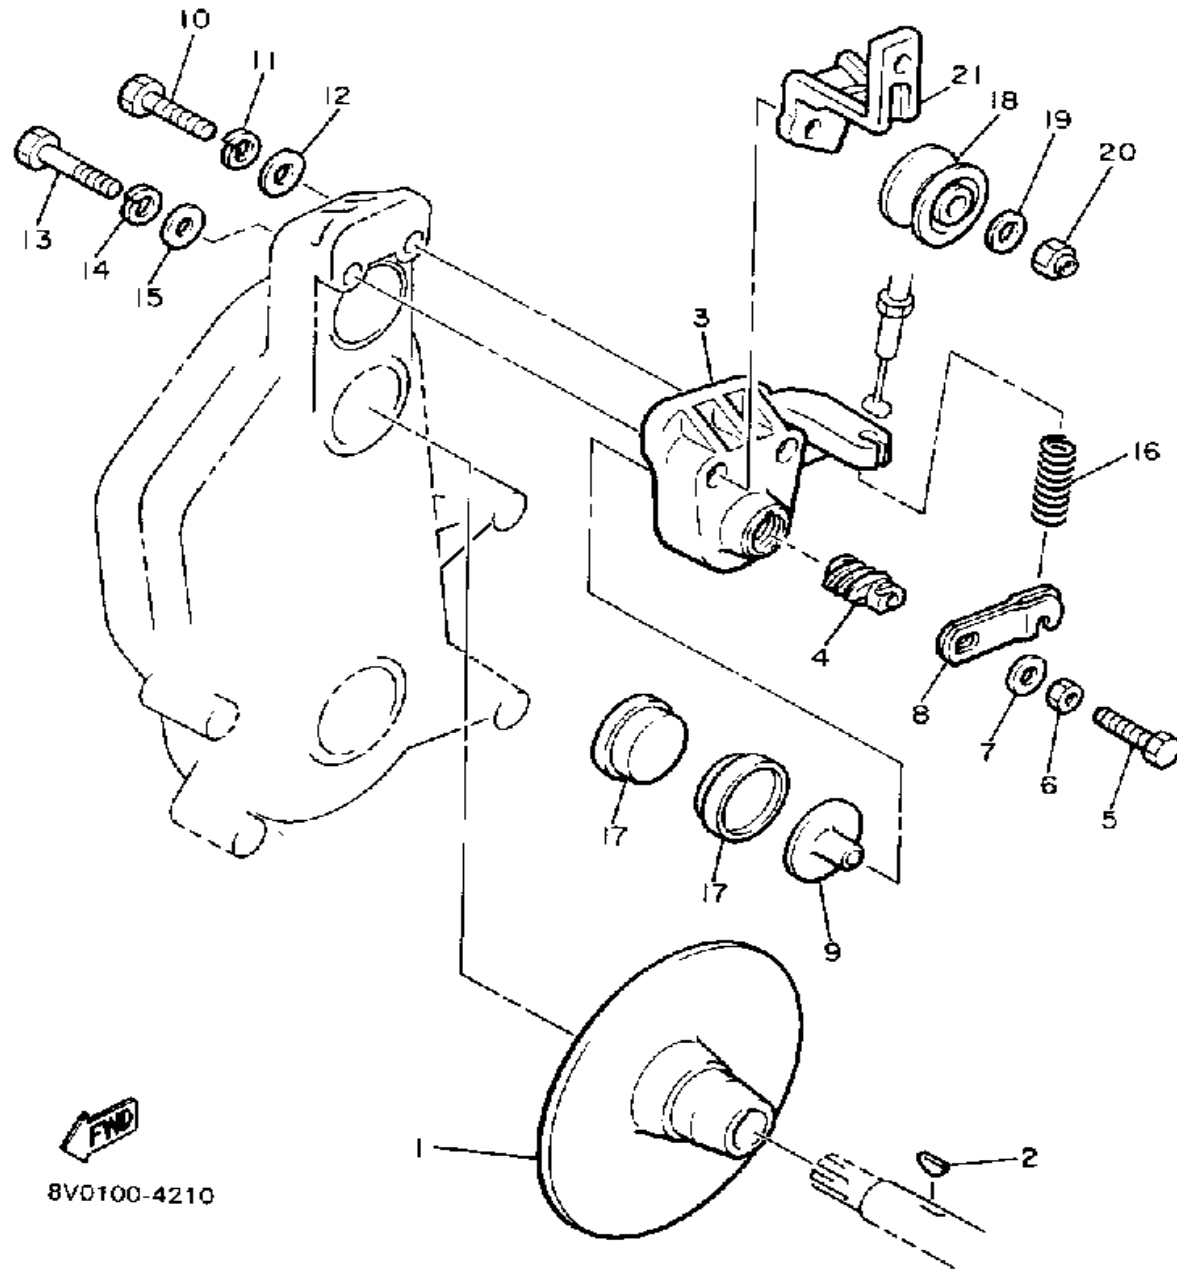

BRAKE

Ref. No.	Part Number	Description	Qty	Remarks
1	8V0-25831-00-00	DISC, BRAKE (RIGHT)	1	
2	8J7-25848-00-00	KEY	1	
3	8K4-25731-00-00	BODY, CALIPER 1	1	
4	878-25728-00-00	CAM	1	
5	90101-08499-00	BOLT	1	
6	95303-08700-00	NUT	1	
7	92901-08600-00	WASHER	1	
8	878-25726-00-00	LEVER, BRAKE	1	
9	878-25733-00-00	PLATE, BACK UP	1	
10	97313-10055-00	BOLT, HEXAGON (97322-10055)	1	
11	92990-10100-00	WASHER, SPRING	1	
12	92990-10600-00	WASHER, PLATE	1	
13	90109-107A4-00	BOLT	1	
14	92990-10100-00	WASHER, SPRING	1	
15	92990-10600-00	WASHER, PLATE	1	
16	90501-23337-00	SPRING, COMPRESSION	1	
17	84X-25811-01-00	PAD, CALIPER 2	2	
18	8V0-26399-00-00	GUIDE, CABLE	1	
19	92990-08200-00	WASHER, PLAIN	1	
20	95712-08300-00	NUT, LOCK	1	
21	8V0-2193F-00-00	BRKT, OIL TANK 2	1	

Property of www.SmallEngineDiscount.com - Not for Resale