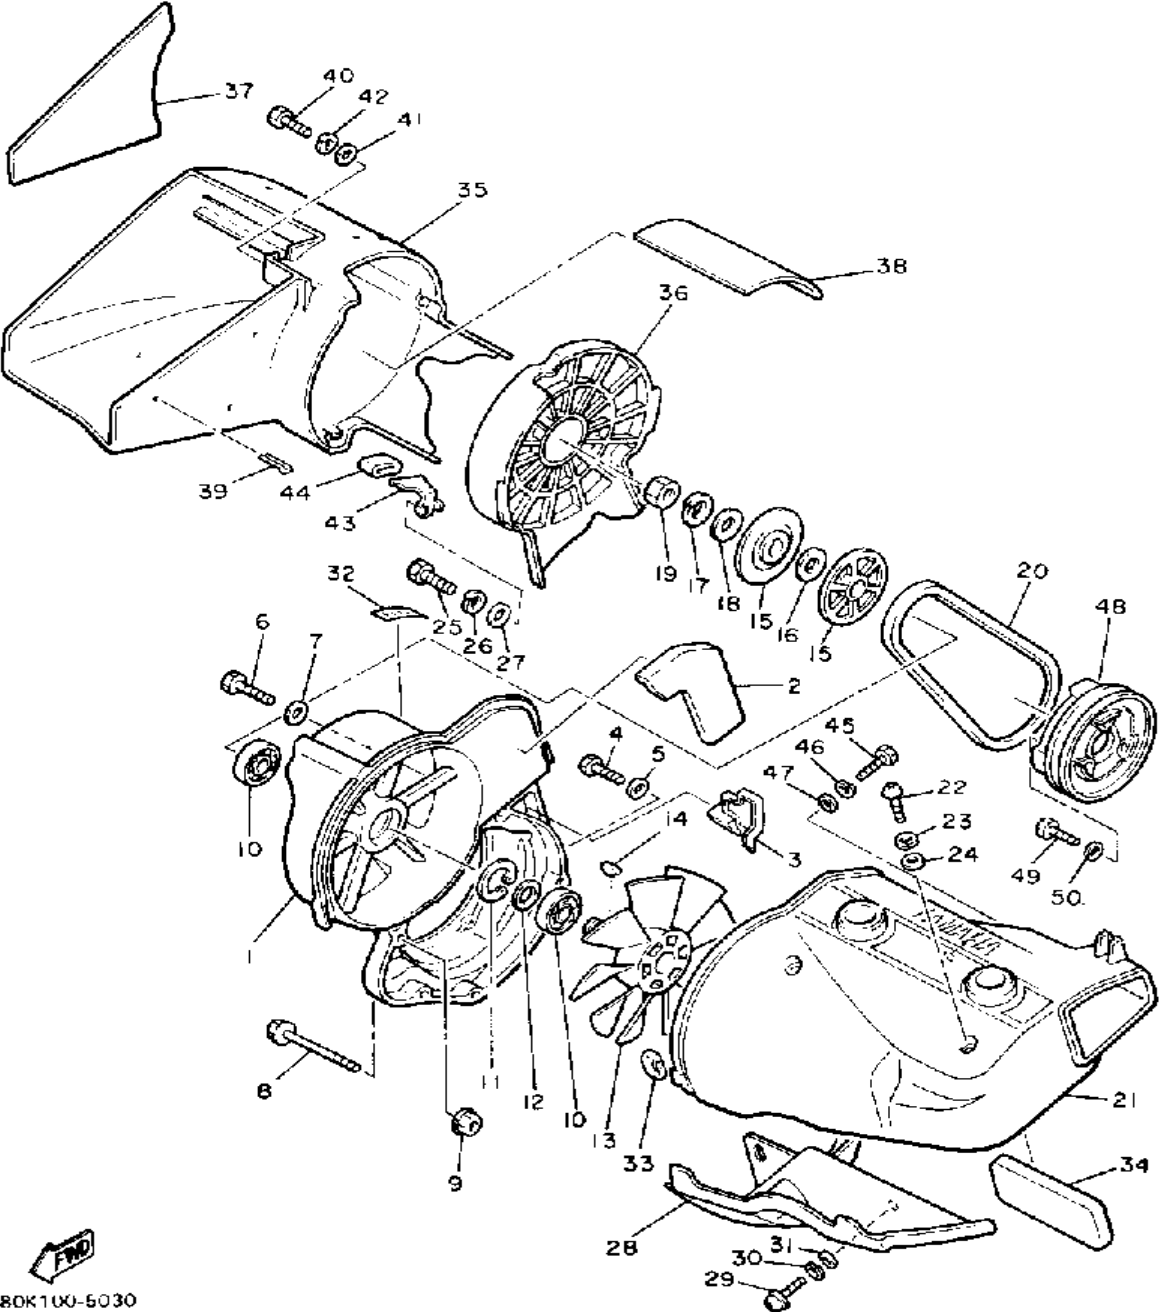

AIR SHROUD - FAN

80K100-5030

Ref. No.	Part Number	Description	Qty	Remarks
29	98506-06016-00	SCREW, PANHEAD	2	
30	92906-06100-00	WASHER, SPRING	2	
31	92906-06600-00	WASHER	2	
32	8K4-12628-00-00	LABEL, CAUTION	1	
33	8H8-12658-00-00	DAMPER, AIR SHROUD 1	2	
34	34L-14425-00-00	DAMPER AIR SHROUD 2	1	
35	8V0-12661-04-00	DUCT	1	
36	80L-12616-00-00	COVER, FAN CASE	1	
37	8V0-12685-01-00	DAMPER, DUCT 2	1	
38	8V0-12686-00-00	DAMPER, DUCT 3	1	
39	91401-16030-00	PIN, COTTER	6	
40	90110-06138-00	BOLT, HEX SKT HEAD	2	
41	90201-06643-00	WASHER, PLATE	2	
42	92906-06100-00	WASHER, SPRING	2	
43	8V0-12637-00-00	STAY 1	1	
44	8H8-12658-00-00	DAMPER, AIR SHROUD 1	1	
45	97016-06016-00	BOLT	1	
46	92906-06100-00	WASHER, SPRING	1	
47	92906-06600-00	WASHER	1	
48	8V0-15723-00-00	PULLEY, STARTER	1	
49	97013-08025-00	BOLT	3	
50	92901-08600-00	WASHER	3	

Property of www.SmallEngineDiscount.com - Not for Resale