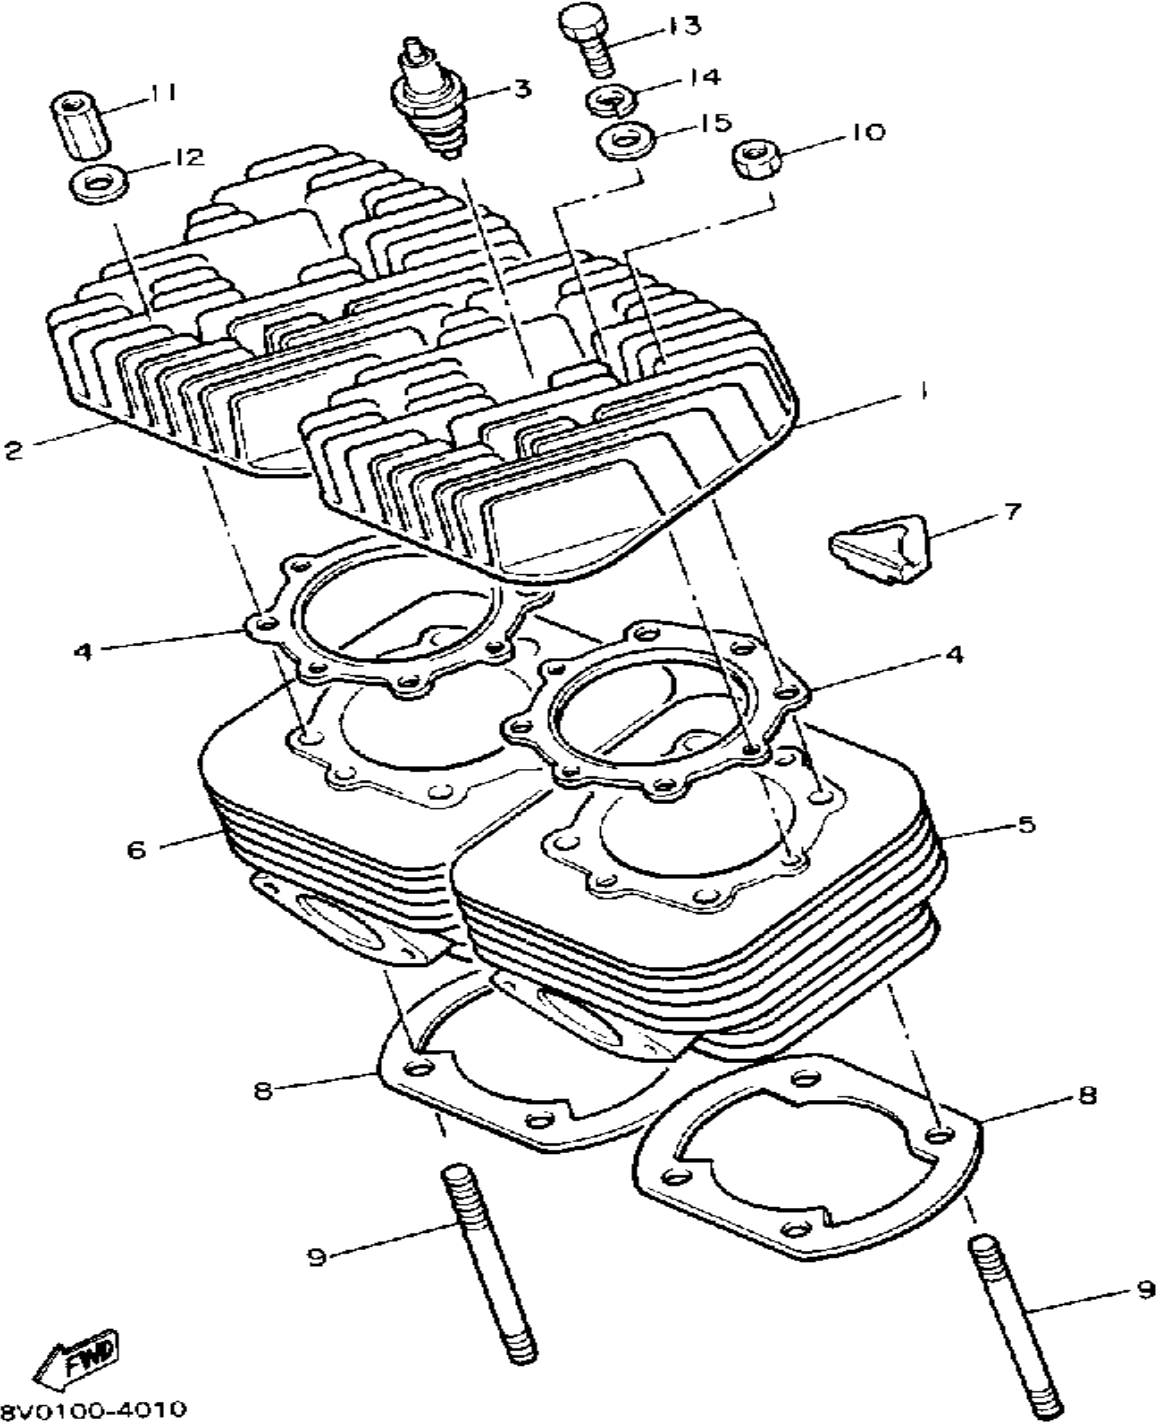

# CYLINDER

8V0100-4010

Ref. No.	Part Number	Description	Qty	Remarks
1	8V0-11111-01-00	HEAD, CYLINDER 1 .....	1	
2	8V0-11121-01-00	HEAD, CYLINDER 2 .....	1	
3	NGK-BR9ES-00-00	PLUG, SPARK .....	2	
4	8V0-11181-02-00	GASKET, CYLINDER HEAD 1 (8V0-11181-02) .....	2	
5	8V0-11311-01-00	CYLINDER 1 .....	1	
6	8V0-11321-01-00	CYLINDER 2 .....	1	
7	8V0-11355-00-00	SEAL, CYLINDER 1 .....	1	
8	88F-11351-00-00	GASKET, CYLINDER .....	2	
9	95612-08740-00	BOLT, STUD .....	8	
10	95701-08500-00	NUT, FLANGE .....	6	
11	90179-08269-00	NUT .....	2	
12	90201-08100-00	WASHER, PLATE .....	2	
13	97313-06040-00	BOLT, HEXAGON .....	8	
14	92995-06100-00	WASHER, SPRING .....	8	
15	90201-061A5-00	WASHER, PLATE .....	8	