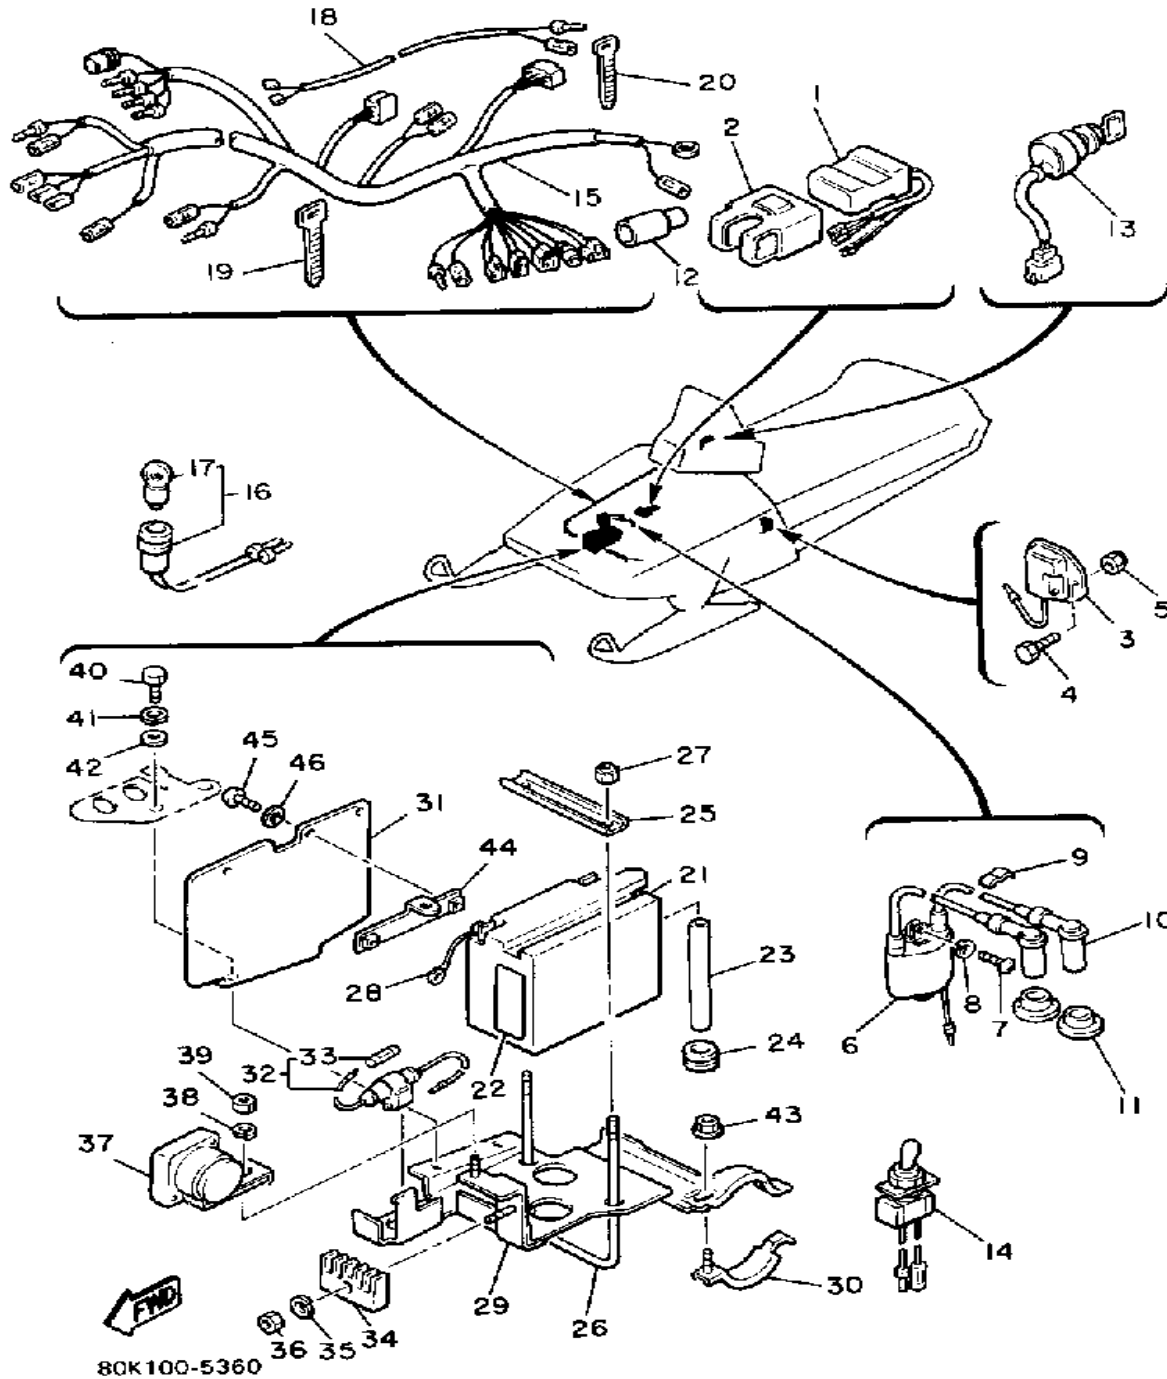

ELECTRICAL 1

Ref. No.	Part Number	Description	Qty	Remarks
1	8V0-85540-21-00	C.D.I. UNIT ASSEMBLY	1	
2	2A7-85546-00-00	BAND	1	
3	82F-81910-A0-00	VOLTAGE REGULATOR ASSEMBLY	1	
4	97026-06014-00	BOLT	2	
5	95701-06300-00	NUT, NYLON	2	
6	8V8-82310-10-00	IGNITION COIL ASSEMBLY	1	
7	98580-06020-00	SCREW	2	
8	92995-06100-00	WASHER, SPRING	2	
9	861-82361-00-00	CLAMP, CORD	1	
10	8K1-82370-20-00	PLUG CAP ASSEMBLY (WITH RESISTOR)	2	
11	8V0-82372-00-00	SEAL, PLUG CAP	2	
12	8Y0-82599-00-00	COVER, CONNECTER	1	
13	8K1-82508-20-00	MAIN SWITCH ASSEMBLY	1	
14	82J-82917-00-00	SWITCH	1	
15	80K-82590-20-00	WIRE HARNESS ASSEMBLY	1	
16	8V0-84301-00-00	PILOT LIGHT ASSEMBLY 1	1	
17	8V0-85353-00-00	BULB (12V5W)	1	
18	80N-82318-00-00	WIRE, SUB-LEAD (80K-82318-00)	2	
19	437-83936-01-00	BAND, SWITCH CORD	1	
20	341-26397-01-00	BAND	1	
21	BTY-YB14L-A2-00	BATTERY ASSEMBLY (YB14L-A2)	1	
22	118-82141-09-00	LABEL, BATTERY	1	
23	90445-08684-00	HOSE	1	
24	90480-12013-00	GROMMET	1	
25	8J4-82136-00-00	PLATE, BATTERY FITTING	1	
26	8J4-82133-00-00	SCREW, FITTING	1	

CONTINUED ON NEXT FRAME ►

Property of www.SmallEngineDiscount.com - Not for Resale