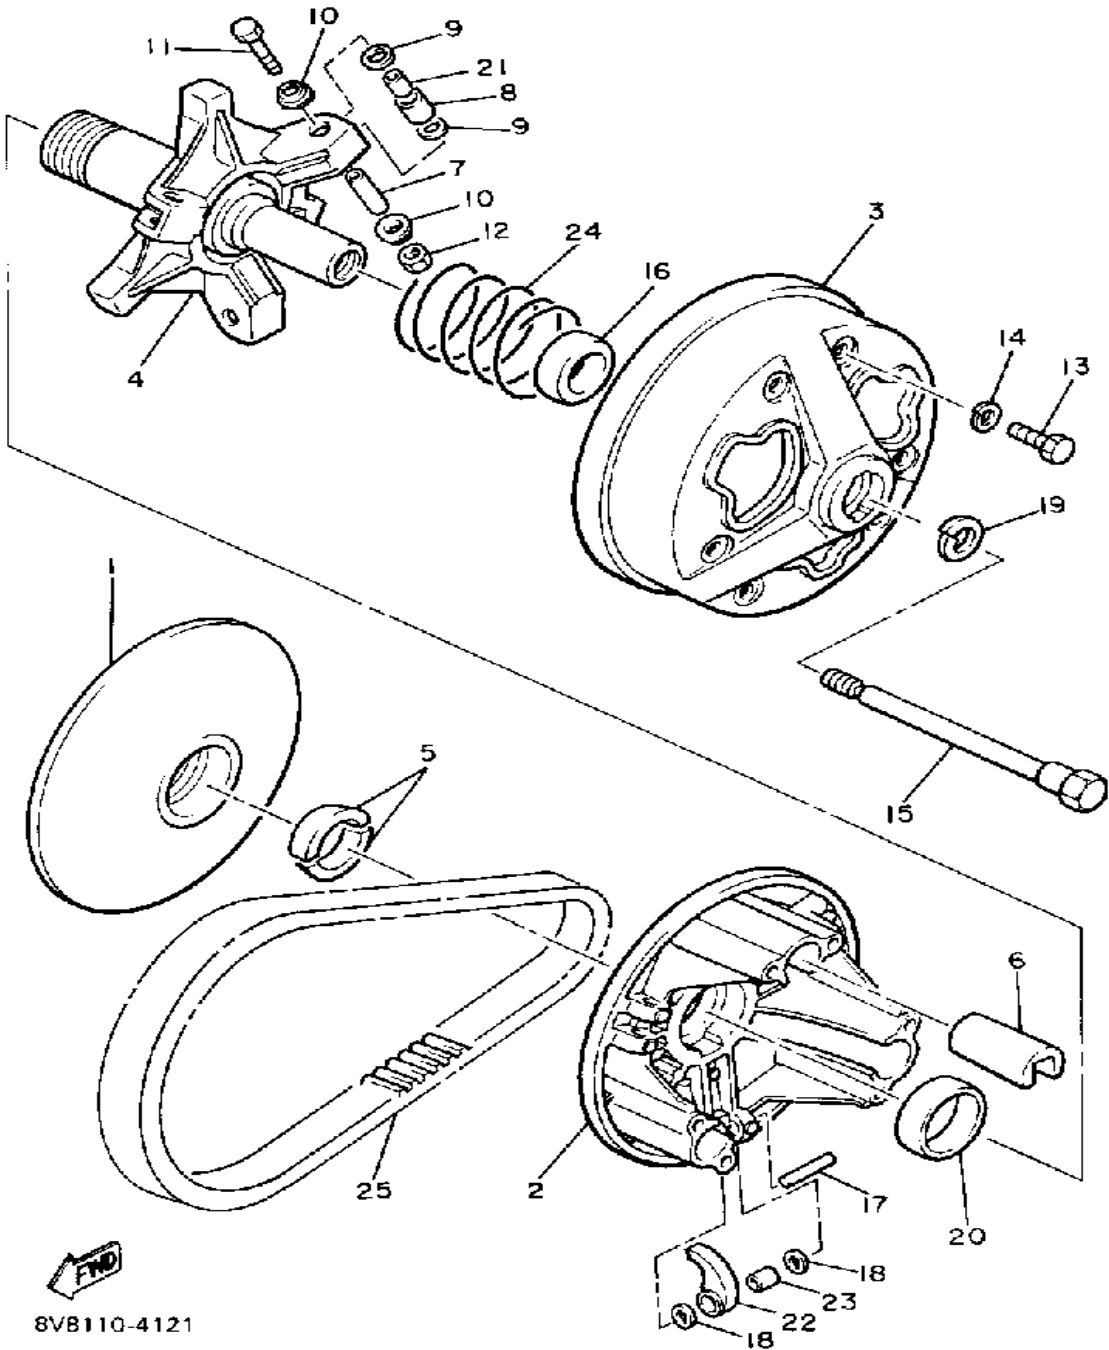

PRIMARY SHEAVE

Ref. No.	Part Number	Description	Qty	Remarks
1	84J-17611-00-00	SHEAVE, PRIMARY FIXED	1	
2	8V0-17621-01-00	SHEAVE, PRIMARY SLIDING	1	
3	8V0-17631-00-00	CAP	1	
4	82M-17640-01-00	SPIDER, COMPLETE	1	
5	8V0-17639-00-00	STOPPER	2	
6	88X-17653-00-00	SLIDER	3	
7	90387-086G4-00	COLLAR	3	
8	90387-096J5-00	COLLAR	3	
9	90202-08205-00	WASHER, PLATE	6	
10	90208-05036-00	WASHER, CONICAL SPR	6	
11	97013-06035-00	BOLT	3	
12	95612-05100-00	NUT, U	3	
13	97313-06030-00	BOLT, HEXAGON	6	
14	92995-06100-00	WASHER, SPRING	6	
15	8V0-17647-00-00	BOLT (L=156.5MM)	1	
16	90389-28032-00	BUSH	1	
17	93607-44190-00	PIN, DOWEL	3	
18	90201-077F5-00	WASHER, PLATE	6	
19	92901-16100-00	WASHER, SPRING	1	
20	90389-40029-00	BUSH	1	
21	90380-08132-00	BUSH, SOLID	3	
22	8V0-W176A-00-00	WEIGHT, WITH BUSH	3	
23	8V0-17677-02-00	BUSHING	3	
24	90501-45534-00	SPRING, COMPRESSION	1	U.R. STD
	90501-555A0-00	SPRING, WHITE/GREEN	1	U.R.
25	89X-00000-50-00	CLUTCH TUNE-UP KIT (K)	1	MARKED W/*
	8F2-17641-01-00	V-BELT	1	
	8V0-17601-19-00	CLUTCH MARKED	1	MARKED W/+

Property of www.SmallEngineDiscount.com - Not for Resale