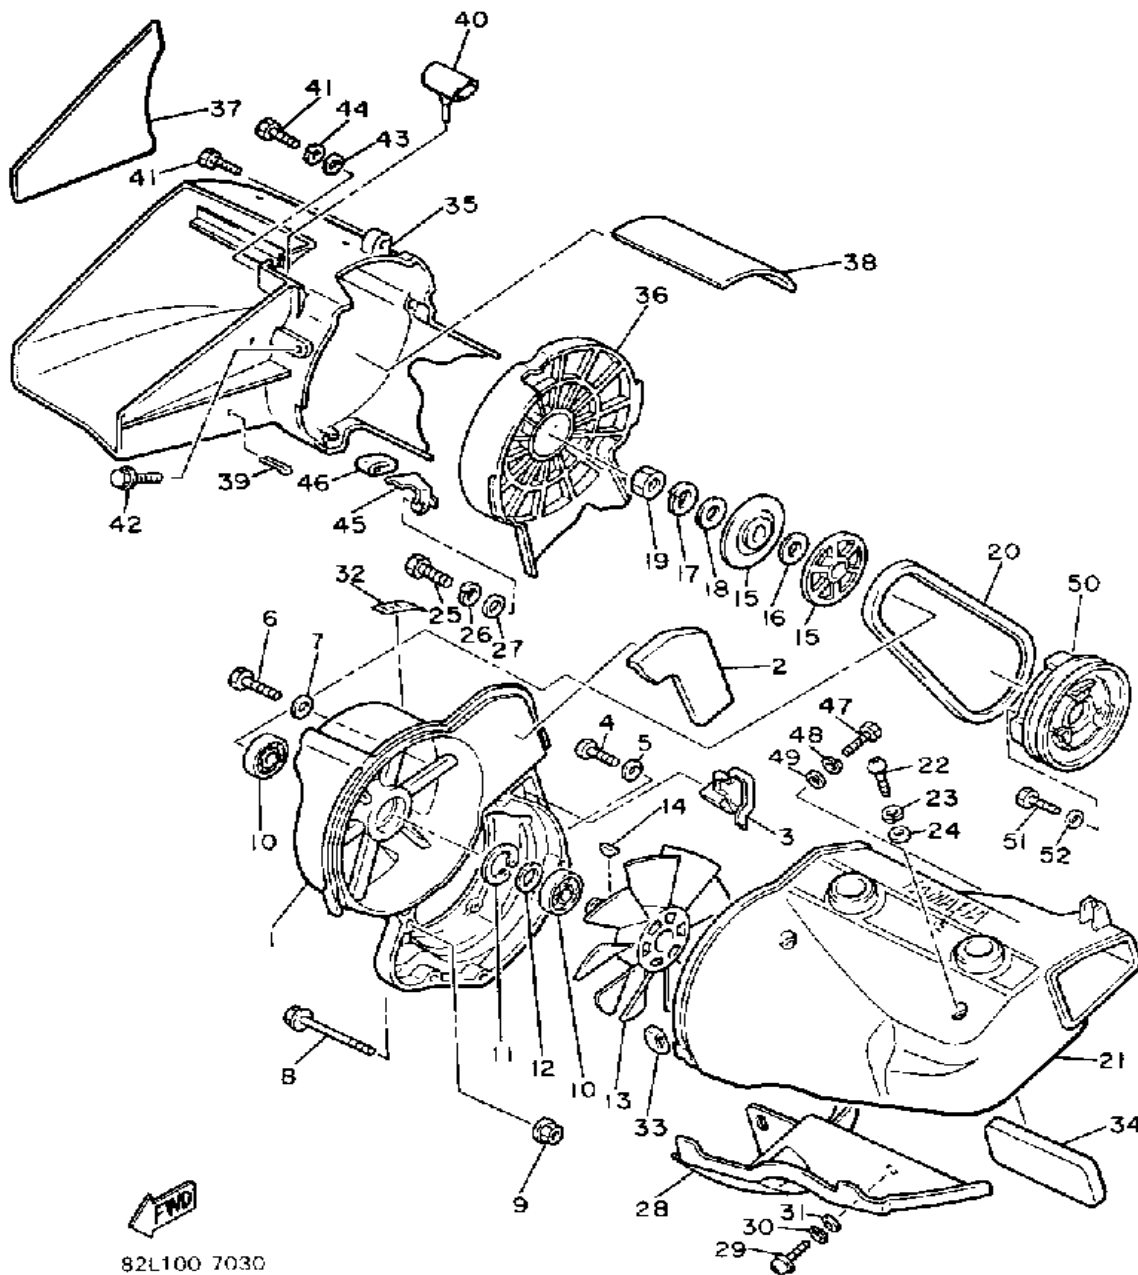

AIR SHROUD - FAN

82L100 7030

Ref. No.	Part Number	Description	Qty	Remarks
29	98506-06016-00	SCREW, PANHEAD	2	
30	92906-06100-00	WASHER, SPRING	2	
31	92906-06600-00	WASHER	2	
32	8K4-12628-00-00	LABEL, CAUTION	1	
33	8H8-12658-00-00	DAMPER, AIR SHROUD 1	2	
34	34L-14425-00-00	DAMPER AIR SHROUD 2	1	
35	8V0-12661-04-00	DUCT	1	
36	80L-12616-00-00	COVER, FAN CASE	1	
37	8V0-12685-01-00	DAMPER, DUCT 2	1	
38	8V0-12686-00-00	DAMPER, DUCT 3	1	
39	91401-16030-00	PIN, COTTER	6	
40	81H-12667-00-00	BUSH, RUBBER	1	
41	90110-06138-00	BOLT, HEX SKT HEAD	3	
42	90105-06434-00	BOLT, WASHER BASED	1	
43	90201-06643-00	WASHER, PLATE	4	
44	92906-06100-00	WASHER, SPRING	3	
45	8V0-12637-00-00	STAY 1	1	
46	8H8-12658-00-00	DAMPER, AIR SHROUD 1	1	
47	97016-06016-00	BOLT	1	
48	92906-06100-00	WASHER, SPRING	1	
49	92906-06600-00	WASHER	1	
50	8V0-15723-00-00	PULLEY, STARTER	1	
51	97312-08025-00	BOLT (97012-08025)	3	
52	92990-08600-00	WASHER, PLATE	3	

Property of www.SmallEngineDiscount.com - Not for Resale