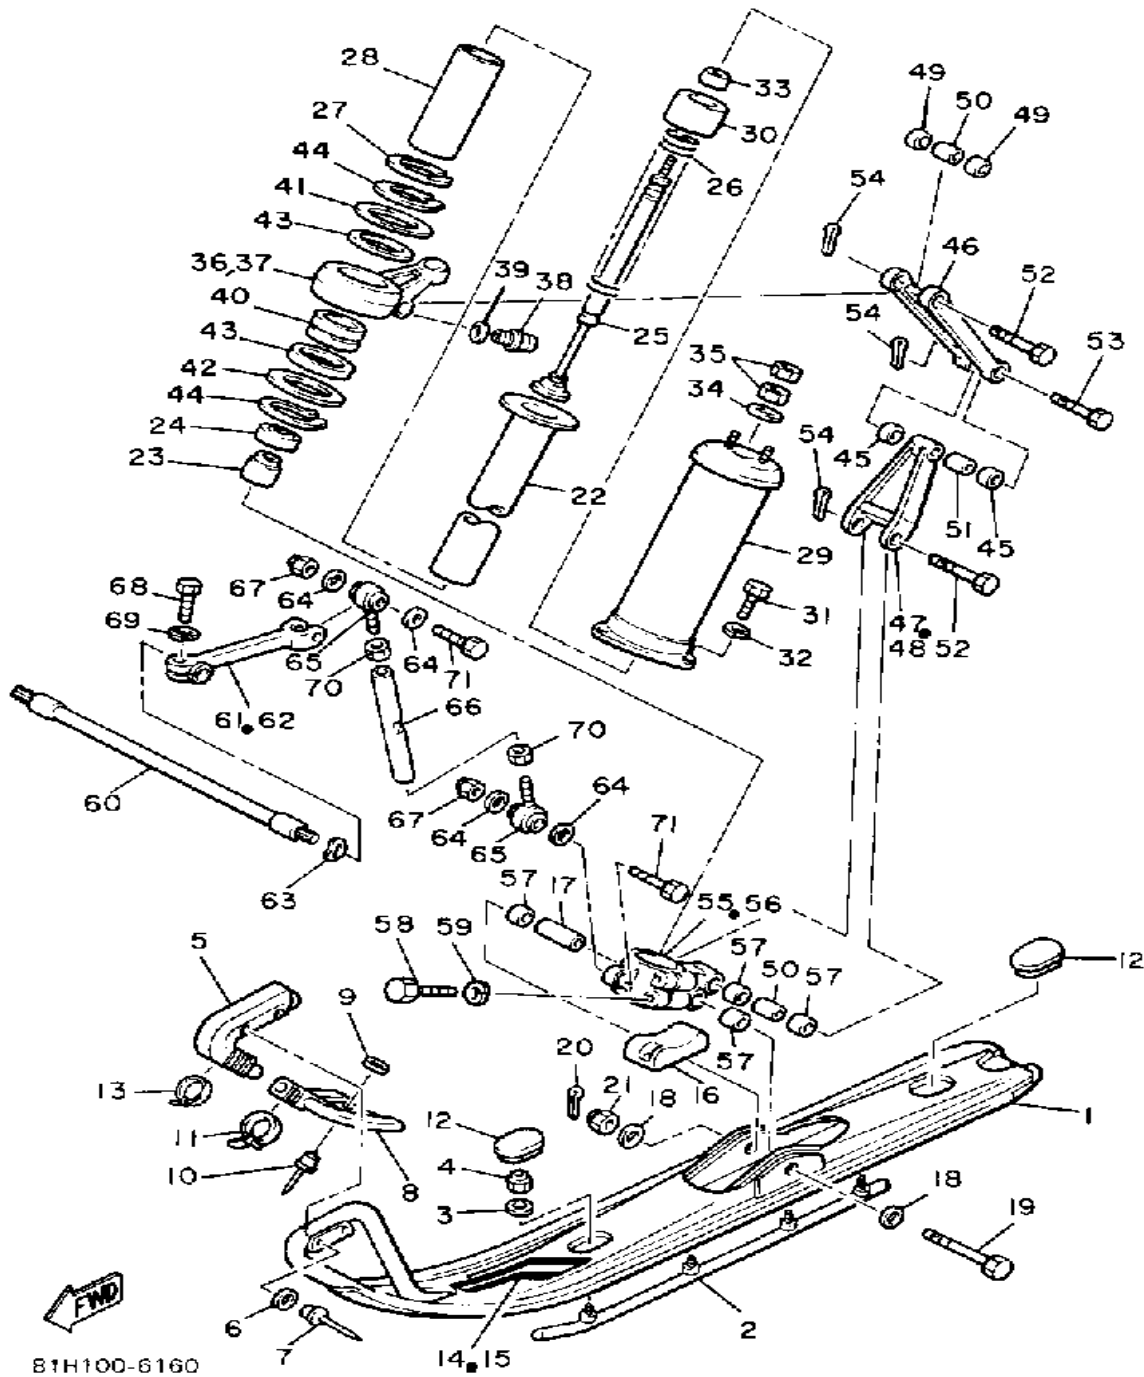

SKI

Ref. No.	Part Number	Description	Qty	Remarks
1	8V0-23710-02-00	SKI 1	2	
2	VMX-23731-01-XX	RUNNER 1 (8M6-23731-01-00)	2	
3	92990-08600-00	WASHER, PLATE	8	
4	95611-08100-00	NUT, U	8	
5	8M6-23747-00-00	PROTECTOR, SKI	2	
6	90201-042E0-00	WASHER, PLATE	8	
7	90267-40029-00	RIVET, BLIND	8	
8	8V0-23748-00-00	PROTECTOR, SKI 2	2	
9	90201-042E0-00	WASHER, PLATE	2	
10	90267-40110-00	RIVET, BLIND	2	
11	90465-13169-00	CALMP	2	
12	8V0-23741-00-00	CAP 1	4	
13	12R-82591-00-00	BAND	2	
14	82K-77365-00-00	EMBLEM 0	1	
15	82K-77366-00-00	EMBLEM 1	1	
16	8V0-23743-01-00	STOPPER 1	2	
17	90387-106J3-00	COLLAR	2	
18	92906-10600-00	WASHER	4	
19	90102-10050-00	BOLT, WITH HOLE	2	
20	91490-20020-00	PIN, COTTER	2	
21	95706-10300-00	NUT, NYLON	2	
22	8V0-22471-00-00	CYLINDER, SHOCK ABSORBER	2	
23	8V0-23768-00-00	SEAT, SPRING 1	2	
24	93399-99908-00	BEARING, SPECIAL	2	
25	80L-2376A-00-00	ABSORBER ASSEMBLY (8V0-2376A-00)	2	
26	90501-60718-00	SPRING, COMPRESSION	2	
27	8V0-22494-00-00	STOP, REBOUND	2	

CONTINUED ON NEXT FRAME ►

Property of www.SmallEngineDiscount.com - Not for Resale