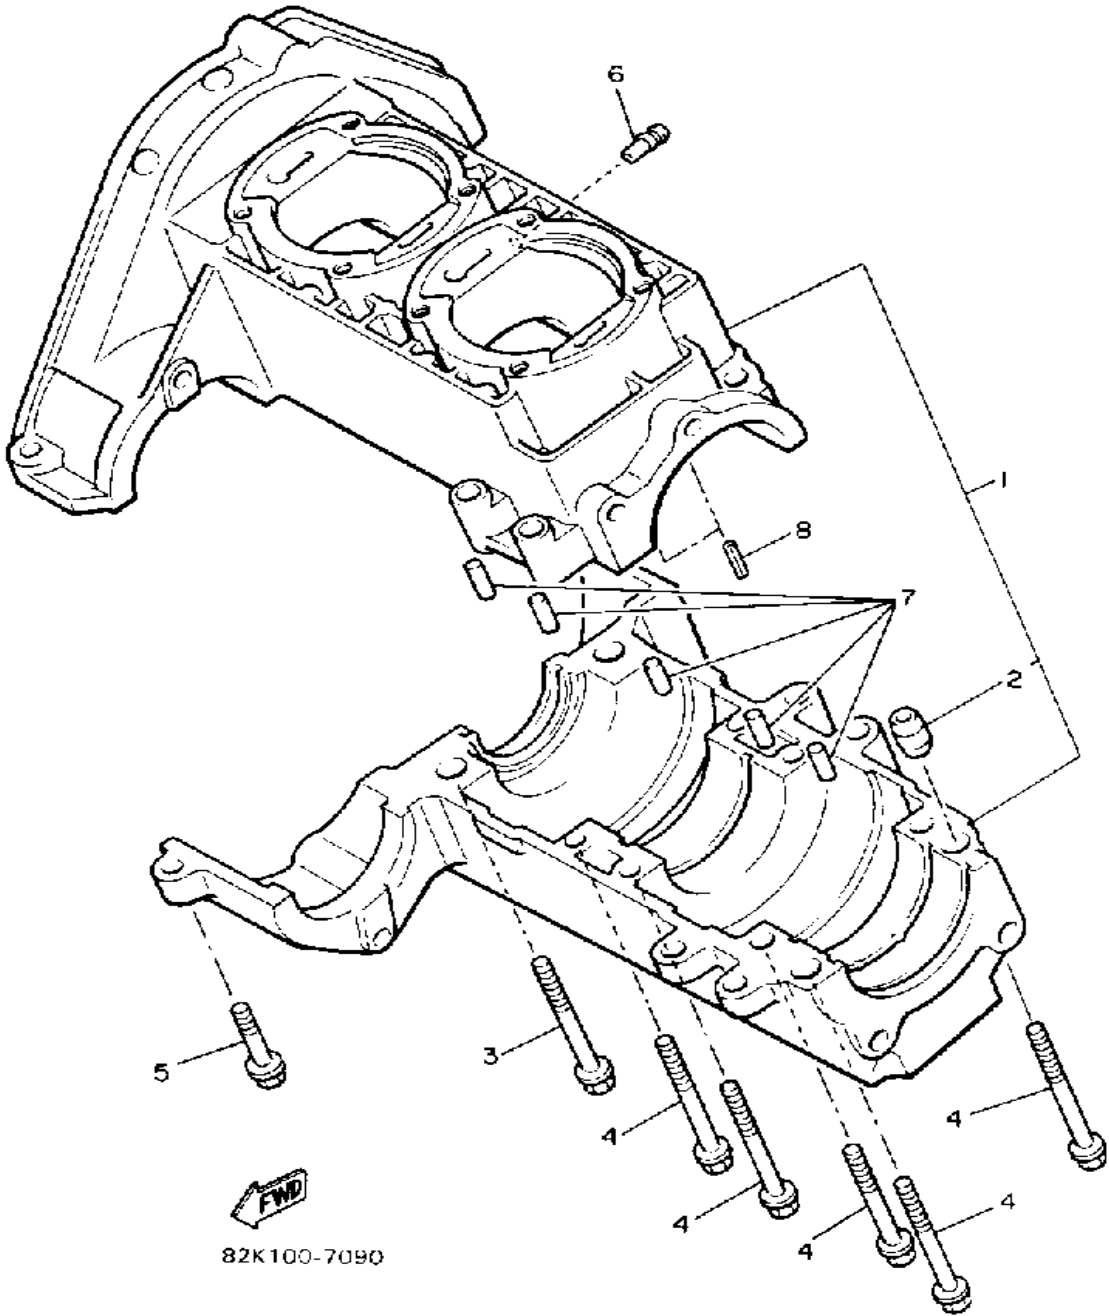

CRANKCASE

Ref. No.	Part Number	Description	Qty	Remarks
1	8V0-15100-01-00	CRANKCASE ASSEMBLY	1	
2	99510-12016-00	. PIN, DOWEL	2	
3	95811-08070-00	BOLT, FLANGE	1	
4	95811-08065-00	BOLT, FLANGE	9	
5	95811-06025-00	BOLT, FLANGE	1	
6	J38-11116-00-00	JOINT, BREATHER	1	
7	93604-07141-00	PIN, DOWEL	5	
8	91609-30006-00	PIN, SPRING	2	

Property of www.SmallEngineDiscount.com - Not for Resale