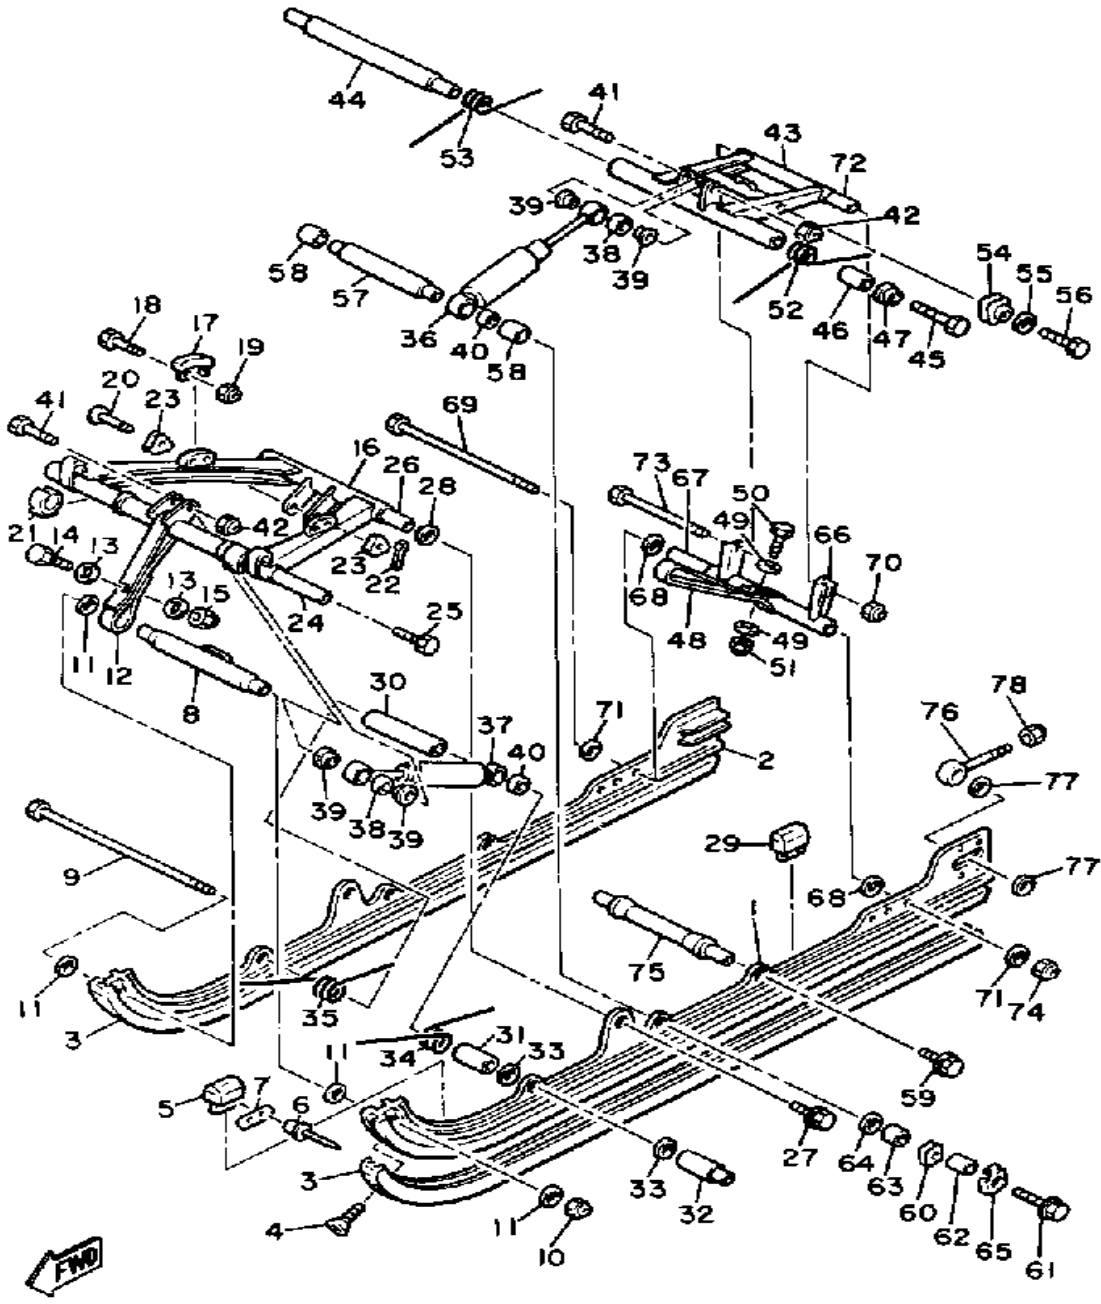

TRACK SUSPENSION 2

Ref. No.	Part Number	Description	Qty	Remarks
1	8X9-47411-01-00	FRAME, SLIDING 1 (8X9-47411-00)	1	
2	8X9-47412-01-00	FRAME, SLIDING 2 (8X9-47412-00)	1	
3	8V0-47421-00-XX	RUNNER, SLIDING 1 (8V0-47421-00)	2	
4	90151-06010-00	SCREW, COUNTERSUNK	2	
5	8V0-47456-00-00	DAMPER 1	2	
6	90267-48062-00	RIVET, BLIND	8	
7	8K2-47458-01-00	PLATE, DAMPER	8	
8	8V0-47415-00-00	BRACKET 1	1	
9	97022-08255-00	BOLT	1	
10	95712-08300-00	NUT, LOCK	1	
11	92990-08600-00	WASHER, PLATE	4	
12	8V0-47495-00-00	STOPPER 1	1	
13	90201-06407-00	WASHER, PLATE (90201-06747-00)	2	
14	97011-06025-00	BOLT (97001-06025)	1	
15	95701-06300-00	NUT, NYLON	1	
16	8V0-47331-01-00	ARM, PIVOT 1	1	
17	8F3-47422-01-00	RUNNER, SLIDING 2	2	
18	97011-06025-00	BOLT (97001-06025)	4	
19	95701-06300-00	NUT, NYLON	4	
20	90240-12136-00	PIN, CLEVIS	1	
21	8V0-47447-01-00	HOOK 2	2	
22	91401-30030-00	PIN, COTTER	1	
23	8V0-47448-00-00	HOOK 3	2	
24	8A5-47465-02-00	SHAFT 1	1	
25	90109-10771-00	BOLT	2	
26	8K2-47485-00-00	SHAFT 3	1	

82L100-7240

CONTINUED ON NEXT FRAME ►

Property of www.SmallEngineDiscount.com - Not for Resale