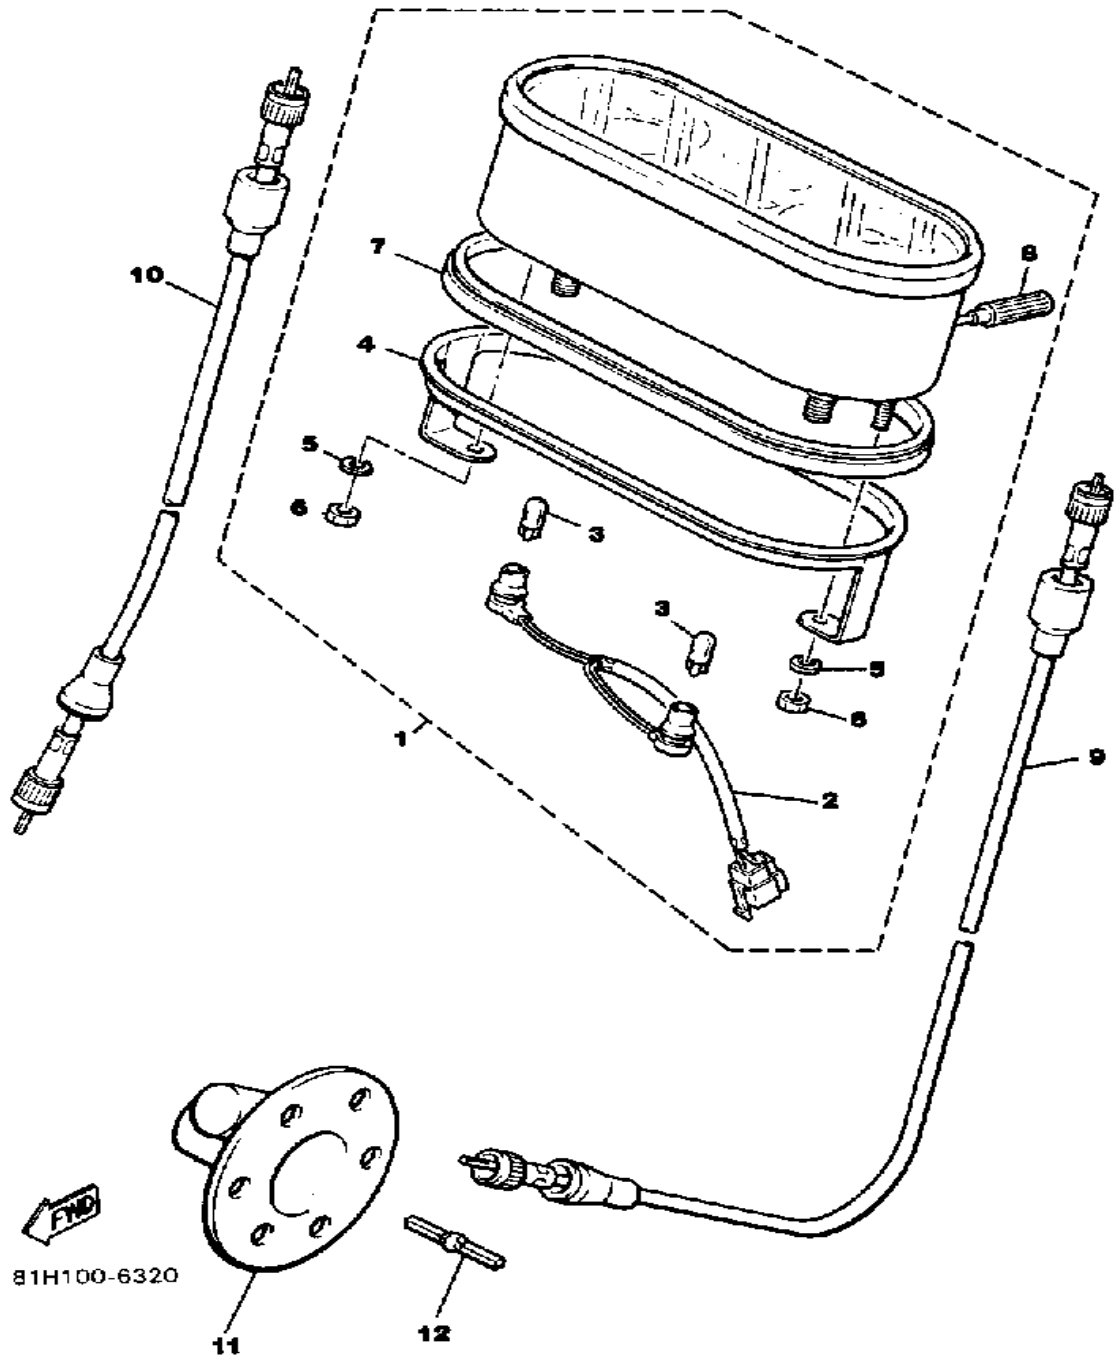

METER

Ref. No.	Part Number	Description	Qty	Remarks
1	81R-83500-40-00	SPEEDOMETER ASSEMBLY ..	1	MILE/H
2	8V0-83536-00-00	. SOCKET, METER	1	
3	4G1-84744-00-00	. BULB, MTR.12V3.4W	2	
4	8K4-83519-01-00	. BRACKET, METER	1	
5	92990-05100-00	. WASHER, SPRING	2	
6	95380-05600-00	. NUT	2	
7	8K4-83513-00-00	. DAMPER	1	
8	8L8-83578-00-00	. KNOB, TRIP METER	1	
9	8K4-83550-00-00	SPEEDOMETER CABLE ASSEMBLY	1	
10	8A1-83550-02-00	SPEEDOMETER CABLE ASSEMBLY	1	
11	8L8-47700-00-00	METER GEAR HOUSING COMP.	1	
12	8K4-47715-00-00	JOINT	1	

Property of www.SmallEngineDiscount.com - Not for Resale