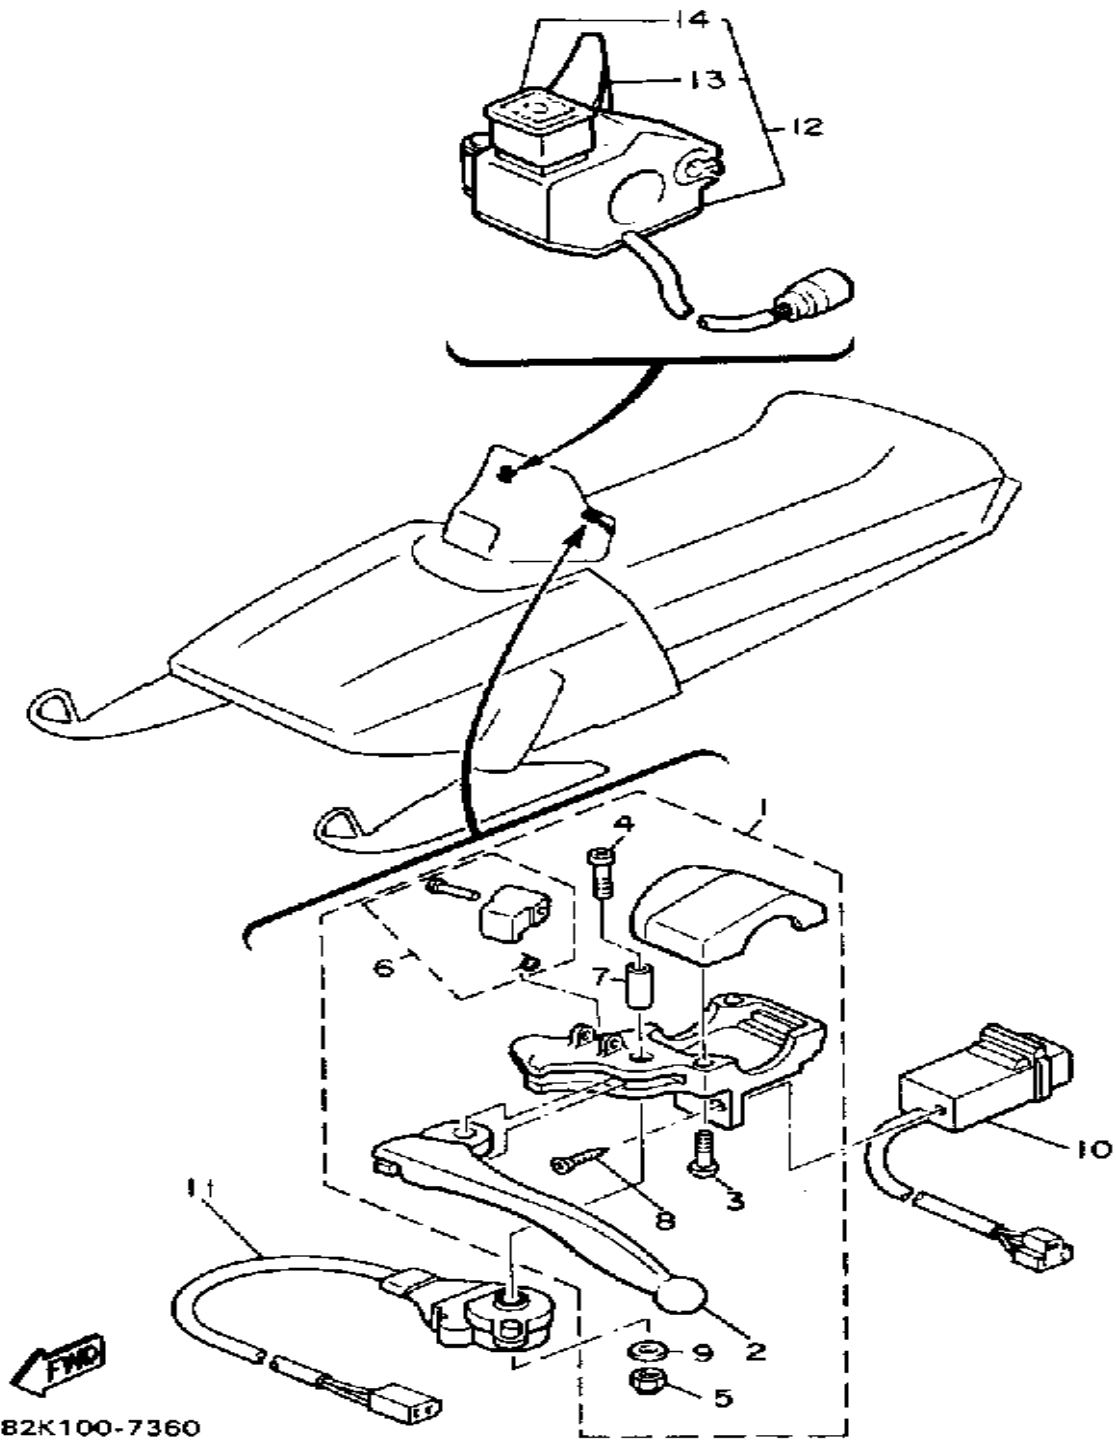

ELECTRICAL 2

Ref. No.	Part Number	Description	Qty	Remarks
1	88R-W8291-00-00	LEVER HOLDER ASSEMBLY (LEFT)	1	
2	8H8-83912-00-00	. LEVER 1	1	
3	90157-05027-00	. SCREW, PAN HEAD	2	
4	98501-05040-00	. SCREW, PAN HEAD (98502-05040)	1	
5	95701-05300-00	. NUT, NYLON	1	
6	82A-83930-00-00	. LEVER LOCK ASSEMBLY	1	
7	802-83913-00-00	. COLLAR, LEVER 1	1	
8	97780-30312-00	. SCREW, tapping	2	
9	92990-05200-00	. WASHER, PLAIN	1	
10	8H8-83950-01-00	BEAM SWITCH ASSEMBLY (8K4-83950-01-00)	1	
11	88R-82530-00-00	STOP SWITCH ASSEMBLY	1	
12	84R-82720-00-00	LEVER HOLDER ASSEMBLY (RIGHT)	1	
13	8V0-42138-00-00	. LEVER, THROTTLE	1	
14	82K-82575-09-00	. EMERGENCY SAFETYSW	1	

Property of www.SmallEngineDiscount.com - Not for Resale