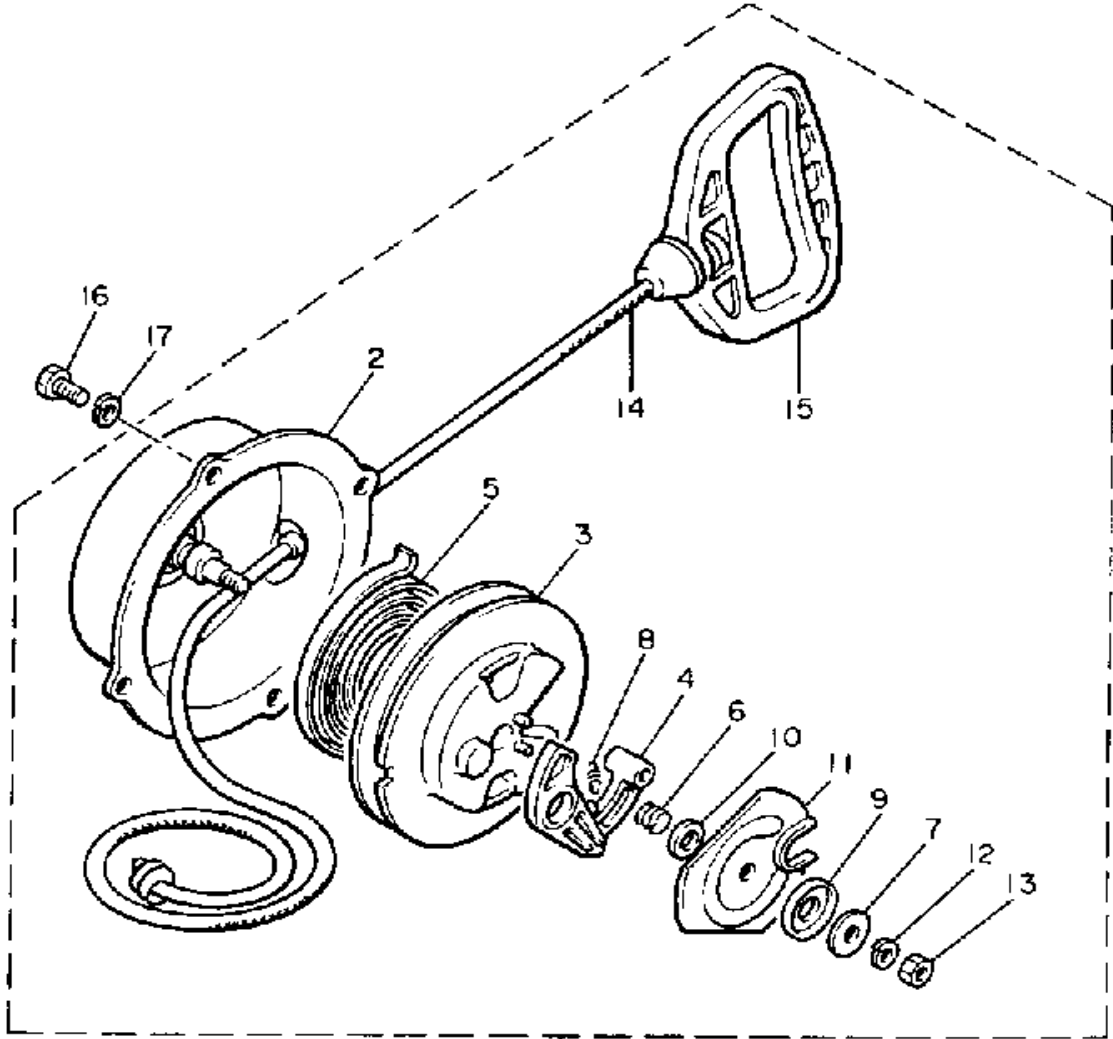

STARTER

Ref. No.	Part Number	Description	Qty	Remarks
1	8V0-15710-00-00	STARTER ASSEMBLY	1	
2	8V0-15711-00-00	. CASE, STARTER	1	
3	8F3-15714-01-00	. DRUM, SHEAVE	1	
4	8F3-15741-01-00	. PAWL, DRIVE	1	
5	8F3-15713-01-00	. SPRING, STARTER	1	
6	8F3-15715-00-00	. SPRING, FRICTION	1	
7	8F3-15739-01-00	. WASHER, THRUST	1	
8	8F3-15734-00-00	. SPRING, RETURN	1	
9	8G5-15739-00-00	. WASHER, THRUST	1	
10	82M-15779-00-00	. COVER	1	
11	8F3-15716-03-00	. PLATE, DRIVE	1	
12	92995-06100-00	. WASHER, SPRING	1	
13	95380-06700-00	. NUT	1	
14	857-15751-00-00	. WIRE, STARTER	1	
15	8F3-15755-00-00	. HANDLE, STARTER	1	
16	97313-06014-00	BOLT, HEXAGON	4	
17	92995-06100-00	WASHER, SPRING	4	

8X9100-4101

Property of www.SmallEngineDiscount.com - Not for Resale