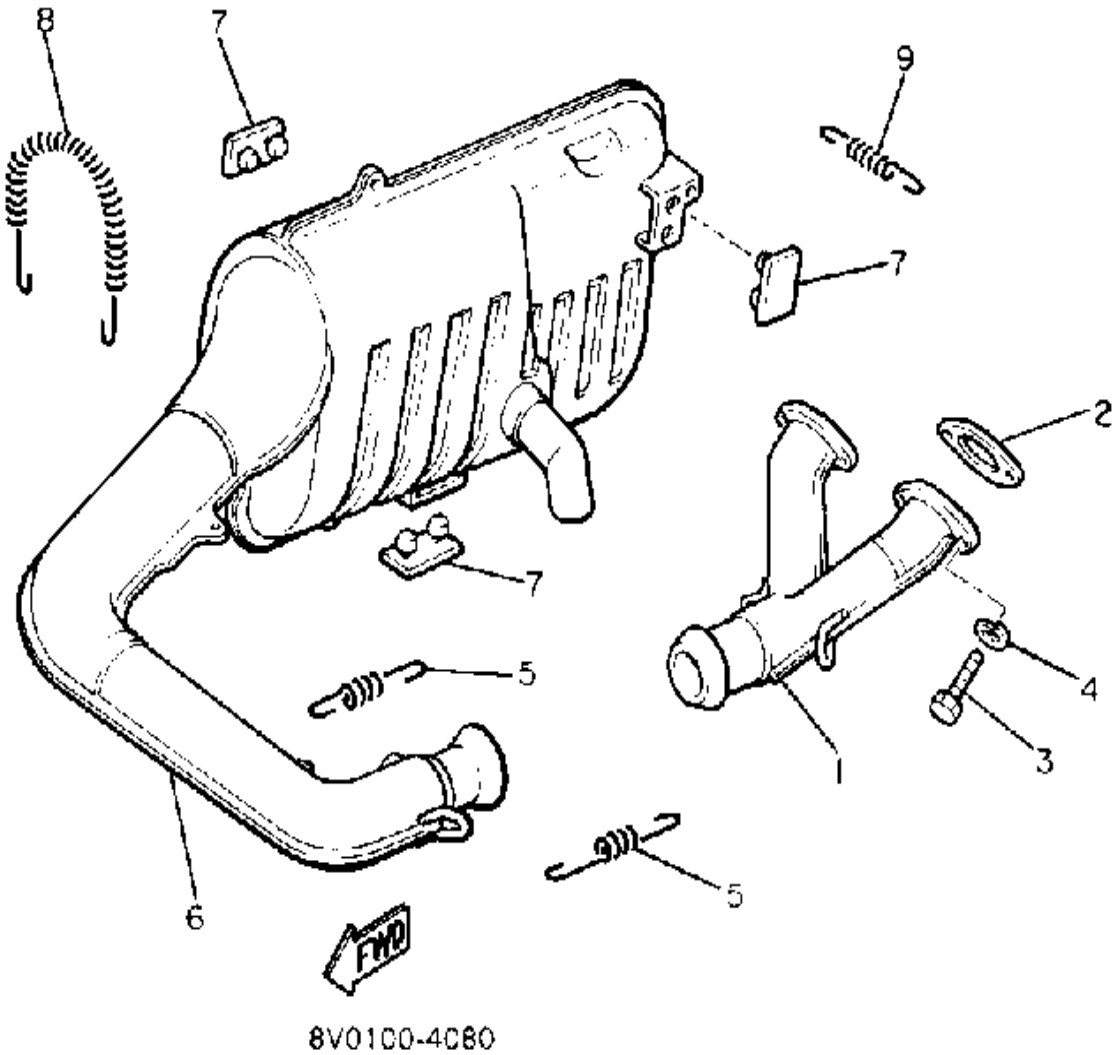

EXHAUST

Ref. No.	Part Number	Description	Qty	Remarks
1	8V0-14610-00-00	EXHAUST PIPE ASSEMBLY 1	1	
2	821-14613-01-00	GASKET, EXHAUST PIPE	2	
3	97313-08020-00	BOLT, HEXAGON	4	
4	90506-20272-00	SPRING, TENSION	2	
	92990-08100-00	WASHER	4	
6	8V0-14710-04-00	MUFFLER ASSEMBLY 1	1	
7	8A5-14728-02-00	PROTECTOR, MUFFLER 2	3	
8	90506-14207-00	SPRING, TENSION	1	
9	90506-16350-00	SPRING, TENSION	1	

Property of www.SmallEngineDiscount.com - Not for Resale