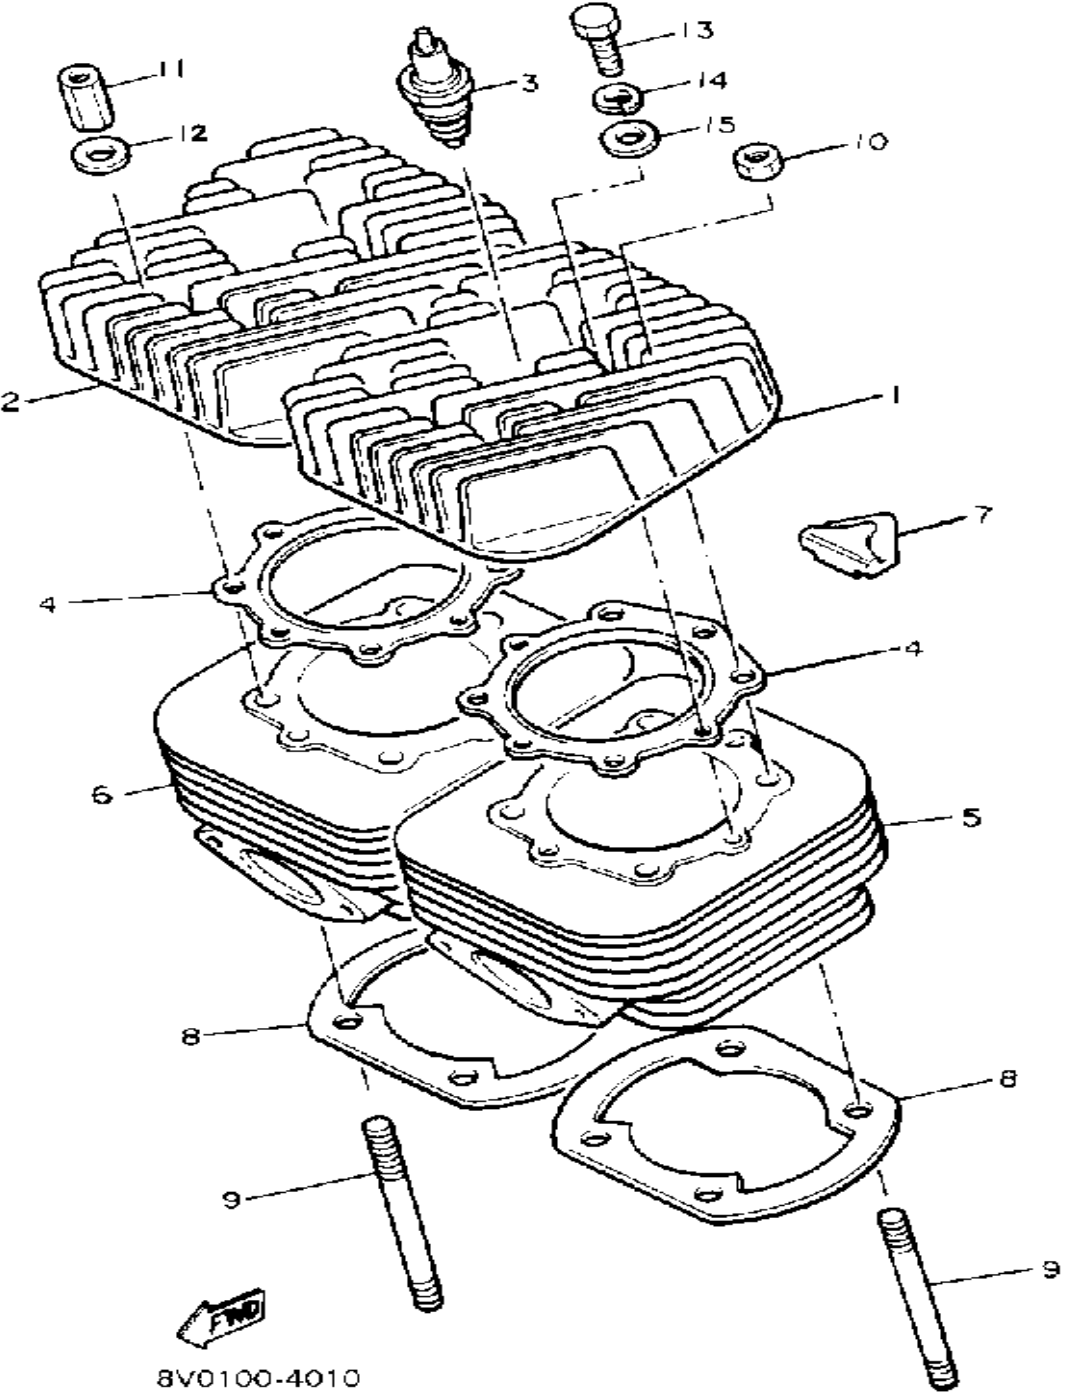

CYLINDER

Ref. No.	Part Number	Description	Qty	Remarks
1	8V0-11111-01-00	HEAD, CYLINDER 1	1	
2	8V0-11121-01-00	HEAD, CYLINDER 2	1	
3	NGK-BR9ES-00-00	PLUG, SPARK	2	
4	8V0-11181-02-00	GASKET, CYLINDER HEAD 1 (8V0-11181-02)	2	
5	8V0-11311-01-00	CYLINDER 1	1	
6	8V0-11321-01-00	CYLINDER 2	1	
7	8V0-11355-00-00	SEAL, CYLINDER 1	1	
8	88F-11351-00-00	GASKET, CYLINDER	2	
9	95612-08740-00	BOLT, STUD	8	
10	95701-08500-00	NUT, FLANGE	6	
11	90179-08269-00	NUT	2	
12	90201-08100-00	WASHER, PLATE	2	
13	97313-06040-00	BOLT, HEXAGON	8	
14	92995-06100-00	WASHER, SPRING	8	
15	92990-06600-00	WASHER, PLATE	8	

Property of www.SmallEngineDiscount.com - Not for Resale