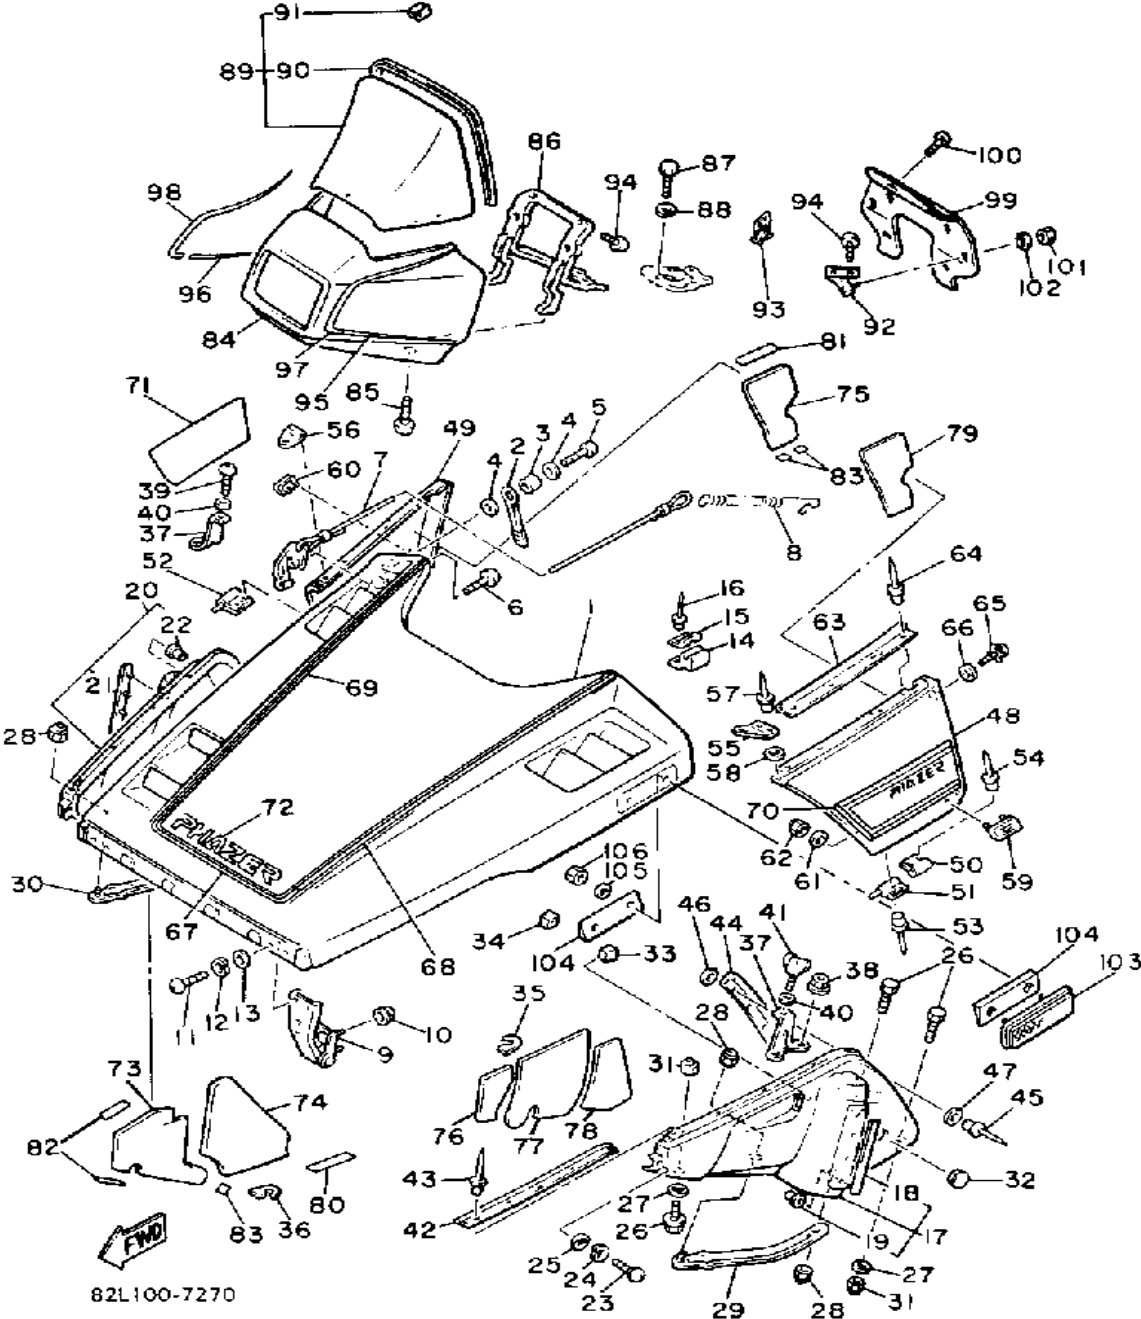

SHROUD-WINDSHIELD

Ref. No.	Part Number	Description	Qty	Remarks
1	82L-Y7711-00-00	SHROUD ASSEMBLY	1	
2	8V0-77171-00-00	BODY, LATCH 1	2	
3	90387-06241-00	COLLAR	2	
4	90201-06059-00	WASHER, PLATE	4	
5	98906-06025-00	SCREW, BIND	2	
6	98906-06012-00	SCREW, BIND	2	
7	80L-77118-01-00	STOPPER, SHROUD	1	
8	80L-77159-00-00	CLAMP, ROD	1	
9	87F-77140-00-00	HINGE ASSEMBLY	2	
10	95701-06500-00	NUT, FLANGE	4	
11	98586-05016-00	SCREW, PAN HEAD	4	
12	92906-05100-00	WASHER, SPRING	4	
13	92906-05200-00	WASHER, PLAIN	4	
14	8V0-77188-00-00	STOPPER	2	
15	8V0-77116-00-00	WASHER, SPECIAL	2	
16	90267-40029-00	RIVET, BLIND	4	
17	82L-21982-00-00	HOOD 1	1	
18	8X9-77141-00-00	. EMBLEM 1	1	
19	90183-04012-00	. NUT, SPRING	4	
20	82L-21983-00-00	HOOD 2	1	
21	8X9-77141-00-00	. EMBLEM 1	1	
22	90183-04012-00	. NUT, SPRING	4	
23	98586-05016-00	SCREW, PAN HEAD	2	
24	92906-05100-00	WASHER, SPRING	2	
25	90201-05721-00	WASHER, PLATE	2	
26	90119-06118-00	BOLT, WITH WASHER	6	
27	90201-06067-00	WASHER, PLATE	6	
28	95706-06300-00	NUT, NYLON	4	
29	8V0-21995-01-00	GUARD, SUB FRAMEFRAME FR 1	1	

CONTINUED ON NEXT FRAME ➤

Property of www.SmallEngineDiscount.com - Not for Resale