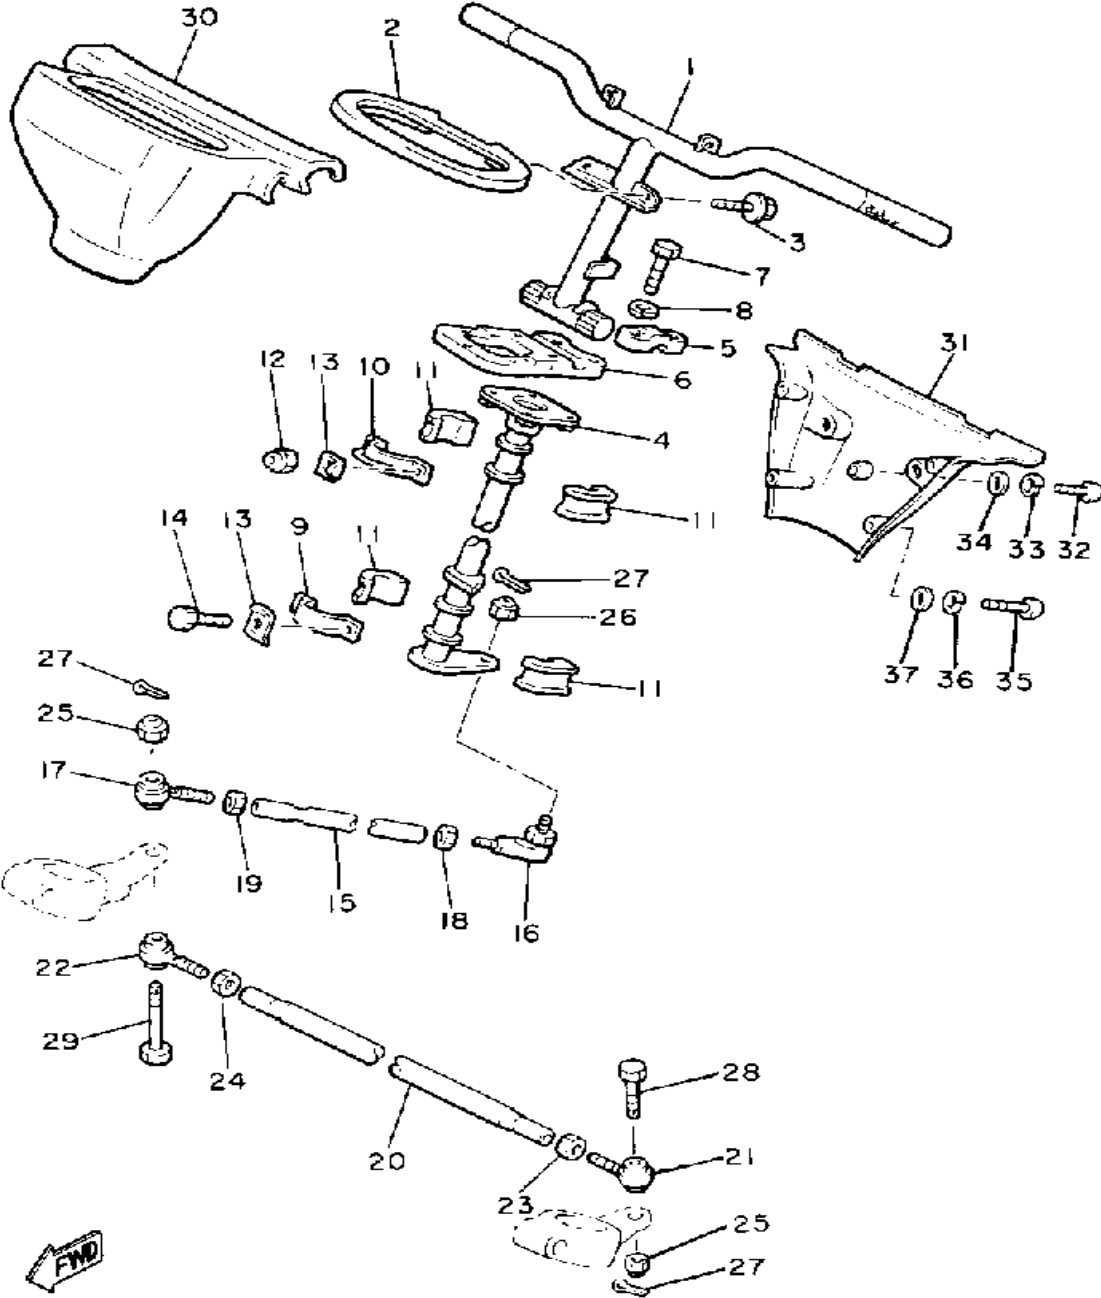

STEERING

Ref. No.	Part Number	Description	Qty	Remarks
30	8X9-23815-00-00	PAD, STEERING	1	
31	8X9-23817-00-00	PAD, STEERING	1	
32	98506-05010-00	SCREW, PAN HEAD		1
33	92906-05100-00	WASHER, SPRING	1	
34	92906-05200-00	WASHER, PLAIN	1	
35	98506-05030-00	SCREW, PAN HEAD	4	
36	92906-05100-00	WASHER, SPRING	4	
37	92906-05600-00	WASHER, PLATE	4	

82K100-71/0

Property of www.SmallEngineDiscount.com - Not for Resale