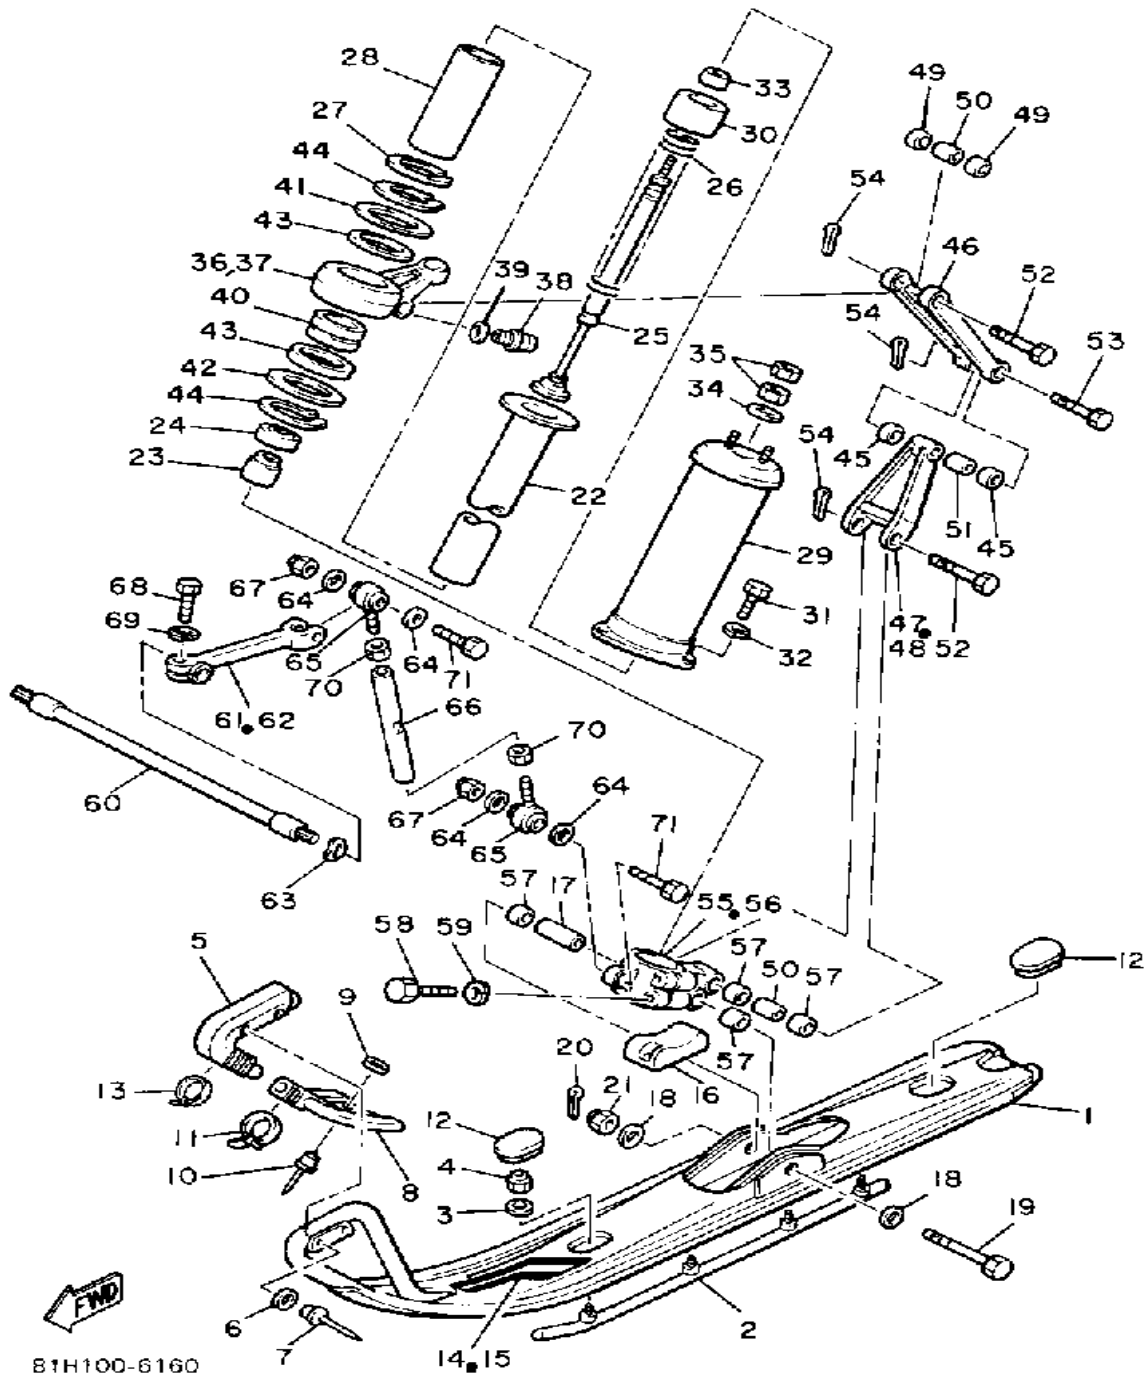

SKI

Ref. No.	Part Number	Description	Qty	Remarks
28	8V0-2376R-00-00	PROTECTOR	2	
29	8V0-2376J-00-00	HOLDER, ABSORBER	2	
30	8V0-22493-00-00	BUMP, STOP	2	
31	97016-06020-00	BOLT	6	
32	92906-06100-00	WASHER, SPRING	6	
33	8V0-2386J-00-00	CUSHION	2	
34	92990-08200-00	WASHER, PLAIN	2	
35	95303-08700-00	NUT	4	
36	8V0-23851-01-00	ARM, OUTSIDE 1	1	
37	8V0-23852-01-00	ARM, OUTSIDE 2	1	
38	93700-06M03-00	NIPPLE, GREASE	2	
39	90201-067F9-00	WASHER, PLATE	2	
40	90384-63188-00	BUSH, BIMETAL FORMED	2	
41	90201-637F3-00	WASHER, PLATE	1	
42	90201-635H7-00	WASHER, PLATE	1	
43	93109-63044-00	OIL SEAL	4	
44	93410-63066-00	CIRCLIP	4	
45	90384-14091-00	BUSH, BIMETAL FORMED	4	
46	8V0-2382E-01-00	ARM, FRONT 1	2	
47	8V0-2382F-02-00	ARM, FRONT 2 (L, H)	1	
48	8V0-2383F-02-00	ARM, FRONT4 (R, H)	1	
49	90384-14096-00	BUSH, BIMETAL FORMED	4	
50	90387-101Y9-00	COLLAR	4	
51	90387-100A4-00	COLLAR	2	
52	90102-10054-00	BOLT, WITH HOLE	4	
53	90102-10055-00	BOLT, WITH HOLE	2	
54	91490-20020-00	PIN, COTTER	6	
55	8V0-2376E-01-00	BRACKET, 1	1	
56	8V0-2377E-01-00	BRACKET 2	1	

CONTINUED ON NEXT FRAME ►

Property of www.SmallEngineDiscount.com - Not for Resale