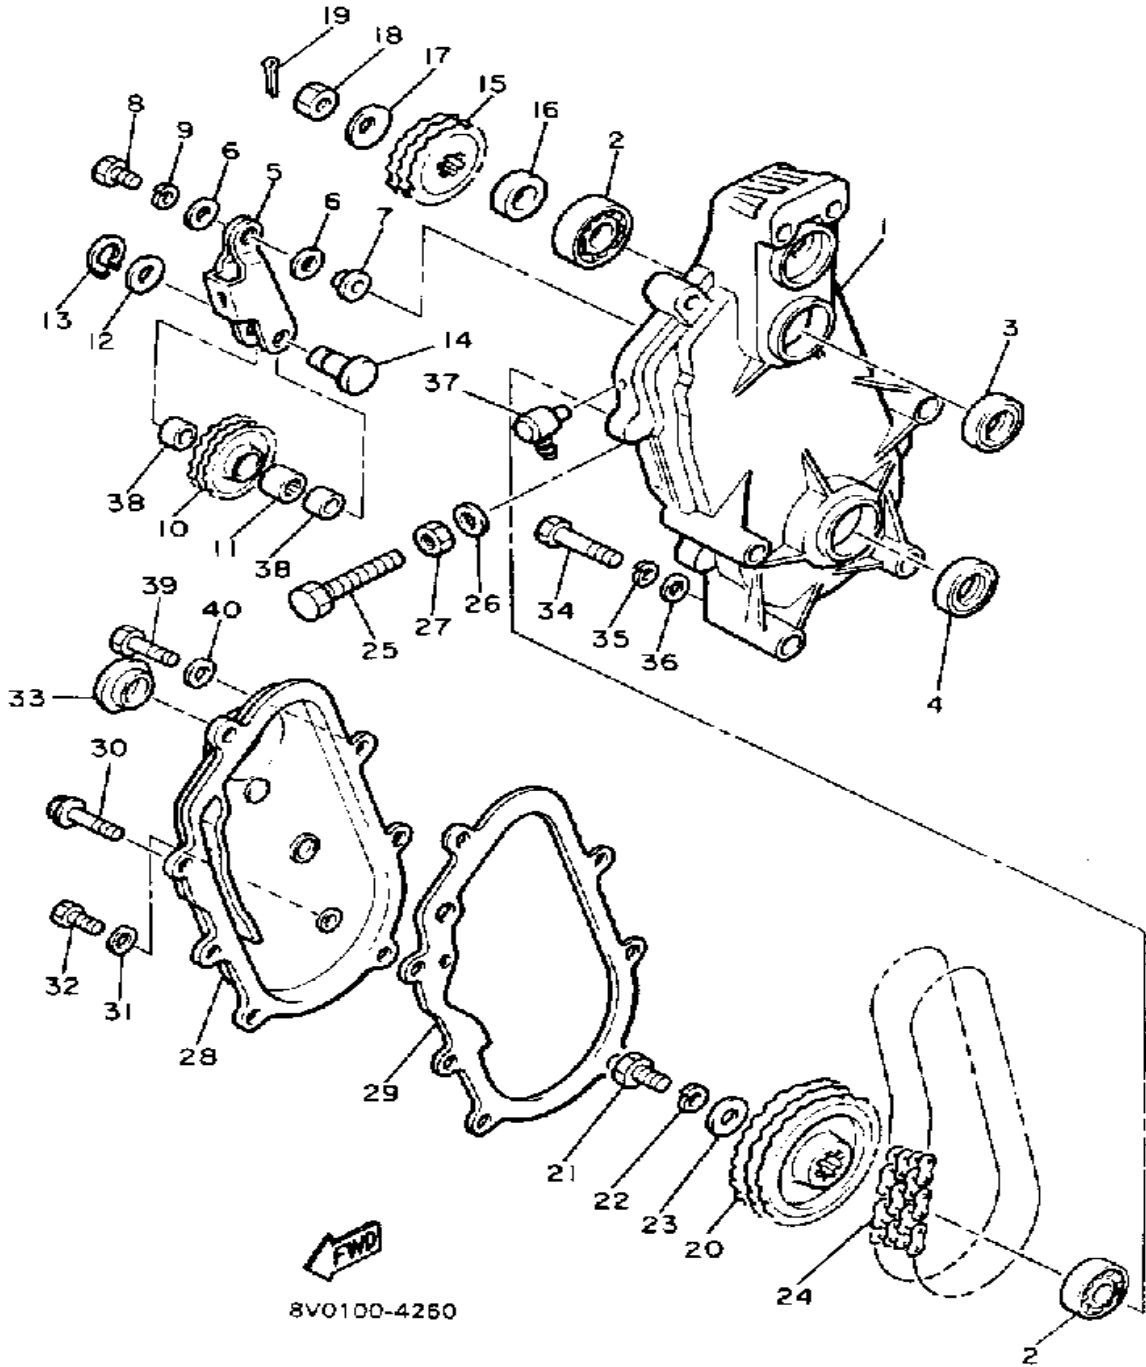

TRACK DRIVE 2

Ref. No.	Part Number	Description	Qty	Remarks
1	99999-02119-00	HOUSING, CHAIN	1	
2	93306-20570-00	BEARING	2	
3	93102-27204-00	OIL SEAL	1	
4	93102-25081-00	OIL SEAL	1	
5	8U9-47613-02-00	HOLDER	1	
6	92990-08200-00	WASHER, PLAIN	2	
7	90387-08301-00	COLLAR	1	
8	97312-08025-00	BOLT (97012-08025)	1	
9	92990-08100-00	WASHER	1	
10	8U9-47612-00-00	WHEEL	1	
11	93315-21227-00	BEARING	1	
12	90201-12631-00	WASHER, PLATE	1	
13	99009-12400-00	CIRCLIP	1	
14	90249-12216-00	PIN	1	
15	829-17682-00-00	SPRKT, CHAIN DR 20T (20T) ..	1	ALT. PART
	829-17682-50-00	SPRKT, CHAIN DR 15T (878-17682-50) (15T)	1	ALT. PART
	829-17682-60-00	SPRKT, CHAIN DR 16T (16T) ..	1	ALT. PART
	829-17682-70-00	SPRKT, CHAIN DR 17T (17T) ..	1	U.R. STD
	829-17682-80-00	SPRKT, CHAIN DR 18T (18T) ..	1	ALT. PART
	829-17682-90-00	SPRKT, CHAIN DR 19T (878-17682-90) (19T)	1	ALT. PART
	8U9-17693-10-00	SPROCKET, CHAIN DR (878-17693-10) (21T)	1	ALT. PART
	8U9-17693-20-00	SPROCKET, CHAIN DR (878-17693-20) (22T)	1	ALT. PART
16	90387-25798-00	COLLAR	1	
17	90208-20008-00	WASHER, CONICAL SPRING ..	1	
18	90170-20211-00	NUT	1	
19	91401-30030-00	PIN, COTTER	1	

CONTINUED ON NEXT FRAME ►

Property of www.SmallEngineDiscount.com - Not for Resale