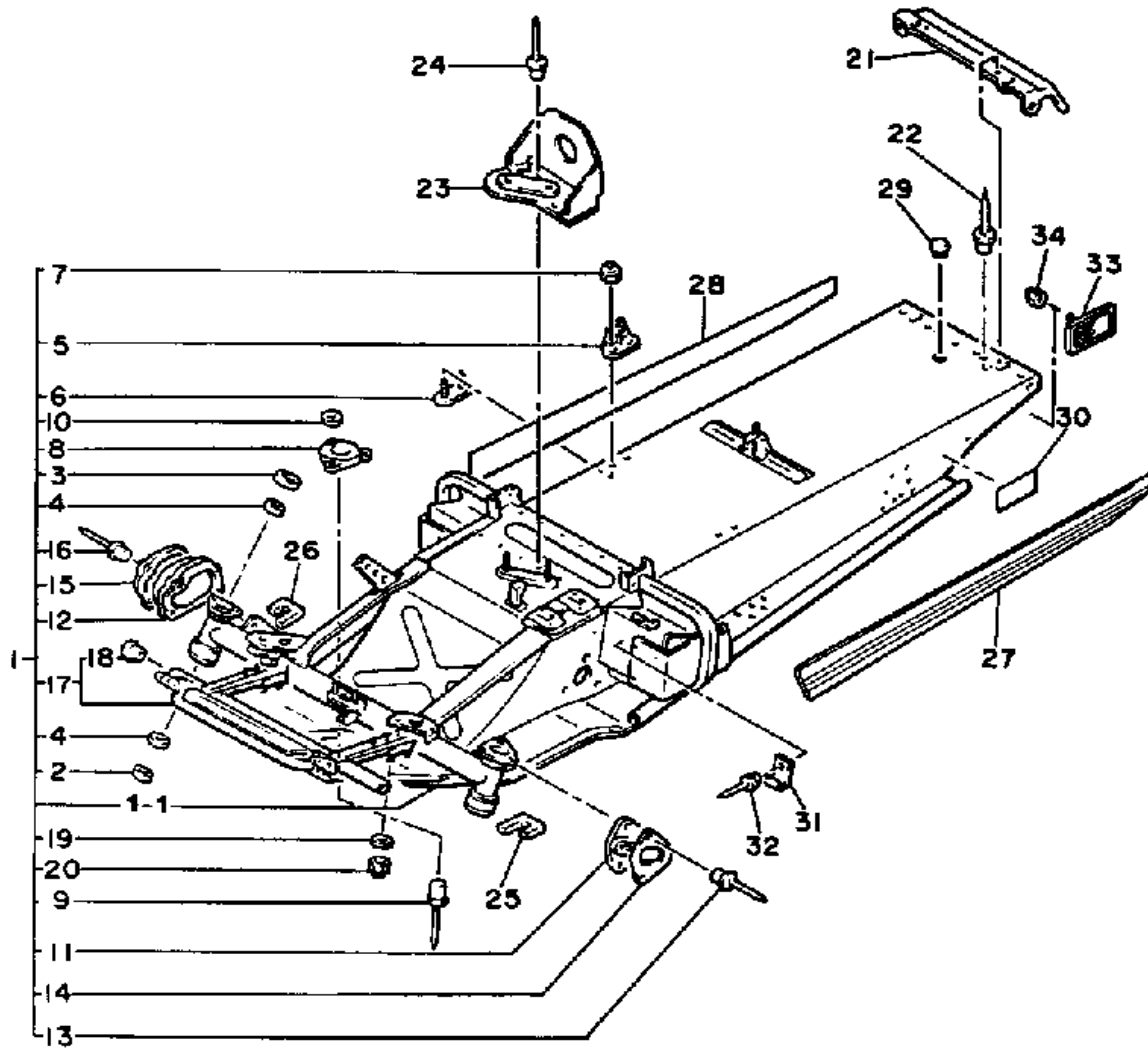

FWD
82L100-7150

FRAME

Ref. No.	Part Number	Description	Qty	Remarks
1	82K-21910-00-00	FRAME	1	
2	93103-44134-00	. OIL SEAL	2	
3	93102-44280-00	. OIL SEAL, SD-TYPE	2	
4	90384-44173-00	. BUSH, BIMETAL FORMED	4	
5	8V0-21946-00-00	. BRACKET, SEAT FITTING	2	
6	8V0-21966-00-00	. PATCH 6	2	
7	95701-06300-00	. NUT, NYLON	4	
8	80L-21998-00-00	. SPACER	1	
9	90267-48051-00	. RIVET, BLIND	3	
10	90201-04325-00	. WASHER, PLATE	3	
11	80L-2198F-00-00	. COVER 1	1	
12	80L-2198G-00-00	. COVER 2	1	
13	90267-40105-00	. RIVET, BLIND	3	
14	80L-77525-00-00	. WASHER 1	1	
15	80L-77526-00-00	. WASHER 2	2	
16	90267-40029-00	. RIVET, BLIND	4	
17	82K-77512-00-00	. BUMPER, FRONT 2	1	
18	90381-12047-00	. BUSH, SOLID	2	
19	90201-082E7-00	. WASHER, PLATE	4	
20	95712-08300-00	. NUT, LOCK	4	
21	8V0-21923-01-00	REINFORCEMENT, FRAME REAR 1	1	
22	90267-48053-00	RIVET, BLIND	7	
23	80L-2194R-00-00	BRACKET, FUEL TNK 2	1	
24	90267-48053-00	RIVET, BLIND	3	
25	80L-7717G-00-00	TAPE 3	1	
26	80L-7717H-00-00	TAPE 4	1	
27	82L-77351-00-00	EMBLEM 1	1	
28	82L-77352-00-00	EMBLEM 2	1	

CONTINUED ON NEXT FRAME ►

Property of www.SmallEngineDiscount.com - Not for Resale