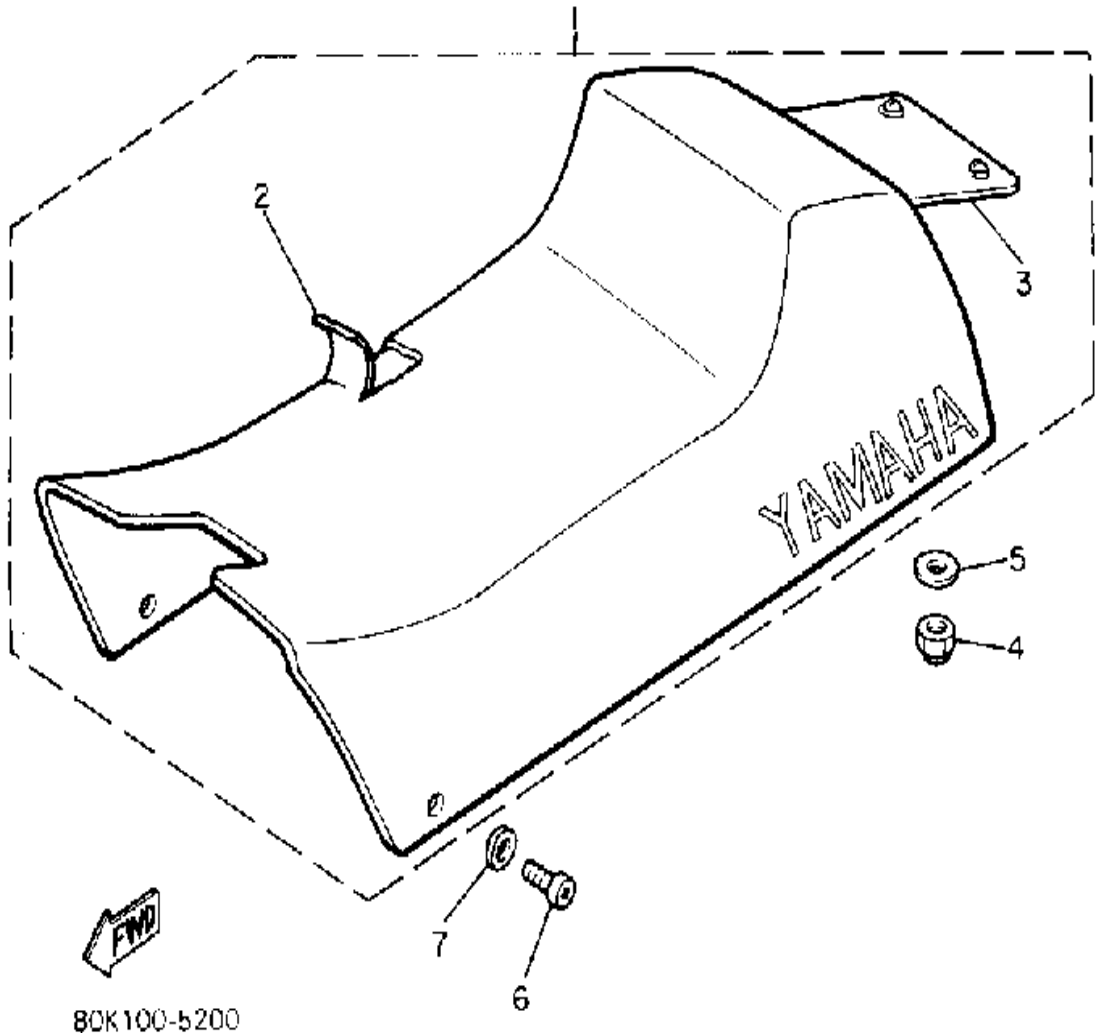

# SEAT

Ref. No.	Part Number	Description	Qty	Remarks
1	82K-24710-00-00	SINGLE SEAT ASSEMBLY	1	
2	82K-24711-00-00	. COVER, SINGLE SEAT	1	
3	8X9-77377-01-00	. COVER, LUGGE BOX 2 (8X9-77377-00)	1	
4	95712-08300-00	NUT, LOCK	2	
5	90201-08748-00	WASHER, PLATE	2	
6	98906-06016-00	SCREW, BIND	2	
7	90201-063J2-00	WASHER, PLATE	2	