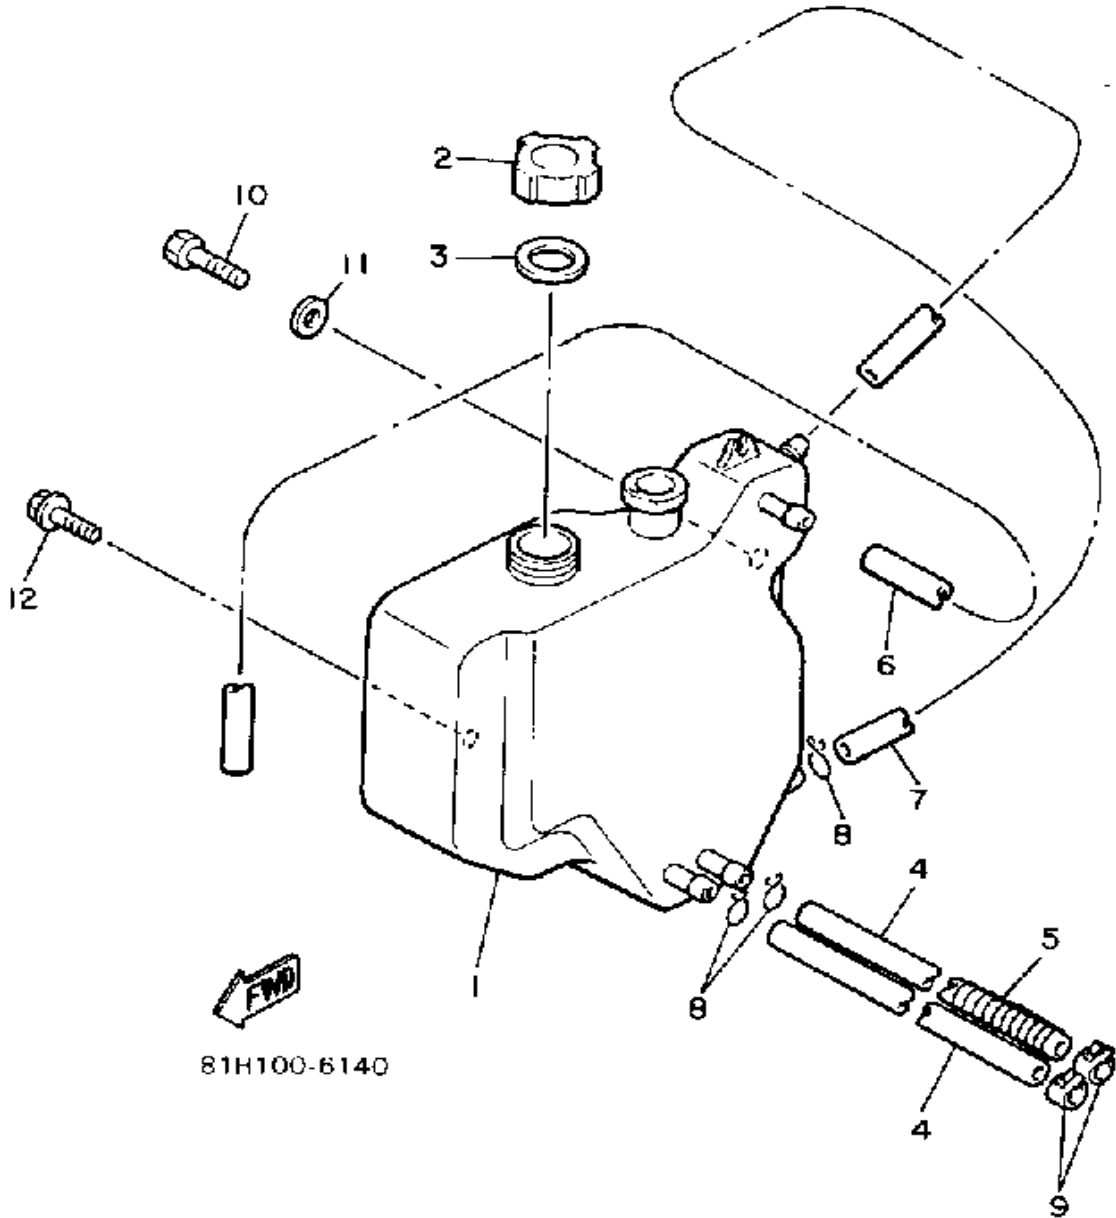

OIL TANK

Ref. No.	Part Number	Description	Qty	Remarks
1	8V0-21751-02-00	TANK, OIL	1	
2	863-21771-00-00	BODY, CAP	1	
3	90430-31003-00	GASKET	1	
4	90446-09088-00	HOSE	2	
5	8F3-24328-00-00	PROTECTOR, PIPE	1	
6	90446-09016-00	HOSE	1	
7	90446-09224-00	HOSE	1	
8	90467-09005-00	CLIP, SCISSOR	1	
9	90467-09026-00	CLIP	4	
10	97011-06010-00	BOLT	1	
11	92990-06600-00	WASHER, PLATE	1	
12	90119-06056-00	BOLT, WITH WASHER	1	

81H100-6140

Property of www.SmallEngineDiscount.com - Not for Resale