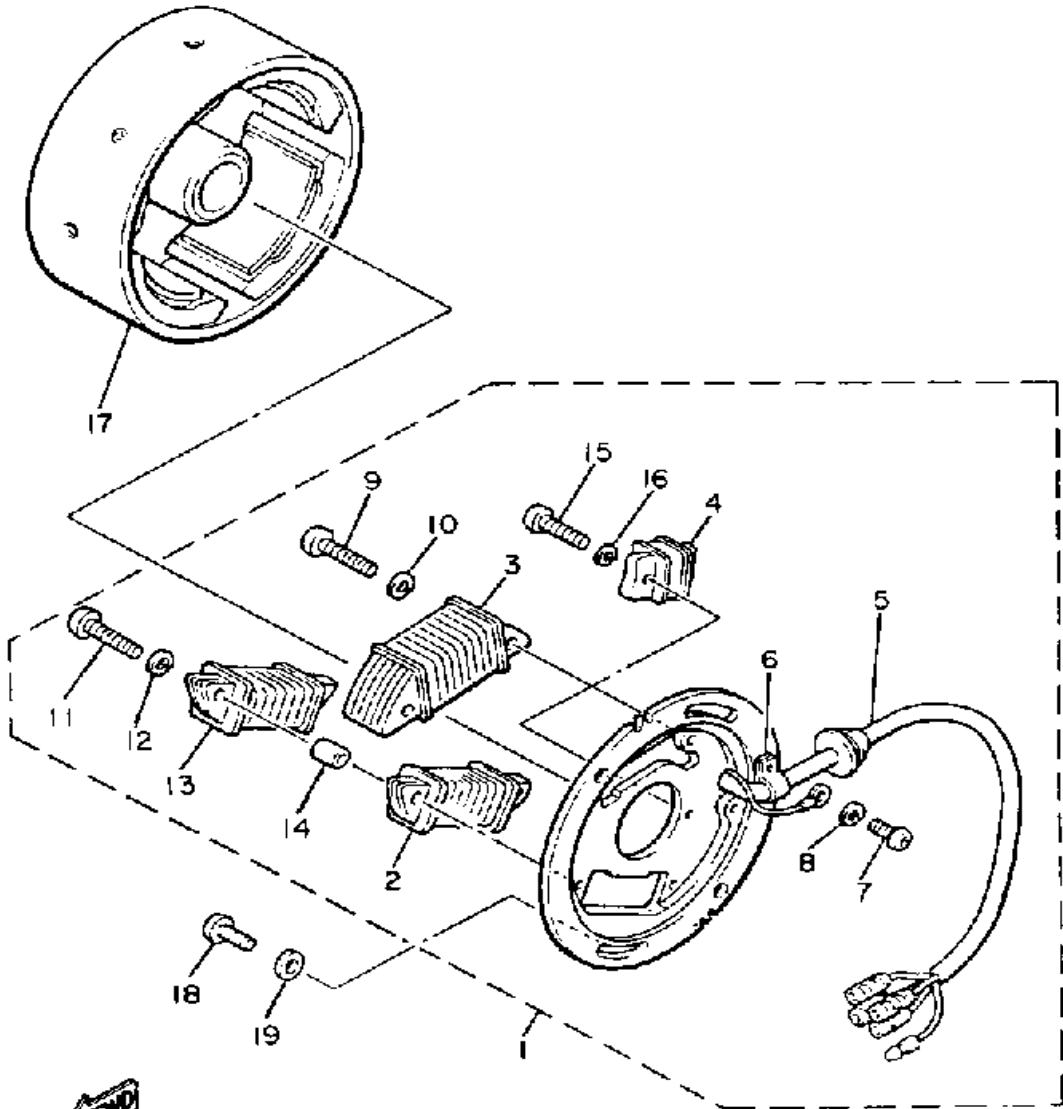

GENERATOR

Ref. No.	Part Number	Description	Qty	Remarks
1	88F-85510-00-00	STATOR ASSEMBLY	1	
2	86M-85511-00-00	. COIL, SOURCE	1	
3	8H8-85513-20-00	. COIL, LIGHTING 1	1	
4	82M-85580-20-00	. COIL, PULSER	1	
5	8W0-85515-20-00	. LEAD WIRE ASSEMBLY (8V0-85515-20)	1	
6	445-81328-20-00	. CLAMP	2	
7	98580-04008-00	. SCREW, PAN HEAD	1	
8	92901-04100-00	. WASHER, SPRING	1	
9	98501-05035-00	. SCREW, PAN HEAD	2	
10	92990-05100-00	. WASHER, SPRING	2	
11	98501-05040-00	. SCREW, PAN HEAD (98502-05040)	2	
12	92990-05100-00	. WASHER, SPRING	2	
13	82M-85514-20-00	. COIL, LIGHTING 2	1	
14	8T0-85519-20-00	. SPACER	2	
15	98506-04018-00	. SCREW, PAN HEAD	2	
16	92901-04100-00	. WASHER, SPRING	2	
17	8V0-85550-20-00	ROTOR ASSEMBLY	1	
18	98980-06016-00	SCREW, BINDING	2	
19	90201-06043-00	WASHER, PLATE	2	

8V0100-4320

Property of www.SmallEngineDiscount.com - Not for Resale