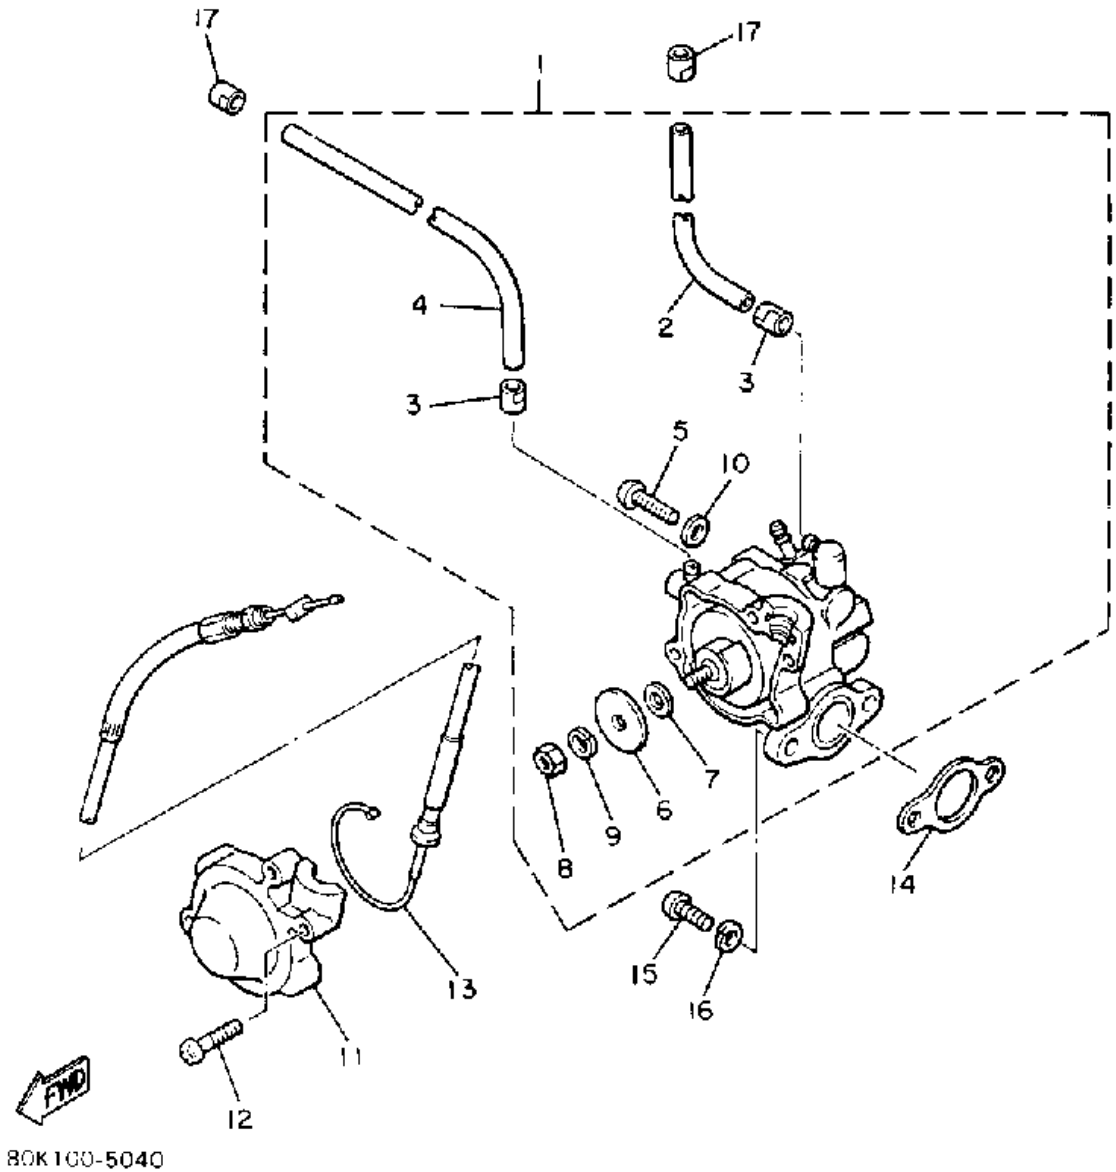

# OIL PUMP

Ref. No.	Part Number	Description	Qty	Remarks
1	8V0-13101-01-00	OIL PUMP ASSEMBLY	1	
2	90446-08210-00	. HOSE	1	
3	90468-02025-00	. CLIP	2	
4	91A30-03020-00	. TUBE, FLEXIBLE VINYL	1	
5	98902-04020-00	. SCREW, BIND	1	
6	137-13138-01-00	. PLATE, ADJUSTING	1	
7	137-13137-00-03	. SHIM (0.3T)	1	U.R.
	137-13137-00-05	. SHIM (0.5T)	1	U.R.
	137-13137-00-10	. SHIM (1.0T)	1	U.R.
8	95380-05600-00	. NUT	1	
9	92990-05100-00	. WASHER, SPRING	1	
10	90430-04004-00	. GASKET	1	
11	8A5-13146-01-00	COVER, ADJUST PULLEY	1	
12	98506-04018-00	SCREW, PAN HEAD	3	
13	8V0-26320-01-00	PUMP CABLE ASSEMBLY	1	
14	3MT-13116-00-00	GASKET, PUMP CASE (8Y0-13116-00)	1	
15	98580-05016-00	SCREW, PAN HEAD	2	
16	92990-05100-00	WASHER, SPRING	2	
17	90468-02025-00	CLIP	2	