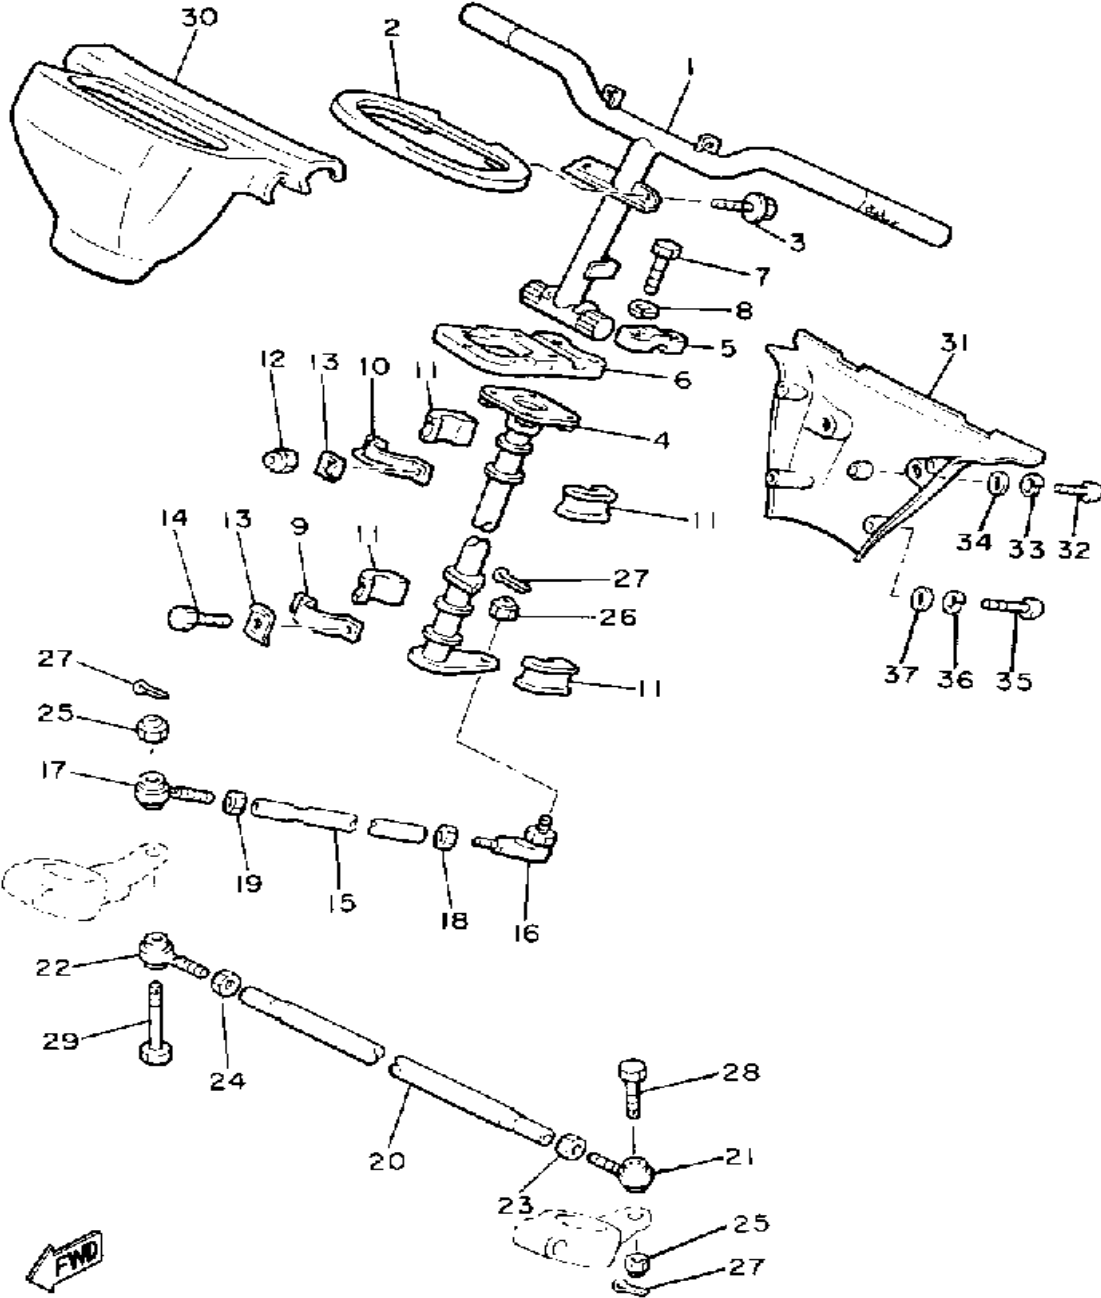

STEERING

82K100-7170

Ref. No.	Part Number	Description	Qty	Remarks
1	81J-23811-00-00	COLUMN, STEERING	1	
2	8V0-23878-00-00	BRACKET 0	1	
3	95811-06010-00	BOLT, FLANGE	2	
4	8V0-23813-00-00	COLUMN, STEERING 2	1	
5	1E6-23441-00-00	HOLDER, HANDLE UPR	2	
6	8V0-23814-01-00	HOLDER, HANDLE UPPER ...	1	
7	97022-08055-00	BOLT	4	
8	92990-08100-00	WASHER	4	
9	84M-23868-00-00	BRACKET, STEERING LOWER	1	
10	84M-23872-00-00	HOLDER, BEARING	1	
11	8F3-23812-00-00	PLANE BEARING, STEERING .	4	
12	95712-08300-00	NUT, LOCK	2	
13	90215-08262-00	WASHER, LOCK	4	
14	97011-08016-00	BOLT	2	
15	8V0-23821-01-00	ROD, STEERING RELAY	1	
16	86X-23841-00-00	JOINT, UNIVERSAL 1	1	
17	87S-23847-00-00	JOINT, UNIVERSAL 3	1	
18	95303-10700-00	NUT	1	
19	90170-10186-00	NUT	1	
20	8V0-23831-01-00	ROD, TIE	1	
21	87S-23845-00-00	JOINT, UNIVERSAL 2	1	
22	87S-23847-00-00	JOINT, UNIVERSAL 3	1	
23	95303-10700-00	NUT	1	
24	90170-10186-00	NUT	1	
25	95706-10300-00	NUT, NYLON	2	
26	90185-10085-00	NUT, SELF-LOCKING	1	
27	91402-25018-00	PIN, COTTER	3	
28	90102-10031-00	BOLT, WITH HOLE	1	
29	90109-10767-00	BOLT	1	

CONTINUED ON NEXT FRAME ➤

Property of www.SmallEngineDiscount.com - Not for Resale