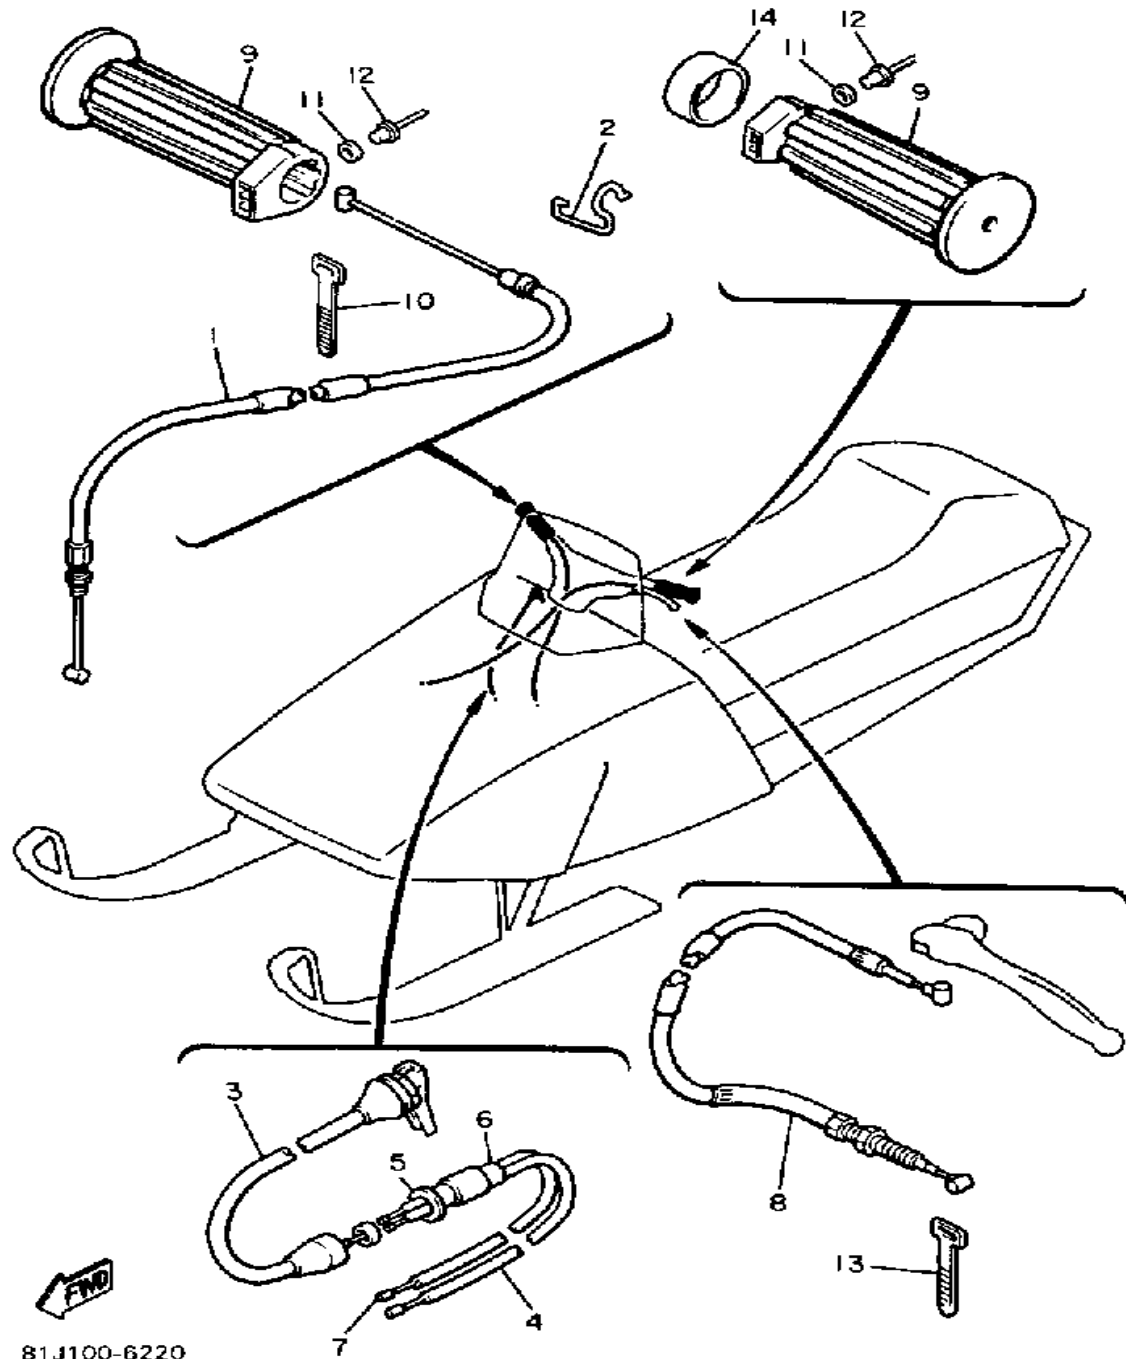

CONTROL-CABLE

Ref. No.	Part Number	Description	Qty	Remarks
1	85F-26311-00-00	CABLE, THROTTLE 1	1	
2	90465-10189-00	CLAMP	1	
3	8V0-26331-00-00	CABLE, STARTER 1	1	
4	8M6-26334-00-00	CABLE, STARTER 2	1	
5	4U1-26261-00-00	CONNECTOR, CABLE	1	
6	5L6-26272-00-00	CAP	1	
7	8V0-26334-00-00	CABLE, STARTER 2	1	
8	8V0-26340-00-00	CABLE, BRAKE	1	
9	80K-2626A-00-00	GRIP, WARMER	2	
10	437-83936-01-00	BAND, SWITCH CORD	2	
11	80Y-23843-00-00	WASHER, PLAIN	1	
12	90267-40076-00	RIVET, BLIND	2	
13	341-26397-01-00	BAND	1	
14	90387-22726-00	COLLAR	1	

Property of www.SmallEngineDiscount.com - Not for Resale