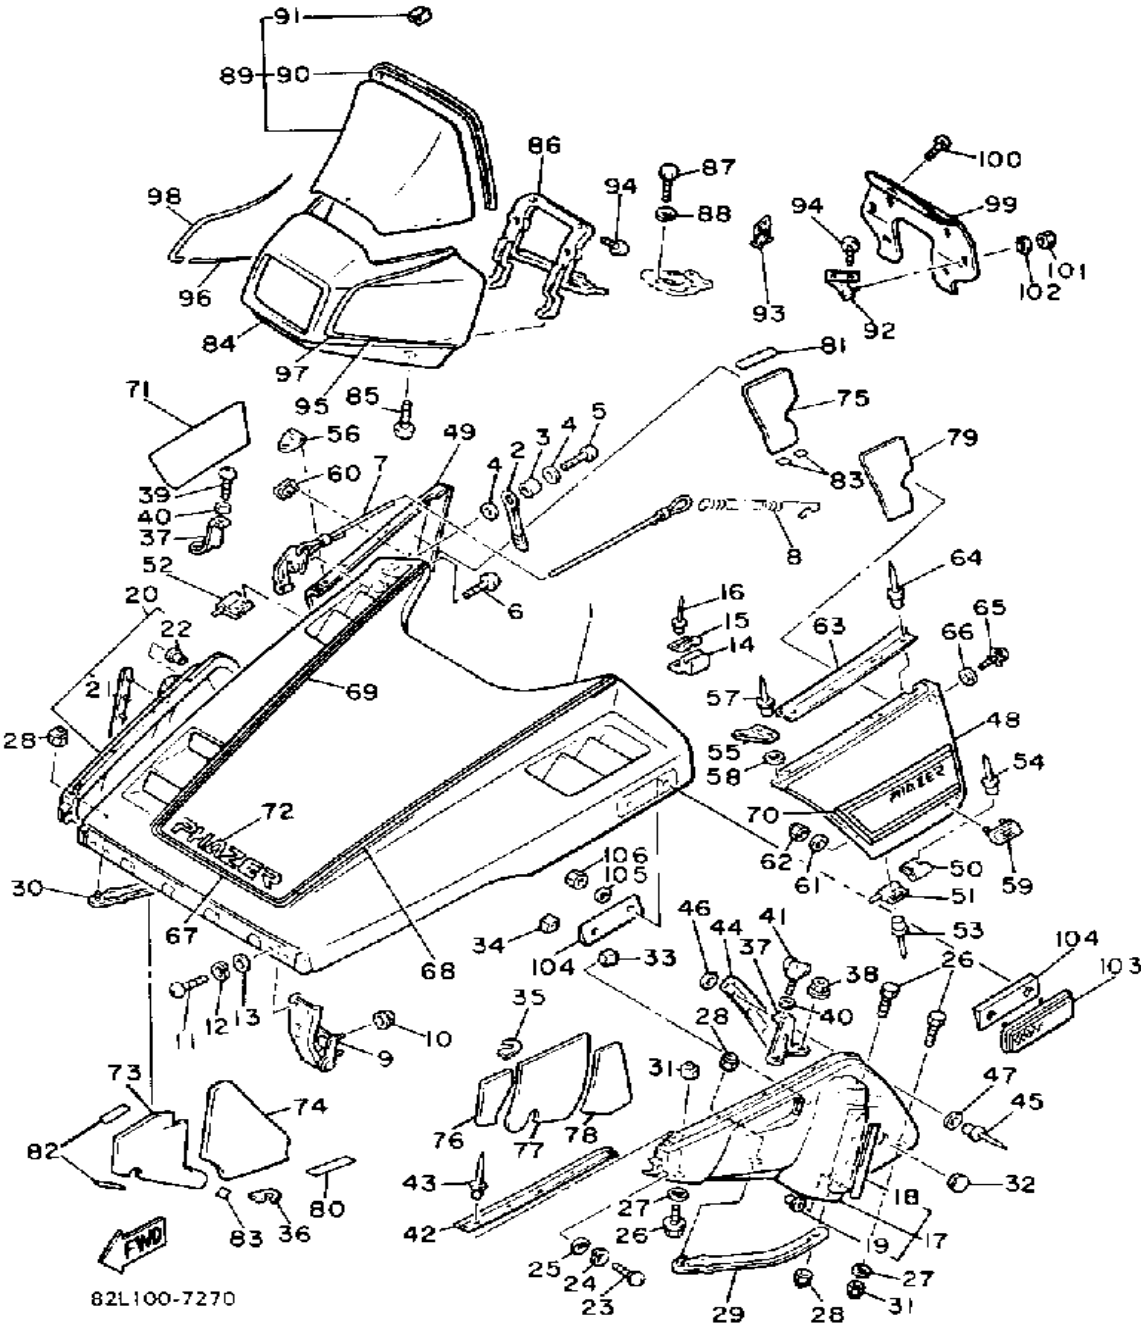

SHROUD-WINDSHIELD

Ref. No.	Part Number	Description	Qty	Remarks
87	97011-06025-00	BOLT (97001-06025)	3	
88	92995-06100-00	WASHER, SPRING	3	
89	87S-77213-00-00	TRIM, UPPER	1	
90	87S-77213-00-00	TRIM, UPPER	1	
91	80V-77223-00-00	FASTENER	2	
92	8X9-77218-00-00	WASHER 1	1	
93	8X9-77219-00-00	WASHER 2	1	
94	90154-05023-00	SCREW, BINDING	6	
95	82L-77289-00-00	STRIPE 9	1	
96	82L-77291-00-00	STRIPE 0	1	
97	82L-77287-00-00	STRIPE 7	1	
98	82L-77288-00-00	STRIPE 8	1	
99	8X9-77251-00-00	COVER, HEADLIGHT	1	
100	90154-05005-00	SCREW, BINDING	1	
101	90176-05059-00	NUT, CROWN	2	
102	90201-054K4-00	WASHER, PLATE	2	
103	80E-85110-00-00	REFLECTOR ASSEMBLY	2	
104	80E-85115-00-00	BASE, REFLECTOR	4	
105	92901-05600-00	WASHER, PLATE	4	
106	95701-05300-00	NUT, NYLON	4	

Property of www.SmallEngineDiscount.com - Not for Resale