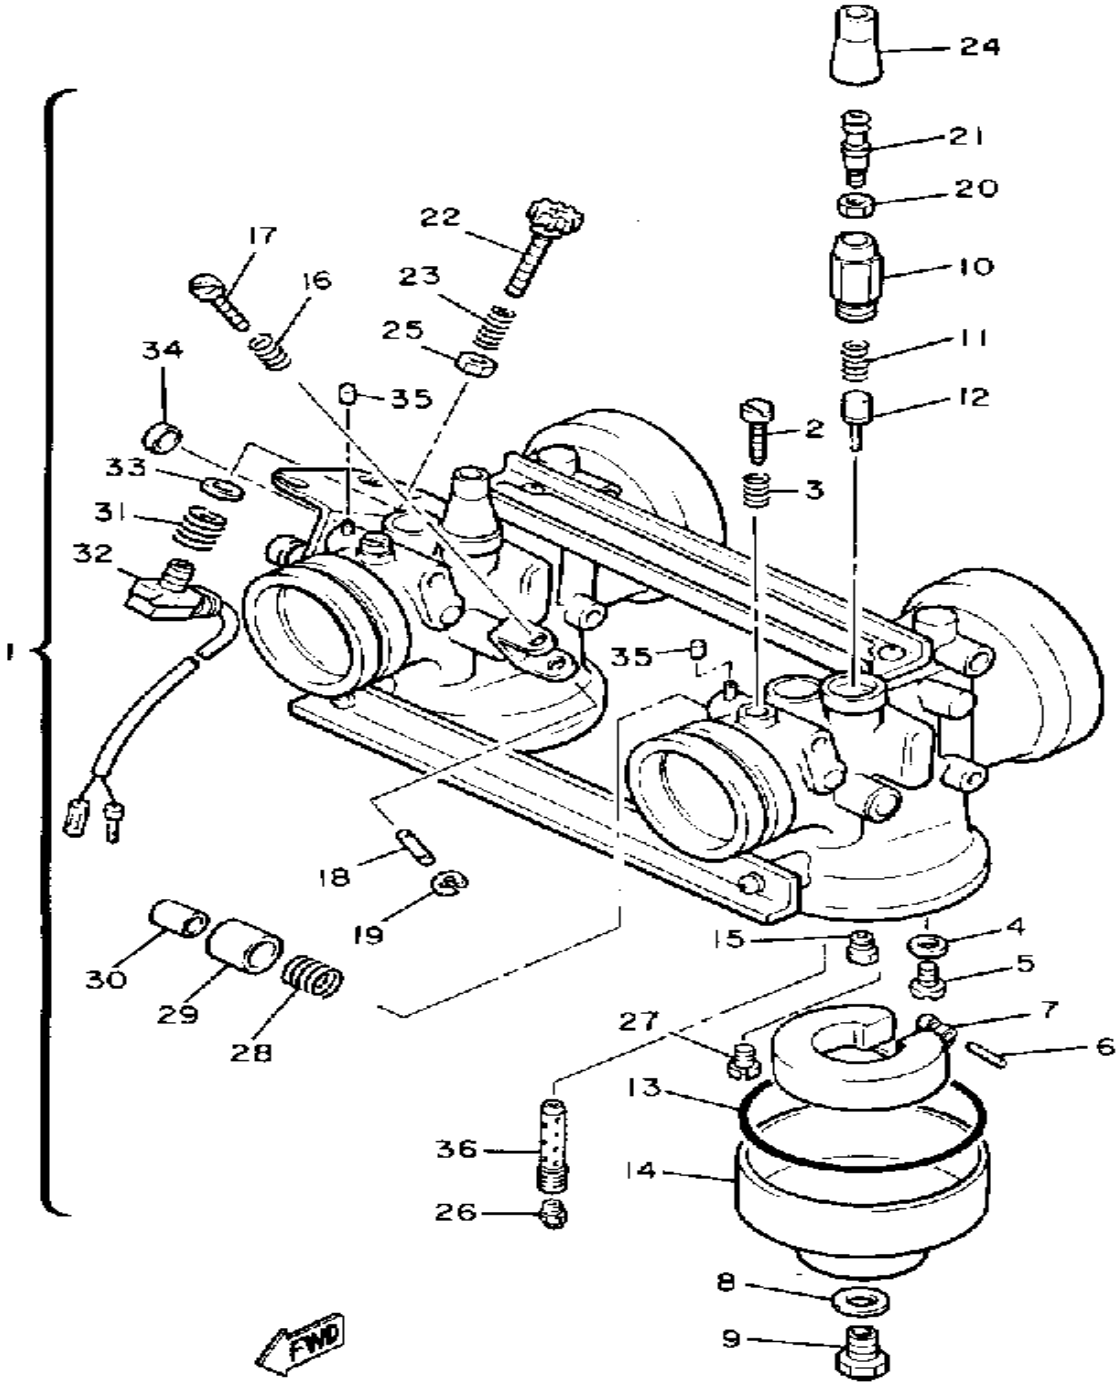

CARBURETOR

Ref. No.	Part Number	Description	Qty	Remarks
26	3G2-1423E-57-00	. JET, MAIN (#143.8)	2	
	8V0-1423E-52-00	. JET MAIN (#131.3) (#131.3)	2	U.R.
27	8V0-14118-00-00	. CAP	4	
28	80L-14932-00-00	. SPRING, THROTTLE 2	1	
29	80L-14534-00-00	. COLLAR	2	
30	80L-14535-00-00	. COLLAR	4	
31	8X0-14133-00-00	. SPRING, THROTTLE STOP	1	
32	8V0-8259A-00-00	. SWITCH, CARBURETOR	1	
33	22F-14117-00-00	. WASHER, PLUG SCREW	1	
34	80L-14264-00-00	. COLLAR	1	
35	895-14169-00-00	. CAP	2	
36	8Y2-14941-3A-00	. NOZZLE, MAIN	2	

81H100-6070

Property of www.SmallEngineDiscount.com - Not for Resale