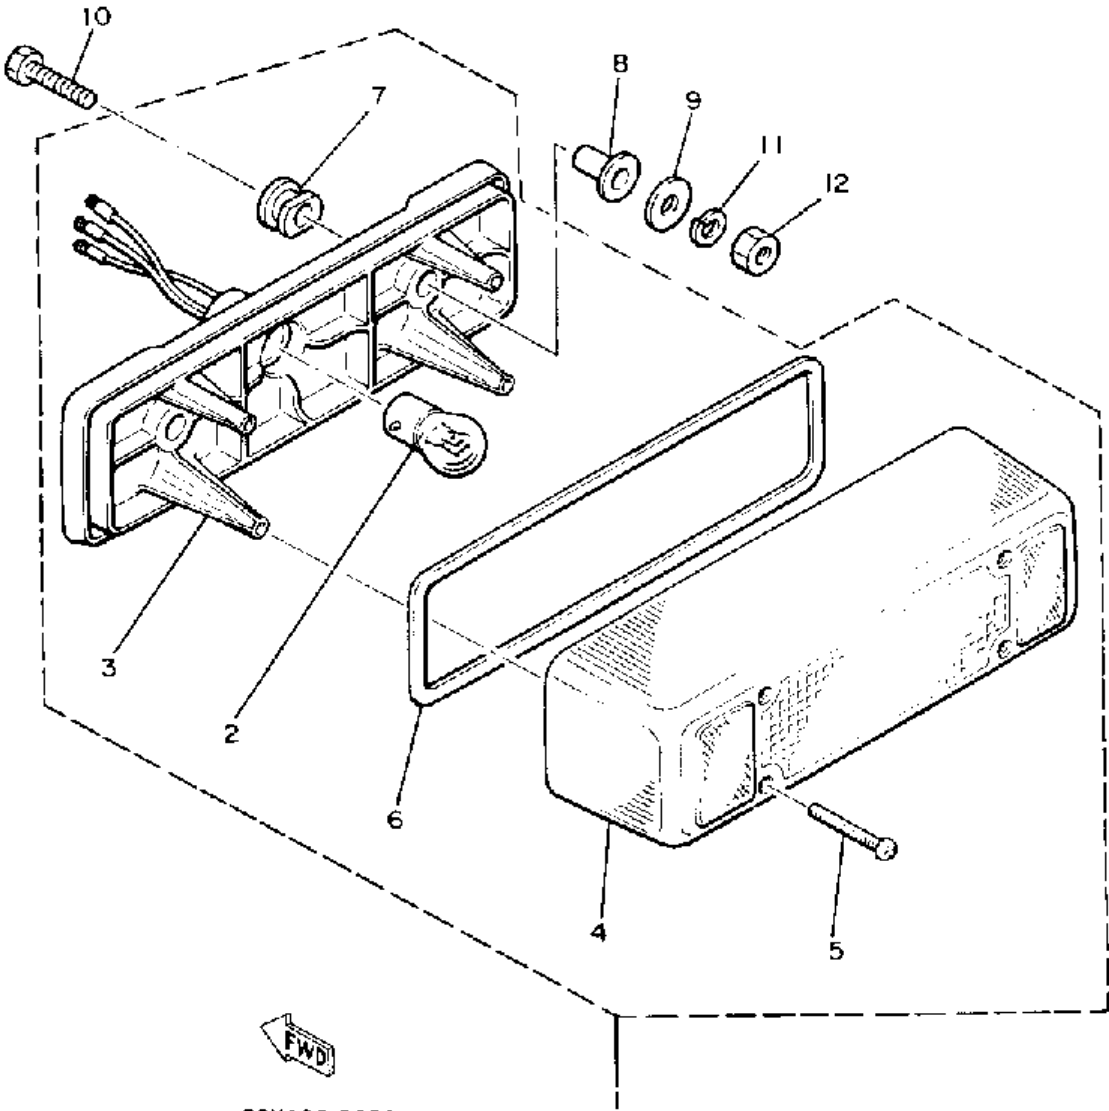

TAILLIGHT

80K100-5350

Ref. No.	Part Number	Description	Qty	Remarks
1	8K4-84710-00-00	TAILLIGHT UNIT ASSEMBLY ..	1	
2	137-84714-61-00	. BULB, TL 12V23/8W (J50-83311-00)	1	
3	8K4-84711-00-00	. BASE, TAILLIGHT	1	
4	8K4-84721-00-00	. LENS, TAILLIGHT	1	
5	97780-40130-00	. SCREW, PANHEAD TAPPING (97701-40130-00)	4	
6	87M-84723-00-00	. GASKET, TAIL LENS	1	
7	8K4-84718-00-00	. GROMMET	2	
8	90387-060G8-00	COLLAR	2	
9	90201-06407-00	WASHER, PLATE (90201-06747-00)	2	
10	97013-06035-00	BOLT	2	
11	92995-06100-00	WASHER, SPRING	2	
12	95380-06600-00	NUT	2	

Property of www.SmallEngineDiscount.com - Not for Resale