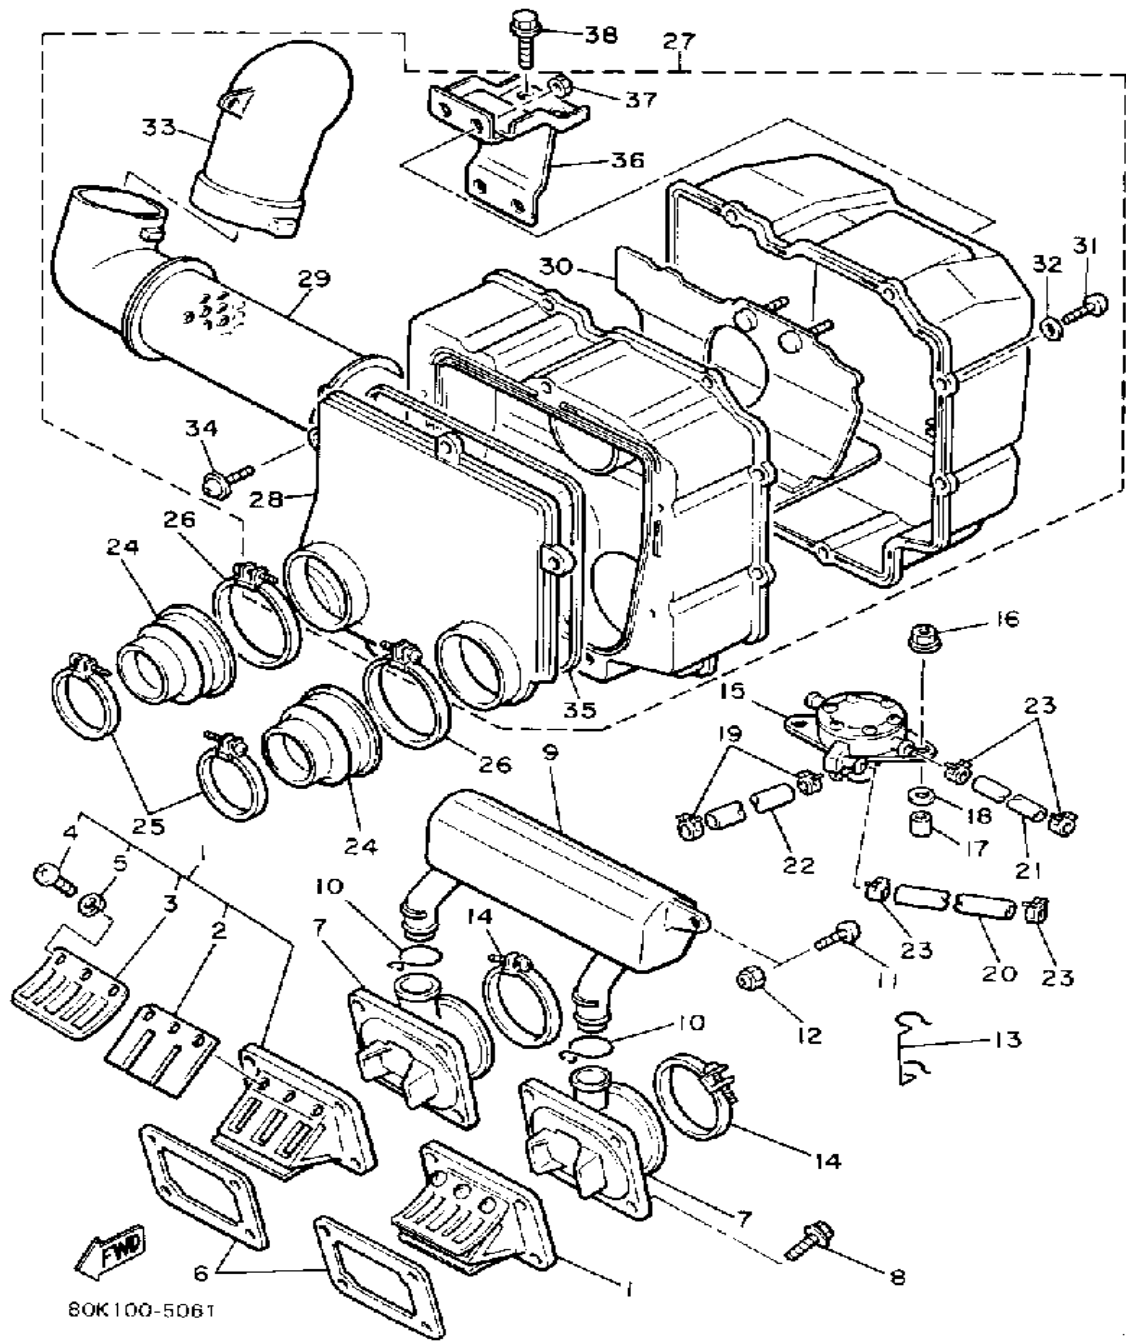

AIR CLEANER

Ref. No.	Part Number	Description	Qty	Remarks
28	8V0-14412-01-00	. CAP, CLEANER CASE 1	1	
29	8V0-14465-00-00	. PIPE	1	
30	8V0-14484-00-00	. PLATE, CLEANER CASE FITTING	1	
31	98586-05016-00	. SCREW, PAN HEAD	7	
32	92906-05600-00	. WASHER, PLATE	7	
33	8V0-14454-00-00	. JOINT	1	
34	90159-05122-00	. SCREW, WITH WASHER	7	
35	8V0-14452-00-00	. SEAL	1	
36	8V0-14494-00-00	. STAY 2	1	
37	95380-06600-00	. NUT	3	
38	95811-06012-00	BOLT, FLANGE	2	

Property of www.SmallEngineDiscount.com - Not for Resale