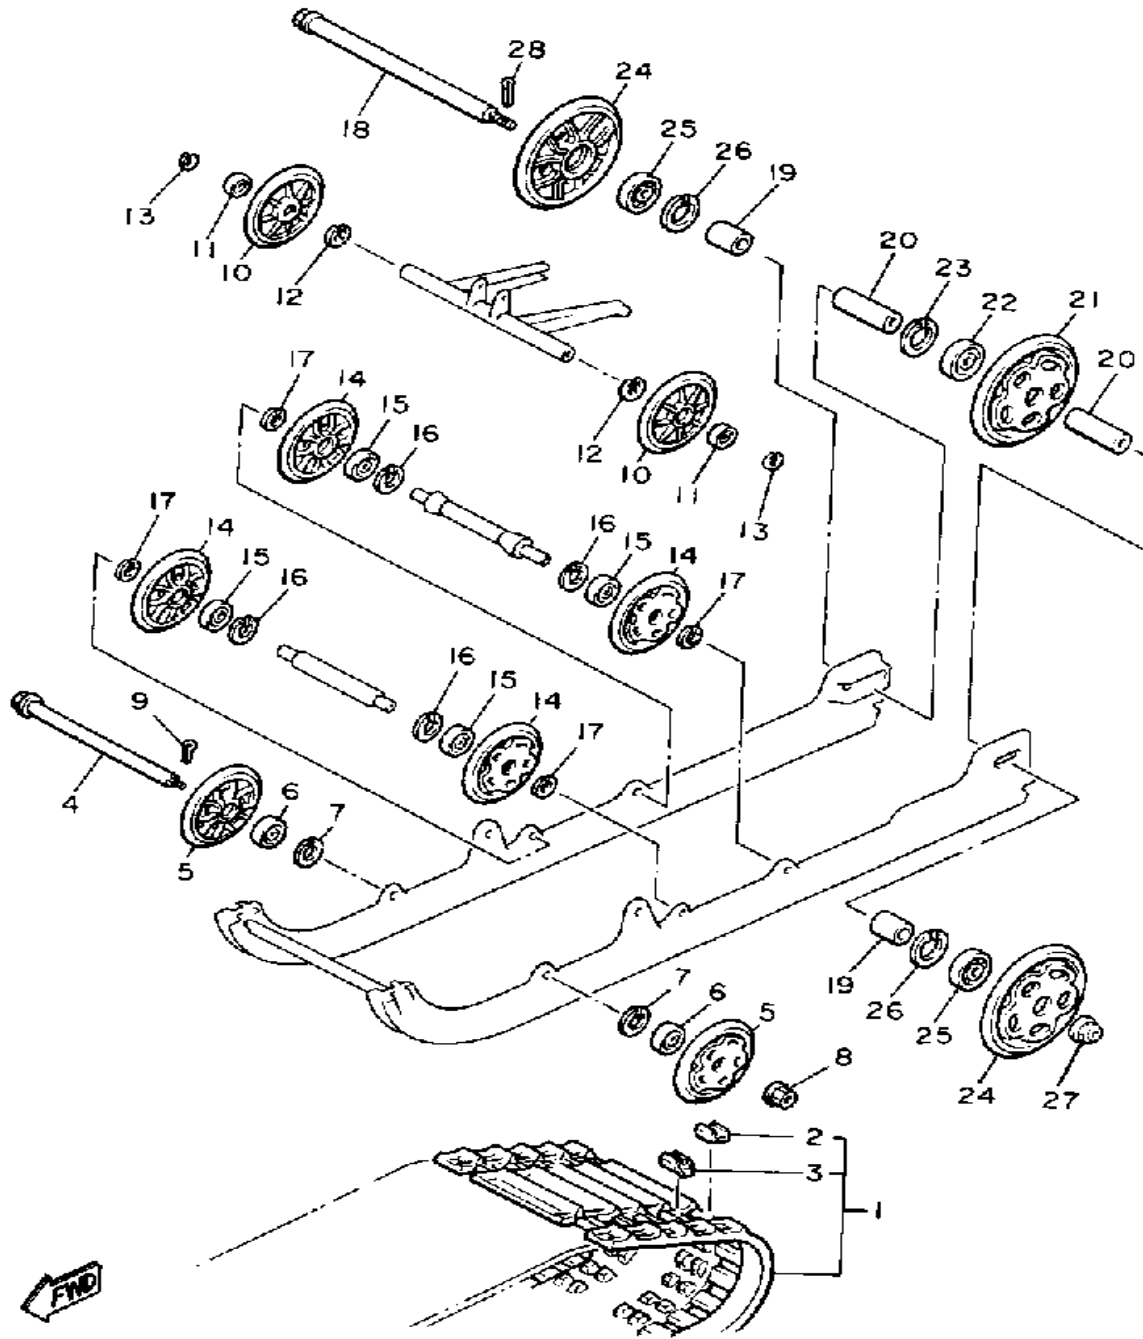

TRACK SUSPENSION 1

81J100-6230

Ref. No.	Part Number	Description	Qty	Remarks
1	8V0-47110-00-00	TRACK ASSEMBLY	1	
2	8A5-47113-00-00	. PLATE, REINFORCEMENT ..	46	
3	8A5-47115-00-00	. METAL, SLIDE	46	
4	90891-50061-00	SHAFT 5 (80X-47487-00-00) ...	1	
5	81K-47320-00-00	SUSPENSION WHEELCOMP ..	2	
6	93306-00441-00	BEARING (89A) (B6004RS) ...	2	
7	99009-42500-00	CIRCLIP	2	
8	95601-14200-00	NUT, U	1	
9	91401-30030-00	PIN, COTTER	1	
10	885-47320-01-00	SUSPENSION WHEEL COMP. .	2	
11	93306-00441-00	BEARING (89A) (B6004RS) ...	2	
12	99009-42500-00	CIRCLIP	2	
13	99009-20400-00	CIRCLIP	2	
14	87M-47320-00-00	SUSPENSION WHEEL COMP. .	4	
15	93306-00441-00	BEARING (89A) (B6004RS) ...	4	
16	99009-42500-00	CIRCLIP	4	
17	99009-20400-00	CIRCLIP	4	
18	8L8-47520-01-00	REAR AXLE COMP. (8L8-47520-02-00)	1	
19	90387-202H9-00	COLLAR	2	
20	90387-203H0-00	COLLAR	2	
21	8K2-47530-00-00	GUIDE WHEEL COMP.	1	
22	93306-20417-00	BEARING (B62042RS)	1	
23	99009-47500-00	CIRCLIP	1	
24	81K-47530-00-00	GUIDE WHEEL COMP. (BLUE)	2	
25	93306-20417-00	BEARING (B62042RS)	2	
26	99009-47500-00	CIRCLIP	2	
27	95601-14200-00	NUT, U	1	
28	91401-30030-00	PIN, COTTER	1	

Property of www.SmallEngineDiscount.com - Not for Resale