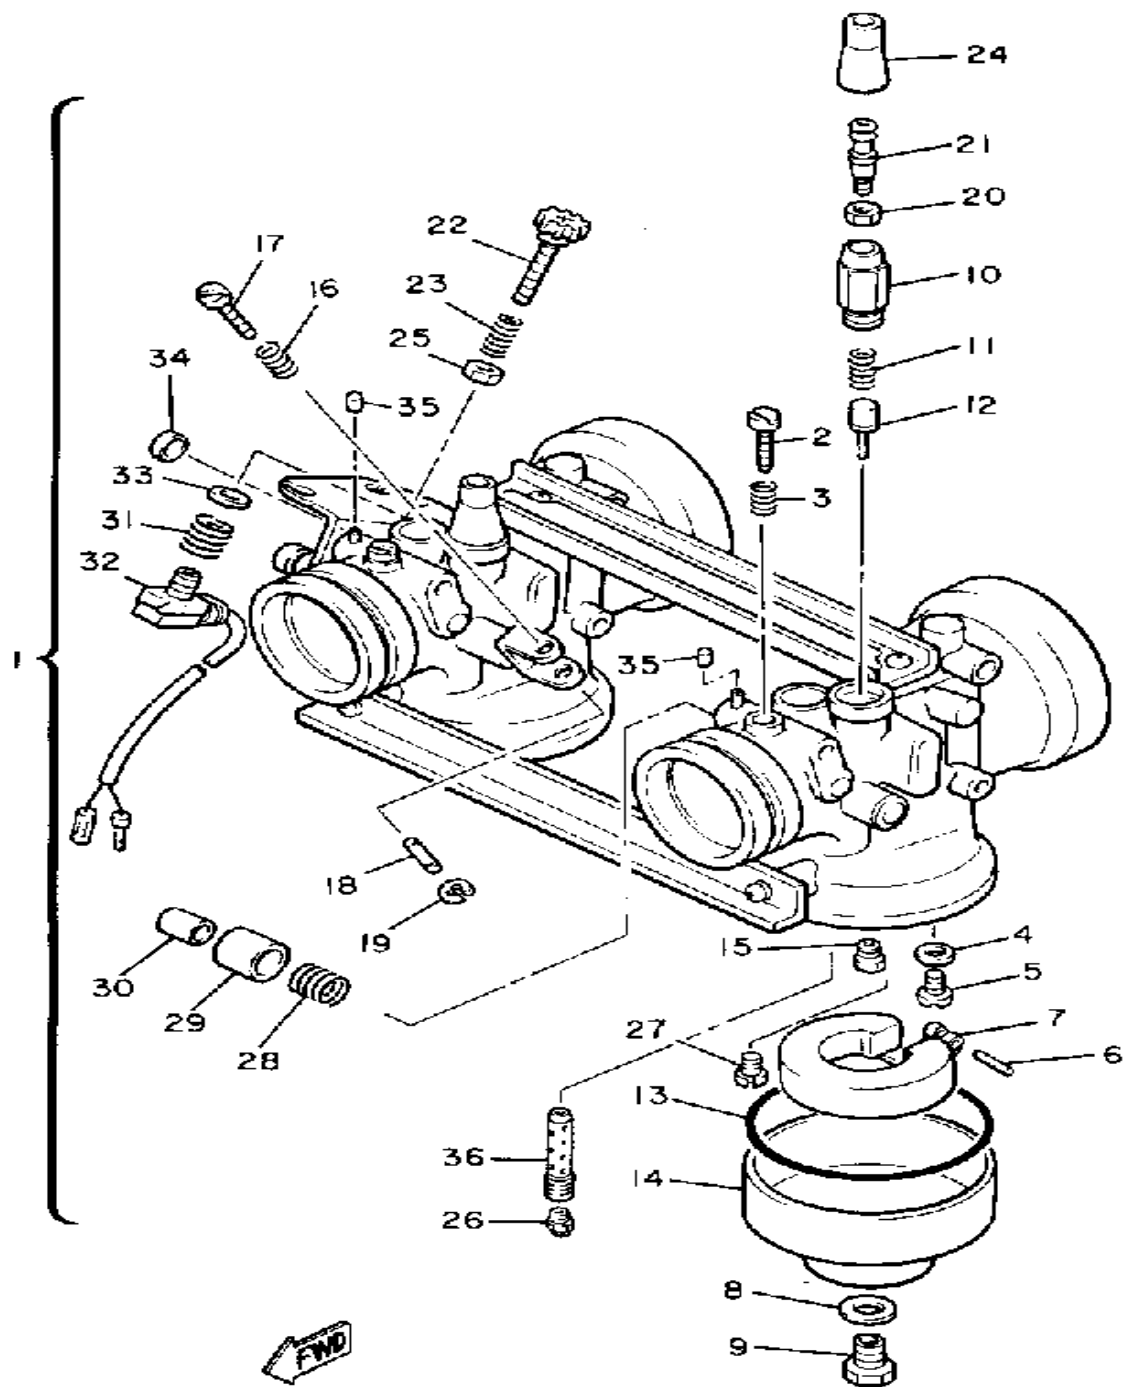

CARBURETOR

81H100-6070

Ref. No.	Part Number	Description	Qty	Remarks
1	80L-14100-03-00	CARBURETOR ASSEMBLY ...	1	
2	620-14211-00-00	. SCREW, PILOT ADJUSTING	2	
3	8V0-14212-00-00	. SPRING, PILOT ADJUSTING	2	
4	214-14195-00-00	. WASHER, NEEDLE VALVE	2	
5	168-14190-15-00	. NEEDLE VALVE ASSEMBLY	2	
6	8M6-14186-00-00	. PIN, FLOAT	2	
7	8M6-14185-00-00	. FLOAT	2	
8	286-14198-00-00	. GASKET	2	
9	8M6-14261-00-00	. HOLDER	2	
10	8G8-14174-00-00	. CAP, PLUNGER	2	
11	127-14135-00-00	. SPRING, PLUNGER	2	
12	8G8-14171-00-00	. PLUNGER, STARTER	2	
13	8M6-14126-00-00	. GASKET	2	
14	8M6-14181-00-00	. BODY, FLOAT CHAMBER 1	2	
15	193-14142-95-00	. JET, PILOT (# 95)	2	
16	3F7-14133-00-00	. SPRING, THROTTLE STOP	1	
17	12R-1490K-00-00	. STOP SCREW SET	1	
18	584-14992-00-00	. ROD	1	
19	256-14937-00-00	. CLIP	1	
20	802-14161-00-00	. NUT, CABLE ADJUSTING	2	
21	12G-14106-00-00	. CABLE ADJUST SCREW SET	2	
22	80L-14122-00-00	. SCREW, THROTTLE	1	
23	8X0-14500-00-00	. SPRING	1	
24	8A7-14169-00-00	. CAP	2	
25	8V0-14358-00-00	. NUT	2	
26	3G2-14231-30-00	. JET, MAIN (#150)	2	U.R.
	3G2-14231-81-A0	. JET, MAIN (#152.5) (3G2-14231-81)	2	U.R.
	3G2-1423A-80-A0	. JET, MAIN (#147.5) (3G2-1423A-80-00)	2	U.R.

CONTINUED ON NEXT FRAME ➤

Property of www.SmallEngineDiscount.com - Not for Resale