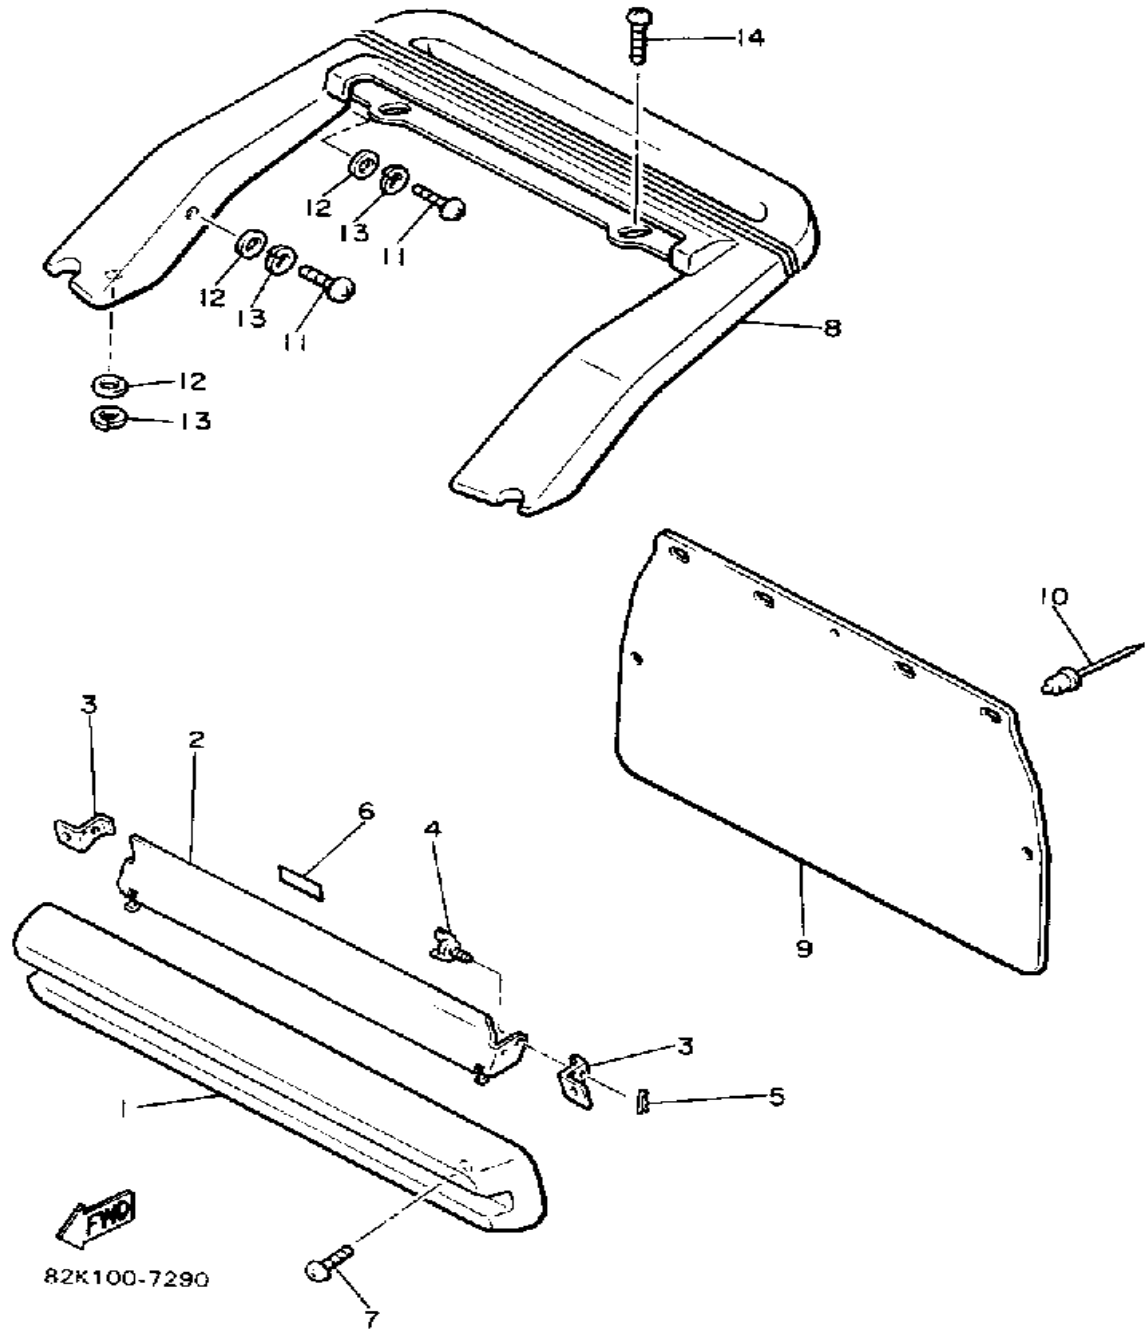

BUMPER

Ref. No.	Part Number	Description	Qty	Remarks
1	82L-77511-00-00	BUMPER, FRONT 1	1	
2	80L-77185-00-00	PLATE 1	1	
3	80L-77125-01-00	STAY 1	2	
4	90122-05022-00	BOLT, WING	2	
	90468-10003-00	CLIP	2	
6	8Y0-77762-00-00	LABEL, WARNING 2	1	U.R.
7	87F-77542-00-00	BUMPER, REAR 2	1	
	98906-06016-00	SCREW, BIND	2	
9	8X9-77595-00-00	FLAP	1	
10	90267-48086-00	RIVET, BLIND	5	
11	98903-08020-00	SCREW, BIND (98901-08020)	4	
12	92990-08200-00	WASHER, PLAIN	6	
13	92990-08100-00	WASHER	6	
14	98903-08012-00	SCREW, BIND	2	

Property of www.SmallEngineDiscount.com - Not for Resale