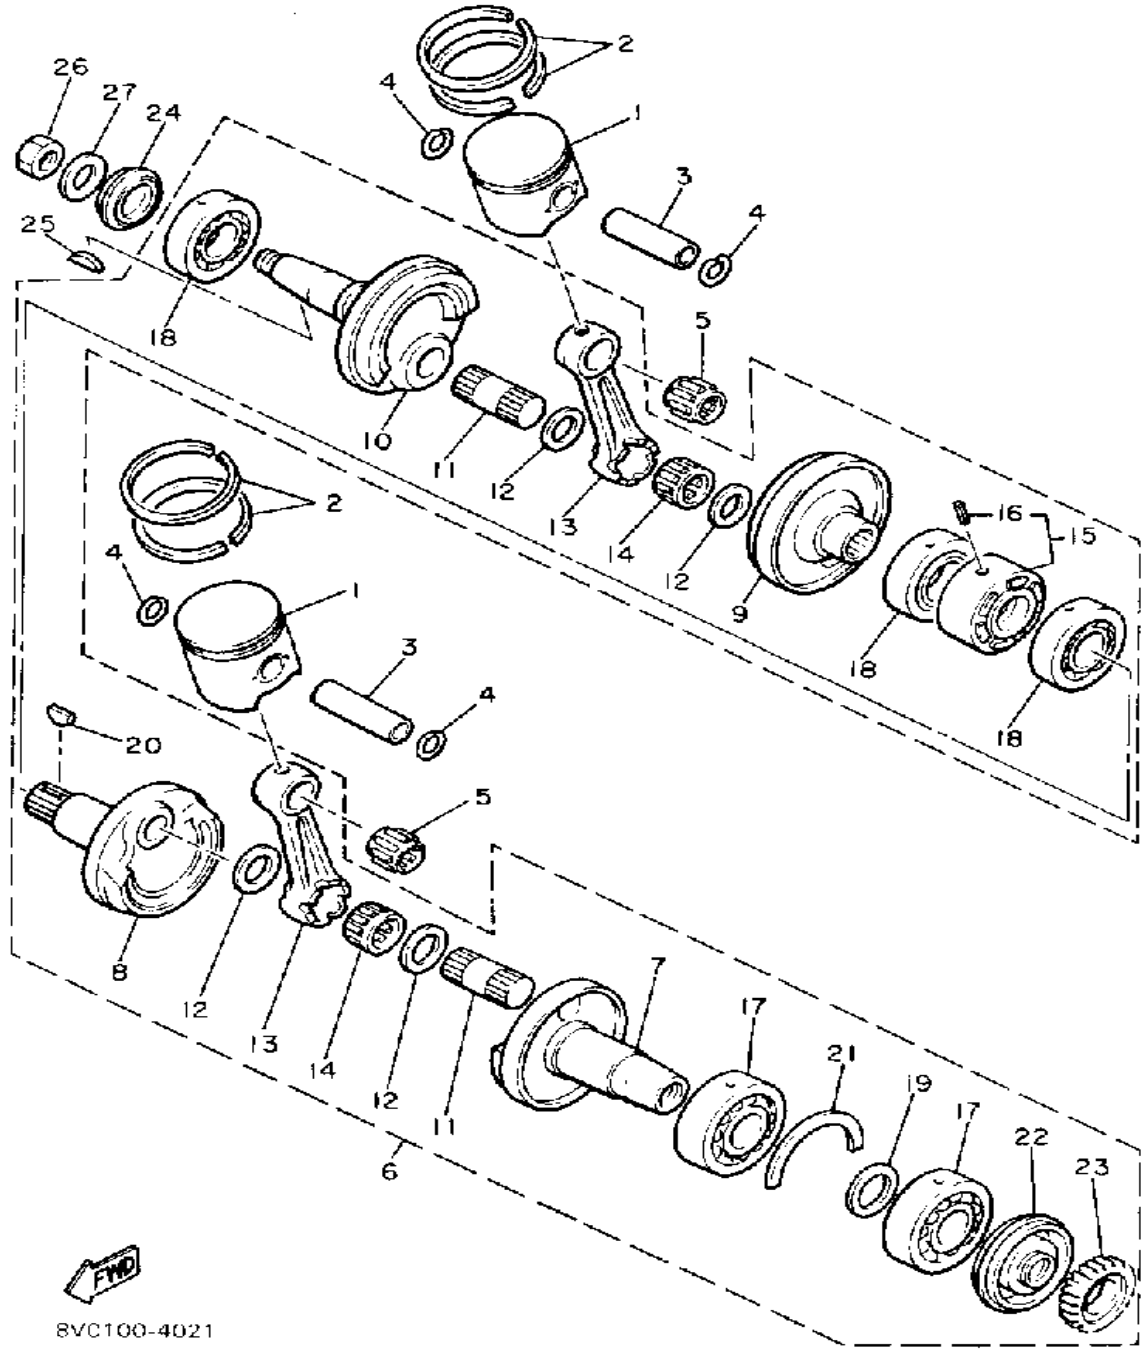

# CRANKSHAFT - PISTON

8VC100-4021

Ref. No.	Part Number	Description	Qty	Remarks
1	8V0-11631-00-96	PISTON (STD)	2	U.R.
	8V0-11635-00-00	PISTON (0.25MM O/S)	2	ALT. PART
	8V0-11636-00-00	PISTON (0.50MM O/S)	2	ALT. PART
2	8V0-11601-00-00	PISTON RING SET (STD)	2	U.R. STD
	8V0-11601-10-00	PISTON RING SET (0.25MM O/S)	2	ALT. PART
	8V0-11601-20-00	PISTON RING SET (0.50MM O/S)	2	ALT. PART
3	818-11633-00-00	PIN, PISTON	2	
4	93450-19052-00	CIRCLIP	4	
5	93310-218A6-00	BEARING	2	
6	8V0-11400-02-00	CRANKSHAFT ASSEMBLY	1	
7	8V0-11412-00-00	. CRANK 1	1	
8	8V0-11422-00-00	. CRANK 2	1	
9	8V0-11432-00-00	. CRANK 3	1	
10	8V0-11442-00-00	. CRANK 4	1	
11	857-11681-00-00	. PIN, CRANK 1	2	
12	90209-24073-00	. WASHER	4	
13	8V0-11651-00-00	. ROD, CONNECTING	2	
14	93310-424L8-00	. BEARING	2	
15	8V0-11515-01-00	. SEAL, LABYRINTH 1	1	
16	91609-30010-00	. PIN, SPRING	1	
17	93306-30626-00	. BEARING	2	
18	93306-20633-00	. BEARING	3	
19	90201-327F7-00	. WASHER, PLATE	1	
20	90280-05014-00	. KEY, WOODRUFF	1	
21	93450-78091-00	. CIRCLIP	1	
22	93103-32151-00	. OIL SEAL	1	
23	8K2-13178-00-00	. GEAR, PUMP DRIVE	1	