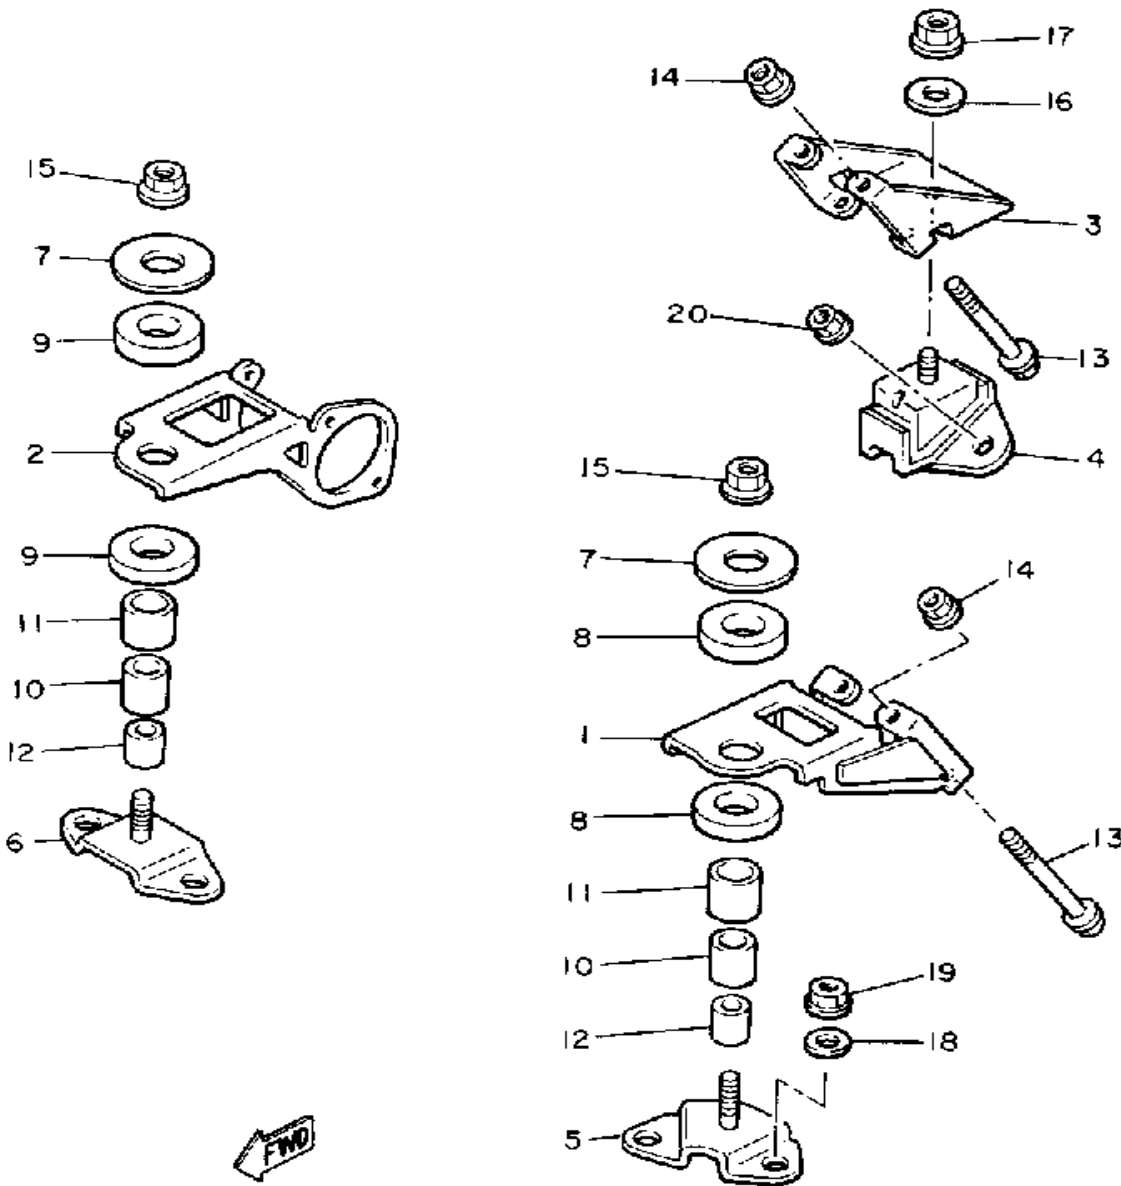

ENGINE BRACKET

80K100-5130

Ref. No.	Part Number	Description	Qty	Remarks
1	8V0-21411-00-00	BRACKET, ENGINE 1	1	
2	8V0-21419-00-00	BRACKET, ENGINE 2	1	
3	8V0-21429-01-00	BRACKET, ENGINE 3	1	
4	8V0-21486-00-00	DAMPER 2	1	
5	80L-21417-00-00	BRACKET, FRT LWR 1	1	
6	80L-21418-00-00	BRACKET, FRT LWR 2	1	
7	90201-10151-00	WASHER, PLATE	2	
8	8V0-21485-00-00	DAMPER, RUBBER 1	2	
9	8A5-21485-00-00	DAMPER, RUBBER 1	2	
10	90385-15025-00	BUSH, SPEC'L RUBBER	2	
11	90387-21515-00	COLLAR	2	
12	90387-10514-00	COLLAR	2	
13	95811-08065-00	BOLT, FLANGE	4	
14	95701-08500-00	NUT, FLANGE	4	
15	95701-10500-00	NUT, FLANGE (95702-10500)	2	
16	90201-10321-00	WASHER, PLATE	1	
17	95701-10500-00	NUT, FLANGE (95702-10500)	1	
18	90201-10321-00	WASHER, PLATE	4	
19	95701-10500-00	NUT, FLANGE (95702-10500)	4	
20	95701-08500-00	NUT, FLANGE	2	

Property of www.SmallEngineDiscount.com - Not for Resale