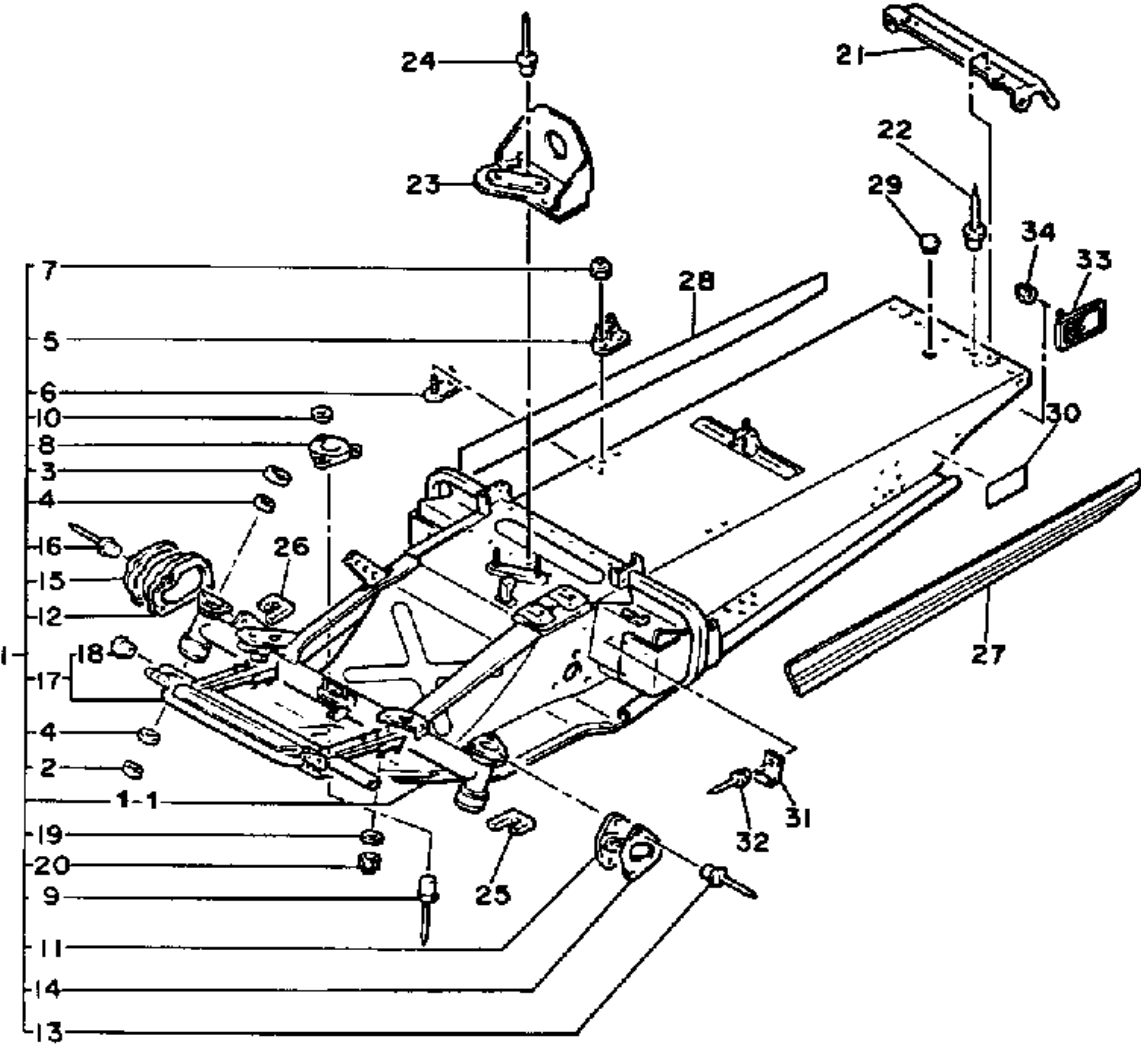

FRAME

82L100-7150

Ref. No.	Part Number	Description	Qty	Remarks
29	810-77716-00-00	ORNAMENT, INSTRUMENT PANEL 2	2	
30	8K2-77742-00-00	INDICATOR 2	1	
31	90461-05003-00	CLAMP	1	
32	90267-48053-00	RIVET, BLIND	1	
33	3Y6-85130-02-00	REAR REFLECTOR ASSEMBLY	2	
34	95701-05300-00	NUT, NYLON	2	
1-1	8X9-21912-00-00	. BELLY PAN (80L-21912-00)	1	

Property of www.SmallEngineDiscount.com - Not for Resale