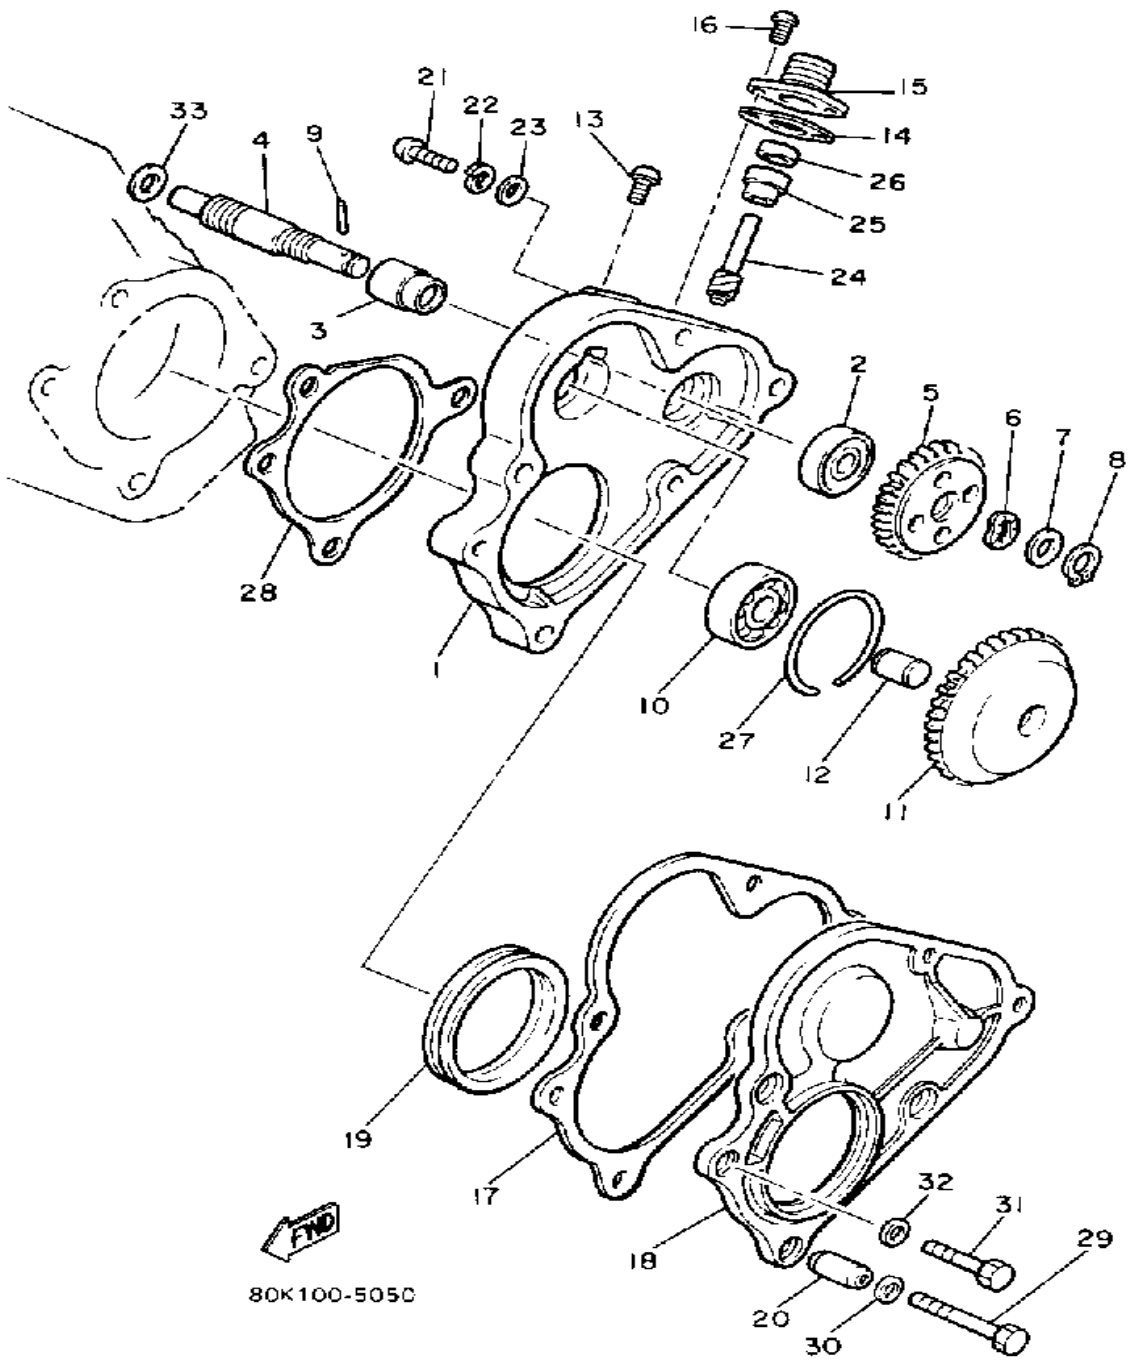

PUMP DRIVE - GEAR

Ref. No.	Part Number	Description	Qty	Remarks
1	8V0-15416-01-00	COVER, OIL PUMP	1	
2	93101-10090-00	OIL SEAL	1	
3	821-13176-00-00	METAL, WORM SHAFT OUTER	1	
4	879-13175-00-00	SHAFT, WORM	1	
5	821-13188-00-00	GEAR, DRIVE (32T)	1	
6	90206-11016-00	WASHER, WAVE	1	
7	137-13148-00-00	PLATE, CAM THRUST	1	
8	99009-10400-00	CIRCLIP	1	
9	93603-22028-00	PIN, DOWEL	1	
10	93306-00003-00	BEARING (B6000RS)	1	
11	8V0-13179-00-00	GEAR, IDLE	1	
12	8V0-13342-00-00	SHAFT, IDLE GEAR	1	
13	98580-06012-00	SCREW, PAN HEAD	1	
14	821-17818-02-00	GASKET	1	
15	821-17819-00-00	CAP, HOUSING	1	
16	98580-05010-00	SCREW, PAN HEAD	2	
17	8V0-15466-02-00	GASKET 2	1	
18	8V0-15426-01-00	COVER, OIL PUMP 2	1	
19	93104-52079-00	OIL SEAL	1	
20	91810-18022-00	PIN, DOWEL	2	
21	98580-05020-00	SCREW, PAN HEAD	2	
22	92990-05100-00	WASHER, SPRING	2	
23	92901-05600-00	WASHER, PLATE	2	
24	813-17841-00-00	GEAR, DRIVEN (10T)	1	
25	821-17843-00-00	BUSH, DRIVEN GEAR OUTER	1	
26	93104-06033-00	OIL SEAL	1	
27	93450-28098-00	CIRCLIP	1	
28	8V0-15456-03-00	GASKET, OIL PUMP COVER 1	1	
29	97013-06035-00	BOLT	2	

CONTINUED ON NEXT FRAME ➤

Property of www.SmallEngineDiscount.com - Not for Resale