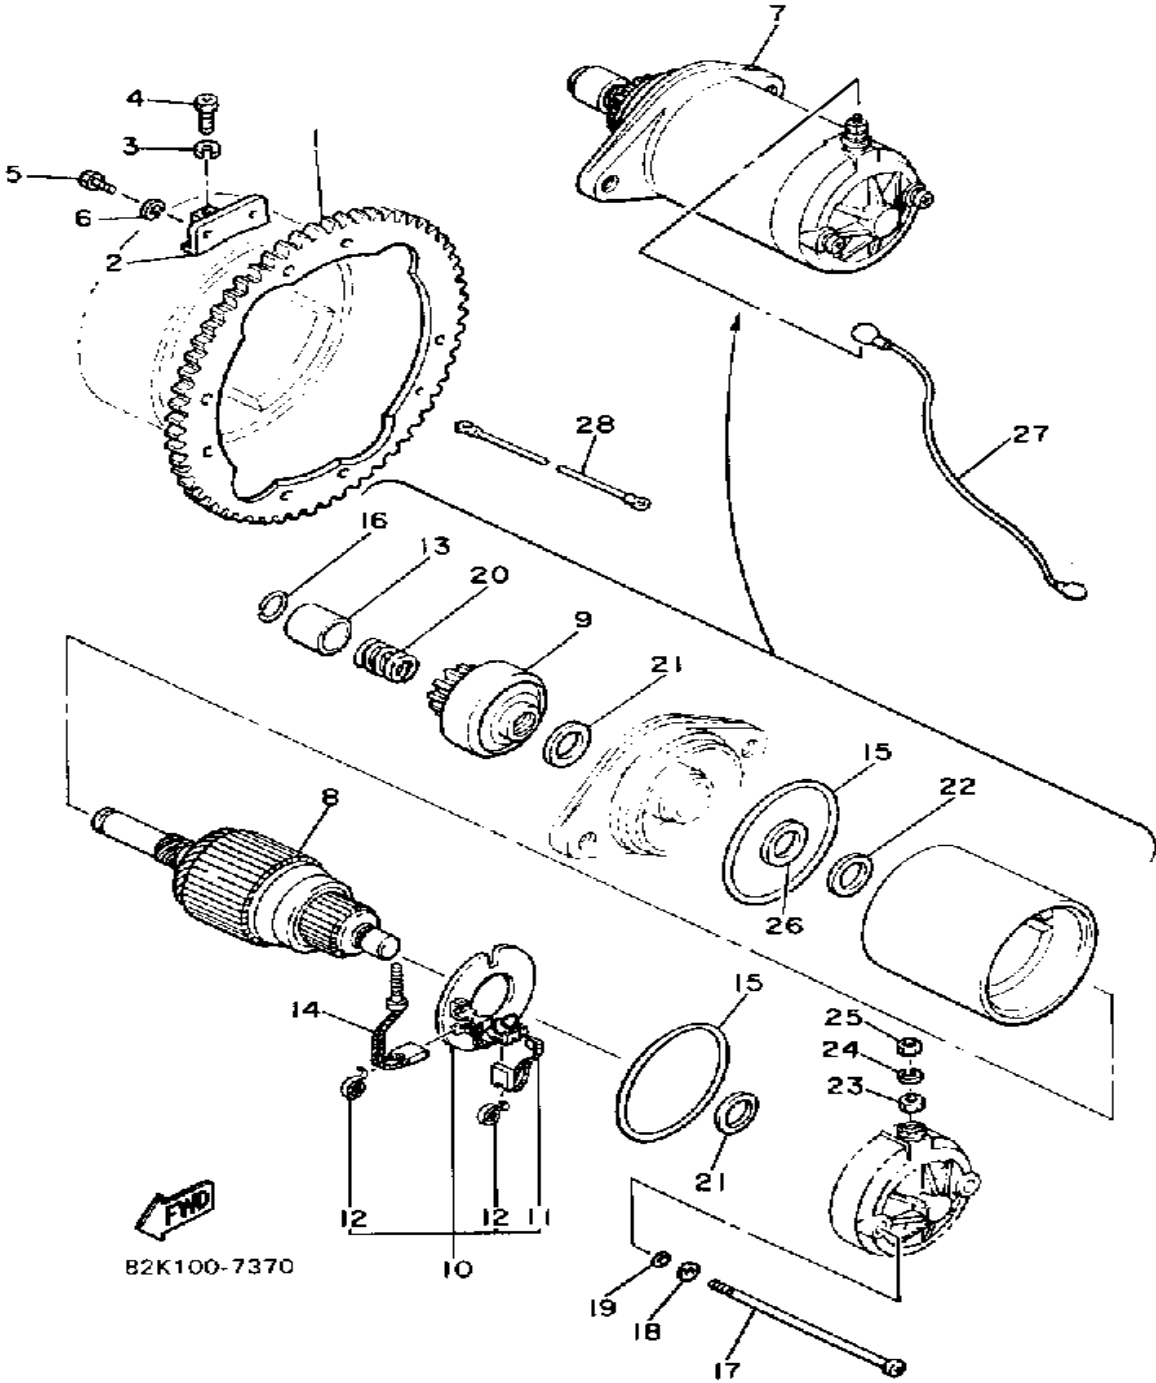

STARTING MOTOR

Ref. No.	Part Number	Description	Qty	Remarks
28	81J-82116-00-00	WIRE, MINUS LEAD	1	

Property of www.SmallEngineDiscount.com - Not for Resale