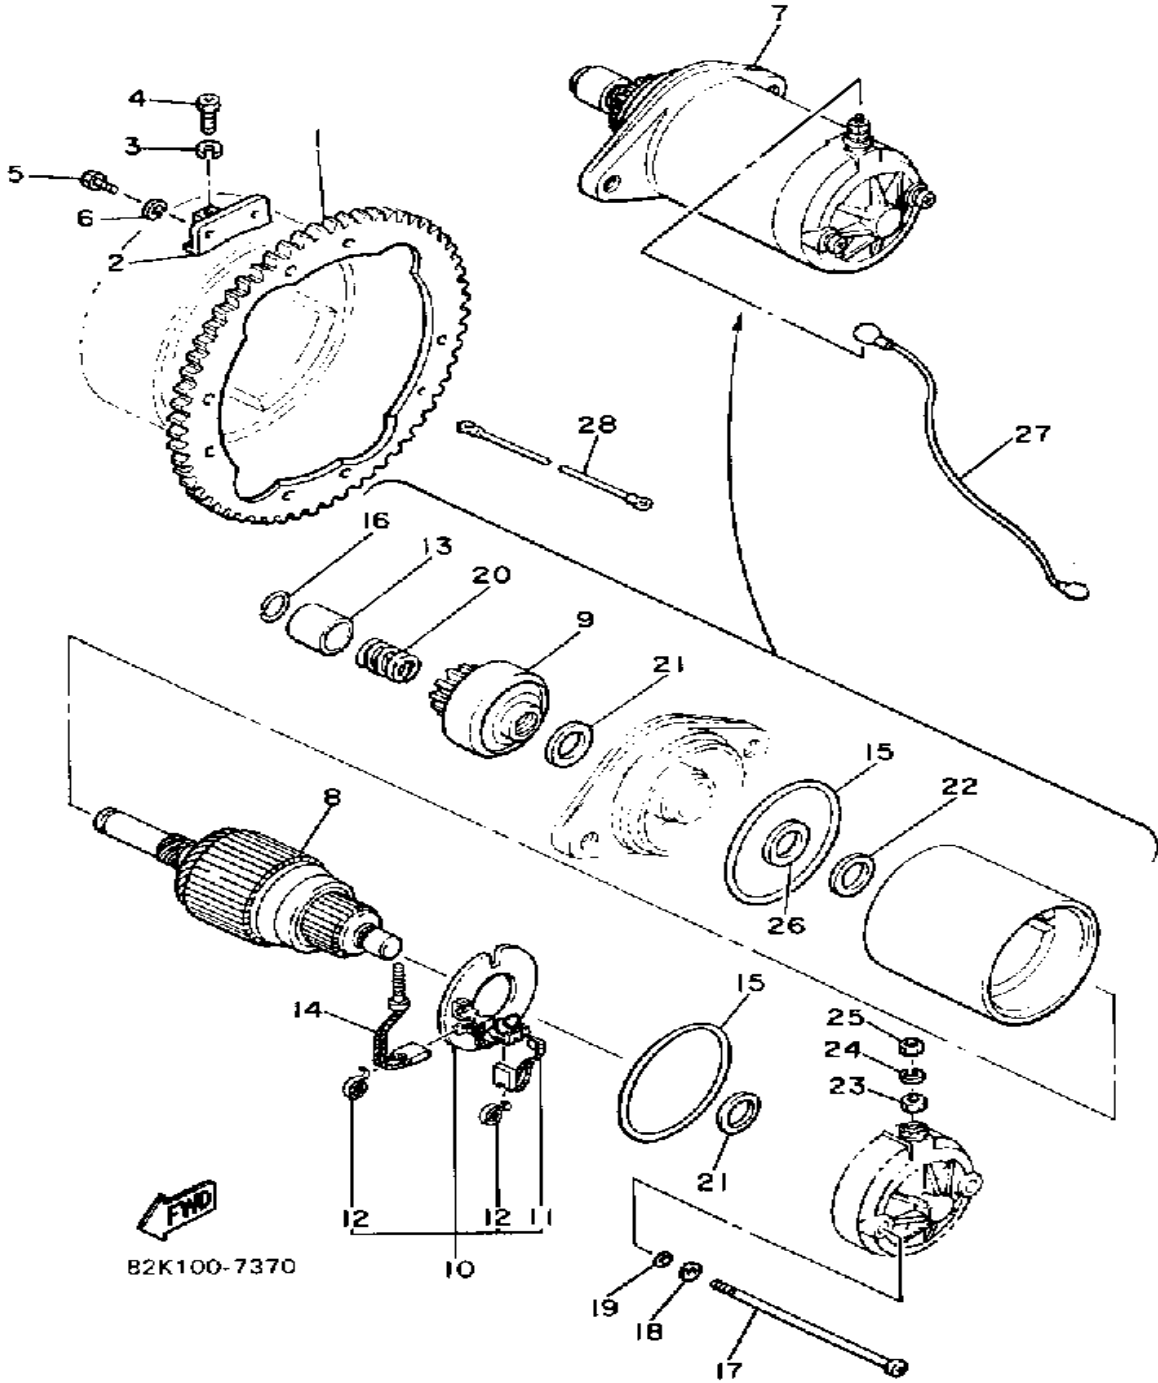

STARTING MOTOR

Ref. No.	Part Number	Description	Qty	Remarks
1	8X9-81891-00-00	GEAR, RING	1	
2	8X9-81895-00-00	STAY, RING GEAR	4	
3	92990-08100-00	WASHER	4	
4	90110-08028-00	BOLT, HEX SKT HEADSOCKET HEAD	4	
5	97011-06010-00	BOLT	8	
6	92995-06100-00	WASHER, SPRING	8	
7	84N-81800-50-00	STARTING MOTOR ASSEMBLY (8V3-81800-50-00)	1	
8	73A-81850-00-00	. ARMATURE ASSEMBLY	1	
9	8L6-81832-50-00	. CLUTCH, OVER RUN	1	
10	8L6-81840-50-00	. BRUSH HOLDER ASSEMBLY	1	
11	73A-81812-00-00	. BRUSH 2	1	
12	8L6-81813-50-00	. SPRING, BRUSH	2	
13	8L6-81833-50-00	. RING, STOP	1	
14	73A-81811-00-00	. BRUSH 1	1	
15	4H7-81844-00-00	. O-RING (4H7-81844-50-00) ...	2	
16	8L6-81834-50-00	. RING	1	
17	8L6-81826-50-00	. BOLT	2	
18	8L6-81824-50-00	. WASHER 2	2	
19	8L6-81847-50-00	. O-RING	2	
20	8L6-81836-50-00	. SPRNG, lever	1	
21	4H7-81843-50-00	. WASHER 1	2	
22	8L6-81835-50-00	. WASHER 2	1	
23	4H7-81872-00-00	. NUT, SPECIAL	1	
24	92995-06100-00	. WASHER, SPRING	1	
25	95380-06700-00	. NUT	1	
26	8Y3-81167-00-00	. OIL SEAL	1	
27	83M-82117-00-00	WIRE, LEAD (81E-82117-00) ..	1	

CONTINUED ON NEXT FRAME ►

Property of www.SmallEngineDiscount.com - Not for Resale