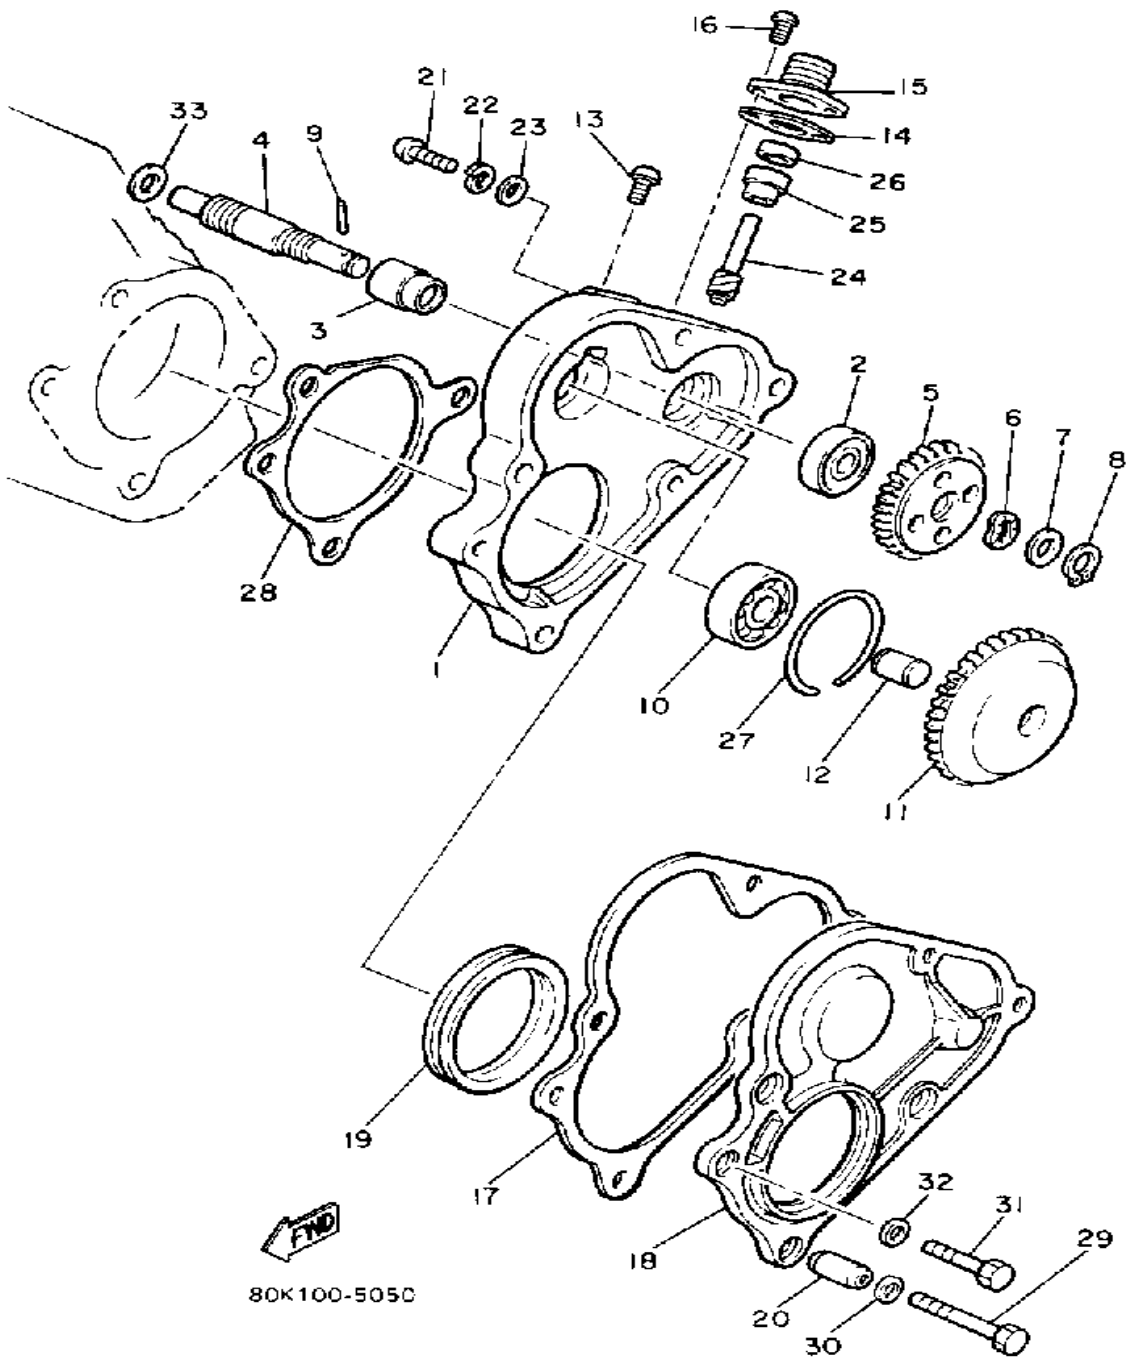

PUMP DRIVE - GEAR

Ref. No.	Part Number	Description	Qty	Remarks
30	92990-06600-00	WASHER, PLATE	2	
31	97011-06025-00	BOLT (97001-06025)	2	
32	92990-06600-00	WASHER, PLATE	2	
33	90201-08624-00	WASHER, PLATE	1	

Property of www.SmallEngineDiscount.com - Not for Resale