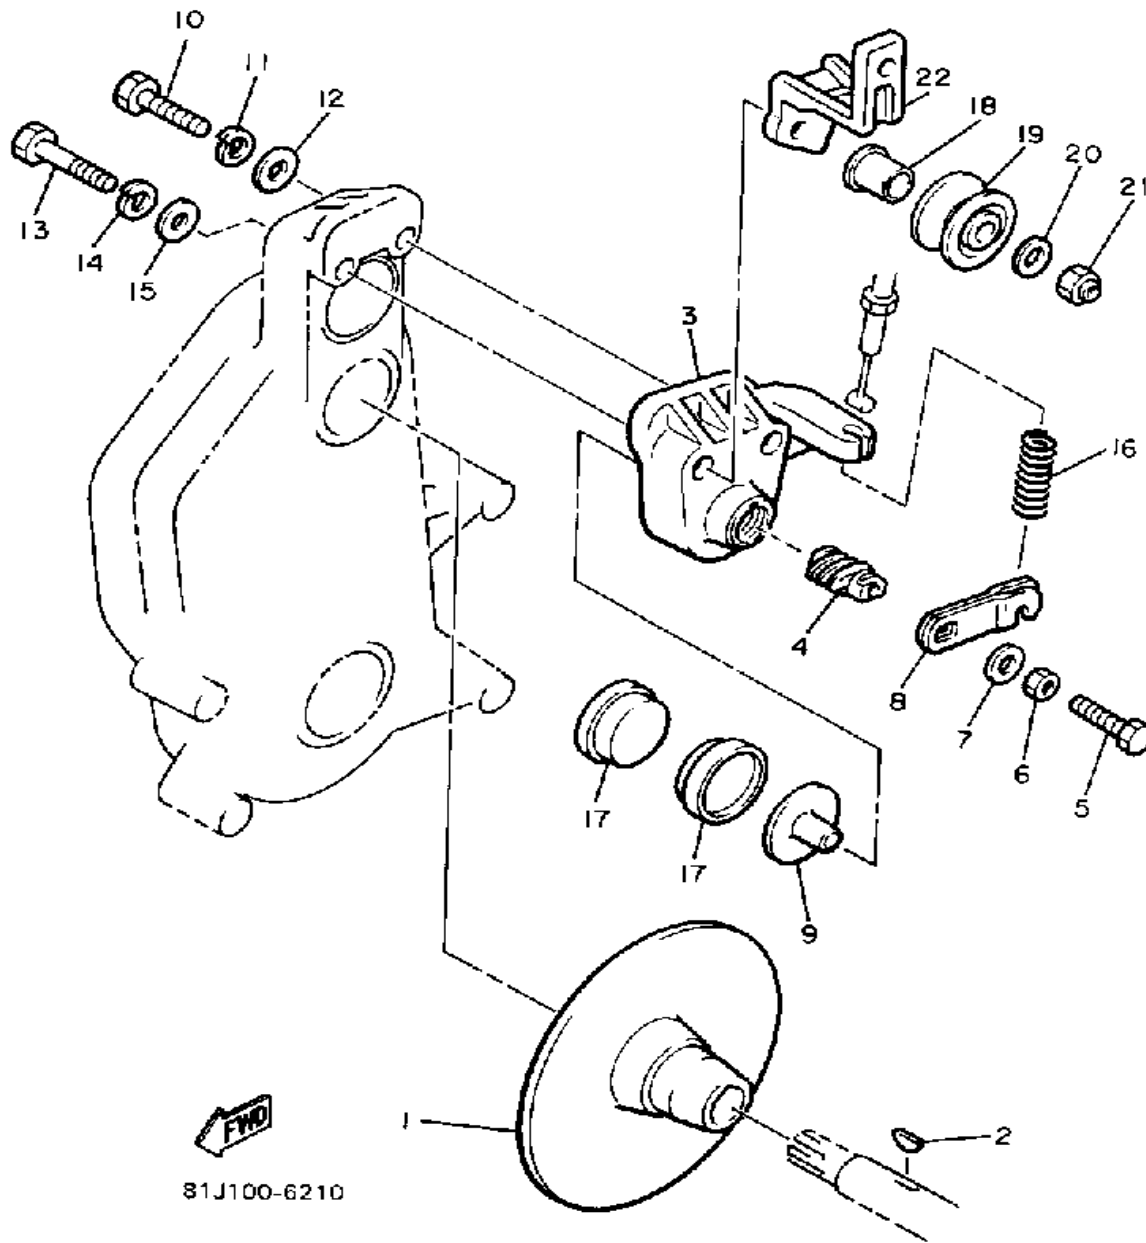

BRAKE

81J100-6210

Ref. No.	Part Number	Description	Qty	Remarks
1	8V0-25831-00-00	DISC, BRAKE (RIGHT)	1	
2	8J7-25848-00-00	KEY	1	
3	8K4-25731-00-00	BODY, CALIPER 1	1	
4	878-25728-00-00	CAM	1	
5	90101-08499-00	BOLT	1	
6	95303-08700-00	NUT	1	
7	92990-08600-00	WASHER, PLATE	1	
8	878-25726-00-00	LEVER, BRAKE	1	
9	878-25733-00-00	PLATE, BACK UP	1	
10	97313-10055-00	BOLT, HEXAGON (97322-10055)	1	
11	92990-10100-00	WASHER, SPRING	1	
12	92990-10600-00	WASHER, PLATE	1	
13	90109-107A4-00	BOLT	1	
14	92990-10100-00	WASHER, SPRING	1	
15	92990-10600-00	WASHER, PLATE	1	
16	90501-23337-00	SPRING, COMPRESSION	1	
17	84X-25811-01-00	PAD, CALIPER 2	2	
18	90387-086J4-00	COLLAR	1	
19	8V0-26399-00-00	GUIDE, CABLE	1	
20	92990-08200-00	WASHER, PLAIN	1	
21	95712-08300-00	NUT, LOCK	1	
22	8V0-2193F-00-00	BRKT, OIL TANK 2	1	

Property of www.SmallEngineDiscount.com - Not for Resale