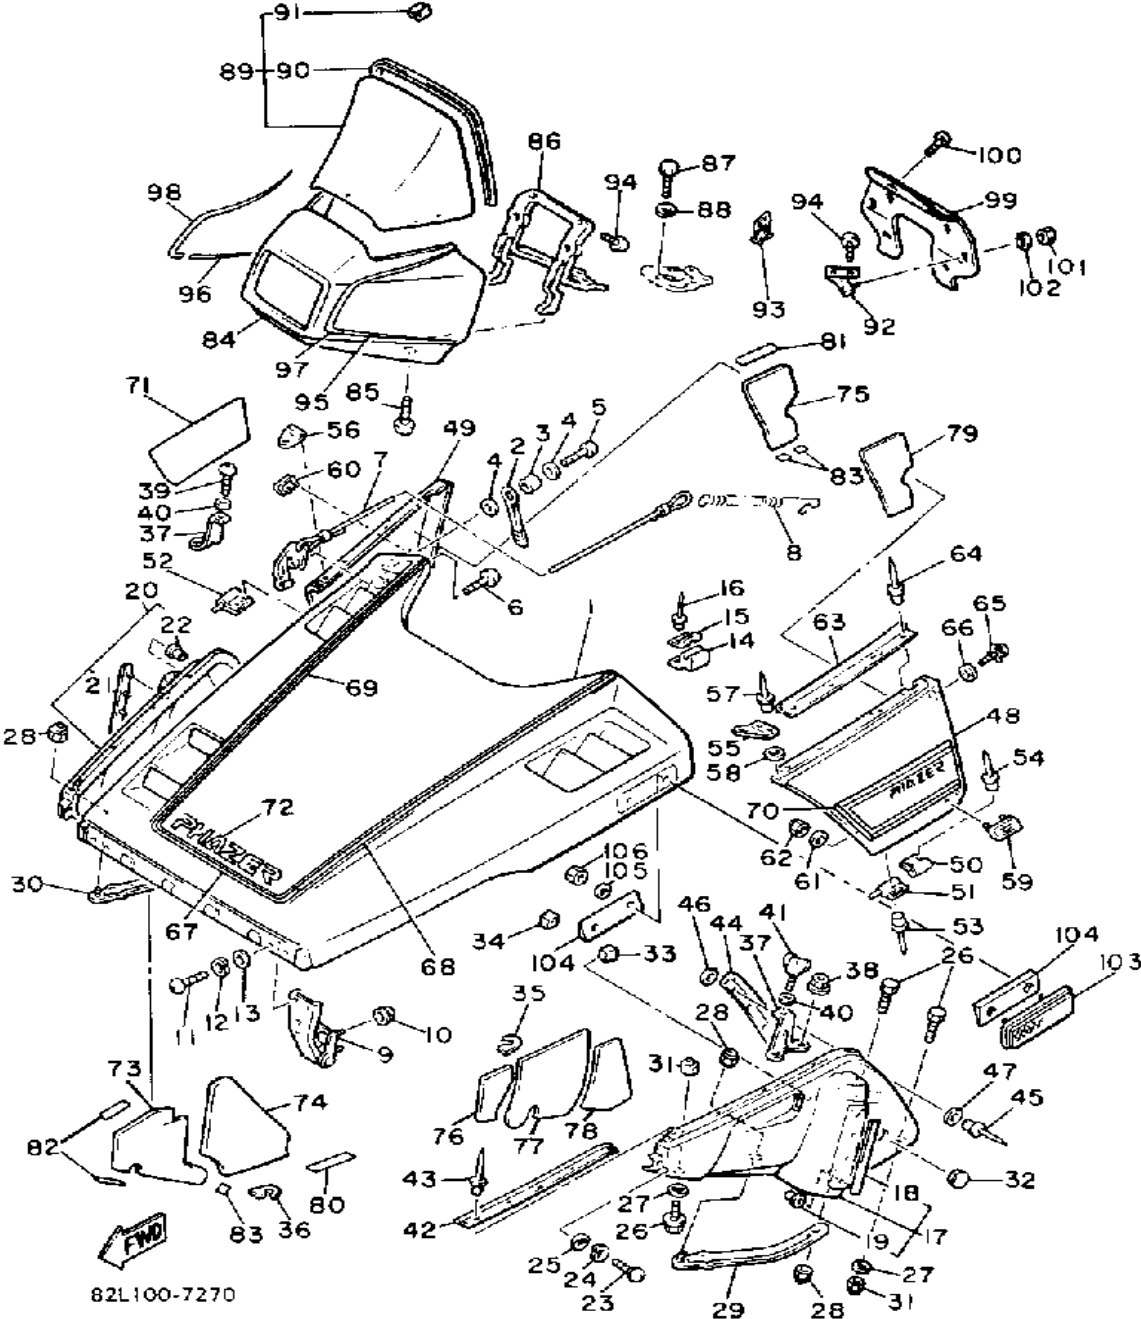

SHROUD-WINDSHIELD

Ref. No.	Part Number	Description	Qty	Remarks
58	90201-04325-00	WASHER, PLATE	4	
59	8V0-77551-00-00	PROTECTOR 1	1	
60	8V0-77552-00-00	PROTECTOR 2	1	
61	90201-05029-00	WASHER, PLATE	4	
62	95701-05300-00	NUT, NYLON	4	
63	8V0-77516-01-00	BUSH, RUBBER 2	2	
64	90269-05039-00	RIVET	8	
65	8V0-77175-00-00	HOLDER, LATCH	2	
66	4U5-2176E-00-00	PLATE	2	
67	82L-77281-00-00	STRIPE 1	1	
68	82L-77282-00-00	STRIPE 2	1	
69	82L-77283-00-00	STRIPE 3	3	
70	82L-77163-00-00	ORNAMENT 1	1	
71	82L-77164-00-00	ORNAMENT 2	1	
72	82L-77142-00-00	EMBLEM 2	1	
73	8V0-77263-00-00	LINING, SHROUD 3	1	
74	80L-77261-00-00	LINING, SHROUD 1	1	
75	8V0-77266-00-00	LINING, SHROUD 6	1	
76	8V0-77272-00-00	DAMPER, NOISE 2	1	
77	8V0-77273-00-00	DAMPER, NOISE 3	1	
78	8V0-77274-00-00	DAMPER, NOISE 4	1	
79	8V0-77275-00-00	DAMPER, NOISE 5	1	
80	8V0-7717E-00-00	TAPE 1	2	
81	8V0-7717F-00-00	TAPE 2	1	
82	8V0-7717G-00-00	TAPE 3	2	
83	82M-7717G-00-00	TAPE 3	5	
84	80L-77231-01-00	FAIRING	1	
85	98906-06010-00	SCREW, BIND	2	
86	8V0-77241-00-00	STAY, FAIRING	1	

CONTINUED ON NEXT FRAME ➤

Property of www.SmallEngineDiscount.com - Not for Resale