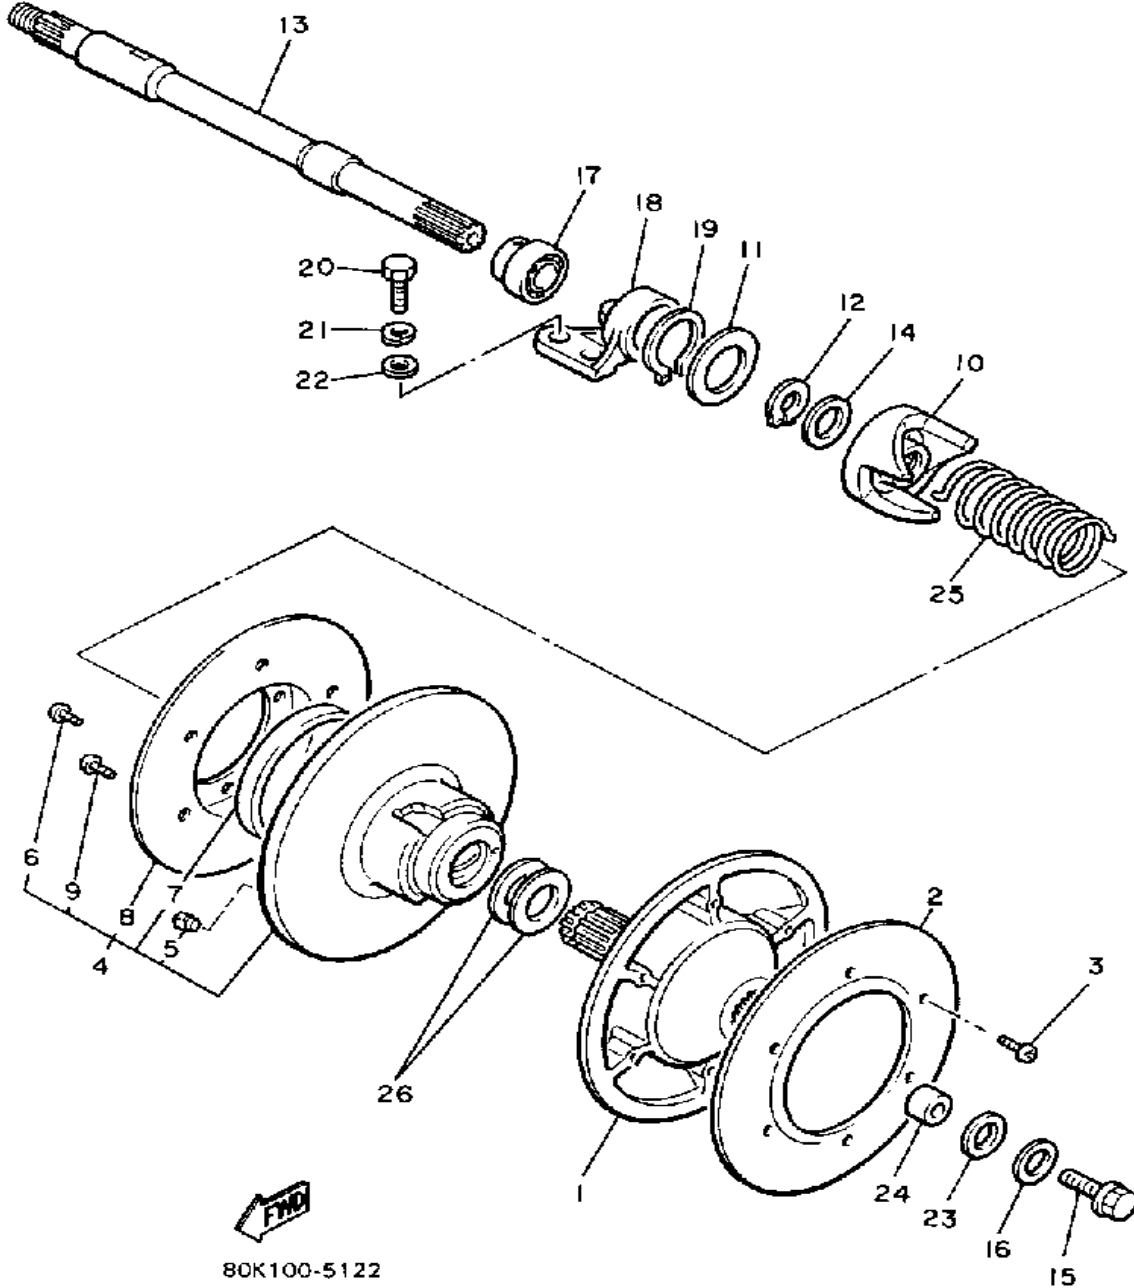

SECONDARY SHEAVE

Ref. No.	Part Number	Description	Qty	Remarks
1	80R-17660-01-00	SEC. FIXED SHEAVECOMP ...	1	
2	81H-17665-00-00	PLATE 1	1	
3	90150-05022-00	SCREW ROUND HEAD	6	
4	81H-17670-00-00	SECONDARY SLIDING SHEAVE	1	
5	8X6-17688-00-00	. SHOE, RAMP	3	
6	90154-06036-00	. SCREW, BINDING	3	
7	90380-90117-00	. BUSH, SOLID	1	
8	81H-17675-00-00	. PLATE 2	1	
9	90150-05022-00	. SCREW ROUND HEAD	6	
10	8V0-17684-00-00	SEAT, SECONDARY SPRING .	1	
11	90201-34684-00	WASHER, PLATE	1	
12	93440-34170-00	CIRCLIP	1	
13	82M-17681-00-00	SHAFT, SECONDARY	1	
14	90201-252F1-00	WASHER, PLATE (T0.5)	1	U.R.
	90201-25526-00	WASHER, PLATE (T2.0)	1	U.R.
	90201-25527-00	WASHER, PLATE (T1.0)	1	U.R.
15	90105-14175-00	BOLT, WASHER BASED	1	
16	90201-140A6-00	WASHER, PLATE	1	
17	888-17678-00-00	BEARING	1	
18	8V0-47631-00-00	HOUSING, BEARING	1	
19	99009-52500-00	CIRCLIP	1	
20	97322-08022-00	BOLT, HEXAGON	4	
21	92990-08100-00	WASHER	4	
22	92990-08600-00	WASHER, PLATE	4	
23	90201-222F0-00	WASHER, PLATE (T0.5)	1	U.R.
	90201-225A4-00	WASHER, PLATE (T1.0)	1	U.R.
24	90387-147A8-00	COLLAR	1	
25	90508-50654-00	SPRING, TORSION	1	
26	90201-345G2-00	WASHER, PLATE	2	

Property of www.SmallEngineDiscount.com - Not for Resale