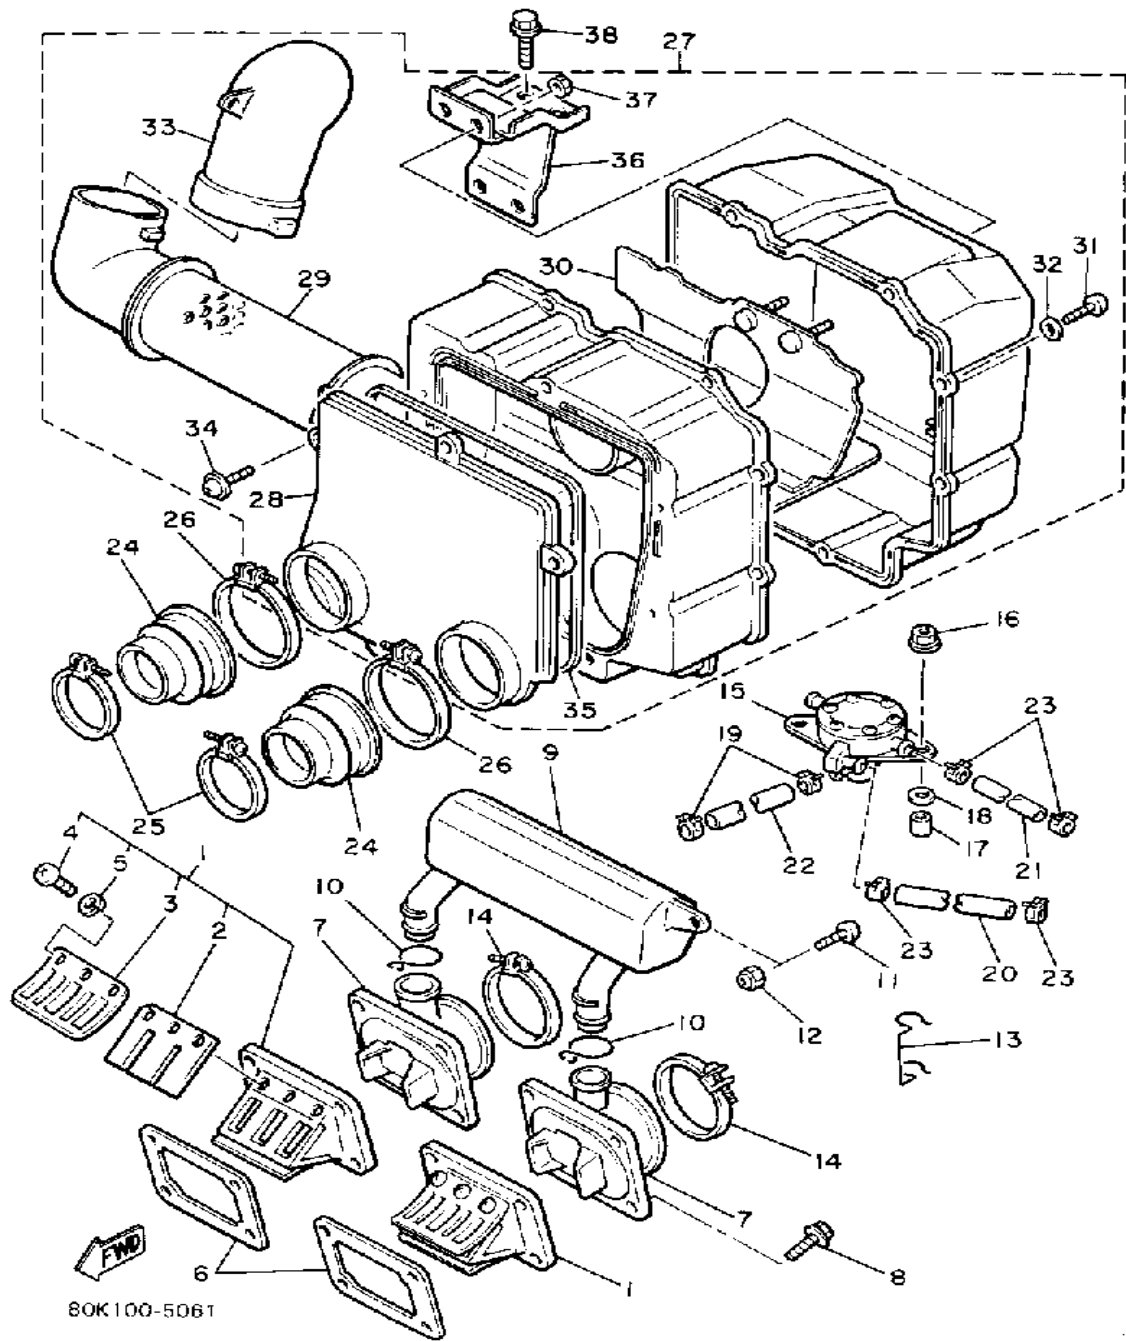

AIR CLEANER

Ref. No.	Part Number	Description	Qty	Remarks
1	3R5-13610-00-00	REED VALVE ASSEMBLY	2	
2	3R5-13613-00-00	. REED, VALVE	2	
3	2X5-13616-00-00	. STOPPER, REED VALVE	2	
4	98580-03008-00	. SCREW, PAN HEAD	6	
5	92990-03100-00	. WASHER, SPRING (92901-03100)	6	
6	80L-13621-01-00	GASKET, VALVE SEAT	2	
7	8V0-13555-00-00	MANIFOLD, INTAKE	2	
8	95811-06025-00	BOLT, FLANGE	8	
9	8V0-13581-00-00	CHAMBER, AIR	1	
10	90467-24096-00	CLIP	2	
11	90154-05005-00	SCREW, BINDING	1	
12	95706-05300-00	NUT, nylon	1	
13	90465-10033-00	CLAMP	1	
14	86M-13575-00-00	BAND	2	
15	8V0-24410-02-00	FUEL PUMP ASSEMBLY (8V0-24410-01)	1	
16	95701-06500-00	NUT, FLANGE	2	
17	90387-06387-00	COLLAR	2	
18	90201-06778-00	WASHER, PLATE	2	
19	90467-09006-00	CLIP	2	
20	90446-09059-00	HOSE	1	
21	91A20-05036-00	TUBE, FLEXIBLE	1	
22	90445-10140-00	HOSE	1	
23	90467-09026-00	CLIP	4	
24	8V0-14453-00-00	JOINT, AIR CLEANER 1	2	
25	90460-68230-00	CLAMP, HOSE	2	
26	90460-81224-00	CLAMP, HOSE	2	
27	8V0-14440-01-00	SILENCER ASSEMBLY, INTAKE	1	

CONTINUED ON NEXT FRAME ►

Property of www.SmallEngineDiscount.com - Not for Resale