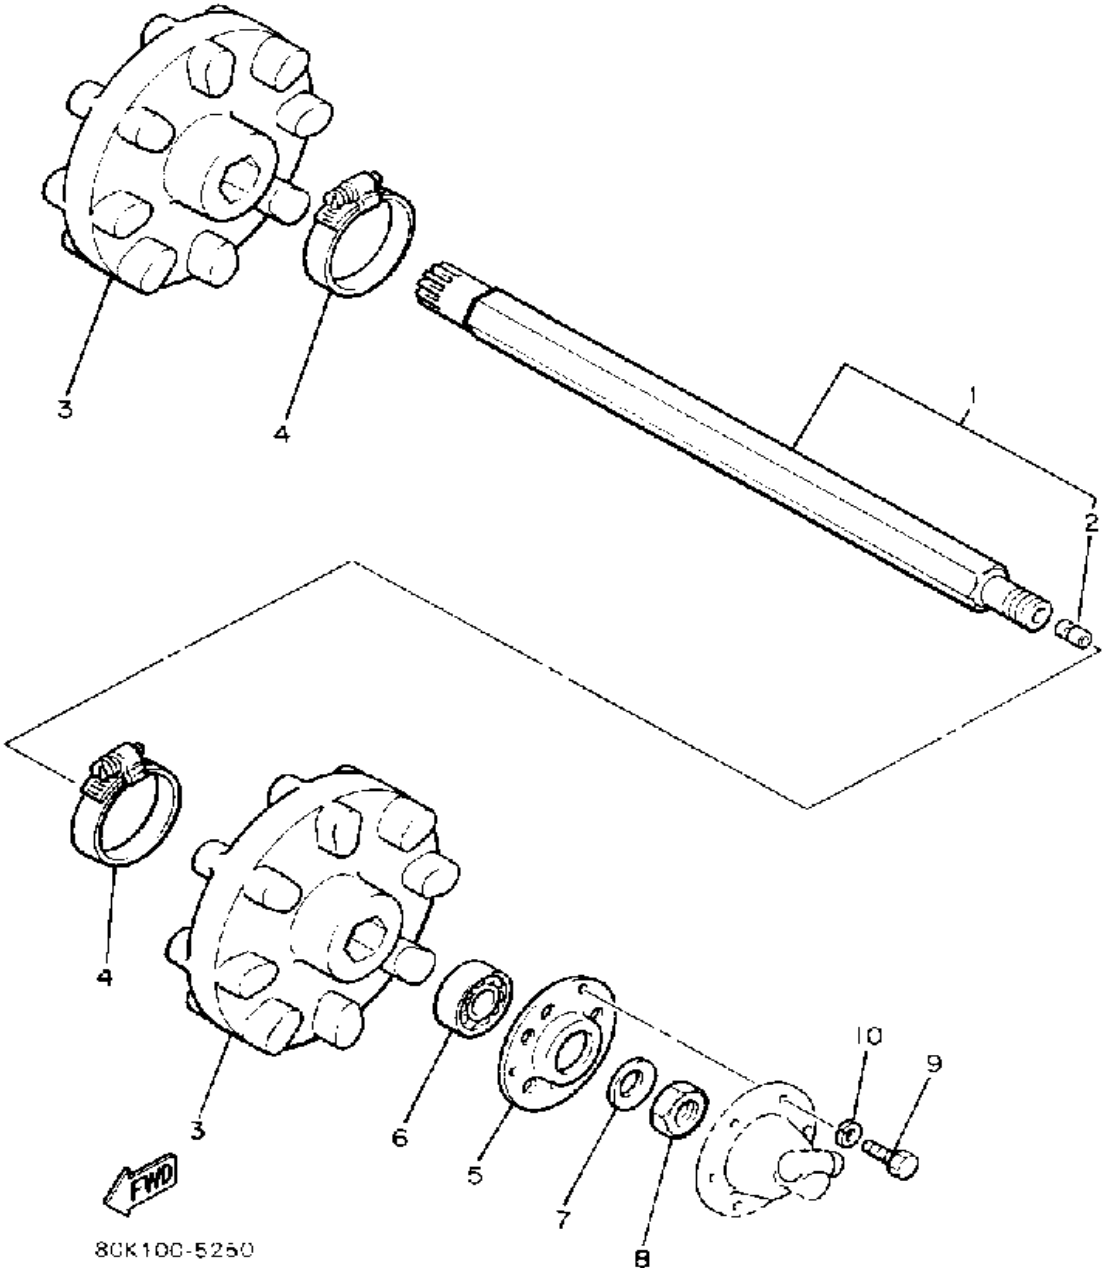

TRACK DRIVE 1

Ref. No.	Part Number	Description	Qty	Remarks
1	8K4-W4751-01-00	AXLE, FRONT	1	
2	8K4-47577-00-00	. CONNECTOR	1	
3	8J7-47531-01-00	WHEEL, SPROCKET 1	2	
4	90460-50079-00	CLAMP, HOSE	2	
5	8K4-47551-00-00	HOUSING, FRONT AXLE	1	
6	93306-00420-00	BEARING (B6004)	1	
7	90208-22001-00	WASHER, CONICAL SPRING ..	1	
8	90170-22094-00	NUT	1	
9	97011-08016-00	BOLT	3	
10	92990-08100-00	WASHER	3	

Property of www.SmallEngineDiscount.com - Not for Resale