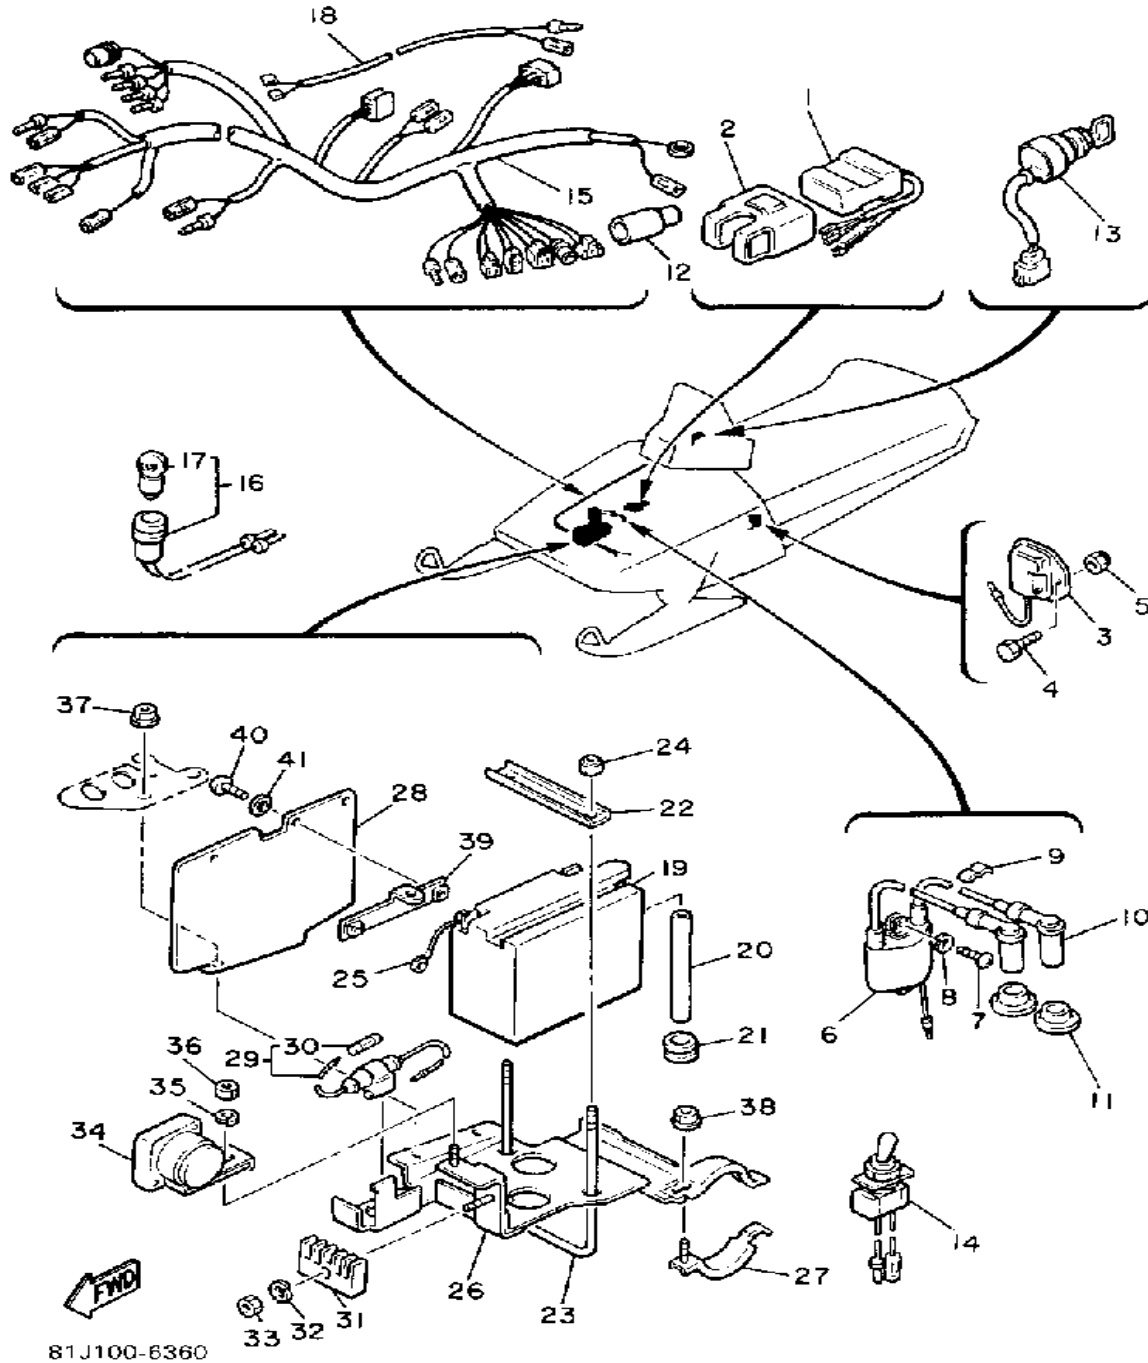

ELECTRICAL 1

Ref. No.	Part Number	Description	Qty	Remarks
1	8V0-85540-21-00	C.D.I. UNIT ASSEMBLY	1	
2	2A7-85546-00-00	BAND	1	
3	82F-81910-A0-00	VOLTAGE REGULATOR ASSEMBLY	1	U.R.
4	97026-06014-00	BOLT	2	
5	95701-06300-00	NUT, NYLON	2	
6	8V8-82310-10-00	IGNITION COIL ASSEMBLY ...	1	U.R.
7	98580-06020-00	SCREW	2	
8	92995-06100-00	WASHER, SPRING	2	
9	861-82361-00-00	CLAMP, CORD	1	
10	8K1-82370-20-00	PLUG CAP ASSEMBLY (WITH RESISTOR)	2	
11	8V0-82372-00-00	SEAL, PLUG CAP	2	
12	8Y0-82599-00-00	COVER, CONNECTER	1	
13	8K1-82508-20-00	MAIN SWITCH ASSEMBLY ...	1	
14	82J-82917-00-00	SWITCH	1	
15	80K-82590-20-00	WIRE HARNESS ASSEMBLY ..	1	
16	8V0-84301-00-00	PILOT LIGHT ASSEMBLY 1 ...	1	
17	8V0-85353-00-00	. BULB (12V5W)	1	
18	80X-82318-00-00	WIRE, SUB-LEAD	2	
19	BTY-YB14L-A2-00	BATTERY ASSEMBLY (YB14L-A2)	1	U.R.
20	90445-08684-00	HOSE	1	
21	90480-12013-00	GROMMET	1	
22	8J4-82136-00-00	PLATE, BATTERY FITTING ...	1	
23	8J4-82133-00-00	SCREW, FITTING	1	
24	95701-06300-00	NUT, NYLON	2	
25	8V0-82115-00-00	WIRE, PLUS LEAD	1	
26	8V0-2199G-00-00	BRACKET, BATTERY	1	
27	8V0-82136-00-00	PLATE, BATTERY FITTING ...	1	

CONTINUED ON NEXT FRAME ►

Property of www.SmallEngineDiscount.com - Not for Resale