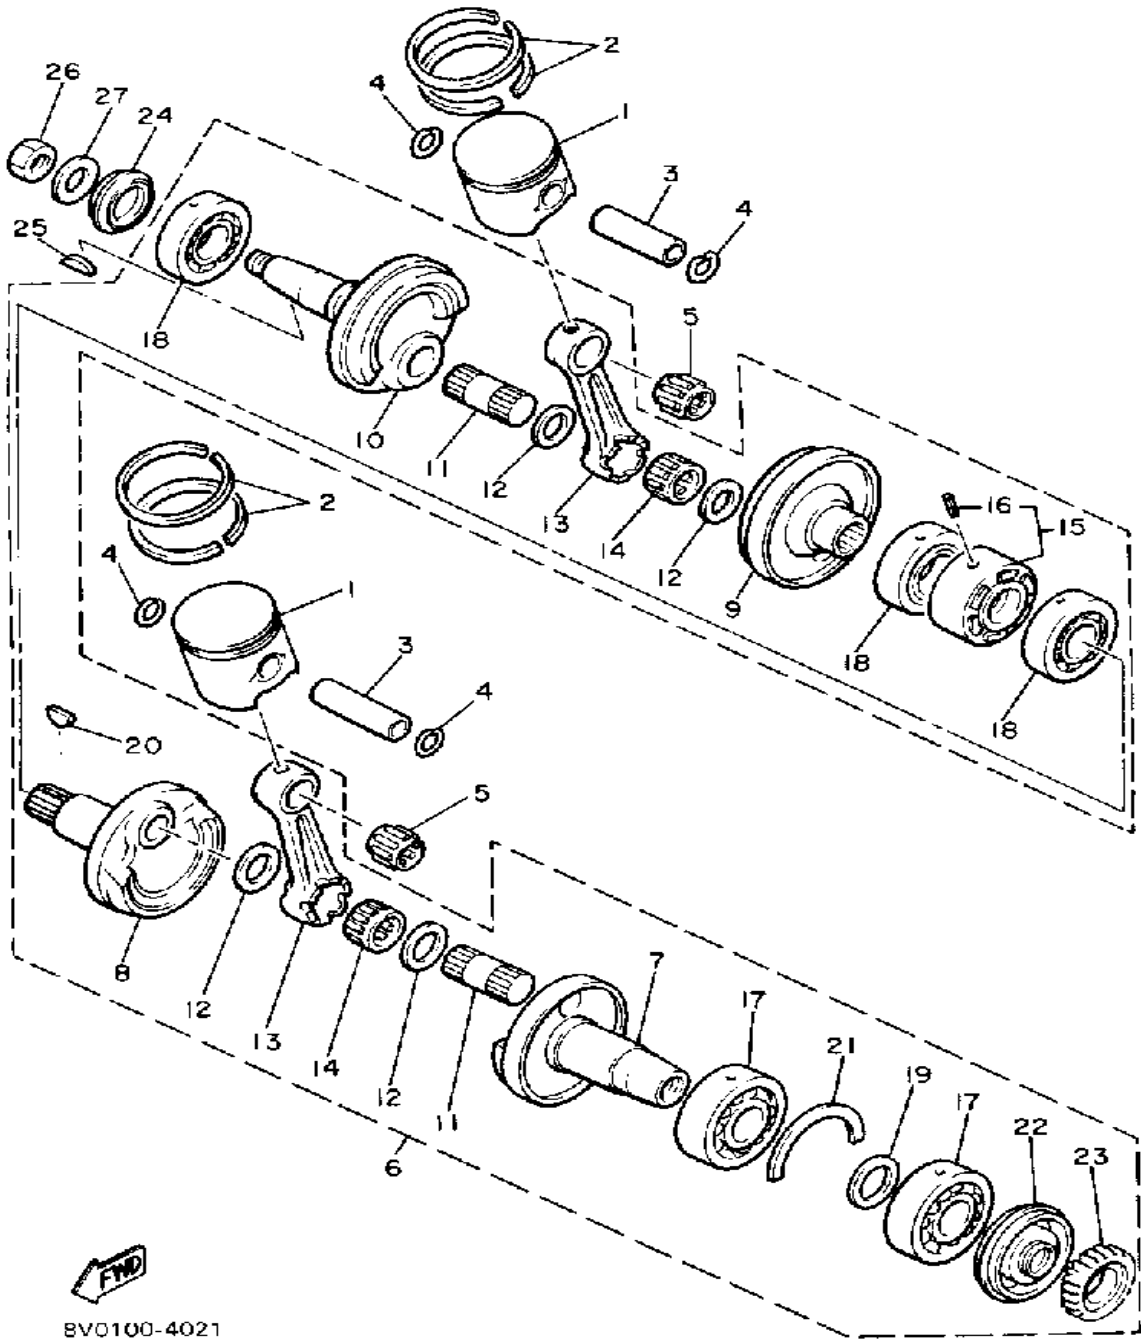

CRANKSHAFT - PISTON

Ref. No.	Part Number	Description	Qty	Remarks
24	93103-32155-00	OIL SEAL	1	
25	90280-05014-00	KEY, WOODRUFF	1	
26	90170-16182-00	NUT	1	
27	92901-16100-00	WASHER, SPRING	1	

BV0100-4021

Property of www.SmallEngineDiscount.com - Not for Resale