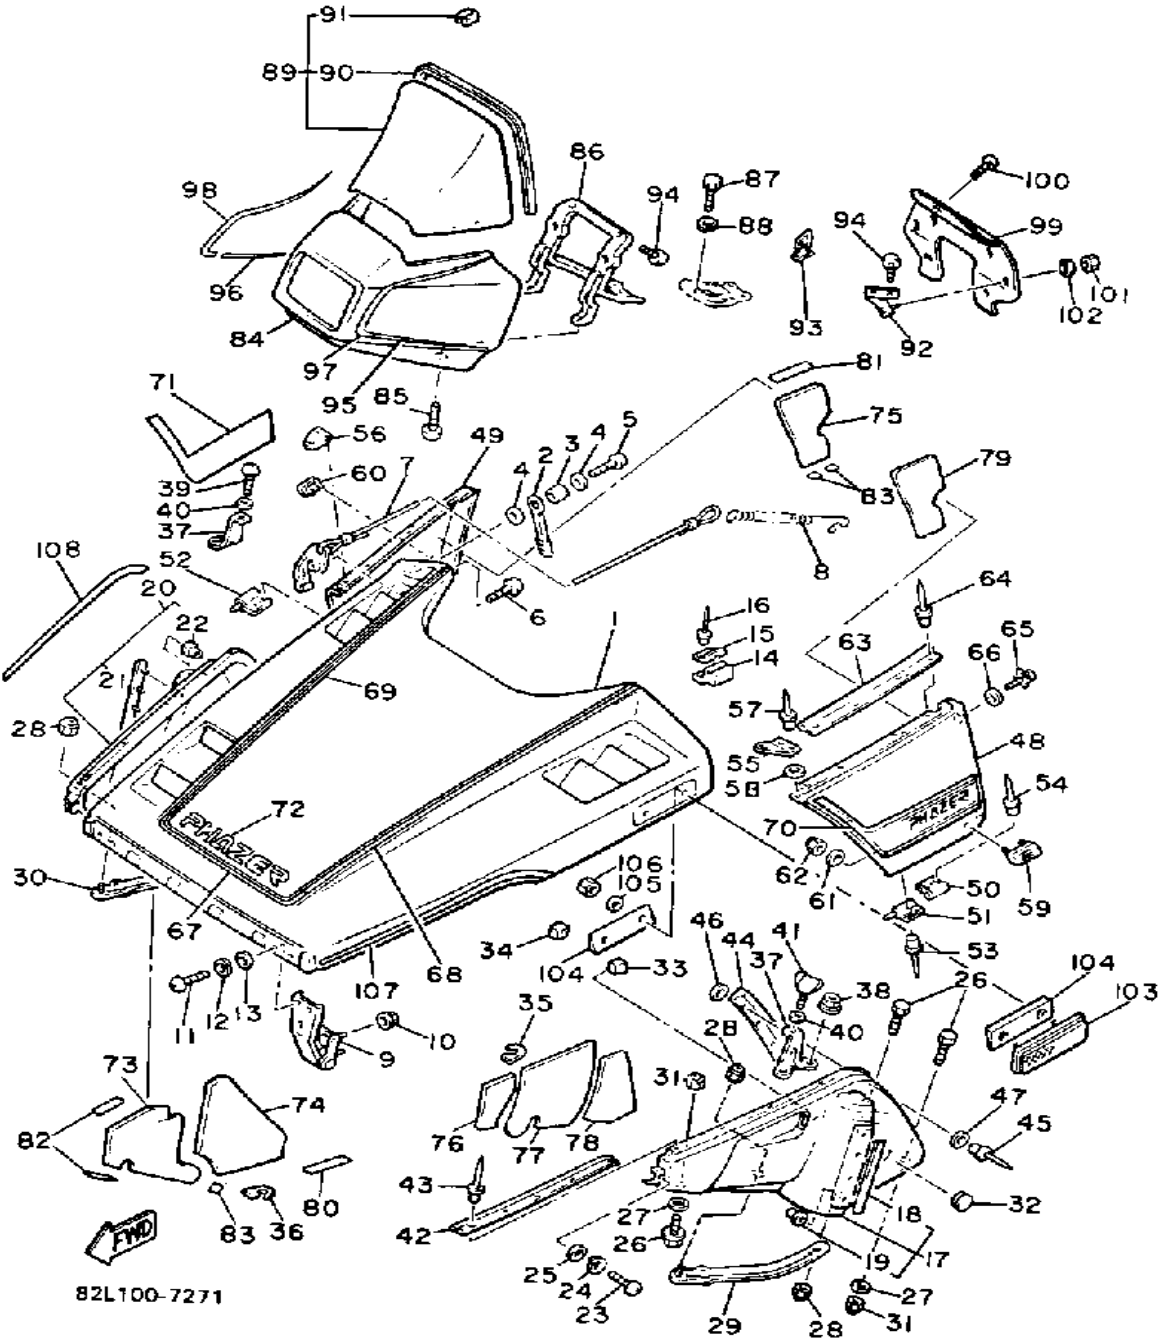

SHROUD - WINDSHIELD

Ref. No.	Part Number	Description	Qty	Remarks
56	8V0-77554-00-00	PROTECTOR 4	1	
57	90267-48053-00	RIVET, BLIND	4	
58	90201-04325-00	WASHER, PLATE	4	
59	8V0-77551-00-00	PROTECTOR 1	1	
60	8V0-77552-00-00	PROTECTOR 2	1	
61	90201-05029-00	WASHER, PLATE	4	
62	95701-05300-00	NUT, NYLON	4	
63	8V0-77516-01-00	BUSH, RUBBER 2	2	
64	90269-05039-00	RIVET	8	
65	8V0-77175-00-00	HOLDER, LATCH	2	
66	4U5-2176E-00-00	PLATE	2	
67	83V-77281-00-00	STRIPE 1	1	
68	83V-77282-00-00	STRIPE 2	1	
69	83V-77283-00-00	STRIPE 3	1	
70	83V-77163-00-00	ORNAMENT 1	1	
71	83V-77164-00-00	ORNAMENT 2	1	
72	83V-77142-00-00	EMBLEM 2	1	
73	8V0-77263-00-00	LINING, SHROUD 3	1	
74	80L-77261-00-00	LINING, SHROUD 1	1	
75	8V0-77266-00-00	LINING, SHROUD 6	1	
76	8V0-77272-00-00	DAMPER, NOISE 2	1	
77	8V0-77273-00-00	DAMPER, NOISE 3	1	
78	8V0-77274-00-00	DAMPER, NOISE 4	1	
79	8V0-77275-00-00	DAMPER, NOISE 5	1	
80	8V0-7717E-00-00	TAPE 1	2	
81	8V0-7717F-00-00	TAPE 2	1	
82	8V0-7717G-00-00	TAPE 3	2	
83	82M-7717G-00-00	TAPE 3	5	
84	80L-77231-01-00	FAIRING	1	

CONTINUED ON NEXT FRAME ➤

Property of www.SmallEngineDiscount.com - Not for Resale