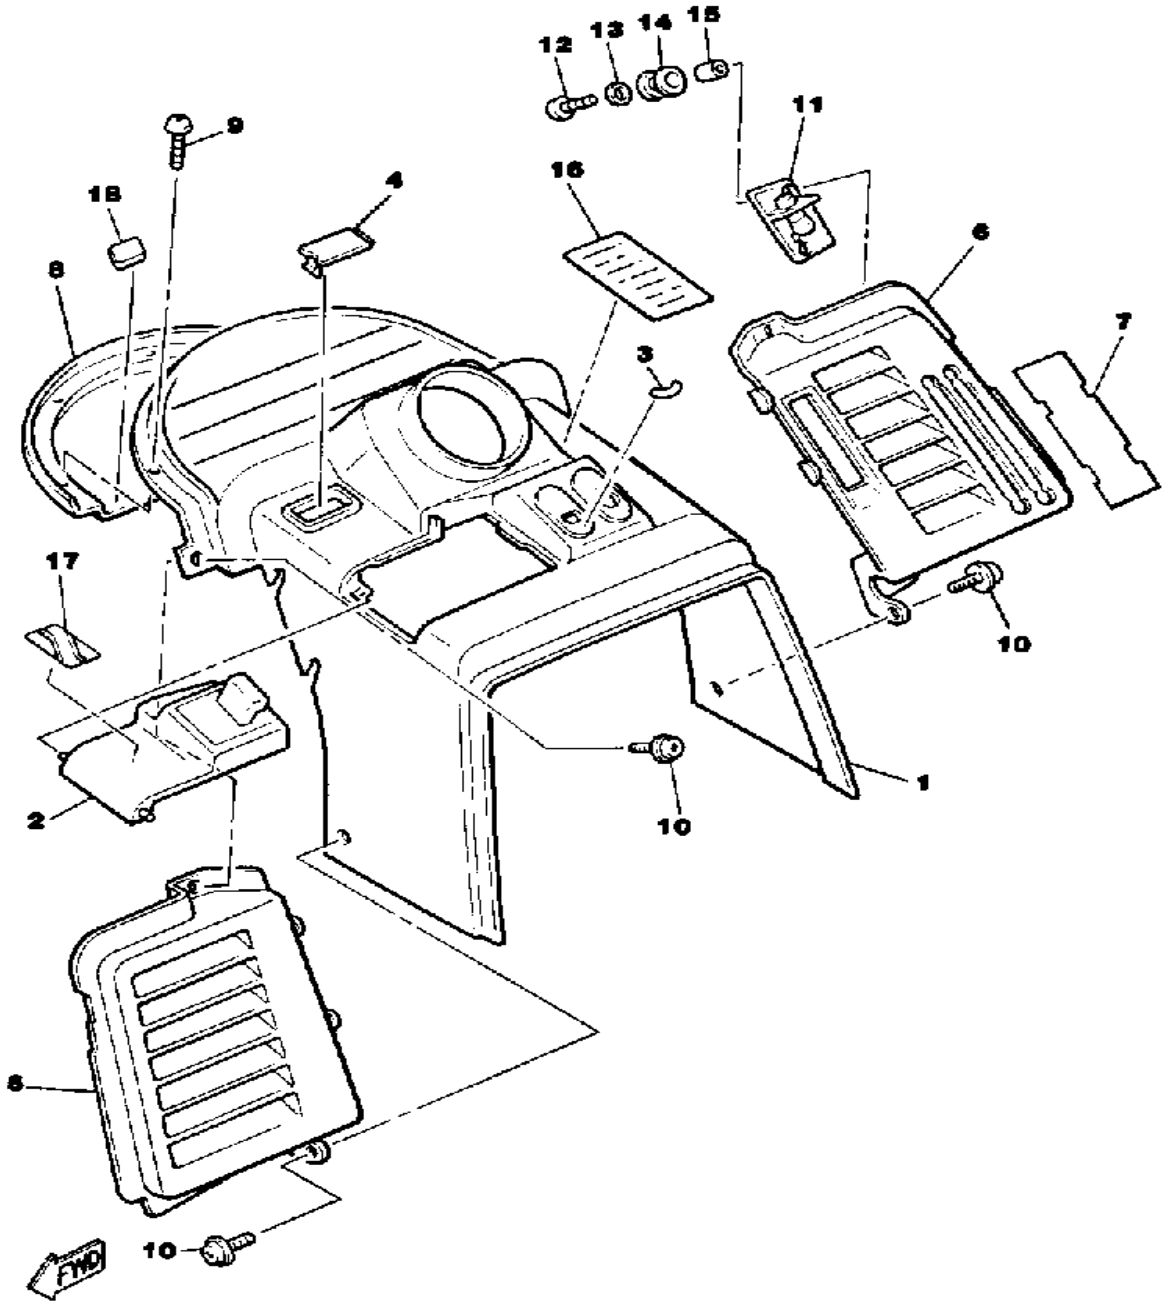

INSTRUMENT PANEL

B2L100-7300

Ref. No.	Part Number	Description	Qty	Remarks
1	8X9-77711-01-00	PANEL, INSTRUMENT	1	
2	8X9-77712-01-00	PANEL, INSTRUMENT	1	
3	8U9-77742-00-00	INDICATOR 2	1	
4	8X9-77740-00-00	GROMMET, INSTRUMENT PANEL	1	
5	8X9-77131-00-00	LOUVER 1	1	
6	8X9-77132-00-00	LOUVER 2	1	
7	8V0-7716E-00-00	REFLECTOR 1	2	
8	8V0-77731-00-00	SHIELD 1	1	
9	98906-05012-00	SCREW, BIND	4	
10	90159-05137-00	SCREW, WITH WASHER	4	
11	80L-77721-00-00	BRACKET 1	1	
12	97706-50520-00	SCREW, TAPPING	2	
13	90201-05033-00	WASHER, PLATE	2	
14	90480-13428-00	GROMMET	2	
15	90387-053H3-00	COLLAR	2	
16	80L-77763-00-00	LABEL, WARNING 3	1	U.R.
17	83V-77715-00-00	ORMNT, INSTR PNL 1PANEL 1	1	
18	81H-77731-00-00	SHIELD 1	1	

Property of www.SmallEngineDiscount.com - Not for Resale