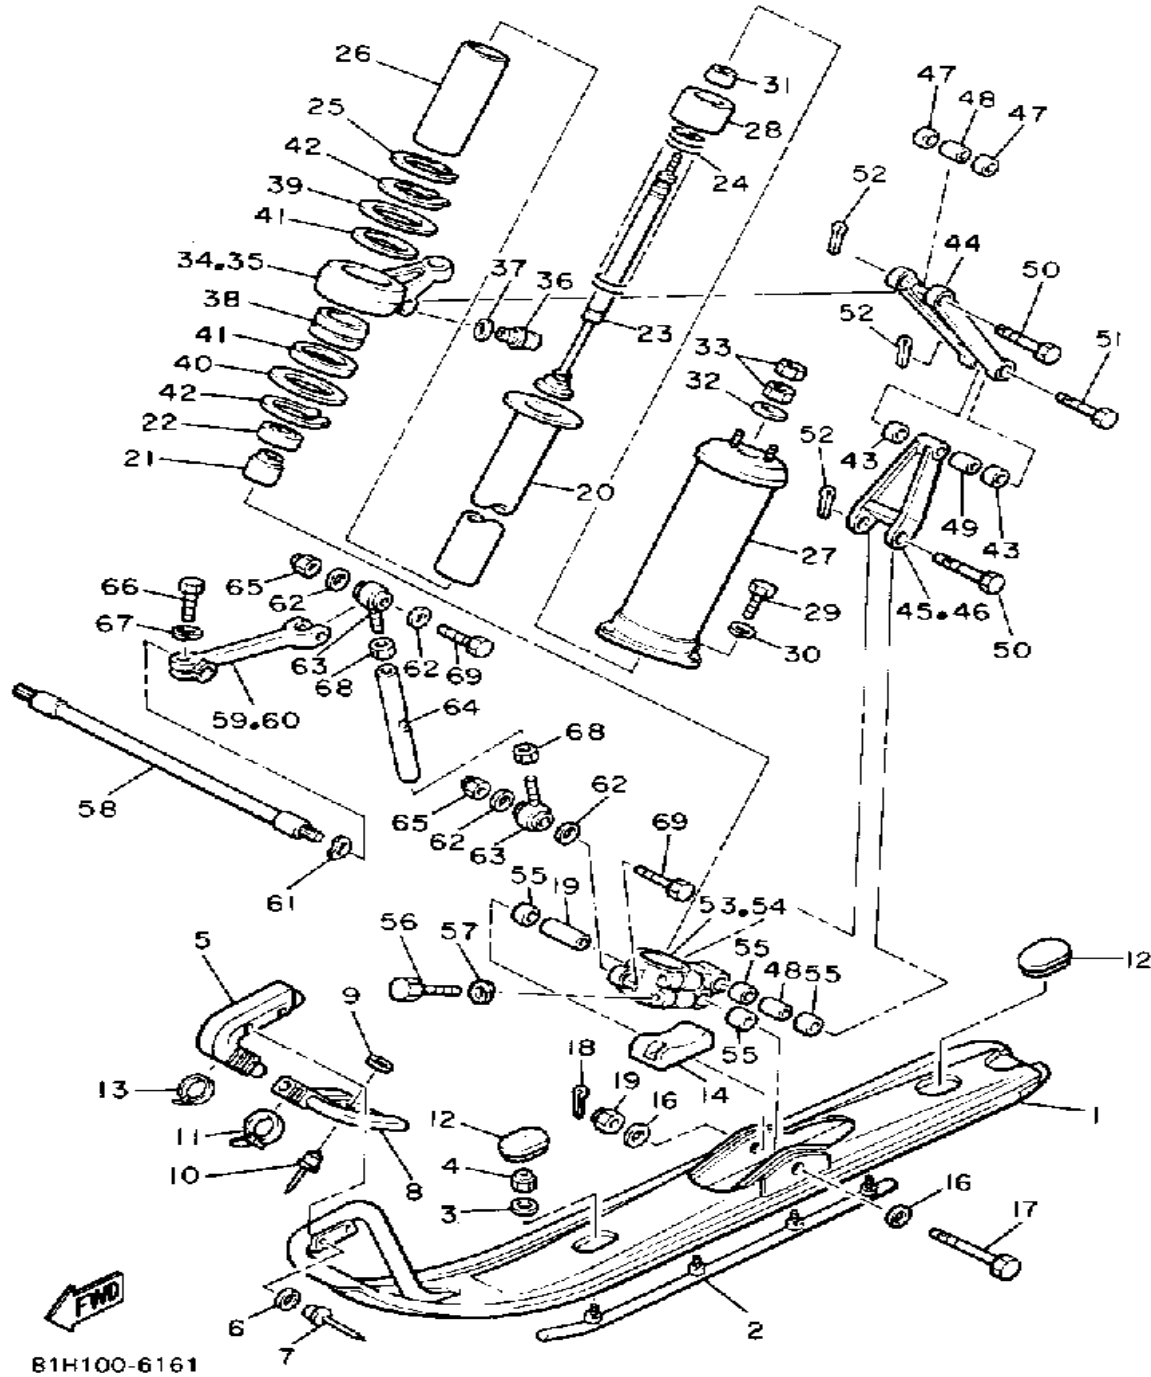

SKI

Ref. No.	Part Number	Description	Qty	Remarks
28	8V0-22493-00-00	BUMP, STOP	2	
29	97016-06020-00	BOLT	6	
30	92906-06100-00	WASHER, SPRING	6	
31	8V0-2386J-00-00	CUSHION	2	
32	92990-08200-00	WASHER, PLAIN	2	
33	95303-08700-00	NUT	4	
34	8V0-23851-01-00	ARM, OUTSIDE 1	1	
35	8V0-23852-01-00	ARM, OUTSIDE 2	1	
36	93700-06M03-00	NIPPLE, GREASE	2	
37	90201-067F9-00	WASHER, PLATE	2	
38	90384-63188-00	BUSH, BIMETAL FORMED	2	
39	90201-637F3-00	WASHER, PLATE	1	
40	90201-635H7-00	WASHER, PLATE	1	
41	93109-63044-00	OIL SEAL	4	
42	93410-63066-00	CIRCLIP	4	
43	90384-14091-00	BUSH, BIMETAL FORMED	4	
44	8V0-2382E-01-00	ARM, FRONT 1	2	
45	8V0-2382F-02-00	ARM, FRONT 2 (L, H)	1	
46	8V0-2383F-02-00	ARM, FRONT4 (R, H)	1	
47	90384-14096-00	BUSH, BIMETAL FORMED	4	
48	90387-101Y9-00	COLLAR	4	
49	90387-100A4-00	COLLAR	2	
50	90102-10054-00	BOLT, WITH HOLE	4	
51	90102-10055-00	BOLT, WITH HOLE	2	
52	91490-20020-00	PIN, COTTER	6	
53	8V0-2376E-01-00	BRACKET, 1	1	
54	8V0-2377E-01-00	BRACKET 2	1	
55	90384-14091-00	BUSH, BIMETAL FORMED	8	
56	97026-08035-00	BOLT (TJ)	4	

CONTINUED ON NEXT FRAME ►

Property of www.SmallEngineDiscount.com - Not for Resale