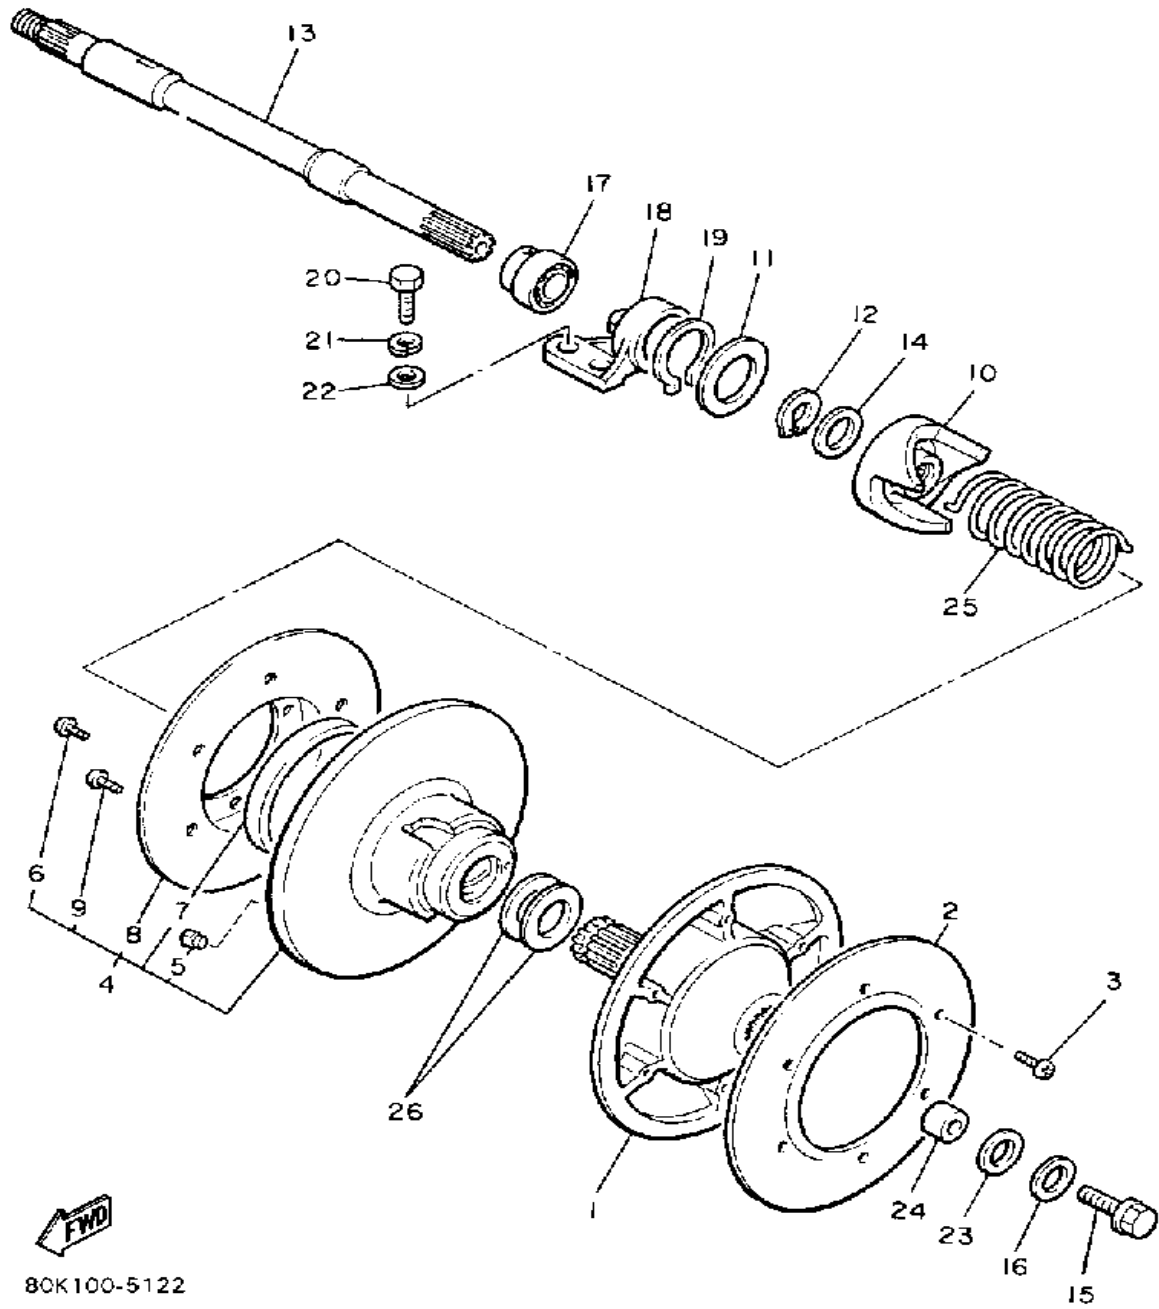

SECONDARY SHEAVE

80K100-5122

Ref. No.	Part Number	Description	Qty	Remarks
1	80R-17660-01-00	SEC. FIXED SHEAVECOMP ...	1	
2	81H-17665-00-00	PLATE 1	1	
3	90150-05022-00	SCREW ROUND HEAD	6	
4	81H-17670-00-00	SECONDARY SLIDING SHEAVE	1	
5	8X6-17688-00-00	. SHOE, RAMP	3	
6	90154-06036-00	. SCREW, BINDING	3	
7	90380-90117-00	. BUSH, SOLID	1	
8	81H-17675-00-00	. PLATE 2	1	
9	90150-05022-00	. SCREW ROUND HEAD	6	
10	8V0-17684-00-00	SEAT, SECONDARY SPRING .	1	
11	90201-34684-00	WASHER, PLATE	1	
12	93440-34170-00	CIRCLIP	1	
13	82M-17681-00-00	SHAFT, SECONDARY	1	
14	90201-252F1-00	WASHER, PLATE (T0.5)	1	U.R.
	90201-25526-00	WASHER, PLATE (T2.0)	1	U.R.
	90201-25527-00	WASHER, PLATE (T1.0)	1	U.R.
15	90105-14175-00	BOLT, WASHER BASED	1	
16	90201-140A6-00	WASHER, PLATE	1	
17	888-17678-00-00	BEARING	1	
18	8V0-47631-00-00	HOUSING, BEARING	1	
19	99009-52500-00	CIRCLIP	1	
20	97322-08022-00	BOLT, HEXAGON	4	
21	92990-08100-00	WASHER	4	
22	92990-08600-00	WASHER, PLATE	4	
23	90201-222F0-00	WASHER, PLATE (T0.5)	1	U.R.
	90201-225A4-00	WASHER, PLATE (T1.0)	1	U.R.
24	90387-147A8-00	COLLAR	1	
25	90508-50654-00	SPRING, TORSION	1	
26	90201-345G2-00	WASHER, PLATE	2	

Property of www.SmallEngineDiscount.com - Not for Resale