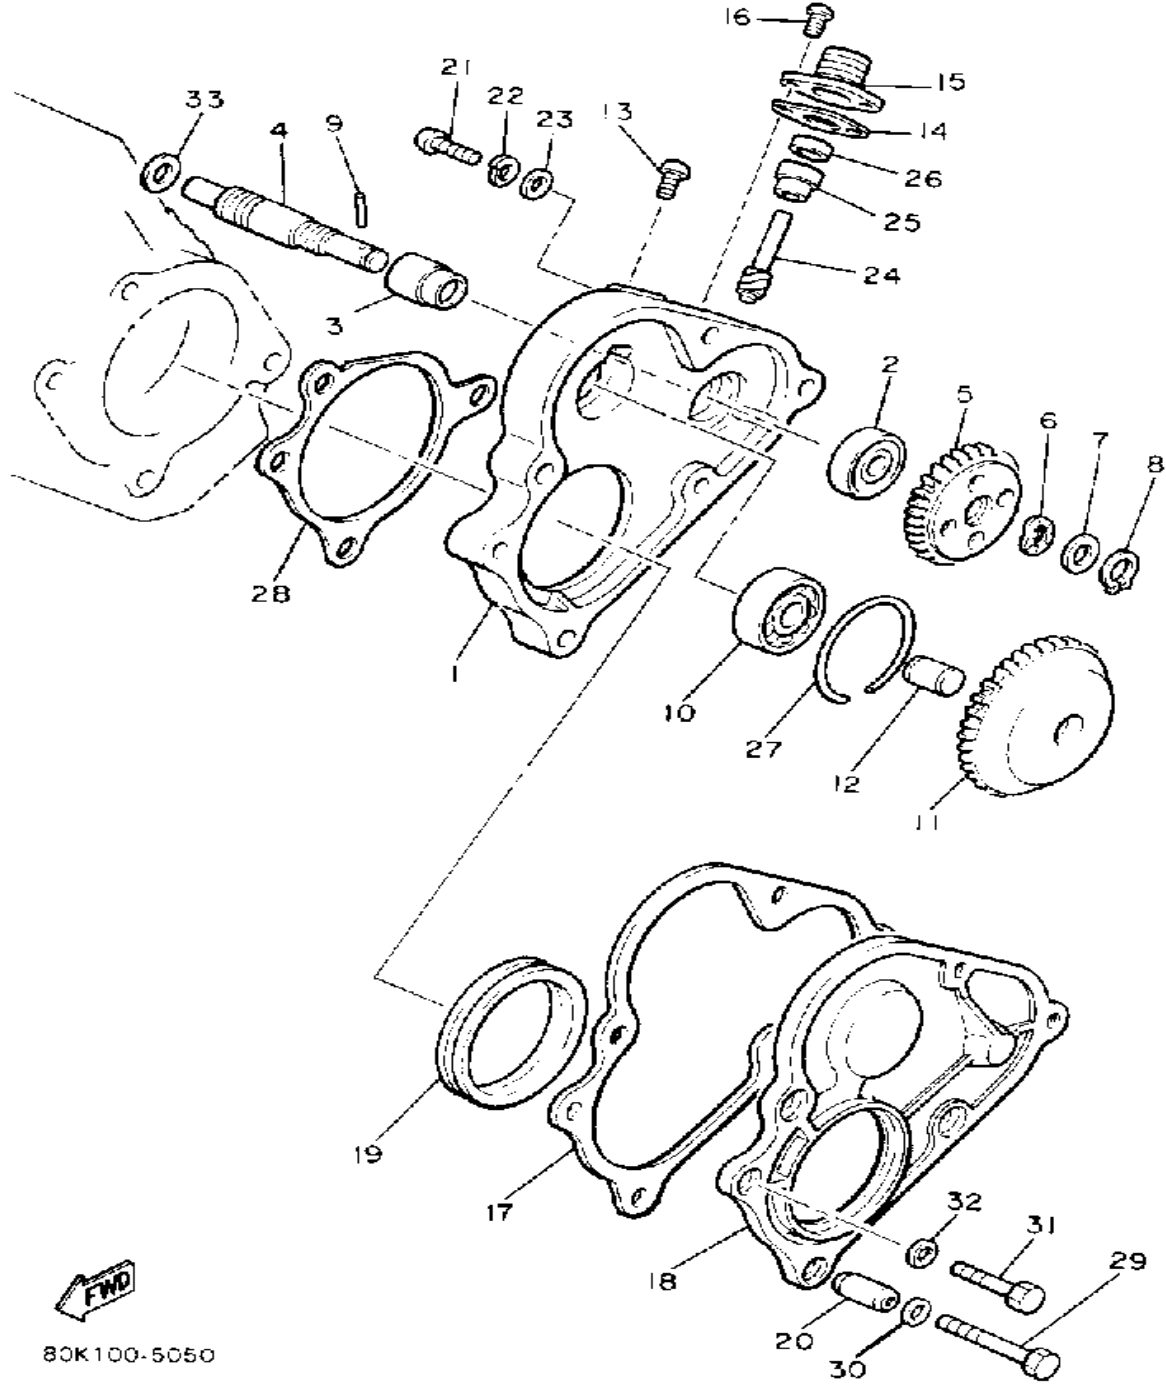

PUMP DRIVE-GEAR

Ref. No.	Part Number	Description	Qty	Remarks
30	92990-06600-00	WASHER, PLATE	2	
31	97011-06025-00	BOLT (97001-06025)	2	
32	92990-06600-00	WASHER, PLATE	2	
33	90201-08624-00	WASHER, PLATE	1	

80K100-5050

Property of www.SmallEngineDiscount.com - Not for Resale