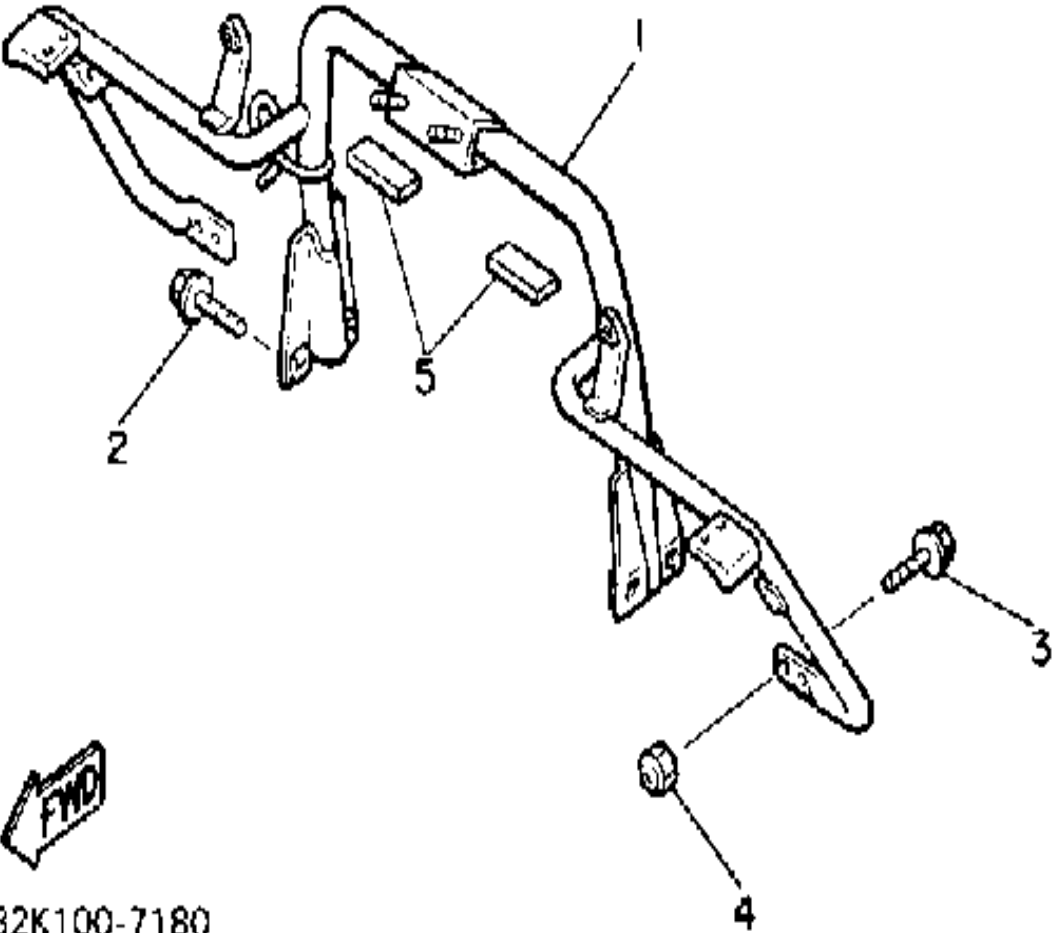

STEERING GATE

Ref. No.	Part Number	Description	Qty	Remarks
1	83V-23870-00-00	STEERING GATE COMP (8V0-23870-00)	1	
2	95816-08012-00	BOLT, flange	4	
3	95811-06030-00	BOLT, FLANGE	4	
4	95701-06300-00	NUT, NYLON	4	
5	8V0-23858-00-00	SPACER	2	

B2K100-7180

Property of www.SmallEngineDiscount.com - Not for Resale