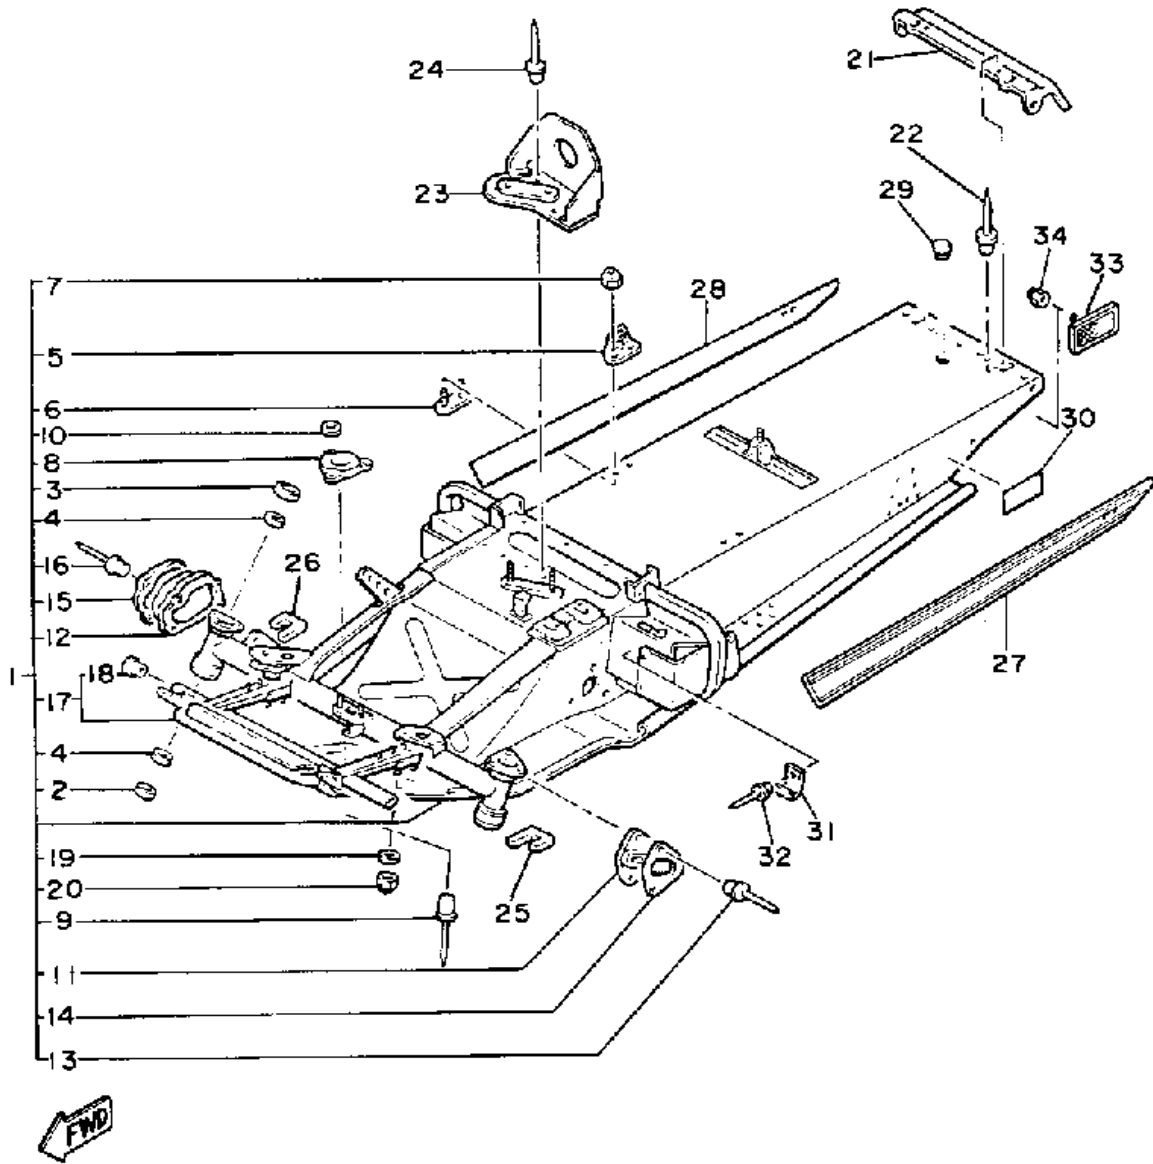

FRAME

82L100-7151

Ref. No.	Part Number	Description	Qty	Remarks
29	810-77716-00-00	ORNAMENT, INSTRUMENT PANEL 2	1	
30	8K2-77742-00-00	INDICATOR 2	1	
31	90461-05003-00	CLAMP	1	
32	90267-48053-00	RIVET, BLIND	1	
33	3Y6-85130-02-00	REAR REFLECTOR ASSEMBLY	2	
34	95701-05300-00	NUT, NYLON	2	

Property of www.SmallEngineDiscount.com - Not for Resale