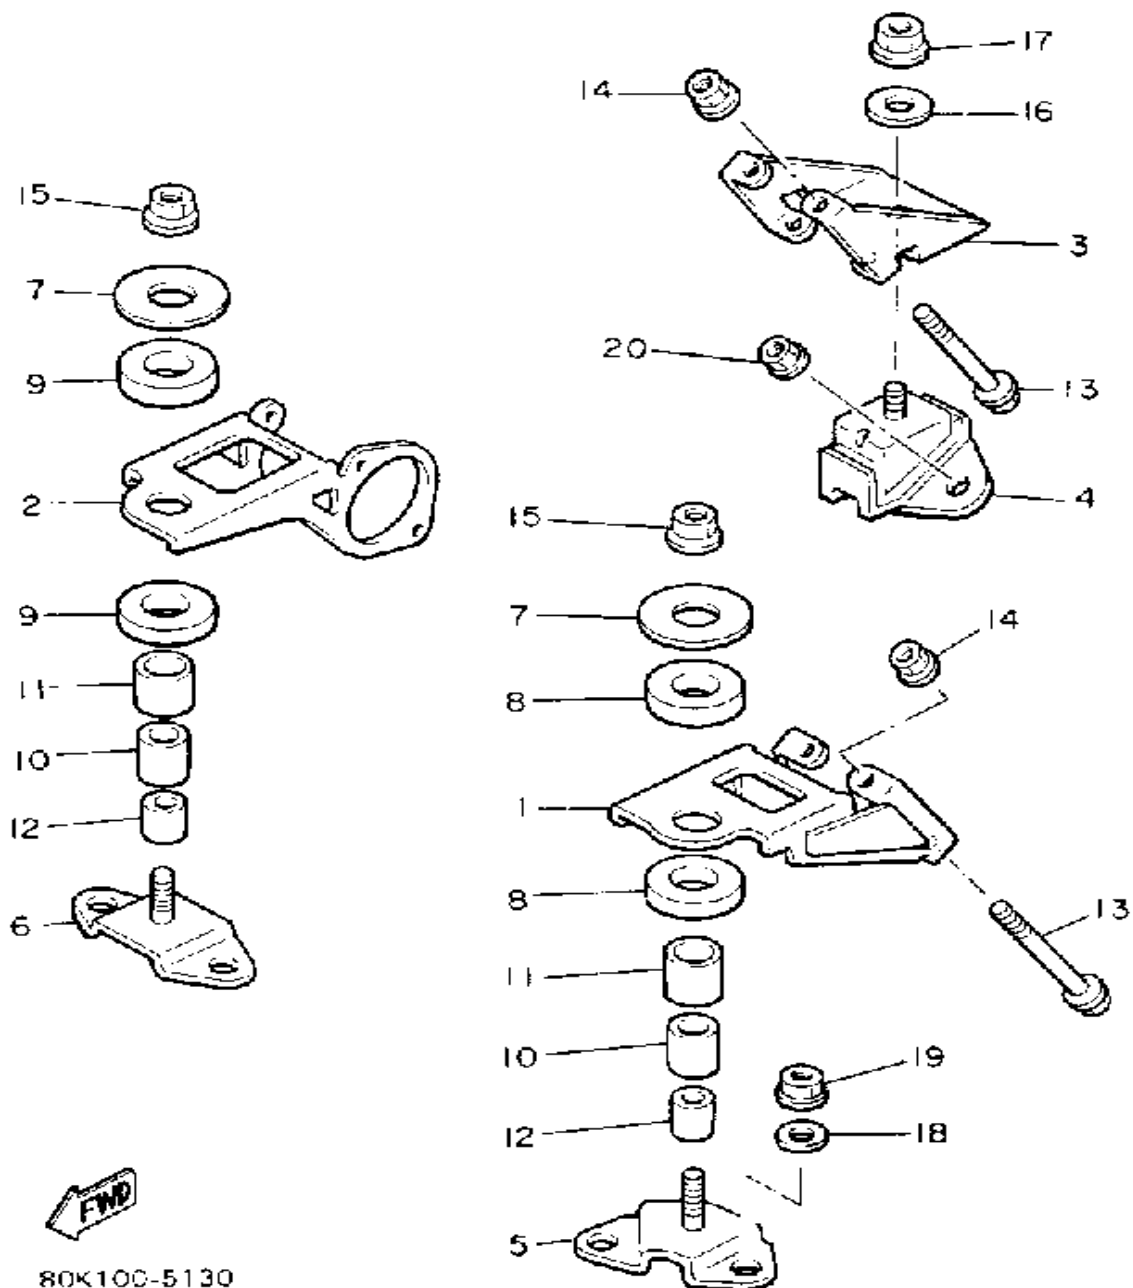

ENGINE BRACKET

Ref. No.	Part Number	Description	Qty	Remarks
1	8V0-21411-00-00	BRACKET, ENGINE 1	1	
2	8V0-21419-00-00	BRACKET, ENGINE 2	1	
3	8V0-21429-01-00	BRACKET, ENGINE 3	1	
4	8V0-21486-00-00	DAMPER 2	1	
5	80L-21417-00-00	BRACKET, FRT LWR 1	1	
6	80L-21418-00-00	BRACKET, FRT LWR 2	1	
7	90201-10151-00	WASHER, PLATE	2	
8	8V0-21485-00-00	DAMPER, RUBBER 1	2	
9	8A5-21485-00-00	DAMPER, RUBBER 1	2	
10	90385-15025-00	BUSH, SPEC'L RUBBER	2	
11	90387-21515-00	COLLAR	2	
12	90387-10514-00	COLLAR	2	
13	95811-08065-00	BOLT, FLANGE	4	
14	95701-08500-00	NUT, FLANGE	4	
15	95701-10500-00	NUT, FLANGE (95702-10500)	2	
16	90201-10321-00	WASHER, PLATE	1	
17	95701-10500-00	NUT, FLANGE (95702-10500)	1	
18	90201-10321-00	WASHER, PLATE	4	
19	95701-10500-00	NUT, FLANGE (95702-10500)	4	
20	95701-08500-00	NUT, FLANGE	2	

Property of www.SmallEngineDiscount.com - Not for Resale