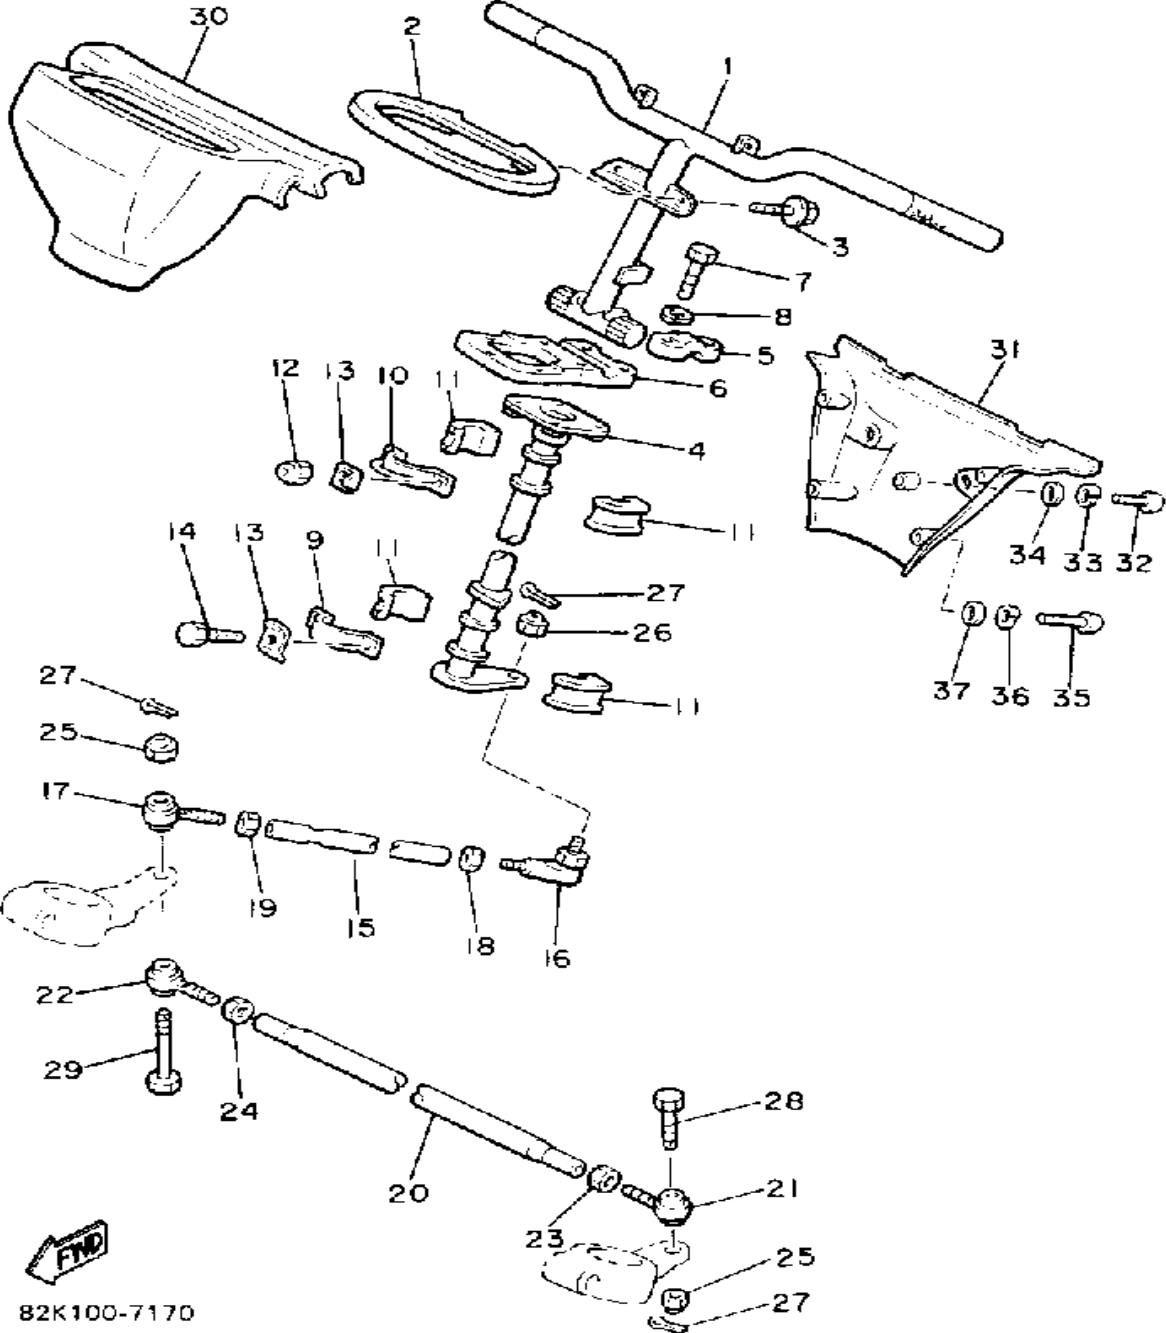

STEERING

Ref. No.	Part Number	Description	Qty	Remarks
30	8X9-23815-00-00	PAD, STEERING	1	
31	8X9-23817-00-00	PAD, STEERING	1	
32	98506-05010-00	SCREW, PAN HEAD	1	
33	92906-05100-00	WASHER, SPRING	1	
34	92906-05200-00	WASHER, PLAIN	1	
35	98506-05030-00	SCREW, PAN HEAD	4	
36	92906-05100-00	WASHER, SPRING	4	
37	92906-05600-00	WASHER, PLATE	4	

Property of www.SmallEngineDiscount.com - Not for Resale