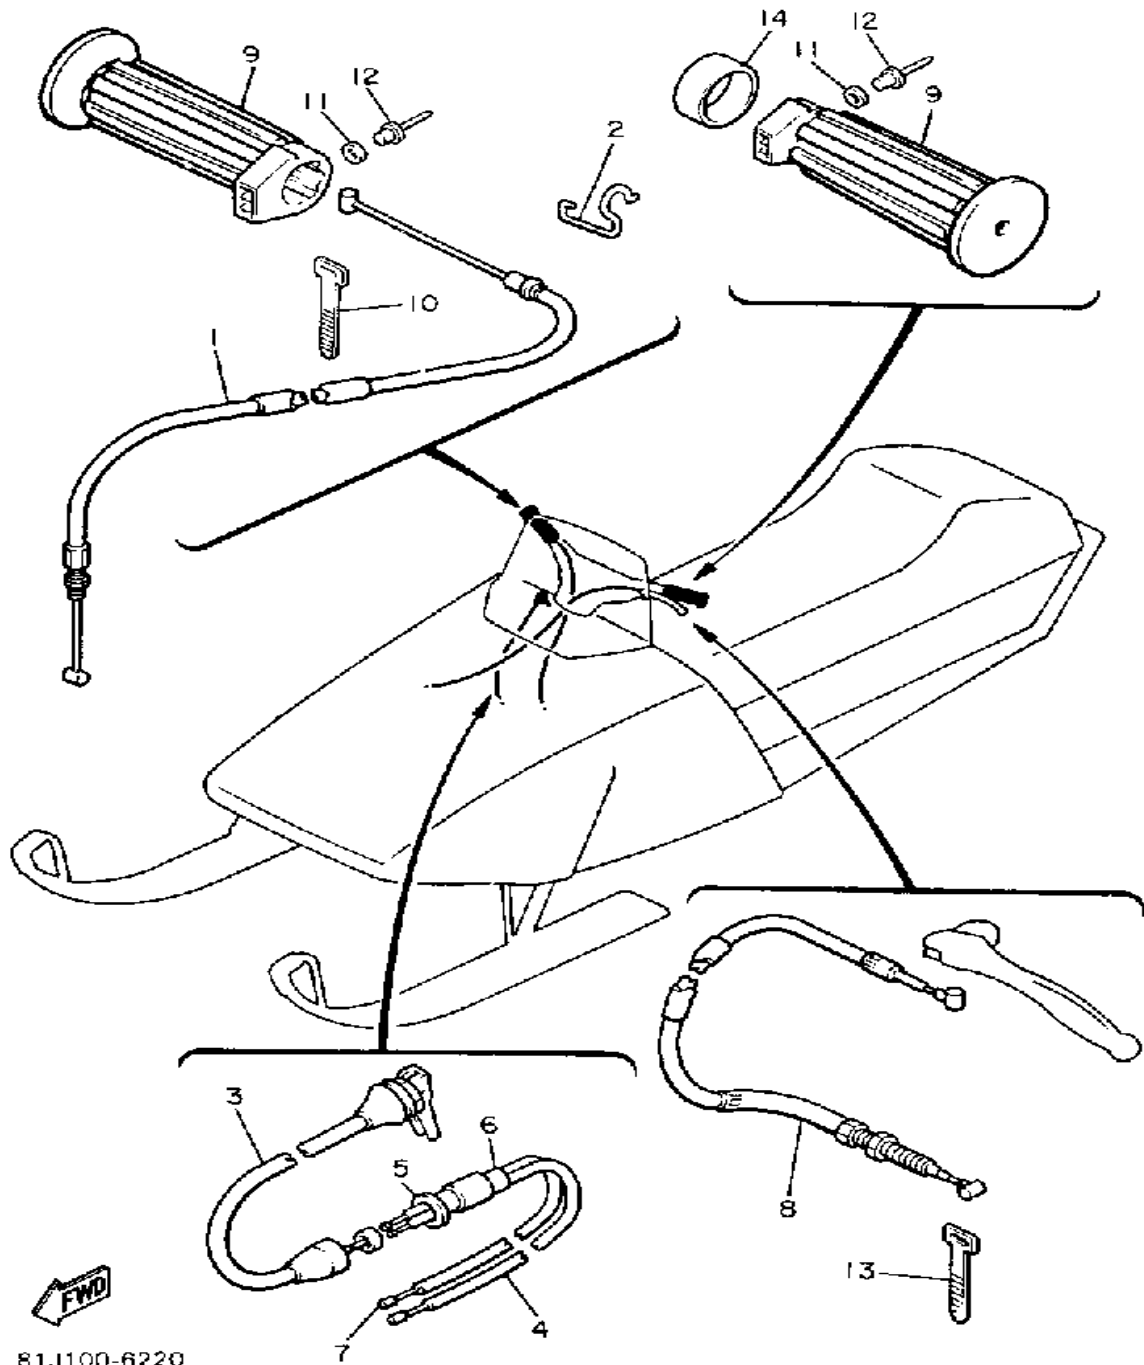

B2K100-7180

Property of www.SmallEngineDiscount.com - Not for Resale

CONTROL - CABLE

Ref. No.	Part Number	Description	Qty	Remarks
1	85F-26311-00-00	CABLE, THROTTLE 1	1	
2	90465-10189-00	CLAMP	1	
3	8V0-26331-00-00	CABLE, STARTER 1	1	
4	8M6-26334-00-00	CABLE, STARTER 2	1	
5	4U1-26261-00-00	CONNECTOR, CABLE	1	
6	5L6-26272-00-00	CAP	1	
7	8V0-26334-00-00	CABLE, STARTER 2	1	
8	8V0-26340-00-00	CABLE, BRAKE	1	
9	80K-2626A-00-00	GRIP, WARMER	2	
10	437-83936-01-00	BAND, SWITCH CORD	2	
11	80Y-23843-00-00	WASHER, PLAIN	1	
12	90267-40076-00	RIVET, BLIND	2	
13	341-26397-01-00	BAND	1	
14	90387-22726-00	COLLAR	1	