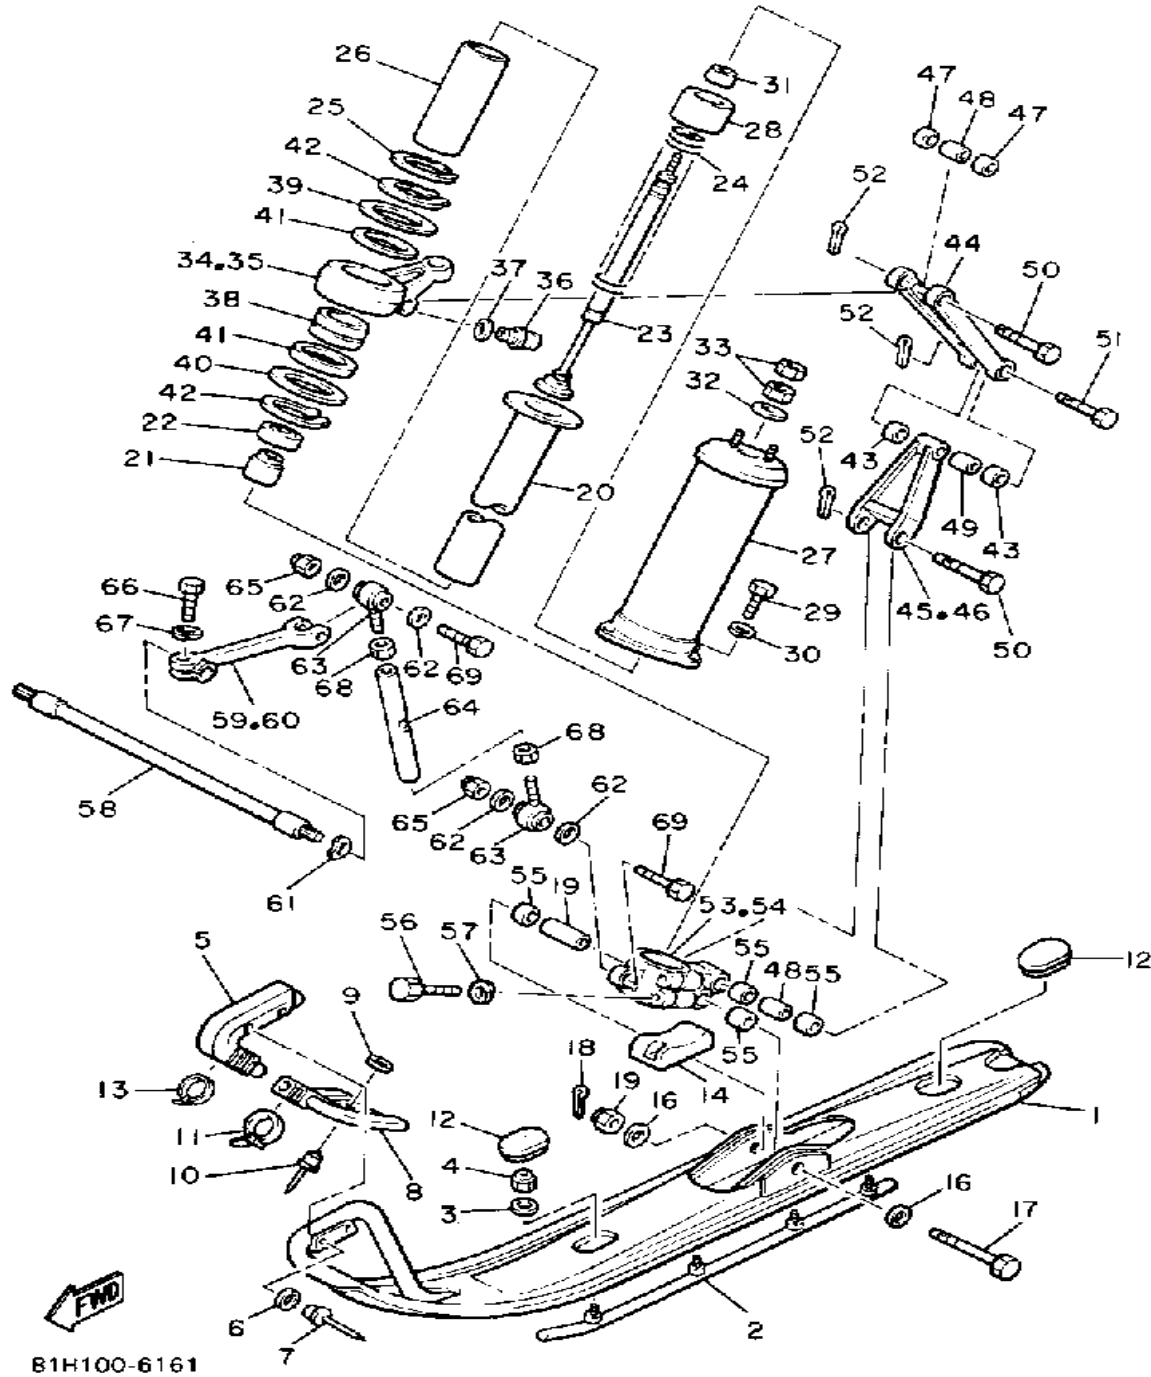

SKI

Ref. No.	Part Number	Description	Qty	Remarks
1	8V0-23710-02-00	SKI 1	2	
2	VMX-23731-01-XX	RUNNER 1 (8M6-23731-01-00) .	2	
3	92990-08600-00	WASHER, PLATE	8	
4	95611-08100-00	NUT, U	8	
5	8M6-23747-00-00	PROTECTOR, SKI	2	
6	90201-042E0-00	WASHER, PLATE	8	
7	90267-40029-00	RIVET, BLIND	8	
8	8V0-23748-00-00	PROTECTOR, SKI 2	2	
9	90201-042E0-00	WASHER, PLATE	2	
10	90267-40110-00	RIVET, BLIND	2	
11	90465-13169-00	CALMP	2	
12	8V0-23741-00-00	CAP 1	4	
13	12R-82591-00-00	BAND	2	
14	8V0-23743-01-00	STOPPER 1	2	
15	90387-106J3-00	COLLAR	2	
16	92906-10600-00	WASHER	4	
17	90102-10050-00	BOLT, WITH HOLE	2	
18	91490-20020-00	PIN, COTTER	2	
19	95706-10300-00	NUT, NYLON	2	
20	8V0-22471-00-00	CYLINDER, SHOCK ABSORBER	2	
21	8V0-23768-00-00	SEAT, SPRING 1	2	
22	93399-99908-00	BEARING, SPECIAL	2	
23	80L-2376A-00-00	ABSORBER ASSEMBLY (8V0-2376A-00)	2	
24	90501-60718-00	SPRING, COMPRESSION	2	
25	8V0-22494-00-00	STOP, REBOUND	2	
26	8V0-2376R-00-00	PROTECTOR	2	
27	8V0-2376J-00-00	HOLDER, ABSORBER	2	

CONTINUED ON NEXT FRAME ►

Property of www.SmallEngineDiscount.com - Not for Resale