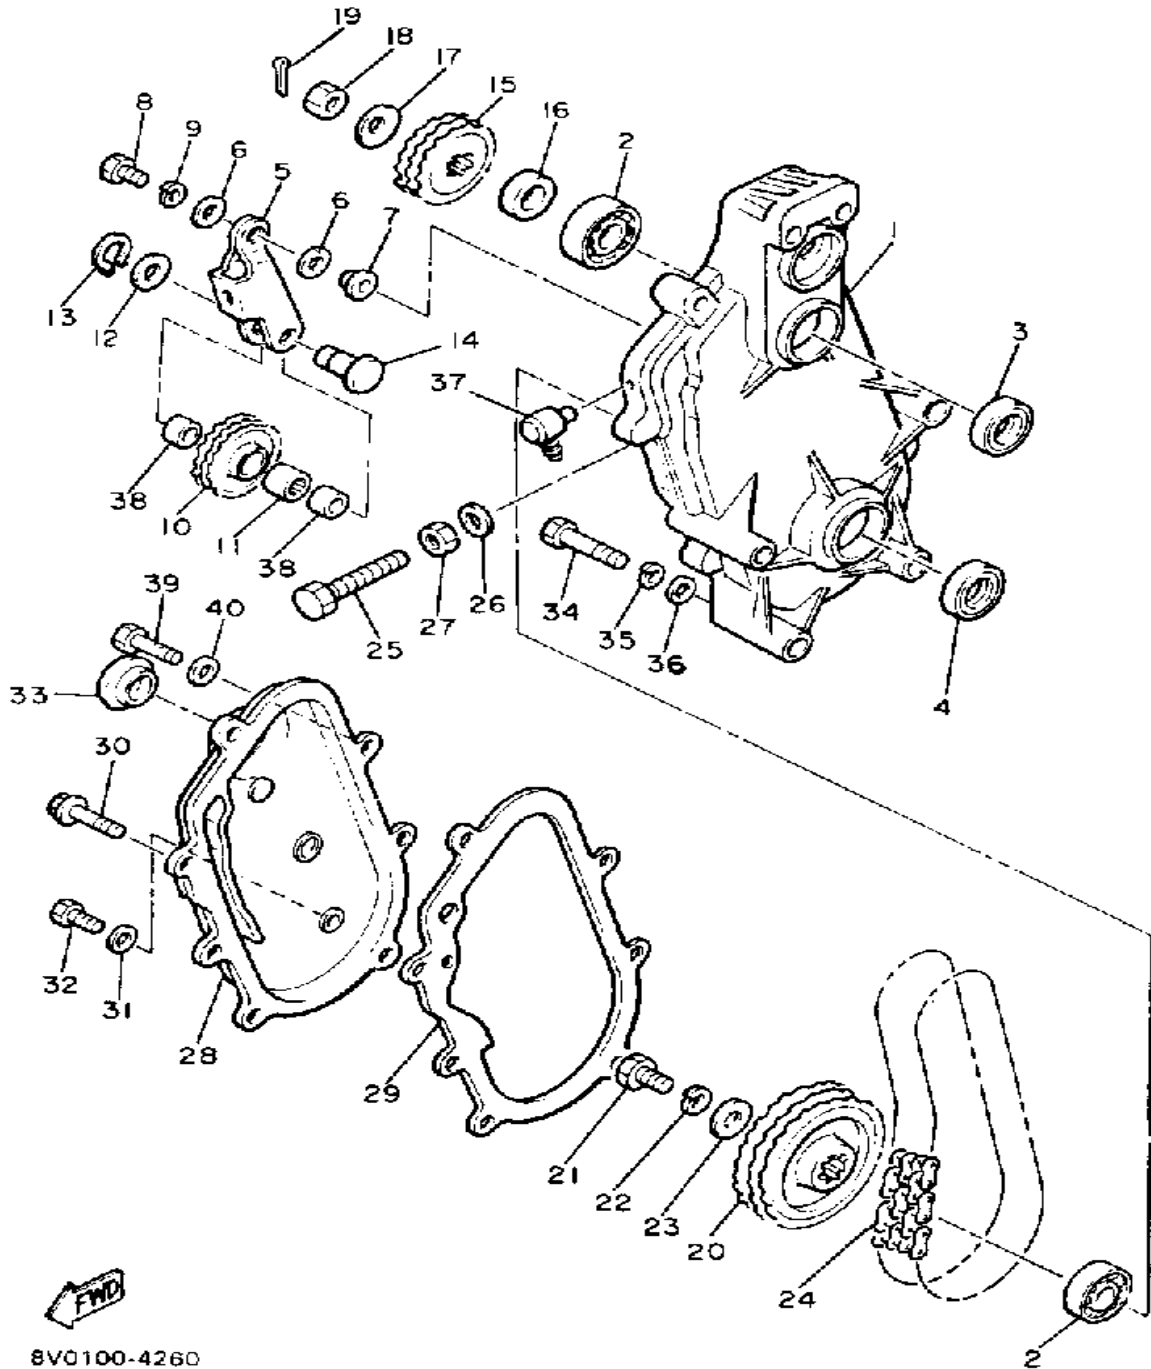

TRACK DRIVE 2

8V0100-4260

Ref. No.	Part Number	Description	Qty	Remarks
20	878-47548-90-00	SPROCKET, CHN DRVN (29T)	1	U.R. STD
	8U9-47587-00-00	SPROCKET, CHN DRVN (31T)	1	ALT. PART
	8U9-47587-10-00	SPROCKET, CHN DRVN (888-47587-00) (33T)	1	ALT. PART
	8U9-47587-30-00	SPROCKET, CHN DRVN (878-47587-20) (35T)	1	ALT. PART
21	97011-10025-00	BOLT	1	
22	92901-10100-00	WASHER, SPRING	1	
23	90201-10742-00	WASHER, PLATE	1	
24	94890-05064-00	CHAIN	1	U.R. STD
	94890-05066-00	CHAIN	1	ALT. PART
	94890-05068-00	CHAIN	1	ALT. PART
25	90101-10357-00	BOLT	1	
26	90210-10004-00	WASHER, SEAL	1	
27	95303-10700-00	NUT	1	
28	8V0-47543-00-00	CAP, HOUSING	1	
29	86F-47592-00-00	GASKET	1	
30	95811-06025-00	BOLT, FLANGE	5	
31	90210-06006-00	WASHER, SEAL	1	
32	97011-06010-00	BOLT	1	
33	90338-30219-00	PLUG	1	
34	97021-08065-00	BOLT	4	
35	92990-08100-00	WASHER	4	
36	92990-08600-00	WASHER, PLATE	4	
37	583-15371-00-00	BREATHER	1	
38	90387-122H7-00	COLLAR	2	
39	97011-06025-00	BOLT (97001-06025)	2	
40	92990-06200-00	WASHER	2	

Property of www.SmallEngineDiscount.com - Not for Resale