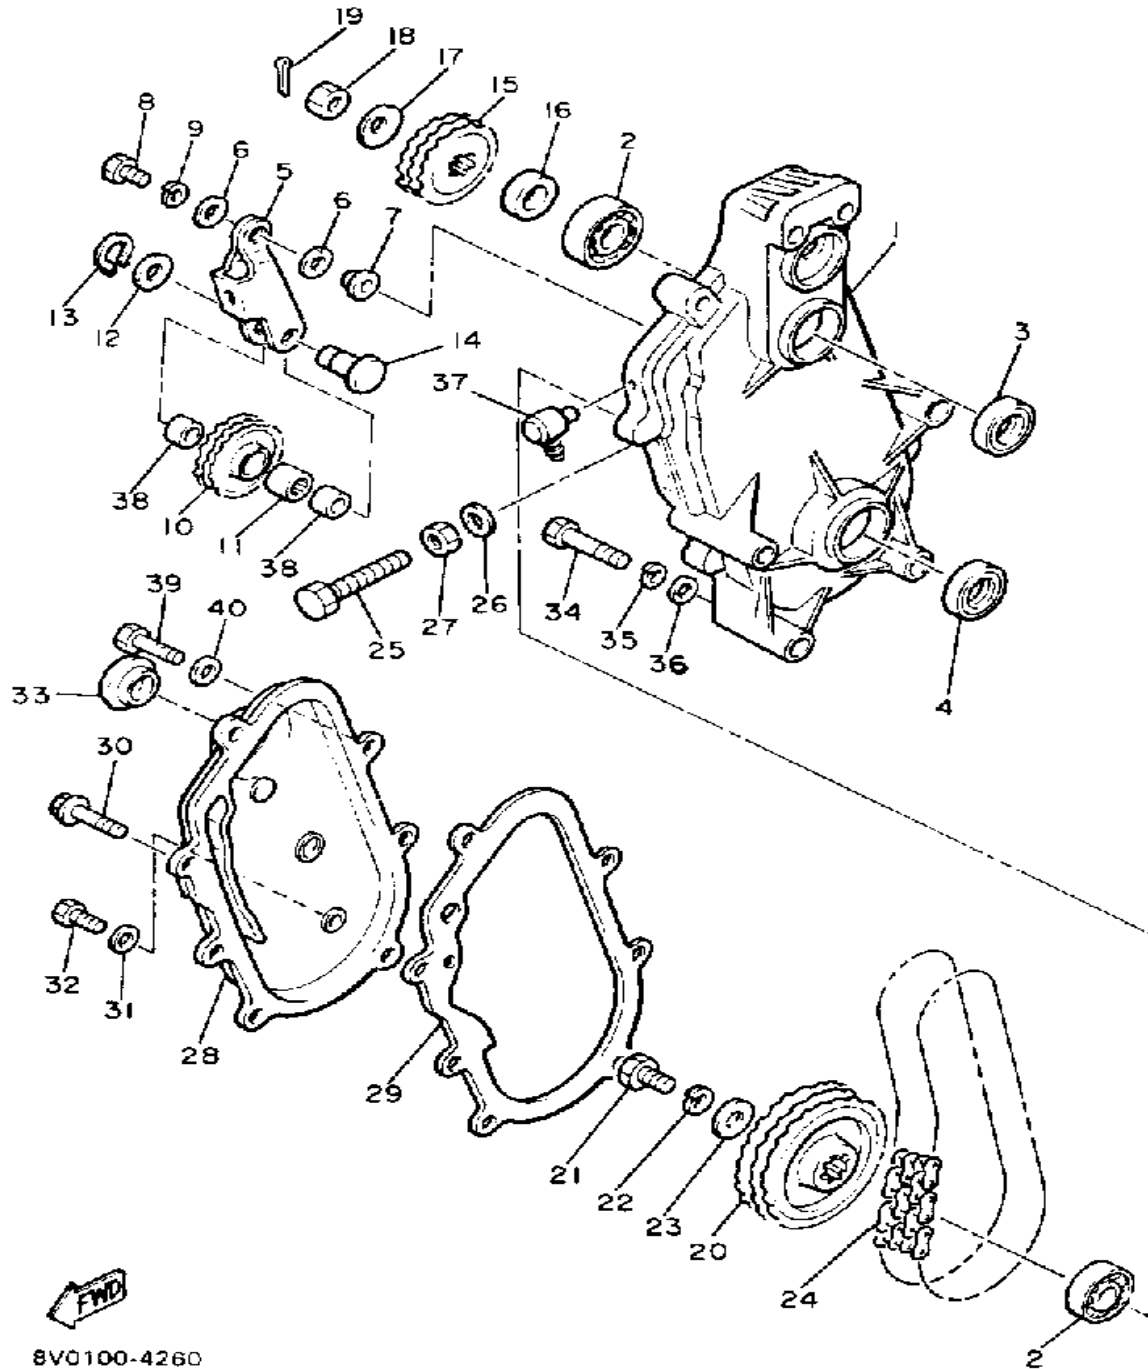

TRACK DRIVE 2

8V0100-4260

Ref. No.	Part Number	Description	Qty	Remarks
1	99999-02119-00	HOUSING, CHAIN	1	
2	93306-20570-00	BEARING	2	
3	93102-27204-00	OIL SEAL	1	
4	93102-25081-00	OIL SEAL	1	
5	8U9-47613-02-00	HOLDER	1	
6	92990-08200-00	WASHER, PLAIN	2	
7	90387-08301-00	COLLAR	1	
8	97312-08025-00	BOLT (97012-08025)	1	
9	92990-08100-00	WASHER	1	
10	8U9-47612-00-00	WHEEL	1	
11	93315-21227-00	BEARING	1	
12	90201-12631-00	WASHER, PLATE	1	
13	99009-12400-00	CIRCLIP	1	
14	90249-12216-00	PIN	1	
15	829-17682-00-00	SPRKT, CHAIN DR 20T (20T) ..	1	ALT. PART
	829-17682-50-00	SPRKT, CHAIN DR 15T (878-17682-50) (15T) ..	1	ALT. PART
	829-17682-60-00	SPRKT, CHAIN DR 16T (16T) ..		
	829-17682-70-00	SPRKT, CHAIN DR 17T (17T) ..	1	U.R. STD
	829-17682-80-00	SPRKT, CHAIN DR 18T (18T) ..	1	ALT. PART
	829-17682-90-00	SPRKT, CHAIN DR 19T (878-17682-90) (19T) ..	1	ALT. PART
	8U9-17693-10-00	SPROCKET, CHAIN DR (878-17693-10) (21T) ..	1	ALT. PART
	8U9-17693-20-00	SPROCKET, CHAIN DR (878-17693-20) (22T) ..	1	ALT. PART
16	90387-25798-00	COLLAR	1	
17	90208-20008-00	WASHER, CONICAL SPRING ..	1	
18	90170-20211-00	NUT	1	
19	91401-30030-00	PIN, COTTER	1	

CONTINUED ON NEXT FRAME ►

Property of www.SmallEngineDiscount.com - Not for Resale