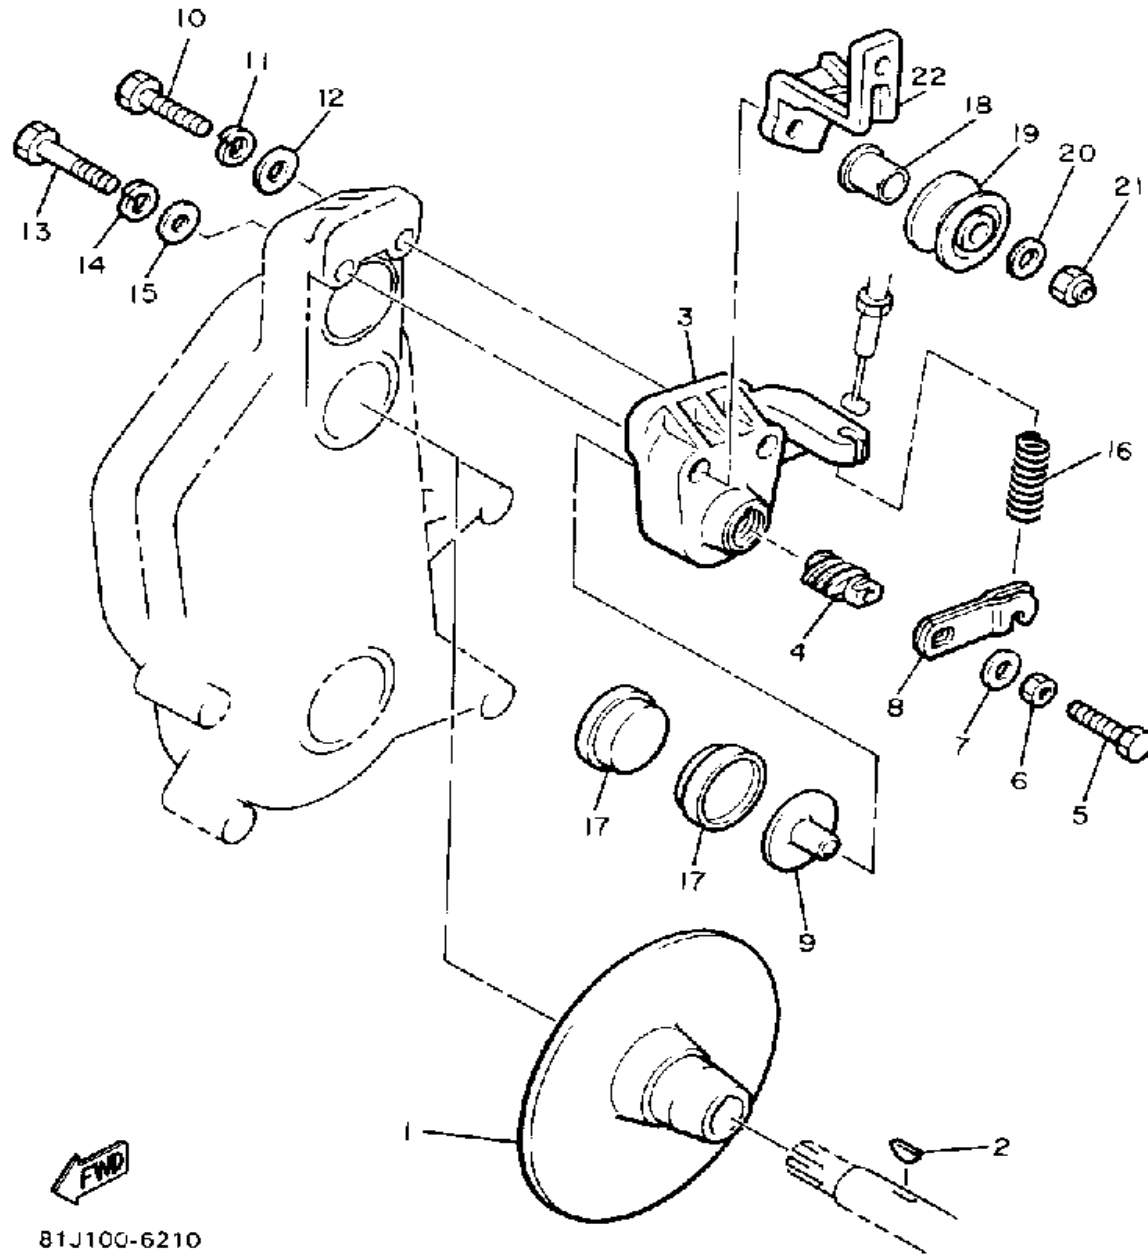

BRAKE

Ref. No.	Part Number	Description	Qty	Remarks
1	8V0-25831-00-00	DISC, BRAKE (RIGHT)	1	
2	8J7-25848-00-00	KEY	1	
3	8K4-25731-00-00	BODY, CALIPER 1	1	
4	878-25728-00-00	CAM	1	
5	90101-08499-00	BOLT	1	
6	95303-08700-00	NUT	1	
7	92990-08600-00	WASHER, PLATE	1	
8	878-25726-00-00	LEVER, BRAKE	1	
9	878-25733-00-00	PLATE, BACK UP	1	
10	97313-10055-00	BOLT, HEXAGON (97322-10055)	1	
11	92901-10100-00	WASHER, SPRING	1	
12	92990-10600-00	WASHER, PLATE	1	
13	90109-107A4-00	BOLT	1	
14	92901-10100-00	WASHER, SPRING	1	
15	92990-10600-00	WASHER, PLATE	1	
16	90501-23337-00	SPRING, COMPRESSION	1	
17	84X-25811-01-00	PAD, CALIPER 2	2	
18	90387-086J4-00	COLLAR	1	
19	8V0-26399-00-00	GUIDE, CABLE	1	
20	92990-08200-00	WASHER, PLAIN	1	
21	95712-08300-00	NUT, LOCK	1	
22	8V0-2193F-00-00	BRKT, OIL TANK 2	1	

Property of www.SmallEngineDiscount.com - Not for Resale

B10