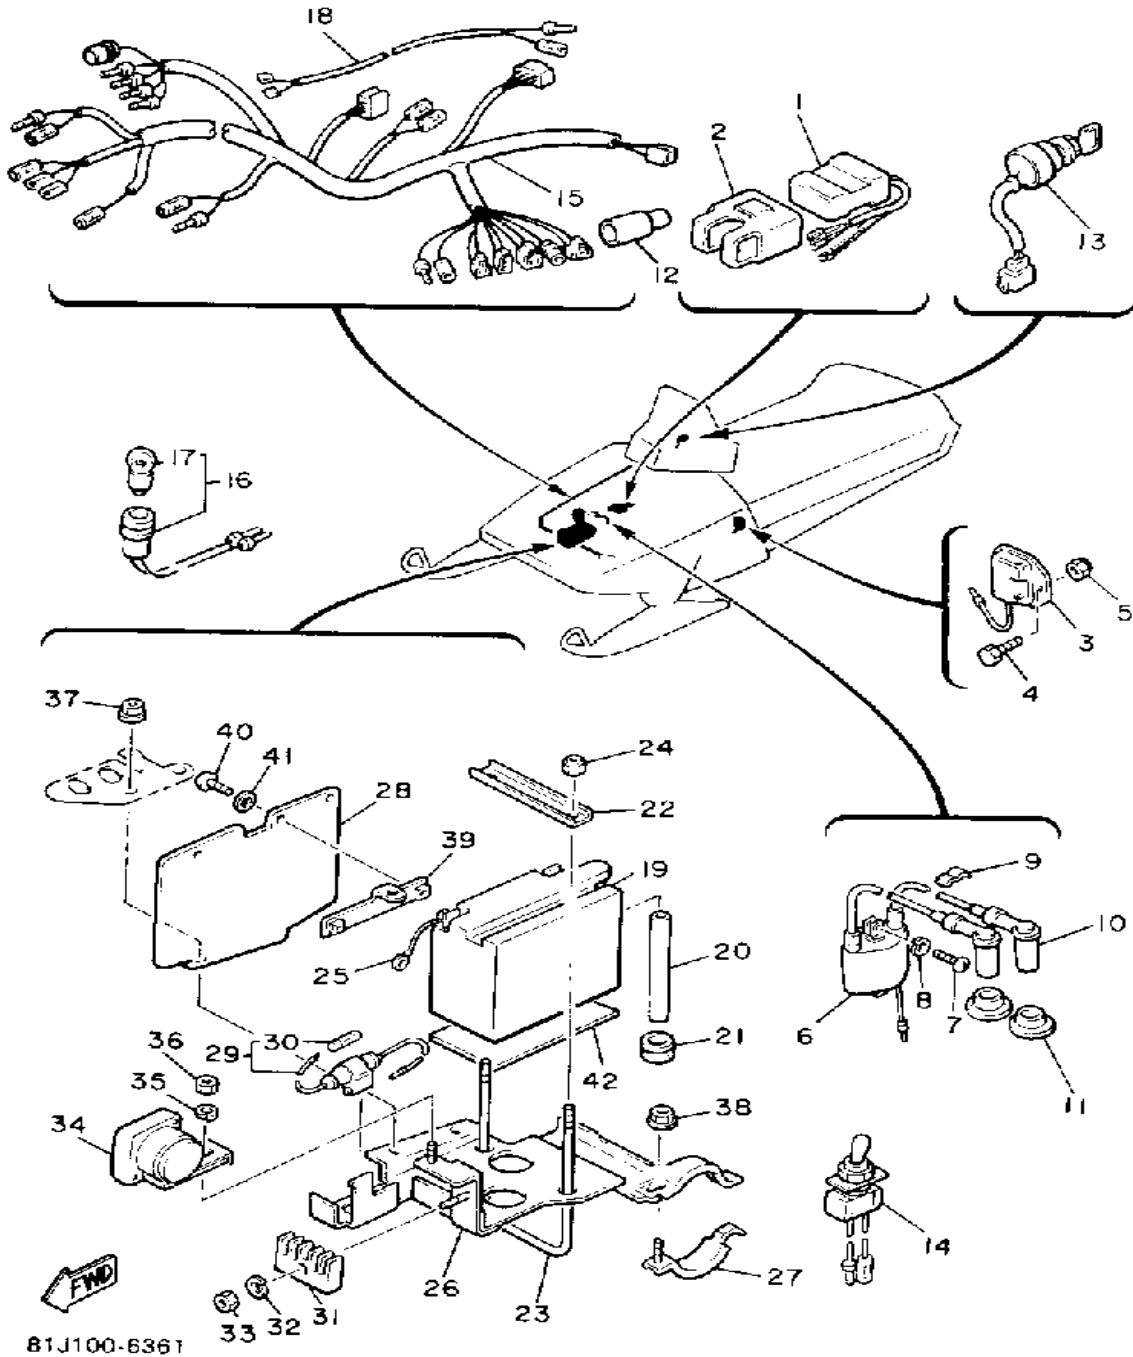

ELECTRICAL 1

Ref. No.	Part Number	Description	Qty	Remarks
1	8V0-85540-21-00	C.D.I. UNIT ASSEMBLY	1	
2	2A7-85546-00-00	BAND	1	
3	82M-81910-A0-00	VOLTAGE REGULATOR ASSEMBLY	1	
4	97026-06014-00	BOLT	2	
5	95701-06300-00	NUT, NYLON	2	
6	8V8-82310-10-00	IGNITION COIL ASSEMBLY	1	U.R.
7	98580-06020-00	SCREW	2	
8	92995-06100-00	WASHER, SPRING	2	
9	861-82361-00-00	CLAMP, CORD	1	
10	8K1-82370-20-00	PLUG CAP ASSEMBLY (WITH RESISTOR)	2	
11	8V0-82372-00-00	SEAL, PLUG CAP	2	
12	8Y0-82599-00-00	COVER, CONNECTER	1	
13	8K1-82508-20-00	MAIN SWITCH ASSEMBLY	1	
14	82J-82917-00-00	SWITCH	1	
15	83V-82590-20-00	WIRE HARNESS ASSEMBLY	1	
16	8V0-84301-00-00	PILOT LIGHT ASSEMBLY 1	1	
17	8V0-85353-00-00	. BULB (12V5W)	1	
18	80X-82318-00-00	WIRE, SUB-LEAD	2	
19	BTY-YB14L-A2-00	BATTERY ASSEMBLY (YB14L-A2)	1	
20	90445-08684-00	HOSE	1	
21	90480-12013-00	GROMMET	1	
22	8J4-82136-00-00	PLATE, BATTERY FITTING	1	
23	8J4-82133-00-00	SCREW, FITTING	1	
24	95701-06300-00	NUT, NYLON	2	
25	84N-82115-00-00	WIRE, PLUS LEAD	1	
26	8V0-2199G-00-00	BRACKET, BATTERY	1	
27	8V0-82136-00-00	PLATE, BATTERY FITTING	1	

CONTINUED ON NEXT FRAME ►

Property of www.SmallEngineDiscount.com - Not for Resale