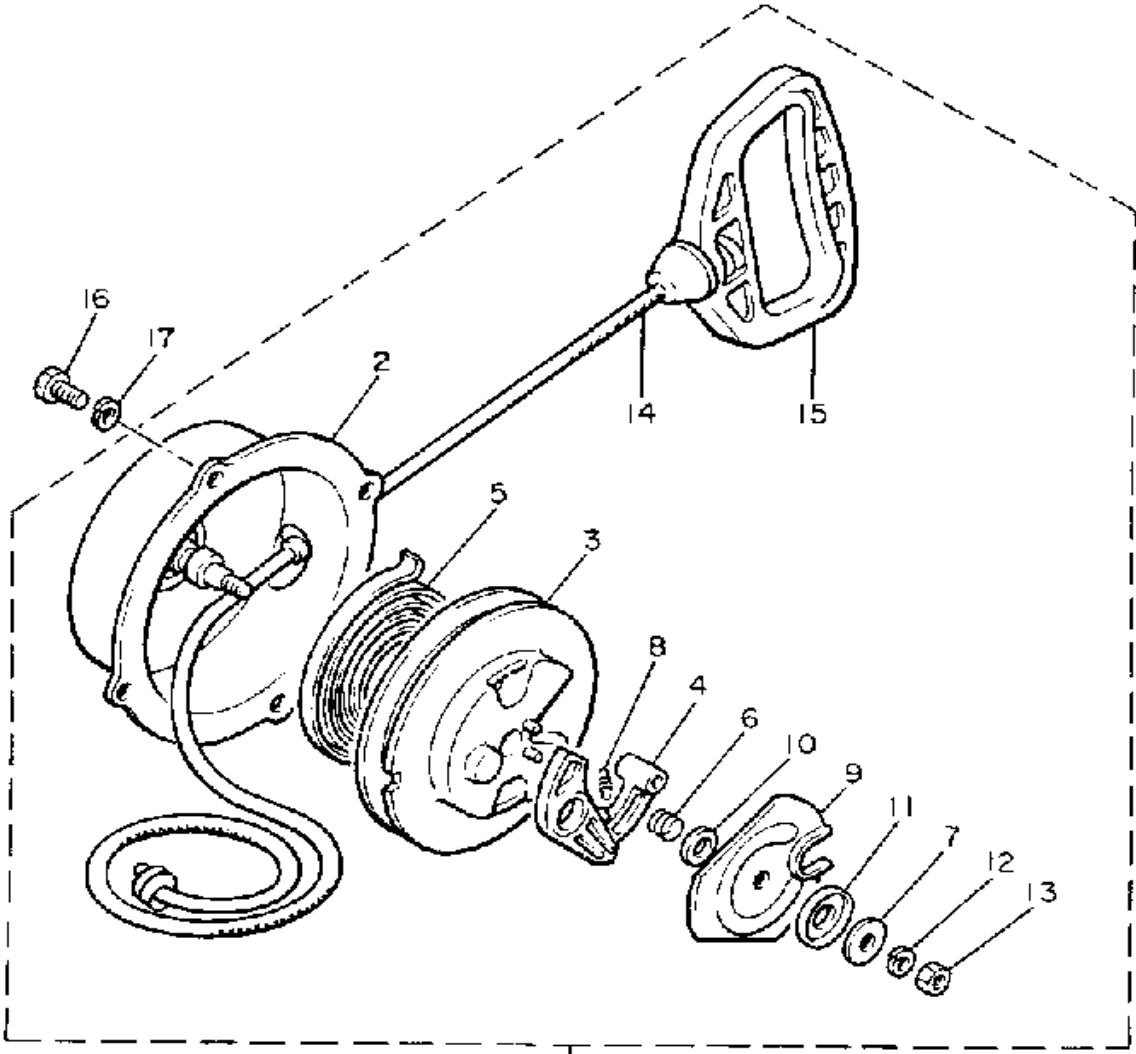

STARTER

Ref. No.	Part Number	Description	Qty	Remarks
1	8V0-15710-00-00	STARTER ASSEMBLY	1	
2	8V0-15711-00-00	. CASE, STARTER	1	
3	8F3-15714-01-00	. DRUM, SHEAVE	1	
4	8F3-15741-01-00	. PAWL, DRIVE	1	
5	8F3-15713-01-00	. SPRING, STARTER	1	
6	8F3-15715-00-00	. SPRING, FRICTION	1	
7	8F3-15734-00-00	. SPRING, RETURN	1	
	8F3-15739-01-00	. WASHER, THRUST	1	
9	8G5-15739-00-00	. WASHER, THRUST	1	
10	82M-15779-00-00	. COVER	1	
11	8F3-15716-03-00	. PLATE, DRIVE	1	
12	92995-06100-00	. WASHER, SPRING	1	
13	95380-06700-00	. NUT	1	
14	857-15751-00-00	. WIRE, STARTER	1	
15	8F3-15755-00-00	. HANDLE, STARTER	1	
16	97313-06014-00	BOLT, HEXAGON	4	
17	92995-06100-00	WASHER, SPRING	4	

6X9100-4101

Property of www.SmallEngineDiscount.com - Not for Resale