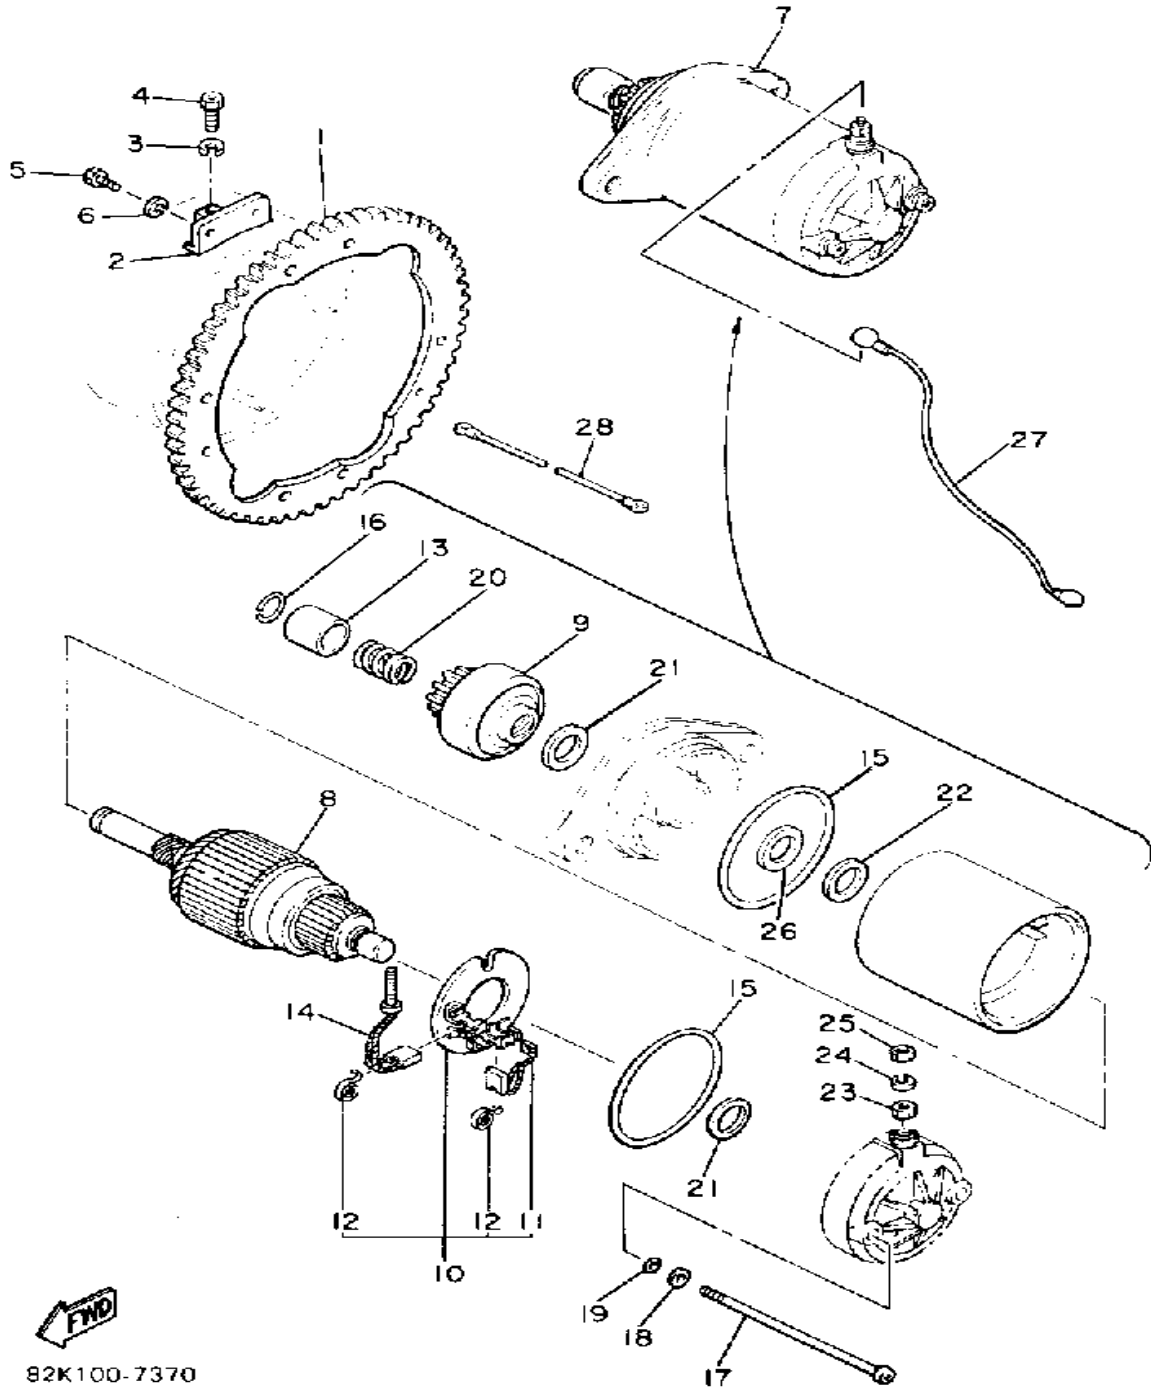

STARTING MOTOR

Ref. No.	Part Number	Description	Qty	Remarks
1	8X9-81891-00-00	GEAR, RING	1	
2	8X9-81895-00-00	STAY, RING GEAR	4	
3	92990-08100-00	WASHER	4	
4	90110-08028-00	BOLT, HEX SKT HEADSOCKET HEAD	4	
5	97011-06010-00	BOLT	8	
6	92995-06100-00	WASHER, SPRING	8	
7	84N-81800-50-00	STARTING MOTOR ASSEMBLY (8V3-81800-50-00)	1	
8	8Y3-81850-50-00	. ARMATURE ASSEMBLY	1	
9	8L6-81832-50-00	. CLUTCH, OVER RUN	1	
10	8L6-81840-50-00	. BRUSH HOLDER ASSEMBLY	1	
11	73A-81812-00-00	.. BRUSH 2	1	
12	8L6-81813-50-00	.. SPRING, BRUSH	2	
13	8L6-81833-50-00	. RING, STOP	1	
14	73A-81811-00-00	. BRUSH 1	1	
15	4H7-81844-00-00	. O-RING (4H7-81844-50-00) ...	2	
16	8L6-81834-50-00	. RING	1	
17	8L6-81826-50-00	. BOLT	2	
18	8L6-81824-50-00	. WASHER 2	2	
19	8L6-81847-50-00	. O-RING	2	
20	8L6-81836-50-00	. SPRNG, lever	1	
21	4H7-81843-50-00	. WASHER 1	2	
22	8L6-81835-50-00	. WASHER 2	1	
23	4H7-81872-00-00	. NUT, SPECIAL	1	
24	92995-06100-00	. WASHER, SPRING	1	
25	95380-06700-00	. NUT	1	
26	8Y3-81167-00-00	. OIL SEAL	1	
27	83M-82117-00-00	WIRE, LEAD (81E-82117-00) ..	1	

82K100-7370

CONTINUED ON NEXT FRAME ►

Property of www.SmallEngineDiscount.com - Not for Resale