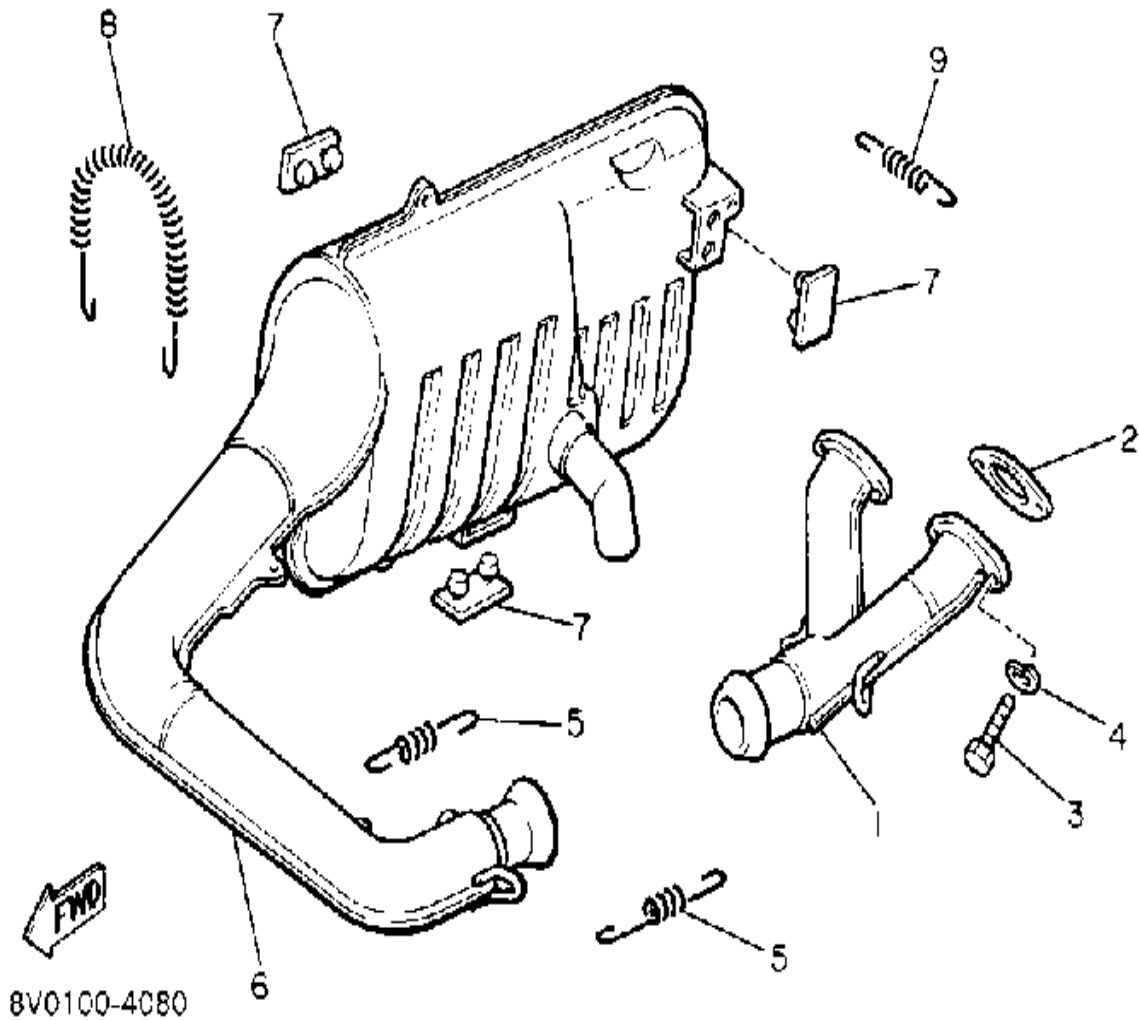

EXHAUST

Ref. No.	Part Number	Description	Qty	Remarks
1	8V0-14610-00-00	EXHAUST PIPE ASSEMBLY 1	1	
2	821-14613-01-00	GASKET, EXHAUST PIPE	2	
3	97313-08020-00	BOLT, HEXAGON	4	
4	92990-08100-00	WASHER	4	
5	90506-20272-00	SPRING, TENSION	2	
6	8V0-14710-04-00	MUFFLER ASSEMBLY 1	1	
7	8A5-14728-02-00	PROTECTOR, MUFFLER 2	3	
8	90506-14207-00	SPRING, TENSION	1	
9	90506-16350-00	SPRING, TENSION	1	

Property of www.SmallEngineDiscount.com - Not for Resale