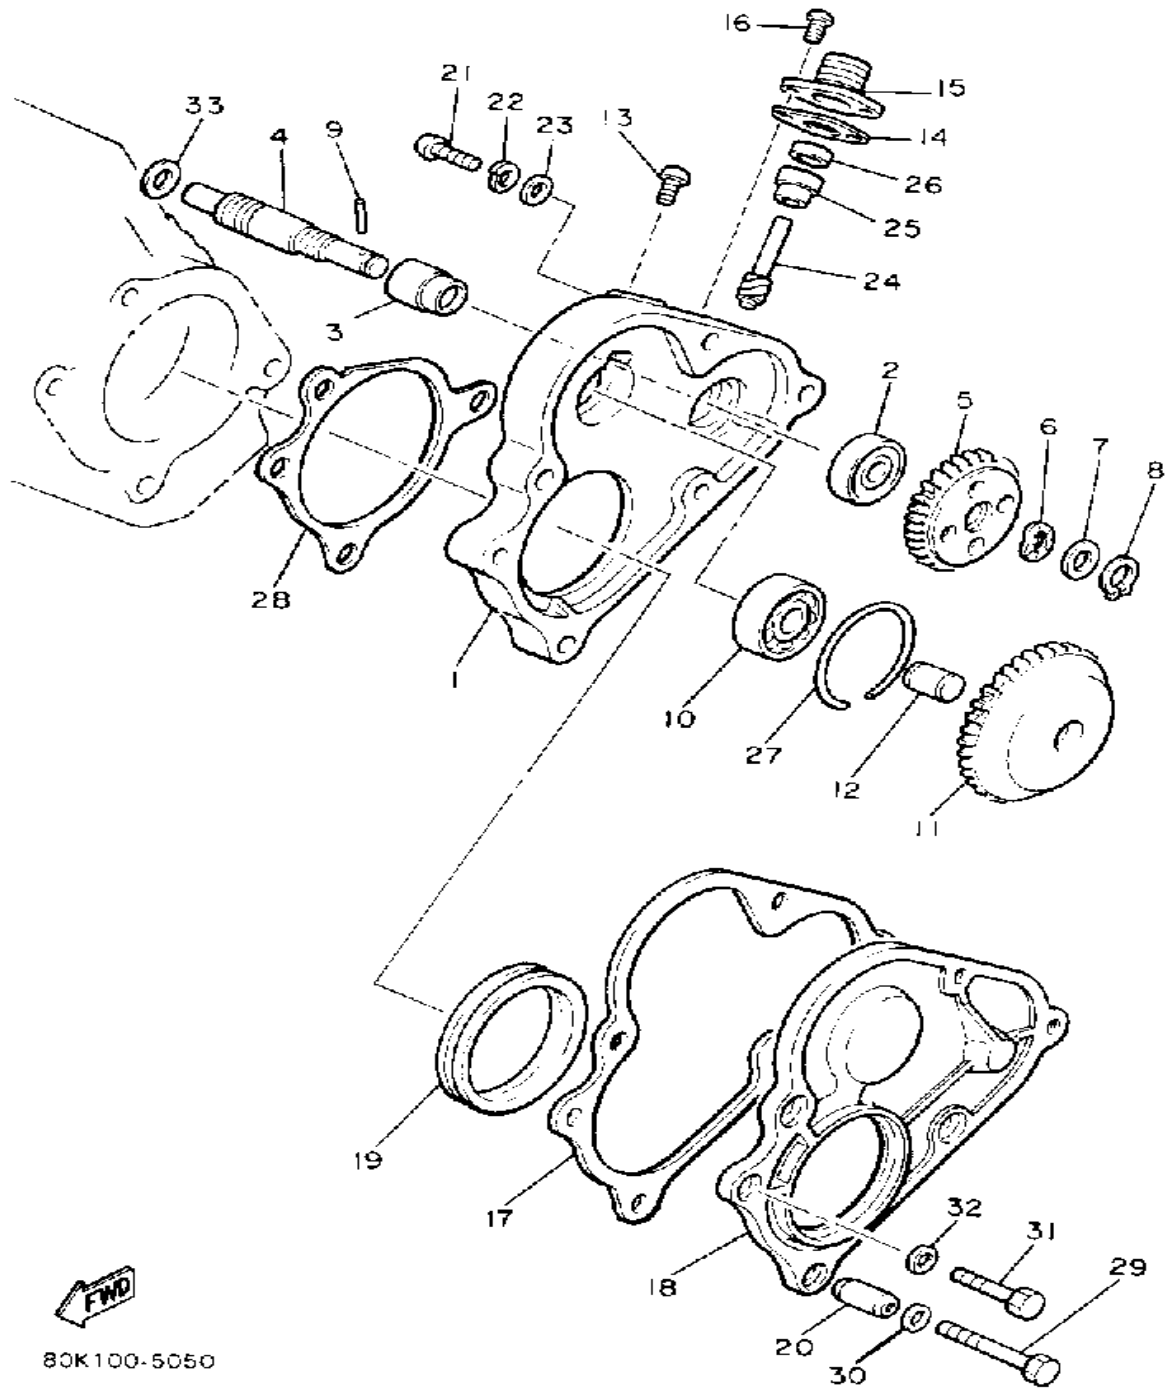

Property of www.SmallEngineDiscount.com - Not for Resale

OIL PUMP

Ref. No.	Part Number	Description	Qty	Remarks
1	8V0-13101-01-00	OIL PUMP ASSEMBLY	1	
2	90446-08210-00	. HOSE	1	
3	90468-02025-00	. CLIP	2	
4	91A30-03020-00	. TUBE, FLEXIBLE VINYL	1	
5	98902-04020-00	. SCREW, BIND	1	
6	137-13138-01-00	. PLATE, ADJUSTING	1	
7	137-13137-00-03	. SHIM (0.3T)	1	U.R.
	137-13137-00-05	. SHIM (0.5T)	1	U.R.
	137-13137-00-10	. SHIM (1.0T)	1	U.R.
8	95380-05600-00	. NUT	1	
9	92990-05100-00	. WASHER, SPRING	1	
10	90430-04004-00	. GASKET	1	
11	8A5-13146-01-00	COVER, ADJUST PULLEY	1	
12	98506-04018-00	SCREW, PAN HEAD	3	
13	8V0-26320-01-00	PUMP CABLE ASSEMBLY	1	
14	3MT-13116-00-00	GASKET, PUMP CASE (8Y0-13116-00)	1	
15	98580-05016-00	SCREW, PAN HEAD	2	
16	92990-05100-00	WASHER, SPRING	2	
17	90468-02025-00	CLIP	2	

Property of www.SmallEngineDiscount.com - Not for Resale

PUMP DRIVE-GEAR

80K100-5050

Ref. No.	Part Number	Description	Qty	Remarks
1	8V0-15416-01-00	COVER, OIL PUMP	1	
2	93101-10090-00	OIL SEAL	1	
3	821-13176-00-00	METAL, WORM SHAFT OUTER	1	
4	879-13175-00-00	SHAFT, WORM	1	
5	821-13188-00-00	GEAR, DRIVE (32T)	1	
6	90206-11016-00	WASHER, WAVE	1	
7	137-13148-00-00	PLATE, CAM THRUST	1	
8	99009-10400-00	CIRCLIP	1	
9	93603-22028-00	PIN, DOWEL	1	
10	93306-00003-00	BEARING (B6000RS)	1	
11	8V0-13179-00-00	GEAR, IDLE	1	
12	8V0-13342-00-00	SHAFT, IDLE GEAR	1	
13	98580-06012-00	SCREW, PAN HEAD	1	
14	821-17818-02-00	GASKET	1	
15	821-17819-00-00	CAP, HOUSING	1	
16	90157-05095-00	SCREW, PAN HEAD	2	
17	8V0-15466-02-00	GASKET 2	1	
18	8V0-15426-01-00	COVER, OIL PUMP 2	1	
19	93104-52079-00	OIL SEAL	1	
20	91810-18022-00	PIN, DOWEL	2	
21	98580-05020-00	SCREW, PAN HEAD	2	
22	92990-05100-00	WASHER, SPRING	2	
23	92901-05600-00	WASHER, PLATE	2	
24	813-17841-00-00	GEAR, DRIVEN (10T)	1	
25	821-17843-00-00	BUSH, DRIVEN GEAR OUTER	1	
26	93104-06033-00	OIL SEAL	1	
27	93450-28098-00	CIRCLIP	1	
28	8V0-15456-03-00	GASKET, OIL PUMP COVER 1	1	
29	97013-06035-00	BOLT	2	