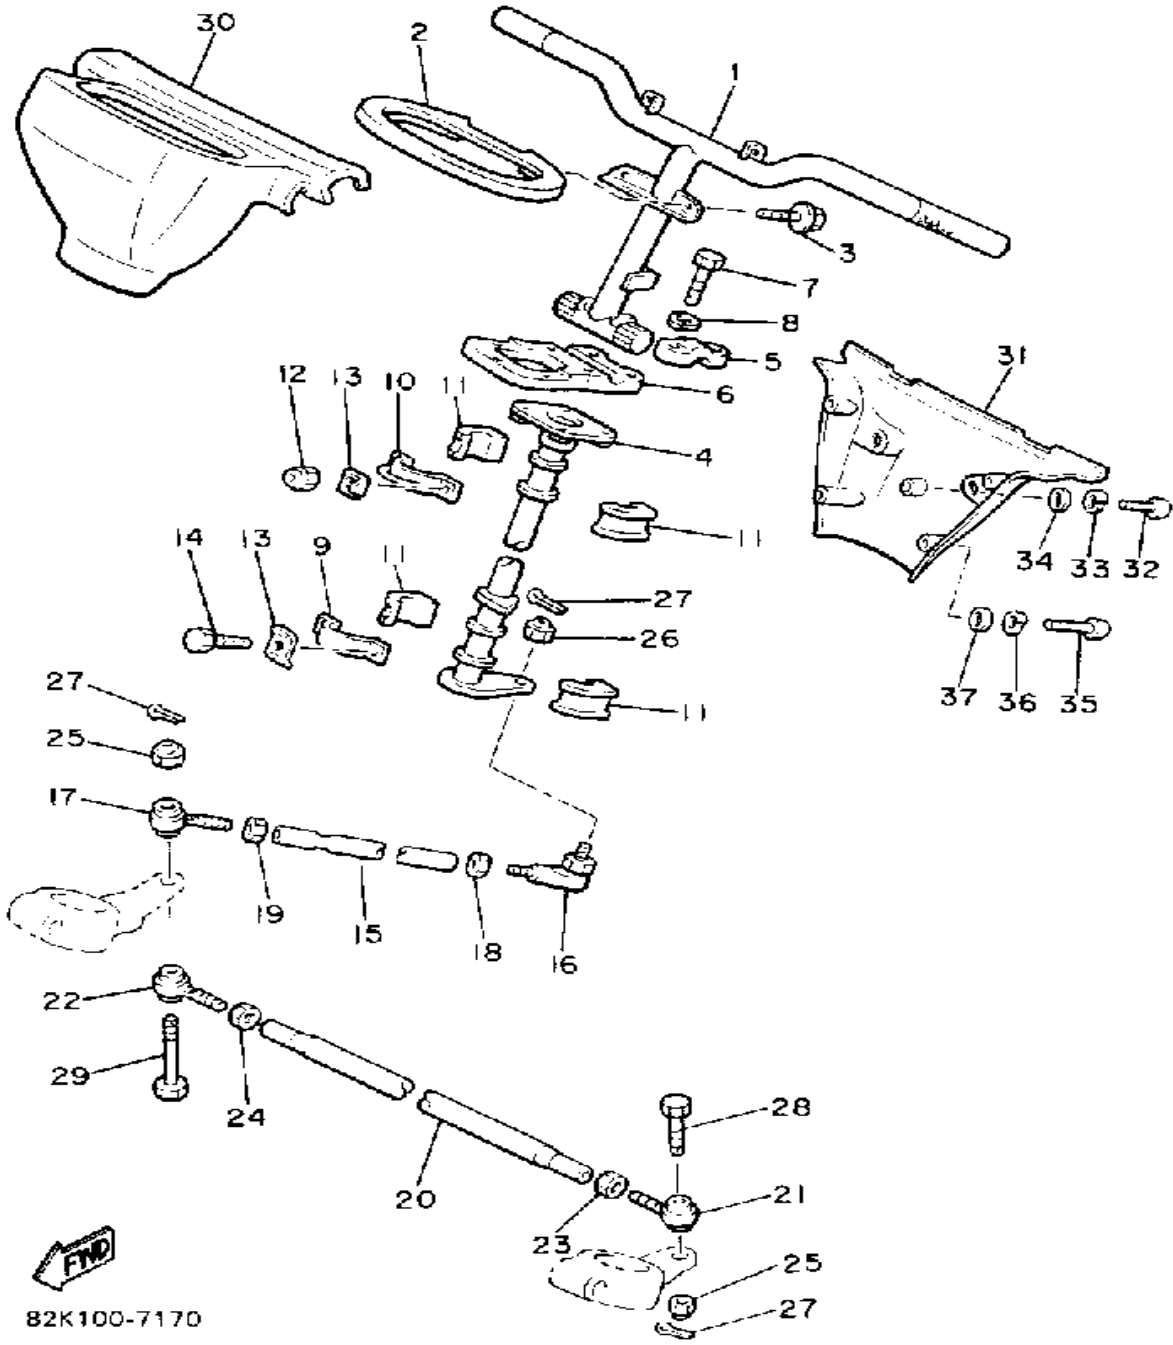

STEERING

82K100-7170

Ref. No.	Part Number	Description	Qty	Remarks
1	81J-23811-00-00	COLUMN, STEERING	1	
2	8V0-23878-00-00	BRACKET 0	1	
3	95811-06010-00	BOLT, FLANGE	2	
4	8V0-23813-00-00	COLUMN, STEERING 2	1	
5	1E6-23441-00-00	HOLDER, HANDLE UPR	2	
6	8V0-23814-01-00	HOLDER, HANDLE UPPER ...	1	
7	97022-08055-00	BOLT	4	
8	92990-08100-00	WASHER	4	
9	84M-23868-00-00	BRACKET, STEERING LOWER	1	
10	84M-23872-00-00	HOLDER, BEARING	1	
11	8F3-23812-00-00	PLANE BEARING, STEERING .	4	
12	95712-08300-00	NUT, LOCK	2	
13	90215-08262-00	WASHER, LOCK	4	
14	97011-08016-00	BOLT	2	
15	8V0-23821-01-00	ROD, STEERING RELAY	1	
16	86X-23841-00-00	JOINT, UNIVERSAL 1	1	
17	87S-23847-00-00	JOINT, UNIVERSAL 3	1	
18	95303-10700-00	NUT	1	
19	90170-10186-00	NUT	1	
20	8V0-23831-01-00	ROD, TIE	1	
21	87S-23845-00-00	JOINT, UNIVERSAL 2	1	
22	87S-23847-00-00	JOINT, UNIVERSAL 3	1	
23	95303-10700-00	NUT	1	
24	90170-10186-00	NUT	1	
25	95706-10300-00	NUT, NYLON	2	
26	90185-10085-00	NUT, SELF-LOCKING	1	
27	91402-25018-00	PIN, COTTER	3	
28	90102-10031-00	BOLT, WITH HOLE	1	
29	90109-10767-00	BOLT	1	

CONTINUED ON NEXT FRAME ➤

Property of www.SmallEngineDiscount.com - Not for Resale