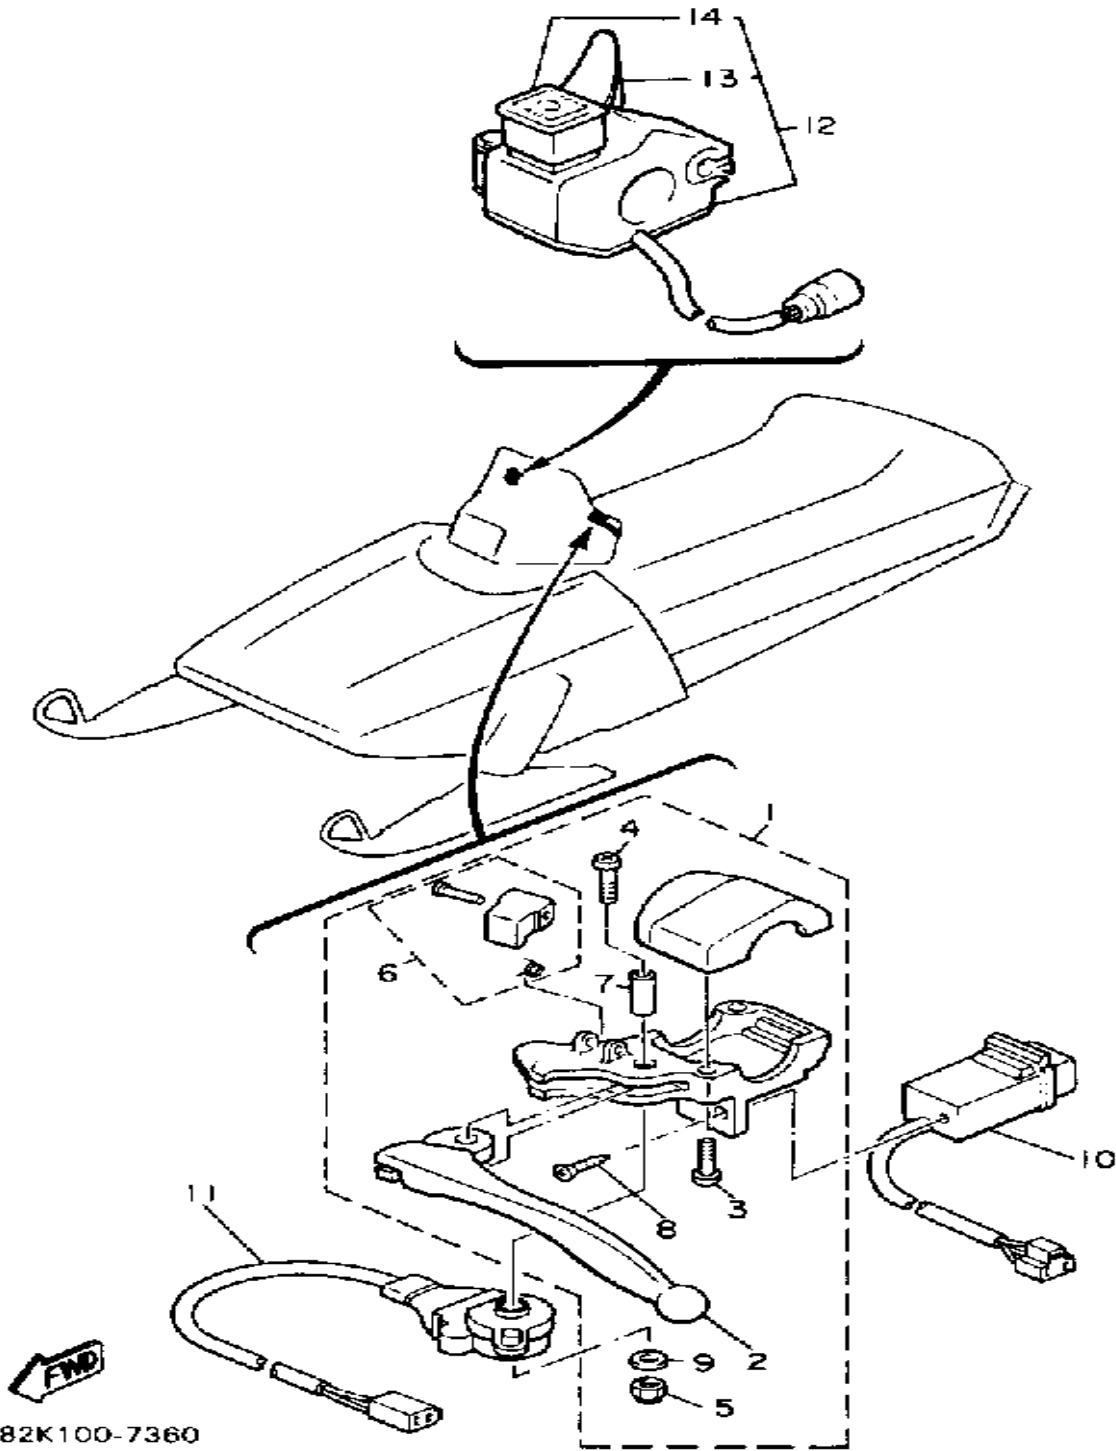

Property of www.SmallEngineDiscount.com - Not for Resale

ELECTRICAL 2

Ref. No.	Part Number	Description	Qty	Remarks
1	88R-W8291-00-00	LEVER HOLDER ASSEMBLY (LEFT)	1	
2	8H8-83912-00-00	. LEVER 1	1	
3	90157-05027-00	. SCREW, PAN HEAD	2	
4	98501-05040-00	. SCREW, PAN HEAD (98502-05040)	1	
5	95701-05300-00	. NUT, NYLON	1	
6	82A-83930-00-00	. LEVER LOCK ASSEMBLY	1	
7	802-83913-00-00	. COLLAR, LEVER 1	1	
8	97780-30312-00	. SCREW, tapping	2	
9	92990-05200-00	. WASHER, PLAIN	1	
10	8H8-83950-01-00	BEAM SWITCH ASSEMBLY (8K4-83950-01-00)	1	
11	88R-82530-00-00	STOP SWITCH ASSEMBLY	1	
12	84R-82720-00-00	LEVER HOLDER ASSEMBLY (RIGHT)	1	
13	8V0-42138-00-00	. LEVER, THROTTLE	1	
14	82K-82575-09-00	. EMERGENCY SAFETYSW	1	