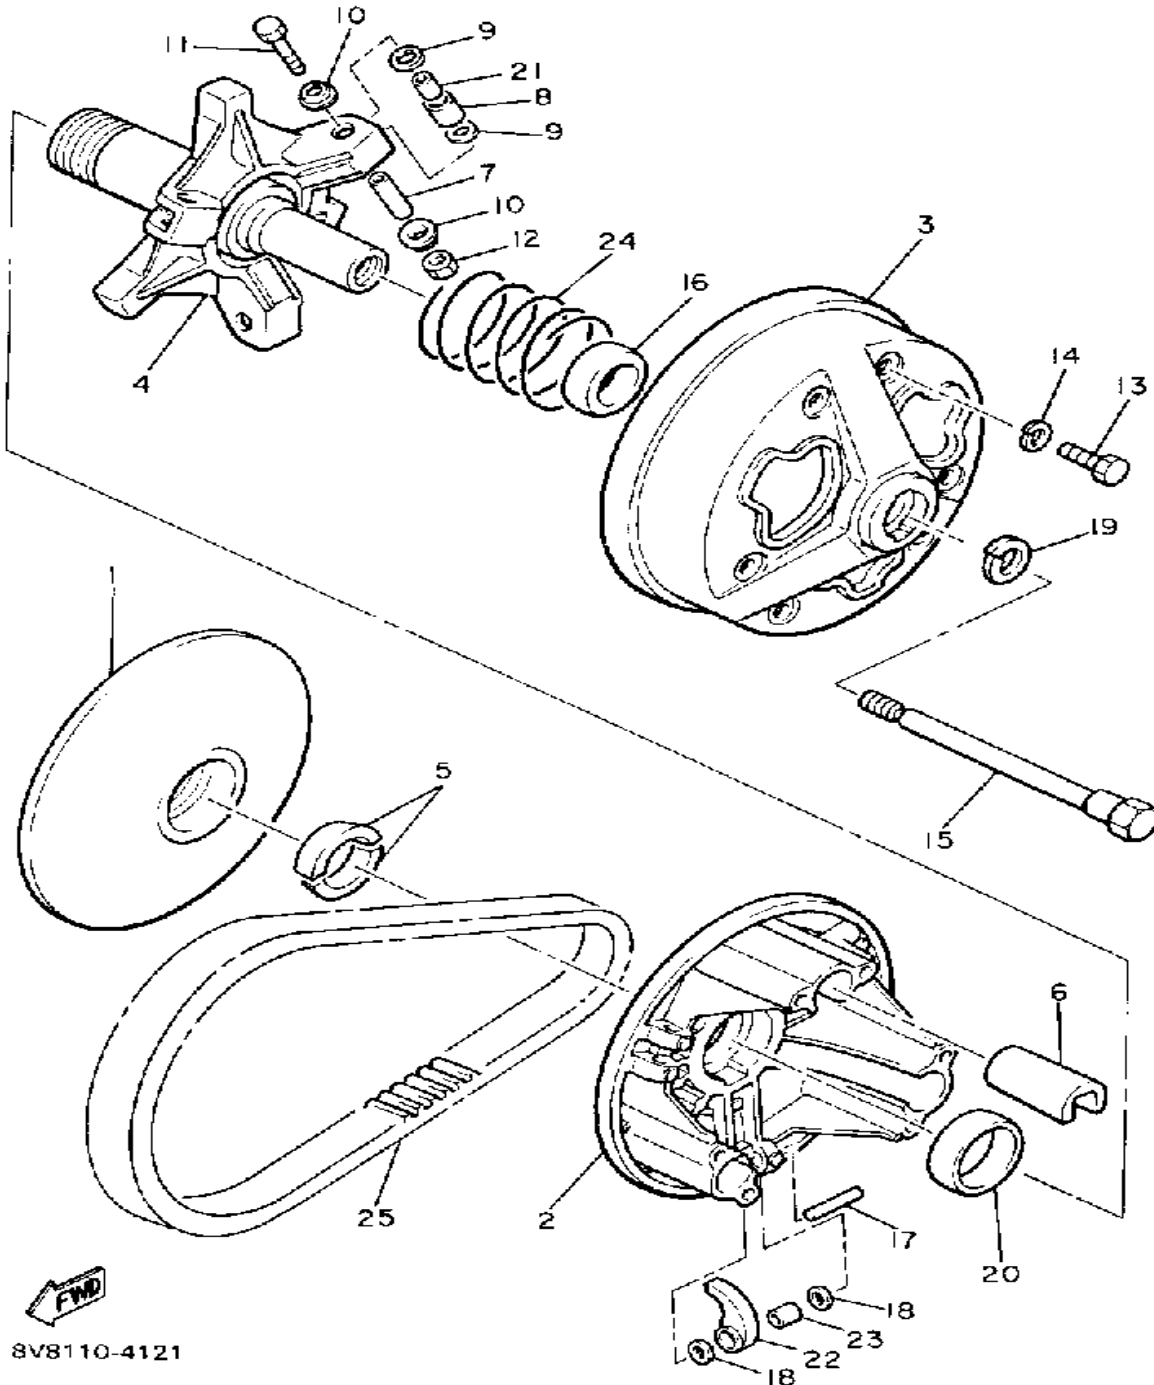

PRIMARY SHEAVE

Ref. No.	Part Number	Description	Qty	Remarks
1	84J-17611-00-00	SHEAVE, PRIMARY FIXED	1	
2	8V0-17621-01-00	SHEAVE, PRIMARY SLIDING	1	
3	8V0-17631-00-00	CAP	1	
4	82M-17640-01-00	SPIDER, COMPLETE	1	
5	8V0-17639-00-00	STOPPER	2	
6	88X-17653-00-00	SLIDER	2	
7	90387-086G4-00	COLLAR	3	
8	90387-096J5-00	COLLAR	3	
9	90202-08205-00	WASHER, PLATE	6	
10	90208-05036-00	WASHER, CONICAL SPR	6	
11	97313-05035-00	BOLT	3	
12	95612-05100-00	NUT, U	3	
13	97313-06030-00	BOLT, HEXAGON	6	
14	92995-06100-00	WASHER, SPRING	6	
15	8V0-17647-00-00	BOLT (L=156.5MM)	1	
16	90389-28032-00	BUSH	1	
17	93607-44190-00	PIN, DOWEL	3	
18	90201-077F5-00	WASHER, PLATE	6	
19	92901-16100-00	WASHER, SPRING	1	
20	90389-40029-00	BUSH	1	
21	90386-08153-00	ROLLER BUSH VESPEL	3	
22	8V0-W176A-00-00	WEIGHT, WITH BUSH	3	
23	90386-07152-00	BUSH	2	
24	90501-45534-00	SPRING, COMPRESSION	1	U.R.STD
	90501-555A0-00	SPRING, WHITE/GREEN	1	U.R.
25	89X-00000-50-00	CLUTCH TUNE-UP KIT (K)	1	MARKED W/ *
	8F2-17641-01-00	V-BELT	1	
	8V0-17601-19-00	CLUTCH MARKED	1	MARKED W/+

Property of www.SmallEngineDiscount.com - Not for Resale