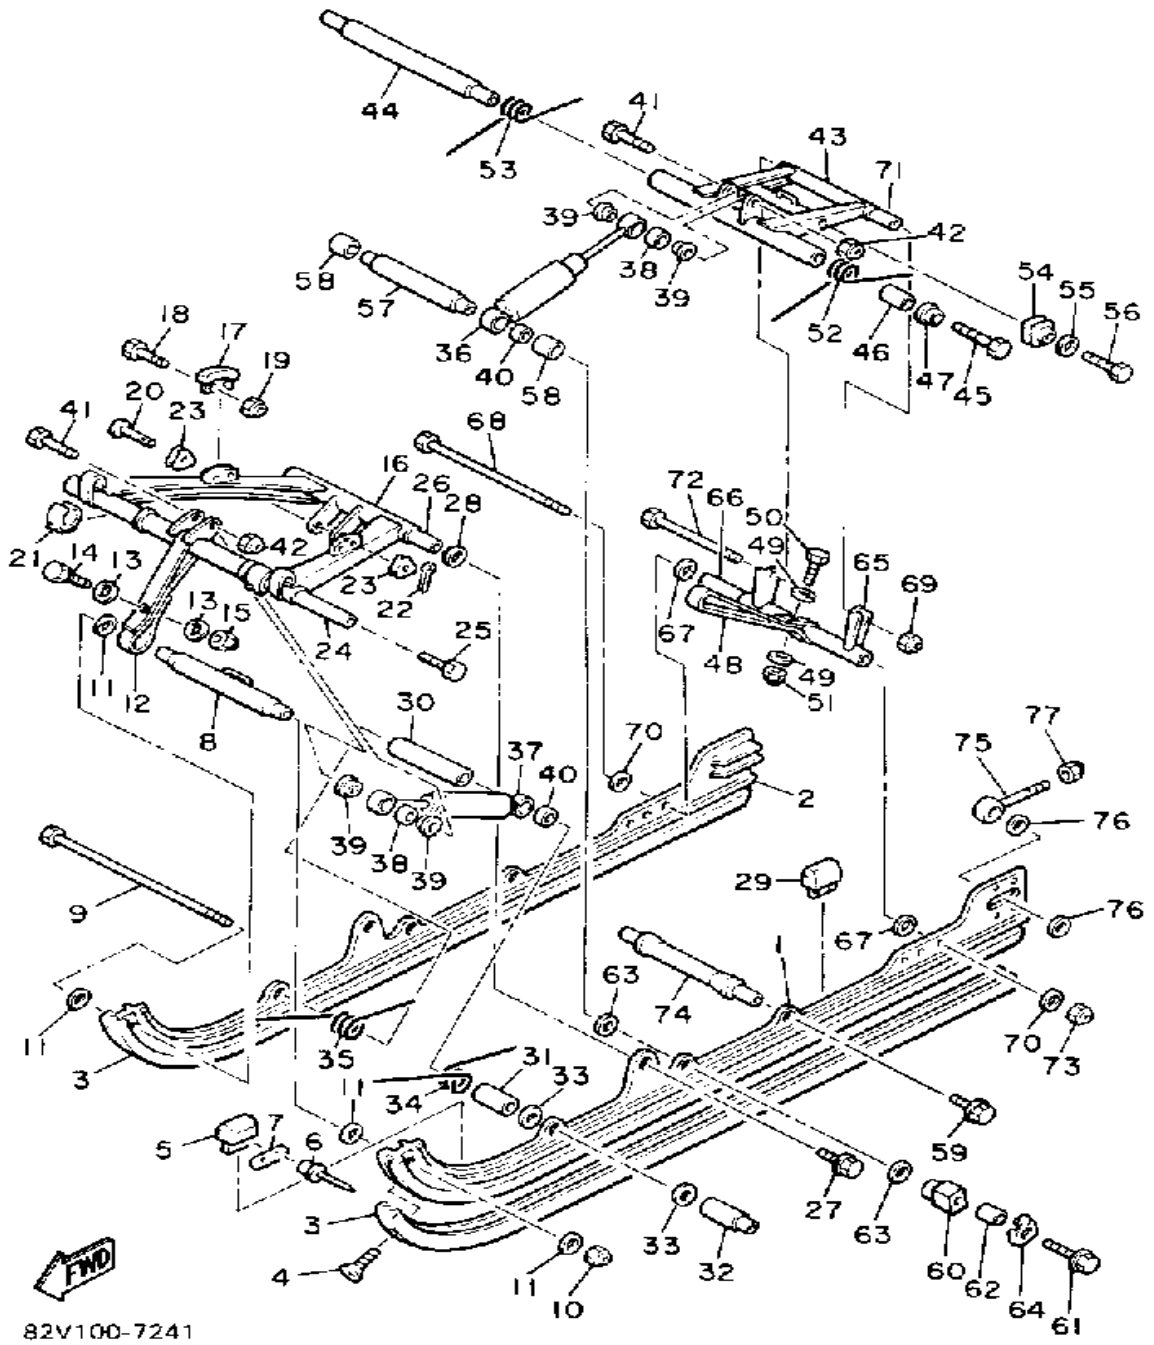

TRACK SUSPENSION 2

82V100-7241

Ref. No.	Part Number	Description	Qty	Remarks
54	86S-47446-01-00	HOOK 1	2	
55	90201-06057-00	WASHER, PLATE	2	
56	97313-06016-00	BOLT, HEXAGON	2	
57	84J-47486-00-00	SHAFT 4	1	
58	8V0-47338-00-00	COLLAR	2	
59	95821-08020-00	BOLT, FLANGE (95801-08020)	2	
60	85K-47447-01-00	HOOK 2	2	
61	95811-10060-00	BOLT, FLANGE	2	
62	90387-103U7-00	COLLAR	2	
63	90201-100L3-00	WASHER, PLATE	2	
64	84J-47467-00-00	PLATE, GUIDE	2	
65	8V0-47417-00-00	BRACKET 3	1	
66	90387-08632-00	COLLAR	1	
67	90201-08649-00	WASHER, PLATE	2	
68	97022-08255-00	BOLT	1	
69	95712-08300-00	NUT, LOCK	1	
70	92990-08600-00	WASHER, PLATE	2	
71	90387-084J9-00	COLLAR	1	
72	97022-08165-00	BOLT	1	
73	95712-08300-00	NUT, LOCK	1	
74	8V0-47488-00-00	SHAFT 6	1	
75	8K2-47479-01-00	COLLAR 3	2	
76	90201-20279-00	WASHER, PLATE	4	
77	95701-10300-00	NUT, FLANGE (95702-10300)	2	

Property of www.SmallEngineDiscount.com - Not for Resale