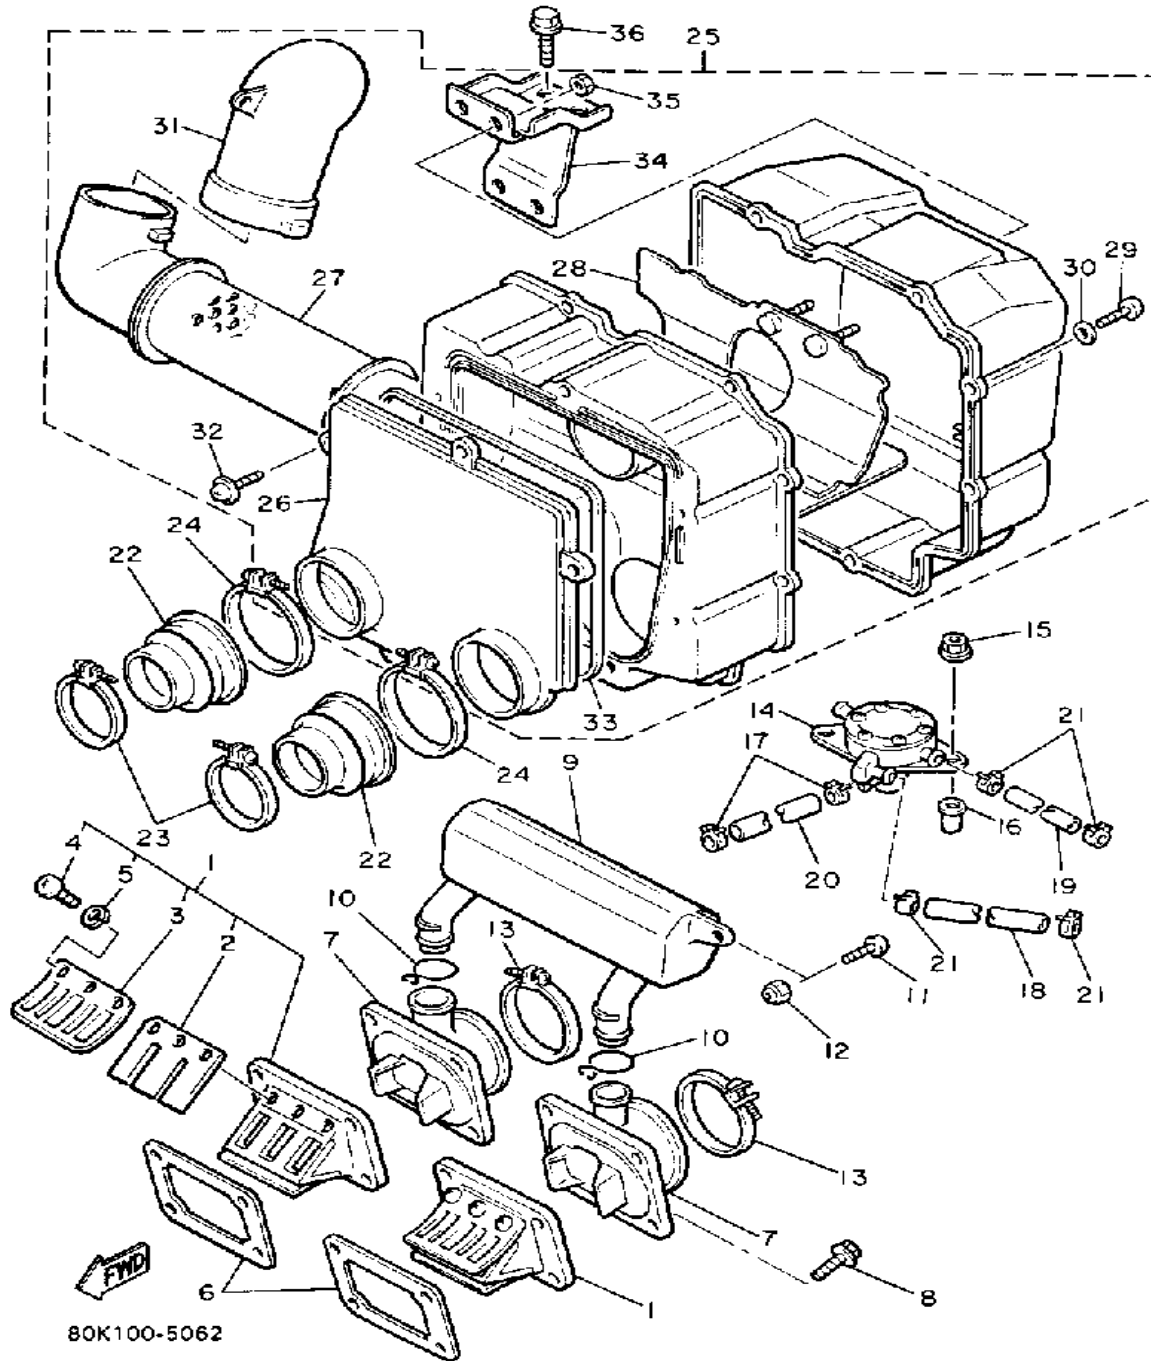

AIR CLEANER

Ref. No.	Part Number	Description	Qty	Remarks
1	3R5-13610-00-00	REED VALVE ASSEMBLY	2	
2	3R5-13613-00-00	REED, VALVE	2	
3	2X5-13616-00-00	STOPPER, REED VALVE	2	
4	98580-03008-00	SCREW, PAN HEAD	6	
5	92990-03100-00	WASHER, SPRING (92901-03100)	6	
6	80L-13621-01-00	GASKET, VALVE SEAT	2	
7	8V0-13555-00-00	MANIFOLD, INTAKE	2	
8	95811-06025-00	BOLT, FLANGE	8	
9	8V0-13581-00-00	CHAMBER, AIR	1	
10	90467-24096-00	CLIP	2	
11	90154-05005-00	SCREW, BINDING	1	
12	95706-05300-00	NUT, nylon	1	
13	86M-13575-00-00	BAND	2	
14	8V0-24410-02-00	FUEL PUMP ASSEMBLY (8V0-24410-01)	1	
15	95701-06500-00	NUT, FLANGE	2	
16	90387-060G8-00	COLLAR	2	
17	90467-09006-00	CLIP	2	
18	91A30-05045-00	TUBE, FLEXIBLE VINYL	1	
19	91A20-05036-00	TUBE, FLEXIBLE	1	
20	90445-10140-00	HOSE	1	
21	90467-09026-00	CLIP	4	
22	8V0-14453-00-00	JOINT, AIR CLEANER 1	2	
23	90460-68230-00	CLAMP, HOSE	2	
24	90460-81224-00	CLAMP, HOSE	2	
25	8V0-14440-01-00	SILENCER ASSEMBLY, INTAKE	1	
26	8V0-14412-01-00	. CAP, CLEANER CASE 1	1	
27	8V0-14465-00-00	. PIPE	1	

CONTINUED ON NEXT FRAME ►

Property of www.SmallEngineDiscount.com - Not for Resale