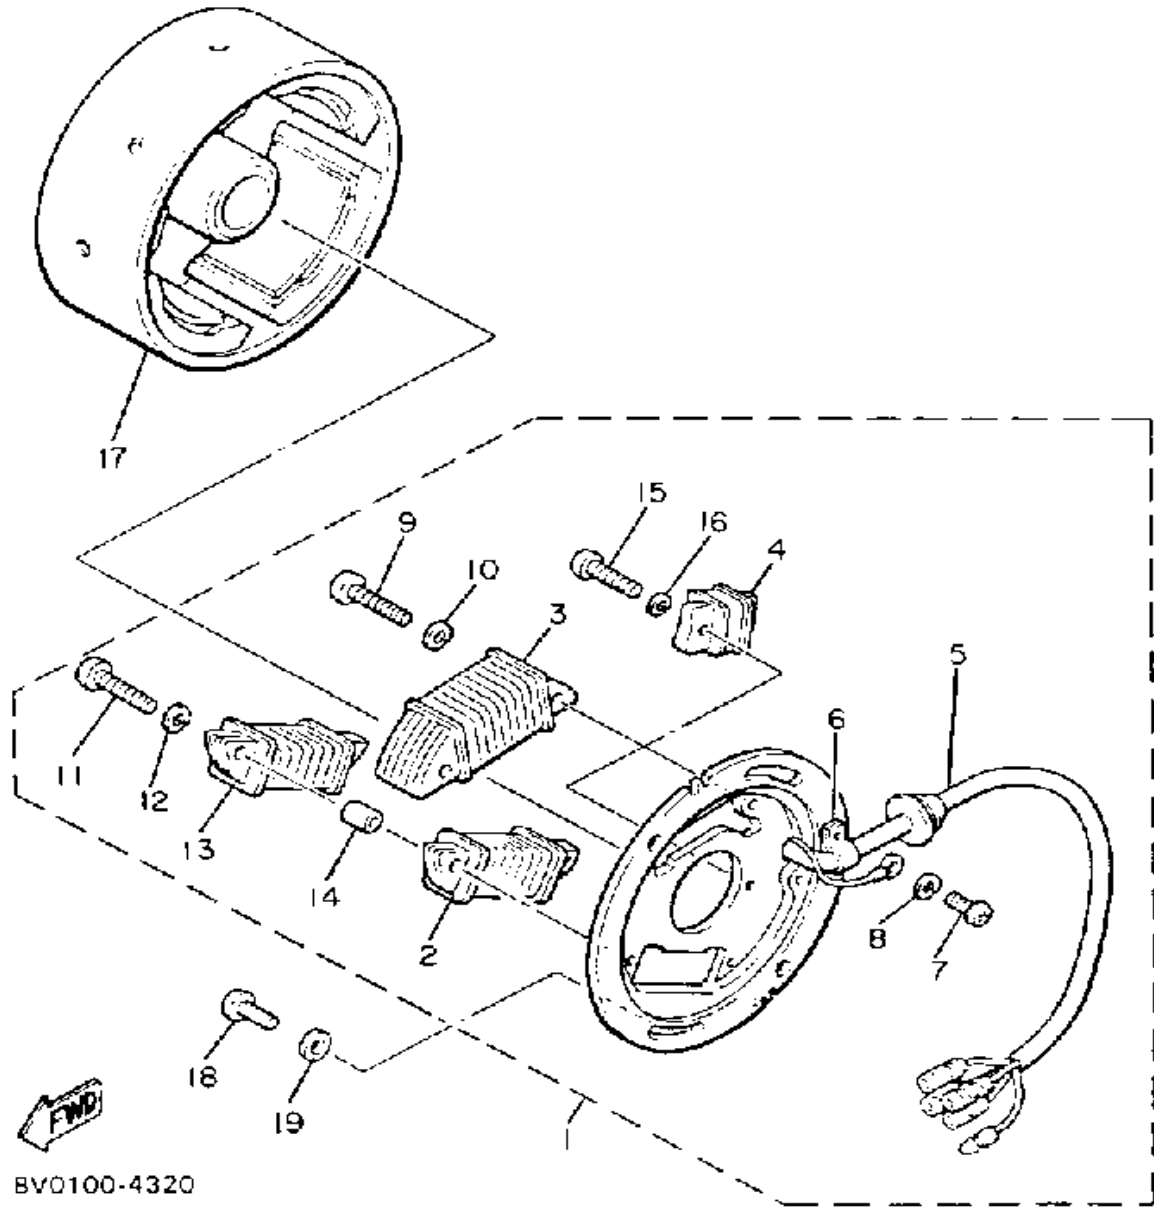

82K100-7370

CONTINUED ON NEXT FRAME ►

Property of www.SmallEngineDiscount.com - Not for Resale

STARTING MOTOR

Ref. No.	Part Number	Description	Qty	Remarks
28	83M-82116-00-00	WIRE, MINUS LEAD (81E-82116-00)	1	

 82K100-7370

Property of www.SmallEngineDiscount.com - Not for Resale

GENERATOR

BVO100-4320

Ref. No.	Part Number	Description	Qty	Remarks
1	88F-85510-00-00	STATOR ASSEMBLY	1	
2	86M-85511-00-00	. COIL, SOURCE	1	
3	8H8-85513-20-00	. COIL, LIGHTING 1	1	
4	82M-85580-20-00	. COIL, PULSER	1	
5	8W0-85515-20-00	. LEAD WIRE ASSEMBLY (8V0-85515-20)	1	
6	445-81328-20-00	. CLAMP	2	
7	98580-04008-00	. SCREW, PAN HEAD	1	
8	92901-04100-00	. WASHER, SPRING	1	
9	98501-05035-00	. SCREW, PAN HEAD	2	
10	92990-05100-00	. WASHER, SPRING	2	
11	98501-05040-00	. SCREW, PAN HEAD (98502-05040)	2	
12	92990-05100-00	. WASHER, SPRING	2	
13	82M-85514-20-00	. COIL, LIGHTING 2	1	
14	8T0-85519-20-00	. SPACER	2	
15	98506-04018-00	. SCREW, PAN HEAD	2	
16	92901-04100-00	. WASHER, SPRING	2	
17	8V0-85550-20-00	ROTOR ASSEMBLY	1	
18	98980-06016-00	SCREW, BINDING	2	
19	90201-06043-00	WASHER, PLATE	2	