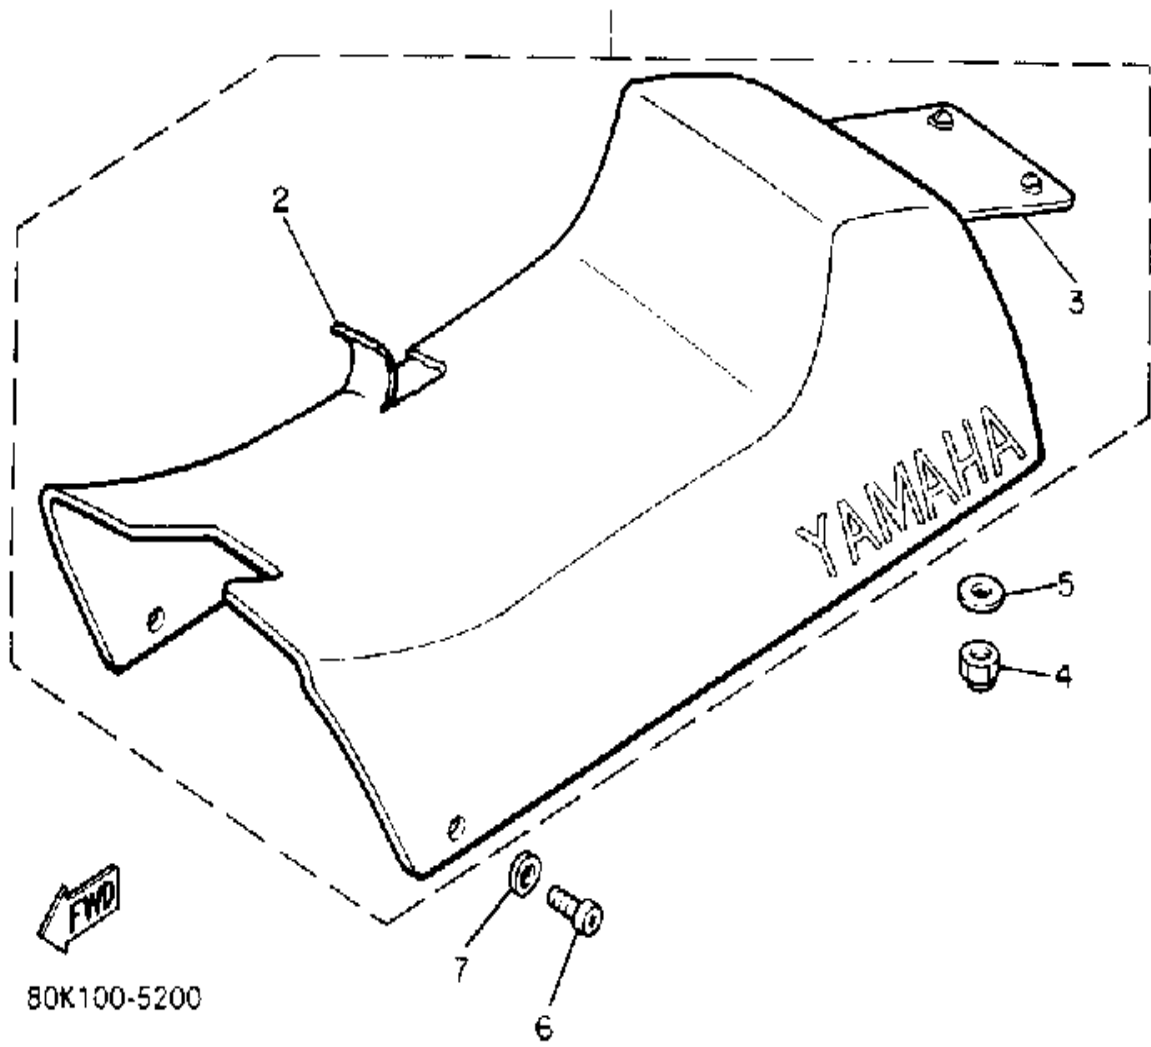

Property of www.SmallEngineDiscount.com - Not for Resale

SEAT

Ref. No.	Part Number	Description	Qty	Remarks
1	83V-24710-00-00	SINGLE SEAT ASSEMBLY	1	
2	83V-24711-00-00	. COVER, SINGLE SEAT (8X9-24711-00)	1	
3	8X9-77377-01-00	. COVER, LUGGE BOX 2 (8X9-77377-00)	1	
4	95712-08300-00	NUT, LOCK	2	
5	90201-08748-00	WASHER, PLATE	2	
6	98906-06016-00	SCREW, BIND	2	
7	90201-063J2-00	WASHER, PLATE	2	