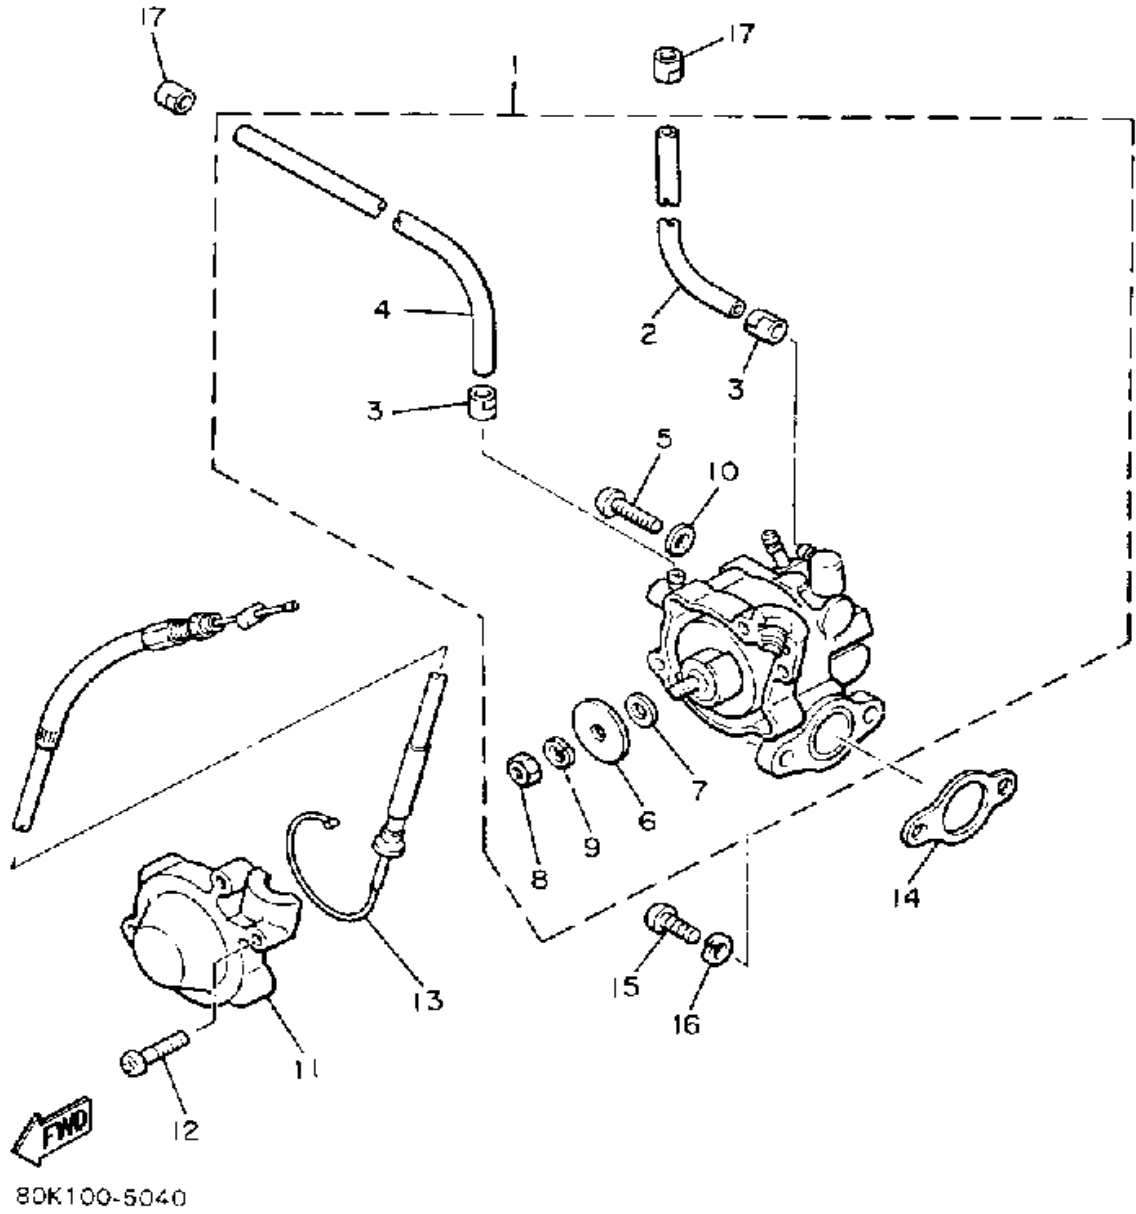

 8V0100-4010

Property of www.SmallEngineDiscount.com - Not for Resale

CRANKSHAFT - PISTON

Ref. No.	Part Number	Description	Qty	Remarks
1	8V0-11631-00-96	PISTON (STD)	2	U.R.
	8V0-11635-00-00	PISTON (0.25MM O/S)	2	ALT. PART
	8V0-11636-00-00	PISTON (0.50MM O/S)	2	ALT. PART
2	8V0-11601-00-00	PISTON RING SET (STD)	2	U.R. STD
	8V0-11601-10-00	PISTON RING SET (0.25MM O/S)	2	ALT. PART
	8V0-11601-20-00	PISTON RING SET (0.50MM O/S)	2	ALT. PART
3	818-11633-00-00	PIN, PISTON	2	
4	93450-19052-00	CIRCLIP	4	
5	93310-218A6-00	BEARING	2	
6	8V0-11400-02-00	CRANKSHAFT ASSEMBLY	1	
7	8V0-11412-00-00	. CRANK 1	1	
8	8V0-11422-00-00	. CRANK 2	1	
9	8V0-11432-00-00	. CRANK 3	1	
10	8V0-11442-00-00	. CRANK 4	1	
11	857-11681-00-00	. PIN, CRANK 1	2	
12	90209-24073-00	. WASHER	4	
13	8V0-11651-00-00	. ROD, CONNECTING	2	
14	93310-424L8-00	. BEARING	2	
15	8V0-11515-01-00	. SEAL, LABYRINTH 1	1	
16	93603-10049-00	. PIN, DOWEL	1	
17	93306-30626-00	. BEARING	2	
18	93306-20633-00	. BEARING	3	
19	90201-327F7-00	. WASHER, PLATE	1	
20	90280-05014-00	. KEY, WOODRUFF	1	
21	93450-78091-00	. CIRCLIP	1	
22	93103-32151-00	. OIL SEAL	1	
23	8K2-13178-00-00	. GEAR, PUMP DRIVE	1	

Property of www.SmallEngineDiscount.com - Not for Resale

OIL PUMP

Ref. No.	Part Number	Description	Qty	Remarks
1	8V0-13101-01-00	OIL PUMP ASSEMBLY	1	
2	90446-08210-00	. HOSE	1	
3	90468-02025-00	. CLIP	2	
4	91A30-03020-00	. TUBE, FLEXIBLE VINYL	1	
5	98902-04020-00	. SCREW, BIND	1	
6	137-13138-01-00	. PLATE, ADJUSTING	1	
7	137-13137-00-03	. SHIM (0.3T)	1	U.R.
	137-13137-00-05	. SHIM (0.5T)	1	U.R.
	137-13137-00-10	. SHIM (1.0T)	1	U.R.
8	95380-05600-00	. NUT	1	
9	92990-05100-00	. WASHER, SPRING	1	
10	90430-04004-00	. GASKET	1	
11	8A5-13146-01-00	COVER, ADJUST PULLEY	1	
12	98506-04018-00	SCREW, PAN HEAD	3	
13	8V0-26320-01-00	PUMP CABLE ASSEMBLY	1	
14	3MT-13116-00-00	GASKET, PUMP CASE (8Y0-13116-00)	1	
15	98580-05016-00	SCREW, PAN HEAD	2	
16	92990-05100-00	WASHER, SPRING	2	
17	90468-02025-00	CLIP	2	