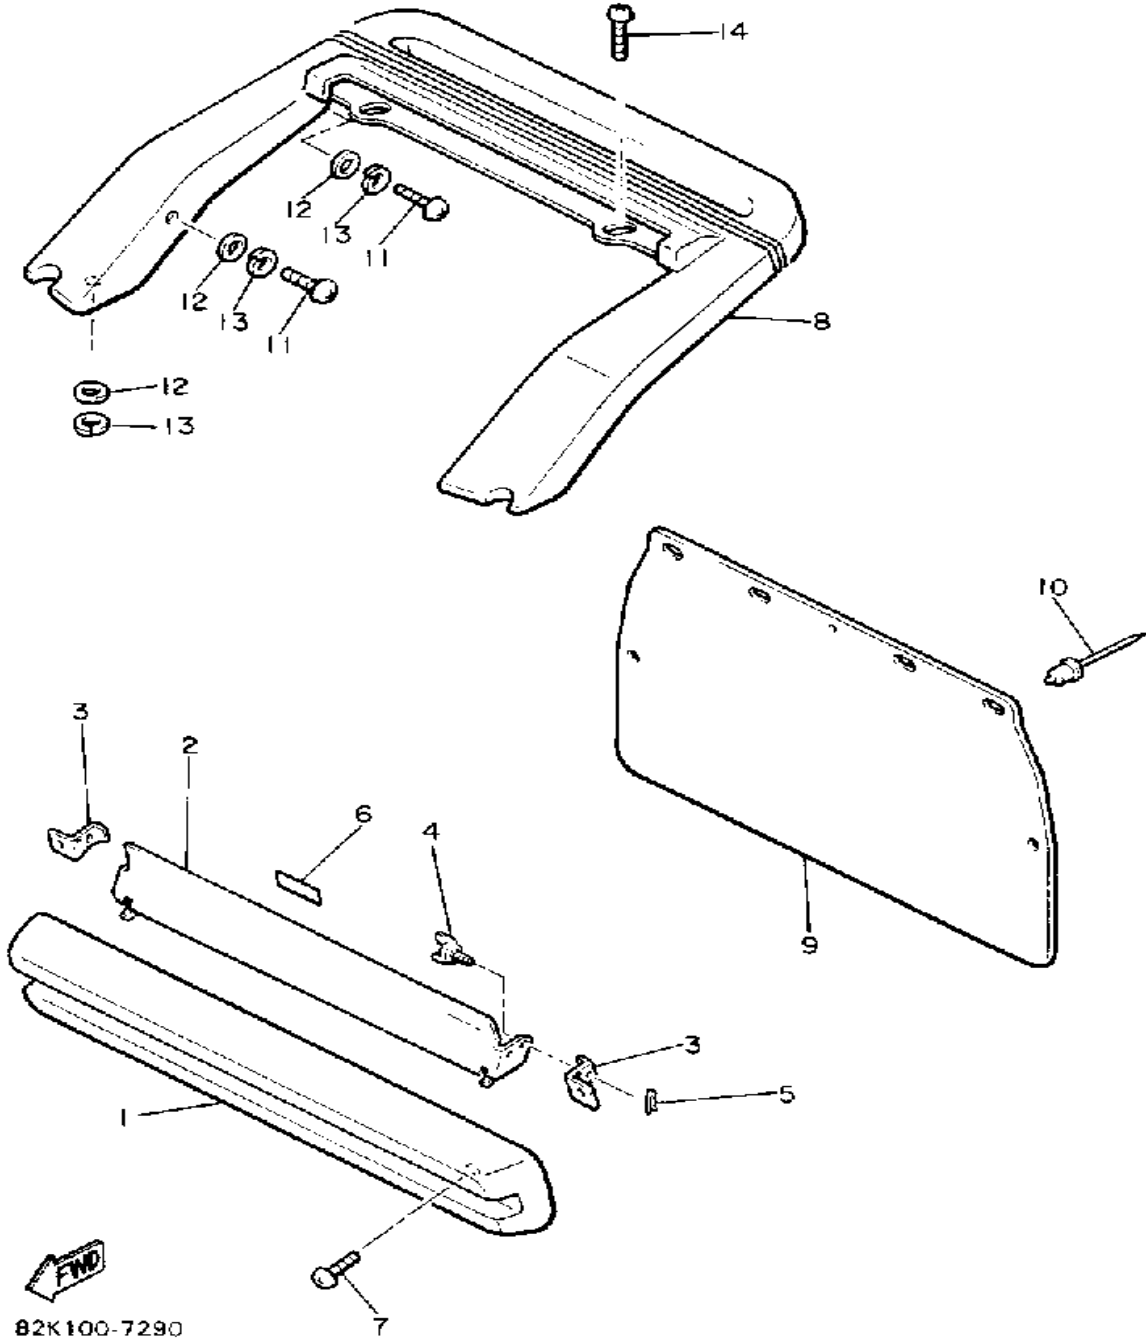

BUMPER

Ref. No.	Part Number	Description	Qty	Remarks
1	82L-77511-00-00	BUMPER, FRONT 1	1	
2	80L-77185-00-00	PLATE 1	1	
3	80L-77125-01-00	STAY 1	2	
4	90122-05022-00	BOLT, WING	2	
5	90468-10003-00	CLIP	2	
6	8Y0-77762-00-00	LABEL, WARNING 2	1	U.R.
7	98906-06016-00	SCREW, BIND	2	
8	87F-77542-00-00	BUMPER, REAR 2	1	
9	8X9-77595-00-00	FLAP	1	
10	90267-48086-00	RIVET, BLIND	5	
11	98903-08020-00	SCREW, BIND (98901-08020)	4	
12	92990-08200-00	WASHER, PLAIN	6	
13	92990-08100-00	WASHER	6	
14	98903-08012-00	SCREW, BIND	2	

Property of www.SmallEngineDiscount.com - Not for Resale