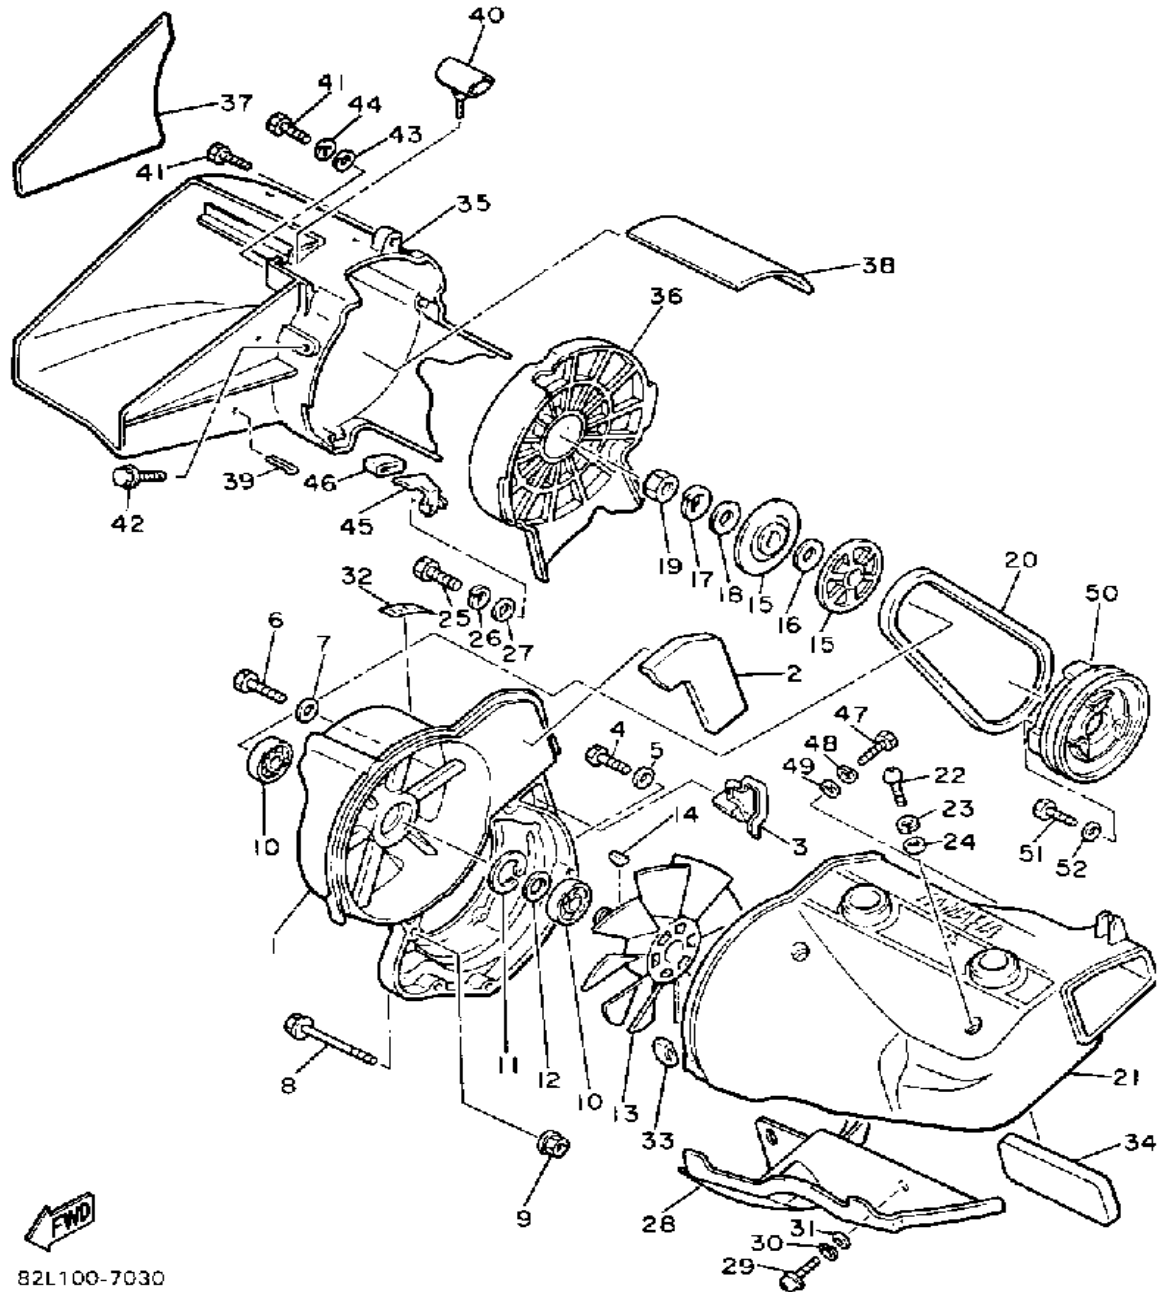

AIR SHROUD - FAN

82L100-7030

Ref. No.	Part Number	Description	Qty	Remarks
1	88F-12621-01-00	CASE, FAN	1	
2	8Y0-12679-00-00	DAMPER, SHROUD 6	1	
3	80L-12658-00-00	DAMPER, AIR SHROUD	1	
4	97313-08035-00	BOLT, HEXAGON	2	
5	92990-08600-00	WASHER, PLATE	2	
6	97313-08050-00	BOLT, HEXAGON (90101-08125)	1	
7	92990-08600-00	WASHER, PLATE	1	
8	95811-08090-00	BOLT, FLANGE (95822-08090)	2	
9	95701-08500-00	NUT, FLANGE	2	
10	93306-20331-00	BEARING	2	
11	93420-40064-00	CIRCLIP	1	
12	90201-17713-00	WASHER, PLATE	1	
13	8H8-12611-01-00	FAN	1	
14	90280-05014-00	KEY, WOODRUFF	1	
15	8H8-12619-01-00	PULLEY 2	2	
16	90214-17017-00	WASHER, CLAW (0.5T)	1	U.R.
	90214-17018-00	WASHER, CLAW (1.0T)	1	U.R.
17	92901-16100-00	WASHER, SPRING	1	
18	90201-17713-00	WASHER, PLATE	1	
19	90170-16182-00	NUT	1	
20	8V0-12612-00-00	BELT	1	
21	8V0-12651-02-00	AIR SHROUD, CYLINDER 1 ...	1	
22	98506-06016-00	SCREW, PANHEAD	2	
23	92906-06100-00	WASHER, SPRING	2	
24	92906-06600-00	WASHER	2	
25	97016-06016-00	BOLT	1	
26	92906-06100-00	WASHER, SPRING	1	
27	92906-06600-00	WASHER	1	
28	8V0-12652-00-00	AIR SHROUD, CYLINDER 2 ...	1	

CONTINUED ON NEXT FRAME ➤

Property of www.SmallEngineDiscount.com - Not for Resale