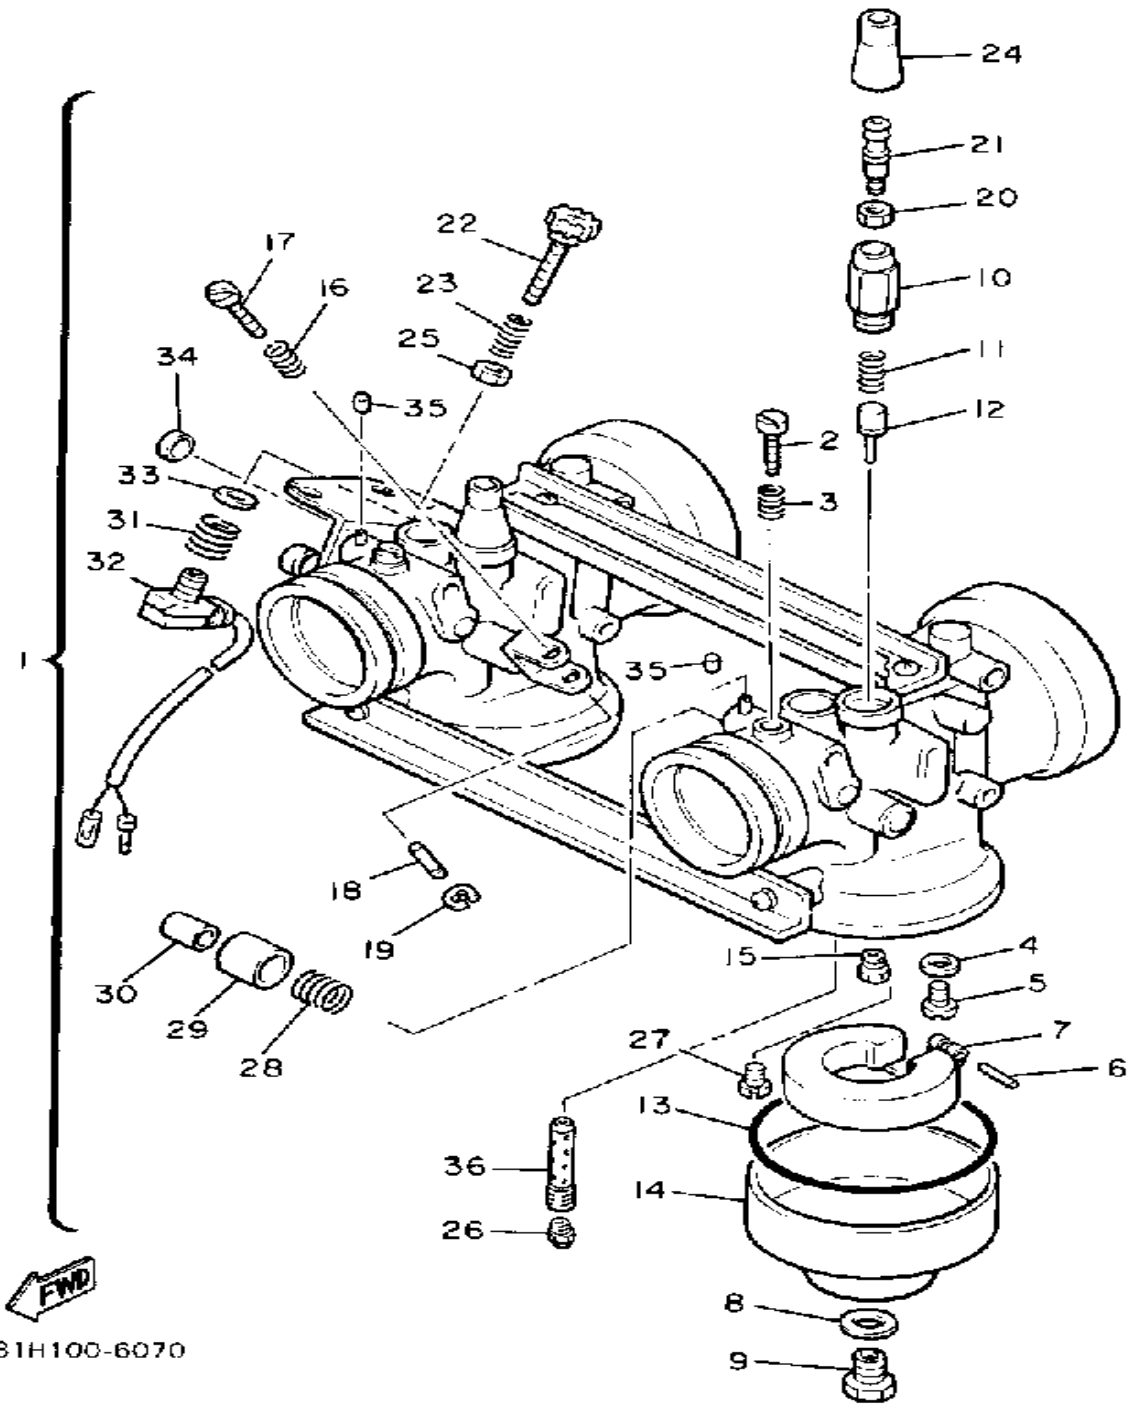

CARBURETOR

61H100-6070

Ref. No.	Part Number	Description	Qty	Remarks
1	80L-14100-03-00	CARBURETOR ASSEMBLY ...	1	
2	620-14211-00-00	. SCREW, PILOT ADJUSTING	2	
3	8V0-14212-00-00	. SPRING, PILOT ADJUSTING	2	
4	214-14195-00-00	. WASHER, NEEDLE VALVE	2	
5	168-14190-15-00	. NEEDLE VALVE ASSEMBLY	2	
6	8M6-14186-00-00	. PIN, FLOAT	2	
7	8M6-14185-00-00	. FLOAT	2	
8	286-14198-00-00	. GASKET	2	
9	8M6-14261-00-00	. HOLDER	2	
10	8G8-14174-00-00	. CAP, PLUNGER	2	
11	127-14135-00-00	. SPRING, PLUNGER	2	
12	8G8-14171-00-00	. PLUNGER, STARTER	2	
13	8M6-14126-00-00	. GASKET	2	
14	8M6-14181-00-00	. BODY, FLOAT CHAMBER 1	2	
15	193-14142-95-00	. JET, PILOT (# 95)	2	
16	3F7-14133-00-00	. SPRING, THROTTLE STOP	1	
17	12R-1490K-00-00	. STOP SCREW SET	1	
18	584-14992-00-00	. ROD	1	
19	256-14937-00-00	. CLIP	1	
20	802-14161-00-00	. NUT, CABLE ADJUSTING	2	
21	12G-14106-00-00	. CABLE ADJUST SCREW SET	2	
22	80L-14122-00-00	. SCREW, THROTTLE	1	
23	8X0-14500-00-00	. SPRING	1	
24	8A7-14169-00-00	. CAP	2	
25	8V0-14358-00-00	. NUT	2	
26	3G2-14231-30-A0	. JET, MAIN (#150)	2	U.R.
	3G2-14231-81-A0	. JET, MAIN (#152.5) (3G2-14231-81)	2	U.R.
	3G2-1423A-80-A0	. JET, MAIN (#147.5) (3G2-1423A-80-00)	2	U.R.

CONTINUED ON NEXT FRAME ➤

Property of www.SmallEngineDiscount.com - Not for Resale