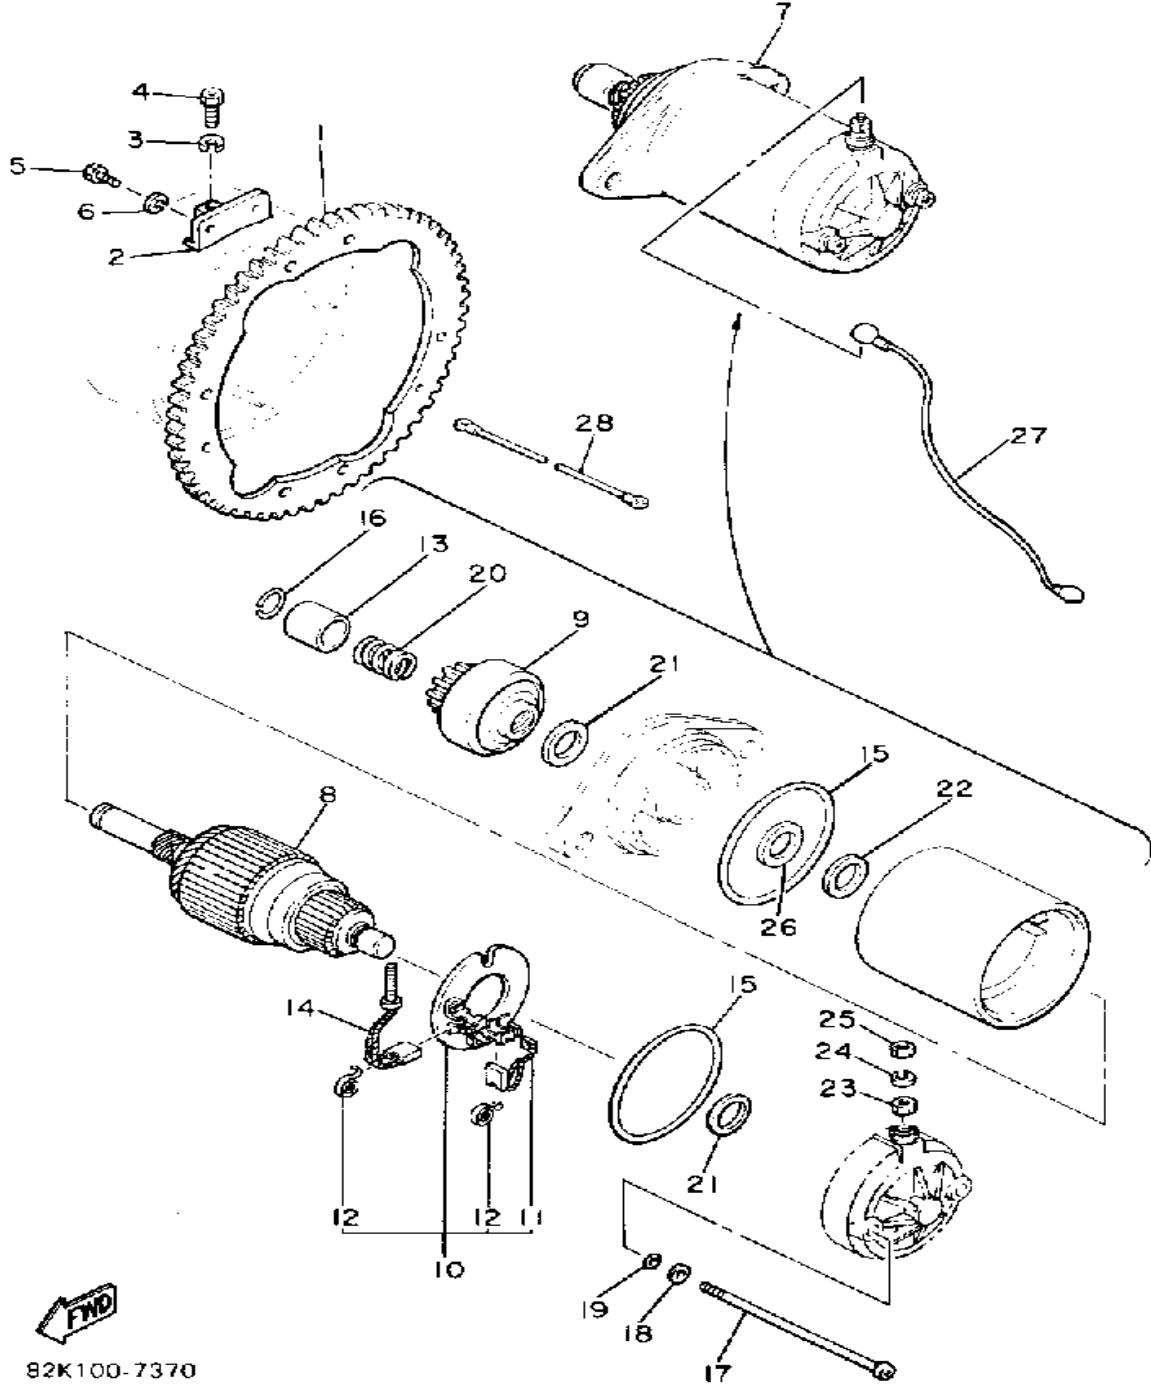

STARTING MOTOR

Ref. No.	Part Number	Description	Qty	Remarks
28	83M-82116-00-00	WIRE, MINUS LEAD (81E-82116-00)	1	

82K100-7370

Property of www.SmallEngineDiscount.com - Not for Resale