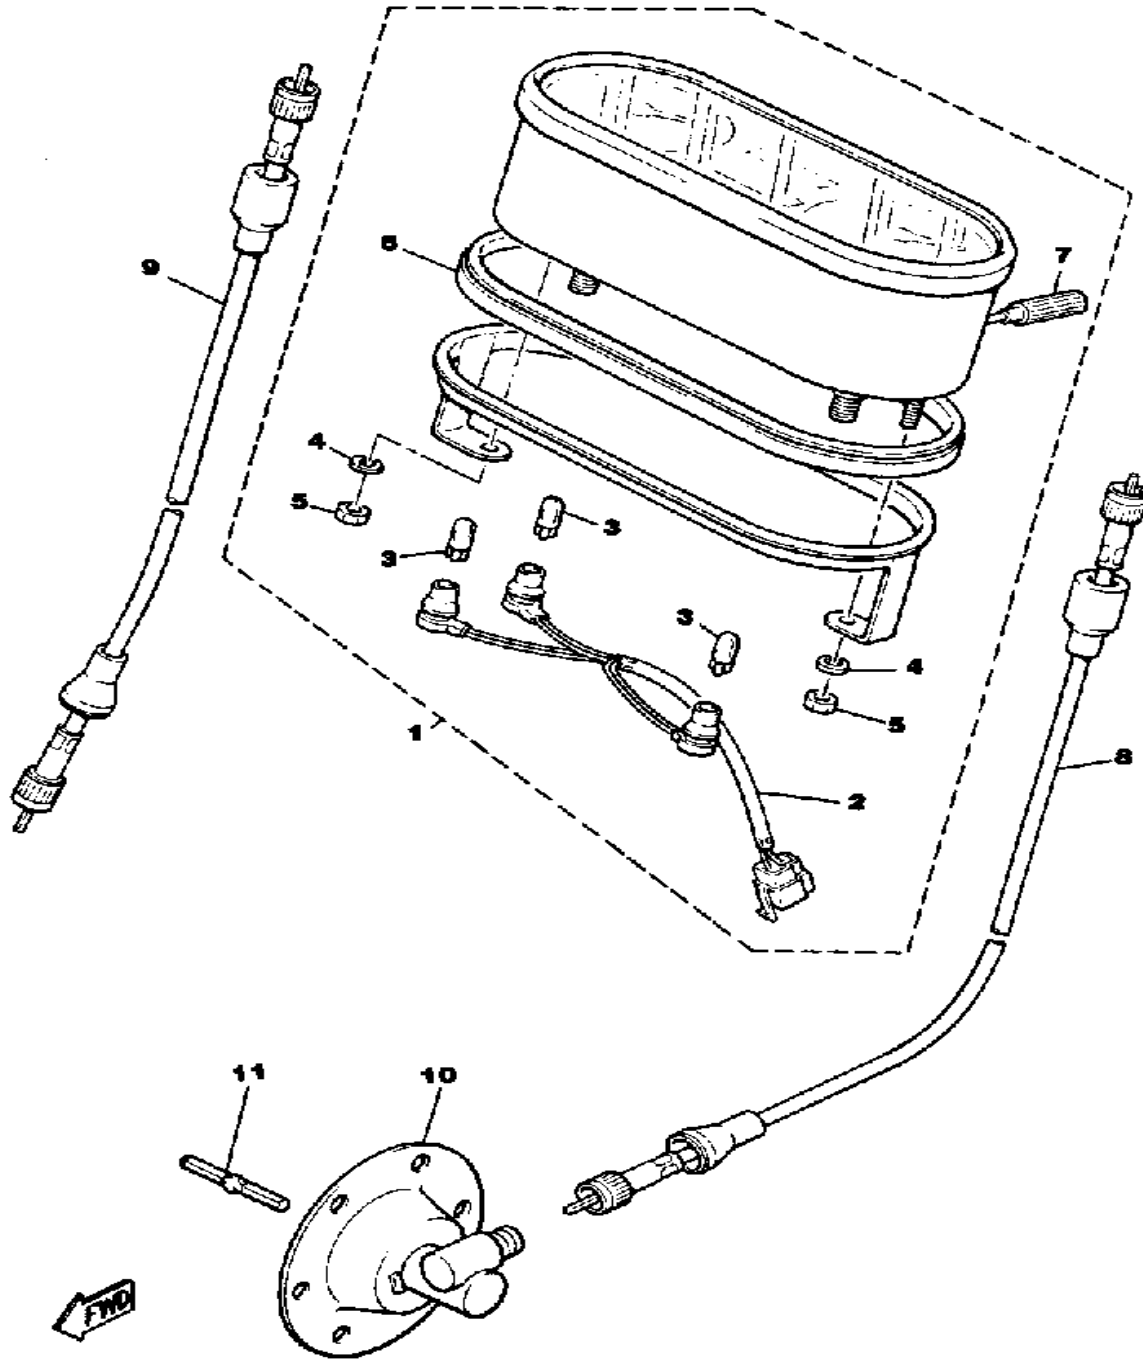

METER

BYO100-5321

Ref. No.	Part Number	Description	Qty	Remarks
1	81R-83500-40-00	SPEEDOMETER ASSEMBLY ..	1	UR MILE/H
2	8U9-83536-00-00	. SOCKET, METER	1	
3	4G1-84744-00-00	. BULB, MTR.12V3.4W	2	
4	92990-05100-00	. WASHER, SPRING	2	
5	95380-05600-00	. NUT	2	
6	8K4-83513-00-00	. DAMPER	1	
7	8L8-83578-00-00	. KNOB, TRIP METER	1	
8	8K4-83550-00-00	SPEEDOMETER CABLE ASSEMBLY	1	
9	8A1-83550-02-00	SPEEDOMETER CABLE ASSEMBLY	1	
10	8L8-47700-00-00	METER GEAR HOUSING COMP.	1	
11	8K4-47715-00-00	JOINT	1	

Property of www.SmallEngineDiscount.com - Not for Resale