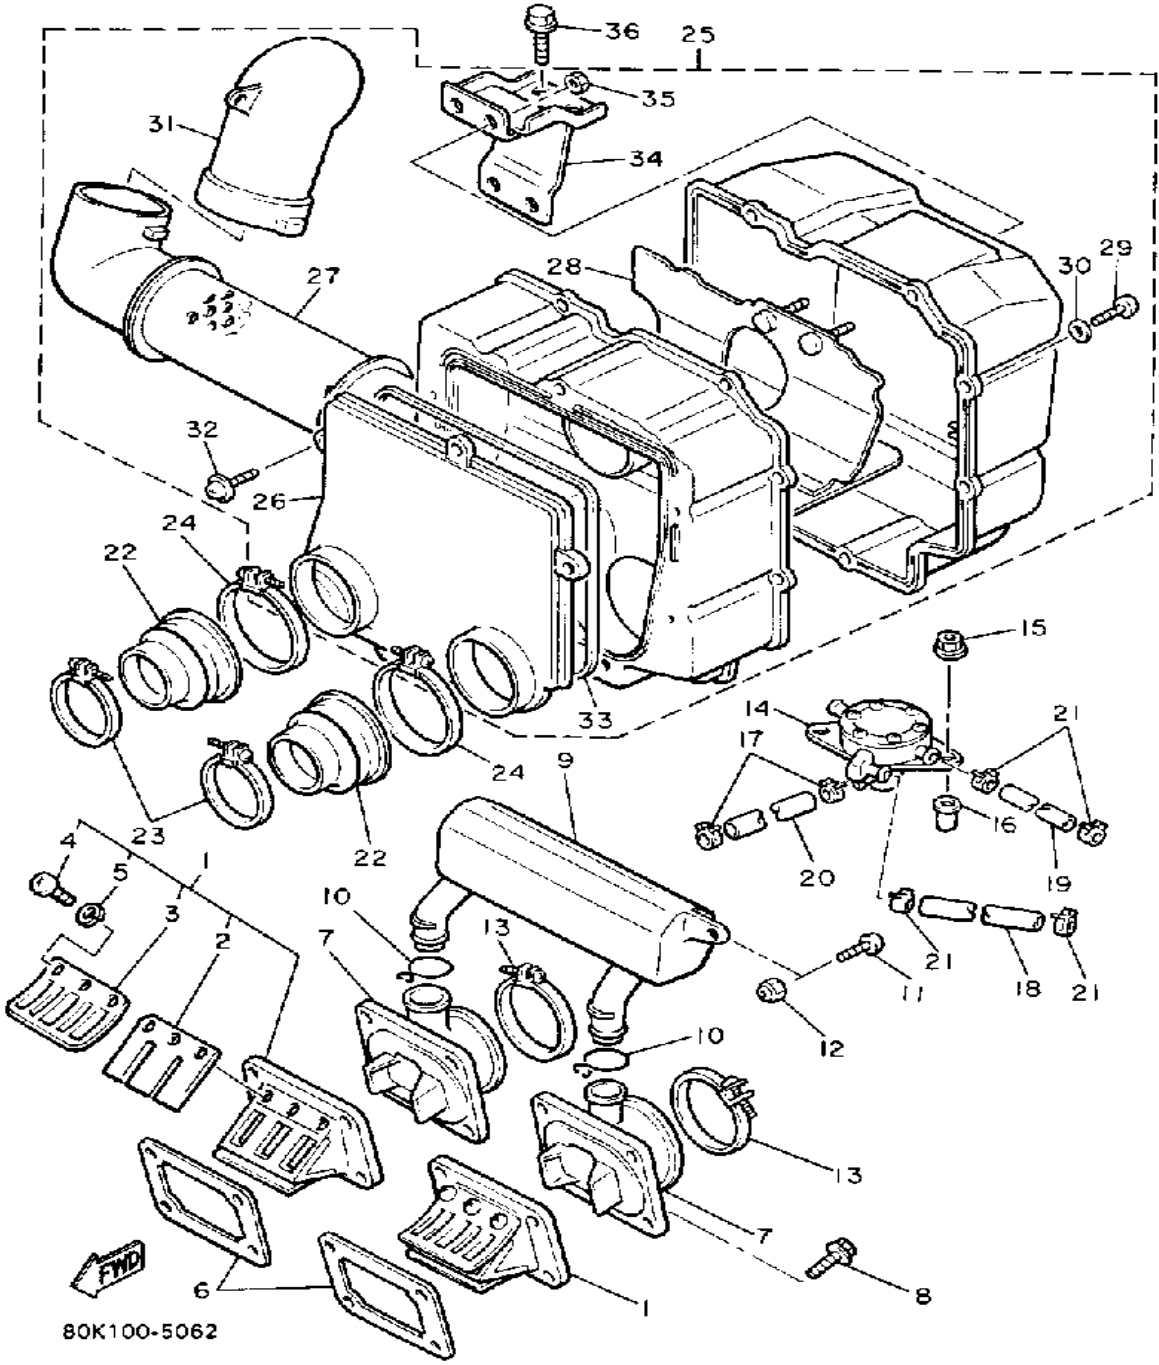

AIR CLEANER

Ref. No.	Part Number	Description	Qty	Remarks
28	8V0-14484-00-00	. PLATE, CLEANER CASE FITTING	1	
29	98586-05016-00	. SCREW, PAN HEAD	7	
30	92906-05600-00	. WASHER, PLATE	7	
31	8V0-14454-00-00	. JOINT	1	
32	90159-05122-00	. SCREW, WITH WASHER	7	
33	8V0-14452-00-00	. SEAL	1	
34	8V0-14494-00-00	. STAY 2	1	
35	95380-06600-00	. NUT	3	
36	95811-06012-00	BOLT, FLANGE	2	

Property of www.SmallEngineDiscount.com - Not for Resale