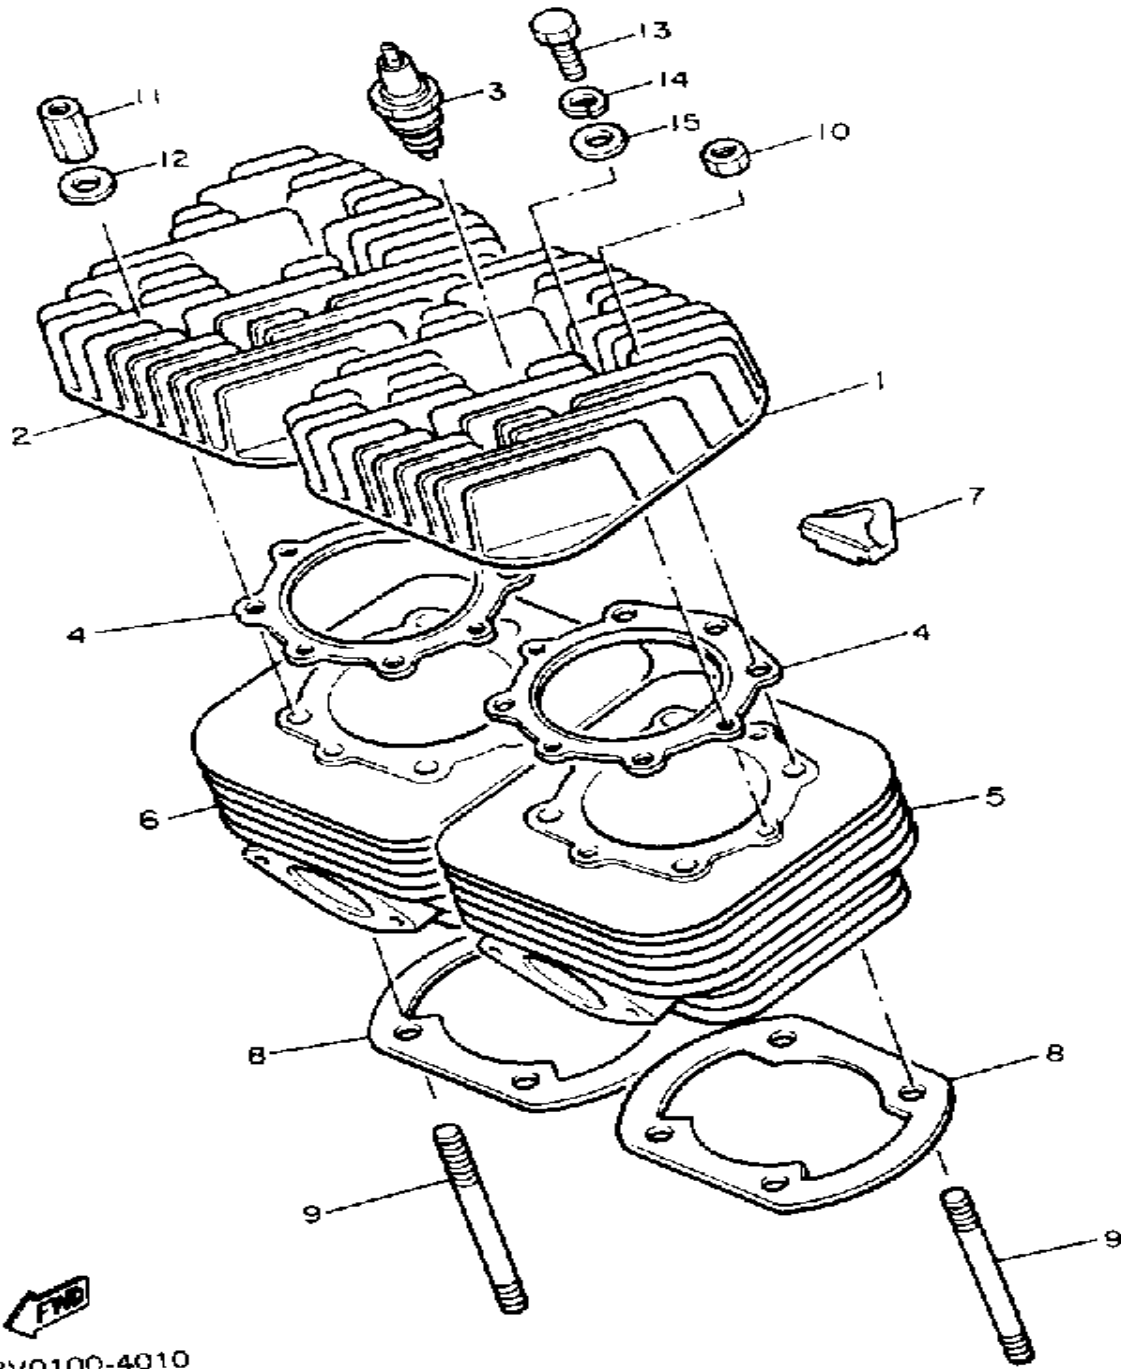

YAMAHA

GENUINE

PARTS CATALOGUE

SNOWMOBILE

Property of www.SmallEngineDiscount.com - Not for Resale

A1

CYLINDER

Ref. No.	Part Number	Description	Qty	Remarks
1	8V0-11111-01-00	HEAD, CYLINDER 1	1	
2	8V0-11121-01-00	HEAD, CYLINDER 2	1	
3	NGK-BR9ES-00-00	PLUG, SPARK	2	
4	8V0-11181-02-00	GASKET, CYLINDER HEAD 1 (8V0-11181-02)	2	
5	8V0-11311-01-00	CYLINDER 1	1	
6	8V0-11321-01-00	CYLINDER 2	1	
7	8V0-11355-00-00	SEAL, CYLINDER 1	1	
8	88F-11351-00-00	GASKET, CYLINDER		
9	95612-08740-00	BOLT, STUD	8	
10	95701-08500-00	NUT, FLANGE	6	
11	90179-08269-00	NUT	2	
12	90201-08100-00	WASHER, PLATE	2	
13	97313-06040-00	BOLT, HEXAGON	8	
14	92995-06100-00	WASHER, SPRING	8	
15	92990-06600-00	WASHER, PLATE	8	

 8V0100-4010

Property of www.SmallEngineDiscount.com - Not for Resale

CRANKSHAFT - PISTON

Ref. No.	Part Number	Description	Qty	Remarks
1	8V0-11631-00-96	PISTON (STD)	2	U.R.
	8V0-11635-00-00	PISTON (0.25MM O/S)	2	ALT. PART
	8V0-11636-00-00	PISTON (0.50MM O/S)	2	ALT. PART
2	8V0-11601-00-00	PISTON RING SET (STD)	2	U.R. STD
	8V0-11601-10-00	PISTON RING SET (0.25MM O/S)	2	ALT. PART
	8V0-11601-20-00	PISTON RING SET (0.50MM O/S)	2	ALT. PART
3	818-11633-00-00	PIN, PISTON	2	
4	93450-19052-00	CIRCLIP	4	
5	93310-218A6-00	BEARING	2	
6	8V0-11400-02-00	CRANKSHAFT ASSEMBLY	1	
7	8V0-11412-00-00	. CRANK 1	1	
8	8V0-11422-00-00	. CRANK 2	1	
9	8V0-11432-00-00	. CRANK 3	1	
10	8V0-11442-00-00	. CRANK 4	1	
11	857-11681-00-00	. PIN, CRANK 1	2	
12	90209-24073-00	. WASHER	4	
13	8V0-11651-00-00	. ROD, CONNECTING	2	
14	93310-424L8-00	. BEARING	2	
15	8V0-11515-01-00	. SEAL, LABYRINTH 1	1	
16	93603-10049-00	. PIN, DOWEL	1	
17	93306-30626-00	. BEARING	2	
18	93306-20633-00	. BEARING	3	
19	90201-327F7-00	. WASHER, PLATE	1	
20	90280-05014-00	. KEY, WOODRUFF	1	
21	93450-78091-00	. CIRCLIP	1	
22	93103-32151-00	. OIL SEAL	1	
23	8K2-13178-00-00	. GEAR, PUMP DRIVE	1	