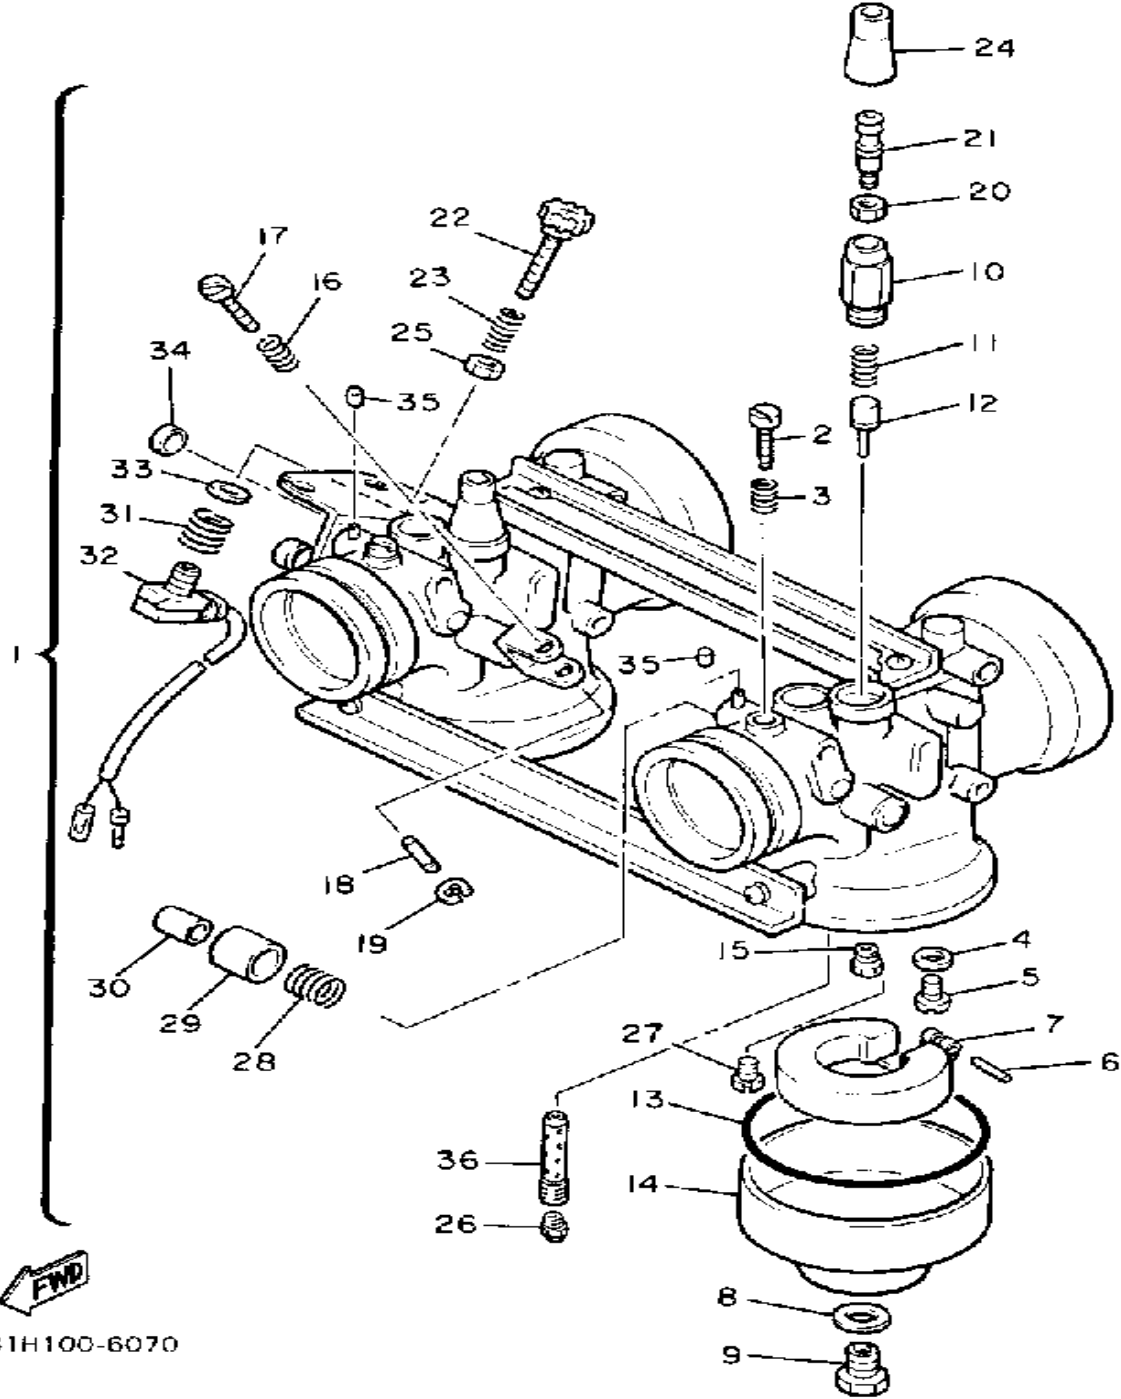

CARBURETOR

Ref. No.	Part Number	Description	Qty	Remarks
26	3G2-1423E-57-00	. JET, MAIN (#143.8)	2	UR STD
	8V0-1423E-48-00	. JET, MAIN (#121.3)	2	U.R.
	8V0-1423E-50-00	. JET, MAIN (#126.3)	2	U.R.
	8V0-1423E-52-00	. JET MAIN (#131.3) (#131.3)	2	U.R.
	8V0-1423E-54-00	. JET, MAIN (#136.3)	2	U.R.
	8V0-1423E-55-00	. JET, MAIN (#138.8)	2	U.R.
27	8V0-14118-00-00	. CAP	4	
28	80L-14932-00-00	. SPRING, THROTTLE 2	1	
29	80L-14534-00-00	. COLLAR	2	
30	80L-14535-00-00	. COLLAR	4	
31	8X0-14133-00-00	. SPRING, THROTTLE STOP	1	
32	8V0-8259A-00-00	. SWITCH, CARBURETOR	1	
33	22F-14117-00-00	. WASHER, PLUG SCREW	1	
34	80L-14264-00-00	. COLLAR	1	
35	895-14169-00-00	. CAP	2	
36	8Y2-14941-3A-00	. NOZZLE, MAIN	2	

61H100-6070

Property of www.SmallEngineDiscount.com - Not for Resale