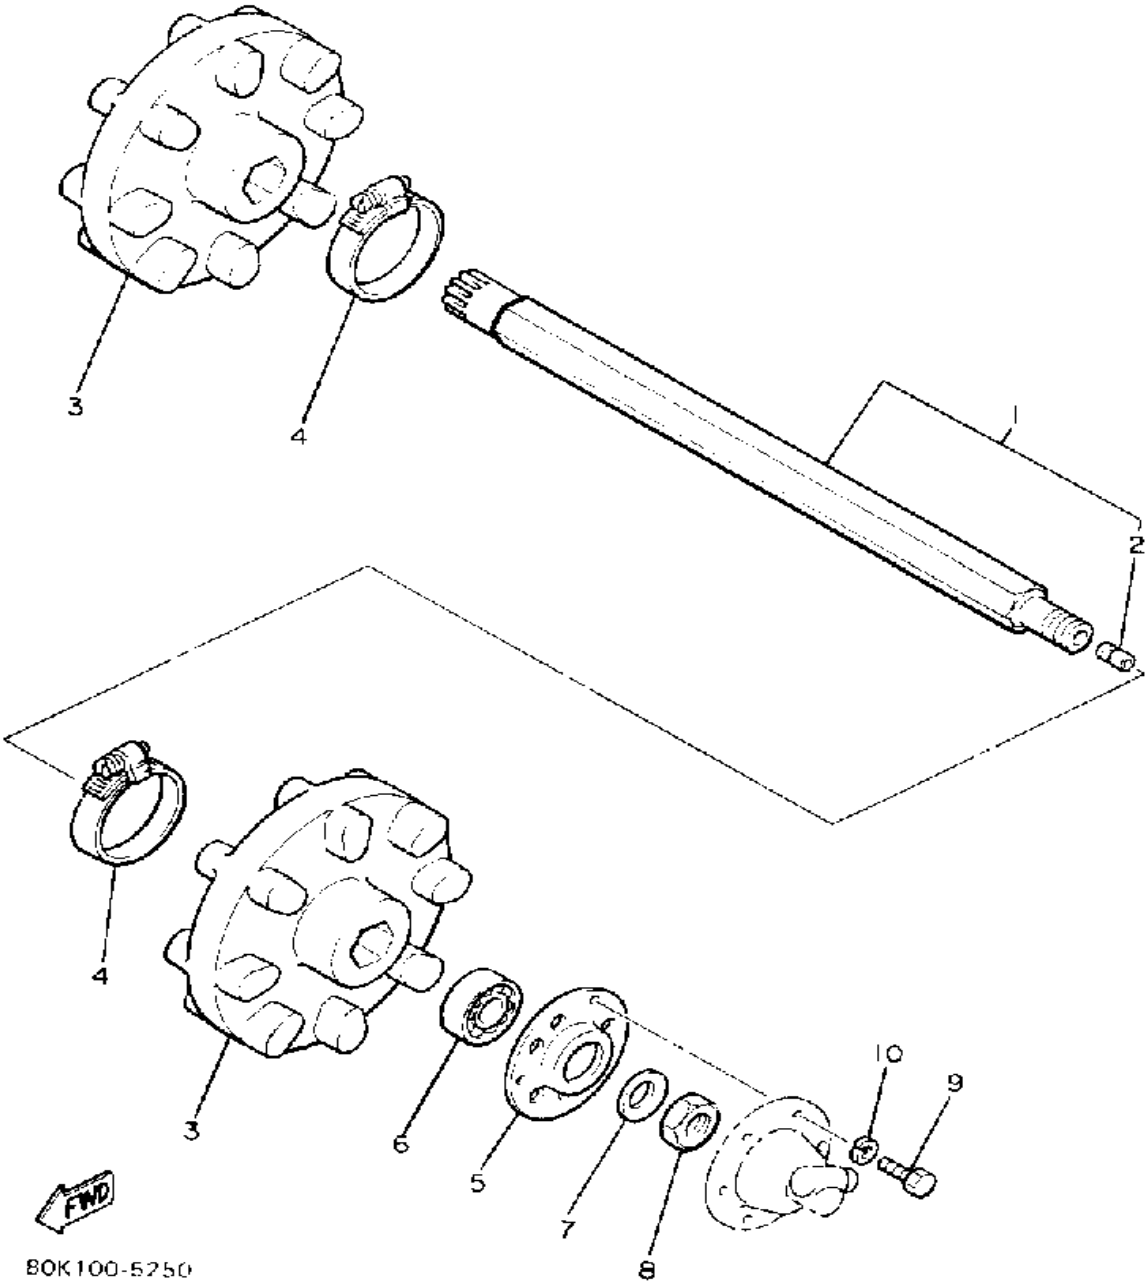

TRACK DRIVE 1

Ref. No.	Part Number	Description	Qty	Remarks
1	8K4-W4751-01-00	AXLE, FRONT	1	
2	8K4-47577-00-00	. CONNECTOR	1	
3	8J7-47531-01-00	WHEEL, SPROCKET 1	2	
4	90460-50079-00	CLAMP, HOSE	2	
5	8K4-47551-00-00	HOUSING, FRONT AXLE	1	
6	93306-00420-00	BEARING (B6004)	1	
7	90208-22001-00	WASHER, CONICAL SPRING ..	1	
8	90170-22094-00	NUT	1	
9	97011-08016-00	BOLT	3	
10	92990-08100-00	WASHER	3	

Property of www.SmallEngineDiscount.com - Not for Resale