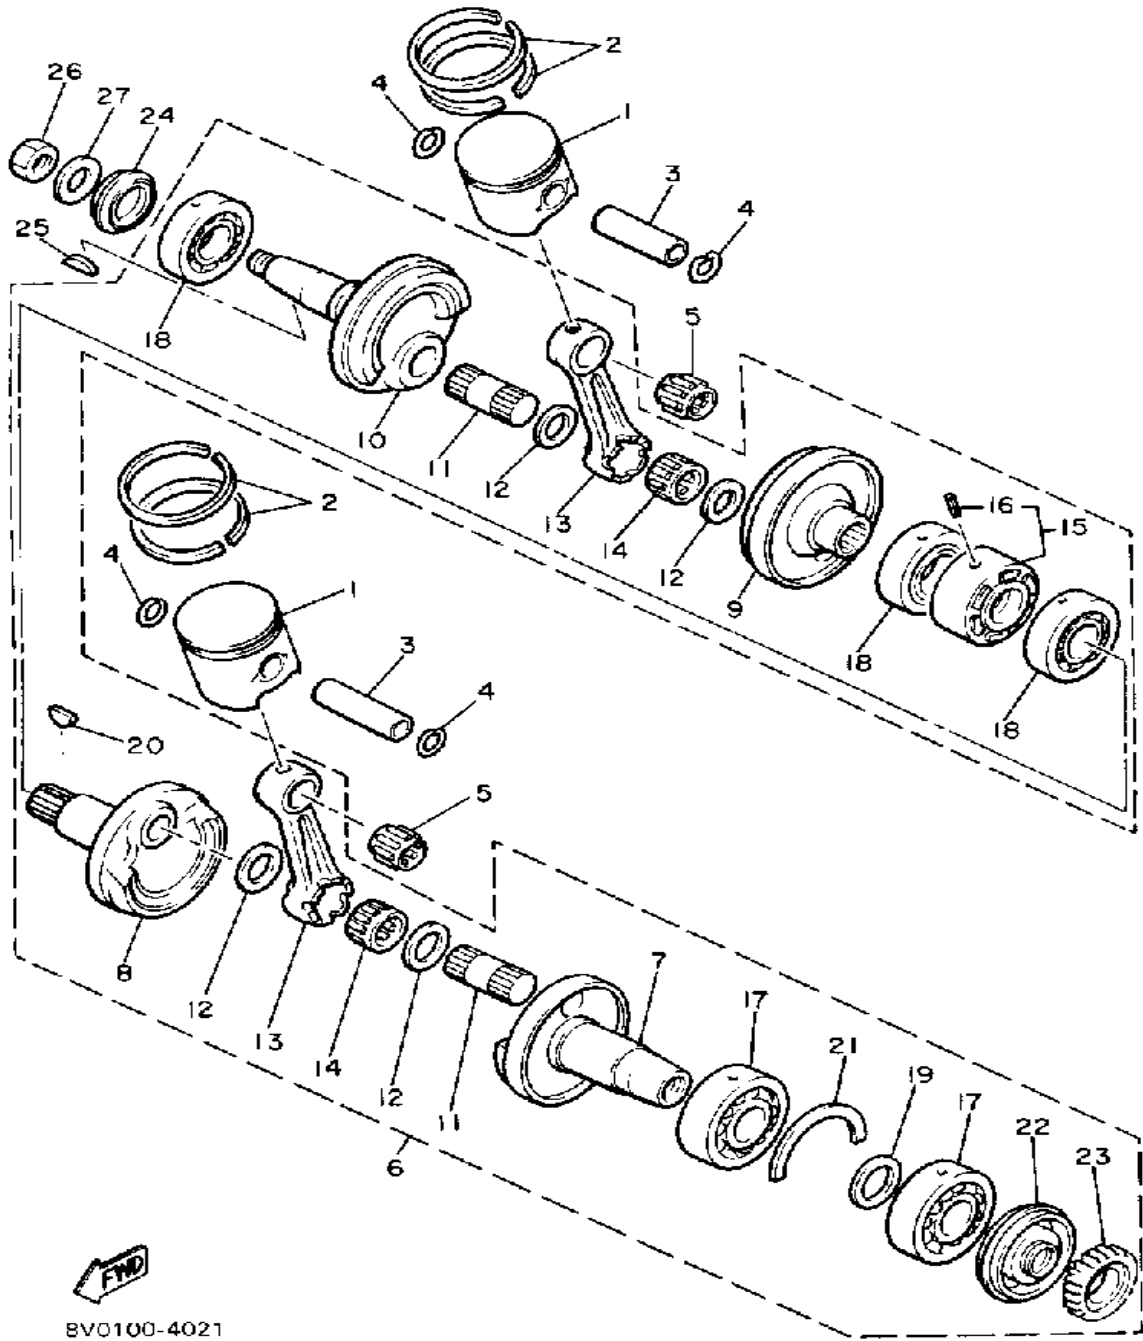

YAMAHA

GENUINE

PARTS CATALOGUE

SNOWMOBILE

Property of www.SmallEngineDiscount.com - Not for Resale

A1

CYLINDER

Ref. No.	Part Number	Description	Qty	Remarks
1	8V0-11111-01-00	HEAD, CYLINDER 1	1	
2	8V0-11121-01-00	HEAD, CYLINDER 2	1	
3	NGK-BR9ES-00-00	PLUG, SPARK	2	
4	8V0-11181-02-00	GASKET, CYLINDER HEAD 1 (8V0-11181-02)	2	
5	8V0-11311-01-00	CYLINDER 1	1	
6	8V0-11321-01-00	CYLINDER 2	1	
7	8V0-11355-00-00	SEAL, CYLINDER 1	1	
8	88F-11351-00-00	GASKET, CYLINDER		
9	95612-08740-00	BOLT, STUD	8	
10	95701-08500-00	NUT, FLANGE	6	
11	90179-08269-00	NUT	2	
12	90201-08100-00	WASHER, PLATE	2	
13	97313-06040-00	BOLT, HEXAGON	8	
14	92995-06100-00	WASHER, SPRING	8	
15	92990-06600-00	WASHER, PLATE	8	

 8V0100-4010

Property of www.SmallEngineDiscount.com - Not for Resale

CRANKSHAFT - PISTON

Ref. No.	Part Number	Description	Qty	Remarks
1	8V0-11631-00-96	PISTON (STD)	2	U.R.
	8V0-11635-00-00	PISTON (0.25MM O/S)	2	ALT. PART
	8V0-11636-00-00	PISTON (0.50MM O/S)	2	ALT. PART
2	8V0-11601-00-00	PISTON RING SET (STD)	2	U.R. STD
	8V0-11601-10-00	PISTON RING SET (0.25MM O/S)	2	ALT. PART
	8V0-11601-20-00	PISTON RING SET (0.50MM O/S)	2	ALT. PART
3	818-11633-00-00	PIN, PISTON	2	
4	93450-19052-00	CIRCLIP	4	
5	93310-218A6-00	BEARING	2	
6	8V0-11400-02-00	CRANKSHAFT ASSEMBLY	1	
7	8V0-11412-00-00	. CRANK 1	1	
8	8V0-11422-00-00	. CRANK 2	1	
9	8V0-11432-00-00	. CRANK 3	1	
10	8V0-11442-00-00	. CRANK 4	1	
11	857-11681-00-00	. PIN, CRANK 1	2	
12	90209-24073-00	. WASHER	4	
13	8V0-11651-00-00	. ROD, CONNECTING	2	
14	93310-424L8-00	. BEARING	2	
15	8V0-11515-01-00	. SEAL, LABYRINTH 1	1	
16	93603-10049-00	. PIN, DOWEL	1	
17	93306-30626-00	. BEARING	2	
18	93306-20633-00	. BEARING	3	
19	90201-327F7-00	. WASHER, PLATE	1	
20	90280-05014-00	. KEY, WOODRUFF	1	
21	93450-78091-00	. CIRCLIP	1	
22	93103-32151-00	. OIL SEAL	1	
23	8K2-13178-00-00	. GEAR, PUMP DRIVE	1	