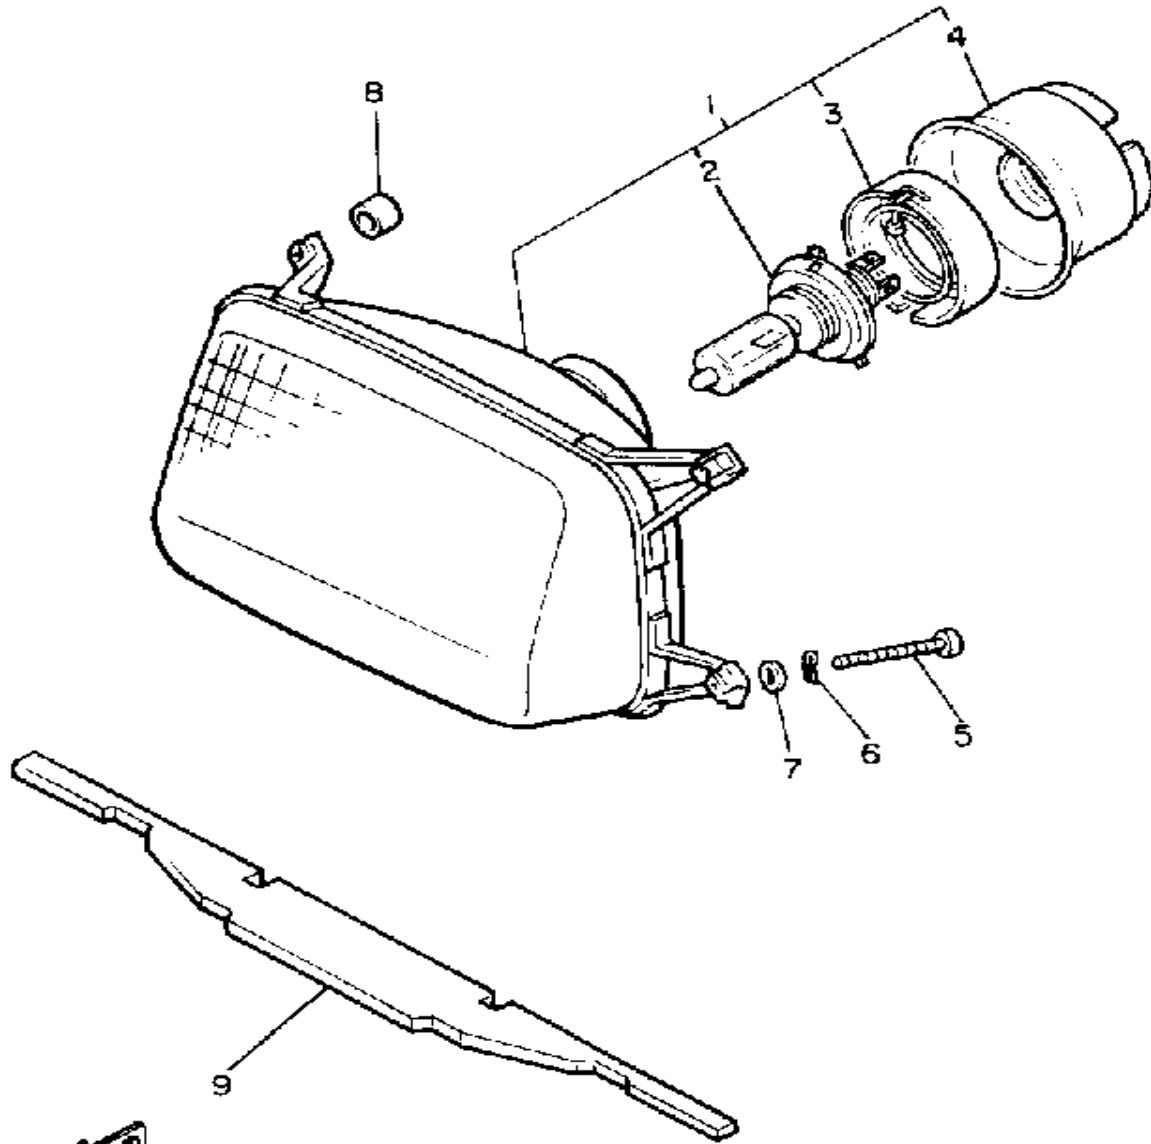

HEADLIGHT

Ref. No.	Part Number	Description	Qty	Remarks
1	86M-84310-00-00	HEADLIGHT UNIT ASSEMBLY .	1	
2	5V2-84314-00-XX	. BULB, HL 12V60/55W (2F9-84314-00)	1	
3	8A7-84312-00-00	. HOLDER, SOCKET	1	
4	8A7-84397-01-00	. COVER, SOCKET	1	
5	8V0-84331-00-00	SCREW, RIM ADJUSTING	4	
6	8V0-84374-00-00	CLIP	4	
7	8V0-84327-00-00	WASHER, SPECIAL	4	
8	8V0-84366-00-00	DAMPER, HEADLIGHT 1	4	
9	8W6-84366-00-00	DAMPER, HEADLIGHT 1	1	

B1H100-6330

Property of www.SmallEngineDiscount.com - Not for Resale