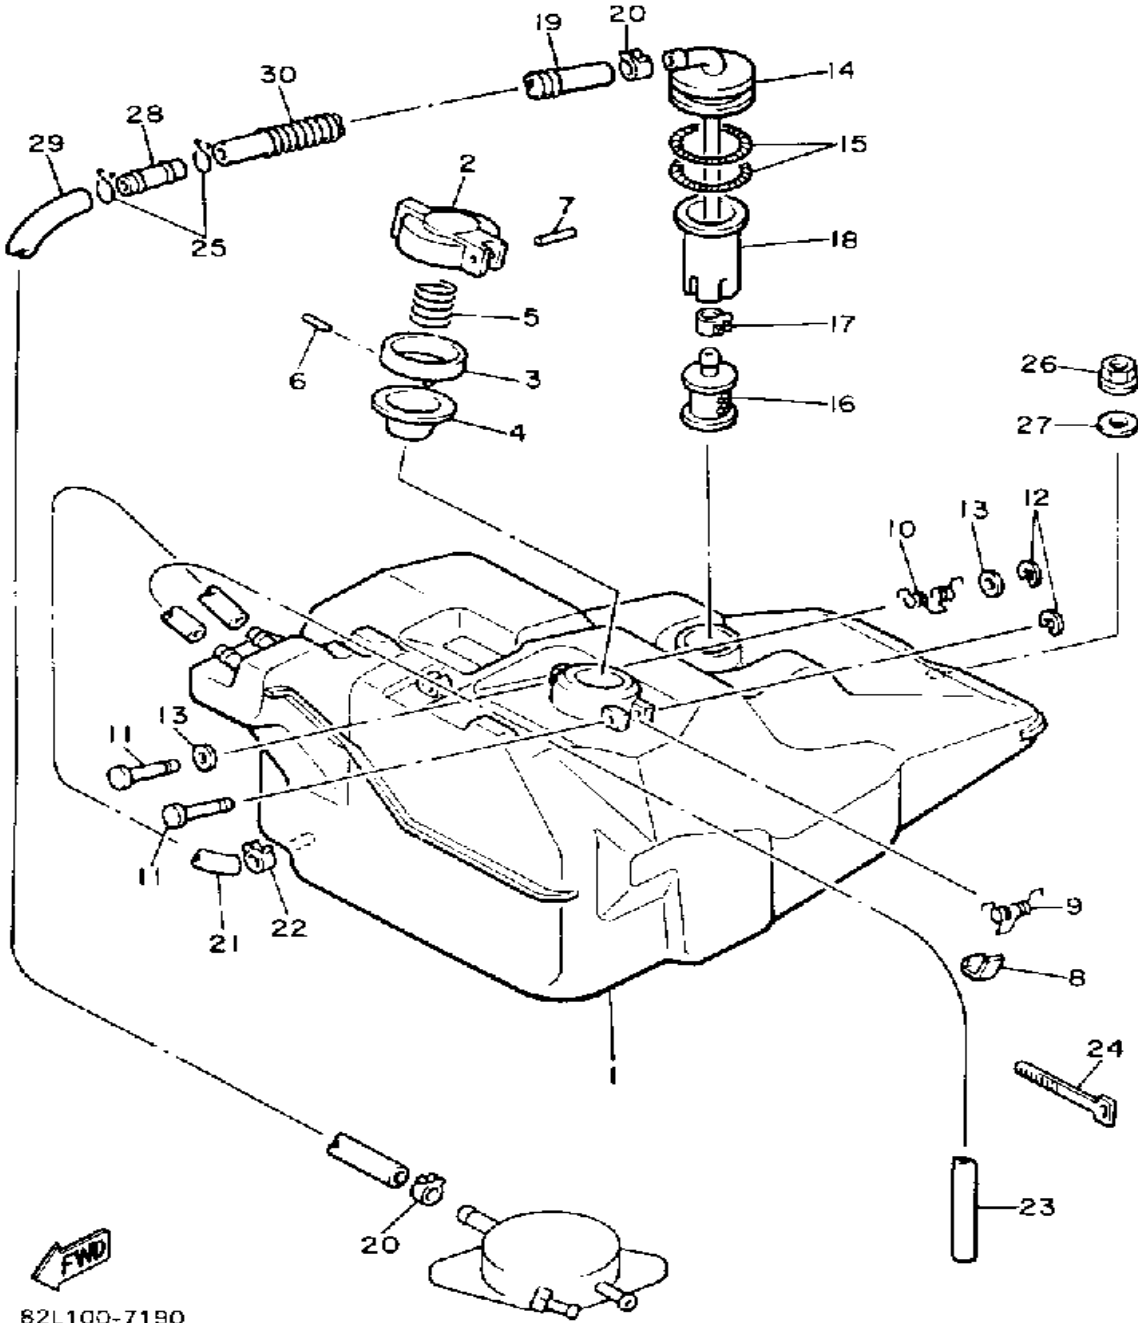

FUEL TANK

82L100-7190

Ref. No.	Part Number	Description	Qty	Remarks
1	8V0-24111-03-00	TANK, FUEL	1	
2	813-24611-01-00	BODY, CAP	1	
3	813-24613-01-00	DISC, CAP	1	
4	8F7-24641-00-00	GASKET, CAP 1	1	
5	90501-20130-00	SPRING, COMPRESSION	1	
6	91609-30016-00	PIN, SPRING	1	
7	91609-25032-00	PIN, SPRING	1	
8	83M-24628-00-00	HOOK	1	
9	90508-10715-00	SPRING, TORSION	1	
10	90508-08353-00	SPRING, TORSION	1	
11	90249-03017-00	PIN	2	
12	93430-02001-00	CIRCLIP	2	
13	90201-03313-00	WASHER, PLATE	2	
14	86M-24335-00-00	PIPE, SUCTION 1	1	
15	90506-06065-00	SPRING, TENSION	2	
16	8H5-24560-00-00	FILTER ASSEMBLY	1	
17	90467-11028-00	CLIP	1	
18	8V0-24336-00-00	PIPE, SUCTION 2	1	
19	90446-11265-00	HOSE (8V0)	1	
20	90467-11028-00	CLIP	2	
21	90446-09013-00	HOSE (90446-09079)	1	
22	90467-09026-00	CLIP	1	
23	90446-09155-00	HOSE	1	
24	341-26397-01-00	BAND	8	
25	90467-11009-00	CLIP	2	
26	95712-08300-00	NUT, LOCK	1	
27	90201-08784-00	WASHER, PLATE	1	
28	878-24379-00-00	PIPE, JOINT 4	1	
29	90446-11290-00	HOSE	1	

CONTINUED ON NEXT FRAME ➤

Property of www.SmallEngineDiscount.com - Not for Resale