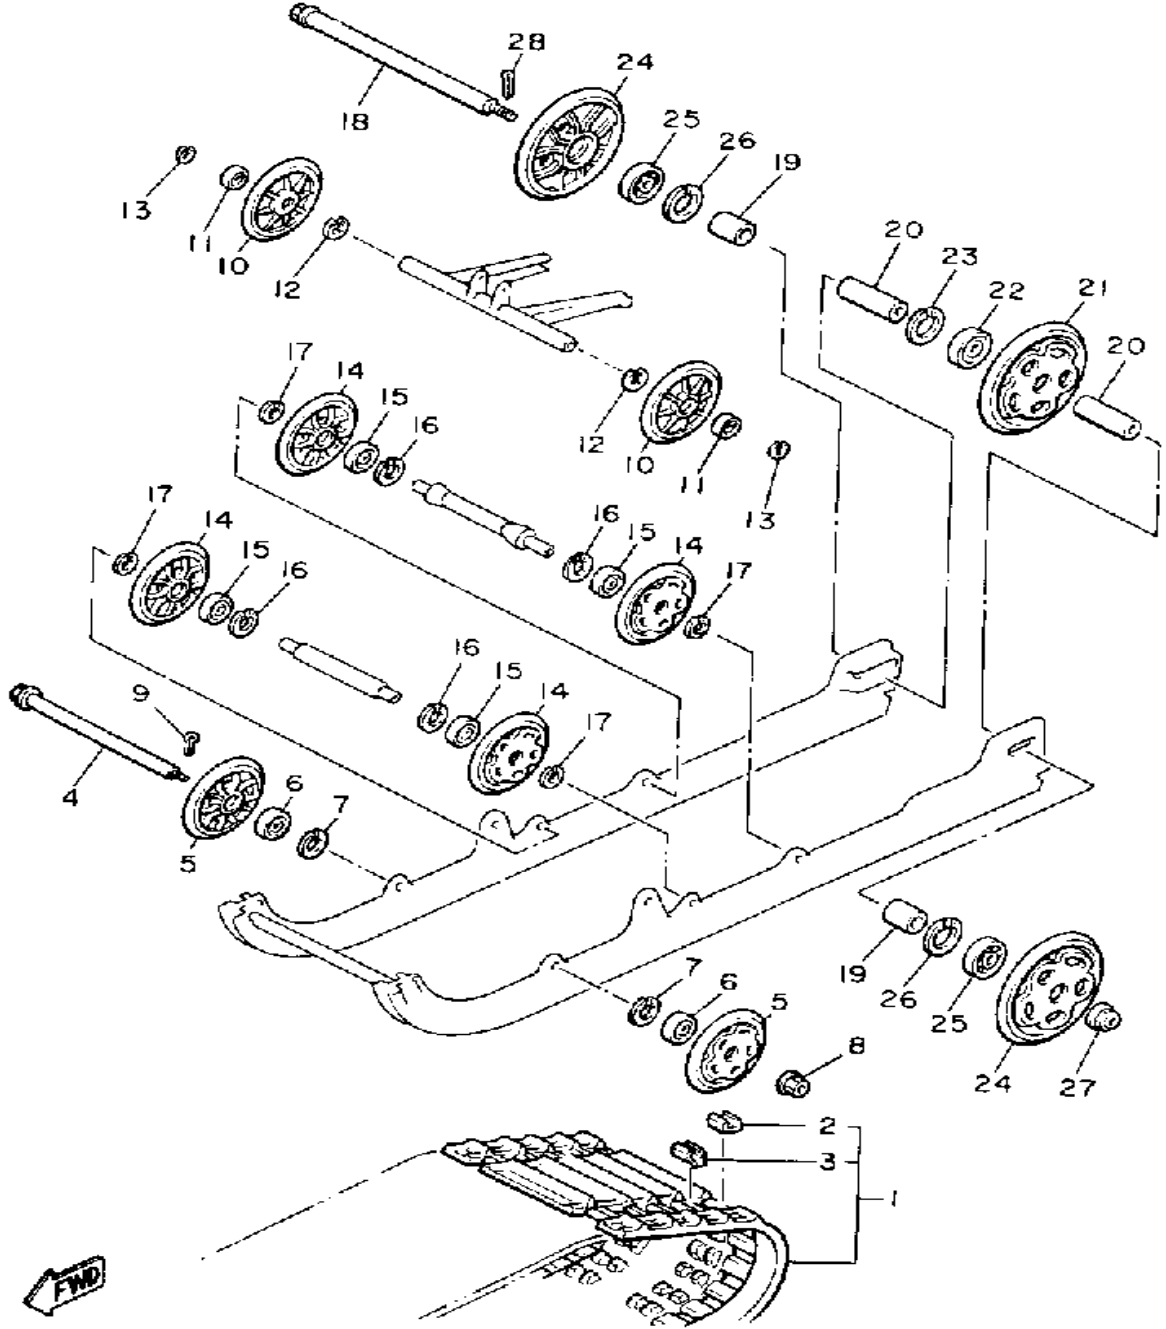

TRACK SUSPENSION 1

81J100-6230

Ref. No.	Part Number	Description	Qty	Remarks
1	8V0-47110-00-00	TRACK ASSEMBLY	1	
2	8A5-47113-00-00	. PLATE, REINFORCEMENT	46	
3	8A5-47115-00-00	. METAL, SLIDE	46	
4	90891-50061-00	SHAFT 5 (80X-47487-00-00)	1	
5	81K-47320-00-00	SUSPENSION WHEELCOMP	2	
6	93306-00441-00	BEARING (89A) (B6004RS)	2	
7	99009-42500-00	CIRCLIP	2	
8	95601-14200-00	NUT, U	1	
9	91401-30030-00	PIN, COTTER	1	
10	885-47320-01-00	SUSPENSION WHEEL COMP.	2	
11	93306-00441-00	BEARING (89A) (B6004RS)	2	
12	99009-42500-00	CIRCLIP	2	2
13	99009-20400-00	CIRCLIP	2	
14	87M-47320-00-00	SUSPENSION WHEEL COMP.	4	
15	93306-00441-00	BEARING (89A) (B6004RS)	4	
16	99009-42500-00	CIRCLIP	4	
17	99009-20400-00	CIRCLIP	4	
18	8L8-47520-01-00	REAR AXLE COMP. (8L8-47520-02-00)	1	
19	90387-202H9-00	COLLAR	2	
20	90387-203H0-00	COLLAR	2	
21	8K2-47530-00-00	GUIDE WHEEL COMP.	1	
22	93306-20417-00	BEARING (B62042RS)	1	
23	99009-47500-00	CIRCLIP	1	
24	81K-47530-00-00	GUIDE WHEEL COMP. (BLUE)	2	
25	93306-20417-00	BEARING (B62042RS)	2	
26	99009-47500-00	CIRCLIP	2	
27	95601-14200-00	NUT, U	1	
28	91401-30030-00	PIN, COTTER	1	

Property of www.SmallEngineDiscount.com - Not for Resale