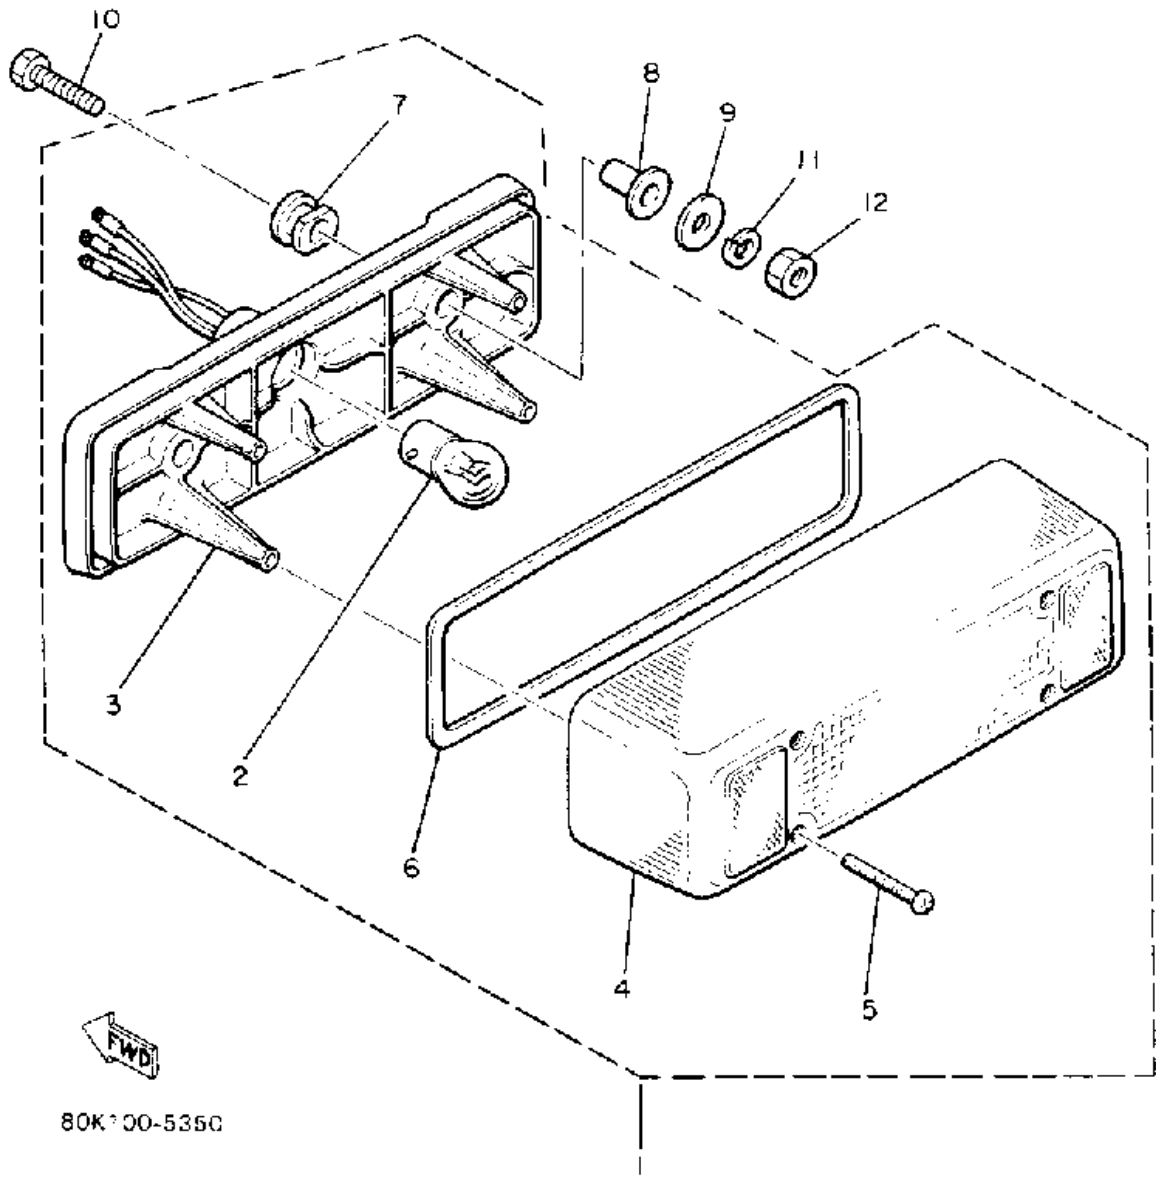

TAILLIGHT

Ref. No.	Part Number	Description	Qty	Remarks
1	8K4-84710-00-00	TAILLIGHT UNIT ASSEMBLY ..	1	
2	137-84714-61-00	. BULB, TL 12V23/8W (J50-83311-00)	1	
3	8K4-84711-00-00	. BASE, TAILLIGHT	1	
4	8K4-84721-00-00	. LENS, TAILLIGHT	1	
5	97780-40130-00	. SCREW, PANHEAD TAPPING (97701-40130-00)	4	
6	87M-84723-00-00	. GASKET, TAIL LENS	1	
7	8K4-84718-00-00	. GROMMET	2	
8	90387-066N1-00	COLLAR	2	
9	90201-06407-00	WASHER, PLATE (90201-06747-00)	2	
10	97013-06035-00	BOLT	2	
11	92995-06100-00	WASHER, SPRING	2	
12	95380-06600-00	NUT	2	

Property of www.SmallEngineDiscount.com - Not for Resale