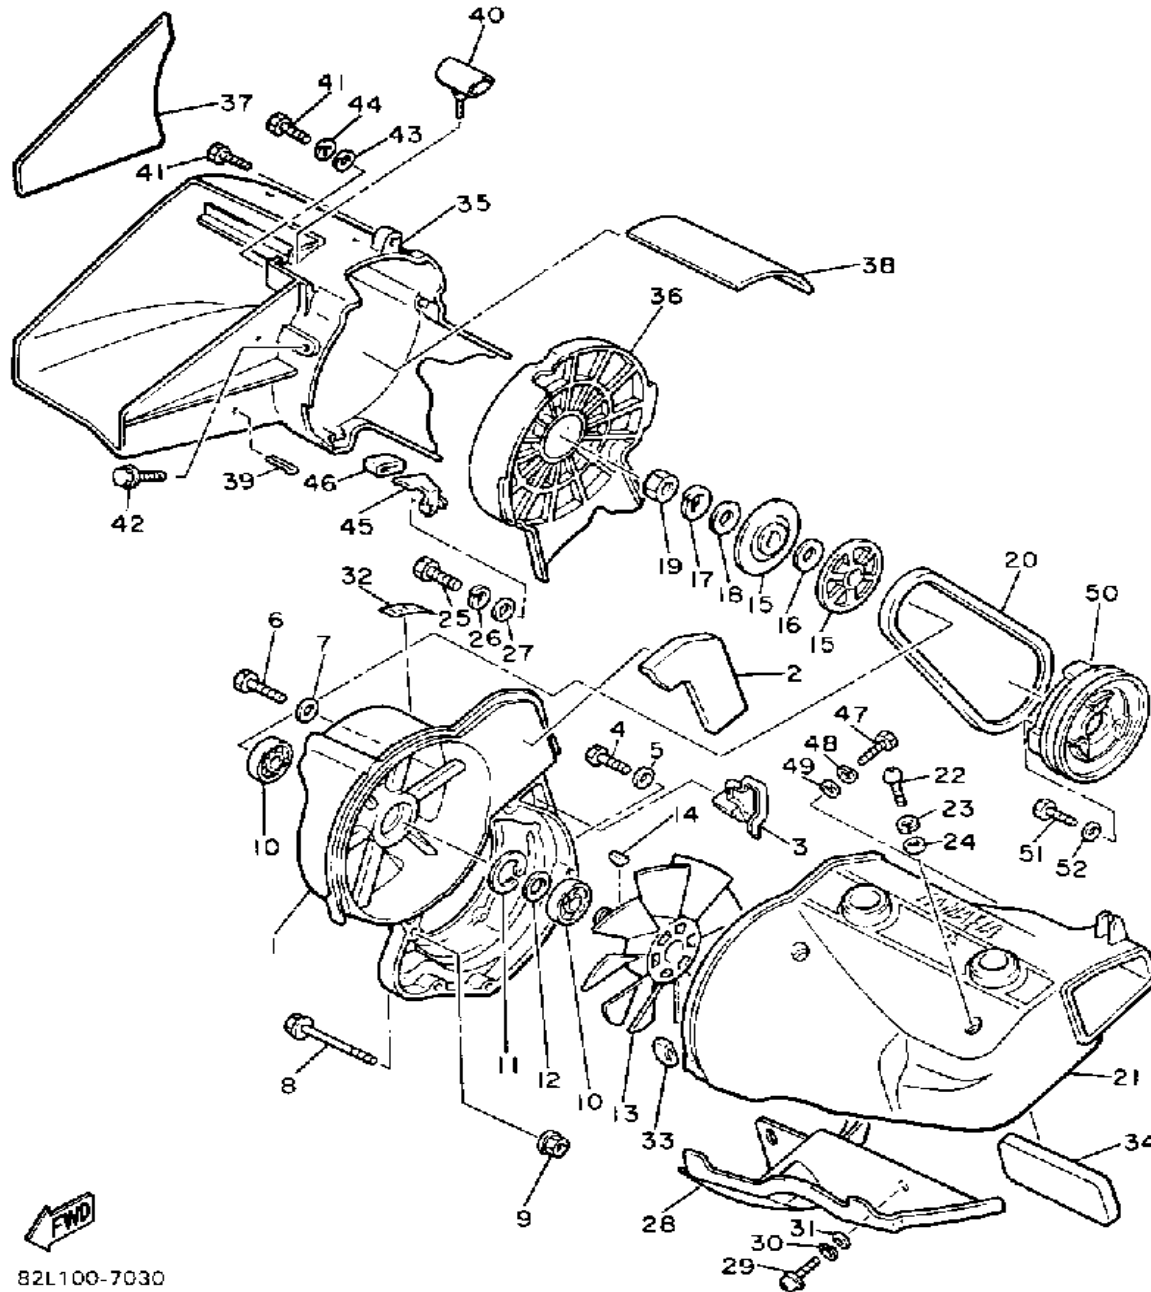

AIR SHROUD - FAN

82L100-7030

Ref. No.	Part Number	Description	Qty	Remarks
29	98506-06016-00	SCREW, PANHEAD	2	
30	92906-06100-00	WASHER, SPRING	2	
31	92906-06600-00	WASHER	2	
32	8K4-12628-00-00	LABEL, CAUTION	1	
33	8H8-12658-00-00	DAMPER, AIR SHROUD 1	2	
34	34L-14425-00-00	DAMPER AIR SHROUD 2	1	
35	8V0-12661-04-00	DUCT	1	
36	80L-12616-00-00	COVER, FAN CASE	1	
37	8V0-12685-01-00	DAMPER, DUCT 2	1	
38	8V0-12686-00-00	DAMPER, DUCT 3	1	
39	91401-16030-00	PIN, COTTER	6	
40	81H-12667-00-00	BUSH, RUBBER	1	
41	90110-06138-00	BOLT, HEX SKT HEAD	3	
42	90105-06434-00	BOLT, WASHER BASED	1	
43	90201-06643-00	WASHER, PLATE	4	
44	92906-06100-00	WASHER, SPRING	3	
45	8V0-12637-00-00	STAY 1	1	
46	8H8-12658-00-00	DAMPER, AIR SHROUD 1	1	
47	97016-06016-00	BOLT	1	
48	92906-06100-00	WASHER, SPRING	1	
49	92906-06600-00	WASHER	1	
50	8V0-15723-00-00	PULLEY, STARTER	1	
51	97312-08025-00	BOLT (97012-08025)	3	
52	92990-08600-00	WASHER, PLATE	3	

Property of www.SmallEngineDiscount.com - Not for Resale