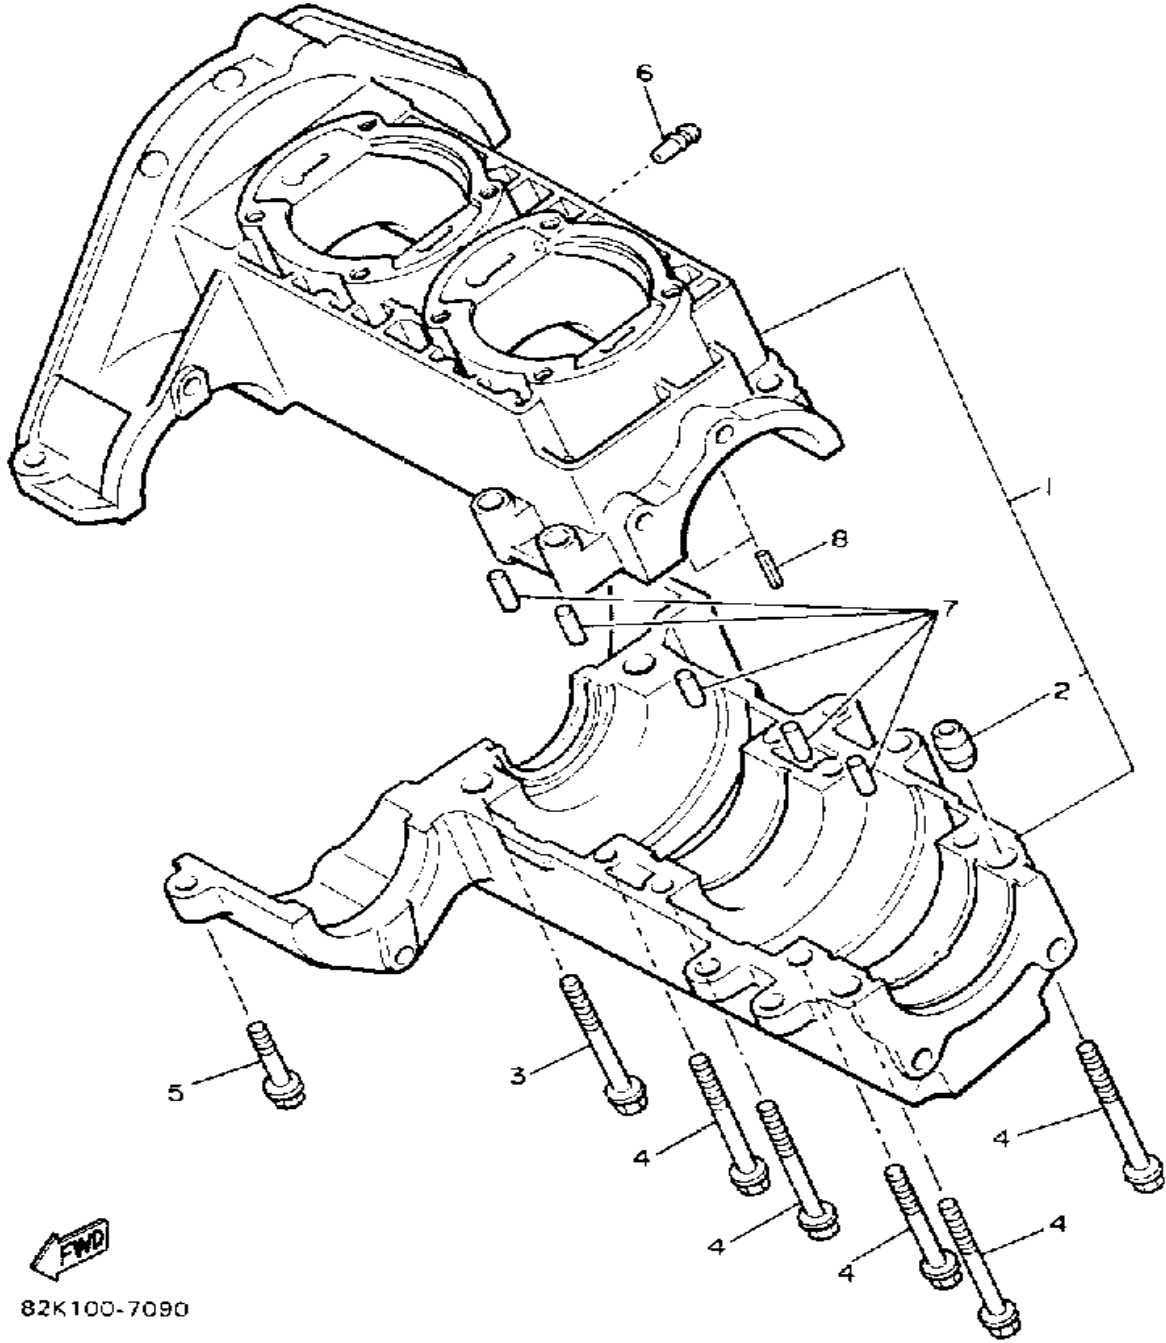

CRANKCASE

Ref. No.	Part Number	Description	Qty	Remarks
1	8V0-15100-01-00	CRANKCASE ASSEMBLY	1	
2	99510-12016-00	. PIN, DOWEL	2	
3	95811-08070-00	BOLT, FLANGE	1	
4	95811-08065-00	BOLT, FLANGE	9	
5	95811-06025-00	BOLT, FLANGE	1	
6	J38-11116-00-00	JOINT, BREATHER	1	
7	93604-07141-00	PIN, DOWEL	5	
8	91609-30006-00	PIN, SPRING	2	

82K100-7090

Property of www.SmallEngineDiscount.com - Not for Resale