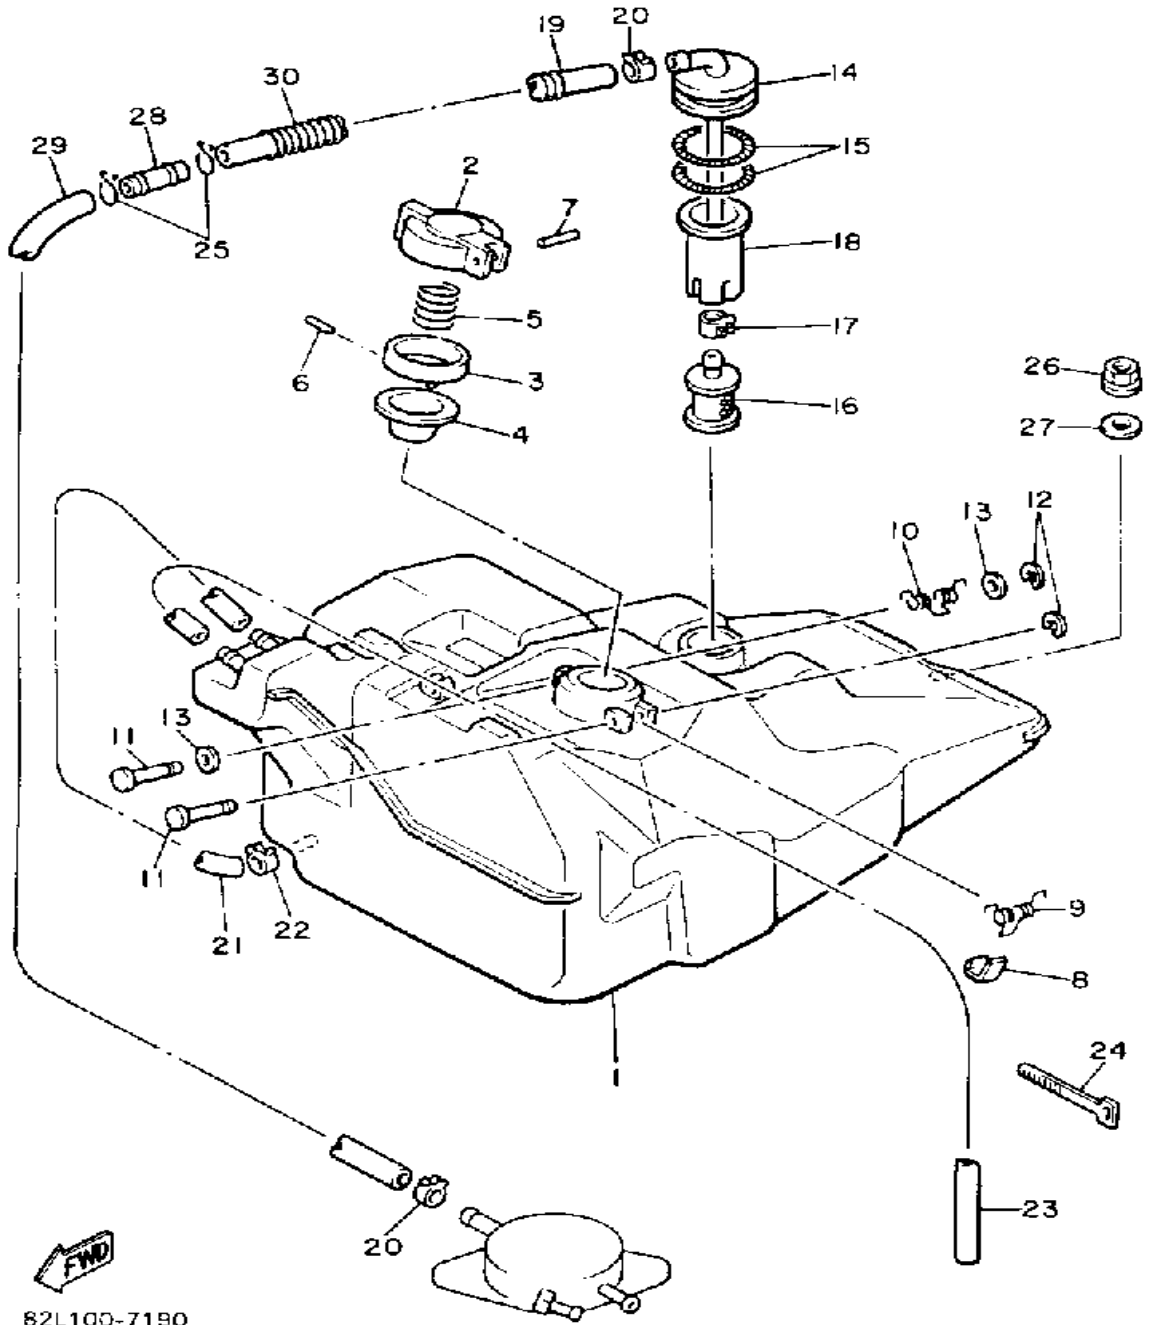

FUEL TANK

82L100-7190

Ref. No.	Part Number	Description	Qty	Remarks
30	82K-24327-00-00	SPRING, COMPRESSION (90501-084J1-00)	1	

Property of www.SmallEngineDiscount.com - Not for Resale