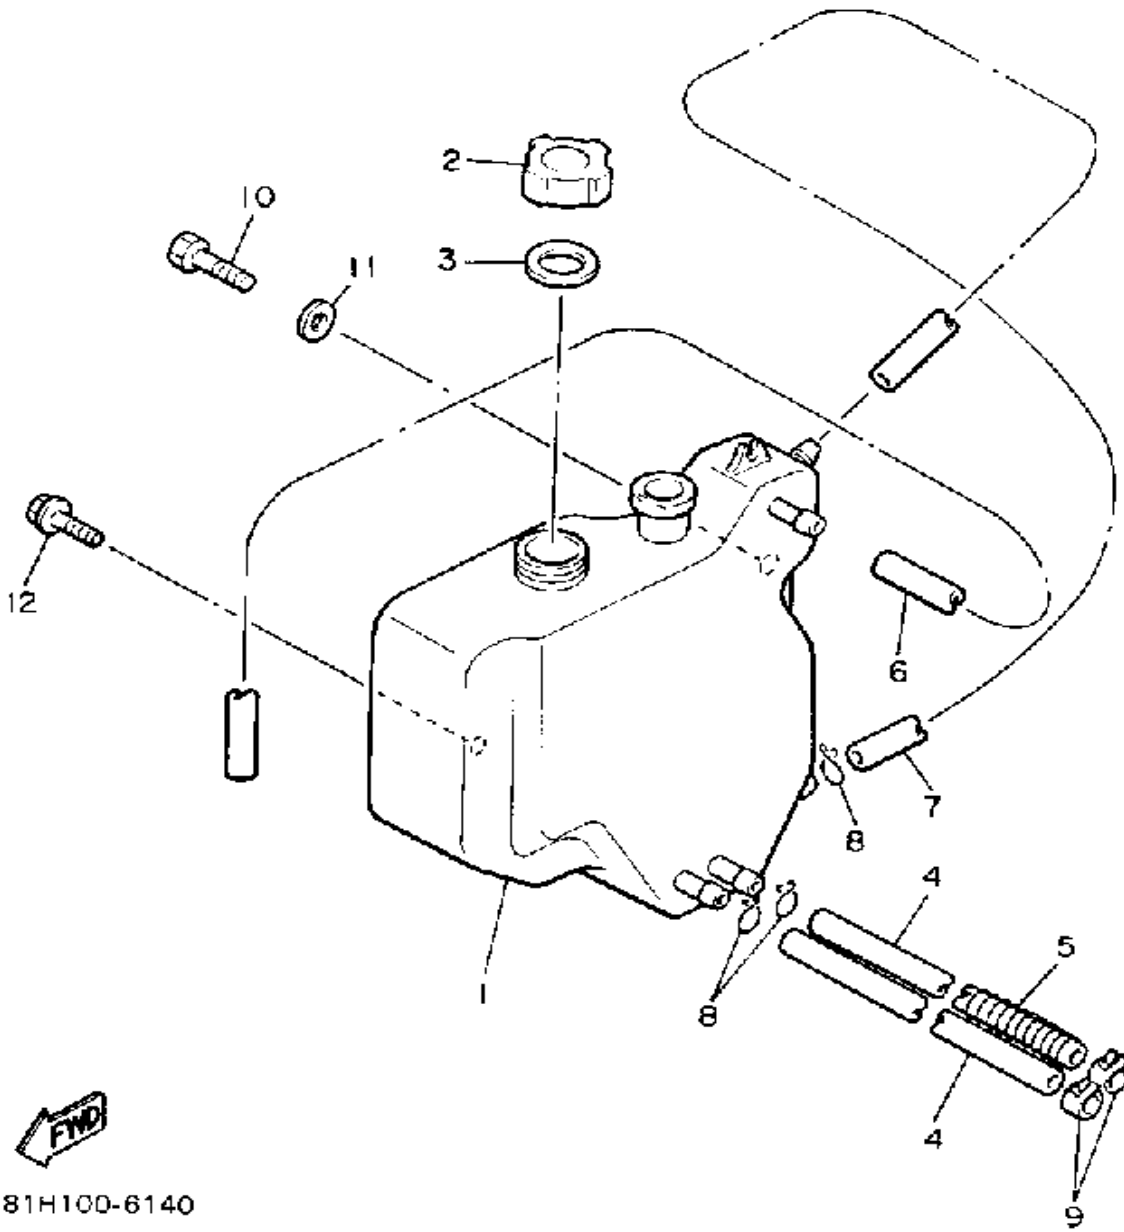

OIL TANK

Ref. No.	Part Number	Description	Qty	Remarks
1	8V0-21751-02-00	TANK, OIL	1	
2	863-21771-00-00	BODY, CAP	1	
3	90430-31003-00	GASKET	1	
4	90446-09088-00	HOSE	2	
5	8F3-24328-00-00	PROTECTOR, PIPE	1	
6	90446-09016-00	HOSE	1	
7	90446-09224-00	HOSE	1	
8	90467-09005-00	CLIP, SCISSOR	3	
9	90467-09026-00	CLIP	2	
10	97011-06010-00	BOLT	1	
11	92990-06600-00	WASHER, PLATE	1	
12	90119-06056-00	BOLT, WITH WASHER	1	

81H100-6140

Property of www.SmallEngineDiscount.com - Not for Resale

D5