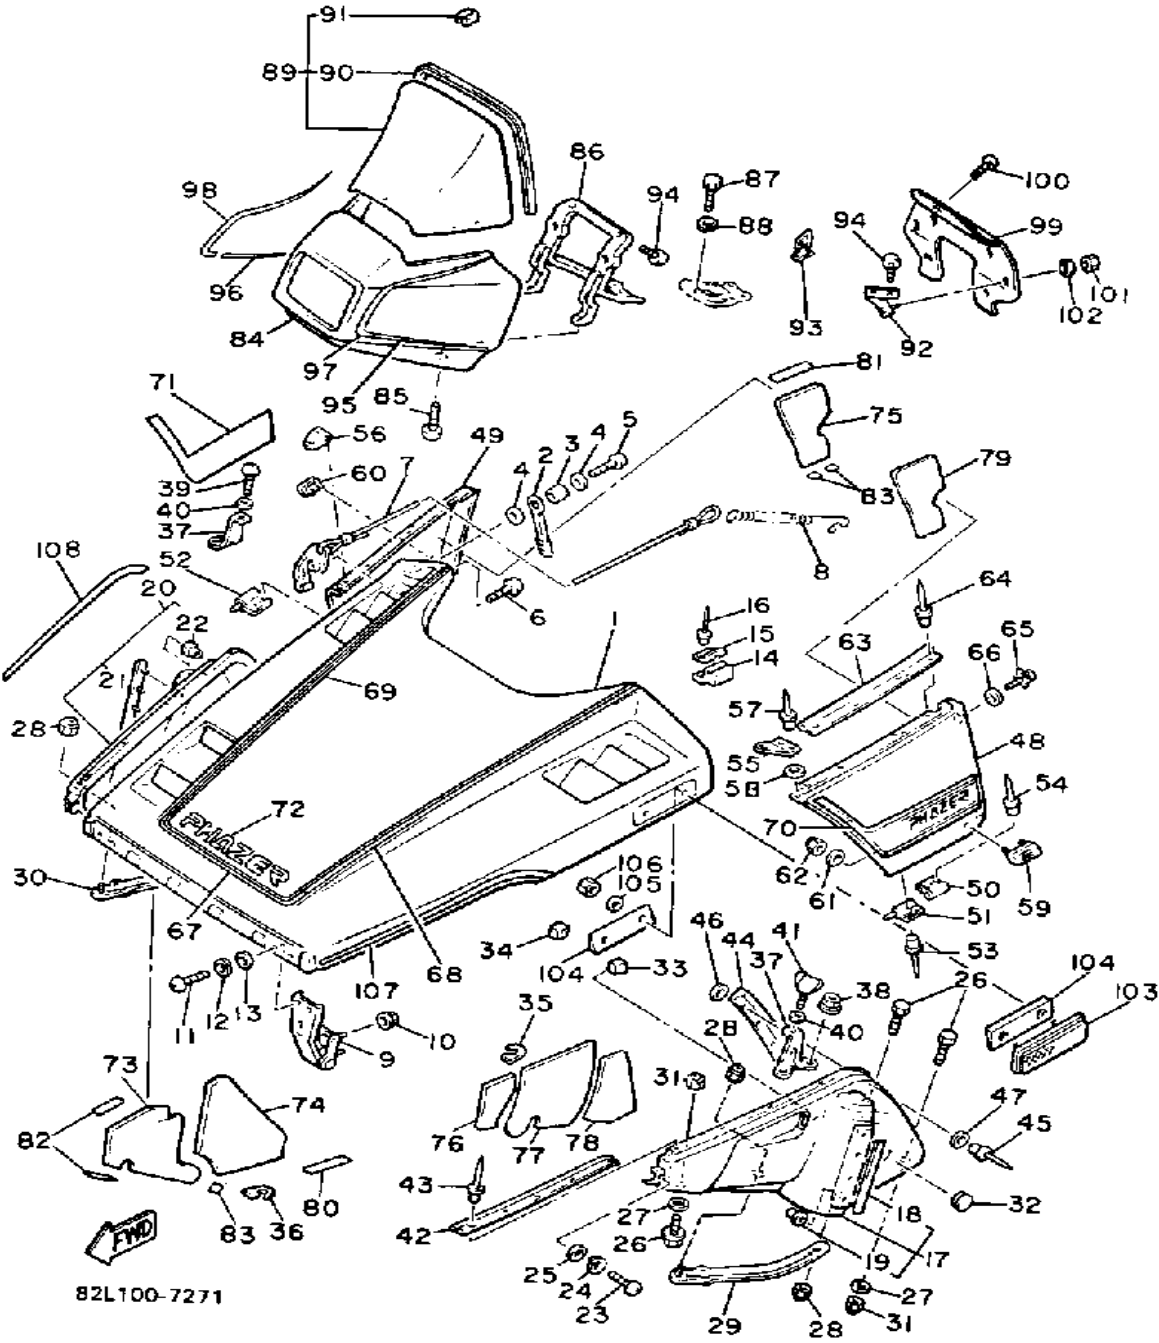

SHROUD - WINDSHIELD

Ref. No.	Part Number	Description	Qty	Remarks
1	83V-Y7711-00-00	SHROUD ASSEMBLY	1	MARSHALL GLD/ URUSHI BLK
2	8V0-77171-00-00	BODY, LATCH 1	2	
3	90387-06241-00	COLLAR	2	
4	90201-06059-00	WASHER, PLATE	4	
5	98906-06025-00	SCREW, BIND	2	
6	98906-06012-00	SCREW, BIND	2	
7	80L-77118-01-00	STOPPER, SHROUD	1	
8	80L-77159-00-00	CLAMP, ROD	1	
9	87F-77140-00-00	HINGE ASSEMBLY	2	
10	95701-06500-00	NUT, FLANGE	4	
11	98586-05016-00	SCREW, PAN HEAD	4	
12	92906-05100-00	WASHER, SPRING	4	
13	92906-05200-00	WASHER, PLAIN	4	
14	8V0-77188-00-00	STOPPER	2	
15	8V0-77116-00-00	WASHER, SPECIAL	2	
16	90267-40029-00	RIVET, BLIND	4	
17	82L-21982-00-00	HOOD 1	1	
18	8X9-77141-00-00	. EMBLEM 1	1	
19	90183-04012-00	. NUT, SPRING	3	
20	82L-21983-00-00	HOOD 2	1	
21	8X9-77141-00-00	. EMBLEM 1	1	
22	90183-04012-00	. NUT, SPRING	3	
23	98586-05016-00	SCREW, PAN HEAD	2	
24	92906-05100-00	WASHER, SPRING	2	
25	90201-05721-00	WASHER, PLATE	2	
26	90119-06118-00	BOLT, WITH WASHER	6	
27	90201-06059-00	WASHER, PLATE	6	
28	95706-06300-00	NUT, NYLON	4	

CONTINUED ON NEXT FRAME ➤

Property of www.SmallEngineDiscount.com - Not for Resale