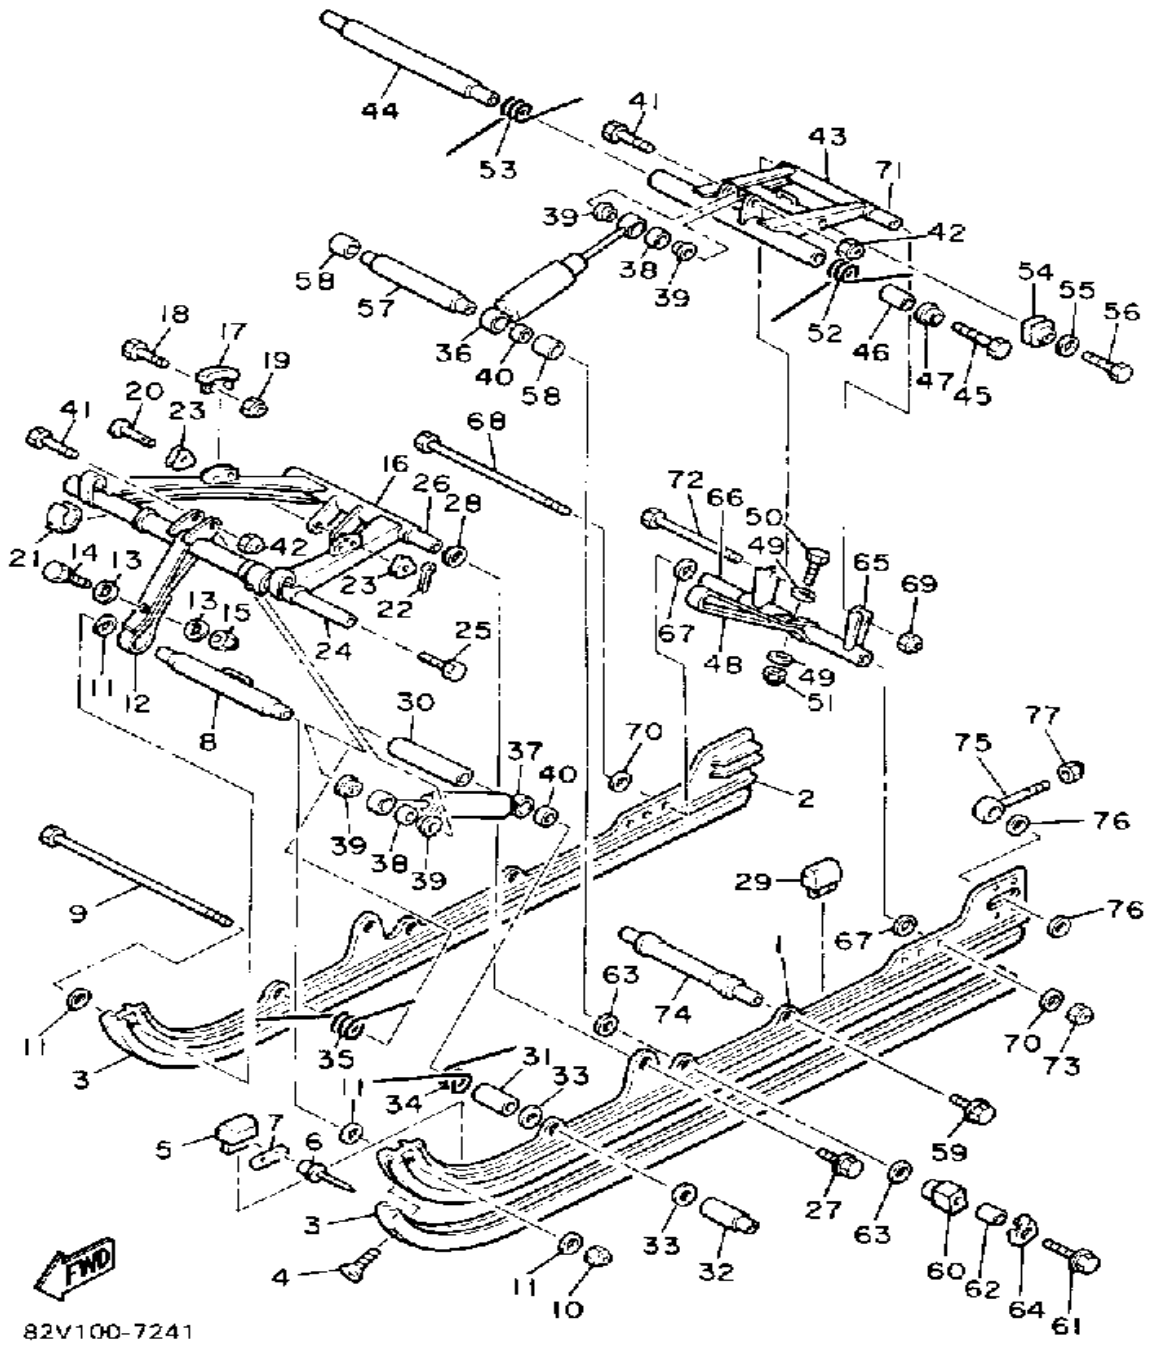

TRACK SUSPENSION 2

82V100-7241

Ref. No.	Part Number	Description	Qty	Remarks
28	90387-105G6-00	COLLAR	2	
29	8V0-47456-00-00	DAMPER 1	2	
30	90387-160M7-00	COLLAR	1	
31	8V0-47319-00-00	COLLAR	2	
32	90387-166M8-00	COLLAR	2	
33	90201-161E5-00	WASHER, PLATE	4	
34	90508-75651-00	SPRING, TORSION	1	
35	90508-75652-00	SPRING, TORSION	1	
36	80L-47480-00-00	SHOCK ABSORBER	1	
37	80L-47481-00-00	SHOCK ABSORBER 2	1	
38	90387-084J8-00	COLLAR	2	
39	90387-123G4-00	COLLAR	4	
40	8V0-47371-00-00	BUSH, PIVOT	2	
41	97313-08045-00	BOLT	2	
42	95712-08300-00	NUT, LOCK	2	
43	8V0-47332-00-00	ARM, PIVOT 2	1	
44	8K2-47475-00-00	SHAFT 2	1	
45	90109-10771-00	BOLT	2	
46	8V0-47365-00-00	COLLAR 1	2	
47	8V0-47384-00-00	WASHER	2	
48	8V0-47496-00-00	STOPPER 2	1	
49	90201-06407-00	WASHER, PLATE (90201-06747-00)	2	
50	97011-06025-00	BOLT (97001-06025)	1	
51	95701-06300-00	NUT, NYLON	1	
52	90508-10579-00	SPRING, TORSION (L.H)	1	U.R. STD
	90508-99656-00	SPRING, TORSION	1	ALT. PART
53	90508-10580-00	SPRING, TORSION (R.H)	1	U.R. STD
	90508-99657-00	SPRING, TORSION (K178)	1	ALT. PART

CONTINUED ON NEXT FRAME ►

Property of www.SmallEngineDiscount.com - Not for Resale