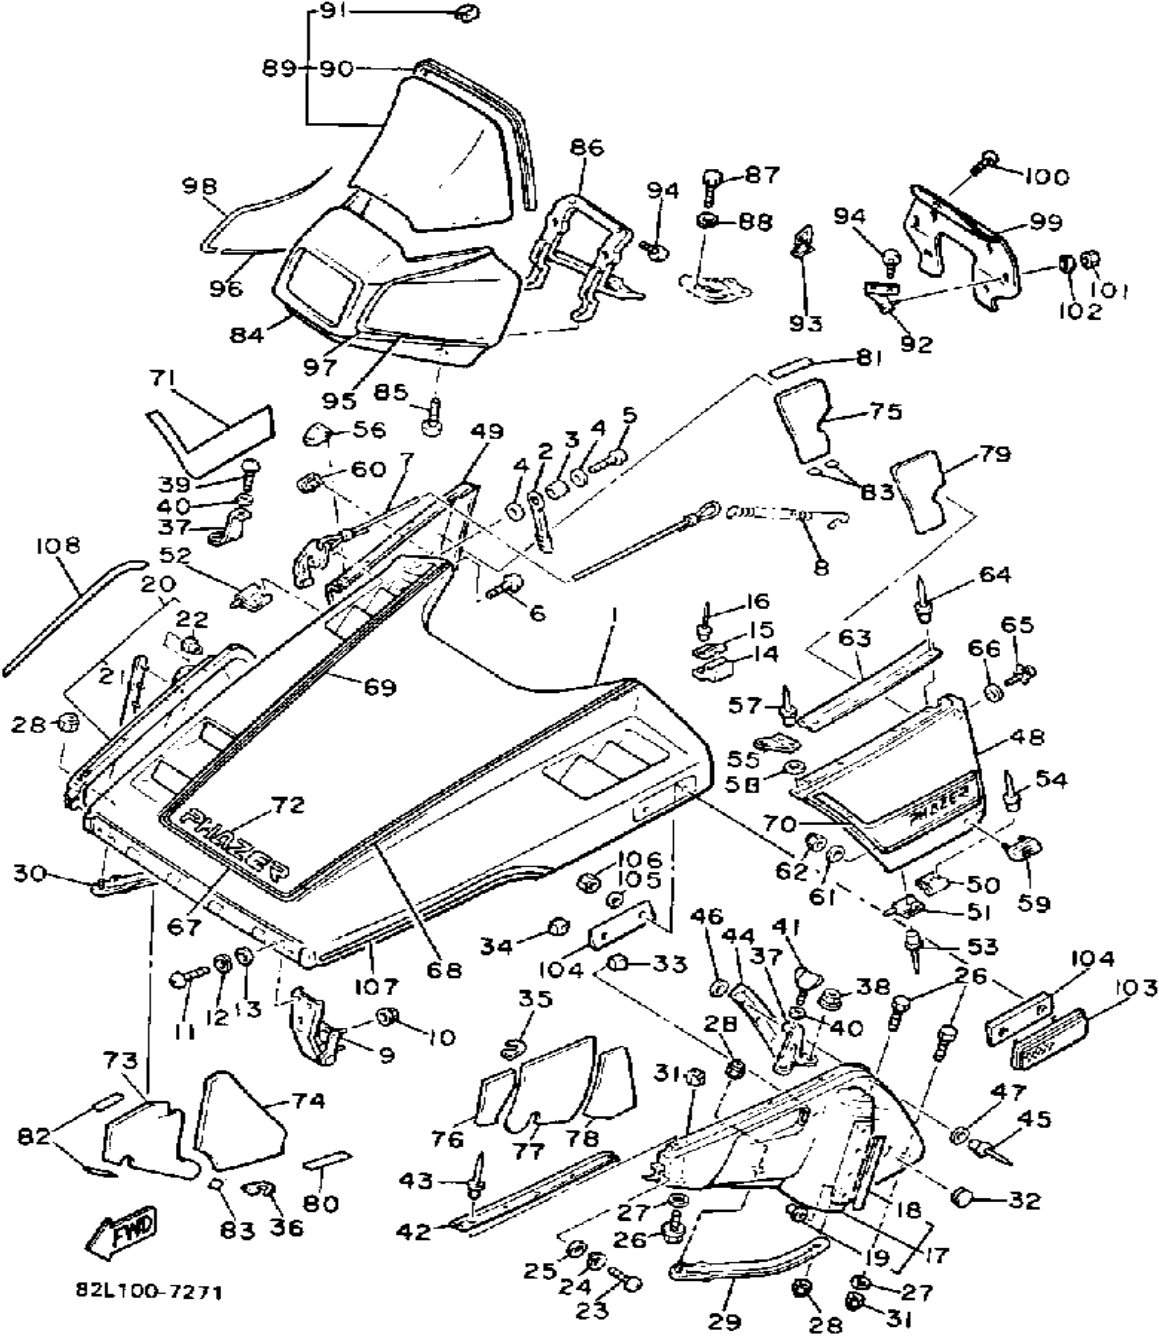

SHROUD - WINDSHIELD

Ref. No.	Part Number	Description	Qty	Remarks
29	8V0-21995-01-00	GUARD, SUB FRAMEFRAME FR 1	1	
30	8V0-21996-01-00	GUARD, SUB FRAMEFRAME FR 2	1	
31	95706-06300-00	NUT, NYLON	4	
32	90480-40382-00	GROMMET	1	
33	80L-77431-00-00	GROMMET 1	1	
34	80L-77432-00-00	GROMMET 2	1	
35	80L-7717E-00-00	TAPE 1	1	
36	80L-7717F-00-00	TAPE 2	1	
37	8V0-2196F-00-00	BRACKET 3	2	
38	95701-05300-00	NUT, NYLON	4	
39	98980-06016-00	SCREW, BINDING	1	
40	90201-065F3-00	WASHER, PLATE	2	
41	90122-06015-00	BOLT, WING	1	
42	8V0-77515-01-00	BUSH, RUBBER 1	2	
43	90269-05039-00	RIVET	10	
44	8V0-2196T-00-00	TRIM 1	2	
45	90267-40076-00	RIVET, BLIND	8	
46	90201-044A2-00	WASHER, PLATE	8	
47	90201-047A2-00	WASHER, PLATE	8	
48	80L-2197H-00-00	HOOD 3	1	
49	82L-2198H-00-00	HOOD 4	1	
50	8V0-2194X-00-00	BRACKET, 1	4	
51	8V0-2195X-00-00	BRACKET 2	2	
52	80L-2195X-00-00	BRACKET 2	2	
53	90267-48059-00	RIVET, BLIND	8	
54	90267-48057-00	RIVET, BLIND	8	
55	8V0-77553-00-00	PROTECTOR 3	1	

CONTINUED ON NEXT FRAME ►

Property of www.SmallEngineDiscount.com - Not for Resale