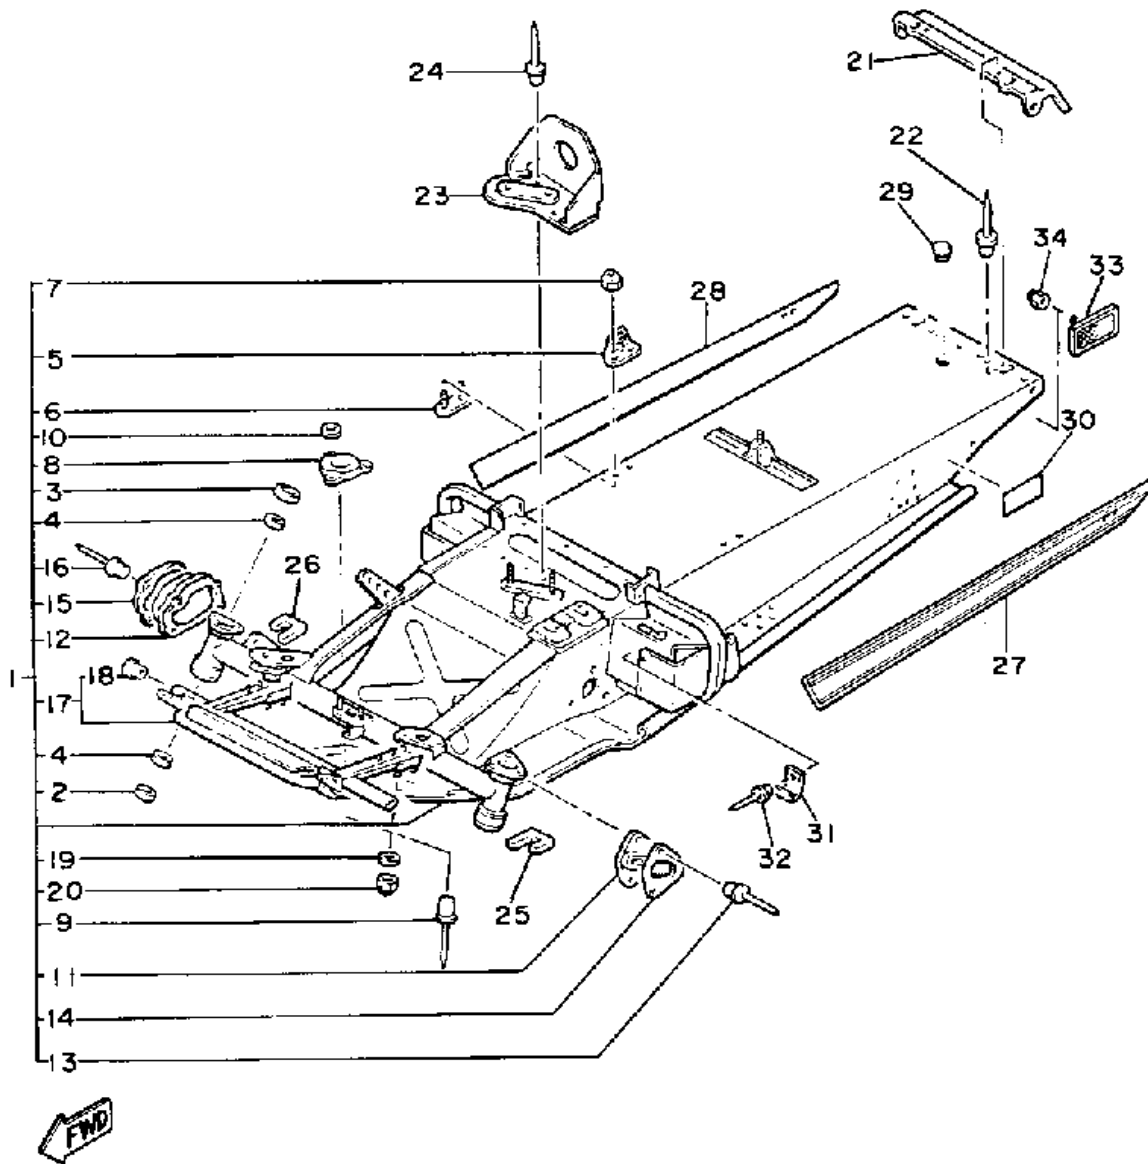

FRAME

82L100-7151

Ref. No.	Part Number	Description	Qty	Remarks
1	83V-21910-01-00	FRAME	1	
2	93103-44134-00	. OIL SEAL	2	
3	93102-44280-00	. OIL SEAL, SD-TYPE	2	
4	90384-44173-00	. BUSH, BIMETAL FORMED ...	4	
5	8V0-21946-00-00	BRACKET, SEAT FITTING	2	
6	8V0-21966-00-00	. PATCH 6	2	
7	95701-06300-00	. NUT, NYLON	4	
8	80L-21998-00-00	. SPACER	1	
9	90267-48051-00	. RIVET, BLIND	3	
10	90201-04325-00	. WASHER, PLATE	3	
11	80L-2198F-00-00	. COVER 1	1	
12	80L-2198G-00-00	. COVER 2	1	
13	90267-40105-00	. RIVET, BLIND	3	
14	80L-77525-00-00	. WASHER 1	1	
15	80L-77526-00-00	. WASHER 2	2	
16	90267-40029-00	. RIVET, BLIND	4	
17	82K-77512-00-00	. BUMPER, FRONT 2	1	
18	90381-12047-00	. BUSH, SOLID	2	
19	90201-082E7-00	. WASHER, PLATE	4	
20	95712-08300-00	. NUT, LOCK	4	
21	8V0-21923-01-00	REINFORCEMENT, FRAME REAR 1	1	
22	90267-48053-00	RIVET, BLIND	7	
23	80L-2194R-00-00	BRACKET, FUEL TNK 2	1	
24	90267-48053-00	RIVET, BLIND	3	
25	80L-7717G-00-00	TAPE 3	1	
26	80L-7717H-00-00	TAPE 4	1	
27	83V-77351-00-00	EMBLEM 1	1	
28	83V-77352-00-00	EMBLEM 2	1	

CONTINUED ON NEXT FRAME ►

Property of www.SmallEngineDiscount.com - Not for Resale