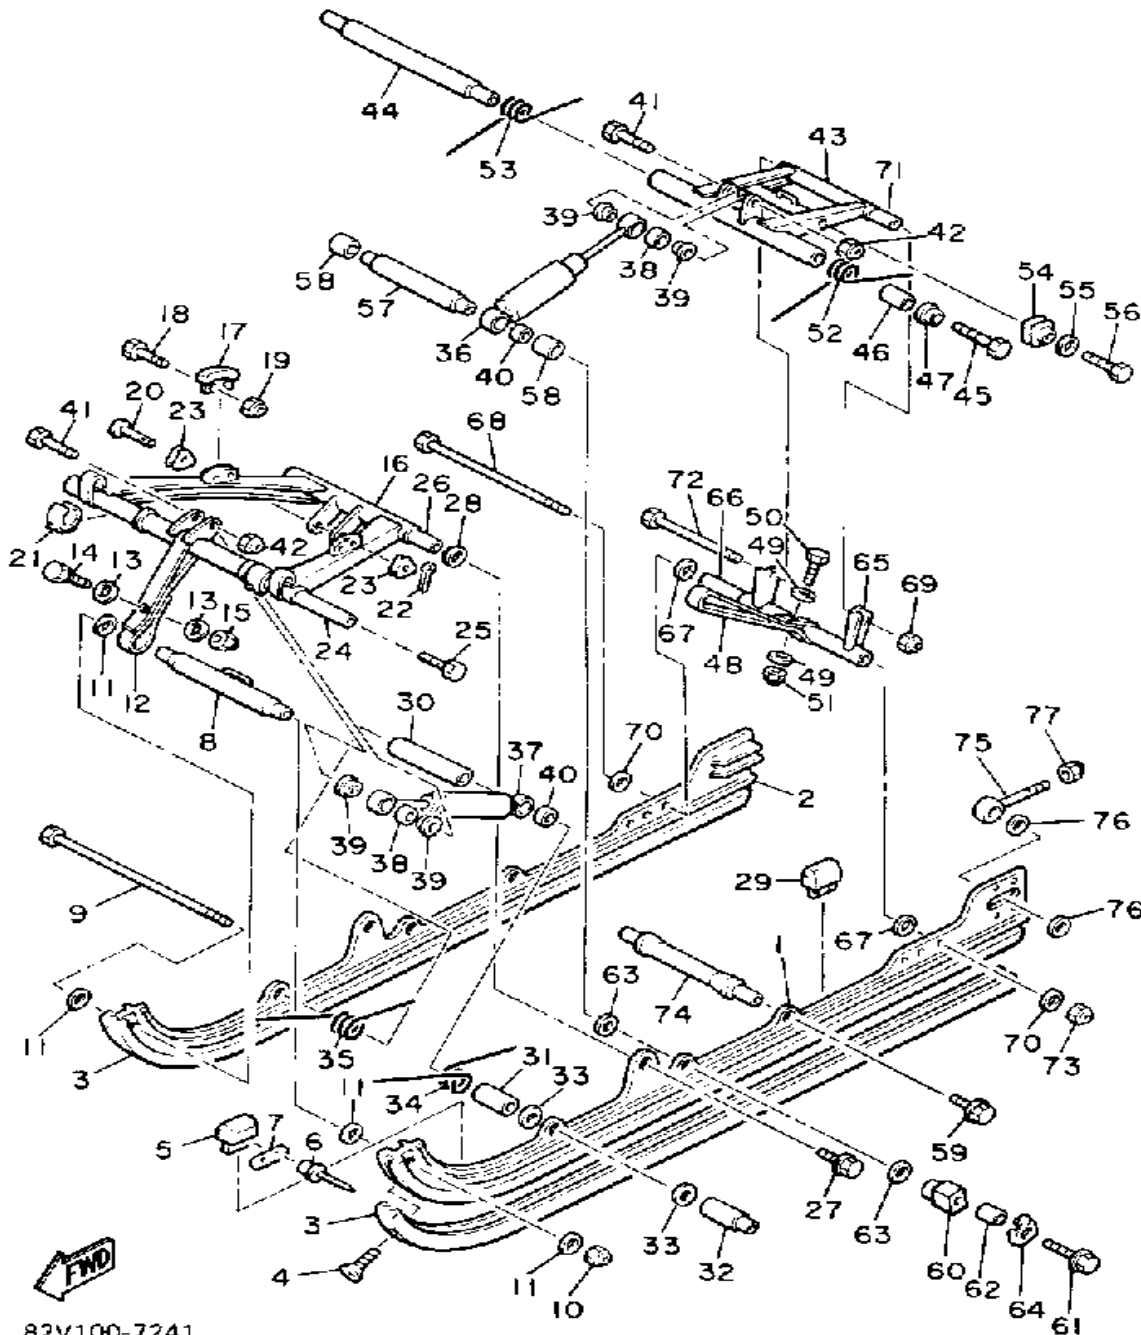

TRACK SUSPENSION 2

82V100-7241

Ref. No.	Part Number	Description	Qty	Remarks
1	83V-47411-00-00	FRAME, SLIDING 1	1	
2	83V-47412-00-00	FRAME, SLIDING 1	1	
3	8V0-47421-00-XX	RUNNER, SLIDING 1 (8V0-47421-00)	2	
4	90151-06010-00	SCREW, COUNTERSUNK	2	
5	8V0-47456-00-00	DAMPER 1	2	
6	90267-48062-00	RIVET, BLIND	8	
7	8K2-47458-01-00	PLATE, DAMPER	8	
8	8V0-47415-00-00	BRACKET 1	1	
9	97022-08255-00	BOLT	1	
10	95712-08300-00	NUT, LOCK	1	
11	92990-08600-00	WASHER, PLATE	4	
12	8V0-47495-00-00	STOPPER 1	1	
13	90201-06407-00	WASHER, PLATE (90201-06747-00)	2	
14	97011-06025-00	BOLT (97001-06025)	1	
15	95701-06300-00	NUT, NYLON	1	
16	8V0-47331-01-00	ARM, PIVOT 1	1	
17	8F3-47422-01-00	RUNNER, SLIDING 2	2	
18	97011-06025-00	BOLT (97001-06025)	4	
19	95701-06300-00	NUT, NYLON	4	
20	90240-12136-00	PIN, CLEVIS	1	
21	8V0-47447-01-00	HOOK 2	2	
22	91401-30030-00	PIN, COTTER	1	
23	8V0-47448-00-00	HOOK 3	2	
24	8A5-47465-02-00	SHAFT 1	1	
25	90109-10771-00	BOLT	2	
26	8K2-47485-00-00	SHAFT 3	1	
27	95811-10030-00	BOLT, FLANGE	2	

CONTINUED ON NEXT FRAME ►

Property of www.SmallEngineDiscount.com - Not for Resale