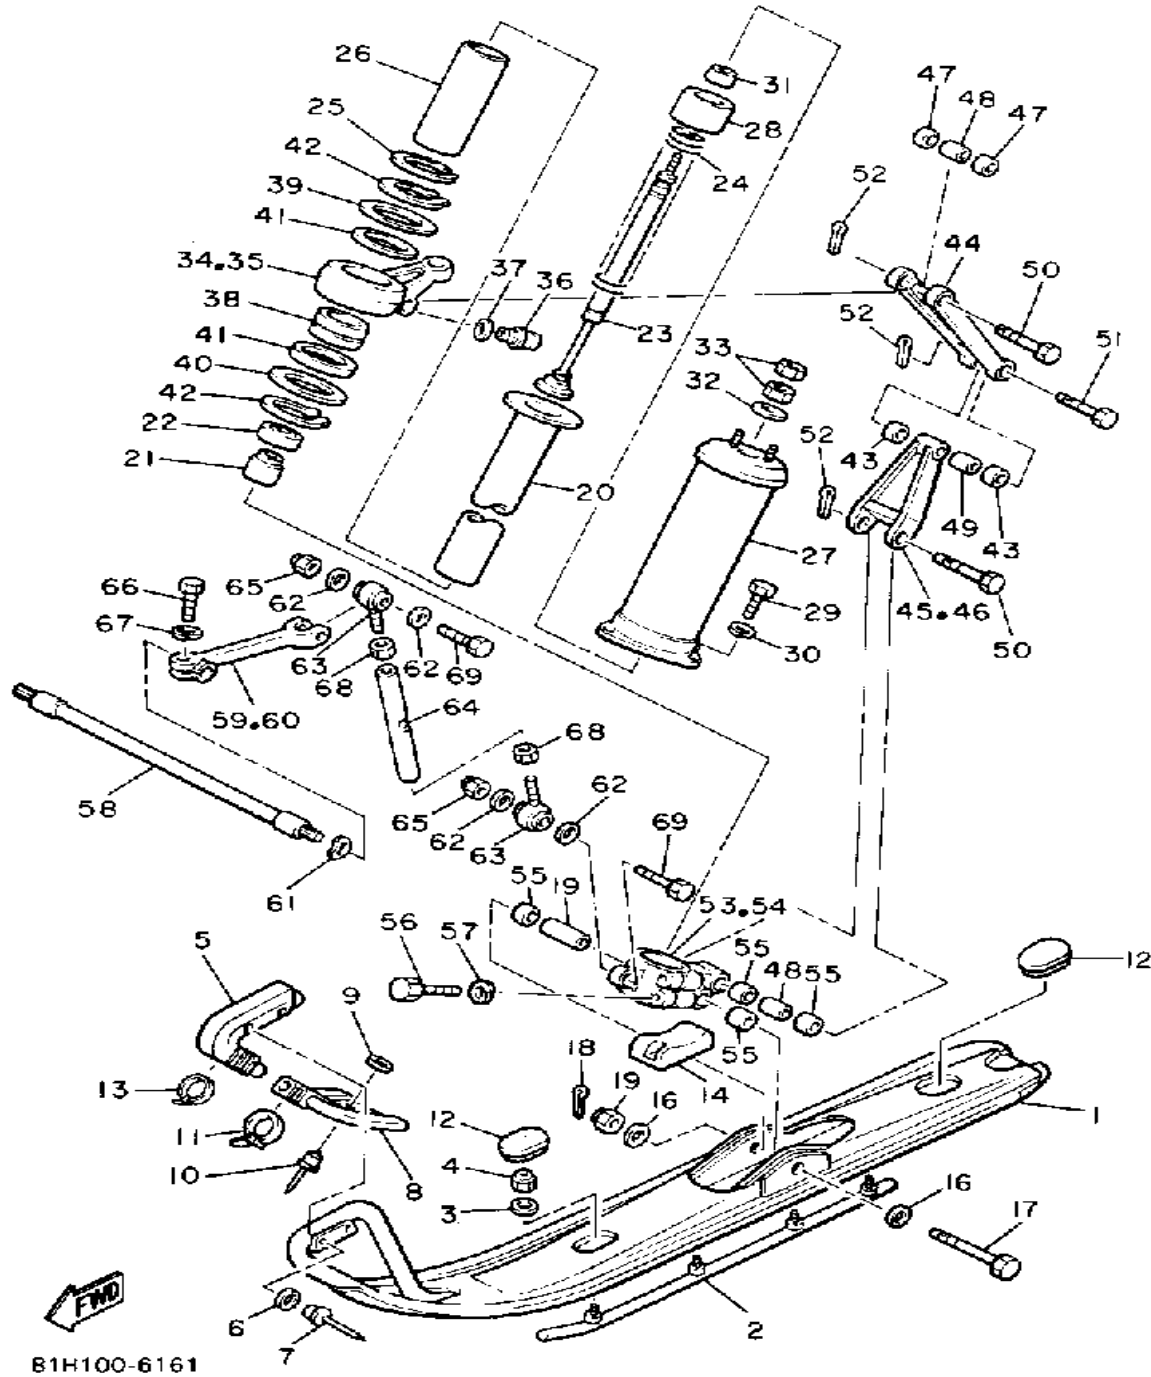

SKI

Ref. No.	Part Number	Description	Qty	Remarks
57	92906-08100-00	WASHER, SPRING	4	
58	8V0-2386E-01-00	BAR, STABLZR FRONT	1	
59	8V0-2386L-01-00	ARM, STABILIZER 1	1	
60	8V0-2386M-01-00	ARM, STABILIZER 2	1	
61	90206-12052-00	WASHER, WAVE	2	
62	90201-08624-00	WASHER, PLATE	8	
63	J45-23841-00-00	JOINT UNIVERSAL 1 (8V0-23841-02)	4	
64	8V0-2386F-01-00	LINK, STABLZR FRONT	2	
65	95616-08100-00	NUT, U	4	
66	97016-06025-00	BOLT	2	
67	92906-06100-00	WASHER, SPRING	2	
68	95316-08700-00	NUT (2GV)	4	
69	97026-08035-00	BOLT (TJ)	4	

Property of www.SmallEngineDiscount.com - Not for Resale