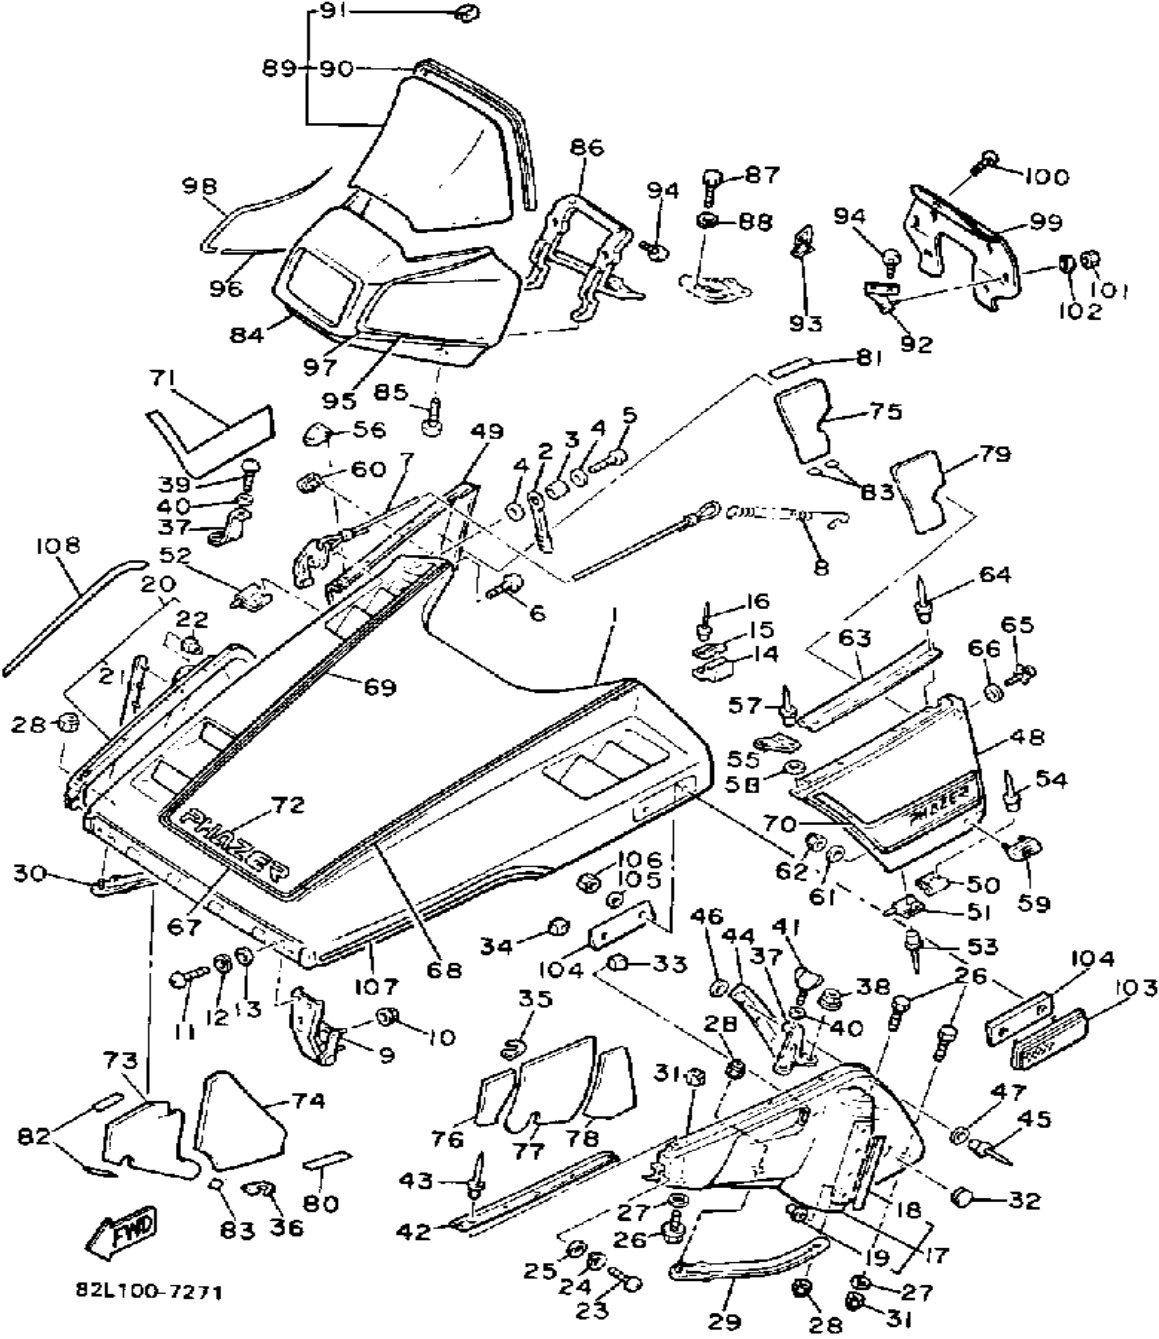

SHROUD - WINDSHIELD

Ref. No.	Part Number	Description	Qty	Remarks
85	98906-06010-00	SCREW, BIND	2	
86	8V0-77241-00-00	STAY, FAIRING	1	
87	97011-06025-00	BOLT (97001-06025)	3	
88	92995-06100-00	WASHER, SPRING	3	
89	87F-77210-00-00	WINDSHIELD COMP.	1	
90	87S-77213-00-00	. TRIM, UPPER	1	
91	80V-77223-00-00	. FASTENER	2	
92	8X9-77218-00-00	WASHER 1	1	
93	8X9-77219-00-00	WASHER 2	1	
94	90154-05023-00	SCREW, BINDING	6	
95	83V-77289-00-00	STRIPE 9	1	
96	83V-77291-00-00	STRIPE 0	1	
97	83V-77287-00-00	STRIPE 7	1	
98	83V-77288-00-00	STRIPE 8	1	
99	8X9-77251-00-00	COVER, HEADLIGHT	1	
100	90154-05005-00	SCREW, BINDING	1	
101	90176-05059-00	NUT, CROWN	2	
102	90201-054K4-00	WASHER, PLATE	2	
103	80E-85110-00-00	REFLECTOR ASSEMBLY	2	
104	80E-85115-00-00	BASE, REFLECTOR	4	
105	92901-05600-00	WASHER, PLATE	4	
106	95701-05300-00	NUT, NYLON	4	
107	83V-77365-00-00	EMBLEM 0	1	
108	83V-77366-00-00	EMBLEM 1	1	

Property of www.SmallEngineDiscount.com - Not for Resale