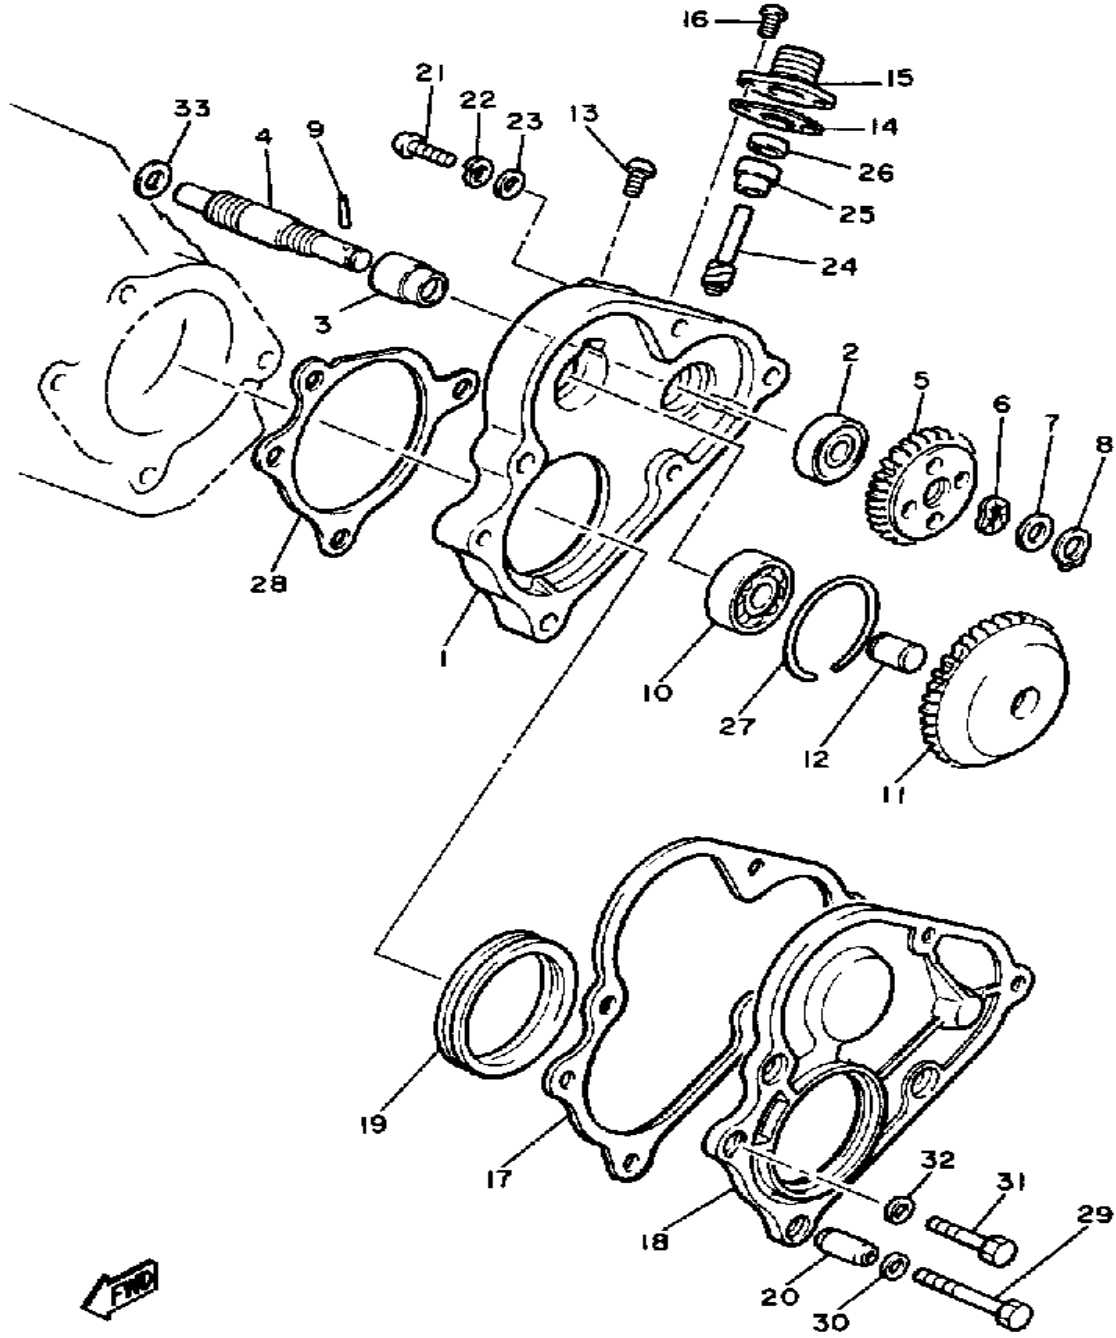

PUMP DRIVE - GEAR

Ref. No.	Part Number	Description	Qty	Remarks
30	90201-061A5-00	WASHER, PLATE	2	
31	97011-06025-00	BOLT (97001-06025)	2	
32	92901-061A5-00	UNAVAILABLE IN PRICE BOOK (92901-06600)	2	
33	90201-08624-00	WASHER, PLATE	1	

80K100-5050

Property of www.SmallEngineDiscount.com - Not for Resale