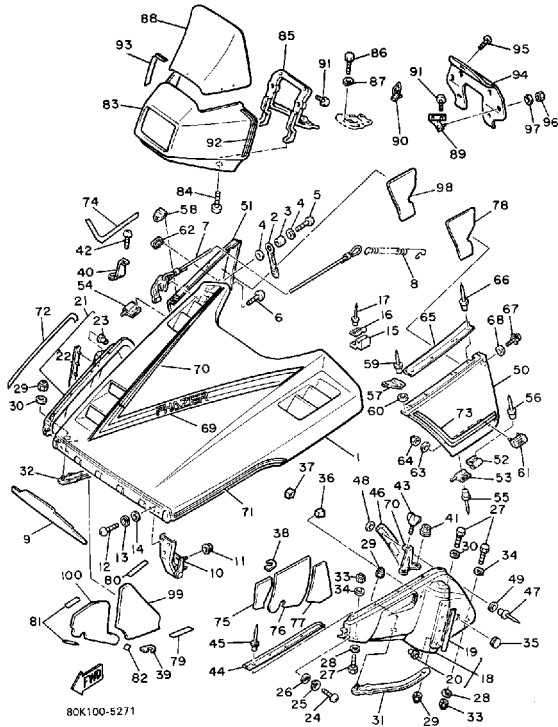

SHROUD - WINDSHIELD

Ref. No.	Part Number	Description	Qty	Remarks
86	97011-06025-00	BOLT (97001-06025)	3	
87	92995-06100-00	WASHER, SPRING	3	
88	8X9-77210-00-00	WINDSHIELD (SMOKE)	1	
89	8X9-77218-00-00	WASHER 1	1	
90	8X9-77219-00-00	WASHER 2	1	
91	90154-05023-00	SCREW, BINDING	6	
92	80L-77289-00-00	STRIPE 9	1	
93	80L-77291-00-00	STRIPE 0	1	
94	8X9-77251-00-00	COVER, HEADLIGHT	1	
95	90154-05005-00	. SCREW, BINDING	1	
96	95306-05800-00	NUT (CROWN)	2	
97	90201-05721-00	WASHER, PLATE	2	
98	8V0-77266-00-00	LINING, SHROUD 6	1	
99	80L-77261-00-00	LINING, SHROUD 1	1	
100	8V0-77263-00-00	LINING, SHROUD 3	1	

Property of www.SmallEngineDiscount.com - Not for Resale