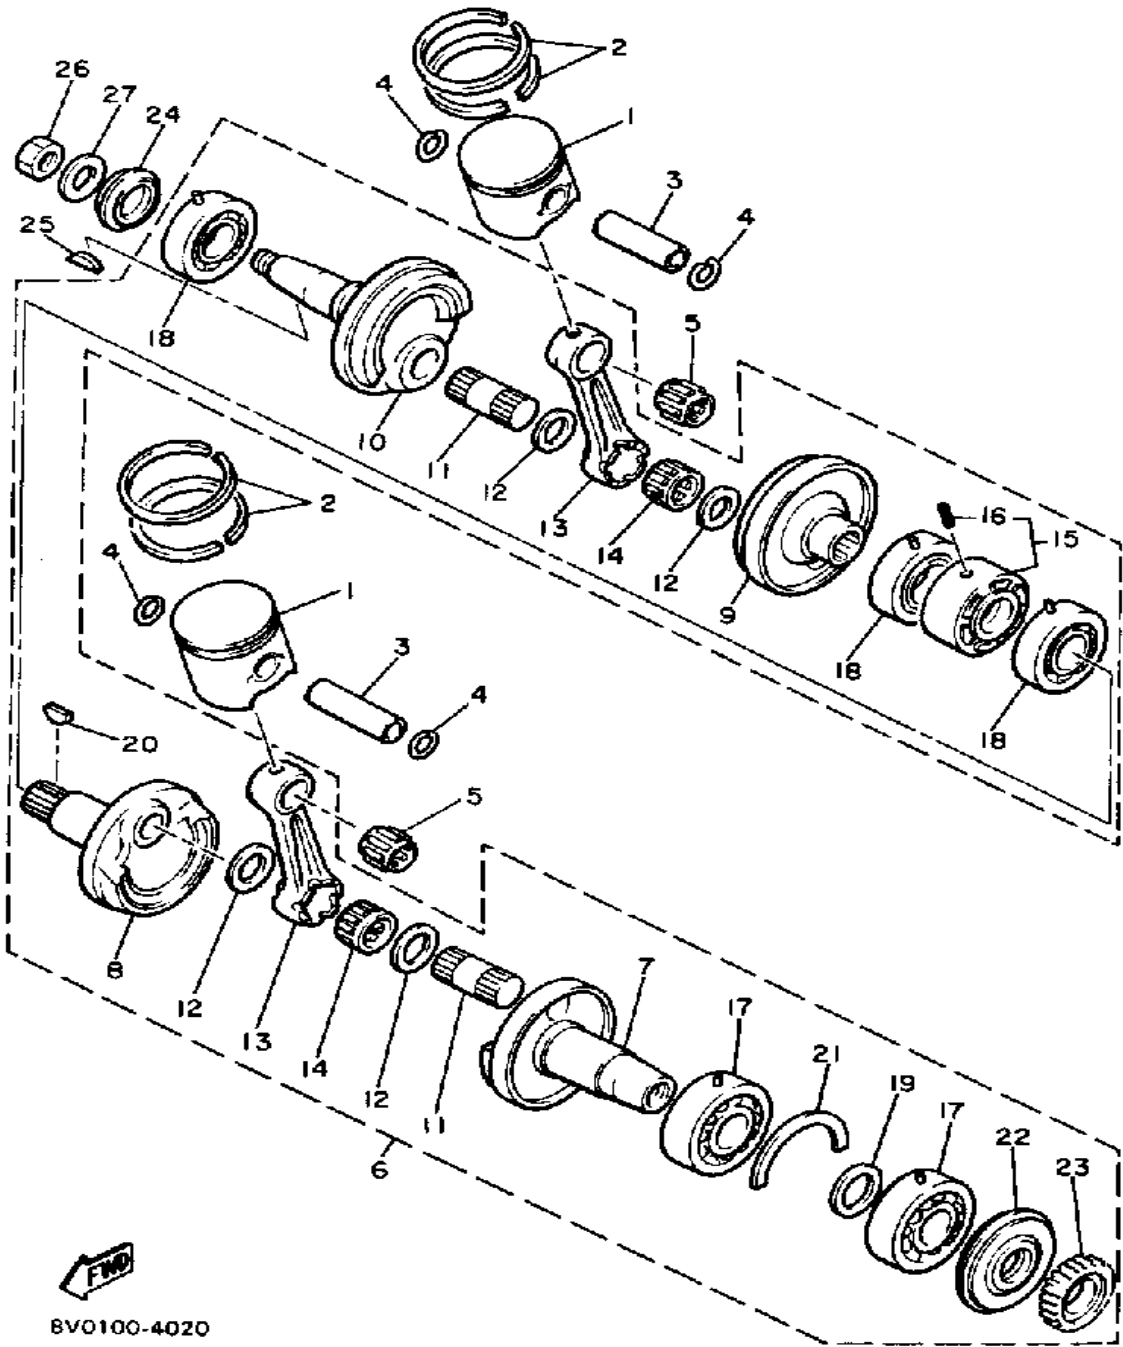

YAMAHA

GENUINE

PARTS CATALOGUE

SNOWMOBILE

Property of www.SmallEngineDiscount.com - Not for Resale

CYLINDER

Ref. No.	Part Number	Description	Qty	Remarks
1	8V0-11111-01-00	HEAD, CYLINDER 1	1	
2	8V0-11121-01-00	HEAD, CYLINDER 2	1	
3	NGK-BR9ES-00-00	PLUG, SPARK	2	
4	8V0-11181-02-00	GASKET, CYLINDER HEAD 1 (8V0-11181-02)	2	
5	8V0-11311-01-00	CYLINDER 1	1	
6	8V0-11321-01-00	CYLINDER 2	1	
7	8V0-11355-00-00	SEAL, CYLINDER 1	1	
8	88F-11351-00-00	GASKET, CYLINDER	2	
9	95612-08740-00	BOLT, STUD	8	
10	95701-08500-00	NUT, FLANGE	6	
11	90179-08269-00	NUT	2	
12	90201-08100-00	WASHER, PLATE	2	
13	97313-06040-00	BOLT, HEXAGON	8	
14	92995-06100-00	WASHER, SPRING	8	
15	90201-061A5-00	WASHER, PLATE	8	

Property of www.SmallEngineDiscount.com - Not for Resale

CRANKSHAFT - PISTON

Ref. No.	Part Number	Description	Qty	Remarks
1	8V0-11631-00-96	PISTON (STD)	2	U.R.
	8V0-11635-00-00	PISTON (0.25MM O/S)	2	ALT. PART
	8V0-11636-00-00	PISTON (0.50MM O/S)	2	ALT. PART
2	8V0-11601-00-00	PISTON RING SET (STD)	2	U.R. STD
	8V0-11601-10-00	PISTON RING SET (0.25MM O/S)	2	ALT. PART
	8V0-11601-20-00	PISTON RING SET (0.50MM O/S)	2	ALT. PART
3	818-11633-00-00	PIN, PISTON	2	
4	93450-19052-00	CIRCLIP	4	
5	93310-218A6-00	BEARING	2	
6	8V0-11400-02-00	CRANKSHAFT ASSEMBLY	1	
7	8V0-11412-00-00	. CRANK 1	1	
8	8V0-11422-00-00	. CRANK 2	1	
9	8V0-11432-00-00	. CRANK 3	1	
10	8V0-11442-00-00	. CRANK 4	1	
11	857-11681-00-00	. PIN, CRANK 1	2	
12	90209-24073-00	. WASHER	4	
13	8V0-11651-00-00	. ROD, CONNECTING	2	
14	93310-424L8-00	. BEARING	2	
15	8V0-11515-01-00	. SEAL, LABYRINTH 1	1	
16	91609-30010-00	. PIN, SPRING	1	
17	93306-30626-00	. BEARING	2	
18	93306-20633-00	. BEARING	3	
19	90201-327F7-00	. WASHER, PLATE	1	
20	90280-05014-00	. KEY, WOODRUFF	1	
21	93450-78091-00	. CIRCLIP	1	
22	93103-32136-00	. OIL SEAL, SW-TYPE	1	
23	8K2-13178-00-00	. GEAR, PUMP DRIVE	1	