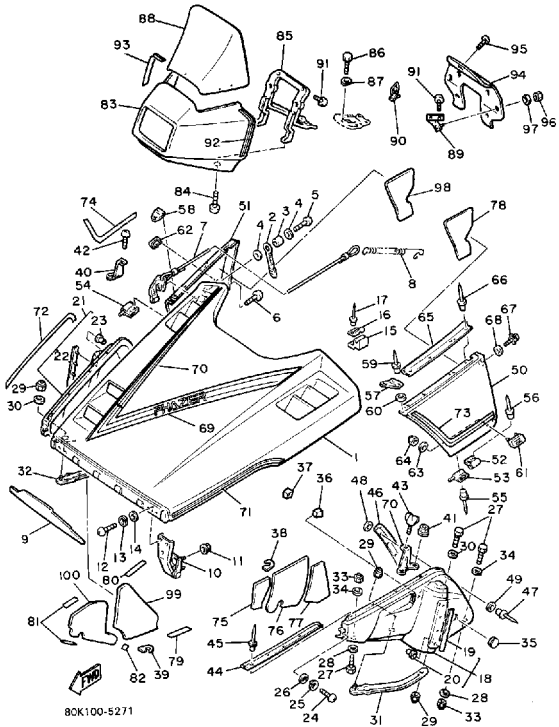

SHROUD - WINDSHIELD

Ref. No.	Part Number	Description	Qty	Remarks
30	90201-06067-00	WASHER, PLATE	3	
31	8V0-21995-01-00	GUARD, SUB FRAMEFRAME FR 1	1	
32	8V0-21996-01-00	GUARD, SUB FRAMEFRAME FR 2	1	
33	95701-06300-00	NUT, NYLON	4	
34	92990-06200-00	WASHER	4	
35	90480-40382-00	GROMMET	1	
36	80L-77431-00-00	GROMMET 1	1	
37	80L-77432-00-00	GROMMET 2	1	
38	80L-7717E-00-00	TAPE 1	1	
39	80L-7717F-00-00	TAPE 2	1	
40	8V0-2196F-00-00	BRACKET 3	2	
41	95701-05500-00	NUT, FLANGE	4	
42	98980-06016-00	SCREW, BINDING	1	
43	90122-06015-00	BOLT, WING	1	
44	8V0-77515-01-00	BUSH, RUBBER 1	2	
45	90269-05039-00	RIVET	10	
46	8V0-2196T-00-00	TRIM 1	2	
47	90267-40076-00	RIVET, BLIND	8	
48	90201-044A2-00	WASHER, PLATE	8	
49	90201-047A2-00	WASHER, PLATE	8	
50	80L-2197H-00-00	HOOD 3	1	
51	80L-2198H-00-00	HOOD 4	1	
52	8V0-2194X-00-00	BRACKET, 1	4	
53	8V0-2195X-00-00	BRACKET 2	2	
54	80L-2195X-00-00	BRACKET 2	2	
55	90267-48059-00	RIVET, BLIND	8	
56	90267-48057-00	RIVET, BLIND	8	

CONTINUED ON NEXT FRAME ►

Property of www.SmallEngineDiscount.com - Not for Resale