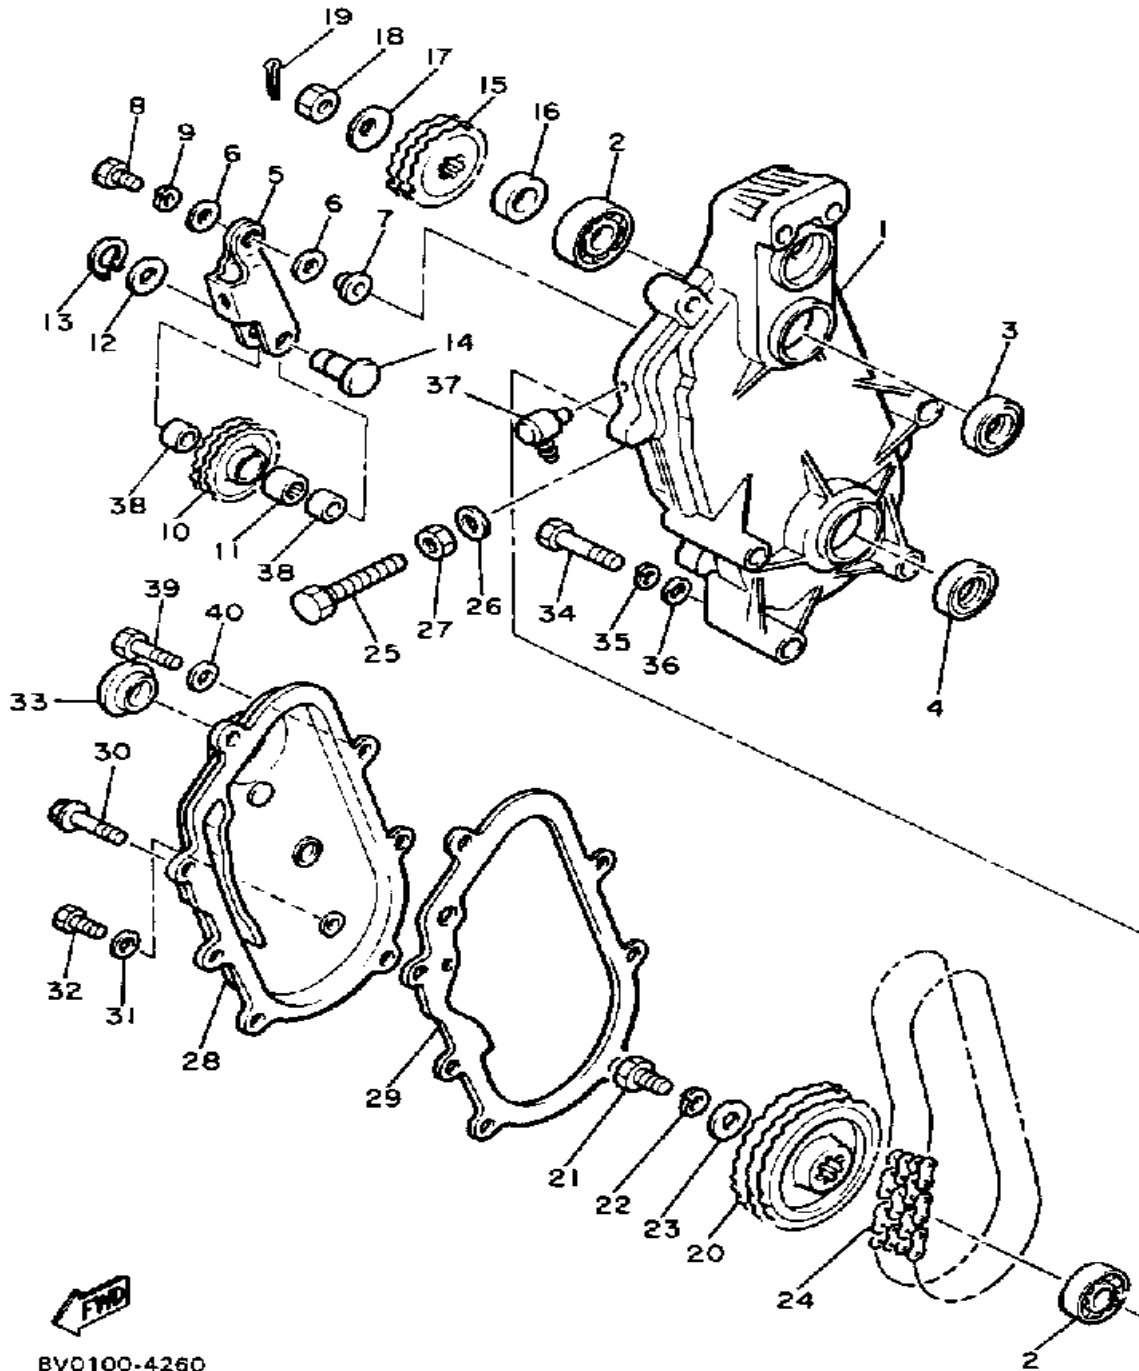

TRACK DRIVE 2

BVO100-4260

Ref. No.	Part Number	Description	Qty	Remarks
20	878-47548-90-00	SPROCKET, CHN DRVN (29T)	1	U.R. STD
	8U9-47587-00-00	SPROCKET, CHN DRVN (31T)	1	ALT. PART
	8U9-47587-10-00	SPROCKET, CHN DRVN (888-47587-00) (33T)	1	ALT. PART
	8U9-47587-30-00	SPROCKET, CHN DRVN (878-47587-20) (35T)	1	ALT. PART
21	97011-10025-00	BOLT	1	
22	92990-10100-00	WASHER, SPRING	1	
23	90201-10322-00	WASHER, PLATE	1	
24	94890-05064-00	CHAIN	1	U.R. STD
	94890-05066-00	CHAIN	1	ALT. PART
	94890-05068-00	CHAIN	1	ALT. PART
25	90101-10357-00	BOLT	1	
26	90210-10004-00	WASHER, SEAL	1	
27	95303-10700-00	NUT	1	
28	8V0-47543-00-00	CAP, HOUSING	1	
29	86F-47592-00-00	GASKET	1	
30	95811-06025-00	BOLT, FLANGE	5	
31	90210-06006-00	WASHER, SEAL	1	
32	97011-06010-00	BOLT	1	
33	90338-30219-00	PLUG	1	
34	97021-08065-00	BOLT	4	
35	92990-08100-00	WASHER	4	
36	92901-08600-00	WASHER	4	
37	583-15371-00-00	BREATHER	1	
38	90387-122H7-00	COLLAR	2	
39	97011-06025-00	BOLT (97001-06025)	2	
40	92990-06200-00	WASHER	2	

Property of www.SmallEngineDiscount.com - Not for Resale