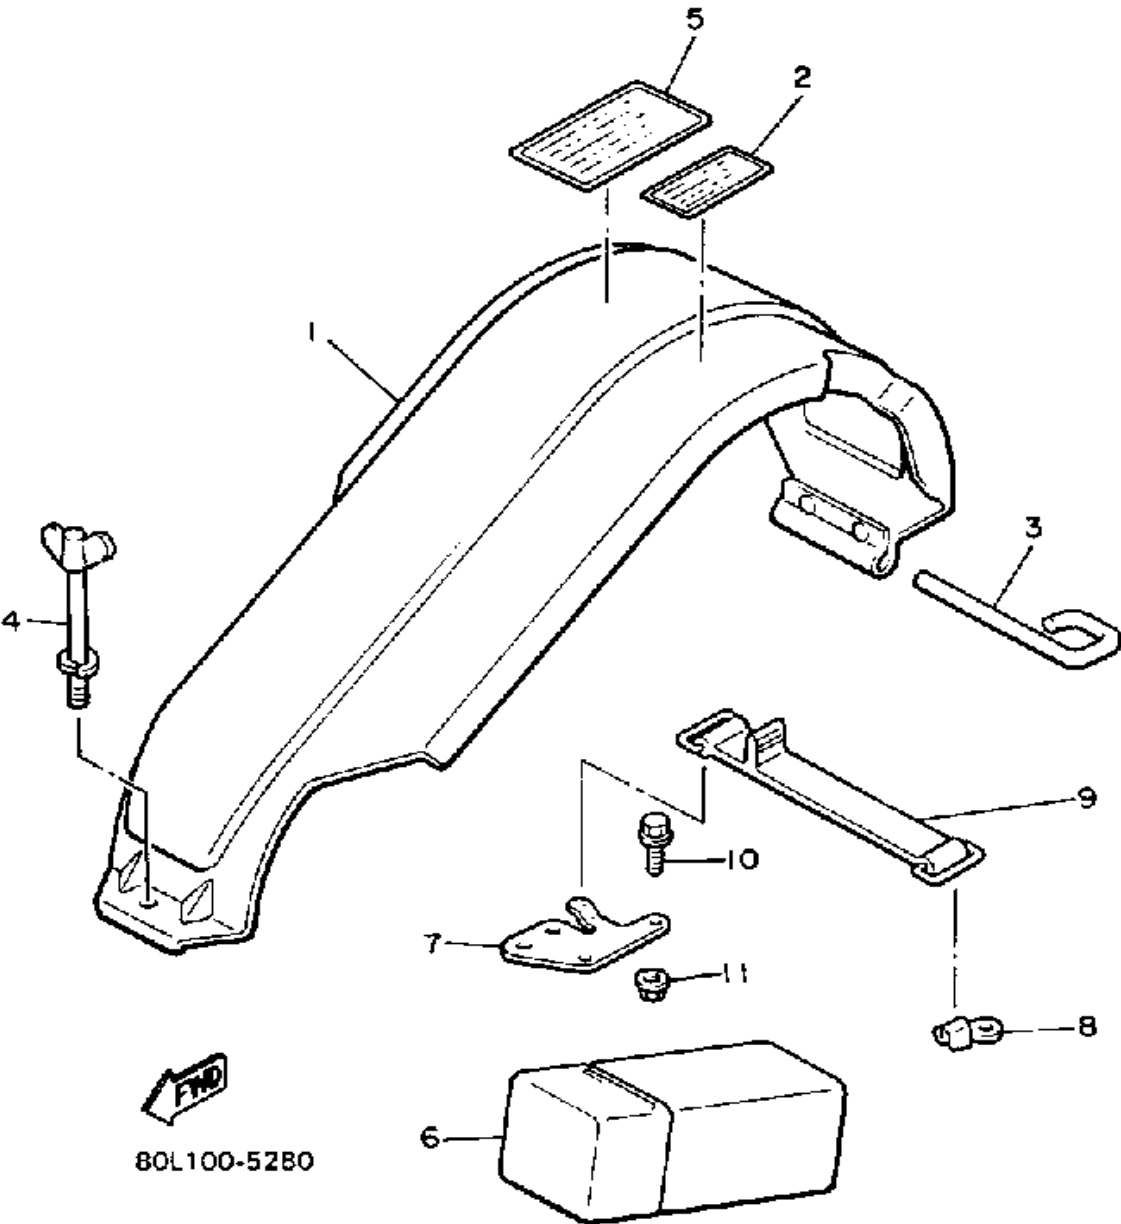

GUARD - LUGGAGE BOX

Ref. No.	Part Number	Description	Qty	Remarks
1	8V0-77311-00-00	GUARD, DRIVE	1	
2	898-77762-00-00	LABEL, WARNING 2	1	
3	86V-77384-00-00	PIN	1	
4	8V0-77387-00-00	SCREW	1	
5	8V0-77743-00-00	INDICATOR 3	1	
6	8V0-W2810-00-00	TOOL KIT	1	
7	8V0-21945-00-00	BRACKET, TOOL BOX FITTING	1	
8	8V0-21955-00-00	BRACKET, TOOL BOX FITTING	1	
9	4J2-82131-01-00	BAND, BATTERY	1	
10	95811-06010-00	BOLT, FLANGE	1	
11	95701-06500-00	NUT, FLANGE	1	

Property of www.SmallEngineDiscount.com - Not for Resale