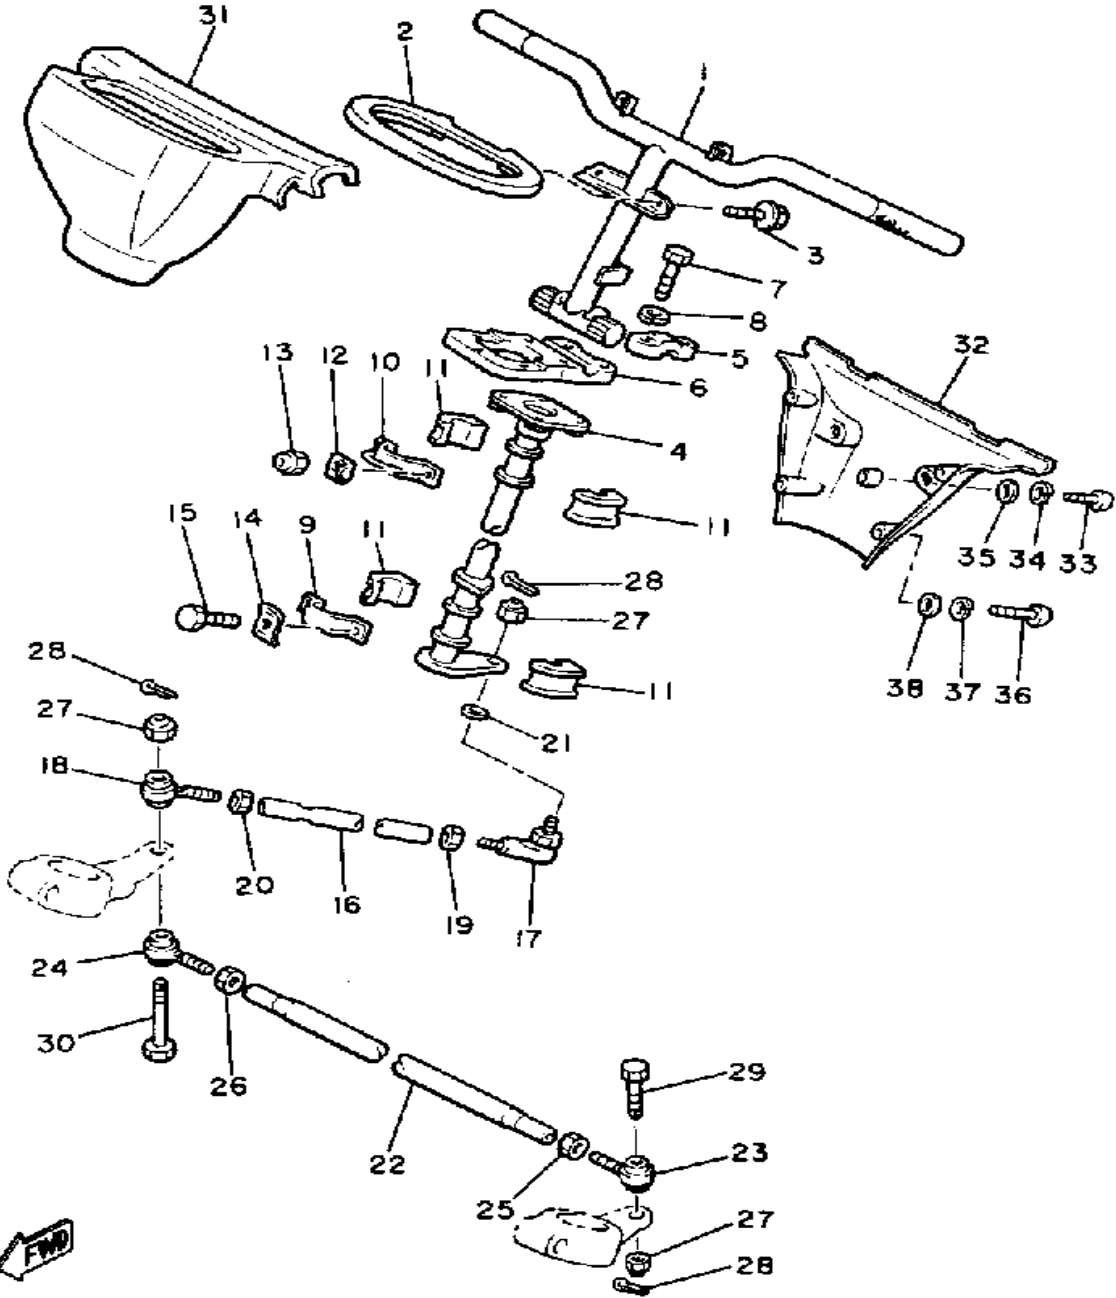

STEERING

80K100-5170

Ref. No.	Part Number	Description	Qty	Remarks
1	81J-23811-00-00	COLUMN, STEERING	1	
2	8V0-23878-00-00	BRACKET 0	1	
3	95811-06010-00	BOLT, FLANGE	2	
4	8V0-23813-00-00	COLUMN, STEERING 2	1	
5	1E6-23441-00-00	HOLDER, HANDLE UPR	2	
6	8V0-23814-01-00	HOLDER, HANDLE UPPER	1	
7	97313-08055-00	BOLT, HEXAGON	4	
8	92990-08100-00	WASHER	4	
9	84M-23868-00-00	BRACKET, STEERING LOWER	1	
10	84M-23872-00-00	HOLDER, BEARING	1	
11	8F3-23812-00-00	PLANE BEARING, STEERING	4	
12	90215-08262-00	WASHER, LOCK	2	
13	95712-08300-00	NUT, LOCK	2	
14	90215-08262-00	WASHER, LOCK	2	
15	97313-08016-00	BOLT, HEXAGON	2	
16	8V0-23821-01-00	ROD, STEERING RELAY	1	
17	86X-23841-00-00	JOINT, UNIVERSAL 1	1	
18	87S-23847-00-00	JOINT, UNIVERSAL 3	1	
19	95303-10700-00	NUT	1	
20	90170-10186-00	NUT	1	
21	90201-08759-00	WASHER, PLATE	1	
22	8V0-23831-01-00	ROD, TIE	1	
23	87S-23845-00-00	JOINT, UNIVERSAL 2	1	
24	87S-23847-00-00	JOINT, UNIVERSAL 3	1	
25	95303-10700-00	NUT	1	
26	90170-10186-00	NUT	1	
27	95706-10300-00	NUT, NYLON	3	
28	91490-20020-00	PIN, COTTER	3	
29	90102-10031-00	BOLT, WITH HOLE	1	

CONTINUED ON NEXT FRAME ➤

Property of www.SmallEngineDiscount.com - Not for Resale