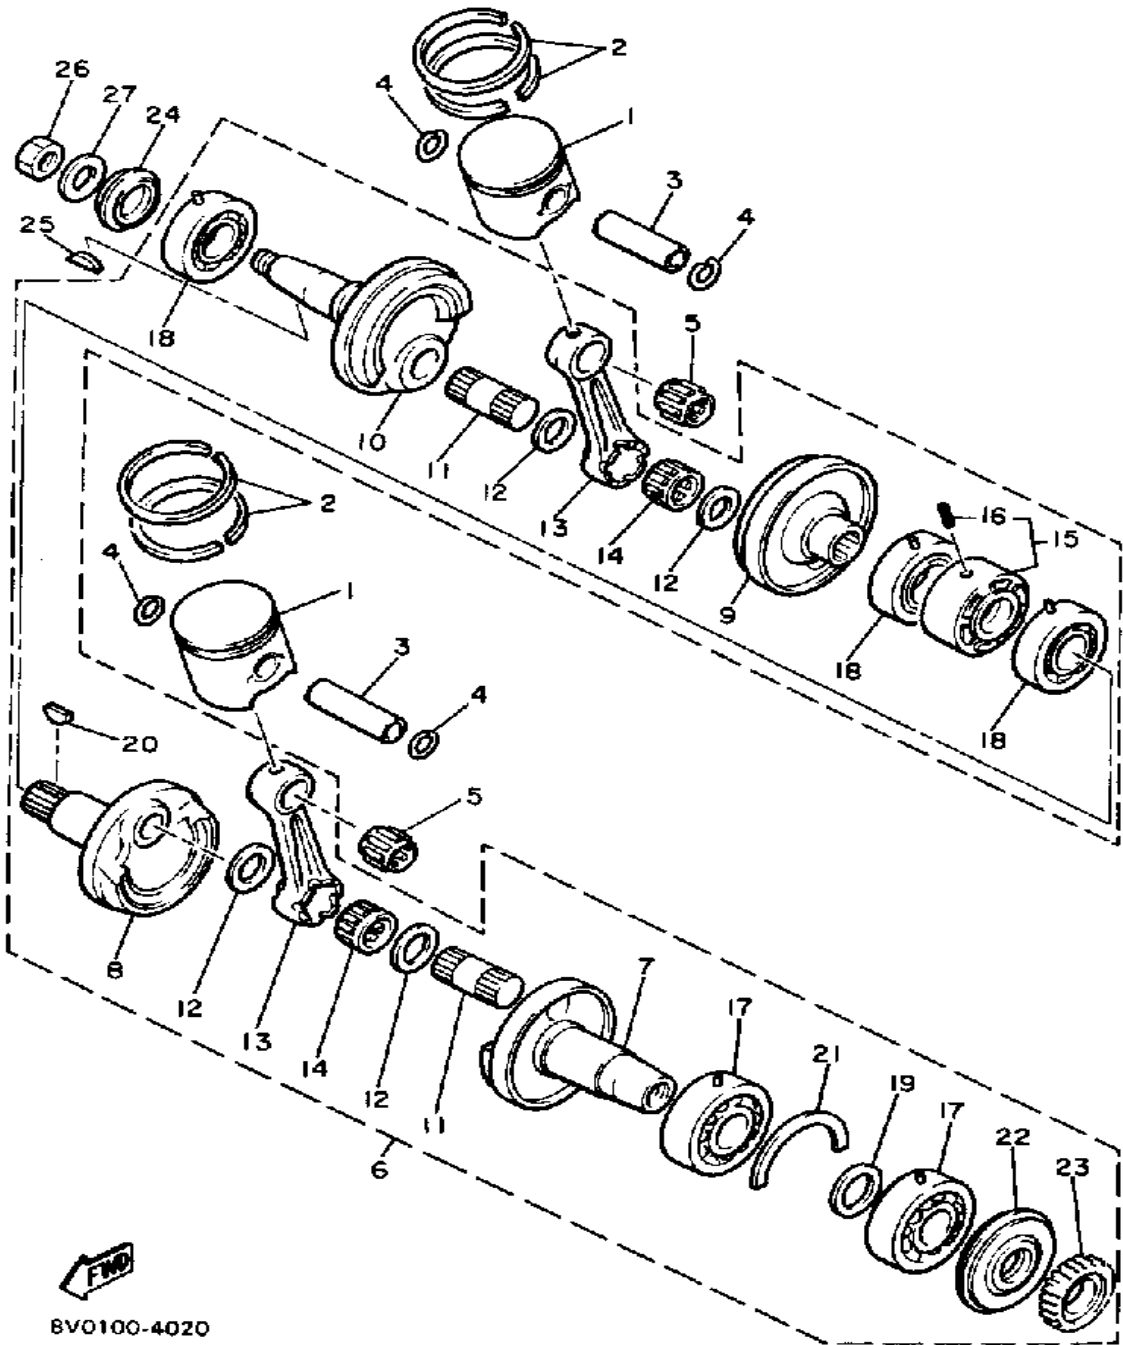

CRANKSHAFT - PISTON

Ref. No.	Part Number	Description	Qty	Remarks
24	93103-32155-00	OIL SEAL	1	
25	90280-05014-00	KEY, WOODRUFF	1	
26	90170-16182-00	NUT	1	
27	92901-16100-00	WASHER, SPRING	1	

FWD
8V0100-4020

Property of www.SmallEngineDiscount.com - Not for Resale