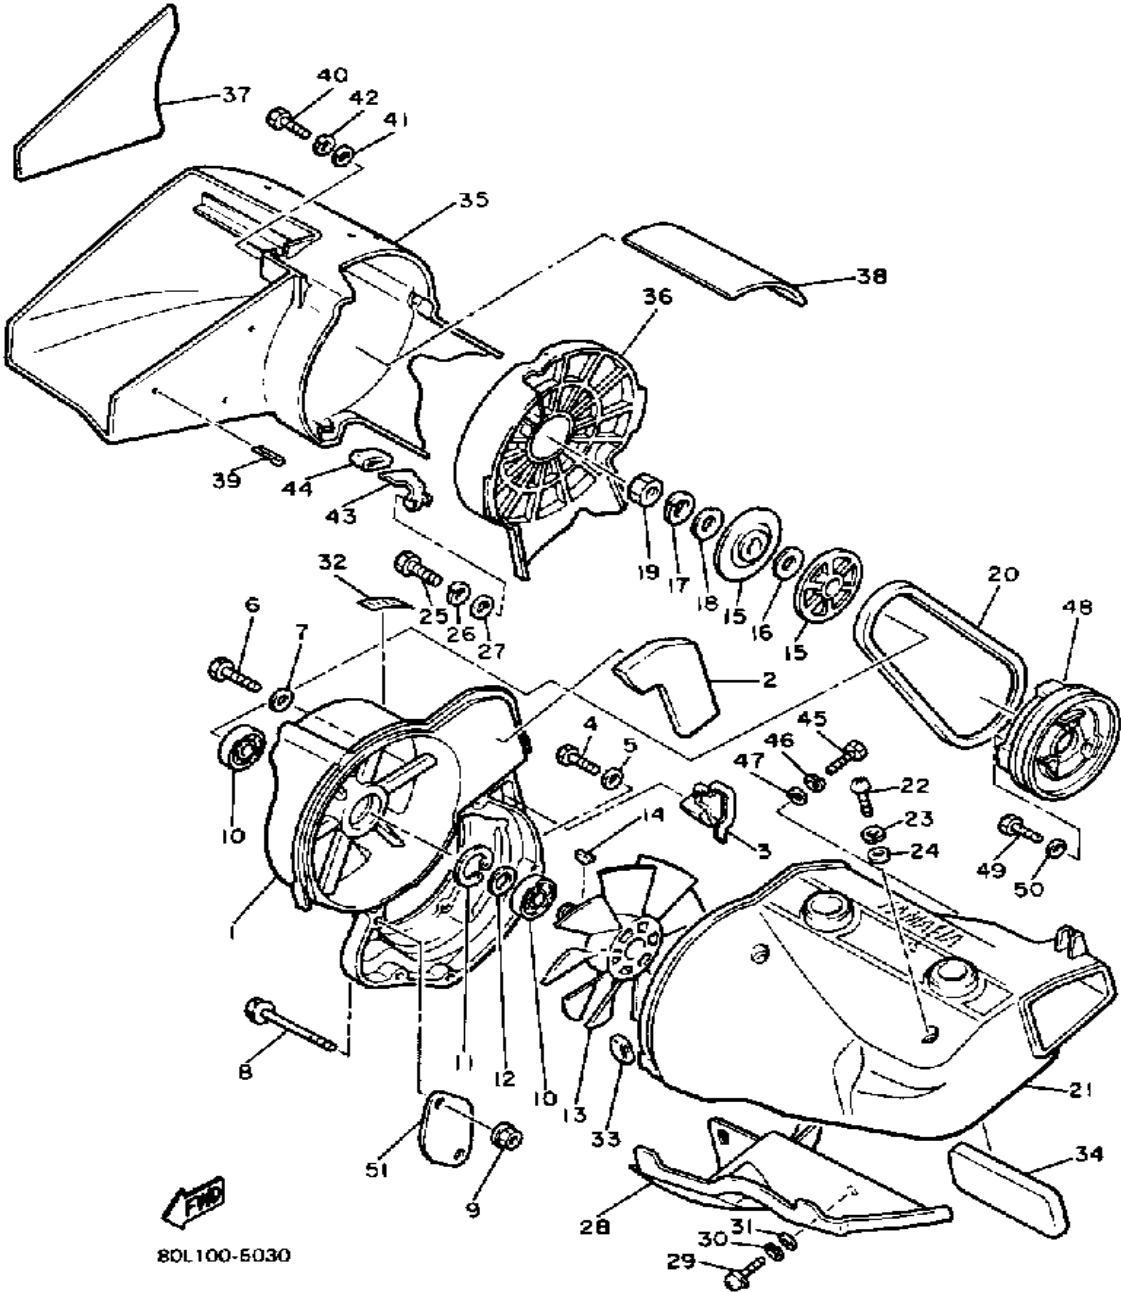

AIR SHROUD - FAN

Ref. No.	Part Number	Description	Qty	Remarks
1	88F-12621-01-00	CASE, FAN	1	
2	8Y0-12679-00-00	DAMPER, SHROUD 6	1	
3	80L-12658-00-00	DAMPER, AIR SHROUD	1	
4	97313-08035-00	BOLT, HEXAGON	2	
5	92901-08600-00	WASHER	2	
6	97313-08050-00	BOLT, HEXAGON (90101-08125)	1	
7	92901-08600-00	WASHER	1	
8	95811-08090-00	BOLT, FLANGE (95822-08090)	2	
9	95701-08500-00	NUT, FLANGE	2	
10	93306-20331-00	BEARING	2	
11	93420-40064-00	CIRCLIP	1	
12	90201-17713-00	WASHER, PLATE	1	
13	8H8-12611-01-00	FAN	1	
14	90280-05014-00	KEY, WOODRUFF	1	
15	8H8-12619-01-00	PULLEY 2	2	
16	90214-17017-00	WASHER, CLAW (0.5T)	1	U.R.
	90214-17018-00	WASHER, CLAW (1.0T)	1	U.R.
17	92901-16100-00	WASHER, SPRING	1	
18	90201-17713-00	WASHER, PLATE	1	
19	90170-16182-00	NUT	1	
20	8V0-12612-00-00	BELT	1	
21	8V0-12651-02-00	AIR SHROUD, CYLINDER 1	1	
22	98506-06016-00	SCREW, PANHEAD	2	
23	92906-06100-00	WASHER, SPRING	2	
24	92906-06600-00	WASHER	2	
25	97016-06016-00	BOLT	1	
26	92906-06100-00	WASHER, SPRING	1	
27	92906-06600-00	WASHER	1	
28	8V0-12652-00-00	AIR SHROUD, CYLINDER 2	1	

CONTINUED ON NEXT FRAME ➤

Property of www.SmallEngineDiscount.com - Not for Resale