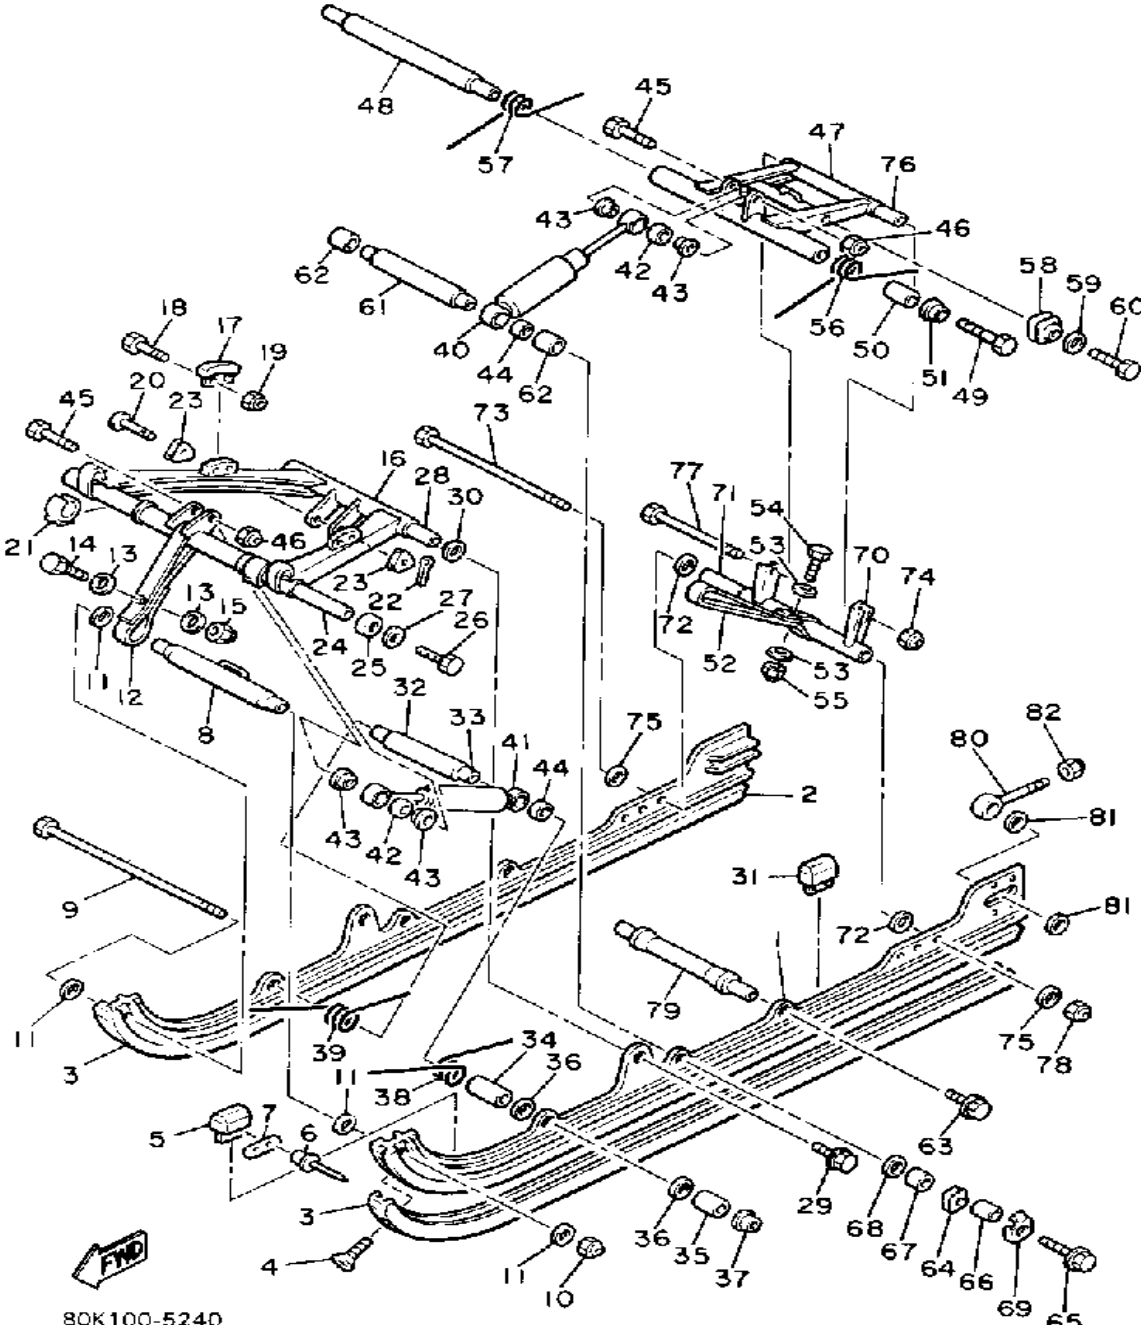

TRACK SUSPENSION 2

Ref. No.	Part Number	Description	Qty	Remarks
28	8K2-47485-00-00	SHAFT 3	1	
29	95811-10030-00	BOLT, FLANGE	2	
30	90387-105G6-00	COLLAR	2	
31	8V0-47456-00-00	DAMPER 1	2	
32	90387-160M7-00	COLLAR	1	
33	(SEE-NOTE--)	UNAVAILABLE IN PRICE BOOK	1	SEE NOTE
34	8V0-47319-00-00	COLLAR	2	
35	90387-166M8-00	COLLAR	2	
36	90201-161E5-00	WASHER, PLATE	4	
37	90387-166M8-00	COLLAR	2	
38	90508-75651-00	SPRING, TORSION	1	
39	90508-75652-00	SPRING, TORSION	1	
40	80L-47480-00-00	SHOCK ABSORBER	1	
41	80L-47481-00-00	SHOCK ABSORBER 2	1	
42	90387-084J8-00	COLLAR	2	
43	90387-123G4-00	COLLAR	4	
44	8V0-47371-00-00	BUSH, PIVOT	2	
45	97313-08045-00	BOLT	2	
46	95712-08300-00	NUT, LOCK	2	
47	8V0-47332-00-00	ARM, PIVOT 2	2	
48	8K2-47475-00-00	SHAFT 2	1	
49	90109-10771-00	BOLT	2	
50	8V0-47365-00-00	COLLAR 1	2	
51	8V0-47384-00-00	WASHER	2	
52	8V0-47496-00-00	STOPPER 2	1	
53	90201-06407-00	WASHER, PLATE (90201-06747-00)	2	
54	97011-06025-00	BOLT (97001-06025)	1	
55	95701-06300-00	NUT, NYLON	1	

CONTINUED ON NEXT FRAME ►

Property of www.SmallEngineDiscount.com - Not for Resale