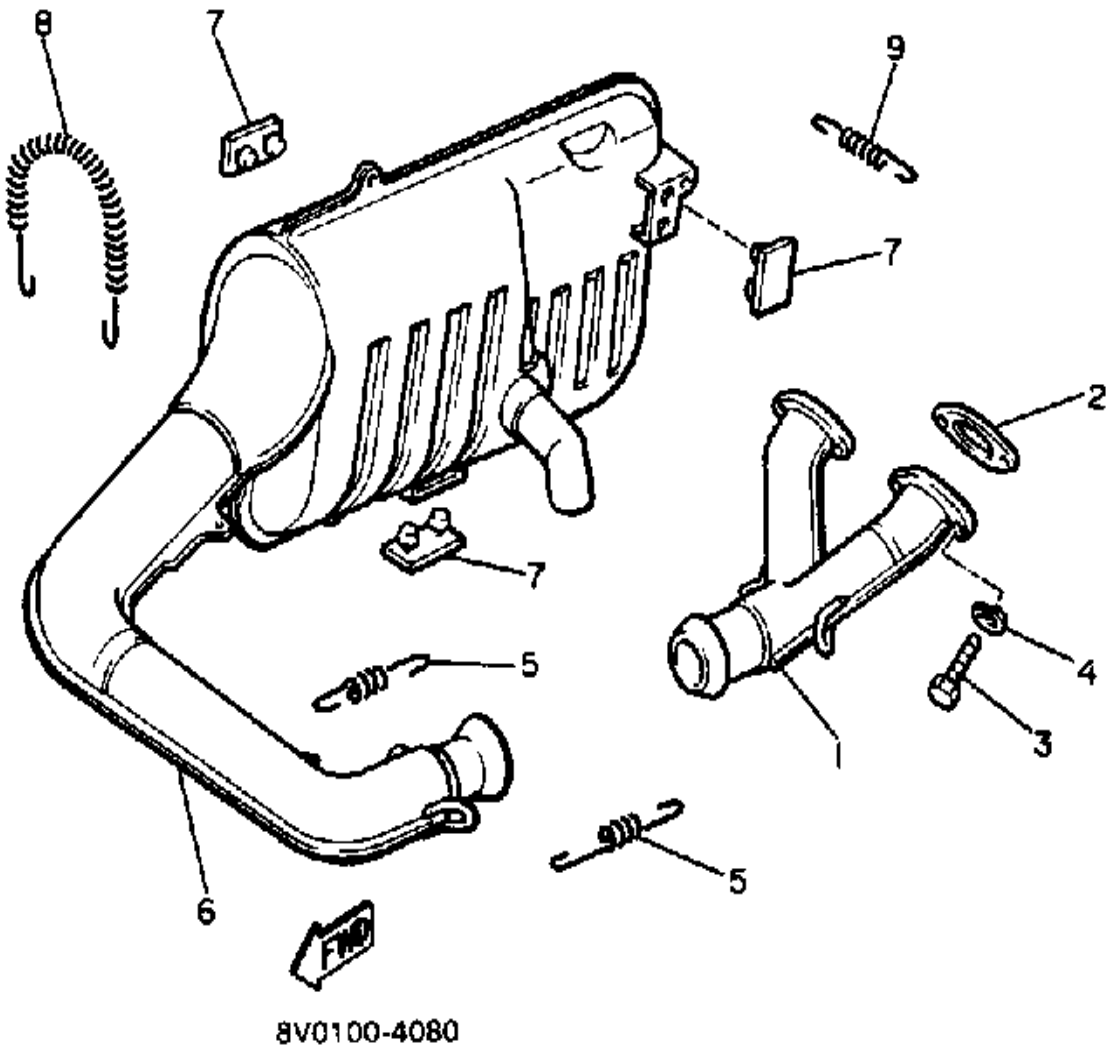

EXHAUST

Ref. No.	Part Number	Description	Qty	Remarks
1	8V0-14610-00-00	EXHAUST PIPE ASSEMBLY 1	1	
2	821-14613-01-00	GASKET, EXHAUST PIPE	2	
3	97313-08020-00	BOLT, HEXAGON	4	
4	92990-08100-00	WASHER	4	
5	90506-20272-00	SPRING, TENSION	2	
6	8V0-14710-04-00	MUFFLER ASSEMBLY 1	1	
7	8A5-14728-02-00	PROTECTOR, MUFFLER 2	3	
8	90506-14207-00	SPRING, TENSION	1	
9	90506-16350-00	SPRING, TENSION	1	

Property of www.SmallEngineDiscount.com - Not for Resale