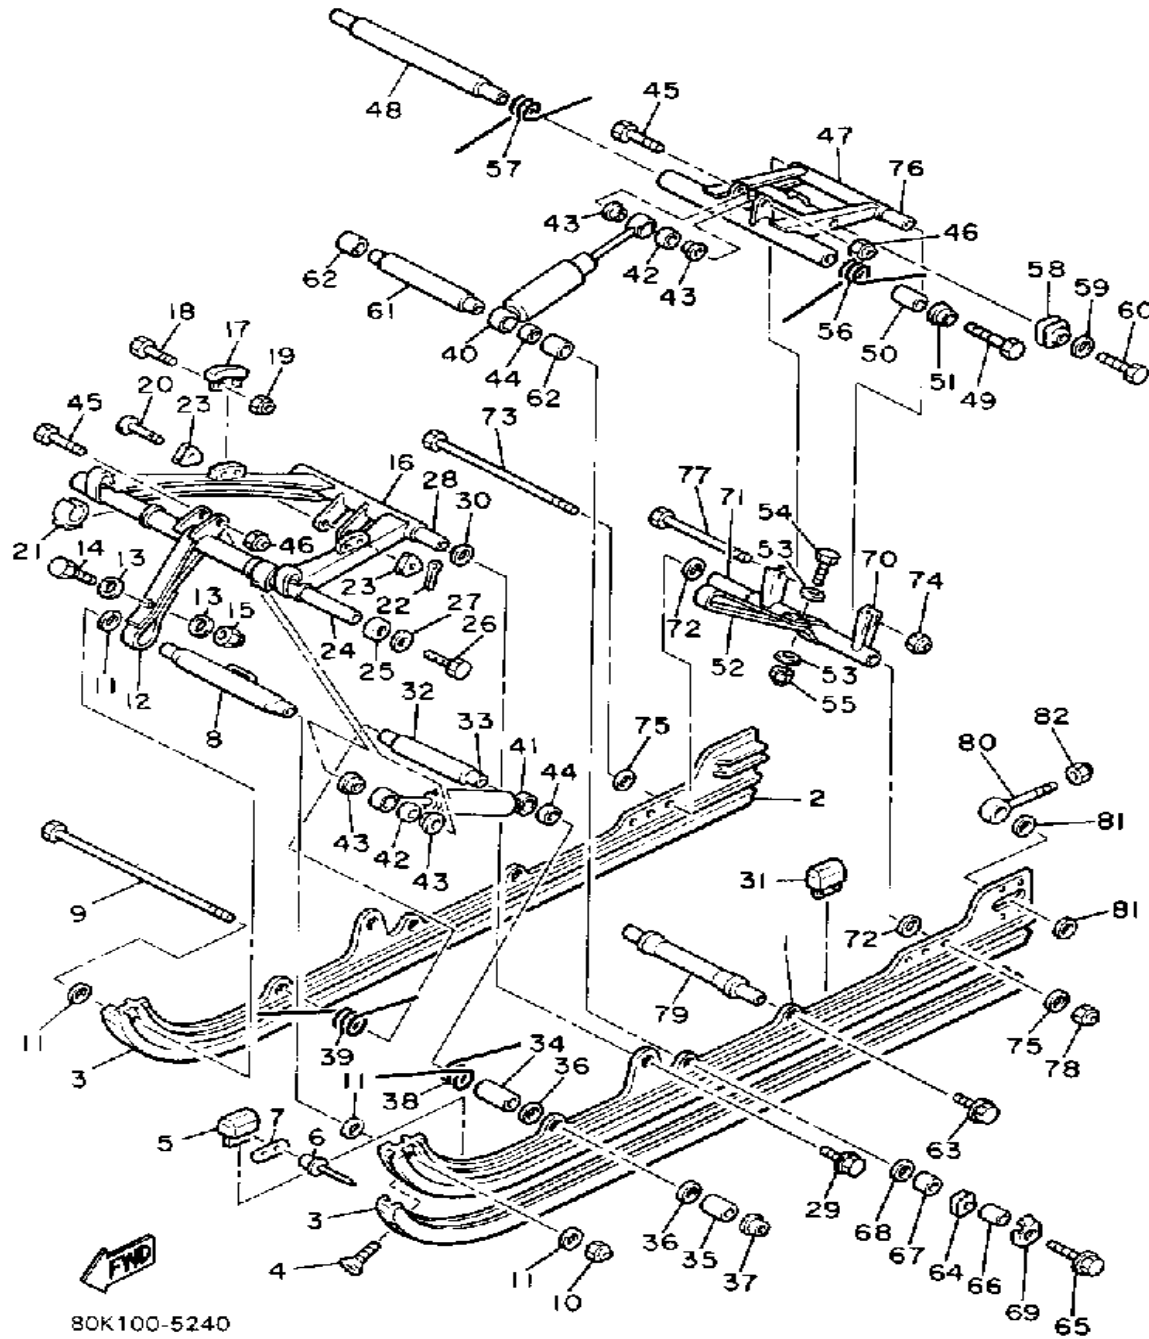

TRACK SUSPENSION 2

Ref. No.	Part Number	Description	Qty	Remarks
56	90508-10579-00	SPRING, TORSION (L.H)	1	U.R. STD
	90508-99656-00	SPRING, TORSION	1	ALT. PART
57	90508-10580-00	SPRING, TORSION (R.H)	1	U.R. STD
	90508-99657-00	SPRING, TORSION (K178)	1	ALT. PART
58	86S-47446-01-00	HOOK 1	2	
59	90201-06057-00	WASHER, PLATE	2	
60	97313-06016-00	BOLT, HEXAGON	2	
61	8V0-47486-00-00	SHAFT 4	1	
62	8V0-47338-00-00	COLLAR	2	
63	95821-08025-00	BOLT, FLANGE	2	
64	890-47447-00-00	HOOK 2	2	
65	95811-08055-00	BOLT, FLANGE	2	
66	90387-08262-00	COLLAR	2	
67	90387-12105-00	COLLAR	2	
68	92901-08600-00	WASHER	2	
69	8V0-47467-00-00	PLATE, GUIDE	2	
70	8V0-47417-00-00	BRACKET 3	1	
71	90387-08632-00	COLLAR	1	
72	90201-08649-00	WASHER, PLATE	2	
73	97022-08255-00	BOLT	1	
74	95712-08300-00	NUT, LOCK	1	
75	92901-08600-00	WASHER	2	
76	90387-084J9-00	COLLAR	1	
77	97022-08165-00	BOLT	1	
78	95712-08300-00	NUT, LOCK	1	
79	8V0-47488-00-00	SHAFT 6	1	
80	8K2-47479-01-00	COLLAR 3	2	
81	90201-20279-00	WASHER, PLATE	4	
82	95701-10300-00	NUT, FLANGE (95702-10300)	2	

Property of www.SmallEngineDiscount.com - Not for Resale