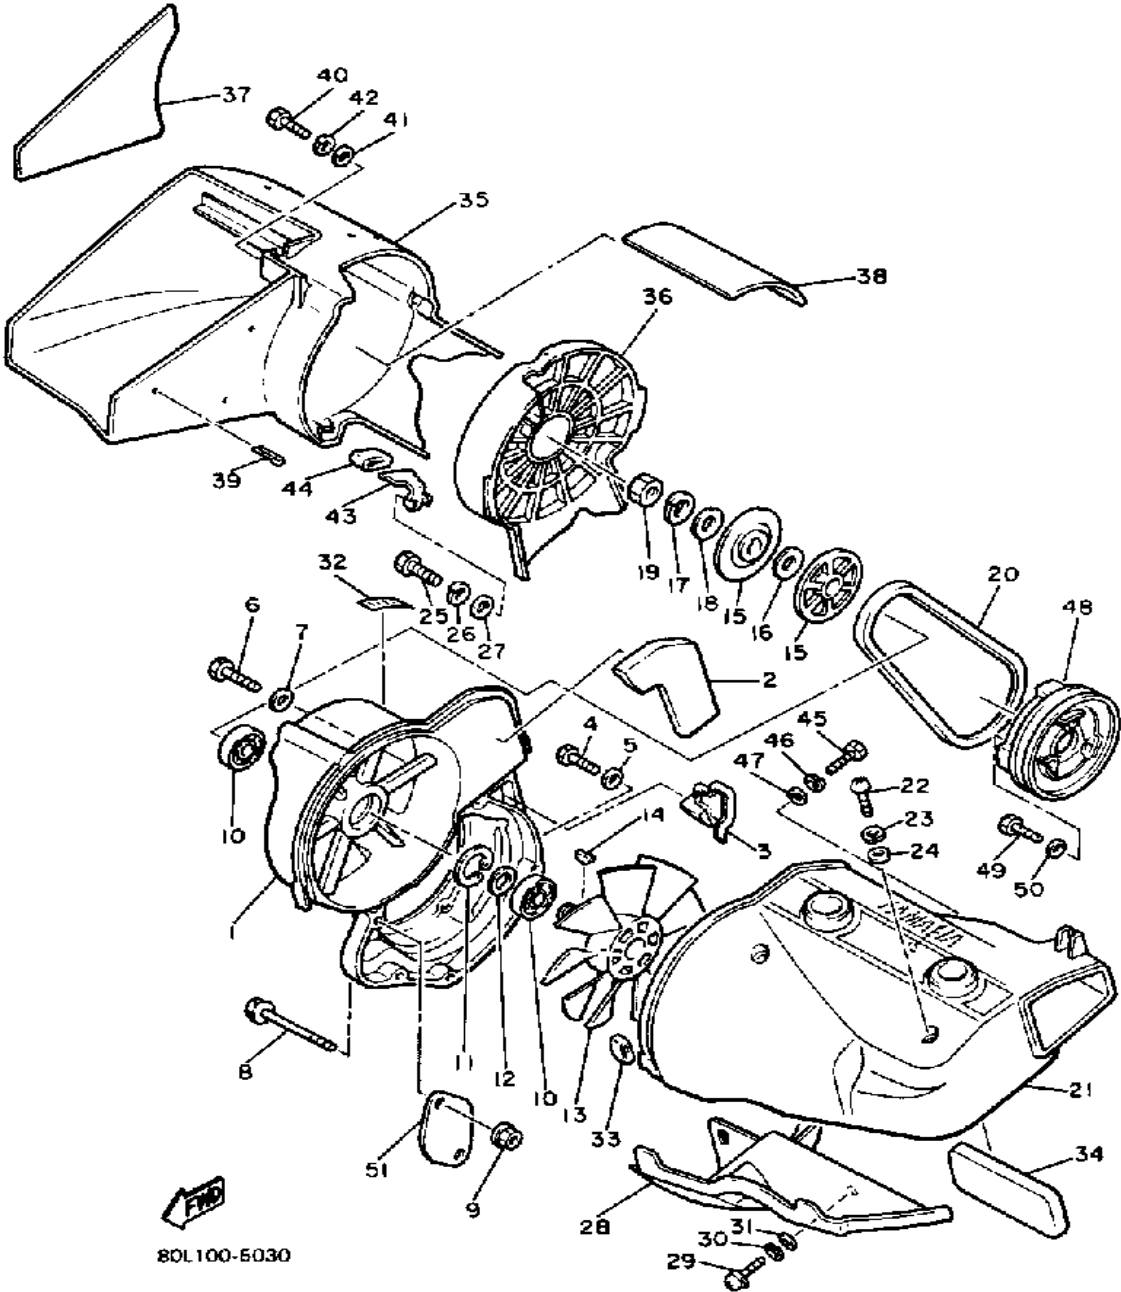

AIR SHROUD - FAN

Ref. No.	Part Number	Description	Qty	Remarks
29	98506-06016-00	SCREW, PANHEAD	2	
30	92906-06100-00	WASHER, SPRING	2	
31	92906-06600-00	WASHER	2	
32	8K4-12628-00-00	LABEL, CAUTION	1	
33	8H8-12658-00-00	DAMPER, AIR SHROUD 1	2	
34	34L-14425-00-00	DAMPER AIR SHROUD 2	1	
35	8V0-12661-04-00	DUCT	1	
36	80L-12616-00-00	COVER, FAN CASE	1	
37	8V0-12685-01-00	DAMPER, DUCT 2	1	
38	8V0-12686-00-00	DAMPER, DUCT 3	1	
39	91401-16030-00	PIN, COTTER	6	
40	90110-06138-00	BOLT, HEX SKT HEAD	2	
41	90201-06643-00	WASHER, PLATE	2	
42	92906-06100-00	WASHER, SPRING	2	
43	8V0-12637-00-00	STAY 1	1	
44	8H8-12658-00-00	DAMPER, AIR SHROUD 1	1	
45	97016-06016-00	BOLT	1	
46	92906-06100-00	WASHER, SPRING	1	
47	92906-06600-00	WASHER	1	
48	8V0-15723-00-00	PULLEY, STARTER	1	
49	97013-08025-00	BOLT	3	
50	92901-08600-00	WASHER	3	
51	8K4-12633-00-00	PLATE	1	

Property of www.SmallEngineDiscount.com - Not for Resale