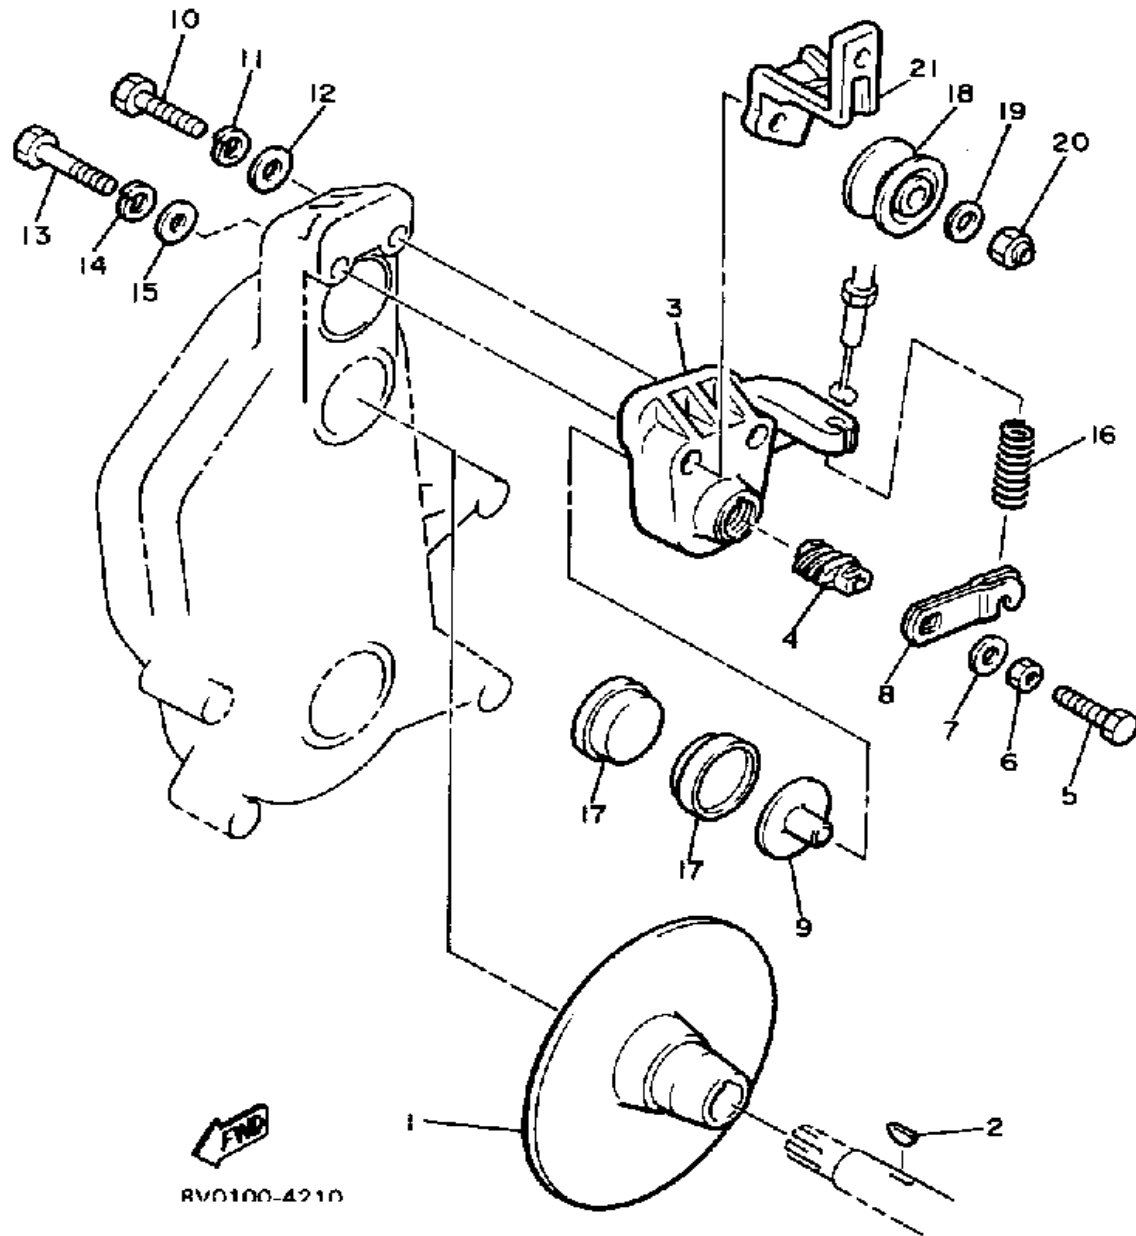

BRAKE

Ref. No.	Part Number	Description	Qty	Remarks
1	8V0-25831-00-00	DISC, BRAKE (RIGHT)	1	
2	8J7-25848-00-00	KEY	1	
3	8K4-25731-00-00	BODY, CALIPER 1	1	
4	878-25728-00-00	CAM	1	
5	90101-08499-00	BOLT	1	
6	95303-08700-00	NUT	1	
7	92901-08600-00	WASHER	1	
8	878-25726-00-00	LEVER, BRAKE	1	
9	878-25733-00-00	PLATE, BACK UP	1	
10	97313-10055-00	BOLT, HEXAGON (97322-10055)	1	
11	92990-10100-00	WASHER, SPRING	1	
12	92990-10600-00	WASHER, PLATE	1	
13	90109-107A4-00	BOLT	1	
14	92990-10100-00	WASHER, SPRING	1	
15	92990-10600-00	WASHER, PLATE	1	
16	90501-23337-00	SPRING, COMPRESSION	1	
17	84X-25811-01-00	PAD, CALIPER 2	2	
18	8V0-26399-00-00	GUIDE, CABLE	1	
19	92990-08200-00	WASHER, PLAIN	1	
20	95712-08300-00	NUT, LOCK	1	
21	8V0-2193F-00-00	BRKT, OIL TANK 2	1	

Property of www.SmallEngineDiscount.com - Not for Resale