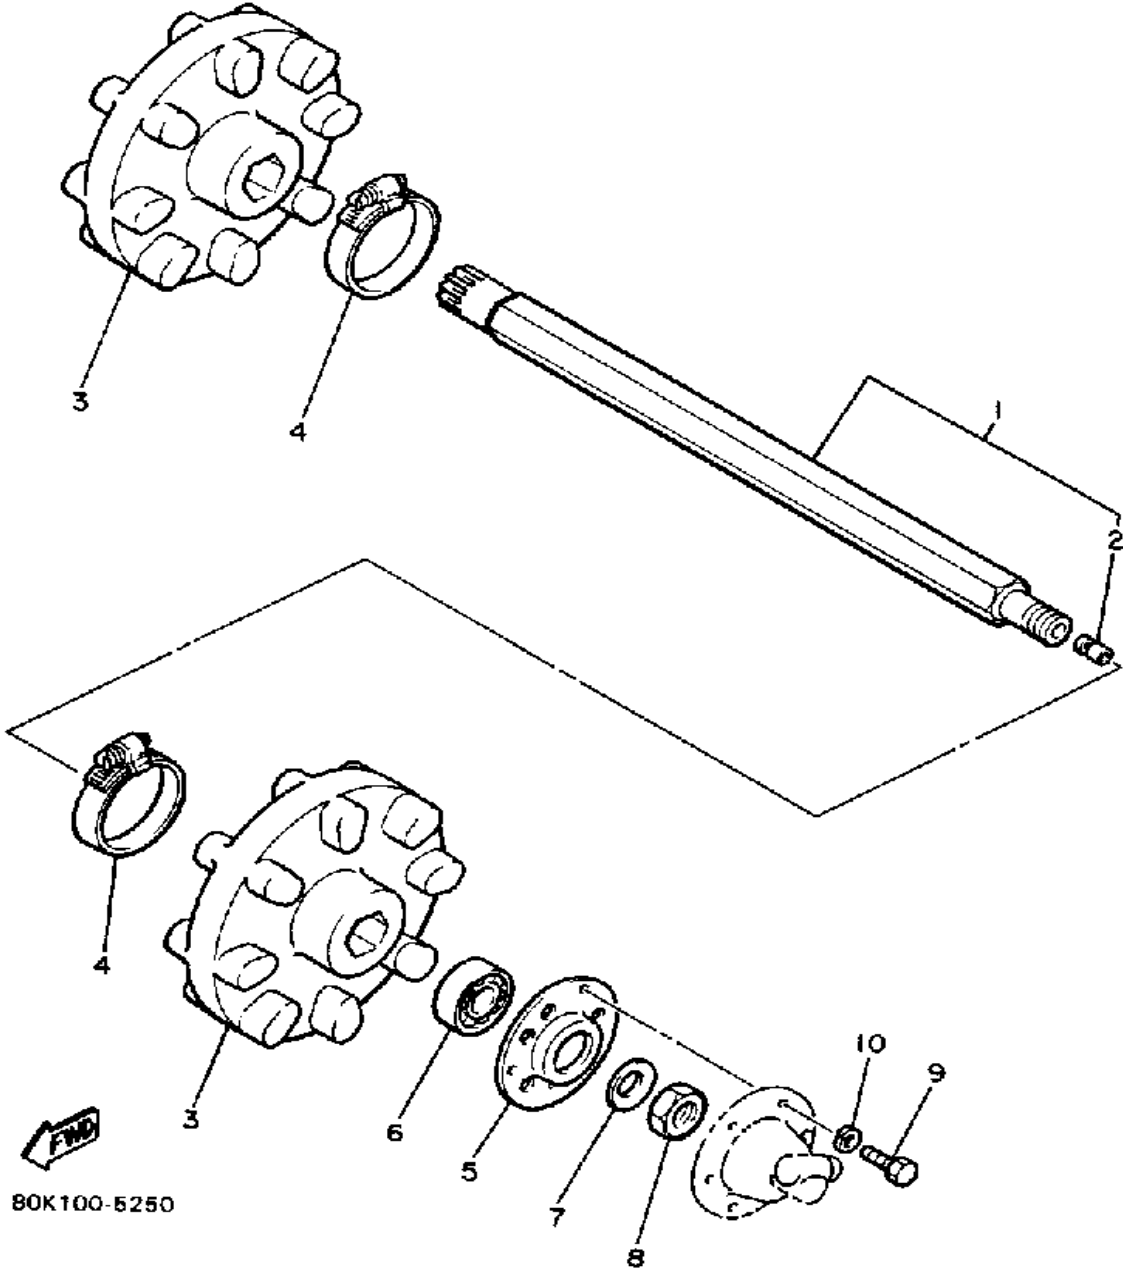

TRACK DRIVE 1

Ref. No.	Part Number	Description	Qty	Remarks
1	8K4-W4751-01-00	AXLE, FRONT	1	
2	8K4-47577-00-00	. CONNECTOR	1	
3	8J7-47531-01-00	WHEEL, SPROCKET 1	2	
4	90460-50079-00	CLAMP, HOSE	2	
5	8K4-47551-00-00	HOUSING, FRONT AXLE	1	
6	93306-00420-00	BEARING (B6004)	1	
7	90208-22001-00	WASHER, CONICAL SPRING	1	
8	90170-22094-00	NUT	1	
9	97011-08016-00	BOLT	3	
10	92990-08100-00	WASHER	3	

Property of www.SmallEngineDiscount.com - Not for Resale