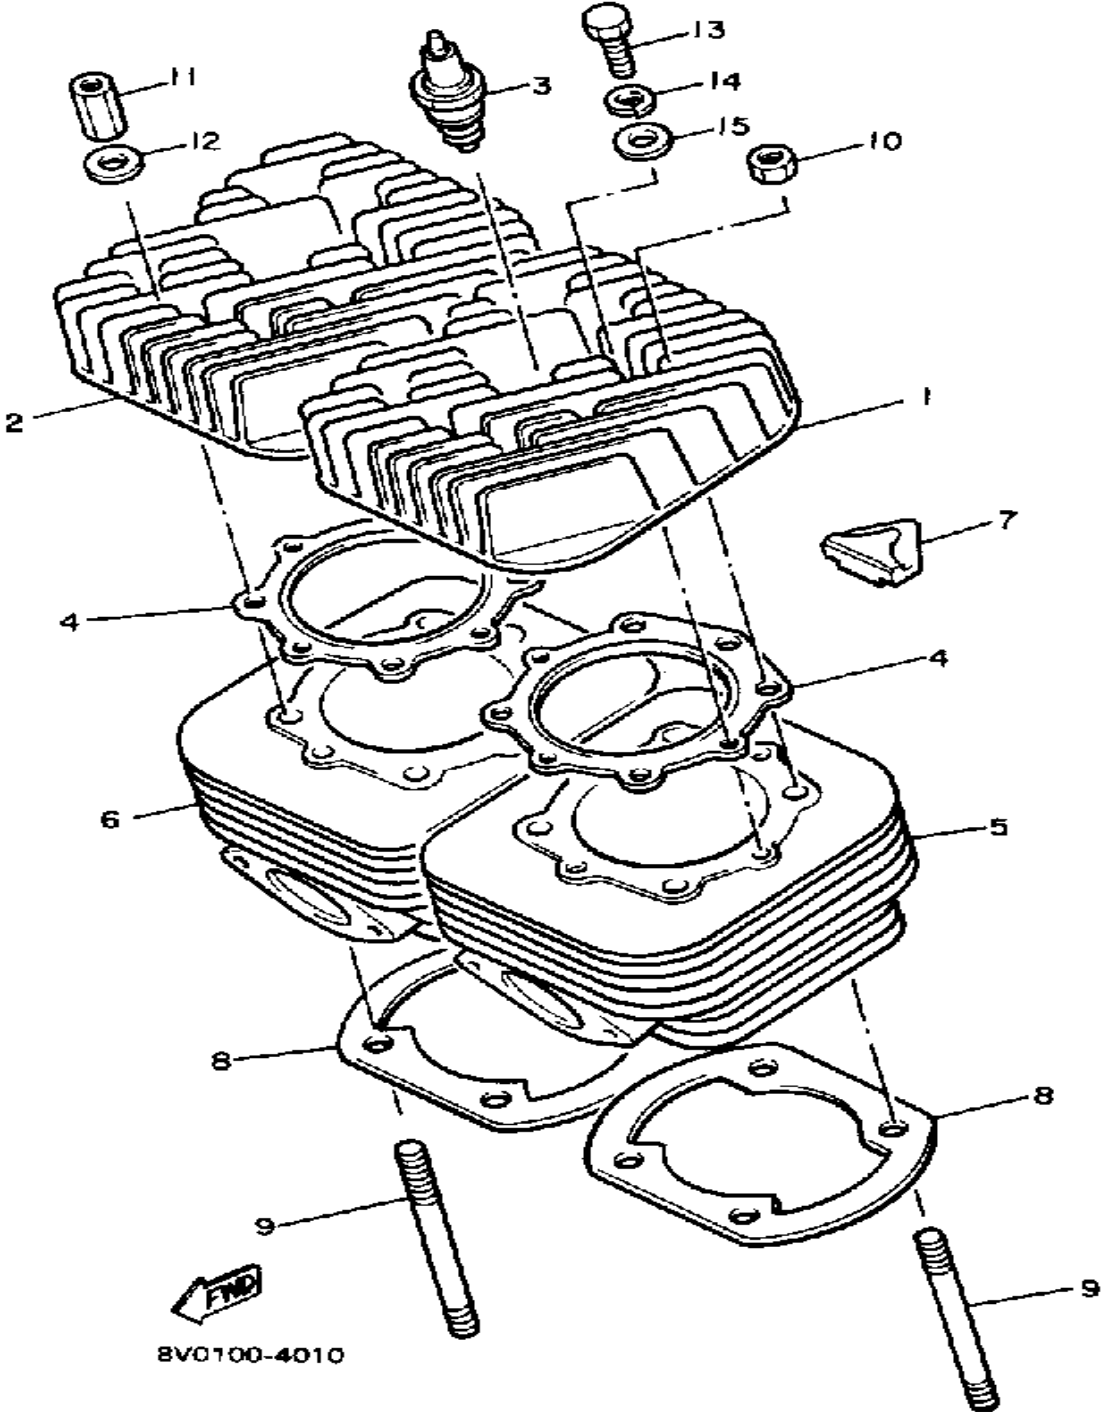

YAMAHA

GENUINE

PARTS CATALOGUE

SNOWMOBILE

Property of www.SmallEngineDiscount.com - Not for Resale

CYLINDER

Ref. No.	Part Number	Description	Qty	Remarks
1	8V0-11111-01-00	HEAD, CYLINDER 1	1	
2	8V0-11121-01-00	HEAD, CYLINDER 2	1	
3	NGK-BR9ES-00-00	PLUG, SPARK	2	
4	8V0-11181-02-00	GASKET, CYLINDER HEAD 1 (8V0-11181-02)	2	
5	8V0-11311-01-00	CYLINDER 1	1	
6	8V0-11321-01-00	CYLINDER 2	1	
7	8V0-11355-00-00	SEAL, CYLINDER 1	1	
8	88F-11351-00-00	GASKET, CYLINDER	2	
9	95612-08740-00	BOLT, STUD	8	
10	95701-08500-00	NUT, FLANGE	6	
11	90179-08269-00	NUT	2	
12	90201-08100-00	WASHER, PLATE	2	
13	97313-06040-00	BOLT, HEXAGON	8	
14	92995-06100-00	WASHER, SPRING	8	
15	90201-061A5-00	WASHER, PLATE	8	

Property of www.SmallEngineDiscount.com - Not for Resale

CRANKSHAFT - PISTON

Ref. No.	Part Number	Description	Qty	Remarks
1	8V0-11631-00-96	PISTON (STD)	2	U.R.
	8V0-11635-00-00	PISTON (0.25MM O/S)	2	ALT. PART
	8V0-11636-00-00	PISTON (0.50MM O/S)	2	ALT. PART
2	8V0-11601-00-00	PISTON RING SET (STD)	2	U.R. STD
	8V0-11601-10-00	PISTON RING SET (0.25MM O/S)	2	ALT. PART
	8V0-11601-20-00	PISTON RING SET (0.50MM O/S)	2	ALT. PART
3	818-11633-00-00	PIN, PISTON	2	
4	93450-19052-00	CIRCLIP	4	
5	93310-218A6-00	BEARING	2	
6	8V0-11400-02-00	CRANKSHAFT ASSEMBLY	1	
7	8V0-11412-00-00	. CRANK 1	1	
8	8V0-11422-00-00	. CRANK 2	1	
9	8V0-11432-00-00	. CRANK 3	1	
10	8V0-11442-00-00	. CRANK 4	1	
11	857-11681-00-00	. PIN, CRANK 1	2	
12	90209-24073-00	. WASHER	4	
13	8V0-11651-00-00	. ROD, CONNECTING	2	
14	93310-424L8-00	. BEARING	2	
15	8V0-11515-01-00	. SEAL, LABYRINTH 1	1	
16	91609-30010-00	. PIN, SPRING	1	
17	93306-30626-00	. BEARING	2	
18	93306-20633-00	. BEARING	3	
19	90201-327F7-00	. WASHER, PLATE	1	
20	90280-05014-00	. KEY, WOODRUFF	1	
21	93450-78091-00	. CIRCLIP	1	
22	93103-32136-00	. OIL SEAL, SW-TYPE	1	
23	8K2-13178-00-00	. GEAR, PUMP DRIVE	1	