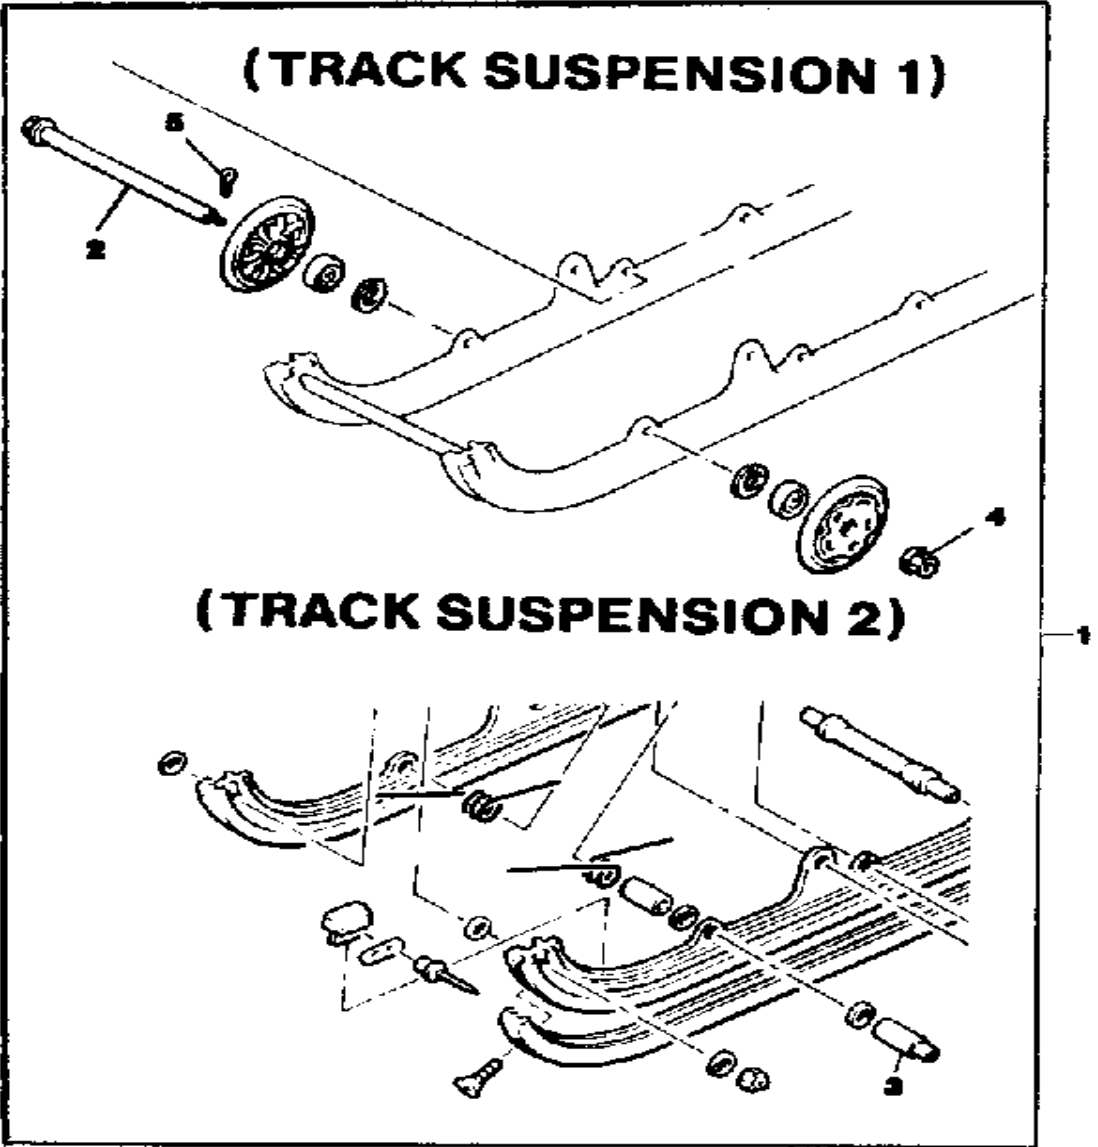

SHAFT - 5 SUSPENSION IMPROVEMENT

Ref. No.	Part Number	Description	Qty	Remarks
1	90891-50061-00	SHAFT 5 (80X-47487-00-00) ...	1	
	THI-SKITI-NC-LU	UNAVAILABLE IN PRICE BOOK	2	
3	90387-166M8-00	. COLLAR	2	
4	95601-14200-00	. NUT, U	1	
5	91401-30030-00	. PIN, COTTER	1	

IMPORTANT! READ TECHNICAL FOR DETAILED INFORMATION!

Property of www.SmallEngineDiscount.com - Not for Resale