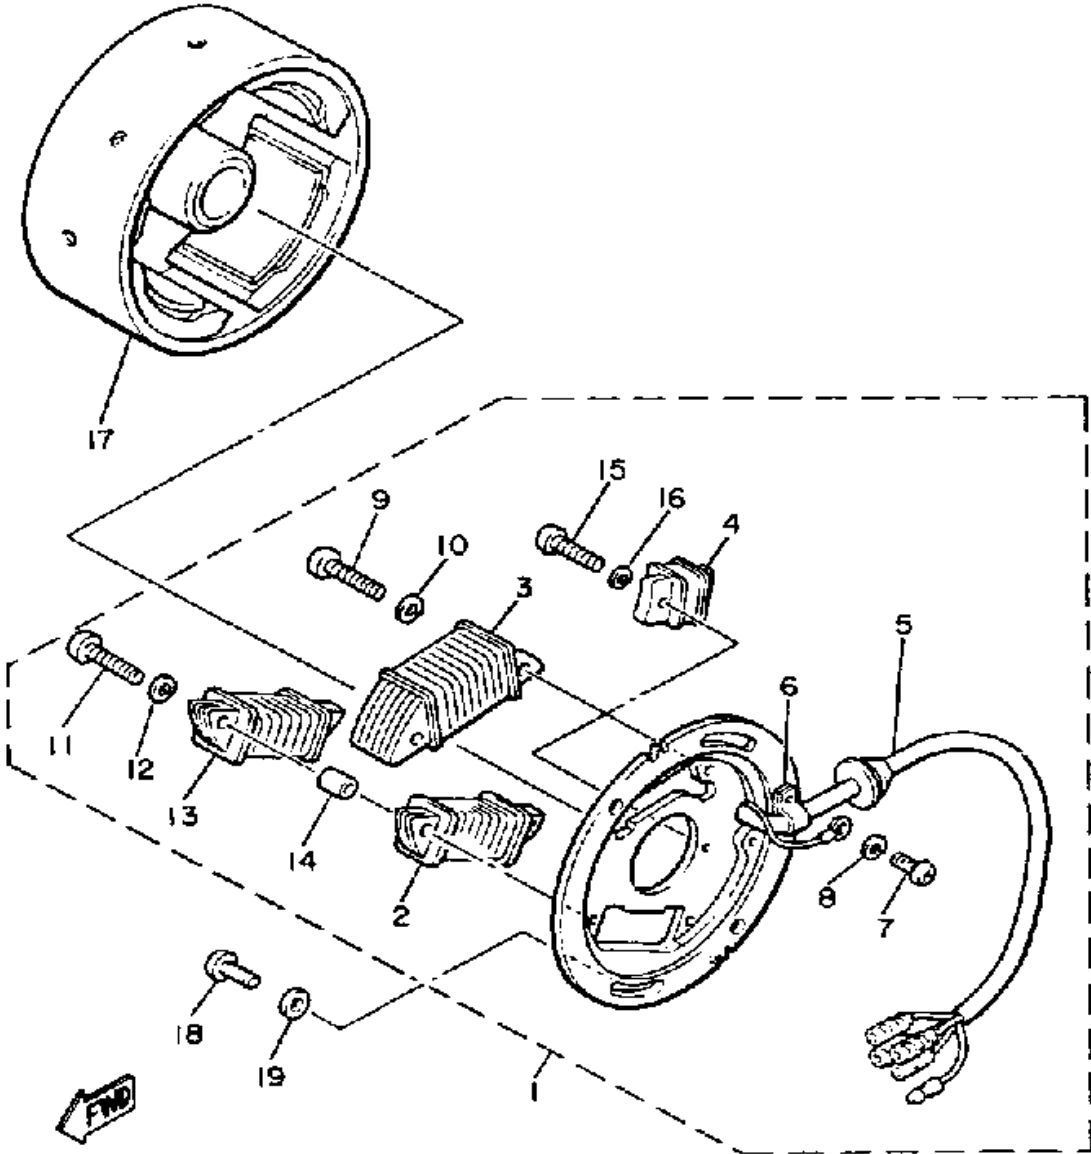

GENERATOR

8V0100-4320

Ref. No.	Part Number	Description	Qty	Remarks
1	88F-85510-00-00	STATOR ASSEMBLY	1	
2	86M-85511-00-00	. COIL, SOURCE	1	
3	8H8-85513-20-00	. COIL, LIGHTING 1	1	
4	82M-85580-20-00	. COIL, PULSER	1	
5	8W0-85515-20-00	. LEAD WIRE ASSEMBLY (8V0-85515-20)	1	
6	445-81328-20-00	. CLAMP	2	
7	98580-04008-00	. SCREW, PAN HEAD	1	
8	92901-04600-00	. WASHER, PLATE	1	
9	98501-05035-00	. SCREW, PAN HEAD	2	
10	92990-05100-00	. WASHER, SPRING	2	
11	98501-05040-00	. SCREW, PAN HEAD (98502-05040)	2	
12	92990-05100-00	. WASHER, SPRING	2	
13	82M-85514-20-00	. COIL, LIGHTING 2	1	
14	8T0-85519-20-00	. SPACER	2	
15	98506-04018-00	. SCREW, PAN HEAD	2	
16	92901-04600-00	. WASHER, PLATE	2	
17	8V0-85550-20-00	ROTOR ASSEMBLY	1	
18	98502-06016-00	SCREW, PAN HEAD (98501-06014-00)	2	
19	90201-06043-00	WASHER, PLATE	2	

Property of www.SmallEngineDiscount.com - Not for Resale