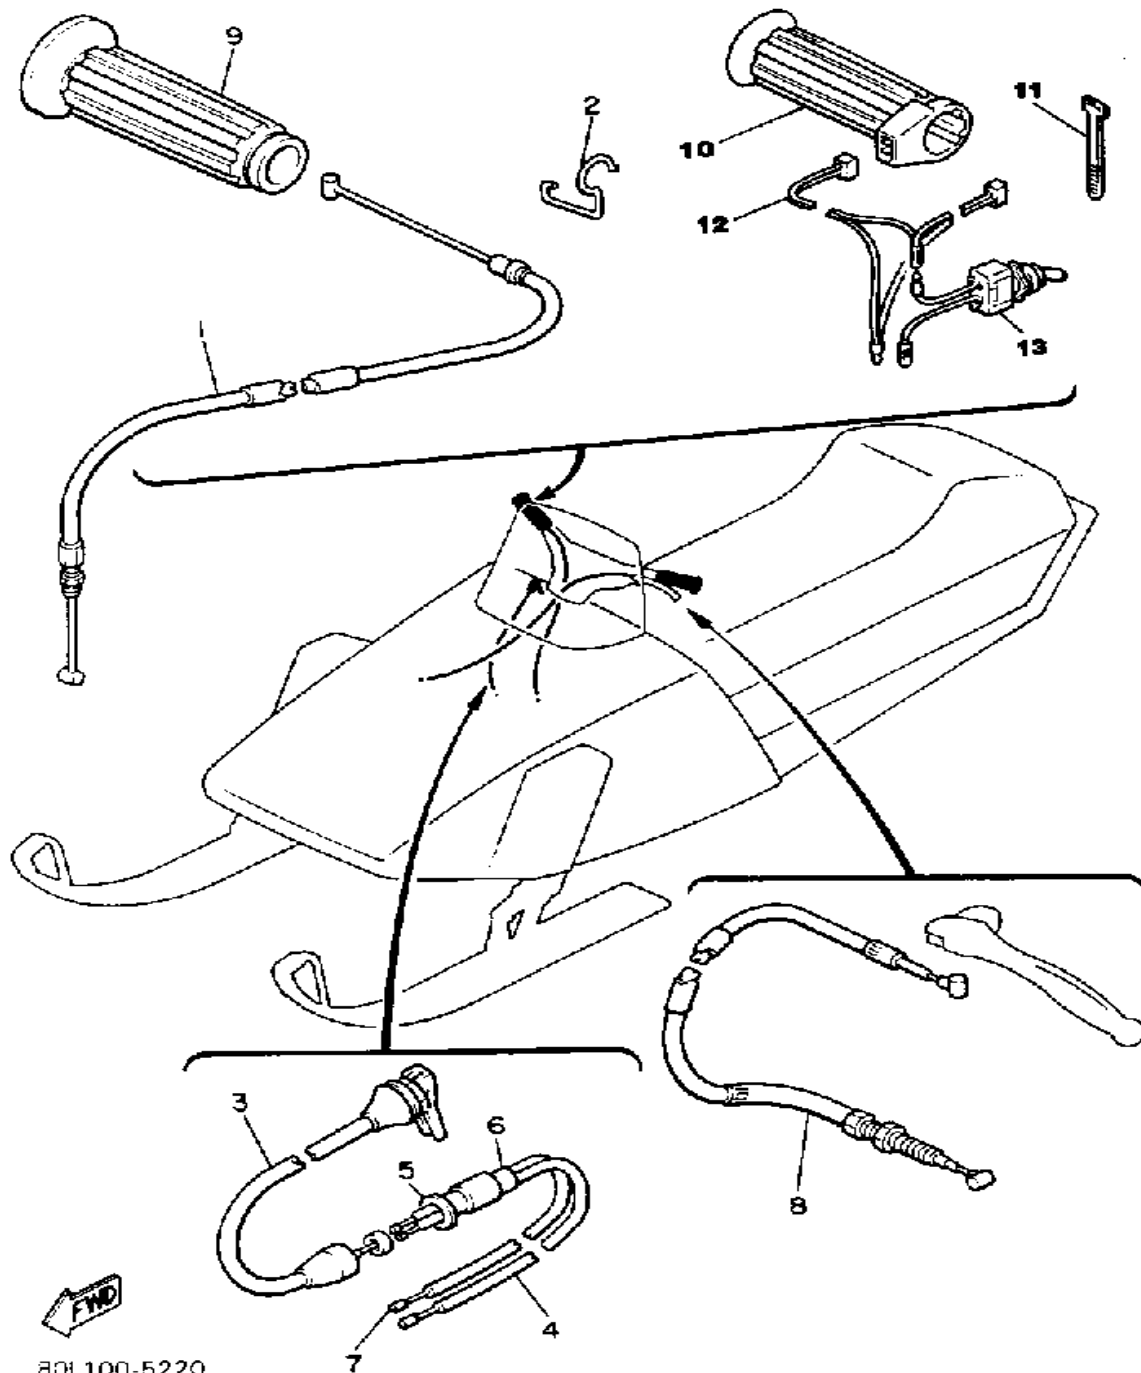

Property of www.SmallEngineDiscount.com - Not for Resale

CONTROL - CABLE

Ref. No.	Part Number	Description	Qty	Remarks
1	85F-26311-00-00	CABLE, THROTTLE 1	1	
2	90465-10189-00	CLAMP	1	
3	8V0-26331-00-00	CABLE, STARTER 1	1	
4	8M6-26334-00-00	CABLE, STARTER 2	1	
5	4U1-26261-00-00	CONNECTOR, CABLE	1	
6	5L6-26272-00-00	CAP	1	
7	8V0-26334-00-00	CABLE, STARTER 2	1	
8	8V0-26340-00-00	CABLE, BRAKE	1	
9	8W6-26241-00-00	GRIP LH	2	
10	80K-2626A-00-00	GRIP, WARMER	2	ALT. PART
11	437-83936-01-00	BAND, SWITCH CORD	2	ALT. PART
12	8Y2-82318-00-00	WIRE, SUB-LEAD	2	ALT. PART
13	82J-82917-00-00	SWITCH	1	ALT. PART