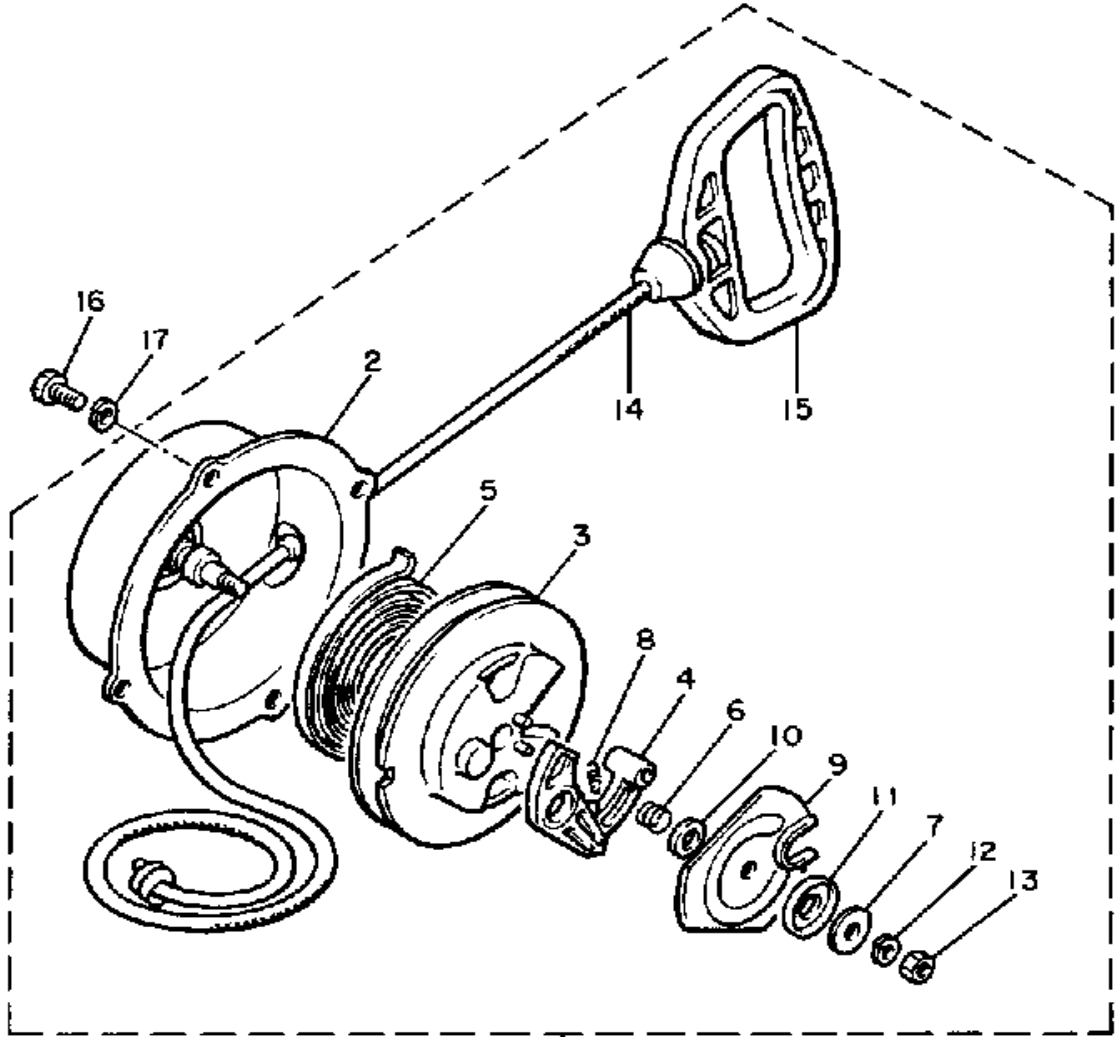

STARTER

Ref. No.	Part Number	Description	Qty	Remarks
1	8V0-15710-00-00	STARTER ASSEMBLY	1	
2	8V0-15711-00-00	. CASE, STARTER	1	
3	8F3-15714-01-00	. DRUM, SHEAVE	1	
4	8F3-15741-01-00	. PAWL, DRIVE	1	
5	8F3-15713-01-00	. SPRING, STARTER	1	
6	8F3-15715-00-00	. SPRING, FRICTION	1	
7	8F3-15739-01-00	. WASHER, THRUST	1	
8	8F3-15734-00-00	. SPRING, RETURN	1	
9	8F3-15716-03-00	. PLATE, DRIVE	1	
10	82M-15779-00-00	. COVER	1	
11	8G5-15739-00-00	. WASHER, THRUST	1	
12	92995-06100-00	. WASHER, SPRING	1	
13	95380-06700-00	. NUT	1	
14	857-15751-00-00	. WIRE, STARTER	1	
15	8F3-15755-00-00	. HANDLE, STARTER	1	
16	97026-06014-00	BOLT	4	
17	92906-06100-00	WASHER, SPRING	4	

8X9100-4101

Property of www.SmallEngineDiscount.com - Not for Resale