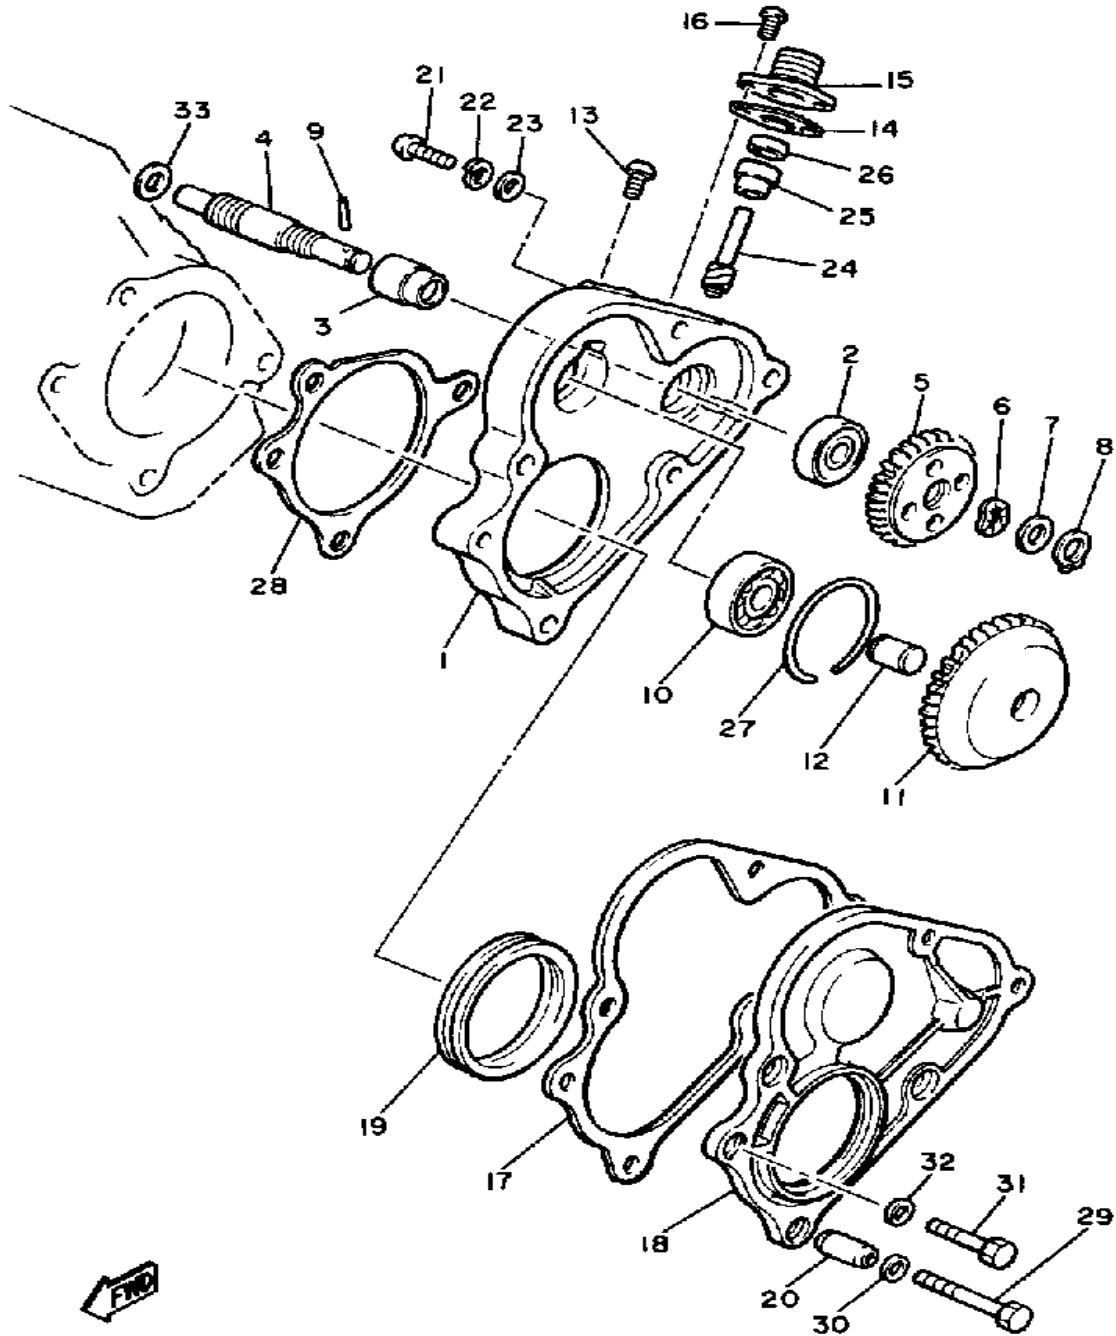

Property of www.SmallEngineDiscount.com - Not for Resale

OIL PUMP

BOK100-5040

Ref. No.	Part Number	Description	Qty	Remarks
1	8V0-13101-01-00	OIL PUMP ASSEMBLY	1	
2	90446-08210-00	. HOSE	1	
3	90468-02025-00	. CLIP	2	
4	91A30-03020-00	. TUBE, FLEXIBLE VINYL	1	
5	98902-04020-00	. SCREW, BIND	1	
6	137-13138-01-00	. PLATE, ADJUSTING	1	
7	137-13137-00-03	. SHIM (0.3T)	1	U.R.
	137-13137-00-05	. SHIM (0.5T)	1	U.R.
	137-13137-00-10	. SHIM (1.0T)	1	U.R.
8	95380-05600-00	. NUT	1	
9	92990-05100-00	. WASHER, SPRING	1	
10	90430-04004-00	. GASKET	1	
11	8A5-13146-01-00	COVER, ADJUST PULLEY	1	
12	98506-04018-00	SCREW, PAN HEAD	3	
13	8V0-26320-01-00	PUMP CABLE ASSEMBLY	1	
14	3MT-13116-00-00	GASKET, PUMP CASE (8Y0-13116-00)	1	
15	98580-05016-00	SCREW, PAN HEAD	2	
16	92990-05100-00	WASHER, SPRING	2	
17	90468-02025-00	CLIP	2	

Property of www.SmallEngineDiscount.com - Not for Resale

PUMP DRIVE - GEAR

80K100-5050

Ref. No.	Part Number	Description	Qty	Remarks
1	8V0-15416-01-00	COVER, OIL PUMP	1	
2	93101-10090-00	OIL SEAL	1	
3	821-13176-00-00	METAL, WORM SHAFT OUTER	1	
4	879-13175-00-00	SHAFT, WORM	1	
5	821-13188-00-00	GEAR, DRIVE (32T)	1	
6	90206-11016-00	WASHER, WAVE	1	
7	137-13148-00-00	PLATE, CAM THRUST	1	
8	99009-10400-00	CIRCLIP	1	
9	93603-22028-00	PIN, DOWEL	1	
10	93306-00003-00	BEARING (B6000RS)	1	
11	8V0-13179-00-00	GEAR, IDLE	1	
12	8V0-13342-00-00	SHAFT, IDLE GEAR	1	
13	98580-06012-00	SCREW, PAN HEAD	1	
14	821-17818-02-00	GASKET	1	
15	821-17819-00-00	CAP, HOUSING	1	
16	98580-05010-00	SCREW, PAN HEAD	2	
17	8V0-15466-02-00	GASKET 2	1	
18	8V0-15426-01-00	COVER, OIL PUMP 2	1	
19	93104-52079-00	OIL SEAL	1	
20	91810-18022-00	PIN, DOWEL	2	
21	98580-05020-00	SCREW, PAN HEAD	2	
22	92990-05100-00	WASHER, SPRING	2	
23	92901-05600-00	WASHER, PLATE	2	
24	813-17841-00-00	GEAR, DRIVEN (10T)	1	
25	821-17843-00-00	BUSH, DRIVEN GEAR OUTER	1	
26	93104-06033-00	OIL SEAL	1	
27	93450-28098-00	CIRCLIP	1	
28	8V0-15456-03-00	GASKET, OIL PUMP COVER 1	1	
29	97013-06035-00	BOLT	2	