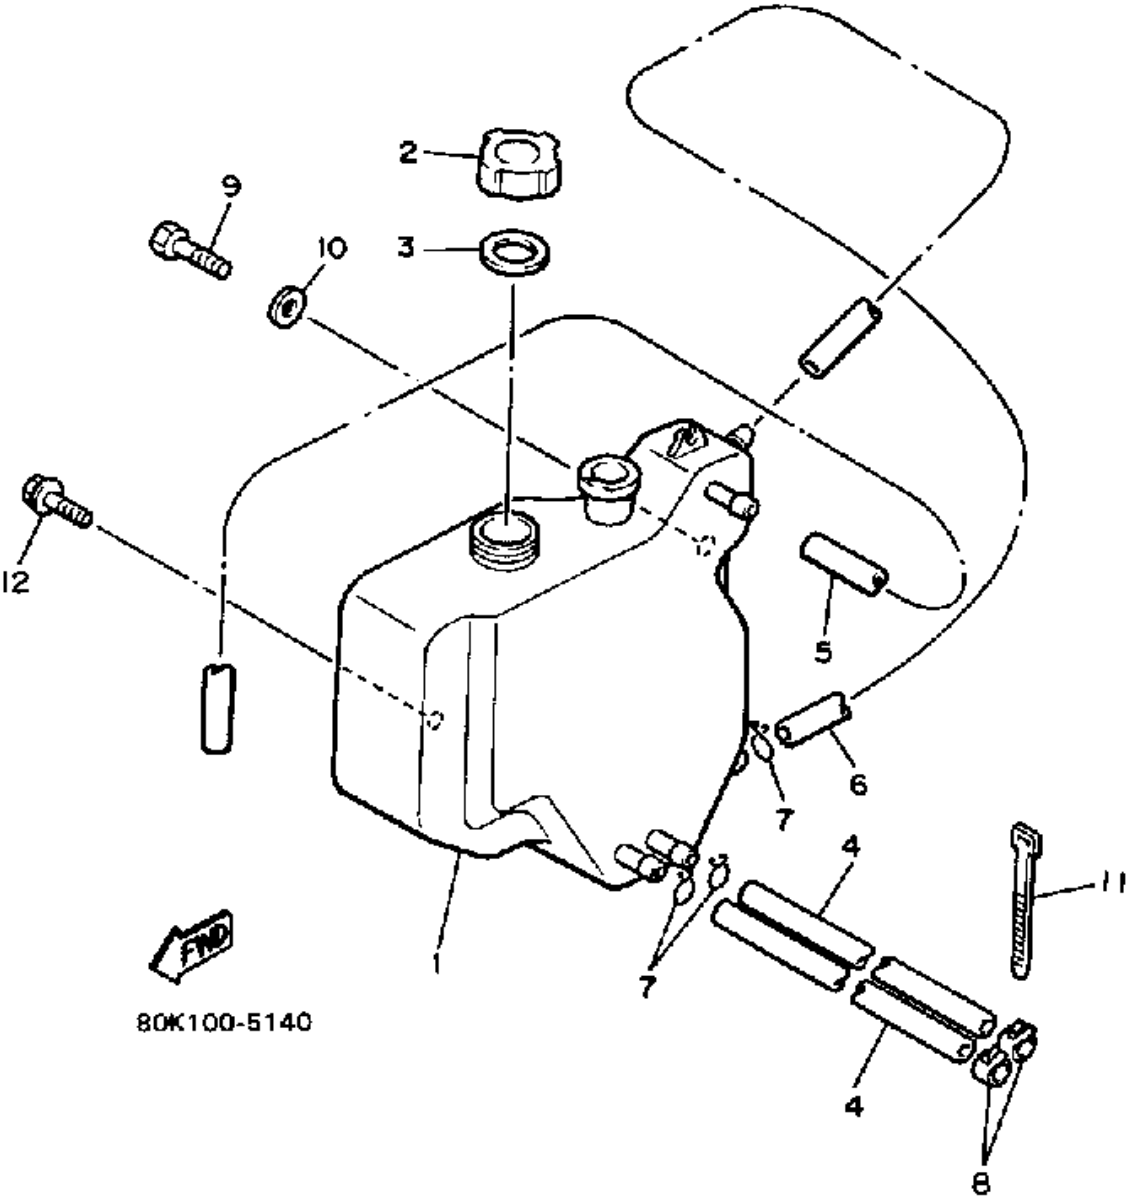

OIL TANK

Ref. No.	Part Number	Description	Qty	Remarks
1	8V0-21751-02-00	TANK, OIL	1	
2	863-21771-00-00	BODY, CAP	1	
3	90430-31003-00	GASKET	1	
4	91A20-05036-00	TUBE, FLEXIBLE	2	
5	90446-09014-00	HOSE	1	
6	90446-09224-00	HOSE	1	
7	90467-09005-00	CLIP, SCISSOR	3	
8	90467-09026-00	CLIP	2	
9	97011-06010-00	BOLT	1	
10	92901-06600-00	WASHER	1	
11	437-83936-01-00	BAND, SWITCH CORD	1	
12	90119-06056-00	BOLT, WITH WASHER	1	

Property of www.SmallEngineDiscount.com - Not for Resale