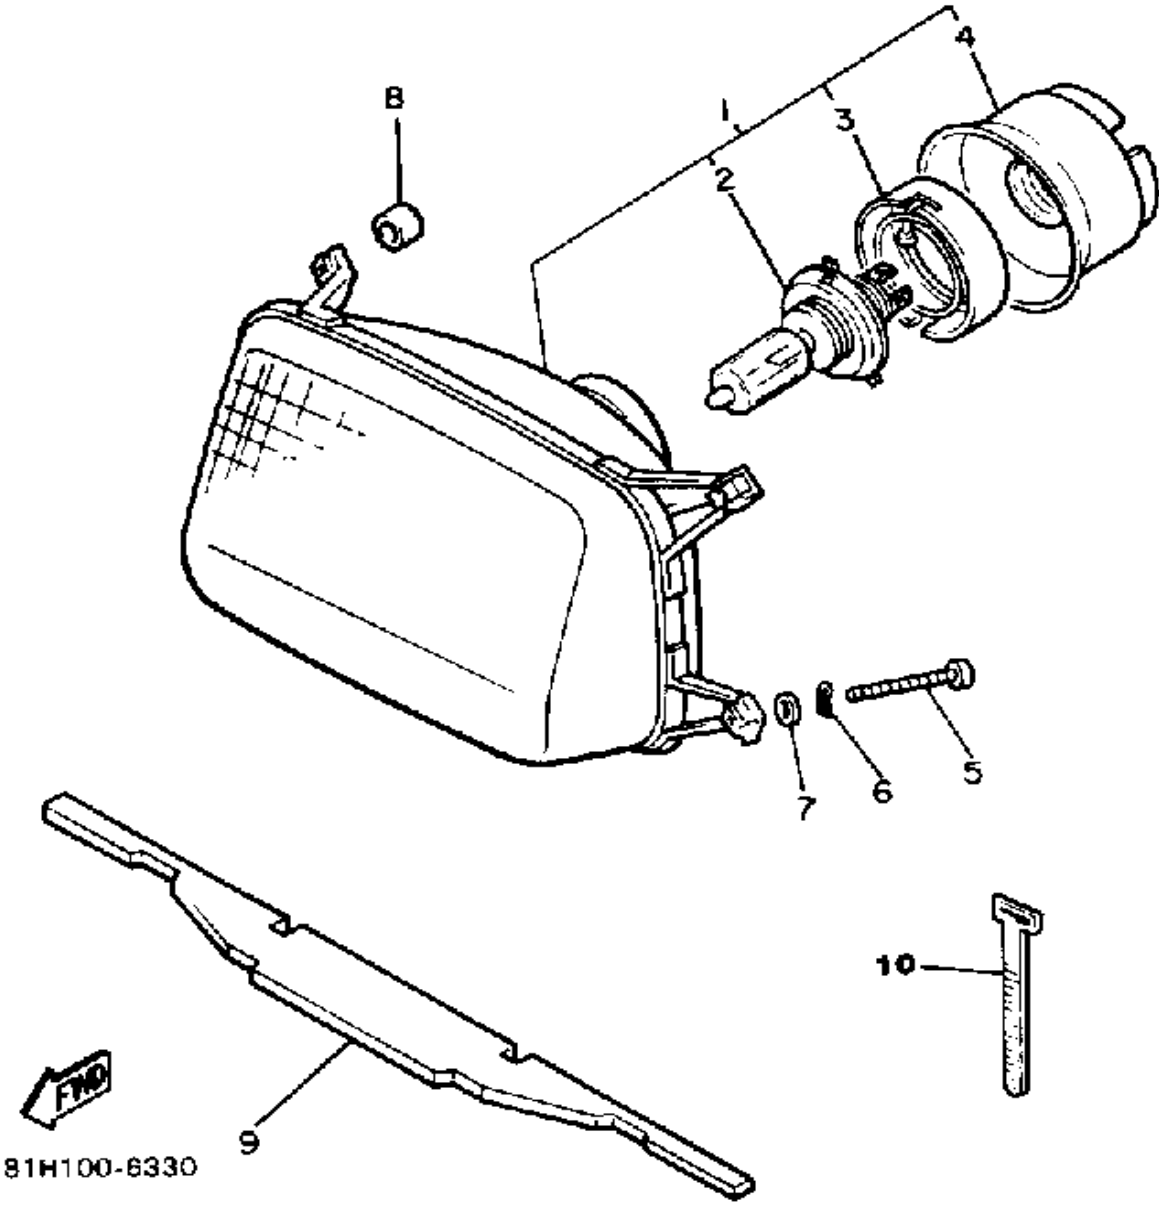

HEADLIGHT

Ref. No.	Part Number	Description	Qty	Remarks
1	86M-84310-00-00	HEADLIGHT UNIT ASSEMBLY .	1	
2	5V2-84314-00-XX	. BULB, HL 12V60/55W (2F9-84314-00)	1	LM
3	8A7-84312-00-00	. HOLDER, SOCKET	1	
4	8A7-84397-01-00	. COVER, SOCKET	1	
5	8V0-84331-00-00	SCREW, RIM ADJUSTING	4	
6	8V0-84374-00-00	CLIP	4	
7	8V0-84327-00-00	WASHER, SPECIAL	4	
8	8V0-84366-00-00	DAMPER, HEADLIGHT 1	4	
9	8W6-84366-00-00	DAMPER, HEADLIGHT 1	1	
10	437-83936-01-00	BAND, SWITCH CORD	1	

Property of www.SmallEngineDiscount.com - Not for Resale