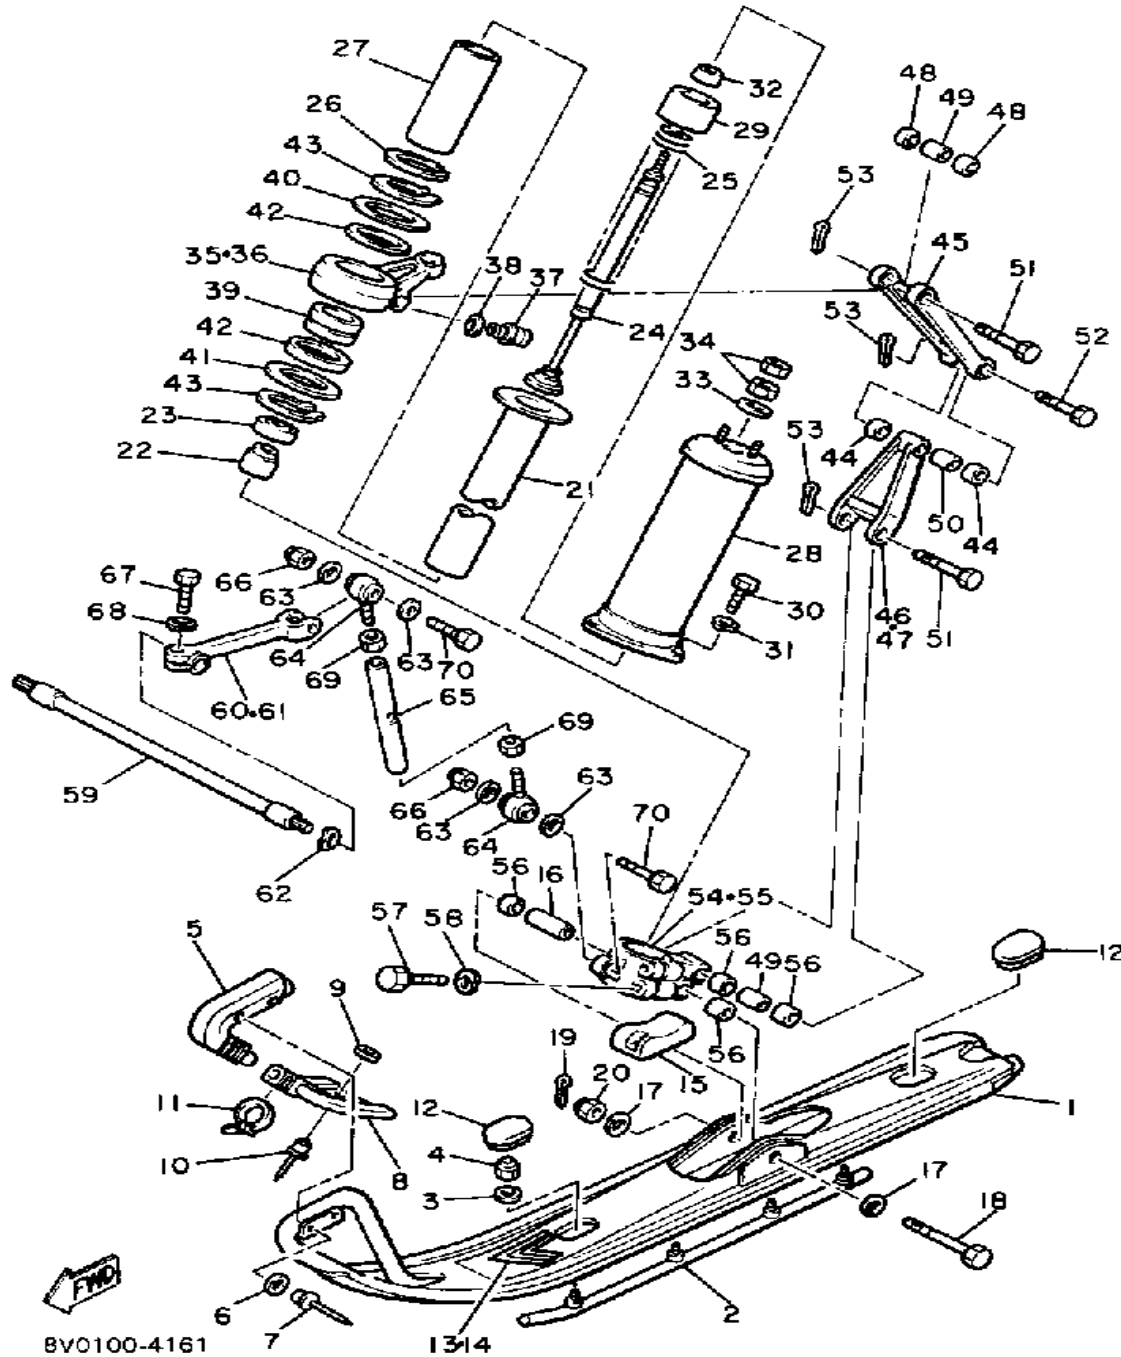

SKI

Ref. No.	Part Number	Description	Qty	Remarks
1	8V0-23710-02-00	SKI 1	2	
2	VMX-23731-01-XX	RUNNER 1 (8M6-23731-01-00)	2	
3	92901-08600-00	WASHER	8	
4	95611-08100-00	NUT, U	8	
5	8M6-23747-00-00	PROTECTOR, SKI	2	
6	90201-042E0-00	WASHER, PLATE	8	
7	90267-40029-00	RIVET, BLIND	8	
8	8V0-23748-00-00	PROTECTOR, SKI 2	2	
9	90201-042E0-00	WASHER, PLATE	2	
10	90267-40110-00	RIVET, BLIND	2	
11	90465-13169-00	CALMP	2	
12	8V0-23741-00-00	CAP 1	4	
13	80L-77365-00-00	EMBLEM 0	1	
14	80L-77366-00-00	EMBLEM 1	1	
15	8V0-23743-01-00	STOPPER 1	2	
16	90387-106J3-00	COLLAR	2	
17	92906-10600-00	WASHER	4	
18	90102-10050-00	BOLT, WITH HOLE	2	
19	91490-20020-00	PIN, COTTER	2	
20	95706-10300-00	NUT, NYLON	2	
21	8V0-22471-00-00	CYLINDER, SHOCK ABSORBER	2	
22	8V0-23768-00-00	SEAT, SPRING 1	2	
23	93399-99908-00	BEARING, SPECIAL	2	
24	80L-2376A-00-00	ABSORBER ASSEMBLY (8V0-2376A-00)	2	
25	90501-60718-00	SPRING, COMPRESSION	2	
26	8V0-22494-00-00	STOP, REBOUND	2	
27	8V0-2376R-00-00	PROTECTOR	2	

CONTINUED ON NEXT FRAME ►

Property of www.SmallEngineDiscount.com - Not for Resale