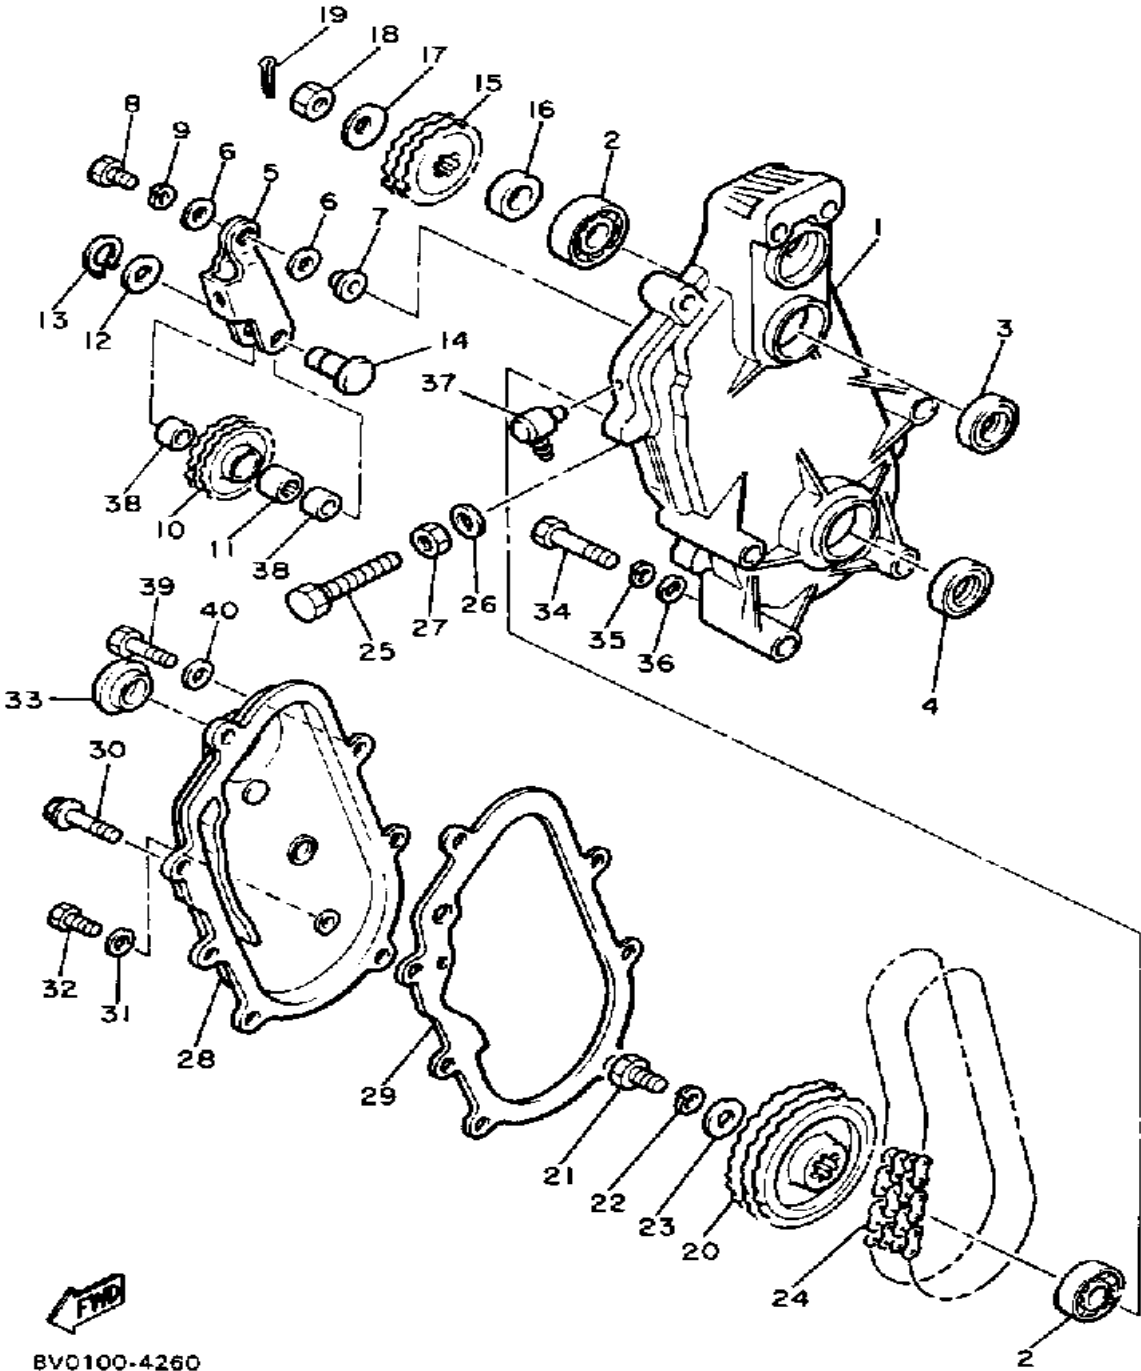

TRACK DRIVE 2

BVO100-4260

Ref. No.	Part Number	Description	Qty	Remarks
1	99999-02119-00	HOUSING, CHAIN	1	
2	93306-20570-00	BEARING	2	
3	93102-27204-00	OIL SEAL	1	
4	93102-25081-00	OIL SEAL	1	
5	8U9-47613-02-00	HOLDER	1	
6	92990-08200-00	WASHER, PLAIN	2	
7	90387-08301-00	COLLAR	1	
8	97013-08025-00	BOLT	1	
9	92990-08100-00	WASHER	1	
10	8U9-47612-00-00	WHEEL	1	
11	93315-21227-00	BEARING	1	
12	90201-12631-00	WASHER, PLATE	1	
13	99009-12400-00	CIRCLIP	1	
14	90249-12216-00	PIN	1	
15	829-17682-00-00	SPRKT, CHAIN DR 20T (20T)	1	ALT. PART
	829-17682-50-00	SPRKT, CHAIN DR 15T (878-17682-50) (15T)	1	ALT. PART
	829-17682-60-00	SPRKT, CHAIN DR 16T (16T)	1	ALT. PART
	829-17682-70-00	SPRKT, CHAIN DR 17T (17T)	1	U.R. STD
	829-17682-80-00	SPRKT, CHAIN DR 18T (18T)	1	ALT. PART
	829-17682-90-00	SPRKT, CHAIN DR 19T (878-17682-90) (19T)	1	ALT. PART
	8U9-17693-10-00	SPROCKET, CHAIN DR (878-17693-10) (21T)	1	ALT. PART
	8U9-17693-20-00	SPROCKET, CHAIN DR (878-17693-20) (22T)	1	ALT. PART
16	90387-25798-00	COLLAR	1	
17	90208-20008-00	WASHER, CONICAL SPRING	1	
18	90170-20211-00	NUT	1	
19	91401-30030-00	PIN, COTTER	1	

CONTINUED ON NEXT FRAME ►

Property of www.SmallEngineDiscount.com - Not for Resale