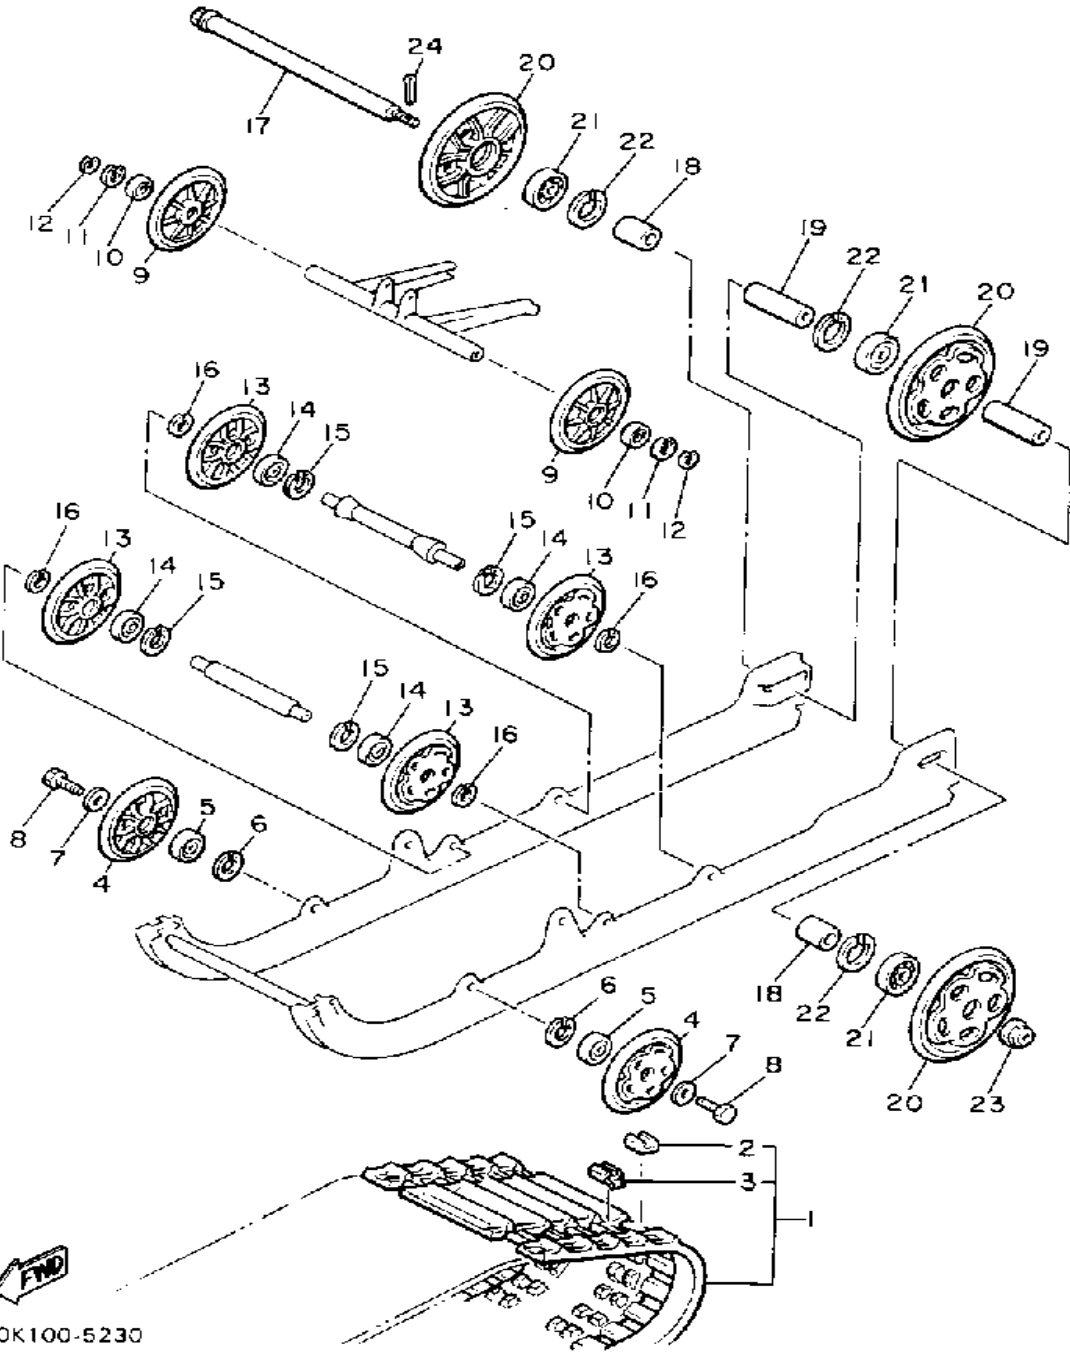

TRACK SUSPENSION 1

Ref. No.	Part Number	Description	Qty	Remarks
1	8V0-47110-00-00	TRACK ASSEMBLY	1	
2	8A5-47113-00-00	. PLATE, REINFORCEMENT	46	
3	8A5-47115-00-00	. METAL, SLIDE	46	
4	87M-47320-00-00	SUSPENSION WHEEL COMP.	2	
5	93306-00441-00	BEARING (89A) (B6004RS)	2	
6	99009-42500-00	CIRCLIP	2	
7	90201-08681-00	WASHER, PLATE	2	
8	90109-08559-00	BOLT	2	
9	885-47320-01-00	SUSPENSION WHEEL COMP.	2	
10	93306-00441-00	BEARING (89A) (B6004RS)	2	
11	99009-42500-00	CIRCLIP	2	
12	99009-20400-00	CIRCLIP	2	
13	87M-47320-00-00	SUSPENSION WHEEL COMP.	4	
14	93306-00441-00	BEARING (89A) (B6004RS)	4	
15	99009-42500-00	CIRCLIP	4	
16	99009-20400-00	CIRCLIP	4	
17	8L8-47520-01-00	REAR AXLE COMP. (8L8-47520-02-00)	1	
18	90387-202H9-00	COLLAR	2	
19	90387-203H0-00	COLLAR	2	
20	8K2-47530-00-00	GUIDE WHEEL COMP.	3	
21	93306-20417-00	BEARING (B62042RS)	3	
22	99009-47500-00	CIRCLIP	3	
23	95601-14200-00	NUT, U	1	
24	91401-30030-00	PIN, COTTER	1	

Property of www.SmallEngineDiscount.com - Not for Resale