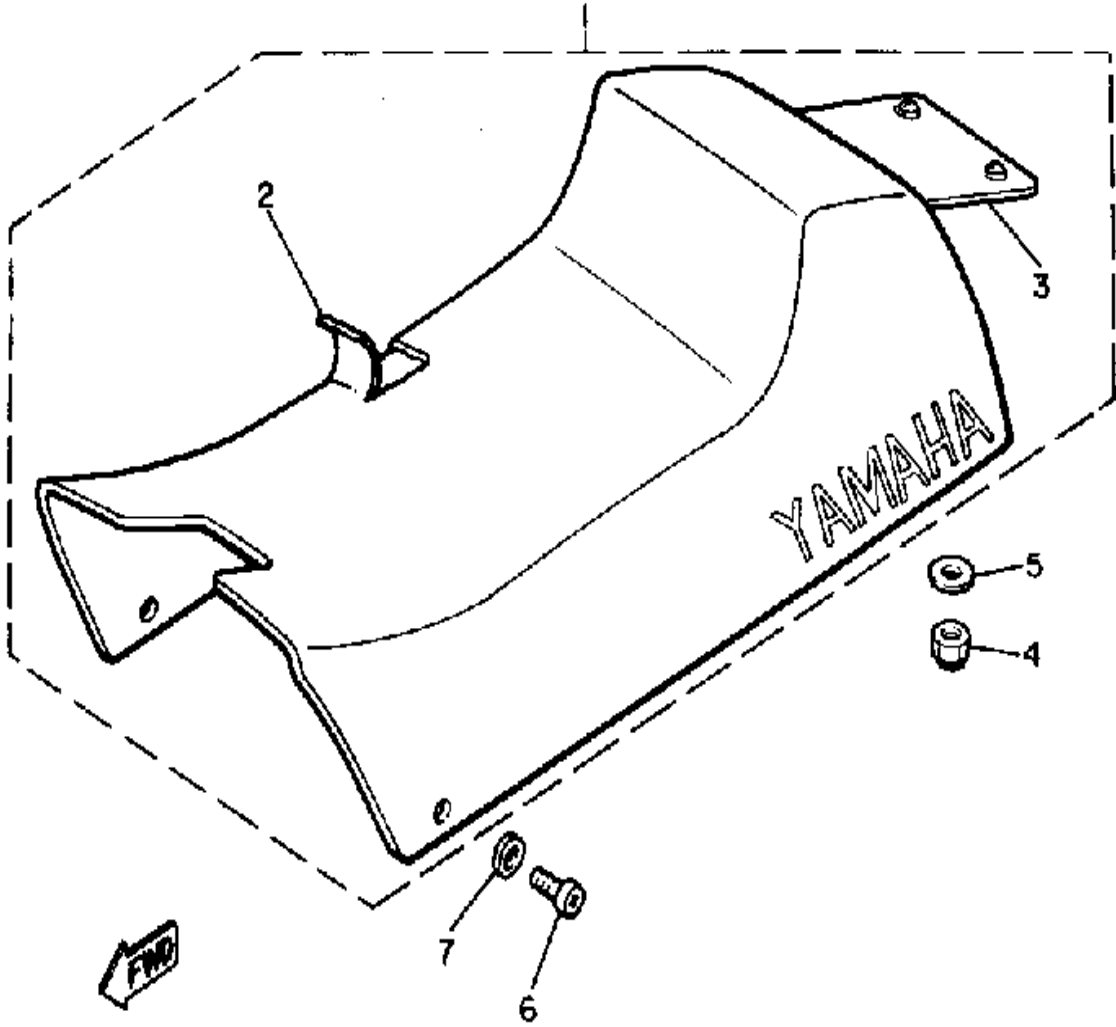

SEAT

80K100-5200

Ref. No.	Part Number	Description	Qty	Remarks
1	82K-24710-00-00	SINGLE SEAT ASSEMBLY . . .	1	
2	82K-24711-00-00	. COVER, SINGLE SEAT	1	
3	8X9-77377-01-00	. COVER, LUGGE BOX 2 (8X9-77377-00)	1	
4	95712-08300-00	NUT, LOCK	2	
5	90201-08748-00	WASHER, PLATE	2	
6	98906-06016-00	SCREW, BIND	2	
7	90201-063J2-00	WASHER, PLATE	2	