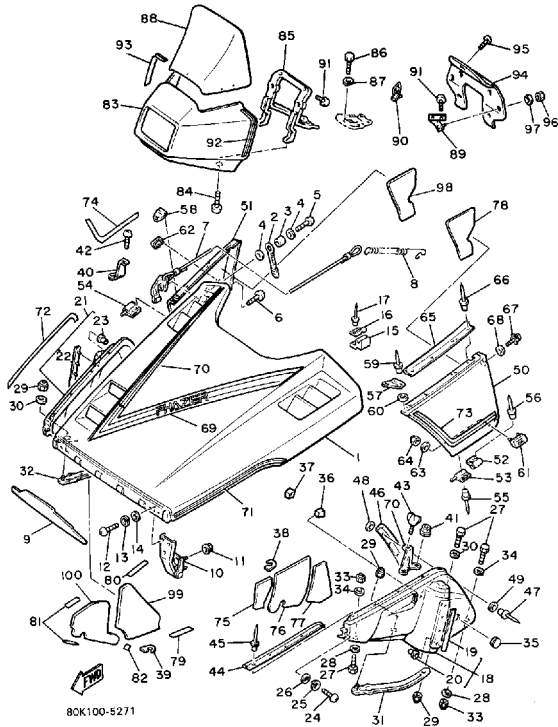

SHROUD - WINDSHIELD

Ref. No.	Part Number	Description	Qty	Remarks
1	80L-W7714-00-00	SHROUD ASSEMBLY	1	
2	8V0-77171-00-00	BODY, LATCH 1	2	
3	90387-06241-00	COLLAR	2	
4	90201-06059-00	WASHER, PLATE	4	
5	98906-06025-00	SCREW, BIND	2	
6	98906-06010-00	SCREW, BIND	2	
7	80L-77118-01-00	STOPPER, SHROUD	1	
8	80L-77159-00-00	CLAMP, ROD	1	
9	80L-77276-00-00	DAMPER, NOISE 6	1	
10	87F-77140-00-00	HINGE ASSEMBLY	2	
11	95701-06500-00	NUT, FLANGE	4	
12	98586-05016-00	SCREW, PAN HEAD	4	
13	92906-05100-00	WASHER, SPRING	4	
14	92906-05200-00	WASHER, PLAIN	4	
15	8V0-77188-00-00	STOPPER	2	
16	8V0-77116-00-00	WASHER, SPECIAL	2	
17	90267-40029-00	RIVET, BLIND	4	
18	8X9-21982-00-00	HOOD 1 (L.H)	1	
19	8X9-77141-00-00	. EMBLEM 1	1	
20	90183-04012-00	. NUT, SPRING	4	
21	8X9-21983-00-00	HOOD 2 (R.H)	1	
22	8X9-77141-00-00	. EMBLEM 1	1	
23	90183-04012-00	. NUT, SPRING	4	
24	98516-05012-00	SCREW, PAN HEAD 4CG	2	
25	92906-05100-00	WASHER, SPRING	2	
26	92906-05200-00	WASHER, PLAIN	2	
27	97016-06016-00	BOLT	6	
28	90201-06067-00	WASHER, PLATE	4	
29	95701-06300-00	NUT, NYLON	4	

CONTINUED ON NEXT FRAME ➤

Property of www.SmallEngineDiscount.com - Not for Resale