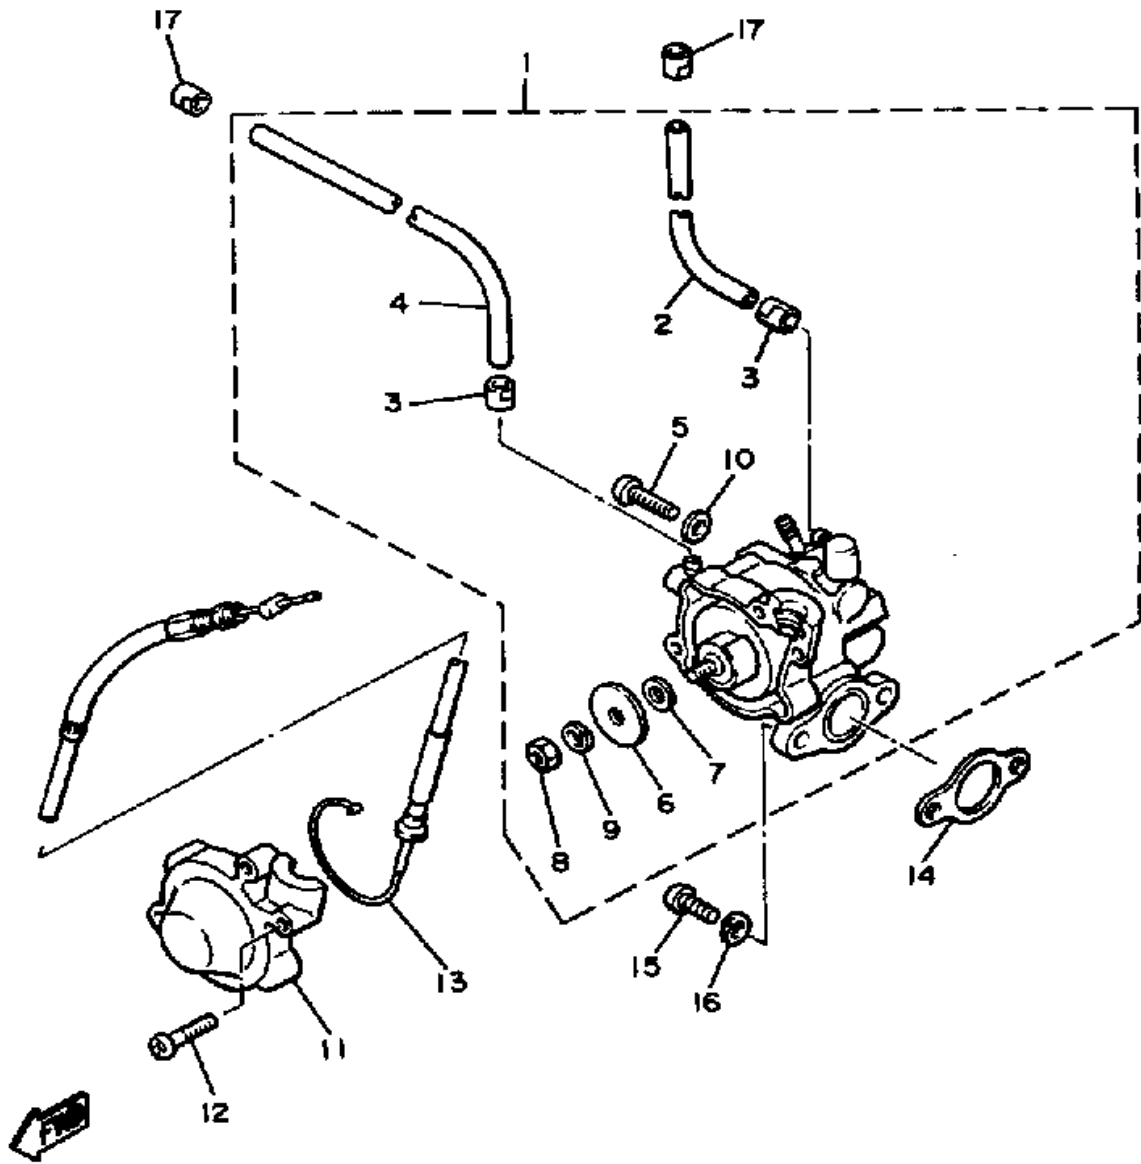

CONTINUED ON NEXT FRAME ➤

Property of www.SmallEngineDiscount.com - Not for Resale

AIR SHROUD - FAN

Ref. No.	Part Number	Description	Qty	Remarks
29	98506-06016-00	SCREW, PANHEAD	2	
30	92906-06100-00	WASHER, SPRING	2	
31	92906-06600-00	WASHER	2	
32	8K4-12628-00-00	LABEL, CAUTION	1	
33	8H8-12658-00-00	DAMPER, AIR SHROUD 1	2	
34	34L-14425-00-00	DAMPER AIR SHROUD 2	1	
35	8V0-12661-04-00	DUCT	1	
36	80L-12616-00-00	COVER, FAN CASE	1	
37	8V0-12685-01-00	DAMPER, DUCT 2	1	
38	8V0-12686-00-00	DAMPER, DUCT 3	1	
39	91401-16030-00	PIN, COTTER	6	
40	90110-06138-00	BOLT, HEX SKT HEAD	2	
41	90201-06643-00	WASHER, PLATE	2	
42	92906-06100-00	WASHER, SPRING	2	
43	8V0-12637-00-00	STAY 1	1	
44	8H8-12658-00-00	DAMPER, AIR SHROUD 1	1	
45	97016-06016-00	BOLT	1	
46	92906-06100-00	WASHER, SPRING	1	
47	92906-06600-00	WASHER	1	
48	8V0-15723-00-00	PULLEY, STARTER	1	
49	97013-08025-00	BOLT	3	
50	92901-08600-00	WASHER	3	
51	8K4-12633-00-00	PLATE	1	

Property of www.SmallEngineDiscount.com - Not for Resale

OIL PUMP

BOK100-5040

Ref. No.	Part Number	Description	Qty	Remarks
1	8V0-13101-01-00	OIL PUMP ASSEMBLY	1	
2	90446-08210-00	. HOSE	1	
3	90468-02025-00	. CLIP	2	
4	91A30-03020-00	. TUBE, FLEXIBLE VINYL	1	
5	98902-04020-00	. SCREW, BIND	1	
6	137-13138-01-00	. PLATE, ADJUSTING	1	
7	137-13137-00-03	. SHIM (0.3T)	1	U.R.
	137-13137-00-05	. SHIM (0.5T)	1	U.R.
	137-13137-00-10	. SHIM (1.0T)	1	U.R.
8	95380-05600-00	. NUT	1	
9	92990-05100-00	. WASHER, SPRING	1	
10	90430-04004-00	. GASKET	1	
11	8A5-13146-01-00	COVER, ADJUST PULLEY	1	
12	98506-04018-00	SCREW, PAN HEAD	3	
13	8V0-26320-01-00	PUMP CABLE ASSEMBLY	1	
14	3MT-13116-00-00	GASKET, PUMP CASE (8Y0-13116-00)	1	
15	98580-05016-00	SCREW, PAN HEAD	2	
16	92990-05100-00	WASHER, SPRING	2	
17	90468-02025-00	CLIP	2	