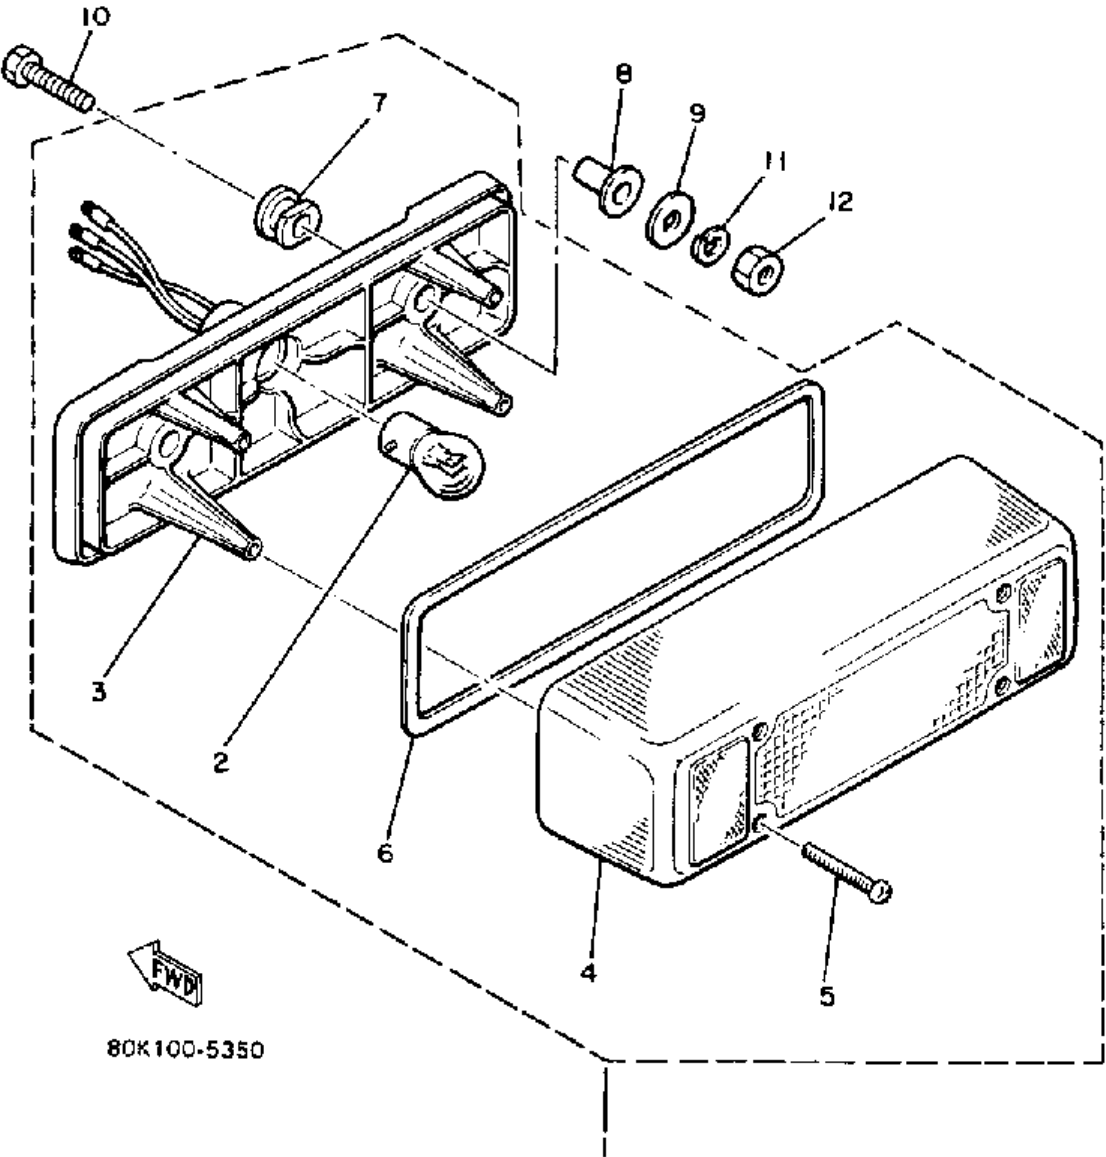

TAILLIGHT

Ref. No.	Part Number	Description	Qty	Remarks
1	8K4-84710-00-00	TAILLIGHT UNIT ASSEMBLY ..	1	
2	137-84714-61-00	. BULB, TL 12V23/8W (J50-83311-00)	1	
3	8K4-84711-00-00	. BASE, TAILLIGHT	1	
4	8K4-84721-00-00	. LENS, TAILLIGHT	1	
5	97780-40130-00	. SCREW, PANHEAD TAPPING (97701-40130-00)	4	
6	87M-84723-00-00	. GASKET, TAIL LENS	1	
7	8K4-84718-00-00	. GROMMET	2	
8	90387-060G8-00	COLLAR	2	
9	90201-06407-00	WASHER, PLATE (90201-06747-00)	4	
10	97013-06035-00	BOLT	2	
11	92995-06100-00	WASHER, SPRING	2	
12	95380-06600-00	NUT	2	

Property of www.SmallEngineDiscount.com - Not for Resale