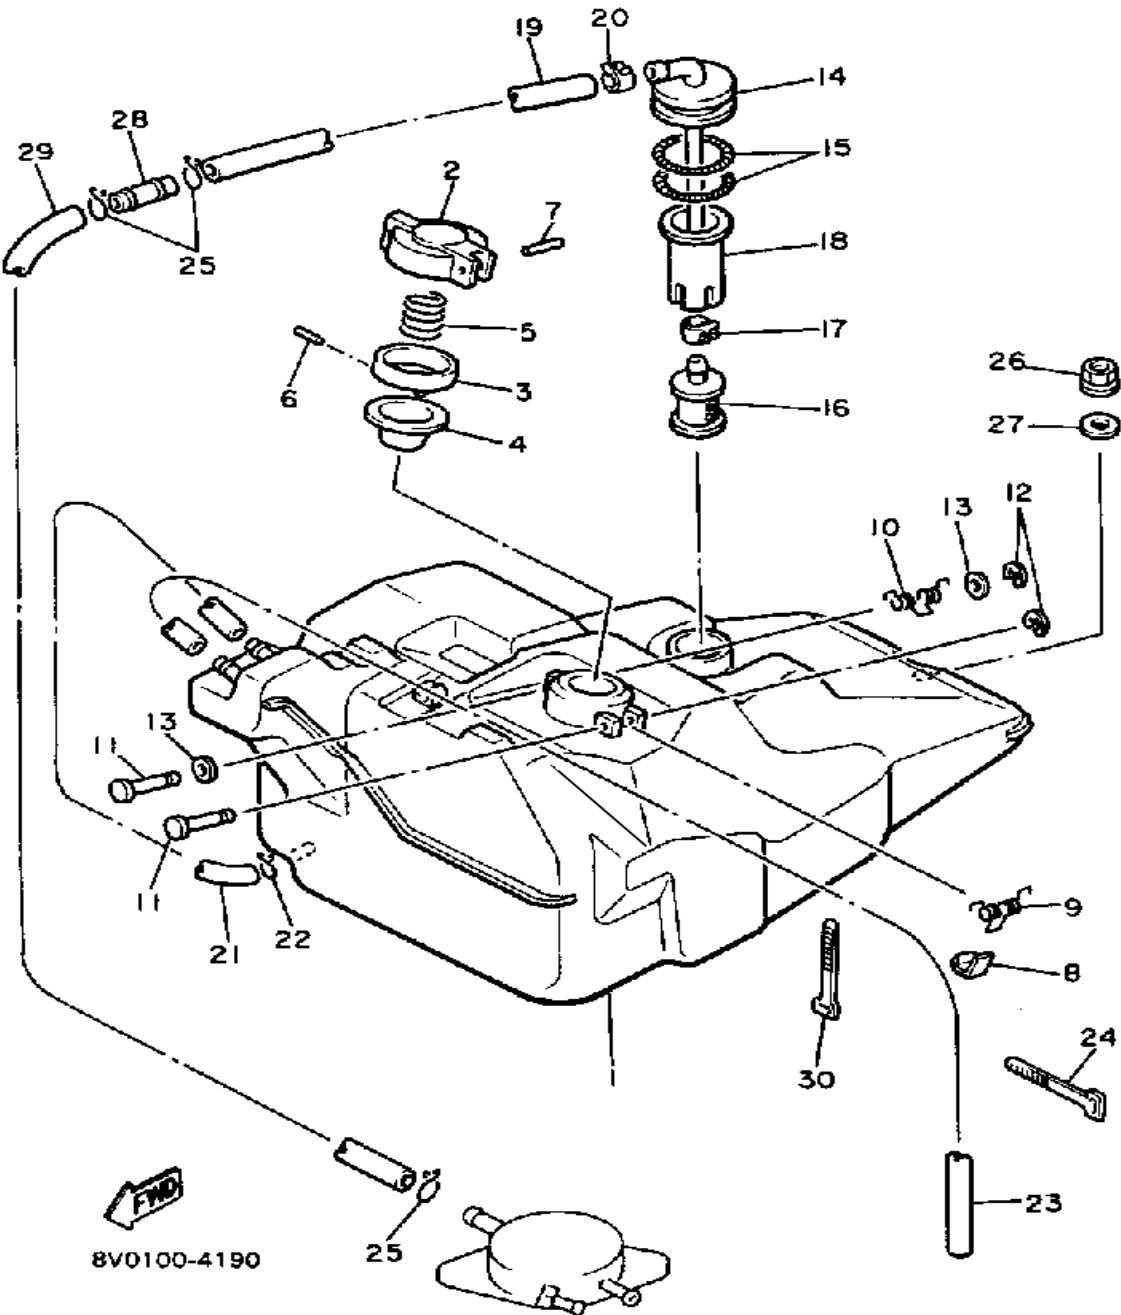

FUEL TANK

Ref. No.	Part Number	Description	Qty	Remarks
1	8V0-24111-03-00	TANK, FUEL	1	
2	813-24611-01-00	BODY, CAP	1	
3	813-24613-01-00	DISC, CAP	1	
4	8F7-24641-00-00	GASKET, CAP 1	1	
5	90501-20130-00	SPRING, COMPRESSION	1	
6	91609-30016-00	PIN, SPRING	1	
7	91609-25032-00	PIN, SPRING	1	
8	83M-24628-00-00	HOOK	1	
9	90508-10715-00	SPRING, TORSION	1	
10	90508-08353-00	SPRING, TORSION	1	
11	90249-03017-00	PIN	2	
12	93430-02001-00	CIRCLIP	2	
13	90201-03313-00	WASHER, PLATE	2	
14	86M-24335-00-00	PIPE, SUCTION 1	1	
15	90506-06065-00	SPRING, TENSION	2	
16	29U-23174-00-00	STAY, HEADLIGHT	1	
17	29U-83585-10-00	LABEL	1	
18	24W-83585-20-00	LABEL	1	
19	97001-08025-00	BOLT (1NV)	2	
20	92990-08100-00	WASHER	2	
21	92901-08600-00	WASHER	2	
22	3Y1-23319-00-00	HOLDER, CABLE 2	1	
23	98506-06016-00	SCREW, PANHEAD	1	
24	92906-06100-00	WASHER, SPRING	1	
25	92906-06600-00	WASHER	1	
26	21V-23389-00-00	GUIDE, CABLE	1	
27	29U-26396-00-00	HOLDER, ADJUSTING	1	
28	97011-06020-00	BOLT	1	
29	92995-06100-00	WASHER, SPRING	1	

CONTINUED ON NEXT FRAME ➤

Property of www.SmallEngineDiscount.com - Not for Resale