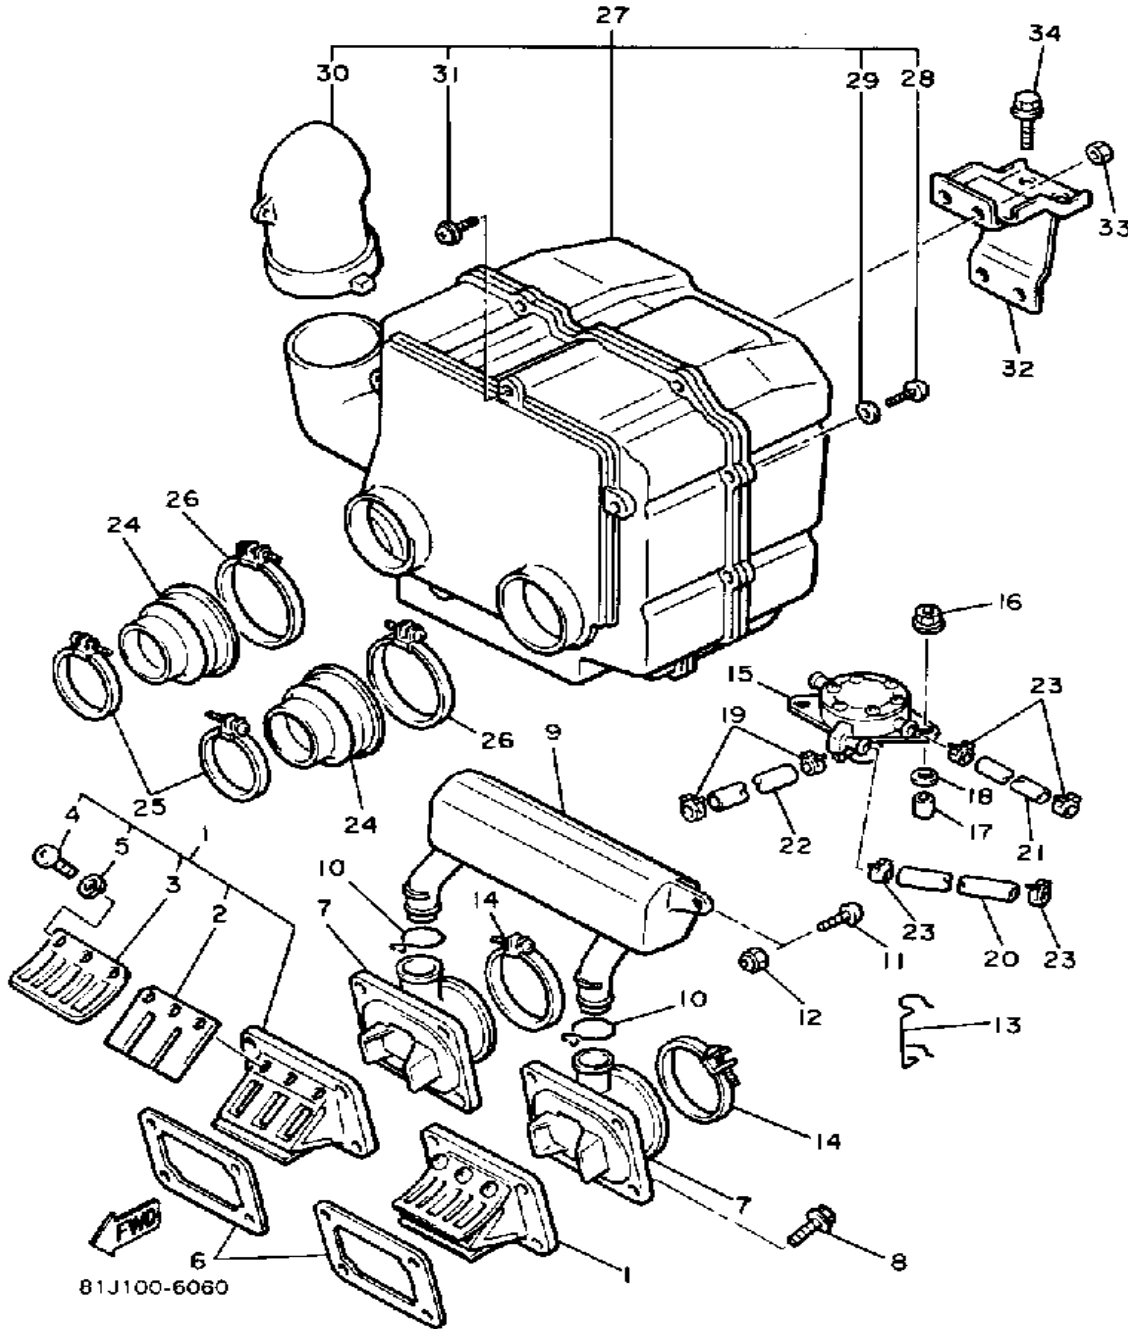

AIR CLEANER

Ref. No.	Part Number	Description	Qty	Remarks
1	3R5-13610-00-00	REED VALVE ASSEMBLY	2	
2	3R5-13613-00-00	. REED, VALVE	2	
3	2X5-13616-00-00	. STOPPER, REED VALVE	2	
4	98580-03008-00	. SCREW, PAN HEAD	6	
5	92990-03100-00	. WASHER, SPRING (92901-03100)	6	
6	80L-13621-01-00	GASKET, VALVE SEAT	2	
7	8V0-13555-00-00	MANIFOLD, INTAKE	2	
8	95811-06025-00	BOLT, FLANGE	8	
9	8V0-13581-00-00	CHAMBER, AIR	1	
10	90467-24096-00	CLIP	2	
11	90154-05005-00	SCREW, BINDING	1	
12	95706-05300-00	NUT, nylon	1	
13	90465-10033-00	CLAMP	1	
14	86M-13575-00-00	BAND	2	
15	8V0-24410-02-00	FUEL PUMP ASSEMBLY (8V0-24410-01)	1	
16	95701-06500-00	NUT, FLANGE	2	
17	90387-06387-00	COLLAR	2	
18	90201-06778-00	WASHER, PLATE	2	
19	90467-09006-00	CLIP	2	
20	90446-09059-00	HOSE	1	
21	91A20-05036-00	TUBE, FLEXIBLE	1	
22	90445-10140-00	HOSE	1	
23	90467-09026-00	CLIP	4	
24	8V0-14453-00-00	JOINT, AIR CLEANER 1	2	
25	90460-68230-00	CLAMP, HOSE	2	
26	90460-81224-00	CLAMP, HOSE	2	
27	8V0-14440-01-00	SILENCER ASSEMBLY, INTAKE	1	SEE NOTE

CONTINUED ON NEXT FRAME ►

Property of www.SmallEngineDiscount.com - Not for Resale