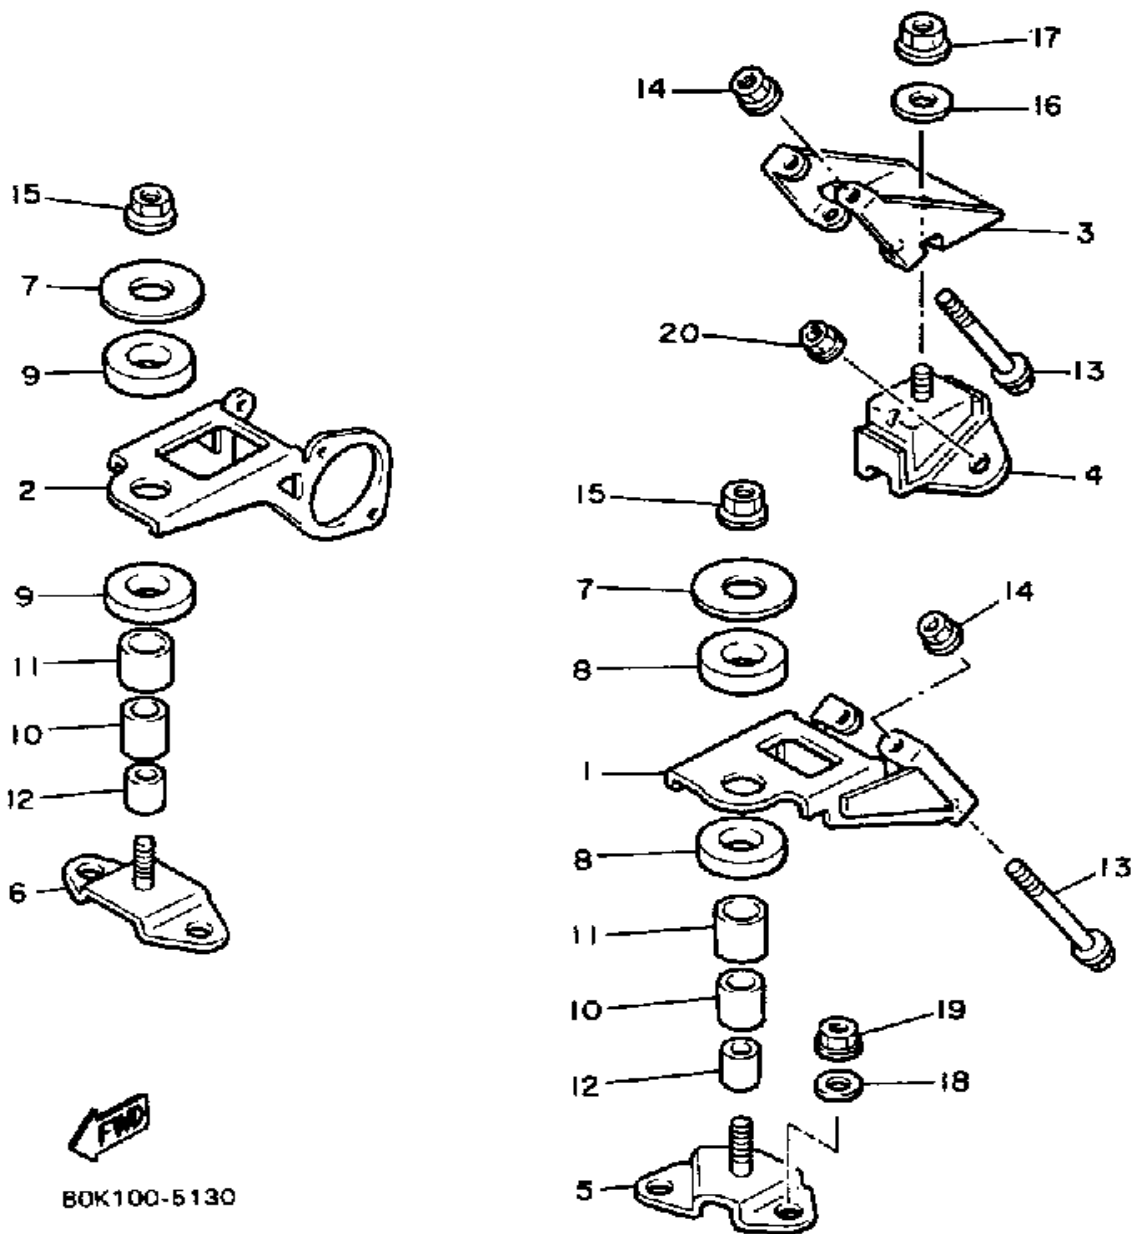

ENGINE BRACKET

Ref. No.	Part Number	Description	Qty	Remarks
1	8V0-21411-00-00	BRACKET, ENGINE 1	1	
2	8V0-21419-00-00	BRACKET, ENGINE 2	1	
3	8V0-21429-01-00	BRACKET, ENGINE 3	1	
4	8V0-21486-00-00	DAMPER 2	1	
5	80L-21417-00-00	BRACKET, FRT LWR 1	1	
6	80L-21418-00-00	BRACKET, FRT LWR 2	1	
7	90201-10151-00	WASHER, PLATE	2	
8	8V0-21485-00-00	DAMPER, RUBBER 1	2	
9	8A5-21485-00-00	DAMPER, RUBBER 1	2	
10	90385-15025-00	BUSH, SPEC'L RUBBER	2	
11	90387-21515-00	COLLAR	2	
12	90387-10514-00	COLLAR	2	
13	95811-08065-00	BOLT, FLANGE	4	
14	95701-08500-00	NUT, FLANGE	4	
15	95701-10500-00	NUT, FLANGE (95702-10500)	2	
16	90201-10321-00	WASHER, PLATE	1	
17	95701-10500-00	NUT, FLANGE (95702-10500)	1	
18	90201-10321-00	WASHER, PLATE	4	
19	95701-10500-00	NUT, FLANGE (95702-10500)	4	
20	95701-08500-00	NUT, FLANGE	2	

Property of www.SmallEngineDiscount.com - Not for Resale