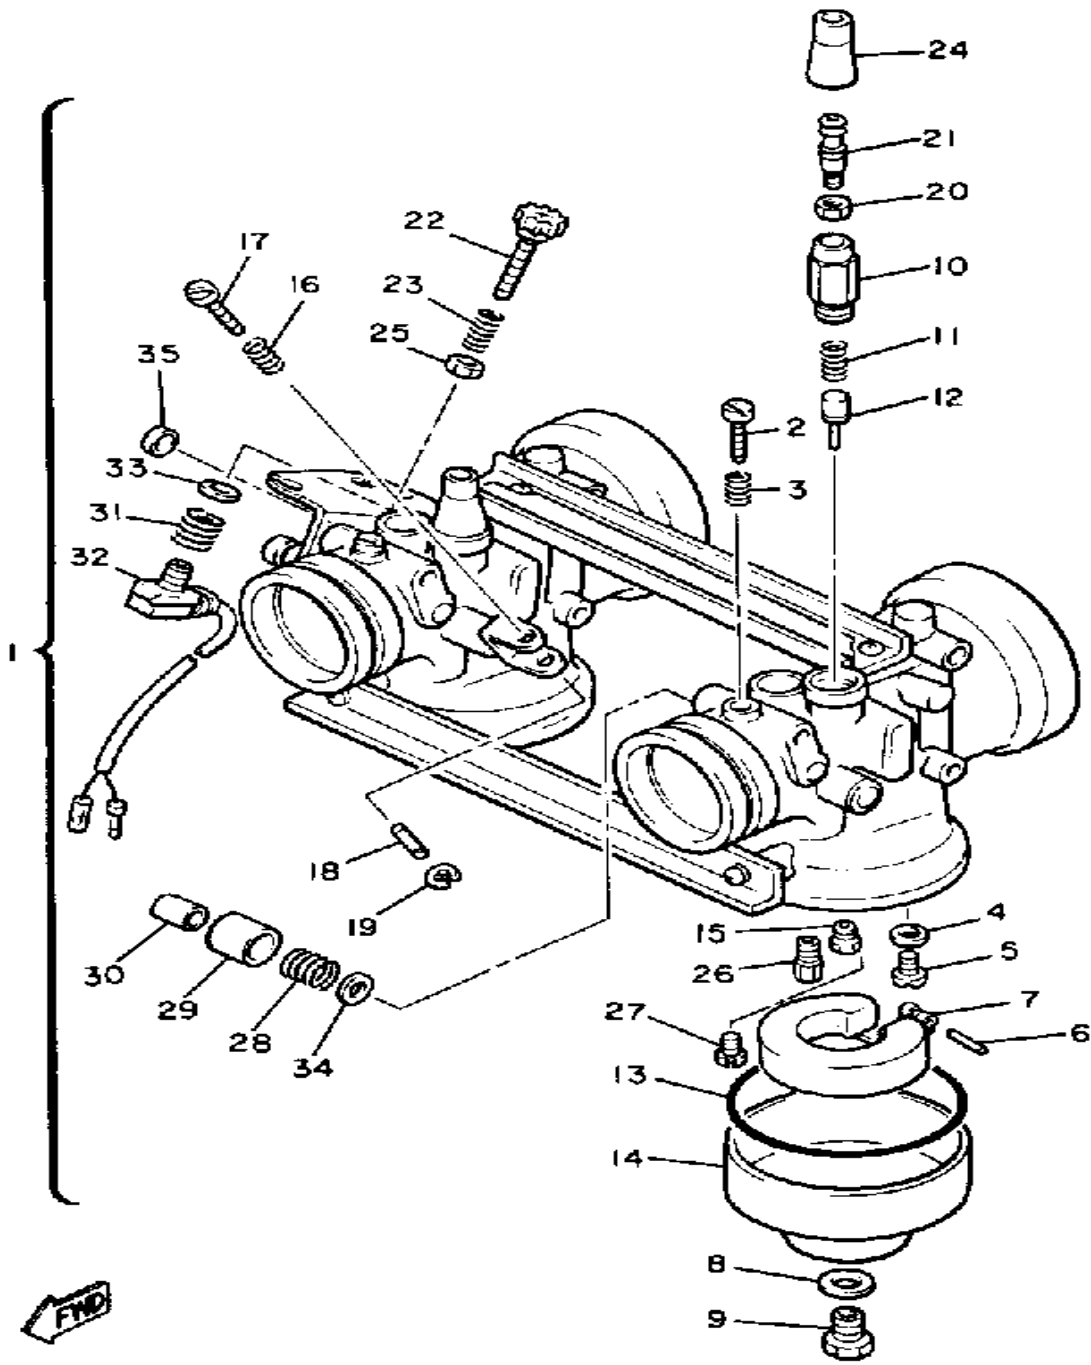

CARBURETOR

BOK 100-5070

Ref. No.	Part Number	Description	Qty	Remarks
1	80L-14100-03-00	CARBURETOR ASSEMBLY . . .	1	
2	620-14211-00-00	. SCREW, PILOT ADJUSTING . . .	2	
3	7R4-14212-00-00	. SPRING, PILOT ADJUSTING . . .	2	
4	214-14195-00-00	. WASHER, NEEDLE VALVE . . .	2	
5	168-14190-15-00	. NEEDLE VALVE ASSEMBLY . . .	2	
6	8M6-14186-00-00	. PIN, FLOAT	2	
7	8M6-14185-00-00	. FLOAT	2	
8	286-14198-00-00	. GASKET	2	
9	8M6-14261-00-00	. HOLDER	2	
10	8G8-14174-00-00	. CAP, PLUNGER	2	
11	127-14135-00-00	. SPRING, PLUNGER	2	
12	8G8-14171-00-00	. PLUNGER, STARTER	2	
13	8M6-14126-00-00	. GASKET	2	
14	8M6-14181-00-00	. BODY, FLOAT CHAMBER 1 . . .	2	
15	193-14142-95-00	. JET, PILOT (# 95)	2	
16	3F7-14133-00-00	. SPRING, THROTTLE STOP . . .	1	
17	12R-1490K-00-00	. STOP SCREW SET	1	
18	584-14992-00-00	. ROD	1	
19	256-14937-00-00	. CLIP	1	
20	802-14161-00-00	. NUT, CABLE ADJUSTING . . .	2	
21	12G-14106-00-00	. CABLE ADJUST SCREW SET . . .	2	
22	8V0-14122-00-00	. SCREW, THROTTLE	1	
23	8X0-14500-00-00	. SPRING	1	
24	8A7-14169-00-00	. CAP	2	
25	8V0-14358-00-00	. NUT	2	
26	3G2-14231-27-00	. JET, MAIN (#135)	2	U.R.
	3G2-14231-28-00	. JET, MAIN (#140)	2	U.R.
	3G2-14231-29-00	. JET, MAIN (#145)	2	U.R. STD
	3G2-14231-30-A0	. JET, MAIN (#150)	2	U.R.

CONTINUED ON NEXT FRAME ➤

Property of www.SmallEngineDiscount.com - Not for Resale