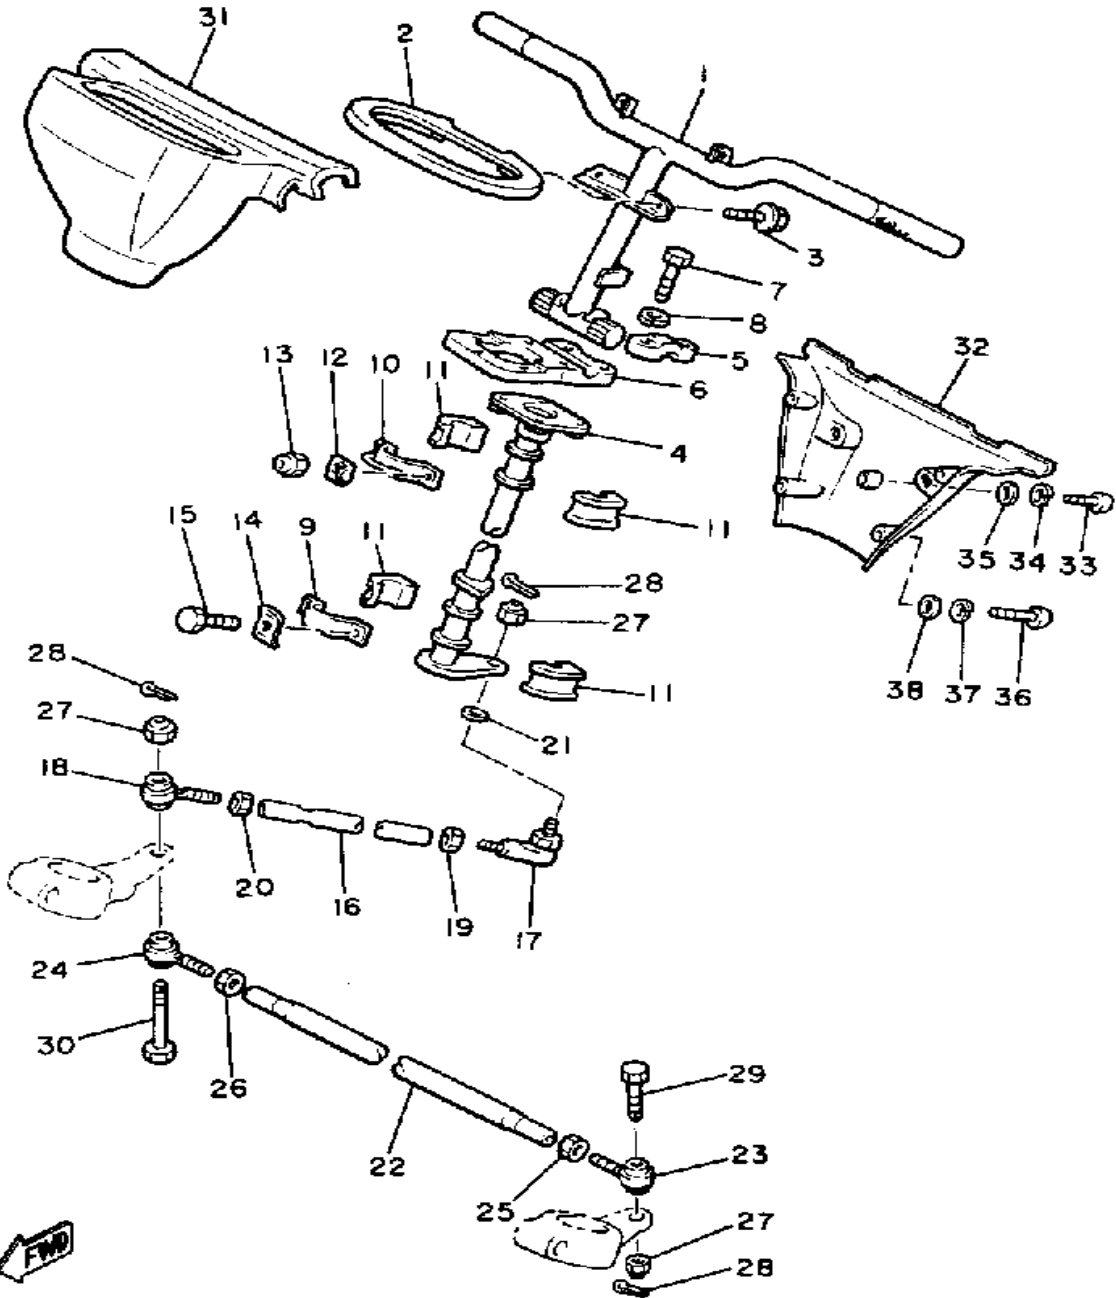

STEERING

Ref. No.	Part Number	Description	Qty	Remarks
30	90109-10767-00	BOLT	1	
31	8X9-23815-00-00	PAD, STEERING	1	
32	80L-23817-01-00	PAD, STEERING	1	
33	98506-05010-00	SCREW, PAN HEAD	1	
34	92906-05100-00	WASHER, SPRING	1	
35	92906-05200-00	WASHER, PLAIN	1	
36	98506-05030-00	SCREW, PAN HEAD	4	
37	92906-05100-00	WASHER, SPRING	4	
38	92906-05600-00	WASHER, PLATE	4	

80K100-5170

Property of www.SmallEngineDiscount.com - Not for Resale