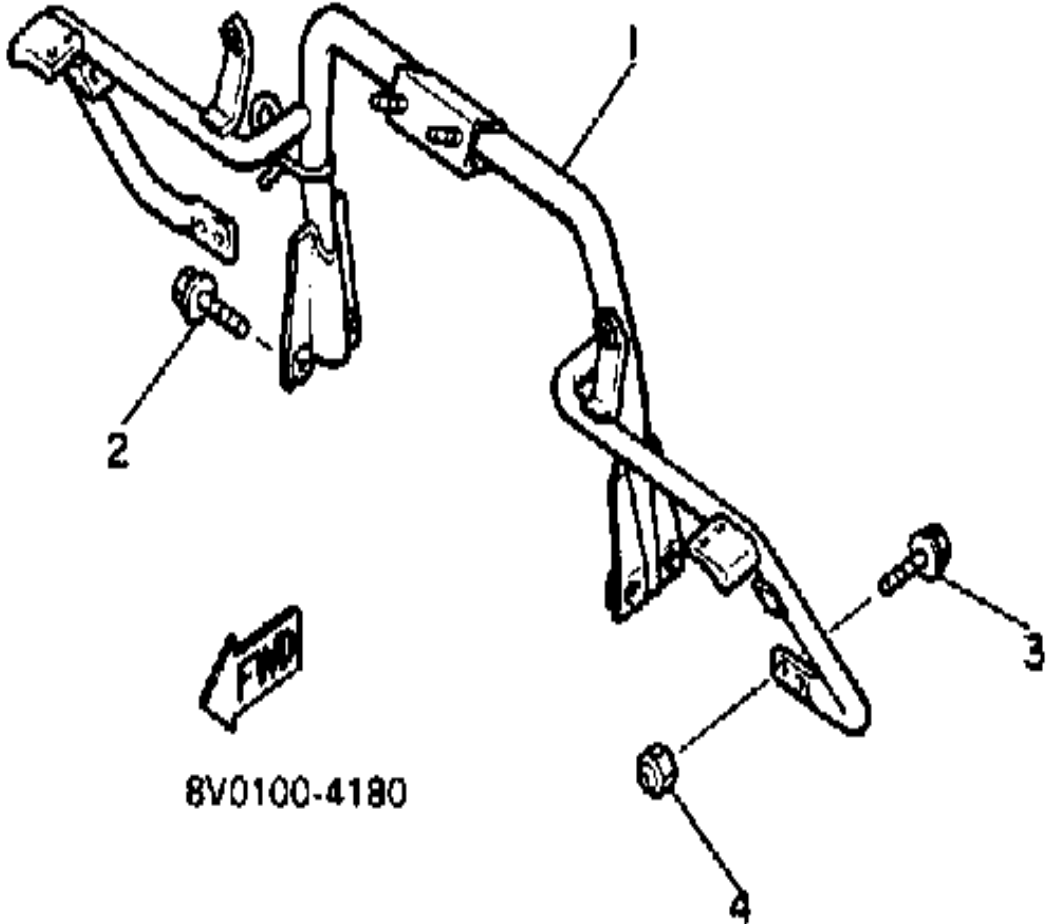

STEERING GATE

Ref. No.	Part Number	Description	Qty	Remarks
1	83V-23870-00-00	STEERING GATE COMP (8V0-23870-00)	1	
2	95816-08012-00	BOLT, flange	4	
3	95811-06030-00	BOLT, FLANGE	4	
4	95701-06300-00	NUT, NYLON	4	

Property of www.SmallEngineDiscount.com - Not for Resale