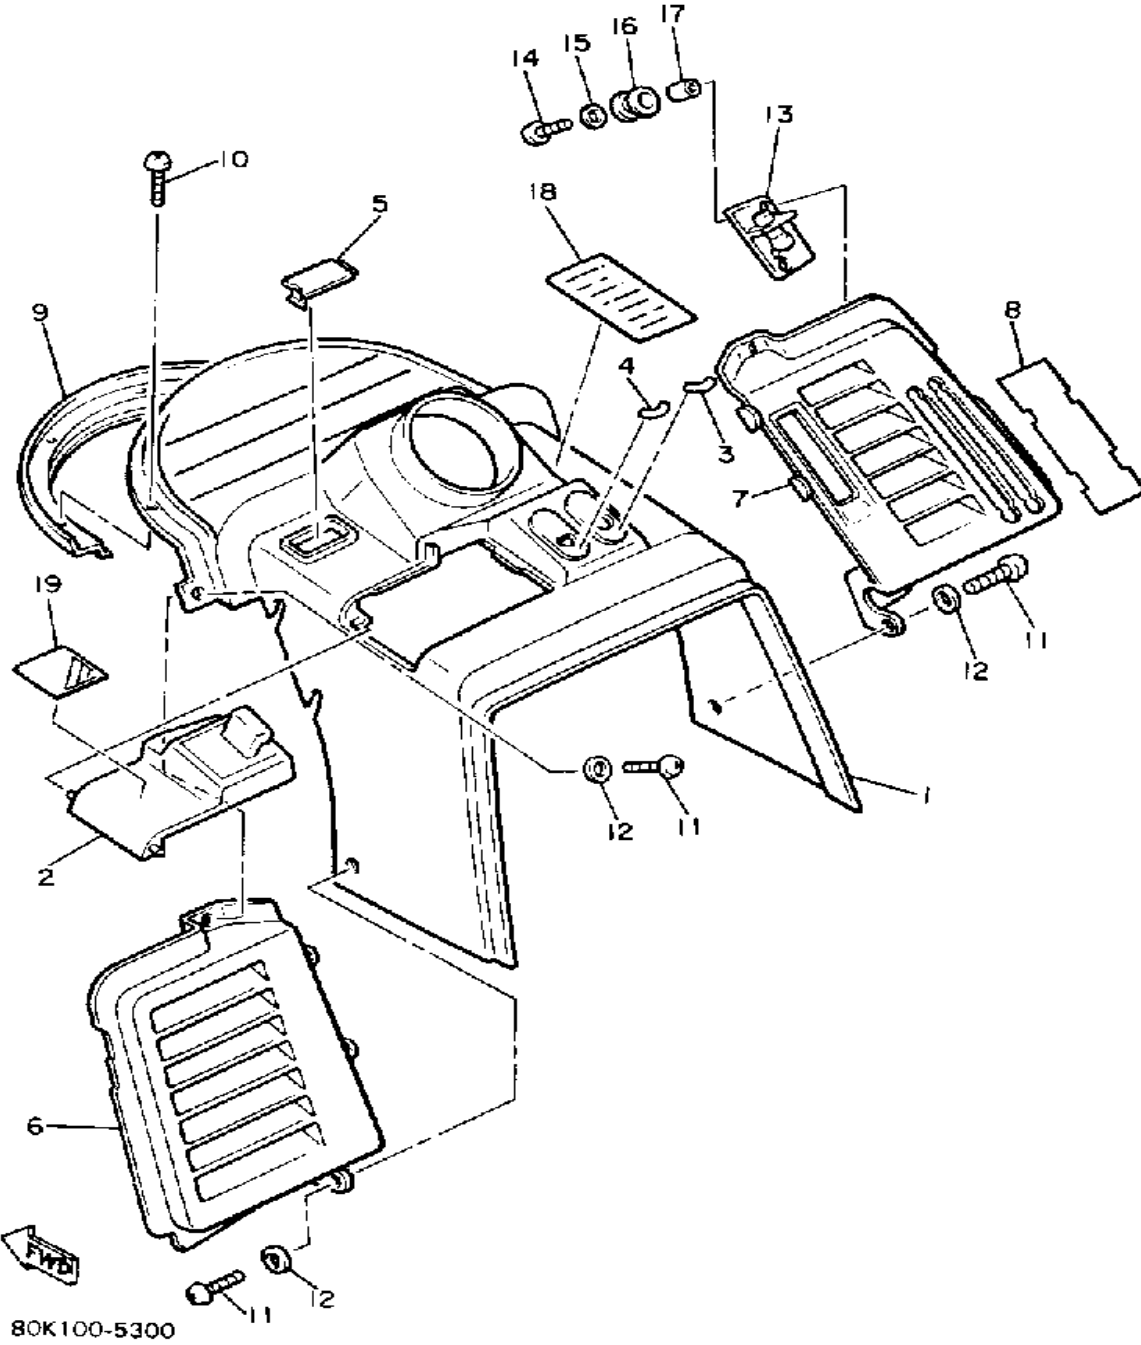

INSTRUMENT PANEL

Ref. No.	Part Number	Description	Qty	Remarks
1	8X9-77711-01-00	PANEL, INSTRUMENT	1	
2	8X9-77712-01-00	PANEL, INSTRUMENT	1	
3	8U9-77741-00-00	INDICATOR 1	1	U.R.
4	8U9-77742-00-00	INDICATOR 2	1	
5	8X9-77740-00-00	GROMMET, INSTRUMENT PANEL	1	
6	8X9-77131-00-00	LOUVER 1	1	
7	8X9-77132-00-00	LOUVER 2	1	
8	8V0-7716E-00-00	REFLECTOR 1	2	
9	8V0-77731-00-00	SHIELD 1	1	
10	98906-05012-00	SCREW, BIND	4	
11	98906-05016-00	SCREW, BIND	4	
12	90201-05721-00	WASHER, PLATE	4	
13	80L-77721-00-00	BRACKET 1	1	
14	97706-50520-00	SCREW, TAPPING	2	
15	90201-05033-00	WASHER, PLATE	2	
16	90480-13428-00	GROMMET	2	
17	90387-053H3-00	COLLAR	2	
18	80L-77763-00-00	LABEL, WARNING 3	1	U.R.
19	80L-77715-00-00	ORMNT, INSTR PNL 1PANEL 1	1	

Property of www.SmallEngineDiscount.com - Not for Resale