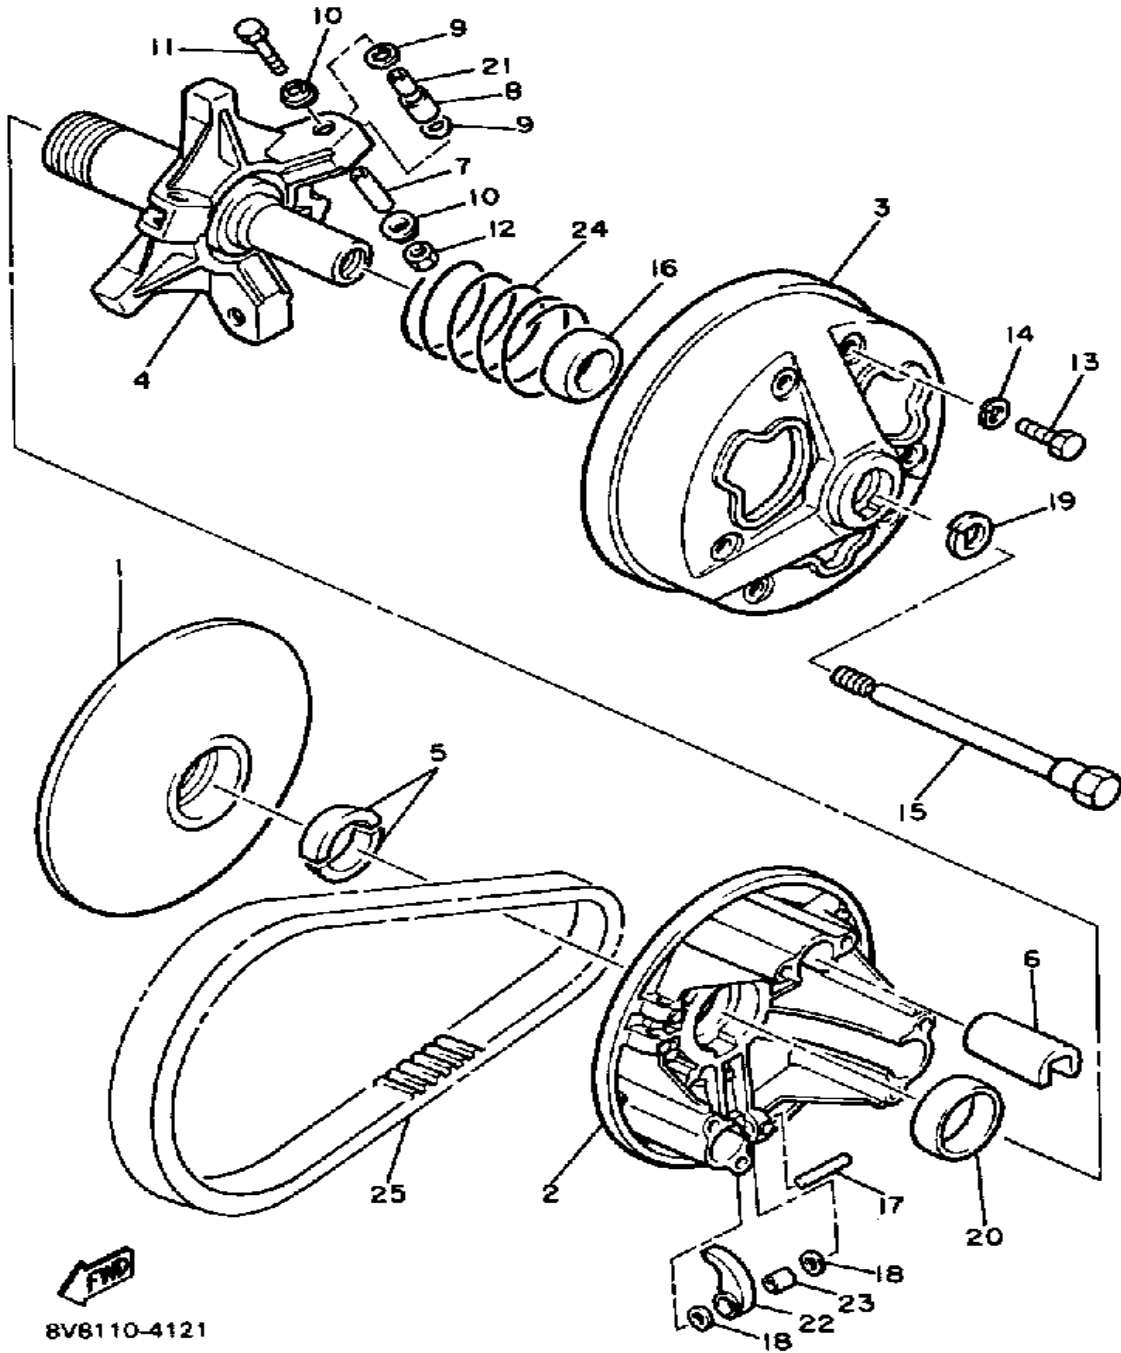

PRIMARY SHEAVE

Ref. No.	Part Number	Description	Qty	Remarks
1	84J-17611-00-00	SHEAVE, PRIMARY FIXED	1	
2	8V0-17621-01-00	SHEAVE, PRIMARY SLIDING	1	
3	8V0-17631-00-00	CAP	1	
4	82M-17640-01-00	SPIDER, COMPLETE	1	
5	8V0-17639-00-00	STOPPER	2	
6	88X-17653-00-00	SLIDER	3	
7	90387-086G4-00	COLLAR	3	
8	90387-096J5-00	COLLAR	3	
9	90202-08205-00	WASHER, PLATE	6	
10	90208-05036-00	WASHER, CONICAL SPR	6	
11	97313-05035-00	BOLT	3	
12	95612-05100-00	NUT, U	3	
13	97313-06030-00	BOLT, HEXAGON	6	
14	92995-06100-00	WASHER, SPRING	6	
15	8V0-17647-00-00	BOLT (L=156.5MM)	1	
16	90389-28032-00	BUSH	1	
17	93607-44190-00	PIN, DOWEL	3	
18	90201-077F5-00	WASHER, PLATE	6	
19	92901-16100-00	WASHER, SPRING	1	
20	90389-40029-00	BUSH	1	
21	90380-08132-00	BUSH, SOLID	3	
22	8V0-W176A-00-00	WEIGHT, WITH BUSH	3	
23	8V0-17677-02-00	BUSHING	3	
24	90501-45534-00	SPRING, COMPRESSION	1	U.R. STD
	90501-555A0-00	SPRING, WHITE/GREEN	1	ALT. PART
25	89X-00000-50-00	CLUTCH TUNE-UP KIT (K)	1	MARKED W/*
	8F2-17641-01-00	V-BELT	1	
	8V0-17601-19-00	CLUTCH MARKED	1	MARKED W/+

Property of www.SmallEngineDiscount.com - Not for Resale