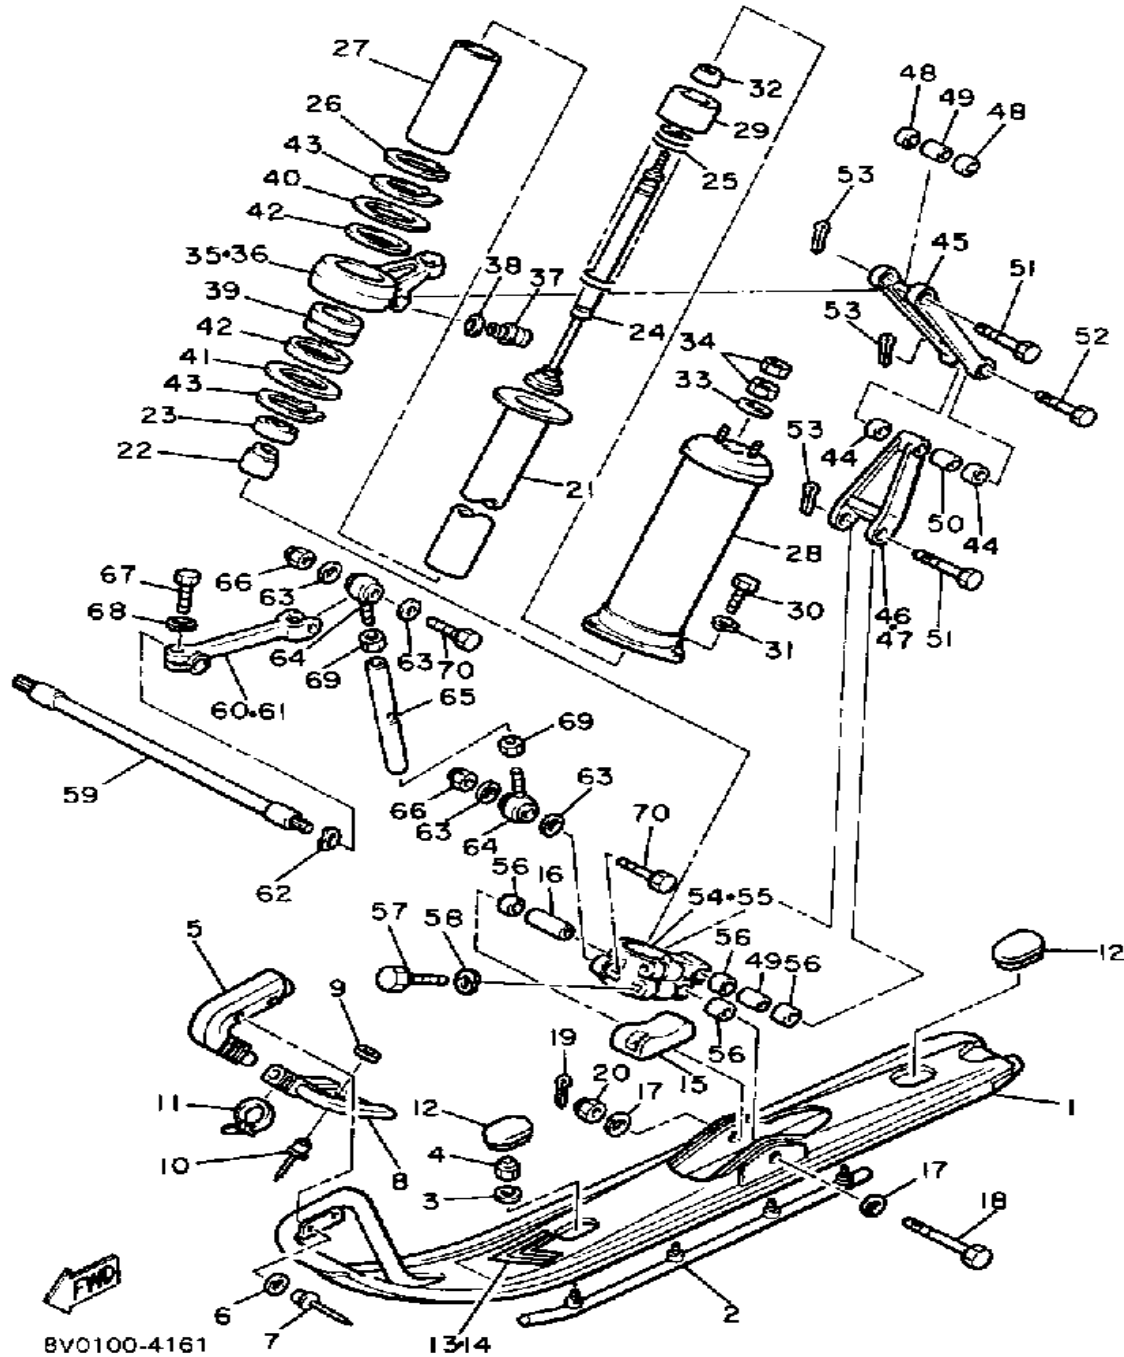

SKI

Ref. No.	Part Number	Description	Qty	Remarks
57	97026-08035-00	BOLT (TJ)	4	
58	92906-08100-00	WASHER, SPRING	4	
59	8V0-2386E-01-00	BAR, STABLZR FRONT	1	
60	8V0-2386L-01-00	ARM, STABILIZER 1	1	
61	8V0-2386M-01-00	ARM, STABILIZER 2	1	
62	90206-12052-00	WASHER, WAVE	2	
63	90201-08624-00	WASHER, PLATE	8	
64	J45-23841-00-00	JOINT UNIVERSAL 1 (8V0-23841-02)	4	
65	8V0-2386F-01-00	LINK, STABLZR FRONT	2	
66	95616-08100-00	NUT, U	4	
67	97016-06025-00	BOLT	2	
68	92906-06100-00	WASHER, SPRING	2	
69	95316-08700-00	NUT (2GV)	4	
70	97026-08035-00	BOLT (TJ)	4	

Property of www.SmallEngineDiscount.com - Not for Resale