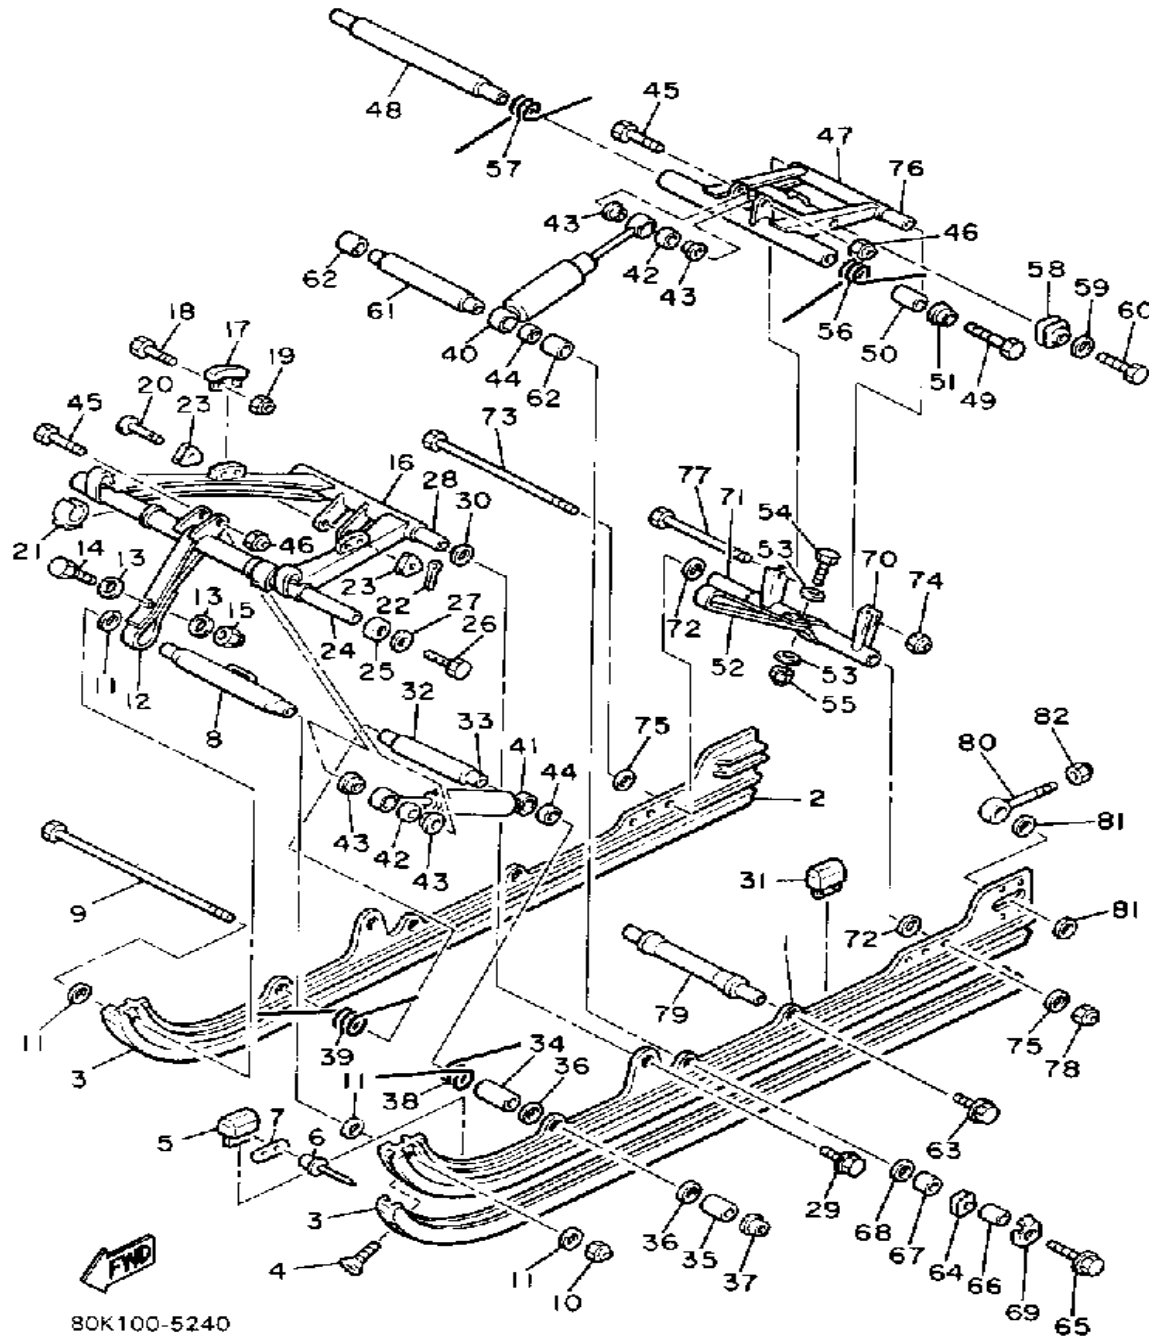

TRACK SUSPENSION 2

Ref. No.	Part Number	Description	Qty	Remarks
1	8V0-47411-00-00	FRAME, SLIDING 1	1	
2	8X9-47412-01-00 (8X9-47412-00)	FRAME, SLIDING 2	1	
3	8V0-47421-00-XX (8V0-47421-00)	RUNNER, SLIDING 1	2	
4	90151-06010-00	SCREW, COUNTERSUNK	2	
5	8V0-47456-00-00	DAMPER 1	2	
6	90267-48062-00	RIVET, BLIND	8	
7	8K2-47458-01-00	PLATE, DAMPER	8	
8	8V0-47415-00-00	BRACKET 1	1	
9	97022-08255-00	BOLT	1	
10	95712-08300-00	NUT, LOCK	1	
11	92901-08600-00	WASHER	4	
12	8V0-47495-00-00	STOPPER 1	1	
13	90201-06407-00	WASHER, PLATE (90201-06747-00)	2	
14	97011-06025-00	BOLT (97001-06025)	1	
15	95701-06300-00	NUT, NYLON	1	
16	8V0-47331-01-00	ARM, PIVOT 1	1	
17	8F3-47422-01-00	RUNNER, SLIDING 2	2	
18	97011-06025-00	BOLT (97001-06025)	4	
19	95701-06300-00	NUT, NYLON	4	
20	90240-12136-00	PIN, CLEVIS	1	
21	8V0-47447-01-00	HOOK 2	2	
22	91401-30030-00	PIN, COTTER	1	
23	8V0-47448-00-00	HOOK 3	2	
24	8A5-47465-02-00	SHAFT 1	1	
25	8U7-47341-00-00	SPACER	2	
26	90109-10771-00	BOLT	2	
27	90201-10669-00	WASHER, PLATE	2	

CONTINUED ON NEXT FRAME ►

Property of www.SmallEngineDiscount.com - Not for Resale