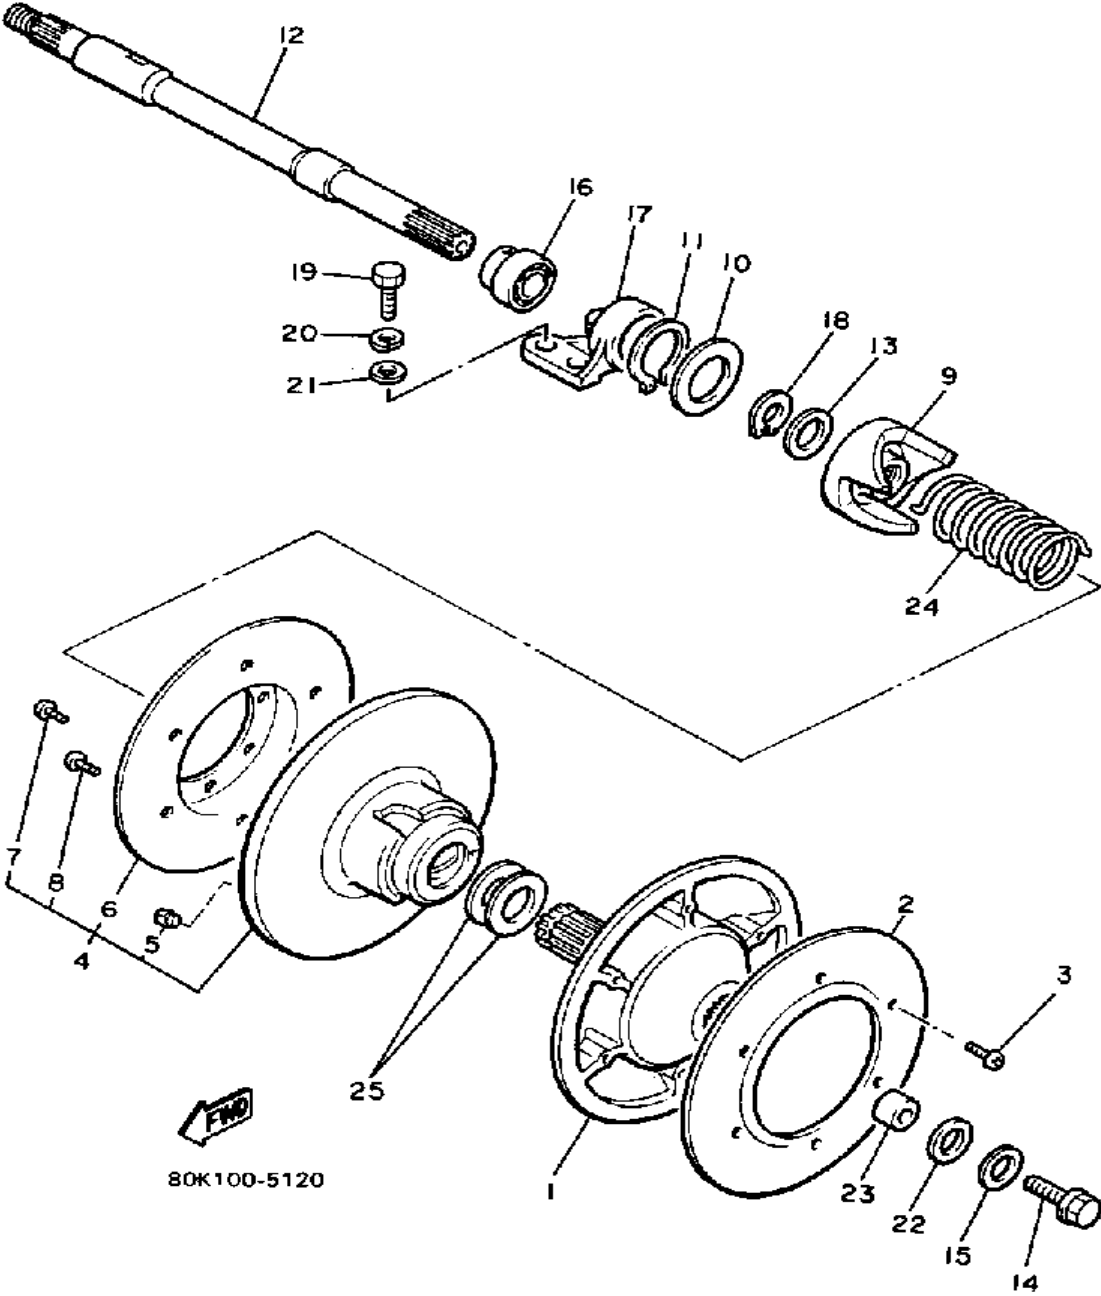

SECONDARY SHEAVE

Ref. No.	Part Number	Description	Qty	Remarks
1	80R-17660-01-00	SEC. FIXED SHEAVECOMP ...	1	
2	81H-17665-00-00	PLATE 1	1	
3	98580-05010-00	SCREW, PAN HEAD	6	
4	81H-17670-00-00	SECONDARY SLIDING SHEAVE	1	
5	8X6-17688-00-00	. SHOE, RAMP	3	
6	81H-17675-00-00	. PLATE 2	1	
7	98580-06012-00	. SCREW, PAN HEAD	3	
8	98580-05010-00	. SCREW, PAN HEAD	6	
9	8V0-17684-00-00	SEAT, SECONDARY SPRING .	1	
10	90201-34684-00	WASHER, PLATE	1	
11	93440-34170-00	CIRCLIP	1	
12	82M-17681-00-00	SHAFT, SECONDARY	1	
13	90201-252F1-00	WASHER, PLATE (T0.5)	1	U.R.
	90201-25526-00	WASHER, PLATE (T2.0)	1	U.R.
	90201-25527-00	WASHER, PLATE (T1.0)	1	U.R.
14	90105-14175-00	BOLT, WASHER BASED	1	
15	90201-140A6-00	WASHER, PLATE	1	
16	888-17678-00-00	BEARING	1	
17	8V0-47631-00-00	HOUSING, BEARING	1	
18	99009-52500-00	CIRCLIP	1	
19	97322-08022-00	BOLT, HEXAGON	4	
20	92990-08100-00	WASHER	4	
21	92901-08600-00	WASHER	4	
22	90201-222F0-00	WASHER, PLATE (T0.5)	1	U.R.
	90201-225A4-00	WASHER, PLATE (T1.0)	1	U.R.
23	90387-147A8-00	COLLAR	1	
24	90508-50654-00	SPRING, TORSION	1	
25	90201-345G2-00	WASHER, PLATE	2	

Property of www.SmallEngineDiscount.com - Not for Resale