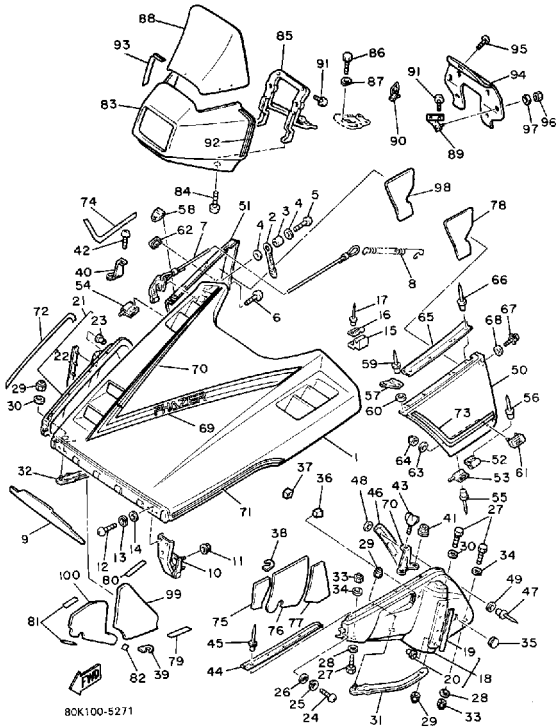

SHROUD - WINDSHIELD

Ref. No.	Part Number	Description	Qty	Remarks
57	8V0-77553-00-00	PROTECTOR 3	1	
58	8V0-77554-00-00	PROTECTOR 4	1	
59	90267-48053-00	RIVET, BLIND	4	
60	90201-04325-00	WASHER, PLATE	4	
61	8V0-77551-00-00	PROTECTOR 1	1	
62	8V0-77552-00-00	PROTECTOR 2	1	
63	90201-05029-00	WASHER, PLATE	4	
64	95701-05300-00	NUT, NYLON	4	
65	8V0-77516-01-00	BUSH, RUBBER 2	2	
66	90269-05039-00	RIVET	8	
67	8V0-77175-00-00	HOLDER, LATCH	2	
68	4U5-2176E-00-00	PLATE	2	
69	80L-77281-00-00	STRIPE 1	1	
70	80L-77282-00-00	STRIPE 2	1	
71	80L-77163-01-00	ORNAMENT 1	1	
72	80L-77164-01-00	ORNAMENT 2	1	
73	80L-77285-01-00	STRIPE 5	1	
74	80L-77286-01-00	STRIPE 6	1	
75	8V0-77272-00-00	DAMPER, NOISE 2	1	
76	8V0-77273-00-00	DAMPER, NOISE 3	1	
77	8V0-77274-00-00	DAMPER, NOISE 4	1	
78	8V0-77275-00-00	DAMPER, NOISE 5	1	
79	8V0-7717E-00-00	TAPE 1	2	
80	8V0-7717F-00-00	TAPE 2	1	
81	8V0-7717G-00-00	TAPE 3	2	
82	82M-7717G-00-00	TAPE 3	5	
83	80L-77231-01-00	FAIRING	1	
84	98903-06010-00	SCREW, BIND	2	
85	8V0-77241-00-00	STAY, FAIRING	1	

CONTINUED ON NEXT FRAME ➤

Property of www.SmallEngineDiscount.com - Not for Resale