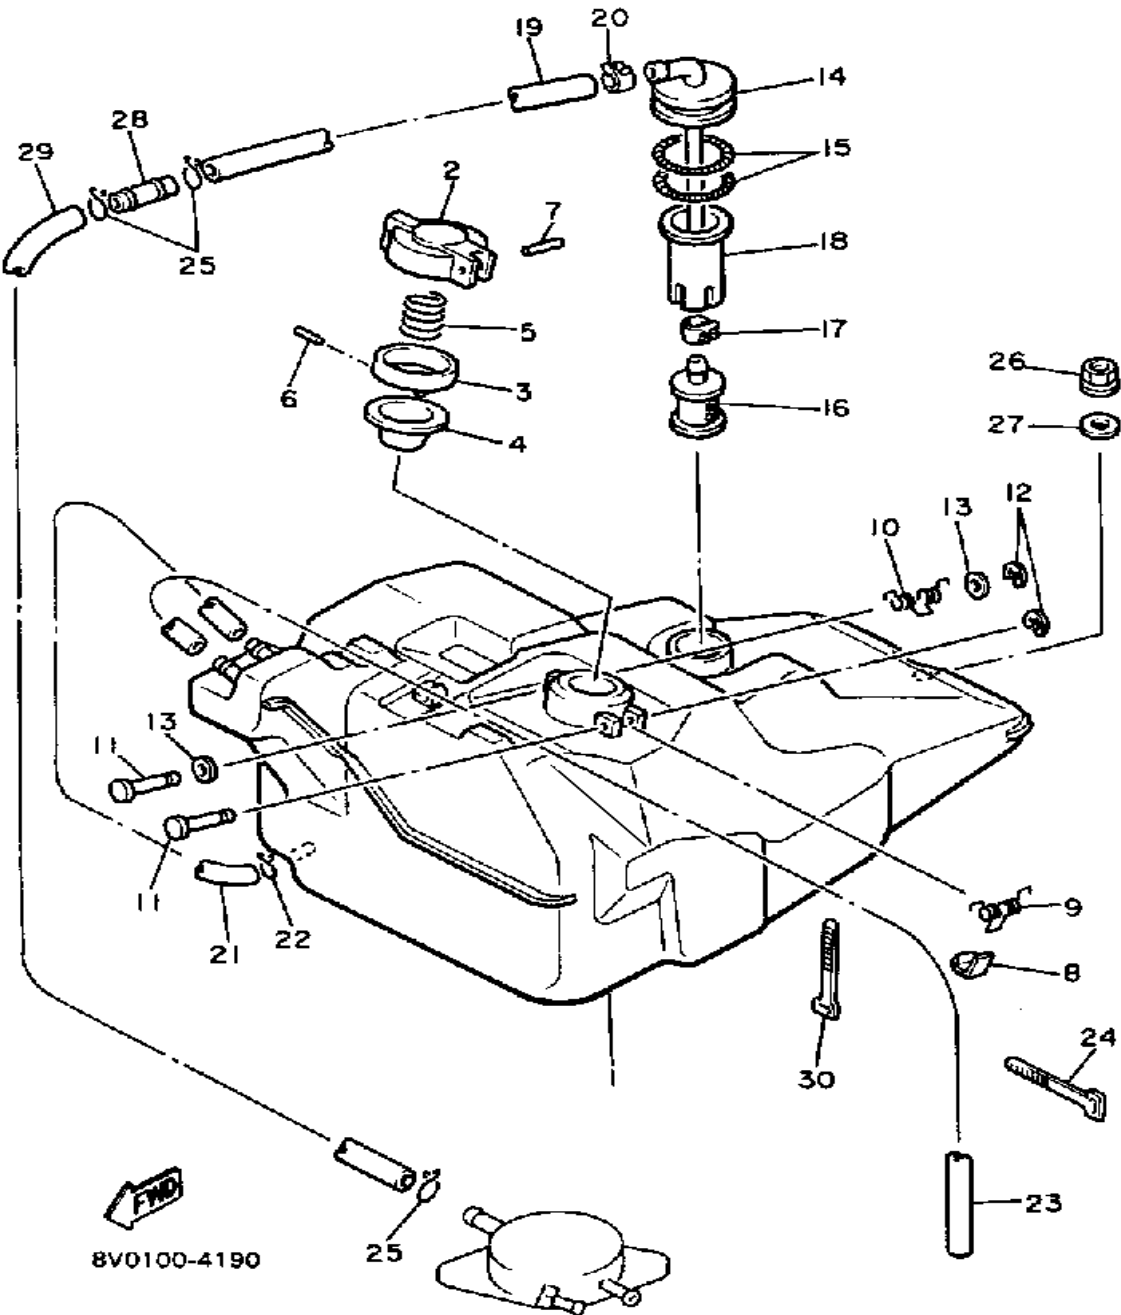

FUEL TANK

Ref. No.	Part Number	Description	Qty	Remarks
30	437-83936-01-00	BAND, SWITCH CORD	1	

Property of www.SmallEngineDiscount.com - Not for Resale