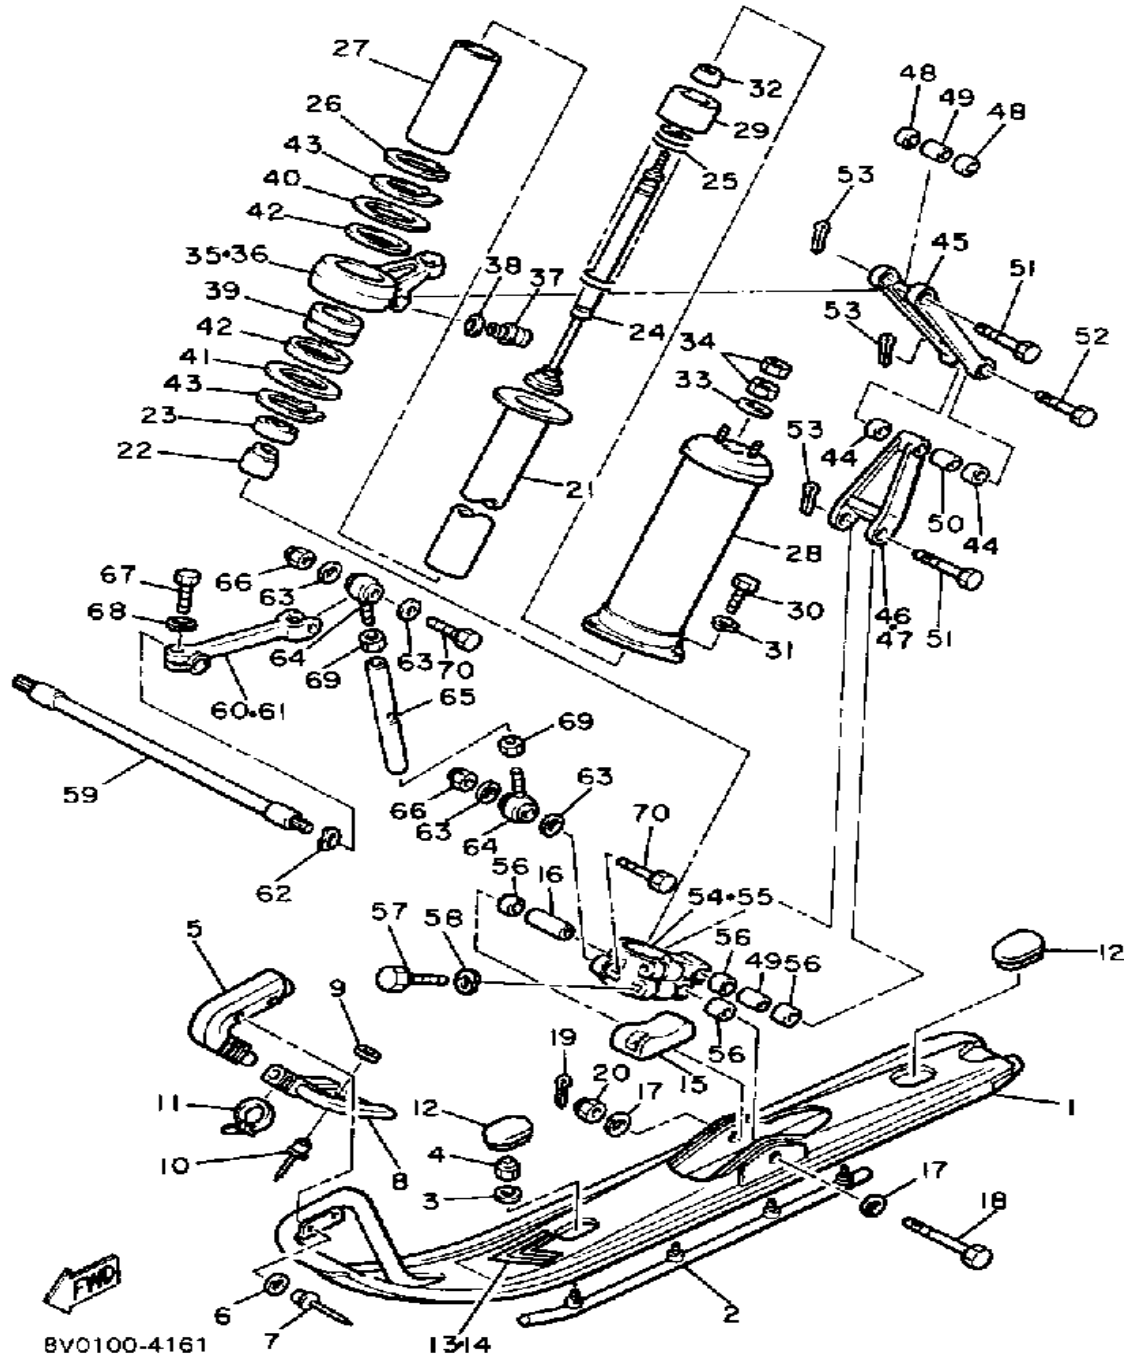

SKI

Ref. No.	Part Number	Description	Qty	Remarks
28	8V0-2376J-00-00	HOLDER, ABSORBER	2	
29	8V0-22493-00-00	BUMP, STOP	2	
30	97016-06020-00	BOLT	6	
31	92906-06100-00	WASHER, SPRING	6	
32	8V0-2386J-00-00	CUSHION	2	
33	92990-08200-00	WASHER, PLAIN	2	
34	95303-08700-00	NUT	4	
35	8V0-23851-01-00	ARM, OUTSIDE 1	1	
36	8V0-23852-01-00	ARM, OUTSIDE 2	1	
37	93700-06M03-00	NIPPLE, GREASE	2	
38	90201-067F9-00	WASHER, PLATE	2	
39	90384-63188-00	BUSH, BIMETAL FORMED	2	
40	90201-637F3-00	WASHER, PLATE	1	
41	90201-635H7-00	WASHER, PLATE	1	
42	93109-63044-00	OIL SEAL	4	
43	93410-63066-00	CIRCLIP	4	
44	90384-14091-00	BUSH, BIMETAL FORMED	4	
45	8V0-2382E-01-00	ARM, FRONT 1	2	
46	8V0-2382F-02-00	ARM, FRONT 2 (L, H)	1	
47	8V0-2383F-02-00	ARM, FRONT 4 (R, H)	1	
48	90384-14096-00	BUSH, BIMETAL FORMED	4	
49	90387-101Y9-00	COLLAR	4	
50	90387-100A4-00	COLLAR	2	
51	90102-10054-00	BOLT, WITH HOLE	4	
52	90102-10055-00	BOLT, WITH HOLE	2	
53	91490-20020-00	PIN, COTTER	6	
54	8V0-2376E-01-00	BRACKET, 1	1	
55	8V0-2377E-01-00	BRACKET 2	1	
56	90384-14091-00	BUSH, BIMETAL FORMED	8	

CONTINUED ON NEXT FRAME ➤

Property of www.SmallEngineDiscount.com - Not for Resale