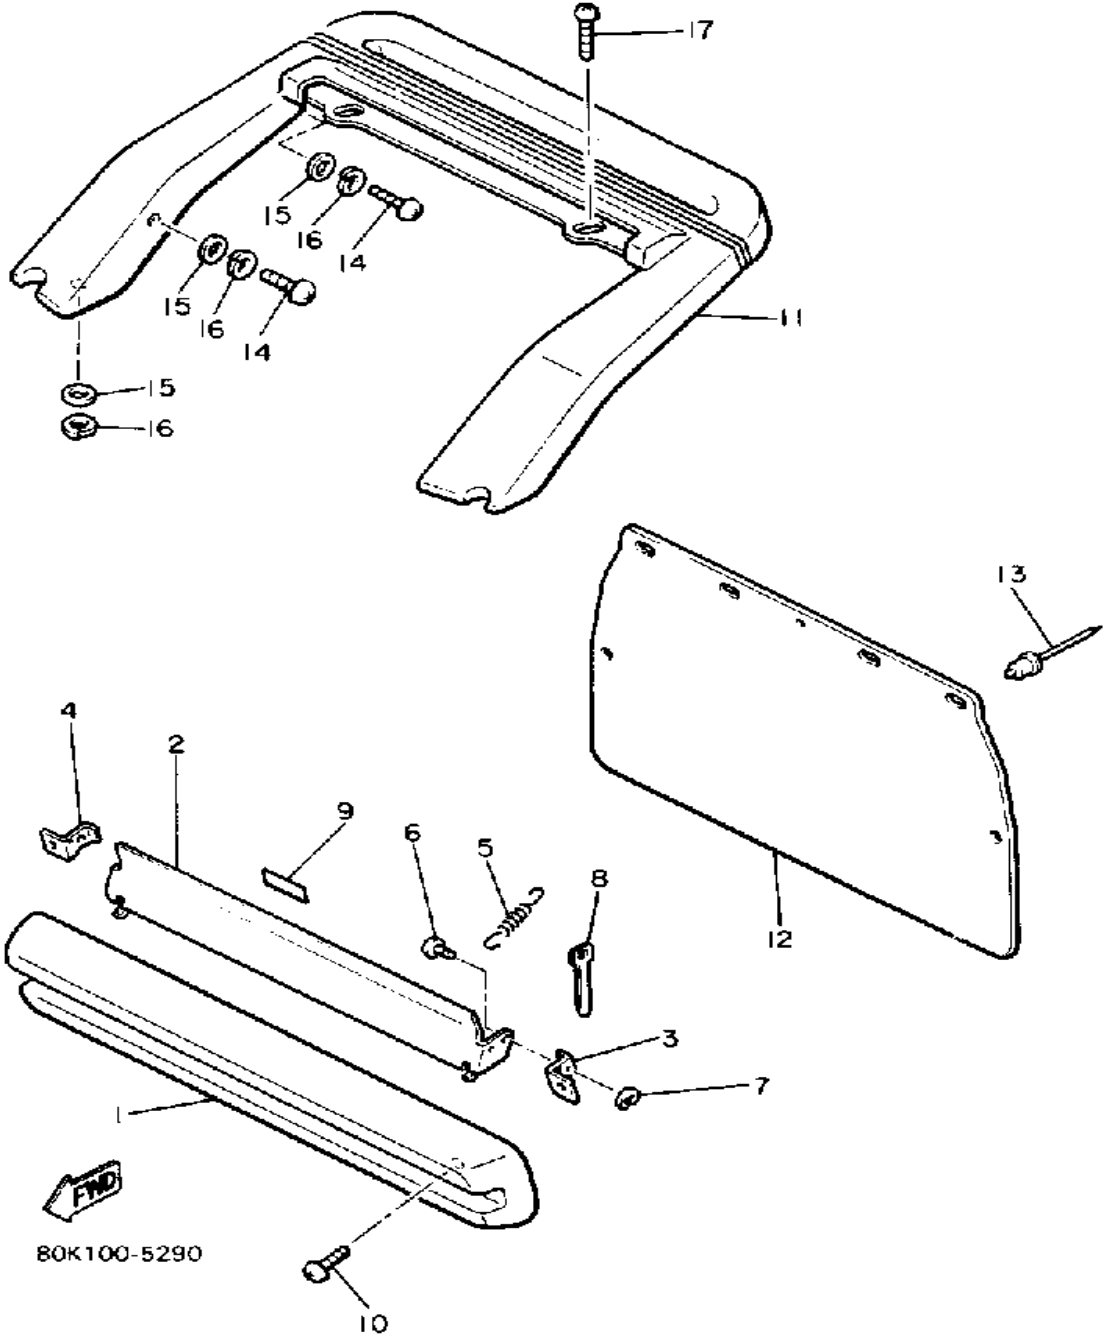

BUMPER

Ref. No.	Part Number	Description	Qty	Remarks
1	8X9-77511-00-00	BUMPER, FRONT 1	1	
2	80L-77185-00-00	PLATE 1	1	
3	80L-77125-00-00	STAY 1	1	
4	80L-77126-00-00	STAY 2	1	
5	90506-12371-00	SPRING, TENSION	2	
6	90249-05187-00	PIN	2	
7	99080-04600-00	CIRCLIP (E)	2	
8	80L-26397-00-00	BAND	1	
9	8Y0-77762-00-00	LABEL, WARNING 2	1	U.R.
10	98906-06012-00	SCREW, BIND	2	
11	87F-77542-00-00	BUMPER, REAR 2	1	
12	8X9-77595-00-00	FLAP	1	
13	90267-48086-00	RIVET, BLIND	5	
14	98903-08020-00	SCREW, BIND (98901-08020)	4	
15	92990-08200-00	WASHER, PLAIN	6	
16	92990-08100-00	WASHER	6	
17	98903-08012-00	SCREW, BIND	2	

Property of www.SmallEngineDiscount.com - Not for Resale