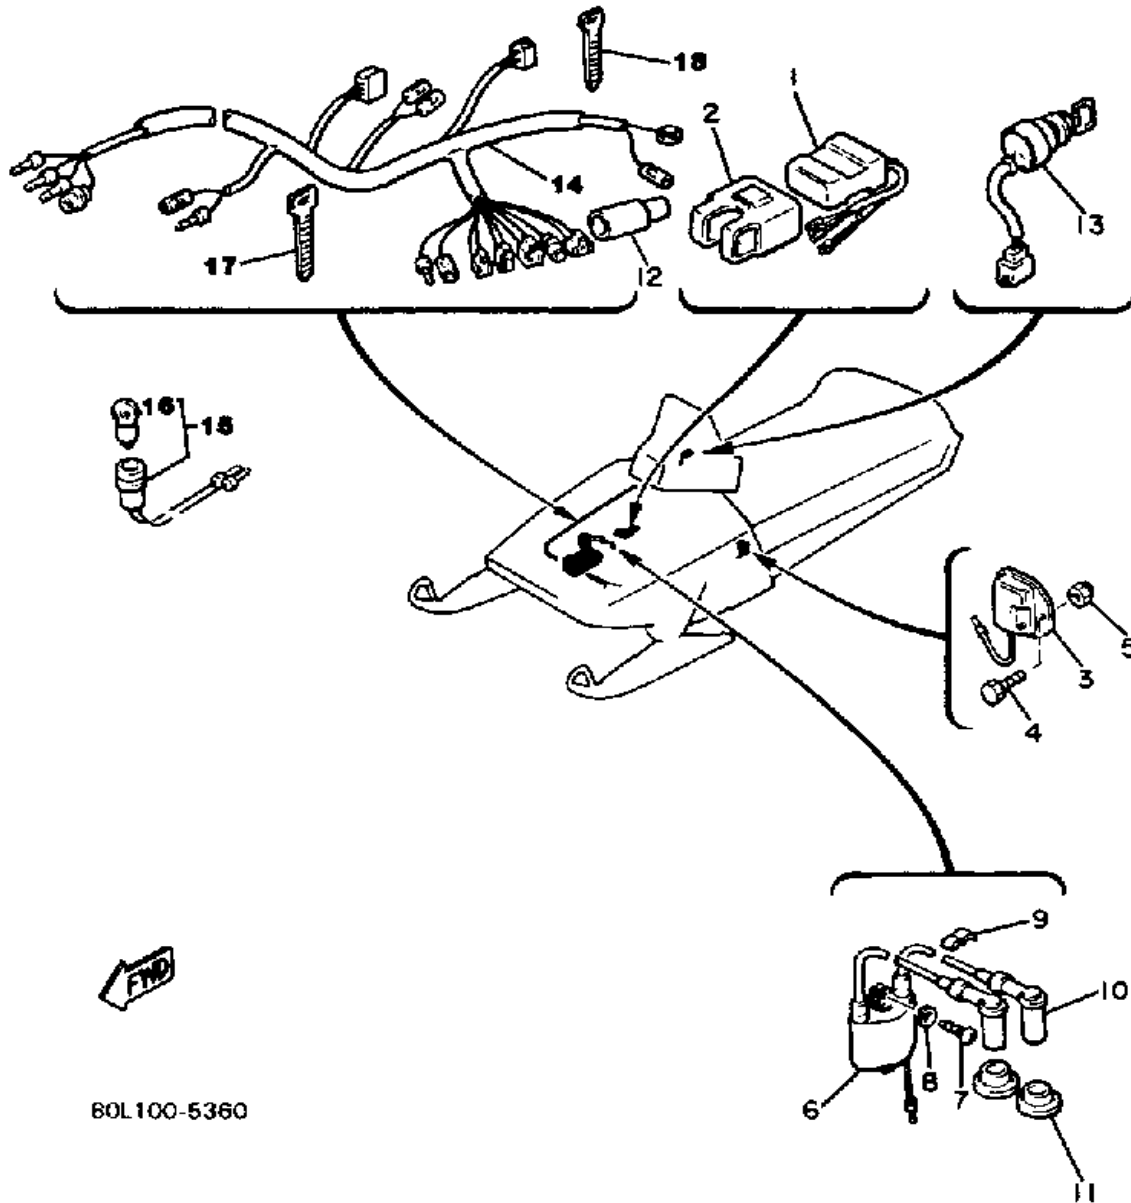

ELECTRICAL 1

Ref. No.	Part Number	Description	Qty	Remarks
1	8V0-85540-21-00	C.D.I. UNIT ASSEMBLY	1	
2	2A7-85546-00-00	BAND	1	
3	82F-81910-A0-00	VOLTAGE REGULATOR ASSEMBLY	1	
4	97026-06014-00	BOLT	2	
5	95701-06300-00	NUT, NYLON	2	
6	8V8-82310-10-00	IGNITION COIL ASSEMBLY ...	1	
7	98580-06020-00	SCREW	2	
8	92995-06100-00	WASHER, SPRING	2	
9	861-82361-00-00	CLAMP, CORD	1	
10	8K1-82370-20-00	PLUG CAP ASSEMBLY (WITH RESISTOR)	2	
11	8V0-82372-00-00	SEAL, PLUG CAP	2	
12	8Y0-82599-00-00	COVER, CONNECTER	1	
13	8K4-82508-20-00	MAIN SWITCH ASSEMBLY ...	1	
14	80L-82590-20-00	WIRE HARNESS ASSEMBLY ..	1	
15	8V0-84301-00-00	PILOT LIGHT ASSEMBLY 1 ...	1	
16	8V0-85353-00-00	. BULB (12V5W)	1	
17	437-83936-01-00	BAND, SWITCH CORD	1	
18	341-26397-01-00	BAND	1	

60L100-5360

Property of www.SmallEngineDiscount.com - Not for Resale