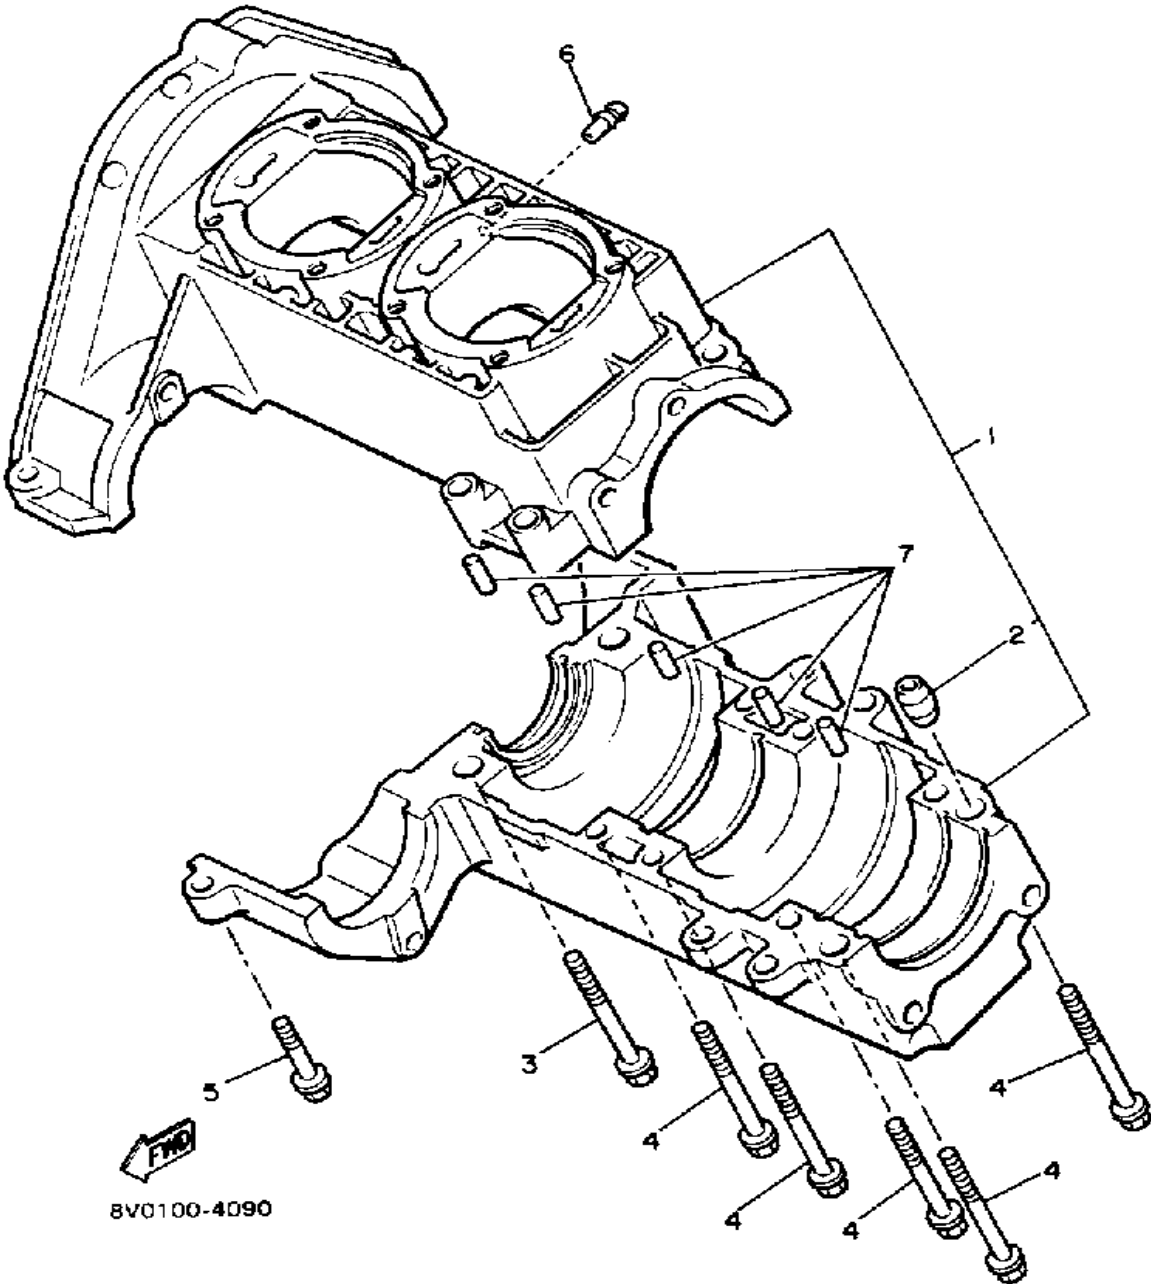

CRANKCASE

Ref. No.	Part Number	Description	Qty	Remarks
1	8V0-15100-01-00	CRANKCASE ASSEMBLY	1	
2	99510-12016-00	. PIN, DOWEL	2	
3	95811-08070-00	BOLT, FLANGE	1	
4	95811-08065-00	BOLT, FLANGE	9	
5	95811-06025-00	BOLT, FLANGE	1	
6	J38-11116-00-00	JOINT, BREATHER	1	
7	93604-07141-00	PIN, DOWEL	5	

Property of www.SmallEngineDiscount.com - Not for Resale