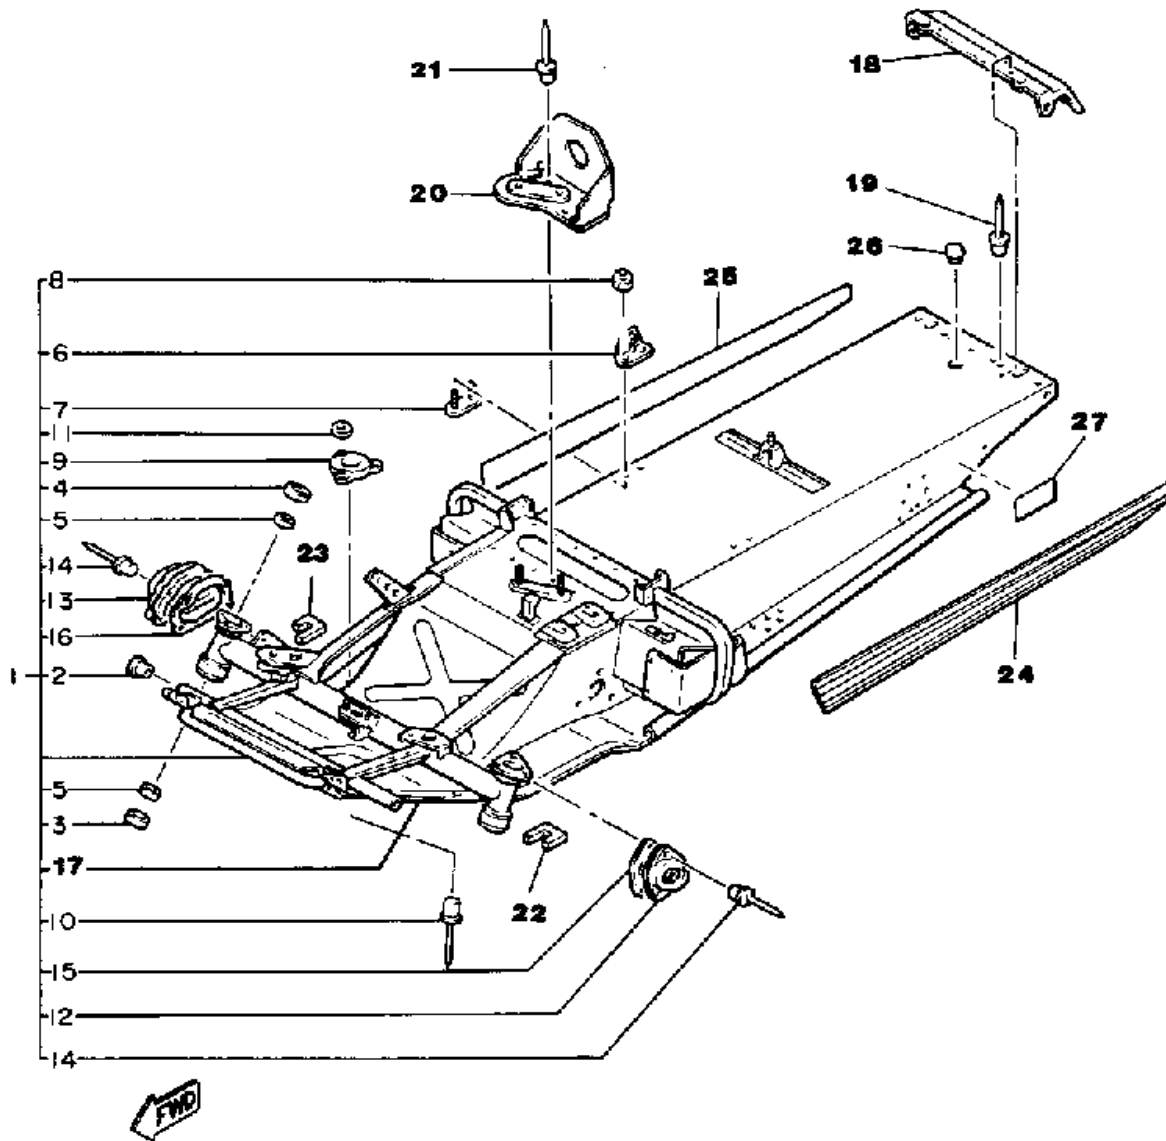

IMPORTANT! READ TECHNICAL FOR DETAILED INFORMATION!

Property of www.SmallEngineDiscount.com - Not for Resale

FRAME

80L100-5150

Ref. No.	Part Number	Description	Qty	Remarks
1	80L-21910-00-00	FRAME	1	
2	90381-12047-00	. BUSH, SOLID	2	
3	93103-44134-00	. OIL SEAL	2	
4	93102-44280-00	. OIL SEAL, SD-TYPE	2	
5	90384-44173-00	. BUSH, BIMETAL FORMED ...	4	
6	8V0-21946-00-00	. BRACKET, SEAT FITTING ...	2	
7	8V0-21966-00-00	. PATCH 6	2	
8	95701-06300-00	. NUT, NYLON	8	
9	80L-21998-00-00	. SPACER	1	
10	90267-48051-00	. RIVET, BLIND	3	
11	90201-04325-00	. WASHER, PLATE	3	
12	80L-2198F-00-00	. COVER 1	1	
13	80L-2198G-00-00	. COVER 2	1	
14	90267-40105-00	. RIVET, BLIND	7	
15	80L-77525-00-00	. WASHER 1	1	
16	80L-77526-00-00	. WASHER 2	2	
17	8X9-21912-00-00	. BELLY PAN (80L-21912-00) ..	1	
18	8V0-21923-01-00	REINFORCEMENT, FRAME REAR 1	1	
19	90267-48053-00	RIVET, BLIND	7	
20	80L-2194R-00-00	BRACKET, FUEL TNK 2	1	
21	90267-48053-00	RIVET, BLIND	3	
22	80L-7717G-00-00	TAPE 3	1	
23	80L-7717H-00-00	TAPE 4	1	
24	80L-77351-00-00	EMBLEM 1	1	
25	80L-77352-00-00	EMBLEM 2	1	
26	810-77716-00-00	ORNAMENT, INSTRUMENT PANEL 2	1	
27	8K2-77742-00-00	INDICATOR 2	1	