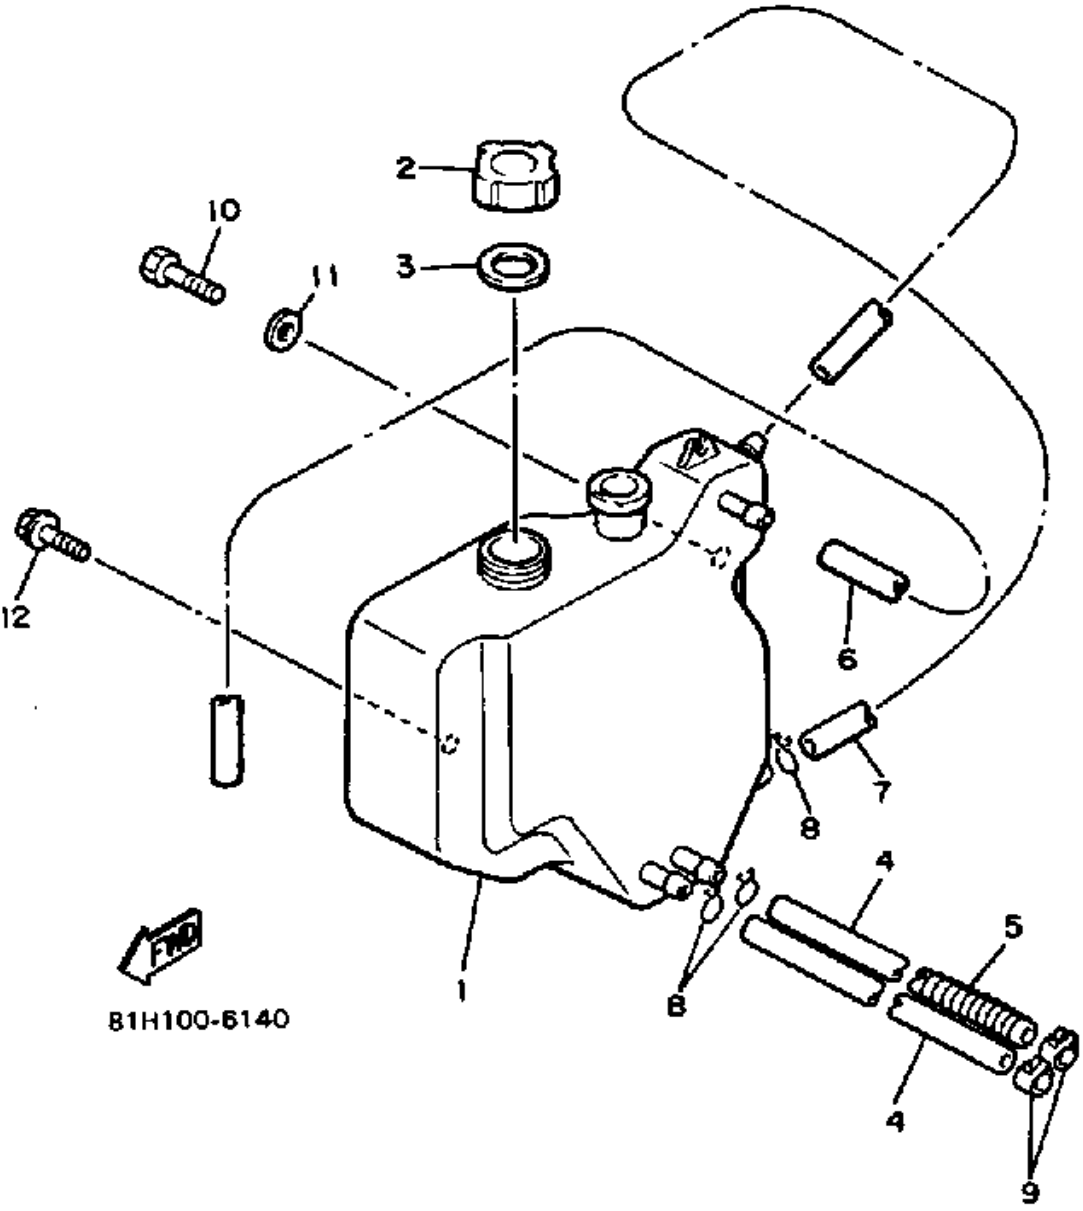

OIL TANK

Ref. No.	Part Number	Description	Qty	Remarks
1	8V0-21751-02-00	TANK, OIL	1	
2	863-21771-00-00	BODY, CAP	1	
3	90430-31003-00	GASKET	1	
4	90446-09088-00	HOSE	2	
5	8F3-24328-00-00	PROTECTOR, PIPE	1	
6	90446-09016-00	HOSE	1	
7	90446-09224-00	HOSE	1	
8	90467-09005-00	CLIP, SCISSOR	3	
9	90467-09026-00	CLIP	2	
10	97011-06010-00	BOLT	1	
11	92990-06600-00	WASHER, PLATE	1	
12	90119-06056-00	BOLT, WITH WASHER	1	

Property of www.SmallEngineDiscount.com - Not for Resale