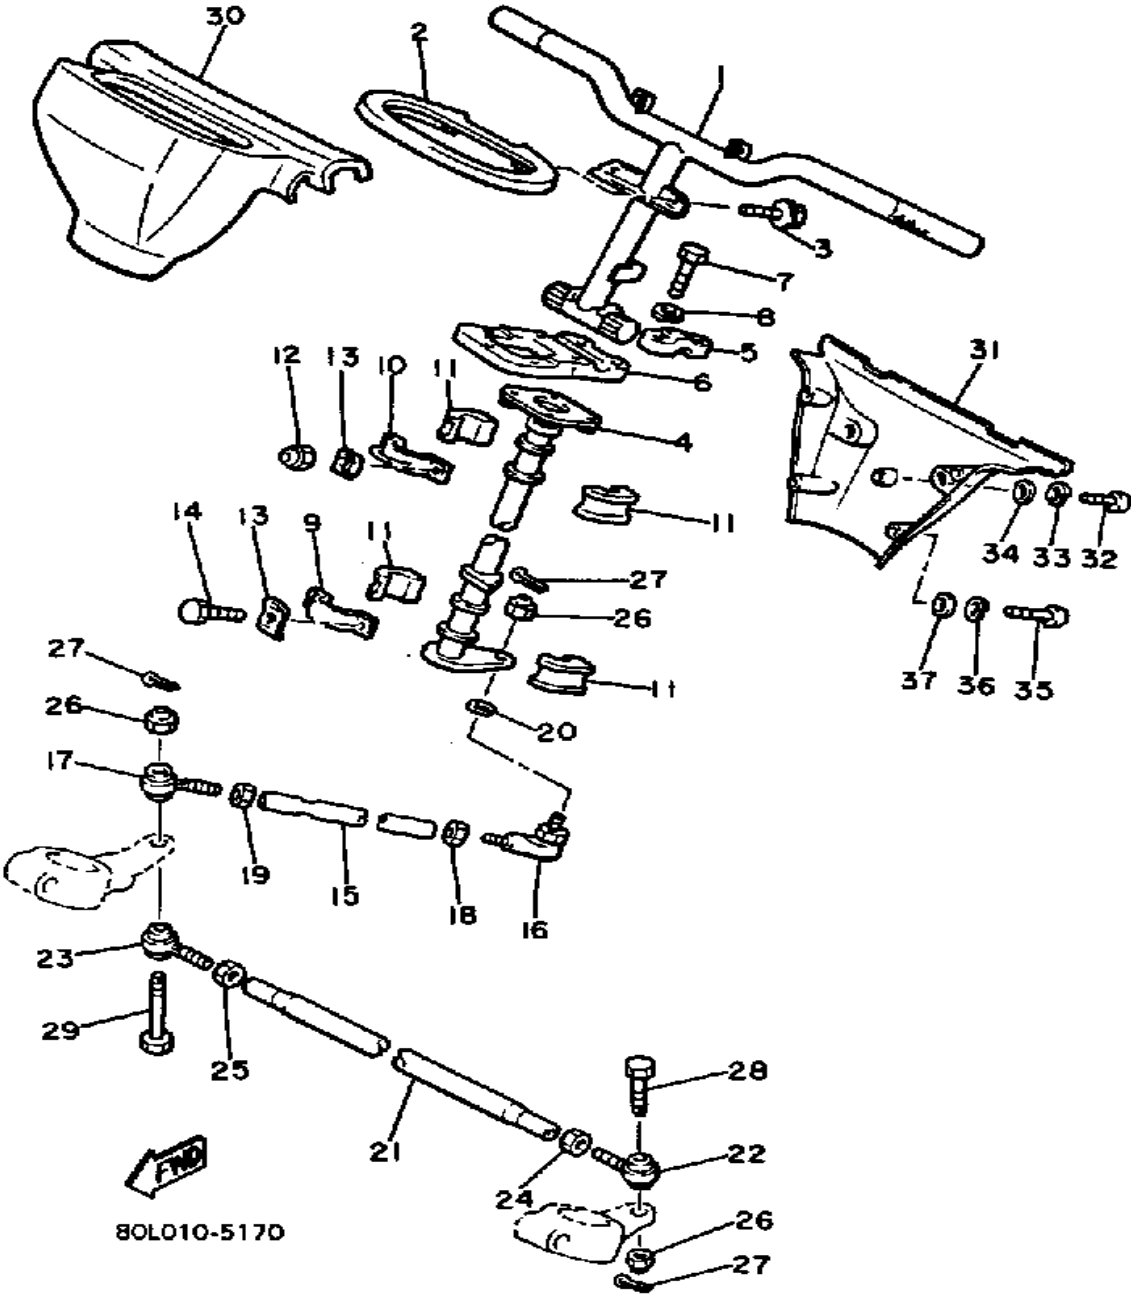

STEERING

Ref. No.	Part Number	Description	Qty	Remarks
30	8X9-23815-00-00	PAD, STEERING	1	
31	80L-23817-01-00	PAD, STEERING	1	
32	98506-05010-00	SCREW, PAN HEAD	1	
33	92906-05100-00	WASHER, SPRING	1	
34	92906-05200-00	WASHER, PLAIN	1	
35	98506-05030-00	SCREW, PAN HEAD	4	
36	92906-05100-00	WASHER, SPRING	4	
37	92906-05600-00	WASHER, PLATE	4	

Property of www.SmallEngineDiscount.com - Not for Resale