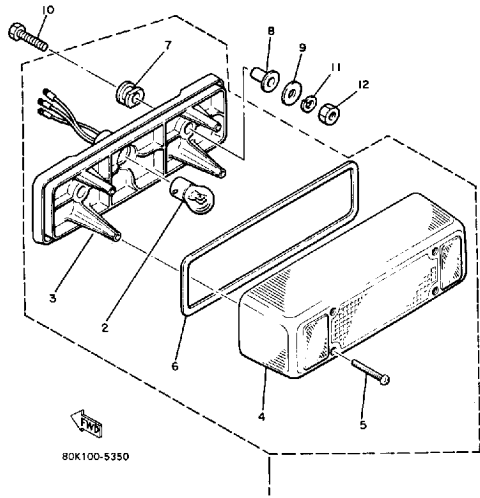

TAILLIGHT

Ref. No.	Part Number	Description	Qty	Remarks
1	8K4-84710-00-00	TAILLIGHT UNIT ASSEMBLY ..	1	
2	137-84714-61-00	. BULB, TL 12V23/8W (J50-83311-00)	1	
3	8K4-84711-00-00	. BASE, TAILLIGHT	1	
4	8K4-84721-00-00	. LENS, TAILLIGHT	1	
5	97780-40130-00	. SCREW, PANHEAD TAPPING (97701-40130-00)	4	
6	87M-84723-00-00	. GASKET, TAIL LENS	1	
7	8K4-84718-00-00	. GROMMET	2	
8	90387-060G8-00	COLLAR	2	
9	90201-06407-00	WASHER, PLATE (90201-06747-00)	2	
10	97013-06035-00	BOLT	2	
11	92995-06100-00	WASHER, SPRING	2	
12	95380-06600-00	NUT	2	

Property of www.SmallEngineDiscount.com - Not for Resale