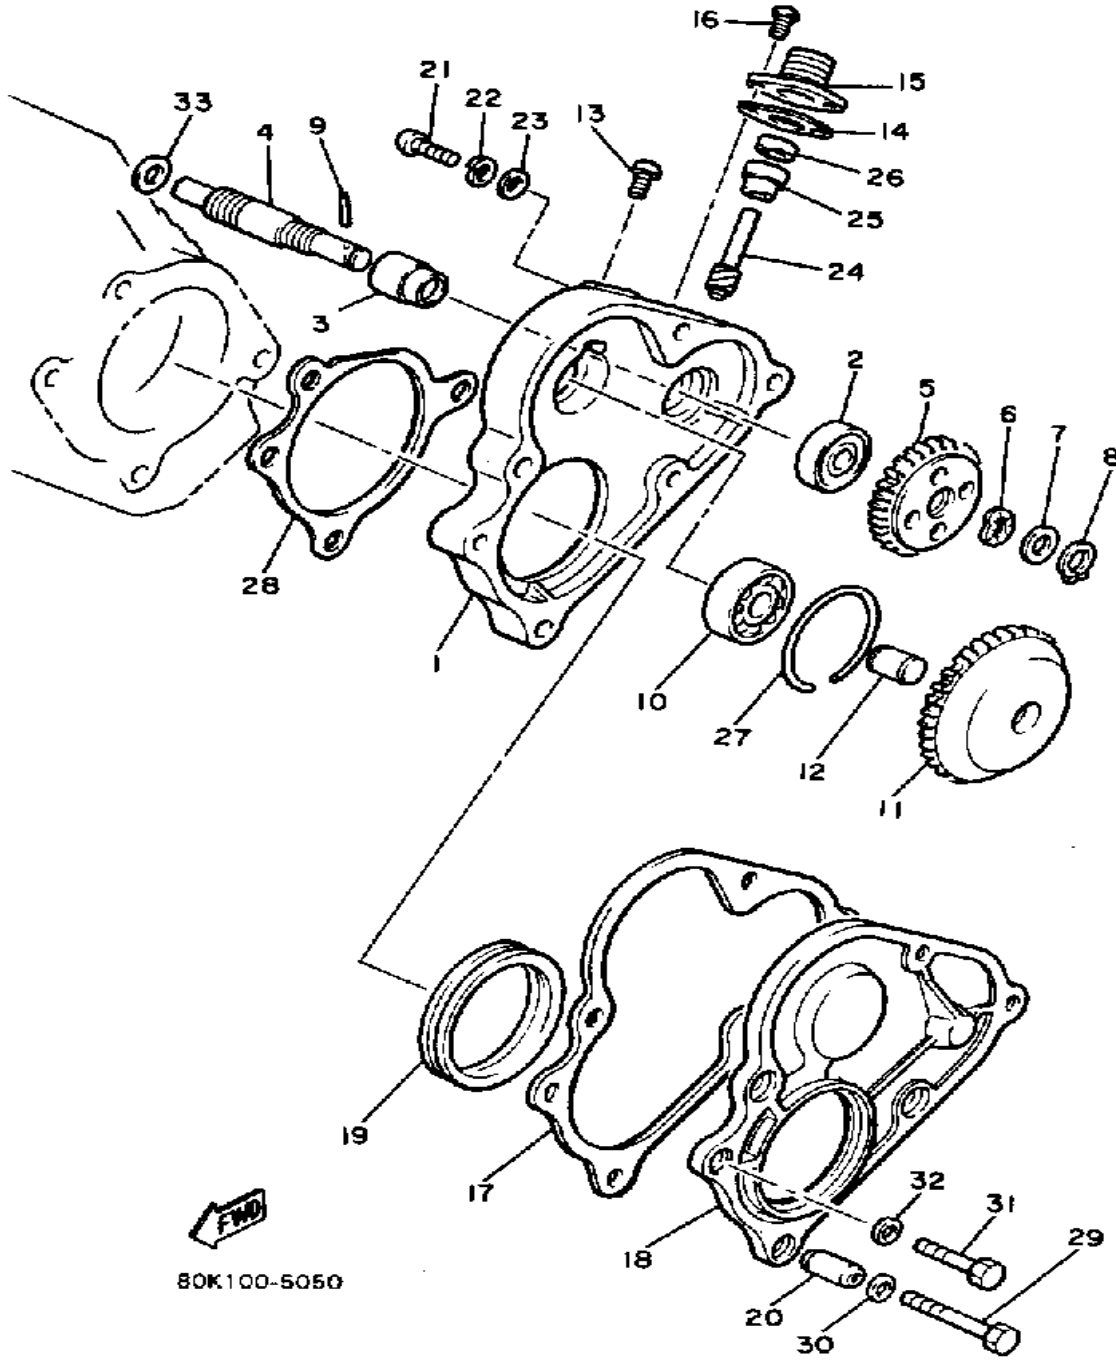

PUMP DRIVE - GEAR

Ref. No.	Part Number	Description	Qty	Remarks
30	92990-06600-00	WASHER, PLATE	2	
31	97011-06025-00	BOLT (97001-06025)	2	
32	92990-06600-00	WASHER, PLATE	2	
33	90201-08624-00	WASHER, PLATE	1	

Property of www.SmallEngineDiscount.com - Not for Resale