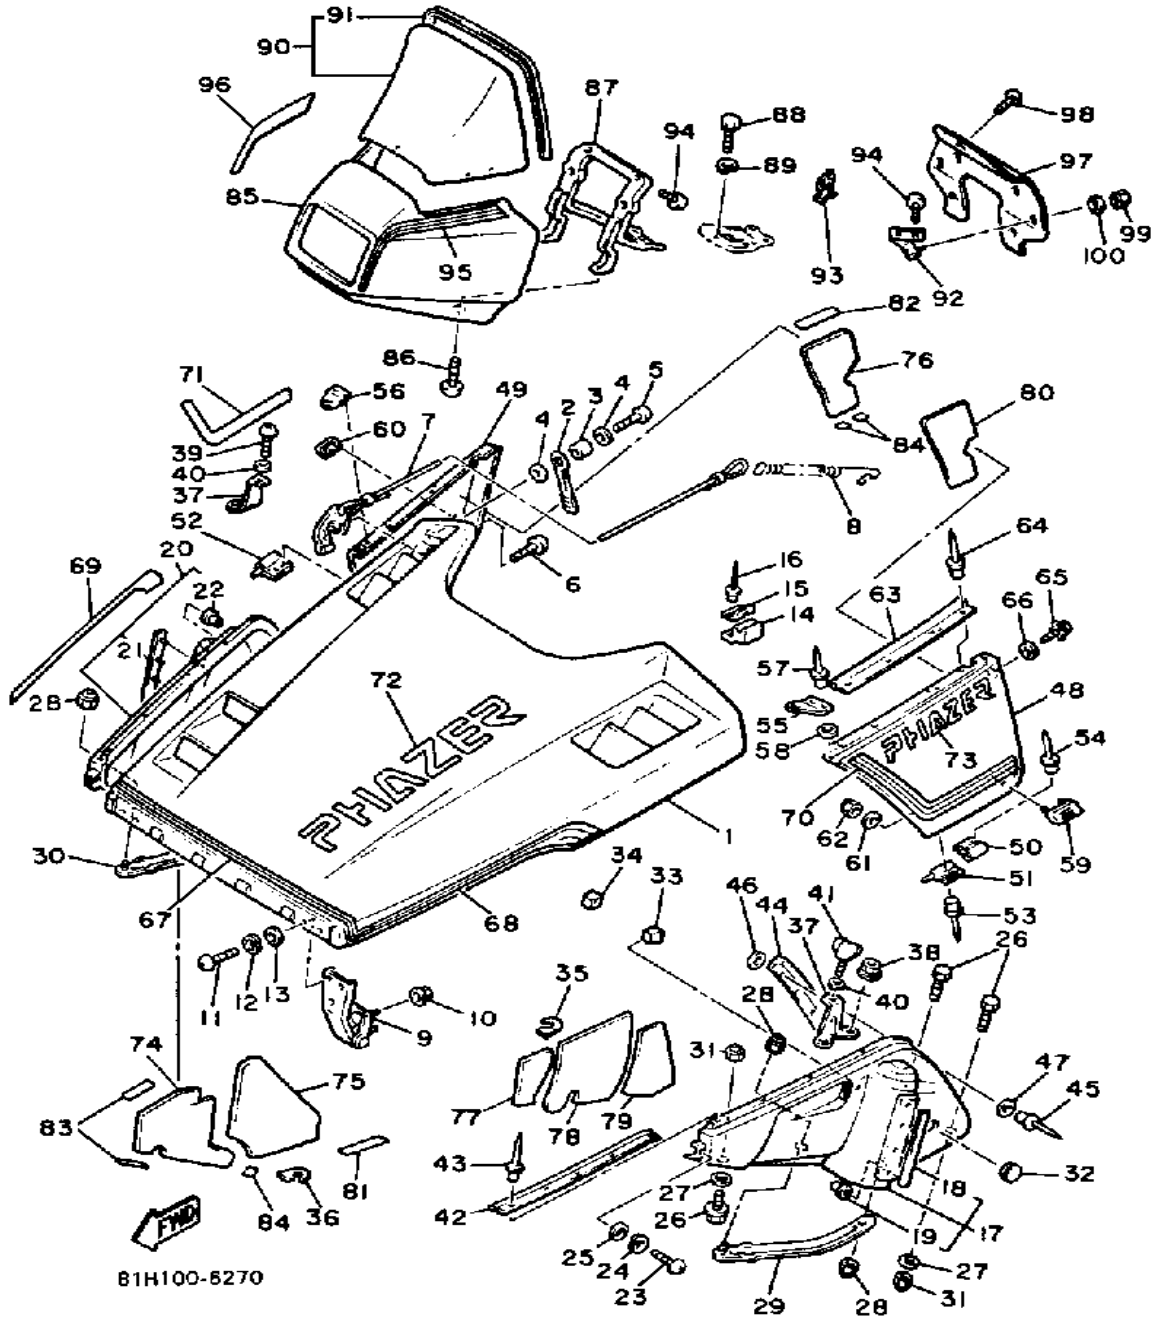

SHROUD - WINDSHIELD

Ref. No.	Part Number	Description	Qty	Remarks
30	8V0-21996-01-00	GUARD, SUB FRAMEFRAME FR 2	1	
31	95701-06300-00	NUT, NYLON	4	
32	90480-40382-00	GROMMET	1	
33	80L-77431-00-00	GROMMET 1	1	
34	80L-77432-00-00	GROMMET 2	1	
35	80L-7717E-00-00	TAPE 1	1	
36	80L-7717F-00-00	TAPE 2	1	
37	8V0-2196F-00-00	BRACKET 3	2	
38	95701-05300-00	NUT, NYLON	4	
39	98980-06016-00	SCREW, BINDING	1	
40	90201-065F3-00	WASHER, PLATE	2	
41	90122-06015-00	BOLT, WING	1	
42	8V0-77515-01-00	BUSH, RUBBER 1	2	
43	90269-05039-00	RIVET	10	
44	8V0-2196T-00-00	TRIM 1	2	
45	90267-40076-00	RIVET, BLIND	8	
46	90201-044A2-00	WASHER, PLATE	8	
47	90201-047A2-00	WASHER, PLATE	8	
48	80L-2197H-00-00	HOOD 3	1	
49	80L-2198H-00-00	HOOD 4	1	
50	8V0-2194X-00-00	BRACKET, 1	4	
51	8V0-2195X-00-00	BRACKET 2	2	
52	80L-2195X-00-00	BRACKET 2	2	
53	90267-48059-00	RIVET, BLIND	8	
54	90267-48057-00	RIVET, BLIND	8	
55	8V0-77553-00-00	PROTECTOR 3	1	
56	8V0-77554-00-00	PROTECTOR 4	1	
57	90267-48053-00	RIVET, BLIND	4	

CONTINUED ON NEXT FRAME ►

Property of www.SmallEngineDiscount.com - Not for Resale