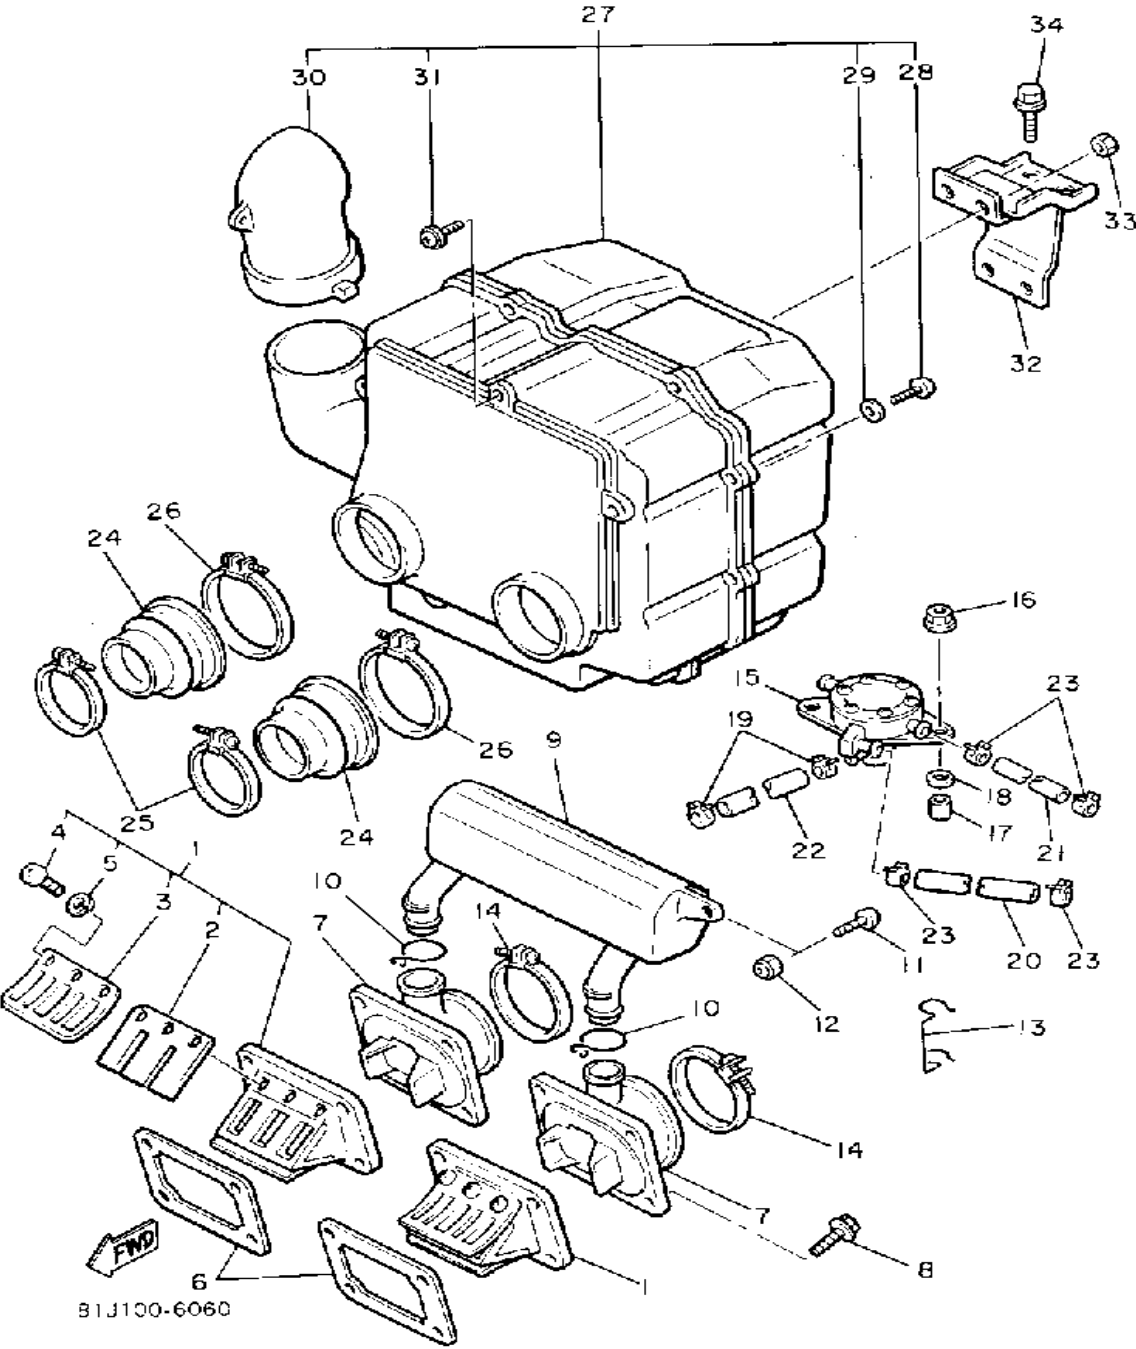

AIR CLEANER

Ref. No.	Part Number	Description	Qty	Remarks
28	98586-05016-00	. SCREW, PAN HEAD	7	
29	92906-05600-00	. WASHER, PLATE	7	
30	8V0-14454-00-00	. JOINT	1	
31	90159-05122-00	. SCREW, WITH WASHER	6	
32	8V0-14494-00-00	STAY 2	1	
33	95380-06600-00	NUT	4	
34	95811-06012-00	BOLT, FLANGE	2	

Property of www.SmallEngineDiscount.com - Not for Resale