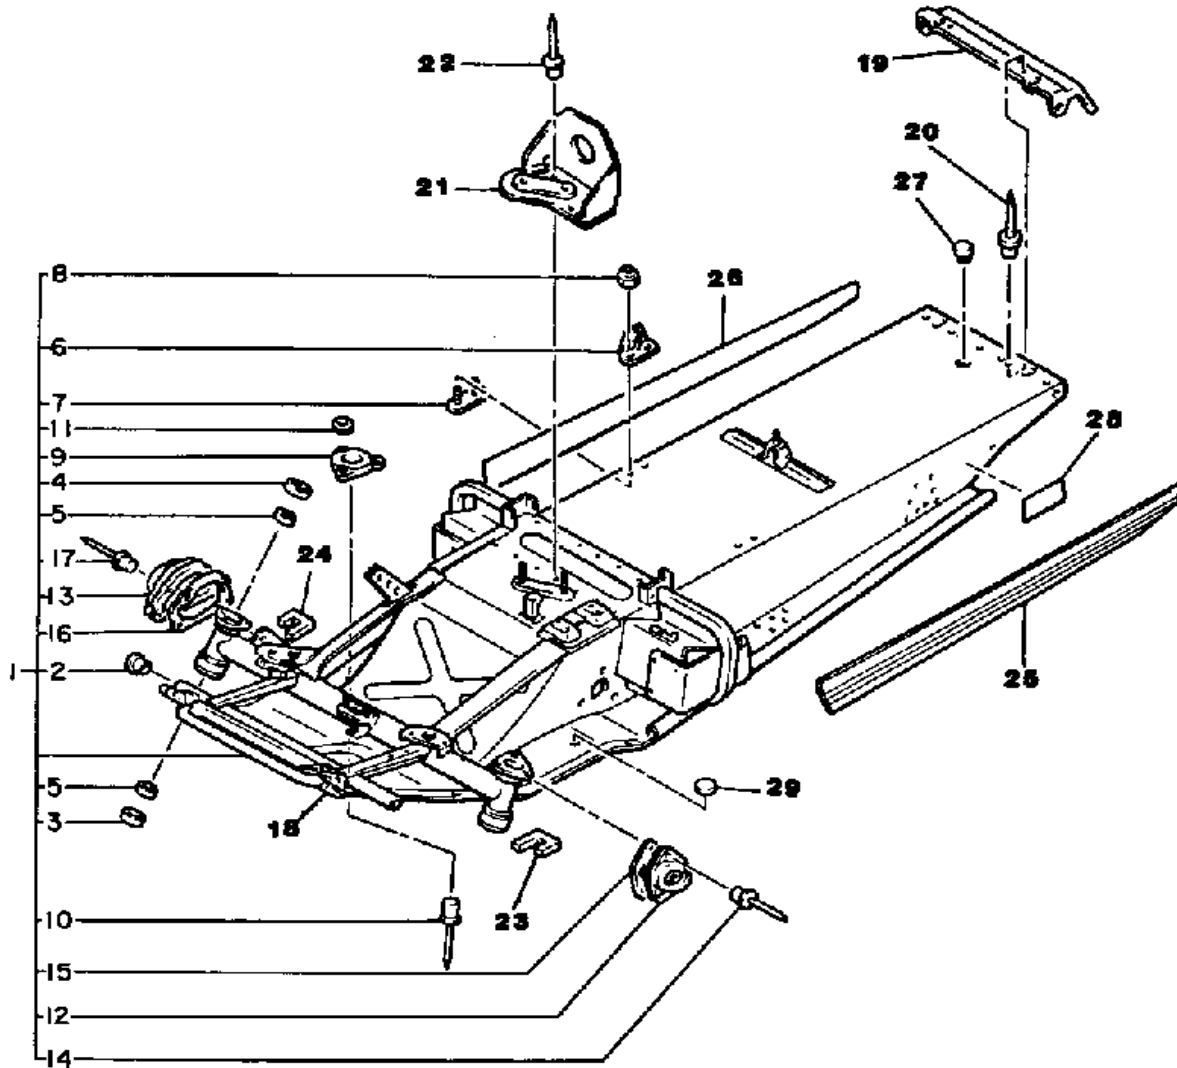

FRAME

80K100-5152

Ref. No.	Part Number	Description	Qty	Remarks
1	80K-21910-01-00	FRAME	1	
2	90381-12047-00	. BUSH, SOLID	2	
3	93103-44134-00	. OIL SEAL	2	
4	93102-44280-00	. OIL SEAL, SD-TYPE	2	
5	90384-44173-00	. BUSH, BIMETAL FORMED ...	4	
6	8V0-21946-00-00	. BRACKET, SEAT FITTING ...	2	
7	8V0-21966-00-00	. PATCH 6	2	
8	95701-06300-00	. NUT, NYLON	4	
9	80L-21998-00-00	. SPACER	1	
10	90267-48051-00	. RIVET, BLIND	3	
11	90201-04325-00	. WASHER, PLATE	3	
12	80L-2198F-00-00	. COVER 1	1	
13	80L-2198G-00-00	. COVER 2	1	
14	90267-40105-00	. RIVET, BLIND	3	
15	80L-77525-00-00	. WASHER 1	1	
16	80L-77526-00-00	. WASHER 2	2	
17	90267-40029-00	. RIVET, BLIND	4	
18	8X9-21912-00-00	. BELLY PAN (80L-21912-00) ..	1	
19	8V0-21923-01-00	REINFORCEMENT, FRAME REAR 1	1	
20	90267-48053-00	RIVET, BLIND	7	
21	80L-2194R-00-00	BRACKET, FUEL TNK 2	1	
22	90267-48053-00	RIVET, BLIND	3	
23	80L-7717G-00-00	TAPE 3	1	
24	80L-7717H-00-00	TAPE 4	1	
25	81J-77351-00-00	EMBLEM 1	1	
26	81J-77352-00-00	EMBLEM 2	1	
27	810-77716-00-00	ORNAMENT, INSTRUMENT PANEL 2	1	

CONTINUED ON NEXT FRAME ►

Property of www.SmallEngineDiscount.com - Not for Resale