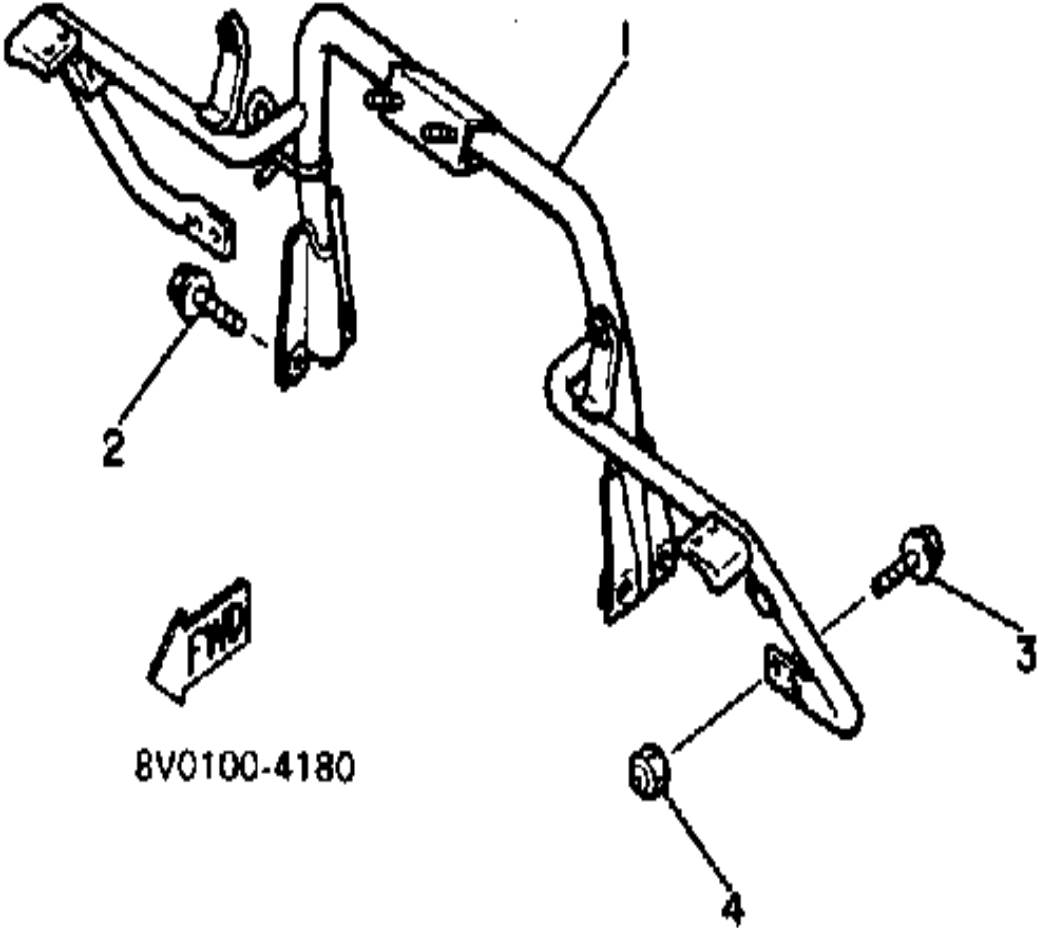

STEERING GATE

Ref. No.	Part Number	Description	Qty	Remarks
1	83V-23870-00-00	STEERING GATE COMP (8V0-23870-00)	1	
2	95816-08012-00	BOLT, flange	4	
3	95811-06030-00	BOLT, FLANGE	4	
4	95701-06300-00	NUT, NYLON	4	

Property of www.SmallEngineDiscount.com - Not for Resale