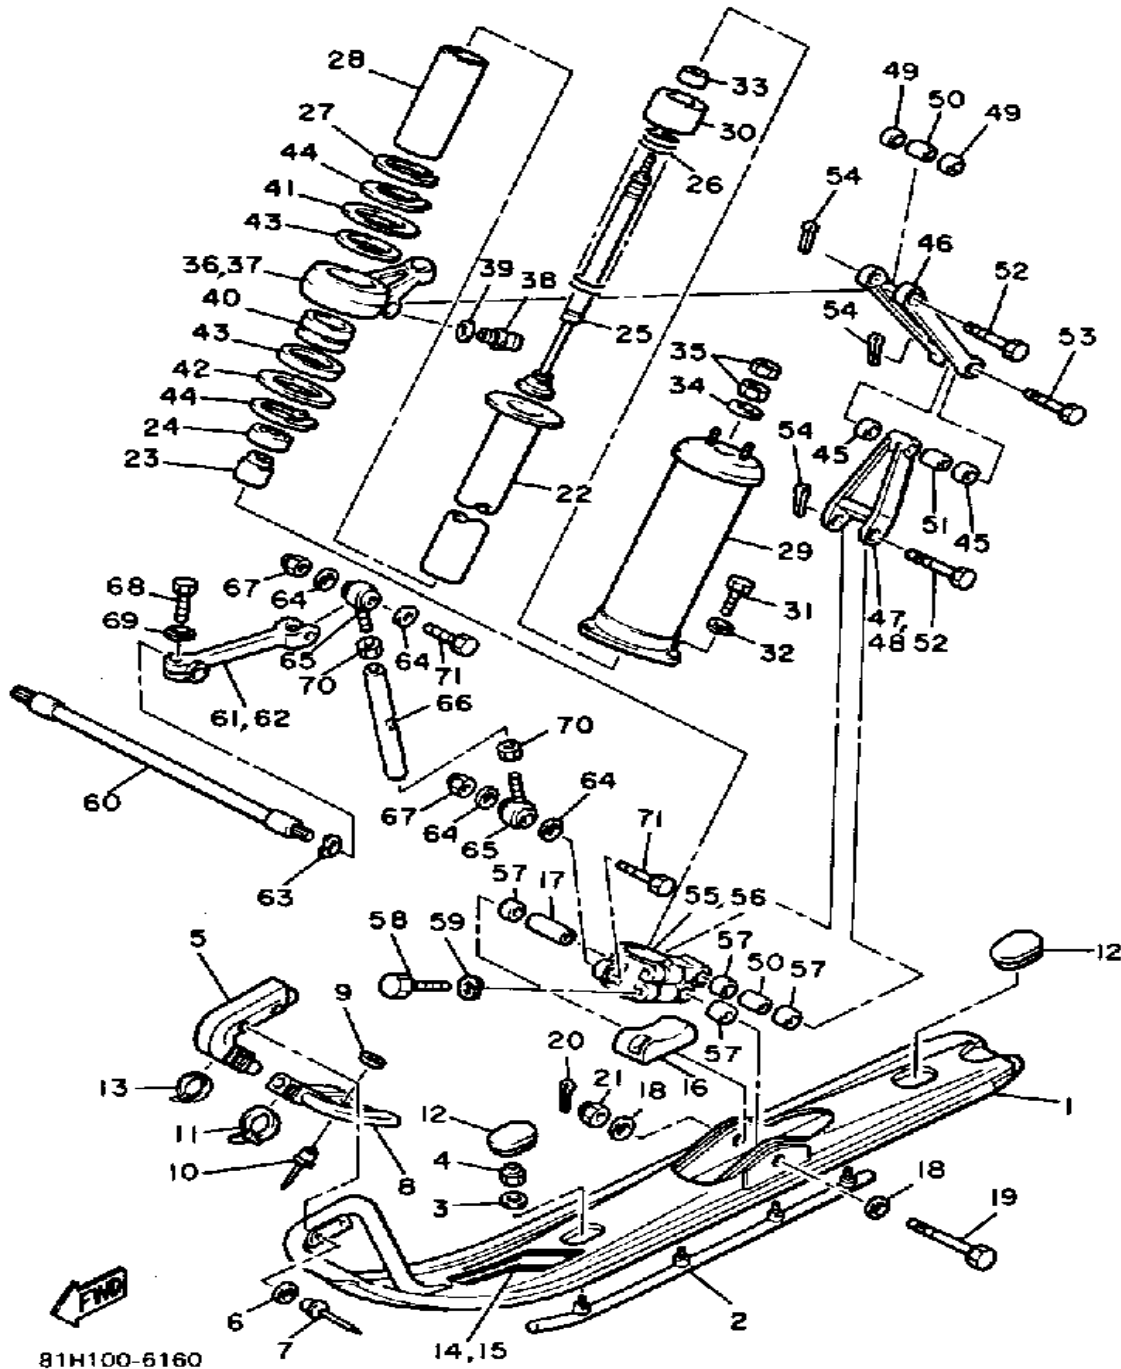

SKI

Ref. No.	Part Number	Description	Qty	Remarks
28	8V0-2376R-00-00	PROTECTOR	2	
29	8V0-2376J-00-00	HOLDER, ABSORBER	2	
30	8V0-22493-00-00	BUMP, STOP	2	
31	97016-06020-00	BOLT	6	
32	92906-06100-00	WASHER, SPRING	6	
33	8V0-2386J-00-00	CUSHION	2	
34	92990-08200-00	WASHER, PLAIN	2	
35	95303-08700-00	NUT	4	
36	8V0-23851-01-00	ARM, OUTSIDE 1	1	
37	8V0-23852-01-00	ARM, OUTSIDE 2	1	
38	93700-06M03-00	NIPPLE, GREASE	2	
39	90201-067F9-00	WASHER, PLATE	2	
40	90384-63188-00	BUSH, BIMETAL FORMED	2	
41	90201-637F3-00	WASHER, PLATE	1	
42	90201-635H7-00	WASHER, PLATE	1	
43	93109-63044-00	OIL SEAL	4	
44	93410-63066-00	CIRCLIP	4	
45	90384-14091-00	BUSH, BIMETAL FORMED	4	
46	8V0-2382E-01-00	ARM, FRONT 1	2	
47	8V0-2382F-02-00	ARM, FRONT 2 (L, H)	1	
48	8V0-2383F-02-00	ARM, FRONT4 (R, H)	1	
49	90384-14096-00	BUSH, BIMETAL FORMED	4	
50	90387-101Y9-00	COLLAR	4	
51	90387-100A4-00	COLLAR	2	
52	90102-10054-00	BOLT, WITH HOLE	4	
53	90102-10055-00	BOLT, WITH HOLE	2	
54	91490-20020-00	PIN, COTTER	6	
55	8V0-2376E-01-00	BRACKET, 1	1	
56	8V0-2377E-01-00	BRACKET 2	1	

CONTINUED ON NEXT FRAME ➤

Property of www.SmallEngineDiscount.com - Not for Resale