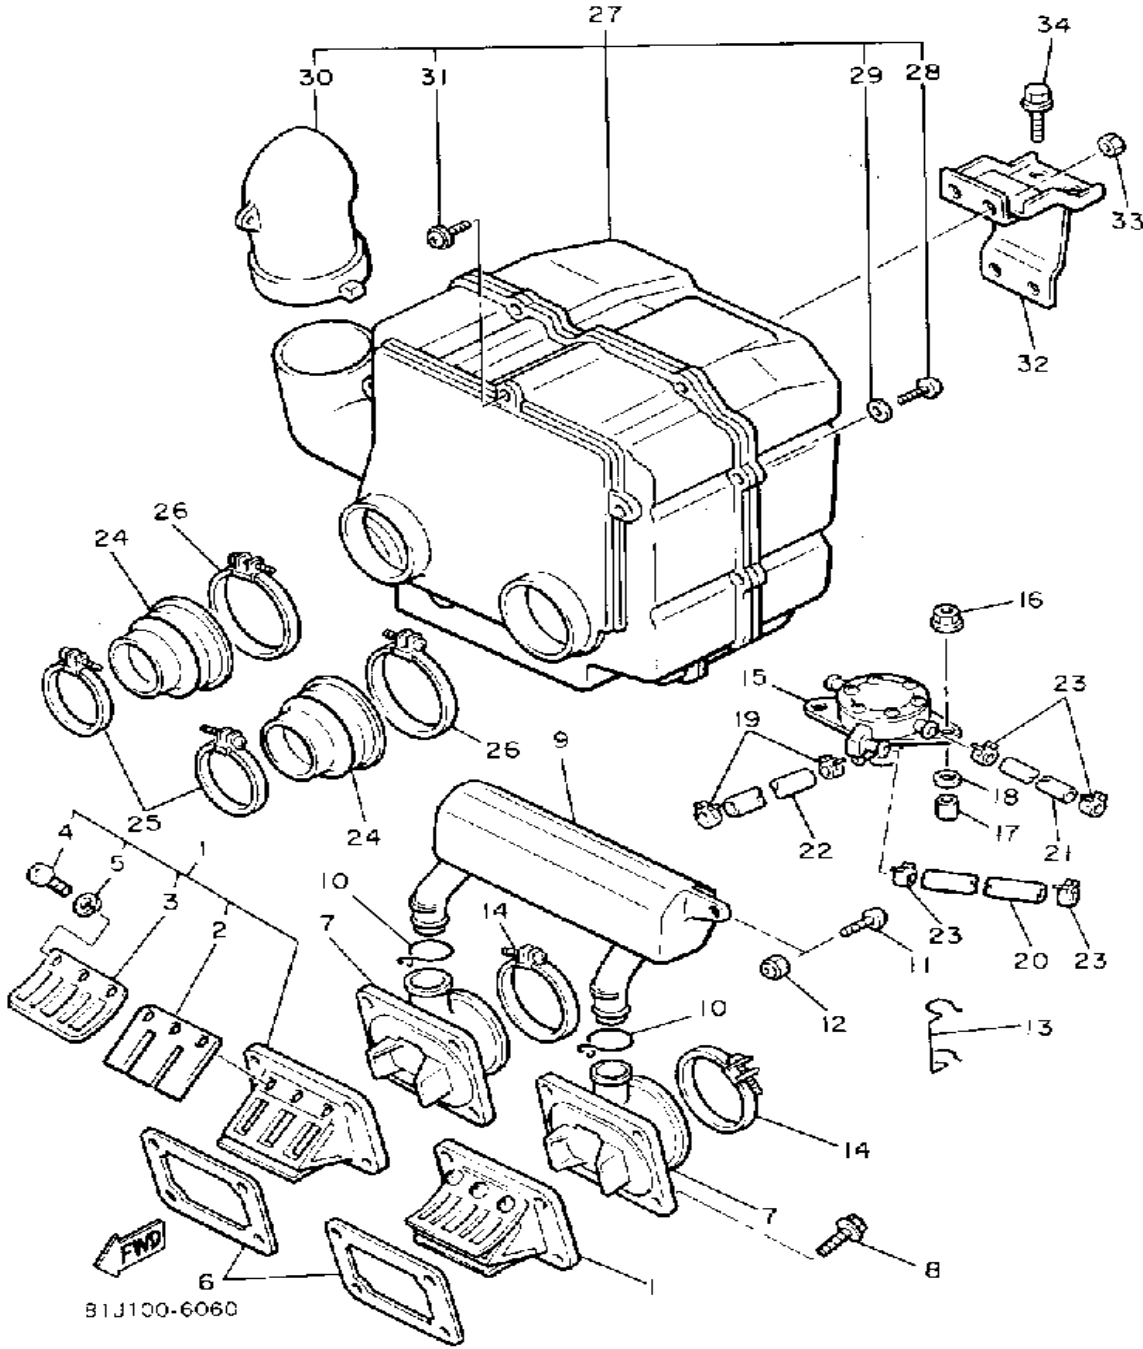

AIR CLEANER

Ref. No.	Part Number	Description	Qty	Remarks
1	3R5-13610-00-00	REED VALVE ASSEMBLY	2	
2	3R5-13613-00-00	. REED, VALVE	2	
3	2X5-13616-00-00	. STOPPER, REED VALVE	2	
4	98580-03008-00	. SCREW, PAN HEAD	6	
5	92990-03100-00	. WASHER, SPRING (92901-03100)	6	
6	80L-13621-01-00	GASKET, VALVE SEAT	2	
7	8V0-13555-00-00	MANIFOLD, INTAKE	2	
8	95811-06025-00	BOLT, FLANGE	8	
9	8V0-13581-00-00	CHAMBER, AIR	1	
10	90467-24096-00	CLIP	2	
11	90154-05005-00	SCREW, BINDING	1	
12	95706-05300-00	NUT, nylon	1	
13	90465-10033-00	CLAMP	1	
14	86M-13575-00-00	BAND	2	
15	8V0-24410-02-00	FUEL PUMP ASSEMBLY (8V0-24410-01)	1	
16	95701-06500-00	NUT, FLANGE	2	
17	90387-06387-00	COLLAR	2	
18	90201-06778-00	WASHER, PLATE	2	
19	90467-09006-00	CLIP	2	
20	90446-09059-00	HOSE	1	
21	91A20-05036-00	TUBE, FLEXIBLE	1	
22	90445-10140-00	HOSE	1	
23	90467-09026-00	CLIP	4	
24	8V0-14453-00-00	JOINT, AIR CLEANER 1	2	
25	90460-68230-00	CLAMP, HOSE	2	
26	90460-81224-00	CLAMP, HOSE	2	
27	8V0-14440-01-00	SILENCER ASSEMBLY, INTAKE	1	

CONTINUED ON NEXT FRAME ►

Property of www.SmallEngineDiscount.com - Not for Resale