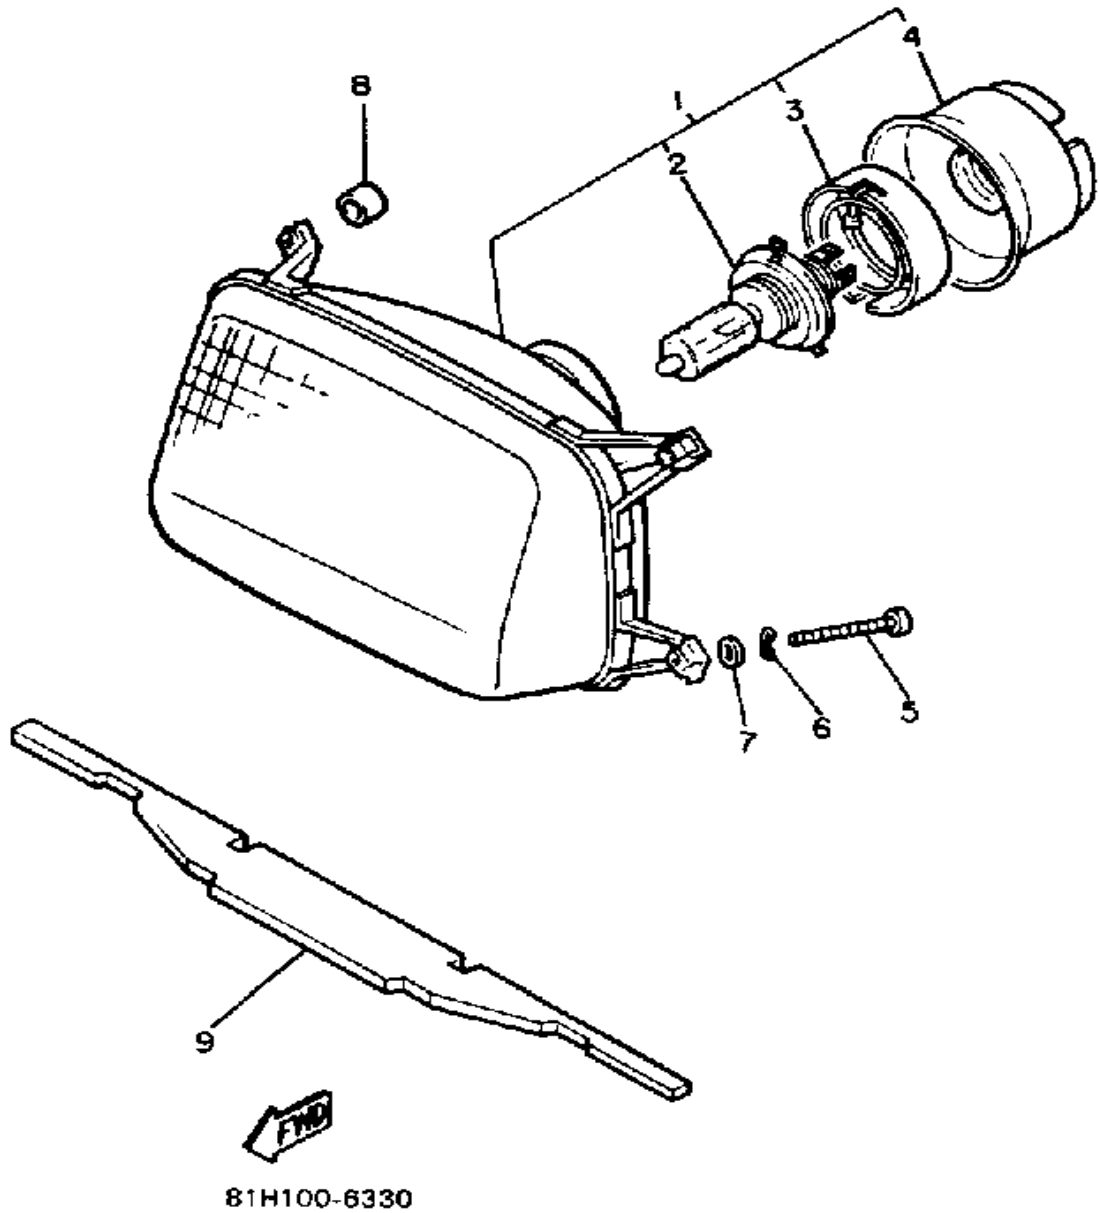

HEADLIGHT

Ref. No.	Part Number	Description	Qty	Remarks
1	86M-84310-00-00	HEADLIGHT UNIT ASSEMBLY .	1	
2	5V2-84314-00-XX	. BULB, HL 12V60/55W (2F9-84314-00)	1	LM
3	8A7-84312-00-00	. HOLDER, SOCKET	1	
4	8A7-84397-01-00	. COVER, SOCKET	1	
5	8V0-84331-00-00	SCREW, RIM ADJUSTING	4	
6	8V0-84374-00-00	CLIP	4	
7	8V0-84327-00-00	WASHER, SPECIAL	4	
8	8V0-84366-00-00	DAMPER, HEADLIGHT 1	4	
9	8W6-84366-00-00	DAMPER, HEADLIGHT 1	1	

Property of www.SmallEngineDiscount.com - Not for Resale