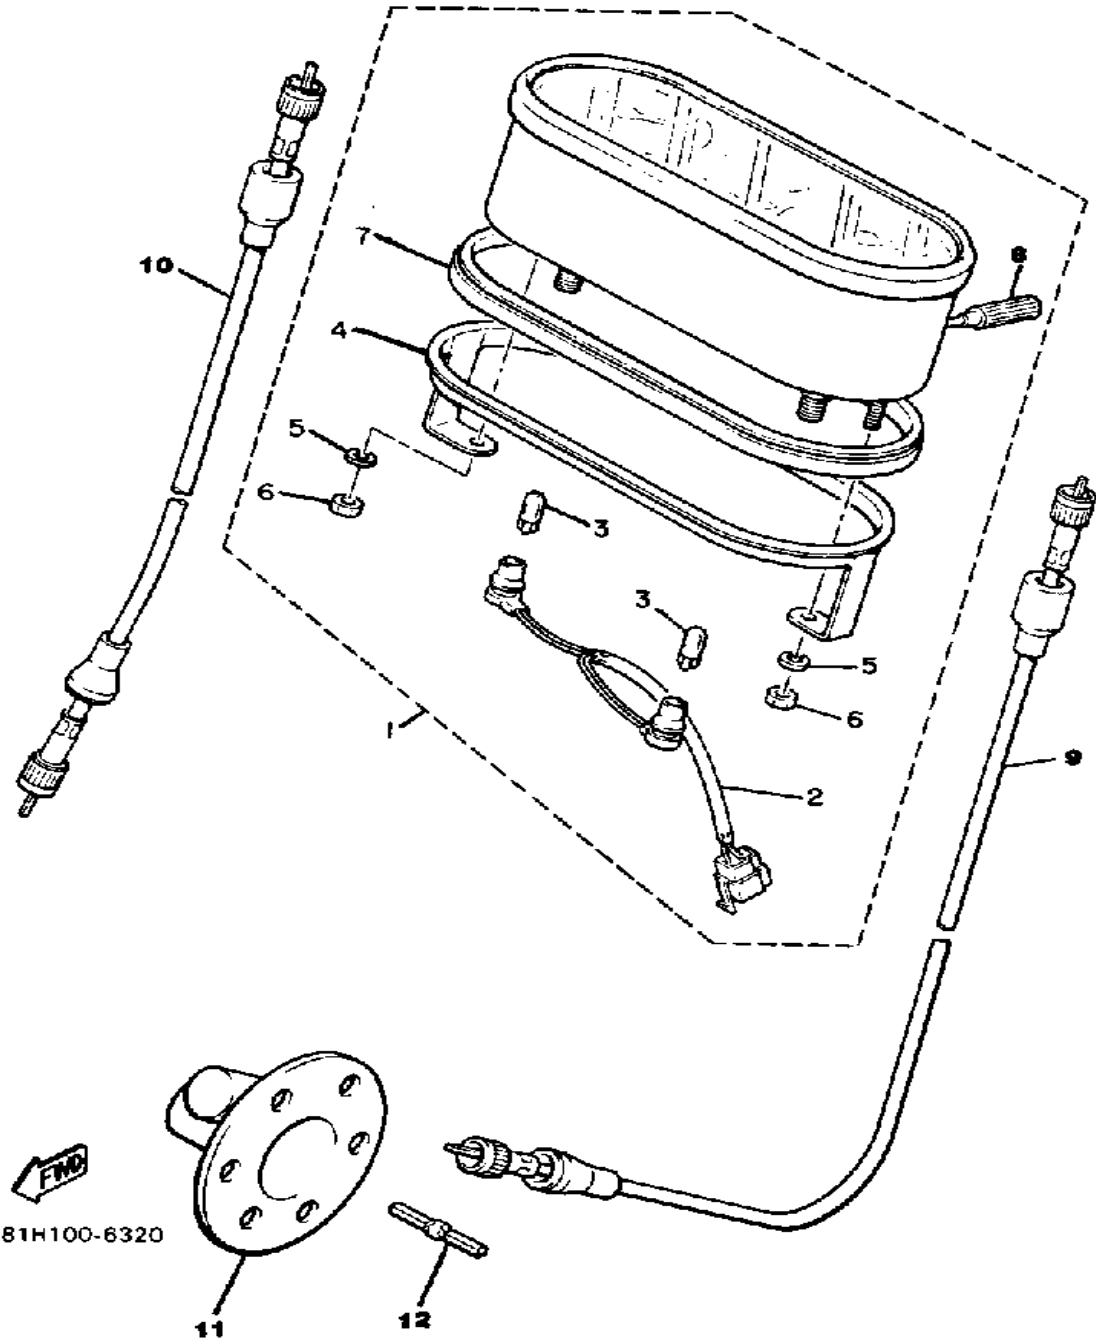

METER

Ref. No.	Part Number	Description	Qty	Remarks
1	81R-83500-40-00	SPEEDOMETER ASSEMBLY ..	1	MILE/H
2	8V0-83536-00-00	. SOCKET, METER	1	
3	4G1-84744-00-00	. BULB, MTR.12V3.4W	2	
4	8K4-83519-01-00	. BRACKET, METER	1	
5	92990-05100-00	. WASHER, SPRING	2	
6	95380-05600-00	. NUT	2	
7	8K4-83513-00-00	. DAMPER	1	
8	8L8-83578-00-00	. KNOB, TRIP METER	1	
9	8K4-83550-00-00	SPEEDOMETER CABLE ASSEMBLY	1	
10	8A1-83550-02-00	SPEEDOMETER CABLE ASSEMBLY	1	
11	8L8-47700-00-00	METER GEAR HOUSING COMP.	1	
12	8K4-47715-00-00	JOINT	1	

Property of www.SmallEngineDiscount.com - Not for Resale