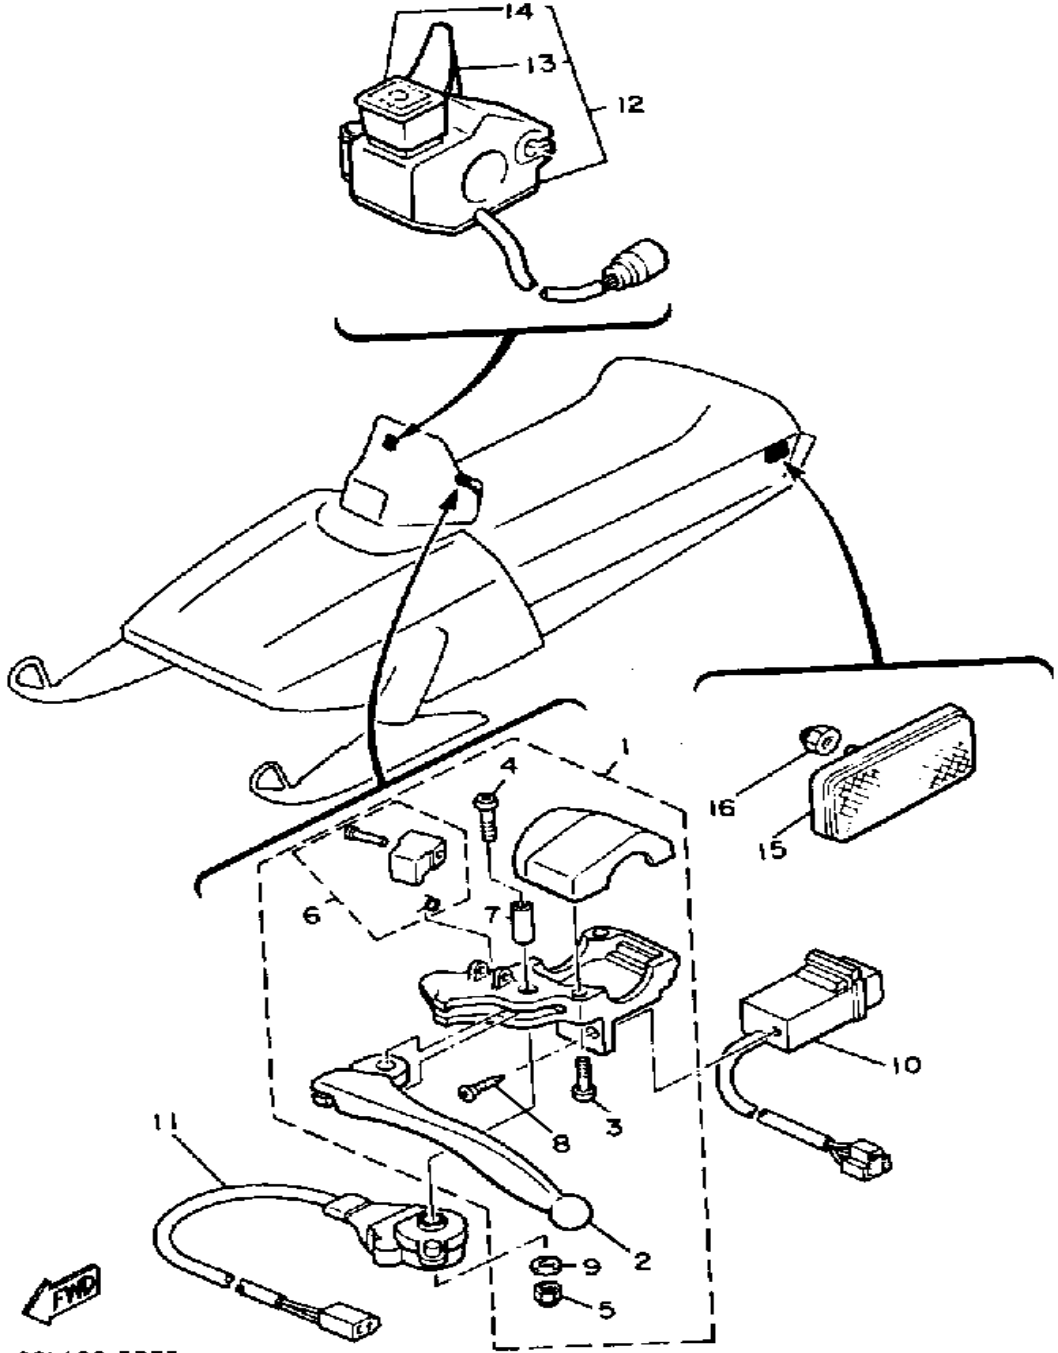

ELECTRICAL 2

80L100-5372

Ref. No.	Part Number	Description	Qty	Remarks
1	88R-W8291-00-00	LEVER HOLDER ASSEMBLY (LEFT)	1	
2	8H8-83912-00-00	. LEVER 1	1	
3	90157-05027-00	. SCREW, PAN HEAD	2	
4	98501-05040-00	. SCREW, PAN HEAD (98502-05040)	1	
5	95701-05300-00	. NUT, NYLON	1	
6	82A-83930-00-00	. LEVER LOCK ASSEMBLY	1	
7	802-83913-00-00	. COLLAR, LEVER 1	1	
8	97780-30312-00	. SCREW, tapping	2	
9	92990-05200-00	. WASHER, PLAIN	1	
10	8H8-83950-01-00	BEAM SWITCH ASSEMBLY (8K4-83950-01-00)	1	
11	88R-82530-00-00	STOP SWITCH ASSEMBLY	1	
12	84R-82720-00-00	LEVER HOLDER ASSEMBLY (RIGHT)	1	
13	8V0-42138-00-00	. LEVER, THROTTLE	1	
14	8V0-82575-19-00	. STOP SWITCH ASSEMBLY	1	
15	3Y6-85130-02-00	REAR REFLECTOR ASSEMBLY	2	
16	95701-05300-00	NUT, NYLON	2	

Property of www.SmallEngineDiscount.com - Not for Resale