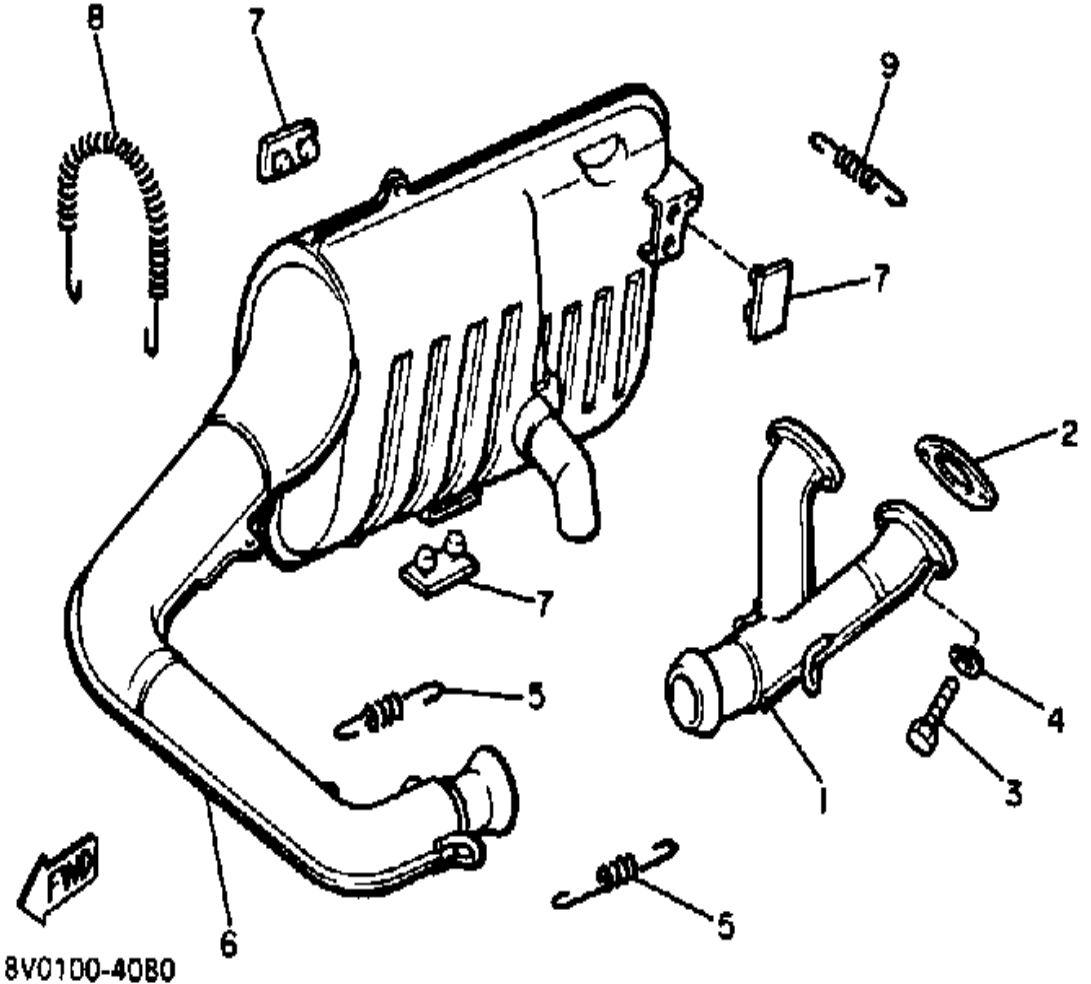

EXHAUST

Ref. No.	Part Number	Description	Qty	Remarks
1	8V0-14610-00-00	EXHAUST PIPE ASSEMBLY 1	1	
2	821-14613-01-00	GASKET, EXHAUST PIPE	2	
3	97313-08020-00	BOLT, HEXAGON	4	
4	92990-08100-00	WASHER	4	
5	90506-20272-00	SPRING, TENSION	2	
6	8V0-14710-04-00	MUFFLER ASSEMBLY 1	1	
7	8A5-14728-02-00	PROTECTOR, MUFFLER 2	3	
8	90506-14207-00	SPRING, TENSION	1	
9	90506-16350-00	SPRING, TENSION	1	

Property of www.SmallEngineDiscount.com - Not for Resale