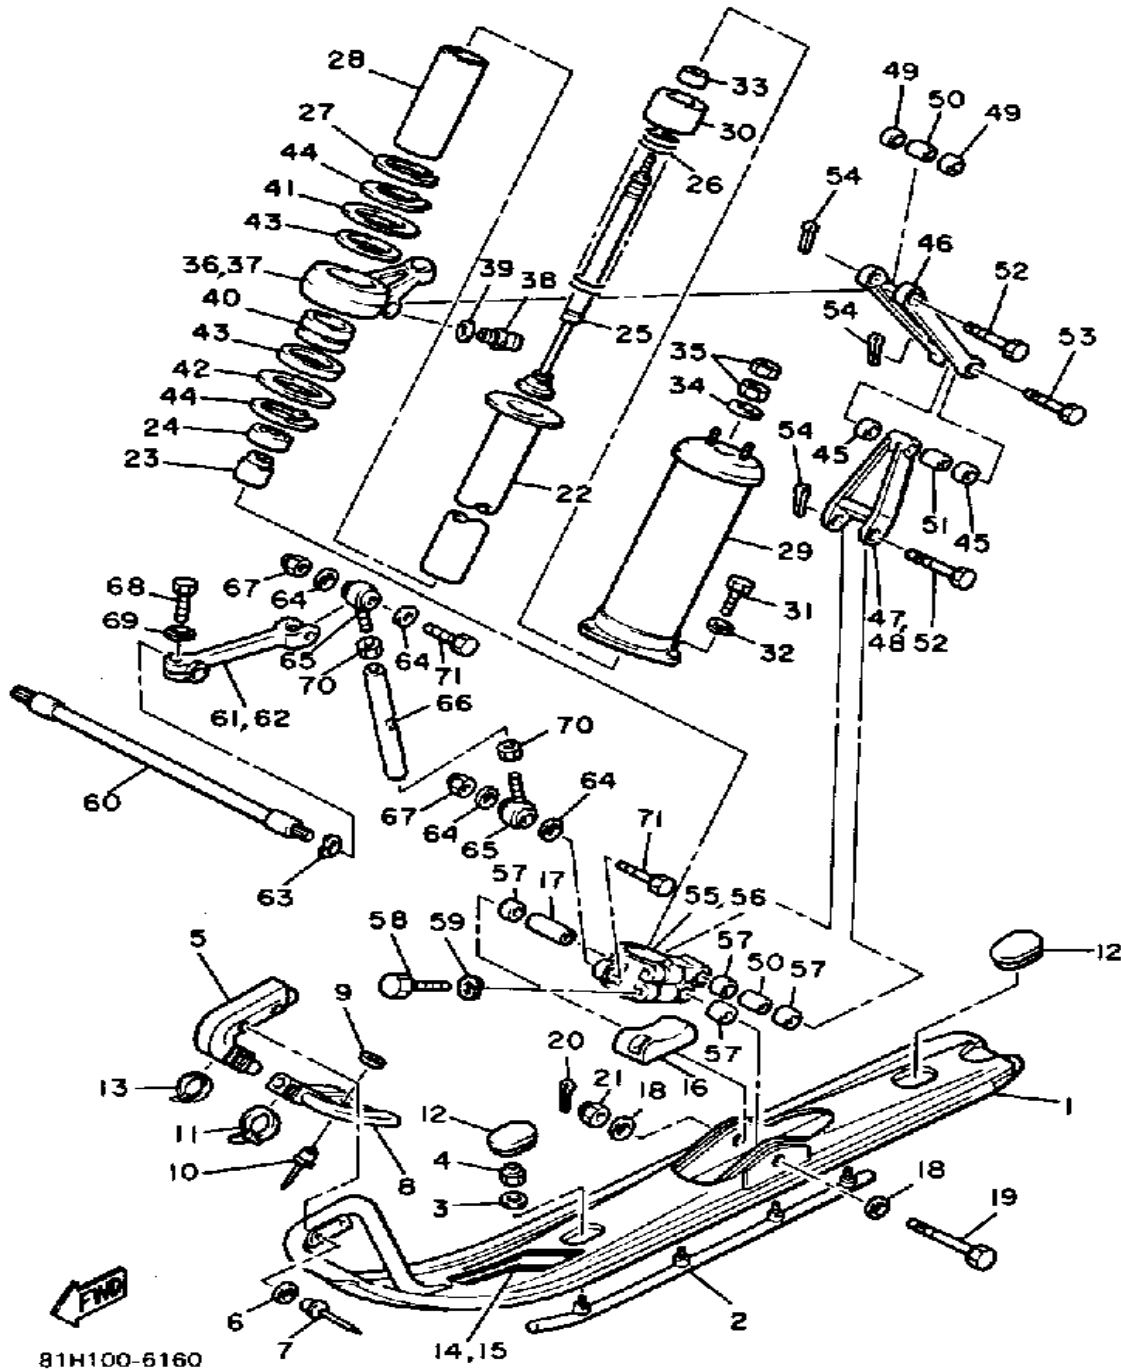

SKI

Ref. No.	Part Number	Description	Qty	Remarks
57	90384-14091-00	BUSH, BIMETAL FORMED	8	
58	97026-08035-00	BOLT (TJ)	4	
59	92906-08100-00	WASHER, SPRING	4	
60	8V0-2386E-01-00	BAR, STABLZR FRONT	1	
61	8V0-2386L-01-00	ARM, STABILIZER 1	1	
62	8V0-2386M-01-00	ARM, STABILIZER 2	1	
63	90206-12052-00	WASHER, WAVE	2	
64	90201-08624-00	WASHER, PLATE	8	
65	J45-23841-00-00	JOINT UNIVERSAL 1 (8V0-23841-02)	4	
66	8V0-2386F-01-00	LINK, STABLZR FRONT	2	
67	95616-08100-00	NUT, U	4	
68	97016-06025-00	BOLT	2	
69	92906-06100-00	WASHER, SPRING	2	
70	95316-08700-00	NUT (2GV)	4	
71	97026-08035-00	BOLT (TJ)	4	

Property of www.SmallEngineDiscount.com - Not for Resale