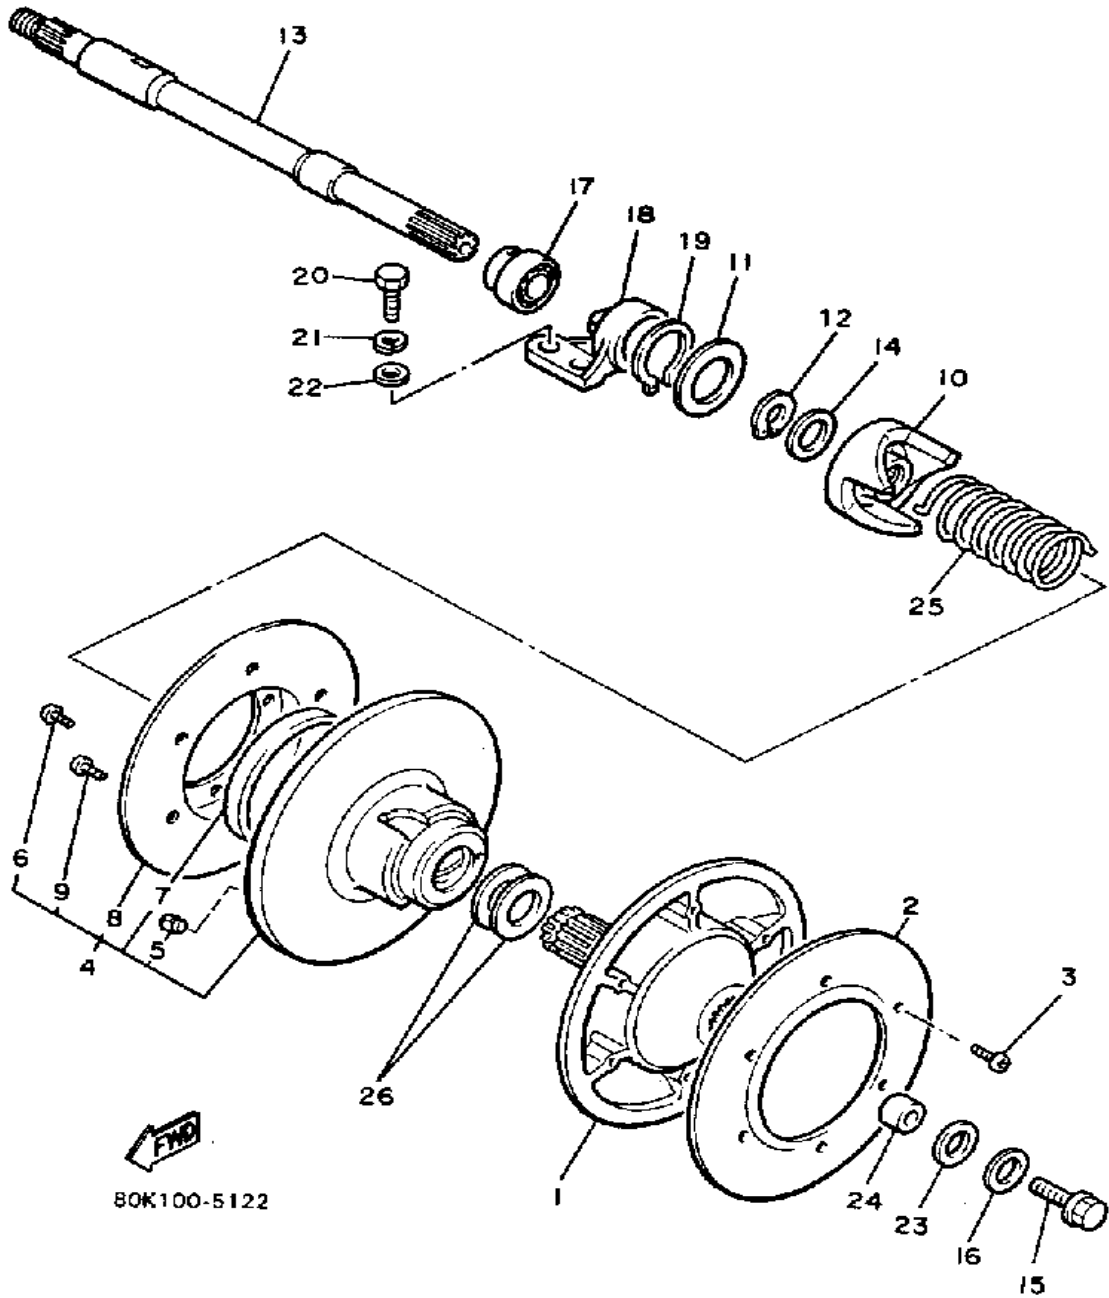

SECONDARY SHEAVE

Ref. No.	Part Number	Description	Qty	Remarks
1	80R-17660-01-00	SEC. FIXED SHEAVECOMP ...	1	
2	81H-17665-00-00	PLATE 1	1	
3	90150-05022-00	SCREW ROUND HEAD	6	
4	81H-17670-00-00	SECONDARY SLIDING SHEAVE	1	
5	8X6-17688-00-00	. SHOE, RAMP	3	
6	90154-06036-00	. SCREW, BINDING	3	
7	90380-90117-00	. BUSH, SOLID	1	
8	81H-17675-00-00	. PLATE 2	1	
9	90150-05022-00	. SCREW ROUND HEAD	6	
10	8V0-17684-00-00	SEAT, SECONDARY SPRING .	1	
11	90201-34684-00	WASHER, PLATE	1	
12	93440-34170-00	CIRCLIP	1	
13	82M-17681-00-00	SHAFT, SECONDARY	1	
14	90201-252F1-00	WASHER, PLATE (T0.5)	1	U.R.
	90201-25526-00	WASHER, PLATE (T2.0)	1	U.R.
	90201-25527-00	WASHER, PLATE (T1.0)	1	U.R.
15	90105-14175-00	BOLT, WASHER BASED	1	
16	90201-140A6-00	WASHER, PLATE	1	
17	888-17678-00-00	BEARING	1	
18	8V0-47631-00-00	HOUSING, BEARING	1	
19	99009-52500-00	CIRCLIP	1	
20	97322-08022-00	BOLT, HEXAGON	4	
21	92990-08100-00	WASHER	4	
22	92990-08600-00	WASHER, PLATE	4	
23	90201-222F0-00	WASHER, PLATE (T0.5)	1	U.R.
	90201-225A4-00	WASHER, PLATE (T1.0)	1	U.R.
24	90387-147A8-00	COLLAR	1	
25	90508-50654-00	SPRING, TORSION	1	
26	90201-345G2-00	WASHER, PLATE	2	

Property of www.SmallEngineDiscount.com - Not for Resale