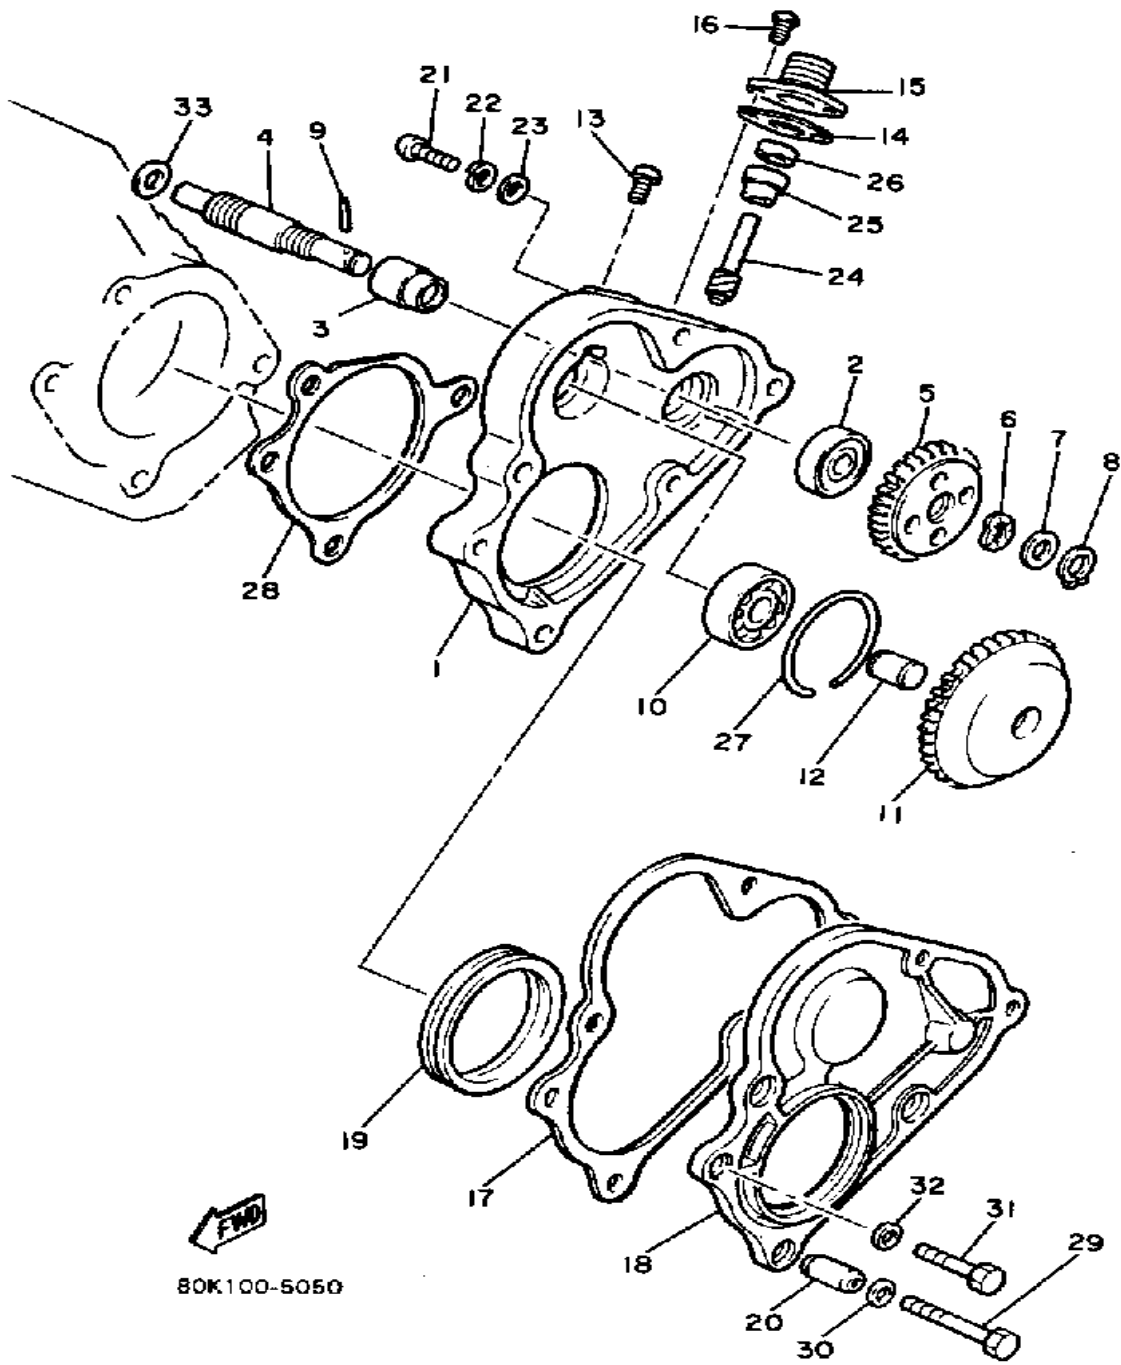

Property of www.SmallEngineDiscount.com - Not for Resale

OIL PUMP

Ref. No.	Part Number	Description	Qty	Remarks
1	8V0-13101-01-00	OIL PUMP ASSEMBLY	1	
2	90446-08210-00	. HOSE	1	
3	90468-02025-00	. CLIP	2	
4	91A30-03020-00	. TUBE, FLEXIBLE VINYL	1	
5	98902-04020-00	. SCREW, BIND	1	
6	137-13138-01-00	. PLATE, ADJUSTING	1	
7	137-13137-00-03	. SHIM (0.3T)	1	U.R.
	137-13137-00-05	. SHIM (0.5T)	1	U.R.
	137-13137-00-10	. SHIM (1.0T)	1	U.R.
8	95380-05600-00	. NUT	1	
9	92990-05100-00	. WASHER, SPRING	1	
10	90430-04004-00	. GASKET	1	
11	8A5-13146-01-00	COVER, ADJUST PULLEY	1	
12	98506-04018-00	SCREW, PAN HEAD	3	
13	8V0-26320-01-00	PUMP CABLE ASSEMBLY	1	
14	3MT-13116-00-00	GASKET, PUMP CASE (8Y0-13116-00)	1	
15	98580-05016-00	SCREW, PAN HEAD	2	
16	92990-05100-00	WASHER, SPRING	2	
17	90468-02025-00	CLIP	2	

Property of www.SmallEngineDiscount.com - Not for Resale

PUMP DRIVE - GEAR

Ref. No.	Part Number	Description	Qty	Remarks
1	8V0-15416-01-00	COVER, OIL PUMP	1	
2	93101-10090-00	OIL SEAL	1	
3	821-13176-00-00	METAL, WORM SHAFT OUTER	1	
4	879-13175-00-00	SHAFT, WORM	1	
5	821-13188-00-00	GEAR, DRIVE (32T)	1	
6	90206-11016-00	WASHER, WAVE	1	
7	137-13148-00-00	PLATE, CAM THRUST	1	
8	99009-10400-00	CIRCLIP	1	
9	93603-22028-00	PIN, DOWEL	1	
10	93306-00003-00	BEARING (B6000RS)	1	
11	8V0-13179-00-00	GEAR, IDLE	1	
12	8V0-13342-00-00	SHAFT, IDLE GEAR	1	
13	98580-06012-00	SCREW, PAN HEAD	1	
14	821-17818-02-00	GASKET	1	
15	821-17819-00-00	CAP, HOUSING	1	
16	98580-05010-00	SCREW, PAN HEAD	2	
17	8V0-15466-02-00	GASKET 2	1	
18	8V0-15426-01-00	COVER, OIL PUMP 2	1	
19	93104-52079-00	OIL SEAL	1	
20	91810-18022-00	PIN, DOWEL	2	
21	98511-05020-00	SCREW, PAN HEAD	2	
22	92990-05100-00	WASHER, SPRING	2	
23	92901-05600-00	WASHER, PLATE	2	
24	813-17841-00-00	GEAR, DRIVEN (10T)	1	
25	821-17843-00-00	BUSH, DRIVEN GEAR OUTER	1	
26	93104-06033-00	OIL SEAL	1	
27	93450-28098-00	CIRCLIP	1	
28	8V0-15456-03-00	GASKET, OIL PUMP COVER 1	1	
29	97013-06035-00	BOLT	2	