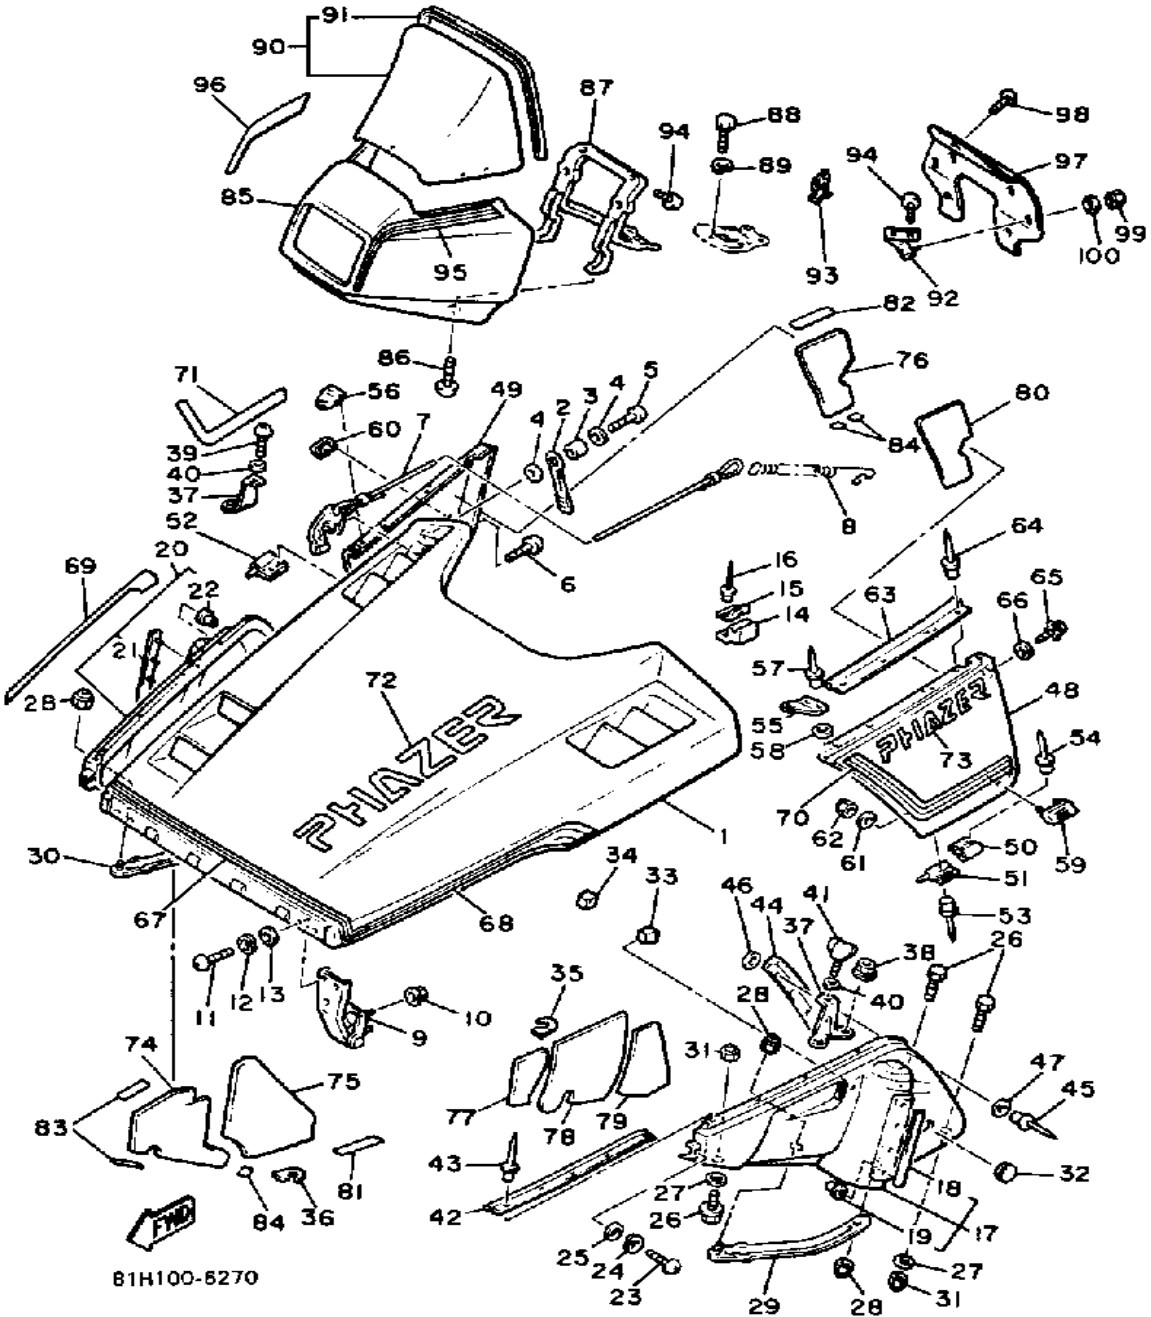

SHROUD - WINDSHIELD

Ref. No.	Part Number	Description	Qty	Remarks
87	8V0-77241-00-00	STAY, FAIRING	1	
88	97011-06025-00	BOLT (97001-06025)	3	
89	92995-06100-00	WASHER, SPRING	3	
90	87F-77210-00-00	WINDSHIELD COMP.	1	
91	87S-77213-00-00	. TRIM, UPPER	1	
92	8X9-77218-00-00	WASHER 1	1	
93	8X9-77219-00-00	WASHER 2	1	
94	90154-05023-00	SCREW, BINDING	6	
95	81H-77289-00-00	STRIPE 9	1	
96	81H-77291-00-00	STRIPE 0	1	
97	8X9-77251-00-00	COVER, HEADLIGHT	1	
98	90154-05005-00	SCREW, BINDING	1	
99	90176-05059-00	NUT, CROWN	2	
100	90201-054K4-00	WASHER, PLATE	2	

Property of www.SmallEngineDiscount.com - Not for Resale