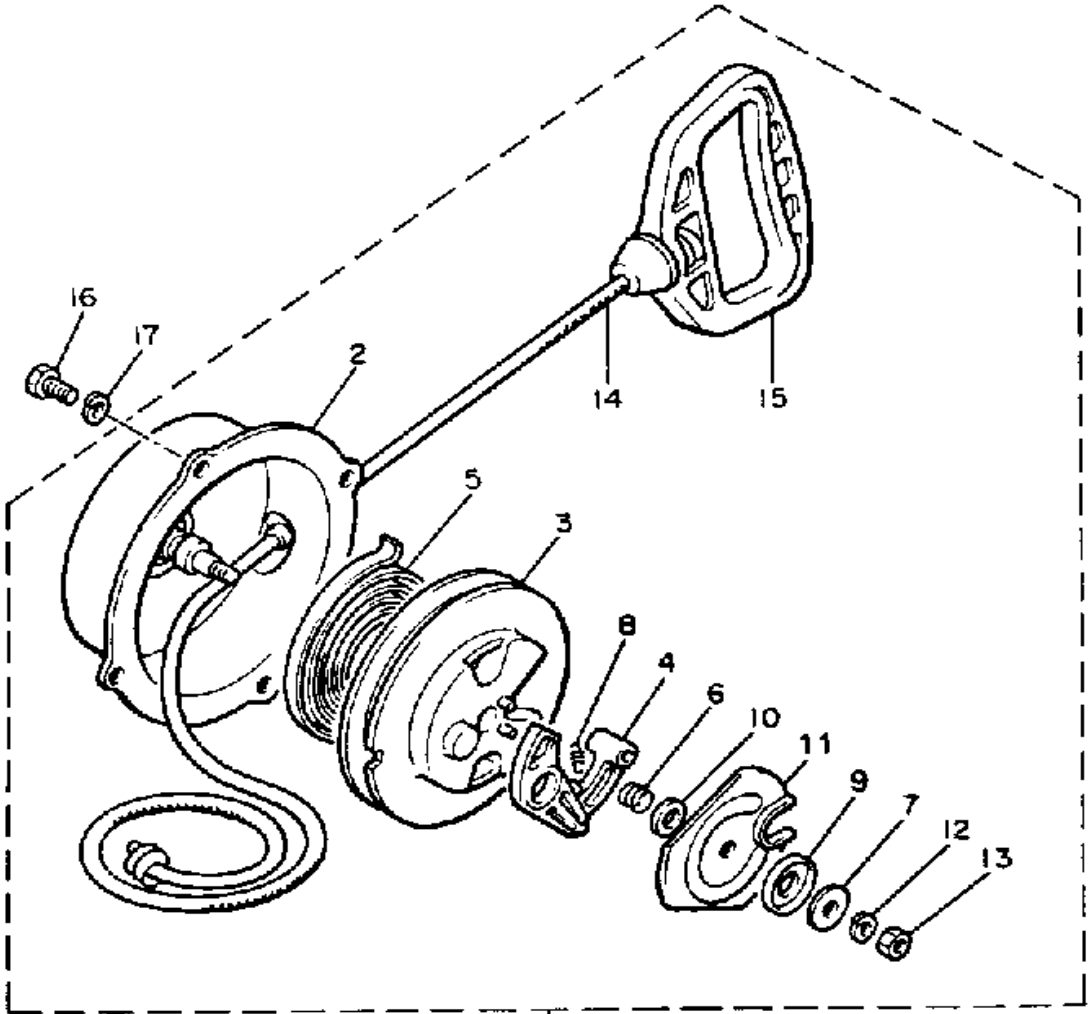

Property of www.SmallEngineDiscount.com - Not for Resale

STARTER

Ref. No.	Part Number	Description	Qty	Remarks
1	8V0-15710-00-00	STARTER ASSEMBLY	1	
2	8V0-15711-00-00	. CASE, STARTER	1	
3	8F3-15714-01-00	. DRUM, SHEAVE	1	
4	8F3-15741-01-00	. PAWL, DRIVE	1	
5	8F3-15713-01-00	. SPRING, STARTER	1	
6	8F3-15715-00-00	. SPRING, FRICTION	1	
7	8F3-15739-01-00	. WASHER, THRUST	1	
8	8F3-15734-00-00	. SPRING, RETURN	1	
9	8G5-15739-00-00	. WASHER, THRUST	1	
10	82M-15779-00-00	. COVER	1	
11	8F3-15716-03-00	. PLATE, DRIVE	1	
12	92995-06100-00	. WASHER, SPRING	1	
13	95380-06700-00	. NUT	1	
14	857-15751-00-00	. WIRE, STARTER	1	
15	8F3-15755-00-00	. HANDLE, STARTER	1	
16	97026-06014-00	BOLT	4	
17	92906-06100-00	WASHER, SPRING	4	