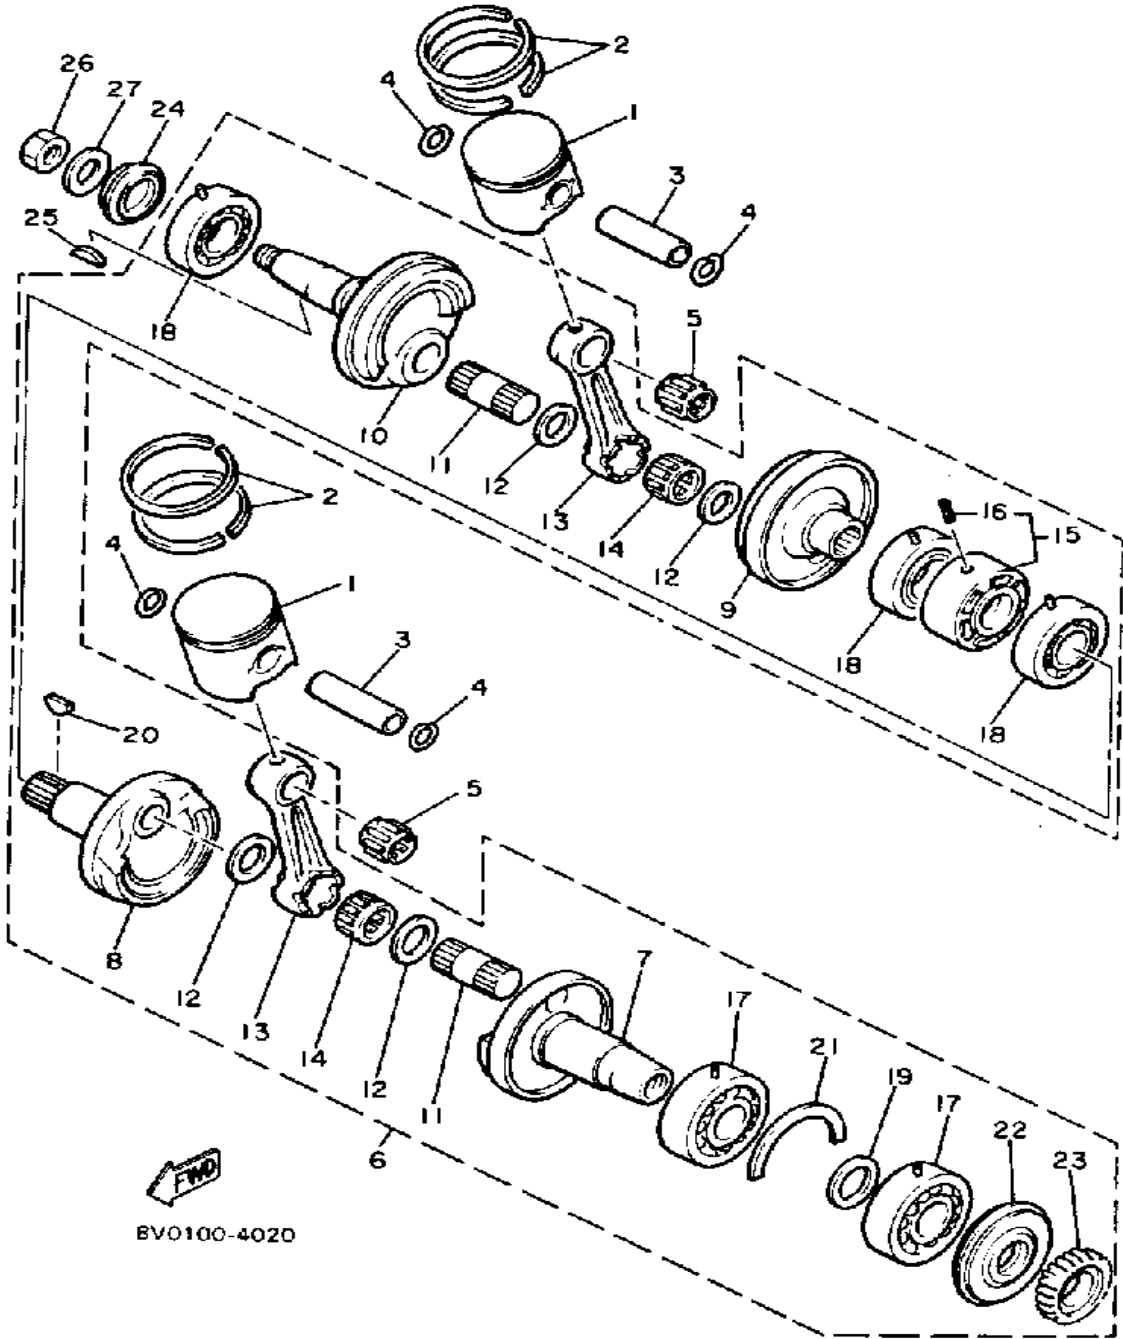

YAMAHA

GENUINE

PARTS CATALOGUE

SNOWMOBILE

Property of www.SmallEngineDiscount.com - Not for Resale

CYLINDER

Ref. No.	Part Number	Description	Qty	Remarks
1	8V0-11111-01-00	HEAD, CYLINDER 1	1	
2	8V0-11121-01-00	HEAD, CYLINDER 2	1	
3	NGK-BR9ES-00-00	PLUG, SPARK	2	
4	8V0-11181-02-00	GASKET, CYLINDER HEAD 1 (8V0-11181-02)	2	
5	8V0-11311-01-00	CYLINDER 1	1	
6	8V0-11321-01-00	CYLINDER 2	1	
7	8V0-11355-00-00	SEAL, CYLINDER 1	1	
8	88F-11351-00-00	GASKET, CYLINDER	2	
9	95612-08740-00	BOLT, STUD	8	
10	95701-08500-00	NUT, FLANGE	6	
11	90179-08269-00	NUT	2	
12	90201-08100-00	WASHER, PLATE	2	
13	97313-06040-00	BOLT, HEXAGON	8	
14	92995-06100-00	WASHER, SPRING	8	
15	92990-06600-00	WASHER, PLATE	8	

Property of www.SmallEngineDiscount.com - Not for Resale

CRANKSHAFT - PISTON

Ref. No.	Part Number	Description	Qty	Remarks
1	8V0-11631-00-96	PISTON (STD)	2	U.R.
	8V0-11635-00-00	PISTON (0.25MM O/S)	2	ALT. PART
	8V0-11636-00-00	PISTON (0.50MM O/S)	2	ALT. PART
2	8V0-11601-00-00	PISTON RING SET (STD)	2	U.R. (STD)
	8V0-11601-10-00	PISTON RING SET (0.25MM O/S)	2	ALT. PART
	8V0-11601-20-00	PISTON RING SET (0.50MM O/S)	2	ALT. PART
3	818-11633-00-00	PIN, PISTON	2	
4	93450-19052-00	CIRCLIP	4	
5	93310-218A6-00	BEARING	2	
6	8V0-11400-02-00	CRANKSHAFT ASSEMBLY	1	
7	8V0-11412-00-00	. CRANK 1	1	
8	8V0-11422-00-00	. CRANK 2	1	
9	8V0-11432-00-00	. CRANK 3	1	
10	8V0-11442-00-00	. CRANK 4	1	
11	857-11681-00-00	. PIN, CRANK 1	2	
12	90209-24073-00	. WASHER	4	
13	8V0-11651-00-00	. ROD, CONNECTING	2	
14	93310-424L8-00	. BEARING	2	
15	8V0-11515-01-00	. SEAL, LABYRINTH 1	1	
16	91609-30010-00	. PIN, SPRING	1	
17	93306-30626-00	. BEARING	2	
18	93306-20633-00	. BEARING	3	
19	90201-327F7-00	. WASHER, PLATE	1	
20	90280-05014-00	. KEY, WOODRUFF	1	
21	93450-78091-00	. CIRCLIP	1	
22	93103-32136-00	. OIL SEAL, SW-TYPE	1	
23	8K2-13178-00-00	. GEAR, PUMP DRIVE	1	