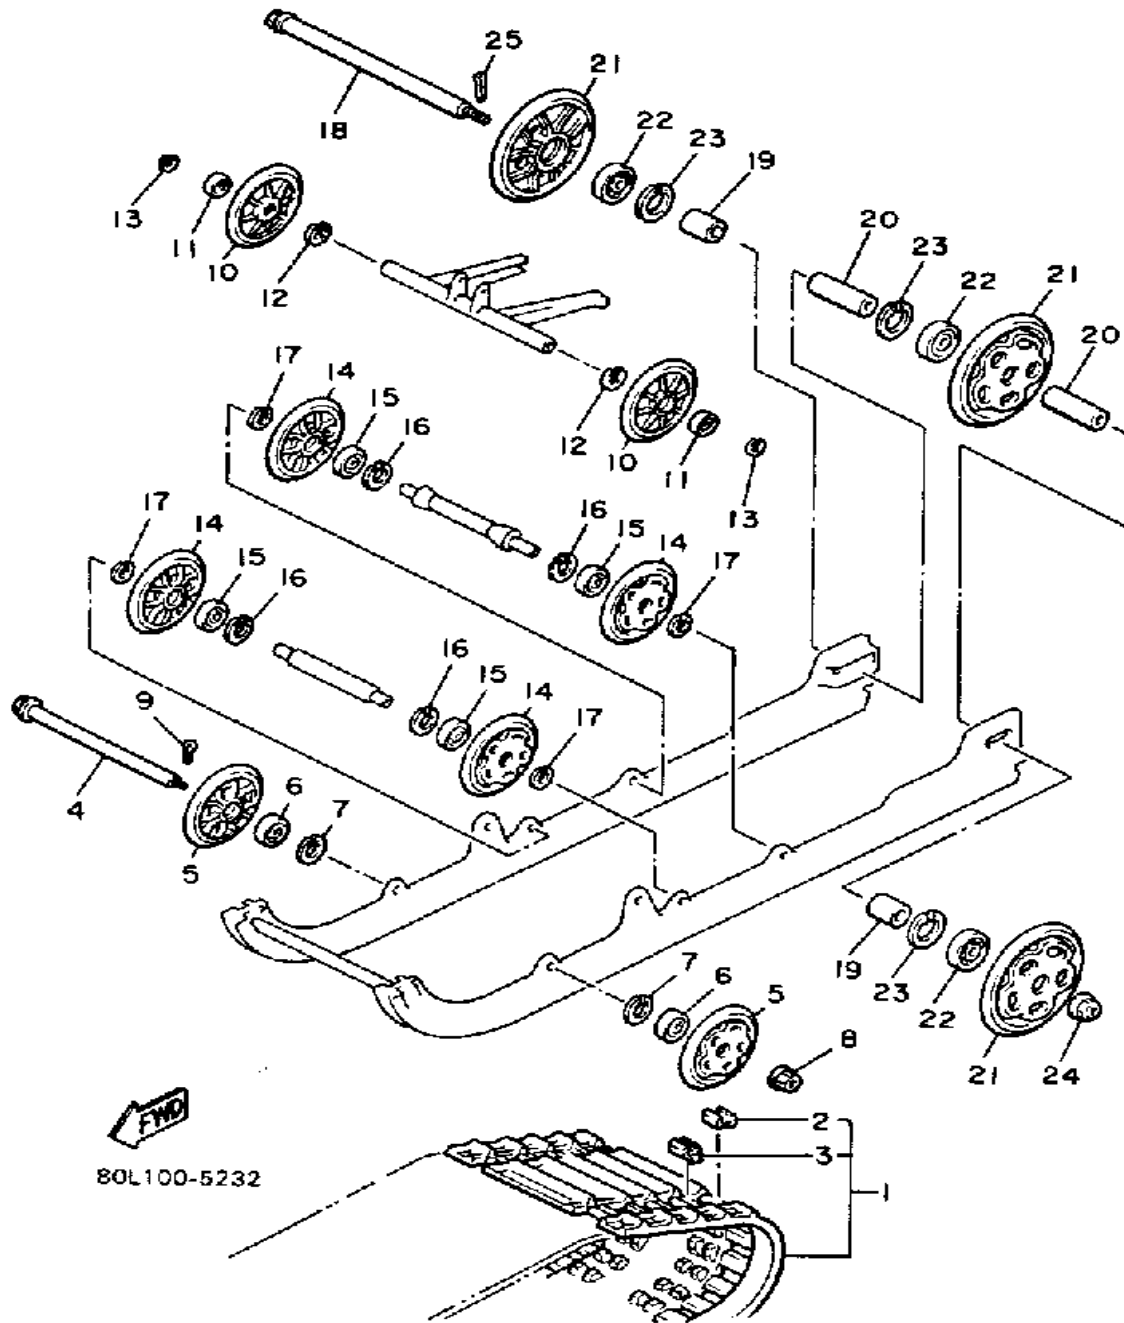

TRACK SUSPENSION 1

Ref. No.	Part Number	Description	Qty	Remarks
1	8V0-47110-00-00	TRACK ASSEMBLY	1	
2	8A5-47113-00-00	. PLATE, REINFORCEMENT ..	46	
3	8A5-47115-00-00	. METAL, SLIDE	46	
4	90891-50061-00	SHAFT 5 (80X-47487-00-00) ...	1	
5	81K-47320-00-00	SUSPENSION WHEELCOMP ..	2	
6	93306-00441-00	BEARING (89A) (B6004RS) ...	2	
7	99009-42500-00	CIRCLIP	2	
8	95601-14200-00	NUT, U	1	
9	91401-30030-00	PIN, COTTER	1	
10	885-47320-01-00	SUSPENSION WHEEL COMP. .	2	
11	93306-00441-00	BEARING (89A) (B6004RS) ...	2	
12	99009-42500-00	CIRCLIP	2	
13	99009-20400-00	CIRCLIP	2	
14	87M-47320-00-00	SUSPENSION WHEEL COMP. .	4	
15	93306-00441-00	BEARING (89A) (B6004RS) ...	4	
16	99009-42500-00	CIRCLIP	4	
17	99009-20400-00	CIRCLIP	4	
18	8L8-47520-01-00	REAR AXLE COMP. (8L8-47520-02-00)	1	
19	90387-202H9-00	COLLAR	2	
20	90387-203H0-00	COLLAR	2	
21	8K2-47530-00-00	GUIDE WHEEL COMP.	3	
22	93306-20417-00	BEARING (B62042RS)	3	
23	99009-47500-00	CIRCLIP	3	
24	95601-14200-00	NUT, U	1	
25	91401-30030-00	PIN, COTTER	1	

Property of www.SmallEngineDiscount.com - Not for Resale