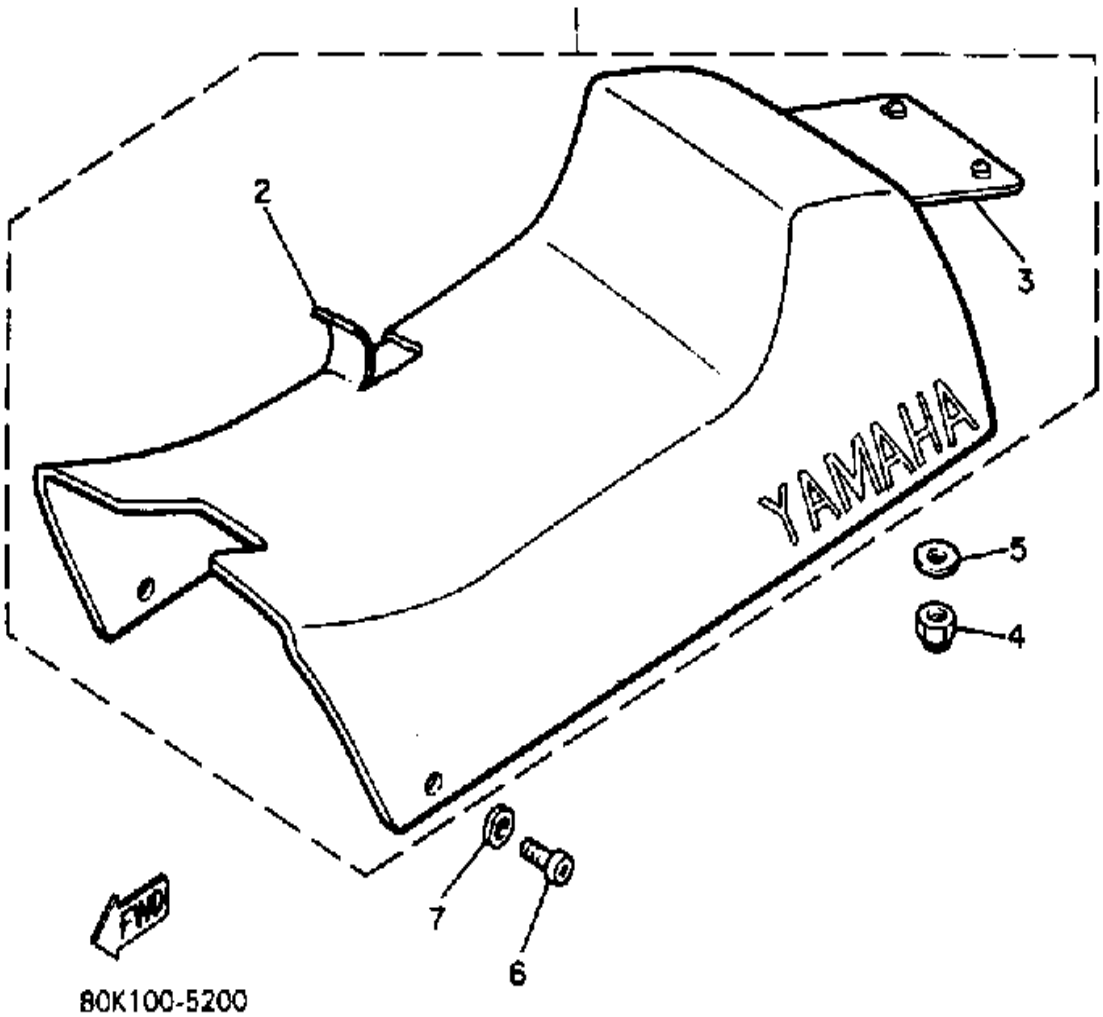

Property of www.SmallEngineDiscount.com - Not for Resale

SEAT

Ref. No.	Part Number	Description	Qty	Remarks
1	82K-24710-00-00	SINGLE SEAT ASSEMBLY	1	
2	82K-24711-00-00	. COVER, SINGLE SEAT	1	
3	8X9-77377-01-00	. COVER, LUGGE BOX 2 (8X9-77377-00)	1	
4	95712-08300-00	NUT, LOCK	2	
5	90201-08748-00	WASHER, PLATE	2	
6	98906-06016-00	SCREW, BIND	2	
7	90201-063J2-00	WASHER, PLATE	2	