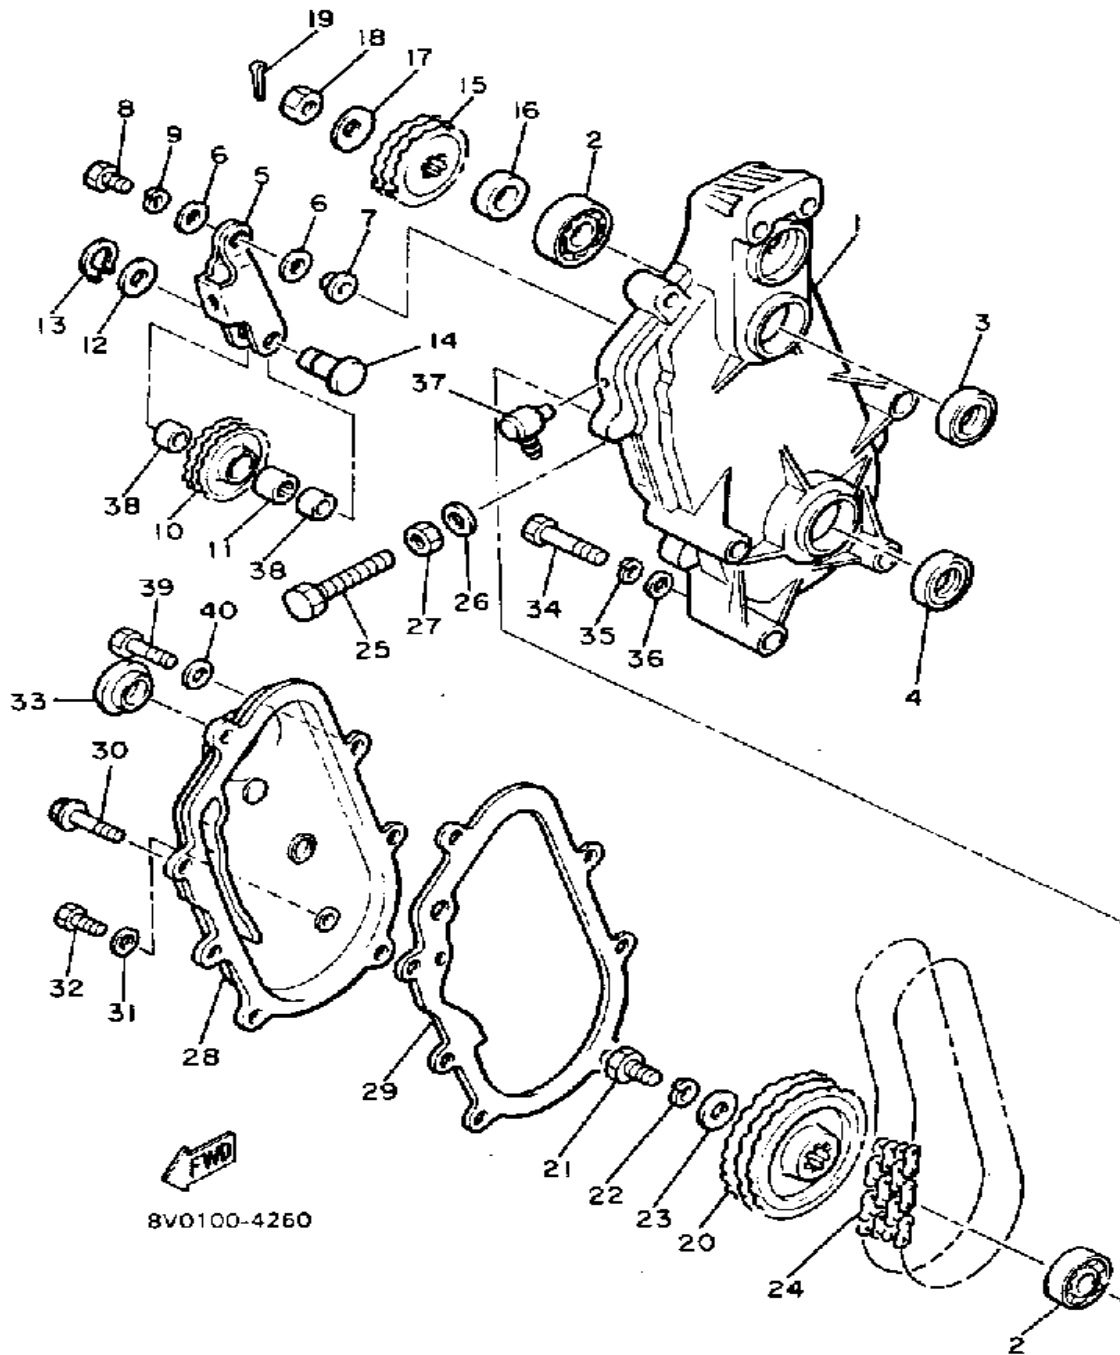

Property of www.SmallEngineDiscount.com - Not for Resale

TRACK DRIVE 1

Ref. No.	Part Number	Description	Qty	Remarks
1	8K4-W4751-01-00	AXLE, FRONT	1	
2	8K4-47577-00-00	. CONNECTOR	1	
3	8J7-47531-01-00	WHEEL, SPROCKET 1	2	
4	90460-50079-00	CLAMP, HOSE	2	
5	8K4-47551-00-00	HOUSING, FRONT AXLE	1	
6	93306-00420-00	BEARING (B6004)	1	
7	90208-22001-00	WASHER, CONICAL SPRING	1	
8	90170-22094-00	NUT	1	
9	97011-08016-00	BOLT	3	
10	92990-08100-00	WASHER	3	

Property of www.SmallEngineDiscount.com - Not for Resale

TRACK DRIVE 2

Ref. No.	Part Number	Description	Qty	Remarks
1	99999-02119-00	HOUSING, CHAIN	1	
2	93306-20570-00	BEARING	2	
3	93102-27204-00	OIL SEAL	1	
4	93102-25081-00	OIL SEAL	1	
5	8U9-47613-02-00	HOLDER	1	
6	92990-08200-00	WASHER, PLAIN	2	
7	90387-08301-00	COLLAR	1	
8	97013-08025-00	BOLT	1	
9	92990-08100-00	WASHER	1	
10	8U9-47612-00-00	WHEEL	1	
11	93315-21227-00	BEARING	1	
12	90201-12631-00	WASHER, PLATE	1	
13	99009-12400-00	CIRCLIP	1	
14	90249-12216-00	PIN	1	
15	829-17682-00-00	SPRKT, CHAIN DR 20T (20T) ..	1	AP
	829-17682-50-00	SPRKT, CHAIN DR 15T (878-17682-50) (15T) ..	1	AP
	829-17682-60-00	SPRKT, CHAIN DR 16T (16T) ..	1	AP
	829-17682-70-00	SPRKT, CHAIN DR 17T (17T) ..	1	U.R. STD
	829-17682-80-00	SPRKT, CHAIN DR 18T (18T) ..	1	AP
	829-17682-90-00	SPRKT, CHAIN DR 19T (878-17682-90) (19T) ..	1	AP
	8U9-17693-10-00	SPROCKET, CHAIN DR (878-17693-10) (21T) ..	1	AP
	8U9-17693-20-00	SPROCKET, CHAIN DR (878-17693-20) (22T) ..	1	AP
16	90387-25798-00	COLLAR	1	
17	90208-20008-00	WASHER, CONICAL SPRING ..		
18	90170-20211-00	NUT	1	
19	91401-30030-00	PIN, COTTER	1	