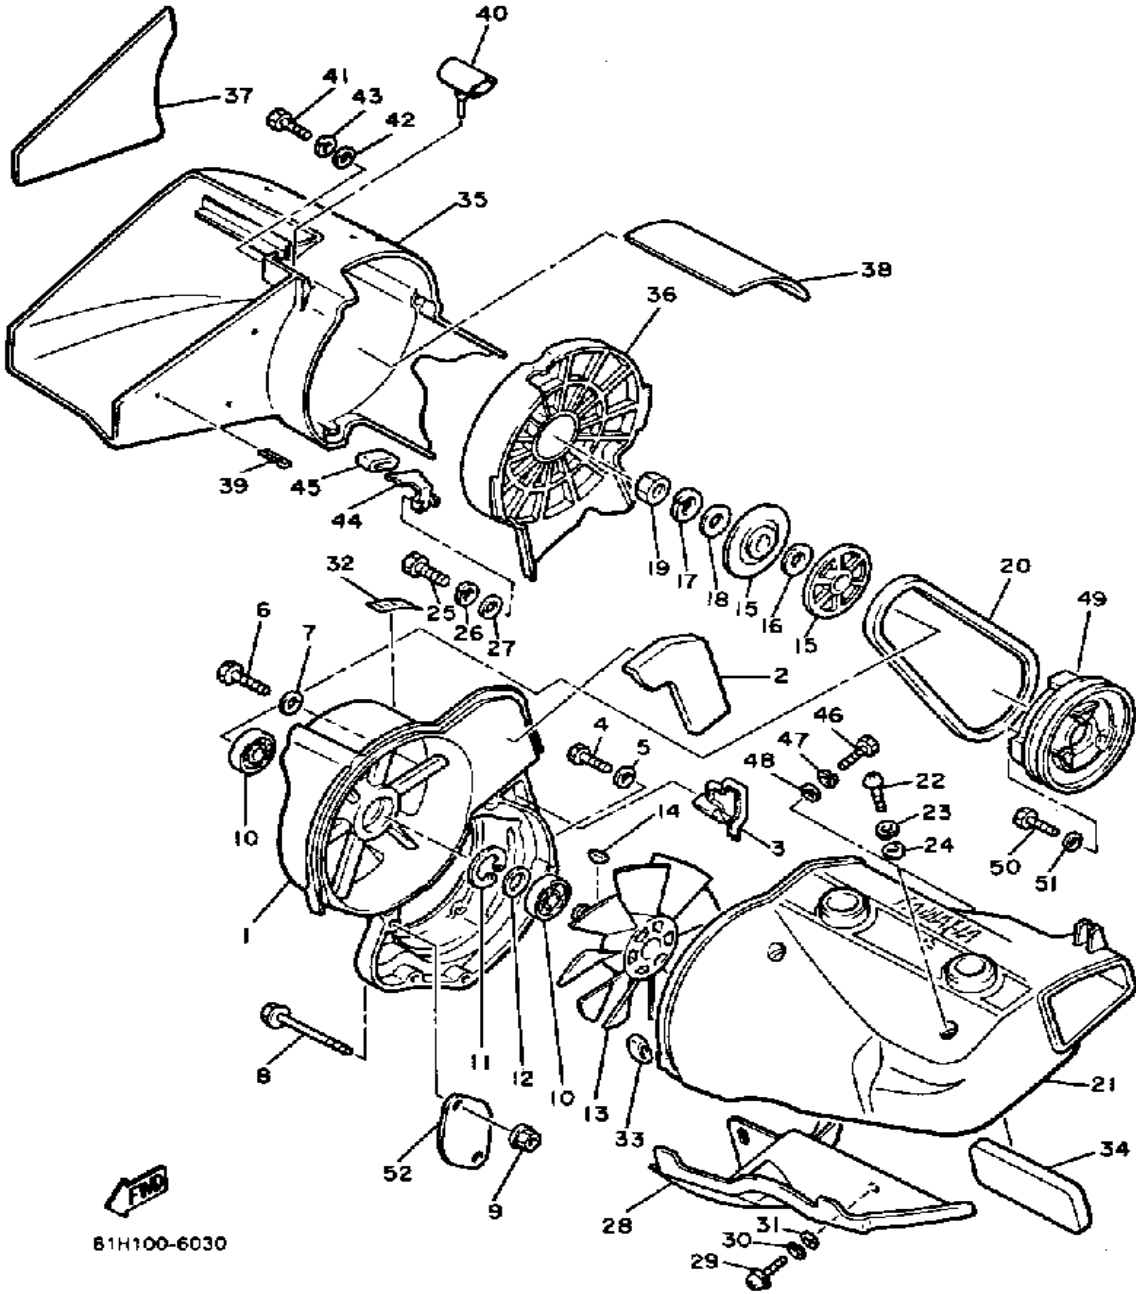

AIR SHROUD - FAN

Ref. No.	Part Number	Description	Qty	Remarks
30	92906-06100-00	WASHER, SPRING	2	
31	92906-06600-00	WASHER	2	
32	8K4-12628-00-00	LABEL, CAUTION	1	
33	8H8-12658-00-00	DAMPER, AIR SHROUD 1	2	
34	34L-14425-00-00	DAMPER AIR SHROUD 2	1	
35	8V0-12661-04-00	DUCT	1	
36	80L-12616-00-00	COVER, FAN CASE	1	
37	8V0-12685-01-00	DAMPER, DUCT 2	1	
38	8V0-12686-00-00	DAMPER, DUCT 3	1	
39	91401-16030-00	PIN, COTTER	6	
40	81H-12667-00-00	BUSH, RUBBER	1	
41	90110-06138-00	BOLT, HEX SKT HEAD	2	
42	90201-06643-00	WASHER, PLATE	2	
43	92906-06100-00	WASHER, SPRING	2	
44	8V0-12637-00-00	STAY 1	1	
45	8H8-12658-00-00	DAMPER, AIR SHROUD 1	1	
46	97016-06016-00	BOLT	1	
47	92906-06100-00	WASHER, SPRING	1	
48	92906-06600-00	WASHER	1	
49	8V0-15723-00-00	PULLEY, STARTER	1	
50	97013-08025-00	BOLT	3	
51	92990-08600-00	WASHER, PLATE	3	
52	8K4-12633-00-00	PLATE	1	

Property of www.SmallEngineDiscount.com - Not for Resale