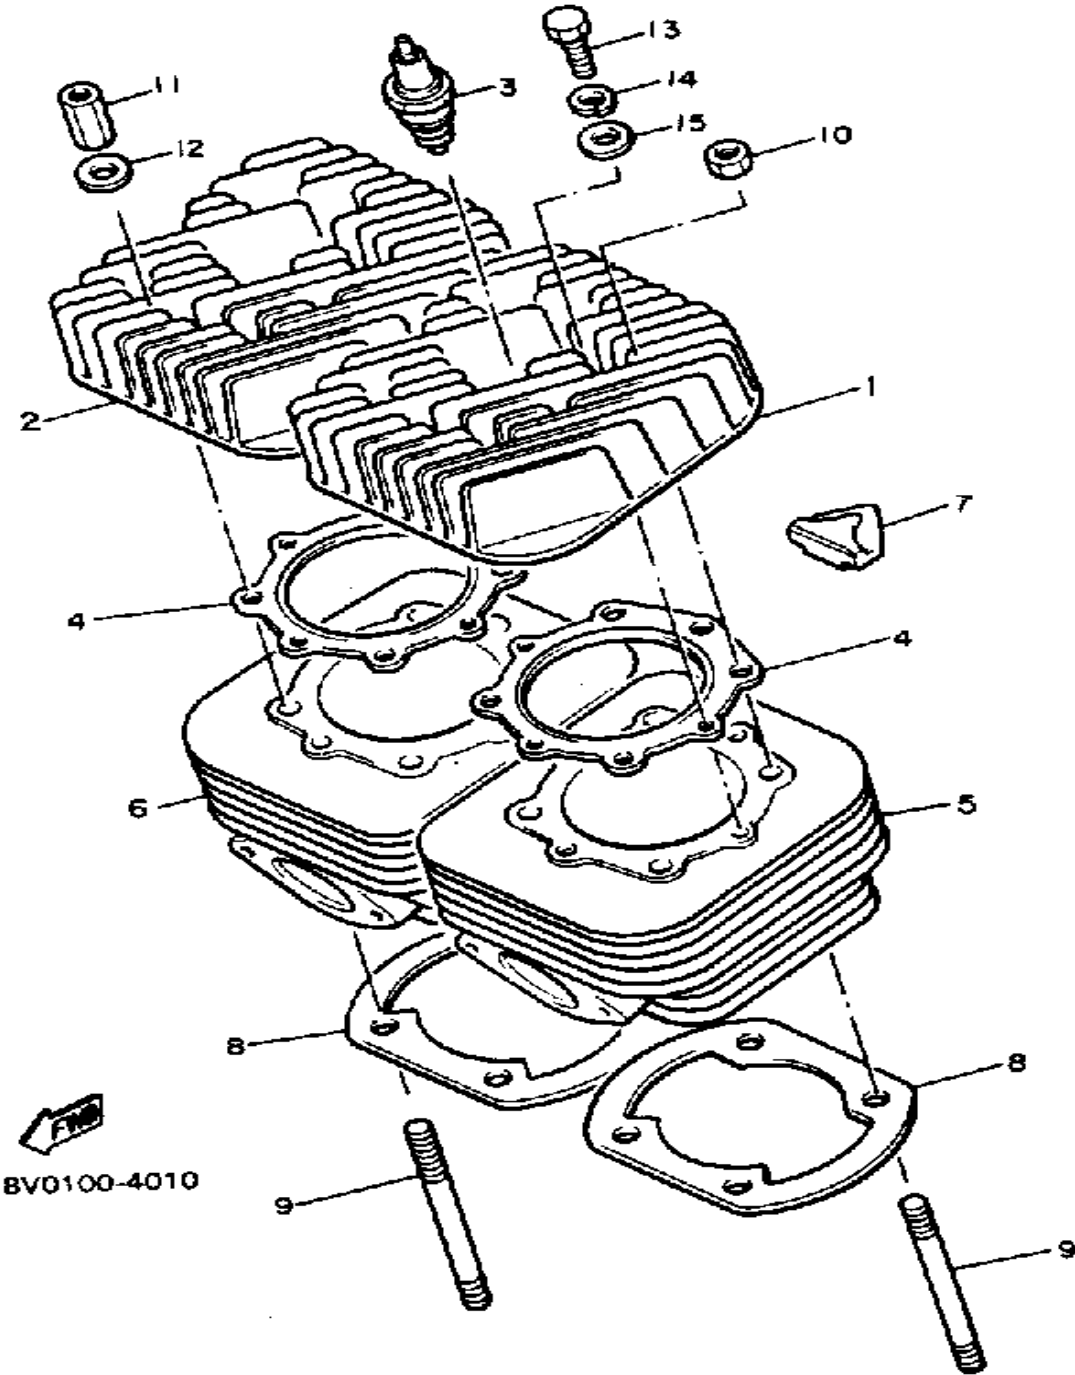

YAMAHA

GENUINE

PARTS CATALOGUE

SNOWMOBILE

Property of www.SmallEngineDiscount.com - Not for Resale

CYLINDER

Ref. No.	Part Number	Description	Qty	Remarks
1	8V0-11111-01-00	HEAD, CYLINDER 1	1	
2	8V0-11121-01-00	HEAD, CYLINDER 2	1	
3	NGK-BR9ES-00-00	PLUG, SPARK	2	
4	8V0-11181-02-00	GASKET, CYLINDER HEAD 1 (8V0-11181-02)	2	
5	8V0-11311-01-00	CYLINDER 1	1	
6	8V0-11321-01-00	CYLINDER 2	1	
7	8V0-11355-00-00	SEAL, CYLINDER 1	1	
8	88F-11351-00-00	GASKET, CYLINDER	2	
9	95612-08740-00	BOLT, STUD	8	
10	95701-08500-00	NUT, FLANGE	6	
11	90179-08269-00	NUT	2	
12	90201-08100-00	WASHER, PLATE	2	
13	97313-06040-00	BOLT, HEXAGON	8	
14	92995-06100-00	WASHER, SPRING	8	
15	92990-06600-00	WASHER, PLATE	8	

Property of www.SmallEngineDiscount.com - Not for Resale

CRANKSHAFT - PISTON

Ref. No.	Part Number	Description	Qty	Remarks
1	8V0-11631-00-96	PISTON (STD)	2	U.R.
	8V0-11635-00-00	PISTON (0.25MM O/S)	2	ALT. PART
	8V0-11636-00-00	PISTON (0.50MM O/S)	2	ALT. PART
2	8V0-11601-00-00	PISTON RING SET (STD)	2	U.R. (STD)
	8V0-11601-10-00	PISTON RING SET (0.25MM O/S)	2	ALT. PART
	8V0-11601-20-00	PISTON RING SET (0.50MM O/S)	2	ALT. PART
3	818-11633-00-00	PIN, PISTON	2	
4	93450-19052-00	CIRCLIP	4	
5	93310-218A6-00	BEARING	2	
6	8V0-11400-02-00	CRANKSHAFT ASSEMBLY	1	
7	8V0-11412-00-00	. CRANK 1	1	
8	8V0-11422-00-00	. CRANK 2	1	
9	8V0-11432-00-00	. CRANK 3	1	
10	8V0-11442-00-00	. CRANK 4	1	
11	857-11681-00-00	. PIN, CRANK 1	2	
12	90209-24073-00	. WASHER	4	
13	8V0-11651-00-00	. ROD, CONNECTING	2	
14	93310-424L8-00	. BEARING	2	
15	8V0-11515-01-00	. SEAL, LABYRINTH 1	1	
16	91609-30010-00	. PIN, SPRING	1	
17	93306-30626-00	. BEARING	2	
18	93306-20633-00	. BEARING	3	
19	90201-327F7-00	. WASHER, PLATE	1	
20	90280-05014-00	. KEY, WOODRUFF	1	
21	93450-78091-00	. CIRCLIP	1	
22	93103-32136-00	. OIL SEAL, SW-TYPE	1	
23	8K2-13178-00-00	. GEAR, PUMP DRIVE	1	