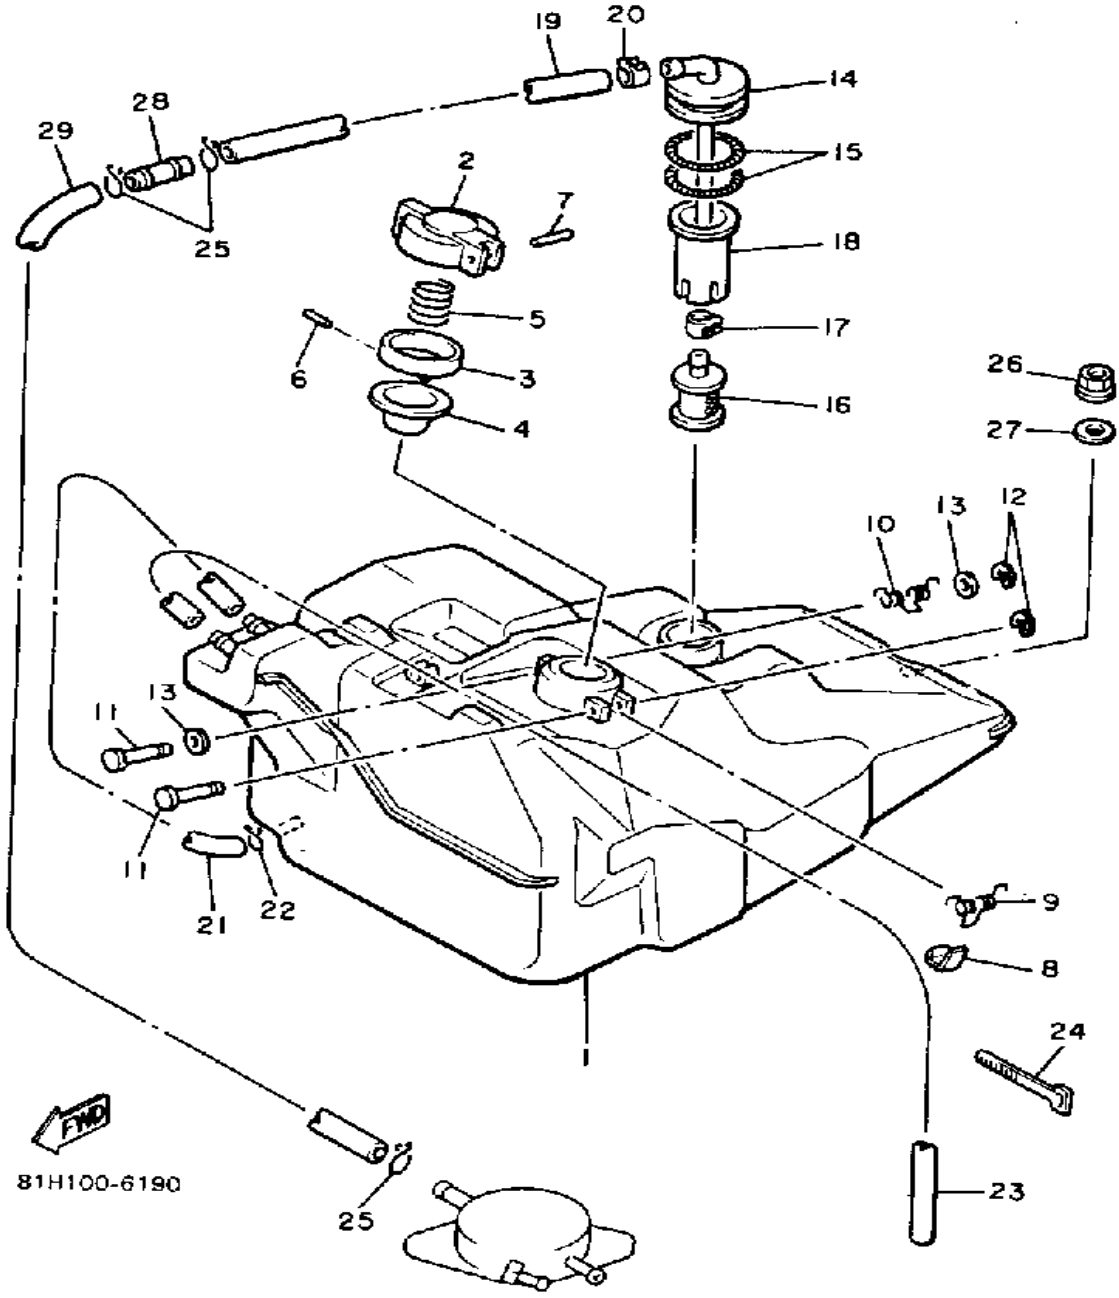

FUEL TANK

Ref. No.	Part Number	Description	Qty	Remarks
1	8V0-24111-03-00	TANK, FUEL	1	
2	813-24611-01-00	BODY, CAP	1	
3	813-24613-01-00	DISC, CAP	1	
4	8F7-24641-00-00	GASKET, CAP 1	1	
5	90501-20130-00	SPRING, COMPRESSION	1	
6	91609-30016-00	PIN, SPRING	1	
7	91609-25032-00	PIN, SPRING	1	
8	83M-24628-00-00	HOOK	1	
9	90508-10715-00	SPRING, TORSION	1	
10	90508-08353-00	SPRING, TORSION	1	
11	90249-03017-00	PIN	2	
12	93430-02001-00	CIRCLIP	2	
13	90201-03313-00	WASHER, PLATE	2	
14	86M-24335-00-00	PIPE, SUCTION 1	1	
15	90506-06065-00	SPRING, TENSION	2	
16	8H5-24560-00-00	FILTER ASSEMBLY	1	
17	90467-11028-00	CLIP	1	
18	8V0-24336-00-00	PIPE, SUCTION 2	1	
19	90446-11032-00	HOSE (815-24312-00)	1	
20	90467-11028-00	CLIP	1	
21	90446-09013-00	HOSE (90446-09079)	1	
22	90467-09005-00	CLIP, SCISSOR	1	
23	90446-09155-00	HOSE	1	
24	341-26397-01-00	BAND	7	
25	90467-11009-00	CLIP	3	
26	95712-08300-00	NUT, LOCK	1	
27	90201-08784-00	WASHER, PLATE	1	
28	878-24379-00-00	PIPE, JOINT 4	1	
29	90446-11290-00	HOSE	1	

Property of www.SmallEngineDiscount.com - Not for Resale