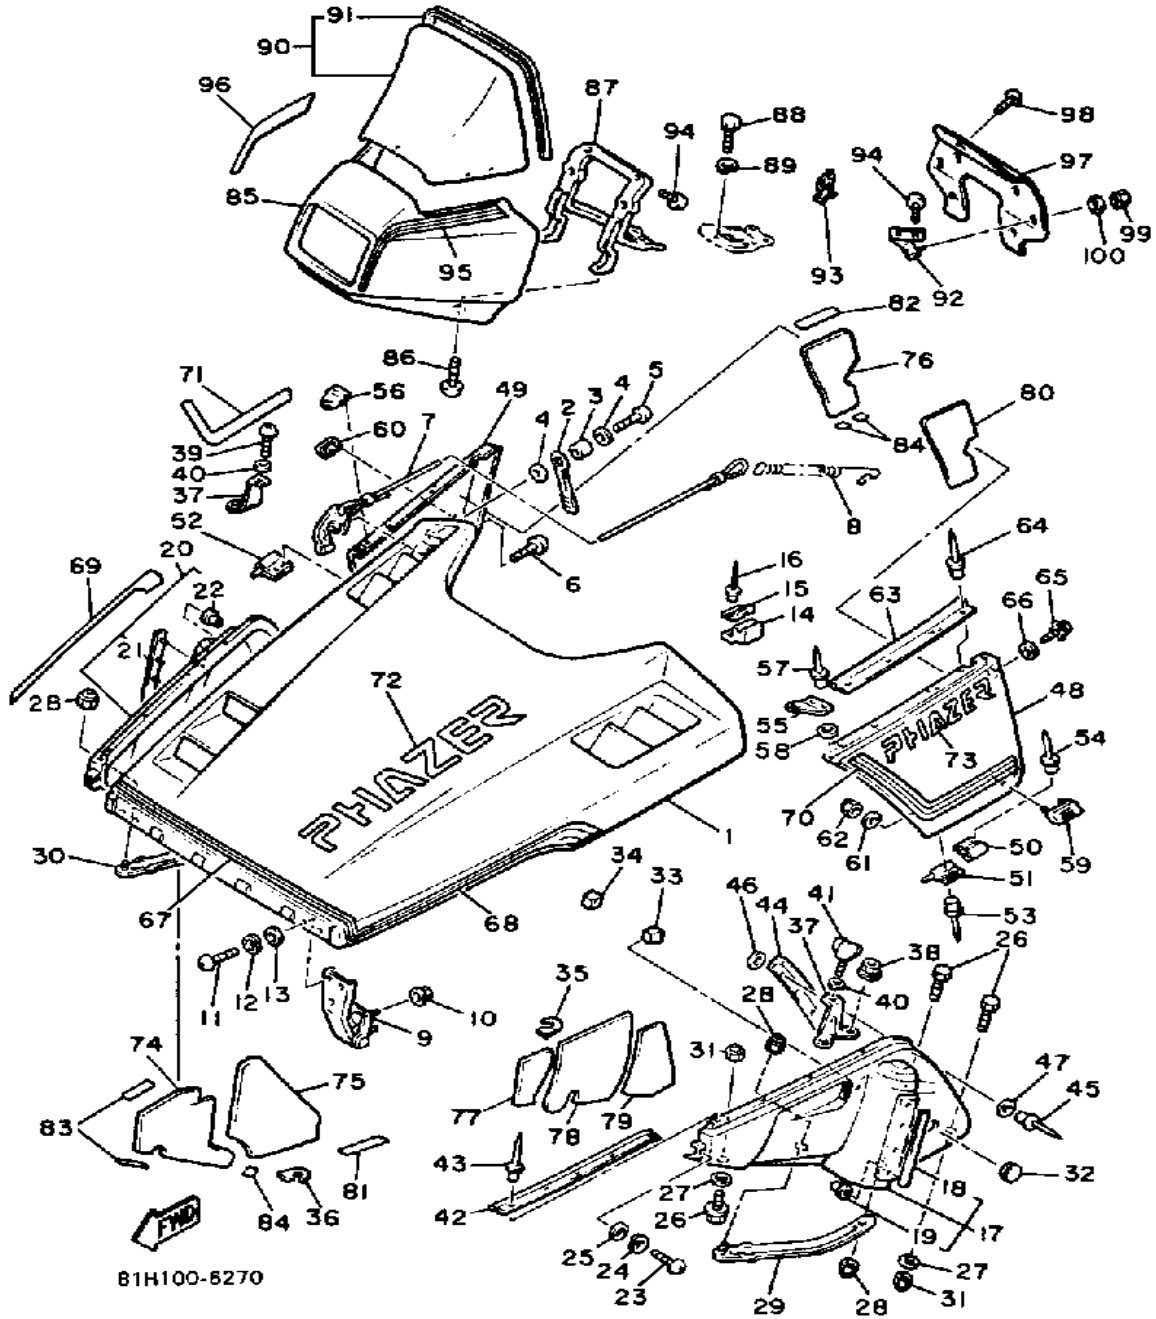

SHROUD - WINDSHIELD

Ref. No.	Part Number	Description	Qty	Remarks
58	90201-04325-00	WASHER, PLATE	4	
59	8V0-77551-00-00	PROTECTOR 1	1	
60	8V0-77552-00-00	PROTECTOR 2	1	
61	90201-05029-00	WASHER, PLATE	4	
62	95701-05300-00	NUT, NYLON	4	
63	8V0-77516-01-00	BUSH, RUBBER 2	2	
64	90269-05039-00	RIVET	8	
65	8V0-77175-00-00	HOLDER, LATCH	2	
66	4U5-2176E-00-00	PLATE	2	
67	81H-77281-00-00	STRIPE 1	1	
68	81H-77163-00-00	ORNAMENT 1	1	
69	81H-77164-00-00	ORNAMENT 2	1	
70	81H-77285-00-00	STRIPE 5	1	
71	81H-77286-00-00	STRIPE 6	1	
72	81H-77142-00-00	EMBLEM 2	1	
73	81H-77143-00-00	EMBLEM 3	2	
74	8V0-77263-00-00	LINING, SHROUD 3	1	
75	80L-77261-00-00	LINING, SHROUD 1	1	
76	8V0-77266-00-00	LINING, SHROUD 6	1	
77	8V0-77272-00-00	DAMPER, NOISE 2	1	
78	8V0-77273-00-00	DAMPER, NOISE 3	1	
79	8V0-77274-00-00	DAMPER, NOISE 4	1	
80	8V0-77275-00-00	DAMPER, NOISE 5	1	
81	8V0-7717E-00-00	TAPE 1	2	
82	8V0-7717F-00-00	TAPE 2	1	
83	8V0-7717G-00-00	TAPE 3	2	
84	82M-7717G-00-00	TAPE 3	5	
85	80L-77231-01-00	FAIRING	1	
86	98906-06010-00	SCREW, BIND	2	

CONTINUED ON NEXT FRAME ➤

Property of www.SmallEngineDiscount.com - Not for Resale