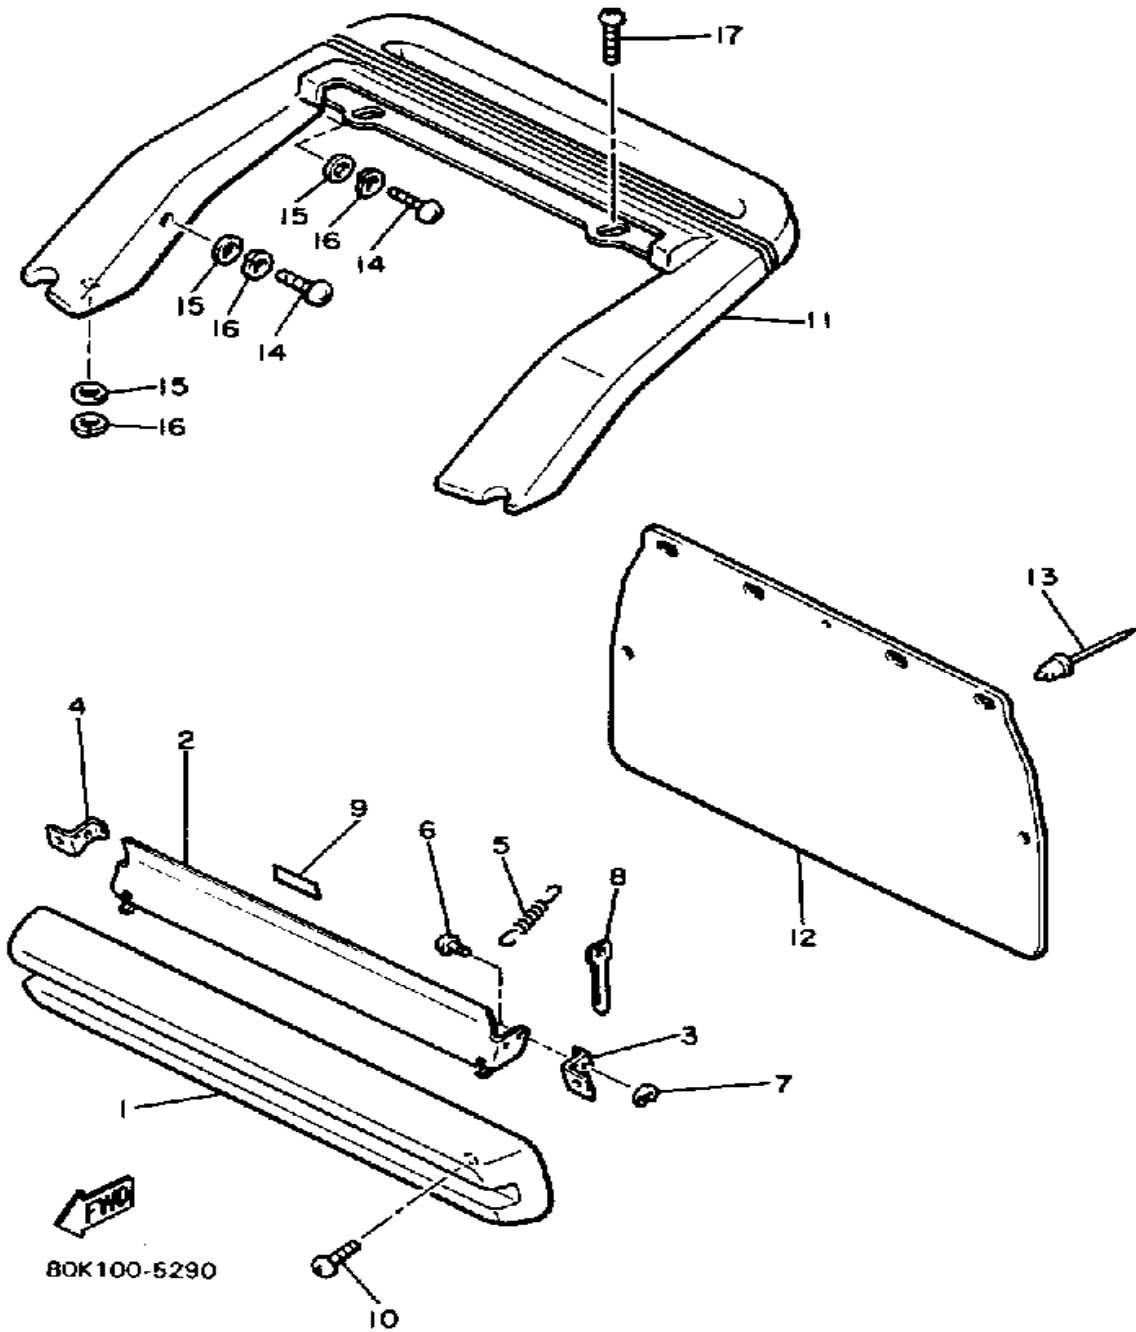

BUMPER

Ref. No.	Part Number	Description	Qty	Remarks
1	8X9-77511-00-00	BUMPER, FRONT 1	1	
2	80L-77185-00-00	PLATE 1	1	
3	80L-77125-00-00	STAY 1	1	
4	80L-77126-00-00	STAY 2	1	
5	90506-12371-00	SPRING, TENSION	2	
6	90249-05187-00	PIN	2	
7	99080-04600-00	CIRCLIP (E)	2	
8	80L-26397-00-00	BAND	1	
9	8Y0-77762-00-00	LABEL, WARNING 2	1	U.R.
10	98906-06016-00	SCREW, BIND	2	
11	87F-77542-00-00	BUMPER, REAR 2	1	
12	8X9-77595-00-00	FLAP	1	
13	90267-48086-00	RIVET, BLIND	5	
14	98903-08020-00	SCREW, BIND (98901-08020)	4	
15	92990-08200-00	WASHER, PLAIN	6	
16	92990-08100-00	WASHER	6	
17	98903-08012-00	SCREW, BIND	2	

Property of www.SmallEngineDiscount.com - Not for Resale