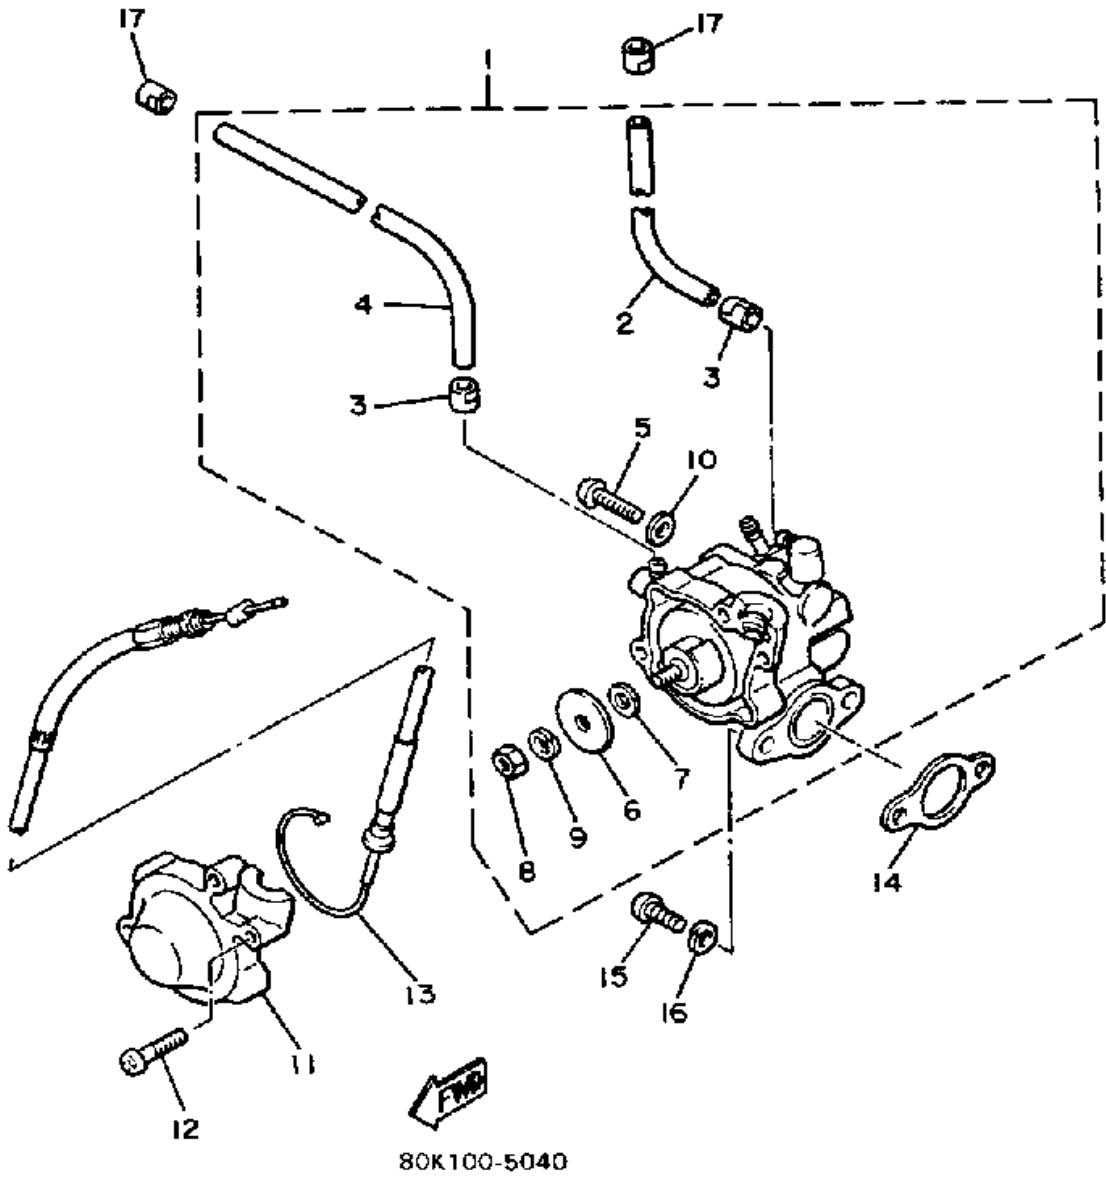

CONTINUED ON NEXT FRAME ➤

Property of www.SmallEngineDiscount.com - Not for Resale

AIR SHROUD - FAN

Ref. No.	Part Number	Description	Qty	Remarks
30	92906-06100-00	WASHER, SPRING	2	
31	92906-06600-00	WASHER	2	
32	8K4-12628-00-00	LABEL, CAUTION	1	
33	8H8-12658-00-00	DAMPER, AIR SHROUD 1	2	
34	34L-14425-00-00	DAMPER AIR SHROUD 2	1	
35	8V0-12661-04-00	DUCT	1	
36	80L-12616-00-00	COVER, FAN CASE	1	
37	8V0-12685-01-00	DAMPER, DUCT 2	1	
38	8V0-12686-00-00	DAMPER, DUCT 3	1	
39	91401-16030-00	PIN, COTTER	6	
40	81H-12667-00-00	BUSH, RUBBER	1	
41	90110-06138-00	BOLT, HEX SKT HEAD	2	
42	90201-06643-00	WASHER, PLATE	2	
43	92906-06100-00	WASHER, SPRING	2	
44	8V0-12637-00-00	STAY 1	1	
45	8H8-12658-00-00	DAMPER, AIR SHROUD 1	1	
46	97016-06016-00	BOLT	1	
47	92906-06100-00	WASHER, SPRING	1	
48	92906-06600-00	WASHER	1	
49	8V0-15723-00-00	PULLEY, STARTER	1	
50	97013-08025-00	BOLT	3	
51	92990-08600-00	WASHER, PLATE	3	
52	8K4-12633-00-00	PLATE	1	

Property of www.SmallEngineDiscount.com - Not for Resale

OIL PUMP

Ref. No.	Part Number	Description	Qty	Remarks
1	8V0-13101-01-00	OIL PUMP ASSEMBLY	1	
2	90446-08210-00	. HOSE	1	
3	90468-02025-00	. CLIP	2	
4	91A30-03020-00	. TUBE, FLEXIBLE VINYL	1	
5	98902-04020-00	. SCREW, BIND	1	
6	137-13138-01-00	. PLATE, ADJUSTING	1	
7	137-13137-00-03	. SHIM (0.3T)	1	U.R.
	137-13137-00-05	. SHIM (0.5T)	1	U.R.
	137-13137-00-10	. SHIM (1.0T)	1	U.R.
8	95380-05600-00	. NUT	1	
9	92990-05100-00	. WASHER, SPRING	1	
10	90430-04004-00	. GASKET	1	
11	8A5-13146-01-00	COVER, ADJUST PULLEY	1	
12	98506-04018-00	SCREW, PAN HEAD	3	
13	8V0-26320-01-00	PUMP CABLE ASSEMBLY	1	
14	3MT-13116-00-00	GASKET, PUMP CASE (8Y0-13116-00)	1	
15	98580-05016-00	SCREW, PAN HEAD	2	
16	92990-05100-00	WASHER, SPRING	2	
17	90468-02025-00	CLIP	2	