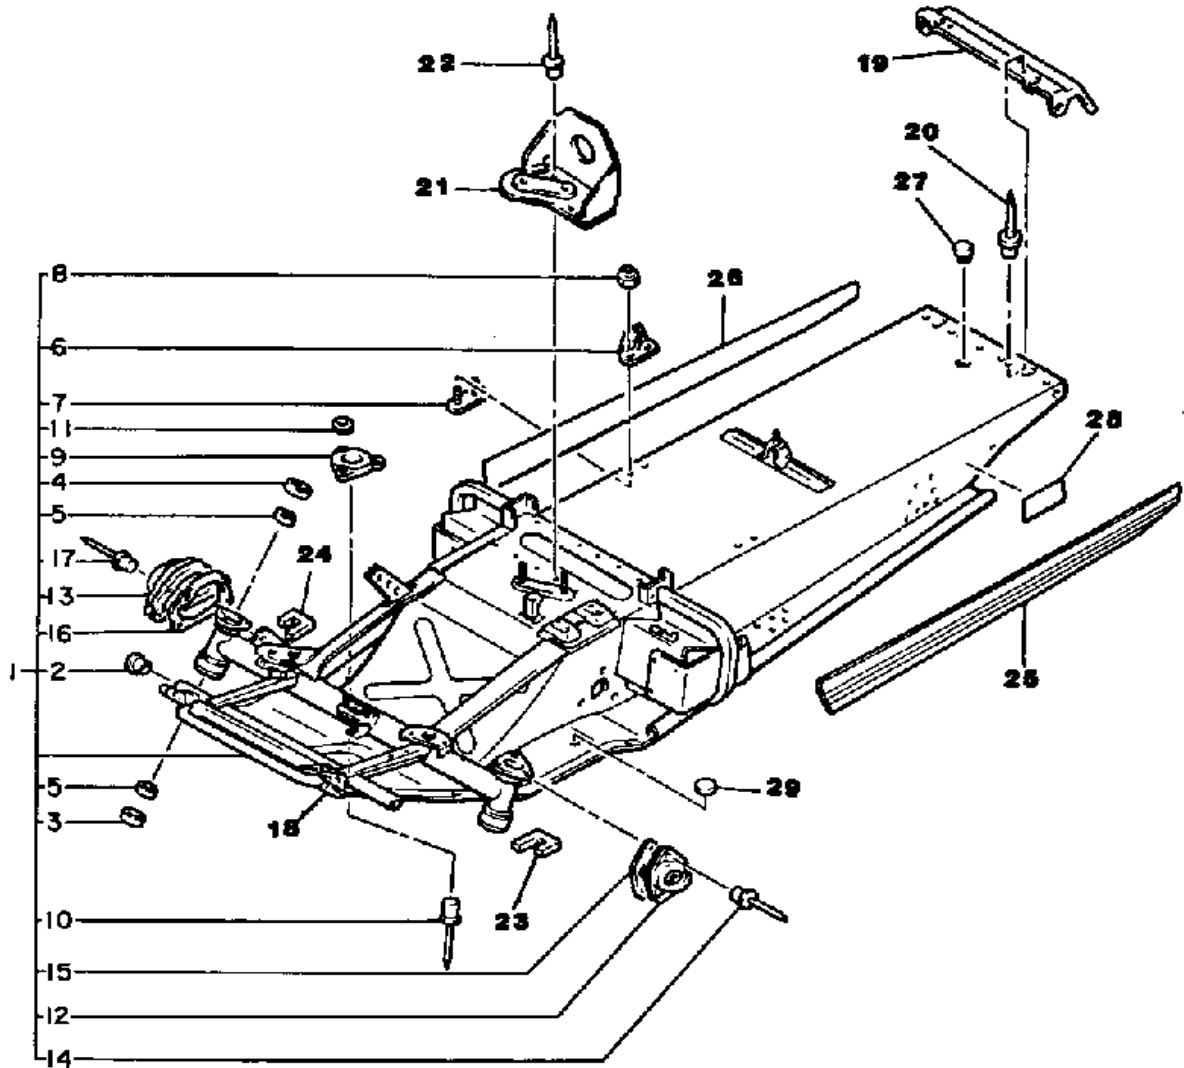

FRAME

Ref. No.	Part Number	Description	Qty	Remarks
28	8K2-77742-00-00	INDICATOR 2	1	
29	80F-21998-00-00	SPACER	1	

80K100-5152

Property of www.SmallEngineDiscount.com - Not for Resale