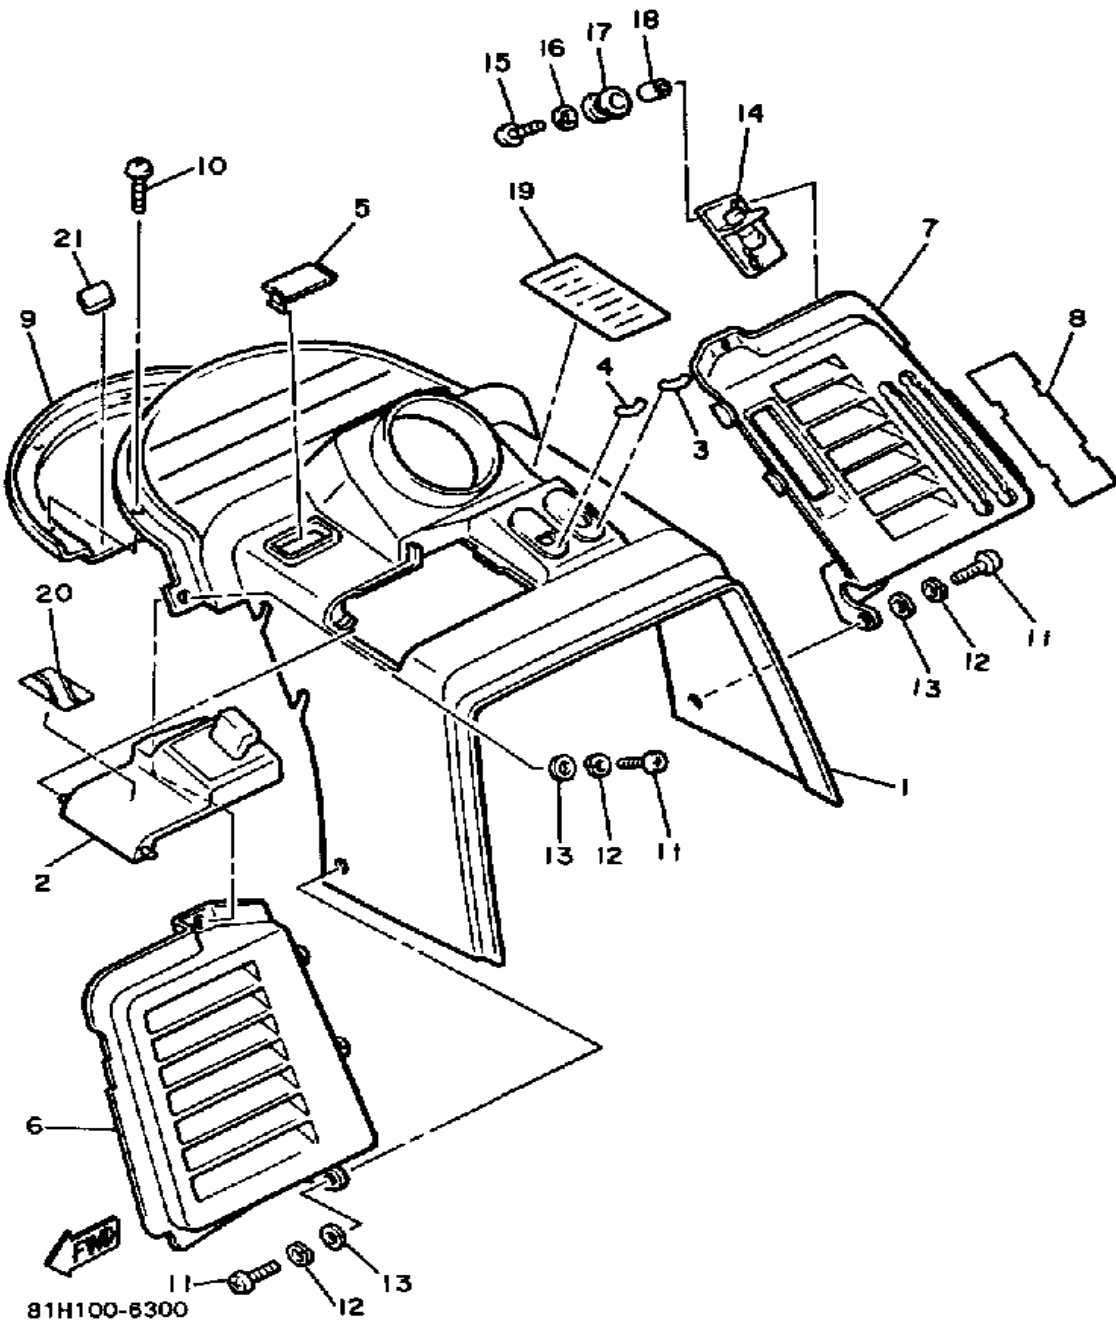

INSTRUMENT PANEL

Ref. No.	Part Number	Description	Qty	Remarks
1	8X9-77711-01-00	PANEL, INSTRUMENT	1	
2	8X9-77712-01-00	PANEL, INSTRUMENT	1	
3	8U9-77741-00-00	INDICATOR 1	1	U.R.
4	8U9-77742-00-00	INDICATOR 2	1	
5	8X9-77740-00-00	GROMMET, INSTRUMENT PANEL	1	
6	8X9-77131-00-00	LOUVER 1	1	
7	8X9-77132-00-00	LOUVER 2	1	
8	8V0-7716E-00-00	REFLECTOR 1	2	
9	8V0-77731-00-00	SHIELD 1	1	
10	98906-05012-00	SCREW, BIND	4	
11	98586-05016-00	SCREW, PAN HEAD	4	
12	92906-05100-00	WASHER, SPRING	4	
13	90201-05721-00	WASHER, PLATE	4	
14	80L-77721-00-00	BRACKET 1	1	
15	97706-50520-00	SCREW, TAPPING	2	
16	90201-05033-00	WASHER, PLATE	2	
17	90480-13428-00	GROMMET	2	
18	90387-053H3-00	COLLAR	2	
19	80L-77763-00-00	LABEL, WARNING 3	1	U.R.
20	81H-77715-00-00	ORMNT, INSTR PNL 1INSTRUMENT PANEL 1	1	
21	81H-77731-00-00	SHIELD 1	1	

Property of www.SmallEngineDiscount.com - Not for Resale