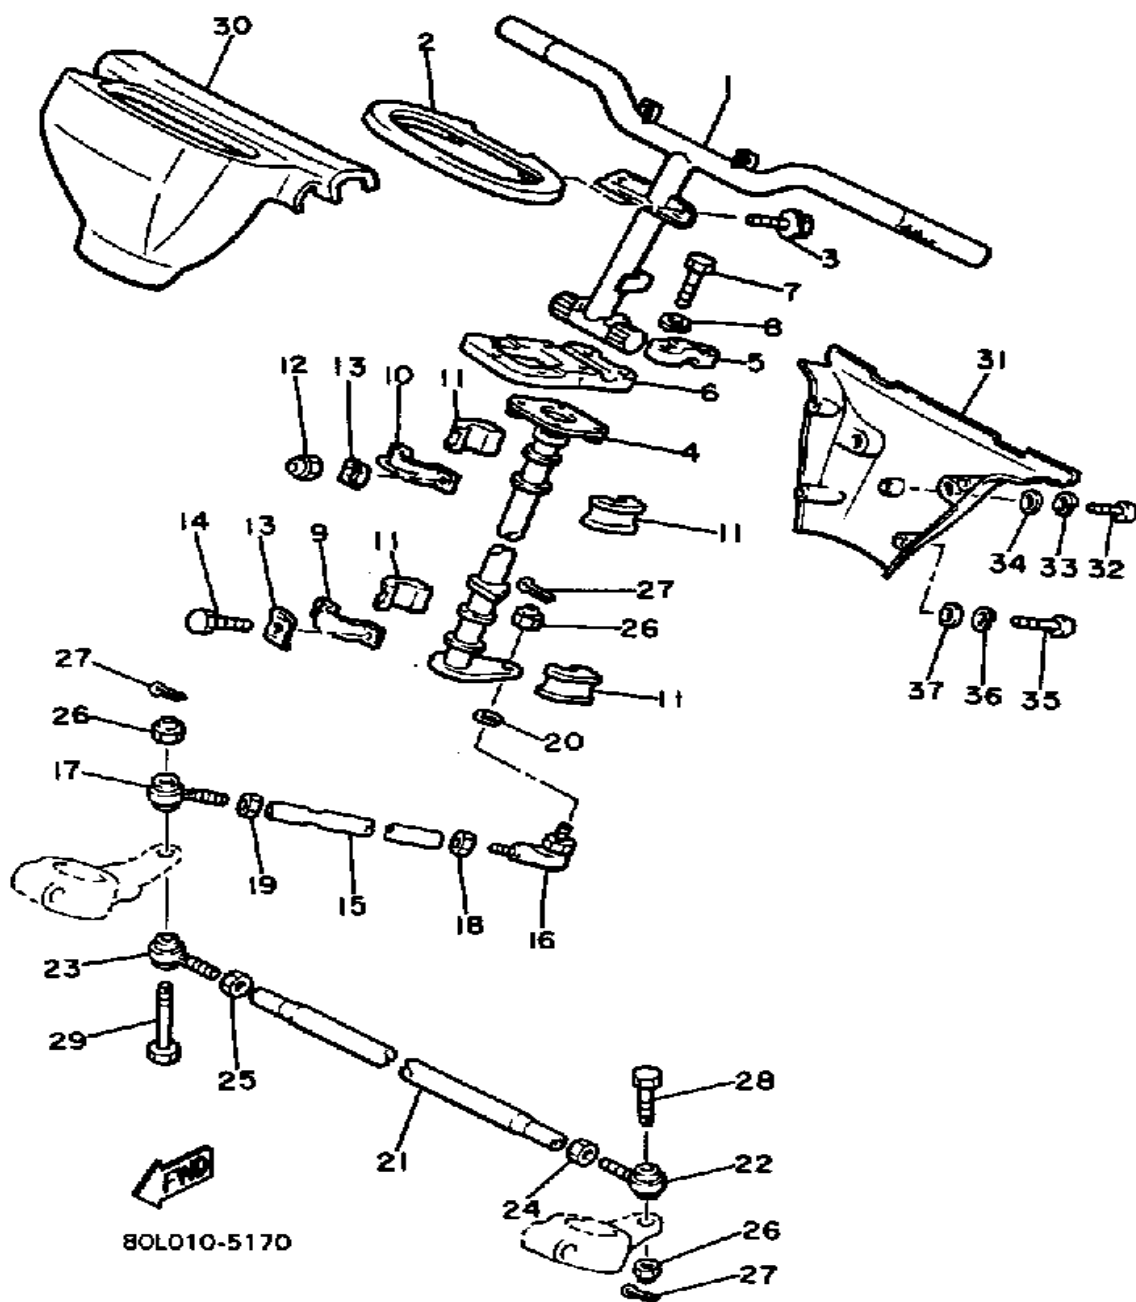

STEERING

Ref. No.	Part Number	Description	Qty	Remarks
1	81J-23811-00-00	COLUMN, STEERING	1	
2	8V0-23878-00-00	BRACKET 0	1	
3	95811-06010-00	BOLT, FLANGE	2	
4	1E6-23441-00-00	HOLDER, HANDLE UPR	1	
5	1E6-23441-00-00	HOLDER, HANDLE UPR	2	
6	8V0-23814-01-00	HOLDER, HANDLE UPPER ...	1	
7	97313-08055-00	BOLT, HEXAGON	4	
8	92990-08100-00	WASHER	4	
9	84M-23868-00-00	BRACKET, STEERING LOWER	1	
10	84M-23872-00-00	HOLDER, BEARING	1	
11	8F3-23812-00-00	PLANE BEARING, STEERING .	4	
12	95712-08300-00	NUT, LOCK	2	
13	90215-08262-00	WASHER, LOCK	4	
14	97313-08016-00	BOLT, HEXAGON	2	
15	8V0-23821-01-00	ROD, STEERING RELAY	1	
16	86X-23841-00-00	JOINT, UNIVERSAL 1	1	
17	87S-23847-00-00	JOINT, UNIVERSAL 3	1	
18	95303-10700-00	NUT	1	
19	90170-10186-00	NUT	1	
20	90201-08759-00	WASHER, PLATE	1	
21	8V0-23831-01-00	ROD, TIE	1	
22	87S-23845-00-00	JOINT, UNIVERSAL 2	1	
23	87S-23847-00-00	JOINT, UNIVERSAL 3	1	
24	95303-10700-00	NUT	1	
25	90170-10186-00	NUT	1	
26	95706-10300-00	NUT, NYLON	3	
27	91490-20020-00	PIN, COTTER	3	
28	90102-10031-00	BOLT, WITH HOLE	1	
29	90109-10767-00	BOLT	1	

CONTINUED ON NEXT FRAME ➤

Property of www.SmallEngineDiscount.com - Not for Resale