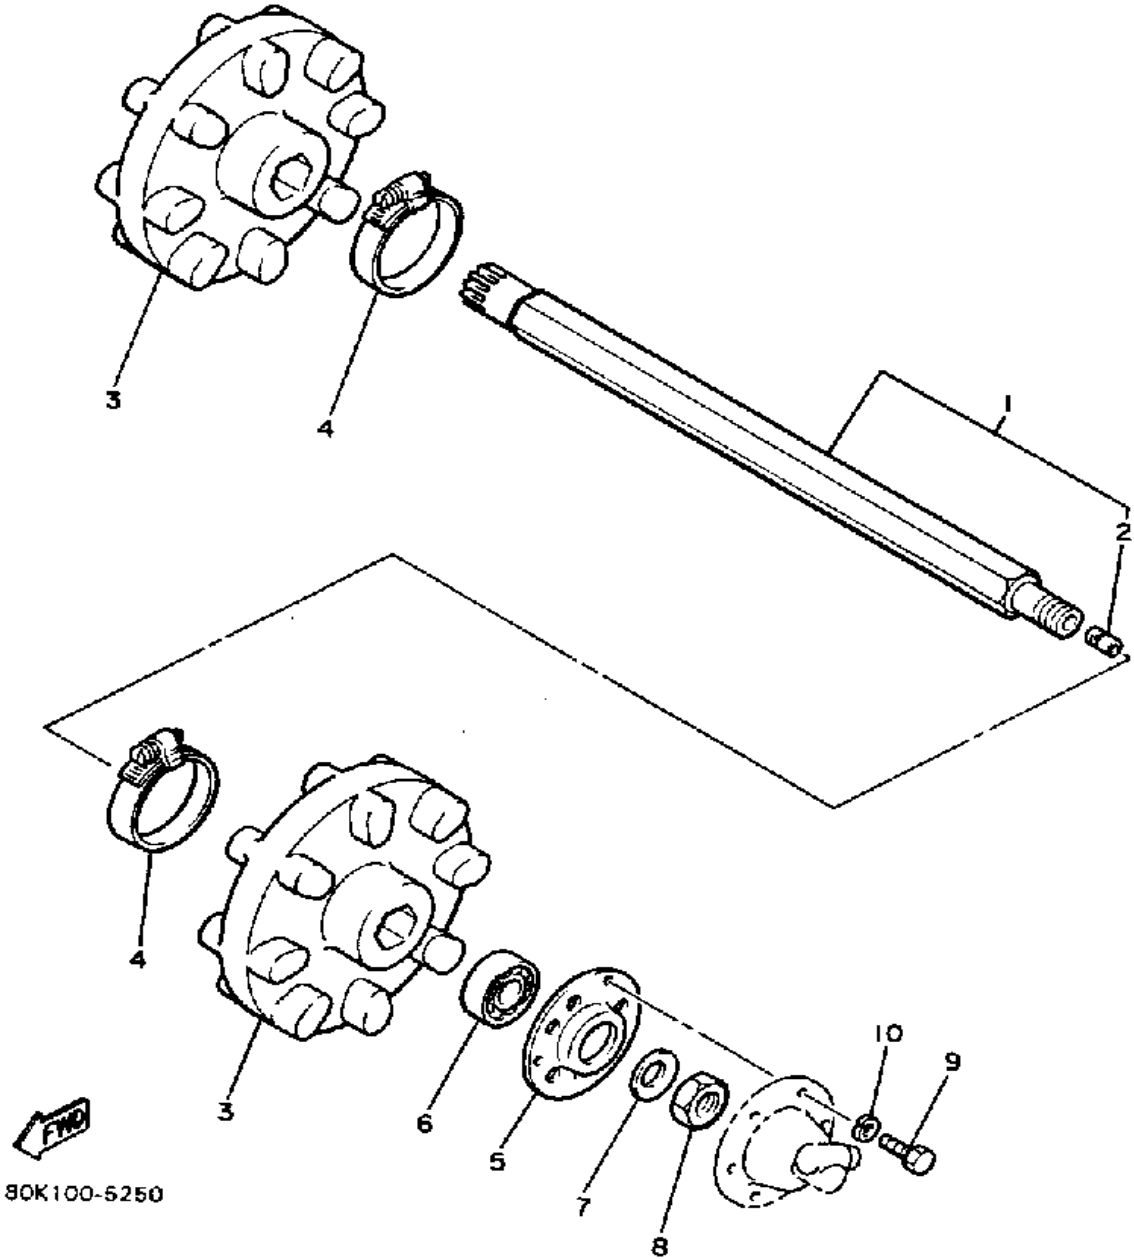

TRACK DRIVE 1

Ref. No.	Part Number	Description	Qty	Remarks
1	8K4-W4751-01-00	AXLE, FRONT	1	
2	8K4-47577-00-00	. CONNECTOR	1	
3	8J7-47531-01-00	WHEEL, SPROCKET 1	2	
4	90460-50079-00	CLAMP, HOSE	2	
5	8K4-47551-00-00	HOUSING, FRONT AXLE	1	
6	93306-00420-00	BEARING (B6004)	1	
7	90208-22001-00	WASHER, CONICAL SPRING	1	
8	90170-22094-00	NUT	1	
9	97011-08016-00	BOLT	3	
10	92990-08100-00	WASHER	3	

Property of www.SmallEngineDiscount.com - Not for Resale