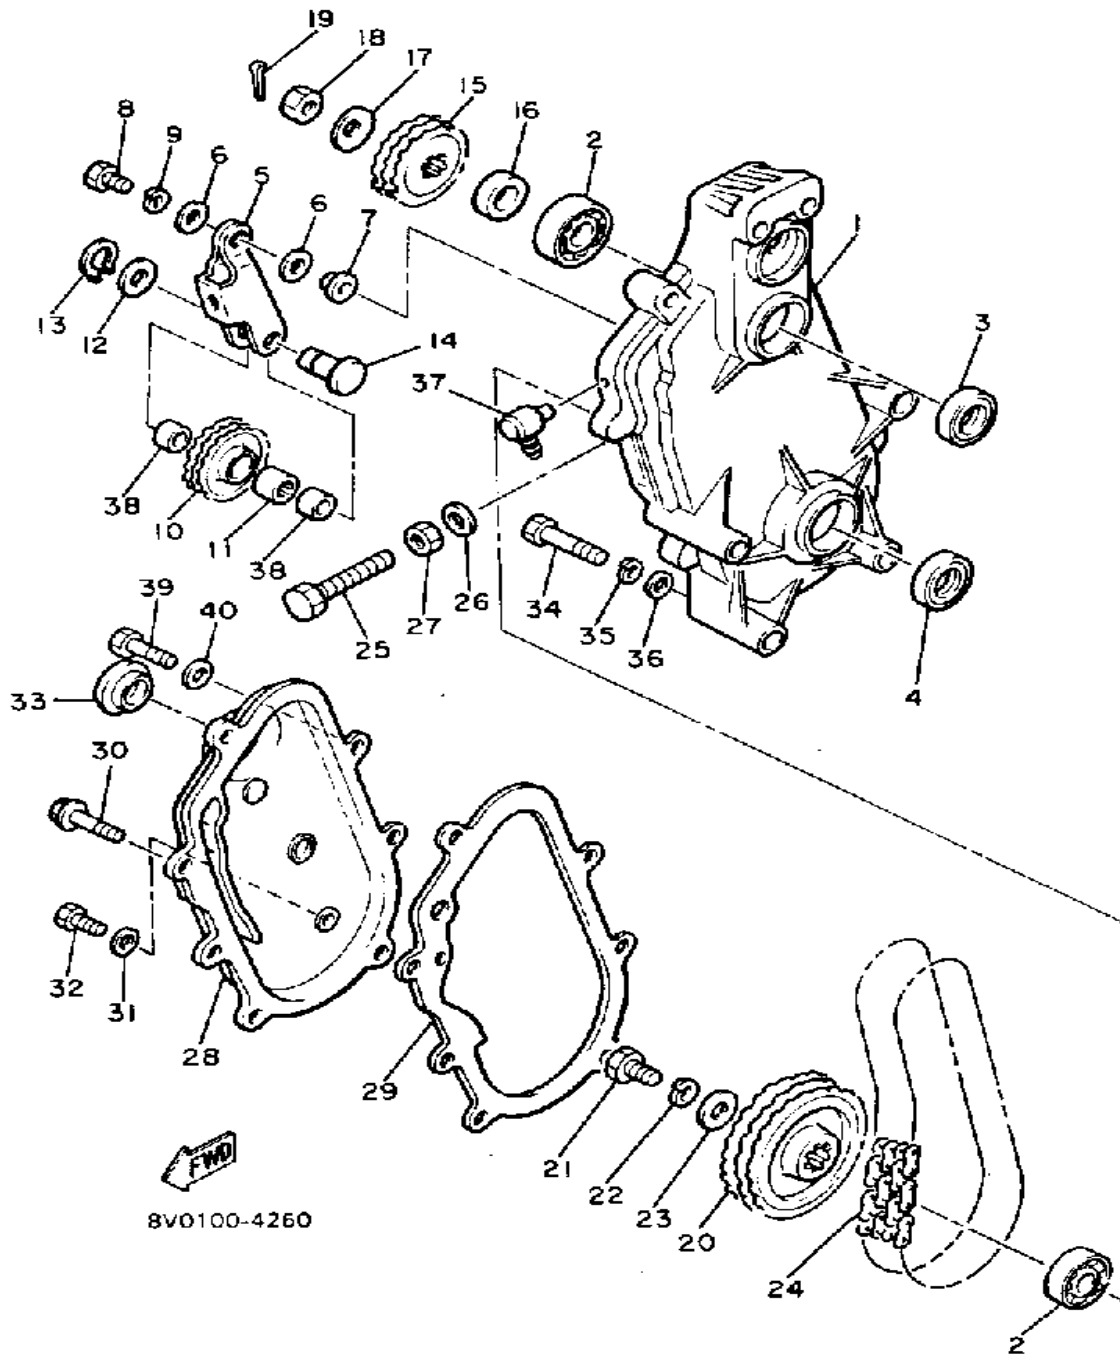

TRACK DRIVE 2

Ref. No.	Part Number	Description	Qty	Remarks
20	878-47548-90-00	SPROCKET, CHN DRVN (29T)	1	U.R. STD
	8U9-47587-00-00	SPROCKET, CHN DRVN (31T)	1	AP
	8U9-47587-10-00	SPROCKET, CHN DRVN (888-47587-00) (33T)	1	AP
	8U9-47587-30-00	SPROCKET, CHN DRVN (878-47587-20) (35T)	1	AP
21	97011-10025-00	BOLT	1	
22	92990-10100-00	WASHER, SPRING	1	
23	90201-10742-00	WASHER, PLATE	1	
24	94890-05064-00	CHAIN	1	U.R. STD
	94890-05066-00	CHAIN	1	AP
	94890-05068-00	CHAIN	1	AP
25	90101-10357-00	BOLT	1	
26	90210-10004-00	WASHER, SEAL	1	
27	95303-10700-00	NUT	1	
28	8V0-47543-00-00	CAP, HOUSING	1	
29	86F-47592-00-00	GASKET	1	
30	95811-06025-00	BOLT, FLANGE	5	
31	90210-06006-00	WASHER, SEAL	1	
32	97011-06010-00	BOLT	1	
33	90338-30219-00	PLUG	1	
34	97021-08065-00	BOLT	4	
35	92990-08100-00	WASHER	4	
36	92990-08600-00	WASHER, PLATE	4	
37	583-15371-00-00	BREATHER	1	
38	90387-122H7-00	COLLAR	2	
39	97011-06025-00	BOLT (97001-06025)	2	
40	92990-06200-00	WASHER	2	

Property of www.SmallEngineDiscount.com - Not for Resale