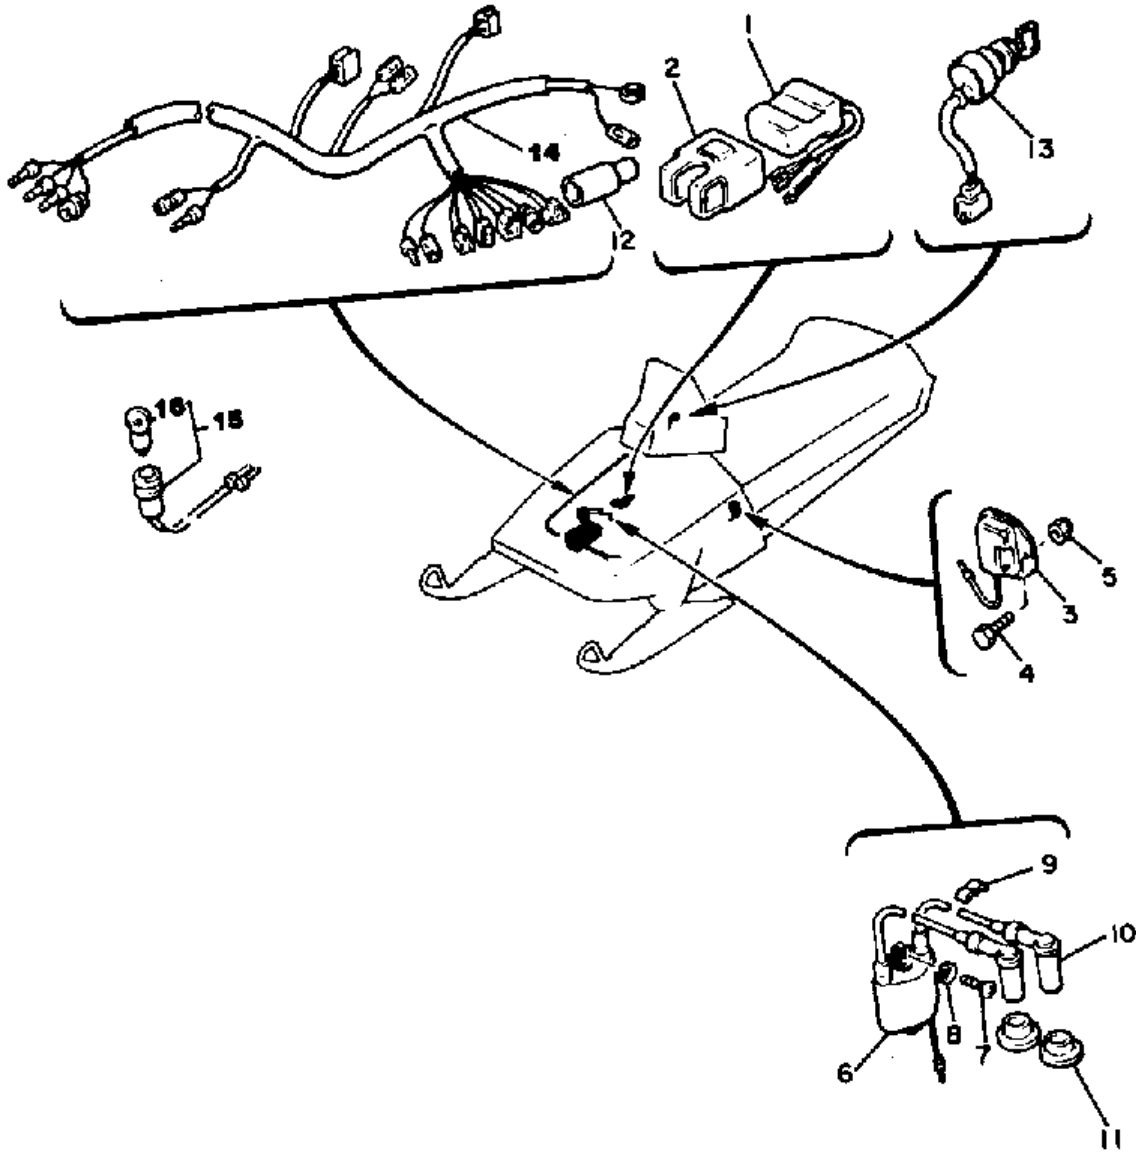

ELECTRICAL 1

Ref. No.	Part Number	Description	Qty	Remarks
1	8V0-85540-21-00	C.D.I. UNIT ASSEMBLY	1	
2	2A7-85546-00-00	BAND	1	
3	82F-81910-A0-00	VOLTAGE REGULATOR ASSEMBLY	1	
4	97026-06014-00	BOLT	2	
5	95701-06300-00	NUT, NYLON	2	
6	8V8-82310-10-00	IGNITION COIL ASSEMBLY ...	1	U.R.
7	98580-06020-00	SCREW	2	
8	92995-06100-00	WASHER, SPRING	2	
9	861-82361-00-00	CLAMP, CORD	1	
10	8K1-82370-20-00	PLUG CAP ASSEMBLY (WITH RESISTOR)	2	
11	8V0-82372-00-00	SEAL, PLUG CAP	2	
12	8Y0-82599-00-00	COVER, CONNECTER	1	
13	8K4-82508-20-00	MAIN SWITCH ASSEMBLY ...	1	
14	80L-82590-20-00	WIRE HARNESS ASSEMBLY ..	1	U.R. STD
15	8V0-84301-00-00	PILOT LIGHT ASSEMBLY 1 ...	1	
16	8V0-85353-00-00	. BULB (12V5W)	1	

Property of www.SmallEngineDiscount.com - Not for Resale