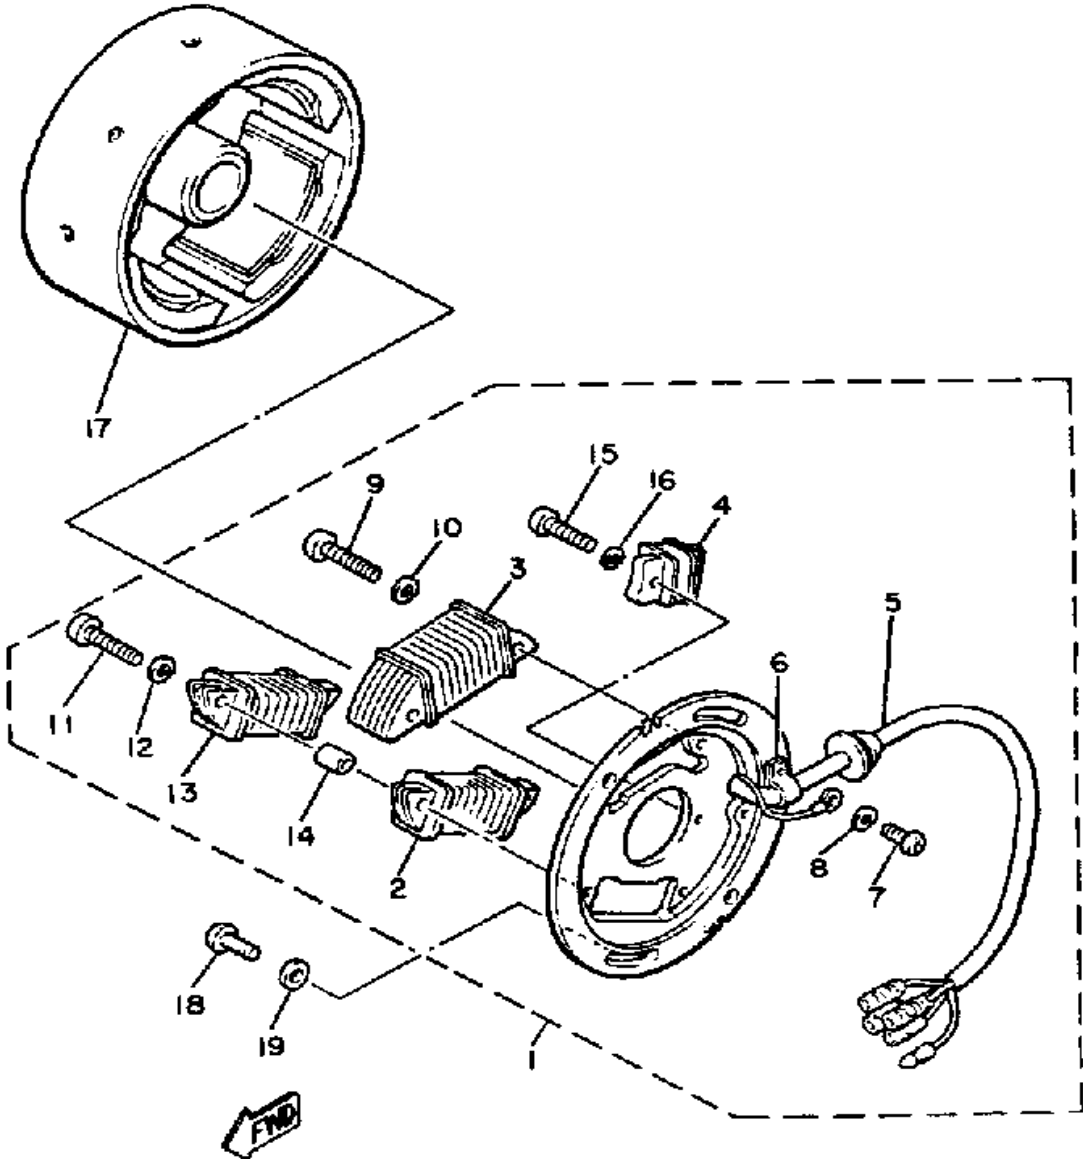

GENERATOR

8V0100-4320

Ref. No.	Part Number	Description	Qty	Remarks
1	88F-85510-00-00	STATOR ASSEMBLY	1	
2	86M-85511-00-00	. COIL, SOURCE	1	
3	8H8-85513-20-00	. COIL, LIGHTING 1	1	
4	82M-85580-20-00	. COIL, PULSER	1	
5	8W0-85515-20-00	. LEAD WIRE ASSEMBLY (8V0-85515-20)	1	
6	445-81328-20-00	. CLAMP	2	
7	98580-04008-00	. SCREW, PAN HEAD	1	
8	92901-04600-00	. WASHER, PLATE	1	
9	98501-05035-00	. SCREW, PAN HEAD	2	
10	92990-05100-00	. WASHER, SPRING	2	
11	98501-05040-00	. SCREW, PAN HEAD (98502-05040)	2	
12	92990-05100-00	. WASHER, SPRING	2	
13	82M-85514-20-00	. COIL, LIGHTING 2	1	
14	8T0-85519-20-00	. SPACER	2	
15	98506-04018-00	. SCREW, PAN HEAD	2	
16	92901-04600-00	. WASHER, PLATE	2	
17	8V0-85550-20-00	ROTOR ASSEMBLY	1	
18	98980-06016-00	SCREW, BINDING	2	
19	90201-06043-00	WASHER, PLATE	2	

Property of www.SmallEngineDiscount.com - Not for Resale