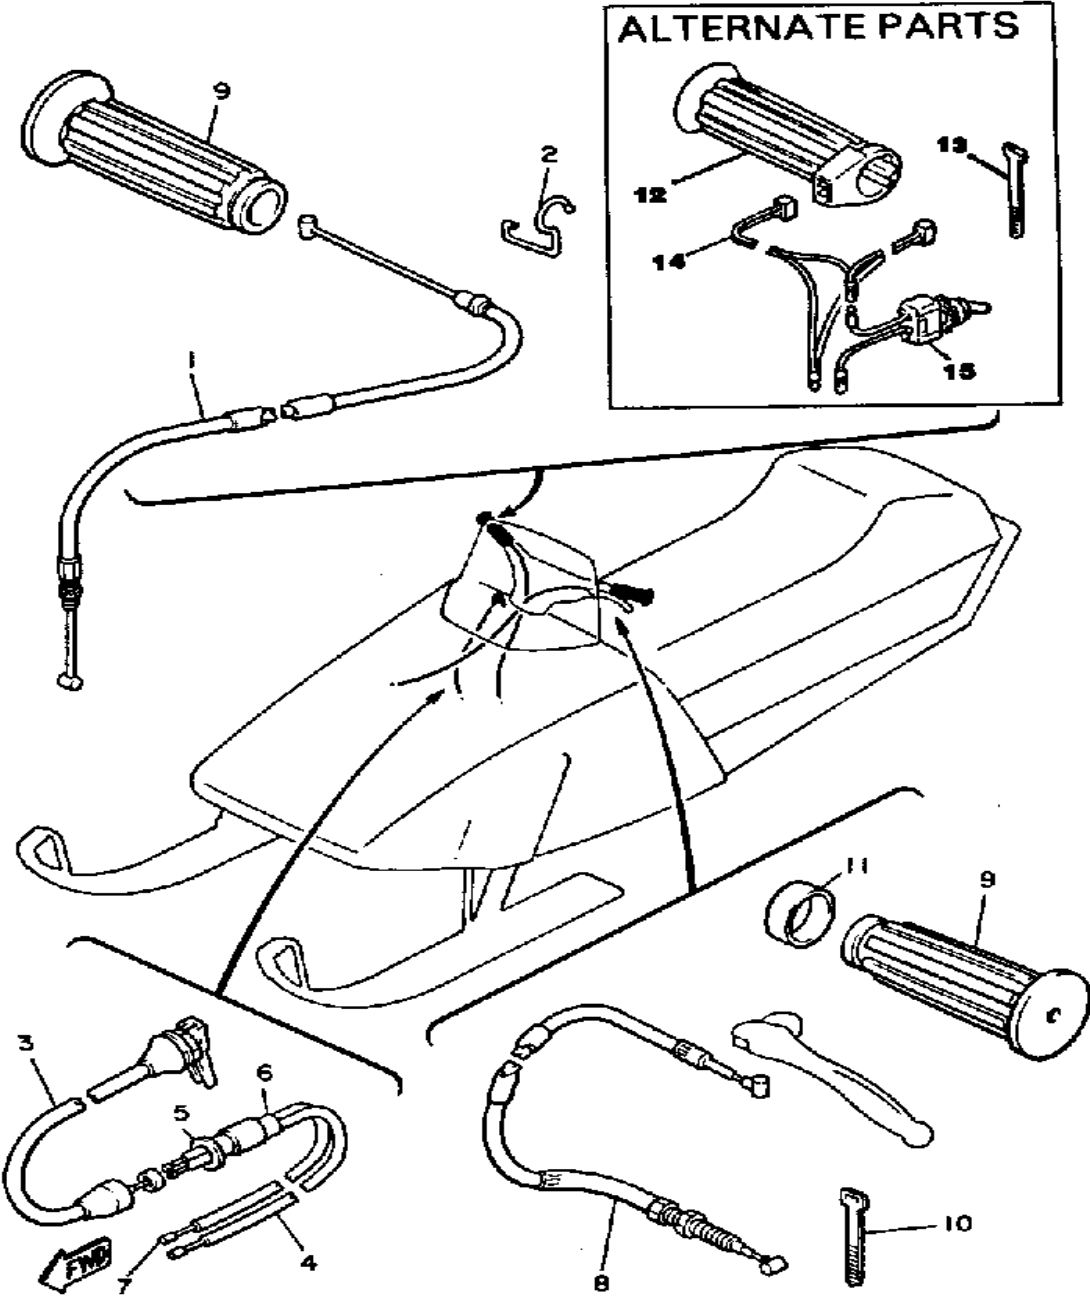

Property of www.SmallEngineDiscount.com - Not for Resale

CONTROL - CABLE

Ref. No.	Part Number	Description	Qty	Remarks
1	85F-26311-00-00	CABLE, THROTTLE 1	1	
2	90465-10189-00	CLAMP	1	
3	8V0-26331-00-00	CABLE, STARTER 1	1	
4	8M6-26334-00-00	CABLE, STARTER 2	1	
5	4U1-26261-00-00	CONNECTOR, CABLE	1	
6	5L6-26272-00-00	CAP	1	
7	8V0-26334-00-00	CABLE, STARTER 2	1	
8	8V0-26340-00-00	CABLE, BRAKE	1	
9	8W6-26241-00-00	GRIP LH	2	
10	341-26397-01-00	BAND	1	
11	90387-22726-00	COLLAR	1	
12	80K-2626A-00-00	GRIP, WARMER	2	ALT. PART
13	437-83936-01-00	BAND, SWITCH CORD	2	ALT. PART
14	80X-82318-00-00	WIRE, SUB-LEAD	2	ALT. PART
15	82J-82917-00-00	SWITCH	1	ALT. PART