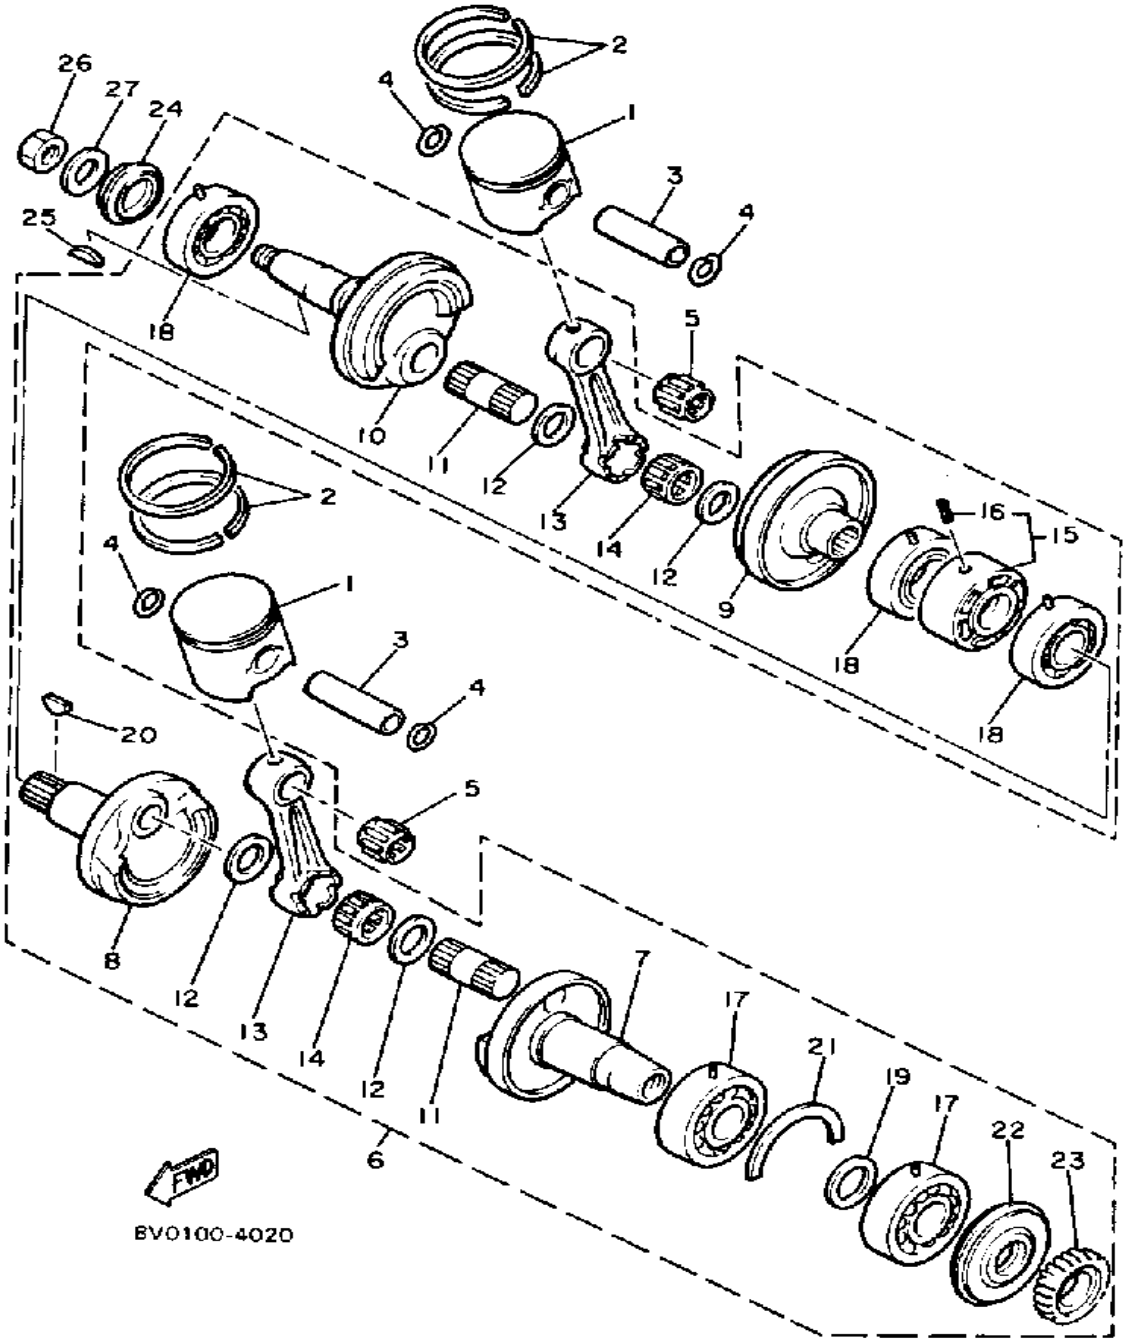

CRANKSHAFT - PISTON

Ref. No.	Part Number	Description	Qty	Remarks
24	93103-32155-00	OIL SEAL	1	
25	90280-05014-00	KEY, WOODRUFF	1	
26	90170-16182-00	NUT	1	
27	92901-16100-00	WASHER, SPRING	1	

Property of www.SmallEngineDiscount.com - Not for Resale