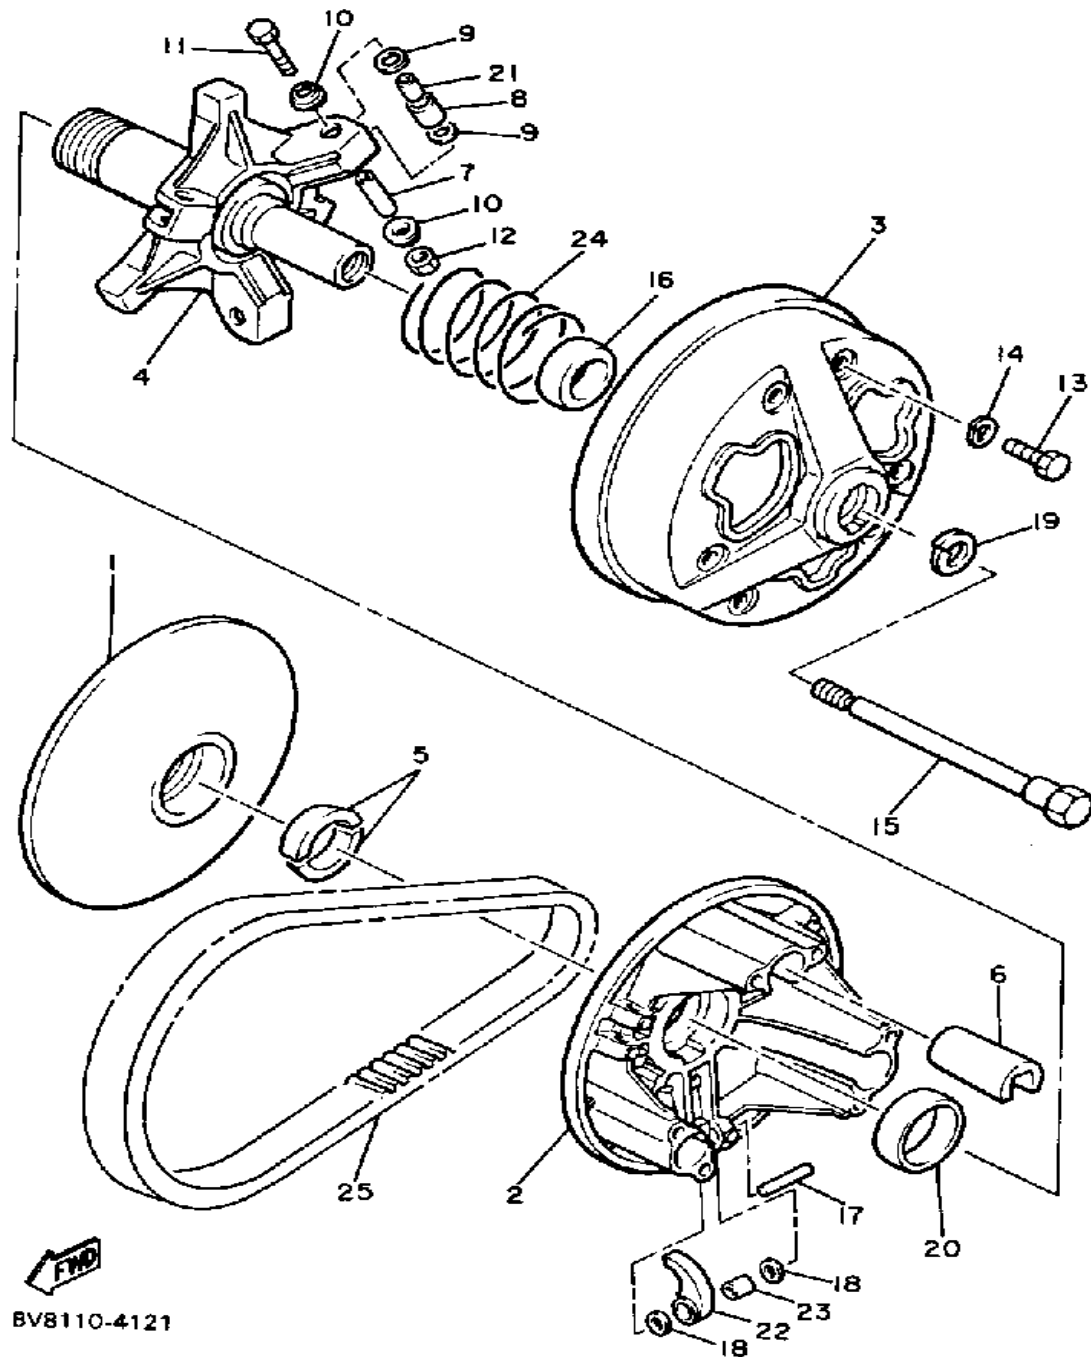

PRIMARY SHEAVE

BV8110-4121

Ref. No.	Part Number	Description	Qty	Remarks
1	84J-17611-00-00	SHEAVE, PRIMARY FIXED	1	
2	8V0-17621-01-00	SHEAVE, PRIMARY SLIDING	1	
4	82M-17640-01-00	SPIDER, COMPLETE	1	
5	8V0-17639-00-00	STOPPER	2	
6	88X-17653-00-00	SLIDER	3	
7	90387-086G4-00	COLLAR	3	
8	90387-096J5-00	COLLAR	3	
9	90202-08205-00	WASHER, PLATE	6	
10	90208-05036-00	WASHER, CONICAL SPR	6	
11	97313-05035-00	BOLT	3	
12	95612-05100-00	NUT, U	3	
13	97313-06030-00	BOLT, HEXAGON	6	
14	92995-06100-00	WASHER, SPRING	6	
15	8V0-17647-00-00	BOLT (L=156.5MM)	1	
16	90389-28032-00	BUSH	1	
17	93607-44190-00	PIN, DOWEL	3	
18	90201-077F5-00	WASHER, PLATE	6	
19	92901-16100-00	WASHER, SPRING	1	
20	90389-40029-00	BUSH	1	
21	90380-08132-00	BUSH, SOLID	3	
22	8V0-W176A-09-00	UNAVAILABLE IN PRICE BOOK (8V0-17632-09)	3	
23	8V0-17677-02-00	BUSHING	3	
24	90501-45534-00	SPRING, COMPRESSION	1	U.R. STD
	90501-555A0-00	SPRING, WHITE/GREEN	1	U.R. HIGH ALT.
25	89X-00000-50-00	CLUTCH TUNE-UP KIT (K)	1	MARKED W/*
	8F2-17641-01-00	V-BELT	1	
	8V0-17601-19-00	CLUTCH MARKED	1	MARKED W/+
	UNA-VAILA-BL-EI 0 0			

Property of www.SmallEngineDiscount.com - Not for Resale