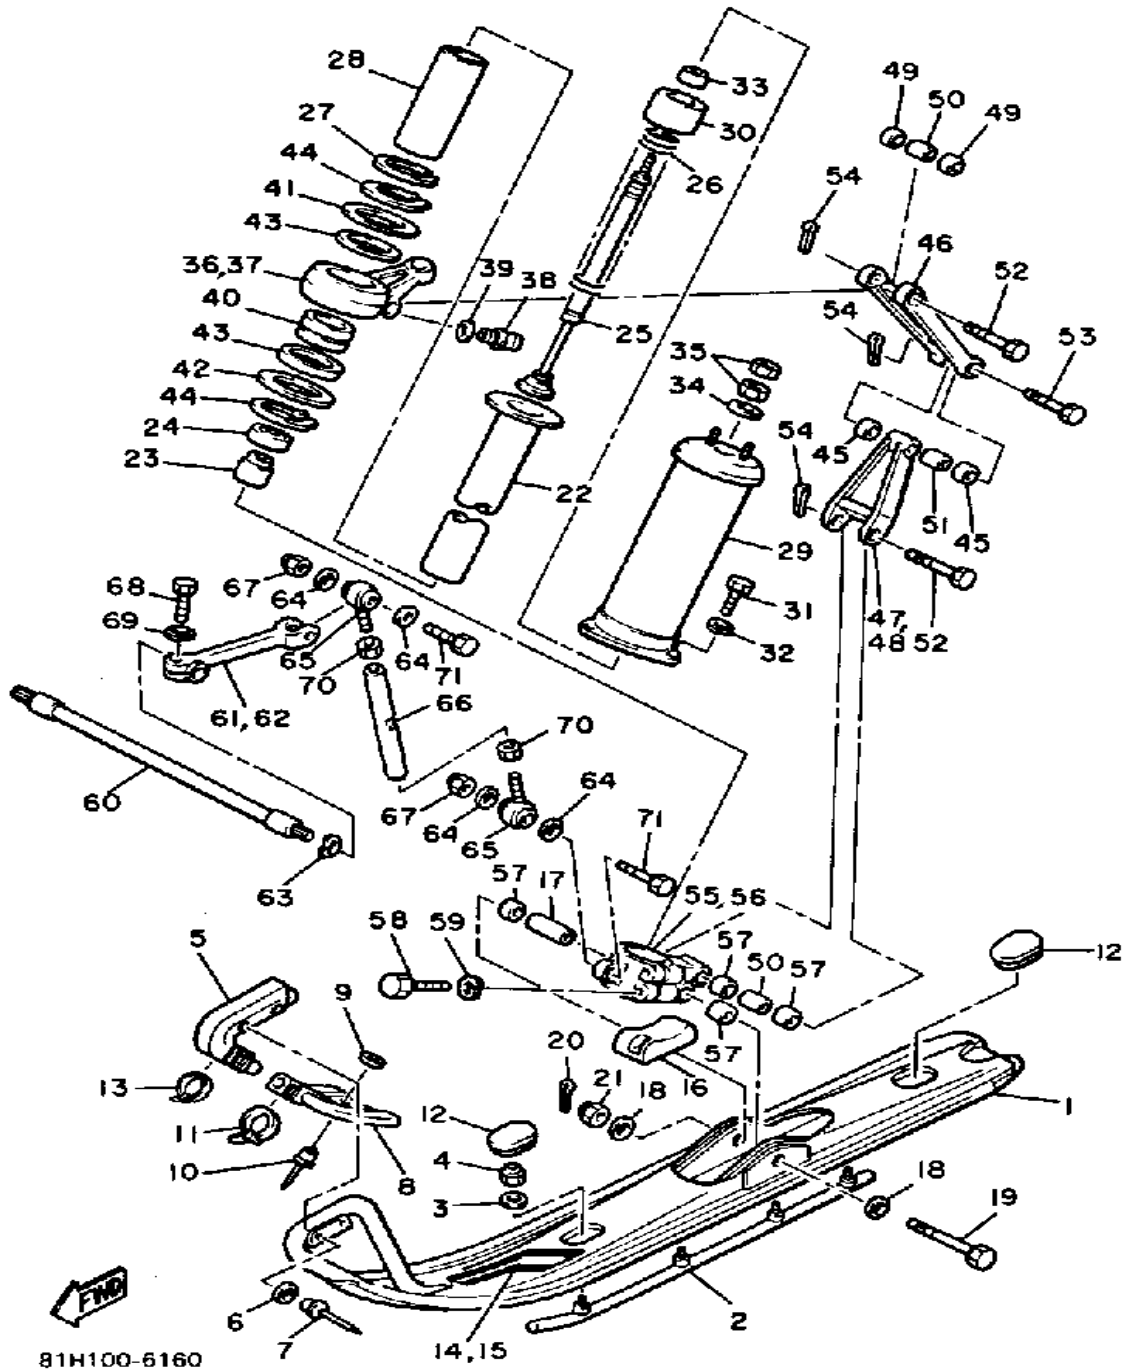

SKI

Ref. No.	Part Number	Description	Qty	Remarks
1	8V0-23710-02-00	SKI 1	2	
2	VMX-23731-01-XX	RUNNER 1 (8M6-23731-01-00)	2	
3	92990-08600-00	WASHER, PLATE	8	
4	95611-08100-00	NUT, U	8	
5	8M6-23747-00-00	PROTECTOR, SKI	2	
6	90201-042E0-00	WASHER, PLATE	8	
7	90267-40029-00	RIVET, BLIND	8	
8	8V0-23748-00-00	PROTECTOR, SKI 2	2	
9	90201-042E0-00	WASHER, PLATE	2	
10	90267-40110-00	RIVET, BLIND	2	
11	90465-13169-00	CALMP	2	
12	8V0-23741-00-00	CAP 1	4	
13	12R-82591-00-00	BAND	2	
14	81H-77365-00-00	EMBLEM 0	1	
15	81H-77366-00-00	EMBLEM 1	1	
16	8V0-23743-01-00	STOPPER 1	2	
17	90387-106J3-00	COLLAR	2	
18	92906-10600-00	WASHER	4	
19	90102-10050-00	BOLT, WITH HOLE	2	
20	91490-20020-00	PIN, COTTER	2	
21	95706-10300-00	NUT, NYLON	2	
22	8V0-22471-00-00	CYLINDER, SHOCK ABSORBER	2	
23	8V0-23768-00-00	SEAT, SPRING 1	2	
24	93399-99908-00	BEARING, SPECIAL	2	
25	80L-2376A-00-00	ABSORBER ASSEMBLY (8V0-2376A-00)	2	
26	90501-60718-00	SPRING, COMPRESSION	2	
27	8V0-22494-00-00	STOP, REBOUND	2	

CONTINUED ON NEXT FRAME ►

Property of www.SmallEngineDiscount.com - Not for Resale