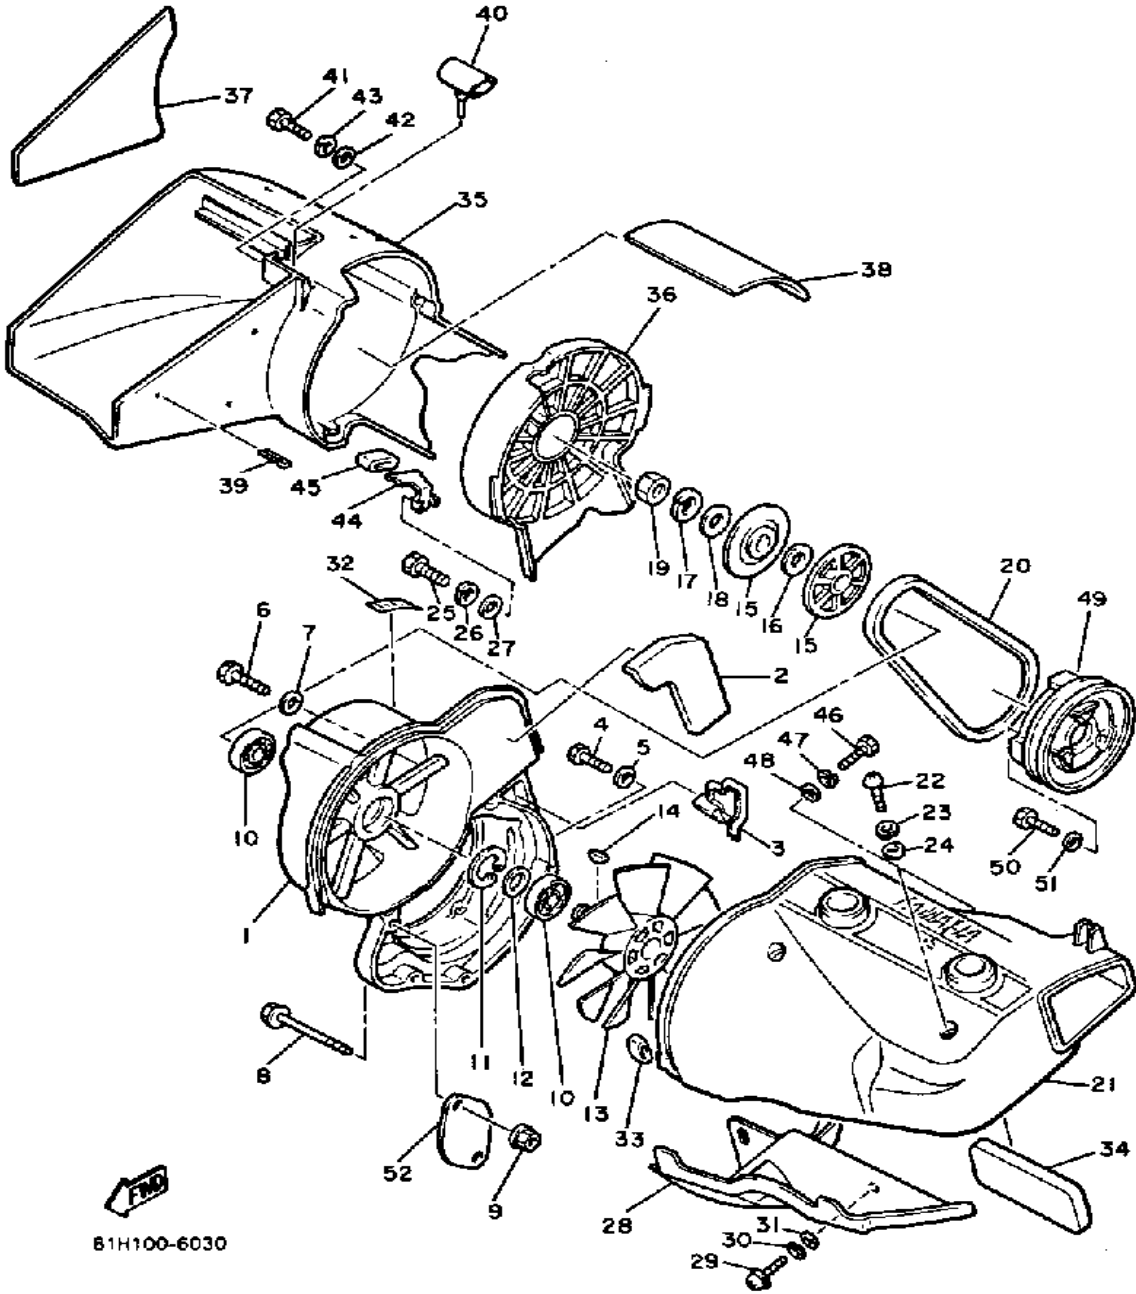

AIR SHROUD - FAN

B1H100-6030

Ref. No.	Part Number	Description	Qty	Remarks
1	88F-12621-01-00	CASE, FAN	1	
2	8Y0-12679-00-00	DAMPER, SHROUD 6	1	
3	80L-12658-00-00	DAMPER, AIR SHROUD	1	
4	97313-08035-00	BOLT, HEXAGON	2	
5	92990-08600-00	WASHER, PLATE	2	
6	97313-08050-00	BOLT, HEXAGON (90101-08125)	1	
7	92990-08600-00	WASHER, PLATE	1	
8	95811-08090-00	BOLT, FLANGE (95822-08090)	2	
9	95701-08500-00	NUT, FLANGE	2	
10	93306-20331-00	BEARING	2	
11	93420-40064-00	CIRCLIP	1	
12	90201-17713-00	WASHER, PLATE	1	
13	8H8-12611-01-00	FAN	1	
14	90280-05014-00	KEY, WOODRUFF	1	
15	8H8-12619-01-00	PULLEY 2	2	
16	90214-17018-00	WASHER, CLAW (1.0T)	1	U.R.
17	92901-16100-00	WASHER, SPRING	1	
18	90201-17713-00	WASHER, PLATE	1	
19	90170-16182-00	NUT	1	
20	8V0-12612-00-00	BELT	1	
21	8V0-12651-02-00	AIR SHROUD, CYLINDER 1 ...	1	
22	98506-06016-00	SCREW, PANHEAD	2	
23	92906-06100-00	WASHER, SPRING	2	
24	92906-06600-00	WASHER	2	
25	97016-06016-00	BOLT	1	
26	92906-06100-00	WASHER, SPRING	1	
27	92906-06600-00	WASHER	1	
28	8V0-12652-00-00	AIR SHROUD, CYLINDER 2 ...	1	
29	98506-06016-00	SCREW, PANHEAD	2	

CONTINUED ON NEXT FRAME ➤

Property of www.SmallEngineDiscount.com - Not for Resale