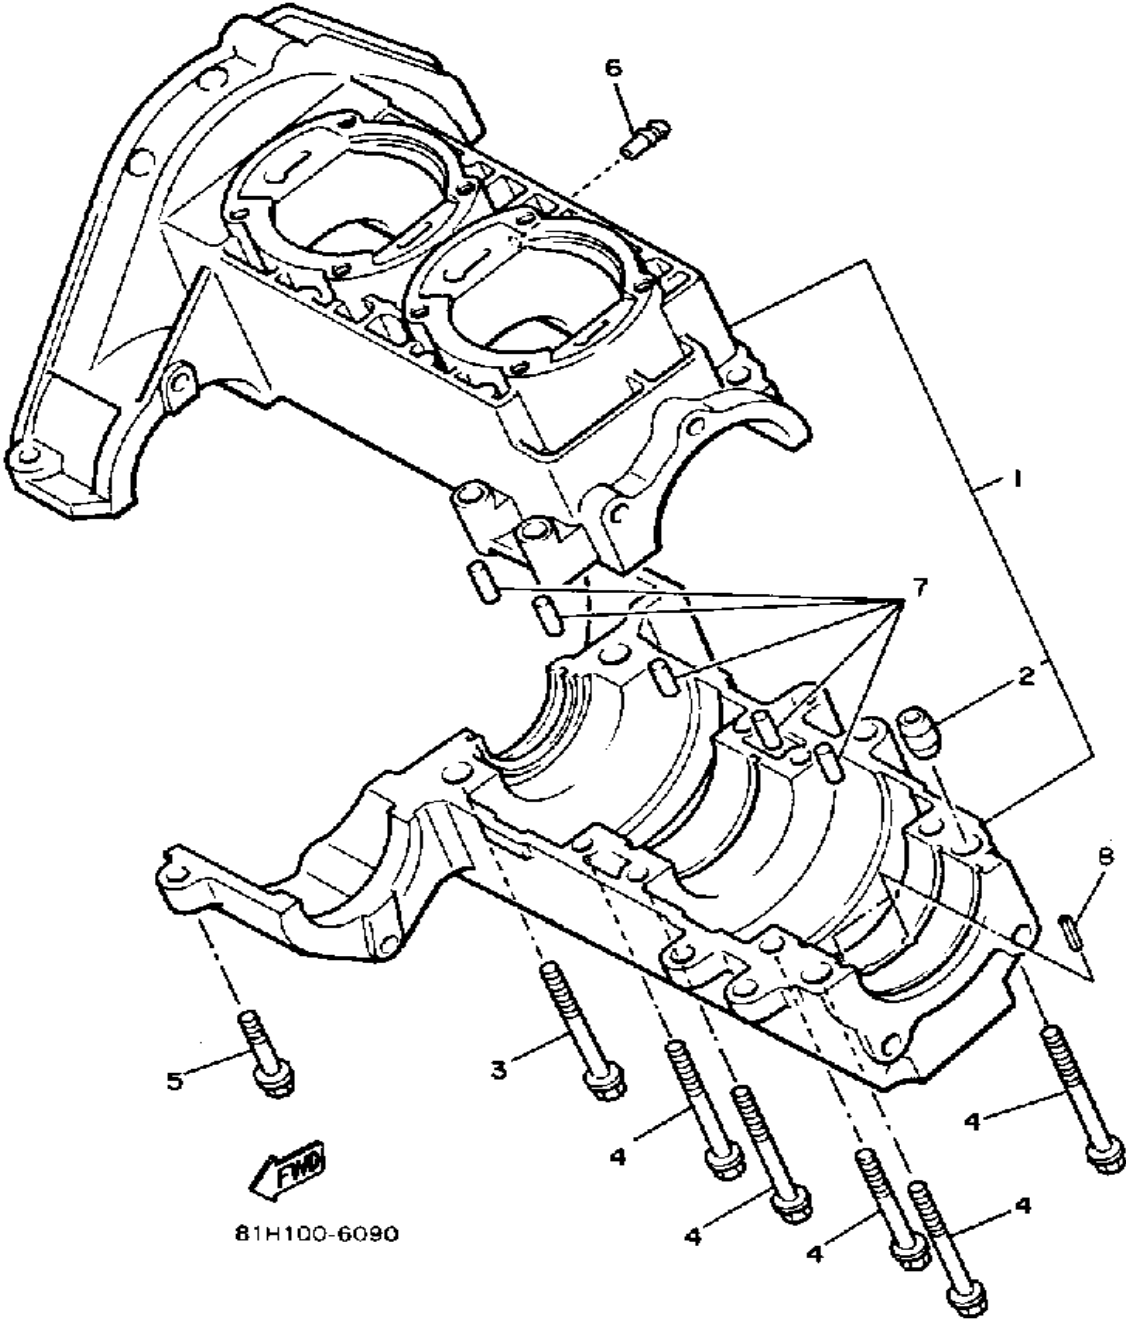

CRANKCASE

Ref. No.	Part Number	Description	Qty	Remarks
1	8V0-15100-01-00	CRANKCASE ASSEMBLY	1	
2	99510-12016-00	. PIN, DOWEL	2	
3	95811-08070-00	BOLT, FLANGE	1	
4	95811-08065-00	BOLT, FLANGE	9	
5	95811-06025-00	BOLT, FLANGE	1	
6	J38-11116-00-00	JOINT, BREATHER	1	
7	93604-07141-00	PIN, DOWEL	5	
8	91609-30006-00	PIN, SPRING	2	

Property of www.SmallEngineDiscount.com - Not for Resale