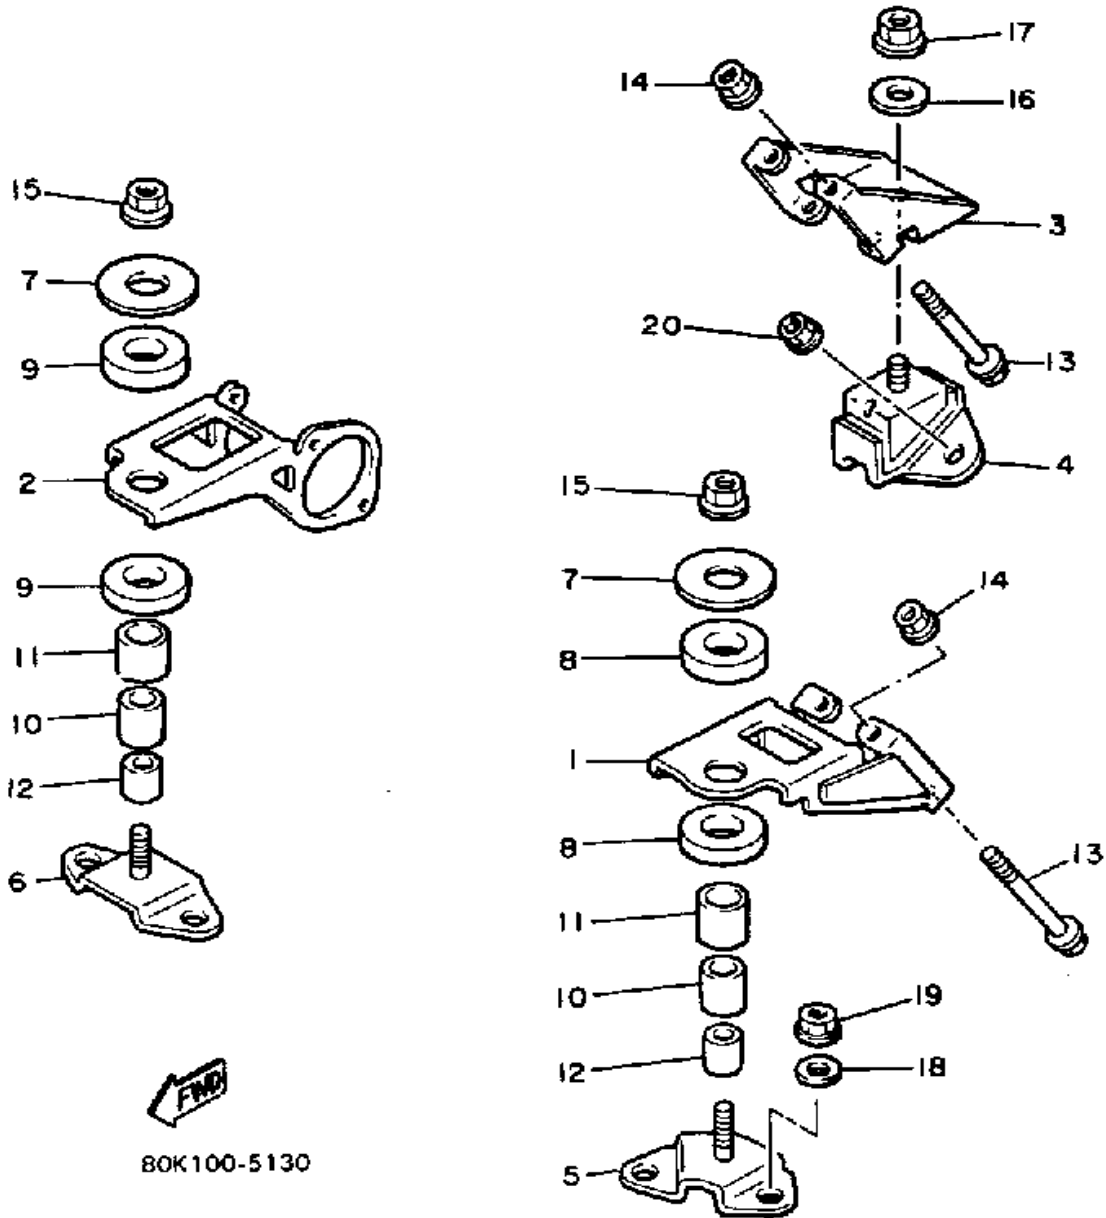

ENGINE BRACKET

Ref. No.	Part Number	Description	Qty	Remarks
1	8V0-21411-00-00	BRACKET, ENGINE 1	1	
2	8V0-21419-00-00	BRACKET, ENGINE 2	1	
3	8V0-21429-01-00	BRACKET, ENGINE 3	1	
4	8V0-21486-00-00	DAMPER 2	1	
5	80L-21417-00-00	BRACKET, FRT LWR 1	1	
6	80L-21418-00-00	BRACKET, FRT LWR 2	1	
7	90201-10151-00	WASHER, PLATE	2	
8	8V0-21485-00-00	DAMPER, RUBBER 1	2	
9	8A5-21485-00-00	DAMPER, RUBBER 1	2	
10	90385-05025-00	UNAVAILABLE IN PRICE BOOK	2	
11	90387-21515-00	COLLAR	2	
12	90387-10514-00	COLLAR	2	
13	95811-08065-00	BOLT, FLANGE	4	
14	95701-08500-00	NUT, FLANGE	4	
15	95701-10500-00	NUT, FLANGE (95702-10500)	2	
16	90201-10321-00	WASHER, PLATE	1	
17	95701-10500-00	NUT, FLANGE (95702-10500)	1	
18	90201-10321-00	WASHER, PLATE	4	
19	95701-10500-00	NUT, FLANGE (95702-10500)	4	
20	95701-08500-00	NUT, FLANGE	2	

Property of www.SmallEngineDiscount.com - Not for Resale