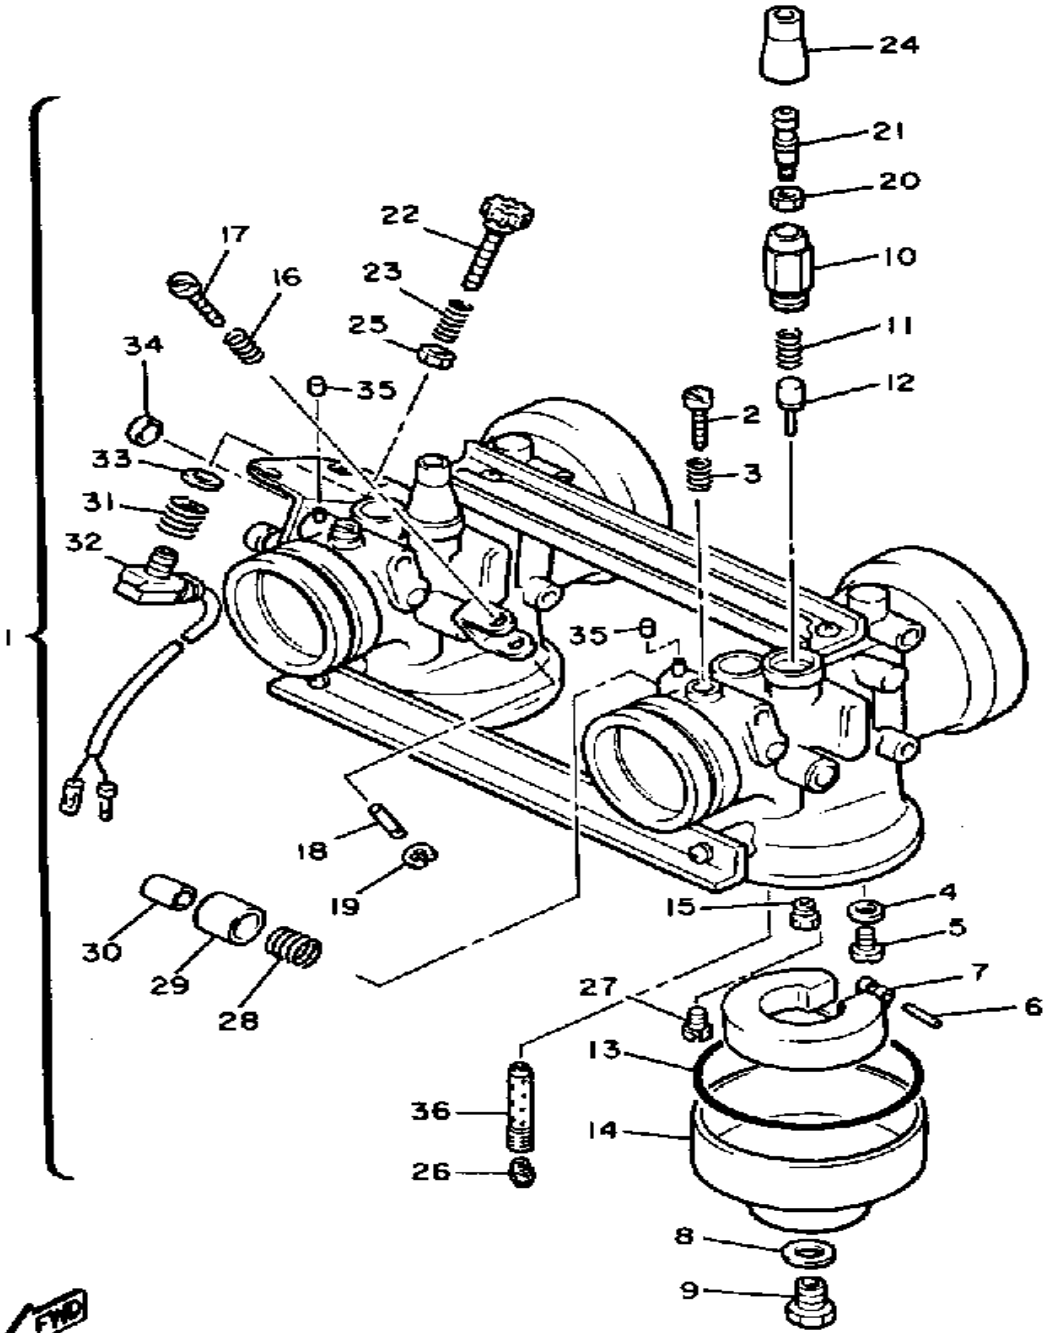

CARBURETOR

Ref. No.	Part Number	Description	Qty	Remarks
1	80L-14100-03-00	CARBURETOR ASSEMBLY . . .	1	
2	620-14211-00-00	. SCREW, PILOT ADJUSTING . . .	2	
3	8V0-14212-00-00	. SPRING, PILOT ADJUSTING . . .	2	
4	214-14195-00-00	. WASHER, NEEDLE VALVE . . .	2	
5	168-14190-15-00	. NEEDLE VALVE ASSEMBLY . . .	2	
6	8M6-14186-00-00	. PIN, FLOAT	2	
7	8M6-14185-00-00	. FLOAT	2	
8	286-14198-00-00	. GASKET	2	
9	8M6-14261-00-00	. HOLDER	2	
10	8G8-14174-00-00	. CAP, PLUNGER	2	
11	127-14135-00-00	. SPRING, PLUNGER	2	
12	8G8-14171-00-00	. PLUNGER, STARTER	2	
13	8M6-14126-00-00	. GASKET	2	
14	8M6-14181-00-00	. BODY, FLOAT CHAMBER 1 . . .	2	
15	193-14142-95-00	. JET, PILOT (# 95)	2	
16	3F7-14133-00-00	. SPRING, THROTTLE STOP . . .	1	
17	12R-1490K-00-00	. STOP SCREW SET	1	
18	584-14992-00-00	. ROD	1	
19	256-14937-00-00	. CLIP	1	
20	802-14161-00-00	. NUT, CABLE ADJUSTING . . .	2	
21	12G-14106-00-00	. CABLE ADJUST SCREW SET . . .	2	
22	80L-14122-00-00	. SCREW, THROTTLE	1	
23	8X0-14500-00-00	. SPRING	1	
24	8A7-14169-00-00	. CAP	2	
25	8V0-14358-00-00	. NUT	2	
26	3G2-14231-27-00	. JET, MAIN (#135)	2	
	3G2-14231-28-00	. JET, MAIN (#140)	2	U.R.
	3G2-14231-29-00	. JET, MAIN (#145)	2	
	3G2-14231-30-A0	. JET, MAIN (#150)	2	U.R.

81H100-8070

CONTINUED ON NEXT FRAME ➤

Property of www.SmallEngineDiscount.com - Not for Resale