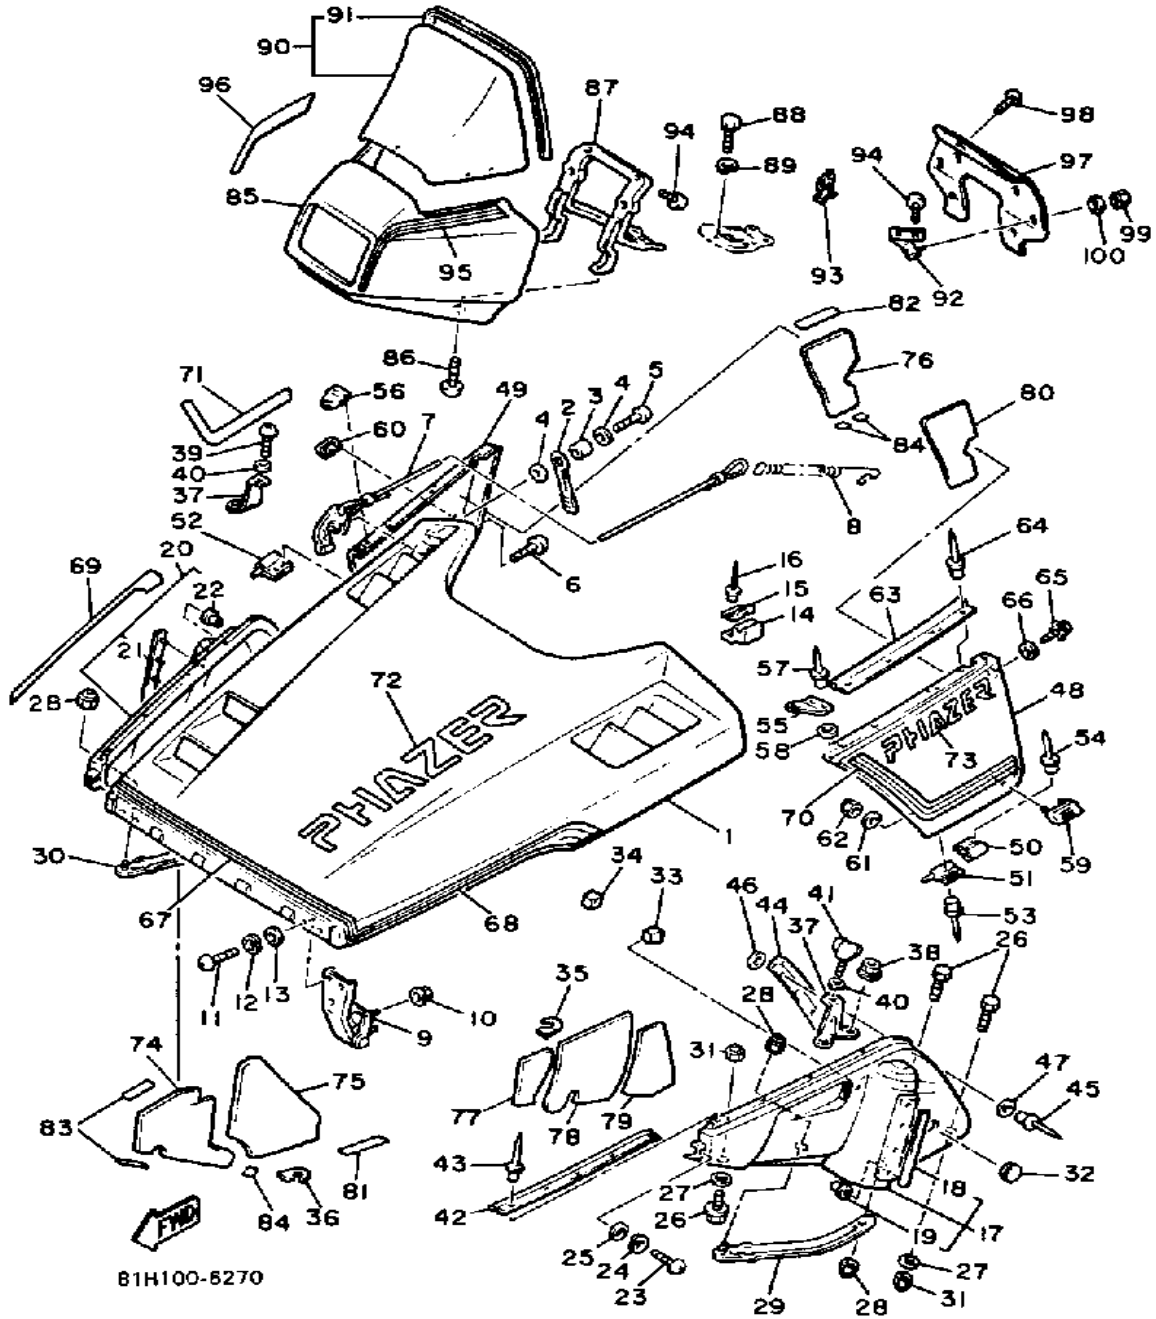

SHROUD - WINDSHIELD

Ref. No.	Part Number	Description	Qty	Remarks
1	80L-W7714-00-00	SHROUD ASSEMBLY	1	
2	8V0-77171-00-00	BODY, LATCH 1	2	
3	90387-061N6-00	COLLAR (80L)	2	
4	90201-06059-00	WASHER, PLATE	4	
5	98906-06025-00	SCREW, BIND	2	
6	98906-06012-00	SCREW, BIND	2	
7	80L-77118-01-00	STOPPER, SHROUD	1	
8	80L-77159-00-00	CLAMP, ROD	1	
9	87F-77140-00-00	HINGE ASSEMBLY	2	
10	95701-06500-00	NUT, FLANGE	4	
11	98586-05016-00	SCREW, PAN HEAD	4	
12	92906-05100-00	WASHER, SPRING	4	
13	92906-05200-00	WASHER, PLAIN	4	
14	8V0-77188-00-00	STOPPER	2	
15	8V0-77116-00-00	WASHER, SPECIAL	2	
16	90267-40029-00	RIVET, BLIND	4	
17	81H-21982-00-00	HOOD 1	1	
18	81H-77141-00-00	. EMBLEM 1	1	
19	90183-04012-00	. NUT, SPRING	4	
20	81H-21983-00-00	HOOD 2	1	
21	81H-77141-00-00	. EMBLEM 1	1	
22	90183-04012-00	. NUT, SPRING	4	
23	98586-05016-00	SCREW, PAN HEAD	2	
24	92906-05100-00	WASHER, SPRING	2	
25	90201-05721-00	WASHER, PLATE	2	
26	90119-06118-00	BOLT, WITH WASHER	6	
27	90201-06067-00	WASHER, PLATE	5	
28	95701-06300-00	NUT, NYLON	4	
29	8V0-21995-01-00	GUARD, SUB FRAMEFRAME FR 1	1	

CONTINUED ON NEXT FRAME ➤

Property of www.SmallEngineDiscount.com - Not for Resale