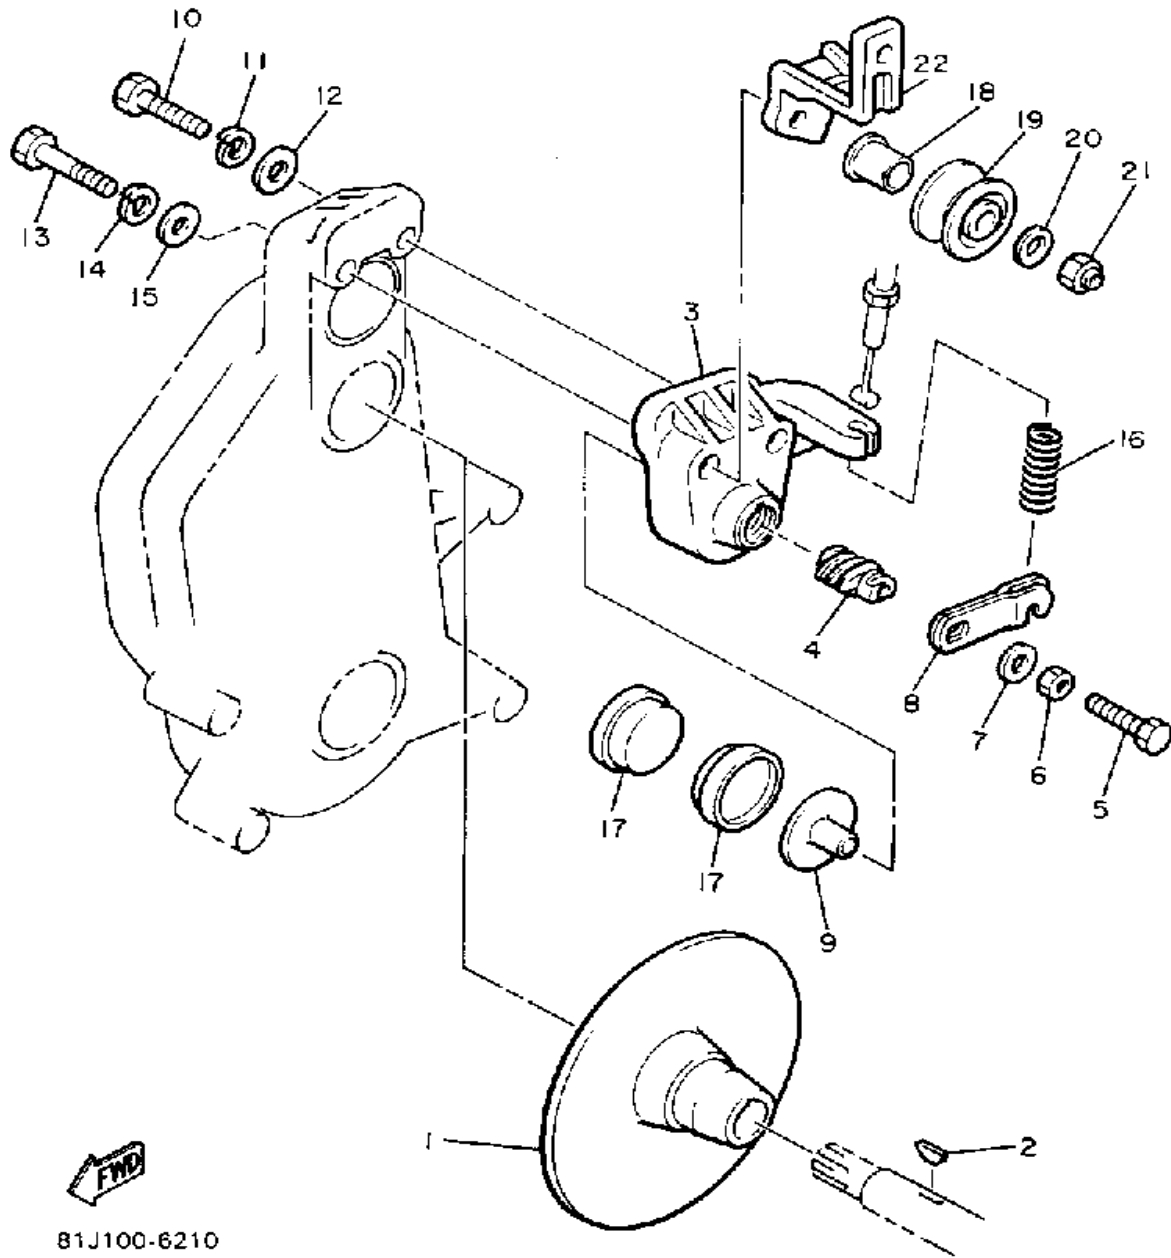

BRAKE

81J100-6210

Ref. No.	Part Number	Description	Qty	Remarks
1	8V0-25831-00-00	DISC, BRAKE (RIGHT)	1	
2	8J7-25848-00-00	KEY	1	
3	8K4-25731-00-00	BODY, CALIPER 1	1	
4	878-25728-00-00	CAM	1	
5	90101-08499-00	BOLT	1	
6	95303-08700-00	NUT	1	
7	92990-08600-00	WASHER, PLATE	1	
8	878-25726-00-00	LEVER, BRAKE	1	
9	878-25733-00-00	PLATE, BACK UP	1	
10	97313-10055-00	BOLT, HEXAGON (97322-10055)	1	
11	92901-10100-00	WASHER, SPRING	1	
12	92990-10600-00	WASHER, PLATE	1	
13	90109-107A4-00	BOLT	1	
14	92901-10100-00	WASHER, SPRING	1	
15	92990-10600-00	WASHER, PLATE	1	
16	90501-23337-00	SPRING, COMPRESSION	1	
17	84X-25811-01-00	PAD, CALIPER 2	2	
18	90387-086J4-00	COLLAR	1	
19	8V0-26399-00-00	GUIDE, CABLE	1	
20	92990-08200-00	WASHER, PLAIN	1	
21	95712-08300-00	NUT, LOCK	1	
22	8V0-2193F-00-00	BRKT, OIL TANK 2	1	

Property of www.SmallEngineDiscount.com - Not for Resale