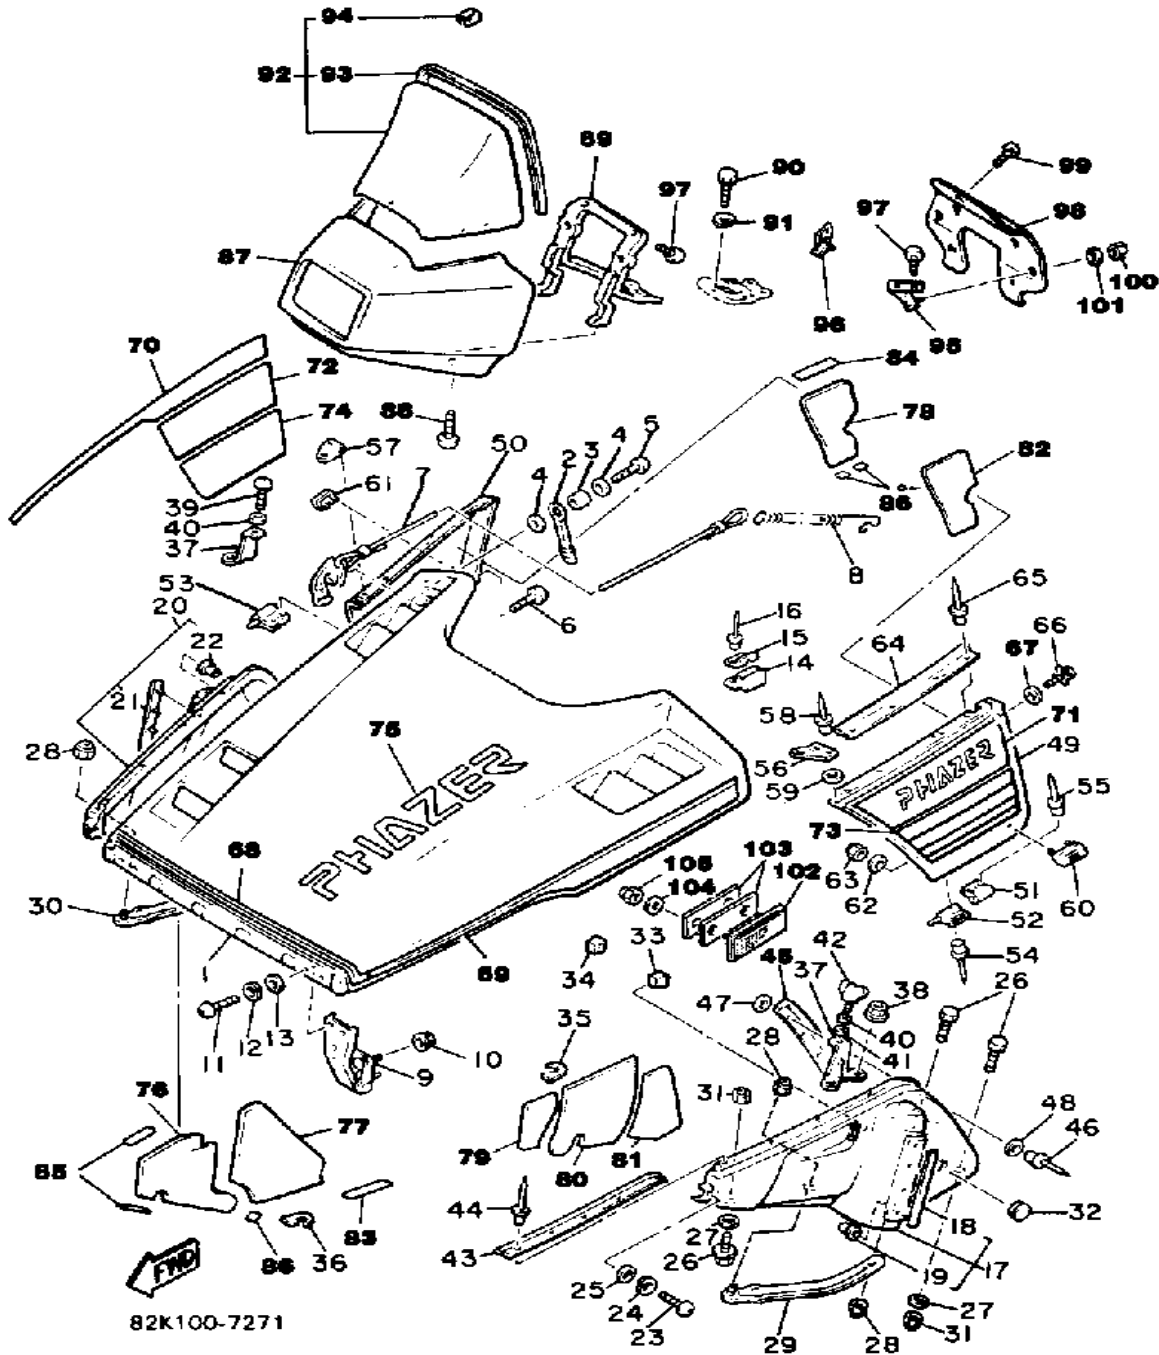

SHROUD - WINSHIELD

Ref. No.	Part Number	Description	Qty	Remarks
87	80L-77231-01-00	FAIRING	1	
88	98906-06010-00	SCREW, BIND	2	
89	8V0-77241-00-00	STAY, FAIRING	1	
90	97011-06025-00	BOLT (97001-06025)	3	
91	92995-06100-00	WASHER, SPRING	3	
92	87F-77210-00-00	WINDSHIELD COMP.	1	
93	87S-77213-00-00	. TRIM, UPPER	1	
94	80V-77223-00-00	. FASTENER	2	
95	8X9-77218-00-00	WASHER 1	1	
96	8X9-77219-00-00	WASHER 2	1	
97	90154-05023-00	SCREW, BINDING	6	
98	8X9-77251-00-00	COVER, HEADLIGHT	1	
99	90154-05005-00	SCREW, BINDING	1	
100	90176-05059-00	NUT, CROWN	2	
101	90201-054K4-00	WASHER, PLATE	2	
102	80E-85110-00-00	REFLECTOR ASSEMBLY	2	
103	80E-85115-00-00	BASE, REFLECTOR	4	
104	92901-05600-00	WASHER, PLATE	4	
105	95701-05300-00	NUT, NYLON	4	

Property of www.SmallEngineDiscount.com - Not for Resale