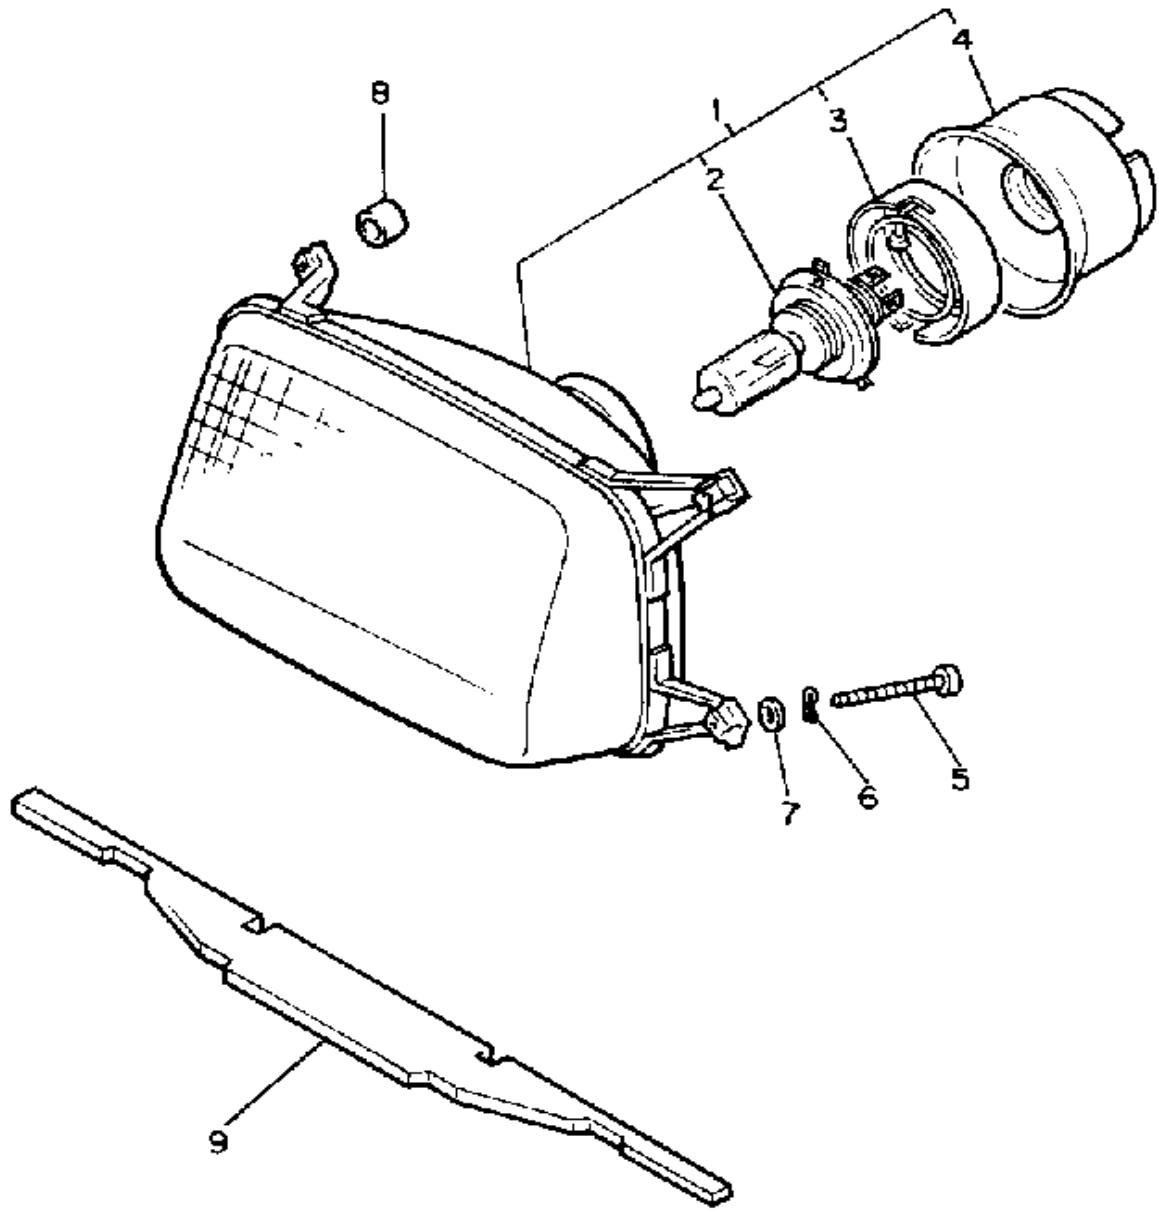

HEADLIGHT

Ref. No.	Part Number	Description	Qty	Remarks
1	86M-84310-00-00	HEADLIGHT UNIT ASSEMBLY .	1	
2	5V2-84314-00-XX	. BULB, HL 12V60/55W (2F9-84314-00)	1	LM
3	8A7-84312-00-00	. HOLDER, SOCKET	1	
4	8A7-84397-01-00	. COVER, SOCKET	1	
5	8V0-84331-00-00	SCREW, RIM ADJUSTING	4	
6	8V0-84374-00-00	CLIP	4	
7	8V0-84327-00-00	WASHER, SPECIAL	4	
8	8V0-84366-00-00	DAMPER, HEADLIGHT 1	4	
9	8W6-84366-00-00	DAMPER, HEADLIGHT 1	1	

Property of www.SmallEngineDiscount.com - Not for Resale