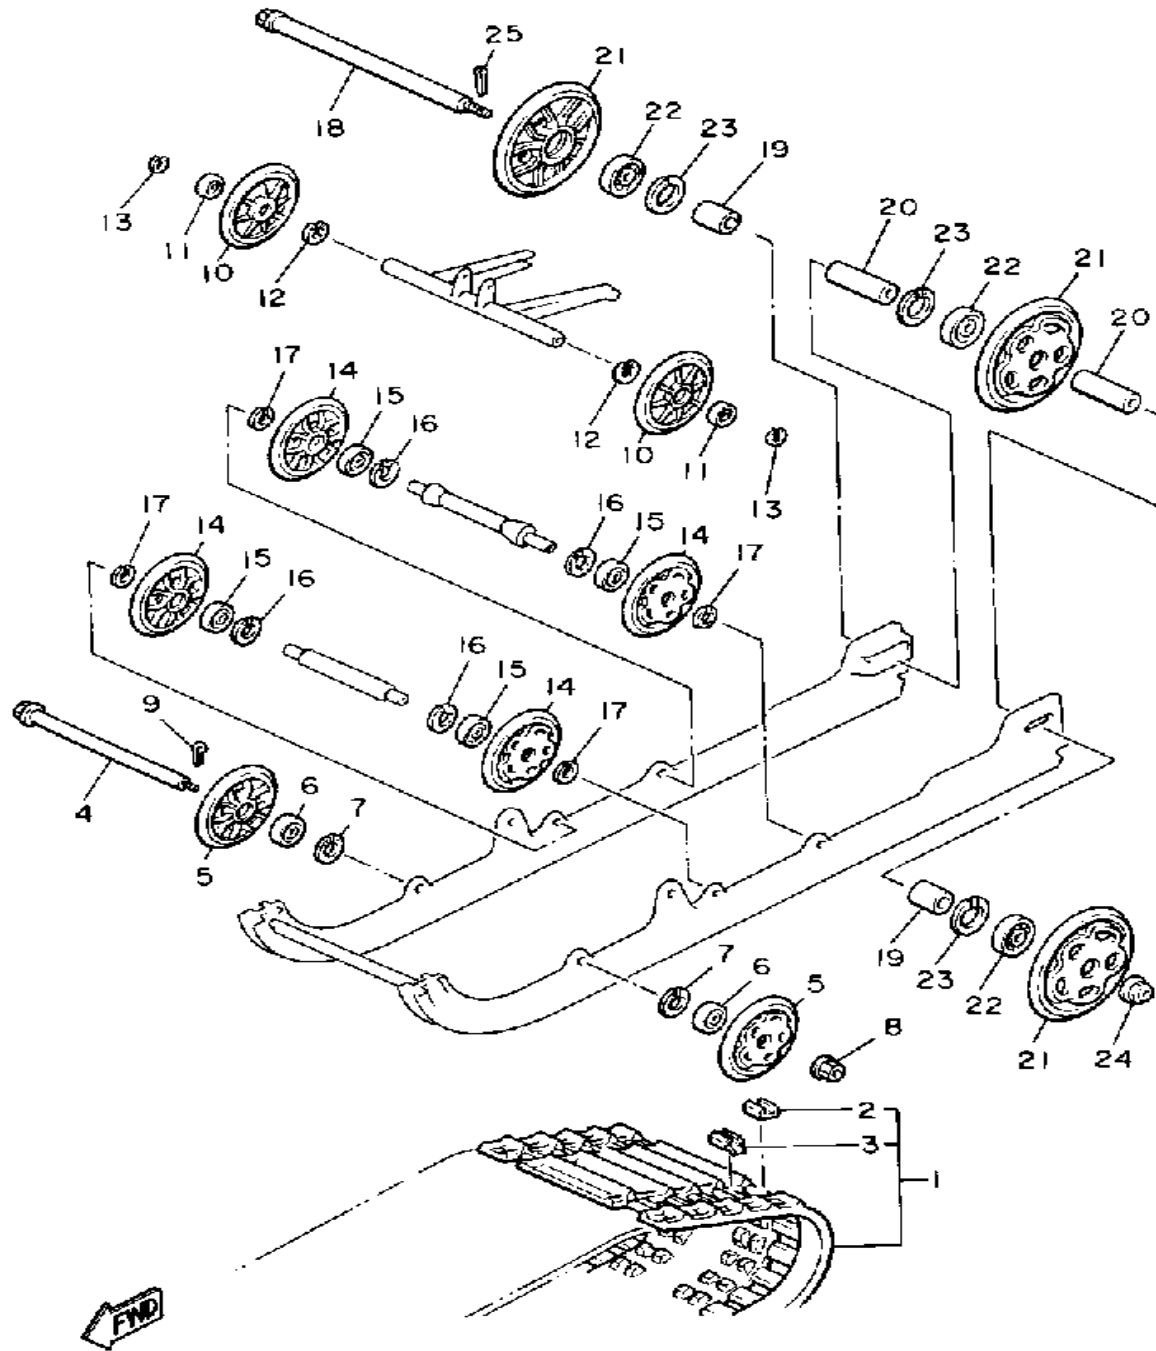

TRACK SUSPENSION 1

8QL100-5232

Ref. No.	Part Number	Description	Qty	Remarks
1	8V0-47110-00-00	TRACK ASSEMBLY	1	
2	8A5-47113-00-00	. PLATE, REINFORCEMENT ..	46	
3	8A5-47115-00-00	. METAL, SLIDE	46	
4	90891-50061-00	SHAFT 5 (80X-47487-00-00) ...	1	
5	87M-47320-00-00	SUSPENSION WHEEL COMP. . .	2	
6	93306-00441-00	BEARING (89A) (B6004RS) ...	2	
7	99009-42500-00	CIRCLIP	2	
8	95601-14200-00	NUT, U	1	
9	91401-30030-00	PIN, COTTER	1	
10	885-47320-01-00	SUSPENSION WHEEL COMP. . .	2	
11	93306-00441-00	BEARING (89A) (B6004RS) ...	2	
12	99009-42500-00	CIRCLIP	2	
13	99009-20400-00	CIRCLIP	2	
14	87M-47320-00-00	SUSPENSION WHEEL COMP. . .	4	
15	93306-00441-00	BEARING (89A) (B6004RS) ...	4	
16	99009-42500-00	CIRCLIP	4	
17	99009-20400-00	CIRCLIP	4	
18	8L8-47520-01-00	REAR AXLE COMP. (8L8-47520-02-00)	1	
19	90387-202H9-00	COLLAR	2	
20	90387-203H0-00	COLLAR	2	
21	8K2-47530-00-00	GUIDE WHEEL COMP.	3	
22	93306-20417-00	BEARING (B62042RS)	3	
23	99009-47500-00	CIRCLIP	3	
24	95601-14200-00	NUT, U	1	
25	91401-30030-00	PIN, COTTER	1	

Property of www.SmallEngineDiscount.com - Not for Resale