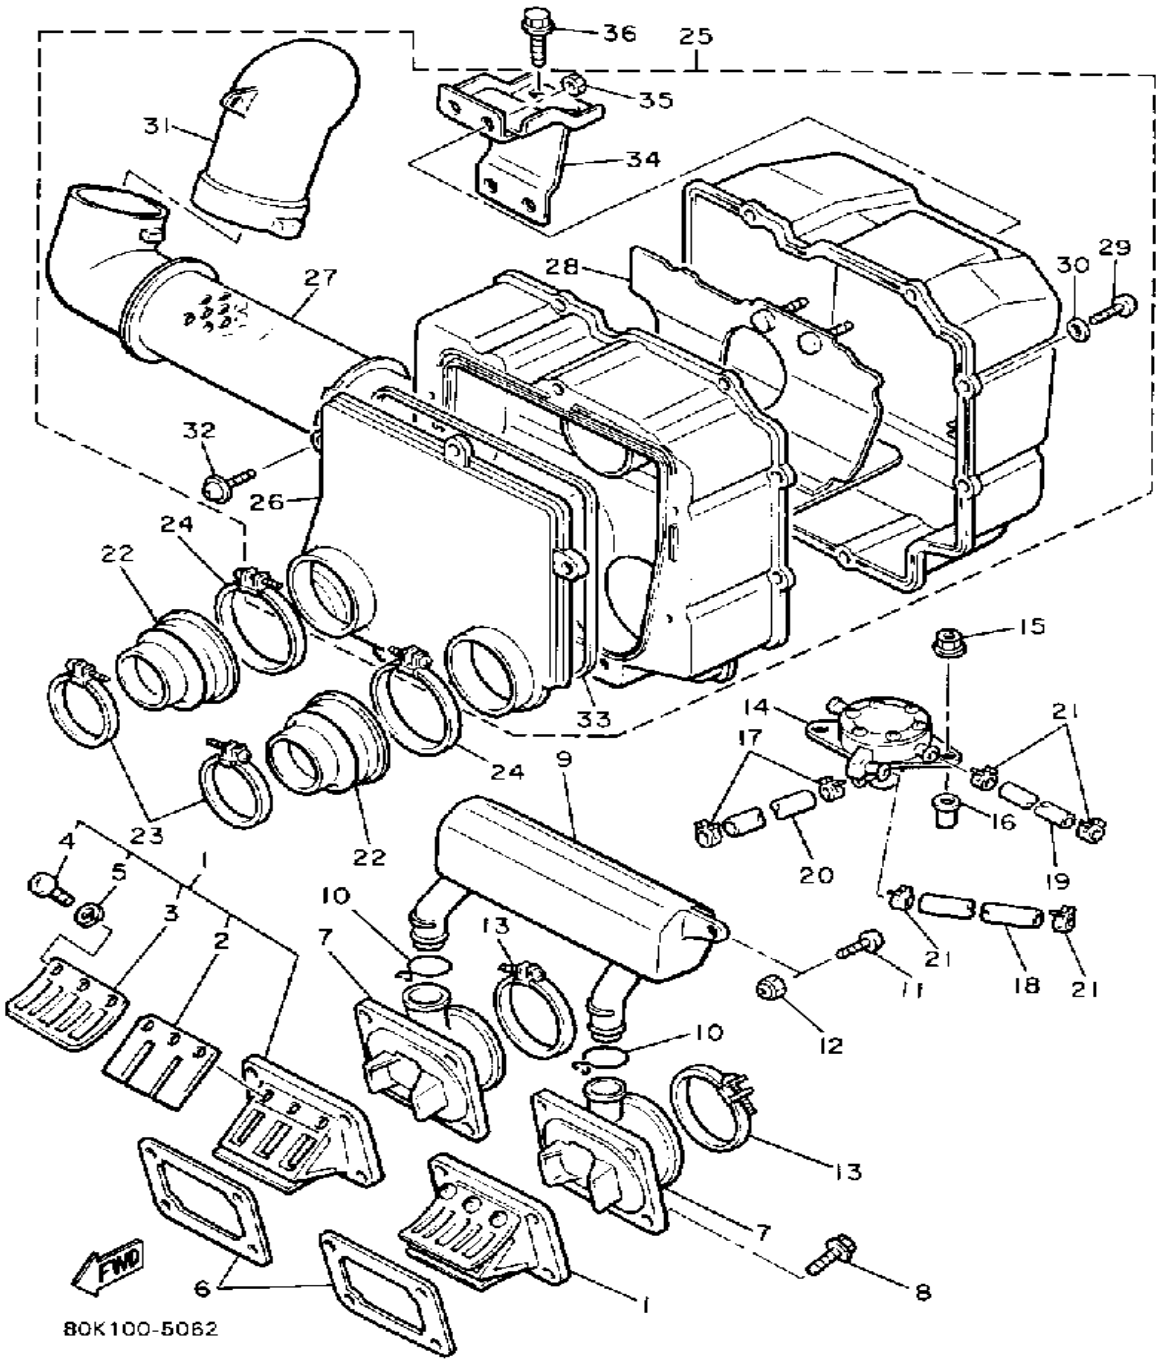

AIR CLEANER

Ref. No.	Part Number	Description	Qty	Remarks
1	3R5-13610-00-00	REED VALVE ASSEMBLY	2	
2	3R5-13613-00-00	. REED, VALVE	2	
3	2X5-13616-00-00	. STOPPER, REED VALVE	2	
4	98580-03008-00	. SCREW, PAN HEAD	6	
5	92990-03100-00	. WASHER, SPRING (92901-03100)	6	
6	80L-13621-01-00	GASKET, VALVE SEAT	2	
7	8V0-13555-00-00	MANIFOLD, INTAKE	2	
8	95811-06025-00	BOLT, FLANGE	8	
9	8V0-13581-00-00	CHAMBER, AIR	1	
10	90467-24096-00	CLIP	2	
11	90154-05005-00	SCREW, BINDING	1	
12	95706-05300-00	NUT, nylon	1	
13	86M-13575-00-00	BAND	2	
14	8V0-24410-02-00	FUEL PUMP ASSEMBLY (8V0-24410-01)	1	
15	95701-06500-00	NUT, FLANGE	2	
16	90387-060G8-00	COLLAR	2	
17	90467-09006-00	CLIP	2	
18	91A30-05045-00	TUBE, FLEXIBLE VINYL	1	
19	91A20-05036-00	TUBE, FLEXIBLE	1	
20	90445-10140-00	HOSE	1	
21	90467-09026-00	CLIP	4	
22	8V0-14453-00-00	JOINT, AIR CLEANER 1	2	
23	90460-68230-00	CLAMP, HOSE	2	
24	90460-81224-00	CLAMP, HOSE	2	
25	8V0-14440-01-00	SILENCER ASSEMBLY, INTAKE	1	
26	8V0-14412-01-00	. CAP, CLEANER CASE 1	1	
27	8V0-14465-00-00	. PIPE	1	

CONTINUED ON NEXT FRAME ►

Property of www.SmallEngineDiscount.com - Not for Resale