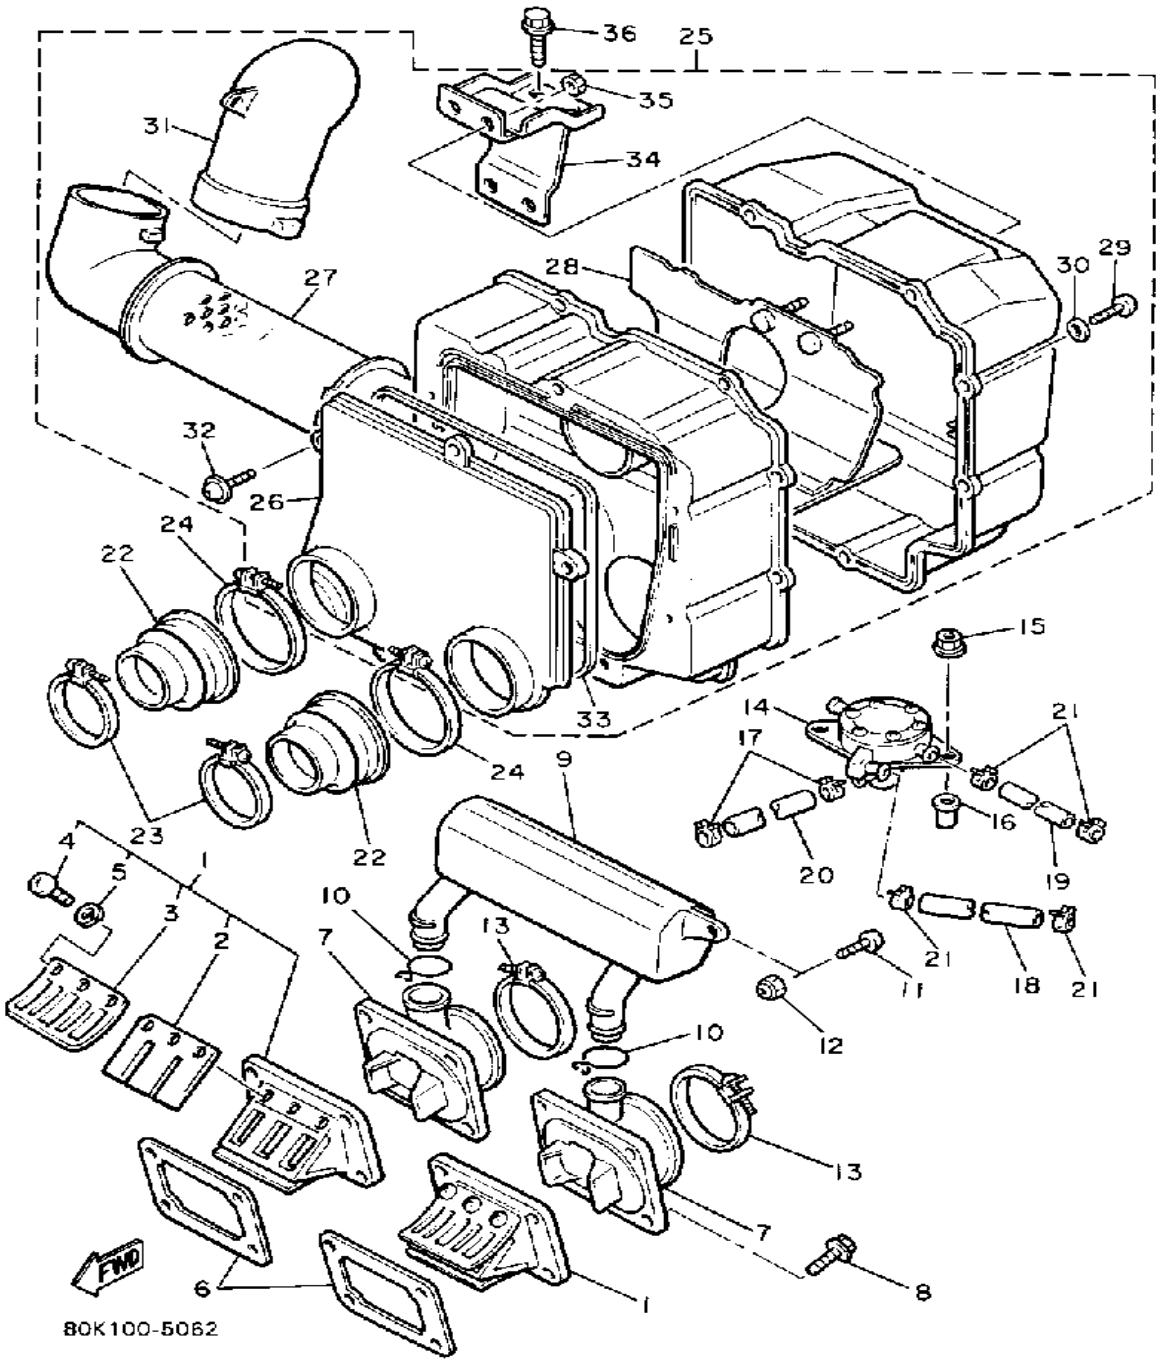

AIR CLEANER

Ref. No.	Part Number	Description	Qty	Remarks
28	8V0-14484-00-00	. PLATE, CLEANER CASE FITTING	1	
29	98586-05016-00	. SCREW, PAN HEAD	7	
30	92906-05600-00	. WASHER, PLATE	7	
31	8V0-14454-00-00	. JOINT	1	
32	90159-05122-00	. SCREW, WITH WASHER	7	
33	8V0-14452-00-00	. SEAL	1	
34	8V0-14494-00-00	. STAY 2	1	
35	95380-06600-00	. NUT	3	
36	95811-06012-00	BOLT, FLANGE	2	

Property of www.SmallEngineDiscount.com - Not for Resale