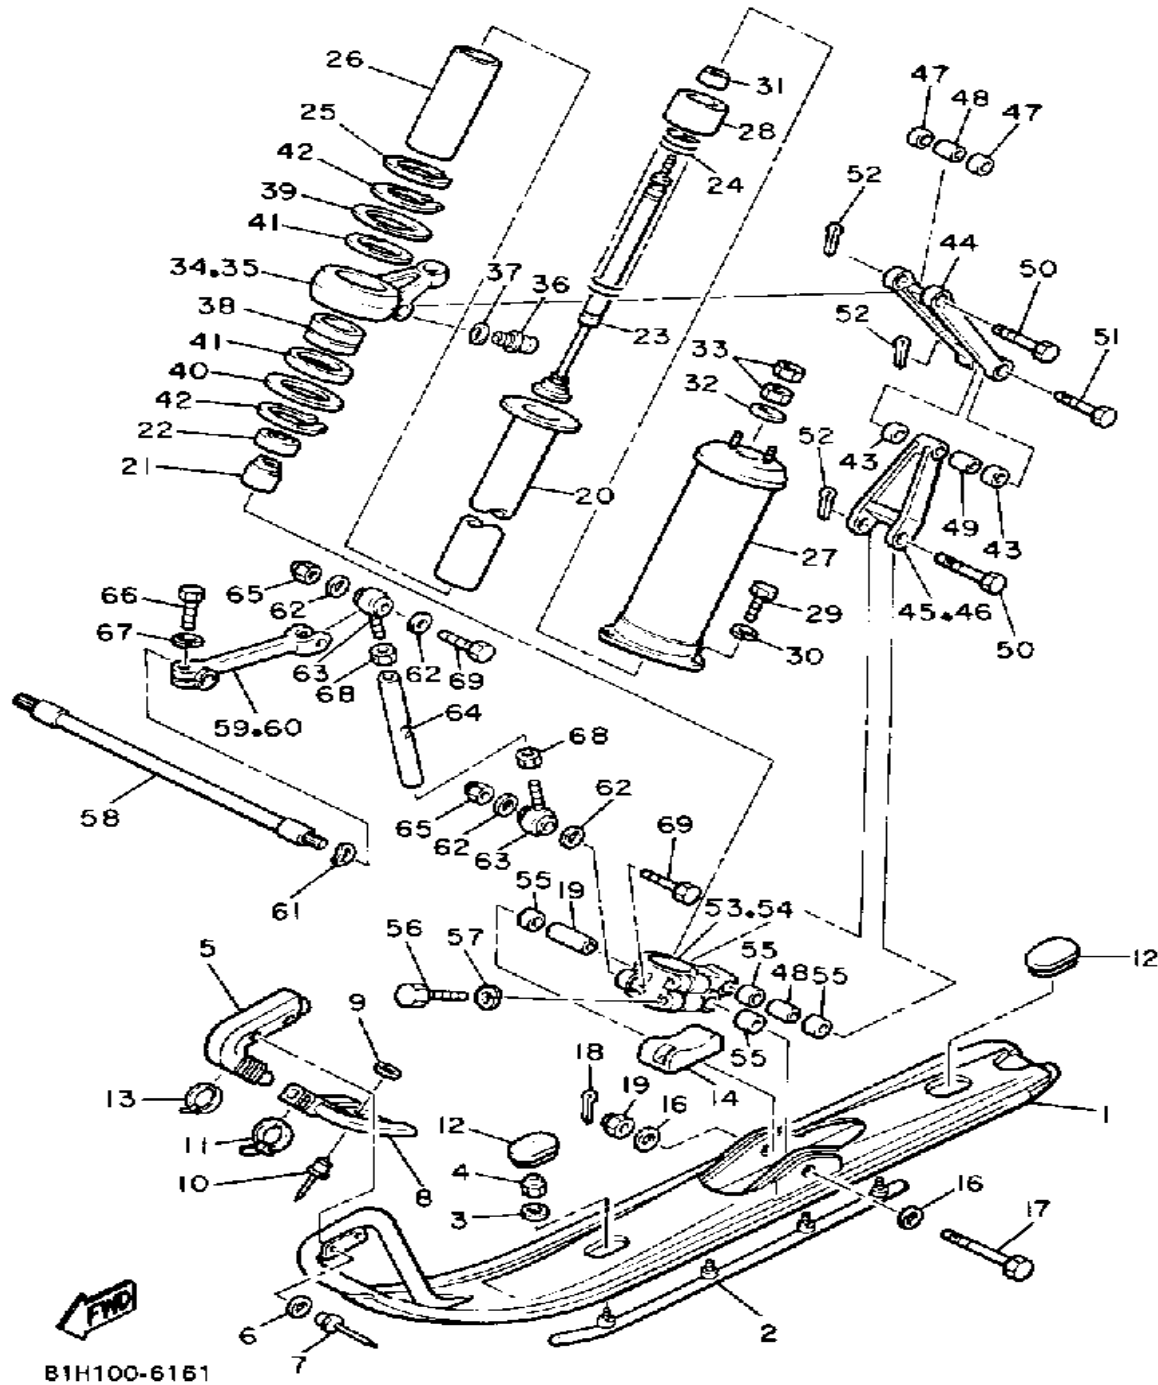

SKI

B1H100-6161

Ref. No.	Part Number	Description	Qty	Remarks
28	8V0-22493-00-00	BUMP, STOP	2	
29	97016-06020-00	BOLT	6	
30	92906-06100-00	WASHER, SPRING	6	
31	8V0-2386J-00-00	CUSHION	2	
32	92990-08200-00	WASHER, PLAIN	2	
33	95303-08700-00	NUT	4	
34	8V0-23851-01-00	ARM, OUTSIDE 1	1	
35	8V0-23852-01-00	ARM, OUTSIDE 2	1	
36	93700-06M03-00	NIPPLE, GREASE	2	
37	90201-067F9-00	WASHER, PLATE	2	
38	90384-63188-00	BUSH, BIMETAL FORMED	2	
39	90201-637F3-00	WASHER, PLATE	1	
40	90201-635H7-00	WASHER, PLATE	1	
41	93109-63044-00	OIL SEAL	4	
42	93410-63066-00	CIRCLIP	4	
43	90384-14091-00	BUSH, BIMETAL FORMED	4	
44	8V0-2382E-01-00	ARM, FRONT 1	2	
45	8V0-2382F-02-00	ARM, FRONT 2 (L, H)	1	
46	8V0-2383F-02-00	ARM, FRONT4 (R, H)	1	
47	90384-14096-00	BUSH, BIMETAL FORMED	4	
48	90387-101Y9-00	COLLAR	4	
49	90387-100A4-00	COLLAR	2	
50	90102-10054-00	BOLT, WITH HOLE	4	
51	90102-10055-00	BOLT, WITH HOLE	2	
52	91490-20020-00	PIN, COTTER	6	
53	8V0-2376E-01-00	BRACKET, 1	1	
54	8V0-2377E-01-00	BRACKET 2	1	
55	90384-14091-00	BUSH, BIMETAL FORMED	8	
56	97026-08035-00	BOLT (TJ)	4	

CONTINUED ON NEXT FRAME ►

Property of www.SmallEngineDiscount.com - Not for Resale