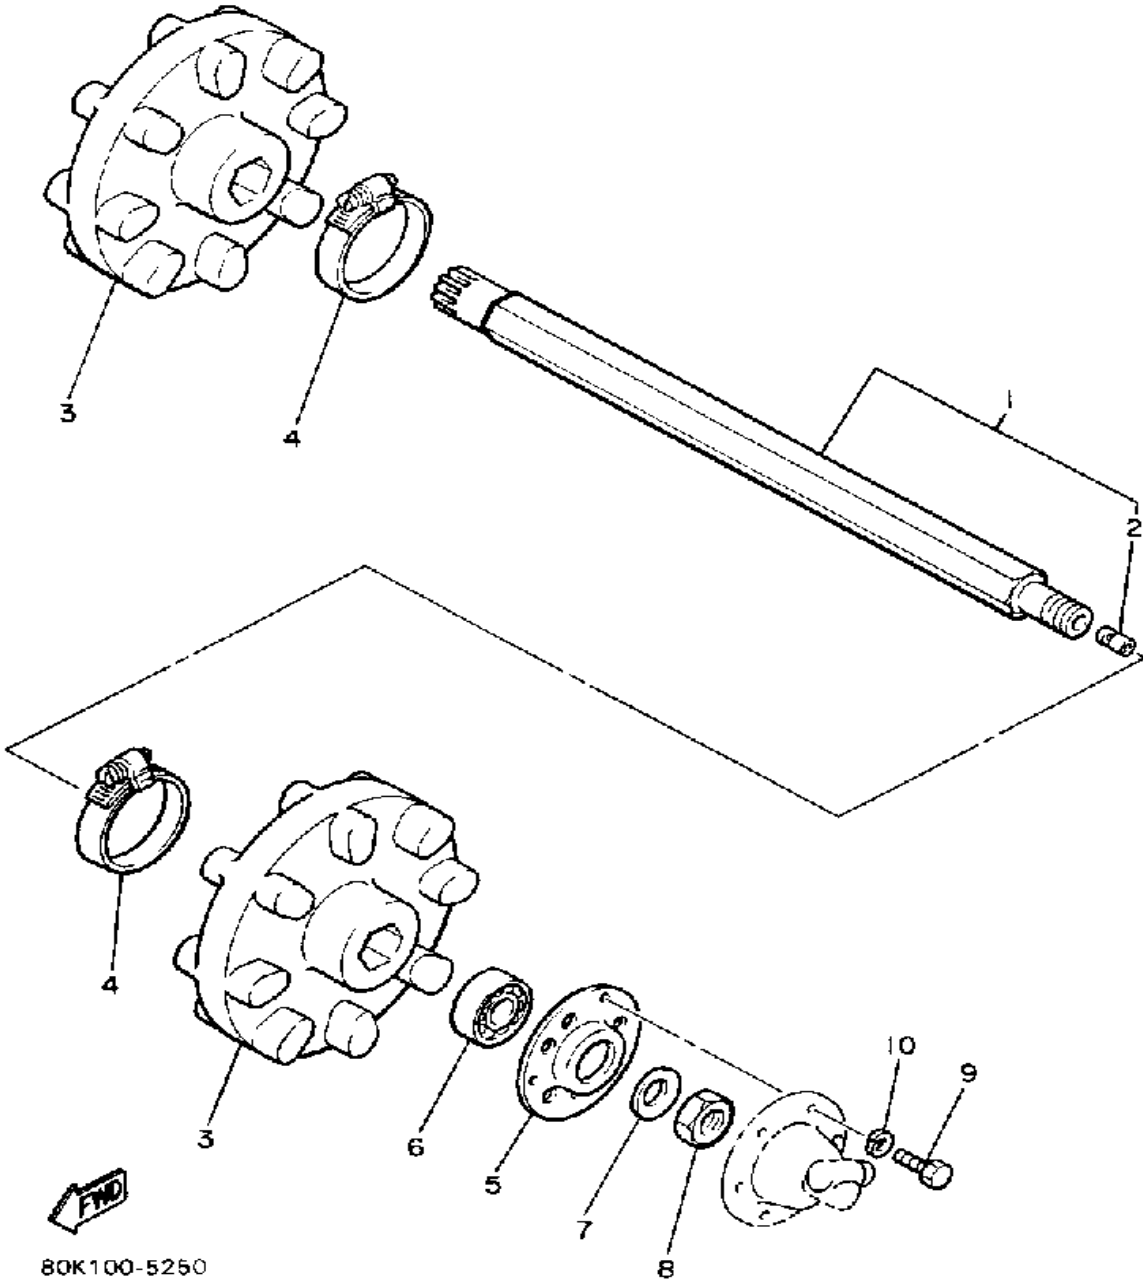

TRACK DRIVE 1

Ref. No.	Part Number	Description	Qty	Remarks
1	8K4-W4751-01-00	AXLE, FRONT	1	
2	8K4-47577-00-00	. CONNECTOR	1	
3	8J7-47531-01-00	WHEEL, SPROCKET 1	2	
4	90460-50079-00	CLAMP, HOSE	2	
5	8K4-47551-00-00	HOUSING, FRONT AXLE	1	
6	93306-00420-00	BEARING (B6004)	1	
7	90208-22001-00	WASHER, CONICAL SPRING ..	1	
8	90170-22094-00	NUT	1	
9	97011-08016-00	BOLT	3	
10	92990-08100-00	WASHER	3	

Property of www.SmallEngineDiscount.com - Not for Resale