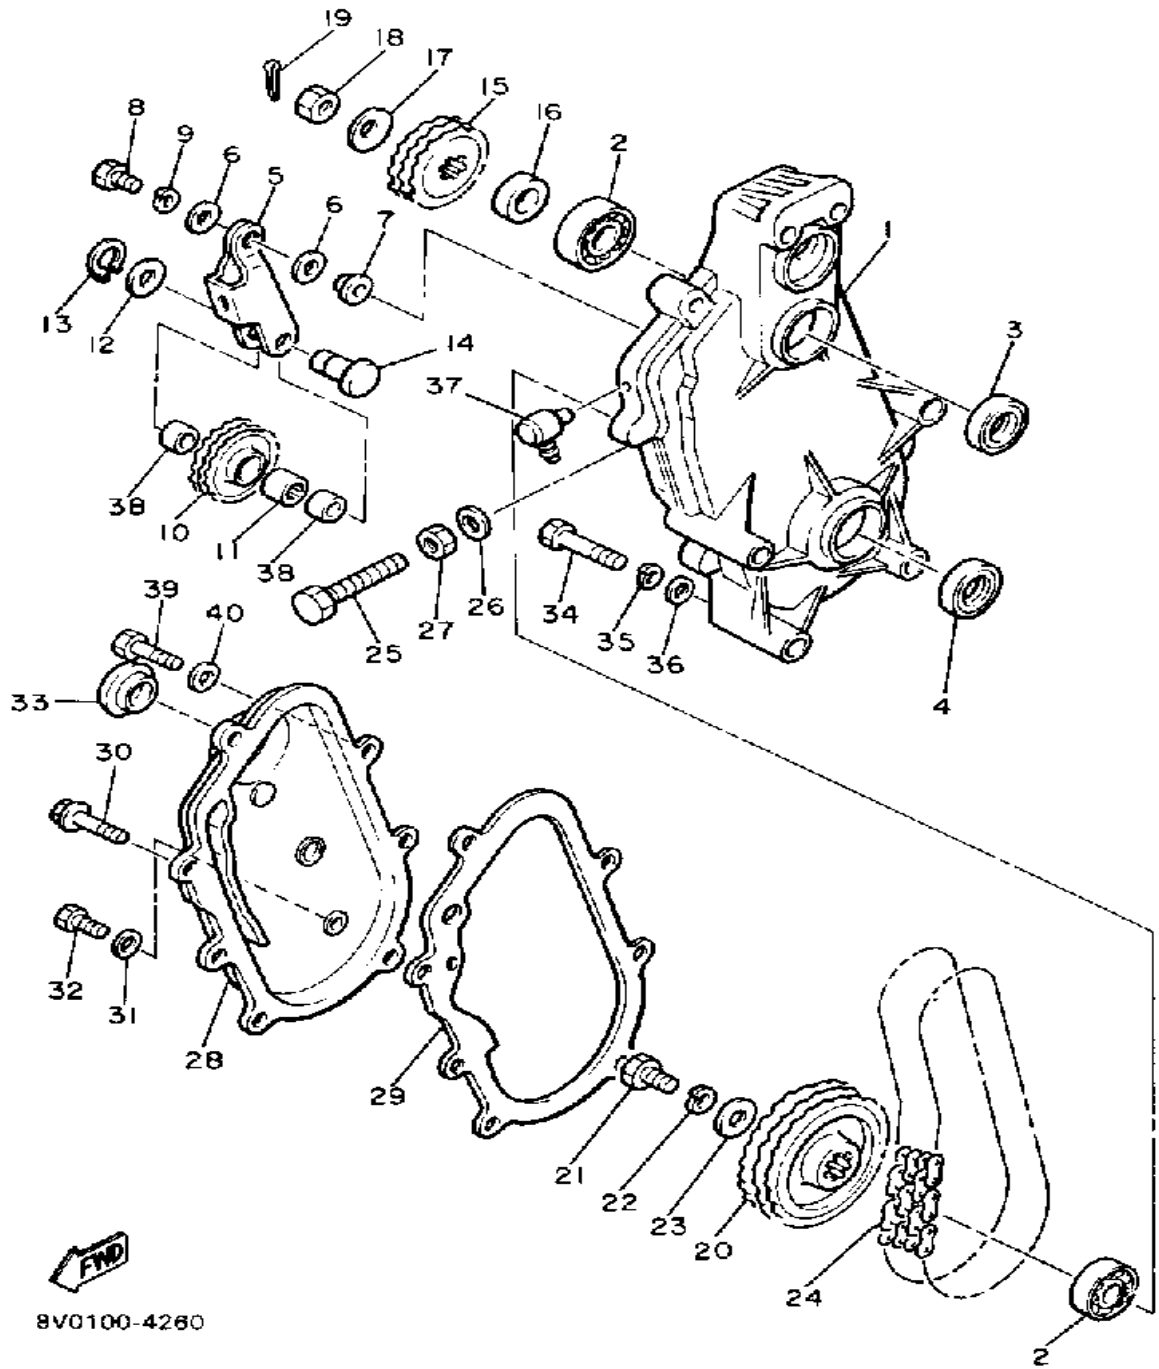

TRACK DRIVE 2

Ref. No.	Part Number	Description	Qty	Remarks
1	99999-02119-00	HOUSING, CHAIN	1	
2	93306-20570-00	BEARING	2	
3	93102-27204-00	OIL SEAL	1	
4	93102-25081-00	OIL SEAL	1	
5	8U9-47613-02-00	HOLDER	1	
6	92990-08200-00	WASHER, PLAIN	2	
7	90387-08301-00	COLLAR	1	
8	97312-08025-00	BOLT (97012-08025)	1	
9	92990-08100-00	WASHER	1	
10	8U9-47612-00-00	WHEEL	1	
11	93315-21227-00	BEARING	1	
12	90201-12631-00	WASHER, PLATE	1	
13	99009-12400-00	CIRCLIP	1	
14	90249-12216-00	PIN	1	
15	829-17682-00-00	SPRKT, CHAIN DR 20T (20T) ..	1	ALT. PART
	829-17682-50-00	SPRKT, CHAIN DR 15T (878-17682-50) (15T)	1	ALT. PART
	829-17682-60-00	SPRKT, CHAIN DR 16T (16T) ..	1	ALT. PART
	829-17682-70-00	SPRKT, CHAIN DR 17T (17T) ..	1	U.R. STD
	829-17682-80-00	SPRKT, CHAIN DR 18T (18T) ..	1	ALT. PART
	829-17682-90-00	SPRKT, CHAIN DR 19T (878-17682-90) (19T)	1	ALT. PART
	8U9-17693-10-00	SPROCKET, CHAIN DR (878-17693-10) (21T)	1	ALT. PART
	8U9-17693-20-00	SPROCKET, CHAIN DR (878-17693-20) (22T)	1	ALT. PART
16	90387-25798-00	COLLAR	1	
17	90208-20008-00	WASHER, CONICAL SPRING ..	1	
18	90170-20211-00	NUT	1	
19	91401-30030-00	PIN, COTTER	1	

CONTINUED ON NEXT FRAME ►

Property of www.SmallEngineDiscount.com - Not for Resale

B10