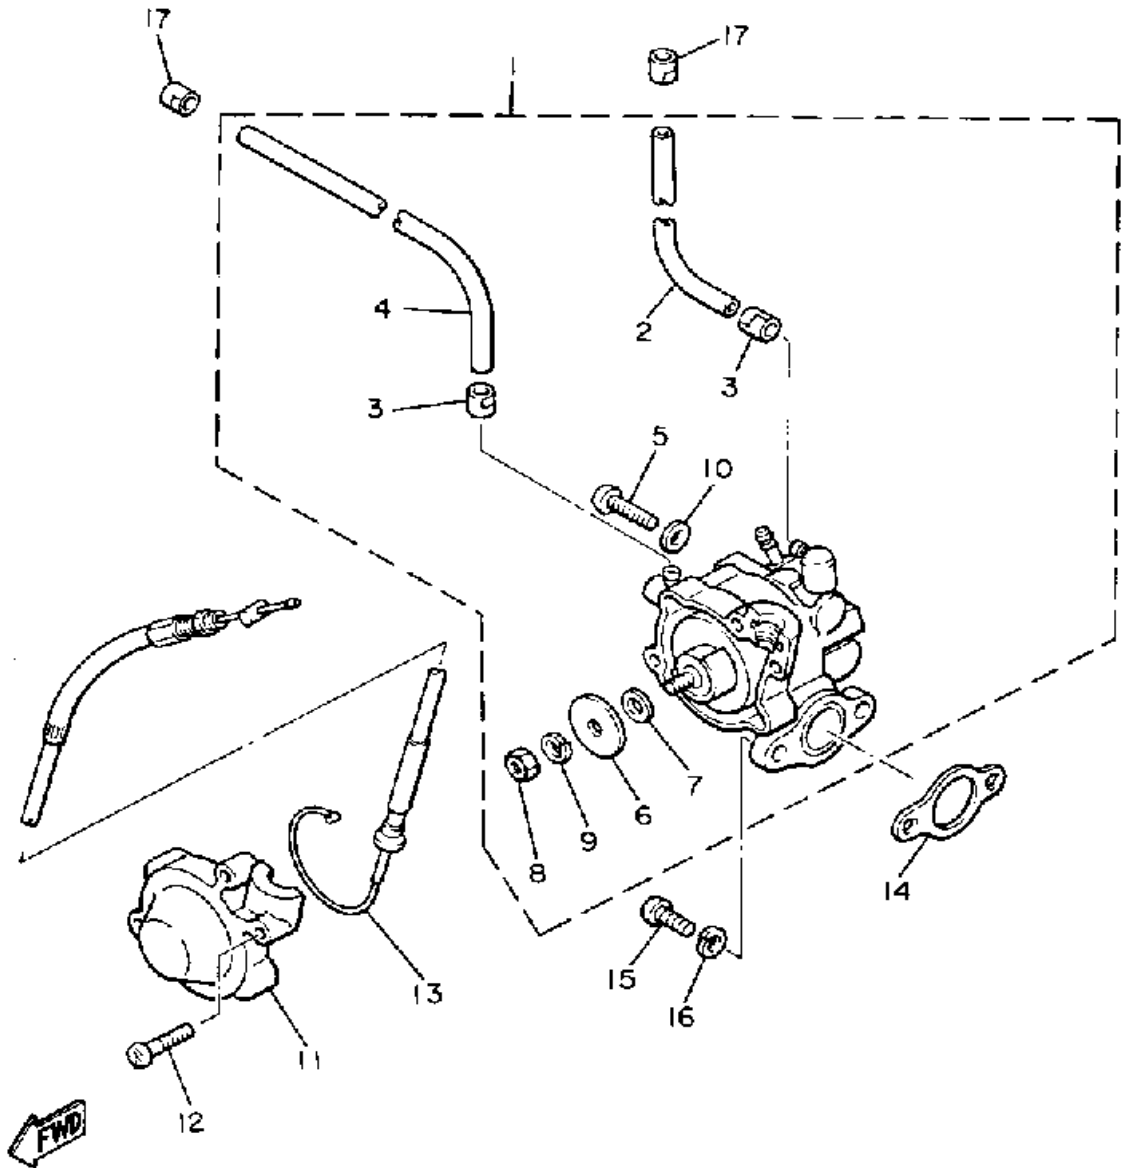

# OIL PUMP

BOK100-5040

Ref. No.	Part Number	Description	Qty	Remarks
1	8V0-13101-01-00	OIL PUMP ASSEMBLY	1	
2	90446-08210-00	. HOSE	1	
3	90468-02025-00	. CLIP	2	
4	91A30-03020-00	. TUBE, FLEXIBLE VINYL	1	
5	98902-04020-00	. SCREW, BIND	1	
6	137-13138-01-00	. PLATE, ADJUSTING	1	
7	137-13137-00-03	. SHIM (0.3T)	1	U.R.
	137-13137-00-05	. SHIM (0.5T)	1	U.R.
	137-13137-00-10	. SHIM (1.0T)	1	U.R.
8	95380-05600-00	. NUT	1	
9	92990-05100-00	. WASHER, SPRING	1	
10	90430-04004-00	. GASKET	1	
11	8A5-13146-01-00	COVER, ADJUST PULLEY	1	
12	98506-04018-00	SCREW, PAN HEAD	3	
13	8V0-26320-01-00	PUMP CABLE ASSEMBLY	1	
14	3MT-13116-00-00	GASKET, PUMP CASE (8Y0-13116-00)	1	
15	98580-05016-00	SCREW, PAN HEAD	2	
16	92990-05100-00	WASHER, SPRING	2	
17	90468-02025-00	CLIP	2	