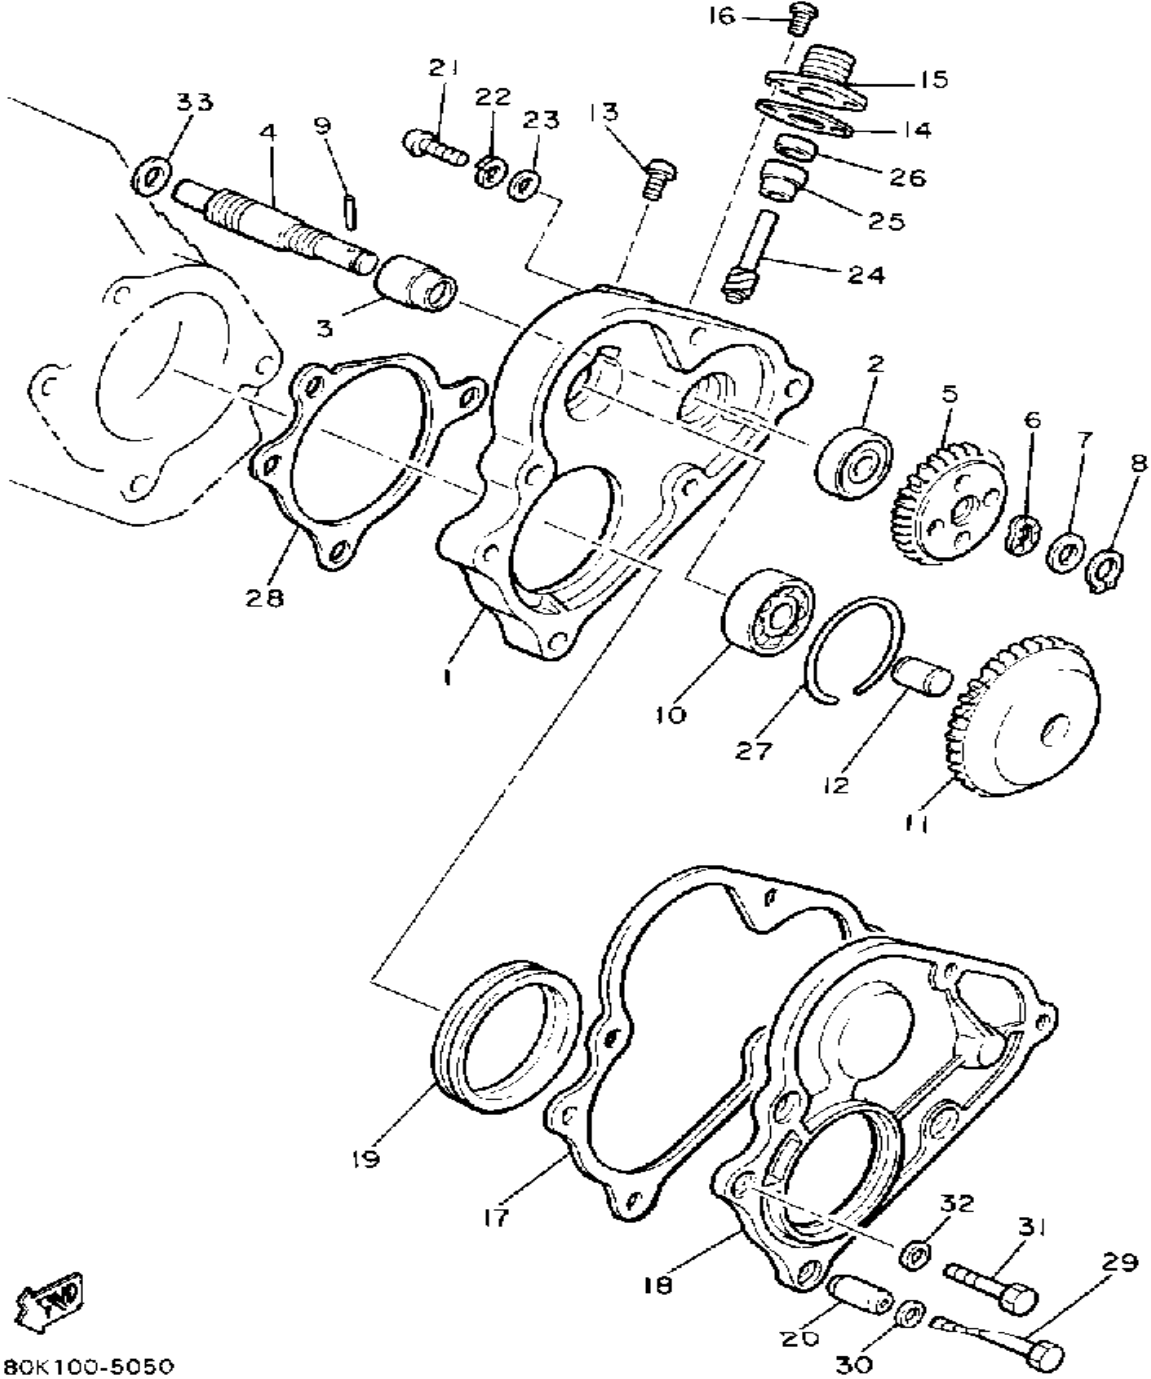

PUMP DRIVE - GEAR

Ref. No.	Part Number	Description	Qty	Remarks
30	92990-06600-00	WASHER, PLATE	2	
31	97011-06025-00	BOLT (97001-06025)	2	
32	92990-06600-00	WASHER, PLATE	2	
33	90201-08624-00	WASHER, PLATE	1	

80K100-5050

Property of www.SmallEngineDiscount.com - Not for Resale