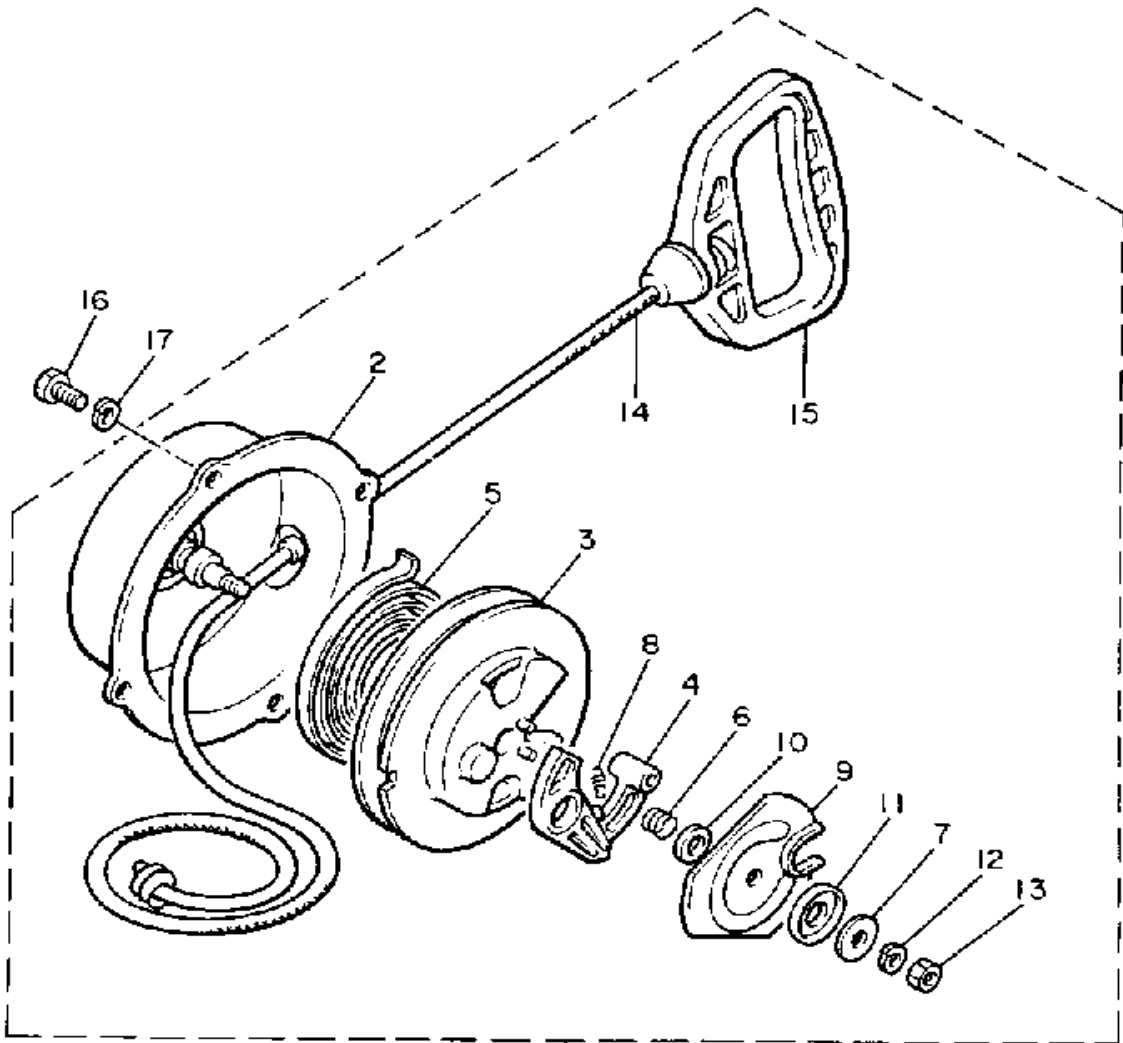

STARTER

Ref. No.	Part Number	Description	Qty	Remarks
1	8V0-15710-00-00	STARTER ASSEMBLY	1	
2	8V0-15711-00-00	. CASE, STARTER	1	
3	8F3-15714-01-00	. DRUM, SHEAVE	1	
4	8F3-15741-01-00	. PAWL, DRIVE	1	
5	8F3-15713-01-00	. SPRING, STARTER	1	
6	8F3-15715-00-00	. SPRING, FRICTION	1	
7	8F3-15739-01-00	. WASHER, THRUST	1	
8	8F3-15734-00-00	. SPRING, RETURN	1	
9	8G5-15739-00-00	. WASHER, THRUST	1	
10	82M-15779-00-00	. COVER	1	
11	8F3-15716-03-00	. PLATE, DRIVE	1	
12	92995-06100-00	. WASHER, SPRING	1	
13	95380-06700-00	. NUT	1	
14	857-15751-00-00	. WIRE, STARTER	1	
15	8F3-15755-00-00	. HANDLE, STARTER	1	
16	97313-06014-00	BOLT, HEXAGON	4	
17	92995-06100-00	WASHER, SPRING	4	

8X9100-4101

Property of www.SmallEngineDiscount.com - Not for Resale