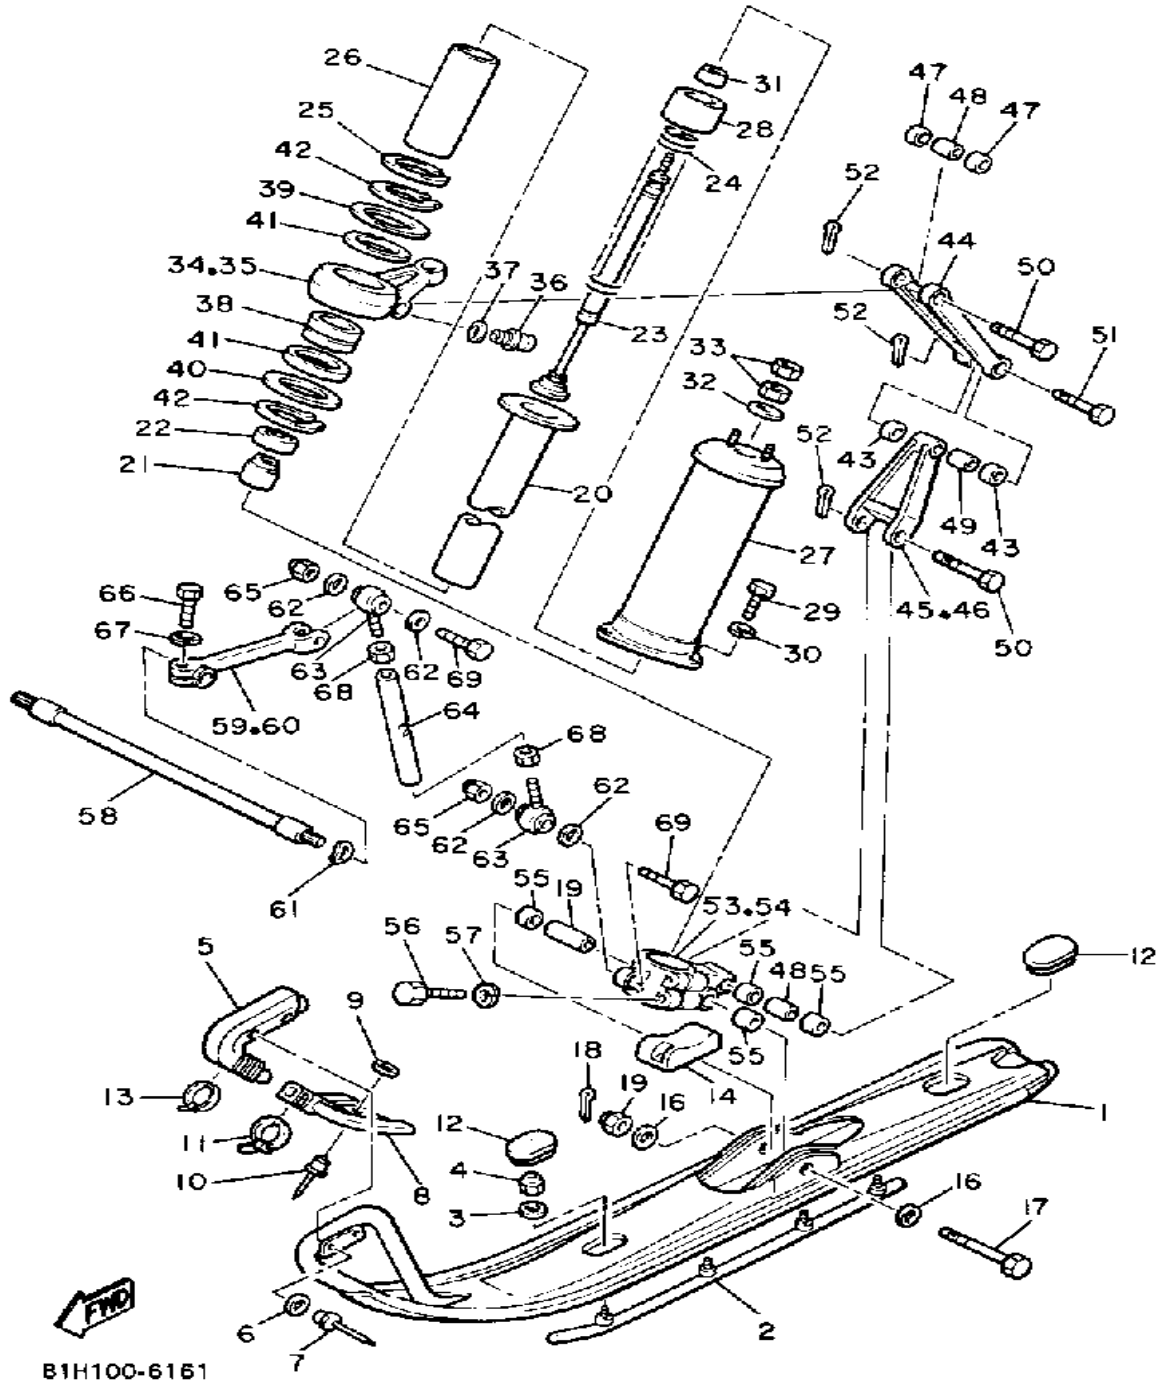

SKI

Ref. No.	Part Number	Description	Qty	Remarks
57	92906-08100-00	WASHER, SPRING	4	
58	8V0-2386E-01-00	BAR, STABLZR FRONT	1	
59	8V0-2386L-01-00	ARM, STABILIZER 1	1	
60	8V0-2386M-01-00	ARM, STABILIZER 2	1	
61	90206-12052-00	WASHER, WAVE	2	
62	90201-08624-00	WASHER, PLATE	8	
63	J45-23841-00-00	JOINT UNIVERSAL 1 (8V0-23841-02)	4	
64	8V0-2386F-01-00	LINK, STABLZR FRONT	2	
65	95616-08100-00	NUT, U	4	
66	97016-06025-00	BOLT	2	
67	92906-06100-00	WASHER, SPRING	2	
68	95316-08700-00	NUT (2GV)	4	
69	97006-08035-00	BOLT	4	

Property of www.SmallEngineDiscount.com - Not for Resale

C10