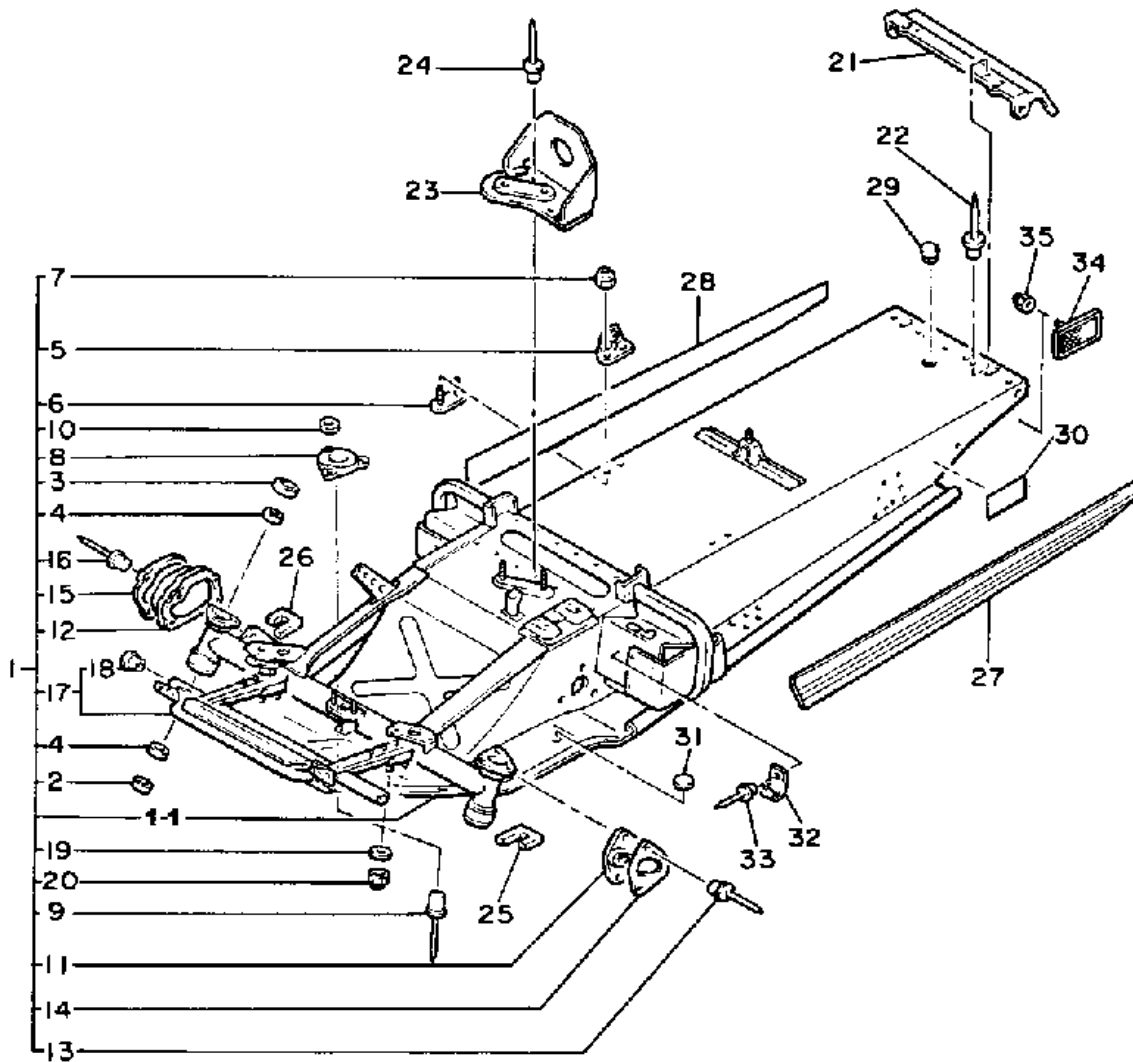

FRAME

82K100-7160

Ref. No.	Part Number	Description	Qty	Remarks
1	83V-21910-01-00	FRAME	1	
2	93103-44134-00	. OIL SEAL	2	
3	93102-44280-00	. OIL SEAL, SD-TYPE	2	
4	90384-44173-00	. BUSH, BIMETAL FORMED ...	4	
5	8V0-21946-00-00	. BRACKET, SEAT FITTING ...	2	
6	8V0-21966-00-00	. PATCH 6	2	
7	95701-06300-00	. NUT, NYLON	4	
8	80L-21998-00-00	. SPACER	1	
9	90267-48051-00	. RIVET, BLIND	3	
10	90201-04325-00	. WASHER, PLATE	3	
11	80L-2198F-00-00	. COVER 1	1	
12	80L-2198G-00-00	. COVER 2	1	
13	90267-40105-00	. RIVET, BLIND	3	
14	80L-77525-00-00	. WASHER 1	1	
15	80L-77526-00-00	. WASHER 2	2	
16	90267-40029-00	. RIVET, BLIND	4	
17	82K-77512-00-00	. BUMPER, FRONT 2	1	
18	90381-12047-00	. BUSH, SOLID	2	
19	90201-082E7-00	. WASHER, PLATE	4	
20	95712-08300-00	. NUT, LOCK	4	
21	8V0-21923-01-00	REINFORCEMENT, FRAME REAR 1	1	
22	90267-48053-00	RIVET, BLIND	7	
23	80L-2194R-00-00	BRACKET, FUEL TNK 2	1	
24	90267-48053-00	RIVET, BLIND	3	
25	80L-7717G-00-00	TAPE 3	1	
26	80L-7717H-00-00	TAPE 4	1	
27	84J-77351-00-00	EMBLEM 1	1	
28	84J-77352-00-00	EMBLEM 2	1	

CONTINUED ON NEXT FRAME ►

Property of www.SmallEngineDiscount.com - Not for Resale