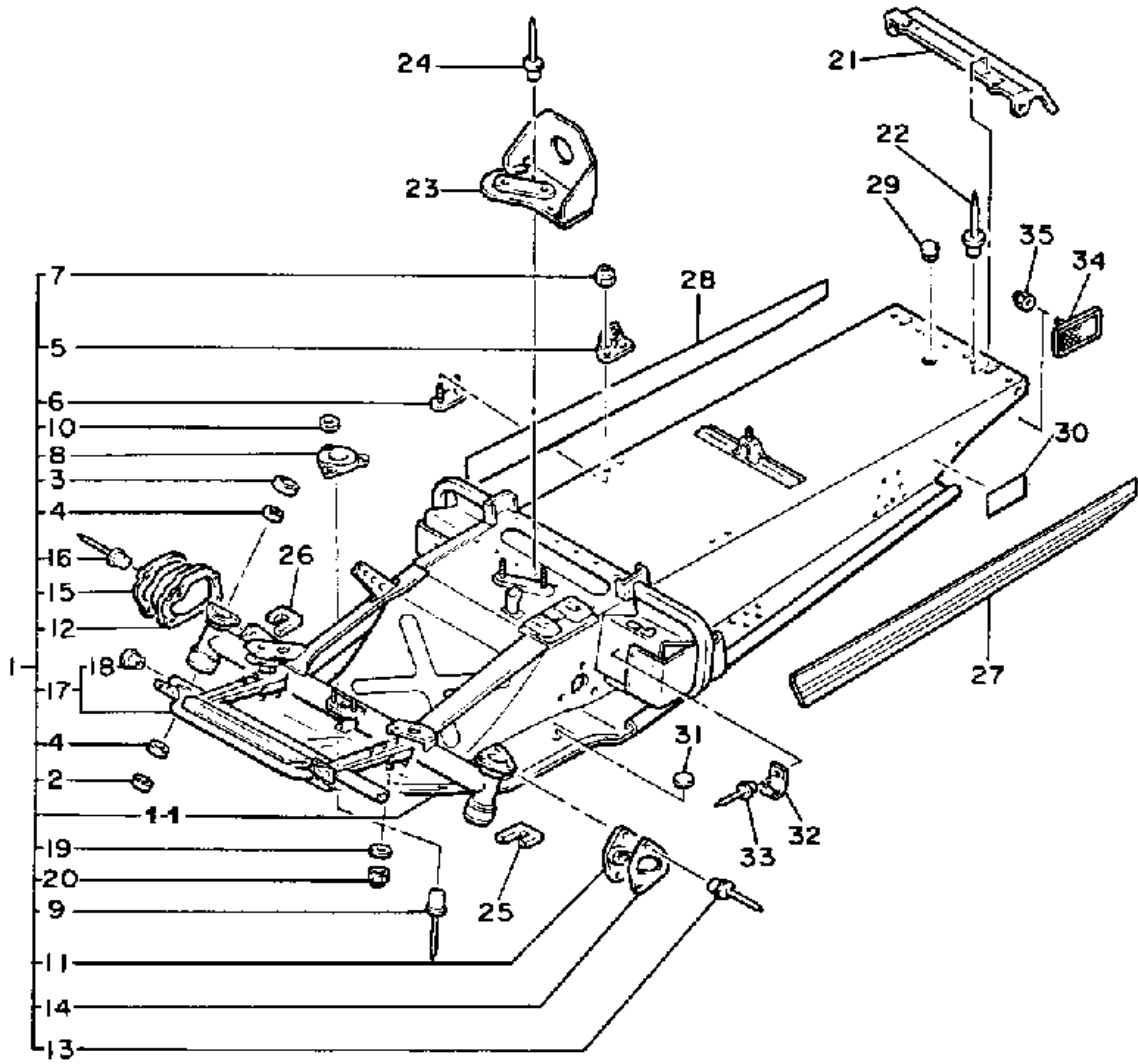

FRAME

82K100-7160

Ref. No.	Part Number	Description	Qty	Remarks
29	810-77716-00-00	ORNAMENT, INSTRUMENT PANEL 2	1	
30	8K2-77742-00-00	INDICATOR 2	1	
31	80F-21998-00-00	SPACER	1	
32	90461-05003-00	CLAMP	1	
33	90267-48053-00	RIVET, BLIND	1	
34	3Y6-85130-02-00	REAR REFLECTOR ASSEMBLY	2	
35	95701-05300-00	NUT, NYLON	2	
1-1	8X9-21912-00-00	. BELLY PAN (80L-21912-00)	1	

Property of www.SmallEngineDiscount.com - Not for Resale