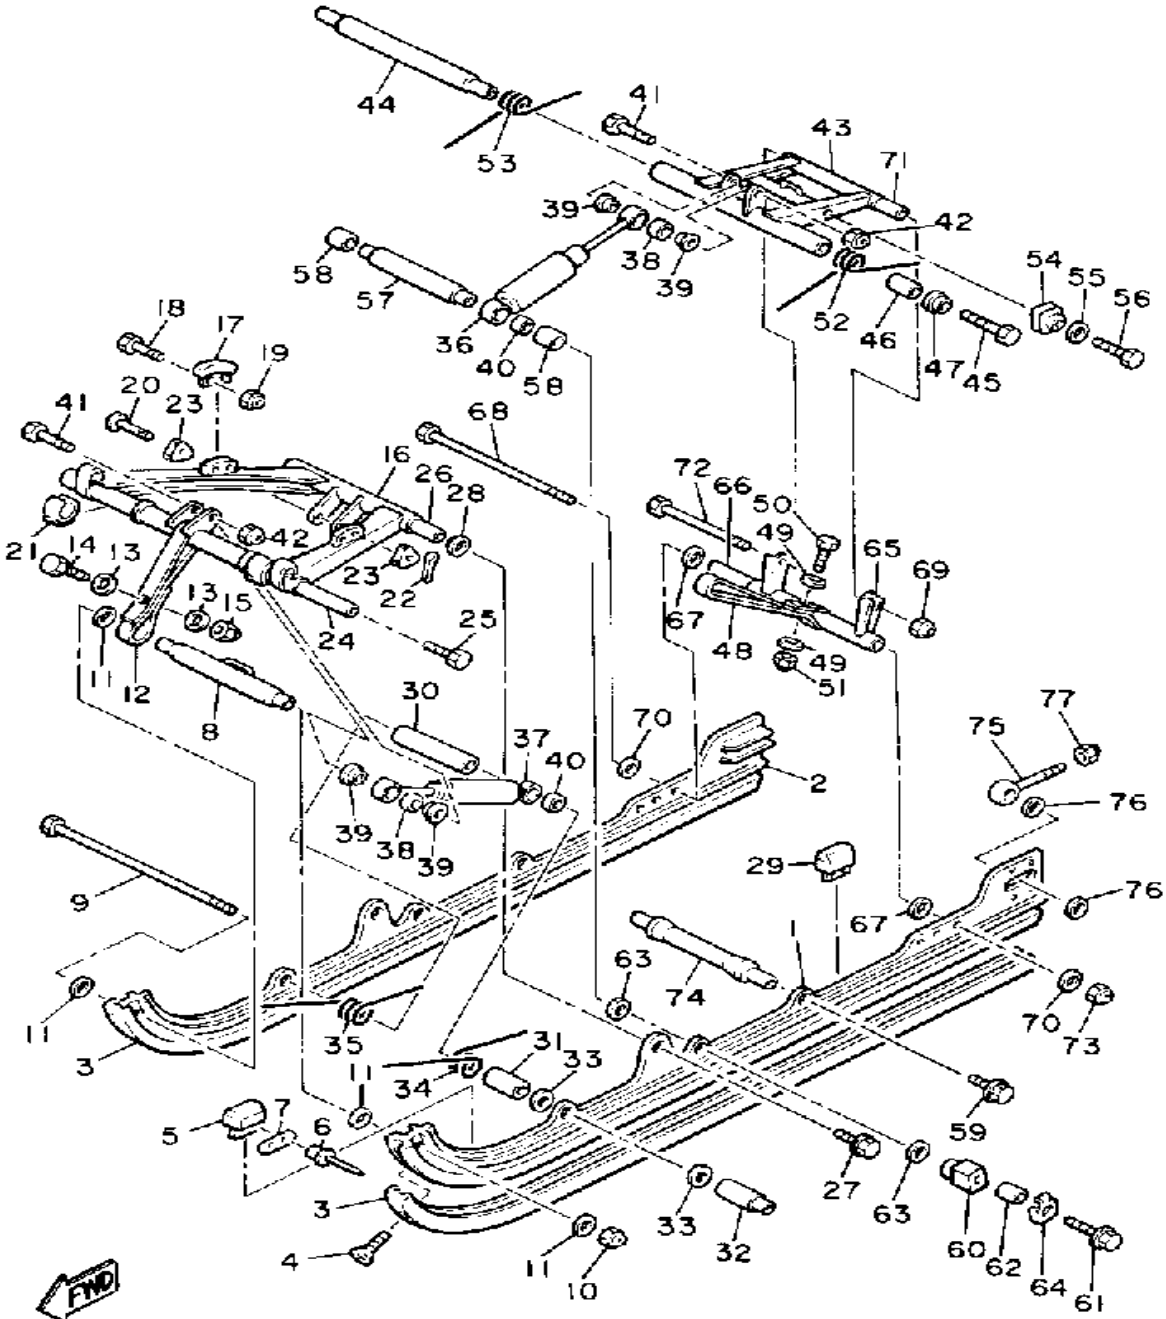

TRACK SUSPENSION 2

82V100-7241

Ref. No.	Part Number	Description	Qty	Remarks
28	90387-105G6-00	COLLAR	2	
29	8V0-47456-00-00	DAMPER 1	2	
30	90387-160M7-00	COLLAR	1	
31	8V0-47319-00-00	COLLAR	2	
32	90387-166M8-00	COLLAR	2	
33	90201-161E5-00	WASHER, PLATE	4	
34	90508-75651-00	SPRING, TORSION	1	
35	90508-75652-00	SPRING, TORSION	1	
36	80L-47480-00-00	SHOCK ABSORBER	1	
37	80L-47481-00-00	SHOCK ABSORBER 2	1	
38	90387-084J8-00	COLLAR	2	
39	90387-123G4-00	COLLAR	4	
40	8V0-47371-00-00	BUSH, PIVOT	2	
41	97313-08045-00	BOLT	2	
42	95712-08300-00	NUT, LOCK	2	
43	8V0-47332-00-00	ARM, PIVOT 2	1	
44	8K2-47475-00-00	SHAFT 2	1	
45	90109-10771-00	BOLT	2	
46	8V0-47365-00-00	COLLAR 1	2	
47	8V0-47384-00-00	WASHER	2	
48	8V0-47496-00-00	STOPPER 2	1	
49	90201-06407-00	WASHER, PLATE (90201-06747-00)	2	
50	97011-06025-00	BOLT (97001-06025)	1	
51	95701-06300-00	NUT, NYLON	1	
52	90508-10579-00	SPRING, TORSION (L.H)	1	U.R. STD
	90508-99656-00	SPRING, TORSION	1	ALT. PART
53	90508-10580-00	SPRING, TORSION (R.H)	1	U.R. STD
	90508-99657-00	SPRING, TORSION (K178)	1	ALT. PART

CONTINUED ON NEXT FRAME ►

Property of www.SmallEngineDiscount.com - Not for Resale