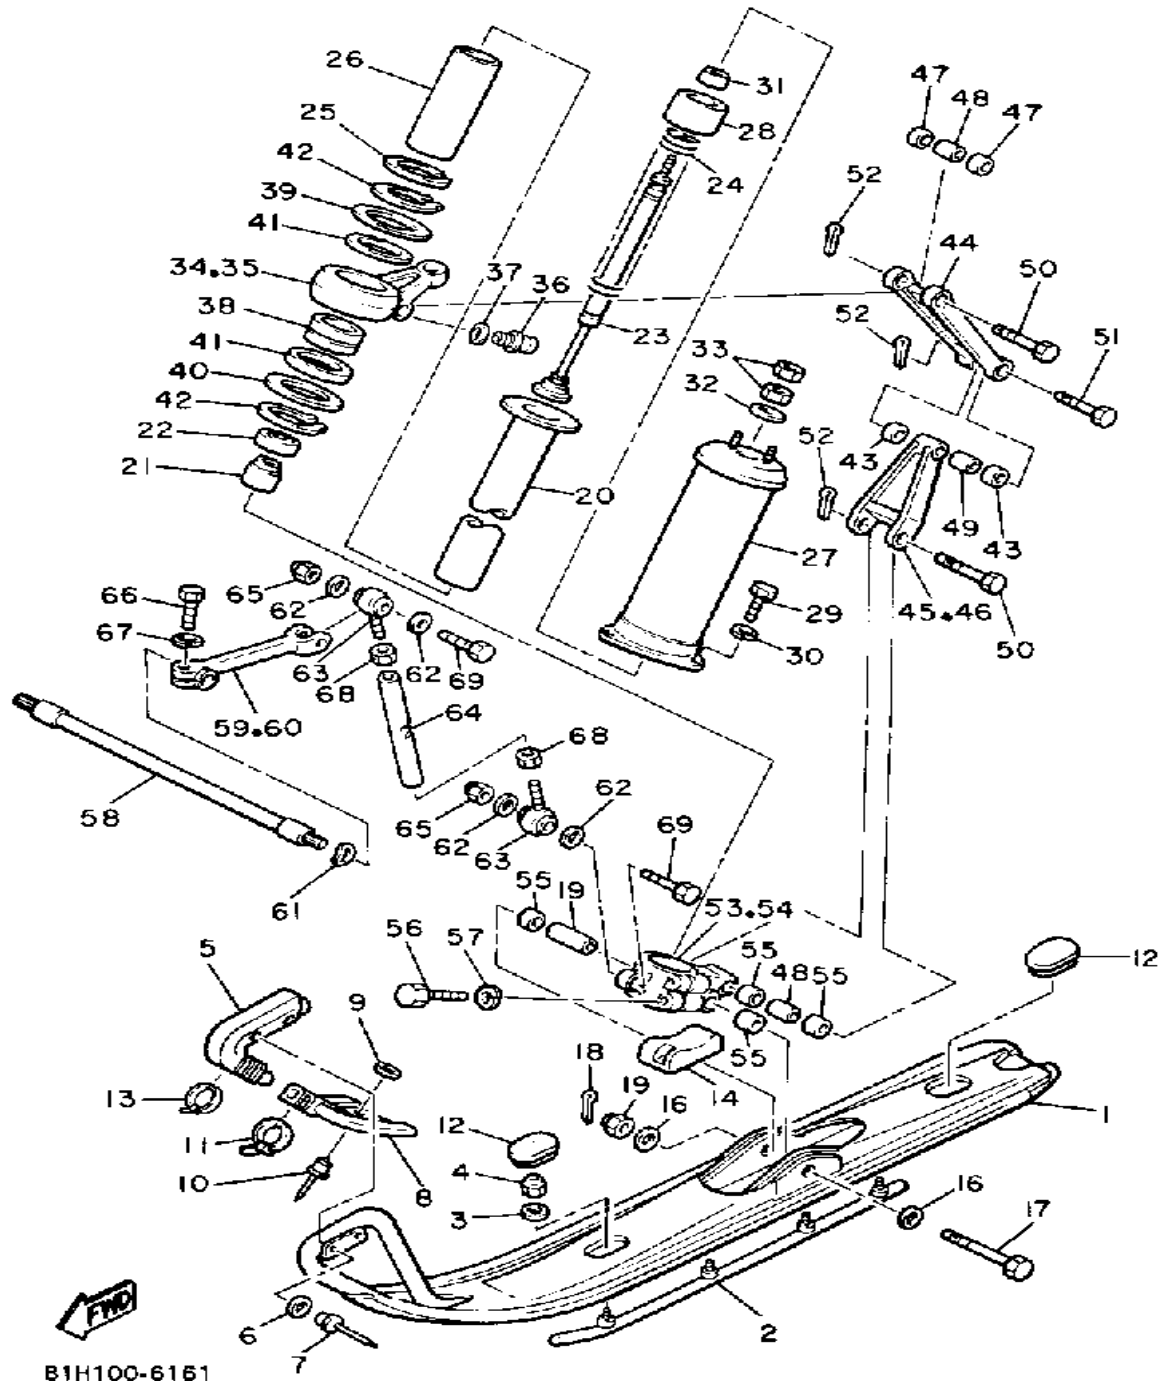

SKI

B1H100-6161

Ref. No.	Part Number	Description	Qty	Remarks
1	8V0-23710-02-00	SKI 1	2	
2	VMX-23731-01-XX	RUNNER 1 (8M6-23731-01-00) .	2	
3	92990-08600-00	WASHER, PLATE	8	
4	95611-08100-00	NUT, U	8	
5	8M6-23747-00-00	PROTECTOR, SKI	2	
6	90201-042E0-00	WASHER, PLATE	8	
7	90267-40029-00	RIVET, BLIND	8	
8	8V0-23748-00-00	PROTECTOR, SKI 2	2	
9	90201-042E0-00	WASHER, PLATE	2	
10	90267-40110-00	RIVET, BLIND	2	
11	90465-13169-00	CALMP	2	
12	8V0-23741-00-00	CAP 1	4	
13	12R-82591-00-00	BAND	2	
14	8V0-23743-01-00	STOPPER 1	2	
15	90387-106J3-00	COLLAR	2	
16	92906-10600-00	WASHER	4	
17	90102-10050-00	BOLT, WITH HOLE	2	
18	91490-20020-00	PIN, COTTER	2	
19	95706-10300-00	NUT, NYLON	2	
20	8V0-22471-00-00	CYLINDER, SHOCK ABSORBER	2	
21	8V0-23768-00-00	SEAT, SPRING 1	2	
22	93399-99908-00	BEARING, SPECIAL	2	
23	80L-2376A-00-00	ABSORBER ASSEMBLY (8V0-2376A-00)	2	
24	90501-60718-00	SPRING, COMPRESSION	2	
25	8V0-22494-00-00	STOP, REBOUND	2	
26	8V0-2376R-00-00	PROTECTOR	2	
27	8V0-2376J-00-00	HOLDER, ABSORBER	2	

CONTINUED ON NEXT FRAME ►

Property of www.SmallEngineDiscount.com - Not for Resale