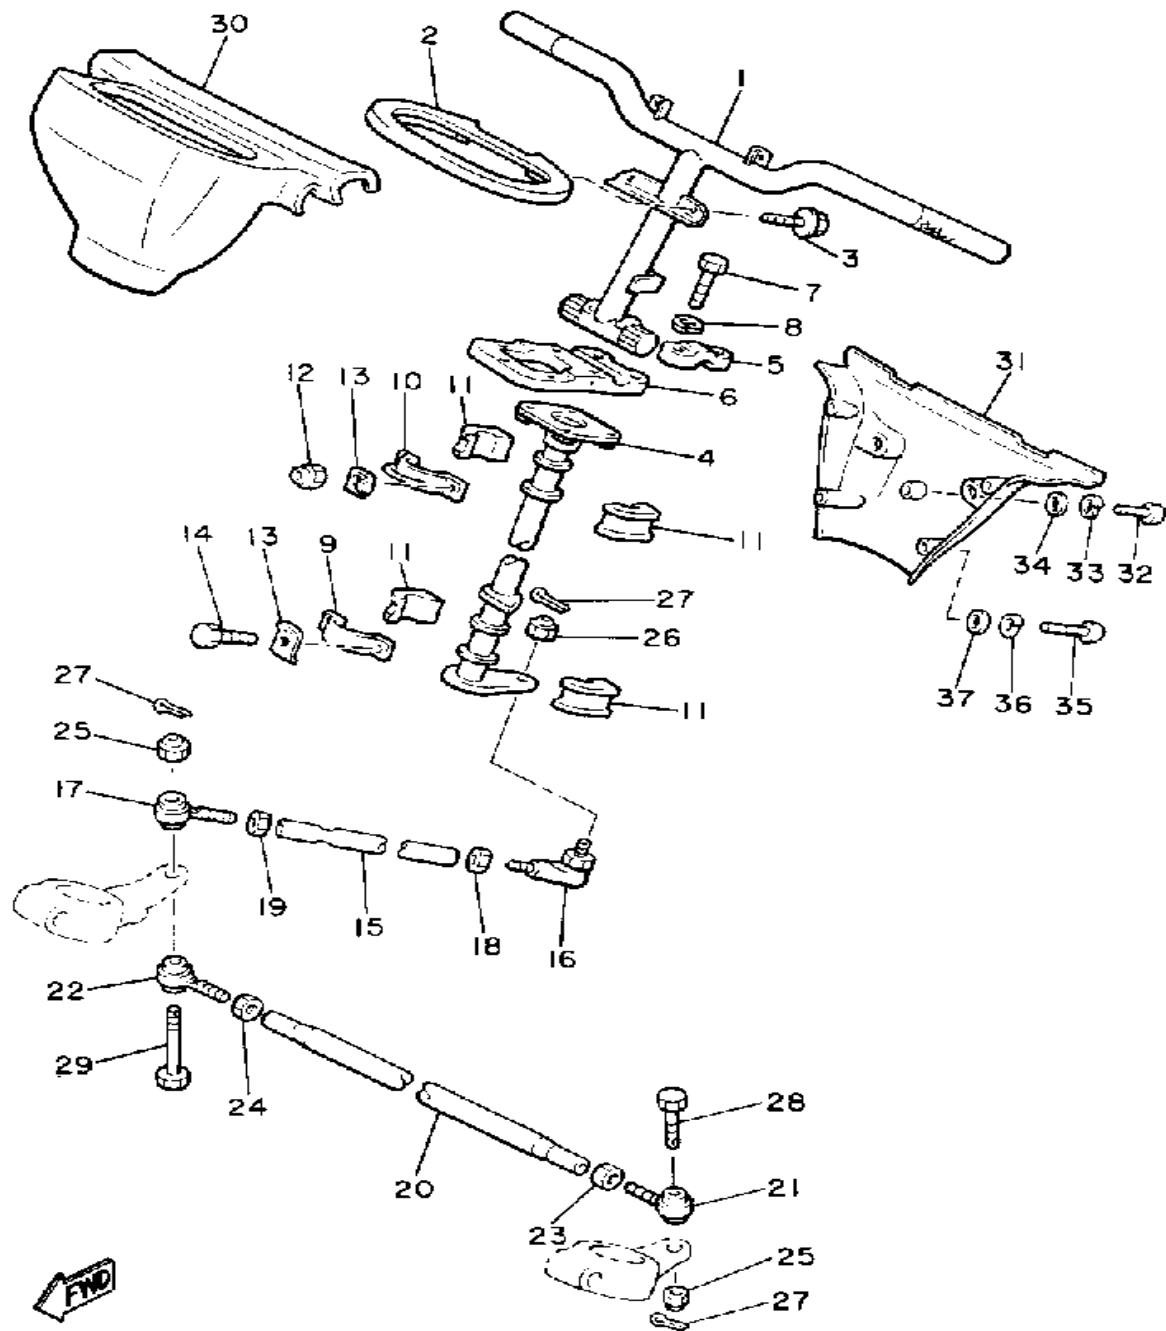

STEERING

82K100-7170

Ref. No.	Part Number	Description	Qty	Remarks
1	81J-23811-00-00	COLUMN, STEERING	1	
2	8V0-23878-00-00	BRACKET 0	1	
3	95811-06010-00	BOLT, FLANGE	2	
4	8V0-23813-00-00	COLUMN, STEERING 2	1	
5	1E6-23441-00-00	HOLDER, HANDLE UPR	2	
6	8V0-23814-01-00	HOLDER, HANDLE UPPER	1	
7	97022-08055-00	BOLT	4	
8	92990-08100-00	WASHER	4	
9	84M-23868-00-00	BRACKET, STEERING LOWER	1	
10	84M-23872-00-00	HOLDER, BEARING	1	
11	8F3-23812-00-00	PLANE BEARING, STEERING	4	
12	95712-08300-00	NUT, LOCK	2	
13	90215-08262-00	WASHER, LOCK	4	
14	97011-08020-00	BOLT	2	
15	8V0-23821-01-00	ROD, STEERING RELAY	1	
16	86X-23841-00-00	JOINT, UNIVERSAL 1	1	
17	87S-23847-00-00	JOINT, UNIVERSAL 3	1	
18	95303-10700-00	NUT	1	
19	90170-10186-00	NUT	1	
20	8V0-23831-01-00	ROD, TIE	1	
21	87S-23845-00-00	JOINT, UNIVERSAL 2	1	
22	87S-23847-00-00	JOINT, UNIVERSAL 3	1	
23	95303-10700-00	NUT	1	
24	90170-10186-00	NUT	1	
25	95706-10300-00	NUT, NYLON	2	
26	90185-10085-00	NUT, SELF-LOCKING	1	
27	91402-25018-00	PIN, COTTER	3	
28	90102-10031-00	BOLT, WITH HOLE	1	
29	90109-10767-00	BOLT	1	

CONTINUED ON NEXT FRAME ►

Property of www.SmallEngineDiscount.com - Not for Resale