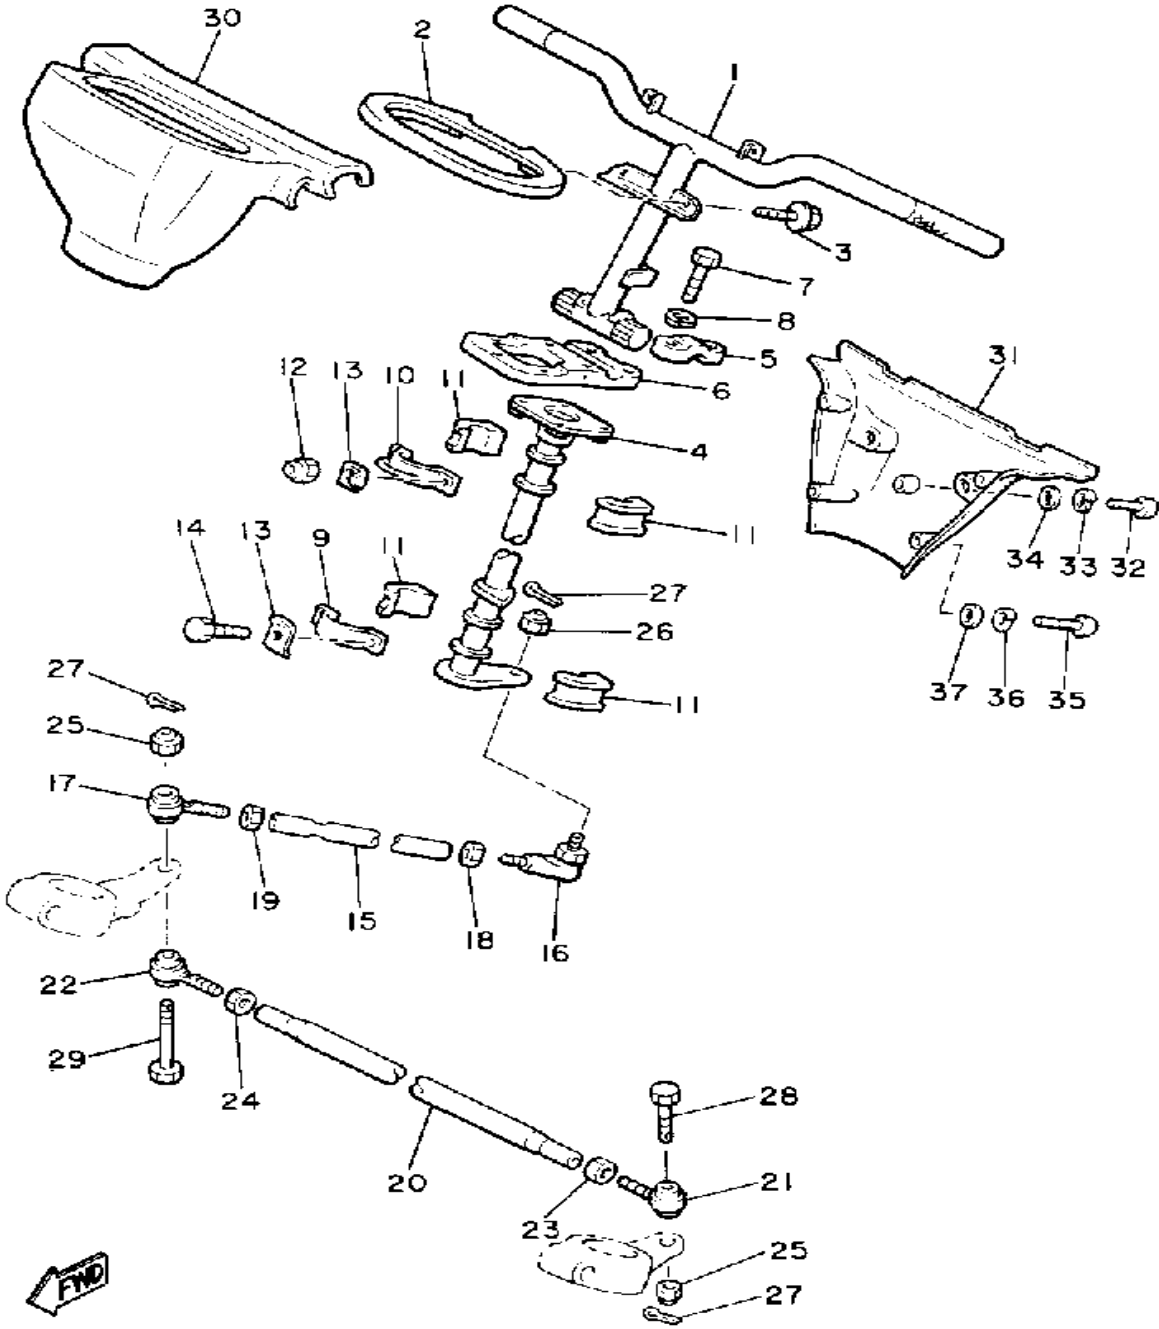

STEERING

82K100-7170

Ref. No.	Part Number	Description	Qty	Remarks
30	8X9-23815-00-00	PAD, STEERING	1	
31	80L-23817-01-00	PAD, STEERING	1	
32	98506-05010-00	SCREW, PAN HEAD	1	
33	92906-05100-00	WASHER, SPRING	1	
34	92906-05200-00	WASHER, PLAIN	1	
35	98506-05030-00	SCREW, PAN HEAD	4	
36	92906-05100-00	WASHER, SPRING	4	
37	92906-05600-00	WASHER, PLATE	4	

Property of www.SmallEngineDiscount.com - Not for Resale