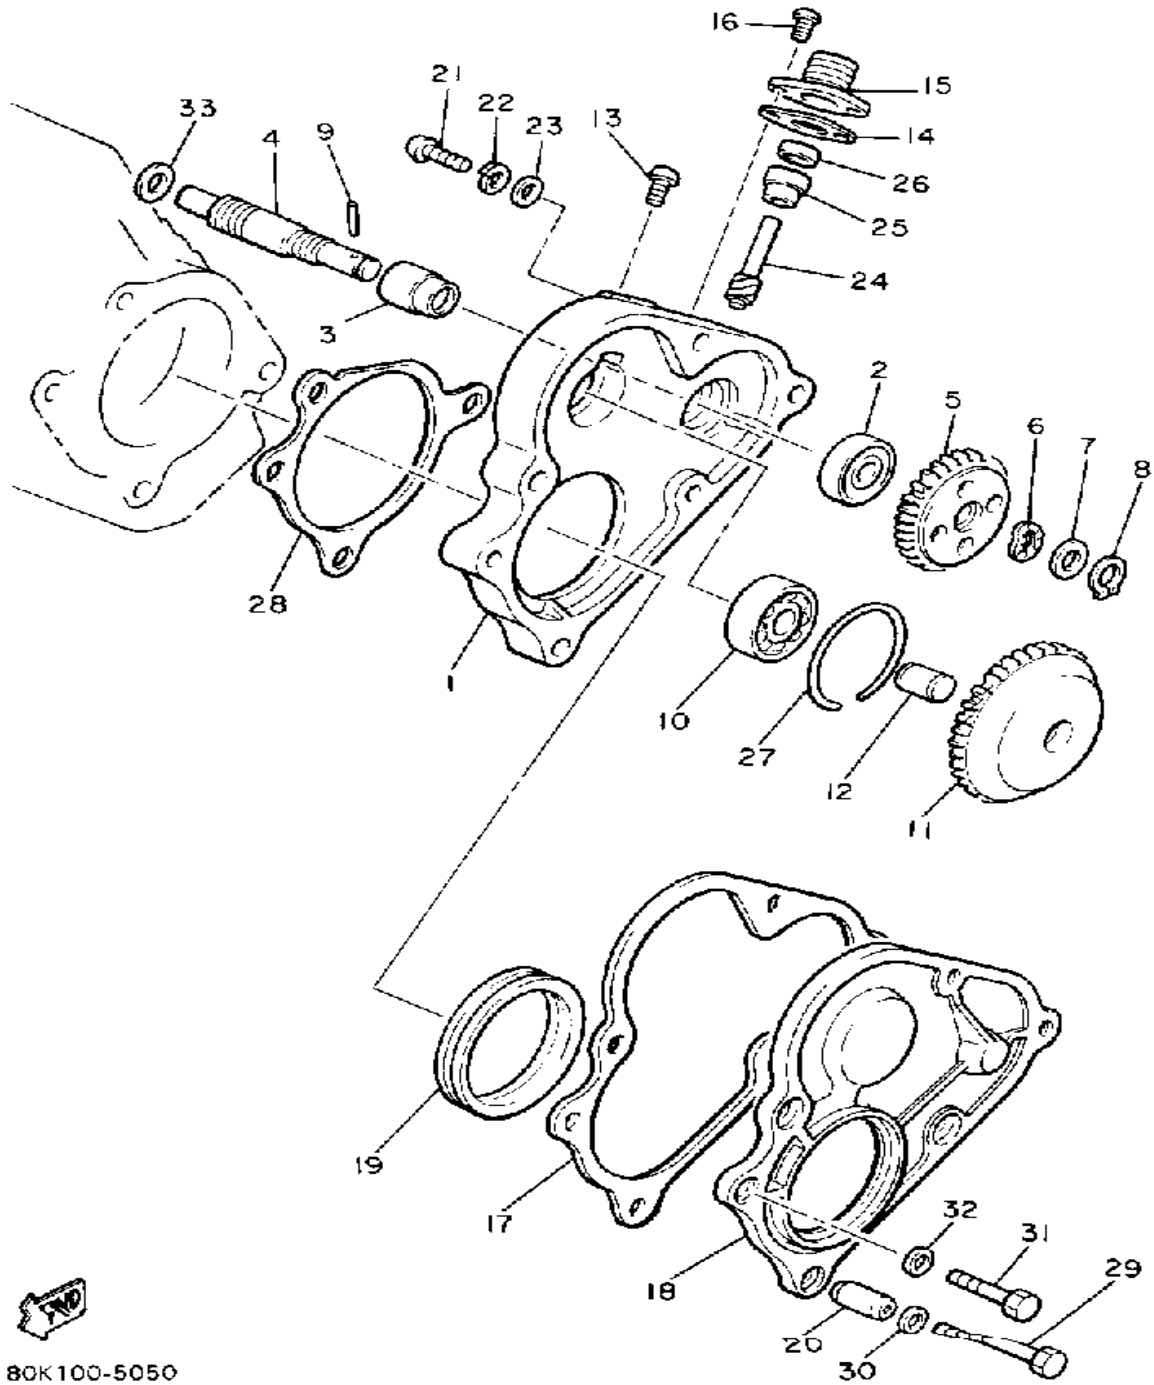

PUMP DRIVE - GEAR

Ref. No.	Part Number	Description	Qty	Remarks
1	8V0-15416-01-00	COVER, OIL PUMP	1	
2	93101-10090-00	OIL SEAL	1	
3	821-13176-00-00	METAL, WORM SHAFT OUTER	1	
4	879-13175-00-00	SHAFT, WORM	1	
5	821-13188-00-00	GEAR, DRIVE (32T)	1	
6	90206-11016-00	WASHER, WAVE	1	
7	137-13148-00-00	PLATE, CAM THRUST	1	
8	99009-10400-00	CIRCLIP	1	
9	93603-22028-00	PIN, DOWEL	1	
10	93306-00003-00	BEARING (B6000RS)	1	
11	8V0-13179-00-00	GEAR, IDLE	1	
12	8V0-13342-00-00	SHAFT, IDLE GEAR	1	
13	98580-06012-00	SCREW, PAN HEAD	1	
14	821-17818-02-00	GASKET	1	
15	821-17819-00-00	CAP, HOUSING	1	
16	90157-05095-00	SCREW, PAN HEAD	2	
17	8V0-15466-02-00	GASKET 2	1	
18	8V0-15426-01-00	COVER, OIL PUMP 2	1	
19	93104-52079-00	OIL SEAL	1	
20	91810-18022-00	PIN, DOWEL	2	
21	98580-05020-00	SCREW, PAN HEAD	2	
22	92990-05100-00	WASHER, SPRING	2	
23	92901-05600-00	WASHER, PLATE	2	
24	813-17841-00-00	GEAR, DRIVEN (10T)	1	
25	821-17843-00-00	BUSH, DRIVEN GEAR OUTER	1	
26	93104-06033-00	OIL SEAL	1	
27	93450-28098-00	CIRCLIP	1	
28	8V0-15456-03-00	GASKET, OIL PUMP COVER 1	1	
29	97013-06035-00	BOLT	2	

80K100-5050

CONTINUED ON NEXT FRAME ➤

Property of www.SmallEngineDiscount.com - Not for Resale