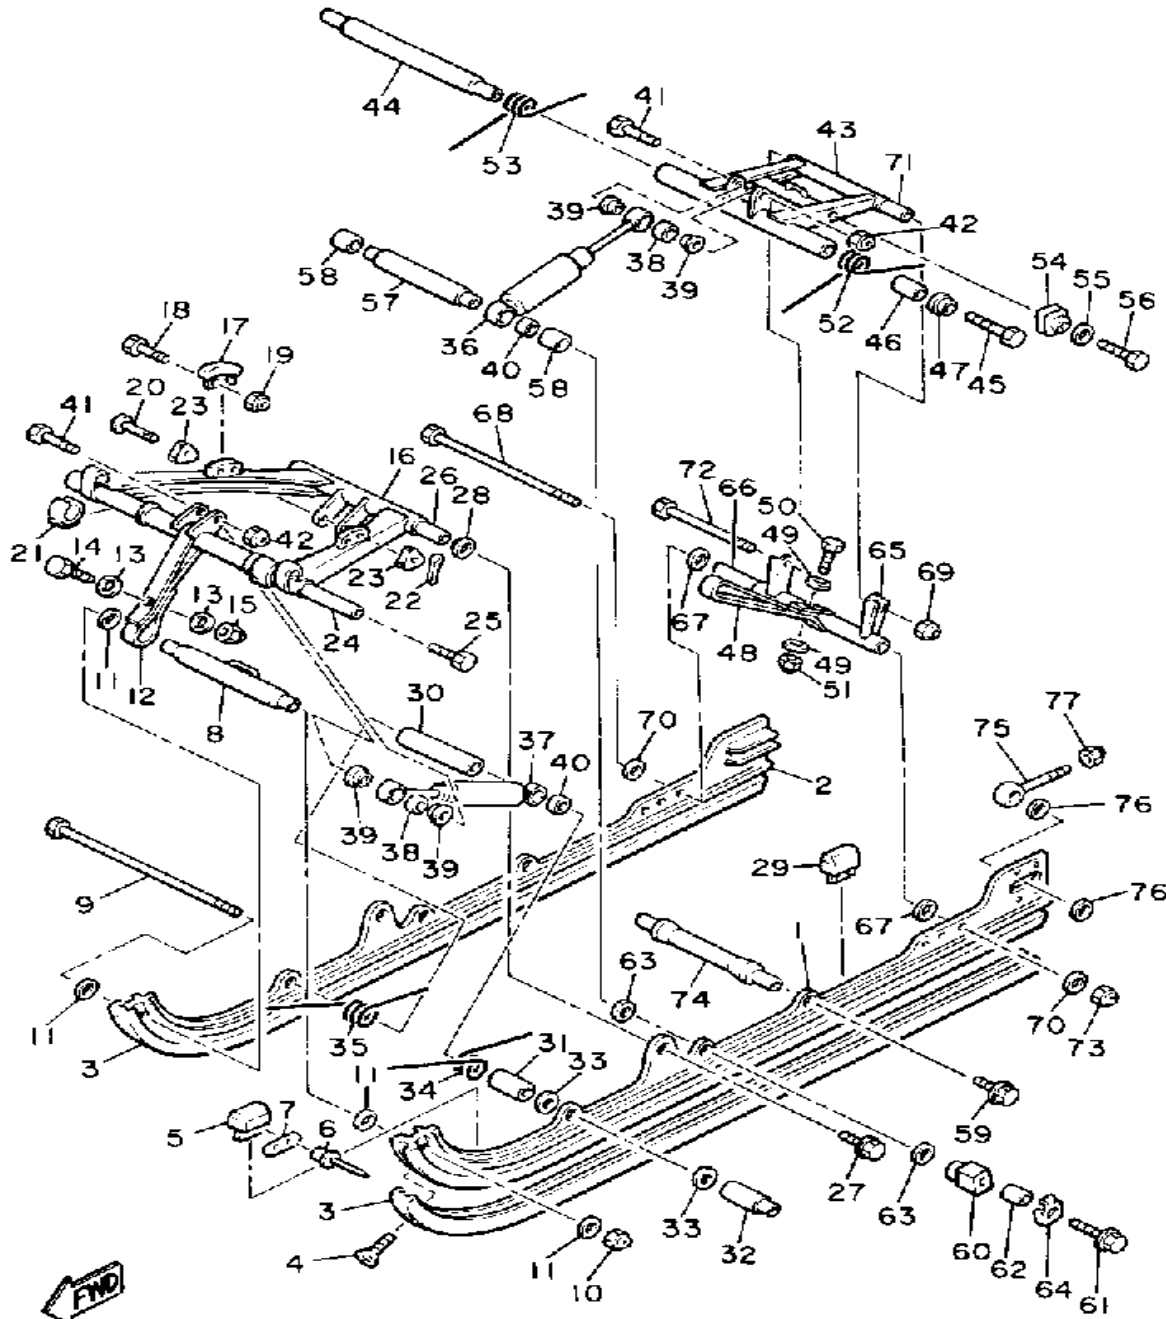

TRACK SUSPENSION 2

82V100-7241

Ref. No.	Part Number	Description	Qty	Remarks
1	84J-47411-00-00	FRAME, SLIDING 1	1	
2	84J-47412-00-00	FRAME, SLIDING 2	1	
3	8V0-47421-00-XX	RUNNER, SLIDING 1 (8V0-47421-00)	2	
4	90151-06010-00	SCREW, COUNTERSUNK	2	
5	8V0-47456-00-00	DAMPER 1	2	
6	90267-48062-00	RIVET, BLIND	8	
7	8K2-47458-01-00	PLATE, DAMPER	8	
8	8V0-47415-00-00	BRACKET 1	1	
9	97022-08255-00	BOLT	1	
10	95712-08300-00	NUT, LOCK	1	
11	92990-08600-00	WASHER, PLATE	4	
12	8V0-47495-00-00	STOPPER 1	1	
13	90201-06407-00	WASHER, PLATE (90201-06747-00)	2	
14	97011-06025-00	BOLT (97001-06025)	1	
15	95701-06300-00	NUT, NYLON	1	
16	8V0-47331-01-00	ARM, PIVOT 1	1	
17	8F3-47422-01-00	RUNNER, SLIDING 2	2	
18	97011-06025-00	BOLT (97001-06025)	4	
19	95701-06300-00	NUT, NYLON	4	
20	90240-12136-00	PIN, CLEVIS	1	
21	8V0-47447-01-00	HOOK 2	2	
22	91401-30030-00	PIN, COTTER	1	
23	8V0-47448-00-00	HOOK 3	2	
24	8A5-47465-02-00	SHAFT 1	1	
25	90109-10771-00	BOLT	2	
26	8K2-47485-00-00	SHAFT 3	1	
27	95811-10030-00	BOLT, FLANGE	2	

CONTINUED ON NEXT FRAME ►

Property of www.SmallEngineDiscount.com - Not for Resale