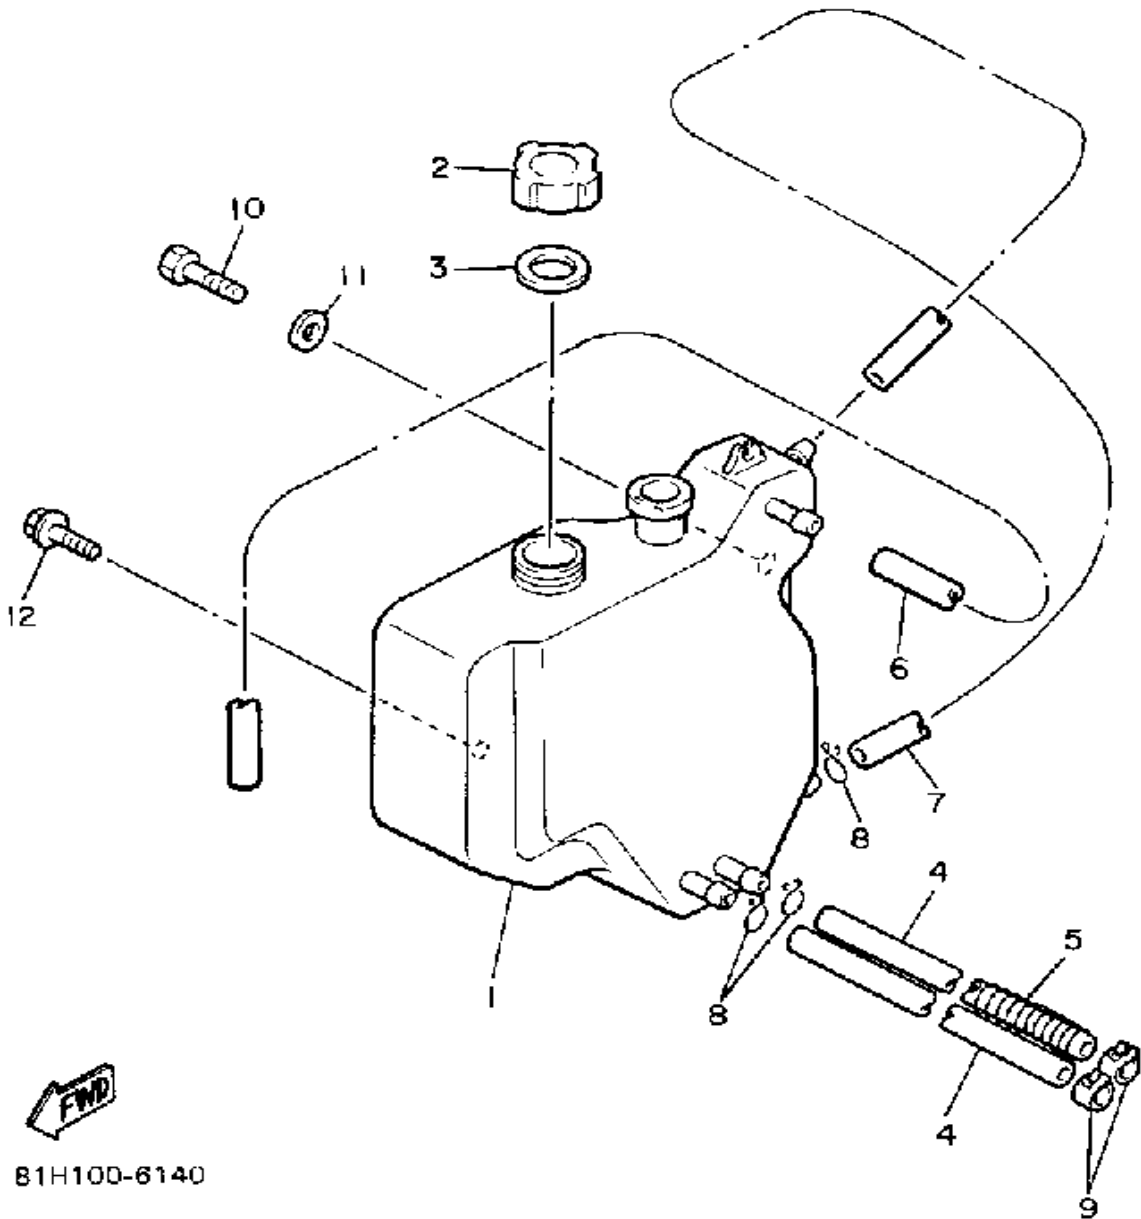

OILTANK

B1H100-6140

Ref. No.	Part Number	Description	Qty	Remarks
1	8V0-21751-02-00	TANK, OIL	1	
2	863-21771-00-00	BODY, CAP	1	
3	90430-31003-00	GASKET	1	
4	90446-09088-00	HOSE	2	
5	8F3-24328-00-00	PROTECTOR, PIPE	1	
6	90446-09016-00	HOSE	1	
7	90446-09224-00	HOSE	1	
8	90467-09005-00	CLIP, SCISSOR	3	
9	90467-09026-00	CLIP	2	
10	97011-06010-00	BOLT	1	
11	92990-06600-00	WASHER, PLATE	1	
12	90119-06056-00	BOLT, WITH WASHER	1	

Property of www.SmallEngineDiscount.com - Not for Resale