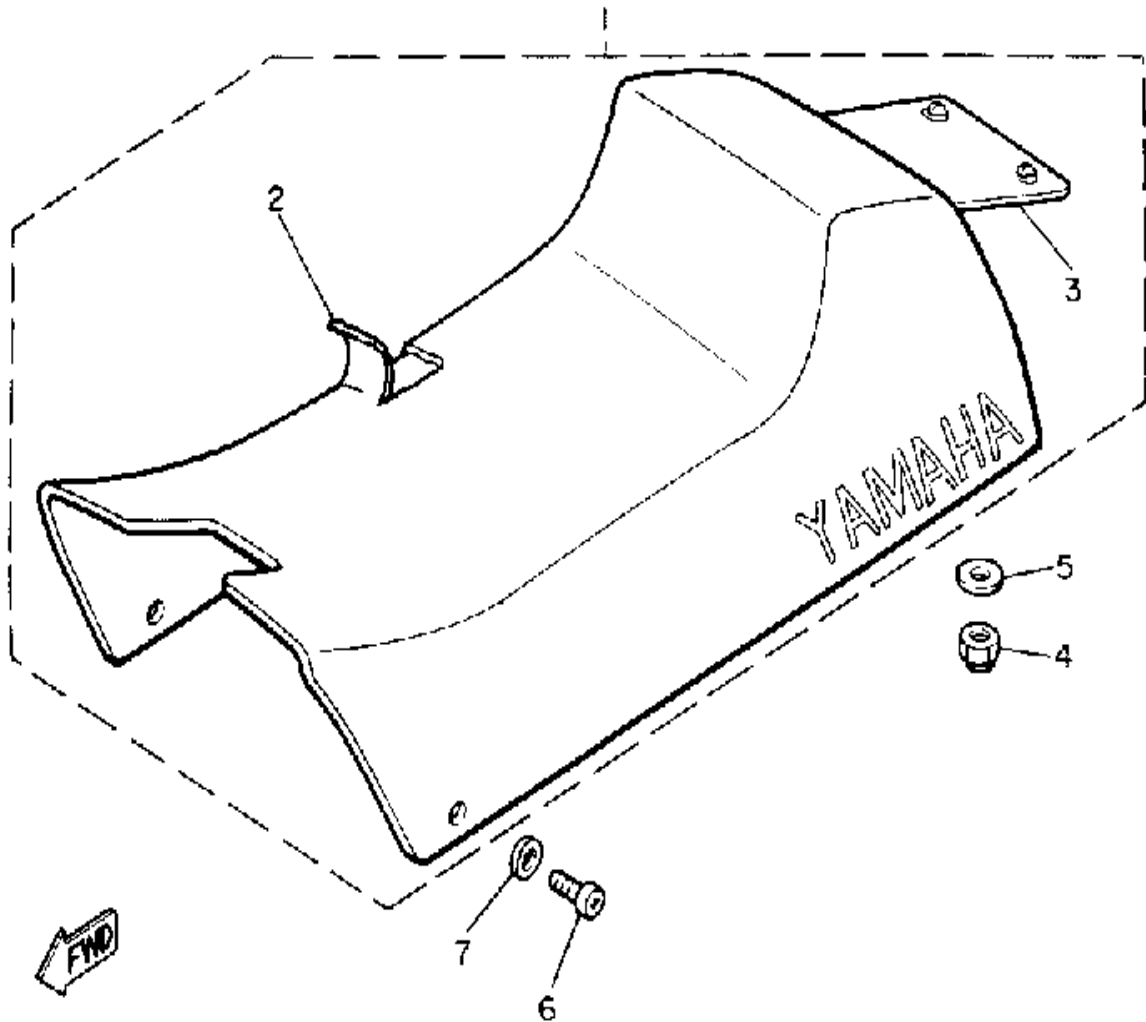

# SEAT

Ref. No.	Part Number	Description	Qty	Remarks
1	82K-24710-00-00	SINGLE SEAT ASSEMBLY	1	
2	82K-24711-00-00	. COVER, SINGLE SEAT	1	
3	8X9-77377-01-00	. COVER, LUGGE BOX 2 (8X9-77377-00)	1	
4	95712-08300-00	NUT, LOCK	2	
5	90201-08748-00	WASHER, PLATE	2	
6	98906-06016-00	SCREW, BIND	2	
7	90201-063J2-00	WASHER, PLATE	2	