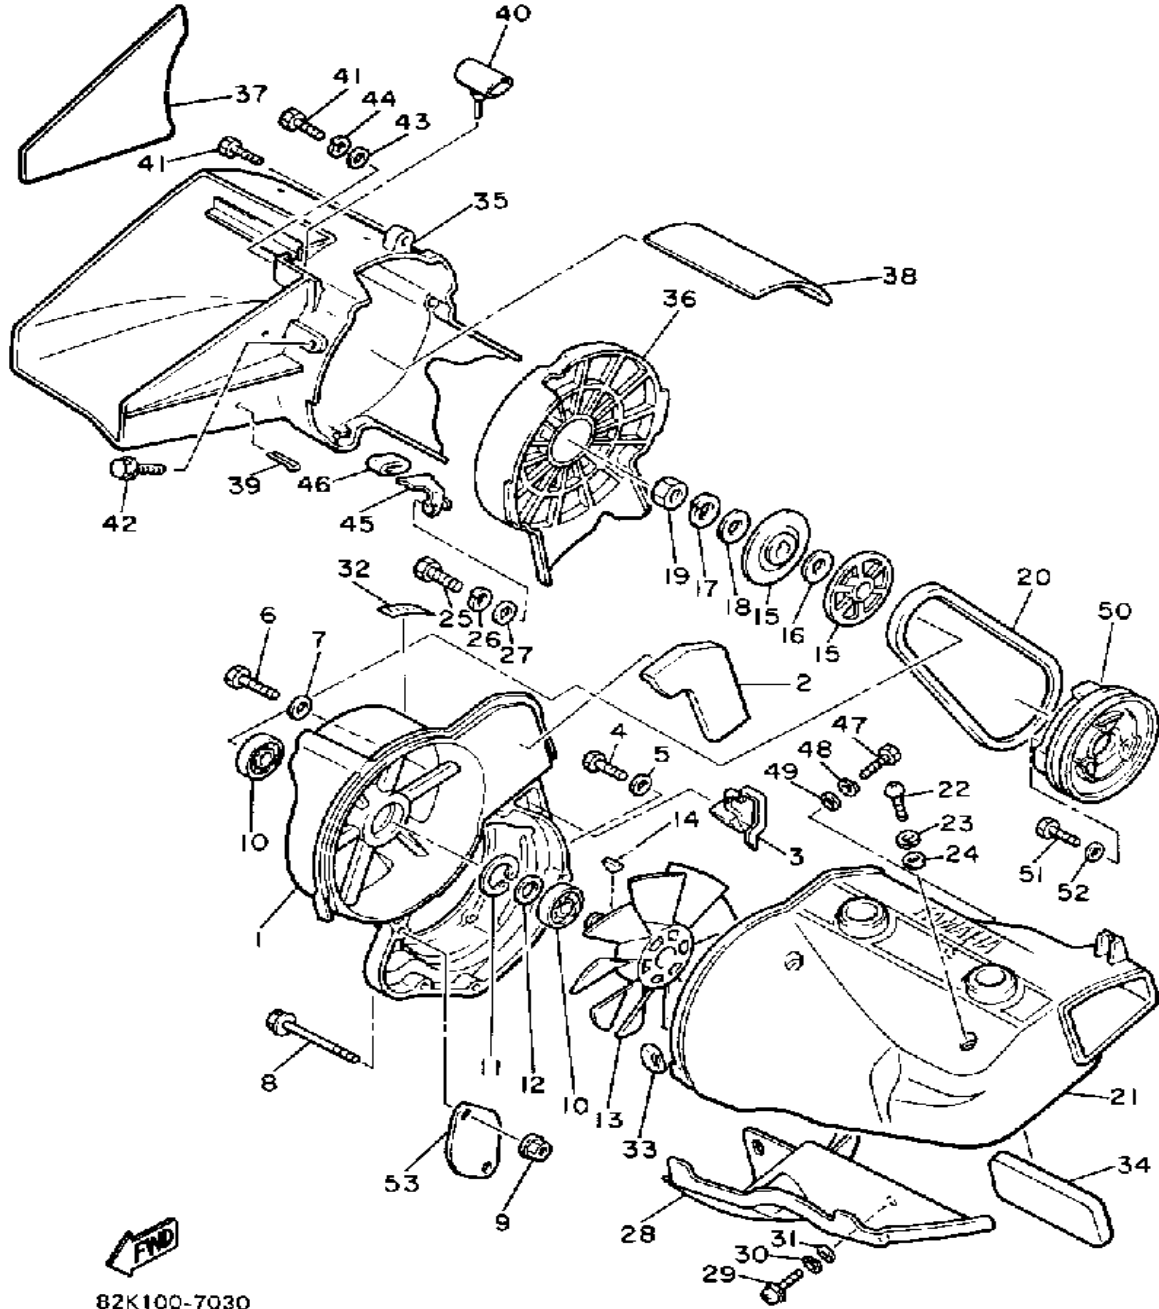

AIR SHROUD - FAN

82K100-7030

Ref. No.	Part Number	Description	Qty	Remarks
1	88F-12621-01-00	CASE, FAN	1	
2	8Y0-12679-00-00	DAMPER, SHROUD 6	1	
3	80L-12658-00-00	DAMPER, AIR SHROUD	1	
4	97313-08035-00	BOLT, HEXAGON	2	
5	92990-08600-00	WASHER, PLATE	2	
6	97313-08050-00	BOLT, HEXAGON (90101-08125)	1	
7	92990-08600-00	WASHER, PLATE	1	
8	95811-08090-00	BOLT, FLANGE (95822-08090)	2	
9	95701-08500-00	NUT, FLANGE	2	
10	93306-20331-00	BEARING	2	
11	93420-40064-00	CIRCLIP	1	
12	90201-17713-00	WASHER, PLATE	1	
13	8H8-12611-01-00	FAN	1	
14	90280-05014-00	KEY, WOODRUFF	1	
15	8H8-12619-01-00	PULLEY 2	2	
16	90214-17017-00	WASHER, CLAW (0.5T)	1	U.R.
	90214-17018-00	WASHER, CLAW (1.0T)	1	U.R.
17	92901-16100-00	WASHER, SPRING	1	
18	90201-17713-00	WASHER, PLATE	1	
19	90170-16182-00	NUT	1	
20	8V0-12612-00-00	BELT	1	
21	8V0-12651-02-00	AIR SHROUD, CYLINDER 1	1	
22	98506-06016-00	SCREW, PANHEAD	2	
23	92906-06100-00	WASHER, SPRING	2	
24	92906-06600-00	WASHER	2	
25	97016-06016-00	BOLT	1	
26	92906-06100-00	WASHER, SPRING	1	
27	92906-06600-00	WASHER	1	
28	8V0-12652-00-00	AIR SHROUD, CYLINDER 2	1	

CONTINUED ON NEXT FRAME ➤

Property of www.SmallEngineDiscount.com - Not for Resale