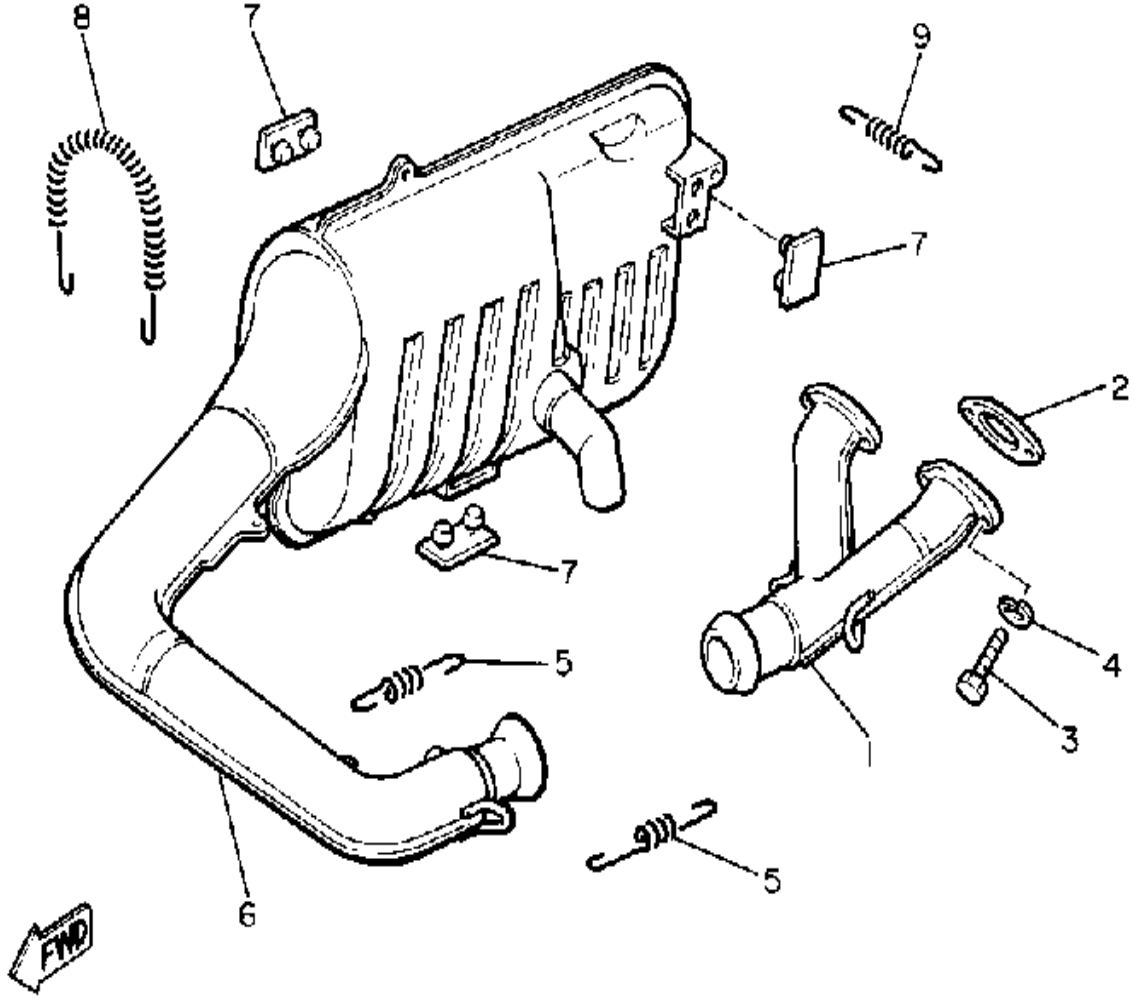

EXHAUST

8V0100-4080

Ref. No.	Part Number	Description	Qty	Remarks
1	8V0-14610-00-00	EXHAUST PIPE ASSEMBLY 1	1	
2	821-14613-01-00	GASKET, EXHAUST PIPE	2	
3	97313-08020-00	BOLT, HEXAGON	4	
4	92990-08100-00	WASHER	4	
5	90506-20272-00	SPRING, TENSION	2	
6	8V0-14710-04-00	MUFFLER ASSEMBLY 1	1	
7	8A5-14728-02-00	PROTECTOR, MUFFLER 2	3	
8	90506-14207-00	SPRING, TENSION	1	
9	90506-16350-00	SPRING, TENSION	1	

Property of www.SmallEngineDiscount.com - Not for Resale