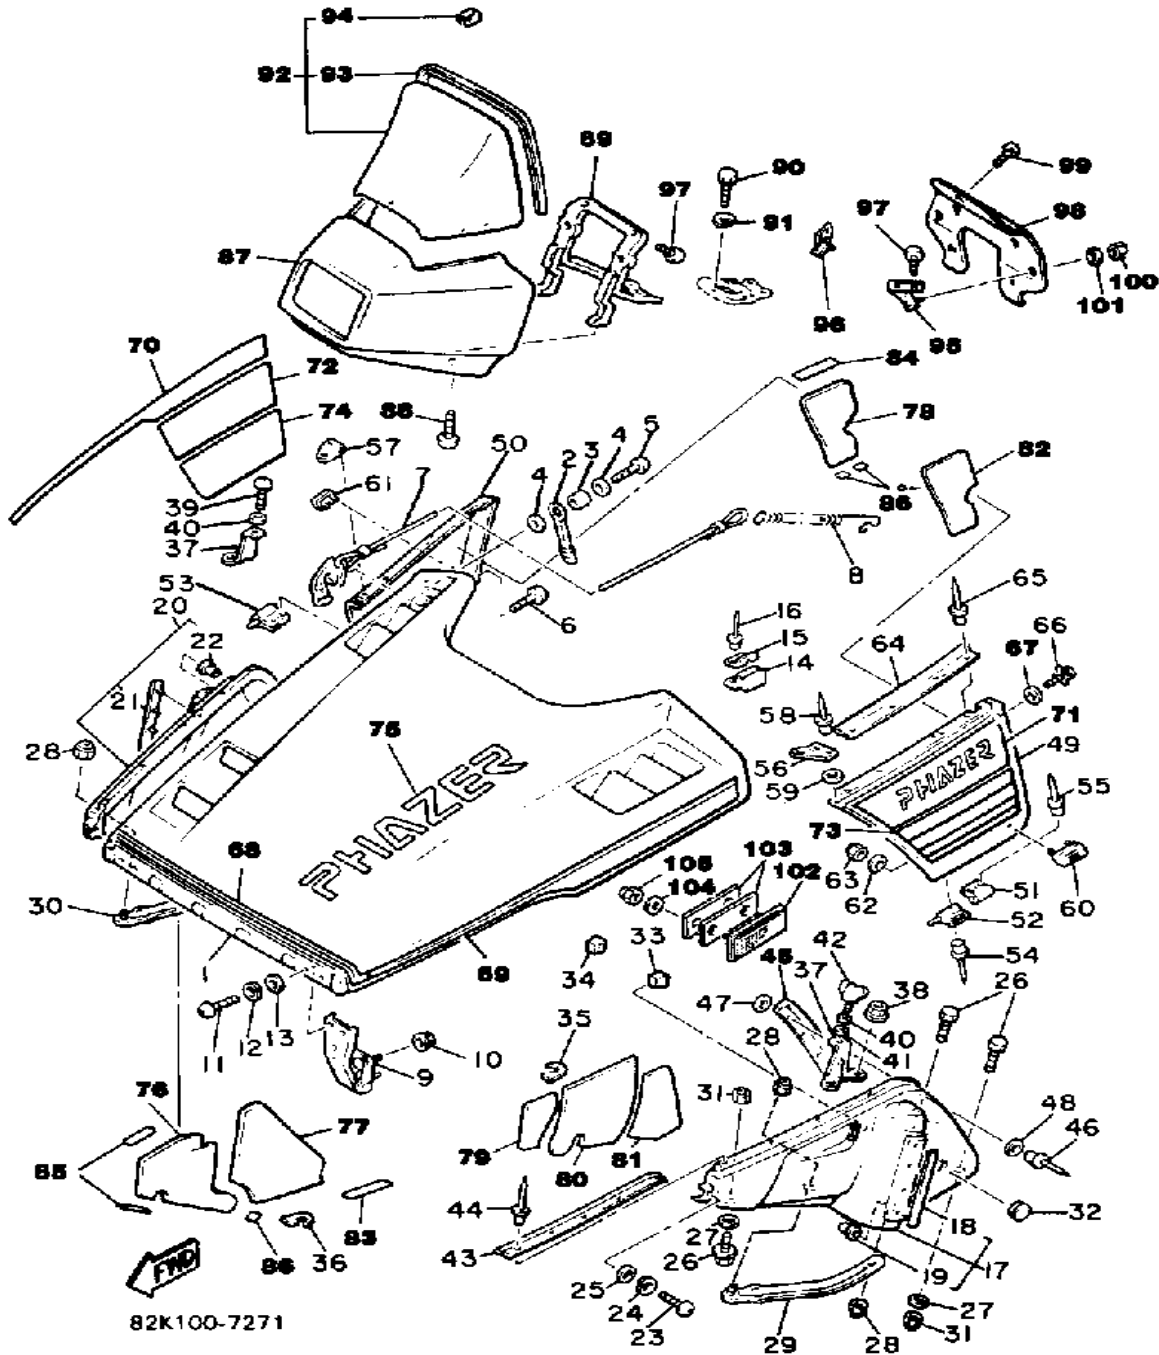

SHROUD - WINSHIELD

Ref. No.	Part Number	Description	Qty	Remarks
1	84J-W7714-00-00	SHROUD ASSEMBLY	1	YAMAHA BLK
2	8V0-77171-00-00	BODY, LATCH 1	2	
3	90387-06241-00	COLLAR	2	
4	90201-06059-00	WASHER, PLATE	4	
5	98906-06025-00	SCREW, BIND	2	
6	98906-06012-00	SCREW, BIND	2	
7	80L-77118-01-00	STOPPER, SHROUD	1	
8	80L-77159-00-00	CLAMP, ROD	1	
9	87F-77140-00-00	HINGE ASSEMBLY	2	
10	95701-06500-00	NUT, FLANGE	4	
11	98586-05016-00	SCREW, PAN HEAD	4	
12	92906-05100-00	WASHER, SPRING	4	
13	92906-05200-00	WASHER, PLAIN	4	
14	8V0-77188-00-00	STOPPER	2	
15	8V0-77116-00-00	WASHER, SPECIAL	2	
16	90267-40029-00	RIVET, BLIND	4	
17	81H-21982-00-00	HOOD 1	1	
18	81H-77141-00-00	. EMBLEM 1	1	
19	90183-04012-00	. NUT, SPRING	4	
20	81H-21983-00-00	HOOD 2	1	
21	81H-77141-00-00	. EMBLEM 1	1	
22	90183-04012-00	. NUT, SPRING	4	
23	98586-05016-00	SCREW, PAN HEAD	2	
24	92906-05100-00	WASHER, SPRING	2	
25	90201-05721-00	WASHER, PLATE	2	
26	90119-06118-00	BOLT, WITH WASHER	6	
27	90201-06059-00	WASHER, PLATE	5	
28	95706-06300-00	NUT, NYLON	4	
29	8V0-21995-01-00	GUARD, SUB FRAMEFRAME FR 1	1	

CONTINUED ON NEXT FRAME ➤

Property of www.SmallEngineDiscount.com - Not for Resale