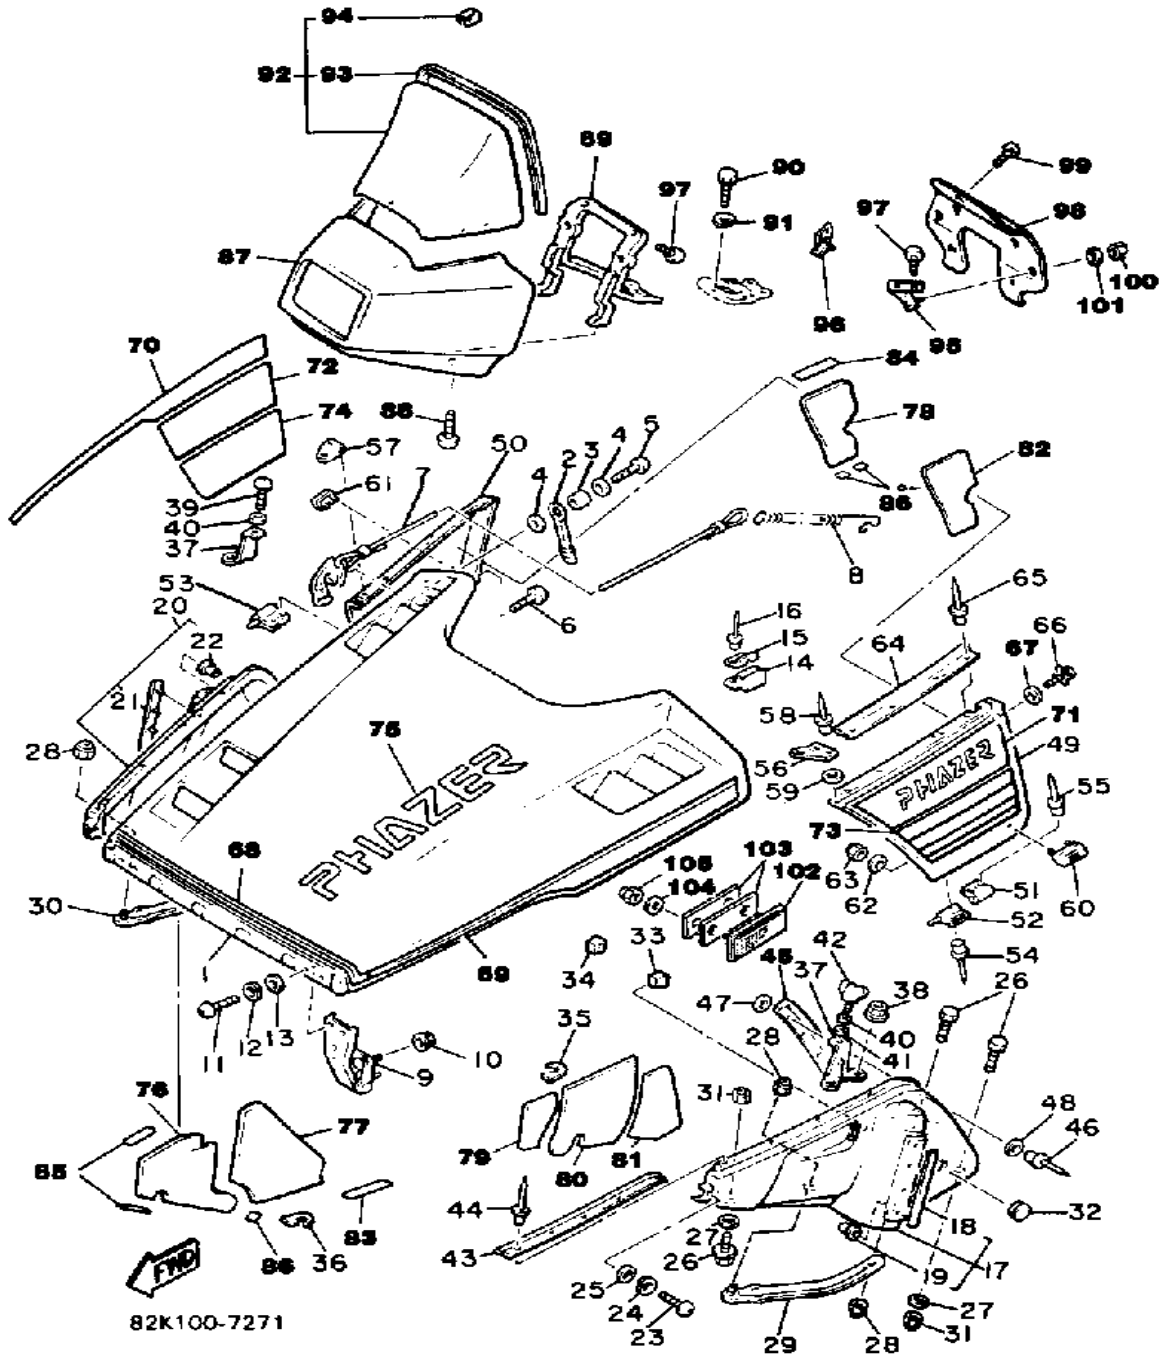

SHROUD - WINSHIELD

Ref. No.	Part Number	Description	Qty	Remarks
58	90267-48053-00	RIVET, BLIND	4	
59	90201-04325-00	WASHER, PLATE	4	
60	8V0-77551-00-00	PROTECTOR 1	1	
61	8V0-77552-00-00	PROTECTOR 2	1	
62	90201-05029-00	WASHER, PLATE	4	
63	95701-05300-00	NUT, NYLON	4	
64	8V0-77516-01-00	BUSH, RUBBER 2	2	
65	90269-05039-00	RIVET	8	
66	8V0-77175-00-00	HOLDER, LATCH	2	
67	4U5-2176E-00-00	PLATE	2	
68	84J-77163-00-00	ORNAMENT 1	1	
69	84J-77282-00-00	STRIPE 2	1	
70	84J-77283-00-00	STRIPE 3	1	
71	84J-77353-00-00	EMBLEM 3	1	
72	84J-77354-00-00	EMBLEM 4	1	
73	84J-77355-00-00	EMBLEM 5	1	
74	84J-77356-00-00	EMBLEM 6	1	
75	84J-77142-00-00	EMBLEM 2	1	
76	8V0-77263-00-00	LINING, SHROUD 3	1	
77	80L-77261-00-00	LINING, SHROUD 1	1	
78	8V0-77266-00-00	LINING, SHROUD 6	1	
79	8V0-77272-00-00	DAMPER, NOISE 2	1	
80	8V0-77273-00-00	DAMPER, NOISE 3	1	
81	8V0-77274-00-00	DAMPER, NOISE 4	1	
82	8V0-77275-00-00	DAMPER, NOISE 5	1	
83	8V0-7717E-00-00	TAPE 1	2	
84	8V0-7717F-00-00	TAPE 2	1	
85	8V0-7717G-00-00	TAPE 3	2	
86	82M-7717G-00-00	TAPE 3	5	

CONTINUED ON NEXT FRAME ➤

Property of www.SmallEngineDiscount.com - Not for Resale