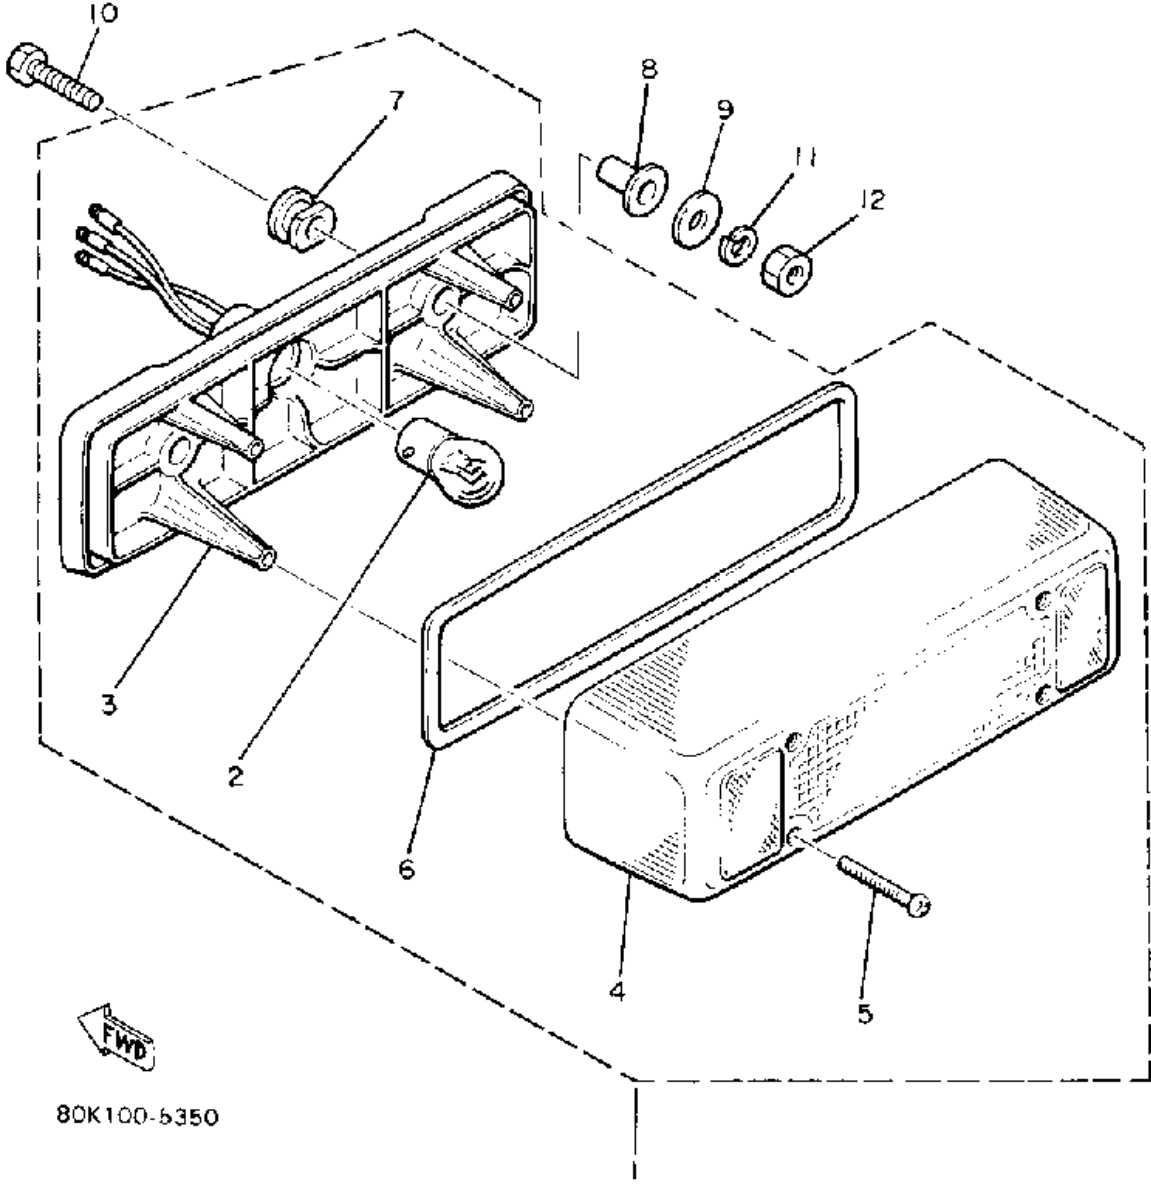

TAILLIGHT

Ref. No.	Part Number	Description	Qty	Remarks
1	8K4-84710-00-00	TAILLIGHT UNIT ASSEMBLY ..	1	
2	137-84714-61-00	. BULB, TL 12V23/8W (J50-83311-00)	1	
3	8K4-84711-00-00	. BASE, TAILLIGHT	1	
4	8K4-84721-00-00	. LENS, TAILLIGHT	1	
5	97780-40130-00	. SCREW, PANHEAD TAPPING (97701-40130-00)	4	
6	87M-84723-00-00	. GASKET, TAIL LENS	1	
7	8K4-84718-00-00	. GROMMET	2	
8	90387-066N1-00	COLLAR	2	
9	90201-06407-00	WASHER, PLATE (90201-06747-00)	4	
10	97013-06035-00	BOLT	2	
11	92995-06100-00	WASHER, SPRING	2	
12	95380-06600-00	NUT	2	

Property of www.SmallEngineDiscount.com - Not for Resale