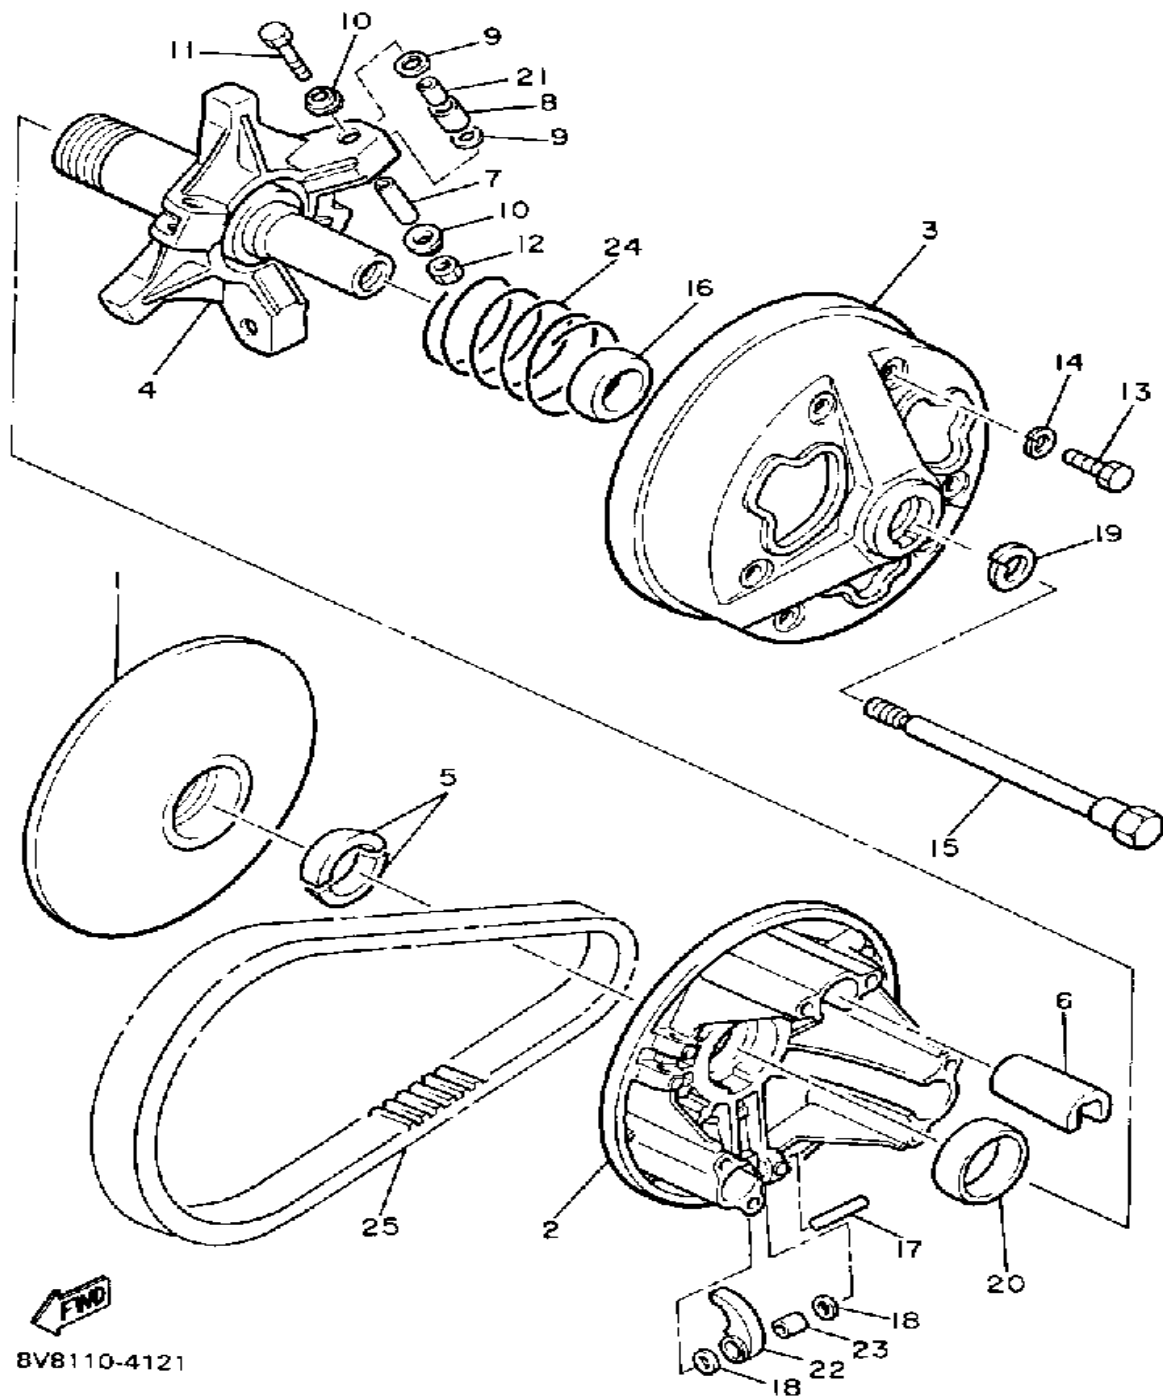

PRIMARY SHEAVE

BV8110-4121

Ref. No.	Part Number	Description	Qty	Remarks
1	84J-17611-00-00	SHEAVE, PRIMARY FIXED	1	
2	8V0-17621-01-00	SHEAVE, PRIMARY SLIDING	1	
3	8V0-17631-00-00	CAP	1	
4	82M-17640-01-00	SPIDER, COMPLETE	1	
5	8V0-17639-00-00	STOPPER	2	
6	88X-17653-00-00	SLIDER	3	
7	90387-086G4-00	COLLAR	3	
8	90387-096J5-00	COLLAR	3	
9	90202-08205-00	WASHER, PLATE	6	
10	90208-05036-00	WASHER, CONICAL SPR	6	
11	97313-05035-00	BOLT	3	
12	95612-05100-00	NUT, U	3	
13	97313-06030-00	BOLT, HEXAGON	6	
14	92995-06100-00	WASHER, SPRING	6	
15	8V0-17647-00-00	BOLT (L=156.5MM)	1	
16	90389-28032-00	BUSH	1	
17	93607-44190-00	PIN, DOWEL	3	
18	90201-077F5-00	WASHER, PLATE	6	
19	92901-16100-00	WASHER, SPRING	1	
20	90389-40029-00	BUSH	1	
21	90380-08132-00	BUSH, SOLID	3	
22	8V0-W176A-00-00	WEIGHT, WITH BUSH	3	
23	90386-07152-00	BUSH	3	
24	90501-45534-00	SPRING, COMPRESSION	1	U.R. STD
	90501-555A0-00	SPRING, WHITE/GREEN	1	U.R.
25	89X-00000-50-00	CLUTCH TUNE-UP KIT (K)	1	MARKED W/N OPTIONAL KITS
	8F2-17641-01-00	V-BELT	1	
	8V0-17601-19-00	CLUTCH MARKED	1	MARKED W/O OPTIONAL KITS

CONTINUED ON NEXT FRAME ►

Property of www.SmallEngineDiscount.com - Not for Resale