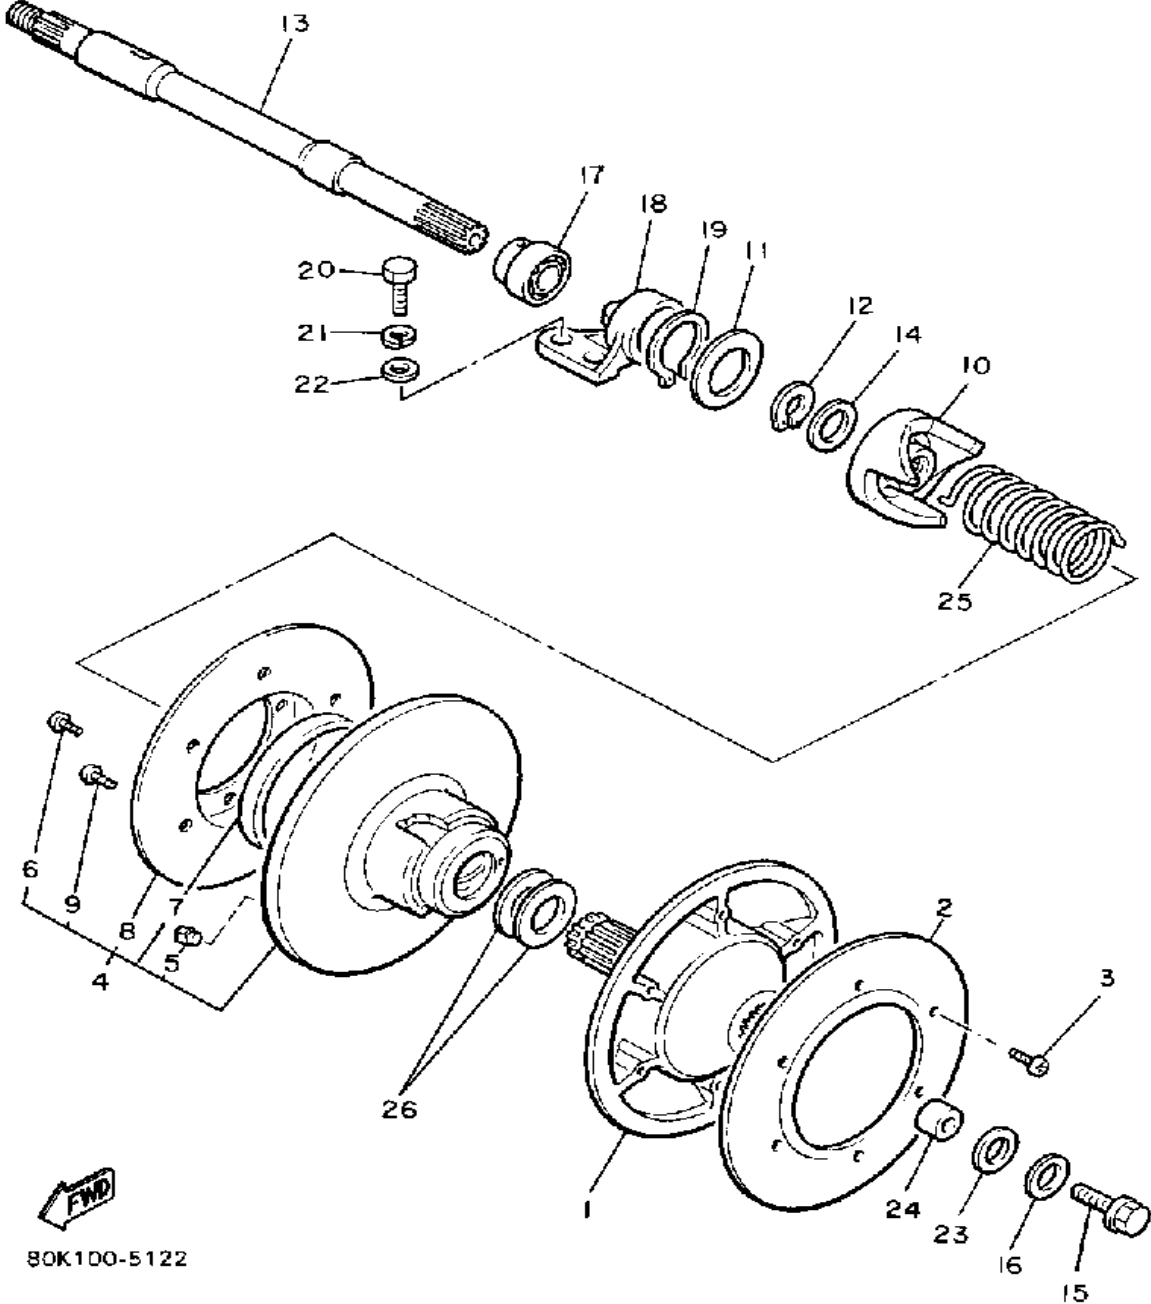

SECONDARY SHEAVE

80K100-5122

Ref. No.	Part Number	Description	Qty	Remarks
1	80R-17660-01-00	SEC. FIXED SHEAVECOMP ...	1	
2	81H-17665-00-00	PLATE 1	1	
3	90150-05022-00	SCREW ROUND HEAD	6	
4	81H-17670-00-00	SECONDARY SLIDING SHEAVE	1	
5	8X6-17688-00-00	. SHOE, RAMP	3	
6	90154-06036-00	. SCREW, BINDING	3	
7	90380-90117-00	. BUSH, SOLID	1	
8	81H-17675-00-00	. PLATE 2	1	
9	90150-05022-00	. SCREW ROUND HEAD	6	
10	8V0-17684-00-00	SEAT, SECONDARY SPRING .	1	
11	90201-34684-00	WASHER, PLATE	1	
12	93440-34170-00	CIRCLIP	1	
13	82M-17681-00-00	SHAFT, SECONDARY	1	
14	90201-252F1-00	WASHER, PLATE (T0.5)	1	U.R.
	90201-25526-00	WASHER, PLATE (T2.0)	1	U.R.
	90201-25527-00	WASHER, PLATE (T1.0)	1	U.R.
15	90105-14175-00	BOLT, WASHER BASED	1	
16	90201-140A6-00	WASHER, PLATE	1	
17	888-17678-00-00	BEARING	1	
18	8V0-47631-00-00	HOUSING, BEARING	1	
19	99009-52500-00	CIRCLIP	1	
20	97322-08022-00	BOLT, HEXAGON	4	
21	92990-08100-00	WASHER	4	
22	92990-08600-00	WASHER, PLATE	4	
23	90201-222F0-00	WASHER, PLATE (T0.5)	1	U.R.
	90201-225A4-00	WASHER, PLATE (T1.0)	1	U.R.
24	90387-147A8-00	COLLAR	1	
25	90508-50654-00	SPRING, TORSION	1	
26	90201-345G2-00	WASHER, PLATE	2	

Property of www.SmallEngineDiscount.com - Not for Resale