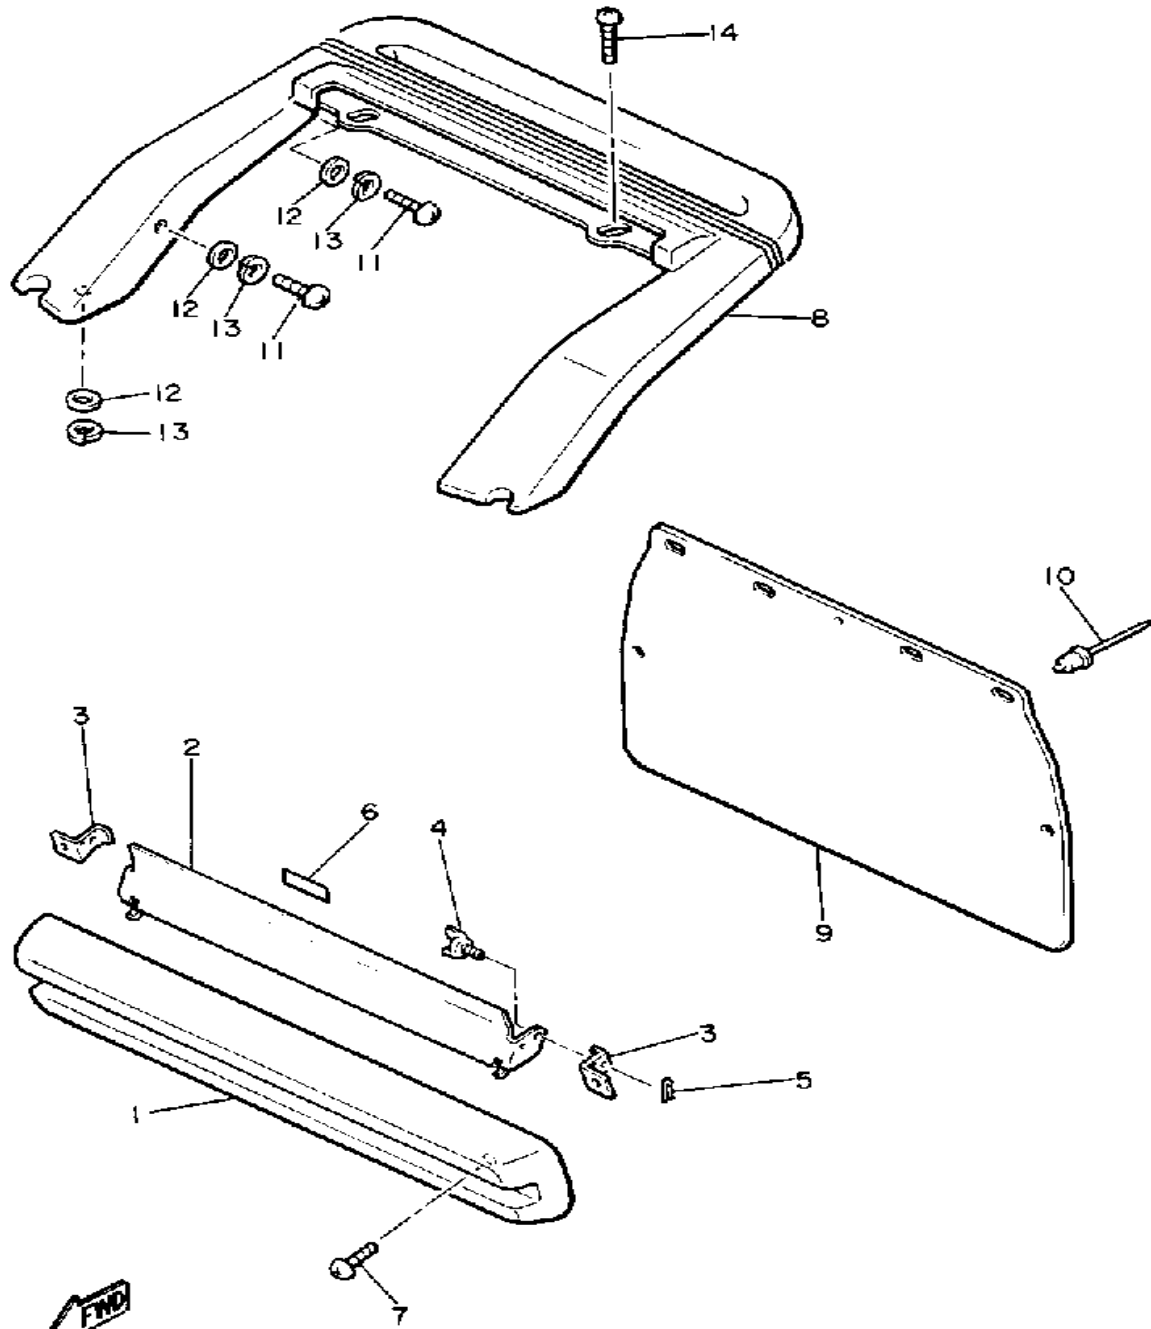

BUMPER

82K100-7290

Ref. No.	Part Number	Description	Qty	Remarks
1	8X9-77511-00-00	BUMPER, FRONT 1	1	
2	80L-77185-00-00	PLATE 1	1	
3	80L-77125-01-00	STAY 1	2	
4	90122-05022-00	BOLT, WING	2	
5	90468-10003-00	CLIP	2	
6	8Y0-77762-00-00	LABEL, WARNING 2	1	
7	98906-06016-00	SCREW, BIND	2	
8	87F-77542-00-00	BUMPER, REAR 2	1	
9	8X9-77595-00-00	FLAP	1	
10	90267-48086-00	RIVET, BLIND	5	
11	98903-08020-00	SCREW, BIND (98901-08020)	4	
12	92990-08200-00	WASHER, PLAIN	6	
13	92990-08100-00	WASHER	6	
14	98903-08012-00	SCREW, BIND	2	

Property of www.SmallEngineDiscount.com - Not for Resale

D12