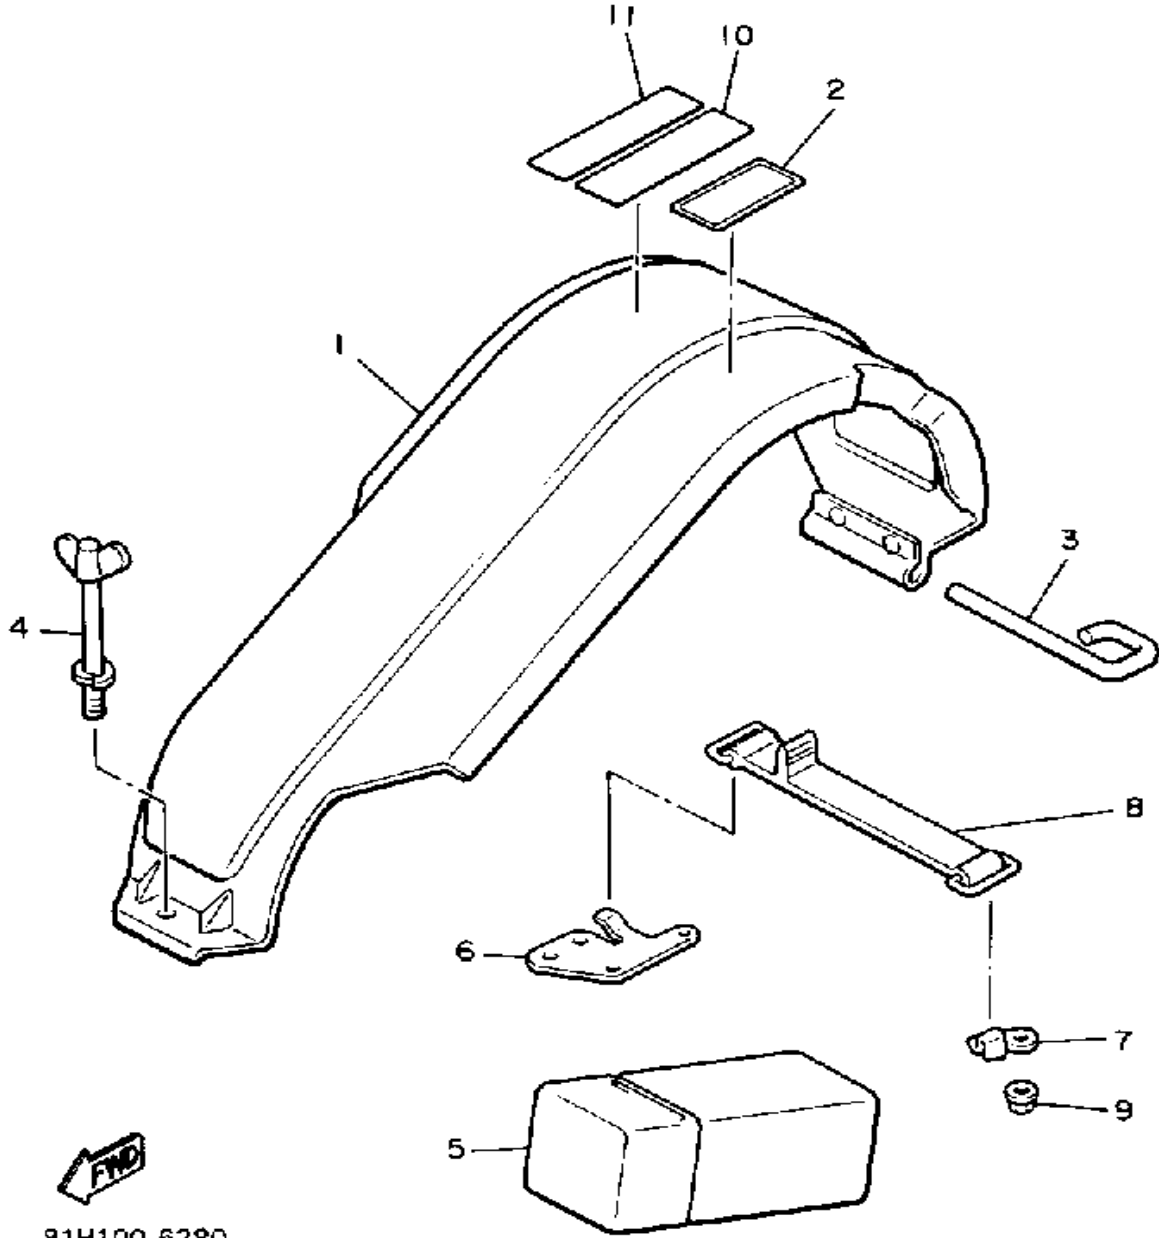

GAURD - LUGGAGE BOX

Ref. No.	Part Number	Description	Qty	Remarks
1	8V0-77311-00-00	GUARD, DRIVE	1	
2	898-77762-00-00	LABEL, WARNING 2	1	
3	86V-77384-00-00	PIN	1	
4	8V0-77387-00-00	SCREW	1	
5	8V0-W2810-00-00	TOOL KIT	1	
6	8V0-21945-00-00	BRACKET, TOOL BOX FITTING	1	
7	8V0-21955-00-00	BRACKET, TOOL BOX FITTING	1	
8	4J2-82131-01-00	BAND, BATTERY	1	
9	95701-06500-00	NUT, FLANGE	2	
10	8Y7-47578-00-00	LABEL 1	1	
11	81H-1417E-00-00	LABEL, CAUTION	1	

81H100-6280

Property of www.SmallEngineDiscount.com - Not for Resale