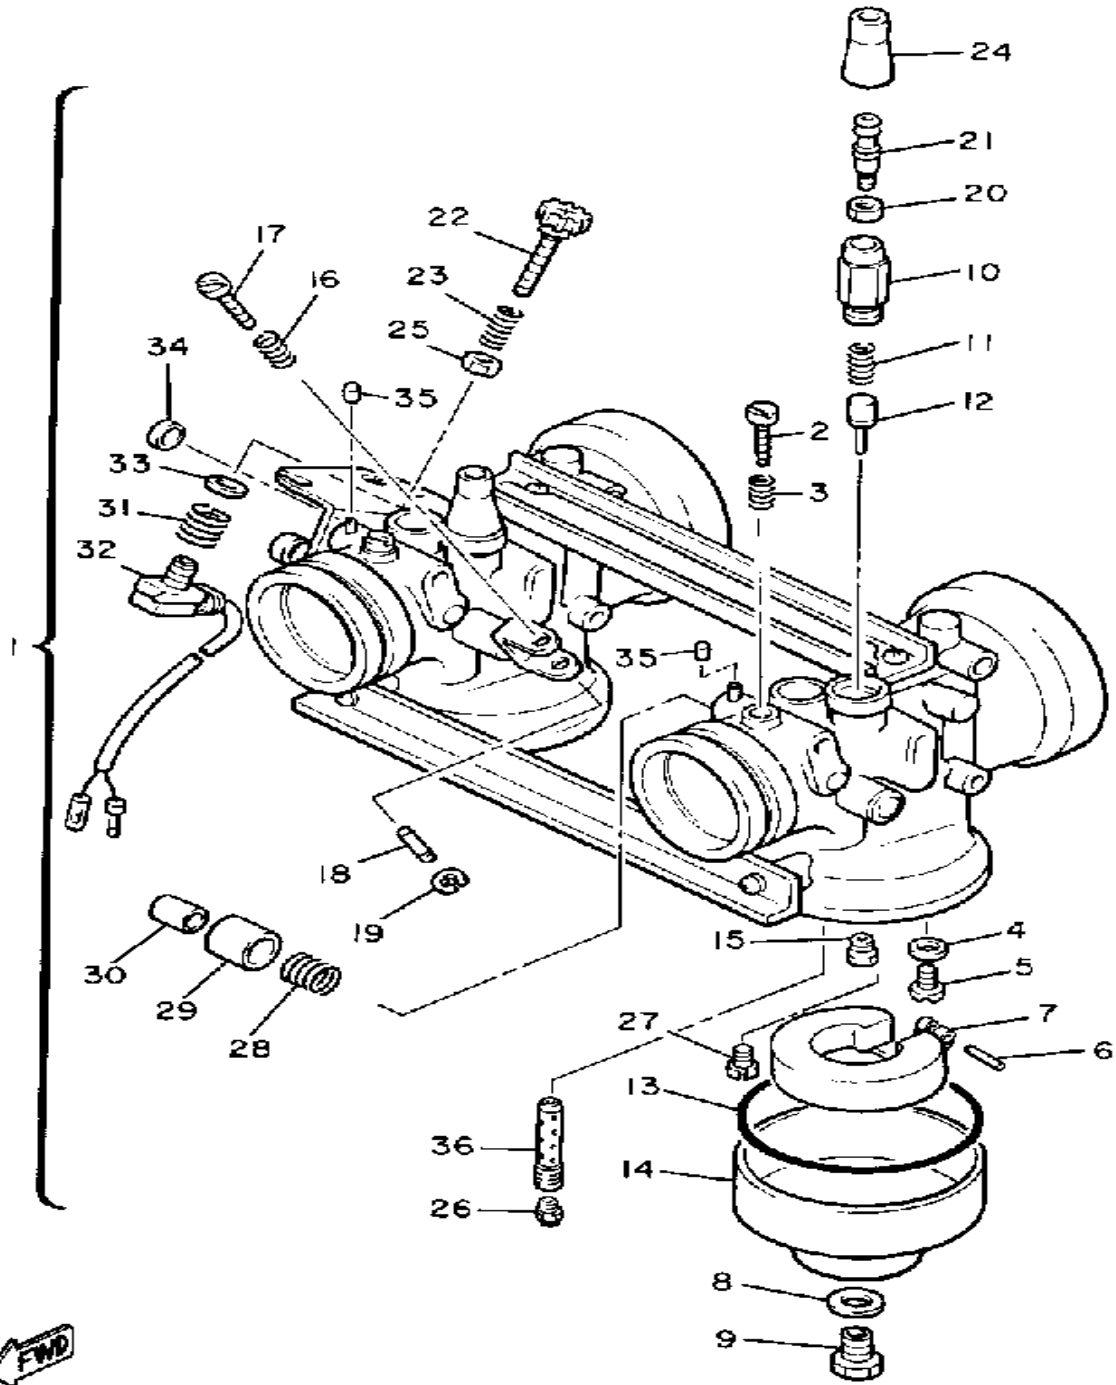

CARBURETOR

Ref. No.	Part Number	Description	Qty	Remarks
1	80L-14100-03-00	CARBURETOR ASSEMBLY . . .	1	
2	620-14211-00-00	. SCREW, PILOT ADJUSTING . . .	2	
3	8V0-14212-00-00	. SPRING, PILOT ADJUSTING . . .	2	
4	214-14195-00-00	. WASHER, NEEDLE VALVE . . .	2	
5	168-14190-15-00	. NEEDLE VALVE ASSEMBLY . . .	2	
6	8M6-14186-00-00	. PIN, FLOAT	2	
7	8M6-14185-00-00	. FLOAT	2	
8	286-14198-00-00	. GASKET	2	
9	8M6-14261-00-00	. HOLDER	2	
10	8G8-14174-00-00	. CAP, PLUNGER	2	
11	127-14135-00-00	. SPRING, PLUNGER	2	
12	8G8-14171-00-00	. PLUNGER, STARTER	2	
13	8M6-14126-00-00	. GASKET	2	
14	8M6-14181-00-00	. BODY, FLOAT CHAMBER 1 . . .	2	
15	193-14142-95-00	. JET, PILOT (# 95)	2	
16	3F7-14133-00-00	. SPRING, THROTTLE STOP . . .	1	
17	12R-1490K-00-00	. STOP SCREW SET	1	
18	584-14992-00-00	. ROD	1	
19	256-14937-00-00	. CLIP	1	
20	802-14161-00-00	. NUT, CABLE ADJUSTING . . .	2	
21	12G-14106-00-00	. CABLE ADJUST SCREW SET . . .	2	
22	80L-14122-00-00	. SCREW, THROTTLE	1	
23	8X0-14500-00-00	. SPRING	1	
24	8A7-14169-00-00	. CAP	2	
25	8V0-14358-00-00	. NUT	2	
26	3G2-14231-27-00	. JET, MAIN (#135)	2	U.R.
	3G2-14231-28-00	. JET, MAIN (#140)	2	U.R.
	3G2-14231-29-00	. JET, MAIN (#145)	2	U.R.
	3G2-14231-30-A0	. JET, MAIN (#150)	2	U.R.

81H100-6070

CONTINUED ON NEXT FRAME ➤

Property of www.SmallEngineDiscount.com - Not for Resale