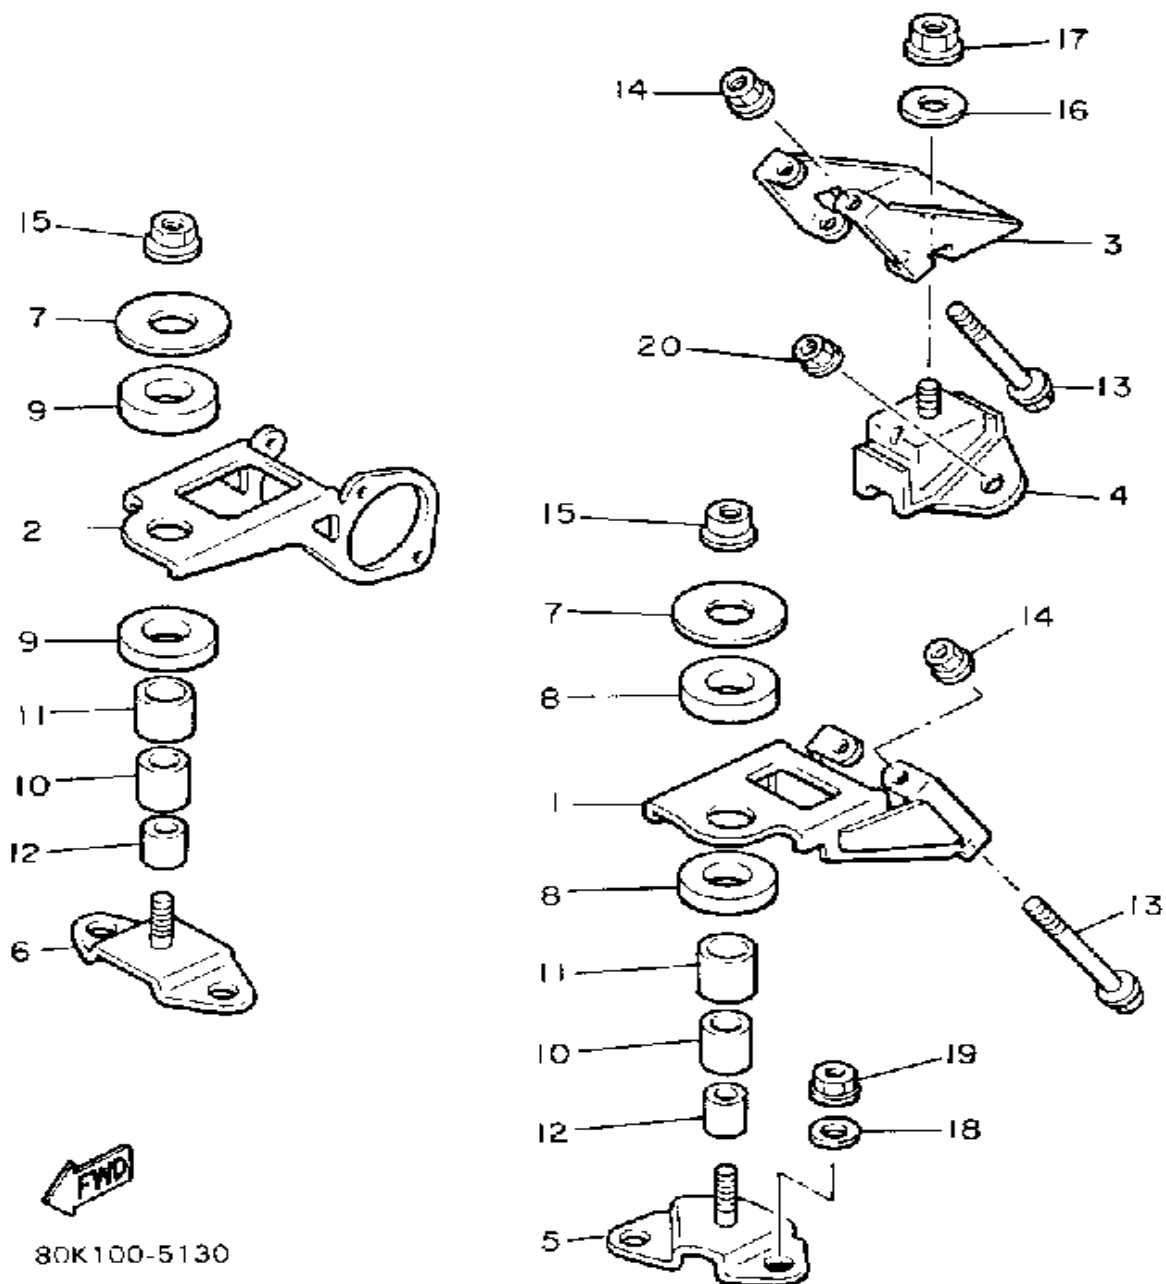

ENGINE BRACKET

Ref. No.	Part Number	Description	Qty	Remarks
1	8V0-21411-00-00	BRACKET, ENGINE 1	1	
2	8V0-21419-00-00	BRACKET, ENGINE 2	1	
3	8V0-21429-01-00	BRACKET, ENGINE 3	1	
4	8V0-21486-00-00	DAMPER 2	1	
5	80L-21417-00-00	BRACKET, FRT LWR 1	1	
6	80L-21418-00-00	BRACKET, FRT LWR 2	1	
7	90201-10151-00	WASHER, PLATE	2	
8	8V0-21485-00-00	DAMPER, RUBBER 1	2	
9	8A5-21485-00-00	DAMPER, RUBBER 1	2	
10	90385-15025-00	BUSH, SPEC'L RUBBER	2	
11	90387-21515-00	COLLAR	2	
12	90387-10514-00	COLLAR	2	
13	95811-08065-00	BOLT, FLANGE	4	
14	95701-08500-00	NUT, FLANGE	4	
15	95701-10500-00	NUT, FLANGE (95702-10500)	2	
16	90201-10321-00	WASHER, PLATE	1	
17	95701-10500-00	NUT, FLANGE (95702-10500)	1	
18	90201-10321-00	WASHER, PLATE	4	
19	95701-10500-00	NUT, FLANGE (95702-10500)	4	
20	95701-08500-00	NUT, FLANGE	2	

Property of www.SmallEngineDiscount.com - Not for Resale