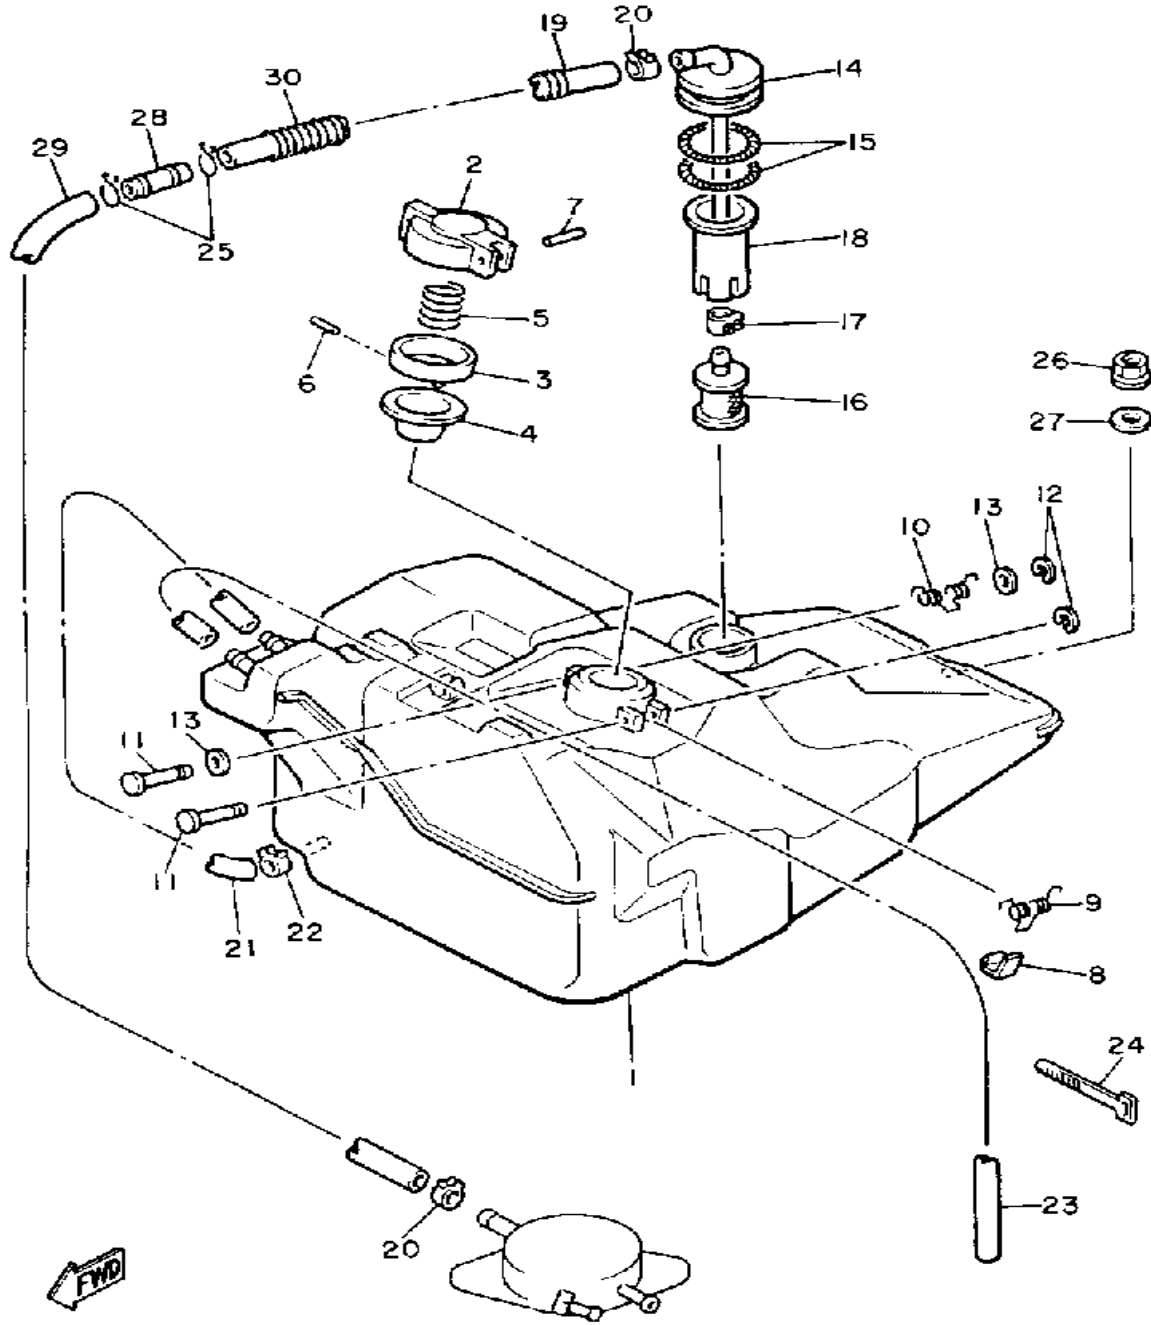

FUEL TANK

Ref. No.	Part Number	Description	Qty	Remarks
30	82K-24327-00-00	SPRING, COMPRESSION (90501-084J1-00)	1	

82L100-7190

Property of www.SmallEngineDiscount.com - Not for Resale