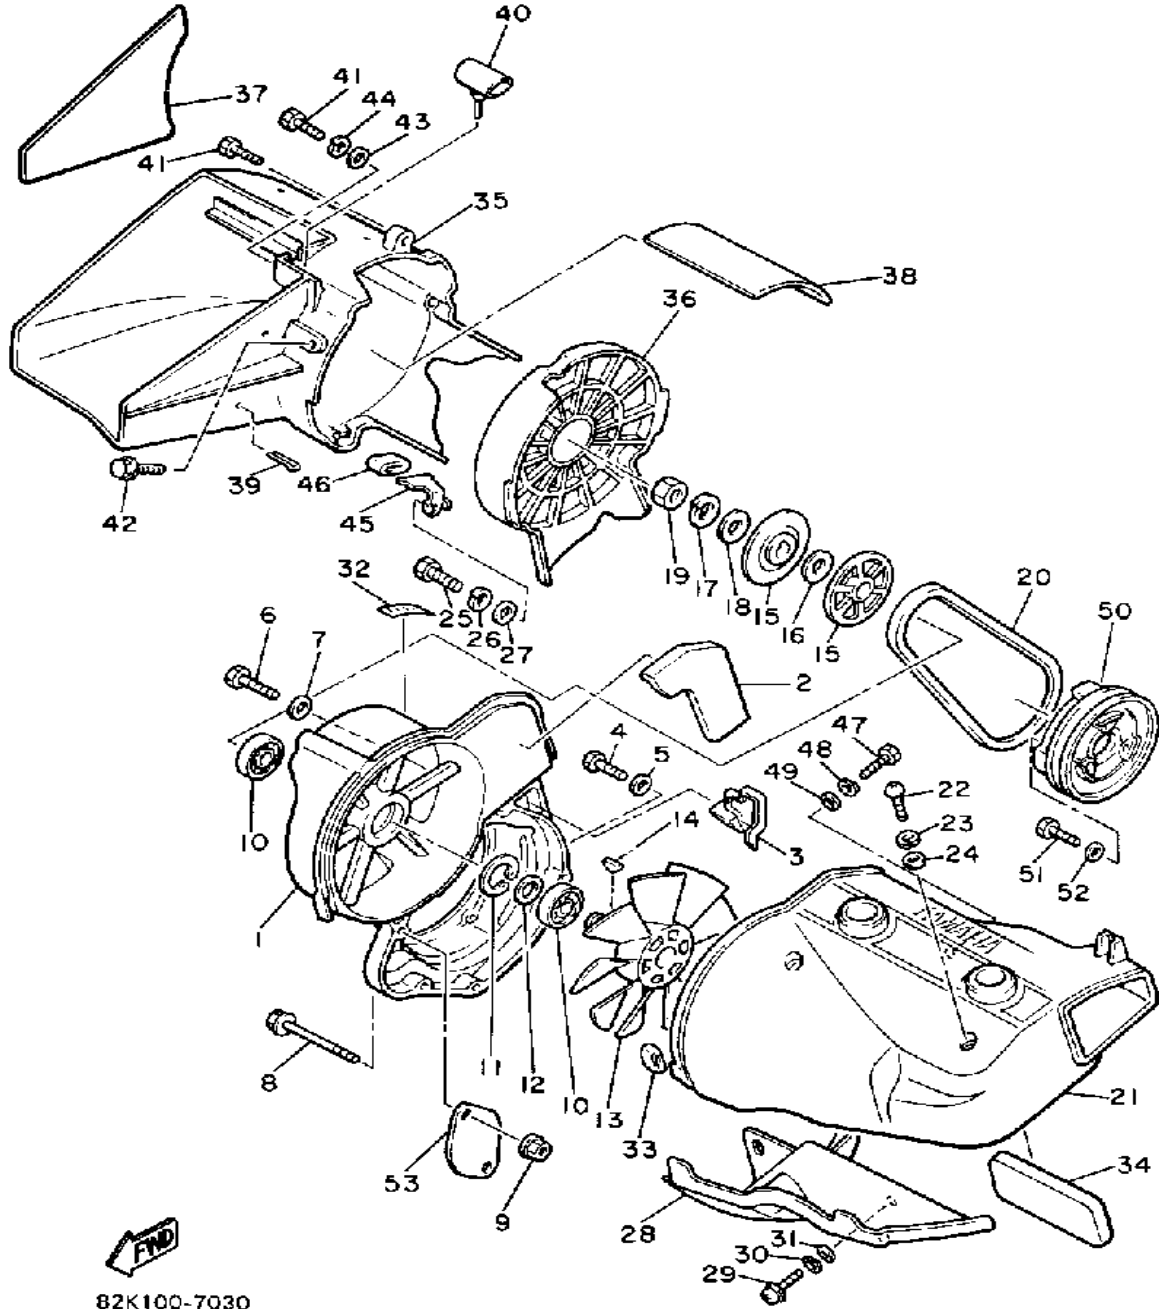

AIR SHROUD - FAN

82K100-7030

Ref. No.	Part Number	Description	Qty	Remarks
29	98506-06016-00	SCREW, PANHEAD	2	
30	92906-06100-00	WASHER, SPRING	2	
31	92906-06600-00	WASHER	2	
32	8K4-12628-00-00	LABEL, CAUTION	1	
33	8H8-12658-00-00	DAMPER, AIR SHROUD 1	2	
34	34L-14425-00-00	DAMPER AIR SHROUD 2	1	
35	8V0-12661-04-00	DUCT	1	
36	80L-12616-00-00	COVER, FAN CASE	1	
37	8V0-12685-01-00	DAMPER, DUCT 2	1	
38	8V0-12686-00-00	DAMPER, DUCT 3	1	
39	91401-16030-00	PIN, COTTER	6	
40	81H-12667-00-00	BUSH, RUBBER	1	
41	90110-06138-00	BOLT, HEX SKT HEAD	3	
42	90105-06434-00	BOLT, WASHER BASED	1	
43	90201-06643-00	WASHER, PLATE	2	
44	92906-06100-00	WASHER, SPRING	2	
45	8V0-12637-00-00	STAY 1	1	
46	8H8-12658-00-00	DAMPER, AIR SHROUD 1	1	
47	97016-06016-00	BOLT	1	
48	92906-06100-00	WASHER, SPRING	1	
49	92906-06600-00	WASHER	1	
50	8V0-15723-00-00	PULLEY, STARTER	1	
51	97312-08025-00	BOLT (97012-08025)	3	
52	92990-08600-00	WASHER, PLATE	3	
53	8K4-12633-00-00	PLATE	1	

Property of www.SmallEngineDiscount.com - Not for Resale