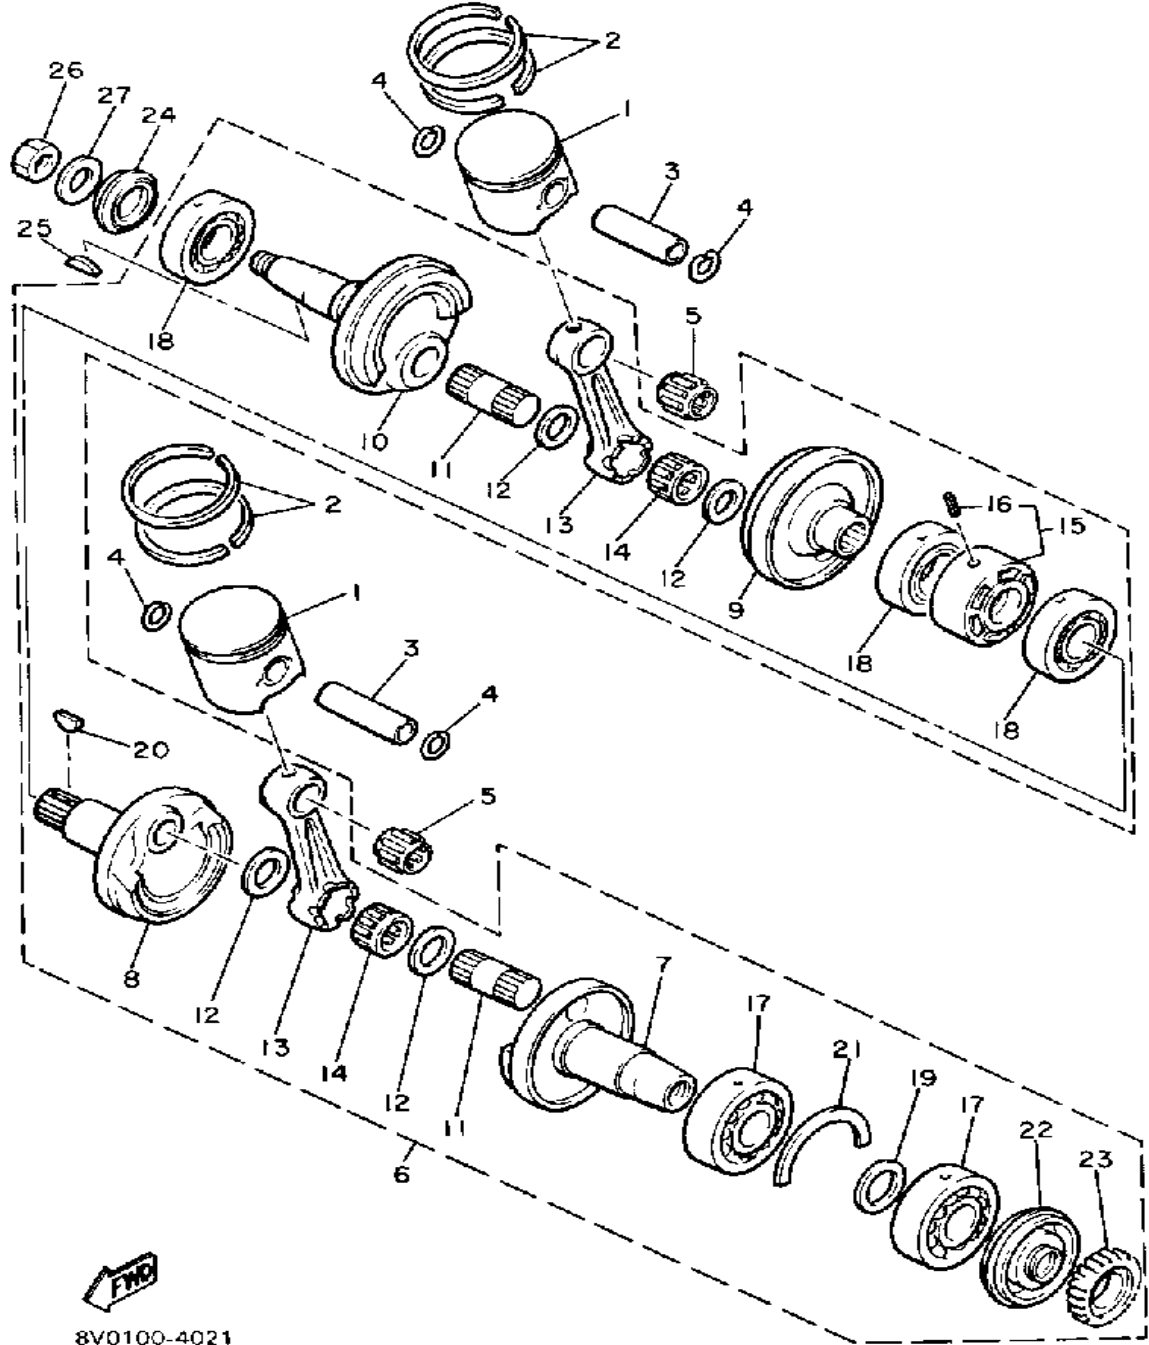

CRANKSHAFT - PISTON

Ref. No.	Part Number	Description	Qty	Remarks
24	93103-32155-00	OIL SEAL	1	
25	90280-05014-00	KEY, WOODRUFF	1	
26	90170-16182-00	NUT	1	
27	92901-16100-00	WASHER, SPRING	1	

8V0100-4021

Property of www.SmallEngineDiscount.com - Not for Resale