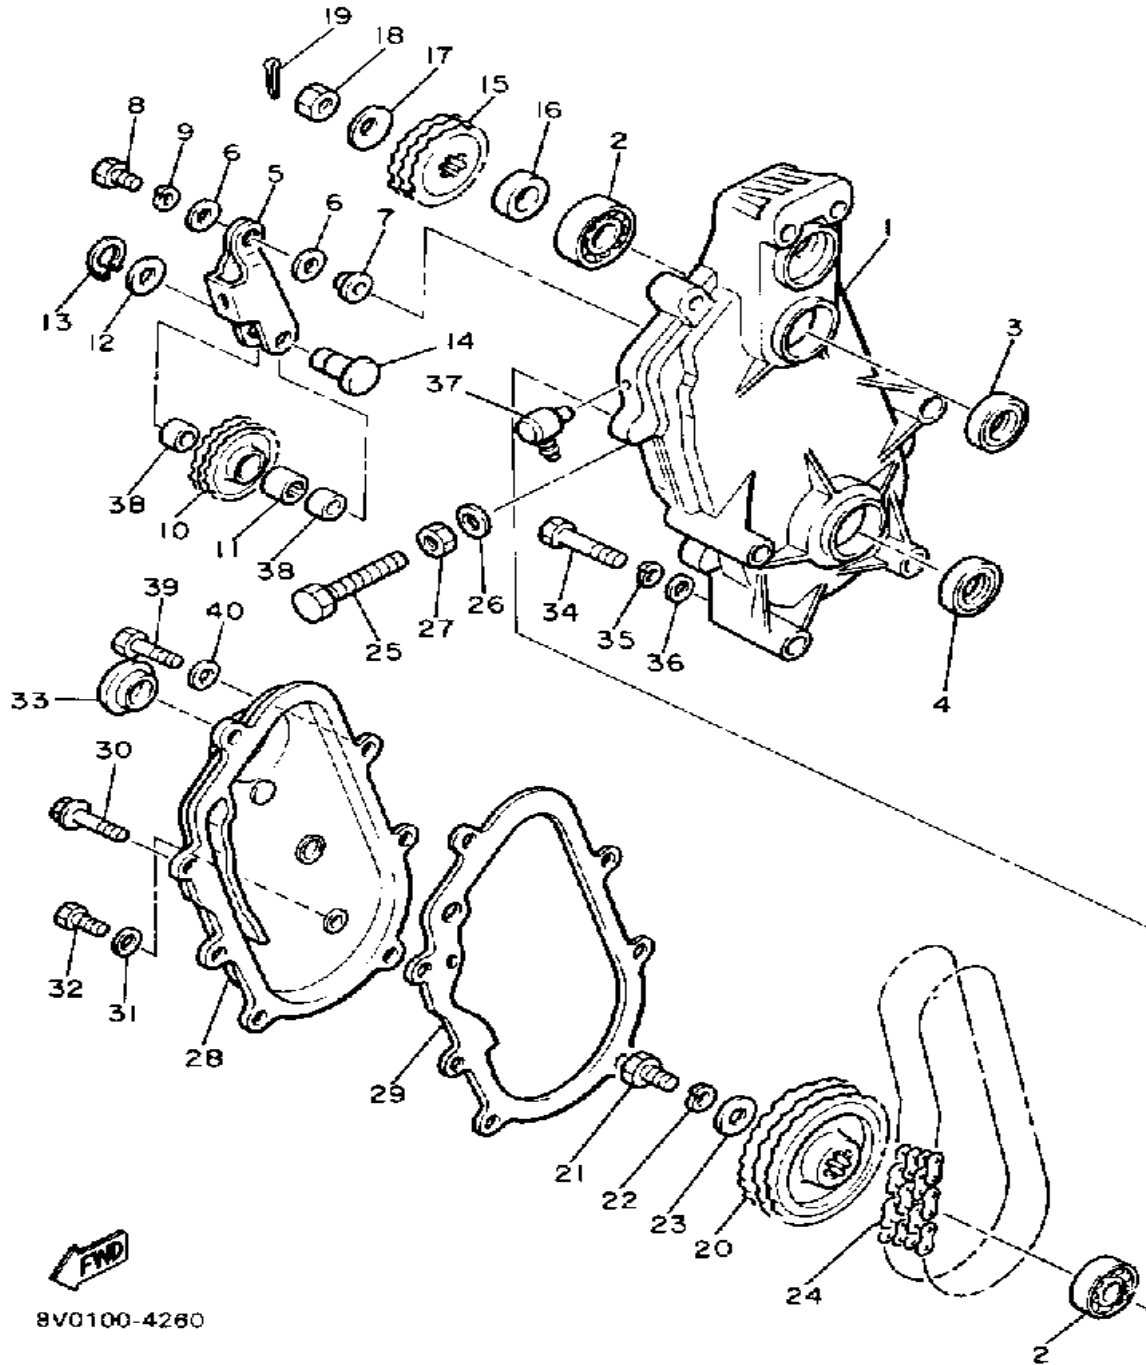

TRACK DRIVE 2

8V0100-4260

Ref. No.	Part Number	Description	Qty	Remarks
20	878-47548-90-00	SPROCKET, CHN DRVN (29T)	1	U.R. STD
	8U9-47587-00-00	SPROCKET, CHN DRVN (31T)	1	ALT. PART
	8U9-47587-10-00	SPROCKET, CHN DRVN (888-47587-00) (33T)	1	ALT. PART
	8U9-47587-30-00	SPROCKET, CHN DRVN (878-47587-20) (35T)	1	ALT. PART
21	97011-10025-00	BOLT	1	
22	92901-10100-00	WASHER, SPRING	1	
23	90201-10742-00	WASHER, PLATE	1	
24	94890-05064-00	CHAIN	1	U.R. STD
	94890-05066-00	CHAIN	1	ALT. PART
	94890-05068-00	CHAIN	1	ALT. PART
25	90101-10357-00	BOLT	1	
26	90210-10004-00	WASHER, SEAL	1	
27	95303-10700-00	NUT	1	
28	8V0-47543-00-00	CAP, HOUSING	1	
29	86F-47592-00-00	GASKET	1	
30	95811-06025-00	BOLT, FLANGE	5	
31	90210-06006-00	WASHER, SEAL	1	
32	97001-06010-00	UNAVAILABLE IN PRICE BOOK (97301-06010)	1	
33	90338-30219-00	PLUG	1	
34	97021-08065-00	BOLT	4	
35	92990-08100-00	WASHER	4	
36	92990-08600-00	WASHER, PLATE	4	
37	583-15371-00-00	BREATHER	1	
38	90387-122H7-00	COLLAR	2	
39	97011-06025-00	BOLT (97001-06025)	2	
40	92990-06200-00	WASHER	2	

Property of www.SmallEngineDiscount.com - Not for Resale