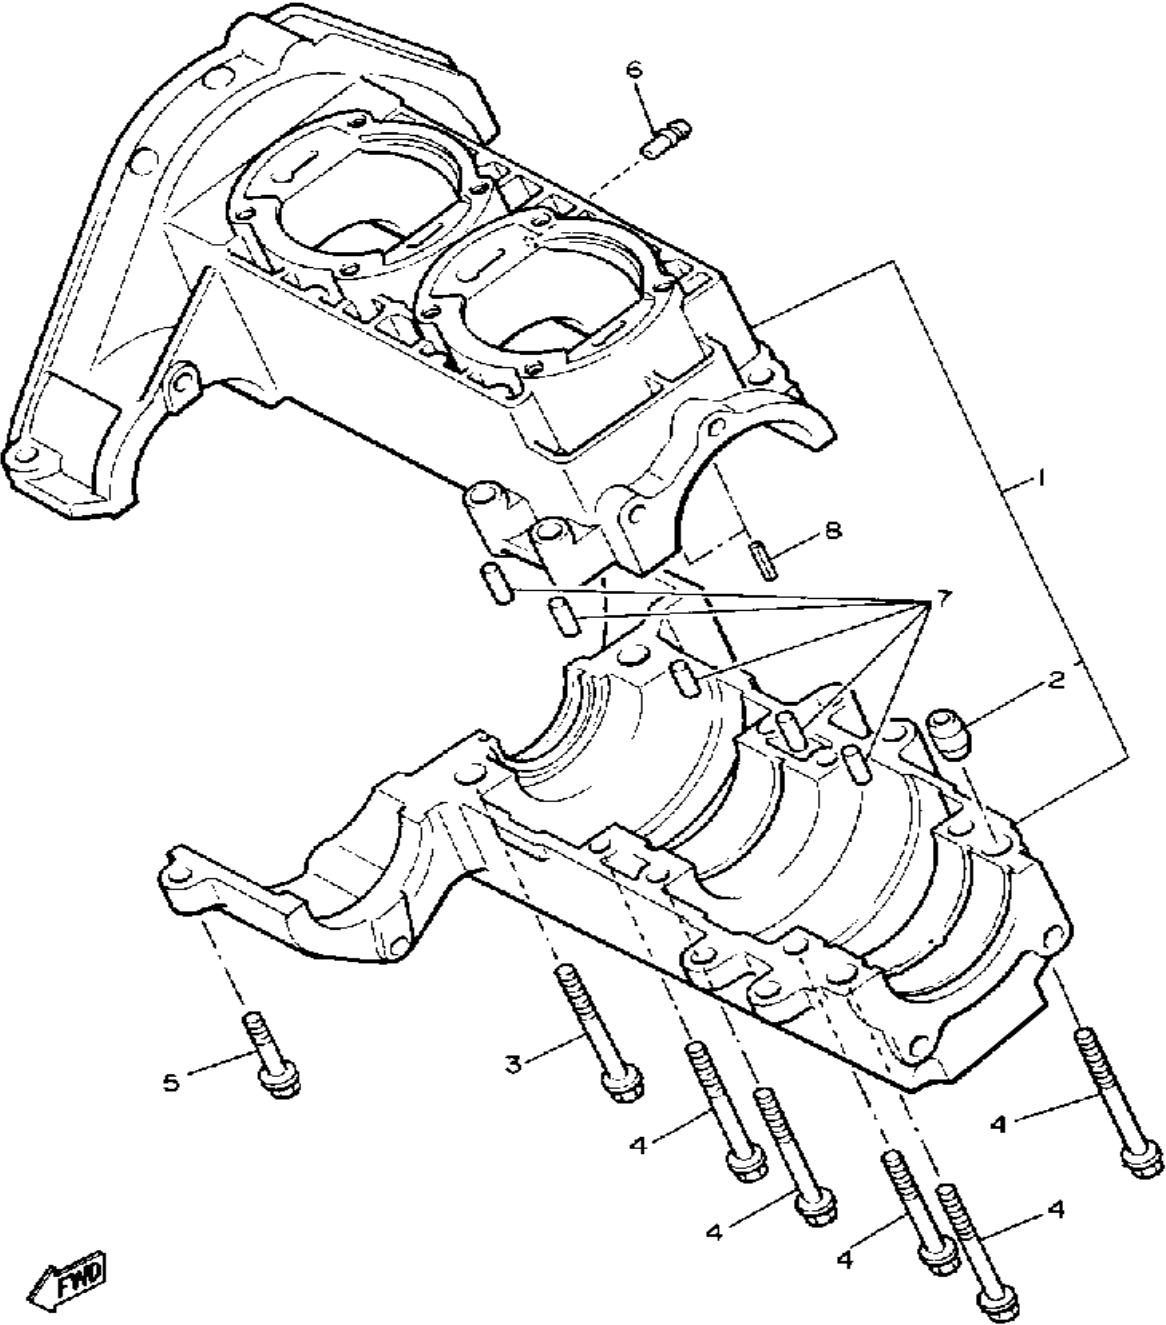

CRANKCASE

Ref. No.	Part Number	Description	Qty	Remarks
1	8V0-15100-01-00	CRANKCASE ASSEMBLY	1	
2	99510-12016-00	. PIN, DOWEL	2	
3	95811-08070-00	BOLT, FLANGE	1	
4	95811-08065-00	BOLT, FLANGE	9	
5	95811-06025-00	BOLT, FLANGE	1	
6	J38-11116-00-00	JOINT, BREATHER	1	
7	93604-07141-00	PIN, DOWEL	5	
8	91609-30006-00	PIN, SPRING	2	

B2K100-7090

Property of www.SmallEngineDiscount.com - Not for Resale