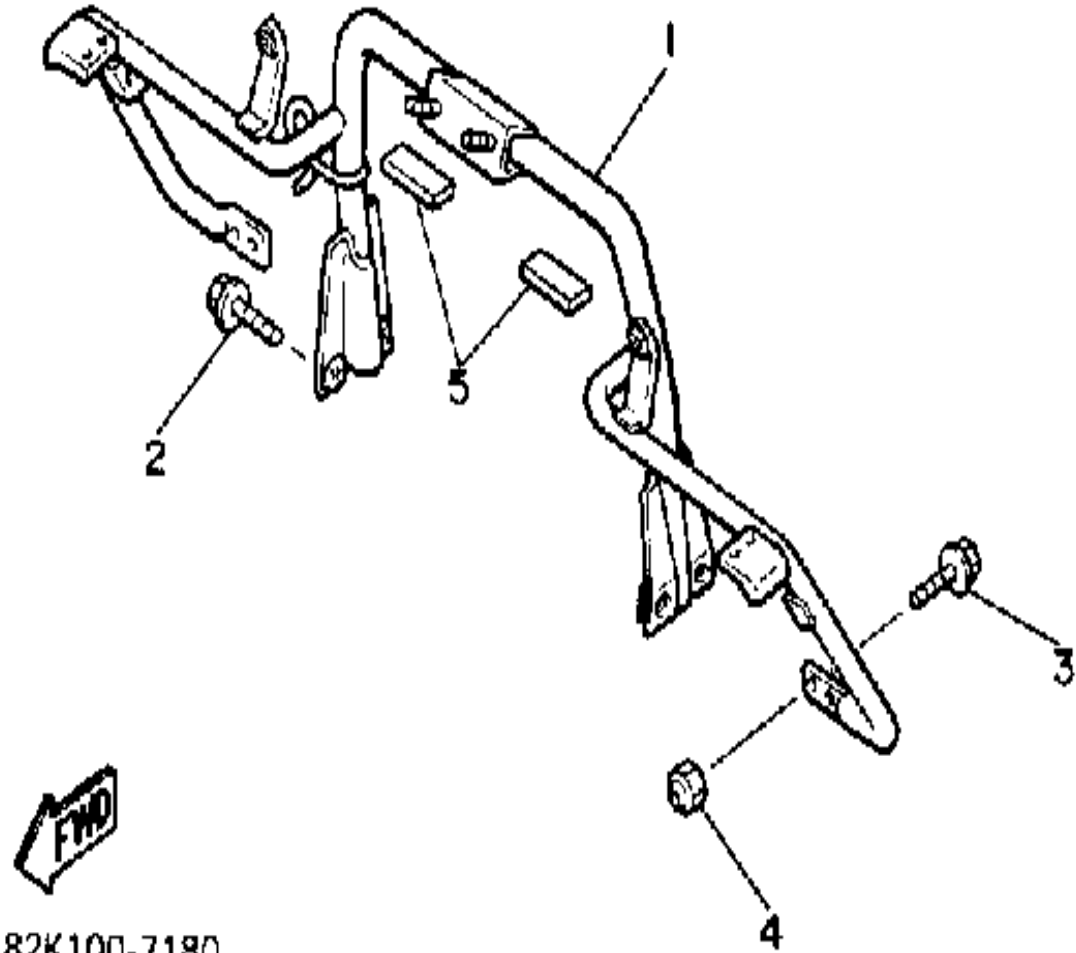

STEERING GATE

Ref. No.	Part Number	Description	Qty	Remarks
1	83V-23870-00-00	STEERING GATE COMP (8V0-23870-00)	1	
2	95816-08012-00	BOLT, flange	4	
3	95811-06030-00	BOLT, FLANGE	4	
4	95701-06300-00	NUT, NYLON	4	
5	8V0-23858-00-00	SPACER	2	

82K100-7180

Property of www.SmallEngineDiscount.com - Not for Resale