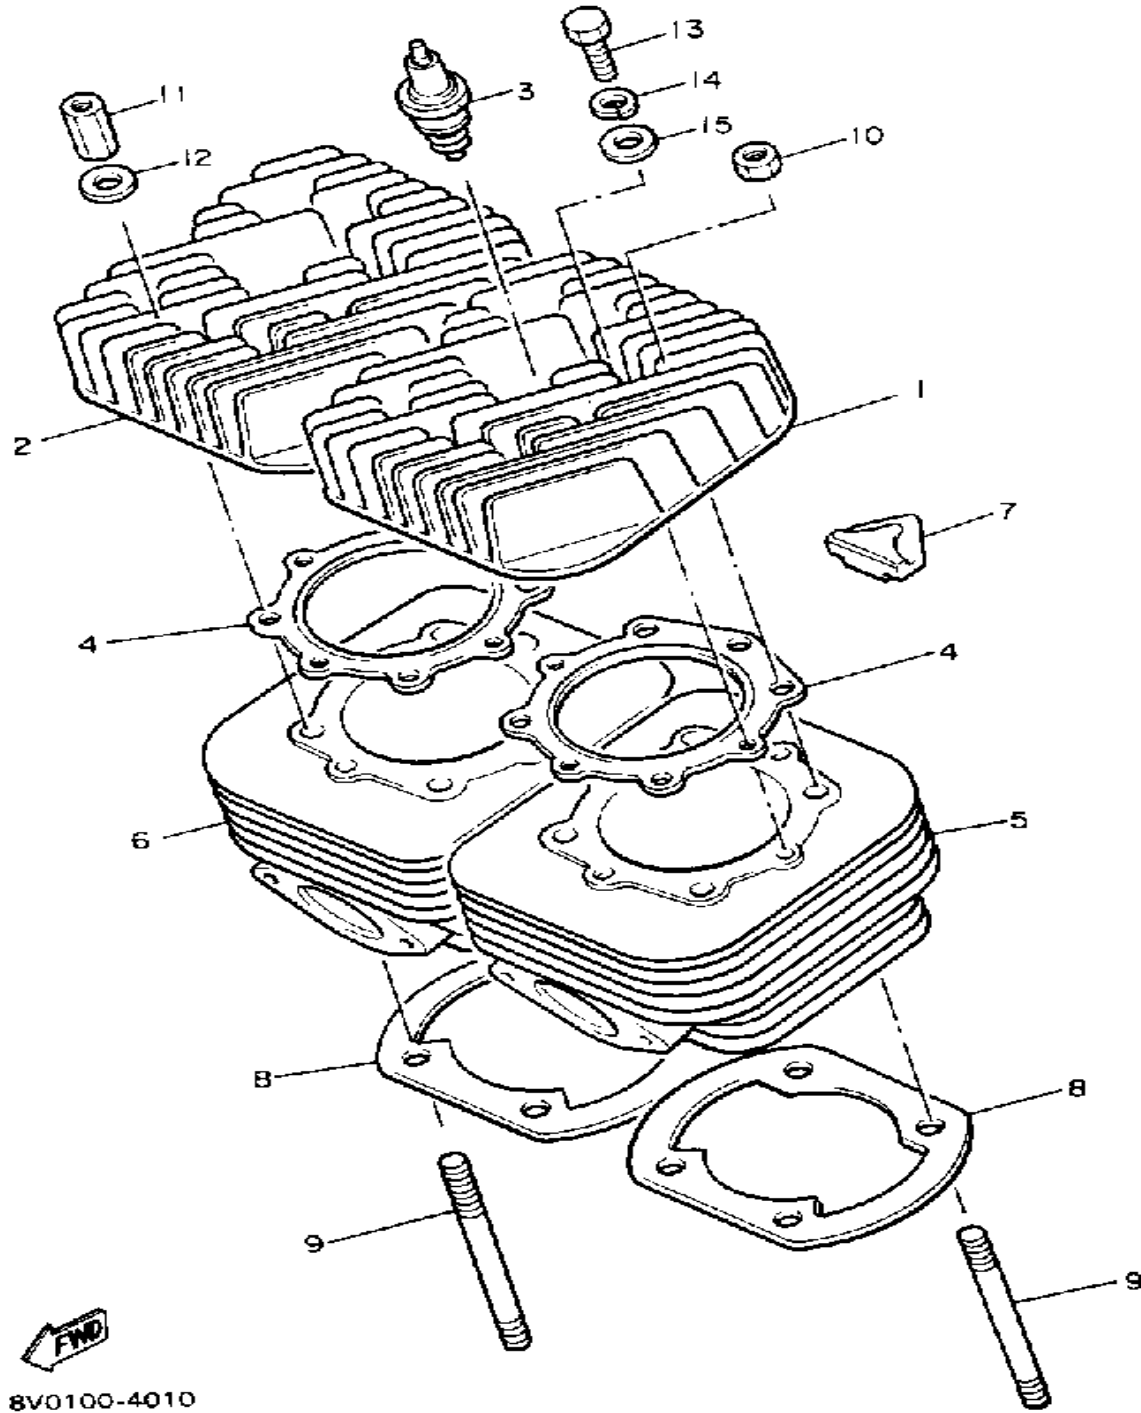

# CYLINDER

8V0100-4010

Ref. No.	Part Number	Description	Qty	Remarks
1	8V0-11111-01-00	HEAD, CYLINDER 1 .....	1	
2	8V0-11121-01-00	HEAD, CYLINDER 2 .....	1	
3	NGK-BR9ES-00-00	PLUG, SPARK .....	2	
4	8V0-11181-02-00	GASKET, CYLINDER HEAD 1 (8V0-11181-02) .....	2	
5	8V0-11311-01-00	CYLINDER 1 .....	1	
6	8V0-11321-01-00	CYLINDER 2 .....	1	
7	8V0-11355-00-00	SEAL, CYLINDER 1 .....	1	
8	88F-11351-00-00	GASKET, CYLINDER .....	2	
9	95612-08740-00	BOLT, STUD .....	8	
10	95701-08500-00	NUT, FLANGE .....	6	
11	90179-08269-00	NUT .....	2	
12	90201-08100-00	WASHER, PLATE .....	2	
13	97313-06040-00	BOLT, HEXAGON .....	8	
14	92995-06100-00	WASHER, SPRING .....	8	
15	92990-06600-00	WASHER, PLATE .....	8	