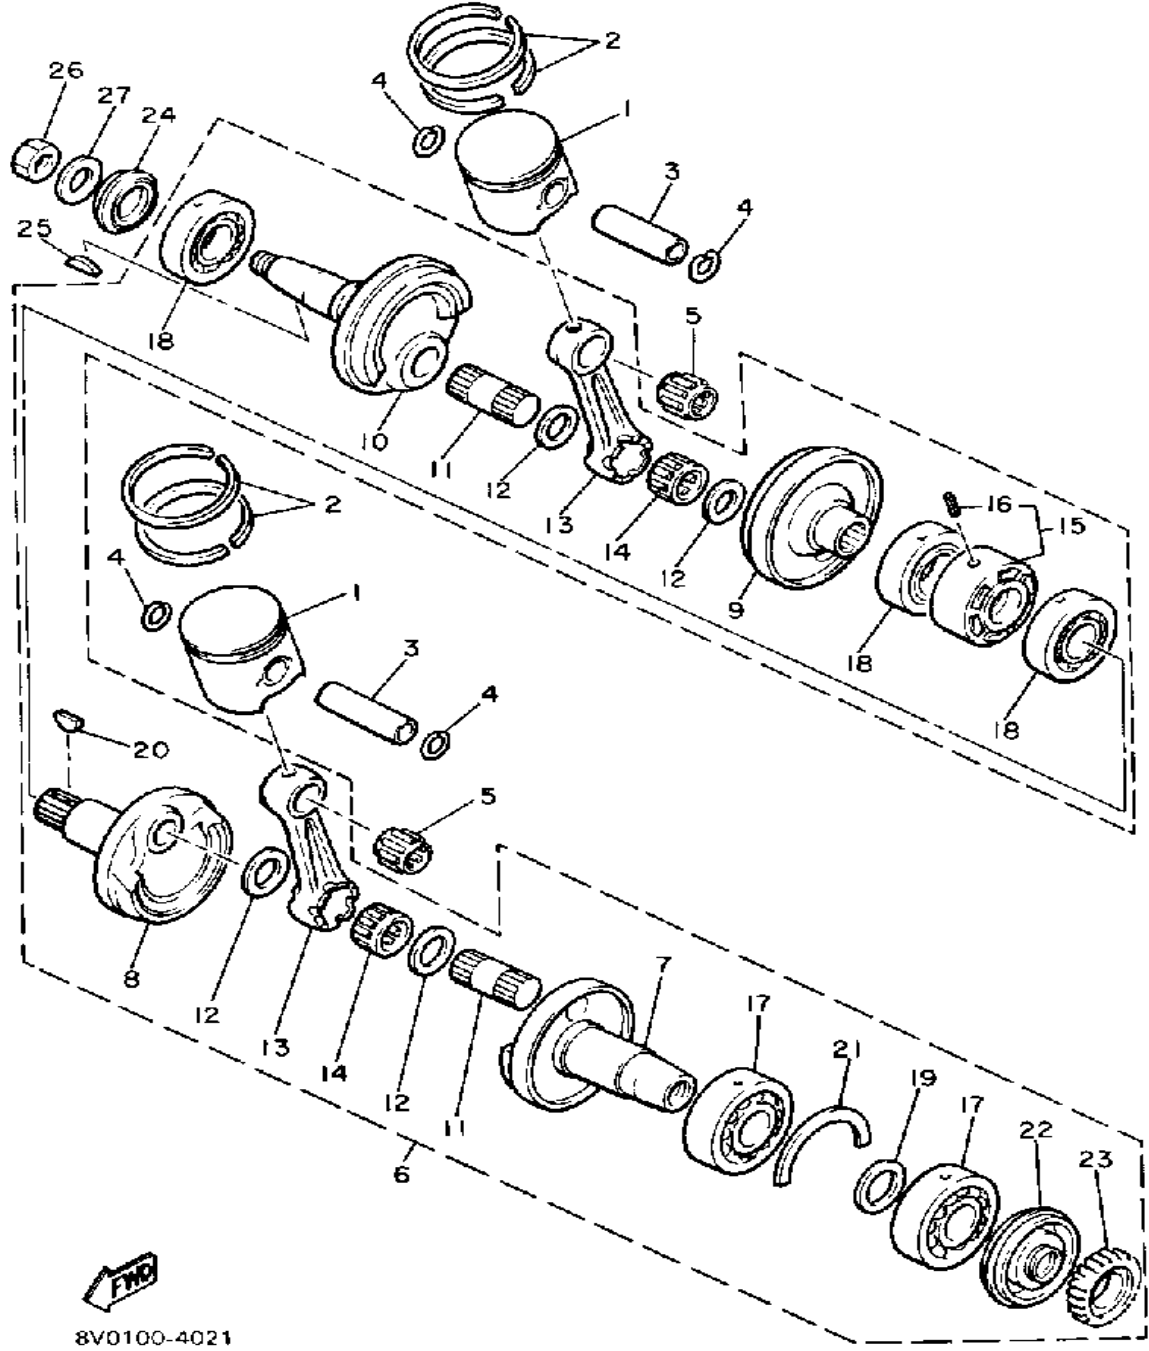

CRANKSHAFT - PISTON

Ref. No.	Part Number	Description	Qty	Remarks
1	8V0-11631-00-96	PISTON (STD)	2	U.R.
	8V0-11635-00-00	PISTON (0.25MM O/S)	2	ALT. PART
	8V0-11636-00-00	PISTON (0.50MM O/S)	2	ALT. PART
2	8V0-11601-00-00	PISTON RING SET (STD)	2	U.R. STD
	8V0-11601-10-00	PISTON RING SET (0.25MM O/S)	2	ALT. PART
	8V0-11601-20-00	PISTON RING SET (0.50MM O/S)	2	ALT. PART
3	818-11633-00-00	PIN, PISTON	2	
4	93450-19052-00	CIRCLIP	4	
5	93310-218A6-00	BEARING	2	
6	8V0-11400-02-00	CRANKSHAFT ASSEMBLY	1	
7	8V0-11412-00-00	. CRANK 1	1	
8	8V0-11422-00-00	. CRANK 2	1	
9	8V0-11432-00-00	. CRANK 3	1	
10	8V0-11442-00-00	. CRANK 4	1	
11	857-11681-00-00	. PIN, CRANK 1	2	
12	90209-24073-00	. WASHER	4	
13	8V0-11651-00-00	. ROD, CONNECTING	2	
14	93310-424L8-00	. BEARING	2	
15	8V0-11515-01-00	. SEAL, LABYRINTH 1	1	
16	93603-10049-00	. PIN, DOWEL	1	
17	93306-30626-00	. BEARING	2	
18	93306-20633-00	. BEARING	3	
19	90201-327F7-00	. WASHER, PLATE	1	
20	90280-05014-00	. KEY, WOODRUFF	1	
21	93450-78091-00	. CIRCLIP	1	
22	93103-32151-00	. OIL SEAL	1	
23	8K2-13178-00-00	. GEAR, PUMP DRIVE	1	

8V0100-4021

CONTINUED ON NEXT FRAME ►

Property of www.SmallEngineDiscount.com - Not for Resale