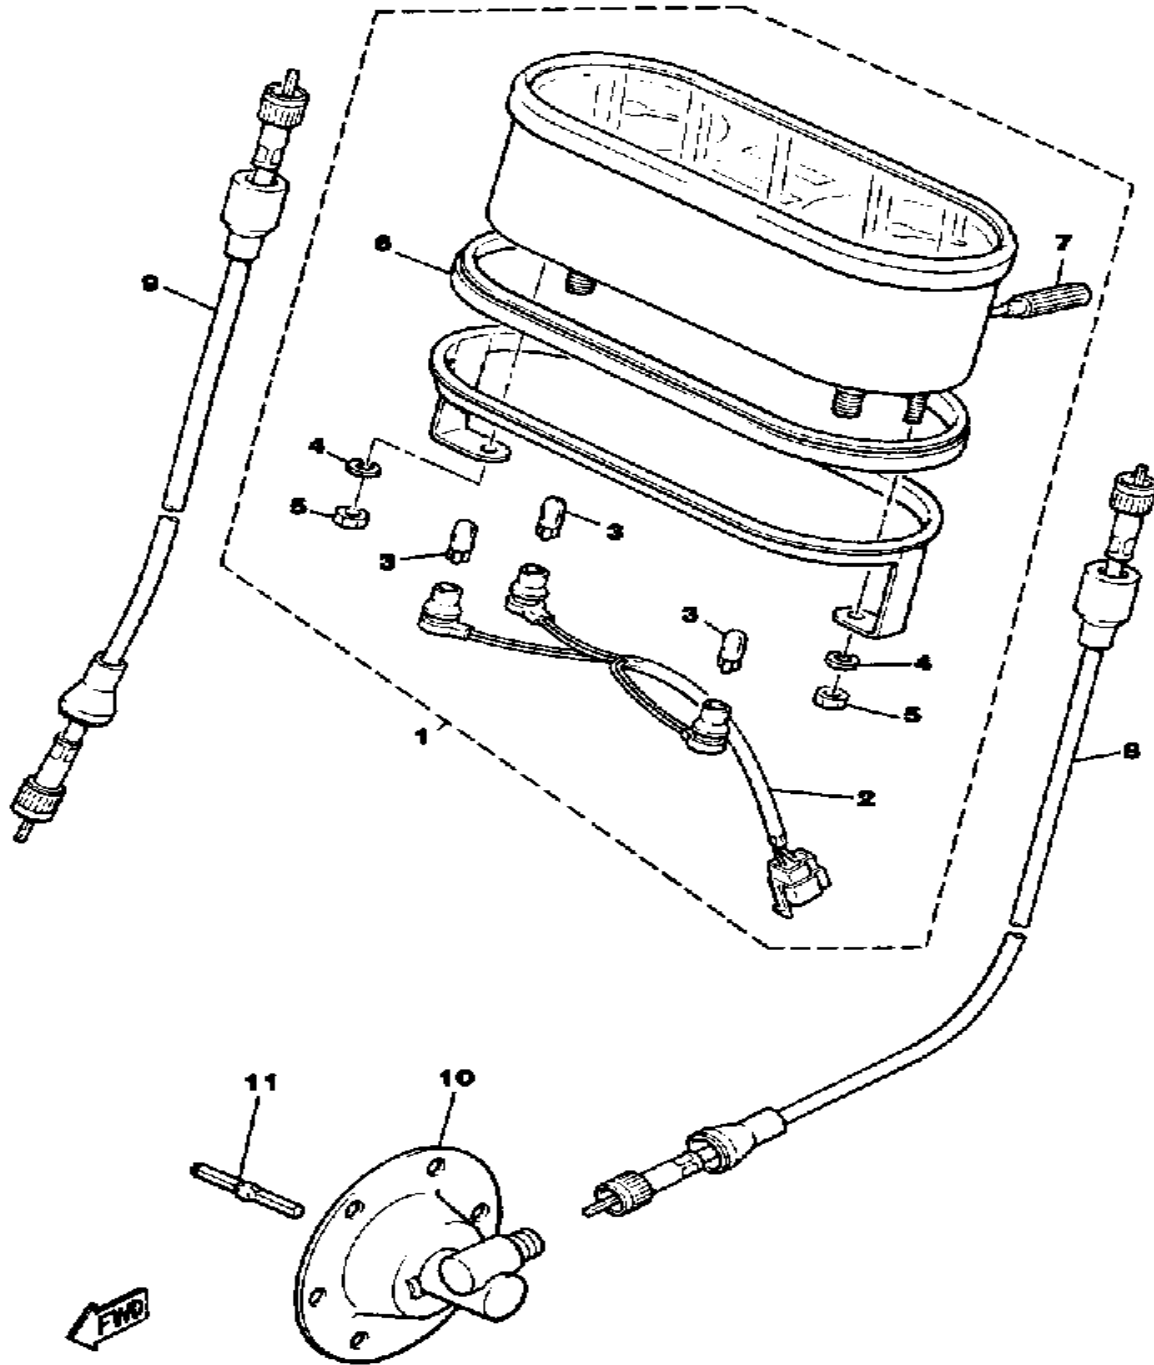

METER

Ref. No.	Part Number	Description	Qty	Remarks
1	81R-83500-40-00	SPEEDOMETER ASSEMBLY ..	1	U.R. MILE/H
2	8V0-83536-00-00	. SOCKET, METER	1	
3	4G1-84744-00-00	. BULB, MTR.12V3.4W	2	
4	92990-05100-00	. WASHER, SPRING	2	
5	95380-05600-00	. NUT	2	
6	8K4-83513-00-00	. DAMPER	1	
7	8L8-83578-00-00	. KNOB, TRIP METER	1	
8	8K4-83550-00-00	SPEEDOMETER CABLE ASSEMBLY	1	
9	8A1-83550-02-00	SPEEDOMETER CABLE ASSEMBLY	1	
10	8L8-47700-00-00	METER GEAR HOUSING COMP.	1	
11	8K4-47715-00-00	JOINT	1	

Property of www.SmallEngineDiscount.com - Not for Resale