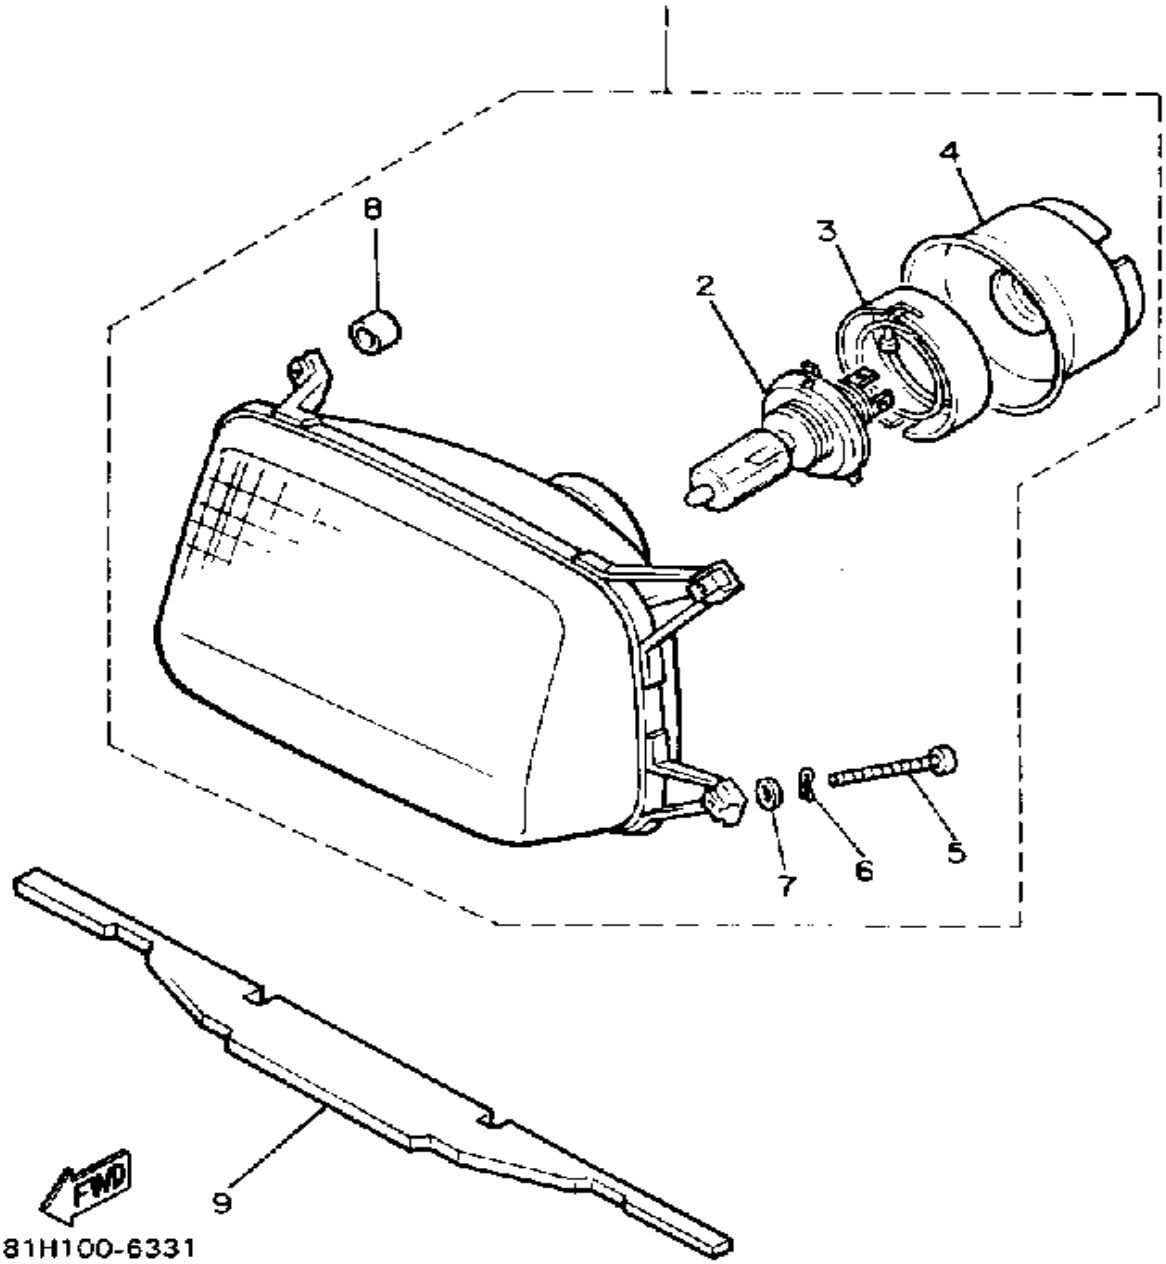

HEADLIGHT

Ref. No.	Part Number	Description	Qty	Remarks
1	86M-84310-00-00	HEADLIGHT UNIT ASSEMBLY	1	
2	5V2-84314-00-XX	. BULB, HL 12V60/55W (2F9-84314-00)	1	LM
3	8A7-84312-00-00	. HOLDER, SOCKET	1	
4	8A7-84397-01-00	. COVER, SOCKET	1	
5	8V0-84331-00-00	. SCREW, RIM ADJUSTING	4	
6	8V0-84374-00-00	. CLIP	4	
7	8V0-84327-00-00	. WASHER, SPECIAL	4	
8	8V0-84366-00-00	. DAMPER, HEADLIGHT 1	4	
9	8W6-84366-00-00	DAMPER, HEADLIGHT 1	1	

Not For Resale
www.SmallEngineDiscount.com