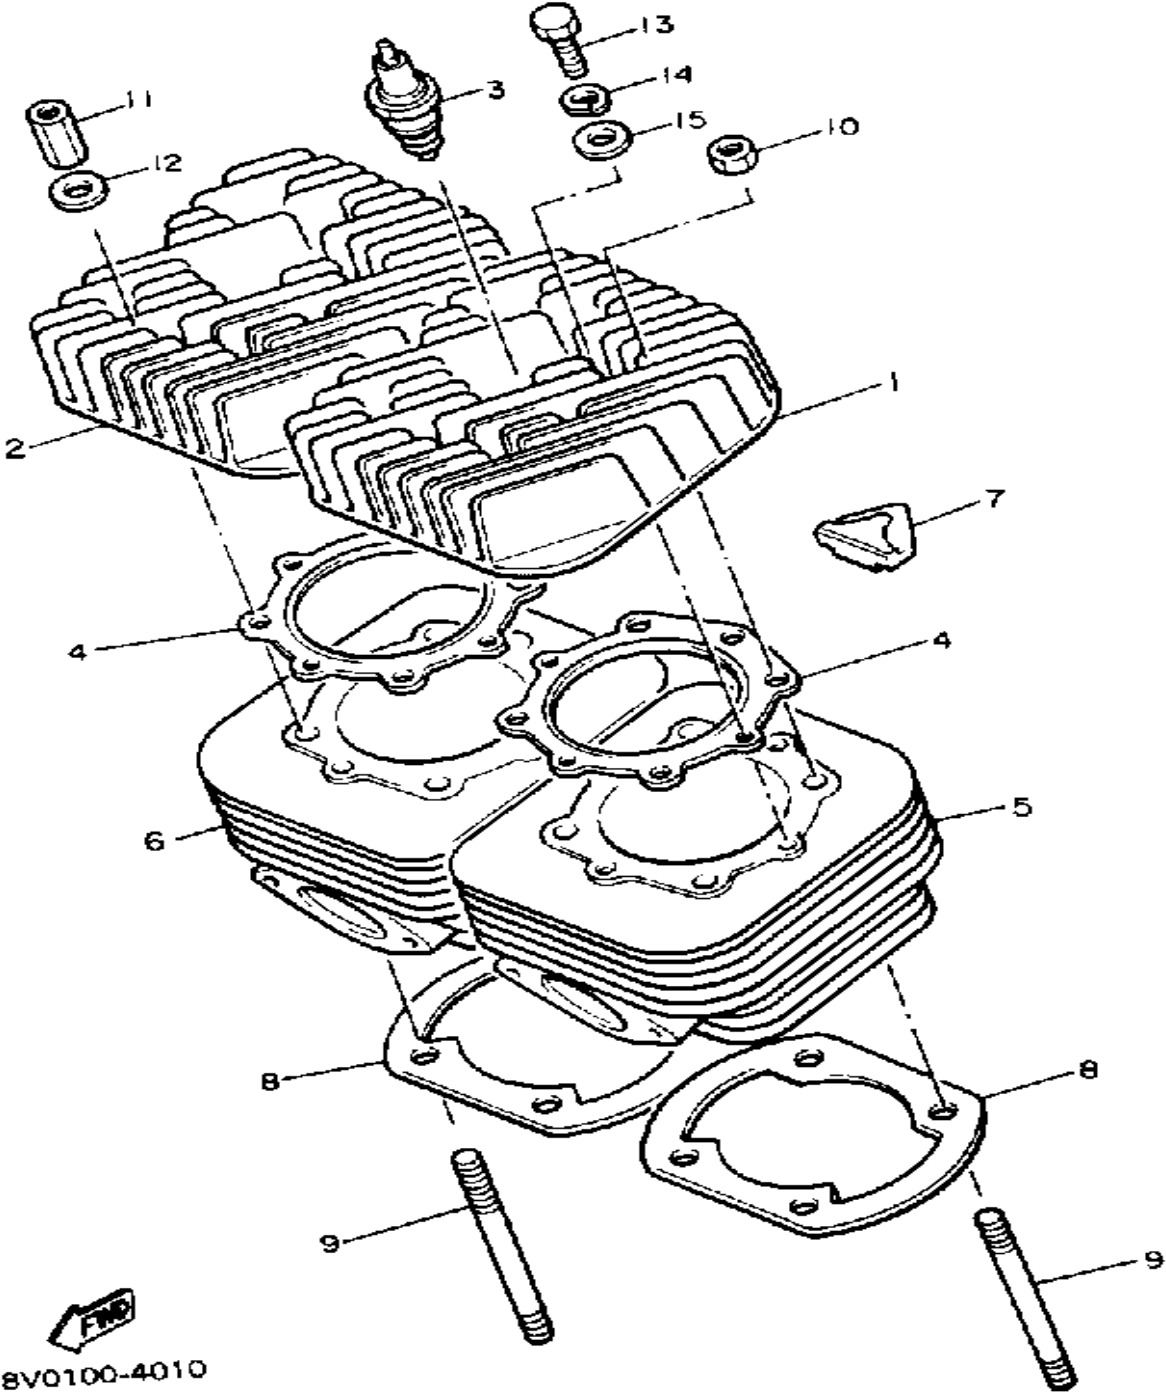

CYLINDER

8V0100-4010

Ref. No.	Part Number	Description	Qty	Remarks
1	8V0-11111-01-00	HEAD, CYLINDER 1	1	
2	8V0-11121-01-00	HEAD, CYLINDER 2	1	
3	NGK-BR9ES-00-00	PLUG, SPARK	2	
4	8V0-11181-02-00	GASKET, CYLINDER HEAD 1 (8V0-11181-02)	2	
5	8V0-11311-01-00	CYLINDER 1	1	
6	8V0-11321-01-00	CYLINDER 2	1	
7	8V0-11355-00-00	SEAL, CYLINDER 1	1	
8	88F-11351-00-00	GASKET, CYLINDER	2	
9	95612-08740-00	BOLT, STUD	8	
10	95701-08500-00	NUT, FLANGE	6	
11	90179-08269-00	NUT	2	
12	90201-08100-00	WASHER, PLATE	2	
13	97313-06040-00	BOLT, HEXAGON	8	
14	92995-06100-00	WASHER, SPRING	8	
15	92990-06600-00	WASHER, PLATE	8	

Not For Resale
www.SmallEngineDiscount.com