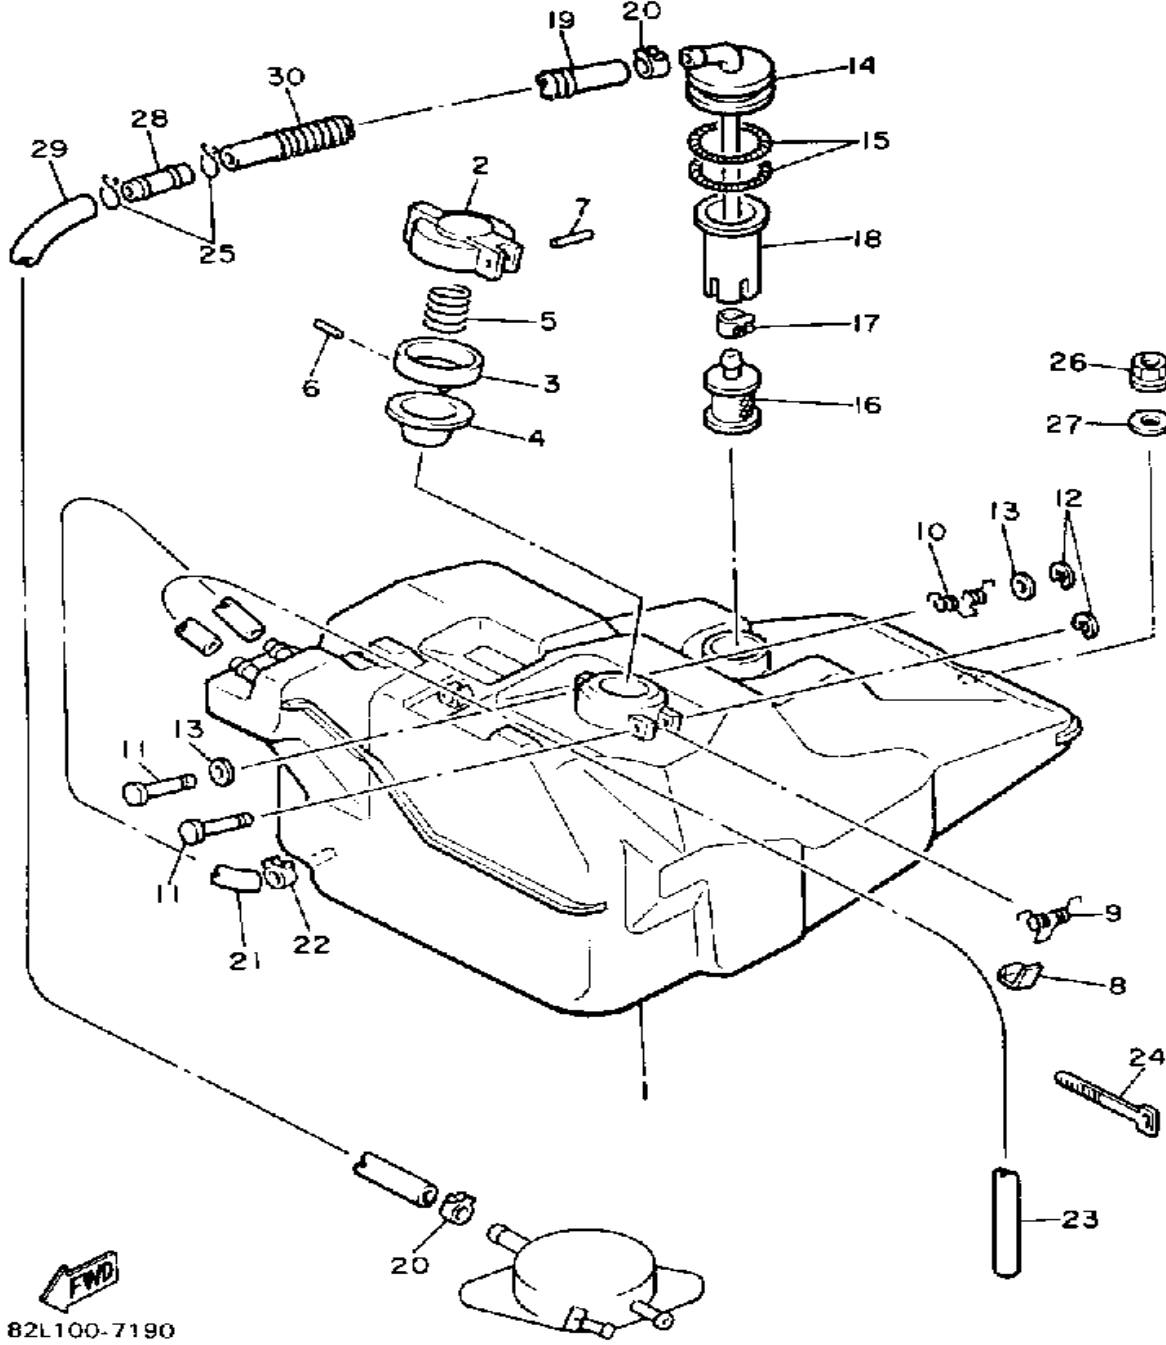

FUEL TANK

Ref. No.	Part Number	Description	Qty	Remarks
30	82K-24327-00-00	SPRING, COMPRESSION (90501-084J1-00)	1	

82L100-7190