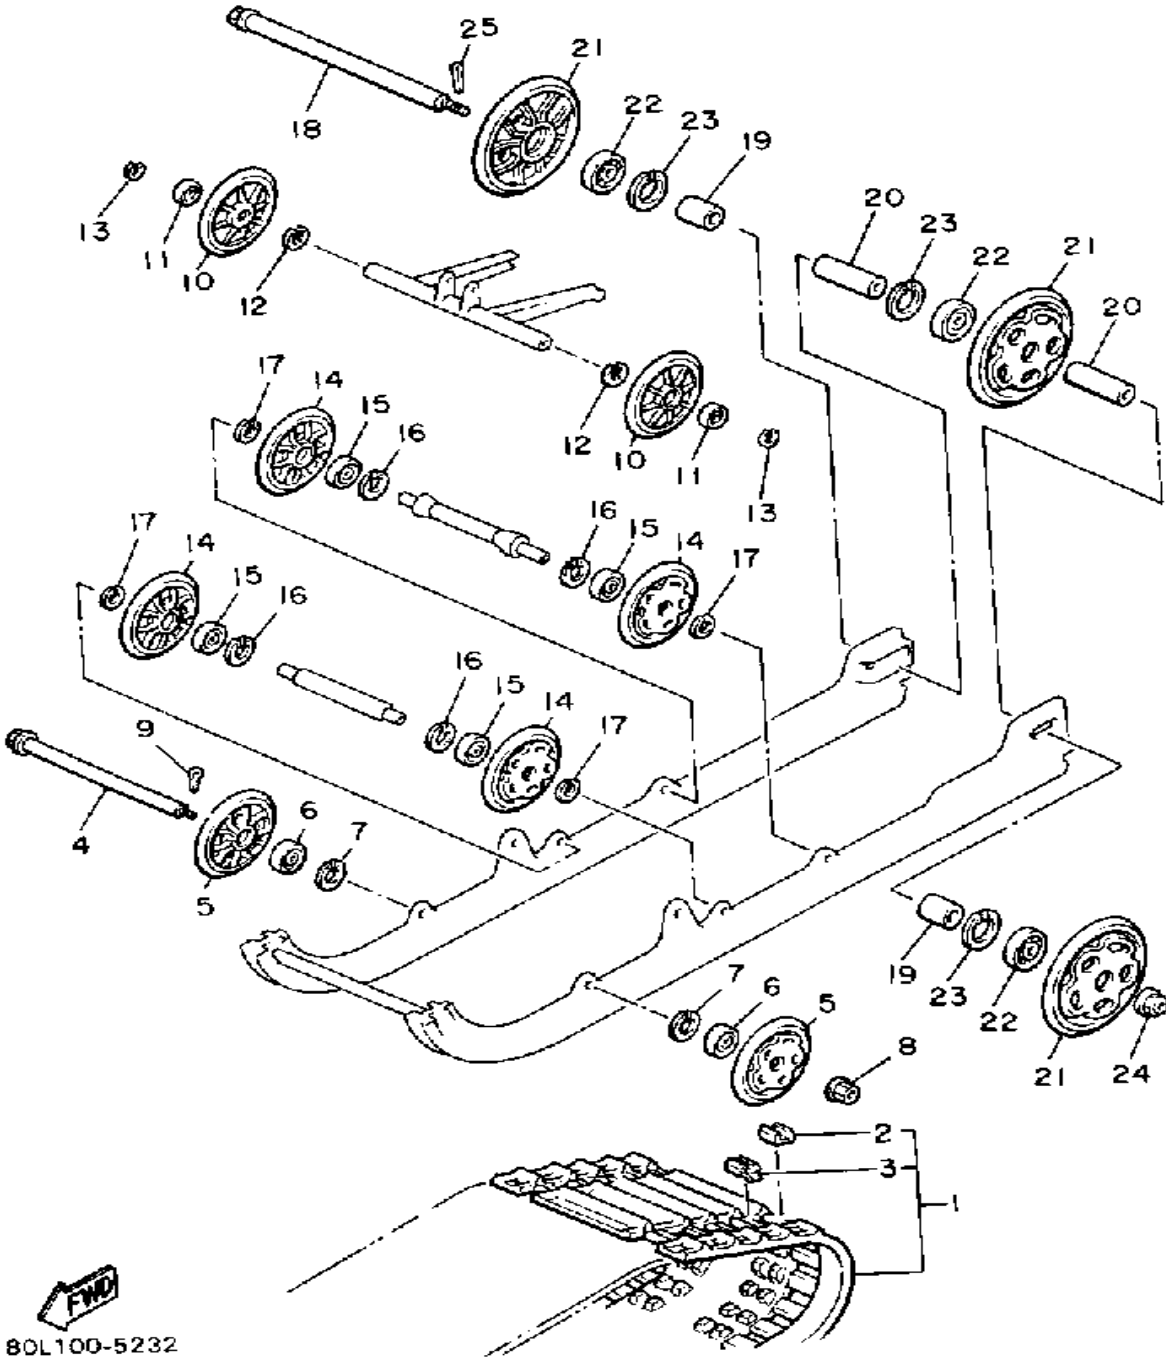

TRACK SUSPENSION 1

Ref. No.	Part Number	Description	Qty	Remarks
1	8V0-47110-00-00	TRACK ASSEMBLY	1	
2	8A5-47113-00-00	. PLATE, REINFORCEMENT ..	46	
3	8A5-47115-00-00	. METAL, SLIDE	46	
4	90891-50061-00	SHAFT 5 (80X-47487-00-00) ...	1	
5	87M-47320-00-00	SUSPENSION WHEEL COMP. . .	2	
6	93306-00441-00	BEARING (89A) (B6004RS) ...	2	
7	99009-42500-00	CIRCLIP	2	
8	95601-14200-00	NUT, U	1	
9	91401-30030-00	PIN, COTTER	1	
10	885-47320-01-00	SUSPENSION WHEEL COMP. . .	2	
11	93306-00441-00	BEARING (89A) (B6004RS) ...	2	
12	99009-42500-00	CIRCLIP	2	
13	99009-20400-00	CIRCLIP	2	
14	87M-47320-00-00	SUSPENSION WHEEL COMP. . .	4	
15	93306-00441-00	BEARING (89A) (B6004RS) ...	4	
16	99009-42500-00	CIRCLIP	4	
17	99009-20400-00	CIRCLIP	4	
18	8L8-47520-01-00	REAR AXLE COMP. (8L8-47520-02-00)	1	
19	90387-202H9-00	COLLAR	2	
20	90387-203H0-00	COLLAR	2	
21	8K2-47530-00-00	GUIDE WHEEL COMP.	3	
22	93306-20417-00	BEARING (B62042RS)	3	
23	99009-47500-00	CIRCLIP	3	
24	95601-14200-00	NUT, U	1	
25	91401-30030-00	PIN, COTTER	1	

Not For Resale

www.SmallEngineDiscount.com