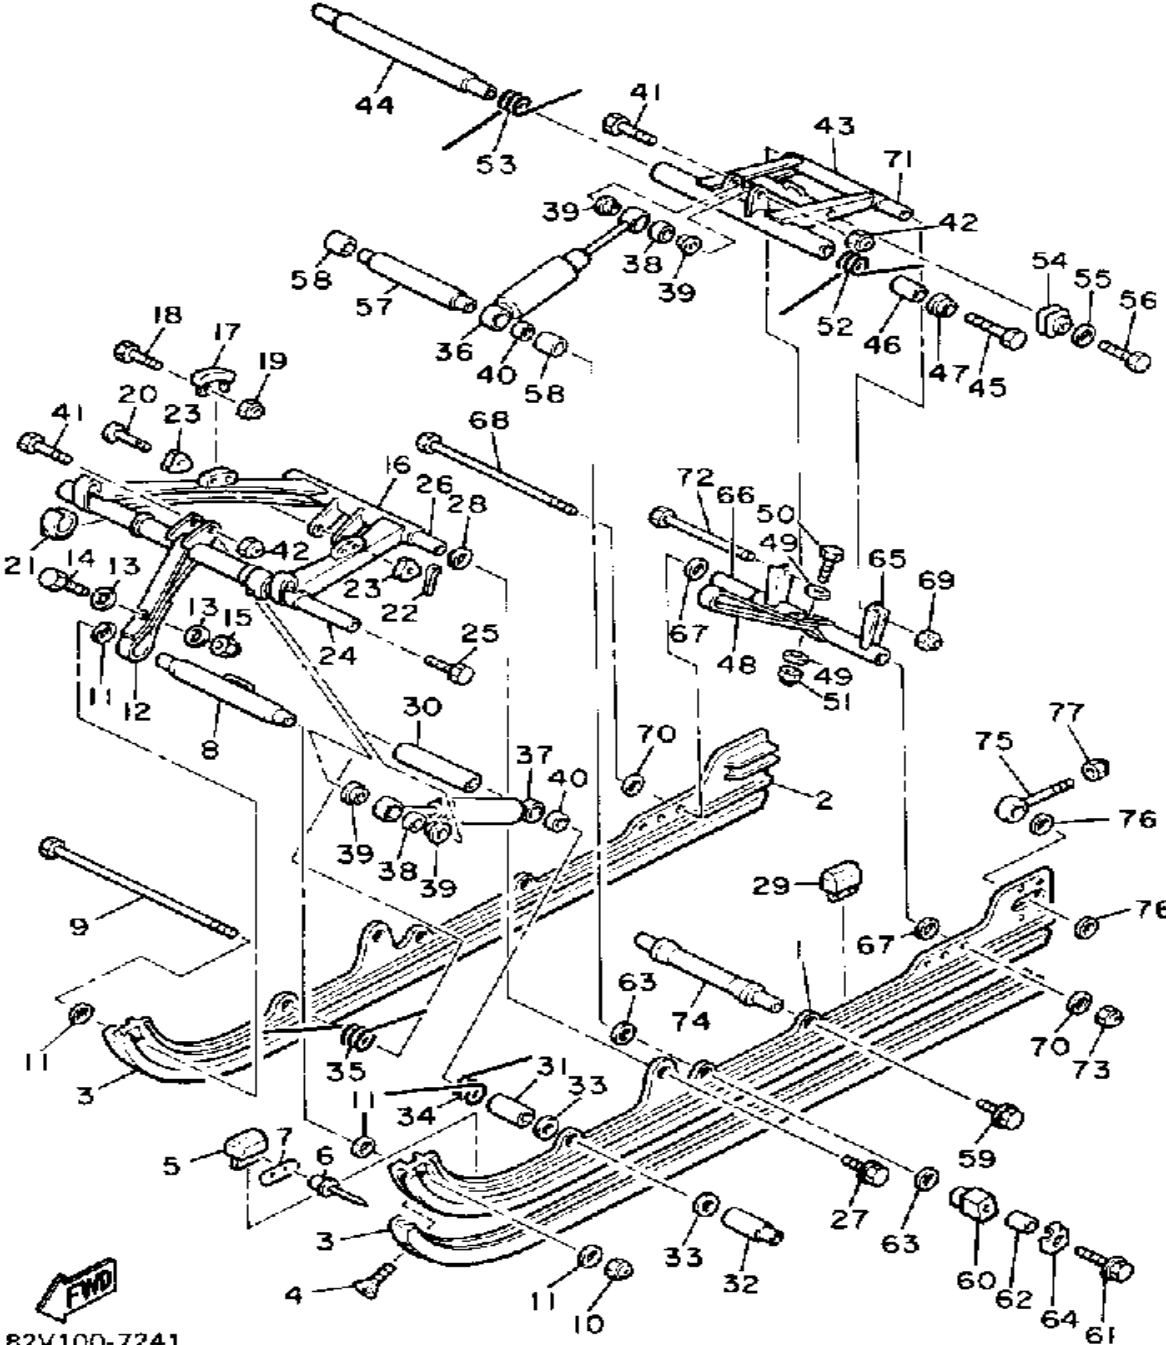

TRACK SUSPENSION 2

82V100-7241

Ref. No.	Part Number	Description	Qty	Remarks
1	84J-47411-00-00	FRAME, SLIDING 1	1	
2	84J-47412-00-00	FRAME, SLIDING 2	1	
3	8V0-47421-00-XX	RUNNER, SLIDING 1 (8V0-47421-00)	2	
4	90151-06010-00	SCREW, COUNTERSUNK	2	
5	8V0-47456-00-00	DAMPER 1	2	
6	90267-48062-00	RIVET, BLIND	8	
7	8K2-47458-01-00	PLATE, DAMPER	8	
8	8V0-47415-00-00	BRACKET 1	1	
9	97022-08255-00	BOLT	1	
10	95712-08300-00	NUT, LOCK	1	
11	92990-08600-00	WASHER, PLATE	4	
12	8V0-47495-00-00	STOPPER 1	1	
13	90201-06407-00	WASHER, PLATE (90201-06747-00)	2	
14	97011-06025-00	BOLT (97001-06025)	1	
15	95701-06300-00	NUT, NYLON	1	
16	8V0-47331-01-00	ARM, PIVOT 1	1	
17	8F3-47422-01-00	RUNNER, SLIDING 2	2	
18	97011-06025-00	BOLT (97001-06025)	4	
19	95701-06300-00	NUT, NYLON	4	
20	90240-12136-00	PIN, CLEVIS	1	
21	8V0-47447-01-00	HOOK 2	2	
22	91401-30030-00	PIN, COTTER	1	
23	8V0-47448-00-00	HOOK 3	2	
24	8A5-47465-02-00	SHAFT 1	1	
25	90109-10771-00	BOLT	2	
26	8K2-47485-00-00	SHAFT 3	1	
27	95811-10030-00	BOLT, FLANGE	2	

CONTINUED ON NEXT FRAME ►

Not For Resale
www.SmallEngineDiscount.com