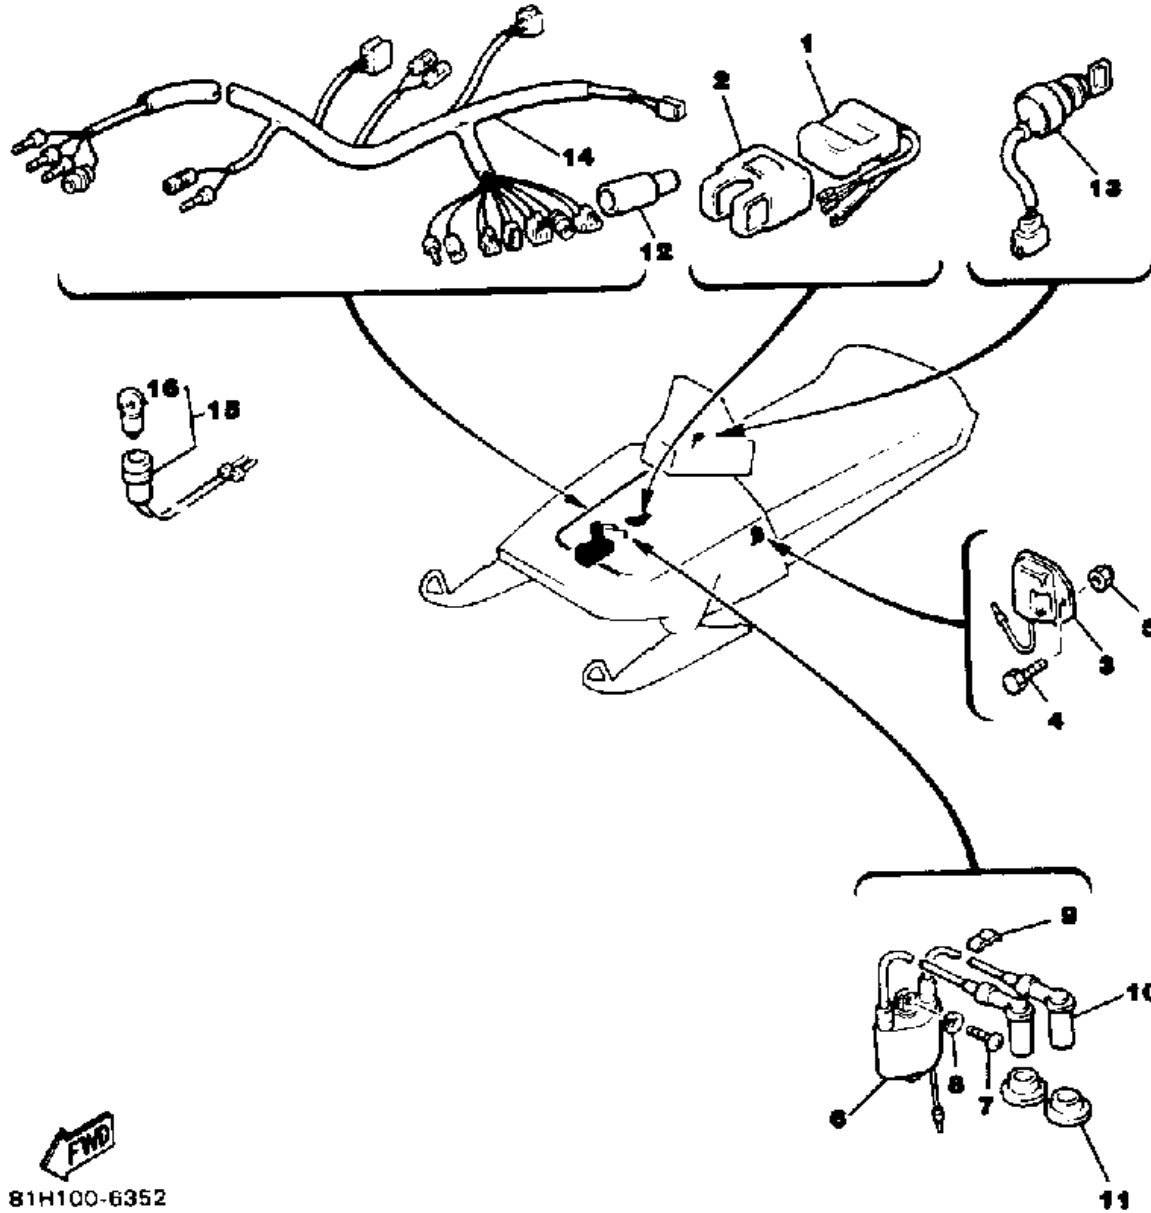

ELECTRICAL 1

Ref. No.	Part Number	Description	Qty	Remarks
1	8V0-85540-21-00	C.D.I. UNIT ASSEMBLY	1	
2	2A7-85546-00-00	BAND	1	
3	82M-81910-A0-00	VOLTAGE REGULATOR ASSEMBLY	1	
4	97026-06014-00	BOLT	2	
5	95701-06300-00	NUT, NYLON	2	
6	85T-82310-00-00	IGNITION COIL ASSEMBLY	1	
7	98580-06020-00	SCREW	2	
8	92995-06100-00	WASHER, SPRING	2	
9	861-82361-00-00	CLAMP, CORD	1	
10	8K1-82370-20-00	PLUG CAP ASSEMBLY (WITH RESISTOR)	2	
11	8V0-82372-00-00	SEAL, PLUG CAP	2	
12	8Y0-82599-00-00	COVER, CONNECTER	1	
13	8K4-82508-20-00	MAIN SWITCH ASSEMBLY	1	UR
14	84J-82590-20-00	WIRE HARNESS ASSEMBLY	1	UR STD
15	8V0-84301-00-00	PILOT LIGHT ASSEMBLY 1	1	
16	8V0-85353-00-00	. BULB (12V5W)	1	

81H100-6352

Not For Resale
www.SmallEngineDiscount.com