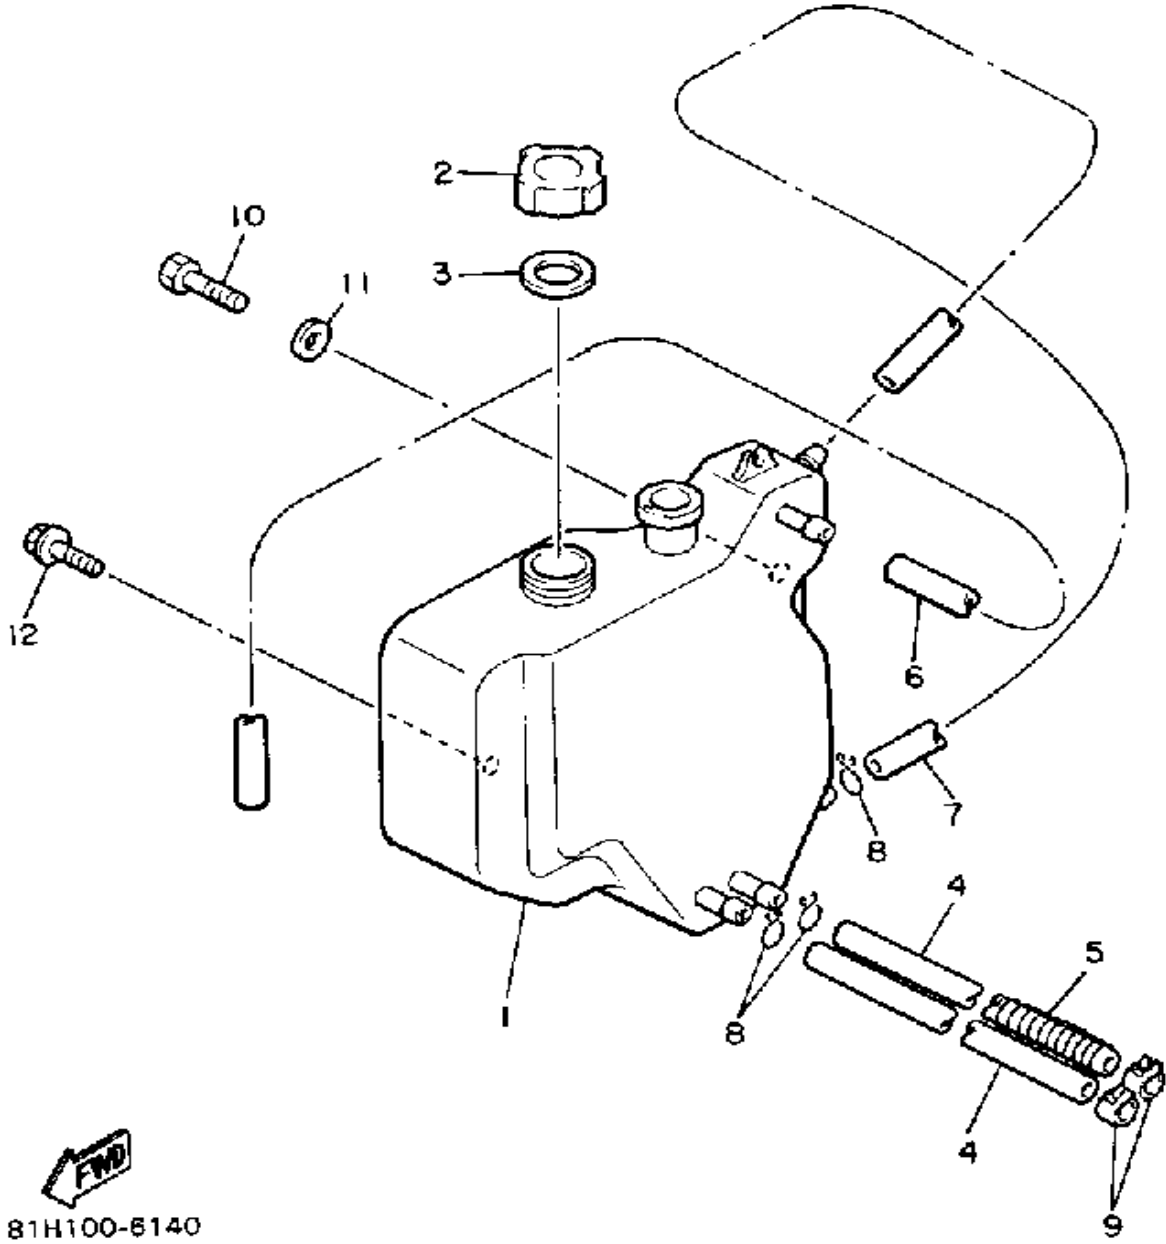

OIL TANK

Ref. No.	Part Number	Description	Qty	Remarks
1	8V0-21751-02-00	TANK, OIL	1	
2	863-21771-00-00	BODY, CAP	1	
3	90430-31003-00	GASKET	1	
4	90446-09088-00	HOSE	2	
5	8F3-24328-00-00	PROTECTOR, PIPE	1	
6	90446-09016-00	HOSE	1	
7	90446-09224-00	HOSE	1	
8	90467-09005-00	CLIP, SCISSOR	3	
9	90467-09026-00	CLIP	2	
10	97011-06010-00	BOLT	1	
11	92990-06600-00	WASHER, PLATE	1	
12	90119-06056-00	BOLT, WITH WASHER	1	

81H100-6140

Not For Resale
www.SmallEngineDiscount.com