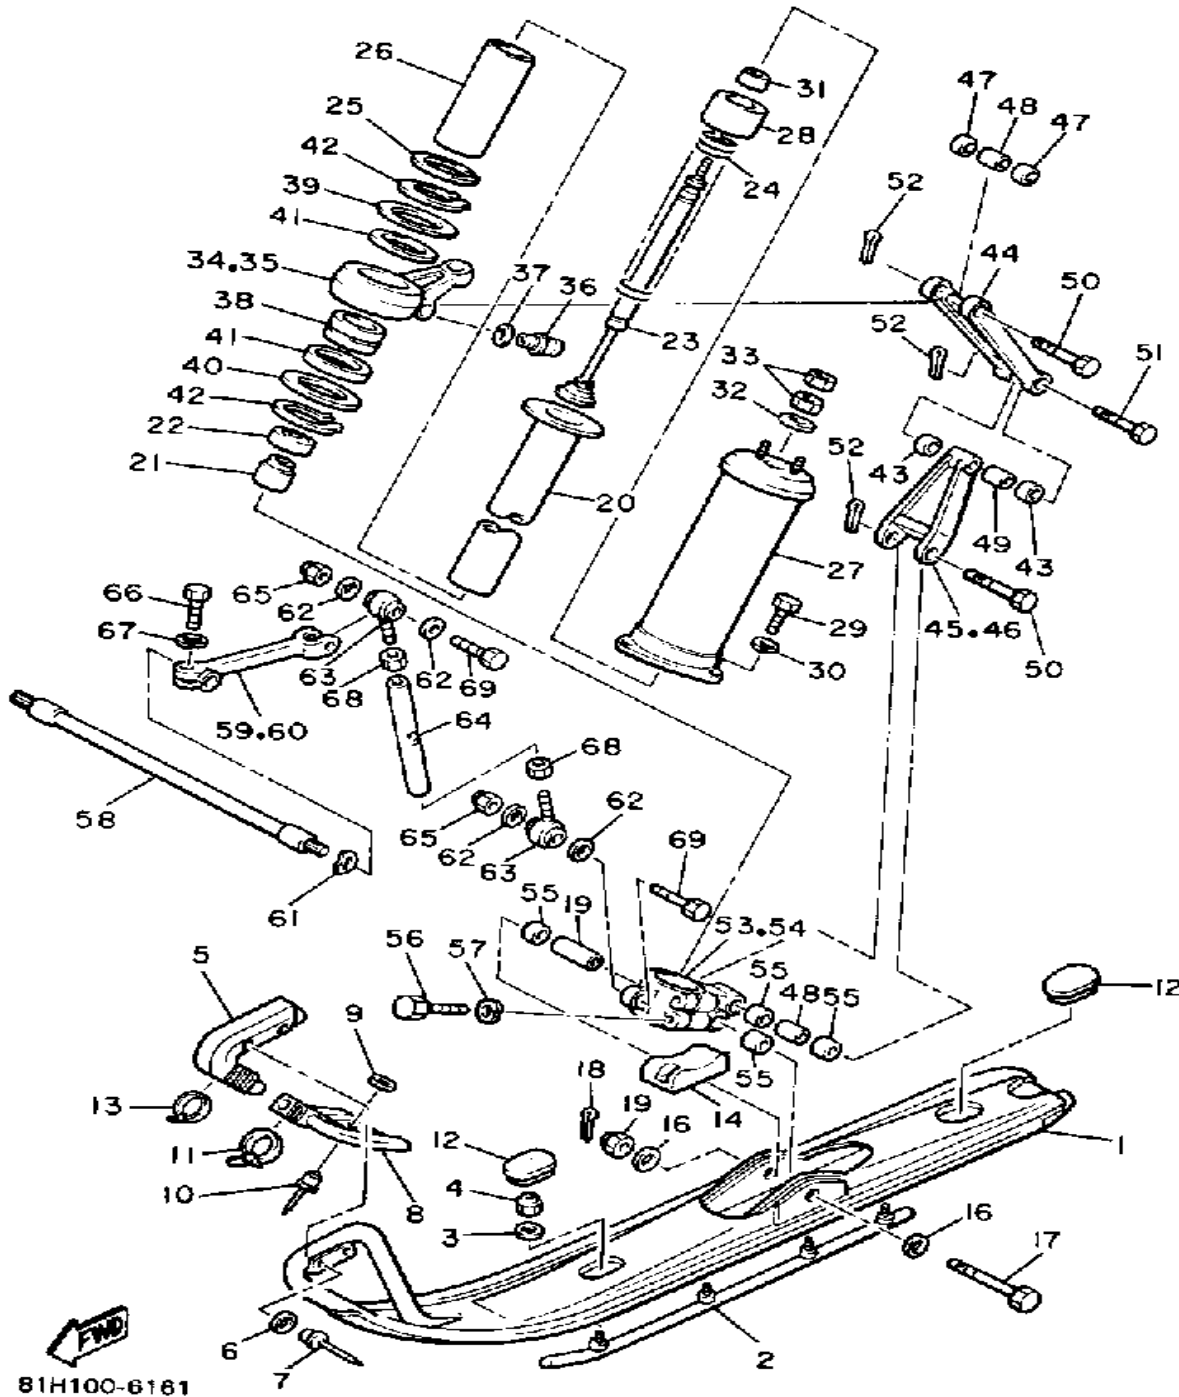

SKI

Ref. No.	Part Number	Description	Qty	Remarks
57	92906-08100-00	WASHER, SPRING	4	
58	8V0-2386E-01-00	BAR, STABLZR FRONT	1	
59	8V0-2386L-01-00	ARM, STABILIZER 1	1	
60	8V0-2386M-01-00	ARM, STABILIZER 2	1	
61	90206-12052-00	WASHER, WAVE	2	
62	90201-08624-00	WASHER, PLATE	8	
63	J45-23841-00-00	JOINT UNIVERSAL 1 (8V0-23841-02)	4	
64	8V0-2386F-01-00	LINK, STABLZR FRONT	2	
65	95616-08100-00	NUT, U	4	
66	97016-06025-00	BOLT	2	
67	92906-06100-00	WASHER, SPRING	2	
68	95316-08700-00	NUT (2GV)	4	
69	97006-08035-00	BOLT	4	

Not For Resale

www.SmallEngineDiscount.com