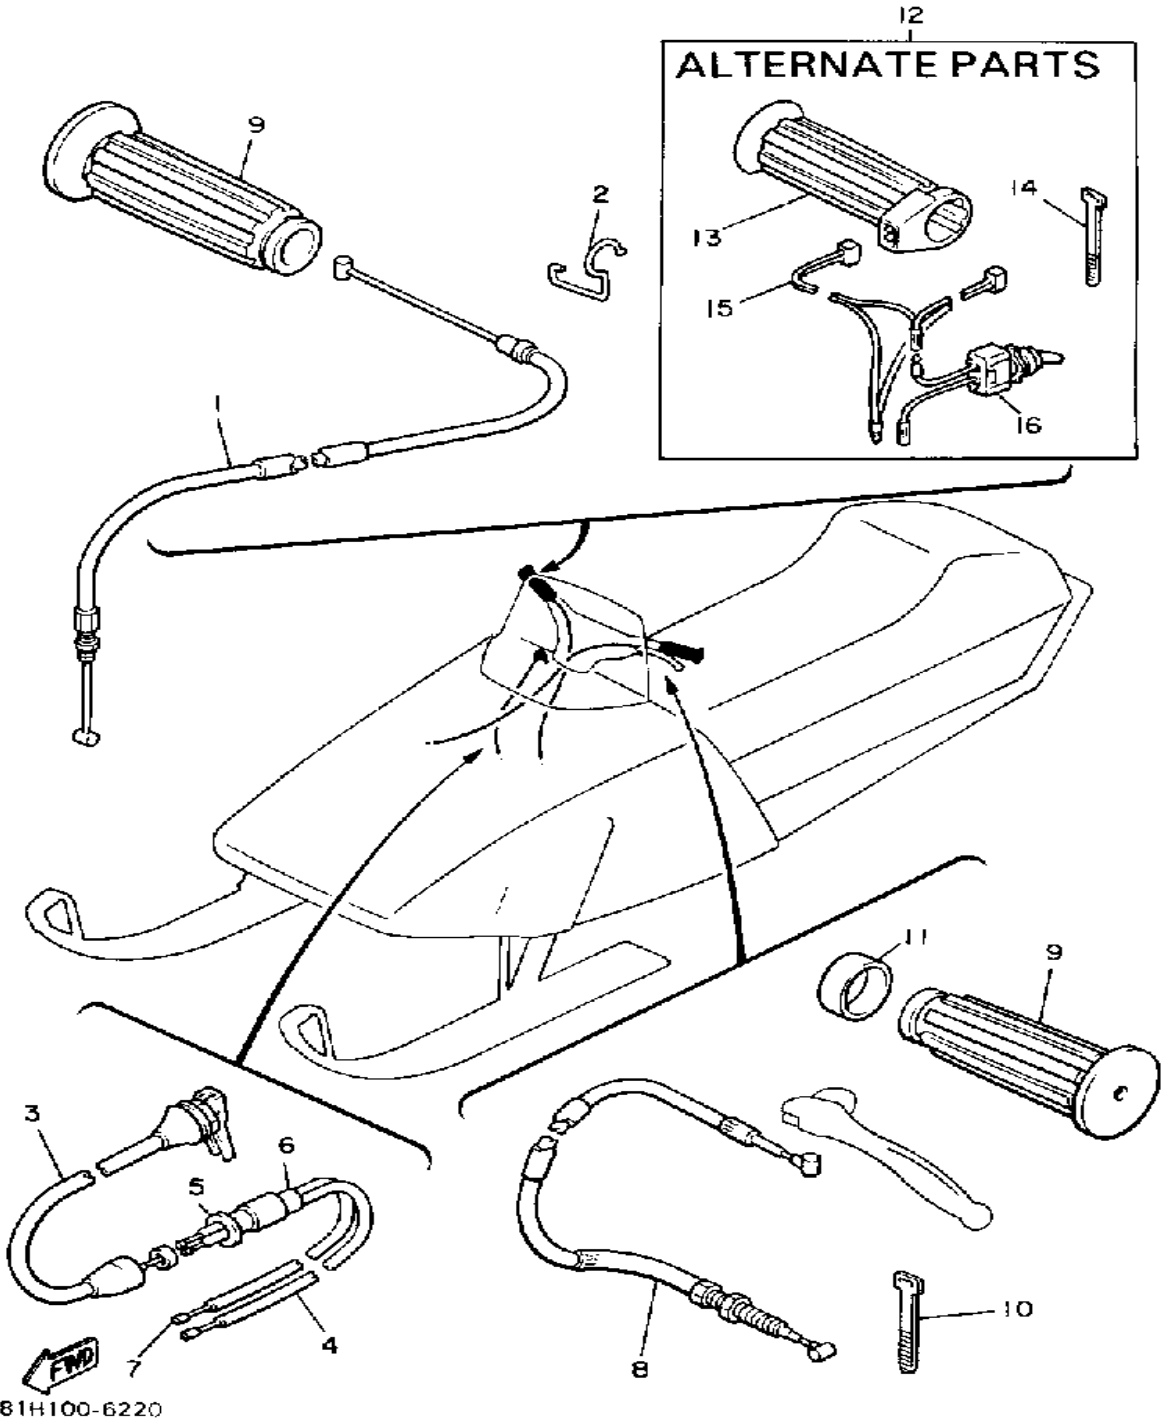

Not For Resale
www.SmallEngineDiscount.com

CONTROL - CABLE

Ref. No.	Part Number	Description	Qty	Remarks
1	85F-26311-00-00	CABLE, THROTTLE 1	1	
2	90465-10189-00	CLAMP	1	
3	8V0-26331-00-00	CABLE, STARTER 1	1	
4	8M6-26334-00-00	CABLE, STARTER 2	1	
5	4U1-26261-00-00	CONNECTOR, CABLE	1	
6	5L6-26272-00-00	CAP	1	
7	8V0-26334-00-00	CABLE, STARTER 2	1	
8	8V0-26340-00-00	CABLE, BRAKE	1	
9	86F-26241-00-00	GRIP ASSEMBLY	2	
10	341-26397-01-00	BAND	1	
11	90387-22726-00	COLLAR	1	
12	80K-2626A-00-00	GRIP, WARMER	2	ALT. PART
13	80K-2626A-00-00	. GRIP, WARMER	2	
14	437-83936-01-00	. BAND, SWITCH CORD	2	
15	80X-82318-00-00	. WIRE, SUB-LEAD	2	
16	82J-82917-00-00	. SWITCH	1	