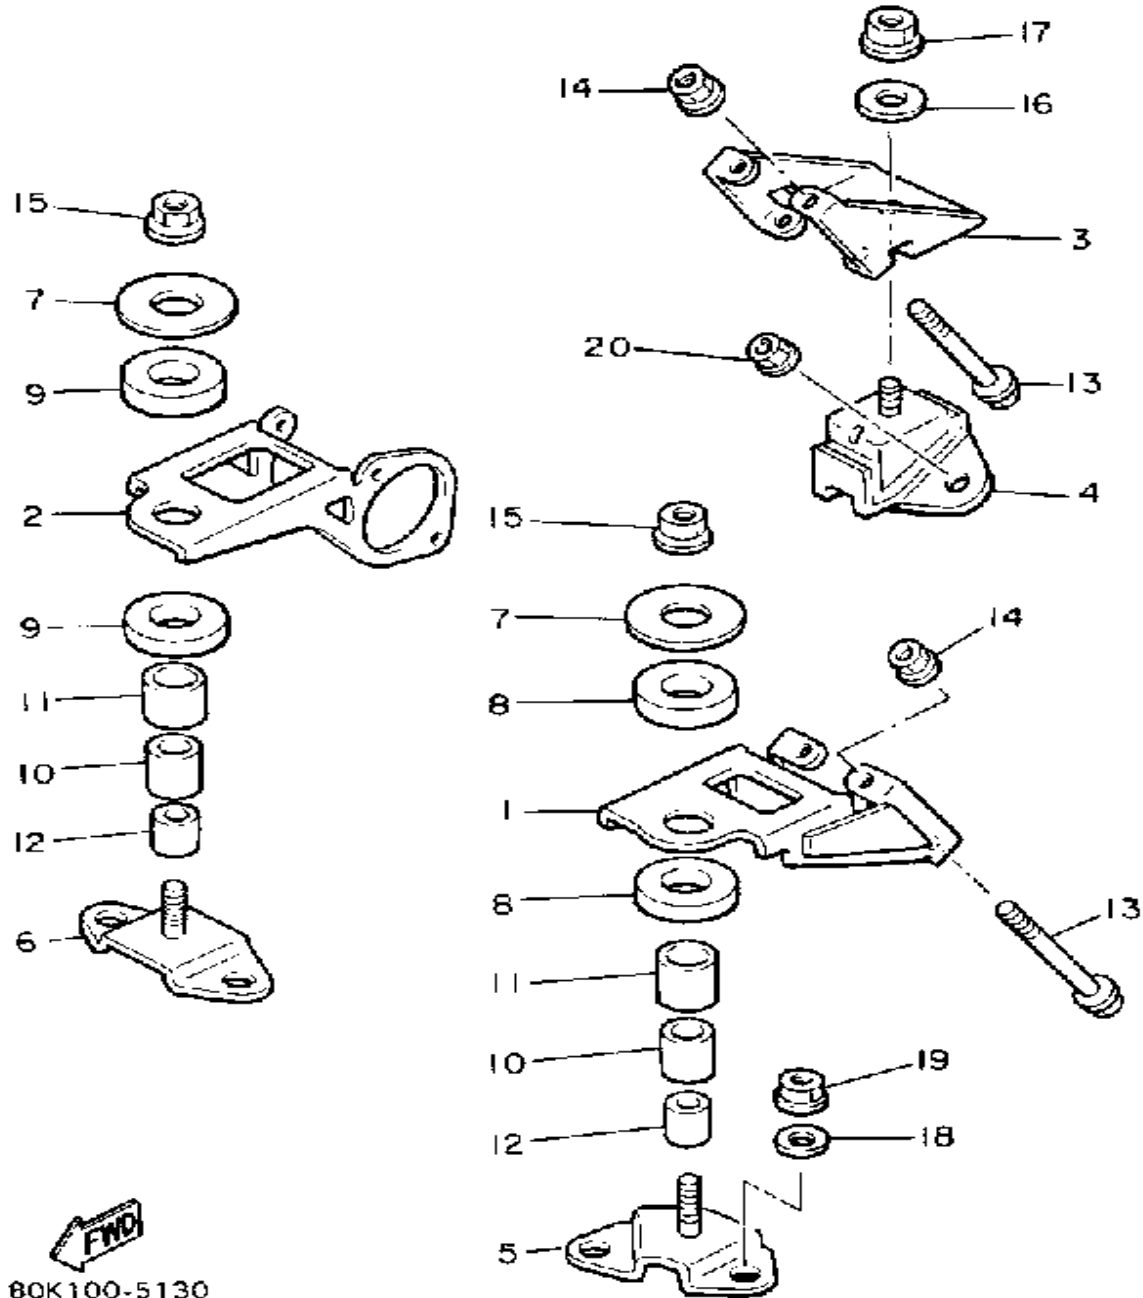

ENGINE BRACKET

Ref. No.	Part Number	Description	Qty	Remarks
1	8V0-21411-00-00	BRACKET, ENGINE 1	1	
2	8V0-21419-00-00	BRACKET, ENGINE 2	1	
3	8V0-21429-01-00	BRACKET, ENGINE 3	1	
4	8V0-21486-00-00	DAMPER 2	1	
5	80L-21417-00-00	BRACKET, FRT LWR 1	1	
6	80L-21418-00-00	BRACKET, FRT LWR 2	1	
7	90201-10151-00	WASHER, PLATE	2	
8	8V0-21485-00-00	DAMPER, RUBBER 1	2	
9	8A5-21485-00-00	DAMPER, RUBBER 1	2	
10	90385-15025-00	BUSH, SPEC'L RUBBER	2	
11	90387-21515-00	COLLAR	2	
12	90387-10514-00	COLLAR	2	
13	95811-08065-00	BOLT, FLANGE	4	
14	95701-08500-00	NUT, FLANGE	4	
15	95701-10500-00	NUT, FLANGE (95702-10500)	2	
16	90201-10321-00	WASHER, PLATE	1	
17	95701-10500-00	NUT, FLANGE (95702-10500)	1	
18	90201-10321-00	WASHER, PLATE	4	
19	95701-10500-00	NUT, FLANGE (95702-10500)	4	
20	95701-08500-00	NUT, FLANGE	2	

80K100-5130

Not For Resale
www.SmallEngineDiscount.com