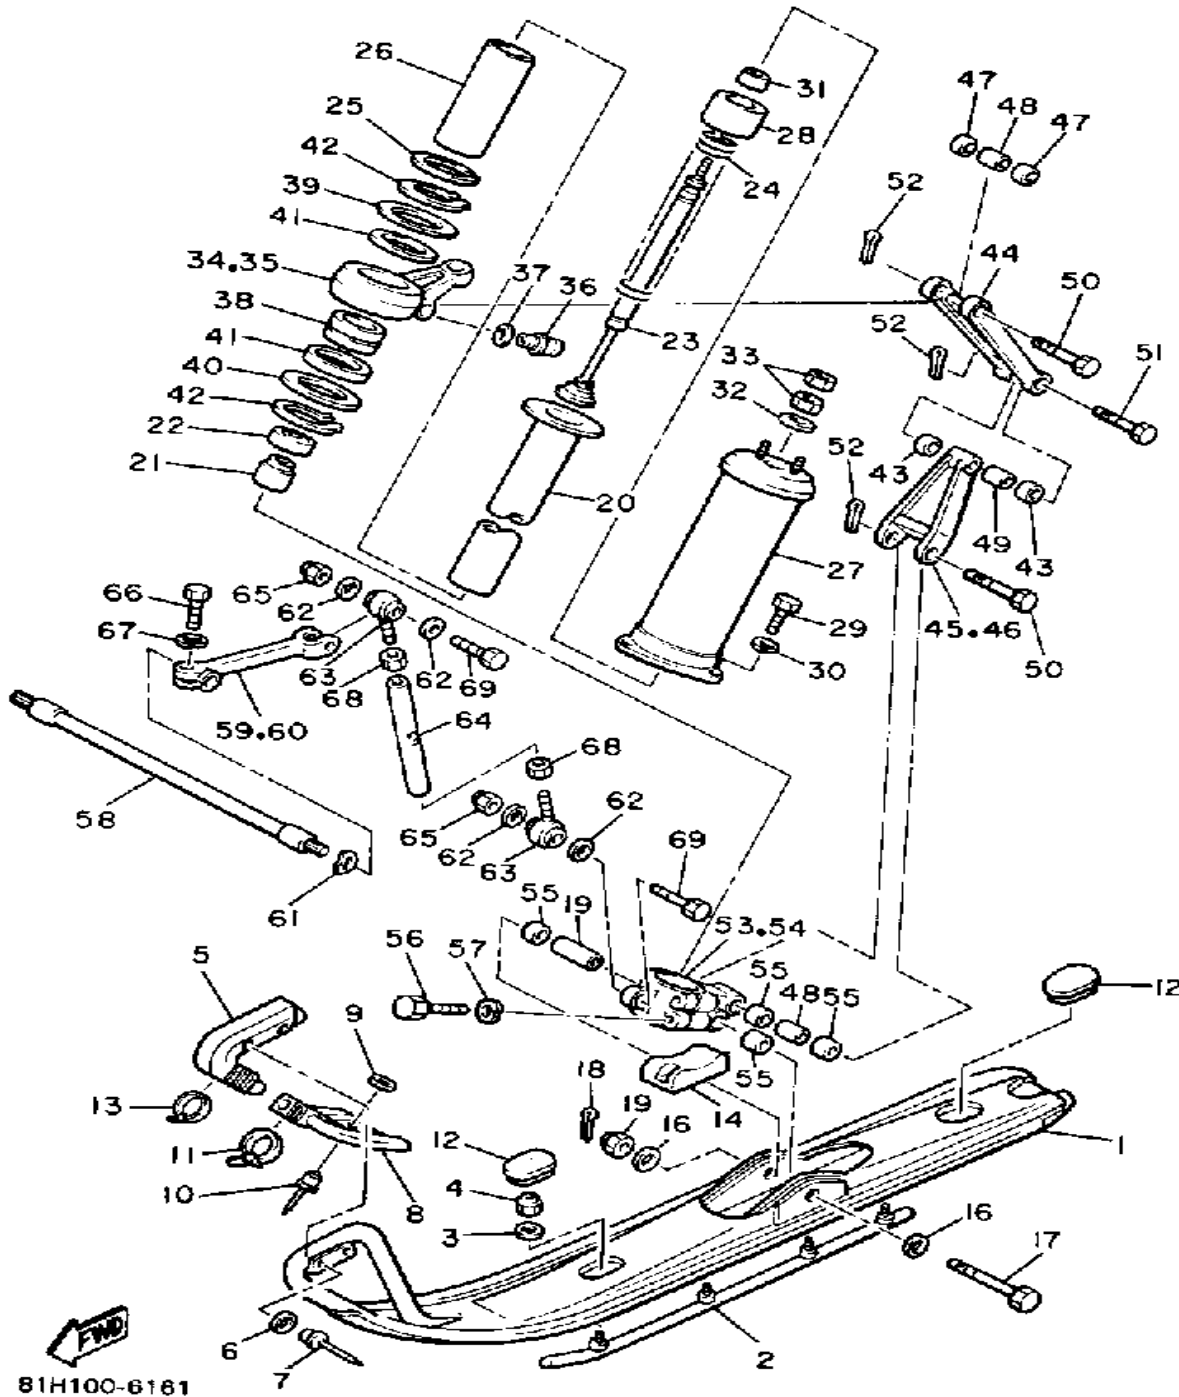

SKI

Ref. No.	Part Number	Description	Qty	Remarks
1	8V0-23710-02-00	SKI 1	2	
2	VMX-23731-01-XX	RUNNER 1 (8M6-23731-01-00) .	2	
3	92990-08600-00	WASHER, PLATE	8	
4	95611-08100-00	NUT, U	8	
5	8M6-23747-00-00	PROTECTOR, SKI	2	
6	90201-042E0-00	WASHER, PLATE	8	
7	90267-40029-00	RIVET, BLIND	8	
8	8V0-23748-00-00	PROTECTOR, SKI 2	2	
9	90201-042E0-00	WASHER, PLATE	2	
10	90267-40110-00	RIVET, BLIND	2	
11	90465-13169-00	CALMP	2	
12	8V0-23741-00-00	CAP 1	4	
13	12R-82591-00-00	BAND	2	
14	8V0-23743-01-00	STOPPER 1	2	
15	90387-106J3-00	COLLAR	2	
16	92906-10600-00	WASHER	4	
17	90102-10050-00	BOLT, WITH HOLE	2	
18	91490-20020-00	PIN, COTTER	2	
19	95706-10300-00	NUT, NYLON	2	
20	8V0-22471-00-00	CYLINDER, SHOCK ABSORBER	2	
21	8V0-23768-00-00	SEAT, SPRING 1	2	
22	93399-99908-00	BEARING, SPECIAL	2	
23	80L-2376A-00-00	ABSORBER ASSEMBLY (8V0-2376A-00)	2	
24	90501-60718-00	SPRING, COMPRESSION	2	
25	8V0-22494-00-00	STOP, REBOUND	2	
26	8V0-2376R-00-00	PROTECTOR	2	
27	8V0-2376J-00-00	HOLDER, ABSORBER	2	

CONTINUED ON NEXT FRAME ►