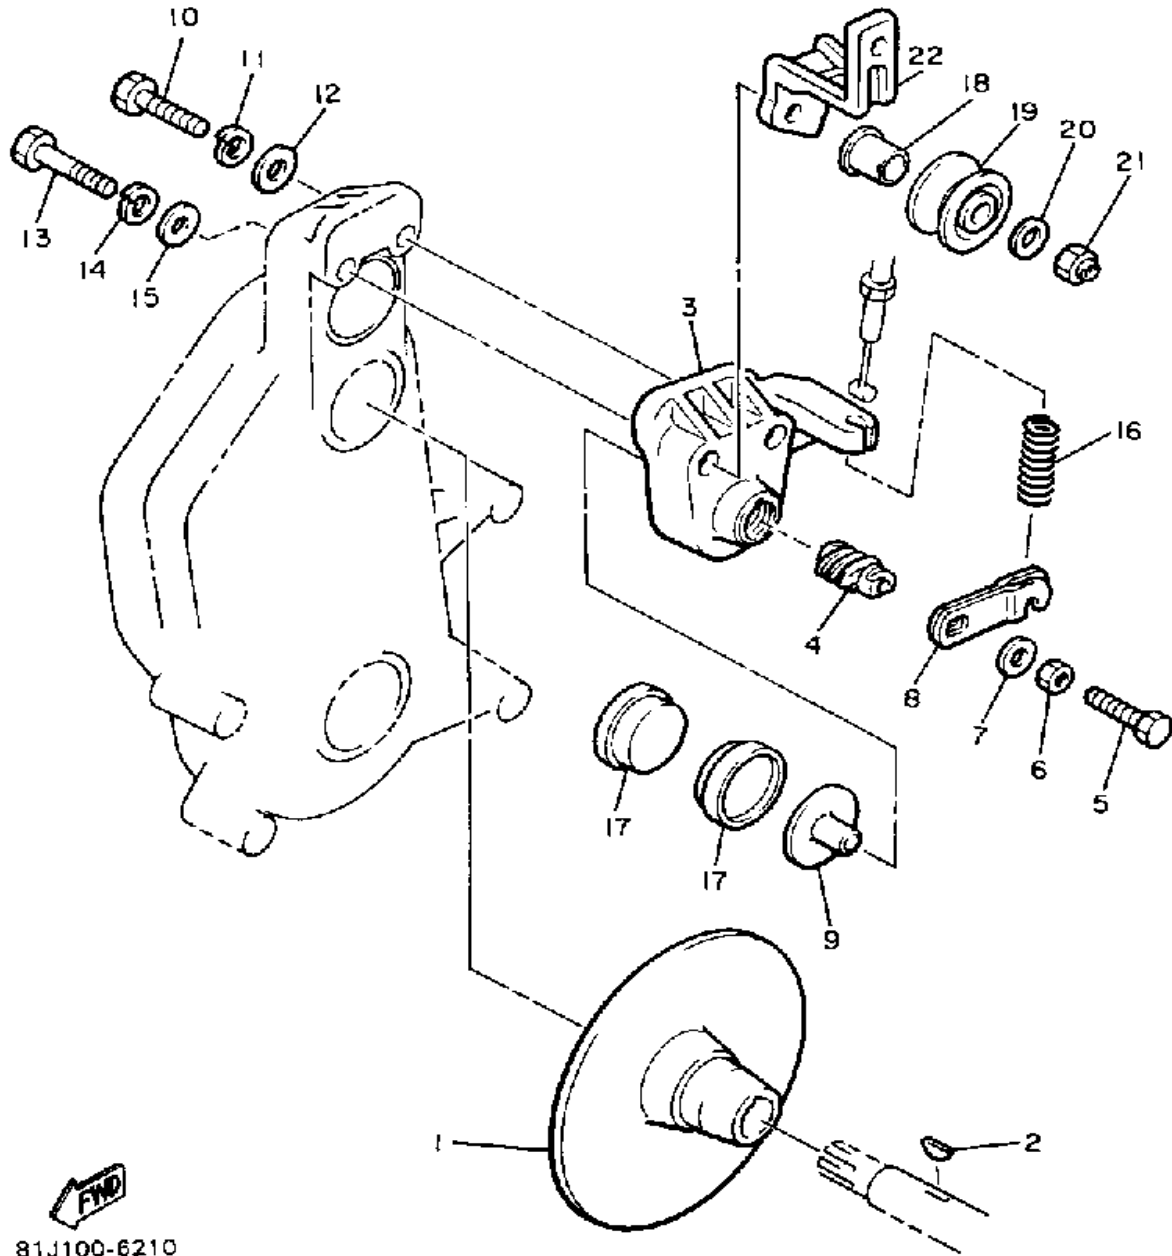

BRAKE

Ref. No.	Part Number	Description	Qty	Remarks
1	8V0-25831-00-00	DISC, BRAKE (RIGHT)	1	
2	8J7-25848-00-00	KEY	1	
3	8K4-25731-00-00	BODY, CALIPER 1	1	
4	878-25728-00-00	CAM	1	
5	90101-08499-00	BOLT	1	
6	95303-08700-00	NUT	1	
7	92990-08600-00	WASHER, PLATE	1	
8	878-25726-00-00	LEVER, BRAKE	1	
9	878-25733-00-00	PLATE, BACK UP	1	
10	97022-10055-00	BOLT	1	
11	92901-10100-00	WASHER, SPRING	1	
12	92990-10600-00	WASHER, PLATE	1	
13	90109-107A4-00	BOLT	1	
14	92901-10100-00	WASHER, SPRING	1	
15	92990-10600-00	WASHER, PLATE	1	
16	90501-23337-00	SPRING, COMPRESSION	1	
17	84X-25811-01-00	PAD, CALIPER 2	2	
18	90387-086J4-00	COLLAR	1	
19	8V0-26399-00-00	GUIDE, CABLE	1	
20	92990-08200-00	WASHER, PLAIN	1	
21	95712-08300-00	NUT, LOCK	1	
22	8V0-2193F-00-00	BRKT, OIL TANK 2	1	

81J100-6210

Not For Resale
www.SmallEngineDiscount.com