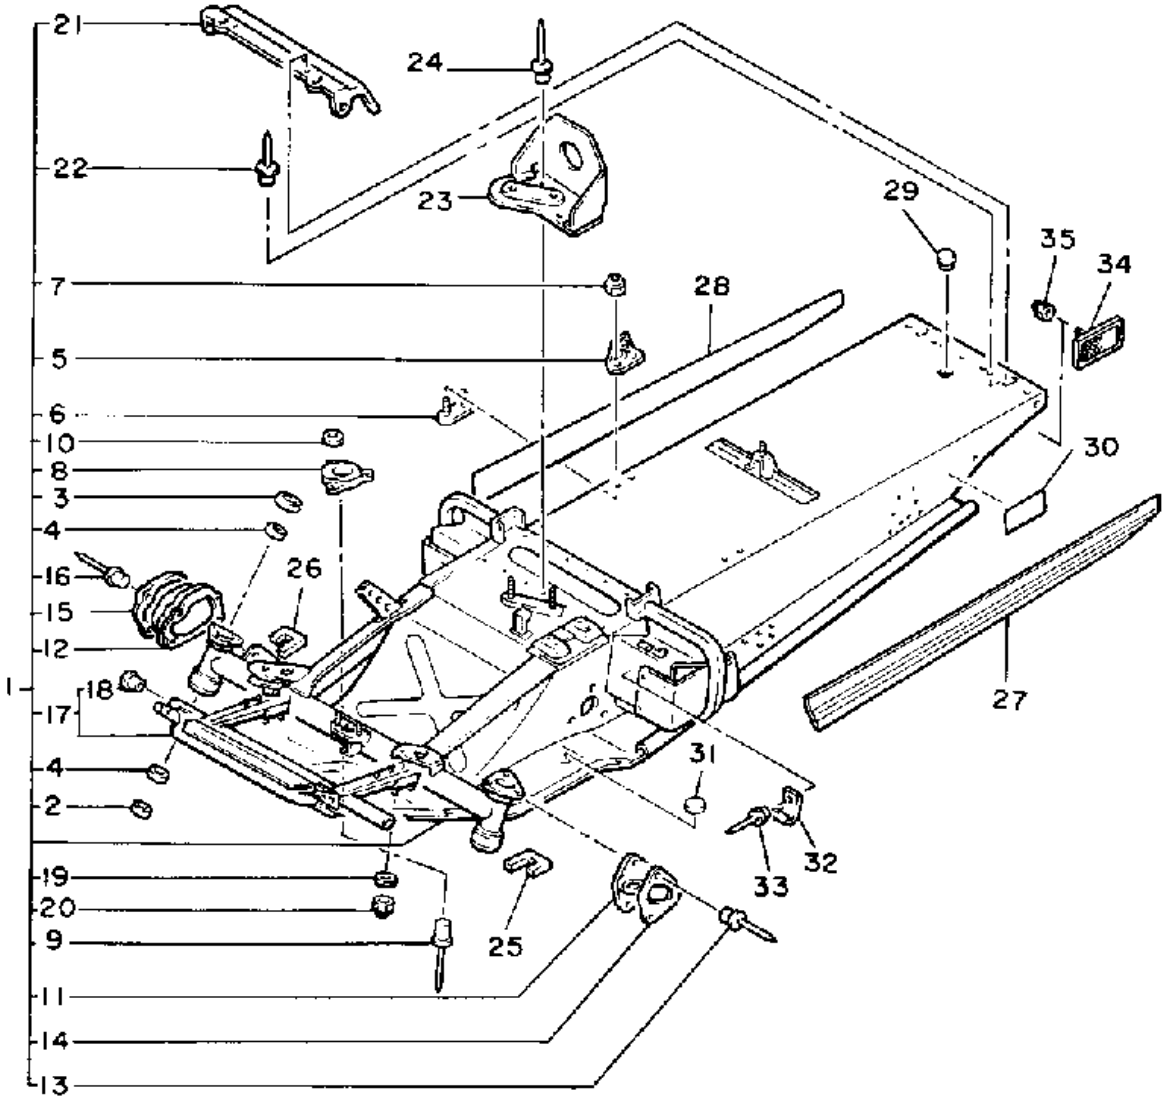

FRAME

B6F100-9150

Ref. No.	Part Number	Description	Qty	Remarks
29	810-77716-00-00	ORNAMENT, INSTRUMENT PANEL 2	1	
30	8K2-77742-00-00	INDICATOR 2	1	
31	80F-21998-00-00	SPACER	1	
32	90461-05003-00	CLAMP	1	
33	90267-48053-00	RIVET, BLIND	1	
34	3Y6-85130-02-00	REAR REFLECTOR ASSEMBLY	2	
35	95701-05300-00	NUT, NYLON	2	

Not For Resale

www.SmallEngineDiscount.com