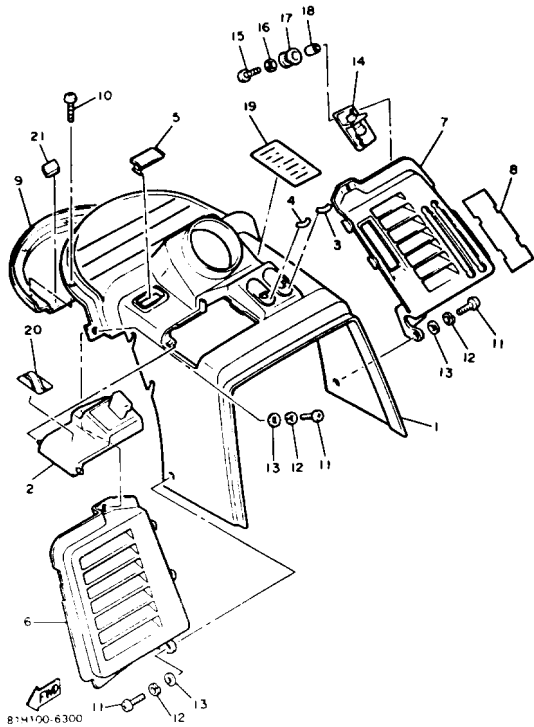

INSTRUMENT PANEL

Ref. No.	Part Number	Description	Qty	Remarks
1	8X9-77711-01-00	PANEL, INSTRUMENT	1	
2	8X9-77712-01-00	PANEL, INSTRUMENT	1	
3	8U9-77741-00-00	INDICATOR 1	1	STD
	8V0-77741-20-00	INDICATOR 1	1	ALT. PART
4	8U9-77742-00-00	INDICATOR 2	1	
5	8X9-77740-00-00	GROMMET, INSTRUMENT PANEL	1	
6	8X9-77131-00-00	LOUVER 1	1	
7	8X9-77132-00-00	LOUVER 2	1	
8	8V0-7716E-00-00	REFLECTOR 1	2	
9	8V0-77731-00-00	SHIELD 1	1	
10	98906-05012-00	SCREW, BIND	4	
11	98586-05016-00	SCREW, PAN HEAD	4	
12	92906-05100-00	WASHER, SPRING	4	
13	90201-05721-00	WASHER, PLATE	4	
14	80L-77721-00-00	BRACKET 1	4	
15	97706-50520-00	SCREW, TAPPING	2	
16	90201-05033-00	WASHER, PLATE	2	
17	90480-13428-00	GROMMET	2	
18	90387-053H3-00	COLLAR	2	
19	80L-77763-00-00	LABEL, WARNING 3	1	
20	81H-77715-00-00	ORMNT, INSTR PNL 1INSTRUMENT PANEL 1	1	
21	81H-77731-00-00	SHIELD 1	1	

Not For Resale

www.SmallEngineDiscount.com