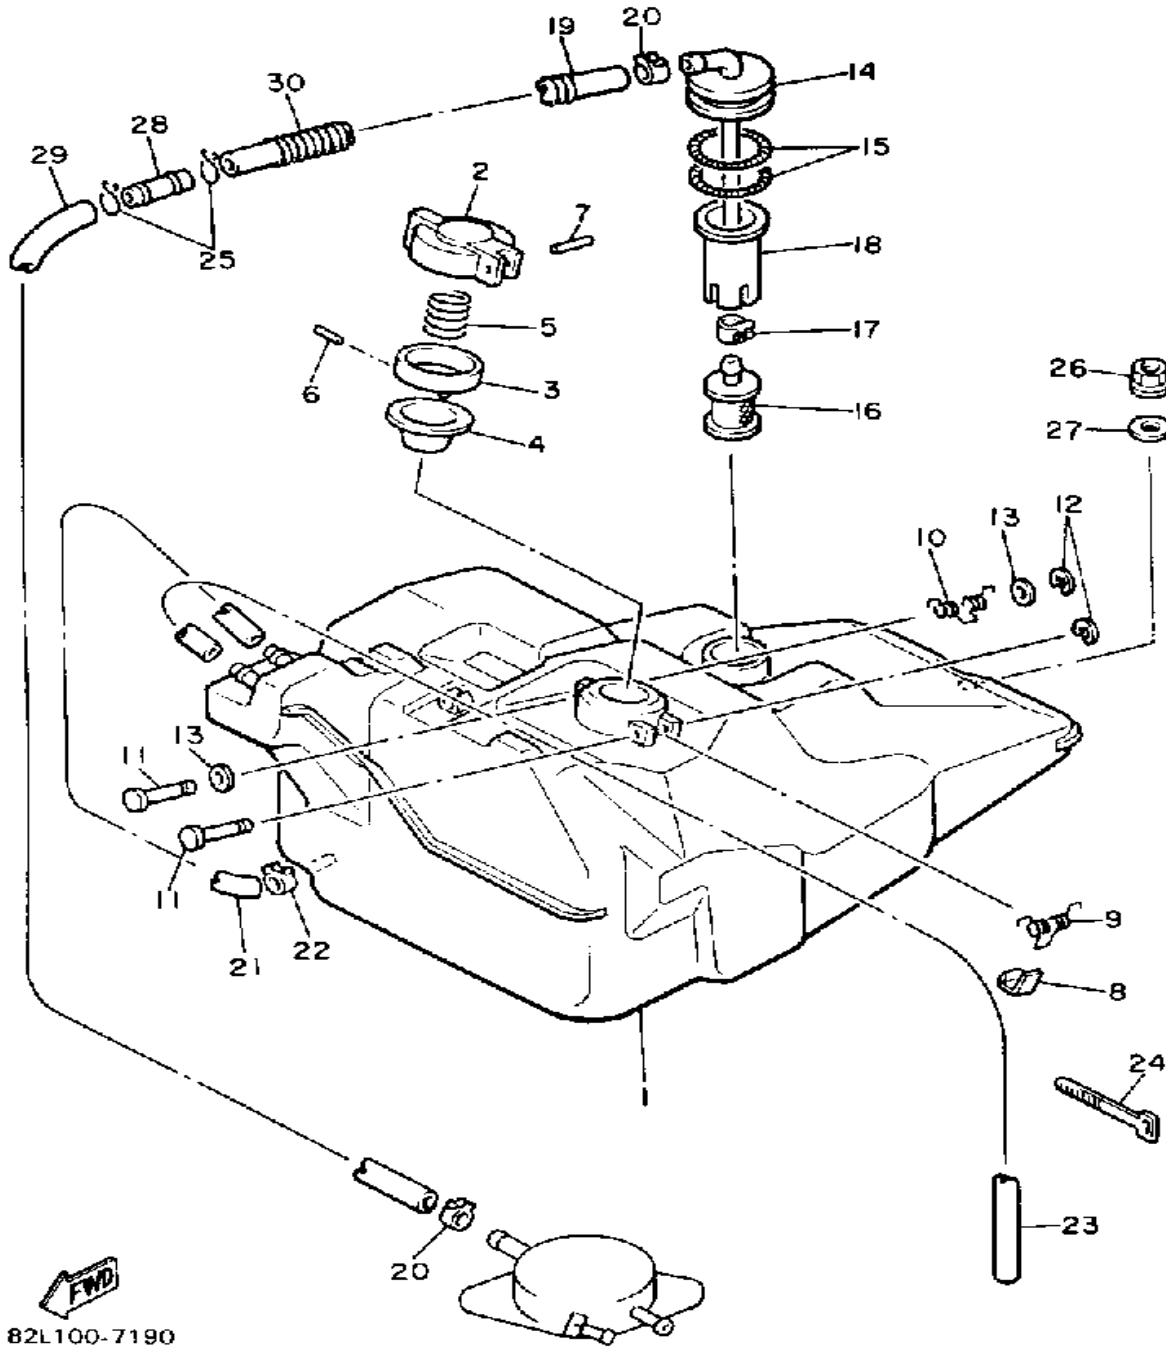

FUEL TANK

82L100-7190

Ref. No.	Part Number	Description	Qty	Remarks
1	8V0-24111-03-00	TANK, FUEL	1	
2	813-24611-01-00	BODY, CAP	1	
3	813-24613-01-00	DISC, CAP	1	
4	8F7-24641-00-00	GASKET, CAP 1	1	
5	90501-20130-00	SPRING, COMPRESSION	1	
6	91690-30016-00	PIN, SPRING	1	
7	91609-25032-00	PIN, SPRING	1	
8	83M-24628-00-00	HOOK	1	
9	90508-10715-00	SPRING, TORSION	1	
10	90508-08353-00	SPRING, TORSION	1	
11	90249-03017-00	PIN	2	
12	93430-02001-00	CIRCLIP	2	
13	90201-03313-00	WASHER, PLATE	2	
14	86M-24335-00-00	PIPE, SUCTION 1	1	
15	90506-06065-00	SPRING, TENSION	2	
16	8H5-24560-00-00	FILTER ASSEMBLY	1	
17	90467-11028-00	CLIP	1	
18	8V0-24336-00-00	PIPE, SUCTION 2	1	
19	90446-11265-00	HOSE (8V0)	1	
20	90467-11028-00	CLIP	2	
21	90446-09013-00	HOSE (90446-09079)	1	
22	90467-09026-00	CLIP	1	
23	90446-09155-00	HOSE	1	
24	341-26397-01-00	BAND	8	
25	90467-11009-00	CLIP	2	
26	95712-08300-00	NUT, LOCK	1	
27	90201-08784-00	WASHER, PLATE	1	
28	878-24379-00-00	PIPE, JOINT 4	1	
29	90446-11290-00	HOSE	1	

CONTINUED ON NEXT FRAME ►

Not For Resale
www.SmallEngineDiscount.com