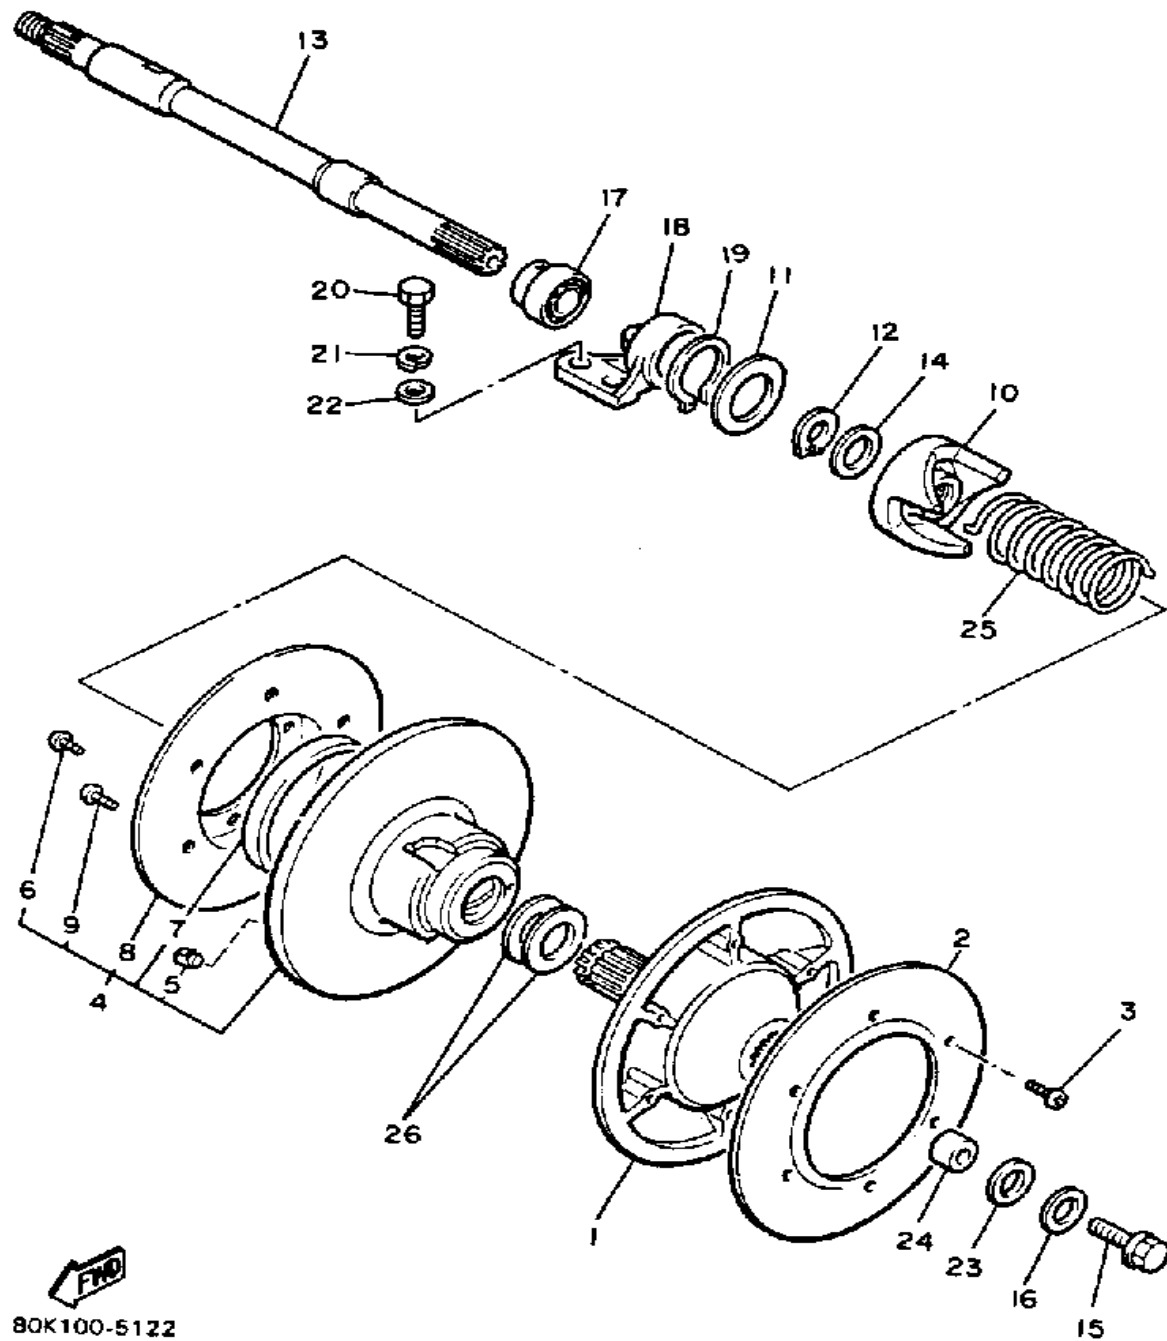

SECONDARY SHEAVE

80K100-5122

Ref. No.	Part Number	Description	Qty	Remarks
1	80R-17660-01-00	SEC. FIXED SHEAVECOMP ...	1	
2	81H-17665-00-00	PLATE 1	1	
3	90150-05022-00	SCREW ROUND HEAD	6	
4	81H-17670-00-00	SECONDARY SLIDING SHEAVE	1	
5	8X6-17688-00-00	. SHOE, RAMP	3	
6	90154-06036-00	. SCREW, BINDING	3	
7	90380-90117-00	. BUSH, SOLID	1	
8	81H-17675-00-00	. PLATE 2	1	
9	90150-05022-00	. SCREW ROUND HEAD	6	
10	8V0-17684-00-00	SEAT, SECONDARY SPRING .	1	
11	90201-34684-00	WASHER, PLATE	1	
12	93440-34170-00	CIRCLIP	1	
13	82M-17681-00-00	SHAFT, SECONDARY	1	
14	90201-252F1-00	WASHER, PLATE (T0.5)	1	UR
	90201-25526-00	WASHER, PLATE (T2.0)	1	UR
	90201-25527-00	WASHER, PLATE (T1.0)	1	UR
15	90105-14175-00	BOLT, WASHER BASED	1	
16	90201-140A6-00	WASHER, PLATE	1	
17	888-17678-00-00	BEARING	1	
18	8V0-47631-00-00	HOUSING, BEARING	1	
19	99009-52500-00	CIRCLIP	1	
20	97322-08022-00	BOLT, HEXAGON	4	
21	92990-08100-00	WASHER	4	
22	92990-08600-00	WASHER, PLATE	4	
23	90201-222F0-00	WASHER, PLATE (T0.5)	1	UR
	90201-225A4-00	WASHER, PLATE (T1.0)	1	UR
24	90387-147A8-00	COLLAR	1	
25	90508-50654-00	SPRING, TORSION	1	
26	90201-345G2-00	WASHER, PLATE	2	

Not For Resale

www.SmallEngineDiscount.com