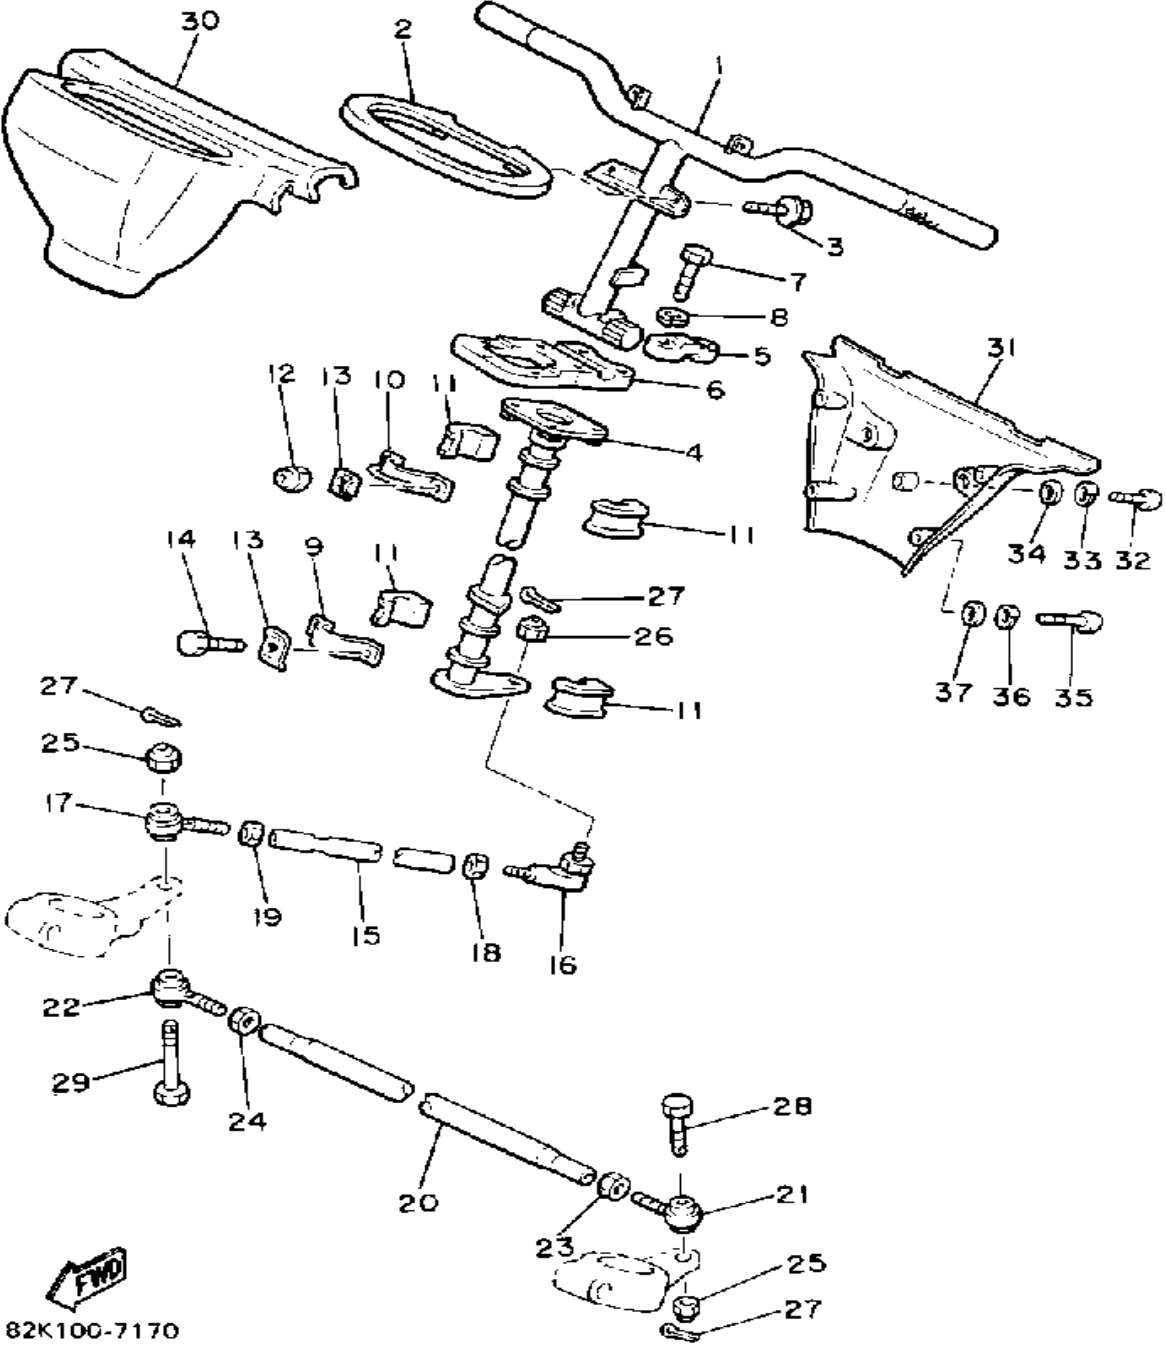

STEERING

Ref. No.	Part Number	Description	Qty	Remarks
30	8X9-23815-00-00	PAD, STEERING	1	
31	80L-23817-01-00	PAD, STEERING	1	
32	98506-05010-00	SCREW, PAN HEAD	1	
33	92906-05100-00	WASHER, SPRING	1	
34	92906-05200-00	WASHER, PLAIN	1	
35	98506-05030-00	SCREW, PAN HEAD	4	
36	92906-05100-00	WASHER, SPRING	4	
37	92906-05600-00	WASHER, PLATE	4	

Not For Resale

www.SmallEngineDiscount.com