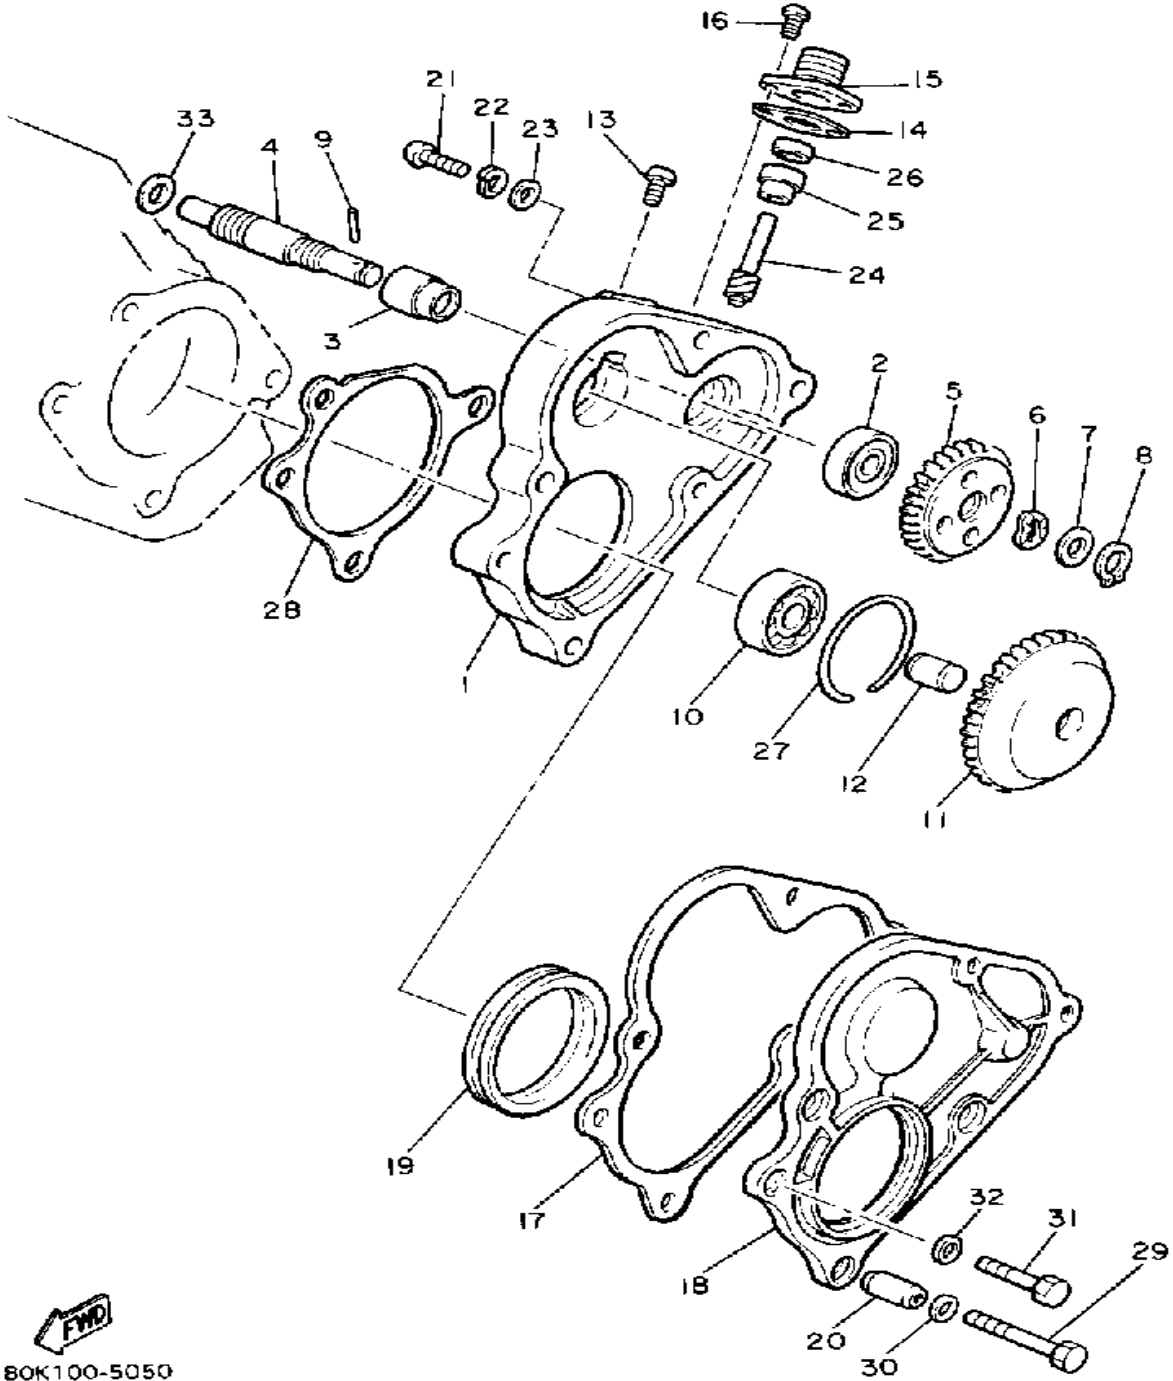

PUMP DRIVE GEAR

Ref. No.	Part Number	Description	Qty	Remarks
30	92990-06600-00	WASHER, PLATE	2	
31	97011-06025-00	BOLT (97001-06025)	2	
32	92990-06600-00	WASHER, PLATE	2	
33	90201-08624-00	WASHER, PLATE	1	

BOK100-5050

Not For Resale
www.SmallEngineDiscount.com