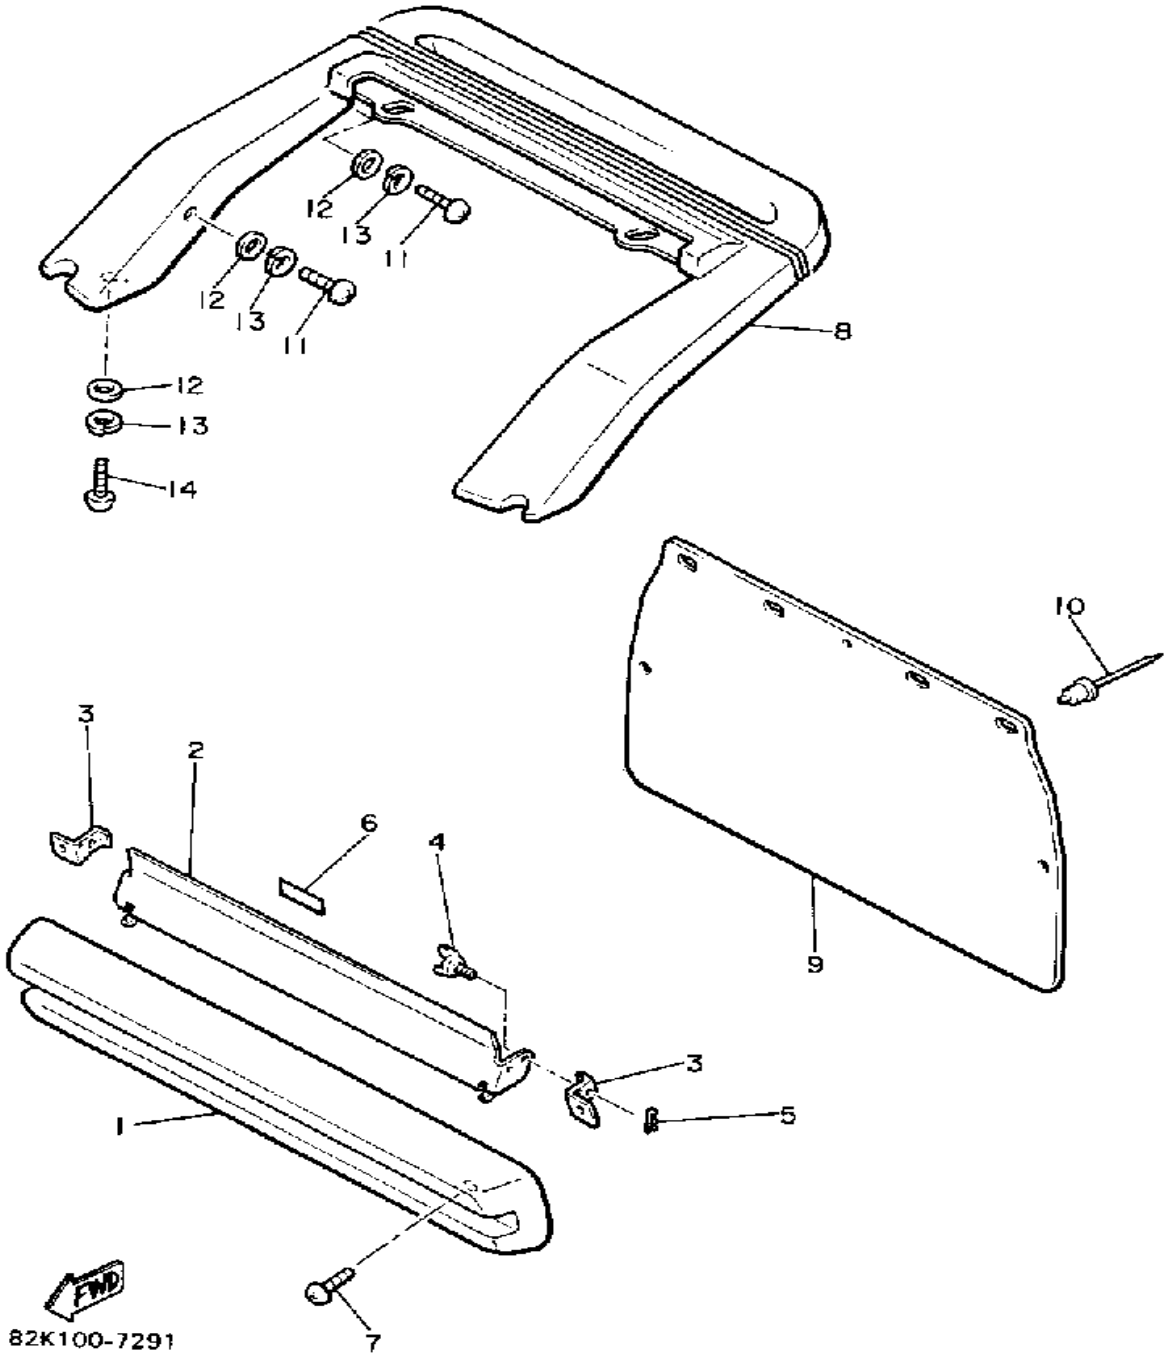

BUMPER

Ref. No.	Part Number	Description	Qty	Remarks
1	86F-77511-00-00	BUMPER, FRONT 1	1	
2	80L-77185-00-00	PLATE 1	1	
3	80L-77125-01-00	STAY 1	2	
4	90122-05022-00	BOLT, WING	2	
5	90468-10003-00	CLIP	2	
6	8Y0-77762-00-00	LABEL, WARNING 2	1	
7	98906-06016-00	SCREW, BIND	2	
8	87F-77542-00-00	BUMPER, REAR 2	1	
9	8X9-77595-00-00	FLAP	1	
10	90267-48086-00	RIVET, BLIND	5	
11	98903-08020-00	SCREW, BIND (98901-08020)	4	
12	92990-08200-00	WASHER, PLAIN	6	
13	92990-08100-00	WASHER	6	
14	95811-08012-00	BOLT, FLANGE	2	

82K100-7291