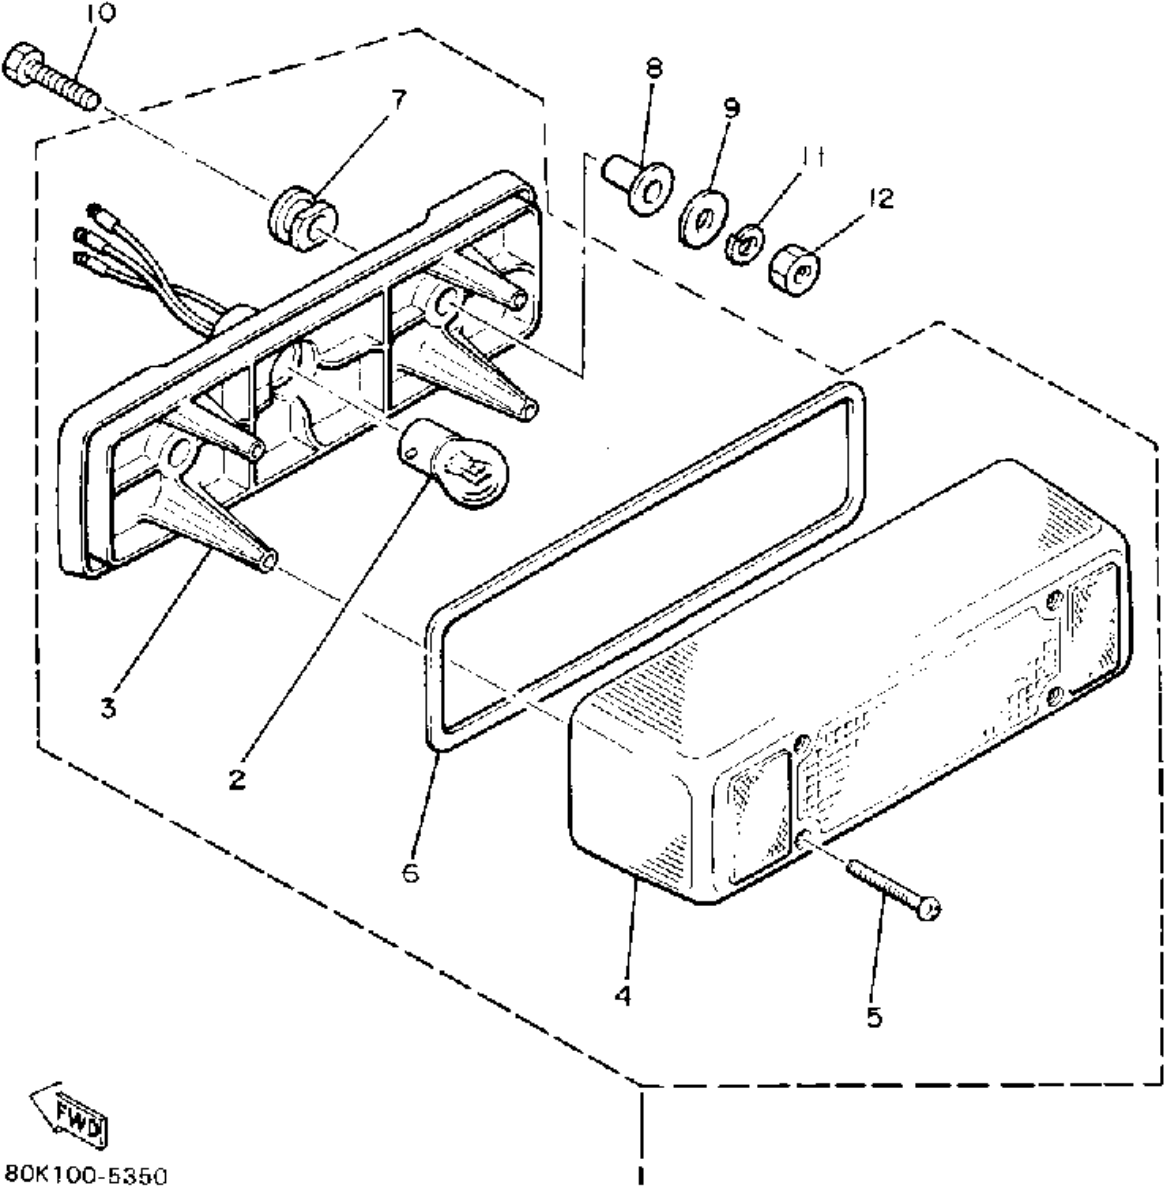

TAILLIGHT

Ref. No.	Part Number	Description	Qty	Remarks
1	8K4-84710-00-00	TAILLIGHT UNIT ASSEMBLY ..	1	
2	137-84714-61-00	. BULB, TL 12V23/8W (J50-83311-00)	1	
3	8K4-84711-00-00	. BASE, TAILLIGHT	1	
4	8K4-84721-00-00	. LENS, TAILLIGHT	1	
5	97780-40130-00	. SCREW, PANHEAD TAPPING (97701-40130-00)	4	
6	87M-84723-00-00	. GASKET, TAIL LENS	1	
7	8K4-84718-00-00	. GROMMET	2	
8	90387-066N1-00	COLLAR	2	
9	90201-06407-00	WASHER, PLATE (90201-06747-00)	4	
10	97001-06035-00	BOLT	2	
11	92995-06100-00	WASHER, SPRING	2	
12	95380-06600-00	NUT	2	

FWD
80K100-5350

Not For Resale
www.SmallEngineDiscount.com