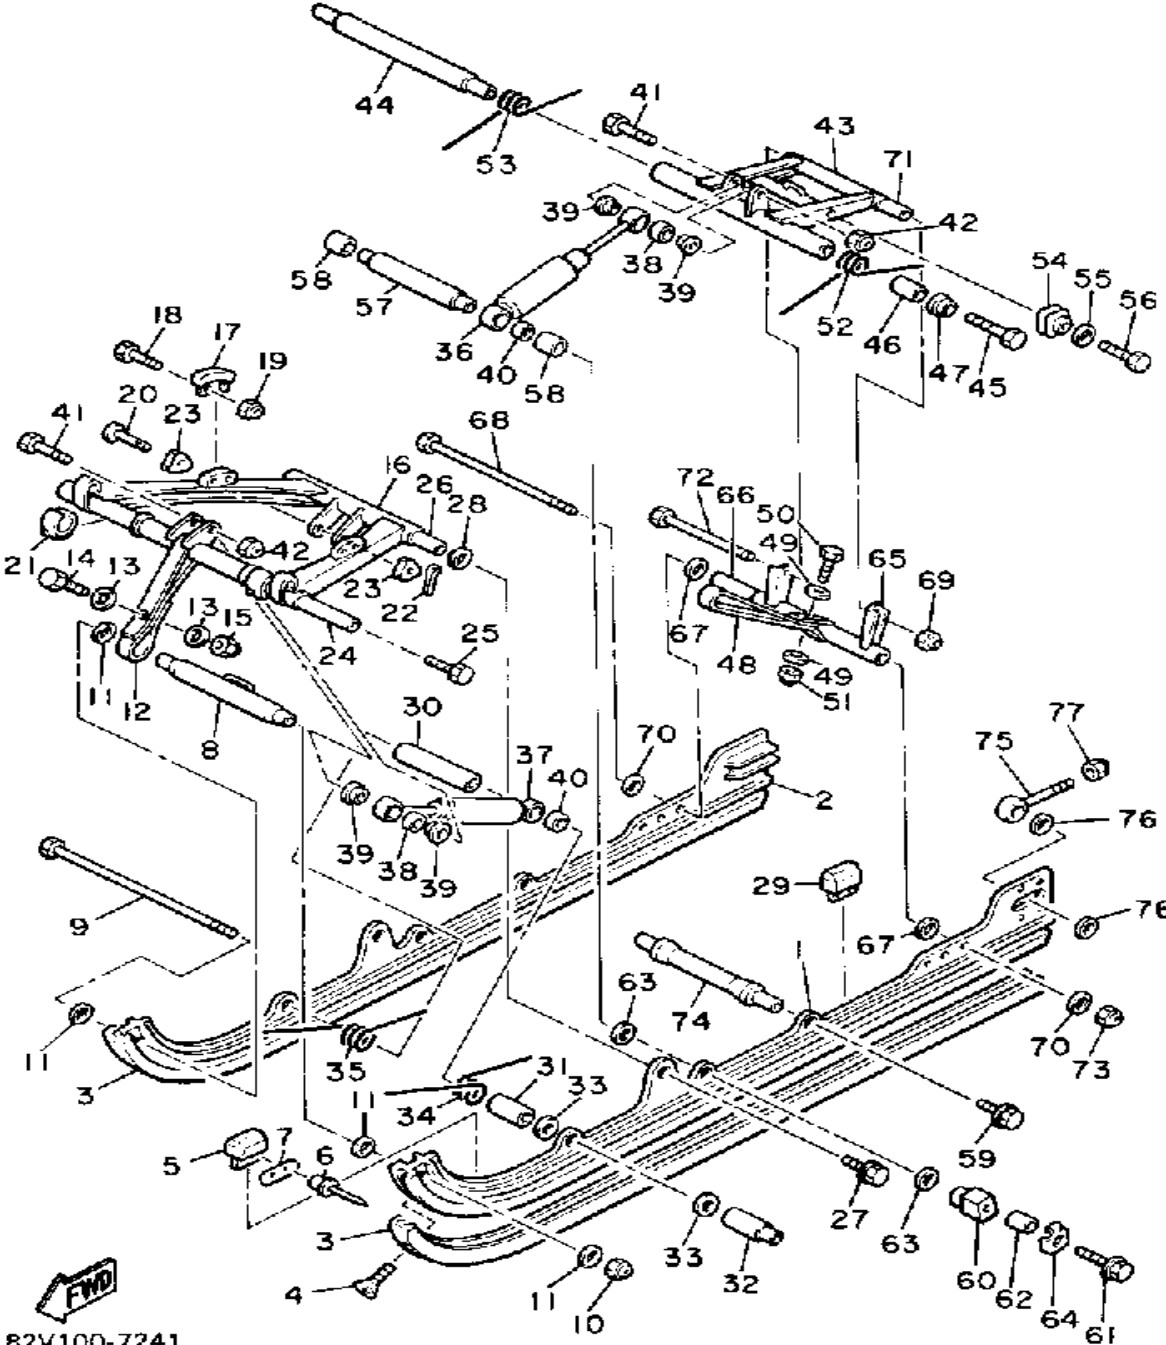

TRACK SUSPENSION 2

82V100-7241

Ref. No.	Part Number	Description	Qty	Remarks
54	86S-47446-01-00	HOOK 1	2	
55	90201-06057-00	WASHER, PLATE	2	
56	97313-06016-00	BOLT, HEXAGON	2	
57	84J-47486-00-00	SHAFT 4	1	
58	8V0-47338-00-00	COLLAR	2	
59	95821-08020-00	BOLT, FLANGE (95801-08020)	2	
60	84J-47447-00-00	UNAVAILABLE IN PRICE BOOK	2	
61	95811-10060-00	BOLT, FLANGE	2	
62	90387-103U7-00	COLLAR	2	
63	90201-100L3-00	WASHER, PLATE	2	
64	84J-47467-00-00	PLATE, GUIDE	2	
65	8V0-47417-00-00	BRACKET 3	1	
66	90387-08632-00	COLLAR	1	
67	90201-08649-00	WASHER, PLATE	2	
68	97022-08255-00	BOLT	1	
69	95712-08300-00	NUT, LOCK	1	
70	92990-08600-00	WASHER, PLATE	2	
71	90387-084J9-00	COLLAR	1	
72	97022-08165-00	BOLT	1	
73	95712-08300-00	NUT, LOCK	1	
74	8V0-47488-00-00	SHAFT 6	1	
75	8K2-47479-01-00	COLLAR 3	2	
76	90201-20279-00	WASHER, PLATE	4	
77	95701-10300-00	NUT, FLANGE (95702-10300)	2	

Not For Resale

www.SmallEngineDiscount.com