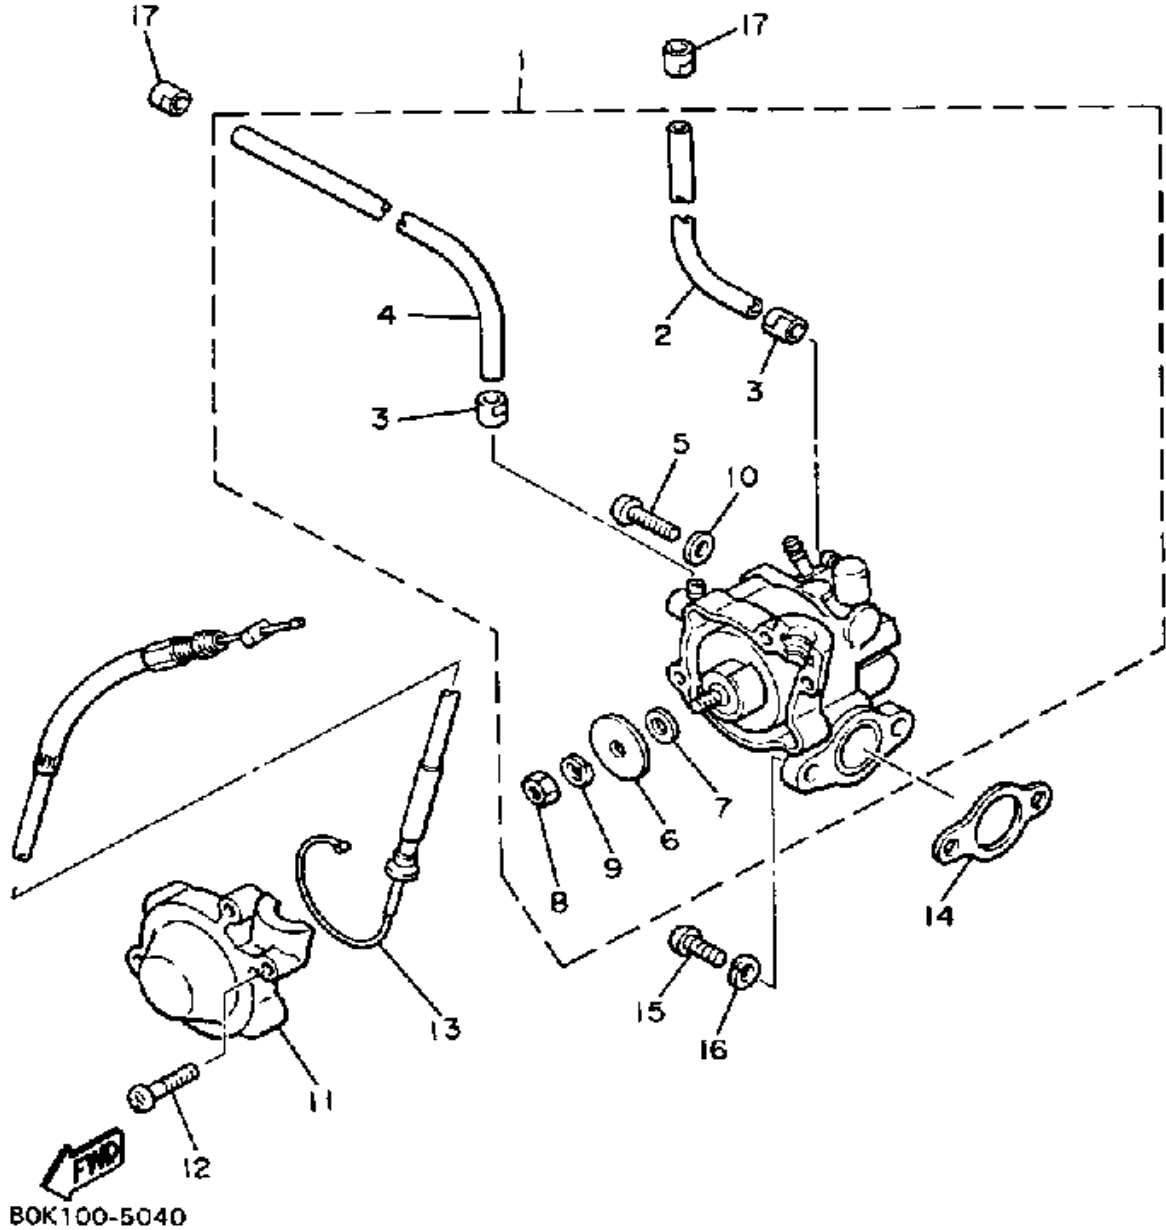

CONTINUED ON NEXT FRAME ➤

82K100-7030

AIR SHROUD - FAN

B2K100-7030

Ref. No.	Part Number	Description	Qty	Remarks
29	98506-06016-00	SCREW, PANHEAD	2	
30	92906-06100-00	WASHER, SPRING	2	
31	92906-06600-00	WASHER	2	
32	8K4-12628-00-00	LABEL, CAUTION	1	
33	8H8-12658-00-00	DAMPER, AIR SHROUD 1	2	
34	34L-14425-00-00	DAMPER AIR SHROUD 2	1	
35	8V0-12661-04-00	DUCT	1	
36	80L-12616-00-00	COVER, FAN CASE	1	
37	8V0-12685-01-00	DAMPER, DUCT 2	1	
38	8V0-12686-00-00	DAMPER, DUCT 3	1	
39	91401-16030-00	PIN, COTTER	6	
40	81H-12667-00-00	BUSH, RUBBER	1	
41	90110-06138-00	BOLT, HEX SKT HEAD	3	
42	90105-06434-00	BOLT, WASHER BASED	1	
43	90201-06643-00	WASHER, PLATE	2	
44	92906-06100-00	WASHER, SPRING	2	
45	8V0-12637-00-00	STAY 1	1	
46	8H8-12658-00-00	DAMPER, AIR SHROUD 1	1	
47	97016-06016-00	BOLT	1	
48	92906-06100-00	WASHER, SPRING	1	
49	92906-06600-00	WASHER	1	
50	8V0-15723-00-00	PULLEY, STARTER	1	
51	97312-08025-00	BOLT (97012-08025)	3	
52	92990-08600-00	WASHER, PLATE	3	
53	8K4-12633-00-00	PLATE	1	

Not For Resale
www.SmallEngineDiscount.com

OIL PUMP

Ref. No.	Part Number	Description	Qty	Remarks
1	8V0-13101-01-00	OIL PUMP ASSEMBLY	1	
2	90446-08210-00	. HOSE	1	
3	90468-02025-00	. CLIP	2	
4	91A30-03020-00	. TUBE, FLEXIBLE VINYL	1	
5	98902-04020-00	. SCREW, BIND	1	
6	137-13138-01-00	. PLATE, ADJUSTING	1	
7	137-13137-00-03	. SHIM (0.3T)	1	UR
	137-13137-00-05	. SHIM (0.5T)	1	UR
	137-13137-00-10	. SHIM (1.0T)	1	UR
8	95380-05600-00	. NUT	1	
9	92990-05100-00	. WASHER, SPRING	1	
10	90430-04004-00	. GASKET	1	
11	8A5-13146-01-00	COVER, ADJUST PULLEY	1	
12	98506-04018-00	SCREW, PAN HEAD	3	
13	8V0-26320-01-00	PUMP CABLE ASSEMBLY	1	
14	3MT-13116-00-00	GASKET, PUMP CASE (8Y0-13116-00)	1	
15	98580-05016-00	SCREW, PAN HEAD	2	
16	92990-05100-00	WASHER, SPRING	2	
17	90468-02025-00	CLIP	2	