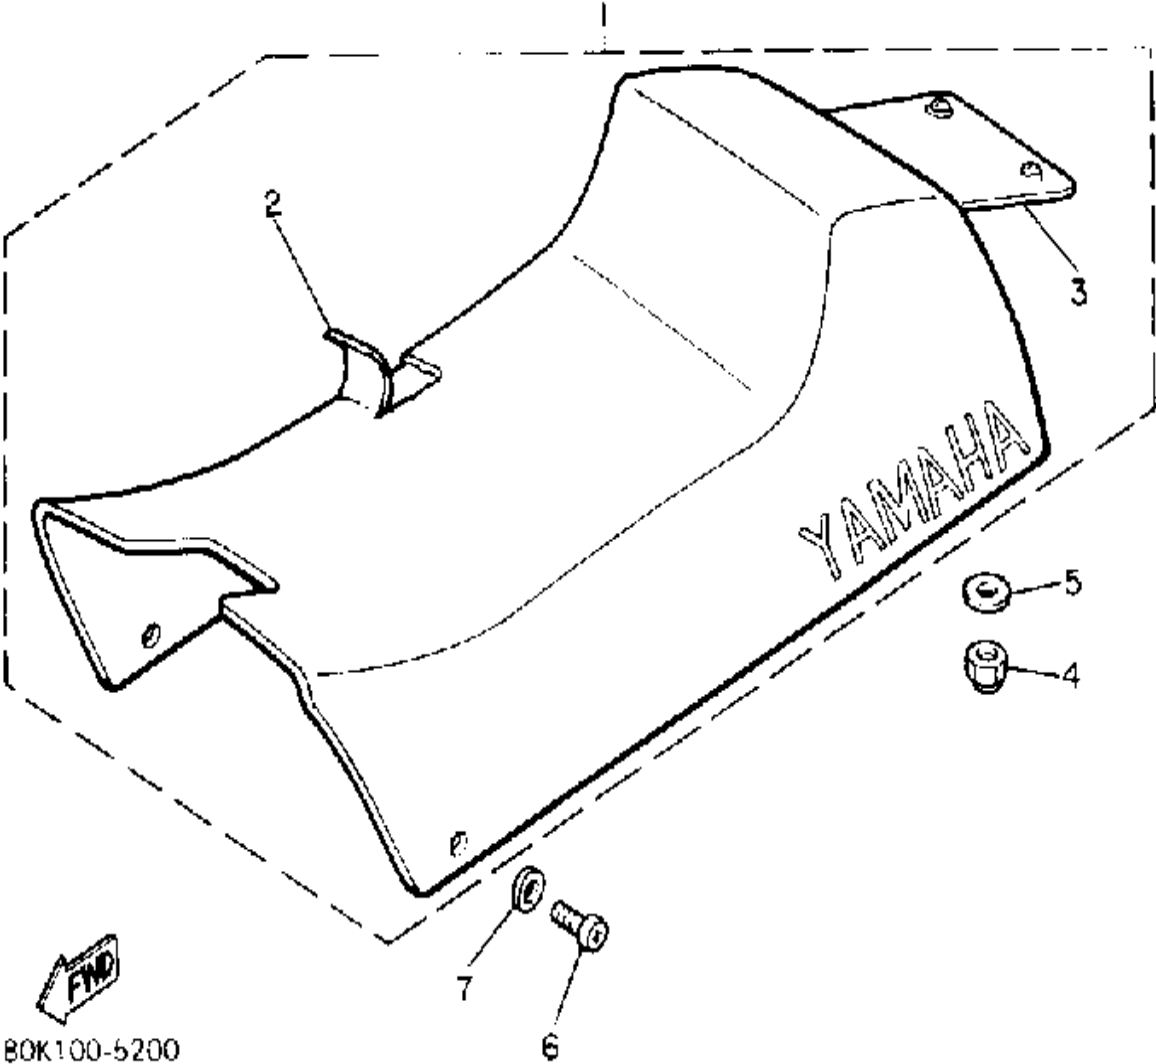

CONTINUED ON NEXT FRAME ►

Not For Resale
www.SmallEngineDiscount.com

FUEL TANK

Ref. No.	Part Number	Description	Qty	Remarks
30	82K-24327-00-00	SPRING, COMPRESSION (90501-084J1-00)	1	

82L100-7190

SEAT

Ref. No.	Part Number	Description	Qty	Remarks
1	82K-24710-00-00	SINGLE SEAT ASSEMBLY	1	
2	82K-24711-00-00	. COVER, SINGLE SEAT	1	
3	8X9-77377-01-00	. COVER, LUGGE BOX 2 (8X9-77377-00)	1	
4	95712-08300-00	NUT, LOCK	2	
5	90201-08748-00	WASHER, PLATE	2	
6	98906-06016-00	SCREW, BIND	2	
7	90201-063J2-00	WASHER, PLATE	2	