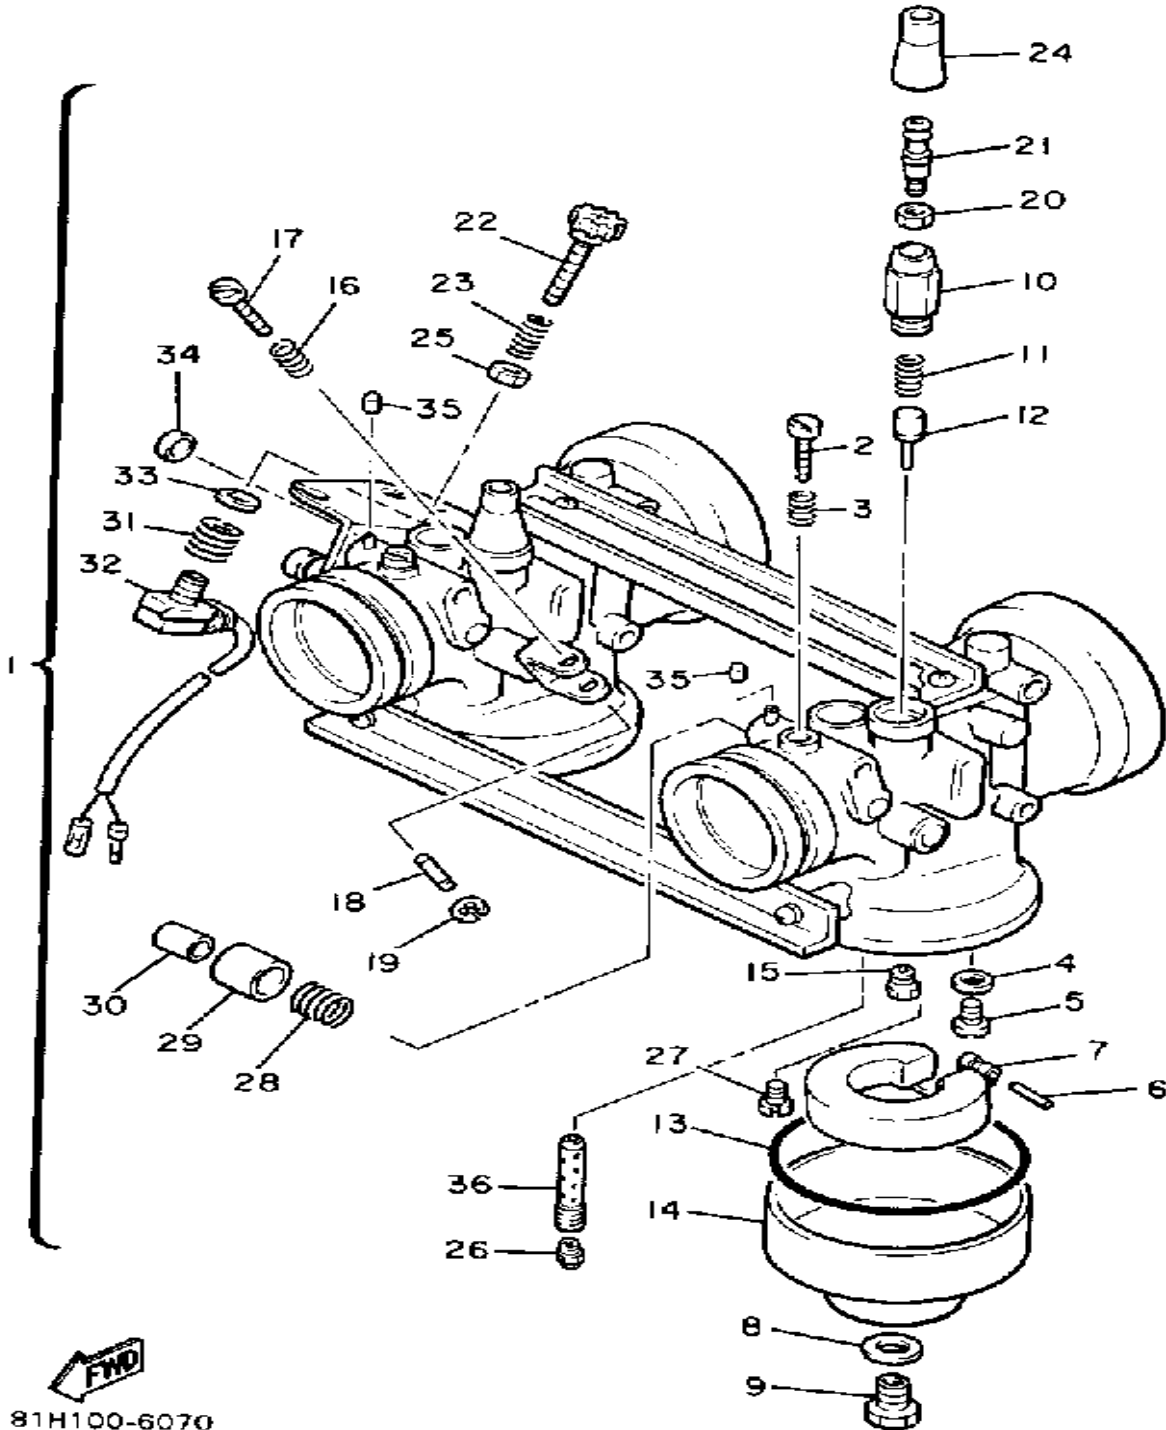

CARBURETOR

81H100-6070

Ref. No.	Part Number	Description	Qty	Remarks
1	80L-14100-03-00	CARBURETOR ASSEMBLY ...	1	
2	620-14211-00-00	. SCREW, PILOT ADJUSTING	2	
3	8V0-14212-00-00	. SPRING, PILOT ADJUSTING	2	
4	214-14195-00-00	. WASHER, NEEDLE VALVE	2	
5	168-14190-15-00	. NEEDLE VALVE ASSEMBLY	2	
6	8M6-14186-00-00	. PIN, FLOAT	2	
7	8M6-14185-00-00	. FLOAT	2	
8	286-14198-00-00	. GASKET	2	
9	8M6-14261-00-00	. HOLDER	2	
10	8G8-14174-00-00	. CAP, PLUNGER	2	
11	127-14135-00-00	. SPRING, PLUNGER	2	
12	8G8-14171-00-00	. PLUNGER, STARTER	2	
13	8M6-14126-00-00	. GASKET	2	
14	8M6-14181-00-00	. BODY, FLOAT CHAMBER 1	2	
15	193-14142-95-00	. JET, PILOT (# 95)	2	
16	3F7-14133-00-00	. SPRING, THROTTLE STOP	1	
17	12R-1490K-00-00	. STOP SCREW SET	1	
18	584-14992-00-00	. ROD	1	
19	256-14937-00-00	. CLIP	1	
20	802-14161-00-00	. NUT, CABLE ADJUSTING	2	
21	12G-14106-00-00	. CABLE ADJUST SCREW SET	2	
22	80L-14122-00-00	. SCREW, THROTTLE	1	
23	8X0-14500-00-00	. SPRING	1	
24	8A7-14169-00-00	. CAP	2	
25	8V0-14358-00-00	. NUT	2	
26	3G2-14231-30-A0	. JET, MAIN (#150)	2	UR
	3G2-14231-81-A0	. JET, MAIN (#152.5) (3G2-14231-81)	2	
	3G2-1423A-80-A0	. JET, MAIN (#147.5) (3G2-1423A-80-00)	2	UR

CONTINUED ON NEXT FRAME ➤

Not For Resale
www.SmallEngineDiscount.com