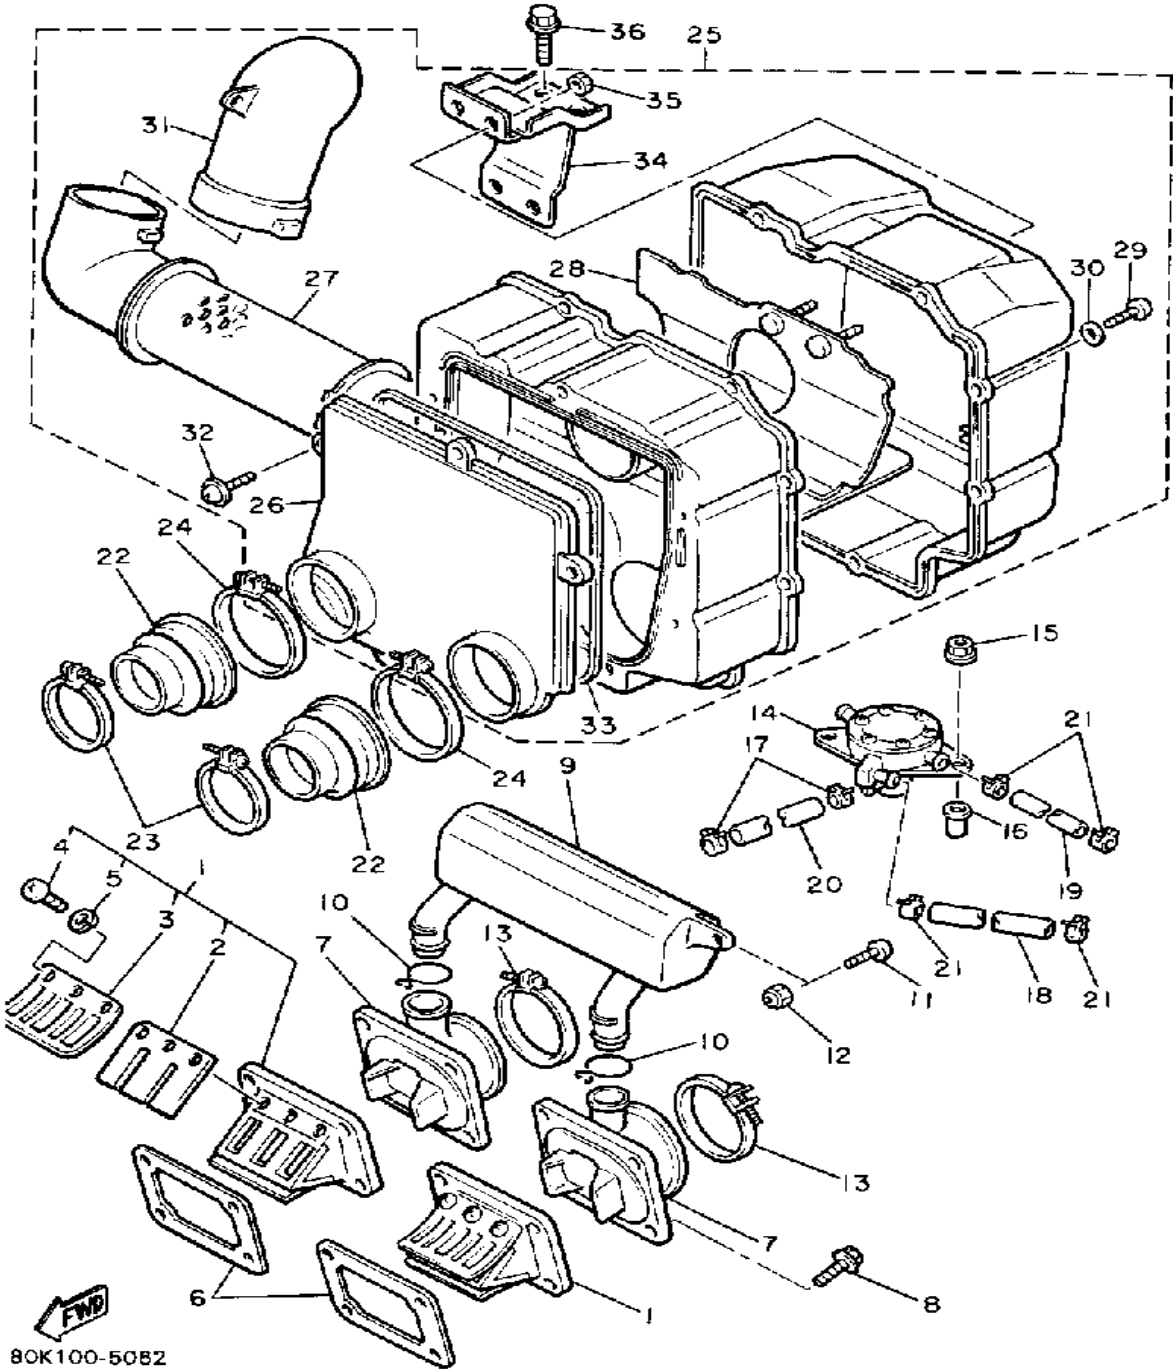

AIR CLEANER

80K100-5082

Ref. No.	Part Number	Description	Qty	Remarks
1	3R5-13610-00-00	REED VALVE ASSEMBLY	2	
2	3R5-13613-00-00	. REED, VALVE	2	
3	2X5-13616-00-00	. STOPPER, REED VALVE	2	
4	98580-03008-00	. SCREW, PAN HEAD	6	
5	92990-03100-00	. WASHER, SPRING (92901-03100)	6	
6	80L-13621-01-00	GASKET, VALVE SEAT	2	
7	8V0-13555-00-00	MANIFOLD, INTAKE	2	
8	95811-06025-00	BOLT, FLANGE	8	
9	8V0-13581-00-00	CHAMBER, AIR	1	
10	90467-24096-00	CLIP	2	
11	90154-05005-00	SCREW, BINDING	1	
12	95706-05300-00	NUT, nylon	1	
13	86M-13575-00-00	BAND	2	
14	8V0-24410-02-00	FUEL PUMP ASSEMBLY (8V0-24410-01)	1	
15	95701-06500-00	NUT, FLANGE	2	
16	90387-060G8-00	COLLAR	2	
17	90467-09006-00	CLIP	2	
18	91A30-05045-00	TUBE, FLEXIBLE VINYL	1	
19	91A20-05036-00	TUBE, FLEXIBLE	1	
20	90445-10140-00	HOSE	1	
21	90467-09026-00	CLIP	4	
22	8V0-14453-00-00	JOINT, AIR CLEANER 1	2	
23	90460-68230-00	CLAMP, HOSE	2	
24	90460-81224-00	CLAMP, HOSE	2	
25	8V0-14440-01-00	SILENCER ASSEMBLY, INTAKE	1	
26	8V0-14412-01-00	. CAP, CLEANER CASE 1	1	
27	8V0-14465-00-00	. PIPE	1	

CONTINUED ON NEXT FRAME ►

Not For Resale
www.SmallEngineDiscount.com