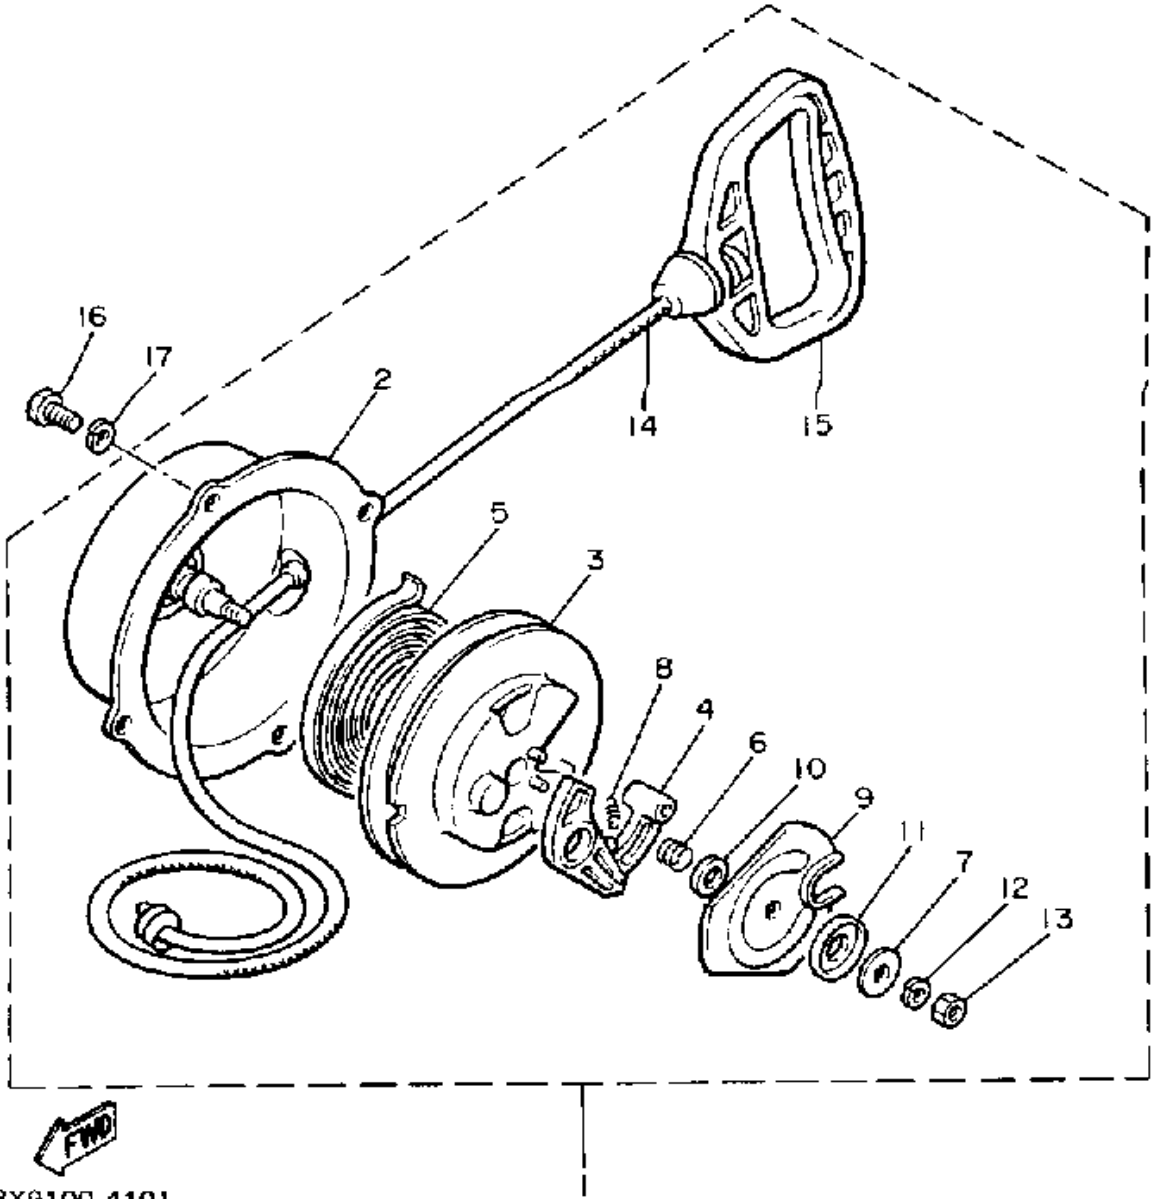

STARTER

8X9100-4101

Ref. No.	Part Number	Description	Qty	Remarks
1	8V0-15710-00-00	STARTER ASSEMBLY	1	
2	8V0-15711-00-00	. CASE, STARTER	1	
3	8F3-15714-01-00	. DRUM, SHEAVE	1	
4	8F3-15741-01-00	. PAWL, DRIVE	1	
5	8F3-15713-01-00	. SPRING, STARTER	1	
6	8F3-15715-00-00	. SPRING, FRICTION	1	
7	8F3-15739-01-00	. WASHER, THRUST	1	
8	8F3-15734-00-00	. SPRING, RETURN	1	
9	8G5-15739-00-00	. WASHER, THRUST	1	
10	82M-15779-00-00	. COVER	1	
11	8F3-15716-03-00	. PLATE, DRIVE	1	
12	92995-06100-00	. WASHER, SPRING	1	
13	95380-06700-00	. NUT	1	
14	857-15751-00-00	. WIRE, STARTER	1	
15	8F3-15755-00-00	. HANDLE, STARTER	1	
16	97313-06014-00	BOLT, HEXAGON	4	
17	92995-06100-00	WASHER, SPRING	4	

Not For Resale

www.SmallEngineDiscount.com