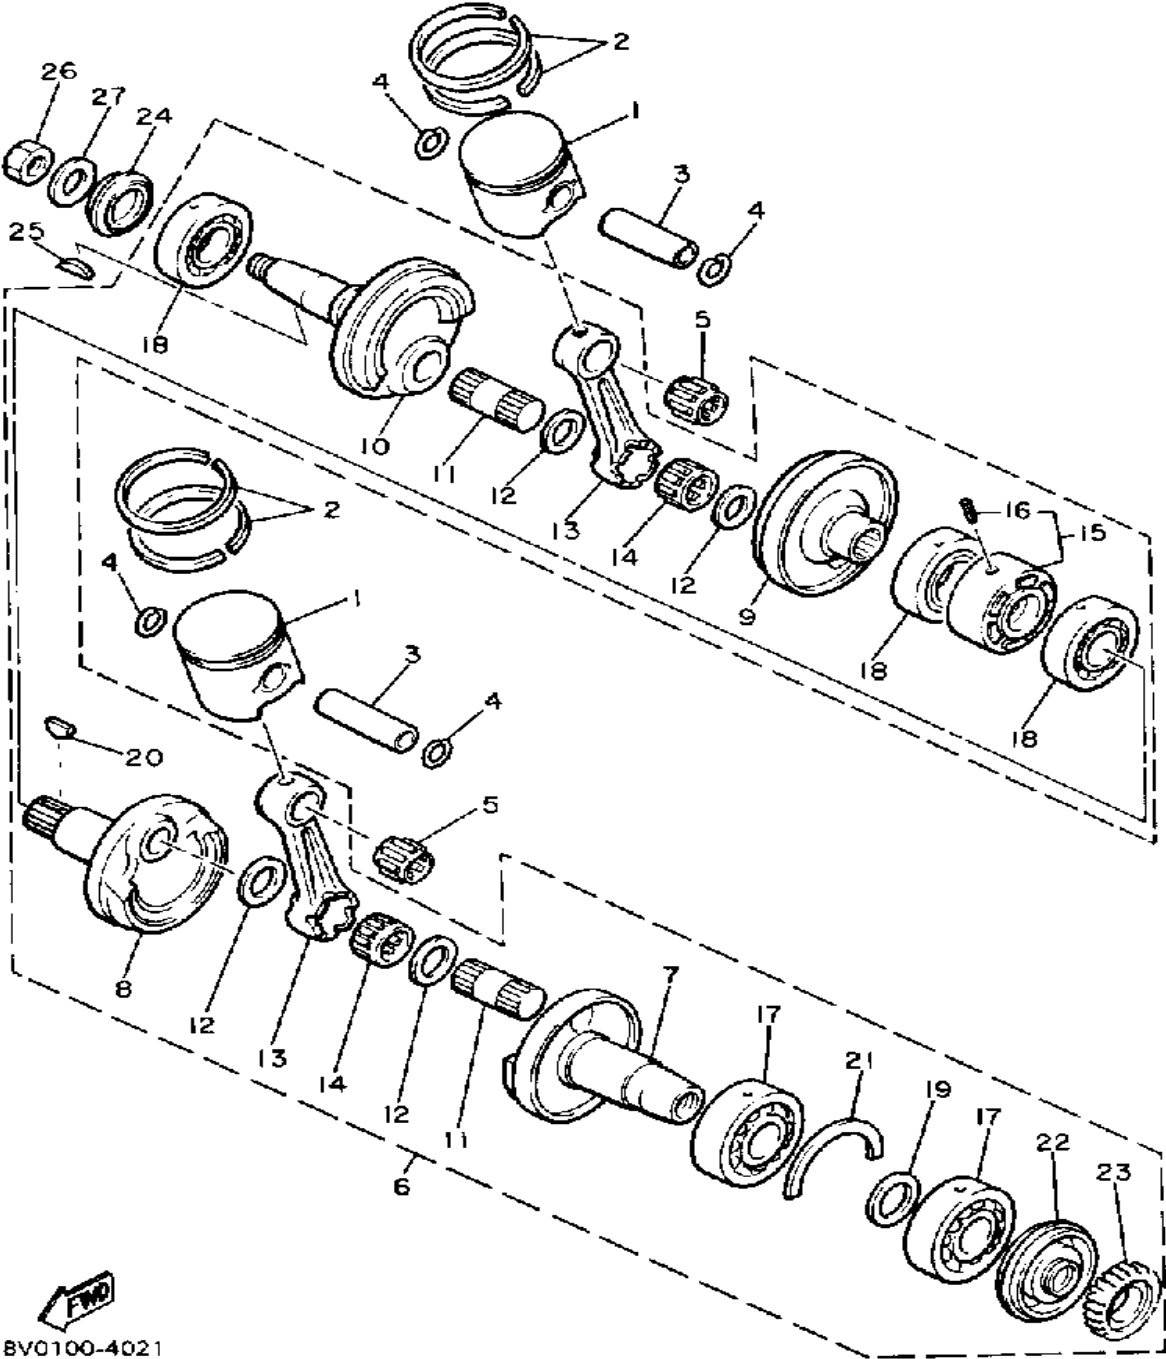

CRANKSHAFT - PISTON

Ref. No.	Part Number	Description	Qty	Remarks
24	93103-32155-00	OIL SEAL	1	
25	90280-05014-00	KEY, WOODRUFF	1	
26	90170-16182-00	NUT	1	
27	92901-16100-00	WASHER, SPRING	1	

BVO100-4021

Not For Resale
www.SmallEngineDiscount.com