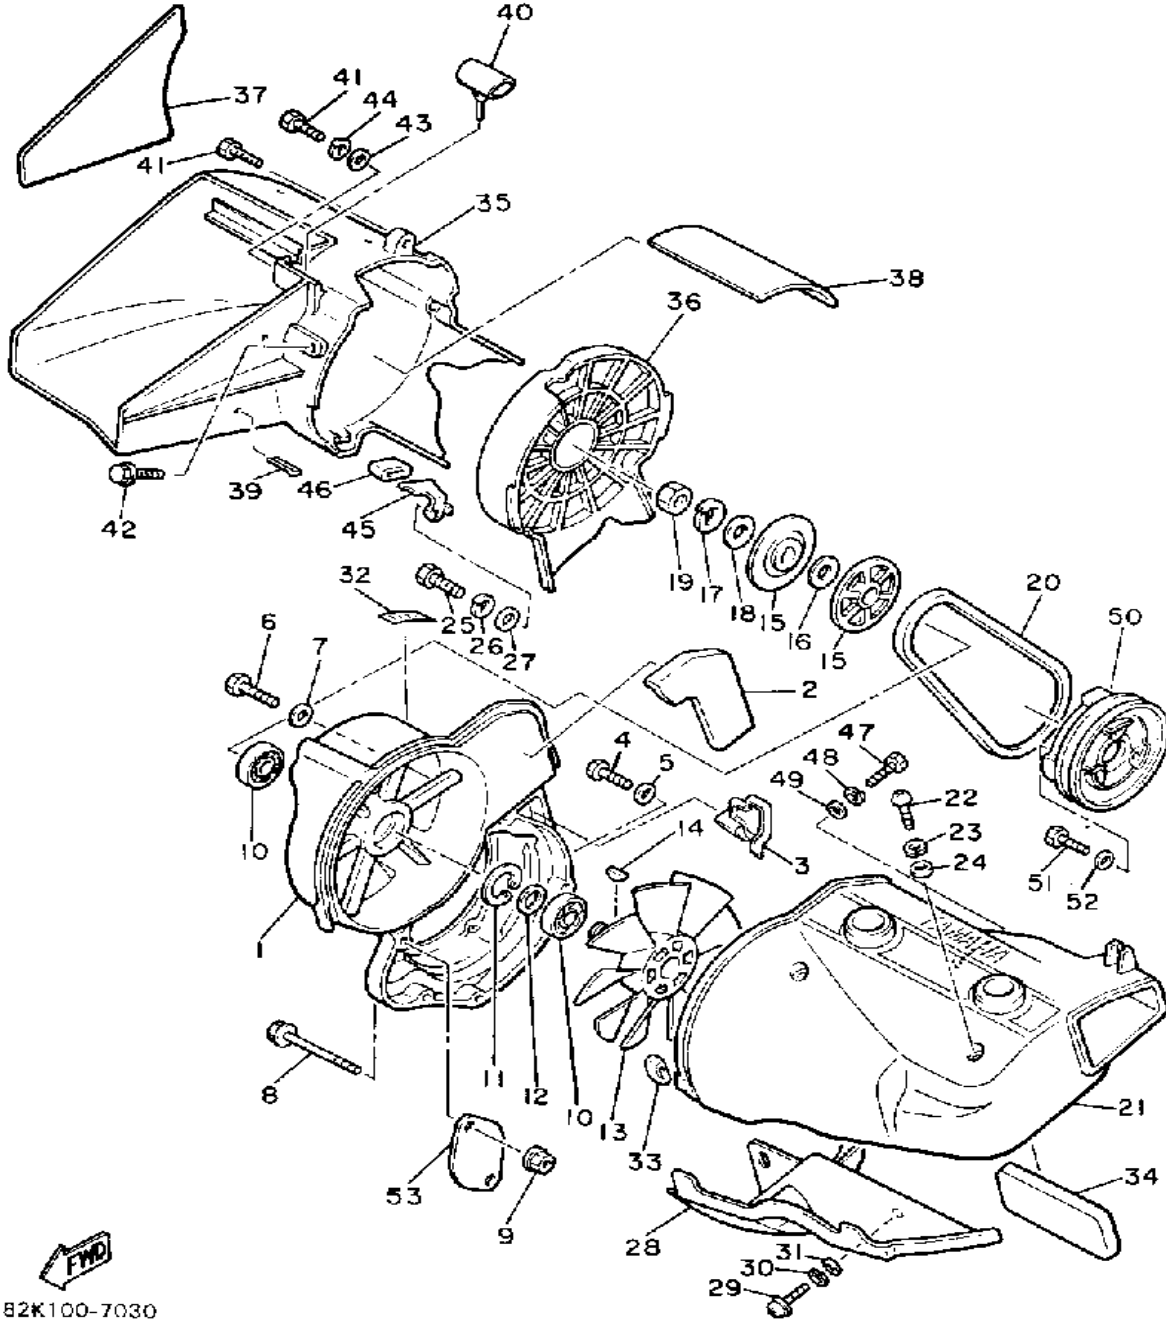

AIR SHROUD - FAN

Ref. No.	Part Number	Description	Qty	Remarks
1	88F-12621-01-00	CASE, FAN	1	
2	8Y0-12679-00-00	DAMPER, SHROUD 6	1	
3	80L-12658-00-00	DAMPER, AIR SHROUD	1	
4	97313-08035-00	BOLT, HEXAGON	2	
5	92990-08600-00	WASHER, PLATE	2	
6	97313-08050-00	BOLT, HEXAGON (90101-08125)	1	
7	92990-08600-00	WASHER, PLATE	1	
8	95811-08090-00	BOLT, FLANGE (95822-08090)	2	
9	95701-08500-00	NUT, FLANGE	2	
10	93306-20331-00	BEARING	2	
11	93420-40064-00	CIRCLIP	1	
12	90201-17713-00	WASHER, PLATE	1	
13	8H8-12611-01-00	FAN	1	
14	90280-05014-00	KEY, WOODRUFF	1	
15	8H8-12619-01-00	PULLEY 2	2	
16	90214-17017-00	WASHER, CLAW (0.5T)	1	UR
	90214-17018-00	WASHER, CLAW (1.0T)	1	UR
17	92901-16100-00	WASHER, SPRING	1	
18	90201-17713-00	WASHER, PLATE	1	
19	90170-16182-00	NUT	1	
20	8V0-12612-00-00	BELT	1	
21	8V0-12651-02-00	AIR SHROUD, CYLINDER 1	1	
22	98506-06016-00	SCREW, PANHEAD	2	
23	92906-06100-00	WASHER, SPRING	2	
24	92906-06600-00	WASHER	2	
25	97016-06016-00	BOLT	1	
26	92906-06100-00	WASHER, SPRING	1	
27	92906-06600-00	WASHER	1	
28	8V0-12652-00-00	AIR SHROUD, CYLINDER 2	1	

CONTINUED ON NEXT FRAME ➤

82K100-7030