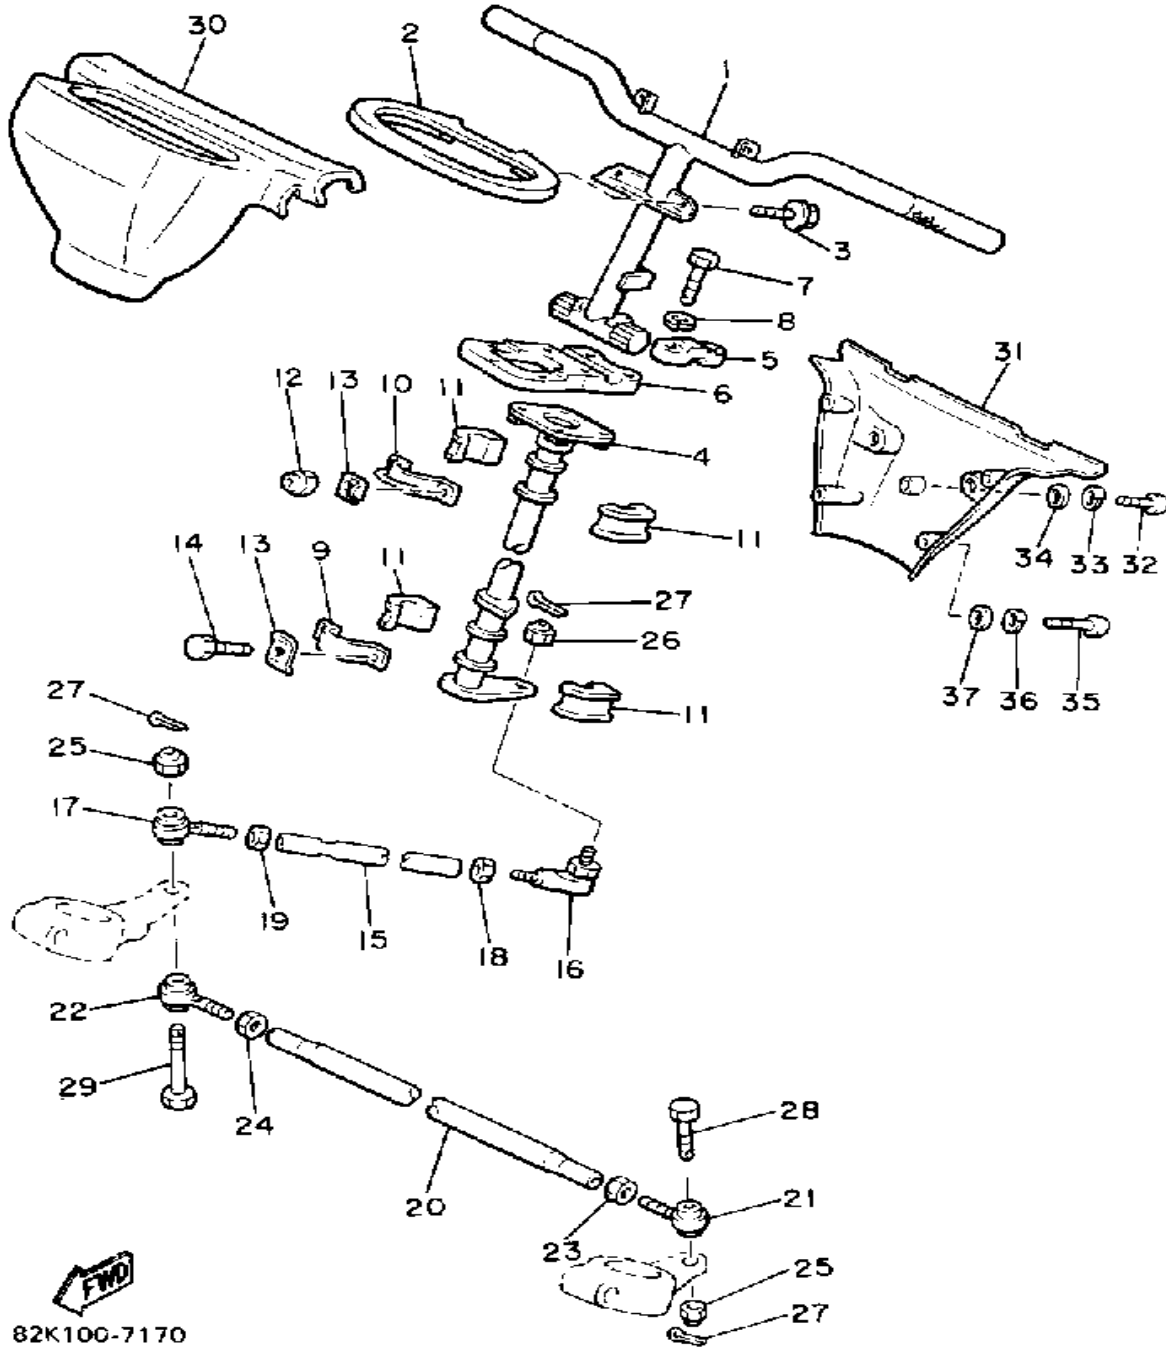

STEERING

82K100-7170

Ref. No.	Part Number	Description	Qty	Remarks
1	81J-23811-00-00	COLUMN, STEERING	1	
2	8V0-23878-00-00	BRACKET 0	1	
3	95811-06010-00	BOLT, FLANGE	2	
4	8V0-23813-00-00	COLUMN, STEERING 2	1	
5	1E6-23441-00-00	HOLDER, HANDLE UPR	2	
6	8V0-23814-01-00	HOLDER, HANDLE UPPER	1	
7	97022-08055-00	BOLT	4	
8	92990-08100-00	WASHER	4	
9	84M-23868-00-00	BRACKET, STEERING LOWER	1	
10	84M-23872-00-00	HOLDER, BEARING	1	
11	8F3-23812-00-00	PLANE BEARING, STEERING	4	
12	95712-08300-00	NUT, LOCK	2	
13	90215-08262-00	WASHER, LOCK	4	
14	97011-08020-00	BOLT	2	
15	8V0-23821-01-00	ROD, STEERING RELAY	1	
16	86X-23841-00-00	JOINT, UNIVERSAL 1	1	
17	87S-23847-00-00	JOINT, UNIVERSAL 3	1	
18	95303-10700-00	NUT	1	
19	90170-10186-00	NUT	1	
20	8V0-23831-01-00	ROD, TIE	1	
21	87S-23845-00-00	JOINT, UNIVERSAL 2	1	
22	87S-23847-00-00	JOINT, UNIVERSAL 3	1	
23	95303-10700-00	NUT	1	
24	90170-10186-00	NUT	1	
25	95706-10300-00	NUT, NYLON	2	
26	90185-10085-00	NUT, SELF-LOCKING	1	
27	91402-25018-00	PIN, COTTER	3	
28	90102-10031-00	BOLT, WITH HOLE	1	
29	90109-10767-00	BOLT	1	

CONTINUED ON NEXT FRAME ►

Not For Resale

www.SmallEngineDiscount.com