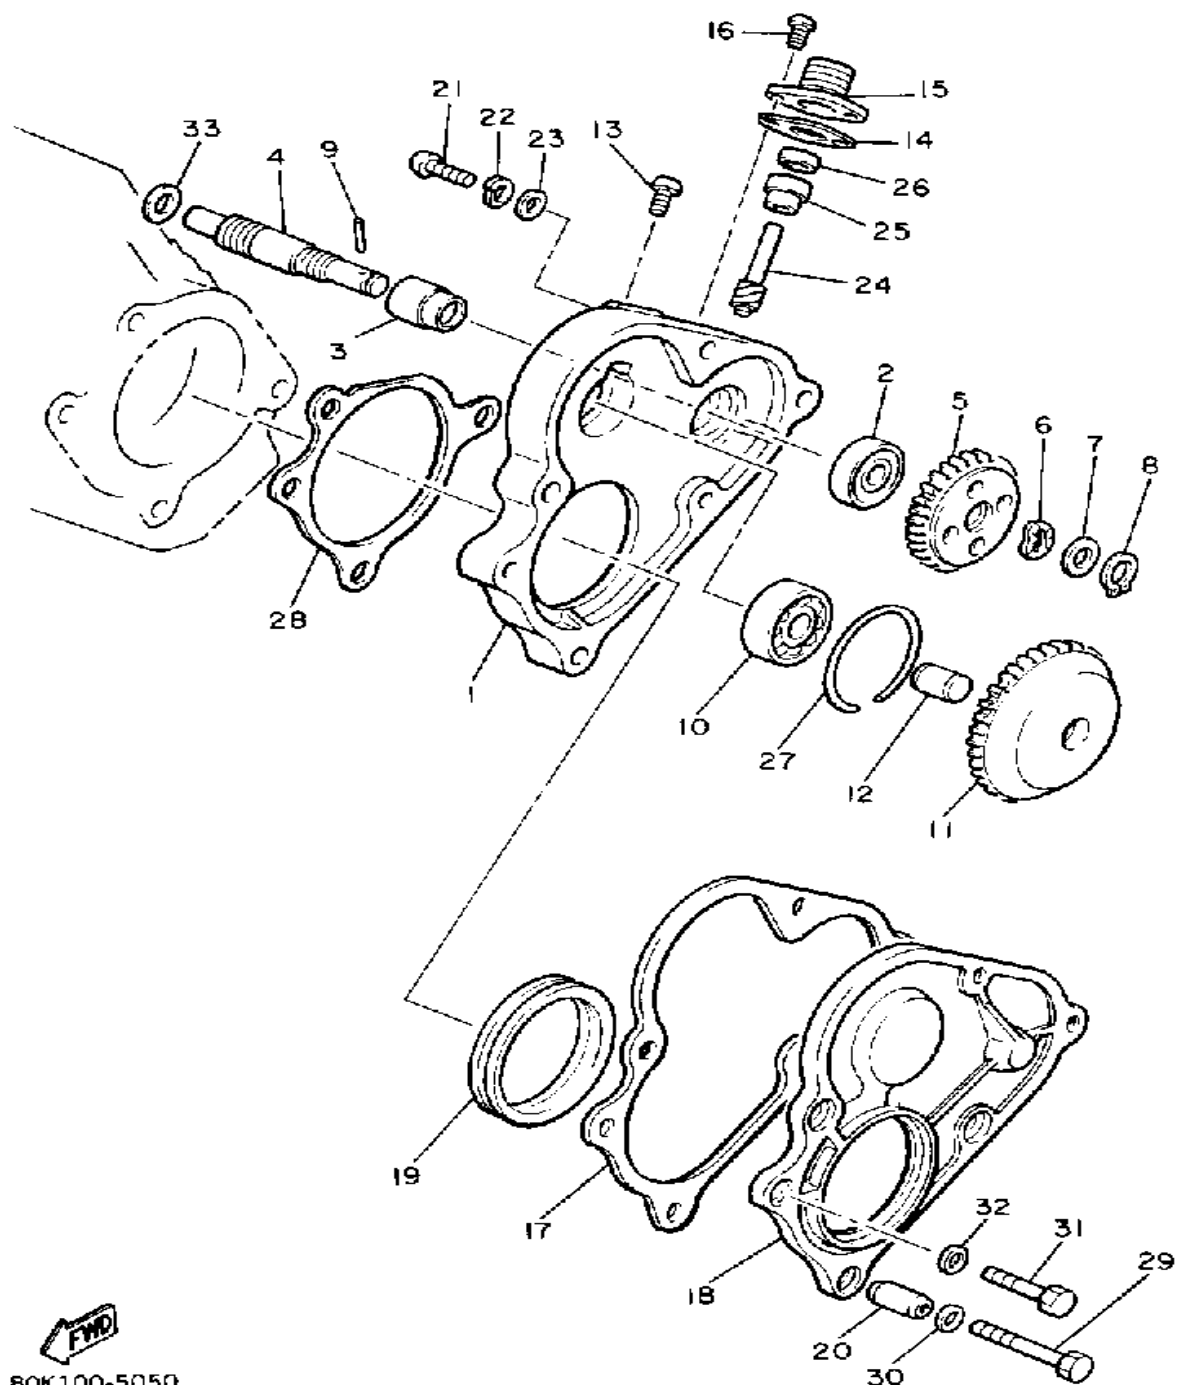

Not For Resale
www.SmallEngineDiscount.com

OIL PUMP

Ref. No.	Part Number	Description	Qty	Remarks
1	8V0-13101-01-00	OIL PUMP ASSEMBLY	1	
2	90446-08210-00	. HOSE	1	
3	90468-02025-00	. CLIP	2	
4	91A30-03020-00	. TUBE, FLEXIBLE VINYL	1	
5	98902-04020-00	. SCREW, BIND	1	
6	137-13138-01-00	. PLATE, ADJUSTING	1	
7	137-13137-00-03	. SHIM (0.3T)	1	UR
	137-13137-00-05	. SHIM (0.5T)	1	UR
	137-13137-00-10	. SHIM (1.0T)	1	UR
8	95380-05600-00	. NUT	1	
9	92990-05100-00	. WASHER, SPRING	1	
10	90430-04004-00	. GASKET	1	
11	8A5-13146-01-00	COVER, ADJUST PULLEY	1	
12	98506-04018-00	SCREW, PAN HEAD	3	
13	8V0-26320-01-00	PUMP CABLE ASSEMBLY	1	
14	3MT-13116-00-00	GASKET, PUMP CASE (8Y0-13116-00)	1	
15	98580-05016-00	SCREW, PAN HEAD	2	
16	92990-05100-00	WASHER, SPRING	2	
17	90468-02025-00	CLIP	2	

BOK100-5040

PUMP DRIVE GEAR

Ref. No.	Part Number	Description	Qty	Remarks
1	8V0-15416-01-00	COVER, OIL PUMP	1	
2	93101-10090-00	OIL SEAL	1	
3	821-13176-00-00	METAL, WORM SHAFT OUTER	1	
4	879-13175-00-00	SHAFT, WORM	1	
5	821-13188-00-00	GEAR, DRIVE (32T)	1	
6	90206-11016-00	WASHER, WAVE	1	
7	137-13148-00-00	PLATE, CAM THRUST	1	
8	99009-10400-00	CIRCLIP	1	
9	93603-22028-00	PIN, DOWEL	1	
10	93306-00003-00	BEARING (B6000RS)	1	
11	8V0-13179-00-00	GEAR, IDLE	1	
12	8V0-13342-00-00	SHAFT, IDLE GEAR	1	
13	98580-06012-00	SCREW, PAN HEAD	1	
14	821-17818-02-00	GASKET	1	
15	821-17819-00-00	CAP, HOUSING	1	
16	90157-05095-00	SCREW, PAN HEAD	2	
17	8V0-15466-02-00	GASKET 2	1	
18	8V0-15426-01-00	COVER, OIL PUMP 2	1	
19	93104-52079-00	OIL SEAL	1	
20	91810-18022-00	PIN, DOWEL	2	
21	98511-05020-00	SCREW, PAN HEAD	2	
22	92990-05100-00	WASHER, SPRING	2	
23	92901-05600-00	WASHER, PLATE	2	
24	813-17841-00-00	GEAR, DRIVEN (10T)	1	
25	821-17843-00-00	BUSH, DRIVEN GEAR OUTER	1	
26	93104-06033-00	OIL SEAL	1	
27	93450-28098-00	CIRCLIP	1	
28	8V0-15456-03-00	GASKET, OIL PUMP COVER 1	1	
29	97013-06035-00	BOLT	2	