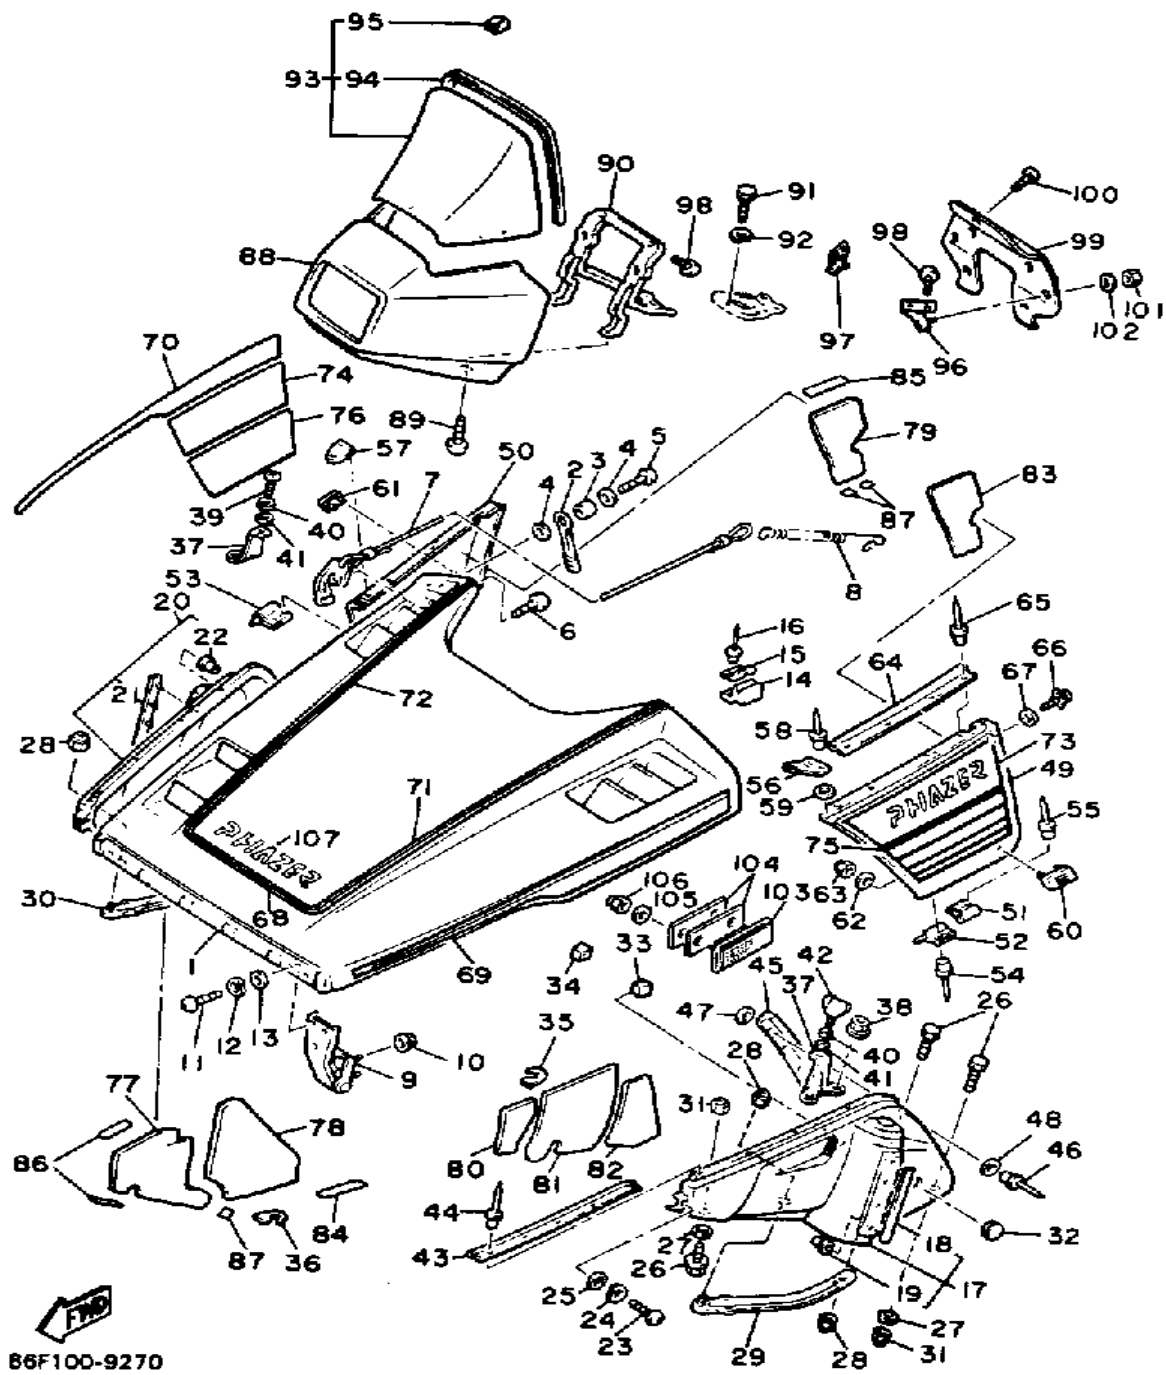

SHROUD - WINSHIELD

86F100-9270

Ref. No.	Part Number	Description	Qty	Remarks
1	86F-W7714-00-00	SHROUD ASSEMBLY	1	RASPBERRY RED
2	8V0-77171-00-00	BODY, LATCH 1	2	
3	90387-06241-00	COLLAR	2	
4	90201-06059-00	WASHER, PLATE	4	
5	98906-06025-00	SCREW, BIND	2	
6	98906-06012-00	SCREW, BIND	2	
7	80L-77118-01-00	STOPPER, SHROUD	1	
8	80L-77159-00-00	CLAMP, ROD	1	
9	87F-77140-00-00	HINGE ASSEMBLY	2	
10	95701-06500-00	NUT, FLANGE	4	
11	98586-05016-00	SCREW, PAN HEAD	4	
12	92906-05100-00	WASHER, SPRING	4	
13	92906-05200-00	WASHER, PLAIN	4	
14	8V0-77188-00-00	STOPPER	2	
15	8V0-77116-00-00	WASHER, SPECIAL	2	
16	90267-40029-00	RIVET, BLIND	4	
17	81H-21982-00-00	HOOD 1	1	
18	81H-77141-00-00	. EMBLEM 1	1	
19	90183-04012-00	. NUT, SPRING	4	
20	81H-21983-00-00	HOOD 2	1	
21	81H-77141-00-00	. EMBLEM 1	1	
22	90183-04012-00	. NUT, SPRING	4	
23	98586-05016-00	SCREW, PAN HEAD	2	
24	92906-05100-00	WASHER, SPRING	2	
25	90201-05721-00	WASHER, PLATE	2	
26	90119-06118-00	BOLT, WITH WASHER	6	
27	90201-06059-00	WASHER, PLATE	5	
28	95706-06300-00	NUT, NYLON	4	
29	8V0-21995-01-00	GUARD, SUB FRAMEFRAME FR 1	1	

CONTINUED ON NEXT FRAME ➤

Not For Resale
www.SmallEngineDiscount.com