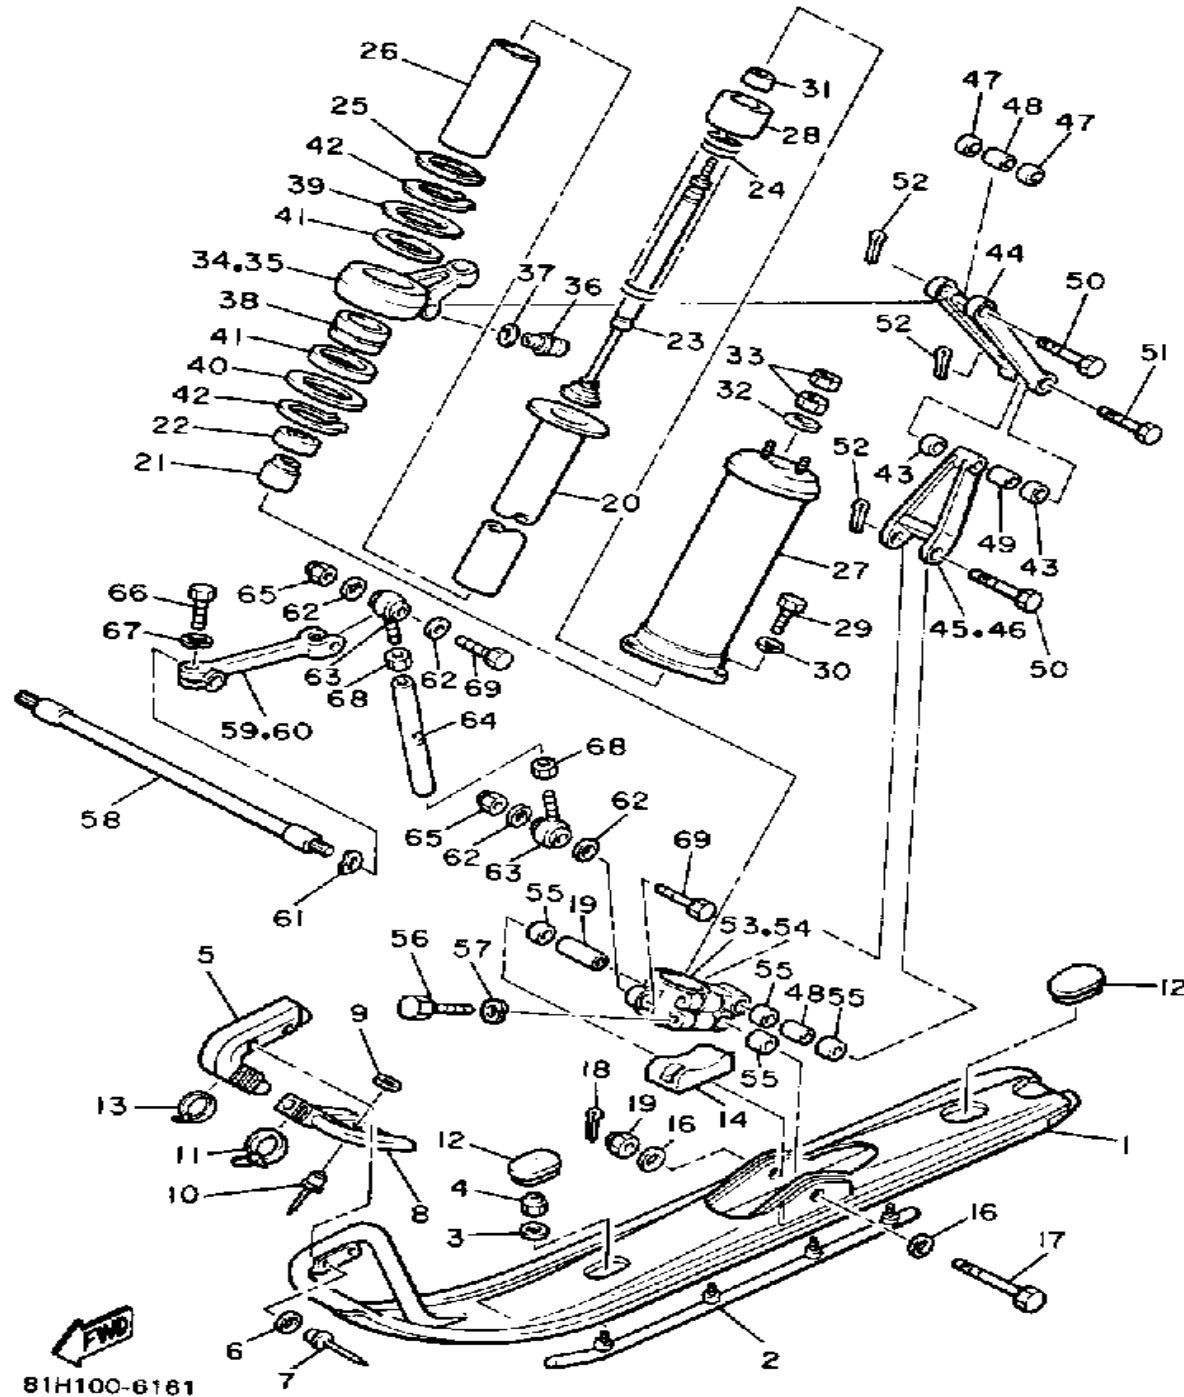

CONTINUED ON NEXT FRAME ►

SKI

81H100-6181

Ref. No.	Part Number	Description	Qty	Remarks
28	8V0-22493-00-00	BUMP, STOP	2	
29	97016-06020-00	BOLT	6	
30	92906-06100-00	WASHER, SPRING	6	
31	8V0-2386J-00-00	CUSHION	2	
32	92990-08200-00	WASHER, PLAIN	2	
33	95303-08700-00	NUT	4	
34	8V0-23851-01-00	ARM, OUTSIDE 1	1	
35	8V0-23852-01-00	ARM, OUTSIDE 2	1	
36	93700-06M03-00	NIPPLE, GREASE	2	
37	90201-067F9-00	WASHER, PLATE	2	
38	90384-63188-00	BUSH, BIMETAL FORMED	2	
39	90201-637F3-00	WASHER, PLATE	1	
40	90201-635H7-00	WASHER, PLATE	1	
41	93109-63044-00	OIL SEAL	4	
42	93410-63066-00	CIRCLIP	4	
43	90384-14091-00	BUSH, BIMETAL FORMED	4	
44	8V0-2382E-01-00	ARM, FRONT 1	2	
45	8V0-2382F-02-00	ARM, FRONT 2 (L, H)	1	
46	8V0-2383F-02-00	ARM, FRONT4 (R, H)	1	
47	90384-14096-00	BUSH, BIMETAL FORMED	4	
48	90387-101Y9-00	COLLAR	4	
49	90387-100A4-00	COLLAR	2	
50	90102-10054-00	BOLT, WITH HOLE	4	
51	90102-10055-00	BOLT, WITH HOLE	2	
52	91490-20020-00	PIN, COTTER	6	
53	8V0-2376E-01-00	BRACKET, 1	1	
54	8V0-2377E-01-00	BRACKET 2	1	
55	90384-14091-00	BUSH, BIMETAL FORMED	8	
56	97026-08035-00	BOLT (TJ)	4	