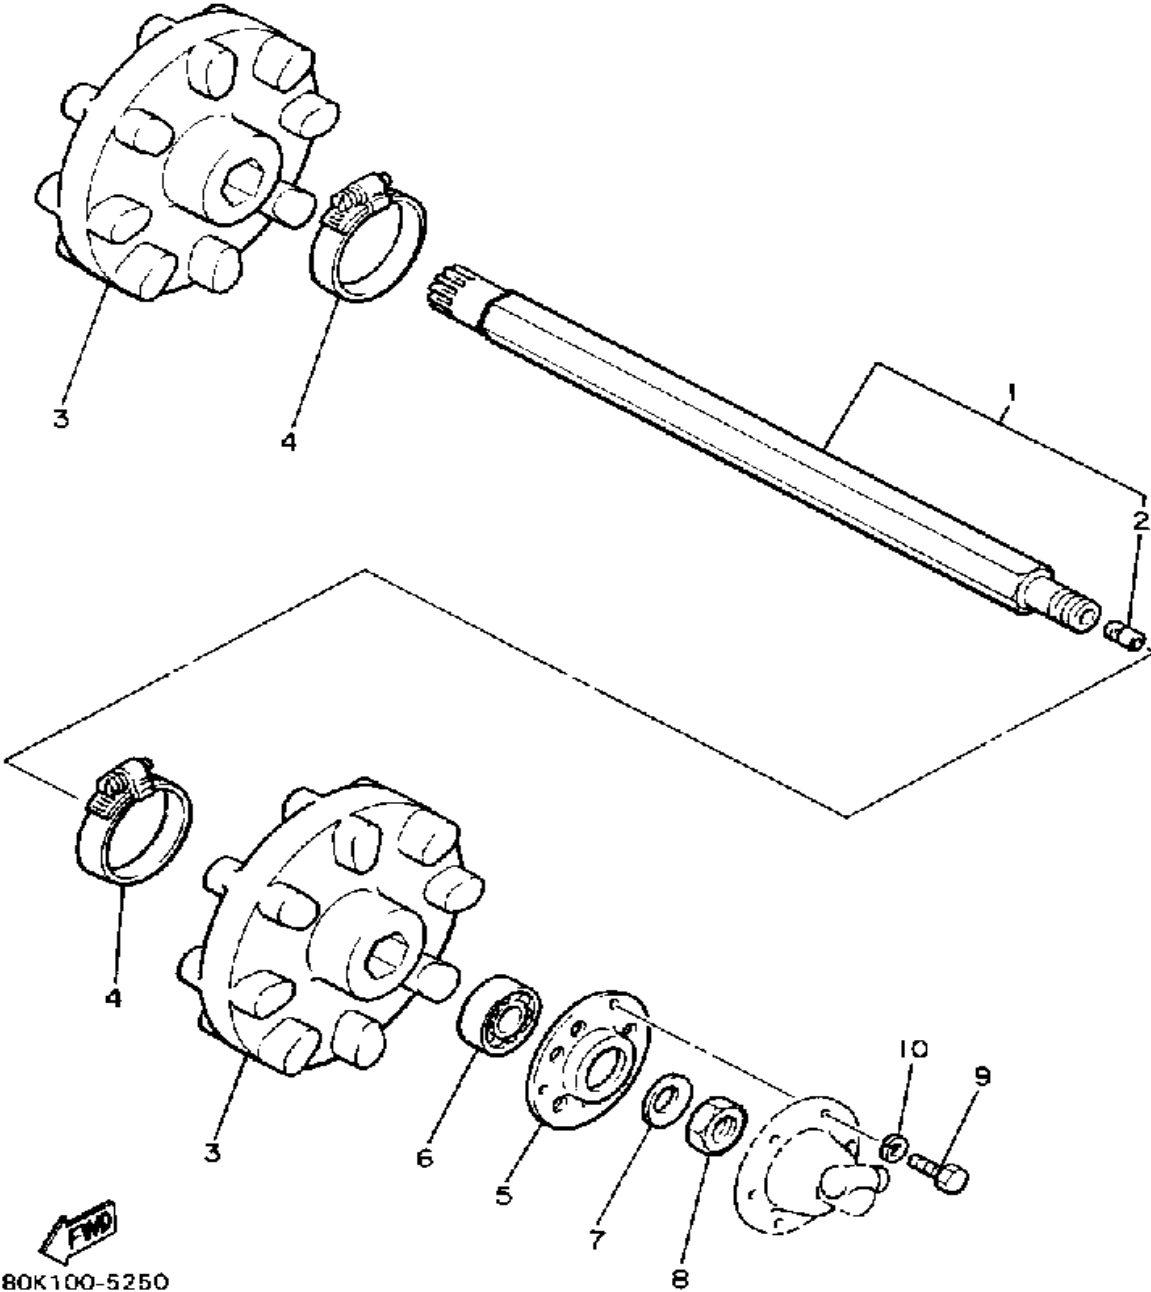

TRACK DRIVE 1

Ref. No.	Part Number	Description	Qty	Remarks
1	8K4-W4751-01-00	AXLE, FRONT	1	
2	8K4-47577-00-00	. CONNECTOR	1	
3	8J7-47531-01-00	WHEEL, SPROCKET 1	2	
4	90460-50079-00	CLAMP, HOSE	2	
5	8K4-47551-00-00	HOUSING, FRONT AXLE	1	
6	93306-00420-00	BEARING (B6004)	1	
7	90208-22001-00	WASHER, CONICAL SPRING ..	1	
8	90170-22094-00	NUT	1	
9	97011-08016-00	BOLT	3	
10	92990-08100-00	WASHER	3	

Not For Resale

www.SmallEngineDiscount.com