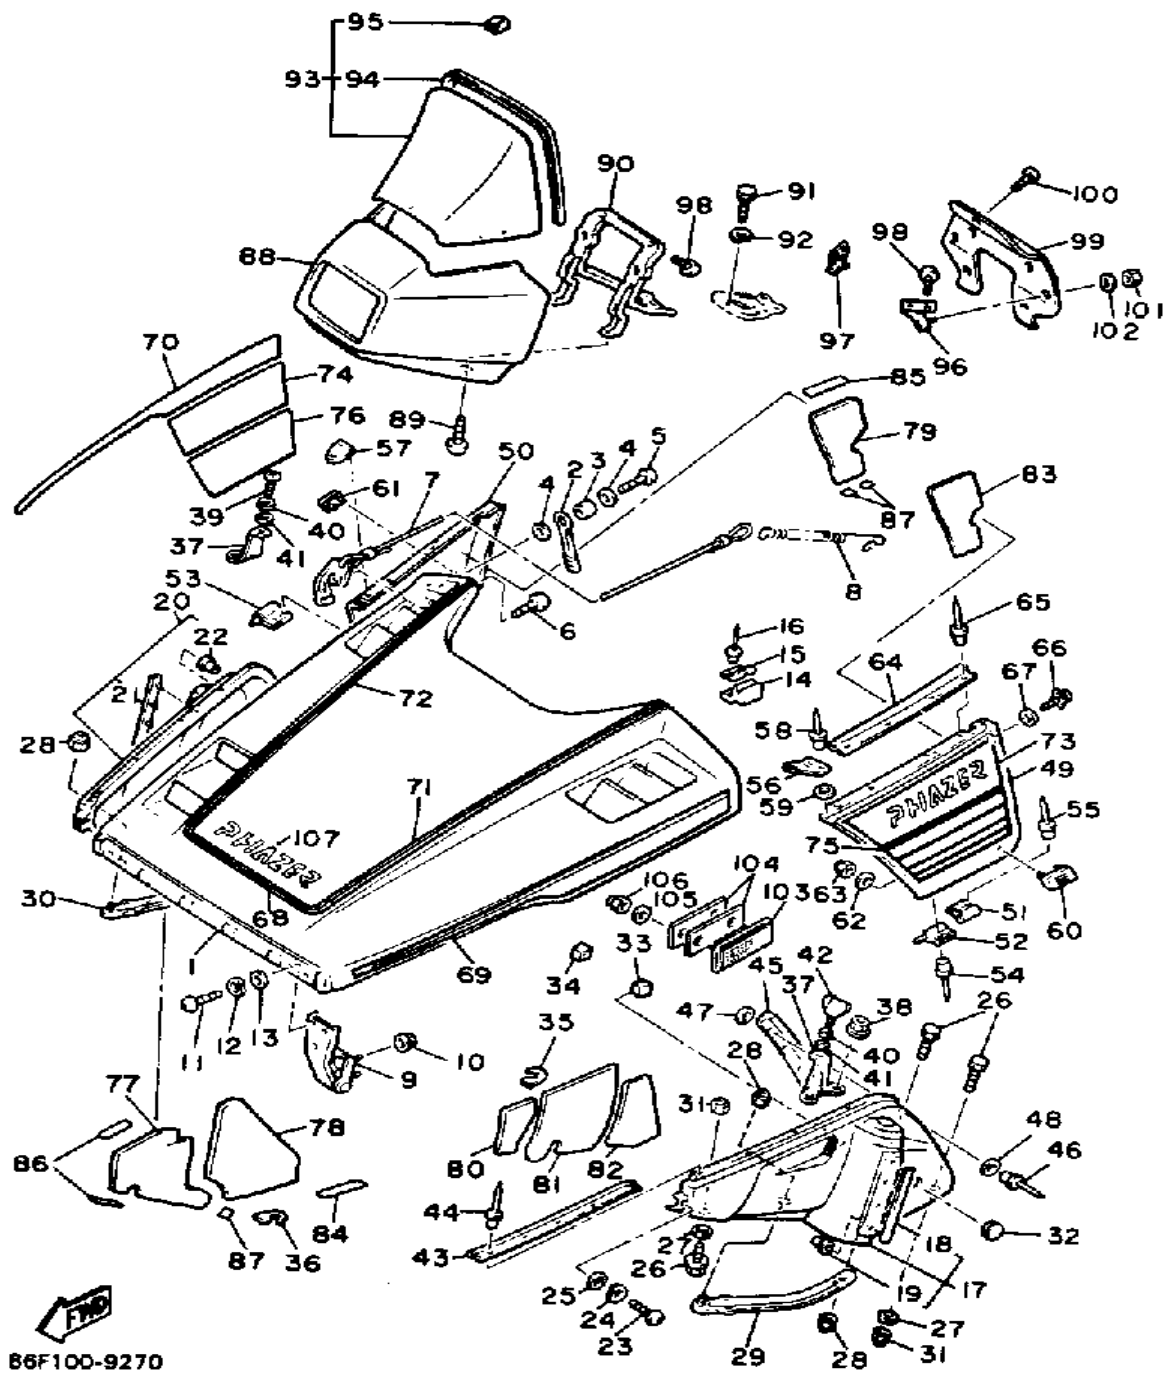

SHROUD - WINSHIELD

86F100-9270

Ref. No.	Part Number	Description	Qty	Remarks
58	90267-48053-00	RIVET, BLIND	4	
59	90201-04325-00	WASHER, PLATE	4	
60	8V0-77551-00-00	PROTECTOR 1	1	
61	8V0-77552-00-00	PROTECTOR 2	1	
62	90201-05029-00	WASHER, PLATE	4	
63	95701-05300-00	NUT, NYLON	4	
64	8V0-77516-01-00	BUSH, RUBBER 2	2	
65	90269-05039-00	RIVET	8	
66	8V0-77175-00-00	HOLDER, LATCH	2	
67	4U5-2176E-00-00	PLATE	2	
68	86F-77281-00-00	STRIPE 1	1	
69	86F-77282-00-00	STRIPE 2	1	
70	86F-77283-00-00	STRIPE 3	1	
71	86F-77284-00-00	STRIPE 4	1	
72	86F-77285-00-00	STRIPE 5	1	
73	86F-77353-00-00	EMBLEM 3	1	
74	86F-77354-00-00	EMBLEM 4	1	
75	86F-77355-00-00	EMBLEM 5	1	
76	86F-77356-00-00	EMBLEM 6	1	
77	8V0-77263-00-00	LINING, SHROUD 3	1	
78	80L-77261-00-00	LINING, SHROUD 1	1	
79	8V0-77266-00-00	LINING, SHROUD 6	1	
80	8V0-77272-00-00	DAMPER, NOISE 2	1	
81	8V0-77273-00-00	DAMPER, NOISE 3	1	
82	8V0-77274-00-00	DAMPER, NOISE 4	1	
83	8V0-77275-00-00	DAMPER, NOISE 5	1	
84	8V0-7717E-00-00	TAPE 1	2	
85	8V0-7717F-00-00	TAPE 2	1	
86	8V0-7717G-00-00	TAPE 3	2	

CONTINUED ON NEXT FRAME ➤

Not For Resale
www.SmallEngineDiscount.com