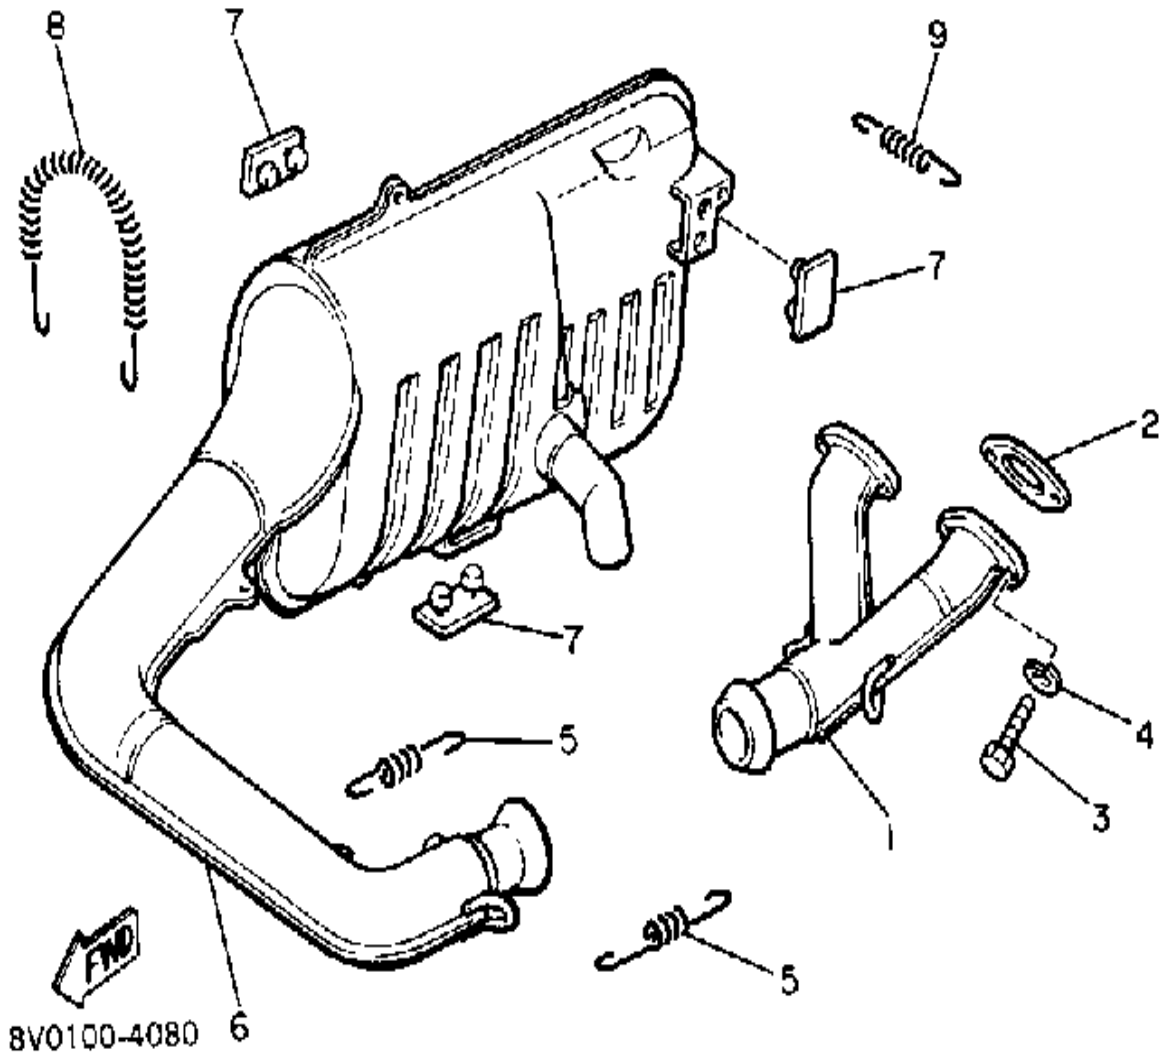

EXHAUST

Ref. No.	Part Number	Description	Qty	Remarks
1	8V0-14610-00-00	EXHAUST PIPE ASSEMBLY 1	1	
2	821-14613-01-00	GASKET, EXHAUST PIPE	2	
3	97313-08020-00	BOLT, HEXAGON	4	
4	92990-08100-00	WASHER	4	
5	90506-20272-00	SPRING, TENSION	2	
6	8V0-14710-04-00	MUFFLER ASSEMBLY 1	1	
7	8A5-14728-02-00	PROTECTOR, MUFFLER 2	3	
8	90506-14207-00	SPRING, TENSION	1	
9	90506-16350-00	SPRING, TENSION	1	

8V0100-4080 6

Not For Resale
www.SmallEngineDiscount.com