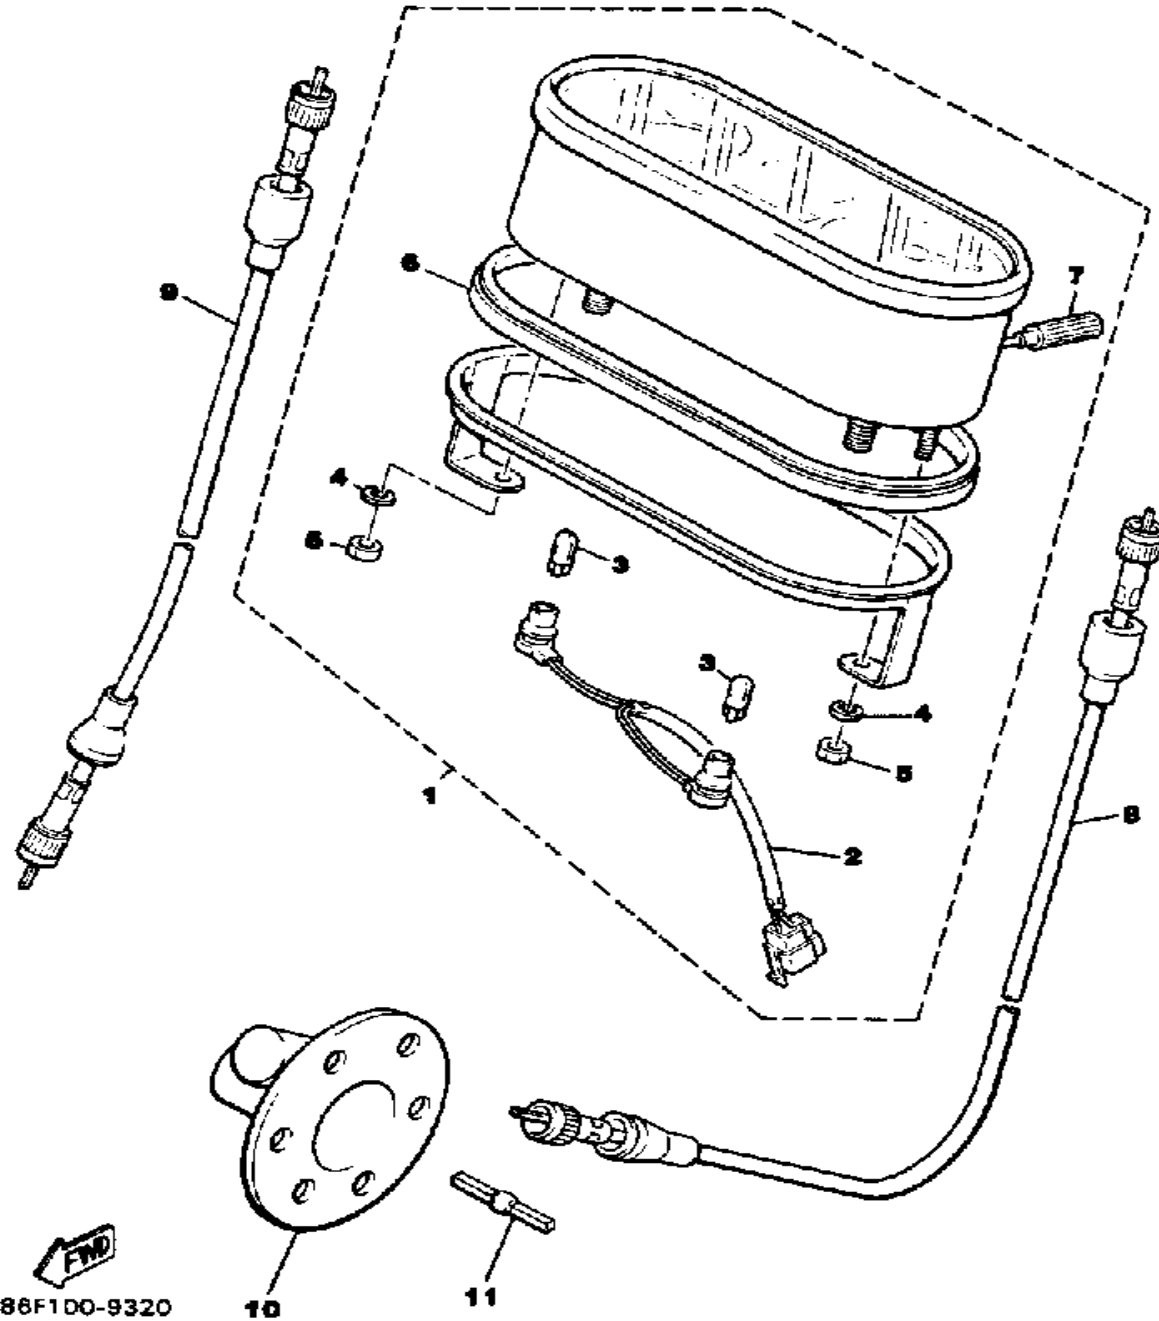

METER

Ref. No.	Part Number	Description	Qty	Remarks
1	81R-83500-40-00	SPEEDOMETER ASSEMBLY ..	1	UR MILE/H
2	8V0-83536-00-00	. SOCKET, METER	1	
3	4G1-84744-00-00	. BULB, MTR.12V3.4W	2	
4	92990-05100-00	. WASHER, SPRING	2	
5	95380-05600-00	. NUT	2	
6	8K4-83513-00-00	. DAMPER	1	
7	8L8-83578-00-00	. KNOB, TRIP METER	1	
8	8K4-83550-00-00	. SPEEDOMETER CABLE ASSEMBLY	1	
9	8A1-83550-02-00	SPEEDOMETER CABLE ASSEMBLY	1	
10	8L8-47700-00-00	METER GEAR HOUSING COMP.	1	
11	8K4-47715-00-00	JOINT	1	

Not For Resale

www.SmallEngineDiscount.com