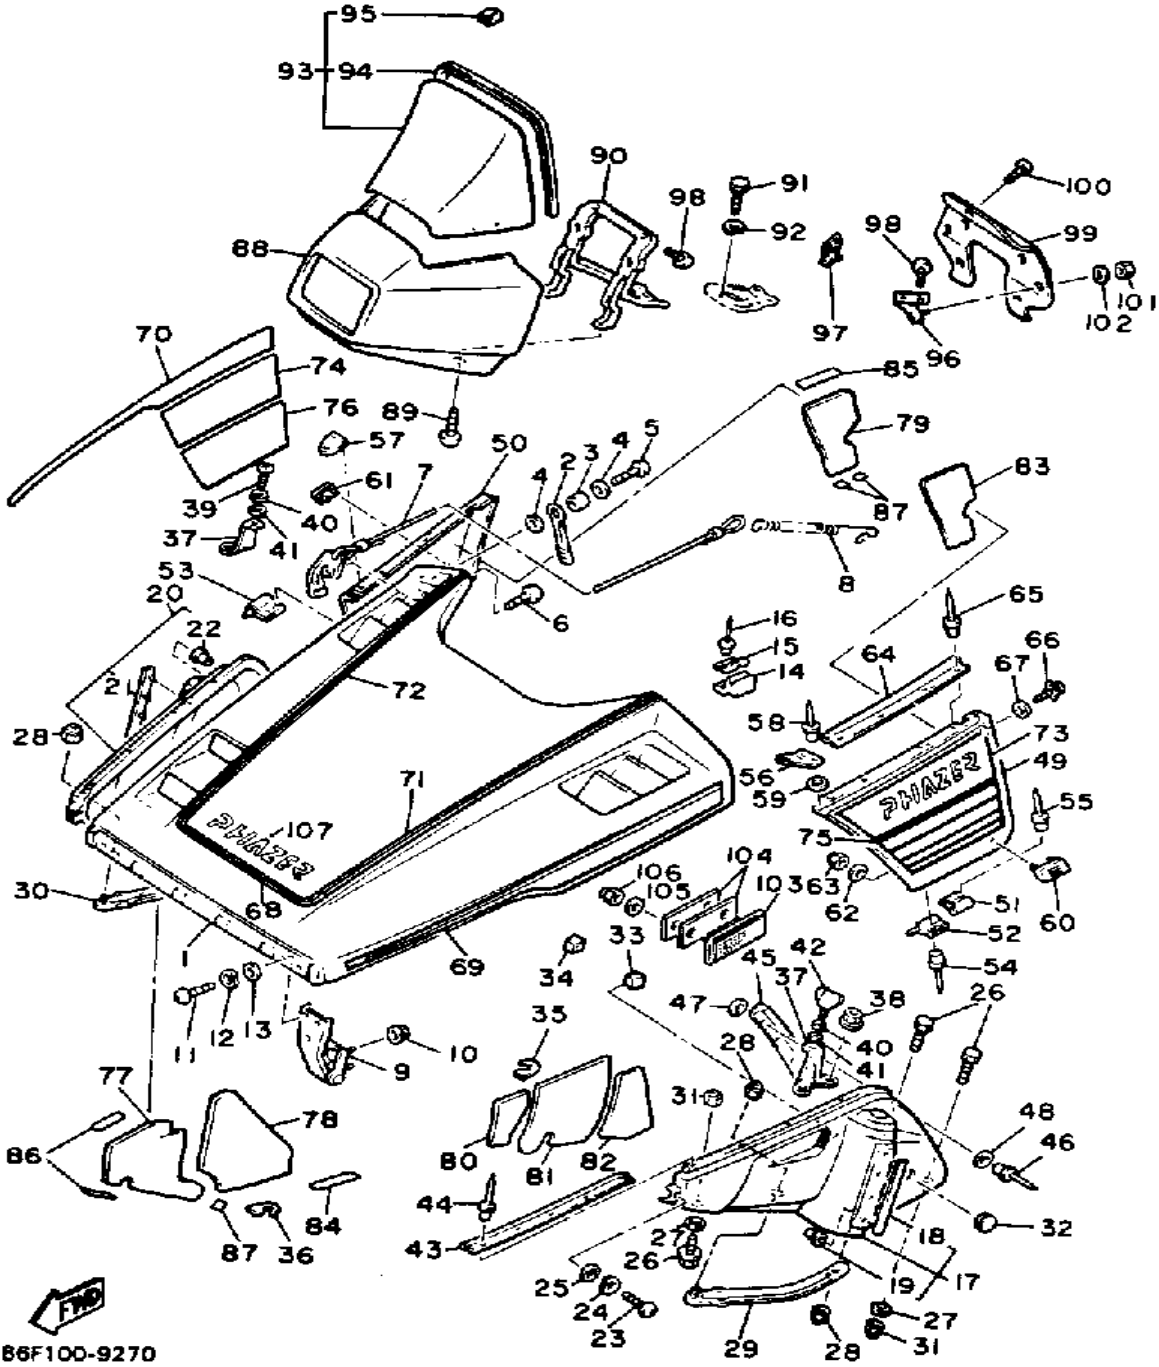

SHROUD - WINSHIELD

B6F100-9270

Ref. No.	Part Number	Description	Qty	Remarks
87	82M-7717G-00-00	TAPE 3	5	
88	86F-77231-00-00	FAIRING 1	1	
89	98906-06010-00	SCREW, BIND	2	
90	8V0-77241-00-00	STAY, FAIRING	1	
91	97011-06025-00	BOLT (97001-06025)	3	
92	92995-06100-00	WASHER, SPRING	3	
93	87F-77210-00-00	WINDSHIELD COMP.	1	
94	87S-77213-00-00	. TRIM, UPPER	1	
95	80V-77223-00-00	. FASTENER	2	
96	8X9-77218-00-00	WASHER 1	1	
97	8X9-77219-00-00	WASHER 2	1	
98	90154-05023-00	SCREW, BINDING	6	
99	8X9-77251-00-00	COVER, HEADLIGHT	1	
100	90154-05005-00	SCREW, BINDING	1	
101	90176-05059-00	NUT, CROWN	2	
102	90201-054K4-00	WASHER, PLATE	2	
103	80E-85110-00-00	REFLECTOR ASSEMBLY	2	
104	80E-85115-00-00	BASE, REFLECTOR	4	
105	92901-05600-00	WASHER, PLATE	4	
106	95701-05300-00	NUT, NYLON	4	
107	86F-77142-00-00	EMBLEM 2	1	

Not For Resale
www.SmallEngineDiscount.com