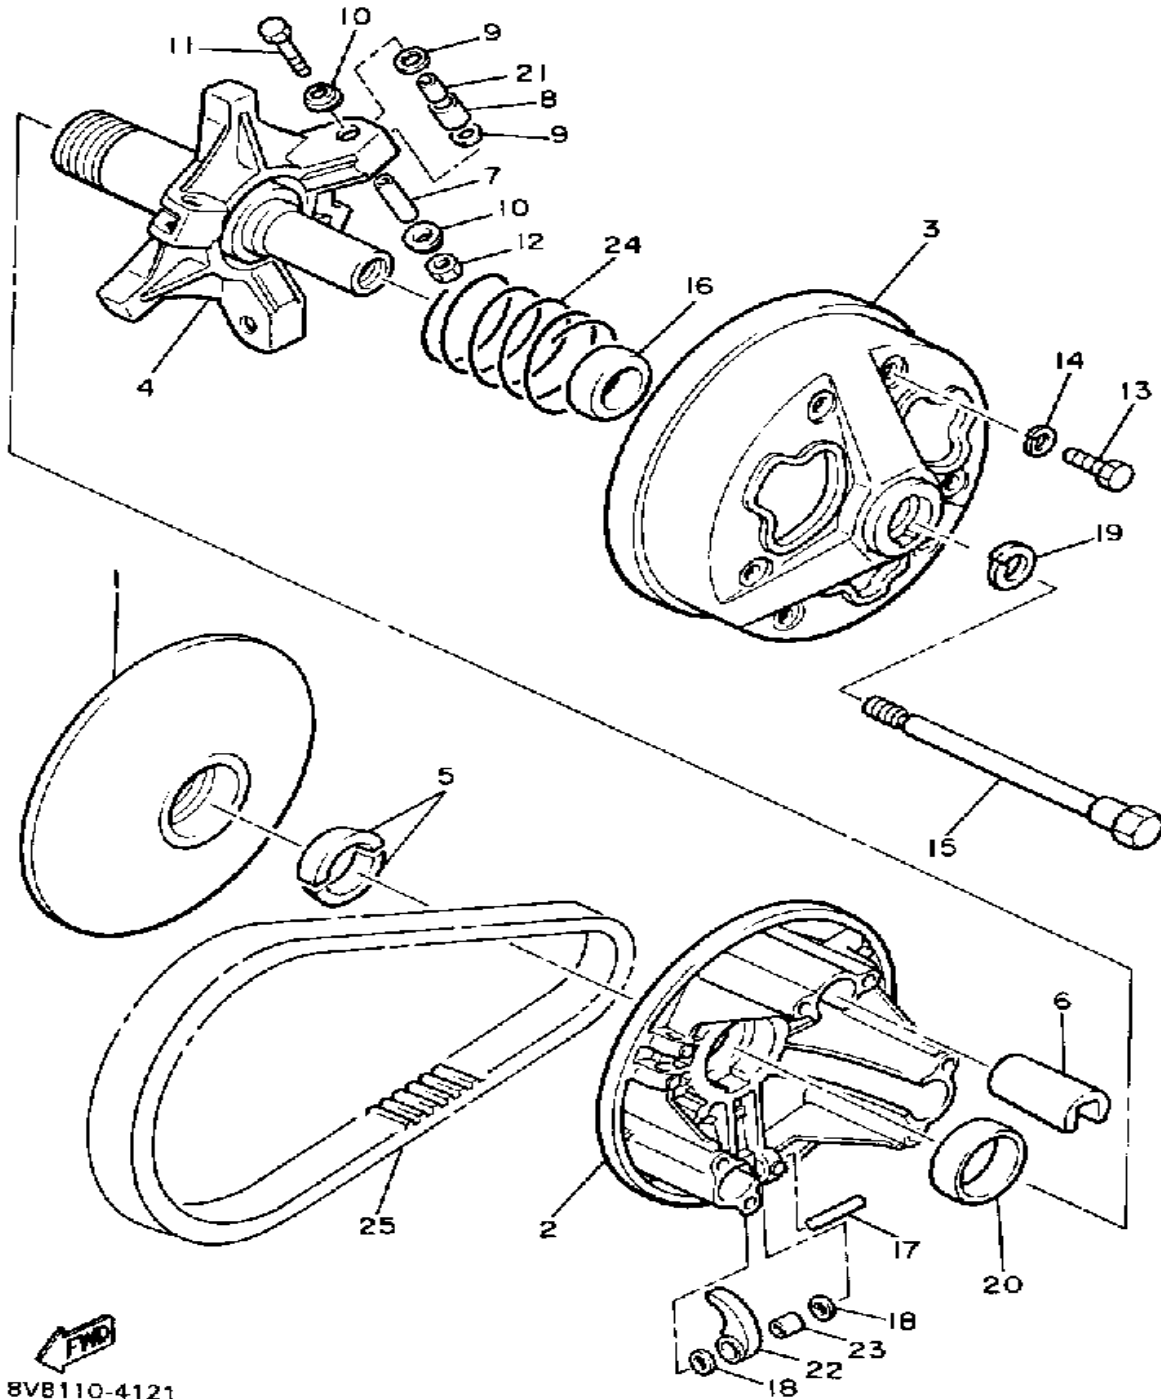

PRIMARY SHEAVE

Ref. No.	Part Number	Description	Qty	Remarks
1	84J-17611-00-00	SHEAVE, PRIMARY FIXED	1	O
2	8V0-17621-01-00	SHEAVE, PRIMARY SLIDING	1	O
3	8V0-17631-00-00	CAP	1	O
4	82M-17640-01-00	SPIDER, COMPLETE	1	O
5	88X-17653-00-00	SLIDER	3	O
	8V0-17639-00-00	STOPPER	2	O
7	90387-086G4-00	COLLAR	3	ON
8	87M-W176B-00-00	ROLLER, WITH BUSH	3	N
9	90202-08205-00	WASHER, PLATE	6	N
10	90208-05036-00	WASHER, CONICAL SPR	6	ON
11	97313-05035-00	BOLT	3	ON
12	95612-05100-00	NUT, U	3	ON
13	97012-06030-00	BOLT	6	ON
14	92995-06100-00	WASHER, SPRING	6	O
15	8V0-17647-00-00	BOLT (L=156.5MM)	1	O
16	90389-28032-00	BUSH	1	ON
17	93607-44190-00	PIN, DOWEL	3	ON
18	90201-077F5-00	WASHER, PLATE	6	ON
19	92901-16100-00	WASHER, SPRING	1	O
20	90389-40029-00	BUSH	1	ON
21	90386-08166-00	BUSH	3	N
22	8V0-W176A-00-00	WEIGHT, WITH BUSH	3	
23	90386-07152-00	BUSH	3	
24	90501-45534-00	SPRING, COMPRESSION	1	UR STD
	90501-555A0-00	SPRING, WHITE/GREEN	1	UR
25	89X-00000-50-00	CLUTCH TUNE-UP KIT (K)	1	MARKED WITH N
	8F2-17641-01-00	V-BELT	1	
	8V0-17601-19-00	CLUTCH MARKED	1	MARKED WITH O

8VB110-4121

Not For Resale
www.SmallEngineDiscount.com