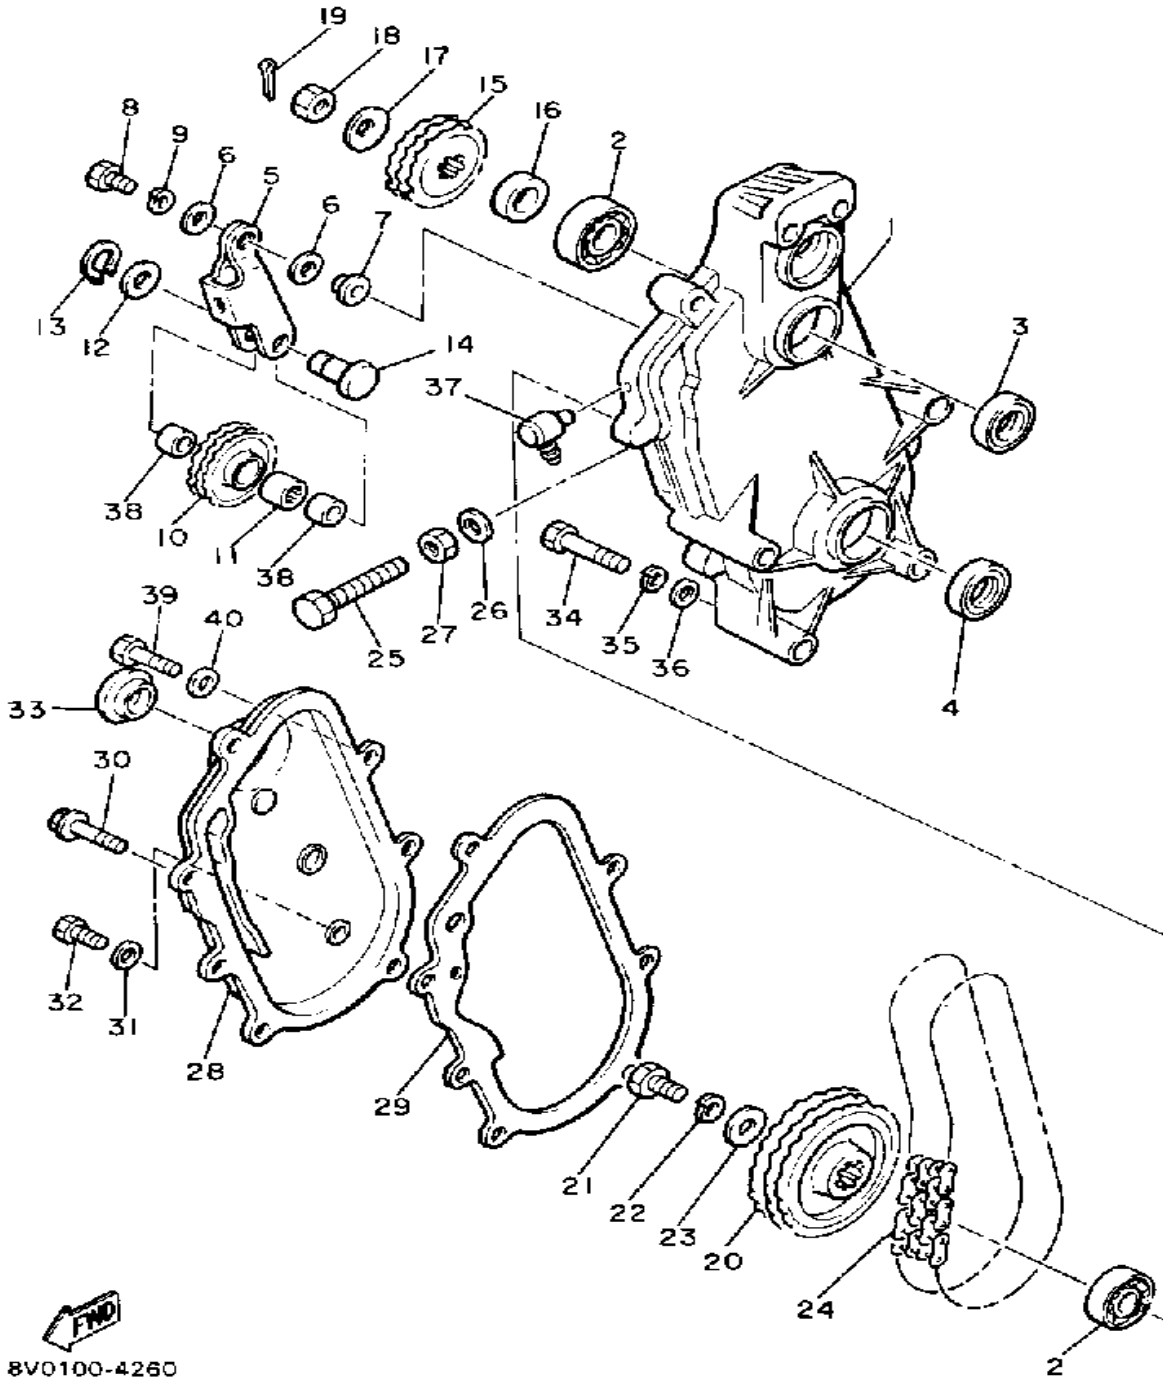

TRACK DRIVE 2

8V0100-4260

Ref. No.	Part Number	Description	Qty	Remarks
1	99999-02119-00	HOUSING, CHAIN	1	
2	93306-20570-00	BEARING	2	
3	93102-27204-00	OIL SEAL	1	
4	93102-25081-00	OIL SEAL	1	
5	8U9-47613-02-00	HOLDER	1	
6	92990-08200-00	WASHER, PLAIN	2	
7	90387-08301-00	COLLAR	1	
8	97312-08025-00	BOLT (97012-08025)	1	
9	92990-08100-00	WASHER	1	
10	8U9-47612-00-00	WHEEL	1	
11	93315-21227-00	BEARING	1	
12	90201-12631-00	WASHER, PLATE	1	
13	99009-12400-00	CIRCLIP	1	
14	90249-12216-00	PIN	1	
15	829-17682-00-00	SPRKT, CHAIN DR 20T (20T)	1	ALT. PART
	829-17682-50-00	SPRKT, CHAIN DR 15T (878-17682-50) (15T)	1	ALT. PART
	829-17682-60-00	SPRKT, CHAIN DR 16T (16T)	1	ALT. PART
	829-17682-70-00	SPRKT, CHAIN DR 17T (17T)	1	UR STD
	829-17682-80-00	SPRKT, CHAIN DR 18T (18T)	1	ALT. PART
	829-17682-90-00	SPRKT, CHAIN DR 19T (878-17682-90) (19T)	1	ALT. PART
	8U9-17693-10-00	SPROCKET, CHAIN DR (878-17693-10) (21T)	1	ALT. PART
	8U9-17693-20-00	SPROCKET, CHAIN DR (878-17693-20) (22T)	1	ALT. PART
16	90387-25798-00	COLLAR	1	
17	90208-20008-00	WASHER, CONICAL SPRING	1	
18	90170-20211-00	NUT	1	
19	91401-30030-00	PIN, COTTER	1	

CONTINUED ON NEXT FRAME ►

Not For Resale
www.SmallEngineDiscount.com