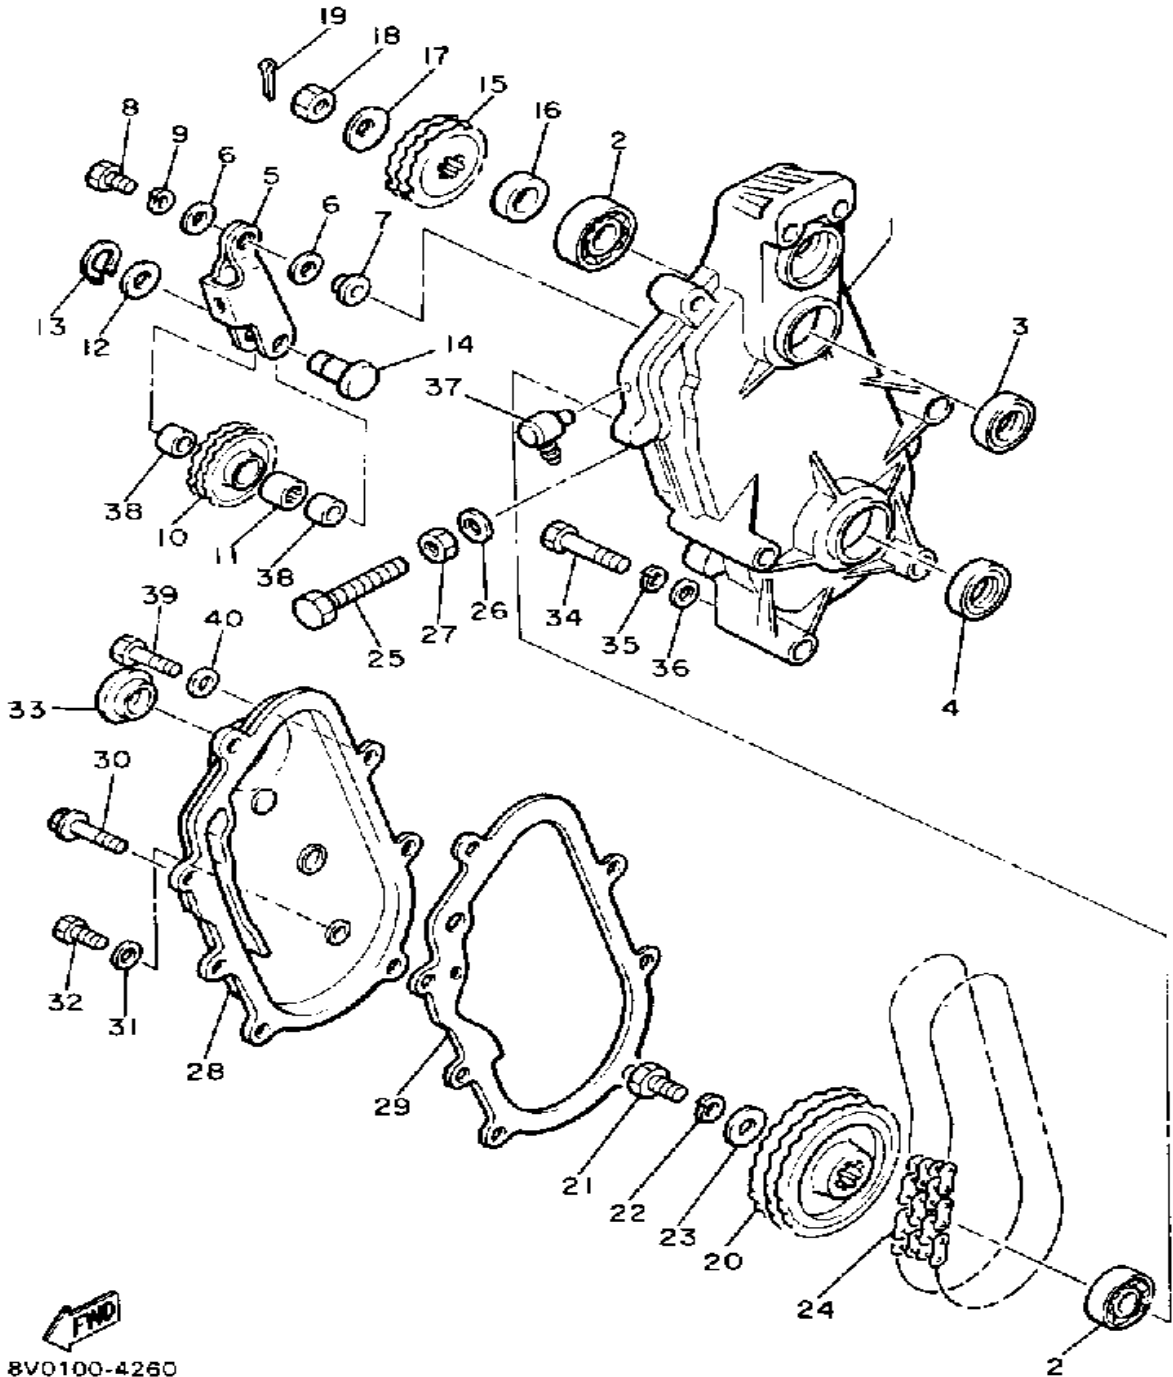

TRACK DRIVE 2

8V0100-4260

Ref. No.	Part Number	Description	Qty	Remarks
20	878-47548-90-00	SPROCKET, CHN DRVN (29T)	1	UR STD
	8U9-47587-00-00	SPROCKET, CHN DRVN (31T)	1	ALT. PART
	8U9-47587-10-00	SPROCKET, CHN DRVN (888-47587-00) (33T)	1	ALT. PART
	8U9-47587-30-00	SPROCKET, CHN DRVN (878-47587-20) (35T)	1	ALT. PART
21	97011-10025-00	BOLT	1	
22	92901-10100-00	WASHER, SPRING	1	
23	90201-10742-00	WASHER, PLATE	1	
24	94890-05064-00	CHAIN	1	UR STD
	94890-05066-00	CHAIN	1	ALT. PART
	94890-05068-00	CHAIN	1	ALT. PART
25	90101-10357-00	BOLT	1	
26	90210-10004-00	WASHER, SEAL	1	
27	95303-10700-00	NUT	1	
28	8V0-47543-00-00	CAP, HOUSING	1	
29	86F-47592-00-00	GASKET	1	
30	95811-06025-00	BOLT, FLANGE	5	
31	90210-06006-00	WASHER, SEAL	1	
32	97011-06010-00	BOLT	1	
33	90338-30219-00	PLUG	1	
34	97522-08765-00	BOLT (97022-08065)	4	
35	92990-08100-00	WASHER	4	
36	92990-08600-00	WASHER, PLATE	4	
37	583-15371-00-00	BREATHER	1	
38	90387-122H7-00	COLLAR	2	
39	97011-06025-00	BOLT (97001-06025)	2	
40	92990-06200-00	WASHER	2