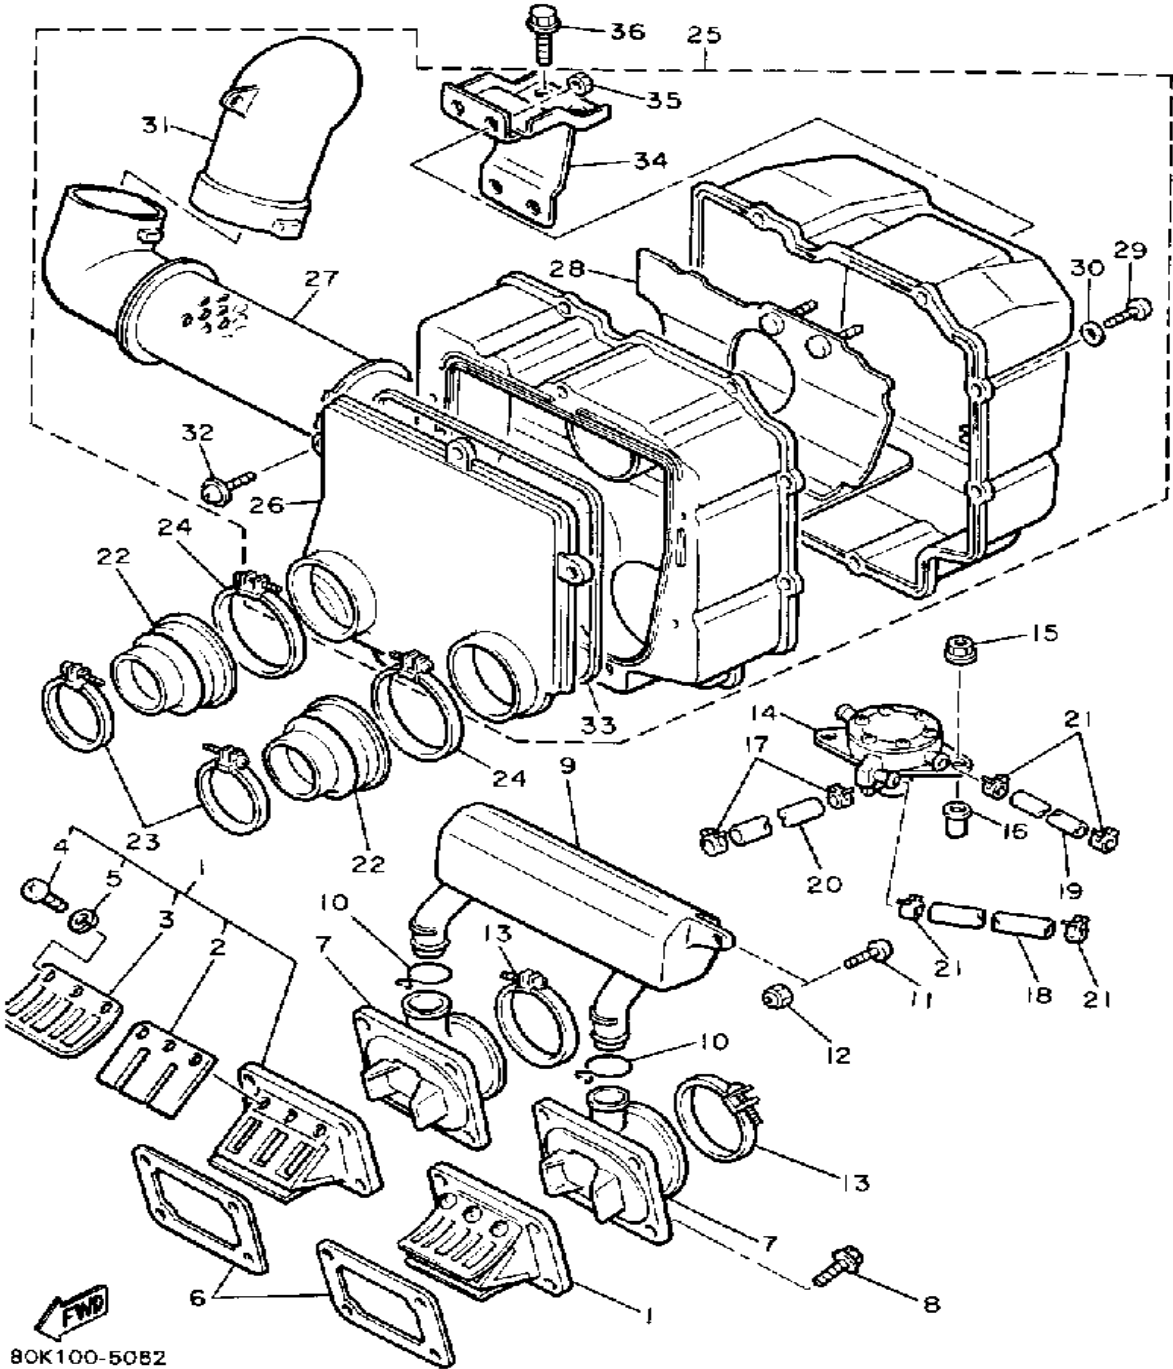

AIR CLEANER

Ref. No.	Part Number	Description	Qty	Remarks
28	8V0-14484-00-00	. PLATE, CLEANER CASE FITTING	1	
29	98586-05016-00	. SCREW, PAN HEAD	7	
30	92906-05600-00	. WASHER, PLATE	7	
31	8V0-14454-00-00	. JOINT	1	
32	90159-05122-00	. SCREW, WITH WASHER	7	
33	8V0-14452-00-00	. SEAL	1	
34	8V0-14494-00-00	. STAY 2	1	
35	95380-06600-00	. NUT	3	
36	95811-06012-00	BOLT, FLANGE	2	

Not For Resale

www.SmallEngineDiscount.com