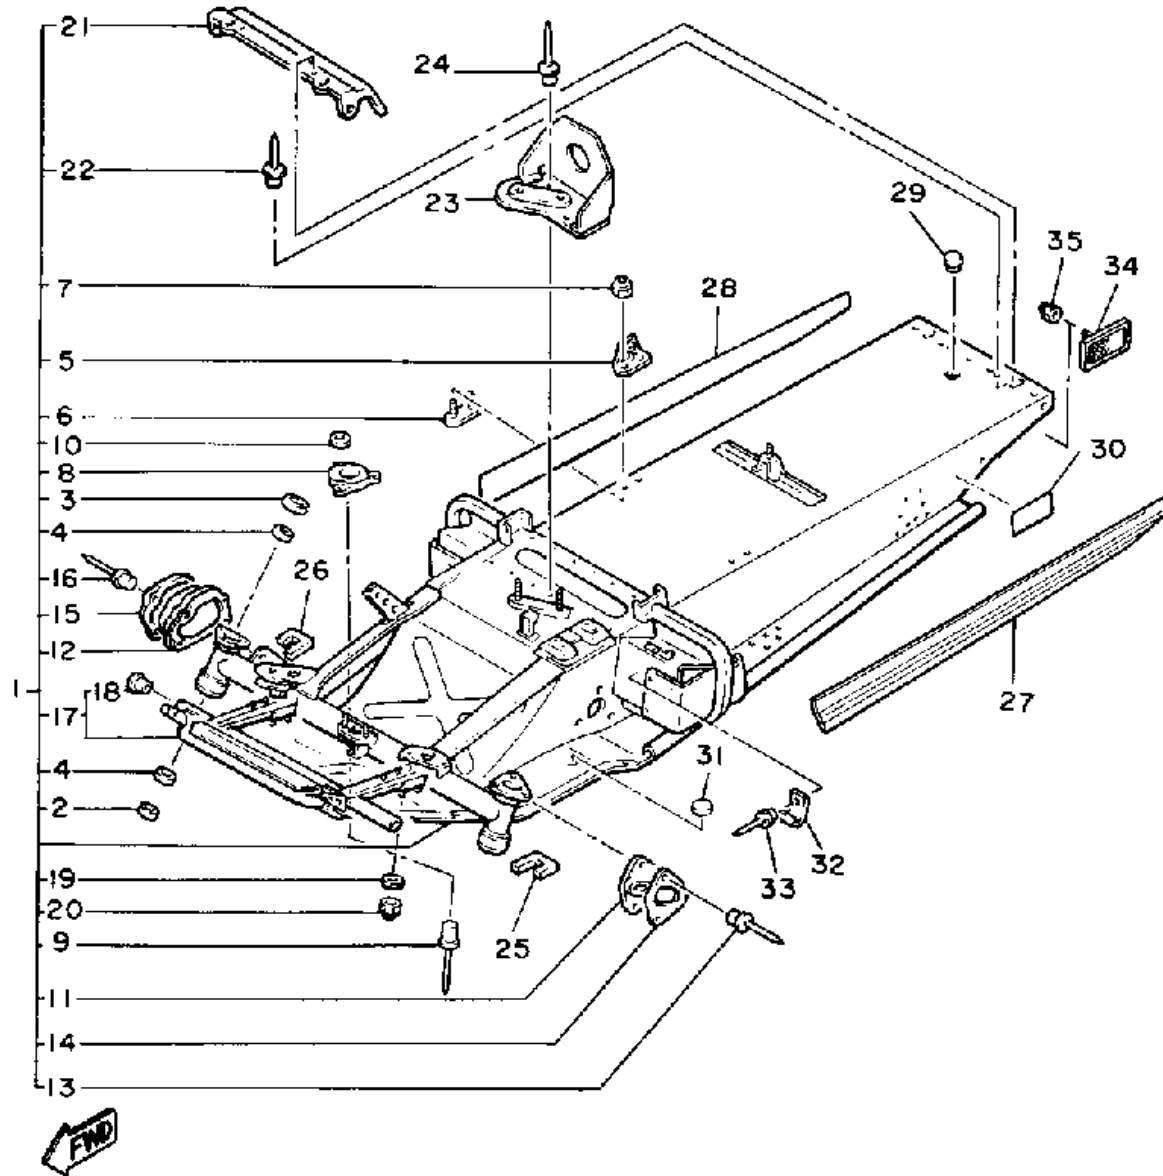

FRAME

B6F100-9150

Ref. No.	Part Number	Description	Qty	Remarks
1	83V-21910-01-00	FRAME	1	
2	93103-44134-00	. OIL SEAL	2	
3	93102-44280-00	. OIL SEAL, SD-TYPE	2	
4	90384-44173-00	. BUSH, BIMETAL FORMED	4	
5	8V0-21946-00-00	. BRACKET, SEAT FITTING	2	
6	8V0-21966-00-00	. PATCH 6	2	
7	95701-06300-00	. NUT, NYLON	4	
8	80L-21998-00-00	. SPACER	1	
9	90267-48051-00	. RIVET, BLIND	3	
10	90201-04325-00	. WASHER, PLATE	3	
11	80L-2198F-00-00	. COVER 1	1	
12	80L-2198G-00-00	. COVER 2	1	
13	90267-40105-00	. RIVET, BLIND	3	
14	80L-77525-00-00	. WASHER 1	1	
15	80L-77526-00-00	. WASHER 2	2	
16	90267-40029-00	. RIVET, BLIND	4	
17	82K-77512-00-00	. BUMPER, FRONT 2	1	
18	90381-12047-00	. BUSH, SOLID	2	
19	90201-082E7-00	. WASHER, PLATE	4	
20	95712-08300-00	. NUT, LOCK	4	
21	8V0-21923-01-00	. REINFORCEMENT, FRAME REAR 1	1	
22	90267-48053-00	. RIVET, BLIND	7	
23	80L-2194R-00-00	BRACKET, FUEL TNK 2	1	
24	90267-48053-00	RIVET, BLIND	3	
25	80L-7717G-00-00	TAPE 3	1	
26	80L-7717H-00-00	TAPE 4	1	
27	84J-77351-00-00	EMBLEM 1	1	
28	84J-77352-00-00	EMBLEM 2	1	

CONTINUED ON NEXT FRAME ►

Not For Resale
www.SmallEngineDiscount.com