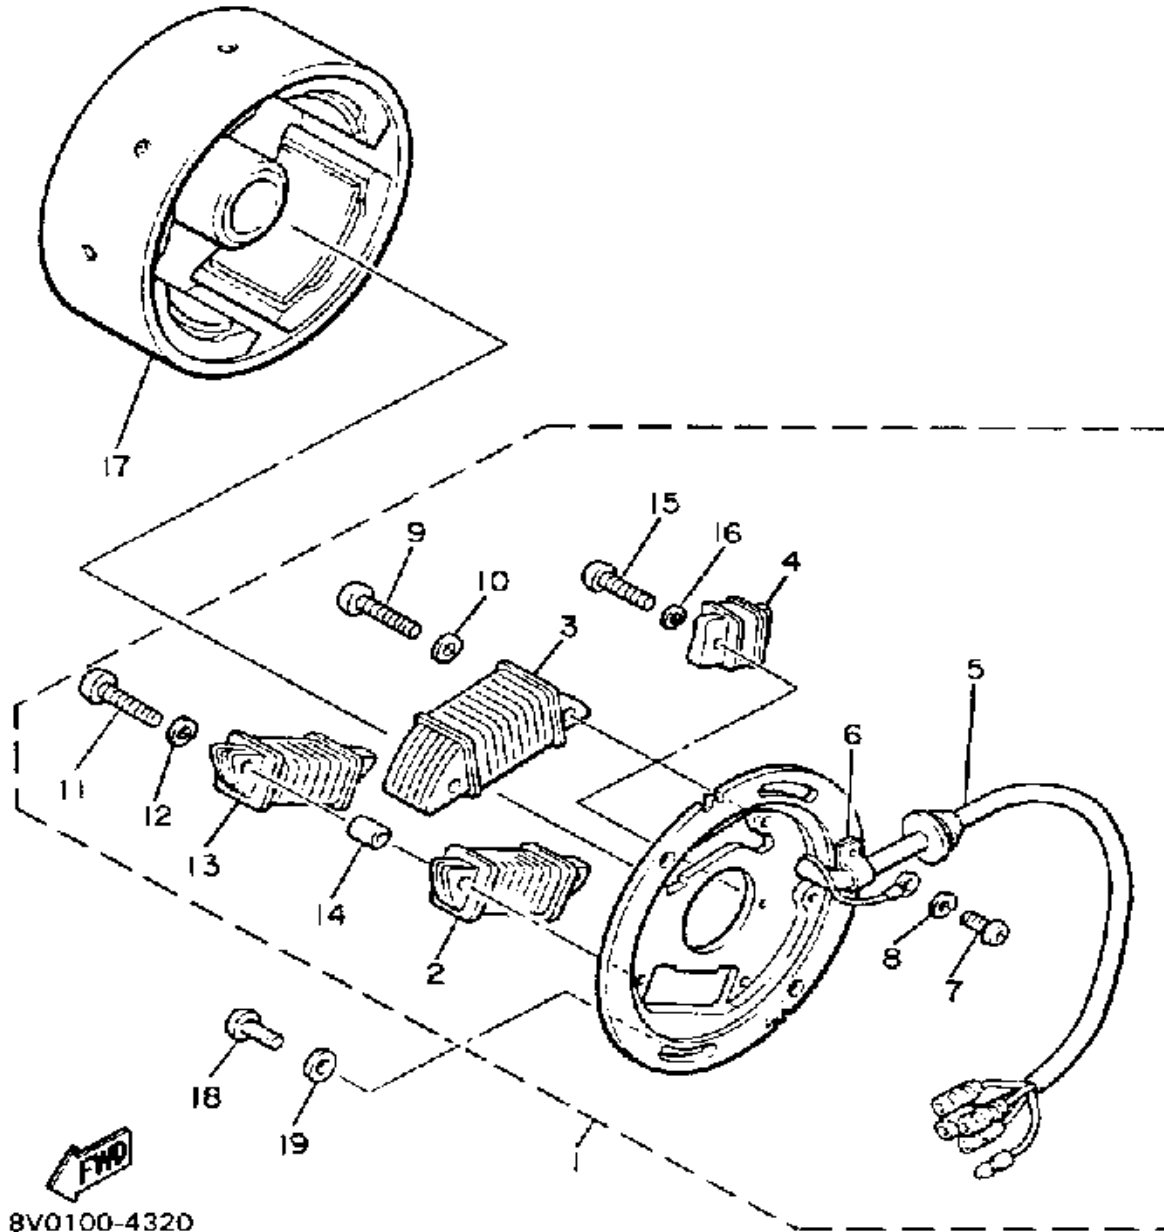

GENERATOR

8V0100-4320

Ref. No.	Part Number	Description	Qty	Remarks
1	88F-85510-00-00	STATOR ASSEMBLY	1	
2	86M-85511-00-00	. COIL, SOURCE	1	
3	8H8-85513-20-00	. COIL, LIGHTING 1	1	
4	82M-85580-20-00	. COIL, PULSER	1	
5	8W0-85515-20-00	. LEAD WIRE ASSEMBLY (8V0-85515-20)	1	
6	445-81328-20-00	. CLAMP	2	
7	98580-04008-00	. SCREW, PAN HEAD	1	
8	92901-04100-00	. WASHER, SPRING	1	
9	98501-05035-00	. SCREW, PAN HEAD	2	
10	92990-05100-00	. WASHER, SPRING	2	
11	98501-05040-00	. SCREW, PAN HEAD (98502-05040)	2	
12	92990-05100-00	. WASHER, SPRING	2	
13	82M-85514-20-00	. COIL, LIGHTING 2	1	
14	8T0-85519-20-00	. SPACER	2	
15	98506-04018-00	. SCREW, PAN HEAD	2	
16	92901-04100-00	. WASHER, SPRING	2	
17	8V0-85550-20-00	ROTOR ASSEMBLY	1	
18	98980-06016-00	SCREW, BINDING	2	
19	90201-06043-00	WASHER, PLATE	2	

Not For Resale

www.SmallEngineDiscount.com