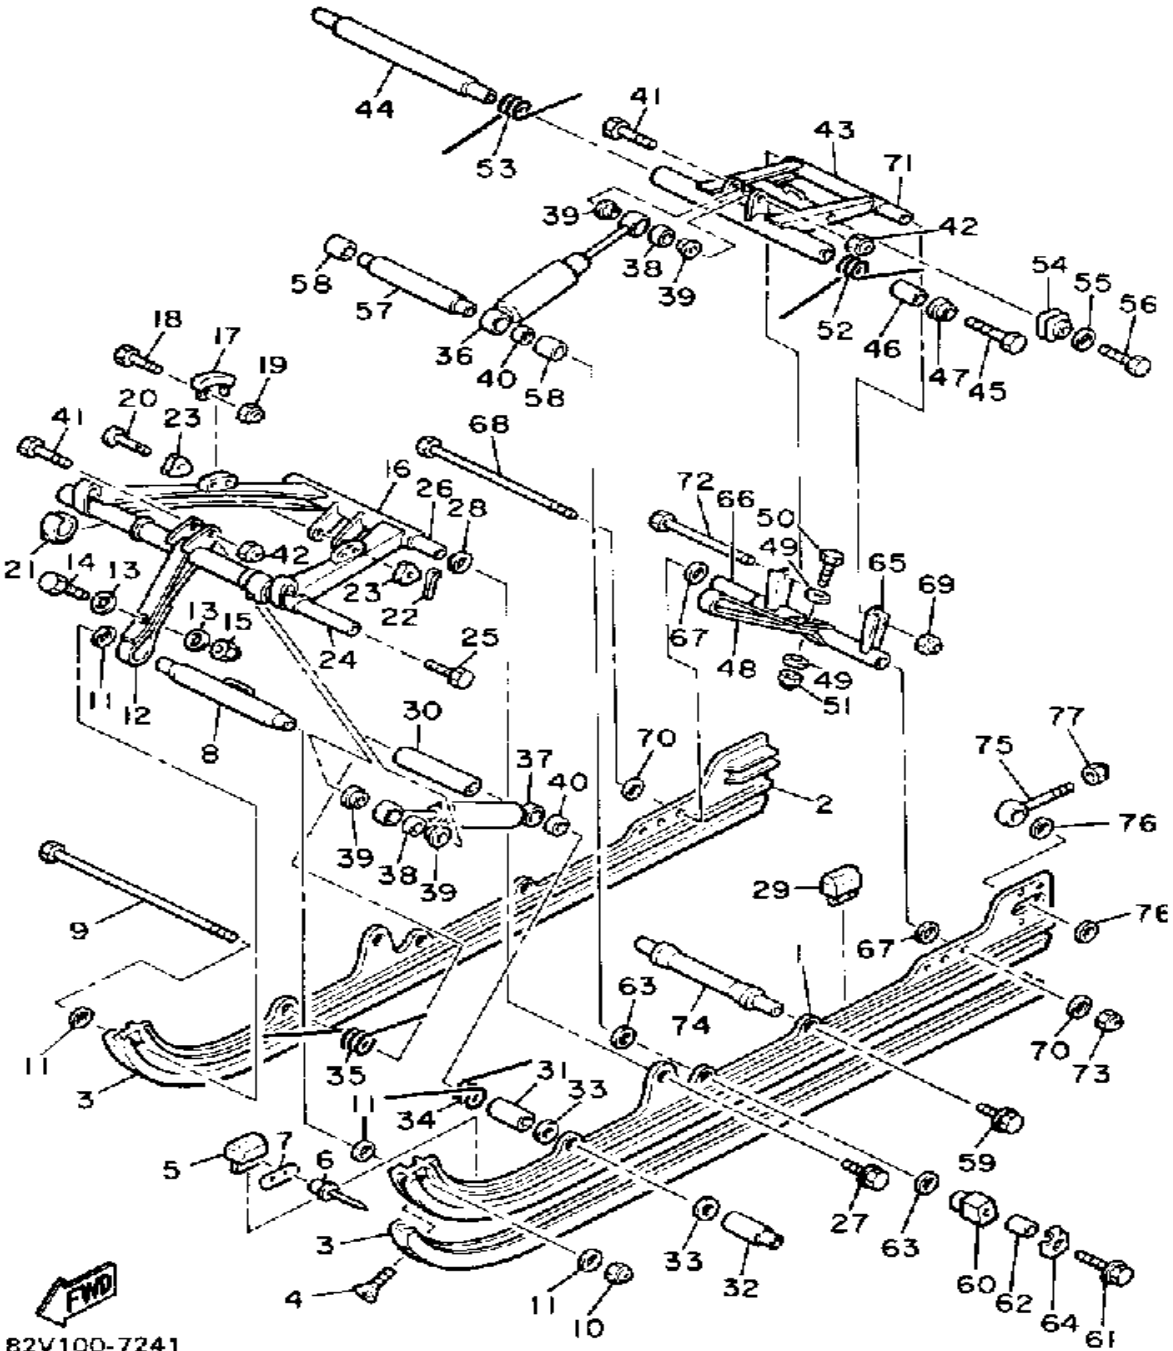

TRACK SUSPENSION 2

82V100-7241

Ref. No.	Part Number	Description	Qty	Remarks
28	90387-105G6-00	COLLAR	2	
29	8V0-47456-00-00	DAMPER 1	2	
30	90387-160M7-00	COLLAR	1	
31	8V0-47319-00-00	COLLAR	2	
32	90387-166M8-00	COLLAR	2	
33	90201-161E5-00	WASHER, PLATE	4	
34	90508-75651-00	SPRING, TORSION	1	
35	90508-75652-00	SPRING, TORSION	1	
36	80L-47480-00-00	SHOCK ABSORBER	1	
37	80L-47481-00-00	SHOCK ABSORBER 2	1	
38	90387-084J8-00	COLLAR	2	
39	90387-123G4-00	COLLAR	4	
40	8V0-47371-00-00	BUSH, PIVOT	2	
41	97021-08045-00	BOLT	2	
42	95712-08300-00	NUT, LOCK	2	
43	8V0-47332-00-00	ARM, PIVOT 2	1	
44	8K2-47475-00-00	SHAFT 2	1	
45	90109-10771-00	BOLT	2	
46	8V0-47365-00-00	COLLAR 1	2	
47	8V0-47384-00-00	WASHER	2	
48	8V0-47496-00-00	STOPPER 2	1	
49	90201-06407-00	WASHER, PLATE (90201-06747-00)	2	
50	97011-06025-00	BOLT (97001-06025)	1	
51	95701-06300-00	NUT, NYLON	1	
52	90508-10579-00	SPRING, TORSION (L.H)	1	UR STD
	90508-99656-00	SPRING, TORSION	1	ALT. PART
53	90508-10580-00	SPRING, TORSION (R.H)	1	UR STD
	90508-99657-00	SPRING, TORSION (K178)	1	ALT. PART

CONTINUED ON NEXT FRAME ►

Not For Resale
www.SmallEngineDiscount.com