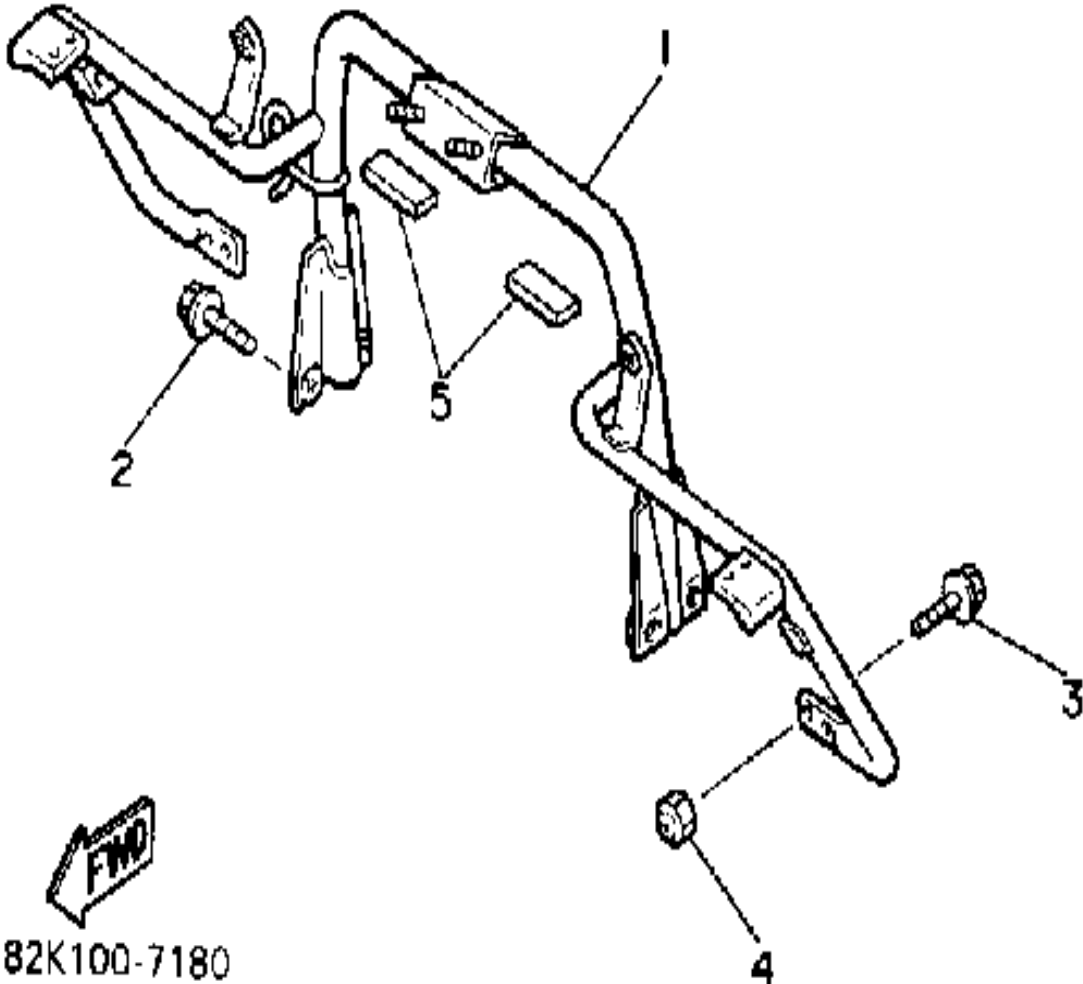

STEERING GATE

Ref. No.	Part Number	Description	Qty	Remarks
1	83V-23870-00-00	STEERING GATE COMP (8V0-23870-00)	1	
2	95816-08012-00	BOLT, flange	4	
3	95811-06030-00	BOLT, FLANGE	4	
4	95701-06300-00	NUT, NYLON	4	
5	8V0-23858-00-00	SPACER	2	

Not For Resale
www.SmallEngineDiscount.com