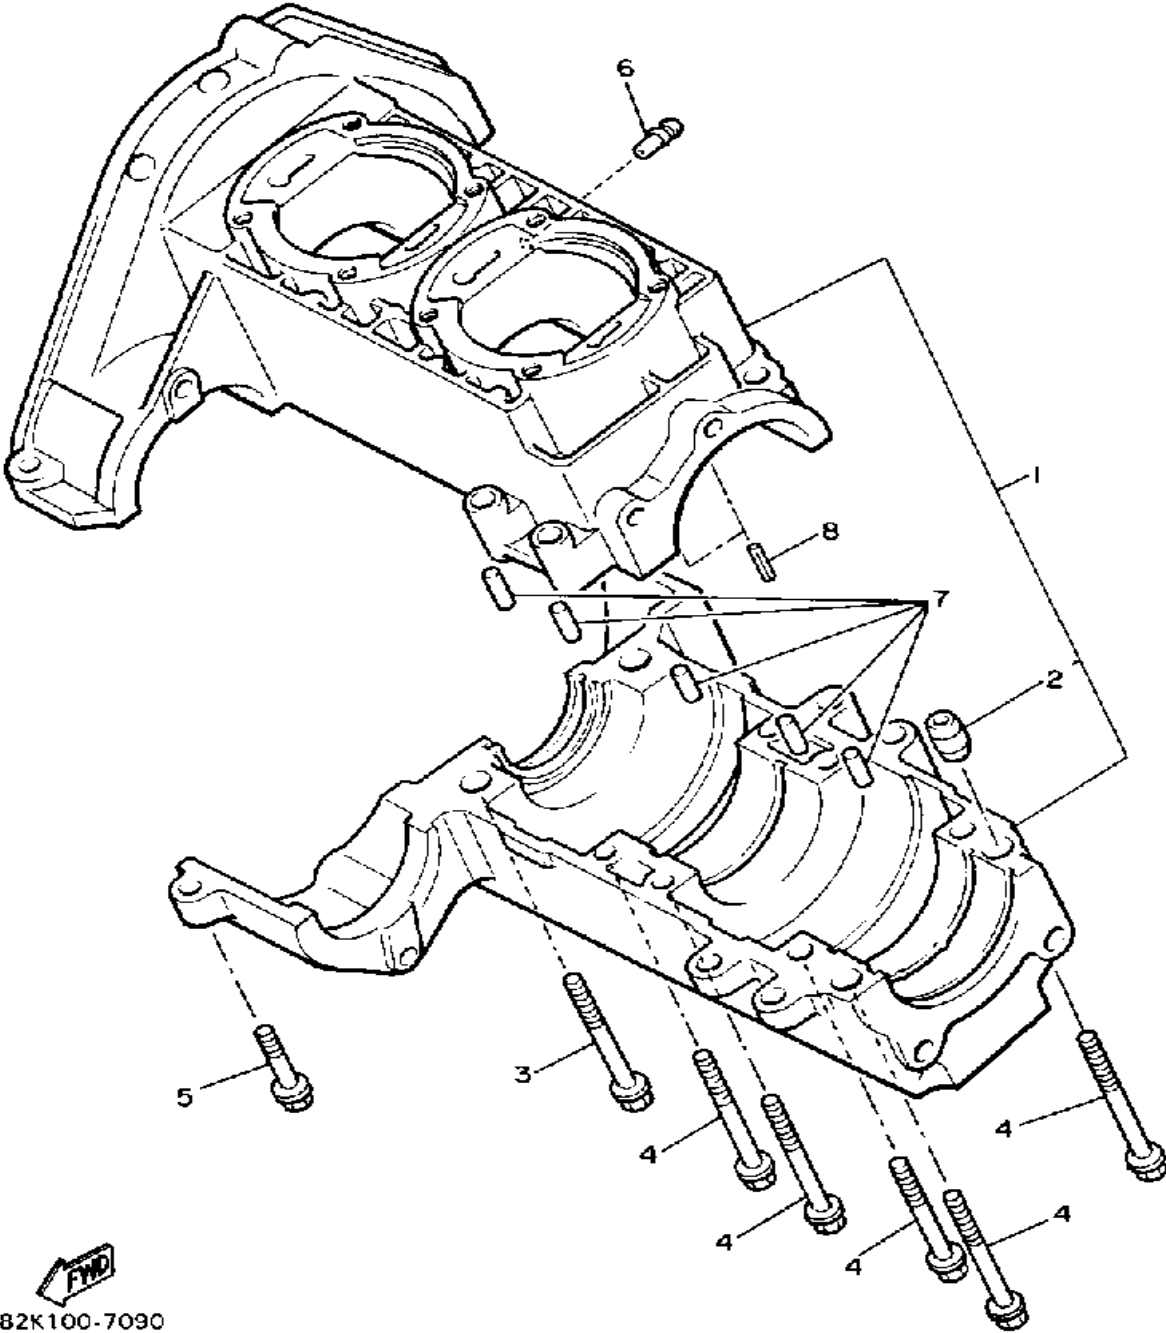

CRANKCASE

Ref. No.	Part Number	Description	Qty	Remarks
1	8V0-15100-01-00	CRANKCASE ASSEMBLY	1	
2	99510-12016-00	. PIN, DOWEL	2	
3	95811-08070-00	BOLT, FLANGE	1	
4	95811-08065-00	BOLT, FLANGE	9	
5	95811-06025-00	BOLT, FLANGE	1	
6	J38-11116-00-00	JOINT, BREATHER	1	
7	93604-07141-00	PIN, DOWEL	5	
8	91609-30006-00	PIN, SPRING	2	

82K100-7090

Not For Resale
www.SmallEngineDiscount.com