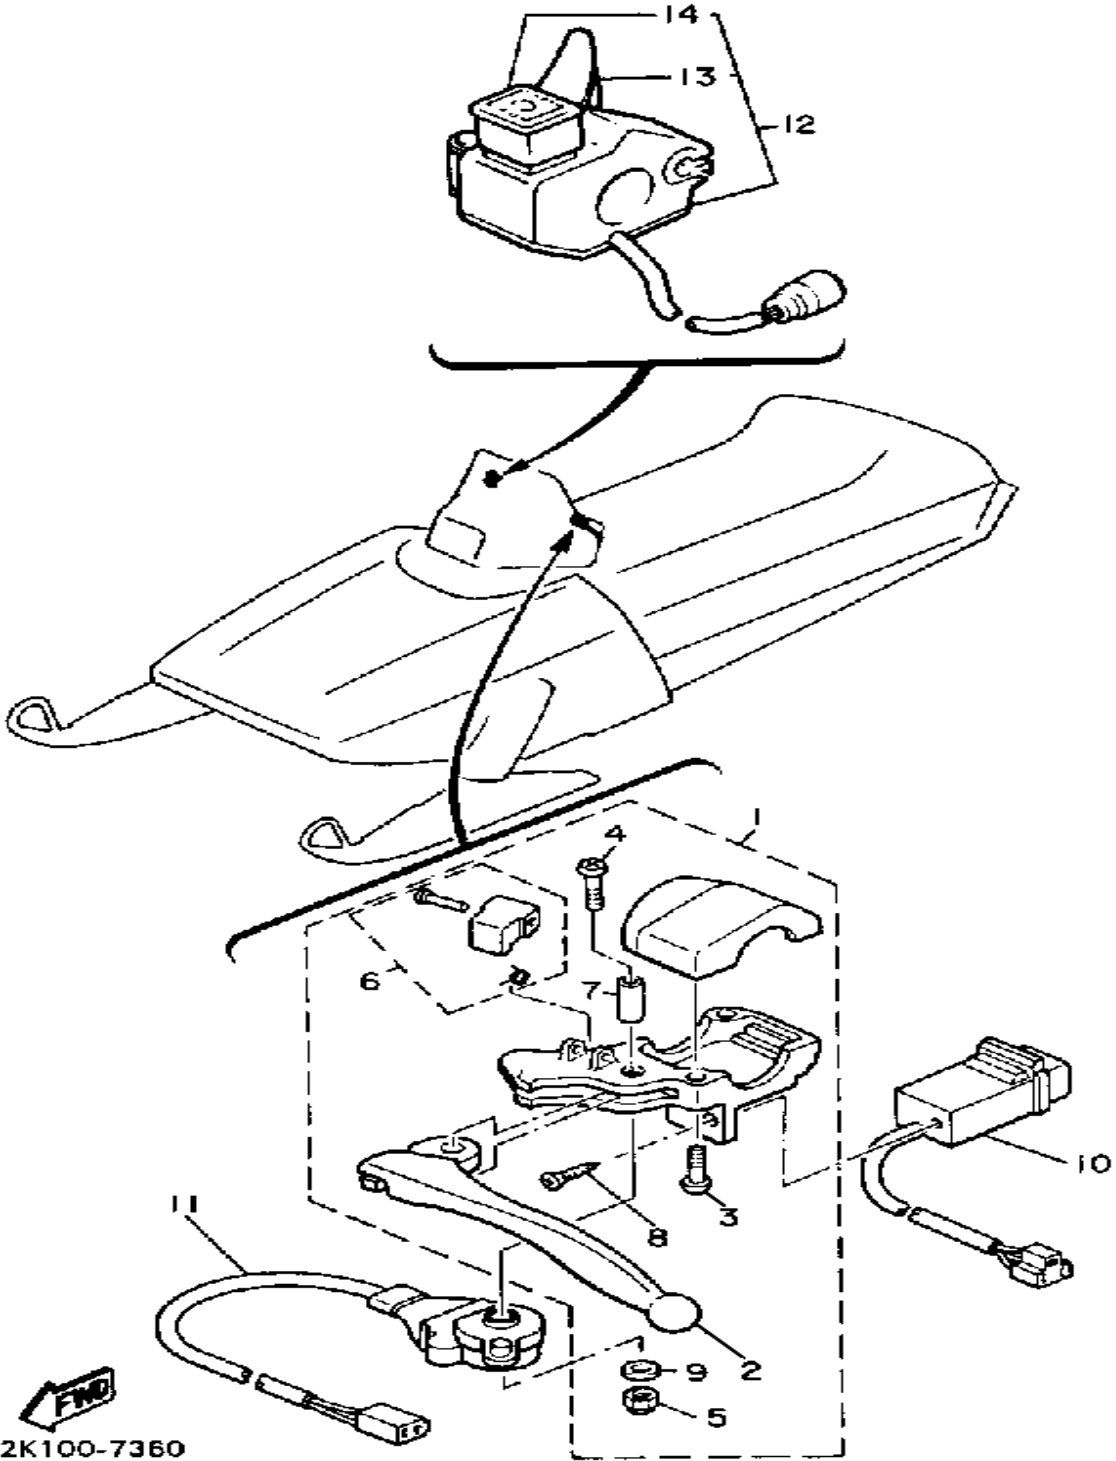

ELECTRICAL 2

Ref. No.	Part Number	Description	Qty	Remarks
1	88R-W8291-00-00	LEVER HOLDER ASSEMBLY (LEFT)	1	
2	8H8-83912-00-00	. LEVER 1	1	
3	90157-05027-00	. SCREW, PAN HEAD	2	
4	98501-05040-00	. SCREW, PAN HEAD (98502-05040)	1	
5	95701-05300-00	. NUT, NYLON	1	
6	82A-83930-00-00	. LEVER LOCK ASSEMBLY	1	
7	802-83913-00-00	. COLLAR, LEVER 1	1	
8	97780-30312-00	. SCREW, tapping	2	
9	92990-05200-00	. WASHER, PLAIN	1	
10	8H8-83950-01-00	BEAM SWITCH ASSEMBLY (8K4-83950-01-00)	1	
11	88R-82530-00-00	STOP SWITCH ASSEMBLY	1	
12	84R-82720-00-00	LEVER HOLDER ASSEMBLY (RIGHT)	1	
13	8V0-42138-00-00	. LEVER, THROTTLE	1	
14	84R-82575-09-00	. ENGINE STOP SWITCH ASSEMBLY	1	

82K100-7360

Not For Resale

www.SmallEngineDiscount.com