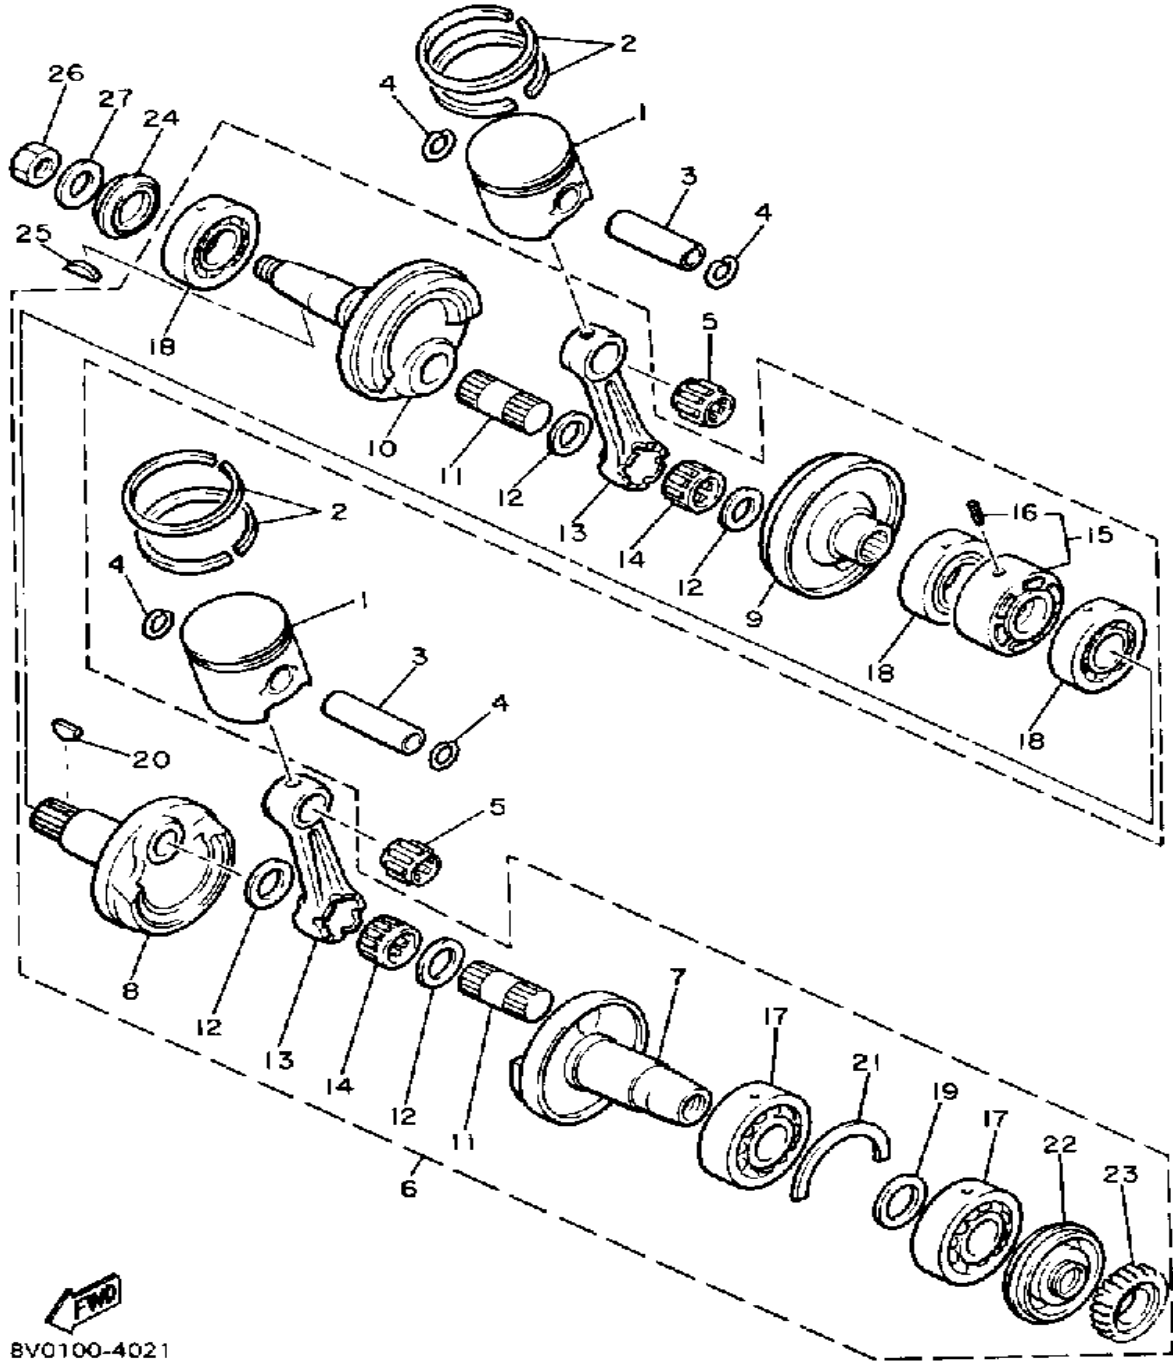

Ref. No.	Part Number	Description	Qty	Remarks
1	8V0-11111-01-00	HEAD, CYLINDER 1	1	
2	8V0-11121-01-00	HEAD, CYLINDER 2	1	
3	NGK-BR9ES-00-00	PLUG, SPARK	2	
4	8V0-11181-02-00	GASKET, CYLINDER HEAD 1 (8V0-11181-02)	2	
5	8V0-11311-01-00	CYLINDER 1	1	
6	8V0-11321-01-00	CYLINDER 2	1	
7	8V0-11355-00-00	SEAL, CYLINDER 1	1	
8	88F-11351-00-00	GASKET, CYLINDER	2	
9	95612-08740-00	BOLT, STUD	8	
10	95701-08500-00	NUT, FLANGE	6	
11	90179-08269-00	NUT	2	
12	90201-08100-00	WASHER, PLATE	2	
13	97313-06040-00	BOLT, HEXAGON	8	
14	92995-06100-00	WASHER, SPRING	8	
15	92990-06600-00	WASHER, PLATE	8	

Not For Resale
www.SmallEngineDiscount.com

CRANKSHAFT - PISTON

8V0100-4021

Ref. No.	Part Number	Description	Qty	Remarks
1	8V0-11631-00-96	PISTON (STD)	2	UR
	8V0-11635-00-00	PISTON (0.25MM O/S)	2	ALT. PART
	8V0-11636-00-00	PISTON (0.50MM O/S)	2	ALT. PART
2	8V0-11601-00-00	PISTON RING SET (STD)	2	UR STD
	8V0-11601-10-00	PISTON RING SET (0.25MM O/S)	2	ALT. PART
	8V0-11601-20-00	PISTON RING SET (0.50MM O/S)	2	ALT. PART
3	818-11633-00-00	PIN, PISTON	2	
4	93450-19052-00	CIRCLIP	4	
5	93310-218A6-00	BEARING	2	
6	8V0-11400-02-00	CRANKSHAFT ASSEMBLY	1	
7	8V0-11412-00-00	. CRANK 1	1	
8	8V0-11422-00-00	. CRANK 2	1	
9	8V0-11432-00-00	. CRANK 3	1	
10	8V0-11442-00-00	. CRANK 4	1	
11	857-11681-00-00	. PIN, CRANK 1	2	
12	90209-24073-00	. WASHER	4	
13	8V0-11651-00-00	. ROD, CONNECTING	2	
14	93310-424L8-00	. BEARING	2	
15	8V0-11515-01-00	. SEAL, LABYRINTH 1	1	
16	93603-10049-00	. PIN, DOWEL	1	
17	93306-30626-00	. BEARING	2	
18	93306-20633-00	. BEARING	3	
19	90201-327F7-00	. WASHER, PLATE	1	
20	90280-05014-00	. KEY, WOODRUFF	1	
21	93450-78091-00	. CIRCLIP	1	
22	93103-32151-00	. OIL SEAL	1	
23	8K2-13178-00-00	. GEAR, PUMP DRIVE	1	