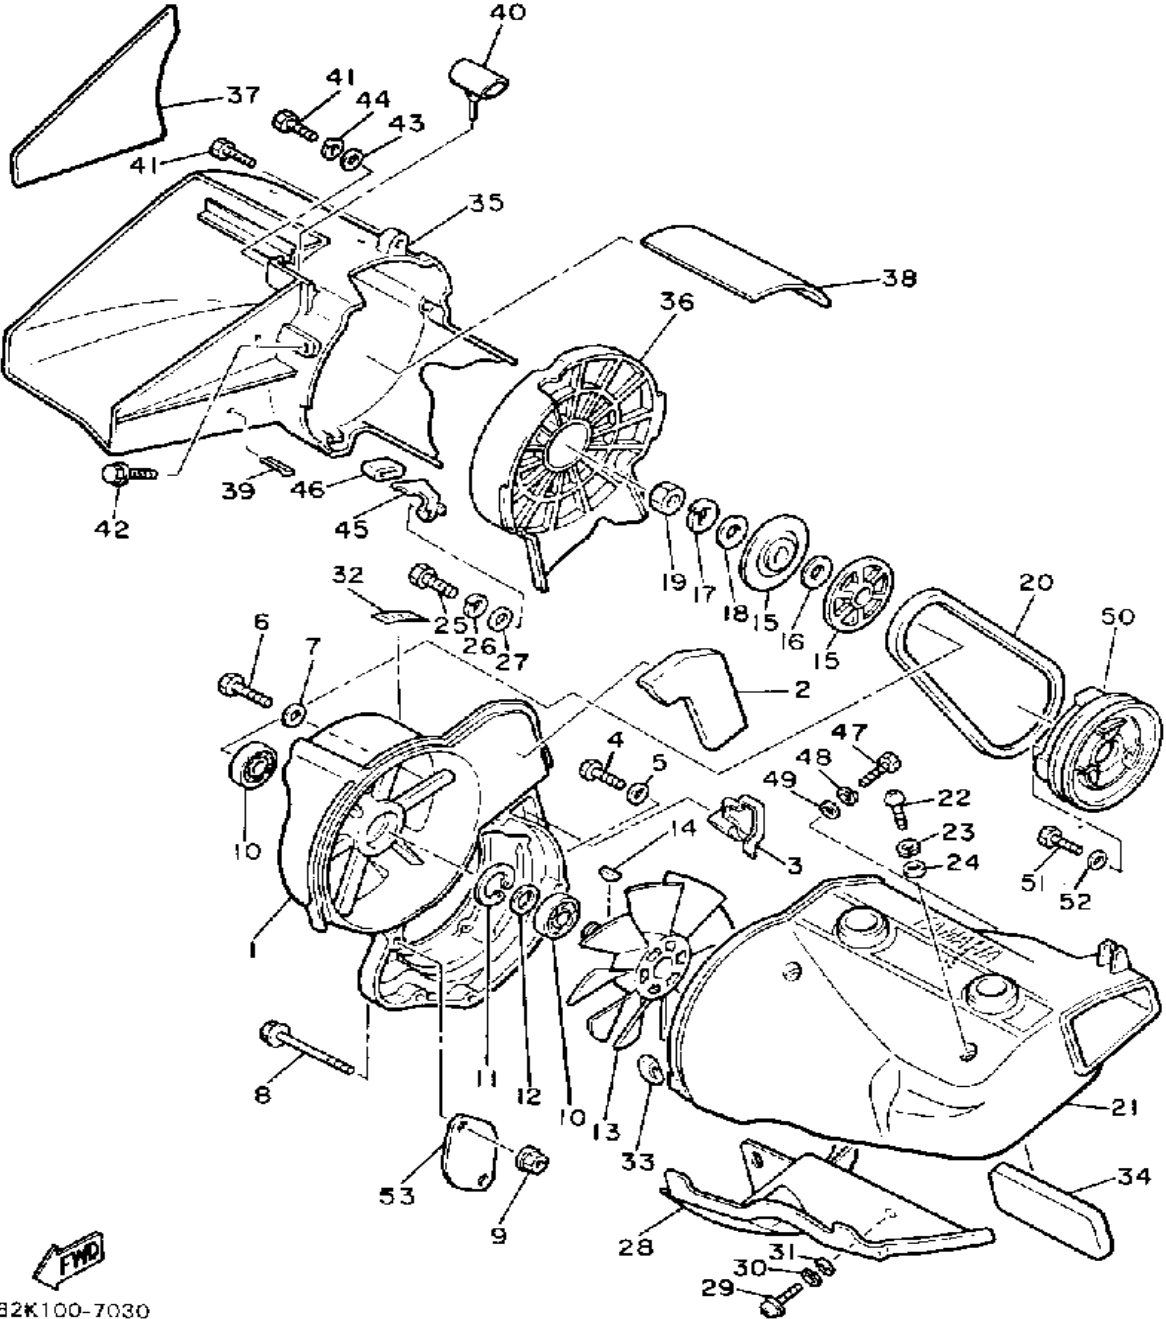

AIR SHROUD - FAN

B2K100-7030

Ref. No.	Part Number	Description	Qty	Remarks
29	98506-06016-00	SCREW, PANHEAD	2	
30	92906-06100-00	WASHER, SPRING	2	
31	92906-06600-00	WASHER	2	
32	8K4-12628-00-00	LABEL, CAUTION	1	
33	8H8-12658-00-00	DAMPER, AIR SHROUD 1	2	
34	34L-14425-00-00	DAMPER AIR SHROUD 2	1	
35	8V0-12661-04-00	DUCT	1	
36	80L-12616-00-00	COVER, FAN CASE	1	
37	8V0-12685-01-00	DAMPER, DUCT 2	1	
38	8V0-12686-00-00	DAMPER, DUCT 3	1	
39	91401-16030-00	PIN, COTTER	6	
40	81H-12667-00-00	BUSH, RUBBER	1	
41	90110-06138-00	BOLT, HEX SKT HEAD	3	
42	90105-06434-00	BOLT, WASHER BASED	1	
43	90201-06643-00	WASHER, PLATE	2	
44	92906-06100-00	WASHER, SPRING	2	
45	8V0-12637-00-00	STAY 1	1	
46	8H8-12658-00-00	DAMPER, AIR SHROUD 1	1	
47	97016-06016-00	BOLT	1	
48	92906-06100-00	WASHER, SPRING	1	
49	92906-06600-00	WASHER	1	
50	8V0-15723-00-00	PULLEY, STARTER	1	
51	97312-08025-00	BOLT (97012-08025)	3	
52	92990-08600-00	WASHER, PLATE	3	
53	8K4-12633-00-00	PLATE	1	

Not For Resale
www.SmallEngineDiscount.com