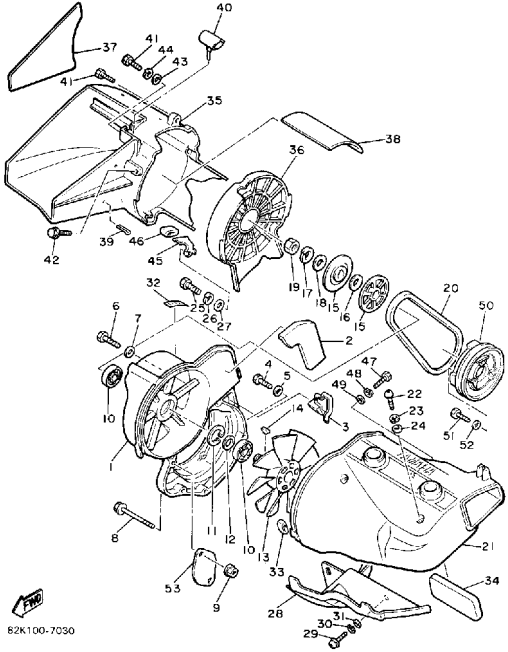

AIR SHROUD - FAN

Ref. No.	Part Number	Description	Qty	Remarks
1	88F-12621-01-00	CASE, FAN	1	
2	8Y0-12679-00-00	DAMPER, SHROUD 6	1	
3	80L-12658-00-00	DAMPER, AIR SHROUD	1	
4	97022-08035-00	BOLT	2	
5	92990-08600-00	WASHER, PLATE	2	
6	97022-08050-00	BOLT	1	
7	92990-08600-00	WASHER, PLATE	1	
8	95811-08090-00	BOLT, FLANGE (95822-08090)	2	
9	95701-08500-00	NUT, FLANGE	2	
10	93306-20331-00	BEARING	2	
11	93420-40064-00	CIRCLIP	1	
12	90201-17713-00	WASHER, PLATE	1	
13	8H8-12611-01-00	FAN	1	
14	90280-05014-00	KEY, WOODRUFF	1	
15	8H8-12619-01-00	PULLEY 2	2	
16	90214-17017-00	WASHER, CLAW (0.5T)	1	UR
	90214-17018-00	WASHER, CLAW (1.0T)	1	UR
17	92901-16100-00	WASHER, SPRING	1	
18	90201-17713-00	WASHER, PLATE	1	
19	90170-16182-00	NUT	1	
20	8V0-12612-00-00	BELT	1	
21	8V0-12651-02-00	AIR SHROUD, CYLINDER 1	1	
22	98506-06016-00	SCREW, PANHEAD	2	
23	92906-06100-00	WASHER, SPRING	2	
24	92906-06600-00	WASHER	2	
25	97016-06016-00	BOLT	1	
26	92906-06100-00	WASHER, SPRING	1	
27	92906-06600-00	WASHER	1	
28	8V0-12652-00-00	AIR SHROUD, CYLINDER 2	1	

CONTINUED ON NEXT FRAME ➤

Not For Resale
www.SmallEngineDiscount.com