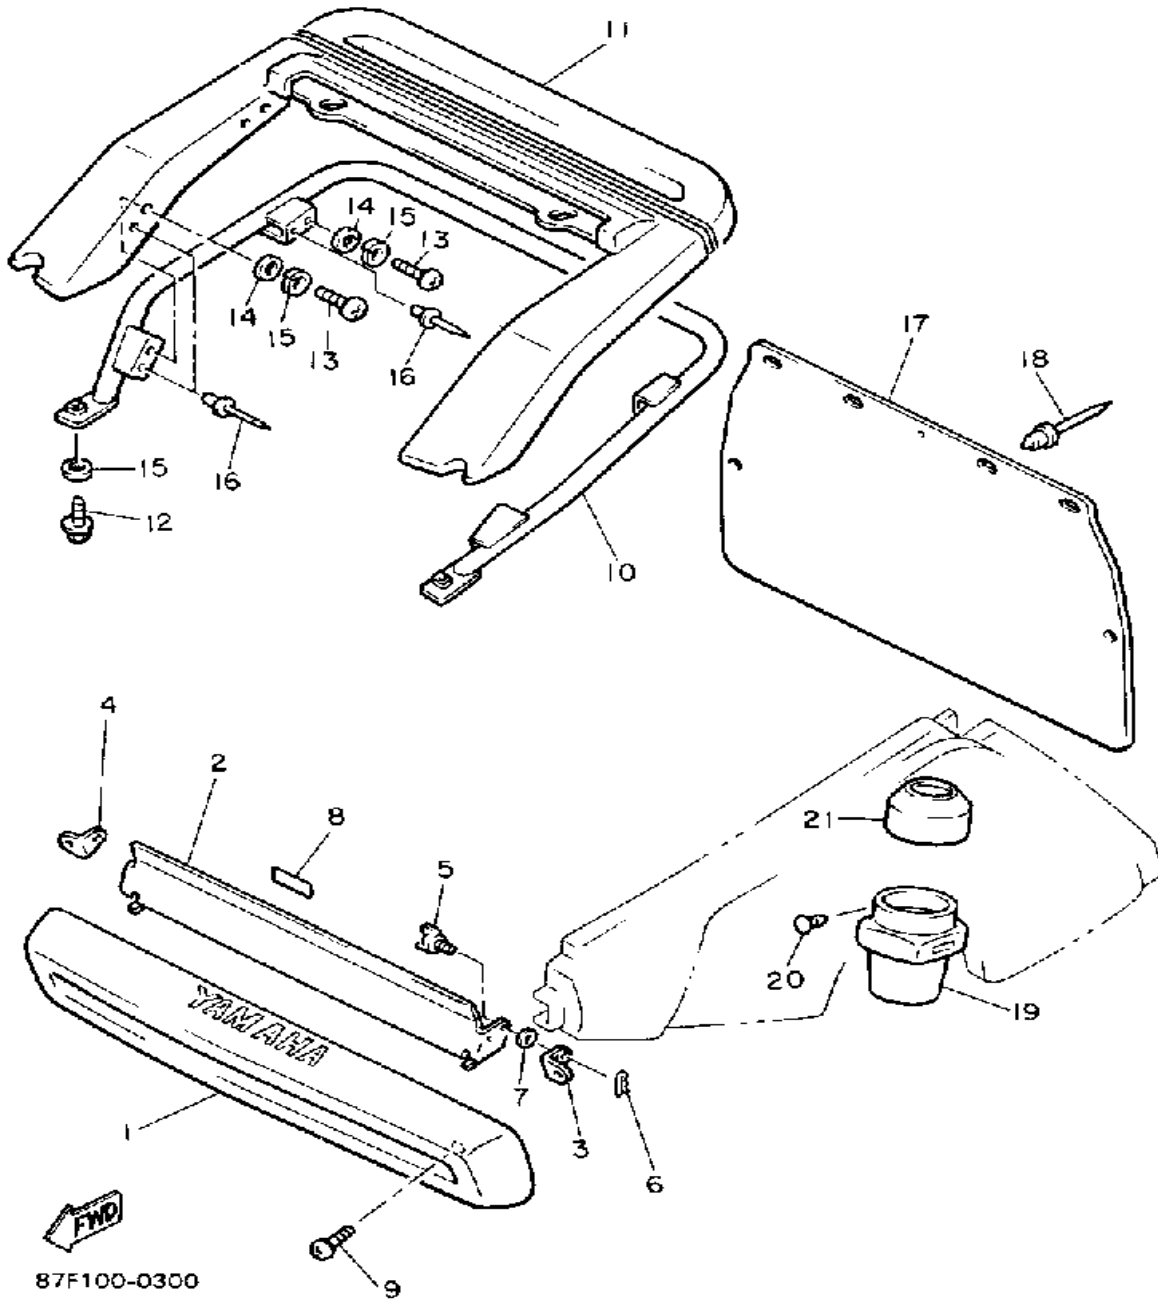

BUMPER

Ref. No.	Part Number	Description	Qty	Remarks
1	87F-77511-00-00	BUMPER, FRONT 1	1	
2	80L-77185-00-00	PLATE 1	1	
3	87F-77125-00-00	STAY 1	1	
4	87F-77126-00-00	STAY 2	1	
5	90122-05022-00	BOLT, WING	2	
6	90468-10003-00	CLIP	2	
7	90202-05088-00	WASHER, PLATE	2	
8	8Y0-77762-00-00	LABEL, WARNING 2	1	
9	98906-06016-00	SCREW, BIND	2	
10	87F-77541-00-00	BUMPER, REAR 1	1	
11	87F-77542-00-00	BUMPER, REAR 2	1	
12	95811-08012-00	BOLT, FLANGE	2	
13	98980-08025-00	SCREW, BIND (98902-08025)	4	
14	92990-08200-00	WASHER, PLAIN	6	
15	92990-08100-00	WASHER	4	
16	90267-48117-00	RIVET, BLIND	4	
17	8V9-77595-00-00	FLAP	1	
18	90267-48086-00	RIVET, BLIND	5	
19	82M-77551-00-00	PROTECTOR 1	2	
20	90269-04025-00	RIVET	2	
21	82M-77554-01-00	PROTECTOR 4	2	

Not For Resale

www.SmallEngineDiscount.com