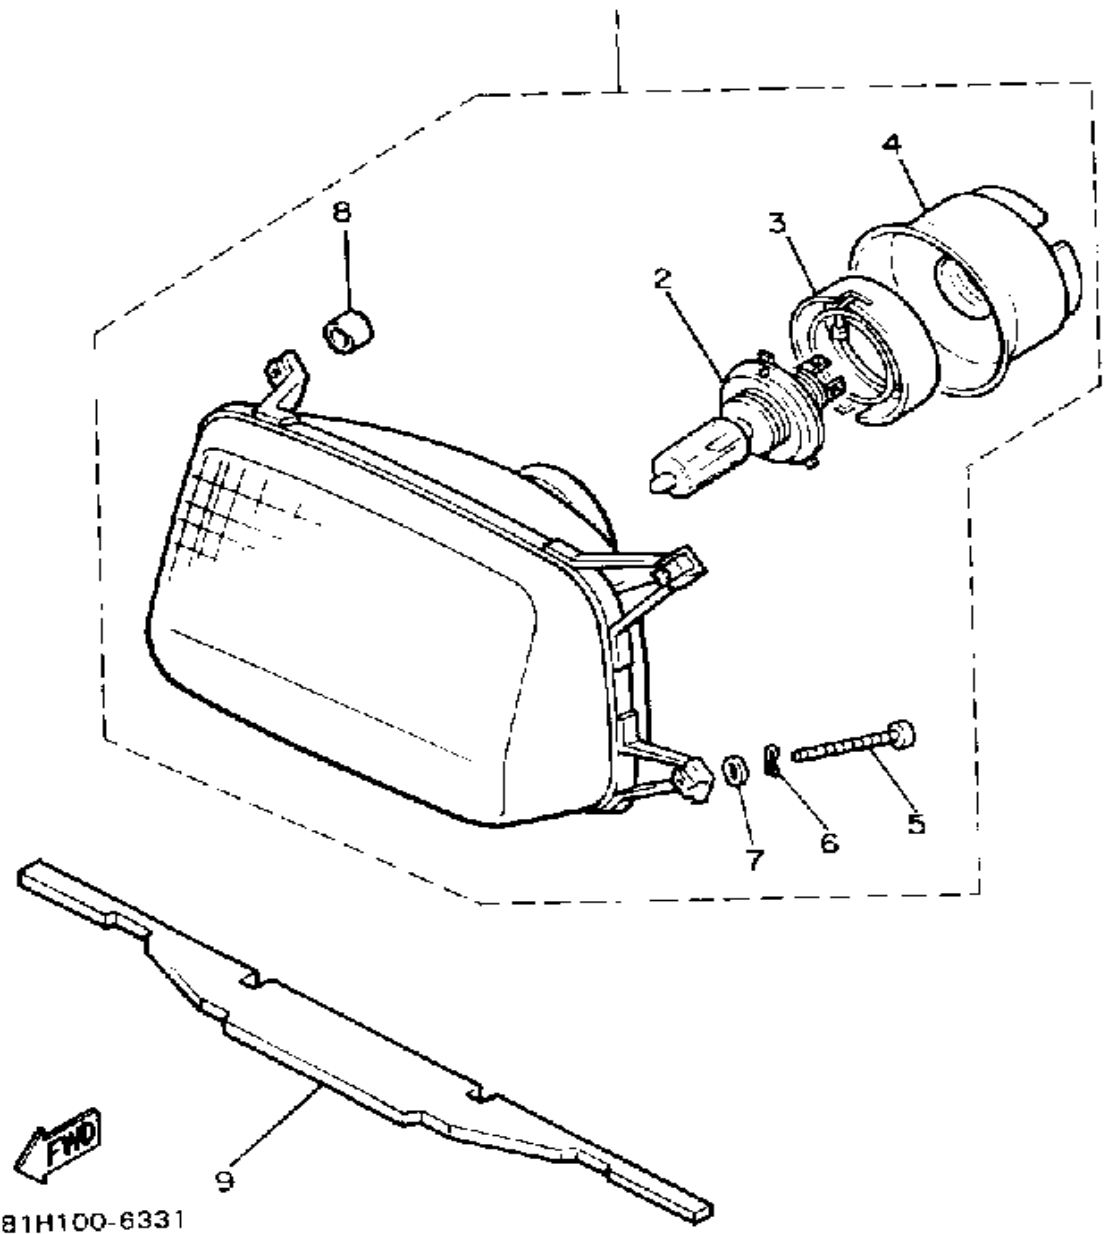

HEADLIGHT

Ref. No.	Part Number	Description	Qty	Remarks
1	86M-84310-00-00	HEADLIGHT UNIT ASSEMBLY .	1	
2	5V2-84314-00-XX	. BULB, HL 12V60/55W (2F9-84314-00)	1	HALOGEN
3	8A7-84312-00-00	. HOLDER, SOCKET	1	
4	8A7-84397-01-00	. COVER, SOCKET	1	
5	8V0-84331-00-00	. SCREW, RIM ADJUSTING . . .	4	
6	8V0-84374-00-00	. CLIP	4	
7	8V0-84327-00-00	. WASHER, SPECIAL	4	
8	8V0-84366-00-00	. DAMPER, HEADLIGHT 1	4	
9	8W6-84366-00-00	DAMPER, HEADLIGHT 1	1	

FWD
81H100-6331

Not For Resale
www.SmallEngineDiscount.com