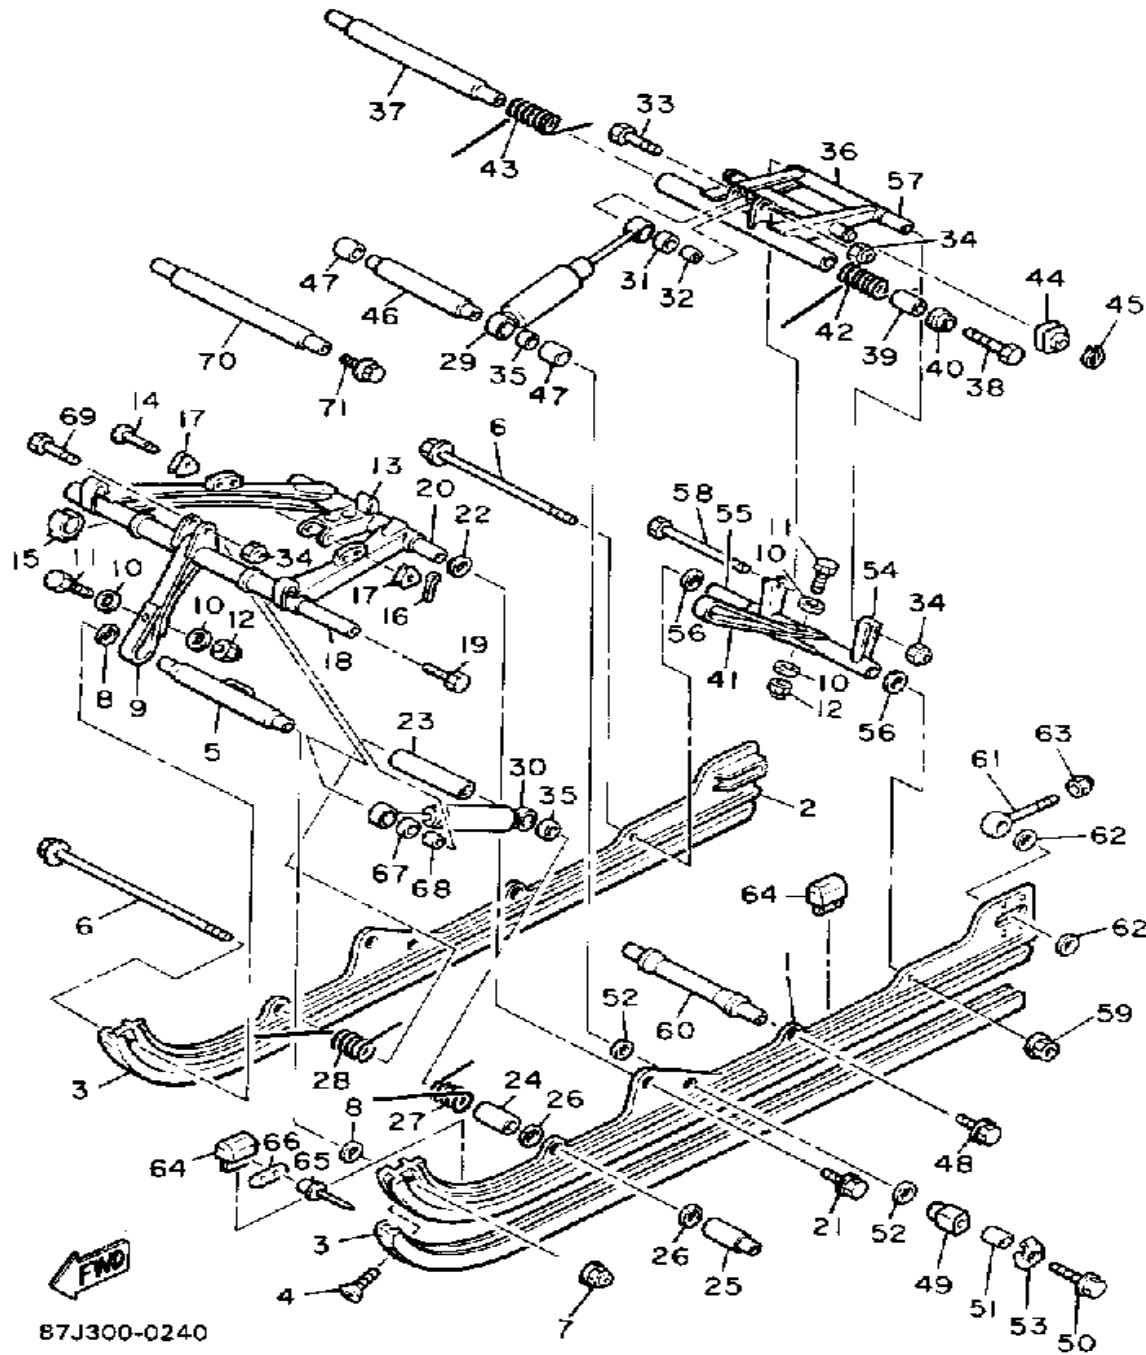

TRACK SUSPENSION 2

87J300-0240

Ref. No.	Part Number	Description	Qty	Remarks
54	8V0-47417-00-00	BRACKET 3	1	
55	90387-08632-00	COLLAR	1	
56	90201-08649-00	WASHER, PLATE	2	
57	90387-084J9-00	COLLAR	1	
58	97022-08165-00	BOLT	1	
59	95712-08300-00	NUT, LOCK	1	
60	8V0-47488-00-00	SHAFT 6	1	
61	8K2-47479-01-00	COLLAR 3	2	
62	90201-20279-00	WASHER, PLATE	4	
63	95701-10300-00	NUT, FLANGE (95702-10300)	2	
64	8V0-47456-00-00	DAMPER 1	4	
65	90267-48062-00	RIVET, BLIND	8	
66	8K2-47458-01-00	PLATE, DAMPER	8	
67	90387-081U4-00	COLLAR	1	
68	90380-12169-00	BUSH, SOLID	1	
69	95811-08045-00	BOLT, FLANGE (JN5)	1	
70	8L1-47461-00-00	IDLER	1	
71	95821-08020-00	BOLT, FLANGE (95801-08020)	2	

Not For Resale

www.SmallEngineDiscount.com