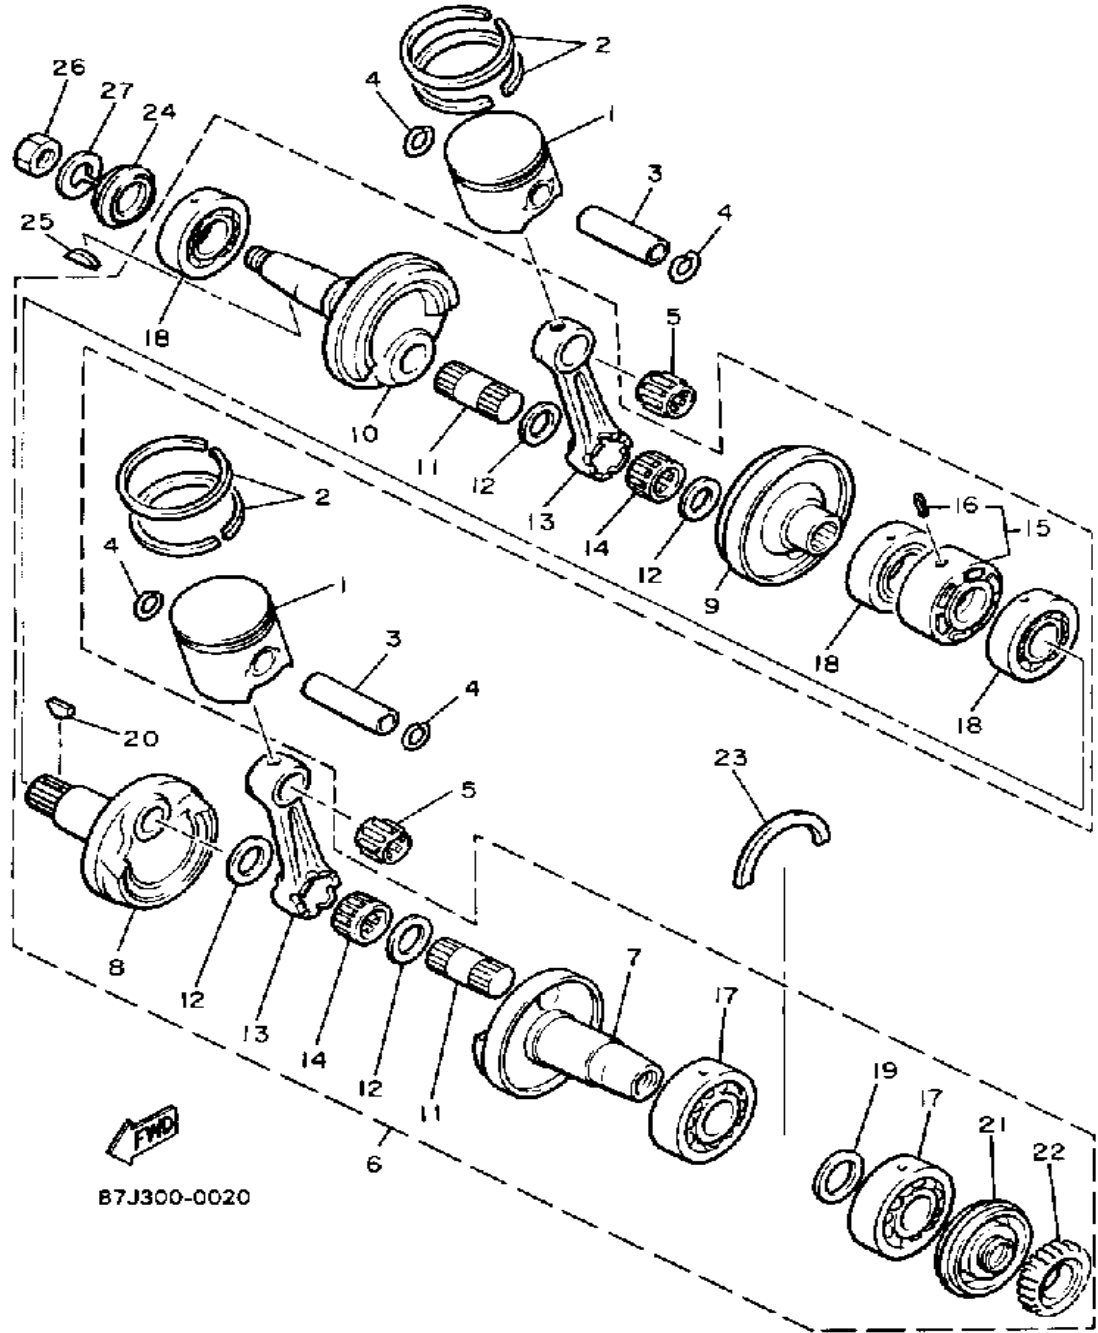

YAMAHA

GENUINE

PARTS CATALOGUE

SNOWMOBILE

Not For Resale

www.SmallEngineDiscount.com

CYLINDER

Ref. No.	Part Number	Description	Qty	Remarks
1	8V0-11111-01-00	HEAD, CYLINDER 1	1	
2	8V0-11121-01-00	HEAD, CYLINDER 2	1	
3	NGK-BR9ES-00-00	PLUG, SPARK	2	
4	87F-11181-00-00	GASKET, CYLINDER HEAD 1	2	
5	8V0-11311-01-00	CYLINDER 1	1	
6	8V0-11321-01-00	CYLINDER 2	1	
7	8V0-11355-00-00	SEAL, CYLINDER 1	1	
8	88F-11351-00-00	GASKET, CYLINDER	2	
9	95612-08740-00	BOLT, STUD	8	
10	95701-08500-00	NUT, FLANGE	6	
11	90179-08269-00	NUT	2	
12	90201-08100-00	WASHER, PLATE	2	
13	97313-06040-00	BOLT, HEXAGON	8	
14	92995-06100-00	WASHER, SPRING	8	
15	92990-06600-00	WASHER, PLATE	8	

FWD
87J300-0010

Not For Resale
www.SmallEngineDiscount.com

CRANKSHAFT - PISTON

Ref. No.	Part Number	Description	Qty	Remarks
1	8V0-11631-00-96	PISTON (STD)	2	UR STD
	8V0-11635-00-00	PISTON (0.25MM O/S)	2	AP
	8V0-11636-00-00	PISTON (0.50MM O/S)	2	AP
2	8V0-11601-00-00	PISTON RING SET (STD)	2	UR STD
	8V0-11601-10-00	PISTON RING SET (0.25MM O/S)	2	AP
	8V0-11601-20-00	PISTON RING SET (0.50MM O/S)	2	AP
3	818-11633-00-00	PIN, PISTON	2	
4	93450-19052-00	CIRCLIP	4	
5	93310-218A6-00	BEARING	2	
6	8V0-11400-02-00	CRANKSHAFT ASSEMBLY	1	
7	8V0-11412-00-00	. CRANK 1	1	
8	8V0-11422-00-00	. CRANK 2	1	
9	8V0-11432-00-00	. CRANK 3	1	
10	8V0-11442-00-00	. CRANK 4	1	
11	857-11681-00-00	. PIN, CRANK 1	2	
12	90209-24073-00	. WASHER	4	
13	8V0-11651-00-00	. ROD, CONNECTING	2	
14	93310-424L8-00	. BEARING	2	
15	8V0-11515-01-00	. SEAL, LABYRINTH 1	1	
16	93603-10049-00	. PIN, DOWEL	1	
17	93306-30626-00	. BEARING	2	
18	93306-20633-00	. BEARING	3	
19	90201-327F7-00	. WASHER, PLATE	1	
20	90280-05014-00	. KEY, WOODRUFF	1	
21	93103-32151-00	. OIL SEAL	1	
22	8K2-13178-00-00	. GEAR, PUMP DRIVE	1	
23	93450-78091-00	CIRCLIP	1	