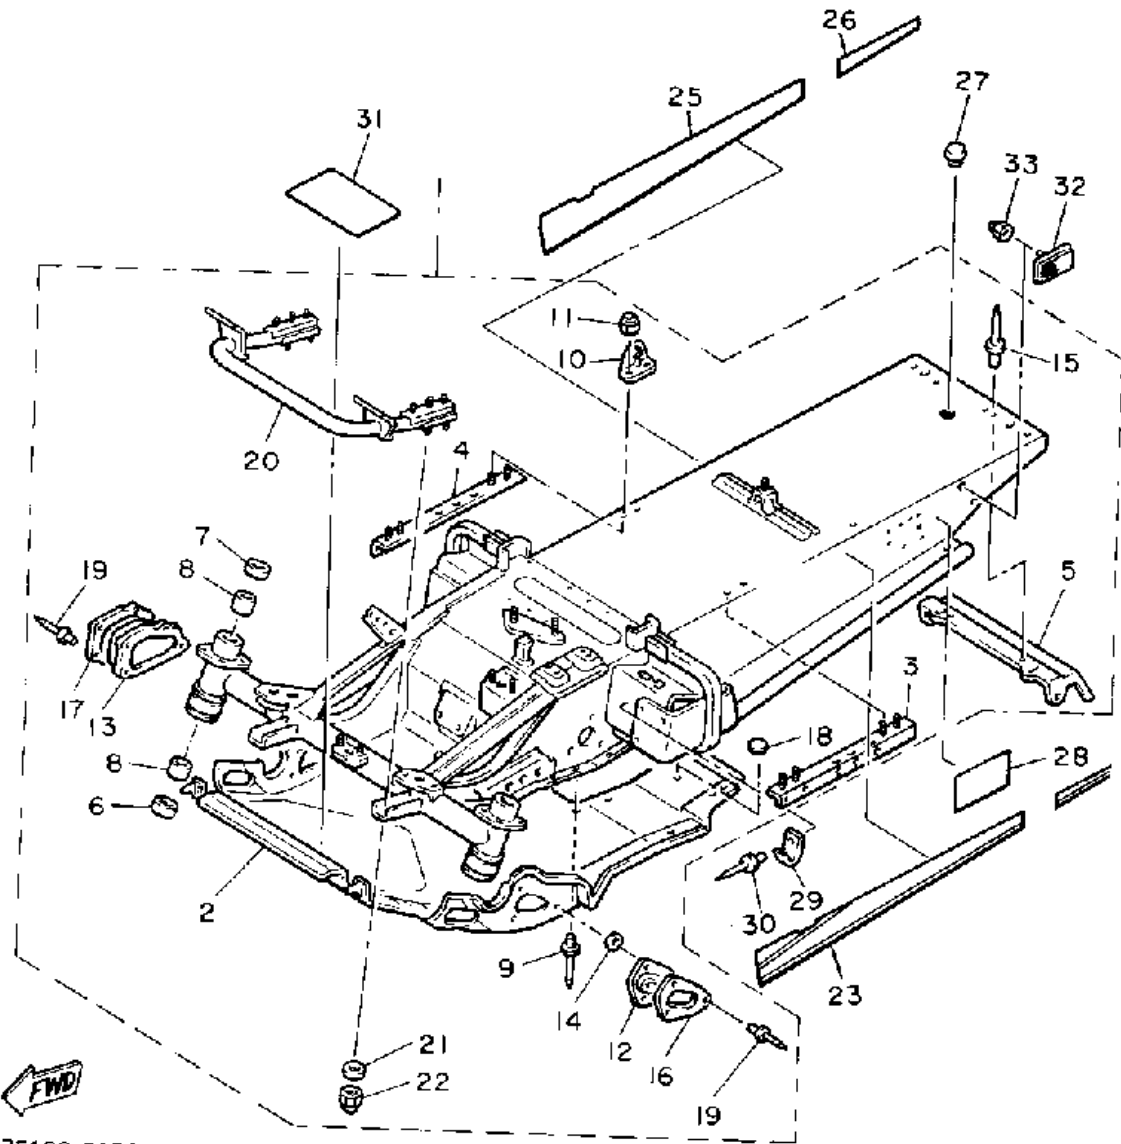

FRAME

87F100-0150

Ref. No.	Part Number	Description	Qty	Remarks
28	8K2-77742-00-00	INDICATOR 2	1	
29	90461-05003-00	CLAMP	1	
30	90267-48053-00	RIVET, BLIND	1	
31	87F-2199H-00-00	SHIELD, HEAT	1	
32	3Y6-85130-02-00	REAR REFLECTOR ASSEMBLY	2	
33	95701-05300-00	NUT, NYLON	2	

Not For Resale

www.SmallEngineDiscount.com