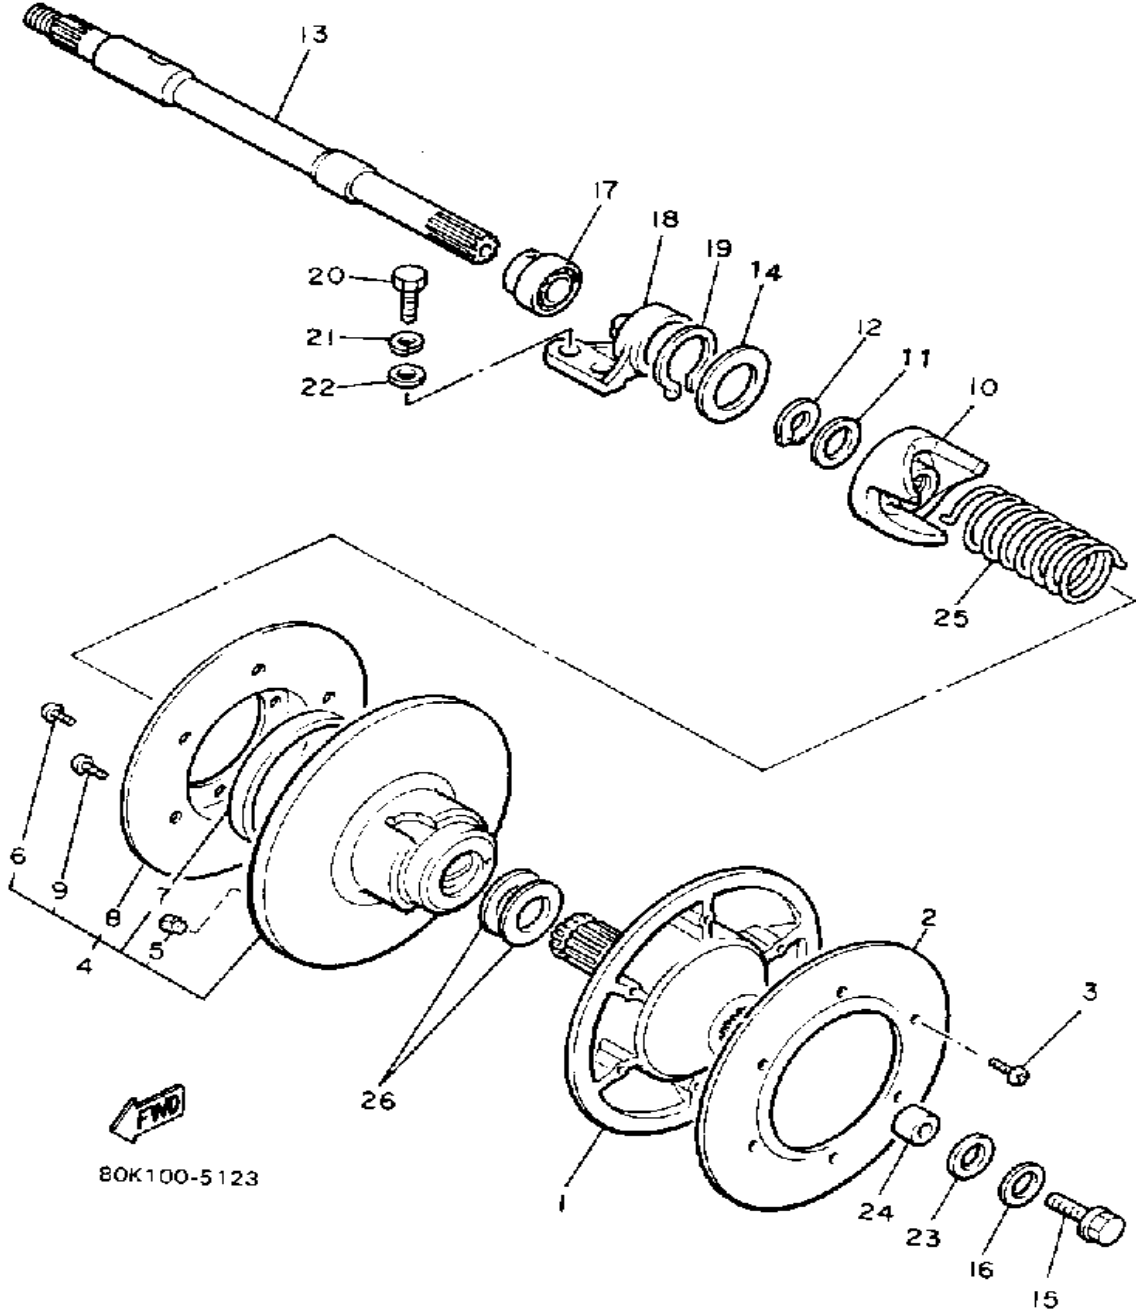

SECONDARY SHEAVE

Ref. No.	Part Number	Description	Qty	Remarks
1	80R-17660-01-00	SEC. FIXED SHEAVECOMP ...	1	
2	81H-17665-00-00	PLATE 1	1	
3	90150-05022-00	SCREW ROUND HEAD	6	
4	81H-17670-00-00	SECONDARY SLIDING SHEAVE	1	
5	8X6-17688-00-00	. SHOE, RAMP	3	
6	90154-06036-00	. SCREW, BINDING	3	
7	90380-90117-00	. BUSH, SOLID	1	
8	81H-17675-00-00	. PLATE 2	1	
9	90150-05022-00	. SCREW ROUND HEAD	6	
10	8V0-17684-00-00	SEAT, SECONDARY SPRING .	1	
11	90201-34684-00	WASHER, PLATE	1	
12	93440-34170-00	CIRCLIP	1	
13	87M-17681-00-00	SHAFT, SECONDARY	1	
14	90201-252F1-00	WASHER, PLATE (T0.5)	5	UR
	90201-25526-00	WASHER, PLATE (T2.0)	5	UR
	90201-25527-00	WASHER, PLATE (T1.0)	5	UR
15	90105-14175-00	BOLT, WASHER BASED	1	
16	90201-140A6-00	WASHER, PLATE	1	
17	888-17678-00-00	BEARING	1	
18	8V0-47631-00-00	HOUSING, BEARING	1	
19	99009-52500-00	CIRCLIP	1	
20	97022-08022-00	BOLT (97027-08022-00)	4	
21	92990-08100-00	WASHER	4	
22	92990-08600-00	WASHER, PLATE	4	
23	90201-222F0-00	WASHER, PLATE (T0.5)	2	UR
	90201-225A4-00	WASHER, PLATE (T1.0)	2	UR
24	90387-147A8-00	COLLAR	1	
25	90508-50793-00	SPRING, TORSION	1	
26	90201-345G2-00	WASHER, PLATE	2	

Not For Resale

www.SmallEngineDiscount.com