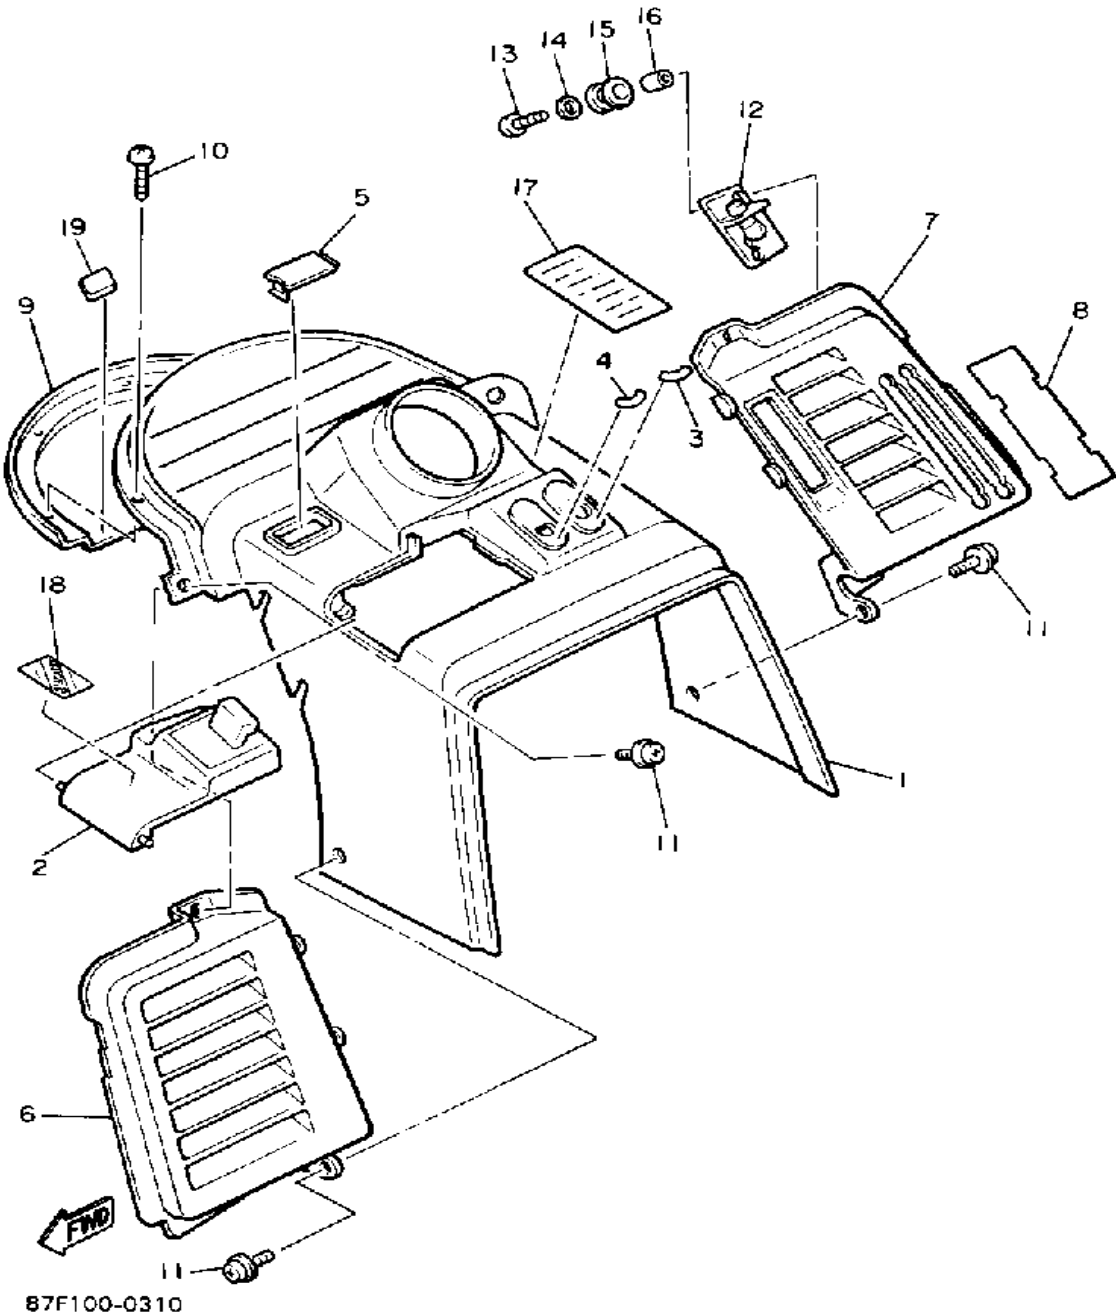

INSTRUMENT PANEL

Ref. No.	Part Number	Description	Qty	Remarks
1	8X9-77711-01-00	PANEL, INSTRUMENT	1	
2	8X9-77712-01-00	PANEL, INSTRUMENT	1	
3	8U9-77741-00-00	INDICATOR 1	1	UR STD
	8V0-77741-20-00	INDICATOR 1	1	AP
4	8U9-77742-00-00	INDICATOR 2	1	
5	8X9-77740-00-00	GROMMET, INSTRUMENT PANEL	1	
6	8X9-77131-00-00	LOUVER 1	1	
7	8X9-77132-00-00	LOUVER 2	1	
8	8V0-7716E-00-00	REFLECTOR 1	2	
9	8V0-77731-00-00	SHIELD 1	1	
10	98906-05012-00	SCREW, BIND	4	
11	90159-05137-00	SCREW, WITH WASHER	4	
12	80L-77721-00-00	BRACKET 1	1	
13	97706-50520-00	SCREW, TAPPING	2	
14	90201-05033-00	WASHER, PLATE	2	
15	90480-13428-00	GROMMET	2	
16	90387-053H3-00	COLLAR	2	
17	87F-77761-00-00	LABEL, WARNING 1	1	UR
18	87F-77715-00-00	ORMNT, INSTR PNL 1	1	
19	81H-77731-00-00	SHIELD 1	1	

Not For Resale

www.SmallEngineDiscount.com