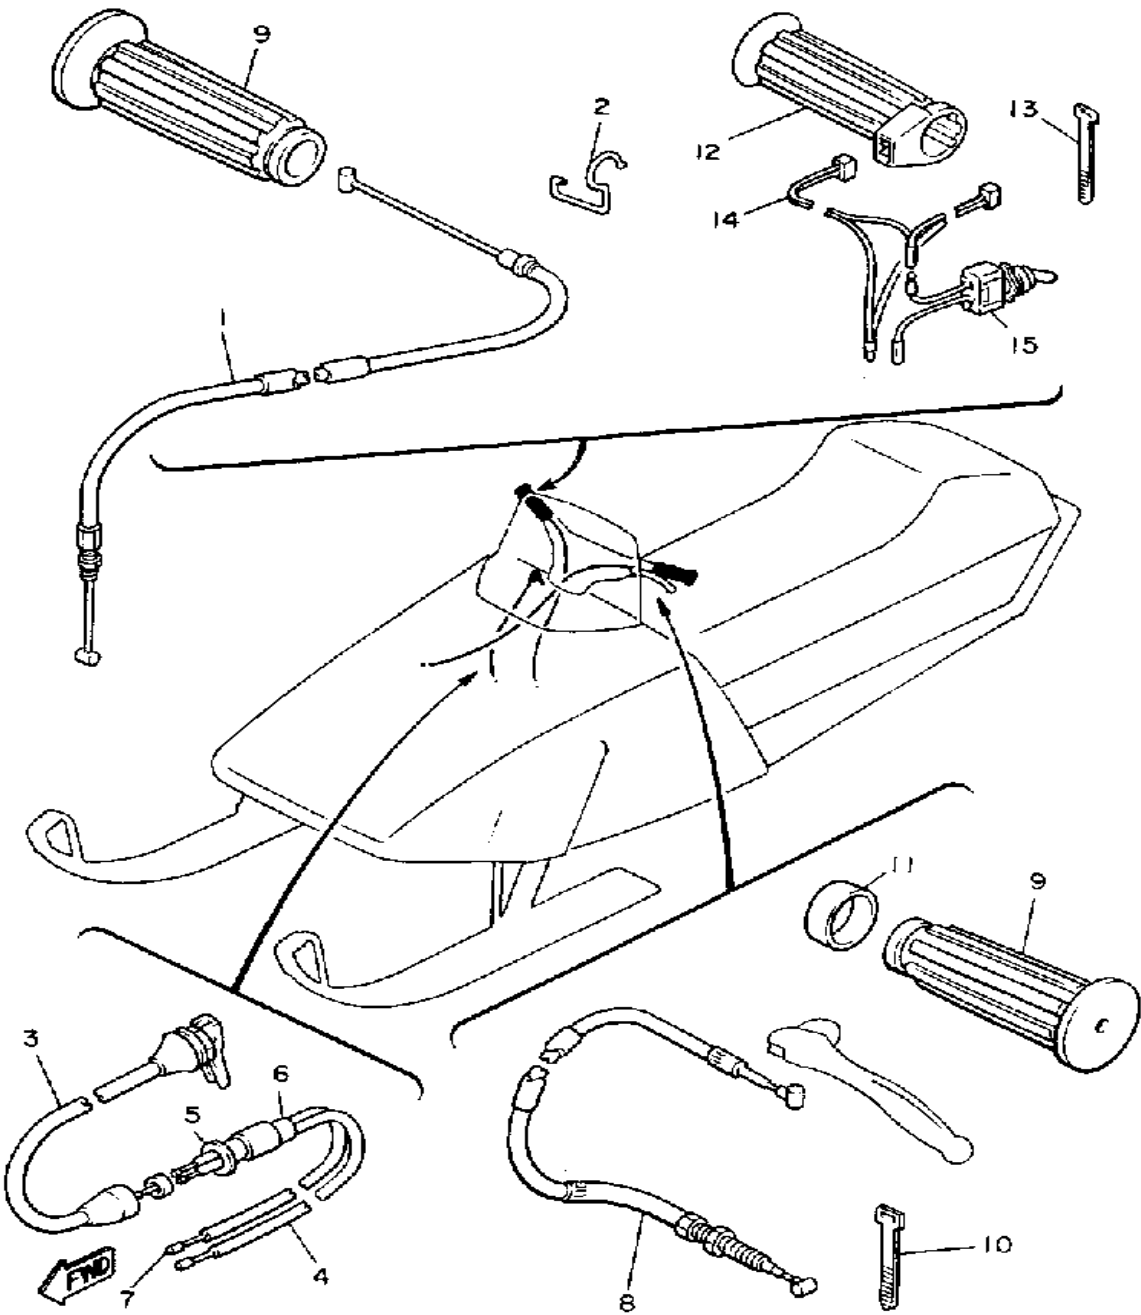

Not For Resale
www.SmallEngineDiscount.com

CONTROL CABLE

Ref. No.	Part Number	Description	Qty	Remarks
1	85F-26311-00-00	CABLE, THROTTLE 1	1	
2	90465-10189-00	CLAMP	1	
3	8V0-26331-00-00	CABLE, STARTER 1	1	
4	8M6-26334-00-00	CABLE, STARTER 2	1	
5	4U1-26261-00-00	CONNECTOR, CABLE	1	
6	5L6-26272-00-00	CAP	1	
7	8V0-26334-00-00	CABLE, STARTER 2	1	
8	87F-26340-00-00	CABLE, BRAKE	1	
9	86F-26241-00-00	GRIP ASSEMBLY	2	
10	341-26397-01-00	BAND	1	
11	90387-22726-00	COLLAR	1	
12	80K-2626A-00-00	. GRIP, WARMER	2	
13	437-83936-01-00	. BAND, SWITCH CORD	2	
14	80X-82318-00-00	. WIRE, SUB-LEAD	2	
15	82J-82917-00-00	. SWITCH	1	