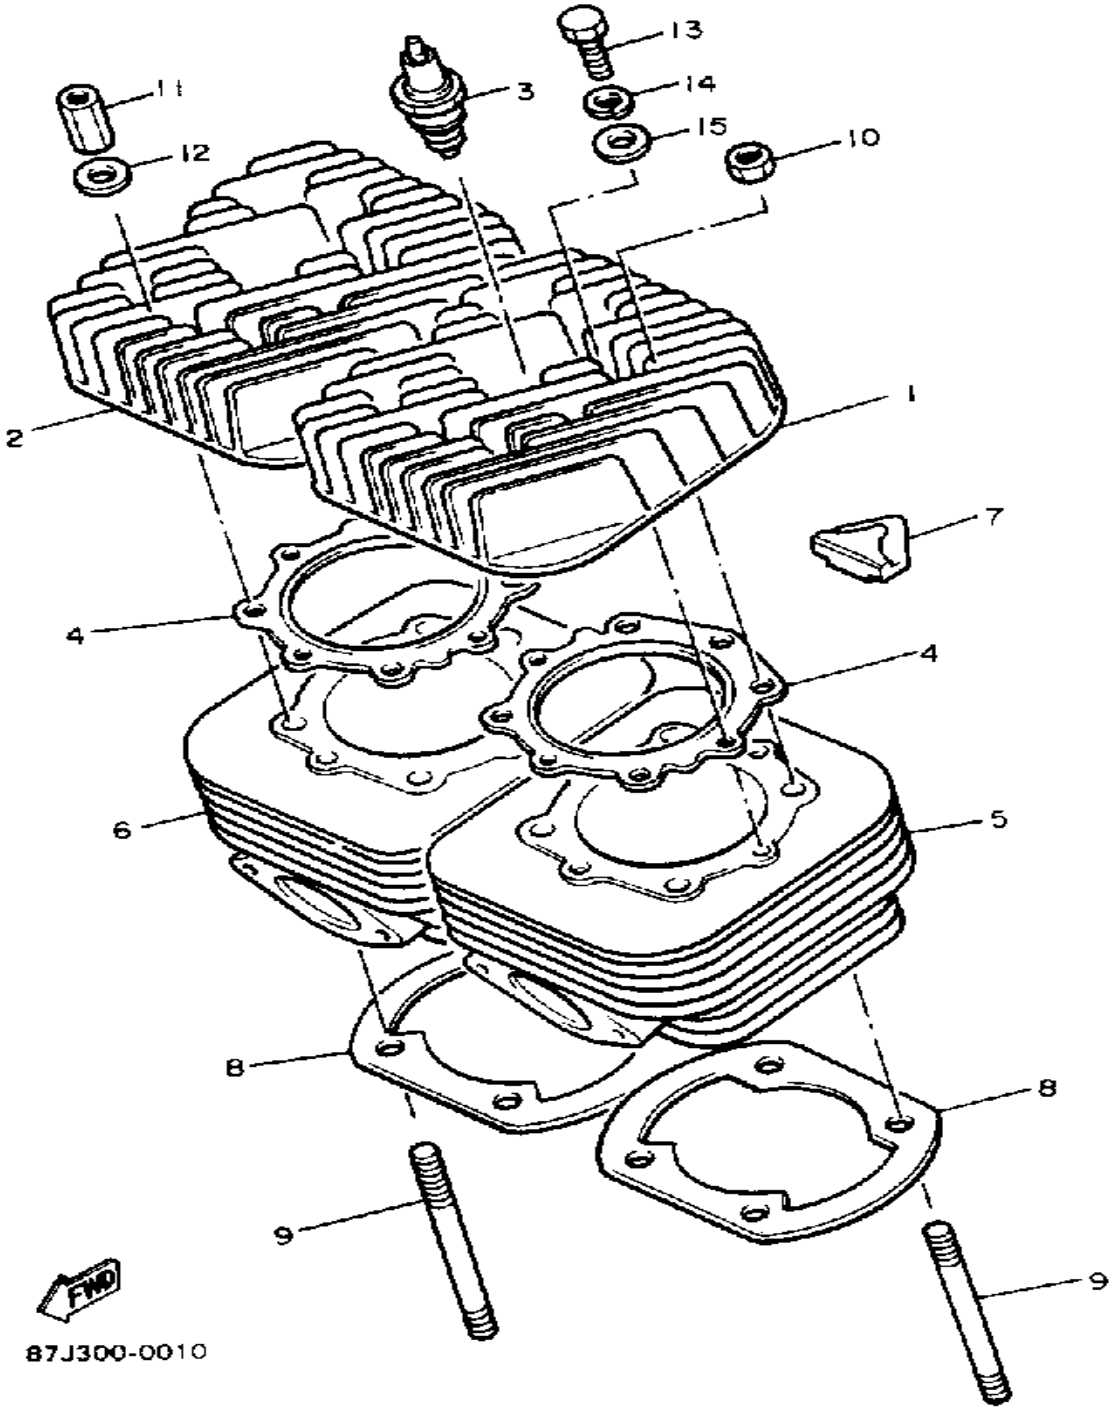

YAMAHA

GENUINE

PARTS CATALOGUE

SNOWMOBILE

Not For Resale

www.SmallEngineDiscount.com

CYLINDER

Ref. No.	Part Number	Description	Qty	Remarks
1	8V0-11111-01-00	HEAD, CYLINDER 1	1	
2	8V0-11121-01-00	HEAD, CYLINDER 2	1	
3	NGK-BR9ES-00-00	PLUG, SPARK	2	
4	87F-11181-00-00	GASKET, CYLINDER HEAD 1	2	
5	8V0-11311-01-00	CYLINDER 1	1	
6	8V0-11321-01-00	CYLINDER 2	1	
7	8V0-11355-00-00	SEAL, CYLINDER 1	1	
8	88F-11351-00-00	GASKET, CYLINDER	2	
9	95612-08740-00	BOLT, STUD	8	
10	95701-08500-00	NUT, FLANGE	6	
11	90179-08269-00	NUT	2	
12	90201-08100-00	WASHER, PLATE	2	
13	97313-06040-00	BOLT, HEXAGON	8	
14	92995-06100-00	WASHER, SPRING	8	
15	92990-06600-00	WASHER, PLATE	8	

FWD
87J300-0010

Not For Resale
www.SmallEngineDiscount.com

CRANKSHAFT - PISTON

Ref. No.	Part Number	Description	Qty	Remarks
1	8V0-11631-00-96	PISTON (STD)	2	UR STD
	8V0-11635-00-00	PISTON (0.25MM O/S)	2	AP
	8V0-11636-00-00	PISTON (0.50MM O/S)	2	AP
2	8V0-11601-00-00	PISTON RING SET (STD)	2	UR STD
	8V0-11601-10-00	PISTON RING SET (0.25MM O/S)	2	AP
	8V0-11601-20-00	PISTON RING SET (0.50MM O/S)	2	AP
3	818-11633-00-00	PIN, PISTON	2	
4	93450-19052-00	CIRCLIP	4	
5	93310-218A6-00	BEARING	2	
6	8V0-11400-02-00	CRANKSHAFT ASSEMBLY	1	
7	8V0-11412-00-00	. CRANK 1	1	
8	8V0-11422-00-00	. CRANK 2	1	
9	8V0-11432-00-00	. CRANK 3	1	
10	8V0-11442-00-00	. CRANK 4	1	
11	857-11681-00-00	. PIN, CRANK 1	2	
12	90209-24073-00	. WASHER	4	
13	8V0-11651-00-00	. ROD, CONNECTING	2	
14	93310-424L8-00	. BEARING	2	
15	8V0-11515-01-00	. SEAL, LABYRINTH 1	1	
16	93603-10049-00	. PIN, DOWEL	1	
17	93306-30626-00	. BEARING	2	
18	93306-20633-00	. BEARING	3	
19	90201-327F7-00	. WASHER, PLATE	1	
20	90280-05014-00	. KEY, WOODRUFF	1	
21	93103-32151-00	. OIL SEAL	1	
22	8K2-13178-00-00	. GEAR, PUMP DRIVE	1	
23	93450-78091-00	CIRCLIP	1	