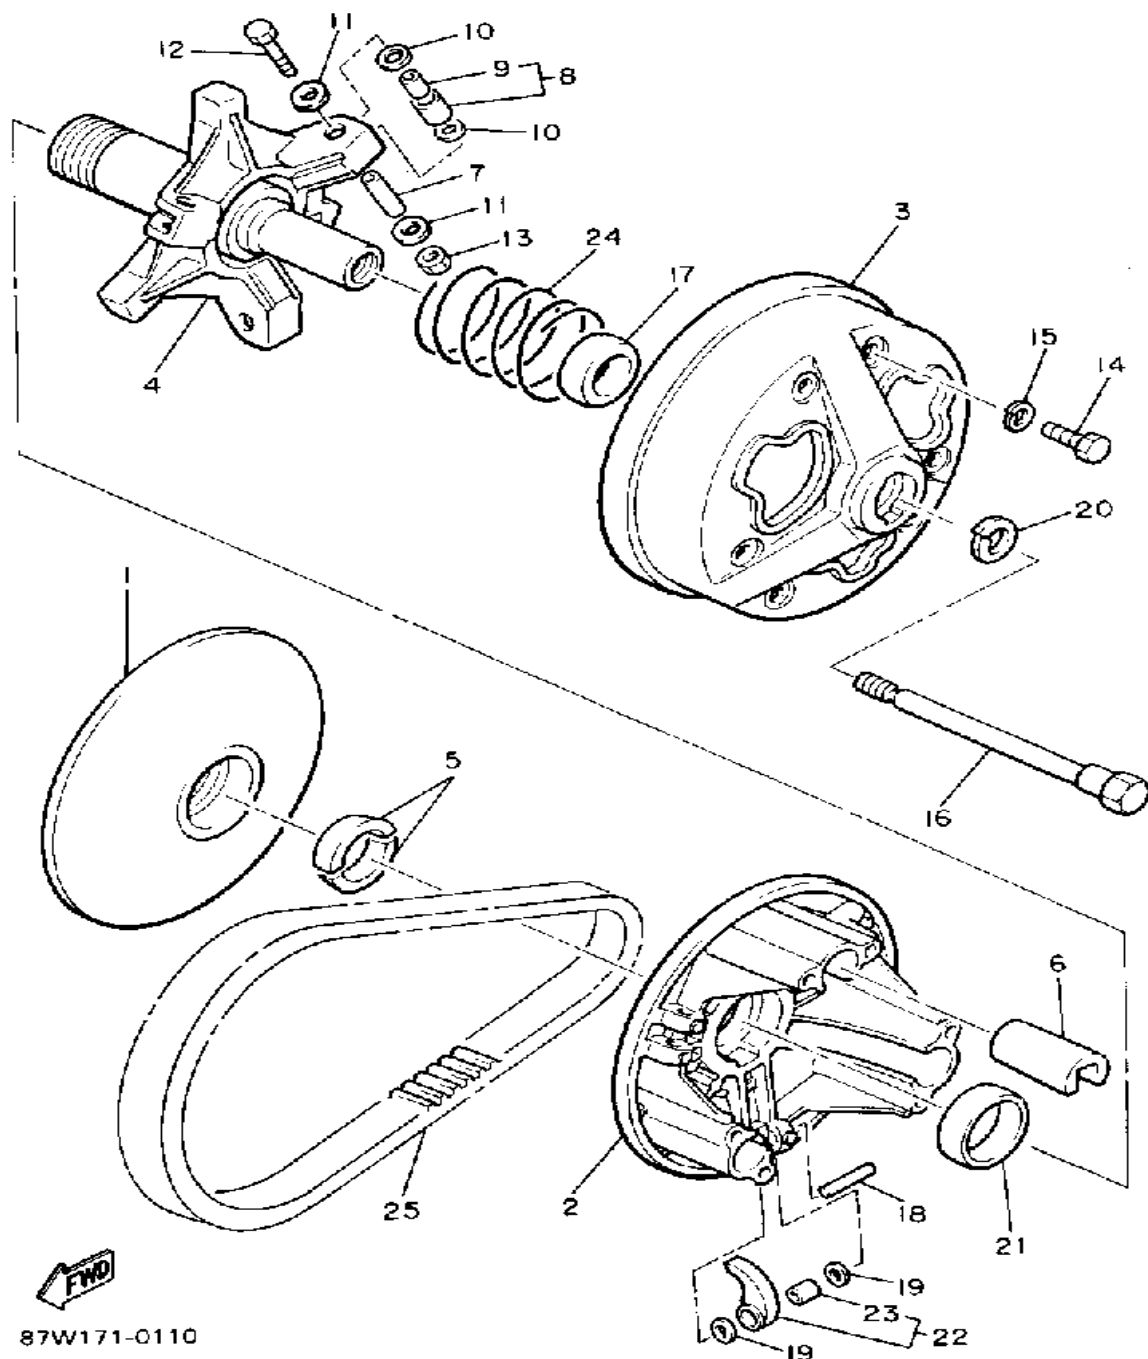

PRIMARY SHEAVE

87W171-0110

Ref. No.	Part Number	Description	Qty	Remarks
1	84J-17611-00-00	SHEAVE, PRIMARY FIXED	1	
2	8V0-17621-01-00	SHEAVE, PRIMARY SLIDING	1	
3	8V0-17631-00-00	CAP	1	
4	82M-17640-01-00	SPIDER, COMPLETE	1	
5	8V0-17639-00-00	STOPPER	2	
6	88X-17653-00-00	SLIDER	3	
7	90387-057W5-00	COLLAR	3	
8	87M-W176B-00-00	ROLLER, WITH BUSH	3	
9	90386-08166-00	. BUSH	1	
10	90202-08205-00	WASHER, PLATE	6	
11	90201-050P9-00	WASHER, PLATE	6	
12	97022-05035-00	BOLT	3	
13	95612-05100-00	NUT, U	3	
14	97012-06030-00	BOLT	6	
15	92995-06100-00	WASHER, SPRING	6	
16	8V0-17647-00-00	BOLT (L=156.5MM)	1	
17	90389-28032-00	BUSH	1	
18	93607-44190-00	PIN, DOWEL	3	
19	90201-077F5-00	WASHER, PLATE	6	
20	92901-16100-00	WASHER, SPRING	1	
21	90389-40029-00	BUSH	1	
22	87F-W176A-00-00	WEIGHT, WITH BUSH	3	UR STD
	8V0-W176A-00-00	WEIGHT, WITH BUSH	1	AP
23	90386-07152-00	. BUSH	1	
24	90501-501G3-00	SPRING, COMPRESSION	1	UR STD
	90501-55485-00	SPRING, COMPRESSION	1	AP
25	89X-00000-50-00	CLUTCH TUNE-UP KIT (K)	1	MARKED WITH #
	8F2-17641-01-00	V-BELT	1	
	8V0-17601-19-00	CLUTCH MARKED	1	MARKED WITH *

Not For Resale

www.SmallEngineDiscount.com