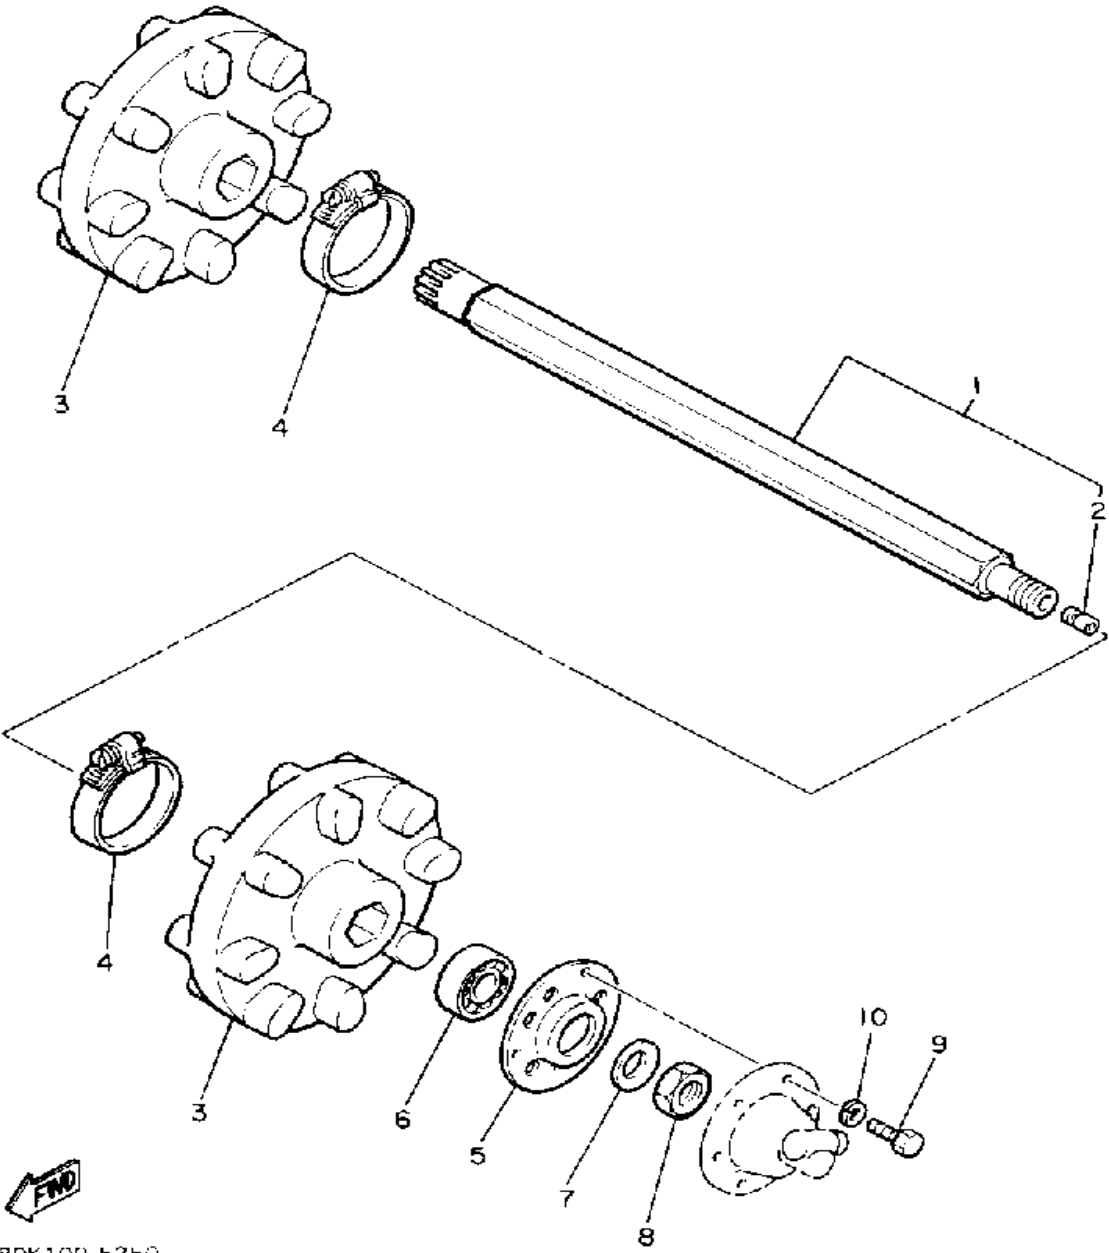

TRACK DRIVE 1

Ref. No.	Part Number	Description	Qty	Remarks
1	8K4-W4751-01-00	AXLE, FRONT	1	
2	8K4-47577-00-00	. CONNECTOR	1	
3	8J7-47531-01-00	WHEEL, SPROCKET 1	2	
4	90460-50079-00	CLAMP, HOSE	2	
5	8K4-47551-00-00	HOUSING, FRONT AXLE	1	
6	93306-00420-00	BEARING (B6004)	1	
7	90208-22001-00	WASHER, CONICAL SPRING ..	1	
8	90170-22094-00	NUT	1	
9	97011-08016-00	BOLT	3	
10	92990-08100-00	WASHER	3	

80K100-5250

Not For Resale
www.SmallEngineDiscount.com