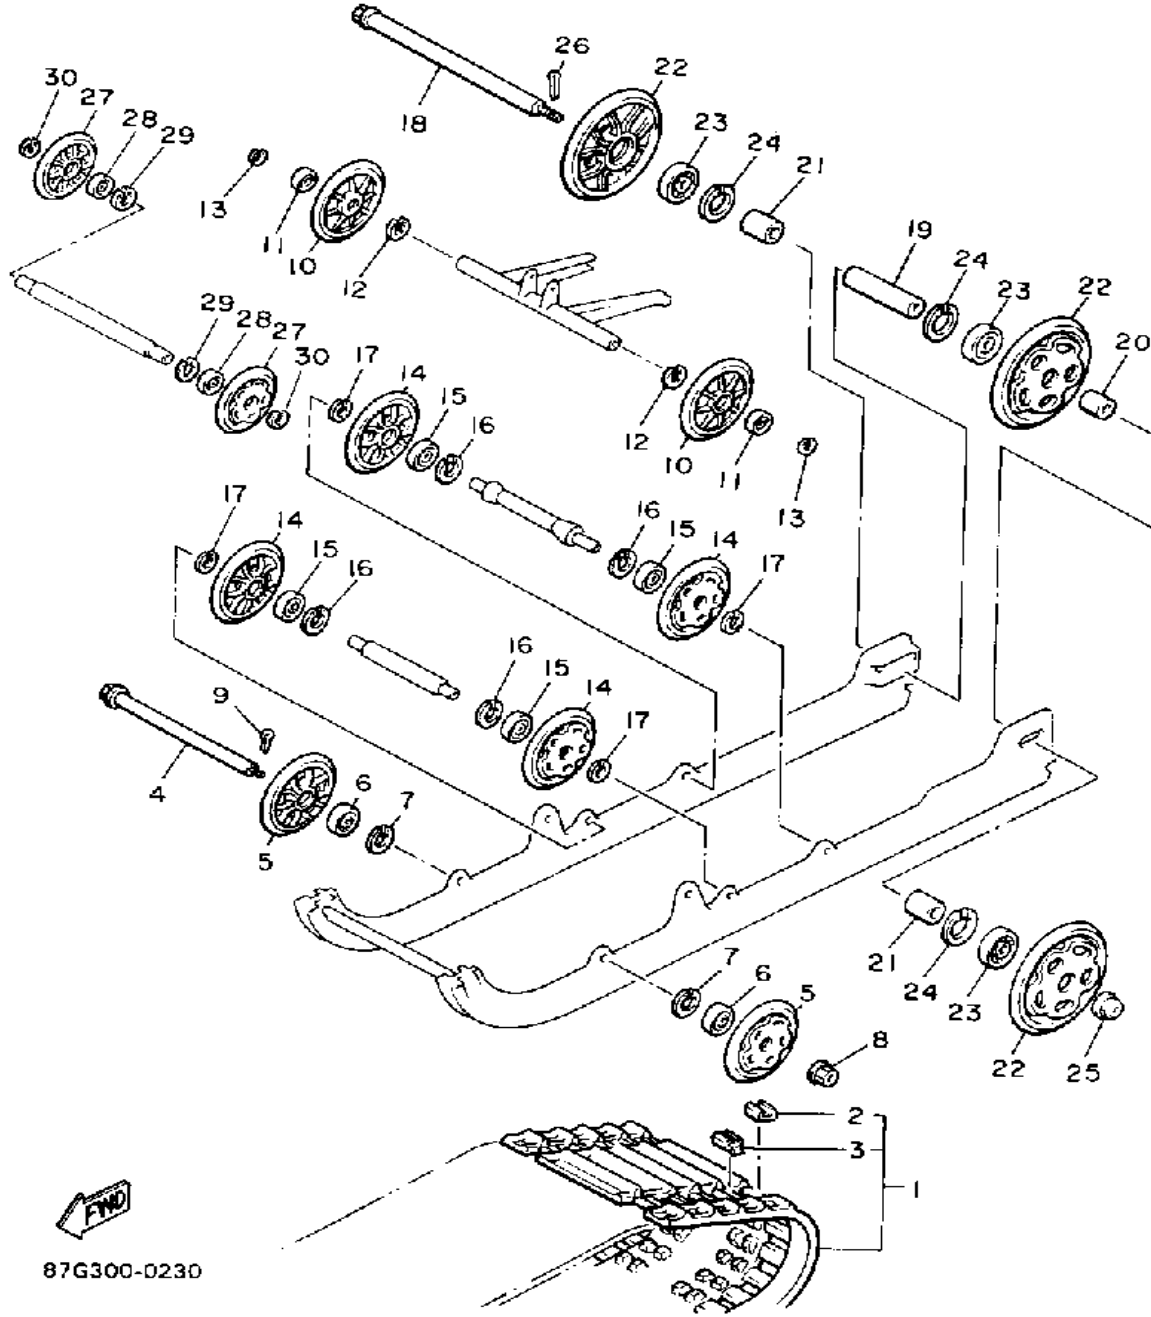

TRACK SUSPENSION 1

87G300-0230

Ref. No.	Part Number	Description	Qty	Remarks
29	99009-42500-00	CIRCLIP	2	
30	99009-20400-00	CIRCLIP	2	

Not For Resale

www.SmallEngineDiscount.com