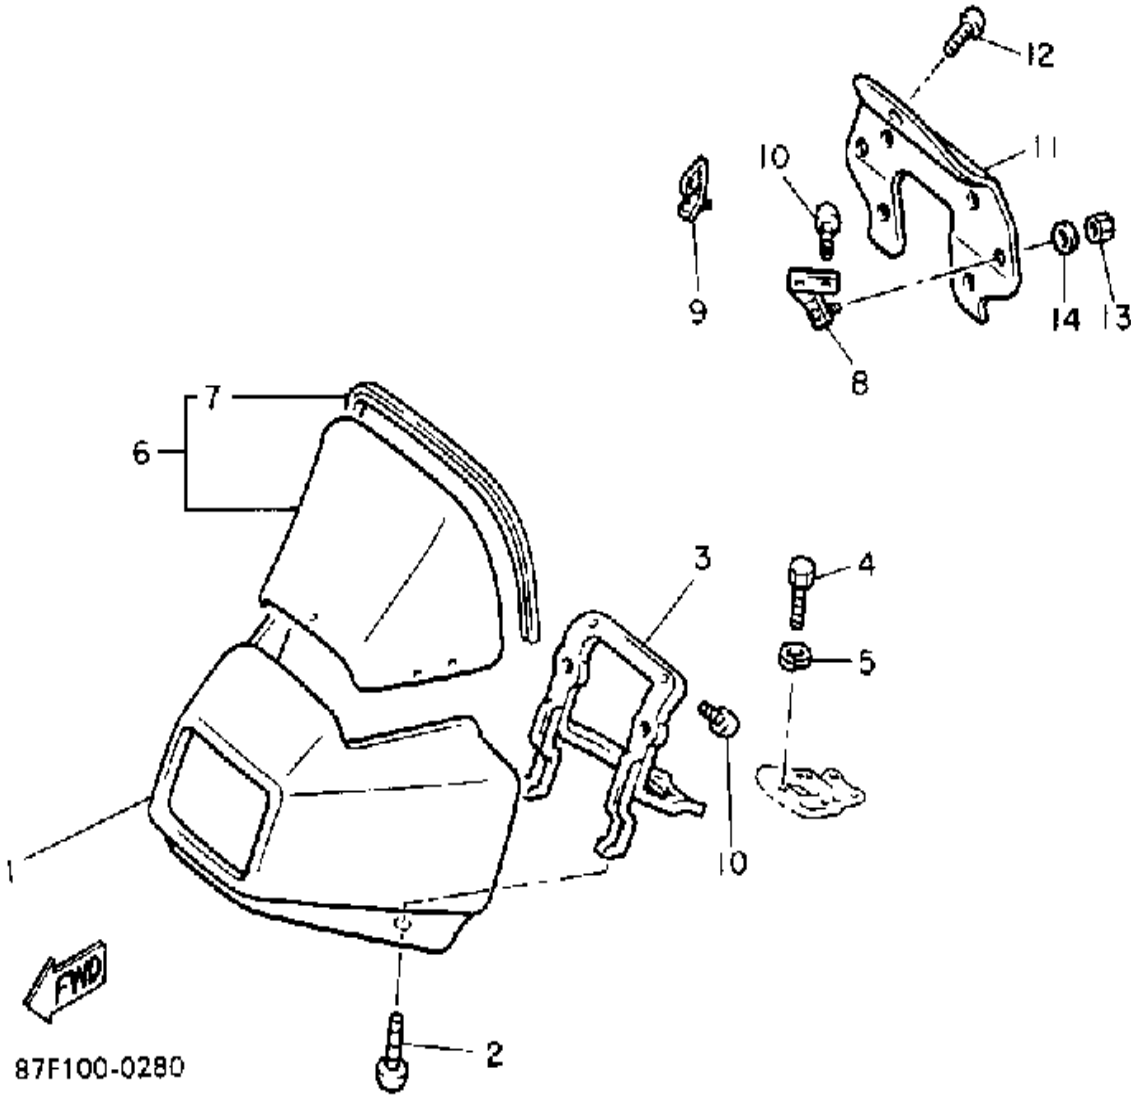

WINSHIELD

Ref. No.	Part Number	Description	Qty	Remarks
1	86F-77231-00-00	FAIRING 1	1	
2	98906-06010-00	SCREW, BIND	2	
3	8V0-77241-00-00	STAY, FAIRING	1	
4	97011-06025-00	BOLT (97001-06025)	3	
5	92995-06100-00	WASHER, SPRING	3	
6	87F-77210-00-00	WINDSHIELD COMP.	1	
7	87F-77213-00-00	. TRIM, UPPER	1	
8	8X9-77218-00-00	WASHER 1	1	
9	8X9-77219-00-00	WASHER 2	1	
10	90154-05023-00	SCREW, BINDING	6	
11	8X9-77251-00-00	COVER, HEADLIGHT	1	
12	90154-05005-00	SCREW, BINDING	1	
13	90176-05059-00	NUT, CROWN	2	
14	90201-054K4-00	WASHER, PLATE	2	

Not For Resale

www.SmallEngineDiscount.com