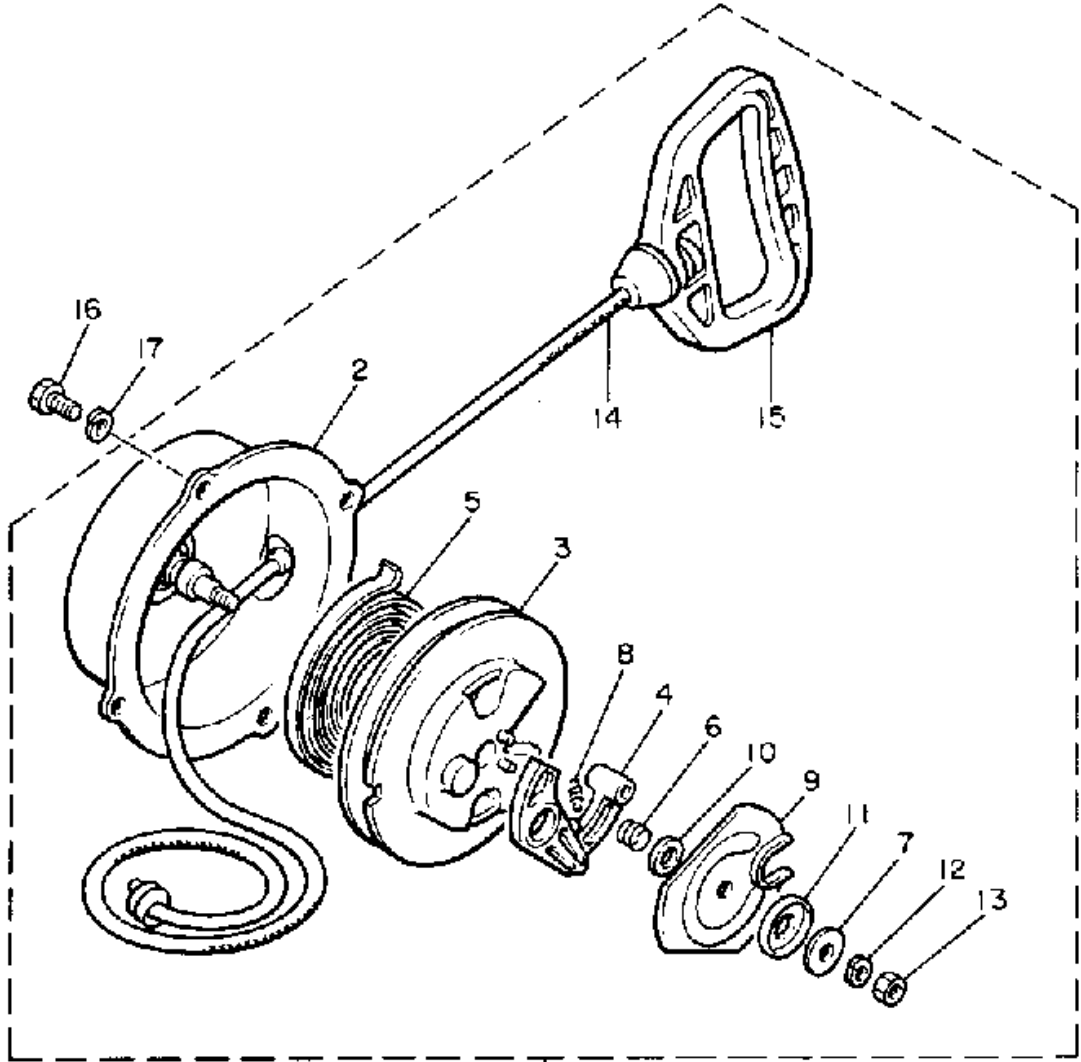

STARTER

FWD
8X9100-4101

Ref. No.	Part Number	Description	Qty	Remarks
1	8V0-15710-00-00	STARTER ASSEMBLY	1	
2	8V0-15711-00-00	. CASE, STARTER	1	
3	8F3-15714-01-00	. DRUM, SHEAVE	1	
4	8F3-15741-01-00	. PAWL, DRIVE	1	
5	8F3-15713-01-00	. SPRING, STARTER	1	
6	8F3-15715-00-00	. SPRING, FRICTION	1	
7	8F3-15739-01-00	. WASHER, THRUST	1	
8	8F3-15734-00-00	. SPRING, RETURN	1	
9	8G5-15739-00-00	. WASHER, THRUST	1	
10	82M-15779-00-00	. COVER	1	
11	8F3-15716-03-00	. PLATE, DRIVE	1	
12	92995-06100-00	. WASHER, SPRING	1	
13	95380-06700-00	. NUT	1	
14	857-15751-00-00	. WIRE, STARTER	1	
15	8F3-15755-00-00	. HANDLE, STARTER	1	
16	97313-06014-00	BOLT, HEXAGON	4	
17	92995-06100-00	WASHER, SPRING	4	

Not For Resale

www.SmallEngineDiscount.com