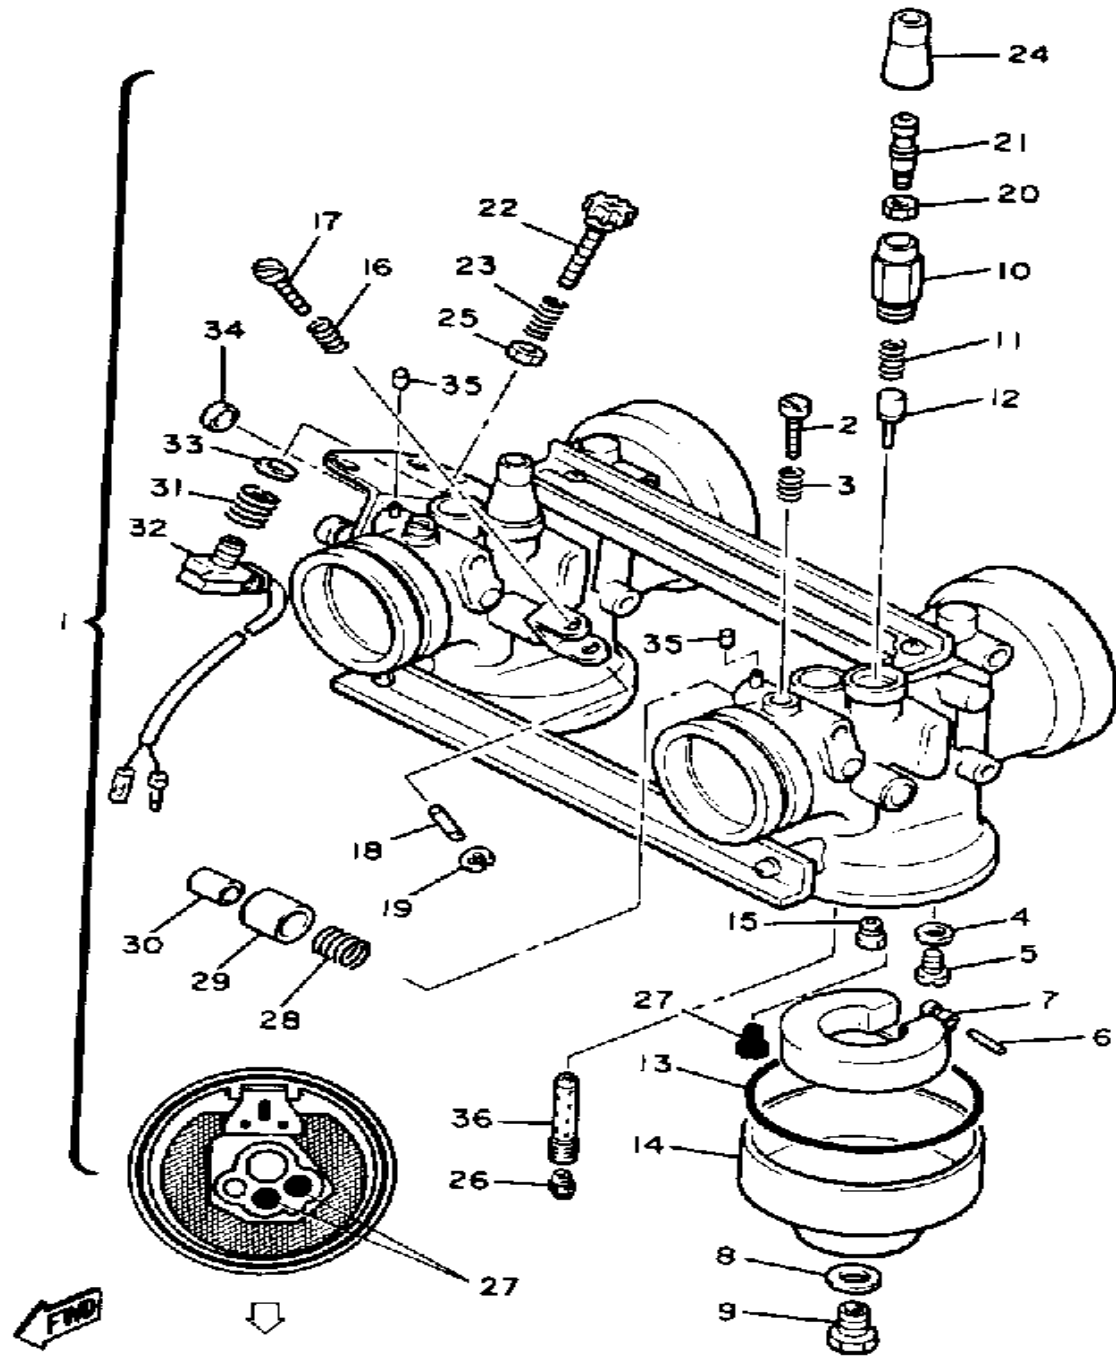

CARBURETOR

81H100-6070

Ref. No.	Part Number	Description	Qty	Remarks
26	3G2-1423E-57-00	. JET, MAIN (#143.8)	2	UR STD
	8V0-1423E-48-00	. JET, MAIN (#121.3)	2	UR
	8V0-1423E-50-00	. JET, MAIN (#126.3)	2	UR
	8V0-1423E-52-00	. JET MAIN (#131.3) (#131.3)	2	UR
	8V0-1423E-54-00	. JET, MAIN (#136.3)	2	UR
	8V0-1423E-55-00	. JET, MAIN (#138.8)	2	UR
27	8V0-14118-00-00	. CAP	4	
28	80L-14932-00-00	. SPRING, THROTTLE 2	1	
29	80L-14534-00-00	. COLLAR	2	
30	80L-14535-00-00	. COLLAR	4	
31	8X0-14133-00-00	. SPRING, THROTTLE STOP	1	
32	87S-8259A-00-00	. SWITCH, CARBURETOR	1	
33	22F-14117-00-00	. WASHER, PLUG SCREW	1	
34	80L-14264-00-00	. COLLAR	1	
35	895-14169-00-00	. CAP	2	
36	8Y2-14941-3A-00	. NOZZLE, MAIN	2	

Not For Resale

www.SmallEngineDiscount.com