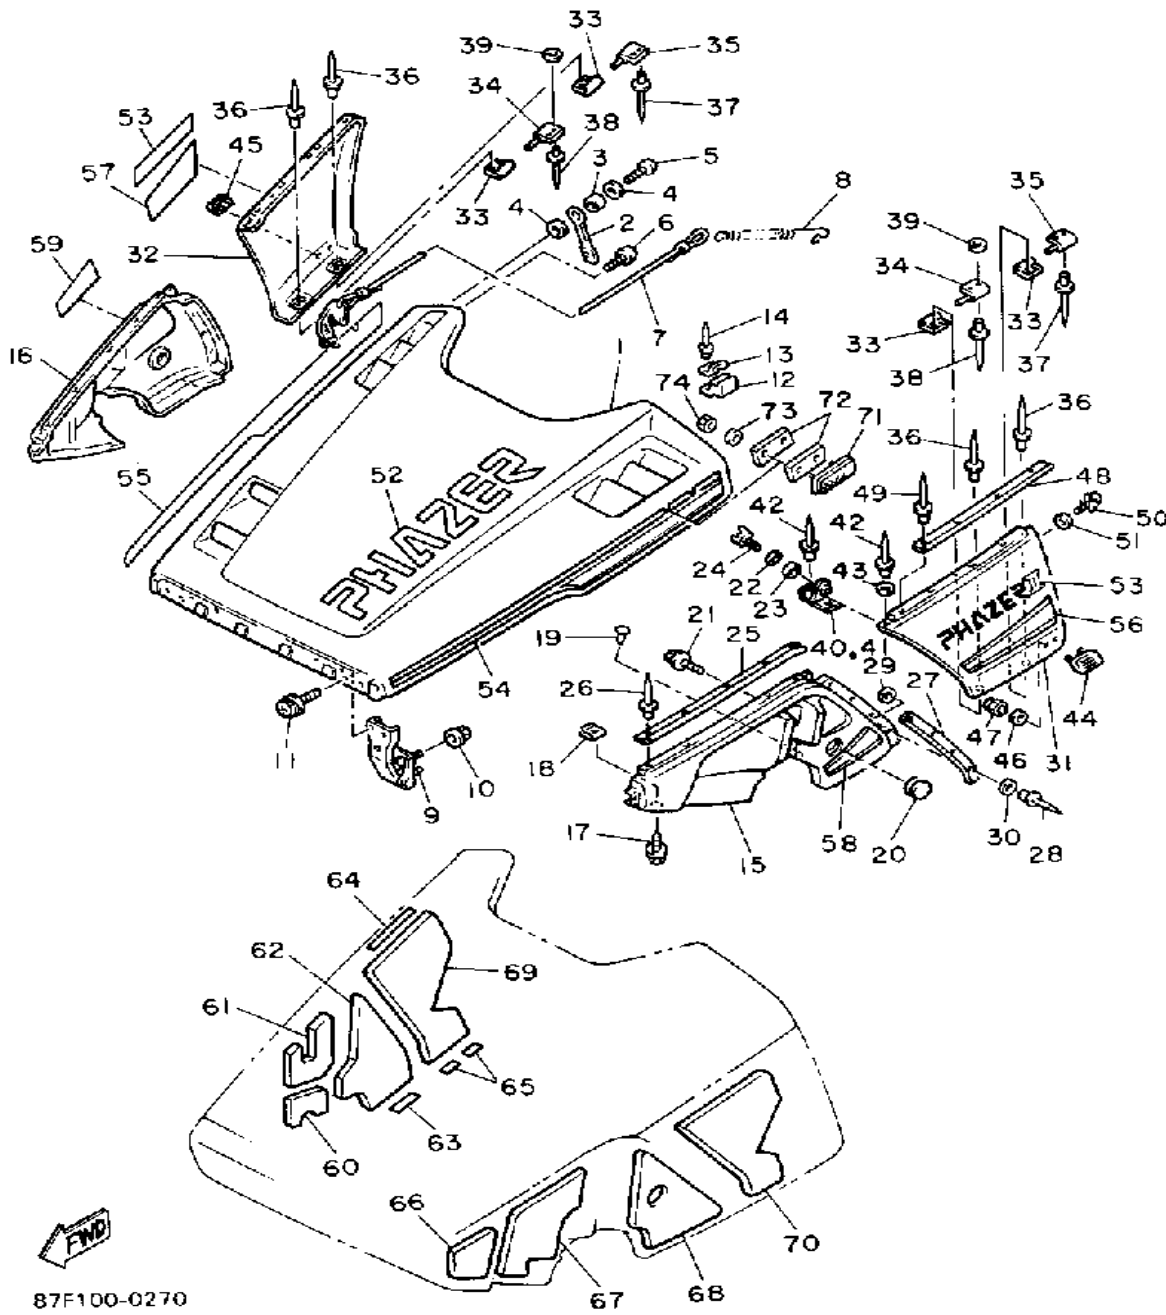

SHROUD

87F100-0270

Ref. No.	Part Number	Description	Qty	Remarks
59	87F-77356-00-00	EMBLEM 6	1	
60	87F-77265-01-00	LINING, SHROUD 5	1	
61	87F-77266-01-00	LINING, SHROUD 6	1	
62	87F-77276-01-00	DAMPER, NOISE 6	1	
63	8V0-7717E-00-00	TAPE 1	1	
64	8V0-7717F-00-00	TAPE 2	1	
65	82M-7717G-00-00	TAPE 3	2	
66	87F-77272-00-00	DAMPER, NOISE 2	1	
67	87F-77273-00-00	DAMPER, NOISE 3	1	
68	87F-77274-00-00	DAMPER, NOISE 4	1	
69	8V0-77266-00-00	LINING, SHROUD 6	1	
70	8V0-77275-00-00	DAMPER, NOISE 5	1	
71	80E-85110-00-00	REFLECTOR ASSEMBLY	2	
72	80E-85115-00-00	BASE, REFLECTOR	4	
73	92901-05600-00	WASHER, PLATE	4	
74	95701-05300-00	NUT, NYLON	4	

Not For Resale

www.SmallEngineDiscount.com