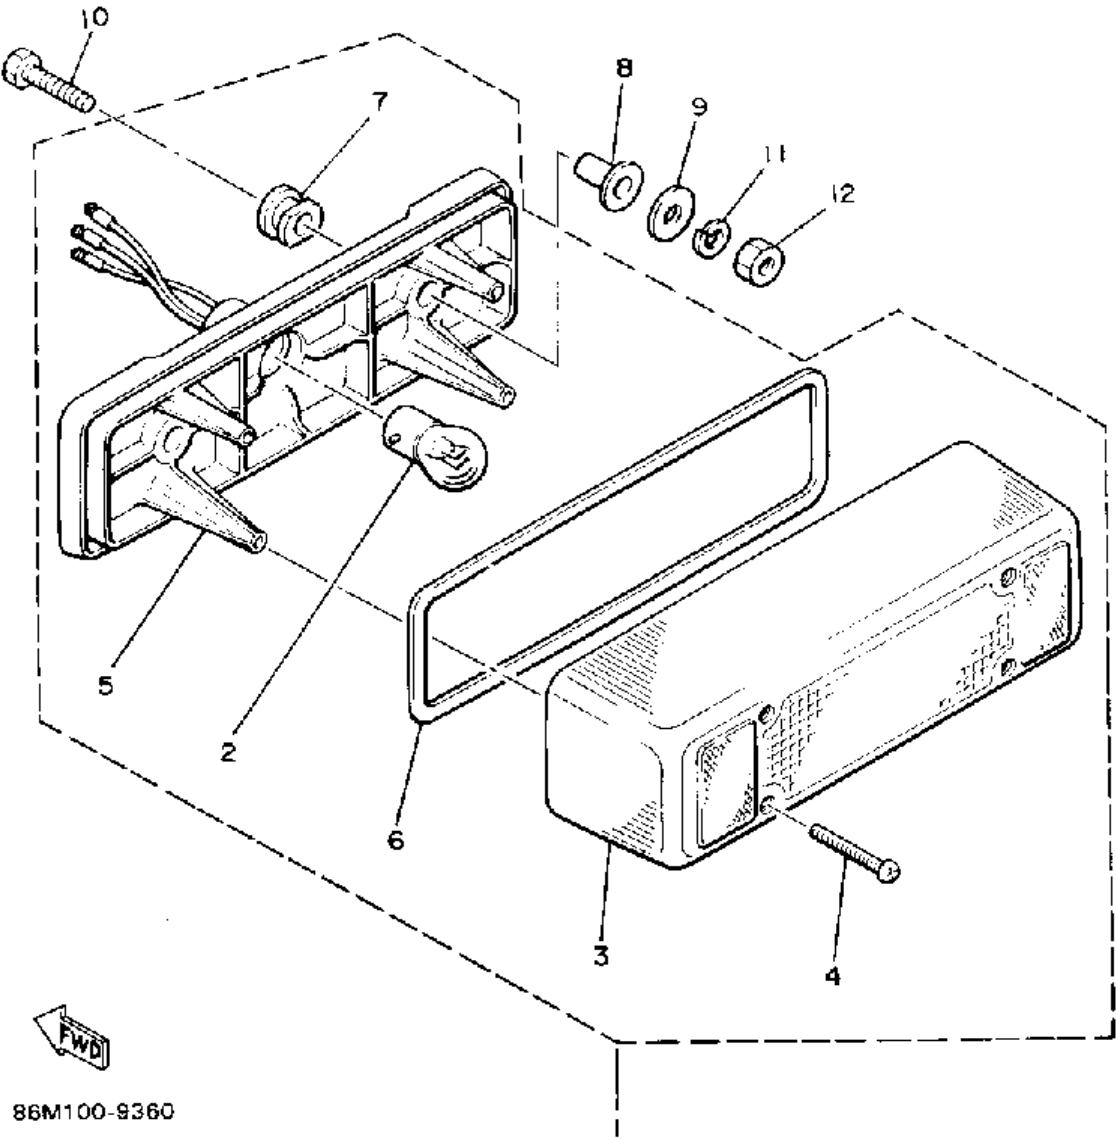

TAILLIGHT

Ref. No.	Part Number	Description	Qty	Remarks
1	82M-84710-00-00	TAILLIGHT UNIT ASSEMBLY ..	1	
2	137-84714-61-00	. BULB, TL 12V23/8W (J50-83311-00)	1	
3	8K4-84721-00-00	. LENS, TAILLIGHT	1	
4	97780-40130-00	. SCREW, PANHEAD TAPPING (97701-40130-00)	4	
5	82M-84711-00-00	. BASE, TAILLIGHT	1	
6	87M-84723-00-00	. GASKET, TAIL LENS	1	
7	8K4-84718-00-00	. GROMMET	1	
8	90387-066N1-00	COLLAR	2	
9	90201-06407-00	WASHER, PLATE (90201-06747-00)	4	
10	97001-06035-00	BOLT	2	
11	92995-06100-00	WASHER, SPRING	2	
12	95380-06600-00	NUT	2	

86M100-9360

Not For Resale
www.SmallEngineDiscount.com