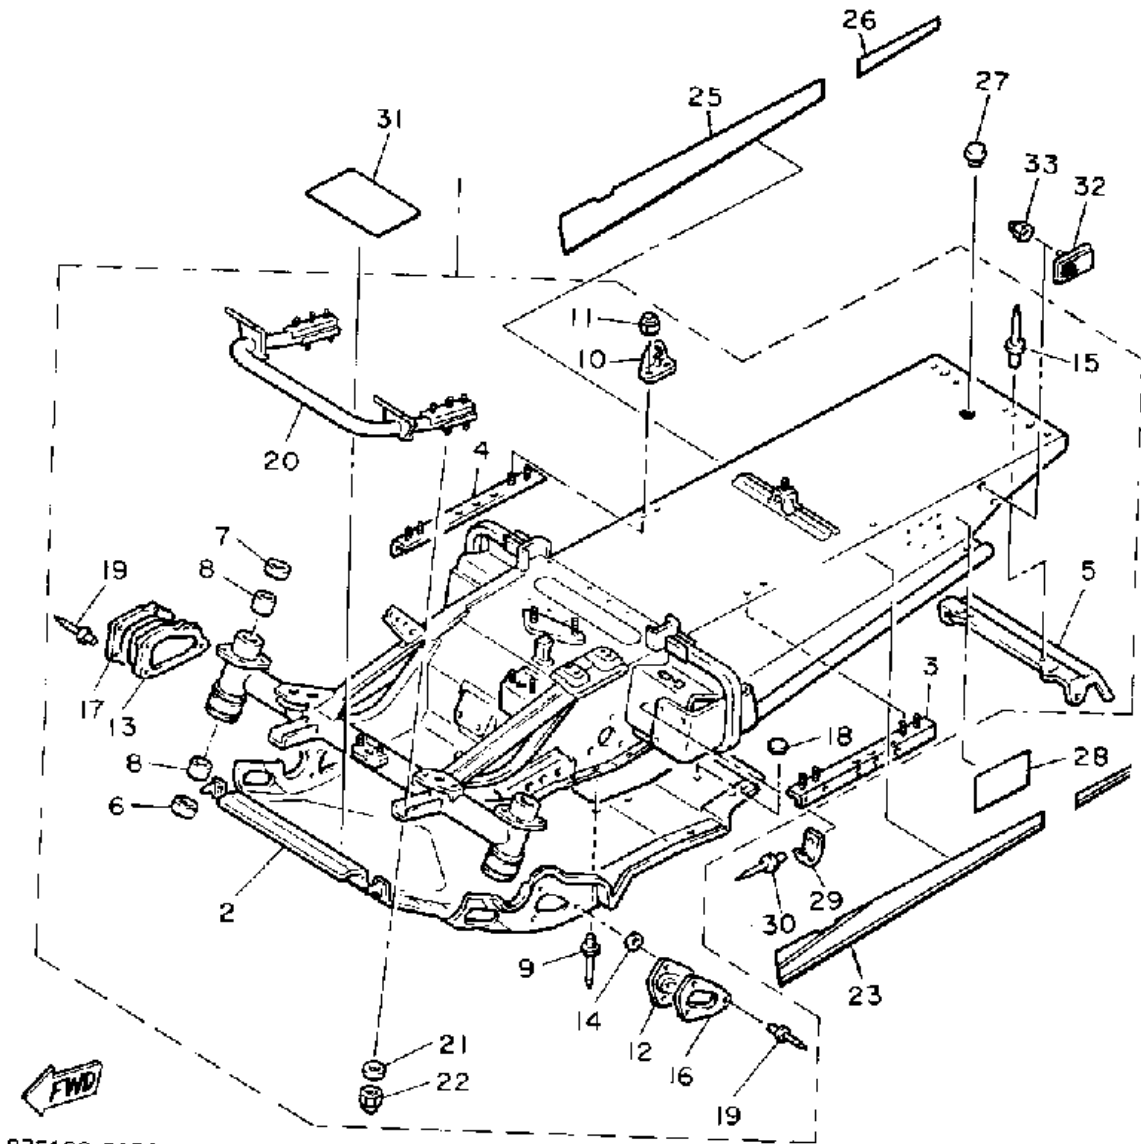

FRAME

87F100-0150

Ref. No.	Part Number	Description	Qty	Remarks
1	87F-21910-00-00	FRAME	1	WHITE SOLID 1
2	87F-21912-00-00	. PANEL, SUB FRAME 1	1	
3	86M-21964-00-00	. PATCH 4	1	
4	86M-21965-00-00	. PATCH 5	1	
5	8V0-21923-01-00	. REINEFORCEMENT, FRAME REAR 1	1	
6	93103-36117-00	. OIL SEAL	2	
7	93102-36232-00	. OIL SEAL	2	
8	90384-36134-00	. BUSH, BIMETAL FORMED	4	
9	90267-48141-00	. RIVET, BLIND	35	
10	8V0-21946-00-00	. BRACKET, SEAT FITTING	2	
11	95701-06300-00	. NUT, NYLON	4	
12	8M6-2198F-00-00	. COVER 1	1	
13	80L-2198G-00-00	. COVER 2	1	
14	90201-047A7-00	. WASHER, PLATE	3	
15	90269-04019-00	. RIVET	4	
16	80L-77525-00-00	. WASHER 1	1	
17	80L-77526-00-00	. WASHER 2	2	
18	80F-21998-00-00	. SPACER	2	
19	90267-40029-00	. RIVET, BLIND	7	
20	87F-77512-00-00	. BUMPER, FRONT 2	1	
21	90201-082E7-00	. WASHER, PLATE	4	
22	95712-08300-00	. NUT, LOCK	4	
23	87F-77351-00-00	EMBLEM 1	1	
24	87F-77357-00-00	EMBLEM 7	1	
25	87F-77352-00-00	EMBLEM 2	1	
26	87F-77358-00-00	EMBLEM 8	1	
27	810-77716-00-00	ORNAMENT, INSTRUMENT PANEL 2	1	

CONTINUED ON NEXT FRAME ►

Not For Resale
www.SmallEngineDiscount.com