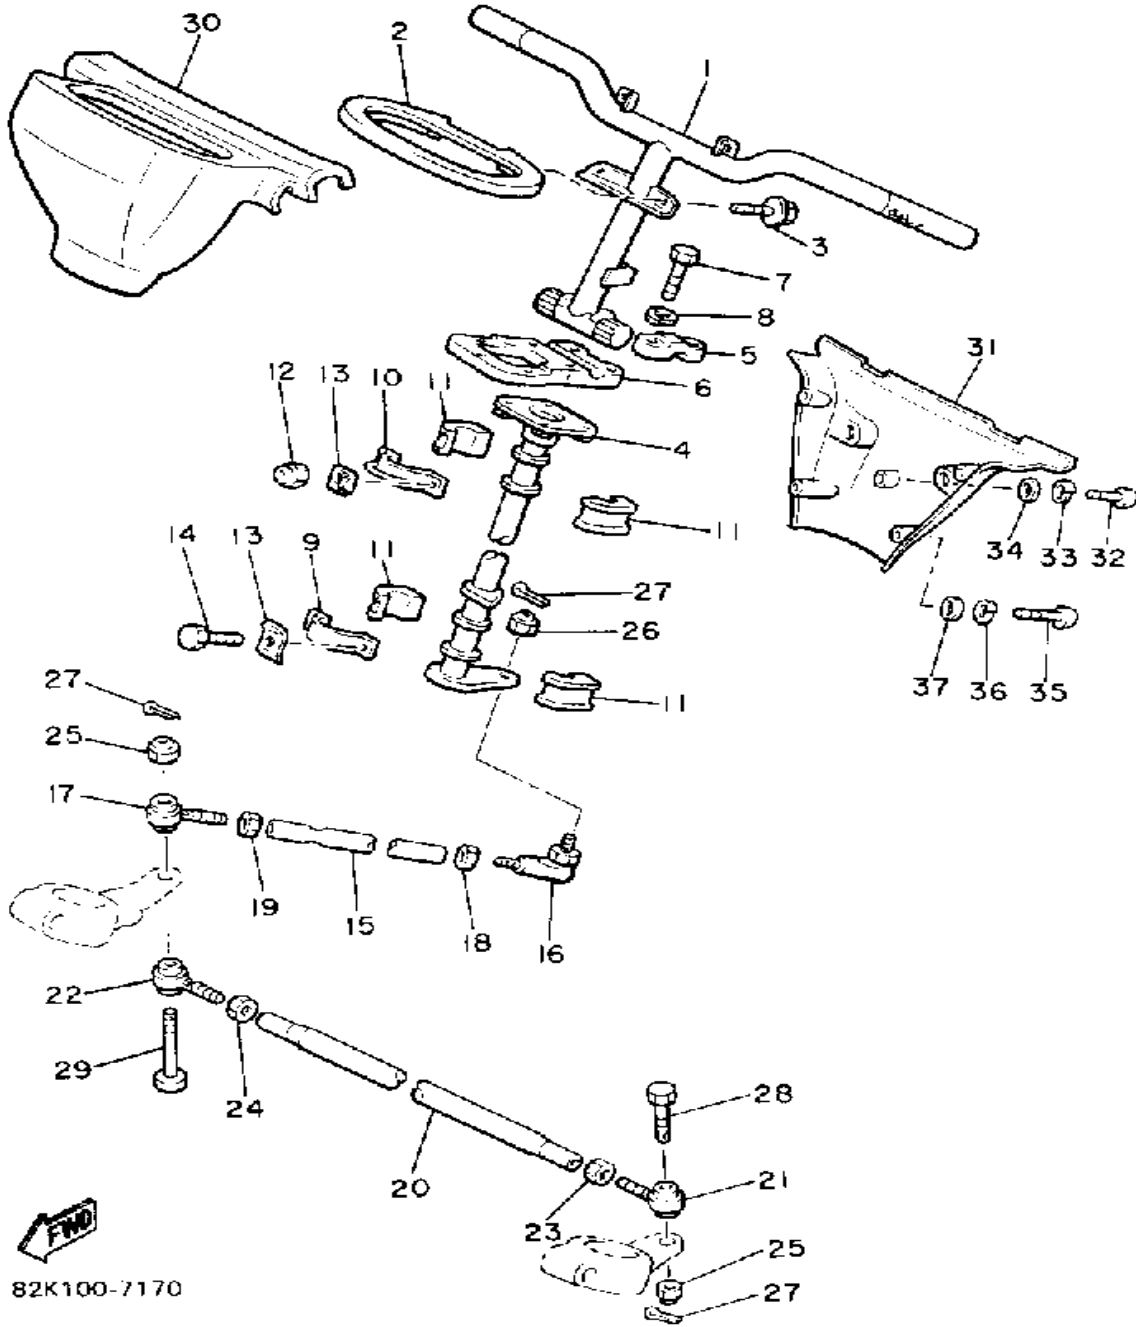

STEERING

Ref. No.	Part Number	Description	Qty	Remarks
30	8X9-23815-00-00	PAD, STEERING	1	
31	80L-23817-01-00	PAD, STEERING	1	
32	98506-05010-00	SCREW, PAN HEAD	1	
33	92906-05100-00	WASHER, SPRING	1	
34	92906-05200-00	WASHER, PLAIN	1	
35	98506-05030-00	SCREW, PAN HEAD	4	
36	92906-05100-00	WASHER, SPRING	4	
37	92906-05600-00	WASHER, PLATE	4	

82K100-7170

Not For Resale
www.SmallEngineDiscount.com