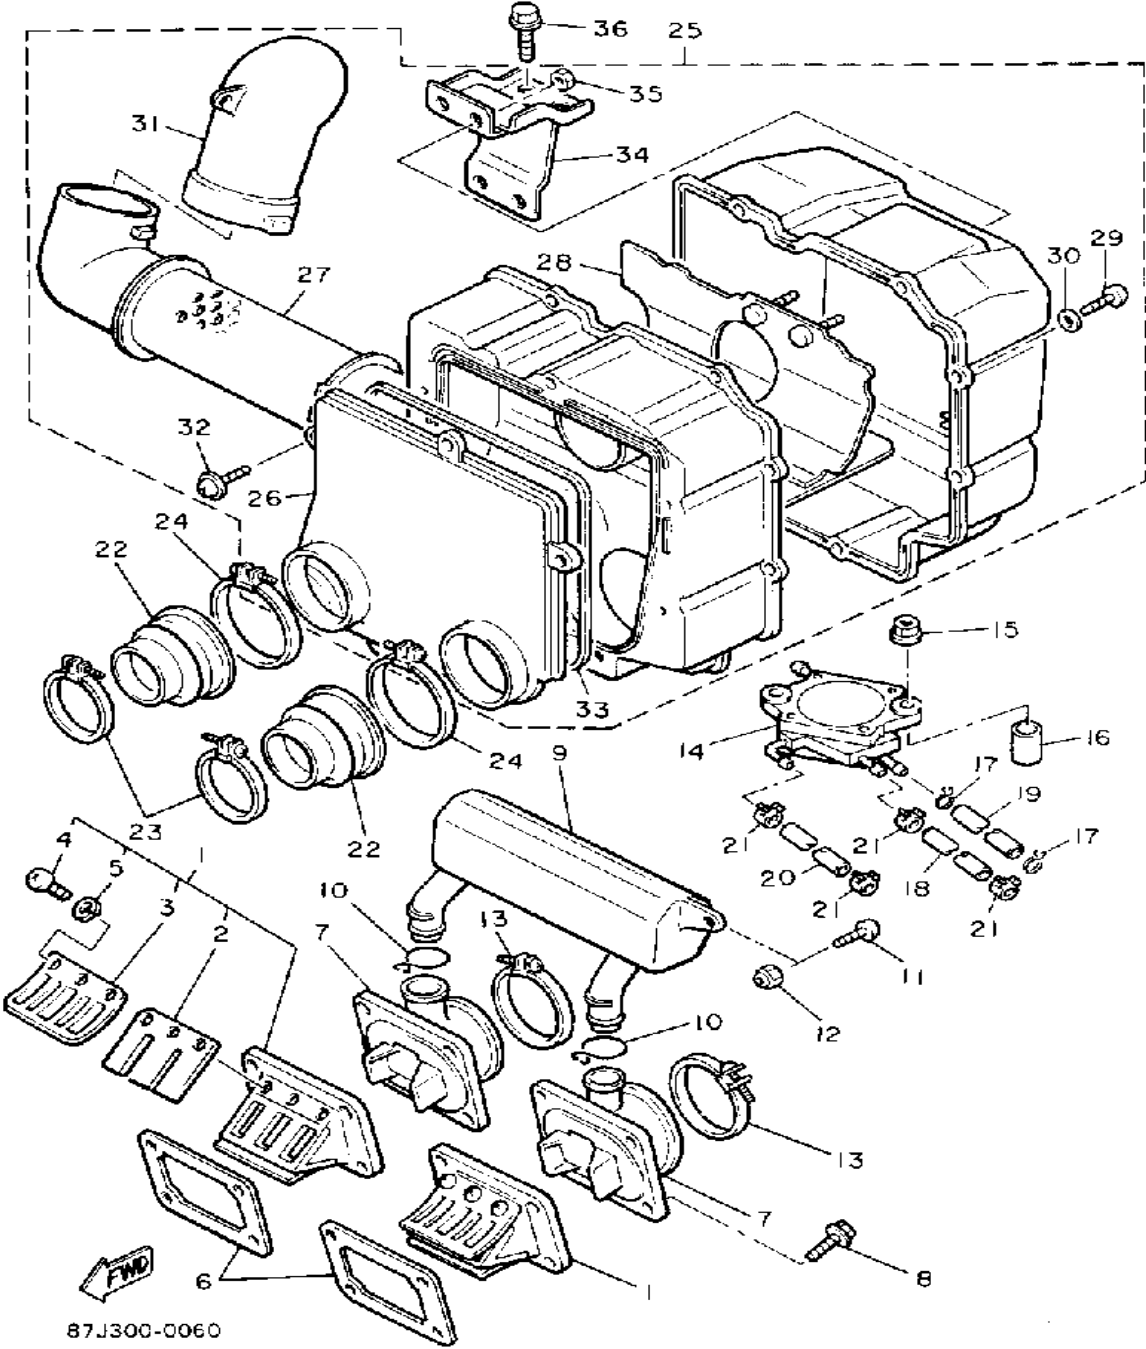

AIR CLEANER

Ref. No.	Part Number	Description	Qty	Remarks
29	98586-05016-00	. SCREW, PAN HEAD	7	
30	92906-05600-00	. WASHER, PLATE	7	
31	8V0-14454-00-00	. JOINT	1	
32	90159-05122-00	. SCREW, WITH WASHER	7	
33	8V0-14452-00-00	. SEAL	1	
34	8V0-14494-00-00	. STAY 2	1	
35	95380-06600-00	. NUT	3	
36	95811-06012-00	. BOLT, FLANGE	2	

Not For Resale

www.SmallEngineDiscount.com