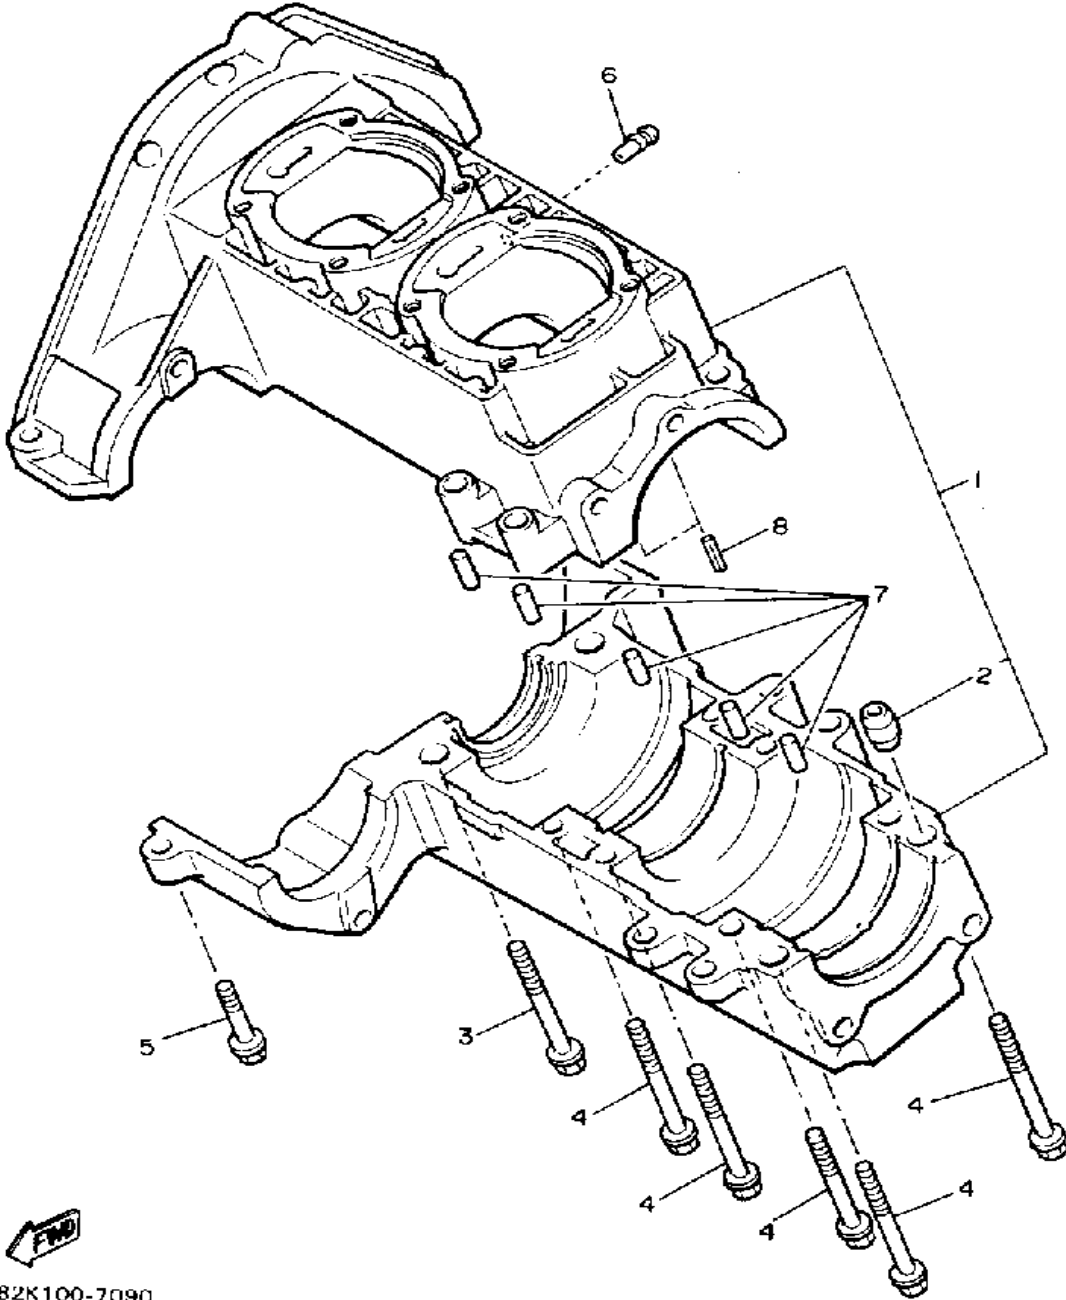

CRANKCASE

Ref. No.	Part Number	Description	Qty	Remarks
1	8V0-15100-01-00	CRANKCASE ASSEMBLY	1	
2	99510-12016-00	. PIN, DOWEL	2	
3	95811-08070-00	BOLT, FLANGE	1	
4	95811-08065-00	BOLT, FLANGE	9	
5	95811-06025-00	BOLT, FLANGE	1	
6	J38-11116-00-00	JOINT, BREATHER	1	
7	93604-07141-00	PIN, DOWEL	5	
8	91609-30006-00	PIN, SPRING	2	

82K100-7090

Not For Resale
www.SmallEngineDiscount.com