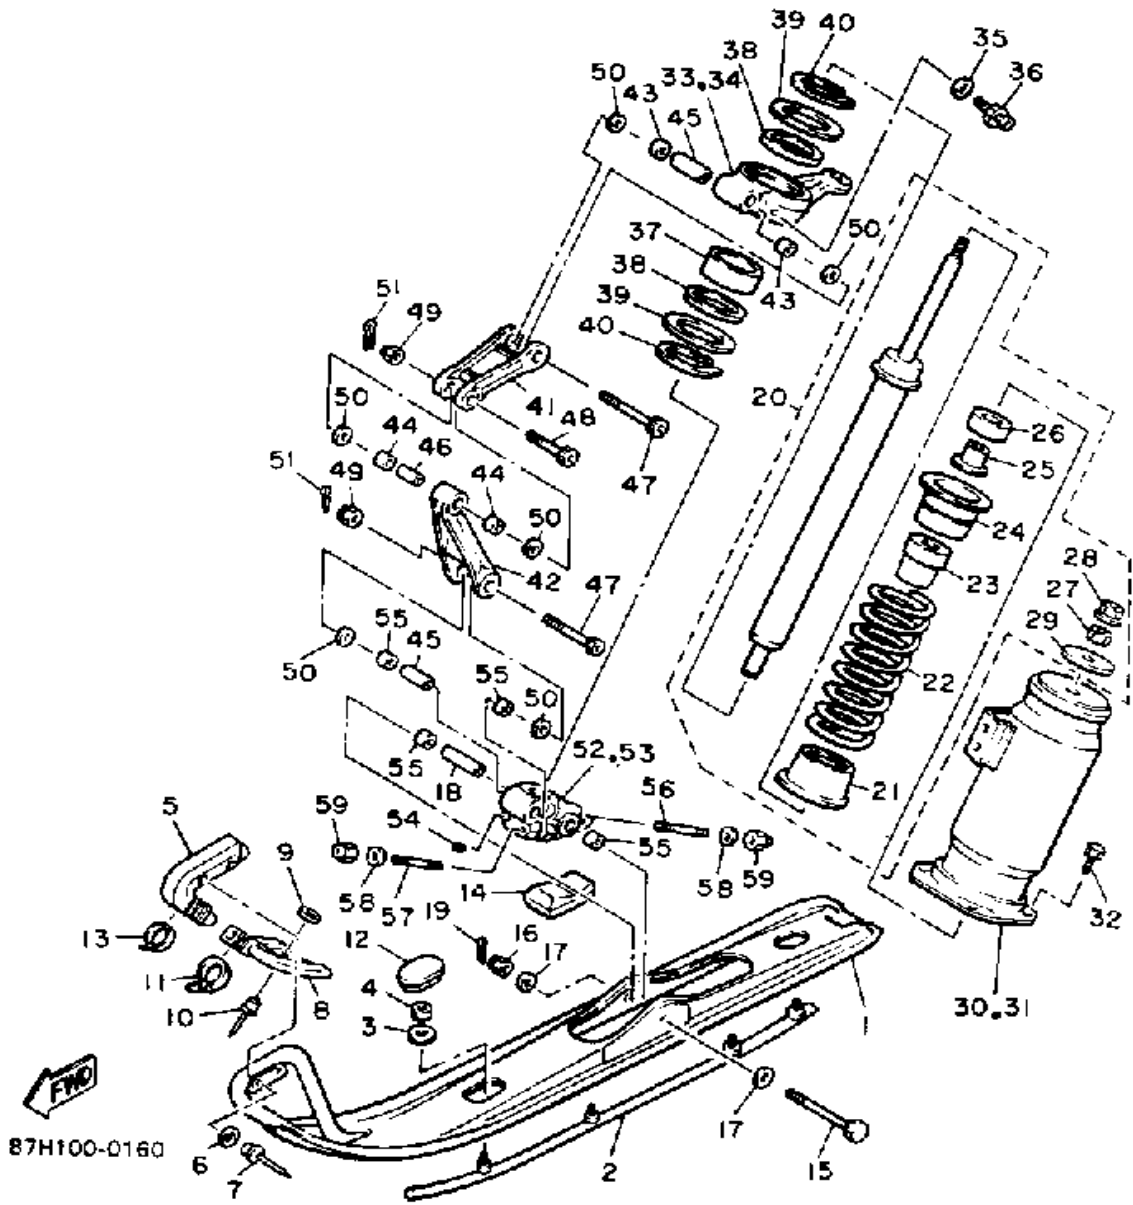

SKI

Ref. No.	Part Number	Description	Qty	Remarks
57	95611-08640-00	BOLT, STUD	2	
58	92901-08600-00	WASHER	4	
59	95712-08300-00	NUT, LOCK	4	

87H100-0160

Not For Resale

www.SmallEngineDiscount.com