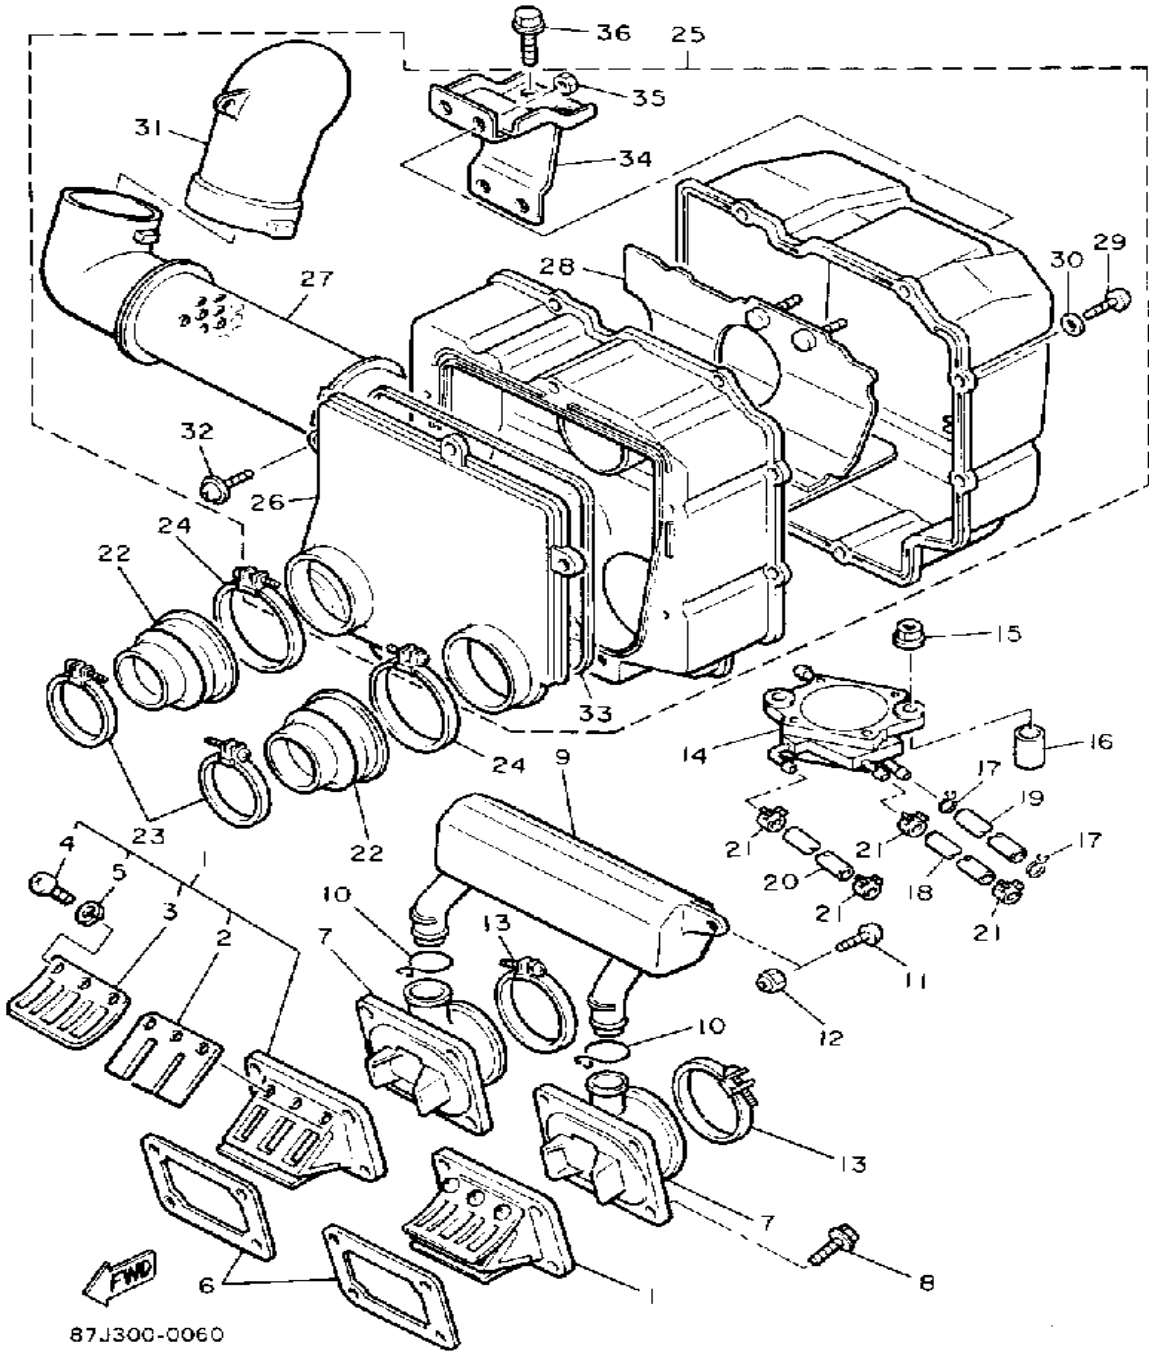

AIR CLEANER

Ref. No.	Part Number	Description	Qty	Remarks
1	3R5-13610-00-00	REED VALVE ASSEMBLY	2	
2	3R5-13613-00-00	. REED, VALVE	2	
3	2X5-13616-00-00	. STOPPER, REED VALVE	2	
4	98580-03008-00	. SCREW, PAN HEAD	6	
5	92990-03100-00	. WASHER, SPRING (92901-03100)	6	
6	80L-13621-01-00	GASKET, VALVE SEAT	2	
7	8V0-13555-00-00	MANIFOLD, INTAKE	2	
8	95811-06025-00	BOLT, FLANGE	8	
9	8V0-13581-00-00	CHAMBER, AIR	1	
10	90467-24096-00	CLIP	2	
11	90154-05005-00	SCREW, BINDING	1	
12	95706-05300-00	NUT, nylon	1	
13	86M-13575-00-00	BAND	2	
14	87F-24410-00-00	FUEL PUMP ASSEMBLY	1	
15	95701-06500-00	NUT, FLANGE	2	
16	90387-063W4-00	COLLAR	2	
17	90467-09006-00	CLIP	2	
18	90446-09329-00	HOSE	1	
19	91A20-05036-00	TUBE, FLEXIBLE	1	
20	90445-10141-00	HOSE	1	
21	90467-09026-00	CLIP	4	
22	8V0-14453-00-00	JOINT, AIR CLEANER 1	2	
23	90460-68230-00	CLAMP, HOSE	2	
24	90460-81224-00	CLAMP, HOSE	2	
25	8V0-14440-01-00	SILENCER ASSEMBLY, INTAKE	1	
26	8V0-14412-01-00	. CAP, CLEANER CASE 1	1	
27	8V0-14465-00-00	. PIPE	1	
28	8V0-14484-00-00	. PLATE, CLEANER CASE FITTING	1	

CONTINUED ON NEXT FRAME ➤

Not For Resale
www.SmallEngineDiscount.com