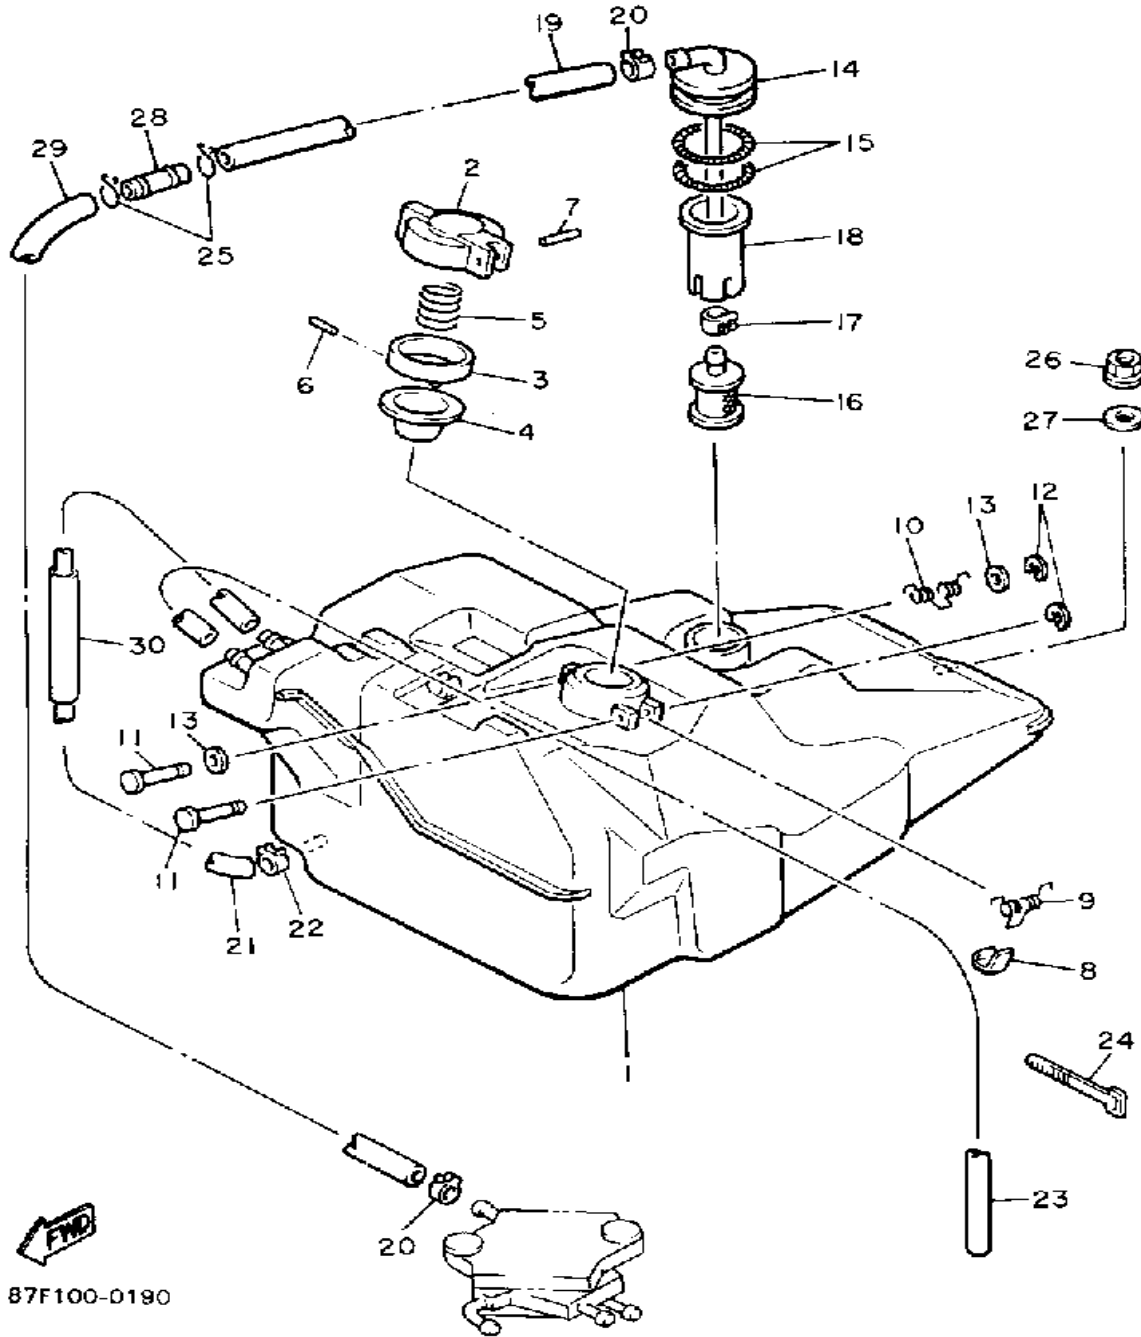

FUEL TANK

87F100-0190

Ref. No.	Part Number	Description	Qty	Remarks
1	8V0-24111-03-00	TANK, FUEL	1	
2	813-24611-01-00	BODY, CAP	1	
3	813-24613-01-00	DISC, CAP	1	
4	8F7-24641-00-00	GASKET, CAP 1	1	
5	90501-20130-00	SPRING, COMPRESSION	1	
6	91609-30016-00	PIN, SPRING	1	
7	91609-25032-00	PIN, SPRING	1	
8	83M-24628-00-00	HOOK	1	
9	90508-10715-00	SPRING, TORSION	1	
10	90508-08353-00	SPRING, TORSION	1	
11	90249-03017-00	PIN	2	
12	93430-02001-00	CIRCLIP	2	
13	90201-03313-00	WASHER, PLATE	2	
14	86M-24335-00-00	PIPE, SUCTION 1	1	
15	90506-06065-00	SPRING, TENSION	2	
16	8H5-24560-00-00	FILTER ASSEMBLY	1	
17	90467-11028-00	CLIP	1	
18	8V0-24336-00-00	PIPE, SUCTION 2	1	
19	90446-11269-00	HOSE	1	
20	90467-11028-00	CLIP	1	
21	90446-09013-00	HOSE (90446-09079)	1	
22	90467-09026-00	CLIP	1	
23	90446-09155-00	HOSE	1	
24	341-26397-01-00	BAND	8	
25	90467-11009-00	CLIP	3	
26	95712-08300-00	NUT, LOCK	1	
27	90201-08784-00	WASHER, PLATE	1	
28	878-24379-00-00	PIPE, JOINT 4	1	
29	91A20-07014-00	TUBE, FLEXIBLE VINYL	1	

CONTINUED ON NEXT FRAME ➤

Not For Resale
www.SmallEngineDiscount.com