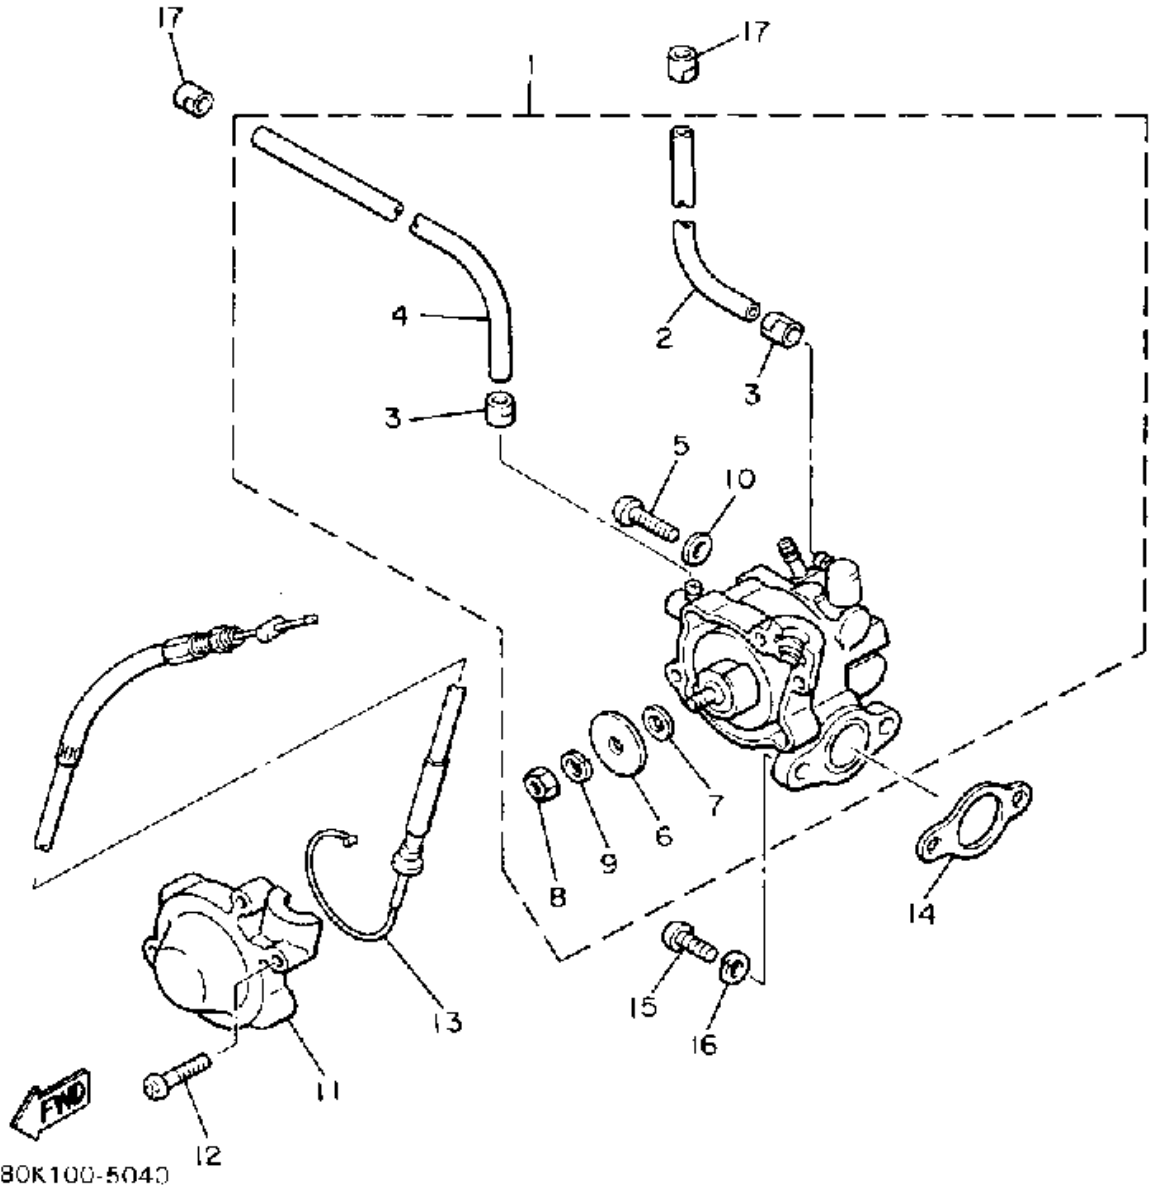

Not For Resale

www.SmallEngineDiscount.com

OILPUMP

Ref. No.	Part Number	Description	Qty	Remarks
1	8V0-13101-01-00	OIL PUMP ASSEMBLY	1	
2	90446-08210-00	. HOSE	1	
3	90468-02025-00	. CLIP	2	
4	91A30-03020-00	. TUBE, FLEXIBLE VINYL	1	
5	98902-04020-00	. SCREW, BIND	1	
6	137-13138-01-00	. PLATE, ADJUSTING	1	
7	137-13137-00-03	. SHIM (0.3T)	1	UR
	137-13137-00-05	. SHIM (0.5T)	1	UR
	137-13137-00-10	. SHIM (1.0T)	1	UR
8	95380-05600-00	. NUT	1	
9	92990-05100-00	. WASHER, SPRING	1	
10	90430-04004-00	. GASKET	1	
11	8A5-13146-01-00	COVER, ADJUST PULLEY	1	
12	98506-04018-00	SCREW, PAN HEAD	3	
13	8V0-26320-01-00	PUMP CABLE ASSEMBLY	1	
14	3MT-13116-00-00	GASKET, PUMP CASE (8Y0-13116-00)	1	
15	98580-05016-00	SCREW, PAN HEAD	2	
16	92990-05100-00	WASHER, SPRING	2	
17	90468-02025-00	CLIP	2	