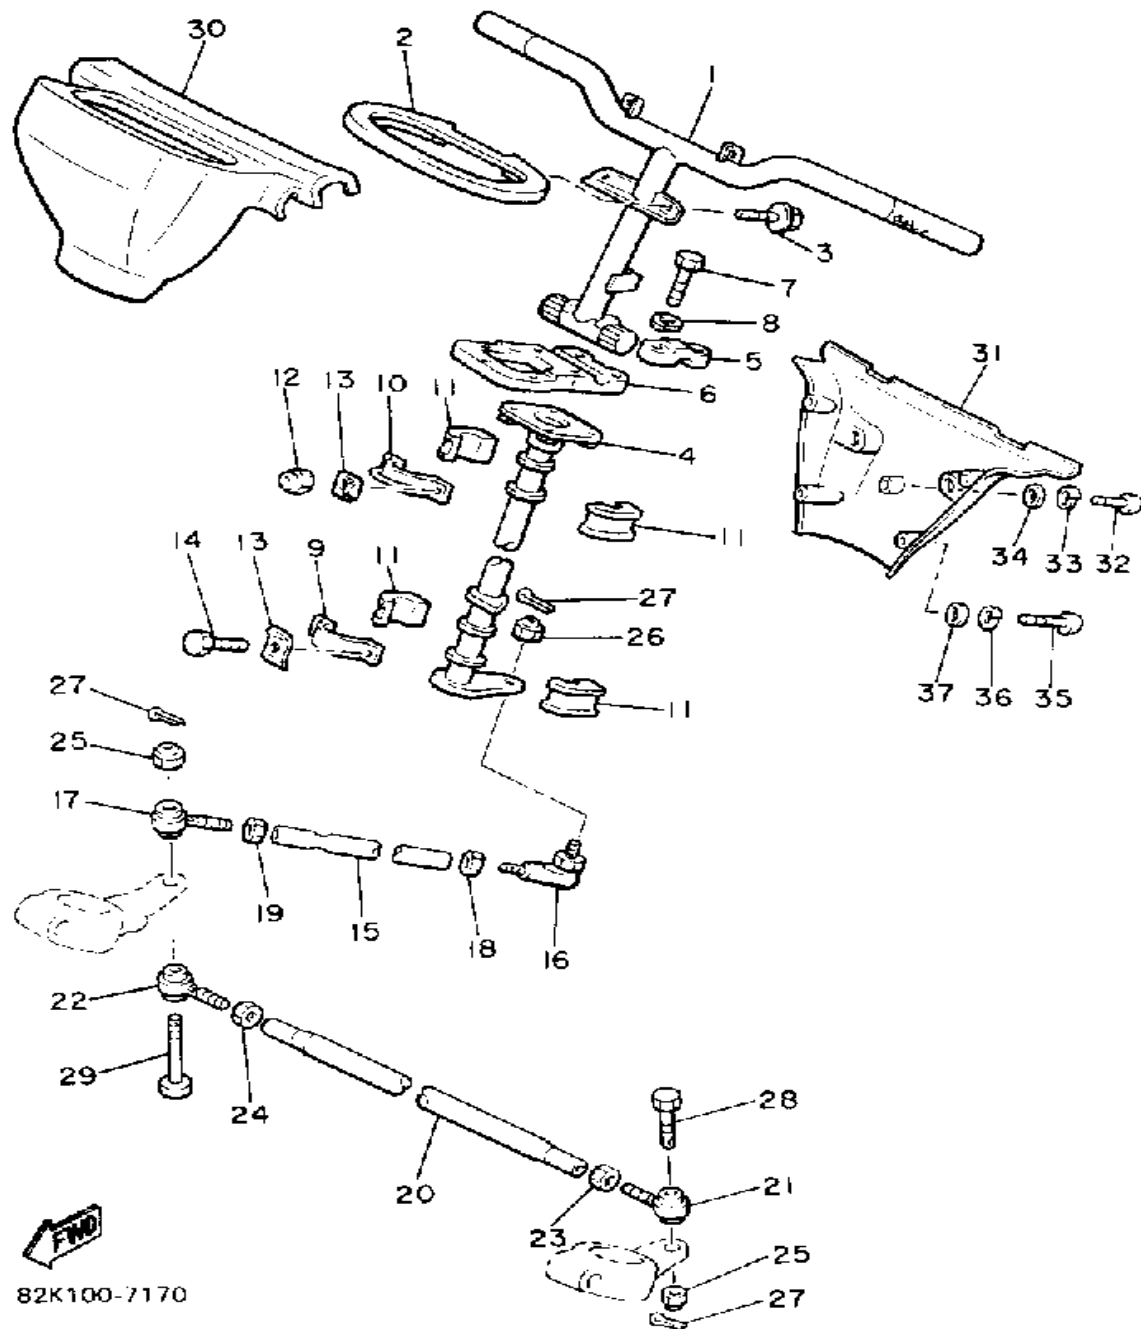

STEERING

Ref. No.	Part Number	Description	Qty	Remarks
1	81J-23811-00-00	COLUMN, STEERING	1	
2	8V0-23878-00-00	BRACKET 0	1	
3	95811-06010-00	BOLT, FLANGE	2	
4	83V-23813-00-00	COLUMN, STEERING 2	1	
5	1E6-23441-00-00	HOLDER, HANDLE UPR	2	
6	8V0-23814-01-00	HOLDER, HANDLE UPPER ...	1	
7	97022-08055-00	BOLT	4	
8	92990-08100-00	WASHER	4	
9	84M-23868-00-00	BRACKET, STEERING LOWER	1	
10	84M-23872-00-00	HOLDER, BEARING	1	
11	8F3-23812-00-00	PLANE BEARING, STEERING .	4	
12	95712-08300-00	NUT, LOCK	2	
13	90215-08262-00	WASHER, LOCK	4	
14	97011-08020-00	BOLT	2	
15	87F-23821-00-00	ROD, STEERING RELAY	1	
16	86X-23841-00-00	JOINT, UNIVERSAL 1	1	
17	87S-23847-00-00	JOINT, UNIVERSAL 3	1	
18	95303-10700-00	NUT	1	
19	90170-10186-00	NUT	1	
20	82M-23831-01-00	ROD, TIE	1	
21	87S-23845-00-00	JOINT, UNIVERSAL 2	1	
22	87S-23847-00-00	JOINT, UNIVERSAL 3	1	
23	95303-10700-00	NUT	1	
24	90170-10186-00	NUT	1	
25	95706-10300-00	NUT, NYLON	2	
26	90185-10085-00	NUT, SELF-LOCKING	1	
27	91402-25018-00	PIN, COTTER	3	
28	90102-10031-00	BOLT, WITH HOLE	1	
29	90109-10767-00	BOLT	1	

CONTINUED ON NEXT FRAME ►

Not For Resale

www.SmallEngineDiscount.com