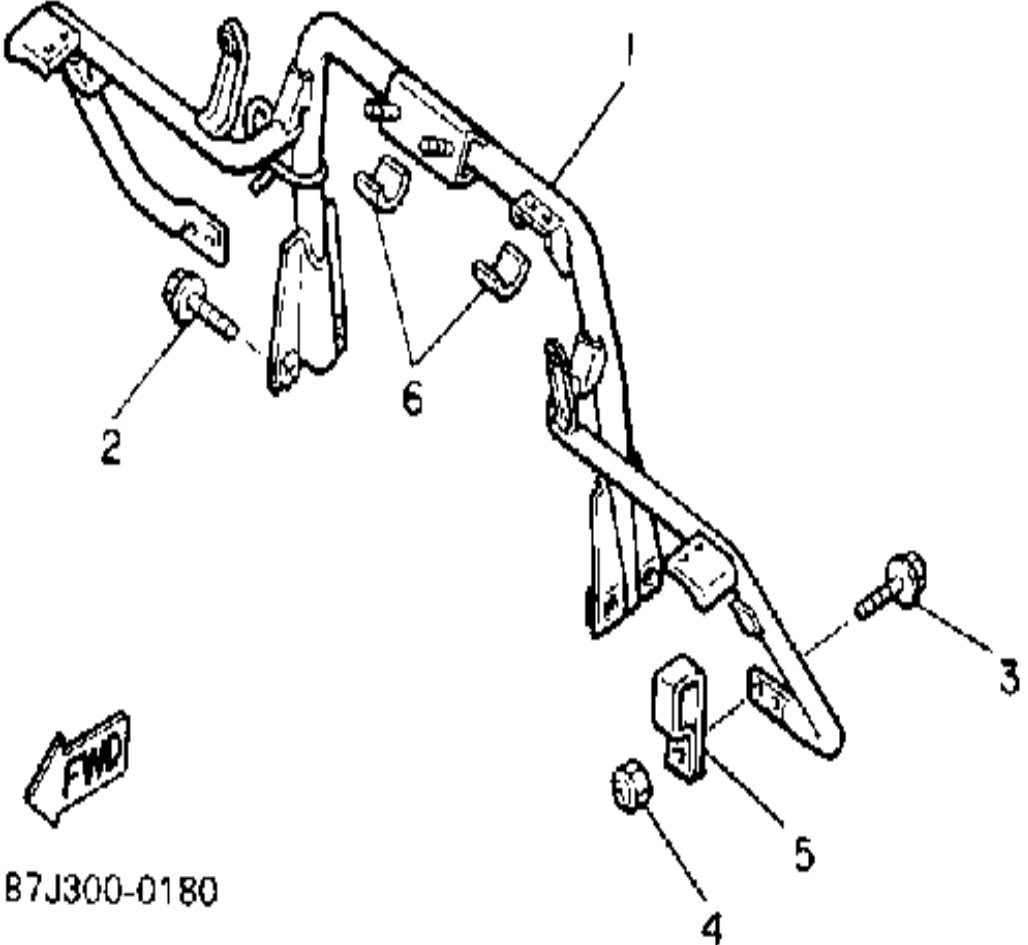

STEERING GATE

B7J300-0180

Ref. No.	Part Number	Description	Qty	Remarks
1	87F-23870-00-00	STEERING GATE COMP.	1	
2	95816-08012-00	BOLT, flange	4	
3	95811-06030-00	BOLT, FLANGE	4	
4	95701-06300-00	NUT, NYLON	4	
5	90465-06013-00	CLAMP	1	
6	8V0-23858-00-00	SPACER	2	

Not For Resale
www.SmallEngineDiscount.com