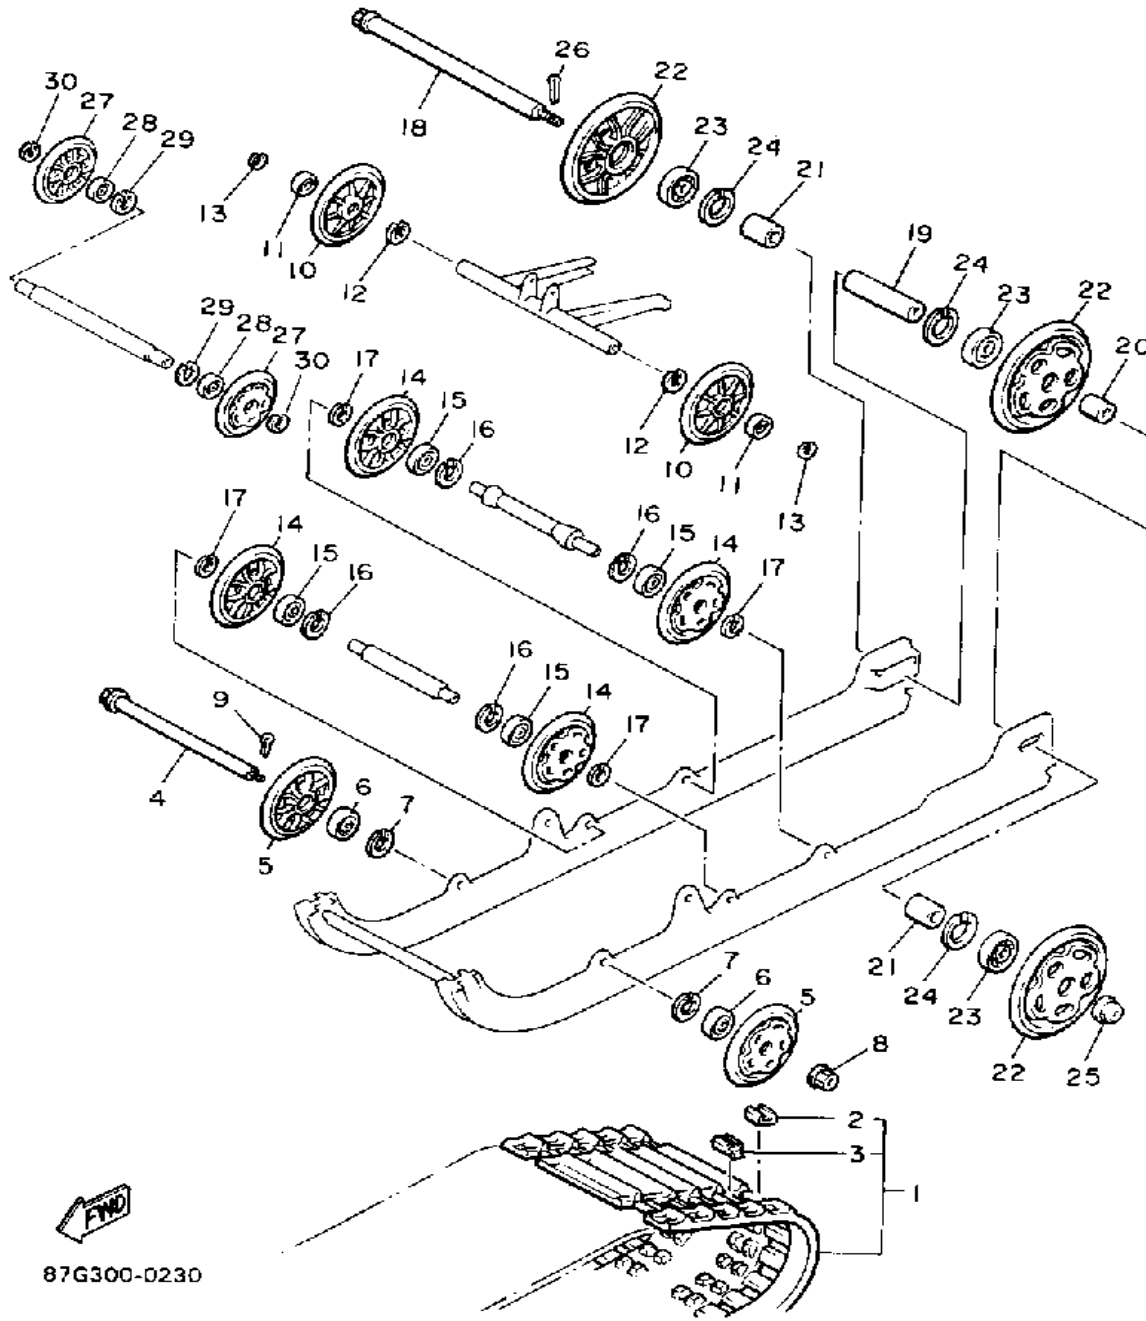

TRACK SUSPENSION 1

Ref. No.	Part Number	Description	Qty	Remarks
1	87F-47110-01-00	TRACK ASSEMBLY	1	
2	8A5-47113-00-00	. PLATE, REINFORCEMENT	48	
3	8A5-47115-00-00	. METAL, SLIDE	48	
4	82M-47487-00-00	SHAFT 5	1	
5	87M-47320-00-00	SUSPENSION WHEEL COMP.	2	
6	93306-00441-00	BEARING (89A) (B6004RS)	2	
7	99009-42500-00	CIRCLIP	2	
8	95601-14200-00	NUT, U	1	
9	91401-30030-00	PIN, COTTER	1	
10	885-47320-01-00	SUSPENSION WHEEL COMP.	2	
11	93306-00441-00	BEARING (89A) (B6004RS)	2	
12	99009-42500-00	CIRCLIP	2	
13	99009-20400-00	CIRCLIP	2	
14	87M-47320-00-00	SUSPENSION WHEEL COMP.	4	
15	93306-00441-00	BEARING (89A) (B6004RS)	4	
16	99009-42500-00	CIRCLIP	4	
17	99009-20400-00	CIRCLIP	4	
18	8L8-47520-01-00	REAR AXLE COMP. (8L8-47520-02-00)	1	
19	90387-204R2-00	COLLAR	1	
20	90387-204R3-00	COLLAR	1	
21	90387-203H0-00	COLLAR	2	
22	8K2-47530-00-00	GUIDE WHEEL COMP.	3	
23	93306-20417-00	BEARING (B62042RS)	3	
24	99009-47500-00	CIRCLIP	3	
25	95601-14200-00	NUT, U	1	
26	91401-30030-00	PIN, COTTER	1	
27	8H8-47320-00-00	SUSPENSION WHEEL COMP.	2	
28	93306-00441-00	BEARING (89A) (B6004RS)	2	

CONTINUED ON NEXT FRAME ➤

Not For Resale

www.SmallEngineDiscount.com