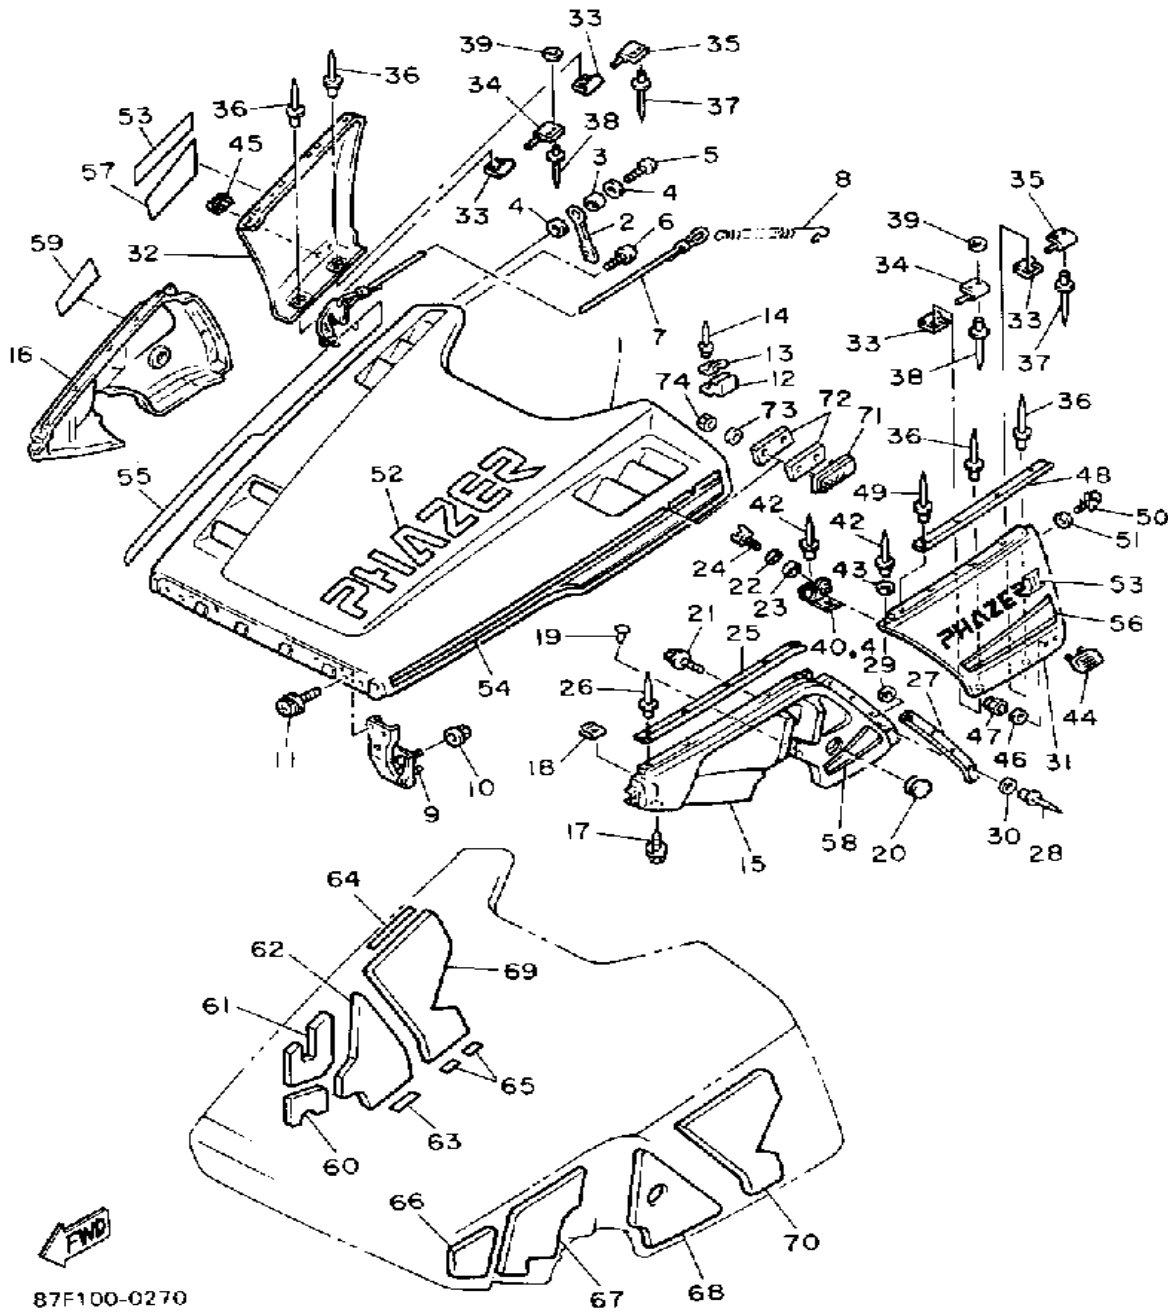

SHROUD

Ref. No.	Part Number	Description	Qty	Remarks
1	87F-W7714-00-00	SHROUD ASSEMBLY.	1	
2	8V0-77171-00-00	BODY, LATCH 1	2	
3	90387-06241-00	COLLAR	2	
4	90201-06059-00	WASHER, PLATE	4	
5	98906-06025-00	SCREW, BIND	2	
6	98906-06012-00	SCREW, BIND	2	
7	80L-77118-01-00	STOPPER, SHROUD	1	
8	80L-77159-00-00	CLAMP, ROD	1	
9	87F-77140-00-00	HINGE ASSEMBLY	2	
10	95701-06500-00	NUT, FLANGE	4	
11	90159-05137-00	SCREW, WITH WASHER	4	
12	8V0-77188-00-00	STOPPER	2	
13	8V0-77116-00-00	WASHER, SPECIAL	2	
14	90267-40029-00	RIVET, BLIND	4	
15	87F-21982-01-00	HOOD 1	1	
16	87F-21983-00-00	HOOD 2	1	
17	90119-06088-00	BOLT, WITH WASHER	10	
18	90183-06023-00	NUT, SPRING	10	
19	90269-05055-00	RIVET	2	
20	90480-40521-00	GROMMET	1	
21	90119-06117-00	BOLT, WITH WASHER	2	
22	90201-065F3-00	WASHER, PLATE	2	
23	90202-06008-00	WASHER, PLATE	2	
24	90122-06020-00	BOLT, WING	2	
25	87F-77515-00-00	BUSH, RUBBER 1	2	
26	90269-05039-00	RIVET	10	
27	8V0-2196T-00-00	TRIM 1	2	
28	90267-40076-00	RIVET, BLIND	8	
29	90201-044A2-00	WASHER, PLATE	8	

CONTINUED ON NEXT FRAME ►

Not For Resale

www.SmallEngineDiscount.com