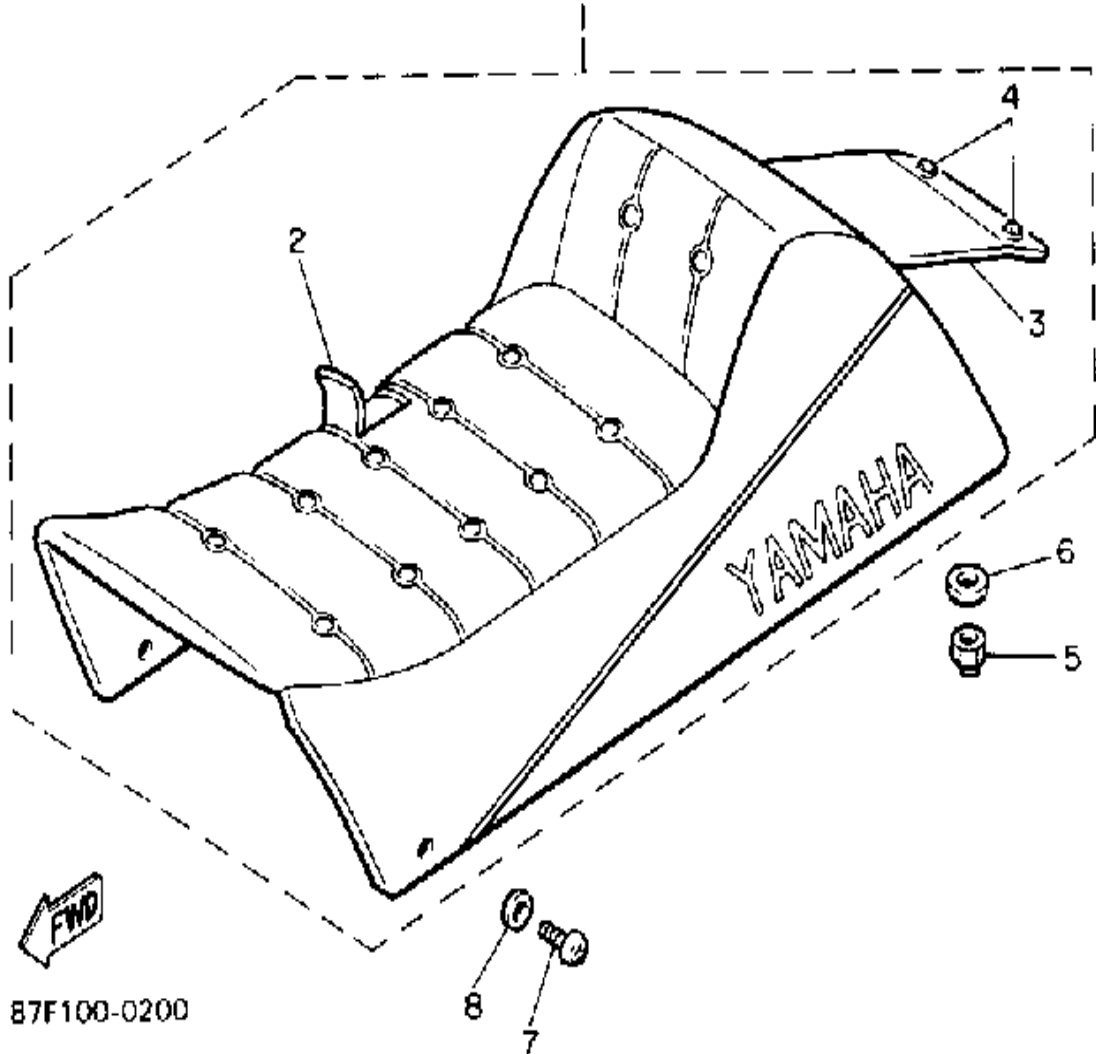

CONTINUED ON NEXT FRAME ➤

Not For Resale
www.SmallEngineDiscount.com

FUEL TANK

Ref. No.	Part Number	Description	Qty	Remarks
30	8K1-24326-00-00	PROTECTOR, PIPE	1	

87F100-0190

SEAT

Ref. No.	Part Number	Description	Qty	Remarks
1	87F-24710-00-00	SINGLE SEAT ASSEMBLY	1	
2	87F-24711-00-00	. COVER, SINGLE SEAT	1	BLACK/RED
3	8U9-77377-01-00	. COVER, LUGGAGE BOX 2	1	
4	87E-24754-00-00	. HOOK, SEAT	2	
5	95712-08300-00	NUT, LOCK	2	
6	90201-08748-00	WASHER, PLATE	2	
7	98906-06020-00	SCREW, BIND	2	
8	90201-063J2-00	WASHER, PLATE	2	