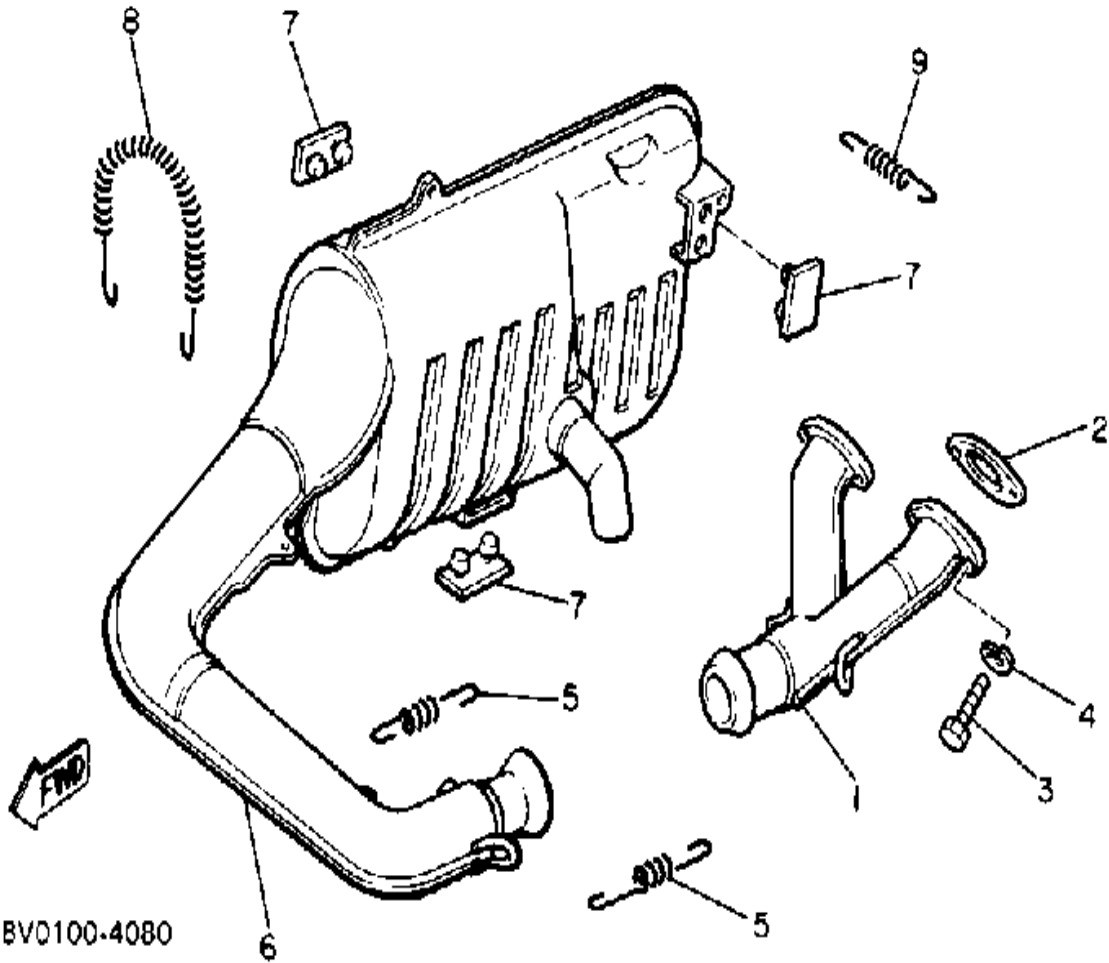

EXHAUST

Ref. No.	Part Number	Description	Qty	Remarks
1	8V0-14610-00-00	EXHAUST PIPE ASSEMBLY 1	1	
2	821-14613-01-00	GASKET, EXHAUST PIPE	2	
3	97313-08020-00	BOLT, HEXAGON	4	
4	92990-08100-00	WASHER	4	
5	90506-20272-00	SPRING, TENSION	2	
6	8V0-14710-04-00	MUFFLER ASSEMBLY 1	1	
7	8A5-14728-02-00	PROTECTOR, MUFFLER 2	3	
8	90506-14207-00	SPRING, TENSION	1	
9	90506-16350-00	SPRING, TENSION	1	

Not For Resale

www.SmallEngineDiscount.com