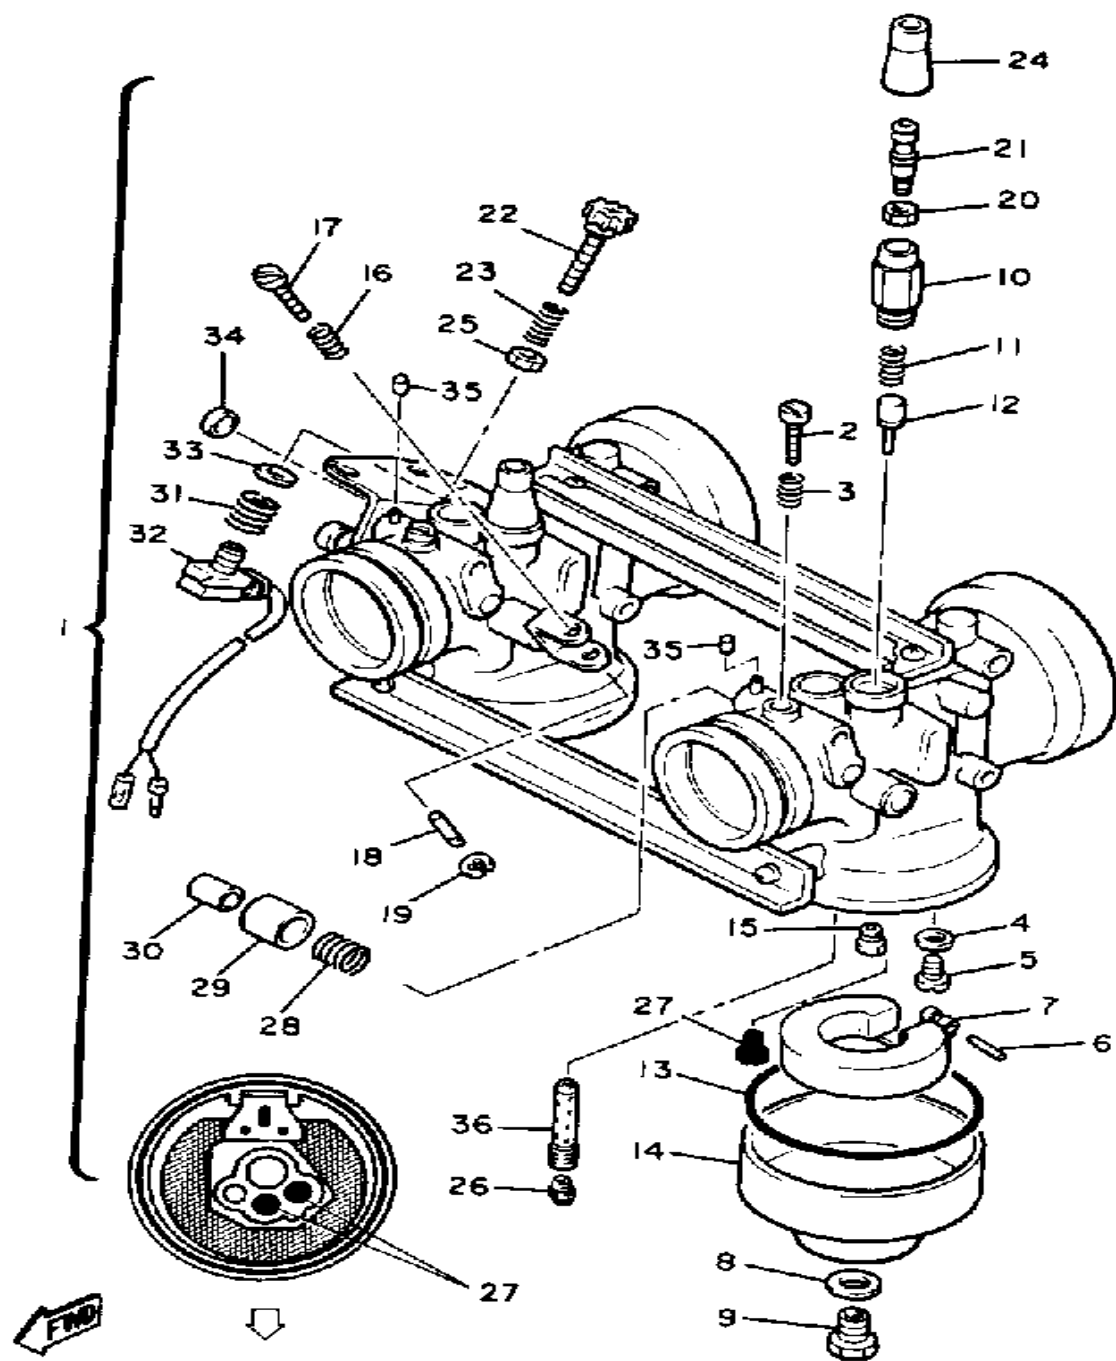

CARBURETOR

81H100-6070

Ref. No.	Part Number	Description	Qty	Remarks
1	80L-14100-03-00	CARBURETOR ASSEMBLY . . .	1	
2	620-14211-00-00	. SCREW, PILOT ADJUSTING . . .	2	
3	8V0-14212-00-00	. SPRING, PILOT ADJUSTING . . .	2	
4	214-14195-00-00	. WASHER, NEEDLE VALVE . . .	2	
5	168-14190-15-00	. NEEDLE VALVE ASSEMBLY . . .	2	
6	8M6-14186-00-00	. PIN, FLOAT	2	
7	8M6-14185-00-00	. FLOAT	2	
8	286-14198-00-00	. GASKET	2	
9	8M6-14261-00-00	. HOLDER	2	
10	8G8-14174-00-00	. CAP, PLUNGER	2	
11	127-14135-00-00	. SPRING, PLUNGER	2	
12	8G8-14171-00-00	. PLUNGER, STARTER	2	
13	8M6-14126-00-00	. GASKET	2	
14	8M6-14181-00-00	. BODY, FLOAT CHAMBER 1 . . .	2	
15	193-14142-95-00	. JET, PILOT (# 95)	2	
16	3F7-14133-00-00	. SPRING, THROTTLE STOP . . .	1	
17	12R-1490K-00-00	. STOP SCREW SET	1	
18	584-14992-00-00	. ROD	1	
19	256-14937-00-00	. CLIP	1	
20	802-14161-00-00	. NUT, CABLE ADJUSTING . . .	2	
21	12G-14106-00-00	. CABLE ADJUST SCREW SET . . .	2	
22	80L-14122-00-00	. SCREW, THROTTLE	1	
23	8X0-14500-00-00	. SPRING	1	
24	8A7-14169-00-00	. CAP	2	
25	8V0-14358-00-00	. NUT	2	
26	3G2-14231-30-A0	. JET, MAIN (#150)	2	UR
	3G2-1423A-80-A0	. JET, MAIN (#147.5) (3G2-1423A-80-00)	2	UR
	3G2-1423A-81-00	. JET, MAIN (#152.5)	2	UR

CONTINUED ON NEXT FRAME ►

Not For Resale
www.SmallEngineDiscount.com