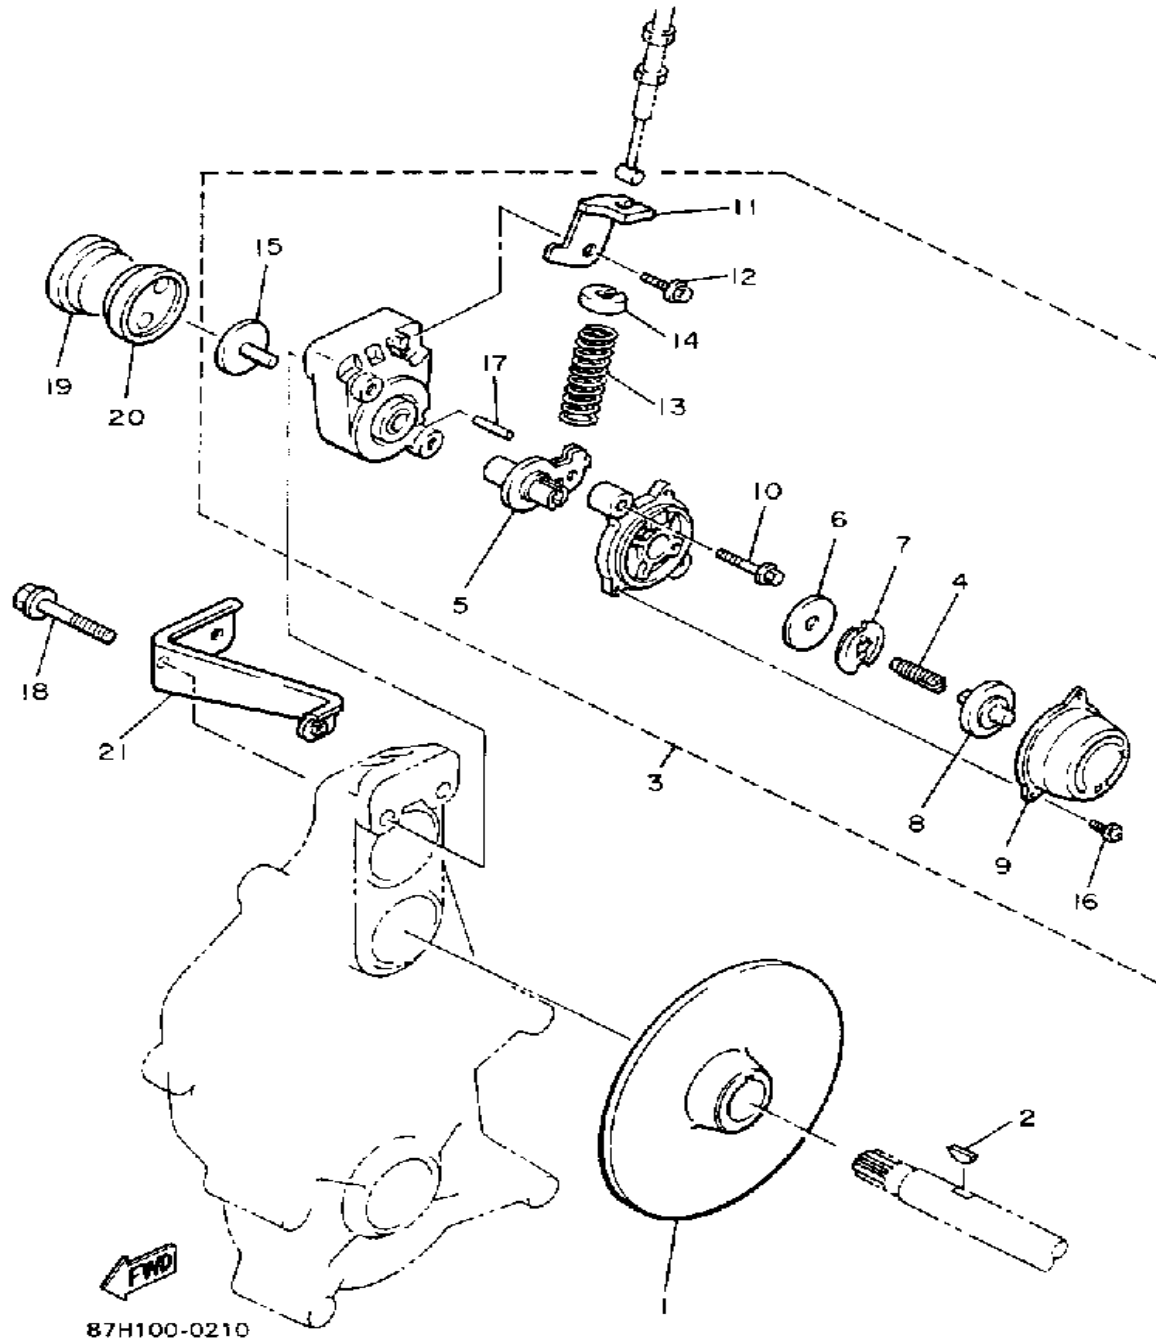

BRAKE

Ref. No.	Part Number	Description	Qty	Remarks
1	87F-25711-00-00	DISC, BRAKE	1	
2	8J7-25848-00-00	KEY	1	
3	86M-25730-01-00	CALIPER BODY COMP 1	1	
4	86M-25738-00-00	. SCREW, ADJUSTING 1	1	
5	86M-25726-00-00	. LEVER, BRAKE	1	
6	86M-25827-00-00	. SHIM, CALIPER	1	
7	86M-25773-00-00	. LOCK, ONE WAY 2	1	
8	86M-25771-00-00	. RATCHET, ADJUSTING	1	
9	86M-25772-00-00	. COVER	1	
10	86M-25818-00-00	. BOLT, CALIPER	2	
11	86M-25721-00-00	. BRACKET, CALIPER	1	
12	86M-25826-00-00	. BOLT 3	1	
13	86M-25743-00-00	. SPRING, COMPRESSION	1	
14	86M-25714-00-00	. STOPPER, SPRING	1	
15	86M-25733-00-00	. PLATE, BACK UP	1	
16	86M-25833-00-00	. BOLT, FITTING	2	
17	86M-25744-00-00	. PIN 2	1	
18	95811-10050-00	BOLT, FLANGE (95812-10050-00)	2	
19	86M-25811-08-00	PAD, CALIPER 2 (86M-25811-01-00)	1	
20	84X-25811-01-00	PAD, CALIPER 2	1	
21	87F-2193F-00-00	BRACKET, OIL TANK 2	1	

Not For Resale

www.SmallEngineDiscount.com