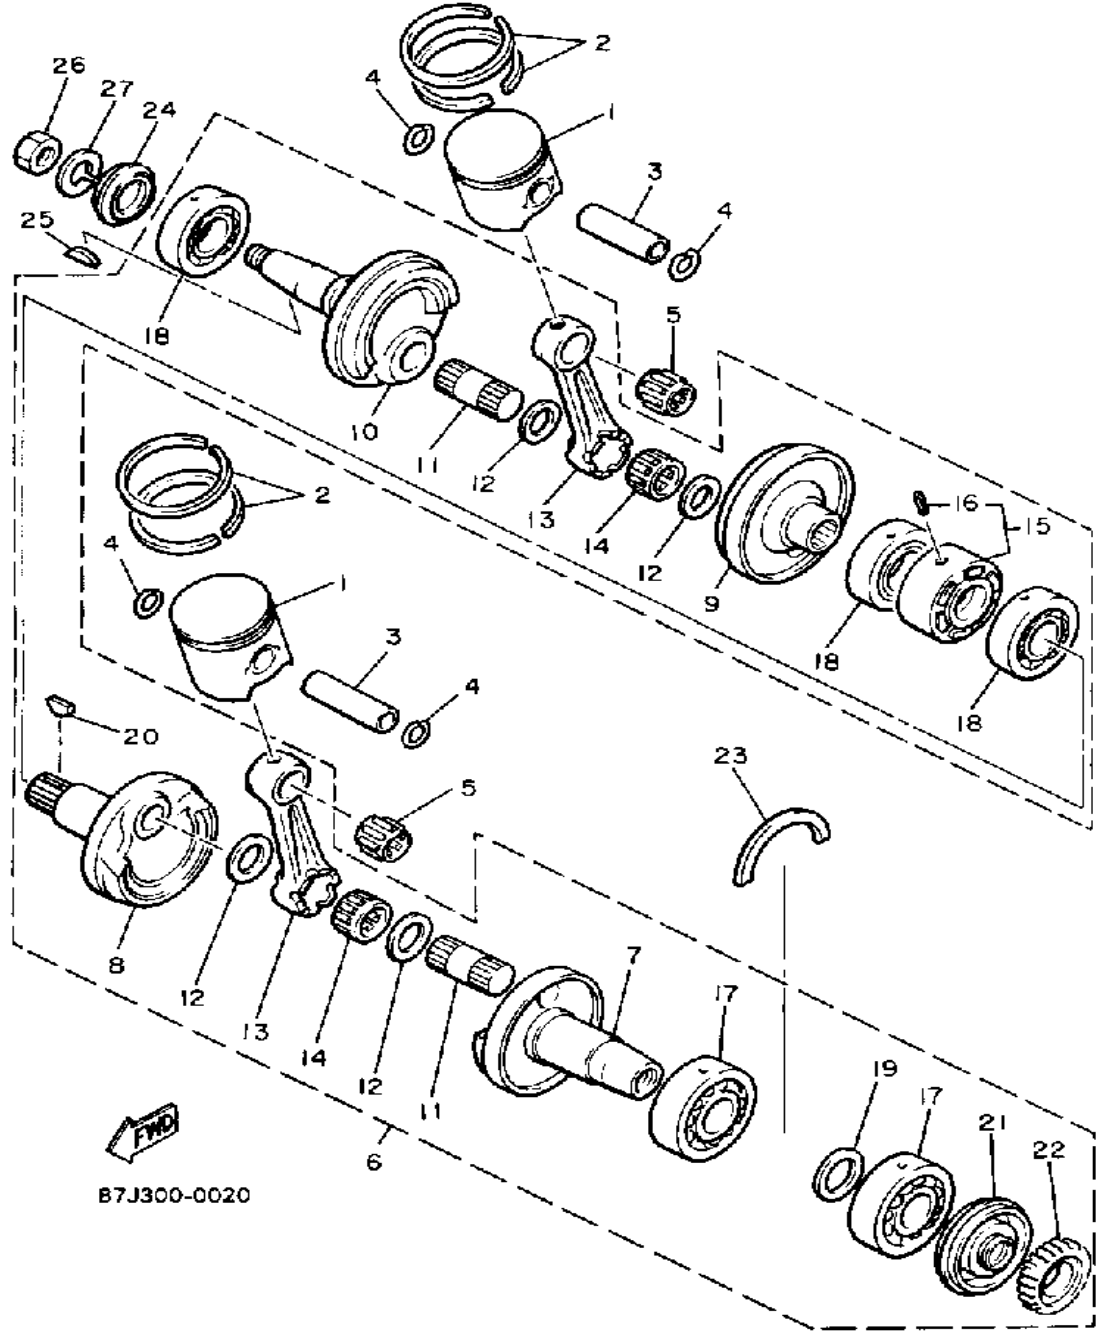

FWD
87J300-0010

Not For Resale
www.SmallEngineDiscount.com

CRANKSHAFT - PISTON

Ref. No.	Part Number	Description	Qty	Remarks
1	8V0-11631-00-96	PISTON (STD)	2	UR STD
	8V0-11635-00-00	PISTON (0.25MM O/S)	2	AP
	8V0-11636-00-00	PISTON (0.50MM O/S)	2	AP
2	8V0-11601-00-00	PISTON RING SET (STD)	2	UR STD
	8V0-11601-10-00	PISTON RING SET (0.25MM O/S)	2	AP
	8V0-11601-20-00	PISTON RING SET (0.50MM O/S)	2	AP
3	818-11633-00-00	PIN, PISTON	2	
4	93450-19052-00	CIRCLIP	4	
5	93310-218A6-00	BEARING	2	
6	8V0-11400-02-00	CRANKSHAFT ASSEMBLY	1	
7	8V0-11412-00-00	. CRANK 1	1	
8	8V0-11422-00-00	. CRANK 2	1	
9	8V0-11432-00-00	. CRANK 3	1	
10	8V0-11442-00-00	. CRANK 4	1	
11	857-11681-00-00	. PIN, CRANK 1	2	
12	90209-24073-00	. WASHER	4	
13	8V0-11651-00-00	. ROD, CONNECTING	2	
14	93310-424L8-00	. BEARING	2	
15	8V0-11515-01-00	. SEAL, LABYRINTH 1	1	
16	93603-10049-00	. PIN, DOWEL	1	
17	93306-30626-00	. BEARING	2	
18	93306-20633-00	. BEARING	3	
19	90201-327F7-00	. WASHER, PLATE	1	
20	90280-05014-00	. KEY, WOODRUFF	1	
21	93103-32151-00	. OIL SEAL	1	
22	8K2-13178-00-00	. GEAR, PUMP DRIVE	1	
23	93450-78091-00	CIRCLIP	1	

CONTINUED ON NEXT FRAME ►

Not For Resale
www.SmallEngineDiscount.com

CRANKSHAFT - PISTON

Ref. No.	Part Number	Description	Qty	Remarks
24	93103-32155-00	OIL SEAL	1	
25	90280-05014-00	KEY, WOODRUFF	1	
26	90170-16182-00	NUT	1	
27	92901-16100-00	WASHER, SPRING	1	