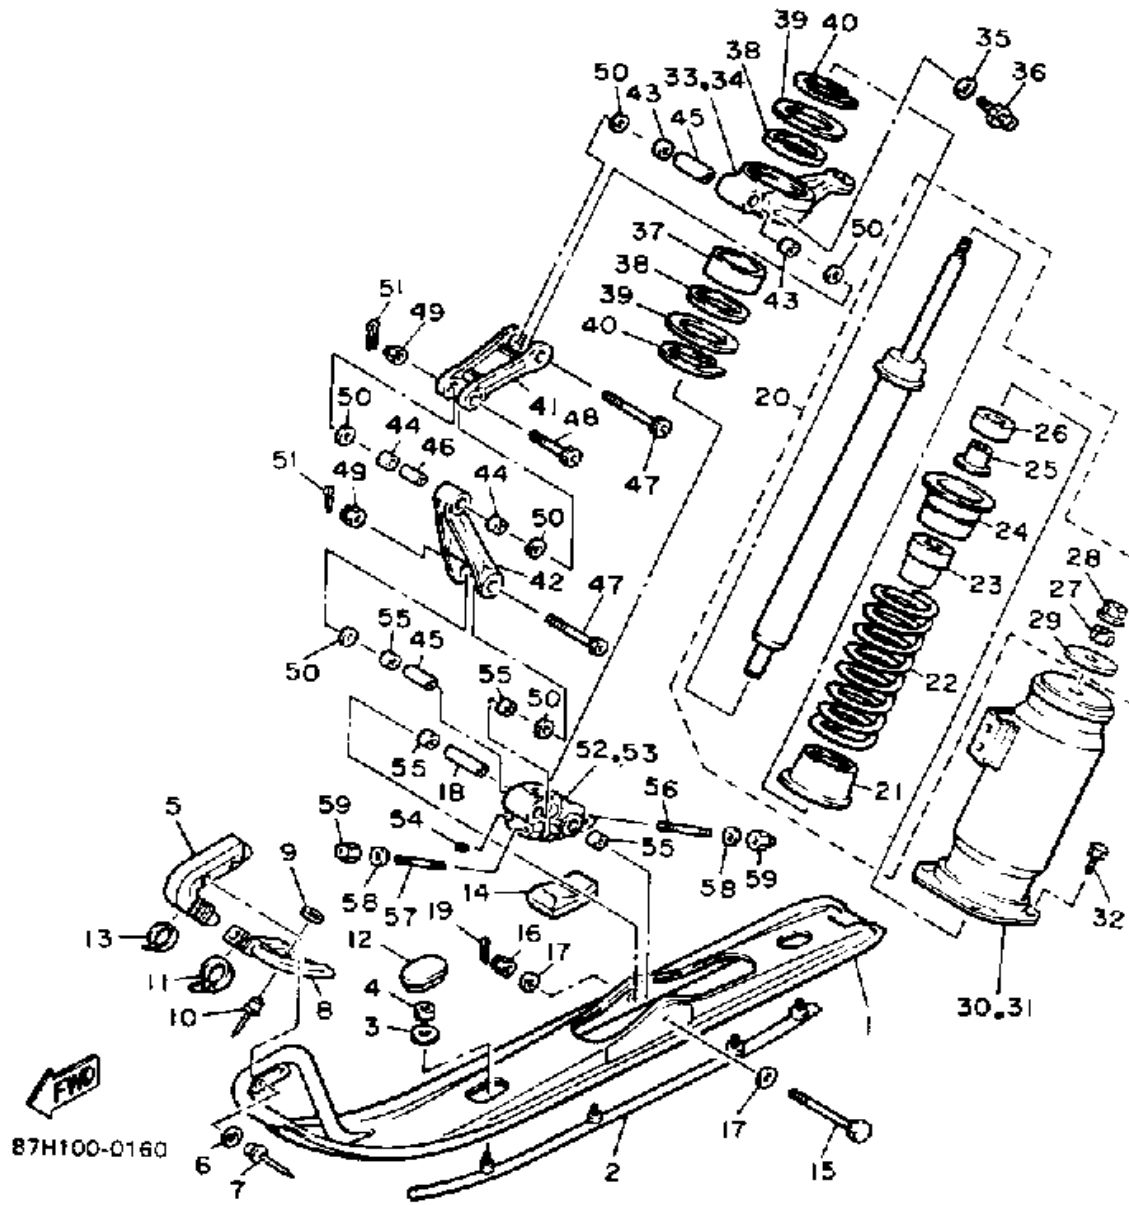

SKI

Ref. No.	Part Number	Description	Qty	Remarks
30	87F-2376J-00-00	HOLDER, ABSORBER (L.H) . . .	1	
31	87F-2377J-00-00	HOLDER, ABSORBER 2 (R.H) .	1	
32	97011-06020-00	BOLT	8	
33	87F-23851-00-00	ARM, OUTSIDE 1 (LH)	1	
34	87F-23852-00-00	ARM, OUTSIDE 2 (RH)	1	
35	90201-067F9-00	WASHER, PLATE	2	
36	93700-06M03-00	NIPPLE, GREASE	2	
37	90384-53175-00	BUSH, BIMETAL FORMED	2	
38	93109-53036-00	OIL SEAL	4	
39	90201-535H6-00	WASHER, PLATE (T=2.0)	4	UR
	90201-536A1-00	WASHER, PLATE (T=1.0)	4	UR
40	93410-52061-00	CIRCLIP	4	
41	8L0-2382E-01-00	ARM, FRONT 1	2	
42	8L0-2382F-00-00	ARM, FRONT 2	2	
43	90384-14091-00	BUSH, BIMETAL FORMED	4	
44	90384-14096-00	BUSH, BIMETAL FORMED	4	
45	90387-101Y9-00	COLLAR	4	
46	90387-100A4-00	COLLAR	2	
47	90102-10039-00	BOLT, WITH HOLE	4	
48	90110-10173-00	BOLT, HEXAGON SOCKET HEAD	2	
49	95706-10300-00	NUT, NYLON	6	
50	90202-14037-00	WASHER, PLATE	12	
51	91490-20020-00	PIN, COTTER	6	
52	84M-2376E-00-00	BRACKET 1	1	
53	84M-2377E-00-00	BRACKET 2	1	
54	90113-06039-00	BOLT, SET	2	
55	90384-14091-00	BUSH, BIMETAL FORMED	8	
56	95611-08655-00	BOLT, STUD	2	

CONTINUED ON NEXT FRAME ►

Not For Resale
www.SmallEngineDiscount.com