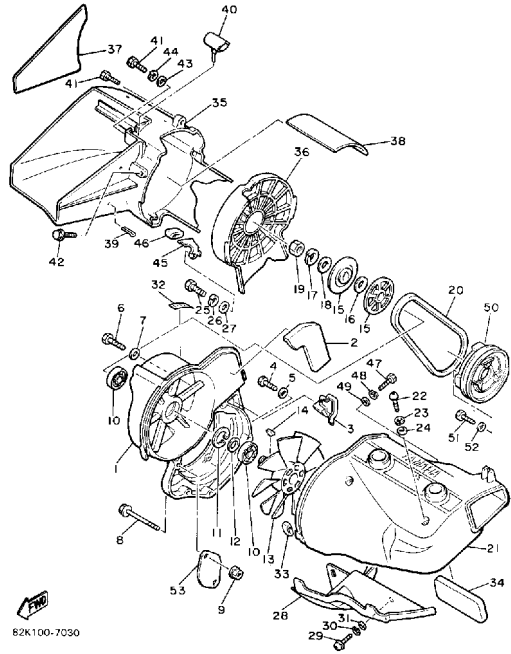

AIR SHROUD - FAN

Ref. No.	Part Number	Description	Qty	Remarks
29	98506-06016-00	SCREW, PANHEAD	2	
30	92906-06100-00	WASHER, SPRING	2	
31	92906-06600-00	WASHER	2	
32	8K4-12628-00-00	LABEL, CAUTION	1	
33	8H8-12658-00-00	DAMPER, AIR SHROUD 1	2	
34	34L-14425-00-00	DAMPER AIR SHROUD 2	1	
35	8V0-12661-04-00	DUCT	1	
36	80L-12616-00-00	COVER, FAN CASE	1	
37	8V0-12685-01-00	DAMPER, DUCT 2	1	
38	8V0-12686-00-00	DAMPER, DUCT 3	1	
39	91401-16030-00	PIN, COTTER	6	
40	81H-12667-00-00	BUSH, RUBBER	1	
41	90110-06138-00	BOLT, HEX SKT HEAD	3	
42	90105-06434-00	BOLT, WASHER BASED	1	
43	90201-06643-00	WASHER, PLATE	4	
44	92906-06100-00	WASHER, SPRING	3	
45	8V0-12637-00-00	STAY 1	1	
46	8H8-12658-00-00	DAMPER, AIR SHROUD 1	1	
47	97016-06016-00	BOLT	1	
48	92906-06100-00	WASHER, SPRING	1	
49	92906-06600-00	WASHER	1	
50	8V0-15723-00-00	PULLEY, STARTER	1	
51	97011-08025-00	BOLT	3	
52	92990-08600-00	WASHER, PLATE	3	
53	8K4-12633-00-00	PLATE	1	

Not For Resale

www.SmallEngineDiscount.com