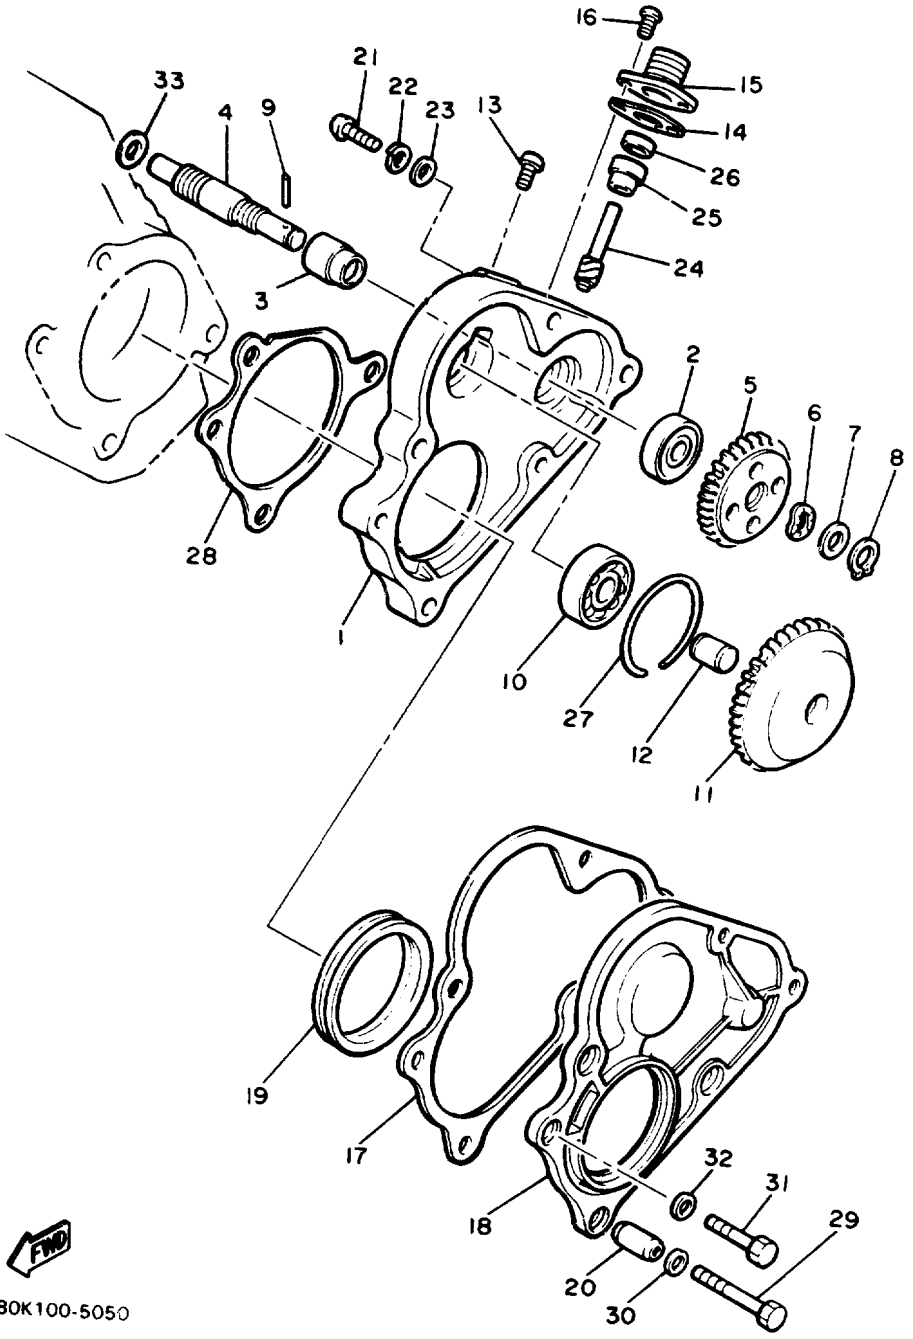

PUMP DRIVE GEAR

Ref. No.	Part Number	Description	Qty	Remarks
30	92990-06600-00	WASHER, PLATE	2	
31	97022-06025-00	BOLT	2	
32	92990-06600-00	WASHER, PLATE	2	
33	90201-08624-00	WASHER, PLATE	1	

FMD
80K100-5050

Not For Resale
www.SmallEngineDiscount.com