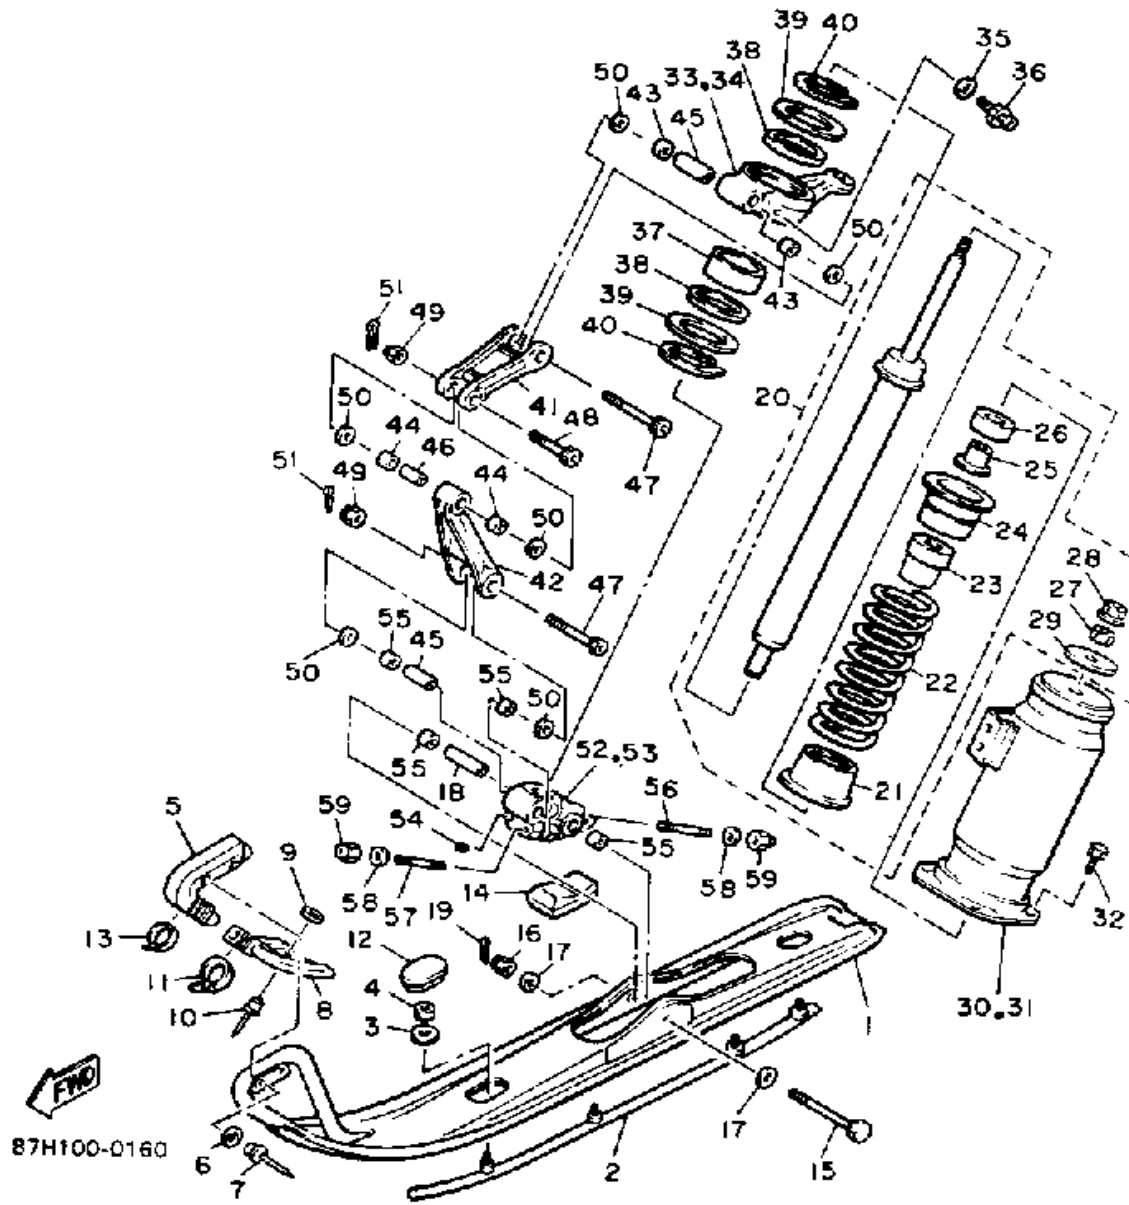

SKI

Ref. No.	Part Number	Description	Qty	Remarks
1	88F-23710-01-00	SKI COMP. 1	2	
2	VMX-23731-01-XX	RUNNER 1 (8M6-23731-01-00)	2	
3	92990-08600-00	WASHER, PLATE	8	
4	95611-08100-00	NUT, U	8	
5	8M6-23747-00-00	PROTECTOR, SKI	2	
6	90201-042E0-00	WASHER, PLATE	8	
7	90267-40029-00	RIVET, BLIND	8	
8	8V0-23748-00-00	PROTECTOR, SKI 2	2	
9	90201-042E0-00	WASHER, PLATE	2	
10	90267-40110-00	RIVET, BLIND	2	
11	90465-13169-00	CALMP	2	
12	8V0-23741-00-00	CAP 1	4	
13	12R-82591-00-00	BAND	2	
14	87F-23743-00-00	STOPPER 1	2	
15	90102-10050-00	BOLT, WITH HOLE	2	
16	95706-10300-00	NUT, NYLON	2	
17	92906-10600-00	WASHER	4	
18	90387-106J3-00	COLLAR	2	
19	91490-20020-00	PIN, COTTER	2	
20	87F-2376A-00-00	ABSORBER ASSEMBLY 1	2	
21	82M-23777-00-00	. SEAT, SPRING 2	1	
22	90501-787F4-00	. SPRING, COMPRESSION	1	
23	87F-22493-00-00	. BUMP, STOP	1	
24	8L0-23788-00-00	. PLATE, BACK UP	1	
25	90387-084R1-00	. COLLAR	1	
26	82M-23779-00-00	. WASHER	1	
27	90170-08220-00	. NUT	1	
28	95333-08600-00	. NUT	1	
29	90201-080L1-00	. WASHER, PLATE	1	

CONTINUED ON NEXT FRAME ►

Not For Resale

www.SmallEngineDiscount.com