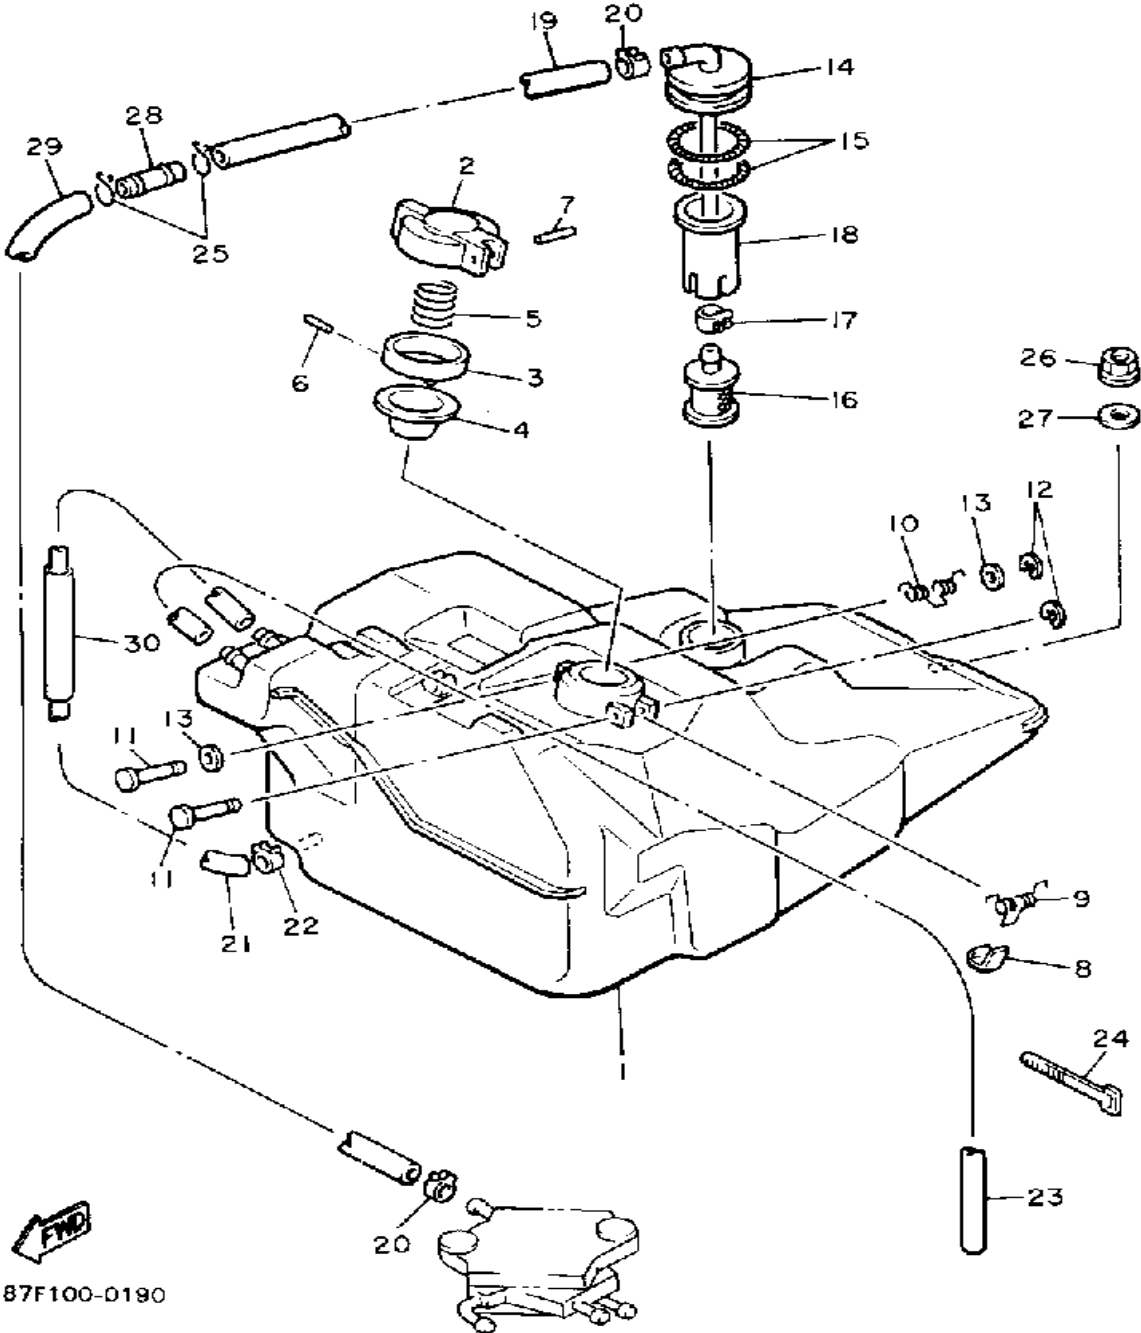

FUEL TANK

Ref. No.	Part Number	Description	Qty	Remarks
30	8K1-24326-00-00	PROTECTOR, PIPE	1	

87F100-0190