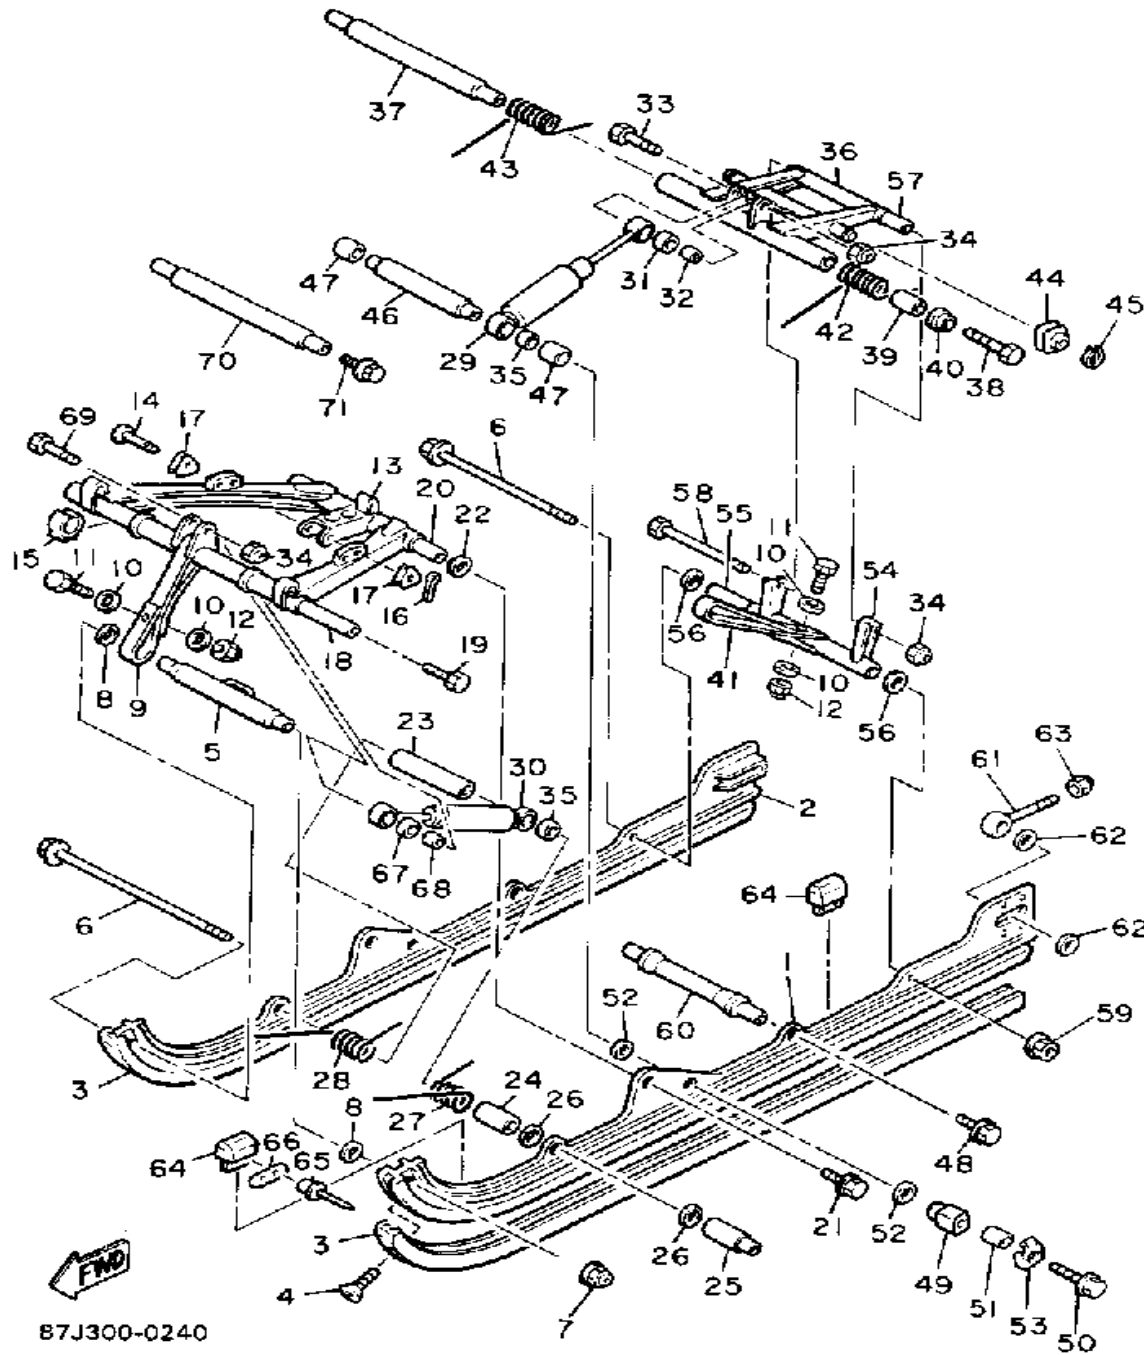

TRACK SUSPENSION 2

87J300-0240

Ref. No.	Part Number	Description	Qty	Remarks
27	87F-47471-00-00	SPRING, FRONT 1	1	
28	87F-47472-00-00	SPRING, FRONT 2	1	
29	87F-47480-00-00	SHOCK ABSORBER	1	
30	87F-47481-00-00	SHOCK ABSORBER 2	1	
31	90387-084R5-00	COLLAR	1	
32	90380-12161-00	BUSH, SOLID	1	
33	95811-08040-00	BOLT, FLANGE	1	
34	95712-08300-00	NUT, LOCK	2	
35	8V0-47371-00-00	BUSH, PIVOT	2	
36	87H-47332-00-00	ARM, PIVOT 2	1	
37	8K2-47475-00-00	SHAFT 2	1	
38	90109-10771-00	BOLT	2	
39	8V0-47365-00-00	COLLAR 1	2	
40	8V0-47384-00-00	WASHER	2	
41	89F-47496-00-00	STOPPER 2	1	
42	87F-47473-00-00	SPRING, REAR 1	1	UR STD
	8Y7-47473-00-00	SPRING, REAR, 1	1	AP
43	87F-47474-00-00	SPRING, REAR 2	1	UR STD
	8Y7-47474-00-00	SPRING, REAR, 2	1	AP
44	86S-47446-01-00	HOOK 1	2	
45	99009-14400-00	CIRCLIP	2	
46	84J-47486-00-00	SHAFT 4	1	
47	8V0-47338-00-00	COLLAR	2	
48	95821-08020-00	BOLT, FLANGE (95801-08020)	2	
49	85K-47447-01-00	HOOK 2	2	
50	95811-10060-00	BOLT, FLANGE	2	
51	90387-103U7-00	COLLAR	2	
52	90201-100L3-00	WASHER, PLATE	4	
53	84J-47467-00-00	PLATE, GUIDE	2	

CONTINUED ON NEXT FRAME ►

Not For Resale
www.SmallEngineDiscount.com