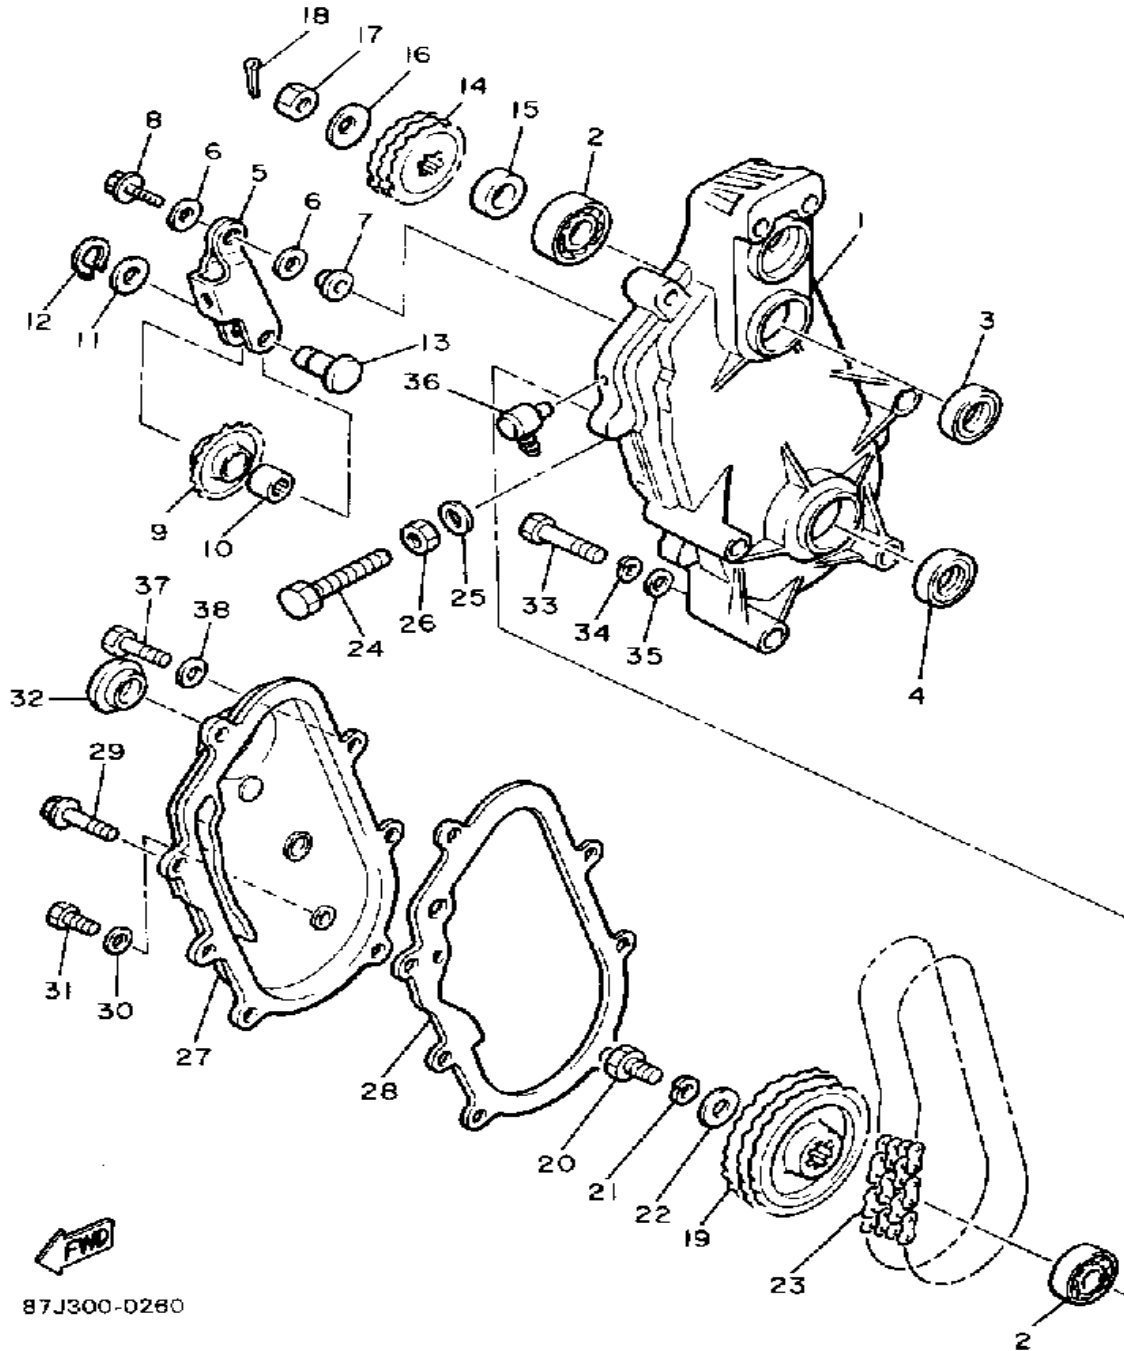

TRACK DRIVE 2

87J300-0280

Ref. No.	Part Number	Description	Qty	Remarks
19	8U9-47587-00-00	SPROCKET, CHN DRVN (31T)	1	AP
	8U9-47587-10-00	SPROCKET, CHN DRVN (888-47587-00) (33T)	1	AP
	8U9-47587-30-00	SPROCKET, CHN DRVN (878-47587-20) (35T)	1	AP
20	97011-10025-00	BOLT	1	
21	92901-10100-00	WASHER, SPRING	1	
22	90201-10742-00	WASHER, PLATE	1	
23	94890-05064-00	CHAIN	1	UR STD
	94890-05066-00	CHAIN	1	AP
	94890-05068-00	CHAIN	1	AP
24	90101-10357-00	BOLT	1	
25	90210-10004-00	WASHER, SEAL	1	
26	95303-10700-00	NUT	1	
27	8V0-47543-00-00	CAP, HOUSING	1	
28	86F-47592-00-00	GASKET	1	
29	95811-06025-00	BOLT, FLANGE	5	
30	90210-06006-00	WASHER, SEAL	1	
31	97011-06010-00	BOLT	1	
32	90338-30219-00	PLUG	1	
33	97021-08065-00	BOLT	4	
34	92990-08100-00	WASHER	4	
35	92990-08600-00	WASHER, PLATE	4	
36	583-15371-00-00	BREATHER	1	
37	97022-06025-00	BOLT	2	
38	92990-06200-00	WASHER	2	

Not For Resale

www.SmallEngineDiscount.com