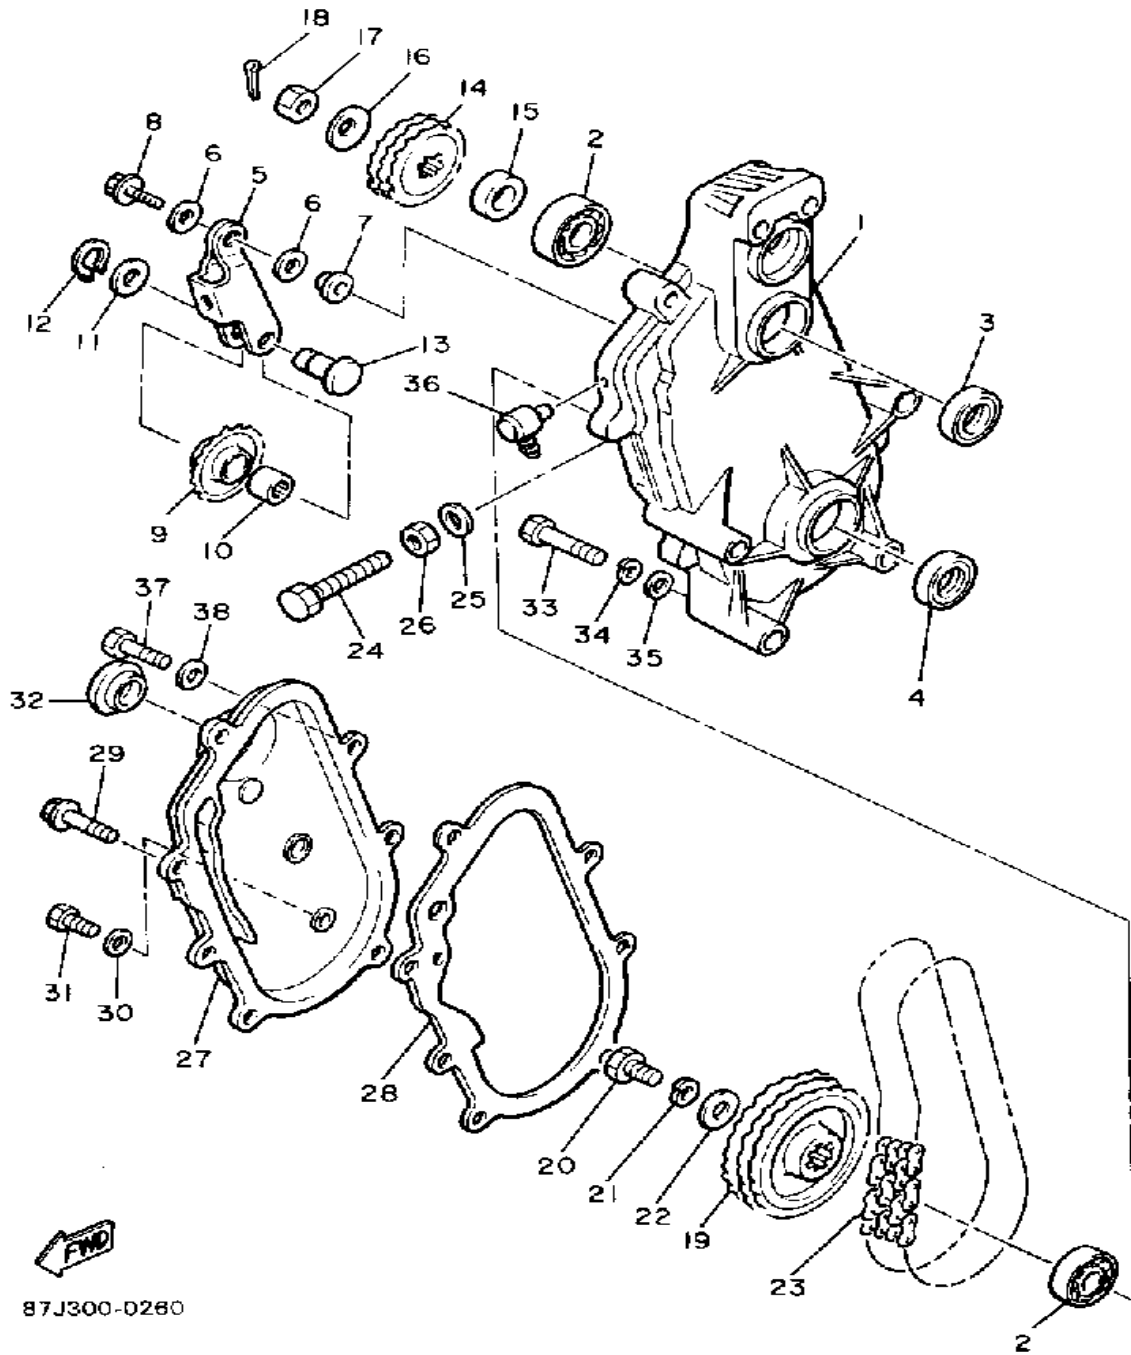

TRACK DRIVE 2

87J300-0280

Ref. No.	Part Number	Description	Qty	Remarks
1	99999-02119-00	HOUSING, CHAIN	1	
2	93306-20570-00	BEARING	2	
3	93102-27204-00	OIL SEAL	1	
4	93102-25081-00	OIL SEAL	1	
5	8K4-47613-00-00	HOLDER	1	
6	92990-08200-00	WASHER, PLAIN	2	
7	90387-08301-00	COLLAR	1	
8	95822-08022-00	BOLT, FLANGE	1	
9	8L0-47612-00-00	WHEEL	1	
10	93315-21227-00	BEARING	1	
11	90201-12631-00	WASHER, PLATE	1	
12	99009-12400-00	CIRCLIP	1	
13	90249-12135-00	PIN, SPEC"L SHAPE	1	
14	829-17682-00-00	SPRKT, CHAIN DR 20T (20T) ..	1	AP
	829-17682-50-00	SPRKT, CHAIN DR 15T (878-17682-50) (15T)	1	AP
	829-17682-60-00	SPRKT, CHAIN DR 16T (16T) ..	1	AP
	829-17682-70-00	SPRKT, CHAIN DR 17T (17T) ..	1	UR STD
	829-17682-80-00	SPRKT, CHAIN DR 18T (18T) ..	1	AP
	829-17682-90-00	SPRKT, CHAIN DR 19T (878-17682-90) (19T)	1	AP
	8U9-17693-10-00	SPROCKET, CHAIN DR (878-17693-10) (21T)	1	DRIVE (21T) AP
	8U9-17693-20-00	SPROCKET, CHAIN DR (878-17693-20) (22T)	1	AP
15	90387-25798-00	COLLAR	1	
16	90208-20008-00	WASHER, CONICAL SPRING ..	1	
17	90170-20211-00	NUT	1	
18	91401-30030-00	PIN, COTTER	1	
19	878-47548-90-00	SPROCKET, CHN DRVN (29T) .	1	UR STD

CONTINUED ON NEXT FRAME ►

Not For Resale
www.SmallEngineDiscount.com