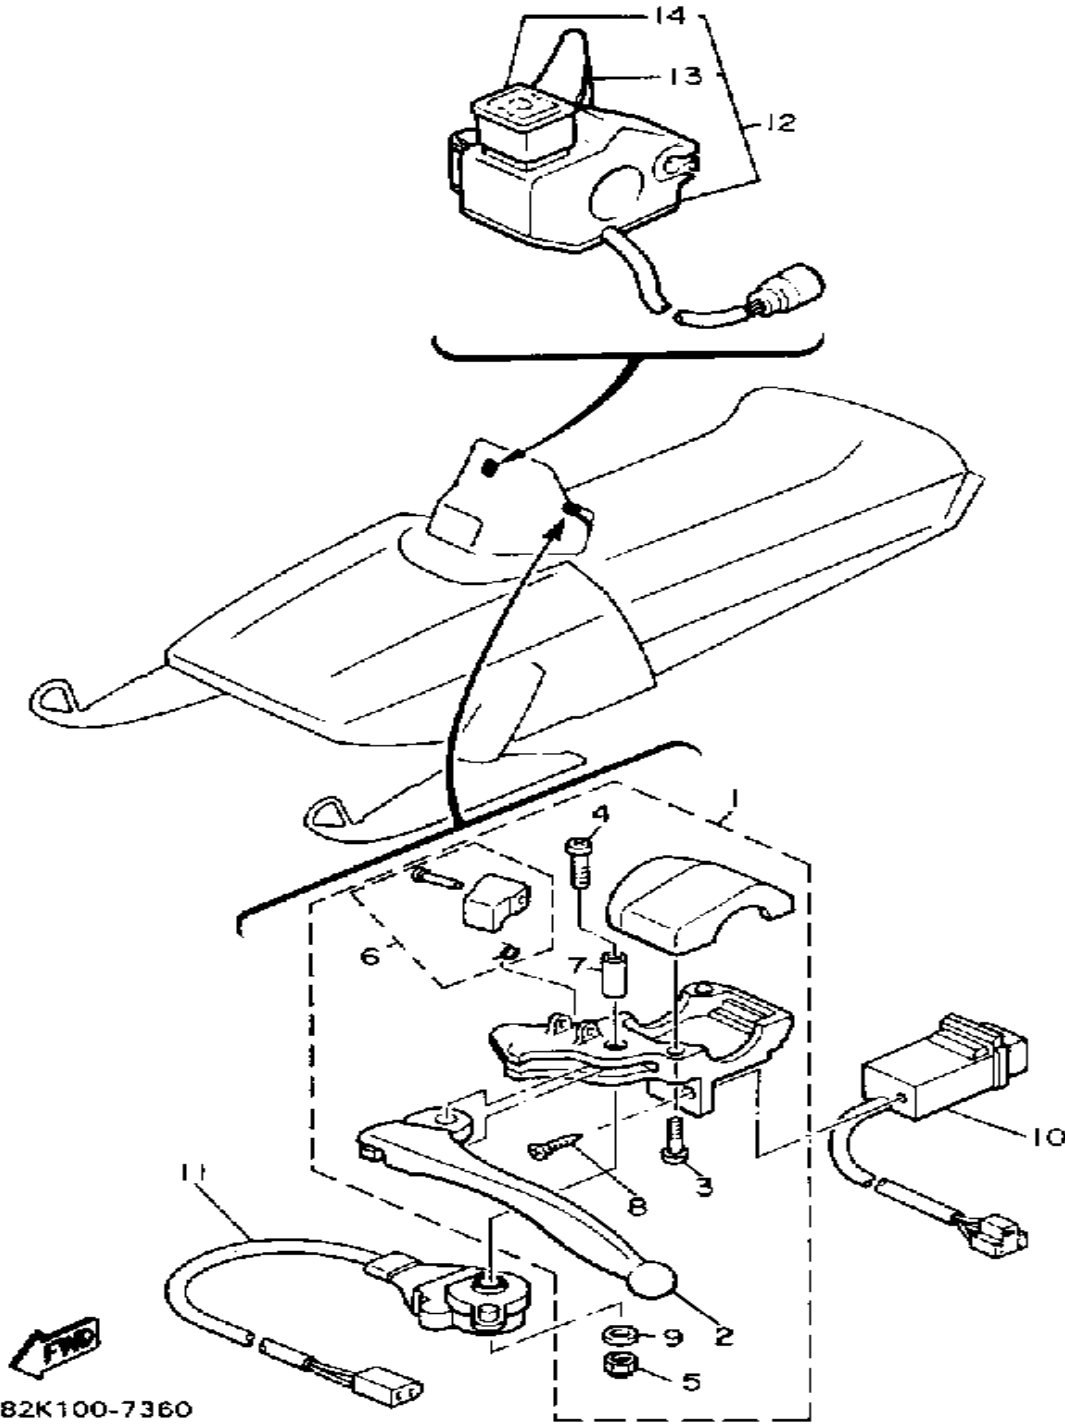

ELECTRICAL 2

Ref. No.	Part Number	Description	Qty	Remarks
1	88R-W8291-00-00	LEVER HOLDER ASSEMBLY (LEFT)	1	
2	8H8-83912-00-00	. LEVER 1	1	
3	90157-05027-00	. SCREW, PAN HEAD	2	
4	98501-05040-00	. SCREW, PAN HEAD (98502-05040)	1	
5	95701-05300-00	. NUT, NYLON	1	
6	82A-83930-00-00	. LEVER LOCK ASSEMBLY	1	
7	802-83913-00-00	. COLLAR, LEVER 1	1	
8	97780-30312-00	. SCREW, tapping	2	
9	92990-05200-00	. WASHER, PLAIN	1	
10	8H8-83950-01-00	BEAM SWITCH ASSEMBLY (8K4-83950-01-00)	1	
11	88R-82530-00-00	STOP SWITCH ASSEMBLY	1	
12	84R-82720-00-00	LEVER HOLDER ASSEMBLY (RIGHT)	1	
13	8V0-42138-00-00	. LEVER, THROTTLE	1	
14	84R-82575-09-00	. ENGINE STOP SWITCH ASSEMBLY	1	

82K100-7360

Not For Resale
www.SmallEngineDiscount.com