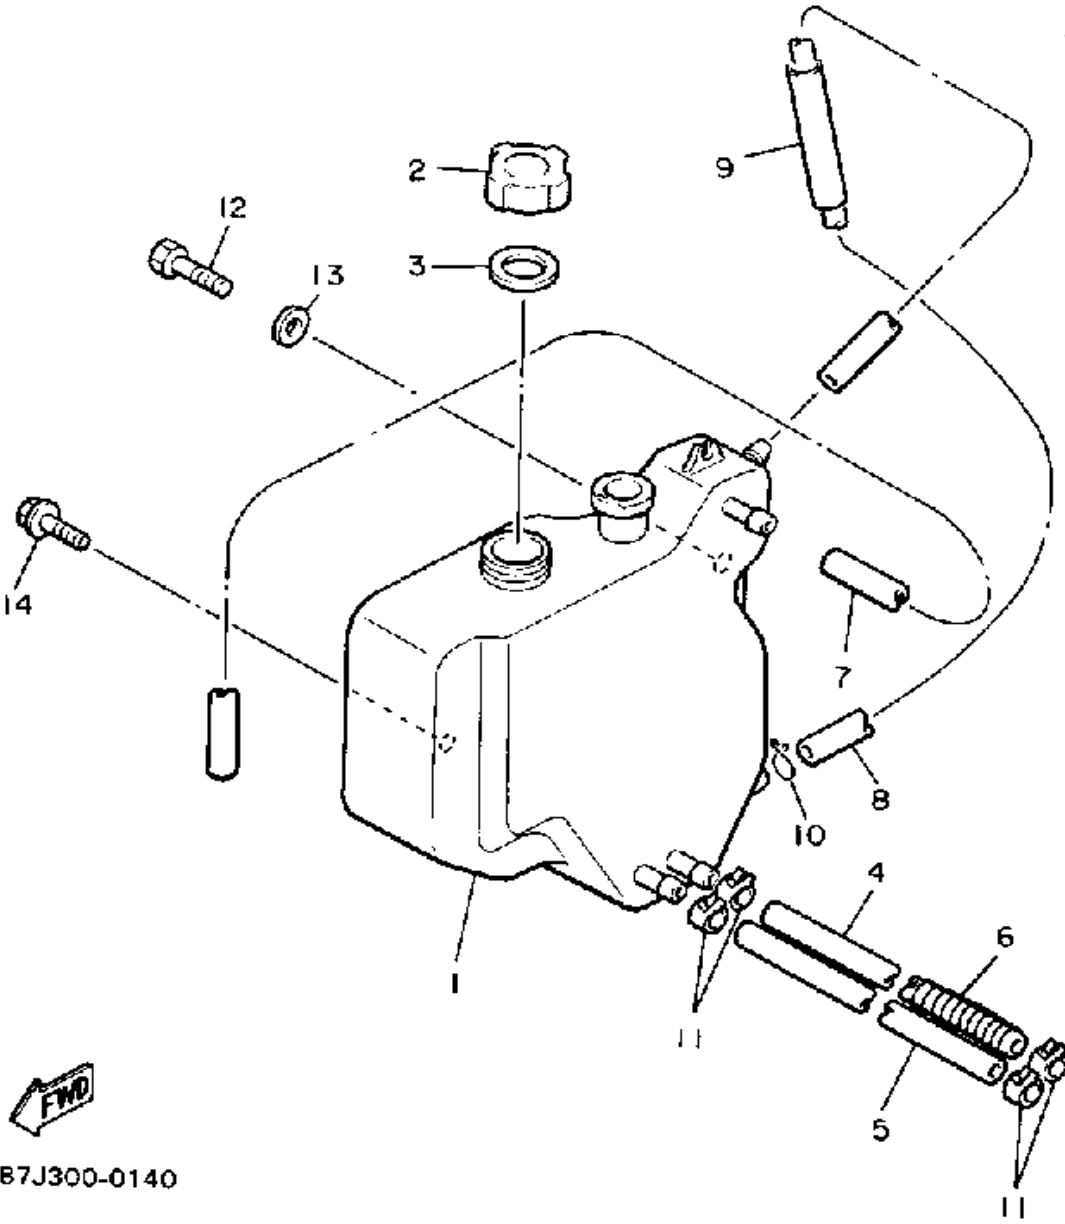

OIL TANK

Ref. No.	Part Number	Description	Qty	Remarks
1	8V0-21751-02-00	TANK, OIL	1	
2	863-21771-00-00	BODY, CAP	1	
3	90430-31003-00	GASKET	1	
4	90446-09088-00	HOSE	1	
5	90446-09327-00	HOSE	1	
6	8F3-24328-00-00	PROTECTOR, PIPE	1	
7	90446-09016-00	HOSE	1	
8	90446-09224-00	HOSE	1	
9	8K1-24326-00-00	PROTECTOR, PIPE	1	
10	90467-09005-00	CLIP, SCISSOR	1	
11	90467-09026-00	CLIP	4	
12	97011-06010-00	BOLT	1	
13	92990-06600-00	WASHER, PLATE	1	
14	90119-06056-00	BOLT, WITH WASHER	1	

Not For Resale

www.SmallEngineDiscount.com