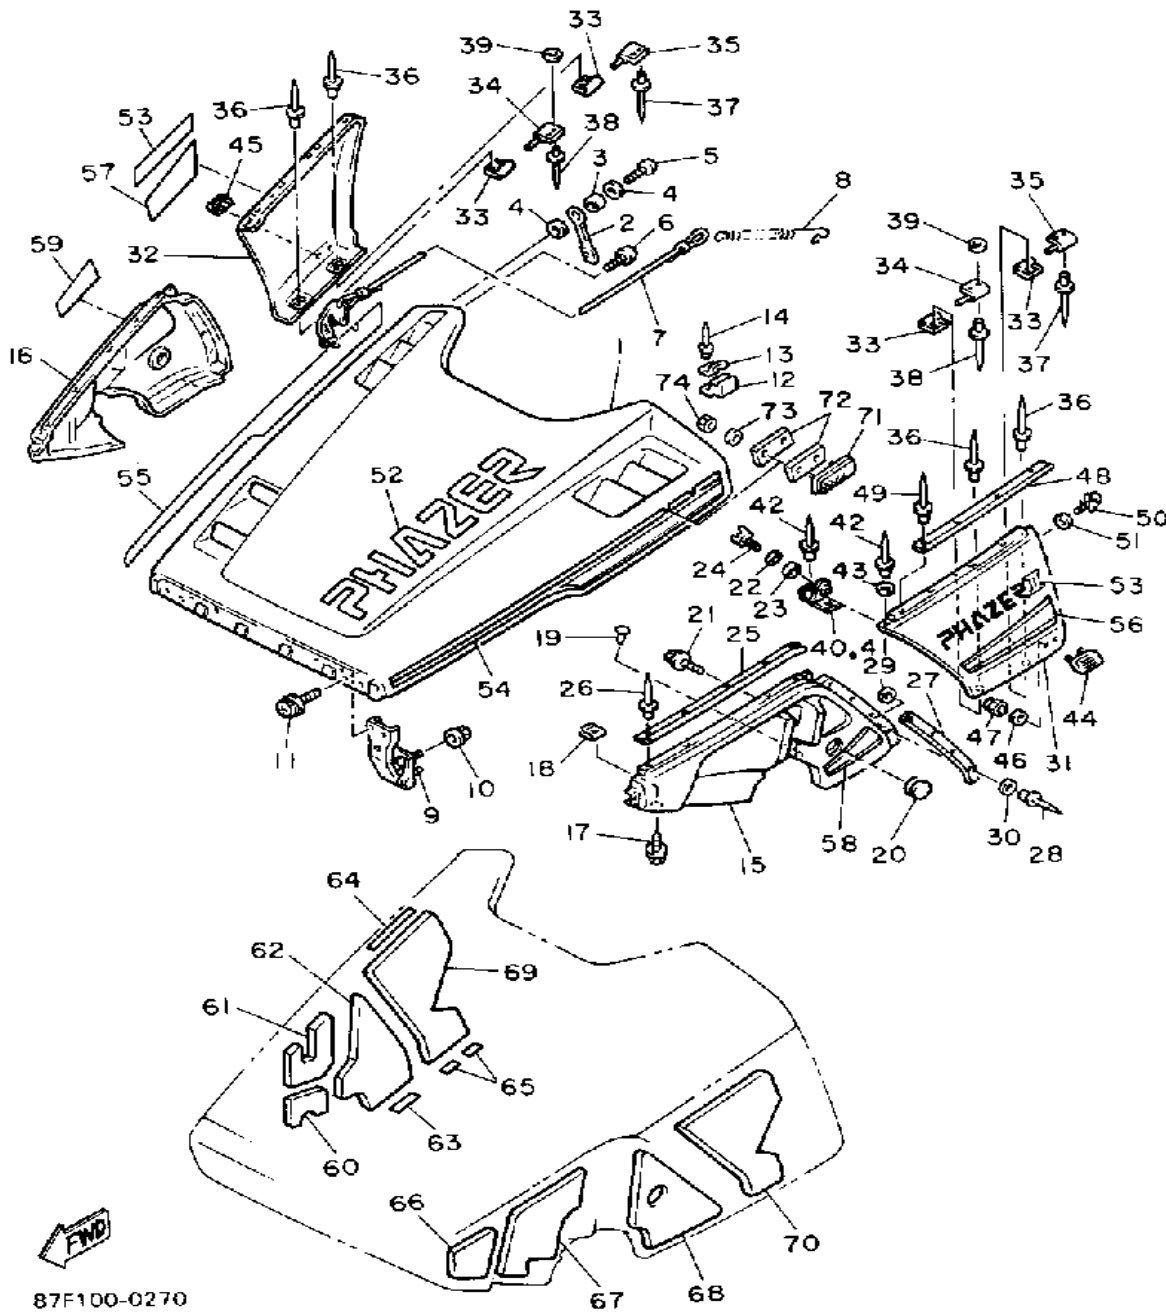

SHROUD

87F100-0270

Ref. No.	Part Number	Description	Qty	Remarks
30	90201-047A2-00	WASHER, PLATE	8	
31	86F-2197H-70-00	HOOD 3	1	
32	86F-2198H-70-00	HOOD 4	1	
33	8V0-2194X-00-00	BRACKET, 1	4	
34	82M-2195X-00-00	BRACKET 2	2	
35	80L-2195X-00-00	BRACKET 2	2	
36	90267-48059-00	RIVET, BLIND	8	
37	90267-48057-00	RIVET, BLIND	4	
38	90267-48141-00	RIVET, BLIND	4	
39	90201-04325-00	WASHER, PLATE	4	
40	87F-77553-01-00	PROTECTOR 3 (LH)	1	
41	87F-77554-01-00	PROTECTOR 4 (RH)	1	
42	90267-48088-00	RIVET, BLIND	4	
43	92906-05200-00	WASHER, PLAIN	2	
44	85L-77551-00-00	PROTECTOR 1	1	
45	85L-77552-00-00	PROTECTOR 2	1	
46	90201-05029-00	WASHER, PLATE	4	
47	95701-05300-00	NUT, NYLON	4	
48	8V0-77516-01-00	BUSH, RUBBER 2	2	
49	90269-05039-00	RIVET	8	
50	8V0-77175-00-00	HOLDER, LATCH	2	
51	4U5-2176E-00-00	PLATE	2	
52	87F-77141-00-00	EMBLEM 1	1	
53	87F-77142-01-00	EMBLEM 2	2	
54	87F-77281-00-00	STRIPE 1	1	
55	87F-77282-00-00	STRIPE 2	1	
56	87F-77353-00-00	EMBLEM 3	1	
57	87F-77354-00-00	EMBLEM 4	1	
58	87F-77355-00-00	EMBLEM 5	1	

CONTINUED ON NEXT FRAME ➤

Not For Resale

www.SmallEngineDiscount.com