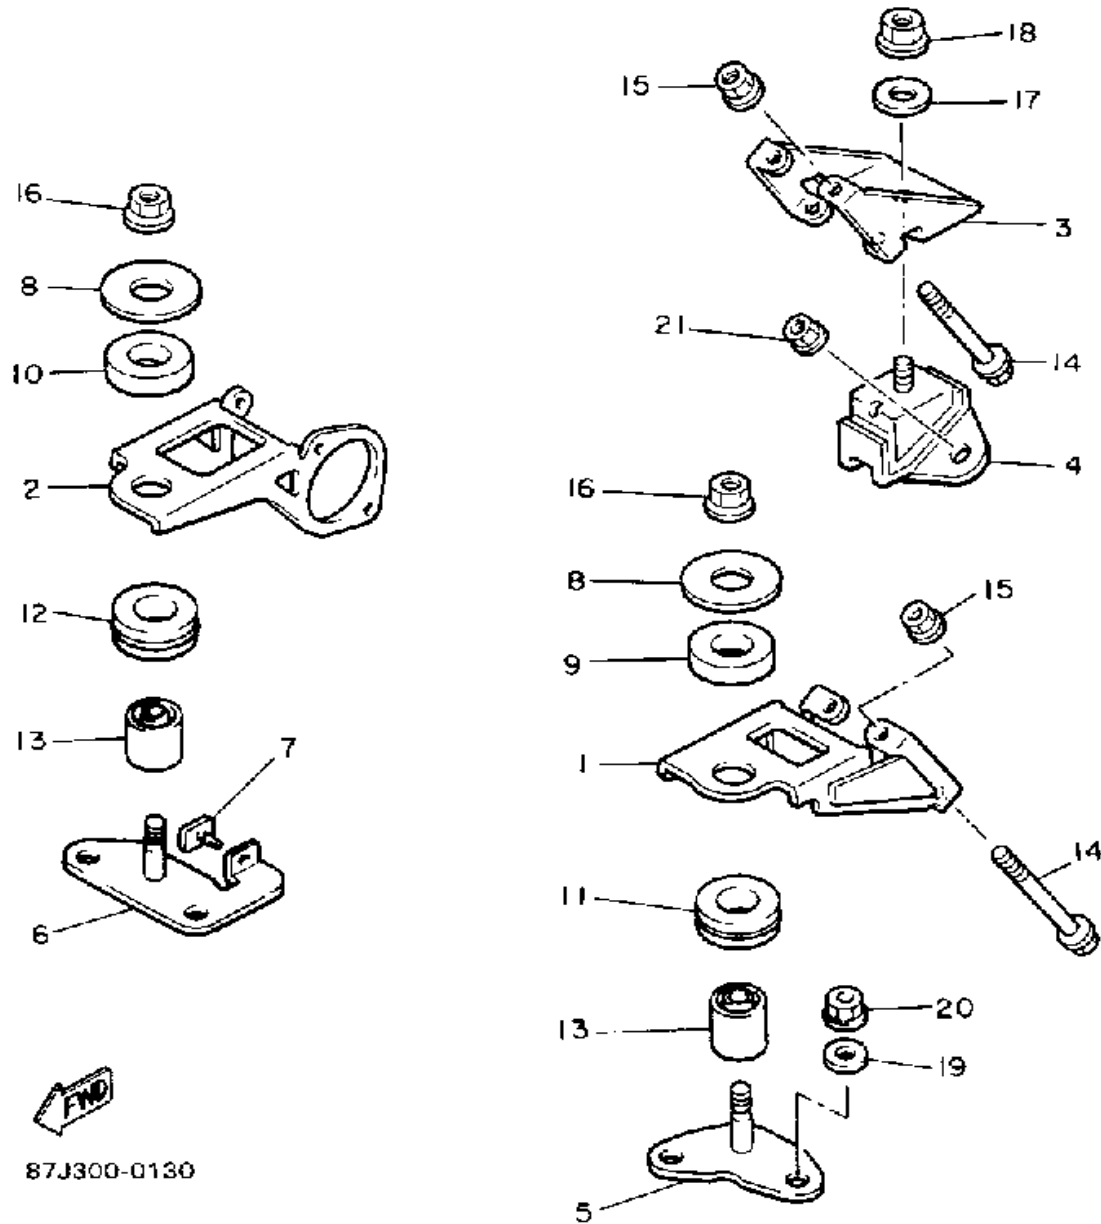

ENGINE BRACKET

Ref. No.	Part Number	Description	Qty	Remarks
1	8V0-21411-00-00	BRACKET, ENGINE 1	1	
2	8V0-21419-00-00	BRACKET, ENGINE 2	1	
3	8V0-21429-01-00	BRACKET, ENGINE 3	1	
4	87F-21486-00-00	DAMPER 2	1	
5	87F-21417-00-00	BRACKET, FRONT LOWER 1	1	
6	87F-21418-00-00	BRACKET, FRONT LOWER 2	1	
7	87F-2140A-00-00	DAMPER, STOPPER	1	
8	90201-10151-00	WASHER, PLATE	2	
9	8V0-21485-00-00	DAMPER, RUBBER 1	1	
10	8A5-21485-00-00	DAMPER, RUBBER 1	1	
11	87F-21485-00-00	DAMPER, RUBBER 1	1	
12	87F-21488-00-00	DAMPER	1	
13	87F-15316-00-00	DAMPER, ENGINE MOUNT 1	2	
14	95811-08070-00	BOLT, FLANGE	4	
15	95701-08500-00	NUT, FLANGE	4	
16	95701-10500-00	NUT, FLANGE (95702-10500)	2	
17	90201-10321-00	WASHER, PLATE	1	
18	95701-10500-00	NUT, FLANGE (95702-10500)	1	
19	90201-10321-00	WASHER, PLATE	4	
20	95701-10500-00	NUT, FLANGE (95702-10500)	4	
21	95701-08500-00	NUT, FLANGE	2	

87J300-0130

Not For Resale

www.SmallEngineDiscount.com