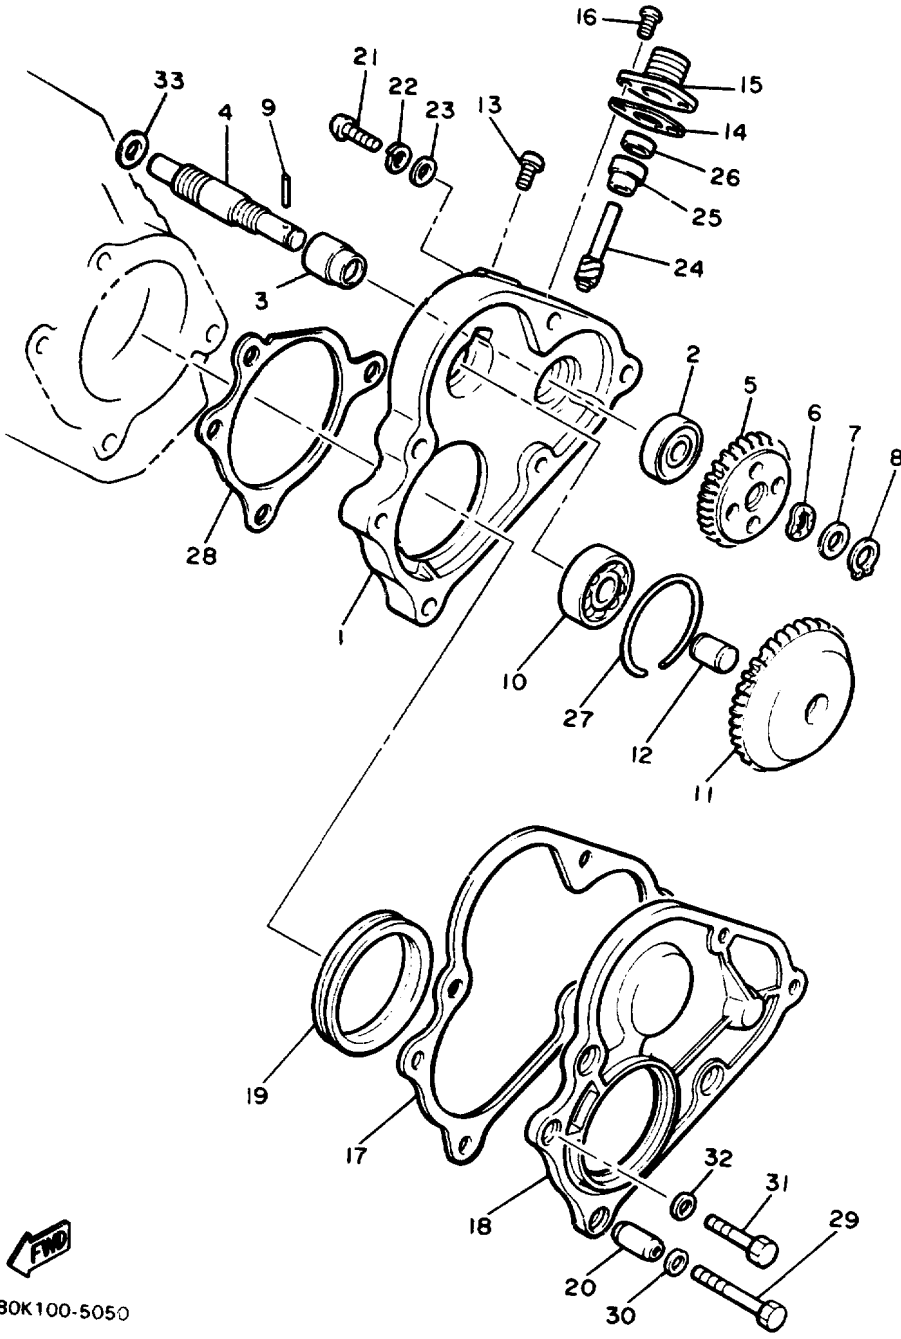

Not For Resale

www.SmallEngineDiscount.com

OILPUMP

Ref. No.	Part Number	Description	Qty	Remarks
1	8V0-13101-01-00	OIL PUMP ASSEMBLY	1	
2	90446-08210-00	. HOSE	1	
3	90468-02025-00	. CLIP	2	
4	91A30-03020-00	. TUBE, FLEXIBLE VINYL	1	
5	98902-04020-00	. SCREW, BIND	1	
6	137-13138-01-00	. PLATE, ADJUSTING	1	
7	137-13137-00-03	. SHIM (0.3T)	1	UR
	137-13137-00-05	. SHIM (0.5T)	1	UR
	137-13137-00-10	. SHIM (1.0T)	1	UR
8	95380-05600-00	. NUT	1	
9	92990-05100-00	. WASHER, SPRING	1	
10	90430-04004-00	. GASKET	1	
11	8A5-13146-01-00	COVER, ADJUST PULLEY	1	
12	98506-04018-00	SCREW, PAN HEAD	3	
13	8V0-26320-01-00	PUMP CABLE ASSEMBLY	1	
14	3MT-13116-00-00	GASKET, PUMP CASE (8Y0-13116-00)	1	
15	98580-05016-00	SCREW, PAN HEAD	2	
16	92990-05100-00	WASHER, SPRING	2	
17	90468-02025-00	CLIP	2	

Not For Resale
www.SmallEngineDiscount.com

PUMP DRIVE GEAR

Ref. No.	Part Number	Description	Qty	Remarks
1	8V0-15416-01-00	COVER, OIL PUMP	1	
2	93101-10090-00	OIL SEAL	1	
3	821-13176-00-00	METAL, WORM SHAFT OUTER	1	
4	879-13175-00-00	SHAFT, WORM	1	
5	821-13188-00-00	GEAR, DRIVE (32T)	1	
6	90206-11016-00	WASHER, WAVE	1	
7	137-13148-00-00	PLATE, CAM THRUST	1	
8	99009-10400-00	CIRCLIP	1	
9	93603-22028-00	PIN, DOWEL	1	
10	93306-00003-00	BEARING (B6000RS)	1	
11	8V0-13179-00-00	GEAR, IDLE	1	
12	8V0-13342-00-00	SHAFT, IDLE GEAR	1	
13	98580-06012-00	SCREW, PAN HEAD	1	
14	821-17818-02-00	GASKET	1	
15	821-17819-00-00	CAP, HOUSING	1	
16	90157-05095-00	SCREW, PAN HEAD	2	
17	8V0-15466-02-00	GASKET 2	1	
18	8V0-15426-01-00	COVER, OIL PUMP 2	1	
19	93104-52079-00	OIL SEAL	1	
20	91810-18022-00	PIN, DOWEL	2	
21	98511-05020-00	SCREW, PAN HEAD	2	
22	92990-05100-00	WASHER, SPRING	2	
23	92901-05600-00	WASHER, PLATE	2	
24	813-17841-00-00	GEAR, DRIVEN (10T)	1	
25	821-17843-00-00	BUSH, DRIVEN GEAR OUTER	1	
26	93104-06033-00	OIL SEAL	1	
27	93450-28098-00	CIRCLIP	1	
28	8V0-15456-03-00	GASKET, OIL PUMP COVER 1	1	
29	97013-06035-00	BOLT	2	