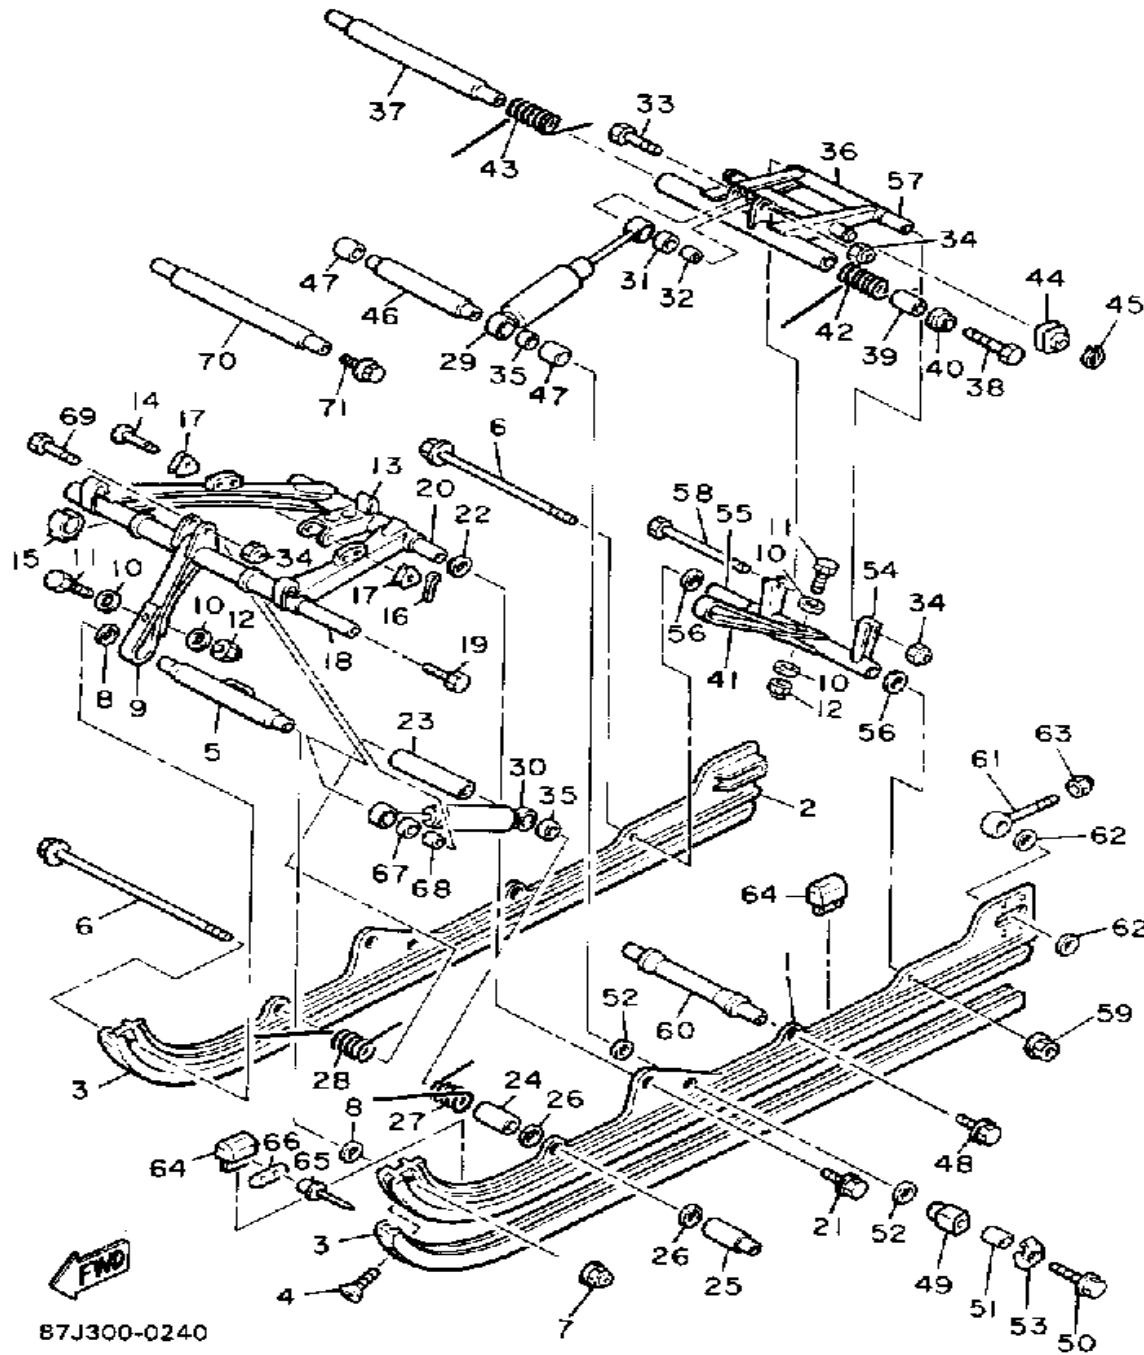

TRACK SUSPENSION 2

87J300-0240

Ref. No.	Part Number	Description	Qty	Remarks
1	87F-47411-00-00	FRAME, SLIDING 1	1	
2	87F-47412-00-00	FRAME, SLIDING 2	1	
3	87F-47421-00-00	RUNNER, SLIDING 1	2	UR 10MM
	88F-47421-00-XX	RUNNER, SLIDING 1 (88F-47421-00-00)	2	7MM
4	90151-06010-00	SCREW, COUNTERSUNK	2	
5	8V0-47415-00-00	BRACKET 1	1	
6	95822-08250-00	BOLT, FLANGE	2	
7	95601-08200-00	NUT, U	2	
8	92990-08600-00	WASHER, PLATE	2	
9	87F-47495-00-00	STOPPER 1	1	
10	90201-06407-00	WASHER, PLATE (90201-06747-00)	4	
11	97011-06025-00	BOLT (97001-06025)	2	
12	95701-06300-00	NUT, NYLON	2	
13	87F-47331-00-00	ARM, PIVOT 1	1	
14	90240-12136-00	PIN, CLEVIS	1	
15	8V0-47447-01-00	HOOK 2	2	
16	91401-30030-00	PIN, COTTER	1	
17	8V0-47448-00-00	HOOK 3	2	
18	8A5-47465-02-00	SHAFT 1	1	
19	90109-10771-00	BOLT	2	
20	82M-47485-01-00	SHAFT 3	1	
21	95811-10030-00	BOLT, FLANGE	2	
22	90387-105G6-00	COLLAR	2	
23	90387-160M7-00	COLLAR	1	
24	8V0-47319-00-00	COLLAR	2	
25	90387-166M8-00	COLLAR	2	
26	90201-161E5-00	WASHER, PLATE	4	

CONTINUED ON NEXT FRAME ►