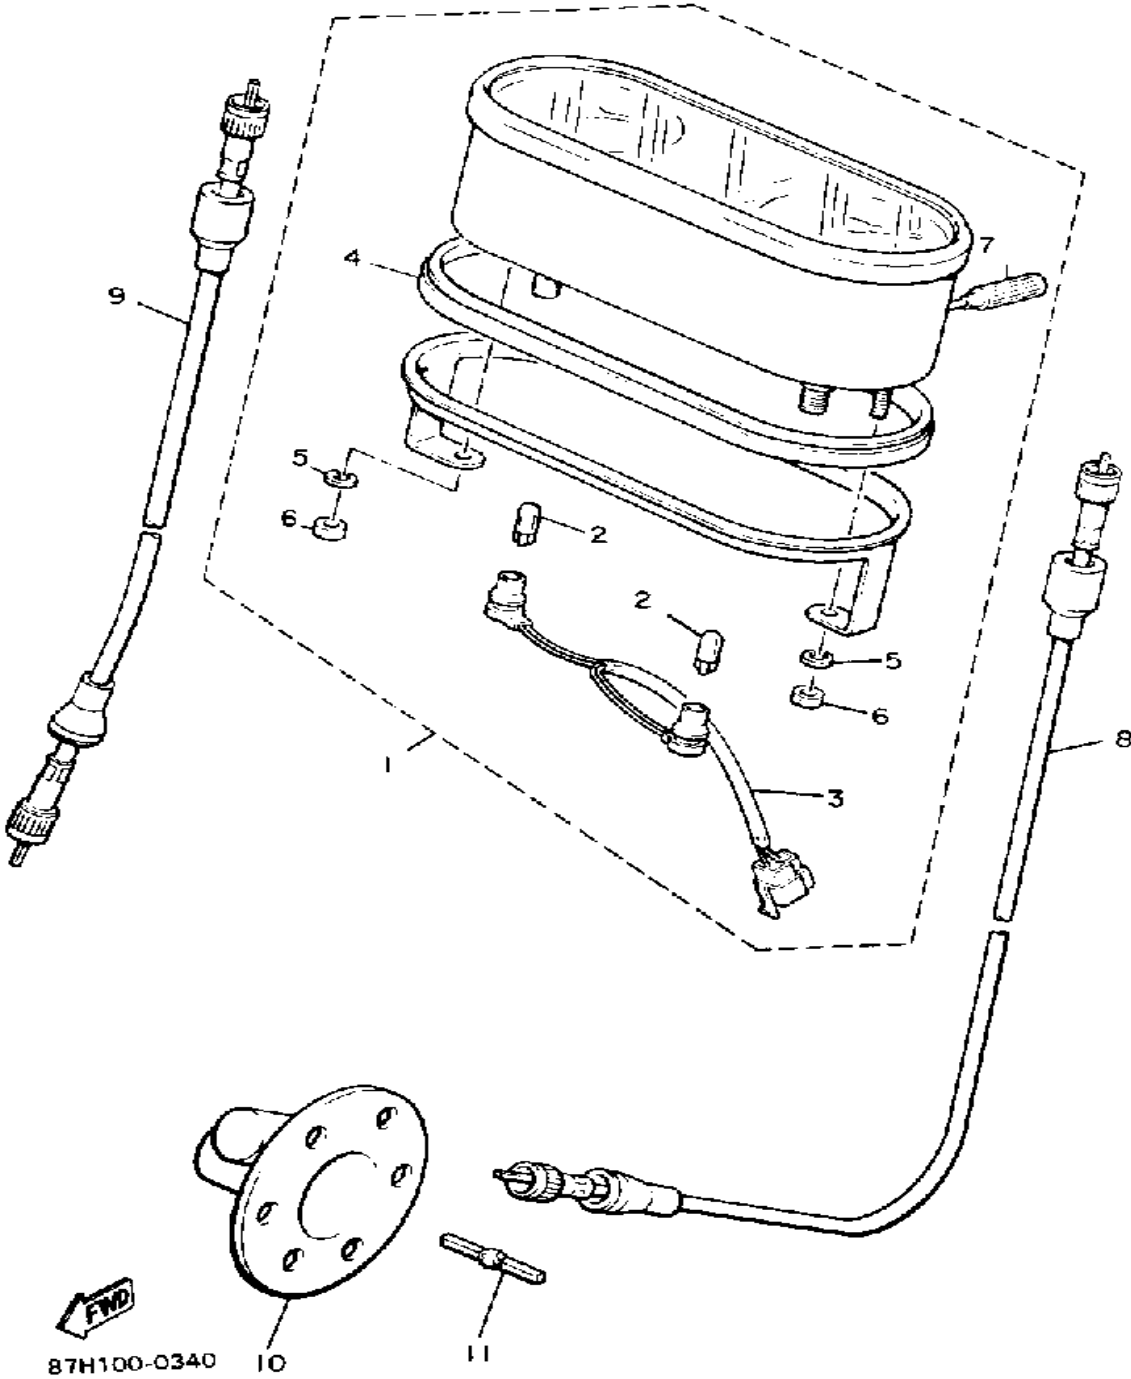

METER

Ref. No.	Part Number	Description	Qty	Remarks
1	87F-83500-40-00	SPEEDOMETER ASSEMBLY (MILE/H)	1	UR MILE/H
2	4G1-84744-00-00	. BULB, MTR.12V3.4W	2	
3	8V0-83536-00-00	. SOCKET, METER	1	
4	8K4-83513-00-00	. DAMPER	1	
5	92990-05100-00	. WASHER, SPRING	2	
6	95380-05600-00	. NUT	2	
7	8L8-83578-00-00	. KNOB, TRIP METER	1	
8	8K4-83550-00-00	SPEEDOMETER CABLE ASSEMBLY	1	
9	8A1-83550-02-00	SPEEDOMETER CABLE ASSEMBLY	1	
10	8L8-47700-00-00	METER GEAR HOUSING COMP.	1	
11	8K4-47715-00-00	JOINT	1	

Not For Resale

www.SmallEngineDiscount.com