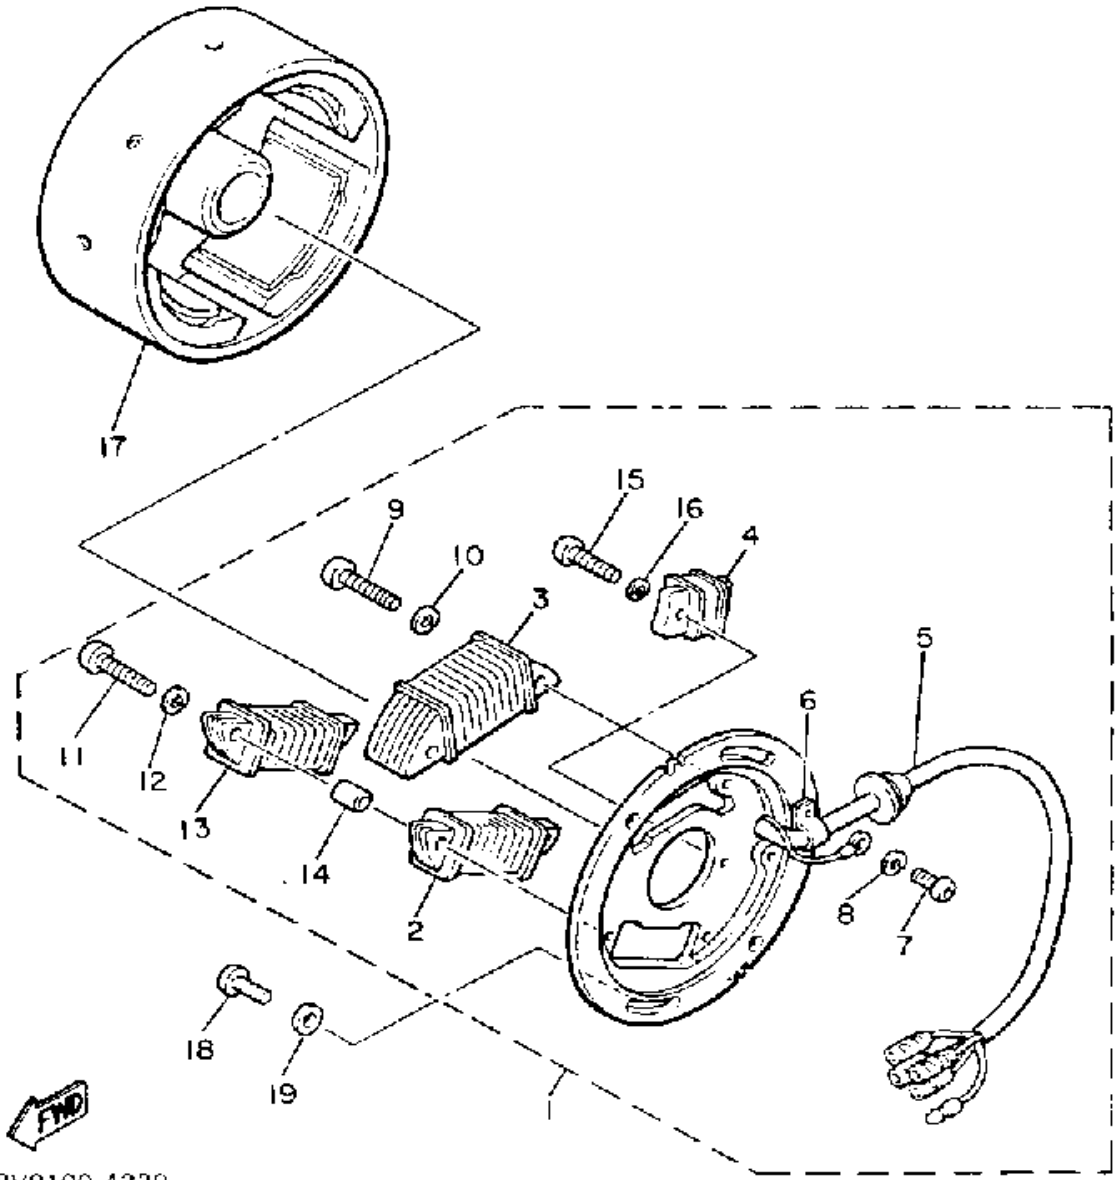

Not For Resale

www.SmallEngineDiscount.com

GENERATOR

8V0100-4320

Ref. No.	Part Number	Description	Qty	Remarks
1	88F-85510-00-00	STATOR ASSEMBLY	1	
2	86M-85511-00-00	. COIL, SOURCE	1	
3	8H8-85513-20-00	. COIL, LIGHTING 1	1	
4	82M-85580-20-00	. COIL, PULSER	1	
5	8W0-85515-20-00	. LEAD WIRE ASSEMBLY (8V0-85515-20)	1	
6	445-81328-20-00	. CLAMP	2	
7	98580-04008-00	. SCREW, PAN HEAD	1	
8	92901-04100-00	. WASHER, SPRING	1	
9	98501-05035-00	. SCREW, PAN HEAD	2	
10	92990-05100-00	. WASHER, SPRING	2	
11	98501-05040-00	. SCREW, PAN HEAD (98502-05040)	2	
12	92990-05100-00	. WASHER, SPRING	2	
13	82M-85514-20-00	. COIL, LIGHTING 2	1	
14	8T0-85519-20-00	. SPACER	2	
15	98506-04018-00	. SCREW, PAN HEAD	2	
16	92901-04100-00	. WASHER, SPRING	2	
17	8V0-85550-20-00	ROTOR ASSEMBLY	1	
18	98980-06016-00	SCREW, BINDING	2	
19	90201-06043-00	WASHER, PLATE	2	