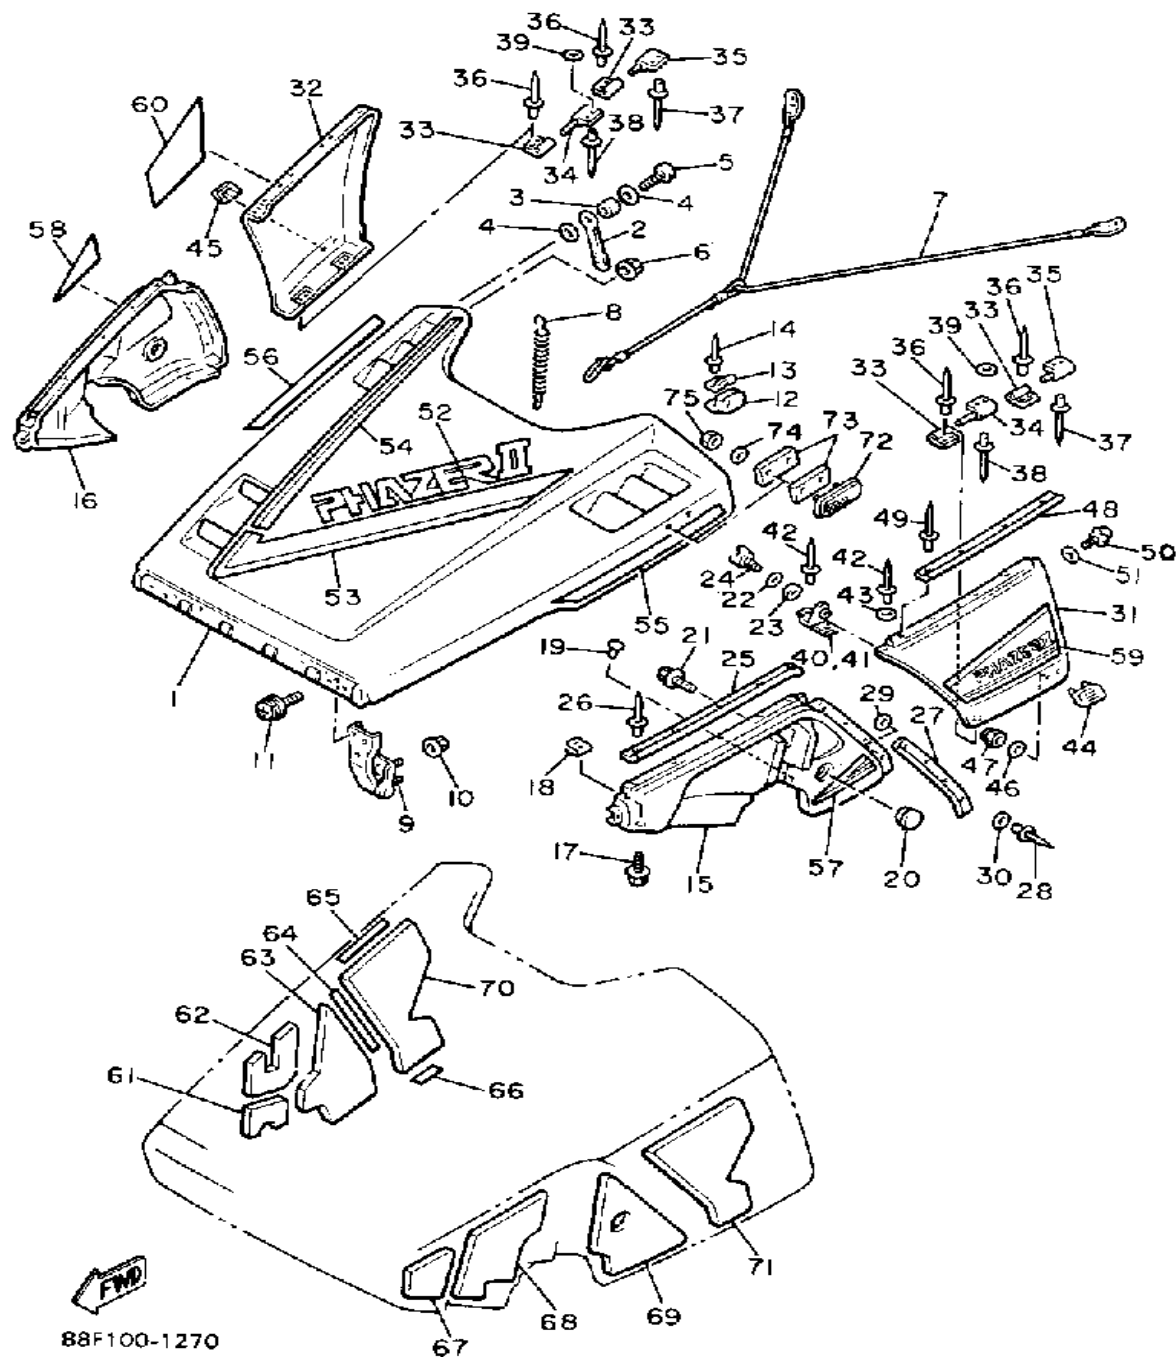

SHROUD

Ref. No.	Part Number	Description	Qty	Remarks
1	88F-Y7711-00-00	SHROUD ASSEMBLY (88F-W7711-00)	1	
2	8V0-77171-00-00	BODY, LATCH 1	2	
3	90387-06241-00	COLLAR	2	
4	90201-06059-00	WASHER, PLATE	4	
5	98906-06030-00	SCREW, BIND	2	
6	95701-06500-00	NUT, FLANGE	2	
7	88F-77118-00-00	STOPPER, SHROUD	1	
8	80L-77159-00-00	CLAMP, ROD	1	
9	87F-77140-00-00	HINGE ASSEMBLY	2	
10	95701-06500-00	NUT, FLANGE	4	
11	90159-05137-00	SCREW, WITH WASHER	4	
12	8V0-77188-00-00	STOPPER	2	
13	8V0-77116-00-00	WASHER, SPECIAL	2	
14	90267-40029-00	RIVET, BLIND	4	
15	88F-21982-00-00	HOOD 1	1	
16	88F-21983-00-00	HOOD 2	1	
17	90119-06088-00	BOLT, WITH WASHER	10	
18	90183-06023-00	NUT, SPRING	10	
19	90269-05055-00	RIVET	2	
20	90480-40535-00	GROMMET	1	
21	90119-06203-00	BOLT, WITH WASHER	2	
22	90201-065F3-00	WASHER, PLATE	2	
23	90202-06008-00	WASHER, PLATE	2	
24	90122-06020-00	BOLT, WING	2	
25	87F-77515-00-00	BUSH, RUBBER 1	2	
26	90269-05039-00	RIVET	10	
27	8V0-2196T-00-00	TRIM 1	2	
28	90267-40076-00	RIVET, BLIND	8	

CONTINUED ON NEXT FRAME ►

Property of www.SmallEngineDiscount.com - Not for Resale