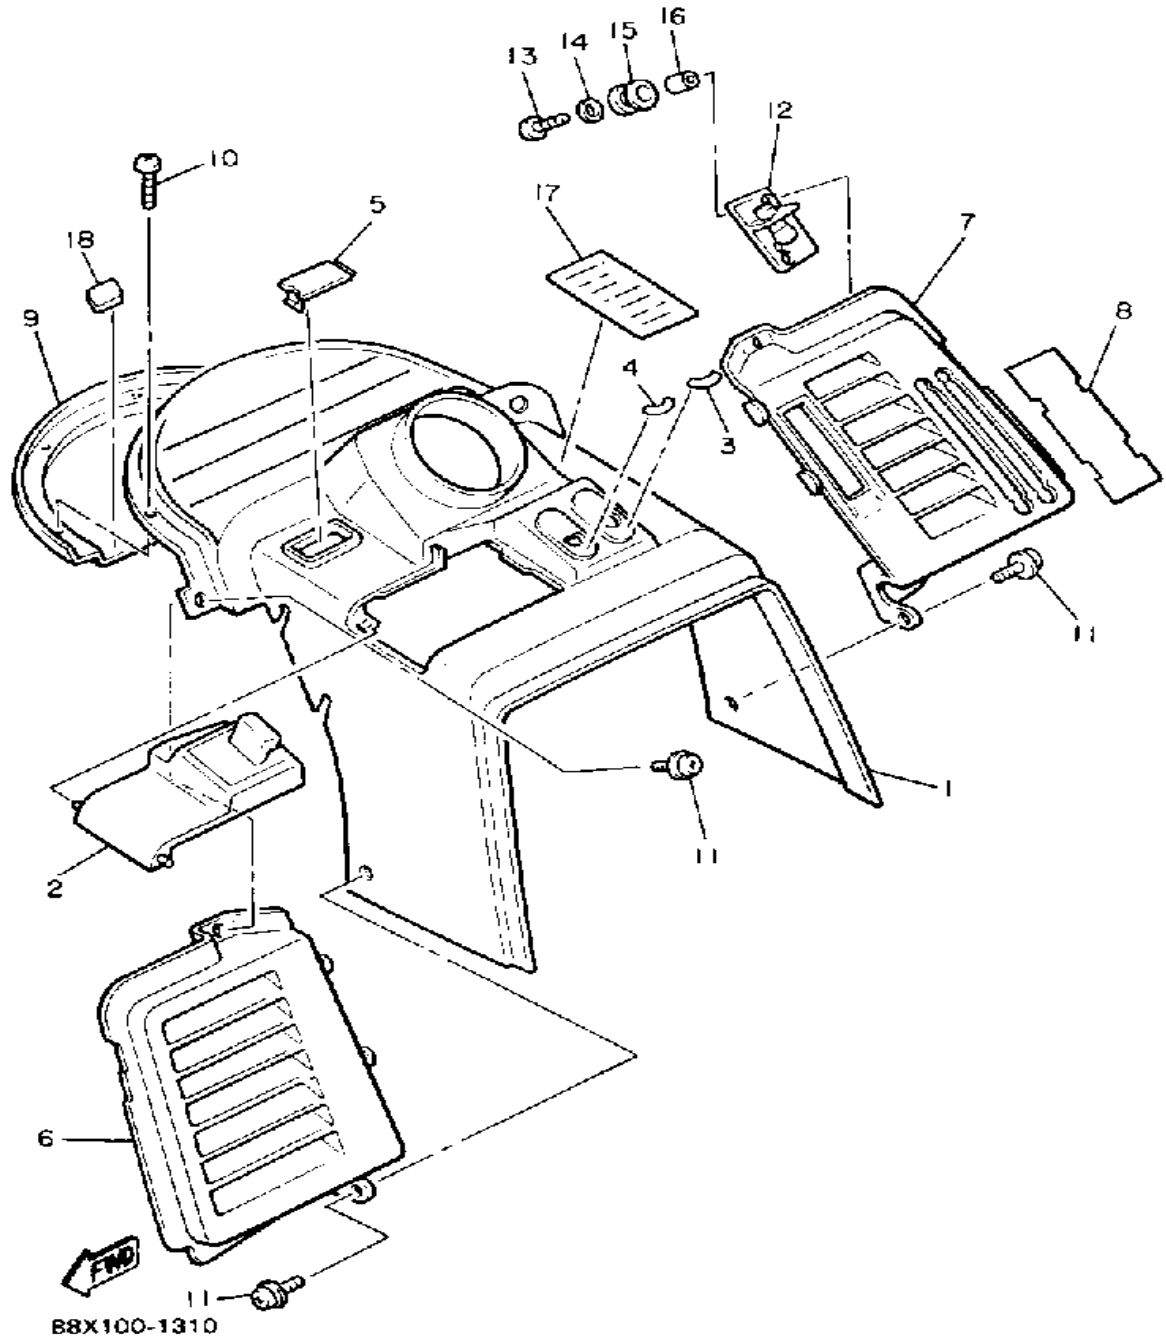

INSTRUMENT PANEL

Ref. No.	Part Number	Description	Qty	Remarks
1	8X9-77711-01-00	PANEL, INSTRUMENT	1	
2	8X9-77712-01-00	PANEL, INSTRUMENT	1	
3	8U9-77741-00-00	INDICATOR 1	1	UR STD
5	8X9-77740-00-00	GROMMET, INSTRUMENT PANEL	1	
6	8X9-77131-00-00	LOUVER 1	1	
7	8X9-77132-00-00	LOUVER 2	1	
8	8V0-7716E-00-00	REFLECTOR 1	2	
9	8V0-77731-00-00	SHIELD 1	1	
10	98906-05012-00	SCREW, BIND	4	
11	90159-05137-00	SCREW, WITH WASHER	4	
12	80L-77721-00-00	BRACKET 1	1	
13	97706-50520-00	SCREW, TAPPING	2	
14	90201-05033-00	WASHER, PLATE	2	
15	90480-13428-00	GROMMET	2	
16	90387-053H3-00	COLLAR	2	
17	87F-77761-00-00	LABEL, WARNING 1	1	UR
18	81H-77731-00-00	SHIELD 1	1	

Property of www.SmallEngineDiscount.com - Not for Resale