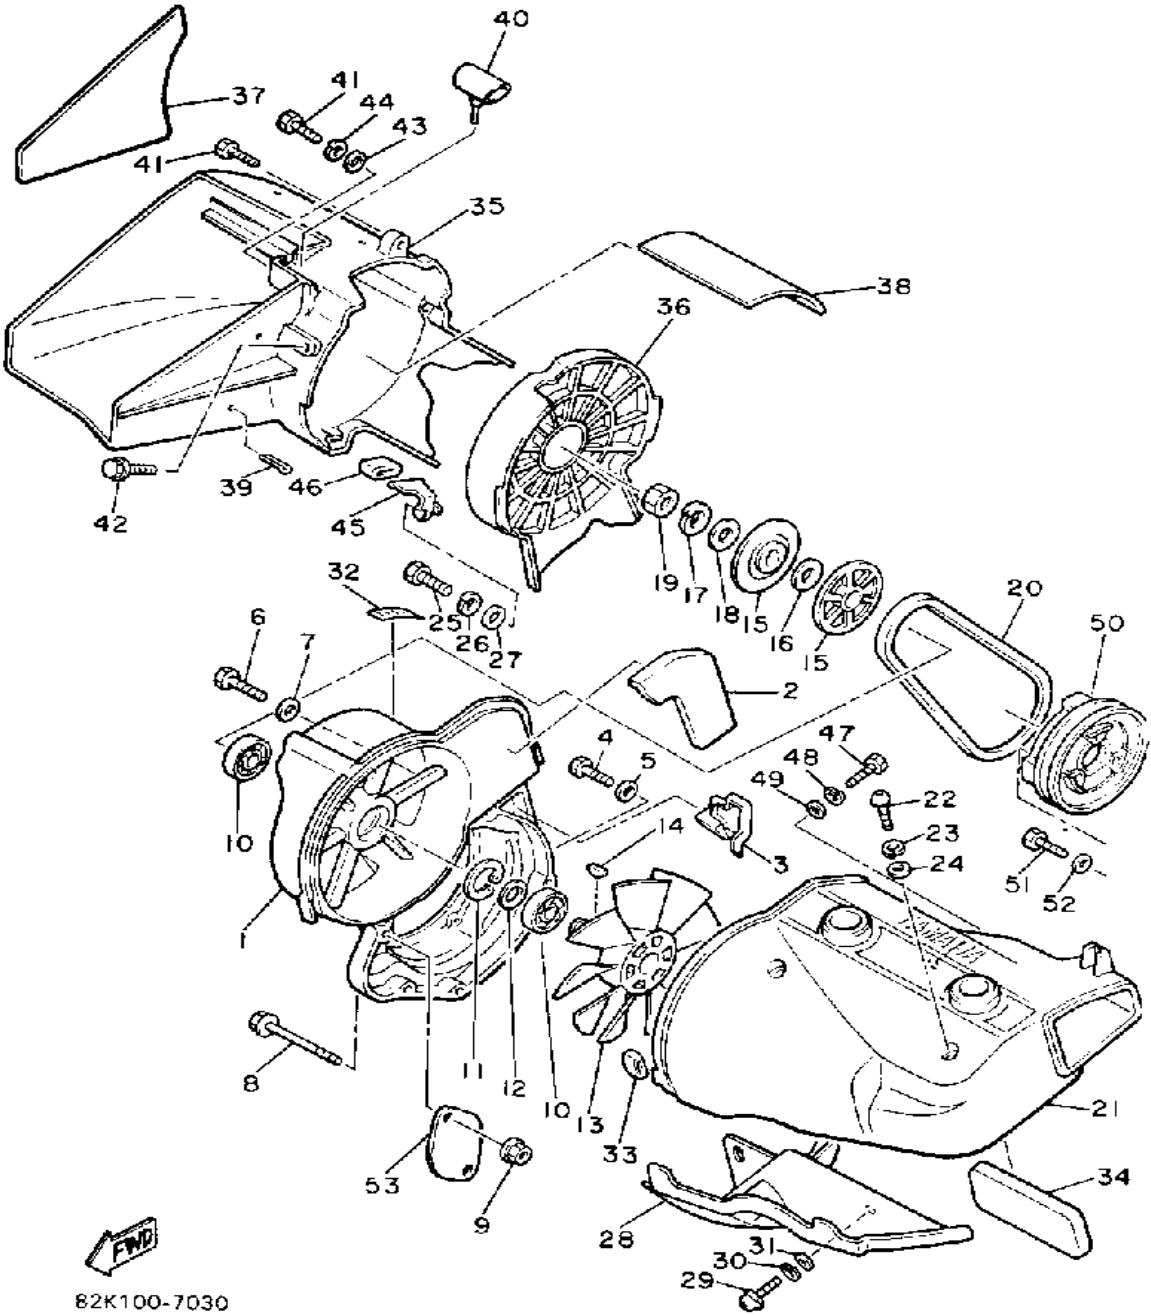

AIR SHROUD-FAN

Ref. No.	Part Number	Description	Qty	Remarks
29	98506-06016-00	SCREW, PANHEAD	2	
30	92906-06100-00	WASHER, SPRING	2	
31	92906-06600-00	WASHER	2	
32	8K4-12628-00-00	LABEL, CAUTION	1	
33	8H8-12658-00-00	DAMPER, AIR SHROUD 1	2	
34	34L-14425-00-00	DAMPER AIR SHROUD 2	1	
35	8V0-12661-04-00	DUCT	1	
36	80L-12616-00-00	COVER, FAN CASE	1	
37	8V0-12685-01-00	DAMPER, DUCT 2	1	
38	8V0-12686-00-00	DAMPER, DUCT 3	1	
39	91401-16030-00	PIN, COTTER	6	
40	81H-12667-00-00	BUSH, RUBBER	1	
41	90110-06138-00	BOLT, HEX SKT HEAD	3	
42	90105-06434-00	BOLT, WASHER BASED	1	
43	90201-06643-00	WASHER, PLATE	4	
44	92906-06100-00	WASHER, SPRING	3	
45	8V0-12637-00-00	STAY 1	1	
46	8H8-12658-00-00	DAMPER, AIR SHROUD 1	1	
47	97016-06016-00	BOLT	1	
48	92906-06100-00	WASHER, SPRING	1	
49	92906-06600-00	WASHER	1	
50	8V0-15723-00-00	PULLEY, STARTER	1	
51	97011-08025-00	BOLT	3	
52	92990-08600-00	WASHER, PLATE	3	
53	8K4-12633-00-00	PLATE	1	

82K100-7030

Property of www.SmallEngineDiscount.com - Not for Resale