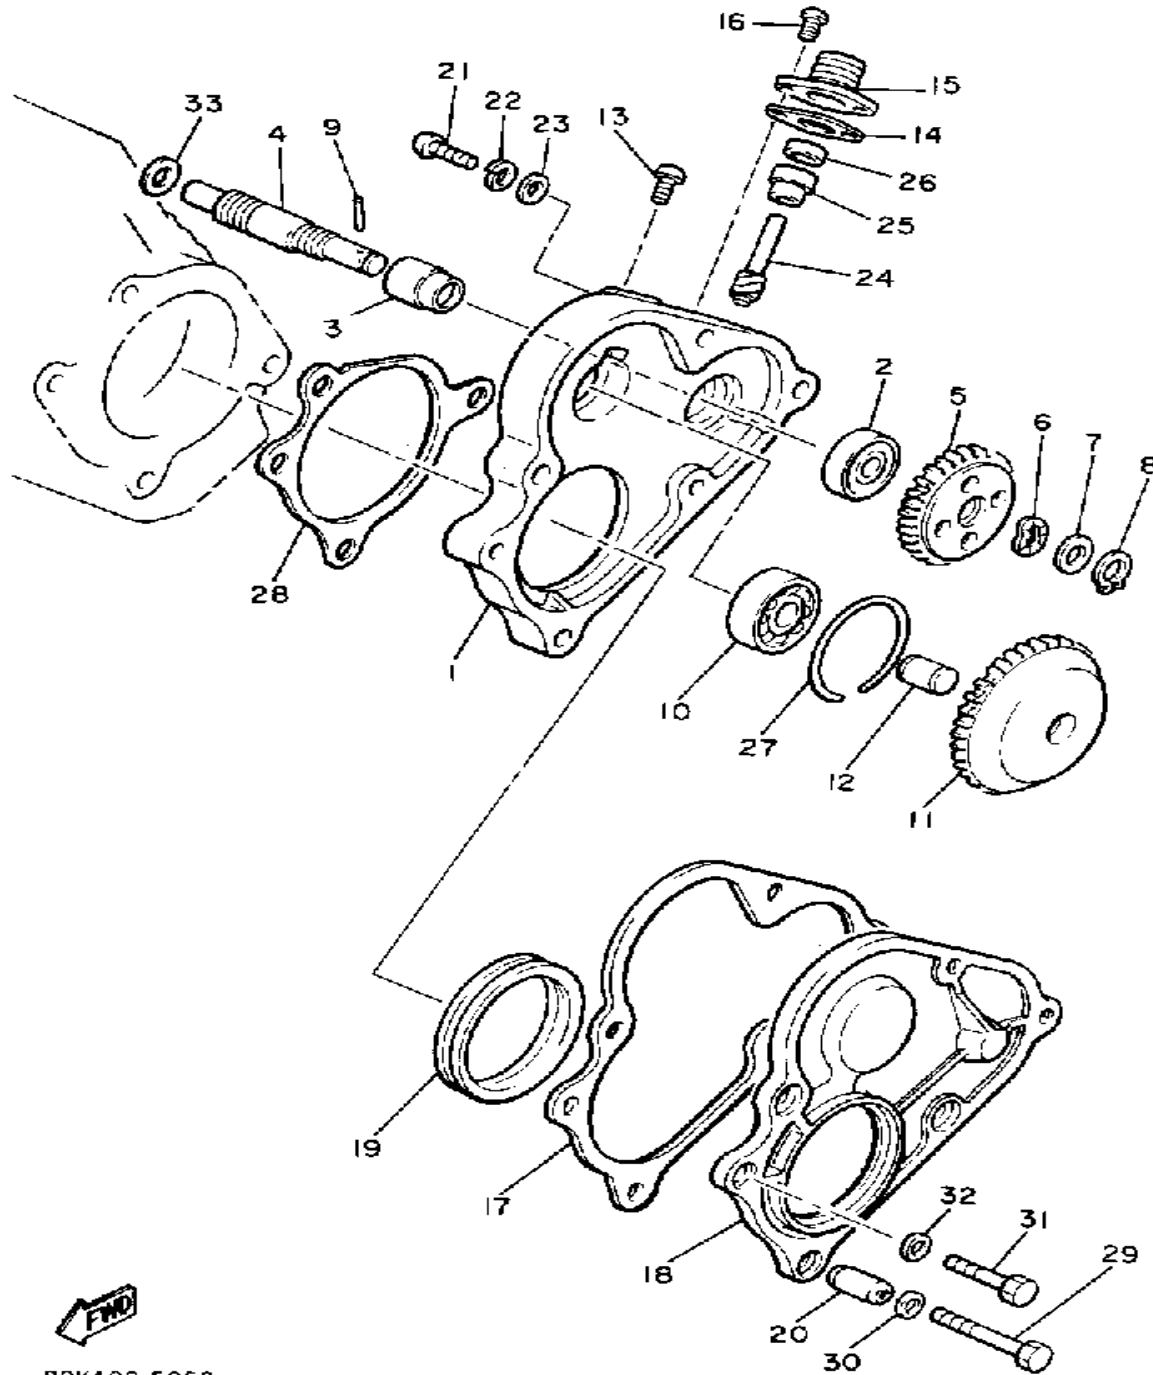

82K100-7030

Property of www.SmallEngineDiscount.com - Not for Resale

OIL PUMP

Ref. No.	Part Number	Description	Qty	Remarks
1	8V0-13101-01-00	OIL PUMP ASSEMBLY	1	
2	90446-08210-00	. HOSE	1	
3	90468-02025-00	. CLIP	2	
4	91A30-03020-00	. TUBE, FLEXIBLE VINYL	1	
5	98902-04020-00	. SCREW, BIND	1	
6	137-13138-01-00	. PLATE, ADJUSTING	1	
7	137-13137-00-03	. SHIM (0.3T)	1	UR
	137-13137-00-05	. SHIM (0.5T)	1	UR
	137-13137-00-10	. SHIM (1.0T)	1	UR
8	95380-05600-00	. NUT	1	
9	92990-05100-00	. WASHER, SPRING	1	
10	90430-04004-00	. GASKET	1	
11	8A5-13146-01-00	COVER, ADJUST PULLEY	1	
12	98506-04018-00	SCREW, PAN HEAD	3	
13	8V0-26320-01-00	PUMP CABLE ASSEMBLY	1	
14	3MT-13116-00-00	GASKET, PUMP CASE (8Y0-13116-00)	1	
15	98580-05016-00	SCREW, PAN HEAD	2	
16	92990-05100-00	WASHER, SPRING	2	
17	90468-02025-00	CLIP	2	

Property of www.SmallEngineDiscount.com - Not for Resale

PUMP DRIVE GEAR

80K100-5050

Ref. No.	Part Number	Description	Qty	Remarks
1	8V0-15416-01-00	COVER, OIL PUMP	1	
2	93101-10090-00	OIL SEAL	1	
3	821-13176-00-00	METAL, WORM SHAFT OUTER	1	
4	879-13175-00-00	SHAFT, WORM	1	
5	821-13188-00-00	GEAR, DRIVE (32T)	1	
6	90206-11016-00	WASHER, WAVE	1	
7	137-13148-00-00	PLATE, CAM THRUST	1	
8	99009-10400-00	CIRCLIP	1	
9	93603-22028-00	PIN, DOWEL	1	
10	93306-00003-00	BEARING (B6000RS)	1	
11	8V0-13179-00-00	GEAR, IDLE	1	
12	8V0-13342-00-00	SHAFT, IDLE GEAR	1	
13	98580-06012-00	SCREW, PAN HEAD	1	
14	821-17818-02-00	GASKET	1	
15	821-17819-00-00	CAP, HOUSING	1	
16	90157-05095-00	SCREW, PAN HEAD	2	
17	8V0-15466-02-00	GASKET 2	1	
18	8V0-15426-01-00	COVER, OIL PUMP 2	1	
19	93104-52079-00	OIL SEAL	1	
20	91810-18022-00	PIN, DOWEL	2	
21	98511-05020-00	SCREW, PAN HEAD	2	
22	92990-05100-00	WASHER, SPRING	2	
23	92901-05600-00	WASHER, PLATE	2	
24	813-17841-00-00	GEAR, DRIVEN (10T)	1	
25	821-17843-00-00	BUSH, DRIVEN GEAR OUTER	1	
26	93104-06033-00	OIL SEAL	1	
27	93450-28098-00	CIRCLIP	1	
28	8V0-15456-03-00	GASKET, OIL PUMP COVER 1	1	
29	97013-06035-00	BOLT	2	