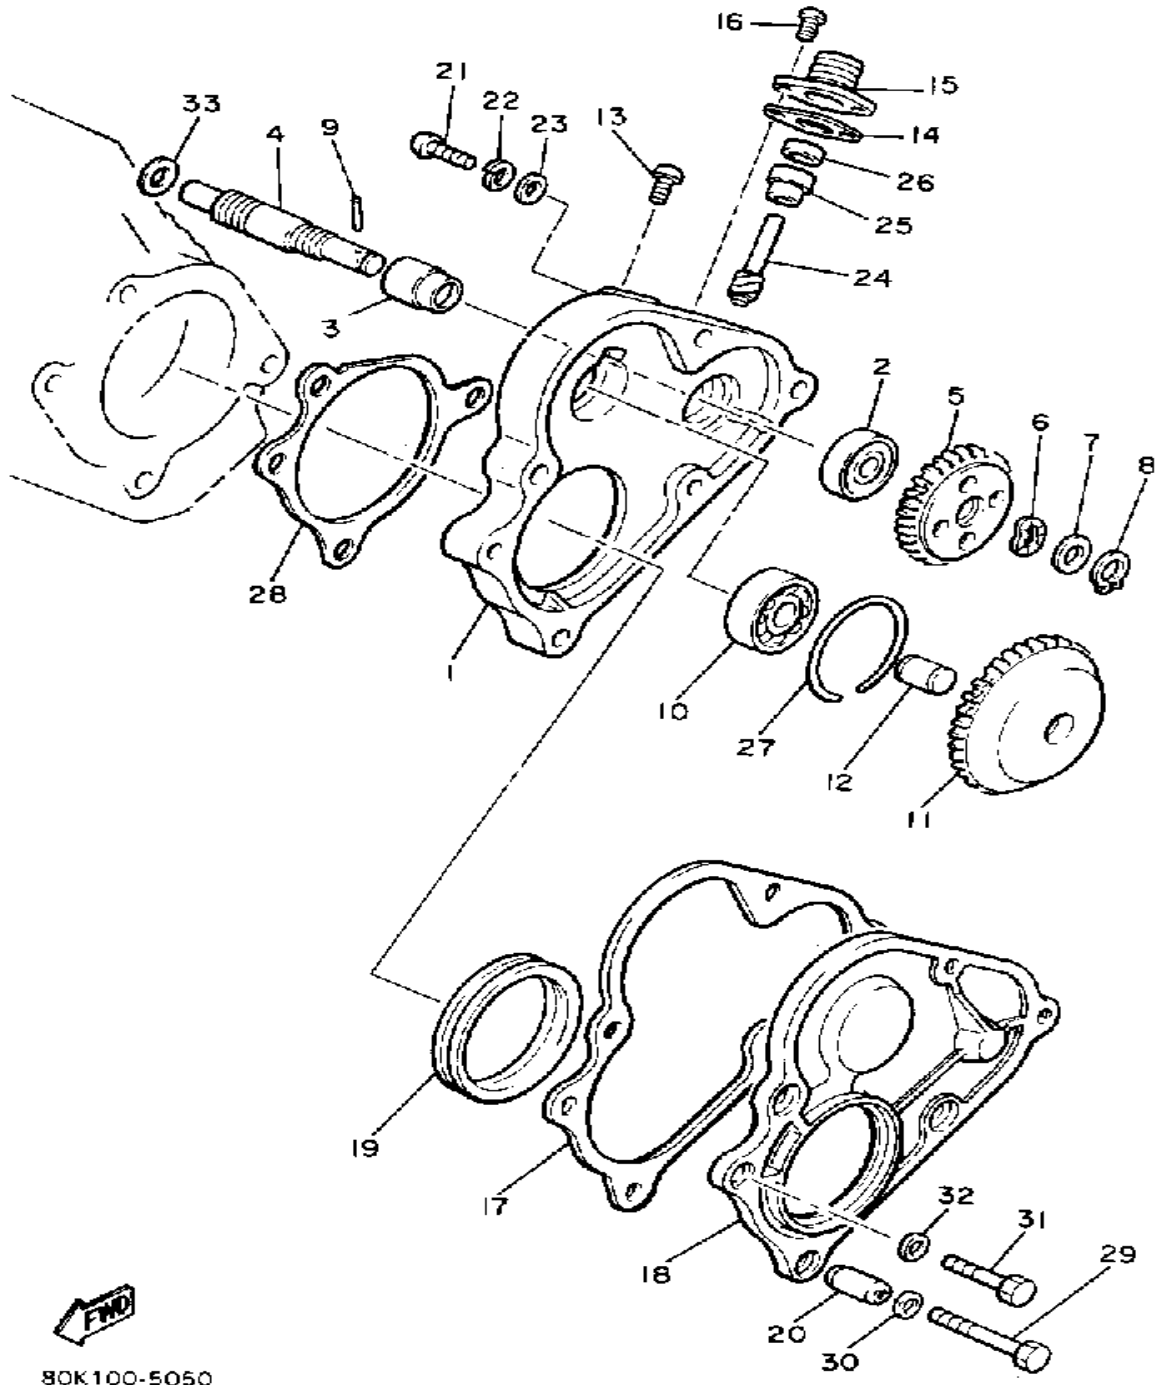

PUMP DRIVE GEAR

Ref. No.	Part Number	Description	Qty	Remarks
30	92990-06600-00	WASHER, PLATE	2	
31	97022-06025-00	BOLT	2	
32	92990-06600-00	WASHER, PLATE	2	
33	90201-08624-00	WASHER, PLATE	1	

80K100-5050

Property of www.SmallEngineDiscount.com - Not for Resale