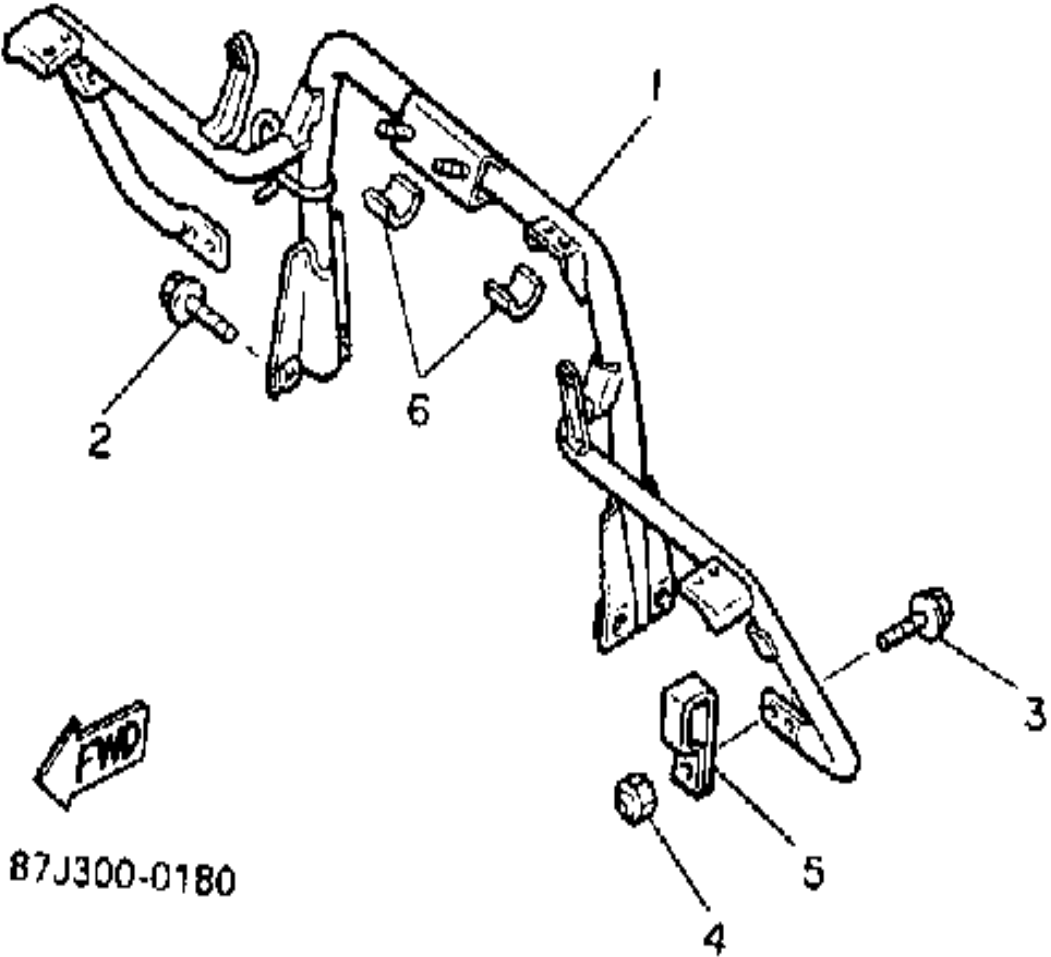

STEERING GATE

Ref. No.	Part Number	Description	Qty	Remarks
1	87F-23870-00-00	STEERING GATE COMP.	1	
2	95816-08012-00	BOLT, flange	4	
3	95811-06030-00	BOLT, FLANGE	4	
4	95701-06300-00	NUT, NYLON	4	
5	90465-06013-00	CLAMP	1	
6	8V0-23858-00-00	SPACER	2	

Property of www.SmallEngineDiscount.com - Not for Resale