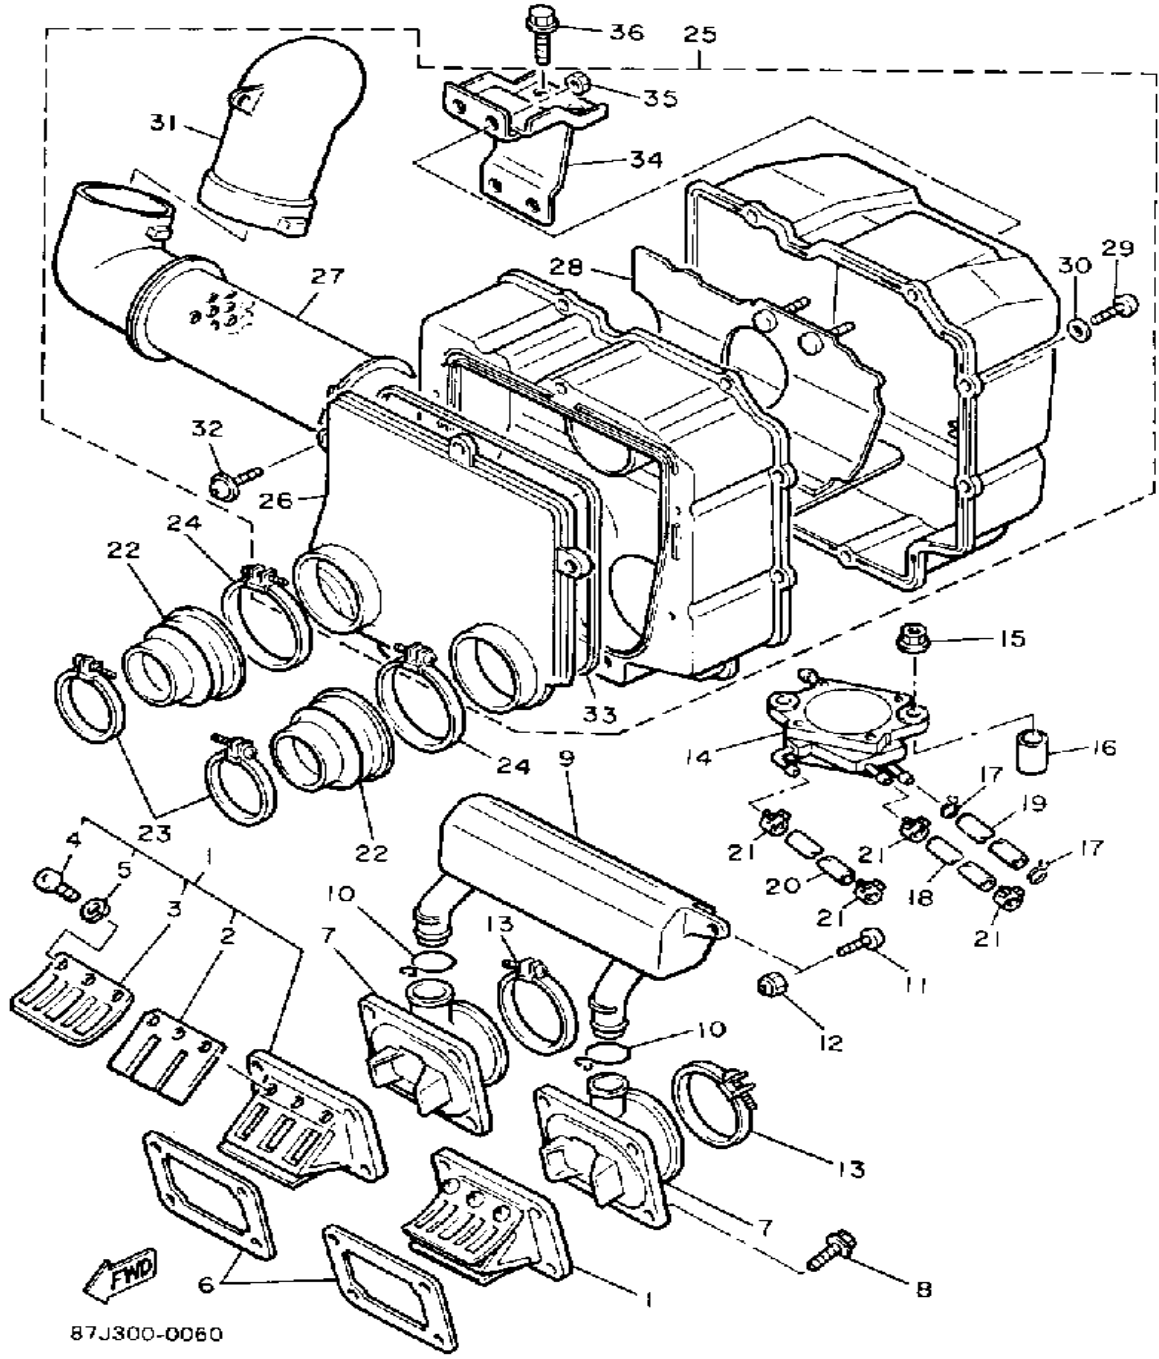

AIRCLEANER

Ref. No.	Part Number	Description	Qty	Remarks
29	98586-05016-00	. SCREW, PAN HEAD	7	
30	92906-05600-00	. WASHER, PLATE	7	
31	8V0-14454-00-00	. JOINT	1	
32	90159-05122-00	. SCREW, WITH WASHER	7	
33	8V0-14452-00-00	. SEAL	1	
34	8V0-14494-00-00	. STAY 2	1	
35	95380-06600-00	. NUT	3	
36	95811-06012-00	BOLT, FLANGE	2	

Property of www.SmallEngineDiscount.com - Not for Resale