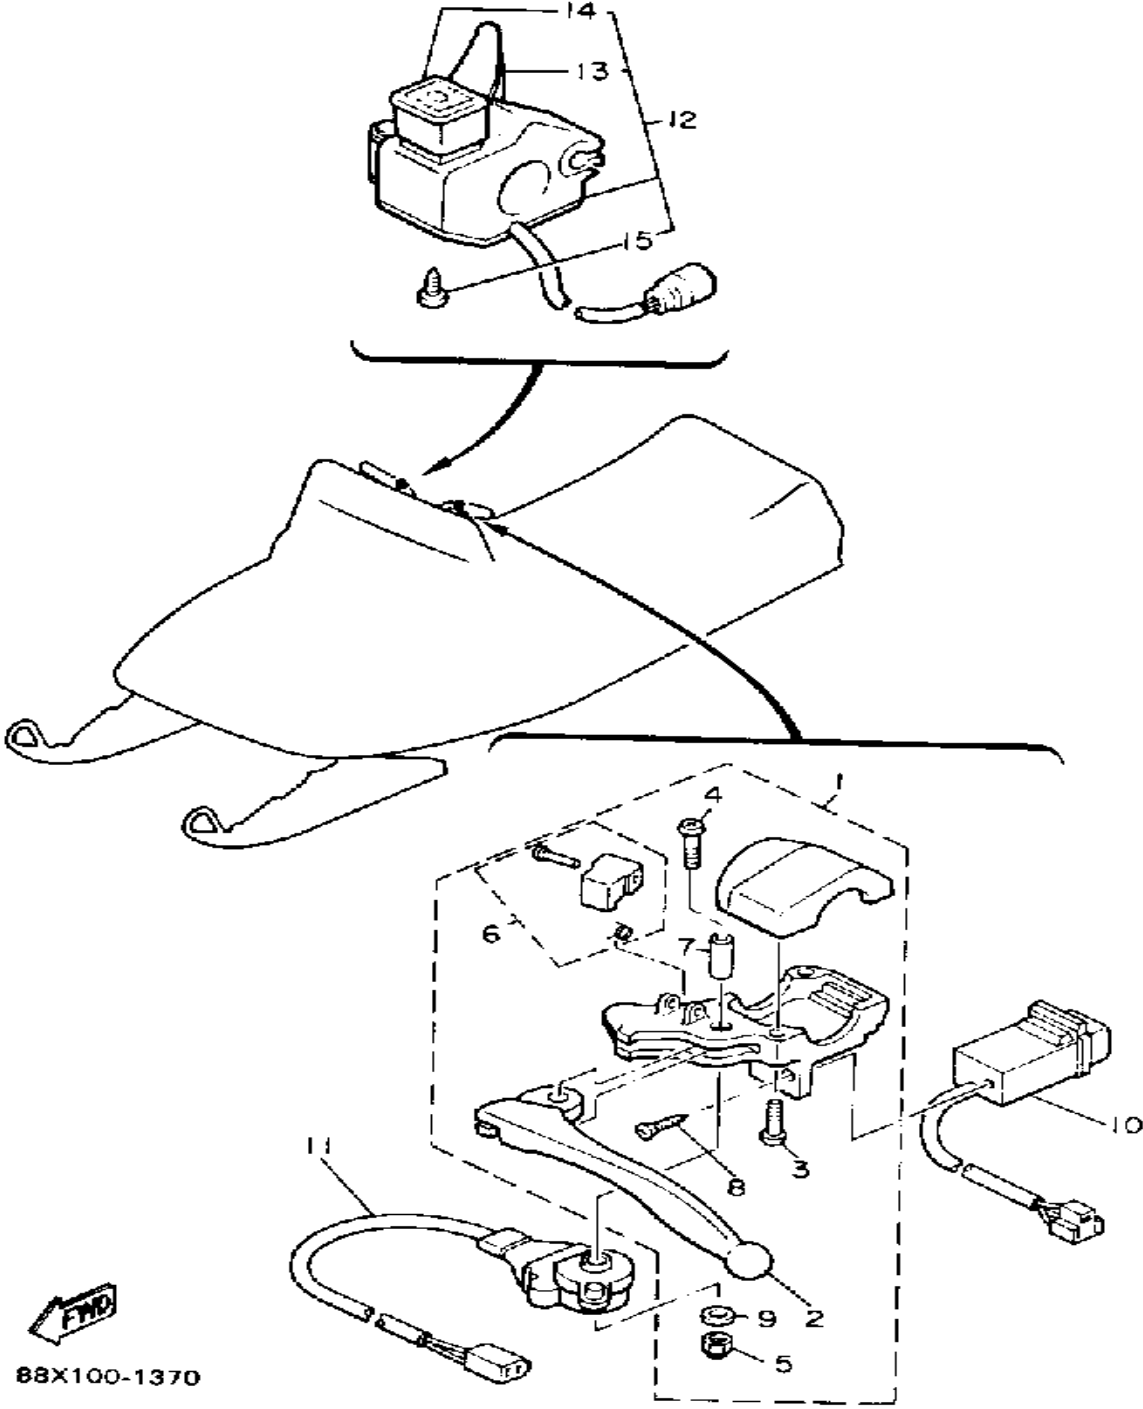

ELECTRICAL 2

Ref. No.	Part Number	Description	Qty	Remarks
1	88R-W8291-00-00	LEVER HOLDER ASSEMBLY (LEFT)	1	
2	8H8-83912-00-00	. LEVER 1	1	
3	90157-05057-00	. SCREW, PANHEAD	2	
4	90157-05113-00	. SCREW, PAN HEAD	1	
5	95701-05300-00	. NUT, NYLON	1	
6	82A-83930-00-00	. LEVER LOCK ASSEMBLY	1	
7	802-83913-00-00	. COLLAR, LEVER 1	1	
8	97780-30312-00	. SCREW, tapping	2	
9	92990-05200-00	. WASHER, PLAIN	1	
10	8H8-83950-01-00	BEAM SWITCH ASSEMBLY (8K4-83950-01-00)	1	
11	88R-82530-00-00	STOP SWITCH ASSEMBLY	1	
12	84R-82720-00-00	LEVER HOLDER ASSEMBLY (RIGHT)	1	
13	8V0-42138-00-00	. LEVER, THROTTLE	1	
14	84R-82575-09-00	. ENGINE STOP SWITCH ASSEMBLY	1	
15	8R6-83928-00-00	. SCREW	1	

88X100-1370

Property of www.SmallEngineDiscount.com - Not for Resale