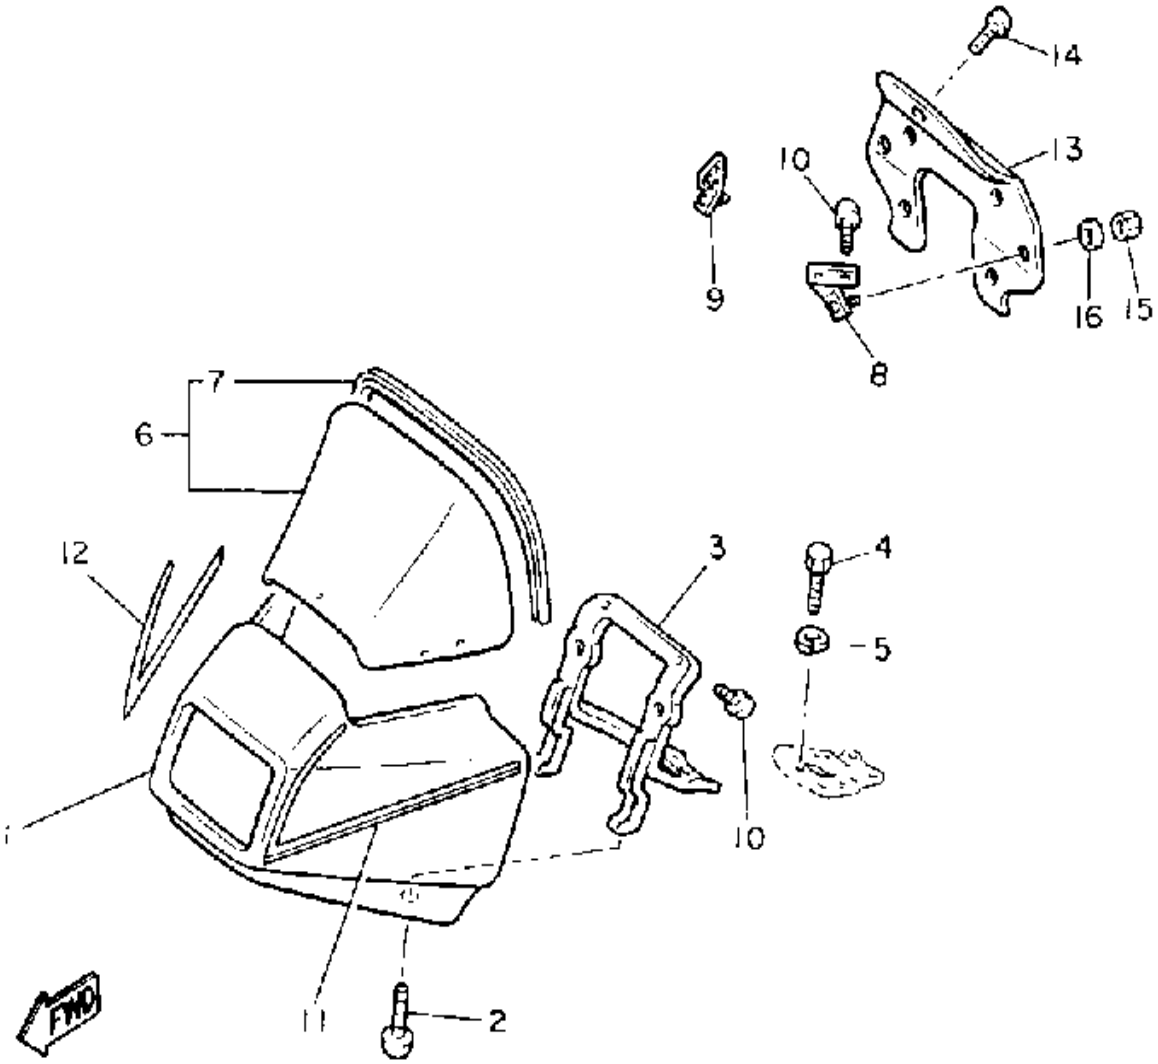

WINDSHIELD

B8X100-1280

Ref. No.	Part Number	Description	Qty	Remarks
1	86F-77231-70-00	FAIRING	1	
2	98906-06010-00	SCREW, BIND	2	
3	8V0-77241-00-00	STAY, FAIRING	1	
4	97011-06025-00	BOLT (97001-06025)	3	
5	92995-06100-00	WASHER, SPRING	3	
6	87F-77210-00-00	WINDSHIELD COMP.	1	
7	87F-77213-00-00	. TRIM, UPPER	1	
8	8X9-77218-00-00	WASHER 1	1	
9	8X9-77219-00-00	WASHER 2	1	
10	90154-05023-00	SCREW, BINDING	6	
11	8X9-77251-00-00	COVER, HEADLIGHT	1	
12	90154-05005-00	SCREW, BINDING	1	
13	90176-05059-00	NUT, CROWN	2	
14	90201-054K4-00	WASHER, PLATE	2	
15	88F-77281-00-00	STRIPE 1	1	
16	88F-77282-00-00	STRIPE 2	1	

Property of www.SmallEngineDiscount.com - Not for Resale