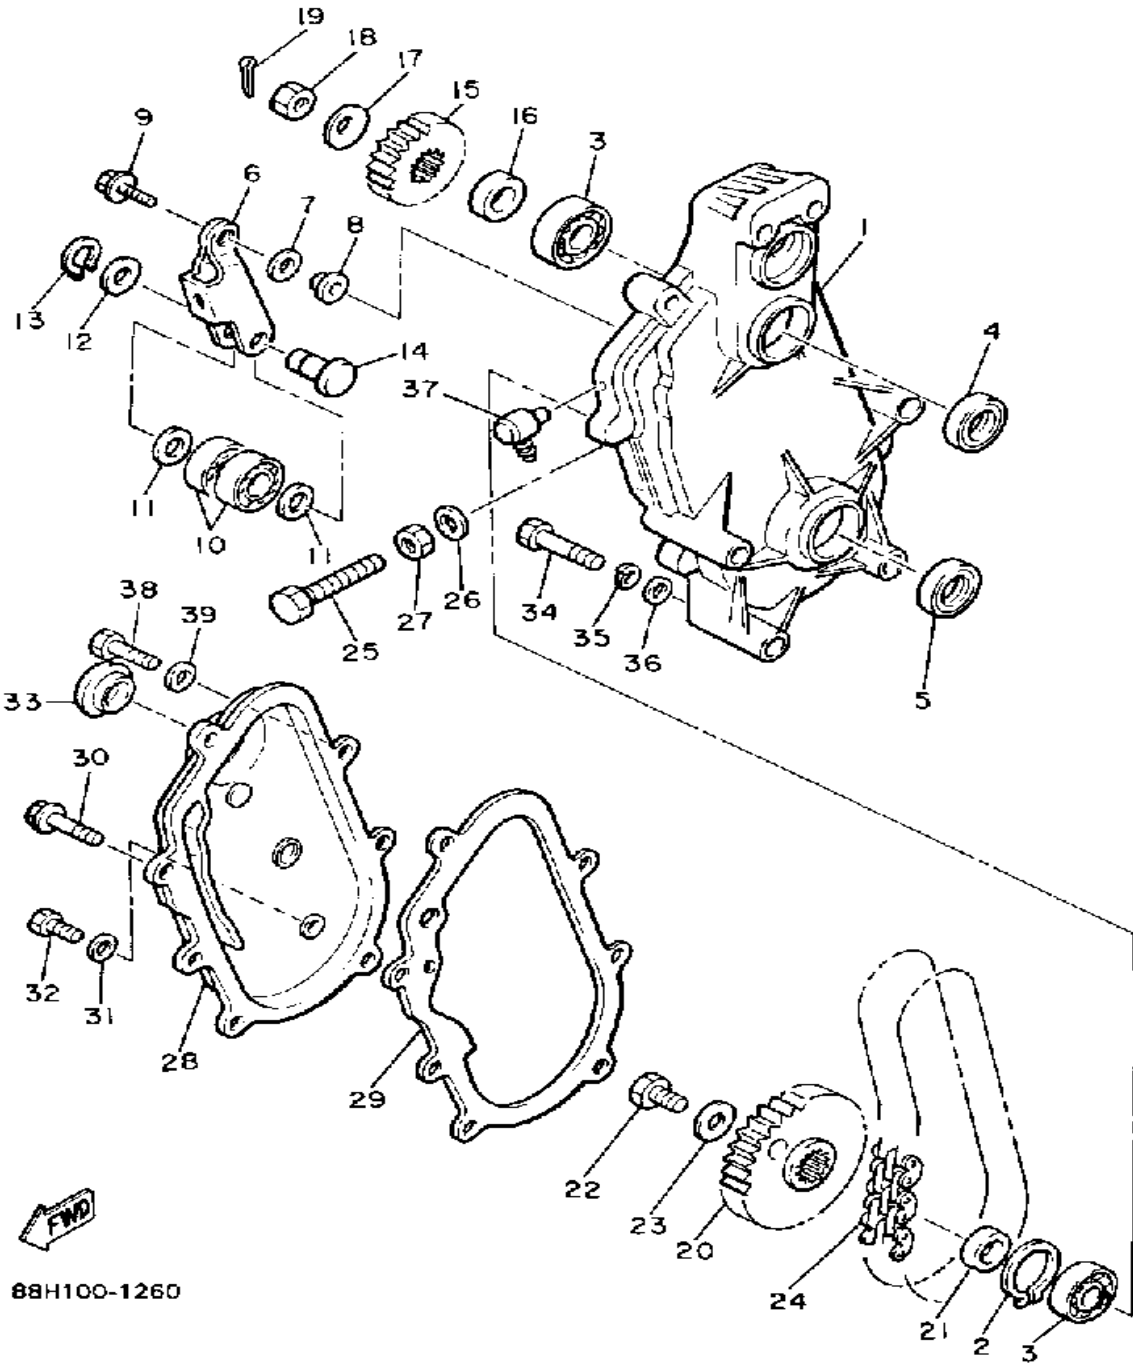

TRACK DRIVE 2

88H100-1260

Ref. No.	Part Number	Description	Qty	Remarks
23	90201-10742-00	WASHER, PLATE	1	
24	94860-01064-00	CHAIN (64L)	1	UR STD
	94860-01068-00	CHAIN (68L)	1	AP
25	90101-10357-00	BOLT	1	
26	90210-10004-00	WASHER, SEAL	1	
27	95303-10700-00	NUT	1	
28	8V0-47543-00-00	CAP, HOUSING	1	
29	86F-47592-00-00	GASKET	1	
30	95811-06025-00	BOLT, FLANGE	5	
31	90210-06006-00	WASHER, SEAL	1	
32	97011-06010-00	BOLT	1	
33	90338-30219-00	PLUG	1	
34	97021-08065-00	BOLT	4	
35	92990-08100-00	WASHER	4	
36	92990-08600-00	WASHER, PLATE	4	
37	583-15371-00-00	BREATHER	1	
38	97022-06025-00	BOLT	2	
39	92990-06200-00	WASHER	2	

Property of www.SmallEngineDiscount.com - Not for Resale