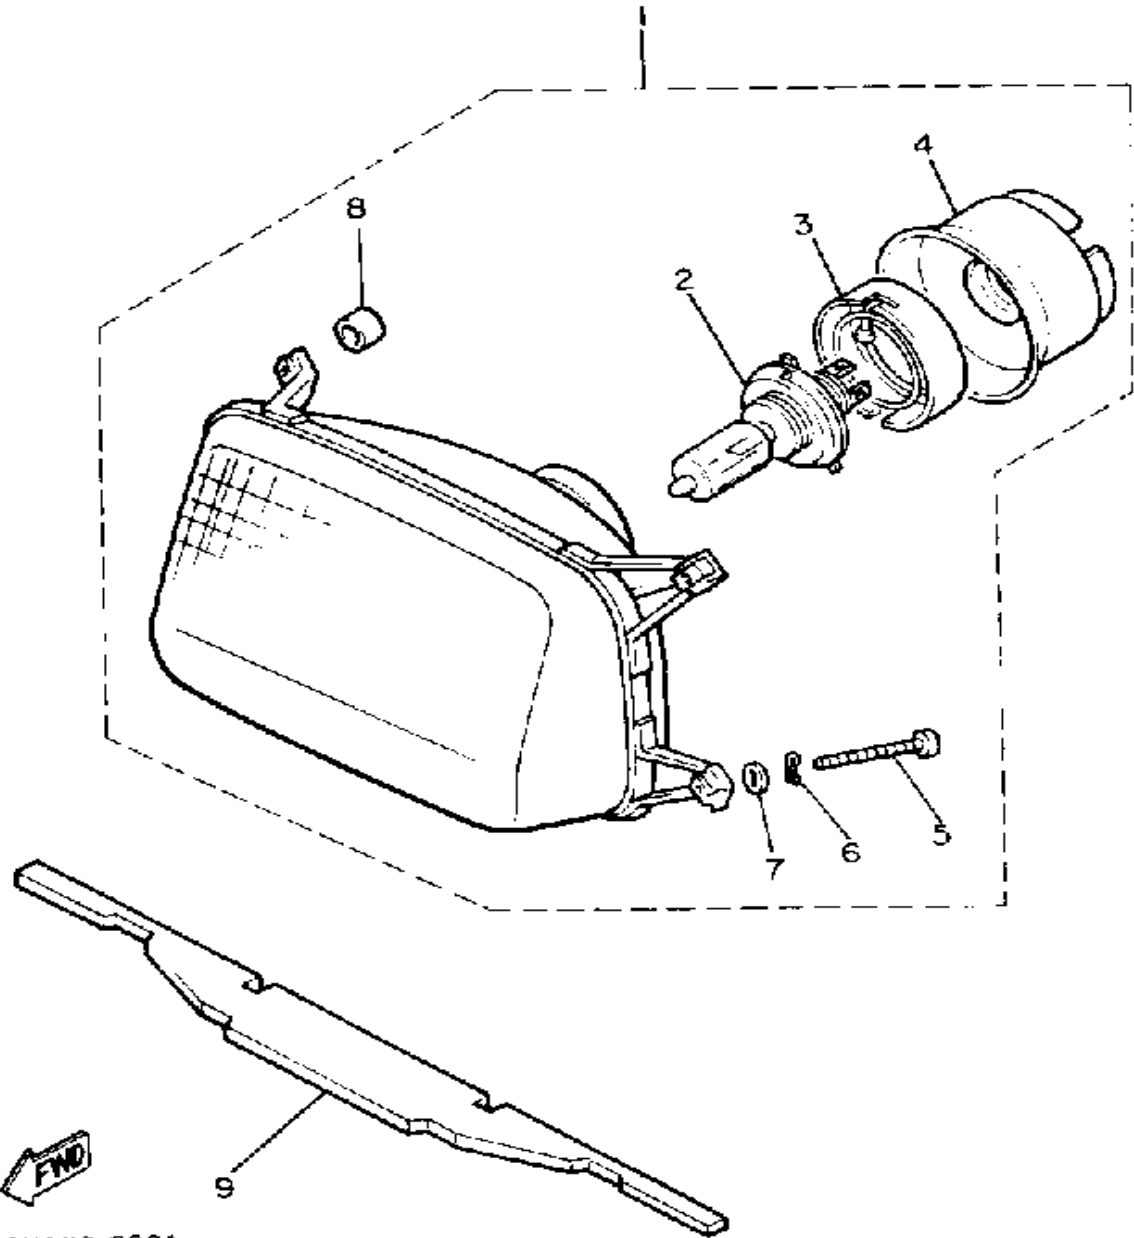

HEADLIGHT

Ref. No.	Part Number	Description	Qty	Remarks
1	86M-84310-00-00	HEADLIGHT UNIT ASSEMBLY .	1	
2	5V2-84314-00-XX	. BULB, HL 12V60/55W (2F9-84314-00)	1	HALOGEN
3	8A7-84312-00-00	. HOLDER, SOCKET	1	
4	8A7-84397-01-00	. COVER, SOCKET	1	
5	8V0-84331-00-00	. SCREW, RIM ADJUSTING . . .	4	
6	8V0-84374-00-00	. CLIP	4	
7	8V0-84327-00-00	. WASHER, SPECIAL	4	
8	8V0-84366-00-00	. DAMPER, HEADLIGHT 1	4	
9	8W6-84366-00-00	DAMPER, HEADLIGHT 1	1	

81H100-6331

Property of www.SmallEngineDiscount.com - Not for Resale