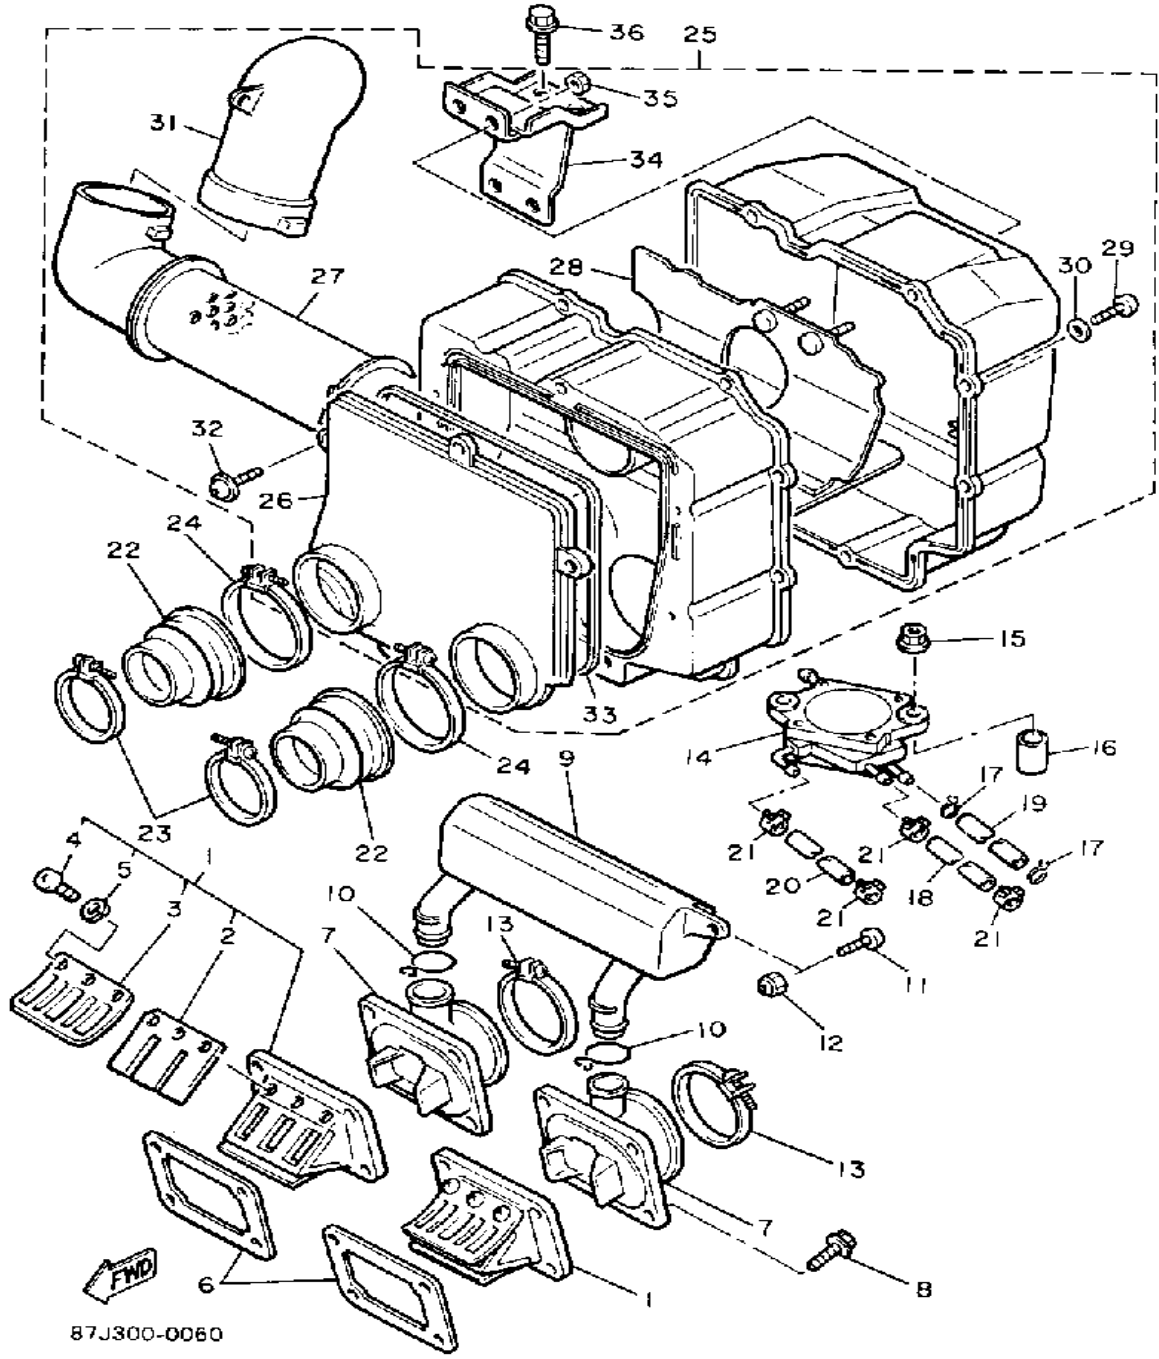

AIRCLEANER

Ref. No.	Part Number	Description	Qty	Remarks
1	3R5-13610-00-00	REED VALVE ASSEMBLY	2	
2	3R5-13613-00-00	. REED, VALVE	2	
3	2X5-13616-00-00	. STOPPER, REED VALVE	2	
4	98580-03008-00	. SCREW, PAN HEAD	6	
5	92990-03100-00	. WASHER, SPRING (92901-03100)	6	
6	80L-13621-01-00	GASKET, VALVE SEAT	2	
7	8V0-13555-00-00	MANIFOLD, INTAKE	2	
8	95811-06025-00	BOLT, FLANGE	8	
9	8V0-13581-00-00	CHAMBER, AIR	1	
10	90467-24096-00	CLIP	2	
11	90154-05005-00	SCREW, BINDING	1	
12	95706-05300-00	NUT, nylon	1	
13	86M-13575-00-00	BAND	2	
14	87F-24410-00-00	FUEL PUMP ASSEMBLY	1	
15	95701-06500-00	NUT, FLANGE	2	
16	90387-063W4-00	COLLAR	2	
17	90467-09006-00	CLIP	2	
18	90446-09329-00	HOSE	1	
19	91A20-05036-00	TUBE, FLEXIBLE	1	
20	90445-10141-00	HOSE	1	
21	90467-09026-00	CLIP	4	
22	8V0-14453-00-00	JOINT, AIR CLEANER 1	2	
23	90460-68230-00	CLAMP, HOSE	2	
24	90460-81224-00	CLAMP, HOSE	2	
25	8V0-14440-01-00	SILENCER ASSEMBLY, INTAKE	1	
26	8V0-14412-01-00	. CAP, CLEANER CASE 1	1	
27	8V0-14465-00-00	. PIPE	1	
28	8V0-14484-00-00	. PLATE, CLEANER CASE FITTING	1	

CONTINUED ON NEXT FRAME ➤

Property of www.SmallEngineDiscount.com - Not for Resale