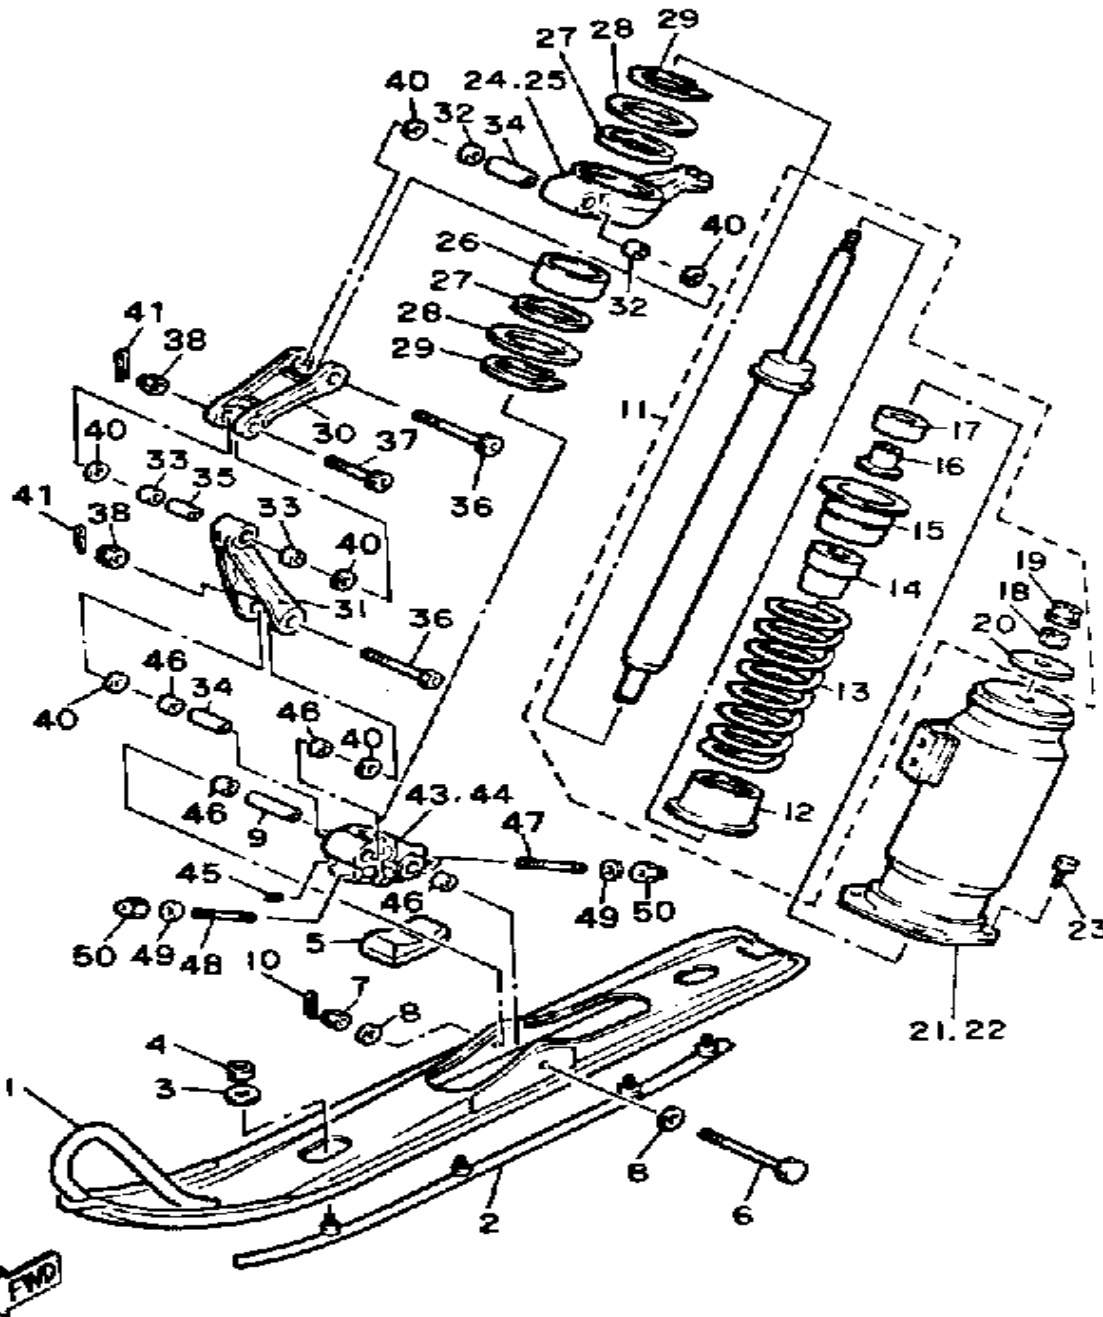

SKI

BBH100-1180

Ref. No.	Part Number	Description	Qty	Remarks
28	90201-535H6-00	WASHER, PLATE (T=2.0)	4	UR
	90201-536A1-00	WASHER, PLATE (T=1.0)	4	UR
29	93410-52061-00	CIRCLIP	4	
30	8L0-2382E-01-00	ARM, FRONT 1	2	
31	8L0-2382F-00-00	ARM, FRONT 2	2	
32	90384-14091-00	BUSH, BIMETAL FORMED	4	
33	90384-14096-00	BUSH, BIMETAL FORMED	4	
34	90387-101Y9-00	COLLAR	4	
35	90387-100A4-00	COLLAR	2	
36	90102-10039-00	BOLT, WITH HOLE	4	
37	90110-10173-00	BOLT, HEXAGON SOCKET HEAD	2	
38	95706-10300-00	NUT, NYLON	6	
39	95706-10300-00	NUT, NYLON	4	AP
40	90202-14037-00	WASHER, PLATE	12	
41	91490-20020-00	PIN, COTTER	6	
42	91490-20020-00	PIN, COTTER	4	AP
43	84M-2376E-00-00	BRACKET 1	1	
44	84M-2377E-00-00	BRACKET 2	1	
45	90113-06039-00	BOLT, SET	2	
46	90384-14091-00	BUSH, BIMETAL FORMED	8	
47	95611-08655-00	BOLT, STUD	2	
48	95611-08640-00	BOLT, STUD	2	
49	92901-08600-00	WASHER	4	
50	95712-08300-00	NUT, LOCK	4	

Property of www.SmallEngineDiscount.com - Not for Resale