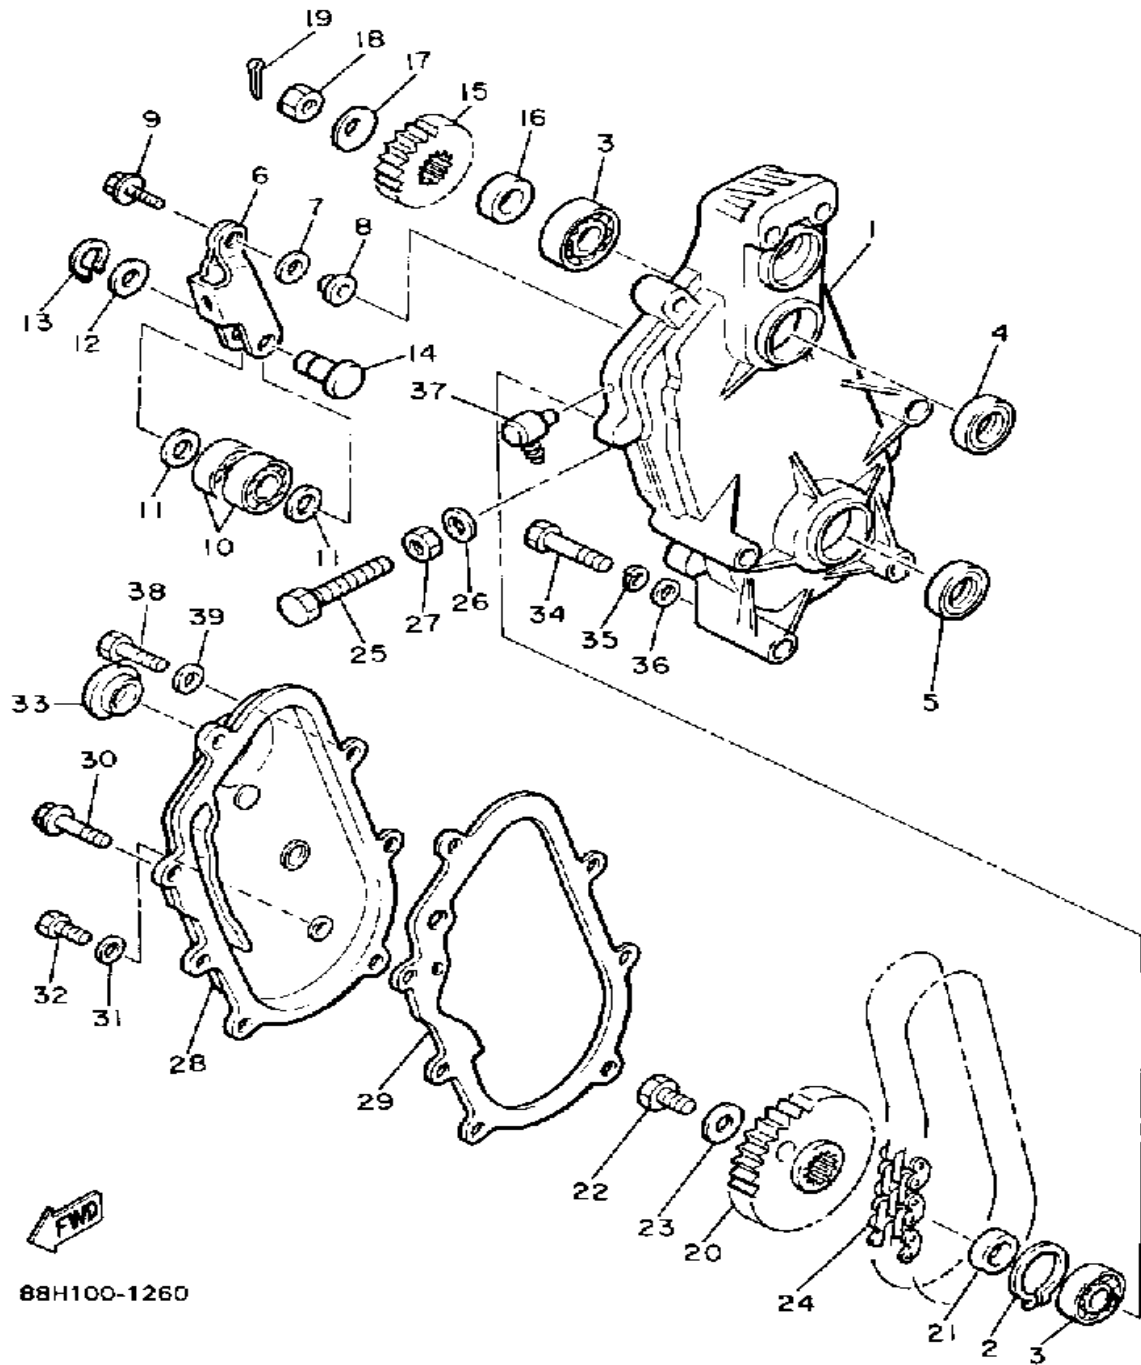

TRACK DRIVE 2

88H100-1260

Ref. No.	Part Number	Description	Qty	Remarks
1	8V0-47541-01-00	HOUSING, CHAIN	1	
2	99009-52500-00	CIRCLIP	1	
3	93306-20570-00	BEARING	2	
4	93102-27204-00	OIL SEAL	1	
5	93102-25081-00	OIL SEAL	1	
6	8U9-47613-02-00	HOLDER	1	
7	92990-08200-00	WASHER, PLAIN	2	
8	90387-08301-00	COLLAR	1	
9	95821-08020-00	BOLT, FLANGE (95801-08020)	1	
10	93306-30101-00	BEARING (B6301)	2	
11	90201-124F8-00	WASHER, PLATE	2	
12	90201-12631-00	WASHER, PLATE	1	
13	99009-12400-00	CIRCLIP	1	
14	90249-12216-00	PIN	1	
15	88F-17682-60-00	SPROCKET, CHAIN DRIVE (16T)	1	AP
	88F-17682-70-00	SPROCKET, CHAIN DRIVE (17T)	1	UR STD
	88F-17682-80-00	SPROCKET, CHAIN DRIVE (18T)	1	AP
17	90208-20008-00	WASHER, CONICAL SPRING	1	
18	90170-20211-00	NUT	1	
19	91401-30030-00	PIN, COTTER	1	
20	88F-47548-90-00	SPROCKET, CHAIN DRIVEN (29T)	1	UR STD
	88F-47587-00-00	SPROCKET, CHAIN DRIVEN (33T)	1	AP
	88F-47587-20-00	SPROCKET, CHAIN DRIVEN (35T)	1	AP
21	90387-256V3-00	COLLAR	1	
22	98022-10025-00	BOLT	1	

CONTINUED ON NEXT FRAME ►

Property of www.SmallEngineDiscount.com - Not for Resale