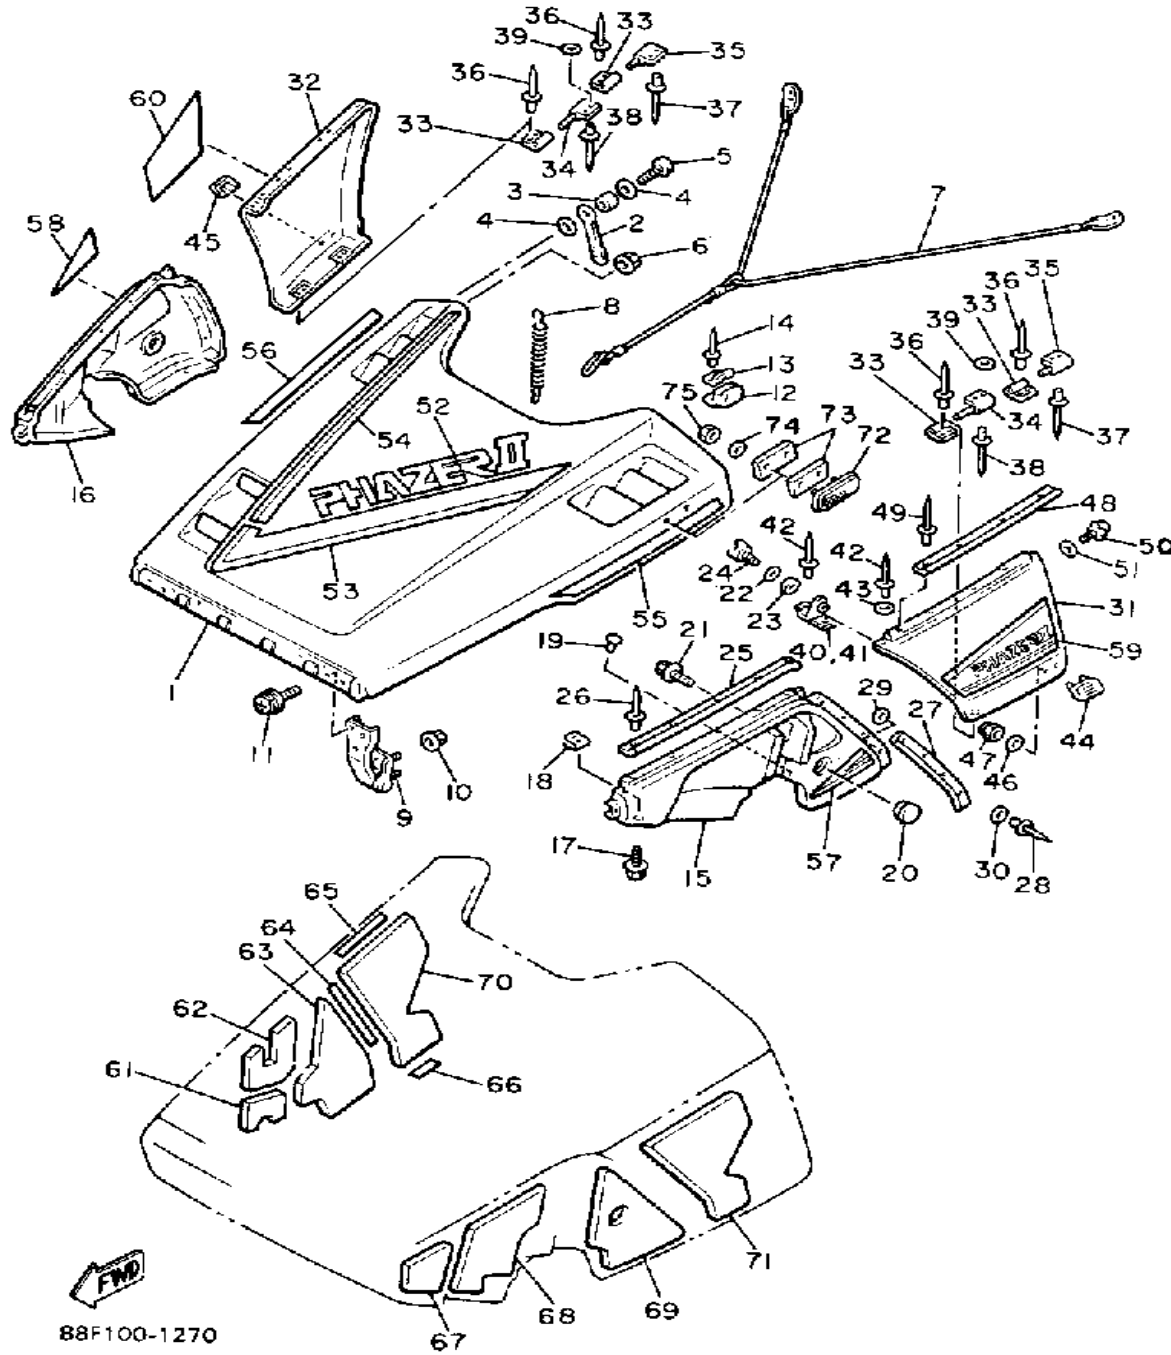

SHROUD

Ref. No.	Part Number	Description	Qty	Remarks
58	88F-77356-00-00	EMBLEM 6 (BLUE)	1	
59	88F-77357-00-00	EMBLEM 7 (WHITE)	1	
60	88F-77358-00-00	EMBLEM 8 (WHITE)	1	
61	87F-77265-01-00	LINING, SHROUD 5	1	
62	87F-77266-01-00	LINING, SHROUD 6	1	
63	87F-77276-01-00	DAMPER, NOISE 6	1	
64	8V0-7717E-00-00	TAPE 1	1	
65	8V0-7717F-00-00	TAPE 2	1	
66	82M-7717G-00-00	TAPE 3	1	
67	87F-77272-00-00	DAMPER, NOISE 2	1	
68	87F-77273-00-00	DAMPER, NOISE 3	1	
69	87F-77274-00-00	DAMPER, NOISE 4	1	
70	8V0-77266-00-00	LINING, SHROUD 6	1	
71	8V0-77275-00-00	DAMPER, NOISE 5	1	
72	80E-85110-00-00	REFLECTOR ASSEMBLY	2	
73	80E-85115-00-00	BASE, REFLECTOR	4	
74	92901-05600-00	WASHER, PLATE	4	
75	95701-05300-00	NUT, NYLON	4	

Property of www.SmallEngineDiscount.com - Not for Resale