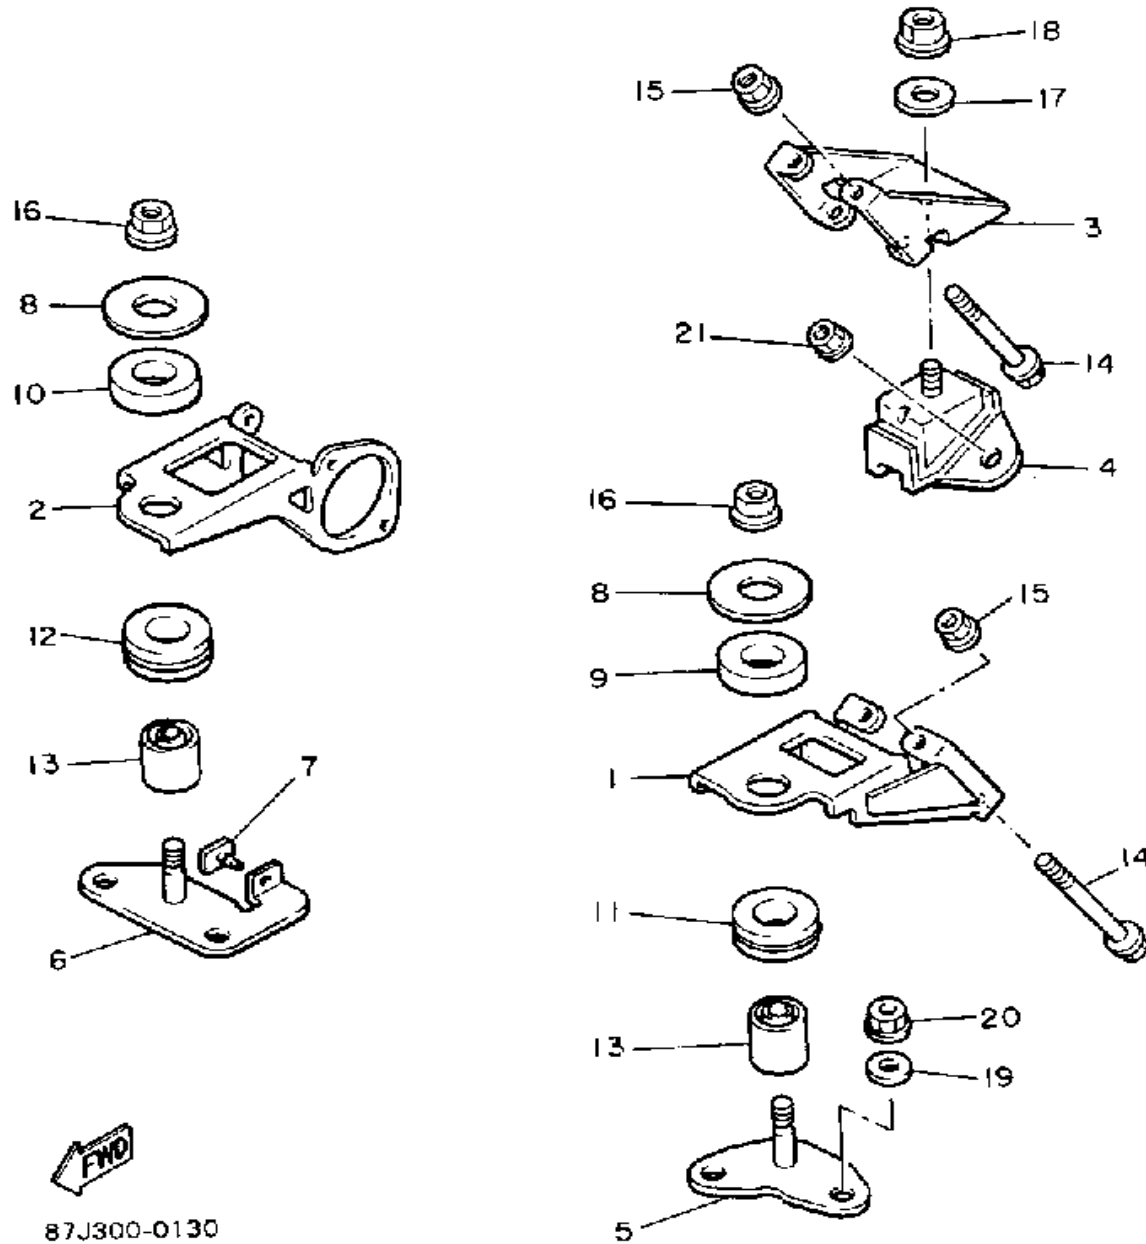

ENGINE BRACKET

Ref. No.	Part Number	Description	Qty	Remarks
1	8V0-21411-00-00	BRACKET, ENGINE 1	1	
2	8V0-21419-00-00	BRACKET, ENGINE 2	1	
3	8V0-21429-01-00	BRACKET, ENGINE 3	1	
4	87F-21486-00-00	DAMPER 2	1	
5	87F-21417-00-00	BRACKET, FRONT LOWER 1	1	
6	87F-21418-00-00	BRACKET, FRONT LOWER 2	1	
7	87F-2140A-00-00	DAMPER, STOPPER	1	
8	90201-10151-00	WASHER, PLATE	2	
9	8V0-21485-00-00	DAMPER, RUBBER 1	1	
10	8A5-21485-00-00	DAMPER, RUBBER 1	1	
11	87F-21485-00-00	DAMPER, RUBBER 1	1	
12	87F-21488-00-00	DAMPER	1	
13	87F-15316-00-00	DAMPER, ENGINE MOUNT 1	2	
14	90105-08466-00	BOLT, WASHER BASED	4	
15	95701-08500-00	NUT, FLANGE	4	
16	95701-10500-00	NUT, FLANGE (95702-10500)	2	
17	90201-10321-00	WASHER, PLATE	1	
18	95701-10500-00	NUT, FLANGE (95702-10500)	1	
19	90201-10321-00	WASHER, PLATE	4	
20	95701-10500-00	NUT, FLANGE (95702-10500)	4	
21	95701-08500-00	NUT, FLANGE	2	

Property of www.SmallEngineDiscount.com - Not for Resale