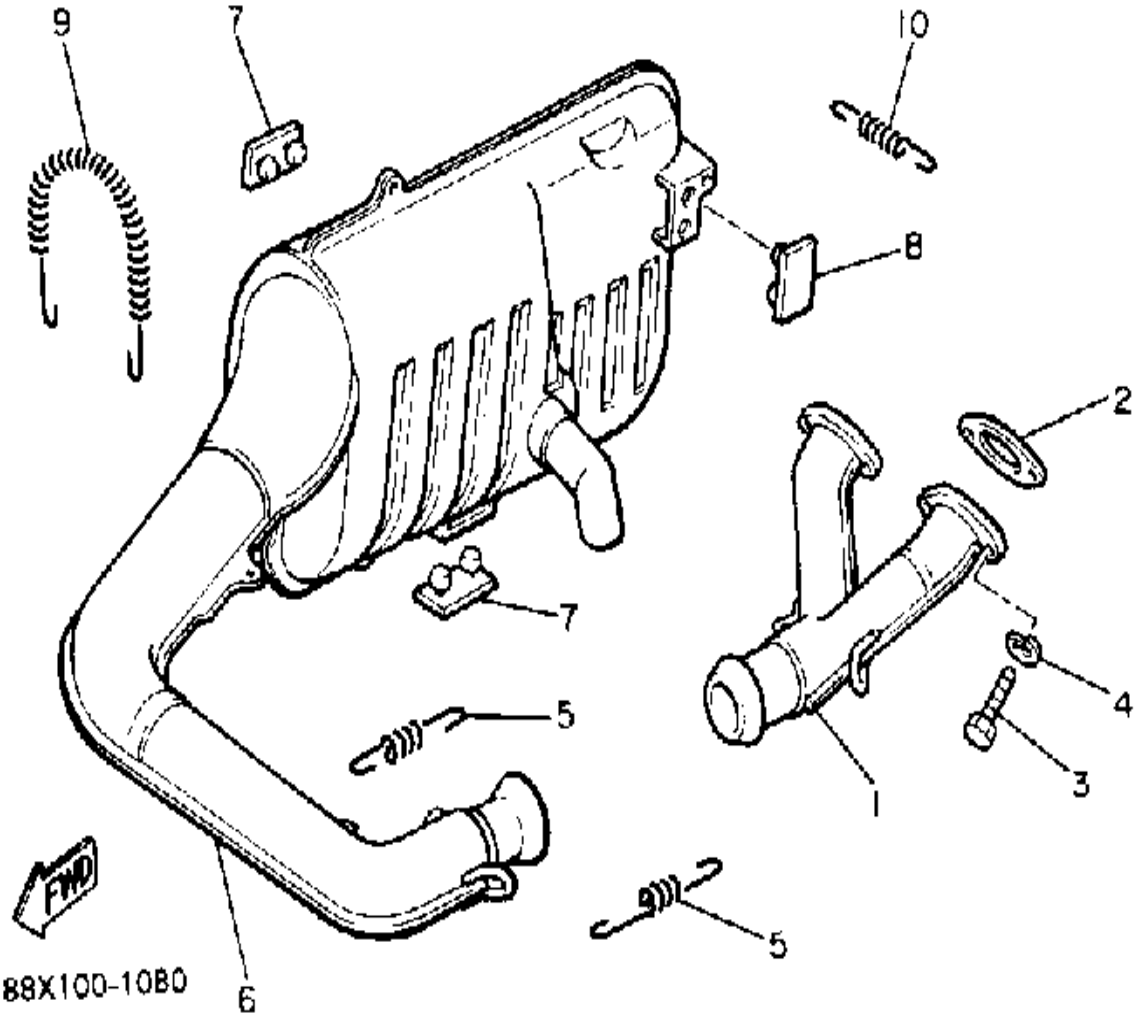

EXHAUST

Ref. No.	Part Number	Description	Qty	Remarks
1	8V0-14610-00-00	EXHAUST PIPE ASSEMBLY 1	1	
2	821-14613-01-00	GASKET, EXHAUST PIPE	2	
3	97313-08020-00	BOLT, HEXAGON	4	
4	92990-08100-00	WASHER	4	
5	90506-20272-00	SPRING, TENSION	2	
6	8V0-14710-04-00	MUFFLER ASSEMBLY 1	1	
7	8A5-14728-02-00	PROTECTOR, MUFFLER 2	2	
8	88F-14728-00-00	PROTECTOR, MUFFLER 2	1	
9	90506-14207-00	SPRING, TENSION	1	
10	90506-16350-00	SPRING, TENSION	1	

Property of www.SmallEngineDiscount.com - Not for Resale