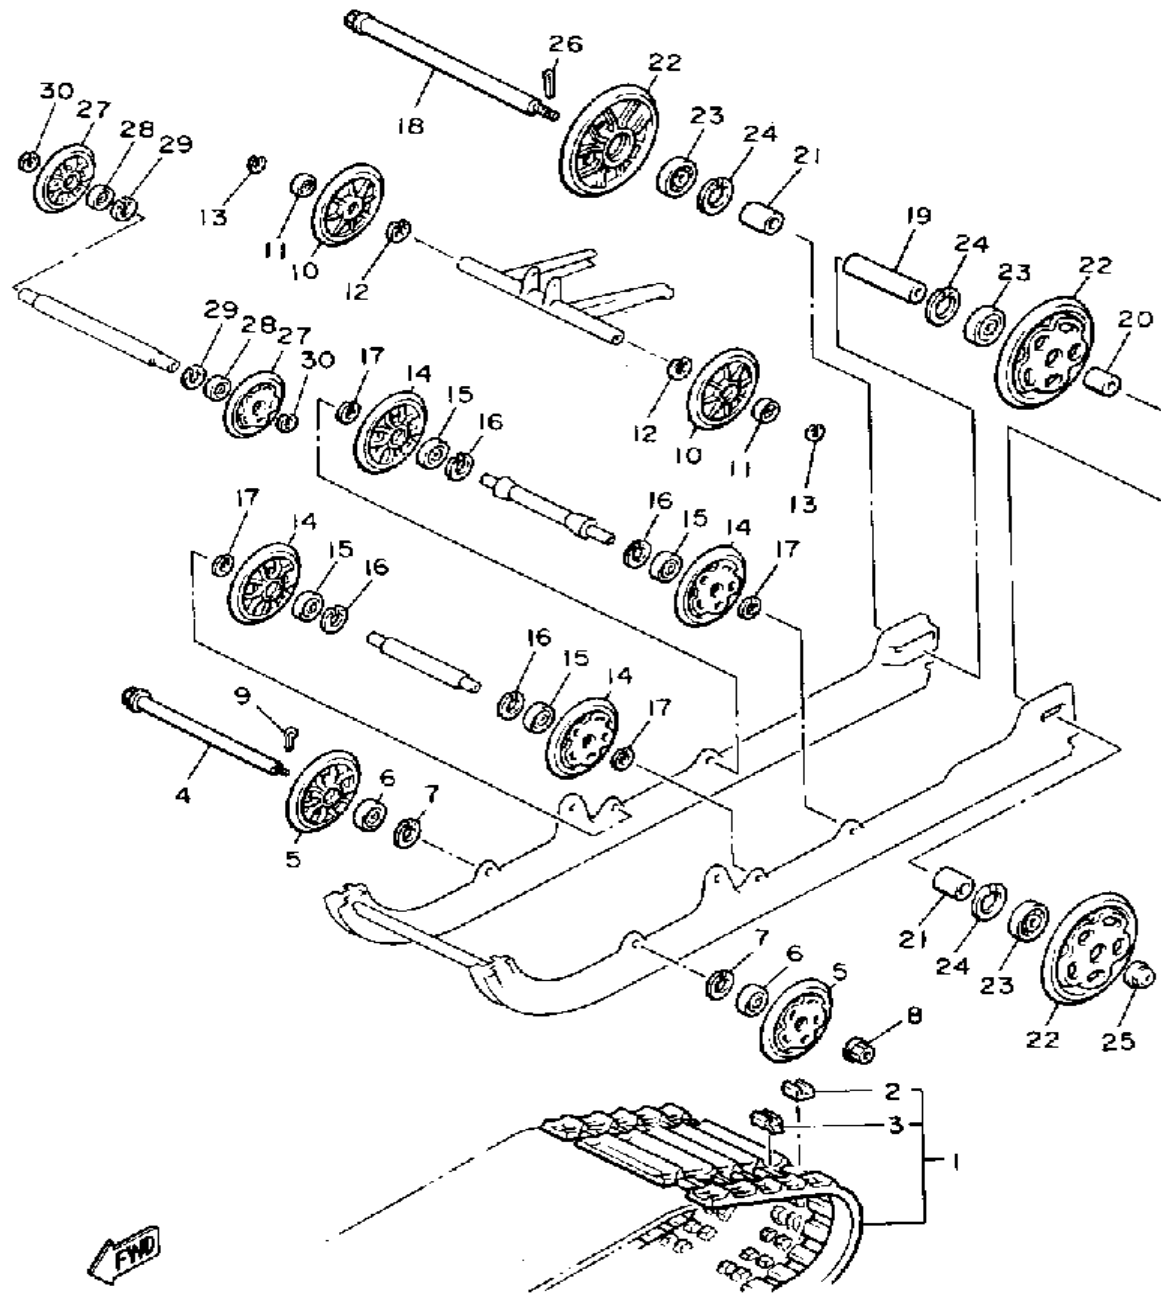

CONTINUED ON NEXT FRAME ►

Property of www.SmallEngineDiscount.com - Not for Resale

TRACK DRIVE 2

88H100-1260

Ref. No.	Part Number	Description	Qty	Remarks
23	90201-10742-00	WASHER, PLATE	1	
24	94860-01064-00	CHAIN (64L)	1	UR STD
	94860-01068-00	CHAIN (68L)	1	AP
25	90101-10357-00	BOLT	1	
26	90210-10004-00	WASHER, SEAL	1	
27	95303-10700-00	NUT	1	
28	8V0-47543-00-00	CAP, HOUSING	1	
29	86F-47592-00-00	GASKET	1	
30	95811-06025-00	BOLT, FLANGE	5	
31	90210-06006-00	WASHER, SEAL	1	
32	97011-06010-00	BOLT	1	
33	90338-30219-00	PLUG	1	
34	97021-08065-00	BOLT	4	
35	92990-08100-00	WASHER	4	
36	92990-08600-00	WASHER, PLATE	4	
37	583-15371-00-00	BREATHER	1	
38	97022-06025-00	BOLT	2	
39	92990-06200-00	WASHER	2	

Property of www.SmallEngineDiscount.com - Not for Resale

TRACK SUSPENSION 1

87G300-0230

Ref. No.	Part Number	Description	Qty	Remarks
1	87F-47110-01-00	TRACK ASSEMBLY	1	
2	8A5-47113-00-00	. PLATE, REINFORCEMENT	48	
3	8A5-47115-00-00	. METAL, SLIDE	48	
4	82M-47487-00-00	SHAFT 5	1	
5	87M-47320-00-00	SUSPENSION WHEEL COMP.	2	
6	93306-00441-00	BEARING (89A) (B6004RS)	2	
7	99009-42500-00	CIRCLIP	2	
8	95601-14200-00	NUT, U	1	
9	91401-30030-00	PIN, COTTER	1	
10	885-47320-01-00	SUSPENSION WHEEL COMP.	2	
11	93306-00441-00	BEARING (89A) (B6004RS)	2	
12	99009-42500-00	CIRCLIP	2	
13	99009-20400-00	CIRCLIP	2	
14	87M-47320-00-00	SUSPENSION WHEEL COMP.	4	
15	93306-00441-00	BEARING (89A) (B6004RS)	4	
16	99009-42500-00	CIRCLIP	4	
17	99009-20400-00	CIRCLIP	4	
18	8L8-47520-01-00	REAR AXLE COMP. (8L8-47520-02-00)	1	
19	90387-204R2-00	COLLAR	1	
20	90387-204R3-00	COLLAR	1	
21	90387-203H0-00	COLLAR	2	
22	8K2-47530-00-00	GUIDE WHEEL COMP.	3	
23	93306-20417-00	BEARING (B62042RS)	3	
24	99009-47500-00	CIRCLIP	3	
25	95601-14200-00	NUT, U	1	
26	91401-30030-00	PIN, COTTER	1	
27	8H8-47320-00-00	SUSPENSION WHEEL COMP.	2	
28	93306-00441-00	BEARING (89A) (B6004RS)	2	