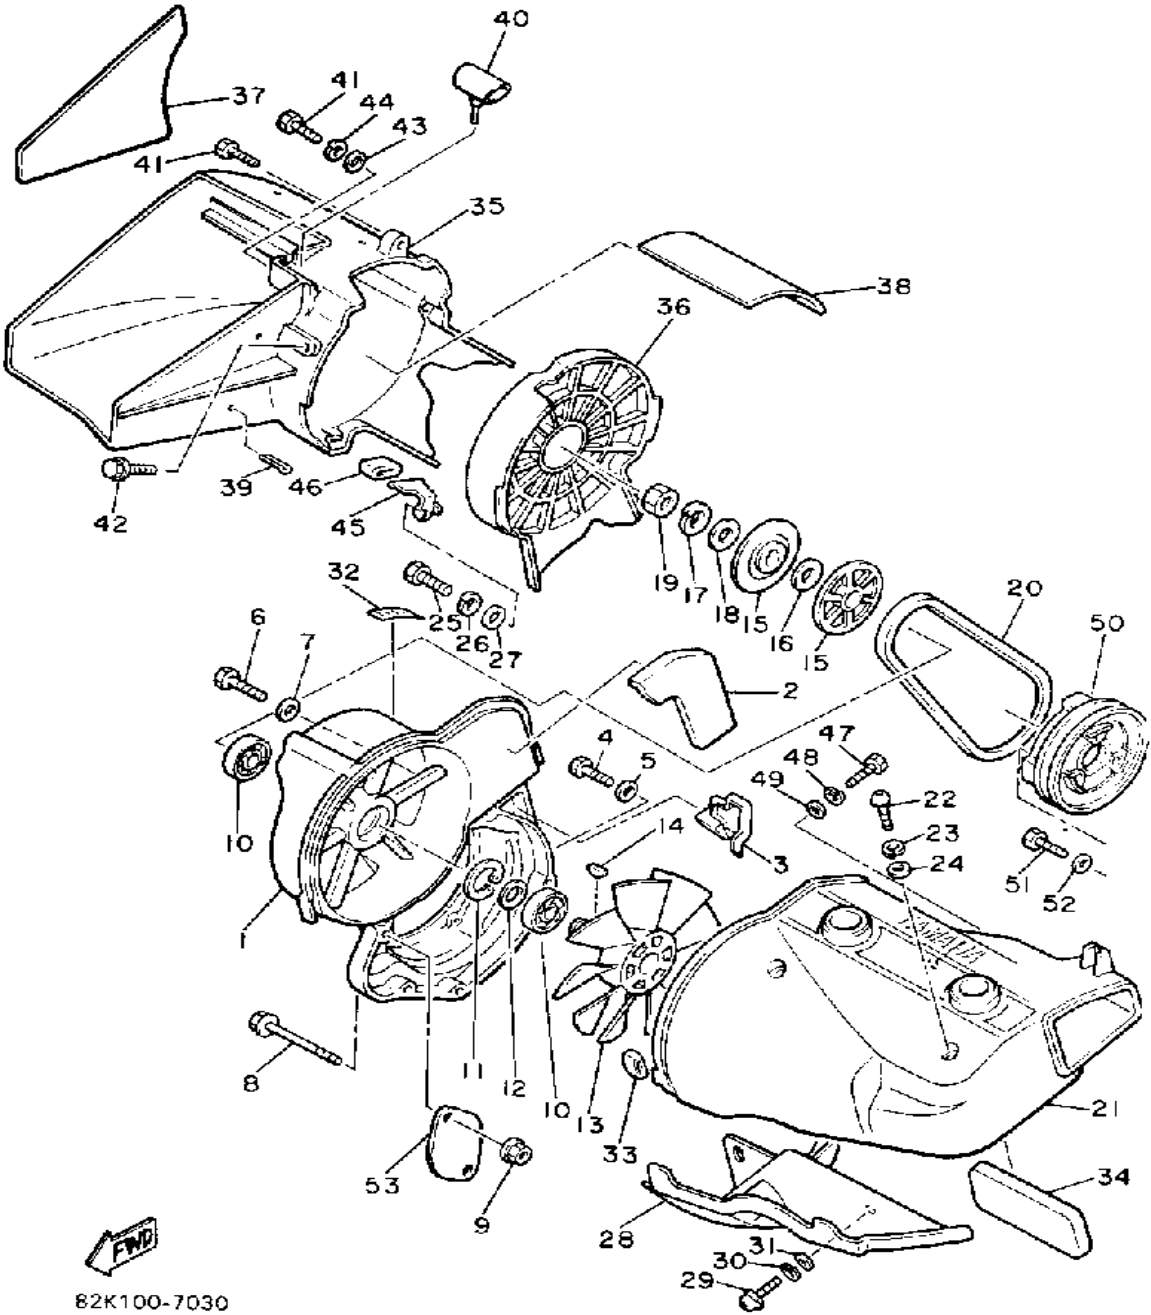

AIR SHROUD-FAN

82K100-7030

Ref. No.	Part Number	Description	Qty	Remarks
1	88F-12621-01-00	CASE, FAN	1	
2	8Y0-12679-00-00	DAMPER, SHROUD 6	1	
3	80L-12658-01-00	DAMPER, AIR SHROUD 1	1	
4	97022-08035-00	BOLT	2	
5	92990-08600-00	WASHER, PLATE	2	
6	97022-08050-00	BOLT	1	
7	92990-08600-00	WASHER, PLATE	1	
8	95811-08090-00	BOLT, FLANGE (95822-08090)	2	
9	95701-08500-00	NUT, FLANGE	2	
10	93306-20331-00	BEARING	2	
11	93420-40064-00	CIRCLIP	1	
12	90201-17713-00	WASHER, PLATE	1	
13	8H8-12611-01-00	FAN	1	
14	90280-05014-00	KEY, WOODRUFF	1	
15	8H8-12619-01-00	PULLEY 2	2	
16	90214-17017-00	WASHER, CLAW (0.5T)	1	UR
	90214-17018-00	WASHER, CLAW (1.0T)	1	UR
17	92901-16100-00	WASHER, SPRING	1	
18	90201-17713-00	WASHER, PLATE	1	
19	90170-16182-00	NUT	1	
20	8V0-12612-00-00	BELT	1	
21	8V0-12651-02-00	AIR SHROUD, CYLINDER 1	1	
22	98506-06016-00	SCREW, PANHEAD	2	
23	92906-06100-00	WASHER, SPRING	2	
24	92906-06600-00	WASHER	2	
25	97016-06016-00	BOLT	1	
26	92906-06100-00	WASHER, SPRING	1	
27	92906-06600-00	WASHER	1	
28	8V0-12652-00-00	AIR SHROUD, CYLINDER 2	1	

CONTINUED ON NEXT FRAME ➤

Property of www.SmallEngineDiscount.com - Not for Resale