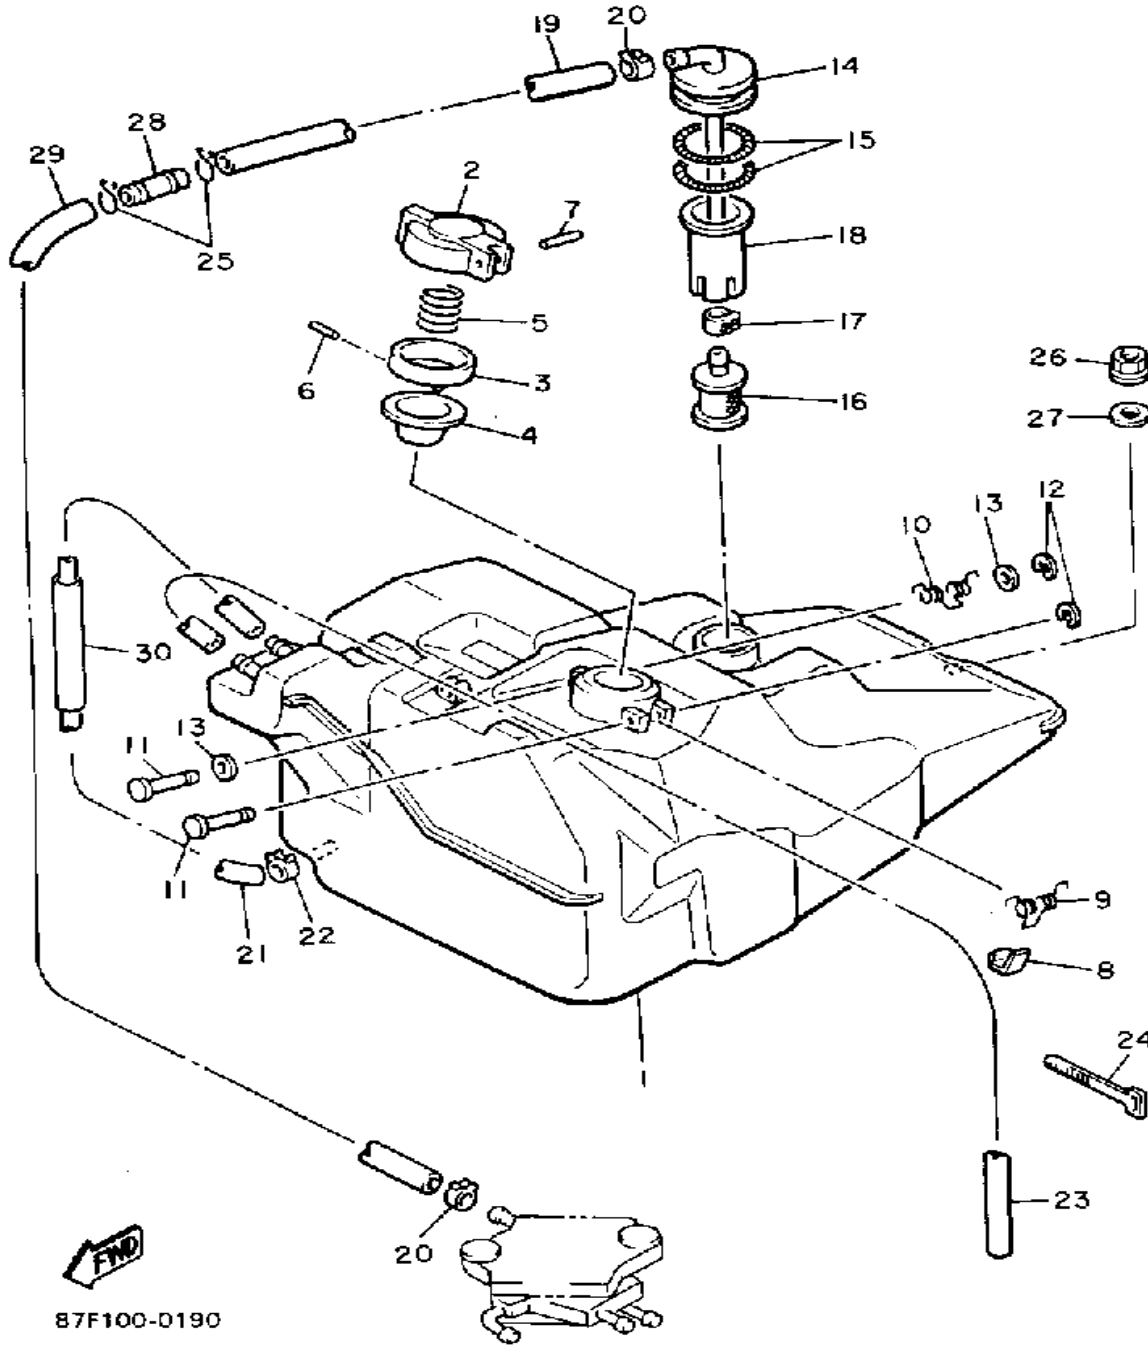

FUEL TANK

87F100-0190

Ref. No.	Part Number	Description	Qty	Remarks
1	8V0-24111-03-00	TANK, FUEL	1	
2	813-24611-01-00	BODY, CAP	1	
3	813-24613-01-00	DISC, CAP	1	
4	8F7-24641-00-00	GASKET, CAP 1	1	
5	90501-20130-00	SPRING, COMPRESSION	1	
6	91609-30016-00	PIN, SPRING	1	
7	91609-25032-00	PIN, SPRING	1	
8	83M-24628-00-00	HOOK	1	
9	90508-10715-00	SPRING, TORSION	1	
10	90508-08353-00	SPRING, TORSION	1	
11	90249-03017-00	PIN	2	
12	93430-02001-00	CIRCLIP	2	
13	90201-03313-00	WASHER, PLATE	2	
14	86M-24335-00-00	PIPE, SUCTION 1	1	
15	90506-06065-00	SPRING, TENSION	2	
16	8H5-24560-00-00	FILTER ASSEMBLY	1	
17	90467-11028-00	CLIP	1	
18	8V0-24336-00-00	PIPE, SUCTION 2	1	
19	90446-11269-00	HOSE	1	
20	90467-11028-00	CLIP	1	
21	90446-09013-00	HOSE (90446-09079)	1	
22	90467-09026-00	CLIP	1	
23	90446-09155-00	HOSE	1	
24	341-26397-01-00	BAND	8	
25	90467-11009-00	CLIP	3	
26	95712-08300-00	NUT, LOCK	1	
27	90201-08784-00	WASHER, PLATE	1	
28	878-24379-00-00	PIPE, JOINT 4	1	
29	91A20-07014-00	TUBE, FLEXIBLE VINYL	1	

CONTINUED ON NEXT FRAME ➤

Property of www.SmallEngineDiscount.com - Not for Resale