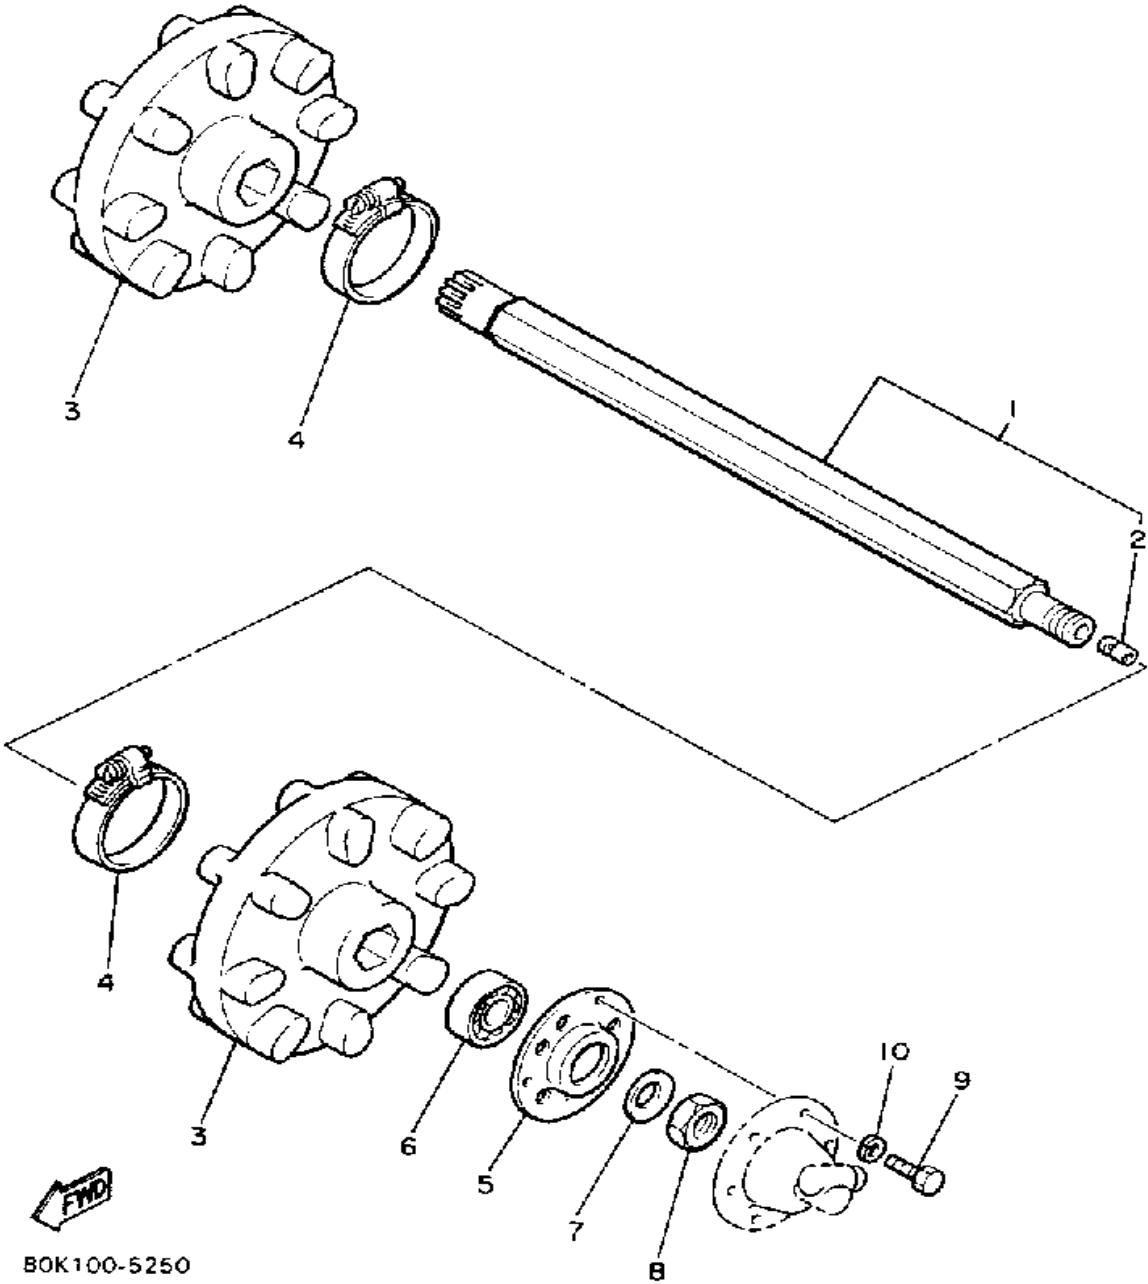

TRACK DRIVE 1

Ref. No.	Part Number	Description	Qty	Remarks
1	88F-W4751-00-00	AXLE, FRONT	1	
2	8K4-47577-00-00	. CONNECTOR	1	
3	8J7-47531-01-00	WHEEL, SPROCKET 1	2	
4	90460-50079-00	CLAMP, HOSE	2	
5	8K4-47551-00-00	HOUSING, FRONT AXLE	1	
6	93306-00420-00	BEARING (B6004)	1	
7	90208-22001-00	WASHER, CONICAL SPRING ..	1	
8	90170-22094-00	NUT	1	
9	97011-08016-00	BOLT	3	
10	92990-08100-00	WASHER	3	

Property of www.SmallEngineDiscount.com - Not for Resale