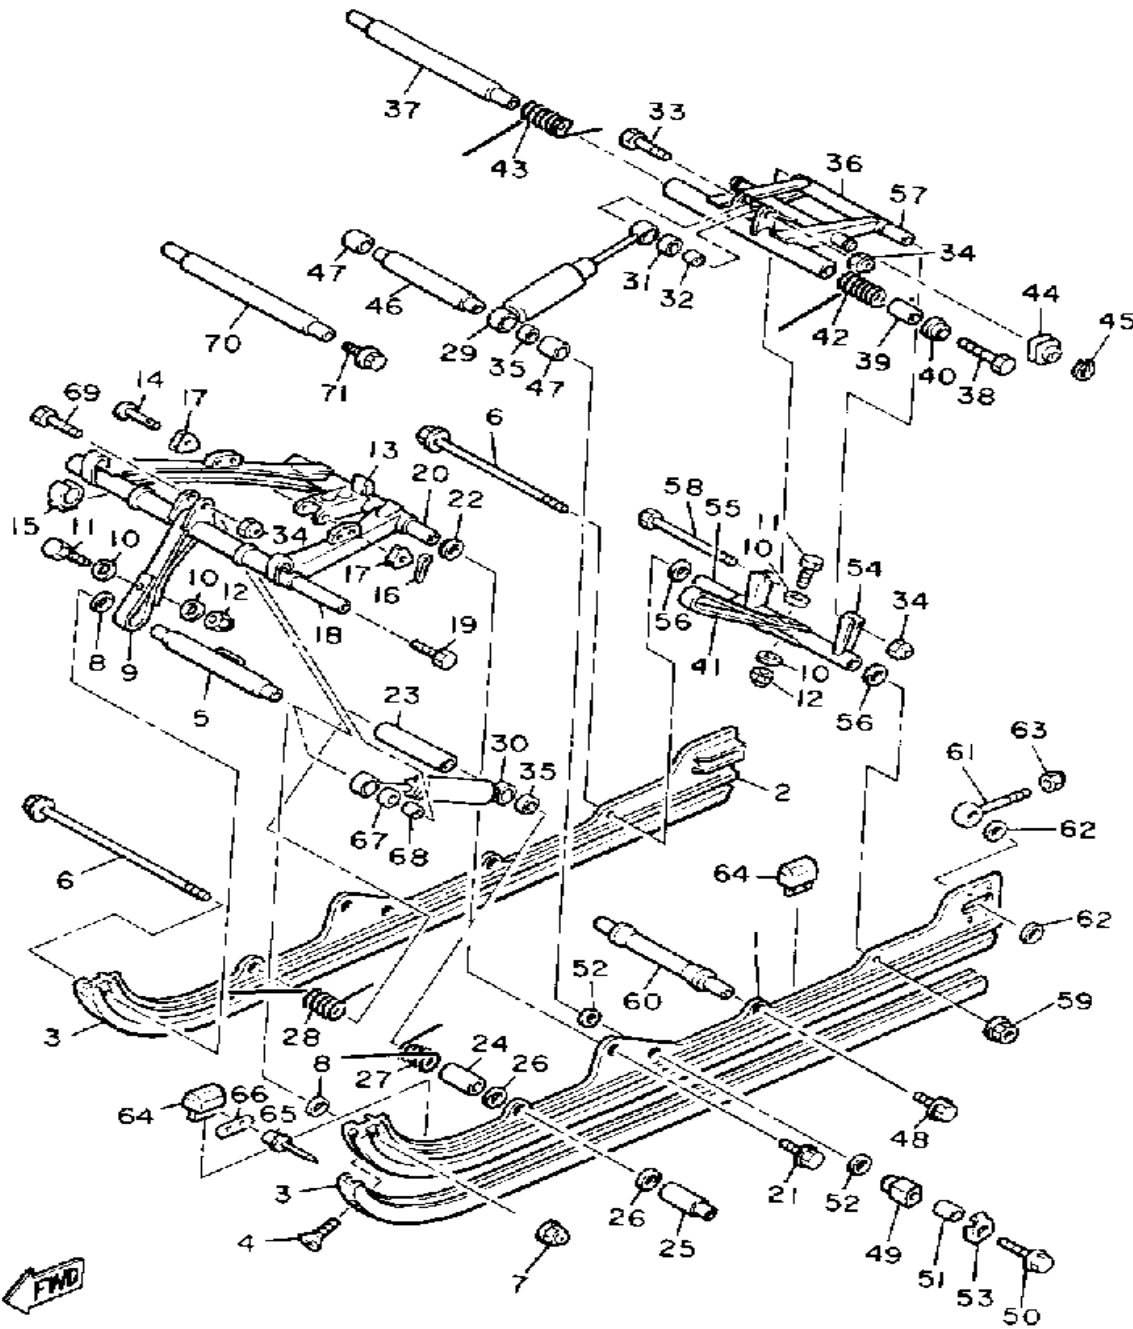

TRACK SUSPENSION 2

87J300-0240

Ref. No.	Part Number	Description	Qty	Remarks
57	90387-084J9-00	COLLAR	1	
58	97022-08165-00	BOLT	1	
59	95712-08300-00	NUT, LOCK	1	
60	8V0-47488-00-00	SHAFT 6	1	
61	8K2-47479-01-00	COLLAR 3	2	
62	90201-20279-00	WASHER, PLATE	4	
63	95701-10300-00	NUT, FLANGE (95702-10300)	2	
64	8V0-47456-00-00	DAMPER 1	4	
65	90267-48062-00	RIVET, BLIND	8	
66	8K2-47458-01-00	PLATE, DAMPER	8	
67	90387-081U4-00	COLLAR	1	
68	90380-12169-00	BUSH, SOLID	1	
69	95811-08045-00	BOLT, FLANGE (JN5)	1	
70	8L1-47461-00-00	IDLER	1	
71	95821-08020-00	BOLT, FLANGE (95801-08020)	2	

Property of www.SmallEngineDiscount.com - Not for Resale