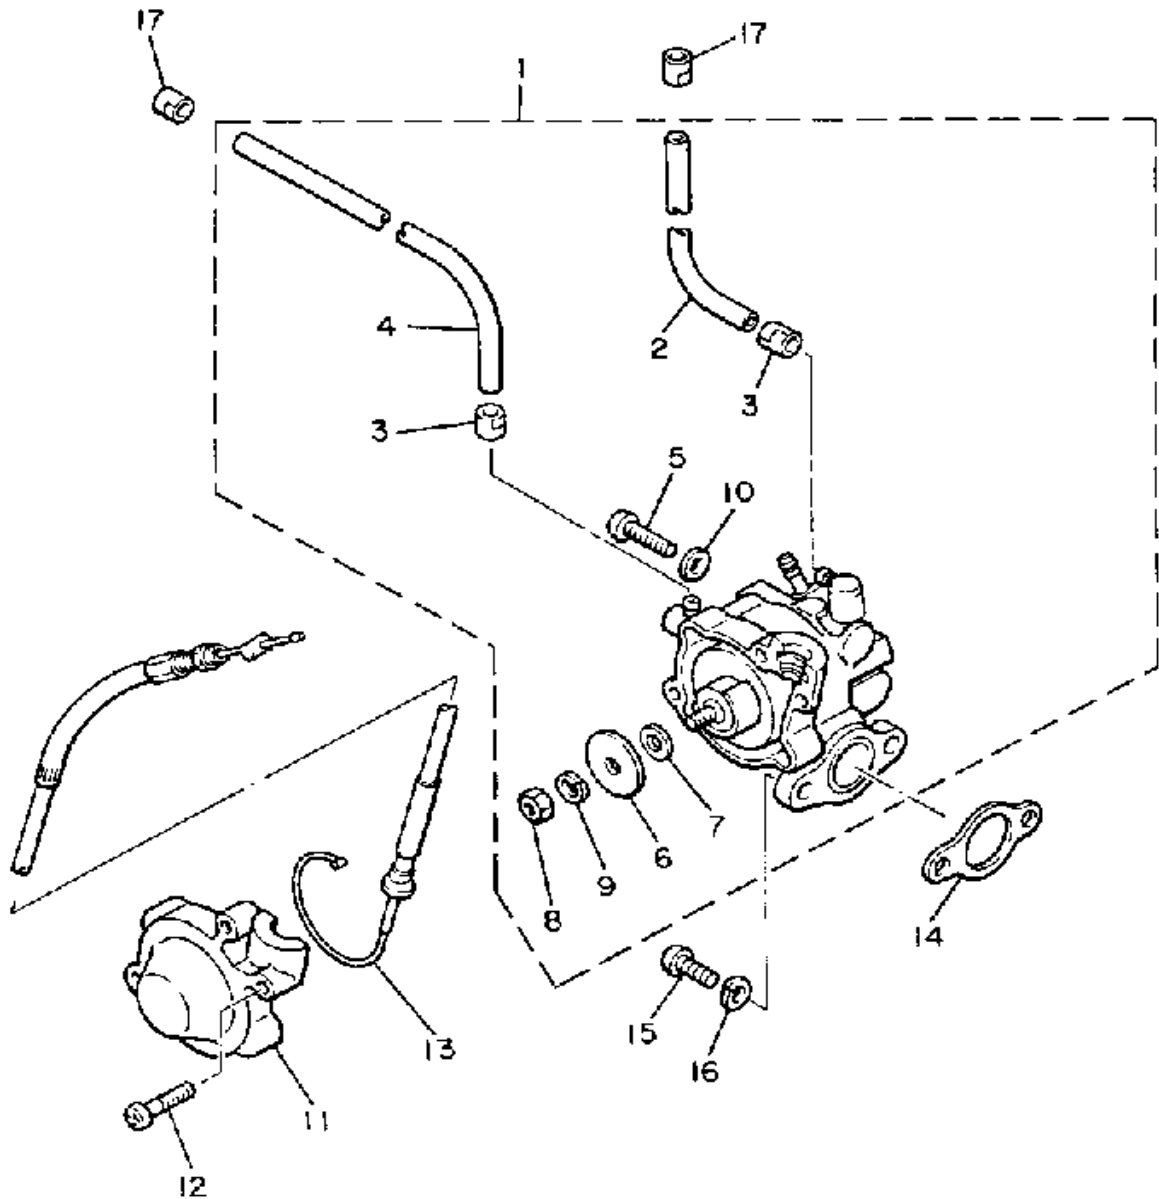

82K100-7030

Property of www.SmallEngineDiscount.com - Not for Resale

OIL PUMP

Ref. No.	Part Number	Description	Qty	Remarks
1	8V0-13101-01-00	OIL PUMP ASSEMBLY	1	
2	90446-08210-00	. HOSE	1	
3	90468-02025-00	. CLIP	2	
4	91A30-03020-00	. TUBE, FLEXIBLE VINYL	1	
5	98902-04020-00	. SCREW, BIND	1	
6	137-13138-01-00	. PLATE, ADJUSTING	1	
7	137-13137-00-03	. SHIM (0.3T)	1	UR
	137-13137-00-05	. SHIM (0.5T)	1	UR
	137-13137-00-10	. SHIM (1.0T)	1	UR
8	95380-05600-00	. NUT	1	
9	92990-05100-00	. WASHER, SPRING	1	
10	90430-04004-00	. GASKET	1	
11	8A5-13146-01-00	COVER, ADJUST PULLEY	1	
12	98506-04018-00	SCREW, PAN HEAD	3	
13	8V0-26320-01-00	PUMP CABLE ASSEMBLY	1	
14	3MT-13116-00-00	GASKET, PUMP CASE (8Y0-13116-00)	1	
15	98580-05016-00	SCREW, PAN HEAD	2	
16	92990-05100-00	WASHER, SPRING	2	
17	90468-02025-00	CLIP	2	

Property of www.SmallEngineDiscount.com - Not for Resale

PUMP DRIVE GEAR

80K100-5050

Ref. No.	Part Number	Description	Qty	Remarks
1	8V0-15416-01-00	COVER, OIL PUMP	1	
2	93101-10090-00	OIL SEAL	1	
3	821-13176-00-00	METAL, WORM SHAFT OUTER	1	
4	879-13175-00-00	SHAFT, WORM	1	
5	821-13188-00-00	GEAR, DRIVE (32T)	1	
6	90206-11016-00	WASHER, WAVE	1	
7	137-13148-00-00	PLATE, CAM THRUST	1	
8	99009-10400-00	CIRCLIP	1	
9	93603-22028-00	PIN, DOWEL	1	
10	93306-00003-00	BEARING (B6000RS)	1	
11	8V0-13179-00-00	GEAR, IDLE	1	
12	8V0-13342-00-00	SHAFT, IDLE GEAR	1	
13	98580-06012-00	SCREW, PAN HEAD	1	
14	821-17818-02-00	GASKET	1	
15	821-17819-00-00	CAP, HOUSING	1	
16	90157-05095-00	SCREW, PAN HEAD	2	
17	8V0-15466-02-00	GASKET 2	1	
18	8V0-15426-01-00	COVER, OIL PUMP 2	1	
19	93104-52079-00	OIL SEAL	1	
20	91810-18022-00	PIN, DOWEL	2	
21	98511-05020-00	SCREW, PAN HEAD	2	
22	92990-05100-00	WASHER, SPRING	2	
23	92901-05600-00	WASHER, PLATE	2	
24	813-17841-00-00	GEAR, DRIVEN (10T)	1	
25	821-17843-00-00	BUSH, DRIVEN GEAR OUTER	1	
26	93104-06033-00	OIL SEAL	1	
27	93450-28098-00	CIRCLIP	1	
28	8V0-15456-03-00	GASKET, OIL PUMP COVER 1	1	
29	97013-06035-00	BOLT	2	