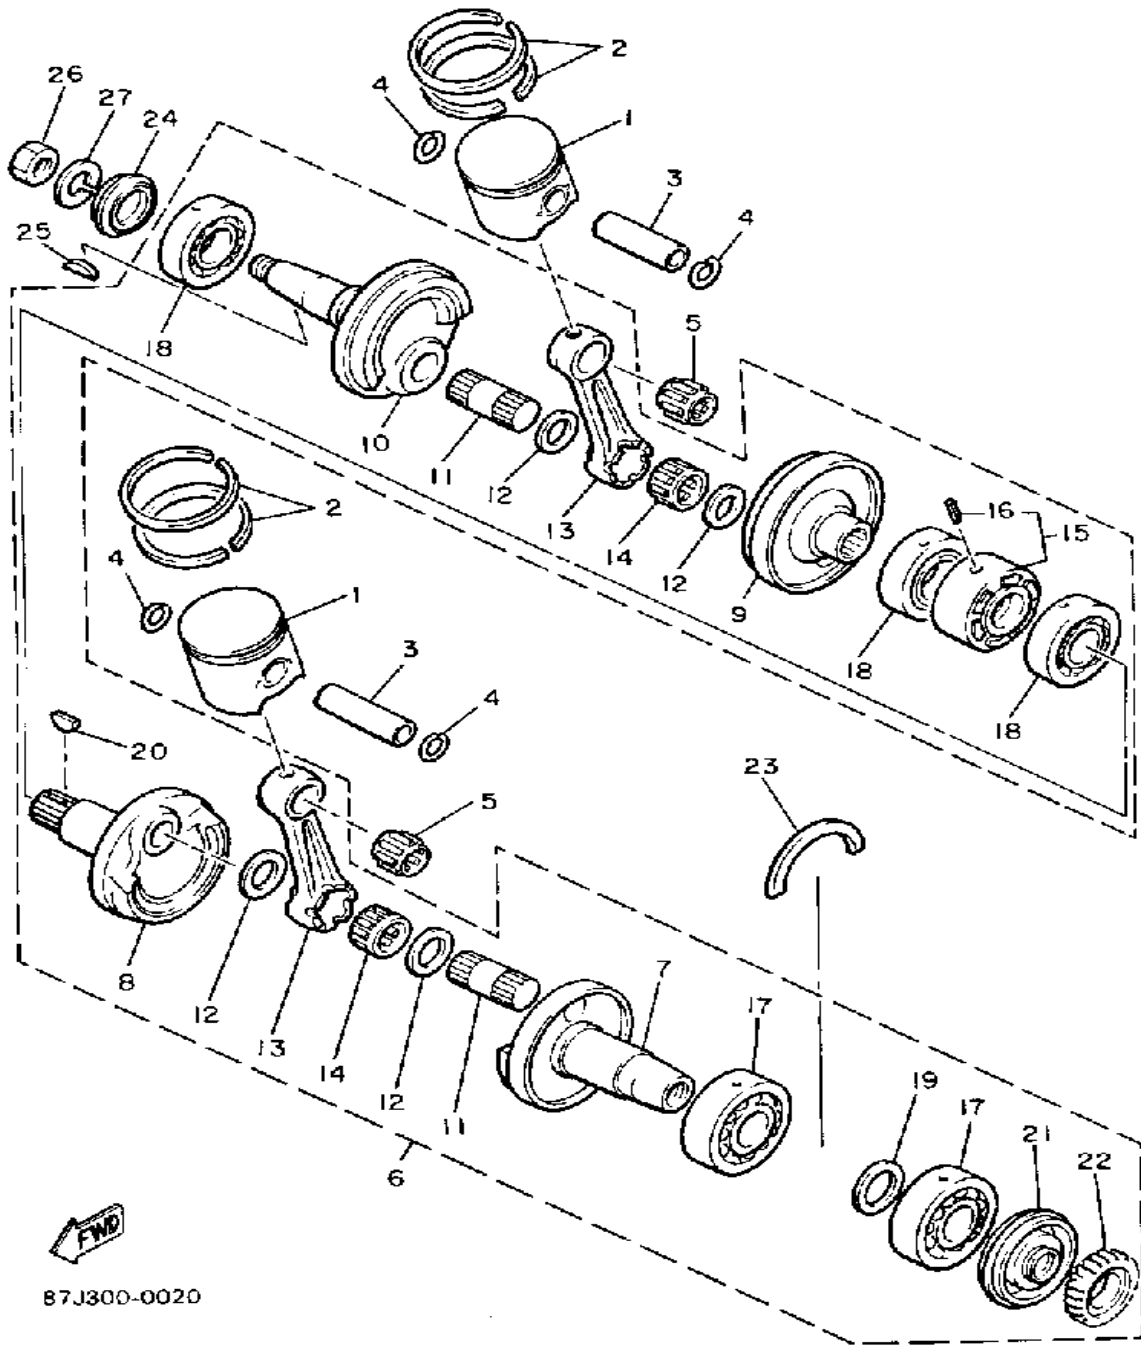

YAMAHA

GENUINE

PARTS CATALOGUE

SNOWMOBILE

Property of www.SmallEngineDiscount.com - Not for Resale

CYLINDER

Ref. No.	Part Number	Description	Qty	Remarks
1	8V0-11111-01-00	HEAD, CYLINDER 1	1	
2	8V0-11121-01-00	HEAD, CYLINDER 2	1	
3	NGK-BR9ES-00-00	PLUG, SPARK	2	
4	87F-11181-00-00	GASKET, CYLINDER HEAD 1	2	
5	8V0-11311-01-00	CYLINDER 1	1	
6	8V0-11321-01-00	CYLINDER 2	1	
7	8V0-11355-00-00	SEAL, CYLINDER 1	1	
8	88F-11351-00-00	GASKET, CYLINDER	1	
9	95612-08740-00	BOLT, STUD	8	
10	95701-08500-00	NUT, FLANGE	6	
11	90179-08269-00	NUT	2	
12	90201-08100-00	WASHER, PLATE	2	
13	97313-06040-00	BOLT, HEXAGON	8	
14	92995-06100-00	WASHER, SPRING	8	
15	92990-06600-00	WASHER, PLATE	8	

88X100-1010

Property of www.SmallEngineDiscount.com - Not for Resale

CRANKSHAFT-PISTON

Ref. No.	Part Number	Description	Qty	Remarks
1	8V0-11631-00-96	PISTON (STD)	2	UR STD
	8V0-11635-00-00	PISTON (0.25MM O/S)	2	AP
	8V0-11636-00-00	PISTON (0.50MM O/S)	2	AP
2	8V0-11601-00-00	PISTON RING SET (STD)	2	UR STD
	8V0-11601-10-00	PISTON RING SET (0.25MM O/S)	2	AP
	8V0-11601-20-00	PISTON RING SET (0.50MM O/S)	2	AP
3	818-11633-00-00	PIN, PISTON	2	
4	93450-19052-00	CIRCLIP	4	
5	93310-218A6-00	BEARING	2	
6	8V0-11400-02-00	CRANKSHAFT ASSEMBLY	1	
7	8V0-11412-00-00	. CRANK 1	1	
8	8V0-11422-00-00	. CRANK 2	1	
9	8V0-11432-00-00	. CRANK 3	1	
10	8V0-11442-00-00	. CRANK 4	1	
11	857-11681-00-00	. PIN, CRANK 1	2	
12	90209-24073-00	. WASHER	4	
13	8V0-11651-00-00	. ROD, CONNECTING	2	
14	93310-424L8-00	. BEARING	2	
15	8V0-11515-01-00	. SEAL, LABYRINTH 1	1	
16	93603-10049-00	. PIN, DOWEL	1	
17	93306-30626-00	. BEARING	2	
18	93306-20633-00	. BEARING	3	
19	90201-327F7-00	. WASHER, PLATE	1	
20	90280-05014-00	. KEY, WOODRUFF	1	
21	93103-32151-00	. OIL SEAL	1	
22	8K2-13178-00-00	. GEAR, PUMP DRIVE	1	
23	93450-78091-00	CIRCLIP	1	