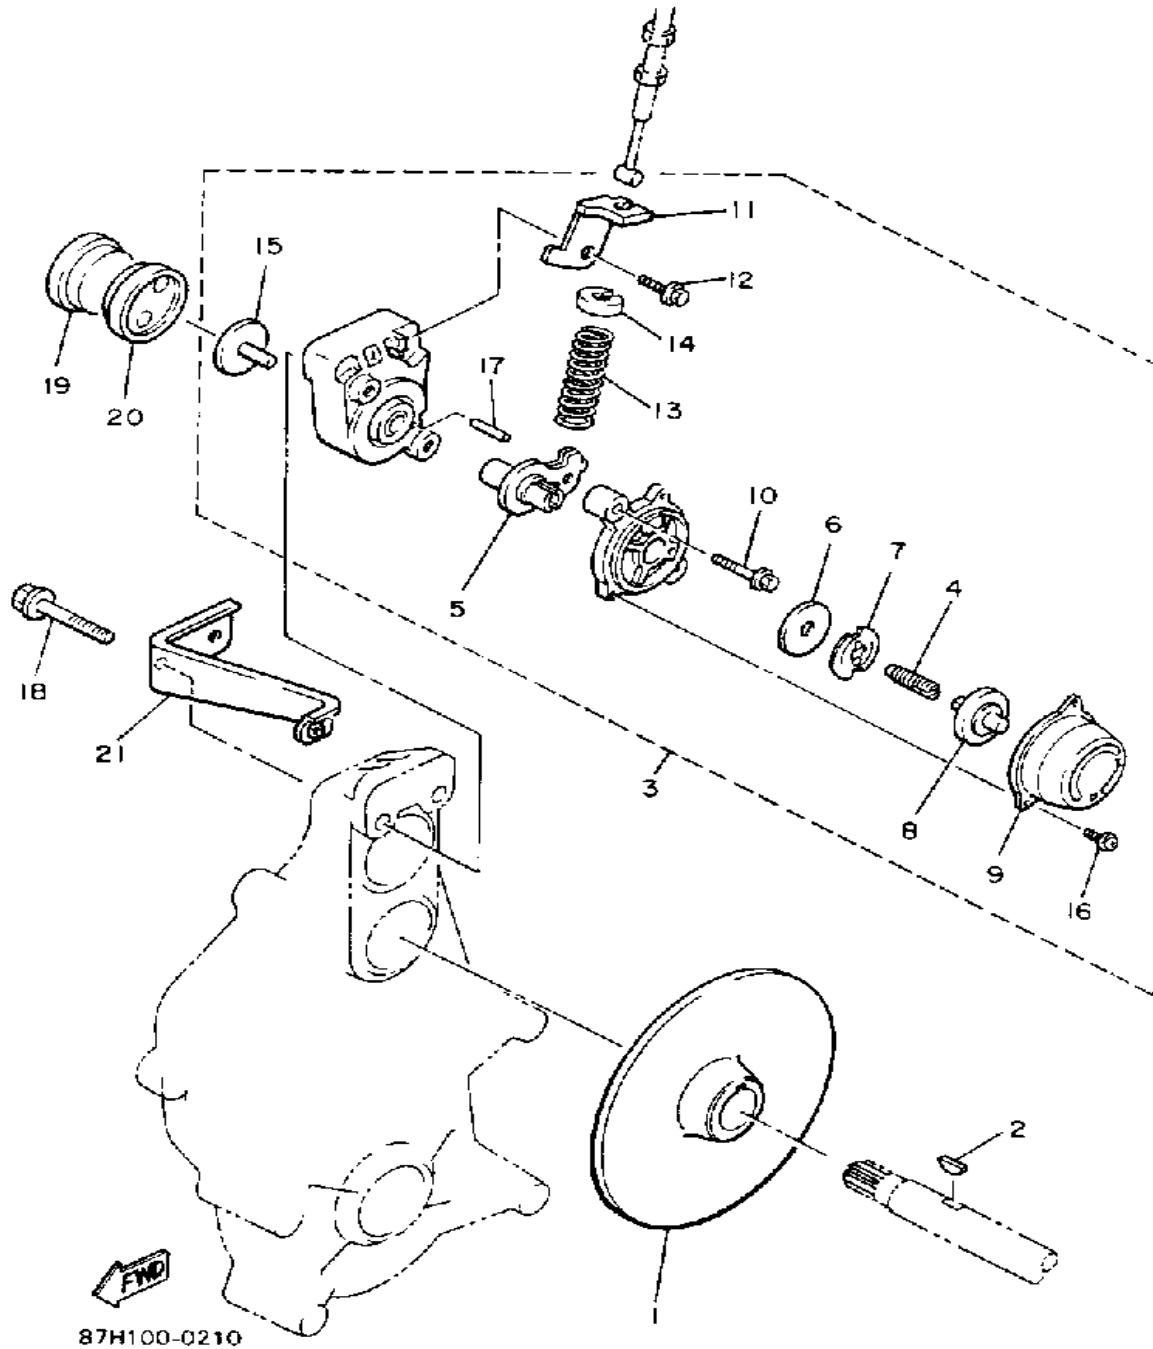

BRAKE

Ref. No.	Part Number	Description	Qty	Remarks
1	87F-25711-00-00	DISC, BRAKE	1	
	8J7-25848-00-00	KEY	1	
3	86M-25730-01-00	CALIPER BODY COMP 1	1	
4	86M-25738-00-00	. SCREW, ADJUSTING 1	1	
5	86M-25726-01-00	. LEVER, BRAKE	1	
6	86M-25827-00-00	. SHIM, CALIPER	1	
7	86M-25773-00-00	. LOCK, ONE WAY 2	1	
8	86M-25771-00-00	. RATCHET, ADJUSTING	1	
9	86M-25772-00-00	. COVER	1	
10	86M-25818-00-00	. BOLT, CALIPER	2	
11	86M-25721-00-00	. BRACKET, CALIPER	1	
12	86M-25826-00-00	. BOLT 3	1	
13	86M-25743-00-00	. SPRING, COMPRESSION	1	
14	86M-25714-00-00	. STOPPER, SPRING	1	
15	86M-25733-00-00	. PLATE, BACK UP	1	
16	86M-25833-00-00	. BOLT, FITTING	2	
17	86M-25744-00-00	. PIN 2	1	
18	95811-10050-00	BOLT, FLANGE (95812-10050-00)	2	
19	86M-25811-08-00	PAD, CALIPER 2 (86M-25811-01-00)	1	
20	84X-25811-01-00	PAD, CALIPER 2	1	
21	87F-2193F-00-00	BRACKET, OIL TANK 2	1	