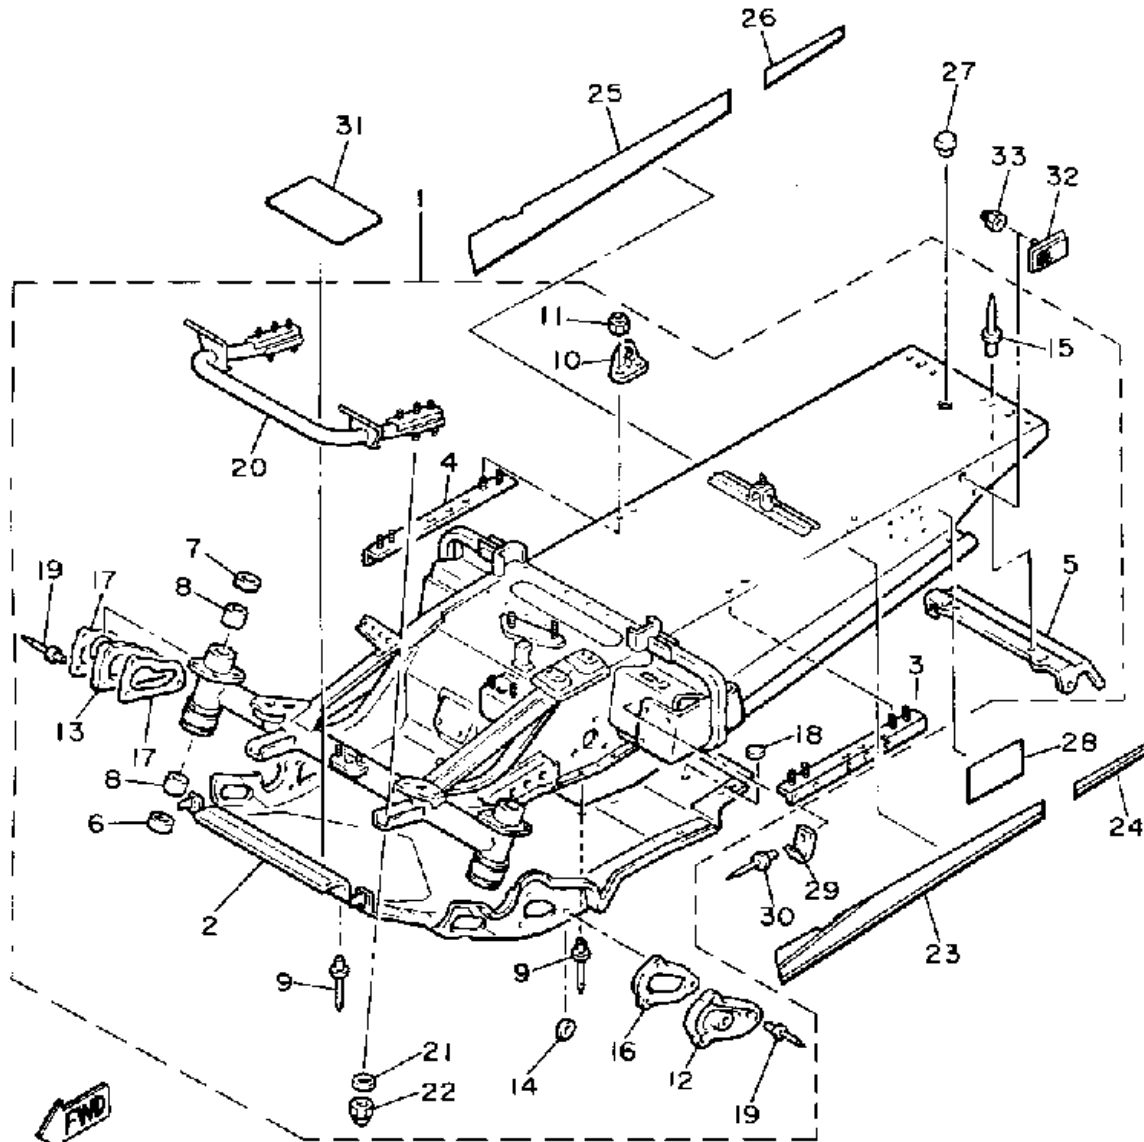

FRAME

88F100-1150

Ref. No.	Part Number	Description	Qty	Remarks
1	88F-21910-00-00	FRAME COMP. (WHITE)	1	
2	87F-21912-00-00	. PANEL, SUB FRAME 1	1	
3	86M-21964-00-00	. PATCH 4	1	
4	86M-21965-00-00	. PATCH 5	1	
5	8V0-21923-01-00	. REINEFORCEMENT, FRAME REAR 1	1	
6	93103-36117-00	. OIL SEAL	2	
7	93102-36232-00	. OIL SEAL	2	
8	90384-36134-00	. BUSH, BIMETAL FORMED	4	
9	90267-48141-00	. RIVET, BLIND	35	
10	8V0-21946-00-00	. BRACKET, SEAT FITTING	2	
11	95701-06300-00	. NUT, NYLON	4	
12	8M6-2198F-00-00	. COVER 1	1	
13	80L-2198G-00-00	. COVER 2	1	
14	90201-047A7-00	. WASHER, PLATE	3	
15	90269-04019-00	. RIVET	4	
16	8M6-21998-00-00	. SPACER	1	
17	80L-77526-00-00	. WASHER 2	2	
18	80F-21998-00-00	. SPACER	2	
19	90267-40029-00	. RIVET, BLIND	7	
20	87F-77512-00-00	. BUMPER, FRONT 2	1	
21	90201-082E7-00	. WASHER, PLATE	4	
22	95712-08300-00	. NUT, LOCK	4	
23	88F-77351-00-00	EMBLEM 1 (FOR WHITE)	1	
24	88F-77353-00-00	EMBLEM 3 (FOR WHITE)	1	
25	88F-77352-00-00	EMBLEM 2 (FOR WHITE)	1	
26	88F-77354-00-00	EMBLEM 4 (FOR WHITE)	1	
27	810-77716-00-00	ORNAMENT, INSTRUMENT PANEL 2	1	

CONTINUED ON NEXT FRAME ►

Property of www.SmallEngineDiscount.com - Not for Resale