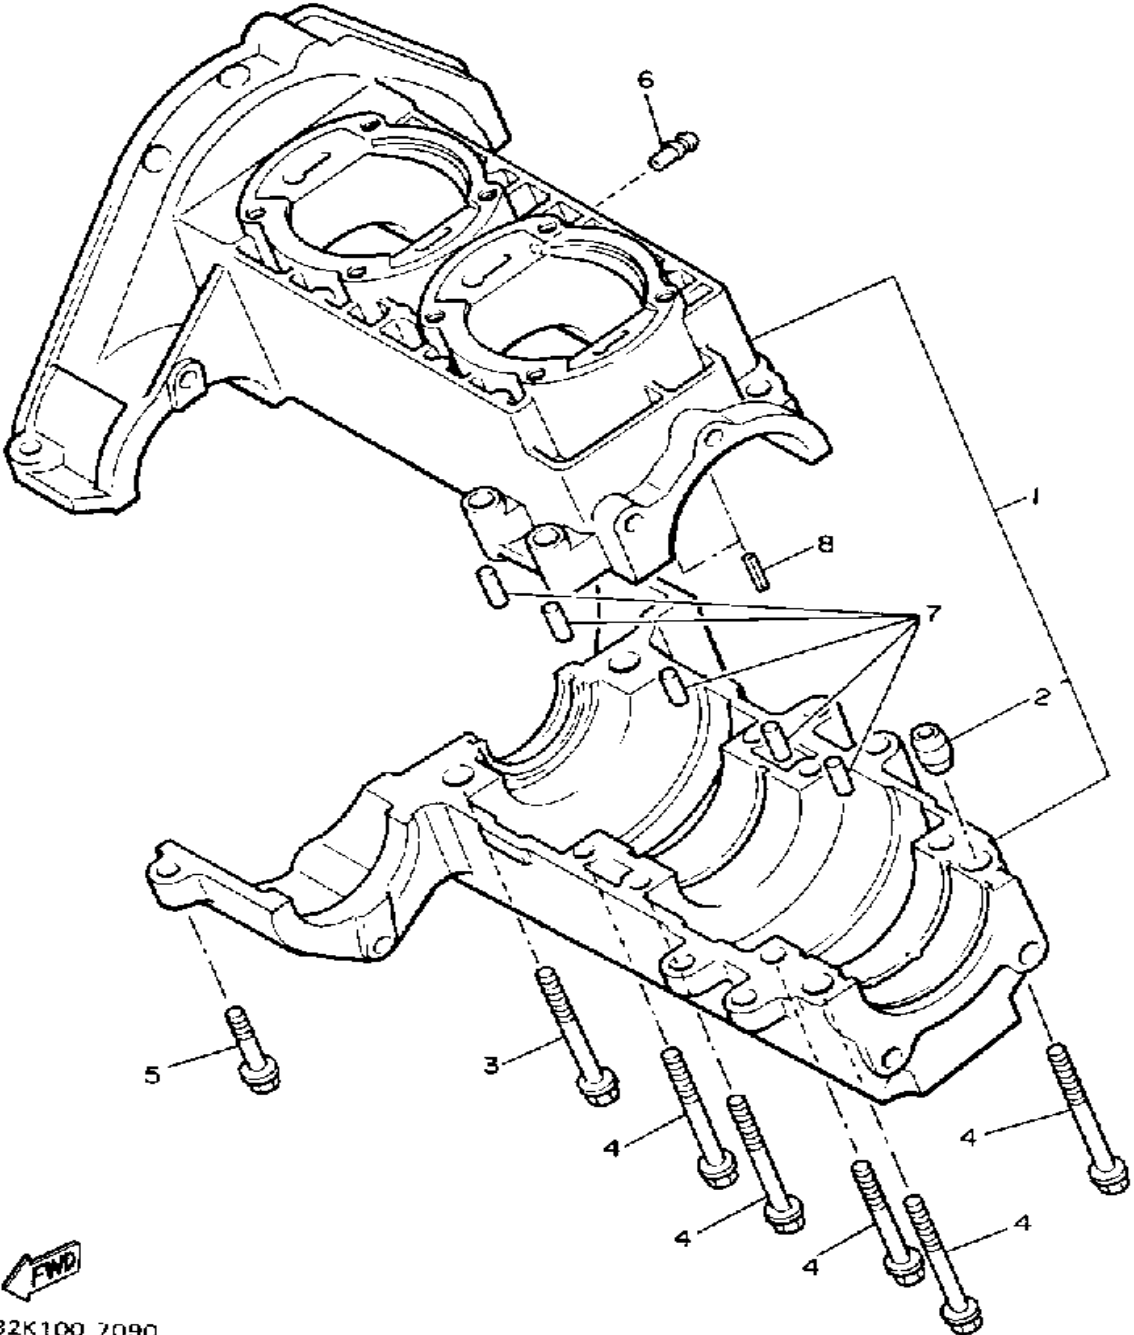

CRANKCASE

Ref. No.	Part Number	Description	Qty	Remarks
1	8V0-15100-01-00	CRANKCASE ASSEMBLY	1	
2	99510-12016-00	. PIN, DOWEL	2	
3	95811-08070-00	BOLT, FLANGE	1	
4	95811-08065-00	BOLT, FLANGE	9	
5	95811-06025-00	BOLT, FLANGE	1	
6	J38-11116-00-00	JOINT, BREATHER	1	
7	93604-07141-00	PIN, DOWEL	5	
8	91609-30006-00	PIN, SPRING	2	

82K100 7090

Property of www.SmallEngineDiscount.com - Not for Resale