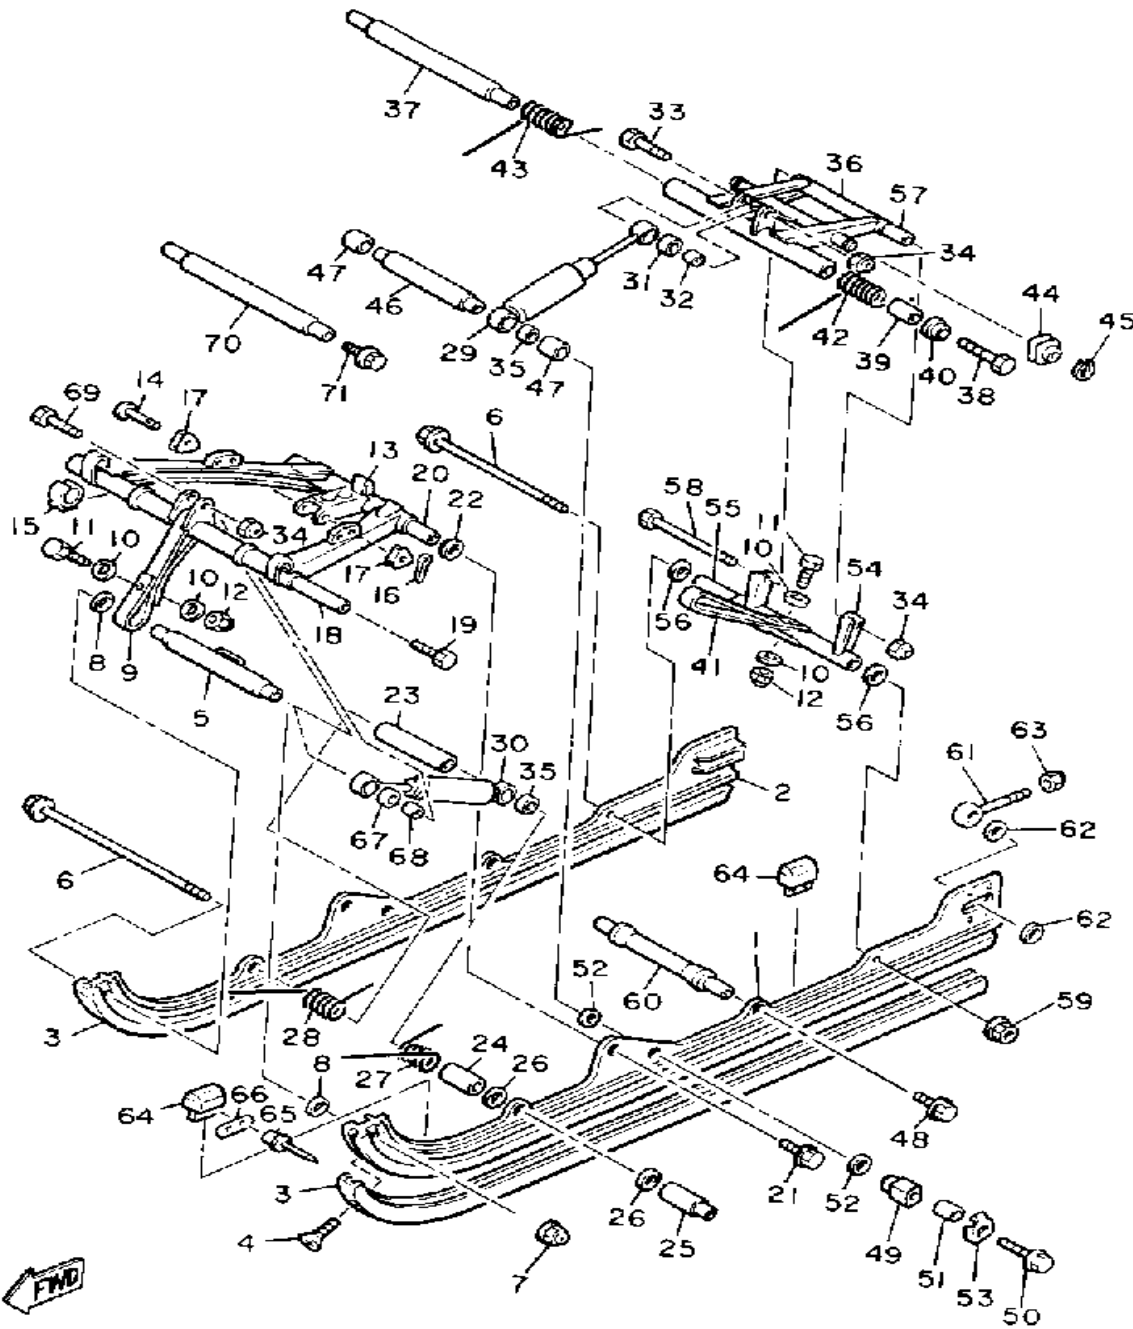

TRACK SUSPENSION 2

87J300-0240

Ref. No.	Part Number	Description	Qty	Remarks
28	87F-47472-00-00	SPRING, FRONT 2	1	
29	87F-47480-00-00	SHOCK ABSORBER	1	
30	87F-47481-00-00	SHOCK ABSORBER 2	1	
31	90387-084R5-00	COLLAR	1	
32	90380-12161-00	BUSH, SOLID	1	
33	95811-08040-00	BOLT, FLANGE	1	
34	95712-08300-00	NUT, LOCK	2	
35	8V0-47371-00-00	BUSH, PIVOT	2	
36	87H-47332-00-00	ARM, PIVOT 2	1	
37	8K2-47475-00-00	SHAFT 2	1	
38	90109-10771-00	BOLT	2	
39	8V0-47365-00-00	COLLAR 1	2	
40	8V0-47384-00-00	WASHER	2	
41	89F-47496-00-00	STOPPER 2	1	
42	87F-47473-00-00	SPRING, REAR 1	1	UR STD
43	87F-47474-00-00	SPRING, REAR 2	1	UR STD
44	86S-47446-01-00	HOOK 1	2	
45	99009-14400-00	CIRCLIP	2	
46	84J-47486-00-00	SHAFT 4	1	
47	8V0-47338-00-00	COLLAR	2	
48	90105-08432-00	BOLT, WASHER BASED	2	
49	85K-47447-01-00	HOOK 2	2	
50	95811-10060-00	BOLT, FLANGE	2	
51	90387-103U7-00	COLLAR	2	
52	90201-100L3-00	WASHER, PLATE	4	
53	84J-47467-00-00	PLATE, GUIDE	2	
54	8V0-47417-00-00	BRACKET 3	1	
55	90387-08632-00	COLLAR	1	
56	90201-08649-00	WASHER, PLATE	2	

CONTINUED ON NEXT FRAME ►

Property of www.SmallEngineDiscount.com - Not for Resale