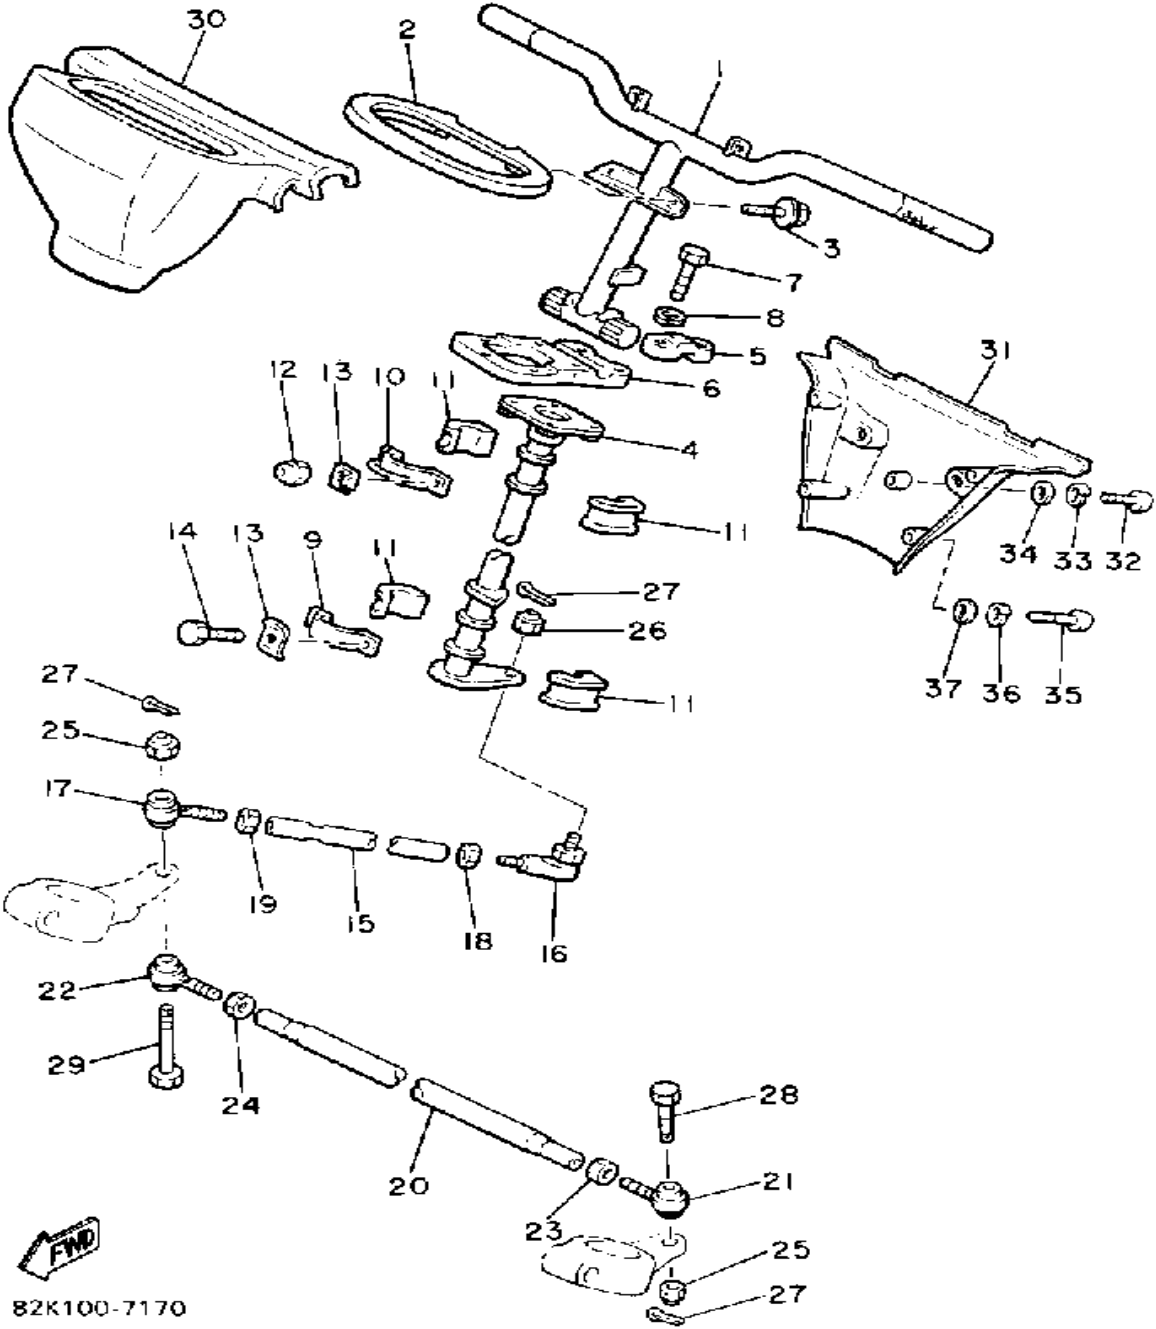

STEERING

82K100-7170

Ref. No.	Part Number	Description	Qty	Remarks
30	8X9-23815-00-00	PAD, STEERING	1	
31	80L-23817-01-00	PAD, STEERING	1	
32	98506-05010-00	SCREW, PAN HEAD	1	
33	92906-05100-00	WASHER, SPRING	1	
34	92906-05200-00	WASHER, PLAIN	1	
35	98506-05030-00	SCREW, PAN HEAD	4	
36	92906-05100-00	WASHER, SPRING	4	
37	92906-05600-00	WASHER, PLATE	4	

Property of www.SmallEngineDiscount.com - Not for Resale