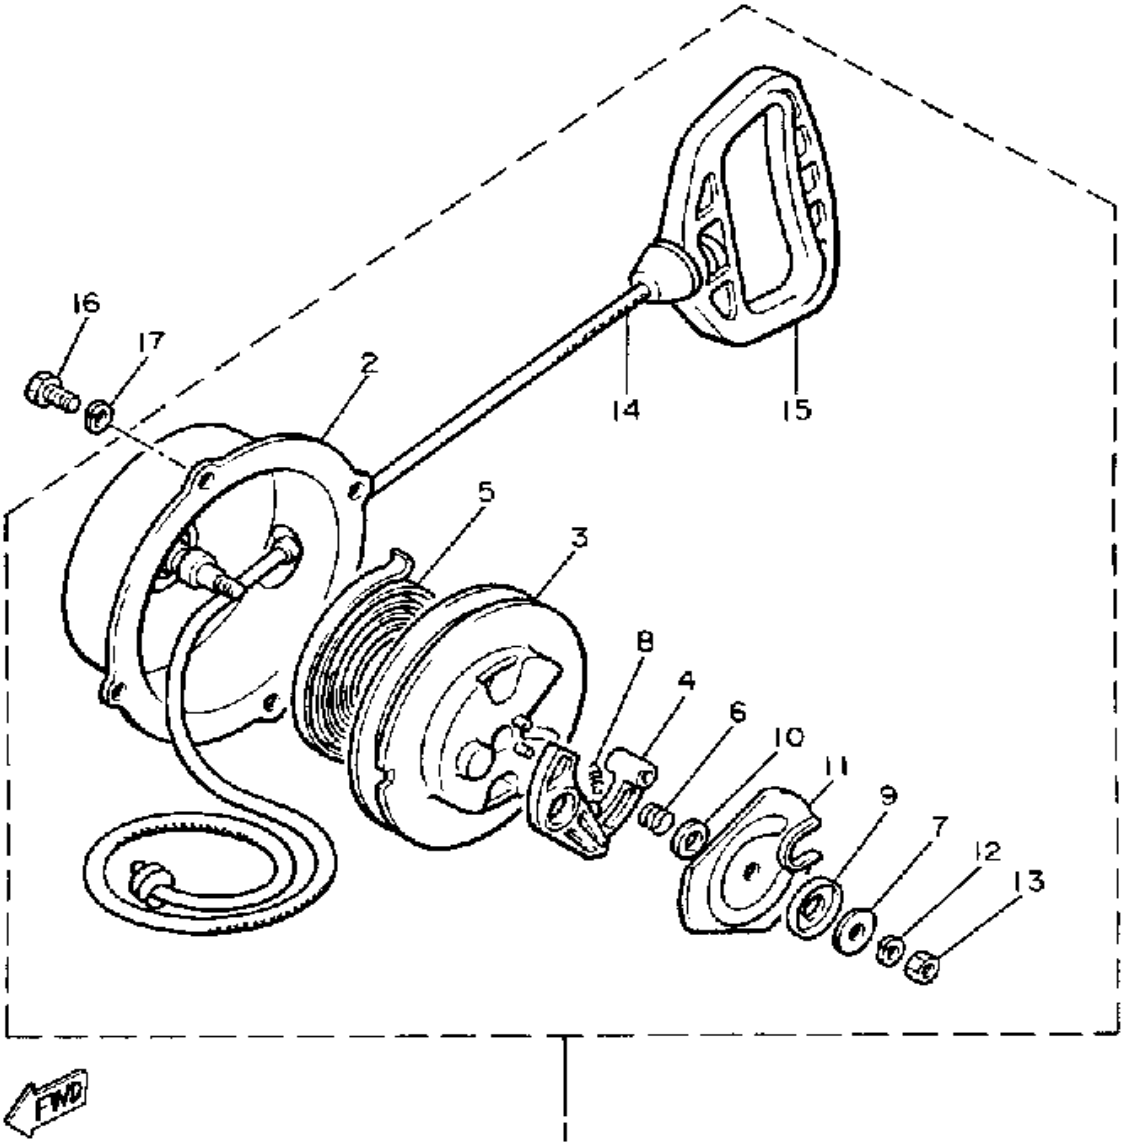

Property of www.SmallEngineDiscount.com - Not for Resale

STARTER

88F100-1100

Ref. No.	Part Number	Description	Qty	Remarks
1	8V0-15710-00-00	STARTER ASSEMBLY	1	
2	8V0-15711-00-00	. CASE, STARTER	1	
3	8F3-15714-01-00	. DRUM, SHEAVE	1	
4	8F3-15741-01-00	. PAWL, DRIVE	1	
5	8F3-15713-01-00	. SPRING, STARTER	1	
6	8F3-15715-00-00	. SPRING, FRICTION	1	
7	8F3-15739-01-00	. WASHER, THRUST	1	
8	8F3-15734-00-00	. SPRING, RETURN	1	
9	8G5-15739-00-00	. WASHER, THRUST	1	
10	82M-15779-00-00	. COVER	1	
11	8F3-15716-03-00	. PLATE, DRIVE	1	
12	92995-06100-00	. WASHER, SPRING	1	
13	95380-06700-00	. NUT	1	
14	857-15751-00-00	. WIRE, STARTER	1	
15	8F3-15755-00-00	. HANDLE, STARTER	1	
16	97313-06014-00	BOLT, HEXAGON	4	
17	92995-06100-00	WASHER, SPRING	4	