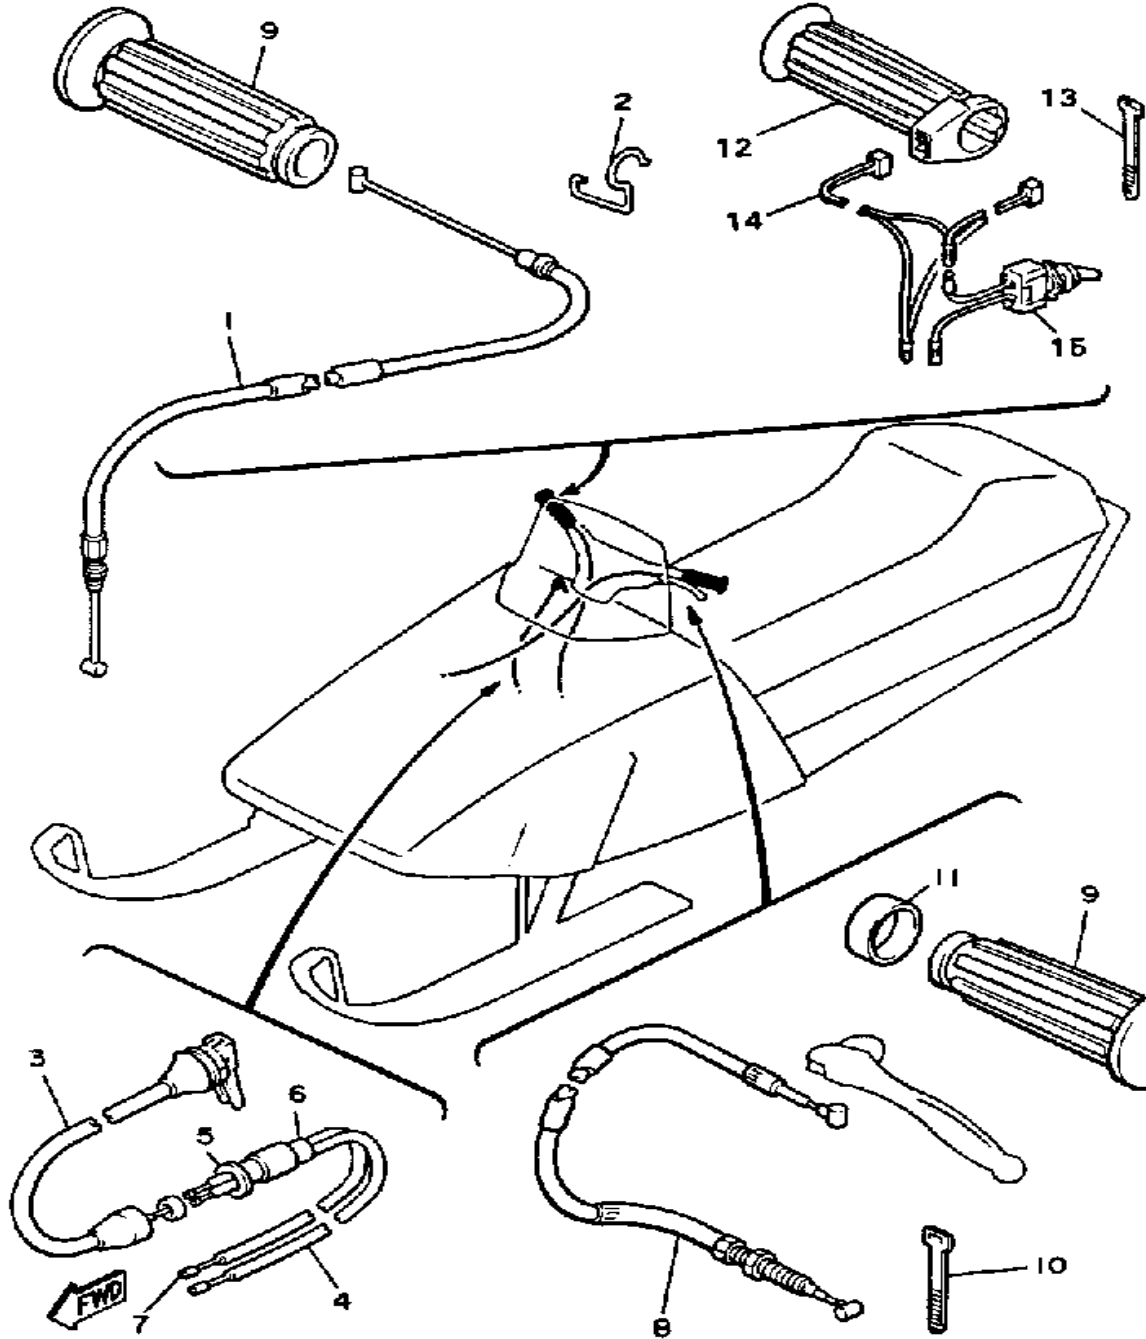

Property of www.SmallEngineDiscount.com - Not for Resale

CONTROL CABLE

81H100-6220

Ref. No.	Part Number	Description	Qty	Remarks
1	85F-26311-00-00	CABLE, THROTTLE 1	1	
2	90465-10189-00	CLAMP	1	
3	8V0-26331-00-00	CABLE, STARTER 1	1	
4	8M6-26334-00-00	CABLE, STARTER 2	1	
5	4U1-26261-00-00	CONNECTOR, CABLE	1	
6	5L6-26272-00-00	CAP	1	
7	8V0-26334-00-00	CABLE, STARTER 2	1	
8	87F-26340-00-00	CABLE, BRAKE	1	
9	86F-26241-00-00	GRIP ASSEMBLY	2	
10	341-26397-01-00	BAND	1	
11	90387-22726-00	COLLAR	1	
12	80K-2626A-00-00	. GRIP, WARMER	2	
13	437-83936-01-00	. BAND, SWITCH CORD	2	
14	80X-82316-00-00	. UNAVAILABLE IN PRICE BOOK	2	
15	82J-82917-00-00	. SWITCH	1	