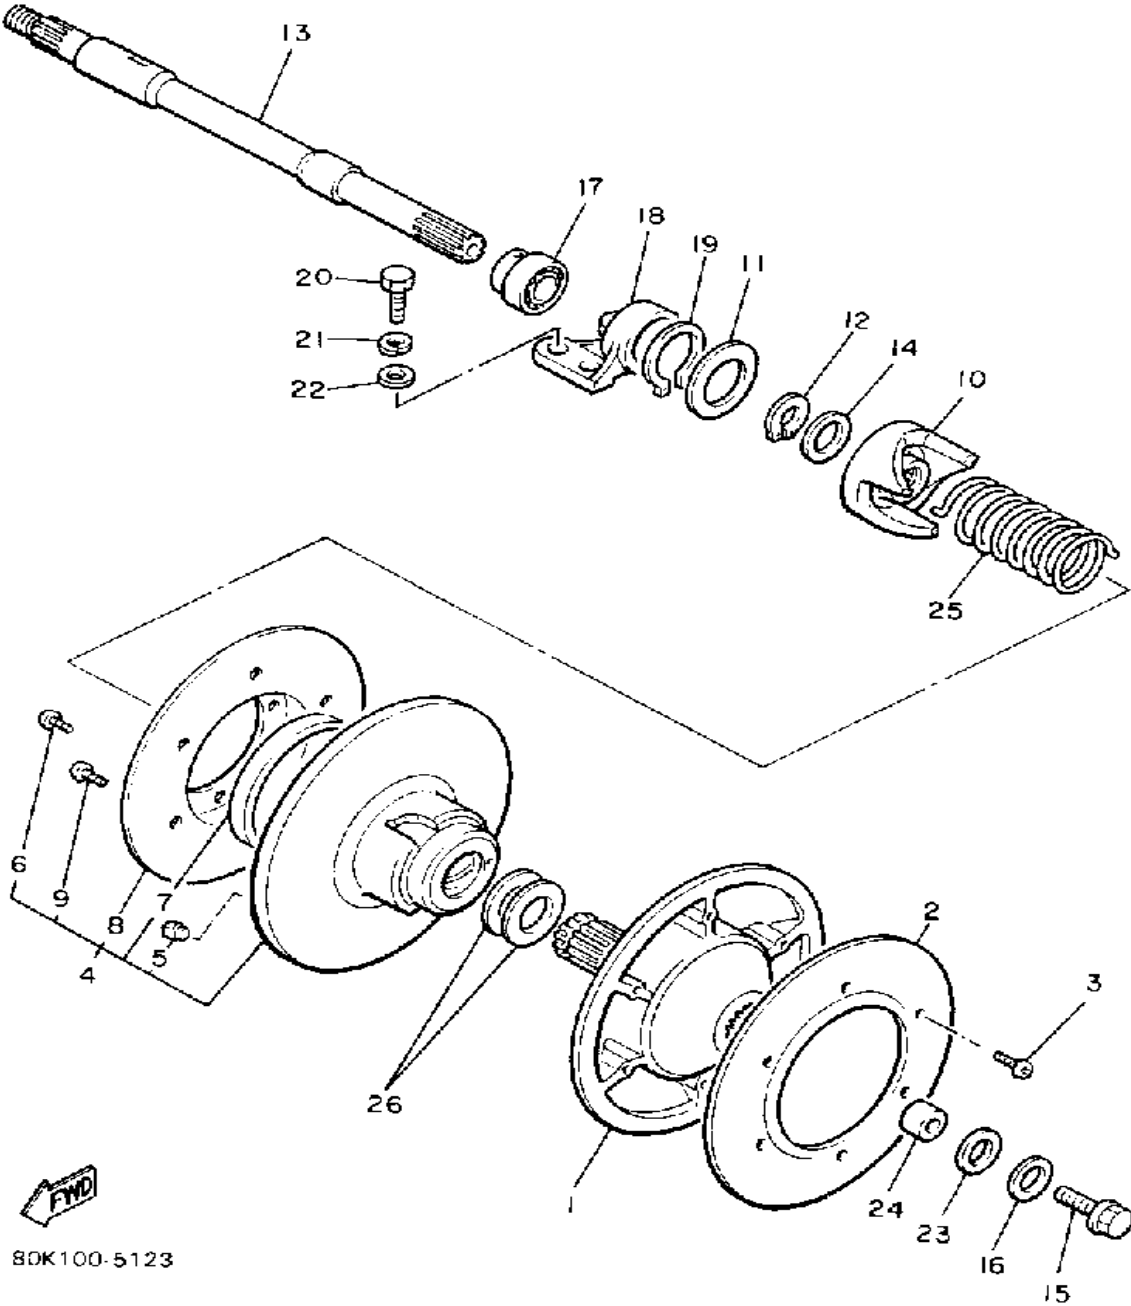

SECONDARY SHEAVE

Ref. No.	Part Number	Description	Qty	Remarks
26	90201-345G2-00	WASHER, PLATE	2	

FWD
80K100-5123

Property of www.SmallEngineDiscount.com - Not for Resale