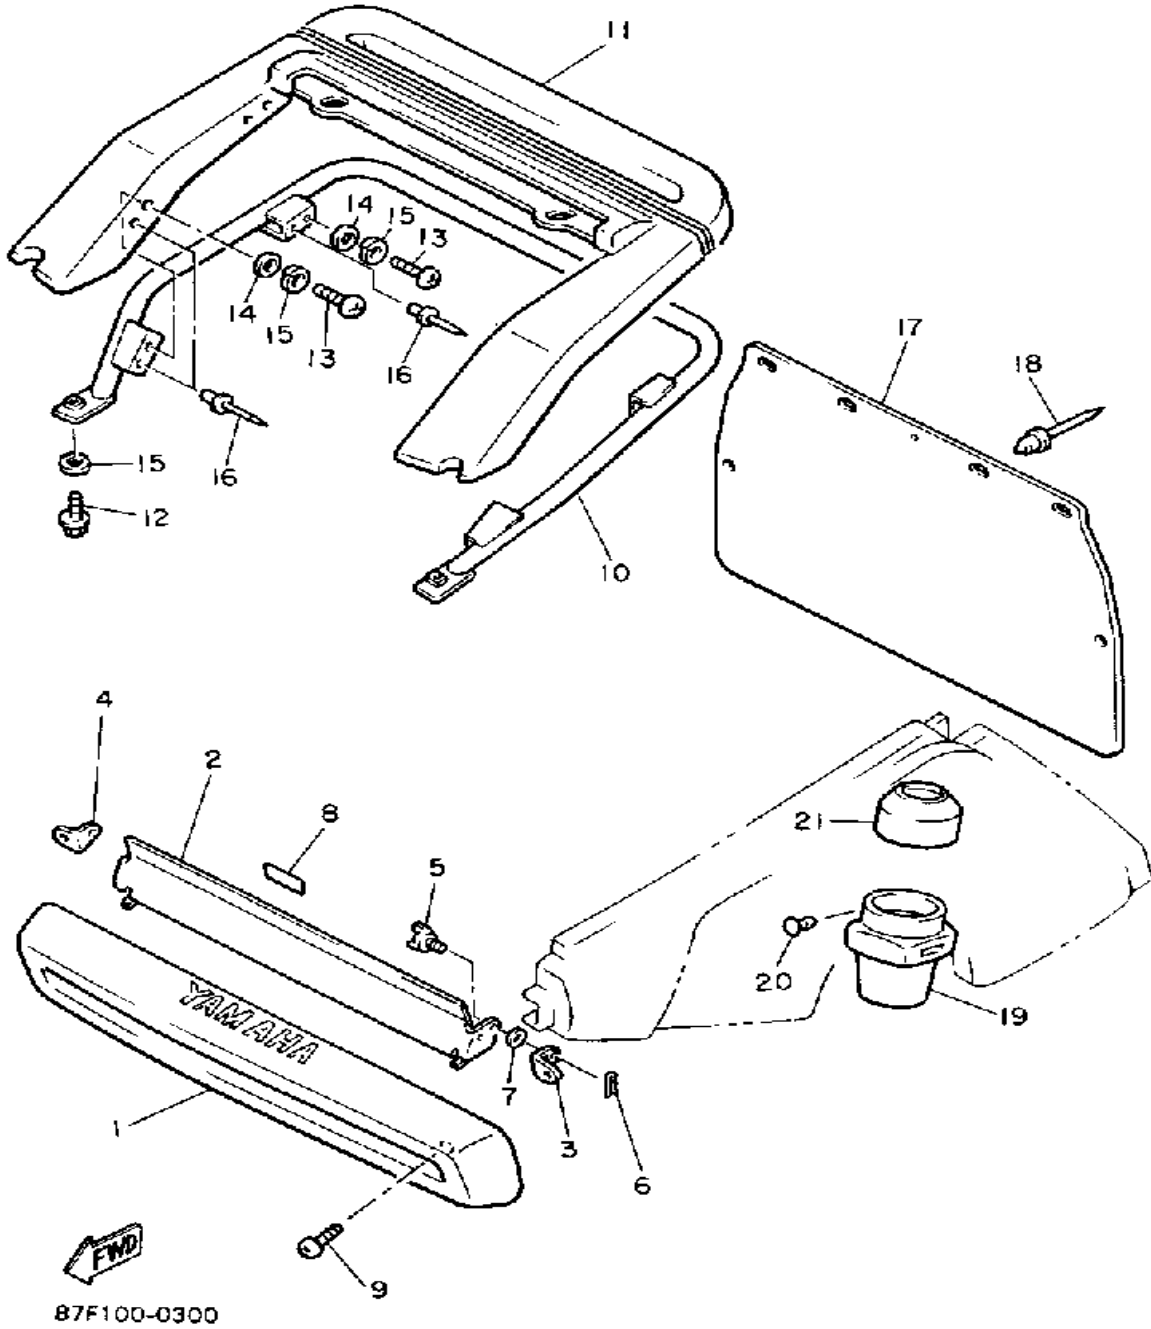

BUMPER

Ref. No.	Part Number	Description	Qty	Remarks
1	88F-77511-00-00	BUMPER, FRONT 1 (WHITE)	1	
2	80L-77185-00-00	PLATE 1	1	
3	87F-77125-00-00	STAY 1	1	
4	87F-77126-00-00	STAY 2	1	
5	90122-05022-00	BOLT, WING	2	
6	90468-10003-00	CLIP	2	
7	90202-05088-00	WASHER, PLATE	2	
8	8Y0-77762-00-00	LABEL, WARNING 2	1	UR
9	98906-06016-00	SCREW, BIND	2	
10	87F-77541-00-00	BUMPER, REAR 1	1	
11	87F-77542-00-00	BUMPER, REAR 2	1	
12	95811-08012-00	BOLT, FLANGE	2	
13	98980-08025-00	SCREW, BIND (98902-08025)	4	
14	92990-08200-00	WASHER, PLAIN	6	
15	92990-08100-00	WASHER	4	
16	90267-48117-00	RIVET, BLIND	4	
17	85L-77595-00-00	FLAP	1	
18	90267-48086-00	RIVET, BLIND	5	
19	82M-77551-00-00	PROTECTOR 1	2	
20	90269-04025-00	RIVET	2	
21	82M-77554-01-00	PROTECTOR 4	2	

Property of www.SmallEngineDiscount.com - Not for Resale