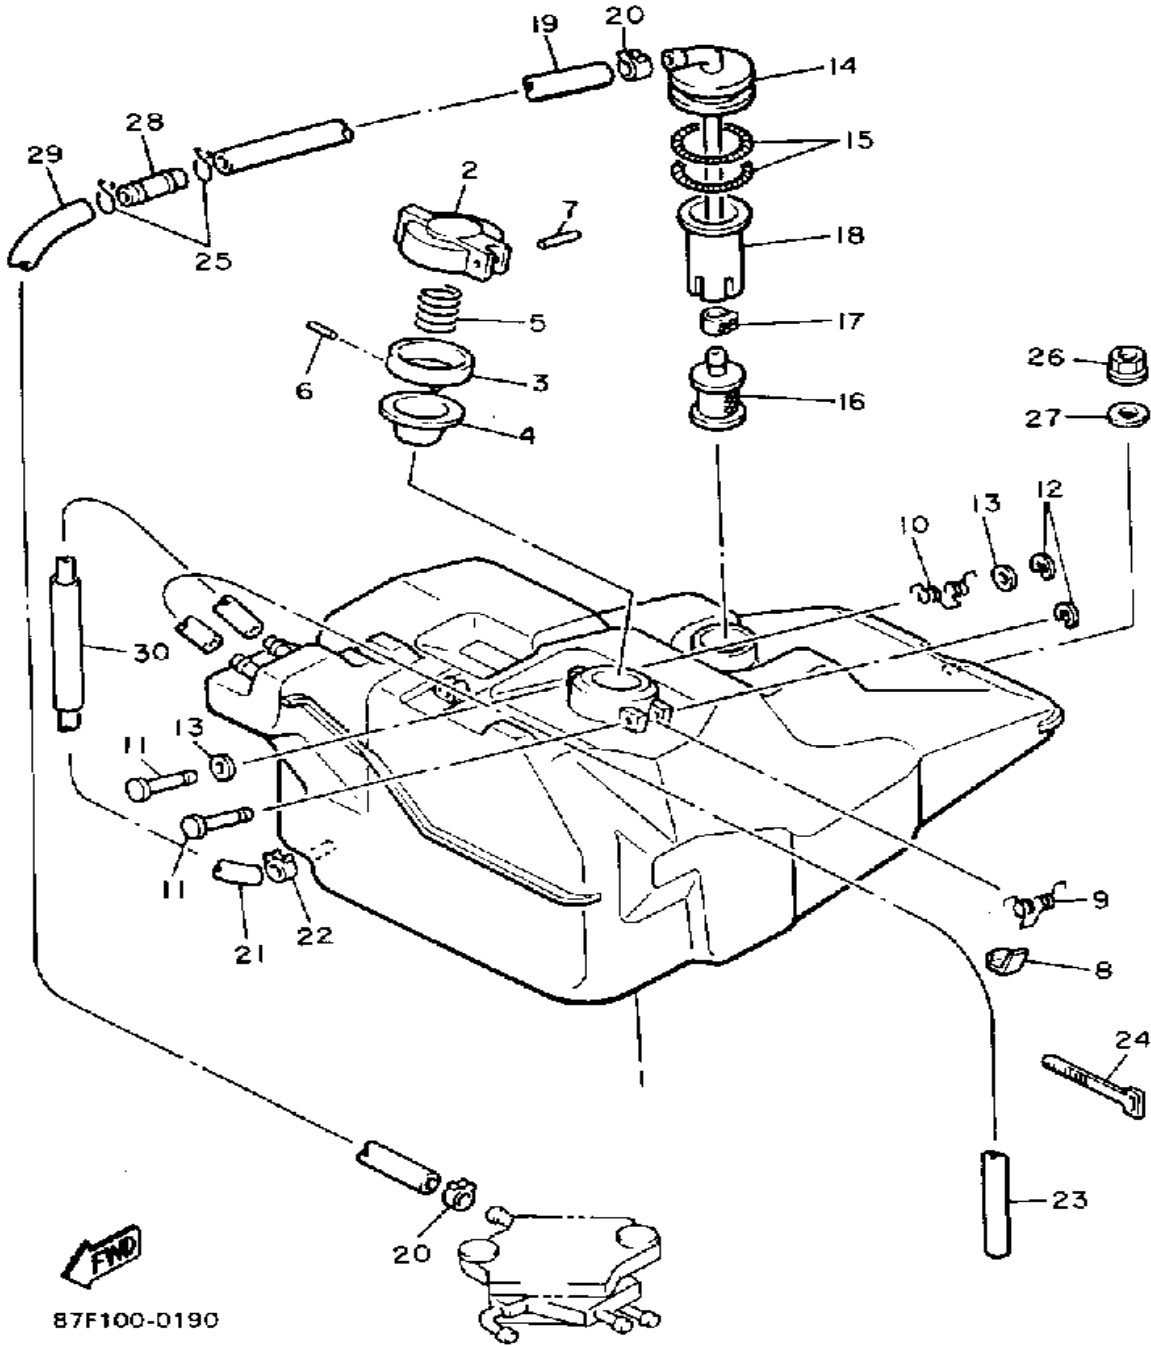

FUEL TANK

Ref. No.	Part Number	Description	Qty	Remarks
30	8K1-24326-00-00	PROTECTOR, PIPE	1	

Property of www.SmallEngineDiscount.com - Not for Resale