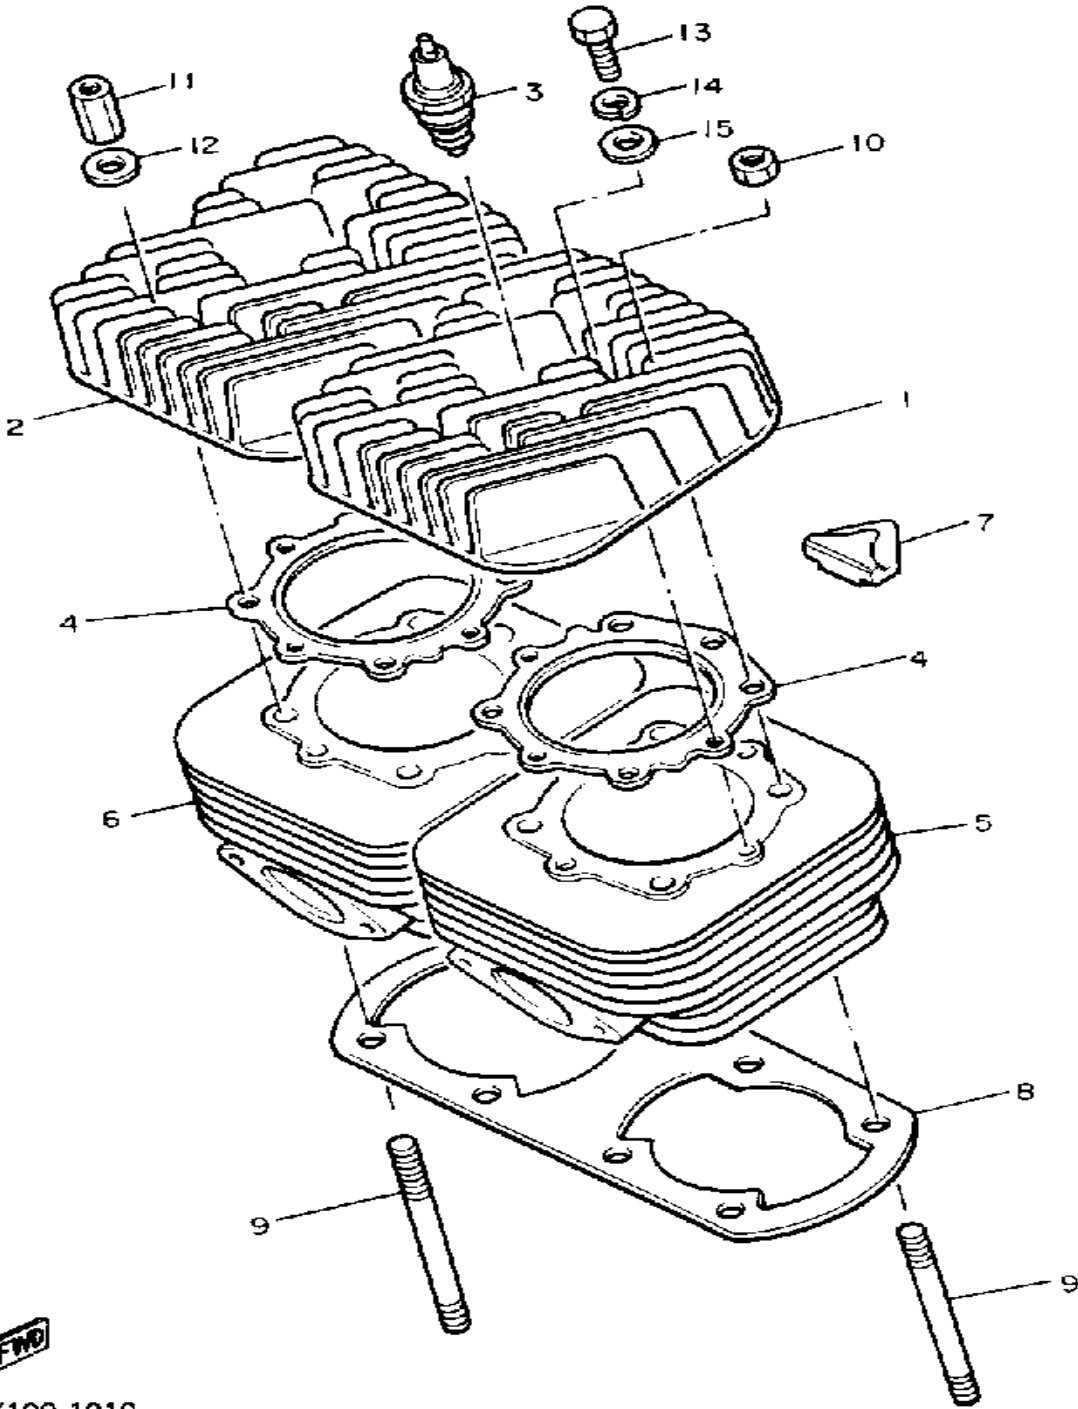

YAMAHA

GENUINE

PARTS CATALOGUE

SNOWMOBILE

Property of www.SmallEngineDiscount.com - Not for Resale

CYLINDER

Ref. No.	Part Number	Description	Qty	Remarks
1	8V0-11111-01-00	HEAD, CYLINDER 1	1	
2	8V0-11121-01-00	HEAD, CYLINDER 2	1	
3	NGK-BR9ES-00-00	PLUG, SPARK	2	
4	87F-11181-00-00	GASKET, CYLINDER HEAD 1	2	
5	8V0-11311-01-00	CYLINDER 1	1	
6	8V0-11321-01-00	CYLINDER 2	1	
7	8V0-11355-00-00	SEAL, CYLINDER 1	1	
8	88F-11351-00-00	GASKET, CYLINDER	1	
9	95612-08740-00	BOLT, STUD	8	
10	95701-08500-00	NUT, FLANGE	6	
11	90179-08269-00	NUT	2	
12	90201-08100-00	WASHER, PLATE	2	
13	97313-06040-00	BOLT, HEXAGON	8	
14	92995-06100-00	WASHER, SPRING	8	
15	92990-06600-00	WASHER, PLATE	8	

88X100-1010

Property of www.SmallEngineDiscount.com - Not for Resale

CRANKSHAFT-PISTON

Ref. No.	Part Number	Description	Qty	Remarks
1	8V0-11631-00-96	PISTON (STD)	2	UR STD
	8V0-11635-00-00	PISTON (0.25MM O/S)	2	AP
	8V0-11636-00-00	PISTON (0.50MM O/S)	2	AP
2	8V0-11601-00-00	PISTON RING SET (STD)	2	UR STD
	8V0-11601-10-00	PISTON RING SET (0.25MM O/S)	2	AP
	8V0-11601-20-00	PISTON RING SET (0.50MM O/S)	2	AP
3	818-11633-00-00	PIN, PISTON	2	
4	93450-19052-00	CIRCLIP	4	
5	93310-218A6-00	BEARING	2	
6	8V0-11400-02-00	CRANKSHAFT ASSEMBLY	1	
7	8V0-11412-00-00	. CRANK 1	1	
8	8V0-11422-00-00	. CRANK 2	1	
9	8V0-11432-00-00	. CRANK 3	1	
10	8V0-11442-00-00	. CRANK 4	1	
11	857-11681-00-00	. PIN, CRANK 1	2	
12	90209-24073-00	. WASHER	4	
13	8V0-11651-00-00	. ROD, CONNECTING	2	
14	93310-424L8-00	. BEARING	2	
15	8V0-11515-01-00	. SEAL, LABYRINTH 1	1	
16	93603-10049-00	. PIN, DOWEL	1	
17	93306-30626-00	. BEARING	2	
18	93306-20633-00	. BEARING	3	
19	90201-327F7-00	. WASHER, PLATE	1	
20	90280-05014-00	. KEY, WOODRUFF	1	
21	93103-32151-00	. OIL SEAL	1	
22	8K2-13178-00-00	. GEAR, PUMP DRIVE	1	
23	93450-78091-00	CIRCLIP	1	