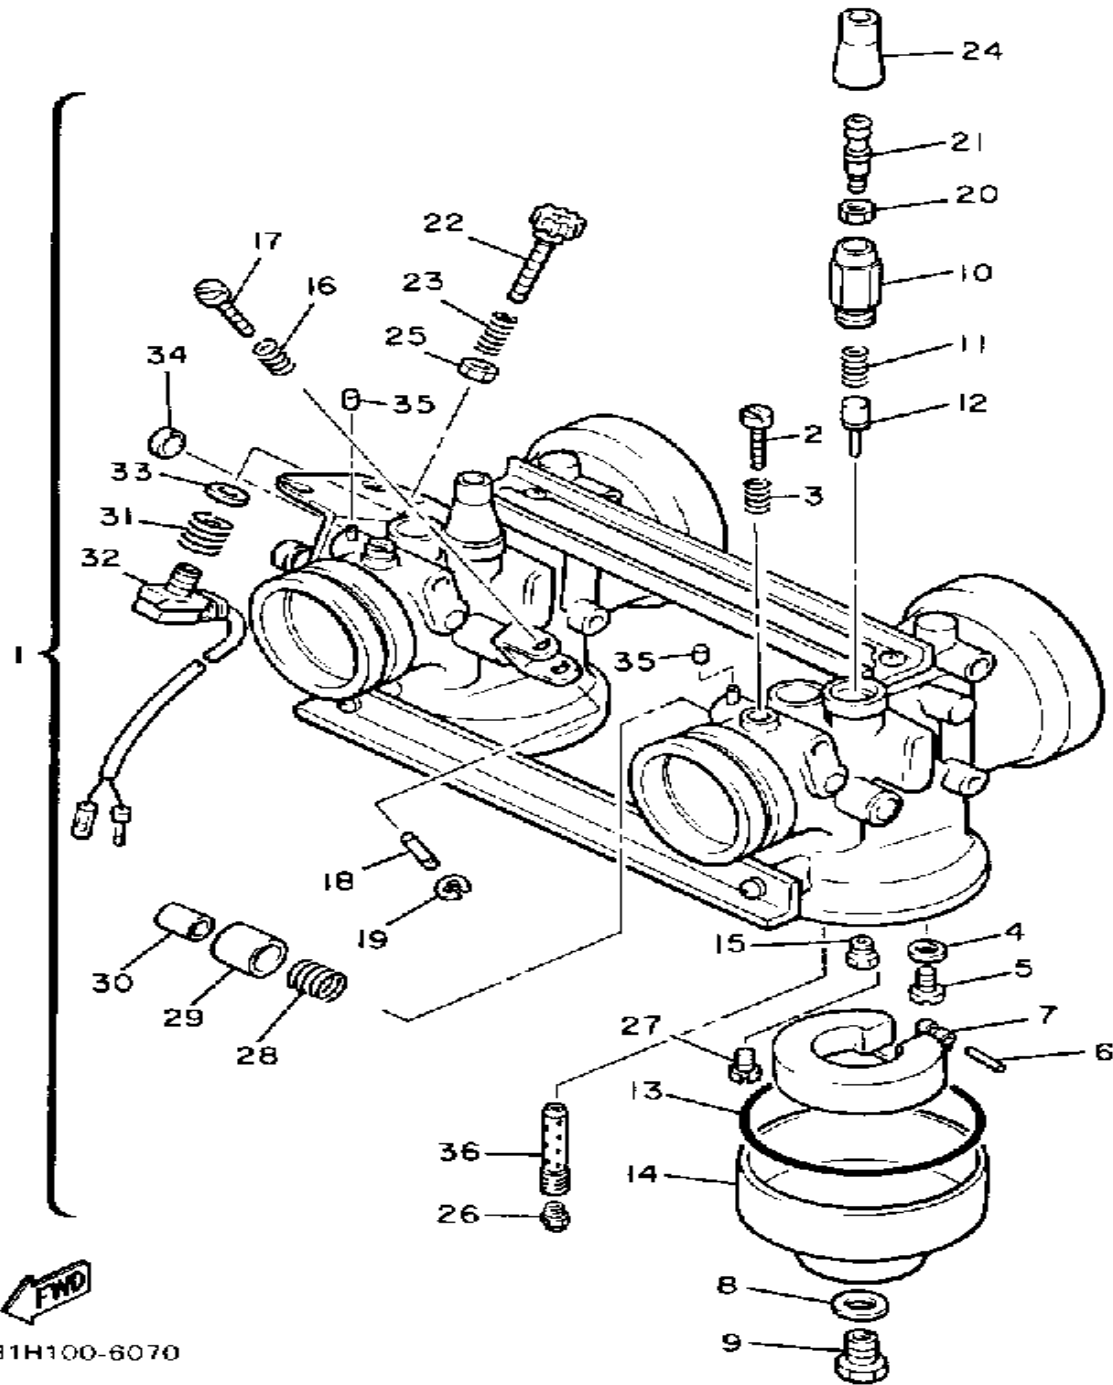

CARBURETOR

81H100-6070

Ref. No.	Part Number	Description	Qty	Remarks
26	3G2-1423E-57-00	. JET, MAIN (#143.8)	2	UR STD
	8V0-1423E-48-00	. JET, MAIN (#121.3)	2	UR
	8V0-1423E-50-00	. JET, MAIN (#126.3)	2	UR
	8V0-1423E-52-00	. JET MAIN (#131.3) (#131.3)	2	UR
	8V0-1423E-54-00	. JET, MAIN (#136.3)	2	UR
	8V0-1423E-55-00	. JET, MAIN (#138.8)	2	UR
27	8V0-14118-00-00	. CAP	4	
28	80L-14932-00-00	. SPRING, THROTTLE 2	1	
29	80L-14534-00-00	. COLLAR	2	
30	80L-14535-00-00	. COLLAR	4	
31	8X0-14133-00-00	. SPRING, THROTTLE STOP	1	
32	87S-8259A-00-00	. SWITCH, CARBURETOR	1	
33	22F-14117-00-00	. WASHER, PLUG SCREW	1	
34	80L-14264-00-00	. COLLAR	1	
35	895-14169-00-00	. CAP	2	
36	8Y2-14941-3A-00	. NOZZLE, MAIN	2	

Property of www.SmallEngineDiscount.com - Not for Resale