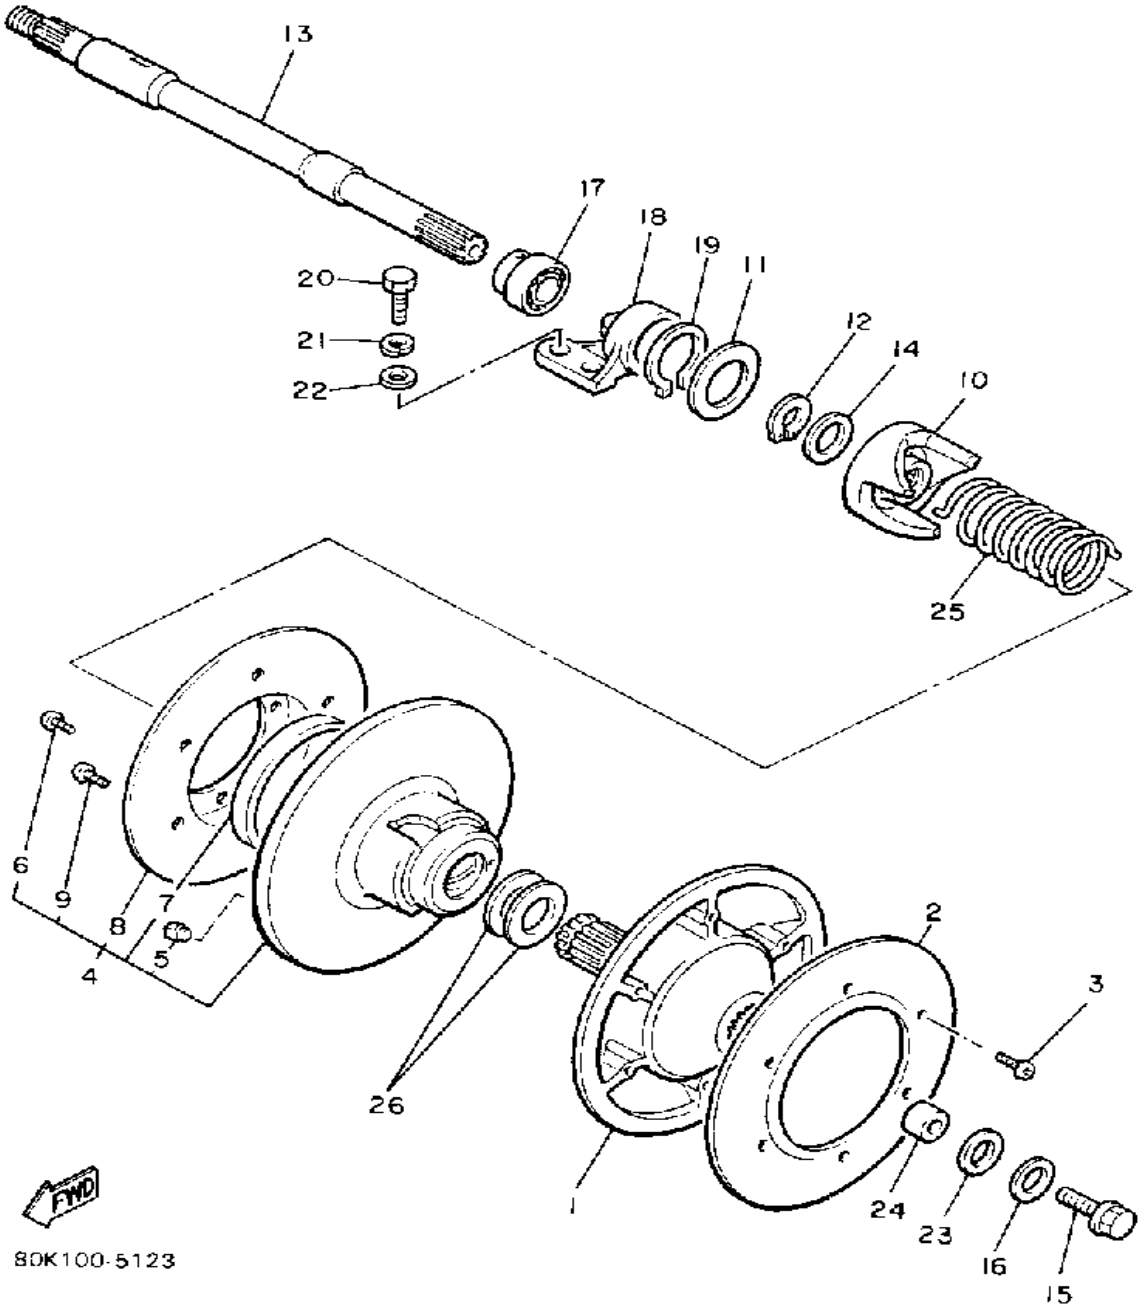

SECONDARY SHEAVE

80K100-5123

Ref. No.	Part Number	Description	Qty	Remarks
1	89N-17660-00-00	SECONDARY FIXED SHEAVE COMP.	1	
2	81H-17665-00-00	PLATE 1	1	
3	90150-05022-00	SCREW ROUND HEAD	6	
4	81H-17670-00-00	SECONDARY SLIDING SHEAVE	1	
5	8X6-17688-00-00	. SHOE, RAMP	3	
6	90154-06036-00	. SCREW, BINDING	3	
7	90380-90117-00	. BUSH, SOLID	1	
8	81H-17675-00-00	. PLATE 2	1	
9	90150-05022-00	. SCREW ROUND HEAD	6	
10	8V0-17684-00-00	SEAT, SECONDARY SPRING .	1	
11	90201-34684-00	WASHER, PLATE	1	
12	93440-34170-00	CIRCLIP	1	
13	88F-17681-00-00	SHAFT, SECONDARY	1	
14	90201-252F1-00	WASHER, PLATE (T0.5)	5	UR
	90201-25526-00	WASHER, PLATE (T2.0)	5	UR
	90201-25527-00	WASHER, PLATE (T1.0)	5	UR
15	90105-14175-00	BOLT, WASHER BASED	1	
16	90201-140A6-00	WASHER, PLATE	1	
17	888-17678-00-00	BEARING	1	
18	8V0-47631-00-00	HOUSING, BEARING	1	
19	99009-52500-00	CIRCLIP	1	
20	97022-08022-00	BOLT (97027-08022-00)	4	
21	92990-08100-00	WASHER	4	
22	92990-08600-00	WASHER, PLATE	4	
23	90201-222F0-00	WASHER, PLATE (T0.5)	2	UR
	90201-225A4-00	WASHER, PLATE (T1.0)	2	UR
24	90387-147A8-00	COLLAR	1	
25	90508-50793-00	SPRING, TORSION	1	

CONTINUED ON NEXT FRAME ➤

Property of www.SmallEngineDiscount.com - Not for Resale