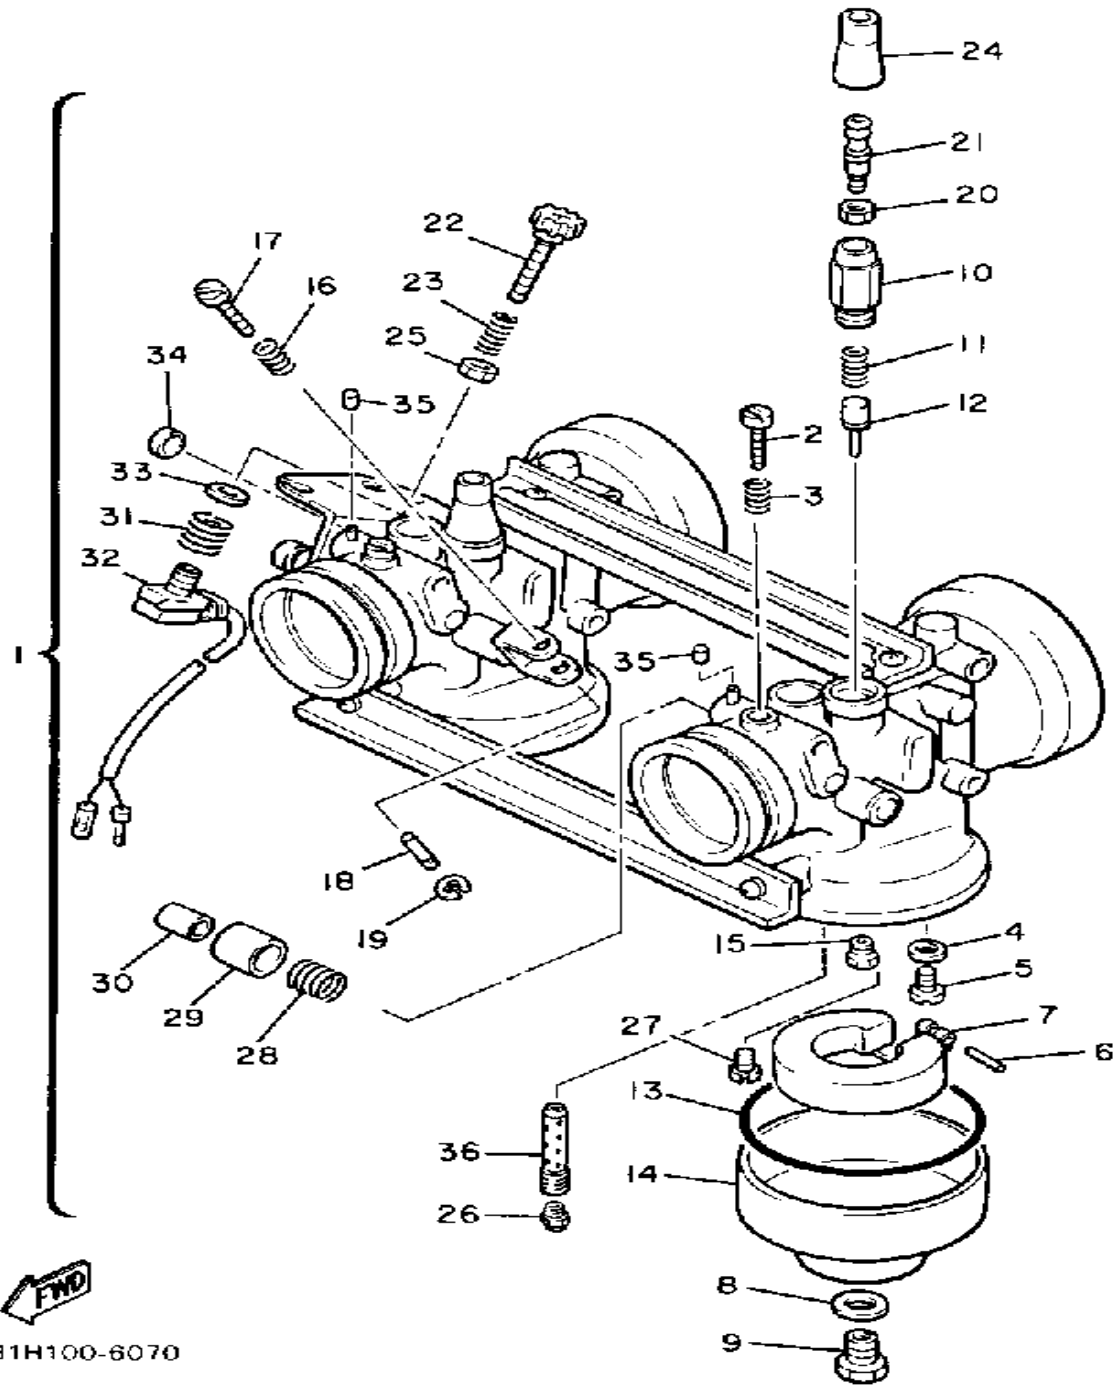

CARBURETOR

81H100-6070

Ref. No.	Part Number	Description	Qty	Remarks
1	80L-14100-03-00	CARBURETOR ASSEMBLY . . .	1	
2	620-14211-00-00	. SCREW, PILOT ADJUSTING . . .	2	
3	8V0-14212-00-00	. SPRING, PILOT ADJUSTING . . .	2	
4	214-14195-00-00	. WASHER, NEEDLE VALVE . . .	2	
5	168-14190-15-00	. NEEDLE VALVE ASSEMBLY . . .	2	
6	8M6-14186-00-00	. PIN, FLOAT	2	
7	8M6-14185-00-00	. FLOAT	2	
8	286-14198-00-00	. GASKET	2	
9	8M6-14261-00-00	. HOLDER	2	
10	8G8-14174-00-00	. CAP, PLUNGER	2	
11	127-14135-00-00	. SPRING, PLUNGER	2	
12	8G8-14171-00-00	. PLUNGER, STARTER	2	
13	8M6-14126-00-00	. GASKET	2	
14	8M6-14181-00-00	. BODY, FLOAT CHAMBER 1 . . .	2	
15	193-14142-95-00	. JET, PILOT (# 95)	2	
16	3F7-14133-00-00	. SPRING, THROTTLE STOP . . .	1	
17	12R-1490K-00-00	. STOP SCREW SET	1	
18	584-14992-00-00	. ROD	1	
19	256-14937-00-00	. CLIP	1	
20	802-14161-00-00	. NUT, CABLE ADJUSTING . . .	2	
21	12G-14106-00-00	. CABLE ADJUST SCREW SET . . .	2	
22	80L-14122-00-00	. SCREW, THROTTLE	1	
23	8X0-14500-00-00	. SPRING	1	
24	8A7-14169-00-00	. CAP	2	
25	8V0-14358-00-00	. NUT	2	
26	3G2-14231-30-A0	. JET, MAIN (#150)	2	UR
	3G2-1423A-80-A0	. JET, MAIN (#147.5) (3G2-1423A-80-00)	2	UR
	3G2-1423A-81-00	. JET, MAIN (#152.5)	2	UR

CONTINUED ON NEXT FRAME ►

Property of www.SmallEngineDiscount.com - Not for Resale