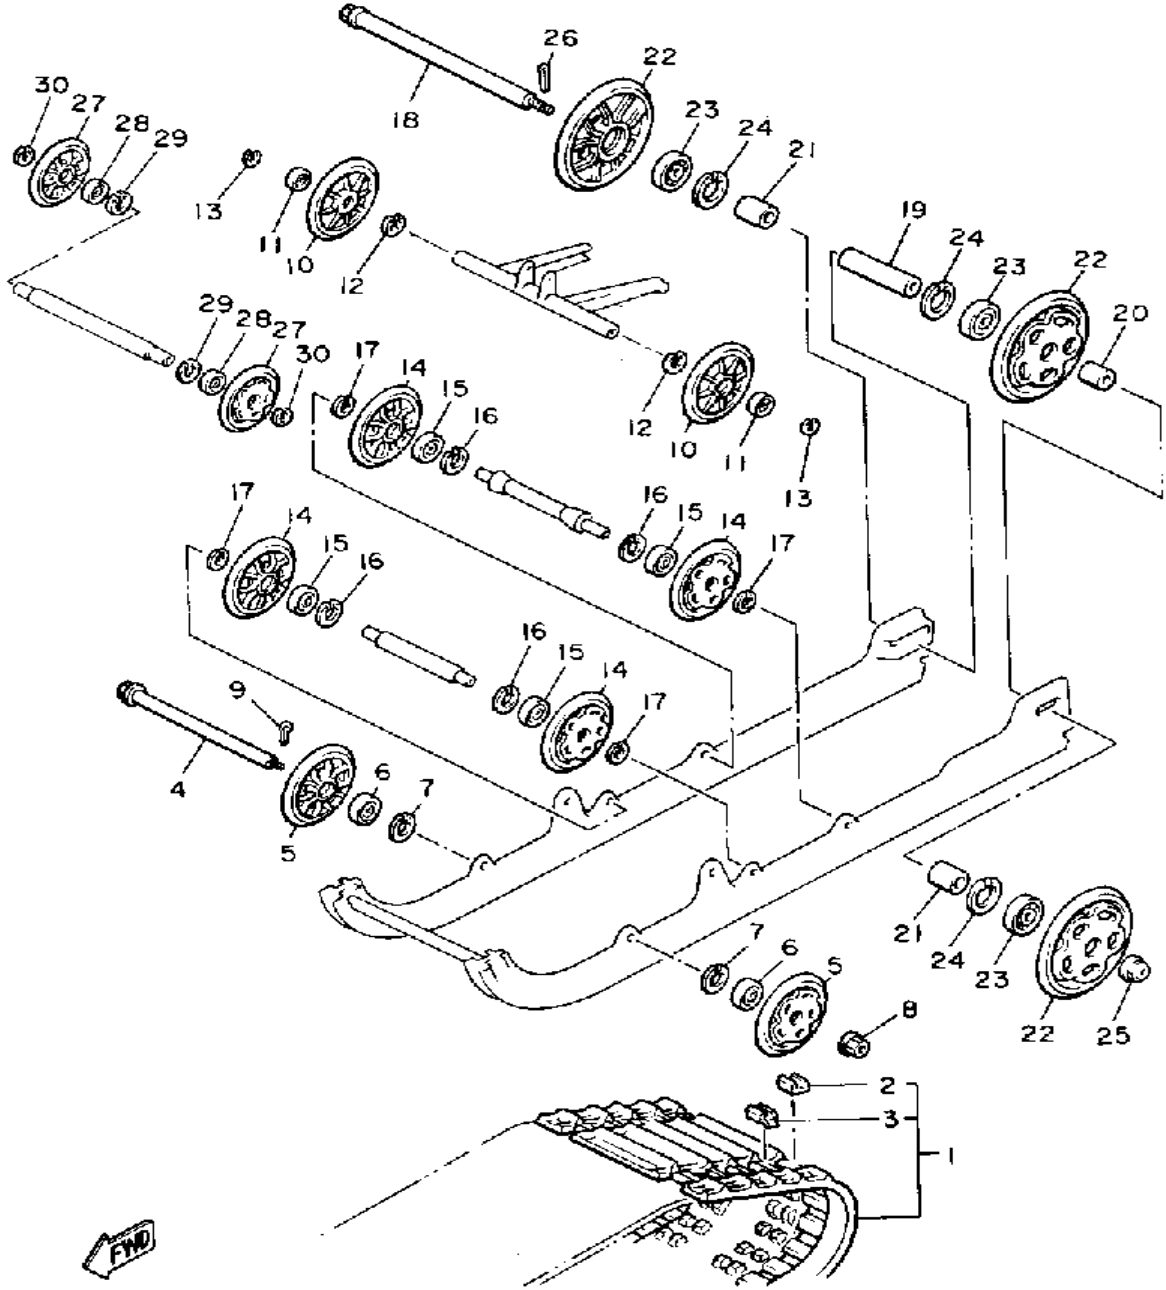

TRACK SUSPENSION 1

Ref. No.	Part Number	Description	Qty	Remarks
29	99009-42500-00	CIRCLIP	2	
30	99009-20400-00	CIRCLIP	2	

87G300-0230

Property of www.SmallEngineDiscount.com - Not for Resale