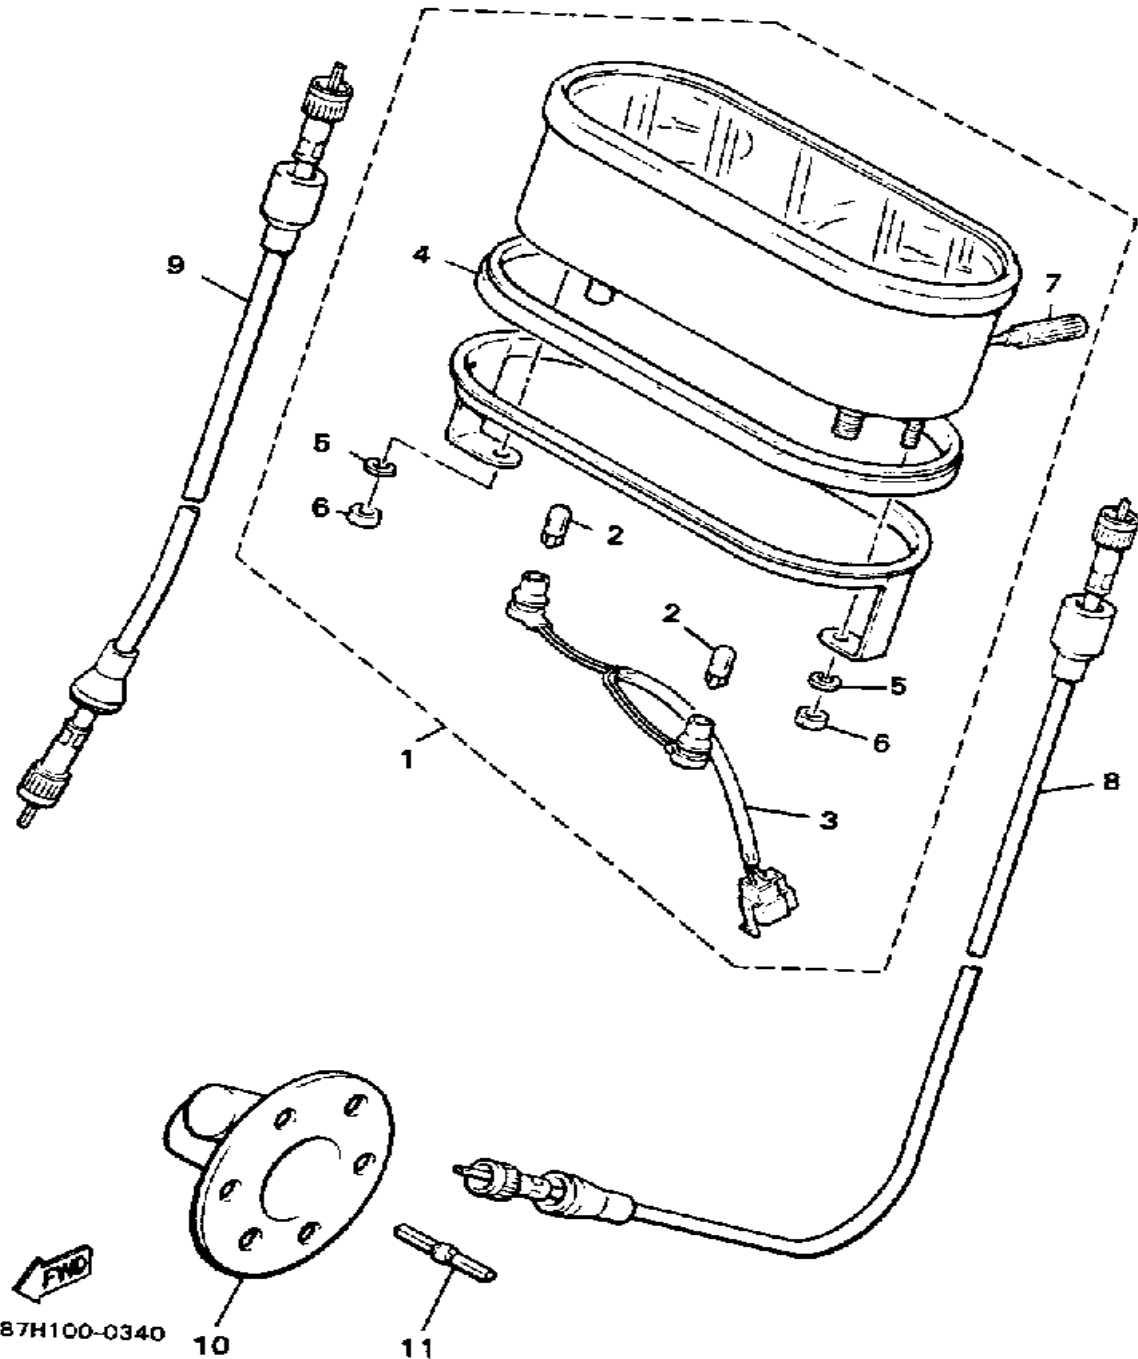

METER

Ref. No.	Part Number	Description	Qty	Remarks
1	87F-83500-40-00	SPEEDOMETER ASSEMBLY (MILE/H)	1	UR MILE/H
2	4G1-84744-00-00	. BULB, MTR.12V3.4W	2	
3	8V0-83536-00-00	. SOCKET, METER	1	
4	8K4-83513-00-00	. DAMPER	1	
5	92990-05100-00	. WASHER, SPRING	2	
6	95380-05600-00	. NUT	2	
7	8L8-83578-00-00	. KNOB, TRIP METER	1	
8	8K4-83550-00-00	SPEEDOMETER CABLE ASSEMBLY	1	
9	8A1-83550-02-00	SPEEDOMETER CABLE ASSEMBLY	1	
10	8L8-47700-00-00	METER GEAR HOUSING COMP.	1	
11	8K4-47715-00-00	JOINT	1	

Property of www.SmallEngineDiscount.com - Not for Resale