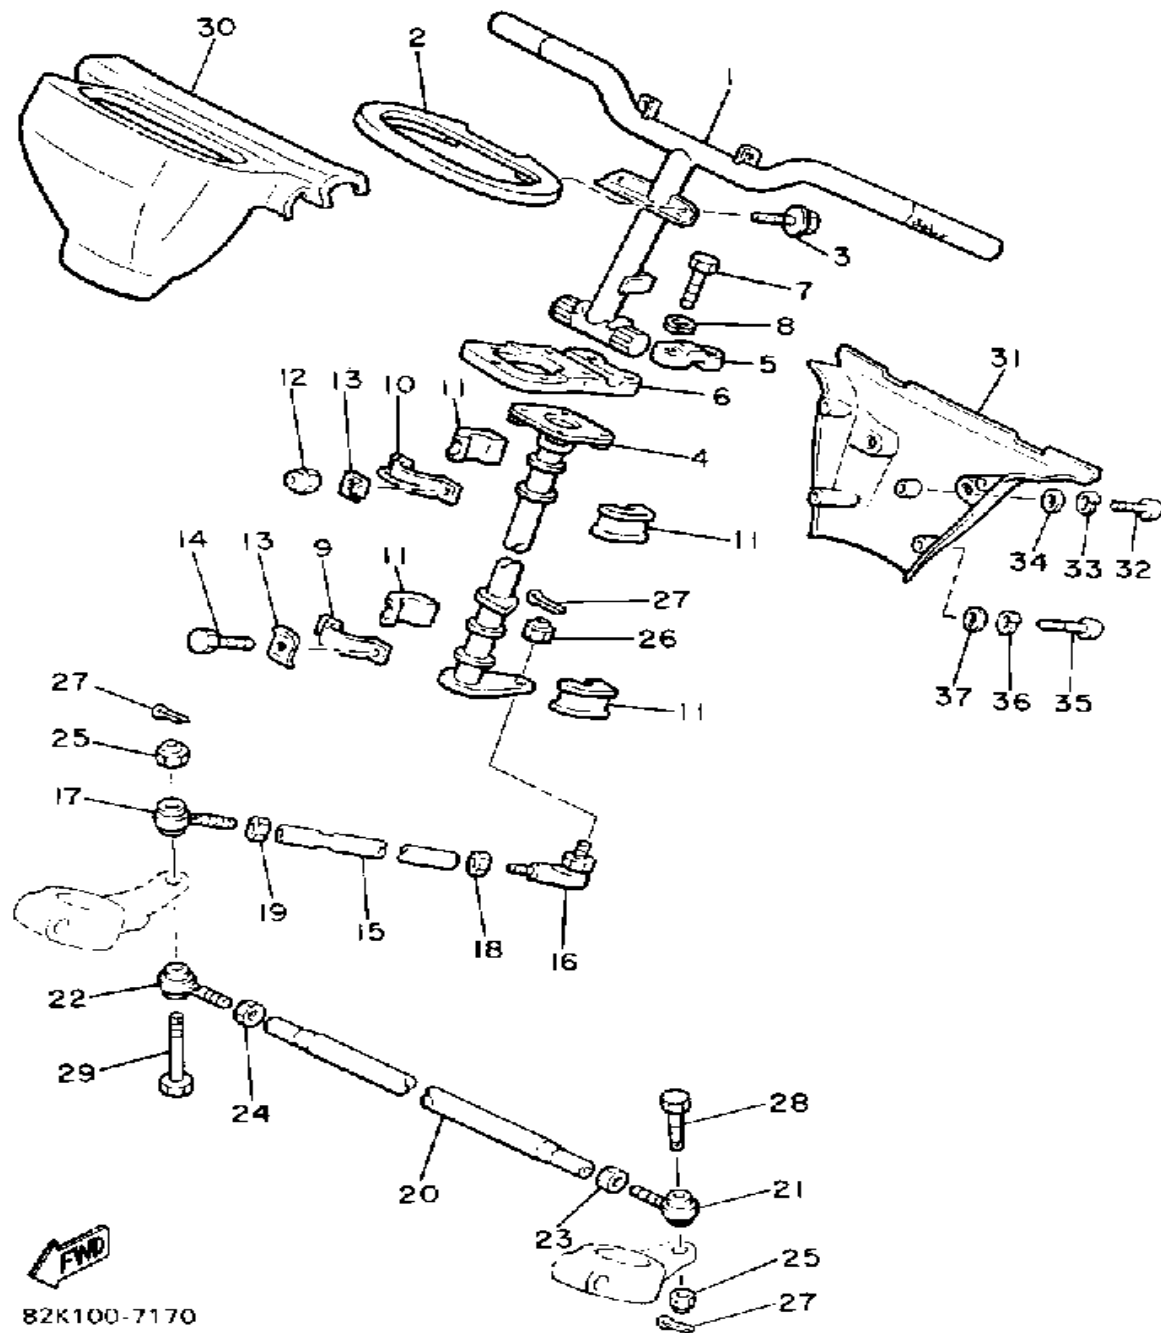

STEERING

Ref. No.	Part Number	Description	Qty	Remarks
1	81J-23811-00-00	COLUMN, STEERING	1	
2	8V0-23878-00-00	BRACKET 0	1	
3	95811-06010-00	BOLT, FLANGE	2	
4	83V-23813-00-00	COLUMN, STEERING 2	1	
5	1E6-23441-00-00	HOLDER, HANDLE UPR	2	
6	8V0-23814-01-00	HOLDER, HANDLE UPPER ...	1	
7	97022-08055-00	BOLT	4	
8	92990-08100-00	WASHER	4	
9	84M-23868-00-00	BRACKET, STEERING LOWER	1	
10	84M-23872-00-00	HOLDER, BEARING	1	
11	8F3-23812-00-00	PLANE BEARING, STEERING .	4	
12	95712-08300-00	NUT, LOCK	2	
13	90215-08262-00	WASHER, LOCK	4	
14	98012-08020-00	BOLT	2	
15	87F-23821-00-00	ROD, STEERING RELAY	1	
16	86X-23841-00-00	JOINT, UNIVERSAL 1	1	
17	87S-23847-00-00	JOINT, UNIVERSAL 3	1	
18	95303-10700-00	NUT	1	
19	90170-10186-00	NUT	1	
20	82M-23831-01-00	ROD, TIE	1	
21	87S-23845-00-00	JOINT, UNIVERSAL 2	1	
22	87S-23847-00-00	JOINT, UNIVERSAL 3	1	
23	95303-10700-00	NUT	1	
24	90170-10186-00	NUT	1	
25	95706-10300-00	NUT, NYLON	2	
26	90185-10085-00	NUT, SELF-LOCKING	1	
27	91402-25018-00	PIN, COTTER	3	
28	90102-10031-00	BOLT, WITH HOLE	1	
29	90109-10767-00	BOLT	1	

CONTINUED ON NEXT FRAME ►

Property of www.SmallEngineDiscount.com - Not for Resale