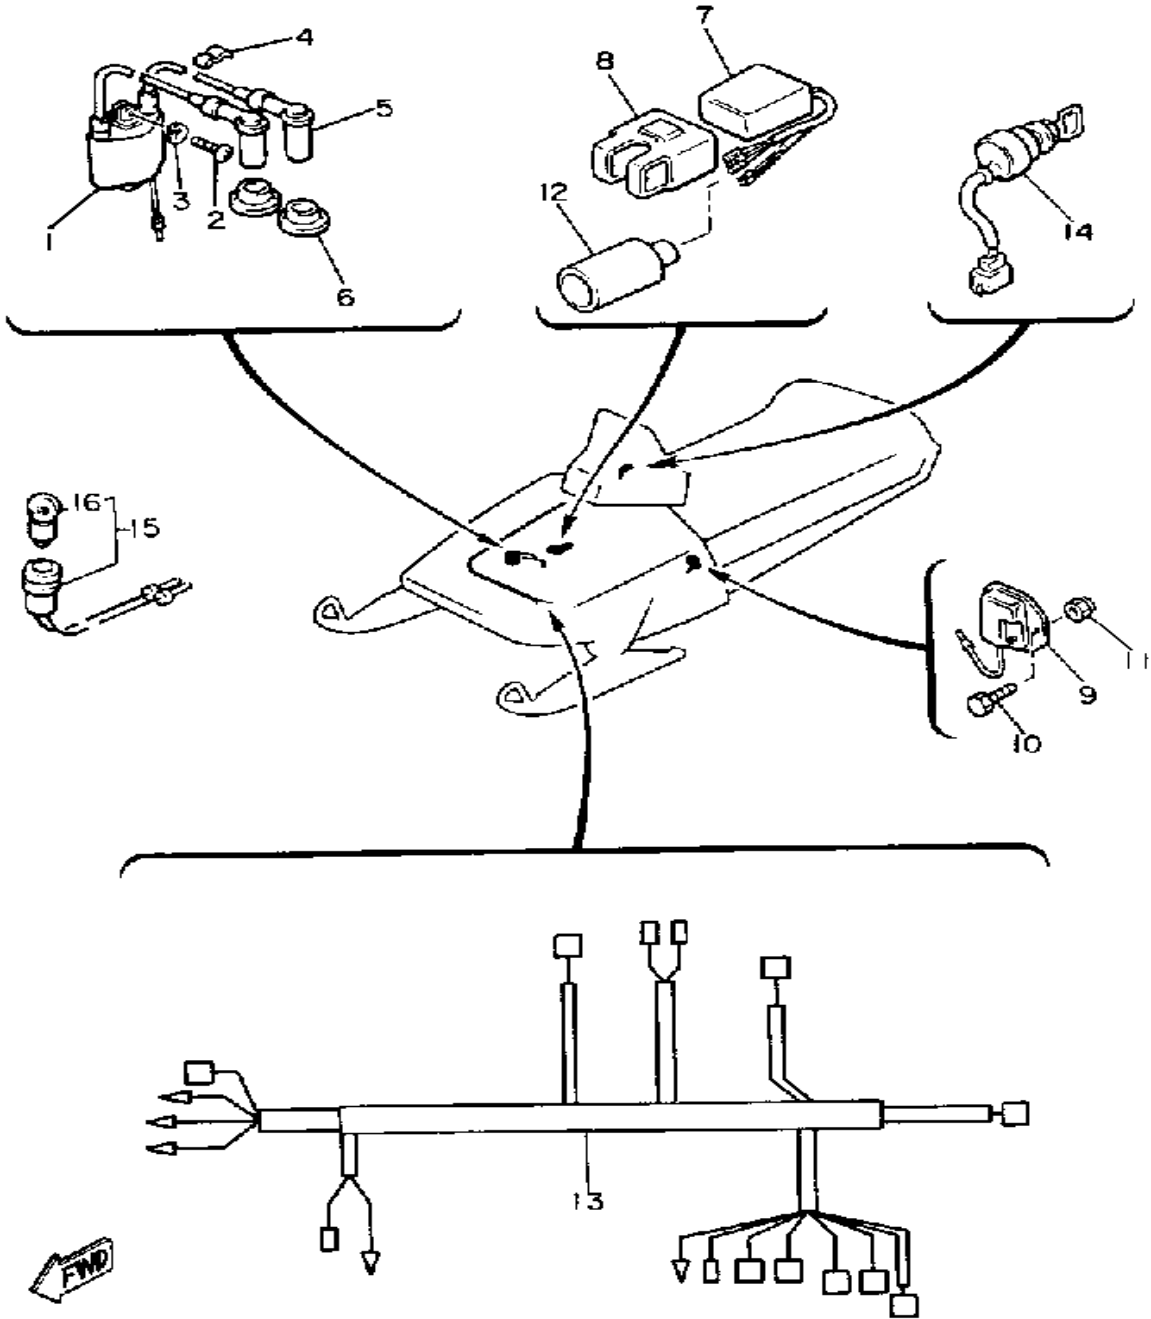

ELECTRICAL 1

Ref. No.	Part Number	Description	Qty	Remarks
1	85T-82310-00-00	IGNITION COIL ASSEMBLY ...	1	
2	98580-06020-00	SCREW	2	
3	92995-06100-00	WASHER, SPRING	2	
4	861-82361-00-00	CLAMP, CORD	1	
5	8K1-82370-20-00	PLUG CAP ASSEMBLY (WITH RESISTOR)	2	
6	8V0-82372-00-00	SEAL, PLUG CAP	2	
7	8V0-85540-21-00	C.D.I. UNIT ASSEMBLY	1	
8	2A7-85546-00-00	BAND	1	
9	82M-81910-A0-00	VOLTAGE REGULATOR ASSEMBLY	1	
10	97026-06014-00	BOLT	2	
11	95701-06300-00	NUT, NYLON	2	
12	8Y0-82599-00-00	COVER, CONNECTER	1	
13	87F-82590-01-00	WIRE HARNESS ASSEMBLY ..	1	STD
14	8K4-82508-20-00	MAIN SWITCH ASSEMBLY ...	1	STD
15	8V0-84301-00-00	PILOT LIGHT ASSEMBLY 1 ...	1	
16	8V0-85353-00-00	. BULB (12V5W)	1	

8BF100-1360

Property of www.SmallEngineDiscount.com - Not for Resale