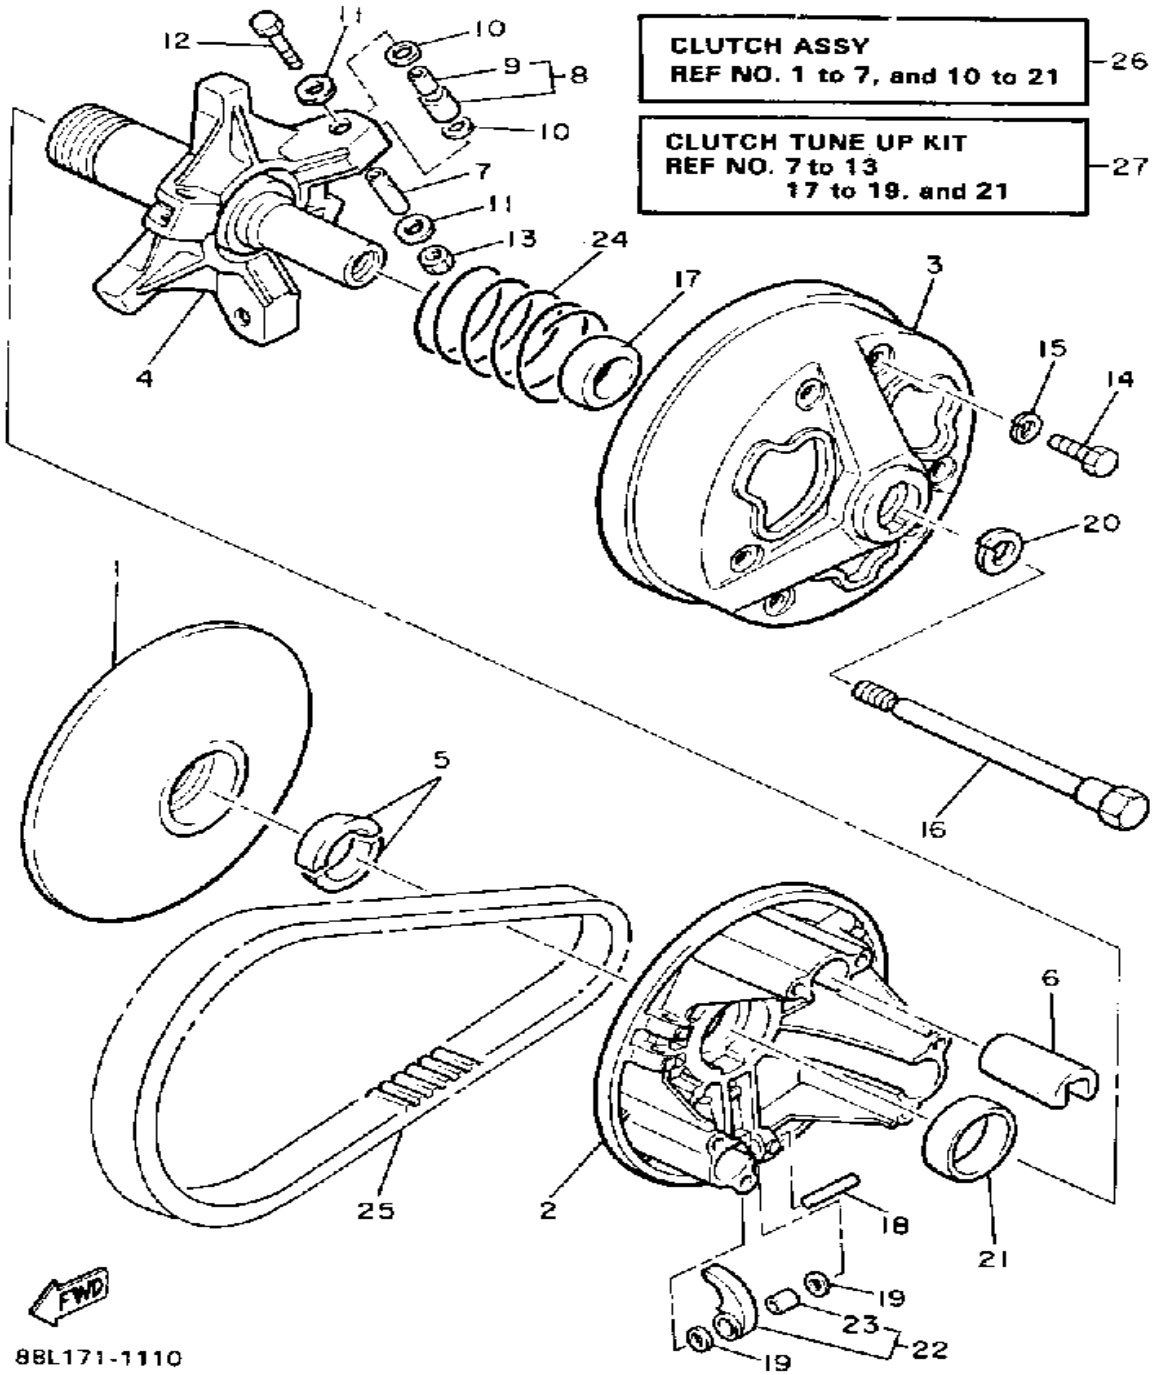

PRIMARY SHEAVE

88L171-1110

Ref. No.	Part Number	Description	Qty	Remarks
1	84J-17611-00-00	SHEAVE, PRIMARY FIXED ...	1	
2	8V0-17621-01-00	SHEAVE, PRIMARY SLIDING ..	1	
3	8V0-17631-00-00	CAP	1	
4	82M-17640-01-00	SPIDER, COMPLETE	1	
5	8V0-17639-00-00	STOPPER	2	
6	88X-17653-00-00	SLIDER	3	
7	90387-057W5-00	COLLAR	3	
8	87M-W176B-00-00	ROLLER, WITH BUSH	3	
9	90386-08166-00	. BUSH	1	
10	90202-08205-00	WASHER, PLATE	6	
11	90201-050P9-00	WASHER, PLATE	6	
12	97022-05035-00	BOLT	3	
13	95612-05100-00	NUT, U	3	
14	97012-06030-00	BOLT	6	
15	92995-06100-00	WASHER, SPRING	6	
16	8V0-17647-00-00	BOLT (L=156.5MM)	1	
17	90389-28032-00	BUSH	1	
18	93607-44190-00	PIN, DOWEL	3	
19	90201-077F5-00	WASHER, PLATE	6	
20	92901-16100-00	WASHER, SPRING	1	
21	90389-40029-00	BUSH	1	
22	87F-W176A-00-00	WEIGHT, WITH BUSH	3	UR STD
	8V0-W176A-00-00	WEIGHT, WITH BUSH	1	AP
23	90386-07152-00	. BUSH	1	
24	90501-501G3-00	SPRING, COMPRESSION	1	UR STD
	90501-55485-00	SPRING, COMPRESSION	1	AP
25	8F2-17641-01-00	V-BELT	1	
26	8V0-17601-19-00	CLUTCH MARKED	1	AP MARKED WITH *
27	89X-00000-50-00	CLUTCH TUNE-UP KIT (K)	1	AP MARKED WITH #

Property of www.SmallEngineDiscount.com - Not for Resale