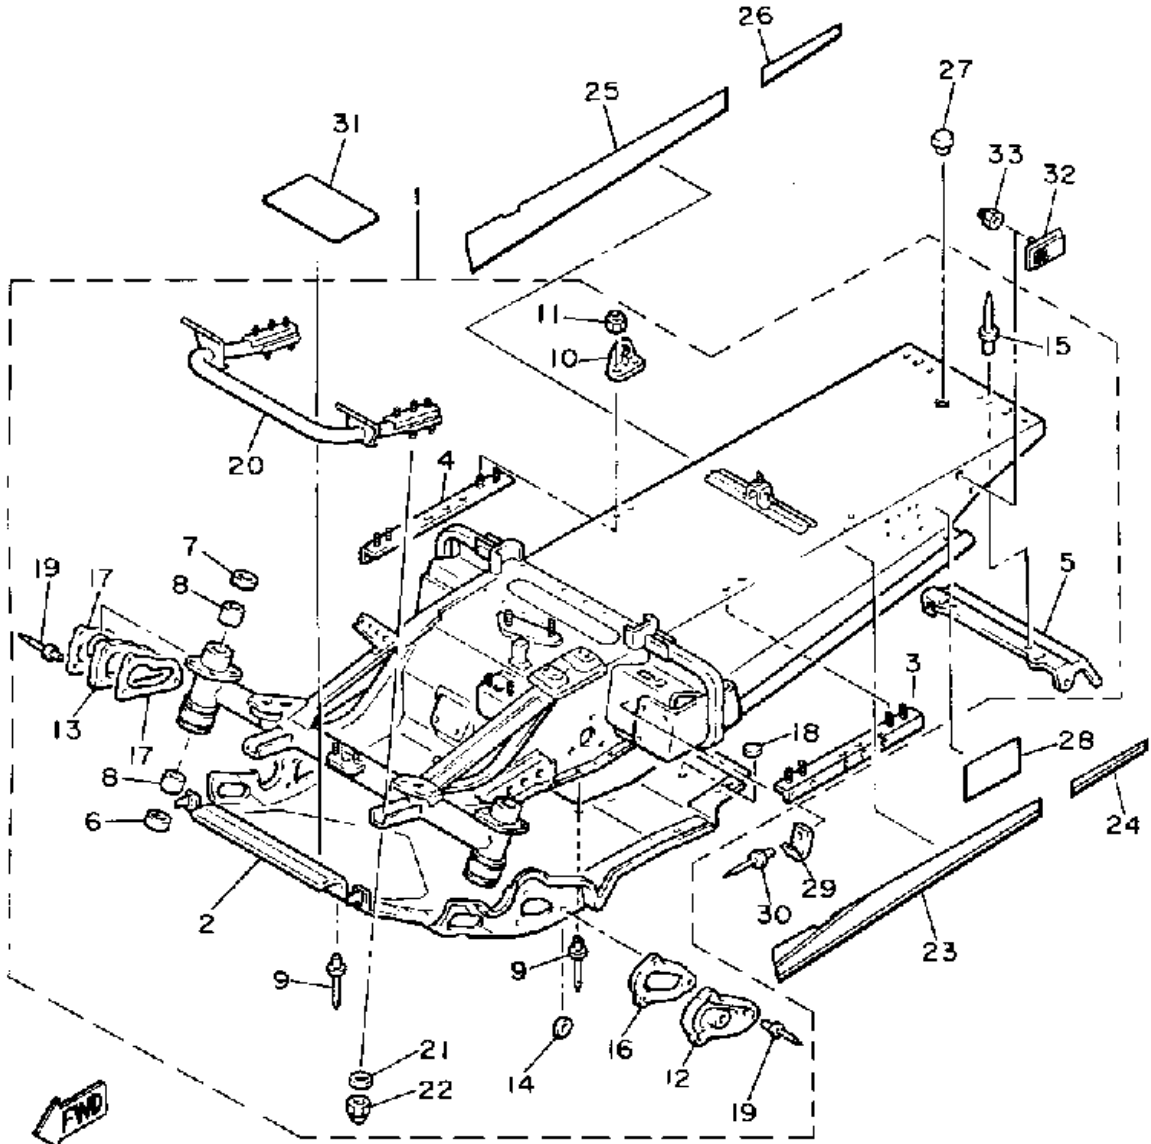

FRAME

88F100-1150

Ref. No.	Part Number	Description	Qty	Remarks
28	8K2-77742-00-00	INDICATOR 2	1	
29	90461-05003-00	CLAMP	1	
30	90267-48053-00	RIVET, BLIND	1	
31	87F-2199H-00-00	SHIELD, HEAT	1	
32	3Y6-85130-02-00	REAR REFLECTOR ASSEMBLY	2	
33	95701-05300-00	NUT, NYLON	2	

Property of www.SmallEngineDiscount.com - Not for Resale