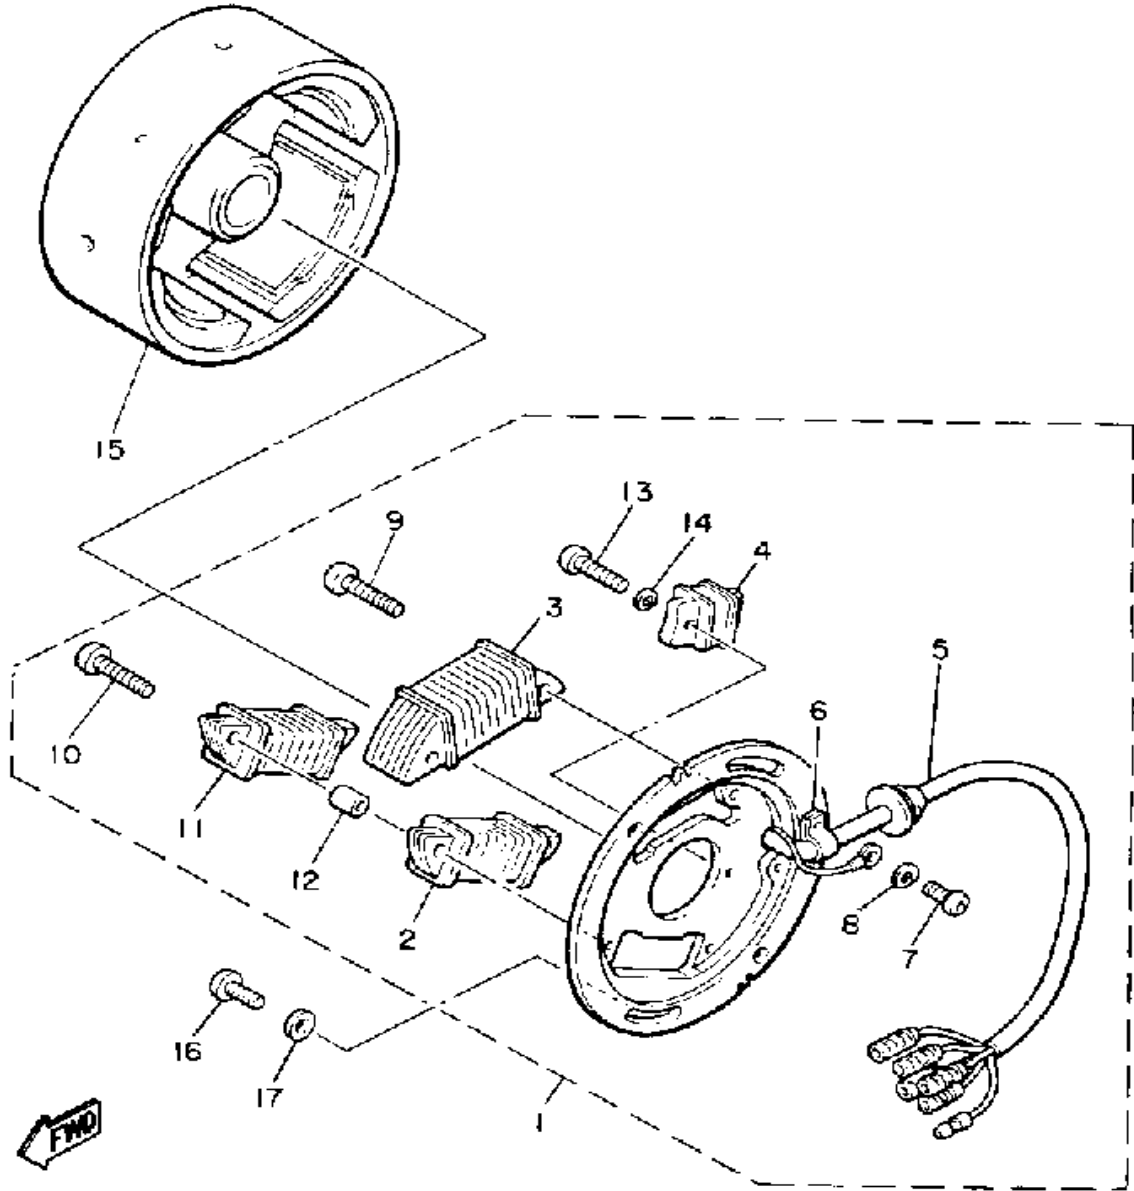

GENERATOR

88X100-1320

Ref. No.	Part Number	Description	Qty	Remarks
1	88F-85510-00-00	STATOR ASSEMBLY	1	
2	86M-85511-00-00	. COIL, SOURCE	1	
3	8H8-85513-20-00	. COIL, LIGHTING 1	1	
4	82M-85580-20-00	. COIL, PULSER	1	
5	8W0-85515-20-00	. LEAD WIRE ASSEMBLY (8V0-85515-20)	1	
6	445-81328-20-00	. CLAMP	2	
7	98580-04008-00	. SCREW, PAN HEAD	1	
8	92901-04100-00	. WASHER, SPRING	1	
9	88T-81145-00-00	. SCREW 1	2	
10	88T-81146-00-00	. SCREW 2	2	
11	82M-85514-20-00	. COIL, LIGHTING 2	1	
12	8T0-85519-20-00	. SPACER	2	
13	98506-04018-00	. SCREW, PAN HEAD	2	
14	92901-04100-00	. WASHER, SPRING	2	
15	88F-85550-00-00	ROTOR ASSEMBLY	1	
16	98980-06016-00	SCREW, BINDING	2	
17	90201-06043-00	WASHER, PLATE	2	

Property of www.SmallEngineDiscount.com - Not for Resale