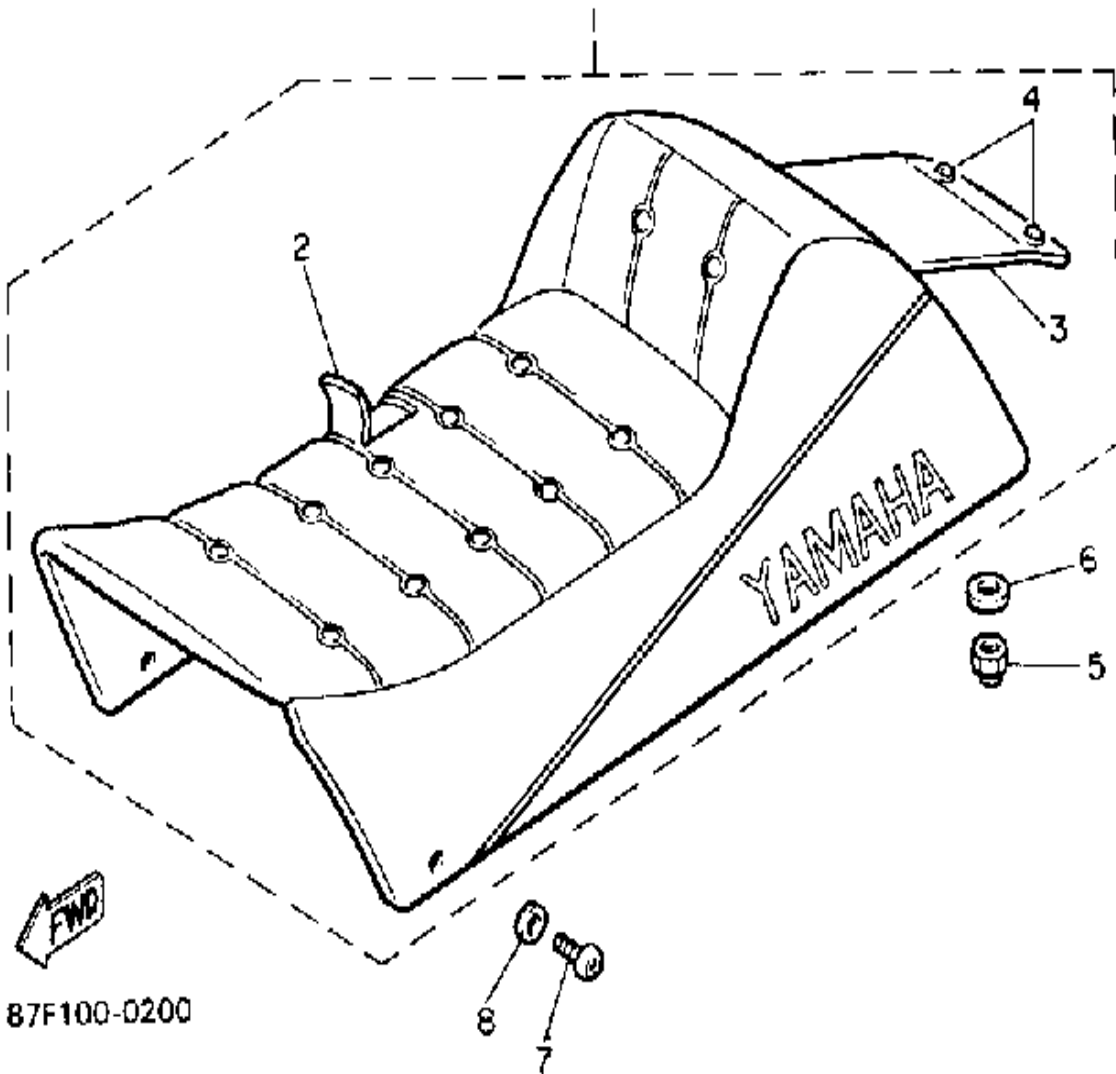

SEAT

Ref. No.	Part Number	Description	Qty	Remarks
1	88F-24710-00-00	SINGLE SEAT ASSEMBLY (WHT)	1	
2	88F-24711-00-00	. COVER, SINGLE SEAT	1	
3	8U9-77377-01-00	. COVER, LUGGAGE BOX 2	1	
4	87E-24754-00-00	. HOOK, SEAT	2	
5	95712-08300-00	NUT, LOCK	2	
6	90201-08748-00	WASHER, PLATE	2	
7	98906-06020-00	SCREW, BIND	2	
8	90201-063J2-00	WASHER, PLATE	2	