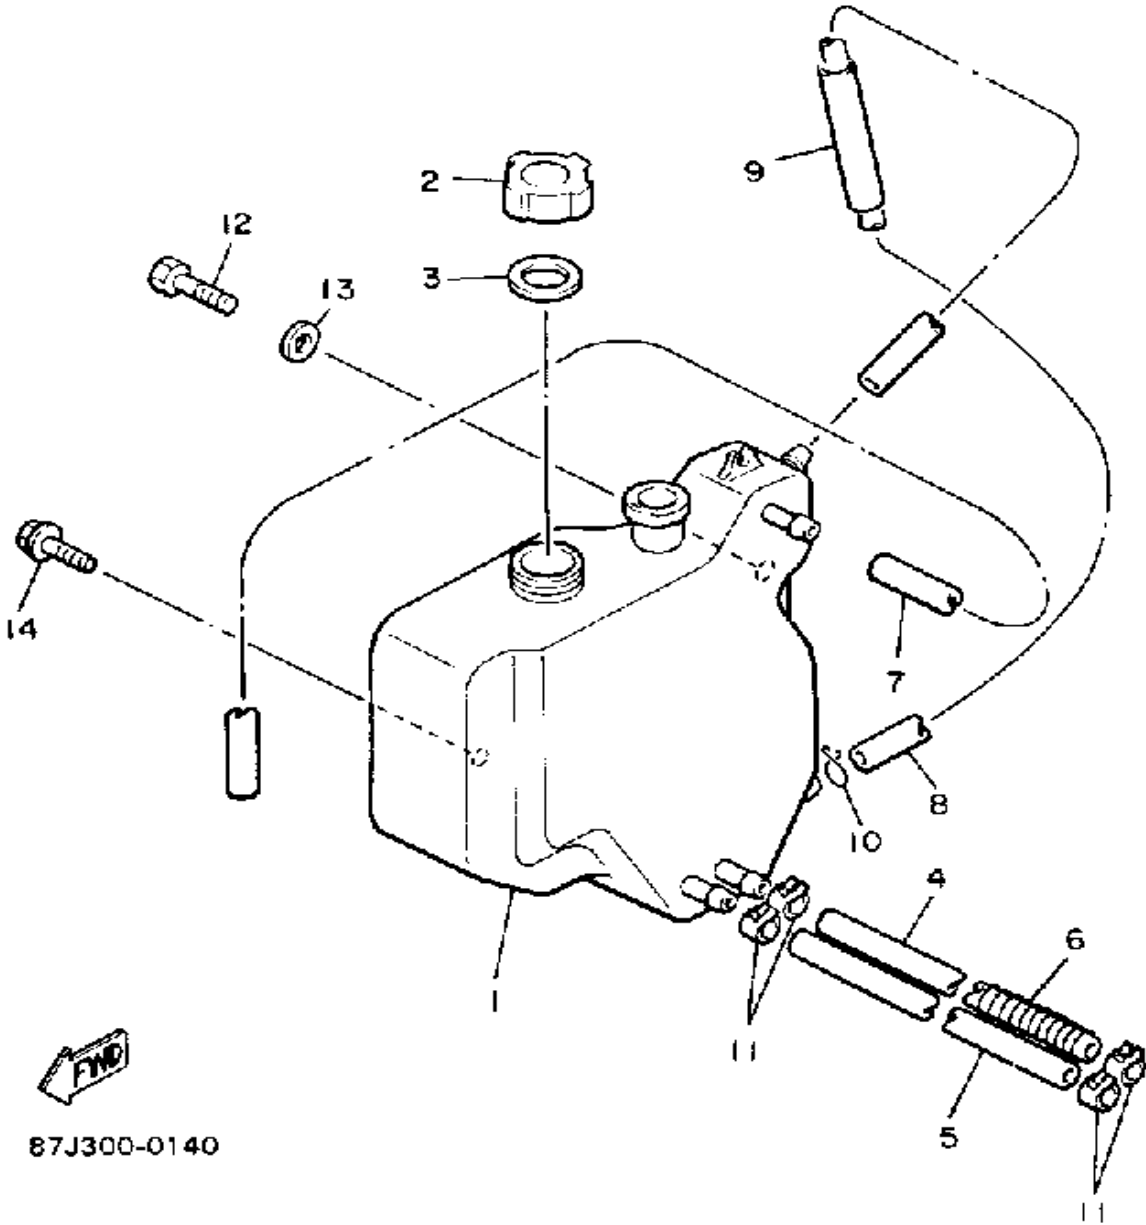

OIL TANK

Ref. No.	Part Number	Description	Qty	Remarks
1	8V0-21751-02-00	TANK, OIL	1	
2	863-21771-00-00	BODY, CAP	1	
3	90430-31003-00	GASKET	1	
4	90446-09088-00	HOSE	1	
5	90446-09327-00	HOSE	1	
6	8F3-24328-00-00	PROTECTOR, PIPE	1	
7	90446-09016-00	HOSE	1	
8	90446-09224-00	HOSE	1	
9	8K1-24326-00-00	PROTECTOR, PIPE	1	
10	90467-09005-00	CLIP, SCISSOR	1	
11	90467-09026-00	CLIP	4	
12	97011-06010-00	BOLT	1	
13	92990-06600-00	WASHER, PLATE	1	
14	90119-06056-00	BOLT, WITH WASHER	1	

Property of www.SmallEngineDiscount.com - Not for Resale