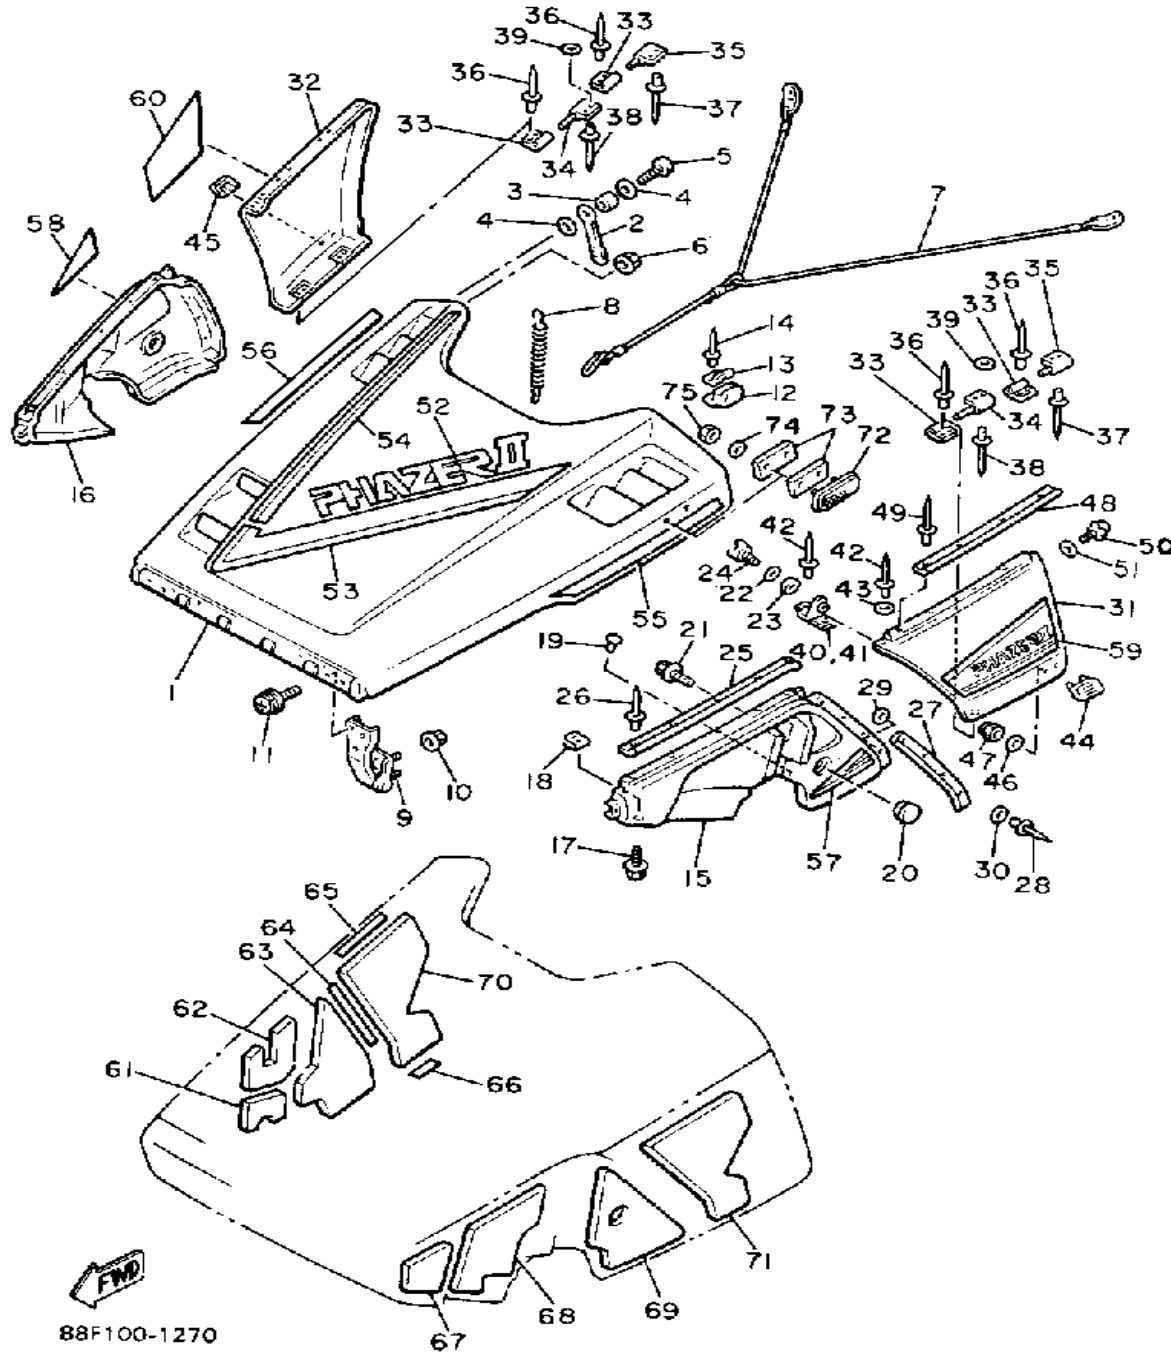

SHROUD

Ref. No.	Part Number	Description	Qty	Remarks
29	90201-044A2-00	WASHER, PLATE	8	
30	90201-047A2-00	WASHER, PLATE	8	
31	88F-2197H-00-00	HOOD 3	1	
32	88F-2198H-00-00	HOOD 4	1	
33	88F-2194X-00-00	BRACKET 1	4	
34	88F-2195X-00-00	BRACKET 2	2	
35	88F-2196F-00-00	BRACKET 3	2	
36	90267-48059-00	RIVET, BLIND	8	
37	90267-48057-00	RIVET, BLIND	4	
38	90267-48141-00	RIVET, BLIND	4	
39	90201-04325-00	WASHER, PLATE	4	
40	87F-77553-01-00	PROTECTOR 3 (LH)	1	
41	87F-77554-01-00	PROTECTOR 4 (RH)	1	
42	90267-48088-00	RIVET, BLIND	4	
43	92906-05200-00	WASHER, PLAIN	2	
44	85L-77551-00-00	PROTECTOR 1	1	
45	85L-77552-00-00	PROTECTOR 2	1	
46	90201-05029-00	WASHER, PLATE	4	
47	95701-05300-00	NUT, NYLON	4	
48	8V0-77516-01-00	BUSH, RUBBER 2	2	
49	90269-05039-00	RIVET	8	
50	8V0-77175-00-00	HOLDER, LATCH	2	
51	4U5-2176E-00-00	PLATE	2	
52	88F-77141-00-00	EMBLEM 1 (WHITE)	1	
53	88F-77163-00-00	ORNAMENT 1 (BLUE)	2	
54	88F-77164-00-00	ORNAMENT 2 (WHITE)	1	
55	88F-77113-00-00	ORNAMENT 4 (WHITE)	1	
56	88F-77114-00-00	ORNAMENT 5 (WHITE)	1	
57	88F-77355-00-00	EMBLEM 5 (WHITE)	1	

CONTINUED ON NEXT FRAME ➤

Property of www.SmallEngineDiscount.com - Not for Resale