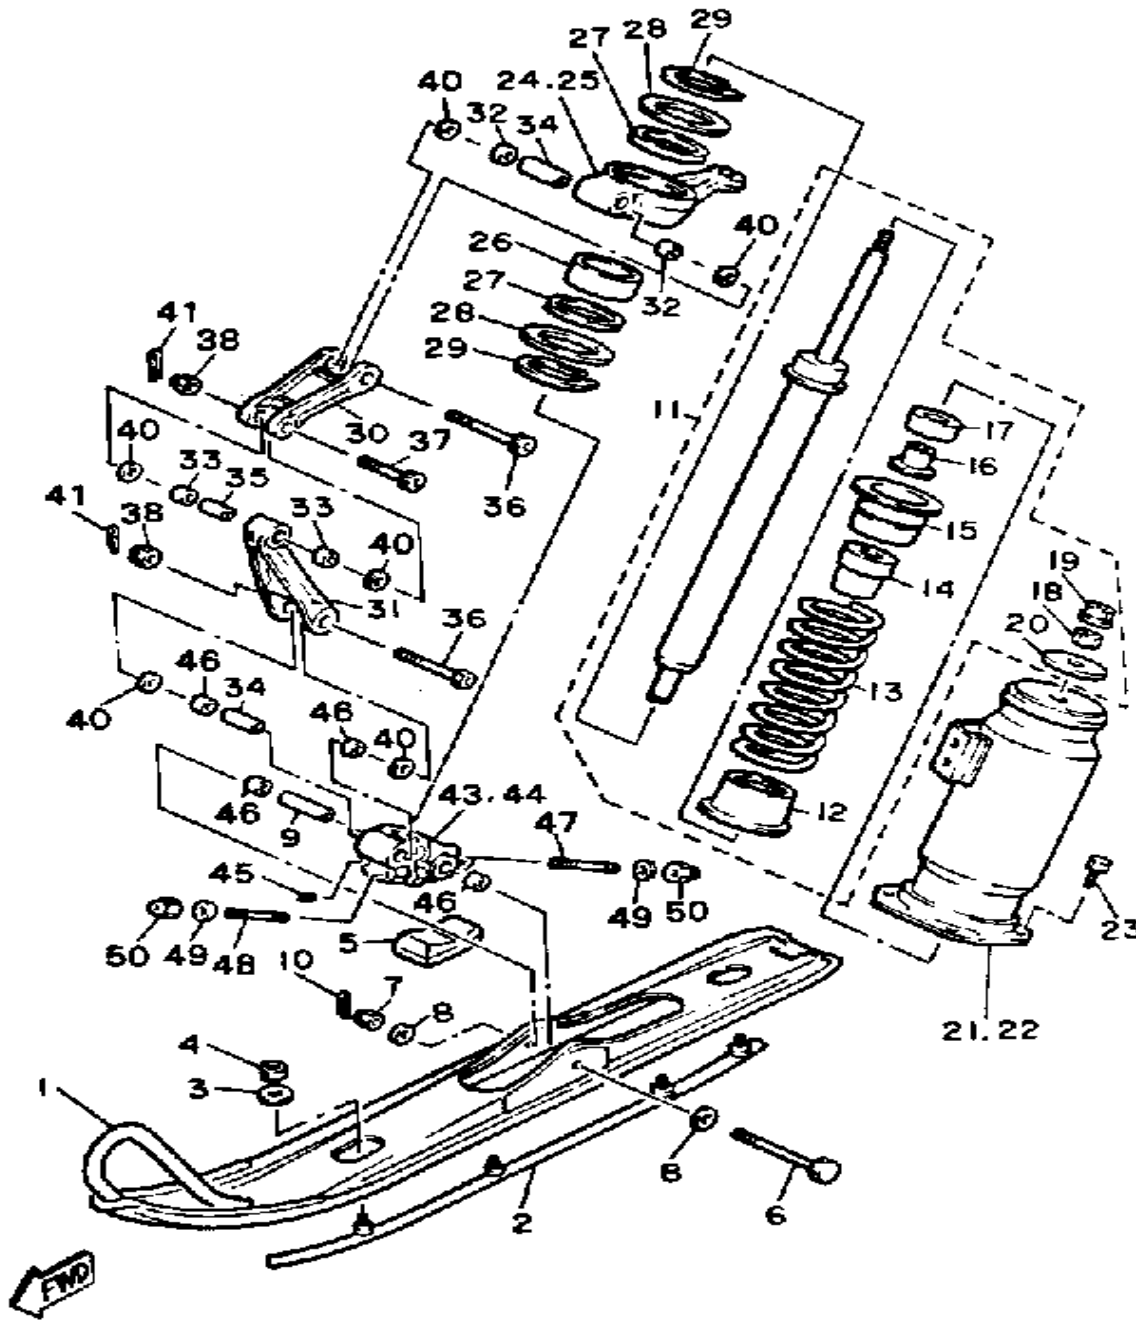

SKI

88H100-1180

Ref. No.	Part Number	Description	Qty	Remarks
1	88F-23710-01-00	SKI COMP. 1	2	
2	VMX-23731-01-XX	RUNNER 1 (8M6-23731-01-00)	2	
3	92990-08600-00	WASHER, PLATE	8	
4	95611-08100-00	NUT, U	8	
5	88T-23743-00-00	STOPPER 1	2	
6	90102-10050-00	BOLT, WITH HOLE	2	
7	95706-10300-00	NUT, NYLON	2	
8	92906-10600-00	WASHER	4	
9	90387-106J3-00	COLLAR	2	
10	91490-20020-00	PIN, COTTER	2	
11	87F-2376A-00-00	ABSORBER ASSEMBLY 1	2	
12	82M-23777-00-00	. SEAT, SPRING 2	1	
13	90501-787F4-00	. SPRING, COMPRESSION	1	
14	87F-22493-00-00	. BUMP, STOP	1	
15	8L0-23788-00-00	. PLATE, BACK UP	1	
16	90387-084R1-00	. COLLAR	1	
17	82M-23779-00-00	. WASHER	1	
18	90170-08220-00	. NUT	1	
19	95333-08600-00	. NUT	1	
20	90201-080L1-00	. WASHER, PLATE	1	
21	88H-2376J-00-00	HOLDER, ABSORBER (LH) (WHT)	1	
22	88H-2377J-00-00	HOLDER, ABSORBER (RH) (WHT)	1	
23	97011-06020-00	BOLT	8	
24	87F-23851-01-00	ARM, OUTSIDE 1	1	
25	87F-23852-01-00	ARM, OUTSIDE 2	1	
26	90384-53175-00	BUSH, BIMETAL FORMED	2	
27	93109-53036-00	OIL SEAL	4	

CONTINUED ON NEXT FRAME ►

Property of www.SmallEngineDiscount.com - Not for Resale