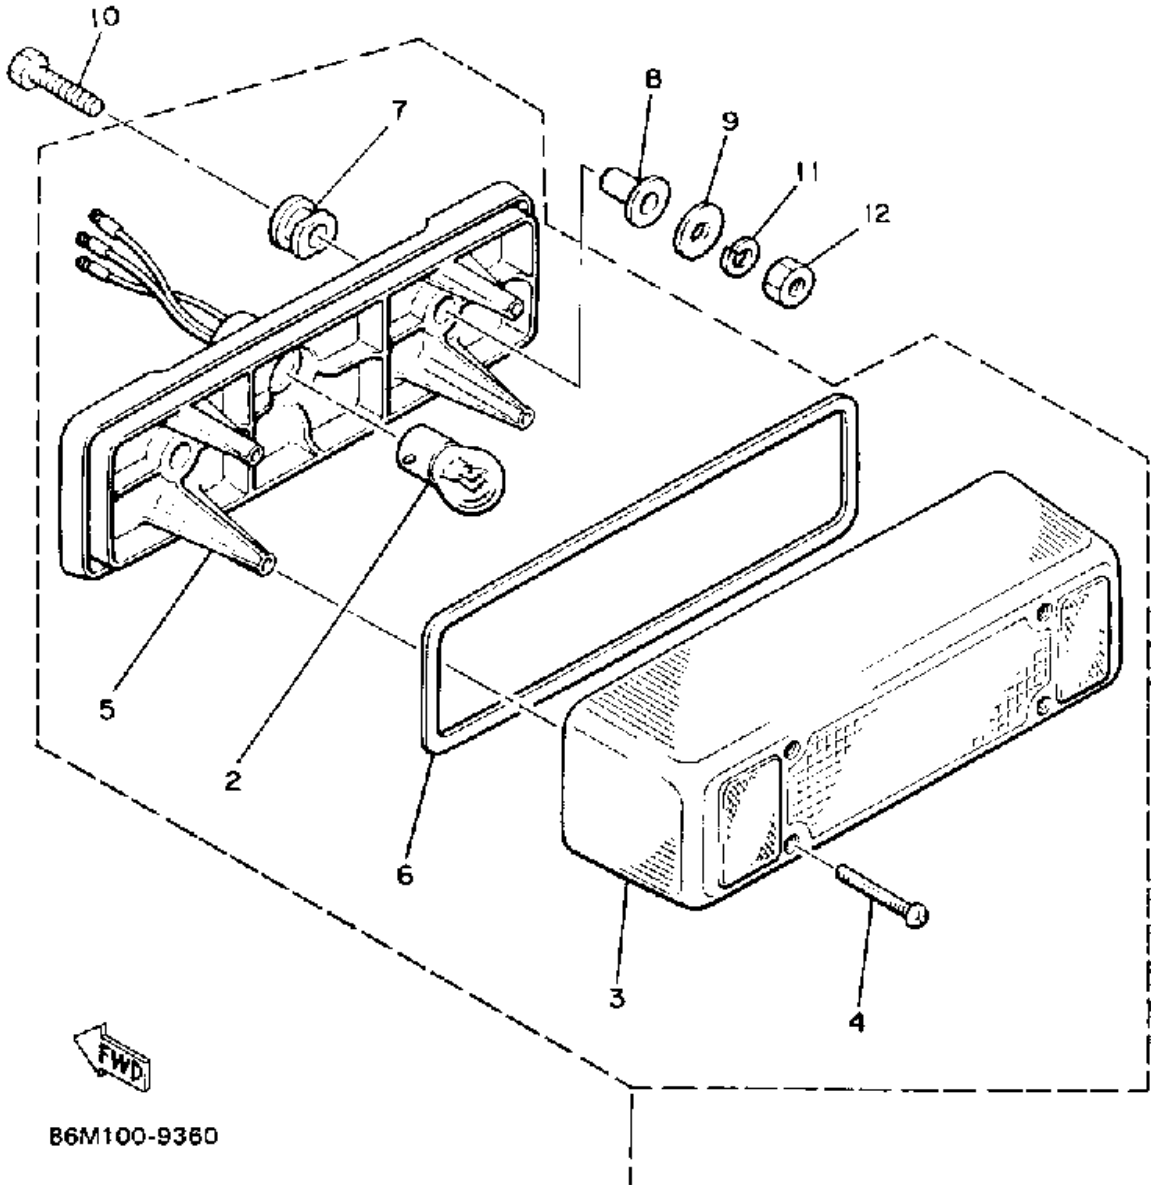

TAILLIGHT

Ref. No.	Part Number	Description	Qty	Remarks
1	82M-84710-00-00	TAILLIGHT UNIT ASSEMBLY ..	1	
2	137-84714-61-00	. BULB, TL 12V23/8W (J50-83311-00)	1	
3	8K4-84721-00-00	. LENS, TAILLIGHT	1	
4	97780-40130-00	. SCREW, PANHEAD TAPPING (97701-40130-00)	4	
5	82M-84711-00-00	. BASE, TAILLIGHT	1	
6	87M-84723-00-00	. GASKET, TAIL LENS	1	
7	8K4-84718-00-00	. GROMMET	1	
8	90387-066N1-00	COLLAR	2	
9	90201-06407-00	WASHER, PLATE (90201-06747-00)	4	
10	97001-06035-00	BOLT	2	
11	92995-06100-00	WASHER, SPRING	2	
12	95380-06600-00	NUT	2	

Property of www.SmallEngineDiscount.com - Not for Resale