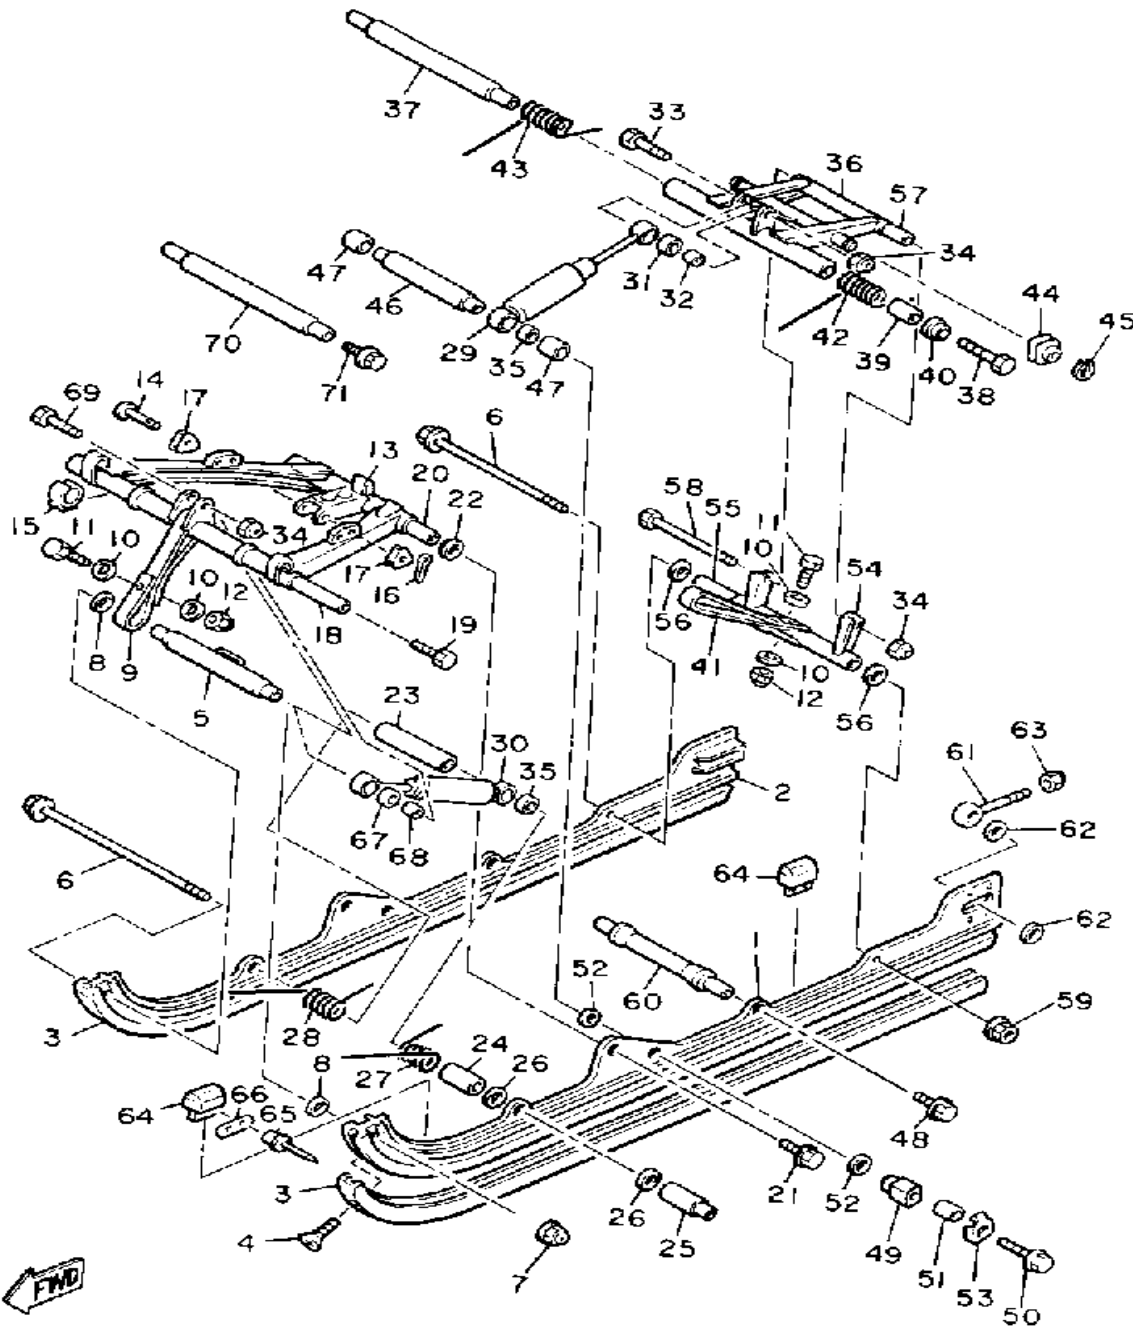

TRACK SUSPENSION 2

87J300-0240

Ref. No.	Part Number	Description	Qty	Remarks
1	87F-47411-00-00	FRAME, SLIDING 1	1	
2	87F-47412-00-00	FRAME, SLIDING 2	1	
3	88F-47421-00-XX	RUNNER, SLIDING 1 (88F-47421-00-00)	2	
4	90151-06010-00	SCREW, COUNTERSUNK	2	
5	8V0-47415-00-00	BRACKET 1	1	
6	95822-08250-00	BOLT, FLANGE	2	
7	95601-08200-00	NUT, U	2	
8	92990-08600-00	WASHER, PLATE	2	
9	87F-47495-00-00	STOPPER 1	1	
10	90201-06407-00	WASHER, PLATE (90201-06747-00)	4	
11	97011-06025-00	BOLT (97001-06025)	2	
12	95701-06300-00	NUT, NYLON	2	
13	87F-47331-00-00	ARM, PIVOT 1	1	
14	90240-12136-00	PIN, CLEVIS	1	
15	8V0-47447-01-00	HOOK 2	2	
16	91401-30030-00	PIN, COTTER	1	
17	8V0-47448-00-00	HOOK 3	2	
18	8A5-47465-02-00	SHAFT 1	1	
19	90109-10771-00	BOLT	2	
20	82M-47485-01-00	SHAFT 3	1	
21	95811-10030-00	BOLT, FLANGE	2	
22	90387-105G6-00	COLLAR	2	
23	90387-160M7-00	COLLAR	1	
24	8V0-47319-00-00	COLLAR	2	
25	90387-166M8-00	COLLAR	2	
26	90201-161E5-00	WASHER, PLATE	4	
27	87F-47471-00-00	SPRING, FRONT 1	1	

CONTINUED ON NEXT FRAME ►

Property of www.SmallEngineDiscount.com - Not for Resale