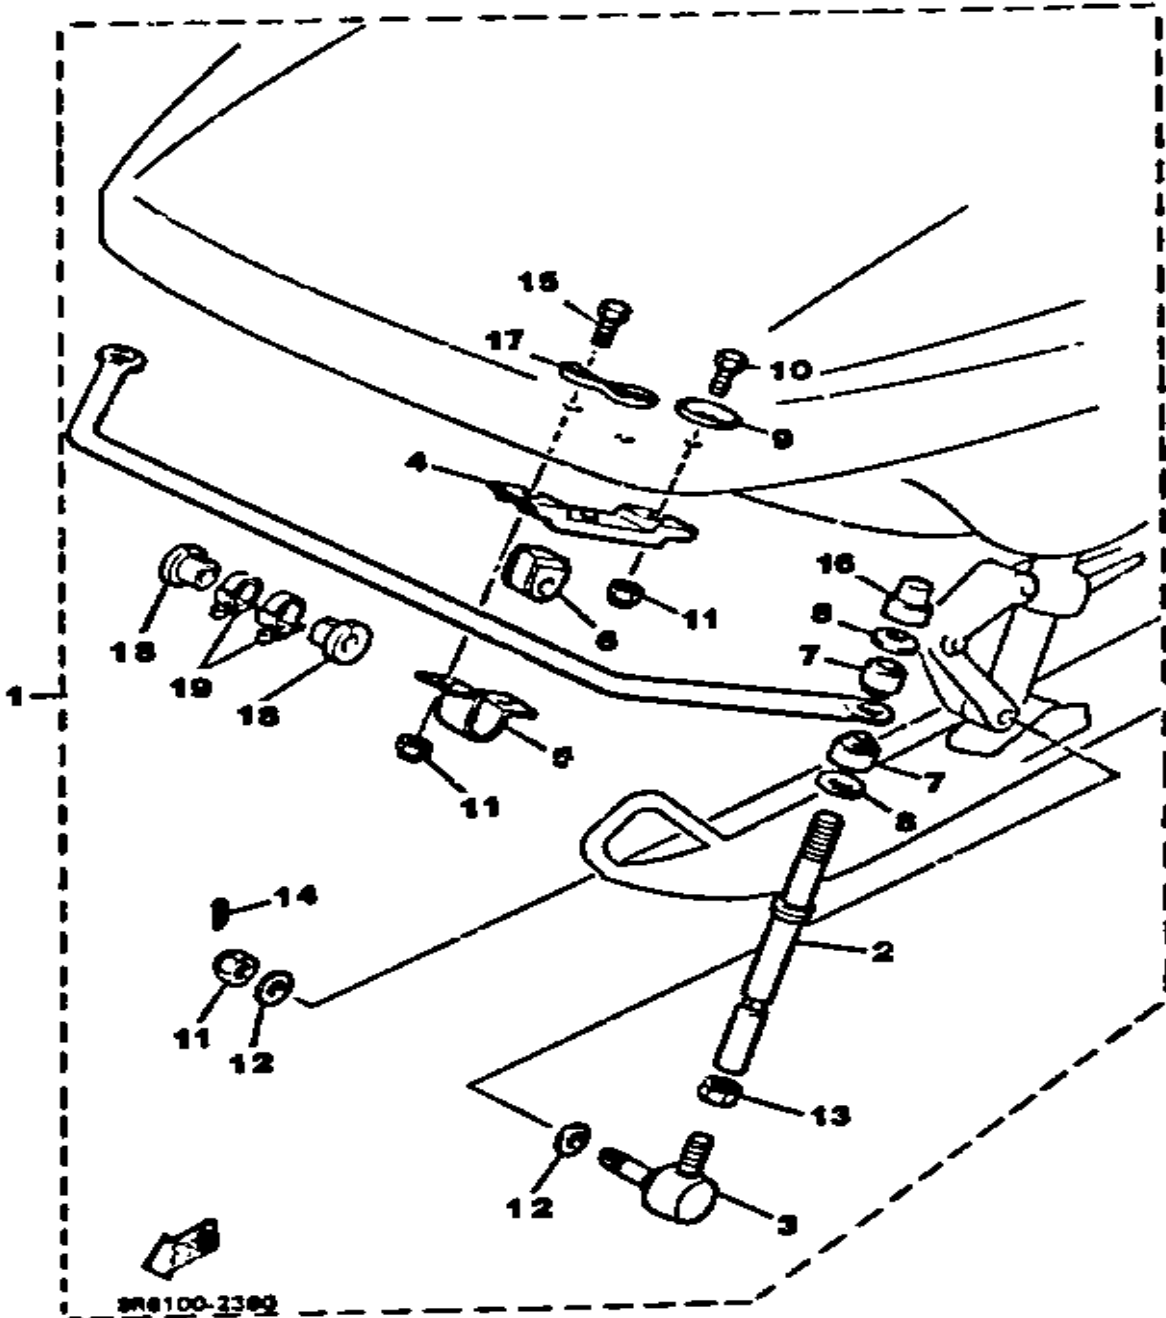

STABILIZER KIT (OPTIONAL)

Ref. No.	Part Number	Description	Qty	Remarks
1	8U7-W0051-00-00	STABILIZER KIT-SRV (8L9-W0051-00)	1	
2	8L9-2386F-10-00	. LINK, STABLZR FRONT	2	
3	8L9-23841-10-00	. JOINT, UNIVERSAL 1	2	
4	8L9-23896-10-00	. BRACKET 5	2	
5	8M6-2386H-10-00	. COVER, STABLZR FRT	2	
6	8L9-2386G-10-00	. BUSH, STABLZR FRONT	2	
7	8L9-2386J-10-00	. CUSHION	4	
8	8L9-2386K-10-00	. RETAINER	4	
9	8L9-23779-10-00	. WASHER	2	
10	(97306-10020-00)	BOLT, HEXAGON	2	
11	95706-10300-00	. NUT, NYLON	10	
12	90201-115A7-00	. WASHER, PLATE	4	
13	95306-10700-00	. NUT	2	
14	91490-20020-00	. PIN, COTTER	2	
15	(97306-10025-00)	BOLT, HEXAGON	4	
16	8L9-23742-10-00	. CAP 2	2	
17	8L9-23774-10-00	. PLATE	2	
18	8U7-2386N-10-00	BUSH, STABILIZER	2	
19	90460-16192-00	CLAMP, HOSE	2	

Not For Resale

www.SmallEngineDiscount.com