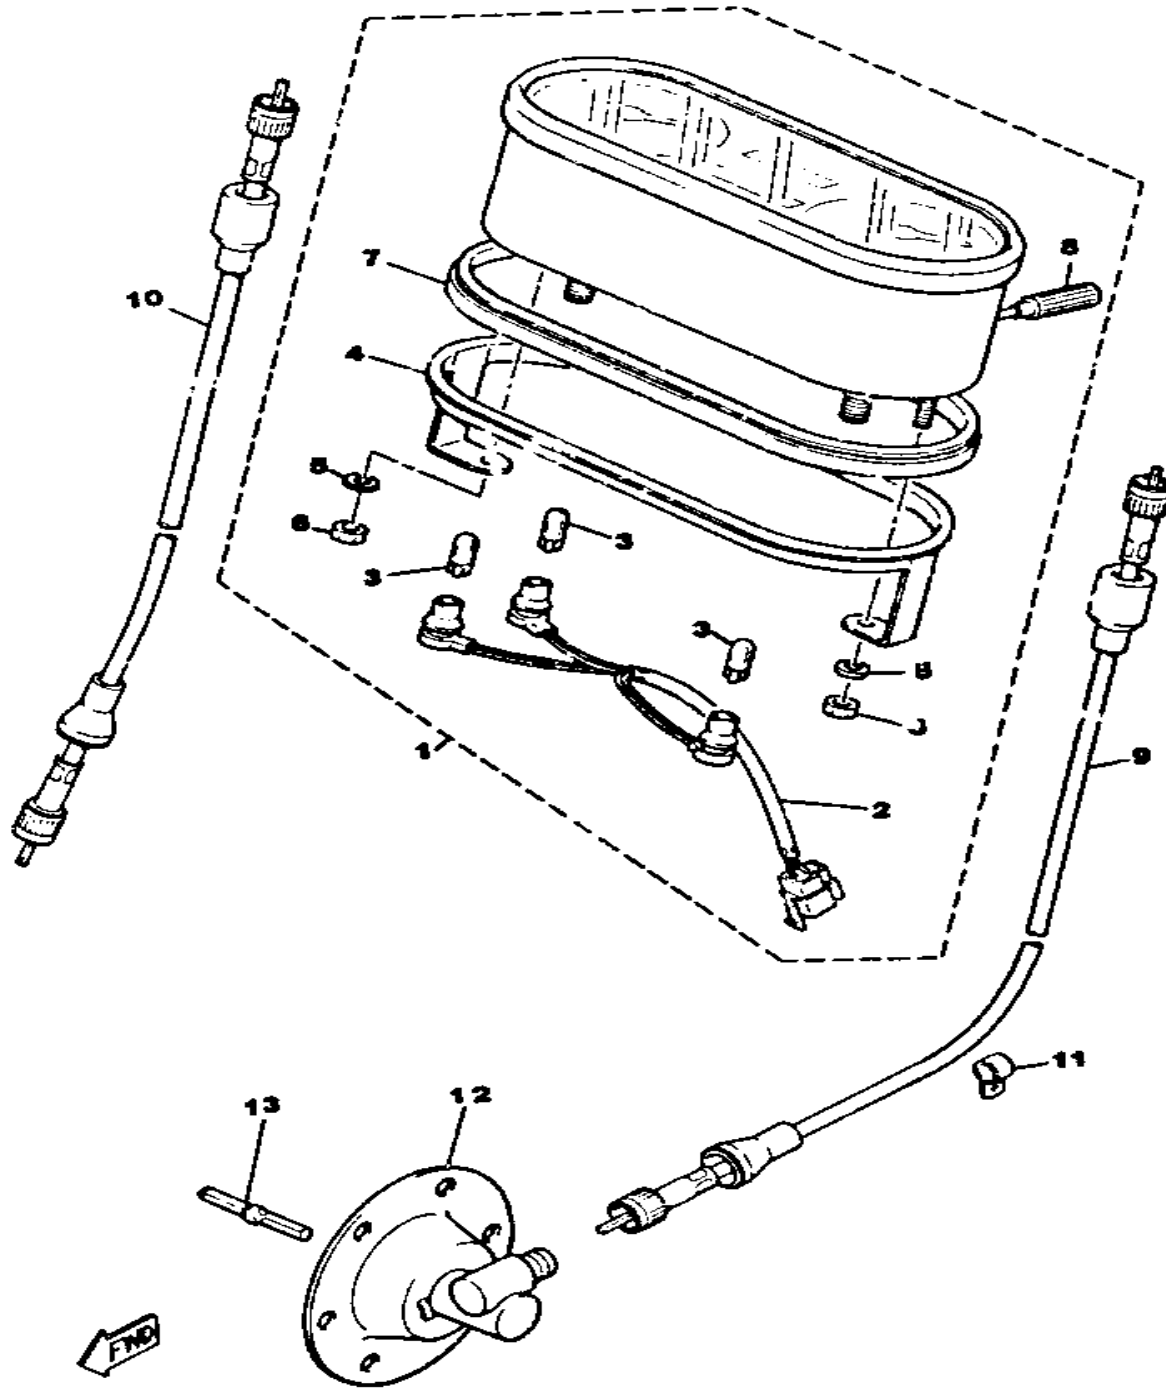

METER

Ref. No.	Part Number	Description	Qty	Remarks
1	81R-83500-40-00	SPEEDOMETER ASSEMBLY ..	1	
	81R-83500-40-00	SPEEDOMETER ASSEMBLY ..	1	U.R. MILE/H
2	8U9-83536-00-00	. SOCKET, METER	1	
3	4G1-84744-00-00	. BULB, MTR.12V3.4W	3	
4	8K4-83519-01-00	. BRACKET, METER	1	
5	92990-05100-00	. WASHER, SPRING	2	
6	95380-05600-00	. NUT	2	
7	8K4-83513-00-00	. DAMPER	1	
8	8L8-83578-00-00	. KNOB, TRIP METER	1	
9	8K4-83550-00-00	SPEEDOMETER CABLE ASSEMBLY	1	
10	8A1-83550-02-00	SPEEDOMETER CABLE ASSEMBLY	1	
11	90461-06M01-00	CLAMP	1	
12	8L9-47700-00-00	METER GEAR HOUSING COMP	1	
13	8K4-47715-00-00	JOINT	1	

8Y0100-5320

Not For Resale
www.SmallEngineDiscount.com