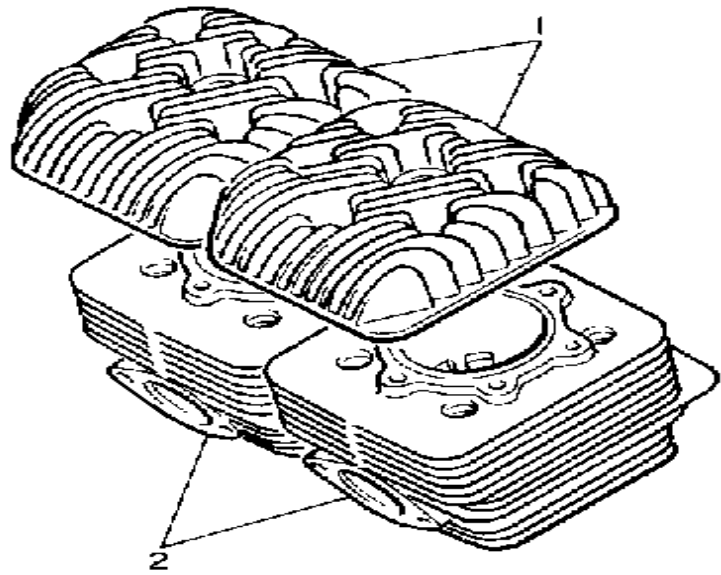

ALTERNATE - RACE PARTS

Ref. No.	Part Number	Description	Qty	Remarks
1	8H8-11111-00-00	HEAD, CYLINDER 1	2	
2	8H8-11311-00-00	CYLINDER 1	2	
3	8AT-13610-00-00	REED VALVE ASSEMBLY	2	
4	8AT-13613-00-00	. REED, VALVE	2	
5	1M1-13616-00-00	. STOPPER, REED VALVEVALVE	2	
6	98580-03008-00	. SCREW, PAN HEAD	8	
7	92990-03100-00	. WASHER, SPRING (92901-03100)	8	
8	8Y7-13556-01-00	GASKET, MANIFOLD	4	
9	8L0-13565-00-00	. JOINT, CARBURETOR	1	

8Y0100-5370

Not For Resale
www.SmallEngineDiscount.com