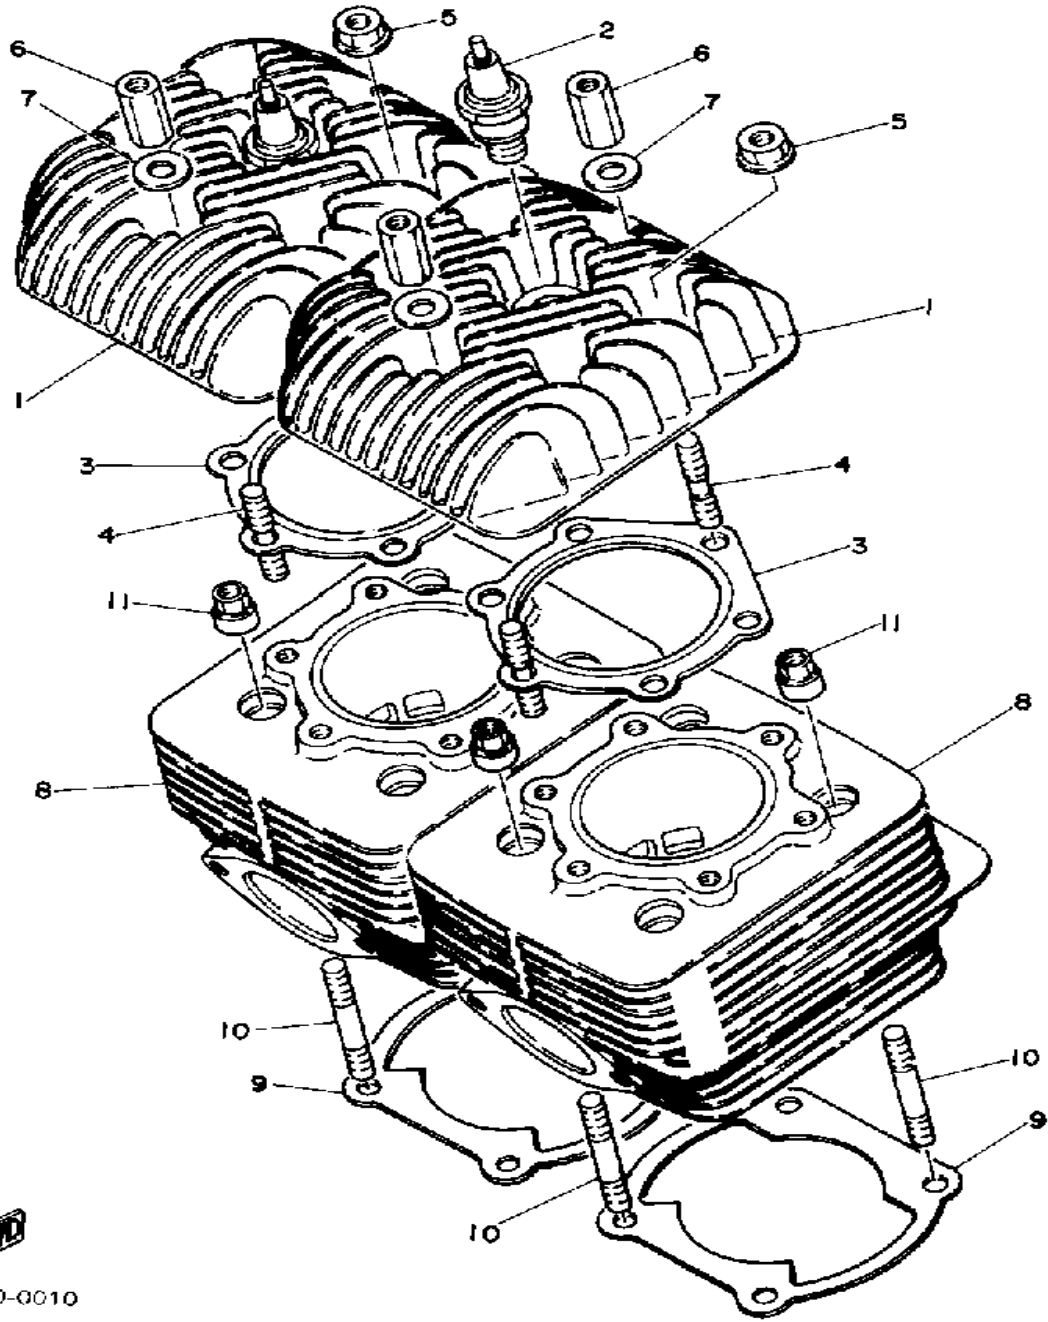

YAMAHA

GENUINE

PARTS CATALOGUE

SNOWMOBILE

Not For Resale

www.SmallEngineDiscount.com

CYLINDER

Ref. No.	Part Number	Description	Qty	Remarks
1	8R6-11111-00-00	HEAD, CYLINDER 1	2	
2	NGK-BR9EV-00-00	NGK BR9EV 4PK (94701-00114)	2	
3	8H8-11181-01-00	GASKET, CYLINDER HEAD 1 (8H8-11181-00)	2	
4	90116-08104-00	BOLT, STUD	12	
5	95701-08500-00	NUT, FLANGE	8	
6	90179-08269-00	NUT	4	
7	90201-08100-00	WASHER, PLATE	4	
8	8R6-11311-00-00	CYLINDER 1	2	
9	89N-11351-00-00	GASKET, CYLINDER	2	
10	90116-08302-00	BOLT, STUD	8	
11	90179-08268-00	NUT	8	

8K1100-0010

Not For Resale
www.SmallEngineDiscount.com

CRANKSHAFT - PISTON

Ref. No.	Part Number	Description	Qty	Remarks
1	8R6-11631-00-95	PISTON (STD)	2	U.R.
	8R6-11635-00-00	PISTON (0.25MM O/S)	2	ALT. PART
	8R6-11636-00-00	PISTON (0.50MM O/S)	2	ALT. PART
2	8R6-11601-00-00	PISTON RING SET (STD)	2	U.R.
	8R6-11601-10-00	PISTON RING SET (0.25MM O/S)	2	ALT. PART
	8R6-11601-20-00	PISTON RING SET (0.50MM O/S)	2	ALT. PART
3	8H8-11633-00-00	PIN, PISTON	2	
4	93450-21053-00	CIRCLIP	4	
5	93310-320G0-00	BEARING	2	
6	8R6-11400-01-00	CRANKSHAFT ASSEMBLY	1	
7	8R6-11412-00-00	. CRANK 1	1	
8	8R6-11422-00-00	. CRANK 2	1	
9	8R6-11432-01-00	. CRANK 3	1	
10	8H8-11442-00-00	. CRANK 4	1	
11	8H0-11681-00-00	. PIN, CRANK 1	1	
12	90209-24073-00	. WASHER	3	
13	8R6-11651-00-00	. ROD, CONNECTING	2	
14	93310-524K4-00	. BEARING	2	
15	8H8-11515-00-00	. SEAL, LABYRINTH 1	1	
16	91609-30010-00	. PIN, SPRING	1	
17	93306-30625-00	. BEARING	1	
18	93306-30625-00	. BEARING	1	
19	90201-34683-00	. WASHER, PLATE (90201-33299-00)	1	
20	93306-20617-00	. BEARING (B6206)	2	
21	93306-20617-00	. BEARING (B6206)	1	
22	93103-32095-00	. OIL SEAL	1	
23	8K2-13178-00-00	. GEAR, PUMP DRIVE	1	