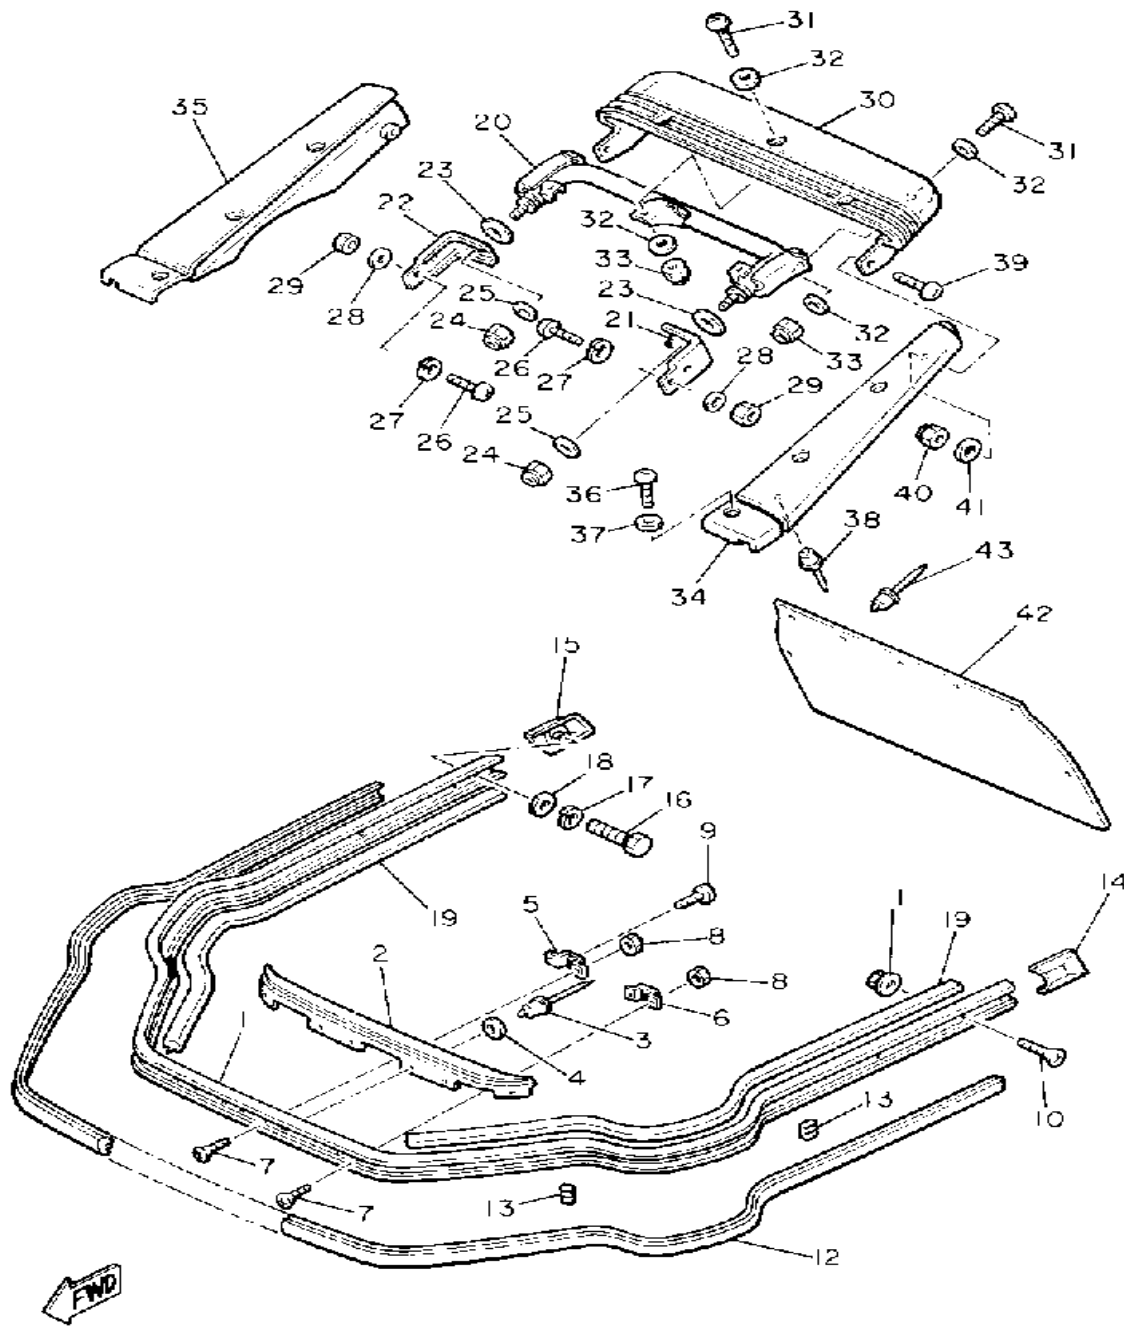

BUMPER

8U/100-3320

Ref. No.	Part Number	Description	Qty	Remarks
1	8R6-77511-00-00	BUMPER, FRONT 1	1	
2	8R6-77512-00-00	BUMPER, FRONT 2	1	
3	90267-48079-00	RIVET, BLIND	6	
4	90201-04325-00	WASHER, PLATE	6	
5	8N8-77531-00-00	BRACKET, FRONT L (L.H)	1	
6	8N8-77532-00-00	BRACKET, FRONT R (R.H)	2	
7	98701-06012-00	SCREW, FLAT HEAD (92701-06012)	6	
8	95701-06500-00	NUT, FLANGE	6	
9	98980-06016-00	SCREW, BINDING	3	
10	98701-06014-00	SCREW, FLAT HEAD	10	
11	95701-06500-00	NUT, FLANGE	10	
12	8R6-77516-00-00	BUSH, RUBBER 2	1	
13	8R6-77527-00-00	PLATE, BACK UP	4	
14	8N8-77523-00-00	END, BUMPER	1	
15	8N8-77524-00-00	END, BUMPER	1	
16	97313-06018-00	BOLT, HEXAGON	2	
17	92995-06100-00	WASHER, SPRING	2	
18	90201-061A5-00	WASHER, PLATE	2	
	92990-06600-00	WASHER, PLATE	2	
19	8T3-77515-00-00	BUSH, RUBBER 1	4	
20	8M6-77541-00-00	BUMPER, REAR 1	1	
21	8M6-77525-01-00	WASHER 1	1	
22	8M6-77526-01-00	WASHER 2	1	
23	90201-12195-00	WASHER, PLATE	2	
24	95701-10300-00	NUT, FLANGE (95702-10300)	2	
25	92990-10200-00	WASHER, PLAIN	2	
26	98902-06020-00	SCREW, BIND	4	
	98980-06020-00	SCREW, BIND	4	

CONTINUED ON NEXT FRAME ►

Not For Resale
www.SmallEngineDiscount.com