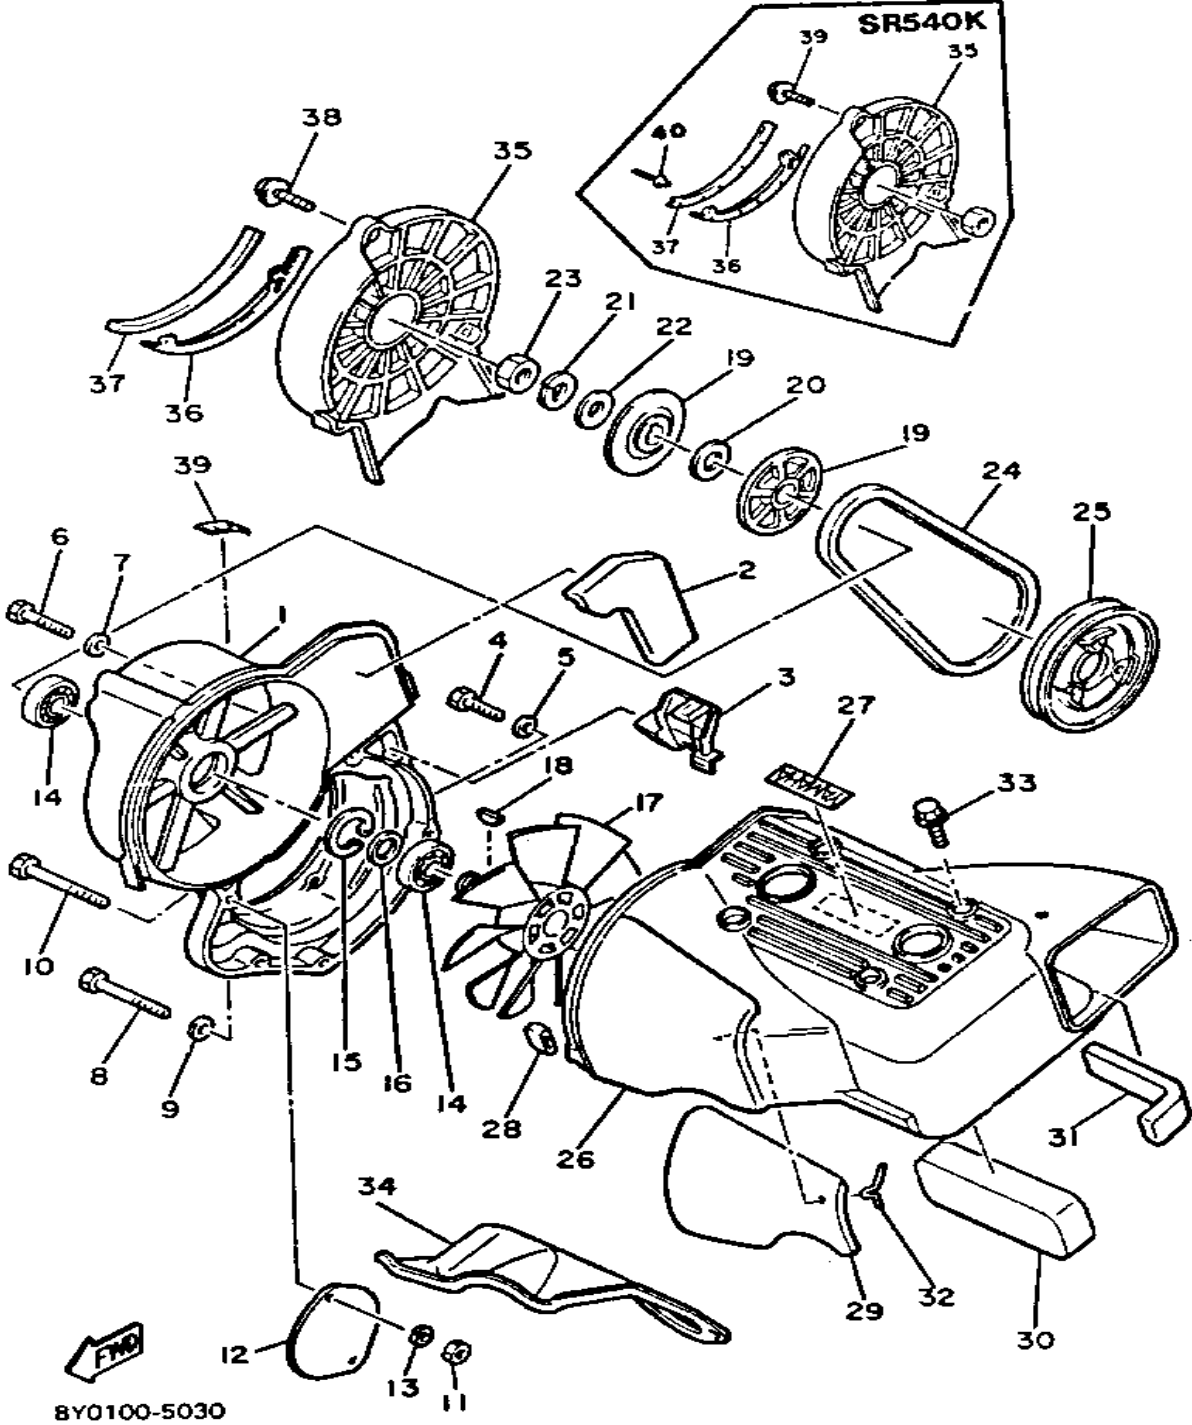

AIR SHROUD - FAN

Ref. No.	Part Number	Description	Qty	Remarks
1	88F-12621-01-00	CASE, FAN	1	
2	8Y0-12679-00-00	DAMPER, SHROUD 6	1	
3	8Y0-12658-00-00	DAMPER, AIR SHROUD 1	1	
4	97313-08035-00	BOLT, HEXAGON	2	
5	92901-08600-00	WASHER	2	
	92990-08600-00	WASHER, PLATE	2	
6	97313-08050-00	BOLT, HEXAGON (90101-08125)	1	
7	92901-08600-00	WASHER	1	
	92990-08600-00	WASHER, PLATE	1	
8	97013-08075-00	BOLT	1	
9	92901-08600-00	WASHER	1	
	92990-08600-00	WASHER, PLATE	1	
10	97013-08075-00	BOLT	1	
11	95333-08600-00	NUT	2	
12	8K4-12633-00-00	PLATE	1	
13	92990-08100-00	WASHER	2	
14	93306-20331-00	BEARING	2	
15	93420-40064-00	CIRCLIP	1	
16	90201-17713-00	WASHER, PLATE	1	
17	8H8-12611-01-00	FAN	1	
18	90280-05014-00	KEY, WOODRUFF	1	
19	8H8-12619-01-00	PULLEY 2	2	
20	90214-17017-00	WASHER, CLAW (0.5T)	1	U.R.
	90214-17018-00	WASHER, CLAW (1.0T)	1	U.R.
21	92901-16100-00	WASHER, SPRING	1	
22	90201-17713-00	WASHER, PLATE	1	
23	90170-16182-00	NUT	1	
24	8H8-12612-00-00	BELT	1	
25	8H8-12618-01-00	PULLEY 1	1	

CONTINUED ON NEXT FRAME ➤

Not For Resale
www.SmallEngineDiscount.com