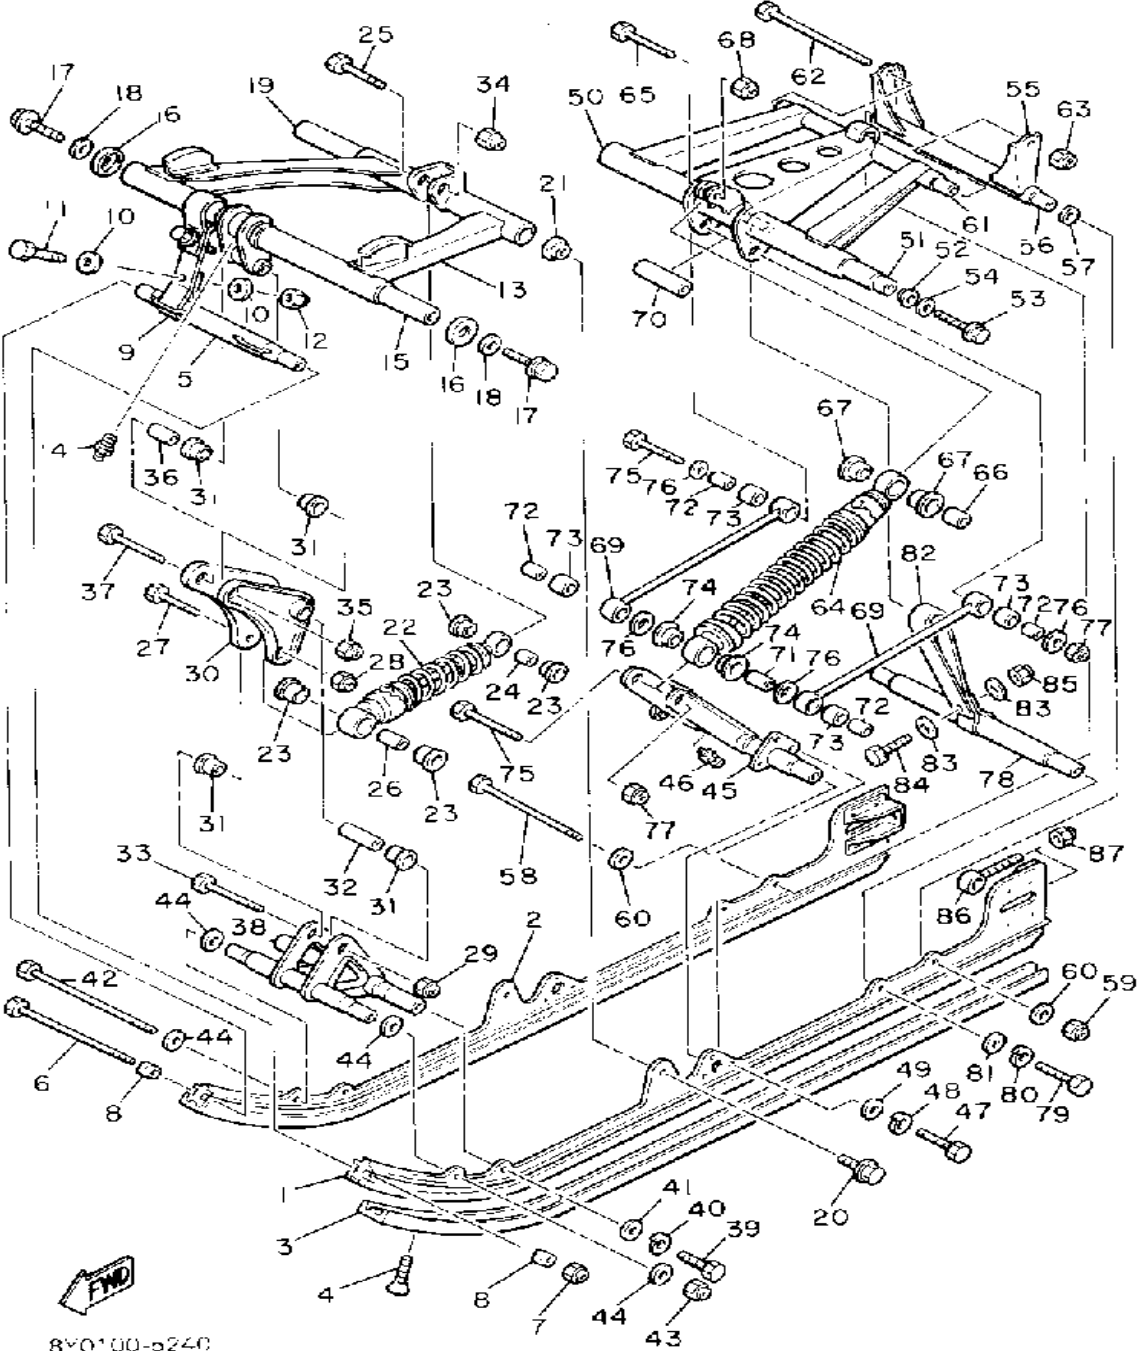

TRACK SUSPENSION 2

Ref. No.	Part Number	Description	Qty	Remarks
80	92990-08100-00	WASHER	2	
81	92901-08600-00	WASHER	2	
	92990-08600-00	WASHER, PLATE	2	
82	8U7-47496-00-00	STOPPER 2	1	
83	90201-06407-00	WASHER, PLATE (90201-06747-00)	2	
84	97001-06035-00	BOLT	1	
	97013-06035-00	BOLT	1	
85	95701-06300-00	NUT, NYLON	1	
86	8K2-47479-01-00	COLLAR 3	2	
87	95701-10300-00	NUT, FLANGE (95702-10300) ..	2	

8Y0100-5240

Not For Resale

www.SmallEngineDiscount.com