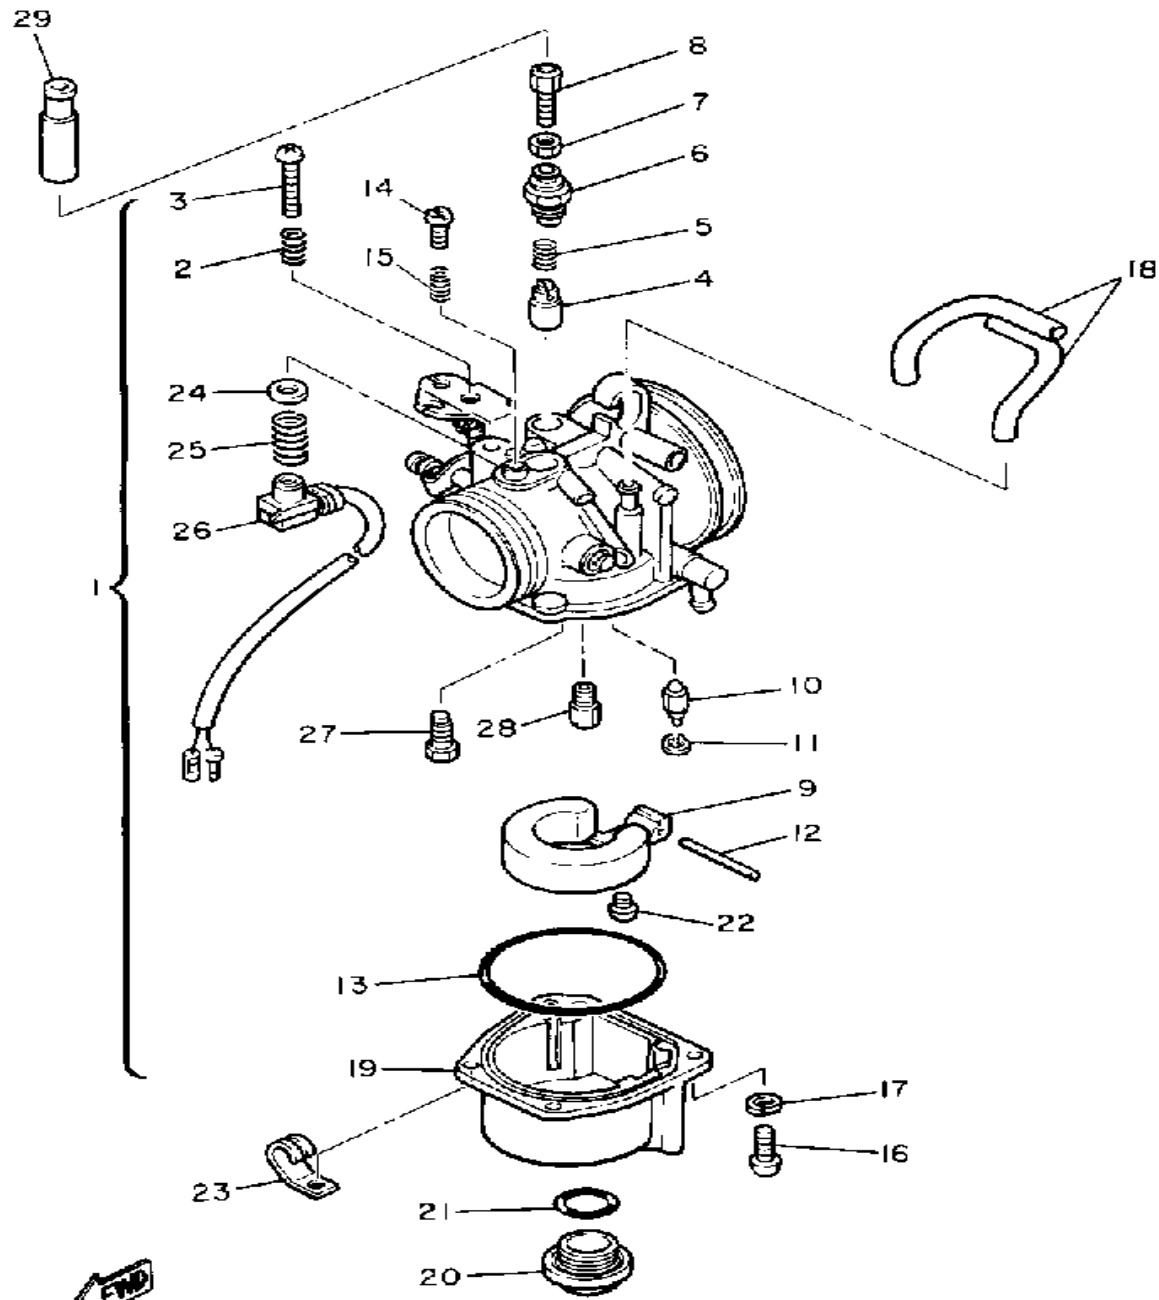

CARBURETOR

Ref. No.	Part Number	Description	Qty	Remarks
28	8A6-14516-30-00	. JET, MAIN #1 0	1	U.R.
	8A6-14516-35-00	. JET, MAIN #1 5	1	U.R.
	8A6-14516-40-00	. JET, MAIN #1 0	1	U.R.
	8A6-14516-45-00	. JET, MAIN #1 5	1	U.R.
	8A6-14516-50-00	. JET, MAIN #1 0	1	STD
	8A6-14516-55-00	. JET, MAIN #1 5	1	U.R.
	8A6-14516-60-00	. JET, MAIN #1 0	1	U.R.
29	8J5-26352-00-00	BOOT	1	

8Y0100 5070

Not For Resale
www.SmallEngineDiscount.com