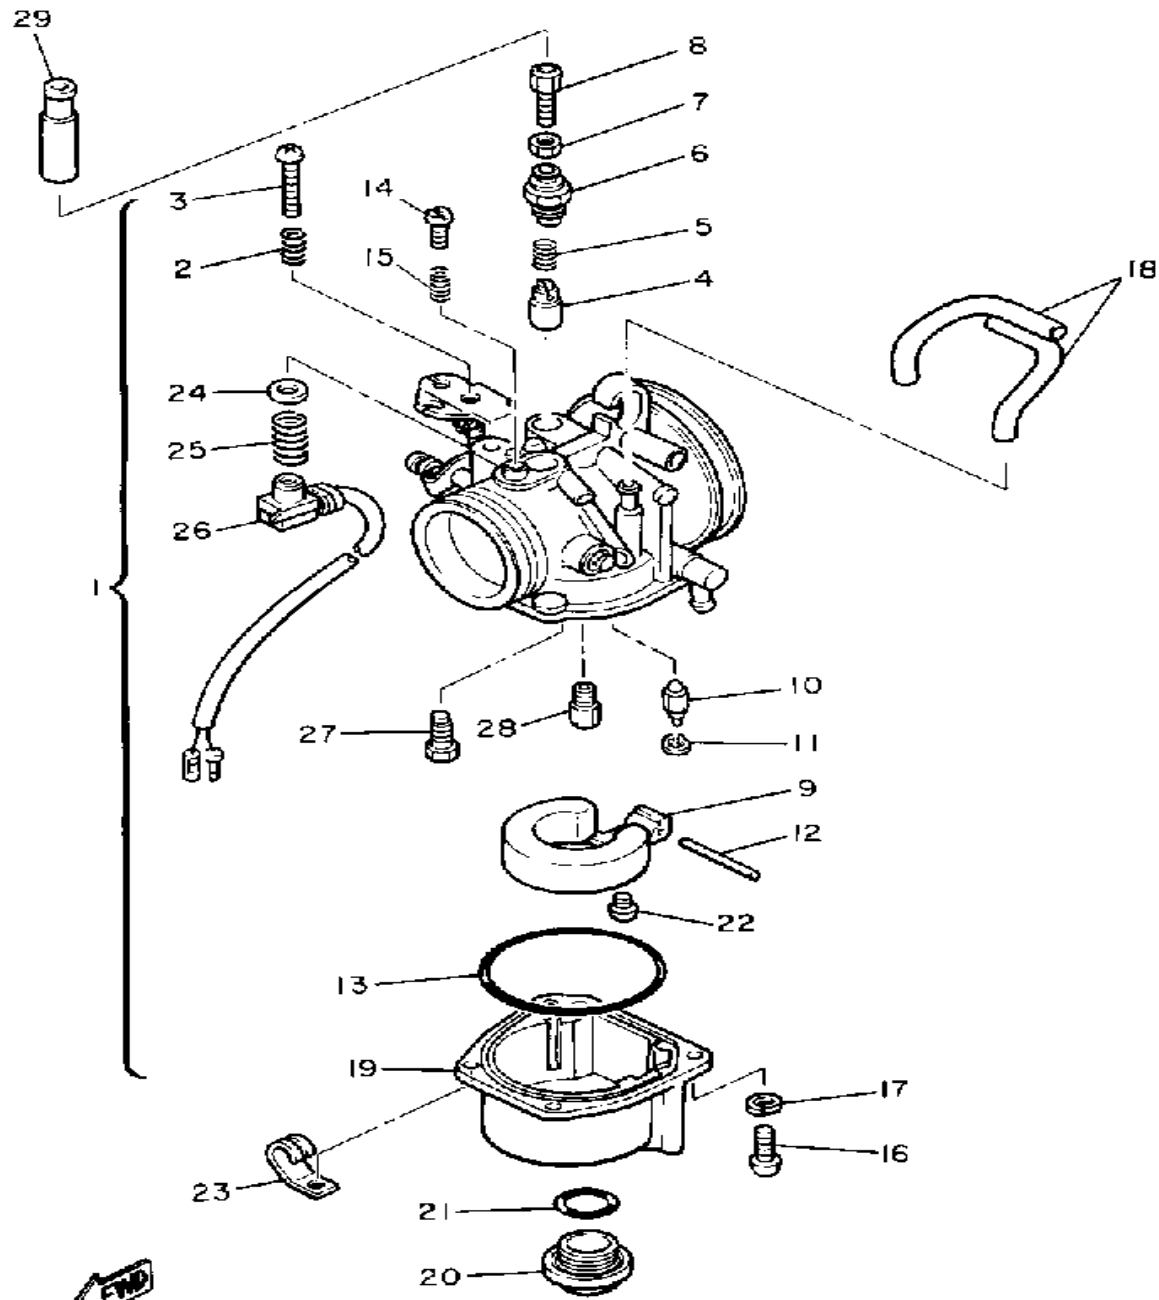

CARBURETOR

8Y0100 5070

Ref. No.	Part Number	Description	Qty	Remarks
1	8Y0-14101-01-00	CARBURETOR ASSEMBLY 1	1	
2	80F-14131-00-00	. SPRING, THROTTLE VALVE	1	
3	80F-14121-00-00	. SCREW, THROTTLE STOP	1	
4	371-14993-60-00	. PLUNGER, STARTER	1	
5	90501-08443-00	. SPRING, COMPRESSION	1	
6	8A6-14969-00-00	. CAP	1	
7	8E7-14161-00-00	. NUT, CABLE ADJUSTING	1	
8	8A6-14977-00-00	. SHAFT, STARTER LEVER	1	
9	8G6-14985-01-00	. FLOAT	1	
10	8E7-14546-01-00	. VALVE, NEEDLE	1	
11	663-14159-00-00	. CLIP	1	
12	663-14548-00-00	. PIN, FLOAT ARM	1	
13	8G6-14984-00-00	. GASKET, FLOAT CHAMBER	1	
14	8G6-14521-00-00	. SCREW, ADJUST	1	
15	90501-08214-00	. SPRING, COMPRESSION	1	
16	(97602-04114-00)	SCREW, PN/HD.W/WSHR	4	
17	92901-04600-00	. WASHER, PLATE	4	
18	8G6-14994-01-00	. NET, FILTER	2	
19	8K4-14980-00-00	. BODY, FLOAT CHAMBER	1	
20	8M7-14992-00-00	. ROD	1	
21	93210-19309-00	. O-RING	1	
22	98701-04008-00	. SCREW, FLAT HEAD	1	
23	8Y0-14137-00-00	. CLIP	1	
24	80F-14146-00-00	. PLATE	1	
25	80F-14133-00-00	. SPRING, THROTTLE STOP	1	
26	8V0-8259A-00-00	. SWITCH, CARBURETOR	1	
27	8G6-14948-24-00	. JET # 2	1	U.R.
28	8A6-14516-20-00	. JET, MAIN #1 0	1	U.R.
	8A6-14516-25-00	. JET, MAIN #1 5	1	U.R.

CONTINUED ON NEXT FRAME ➤

Not For Resale
www.SmallEngineDiscount.com