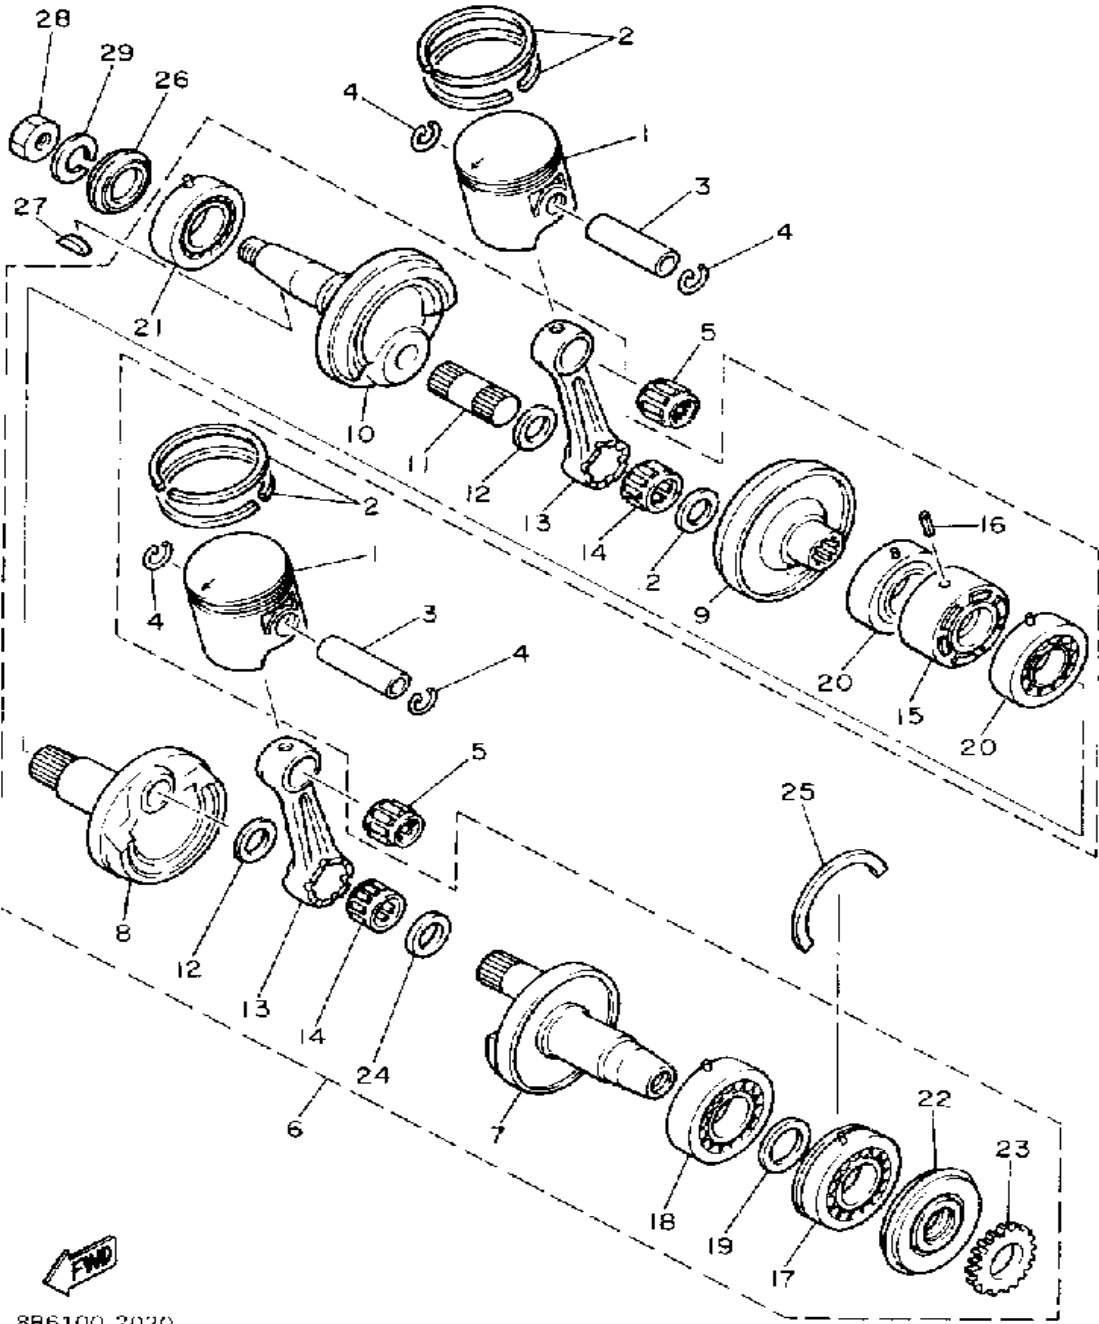

8K1100-0010

Not For Resale
www.SmallEngineDiscount.com

CRANKSHAFT - PISTON

Ref. No.	Part Number	Description	Qty	Remarks
1	8R6-11631-00-95	PISTON (STD)	2	U.R.
	8R6-11635-00-00	PISTON (0.25MM O/S)	2	ALT. PART
	8R6-11636-00-00	PISTON (0.50MM O/S)	2	ALT. PART
2	8R6-11601-00-00	PISTON RING SET (STD)	2	U.R.
	8R6-11601-10-00	PISTON RING SET (0.25MM O/S)	2	ALT. PART
	8R6-11601-20-00	PISTON RING SET (0.50MM O/S)	2	ALT. PART
3	8H8-11633-00-00	PIN, PISTON	2	
4	93450-21053-00	CIRCLIP	4	
5	93310-320G0-00	BEARING	2	
6	8R6-11400-01-00	CRANKSHAFT ASSEMBLY	1	
7	8R6-11412-00-00	. CRANK 1	1	
8	8R6-11422-00-00	. CRANK 2	1	
9	8R6-11432-01-00	. CRANK 3	1	
10	8H8-11442-00-00	. CRANK 4	1	
11	8H0-11681-00-00	. PIN, CRANK 1	1	
12	90209-24073-00	. WASHER	3	
13	8R6-11651-00-00	. ROD, CONNECTING	2	
14	93310-524K4-00	. BEARING	2	
15	8H8-11515-00-00	. SEAL, LABYRINTH 1	1	
16	91609-30010-00	. PIN, SPRING	1	
17	93306-30625-00	. BEARING	1	
18	93306-30625-00	. BEARING	1	
19	90201-34683-00	. WASHER, PLATE (90201-33299-00)	1	
20	93306-20617-00	. BEARING (B6206)	2	
21	93306-20617-00	. BEARING (B6206)	1	
22	93103-32095-00	. OIL SEAL	1	
23	8K2-13178-00-00	. GEAR, PUMP DRIVE	1	

8R6100-2020

CONTINUED ON NEXT FRAME ►

Not For Resale
www.SmallEngineDiscount.com

CRANKSHAFT - PISTON

Ref. No.	Part Number	Description	Qty	Remarks
24	8A7-11685-00-00	. WASHER, CRANK PIN	1	
25	93440-78069-00	CIRCLIP	1	
26	93103-32156-00	OIL SEAL	1	
27	90280-05014-00	KEY, WOODRUFF	1	
28	90170-16182-00	NUT	1	
29	92901-16100-00	WASHER, SPRING	1	