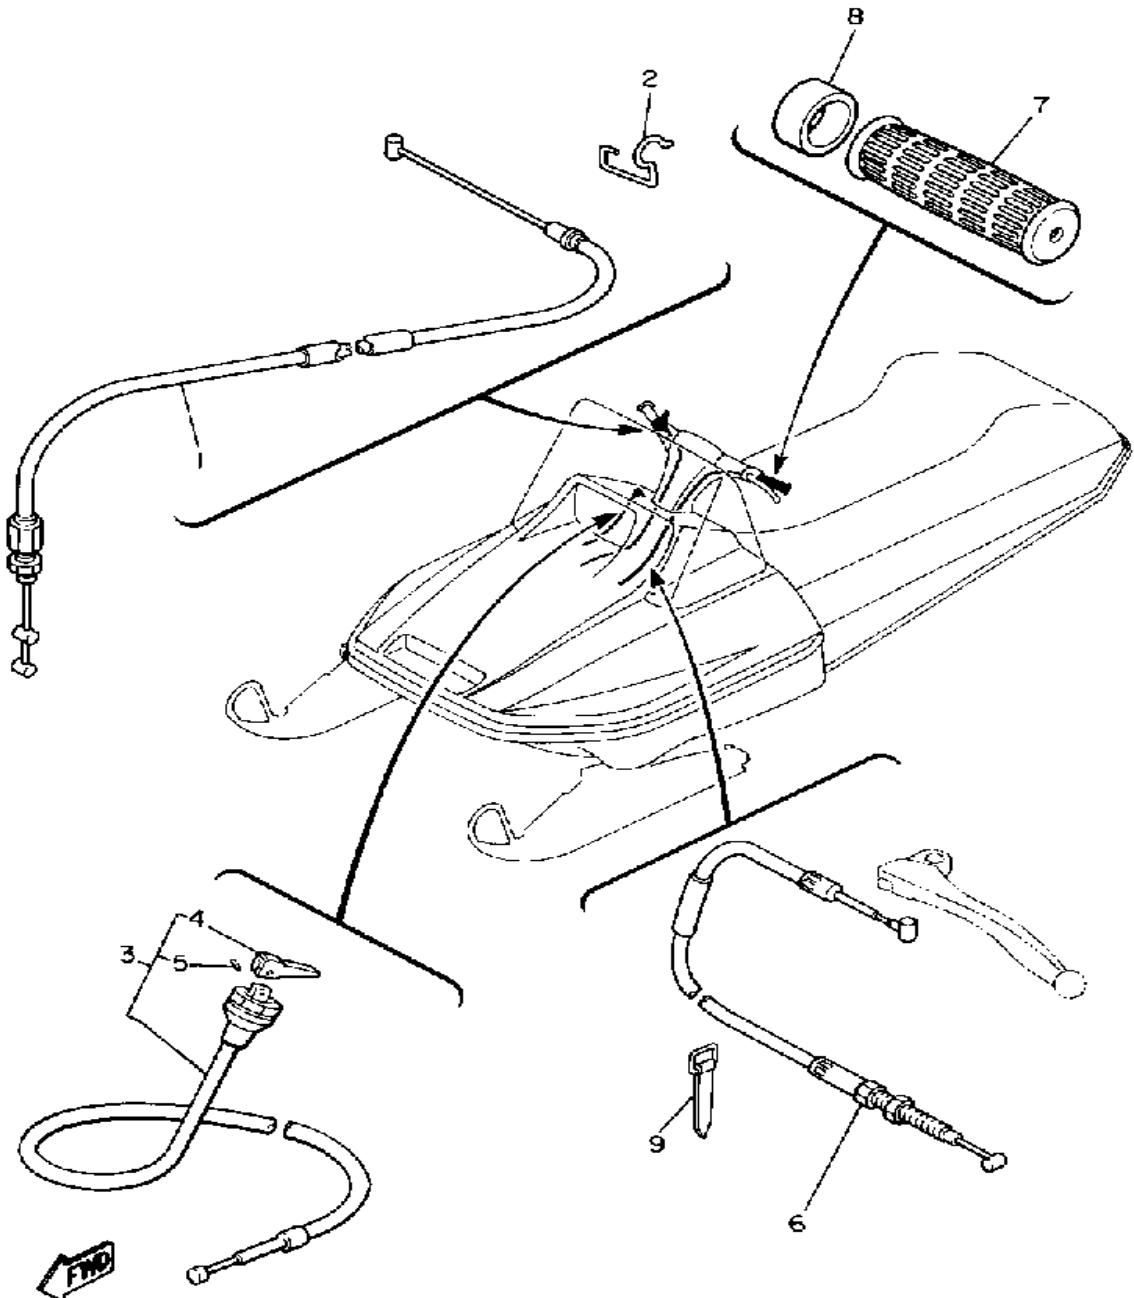

8Y0100-5170

Not For Resale
www.SmallEngineDiscount.com

STEERING GATE

Ref. No.	Part Number	Description	Qty	Remarks
1	8K4-23871-00-00	GATE, STEERING	1	
2	97016-06016-00	BOLT	4	
	97313-06016-00	BOLT, HEXAGON	4	
3	92906-06100-00	WASHER, SPRING	4	
	92995-06100-00	WASHER, SPRING	4	
4	90201-061A5-00	WASHER, PLATE	4	
	92906-06200-00	WASHER	4	
5	(8K4-23878-00-00)	BRACKET 0	2	
	95816-08016-00	BOLT, FLANGE	4	
6	95716-08300-00	NUT, FLANGE	4	
7	92906-08200-00	WASHER	4	
8	8L8-23883-00-00	BRACKET 3	1	
9	8L8-23884-00-00	BRACKET 4	1	
10	90267-48053-00	RIVET, BLIND	8	
11	90201-04325-00	WASHER, PLATE	8	
12	8K4-23886-00-00	BRACKET 6	1	
13	8U9-28100-00-00	TOOL KIT (8V9-28100-00)	1	
14	8U5-21945-00-00	BRACKET, TL BX FTNG (8N8-21945-01)	1	
15	90267-48079-00	RIVET, BLIND	2	
16	90201-04325-00	WASHER, PLATE	2	
17	4J2-82131-01-00	BAND, BATTERY	1	

8Y0100-518C

Not For Resale
www.SmallEngineDiscount.com

CONTROL - CABLE

8Y0100-5220

Ref. No.	Part Number	Description	Qty	Remarks
1	8Y0-26311-00-00	CABLE, THROTTLE 1	1	
2	90465-10189-00	CLAMP	1	
3	8Y0-26331-00-00	CABLE, STARTER 1	1	
4	8L2-26374-00-00	. END, CABLE 3	1	
5	91609-30010-00	. PIN, SPRING	1	
6	8K4-26340-00-00	CABLE, BRAKE	1	
7	801-26241-01-00	GRIP	2	
8	90387-22726-00	COLLAR	1	
9	341-26397-01-00	BAND	1	