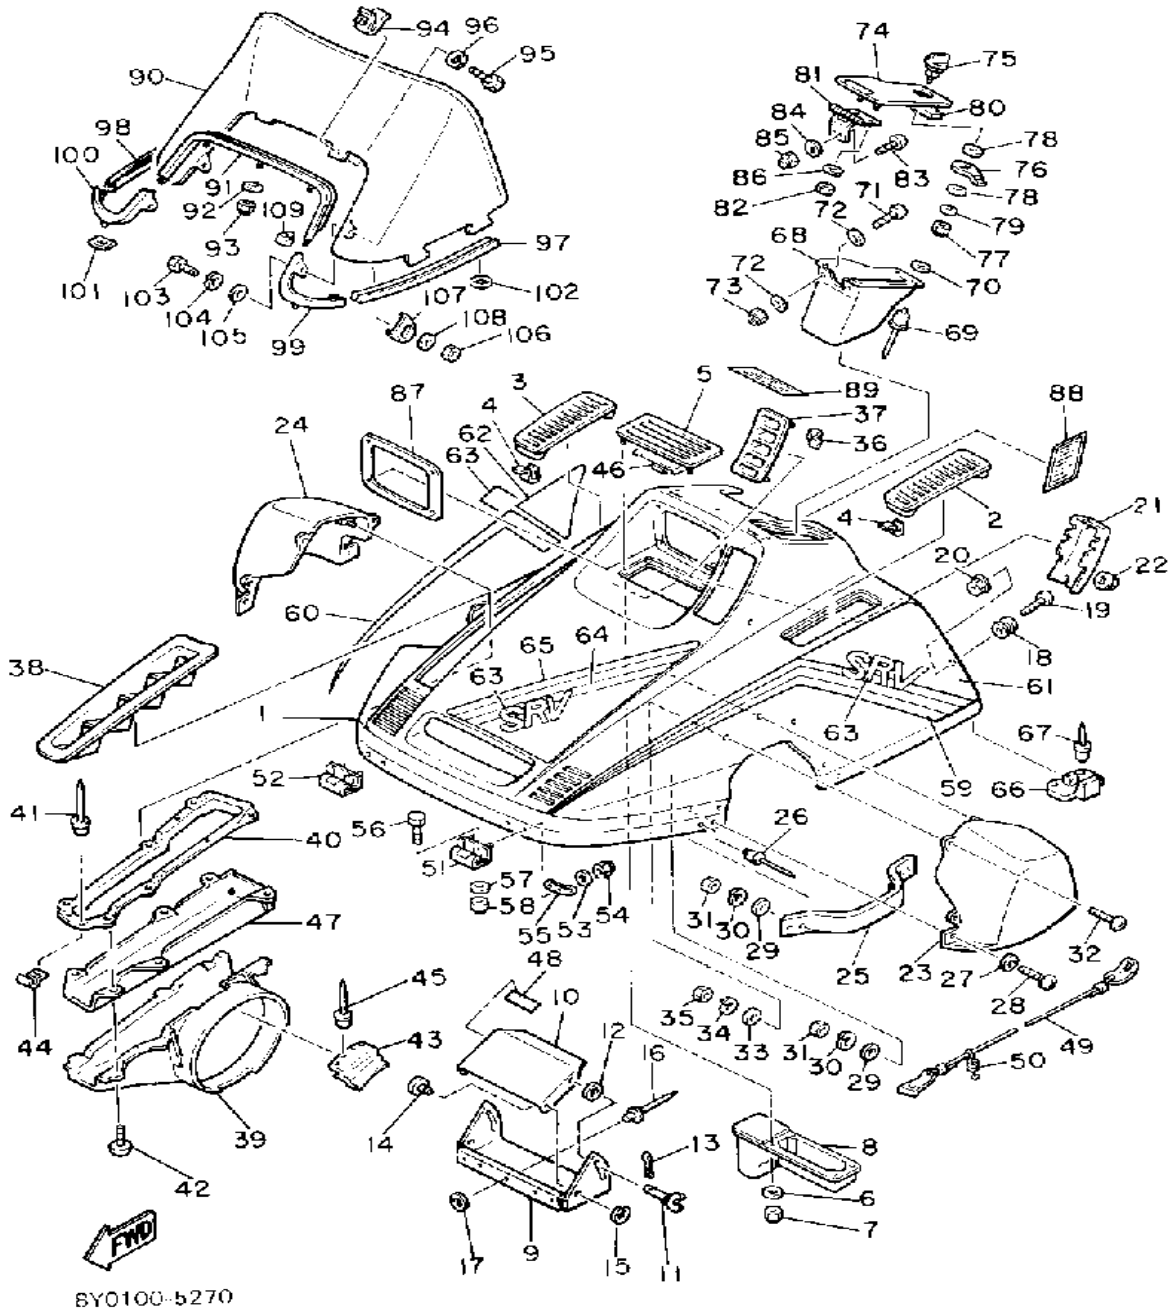

SHROUD - WINDSHIELD SR540J

Ref. No.	Part Number	Description	Qty	Remarks
1	8V9-W7711-01-00	SHROUD ASSEMBLY	1	
2	8L9-77133-00-00	LOUVER 3	1	
3	8L9-77134-00-00	LOUVER 4	1	
4	90468-05094-00	CLIP	4	
5	8V9-77109-00-00	LOUVER 5	1	
6	90201-05029-00	WASHER, PLATE	4	
7	95701-05300-00	NUT, NYLON	4	
8	8K4-7712E-00-00	INSULATOR	1	
9	8Y0-77125-00-00	STAY 1	1	
10	8Y0-77126-00-00	STAY 2	1	
11	90122-05022-00	BOLT, WING	2	
12	90202-05088-00	WASHER, PLATE	2	
13	90468-10003-00	CLIP	2	
14	90249-05187-00	PIN	2	
15	99080-04600-00	CIRCLIP (E)	2	
16	90267-48053-00	RIVET, BLIND	3	
17	90201-04325-00	WASHER, PLATE	3	
18	8M6-77175-00-00	HOLDER, LATCH	2	
19	98906-06030-00	SCREW, BIND	2	
20	95701-06500-00	NUT, FLANGE	2	
21	8V8-77185-00-00	PLATE 1	1	
22	95701-04500-00	NUT, FLANGE	4	
23	8L0-77121-00-00	HOOD 1	1	
24	8L0-77122-00-00	HOOD 2	1	
25	8L0-77125-00-00	STAY 1	2	
26	90267-48014-00	RIVET, BLIND	4	
27	90201-05721-00	WASHER, PLATE	4	
28	90154-05005-00	SCREW, BINDING	4	
29	90201-05029-00	WASHER, PLATE	4	

CONTINUED ON NEXT FRAME ➤

Not For Resale
www.SmallEngineDiscount.com