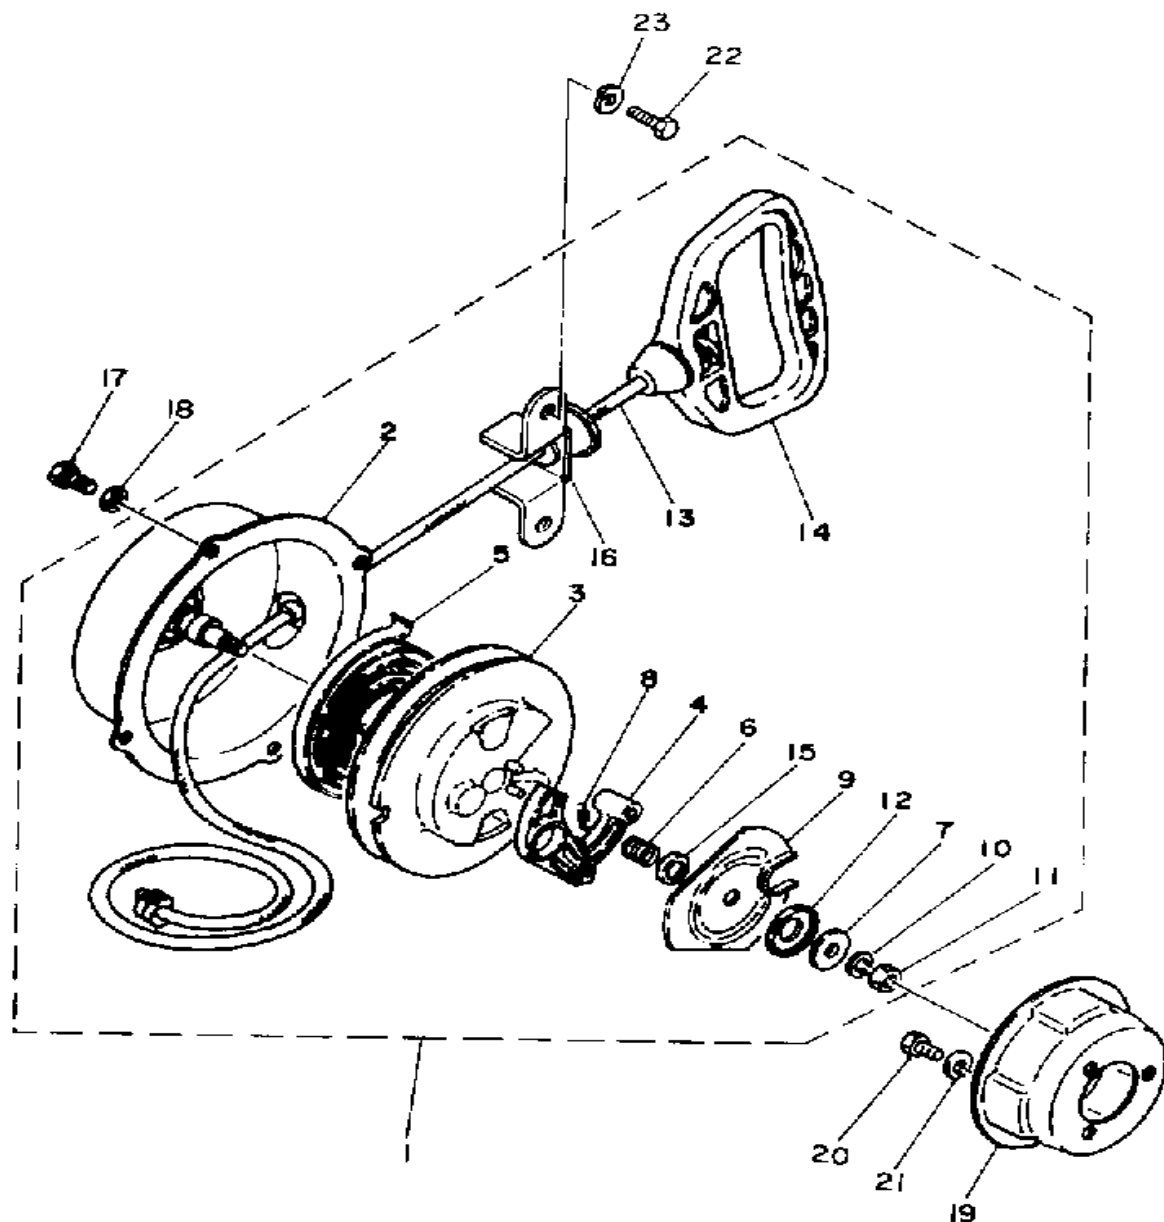

STARTER

Ref. No.	Part Number	Description	Qty	Remarks
1	8K4-15710-00-00	STARTER ASSEMBLY	1	
2	8H8-15711-00-00	. CASE, STARTER	1	
3	8F3-15714-01-00	. DRUM, SHEAVE	1	
4	8F3-15741-01-00	. PAWL, DRIVE	1	
5	8Y0-15713-00-00	. SPRING, STARTER	1	
6	8F3-15715-00-00	. SPRING, FRICTION	1	
7	8F3-15739-01-00	. WASHER, THRUST	1	
8	8F3-15734-00-00	. SPRING, RETURN	1	
9	8F3-15716-03-00	. PLATE, DRIVE	1	
10	92995-06100-00	. WASHER, SPRING	1	
11	95380-06700-00	. NUT	1	
12	8G5-15739-00-00	. WASHER, THRUST	1	
13	857-15751-00-00	. WIRE, STARTER	1	
14	8F3-15755-00-00	. HANDLE, STARTER	1	
15	82M-15779-00-00	. COVER	1	
16	8K4-15788-00-00	. HOLDER, HANDLE	1	
17	97026-06014-00	BOLT	4	
18	92906-06100-00	WASHER, SPRING	4	
19	8H8-15723-01-00	PULLEY, STARTER	1	
20	97313-08020-00	BOLT, HEXAGON	3	
21	92990-08100-00	WASHER	3	
22	97026-06012-00	BOLT	2	
23	92906-06100-00	WASHER, SPRING	2	

8K4100-0100

Not For Resale
www.SmallEngineDiscount.com