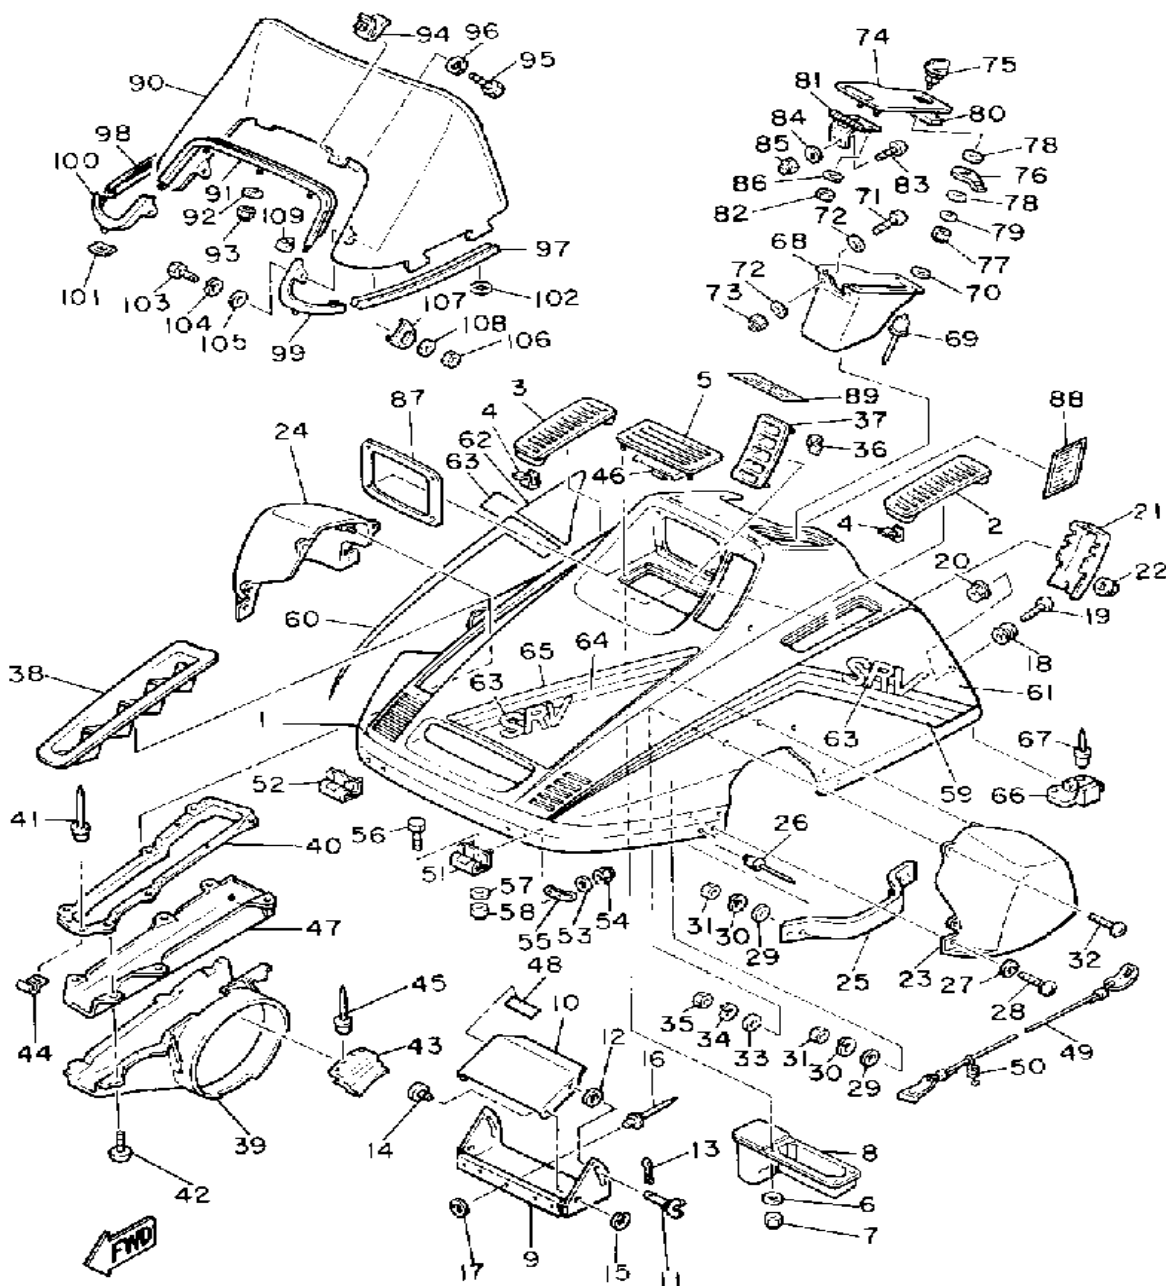

SHROUD - WINDSHIELD SR540J

Ref. No.	Part Number	Description	Qty	Remarks
88	8U7-77743-00-00	INDICATOR 3	1	
89	8Y0-77761-00-00	LABEL, WARNING 1	1	U.R.
90	8L0-77210-00-XX	WINDSHIELD (8L0-77210-00) ..	1	
91	8L0-77214-00-00	TRIM, lower	1	
92	92901-05600-00	WASHER, PLATE	3	
93	95701-05300-00	NUT, NYLON	3	
94	8K4-77222-00-00	BRACKET, WNDSHLD R	1	
95	97011-06010-00	BOLT	1	
96	92995-06100-00	WASHER, SPRING	1	
97	8L0-77215-00-00	TRIM 3	1	
98	8L0-77216-00-00	TRIM 4	1	
99	8L0-77225-00-00	TRIM 5	1	
100	8L0-77226-00-00	TRIM 6	1	
101	90183-05019-00	NUT, SPRING	2	
102	82H-77223-00-00	FASTNER	4	
103	97313-05016-00	BOLT, HEXAGON	2	
104	92990-05100-00	WASHER, SPRING	2	
105	90201-05033-00	WASHER, PLATE	1	
106	95306-05800-00	NUT (CROWN)	2	
107	8L9-77116-00-00	WASHER, special	2	
108	90201-06643-00	WASHER, PLATE	2	
109	8L0-77136-00-00	CLAMP 2	2	

8Y0100-5270

Not For Resale
www.SmallEngineDiscount.com