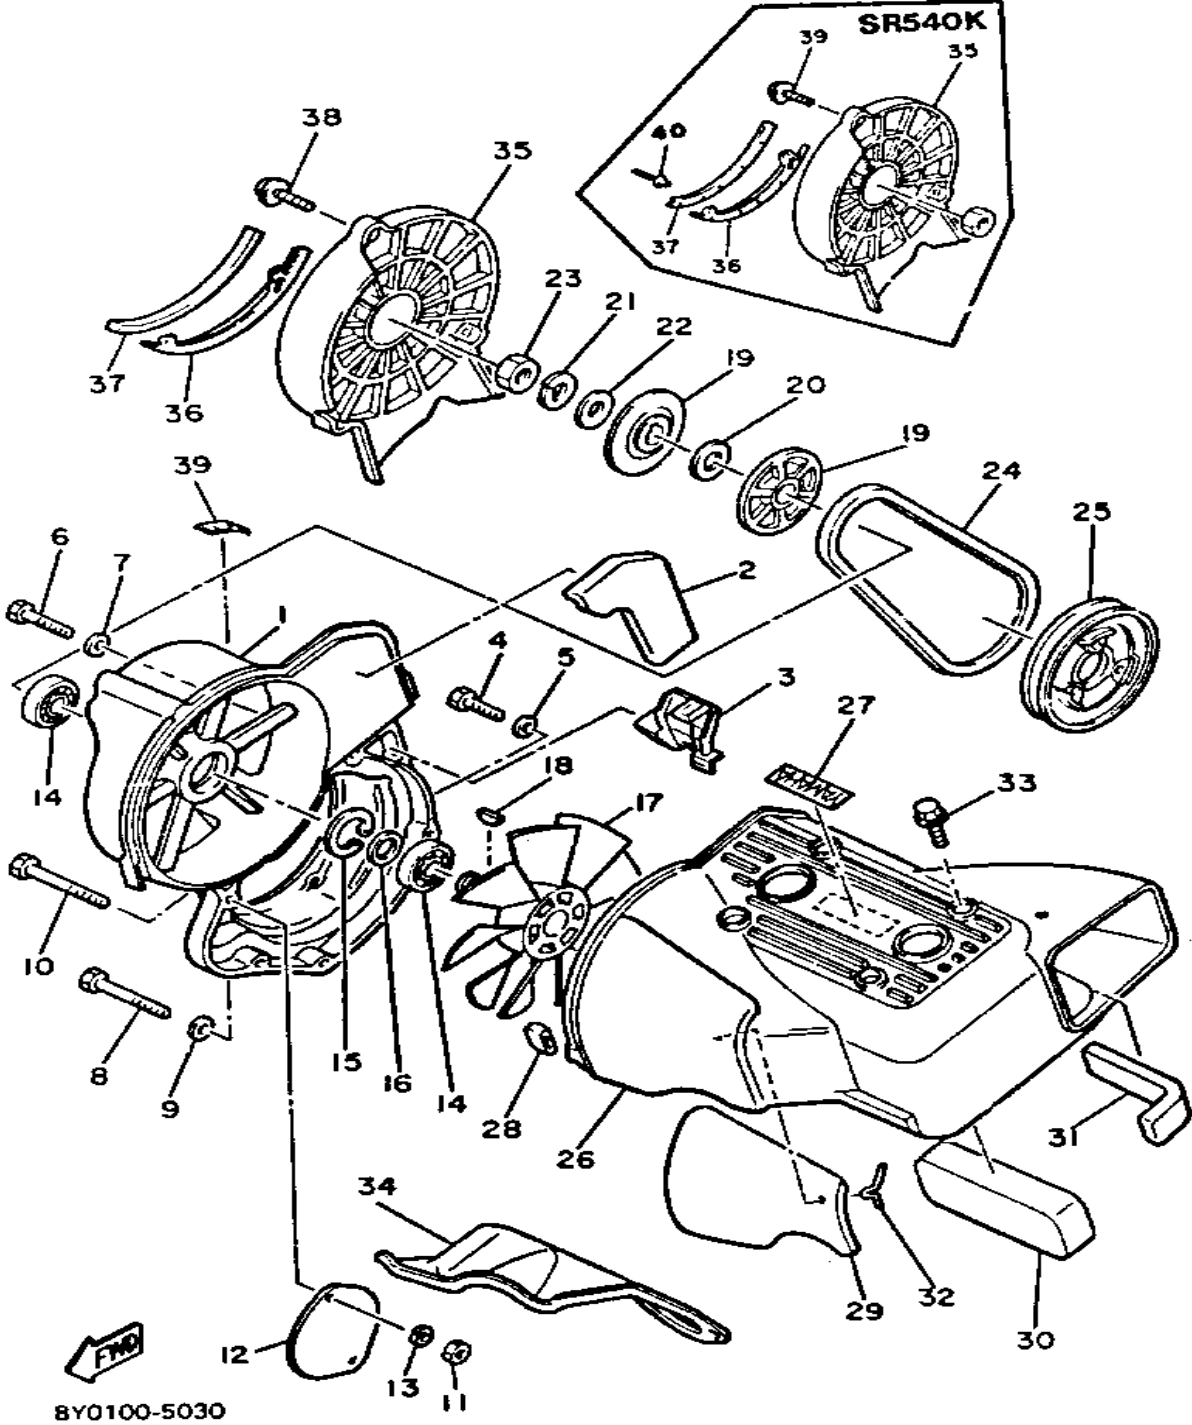

AIR SHROUD - FAN

Ref. No.	Part Number	Description	Qty	Remarks
26	8H8-12651-02-00	AIR SHROUD, CYLINDER 1	1	
27	8H8-12629-00-00	EMBLEM	1	
28	8H8-12658-00-00	DAMPER, AIR SHROUD 1	2	
29	8H8-12659-00-00	DAMPER, AIR SHROUD 2	1	
30	8H8-12669-00-00	DAMPER, AIR SHROUD 4	1	
31	8V8-12678-00-00	DAMPER, AIR SHROUD 5	1	
32	91401-16030-00	PIN, COTTER	3	
33	90119-06108-00	BOLT, WITH WASHER	4	
34	8H8-12652-00-00	AIR SHROUD, CYLINDER 2	1	
35	8L0-12616-00-00	COVER, FAN CASE	1	
36	8Y0-12637-00-00	STAY 1	1	
	8Y0-12637-01-00	STAY 1	1	
37	8Y0-12687-00-00	DAMPER, DUCT 4	1	
38	90159-06108-00	SCREW, WITH WASHER	3	
39	8K4-12628-00-00	LABEL, CAUTION	1	
40	90269-05051-00	RIVET	4	

Not For Resale

www.SmallEngineDiscount.com