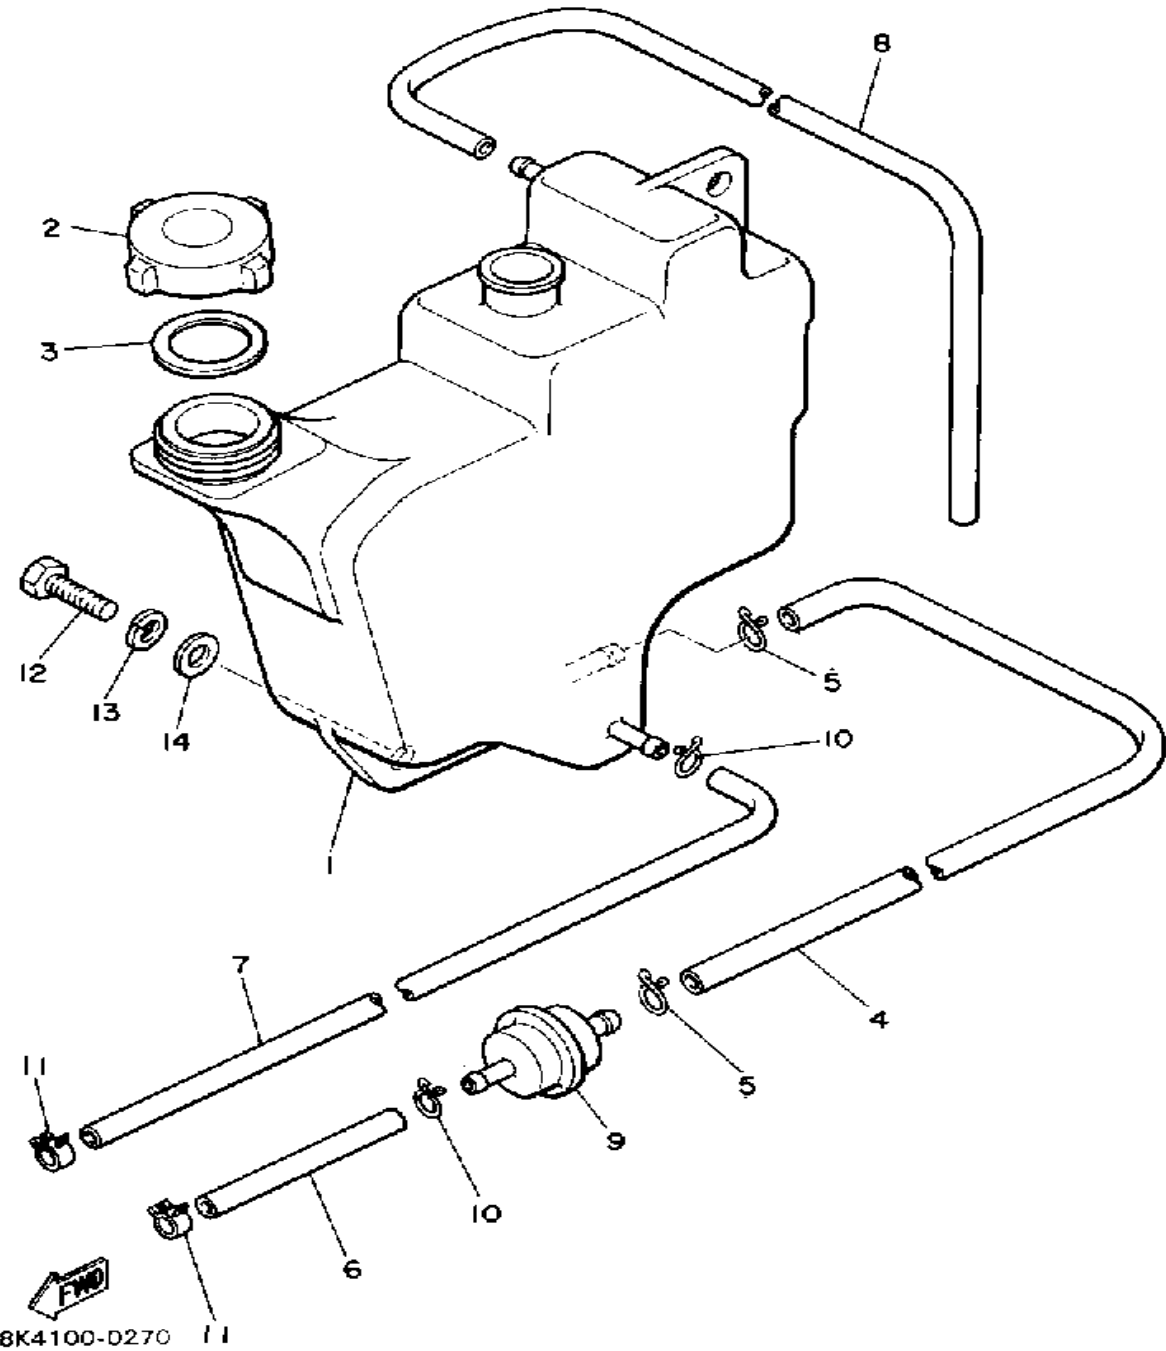

OIL TANK SR540J

Ref. No.	Part Number	Description	Qty	Remarks
1	86U-21751-00-00	TANK, OIL (8L8-21751-00)	1	
2	863-21771-00-00	BODY, CAP	1	
3	90430-31003-00	GASKET	1	
4	90446-11157-00	HOSE	1	
5	90467-11009-00	CLIP	2	
6	90446-09068-00	HOSE	1	
7	90446-09211-00	HOSE	1	
8	90446-09013-00	HOSE (90446-09079)	1	
9	8G8-13410-00-00	STRAINER HOUSING ASSEMBLY	1	
10	90467-09005-00	CLIP, SCISSOR	2	
11	90467-09026-00	CLIP	2	
12	97023-06020-00	BOLT (3XF)	2	
13	92995-06100-00	WASHER, SPRING	2	
14	90201-06067-00	WASHER, PLATE	2	

Not For Resale

www.SmallEngineDiscount.com