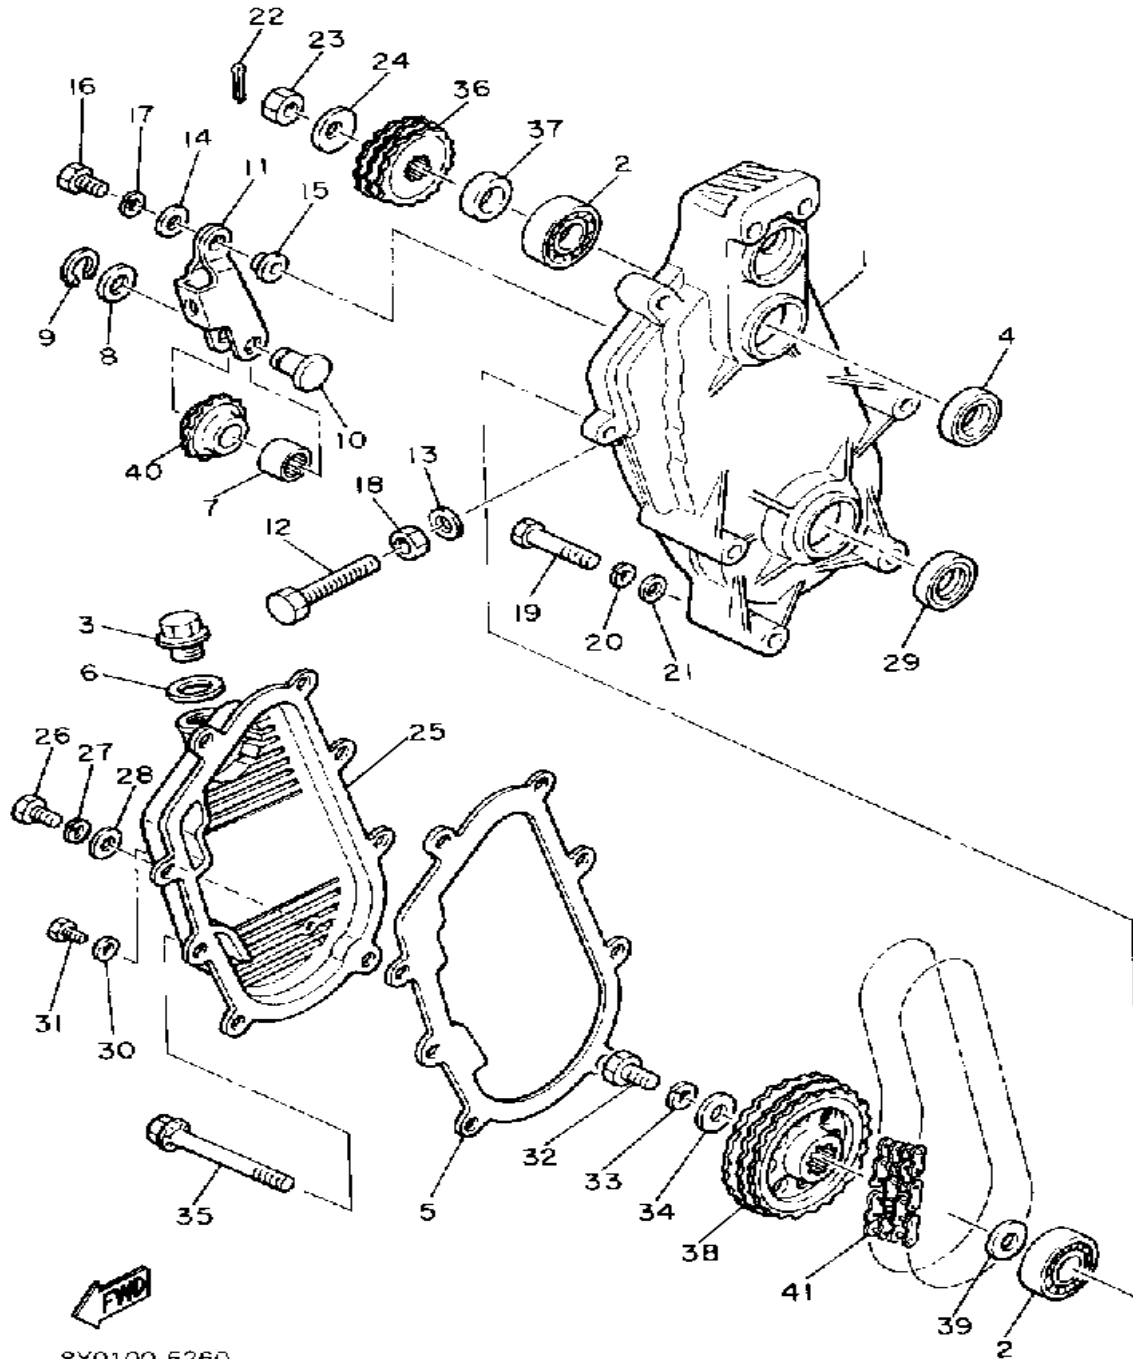

8Y0100-5250

Not For Resale
www.SmallEngineDiscount.com

TRACK DRIVE 2

8Y0100-5260

Ref. No.	Part Number	Description	Qty	Remarks
1	99999-02203-00	HOUSING, CHAIN (8L9-47541-00-00)	1	
2	93306-20570-00	BEARING	2	
3	90340-22047-00	PLUG, STRAIGHT SCREW	1	
4	93102-27204-00	OIL SEAL	1	
5	86M-47592-00-00	GASKET	1	
6	90430-22144-00	GASKET	1	
7	93315-21227-00	BEARING	1	
8	90201-12631-00	WASHER, PLATE	1	
9	99009-12400-00	CIRCLIP	1	
10	90249-12135-00	PIN, SPEC'L SHAPE	1	
11	8K4-47613-00-00	HOLDER	1	
12	90101-10357-00	BOLT	1	
13	90210-10004-00	WASHER, SEAL	1	
14	92990-08200-00	WASHER, PLAIN	2	
15	90387-08301-00	COLLAR	1	
16	97013-08025-00	BOLT	1	
17	92990-08100-00	WASHER	1	
18	95303-10700-00	NUT	1	
19	97021-08065-00	BOLT	2	
20	92990-08100-00	WASHER	2	
21	92901-08600-00	WASHER	2	
	92990-08600-00	WASHER, PLATE	2	
22	91401-30030-00	PIN, COTTER	1	
23	90170-20211-00	NUT	1	
24	90208-20008-00	WASHER, CONICAL SPRING	1	
25	8L9-47543-00-00	CAP, HOUSING	1	
26	97021-06030-00	BOLT	6	
27	92995-06100-00	WASHER, SPRING	6	