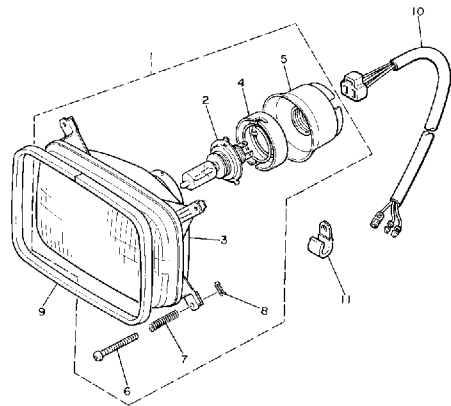

8Y0100-5390

HEADLIGHT

Ref. No.	Part Number	Description	Qty	Remarks
1	8M6-84310-00-00	HEADLIGHT UNIT ASSEMBLY	1	
2	5V2-84314-00-XX	. BULB, HL 12V60/55W (2F9-84314-00)	1	LM
3	8K4-84320-00-00	. LENS ASSEMBLY	1	
4	8A7-84312-00-00	. HOLDER, SOCKET	1	
5	8A7-84397-01-00	. COVER, SOCKET	1	
6	8M6-84331-00-00	. SCREW, RIM ADJUSTING (8A5-84331-00-00)	4	
7	8A5-84332-00-00	. SPRING, SCREW	4	
8	8K4-84374-00-00	. CLIP	4	
9	8T7-84366-00-00	DAMPER, HEADLIGHT 1	1	
10	8H8-84359-00-00	CORD, HEADLIGHT	1	
11	90465-08028-00	CLAMP	2	

Not For Resale

www.SmallEngineDiscount.com