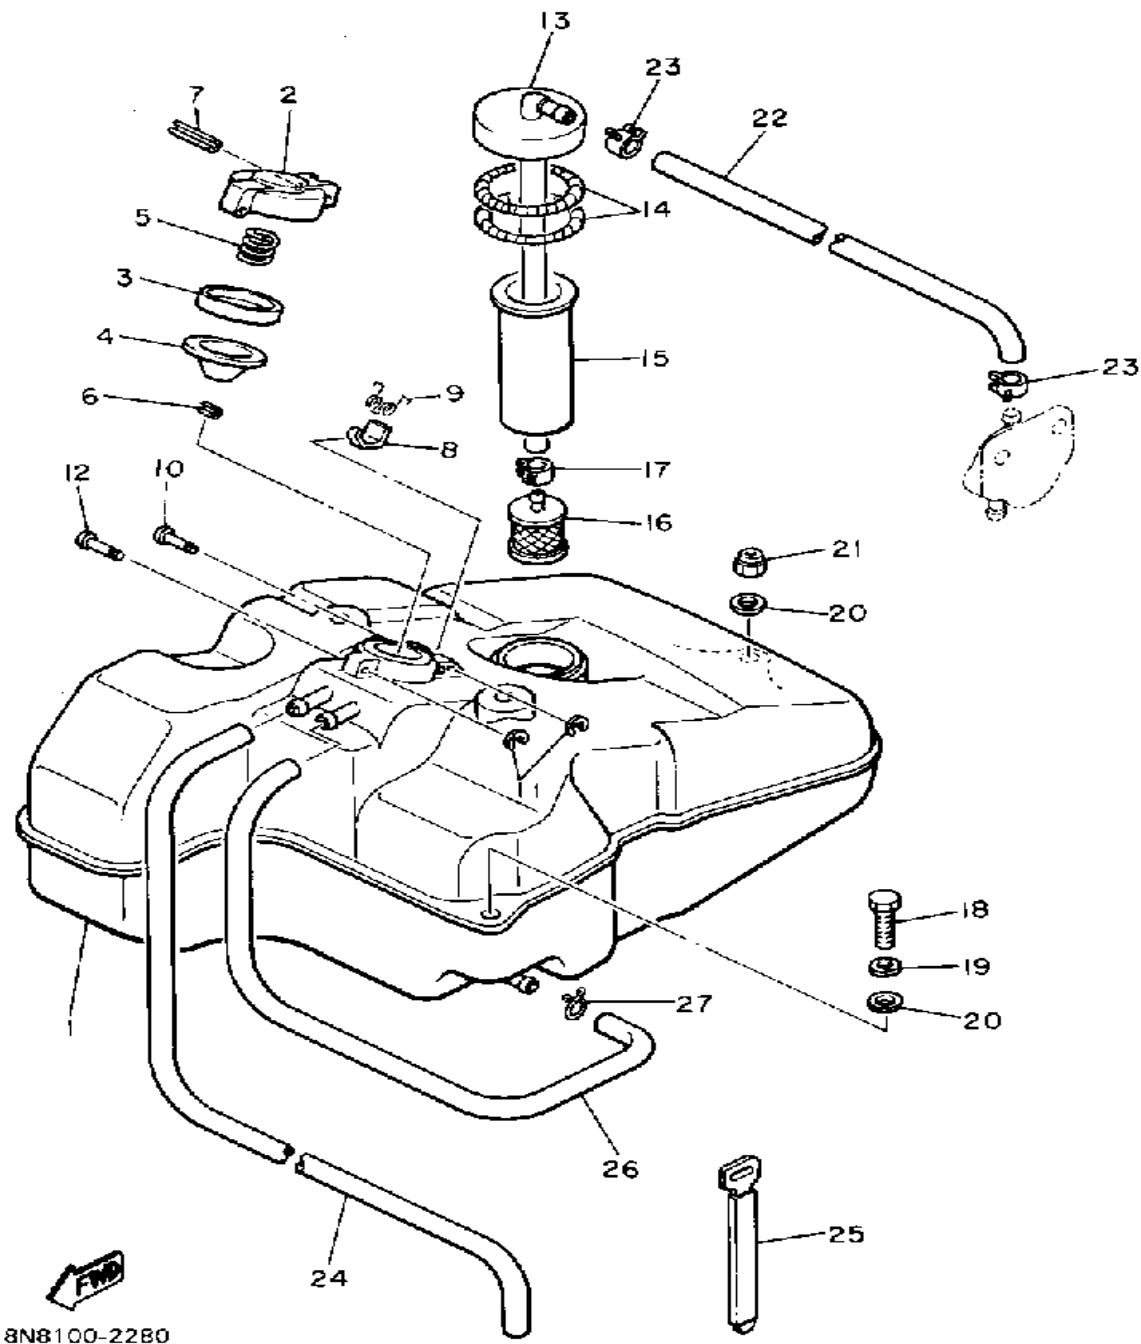

FUEL TANK

8N8100-2280

Ref. No.	Part Number	Description	Qty	Remarks
1	86P-24111-01-00	FUEL TANK (8K4-24111-01) ...	1	
2	813-24611-01-00	BODY, CAP	1	
3	813-24613-01-00	DISC, CAP	1	
4	8F7-24641-00-00	GASKET, CAP 1	1	
5	90501-20130-00	SPRING, COMPRESSION	1	
6	91609-30016-00	PIN, SPRING	1	
7	91609-25032-00	PIN, SPRING	1	
8	83M-24628-00-00	HOOK	1	
9	90508-10715-00	SPRING, TORSION	1	
10	90249-03017-00	PIN	1	
11	93430-02001-00	CIRCLIP	2	
12	90249-03016-00	PIN, SPEC'L SHAPE	1	
13	83R-24335-00-00	PIPE, SUCTION 1	1	
14	90506-06065-00	SPRING, TENSION	2	
15	8K4-24336-00-00	PIPE, SUCTION 2	1	
16	8H5-24560-00-00	FILTER ASSEMBLY	1	
17	90467-11028-00	CLIP	1	
18	97001-08025-00	BOLT (1NV)	2	
19	92990-08100-00	WASHER	2	
20	90201-087A9-00	WASHER, PLATE	3	
21	95712-08300-00	NUT, LOCK	1	
22	91A20-07070-00	HOSE	1	
23	90467-11028-00	CLIP	2	
24	90446-09155-00	HOSE	1	
25	341-26397-01-00	BAND	2	
26	90446-09013-00	HOSE (90446-09079)	1	
27	90467-09005-00	CLIP, SCISSOR	1	

Not For Resale

www.SmallEngineDiscount.com