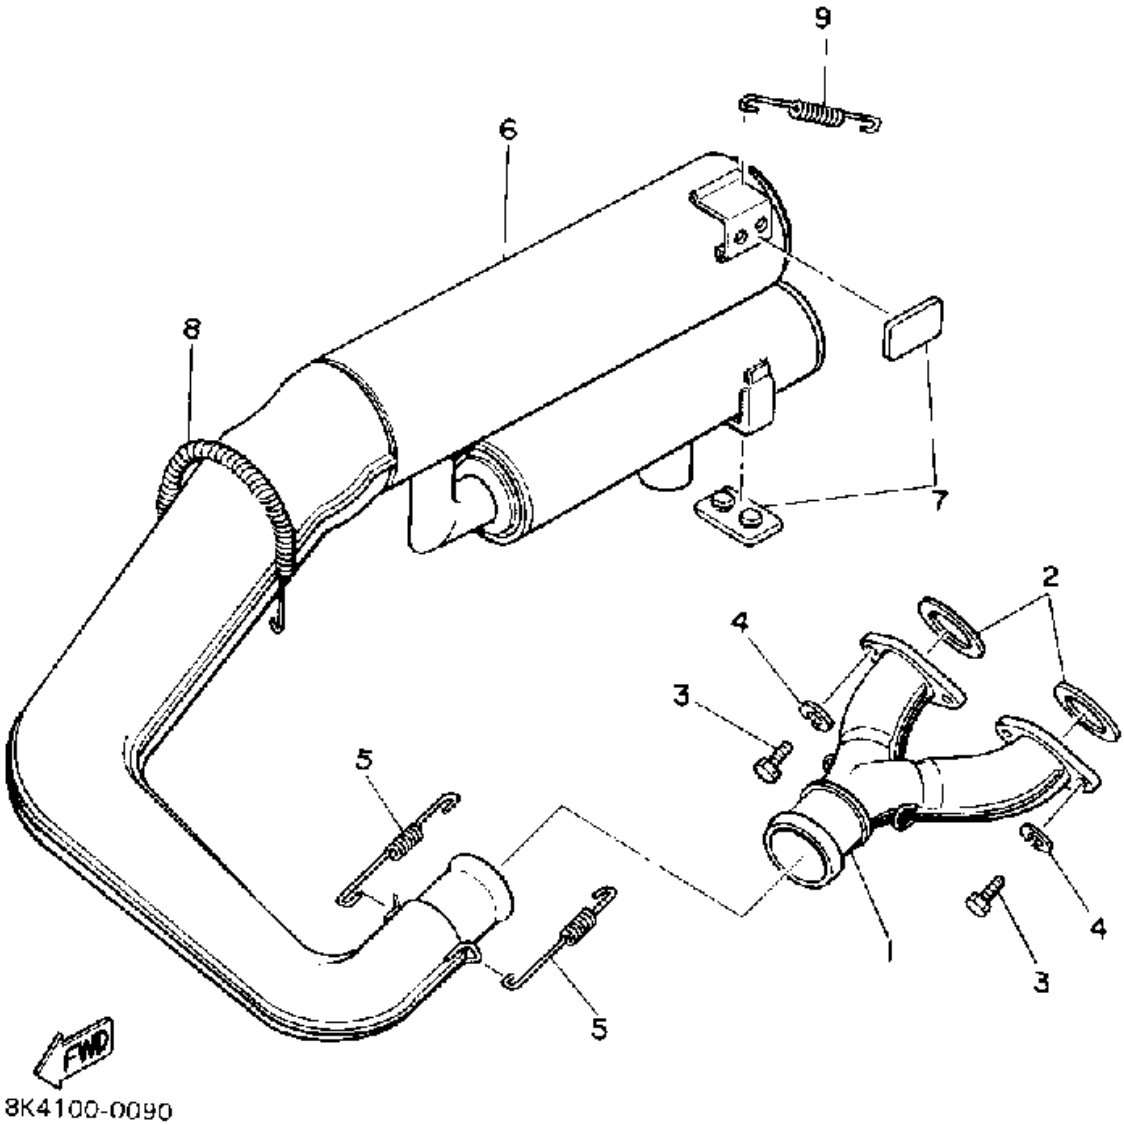

EXHAUST

Ref. No.	Part Number	Description	Qty	Remarks
1	8K4-14610-00-00	EXHAUST PIPE ASSEMBLY 1	1	
2	821-14613-01-00	GASKET, EXHAUST PIPE	2	
3	97313-08020-00	BOLT, HEXAGON	4	
4	92990-08100-00	WASHER	4	
5	90506-20272-00	SPRING, TENSION	2	
6	8L0-14710-01-00	MUFFLER ASSEMBLY L	1	
7	8A5-14728-02-00	PROTECTOR, MUFFLER 2	2	
8	90506-14207-00	SPRING, TENSION	1	
9	90506-16212-00	SPRING, TENSION	1	

Not For Resale

www.SmallEngineDiscount.com