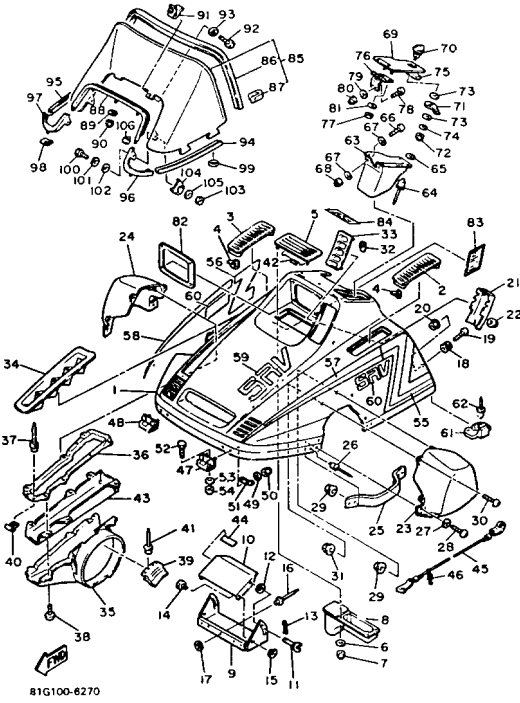

SHROUD - WINDSHIELD SR540K

Ref. No.	Part Number	Description	Qty	Remarks
59	81G-77355-00-00	EMBLEM 5	1	
60	81G-77356-00-00	EMBLEM 6	2	
61	8K4-77188-00-00	STOPPER	2	
62	90267-48086-00	RIVET, BLIND	4	
63	8K4-77391-00-00	LUGGAGE BOX	1	
64	90267-48078-00	RIVET, BLIND	2	
65	90201-04325-00	WASHER, PLATE	2	
66	98516-06020-00	SCREW, PAN HEAD	2	
67	90201-06059-00	WASHER, PLATE	4	
68	95701-06300-00	NUT, NYLON	2	
69	8L9-77392-00-00	COVER, LUGGAGE BOX	1	
70	8L9-77324-00-00	KNOB	1	
71	8K4-77328-00-00	LEVER, arm fitting	1	
72	95706-05300-00	NUT, nylon	1	
73	90201-10119-00	WASHER, PLATE	2	
74	90201-05725-00	WASHER, PLATE	1	
75	8K4-77374-00-00	DAMPER 2	1	
76	8K4-77470-00-00	HINGE ASSEMBLY	1	
77	95306-05800-00	NUT (CROWN)	2	
78	98586-05016-00	SCREW, PAN HEAD	2	
79	90201-05029-00	WASHER, PLATE	2	
80	95701-05300-00	NUT, NYLON	2	
81	92906-05200-00	WASHER, PLAIN	2	
82	8K4-77165-00-00	TRIM 1	1	
83	8U7-77743-00-00	INDICATOR 3	1	
84	8Y0-77761-00-00	LABEL, WARNING 1	1	U.R.
	8Y0-77761-70-00	LABEL, WARNING 1	1	
85	8L0-77210-00-XX	WINDSHIELD (8L0-77210-00)	1	
86	87S-77213-00-00	. TRIM, UPPER	1	

CONTINUED ON NEXT FRAME ➤

Not For Resale
www.SmallEngineDiscount.com