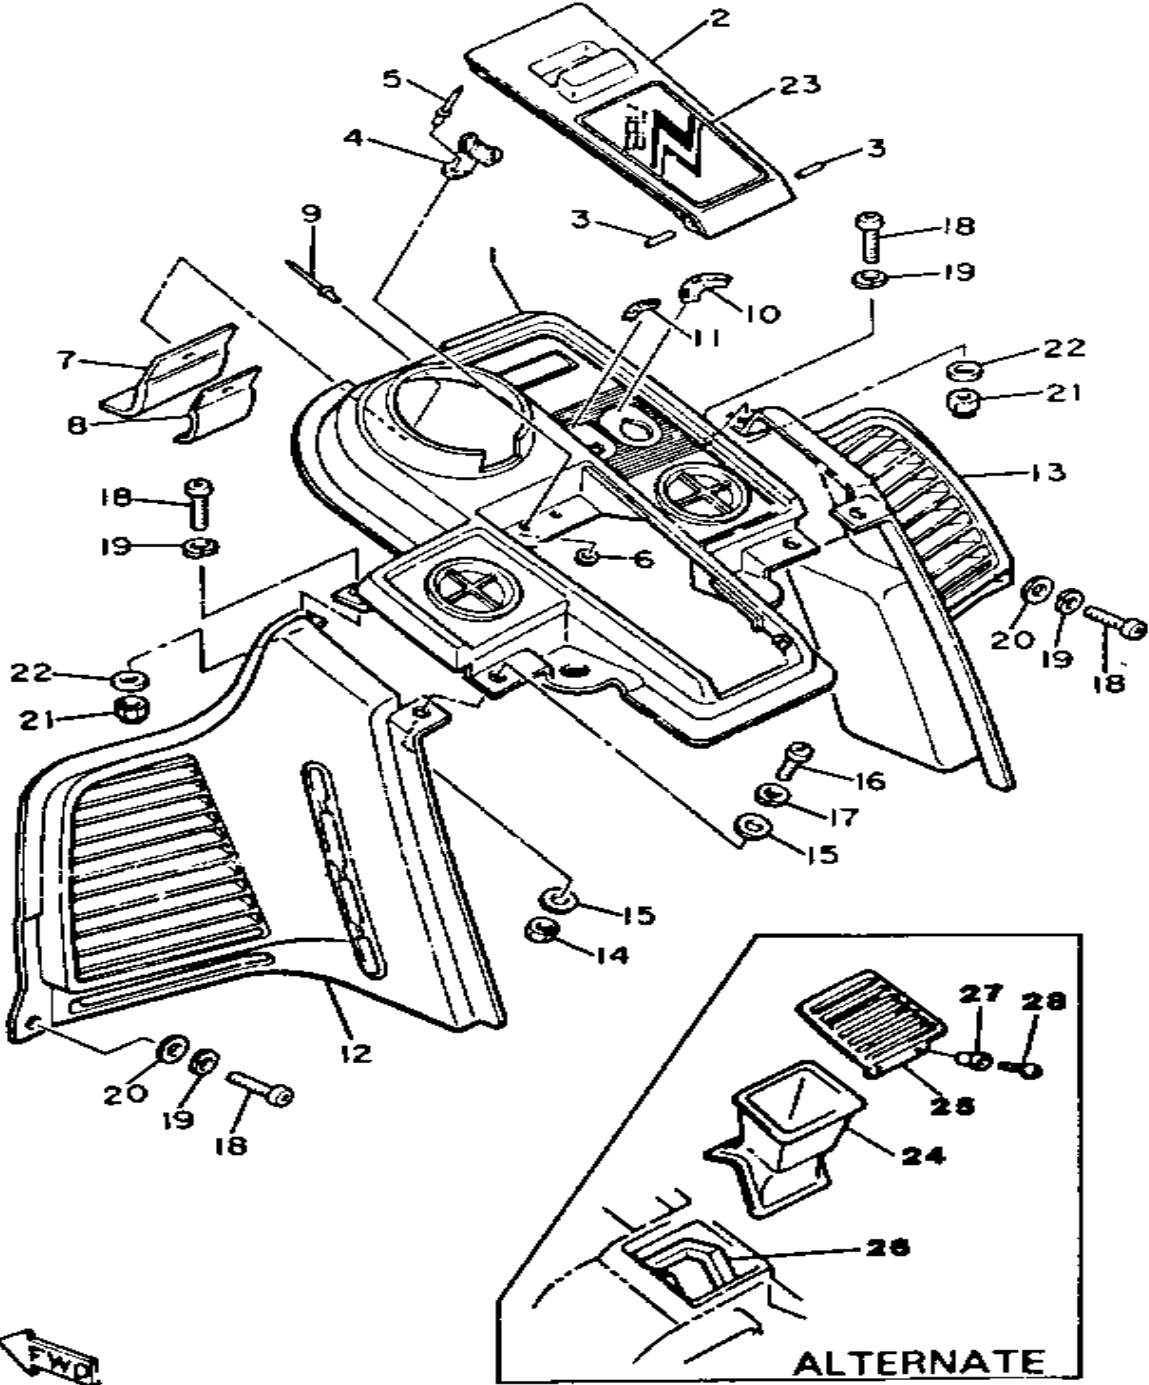

INSTRUMENTAL PANEL SR540K

Ref. No.	Part Number	Description	Qty	Remarks
1	8Y0-77711-00-00	PANEL, INSTRUMENT	1	
2	8K4-77712-00-00	PANEL, INSTRUMENT	1	
3	8K4-77477-00-00	PIN, HINGE	2	
4	821-24794-01-00	SPRING, SEAT BACK	1	
5	90267-32072-00	RIVET, BLIND	2	
6	90201-03313-00	WASHER, PLATE	2	
7	8K4-77161-00-00	STRIP, WEATHER 1	1	
8	8K4-77185-00-00	PLATE 1	1	
9	90267-48014-00	RIVET, BLIND	1	
10	8K2-77741-00-00	INDICATOR 1	1	
11	8K4-77742-00-00	INDICATOR 2	1	
12	8K4-77131-00-00	LOUVER 1	1	
13	8K4-77132-00-00	LOUVER 2	1	
14	95380-06600-00	NUT	2	
15	90201-06059-00	WASHER, PLATE	4	
16	98506-06016-00	SCREW, PANHEAD	2	
17	92906-06100-00	WASHER, SPRING	2	
18	98516-06020-00	SCREW, PAN HEAD	4	
19	92906-06100-00	WASHER, SPRING	4	
20	90201-060A3-00	WASHER, PLATE	2	
21	95601-06100-00	NUT, U	2	
22	90201-06643-00	WASHER, PLATE	2	
23	81G-77715-00-00	ORMNT, INSTR PNL 1PANEL 1	1	
24	8V9-14437-00-00	DUCT	1	ALT. PART
25	8V9-14478-00-00	LOUVER	1	ALT. PART
26	8V9-14409-00-00	DAMPER	1	ALT. PART
27	90179-05525-00	NUT	2	ALT. PART
28	90154-05005-00	SCREW, BINDING	2	ALT. PART

B1G100-6300

Not For Resale
www.SmallEngineDiscount.com