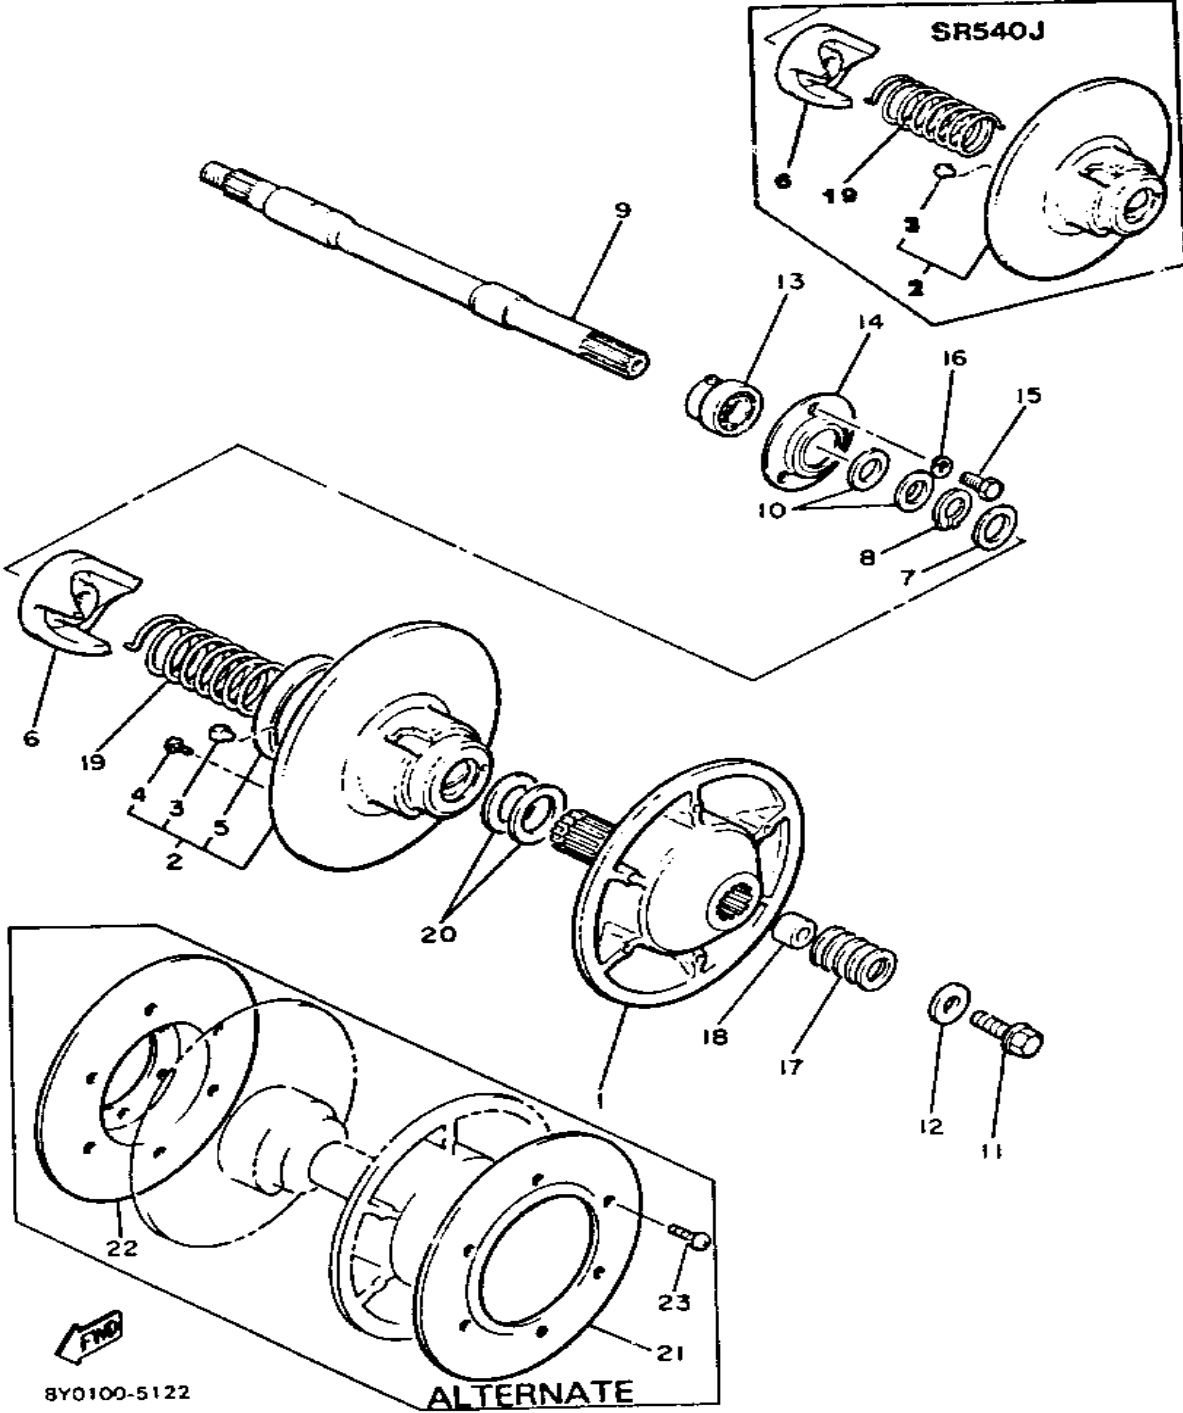

SECONDARY SHEAVE

Ref. No.	Part Number	Description	Qty	Remarks
1	80R-17660-01-00	SEC. FIXED SHEAVECOMP ...	1	
2	80R-17670-01-00	SEC.SLIDING SHEAVE	1	
3	8X6-17688-00-00	. SHOE, RAMP	3	
4	90154-06036-00	. SCREW, BINDING	3	
5	90380-90117-00	. BUSH, SOLID	1	
6	8U7-17684-01-00	SEAT, SEC SPRING	1	U.R. STD
	8V0-17684-00-00	SEAT, SECONDARY SPRING .	1	ALT. PART
7	90201-34684-00	WASHER, PLATE	1	
8	93440-34170-00	CIRCLIP	1	
9	82M-17681-00-00	SHAFT, SECONDARY	1	
10	90201-252F1-00	WASHER, PLATE (T0.5)	1	U.R.
	90201-25526-00	WASHER, PLATE (T2.0)	1	U.R.
	90201-25527-00	WASHER, PLATE (T1.0)	1	U.R.
11	90105-14175-00	BOLT, WASHER BASED	1	
12	90201-140A6-00	WASHER, PLATE	1	
13	8L8-17678-00-00	BEARING	1	
14	8K4-47631-01-00	HOUSING, BEARING	1	
15	97011-08016-00	BOLT	3	
16	92990-08100-00	WASHER	3	
17	90201-222F0-00	WASHER, PLATE (T0.5)	1	U.R.
	90201-225A4-00	WASHER, PLATE (T1.0)	1	U.R.
18	90387-147A8-00	COLLAR	1	
19	90508-50571-00	SPRING, TORSION	1	
20	90201-345G2-00	WASHER, PLATE	2	
21	81H-17665-00-00	PLATE 1	1	ALT. PART
22	81H-17675-00-00	PLATE 2	1	ALT. PART
23	90150-05022-00	SCREW ROUND HEAD	12	
	98580-05010-00	SCREW, PAN HEAD	12	ALT. PART

Not For Resale

www.SmallEngineDiscount.com