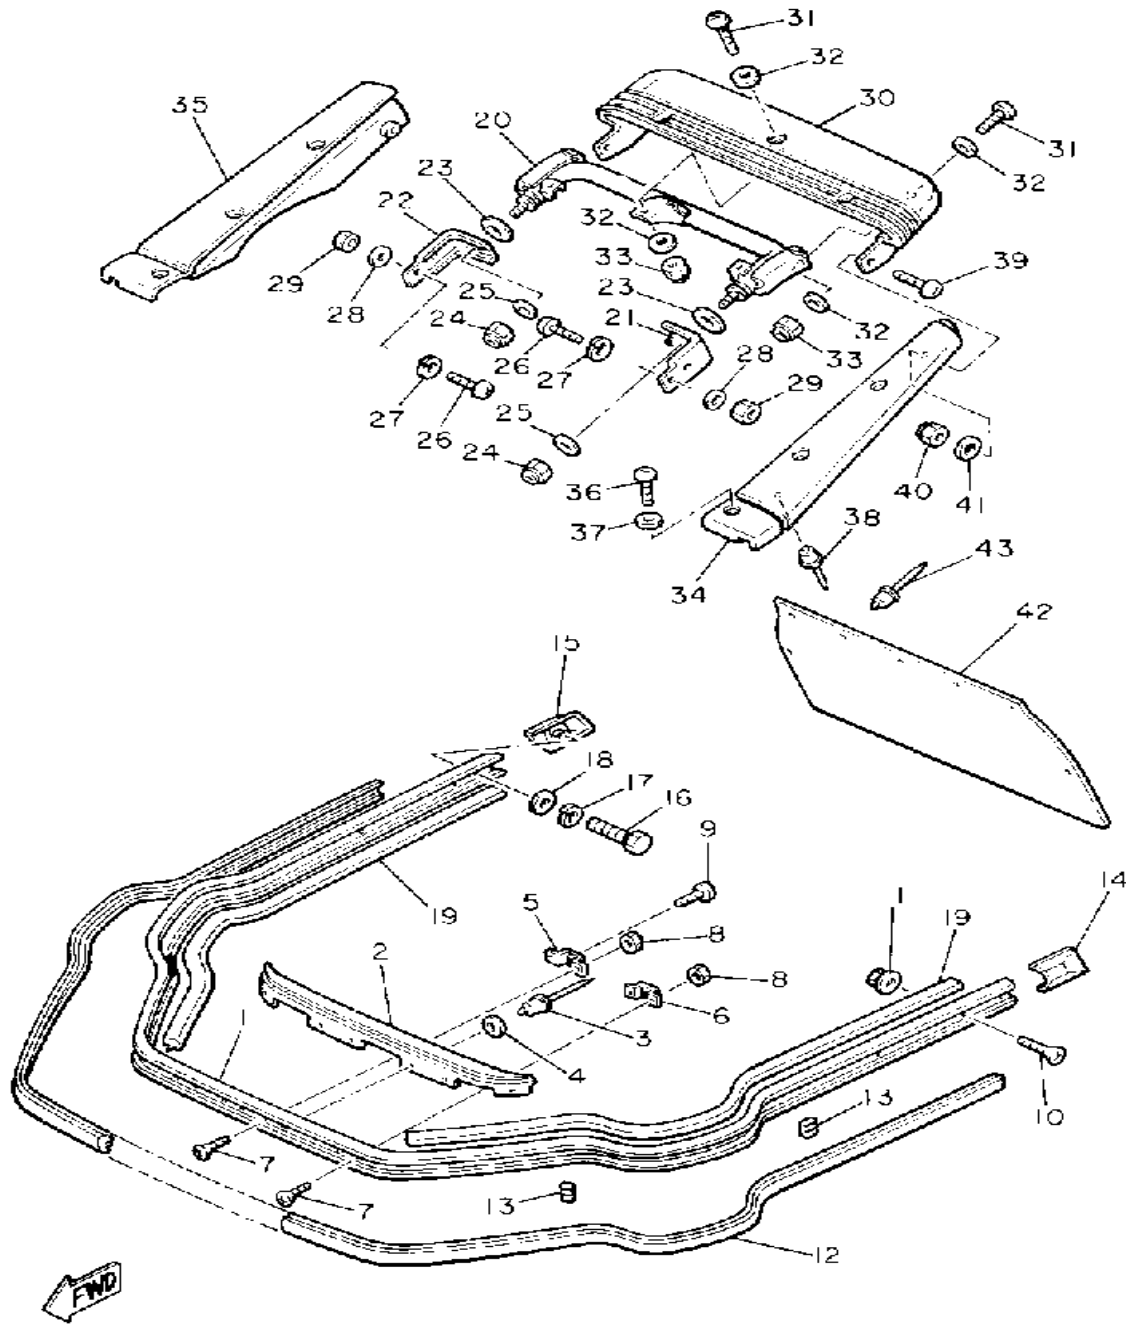

BUMPER

8U/100-3320

Ref. No.	Part Number	Description	Qty	Remarks
27	92995-06100-00	WASHER, SPRING	4	
28	90201-061A5-00	WASHER, PLATE	4	
	92990-06600-00	WASHER, PLATE	4	
29	95380-06600-00	NUT	4	
30	8M6-77542-00-00	BUMPER, REAR 2	1	
31	98906-05016-00	SCREW, BIND	5	
32	90201-05721-00	WASHER, PLATE	10	
33	95701-05300-00	NUT, NYLON	5	
34	8M6-77543-00-00	BUMPER, REAR 3	1	
35	8M6-77544-00-00	BUMPER, REAR 4	1	
36	90159-05083-00	SCREW, WITH WASHER	6	
	98906-05012-00	SCREW, BIND	6	
37	90201-05721-00	WASHER, PLATE	6	
38	90267-48086-00	RIVET, BLIND	4	
39	98906-06025-00	SCREW, BIND	2	
40	95701-06300-00	NUT, NYLON	2	
41	92990-06200-00	WASHER	2	
42	8V9-77595-00-00	FLAP	1	
	8X9-77595-00-00	FLAP	1	
43	90267-48086-00	RIVET, BLIND	5	

Not For Resale

www.SmallEngineDiscount.com