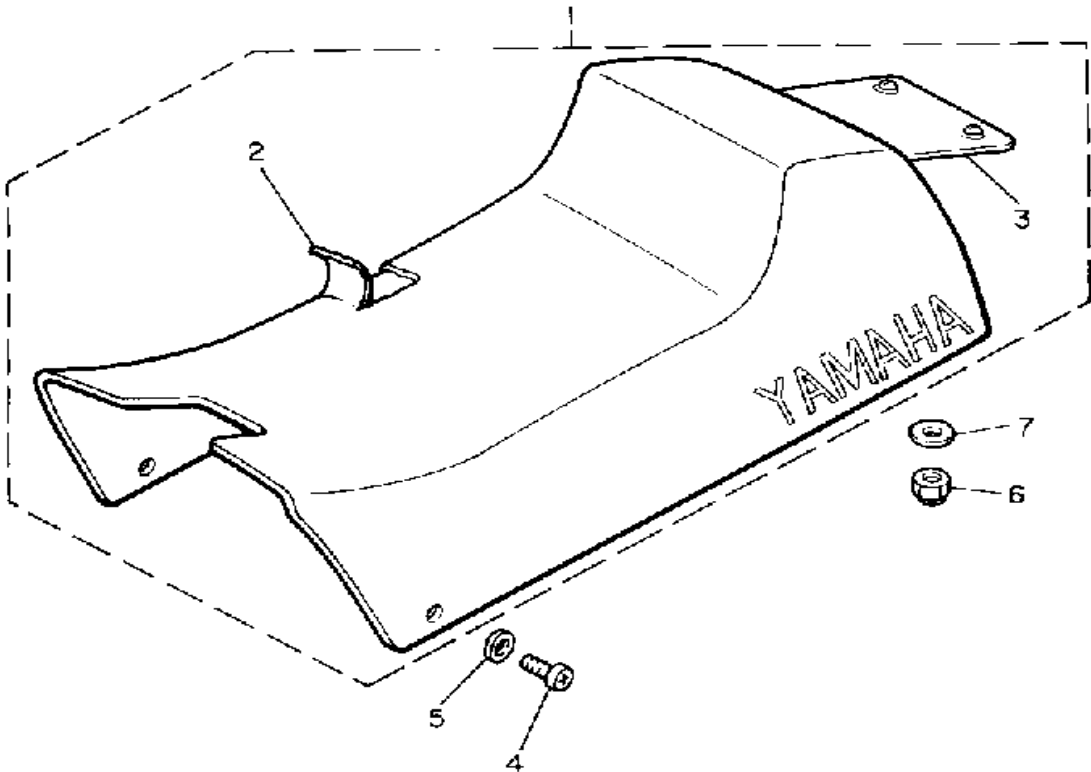

Not For Resale

www.SmallEngineDiscount.com

SEAT

Ref. No.	Part Number	Description	Qty	Remarks
1	82W-24710-00-00	SINGLE SEAT ASSEMBLY	1	
2	82W-24711-00-00	. COVER, SINGLE SEAT	1	
3	8U9-77377-01-00	. COVER, LUGGAGE BOX 2	1	
	90154-06003-00	SCREW, BINDING	2	
5	90201-063J2-00	WASHER, PLATE	2	
6	95712-08300-00	NUT, LOCK	2	
7	90201-08748-00	WASHER, PLATE	2	