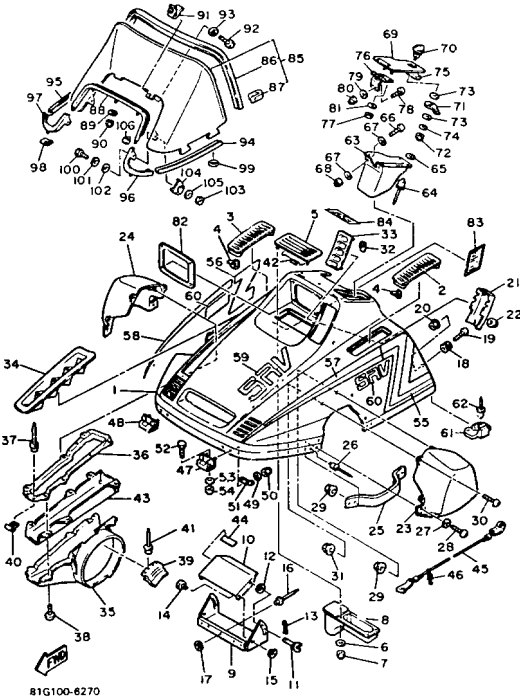

SHROUD - WINDSHIELD SR540K

Ref. No.	Part Number	Description	Qty	Remarks
87	80V-77223-00-00	. FASTENER	2	
88	8L0-77214-00-00	TRIM, lower	1	
89	92901-05600-00	WASHER, PLATE	3	
90	95701-05300-00	NUT, NYLON	3	
91	8K4-77222-00-00	BRACKET, WNDSHLD R	1	
92	97011-06010-00	BOLT	1	
93	92995-06100-00	WASHER, SPRING	1	
94	8L0-77215-00-00	TRIM 3	1	
95	8L0-77216-00-00	TRIM 4	1	
96	8L0-77225-00-00	TRIM 5	1	
97	8L0-77226-00-00	TRIM 6	1	
98	90183-05019-00	NUT, SPRING	2	
99	82H-77223-00-00	FASTNER	4	
100	97313-05016-00	BOLT, HEXAGON	2	
101	92990-05100-00	WASHER, SPRING	2	
102	90201-05033-00	WASHER, PLATE	1	
103	95306-05800-00	NUT (CROWN)	2	
104	8L9-77116-00-00	WASHER, special	2	
105	90201-06643-00	WASHER, PLATE	2	
106	8L0-77136-00-00	CLAMP 2	2