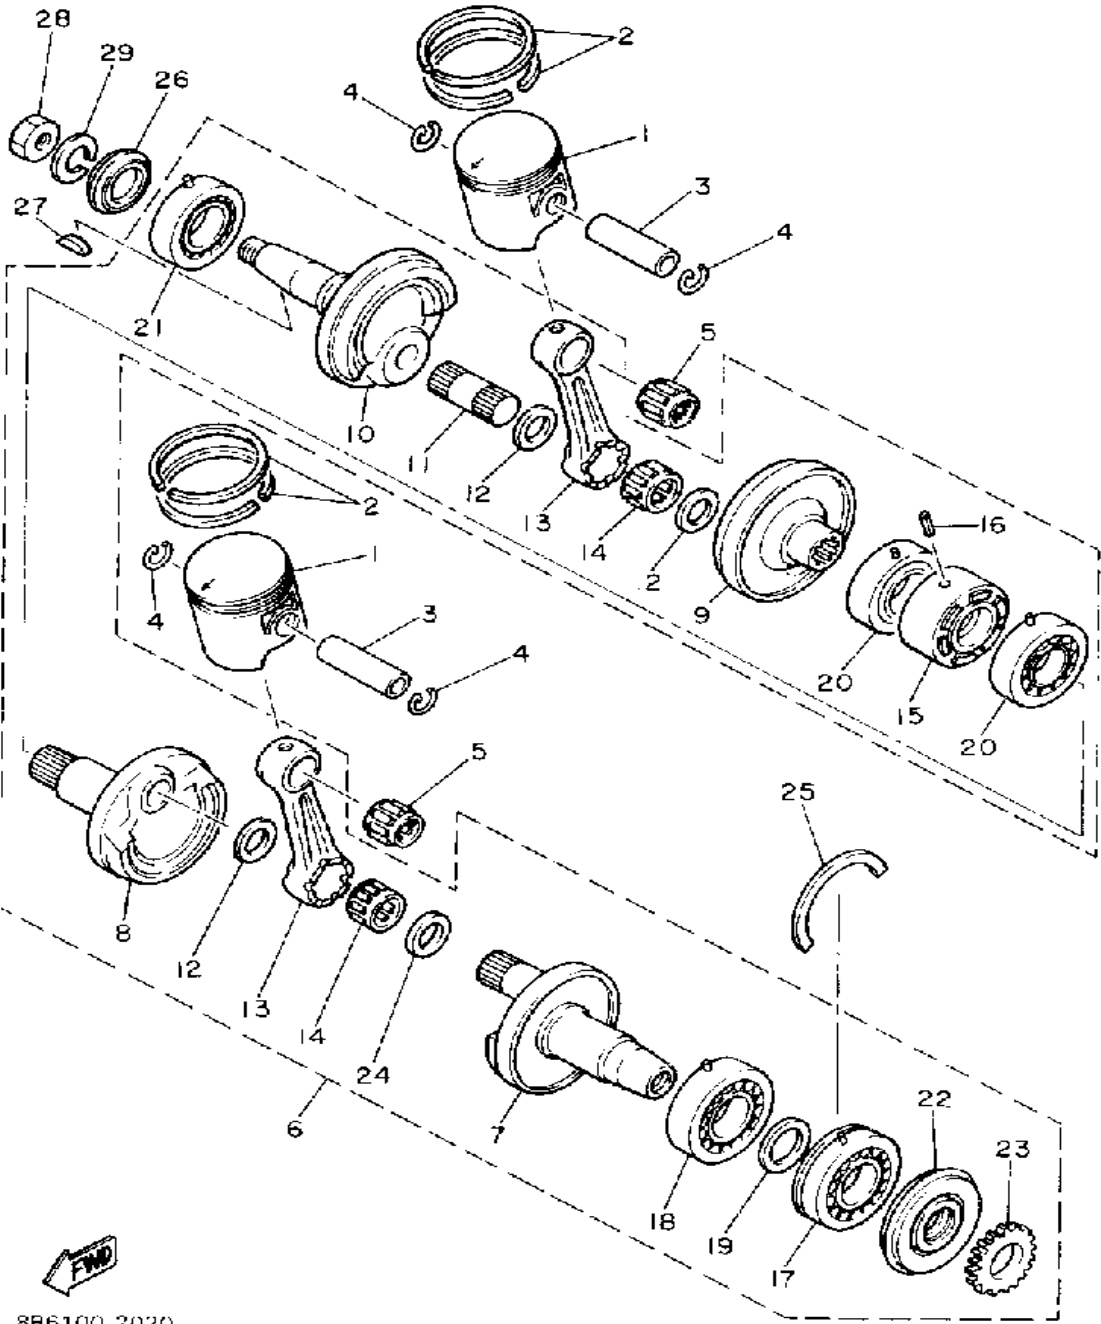

YAMAHA

GENUINE

PARTS CATALOGUE

SNOWMOBILE

Not For Resale

www.SmallEngineDiscount.com

CYLINDER

Ref. No.	Part Number	Description	Qty	Remarks
1	8R6-11111-00-00	HEAD, CYLINDER 1	2	
2	NGK-BR9EV-00-00	NGK BR9EV 4PK (94701-00114)	2	
3	8H8-11181-01-00	GASKET, CYLINDER HEAD 1 (8H8-11181-00)	2	
4	90116-08104-00	BOLT, STUD	12	
5	95701-08500-00	NUT, FLANGE	8	
6	90179-08269-00	NUT	4	
7	90201-08100-00	WASHER, PLATE	4	
8	8R6-11311-00-00	CYLINDER 1	2	
9	89N-11351-00-00	GASKET, CYLINDER	2	
10	90116-08302-00	BOLT, STUD	8	
11	90179-08268-00	NUT	8	

8K1100-0010

Not For Resale
www.SmallEngineDiscount.com

CRANKSHAFT - PISTON

Ref. No.	Part Number	Description	Qty	Remarks
1	8R6-11631-00-95	PISTON (STD)	2	U.R.
	8R6-11635-00-00	PISTON (0.25MM O/S)	2	ALT. PART
	8R6-11636-00-00	PISTON (0.50MM O/S)	2	ALT. PART
2	8R6-11601-00-00	PISTON RING SET (STD)	2	U.R.
	8R6-11601-10-00	PISTON RING SET (0.25MM O/S)	2	ALT. PART
	8R6-11601-20-00	PISTON RING SET (0.50MM O/S)	2	ALT. PART
3	8H8-11633-00-00	PIN, PISTON	2	
4	93450-21053-00	CIRCLIP	4	
5	93310-320G0-00	BEARING	2	
6	8R6-11400-01-00	CRANKSHAFT ASSEMBLY	1	
7	8R6-11412-00-00	. CRANK 1	1	
8	8R6-11422-00-00	. CRANK 2	1	
9	8R6-11432-01-00	. CRANK 3	1	
10	8H8-11442-00-00	. CRANK 4	1	
11	8H0-11681-00-00	. PIN, CRANK 1	1	
12	90209-24073-00	. WASHER	3	
13	8R6-11651-00-00	. ROD, CONNECTING	2	
14	93310-524K4-00	. BEARING	2	
15	8H8-11515-00-00	. SEAL, LABYRINTH 1	1	
16	91609-30010-00	. PIN, SPRING	1	
17	93306-30625-00	. BEARING	1	
18	93306-30625-00	. BEARING	1	
19	90201-34683-00	. WASHER, PLATE (90201-33299-00)	1	
20	93306-20617-00	. BEARING (B6206)	2	
21	93306-20617-00	. BEARING (B6206)	1	
22	93103-32095-00	. OIL SEAL	1	
23	8K2-13178-00-00	. GEAR, PUMP DRIVE	1	