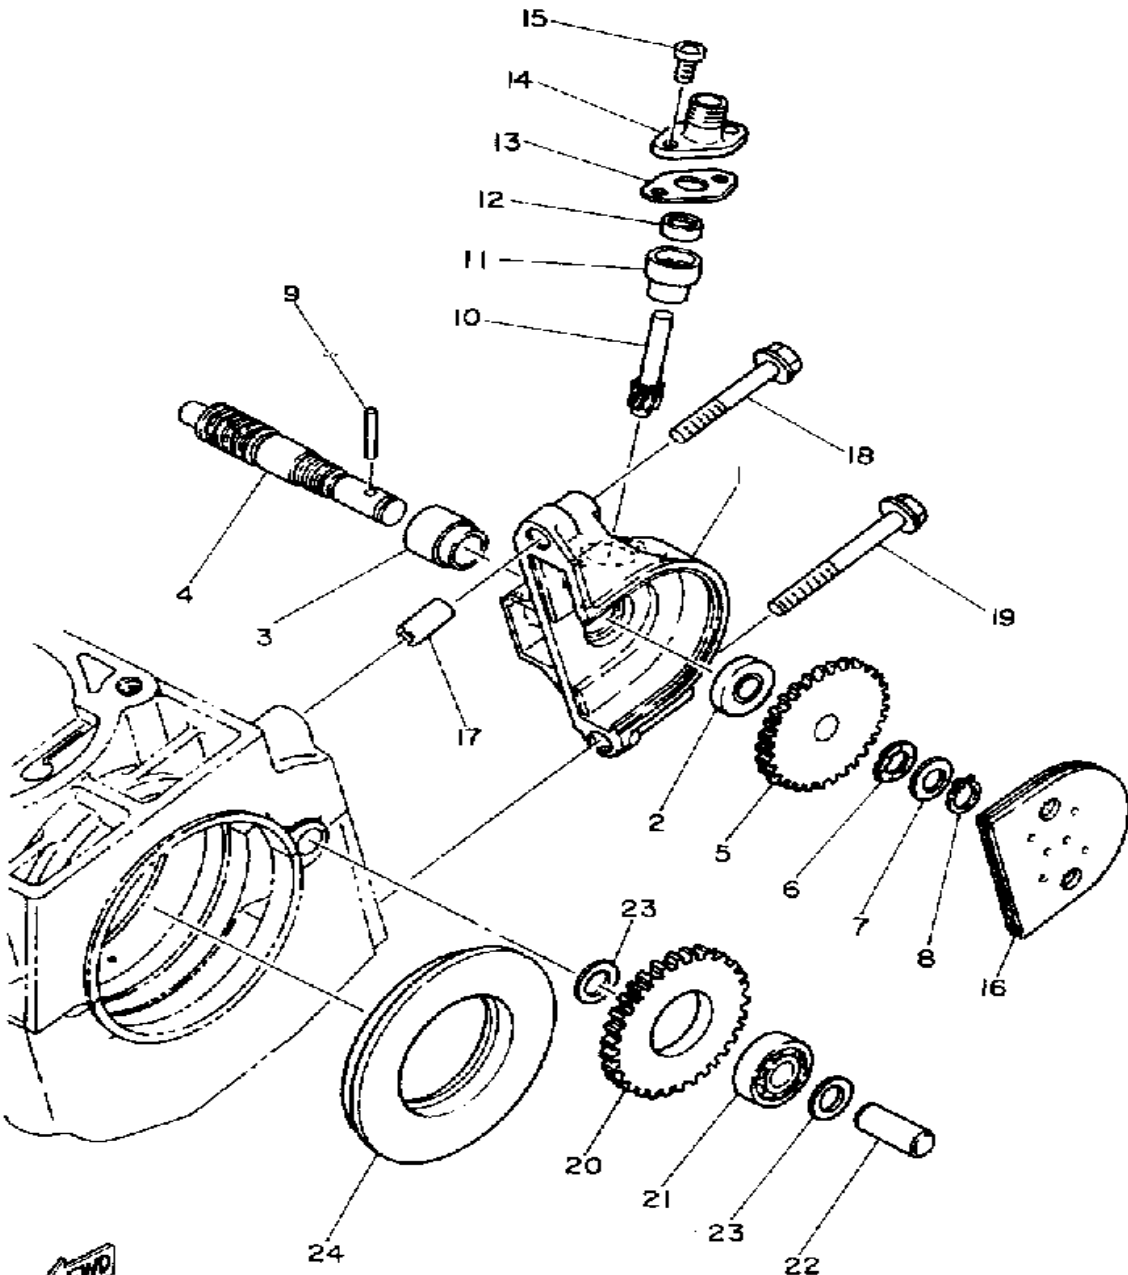

PUMP DRIVE - GEAR

Ref. No.	Part Number	Description	Qty	Remarks
1	8H8-15416-00-00	COVER, OIL PUMP	1	
2	93101-10090-00	OIL SEAL	1	
3	821-13176-00-00	METAL, WORM SHAFT OUTER	1	
4	866-13175-00-00	SHAFT, WORM	1	
5	821-13188-00-00	GEAR, DRIVE (32T)	1	
6	90206-11016-00	WASHER, WAVE	1	
7	137-13148-00-00	PLATE, CAM THRUST	1	
8	99009-10400-00	CIRCLIP	1	
9	93603-22028-00	PIN, DOWEL	1	
10	813-17841-00-00	GEAR, DRIVEN (10T)	1	
11	821-17843-00-00	BUSH, DRIVEN GEAR OUTER	1	
12	93104-06033-00	OIL SEAL	1	
13	821-17818-02-00	GASKET	1	
14	821-17819-00-00	CAP, HOUSING	1	
15	98580-05010-00	SCREW, PAN HEAD	2	
16	8K4-15426-00-00	COVER, OIL PUMP 2	1	
17	99510-08016-00	PIN, DOWEL	2	
18	95811-06040-00	BOLT, FLANGE	1	
19	95811-06055-00	BOLT, FLANGE (95802-06055)	1	
20	8H8-13179-00-00	GEAR, IDLE (34T)	1	
21	93306-00002-00	BEARING (B6000RS)	1	
22	8G8-13342-00-00	SHAFT, IDLE GEAR	1	
23	90201-10119-00	WASHER, PLATE	2	
24	8K4-13119-00-00	SEAL, GREASE	1	

FWD
8K4100-0080

Not For Resale
www.SmallEngineDiscount.com