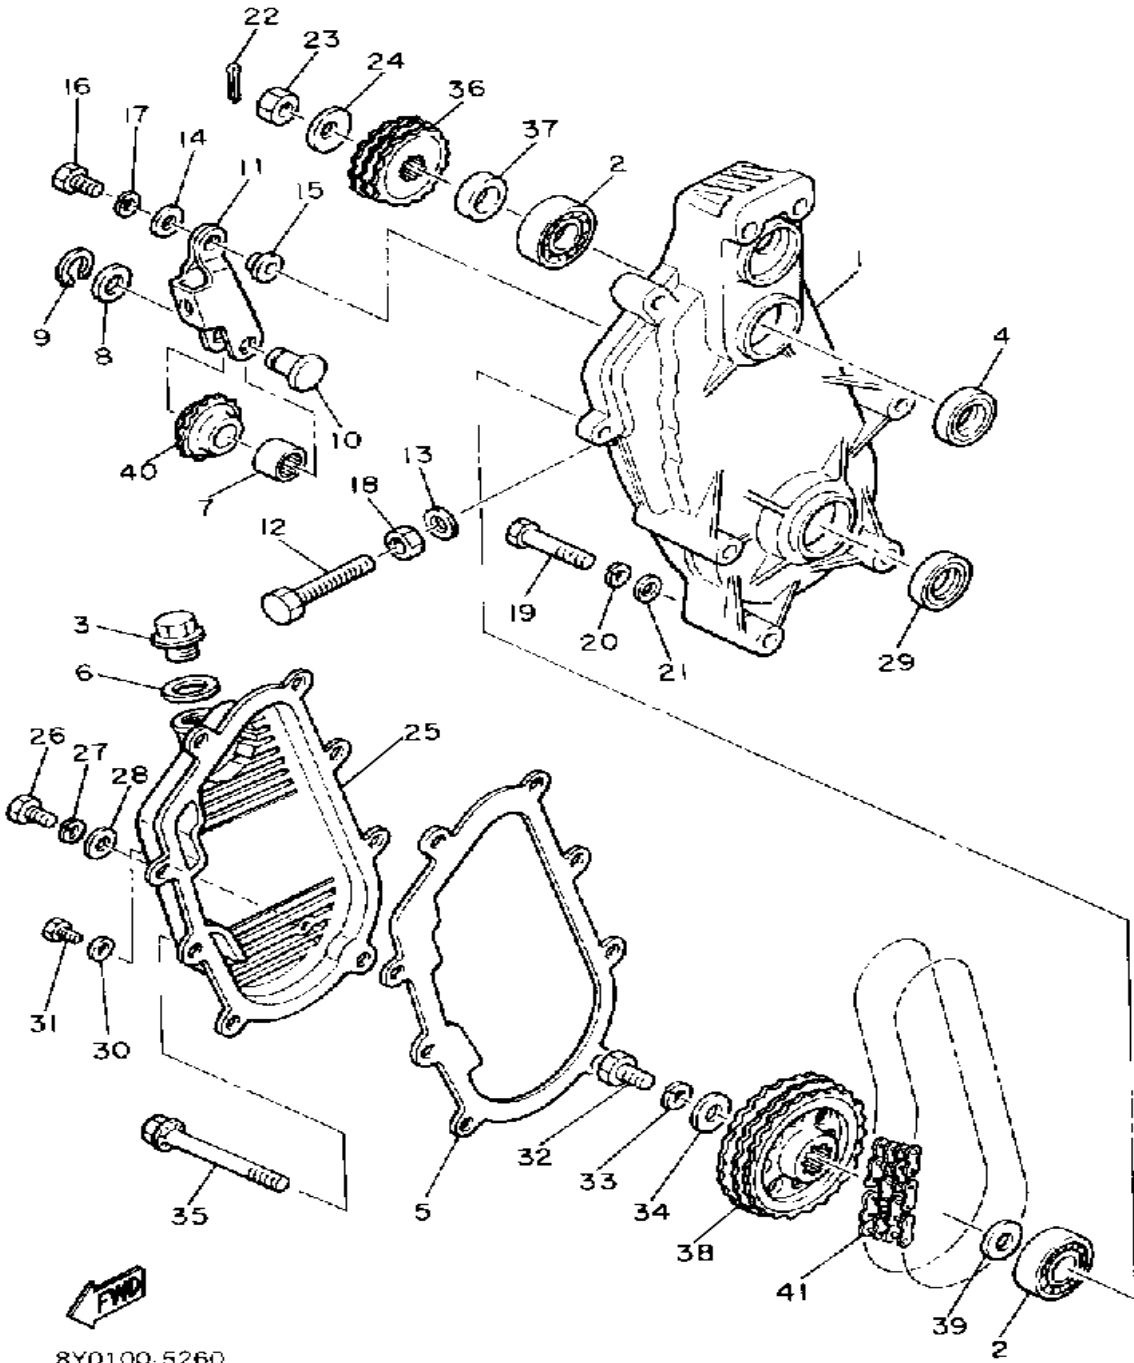

TRACK DRIVE 2

8Y0100-5260

Ref. No.	Part Number	Description	Qty	Remarks
28	90201-061A5-00	WASHER, PLATE	6	
	92990-06600-00	WASHER, PLATE	6	
29	93102-25081-00	OIL SEAL	1	
30	90210-06006-00	WASHER, SEAL	1	
31	97011-06010-00	BOLT	1	
32	97011-10025-00	BOLT	1	
33	92990-10100-00	WASHER, SPRING	1	
34	90201-10322-00	WASHER, PLATE	1	
	90201-10742-00	WASHER, PLATE	1	
35	95811-08090-00	BOLT, FLANGE (95822-08090) .	2	
36	829-17682-00-00	SPRKT, CHAIN DR 20T (20T) ..	1	ALT. PART
	829-17682-50-00	SPRKT, CHAIN DR 15T (878-17682-50) (15T)	1	ALT. PART
	829-17682-60-00	SPRKT, CHAIN DR 16T (16T) ..	1	ALT. PART
	829-17682-70-00	SPRKT, CHAIN DR 17T (17T) ..	1	U.R. STD
	829-17682-80-00	SPRKT, CHAIN DR 18T (18T) ..	1	ALT. PART
	829-17682-90-00	SPRKT, CHAIN DR 19T (878-17682-90) (19T)	1	ALT. PART
	8U9-17693-10-00	SPROCKET, CHAIN DR (878-17693-10) (21T)	1	ALT. PART
	8U9-17693-20-00	SPROCKET, CHAIN DR (878-17693-20) (22T)	1	ALT. PART
37	90387-25798-00	COLLAR	1	
38	878-47548-90-00	SPROCKET, CHN DRVN (29T) .	1	A.P.
	8U9-47587-00-00	SPROCKET, CHN DRVN (31T) .	1	U.R. STD
	8U9-47587-10-00	SPROCKET, CHN DRVN (888-47587-00) (33T)	1	ALT. PART
	8U9-47587-30-00	SPROCKET, CHN DRVN (878-47587-20) (35T)	1	ALT. PART
39	90201-25526-00	WASHER, PLATE (T2.0)	1	
40	8L0-47612-00-00	WHEEL	1	

CONTINUED ON NEXT FRAME ►

Not For Resale
www.SmallEngineDiscount.com