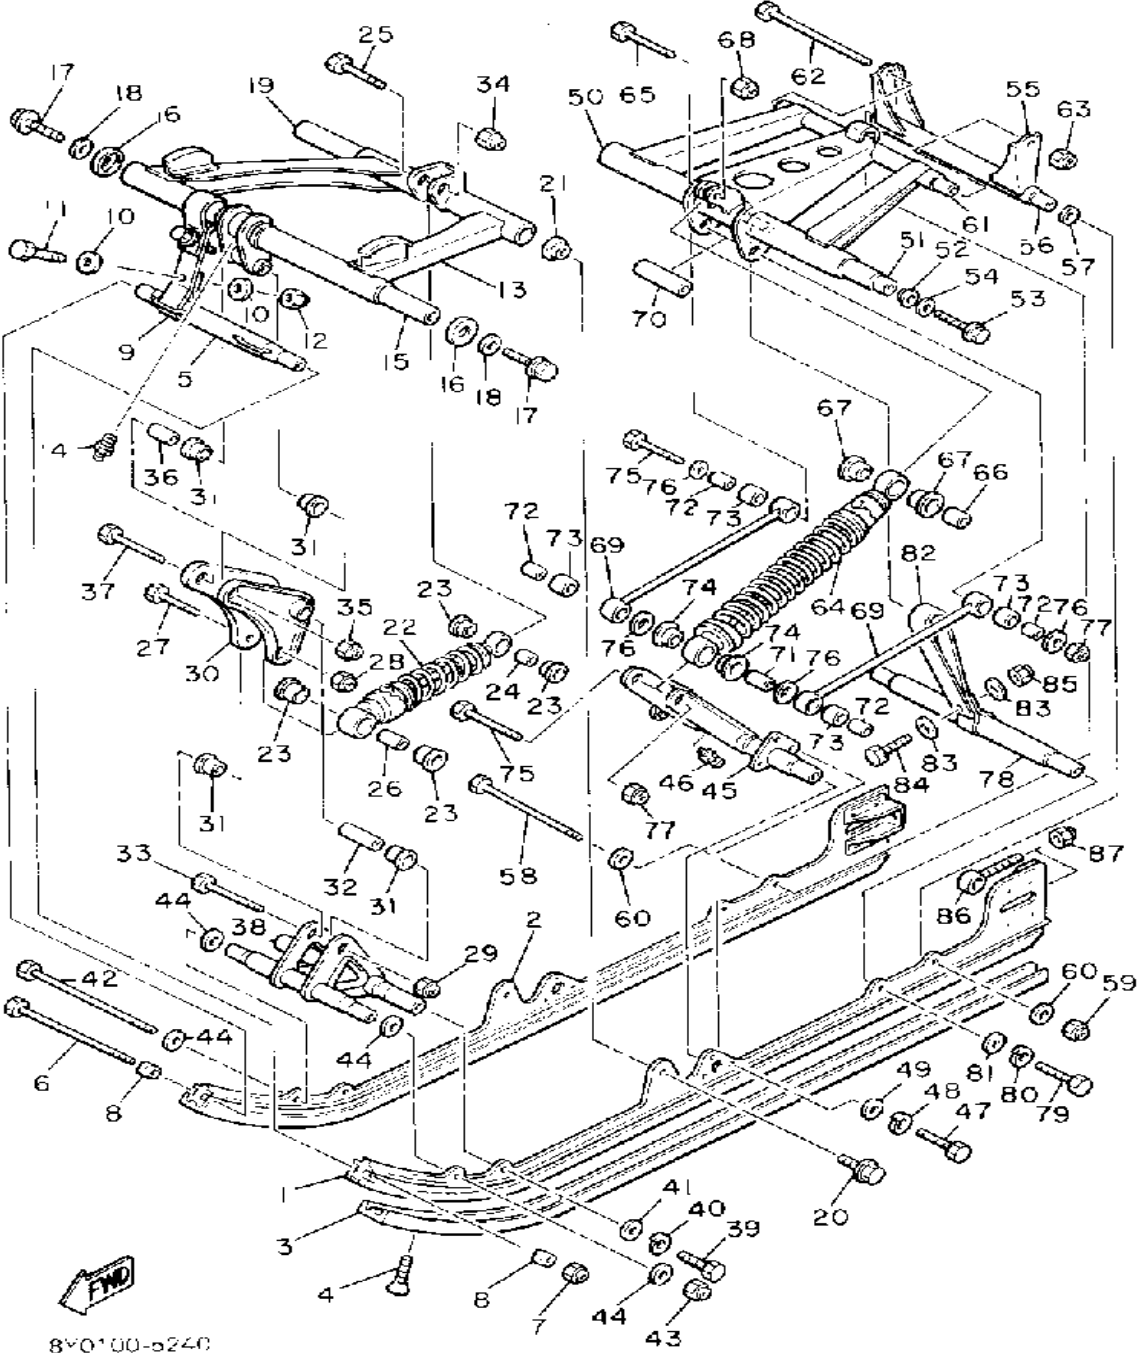

TRACK SUSPENSION 2

Ref. No.	Part Number	Description	Qty	Remarks
53	90109-10771-00	BOLT	2	
	95816-10035-00	BOLT, FLANGE	2	
54	90201-10669-00	WASHER, PLATE	2	
55	8U7-47417-00-00	BRACKET 3	1	
56	90387-08632-00	COLLAR	1	
57	90201-08649-00	WASHER, PLATE	2	
58	97022-08255-00	BOLT	1	
59	95712-08300-00	NUT, LOCK	1	
60	92901-08600-00	WASHER	2	
	92990-08600-00	WASHER, PLATE	2	
61	90387-083G6-00	COLLAR	1	
62	97022-08220-00	BOLT	1	
63	95712-08300-00	NUT, LOCK	1	
64	8Y0-47480-00-00	SHOCK ABSORBER	1	
65	90101-10561-00	BOLT	1	
66	90387-105G5-00	COLLAR	1	
67	90387-145G7-00	COLLAR	2	
68	95701-10300-00	NUT, FLANGE (95702-10300)	1	
69	8U7-47494-02-00	ROD, RELAY	2	
70	90387-103G9-00	COLLAR	1	
71	90387-104G1-00	COLLAR	1	
72	90387-100X3-00	COLLAR	4	
73	90387-143G7-00	COLLAR	4	
74	90387-144G2-00	COLLAR	2	
75	90101-10560-00	BOLT	2	
76	90201-102A2-00	WASHER, PLATE	4	
77	95701-10300-00	NUT, FLANGE (95702-10300)	2	
78	8U7-47486-00-00	SHAFT 4	1	
79	97013-08025-00	BOLT	2	

CONTINUED ON NEXT FRAME ➤

Not For Resale

www.SmallEngineDiscount.com