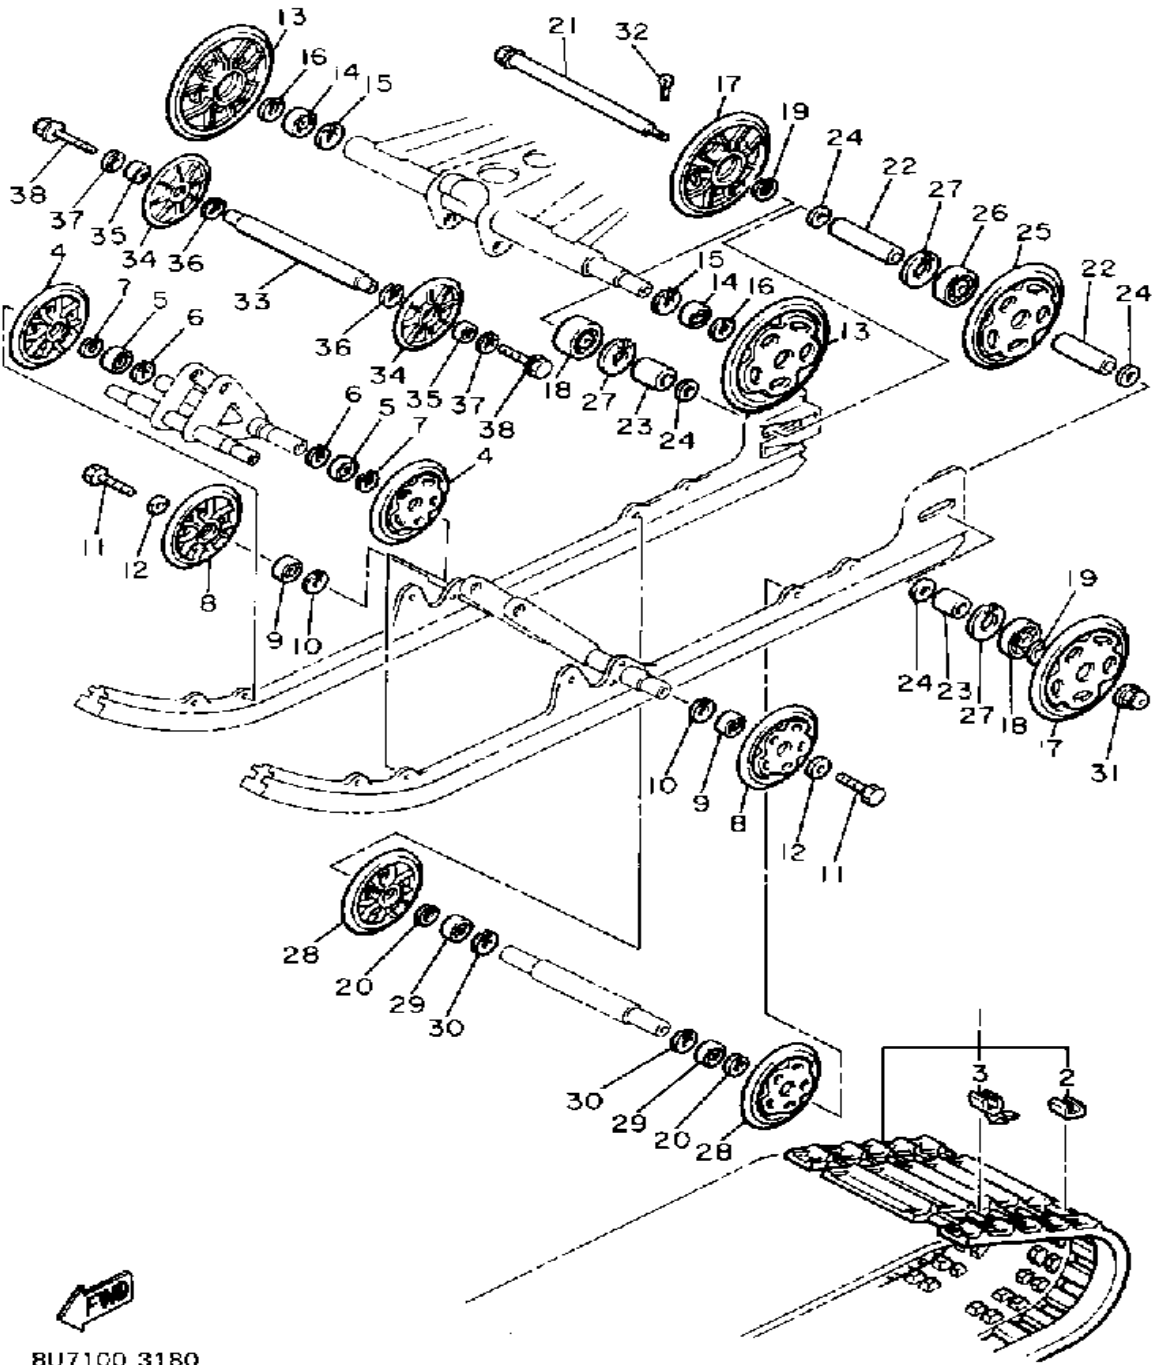

TRACK SUSPENSION 1

Ref. No.	Part Number	Description	Qty	Remarks
1	8L9-47110-00-	UNAVAILABLE IN PRICE BOOK	1	
2	8A5-47113-00-00	. PLATE, REINFORCEMENT ..	48	
3	8G9-47115-00-00	. METAL, SLIDE	48	
4	87M-47320-00-00	SUSPENSION WHEEL COMP. . .	2	
5	93306-00441-00	BEARING (89A) (B6004RS) ...	2	
6	99009-42007-00	UNAVAILABLE IN PRICE BOOK (J)	2	
	99009-42500-00	CIRCLIP	2	
7	99009-20400-00	CIRCLIP	2	
8	87U-47320-00-00	SUSPENSION WHEEL COMP. . .	2	
9	93306-00441-00	BEARING (89A) (B6004RS) ...	2	
10	99009-42500-00	CIRCLIP	2	
11	90109-08559-00	BOLT	2	
12	90201-08681-00	WASHER, PLATE	2	
13	8U7-47320-00-00	SUSPENSION WHEEL COMP. . .	2	
14	93306-00441-00	BEARING (89A) (B6004RS) ...	2	
15	99009-42500-00	CIRCLIP	2	
16	99009-20400-00	CIRCLIP	2	
17	87M-47320-00-00	SUSPENSION WHEEL COMP. . .	2	
18	93306-00441-00	BEARING (89A) (B6004RS) ...	2	
19	99009-42500-00	CIRCLIP	2	
20	99009-20400-00	CIRCLIP	2	
21	8L8-47520-01-00	REAR AXLE COMP. (8L8-47520-02-00)	1	
22	90387-202H9-00	COLLAR	2	
23	90387-203H0-00	COLLAR	2	
24	90201-20279-00	WASHER, PLATE	4	
25	8K2-47530-00-00	GUIDE WHEEL COMP.	1	
26	93306-20417-00	BEARING (B62042RS)	1	

BU7100 3180

CONTINUED ON NEXT FRAME ►

Not For Resale
www.SmallEngineDiscount.com