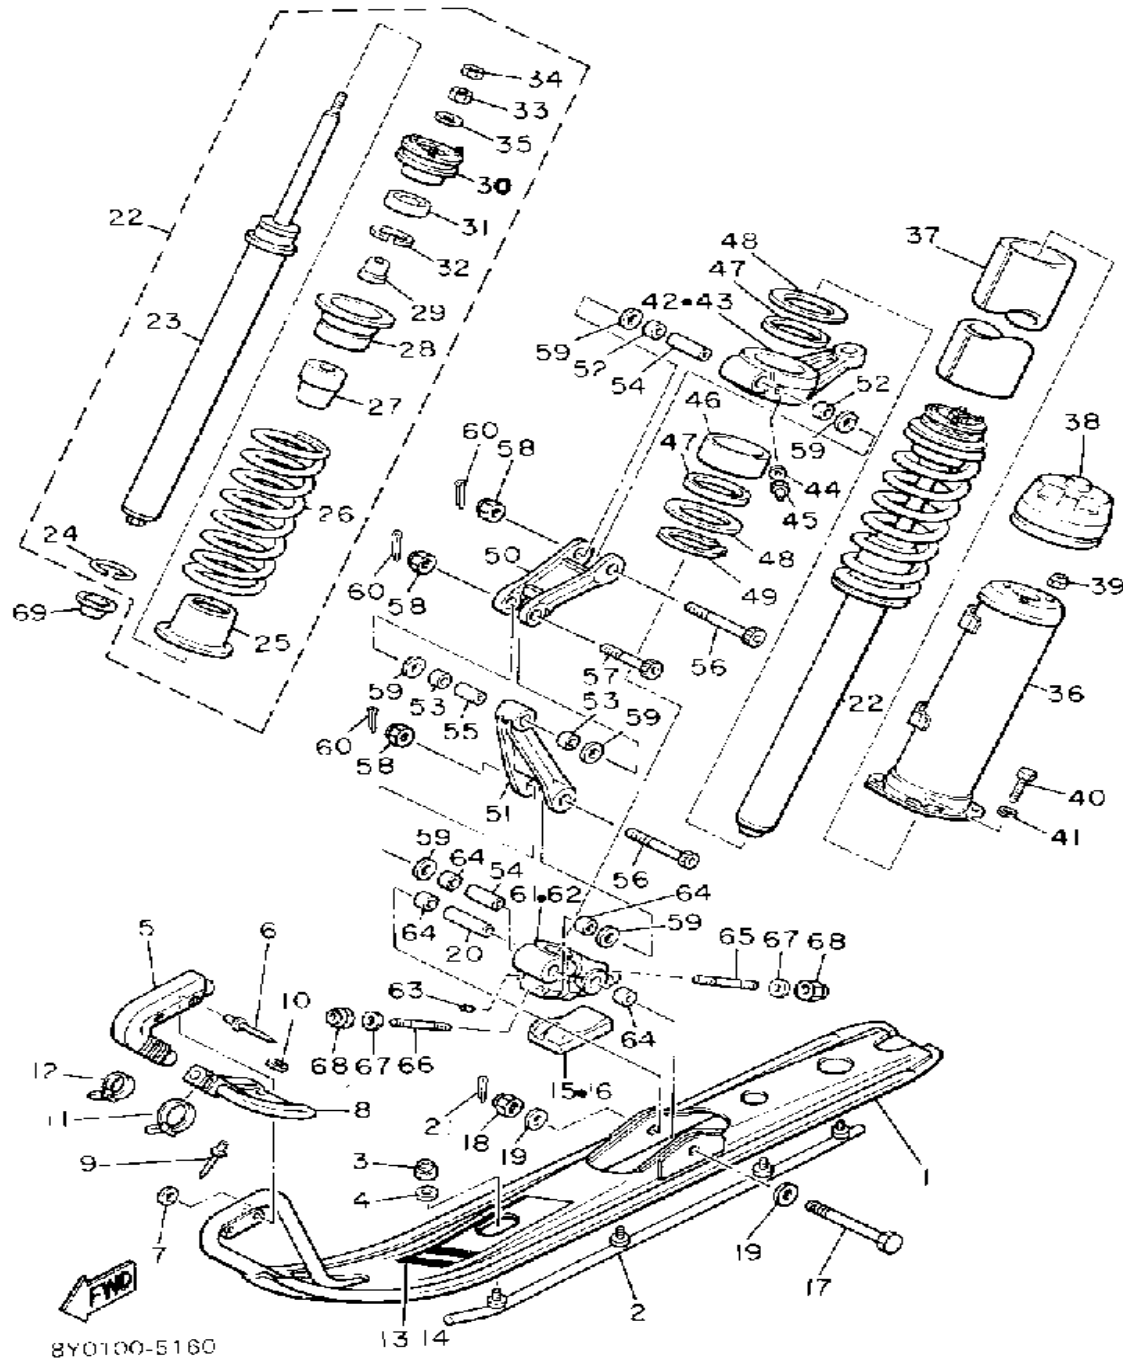

SKI

Ref. No.	Part Number	Description	Qty	Remarks
1	8X6-23710-00-00	SKI 1	2	
2	VMX-23731-01-XX	RUNNER 1 (8M6-23731-01-00)	2	
3	95611-08100-00	NUT, U	8	
4	92901-08600-00	WASHER	8	
5	8M6-23747-00-00	PROTECTOR, SKI	2	
6	90267-40029-00	RIVET, BLIND	8	
7	90201-042E0-00	WASHER, PLATE	4	
8	8V0-23748-00-00	PROTECTOR, SKI 2	1	
9	90267-40110-00	RIVET, BLIND	1	
10	90201-042E0-00	WASHER, PLATE	1	
11	90465-13169-00	CALMP	1	
12	12R-82591-00-00	BAND	1	
13	81H-77365-00-00	EMBLEM 0	1	
	8Y0-77365-00-00	EMBLEM 10 (L.H.)	1	
14	81H-77366-00-00	EMBLEM 1	1	
	8Y0-77366-00-00	EMBLEM 11 (R.H.)	1	
15	8L0-23743-01-00	STOPPER 1	1	
16	8L0-23744-01-00	STOPPER 2	1	
17	90102-10040-00	BOLT, WITH HOLE	2	
18	95706-10300-00	NUT, NYLON	2	
19	92906-10600-00	WASHER	4	
20	90387-10090-00	COLLAR	2	
21	91490-20020-00	PIN, COTTER	2	
22	8L9-2376A-00-00	ABSORBER ASSEMBLY 1	2	
23	8L9-22401-00-00	. DAMPER SUB-ASSEMBLY.	1	
24	93440-36087-00	. CIRCLIP, OUTER	1	
25	8L9-23777-00-00	. SEAT, SPRING 2	1	
26	90501-75612-00	. SPRING, COMPRESSION	1	
27	8L0-22493-00-00	. BUMP, STOP	1	

CONTINUED ON NEXT FRAME ►

Not For Resale

www.SmallEngineDiscount.com