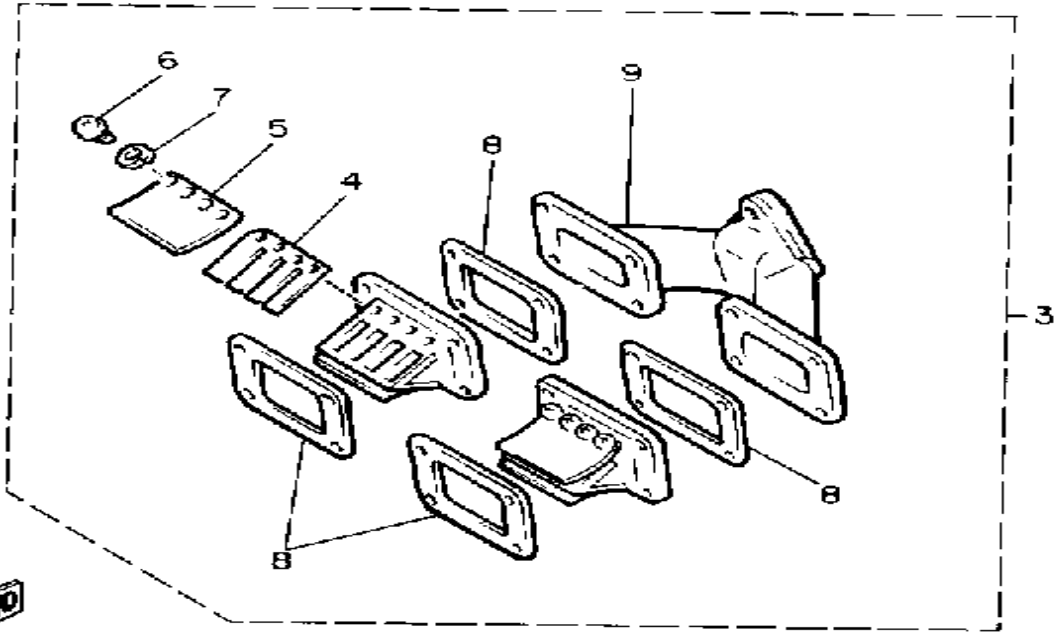

ALTERNATE - RACE PARTS

Ref. No.	Part Number	Description	Qty	Remarks
1	8H8-11111-00-00	HEAD, CYLINDER 1	2	
2	8H8-11311-00-00	CYLINDER 1	2	
3	8AT-13610-00-00	REED VALVE ASSEMBLY	2	
4	8AT-13613-00-00	. REED, VALVE	2	
5	1M1-13616-00-00	. STOPPER, REED VALVEVALVE	2	
6	98580-03008-00	. SCREW, PAN HEAD	8	
7	92990-03100-00	. WASHER, SPRING (92901-03100)	8	
8	8Y7-13556-01-00	GASKET, MANIFOLD	4	
9	8L0-13565-00-00	. JOINT, CARBURETOR	1	

8Y0100-5370

Not For Resale
www.SmallEngineDiscount.com