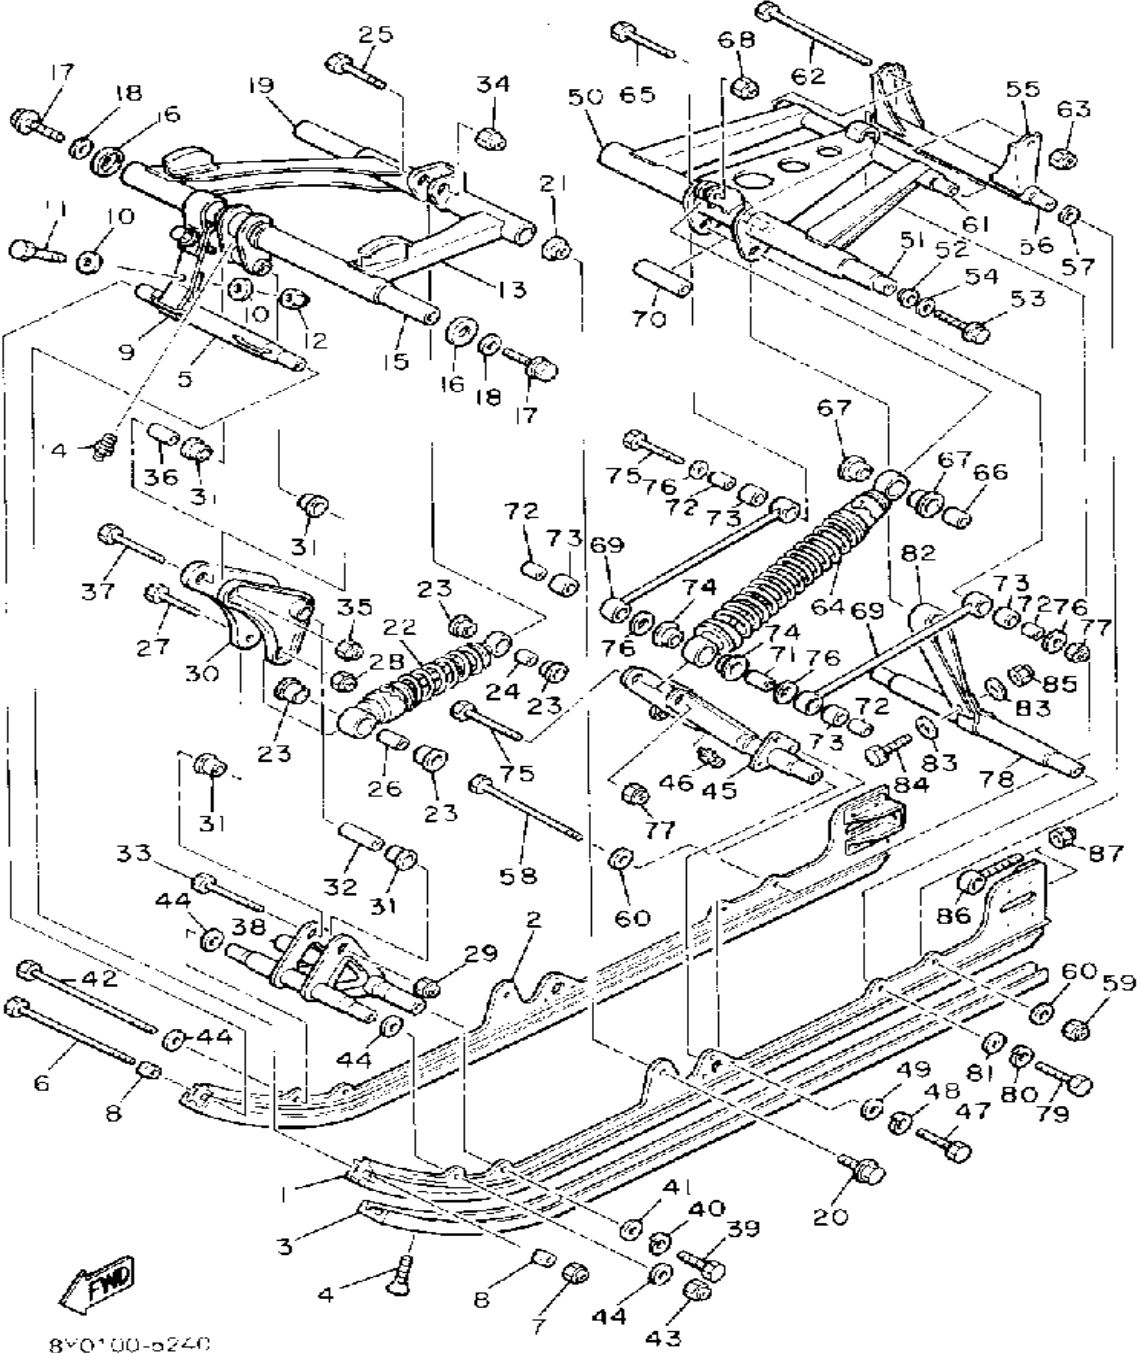

TRACK SUSPENSION 2

Ref. No.	Part Number	Description	Qty	Remarks
1	88R-47411-02-00	FRAME, SLIDING 1	1	
2	88R-47412-02-00	FRAME, SLIDING 2	1	
3	8R9-47421-00-00	RUNNER, SLIDING 1	2	
4	90151-06010-00	SCREW, COUNTERSUNK	2	
5	8U7-47415-00-00	BRACKET 1	1	
6	97022-08255-00	BOLT	1	
7	95712-08300-00	NUT, LOCK	1	
8	8U7-47359-00-00	WASHER	2	
9	8U7-47495-00-00	STOPPER 1	2	
10	90201-06407-00	WASHER, PLATE (90201-06747-00)	8	
11	97011-06025-00	BOLT (97001-06025)	4	
12	95701-06300-00	NUT, NYLON	4	
13	8U7-47331-00-00	ARM, PIVOT 1	1	
14	93700-06M03-00	NIPPLE, GREASE	1	
15	885-47465-02-00	SHAFT 1	1	
16	8U7-47341-00-00	SPACER	2	
17	90109-10771-00	BOLT	2	
	95816-10035-00	BOLT, FLANGE	2	
18	90201-10669-00	WASHER, PLATE	2	
19	82M-47485-01-00	SHAFT 3	1	
20	95811-10030-00	BOLT, FLANGE	2	
21	90387-105G6-00	COLLAR	2	
22	8V9-47481-00-00	SHOCK ABSORBER 2	1	
23	90387-123G4-00	COLLAR	4	
24	90387-08775-00	COLLAR	1	
25	90101-08557-00	BOLT	1	
26	90387-086G1-00	COLLAR	1	
27	97021-08065-00	BOLT	1	

CONTINUED ON NEXT FRAME ►

Not For Resale

www.SmallEngineDiscount.com