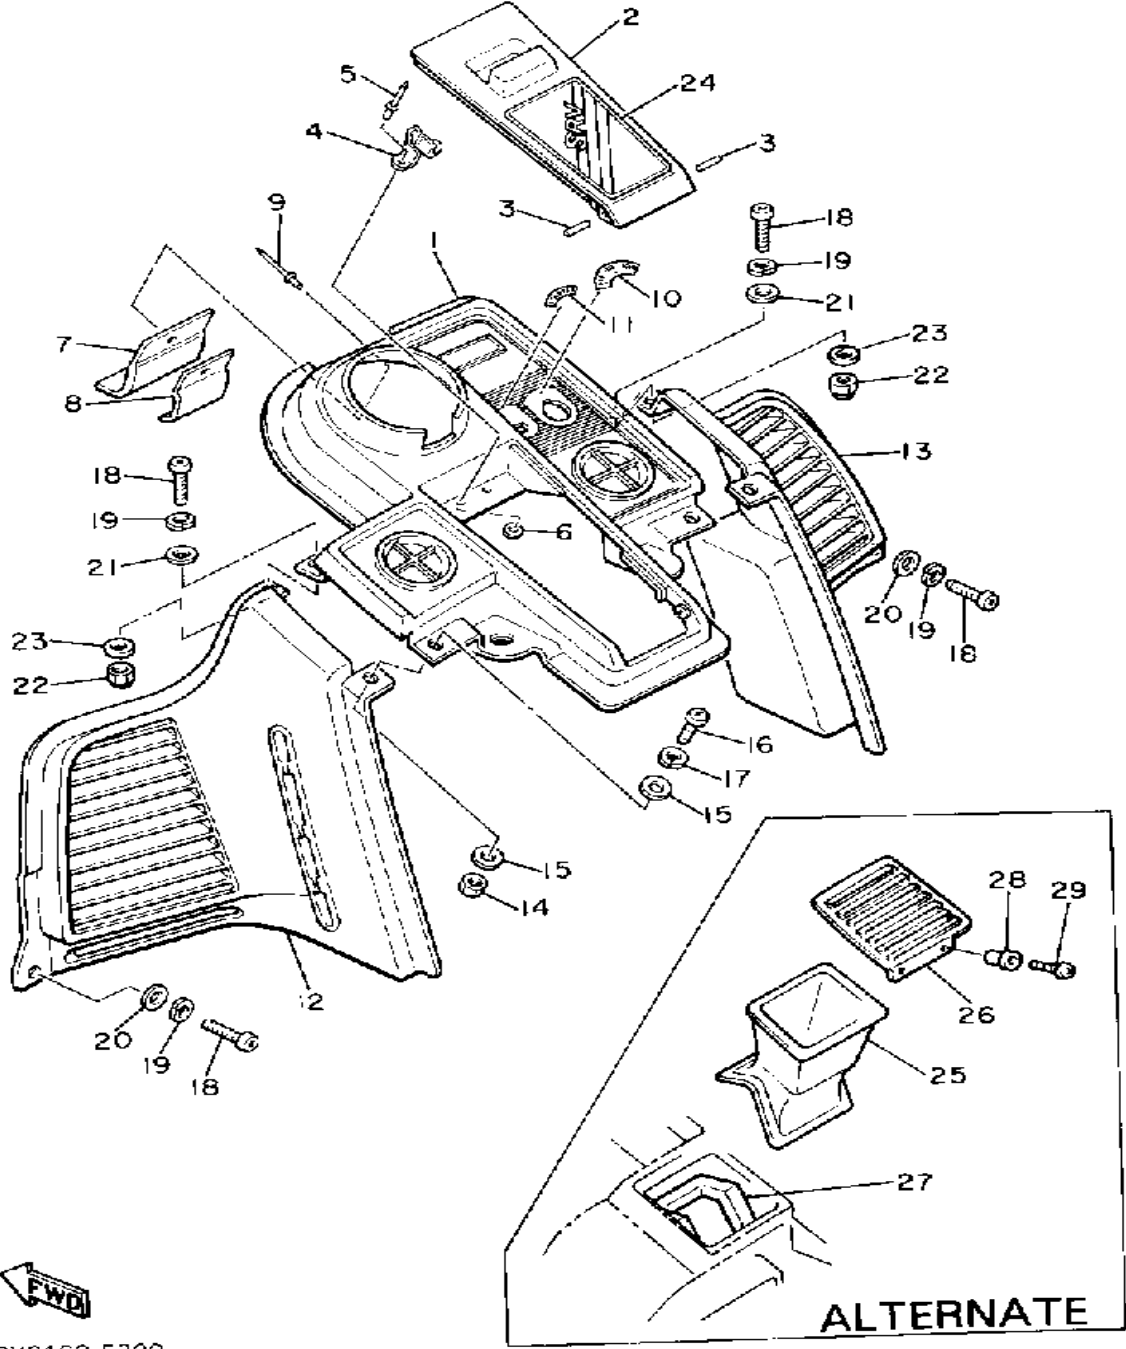

INSTRUMENT PANEL SR540J

8Y0100-5300

Ref. No.	Part Number	Description	Qty	Remarks
1	8Y0-77711-00-00	PANEL, INSTRUMENT	1	
2	8K4-77712-00-00	PANEL, INSTRUMENT	1	
3	8K4-77477-00-00	PIN, HINGE	2	
4	821-24794-01-00	SPRING, SEAT BACK	1	
	95380-06600-00	NUT	2	
5	90267-32072-00	RIVET, BLIND	2	
6	90201-03313-00	WASHER, PLATE	2	
7	8K4-77161-00-00	STRIP, WEATHER 1	1	
8	8K4-77185-00-00	PLATE 1	1	
9	90267-48014-00	RIVET, BLIND	1	
10	8K2-77741-00-00	INDICATOR 1	1	
11	8K4-77742-00-00	INDICATOR 2	1	
12	8K4-77131-00-00	LOUVER 1	1	
13	8K4-77132-00-00	LOUVER 2	1	
15	90201-06059-00	WASHER, PLATE	4	
16	98506-06010-00	SCREW, PAN HEAD	2	
17	92906-06100-00	WASHER, SPRING	2	
18	98516-06020-00	SCREW, PAN HEAD	4	
19	92906-06100-00	WASHER, SPRING	4	
20	90201-060A3-00	WASHER, PLATE	2	
21	90201-061A5-00	WASHER, PLATE	2	
22	95601-06100-00	NUT, U	2	
23	90201-06643-00	WASHER, PLATE	2	
24	8Y0-77358-00-00	EMBLEM 8	1	
25	8V9-14437-00-00	DUCT	1	ALT. PART
26	8V9-14478-00-00	LOUVER	1	ALT. PART
27	8V9-14409-00-00	DAMPER	1	ALT. PART
28	90179-05525-00	NUT	2	ALT. PART
29	90154-05005-00	SCREW, BINDING	2	ALT. PART

Not For Resale
www.SmallEngineDiscount.com