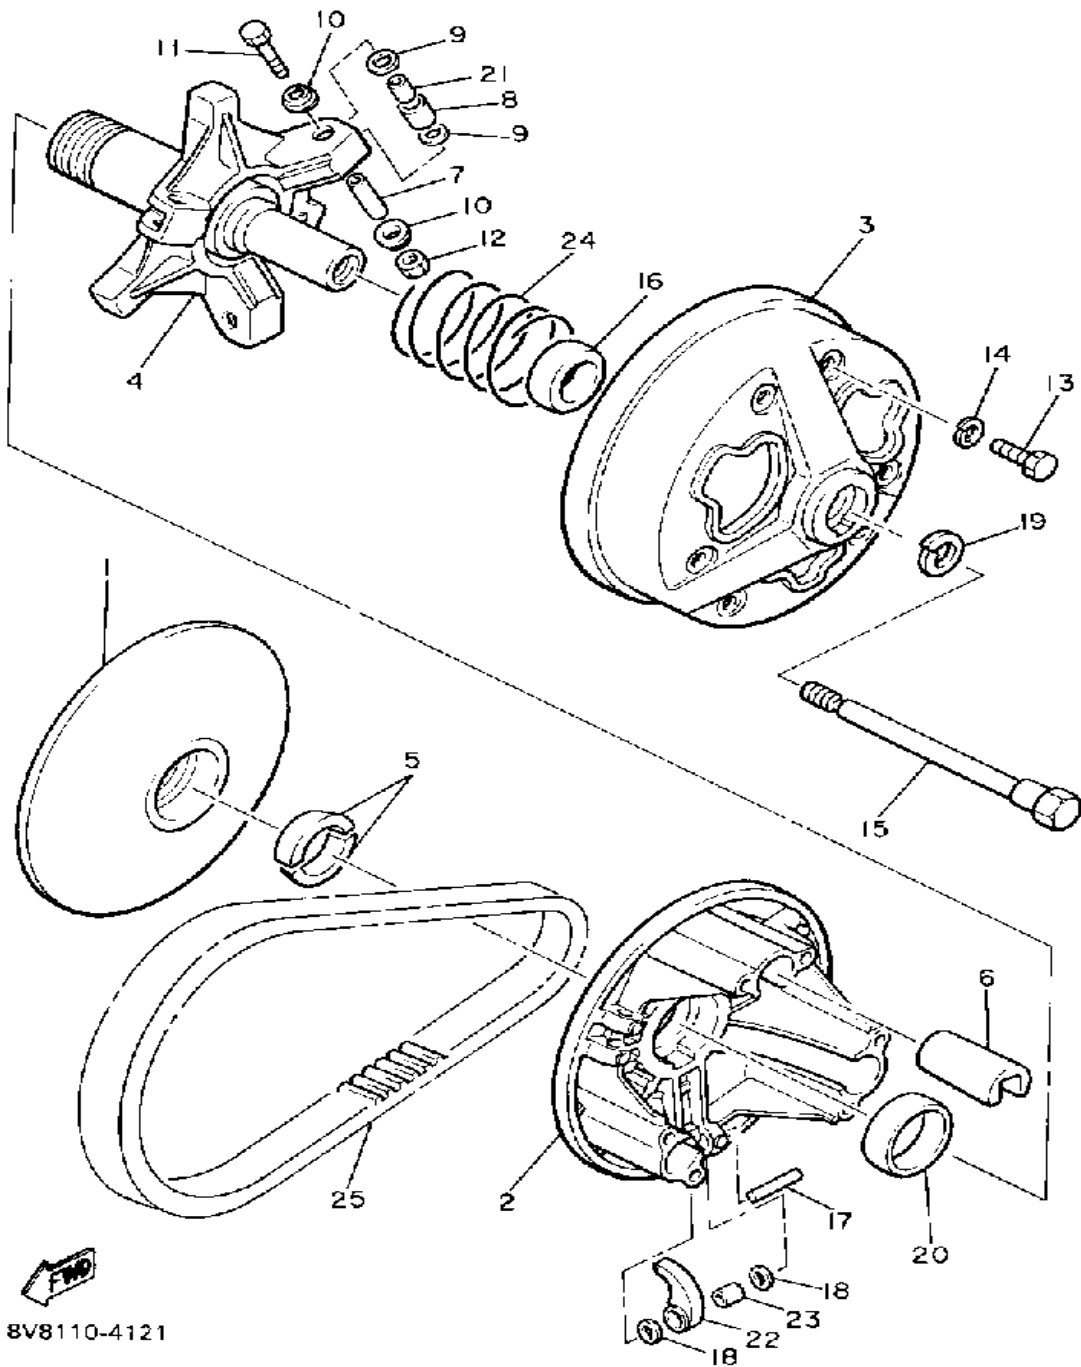

8V8110-4121

PRIMARY SHEAVE

Ref. No.	Part Number	Description	Qty	Remarks
1	84J-17611-00-00	SHEAVE, PRIMARY FIXED	1	
2	8V0-17621-01-00	SHEAVE, PRIMARY SLIDING	1	
3	8V0-17631-00-00	CAP	1	
4	82M-17640-01-00	SPIDER, COMPLETE	1	
5	8V0-17639-00-00	STOPPER	2	
6	88X-17653-00-00	SLIDER	3	
7	90387-086G4-00	COLLAR	3	
8	90387-096J5-00	COLLAR	3	
9	90202-08205-00	WASHER, PLATE	6	
10	90208-05036-00	WASHER, CONICAL SPR	6	
11	97313-05035-00	BOLT	3	
12	95612-05100-00	NUT, U	3	
13	97313-06030-00	BOLT, HEXAGON	6	
14	92995-06100-00	WASHER, SPRING	6	
15	8V0-17647-00-00	BOLT (L=156.5MM)	1	
16	90389-28032-00	BUSH	1	
17	93607-44190-00	PIN, DOWEL	3	
18	90201-077F5-00	WASHER, PLATE	6	
19	92901-16100-00	WASHER, SPRING	1	
20	90389-40029-00	BUSH	1	
21	90380-08132-00	BUSH, SOLID	3	
22	8V0-W176A-00-00	WEIGHT, WITH BUSH	3	
23	8V0-17677-02-00	BUSHING	3	
24	90501-523A4-00	SPRING, GOLD/WHITE	1	U.R. STD
	90501-555A1-00	SPRING, compression	1	
25	89X-00000-50-00	CLUTCH TUNE-UP KIT (K)	1	OPTIONAL KITSMARKED W/+
	8F2-17641-01-00	V-BELT	1	ALT. PART
	8V0-17601-19-00	CLUTCH MARKED	1	OPTIONAL KITSMARKED W/+

CONTINUED ON NEXT FRAME ►

Not For Resale
www.SmallEngineDiscount.com