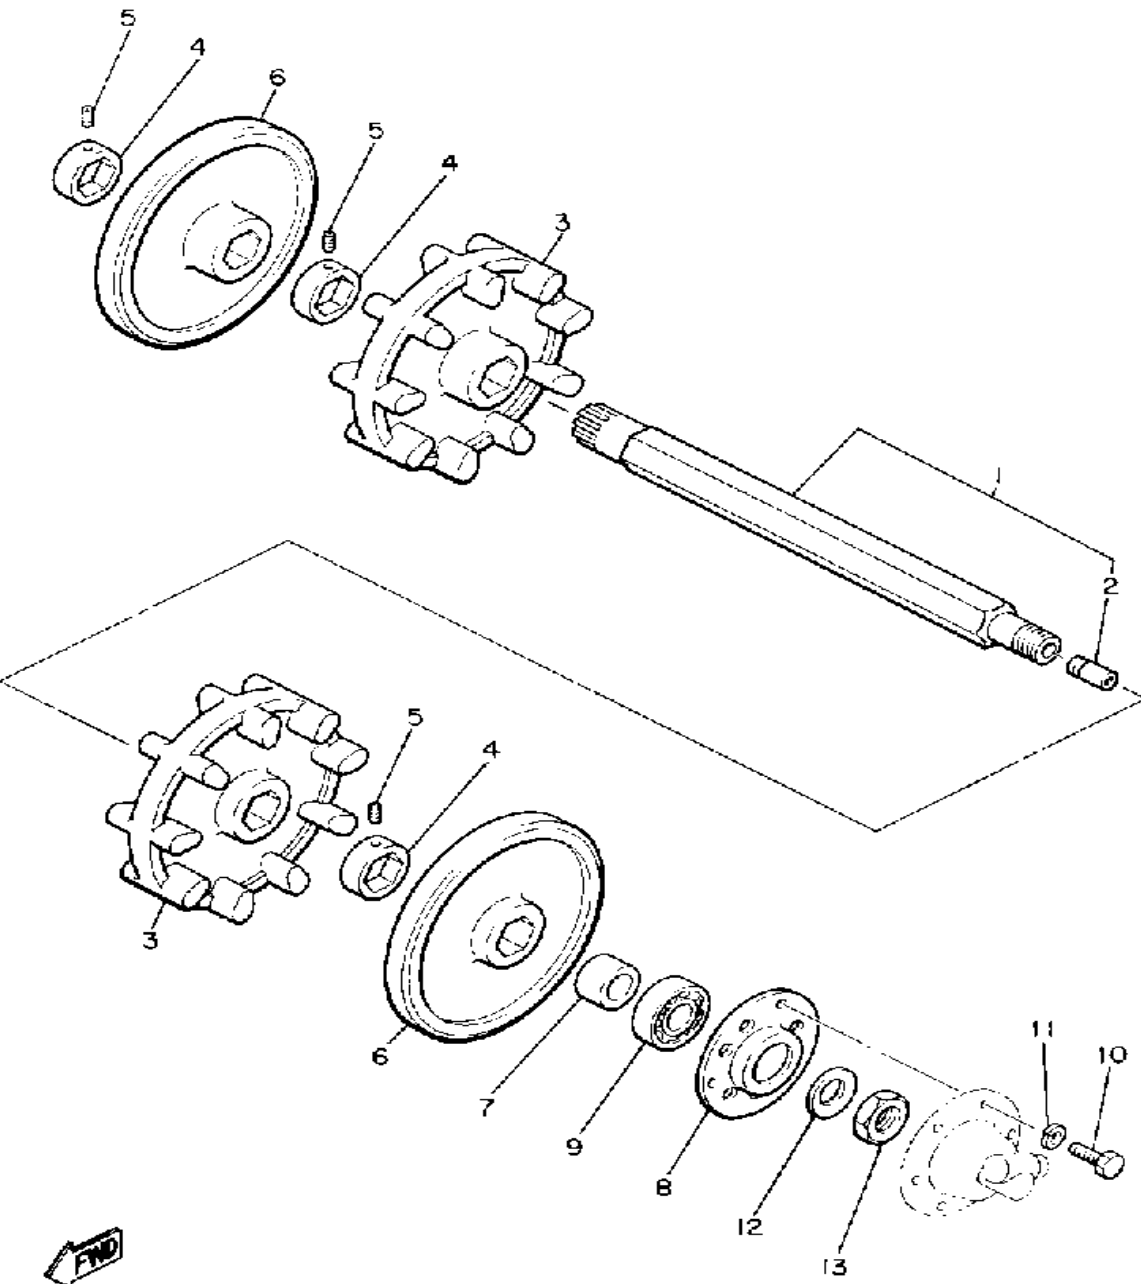

TRACK DRIVE 1

Ref. No.	Part Number	Description	Qty	Remarks
1	8L0-W4751-00-00	AXLE, FRONT	1	
2	8K4-47577-00-00	. CONNECTOR	1	
3	8R6-W4753-01-00	WHEEL, SPROCKET 1	2	
4	8K1-47526-00-00	COLLAR	3	
5	90113-06039-00	BOLT, SET	3	
6	8L9-47534-01-00	WHEEL, GUIDE 1	2	
7	90387-220A6-00	COLLAR	1	
8	8K4-47551-00-00	HOUSING, FRONT AXLE	1	
9	93306-00420-00	BEARING (B6004)	1	
10	97011-08016-00	BOLT	3	
11	92990-08100-00	WASHER	3	
12	90208-22001-00	WASHER, CONICAL SPRING	1	
13	90170-22094-00	NUT	1	

8Y0100-5250

Not For Resale
www.SmallEngineDiscount.com