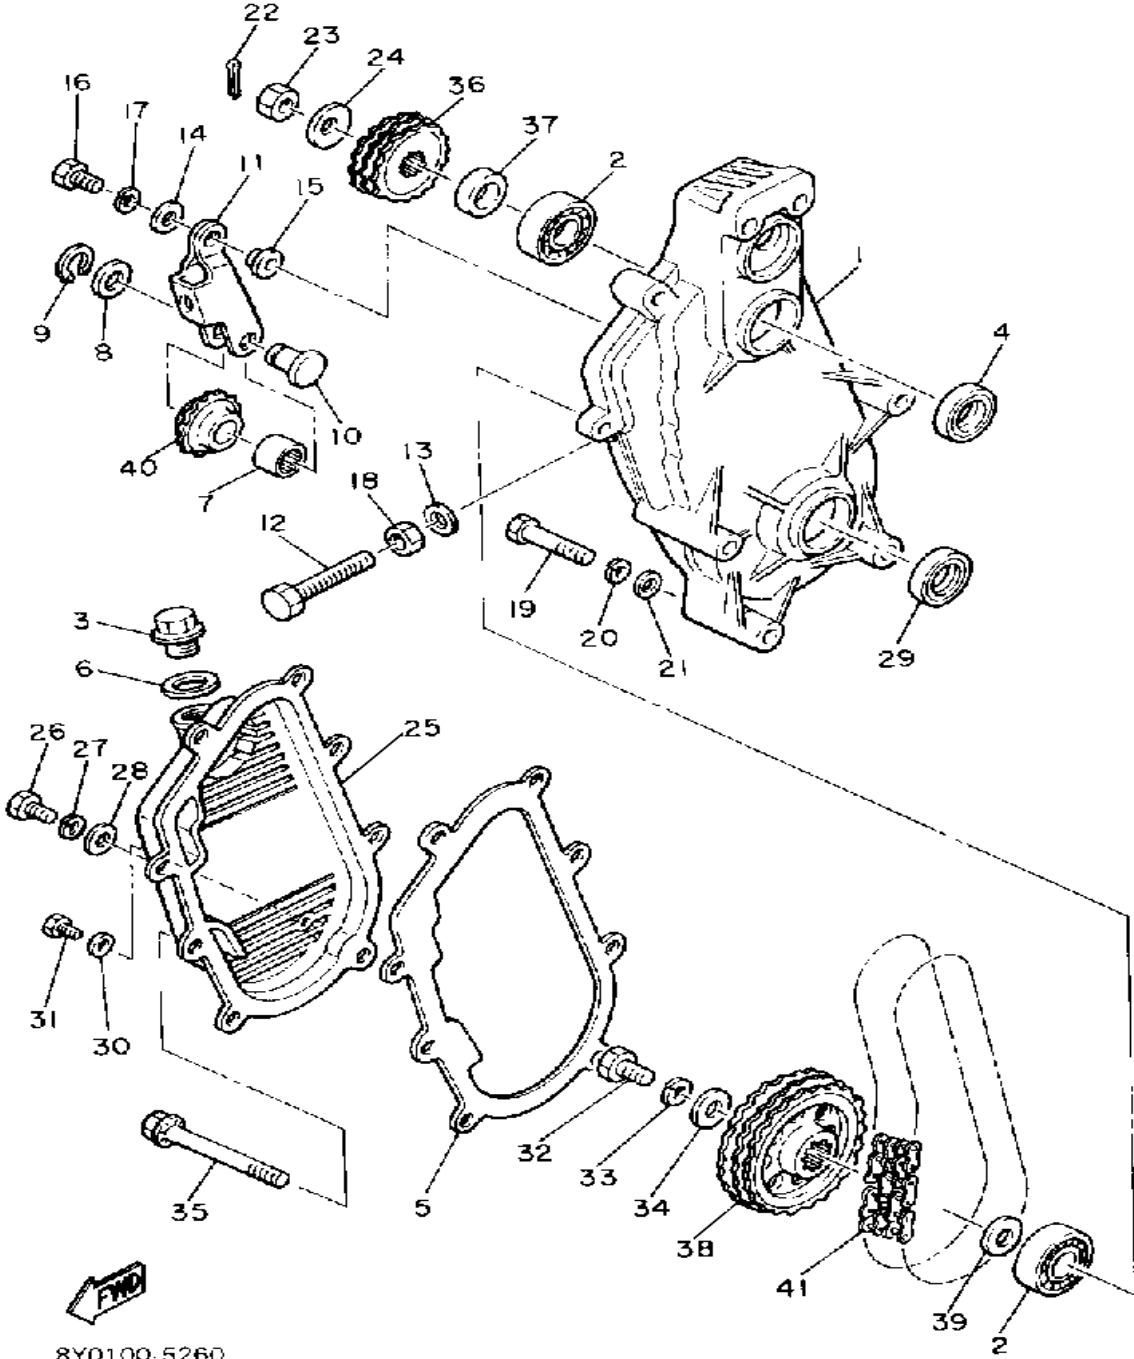

TRACK DRIVE 2

8Y0100-5260

Ref. No.	Part Number	Description	Qty	Remarks
41	94890-05064-00	CHAIN	1	ALT. PART
	94890-05066-00	CHAIN	1	U.R. STD
	94890-05068-00	CHAIN	1	ALT. PART
	94890-05070-00	CHAIN	1	ALT. PART

Not For Resale

www.SmallEngineDiscount.com