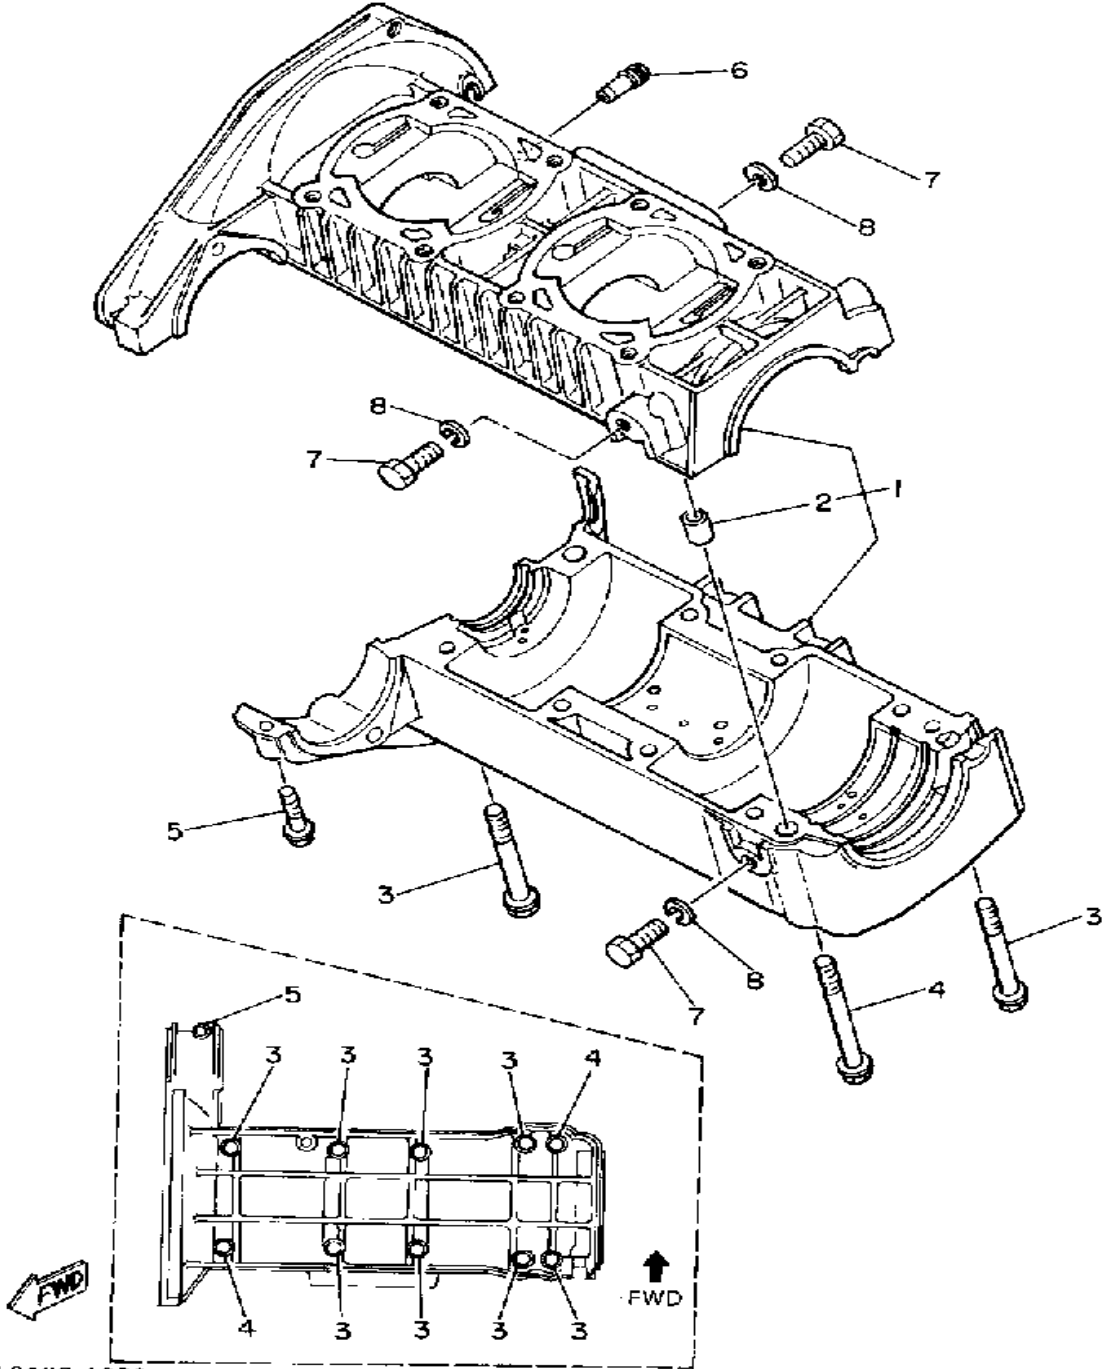

CRANKCASE

Ref. No.	Part Number	Description	Qty	Remarks
1	8H8-15100-02-00	CRANKCASE ASSEMBLY	1	
2	99510-12016-00	. PIN, DOWEL	2	
3	95811-08075-00	BOLT, FLANGE	8	
4	95811-08085-00	BOLT, FLANGE	2	
	95822-08085-00	BOLT, FLANGE	2	
5	95811-06030-00	BOLT, FLANGE	1	
6	J38-11116-00-00	JOINT, BREATHER	1	
7	97313-08020-00	BOLT, HEXAGON	6	
8	92990-08100-00	WASHER	4	

81 8100-1030

Not For Resale
www.SmallEngineDiscount.com