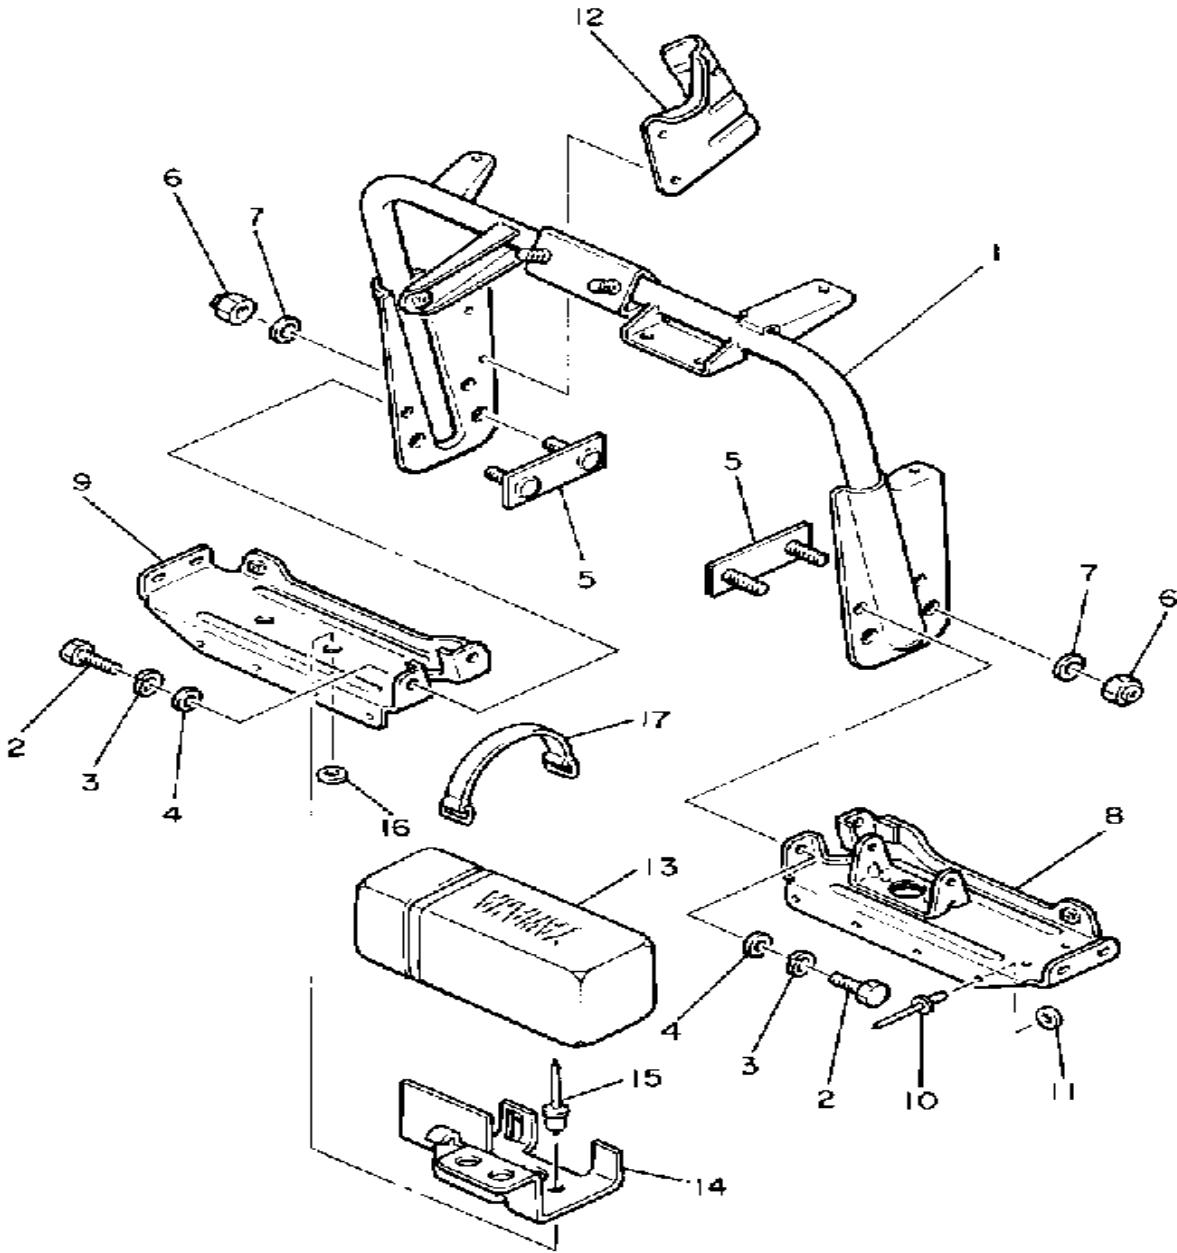

STEERING GATE

Ref. No.	Part Number	Description	Qty	Remarks
1	8K4-23871-00-00	GATE, STEERING	1	
2	97016-06016-00	BOLT	4	
	97313-06016-00	BOLT, HEXAGON	4	
3	92906-06100-00	WASHER, SPRING	4	
	92995-06100-00	WASHER, SPRING	4	
4	90201-061A5-00	WASHER, PLATE	4	
	92906-06200-00	WASHER	4	
5	(8K4-23878-00-00)	BRACKET 0	2	
	95816-08016-00	BOLT, FLANGE	4	
6	95716-08300-00	NUT, FLANGE	4	
7	92906-08200-00	WASHER	4	
8	8L8-23883-00-00	BRACKET 3	1	
9	8L8-23884-00-00	BRACKET 4	1	
10	90267-48053-00	RIVET, BLIND	8	
11	90201-04325-00	WASHER, PLATE	8	
12	8K4-23886-00-00	BRACKET 6	1	
13	8U9-28100-00-00	TOOL KIT (8V9-28100-00)	1	
14	8U5-21945-00-00	BRACKET, TL BX FTNG (8N8-21945-01)	1	
15	90267-48079-00	RIVET, BLIND	2	
16	90201-04325-00	WASHER, PLATE	2	
17	4J2-82131-01-00	BAND, BATTERY	1	

8Y0100-518C

Not For Resale
www.SmallEngineDiscount.com