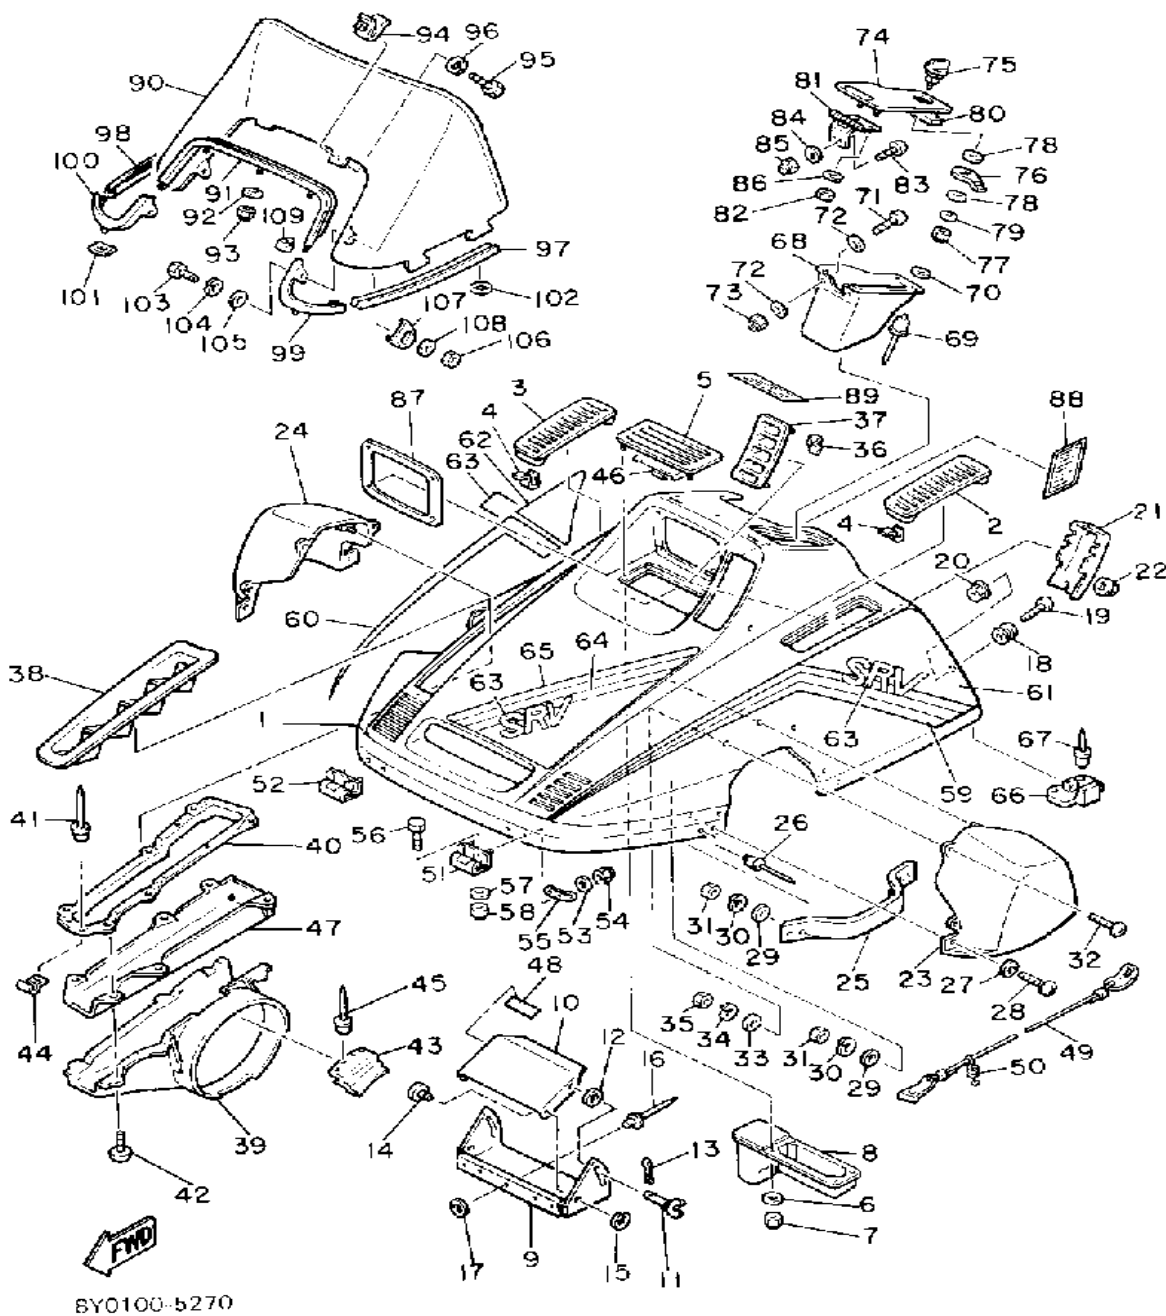

SHROUD - WINDSHIELD SR540J

Ref. No.	Part Number	Description	Qty	Remarks
59	8Y0-77163-00-00	ORNAMENT 1	1	
60	8Y0-77164-00-00	ORNAMENT 2	1	
61	8Y0-77169-00-00	ORNAMENT 3	1	
62	8Y0-77113-00-00	ORNAMENT 4	1	
63	(8V9-77355-00-00)	EMBLEM 5	3	
64	8Y0-77356-00-00	EMBLEM 6	1	
65	8Y0-77357-00-00	EMBLEM 7	1	
66	8K4-77188-00-00	STOPPER	2	
67	90267-48086-00	RIVET, BLIND	4	
68	8K4-77391-00-00	LUGGAGE BOX	1	
69	90267-48078-00	RIVET, BLIND	2	
70	90201-04325-00	WASHER, PLATE	2	
71	98516-06020-00	SCREW, PAN HEAD	2	
72	90201-06059-00	WASHER, PLATE	4	
73	95701-06300-00	NUT, NYLON	2	
74	8V9-77392-00-00	COVER, LUGGAGE BOX	1	
75	8L9-77324-00-00	KNOB	1	
76	8K4-77328-00-00	LEVER, arm fitting	1	
77	95706-05300-00	NUT, nylon	1	
78	90201-10119-00	WASHER, PLATE	2	
79	90201-05725-00	WASHER, PLATE	1	
80	8K4-77374-00-00	DAMPER 2	1	
81	8K4-77470-00-00	HINGE ASSEMBLY	1	
82	95306-05800-00	NUT (CROWN)	2	
83	98586-05016-00	SCREW, PAN HEAD	2	
84	90201-05029-00	WASHER, PLATE	2	
85	95701-05300-00	NUT, NYLON	2	
86	92906-05200-00	WASHER, PLAIN	2	
87	8K4-77165-00-00	TRIM 1	1	

CONTINUED ON NEXT FRAME ➤