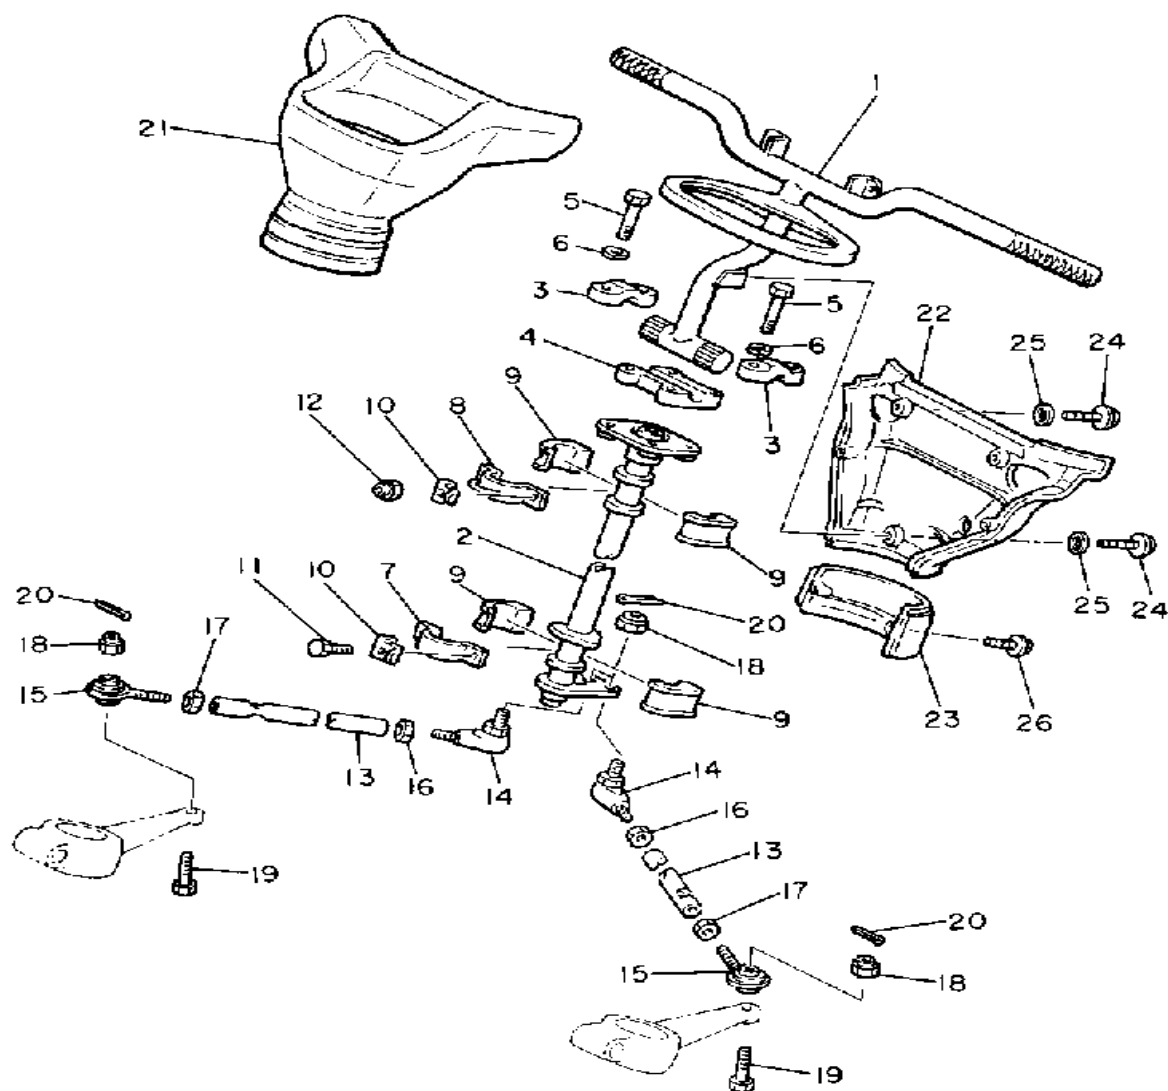

STEERING

Ref. No.	Part Number	Description	Qty	Remarks
1	81R-23811-00-00	COLUMN, STEERING	1	
2	8L8-23813-00-00	COLUMN, STEERING 2	1	
3	1E6-23441-00-00	HOLDER, HANDLE UPR	2	
4	164-23441-00-98	HOLDER, HANDLE UPPER ...	1	
5	97313-08055-00	BOLT, HEXAGON	4	
	97321-08055-00	BOLT, HEXAGON	4	
6	92990-08100-00	WASHER	4	
7	84M-23868-00-00	BRACKET, STEERING LOWER	1	
8	84M-23872-00-00	HOLDER, BEARING	1	
9	8F3-23812-00-00	PLANE BEARING, STEERING .	4	
10	90215-08262-00	WASHER, LOCK	4	
11	97313-08016-00	BOLT, HEXAGON	2	
12	95712-08300-00	NUT, LOCK	2	
13	8L0-23821-00-00	ROD, STEERING RELAY	2	U.R. (K)
	8U7-23821-10-00	ROD, STEERING RELAY	2	ALT. PART
14	86X-23841-00-00	JOINT, UNIVERSAL 1	2	
15	87S-23847-00-00	JOINT, UNIVERSAL 3	2	
16	95303-10700-00	NUT	2	
17	90170-10186-00	NUT	1	
18	95701-10300-00	NUT, FLANGE (95702-10300) ..	4	
19	90102-10031-00	BOLT, WITH HOLE	2	
20	91490-20020-00	PIN, COTTER	4	
21	8L8-23815-01-00	PAD, STEERING	1	
22	8L8-23817-02-00	PAD, STEERING	1	
23	8Y0-23818-00-00	COVER, STEERING	1	
24	90159-05096-00	SCREW, WITH WASHER	3	
25	90201-05721-00	WASHER, PLATE	3	
26	90159-04095-00	SCREW, WITH WASHER	4	

8Y0100-5170

Not For Resale
www.SmallEngineDiscount.com