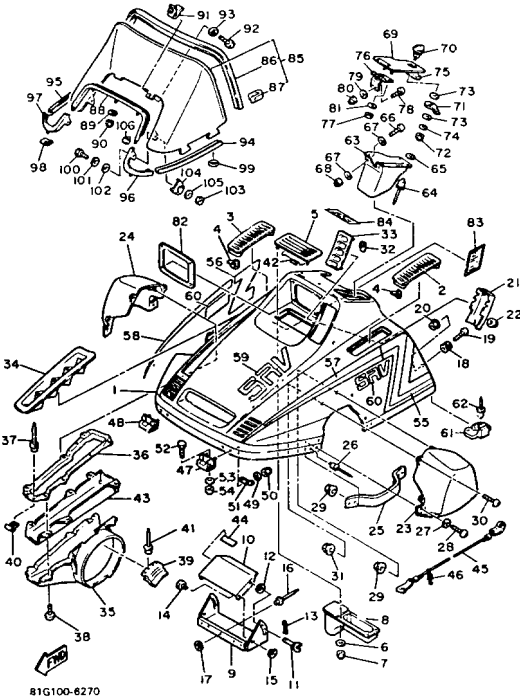

SHROUD - WINDSHIELD SR540K

Ref. No.	Part Number	Description	Qty	Remarks
30	98906-06016-00	SCREW, BIND	8	
31	95702-06600-00	NUT, FLANGE	8	
32	90468-05094-00	CLIP	4	
33	8V8-77108-00-00	LOUVER 6	1	
34	80R-77131-00-00	LOUVER 1 (83W-77131-00)	1	
35	8V9-77194-00-00	DUCT	1	
36	8V9-77153-00-00	PLATE, BACK UP 1	1	
37	90267-40105-00	RIVET, BLIND	8	
38	98906-06010-00	SCREW, BIND	6	
39	8Y0-77515-00-00	BUSH, RUBBER 1	1	
40	90468-05138-00	CLIP	5	
41	90269-05039-00	RIVET	4	
42	8Y0-77185-00-00	PLATE 1	1	AP FOR U.S.
43	8Y0-77186-00-00	PLATE 2	1	AP FOR U.S.
44	8Y0-77762-00-00	LABEL, WARNING 2	1	UR
45	8K4-77118-00-00	STOPPER, SHROUD	1	
46	838-77159-00-00	CLAMP, ROD	1	
47	8L8-77140-00-00	HINGE ASSEMBLY	1	
48	8L8-7714A-00-00	HINGE ASSEMBLY 2	1	
49	90201-067A6-00	WASHER, PLATE	2	
50	95701-06300-00	NUT, NYLON	4	
51	8Y0-77525-00-00	WASHER 1	1	
52	97026-06014-00	BOLT	2	
53	90201-062A8-00	WASHER, PLATE	2	
54	95706-06300-00	NUT, NYLON	2	
55	81G-77163-00-00	ORNAMENT 1	1	
56	81G-77164-00-00	ORNAMENT 2	1	
57	81G-77113-00-00	ORNAMENT 4	1	
58	81G-77114-00-00	ORNAMENT 5	1	

CONTINUED ON NEXT FRAME ➤

Not For Resale
www.SmallEngineDiscount.com