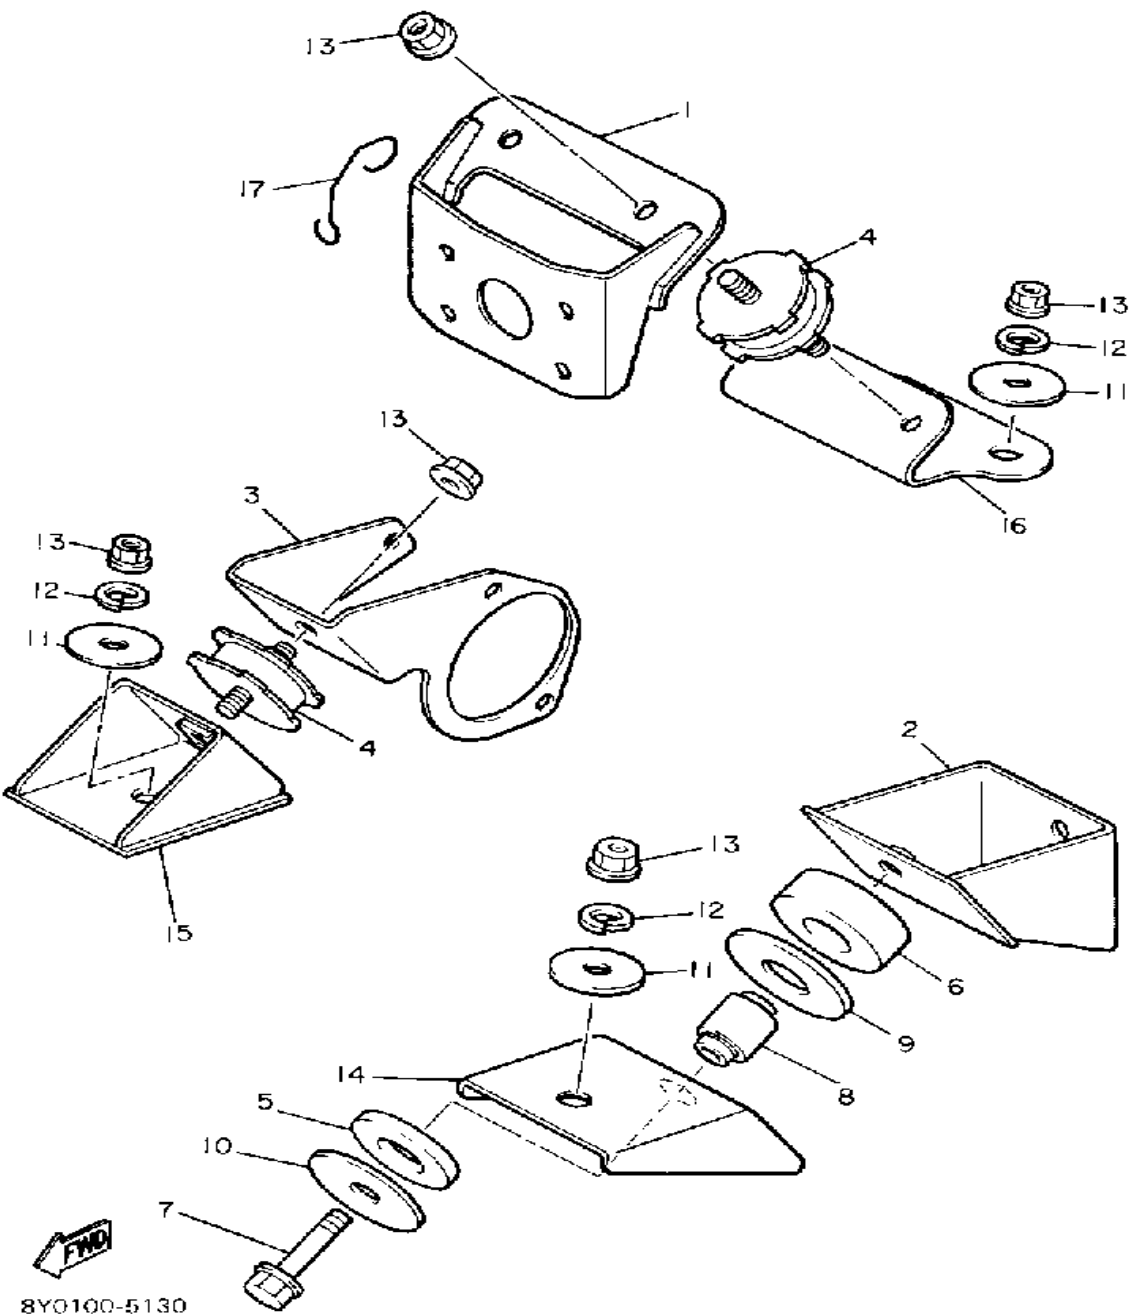

ENGINE BRACKET

Ref. No.	Part Number	Description	Qty	Remarks
1	8K4-21411-00-00	BRACKET, ENGINE 1	1	
2	8V9-21419-00-00	BRACKET, ENGINE 2	1	
3	8K4-21429-00-00	BRACKET, ENGINE 3	1	
4	8N8-21486-00-00	DAMPER 2	3	
5	8V9-21486-00-00	DAMPER 2	1	
6	8V9-21485-00-00	DAMPER, RUBBER 1	1	
7	95811-10045-00	BOLT, FLANGE	1	
8	90380-10129-00	BUSH, SOLID	1	
9	90201-257G7-00	WASHER, PLATE	1	
10	90201-107G8-00	WASHER, PLATE	1	
11	90201-10321-00	WASHER, PLATE	4	
12	92990-10100-00	WASHER, SPRING	4	
13	95701-10500-00	NUT, FLANGE (95702-10500)	7	
14	8V9-21417-00-00	BRACKET, FRT LWR 1LOWER 1	1	
15	8H8-21418-01-00	BRACKET, FRONT LOWER 2	1	
16	8K4-21427-00-00	BRACKET, REAR LWR 1	1	
17	90464-16039-00	CLAMP	1	

8Y0100-5130