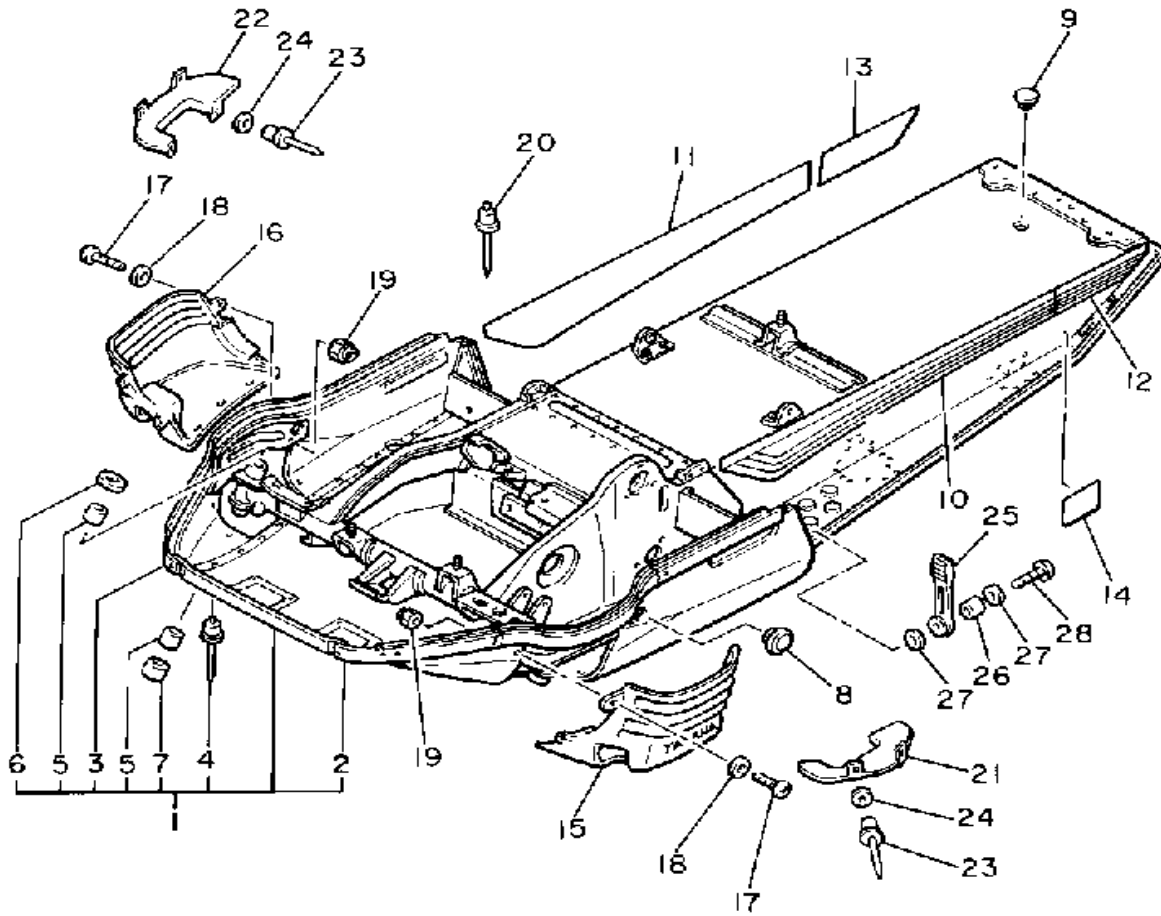

8Y0100-5150

FRAME

Ref. No.	Part Number	Description	Qty	Remarks
1	8Y0-21910-00-00	FRAME	1	
2	8U7-21982-00-00	. HOOD 1	1	
3	8U7-21983-00-00	. HOOD 2	1	
4	90267-48060-00	. RIVET, BLIND	40	
5	90384-36134-00	. BUSH, BIMETAL FORMED ...	4	
6	93102-36232-00	. OIL SEAL	2	
7	93103-36117-00	. OIL SEAL	2	
8	90338-40099-00	PLUG	1	
9	810-77716-00-00	ORNAMENT, INSTRUMENT PANEL 2	1	
10	81G-77351-00-00	EMBLEM 1	1	
	8Y0-77351-00-00	EMBLEM 1 (J)	1	
11	81G-77352-00-00	EMBLEM 2	1	
	8Y0-77352-00-00	EMBLEM 2 (J)	1	
12	81G-77353-00-00	EMBLEM 3	1	
	8Y0-77353-00-00	EMBLEM 3 (J)	1	
13	81G-77354-00-00	EMBLEM 4	1	
	8Y0-77354-00-00	EMBLEM 4 (J)	1	
14	8K2-77742-00-00	INDICATOR 2	1	
15	8L0-2198F-00-00	COVER 1	1	
16	8L0-2198G-00-00	COVER 2	1	
17	90154-05005-00	SCREW, BINDING	8	
18	90201-05029-00	WASHER, PLATE	8	
19	95701-05300-00	NUT, NYLON	8	
	95702-05600-00	NUT, FLANGE	8	
20	90267-48086-00	RIVET, BLIND	6	
21	8L9-2199F-00-00	SHIELD, NOISE	1	
22	8L9-2199J-00-00	SHIELD, NOISE 2	1	
23	90267-48086-00	RIVET, BLIND	8	

CONTINUED ON NEXT FRAME ►

Not For Resale
www.SmallEngineDiscount.com