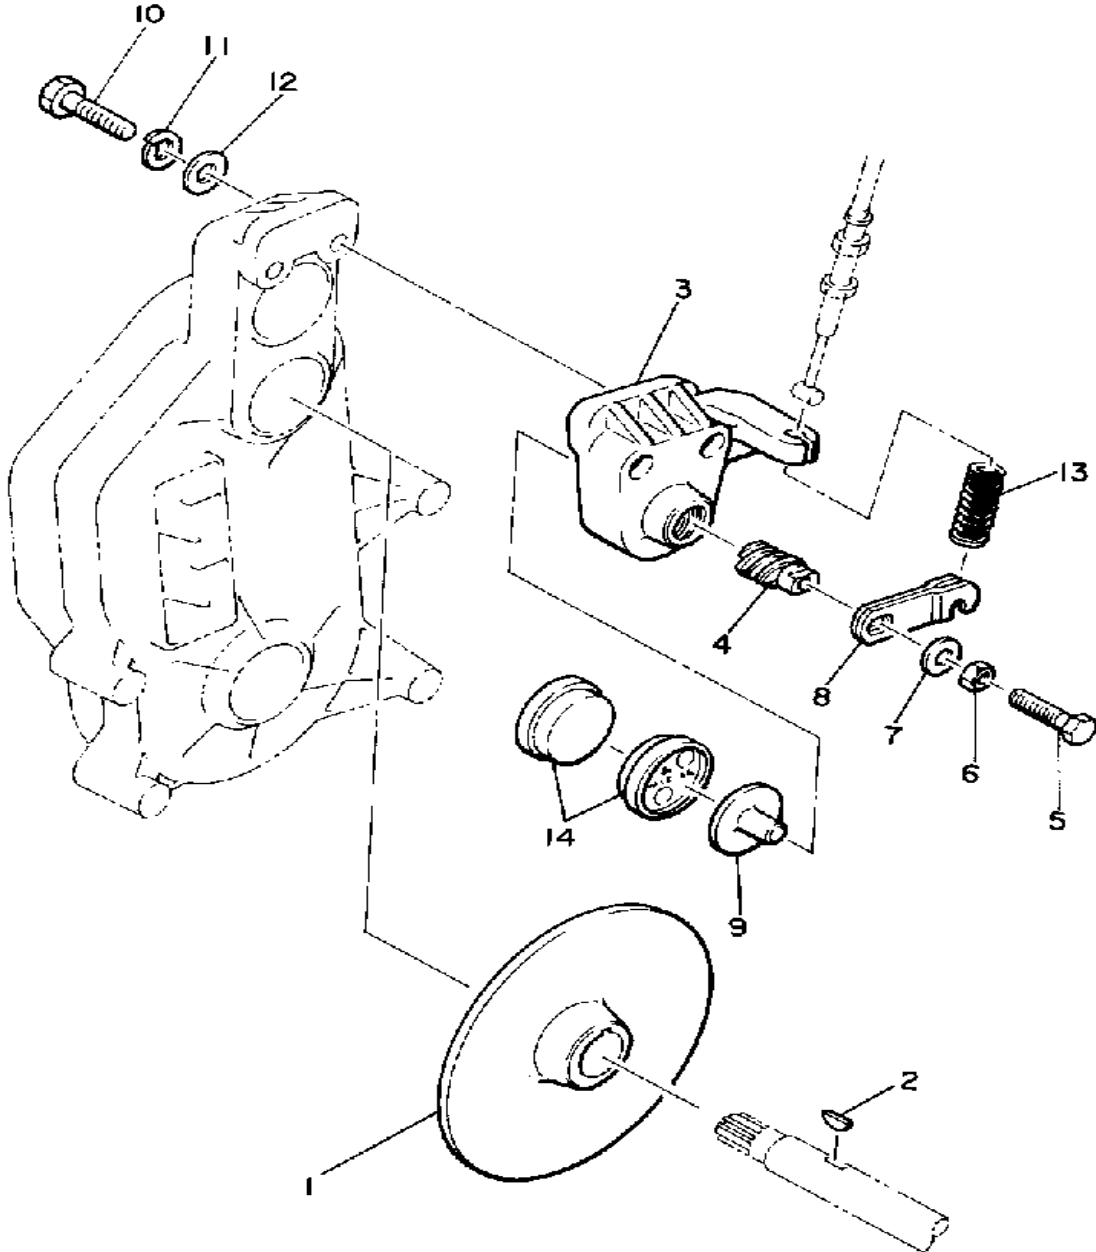

BRAKE

Ref. No.	Part Number	Description	Qty	Remarks
1	8L8-25831-00-00	DISC, BRAKE (R)	1	
2	8J7-25848-00-00	KEY	1	
3	8K4-25731-00-00	BODY, CALIPER 1	1	
4	878-25728-00-00	CAM	1	
5	90101-08499-00	BOLT	1	
6	95303-08700-00	NUT	1	
7	92901-08600-00	WASHER	1	
	92990-08600-00	WASHER, PLATE	1	
8	878-25726-00-00	LEVER, BRAKE	1	
9	878-25733-00-00	PLATE, BACK UP	1	
10	97313-10055-00	BOLT, HEXAGON (97322-10055)	2	
11	92990-10100-00	WASHER, SPRING	2	
12	92990-10600-00	WASHER, PLATE	2	
13	90501-23337-00	SPRING, COMPRESSION	1	
14	84X-25811-01-00	PAD, CALIPER 2	1	U.R.

8L8100-1140

Not For Resale
www.SmallEngineDiscount.com