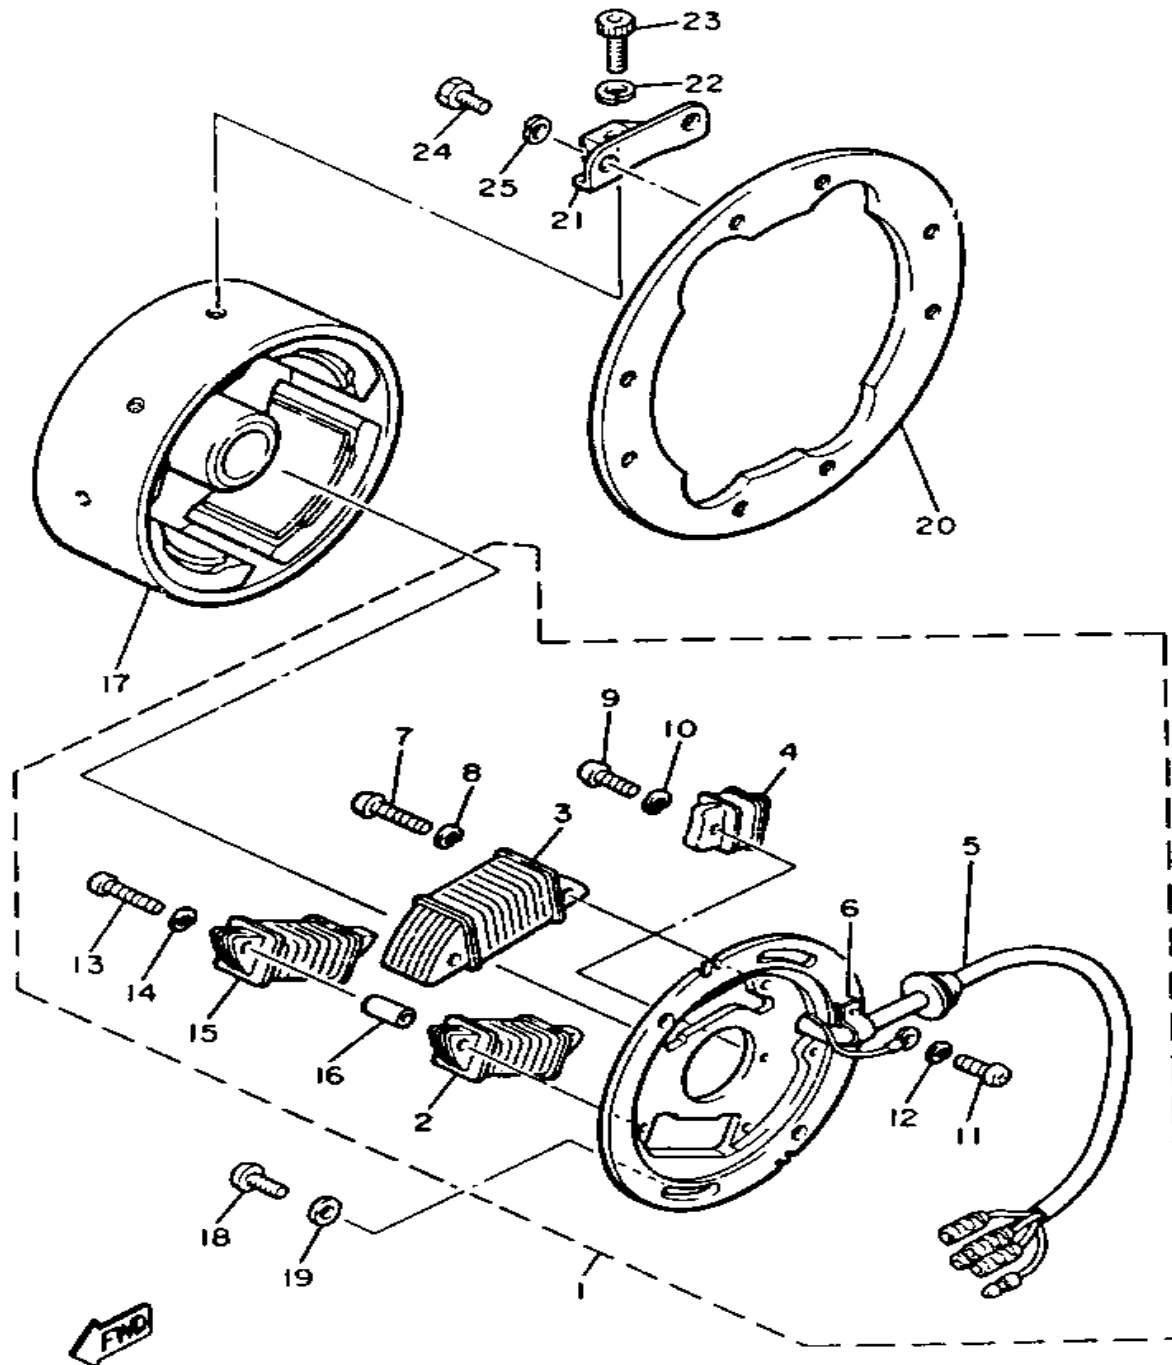

GENERATOR

BY0100-5311

Ref. No.	Part Number	Description	Qty	Remarks
1	8V8-85510-20-00	STATOR ASSEMBLY	1	
2	86M-85511-00-00	. COIL, SOURCE	1	
3	8G8-85513-20-00	. COIL, LIGHTING 1	1	
4	82M-85580-20-00	. COIL, PULSER	1	
5	8W0-85515-20-00	. LEAD WIRE ASSEMBLY (8V0-85515-20)	1	
6	445-81328-20-00	. CLAMP	1	
7	98501-05035-00	. SCREW, PAN HEAD	2	
8	92990-05100-00	. WASHER, SPRING	2	
9	98506-04018-00	. SCREW, PAN HEAD	2	
10	92901-04600-00	. WASHER, PLATE	2	
11	98580-04008-00	. SCREW, PAN HEAD	1	
12	92901-04600-00	. WASHER, PLATE	1	
13	98501-05040-00	. SCREW, PAN HEAD (98502-05040)	2	
14	92990-05100-00	. WASHER, SPRING	2	
15	82M-85514-20-00	. COIL, LIGHTING 2	1	
16	8T0-85519-20-00	. SPACER	2	
17	8J9-85550-20-00	ROTOR ASSEMBLY (8K1-85550-20)	1	
18	98980-06016-00	SCREW, BINDING	2	
19	90201-06043-00	WASHER, PLATE	2	
20	8H8-81891-00-00	GEAR, RING	1	
21	8H8-81895-00-00	STAY, RING GEAR	4	
22	92990-08100-00	WASHER	4	
23	90110-08028-00	BOLT, HEX SKT HEADSOCKET HEAD	4	
24	97011-06010-00	BOLT	8	
25	92995-06100-00	WASHER, SPRING	8	

Not For Resale

www.SmallEngineDiscount.com