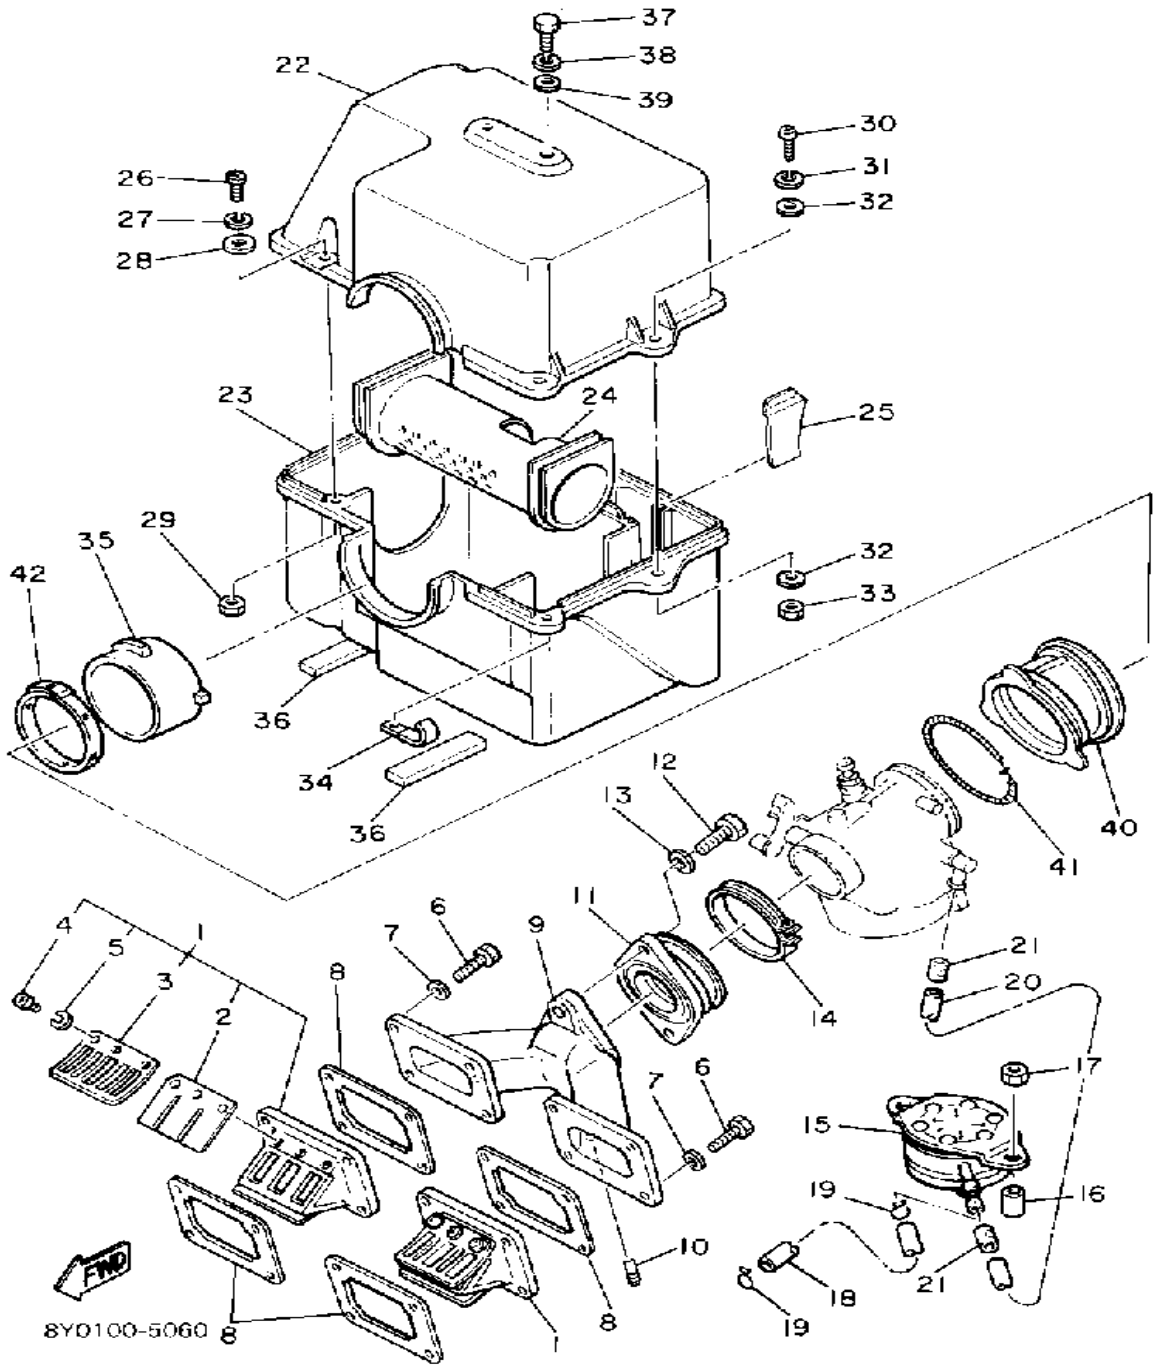

AIR CLEANER

Ref. No.	Part Number	Description	Qty	Remarks
1	3R5-13610-00-00	REED VALVE ASSEMBLY	2	
2	3R5-13613-00-00	. REED, VALVE	2	
3	2X5-13616-00-00	. STOPPER, REED VALVE	2	
4	98580-03008-00	. SCREW, PAN HEAD	6	
5	92990-03100-00	. WASHER, SPRING (92901-03100)	6	
6	97011-06025-00	BOLT (97001-06025)	8	
7	90201-061A5-00	WASHER, PLATE	8	
	92990-06600-00	WASHER, PLATE	8	
8	80L-13621-01-00	GASKET, VALVE SEAT	4	
9	8R6-13565-00-00	JOINT, CARBURETOR	1	
10	824-13552-00-00	NOZZLE	2	
11	8H8-13555-01-00	MANIFOLD, INTAKE	1	
12	97001-08025-00	BOLT (1NV)	2	
13	92901-08600-00	WASHER	2	
	92990-08600-00	WASHER, PLATE	2	
14	90460-60084-00	CLAMP, HOSE	1	
15	8Y0-24410-01-00	FUEL PUMP ASSEMBLY (8Y0-24410-00)	1	
16	90387-06574-00	COLLAR	2	
17	95701-06500-00	NUT, FLANGE	2	
18	90445-10140-00	HOSE	1	
19	90467-09006-00	CLIP	2	
20	807-24312-00-00	PIPE 2	1	
21	90467-11028-00	CLIP	2	
22	8K4-14431-00-00	SILENCER, INTAKE 1	1	
23	8K4-14441-01-00	SILENCER, INTAKE 2	1	
24	8L0-14466-00-00	PIPE	1	
25	8K4-14477-00-00	PLATE	2	

CONTINUED ON NEXT FRAME ►

Not For Resale
www.SmallEngineDiscount.com