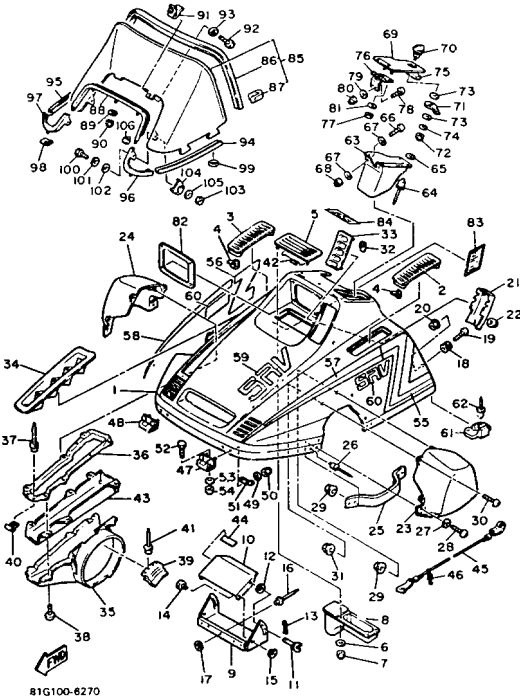

SHROUD - WINDSHIELD SR540K

Ref. No.	Part Number	Description	Qty	Remarks
1	81G-W7711-00-00	SHROUD ASSEMBLY	1	
2	8L9-77133-00-00	LOUVER 3	1	
3	8L9-77134-00-00	LOUVER 4	1	
4	90468-05094-00	CLIP	4	
5	8L9-77109-00-00	LOUVER 5 (83W-77109-00)	1	
6	90201-05029-00	WASHER, PLATE	4	
7	95701-05300-00	NUT, NYLON	4	
8	8K4-7712E-00-00	INSULATOR	1	
9	8Y0-77125-00-00	STAY 1	1	
10	8Y0-77126-00-00	STAY 2	1	
11	90122-05022-00	BOLT, WING	2	
12	90202-05088-00	WASHER, PLATE	2	
13	90468-10004-00	CLIP	2	
14	90249-05187-00	PIN	2	
15	99080-04600-00	CIRCLIP (E)	2	
16	90267-48053-00	RIVET, BLIND	3	
17	90201-04325-00	WASHER, PLATE	3	
18	8M6-77175-00-00	HOLDER, LATCH	2	
19	98906-06030-00	SCREW, BIND	2	
20	95701-06500-00	NUT, FLANGE	2	
21	8V8-77185-00-00	PLATE 1	1	
22	95701-04500-00	NUT, FLANGE	4	
23	8L0-77121-00-00	HOOD 1	1	
24	8L0-77122-00-00	HOOD 2	1	
25	8L0-77125-00-00	STAY 1	2	
26	90267-48014-00	RIVET, BLIND	4	
27	90201-05721-00	WASHER, PLATE	4	
28	90154-05005-00	SCREW, BINDING	4	
29	95702-05600-00	NUT, FLANGE	4	

CONTINUED ON NEXT FRAME ➤

Not For Resale
www.SmallEngineDiscount.com