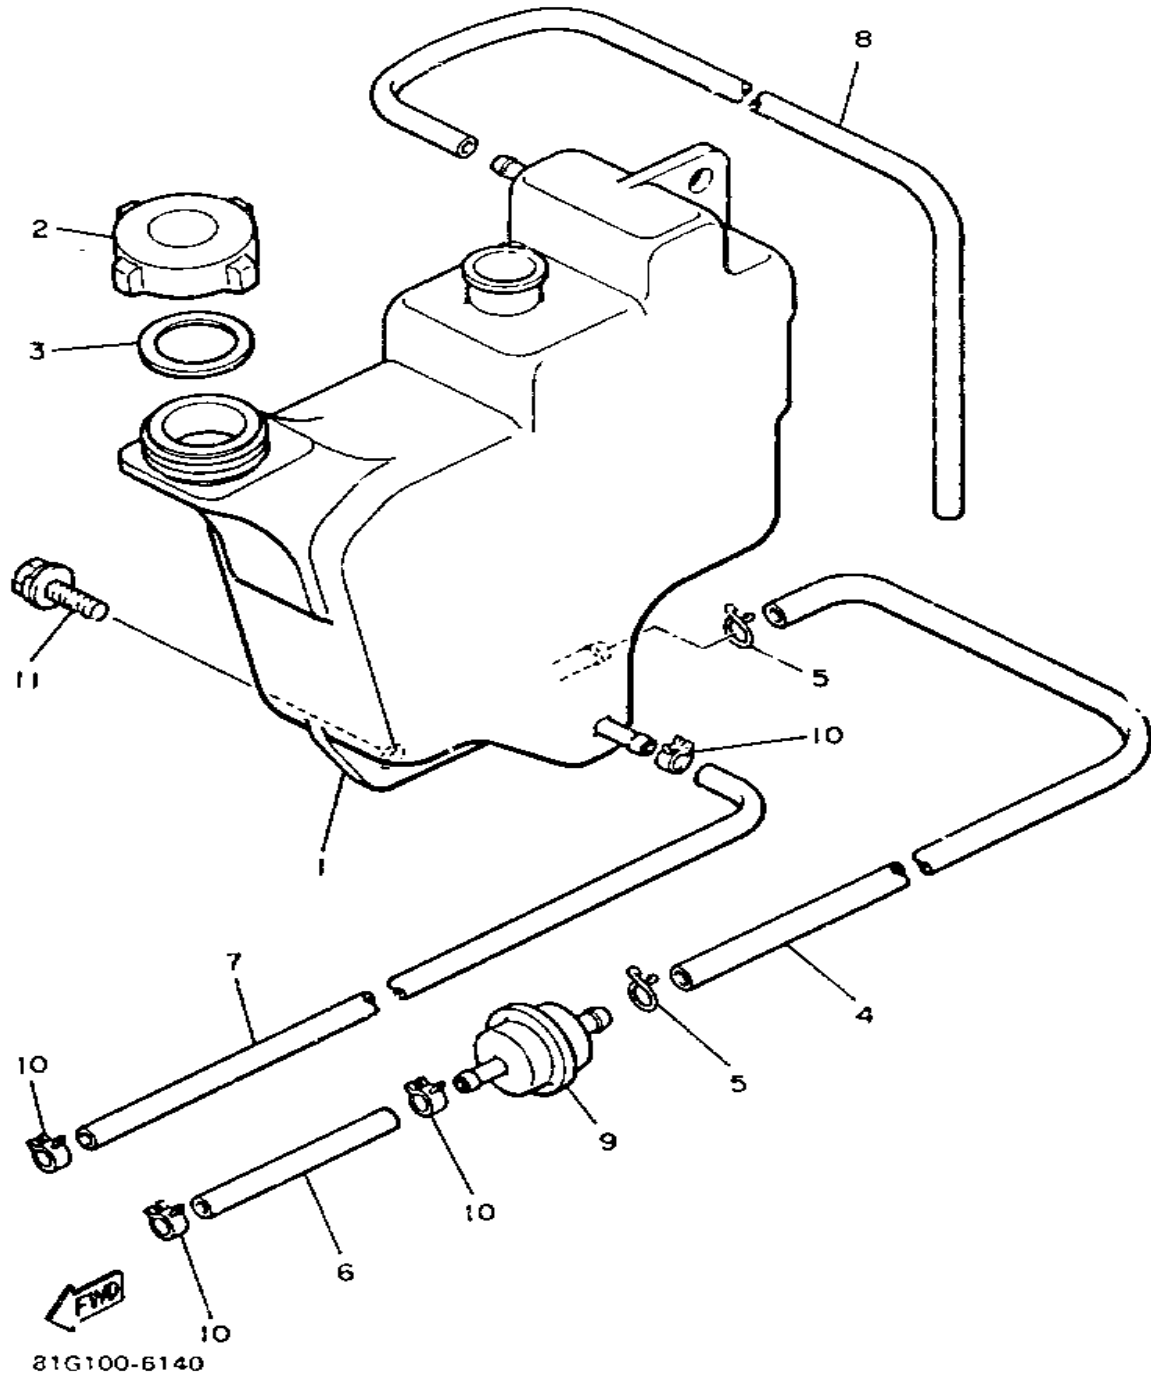

OIL TANK SR540K

Ref. No.	Part Number	Description	Qty	Remarks
1	86U-21751-00-00	TANK, OIL (8L8-21751-00)	1	
2	863-21771-00-00	BODY, CAP	1	
3	90430-31003-00	GASKET	1	
4	90446-11157-00	HOSE	1	
5	90467-11009-00	CLIP	2	
6	90446-09068-00	HOSE	1	
7	91A30-05045-00	TUBE, FLEXIBLE VINYL	1	
8	90446-09013-00	HOSE (90446-09079)	1	
9	8G8-13410-00-00	STRAINER HOUSING ASSEMBLY	1	
10	90467-09026-00	CLIP	4	
11	90119-06063-00	BOLT, WITH WASHER	2	

Not For Resale

www.SmallEngineDiscount.com