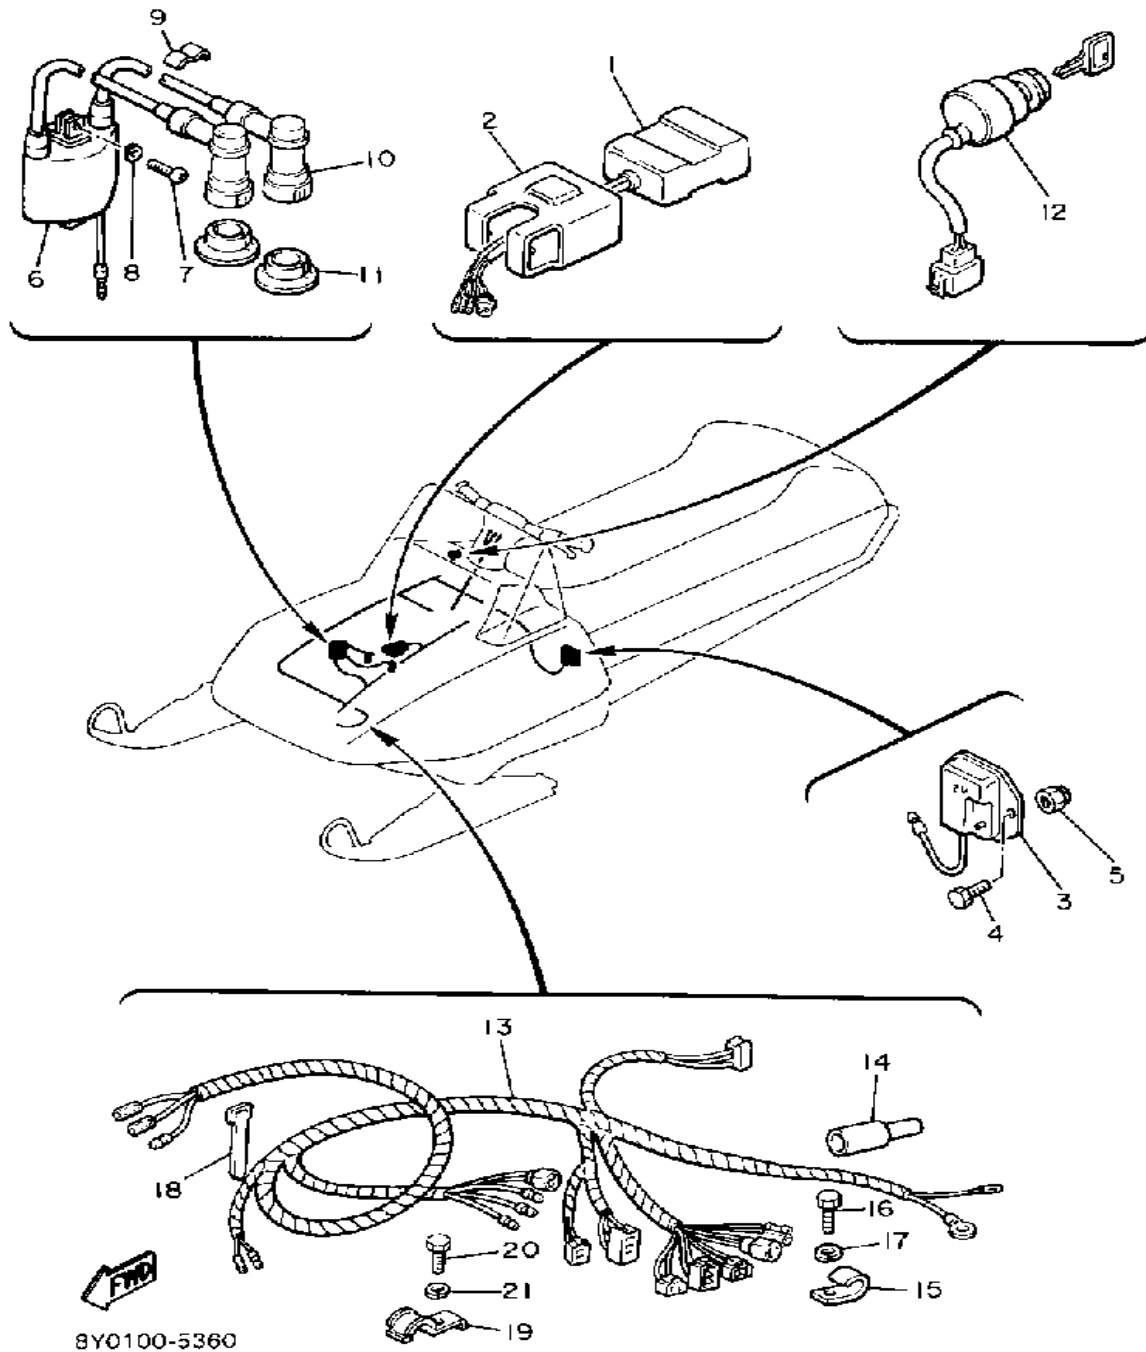

ELECTRICAL 1

Ref. No.	Part Number	Description	Qty	Remarks
1	8V0-85540-21-00	C.D.I. UNIT ASSEMBLY	1	
2	2A7-85546-00-00	BAND	1	
3	82F-81910-A0-00	VOLTAGE REGULATOR ASSEMBLY	1	U.R.
4	97026-06014-00	BOLT	2	
5	95701-06300-00	NUT, NYLON	2	
6	8V8-82310-10-00	IGNITION COIL ASSEMBLY ...	1	U.R.
7	98580-06020-00	SCREW	2	
8	92995-06100-00	WASHER, SPRING	2	
9	861-82361-00-00	CLAMP, CORD	1	
10	8K1-82370-20-00	PLUG CAP ASSEMBLY (WITH RESISTOR)	2	
11	8G5-82372-00-00	SEAL, PLUG CAP	2	
12	8K4-82508-20-00	MAIN SWITCH ASSEMBLY ...	1	
13	8Y0-82590-20-00	WIRE HARNESS ASSEMBLY ..	1	
14	8Y0-82599-00-00	COVER, CONNECTER	1	
15	90465-08028-00	CLAMP	1	
16	97013-06012-00	BOLT	1	
17	92995-06100-00	WASHER, SPRING	1	
18	437-83936-01-00	BAND, SWITCH CORD	1	
19	90462-06079-00	CLAMP	1	
20	97013-06012-00	BOLT	1	
21	92995-06100-00	WASHER, SPRING	1	

Not For Resale

www.SmallEngineDiscount.com