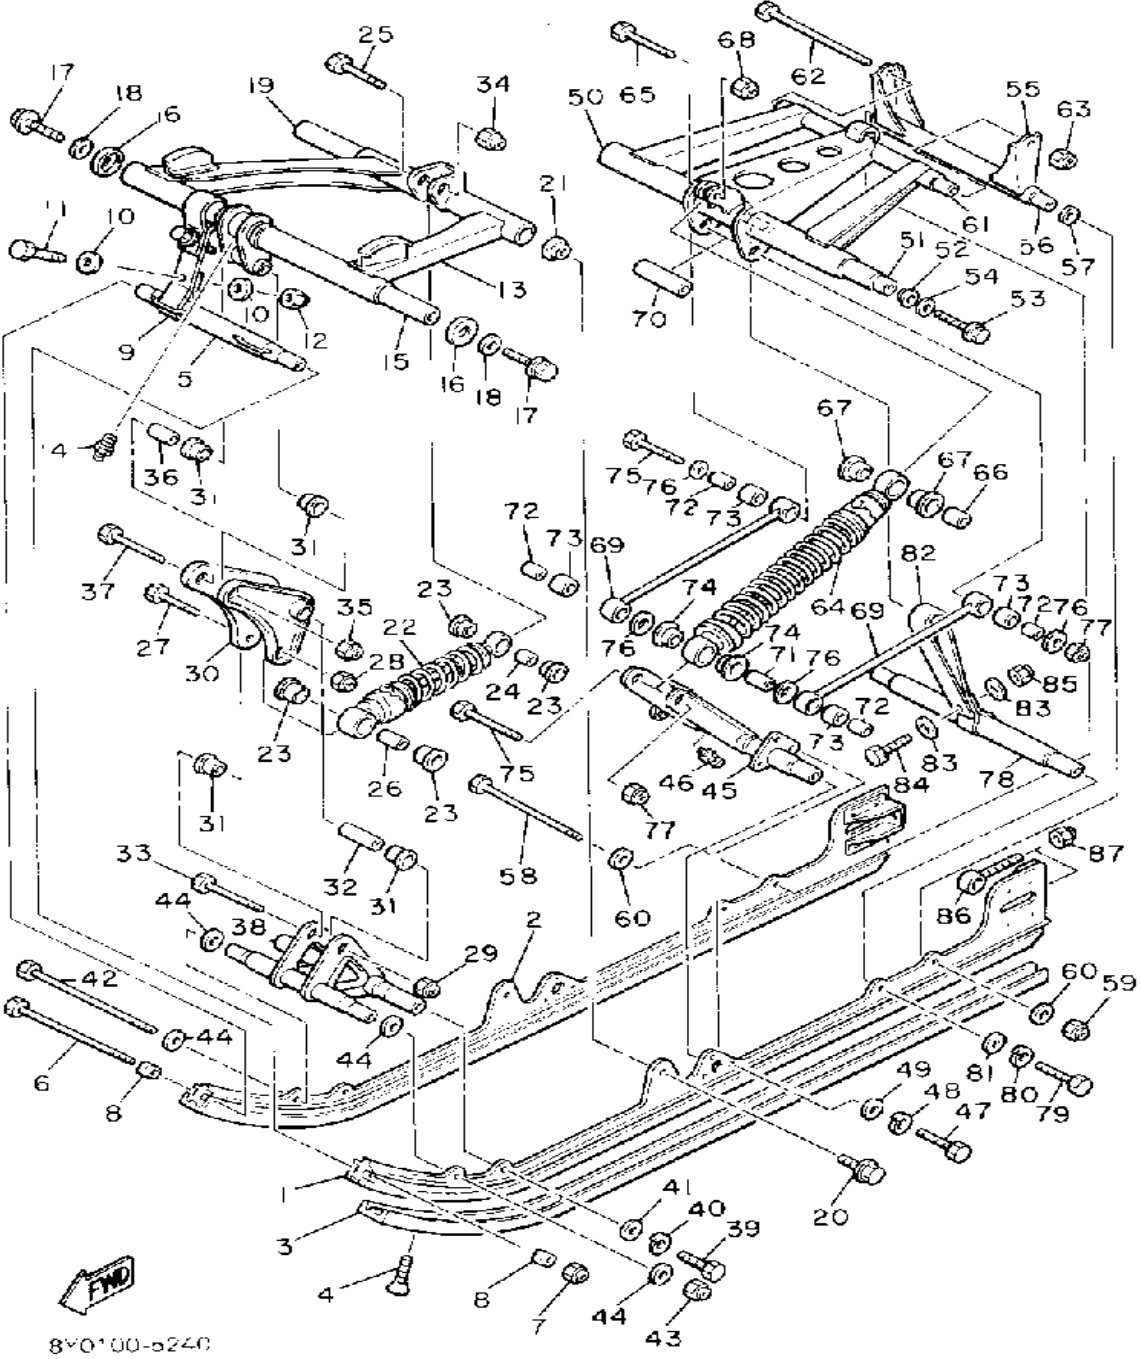

TRACK SUSPENSION 2

Ref. No.	Part Number	Description	Qty	Remarks
28	95712-08300-00	NUT, LOCK	1	
29	95611-08100-00	NUT, U	1	
30	8U7-47464-00-00	BRACKET 6	1	
31	90387-123G5-00	COLLAR	4	
32	90387-086G1-00	COLLAR	1	
33	97021-08065-00	BOLT	1	
34	95712-08300-00	NUT, LOCK	1	
35	95611-08100-00	NUT, U	1	
36	90387-084G0-00	COLLAR	1	
37	97022-08100-00	BOLT	1	
38	8U7-47418-00-00	BRACKET 4	1	
39	97013-08025-00	BOLT	2	
40	92990-08100-00	WASHER	2	
41	92901-08600-00	WASHER	2	
	92990-08600-00	WASHER, PLATE	2	
42	97022-08255-00	BOLT	1	
43	95712-08300-00	NUT, LOCK	1	
44	92901-08600-00	WASHER	4	
	92990-08600-00	WASHER, PLATE	4	
45	8AX-47416-00-00	BRACKET 2	1	
46	93700-06M03-00	NIPPLE, GREASE	1	
47	97011-06020-00	BOLT	6	
48	92995-06100-00	WASHER, SPRING	6	
49	90201-061A5-00	WASHER, PLATE	6	
	92990-06600-00	WASHER, PLATE	6	
50	99999-02178-00	ARM, PIVOT 2 (8U7-47332-00-00)	1	
51	8U7-47475-01-00	SHAFT 2	1	
52	8Y0-47319-00-00	COLLAR	2	

CONTINUED ON NEXT FRAME ►

Not For Resale
www.SmallEngineDiscount.com