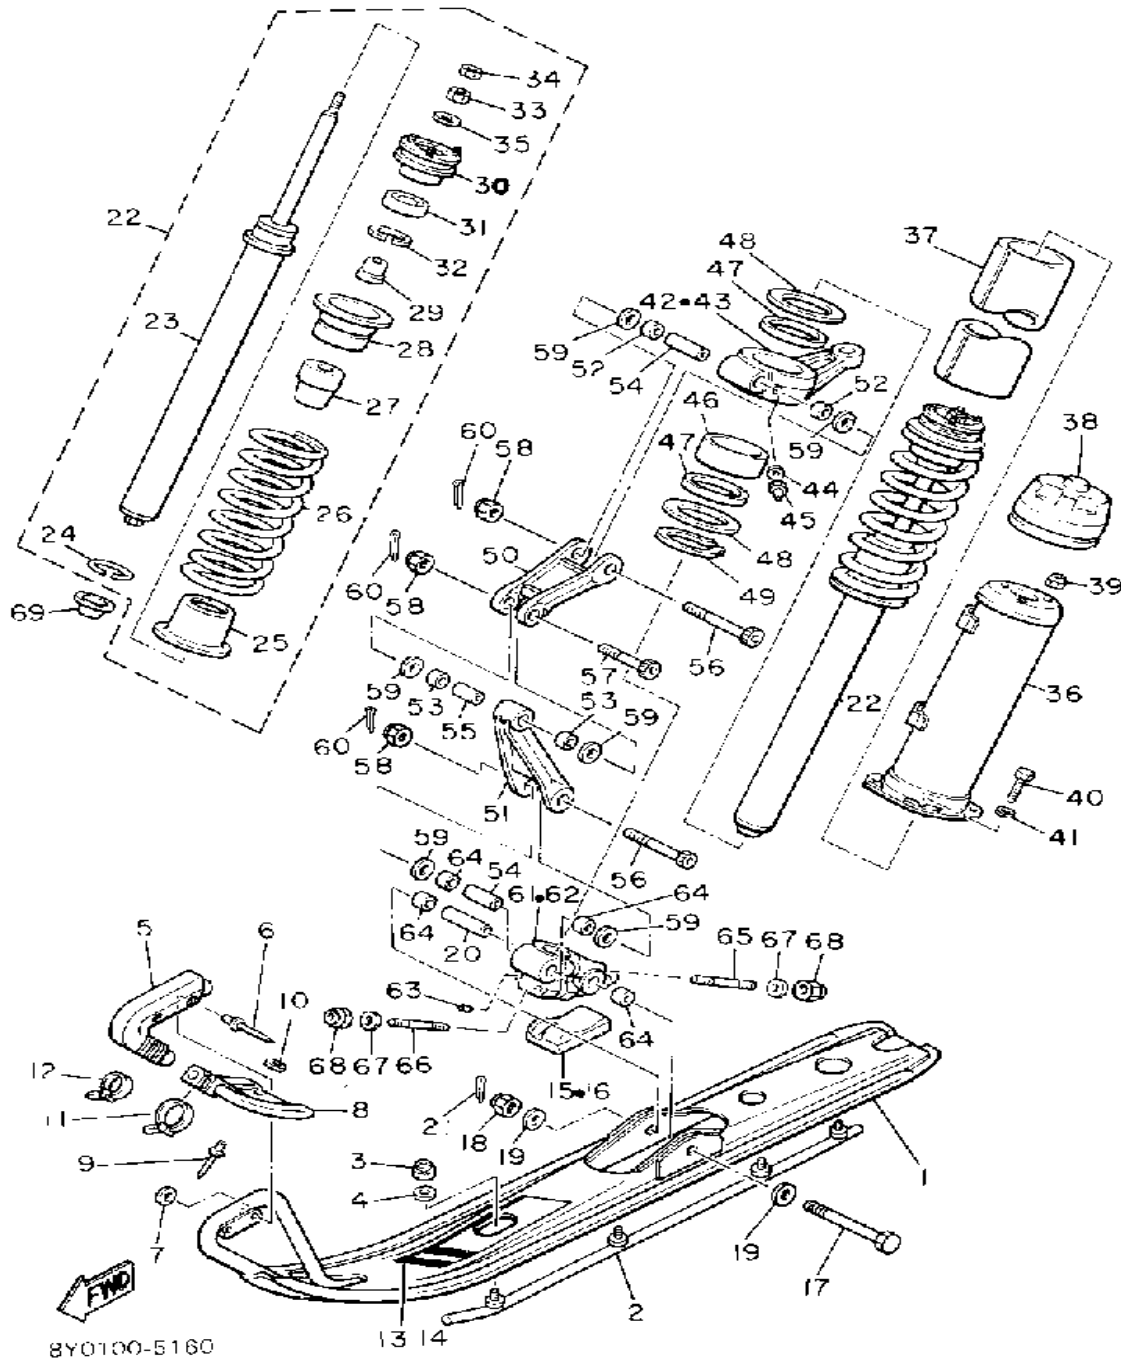

SKI

Ref. No.	Part Number	Description	Qty	Remarks
56	90102-10039-00	BOLT, WITH HOLE	4	
57	90102-10038-00	BOLT, WITH HOLE	2	
58	95706-10300-00	NUT, NYLON	6	
59	90202-14037-00	WASHER, PLATE	12	
60	91490-20020-00	PIN, COTTER	6	
61	8L9-2376E-00-00	BRACKET, 1 (L.H)	1	
62	8L9-2377E-00-00	BRACKET 2 (R.H)	1	
63	90113-06039-00	BOLT, SET	2	
64	90384-14091-00	BUSH, BIMETAL FORMED	8	
65	90116-08323-00	BOLT, STUD	2	
66	95611-08640-00	BOLT, STUD	2	
67	92901-08600-00	WASHER	4	
68	95712-08300-00	NUT, LOCK	4	
69	8L0-23741-00-00	CAP 1	2	

Not For Resale

www.SmallEngineDiscount.com