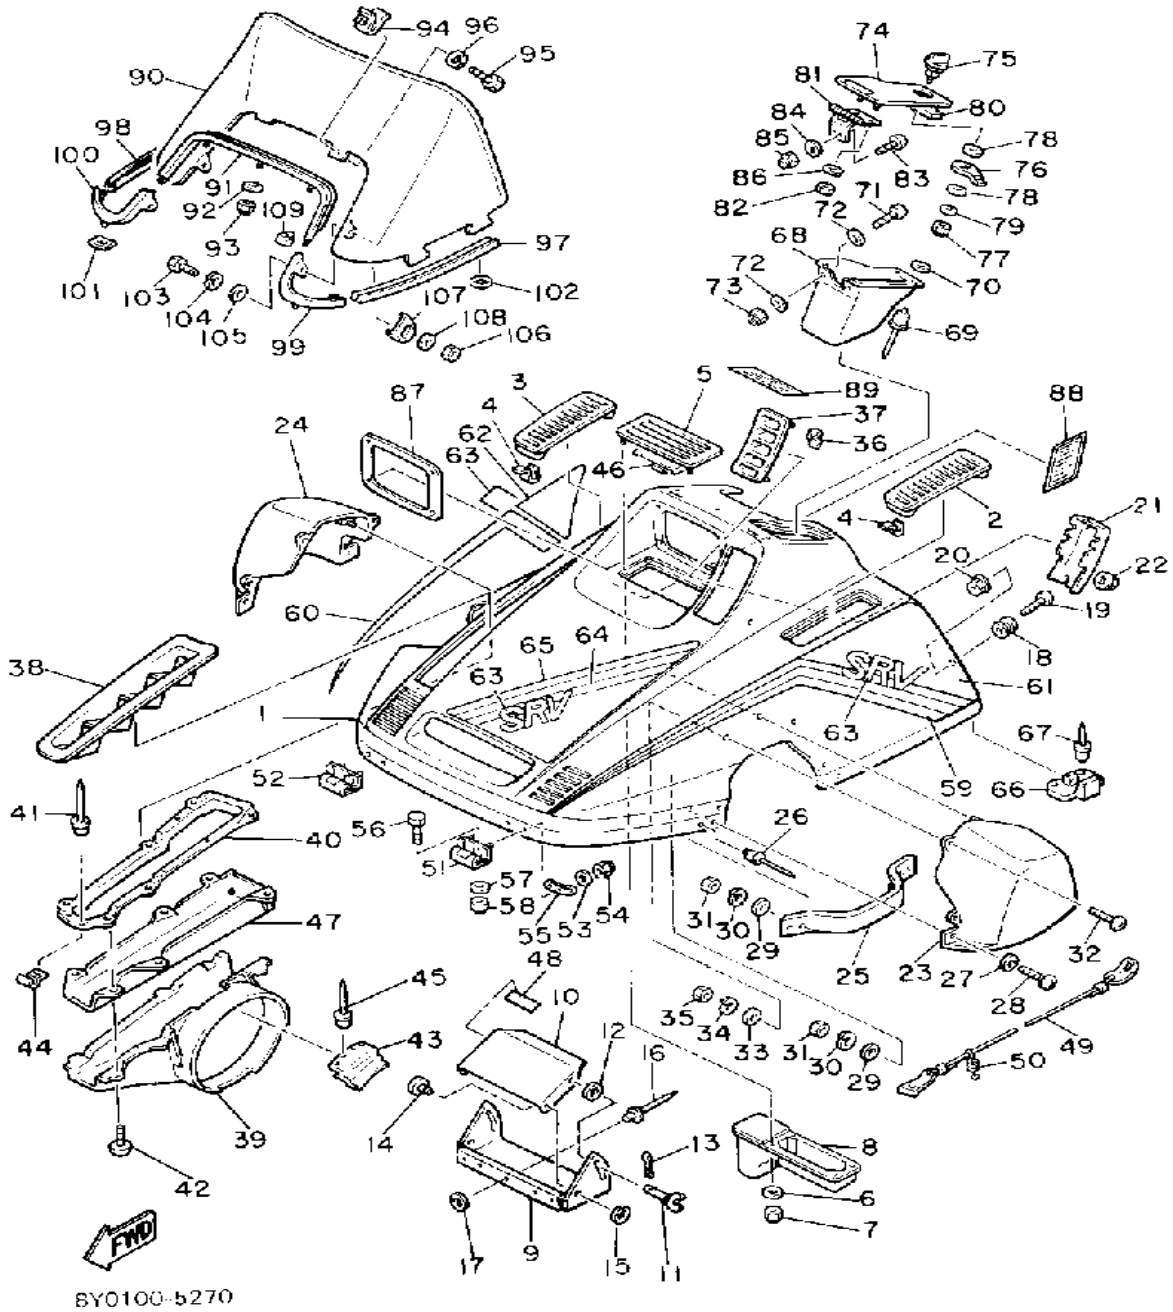

SHROUD - WINDSHIELD SR540J

Ref. No.	Part Number	Description	Qty	Remarks
30	92990-05100-00	WASHER, SPRING	4	
31	95380-05600-00	NUT	4	
32	98906-06016-00	SCREW, BIND	8	
33	90201-06M08-00	WASHER, PLATE	8	
34	92995-06100-00	WASHER, SPRING	8	
35	95380-06600-00	NUT	8	
36	90468-05094-00	CLIP	4	
37	8V9-77108-00-00	LOUVER 6	1	
38	8V9-77131-00-00	LOUVER 1	1	
39	8V9-77194-00-00	DUCT	1	
40	8V9-77153-00-00	PLATE, BACK UP 1	1	
41	90267-40105-00	RIVET, BLIND	8	
42	98906-06010-00	SCREW, BIND	6	
43	8Y0-77515-00-00	BUSH, RUBBER 1	1	
44	90468-05138-00	CLIP	5	
45	90269-05039-00	RIVET	4	
46	8Y0-77185-00-00	PLATE 1	1	
47	8Y0-77186-00-00	PLATE 2	1	
48	8Y0-77762-00-00	LABEL, WARNING 2	1	
49	8K4-77118-00-00	STOPPER, SHROUD	1	
50	838-77159-00-00	CLAMP, ROD	1	
51	8L8-77140-00-00	HINGE ASSEMBLY	1	
52	8L8-7714A-00-00	HINGE ASSEMBLY 2	1	
53	90201-067A6-00	WASHER, PLATE	2	
54	95701-06300-00	NUT, NYLON	4	
55	8Y0-77525-00-00	WASHER 1	1	
56	97026-06014-00	BOLT	2	
57	90201-062A8-00	WASHER, PLATE	2	
58	95706-06300-00	NUT, NYLON	2	

CONTINUED ON NEXT FRAME ➤

Not For Resale
www.SmallEngineDiscount.com