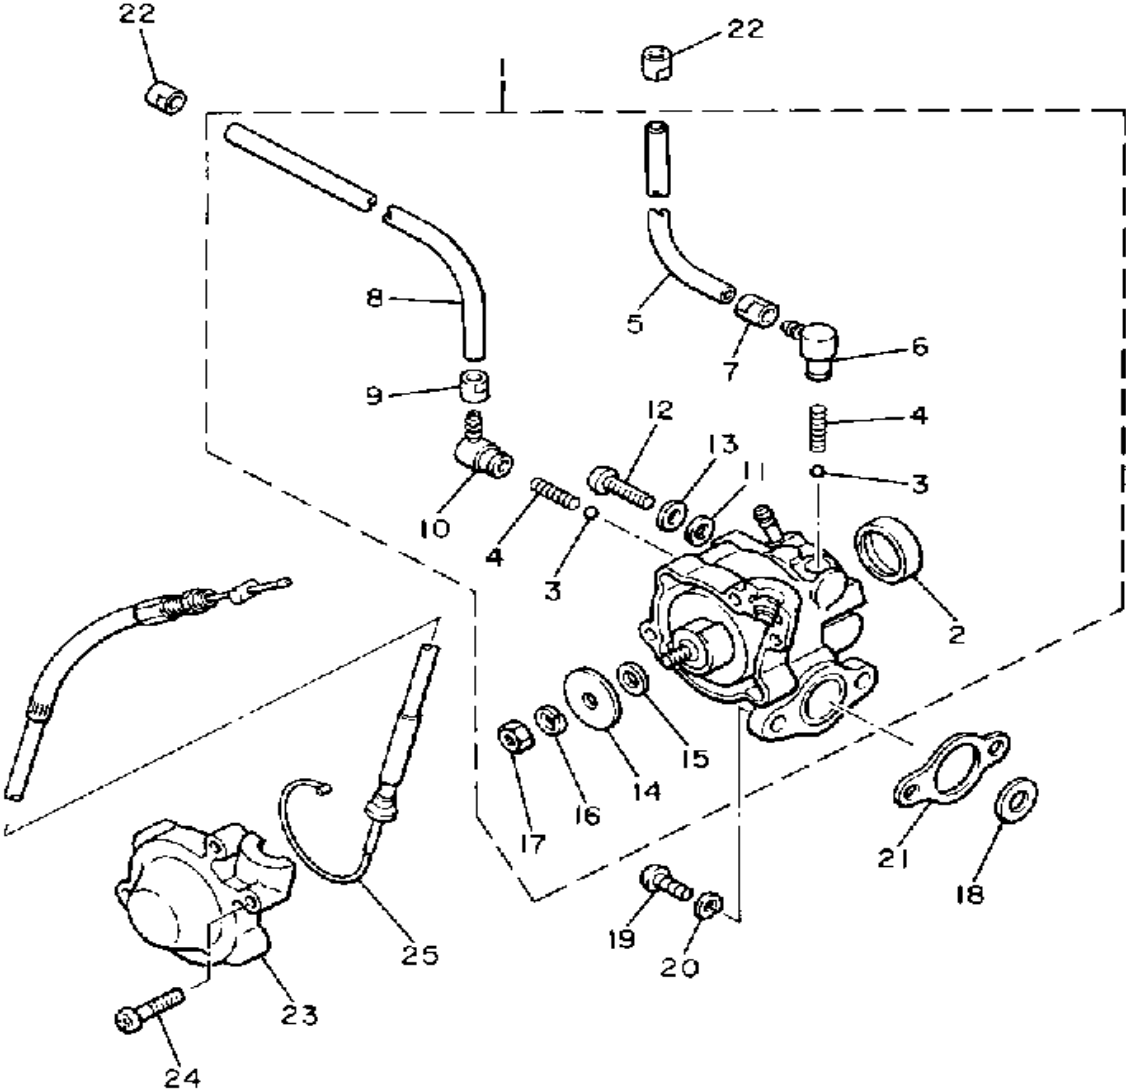

8R6100-2020

CONTINUED ON NEXT FRAME ►

Not For Resale
www.SmallEngineDiscount.com

CRANKSHAFT - PISTON

Ref. No.	Part Number	Description	Qty	Remarks
24	8A7-11685-00-00	. WASHER, CRANK PIN	1	
25	93440-78069-00	CIRCLIP	1	
26	93103-32156-00	OIL SEAL	1	
27	90280-05014-00	KEY, WOODRUFF	1	
28	90170-16182-00	NUT	1	
29	92901-16100-00	WASHER, SPRING	1	

Not For Resale

www.SmallEngineDiscount.com

OIL PUMP

FRONT
8Y0100-5040

Ref. No.	Part Number	Description	Qty	Remarks
1	8V8-13101-00-00	OIL PUMP ASSEMBLY	1	
2	90338-21100-00	. PLUG	1	
3	93505-32002-00	. BALL	2	
4	90501-02018-00	. SPRING, COMPRESSION	2	
5	90446-08210-00	. HOSE	1	
6	353-13552-01-00	. NOZZLE	1	
7	90468-02025-00	. CLIP	1	
8	90446-08204-00	. HOSE	1	
9	90468-02025-00	. CLIP	1	
10	353-13552-01-00	. NOZZLE	1	
11	90430-04004-00	. GASKET	1	
12	98902-04020-00	. SCREW, BIND	1	
13	92901-04600-00	. WASHER, PLATE	1	
14	137-13138-01-00	. PLATE, ADJUSTING	1	
15	137-13137-00-03	. SHIM (0.3T)	1	U.R.
	137-13137-00-05	. SHIM (0.5T)	1	U.R.
	137-13137-00-10	. SHIM (1.0T)	1	U.R.
16	92990-05100-00	. WASHER, SPRING	1	
17	95380-05600-00	. NUT	1	
18	90201-08624-00	WASHER, PLATE	1	
19	98580-05016-00	SCREW, PAN HEAD	2	
20	92990-05100-00	WASHER, SPRING	2	
21	3MT-13116-00-00	GASKET, PUMP CASE (8Y0-13116-00)	1	
22	90468-02025-00	CLIP	2	
23	8A5-13146-01-00	COVER, ADJUST PULLEY	1	
24	98506-04018-00	SCREW, PAN HEAD	3	
25	8L8-26320-02-00	PUMP CABLE ASSEMBLY	1	