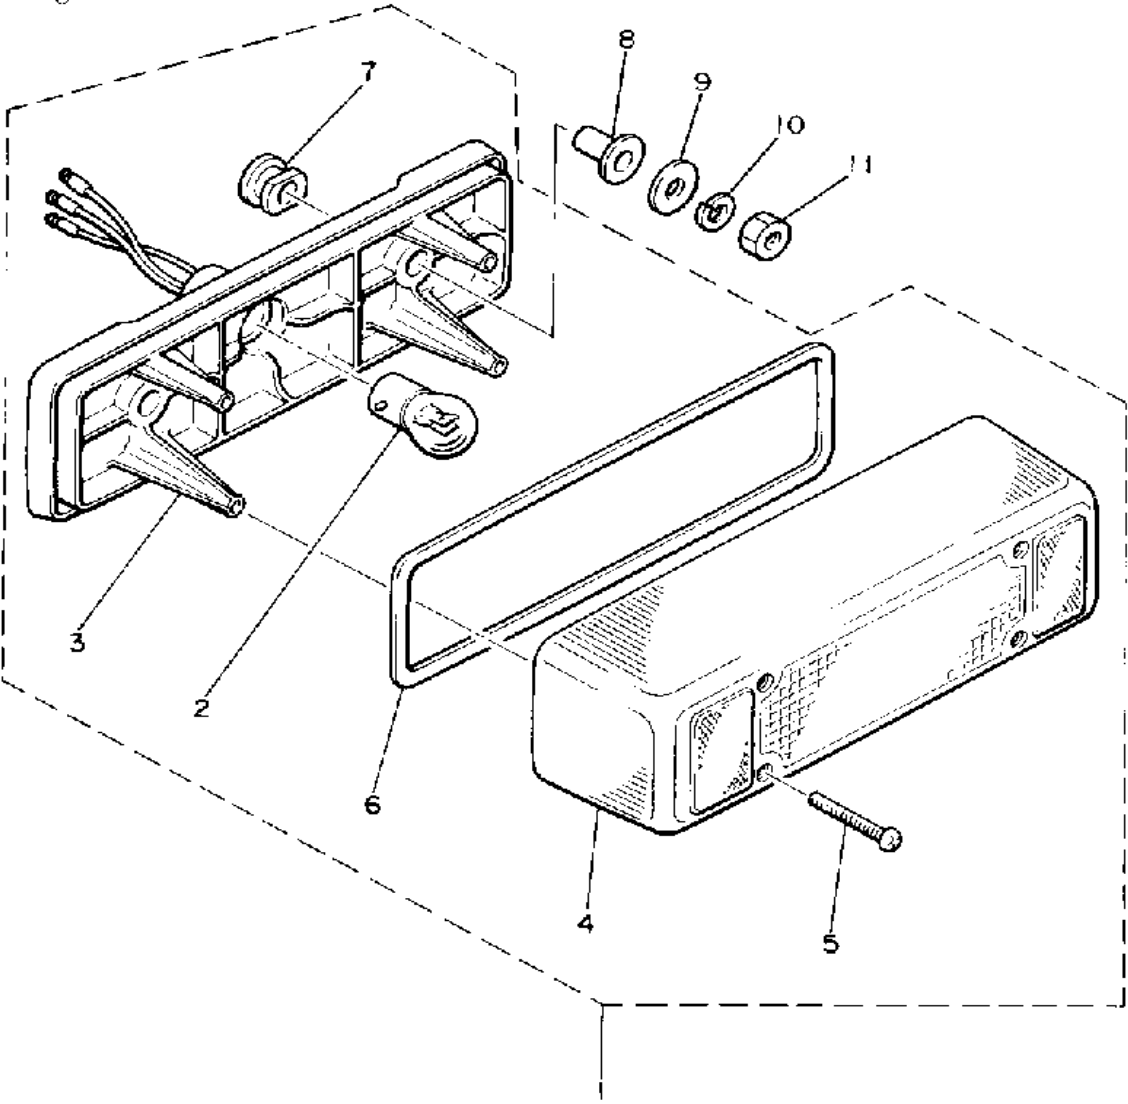

TAILLIGHT

Ref. No.	Part Number	Description	Qty	Remarks
1	8K4-84710-00-00	TAILLIGHT UNIT ASSEMBLY ..	1	
2	137-84714-61-00	. BULB, TL 12V23/8W (J50-83311-00)	1	
3	8K4-84711-00-00	. BASE, TAILLIGHT	1	
4	8K4-84721-00-00	. LENS, TAILLIGHT	1	
5	97780-40130-00	. SCREW, PANHEAD TAPPING (97701-40130-00)	4	
6	87M-84723-00-00	. GASKET, TAIL LENS	1	
7	8K4-84718-00-00	. GROMMET	2	
8	90387-060G8-00	COLLAR	2	
9	90201-06407-00	WASHER, PLATE (90201-06747-00)	2	
10	92995-06100-00	WASHER, SPRING	2	
11	95380-06600-00	NUT	2	

8M6100-1380

Not For Resale
www.SmallEngineDiscount.com